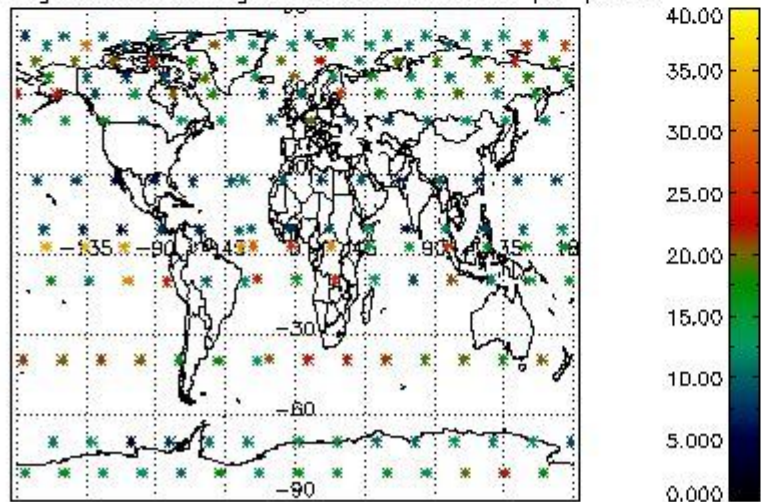

4.2.1 Plot level 1 quality information per product (world map): ENVISAT ASCENDING passes

Percentage of cosmic ray hits per profile

Percentage of datation errors per profile

Percentage of star falling outside central band per profile