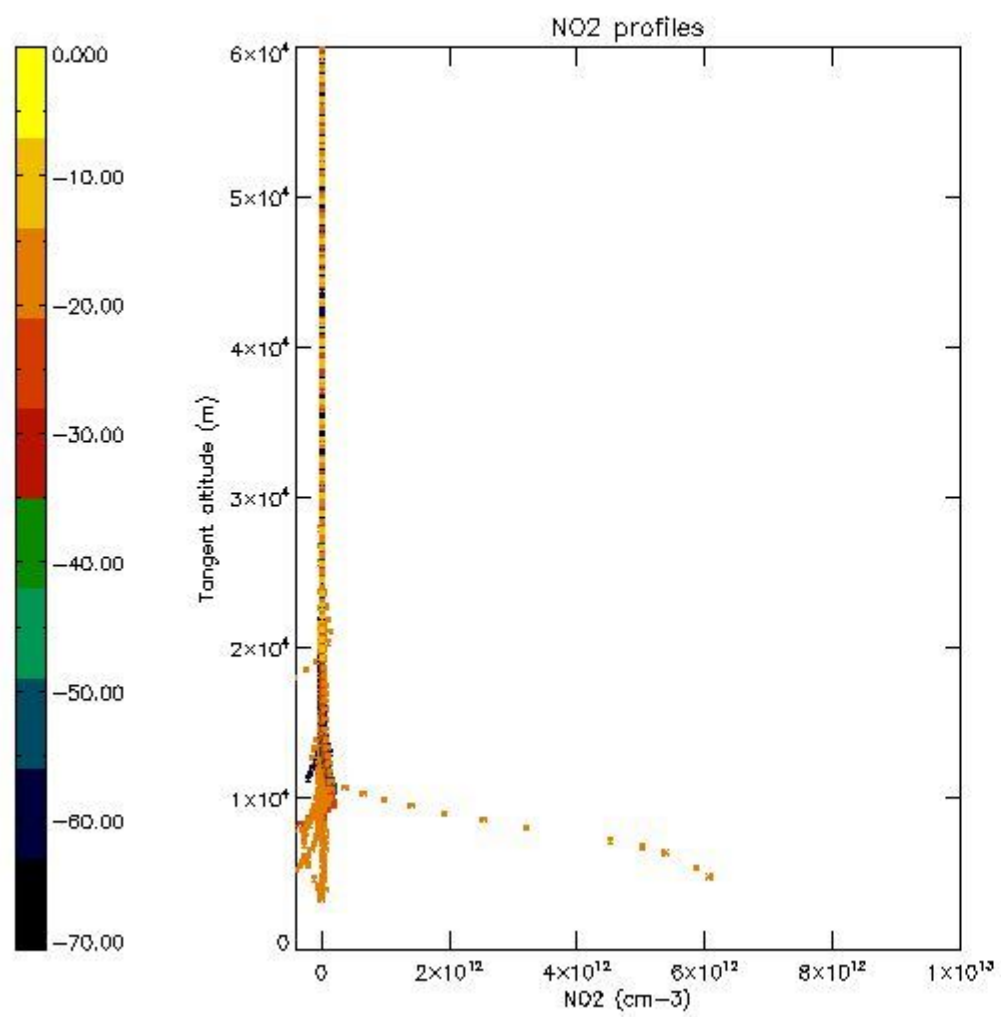

5.7 Plot NO3 profiles for all STD (dark without errors)

The colorbar represents the latitude.