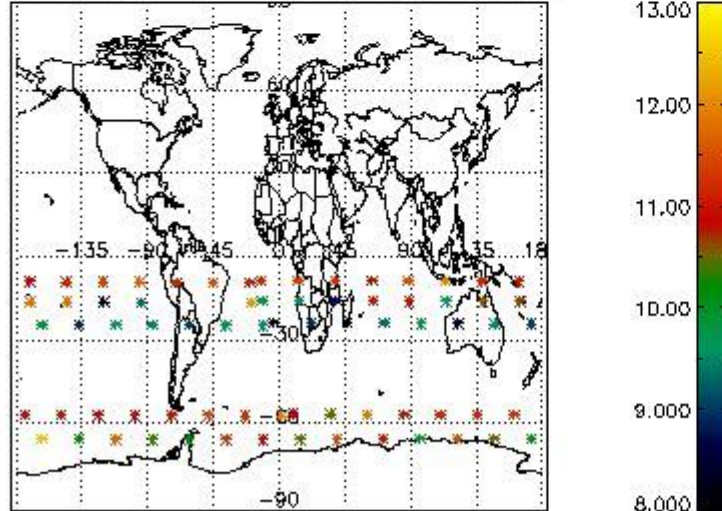

Percentage of flagged data per NO2 profile