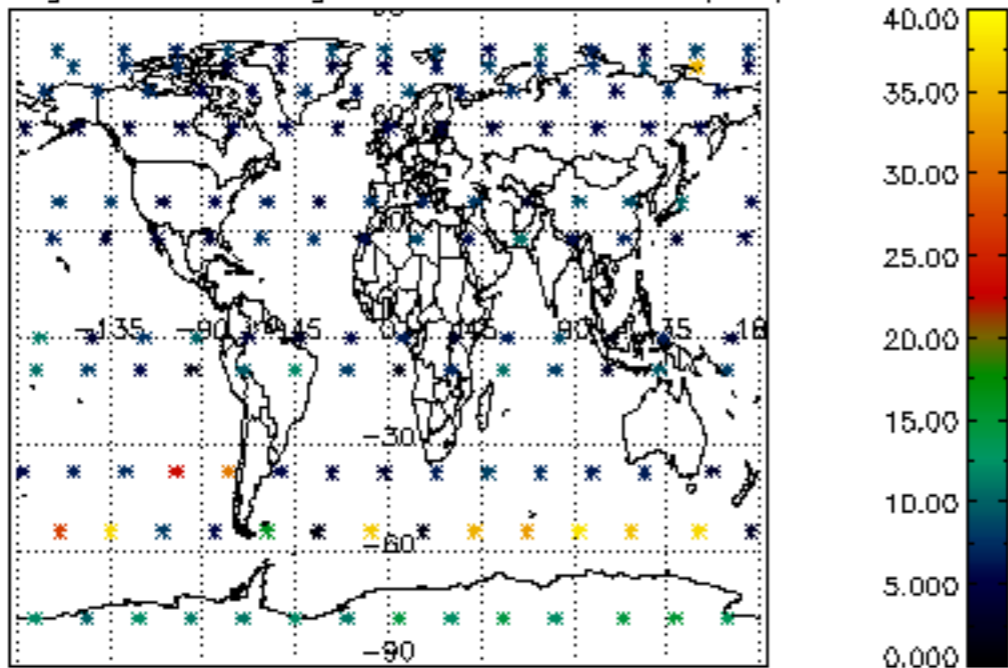

Percentage of star falling outside central band per profile