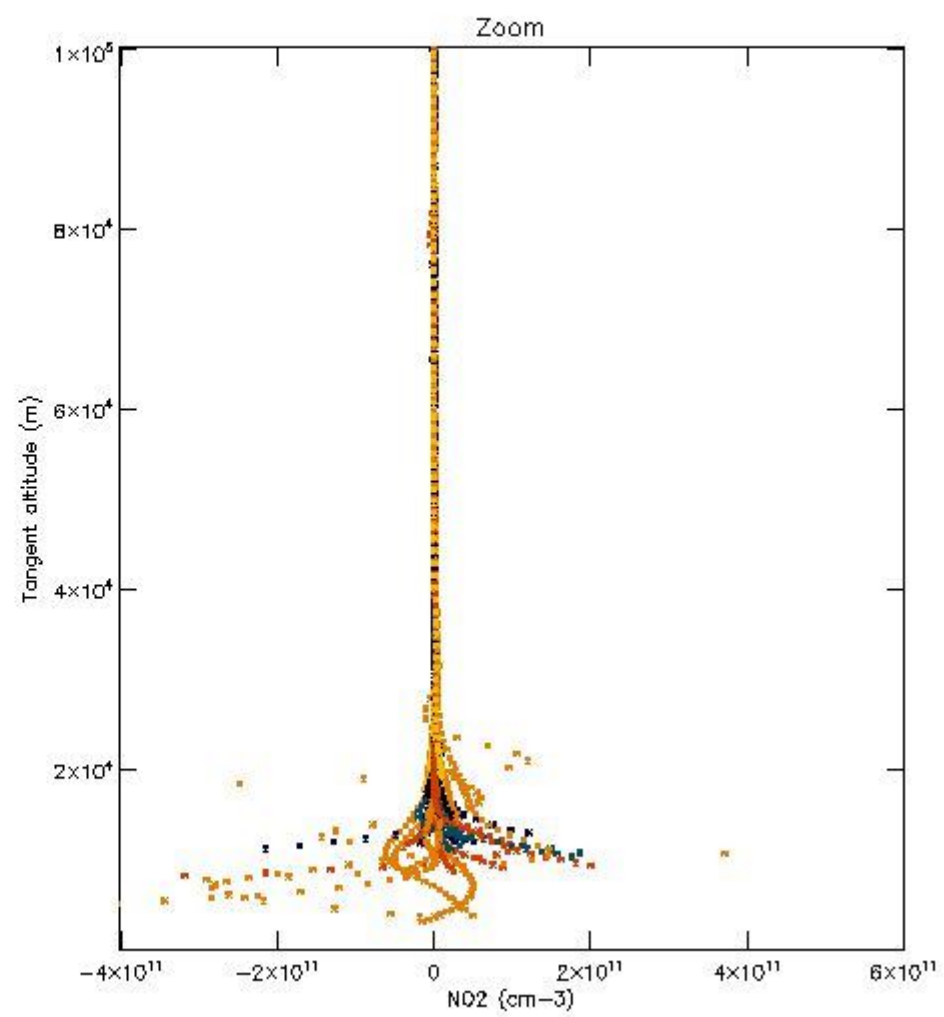

*5.4 Plot ozone profiles where  $STD < 10\%$  (dark without errors)*

The colorbar represents the latitude.

*5.5 Plot ozone profiles where STD < 5% (dark without errors)*

The colorbar represents the latitude.

*5.6 Plot NO<sub>2</sub> profiles for all STD (dark without errors)*

The colorbar represents the latitude.

*5.7 Plot NO3 profiles for all STD (dark without errors)*

The colorbar represents the latitude.

*5.8 Plot H2O profiles for all STD (only for occultations of stars 1,2,3,4,13,14,16,26,63 dark without errors)*

The colorbar represents the latitude.