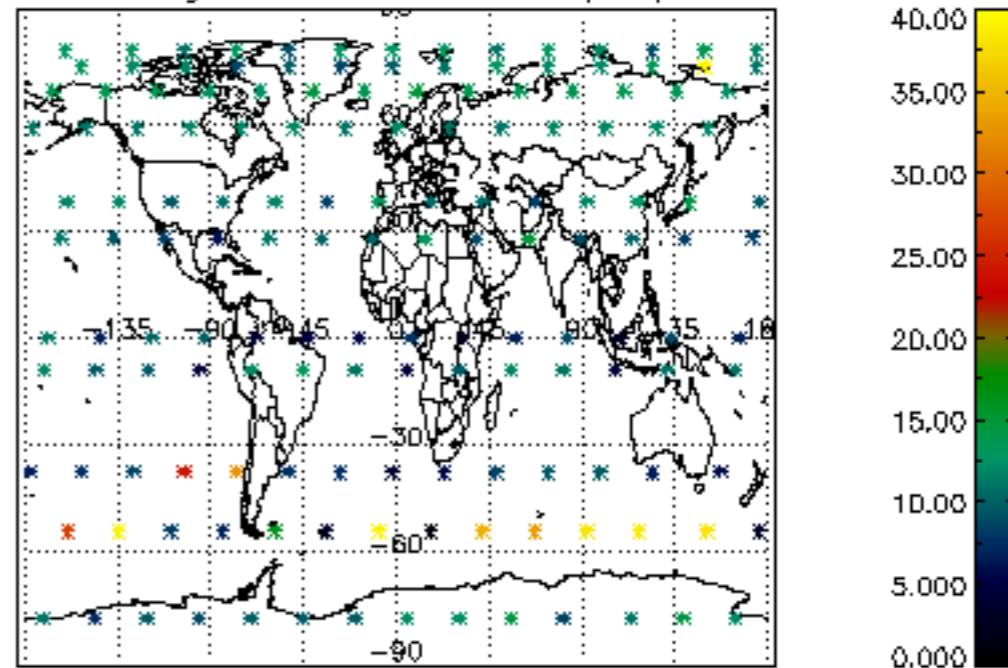

Percentage of saturation errors per profile