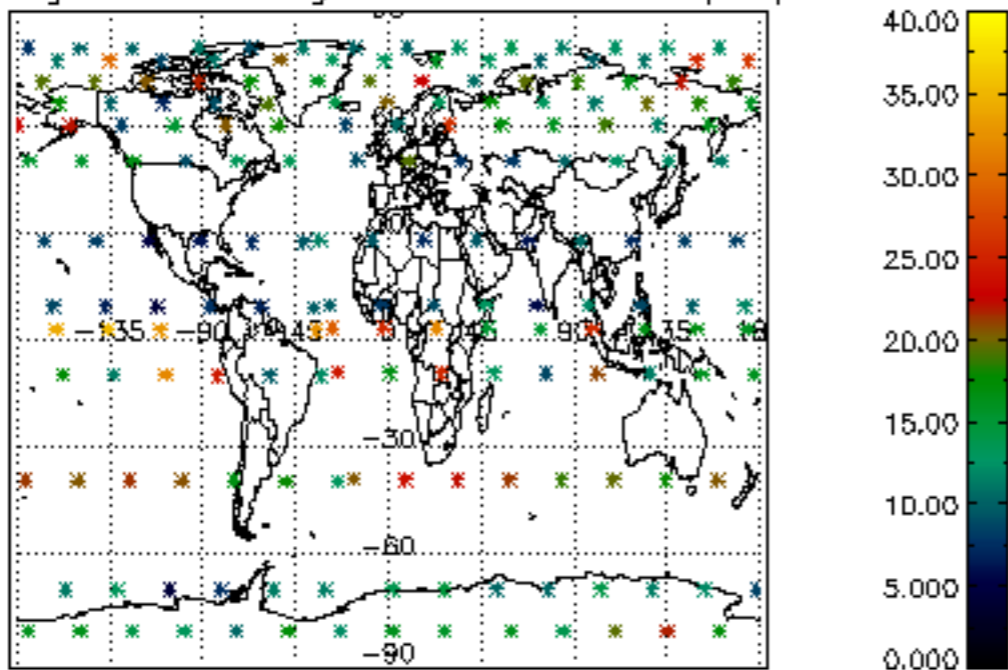

Percentage of cosmic ray hits per profile

Percentage of star falling outside central band per profile