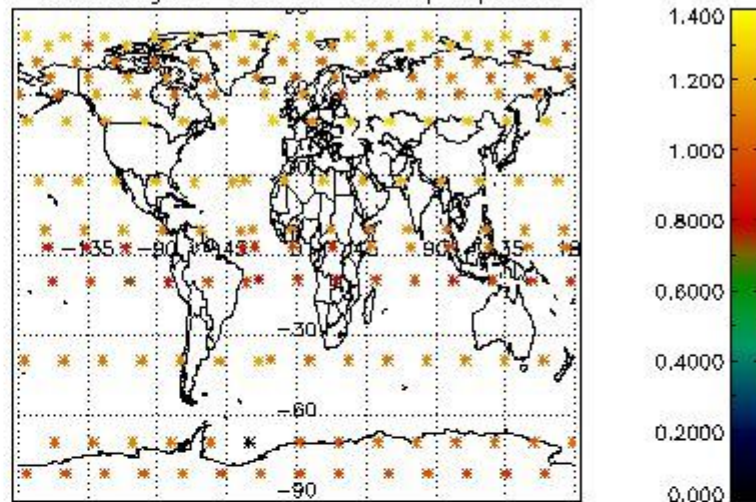

Percentage of datation errors per profile