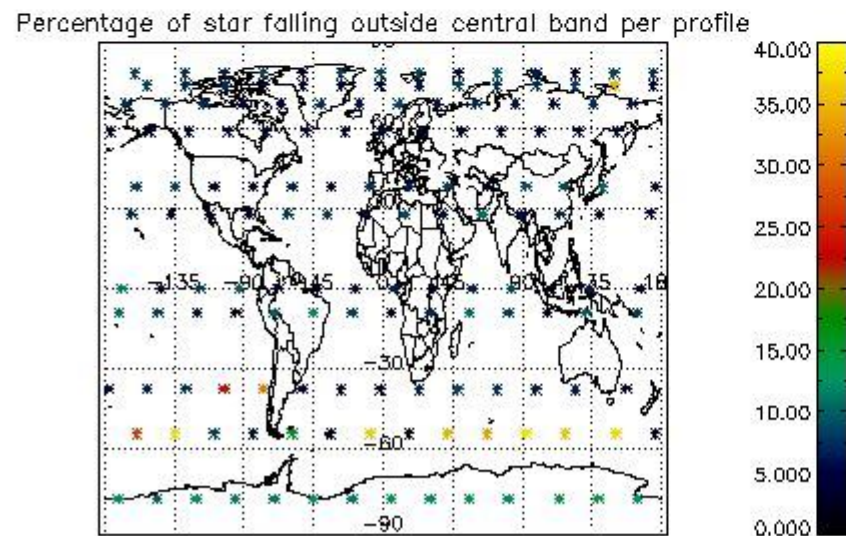

Percentage of cosmic ray hits per profile

Percentage of datation errors per profile

Percentage of star falling outside central band per profile

Percentage of saturation errors per profile

4.2.2 Plot level 1 quality information per product (world map): ENVISAT DESCENDING passes