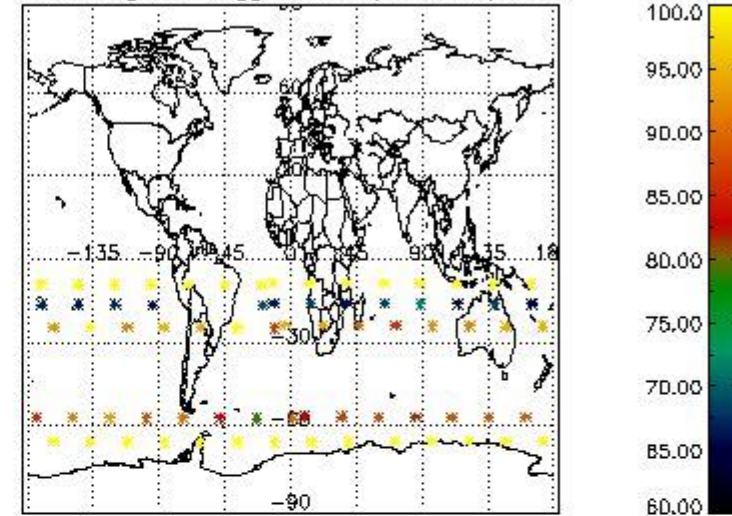

Percentage of flagged data per H2O profile