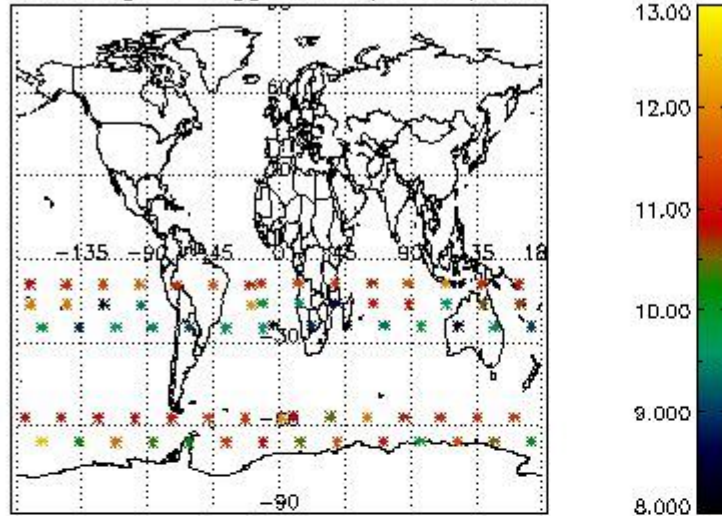

Percentage of flagged data per O3 profile