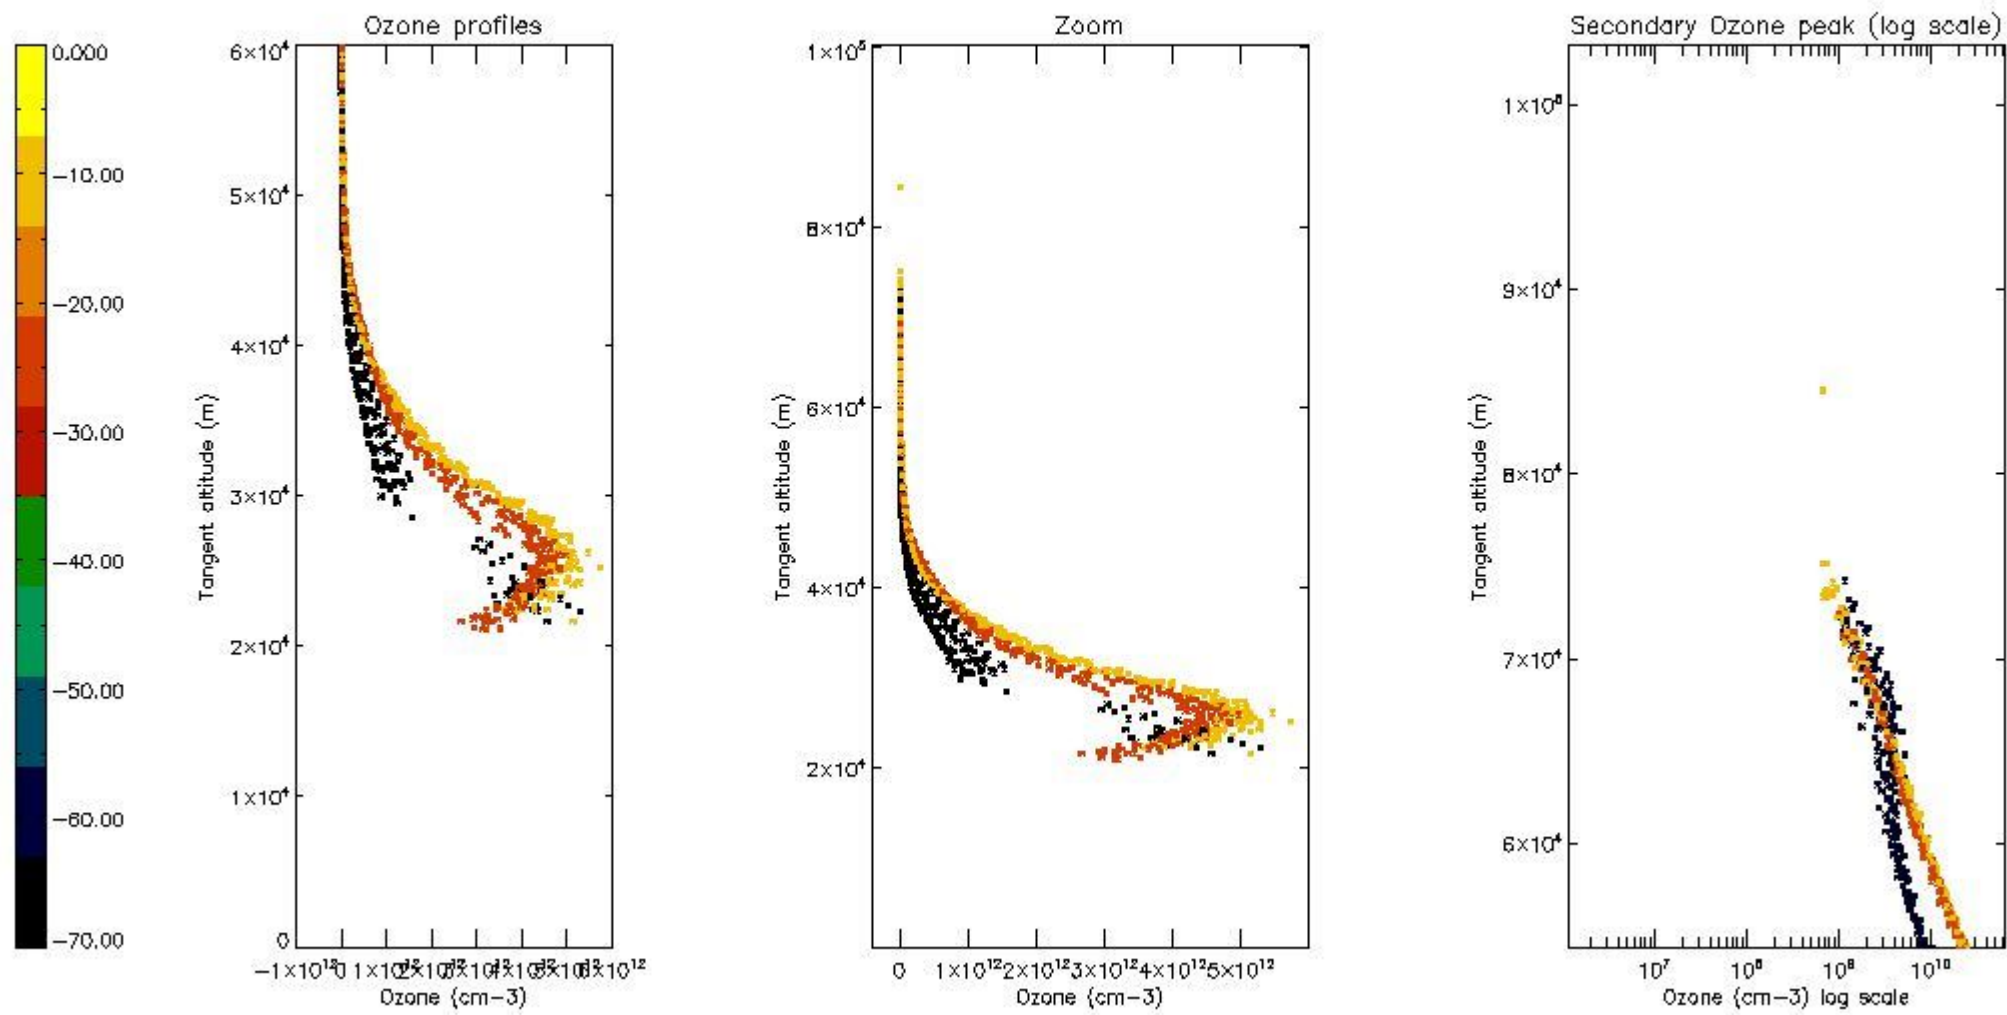

*5.4 Plot ozone profiles where  $STD < 10\%$  (dark without errors)*

The colorbar represents the latitude.

*5.5 Plot ozone profiles where STD < 5% (dark without errors)*

The colorbar represents the latitude.