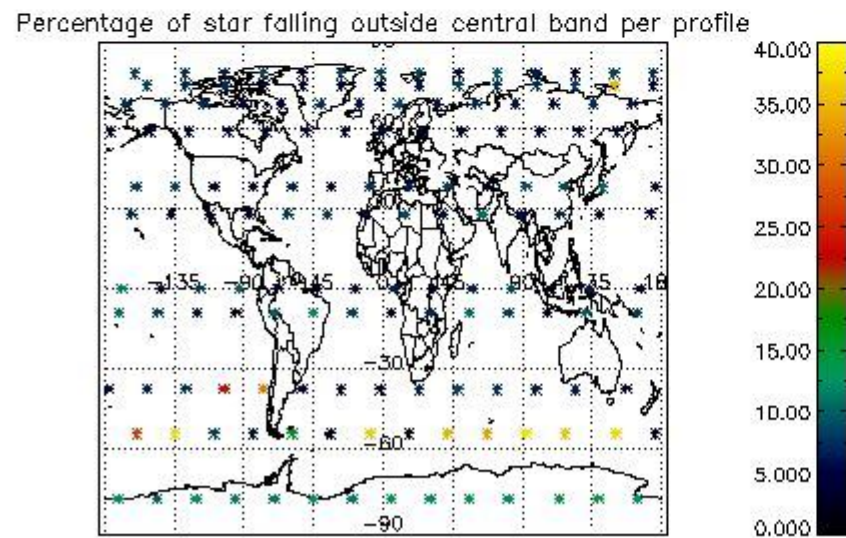

5. Trace gas profiles

5.1 Ozone statistics based on quality of products

The final quality of the products can be "measured" using the STD (Standard Deviation) attached to every point profile. This information is written to the parameter GOM_NL__2P/NL_LOCAL_SPECIES_DENSITY/o3_std of the level 2 products. The table below shows the statistics for given STD ranges.

The statistics are given with respect to the overall valid production:

- Products without fatal errors: GOM_NL__2P/MPH/PRODUCT_ERR=0
- Valid point profile: GOM_NL__2P/NL_LOCAL_SPECIES_DENSITY/pcd(0)=0

The 'Criteria' is applied to valid points of dark limb products:

- Products in dark limb illumination condition: GOM_NL__2P/NL_SUMMARY_QUALITY/obs_ill_cond=0
- Products without fatal errors: GOM_NL__2P/MPH/PRODUCT_ERR=0
- Valid point profile: GOM_NL__2P/NL_LOCAL_SPECIES_DENSITY/pcd(0)=0

So, the table below shows the percentage of dark limb and valid observations for each criteria with respect to the overall valid daily observations.

Criteria	% of total production
All STD	25
STD < 20	12