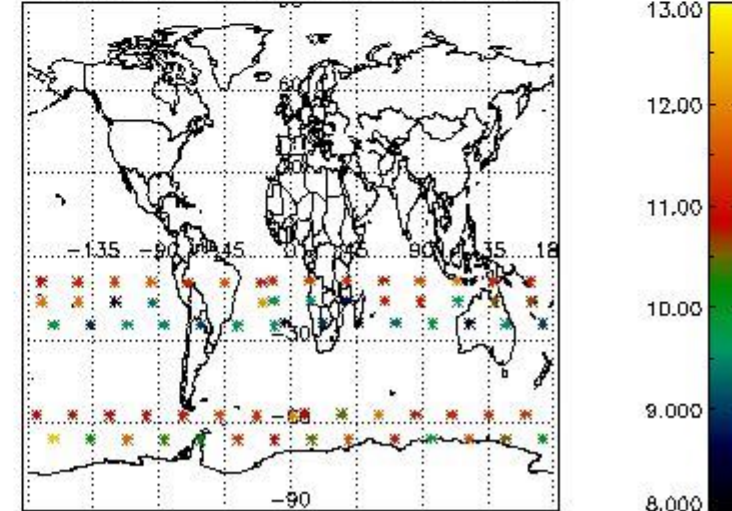

#### 3.2 Plot quality information per product (world map)

Percentage of flagged data per O3 profile

Percentage of flagged data per H2O profile

Percentage of flagged data per NO2 profile

Percentage of flagged data per NO3 profile