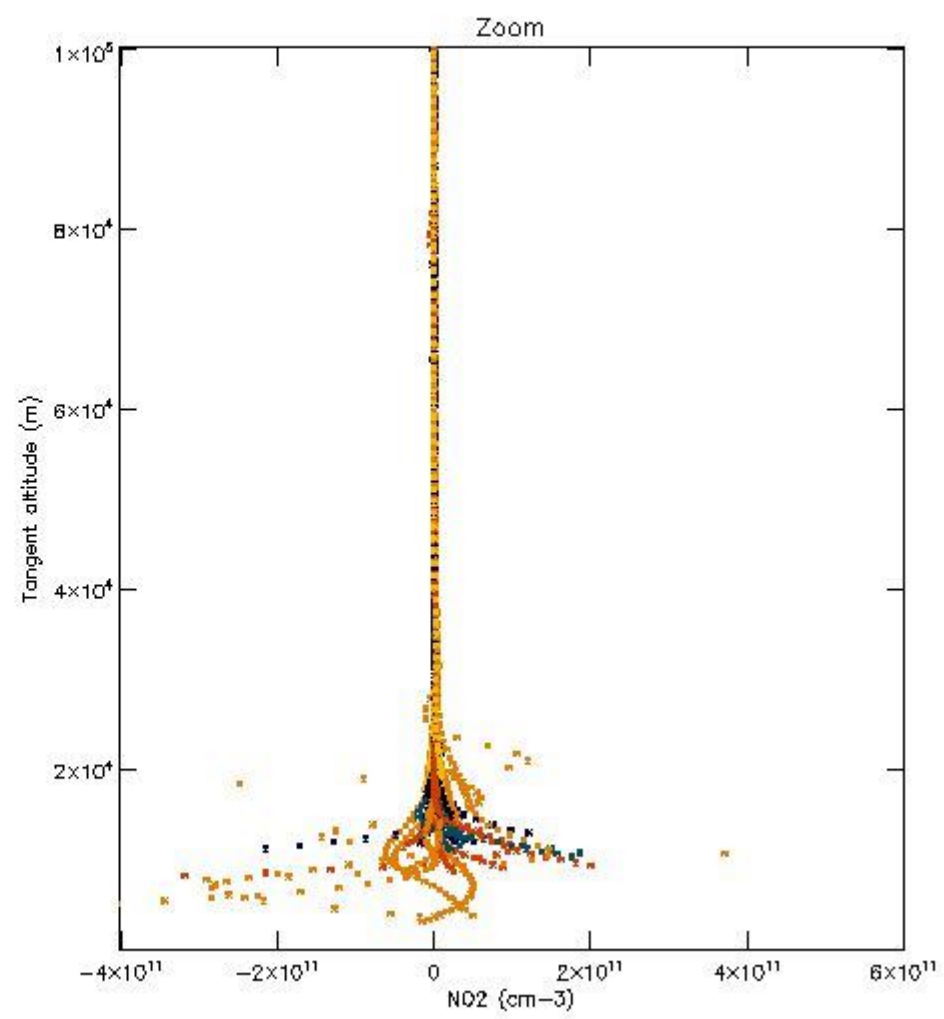

5.7 Plot NO3 profiles for all STD (dark without errors)

The colorbar represents the latitude.