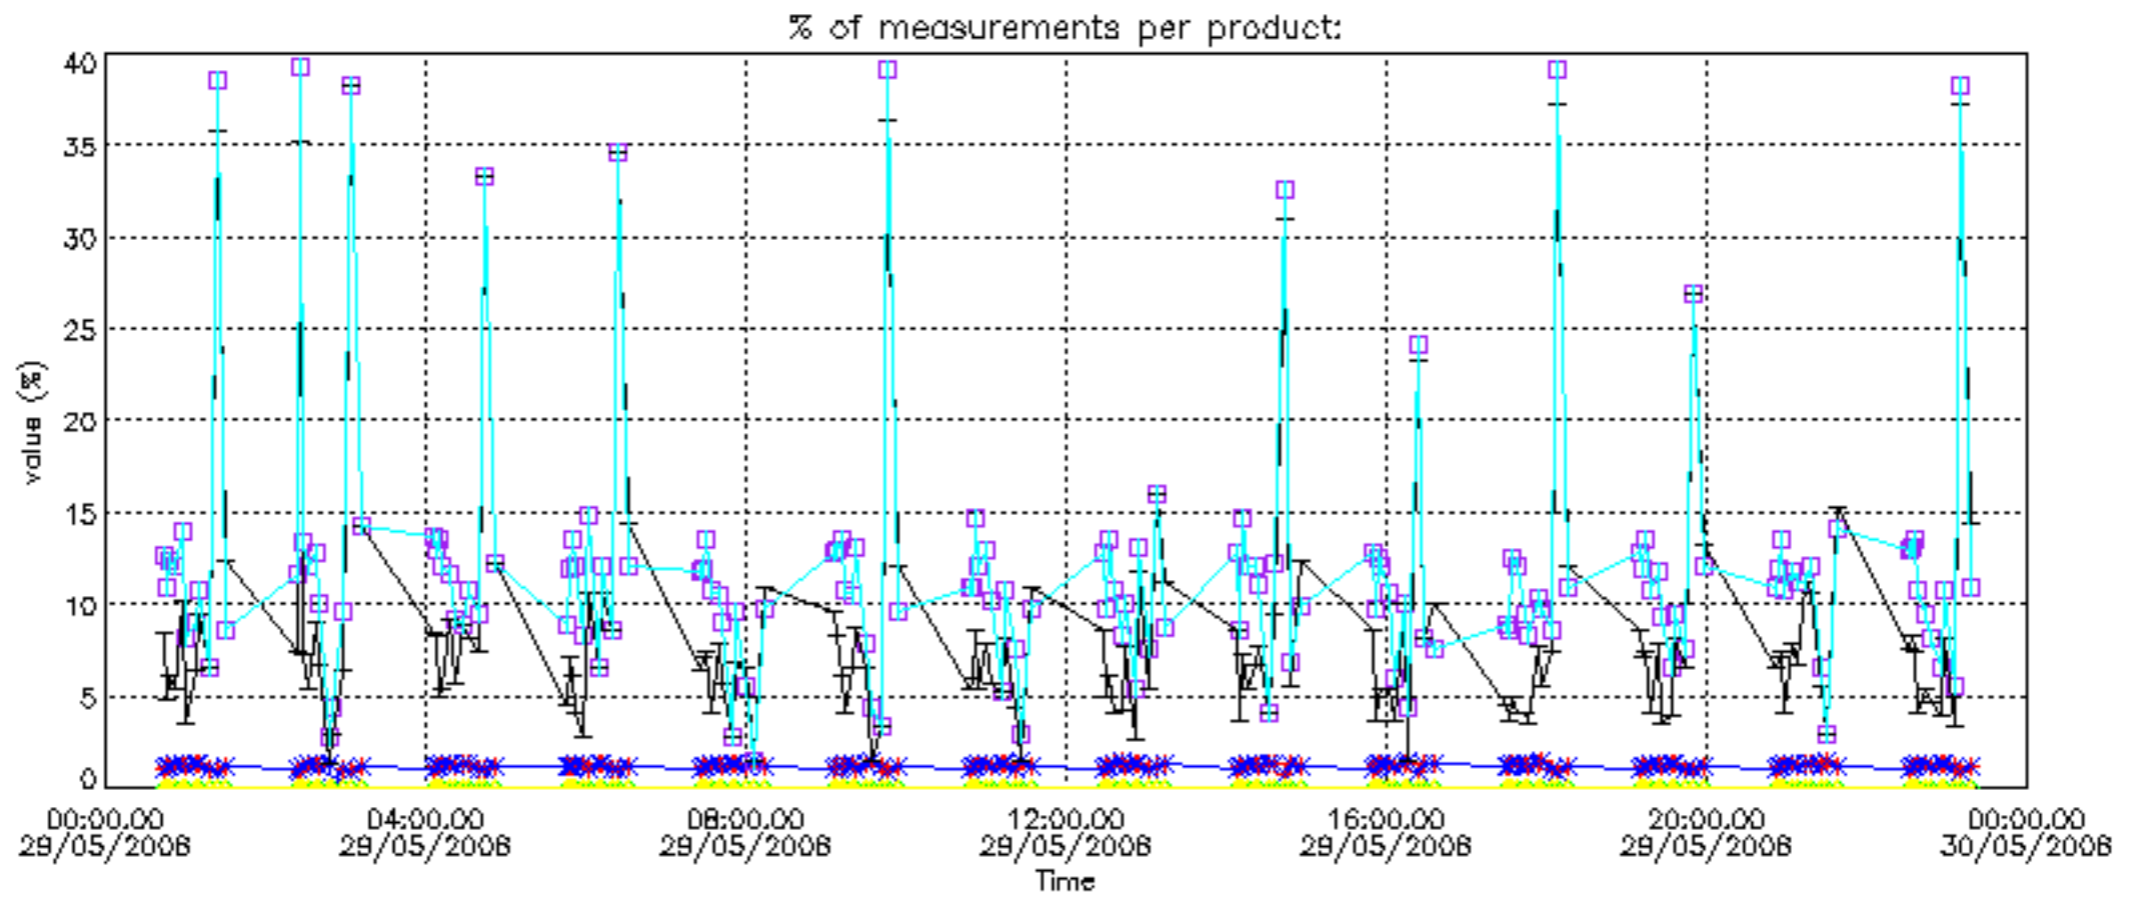

Percentage of cosmic ray hits per profile

Percentage of datation errors per profile