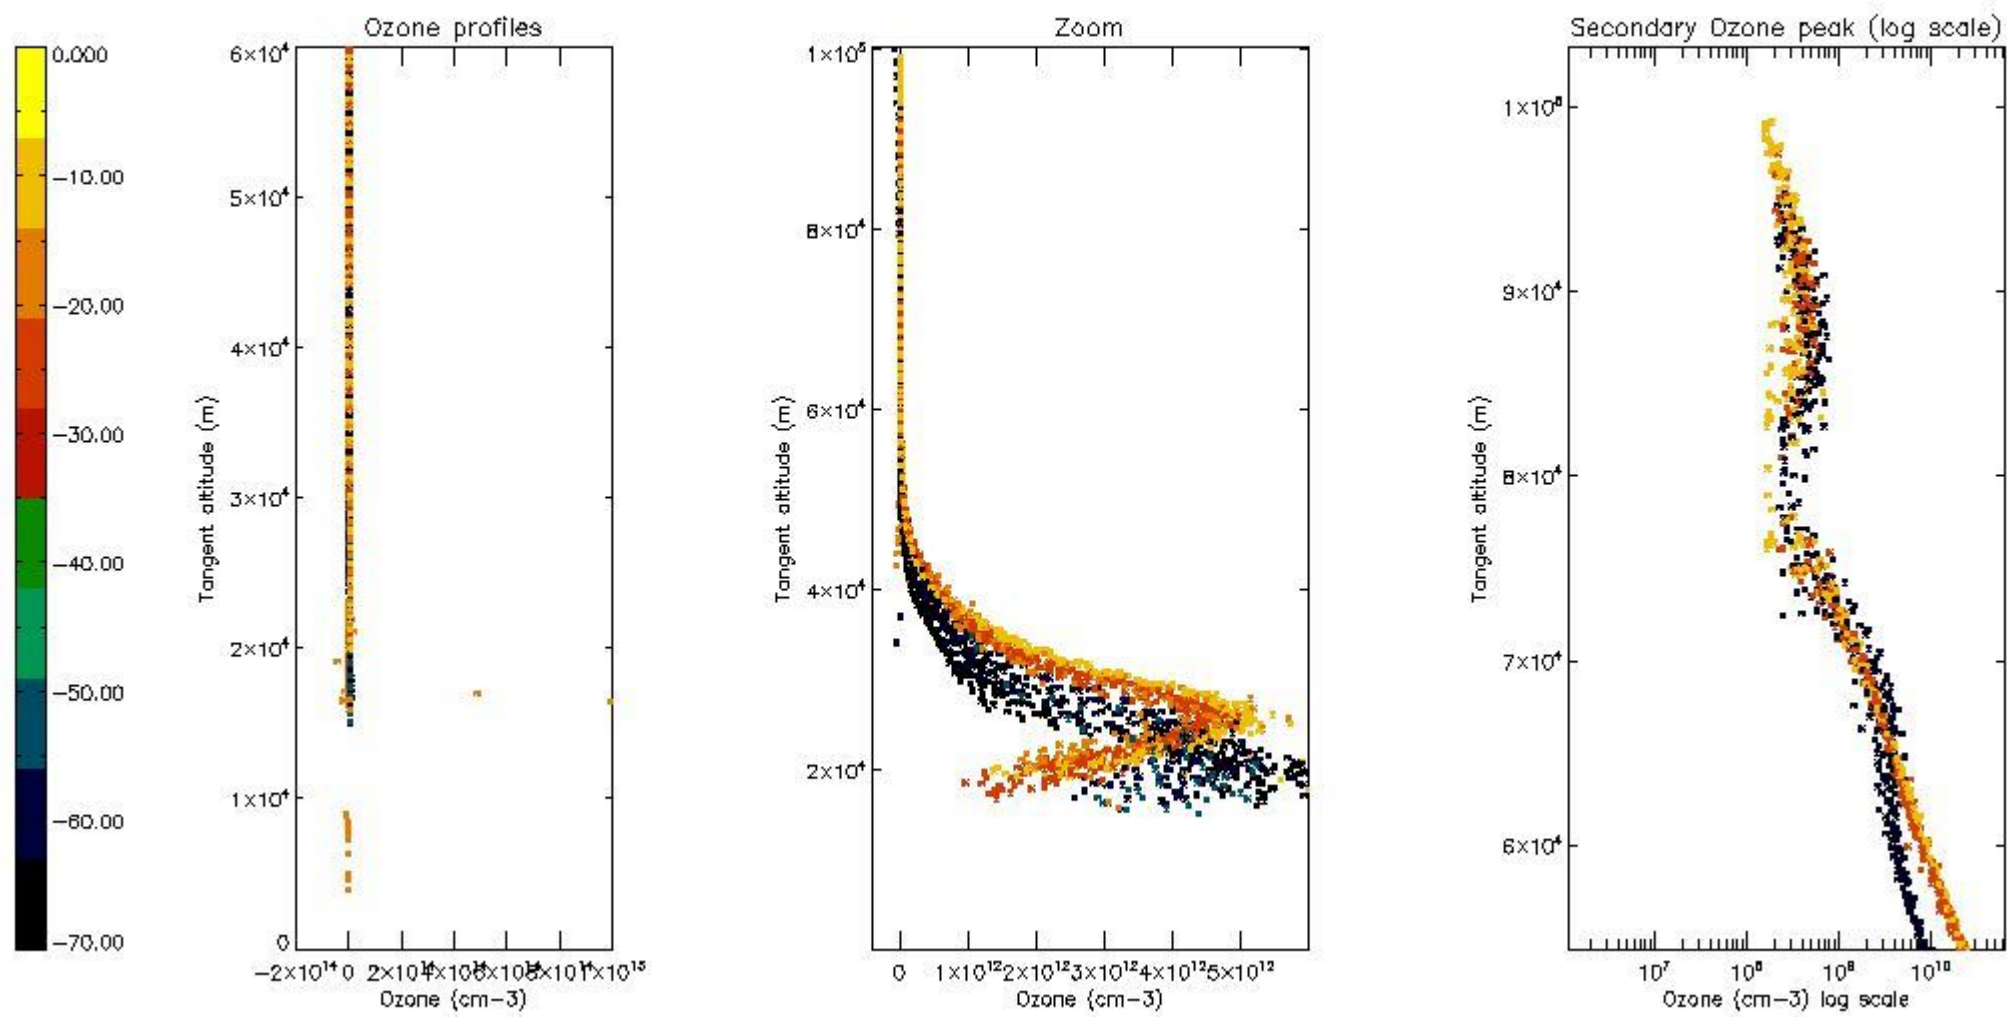

STD < 10	9
STD < 5	6

5.2 Plot ozone profiles for all STD (dark without errors)

The colorbar represents the latitude.

5.3 Plot ozone profiles where STD < 20% (dark without errors)

The colorbar represents the latitude.