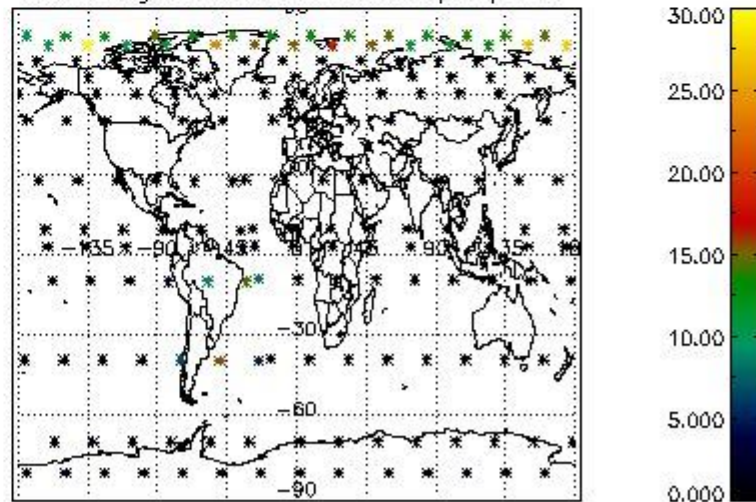

Percentage of cosmic ray hits per profile

Percentage of datation errors per profile

Percentage of star falling outside central band per profile

Percentage of saturation errors per profile

4.2.2 Plot level 1 quality information per product (world map): ENVISAT DESCENDING passes