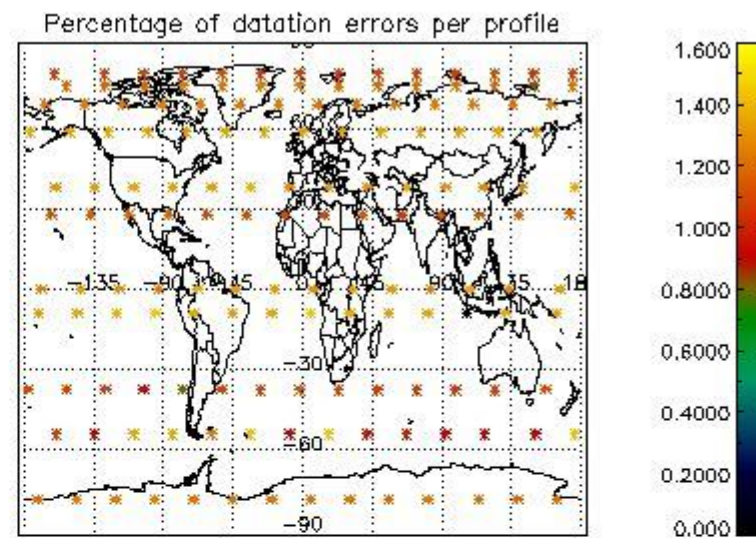

Percentage of cosmic ray hits per profile

Percentage of datation errors per profile

Percentage of star falling outside central band per profile

Percentage of saturation errors per profile

4.2.2 Plot level 1 quality information per product (world map): ENVISAT DESCENDING passes