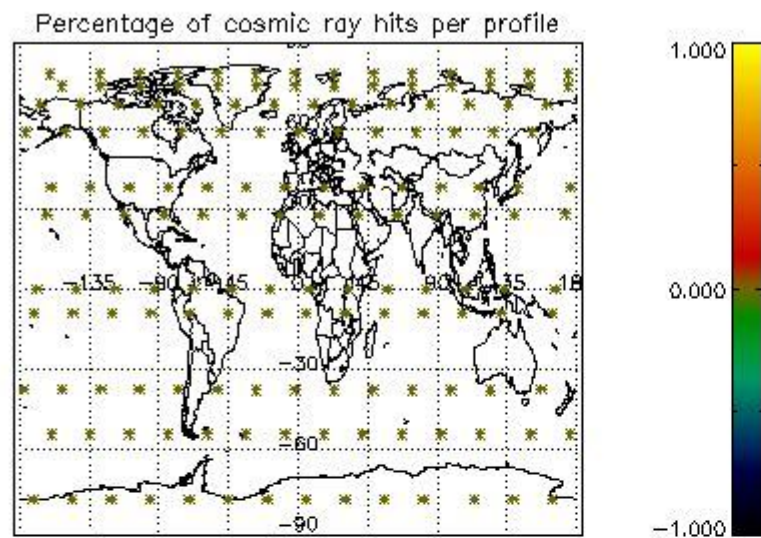

4.2.2 Plot level 1 quality information per product (world map): ENVISAT DESCENDING passes

5. Trace gas profiles

5.1 Ozone statistics based on quality of products

The final quality of the products can be "measured" using the STD (Standard Deviation) attached to every point profile. This information is written to the parameter GOM_NL__2P/NL_LOCAL_SPECIES_DENSITY/o3_std of the level 2 products. The table below shows the statistics for given STD ranges.

The statistics are given with respect to the overall valid production:

- Products without fatal errors: GOM_NL__2P/MPH/PRODUCT_ERR=0
- Valid point profile: GOM_NL__2P/NL_LOCAL_SPECIES_DENSITY/pcd(0)=0

The 'Criteria' is applied to valid points of dark limb products:

- Products in dark limb illumination condition: GOM_NL__2P/NL_SUMMARY_QUALITY/obs_ill_cond=0
- Products without fatal errors: GOM_NL__2P/MPH/PRODUCT_ERR=0
- Valid point profile: GOM_NL__2P/NL_LOCAL_SPECIES_DENSITY/pcd(0)=0

So, the table below shows the percentage of dark limb and valid observations for each criteria with respect to the overall valid daily observations.

Criteria	% of total production
All STD	25
STD < 20	12