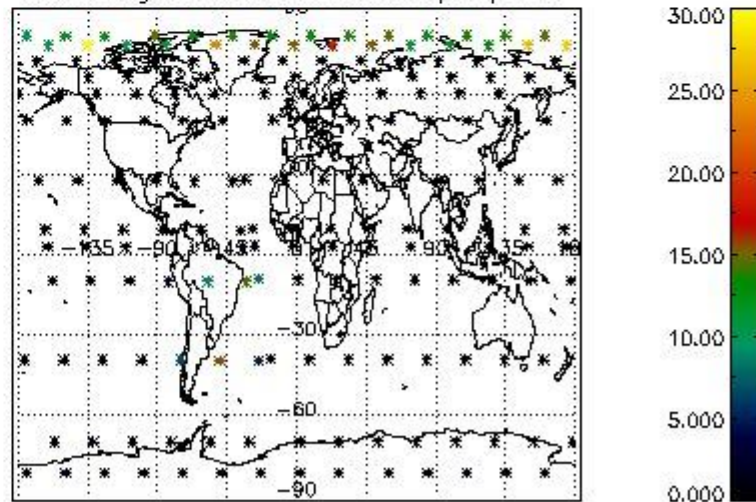

Percentage of saturation errors per profile