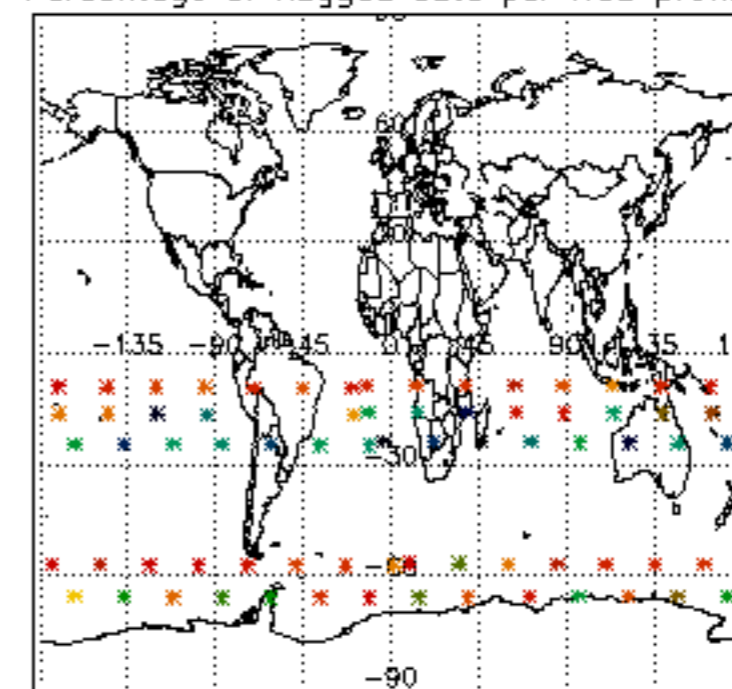

Percentage of flagged data per NO3 profile