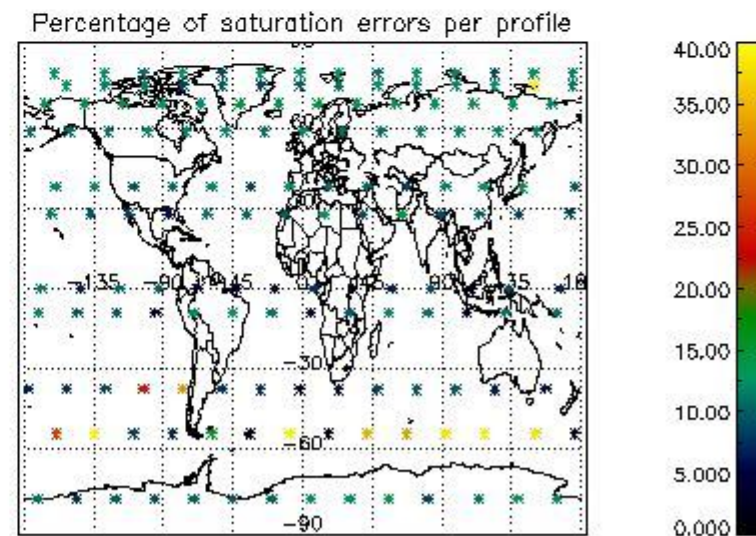

Percentage of cosmic ray hits per profile

Percentage of datation errors per profile

Percentage of star falling outside central band per profile

Percentage of saturation errors per profile

4.2.2 Plot level 1 quality information per product (world map): ENVISAT DESCENDING passes