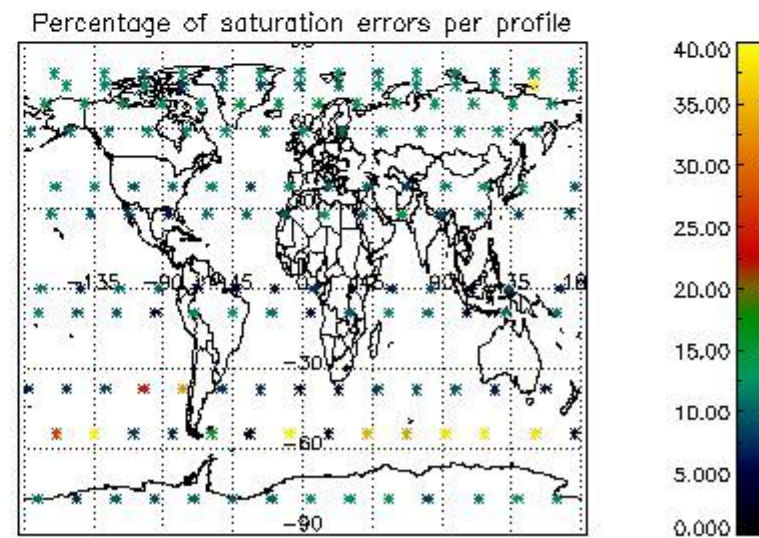

5. Trace gas profiles

5.1 Ozone statistics based on quality of products

The final quality of the products can be "measured" using the STD (Standard Deviation) attached to every point profile. This information is written to the parameter GOM_NL__2P/NL_LOCAL_SPECIES_DENSITY/o3_std of the level 2 products. The table below shows the statistics for given STD ranges.

The statistics are given with respect to the overall valid production:

- Products without fatal errors: GOM_NL__2P/MPH/PRODUCT_ERR=0
- Valid point profile: GOM_NL__2P/NL_LOCAL_SPECIES_DENSITY/pcd(0)=0

The 'Criteria' is applied to valid points of dark limb products:

- Products in dark limb illumination condition: GOM_NL__2P/NL_SUMMARY_QUALITY/obs_ill_cond=0
- Products without fatal errors: GOM_NL__2P/MPH/PRODUCT_ERR=0
- Valid point profile: GOM_NL__2P/NL_LOCAL_SPECIES_DENSITY/pcd(0)=0

So, the table below shows the percentage of dark limb and valid observations for each criteria with respect to the overall valid daily observations.

Criteria	% of total production
All STD	25
STD < 20	12