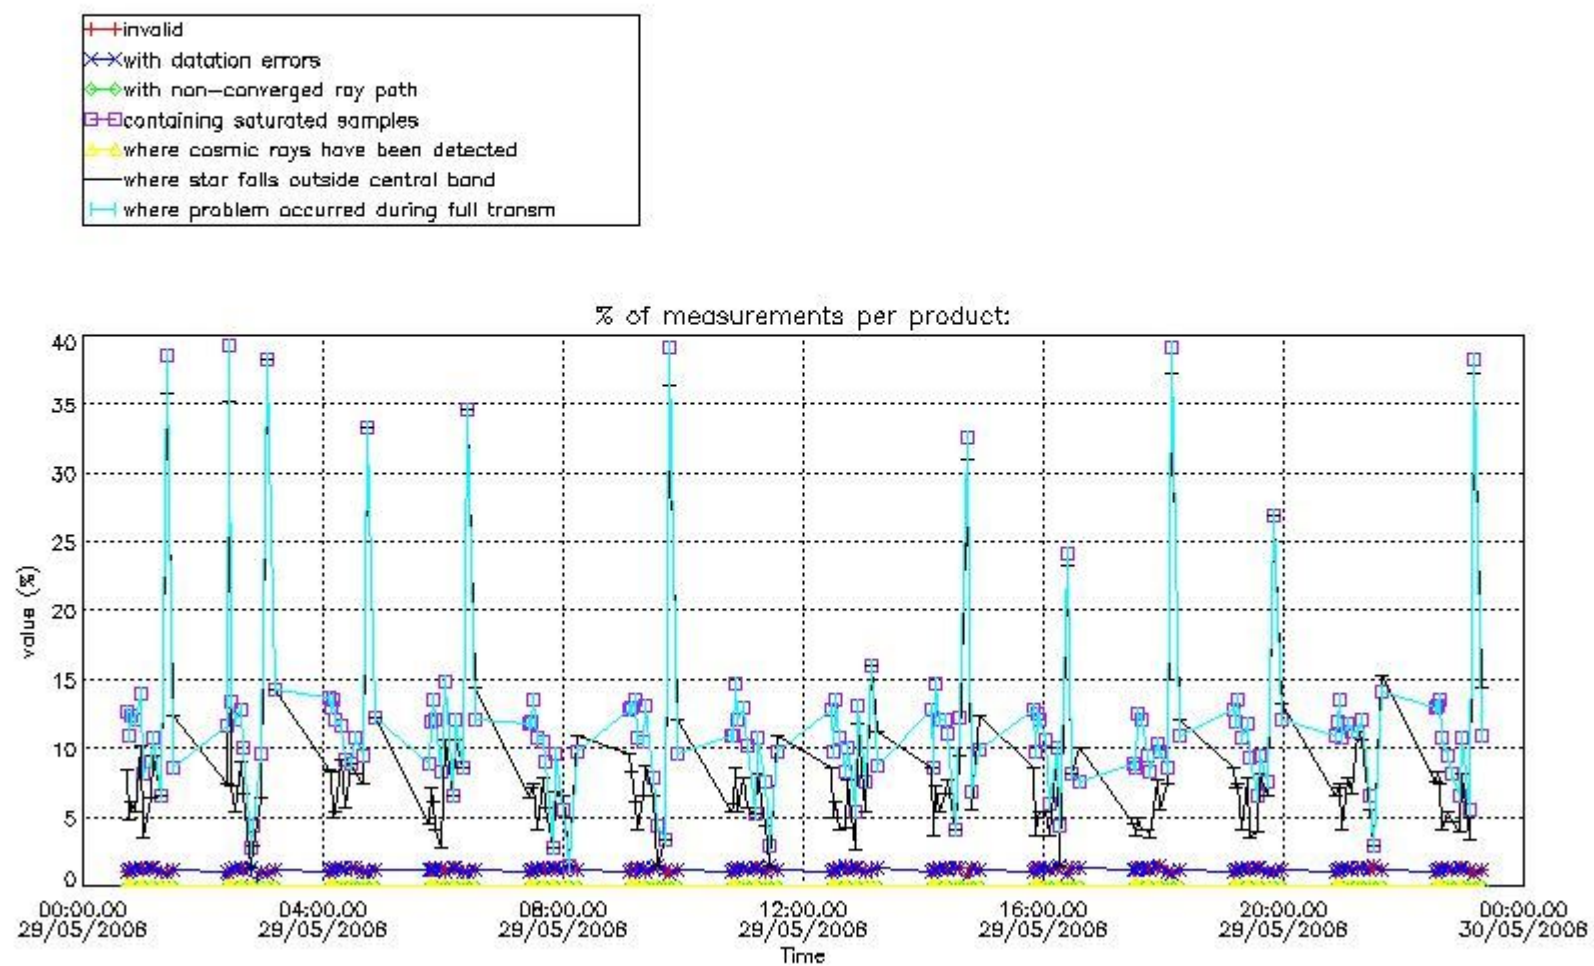

Percentage of cosmic ray hits per profile

Percentage of datation errors per profile

4.2 Plot quality information per product coming from level 1b processing (world map)
4.2.1 Plot level 1 quality information per product (world map): ENVISAT ASCENDING passes