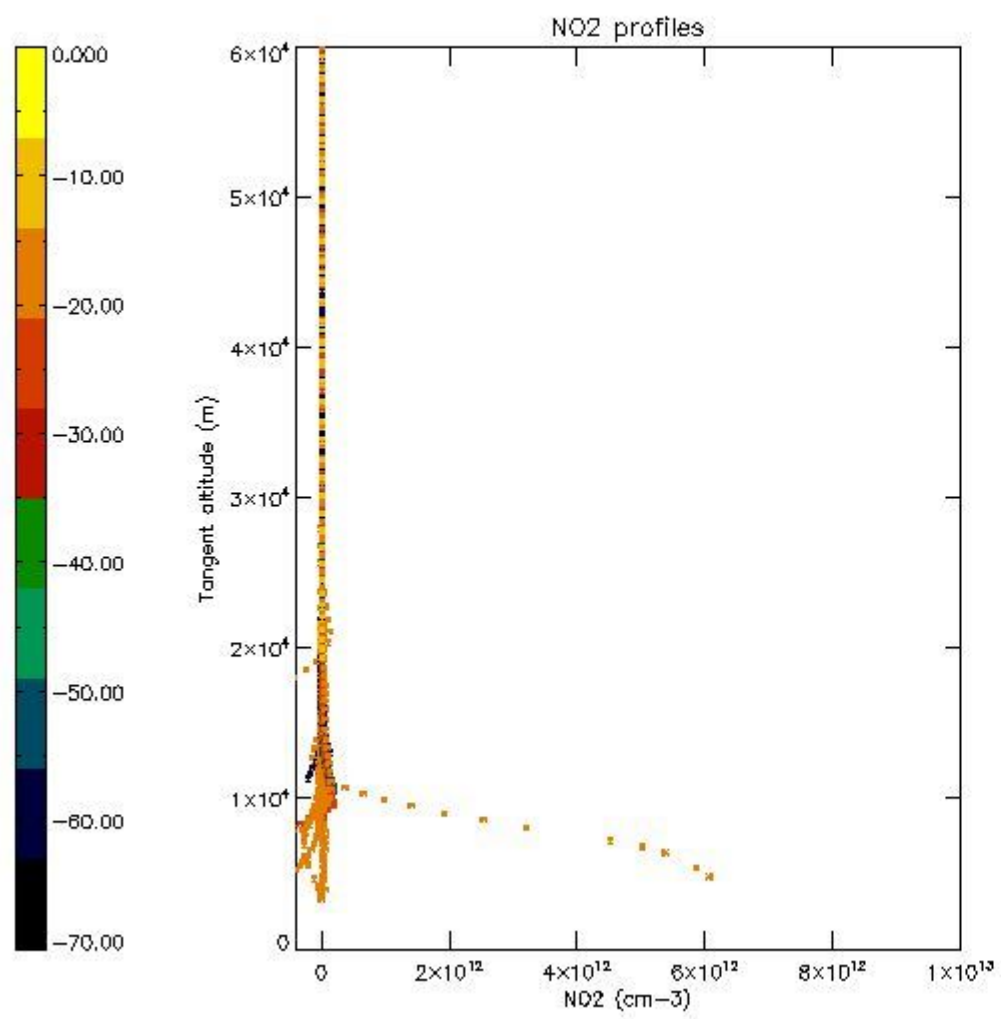

5.7 Plot NO3 profiles for all STD (dark without errors)

The colorbar represents the latitude.