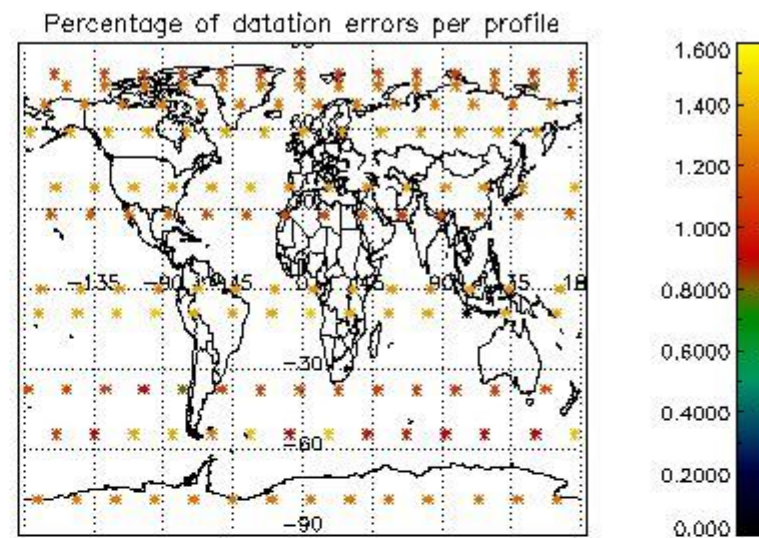

5. Trace gas profiles

5.1 Ozone statistics based on quality of products

The final quality of the products can be "measured" using the STD (Standard Deviation) attached to every point profile. This information is written to the parameter GOM_NL__2P/NL_LOCAL_SPECIES_DENSITY/o3_std of the level 2 products. The table below shows the statistics for given STD ranges.

The statistics are given with respect to the overall valid production:

- Products without fatal errors: GOM_NL__2P/MPH/PRODUCT_ERR=0
- Valid point profile: GOM_NL__2P/NL_LOCAL_SPECIES_DENSITY/pcd(0)=0

The 'Criteria' is applied to valid points of dark limb products:

- Products in dark limb illumination condition: GOM_NL__2P/NL_SUMMARY_QUALITY/obs_ill_cond=0
- Products without fatal errors: GOM_NL__2P/MPH/PRODUCT_ERR=0
- Valid point profile: GOM_NL__2P/NL_LOCAL_SPECIES_DENSITY/pcd(0)=0

So, the table below shows the percentage of dark limb and valid observations for each criteria with respect to the overall valid daily observations.

Criteria	% of total production
All STD	25
STD < 20	12