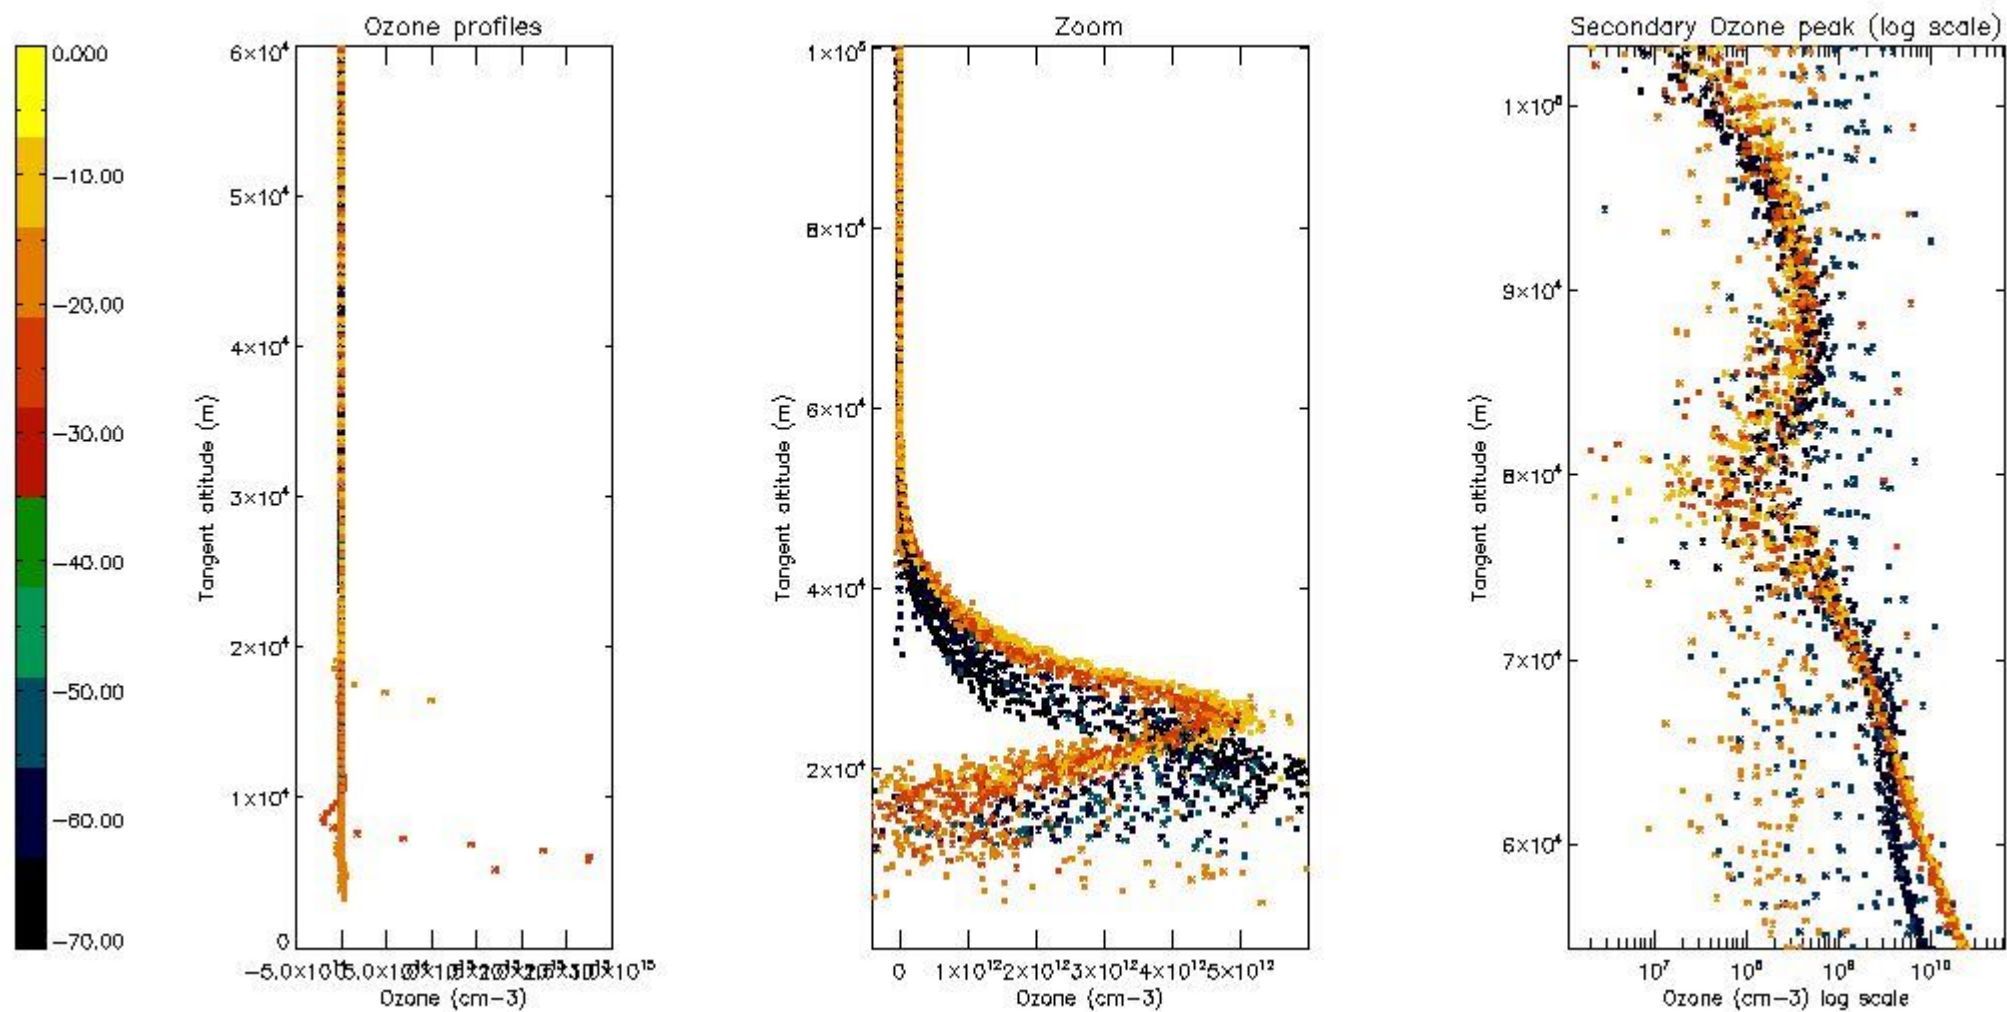

STD < 10	9
STD < 5	6

5.2 Plot ozone profiles for all STD (dark without errors)

The colorbar represents the latitude.

5.3 Plot ozone profiles where STD < 20% (dark without errors)

The colorbar represents the latitude.