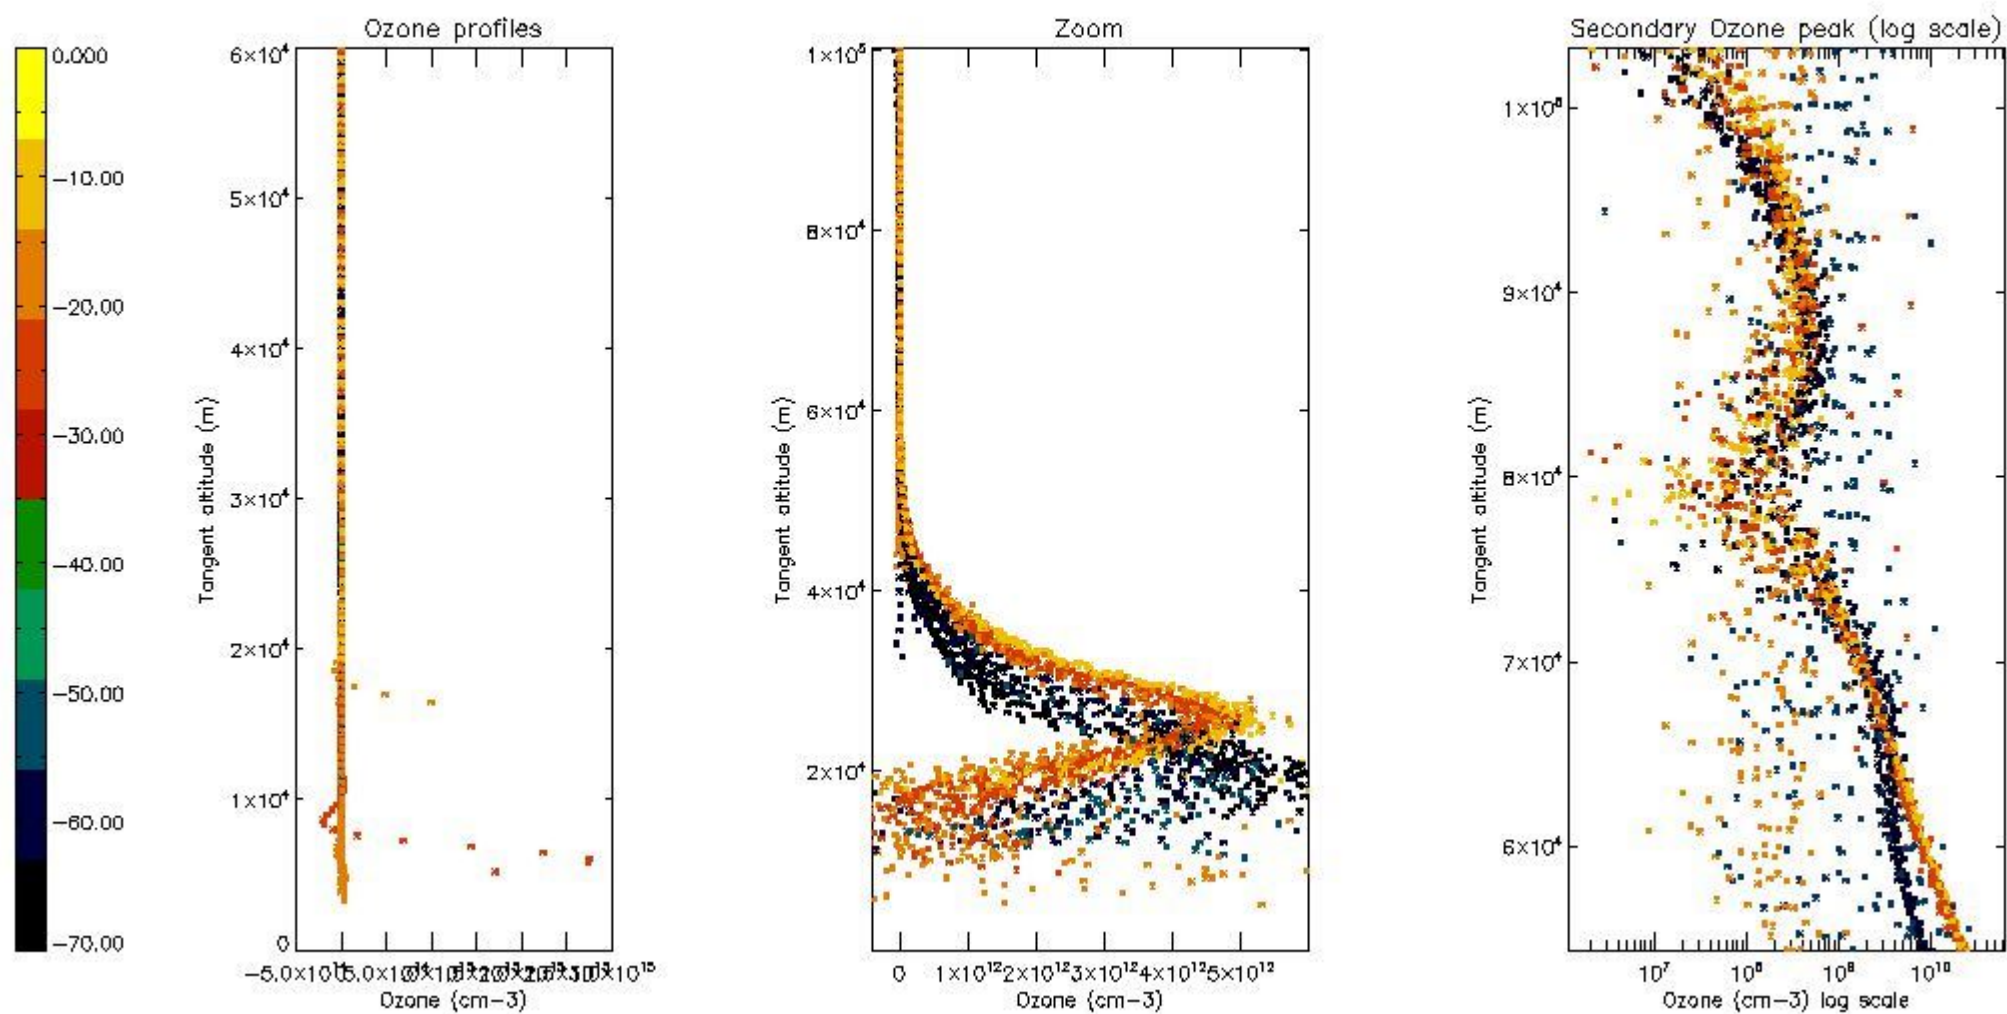

STD < 10	9
STD < 5	6

5.2 Plot ozone profiles for all STD (dark without errors)

The colorbar represents the latitude.

5.3 Plot ozone profiles where STD < 20% (dark without errors)

The colorbar represents the latitude.