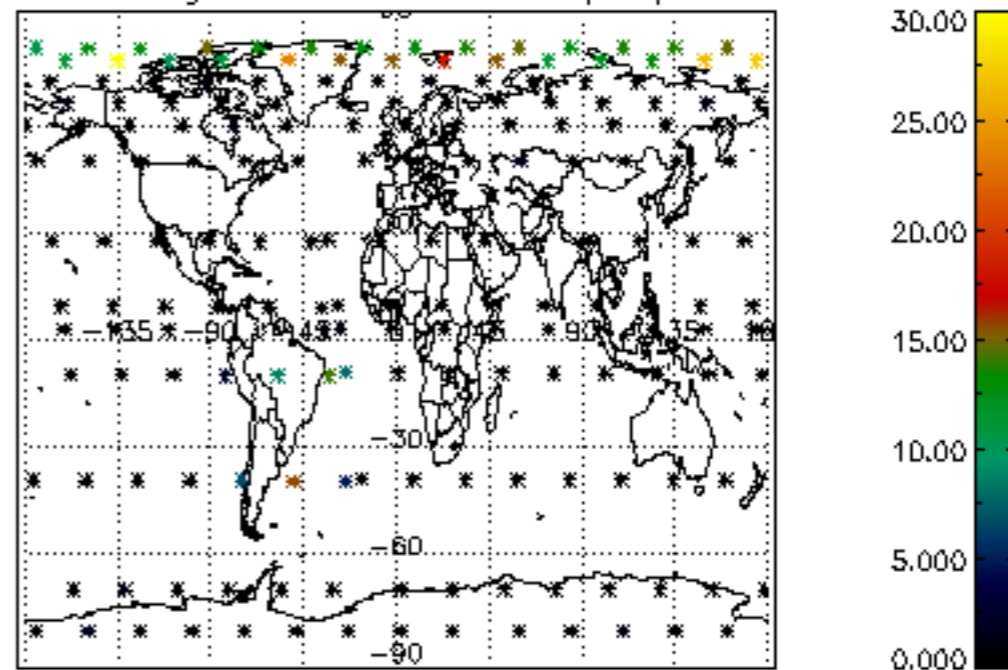

Percentage of datation errors per profile

Percentage of saturation errors per profile