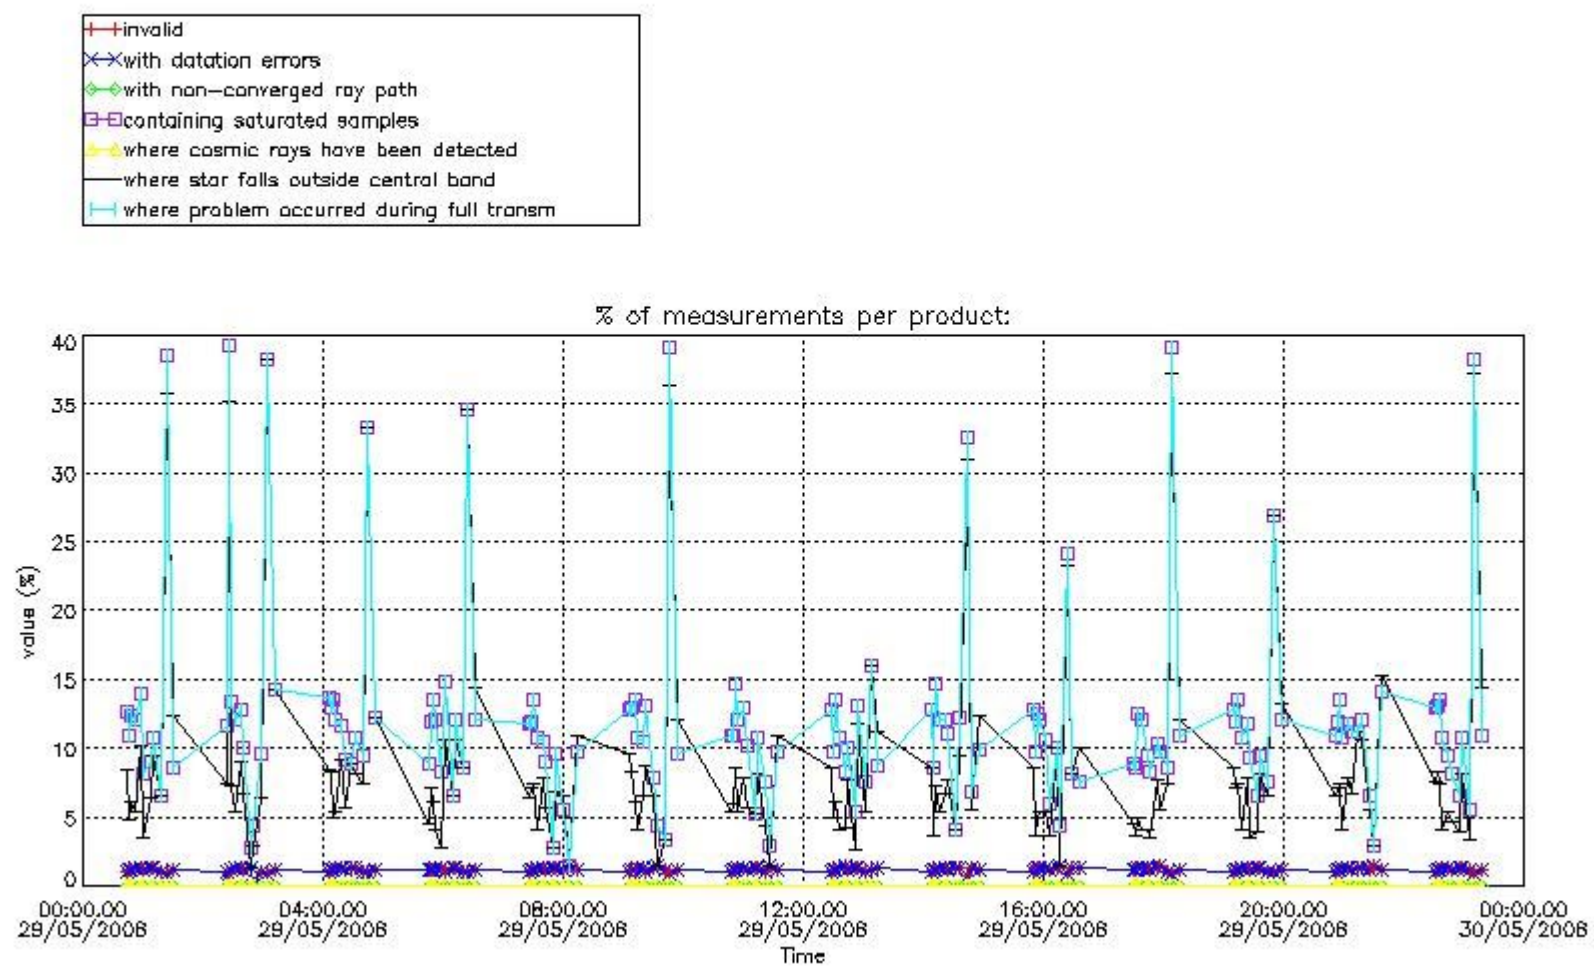

4.2 Plot quality information per product coming from level 1b processing (world map)

4.2.1 Plot level 1 quality information per product (world map): ENVISAT ASCENDING passes