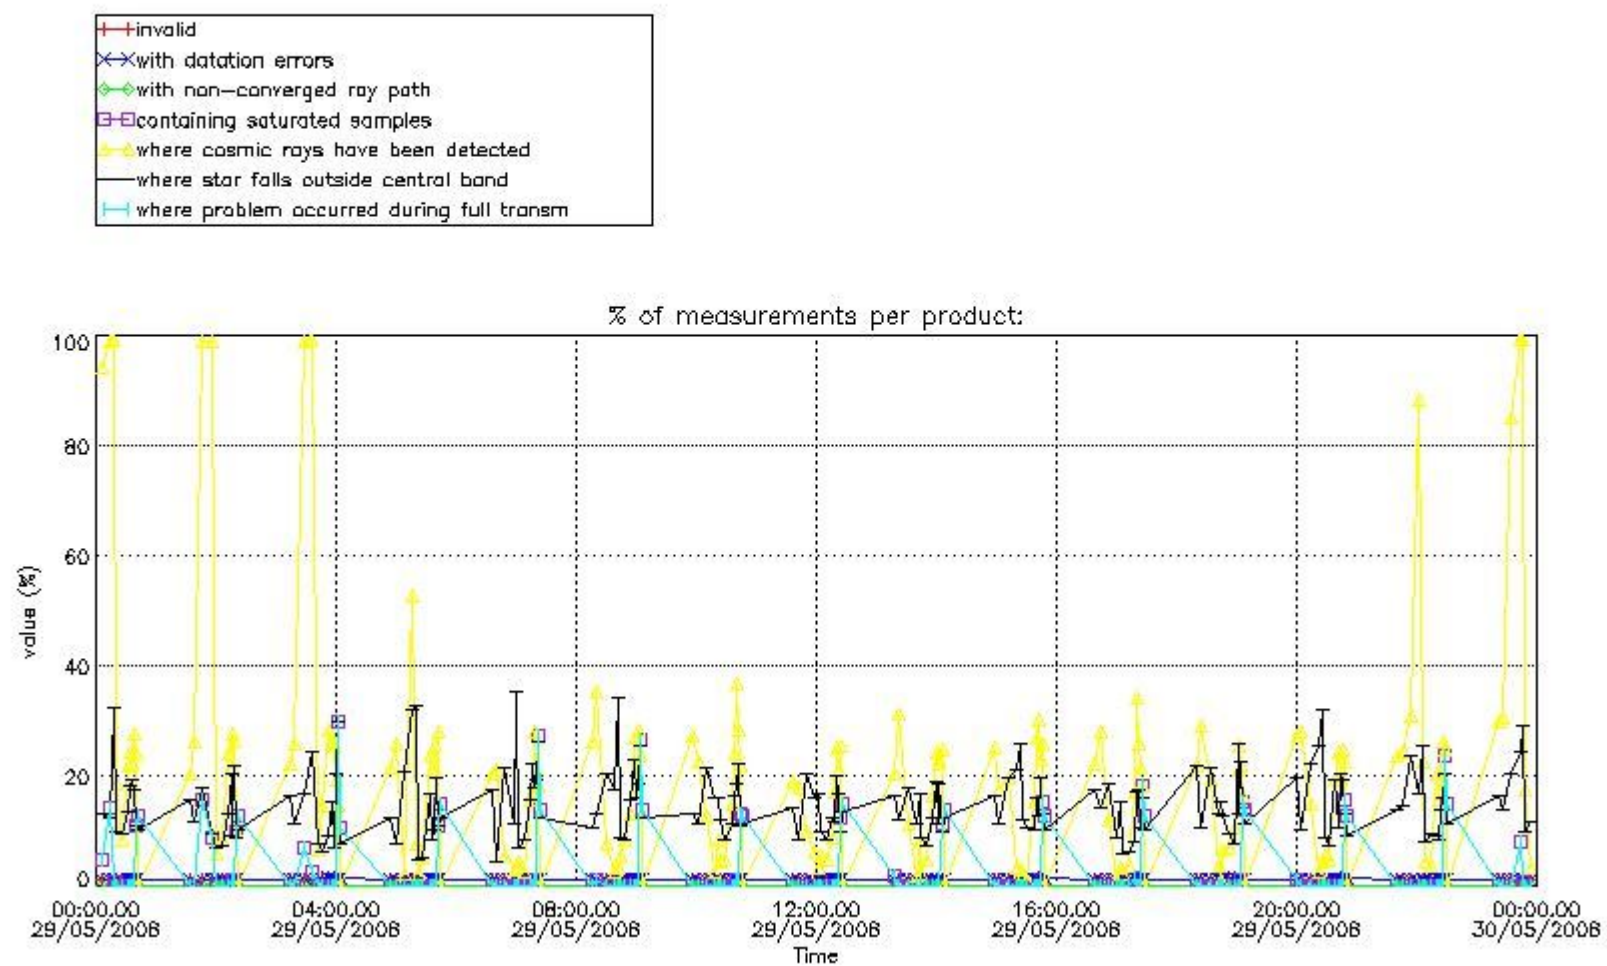

4.1.2 Plot level 1 quality information per product (time dependant): ENVISAT DESCENDING passes