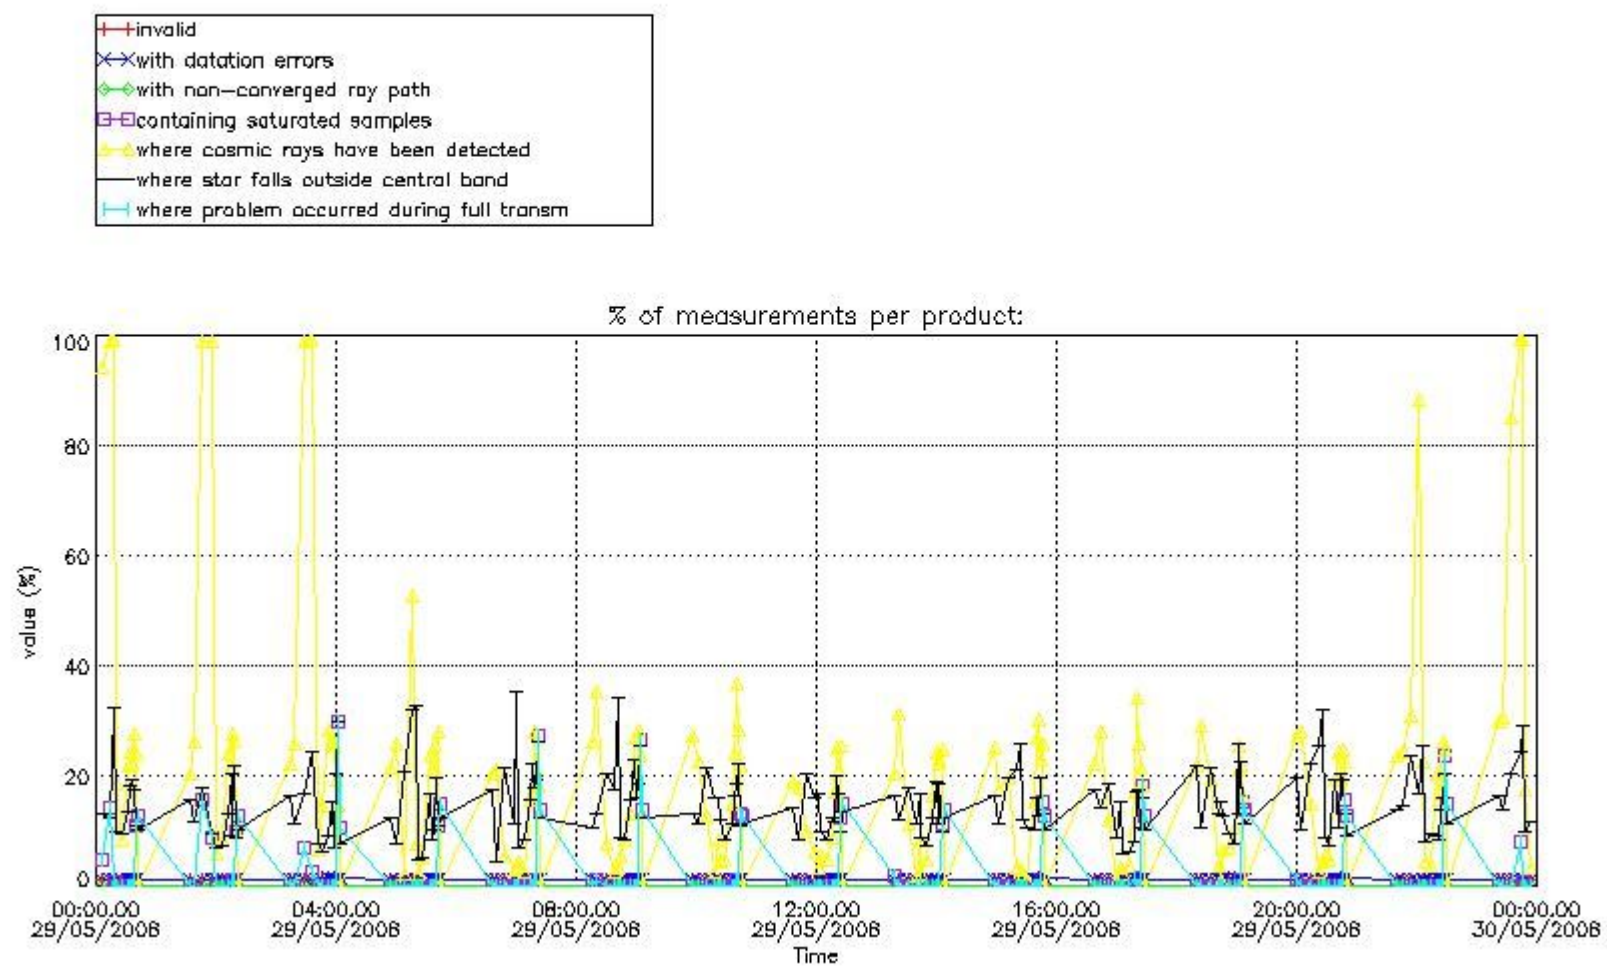

4.1.2 Plot level 1 quality information per product (time dependant): ENVI SAT DESCENDING passes