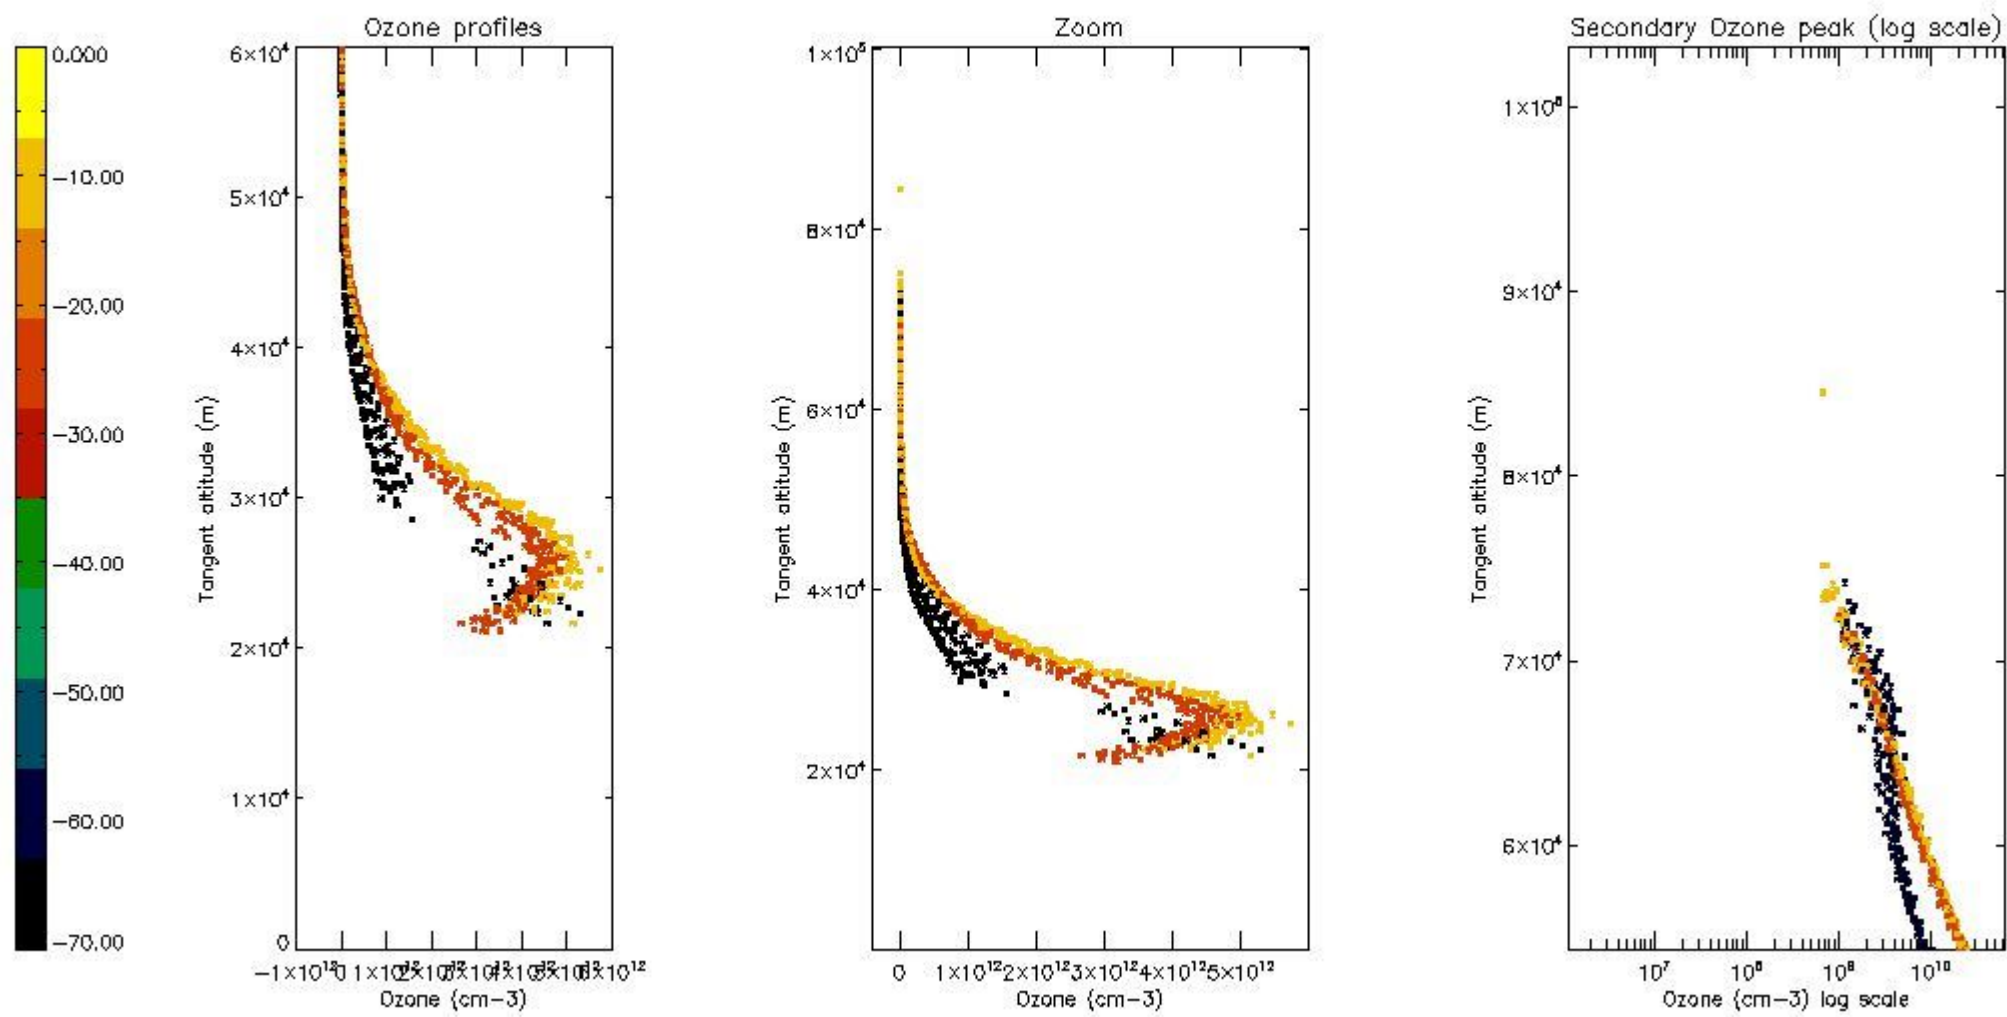

5.6 Plot NO₂ profiles for all STD (dark without errors)

The colorbar represents the latitude.