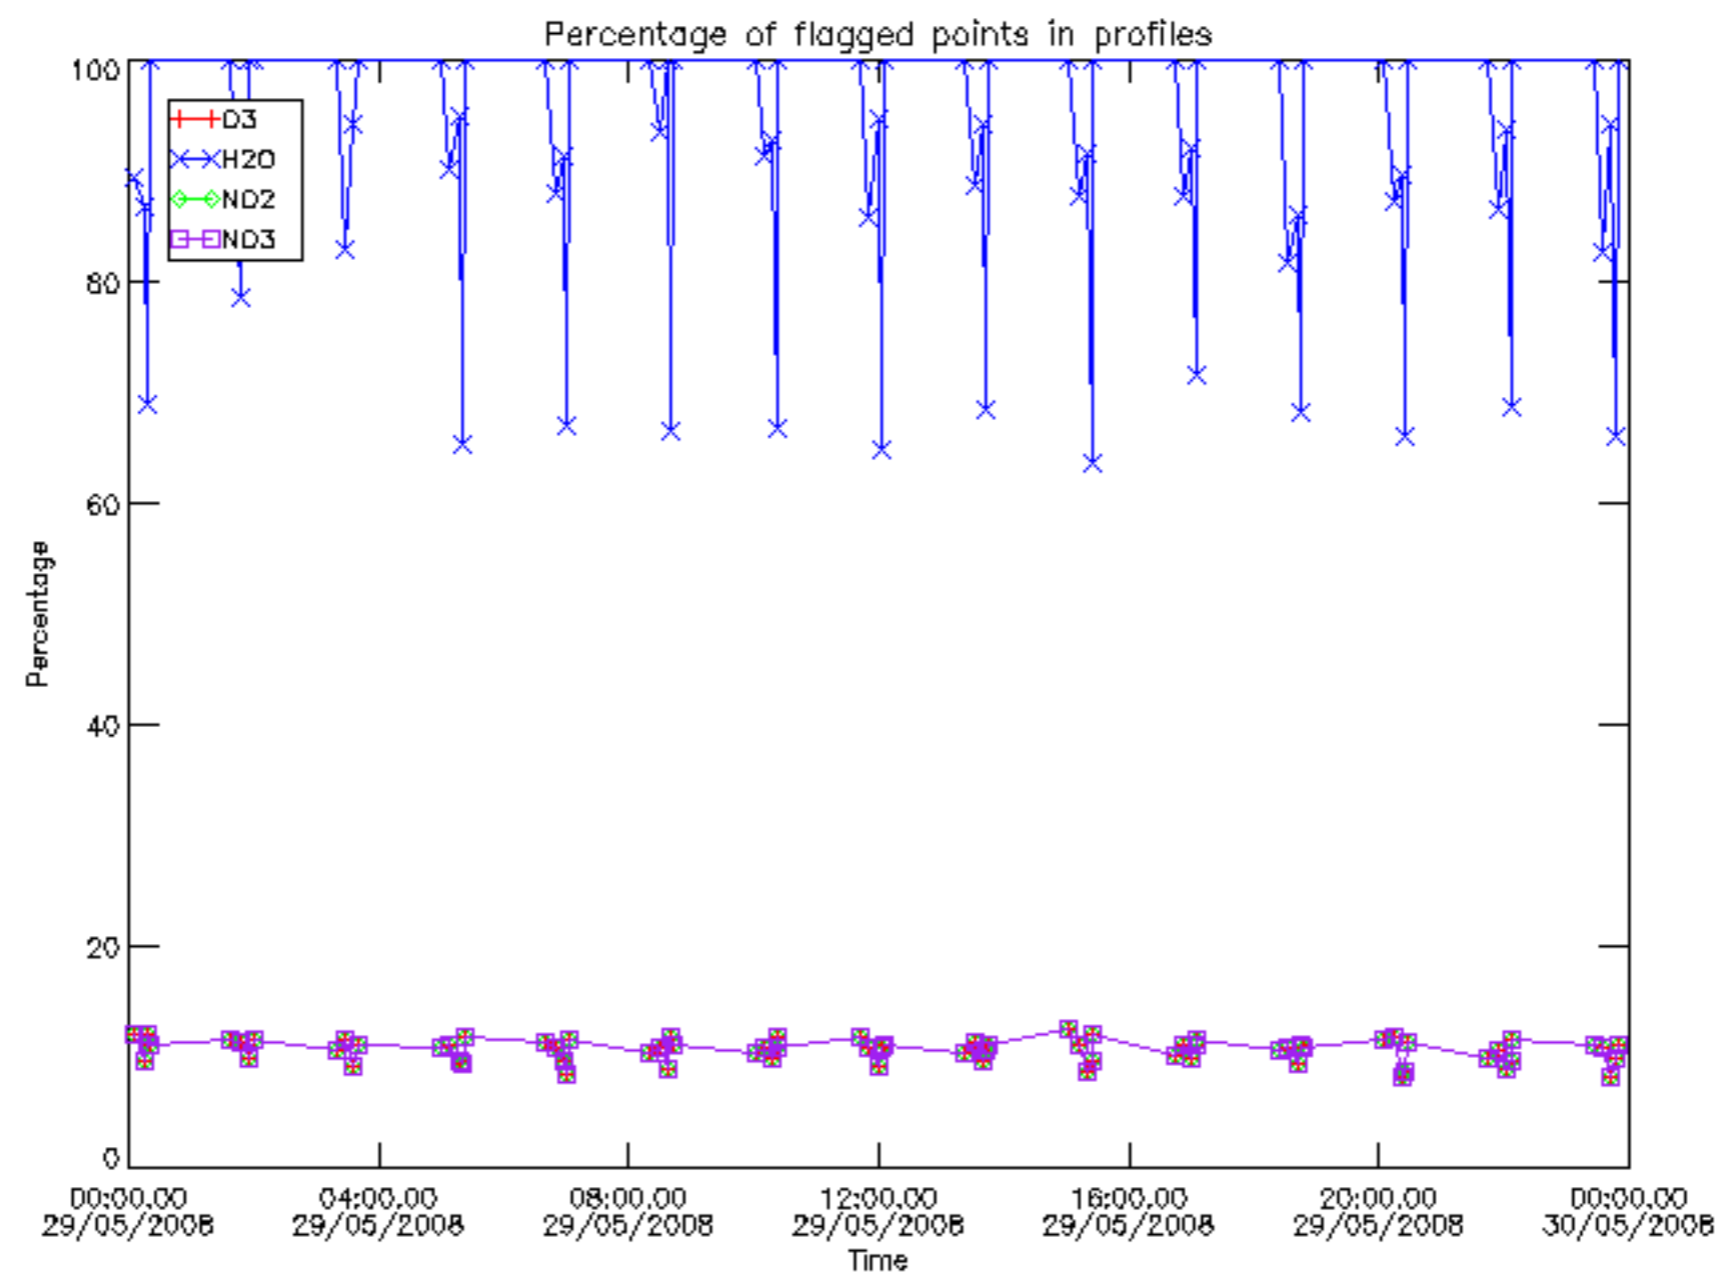

Percentage of flagged data per D3 profile

Percentage of flagged data per H2O profile