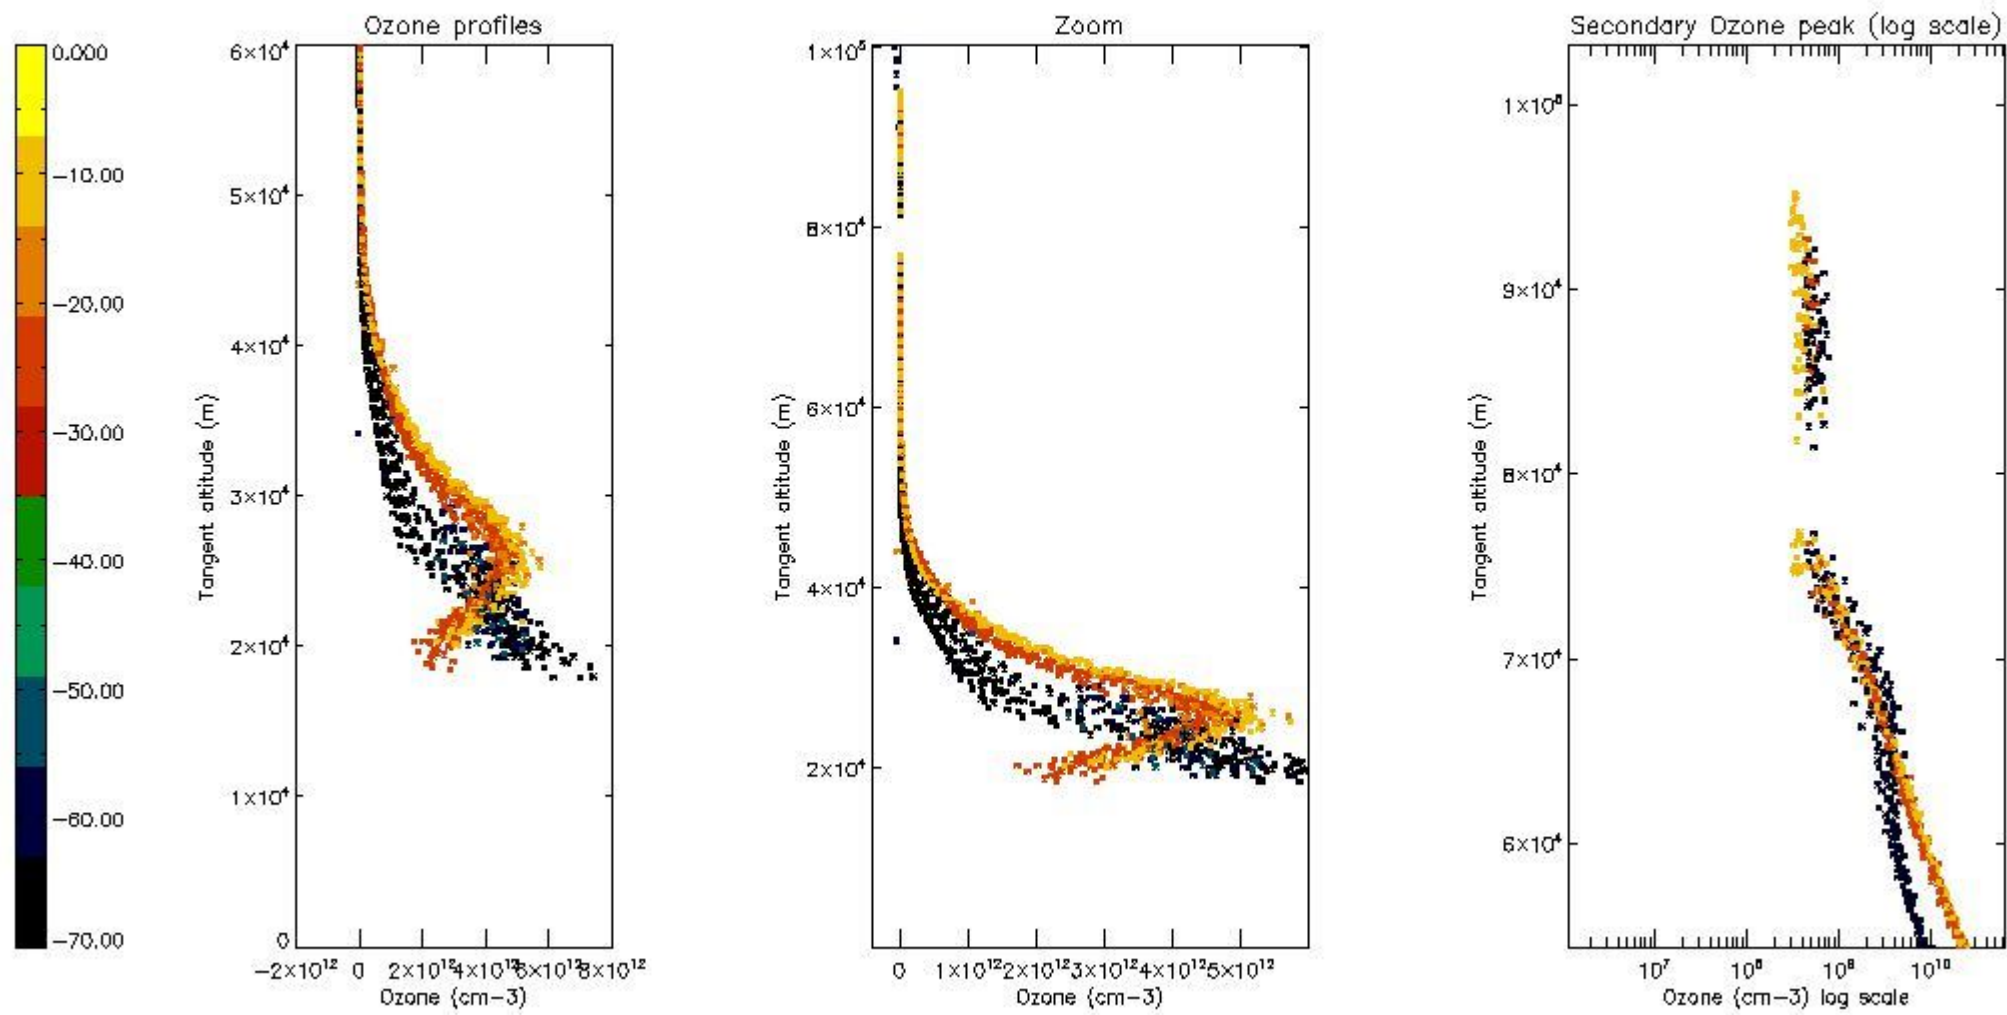

5.5 Plot ozone profiles where STD < 5% (dark without errors)

The colorbar represents the latitude.