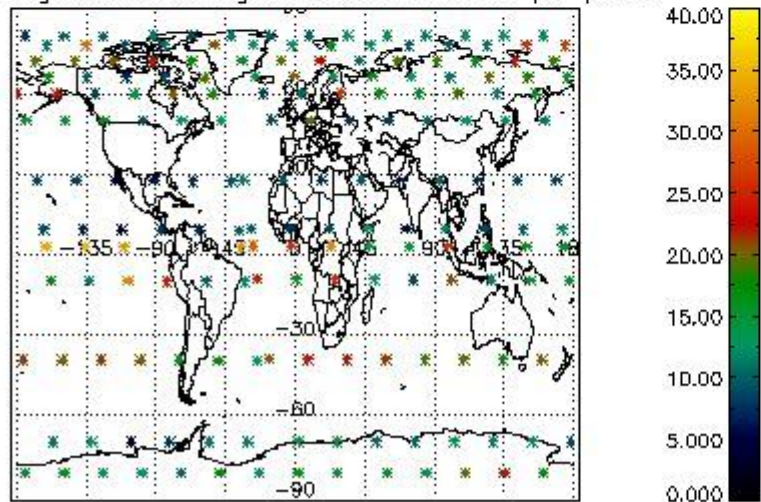

Percentage of star falling outside central band per profile