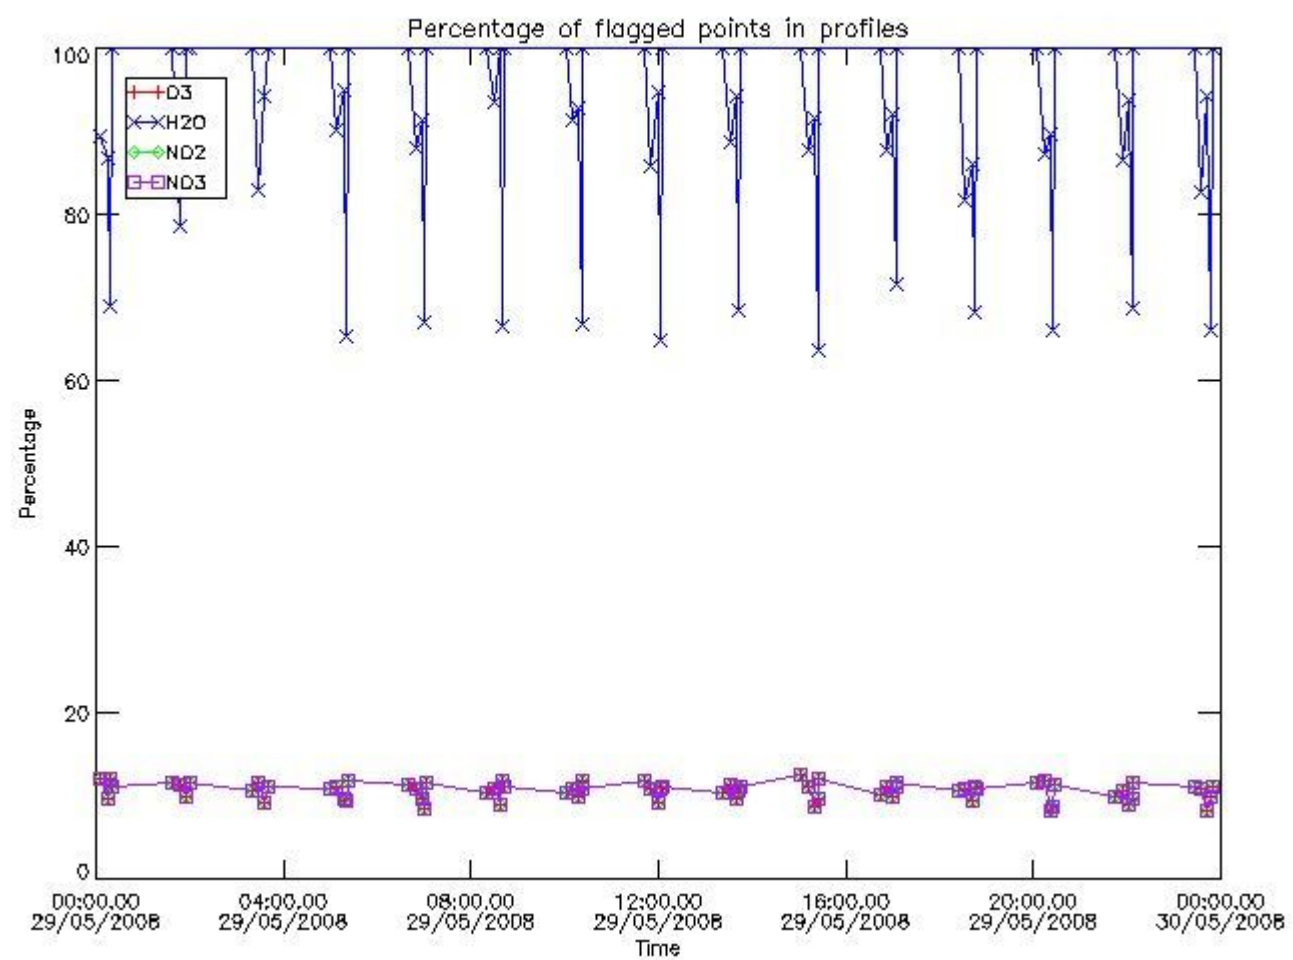

338	GOM_NL__2PRFIN20080529_234837_000000462069_00045_32664_3685.N1	29-MAY-2008 23:48:37	Dark	45.500	31	Alp Gru	1.7340	15200.	91	32664	No
339	GOM_NL__2PRFIN20080529_235342_000000442069_00045_32664_3686.N1	29-MAY-2008 23:53:42	Straylight	43.500	45	Alp Pav	1.9400	26000.	87	32664	No

3. Quality information per product

In this section it is plotted some information contained in the Quality Summary data set of the level 2 products. Only products in dark limb conditions and without errors (error flag in the MPH set to "0") are used.

3.1 Plot quality information per product (time dependant)

3.2 Plot quality information per product (world map)