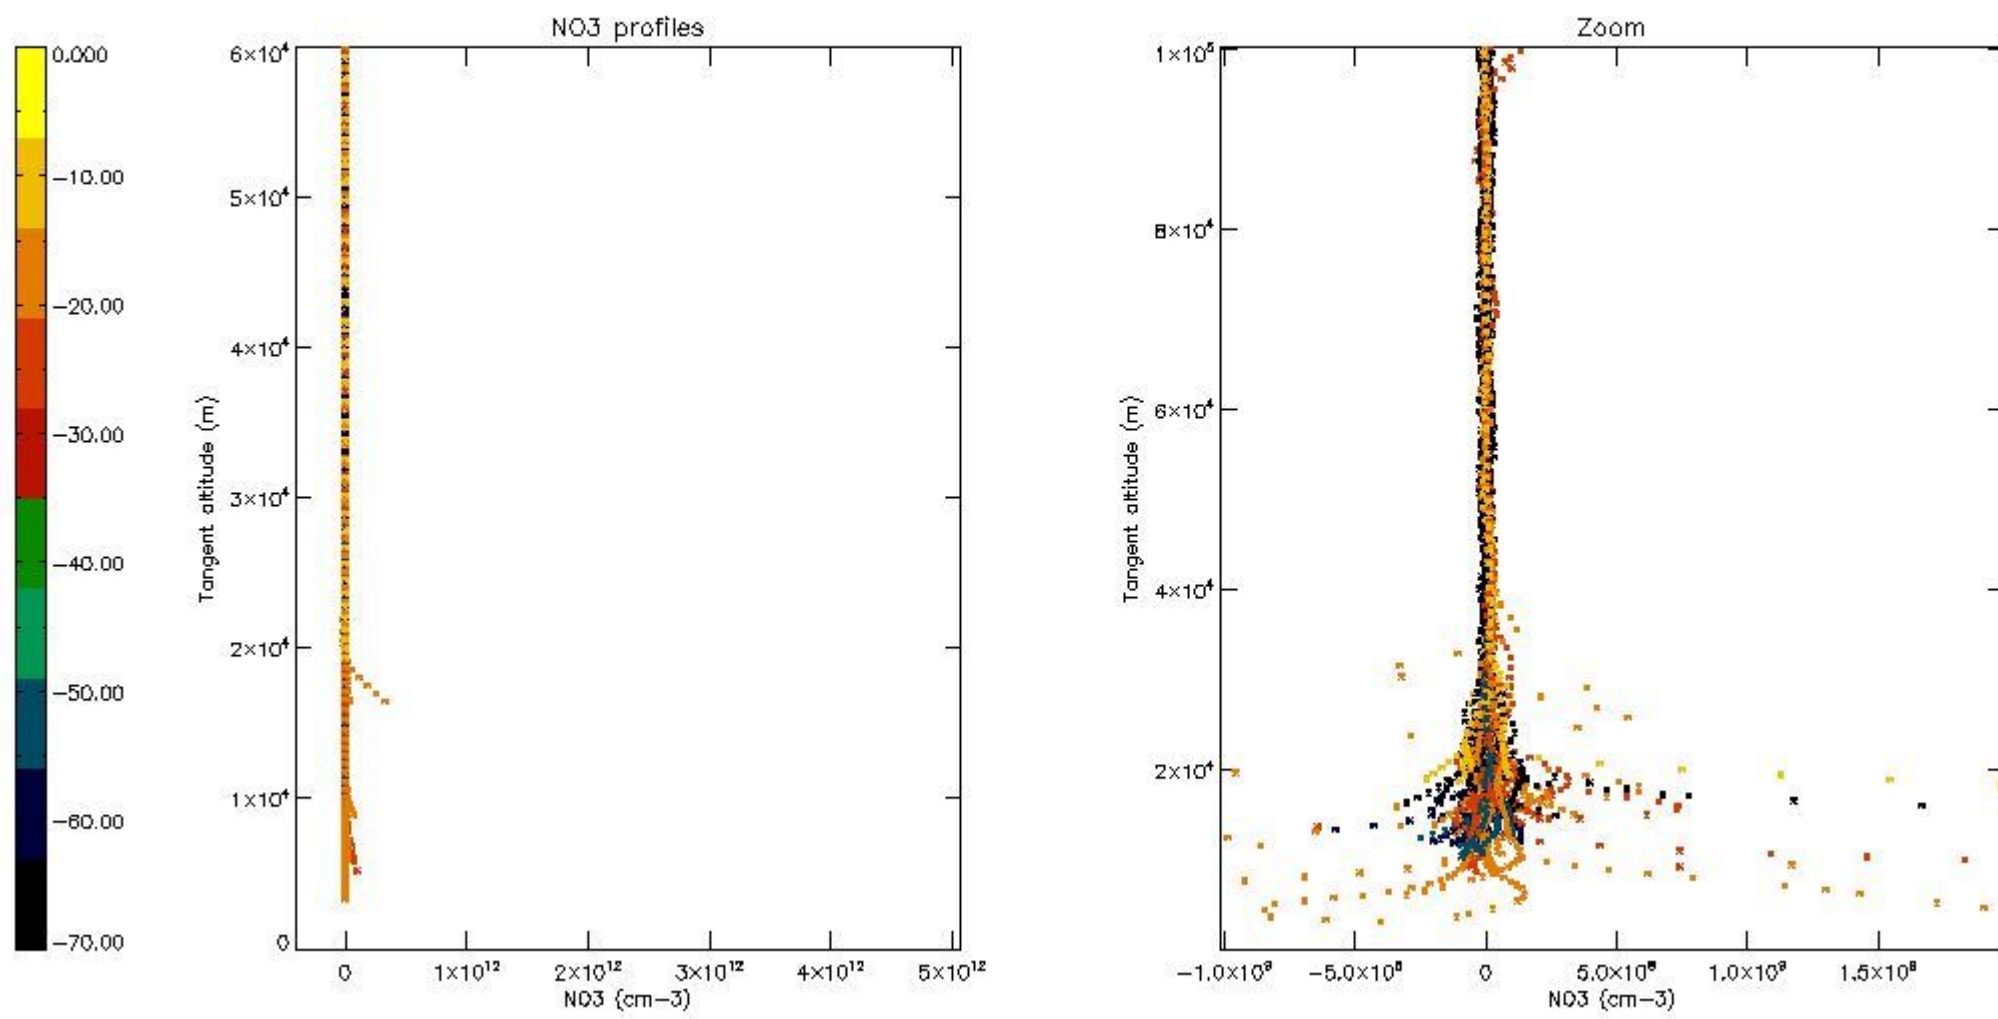

5.8 Plot H2O profiles for all STD (only for occultations of stars 1,2,3,4,13,14,16,26,63 dark without errors)

The colorbar represents the latitude.