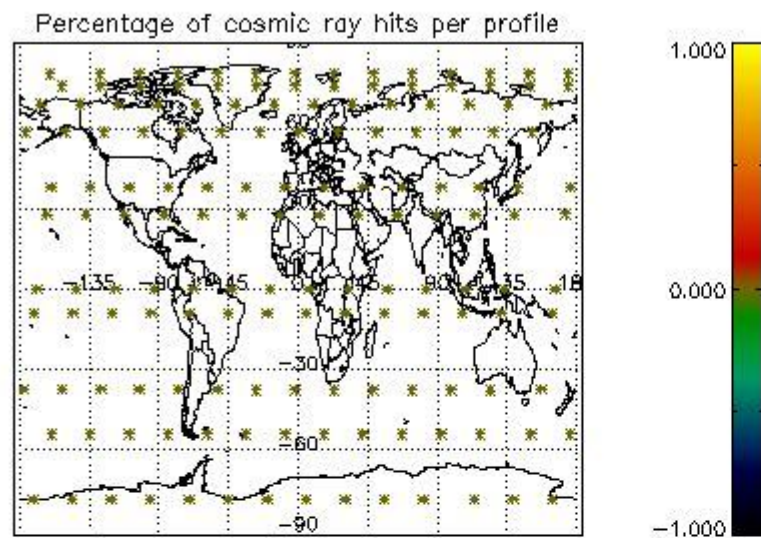

Percentage of cosmic ray hits per profile

Percentage of datation errors per profile

Percentage of star falling outside central band per profile

Percentage of saturation errors per profile

4.2.2 Plot level 1 quality information per product (world map): ENVISAT DESCENDING passes