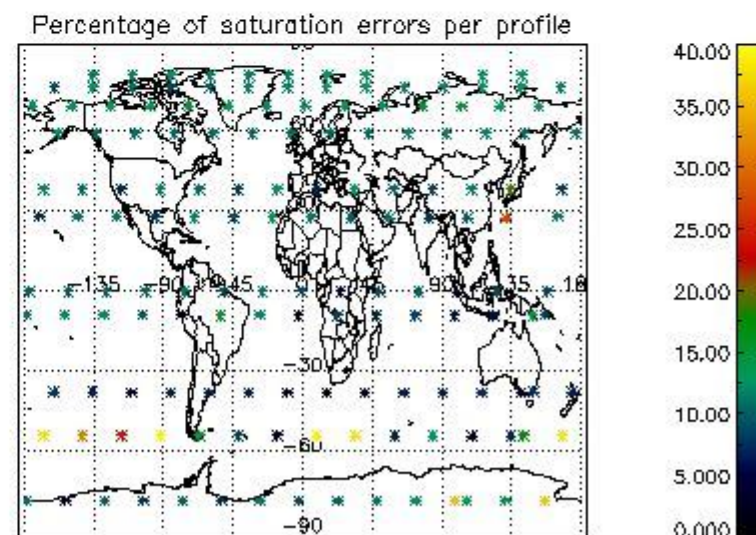

5. Trace gas profiles

5.1 Ozone statistics based on quality of products

The final quality of the products can be "measured" using the STD (Standard Deviation) attached to every point profile. This information is written to the parameter GOM_NL__2P/NL_LOCAL_SPECIES_DENSITY/o3_std of the level 2 products. The table below shows the statistics for given STD ranges.

The statistics are given with respect to the overall valid production:

- Products without fatal errors: GOM_NL__2P/MPH/PRODUCT_ERR=0
- Valid point profile: GOM_NL__2P/NL_LOCAL_SPECIES_DENSITY/pcd(0)=0

The 'Criteria' is applied to valid points of dark limb products:

- Products in dark limb illumination condition: GOM_NL__2P/NL_SUMMARY_QUALITY/obs_ill_cond=0
- Products without fatal errors: GOM_NL__2P/MPH/PRODUCT_ERR=0
- Valid point profile: GOM_NL__2P/NL_LOCAL_SPECIES_DENSITY/pcd(0)=0

So, the table below shows the percentage of dark limb and valid observations for each criteria with respect to the overall valid daily observations.

Criteria	% of total production
All STD	24
STD < 20	12