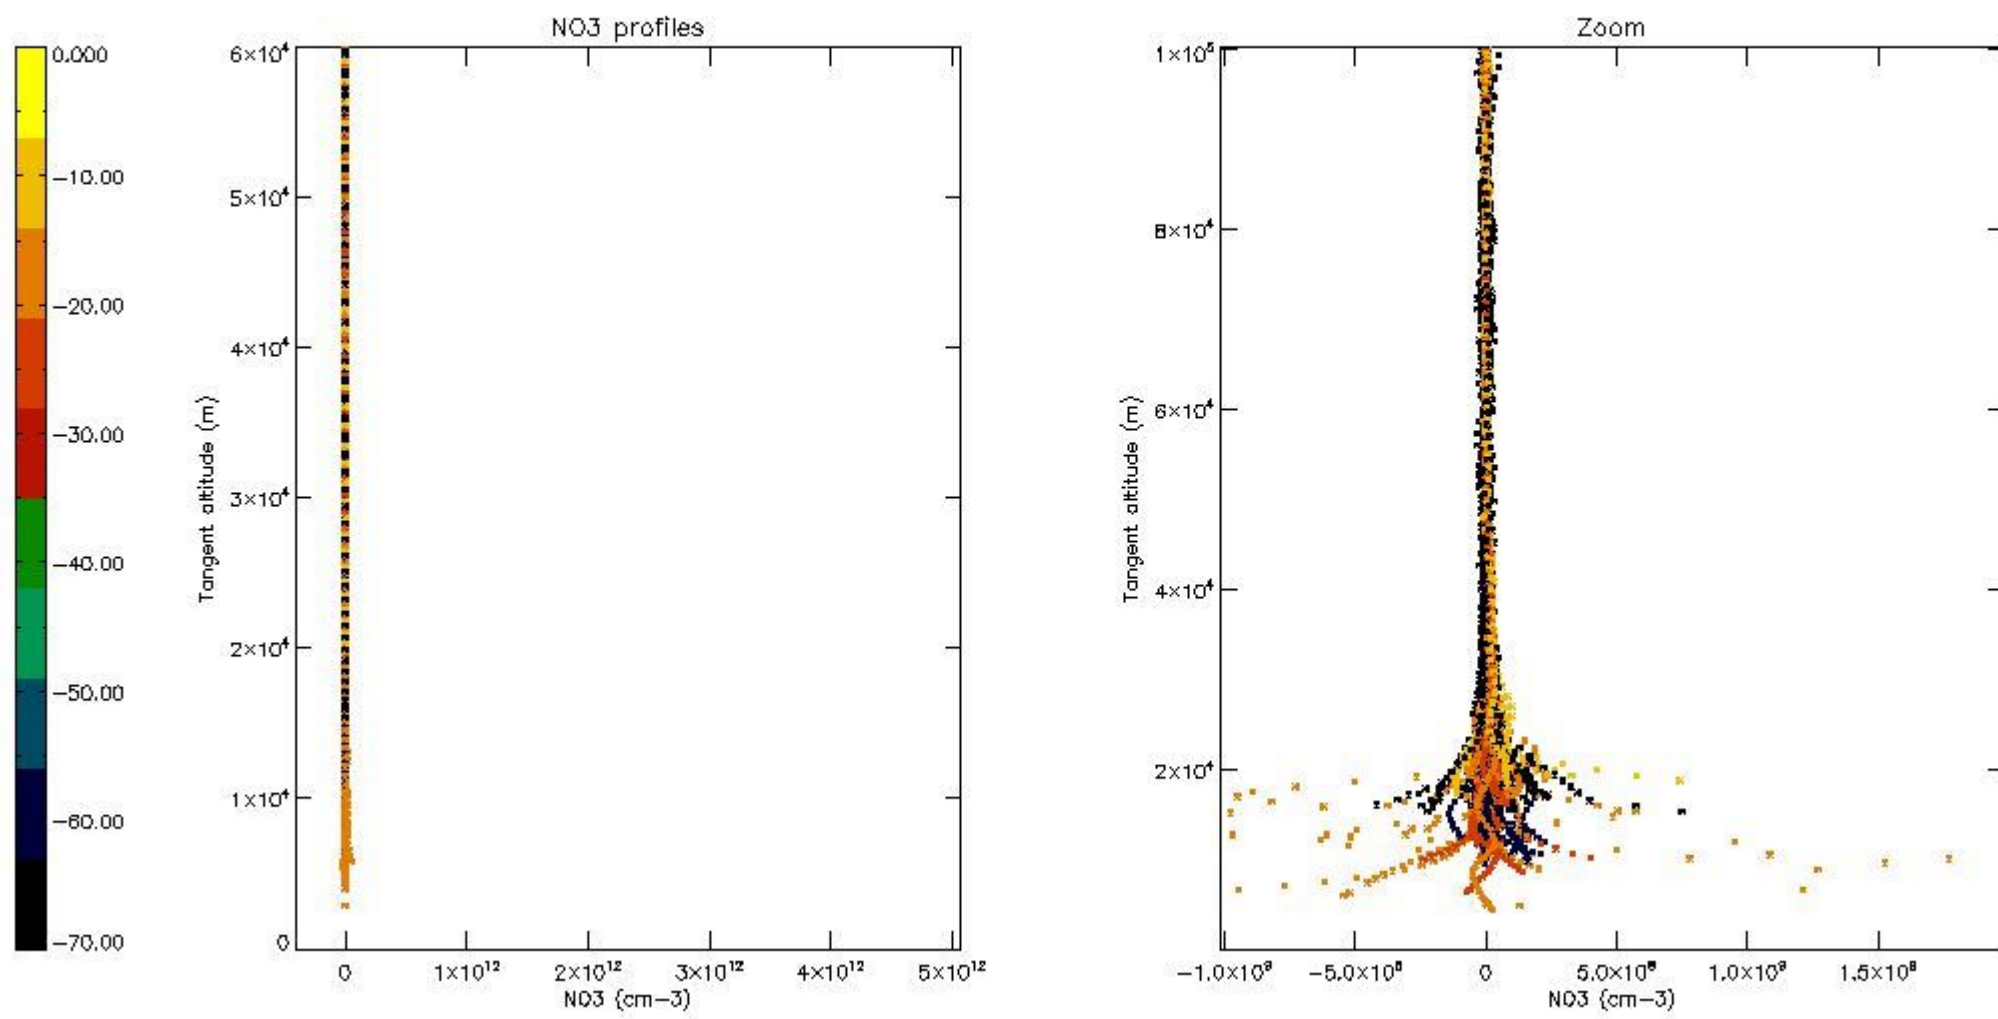

5.4 Plot ozone profiles where STD < 10% (dark without errors)

The colorbar represents the latitude.

5.5 Plot ozone profiles where STD < 5% (dark without errors)

The colorbar represents the latitude.

5.6 Plot NO₂ profiles for all STD (dark without errors)

The colorbar represents the latitude.

5.7 Plot NO3 profiles for all STD (dark without errors)

The colorbar represents the latitude.

5.8 Plot H₂O profiles for all STD (only for occultations of stars 1,2,3,4,13,14,16,26,63 dark without errors)