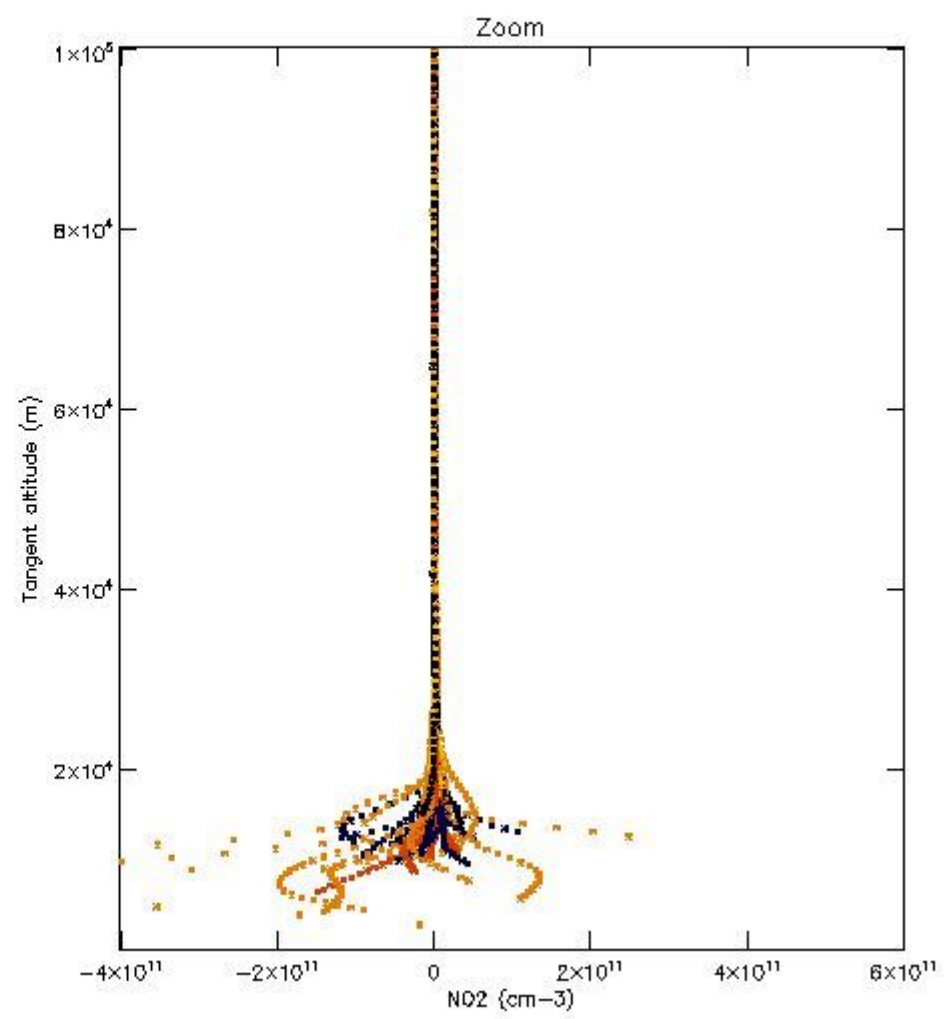

STD < 10	9
STD < 5	6

5.2 Plot ozone profiles for all STD (dark without errors)

The colorbar represents the latitude.

5.3 Plot ozone profiles where STD < 20% (dark without errors)

The colorbar represents the latitude.

5.4 Plot ozone profiles where STD < 10% (dark without errors)

The colorbar represents the latitude.

5.5 Plot ozone profiles where STD < 5% (dark without errors)

The colorbar represents the latitude.

5.6 Plot NO₂ profiles for all STD (dark without errors)

The colorbar represents the latitude.

5.7 Plot NO3 profiles for all STD (dark without errors)

The colorbar represents the latitude.

5.8 Plot H₂O profiles for all STD (only for occultations of stars 1,2,3,4,13,14,16,26,63 dark without errors)