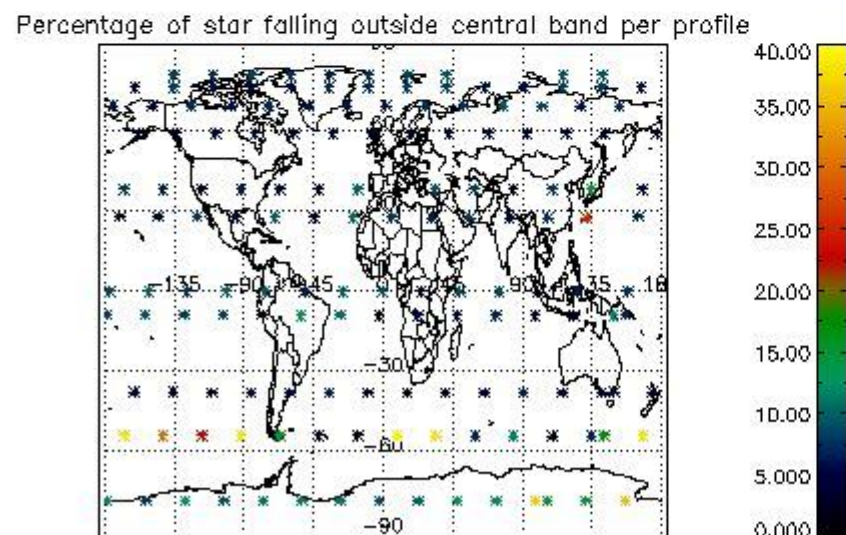

5. Trace gas profiles

5.1 Ozone statistics based on quality of products

The final quality of the products can be "measured" using the STD (Standard Deviation) attached to every point profile. This information is written to the parameter GOM_NL__2P/NL_LOCAL_SPECIES_DENSITY/o3_std of the level 2 products. The table below shows the statistics for given STD ranges.

The statistics are given with respect to the overall valid production:

- Products without fatal errors: GOM_NL__2P/MPH/PRODUCT_ERR=0
- Valid point profile: GOM_NL__2P/NL_LOCAL_SPECIES_DENSITY/pcd(0)=0

The 'Criteria' is applied to valid points of dark limb products:

- Products in dark limb illumination condition: GOM_NL__2P/NL_SUMMARY_QUALITY/obs_ill_cond=0
- Products without fatal errors: GOM_NL__2P/MPH/PRODUCT_ERR=0
- Valid point profile: GOM_NL__2P/NL_LOCAL_SPECIES_DENSITY/pcd(0)=0

So, the table below shows the percentage of dark limb and valid observations for each criteria with respect to the overall valid daily observations.

Criteria	% of total production
All STD	24
STD < 20	12