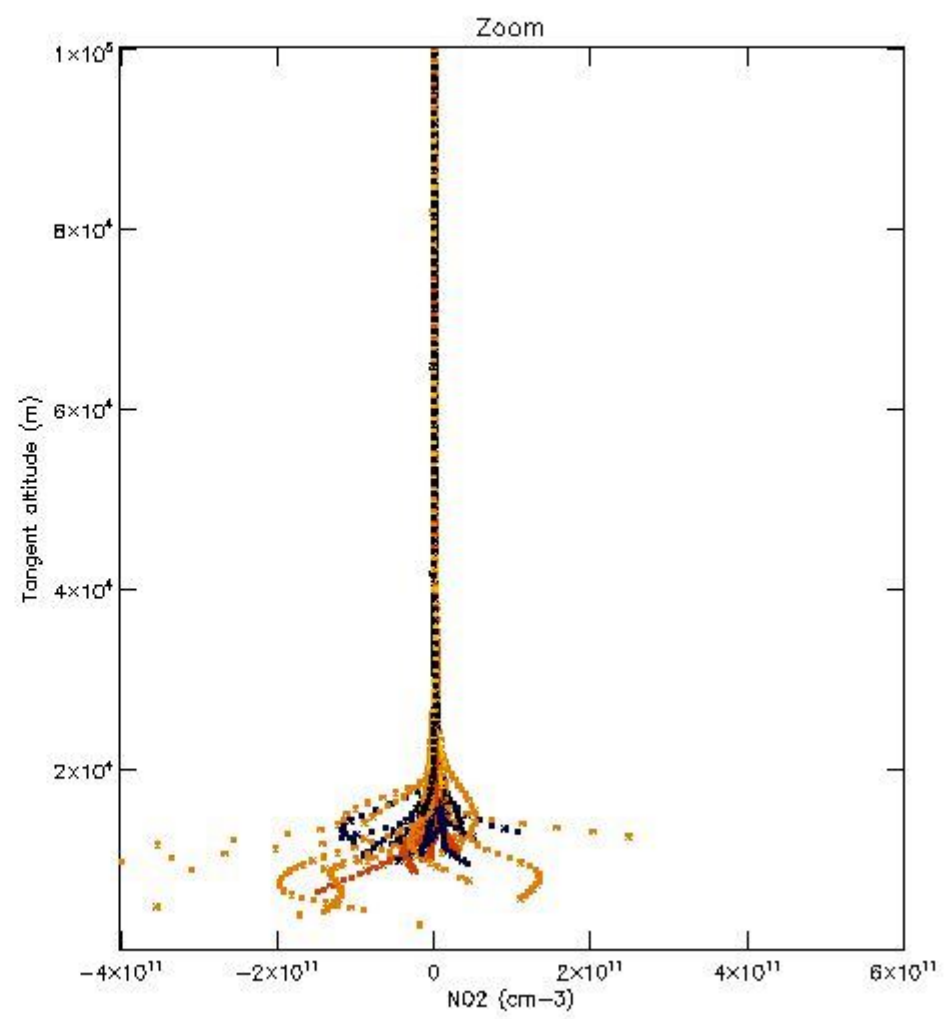

5.4 Plot ozone profiles where STD < 10% (dark without errors)

The colorbar represents the latitude.

5.5 Plot ozone profiles where STD < 5% (dark without errors)

The colorbar represents the latitude.

5.6 Plot NO₂ profiles for all STD (dark without errors)

The colorbar represents the latitude.

5.7 Plot NO3 profiles for all STD (dark without errors)

The colorbar represents the latitude.

5.8 Plot H₂O profiles for all STD (only for occultations of stars 1,2,3,4,13,14,16,26,63 dark without errors)