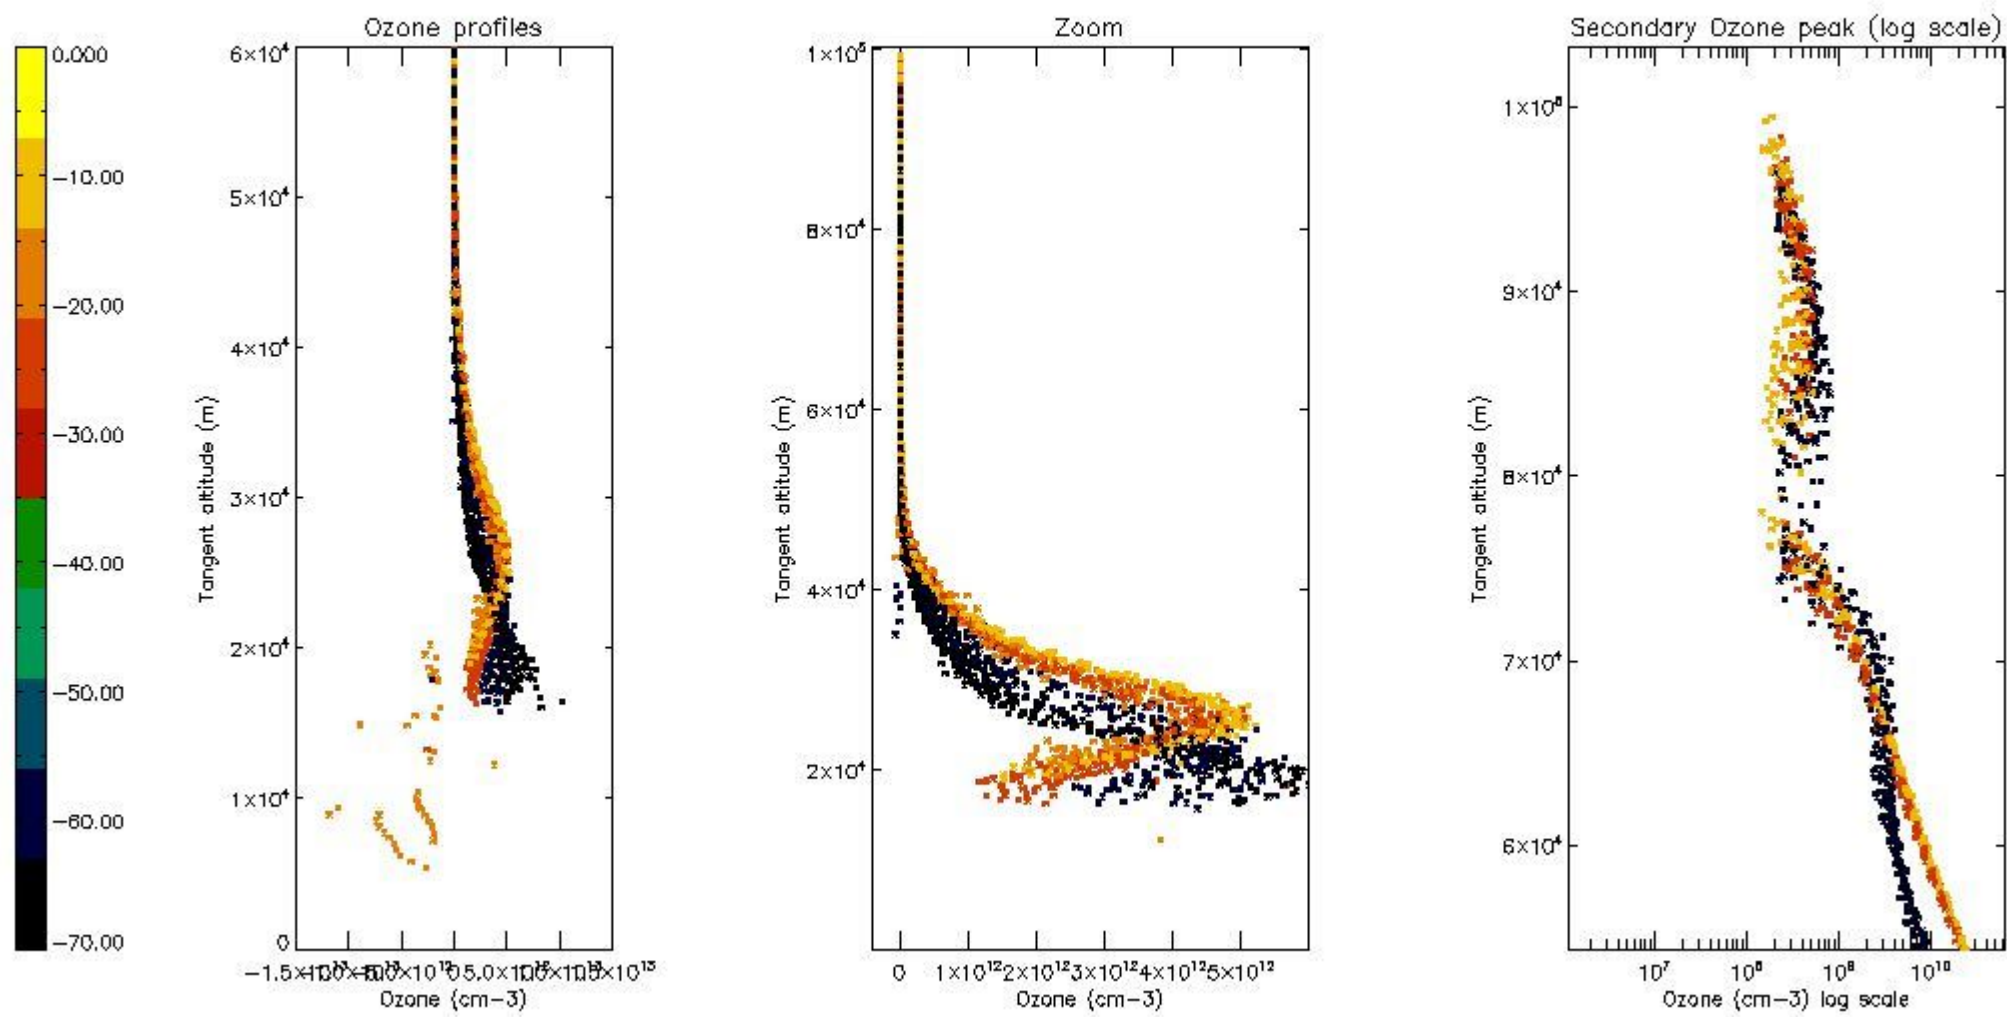

STD < 10	9
STD < 5	6

5.2 Plot ozone profiles for all STD (dark without errors)

The colorbar represents the latitude.

5.3 Plot ozone profiles where STD < 20% (dark without errors)

The colorbar represents the latitude.

5.4 Plot ozone profiles where STD < 10% (dark without errors)

The colorbar represents the latitude.

5.5 Plot ozone profiles where STD < 5% (dark without errors)

The colorbar represents the latitude.

5.6 Plot NO₂ profiles for all STD (dark without errors)