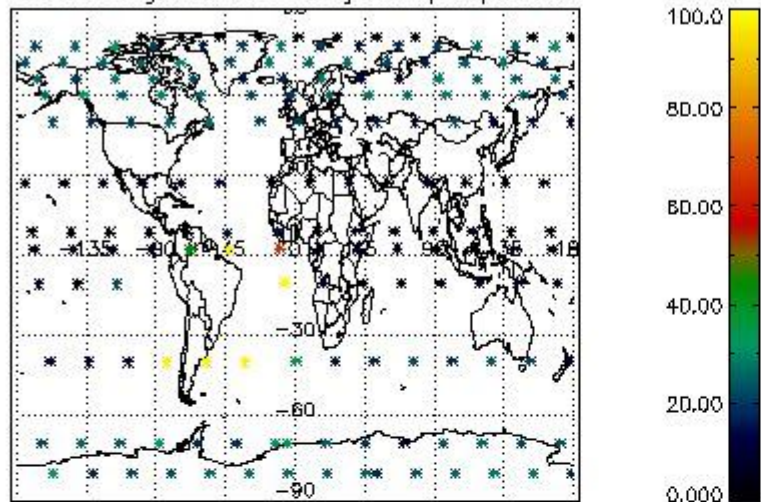

Percentage of cosmic ray hits per profile