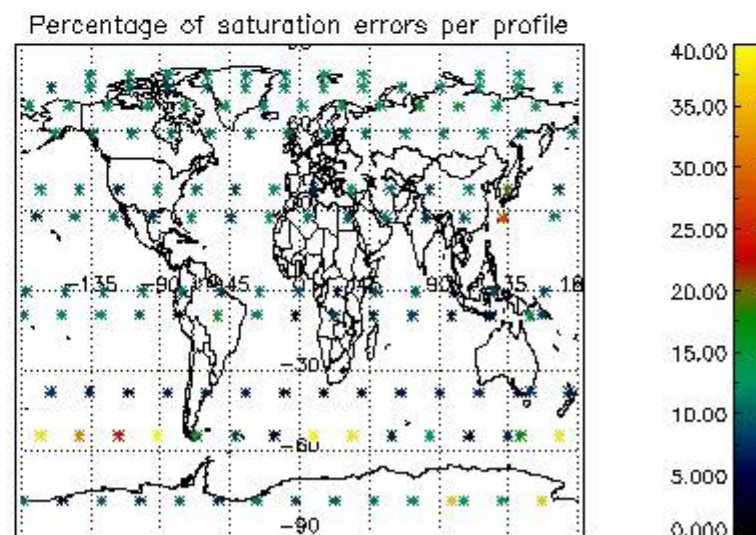

Percentage of datation errors per profile

Percentage of star falling outside central band per profile

Percentage of saturation errors per profile

4.2.2 Plot level 1 quality information per product (world map): ENVISAT DESCENDING passes