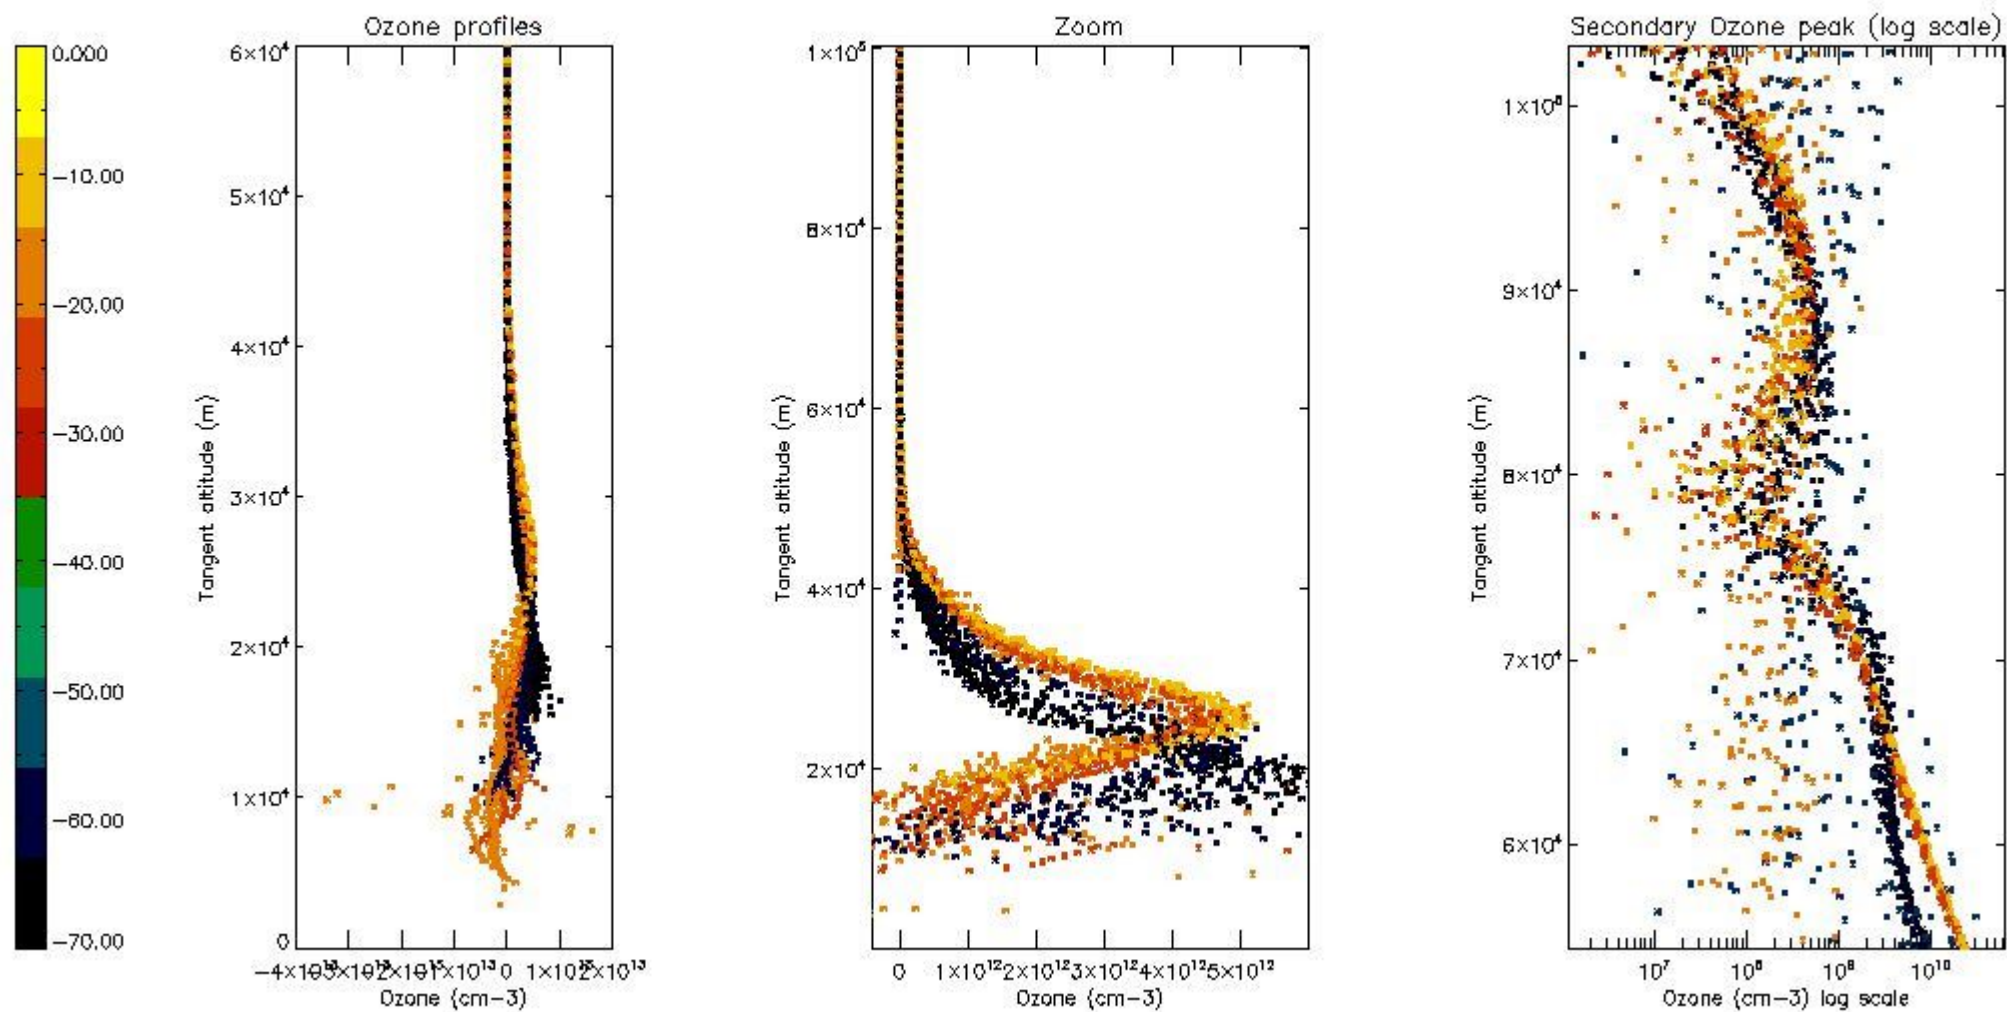

STD < 10	9
STD < 5	6

5.2 Plot ozone profiles for all STD (dark without errors)

The colorbar represents the latitude.

5.3 Plot ozone profiles where STD < 20% (dark without errors)

The colorbar represents the latitude.