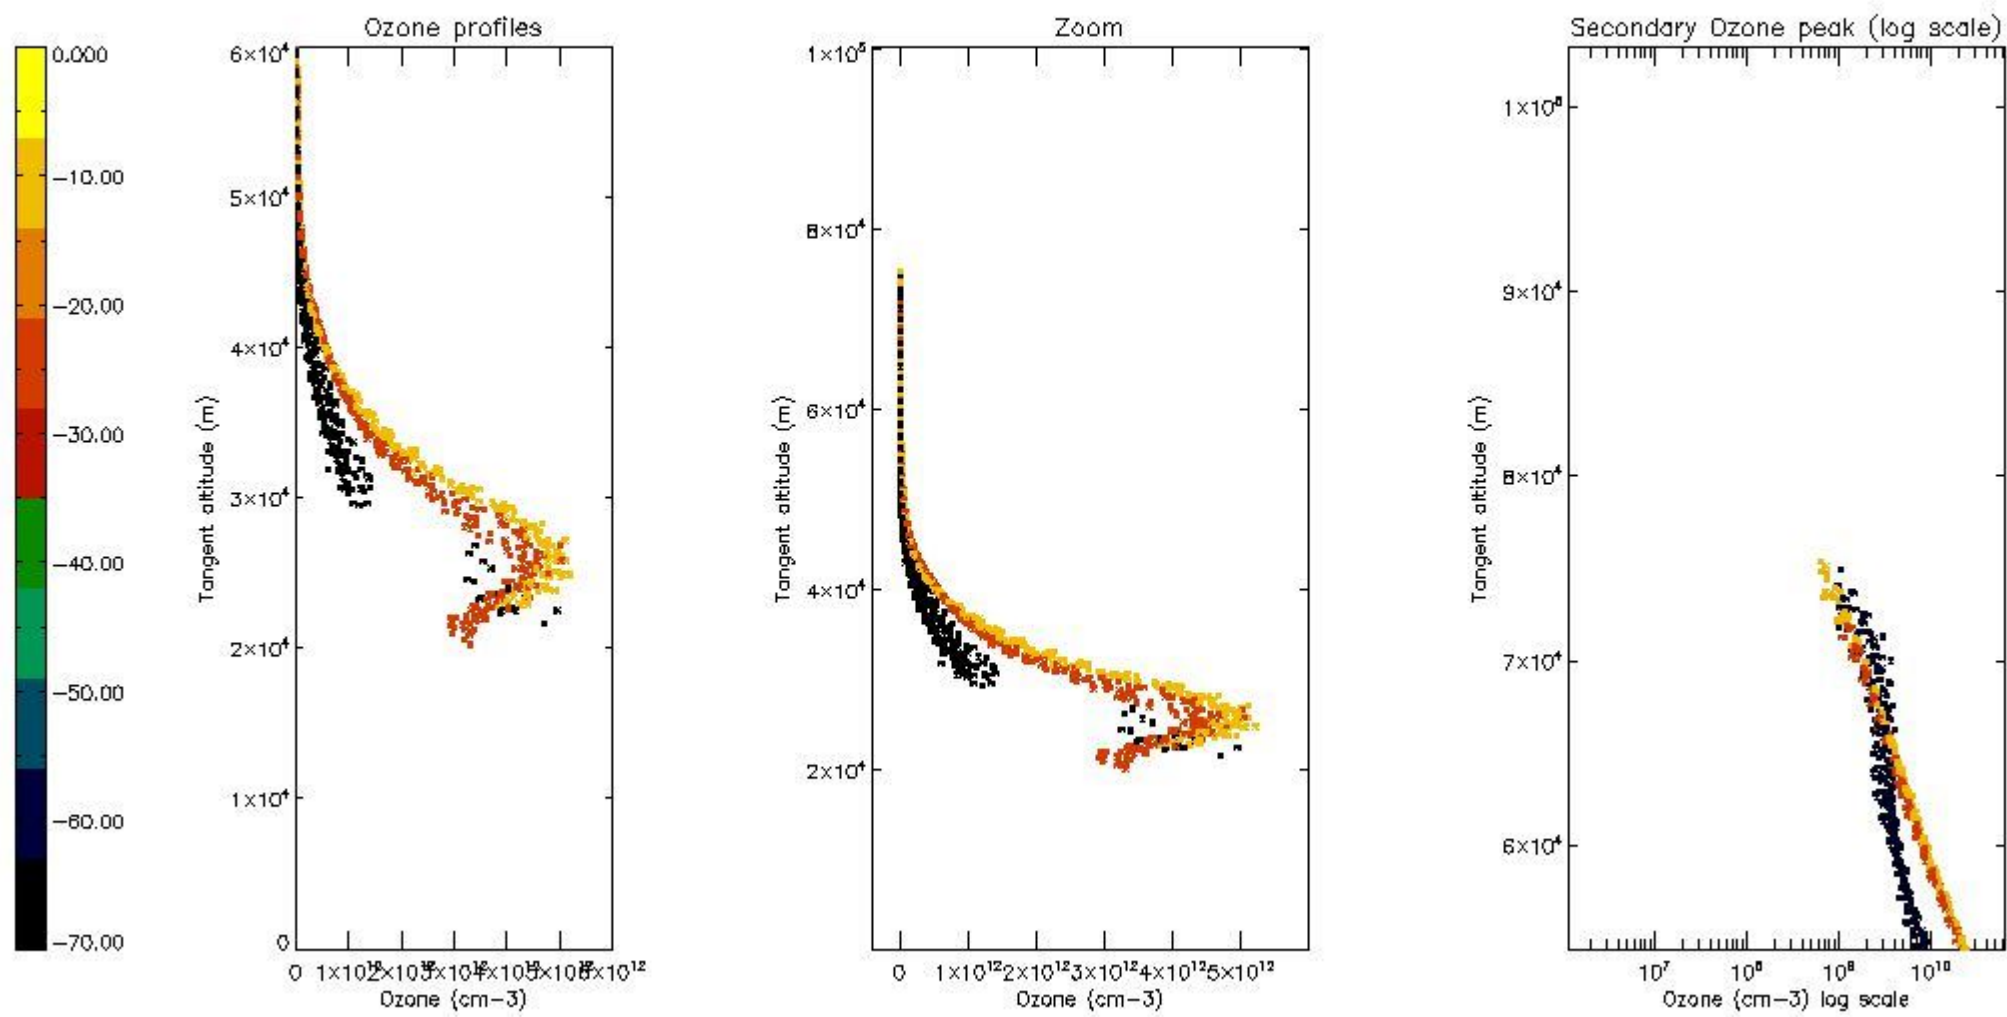

5.6 Plot NO₂ profiles for all STD (dark without errors)

The colorbar represents the latitude.