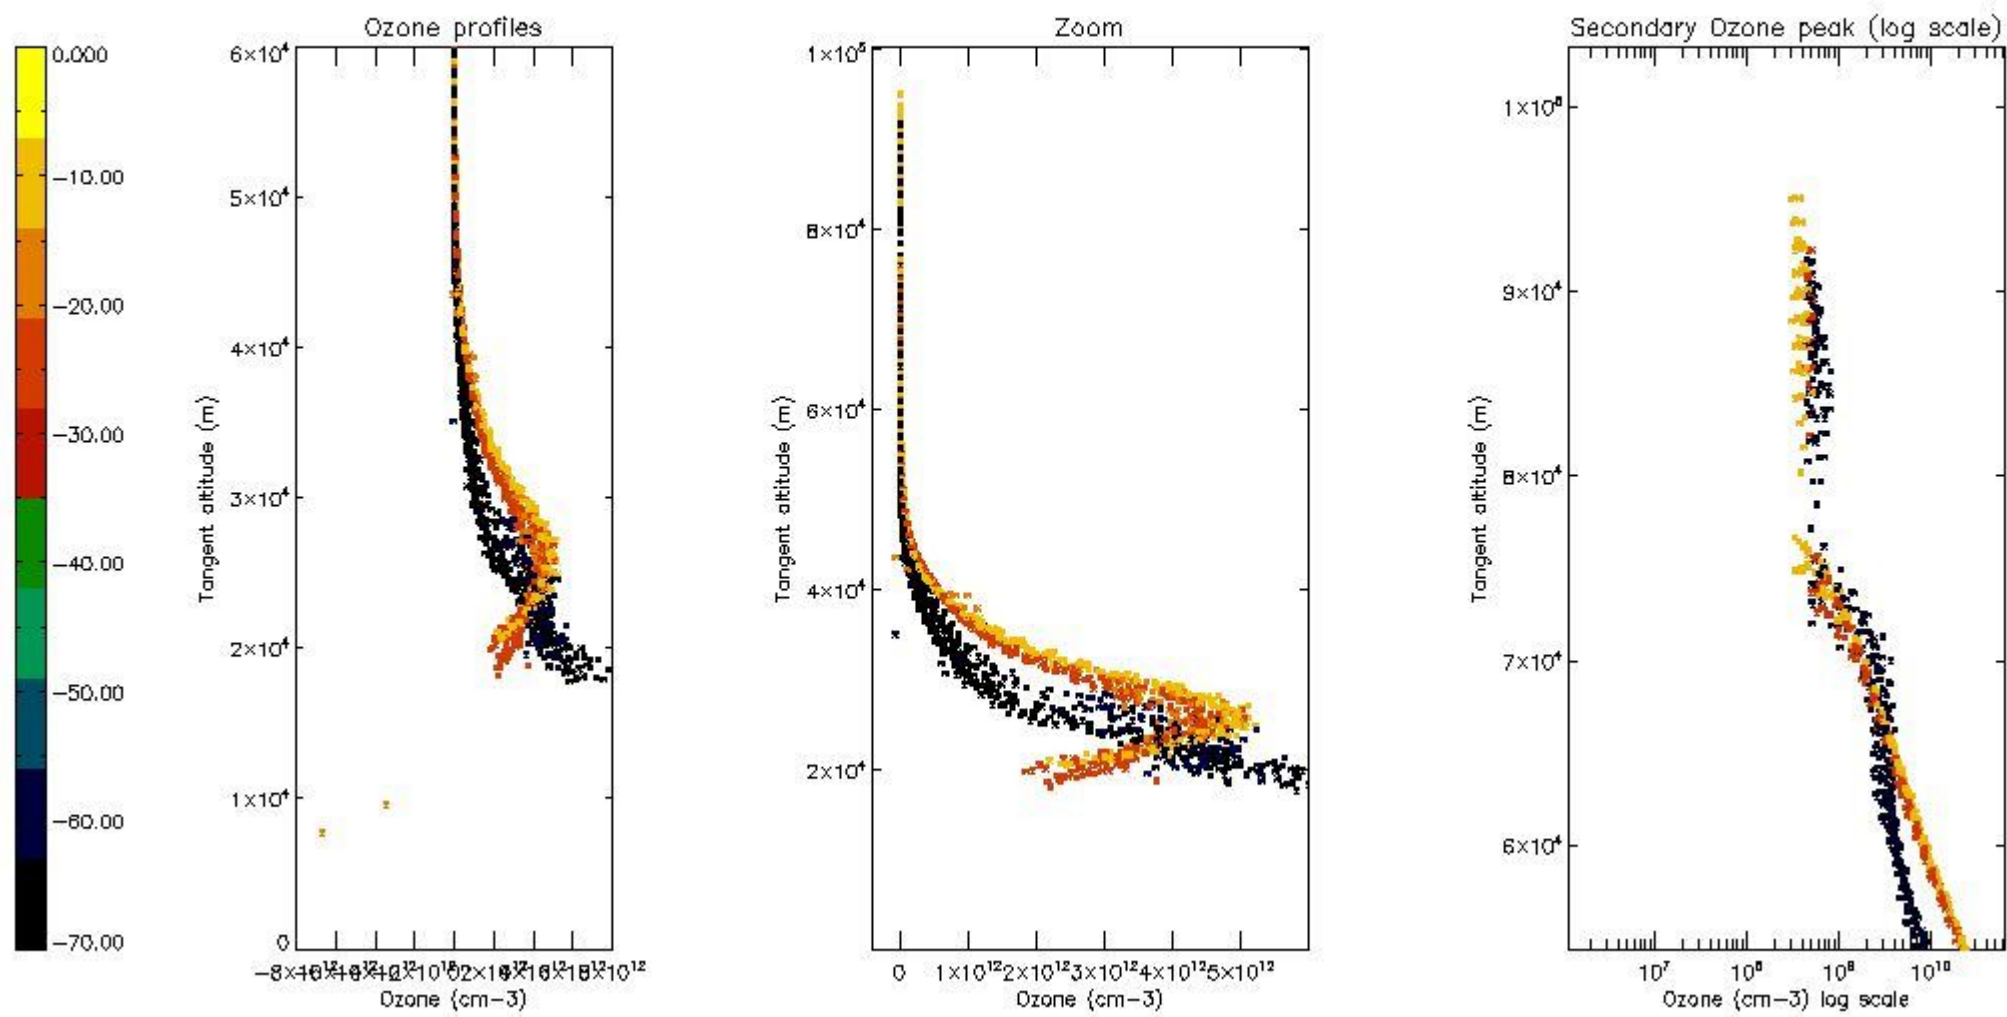

5.5 Plot ozone profiles where STD < 5% (dark without errors)

The colorbar represents the latitude.