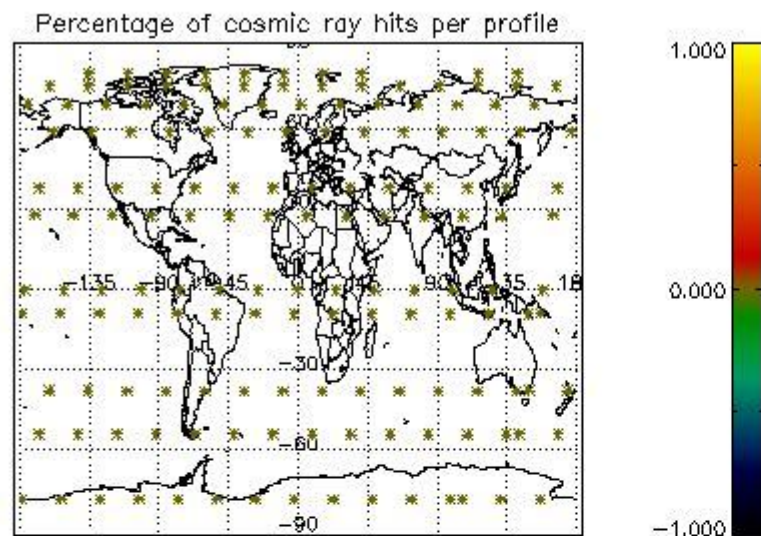

Percentage of datation errors per profile

Percentage of star falling outside central band per profile

Percentage of saturation errors per profile

4.2.2 Plot level 1 quality information per product (world map): ENVISAT DESCENDING passes