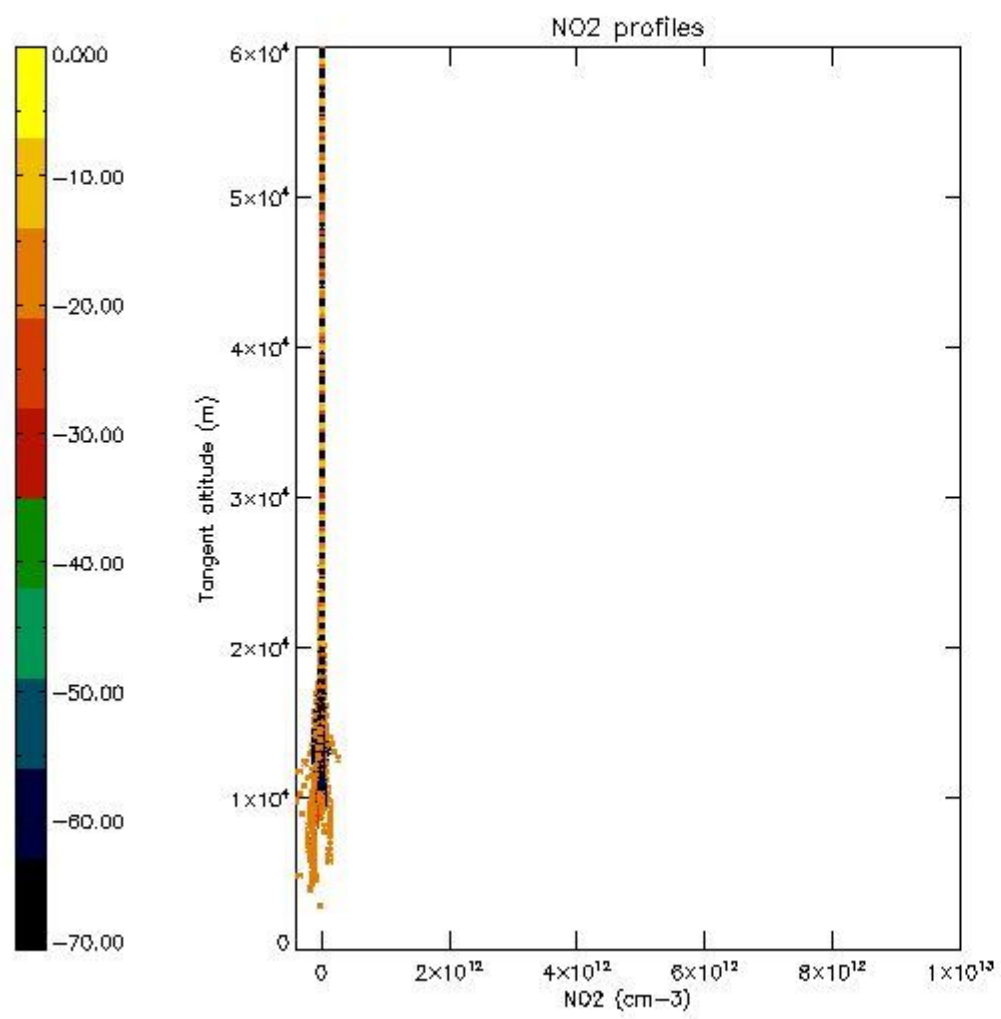

5.4 Plot ozone profiles where STD < 10% (dark without errors)

The colorbar represents the latitude.

5.5 Plot ozone profiles where STD < 5% (dark without errors)

The colorbar represents the latitude.

5.6 Plot NO₂ profiles for all STD (dark without errors)

The colorbar represents the latitude.

5.7 Plot NO3 profiles for all STD (dark without errors)

The colorbar represents the latitude.

5.8 Plot H₂O profiles for all STD (only for occultations of stars 1,2,3,4,13,14,16,26,63 dark without errors)