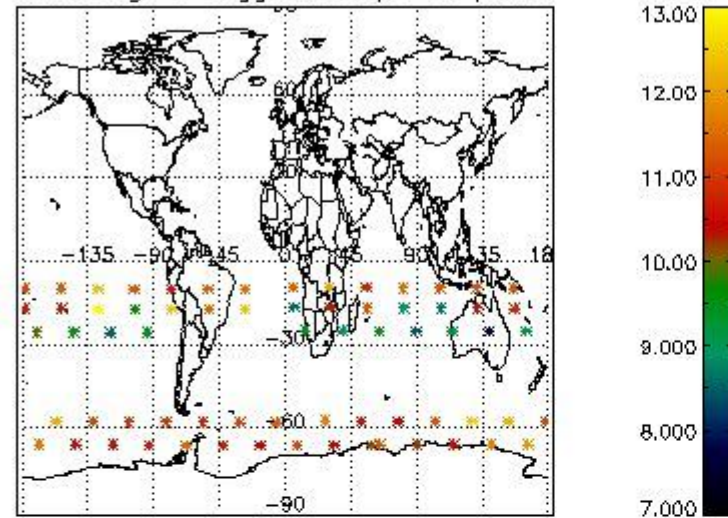

3. Quality information per product

In this section it is plotted some information contained in the Quality Summary data set of the level 2 products. Only products in dark limb conditions and without errors (error flag in

the MPH set to "0") are used.

3.1 Plot quality information per product (time dependant)

3.2 Plot quality information per product (world map)

Percentage of flagged data per O3 profile

Percentage of flagged data per H2O profile