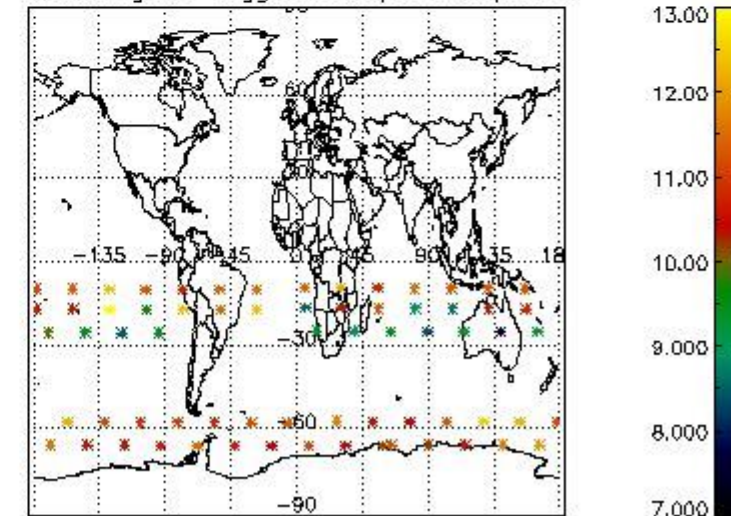

Percentage of flagged data per NO3 profile

4. Level 1 quality information per product

In this section it is plotted some information contained in the Quality Summary data set of the level 2 products that comes from the level 1b processing. Products without errors (error flag in the MPH set to "0") are used.

4.1 Plot quality information per product (time dependant) coming from level 1b processing

4.1.1 Plot level 1 quality information per product (time dependant): ENVISAT ASCENDING passes