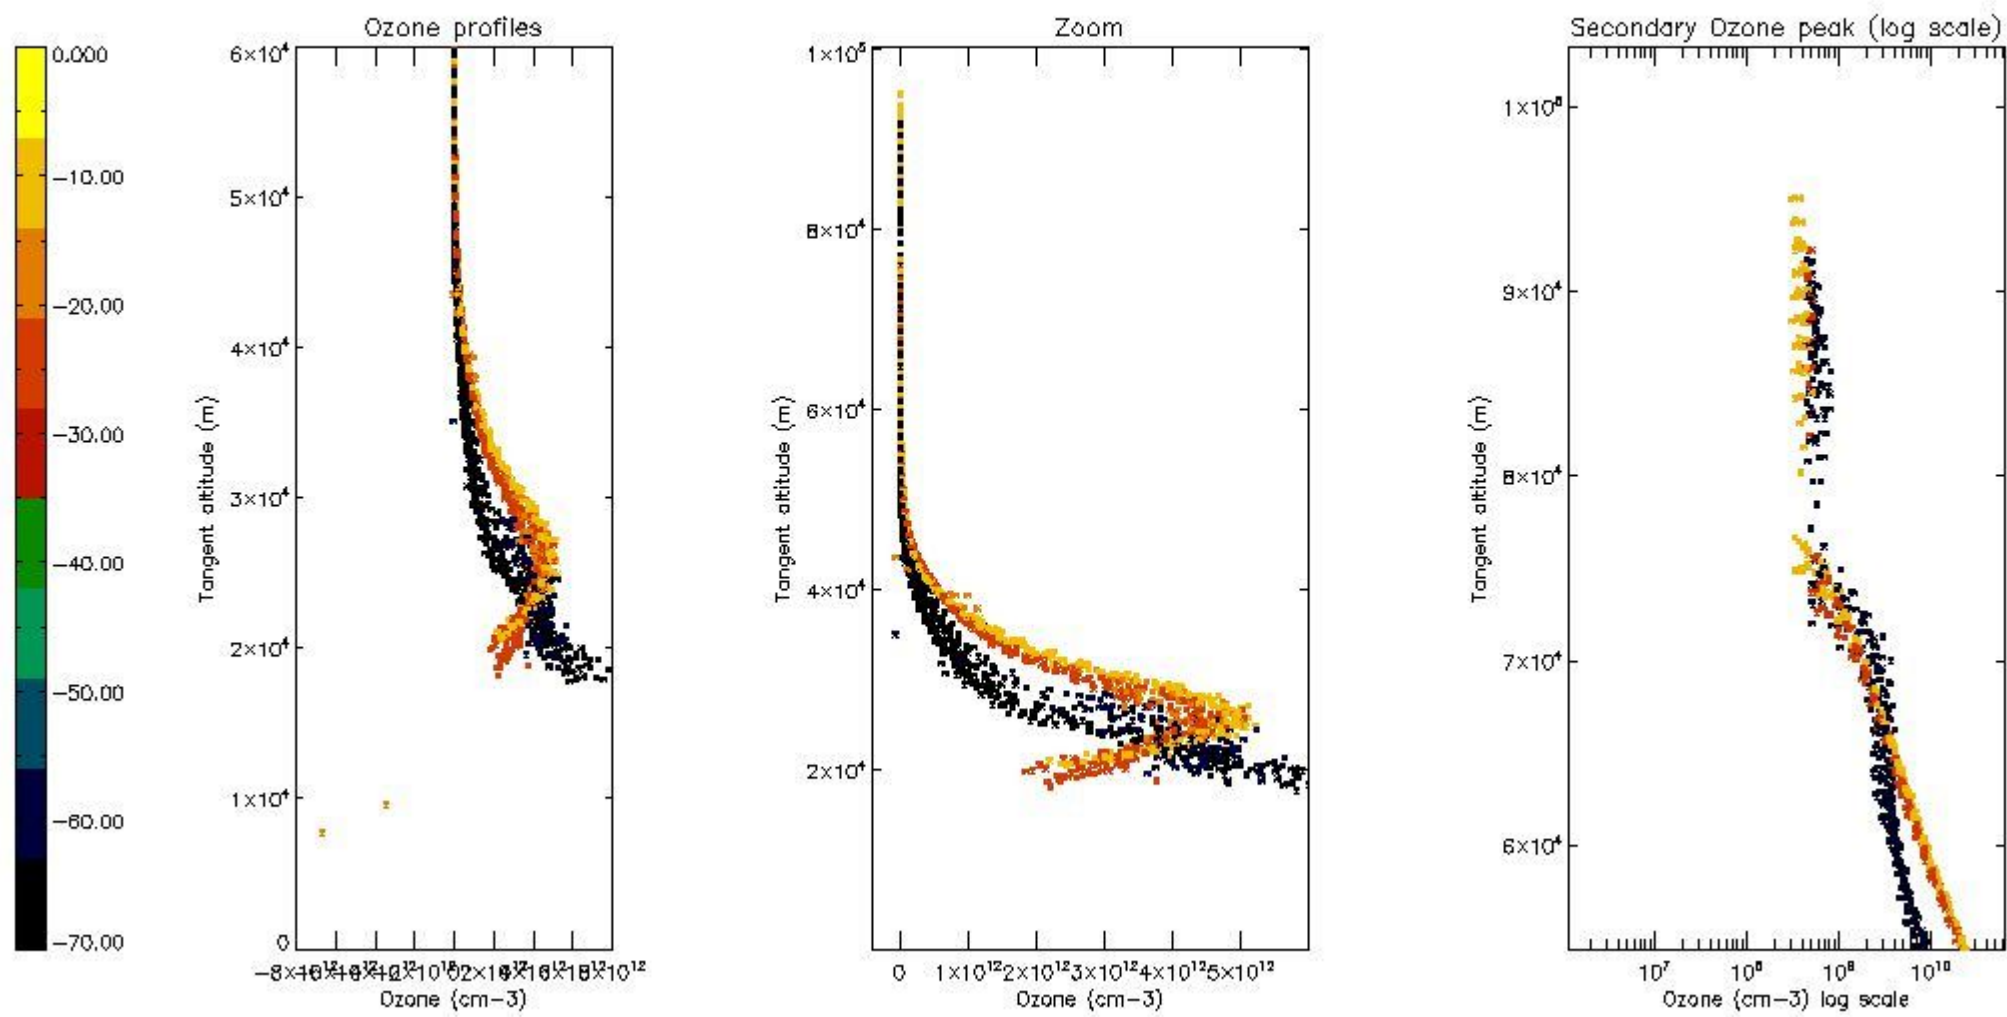

STD < 10	9
STD < 5	6

5.2 Plot ozone profiles for all STD (dark without errors)

The colorbar represents the latitude.

5.3 Plot ozone profiles where STD < 20% (dark without errors)

The colorbar represents the latitude.

5.4 Plot ozone profiles where STD < 10% (dark without errors)

The colorbar represents the latitude.

5.5 Plot ozone profiles where STD < 5% (dark without errors)

The colorbar represents the latitude.

5.6 Plot NO₂ profiles for all STD (dark without errors)