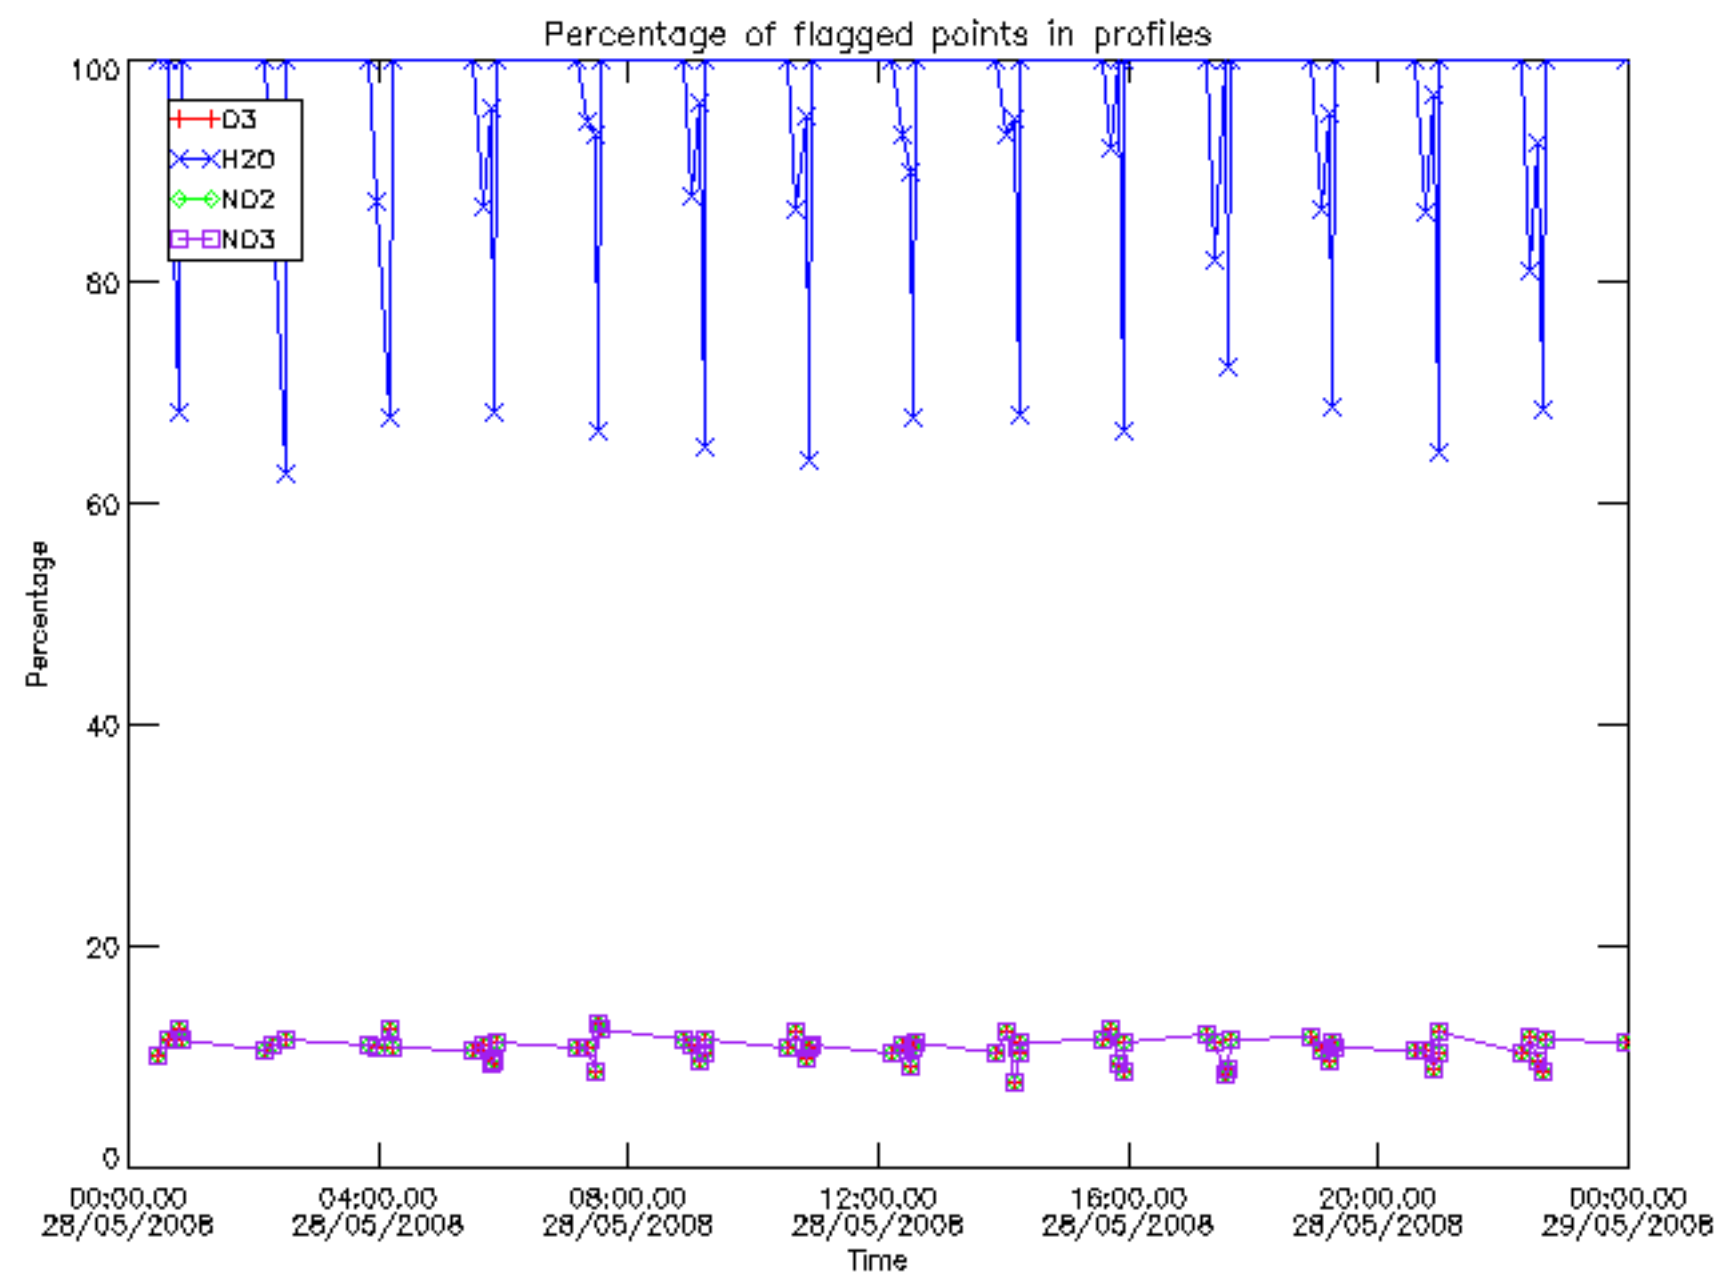

Percentage of flagged data per D3 profile

Percentage of flagged data per H2O profile