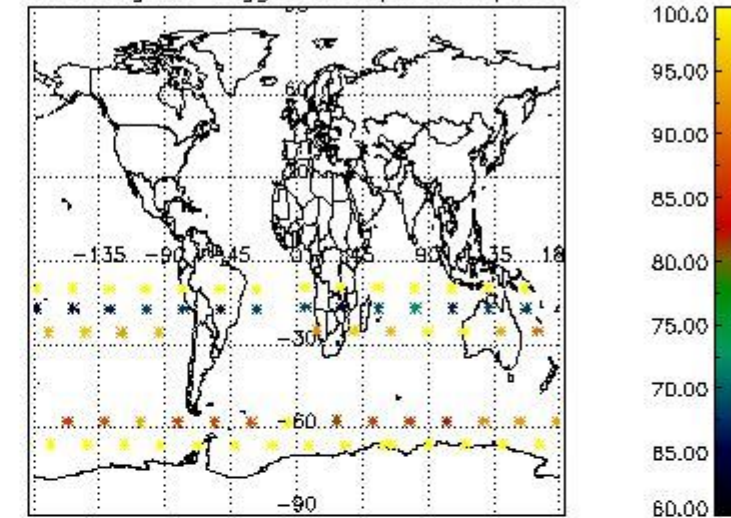

the MPH set to "0") are used.

3.1 Plot quality information per product (time dependant)

3.2 Plot quality information per product (world map)

Percentage of flagged data per O3 profile

Percentage of flagged data per H2O profile