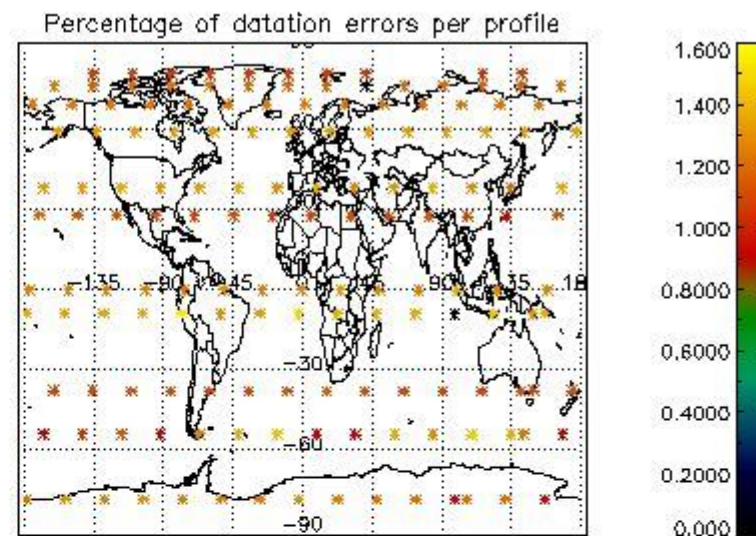

5. Trace gas profiles

5.1 Ozone statistics based on quality of products

The final quality of the products can be "measured" using the STD (Standard Deviation) attached to every point profile. This information is written to the parameter GOM_NL__2P/NL_LOCAL_SPECIES_DENSITY/o3_std of the level 2 products. The table below shows the statistics for given STD ranges.

The statistics are given with respect to the overall valid production:

- Products without fatal errors: GOM_NL__2P/MPH/PRODUCT_ERR=0
- Valid point profile: GOM_NL__2P/NL_LOCAL_SPECIES_DENSITY/pcd(0)=0

The 'Criteria' is applied to valid points of dark limb products:

- Products in dark limb illumination condition: GOM_NL__2P/NL_SUMMARY_QUALITY/obs_ill_cond=0
- Products without fatal errors: GOM_NL__2P/MPH/PRODUCT_ERR=0
- Valid point profile: GOM_NL__2P/NL_LOCAL_SPECIES_DENSITY/pcd(0)=0

So, the table below shows the percentage of dark limb and valid observations for each criteria with respect to the overall valid daily observations.

Criteria	% of total production
All STD	24
STD < 20	12