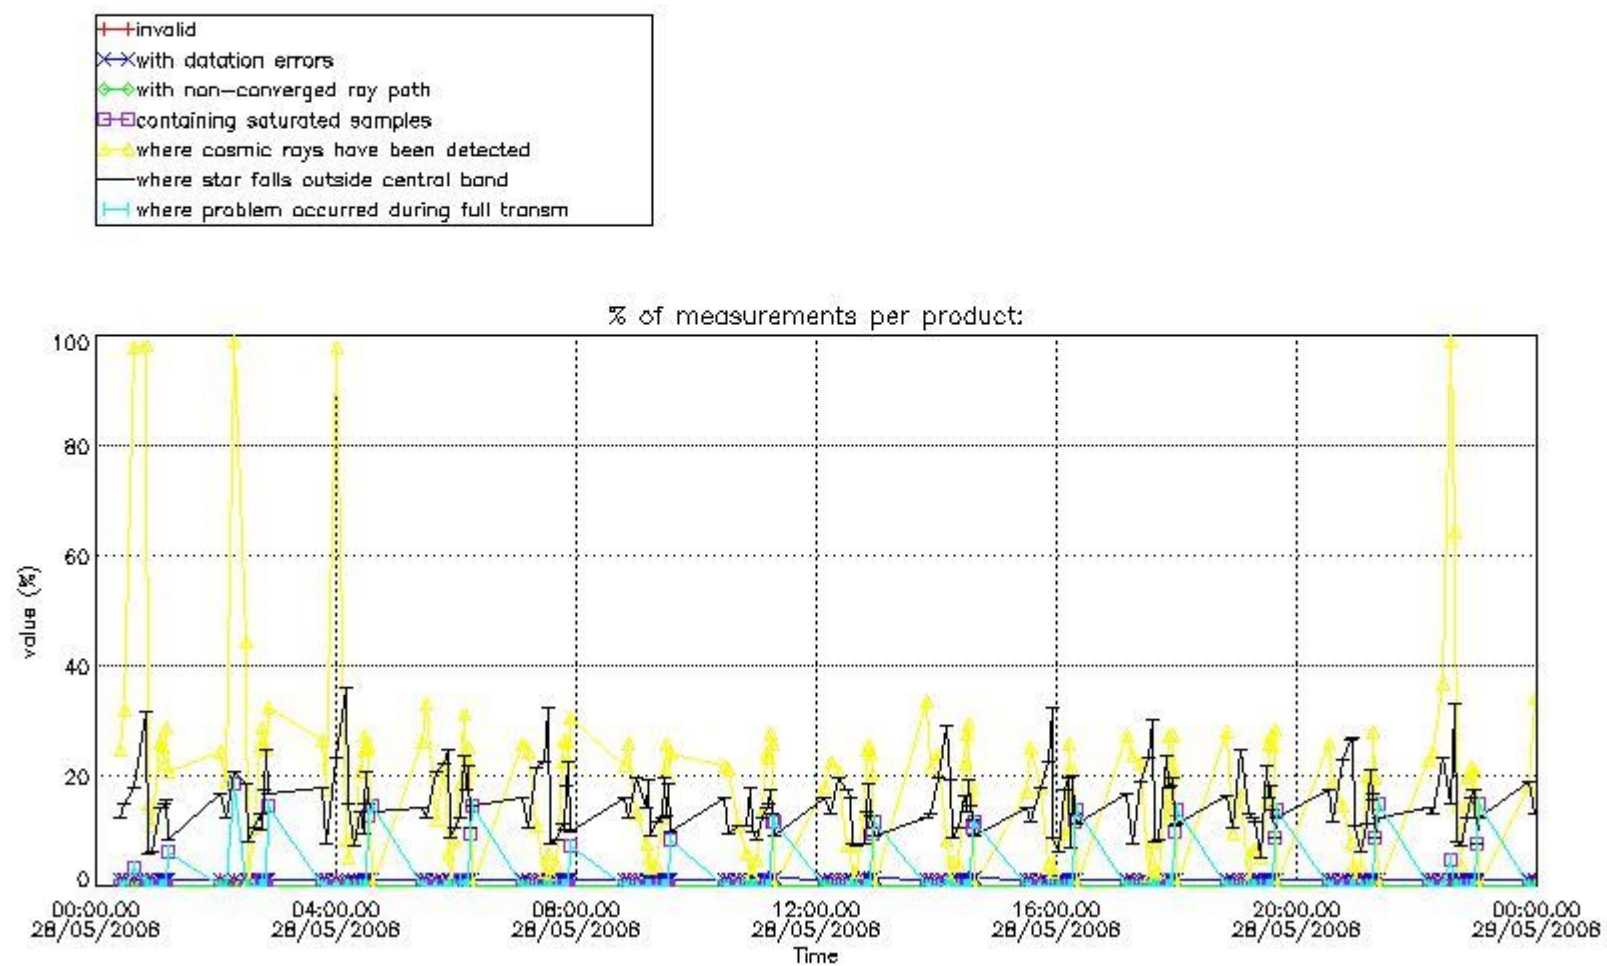

the MPH set to "0") are used.

3.1 Plot quality information per product (time dependant)

3.2 Plot quality information per product (world map)

Percentage of flagged data per O3 profile

Percentage of flagged data per H2O profile

Percentage of flagged data per NO2 profile

Percentage of flagged data per NO3 profile

4. Level 1 quality information per product

In this section it is plotted some information contained in the Quality Summary data set of the level 2 products that comes from the level 1b processing. Products without errors (error flag in the MPH set to "0") are used.

4.1 Plot quality information per product (time dependant) coming from level 1b processing

4.1.1 Plot level 1 quality information per product (time dependant): ENVISAT ASCENDING passes

4.1.2 Plot level 1 quality information per product (time dependant): ENVI SAT DESCENDING passes