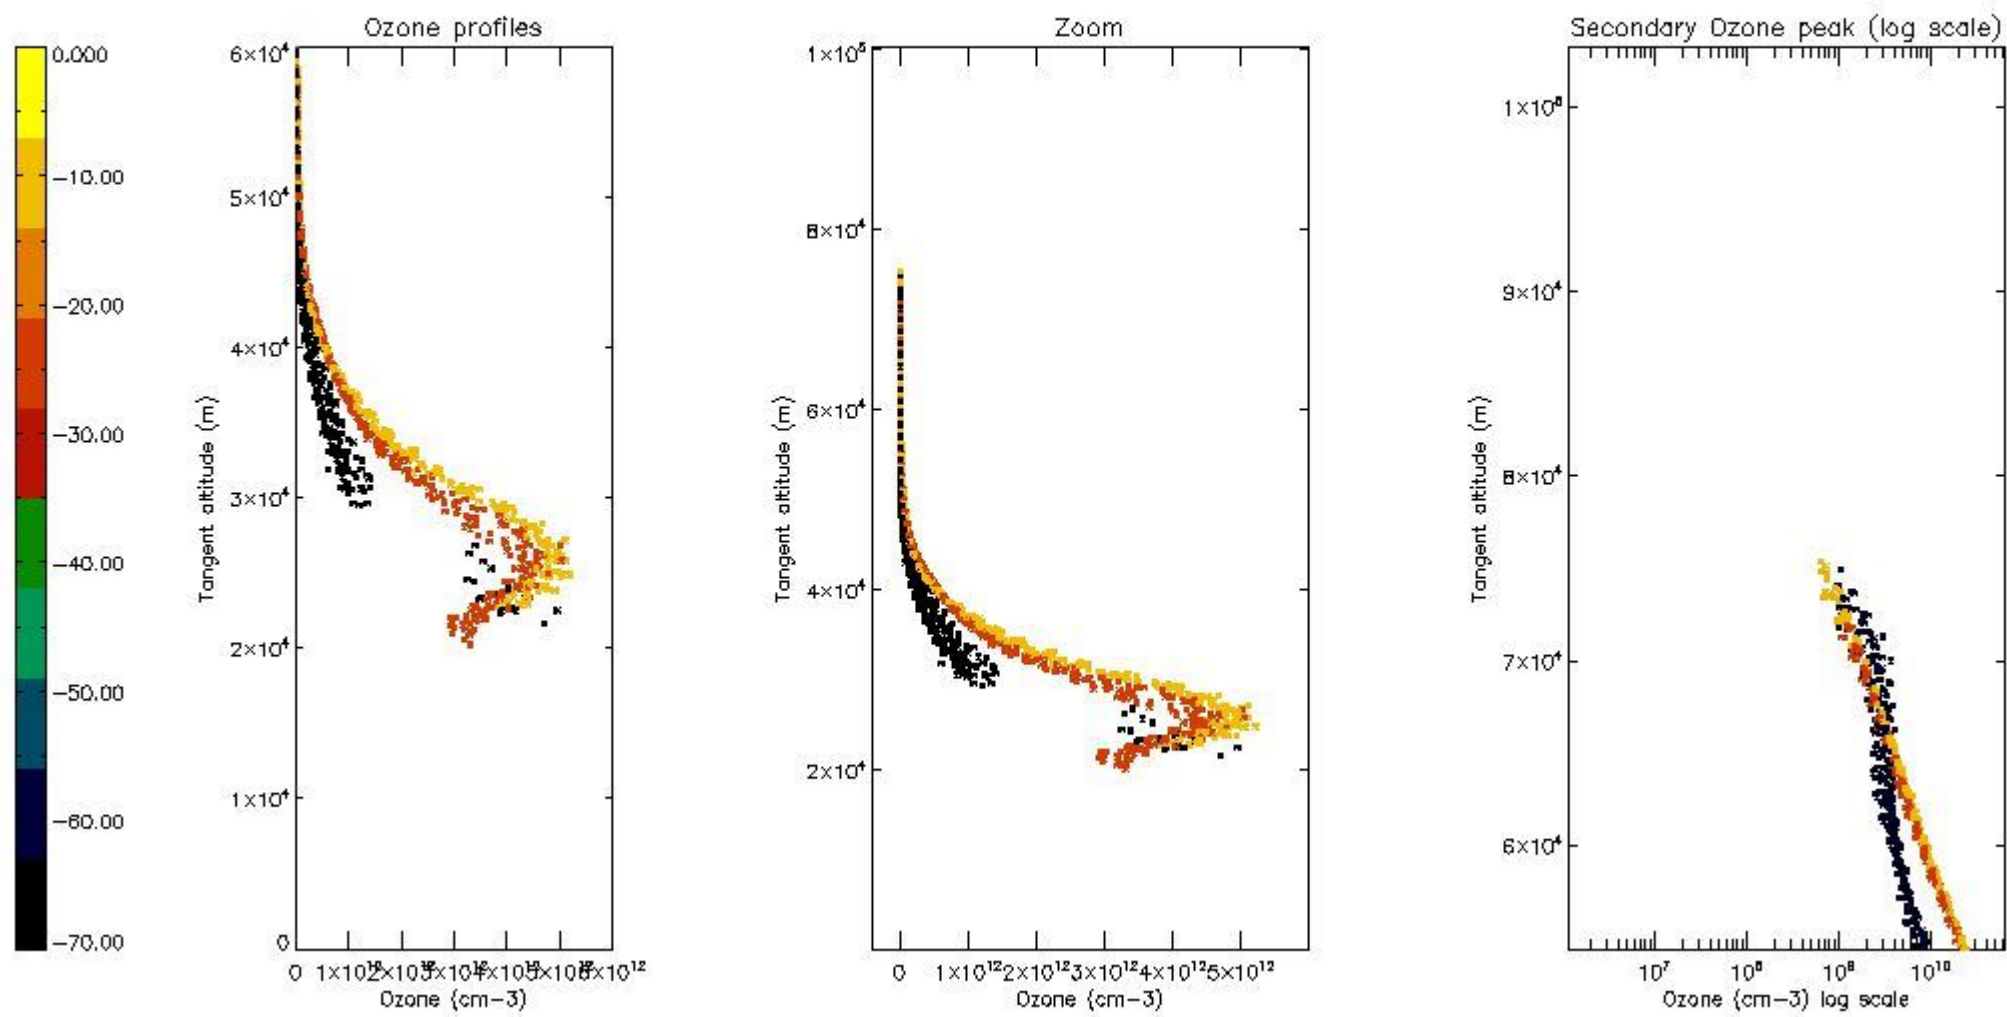

STD < 10	9
STD < 5	6

5.2 Plot ozone profiles for all STD (dark without errors)

The colorbar represents the latitude.

5.3 Plot ozone profiles where STD < 20% (dark without errors)

The colorbar represents the latitude.

5.4 Plot ozone profiles where STD < 10% (dark without errors)

The colorbar represents the latitude.

5.5 Plot ozone profiles where STD < 5% (dark without errors)

The colorbar represents the latitude.

5.6 Plot NO₂ profiles for all STD (dark without errors)