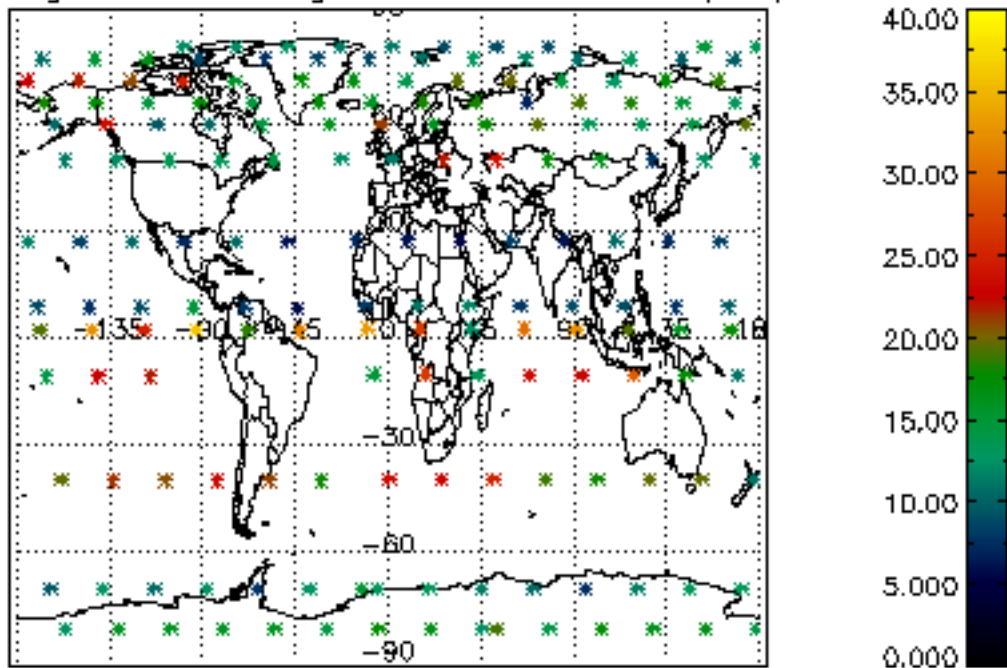

Percentage of cosmic ray hits per profile

Percentage of star falling outside central band per profile