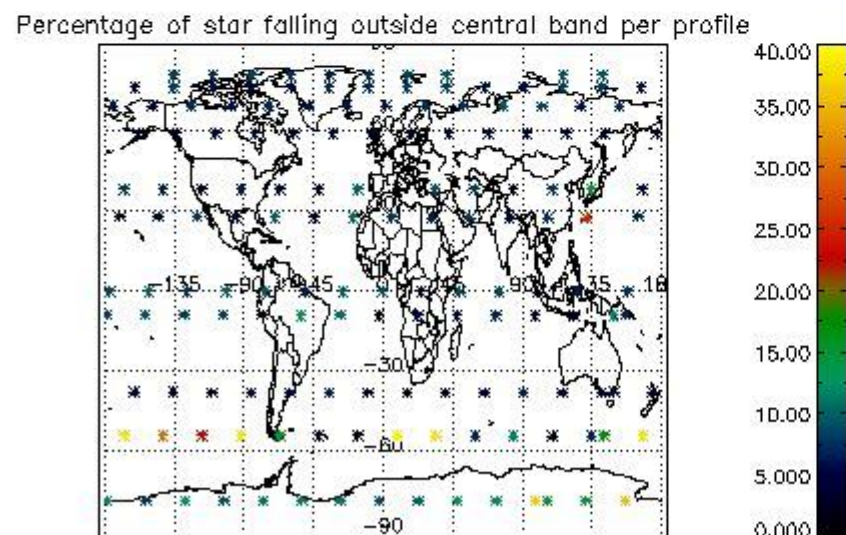

Percentage of datation errors per profile

Percentage of star falling outside central band per profile

Percentage of saturation errors per profile

4.2.2 Plot level 1 quality information per product (world map): ENVISAT DESCENDING passes