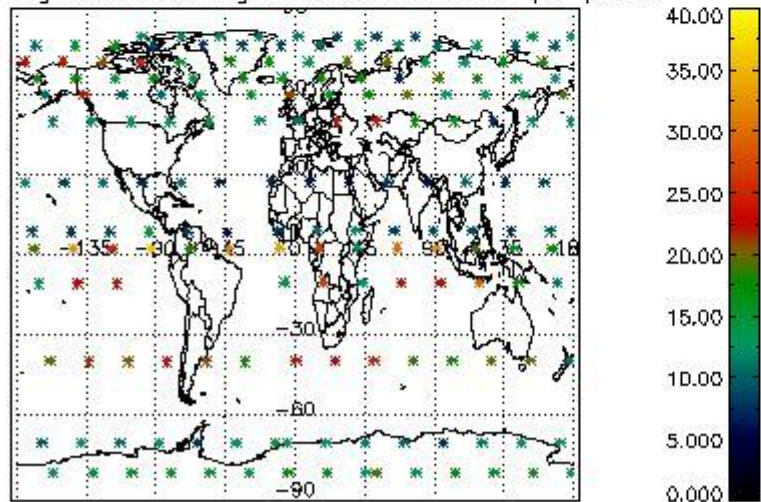

Percentage of star falling outside central band per profile