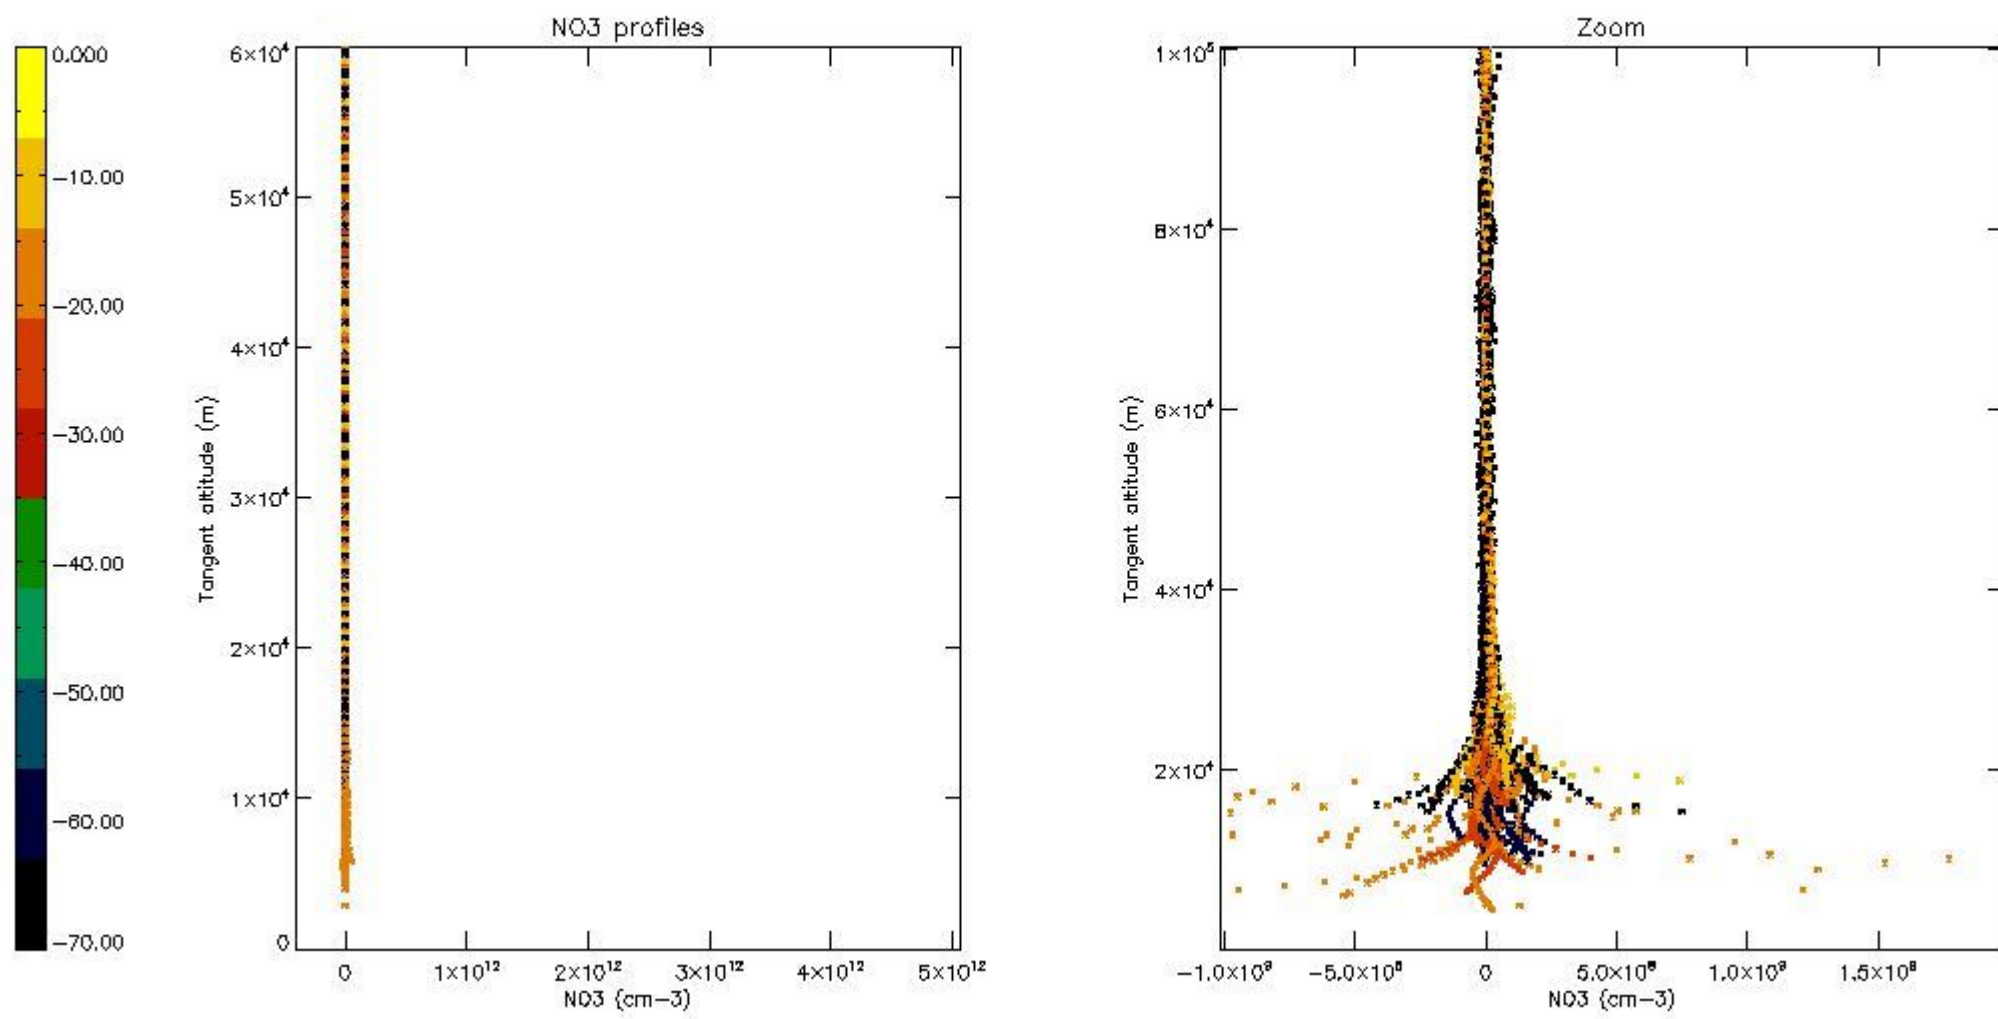

5.8 Plot H₂O profiles for all STD (only for occultations of stars 1,2,3,4,13,14,16,26,63 dark without errors)

The colorbar represents the latitude.