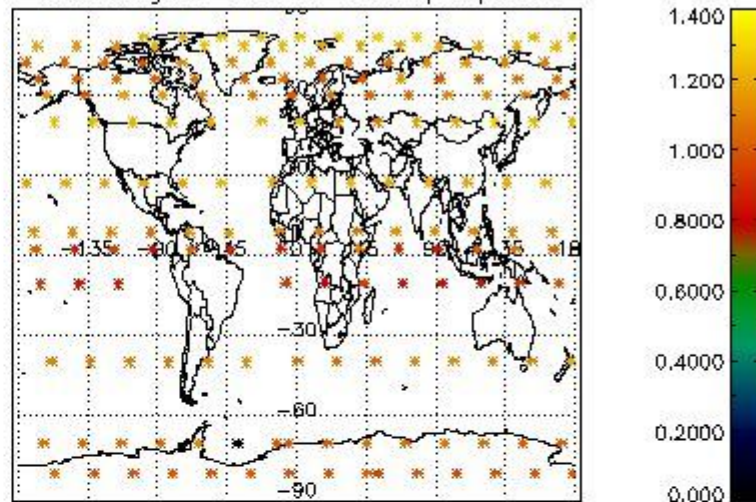

Percentage of datation errors per profile