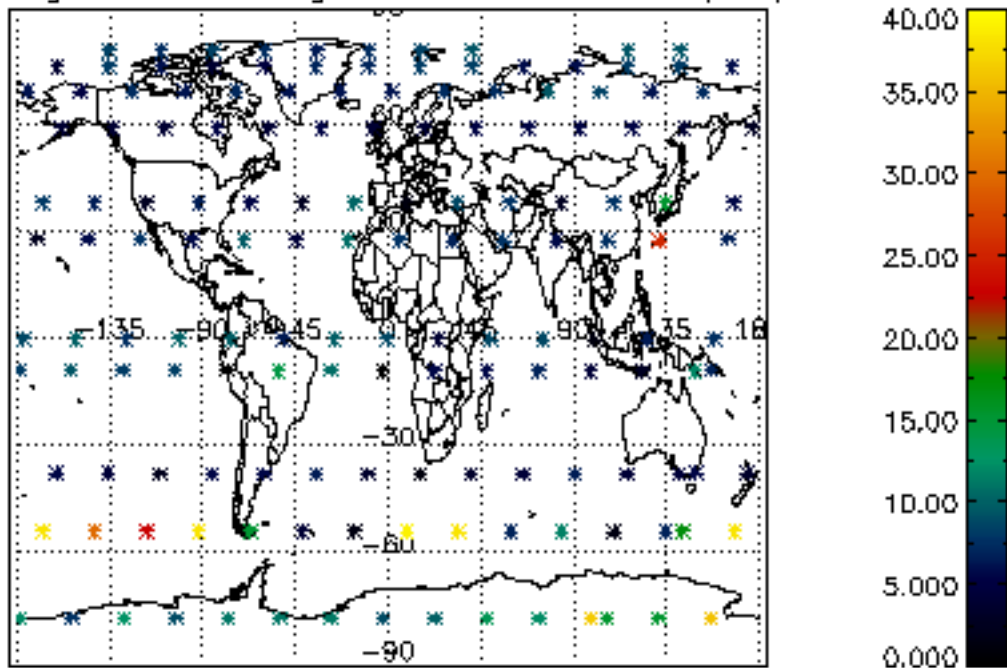

Percentage of star falling outside central band per profile