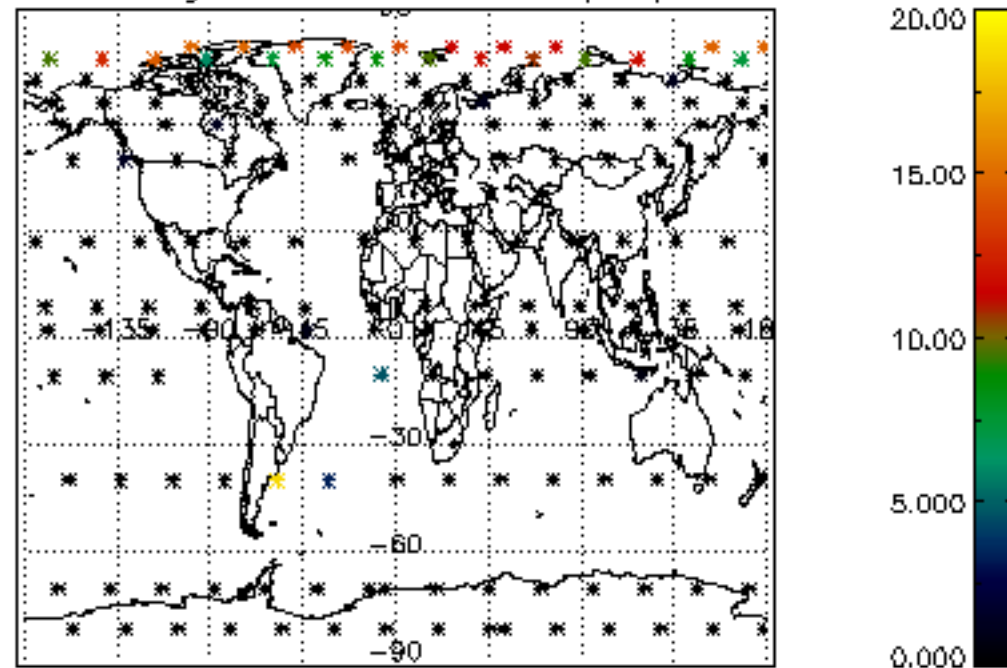

Percentage of datation errors per profile

Percentage of saturation errors per profile