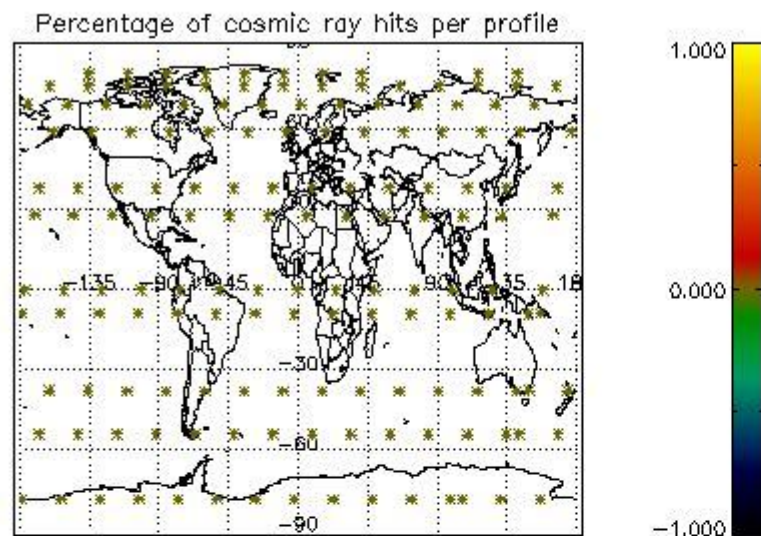

4.2.2 Plot level 1 quality information per product (world map): ENVISAT DESCENDING passes

5. Trace gas profiles

5.1 Ozone statistics based on quality of products

The final quality of the products can be "measured" using the STD (Standard Deviation) attached to every point profile. This information is written to the parameter GOM_NL__2P/NL_LOCAL_SPECIES_DENSITY/o3_std of the level 2 products. The table below shows the statistics for given STD ranges.

The statistics are given with respect to the overall valid production:

- Products without fatal errors: GOM_NL__2P/MPH/PRODUCT_ERR=0
- Valid point profile: GOM_NL__2P/NL_LOCAL_SPECIES_DENSITY/pcd(0)=0

The 'Criteria' is applied to valid points of dark limb products:

- Products in dark limb illumination condition: GOM_NL__2P/NL_SUMMARY_QUALITY/obs_ill_cond=0
- Products without fatal errors: GOM_NL__2P/MPH/PRODUCT_ERR=0
- Valid point profile: GOM_NL__2P/NL_LOCAL_SPECIES_DENSITY/pcd(0)=0

So, the table below shows the percentage of dark limb and valid observations for each criteria with respect to the overall valid daily observations.

Criteria	% of total production
All STD	24
STD < 20	12