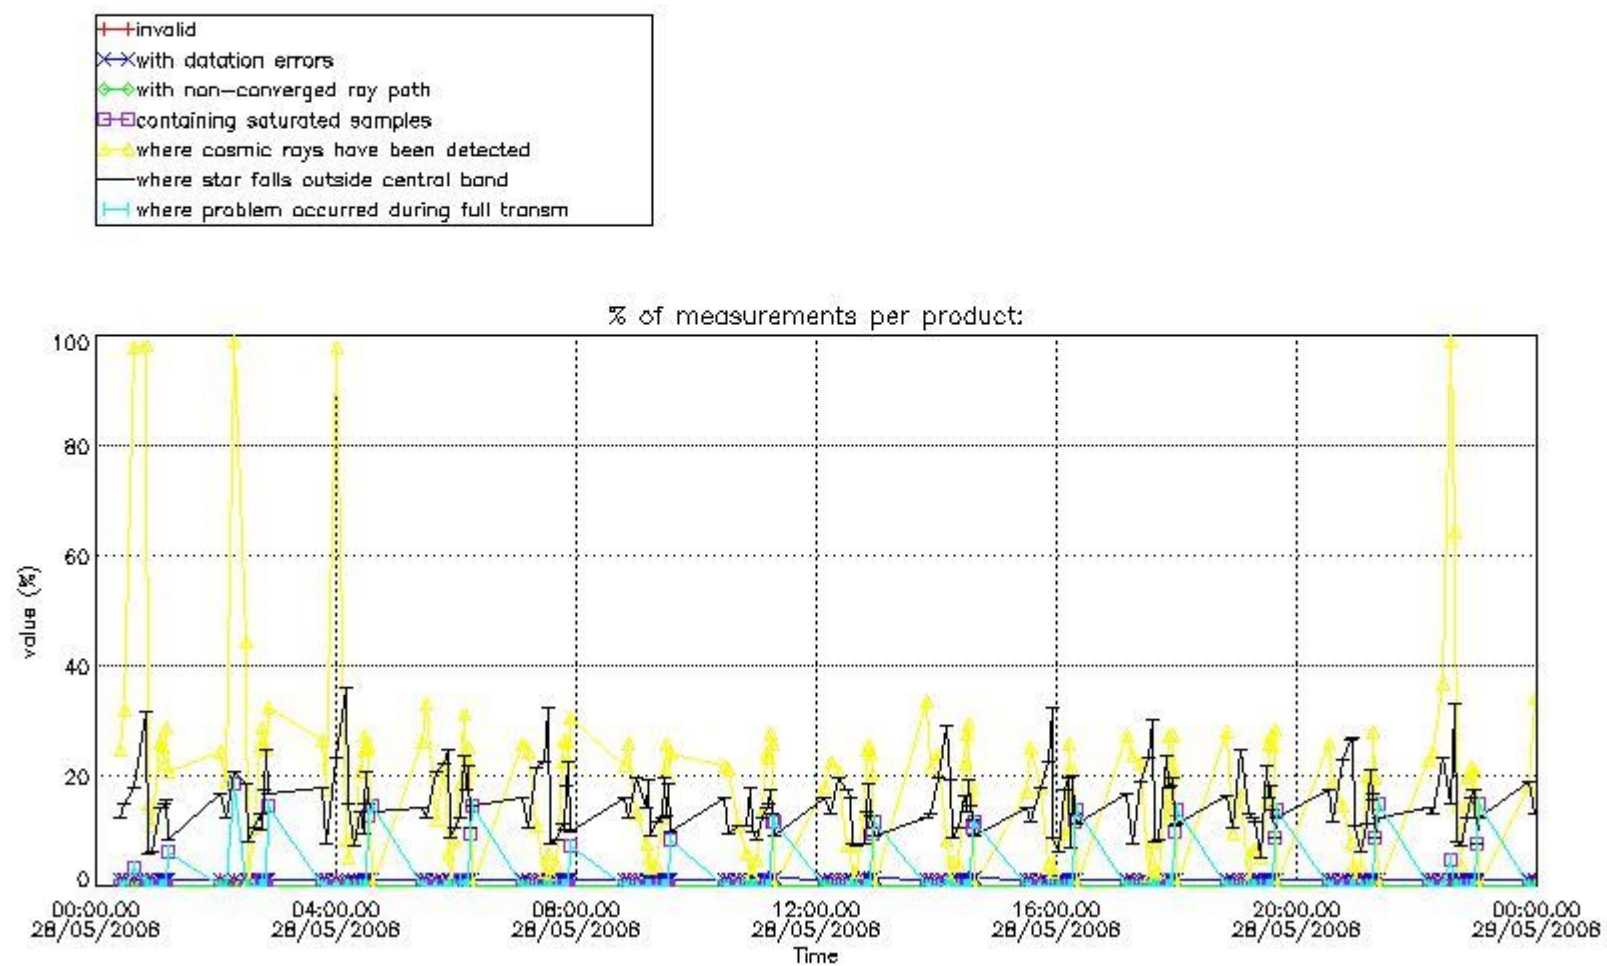

4.1.2 Plot level 1 quality information per product (time dependant): ENVISAT DESCENDING passes