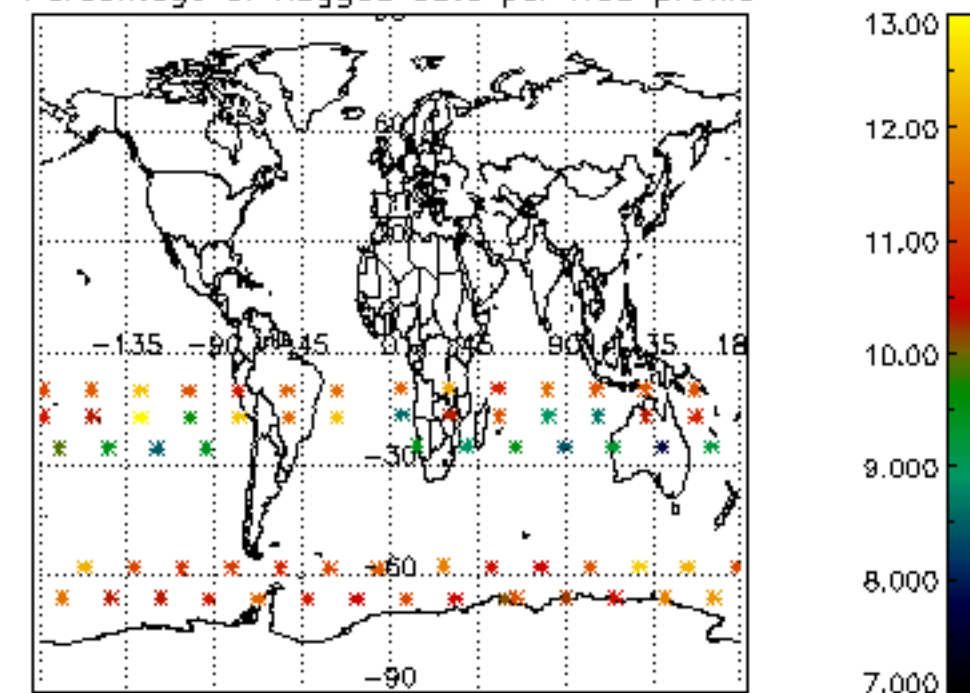

Percentage of flagged data per NO3 profile