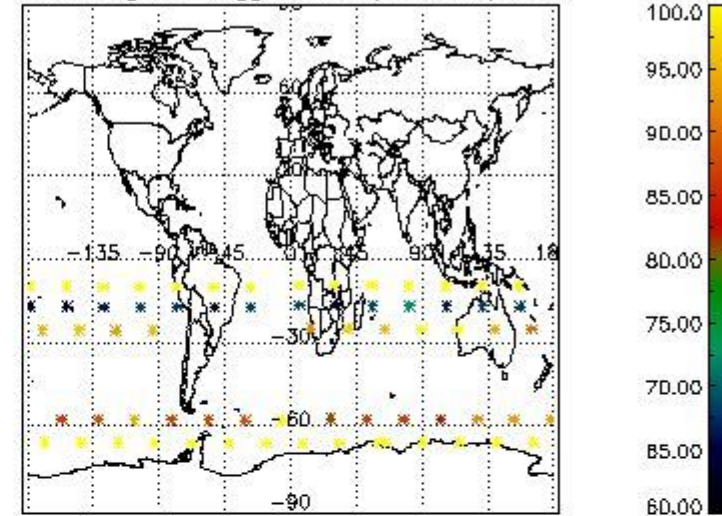

the MPH set to "0") are used.

3.1 Plot quality information per product (time dependant)

3.2 Plot quality information per product (world map)

Percentage of flagged data per O3 profile

Percentage of flagged data per H2O profile