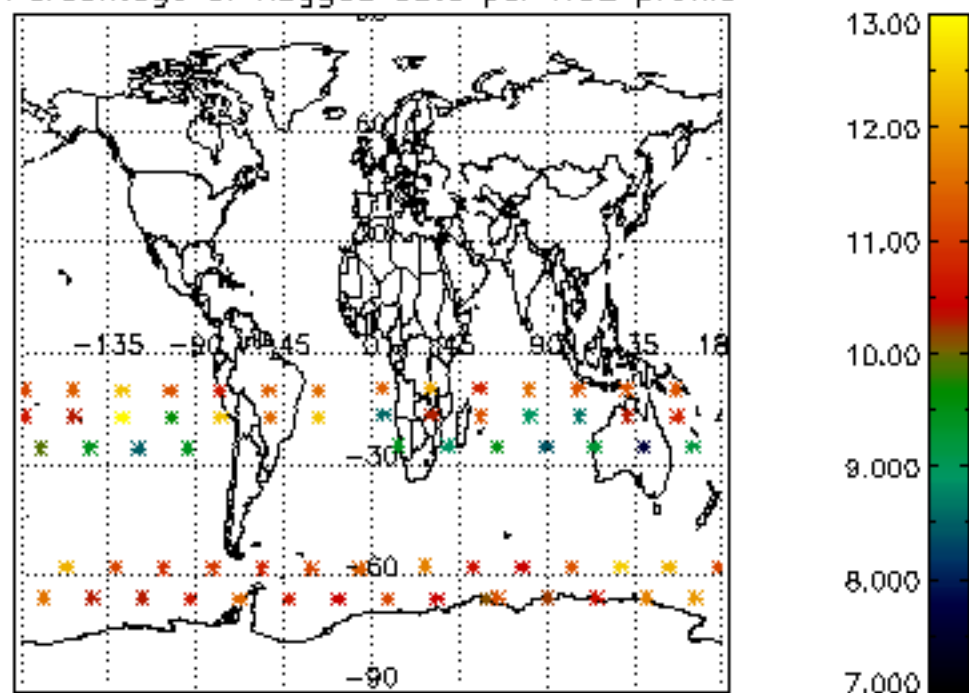

Percentage of flagged data per NO2 profile