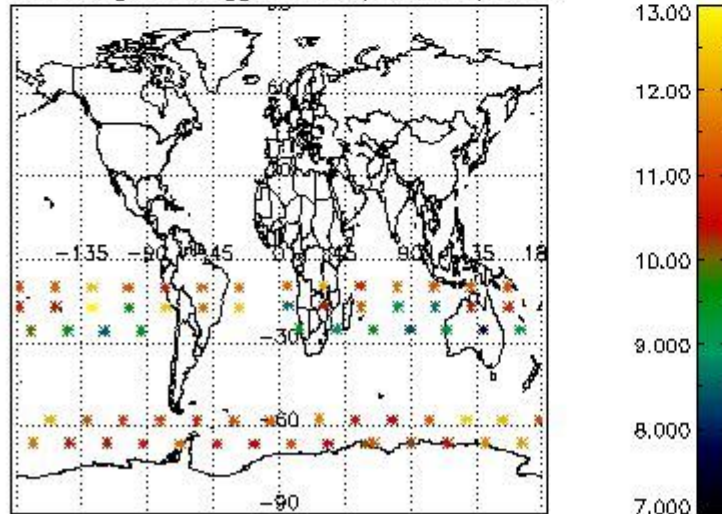

Percentage of flagged data per NO2 profile