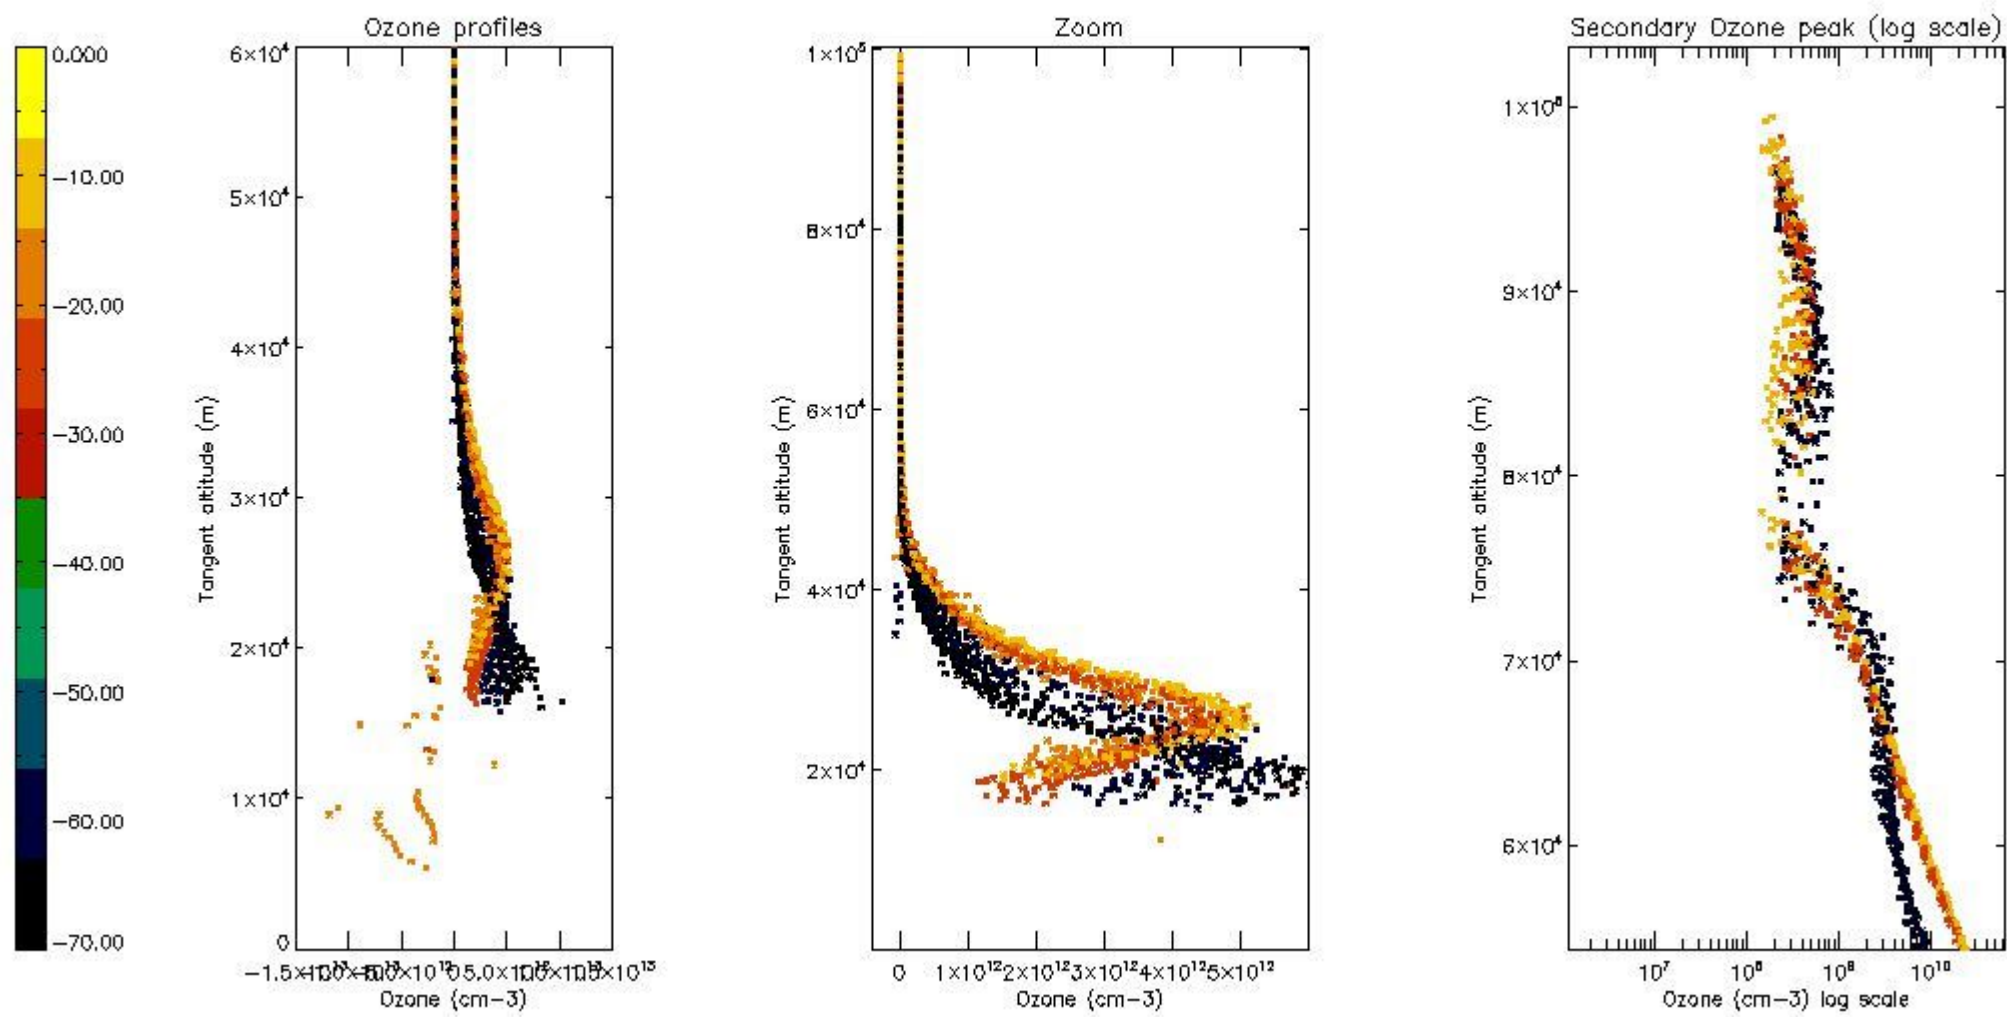

STD < 10	9
STD < 5	6

5.2 Plot ozone profiles for all STD (dark without errors)

The colorbar represents the latitude.

5.3 Plot ozone profiles where STD < 20% (dark without errors)

The colorbar represents the latitude.