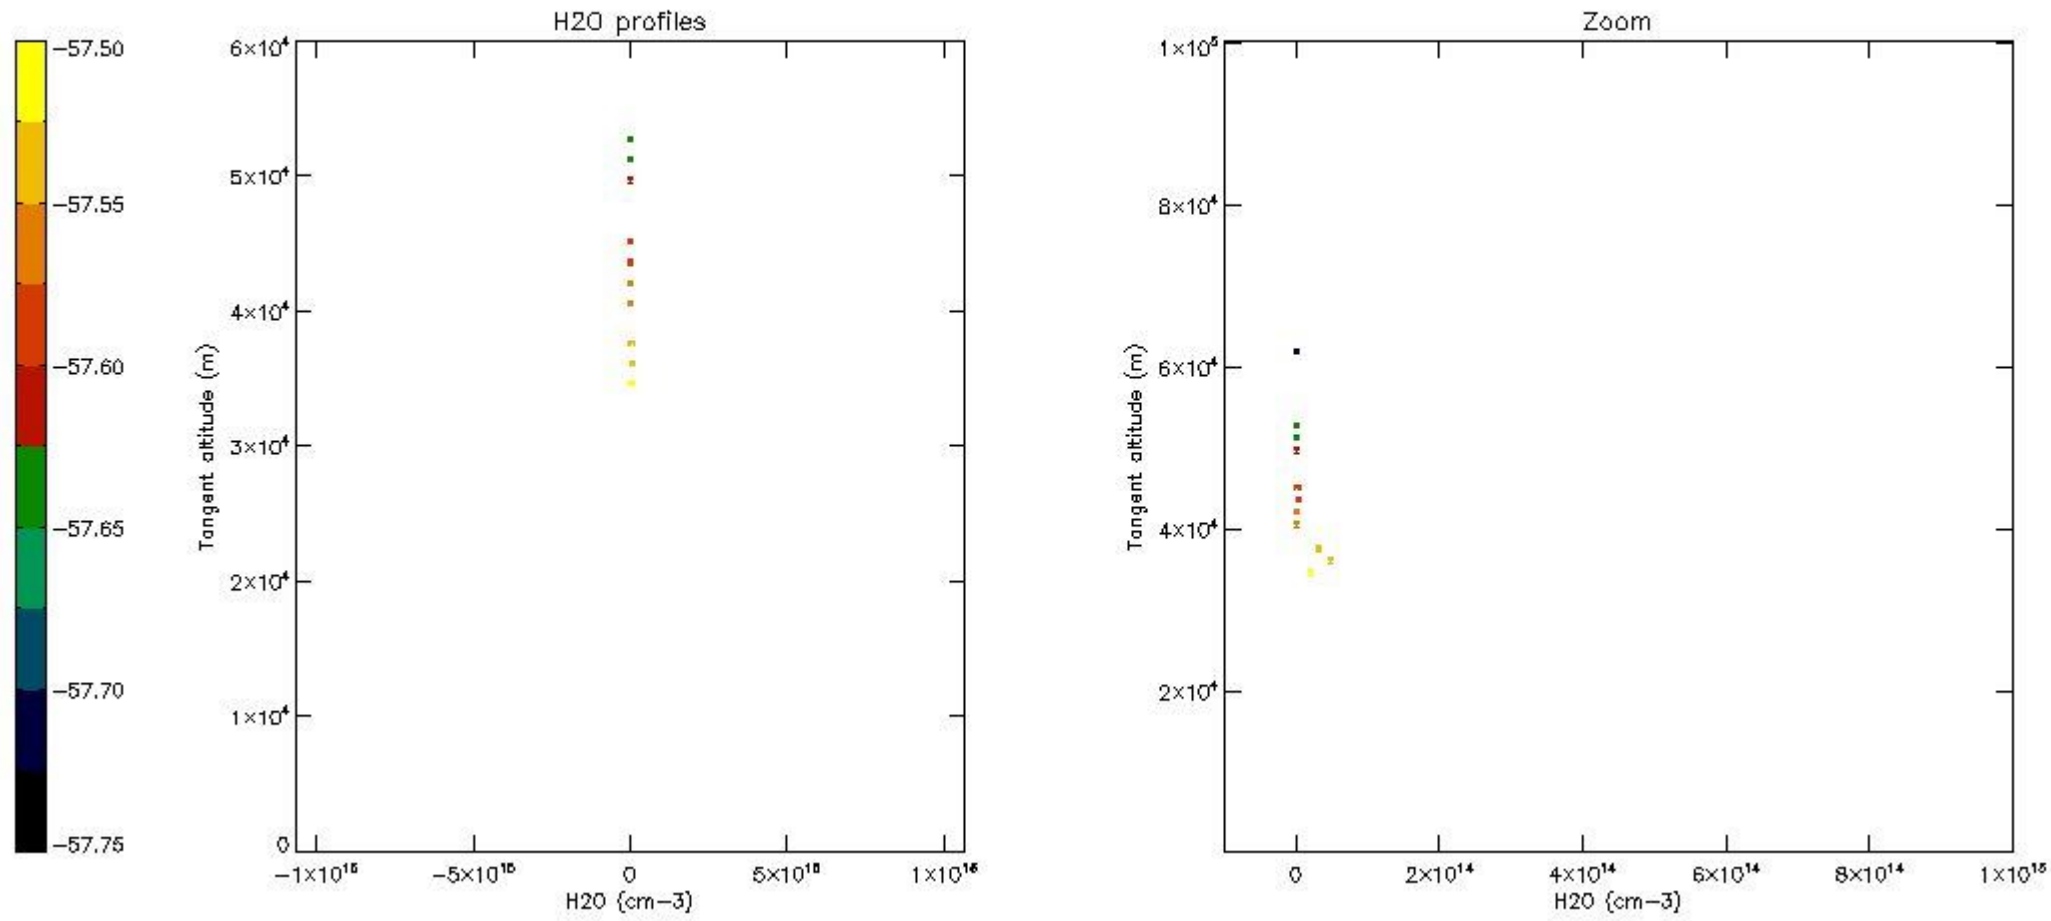

6. Auxiliary Data Files used for the production reported in section 2

The number reported in the third column indicates since which file (see list in section 2) the corresponding auxiliary file has been used. The fourth column is the date of those product files.

Type	Auxiliary Filename	Used since product	Used since product date
INST_PHYS_CHARACTERISTICS	GOM_INS_AXVIEC20091111_143220_20030716_120000_20500101_000000	1	28-MAY-2008 00:01:17
LEVEL-2_PROC_CONFIG	GOM_PR2_AXVIEC20091111_152718_20020301_000000_20500101_000000	1	28-MAY-2008 00:01:17
CROSS_SECTIONS_FILE	GOM_CRS_AXVIEC20091111_154832_20020301_000000_20500101_000000	1	28-MAY-2008 00:01:17