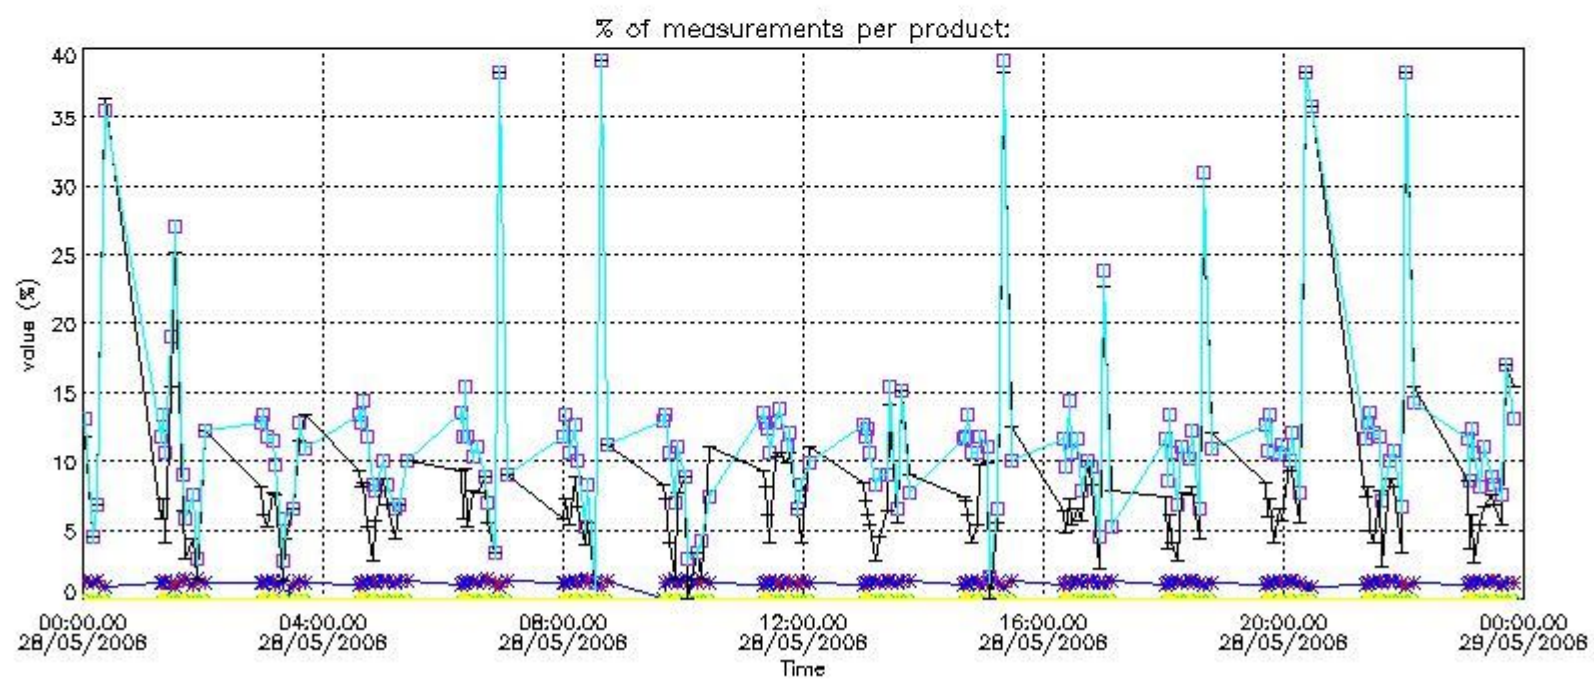

4.2 Plot quality information per product coming from level 1b processing (world map)

4.2.1 Plot level 1 quality information per product (world map): ENVISAT ASCENDING passes