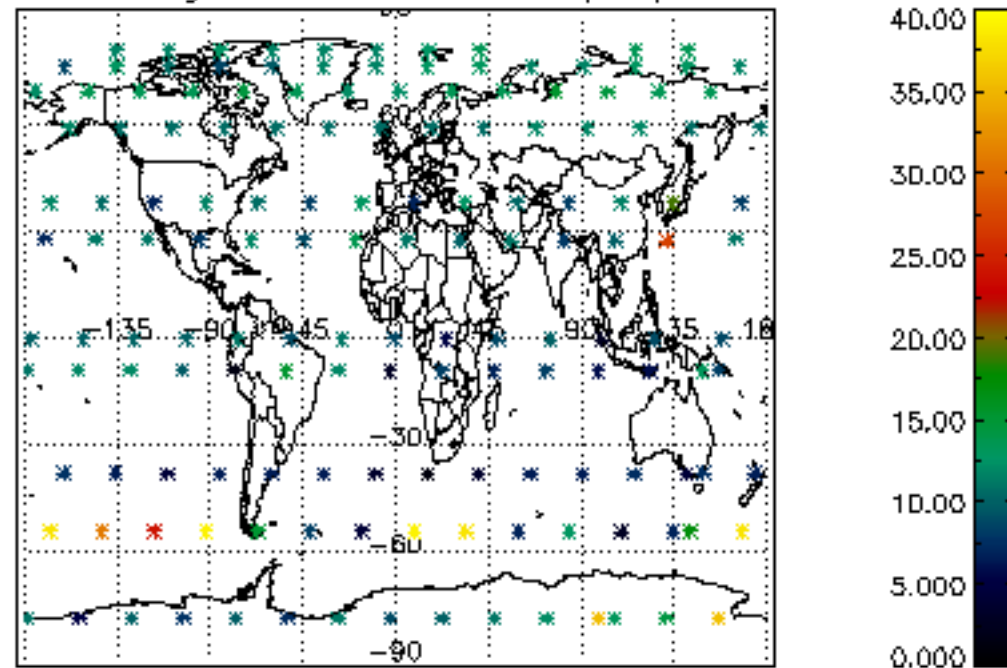

Percentage of saturation errors per profile