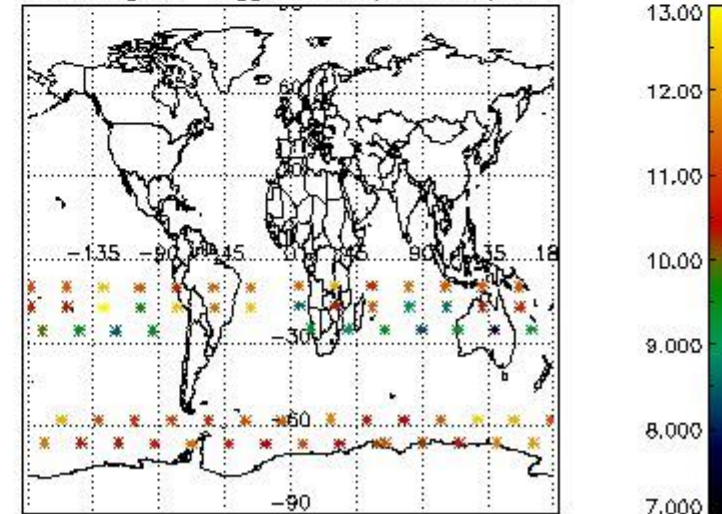

Percentage of flagged data per NO3 profile

4. Level 1 quality information per product

In this section it is plotted some information contained in the Quality Summary data set of the level 2 products that comes from the level 1b processing. Products without errors (error flag in the MPH set to "0") are used.

4.1 Plot quality information per product (time dependant) coming from level 1b processing

4.1.1 Plot level 1 quality information per product (time dependant): ENVISAT ASCENDING passes