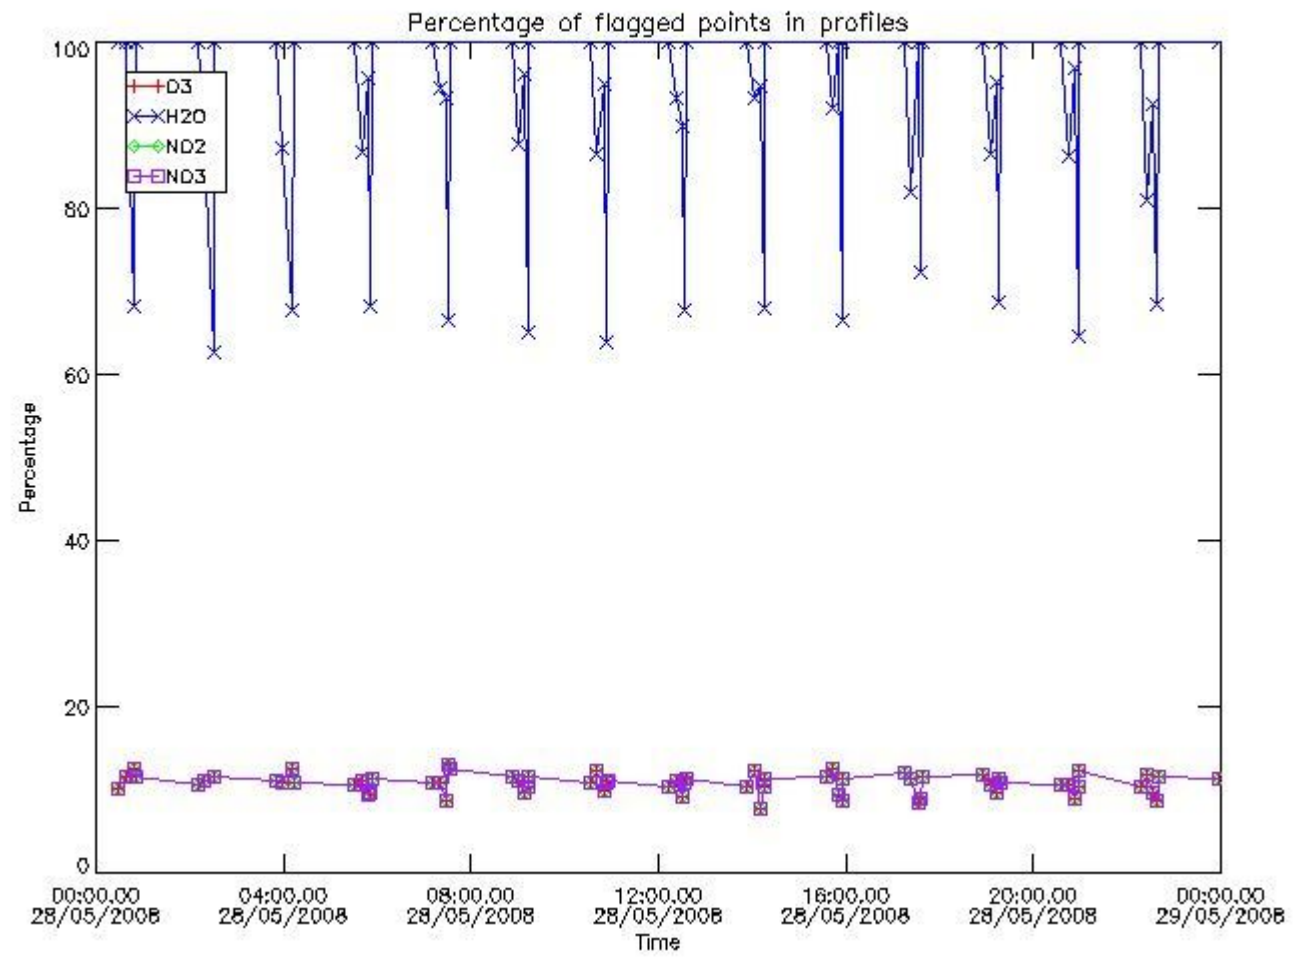

3. Quality information per product

In this section it is plotted some information contained in the Quality Summary data set of the level 2 products. Only products in dark limb conditions and without errors (error flag in

the MPH set to "0") are used.

3.1 Plot quality information per product (time dependant)

3.2 Plot quality information per product (world map)