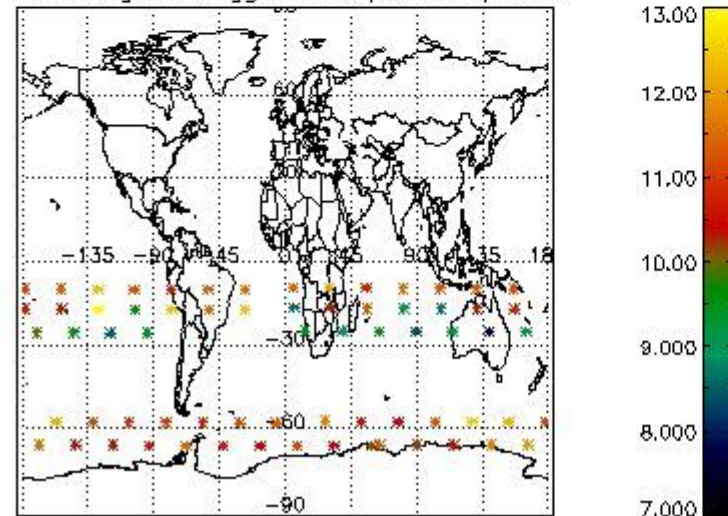

Percentage of flagged data per NO2 profile