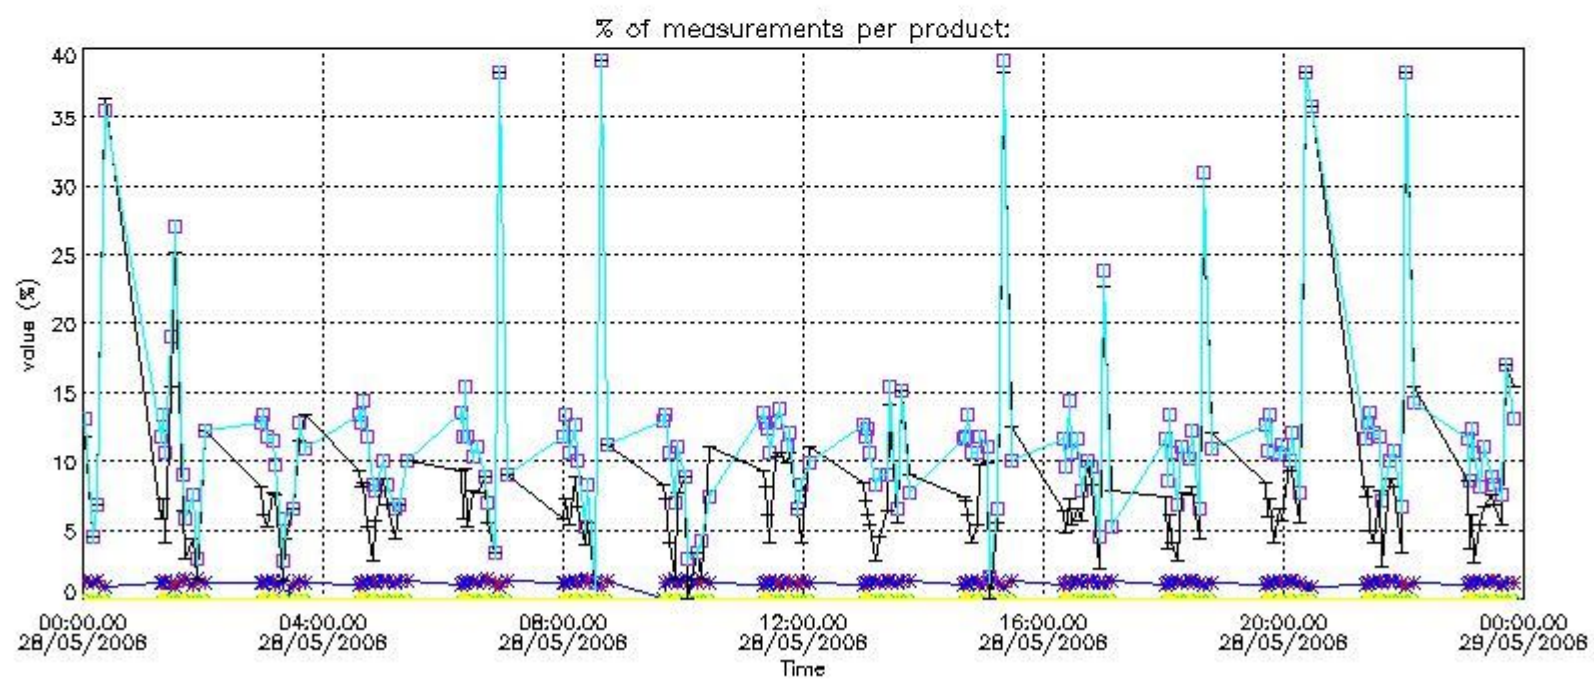

the MPH set to "0") are used.

3.1 Plot quality information per product (time dependant)

3.2 Plot quality information per product (world map)

Percentage of flagged data per O3 profile

Percentage of flagged data per H2O profile

Percentage of flagged data per NO2 profile

Percentage of flagged data per NO3 profile

4. Level 1 quality information per product

In this section it is plotted some information contained in the Quality Summary data set of the level 2 products that comes from the level 1b processing. Products without errors (error flag in the MPH set to "0") are used.

4.1 Plot quality information per product (time dependant) coming from level 1b processing

4.1.1 Plot level 1 quality information per product (time dependant): ENVISAT ASCENDING passes

4.1.2 Plot level 1 quality information per product (time dependant): ENVI SAT DESCENDING passes