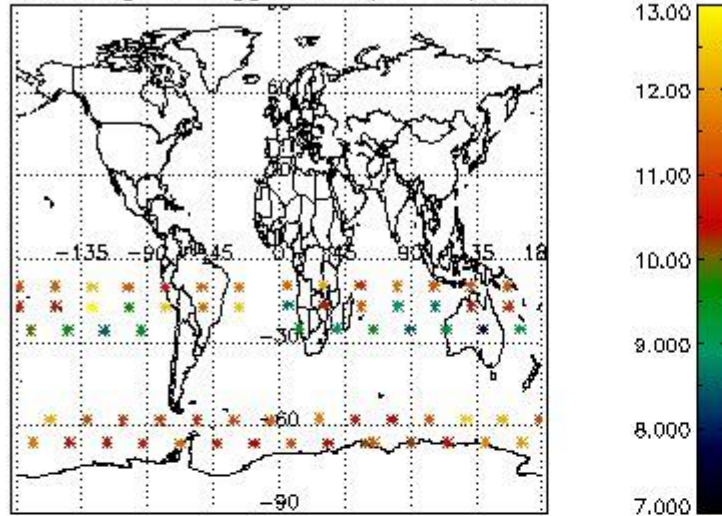

Percentage of flagged data per O3 profile