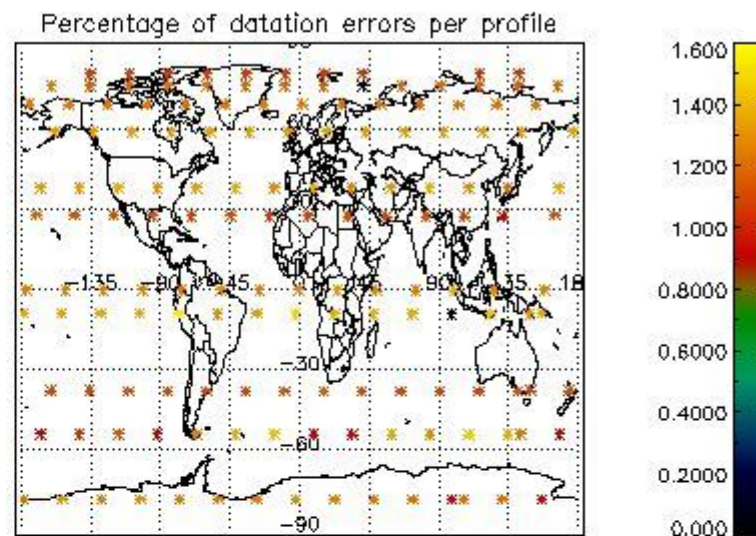

Percentage of datation errors per profile

Percentage of star falling outside central band per profile

Percentage of saturation errors per profile

4.2.2 Plot level 1 quality information per product (world map): ENVISAT DESCENDING passes