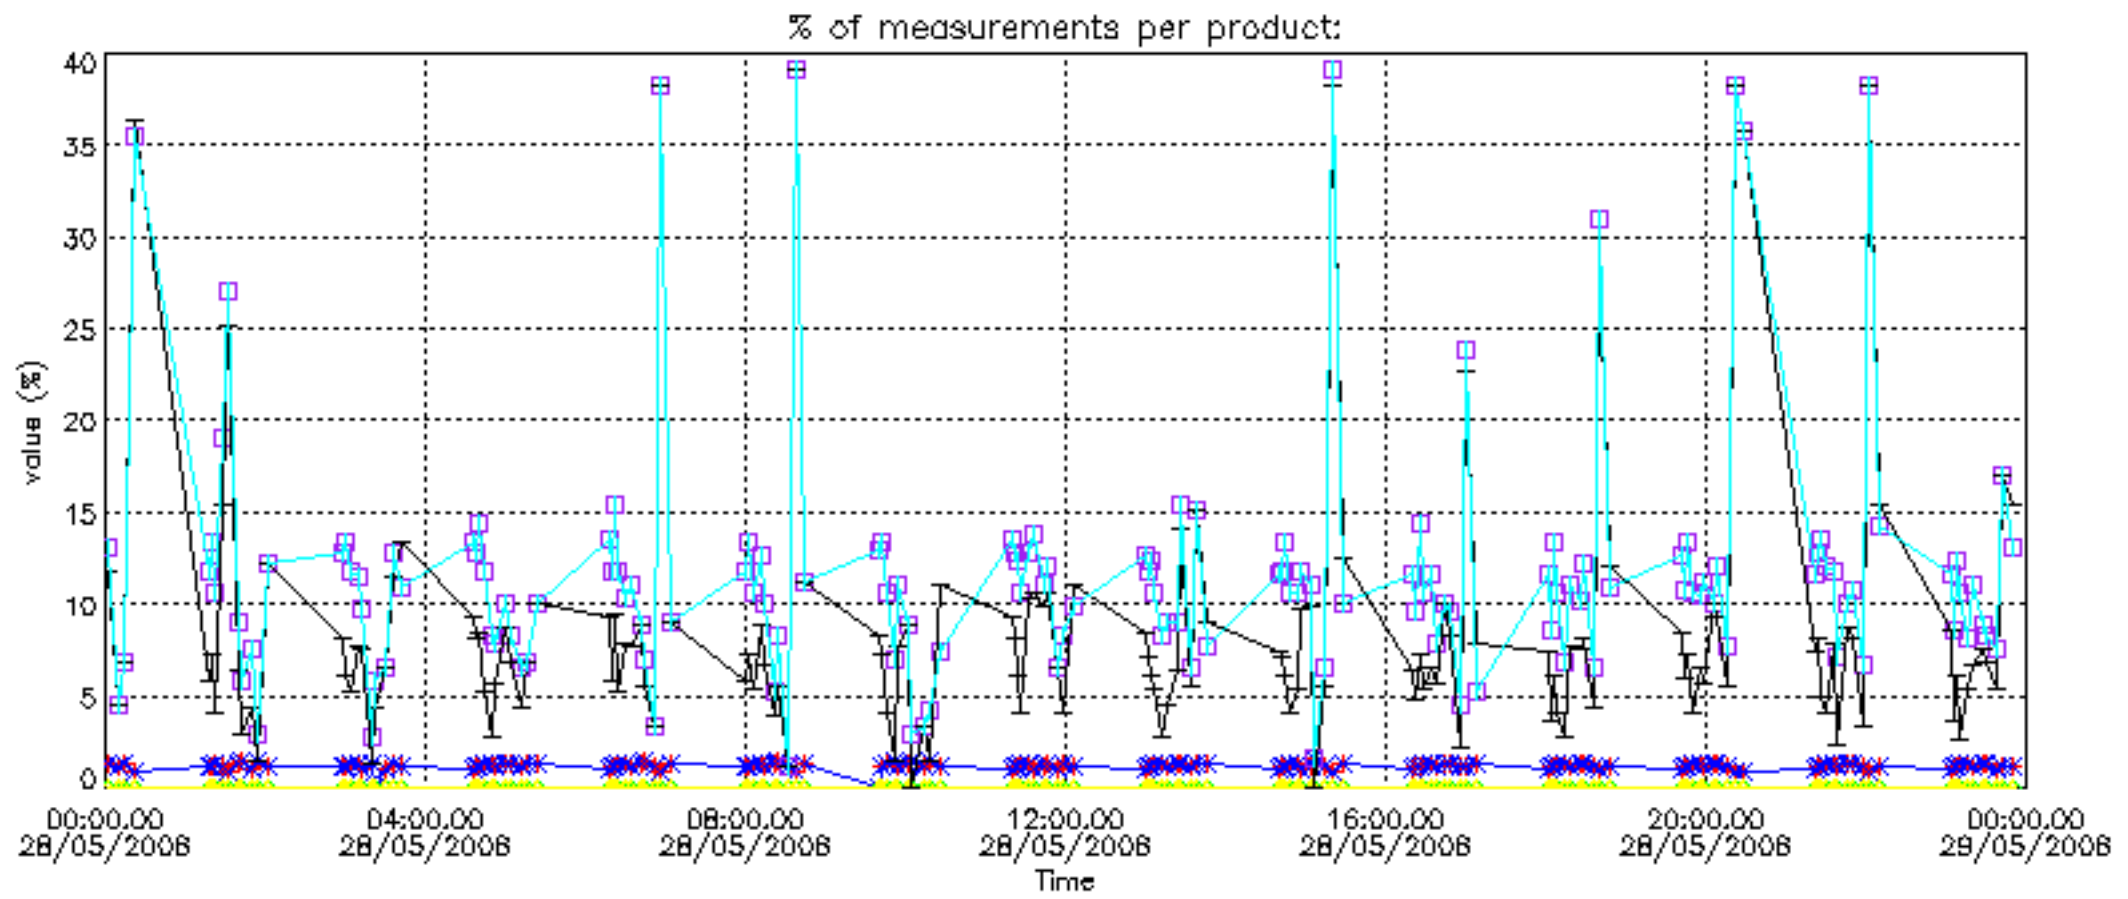

Percentage of cosmic ray hits per profile

Percentage of datation errors per profile