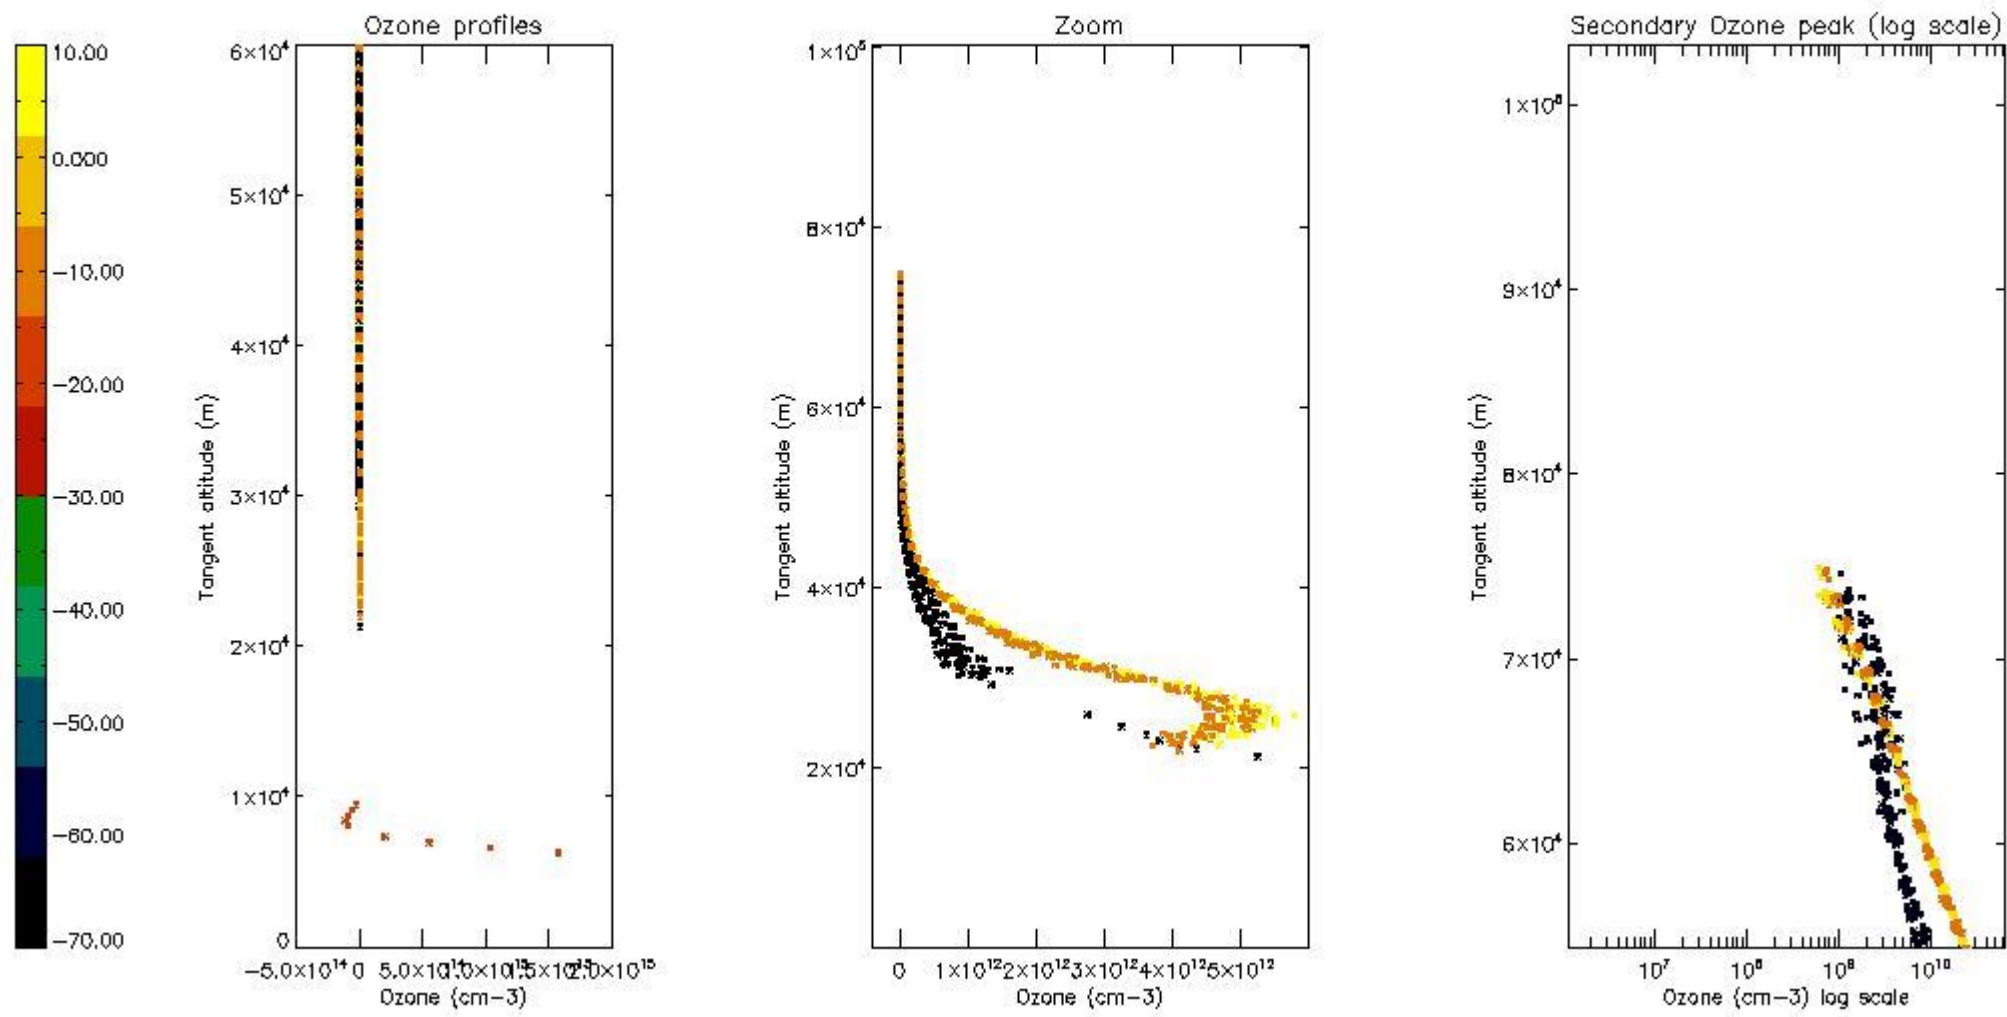

5.4 Plot ozone profiles where  $STD < 10\%$  (dark without errors)

The colorbar represents the latitude.

*5.5 Plot ozone profiles where STD < 5% (dark without errors)*

The colorbar represents the latitude.