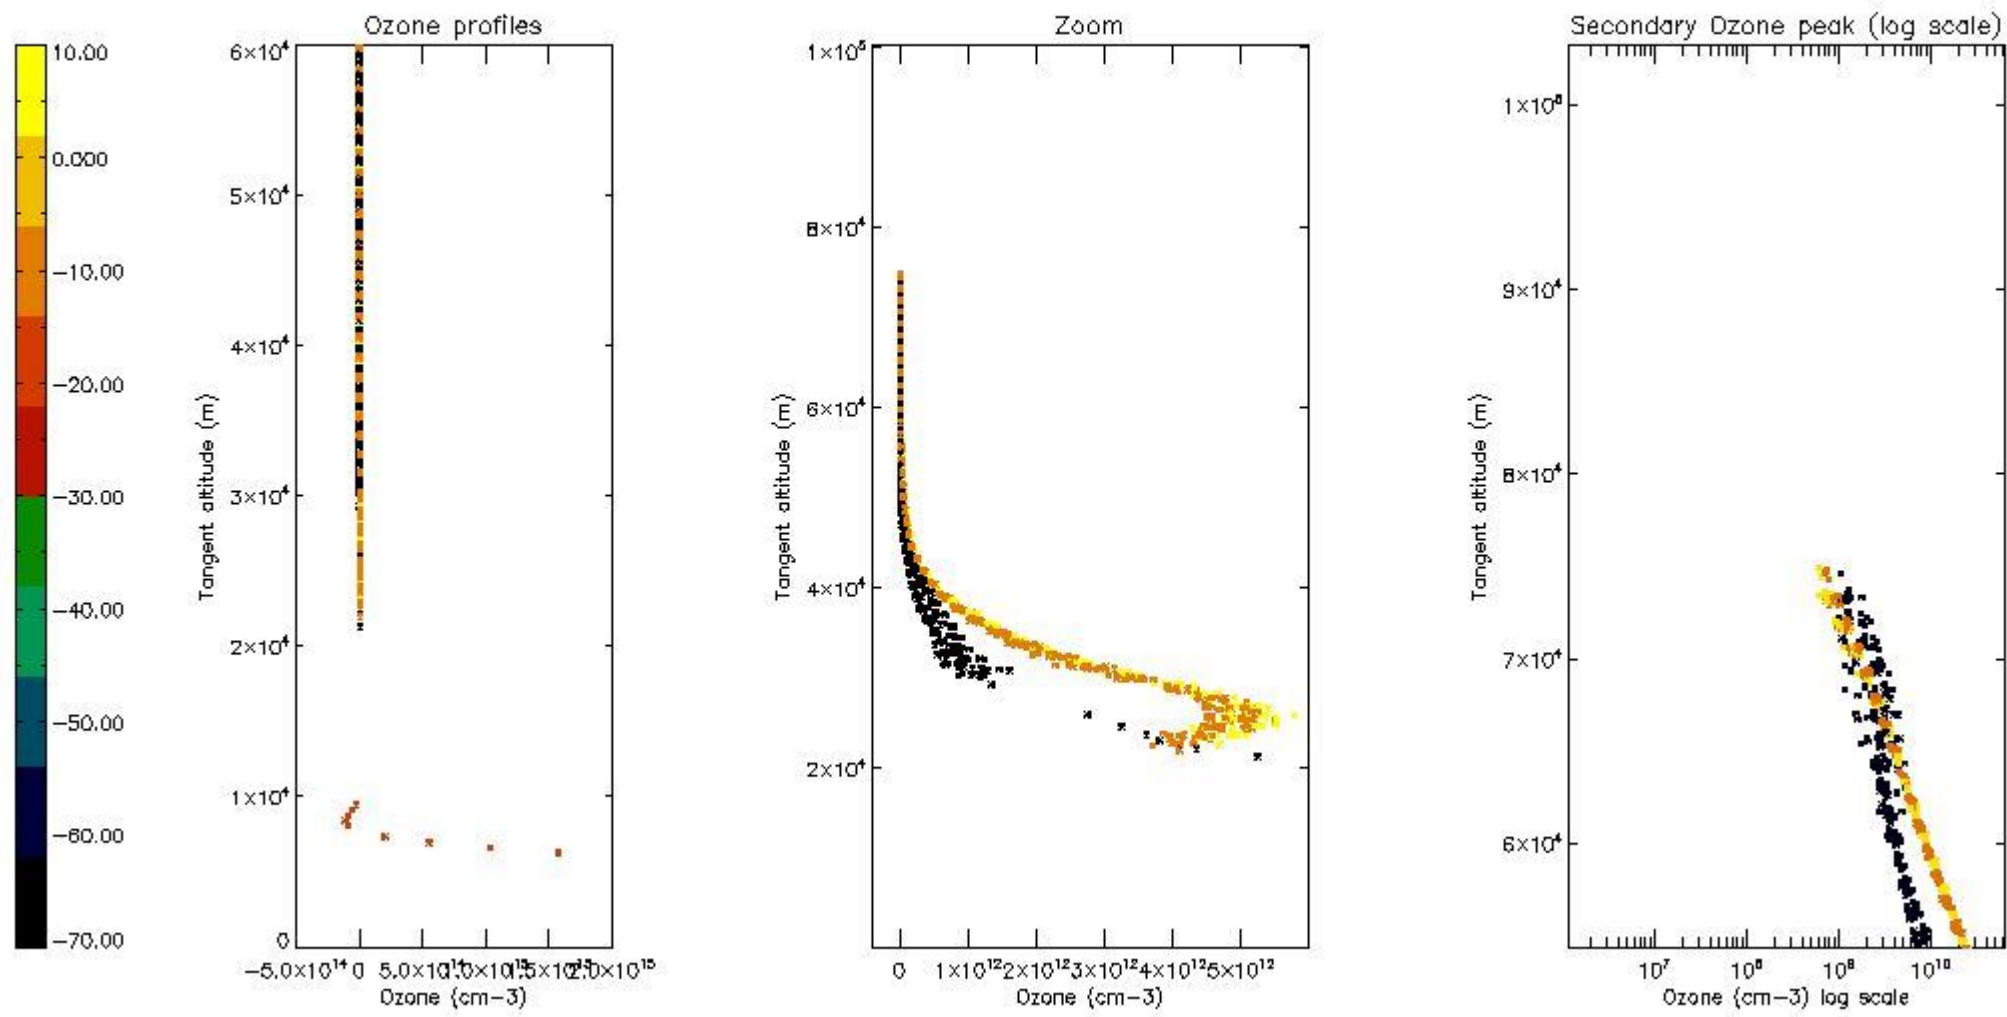

*5.4 Plot ozone profiles where  $STD < 10\%$  (dark without errors)*

The colorbar represents the latitude.

*5.5 Plot ozone profiles where  $STD < 5\%$  (dark without errors)*

The colorbar represents the latitude.