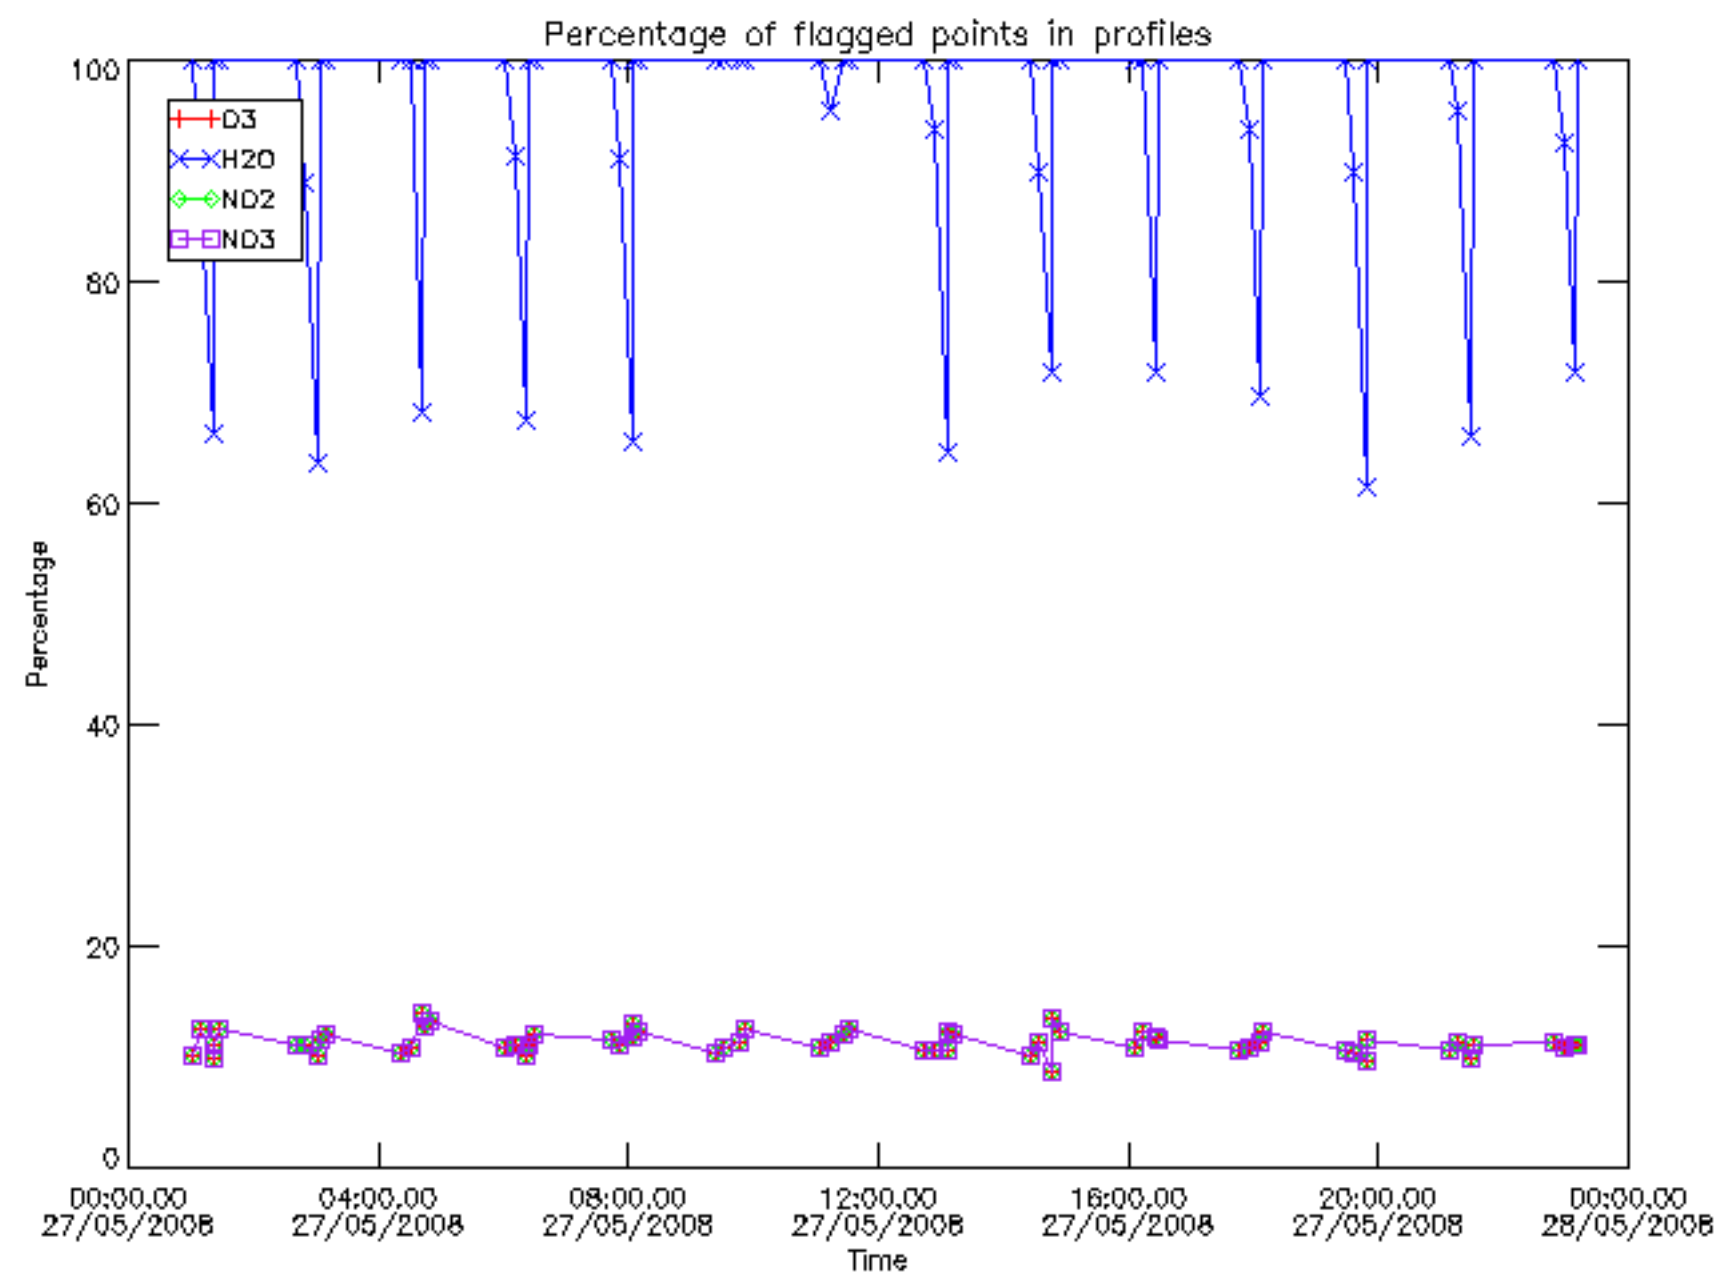

Percentage of flagged data per D3 profile

Percentage of flagged data per H2O profile