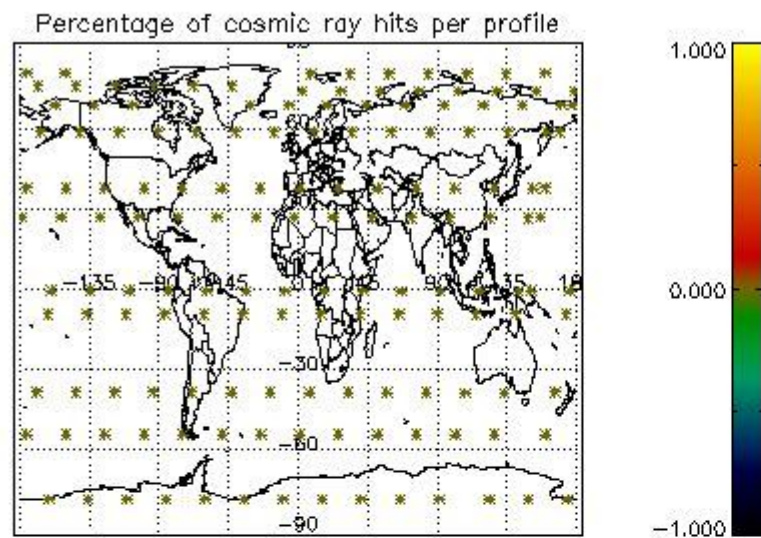

4.2.2 Plot level 1 quality information per product (world map): ENVISAT DESCENDING passes

5. Trace gas profiles

5.1 Ozone statistics based on quality of products

The final quality of the products can be "measured" using the STD (Standard Deviation) attached to every point profile. This information is written to the parameter GOM_NL__2P/NL_LOCAL_SPECIES_DENSITY/o3_std of the level 2 products. The table below shows the statistics for given STD ranges.

The statistics are given with respect to the overall valid production:

- Products without fatal errors: GOM_NL__2P/MPH/PRODUCT_ERR=0
- Valid point profile: GOM_NL__2P/NL_LOCAL_SPECIES_DENSITY/pcd(0)=0

The 'Criteria' is applied to valid points of dark limb products:

- Products in dark limb illumination condition: GOM_NL__2P/NL_SUMMARY_QUALITY/obs_ill_cond=0
- Products without fatal errors: GOM_NL__2P/MPH/PRODUCT_ERR=0
- Valid point profile: GOM_NL__2P/NL_LOCAL_SPECIES_DENSITY/pcd(0)=0

So, the table below shows the percentage of dark limb and valid observations for each criteria with respect to the overall valid daily observations.

Criteria	% of total production
All STD	22
STD < 20	12