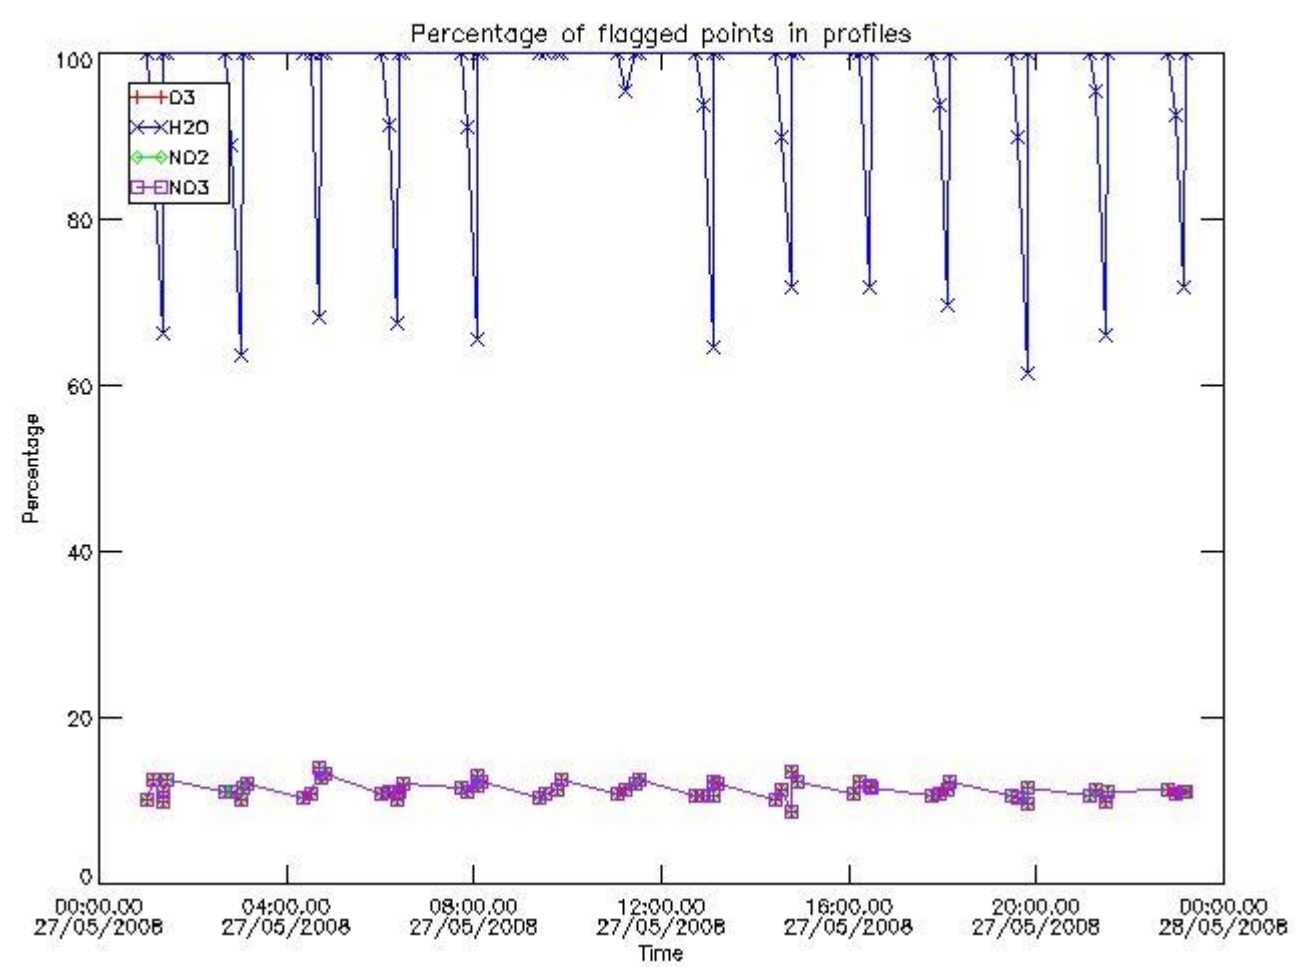

3. Quality information per product

In this section it is plotted some information contained in the Quality Summary data set of the level 2 products. Only products in dark limb conditions and without errors (error flag in the MPH set to "0") are used.

3.1 Plot quality information per product (time dependant)

Percentage of flagged data per O3 profile

Percentage of flagged data per H2O profile