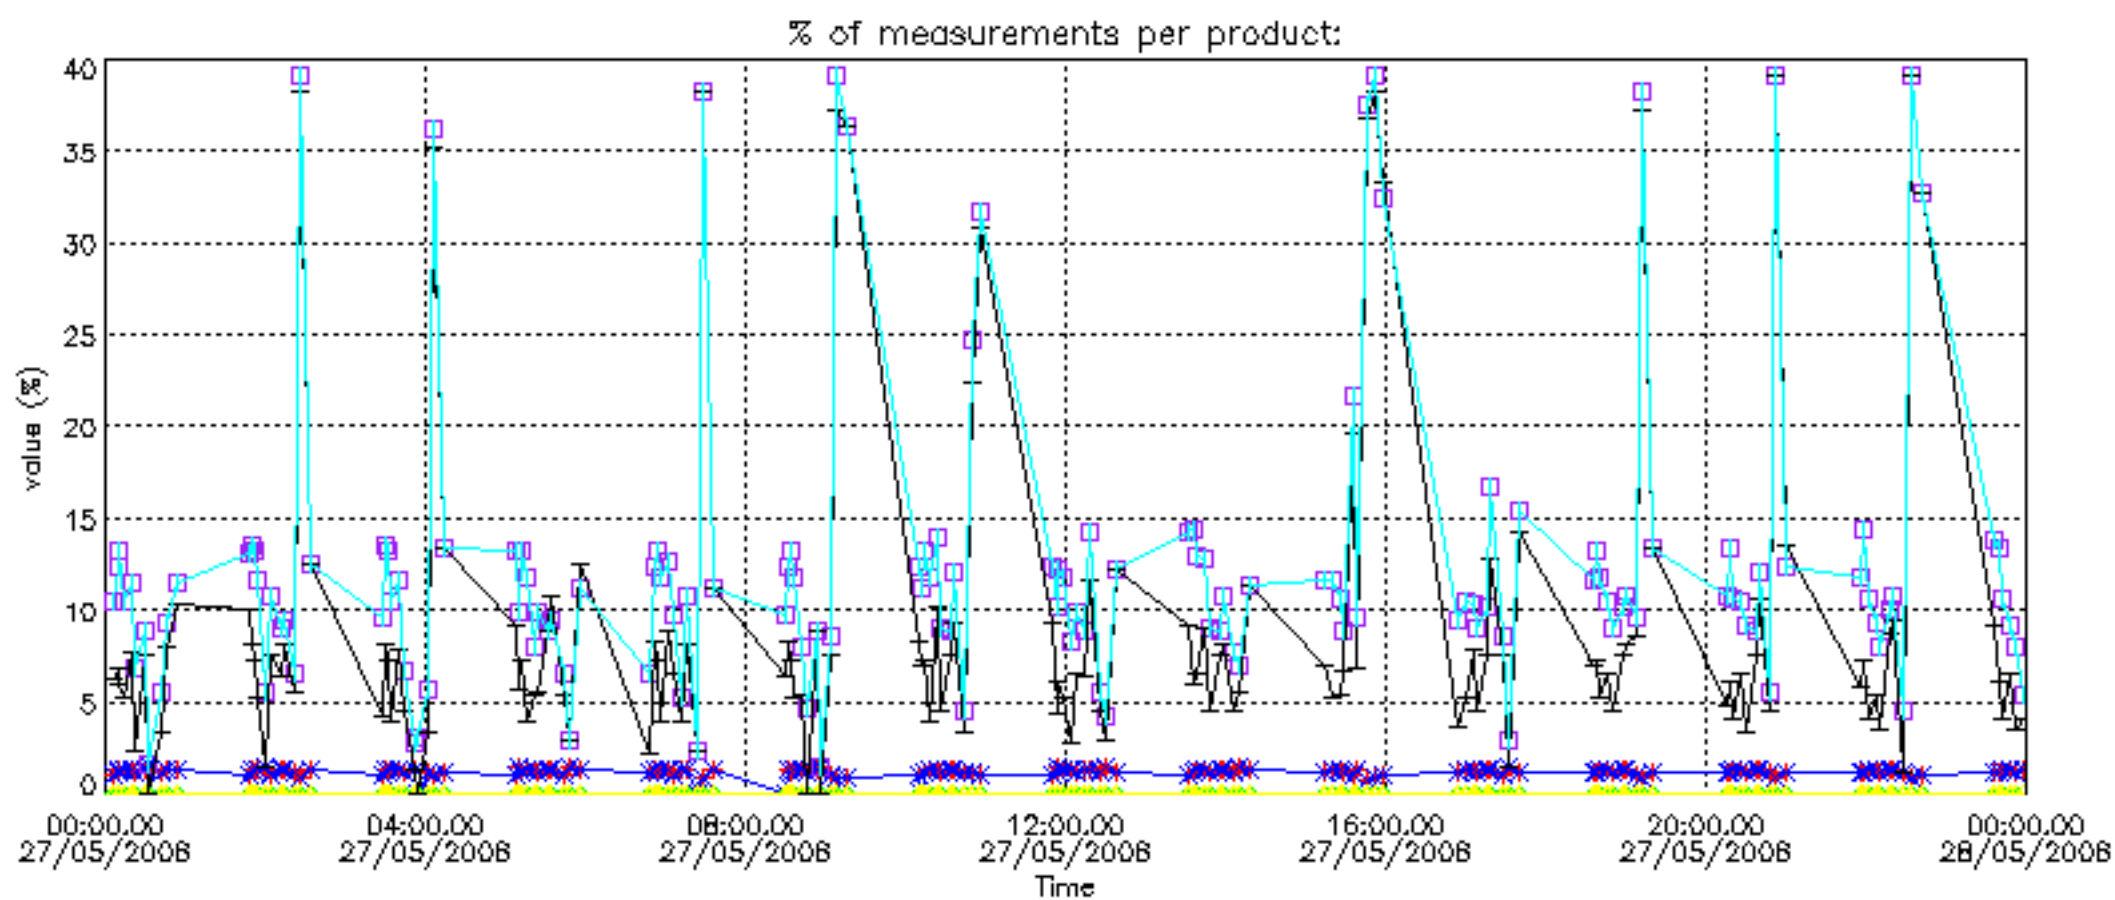

Percentage of cosmic ray hits per profile

Percentage of datation errors per profile