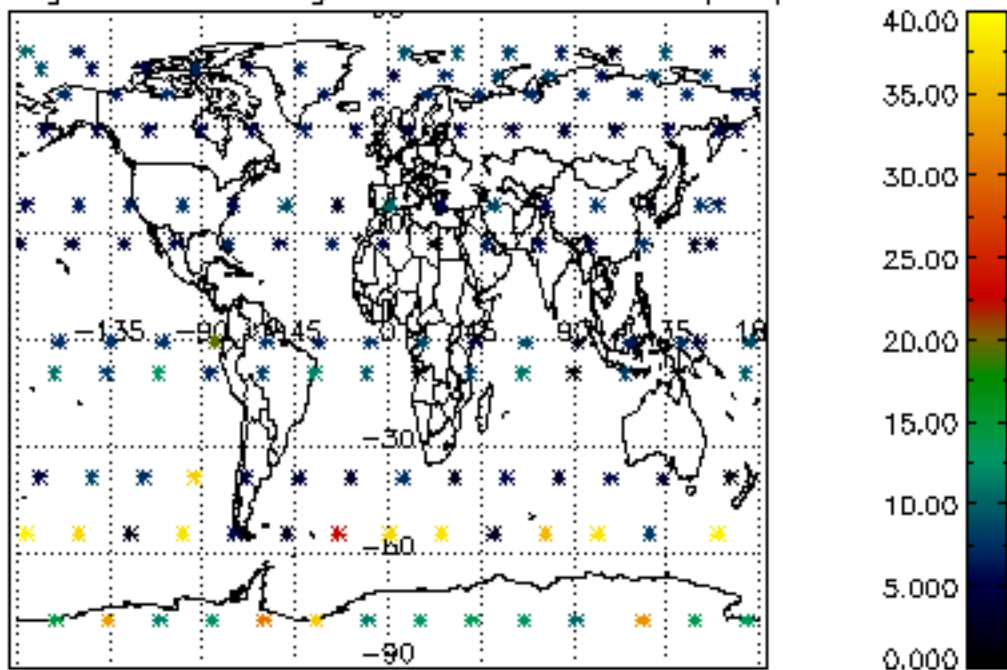

Percentage of star falling outside central band per profile