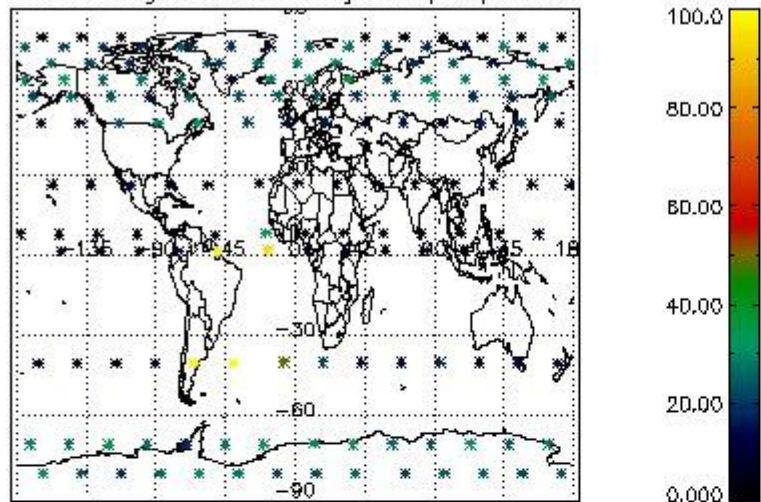

Percentage of cosmic ray hits per profile