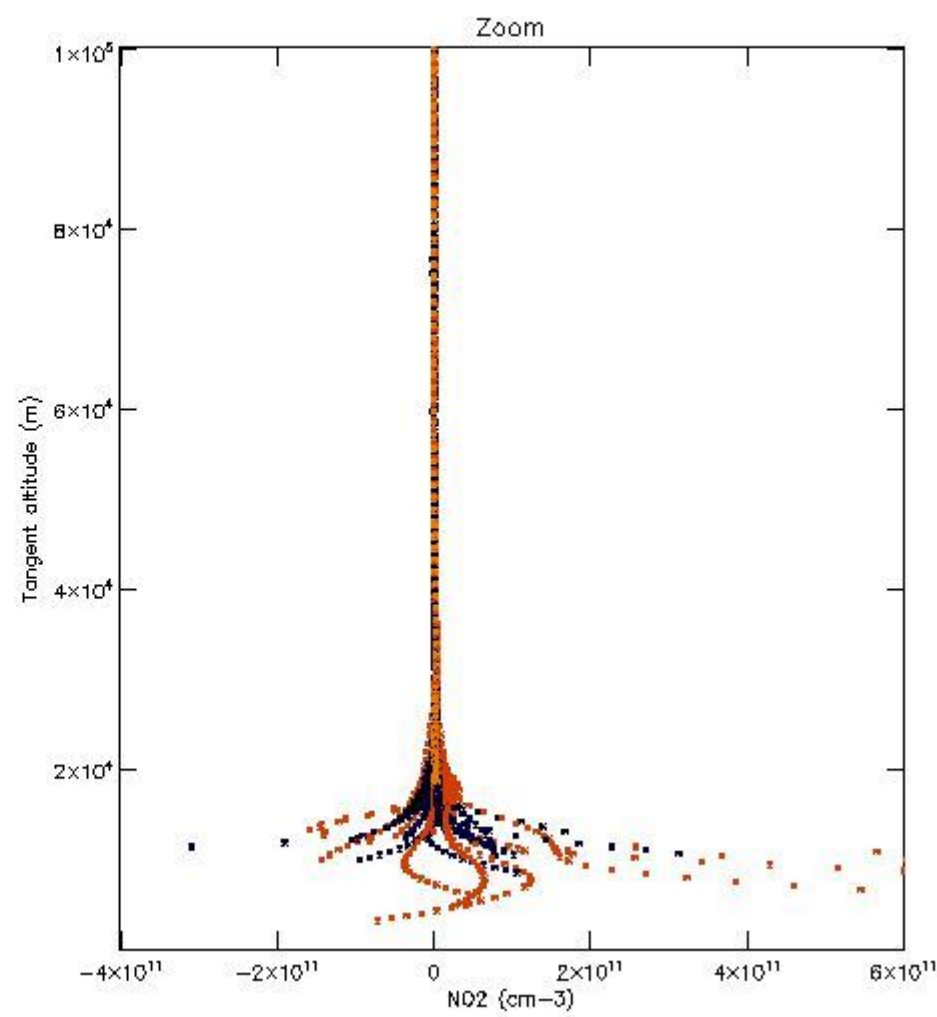

5.7 Plot NO3 profiles for all STD (dark without errors)

The colorbar represents the latitude.