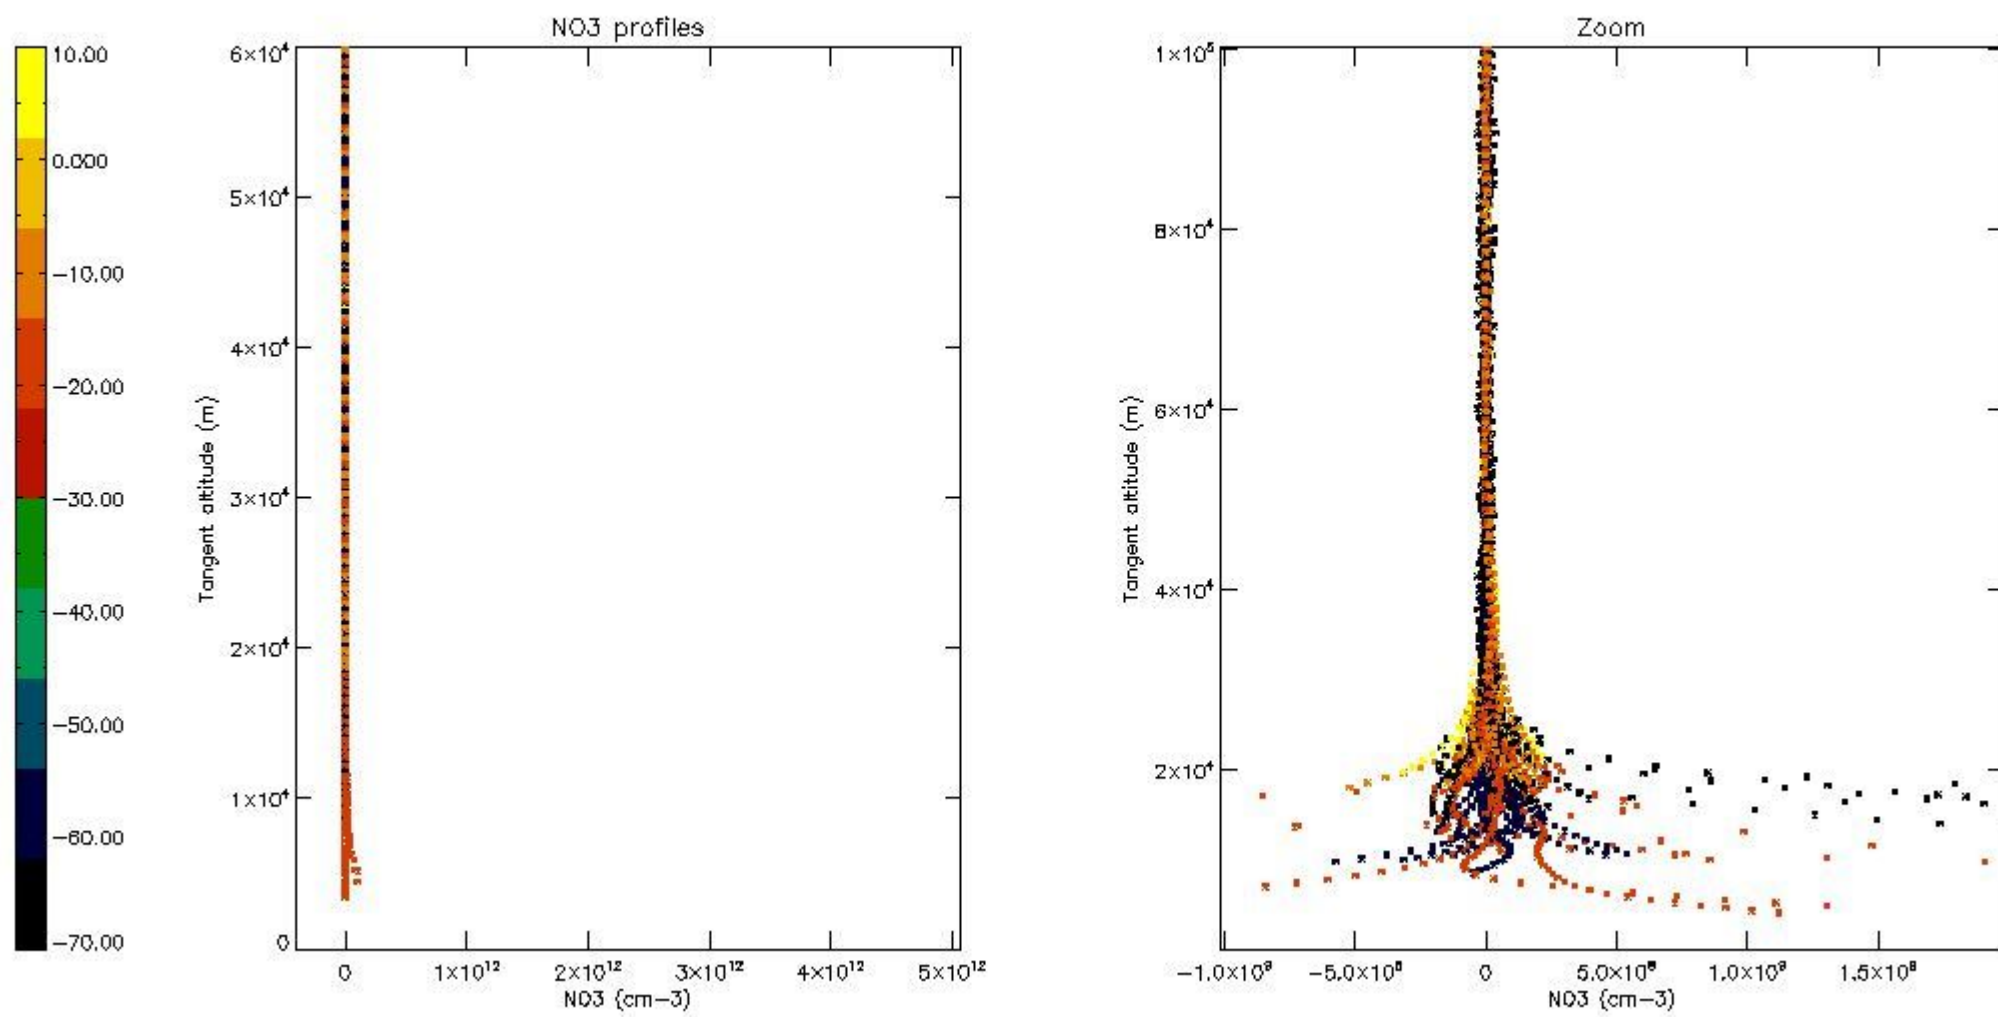

5.8 Plot H2O profiles for all STD (only for occultations of stars 1,2,3,4,13,14,16,26,63 dark without errors)

The colorbar represents the latitude.