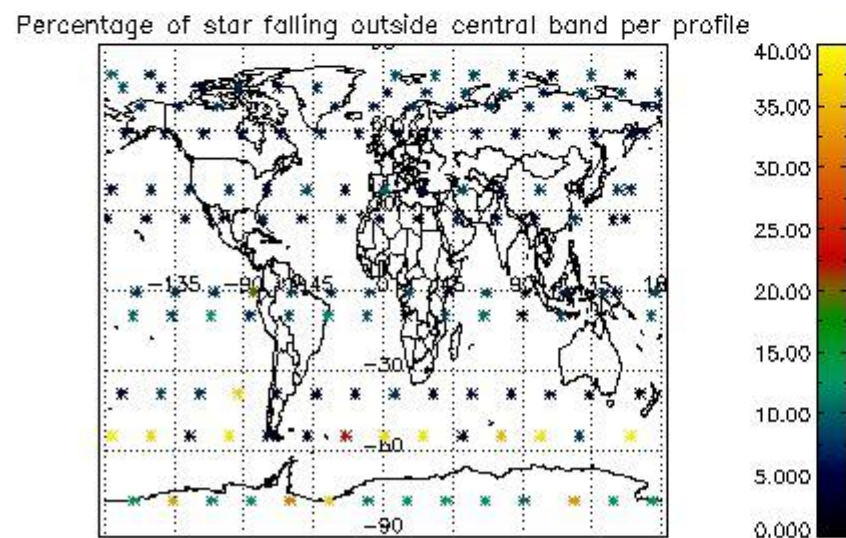

5. Trace gas profiles

5.1 Ozone statistics based on quality of products

The final quality of the products can be "measured" using the STD (Standard Deviation) attached to every point profile. This information is written to the parameter GOM_NL__2P/NL_LOCAL_SPECIES_DENSITY/o3_std of the level 2 products. The table below shows the statistics for given STD ranges.

The statistics are given with respect to the overall valid production:

- Products without fatal errors: GOM_NL__2P/MPH/PRODUCT_ERR=0
- Valid point profile: GOM_NL__2P/NL_LOCAL_SPECIES_DENSITY/pcd(0)=0

The 'Criteria' is applied to valid points of dark limb products:

- Products in dark limb illumination condition: GOM_NL__2P/NL_SUMMARY_QUALITY/obs_ill_cond=0
- Products without fatal errors: GOM_NL__2P/MPH/PRODUCT_ERR=0
- Valid point profile: GOM_NL__2P/NL_LOCAL_SPECIES_DENSITY/pcd(0)=0

So, the table below shows the percentage of dark limb and valid observations for each criteria with respect to the overall valid daily observations.

Criteria	% of total production
All STD	22
STD < 20	12