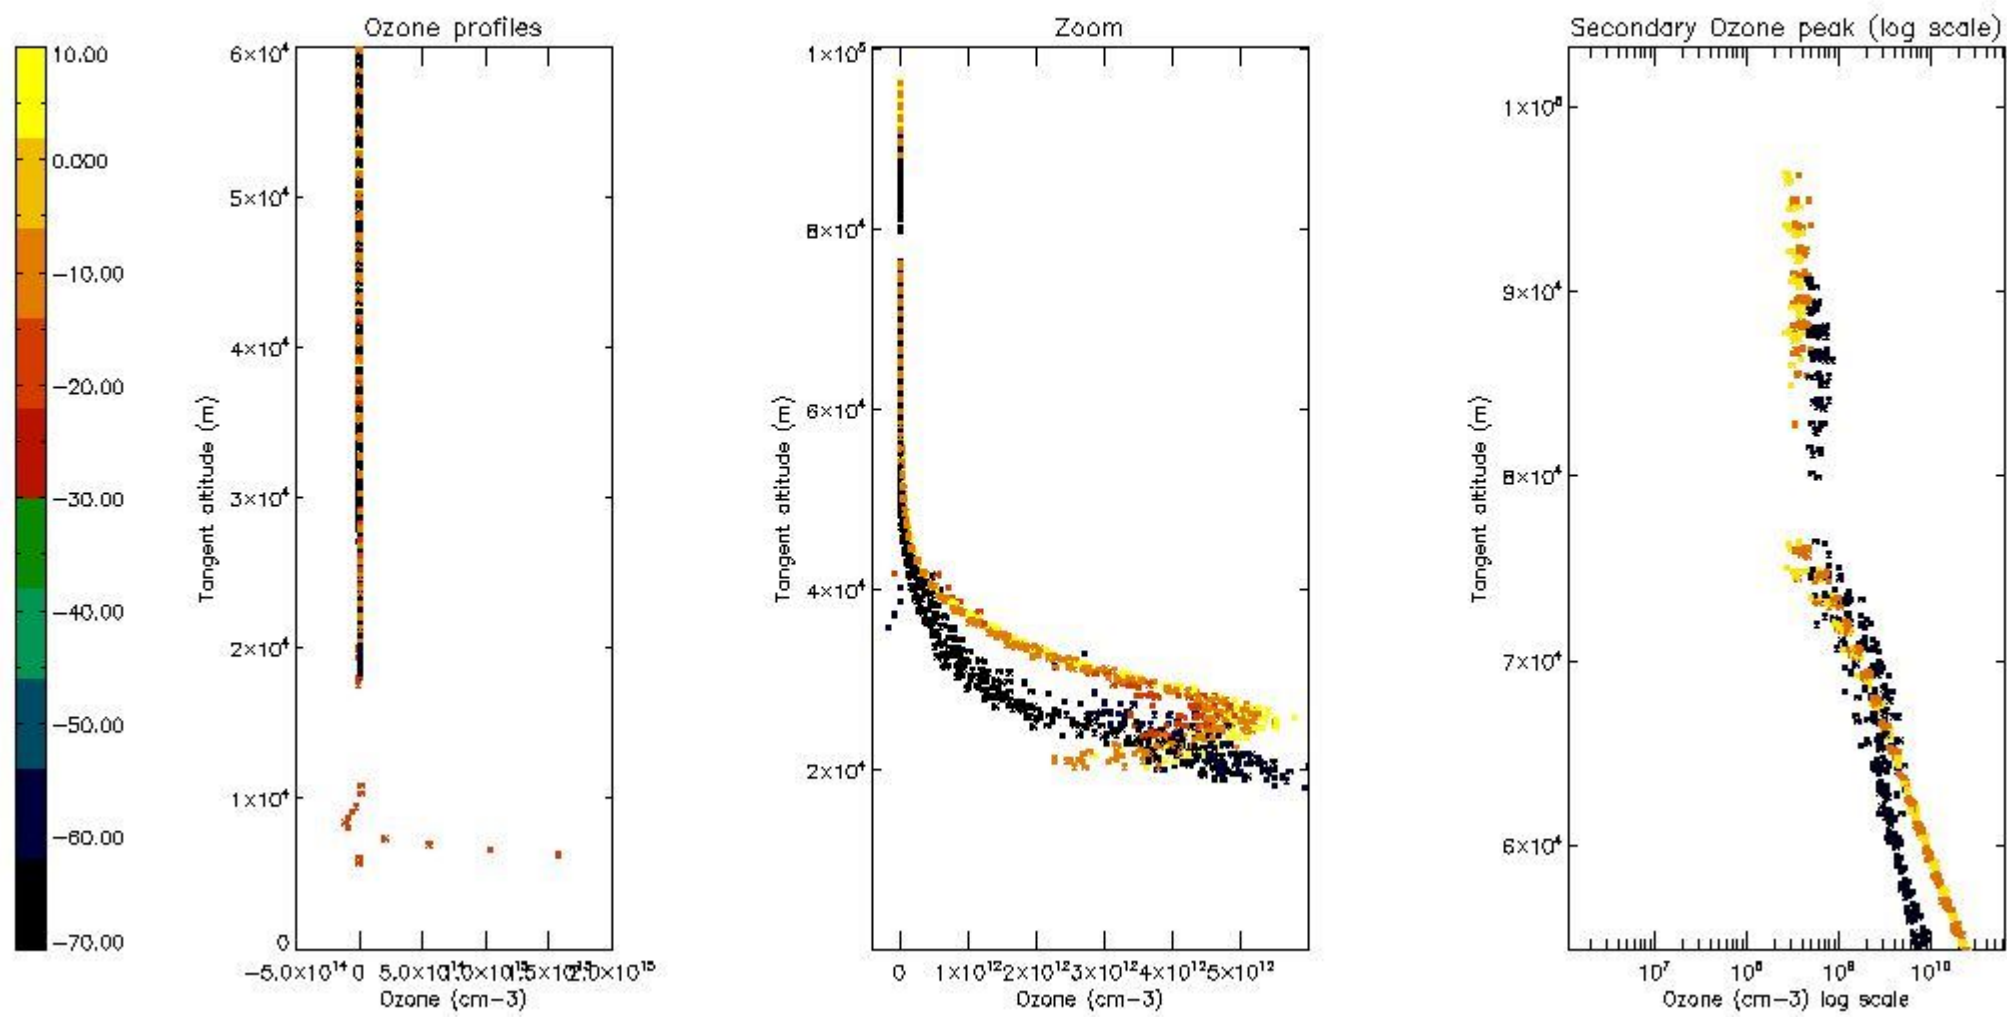

STD < 10	9
STD < 5	6

5.2 Plot ozone profiles for all STD (dark without errors)

The colorbar represents the latitude.

5.3 Plot ozone profiles where STD < 20% (dark without errors)

The colorbar represents the latitude.

5.4 Plot ozone profiles where  $STD < 10\%$  (dark without errors)

The colorbar represents the latitude.

*5.5 Plot ozone profiles where STD < 5% (dark without errors)*

The colorbar represents the latitude.