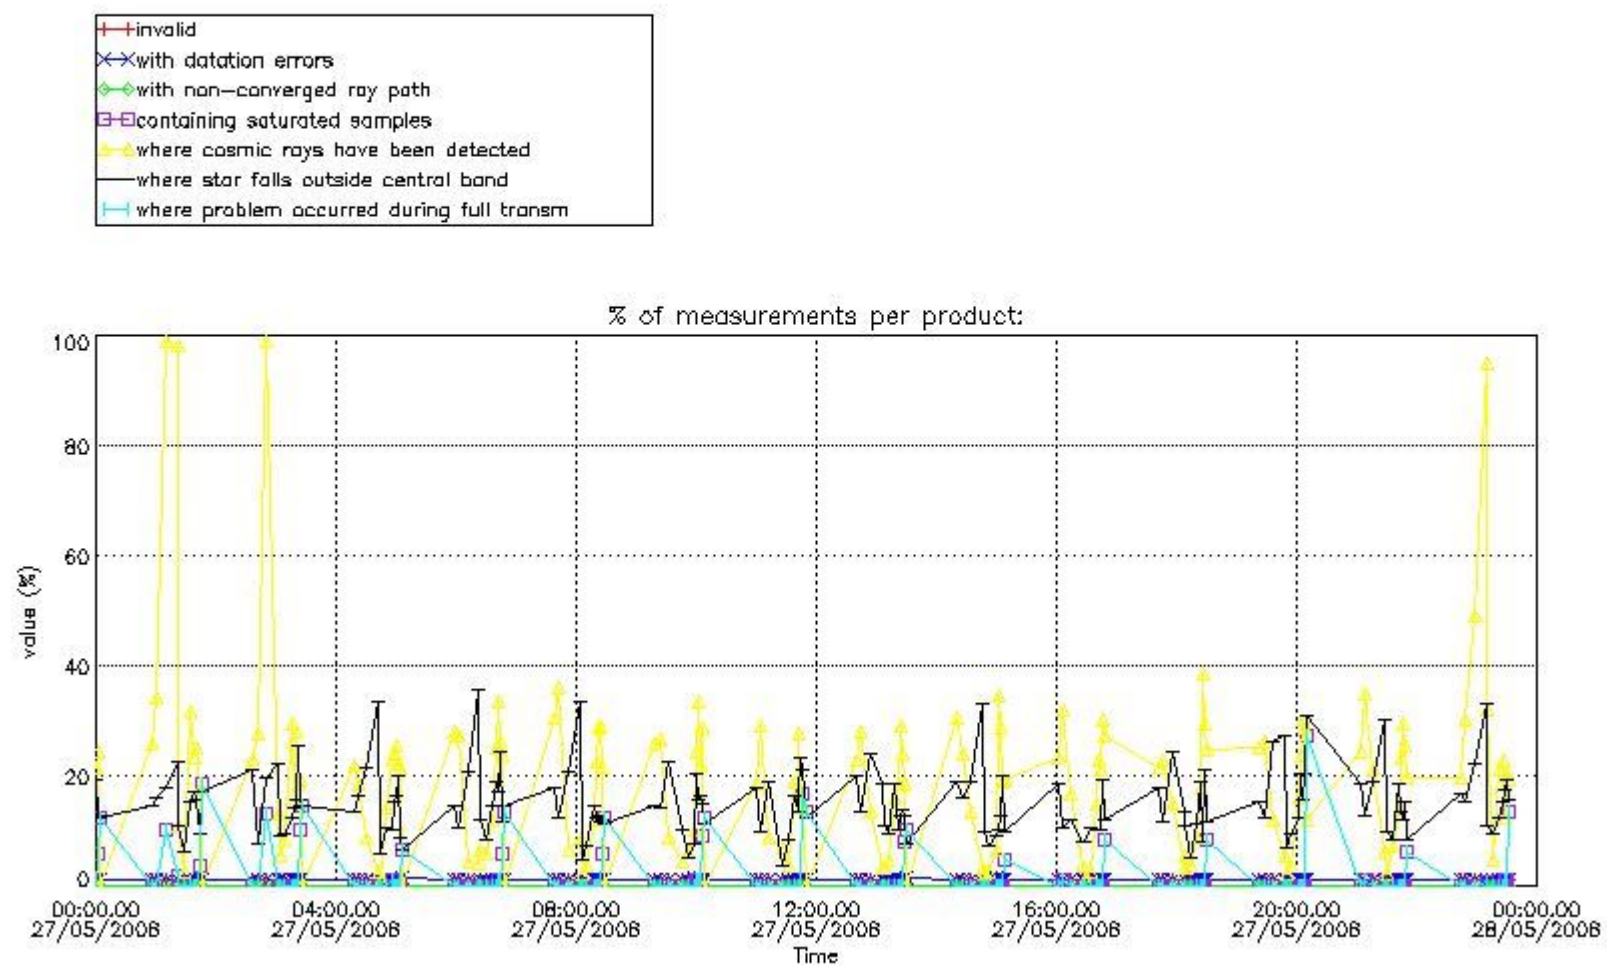

4.1.2 Plot level 1 quality information per product (time dependant): ENVI SAT DESCENDING passes