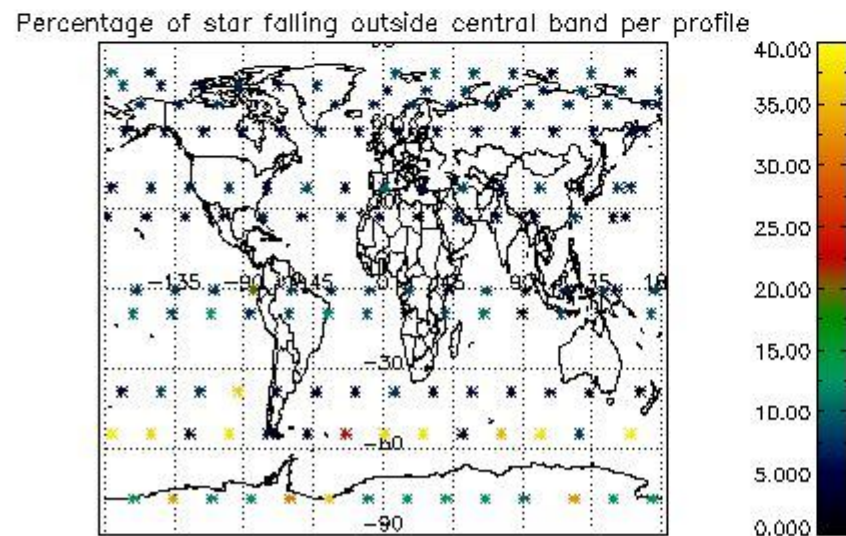

5. Trace gas profiles

5.1 Ozone statistics based on quality of products

The final quality of the products can be "measured" using the STD (Standard Deviation) attached to every point profile. This information is written to the parameter GOM_NL__2P/NL_LOCAL_SPECIES_DENSITY/o3_std of the level 2 products. The table below shows the statistics for given STD ranges.

The statistics are given with respect to the overall valid production:

- Products without fatal errors: GOM_NL__2P/MPH/PRODUCT_ERR=0
- Valid point profile: GOM_NL__2P/NL_LOCAL_SPECIES_DENSITY/pcd(0)=0

The 'Criteria' is applied to valid points of dark limb products:

- Products in dark limb illumination condition: GOM_NL__2P/NL_SUMMARY_QUALITY/obs_ill_cond=0
- Products without fatal errors: GOM_NL__2P/MPH/PRODUCT_ERR=0
- Valid point profile: GOM_NL__2P/NL_LOCAL_SPECIES_DENSITY/pcd(0)=0

So, the table below shows the percentage of dark limb and valid observations for each criteria with respect to the overall valid daily observations.

Criteria	% of total production
All STD	22
STD < 20	12