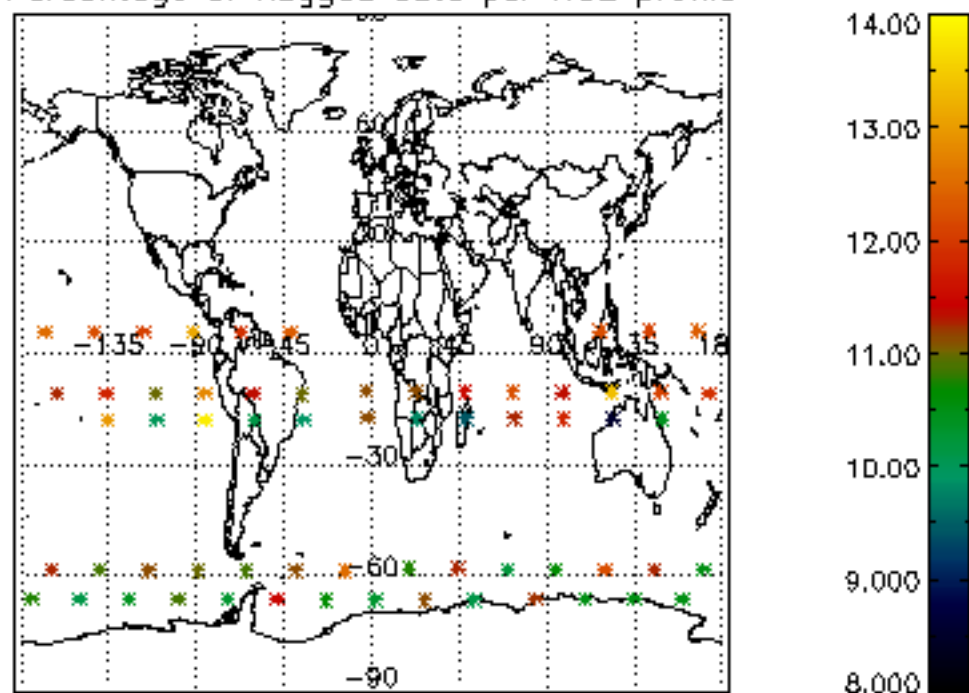

Percentage of flagged data per NO2 profile