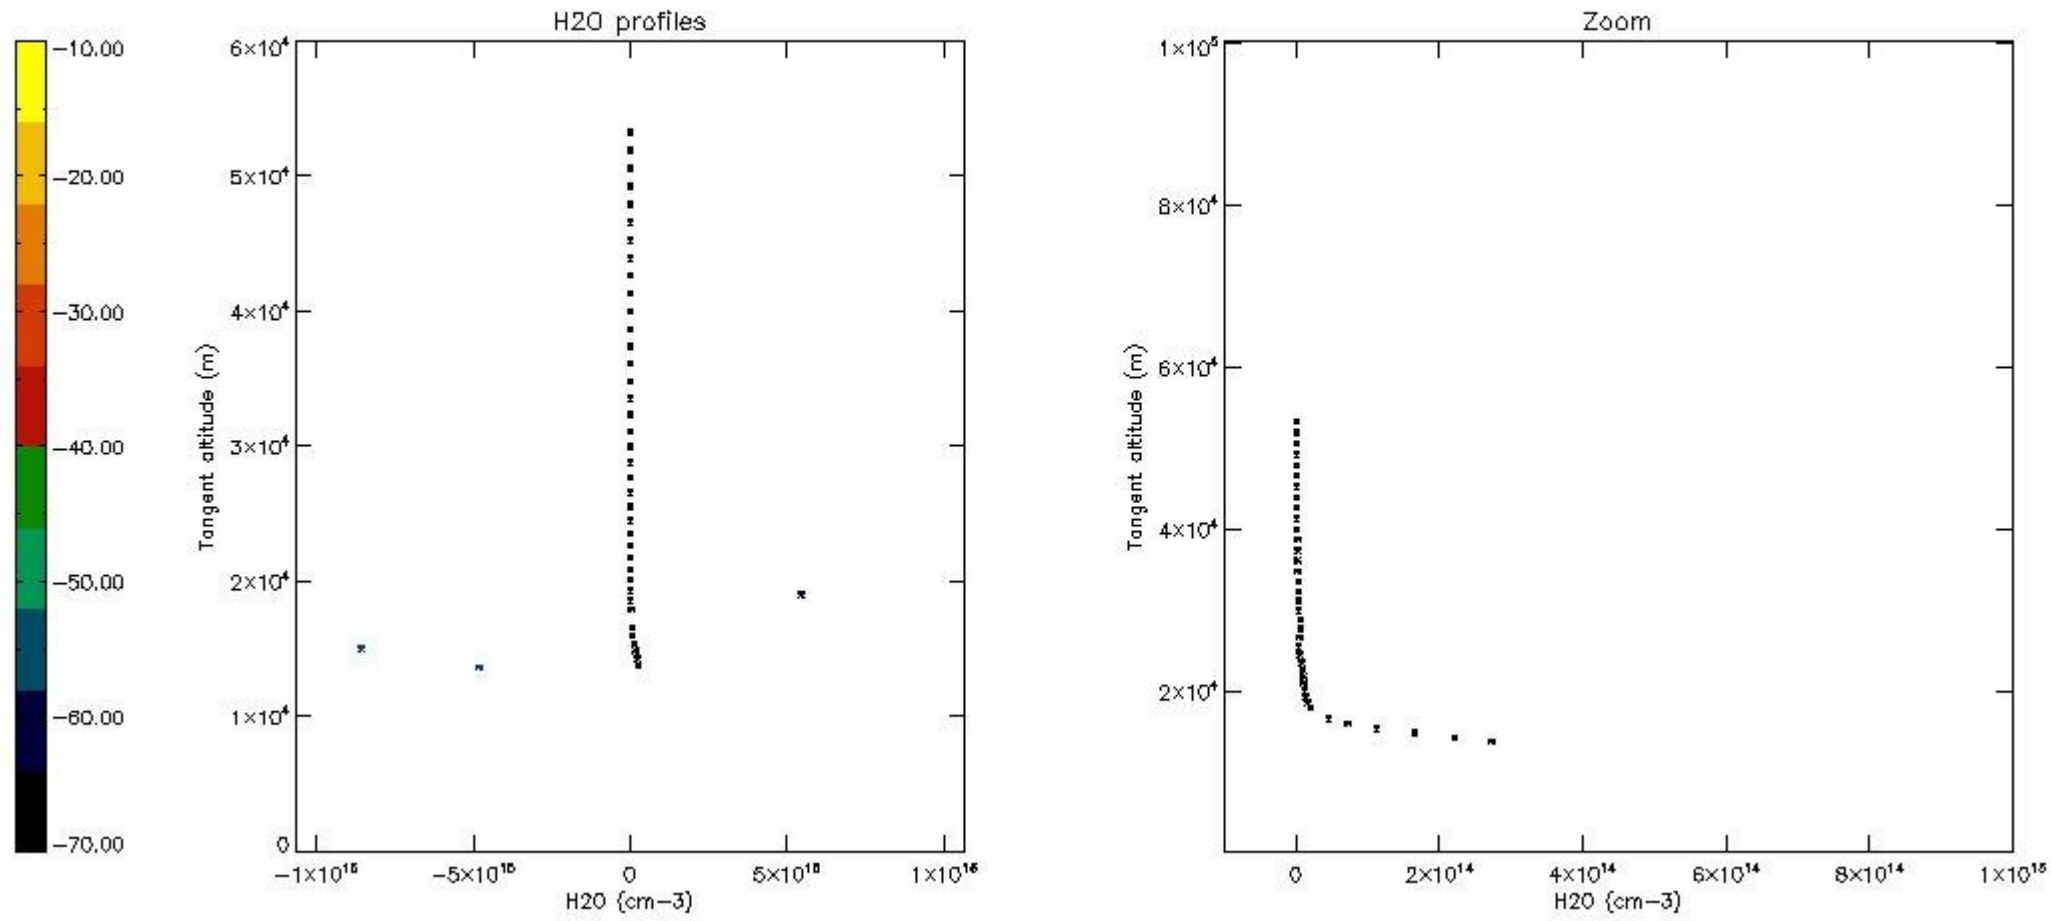

The colorbar represents the latitude.