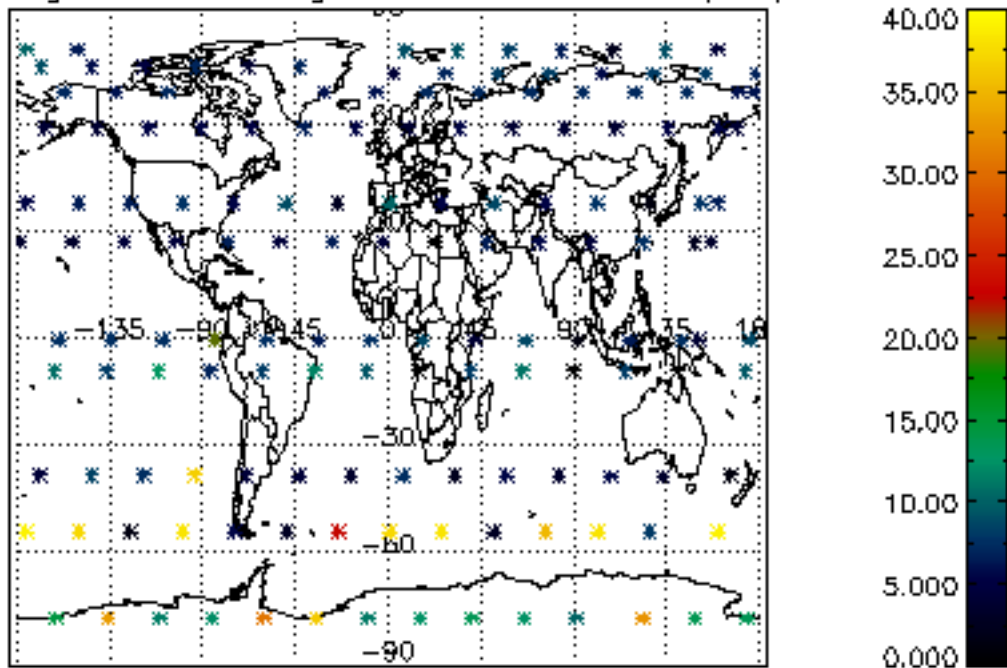

Percentage of star falling outside central band per profile