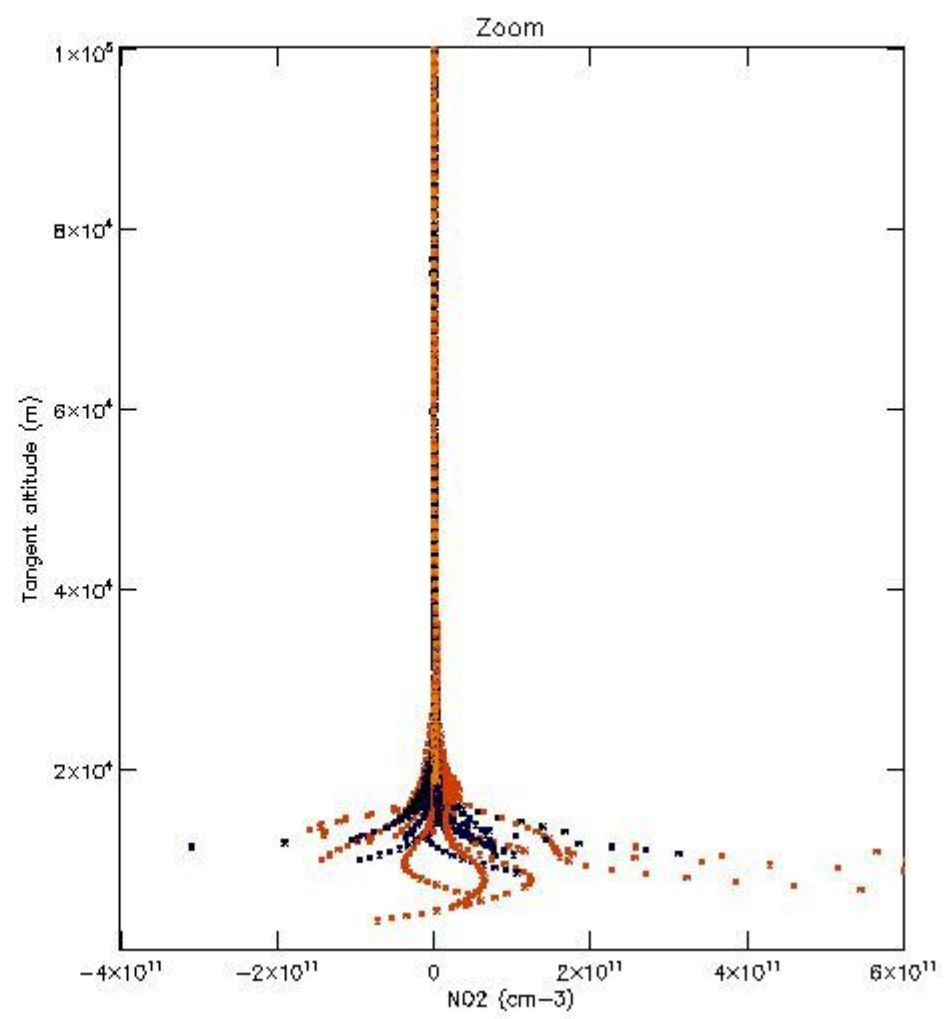

5.7 Plot NO3 profiles for all STD (dark without errors)

The colorbar represents the latitude.