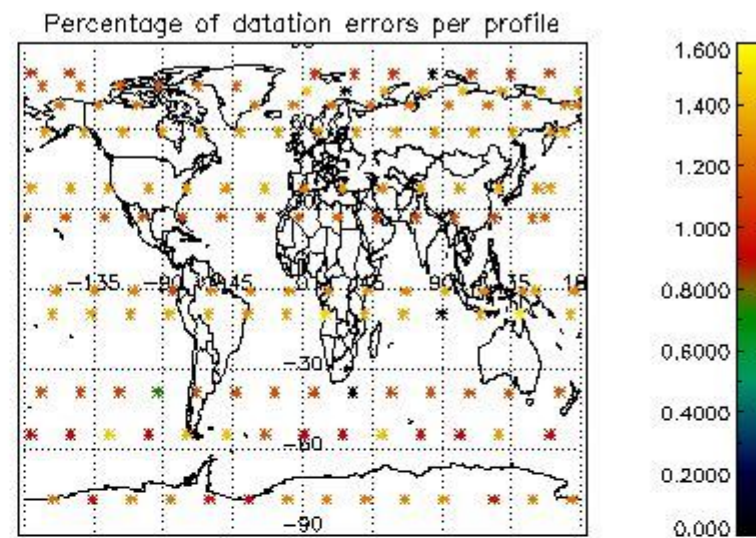

5. Trace gas profiles

5.1 Ozone statistics based on quality of products

The final quality of the products can be "measured" using the STD (Standard Deviation) attached to every point profile. This information is written to the parameter GOM_NL__2P/NL_LOCAL_SPECIES_DENSITY/o3_std of the level 2 products. The table below shows the statistics for given STD ranges.

The statistics are given with respect to the overall valid production:

- Products without fatal errors: GOM_NL__2P/MPH/PRODUCT_ERR=0
- Valid point profile: GOM_NL__2P/NL_LOCAL_SPECIES_DENSITY/pcd(0)=0

The 'Criteria' is applied to valid points of dark limb products:

- Products in dark limb illumination condition: GOM_NL__2P/NL_SUMMARY_QUALITY/obs_ill_cond=0
- Products without fatal errors: GOM_NL__2P/MPH/PRODUCT_ERR=0
- Valid point profile: GOM_NL__2P/NL_LOCAL_SPECIES_DENSITY/pcd(0)=0

So, the table below shows the percentage of dark limb and valid observations for each criteria with respect to the overall valid daily observations.

Criteria	% of total production
All STD	22
STD < 20	12