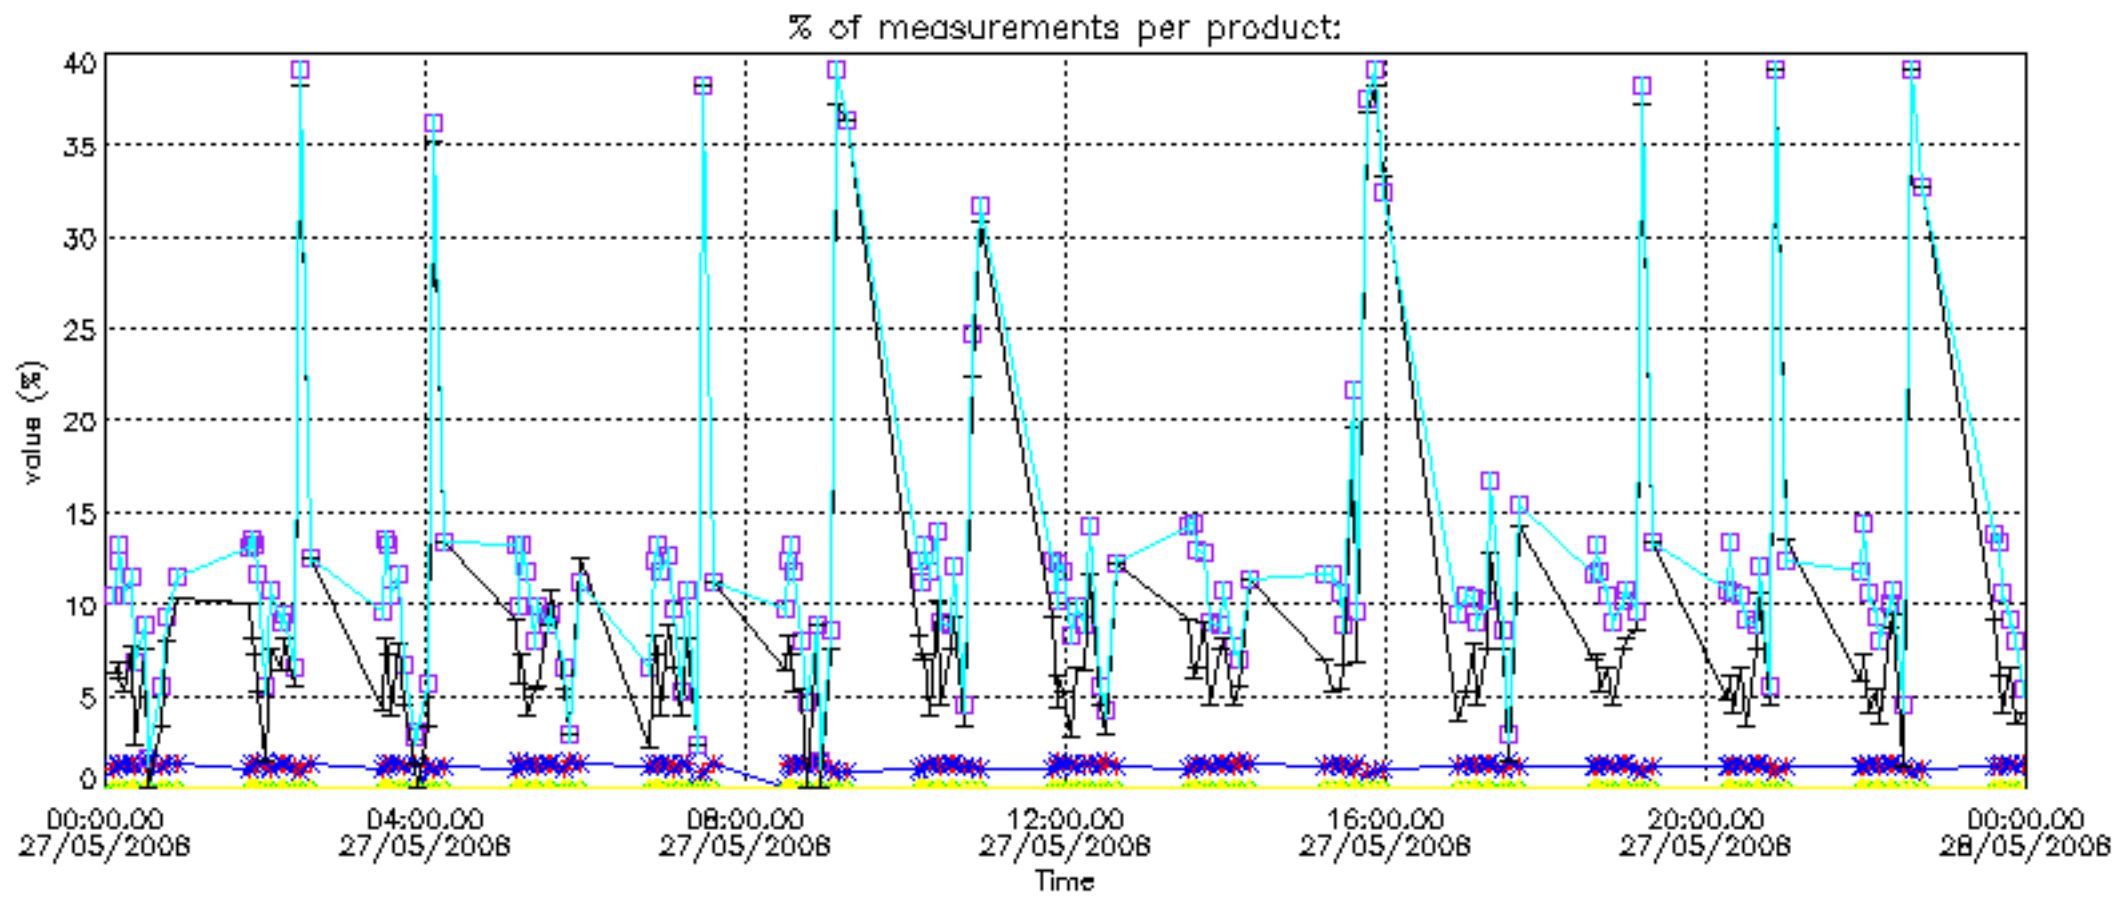

Percentage of cosmic ray hits per profile

Percentage of datation errors per profile