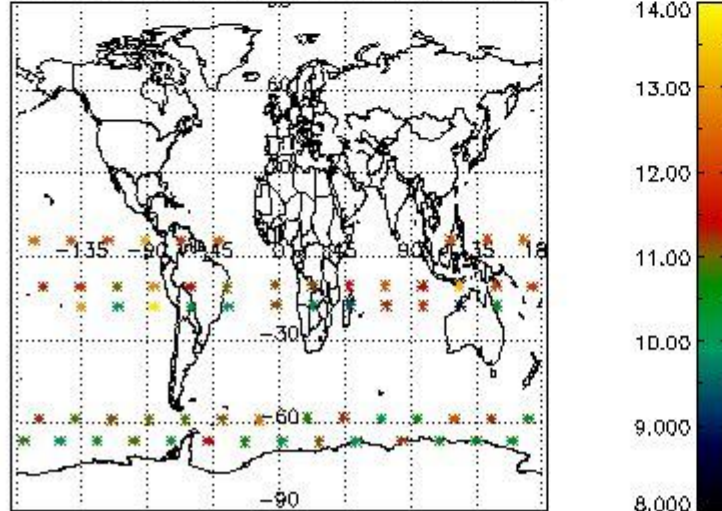

#### 3.1 Plot quality information per product (time dependant)

3.2 Plot quality information per product (world map)

Percentage of flagged data per O3 profile

Percentage of flagged data per H2O profile

Percentage of flagged data per NO2 profile