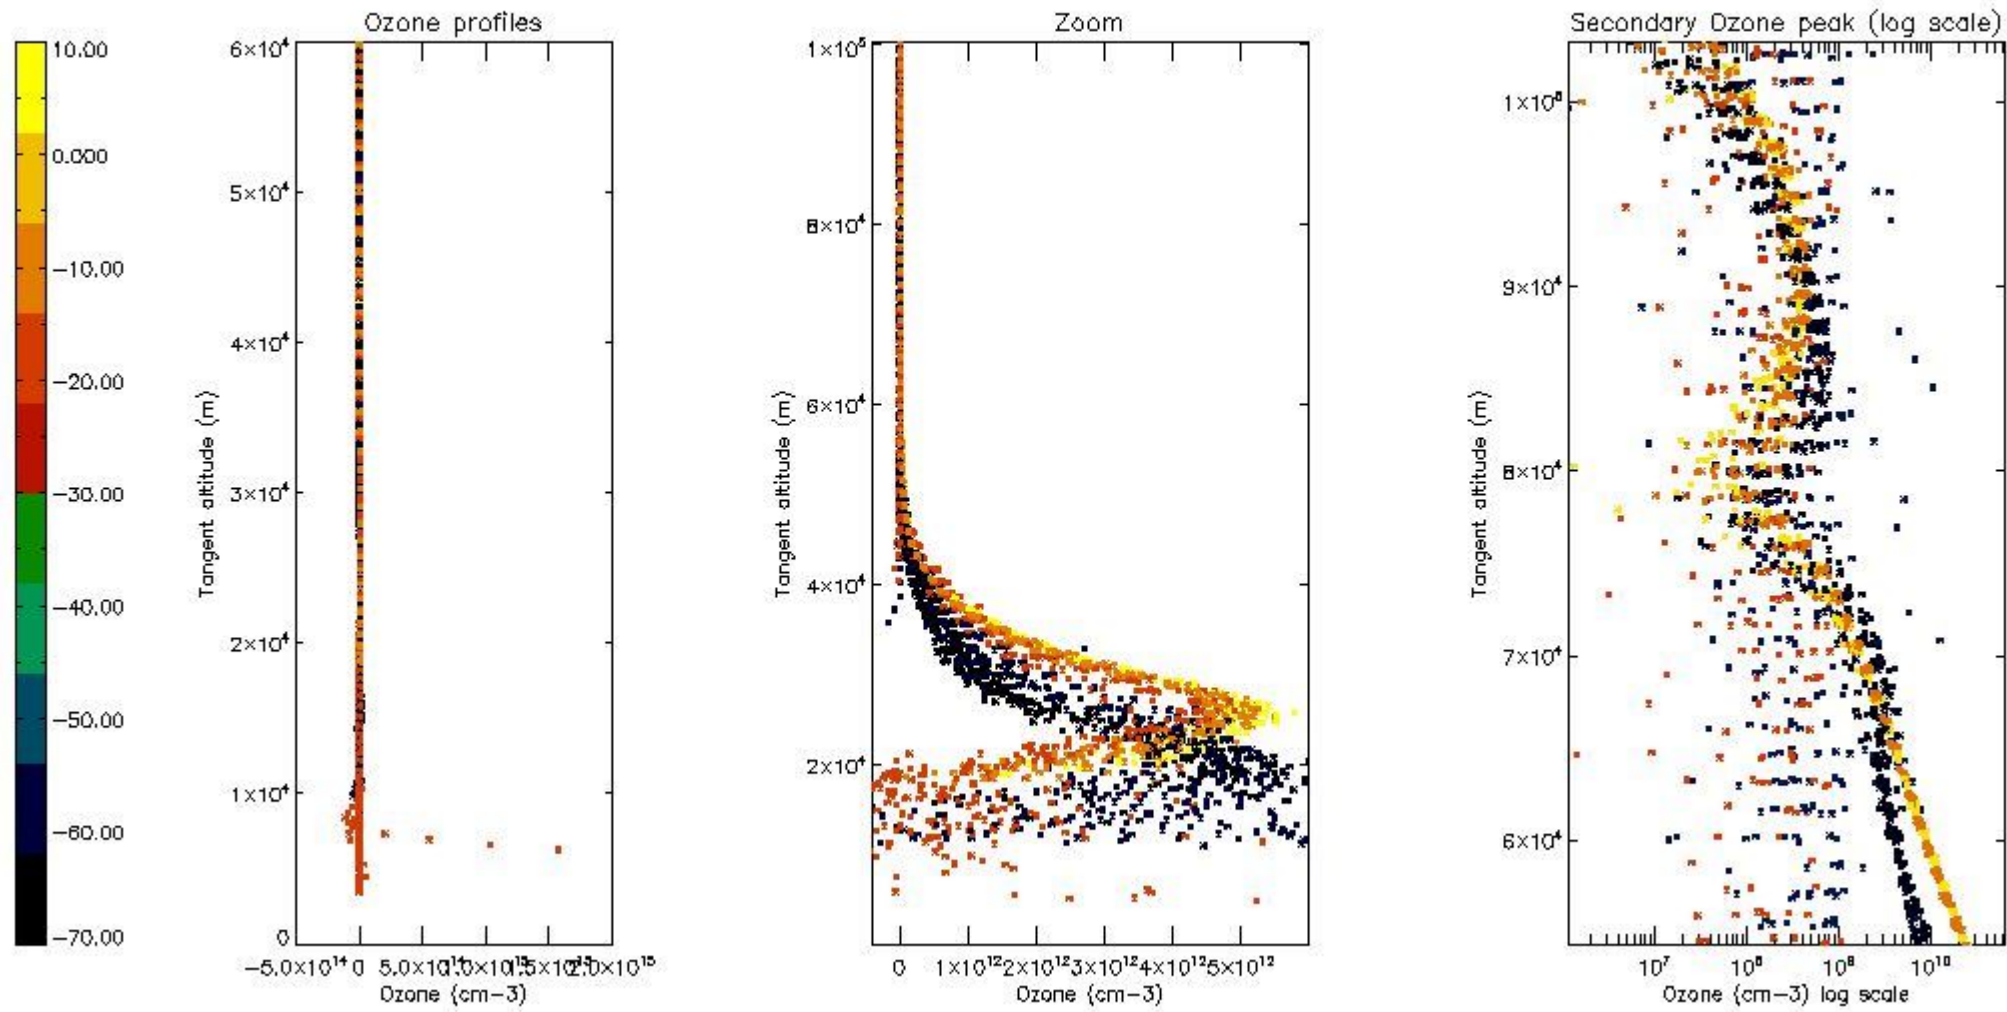

STD < 10	9
STD < 5	6

5.2 Plot ozone profiles for all STD (dark without errors)

The colorbar represents the latitude.

5.3 Plot ozone profiles where STD < 20% (dark without errors)

The colorbar represents the latitude.