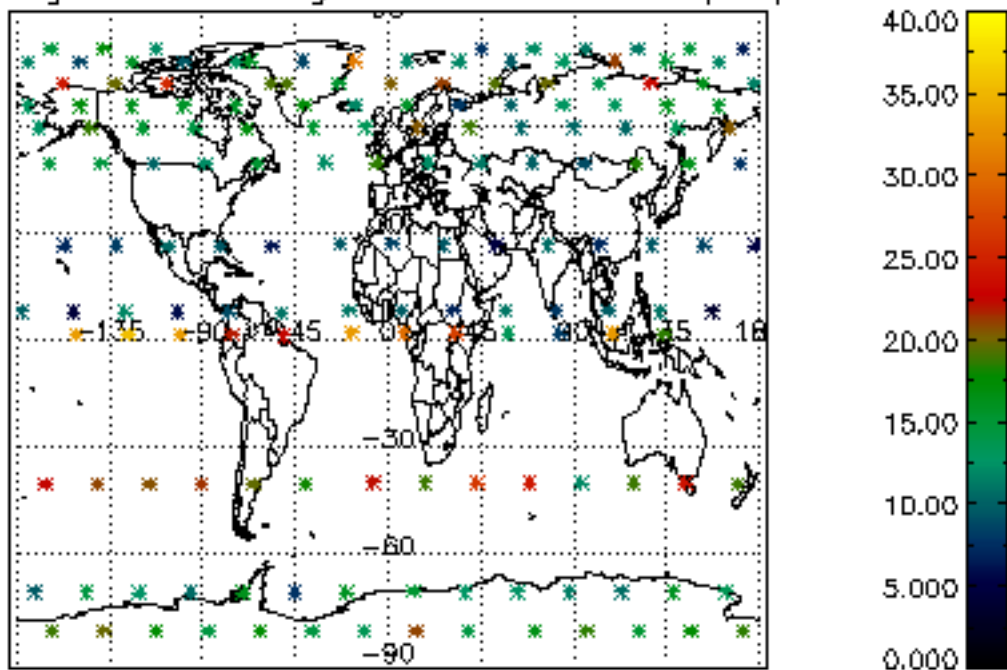

Percentage of cosmic ray hits per profile

Percentage of star falling outside central band per profile