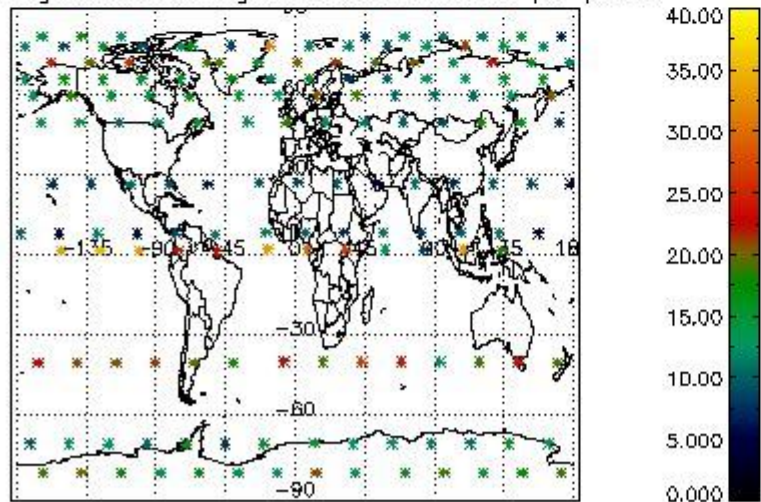

##### 4.2.1 Plot level 1 quality information per product (world map): ENVISAT ASCENDING passes

Percentage of cosmic ray hits per profile

Percentage of datation errors per profile

Percentage of star falling outside central band per profile