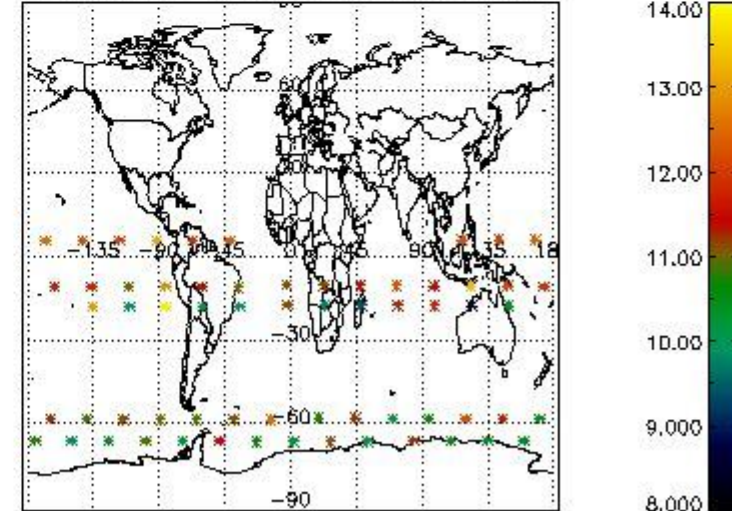

Percentage of flagged data per NO3 profile

4. Level 1 quality information per product

In this section it is plotted some information contained in the Quality Summary data set of the level 2 products that comes from the level 1b processing. Products without errors (error flag in the MPH set to "0") are used.

4.1 Plot quality information per product (time dependant) coming from level 1b processing

4.1.1 Plot level 1 quality information per product (time dependant): ENVISAT ASCENDING passes