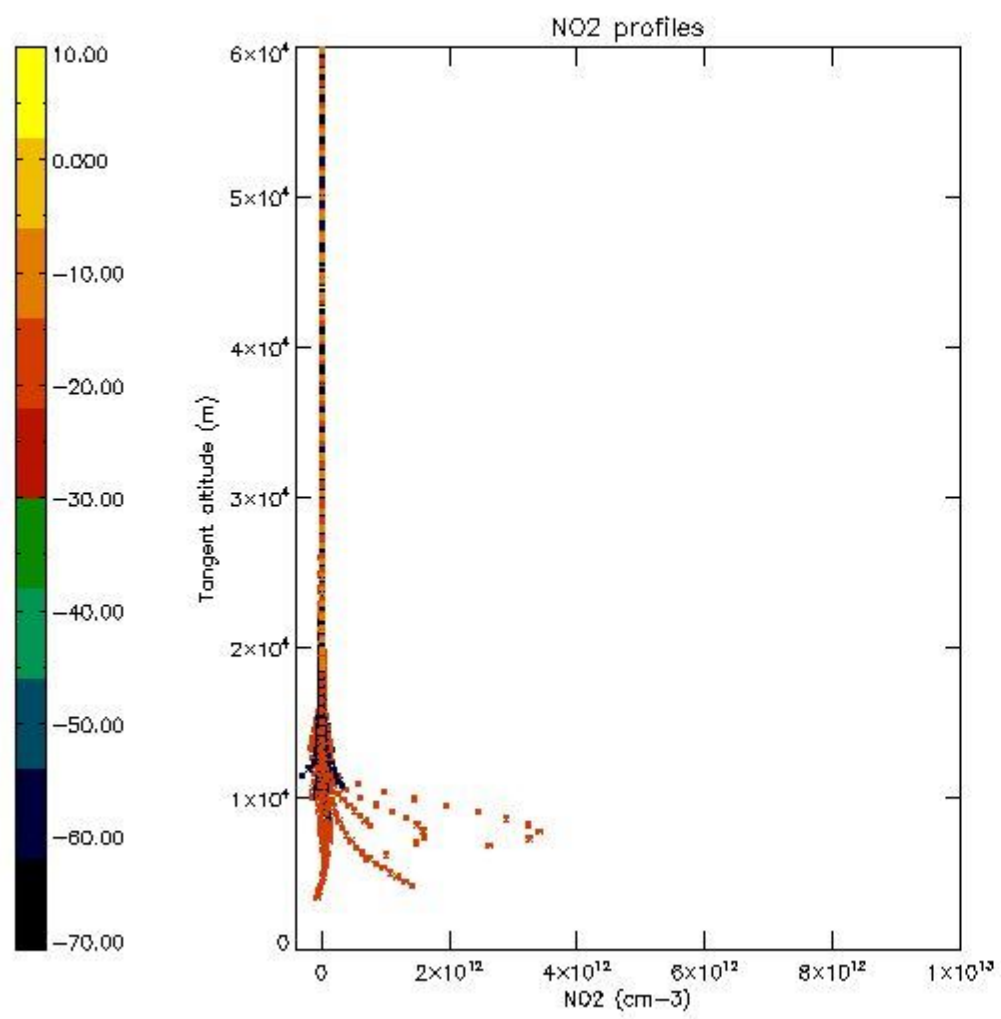

5.7 Plot NO3 profiles for all STD (dark without errors)

The colorbar represents the latitude.