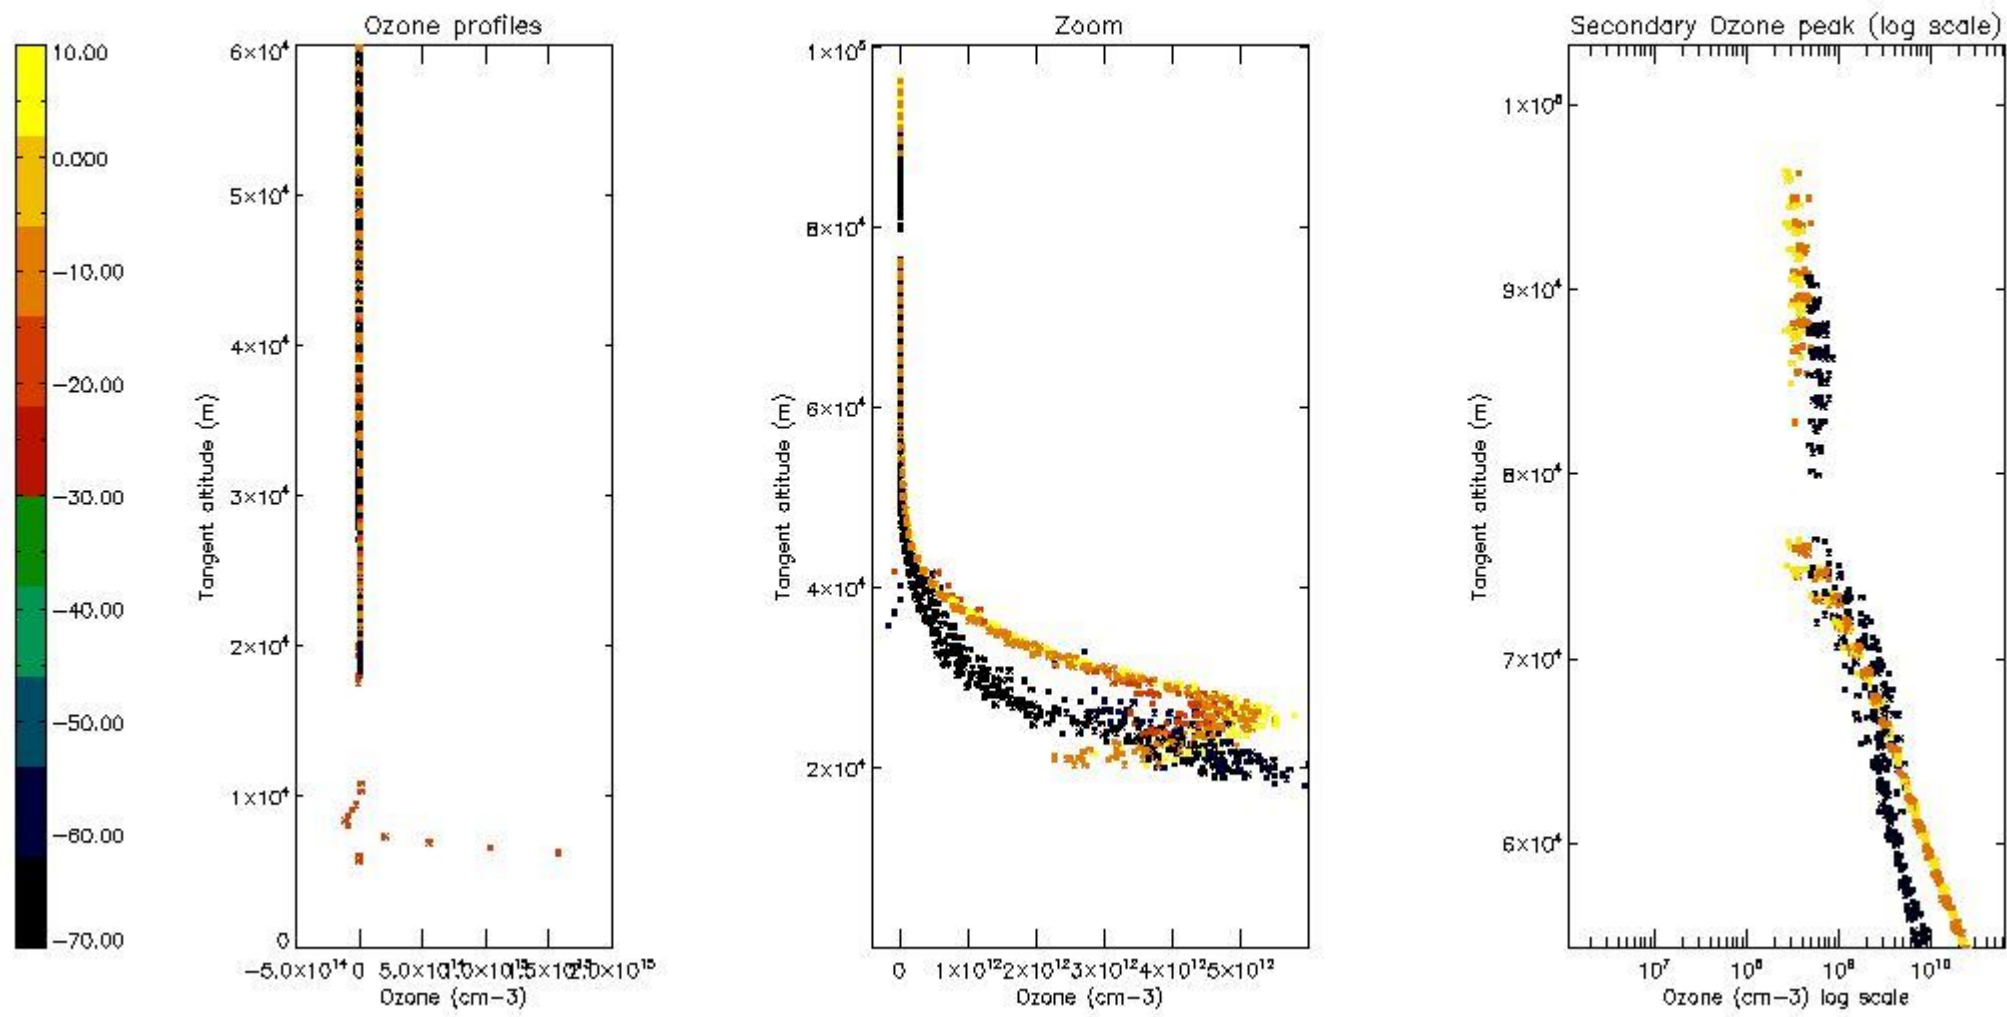

5.5 Plot ozone profiles where $STD < 5\%$ (dark without errors)

The colorbar represents the latitude.