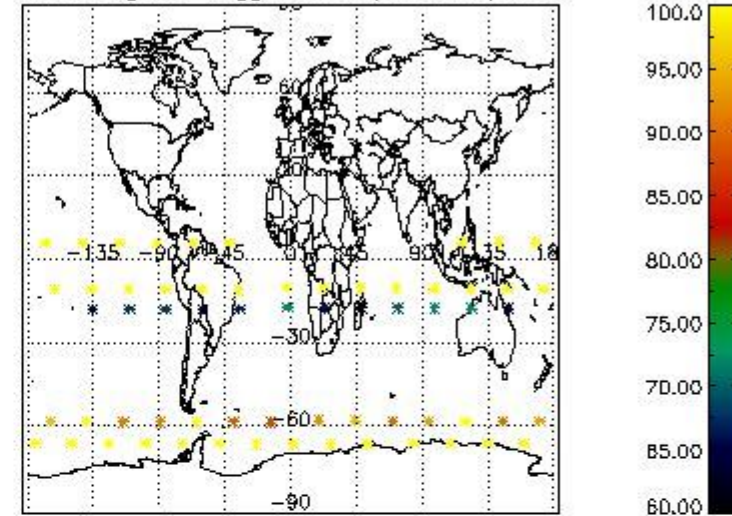

#### 3.1 Plot quality information per product (time dependant)

3.2 Plot quality information per product (world map)

Percentage of flagged data per O3 profile

Percentage of flagged data per H2O profile

Percentage of flagged data per NO2 profile