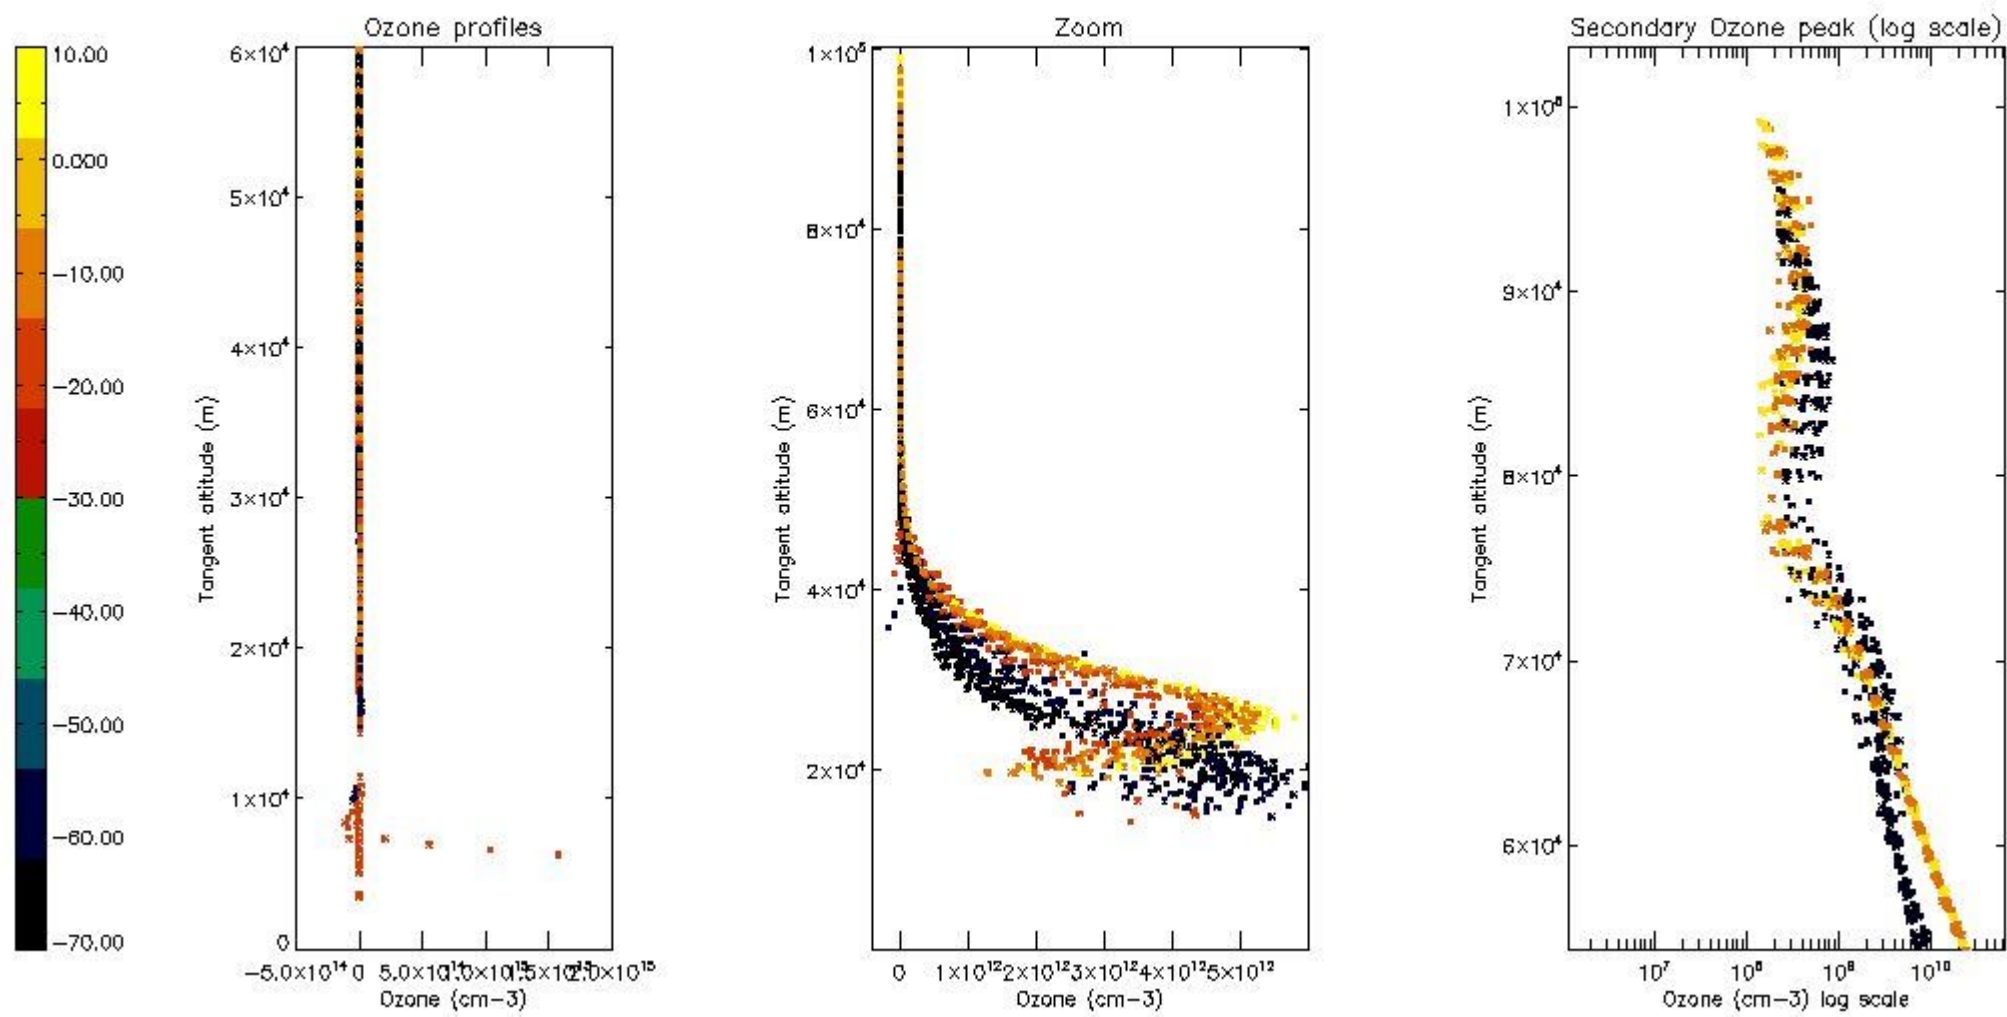

STD < 10	9
STD < 5	6

5.2 Plot ozone profiles for all STD (dark without errors)

The colorbar represents the latitude.

5.3 Plot ozone profiles where STD < 20% (dark without errors)

The colorbar represents the latitude.