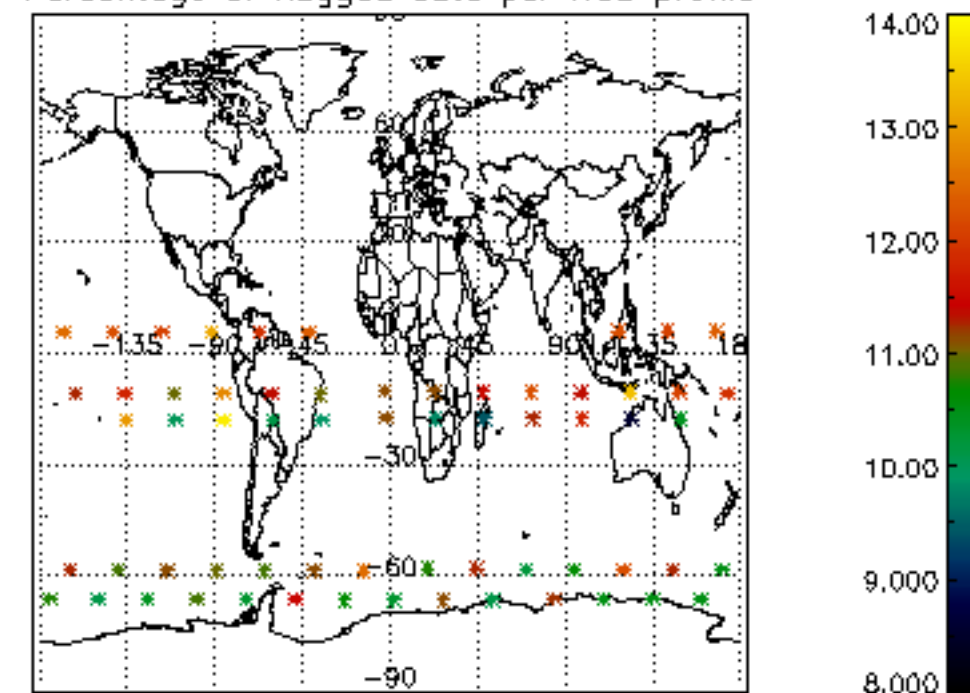

Percentage of flagged data per NO3 profile