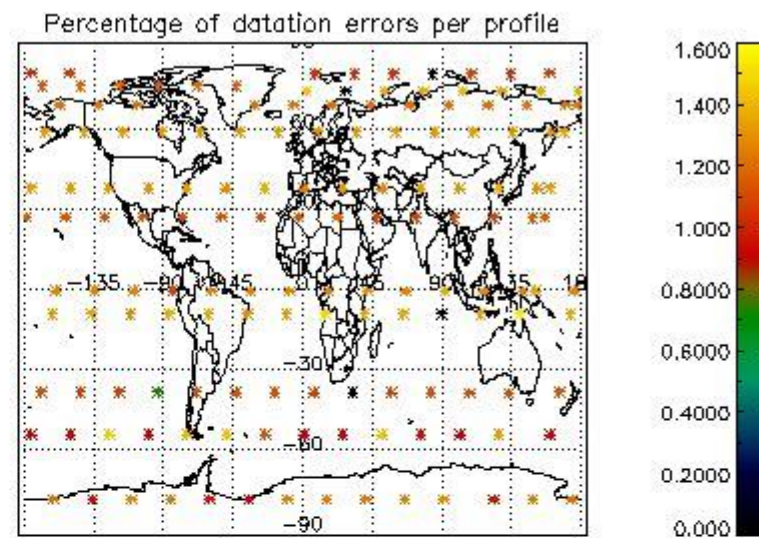

5. Trace gas profiles

5.1 Ozone statistics based on quality of products

The final quality of the products can be "measured" using the STD (Standard Deviation) attached to every point profile. This information is written to the parameter GOM_NL__2P/NL_LOCAL_SPECIES_DENSITY/o3_std of the level 2 products. The table below shows the statistics for given STD ranges.

The statistics are given with respect to the overall valid production:

- Products without fatal errors: GOM_NL__2P/MPH/PRODUCT_ERR=0
- Valid point profile: GOM_NL__2P/NL_LOCAL_SPECIES_DENSITY/pcd(0)=0

The 'Criteria' is applied to valid points of dark limb products:

- Products in dark limb illumination condition: GOM_NL__2P/NL_SUMMARY_QUALITY/obs_ill_cond=0
- Products without fatal errors: GOM_NL__2P/MPH/PRODUCT_ERR=0
- Valid point profile: GOM_NL__2P/NL_LOCAL_SPECIES_DENSITY/pcd(0)=0

So, the table below shows the percentage of dark limb and valid observations for each criteria with respect to the overall valid daily observations.

Criteria	% of total production
All STD	22
STD < 20	12