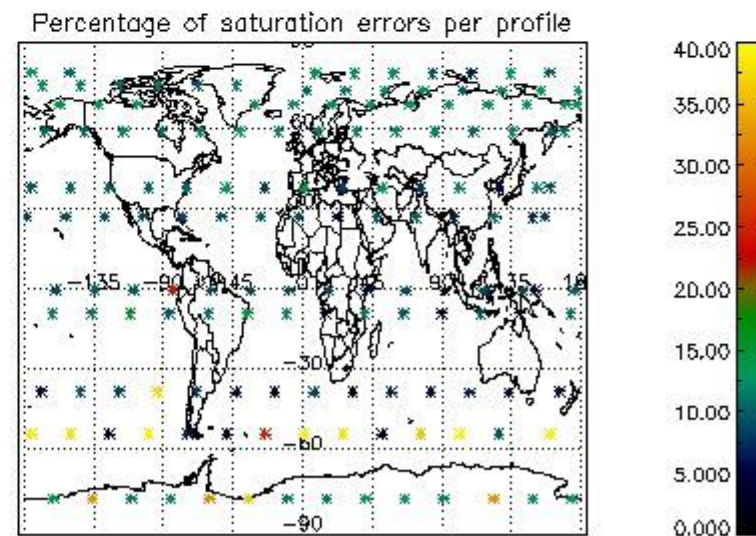

5. Trace gas profiles

5.1 Ozone statistics based on quality of products

The final quality of the products can be "measured" using the STD (Standard Deviation) attached to every point profile. This information is written to the parameter GOM_NL__2P/NL_LOCAL_SPECIES_DENSITY/o3_std of the level 2 products. The table below shows the statistics for given STD ranges.

The statistics are given with respect to the overall valid production:

- Products without fatal errors: GOM_NL__2P/MPH/PRODUCT_ERR=0
- Valid point profile: GOM_NL__2P/NL_LOCAL_SPECIES_DENSITY/pcd(0)=0

The 'Criteria' is applied to valid points of dark limb products:

- Products in dark limb illumination condition: GOM_NL__2P/NL_SUMMARY_QUALITY/obs_ill_cond=0
- Products without fatal errors: GOM_NL__2P/MPH/PRODUCT_ERR=0
- Valid point profile: GOM_NL__2P/NL_LOCAL_SPECIES_DENSITY/pcd(0)=0

So, the table below shows the percentage of dark limb and valid observations for each criteria with respect to the overall valid daily observations.

Criteria	% of total production
All STD	22
STD < 20	12