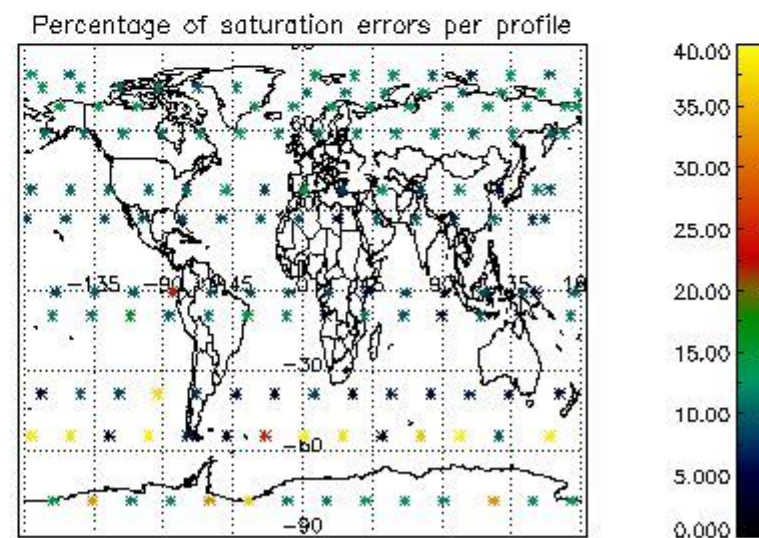

5. Trace gas profiles

5.1 Ozone statistics based on quality of products

The final quality of the products can be "measured" using the STD (Standard Deviation) attached to every point profile. This information is written to the parameter GOM_NL__2P/NL_LOCAL_SPECIES_DENSITY/o3_std of the level 2 products. The table below shows the statistics for given STD ranges.

The statistics are given with respect to the overall valid production:

- Products without fatal errors: GOM_NL__2P/MPH/PRODUCT_ERR=0
- Valid point profile: GOM_NL__2P/NL_LOCAL_SPECIES_DENSITY/pcd(0)=0

The 'Criteria' is applied to valid points of dark limb products:

- Products in dark limb illumination condition: GOM_NL__2P/NL_SUMMARY_QUALITY/obs_ill_cond=0
- Products without fatal errors: GOM_NL__2P/MPH/PRODUCT_ERR=0
- Valid point profile: GOM_NL__2P/NL_LOCAL_SPECIES_DENSITY/pcd(0)=0

So, the table below shows the percentage of dark limb and valid observations for each criteria with respect to the overall valid daily observations.

Criteria	% of total production
All STD	22
STD < 20	12