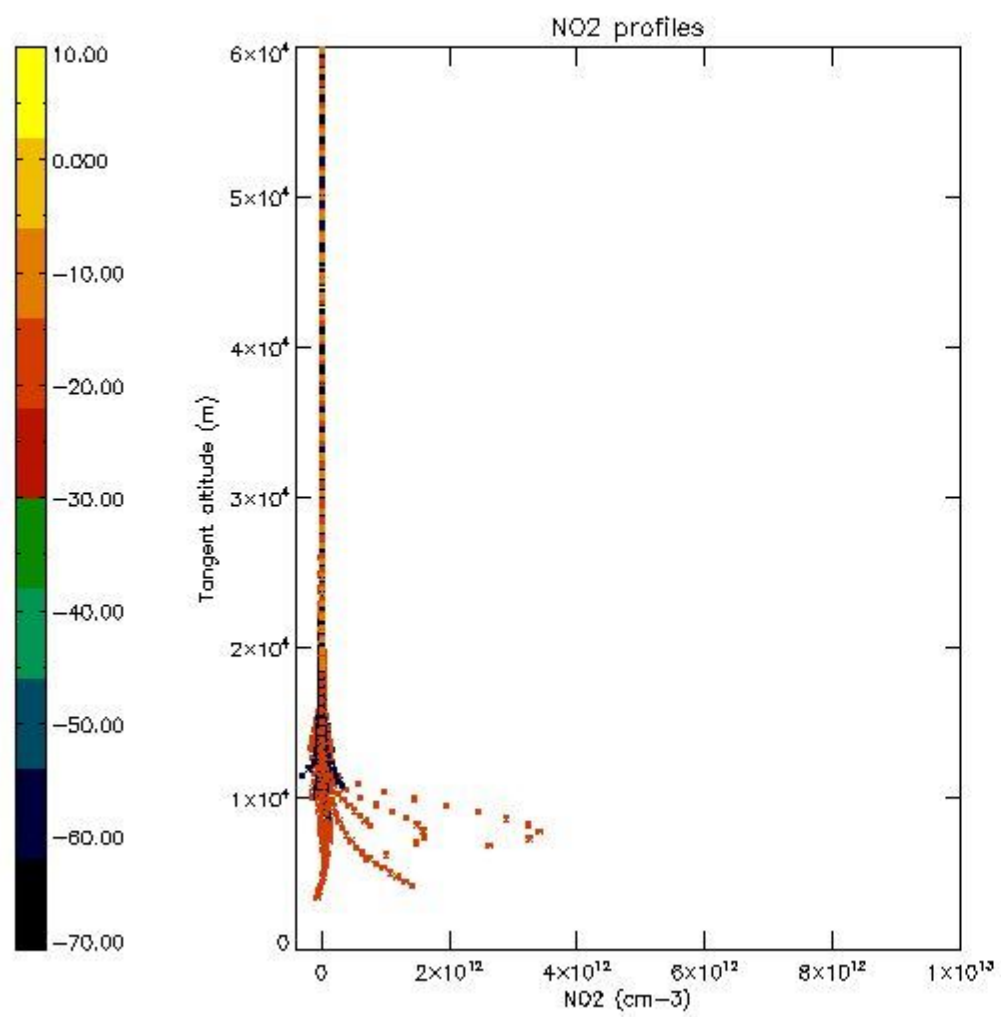

5.7 Plot NO3 profiles for all STD (dark without errors)

The colorbar represents the latitude.