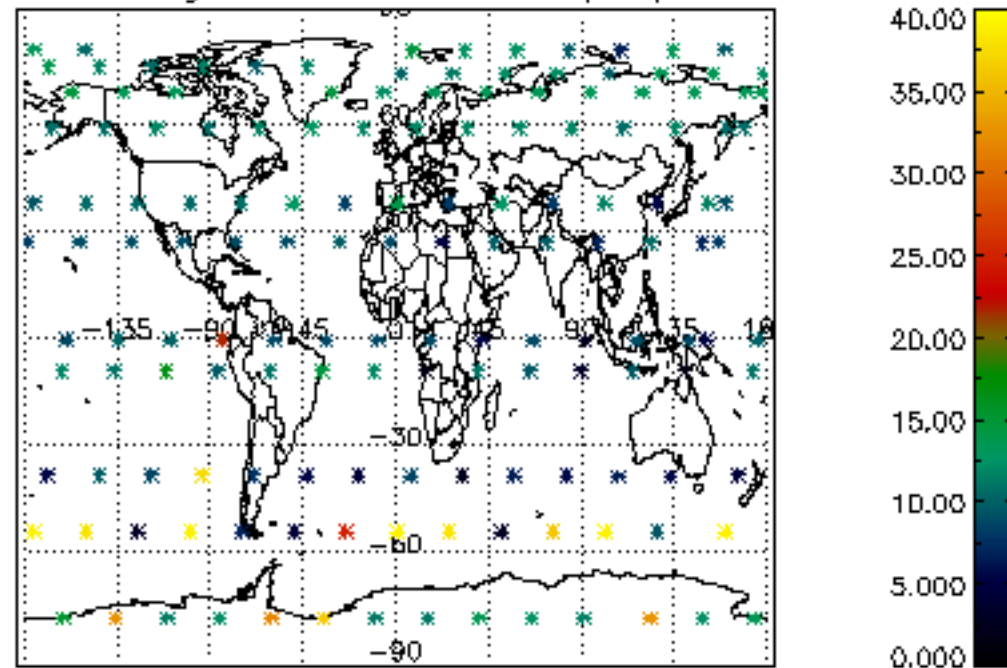

Percentage of saturation errors per profile