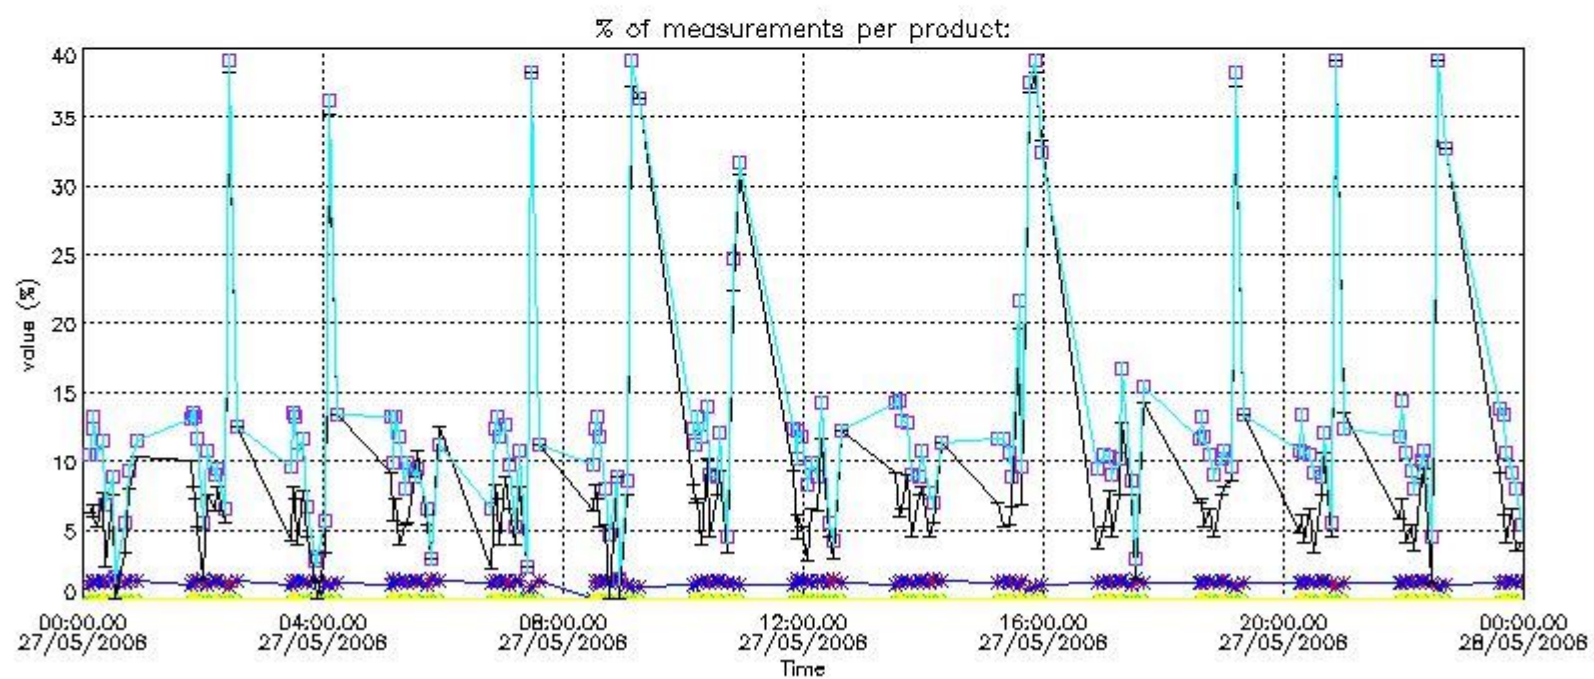

4.2 Plot quality information per product coming from level 1b processing (world map)

4.2.1 Plot level 1 quality information per product (world map): ENVISAT ASCENDING passes