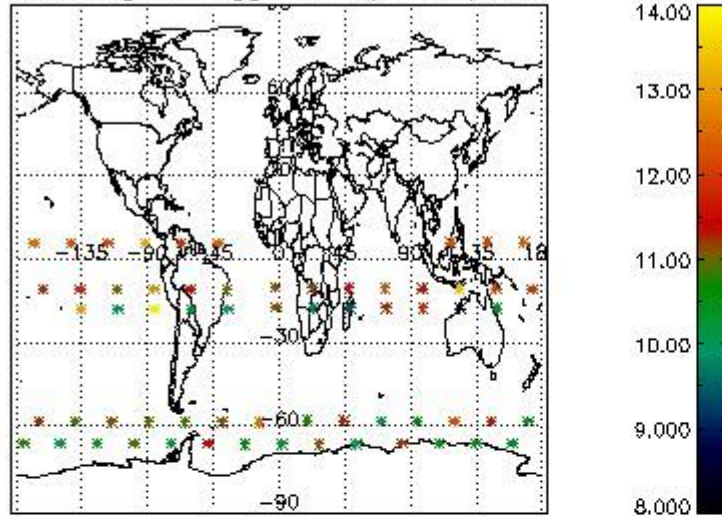

3.2 Plot quality information per product (world map)