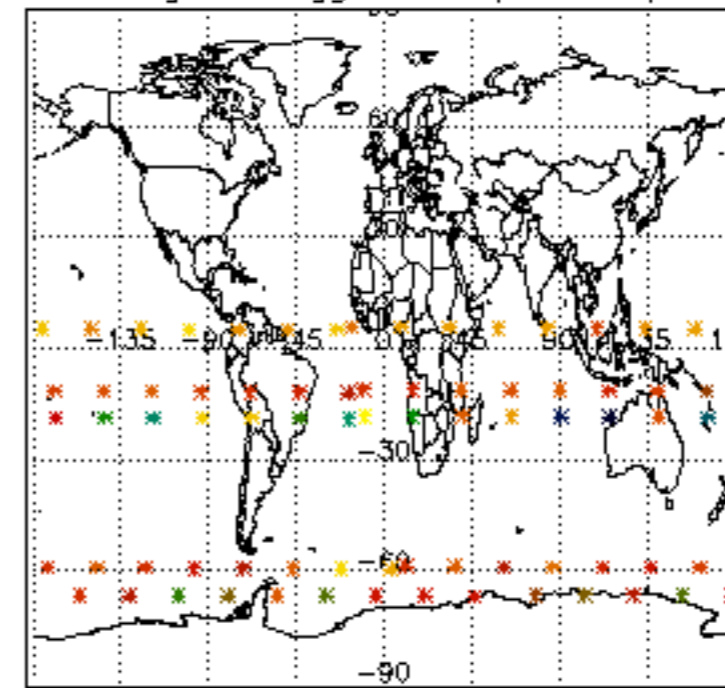

Percentage of flagged data per NO3 profile