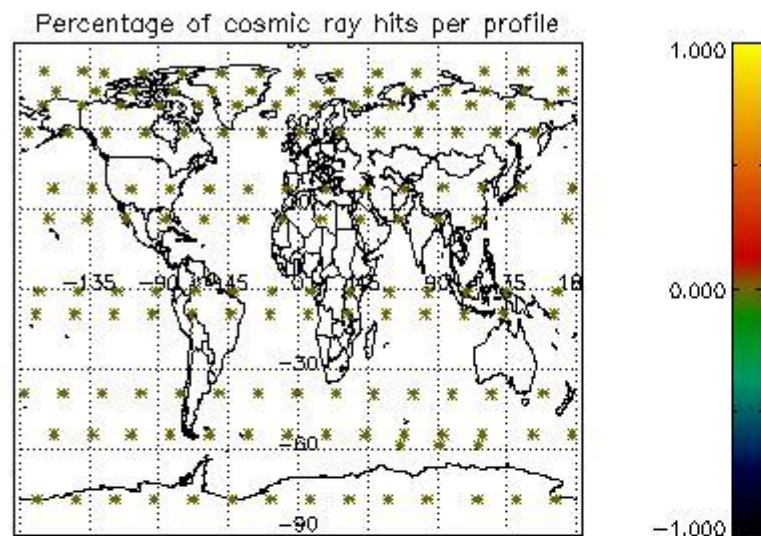

4.2.2 Plot level 1 quality information per product (world map): ENVISAT DESCENDING passes

5. Trace gas profiles

5.1 Ozone statistics based on quality of products

The final quality of the products can be "measured" using the STD (Standard Deviation) attached to every point profile. This information is written to the parameter GOM_NL__2P/NL_LOCAL_SPECIES_DENSITY/o3_std of the level 2 products. The table below shows the statistics for given STD ranges.

The statistics are given with respect to the overall valid production:

- Products without fatal errors: GOM_NL__2P/MPH/PRODUCT_ERR=0
- Valid point profile: GOM_NL__2P/NL_LOCAL_SPECIES_DENSITY/pcd(0)=0

The 'Criteria' is applied to valid points of dark limb products:

- Products in dark limb illumination condition: GOM_NL__2P/NL_SUMMARY_QUALITY/obs_ill_cond=0
- Products without fatal errors: GOM_NL__2P/MPH/PRODUCT_ERR=0
- Valid point profile: GOM_NL__2P/NL_LOCAL_SPECIES_DENSITY/pcd(0)=0

So, the table below shows the percentage of dark limb and valid observations for each criteria with respect to the overall valid daily observations.

Criteria	% of total production
All STD	25
STD < 20	13