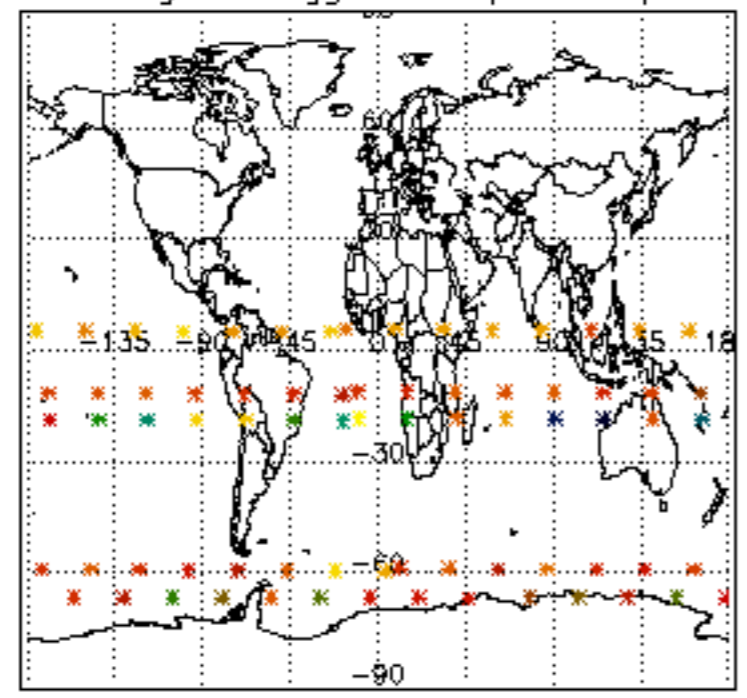

Percentage of flagged data per NO2 profile