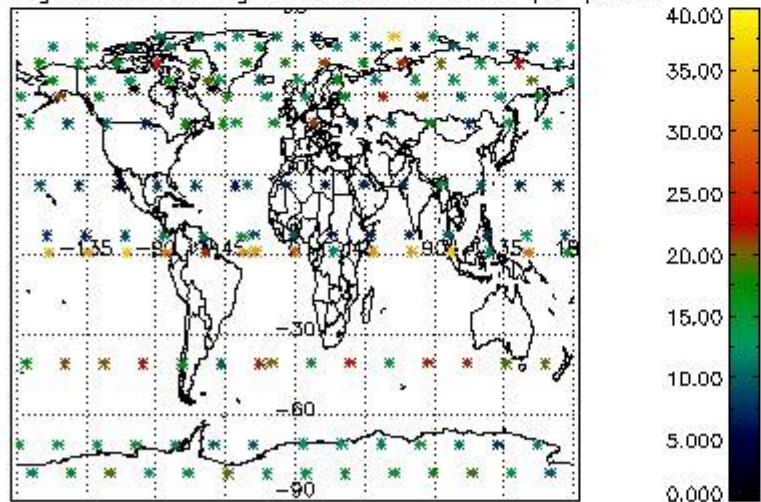

*4.2.1 Plot level 1 quality information per product (world map): ENVISAT ASCENDING passes*

Percentage of cosmic ray hits per profile

Percentage of datation errors per profile

Percentage of star falling outside central band per profile