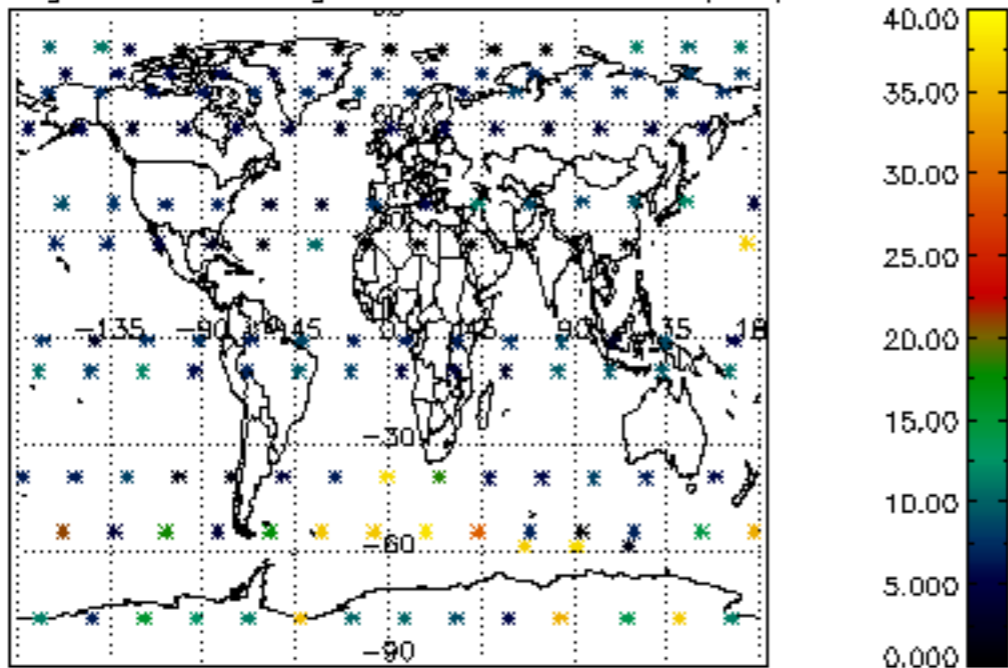

Percentage of star falling outside central band per profile