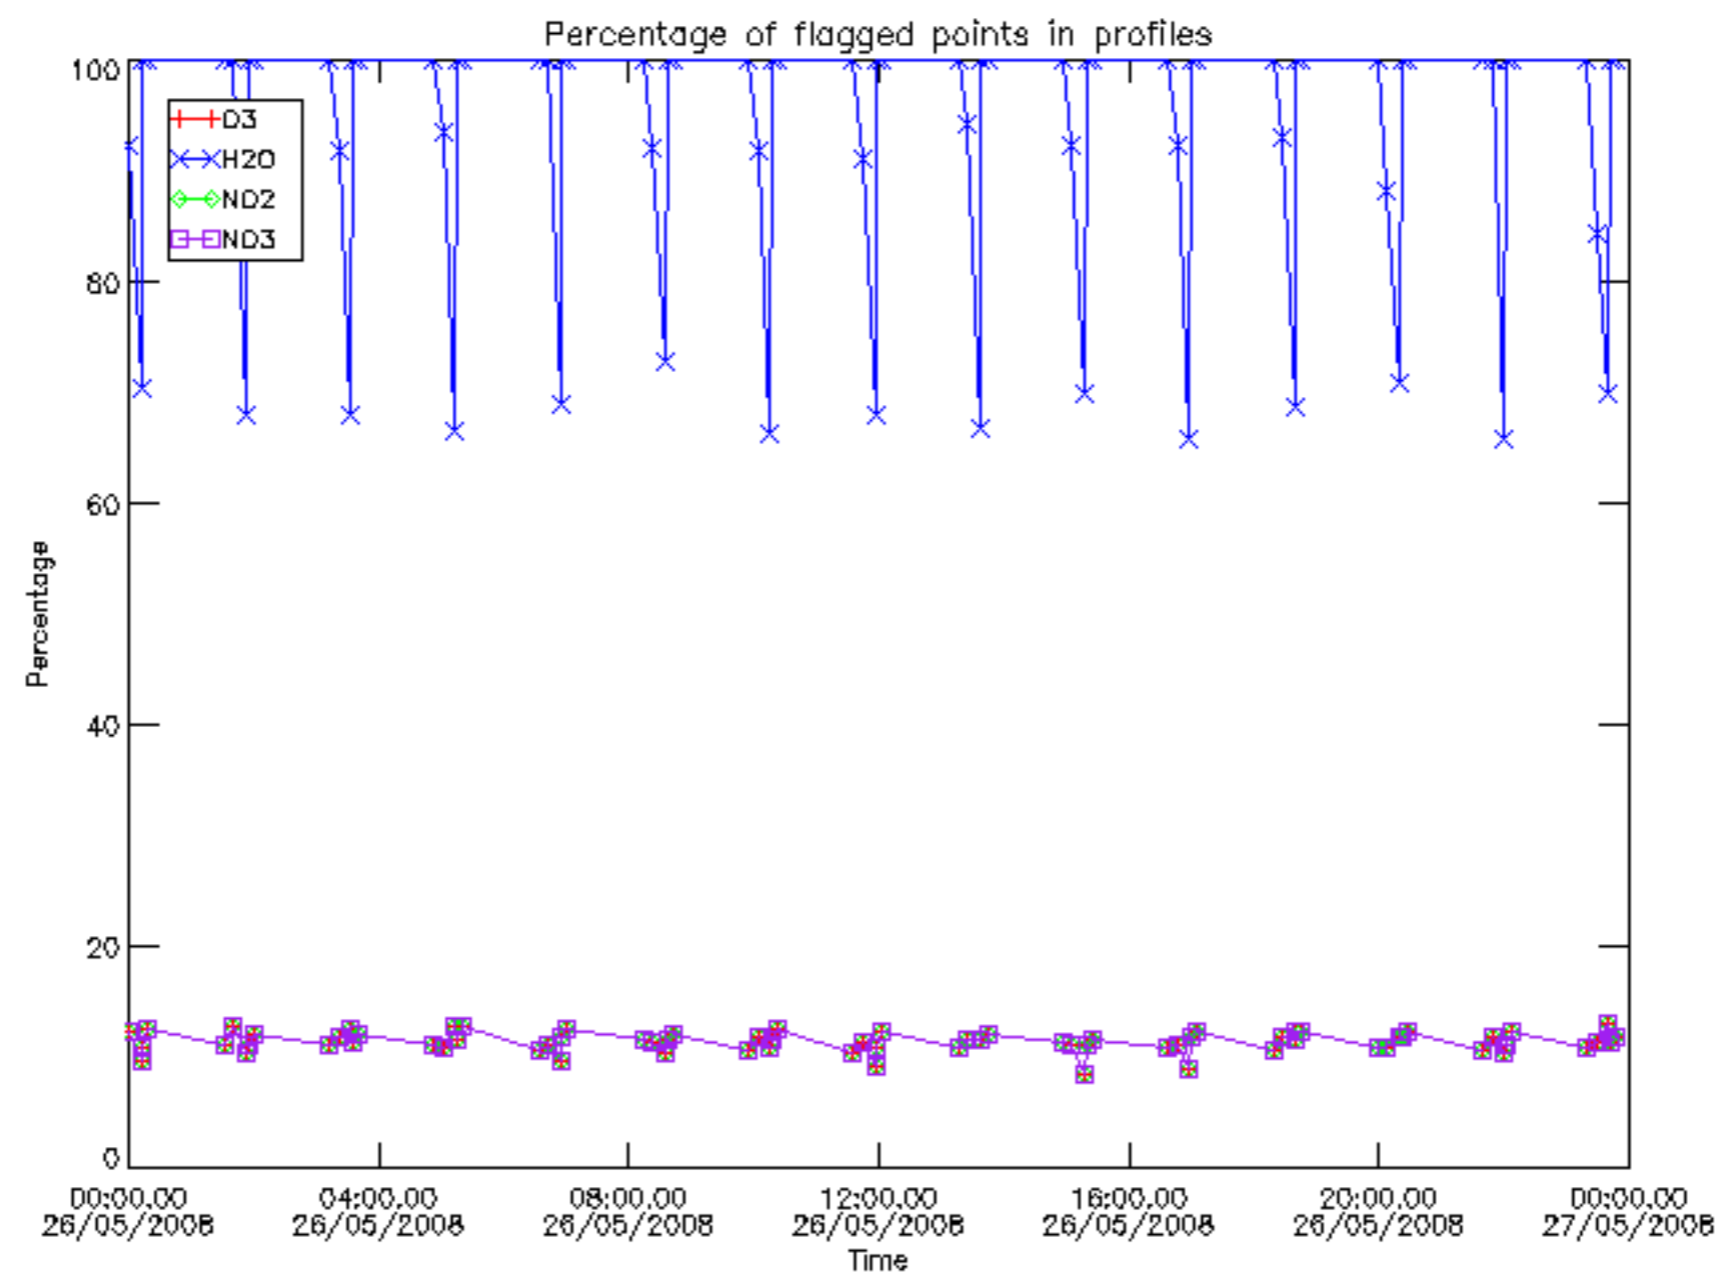

Percentage of flagged data per D3 profile

Percentage of flagged data per H2O profile