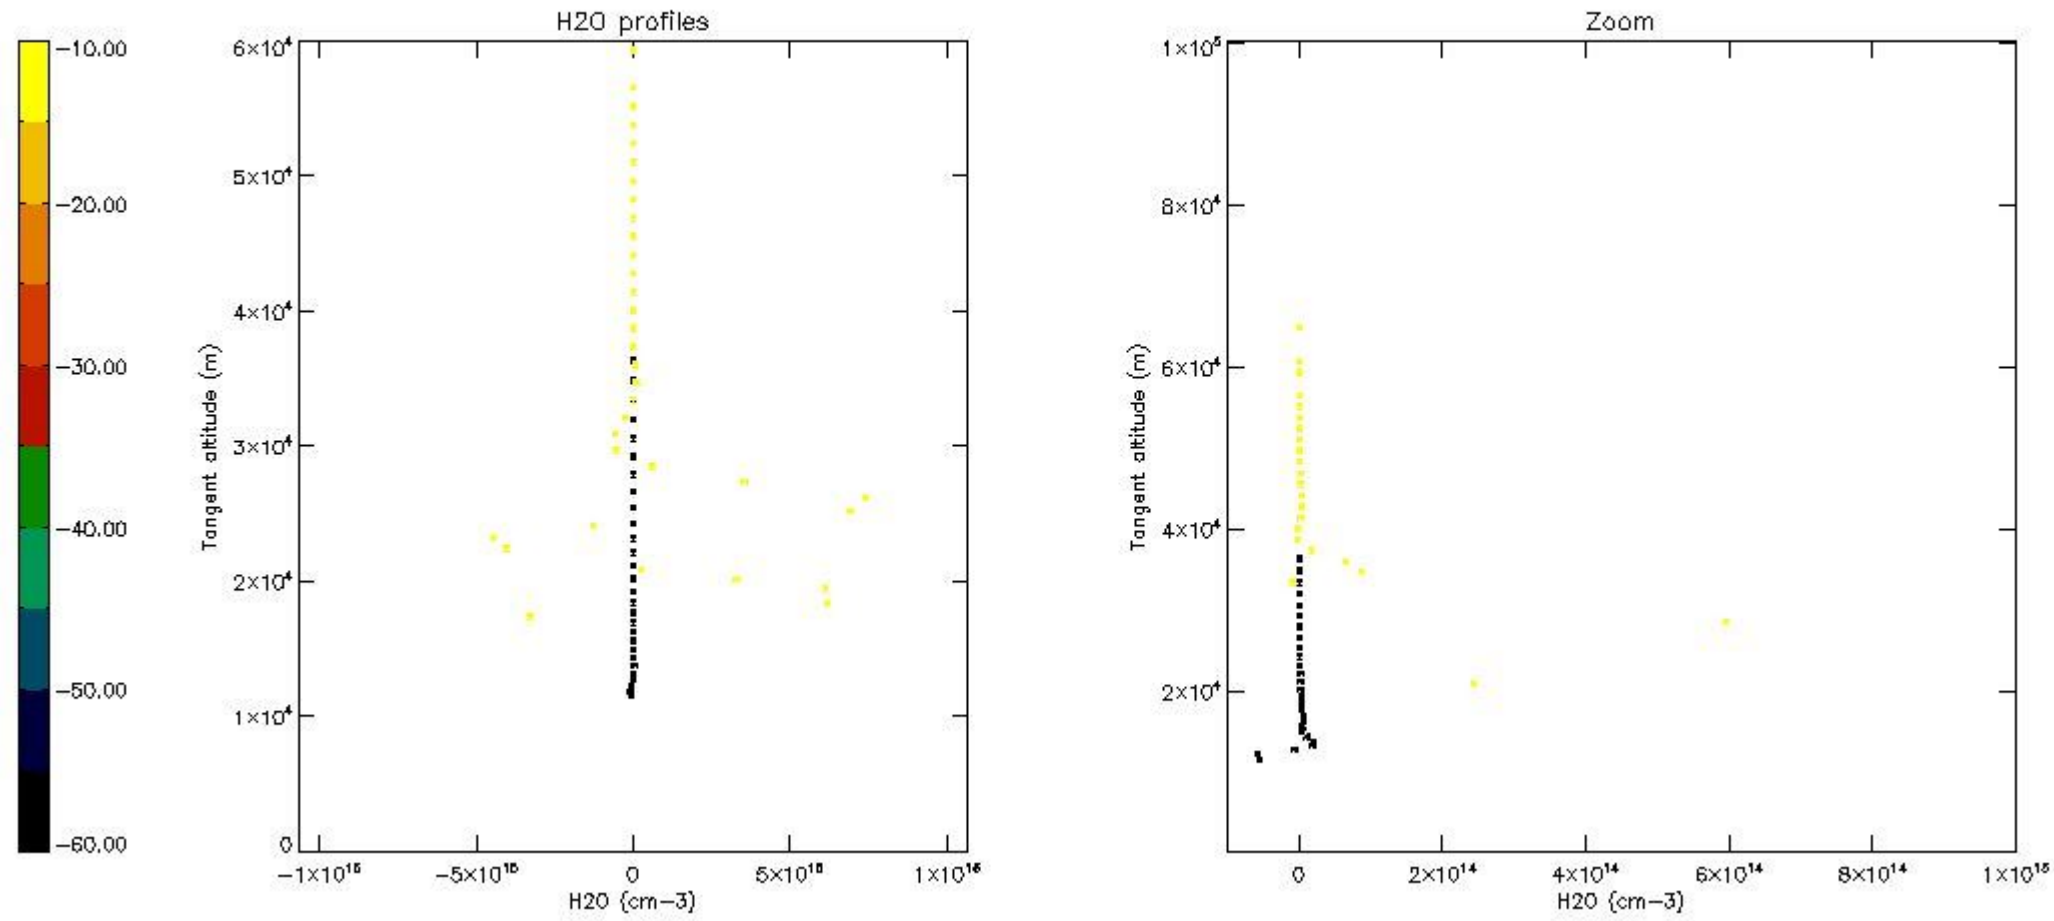

The colorbar represents the latitude.

*5.7 Plot NO3 profiles for all STD (dark without errors)*

The colorbar represents the latitude.

*5.8 Plot H2O profiles for all STD (only for occultations of stars 1,2,3,4,13,14,16,26,63 dark without errors)*

The colorbar represents the latitude.