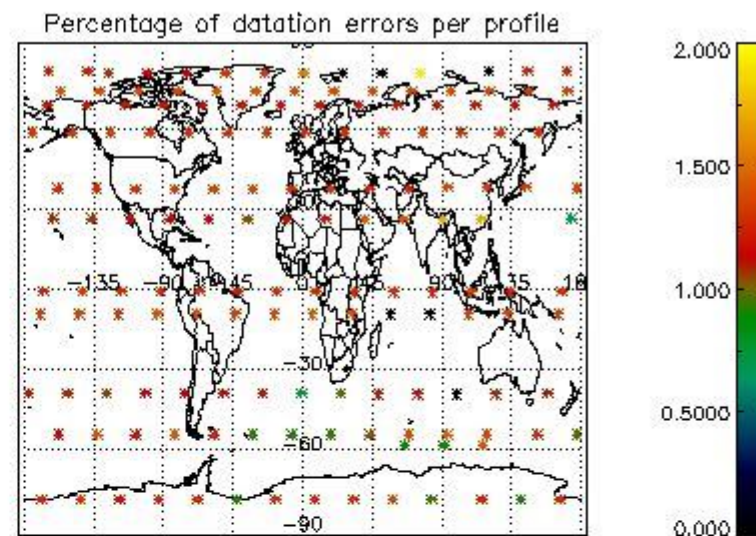

5. Trace gas profiles

5.1 Ozone statistics based on quality of products

The final quality of the products can be "measured" using the STD (Standard Deviation) attached to every point profile. This information is written to the parameter GOM_NL__2P/NL_LOCAL_SPECIES_DENSITY/o3_std of the level 2 products. The table below shows the statistics for given STD ranges.

The statistics are given with respect to the overall valid production:

- Products without fatal errors: GOM_NL__2P/MPH/PRODUCT_ERR=0
- Valid point profile: GOM_NL__2P/NL_LOCAL_SPECIES_DENSITY/pcd(0)=0

The 'Criteria' is applied to valid points of dark limb products:

- Products in dark limb illumination condition: GOM_NL__2P/NL_SUMMARY_QUALITY/obs_ill_cond=0
- Products without fatal errors: GOM_NL__2P/MPH/PRODUCT_ERR=0
- Valid point profile: GOM_NL__2P/NL_LOCAL_SPECIES_DENSITY/pcd(0)=0

So, the table below shows the percentage of dark limb and valid observations for each criteria with respect to the overall valid daily observations.

Criteria	% of total production
All STD	25
STD < 20	13