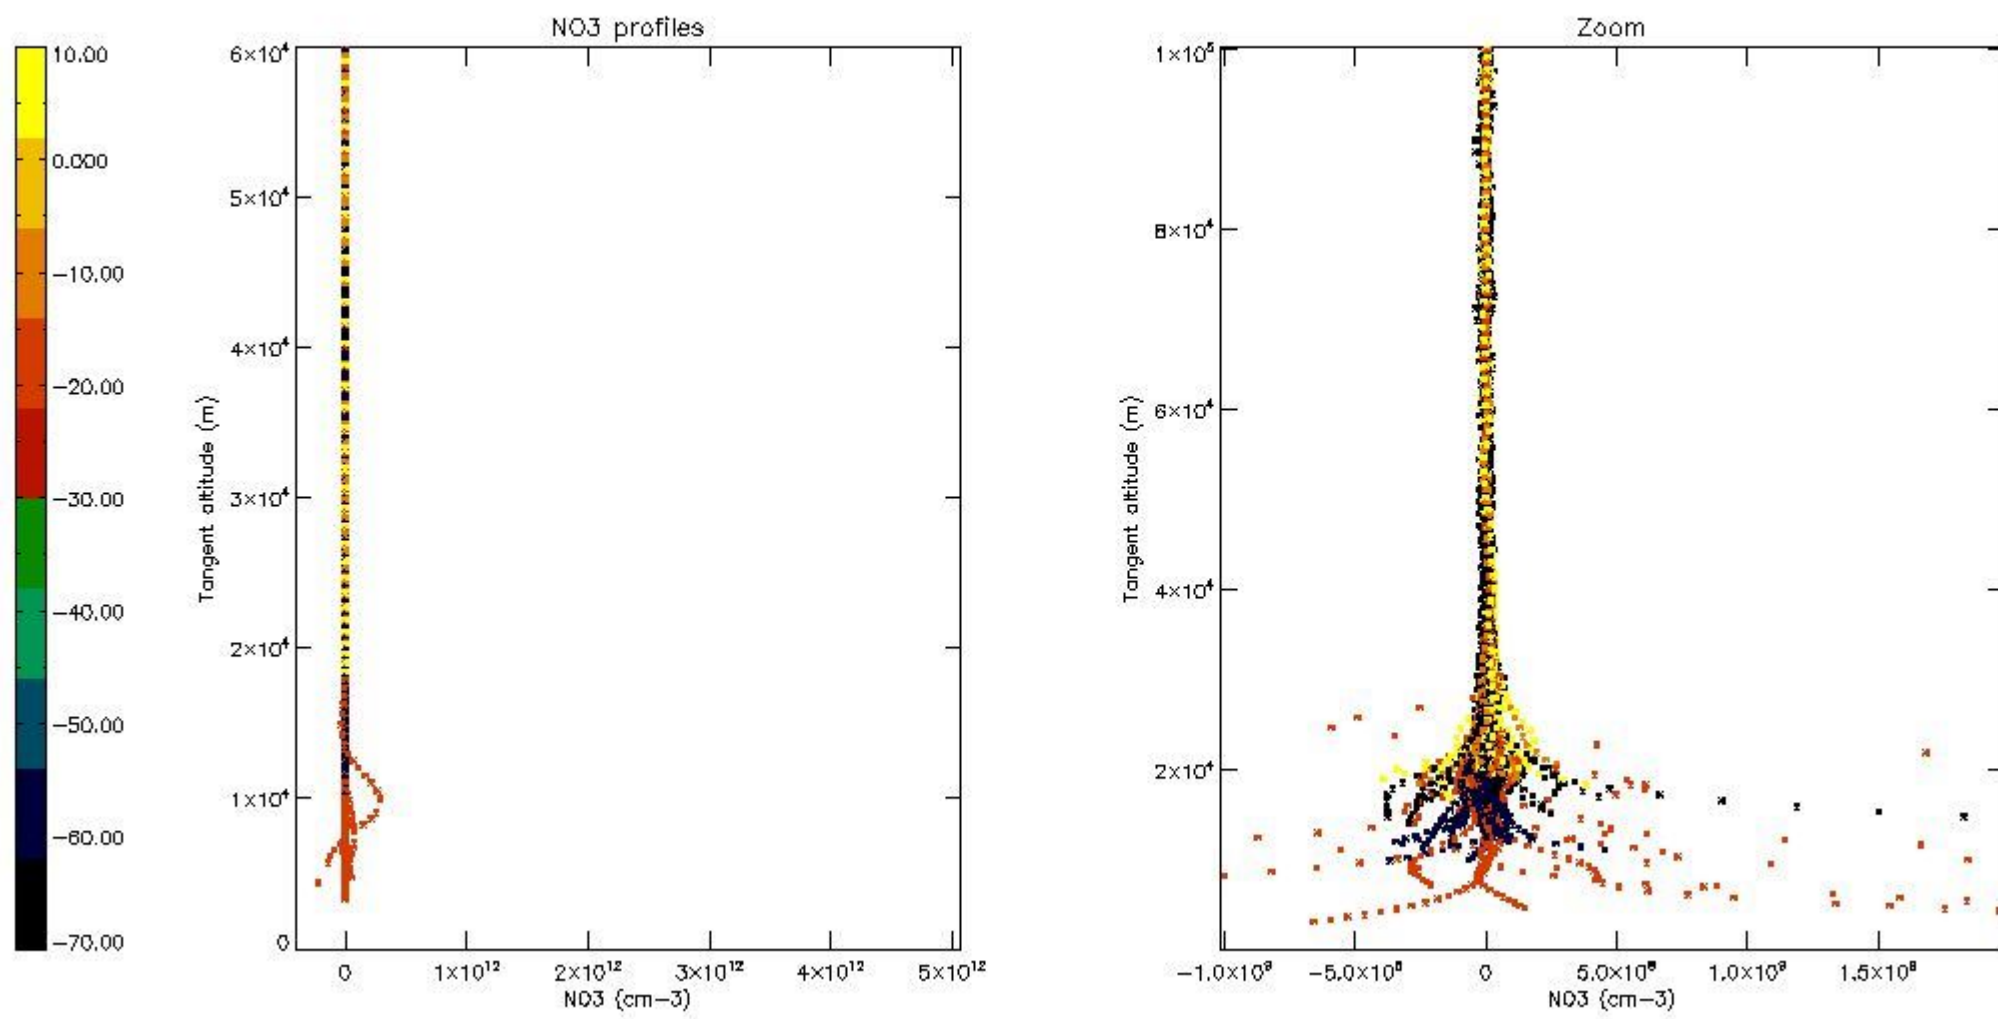

*5.4 Plot ozone profiles where STD < 10% (dark without errors)*

The colorbar represents the latitude.

*5.5 Plot ozone profiles where STD < 5% (dark without errors)*

The colorbar represents the latitude.

*5.6 Plot NO<sub>2</sub> profiles for all STD (dark without errors)*

The colorbar represents the latitude.

*5.7 Plot NO3 profiles for all STD (dark without errors)*

The colorbar represents the latitude.

*5.8 Plot H2O profiles for all STD (only for occultations of stars 1,2,3,4,13,14,16,26,63 dark without errors)*