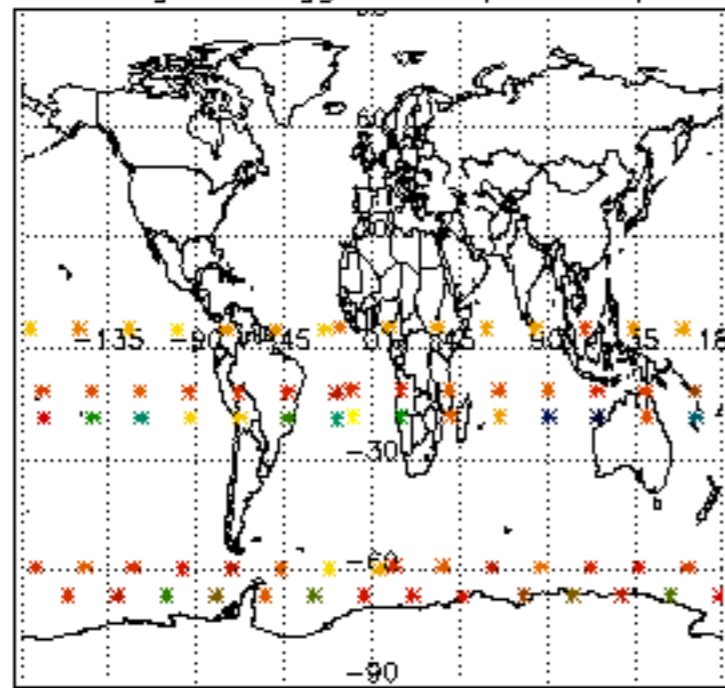

Percentage of flagged data per NO2 profile