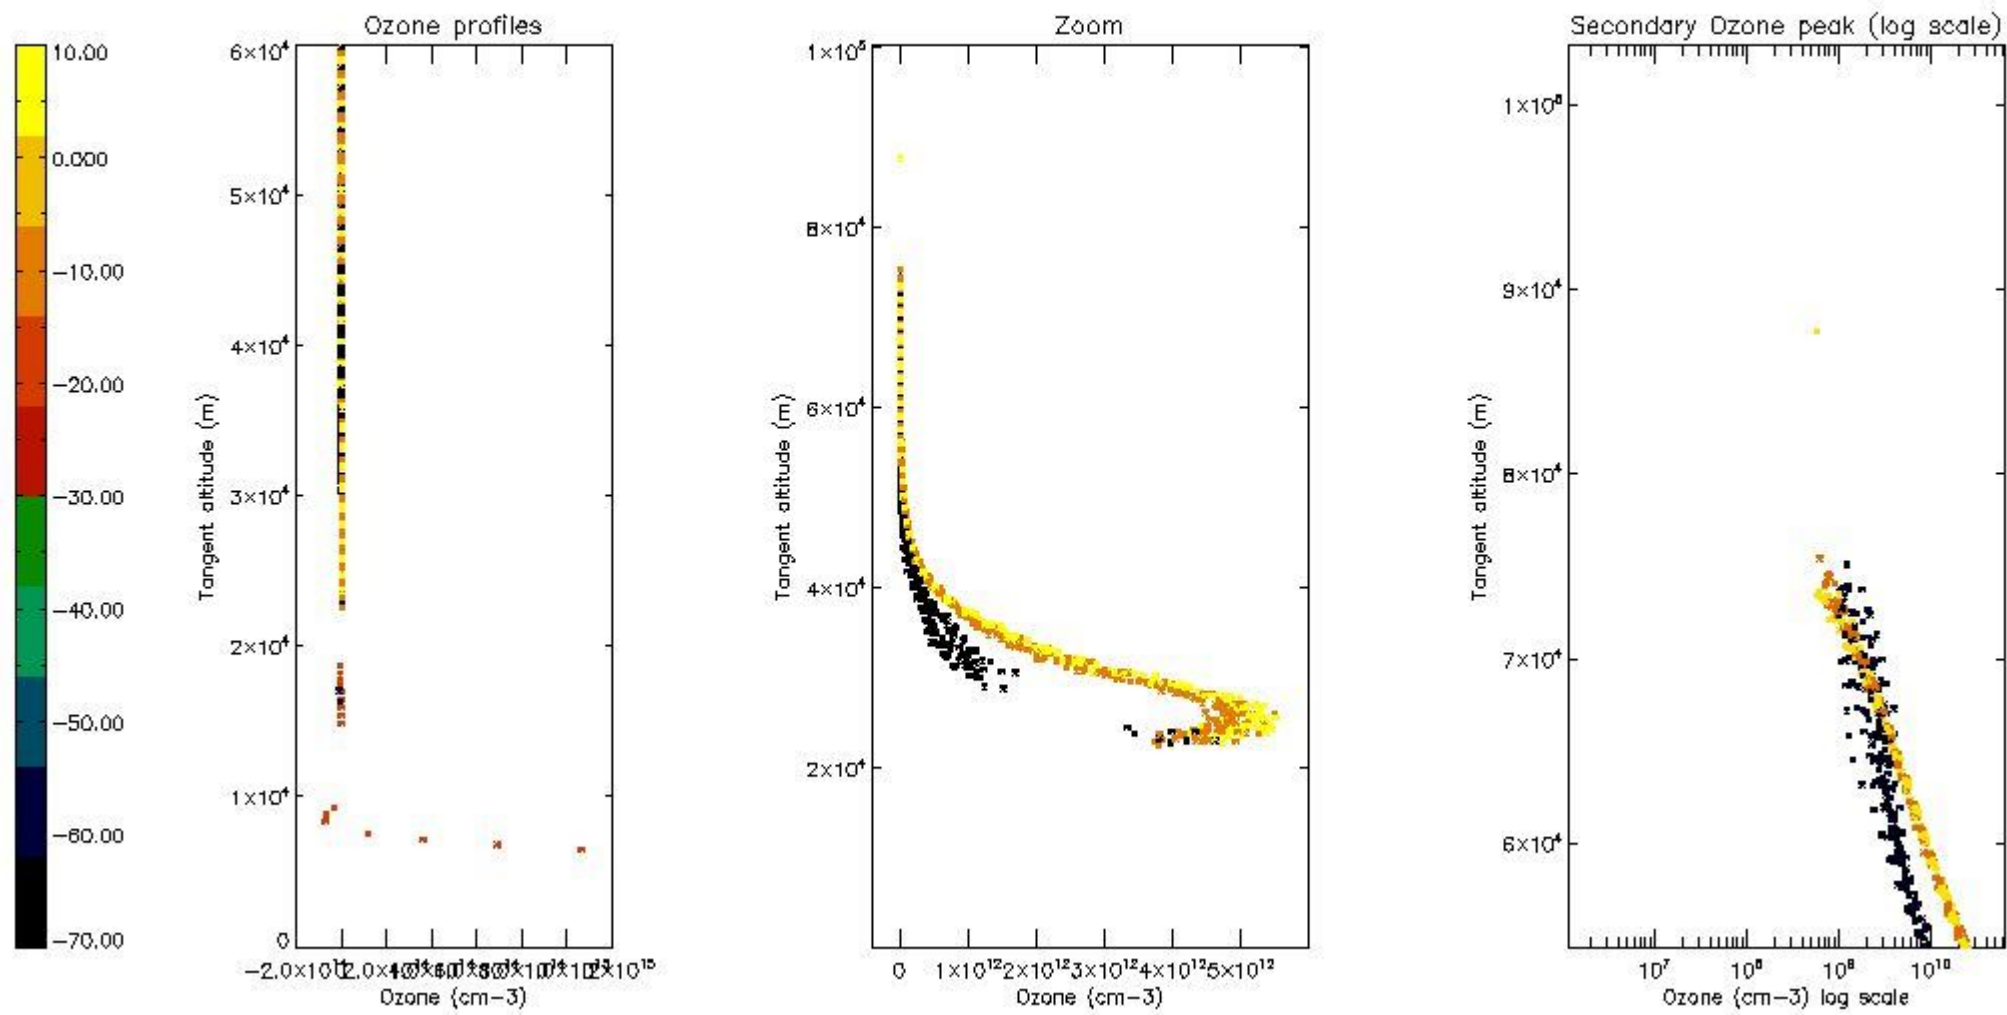

5.6 Plot NO₂ profiles for all STD (dark without errors)

The colorbar represents the latitude.