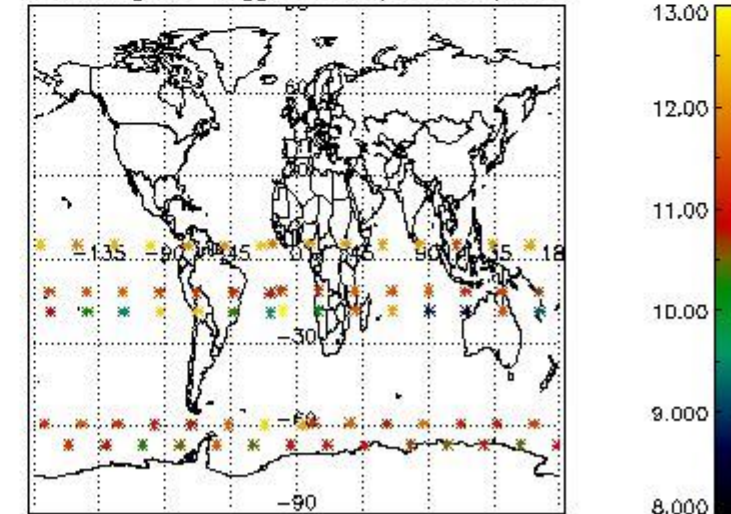

3.2 Plot quality information per product (world map)

Percentage of flagged data per O3 profile

Percentage of flagged data per H2O profile

Percentage of flagged data per NO2 profile

Percentage of flagged data per NO3 profile