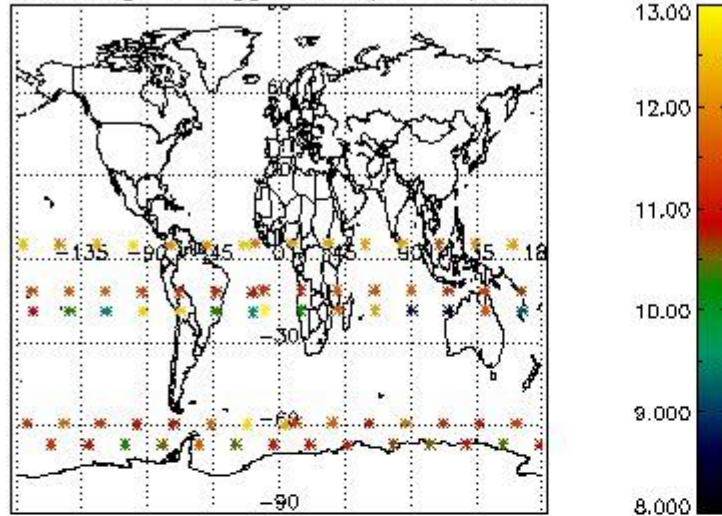

Percentage of flagged data per O3 profile