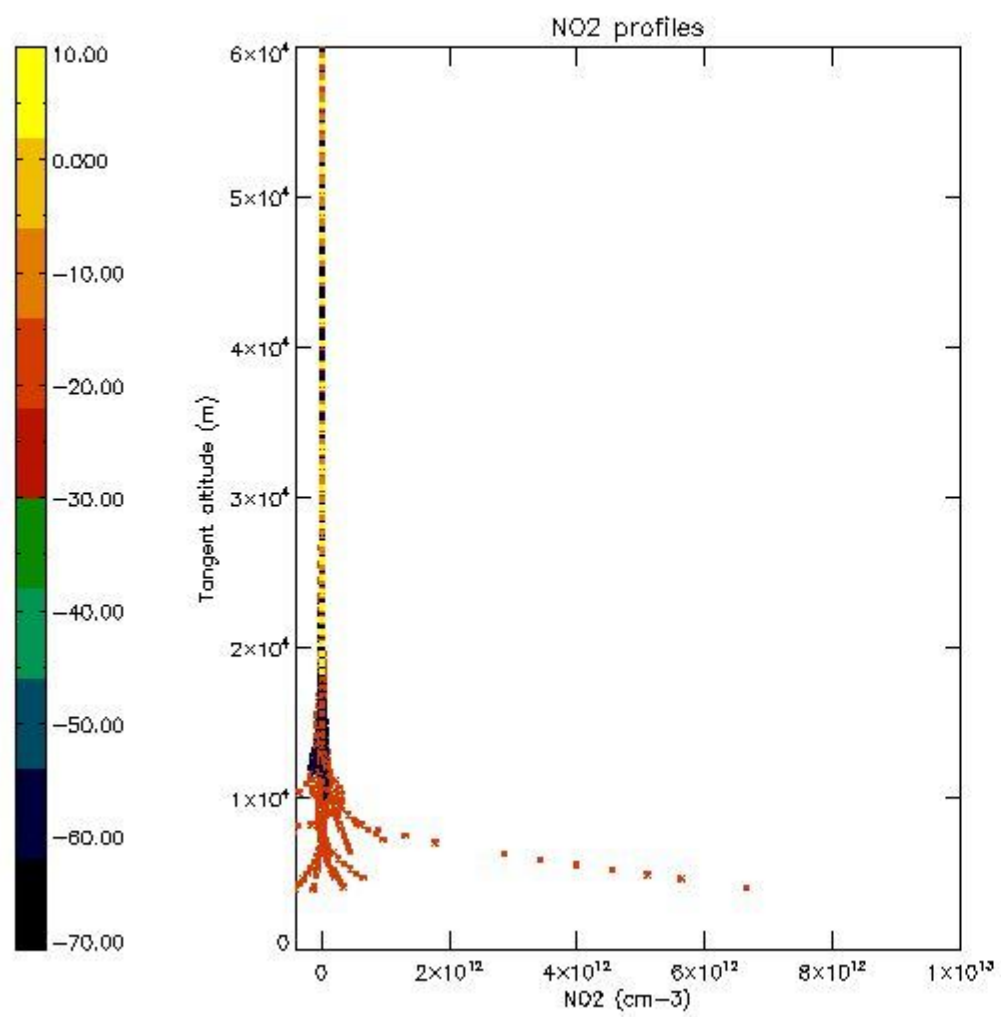

5.7 Plot NO3 profiles for all STD (dark without errors)

The colorbar represents the latitude.