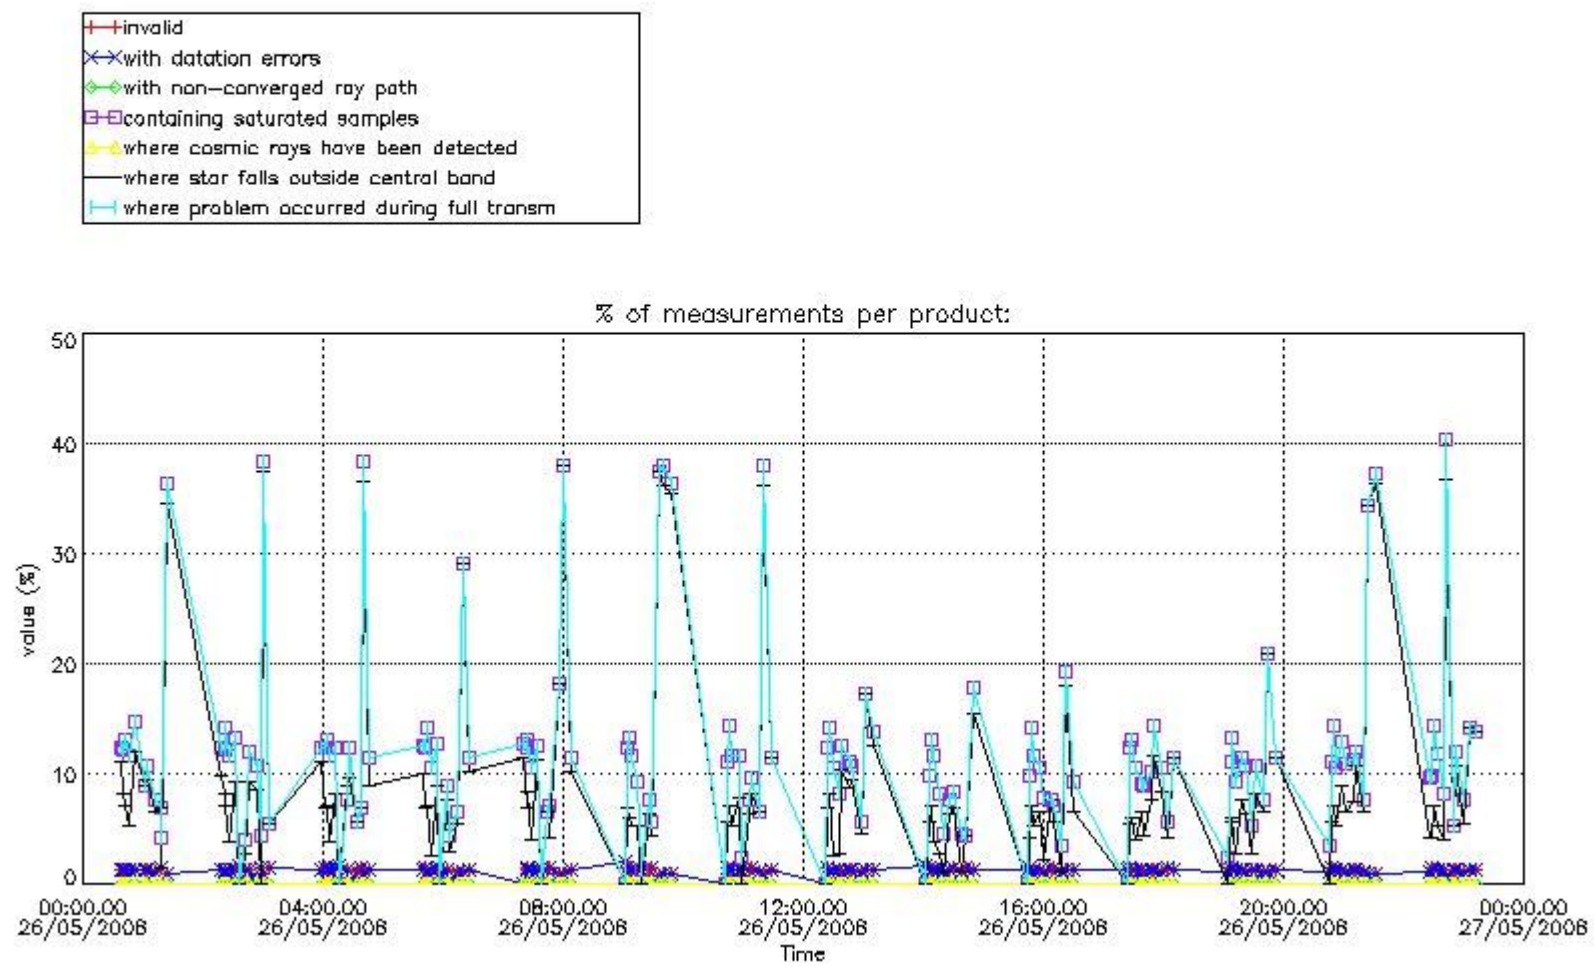

4.2 Plot quality information per product coming from level 1b processing (world map)

4.2.1 Plot level 1 quality information per product (world map): ENVISAT ASCENDING passes