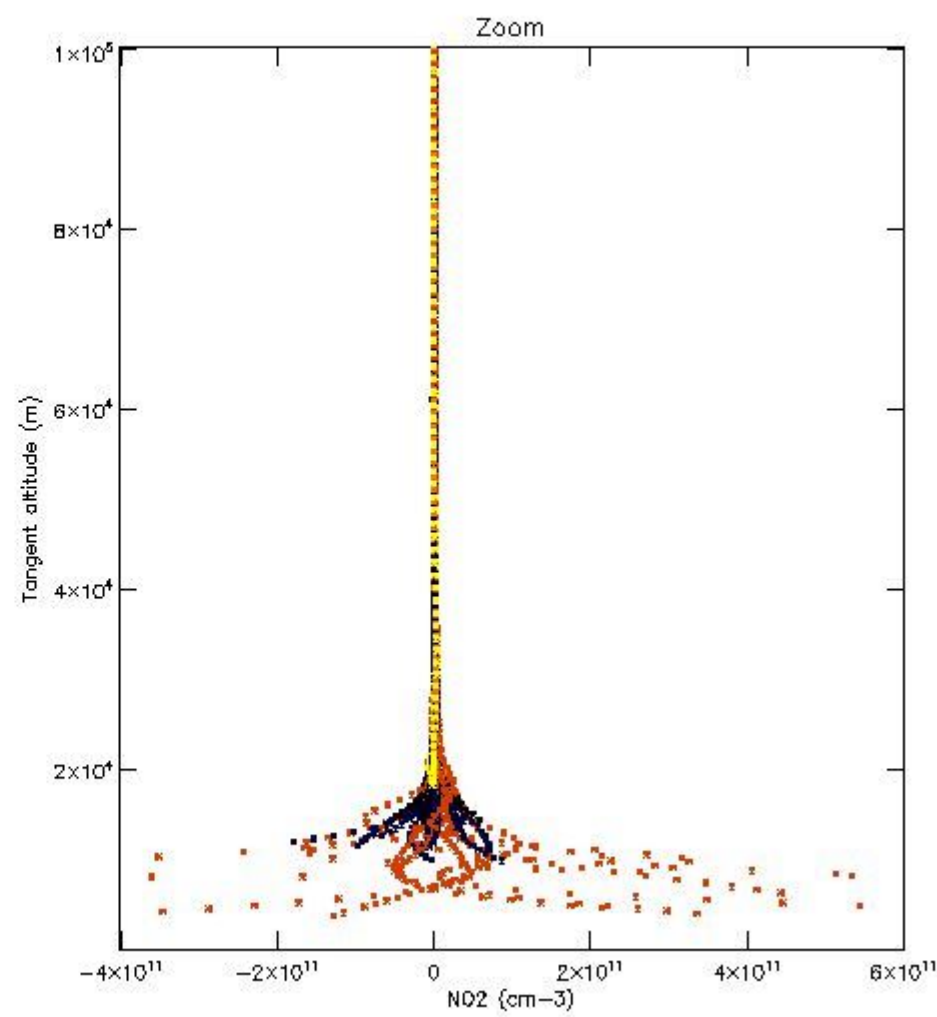

*5.4 Plot ozone profiles where STD < 10% (dark without errors)*

The colorbar represents the latitude.

*5.5 Plot ozone profiles where STD < 5% (dark without errors)*

The colorbar represents the latitude.

*5.6 Plot NO<sub>2</sub> profiles for all STD (dark without errors)*

The colorbar represents the latitude.

*5.7 Plot NO3 profiles for all STD (dark without errors)*

The colorbar represents the latitude.

*5.8 Plot H2O profiles for all STD (only for occultations of stars 1,2,3,4,13,14,16,26,63 dark without errors)*