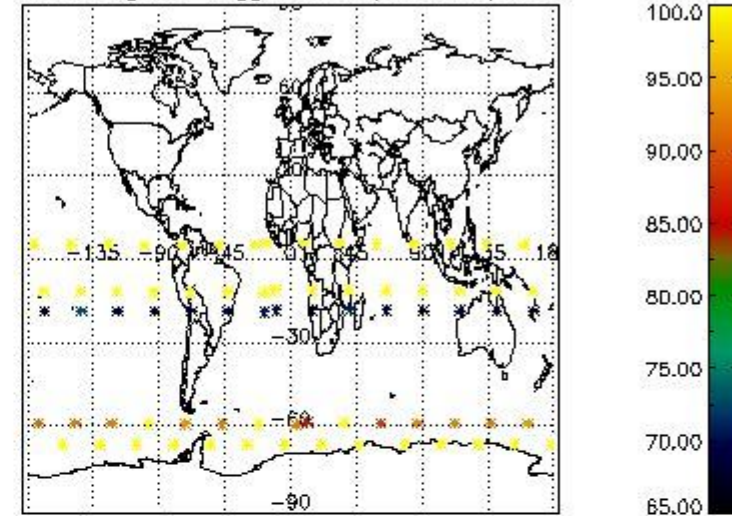

#### 3.1 Plot quality information per product (time dependant)

3.2 Plot quality information per product (world map)

Percentage of flagged data per O3 profile

Percentage of flagged data per H2O profile

Percentage of flagged data per NO2 profile