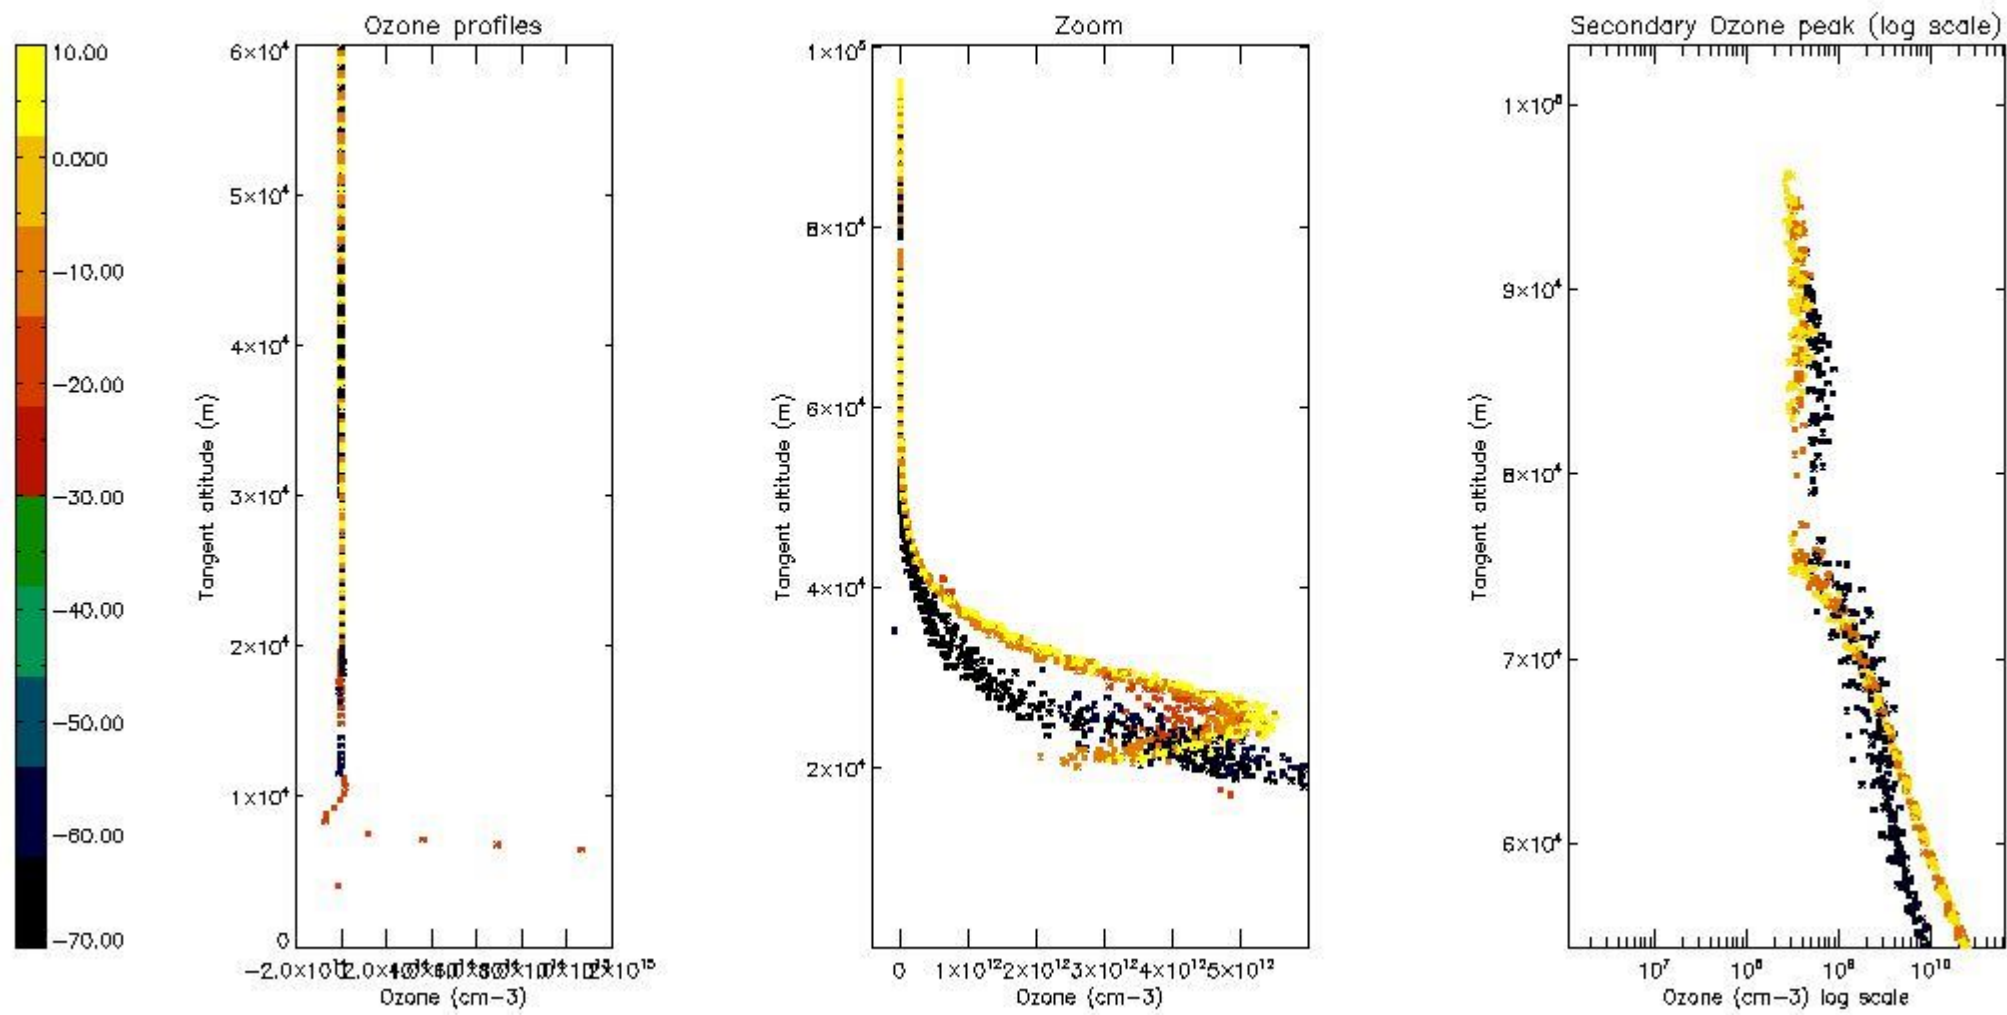

5.5 Plot ozone profiles where STD < 5% (dark without errors)

The colorbar represents the latitude.