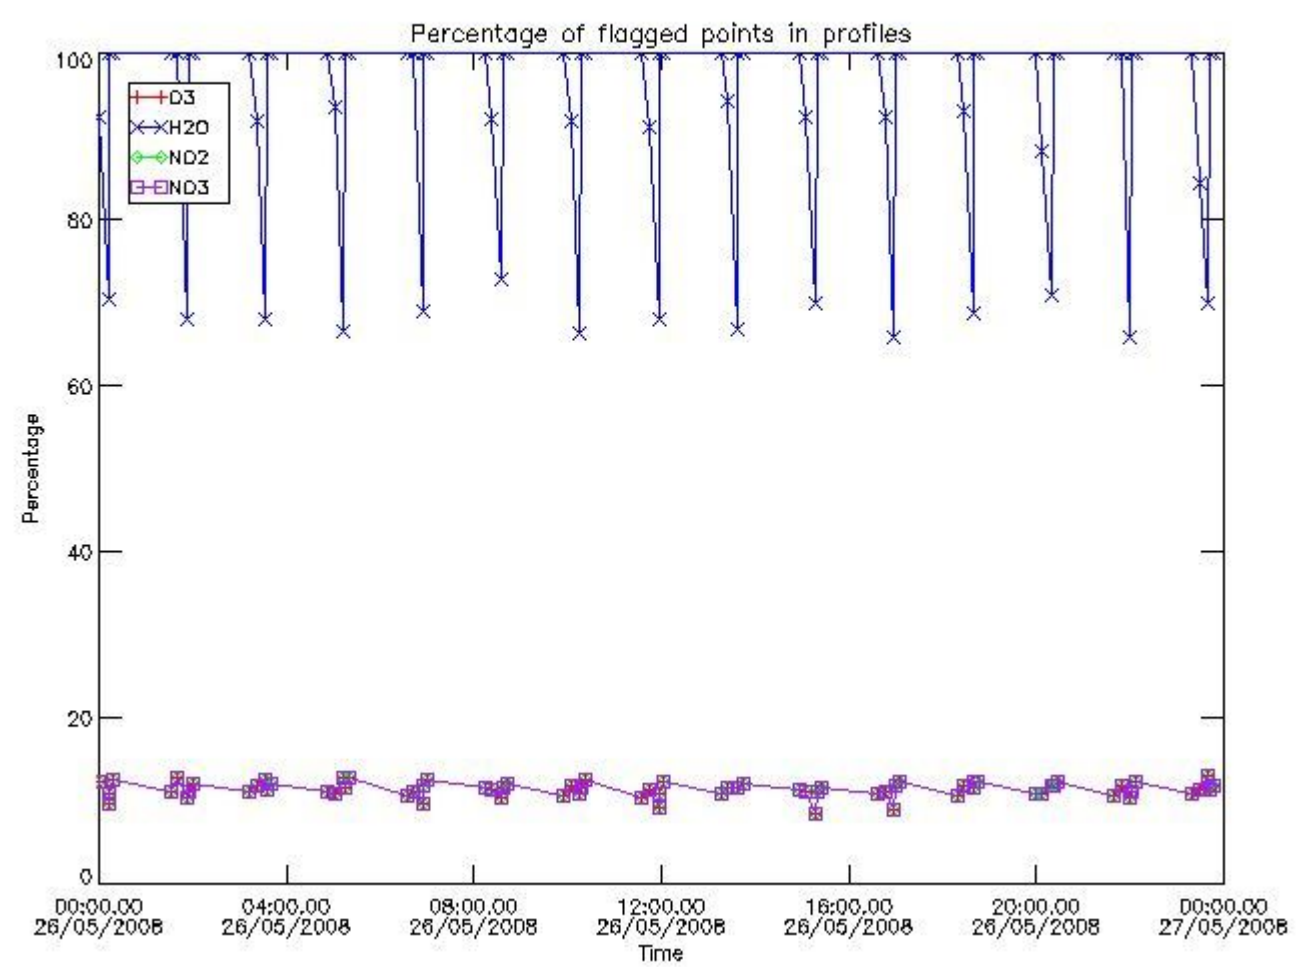

3. Quality information per product

In this section it is plotted some information contained in the Quality Summary data set of the level 2 products. Only products in dark limb conditions and without errors (error flag in the MPH set to "0") are used.

3.1 Plot quality information per product (time dependant)

3.2 Plot quality information per product (world map)