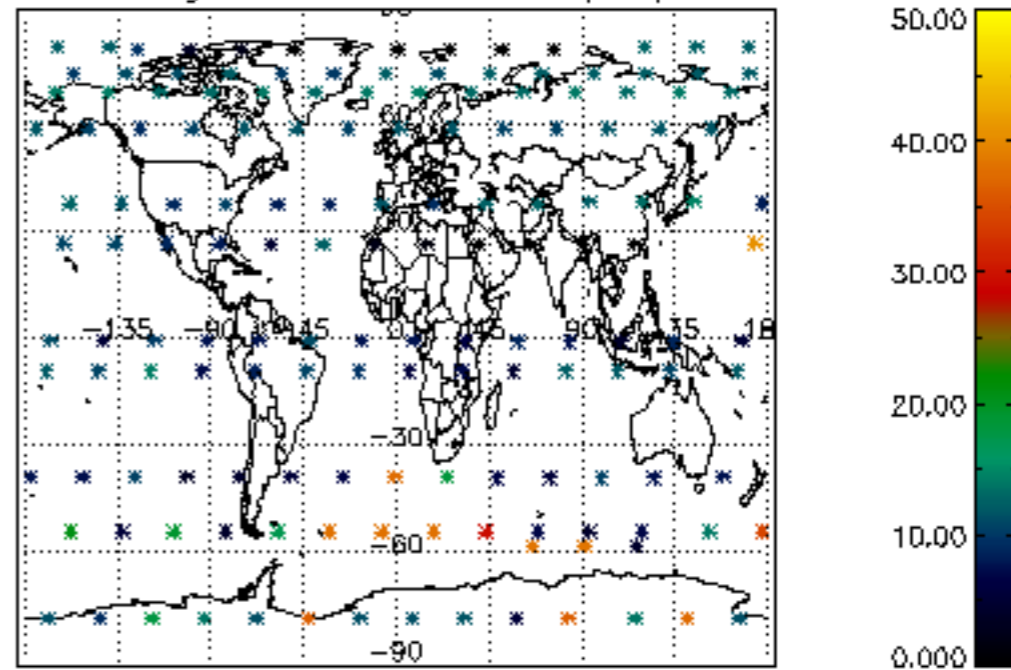

Percentage of saturation errors per profile