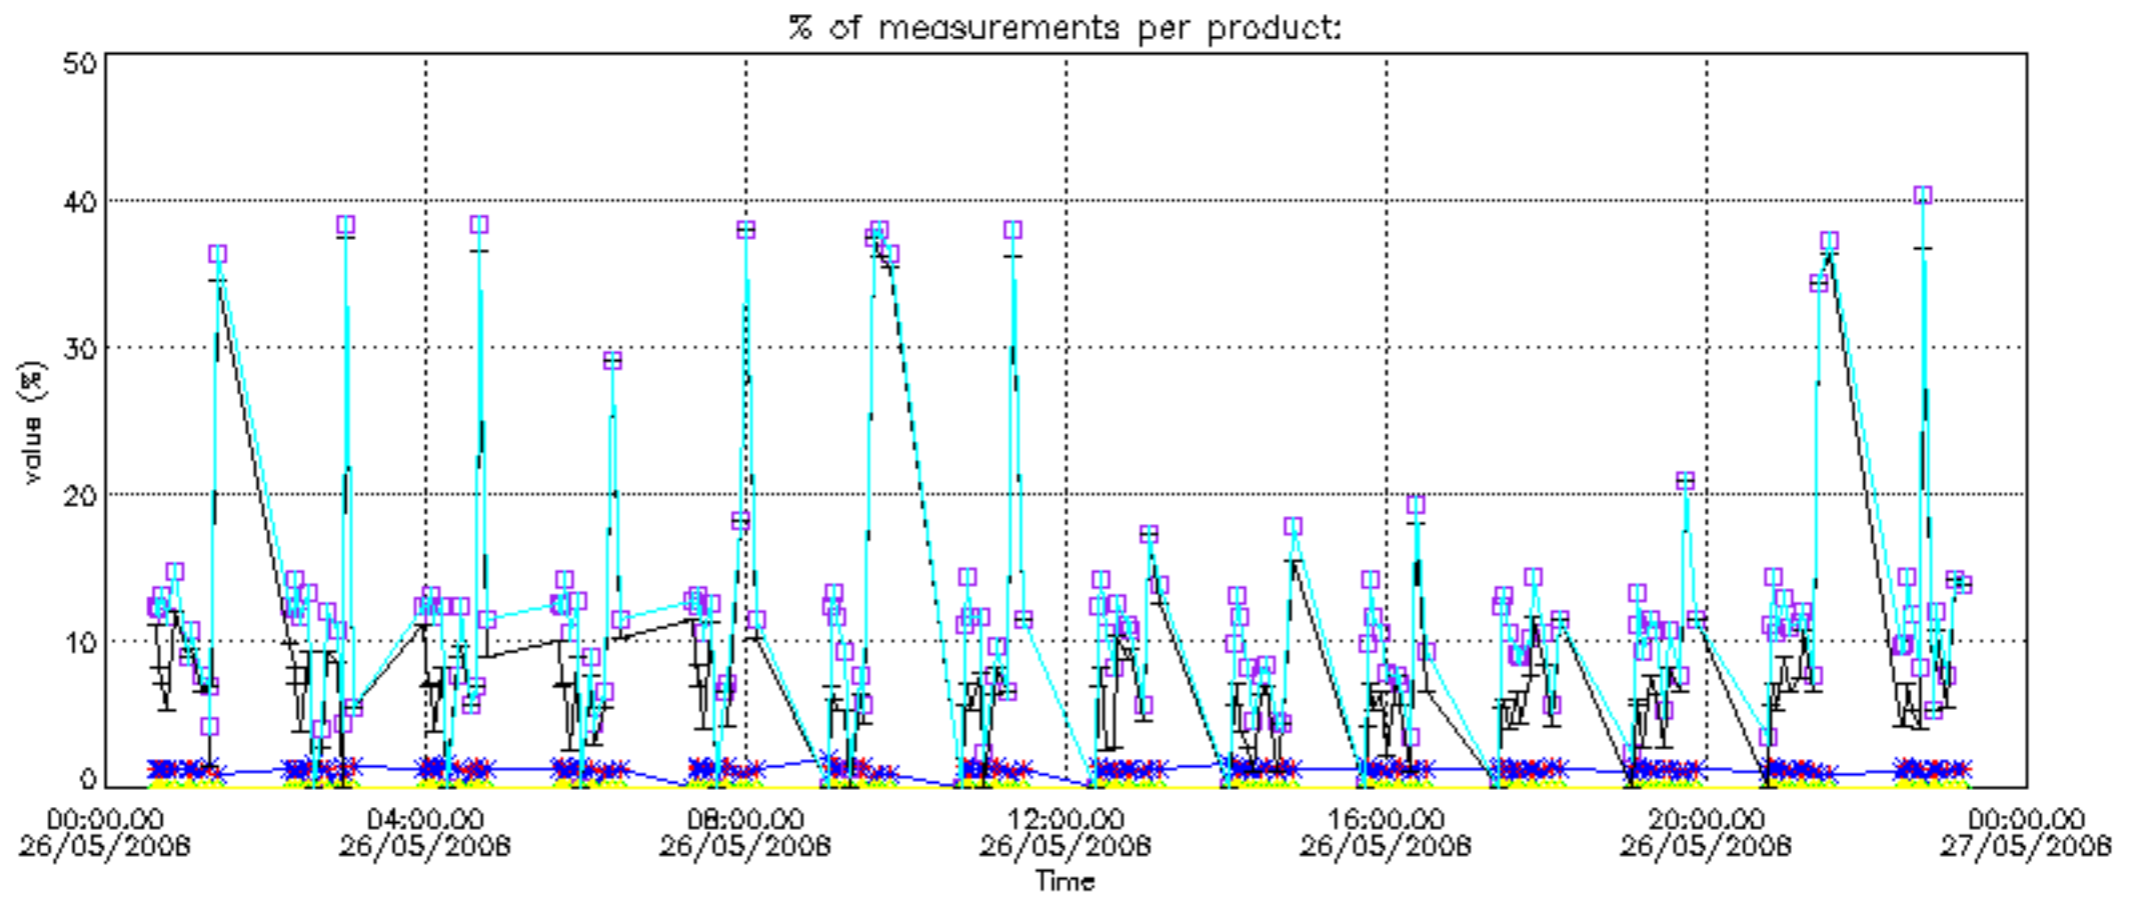

Percentage of cosmic ray hits per profile

Percentage of datation errors per profile