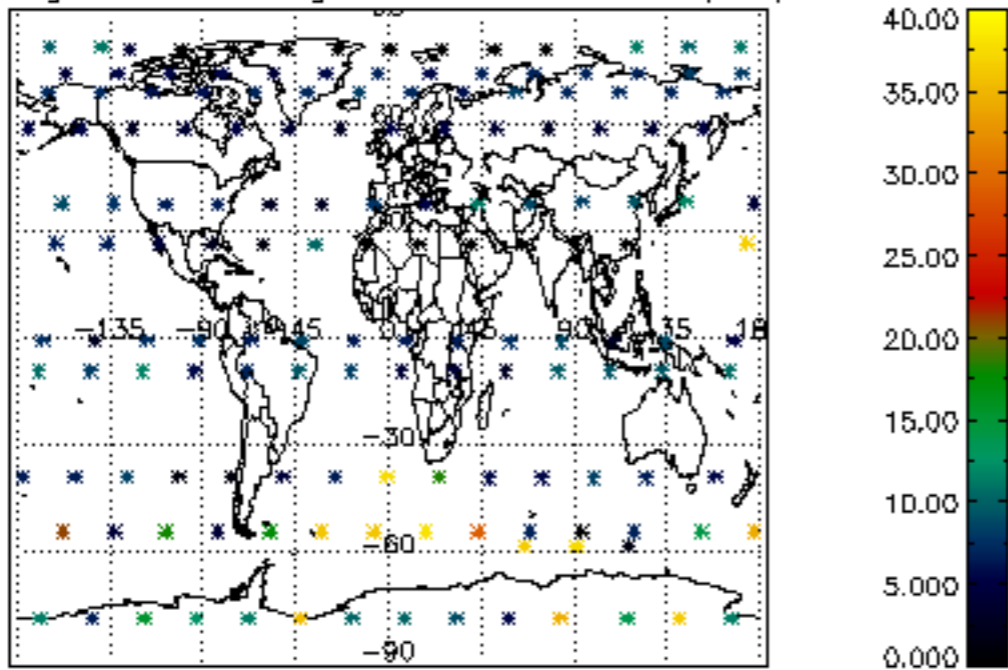

Percentage of star falling outside central band per profile