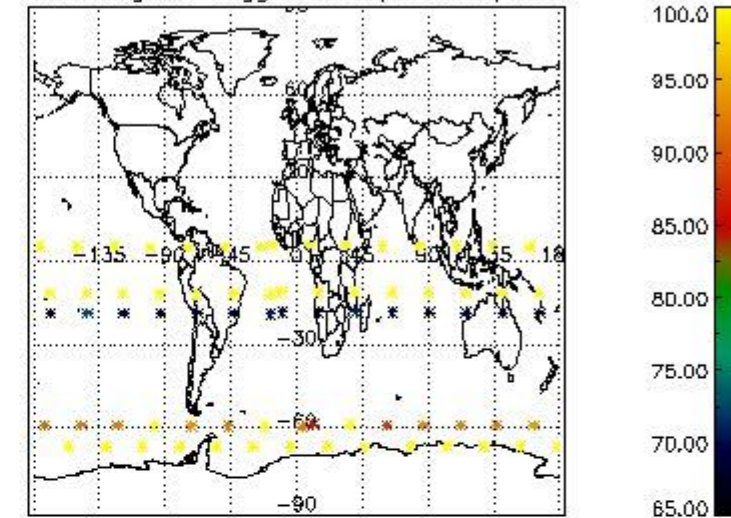

Percentage of flagged data per H2O profile