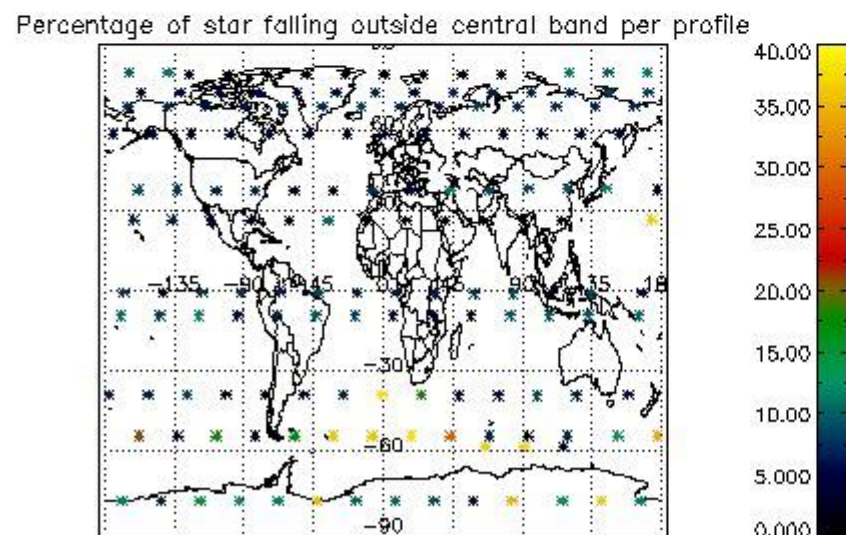

5. Trace gas profiles

5.1 Ozone statistics based on quality of products

The final quality of the products can be "measured" using the STD (Standard Deviation) attached to every point profile. This information is written to the parameter GOM_NL__2P/NL_LOCAL_SPECIES_DENSITY/o3_std of the level 2 products. The table below shows the statistics for given STD ranges.

The statistics are given with respect to the overall valid production:

- Products without fatal errors: GOM_NL__2P/MPH/PRODUCT_ERR=0
- Valid point profile: GOM_NL__2P/NL_LOCAL_SPECIES_DENSITY/pcd(0)=0

The 'Criteria' is applied to valid points of dark limb products:

- Products in dark limb illumination condition: GOM_NL__2P/NL_SUMMARY_QUALITY/obs_ill_cond=0
- Products without fatal errors: GOM_NL__2P/MPH/PRODUCT_ERR=0
- Valid point profile: GOM_NL__2P/NL_LOCAL_SPECIES_DENSITY/pcd(0)=0

So, the table below shows the percentage of dark limb and valid observations for each criteria with respect to the overall valid daily observations.

Criteria	% of total production
All STD	25
STD < 20	13