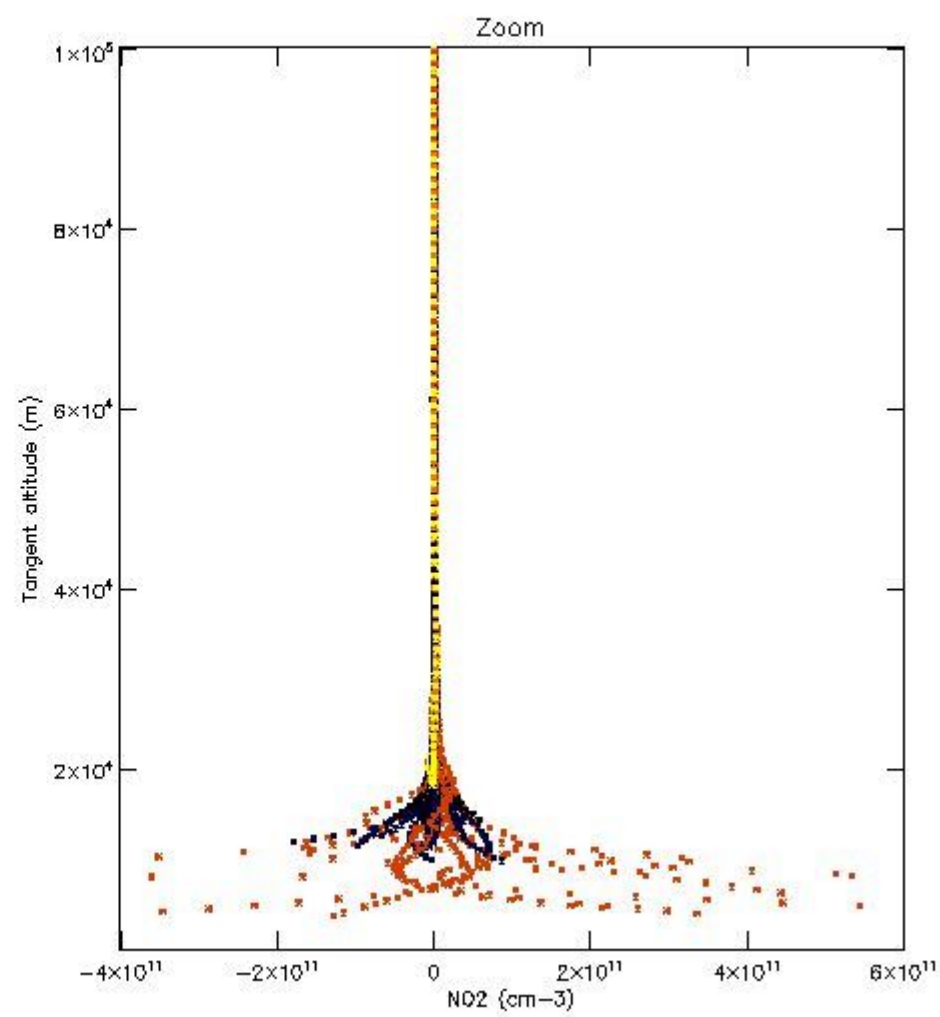

5.7 Plot NO3 profiles for all STD (dark without errors)

The colorbar represents the latitude.