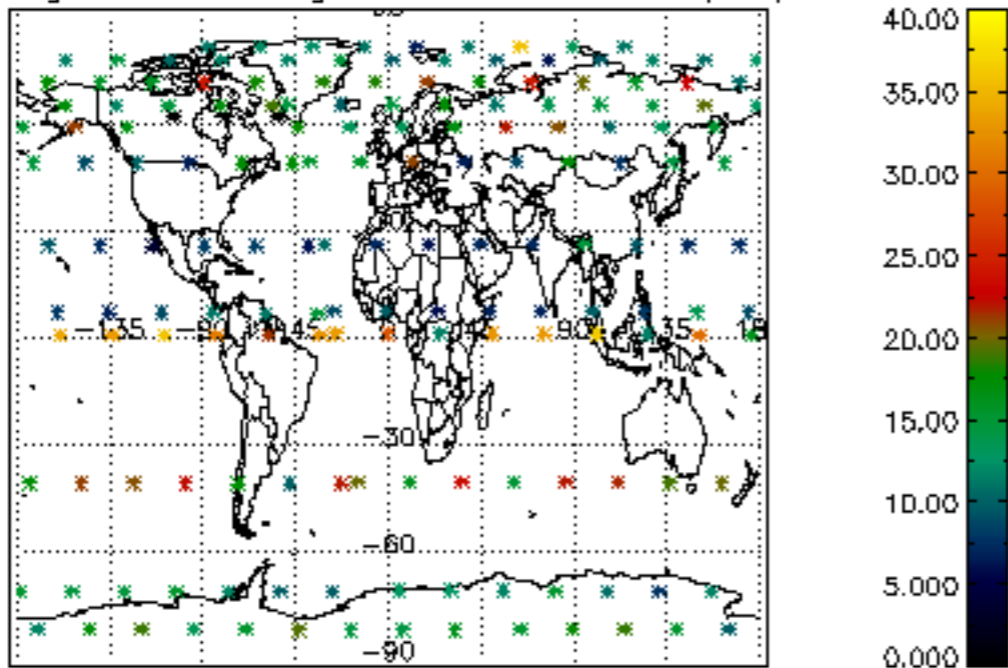

Percentage of cosmic ray hits per profile

Percentage of star falling outside central band per profile