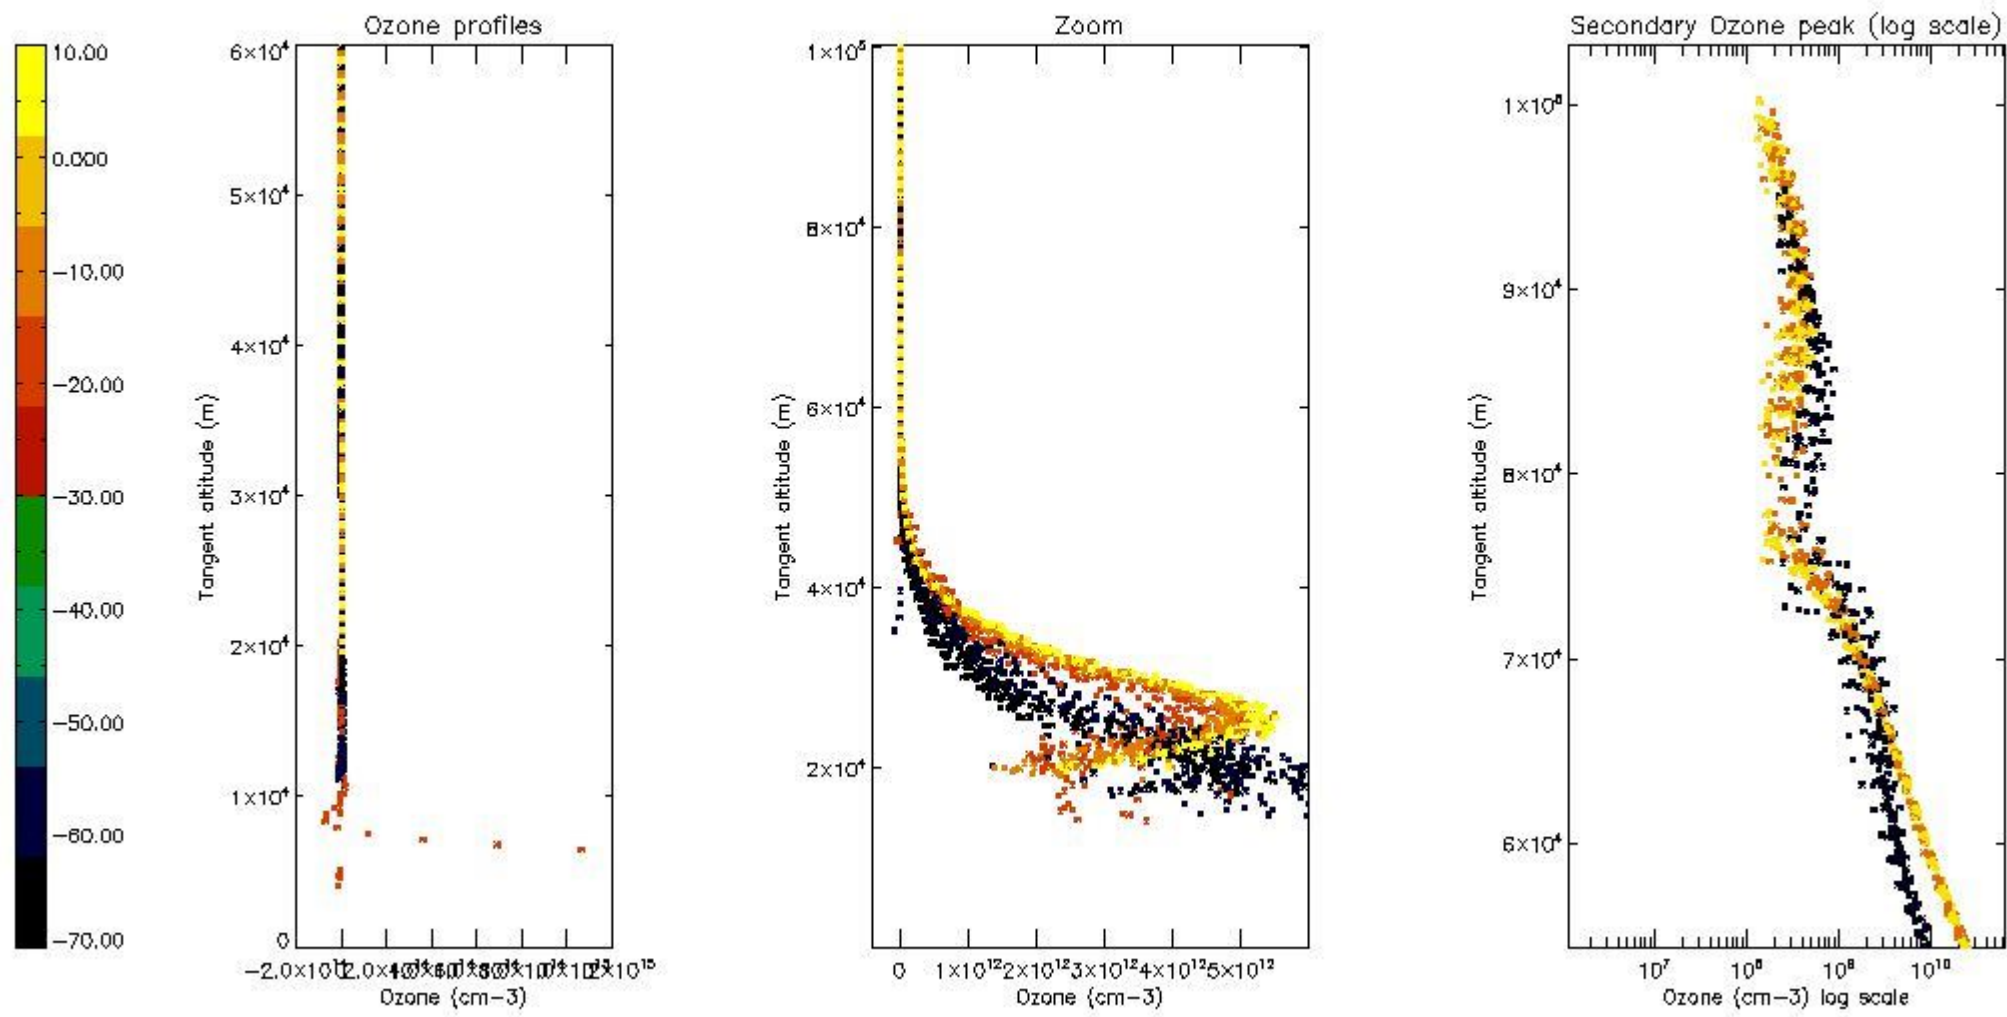

STD < 10	10
STD < 5	7

5.2 Plot ozone profiles for all STD (dark without errors)

The colorbar represents the latitude.

5.3 Plot ozone profiles where STD < 20% (dark without errors)

The colorbar represents the latitude.