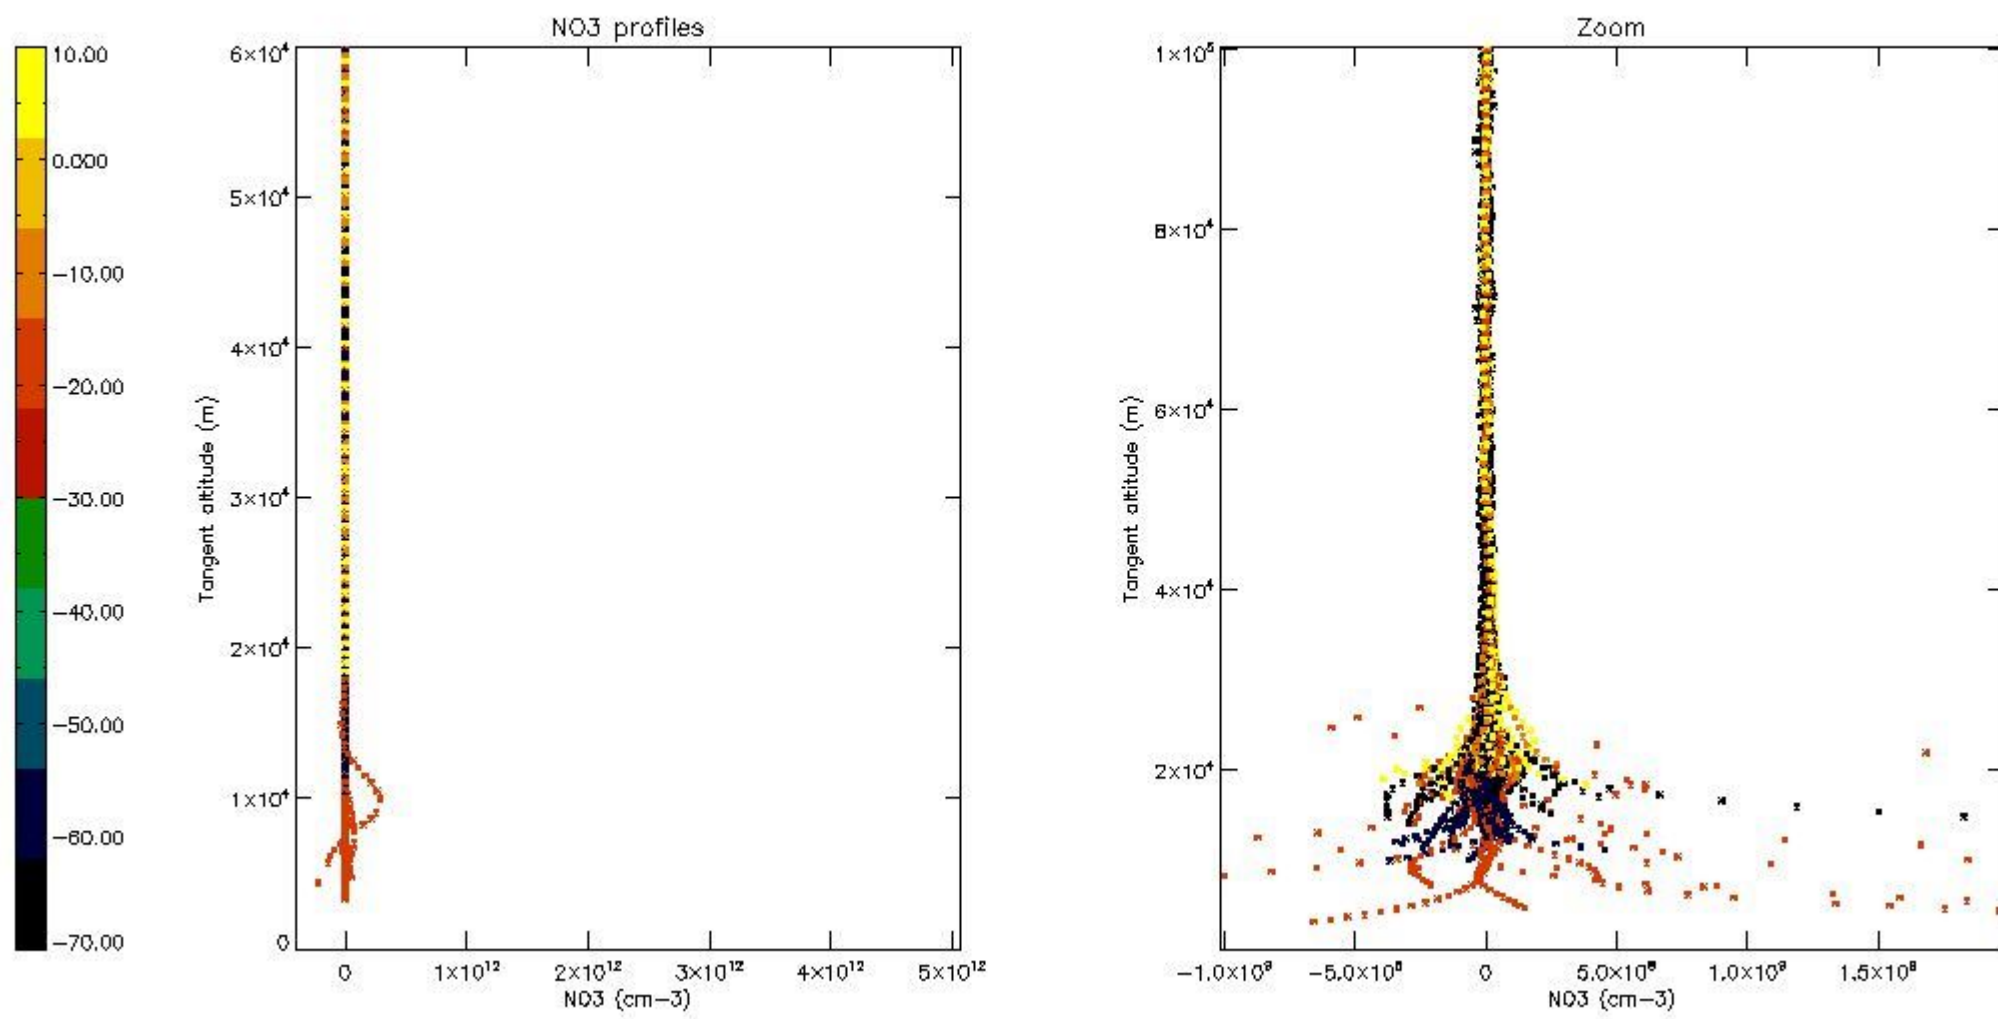

5.8 Plot H2O profiles for all STD (only for occultations of stars 1,2,3,4,13,14,16,26,63 dark without errors)

The colorbar represents the latitude.