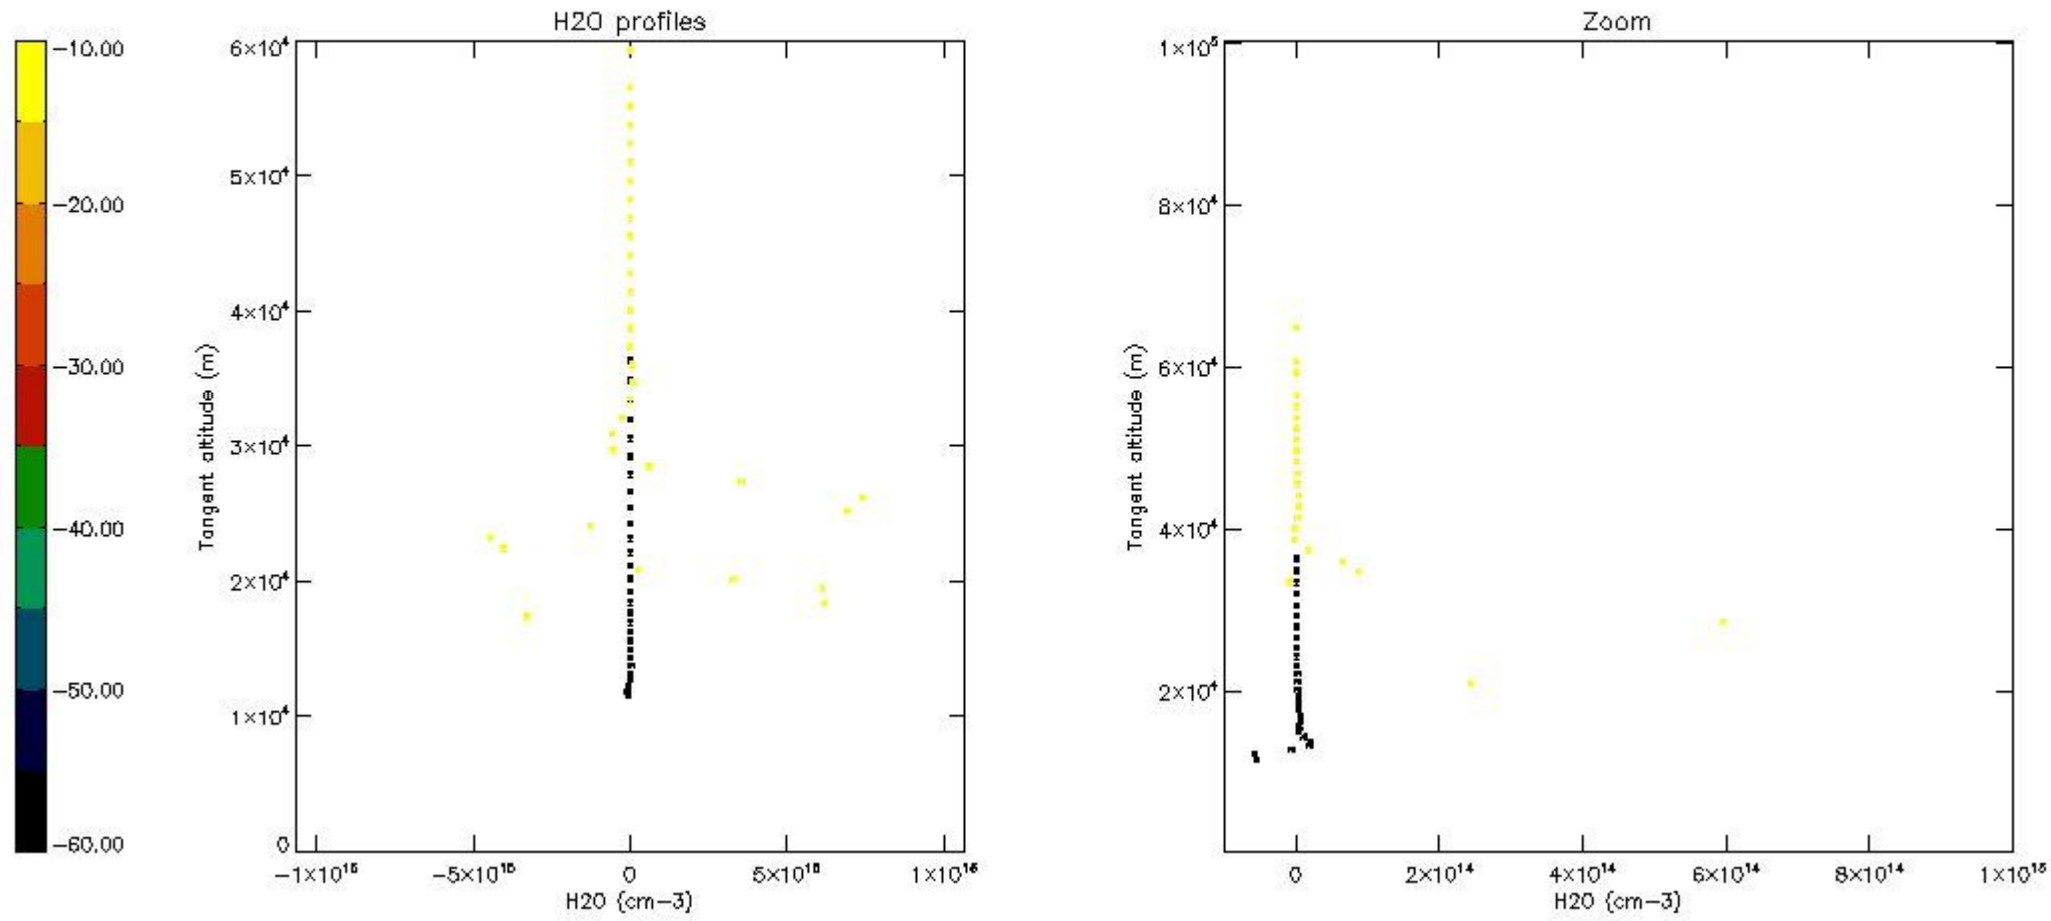

6. Auxiliary Data Files used for the production reported in section 2

The number reported in the third column indicates since which file (see list in section 2) the corresponding auxiliary file has been used. The fourth column is the date of those product files.

Type	Auxiliary Filename	Used since product	Used since product date
INST_PHYS_CHARACTERISTICS	GOM_INS_AXVIEC20091111_143220_20030716_120000_20500101_000000	1	26-MAY-2008 00:00:14
LEVEL-2_PROC_CONFIG	GOM_PR2_AXVIEC20091111_152718_20020301_000000_20500101_000000	1	26-MAY-2008 00:00:14
CROSS_SECTIONS_FILE	GOM_CR2_AXVIEC20091111_154832_20020301_000000_20500101_000000	1	26-MAY-2008 00:00:14