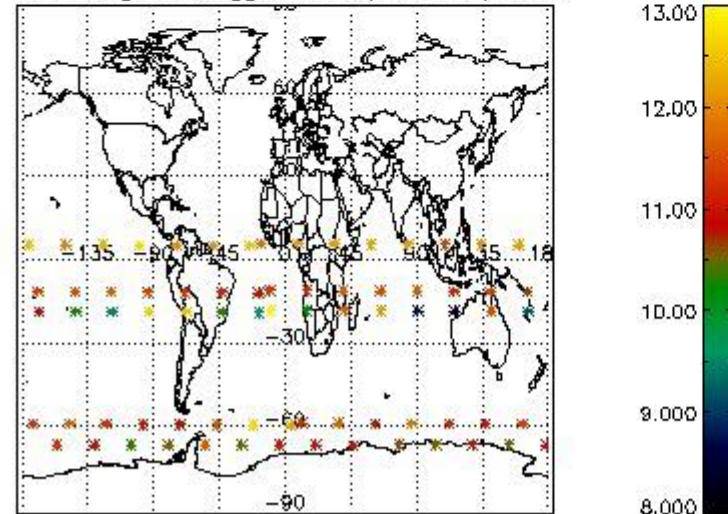

3.2 Plot quality information per product (world map)

Percentage of flagged data per O3 profile

Percentage of flagged data per H2O profile

Percentage of flagged data per NO2 profile

Percentage of flagged data per NO3 profile