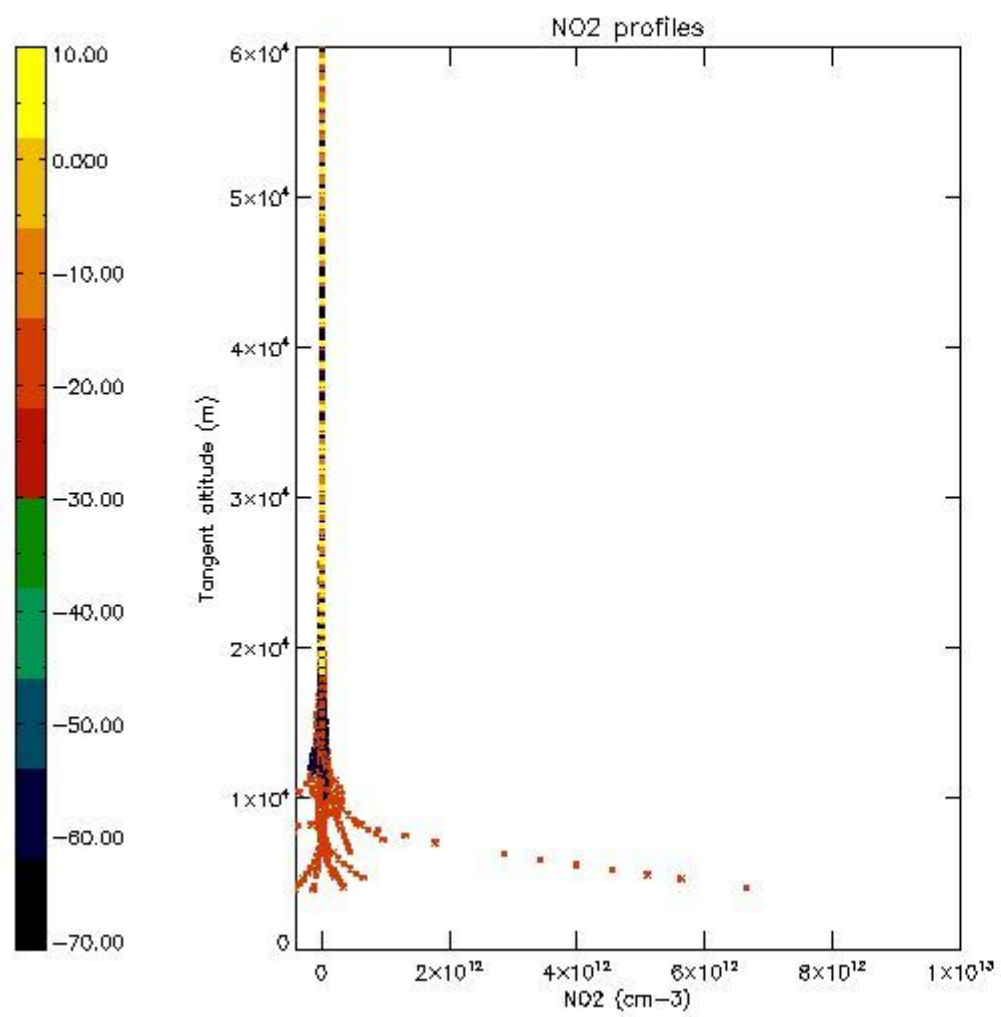

STD < 10	10
STD < 5	7

5.2 Plot ozone profiles for all STD (dark without errors)

The colorbar represents the latitude.

5.3 Plot ozone profiles where STD < 20% (dark without errors)

The colorbar represents the latitude.

*5.4 Plot ozone profiles where STD < 10% (dark without errors)*

The colorbar represents the latitude.

*5.5 Plot ozone profiles where STD < 5% (dark without errors)*

The colorbar represents the latitude.

*5.6 Plot NO<sub>2</sub> profiles for all STD (dark without errors)*

The colorbar represents the latitude.

*5.7 Plot NO3 profiles for all STD (dark without errors)*

The colorbar represents the latitude.

*5.8 Plot H2O profiles for all STD (only for occultations of stars 1,2,3,4,13,14,16,26,63 dark without errors)*

The colorbar represents the latitude.