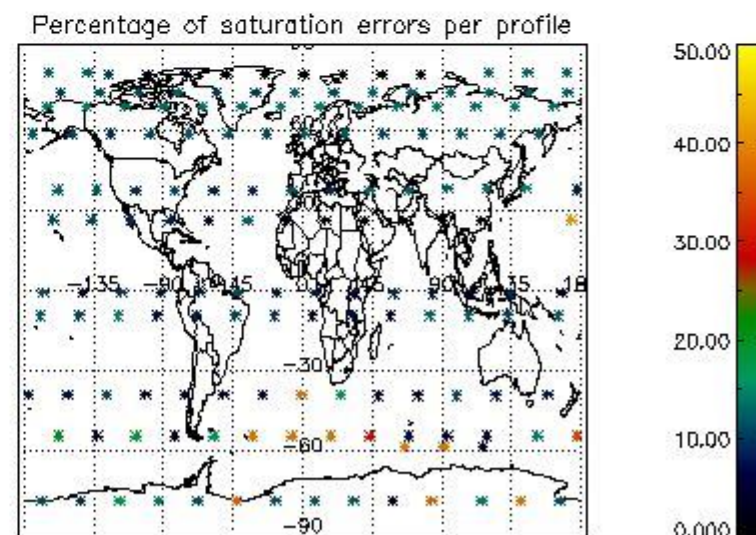

5. Trace gas profiles

5.1 Ozone statistics based on quality of products

The final quality of the products can be "measured" using the STD (Standard Deviation) attached to every point profile. This information is written to the parameter GOM_NL__2P/NL_LOCAL_SPECIES_DENSITY/o3_std of the level 2 products. The table below shows the statistics for given STD ranges.

The statistics are given with respect to the overall valid production:

- Products without fatal errors: GOM_NL__2P/MPH/PRODUCT_ERR=0
- Valid point profile: GOM_NL__2P/NL_LOCAL_SPECIES_DENSITY/pcd(0)=0

The 'Criteria' is applied to valid points of dark limb products:

- Products in dark limb illumination condition: GOM_NL__2P/NL_SUMMARY_QUALITY/obs_ill_cond=0
- Products without fatal errors: GOM_NL__2P/MPH/PRODUCT_ERR=0
- Valid point profile: GOM_NL__2P/NL_LOCAL_SPECIES_DENSITY/pcd(0)=0

So, the table below shows the percentage of dark limb and valid observations for each criteria with respect to the overall valid daily observations.

Criteria	% of total production
All STD	25
STD < 20	13