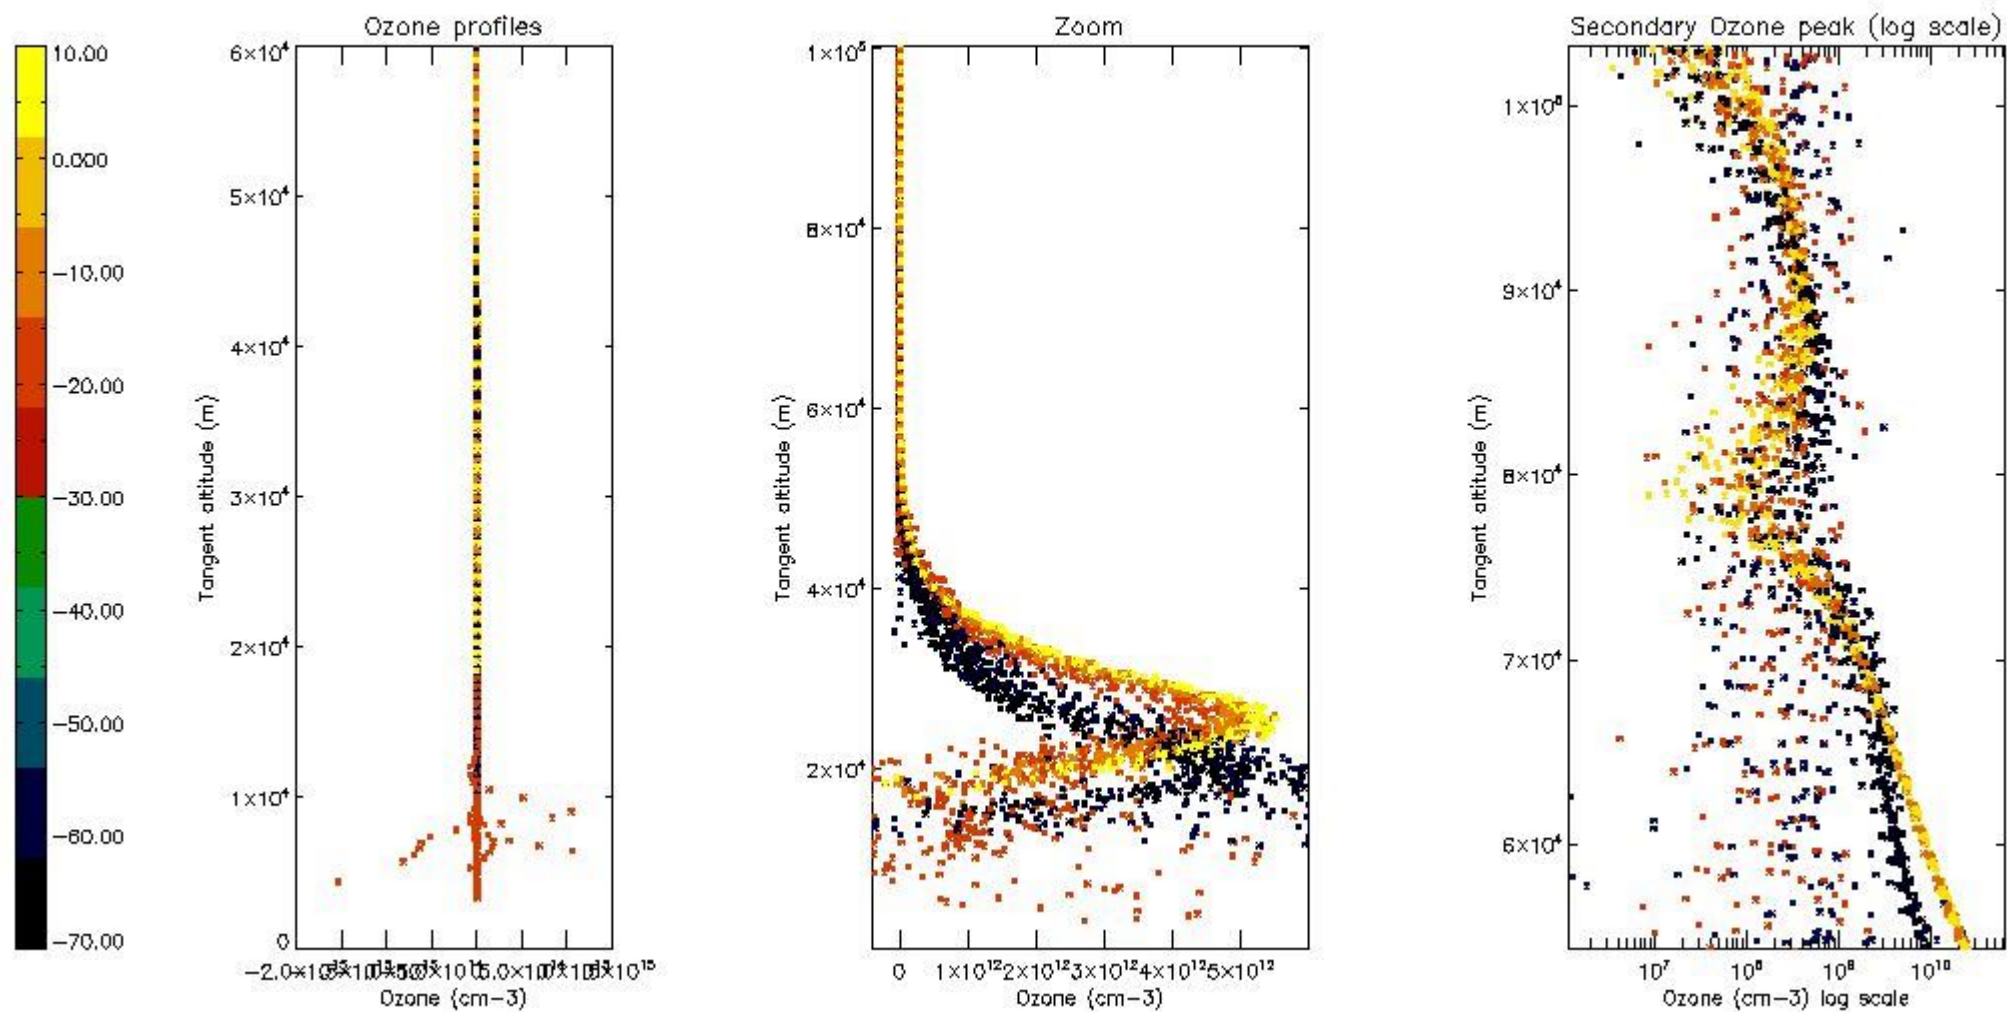

STD < 10	10
STD < 5	7

5.2 Plot ozone profiles for all STD (dark without errors)

The colorbar represents the latitude.

5.3 Plot ozone profiles where STD < 20% (dark without errors)

The colorbar represents the latitude.