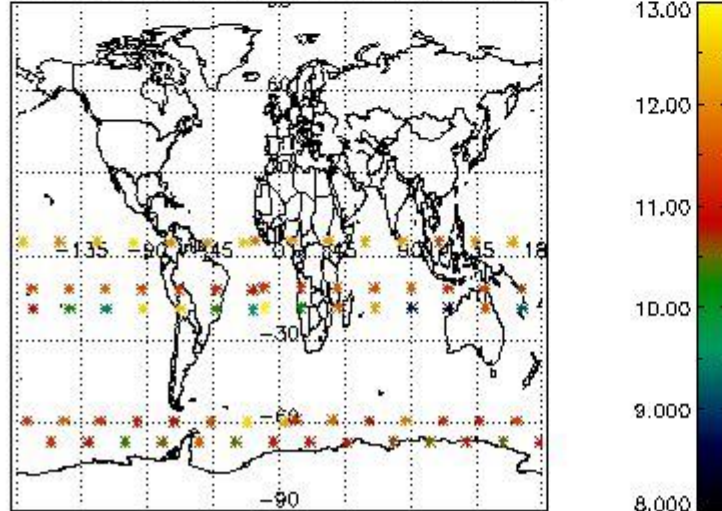

#### 3.1 Plot quality information per product (time dependant)

3.2 Plot quality information per product (world map)

Percentage of flagged data per O3 profile

Percentage of flagged data per H2O profile

Percentage of flagged data per NO2 profile