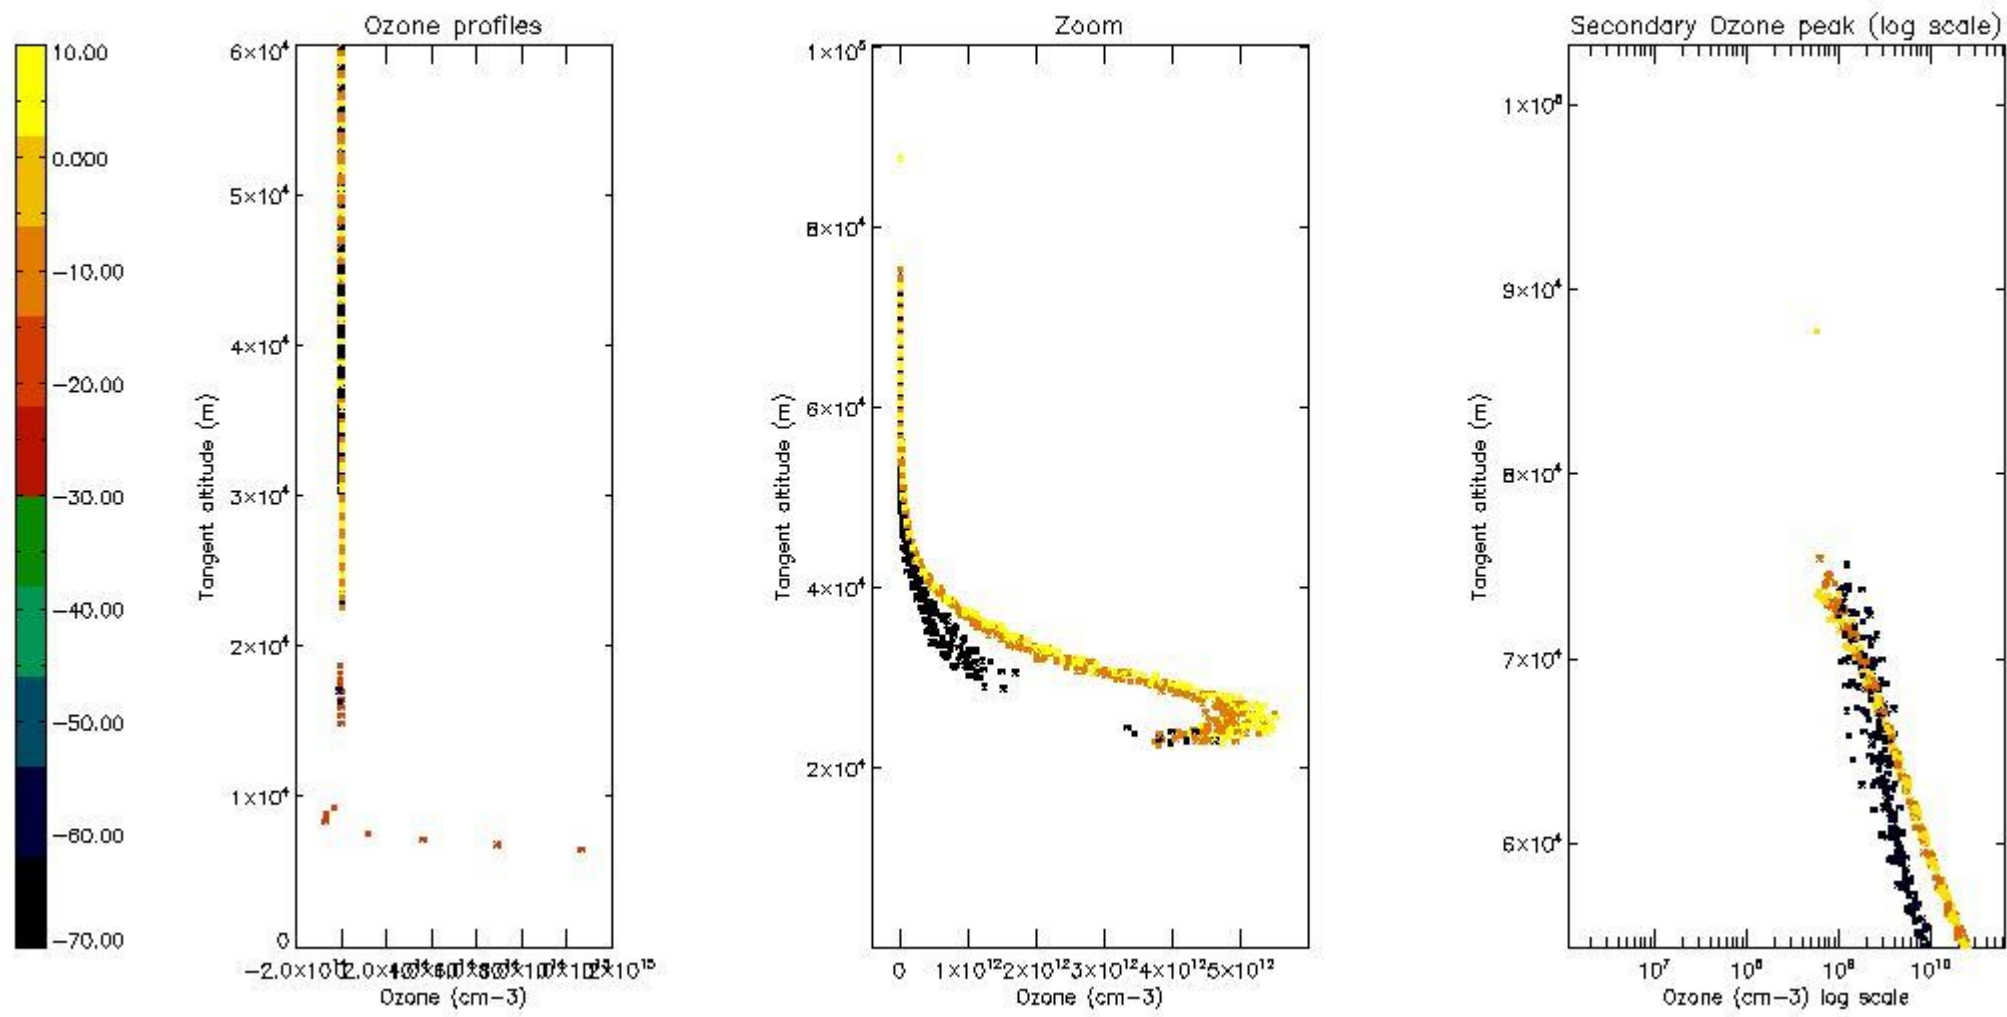

*5.4 Plot ozone profiles where STD < 10% (dark without errors)*

The colorbar represents the latitude.

*5.5 Plot ozone profiles where STD < 5% (dark without errors)*

The colorbar represents the latitude.

*5.6 Plot NO<sub>2</sub> profiles for all STD (dark without errors)*

The colorbar represents the latitude.

*5.7 Plot NO3 profiles for all STD (dark without errors)*

The colorbar represents the latitude.

*5.8 Plot H2O profiles for all STD (only for occultations of stars 1,2,3,4,13,14,16,26,63 dark without errors)*