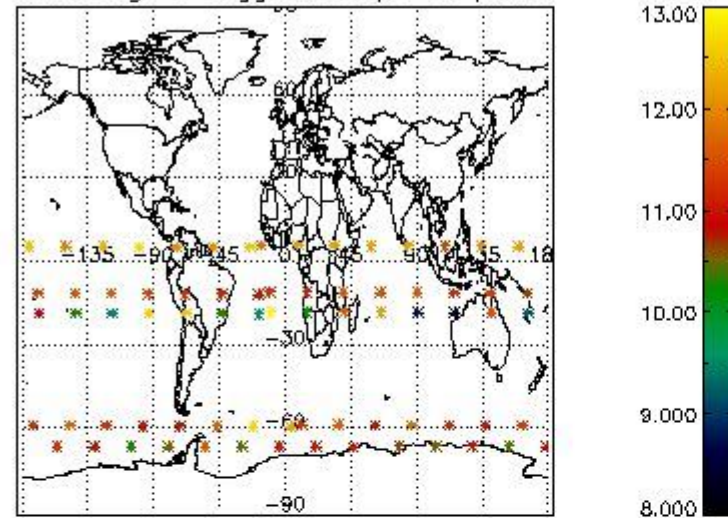

Percentage of flagged data per O3 profile