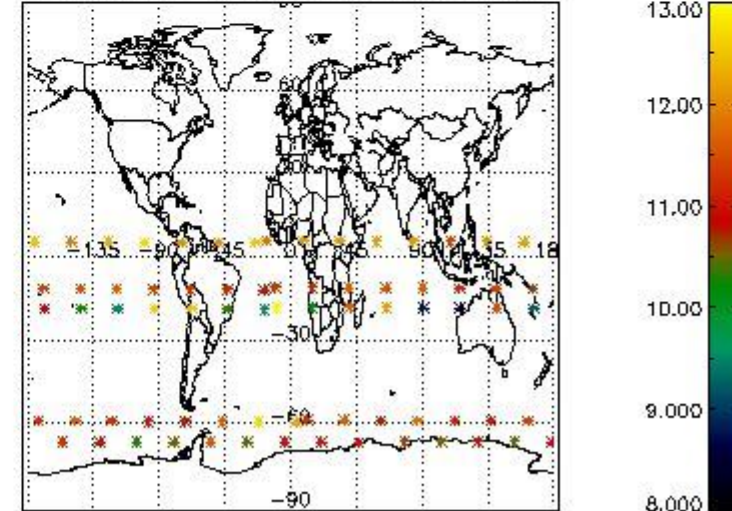

Percentage of flagged data per NO3 profile

4. Level 1 quality information per product

In this section it is plotted some information contained in the Quality Summary data set of the level 2 products that comes from the level 1b processing. Products without errors (error flag in the MPH set to "0") are used.

4.1 Plot quality information per product (time dependant) coming from level 1b processing

4.1.1 Plot level 1 quality information per product (time dependant): ENVISAT ASCENDING passes