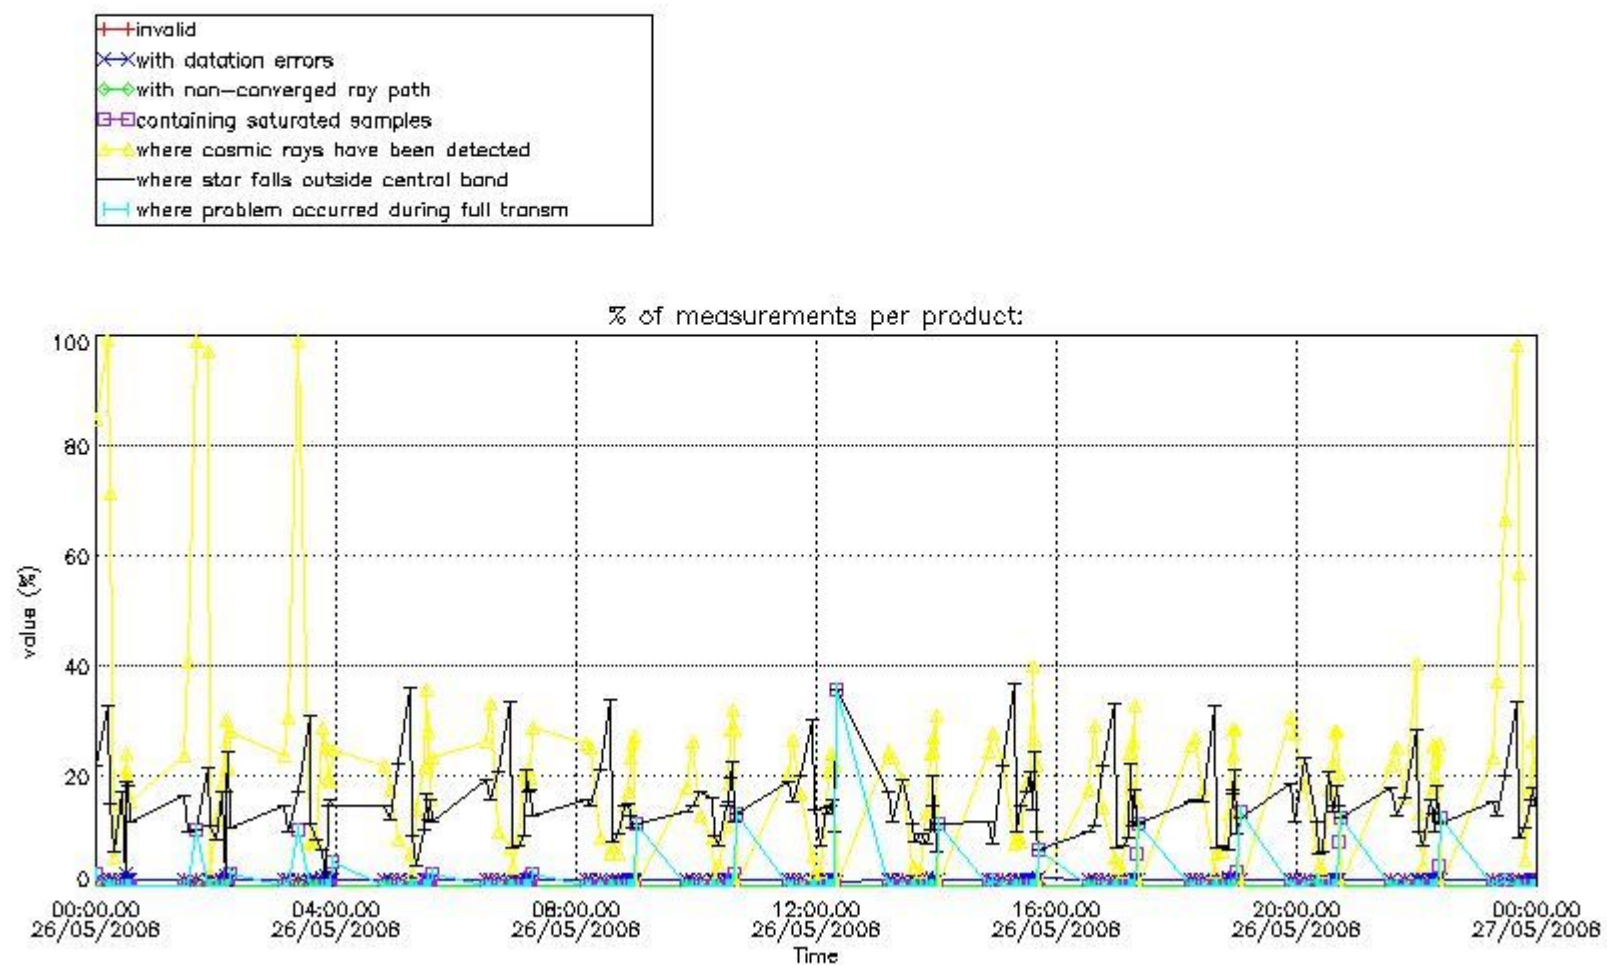

4.1.2 Plot level 1 quality information per product (time dependant): ENVI SAT DESCENDING passes