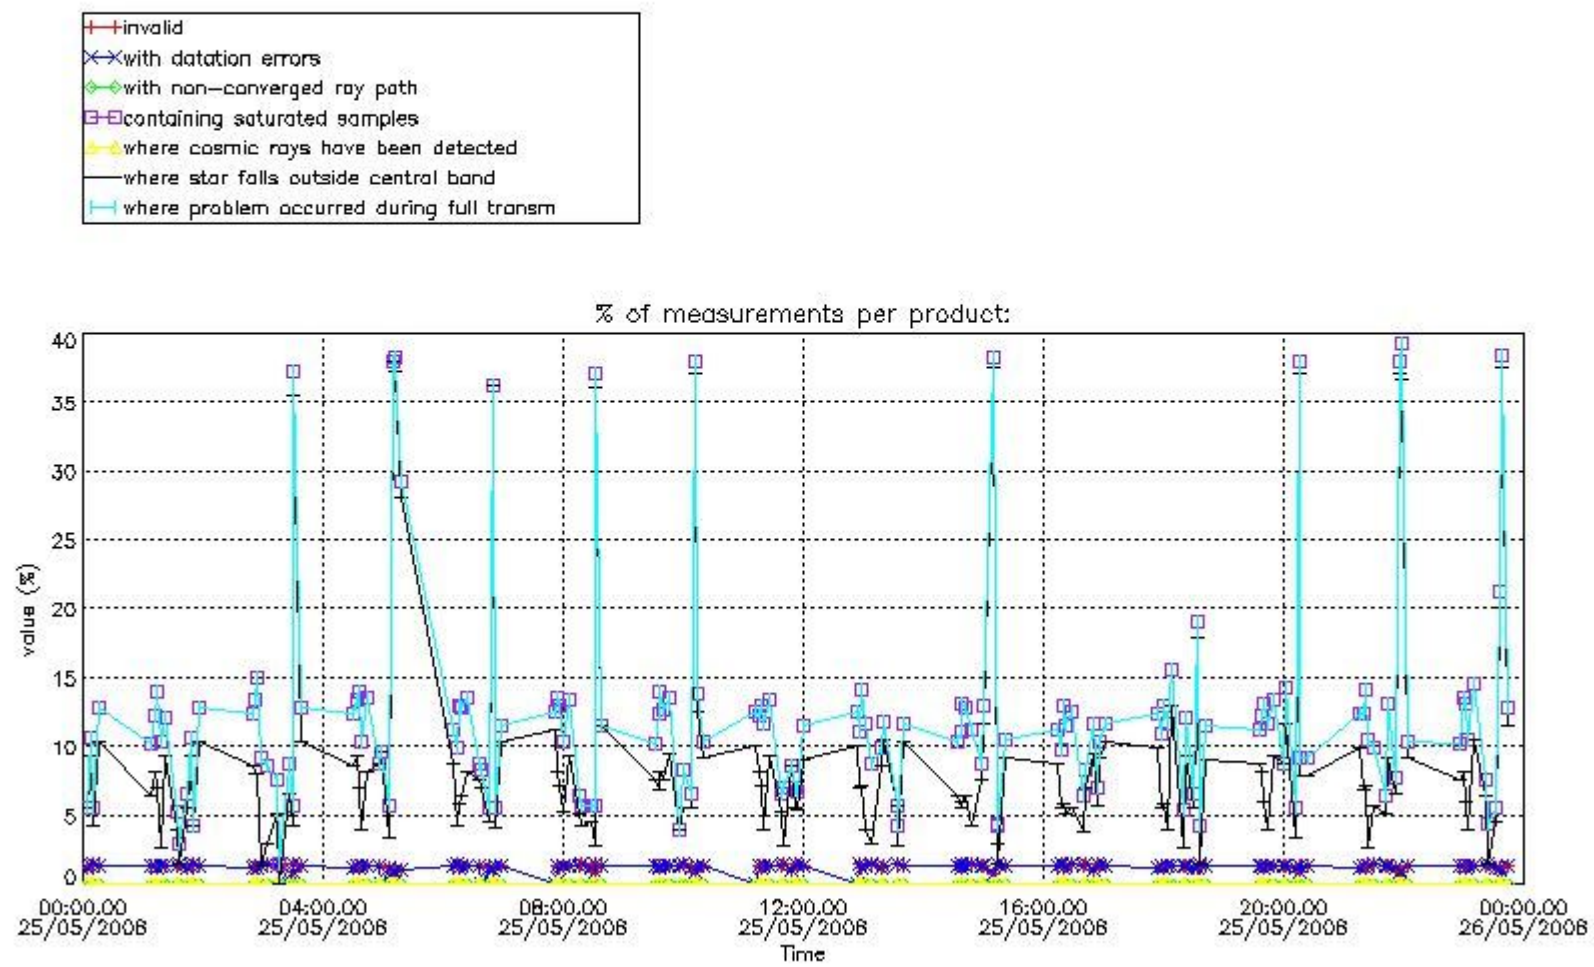

[6. Auxiliary Data Files used for the production reported in section 2](#)

This report presents the daily analysis on parameters extracted from GOMOS level 2 data (GOM_NL__2P). It is intended to monitor some important parameters that will impact the quality of these products. A list of level 2 products (and content) that have arrived during the reporting day to the PCF is also given.

3.1 Plot quality information per product (time dependant)

3.2 Plot quality information per product (world map)

Percentage of flagged data per O3 profile

Percentage of flagged data per H2O profile

Percentage of flagged data per NO2 profile

Percentage of flagged data per NO3 profile

4. Level 1 quality information per product

In this section it is plotted some information contained in the Quality Summary data set of the level 2 products that comes from the level 1b processing. Products without errors (error flag in the MPH set to "0") are used.

4.1 Plot quality information per product (time dependant) coming from level 1b processing

4.1.1 Plot level 1 quality information per product (time dependant): ENVISAT ASCENDING passes

4.1.2 Plot level 1 quality information per product (time dependant): ENVI SAT DESCENDING passes