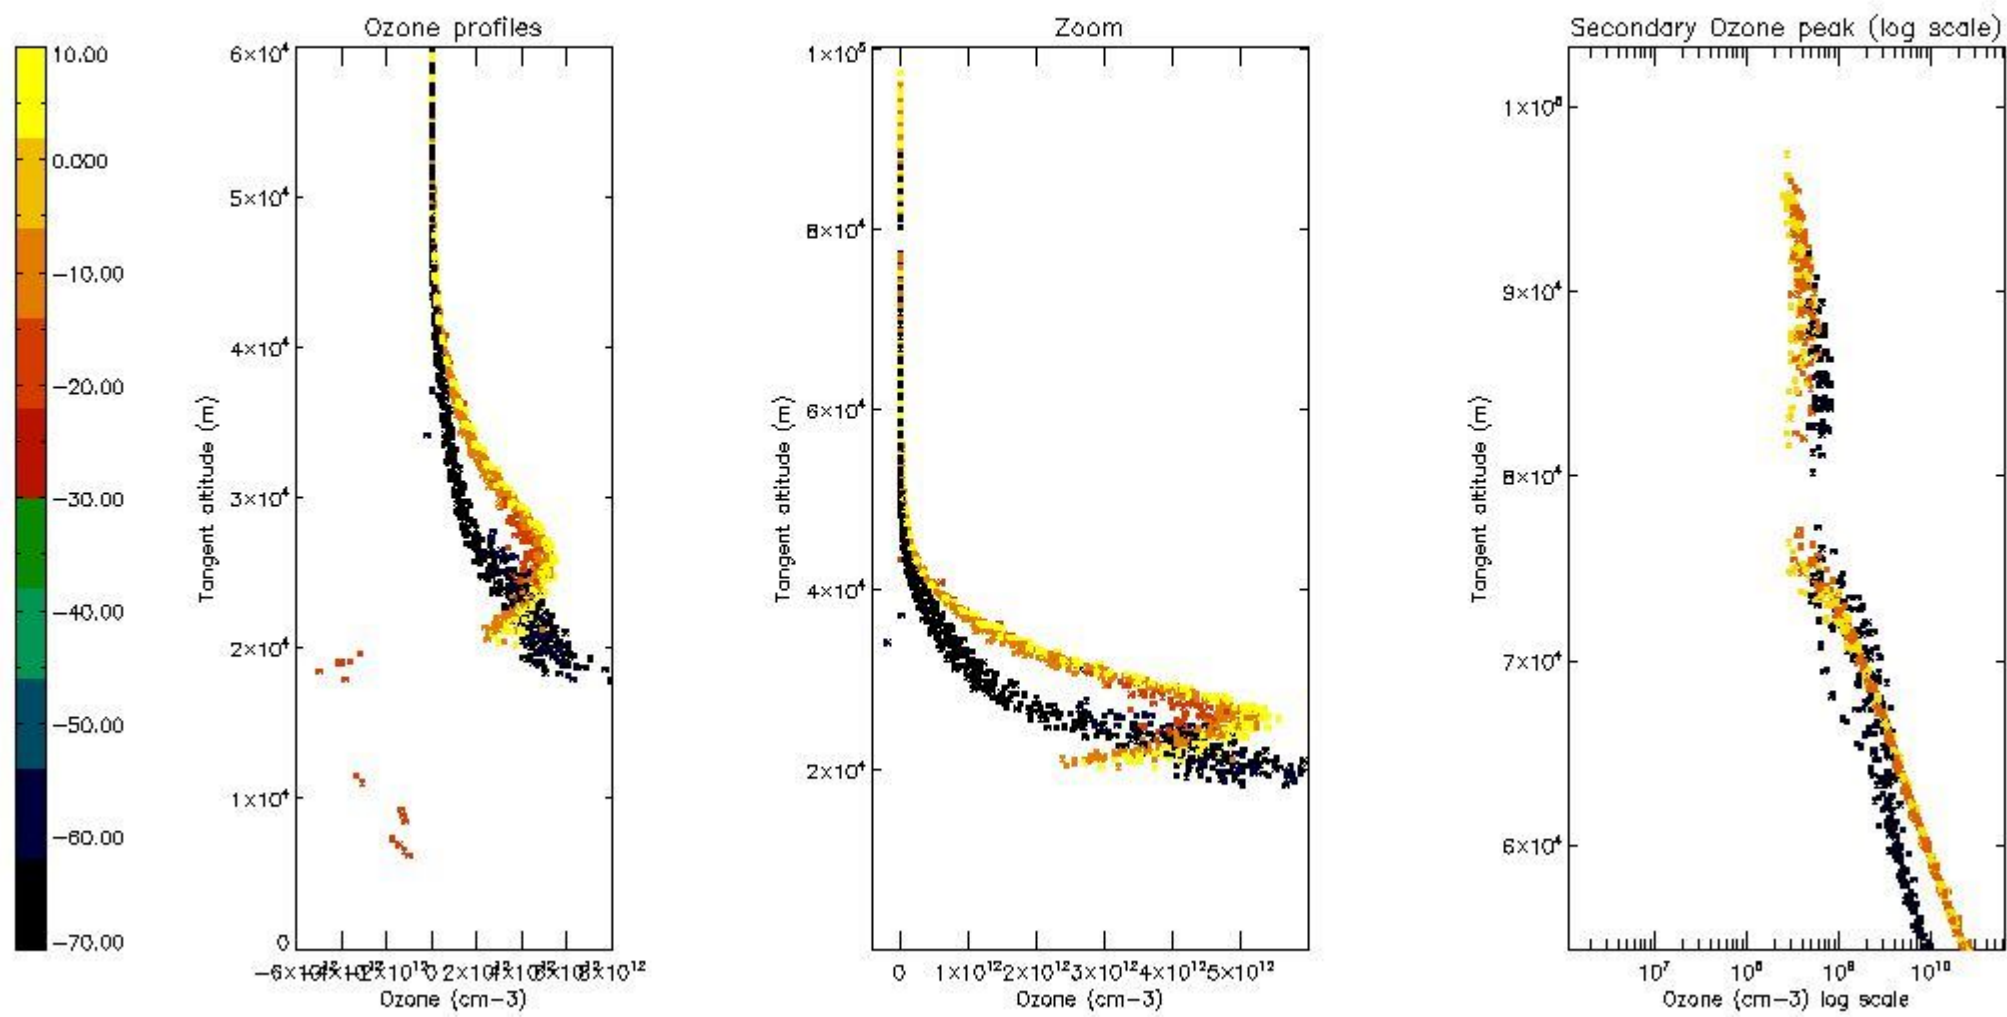

5.5 Plot ozone profiles where STD < 5% (dark without errors)

The colorbar represents the latitude.