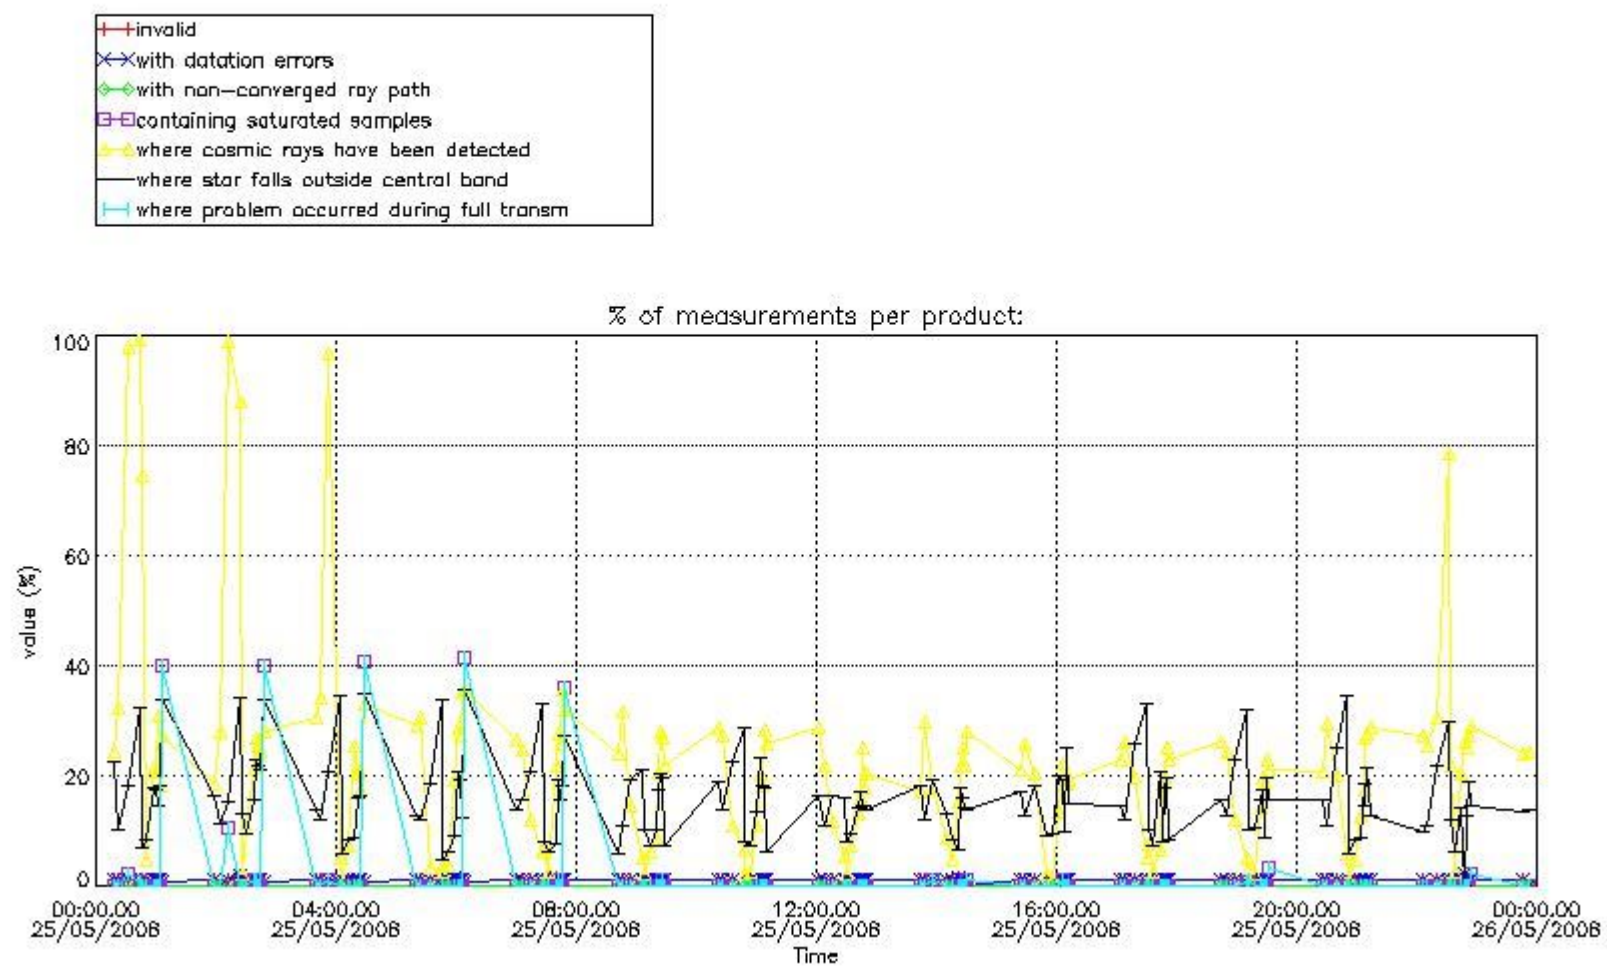

3.1 Plot quality information per product (time dependant)

3.2 Plot quality information per product (world map)

Percentage of flagged data per O3 profile

Percentage of flagged data per H2O profile

Percentage of flagged data per NO2 profile

Percentage of flagged data per NO3 profile

4. Level 1 quality information per product

In this section it is plotted some information contained in the Quality Summary data set of the level 2 products that comes from the level 1b processing. Products without errors (error flag in the MPH set to "0") are used.

4.1 Plot quality information per product (time dependant) coming from level 1b processing

4.1.1 Plot level 1 quality information per product (time dependant): ENVISAT ASCENDING passes

4.1.2 Plot level 1 quality information per product (time dependant): ENVI SAT DESCENDING passes