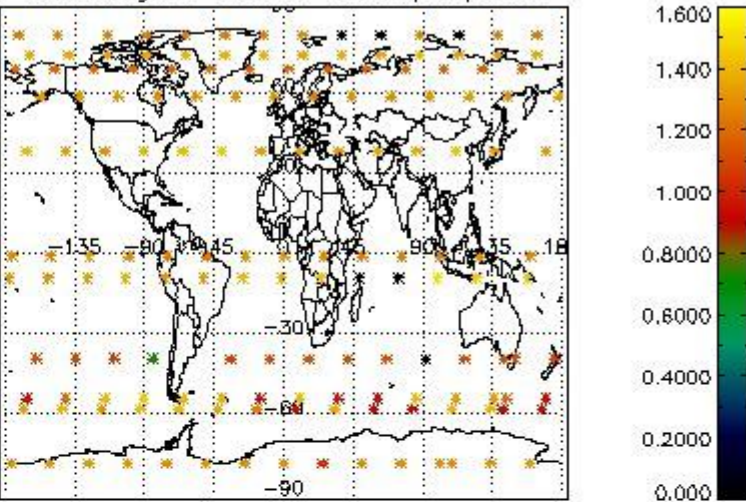

Percentage of datation errors per profile