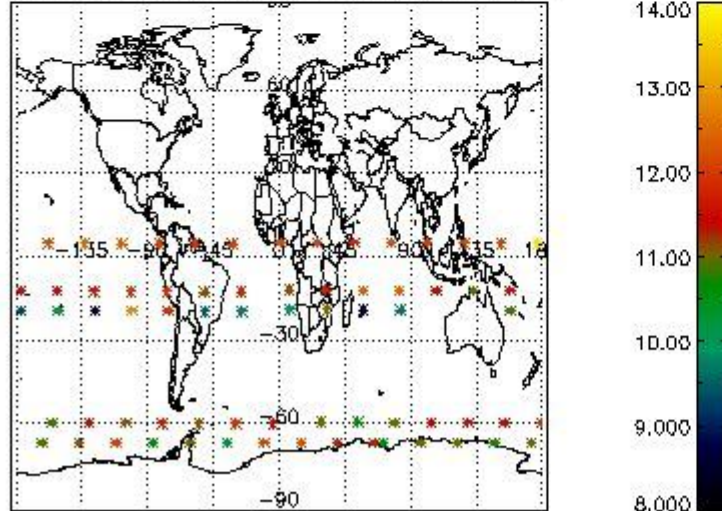

3.1 Plot quality information per product (time dependant)

3.2 Plot quality information per product (world map)

Percentage of flagged data per O3 profile

Percentage of flagged data per H2O profile

Percentage of flagged data per NO2 profile

Percentage of flagged data per NO3 profile

4. Level 1 quality information per product

In this section it is plotted some information contained in the Quality Summary data set of the level 2 products that comes from the level 1b processing. Products without errors (error flag in the MPH set to "0") are used.