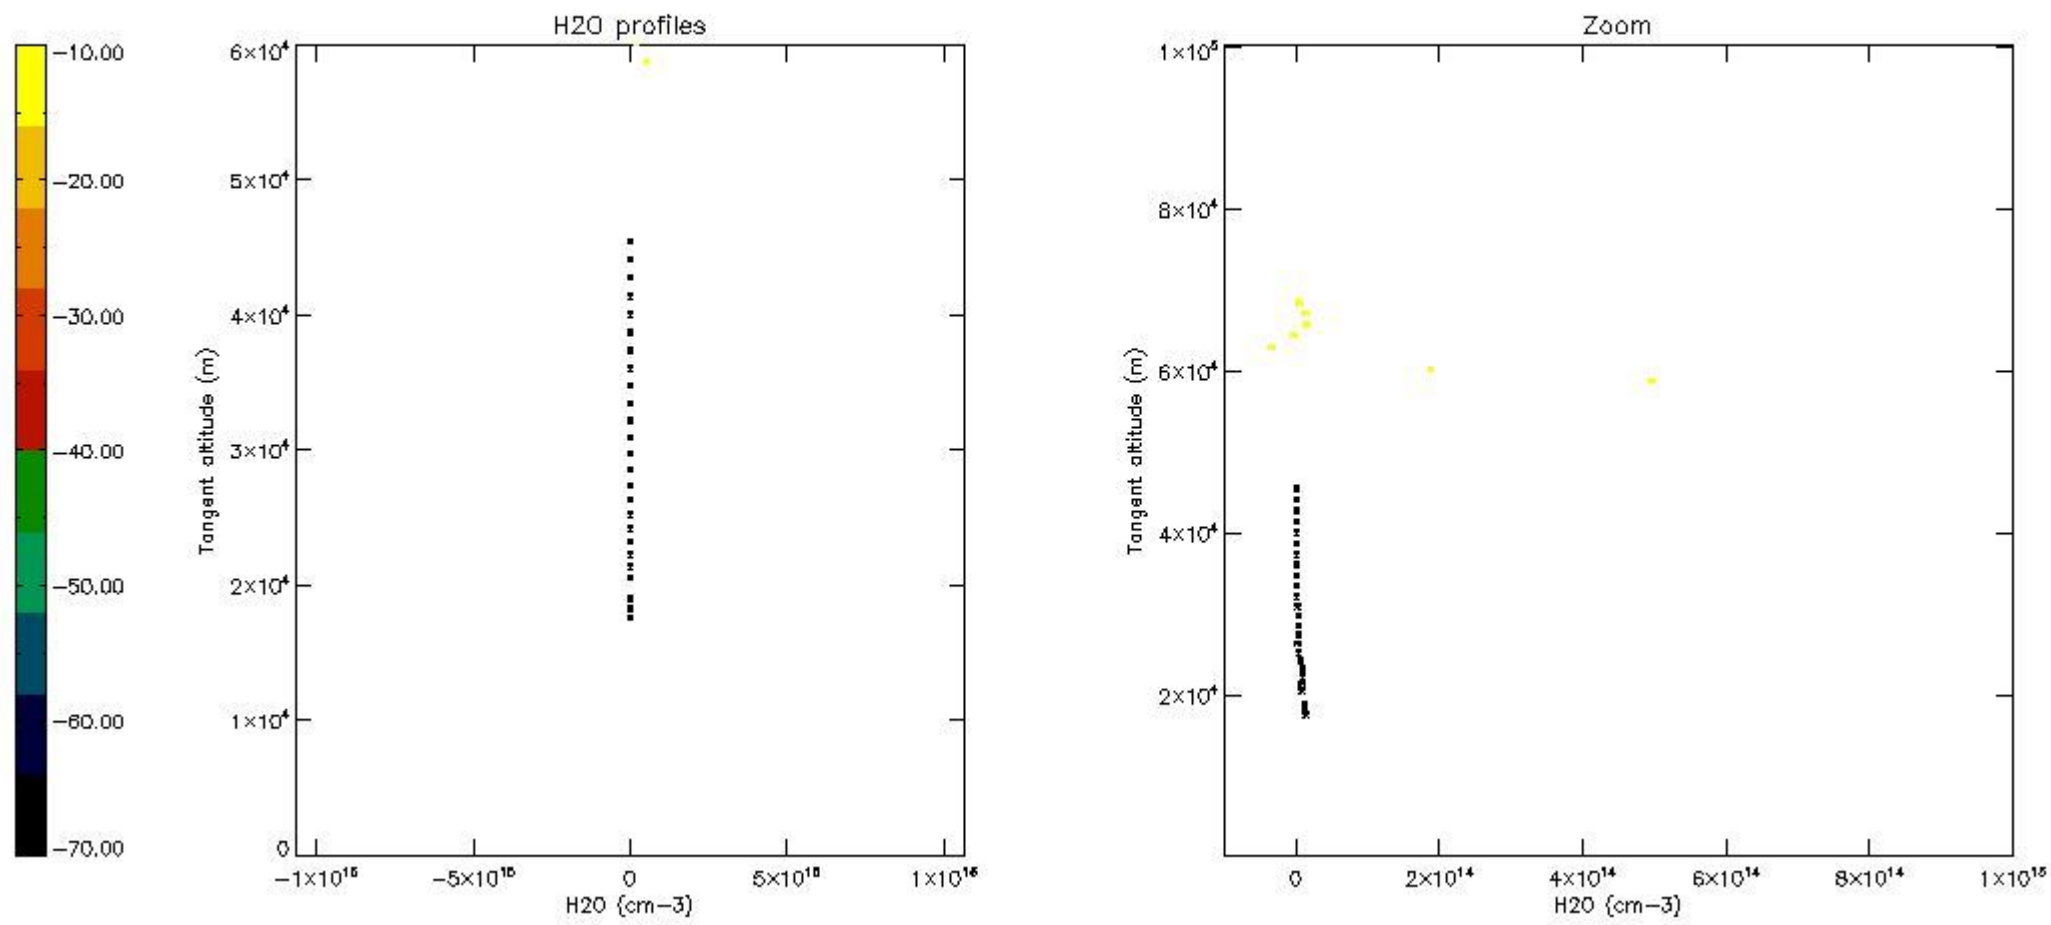

6. Auxiliary Data Files used for the production reported in section 2

The number reported in the third column indicates since which file (see list in section 2) the corresponding auxiliary file has been used. The fourth column is the date of those product files.

Type	Auxiliary Filename	Used since product	Used since product date
INST_PHYS_CHARACTERISTICS	GOM_INS_AXVIEC20091111_143220_20030716_120000_20500101_000000	1	25-MAY-2008 00:04:08
LEVEL-2_PROC_CONFIG	GOM_PR2_AXVIEC20091111_152718_20020301_000000_20500101_000000	1	25-MAY-2008 00:04:08
CROSS_SECTIONS_FILE	GOM_CRS_AXVIEC20091111_154832_20020301_000000_20500101_000000	1	25-MAY-2008 00:04:08