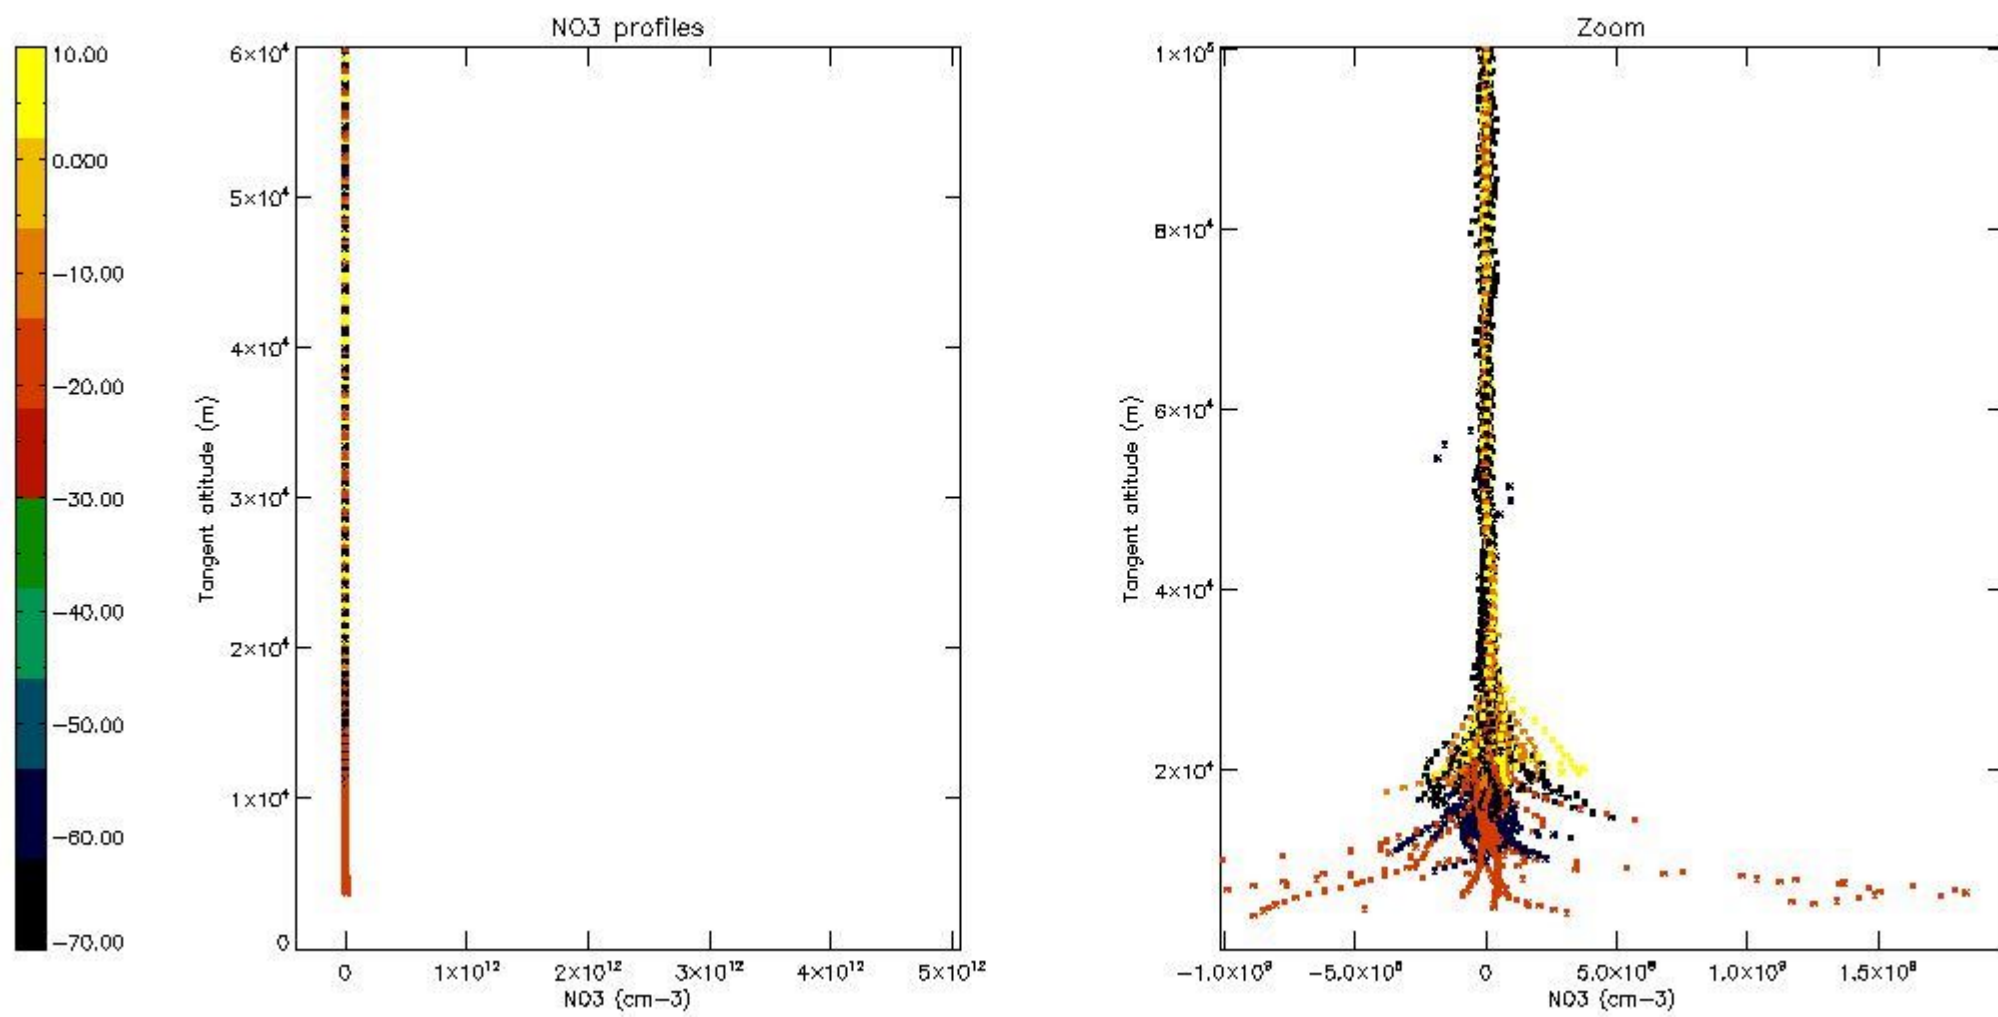

5.8 Plot H₂O profiles for all STD (only for occultations of stars 1,2,3,4,13,14,16,26,63 dark without errors)

The colorbar represents the latitude.