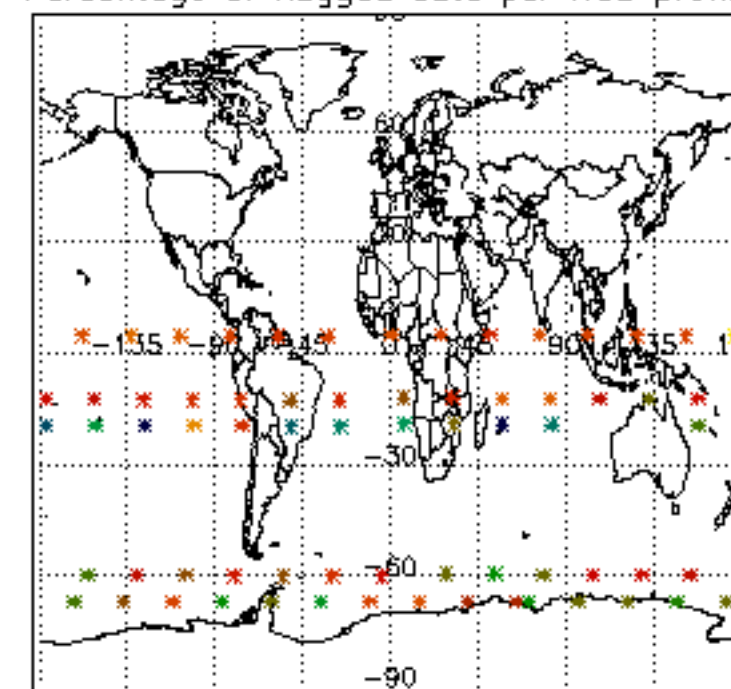

Percentage of flagged data per NO3 profile