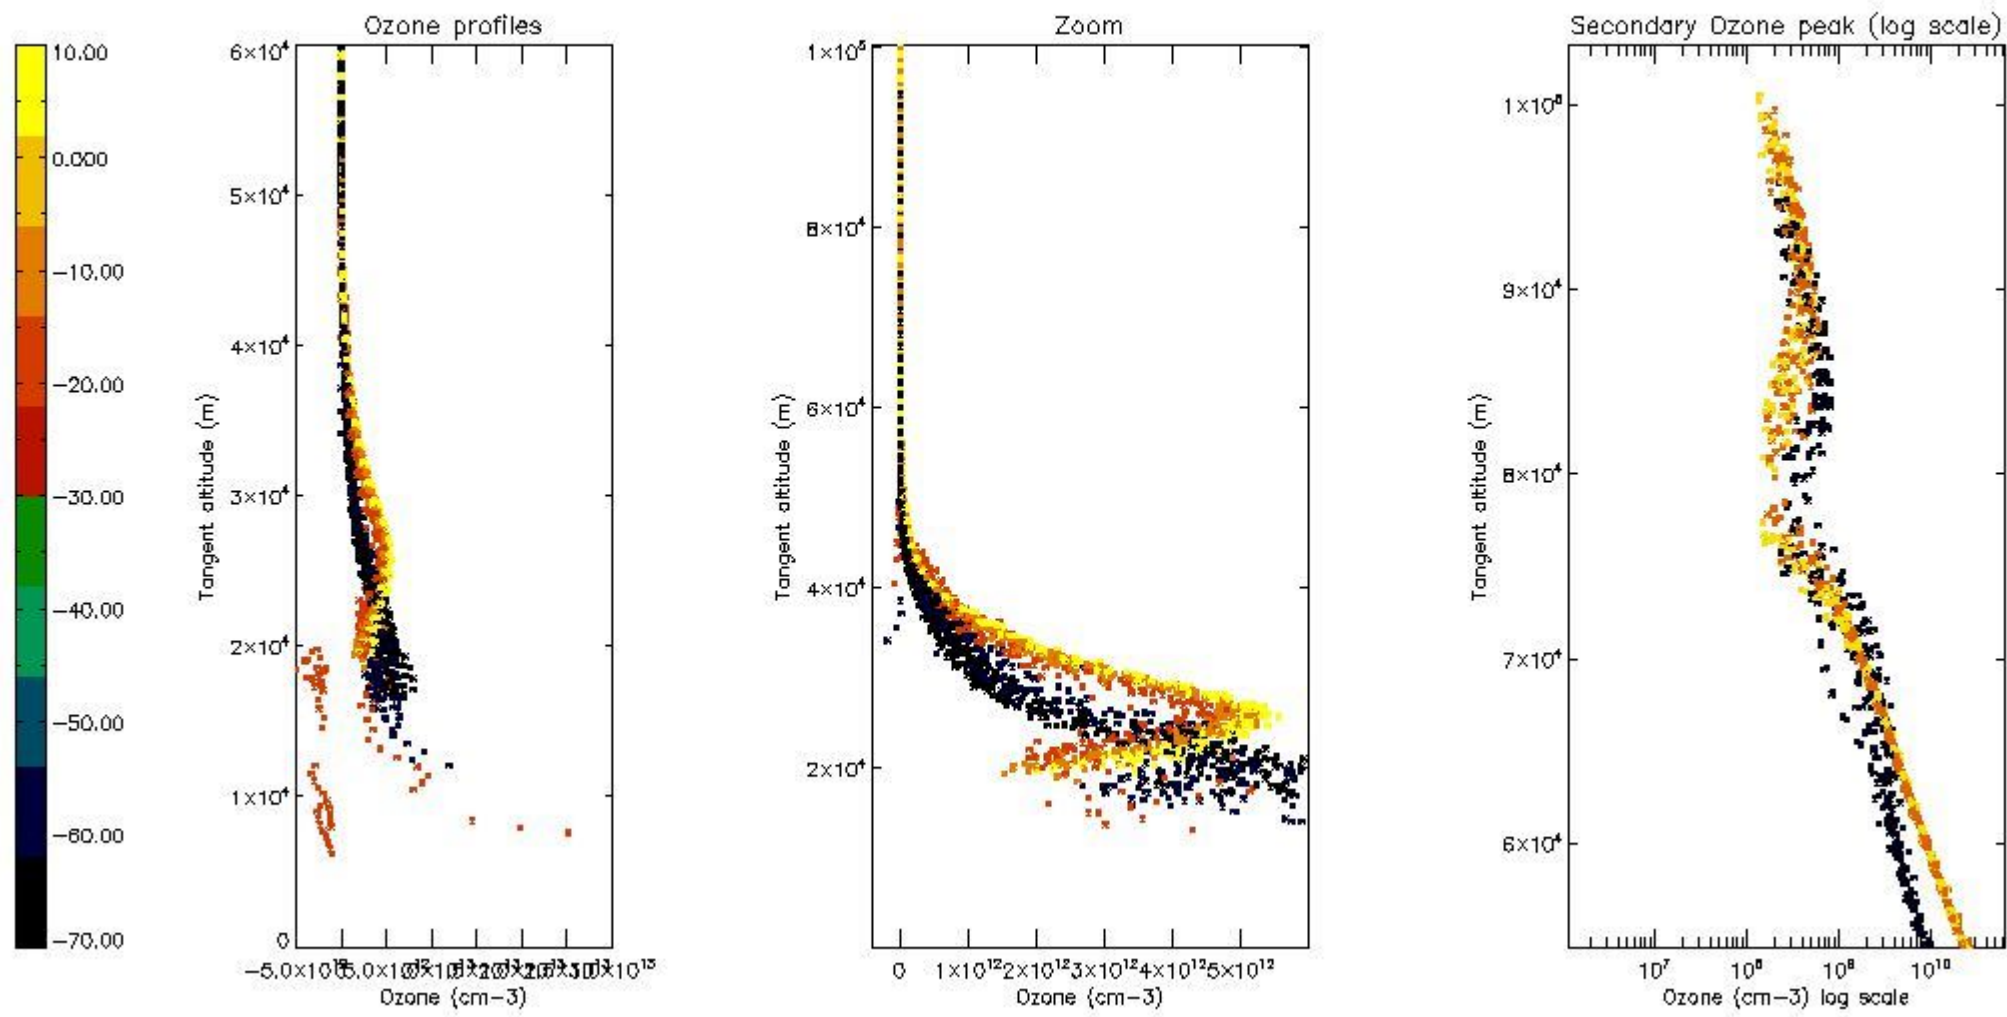

STD < 10	10
STD < 5	7

5.2 Plot ozone profiles for all STD (dark without errors)

The colorbar represents the latitude.

5.3 Plot ozone profiles where STD < 20% (dark without errors)

The colorbar represents the latitude.

5.4 Plot ozone profiles where STD < 10% (dark without errors)

The colorbar represents the latitude.

5.5 Plot ozone profiles where STD < 5% (dark without errors)

The colorbar represents the latitude.

5.6 Plot NO₂ profiles for all STD (dark without errors)