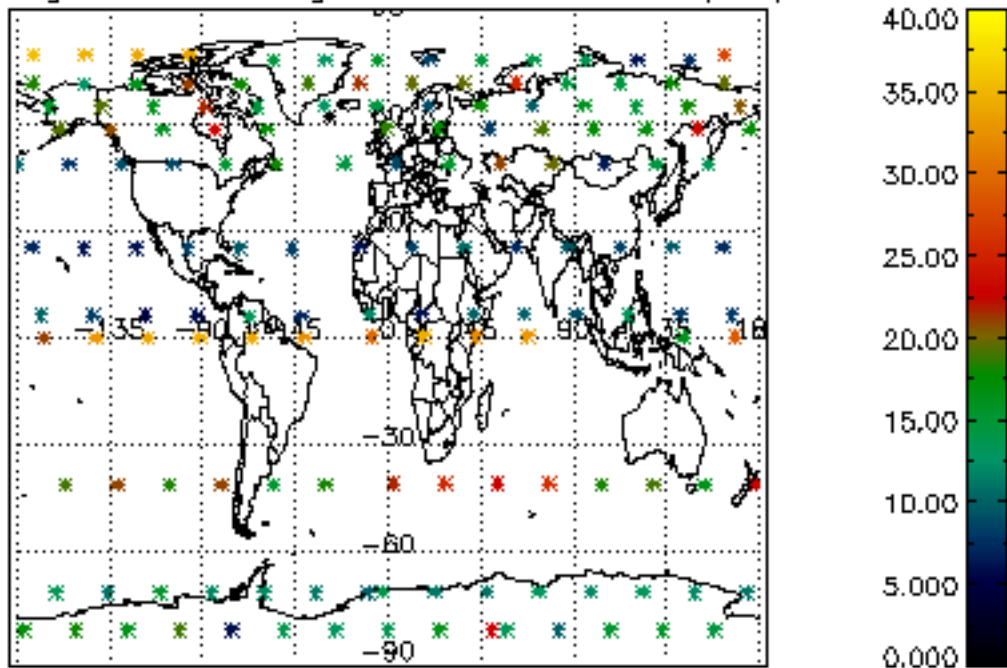

Percentage of cosmic ray hits per profile

Percentage of star falling outside central band per profile