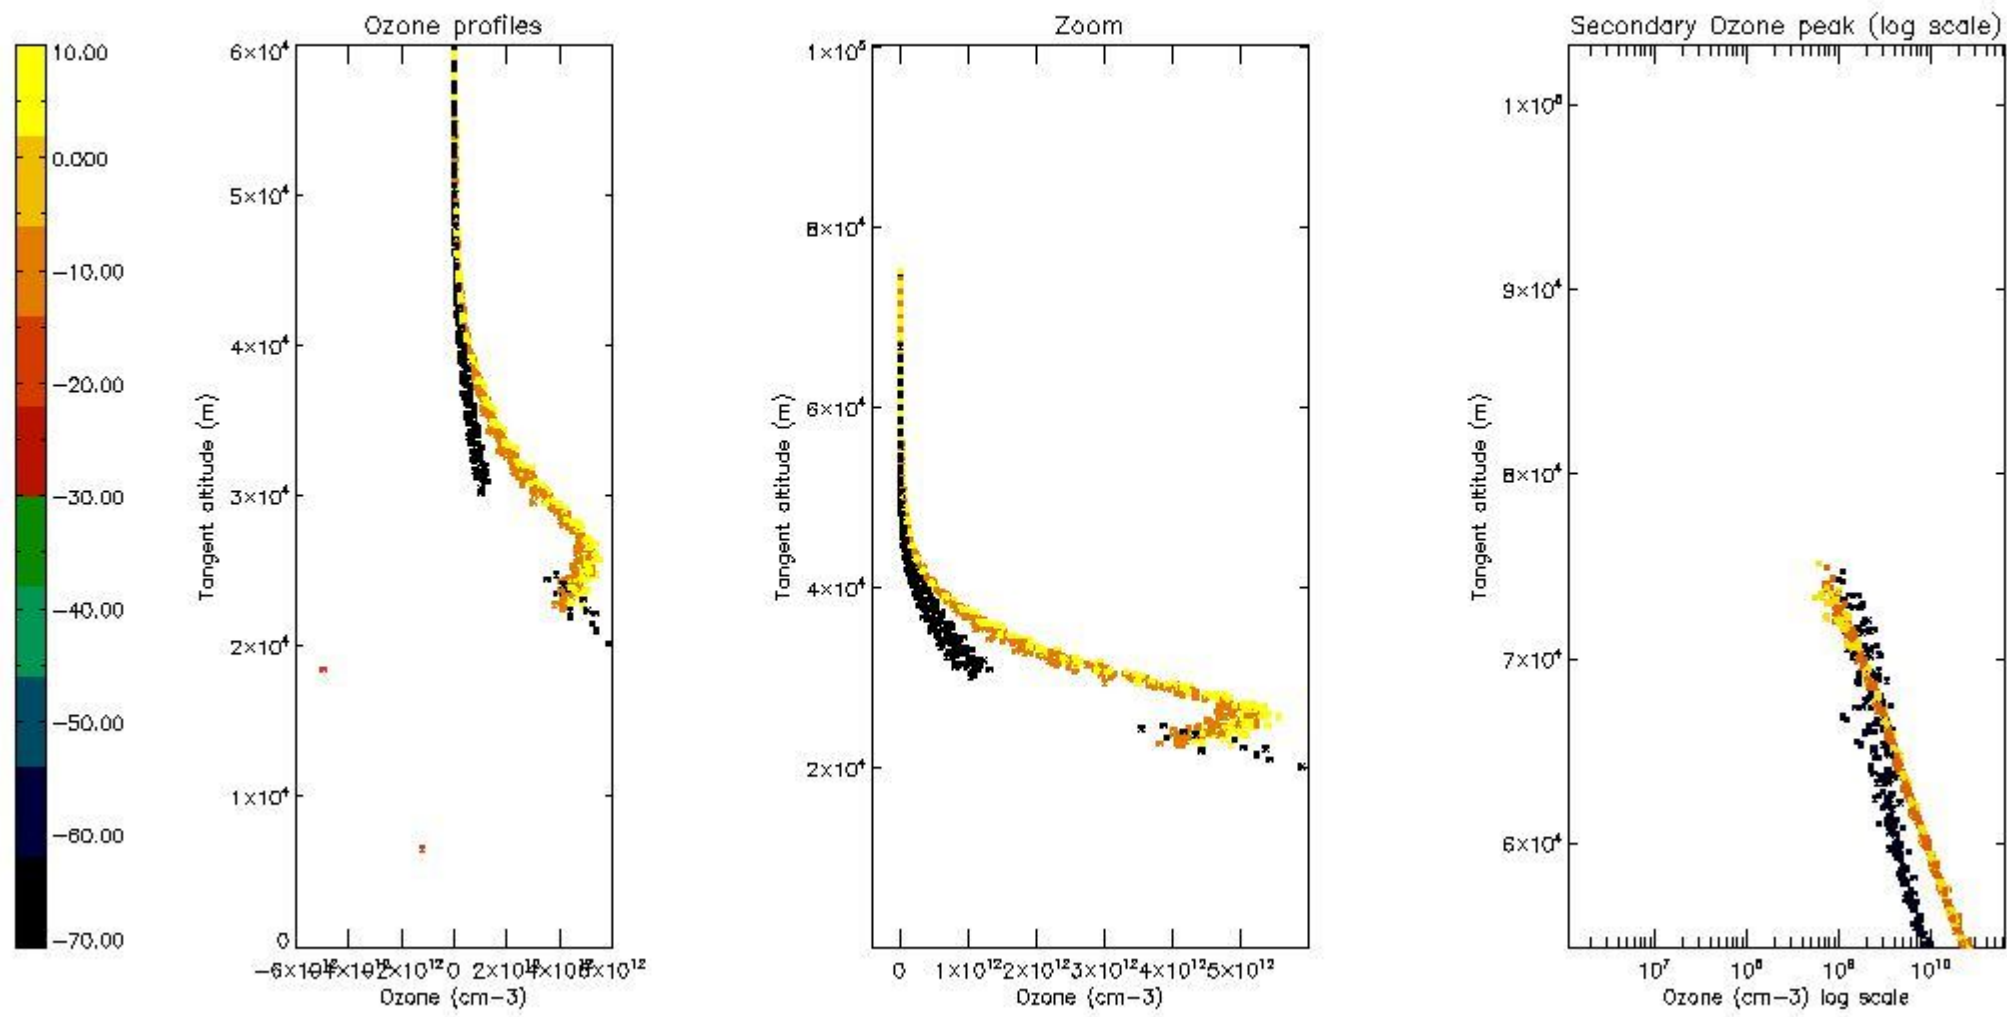

5.6 Plot NO₂ profiles for all STD (dark without errors)

The colorbar represents the latitude.