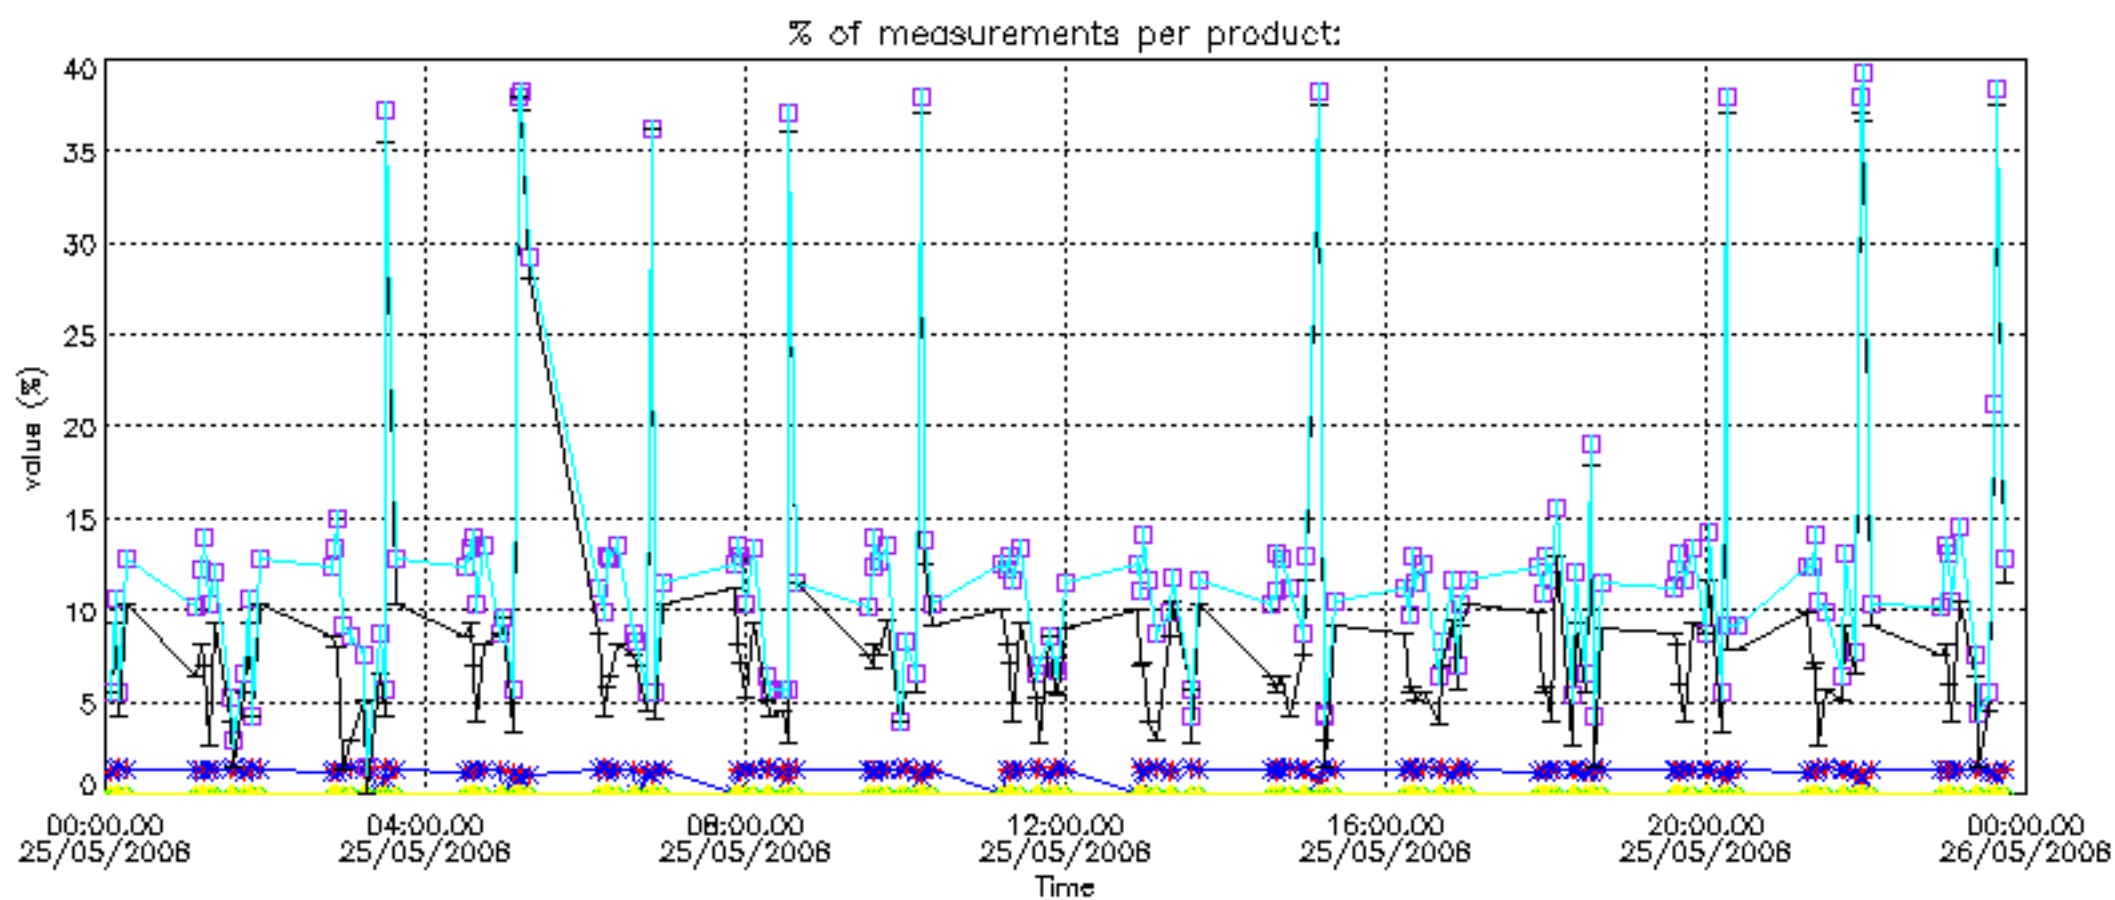

Percentage of cosmic ray hits per profile

Percentage of datation errors per profile