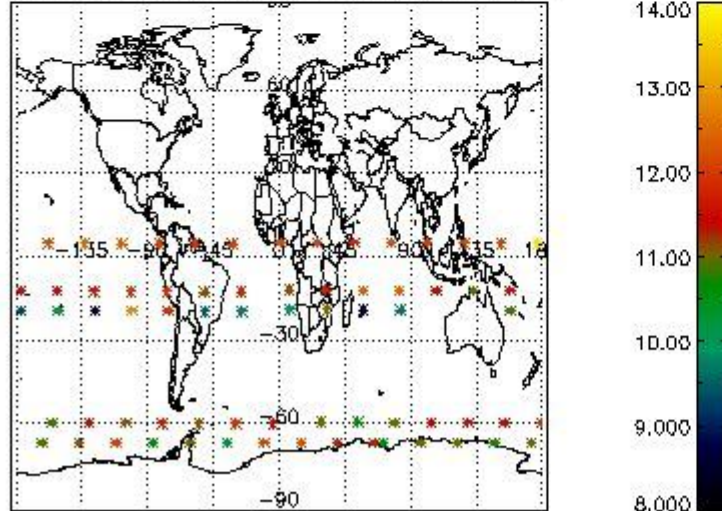

3.1 Plot quality information per product (time dependant)

3.2 Plot quality information per product (world map)

Percentage of flagged data per O3 profile

Percentage of flagged data per H2O profile

Percentage of flagged data per NO2 profile