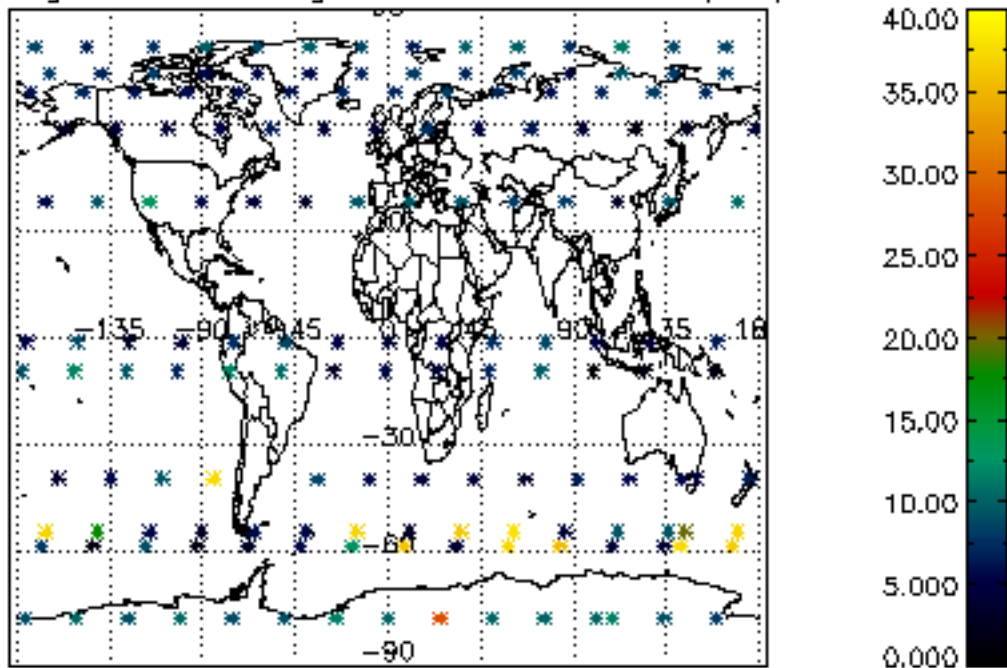

Percentage of star falling outside central band per profile