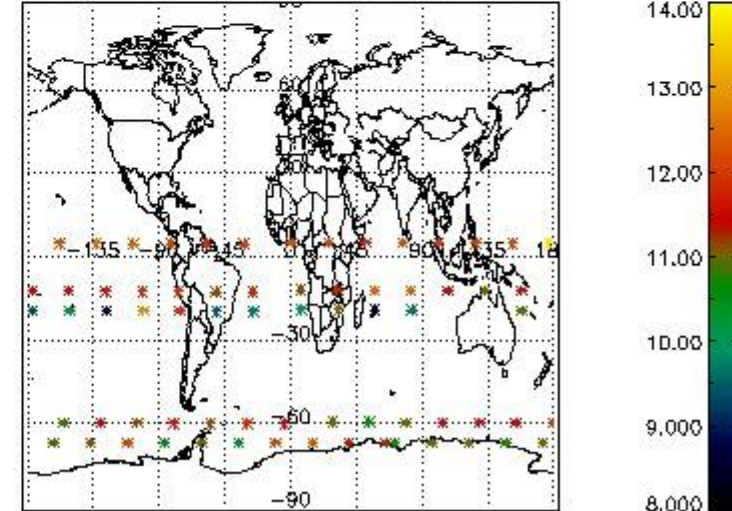

Percentage of flagged data per NO3 profile

4. Level 1 quality information per product

In this section it is plotted some information contained in the Quality Summary data set of the level 2 products that comes from the level 1b processing. Products without errors (error flag in the MPH set to "0") are used.

4.1 Plot quality information per product (time dependant) coming from level 1b processing

4.1.1 Plot level 1 quality information per product (time dependant): ENVISAT ASCENDING passes