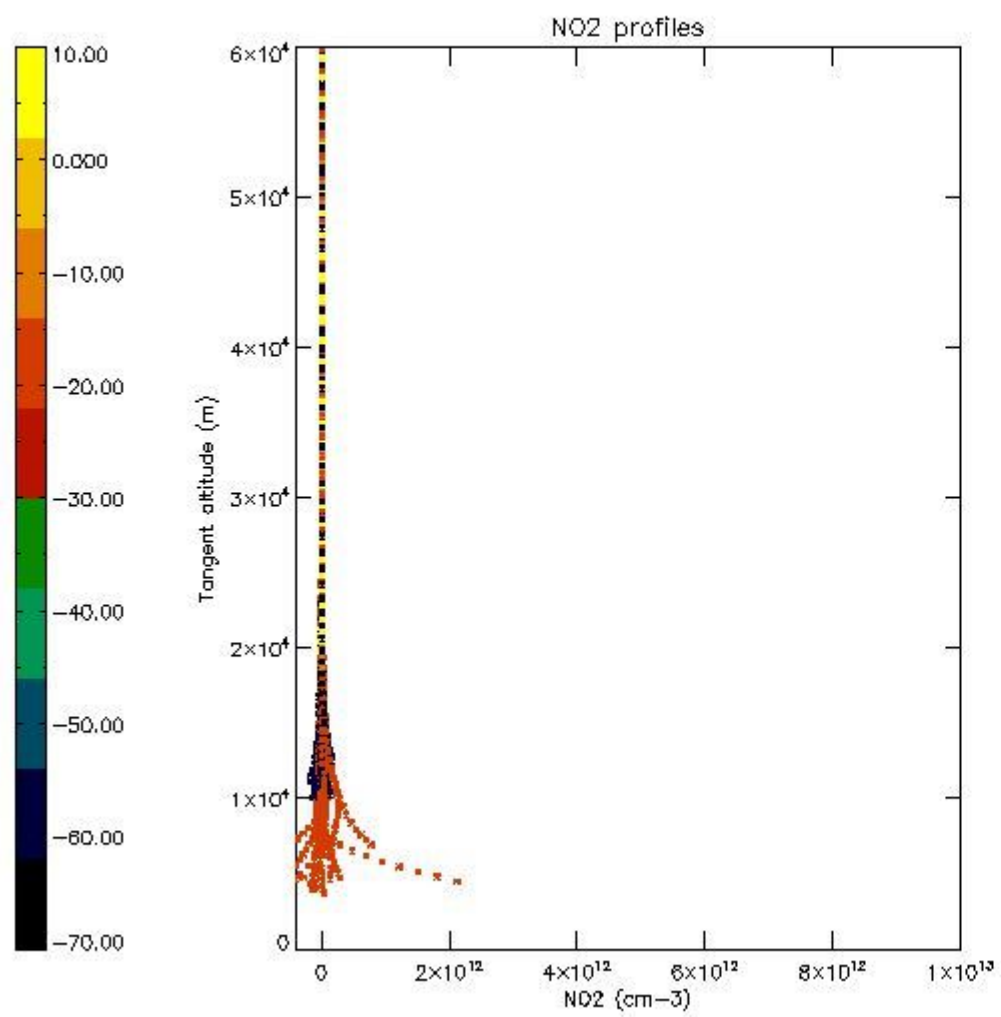

5.7 Plot NO3 profiles for all STD (dark without errors)

The colorbar represents the latitude.