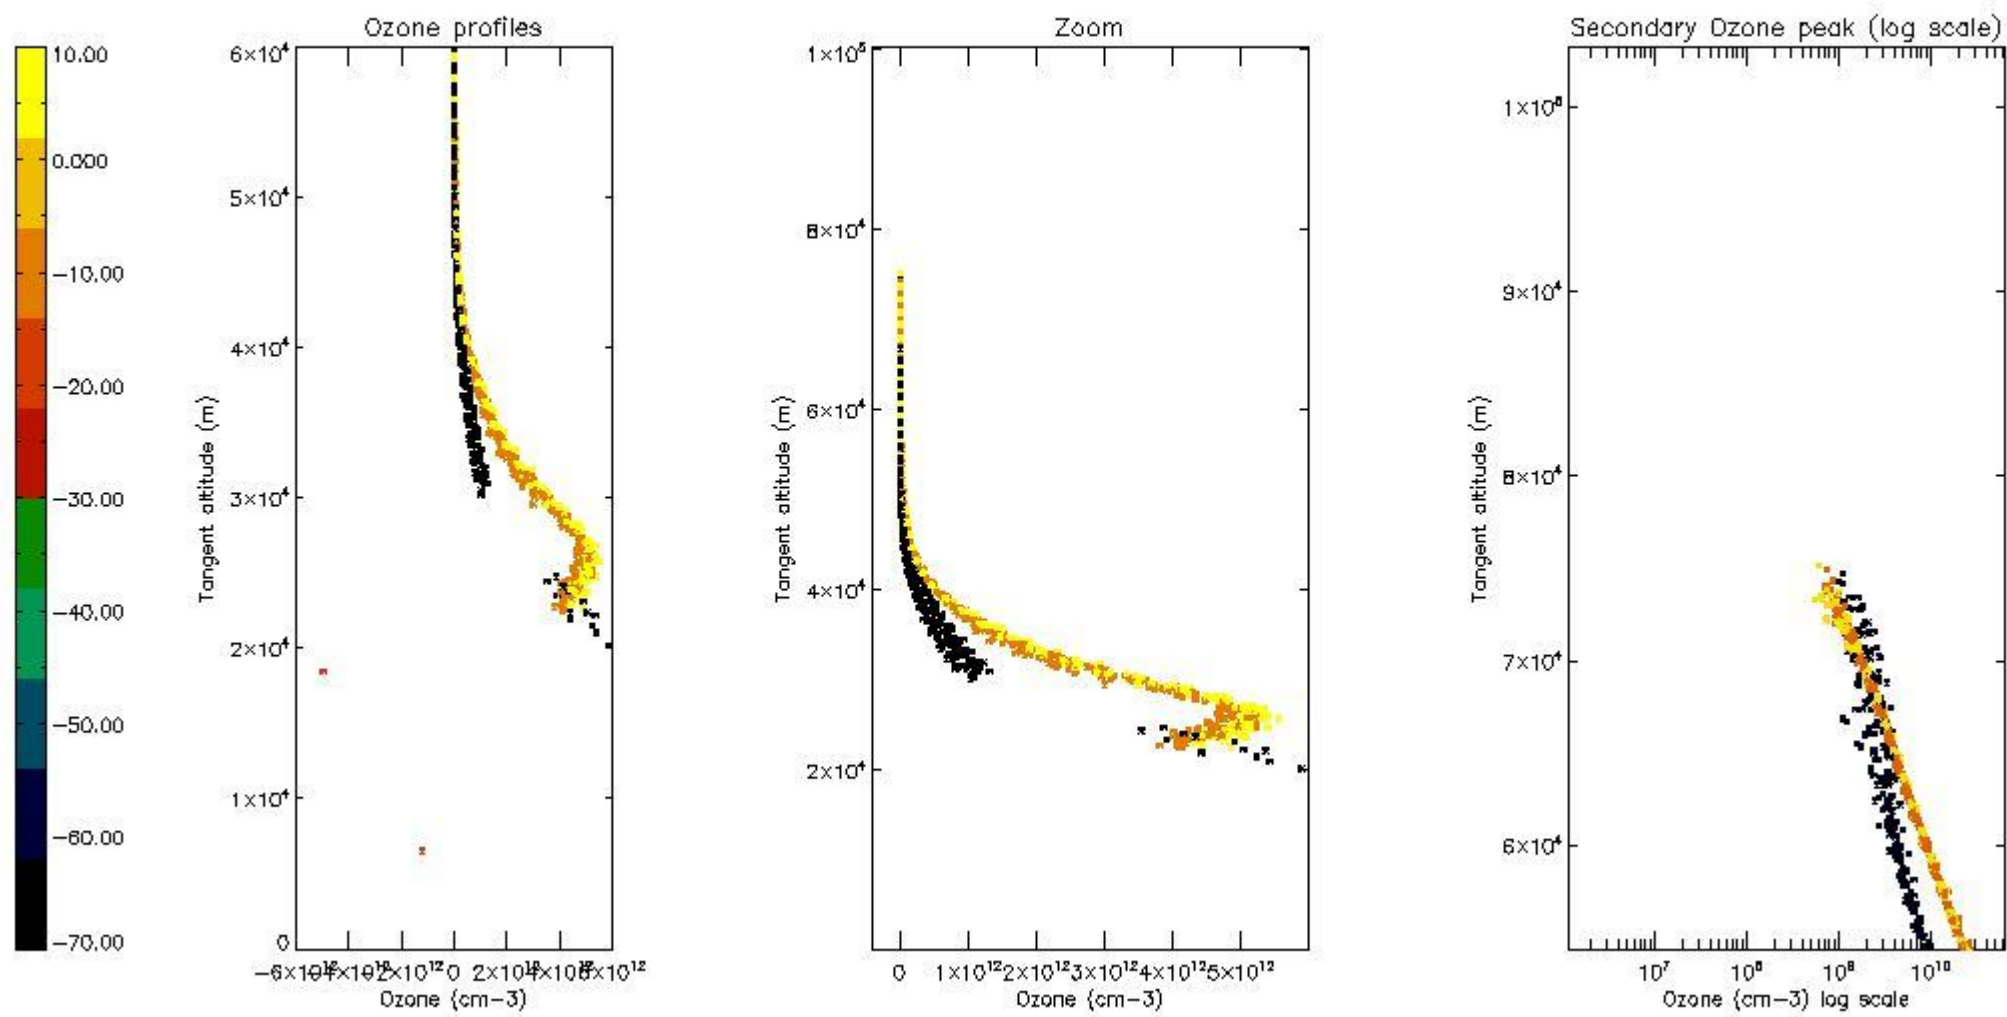

5.6 Plot NO₂ profiles for all STD (dark without errors)

The colorbar represents the latitude.