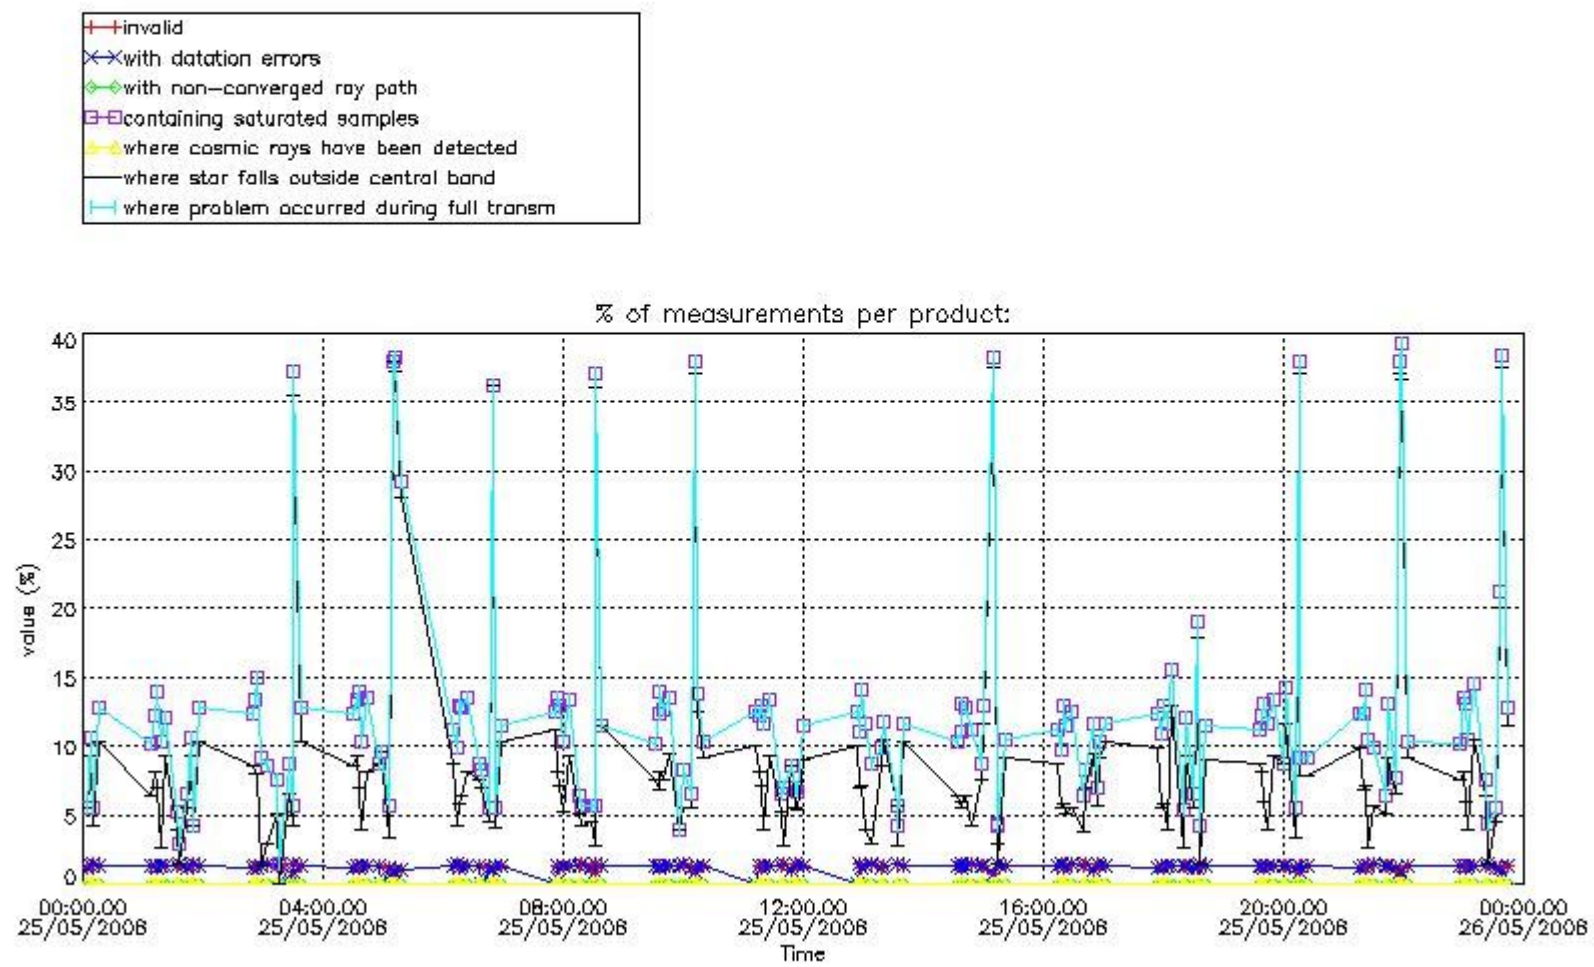

4.2 Plot quality information per product coming from level 1b processing (world map)

4.2.1 Plot level 1 quality information per product (world map): ENVISAT ASCENDING passes