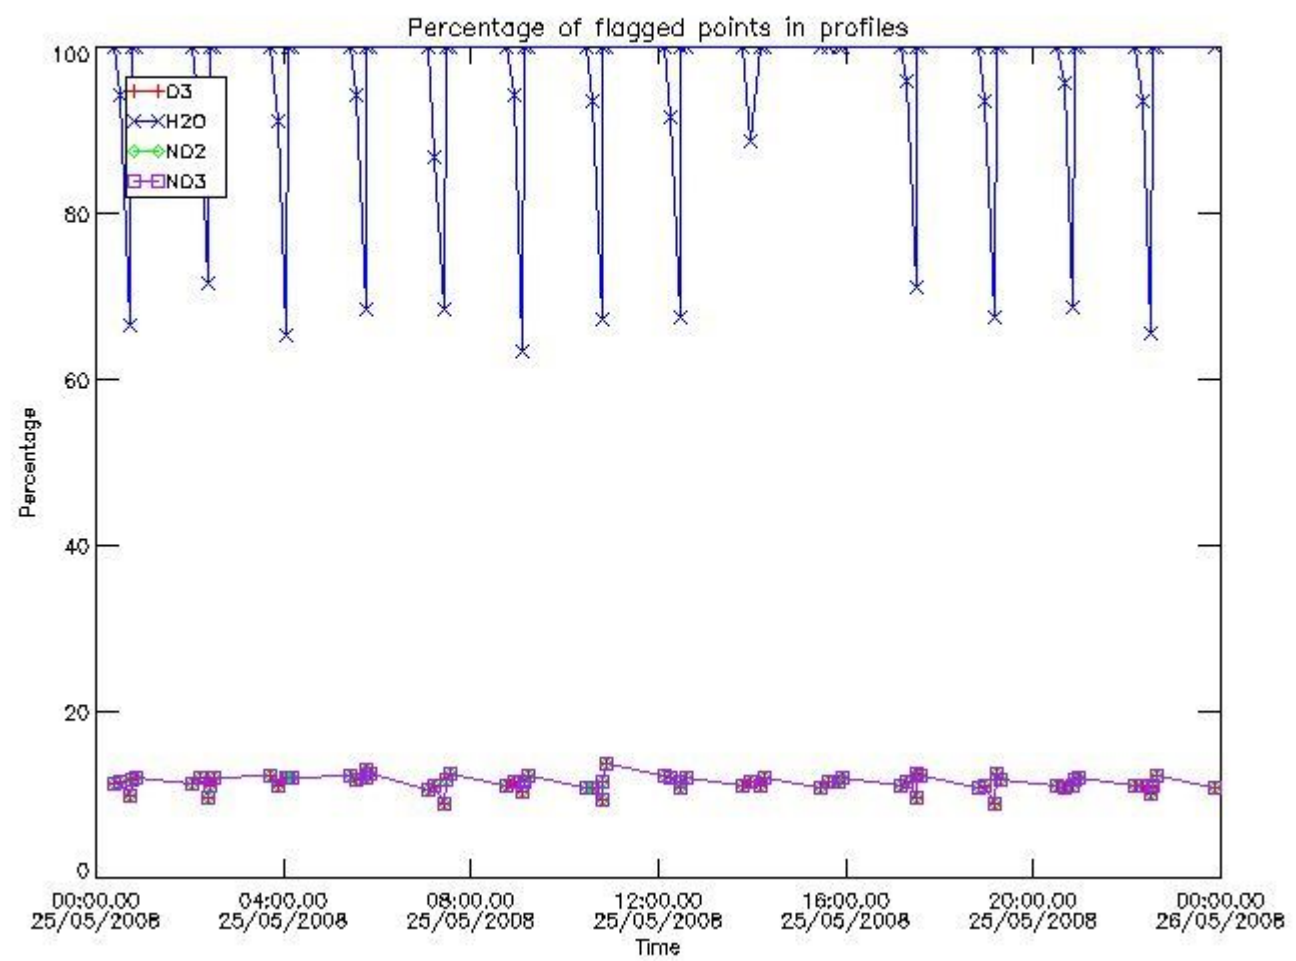

3. Quality information per product

In this section it is plotted some information contained in the Quality Summary data set of the level 2 products. Only products in dark limb conditions and without errors (error flag in the MPH set to "0") are used.

3.1 Plot quality information per product (time dependant)

3.2 Plot quality information per product (world map)