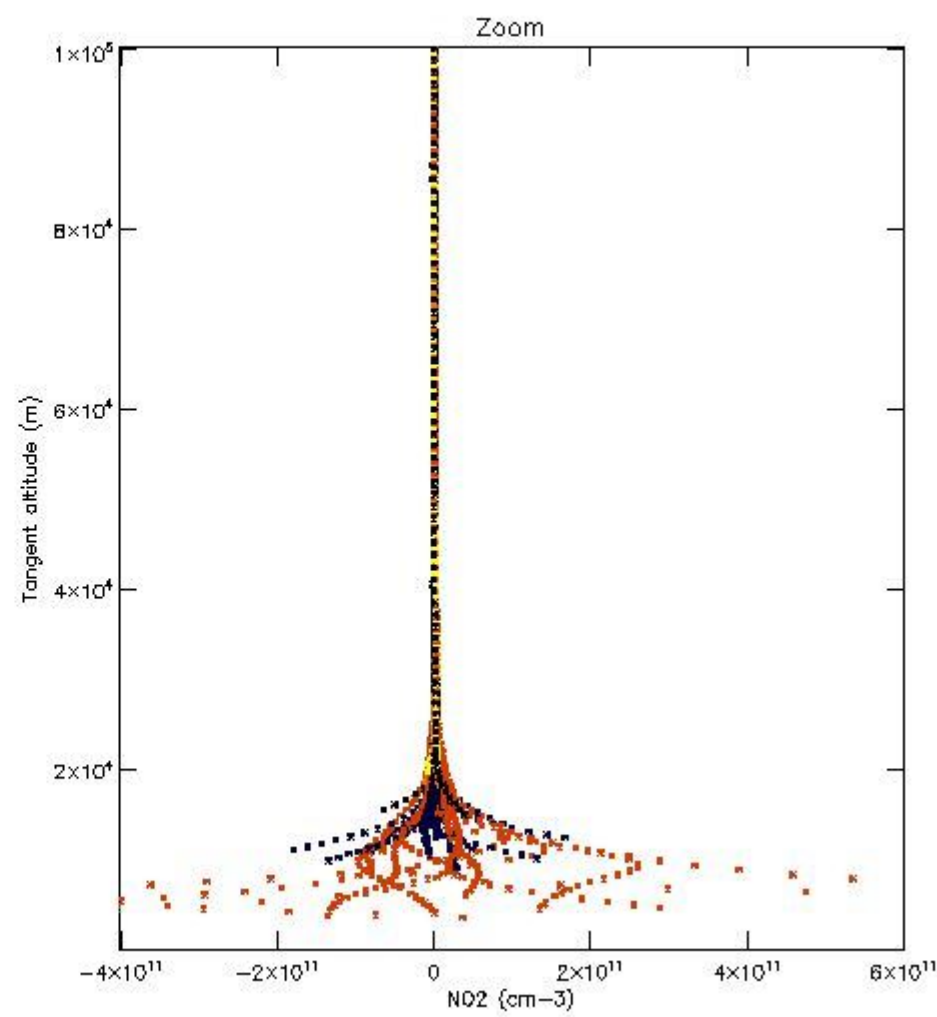

STD < 10	10
STD < 5	7

5.2 Plot ozone profiles for all STD (dark without errors)

The colorbar represents the latitude.

5.3 Plot ozone profiles where STD < 20% (dark without errors)

The colorbar represents the latitude.

5.4 Plot ozone profiles where STD < 10% (dark without errors)

The colorbar represents the latitude.

5.5 Plot ozone profiles where STD < 5% (dark without errors)

The colorbar represents the latitude.

5.6 Plot NO₂ profiles for all STD (dark without errors)

The colorbar represents the latitude.

5.7 Plot NO3 profiles for all STD (dark without errors)

The colorbar represents the latitude.

5.8 Plot H2O profiles for all STD (only for occultations of stars 1,2,3,4,13,14,16,26,63 dark without errors)