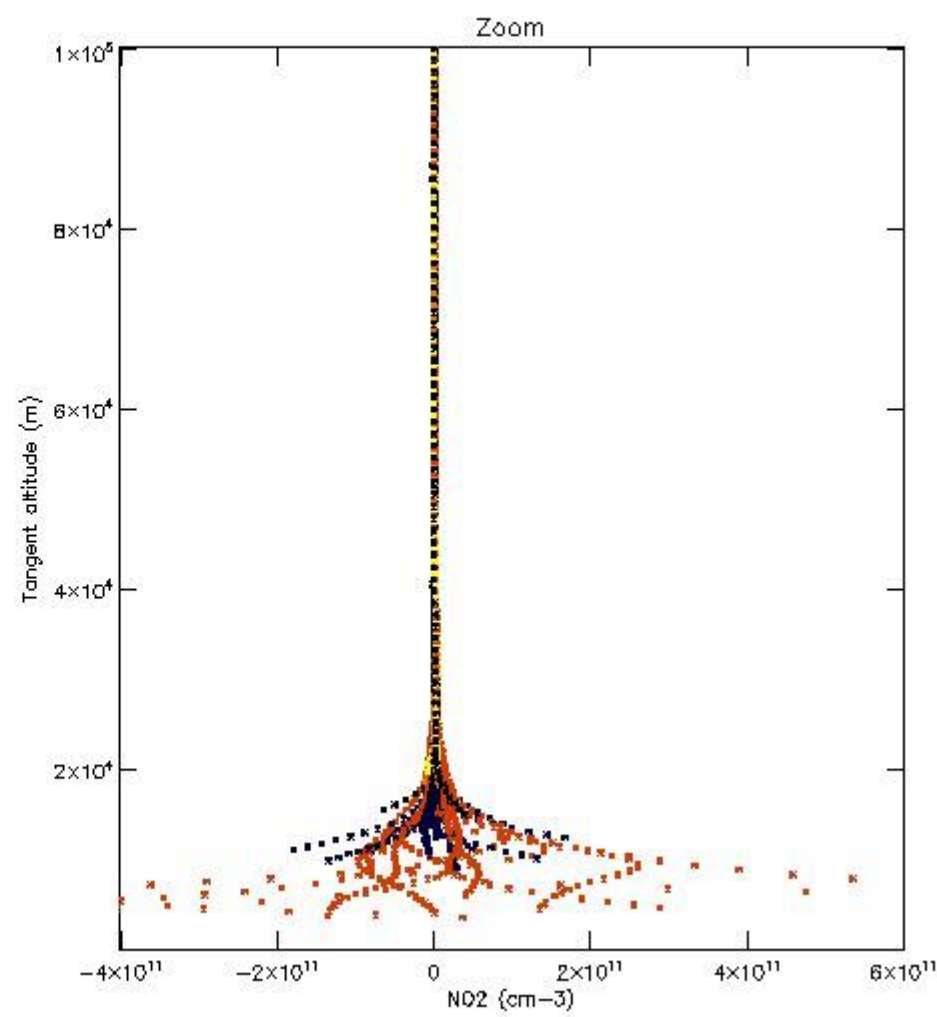

5.4 Plot ozone profiles where STD < 10% (dark without errors)

The colorbar represents the latitude.

5.5 Plot ozone profiles where STD < 5% (dark without errors)

The colorbar represents the latitude.

5.6 Plot NO₂ profiles for all STD (dark without errors)

The colorbar represents the latitude.

5.7 Plot NO3 profiles for all STD (dark without errors)

The colorbar represents the latitude.

5.8 Plot H₂O profiles for all STD (only for occultations of stars 1,2,3,4,13,14,16,26,63 dark without errors)