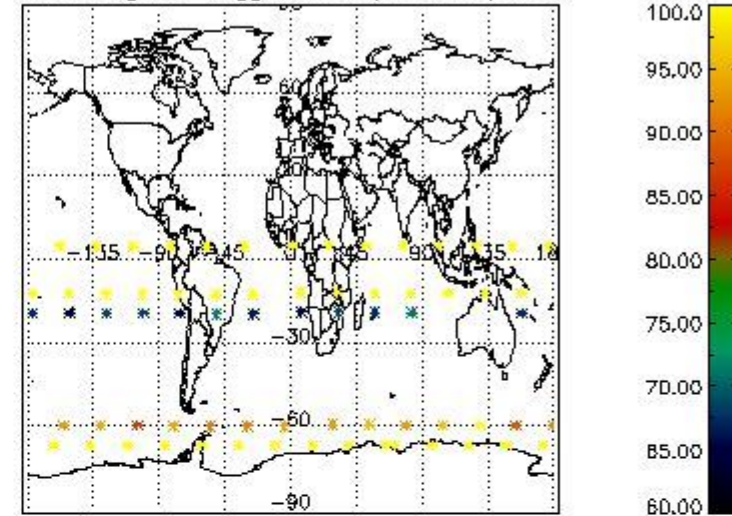

3.1 Plot quality information per product (time dependant)

3.2 Plot quality information per product (world map)

Percentage of flagged data per O3 profile

Percentage of flagged data per H2O profile

Percentage of flagged data per NO2 profile