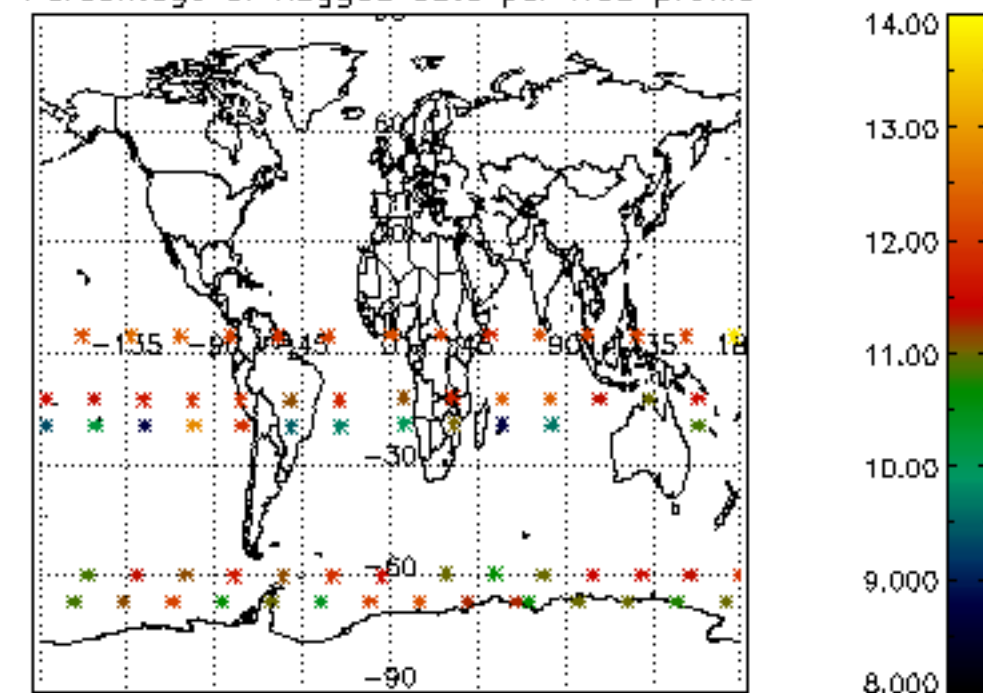

Percentage of flagged data per NO3 profile