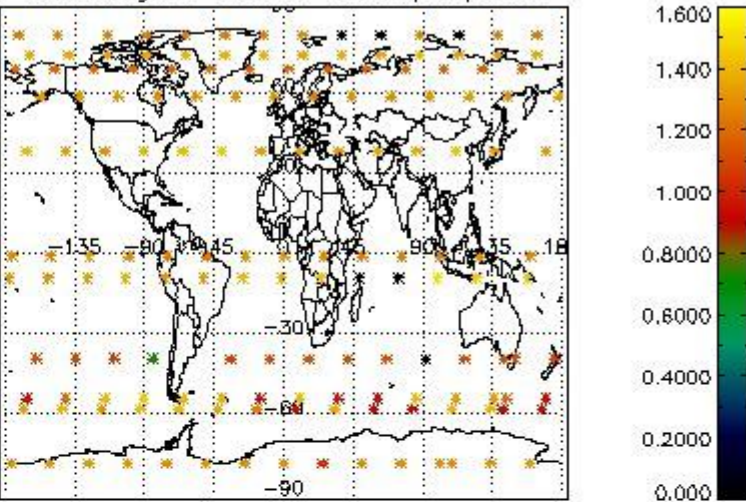

4.1 Plot quality information per product (time dependant) coming from level 1b processing

4.1.1 Plot level 1 quality information per product (time dependant): ENVISAT ASCENDING passes

4.1.2 Plot level 1 quality information per product (time dependant): ENVI SAT DESCENDING passes

4.2 Plot quality information per product coming from level 1b processing (world map)

4.2.1 Plot level 1 quality information per product (world map): ENVISAT ASCENDING passes

4.2.2 Plot level 1 quality information per product (world map): ENVISAT DESCENDING passes

Percentage of cosmic ray hits per profile

Percentage of datation errors per profile

Percentage of star falling outside central band per profile

Percentage of saturation errors per profile

5. Trace gas profiles