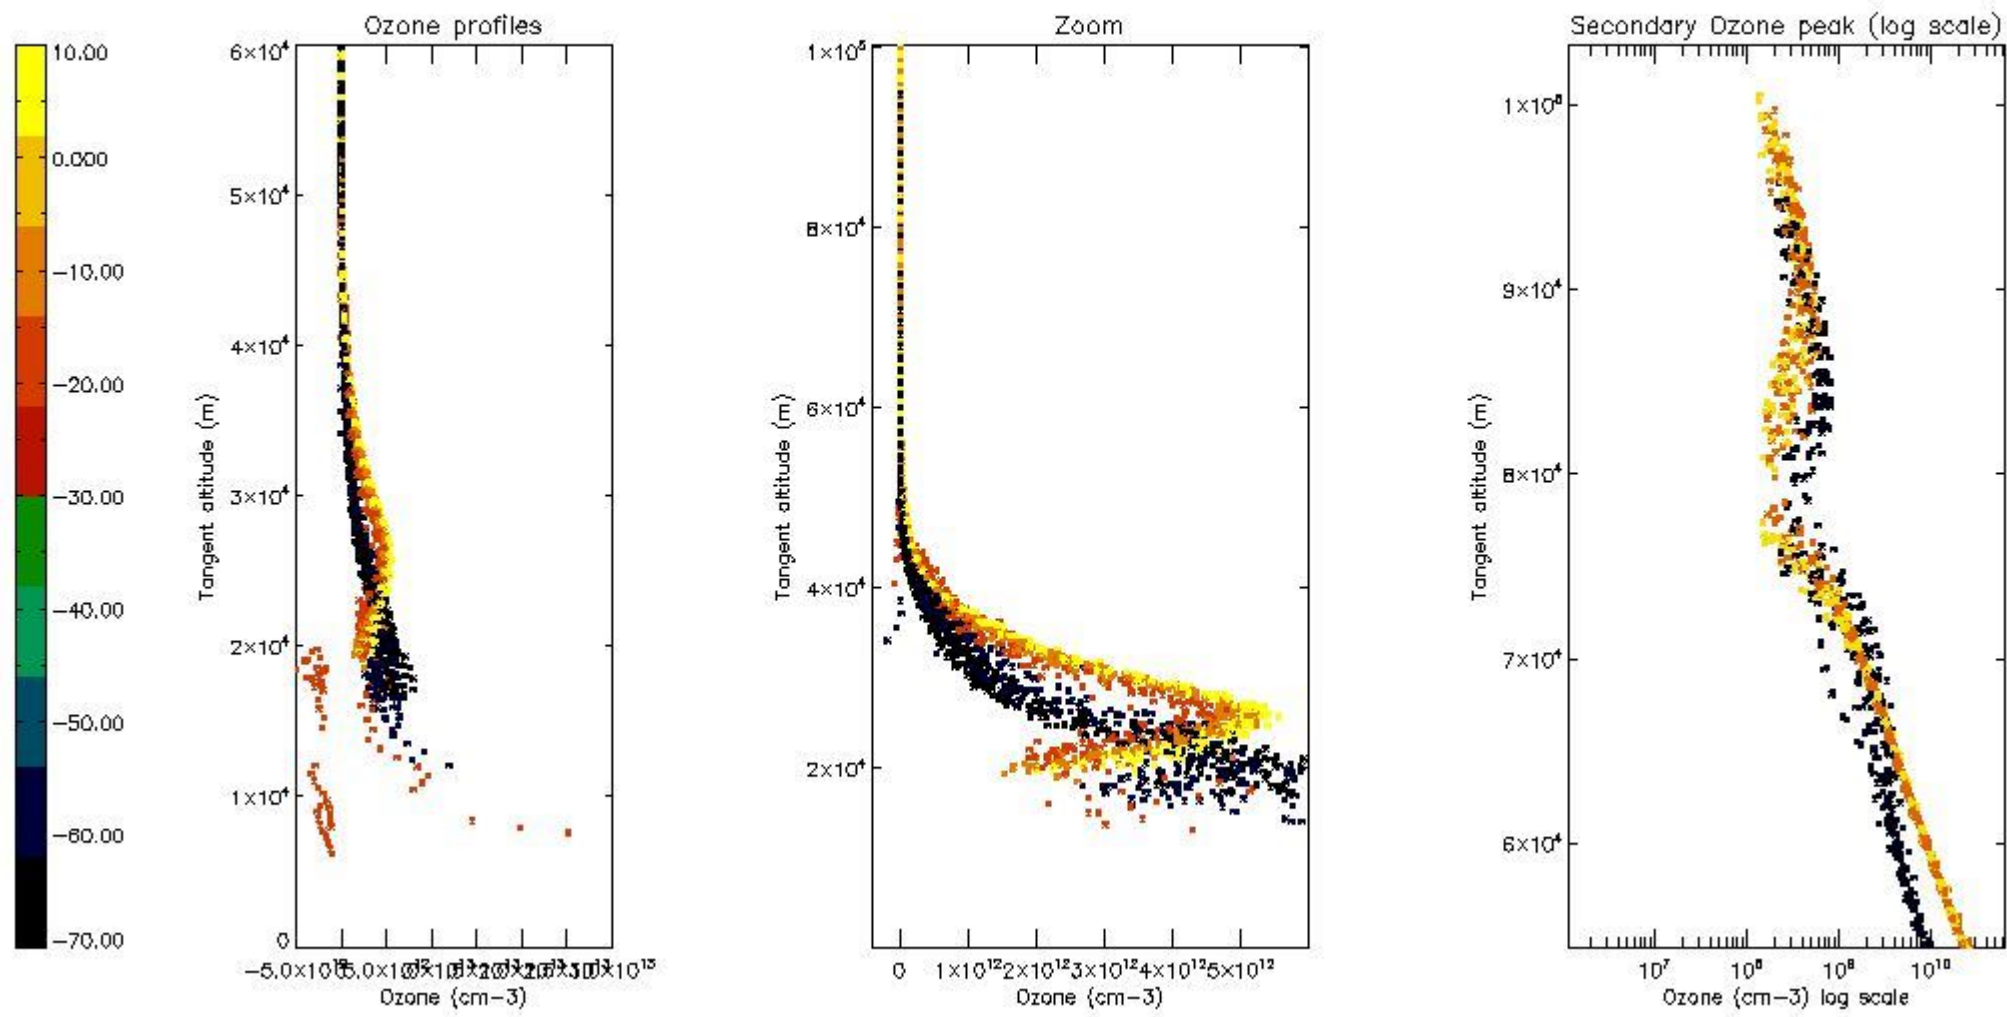

STD < 10	10
STD < 5	7

5.2 Plot ozone profiles for all STD (dark without errors)

The colorbar represents the latitude.

5.3 Plot ozone profiles where STD < 20% (dark without errors)

The colorbar represents the latitude.