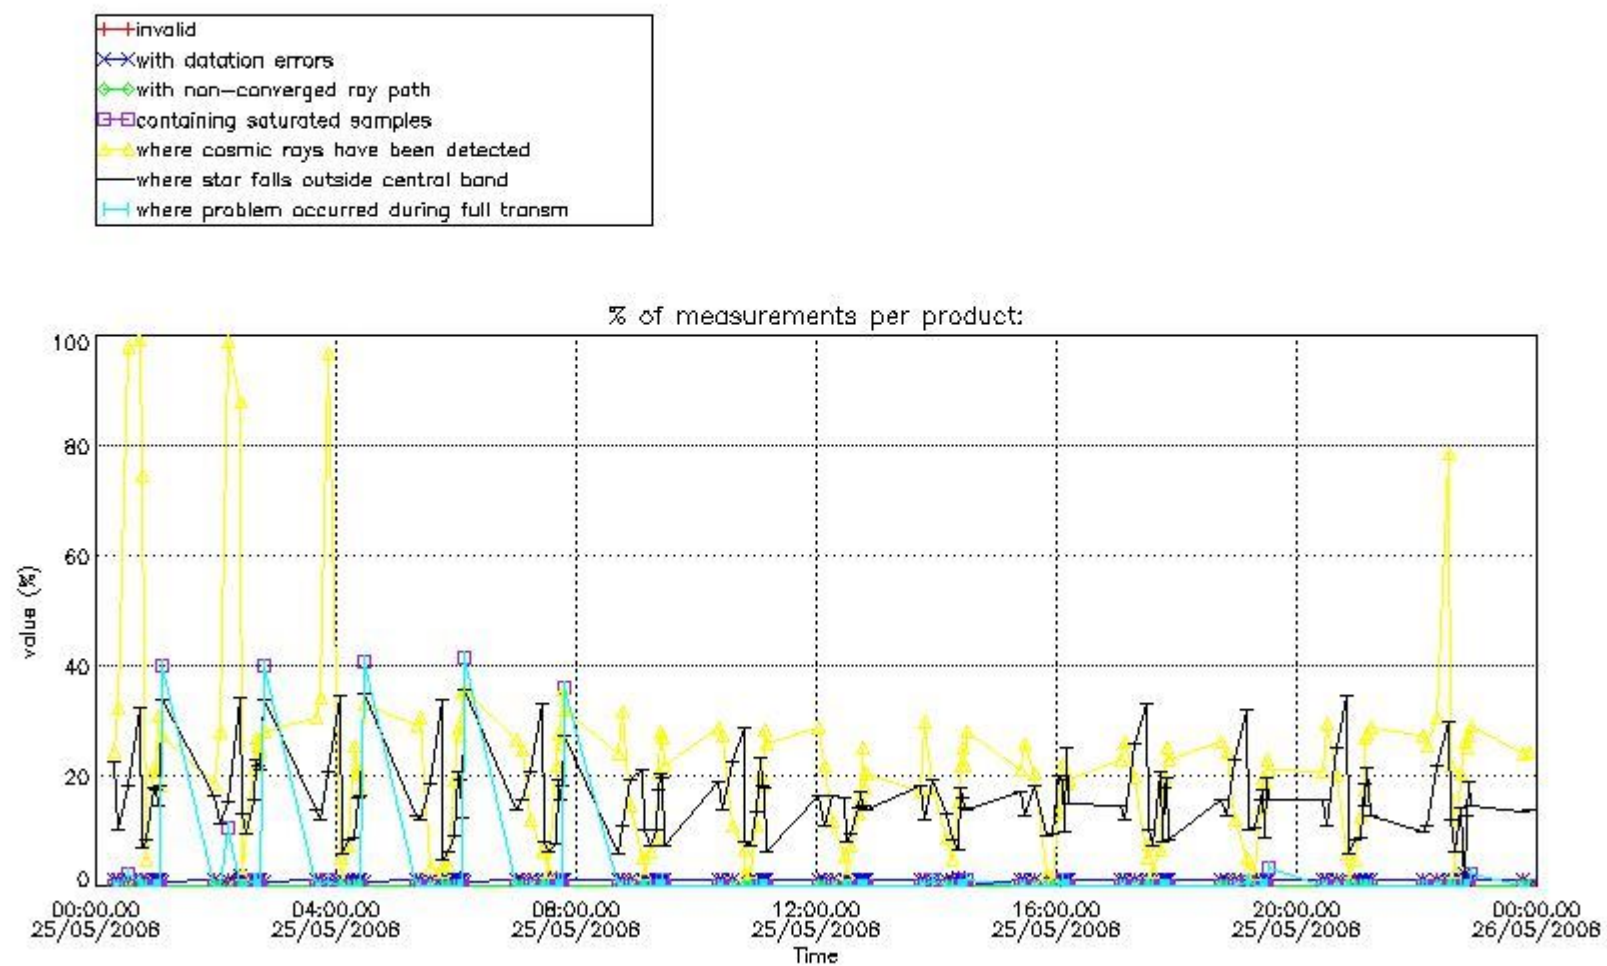

4.1.2 Plot level 1 quality information per product (time dependant): ENVI SAT DESCENDING passes