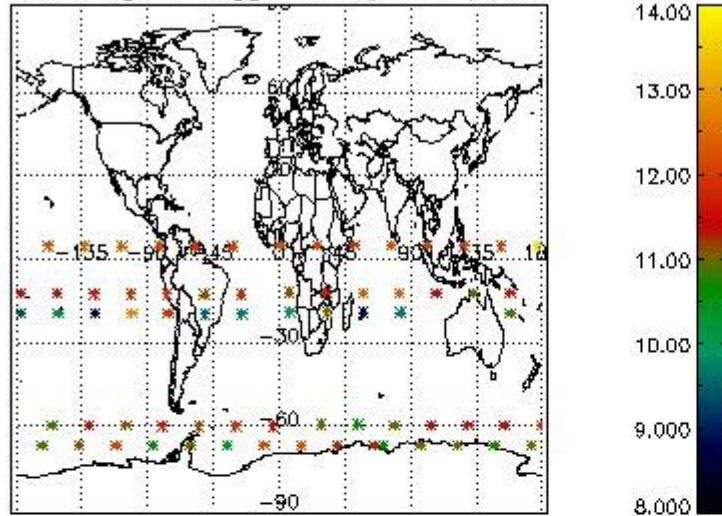

Percentage of flagged data per O3 profile