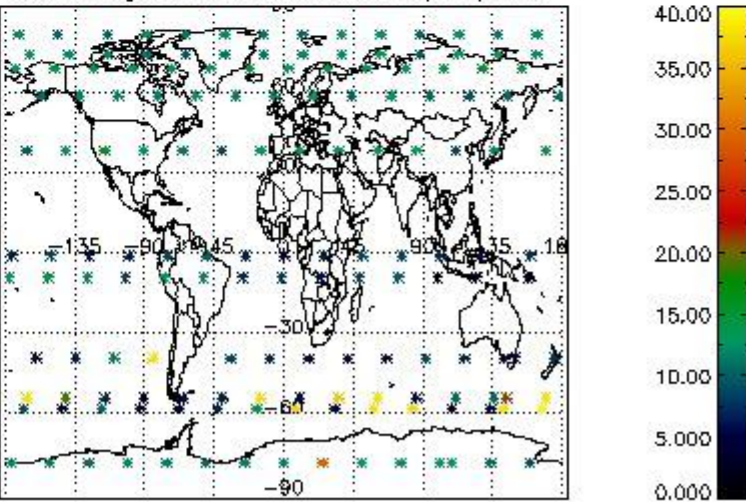

Percentage of cosmic ray hits per profile

Percentage of datation errors per profile

Percentage of star falling outside central band per profile

Percentage of saturation errors per profile

5. Trace gas profiles