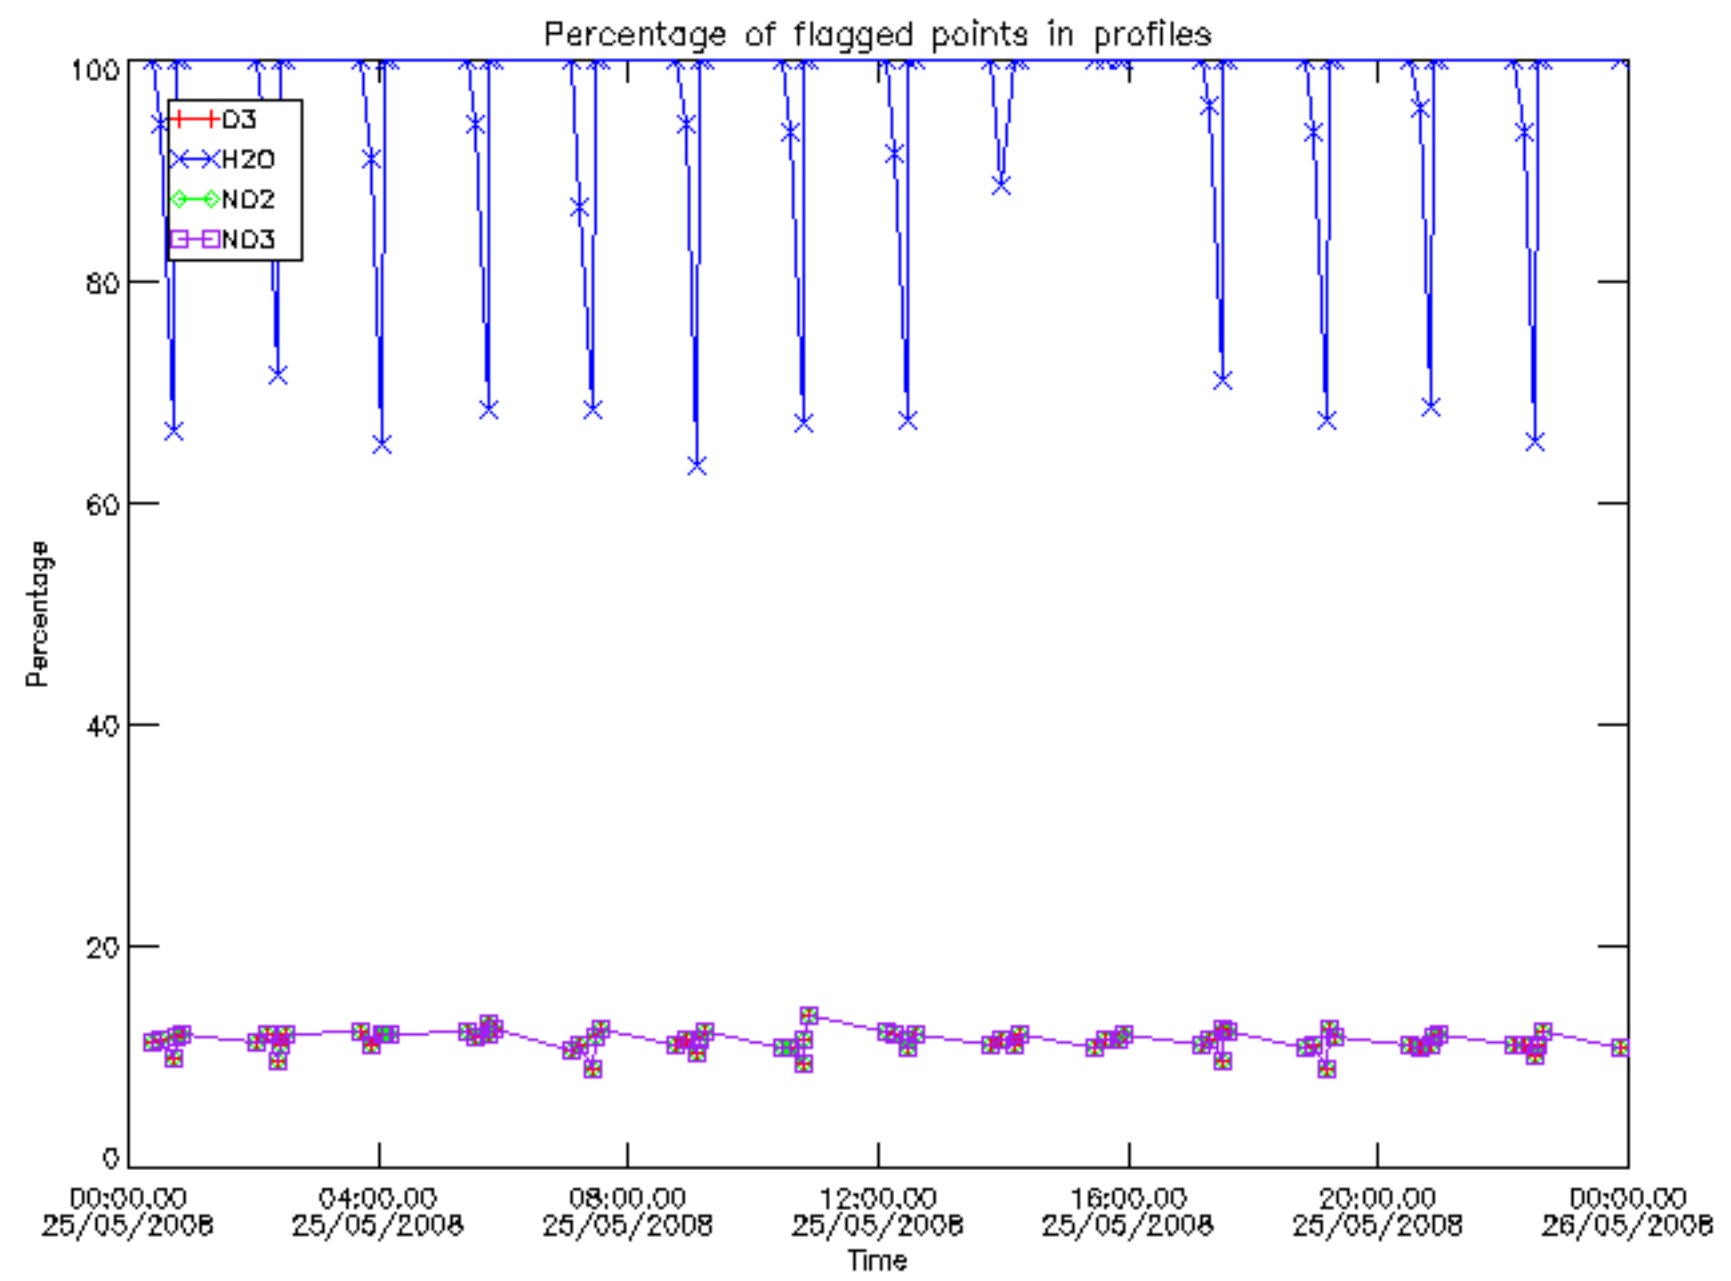

Percentage of flagged data per D3 profile

Percentage of flagged data per H2O profile