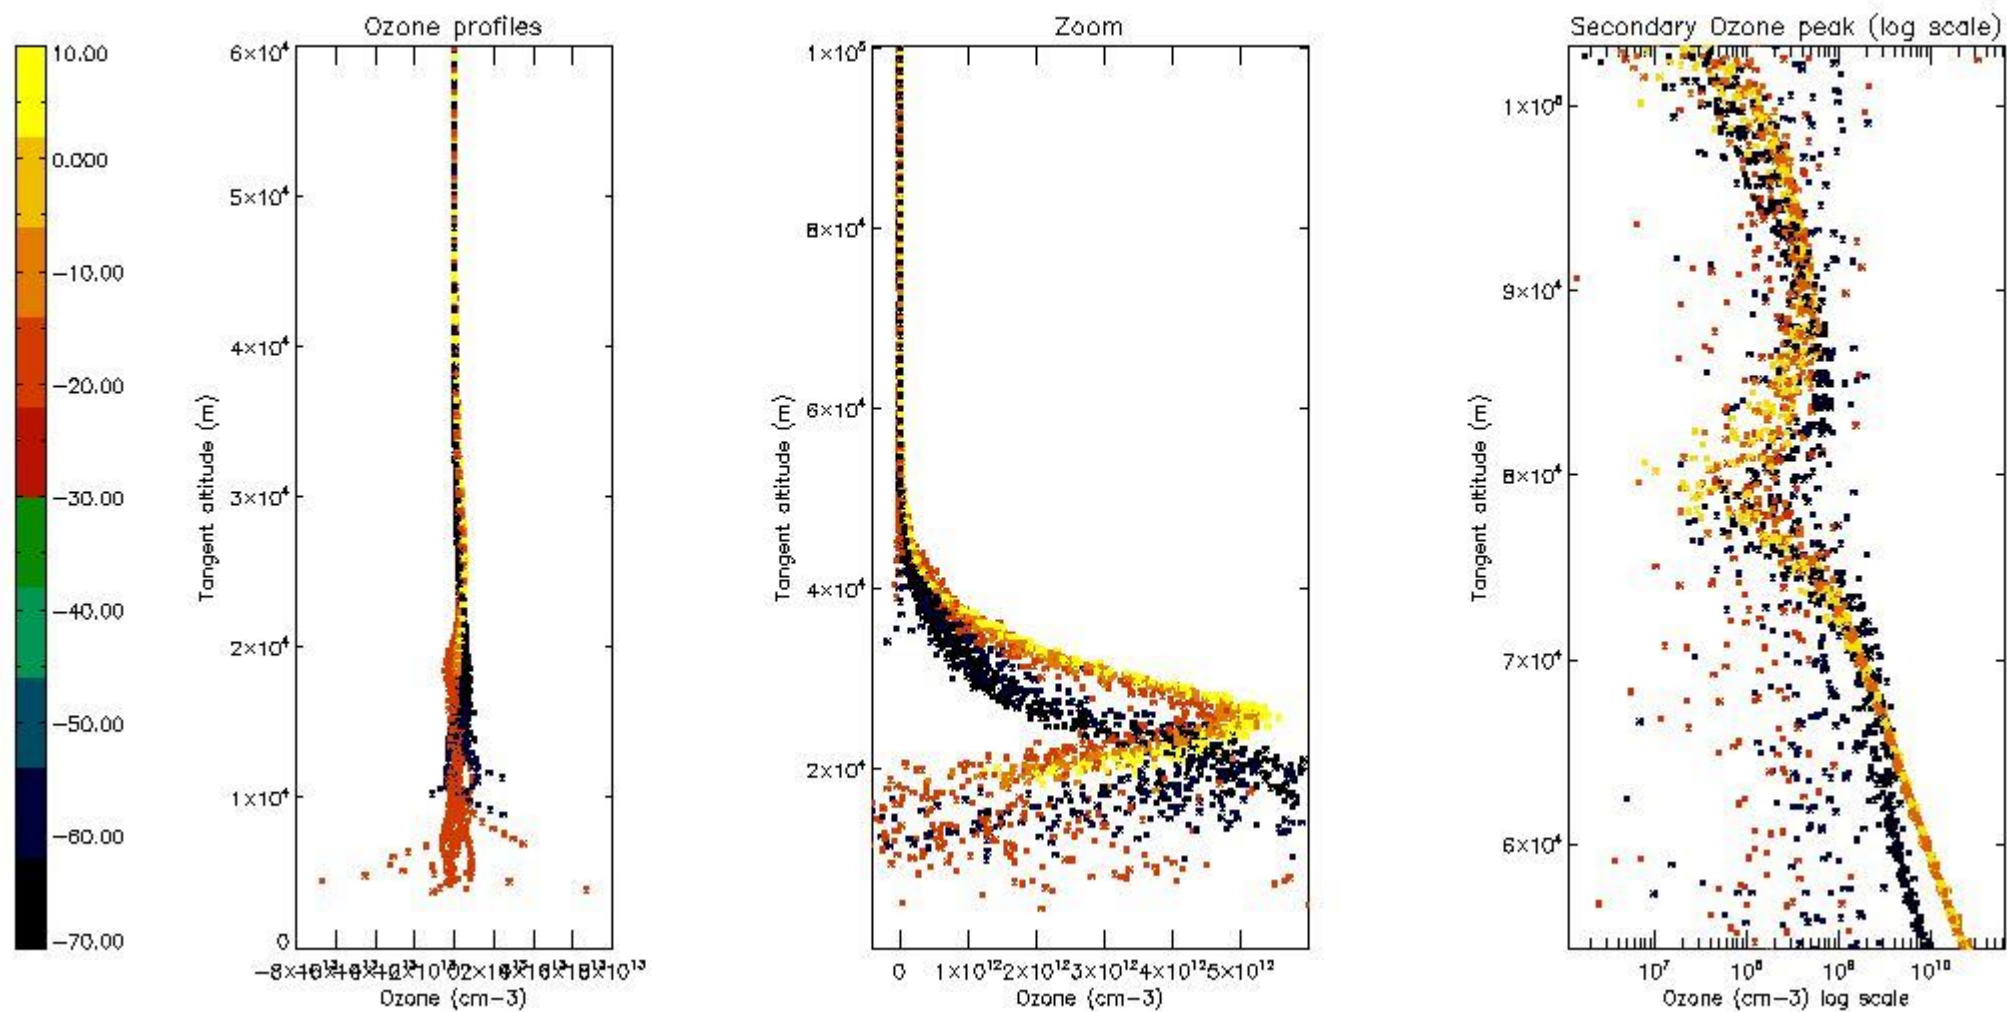

STD < 10	10
STD < 5	7

5.2 Plot ozone profiles for all STD (dark without errors)

The colorbar represents the latitude.

5.3 Plot ozone profiles where STD < 20% (dark without errors)

The colorbar represents the latitude.