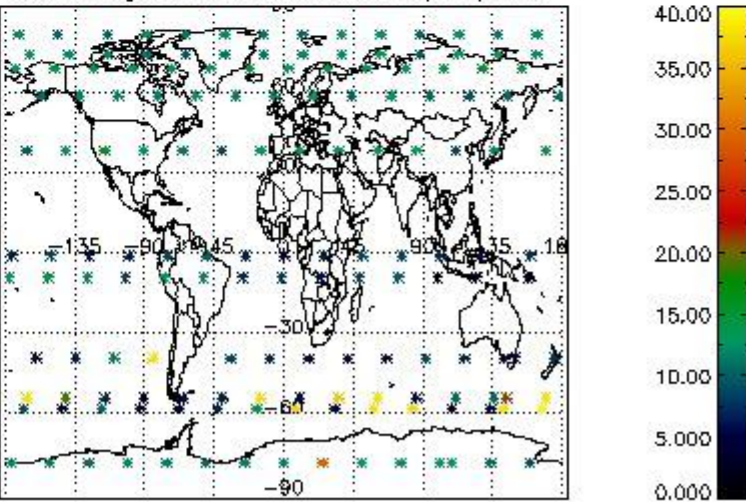

4.2 Plot quality information per product coming from level 1b processing (world map)

4.2.1 Plot level 1 quality information per product (world map): ENVISAT ASCENDING passes

4.2.2 Plot level 1 quality information per product (world map): ENVISAT DESCENDING passes

Percentage of cosmic ray hits per profile

Percentage of datation errors per profile

Percentage of star falling outside central band per profile

Percentage of saturation errors per profile

5. Trace gas profiles