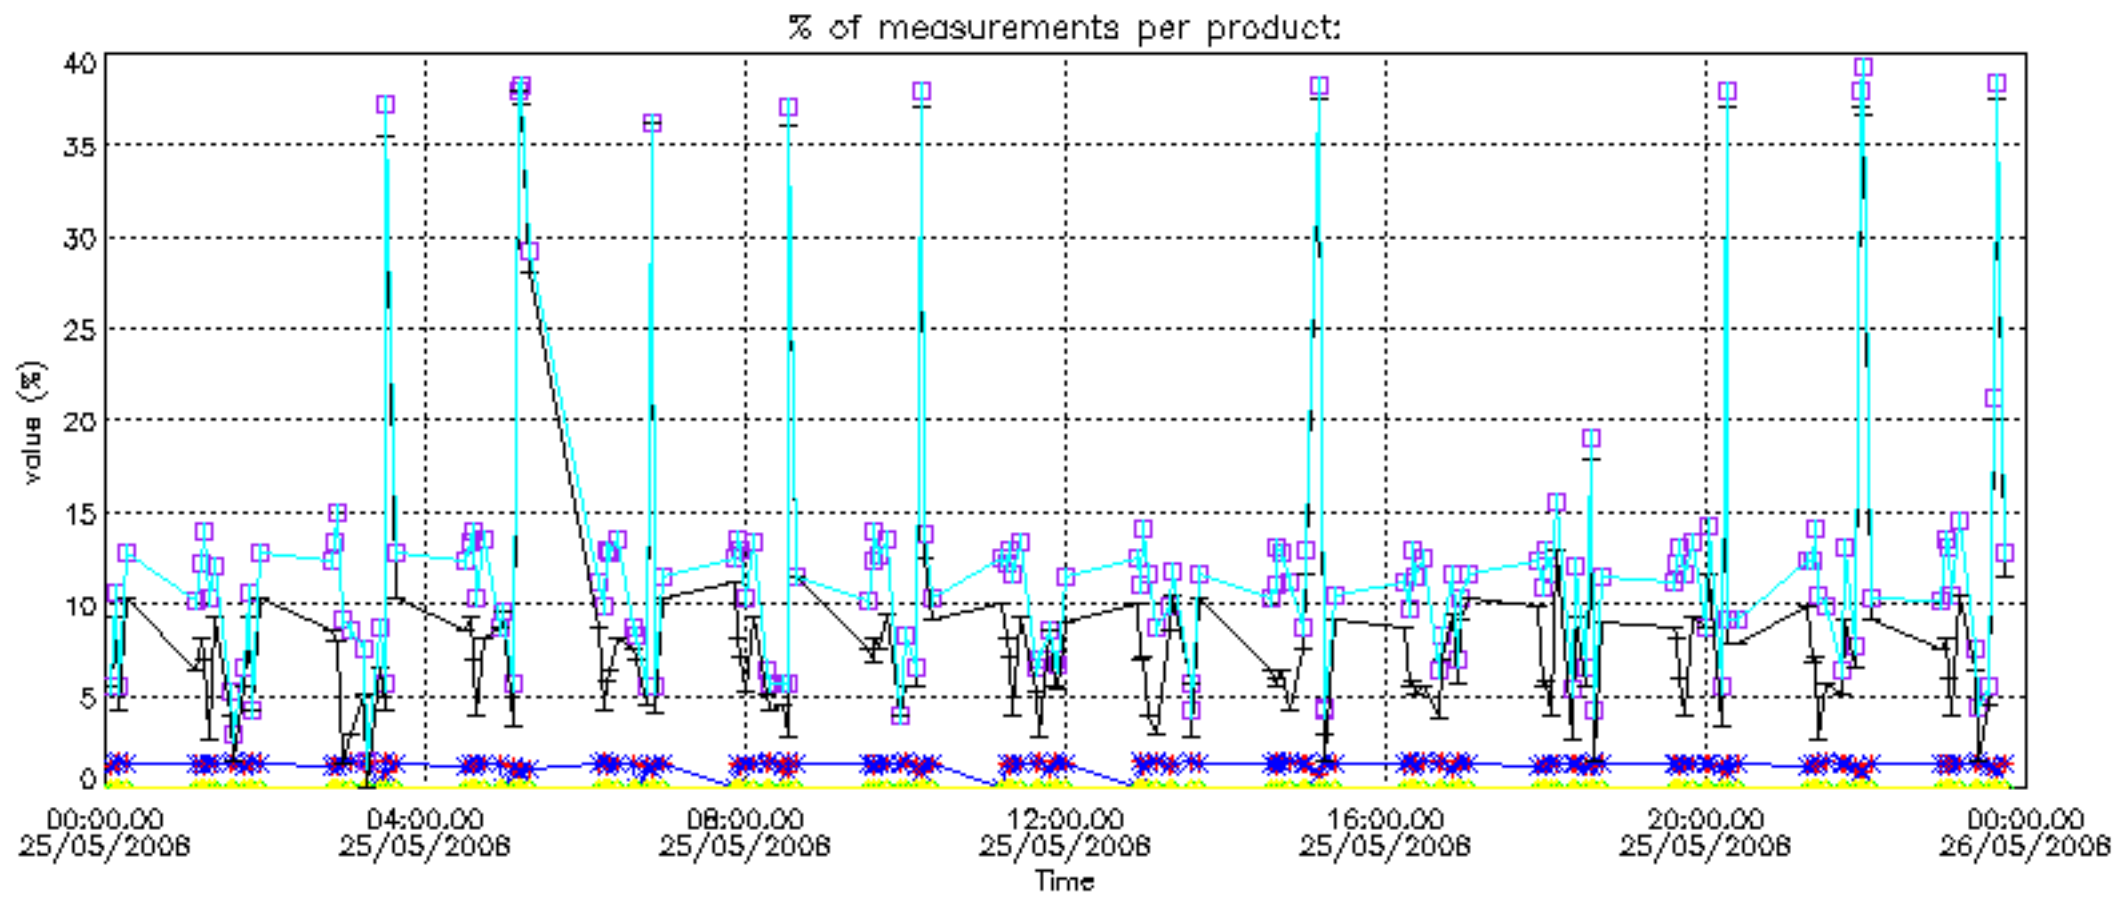

Percentage of cosmic ray hits per profile

Percentage of datation errors per profile