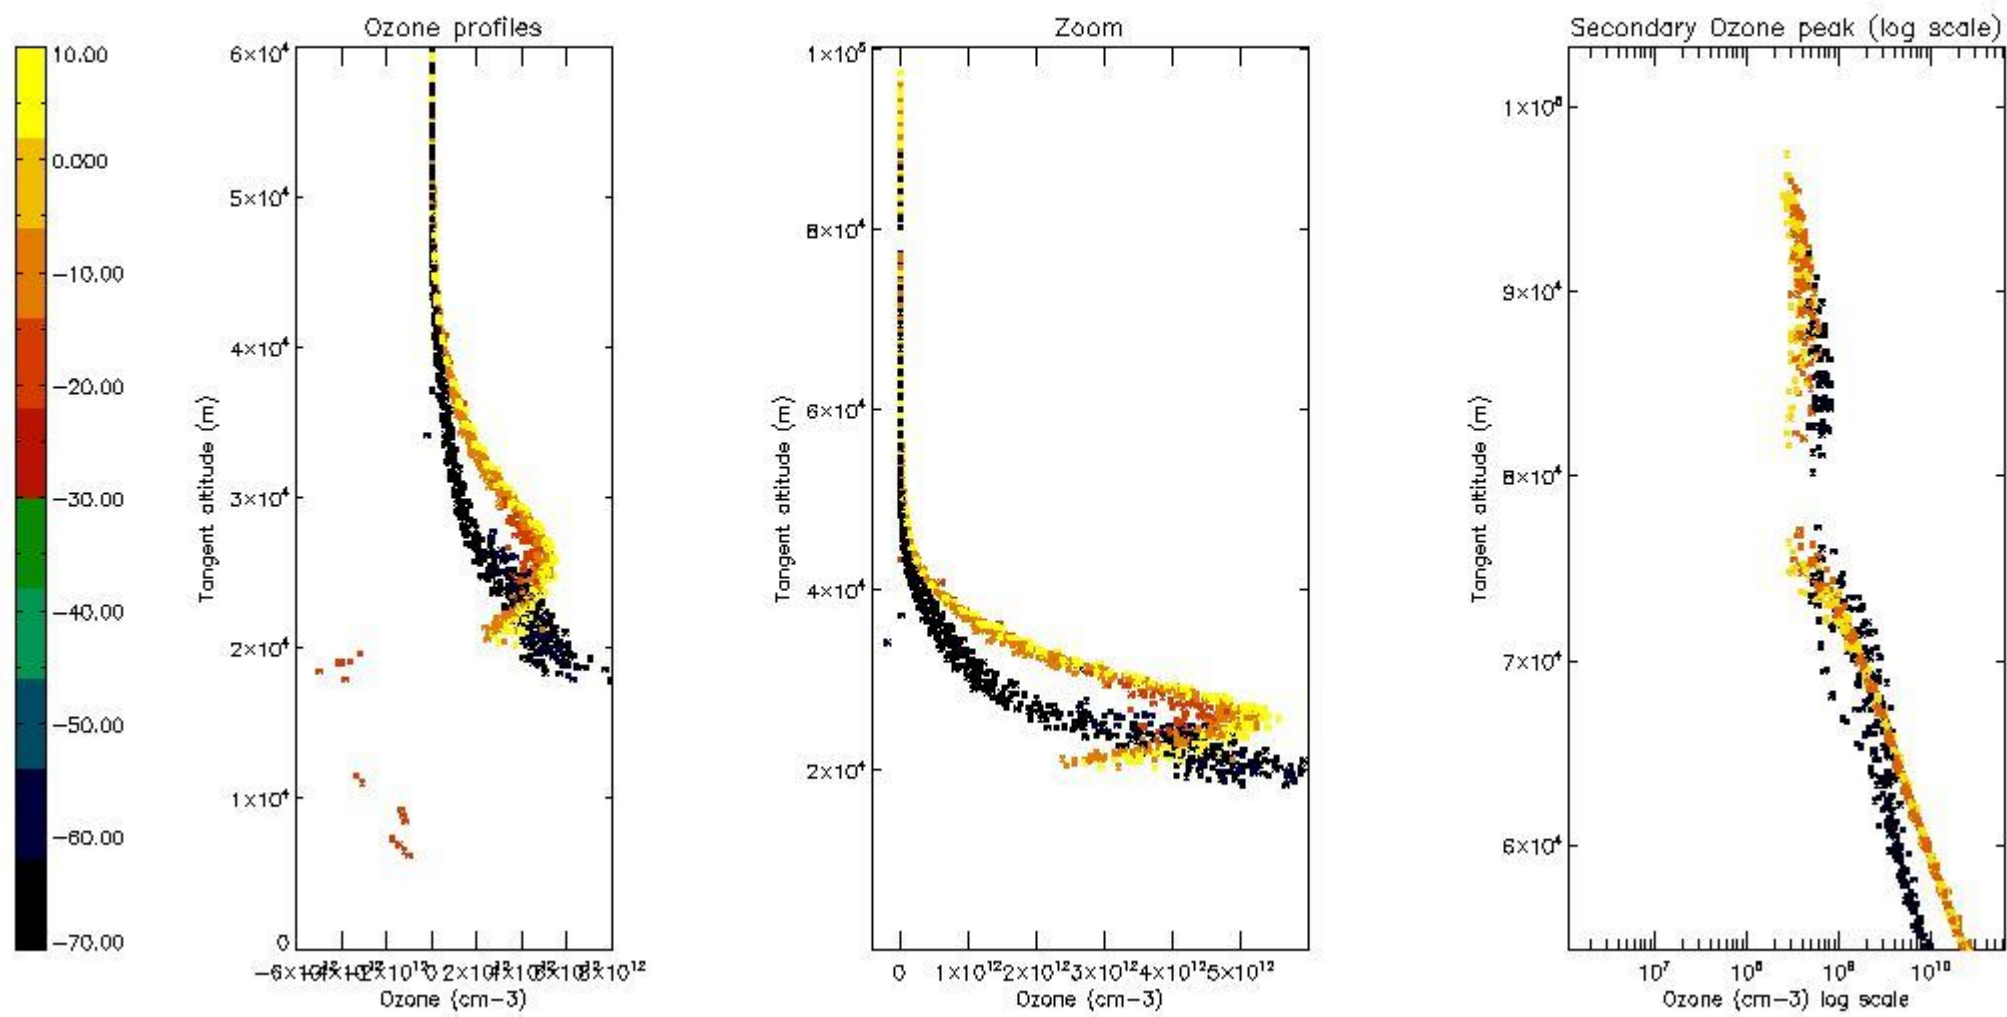

STD < 10	10
STD < 5	7

5.2 Plot ozone profiles for all STD (dark without errors)

The colorbar represents the latitude.

5.3 Plot ozone profiles where STD < 20% (dark without errors)

The colorbar represents the latitude.

5.4 Plot ozone profiles where STD < 10% (dark without errors)

The colorbar represents the latitude.

5.5 Plot ozone profiles where STD < 5% (dark without errors)

The colorbar represents the latitude.

5.6 Plot NO₂ profiles for all STD (dark without errors)