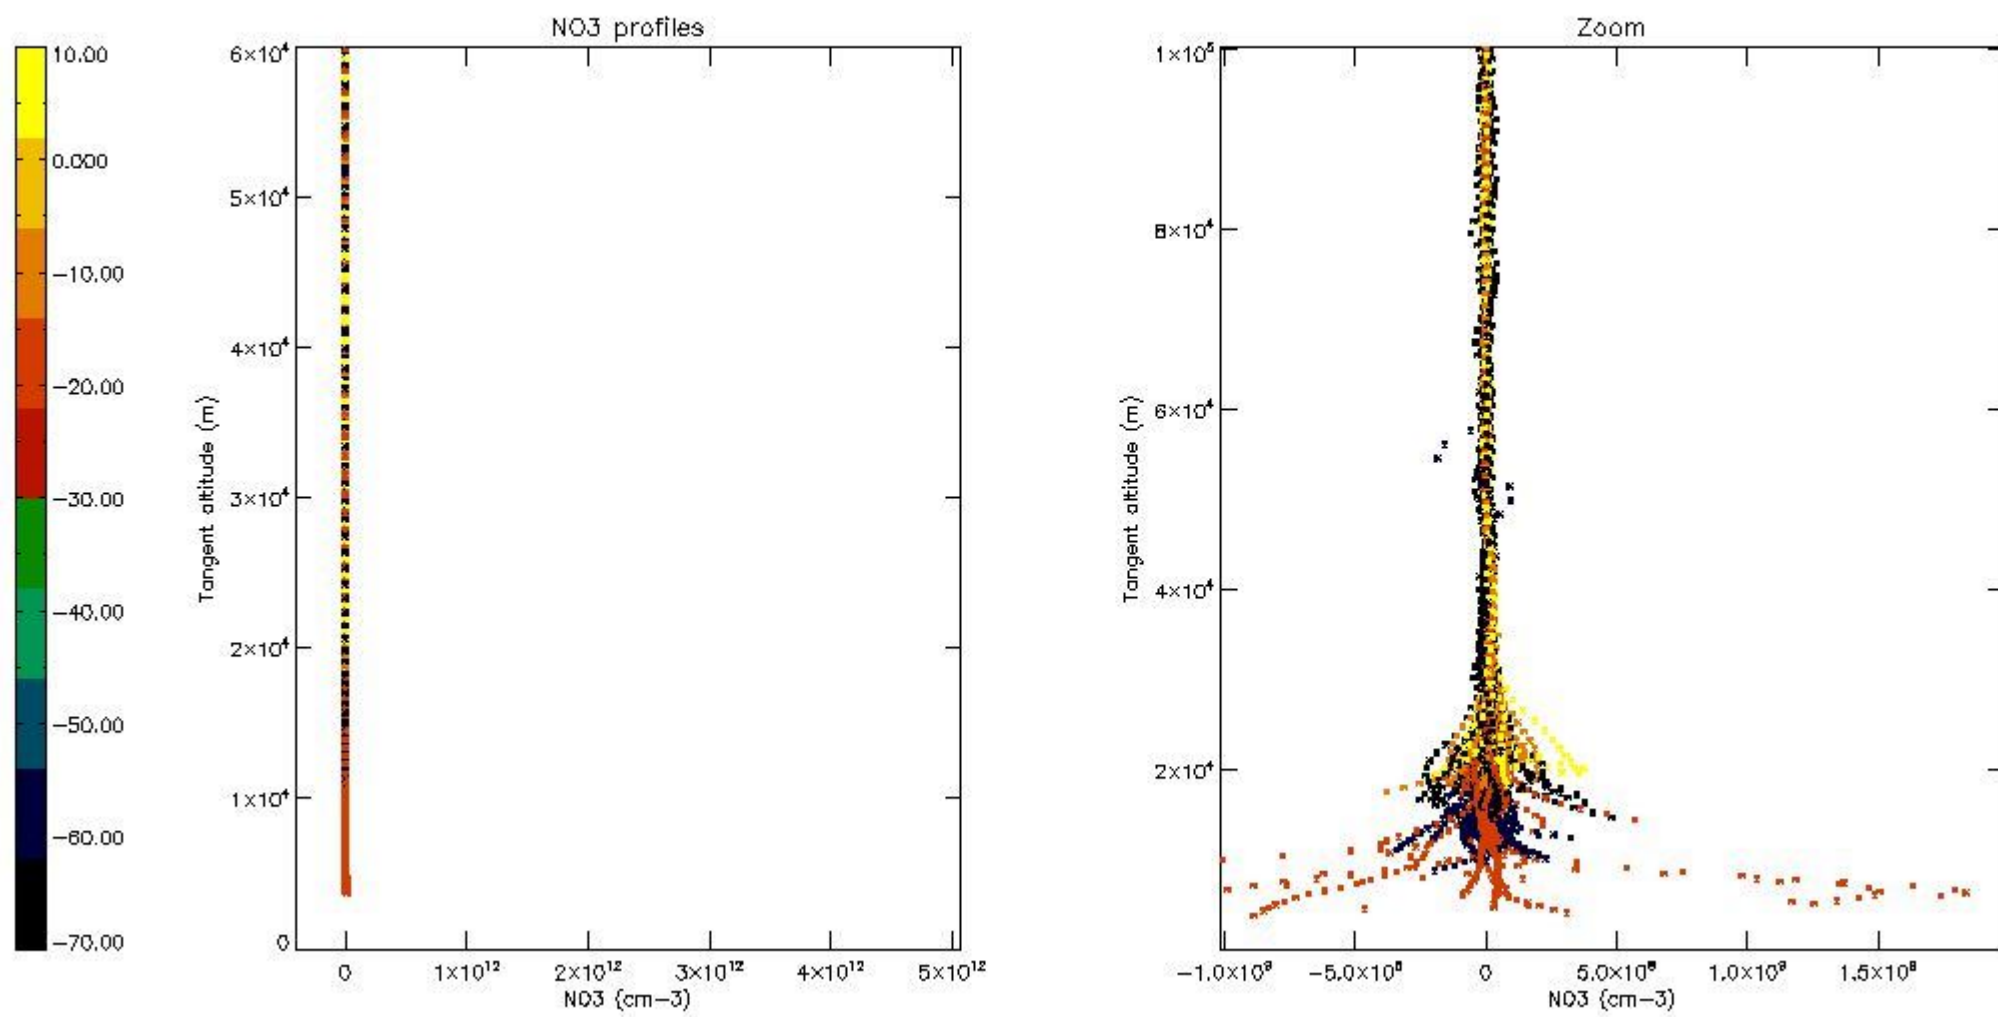

5.4 Plot ozone profiles where STD < 10% (dark without errors)

The colorbar represents the latitude.

5.5 Plot ozone profiles where STD < 5% (dark without errors)

The colorbar represents the latitude.

5.6 Plot NO₂ profiles for all STD (dark without errors)

The colorbar represents the latitude.

5.7 Plot NO3 profiles for all STD (dark without errors)

The colorbar represents the latitude.

5.8 Plot H2O profiles for all STD (only for occultations of stars 1,2,3,4,13,14,16,26,63 dark without errors)