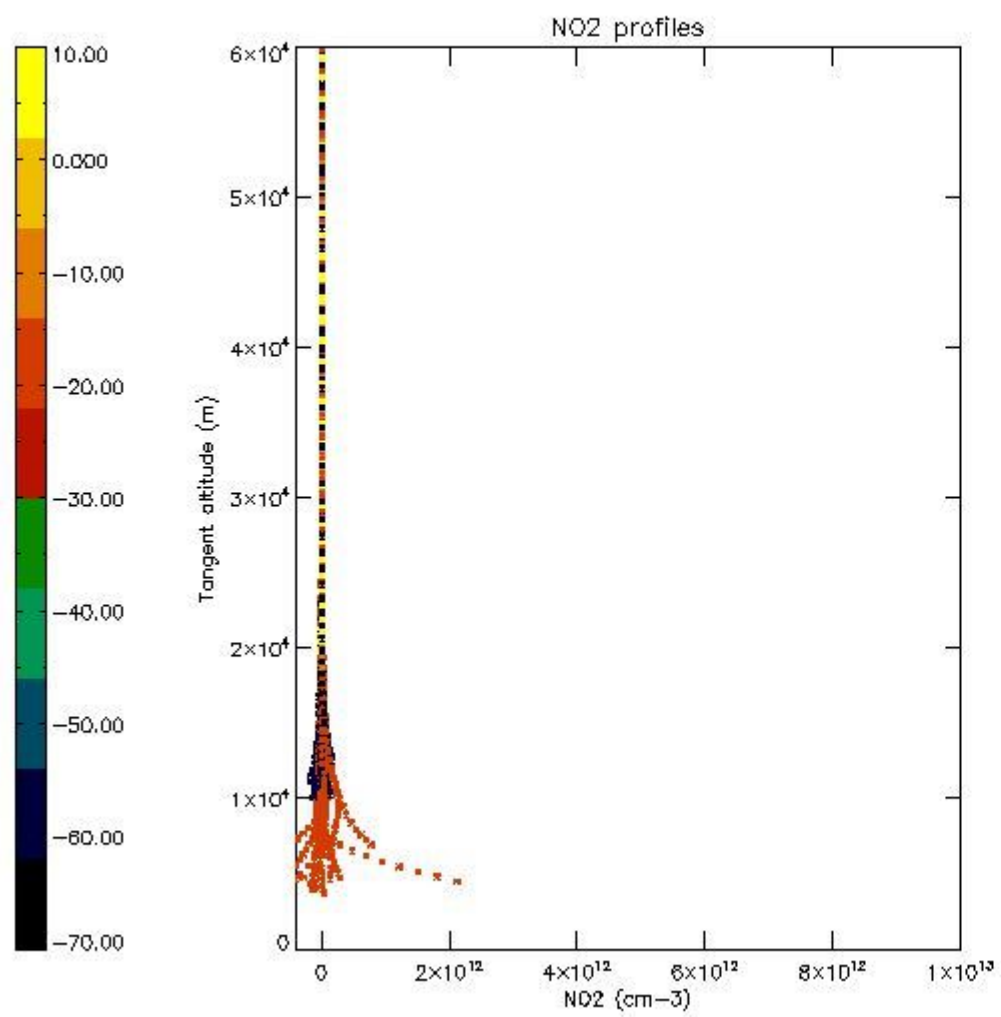

STD < 10	10
STD < 5	7

5.2 Plot ozone profiles for all STD (dark without errors)

The colorbar represents the latitude.

5.3 Plot ozone profiles where STD < 20% (dark without errors)

The colorbar represents the latitude.

5.4 Plot ozone profiles where STD < 10% (dark without errors)

The colorbar represents the latitude.

5.5 Plot ozone profiles where STD < 5% (dark without errors)

The colorbar represents the latitude.

5.6 Plot NO₂ profiles for all STD (dark without errors)

The colorbar represents the latitude.

5.7 Plot NO3 profiles for all STD (dark without errors)

The colorbar represents the latitude.

5.8 Plot H2O profiles for all STD (only for occultations of stars 1,2,3,4,13,14,16,26,63 dark without errors)