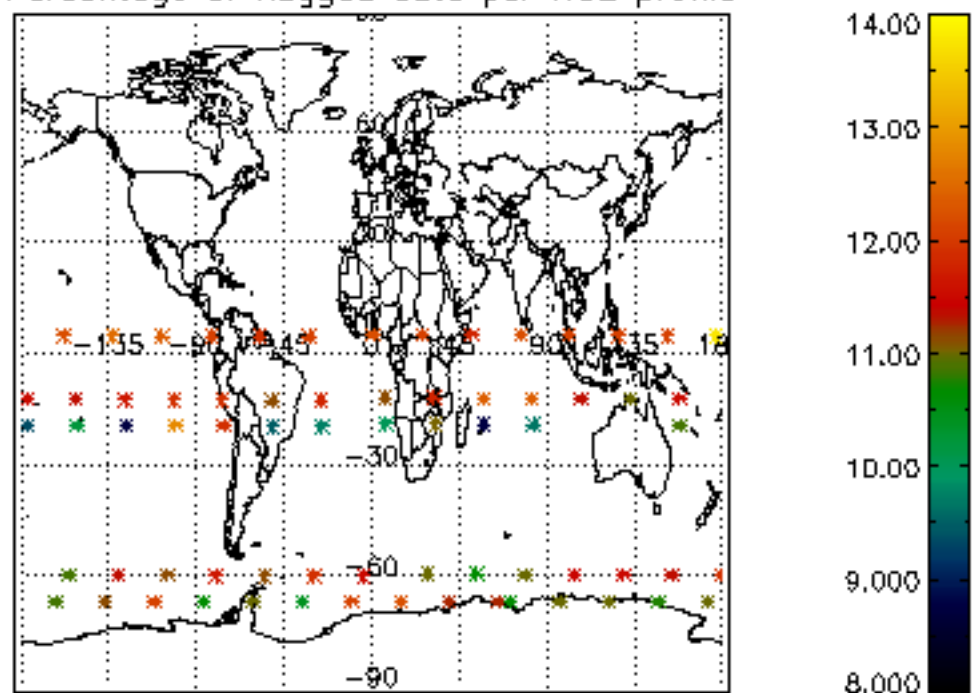

Percentage of flagged data per NO2 profile