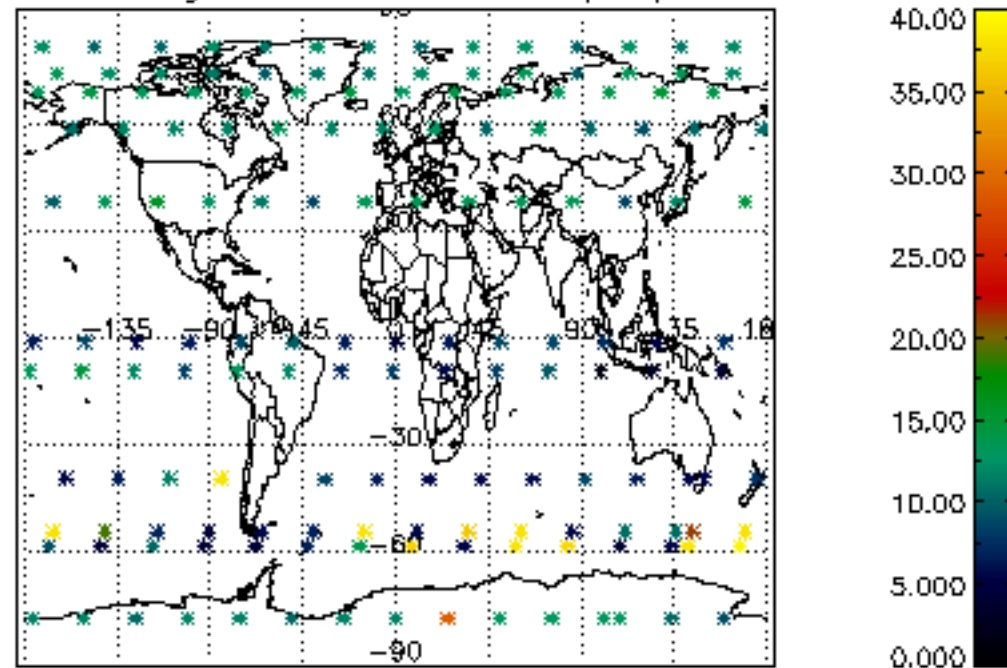

Percentage of saturation errors per profile