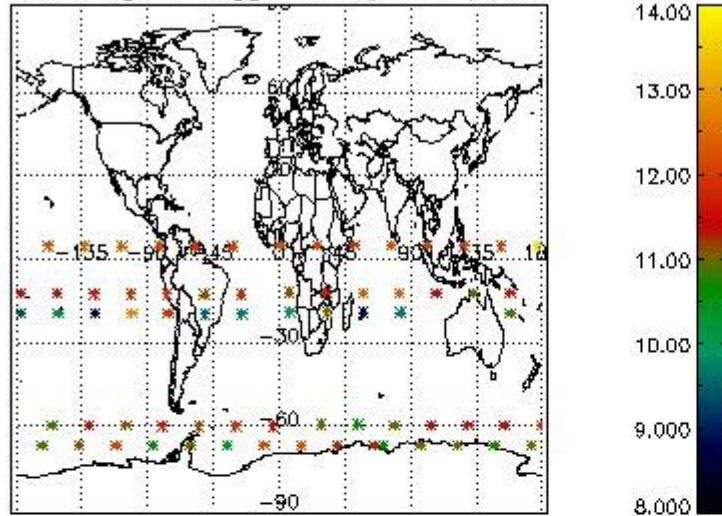

3. Quality information per product

In this section it is plotted some information contained in the Quality Summary data set of the level 2 products. Only products in dark limb conditions and without errors (error flag in the MPH set to "0") are used.

3.1 Plot quality information per product (time dependant)

3.2 Plot quality information per product (world map)

Percentage of flagged data per O3 profile

Percentage of flagged data per H2O profile

Percentage of flagged data per NO2 profile