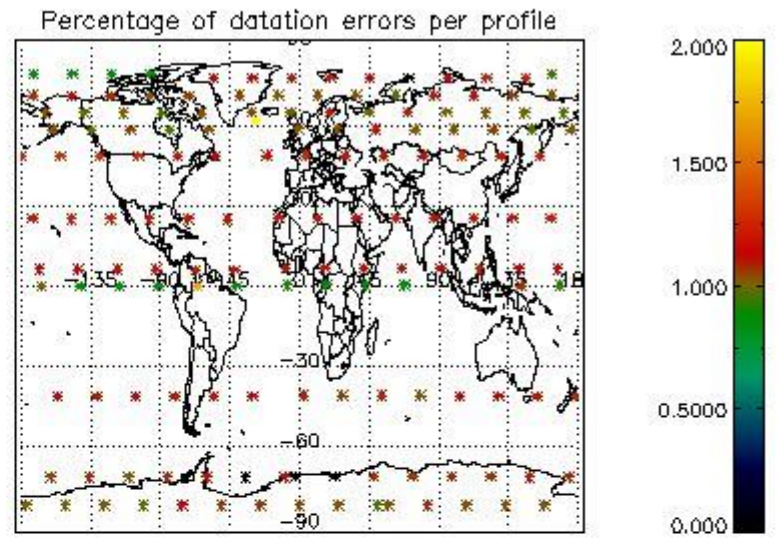

Percentage of flagged data per NO3 profile

4. Level 1 quality information per product

In this section it is plotted some information contained in the Quality Summary data set of the level 2 products that comes from the level 1b processing. Products without errors (error flag in the MPH set to "0") are used.

4.1 Plot quality information per product (time dependant) coming from level 1b processing

4.1.1 Plot level 1 quality information per product (time dependant): ENVISAT ASCENDING passes

4.1.2 Plot level 1 quality information per product (time dependant): ENVI SAT DESCENDING passes

4.2 Plot quality information per product coming from level 1b processing (world map)

4.2.1 Plot level 1 quality information per product (world map): ENVISAT ASCENDING passes

4.2.2 Plot level 1 quality information per product (world map): ENVISAT DESCENDING passes