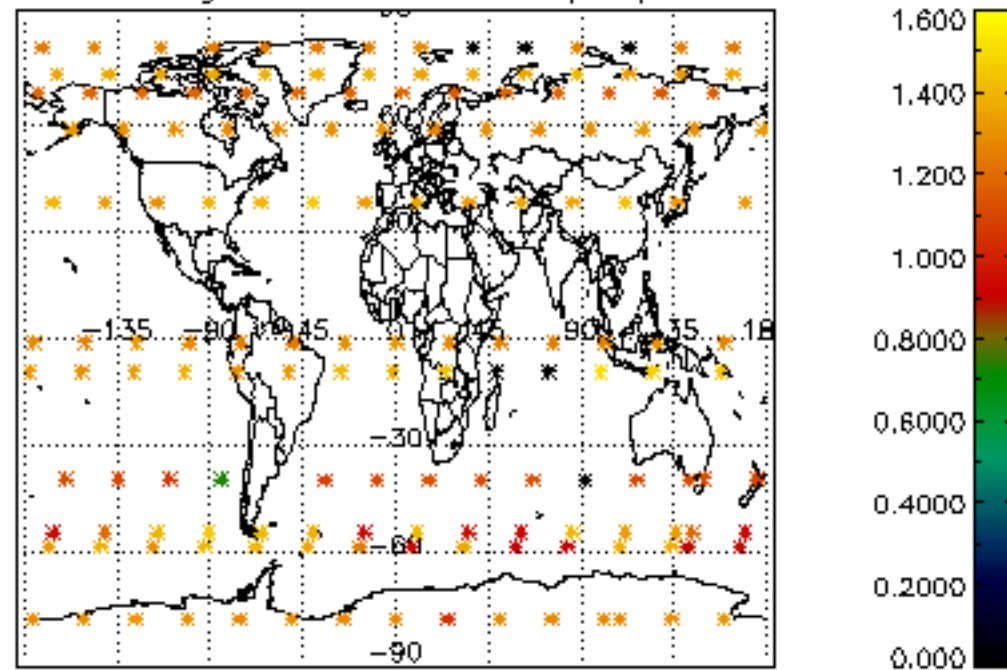

Percentage of datation errors per profile

Percentage of star falling outside central band per profile

Percentage of saturation errors per profile

Percentage of cosmic ray hits per profile

Percentage of datation errors per profile