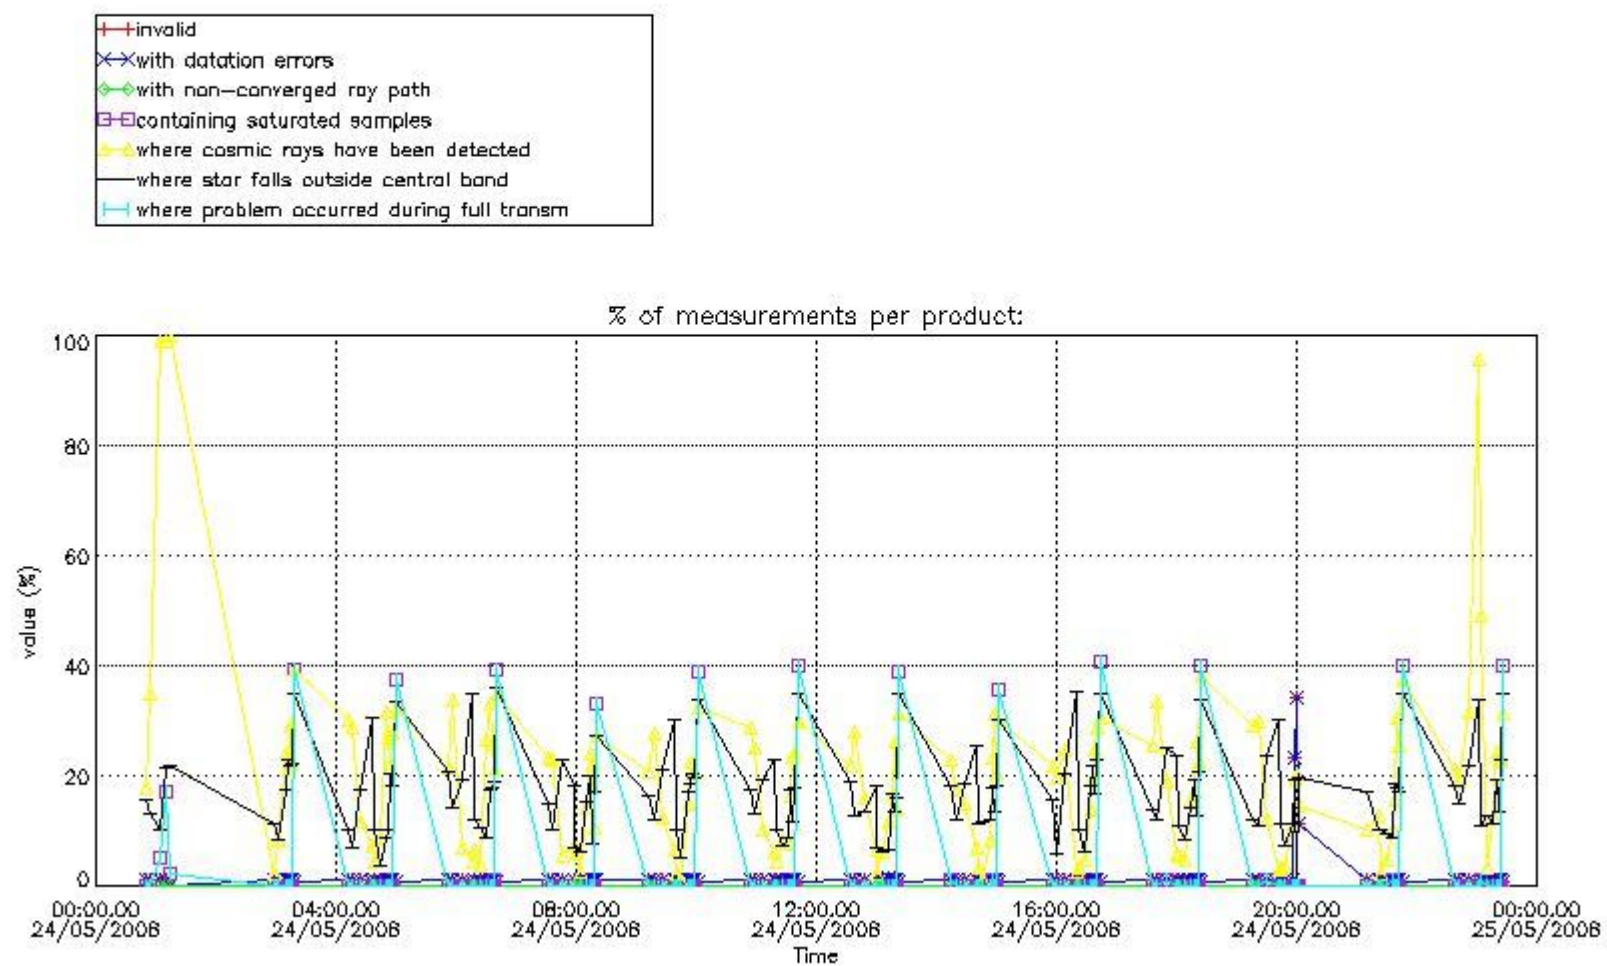

4.1.2 Plot level 1 quality information per product (time dependant): ENVI SAT DESCENDING passes