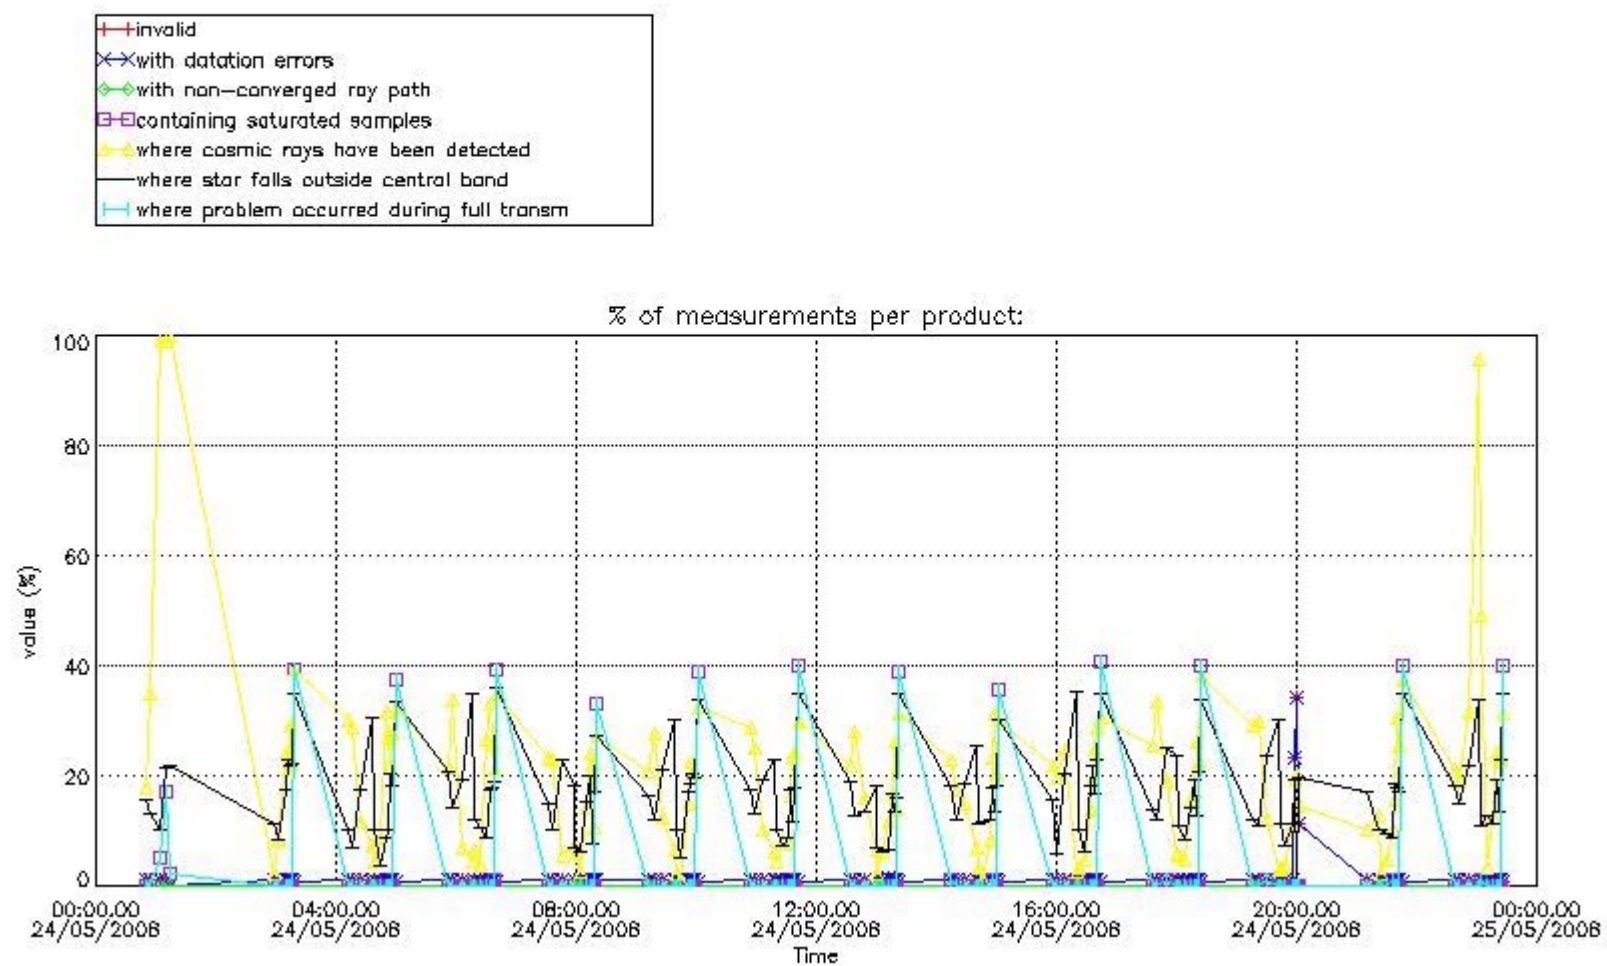

3.1 Plot quality information per product (time dependant)

3.2 Plot quality information per product (world map)

Percentage of flagged data per O3 profile

Percentage of flagged data per H2O profile

Percentage of flagged data per NO2 profile

Percentage of flagged data per NO3 profile

4. Level 1 quality information per product

In this section it is plotted some information contained in the Quality Summary data set of the level 2 products that comes from the level 1b processing. Products without errors (error flag in the MPH set to "0") are used.

4.1 Plot quality information per product (time dependant) coming from level 1b processing

4.1.1 Plot level 1 quality information per product (time dependant): ENVISAT ASCENDING passes

4.1.2 Plot level 1 quality information per product (time dependant): ENVI SAT DESCENDING passes