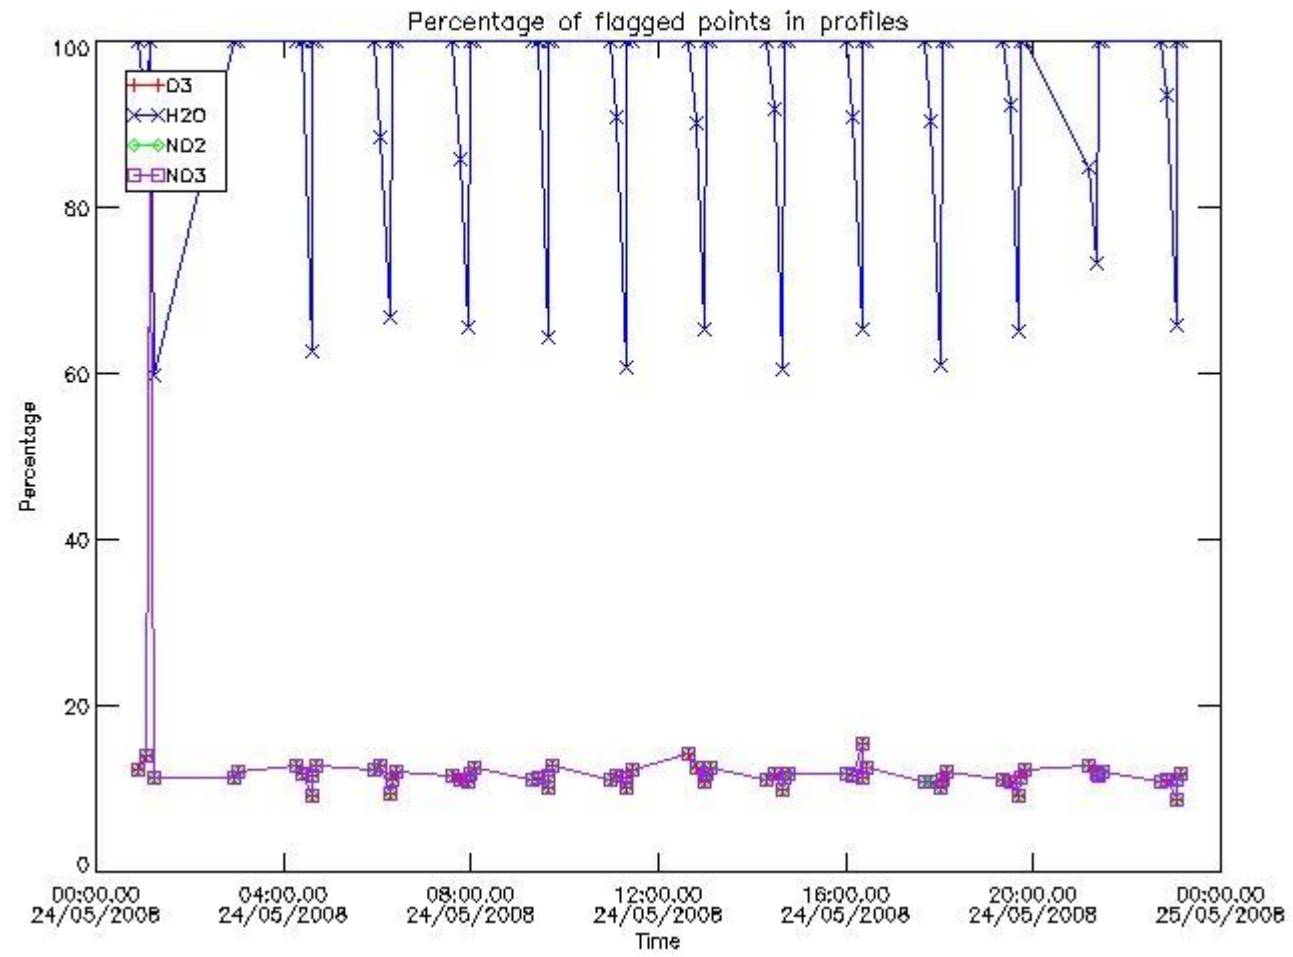

279	GOM_NL__2PRFIN20080524_233626_000000402068_00474_32592_3050.N1	24-MAY-2008 23:36:26	Bright	39.500	102	24Alp Ser	2.6000	4250.0	79	32592	No
280	GOM_NL__2PRFIN20080524_234213_000000382068_00474_32592_3051.N1	24-MAY-2008 23:42:13	Bright	38.000	83		2.3780	11000.	76	32592	No
281	GOM_NL__2PRFIN20080524_235320_000000412068_00474_32592_3052.N1	24-MAY-2008 23:53:20	Bright	40.500	119	14Eta Dra	2.7270	4700.0	81	32592	No
282	GOM_NL__2PRFIN20080524_235535_000000352068_00474_32592_3053.N1	24-MAY-2008 23:55:35	Bright	34.500	60	7Bet UMi	2.0810	3950.0	69	32592	No

3. Quality information per product

In this section it is plotted some information contained in the Quality Summary data set of the level 2 products. Only products in dark limb conditions and without errors (error flag in the MPH set to "0") are used.

3.1 Plot quality information per product (time dependant)

3.2 Plot quality information per product (world map)