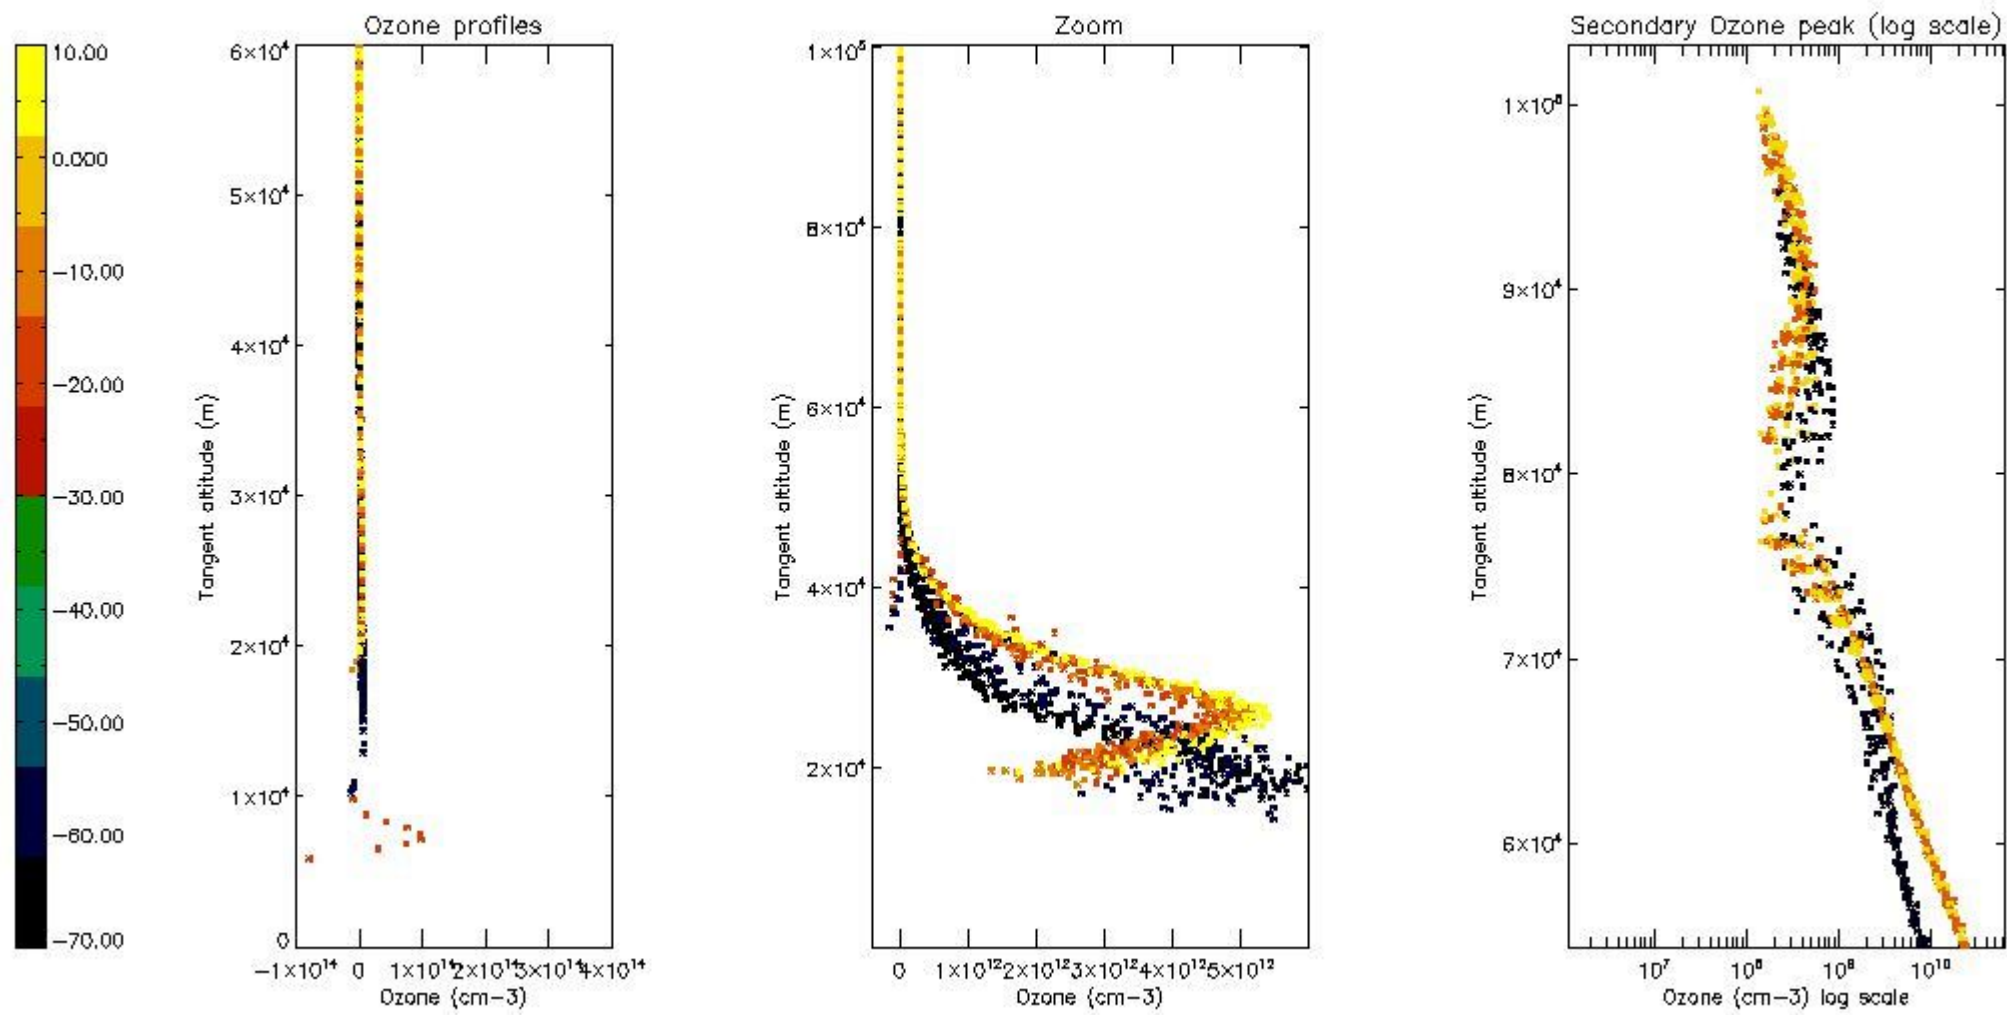

STD < 10	10
STD < 5	7

5.2 Plot ozone profiles for all STD (dark without errors)

The colorbar represents the latitude.

5.3 Plot ozone profiles where STD < 20% (dark without errors)

The colorbar represents the latitude.