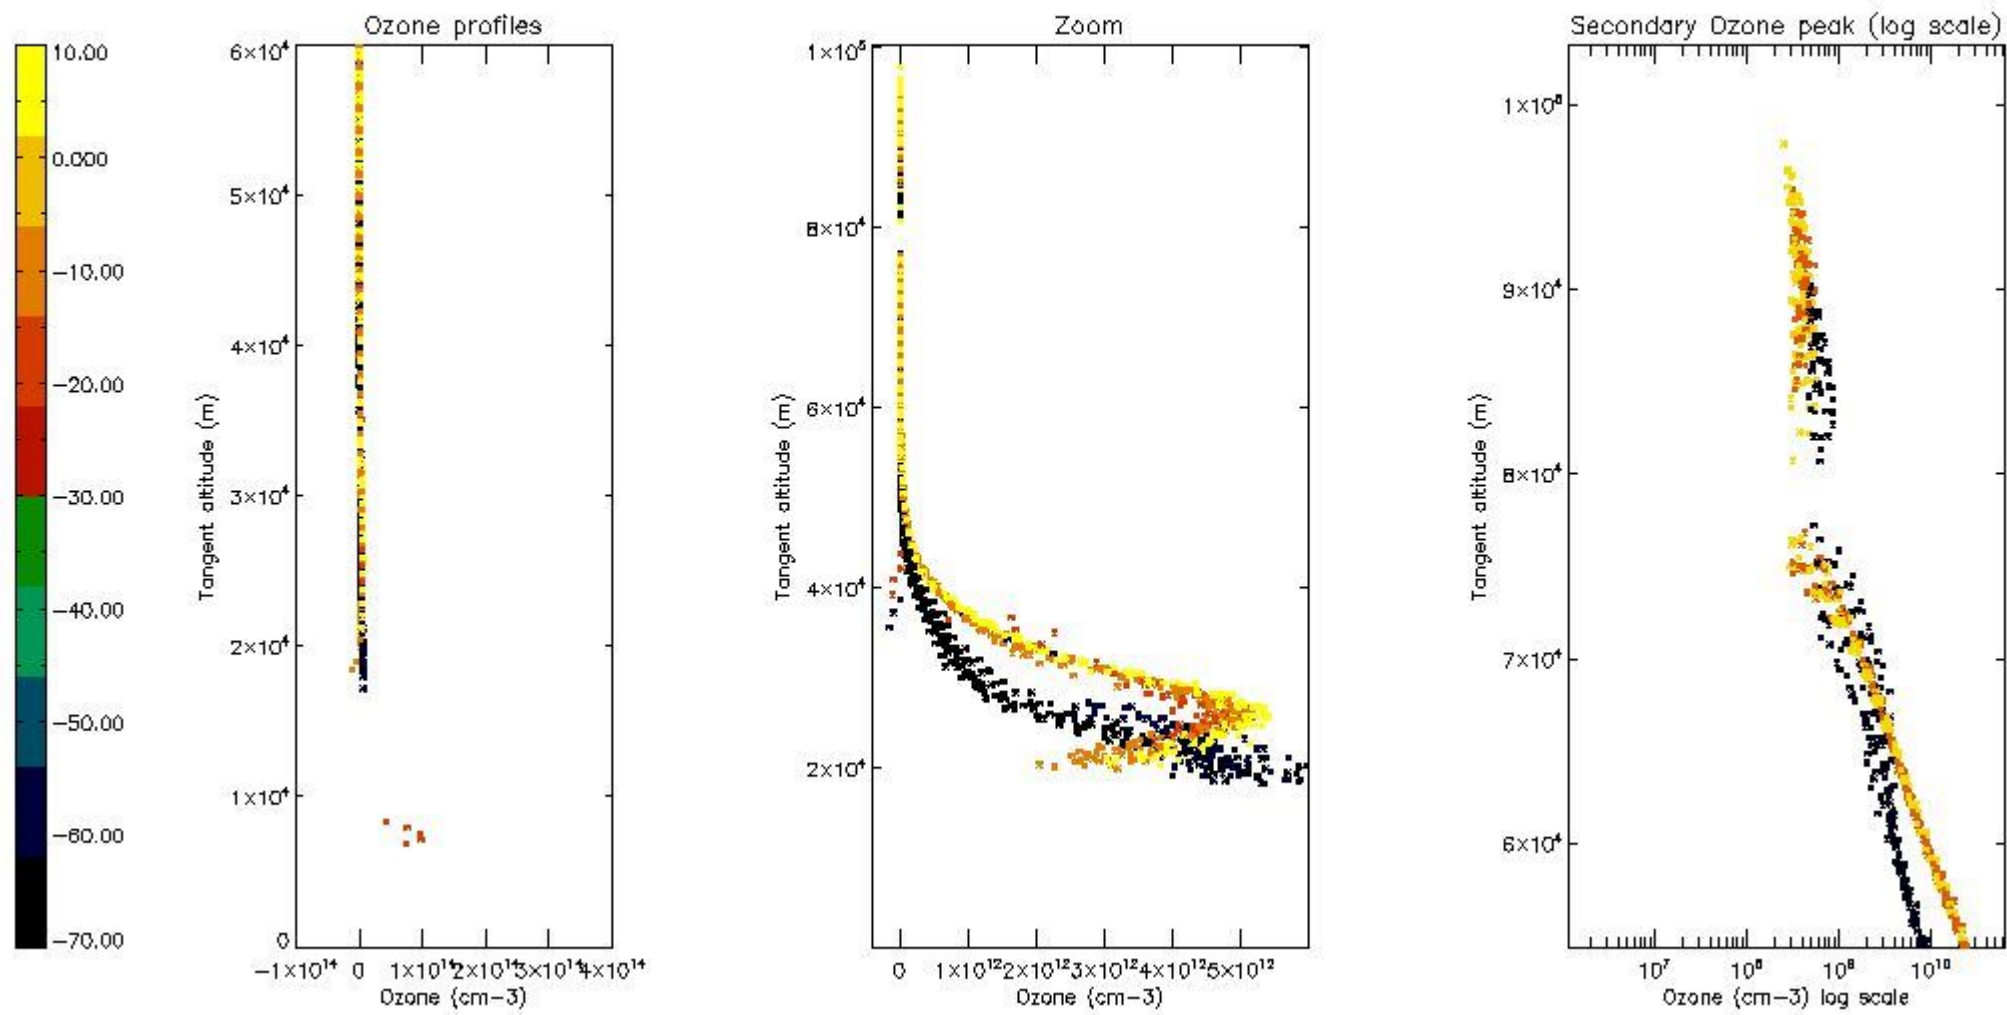

5.5 Plot ozone profiles where $STD < 5\%$ (dark without errors)

The colorbar represents the latitude.