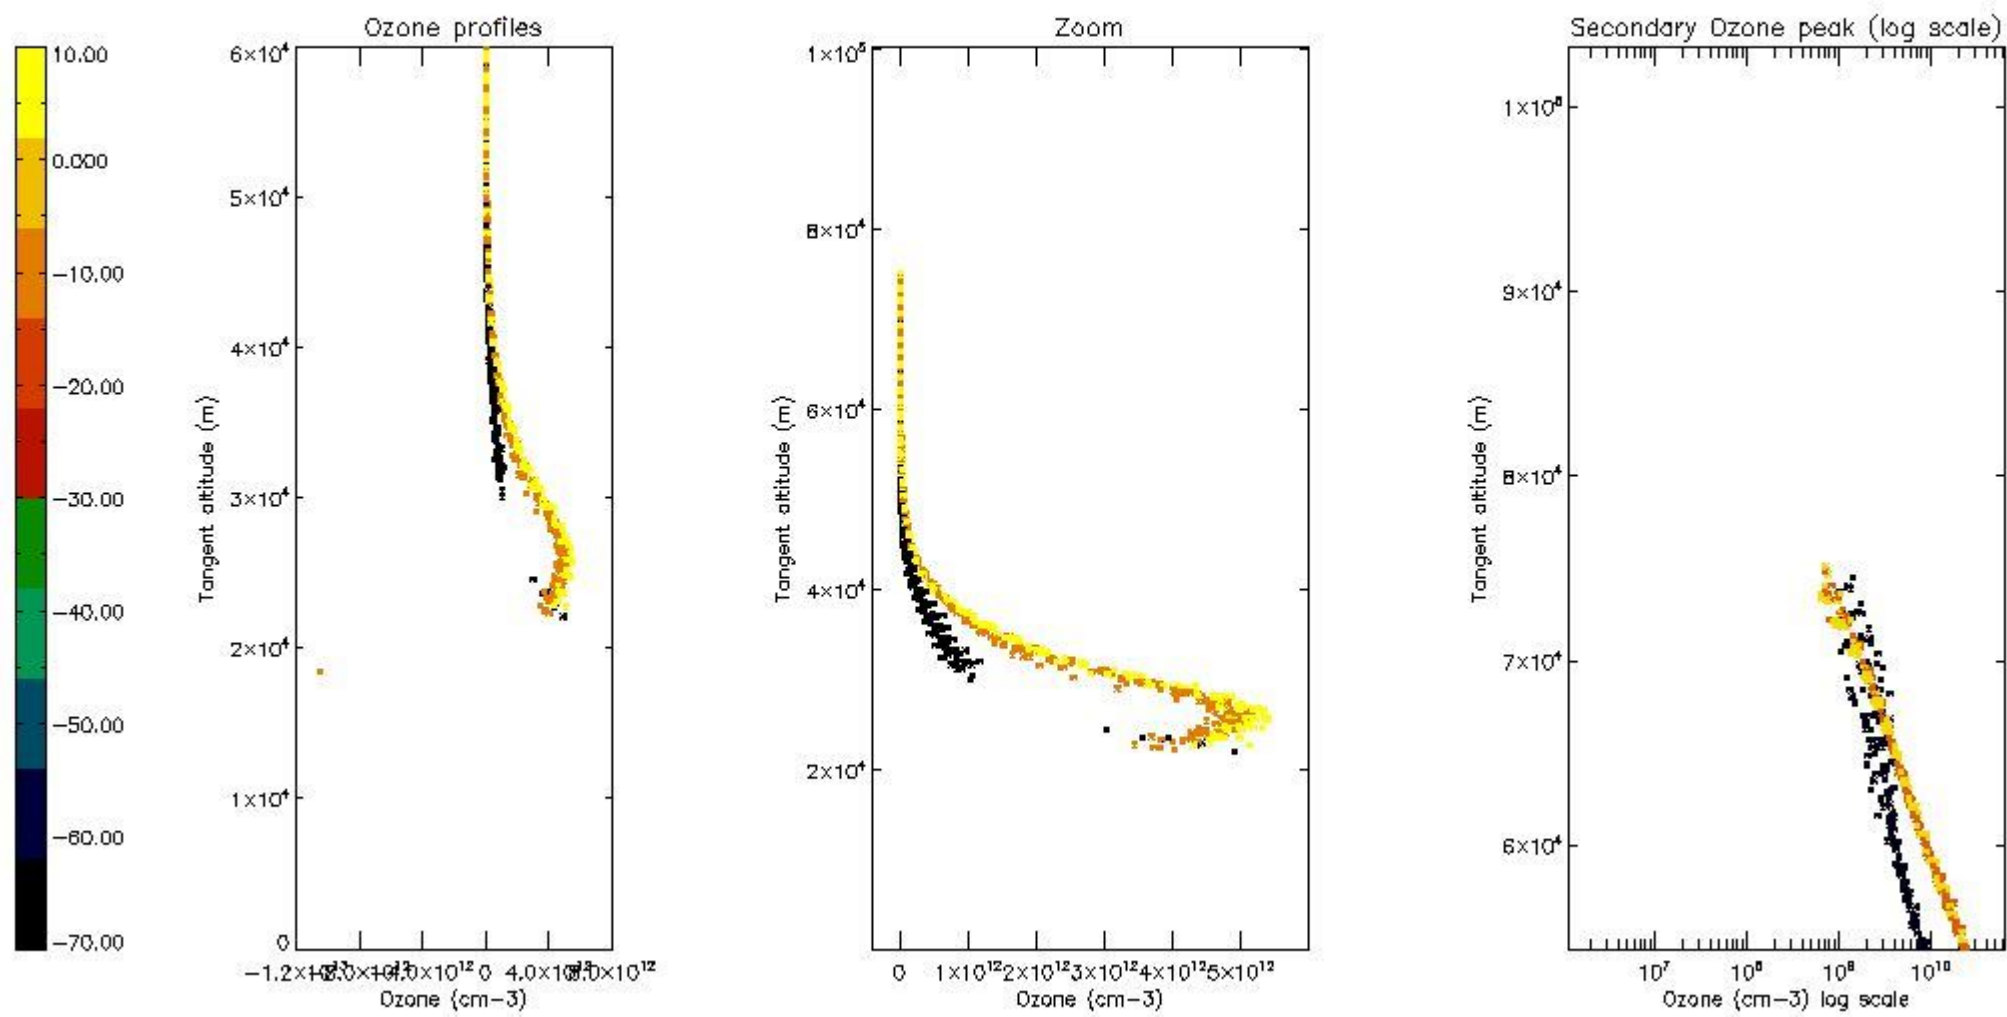

5.6 Plot NO₂ profiles for all STD (dark without errors)

The colorbar represents the latitude.