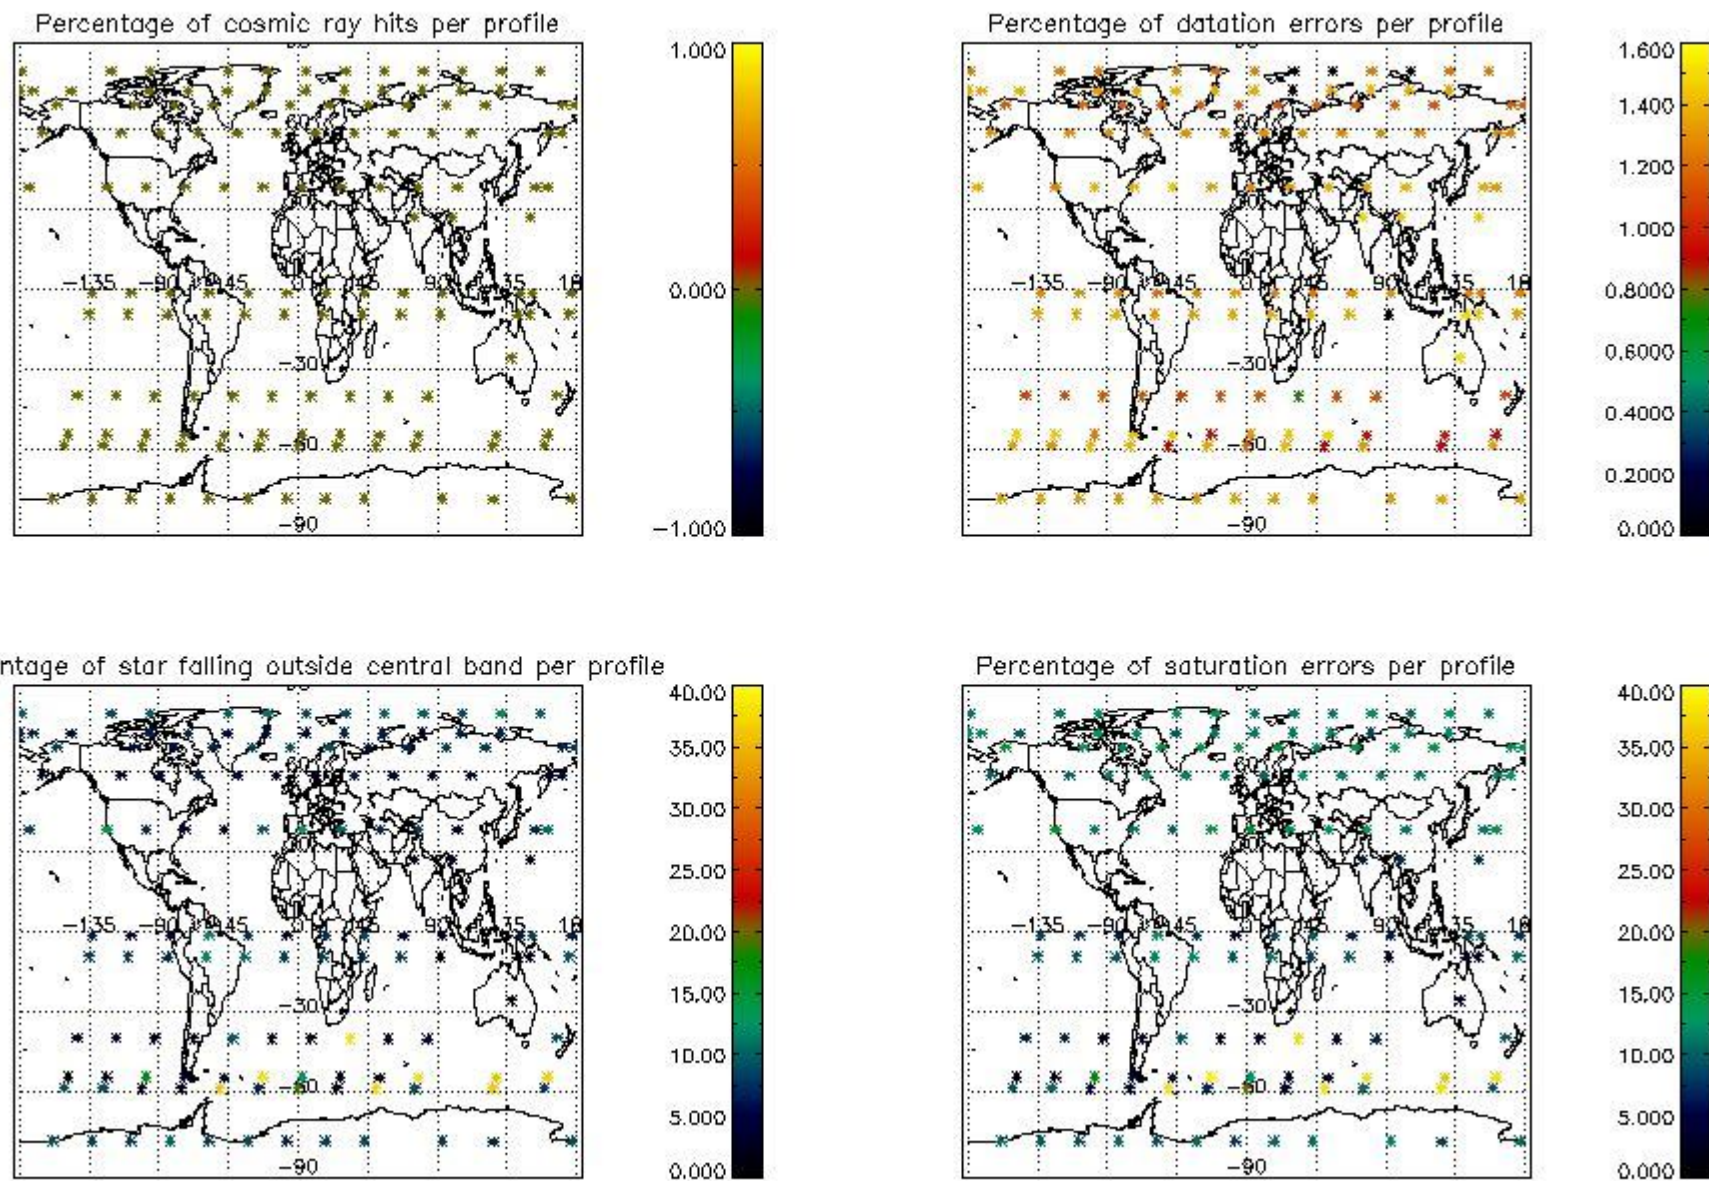

Percentage of flagged data per NO3 profile

4. Level 1 quality information per product

In this section it is plotted some information contained in the Quality Summary data set of the level 2 products that comes from the level 1b processing. Products without errors (error flag in the MPH set to "0") are used.

4.1 Plot quality information per product (time dependant) coming from level 1b processing

4.1.1 Plot level 1 quality information per product (time dependant): ENVISAT ASCENDING passes

4.1.2 Plot level 1 quality information per product (time dependant): ENVI SAT DESCENDING passes

4.2 Plot quality information per product coming from level 1b processing (world map)

4.2.1 Plot level 1 quality information per product (world map): ENVISAT ASCENDING passes

4.2.2 Plot level 1 quality information per product (world map): ENVISAT DESCENDING passes