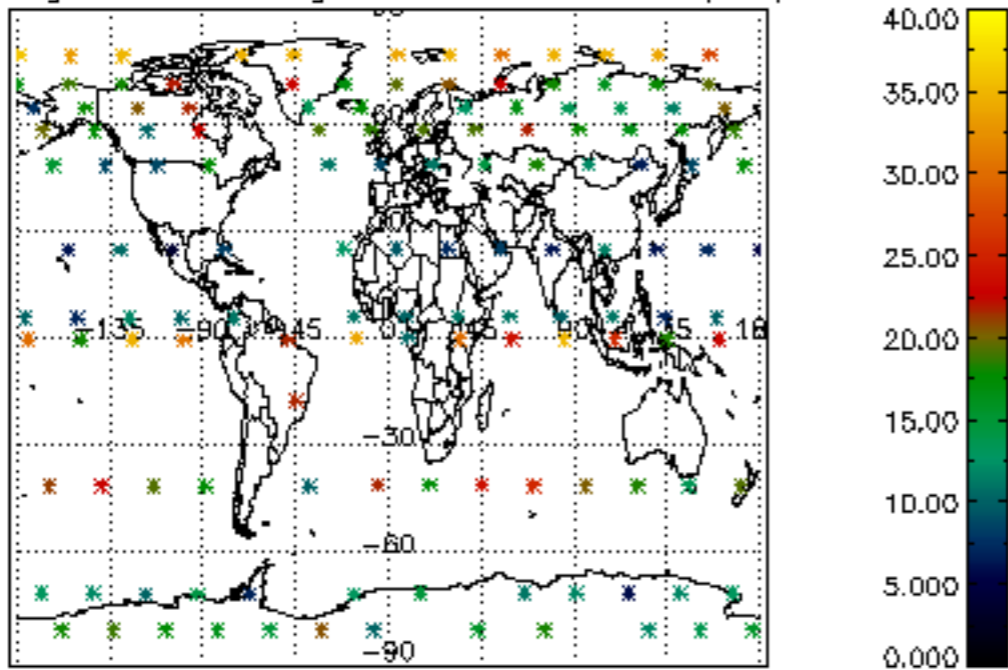

Percentage of cosmic ray hits per profile

Percentage of star falling outside central band per profile