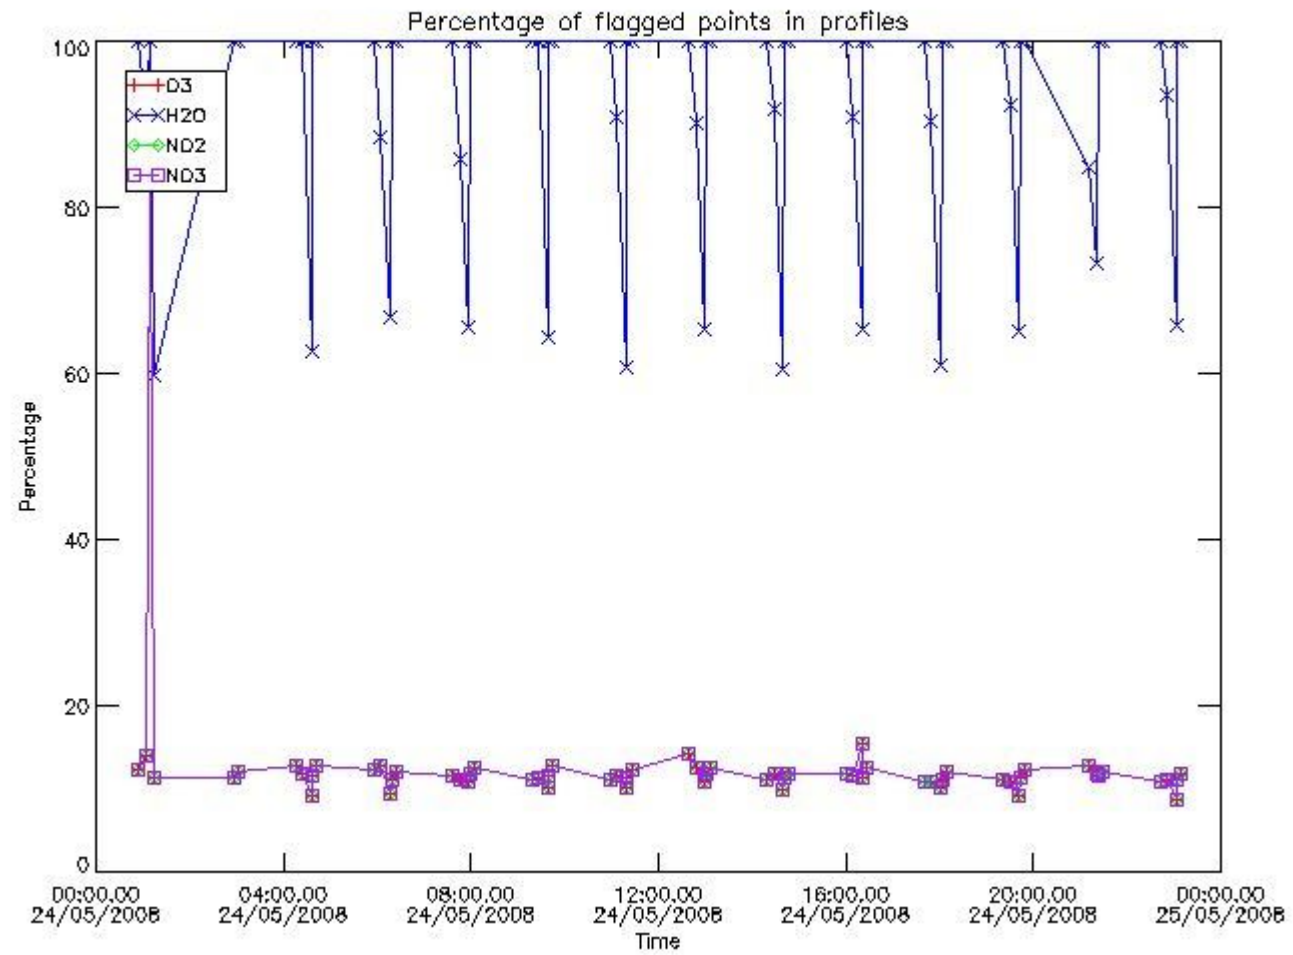

279	GOM_NL__2PRFIN20080524_233626_000000402068_00474_32592_3050.N1	24-MAY-2008 23:36:26	Bright	39.500	102	24Alp Ser	2.6000	4250.0	79	32592	No
280	GOM_NL__2PRFIN20080524_234213_000000382068_00474_32592_3051.N1	24-MAY-2008 23:42:13	Bright	38.000	83		2.3780	11000.	76	32592	No
281	GOM_NL__2PRFIN20080524_235320_000000412068_00474_32592_3052.N1	24-MAY-2008 23:53:20	Bright	40.500	119	14Eta Dra	2.7270	4700.0	81	32592	No
282	GOM_NL__2PRFIN20080524_235535_000000352068_00474_32592_3053.N1	24-MAY-2008 23:55:35	Bright	34.500	60	7Bet UMi	2.0810	3950.0	69	32592	No

3. Quality information per product

In this section it is plotted some information contained in the Quality Summary data set of the level 2 products. Only products in dark limb conditions and without errors (error flag in the MPH set to "0") are used.

3.1 Plot quality information per product (time dependant)

3.2 Plot quality information per product (world map)