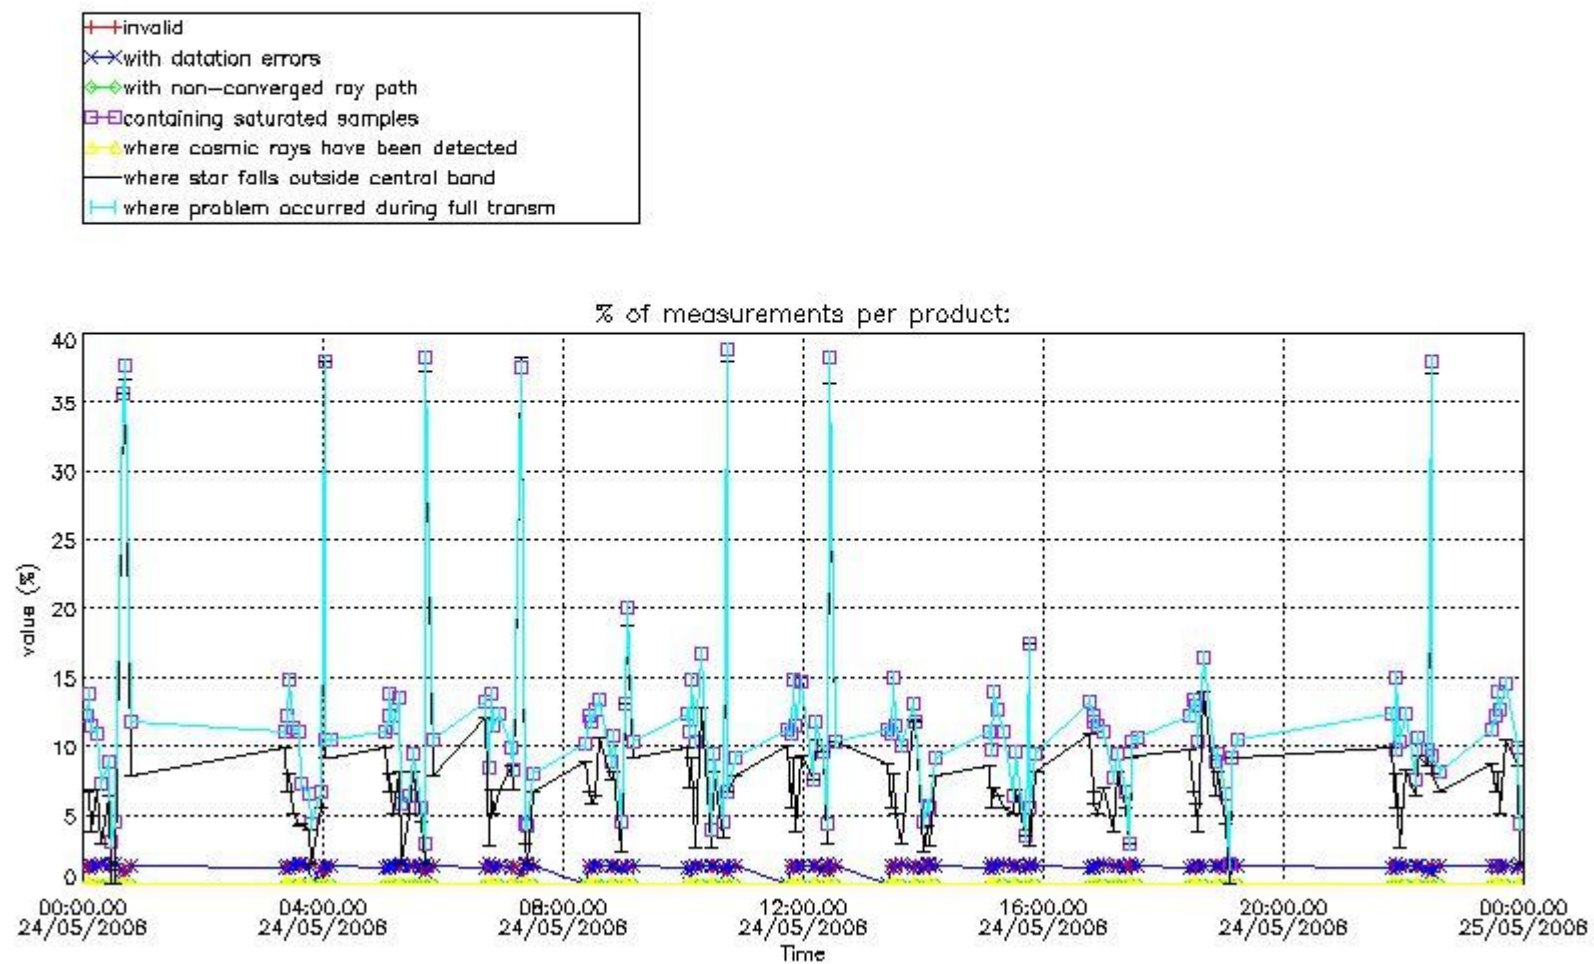

4.2 Plot quality information per product coming from level 1b processing (world map)

4.2.1 Plot level 1 quality information per product (world map): ENVISAT ASCENDING passes