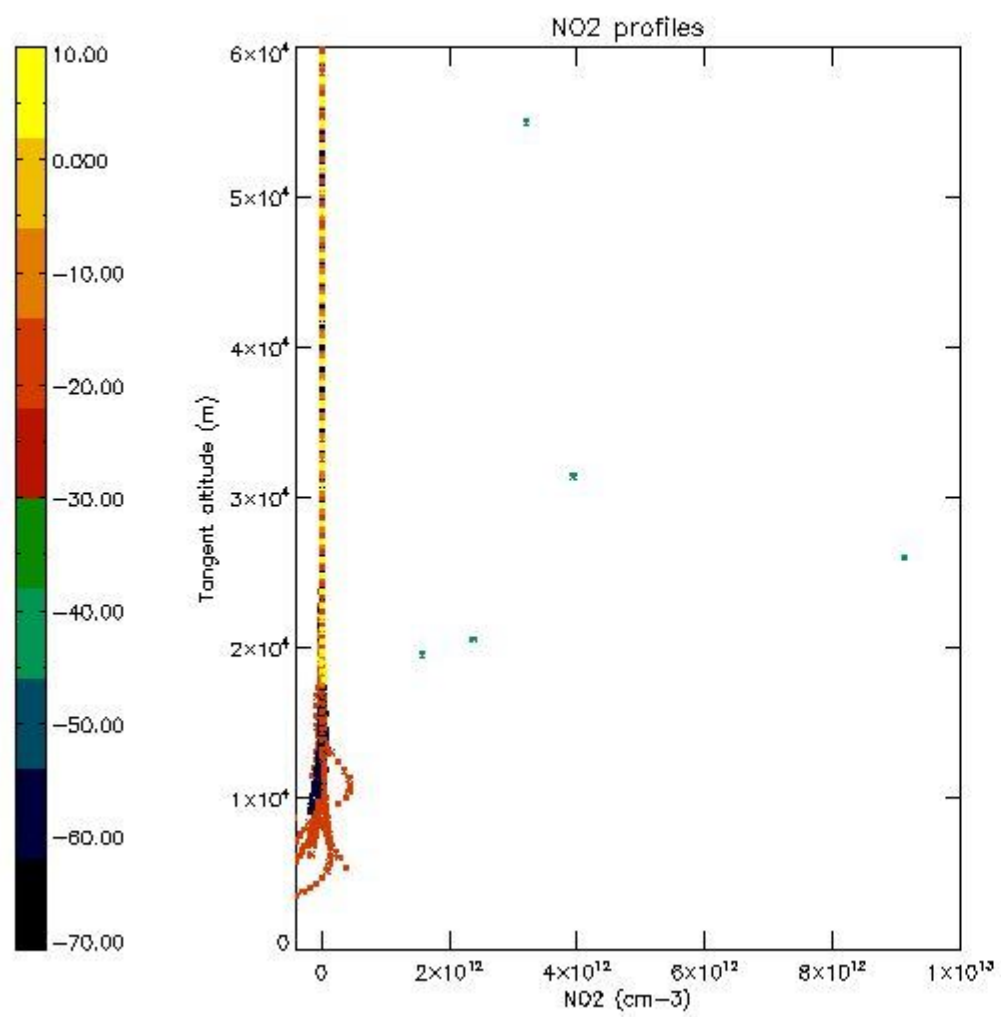

5.7 Plot NO3 profiles for all STD (dark without errors)

The colorbar represents the latitude.