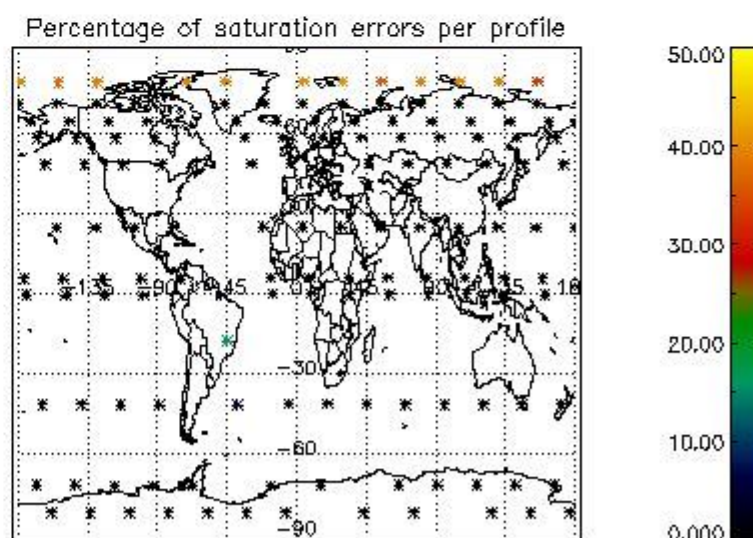

Percentage of flagged data per NO3 profile

4. Level 1 quality information per product

In this section it is plotted some information contained in the Quality Summary data set of the level 2 products that comes from the level 1b processing. Products without errors (error flag in the MPH set to "0") are used.

4.1 Plot quality information per product (time dependant) coming from level 1b processing

4.1.1 Plot level 1 quality information per product (time dependant): ENVISAT ASCENDING passes

4.1.2 Plot level 1 quality information per product (time dependant): ENVI SAT DESCENDING passes

4.2 Plot quality information per product coming from level 1b processing (world map)

4.2.1 Plot level 1 quality information per product (world map): ENVISAT ASCENDING passes

4.2.2 Plot level 1 quality information per product (world map): ENVISAT DESCENDING passes