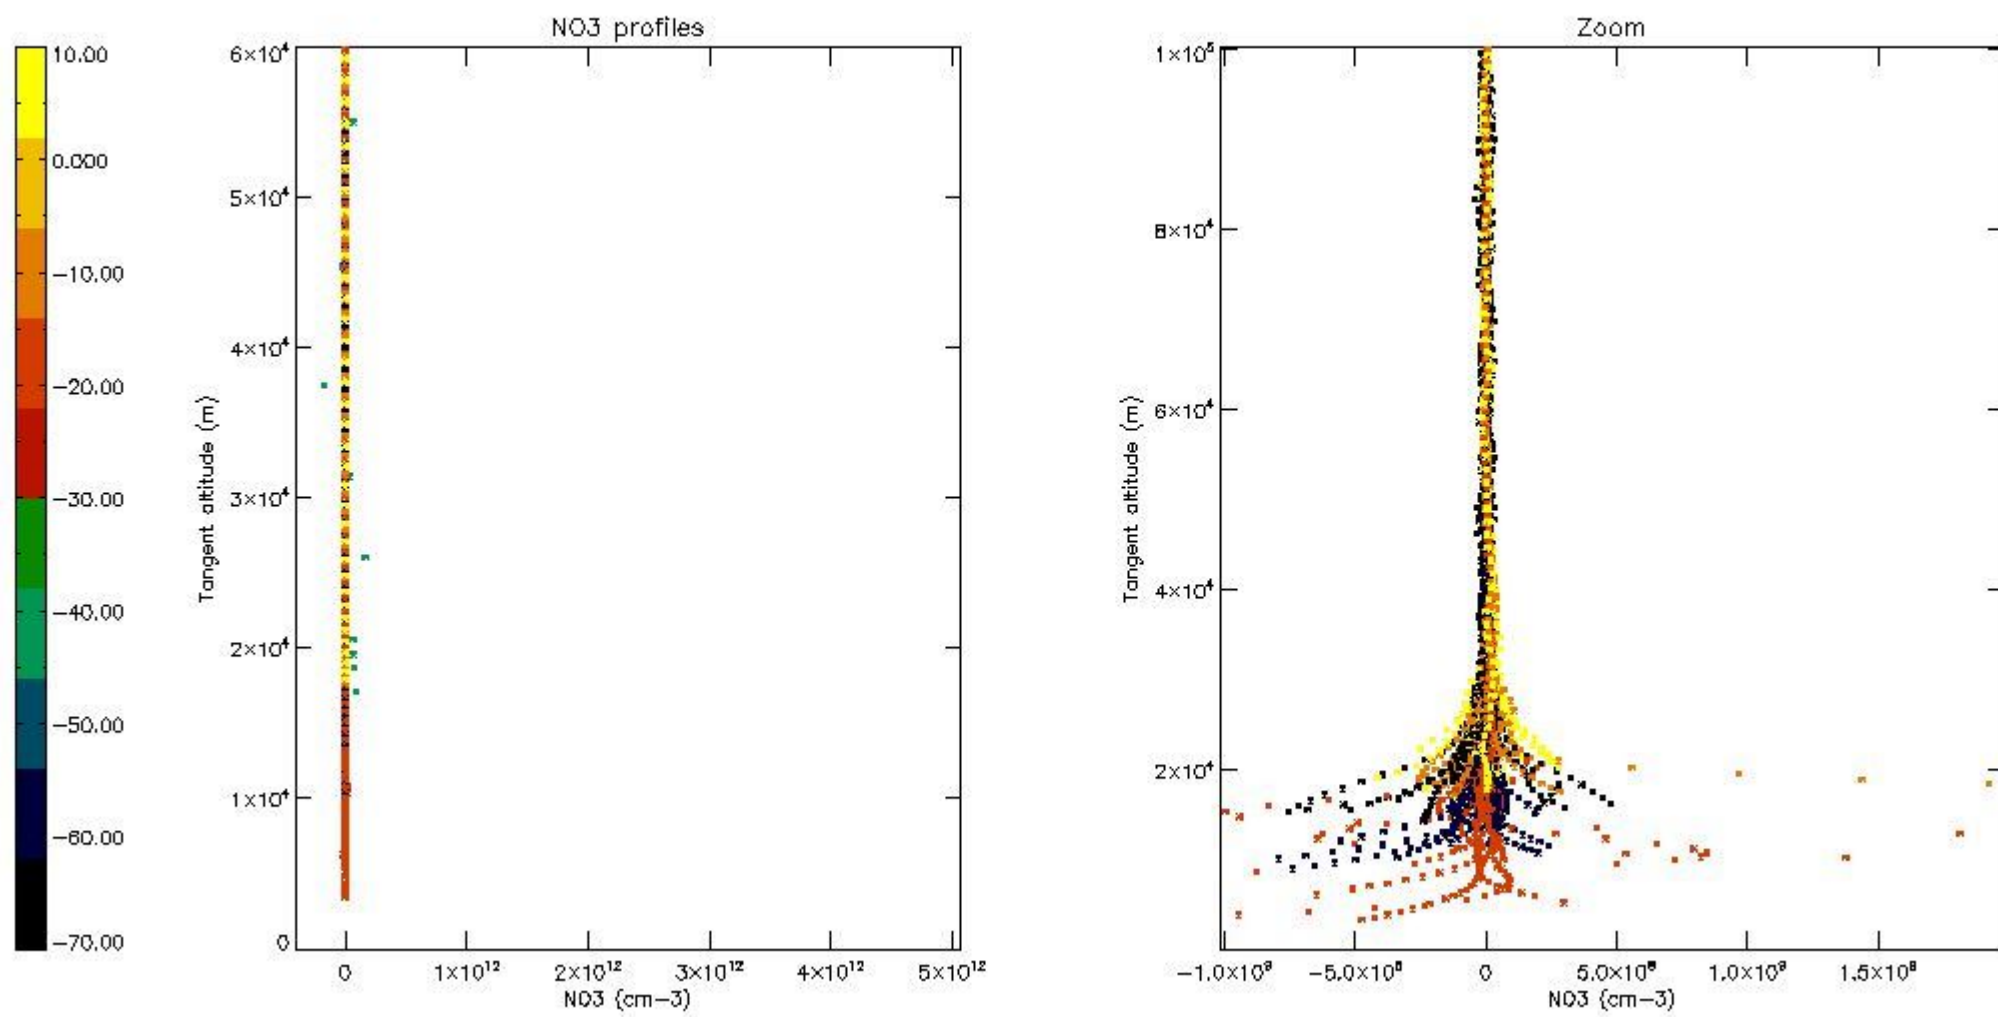

5.4 Plot ozone profiles where STD < 10% (dark without errors)

The colorbar represents the latitude.

5.5 Plot ozone profiles where STD < 5% (dark without errors)

The colorbar represents the latitude.

5.6 Plot NO₂ profiles for all STD (dark without errors)

The colorbar represents the latitude.

5.7 Plot NO3 profiles for all STD (dark without errors)

The colorbar represents the latitude.

5.8 Plot H2O profiles for all STD (only for occultations of stars 1,2,3,4,13,14,16,26,63 dark without errors)