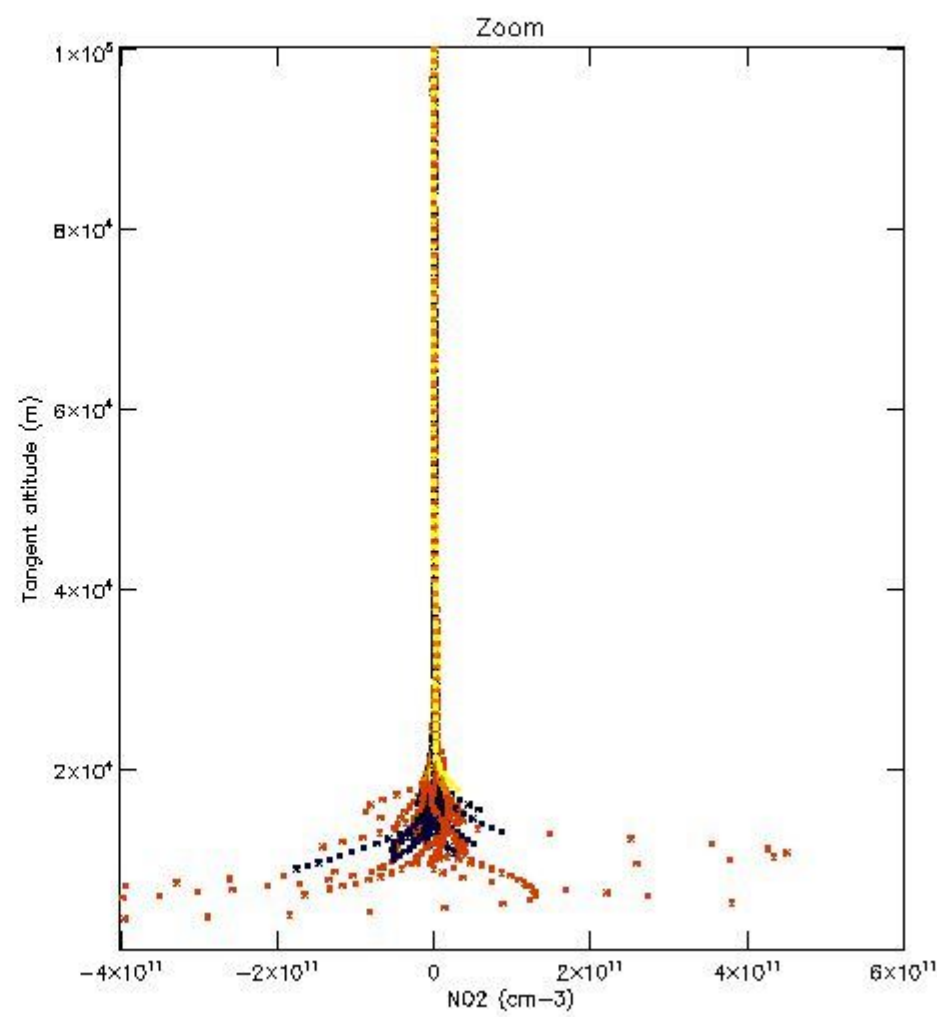

5.7 Plot NO3 profiles for all STD (dark without errors)

The colorbar represents the latitude.