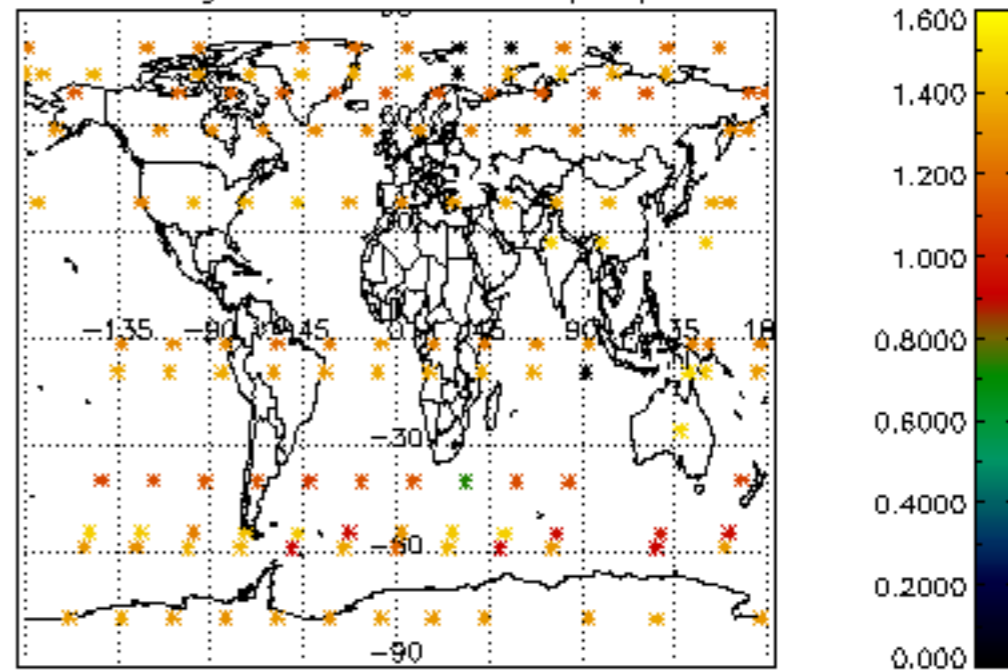

Percentage of datation errors per profile

Percentage of star falling outside central band per profile

Percentage of saturation errors per profile

Percentage of cosmic ray hits per profile

Percentage of datation errors per profile