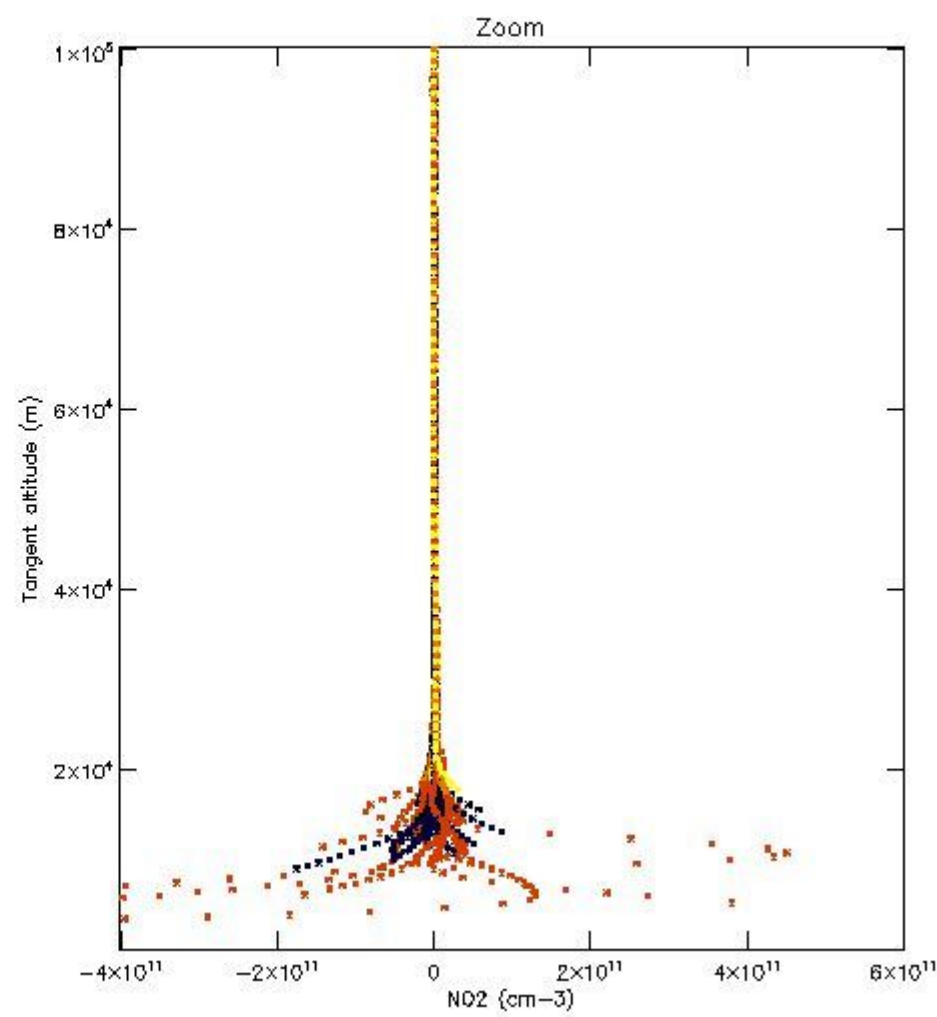

STD < 10	10
STD < 5	7

5.2 Plot ozone profiles for all STD (dark without errors)

The colorbar represents the latitude.

5.3 Plot ozone profiles where STD < 20% (dark without errors)

The colorbar represents the latitude.

5.4 Plot ozone profiles where STD < 10% (dark without errors)

The colorbar represents the latitude.

5.5 Plot ozone profiles where STD < 5% (dark without errors)

The colorbar represents the latitude.

5.6 Plot NO₂ profiles for all STD (dark without errors)

The colorbar represents the latitude.

5.7 Plot NO3 profiles for all STD (dark without errors)

The colorbar represents the latitude.

5.8 Plot H2O profiles for all STD (only for occultations of stars 1,2,3,4,13,14,16,26,63 dark without errors)