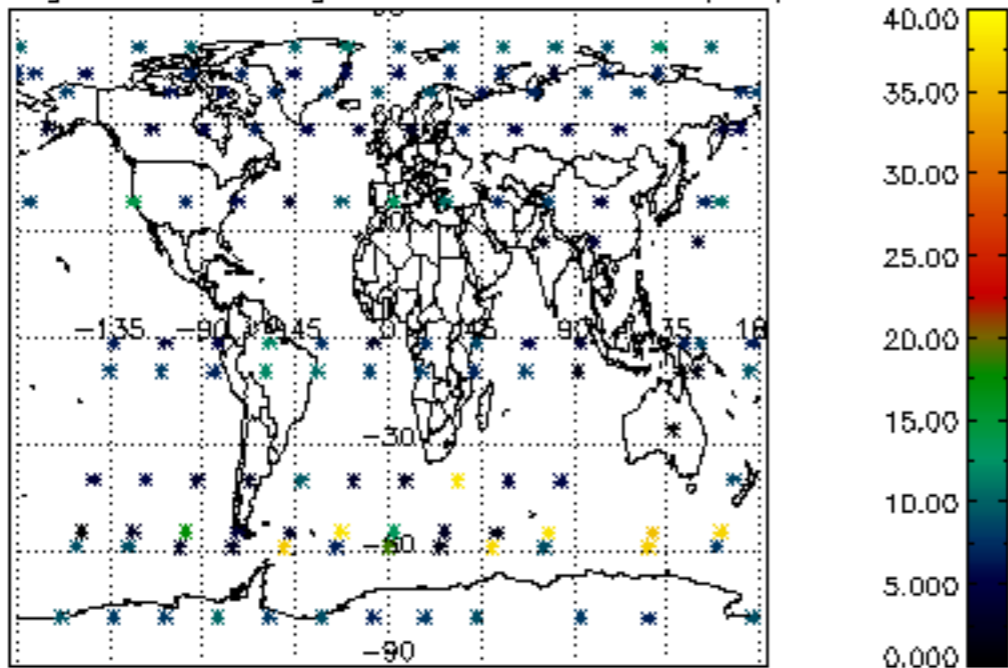

Percentage of star falling outside central band per profile