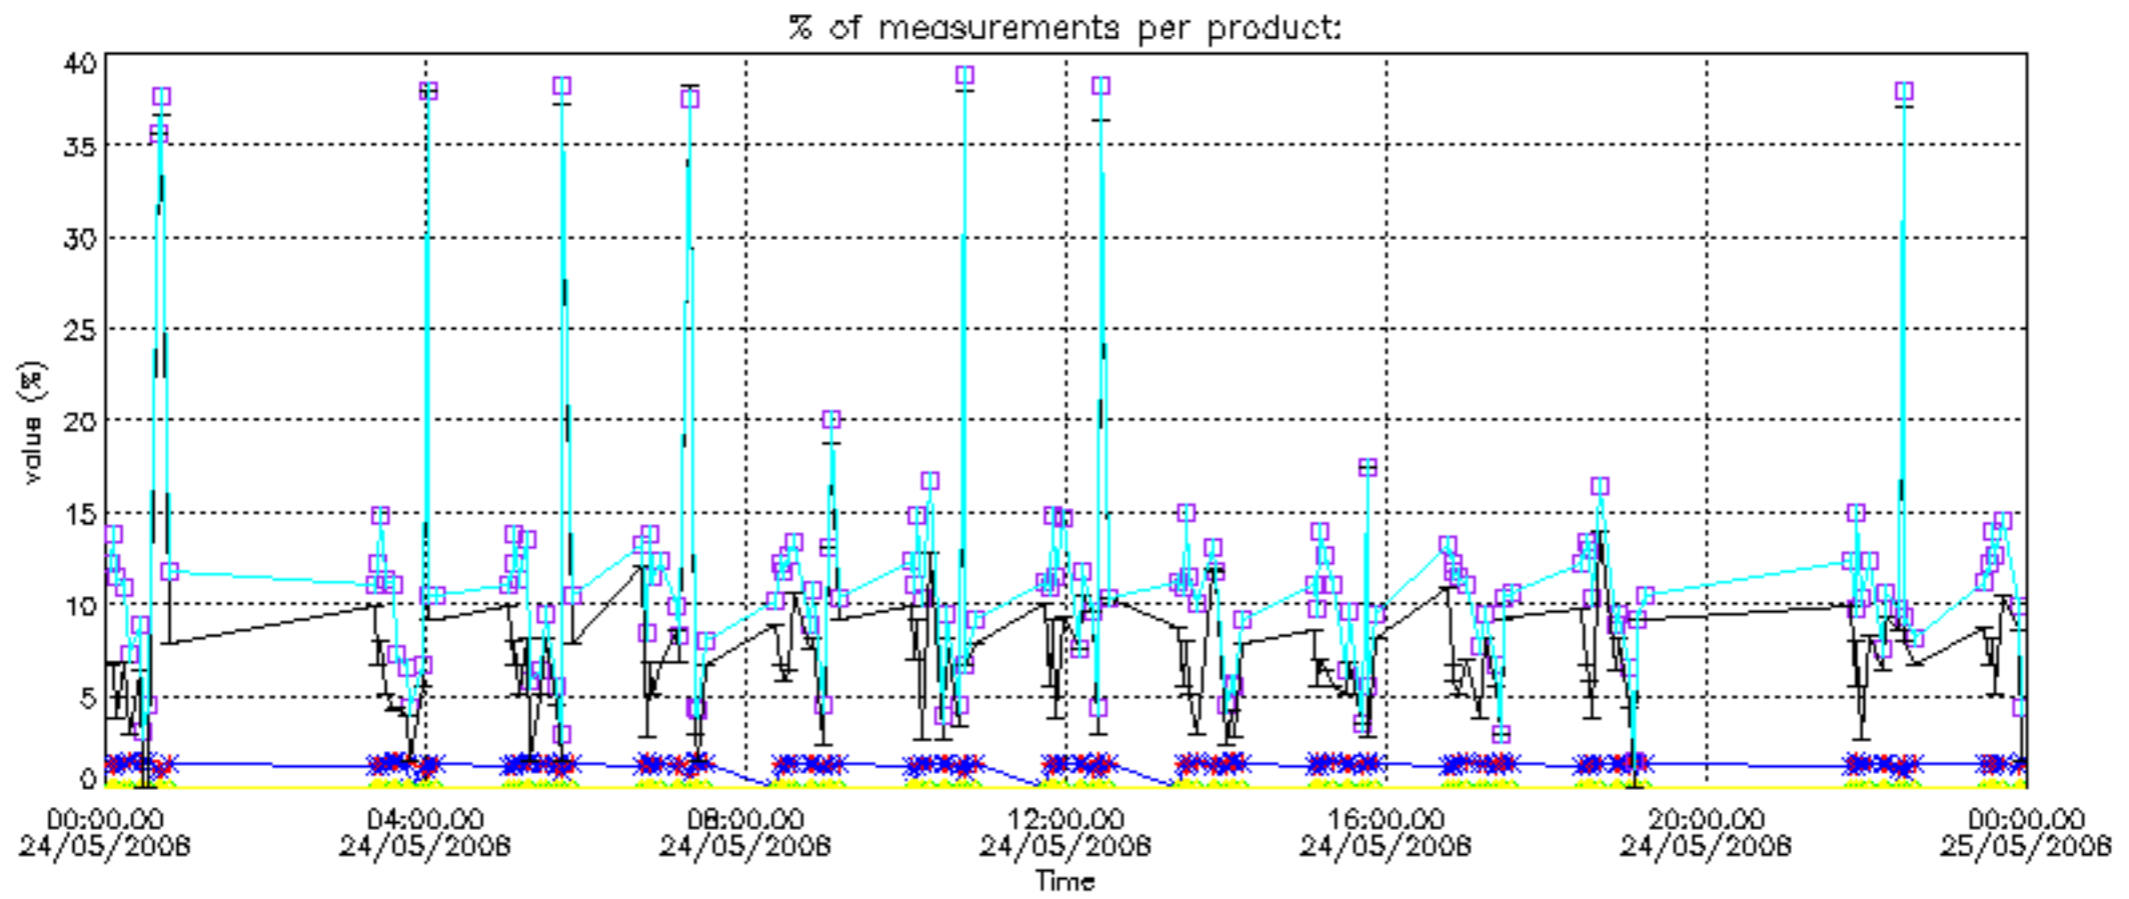

Percentage of cosmic ray hits per profile

Percentage of datation errors per profile