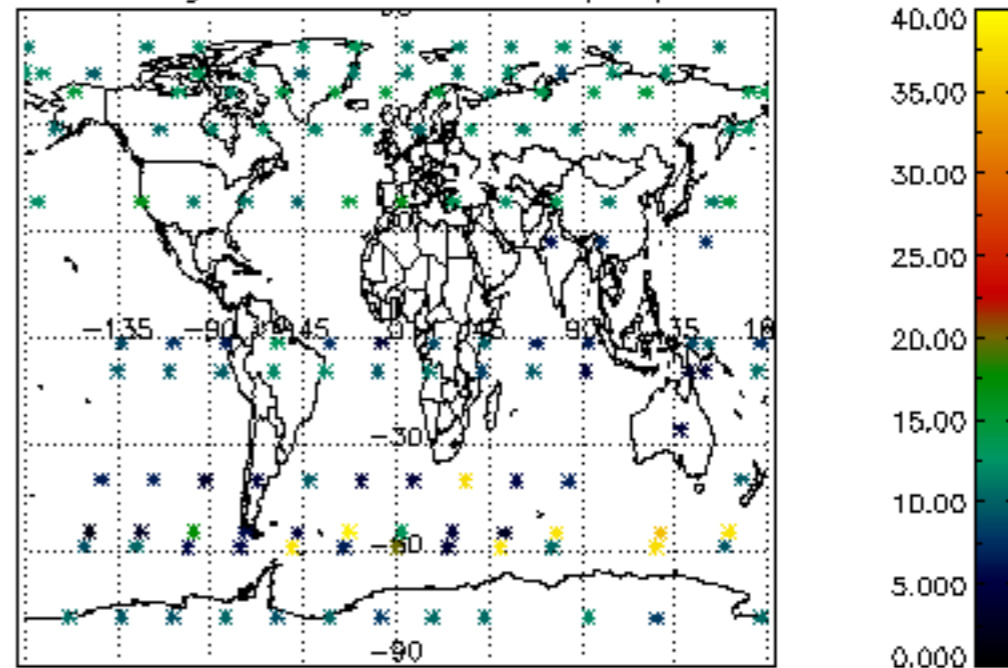

Percentage of saturation errors per profile