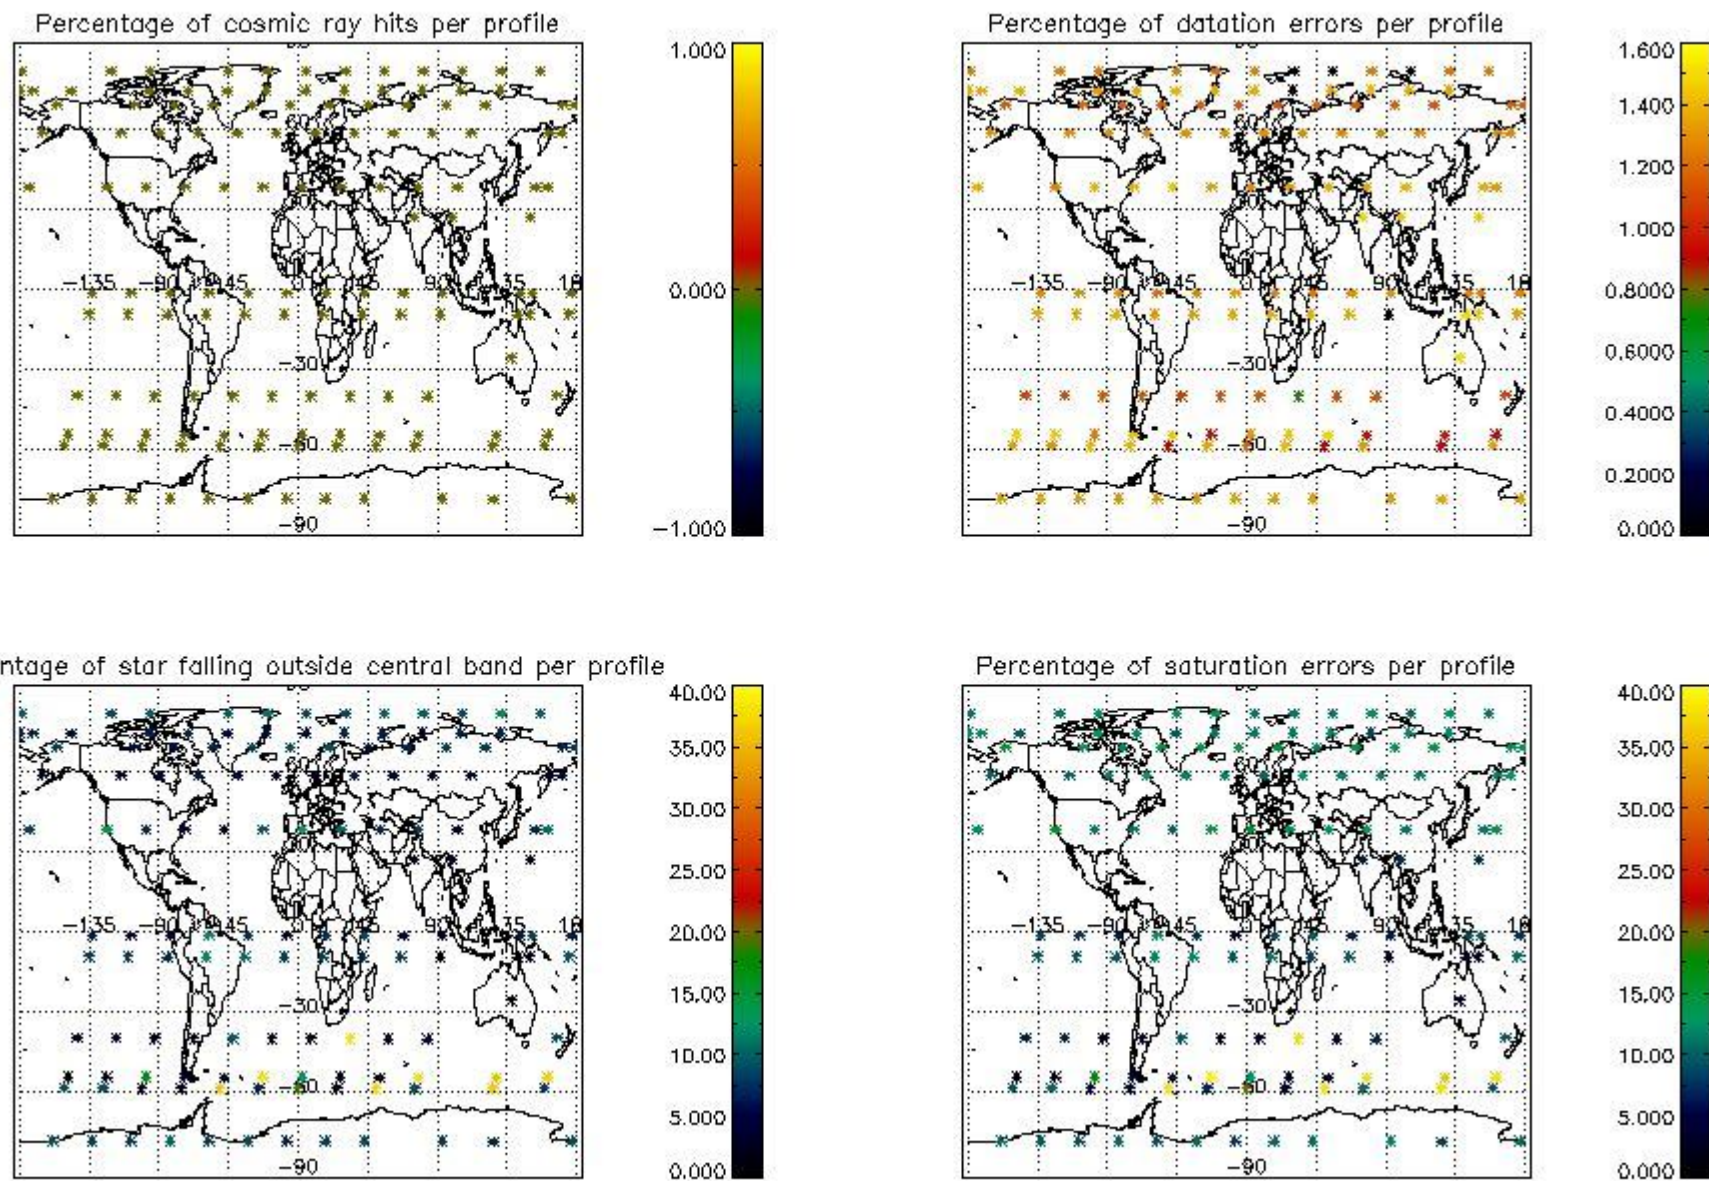

4.2.2 Plot level 1 quality information per product (world map): ENVISAT DESCENDING passes

5. Trace gas profiles

5.1 Ozone statistics based on quality of products

The final quality of the products can be "measured" using the STD (Standard Deviation) attached to every point profile. This information is written to the parameter GOM_NL__2P/NL_LOCAL_SPECIES_DENSITY/o3_std of the level 2 products. The table below shows the statistics for given STD ranges.

The statistics are given with respect to the overall valid production:

- Products without fatal errors: GOM_NL__2P/MPH/PRODUCT_ERR=0
- Valid point profile: GOM_NL__2P/NL_LOCAL_SPECIES_DENSITY/pcd(0)=0

The 'Criteria' is applied to valid points of dark limb products:

- Products in dark limb illumination condition: GOM_NL__2P/NL_SUMMARY_QUALITY/obs_ill_cond=0
- Products without fatal errors: GOM_NL__2P/MPH/PRODUCT_ERR=0
- Valid point profile: GOM_NL__2P/NL_LOCAL_SPECIES_DENSITY/pcd(0)=0

So, the table below shows the percentage of dark limb and valid observations for each criteria with respect to the overall valid daily observations.

Criteria	% of total production
All STD	25
STD < 20	13