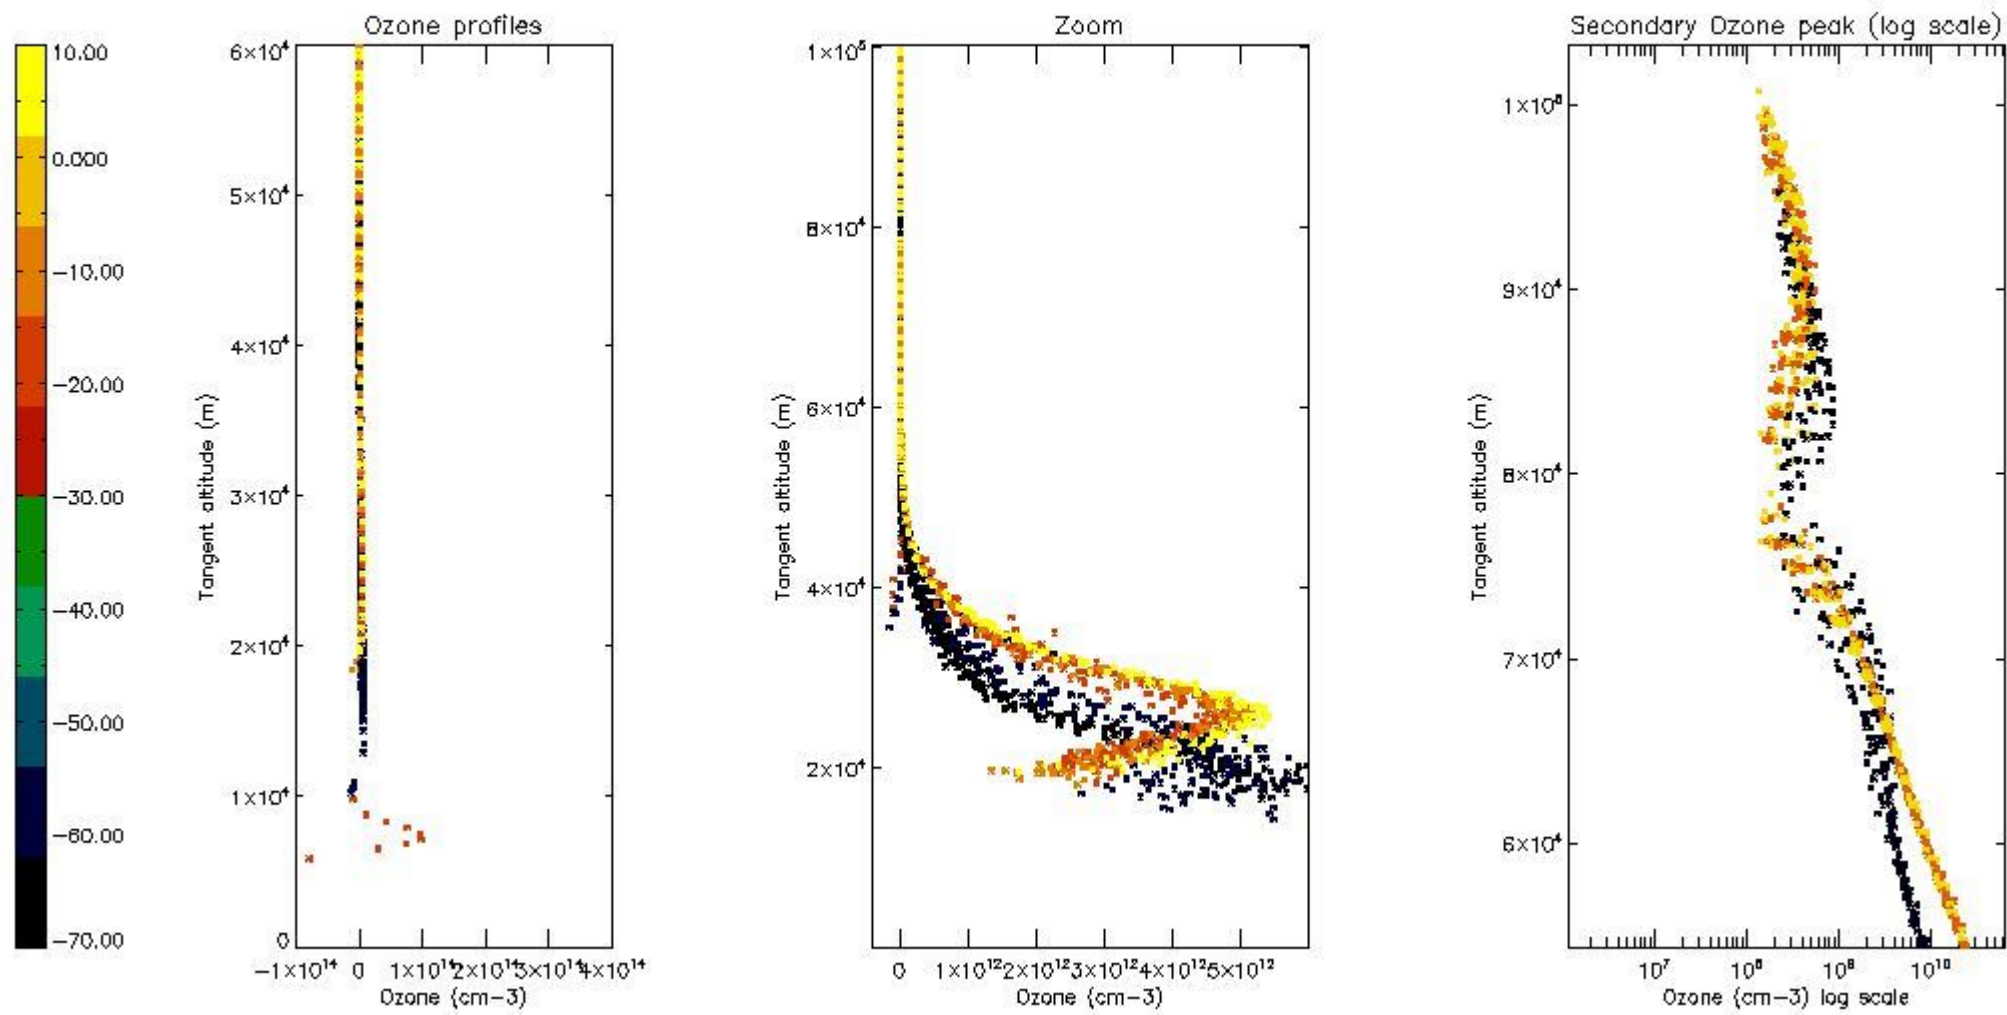

STD < 10	10
STD < 5	7

5.2 Plot ozone profiles for all STD (dark without errors)

The colorbar represents the latitude.

5.3 Plot ozone profiles where STD < 20% (dark without errors)

The colorbar represents the latitude.

5.4 Plot ozone profiles where STD < 10% (dark without errors)

The colorbar represents the latitude.

5.5 Plot ozone profiles where STD < 5% (dark without errors)

The colorbar represents the latitude.

5.6 Plot NO₂ profiles for all STD (dark without errors)