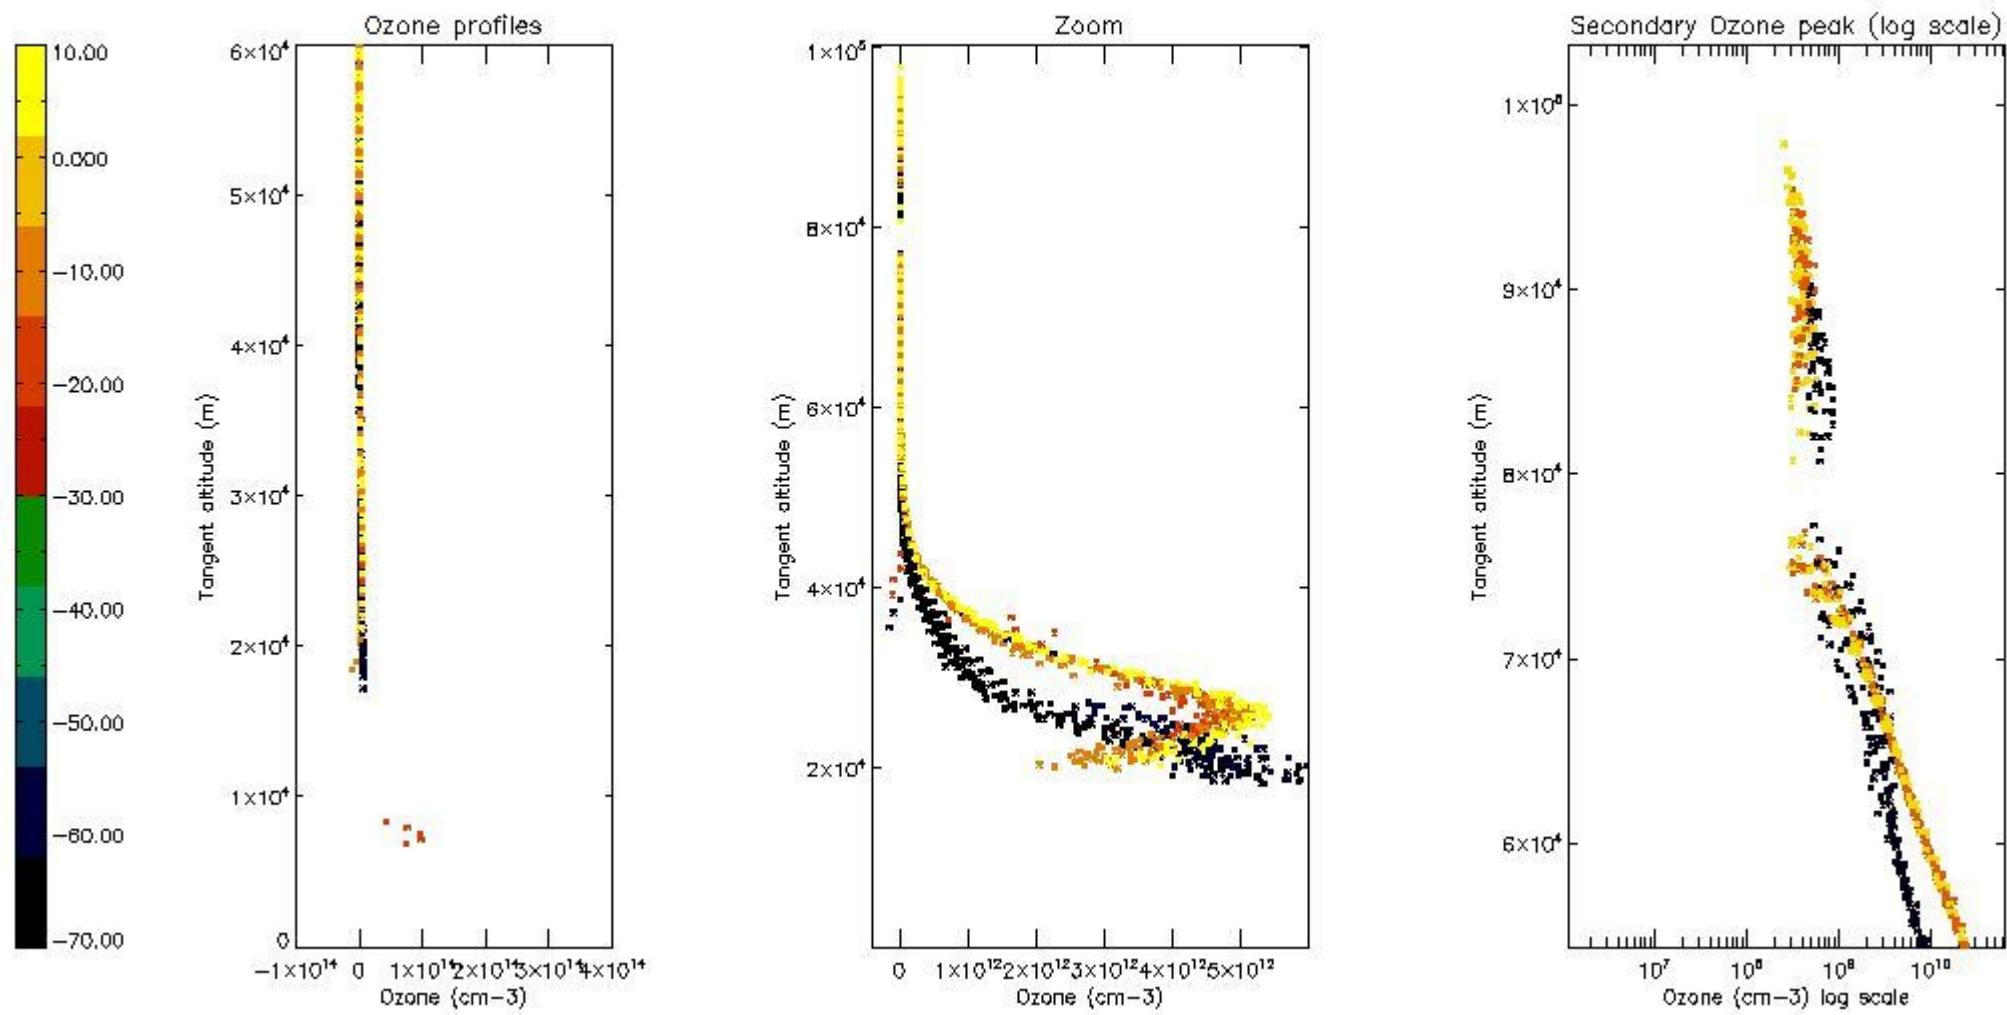

STD < 10	10
STD < 5	7

5.2 Plot ozone profiles for all STD (dark without errors)

The colorbar represents the latitude.

5.3 Plot ozone profiles where STD < 20% (dark without errors)

The colorbar represents the latitude.

5.4 Plot ozone profiles where STD < 10% (dark without errors)

The colorbar represents the latitude.

5.5 Plot ozone profiles where STD < 5% (dark without errors)

The colorbar represents the latitude.

5.6 Plot NO₂ profiles for all STD (dark without errors)