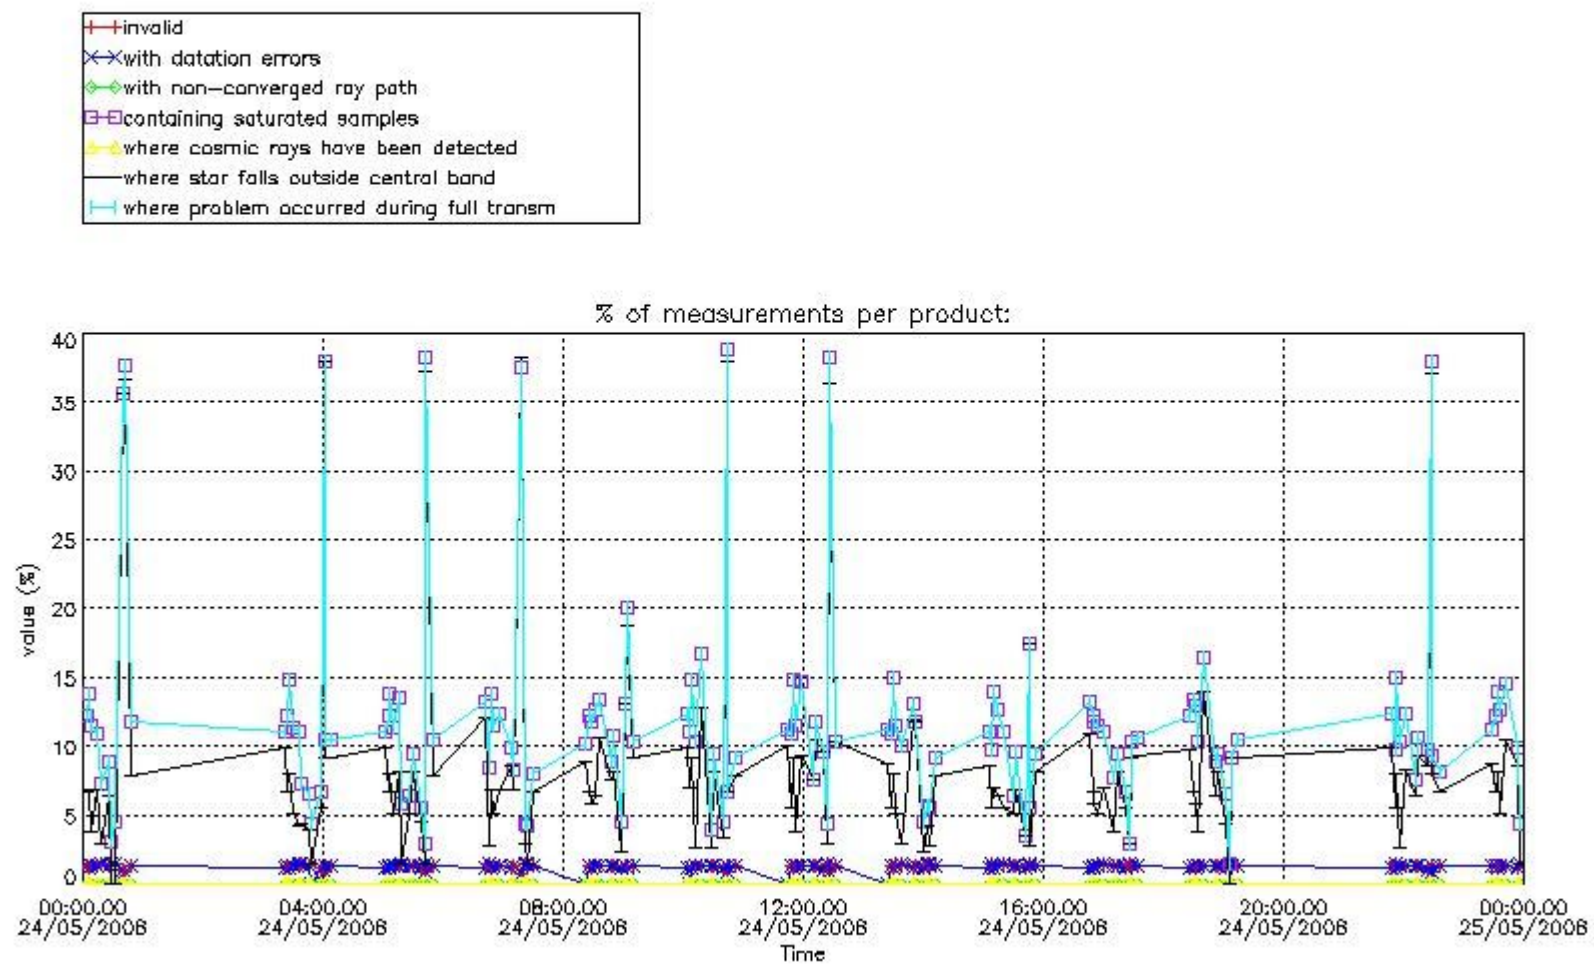

3.1 Plot quality information per product (time dependant)

3.2 Plot quality information per product (world map)

Percentage of flagged data per O3 profile

Percentage of flagged data per H2O profile

Percentage of flagged data per NO2 profile

Percentage of flagged data per NO3 profile

4. Level 1 quality information per product

In this section it is plotted some information contained in the Quality Summary data set of the level 2 products that comes from the level 1b processing. Products without errors (error flag in the MPH set to "0") are used.

4.1 Plot quality information per product (time dependant) coming from level 1b processing

4.1.1 Plot level 1 quality information per product (time dependant): ENVISAT ASCENDING passes

4.1.2 Plot level 1 quality information per product (time dependant): ENVI SAT DESCENDING passes

5. Trace gas profiles

5.1 Ozone statistics based on quality of products

The final quality of the products can be "measured" using the STD (Standard Deviation) attached to every point profile. This information is written to the parameter GOM_NL__2P/NL_LOCAL_SPECIES_DENSITY/o3_std of the level 2 products. The table below shows the statistics for given STD ranges.