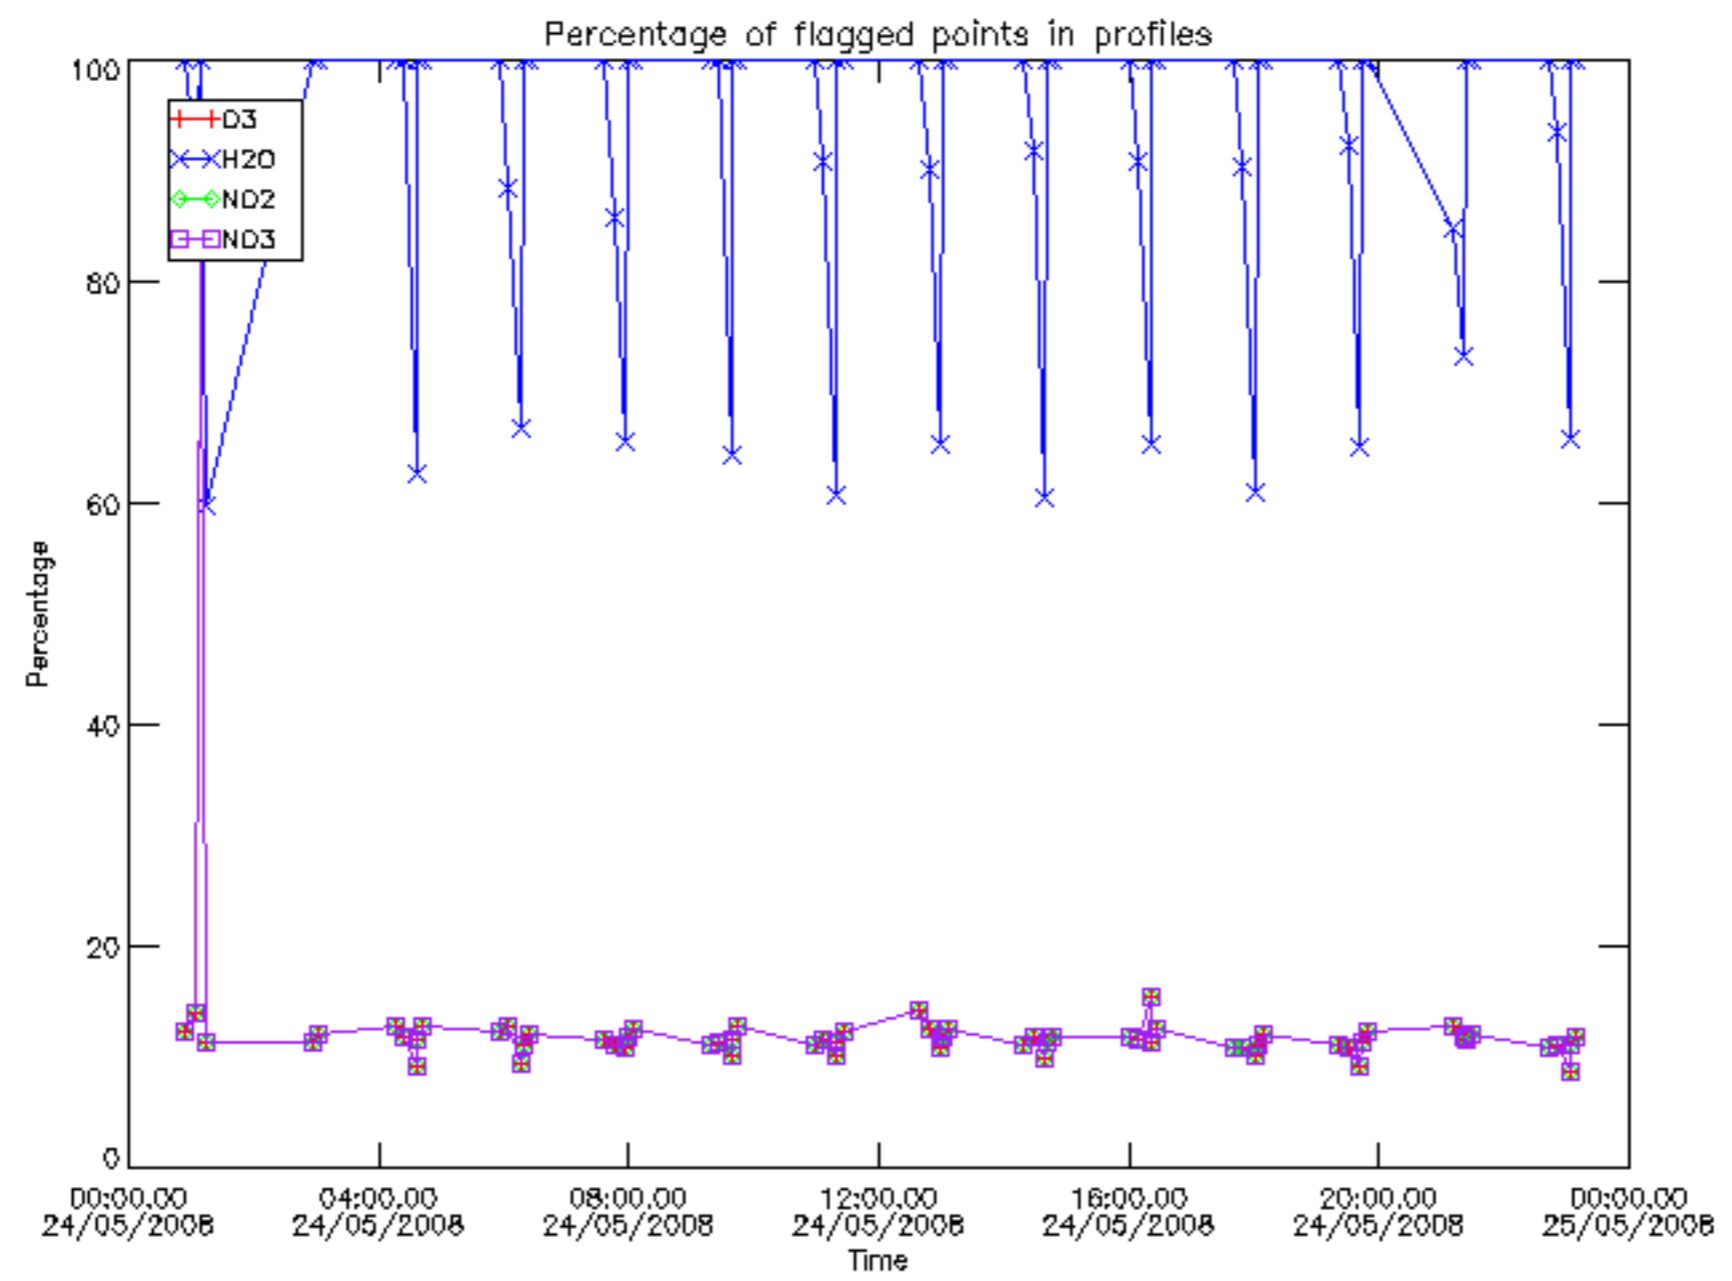

Percentage of flagged data per D3 profile

Percentage of flagged data per H2O profile