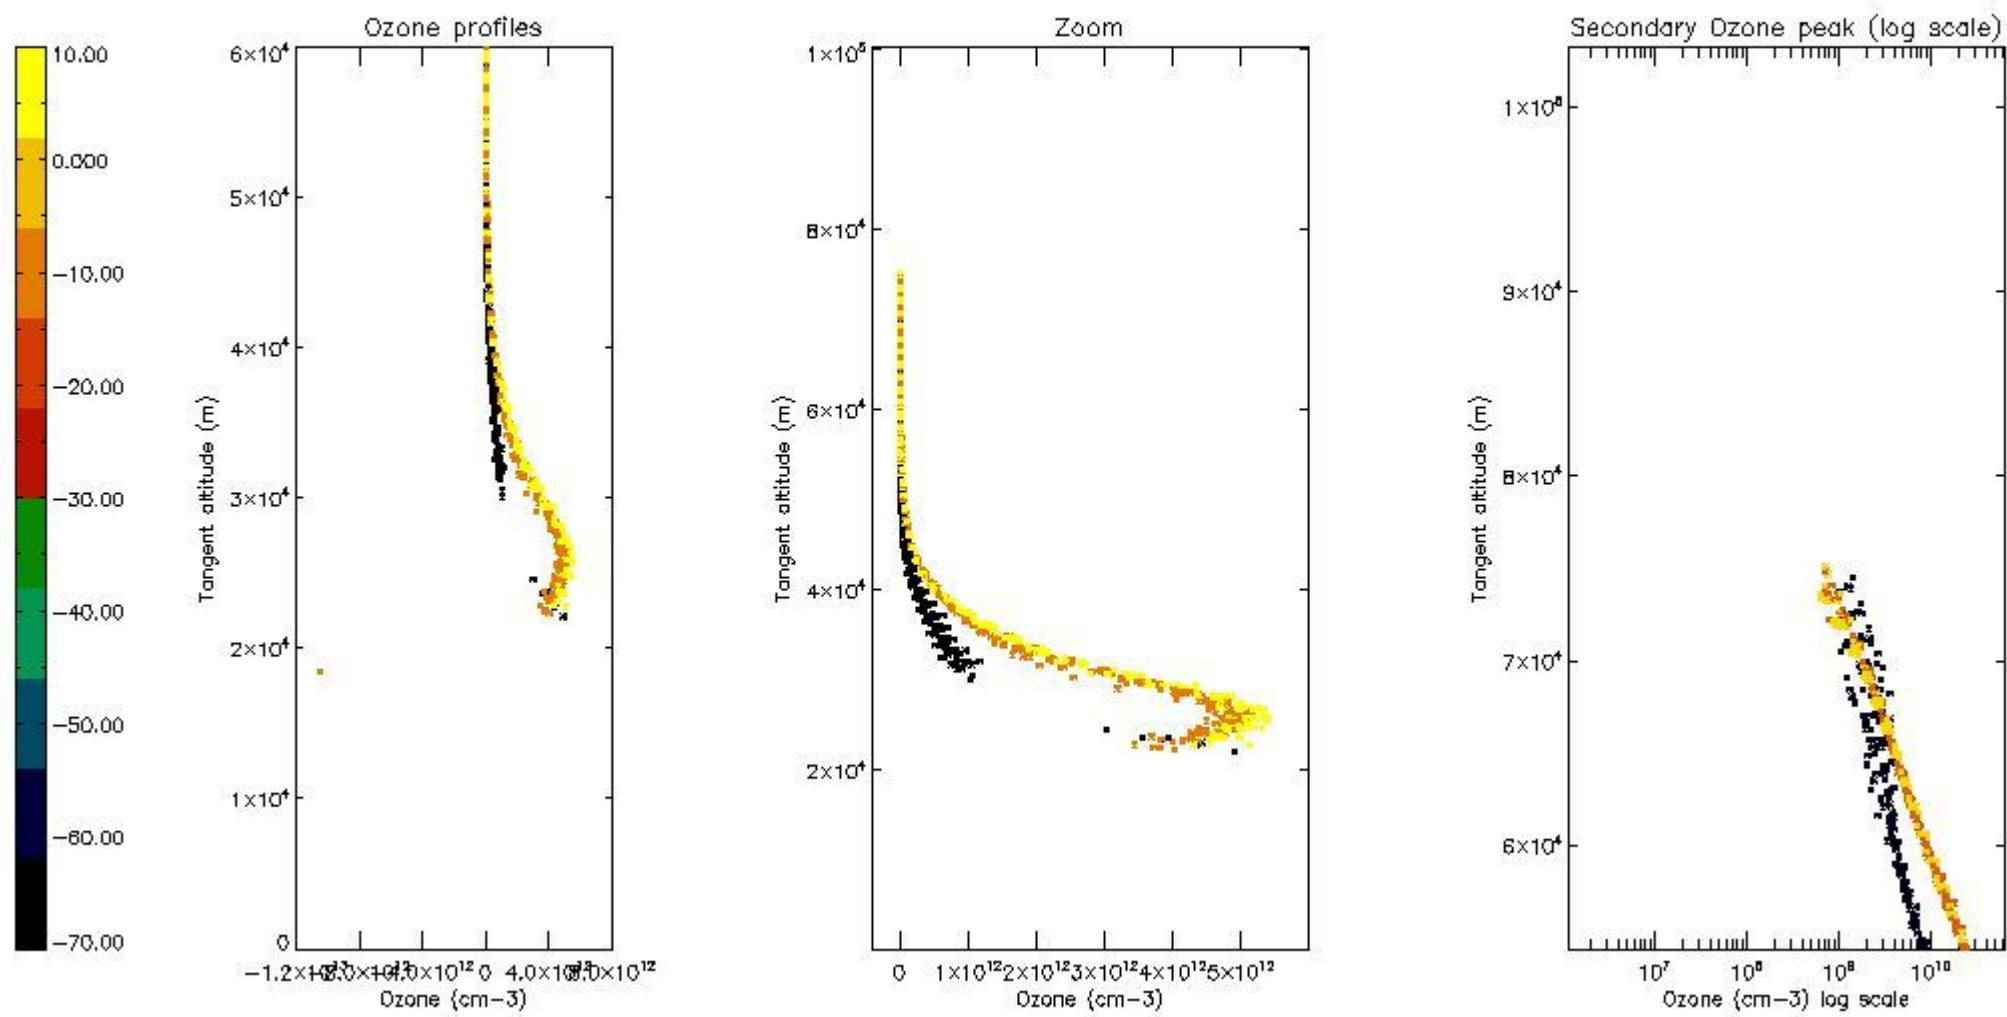

STD < 10	10
STD < 5	7

5.2 Plot ozone profiles for all STD (dark without errors)

The colorbar represents the latitude.

5.3 Plot ozone profiles where STD < 20% (dark without errors)

The colorbar represents the latitude.

5.4 Plot ozone profiles where STD < 10% (dark without errors)

The colorbar represents the latitude.

5.5 Plot ozone profiles where STD < 5% (dark without errors)

The colorbar represents the latitude.

5.6 Plot NO₂ profiles for all STD (dark without errors)