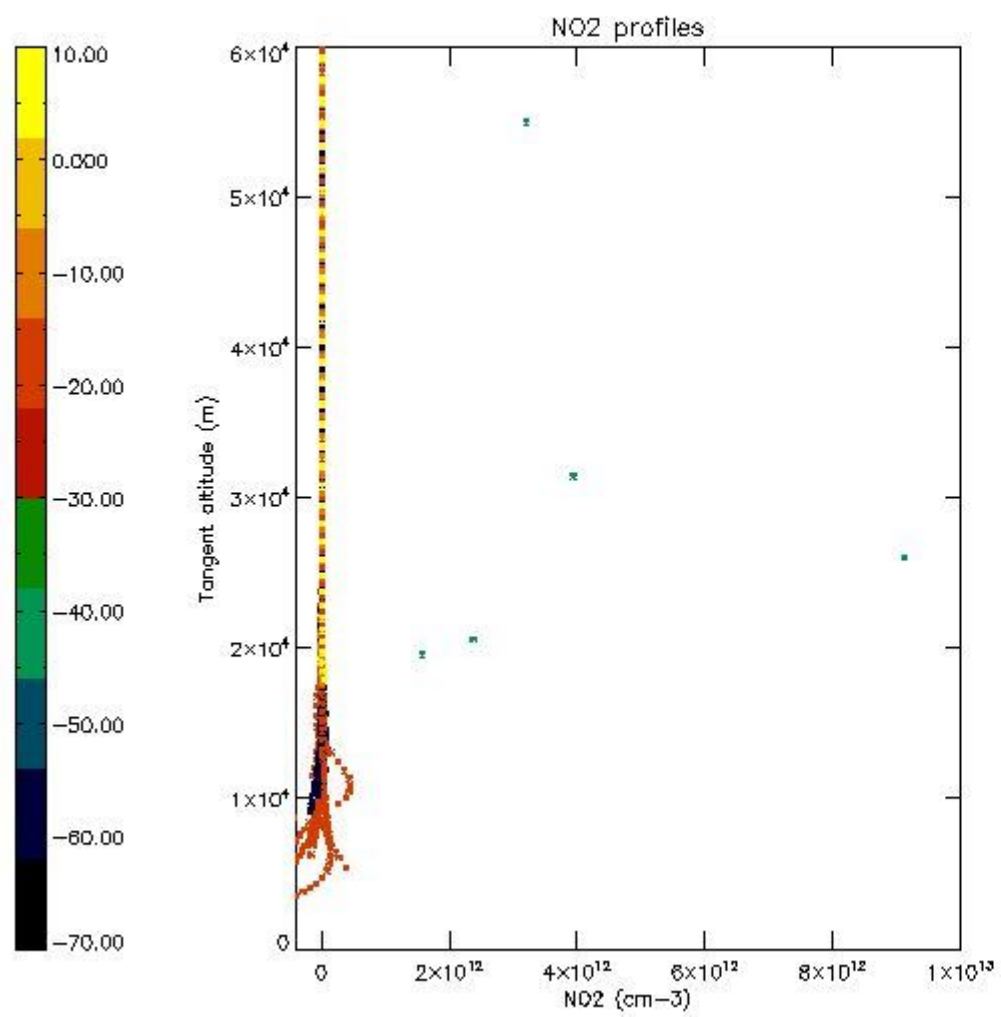

STD < 10	10
STD < 5	7

5.2 Plot ozone profiles for all STD (dark without errors)

The colorbar represents the latitude.

5.3 Plot ozone profiles where STD < 20% (dark without errors)

The colorbar represents the latitude.

5.4 Plot ozone profiles where STD < 10% (dark without errors)

The colorbar represents the latitude.

5.5 Plot ozone profiles where STD < 5% (dark without errors)

The colorbar represents the latitude.

5.6 Plot NO₂ profiles for all STD (dark without errors)

The colorbar represents the latitude.

5.7 Plot NO3 profiles for all STD (dark without errors)

The colorbar represents the latitude.

5.8 Plot H2O profiles for all STD (only for occultations of stars 1,2,3,4,13,14,16,26,63 dark without errors)