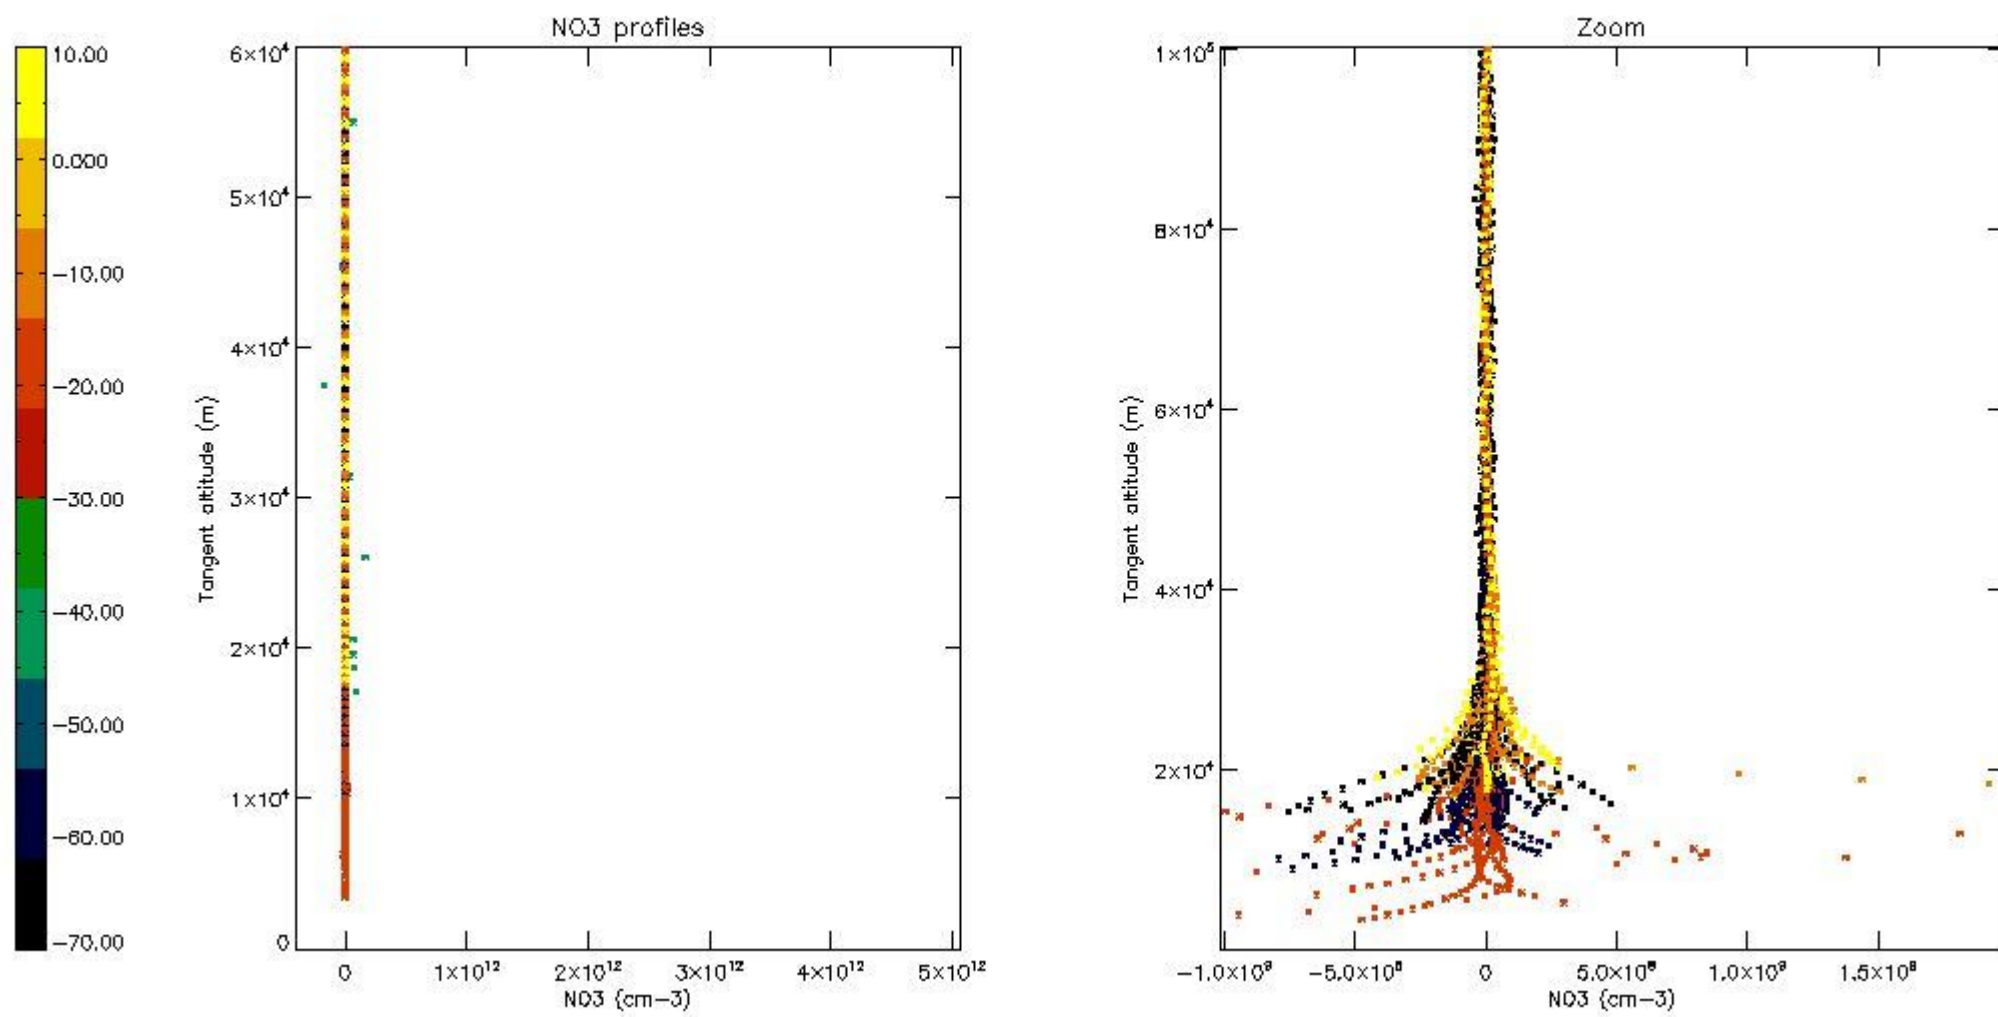

5.8 Plot H2O profiles for all STD (only for occultations of stars 1,2,3,4,13,14,16,26,63 dark without errors)

The colorbar represents the latitude.