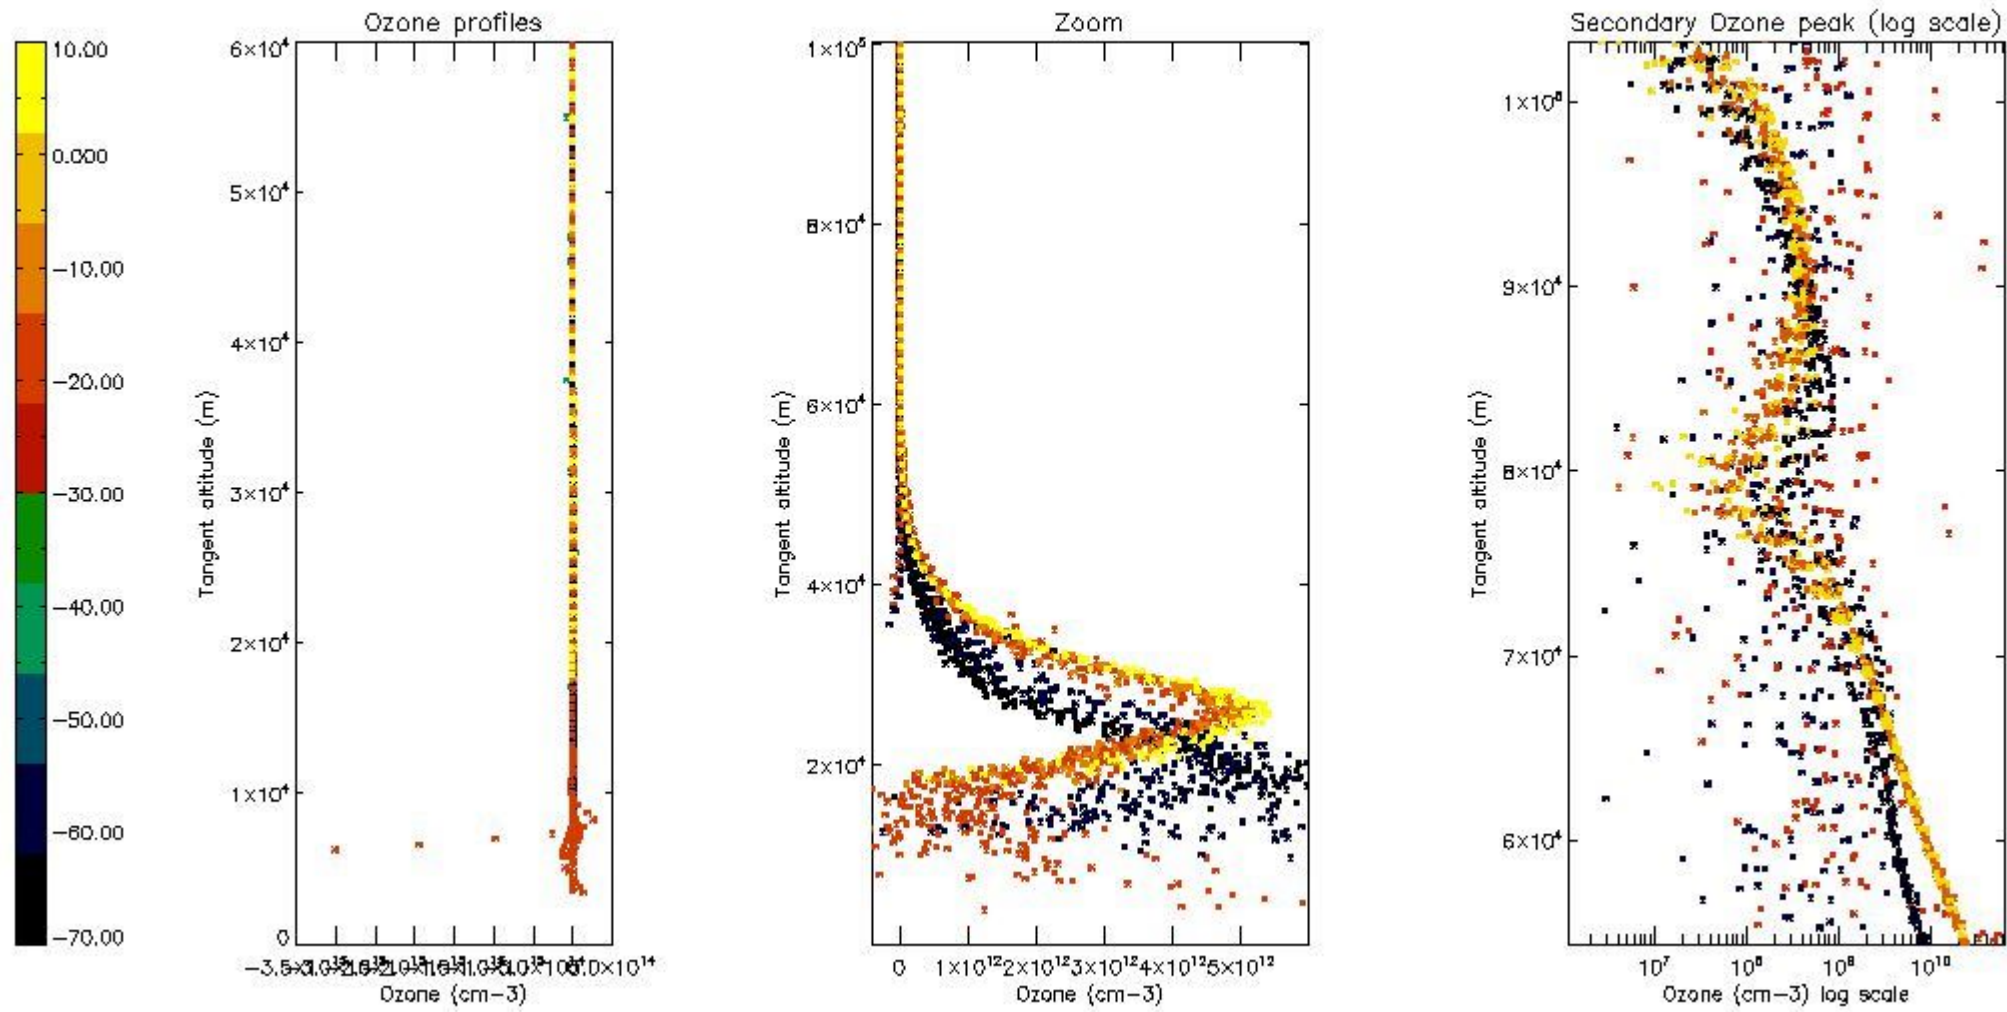

STD < 10	10
STD < 5	7

5.2 Plot ozone profiles for all STD (dark without errors)

The colorbar represents the latitude.

5.3 Plot ozone profiles where STD < 20% (dark without errors)

The colorbar represents the latitude.