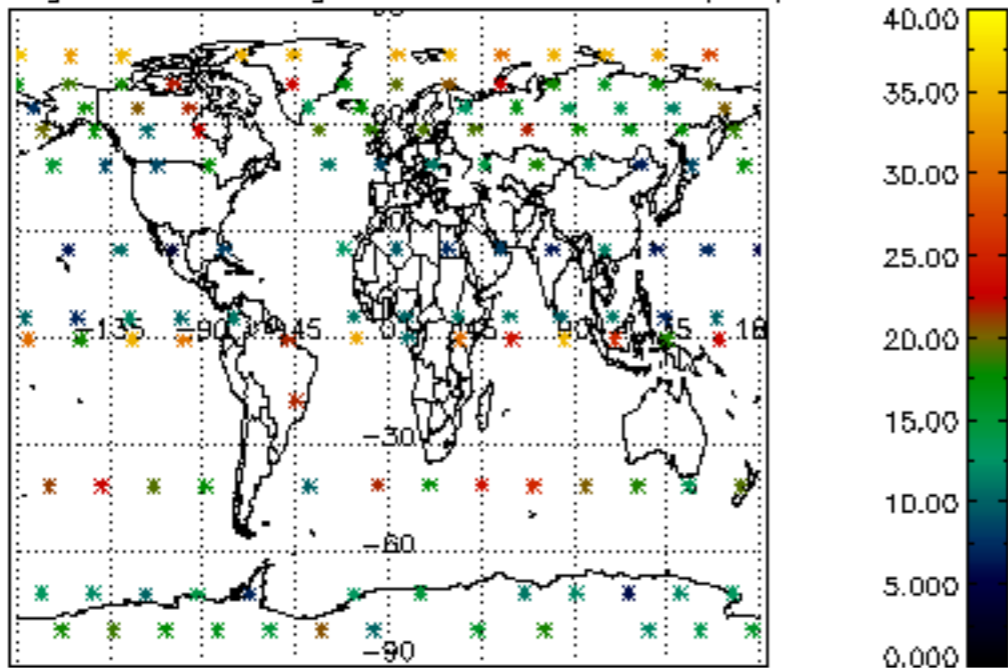

Percentage of cosmic ray hits per profile

Percentage of star falling outside central band per profile