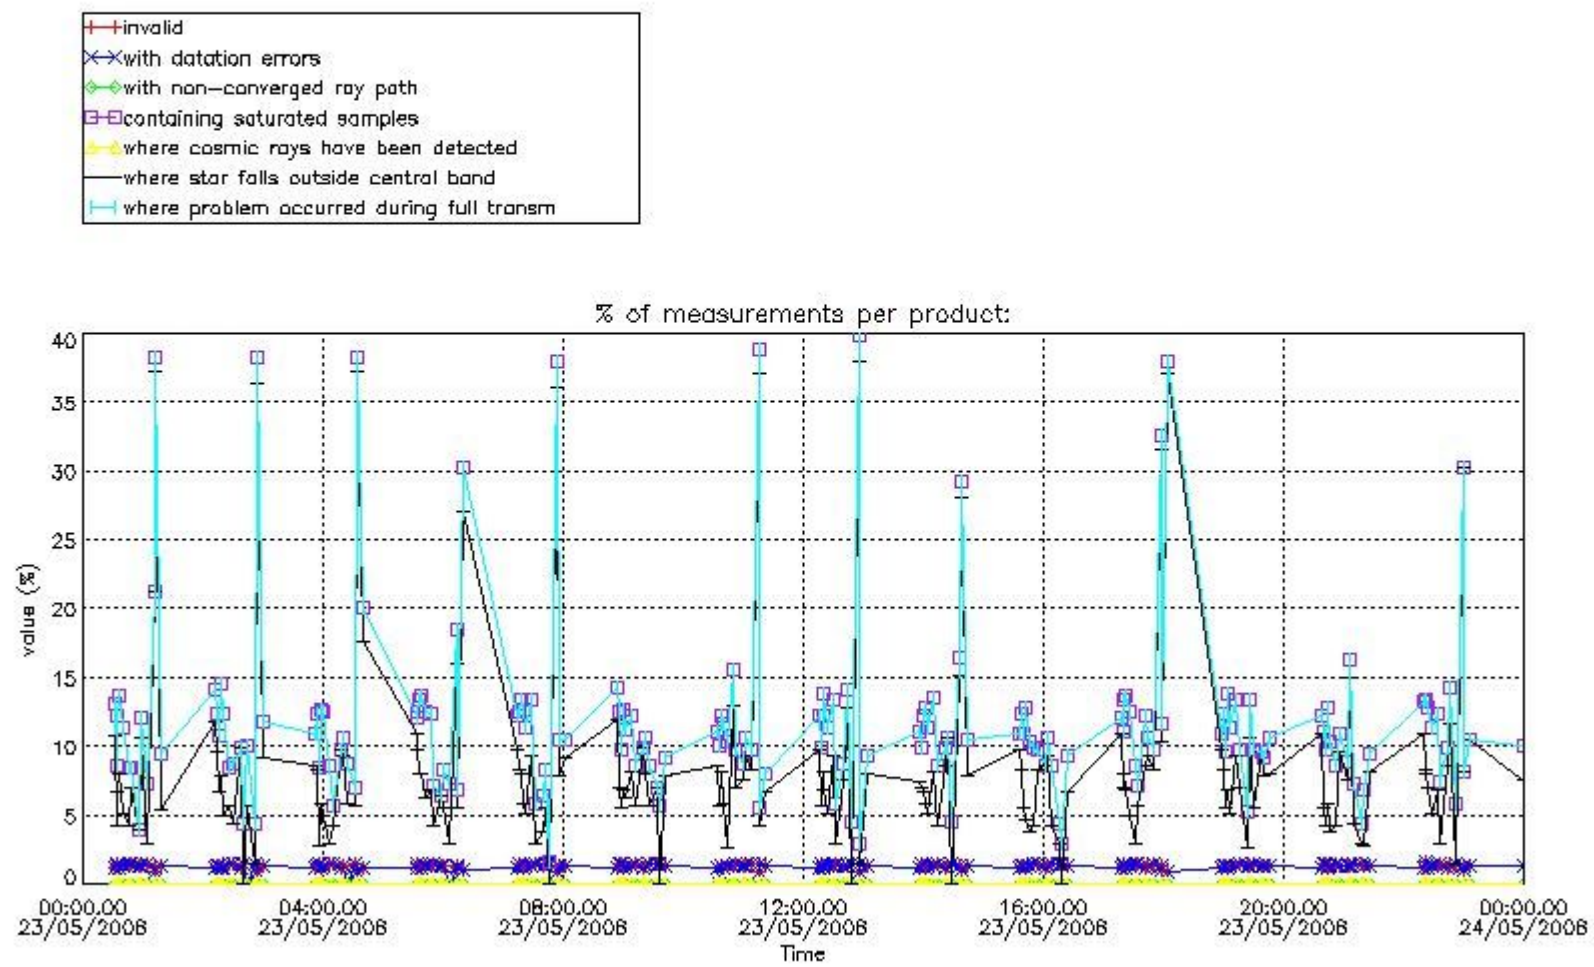

3.1 Plot quality information per product (time dependant)

3.2 Plot quality information per product (world map)

Percentage of flagged data per O3 profile

Percentage of flagged data per H2O profile

Percentage of flagged data per NO2 profile

Percentage of flagged data per NO3 profile

4. Level 1 quality information per product

In this section it is plotted some information contained in the Quality Summary data set of the level 2 products that comes from the level 1b processing. Products without errors (error flag in the MPH set to "0") are used.

4.1 Plot quality information per product (time dependant) coming from level 1b processing

4.1.1 Plot level 1 quality information per product (time dependant): ENVISAT ASCENDING passes

4.1.2 Plot level 1 quality information per product (time dependant): ENVI SAT DESCENDING passes