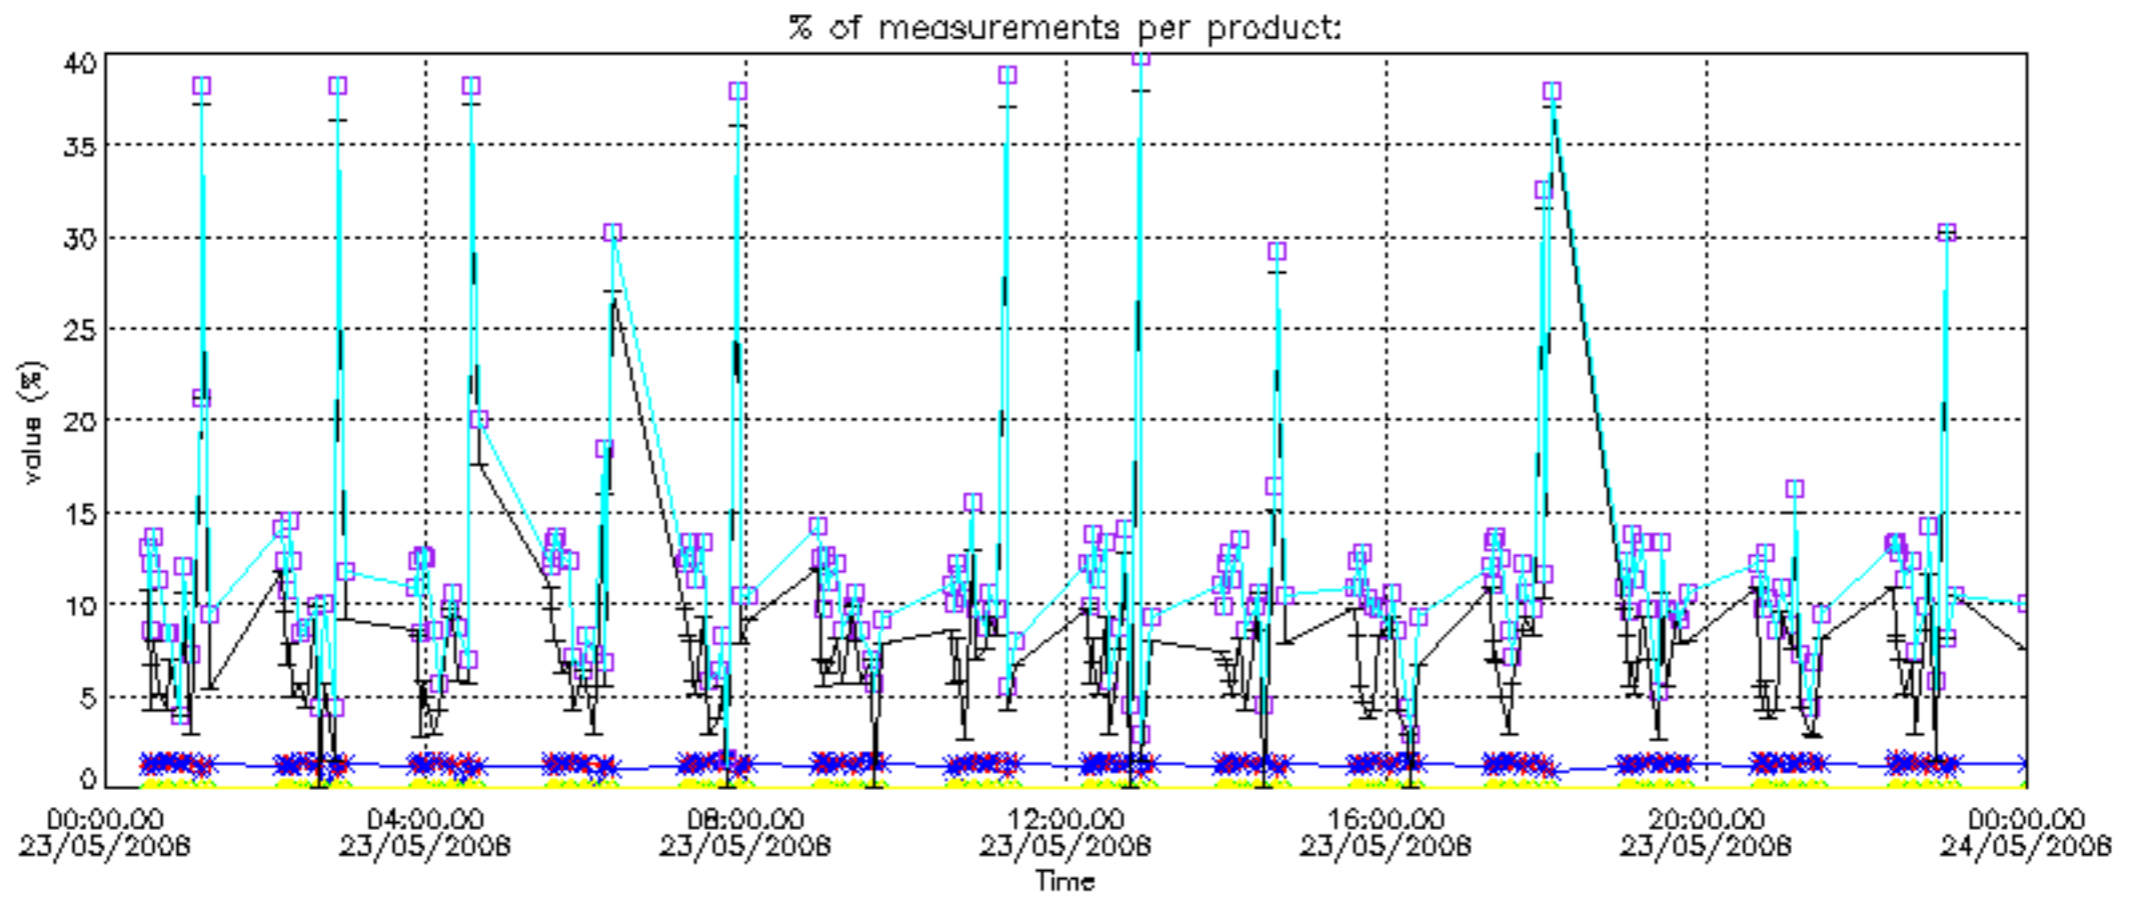

Percentage of cosmic ray hits per profile

Percentage of datation errors per profile