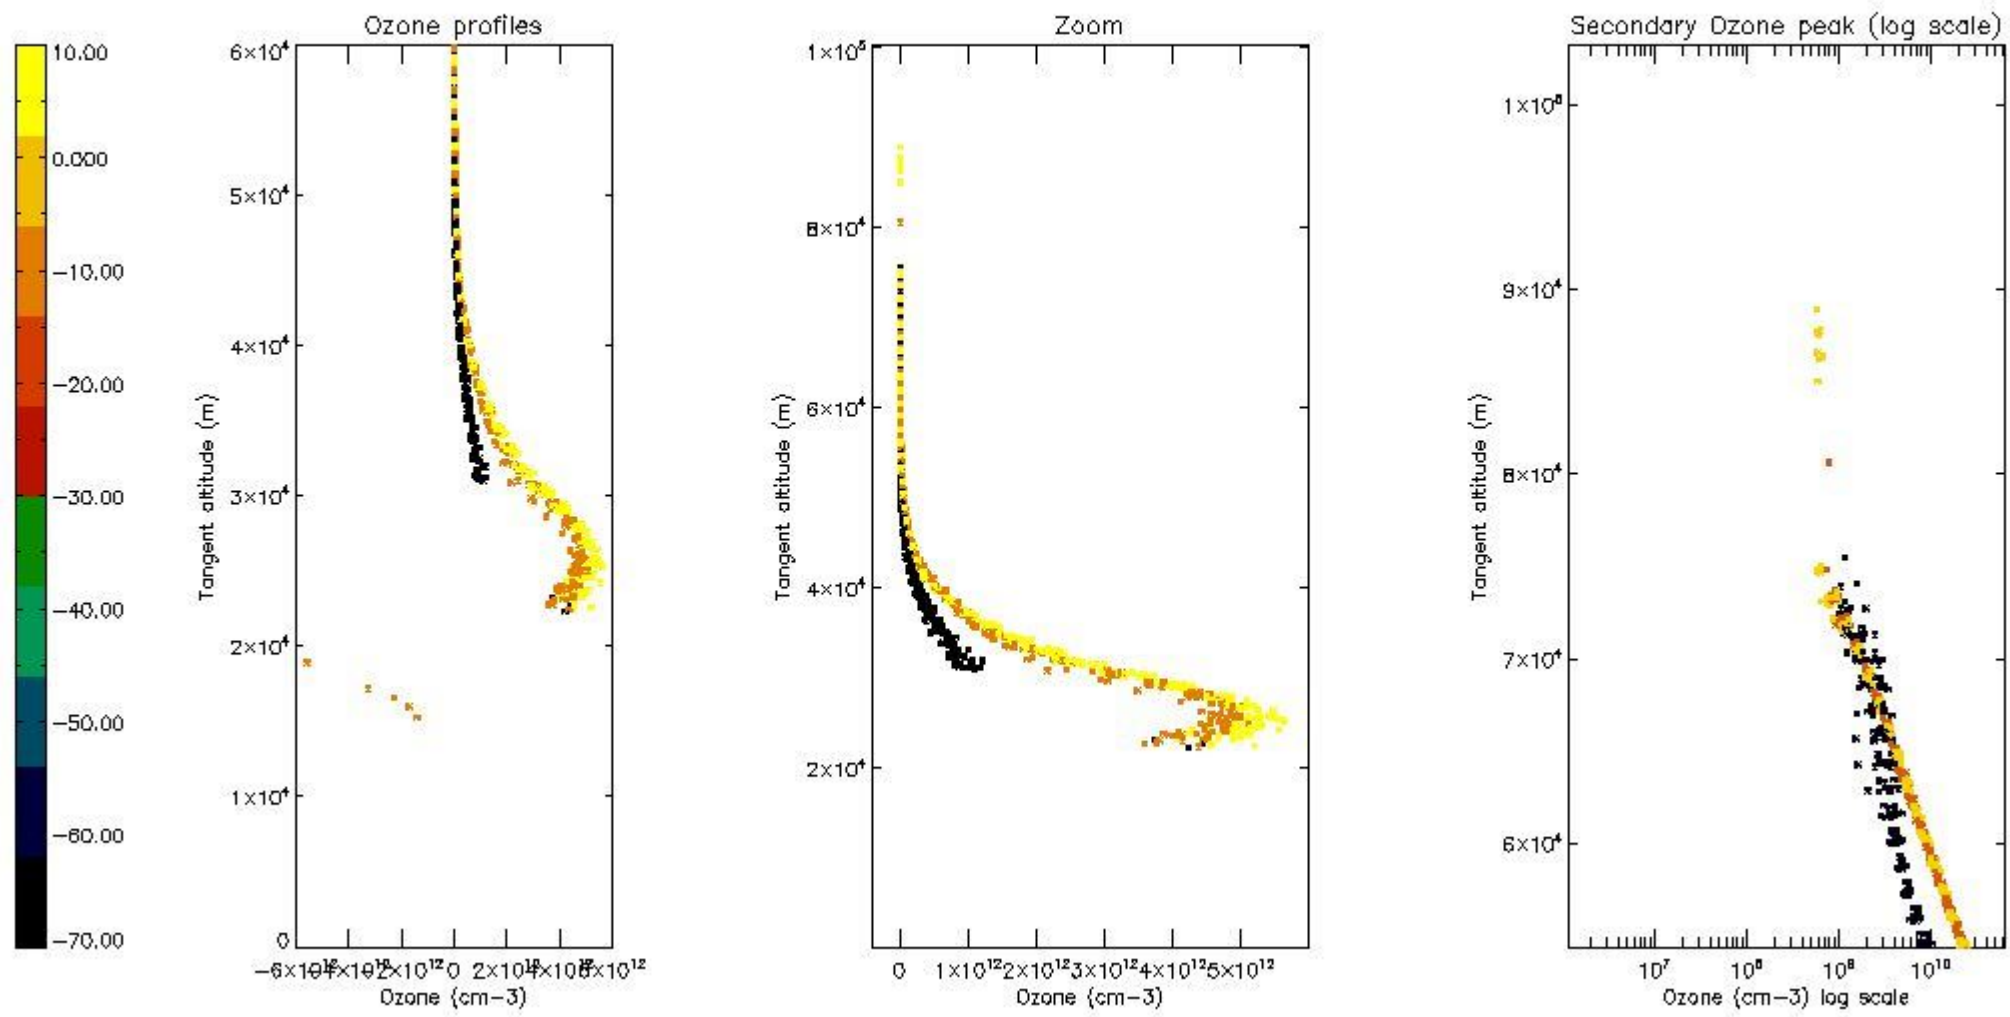

STD < 10	8
STD < 5	5

5.2 Plot ozone profiles for all STD (dark without errors)

The colorbar represents the latitude.

5.3 Plot ozone profiles where STD < 20% (dark without errors)

The colorbar represents the latitude.

5.4 Plot ozone profiles where STD < 10% (dark without errors)

The colorbar represents the latitude.

5.5 Plot ozone profiles where STD < 5% (dark without errors)

The colorbar represents the latitude.

5.6 Plot NO₂ profiles for all STD (dark without errors)