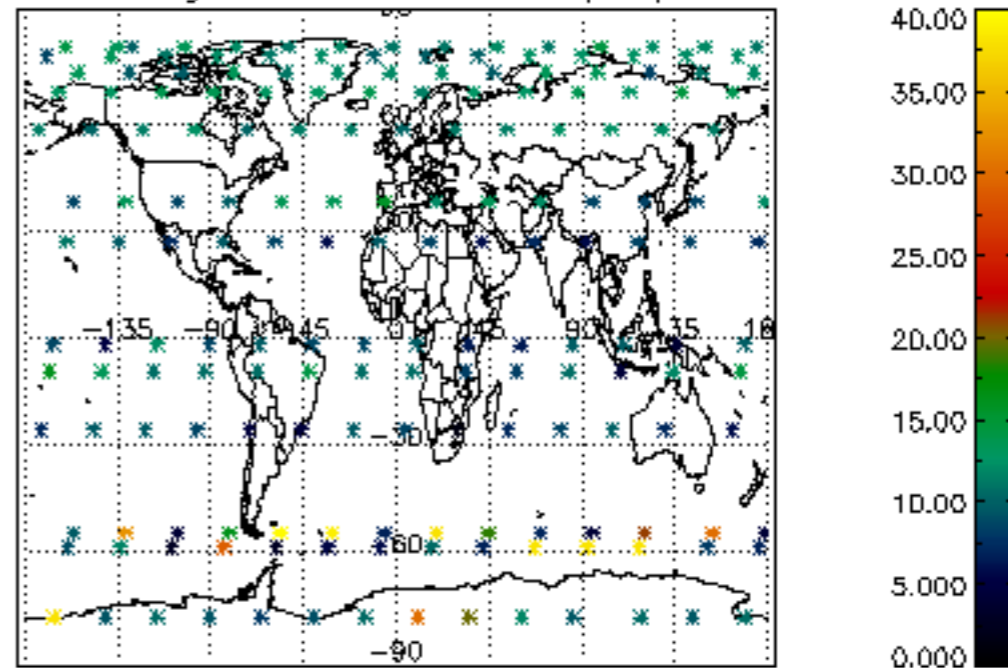

Percentage of saturation errors per profile