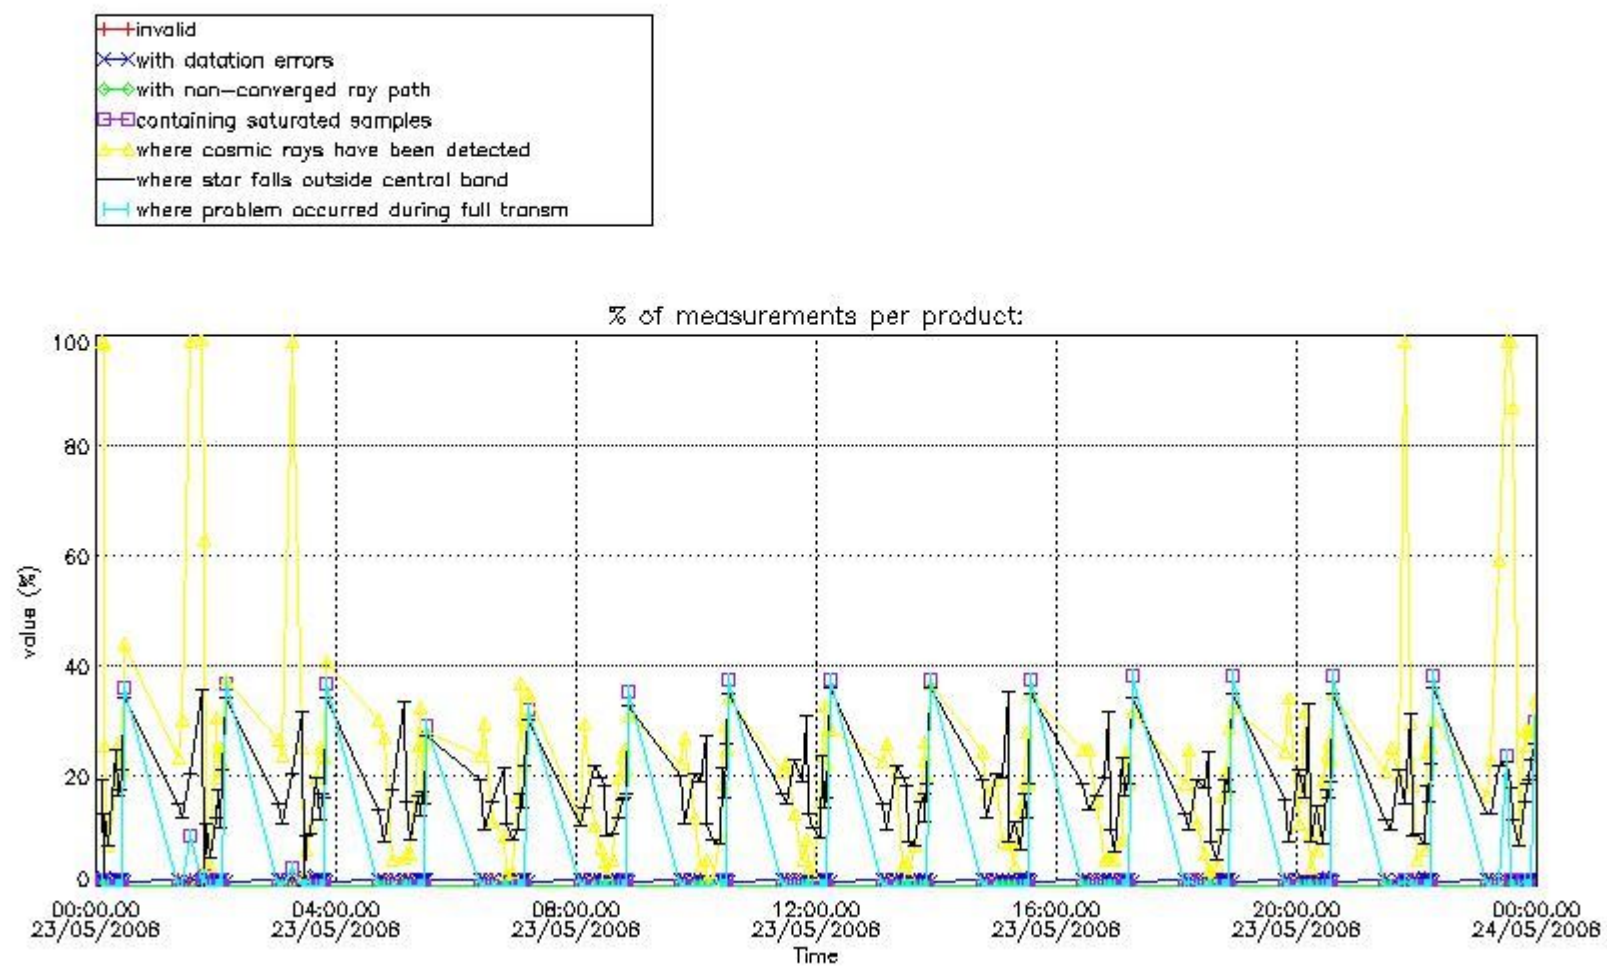

4.1.2 Plot level 1 quality information per product (time dependant): ENVI SAT DESCENDING passes