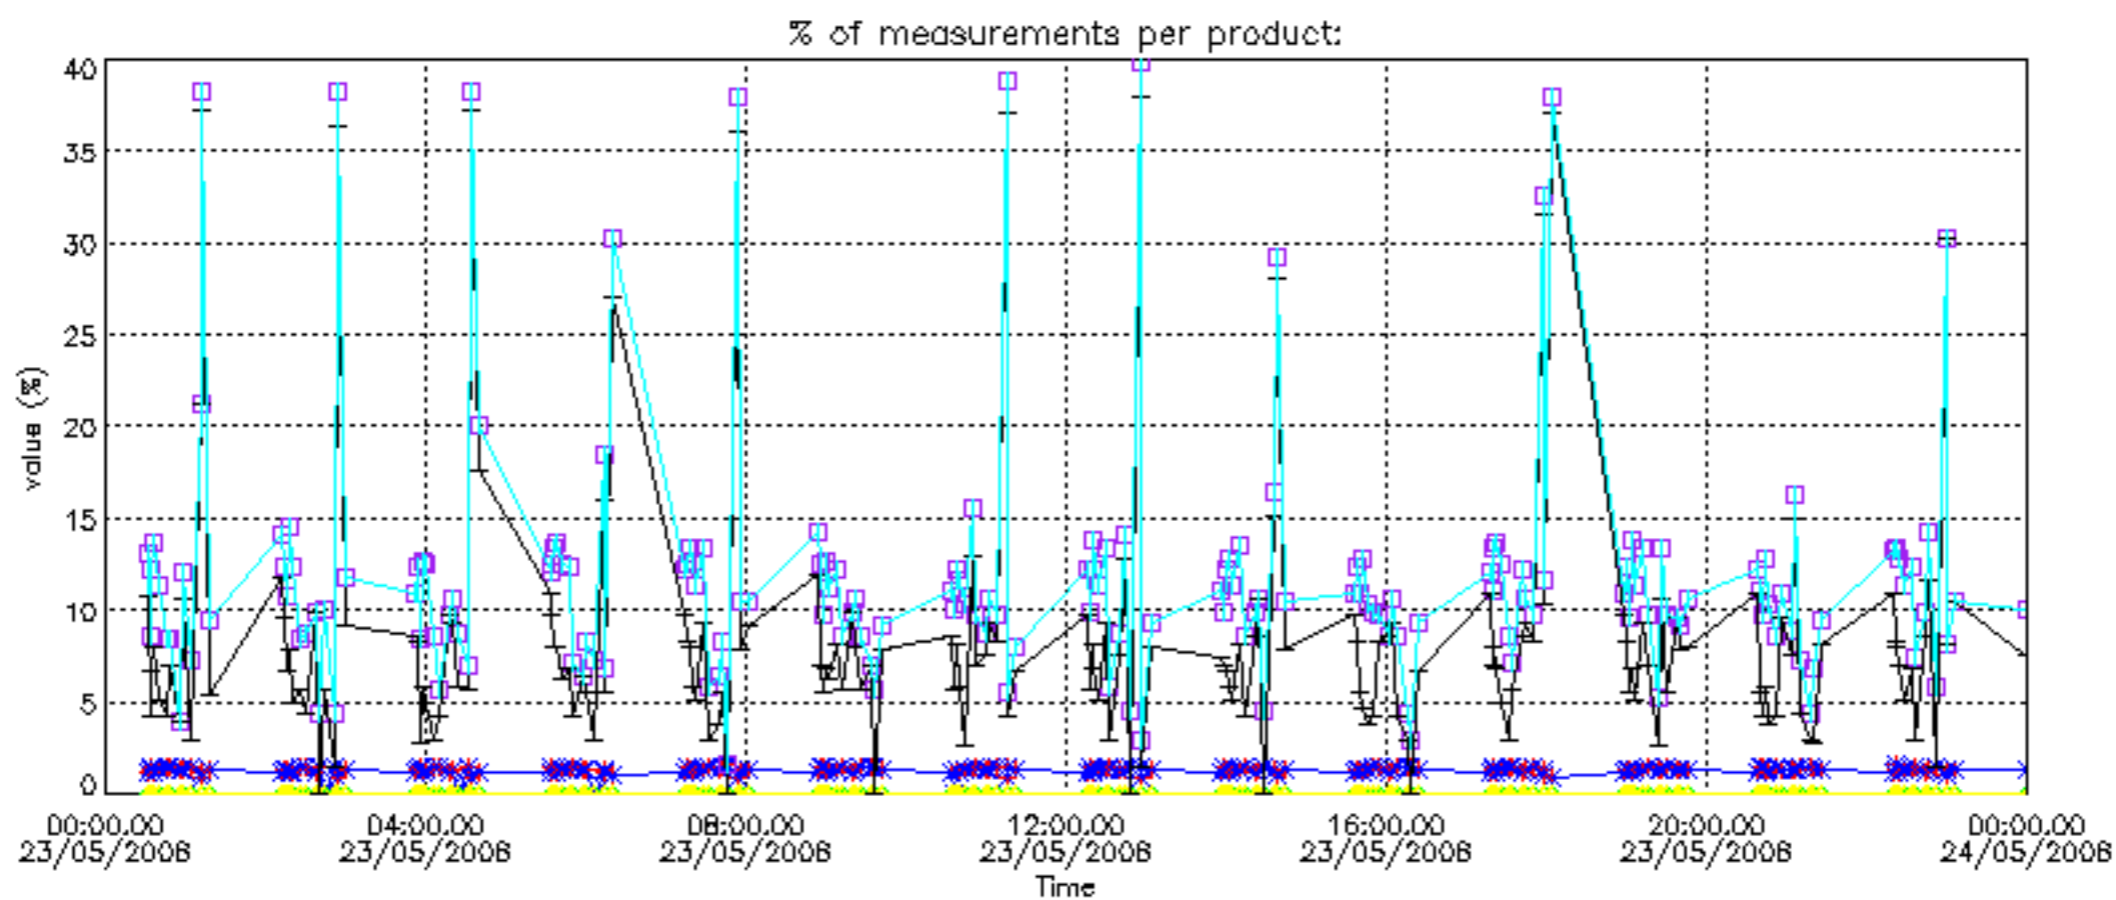

Percentage of cosmic ray hits per profile

Percentage of datation errors per profile