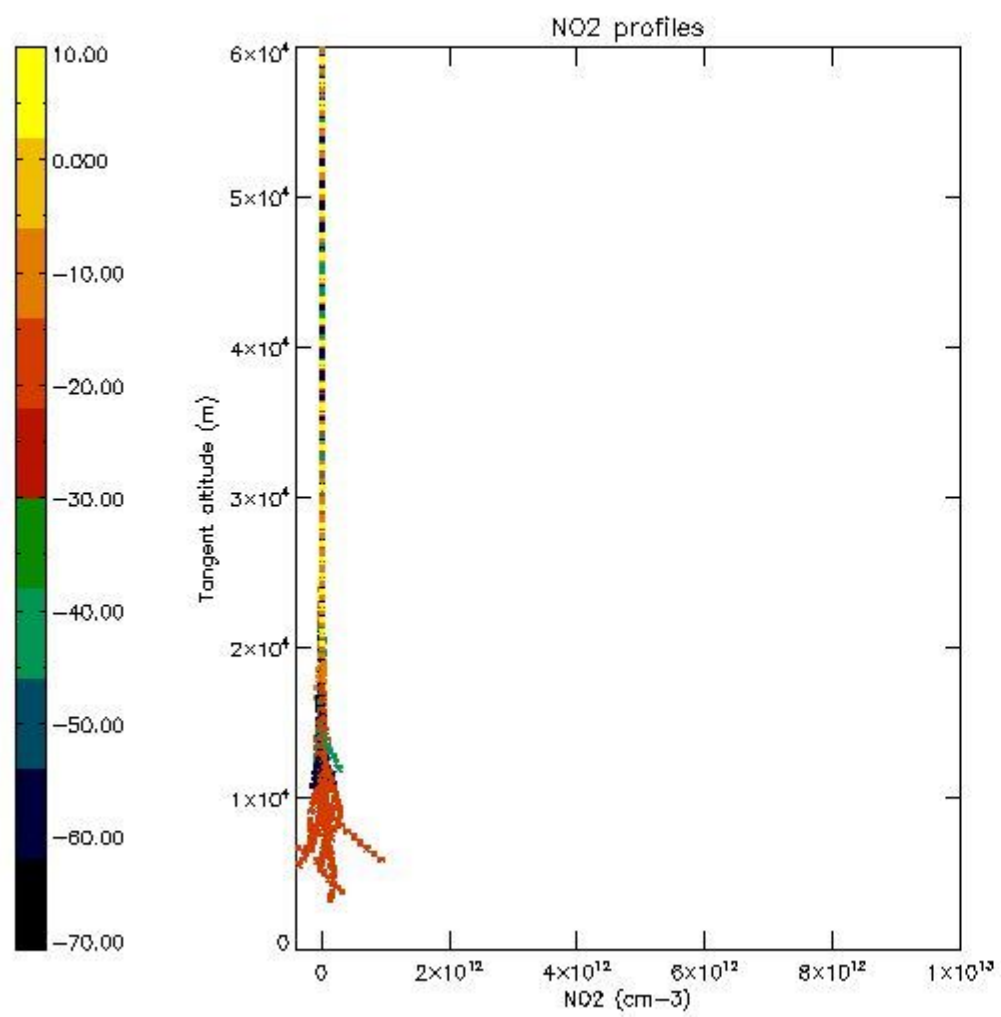

5.4 Plot ozone profiles where STD < 10% (dark without errors)

The colorbar represents the latitude.

5.5 Plot ozone profiles where STD < 5% (dark without errors)

The colorbar represents the latitude.

5.6 Plot NO₂ profiles for all STD (dark without errors)

The colorbar represents the latitude.

5.7 Plot NO3 profiles for all STD (dark without errors)

The colorbar represents the latitude.

5.8 Plot H2O profiles for all STD (only for occultations of stars 1,2,3,4,13,14,16,26,63 dark without errors)