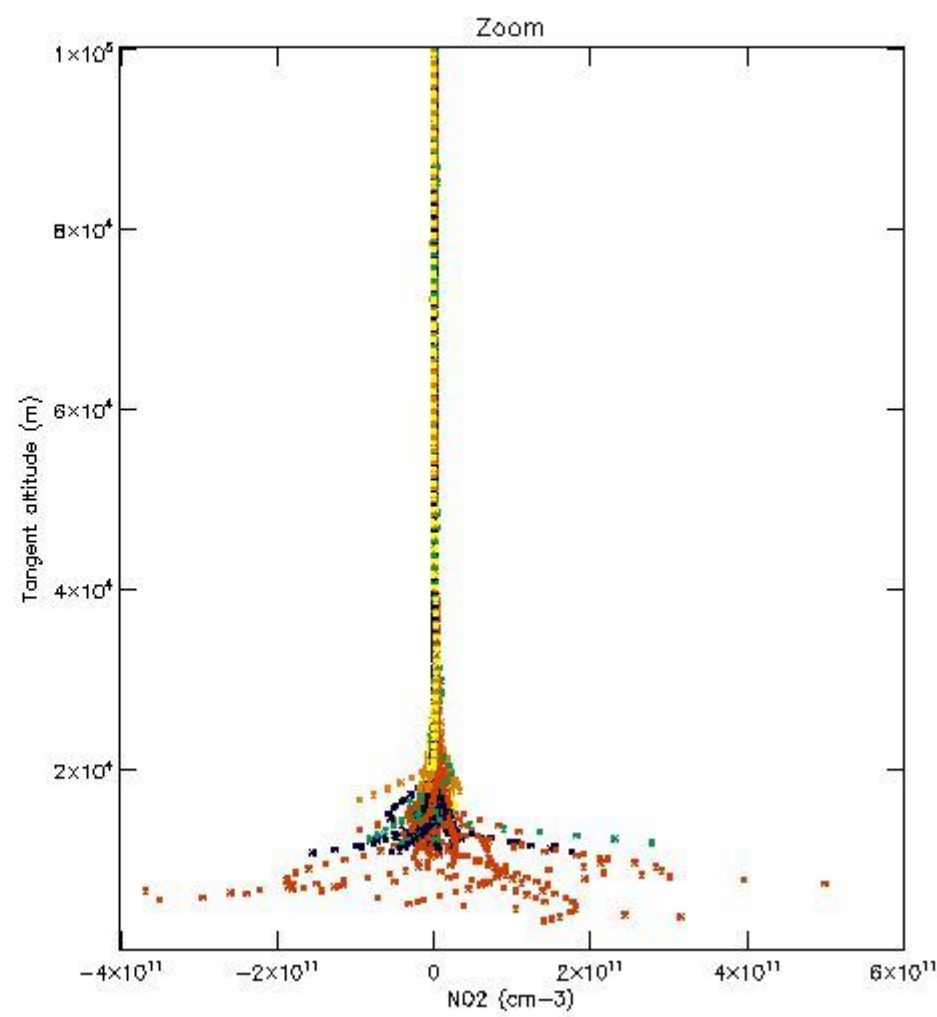

5.7 Plot NO3 profiles for all STD (dark without errors)

The colorbar represents the latitude.