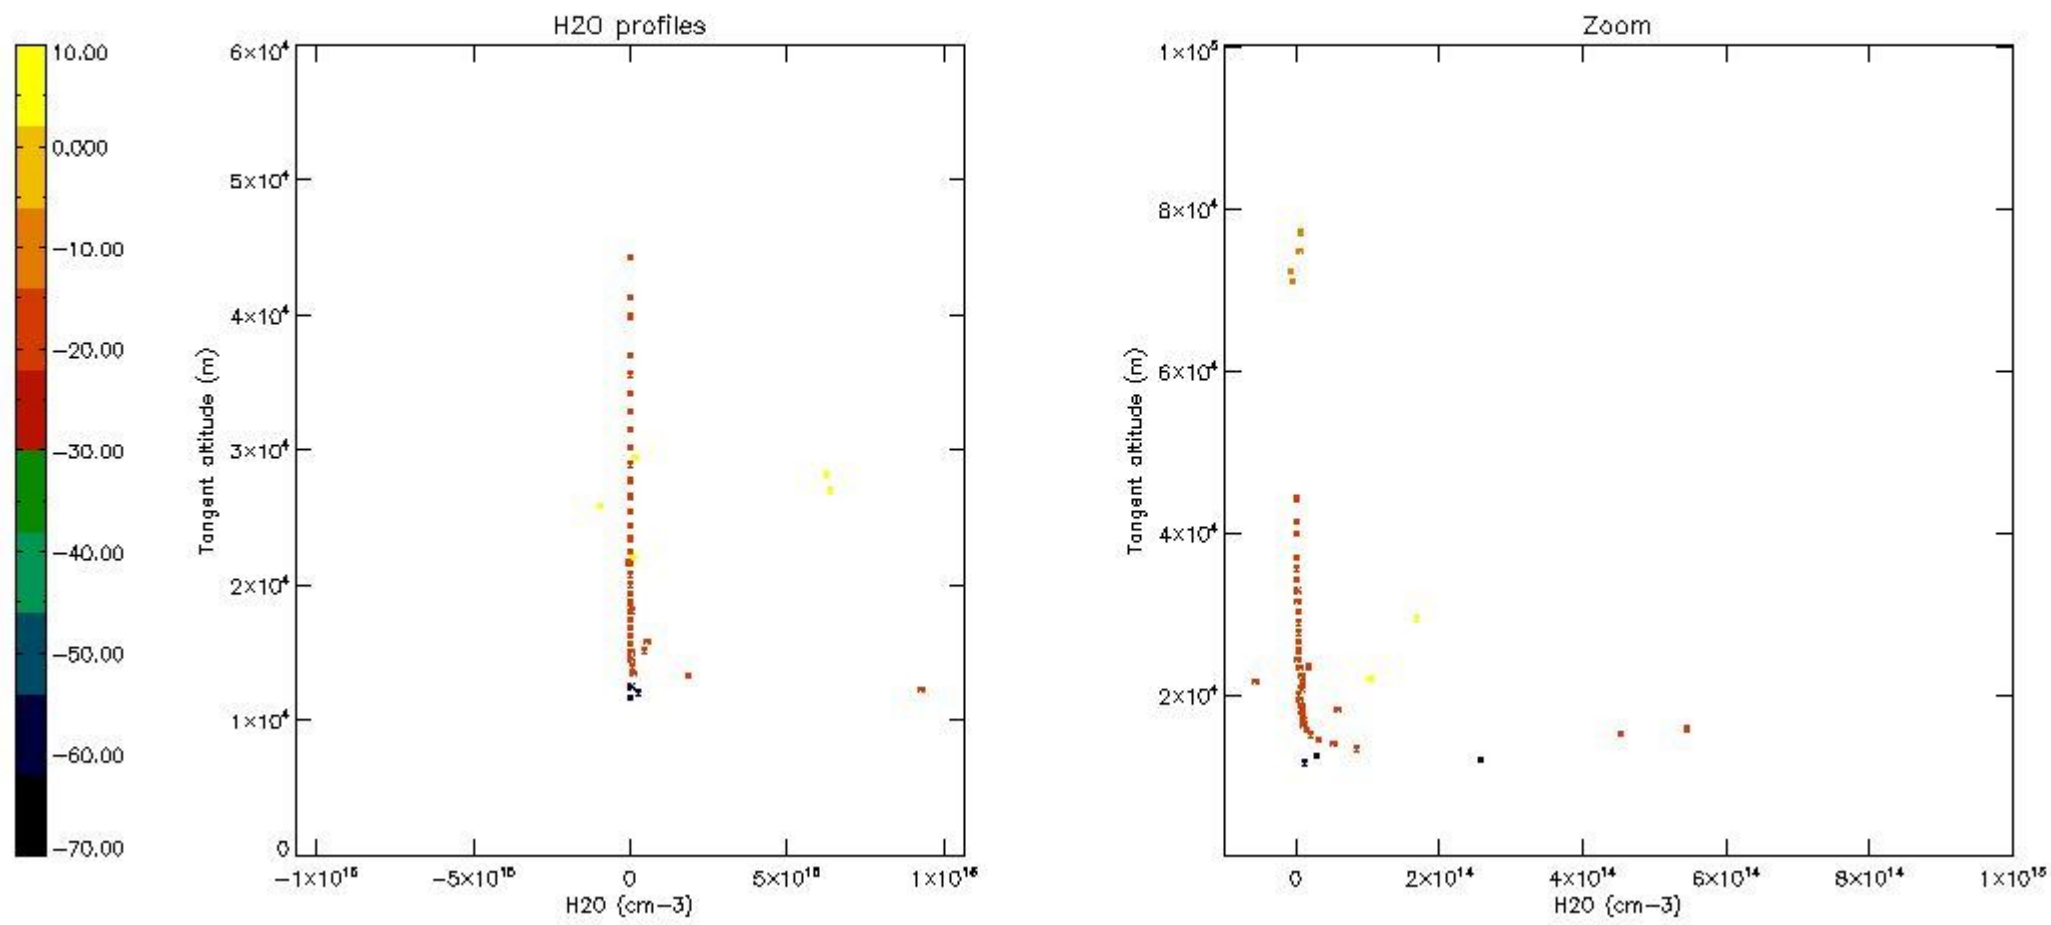

6. Auxiliary Data Files used for the production reported in section 2

The number reported in the third column indicates since which file (see list in section 2) the corresponding auxiliary file has been used. The fourth column is the date of those product files.

Type	Auxiliary Filename	Used since product	Used since product date
INST_PHYS_CHARACTERISTICS	GOM_INS_AXVIEC20091111_143220_20030716_120000_20500101_000000	1	23-MAY-2008 00:05:36
LEVEL-2_PROC_CONFIG	GOM_PR2_AXVIEC20091111_152718_20020301_000000_20500101_000000	1	23-MAY-2008 00:05:36
CROSS_SECTIONS_FILE	GOM_CRS_AXVIEC20091111_154832_20020301_000000_20500101_000000	1	23-MAY-2008 00:05:36