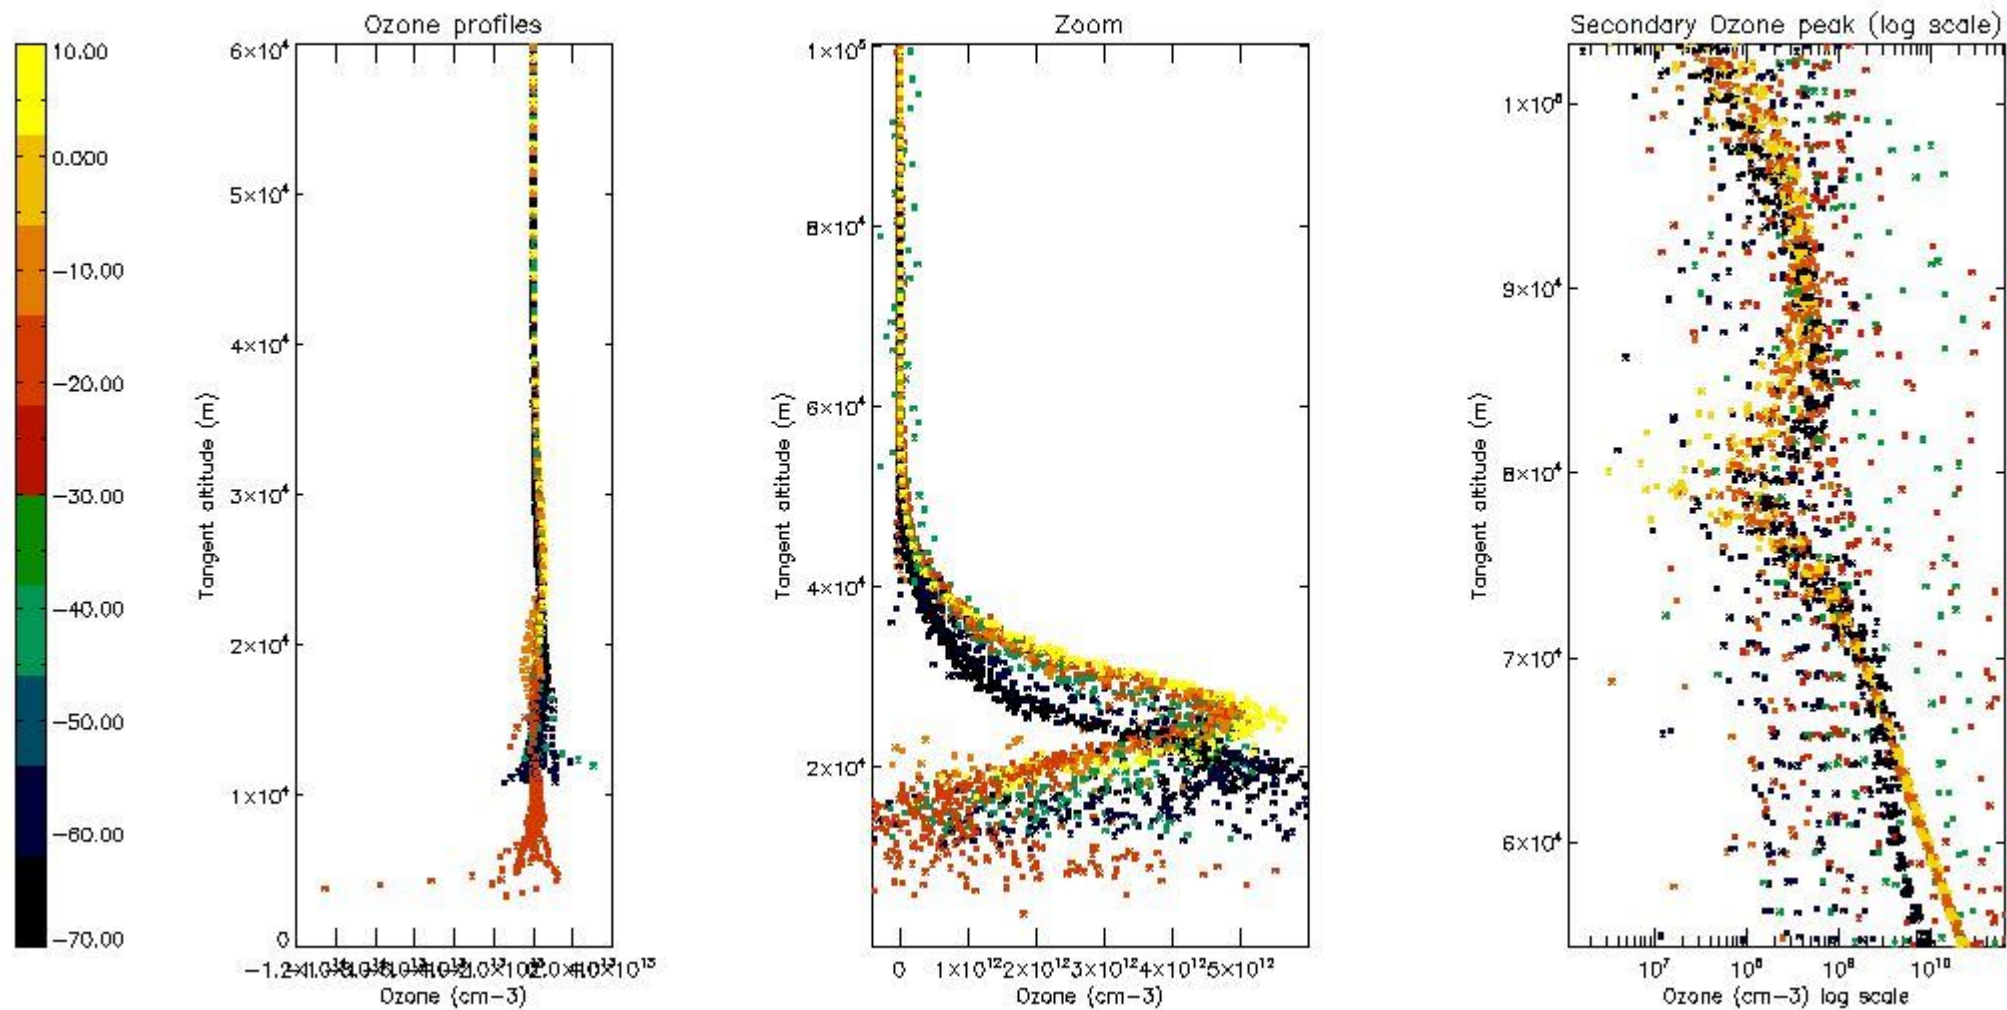

STD < 10	8
STD < 5	5

5.2 Plot ozone profiles for all STD (dark without errors)

The colorbar represents the latitude.

5.3 Plot ozone profiles where STD < 20% (dark without errors)

The colorbar represents the latitude.