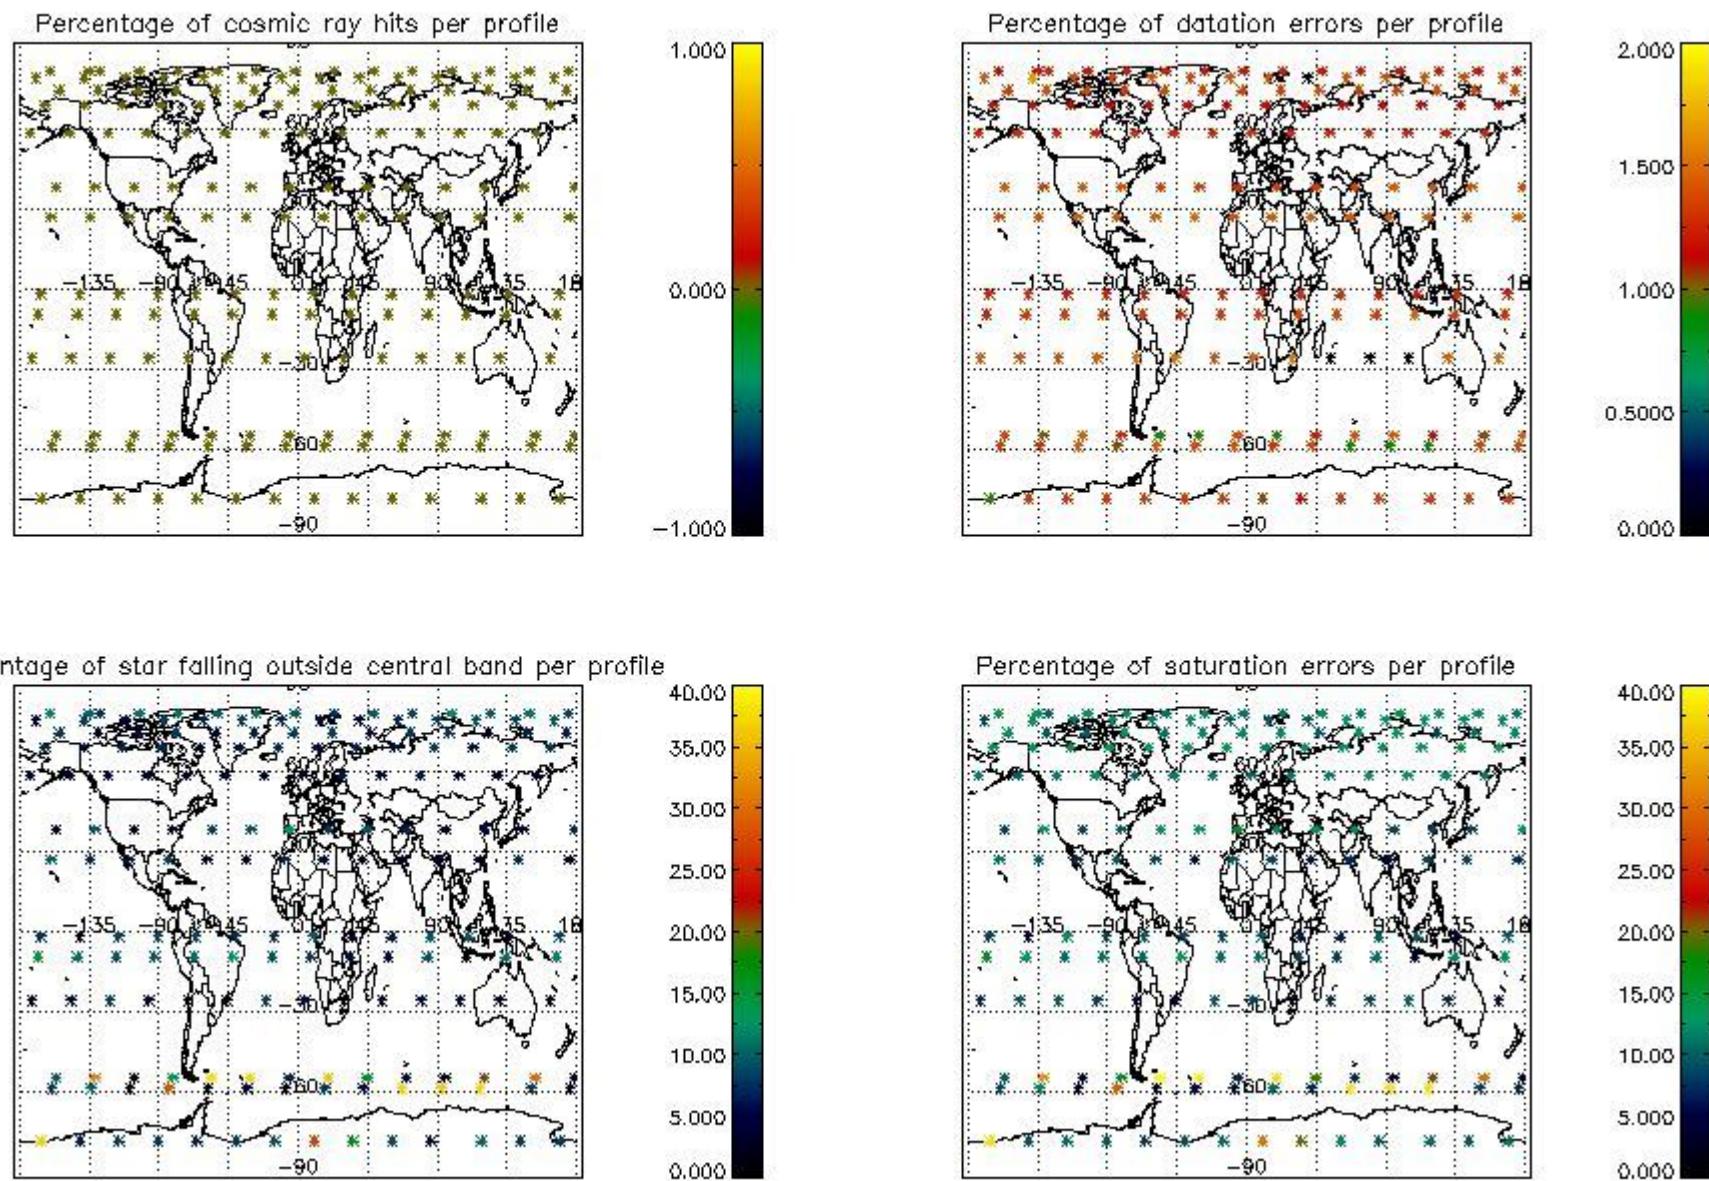

Percentage of datation errors per profile

Percentage of star falling outside central band per profile

Percentage of saturation errors per profile

4.2.2 Plot level 1 quality information per product (world map): ENVISAT DESCENDING passes