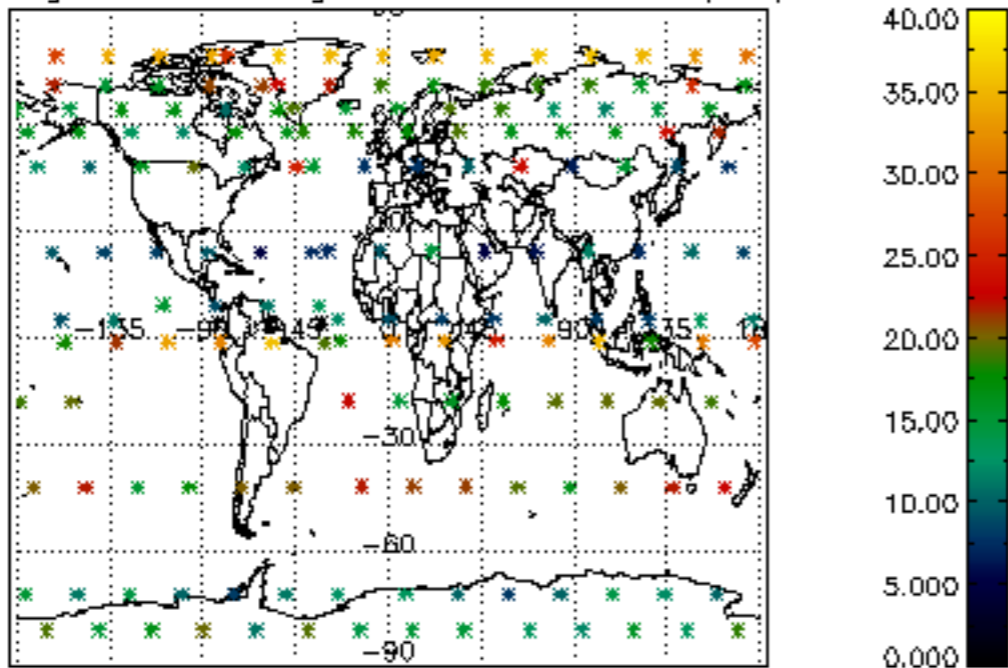

Percentage of cosmic ray hits per profile

Percentage of star falling outside central band per profile