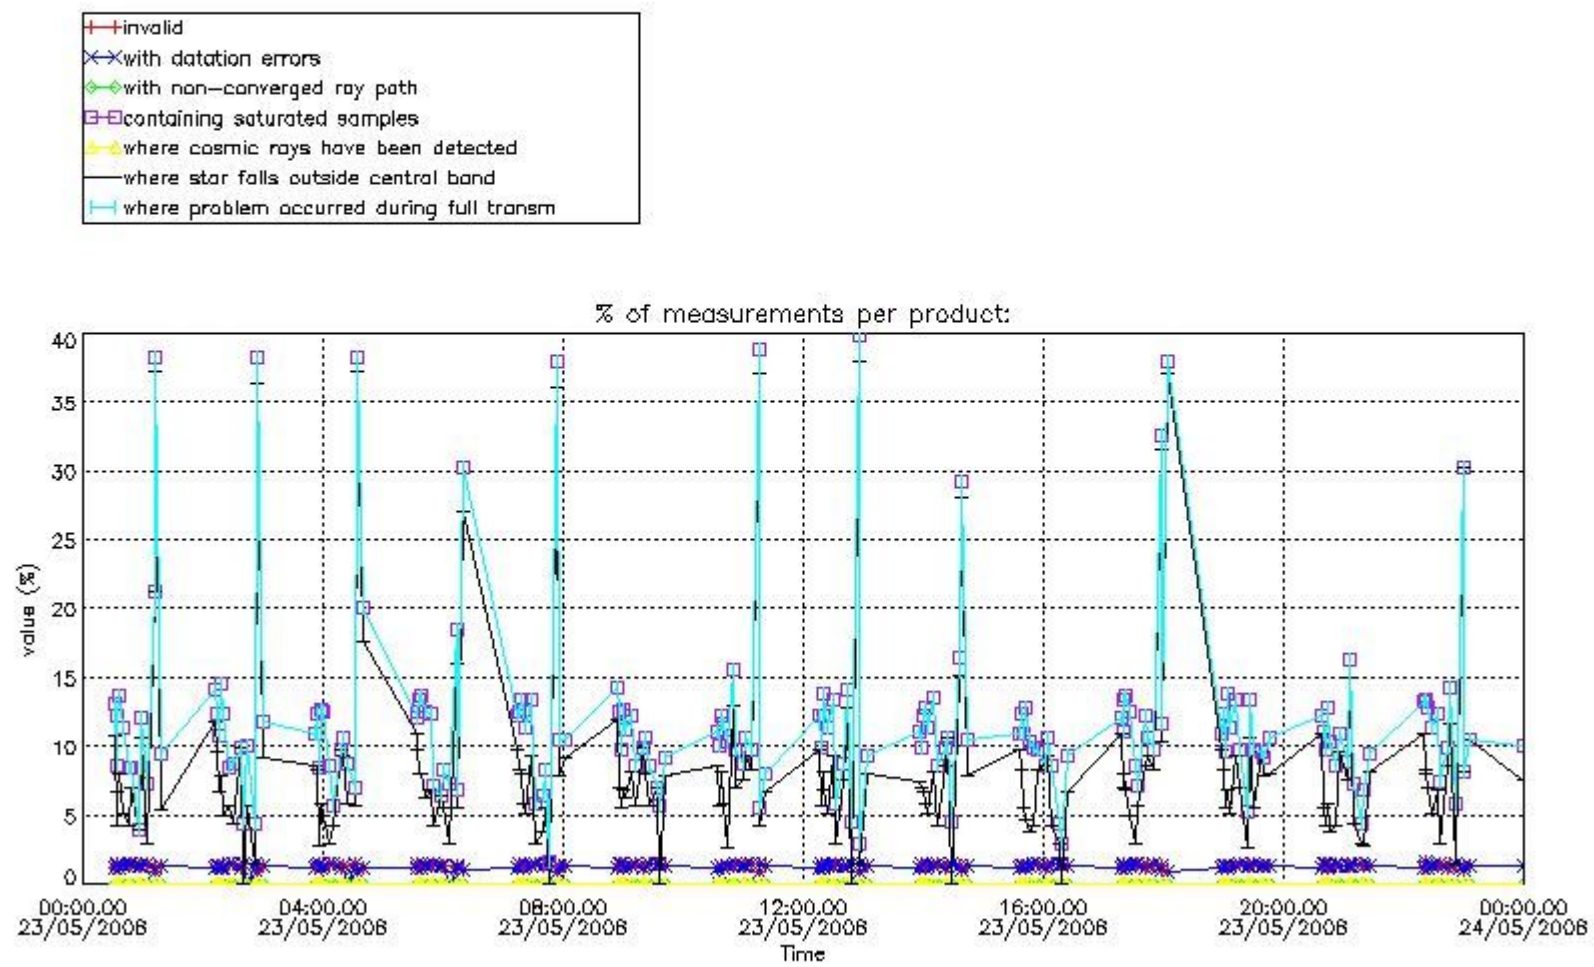

4.2 Plot quality information per product coming from level 1b processing (world map)

4.2.1 Plot level 1 quality information per product (world map): ENVISAT ASCENDING passes