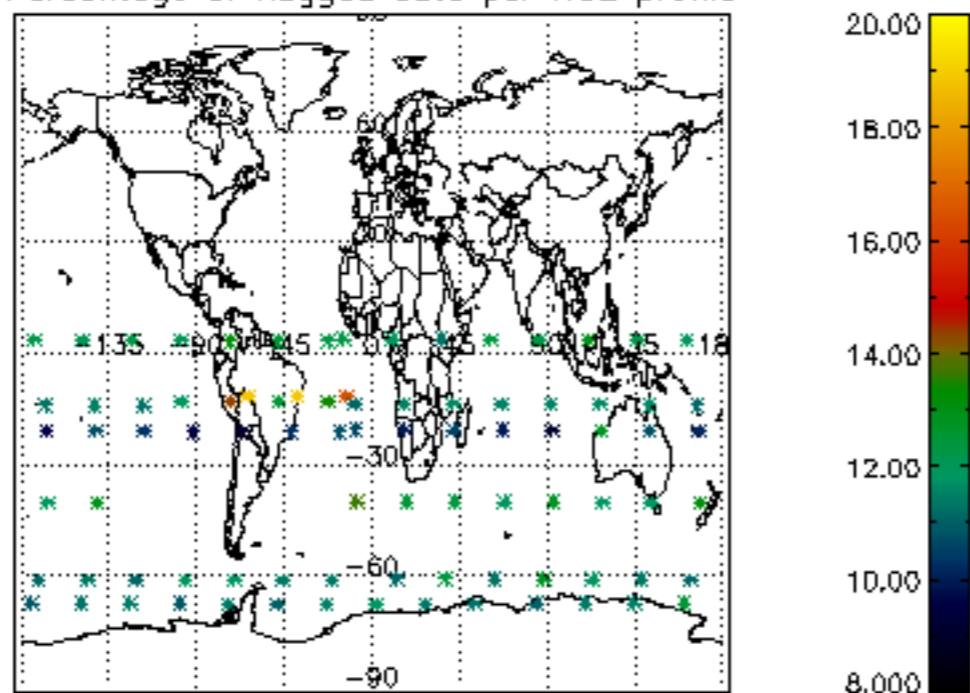

Percentage of flagged data per NO2 profile