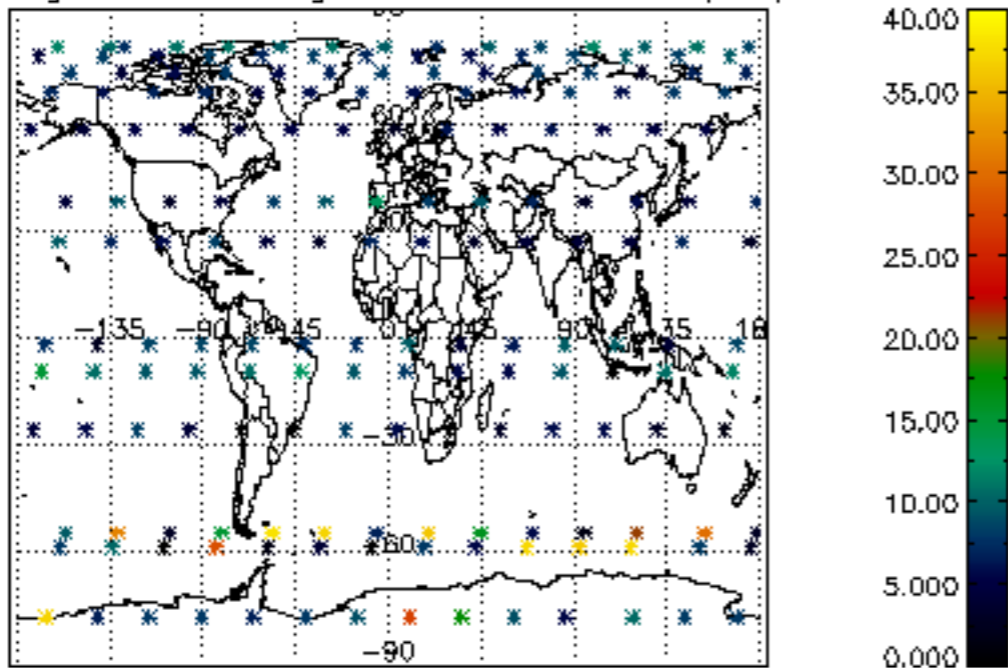

Percentage of star falling outside central band per profile