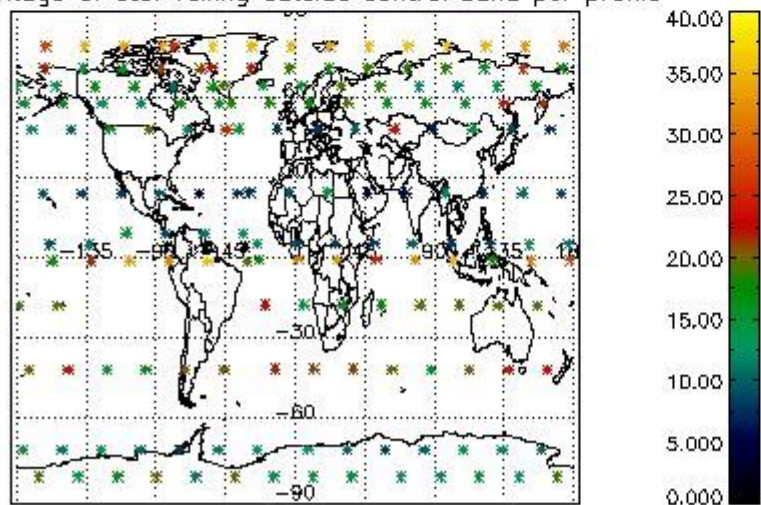

Percentage of star falling outside central band per profile