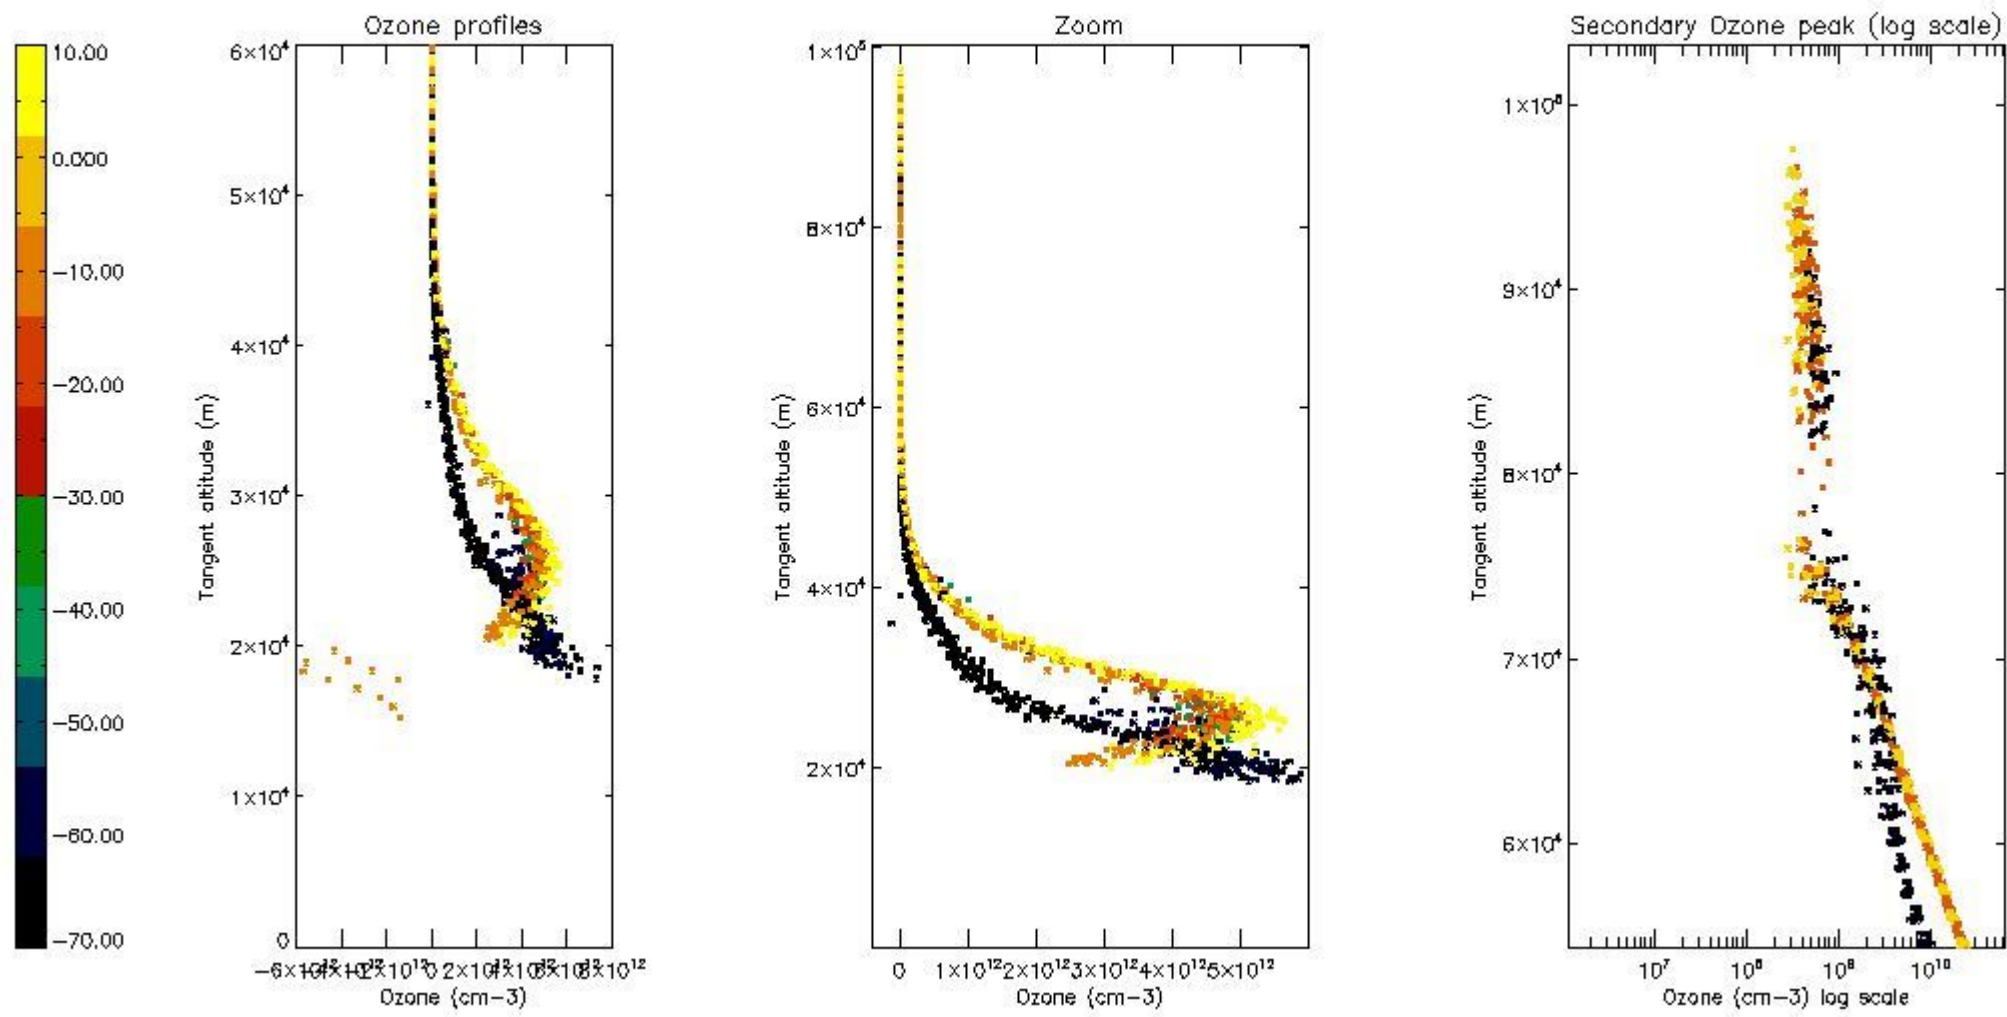

5.5 Plot ozone profiles where STD < 5% (dark without errors)

The colorbar represents the latitude.