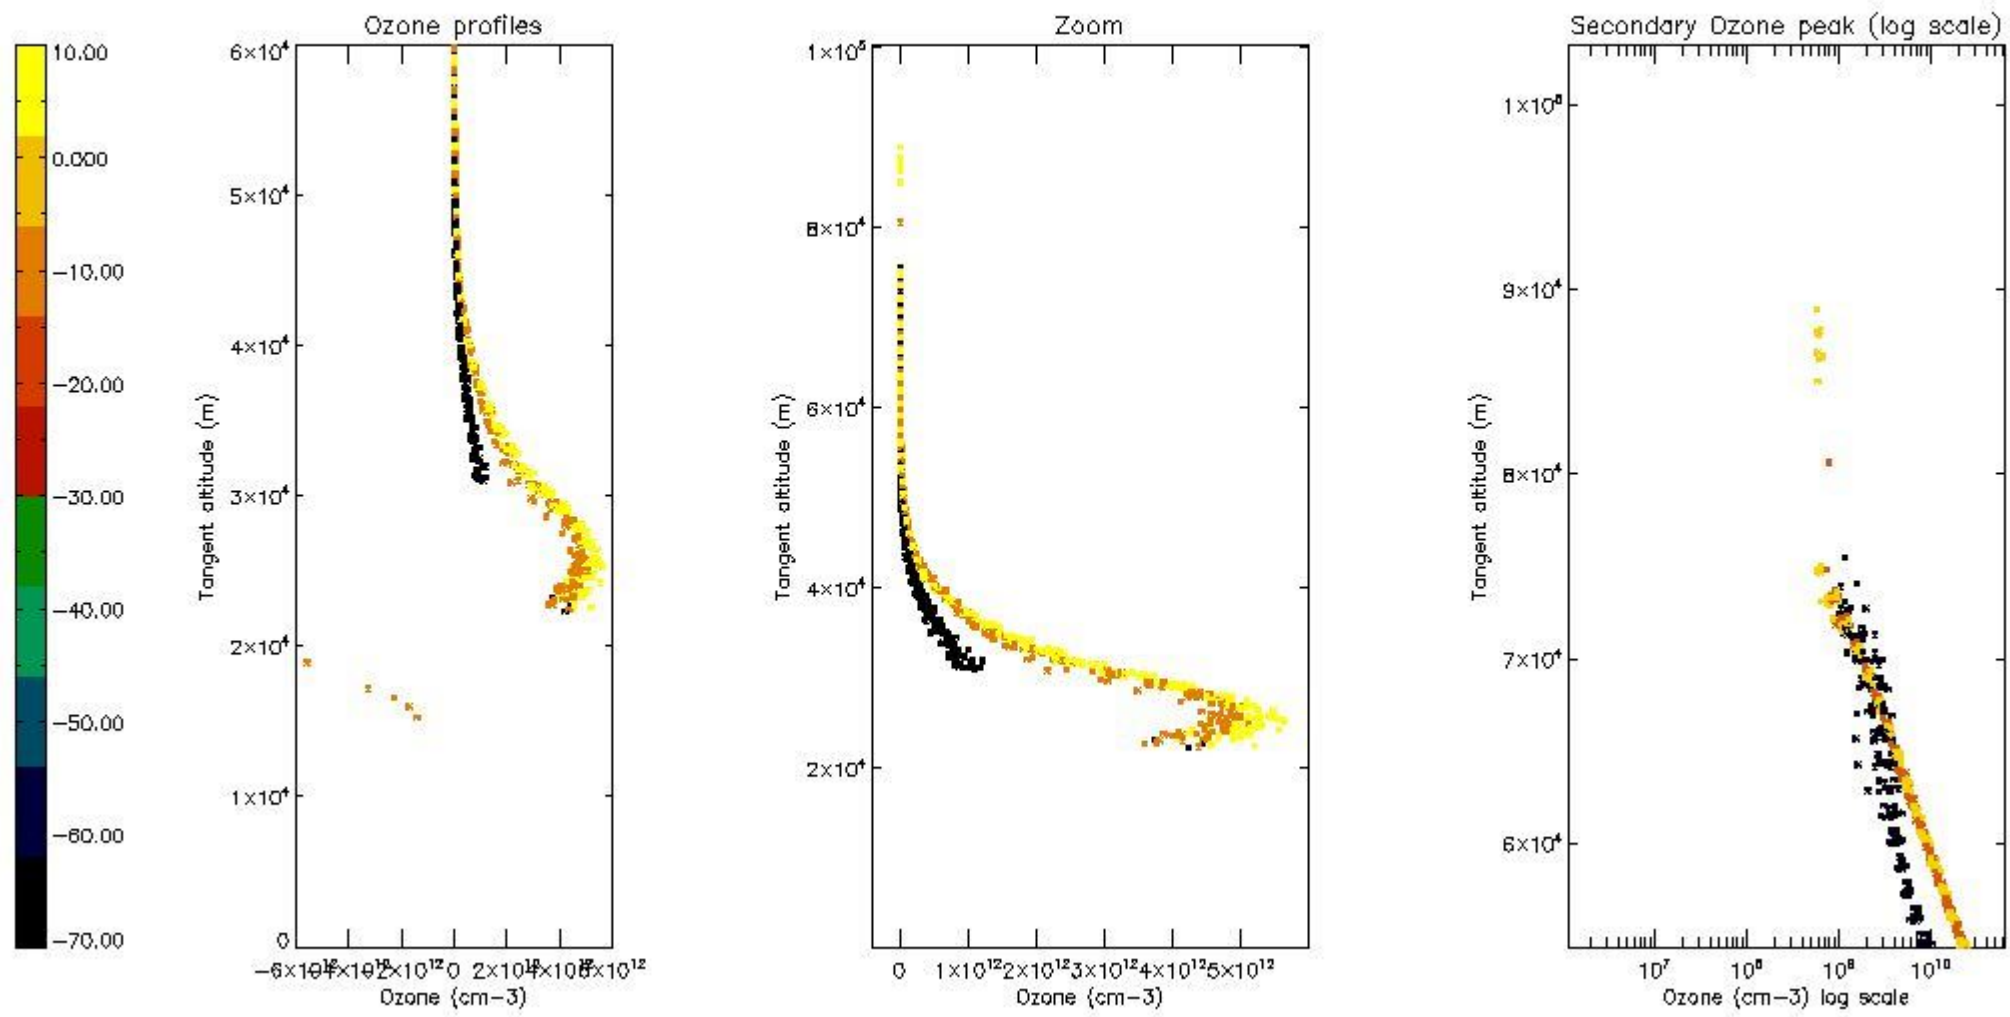

5.6 Plot NO₂ profiles for all STD (dark without errors)

The colorbar represents the latitude.