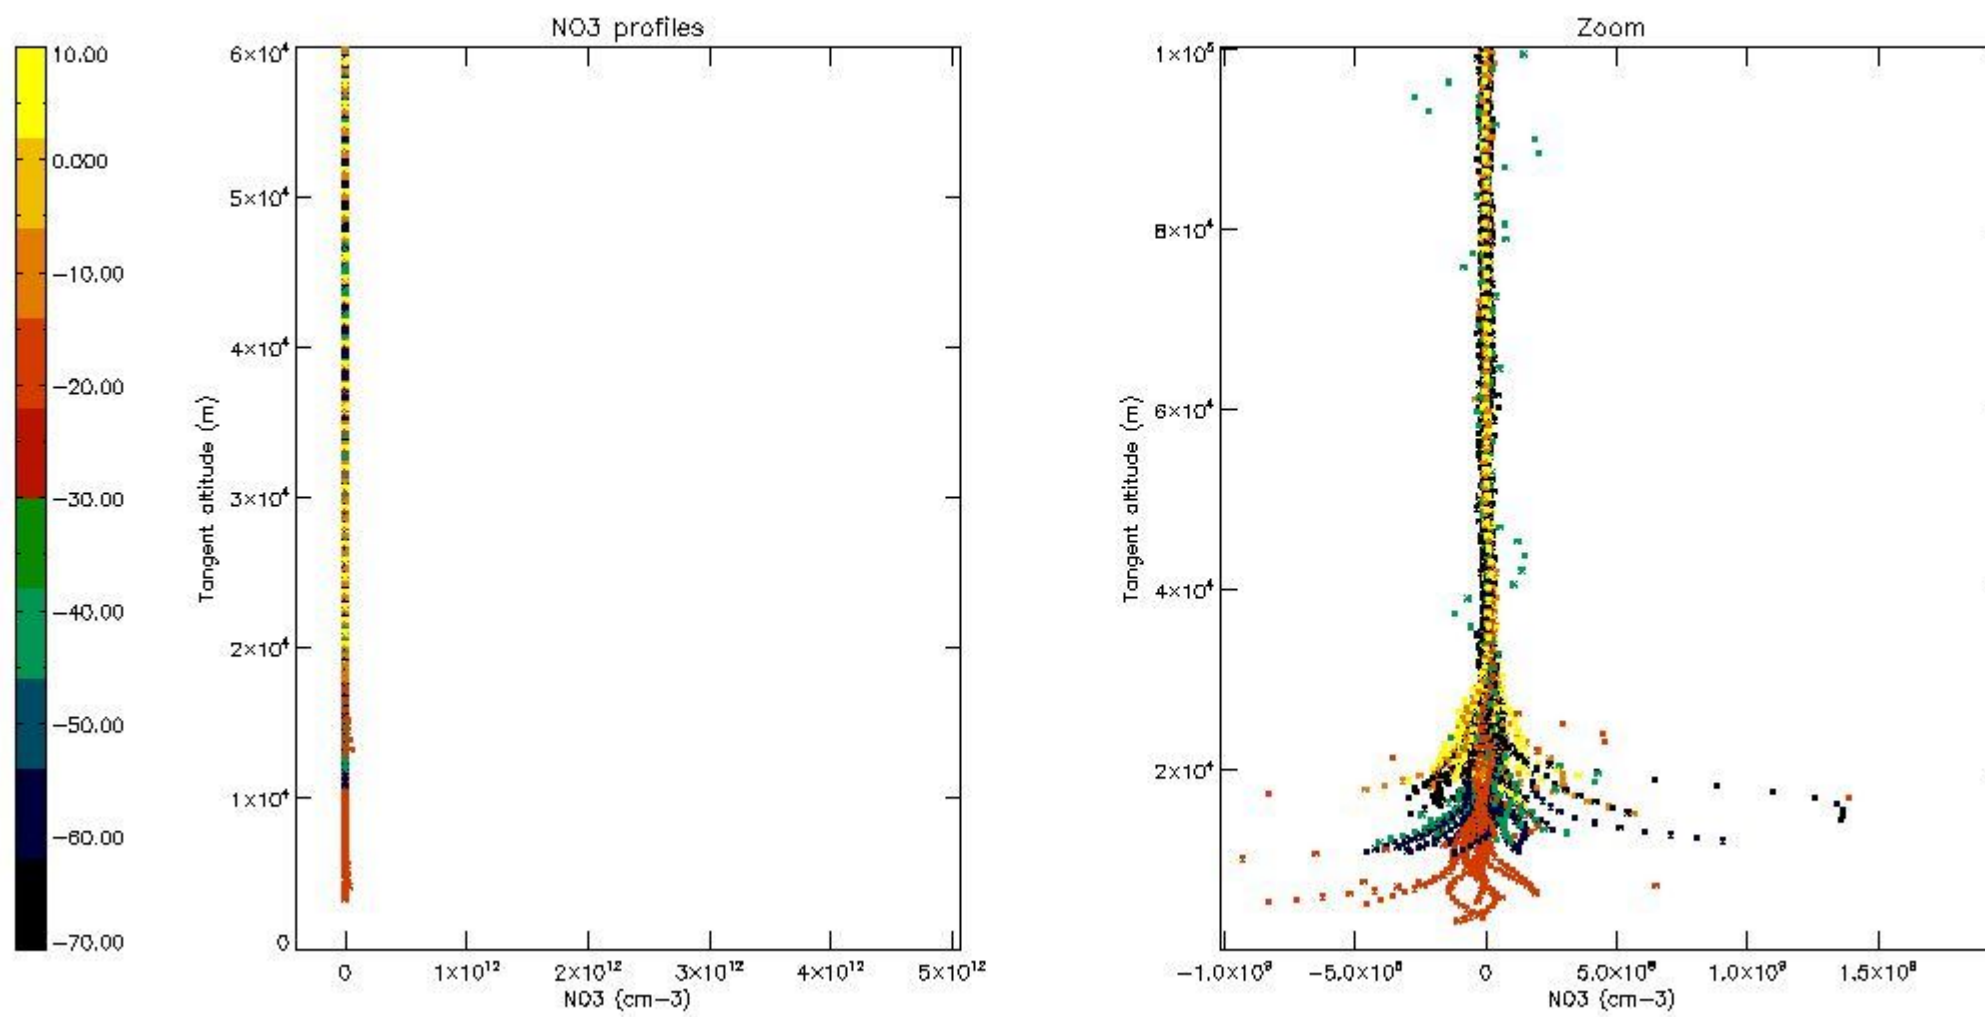

5.8 Plot H2O profiles for all STD (only for occultations of stars 1,2,3,4,13,14,16,26,63 dark without errors)

The colorbar represents the latitude.