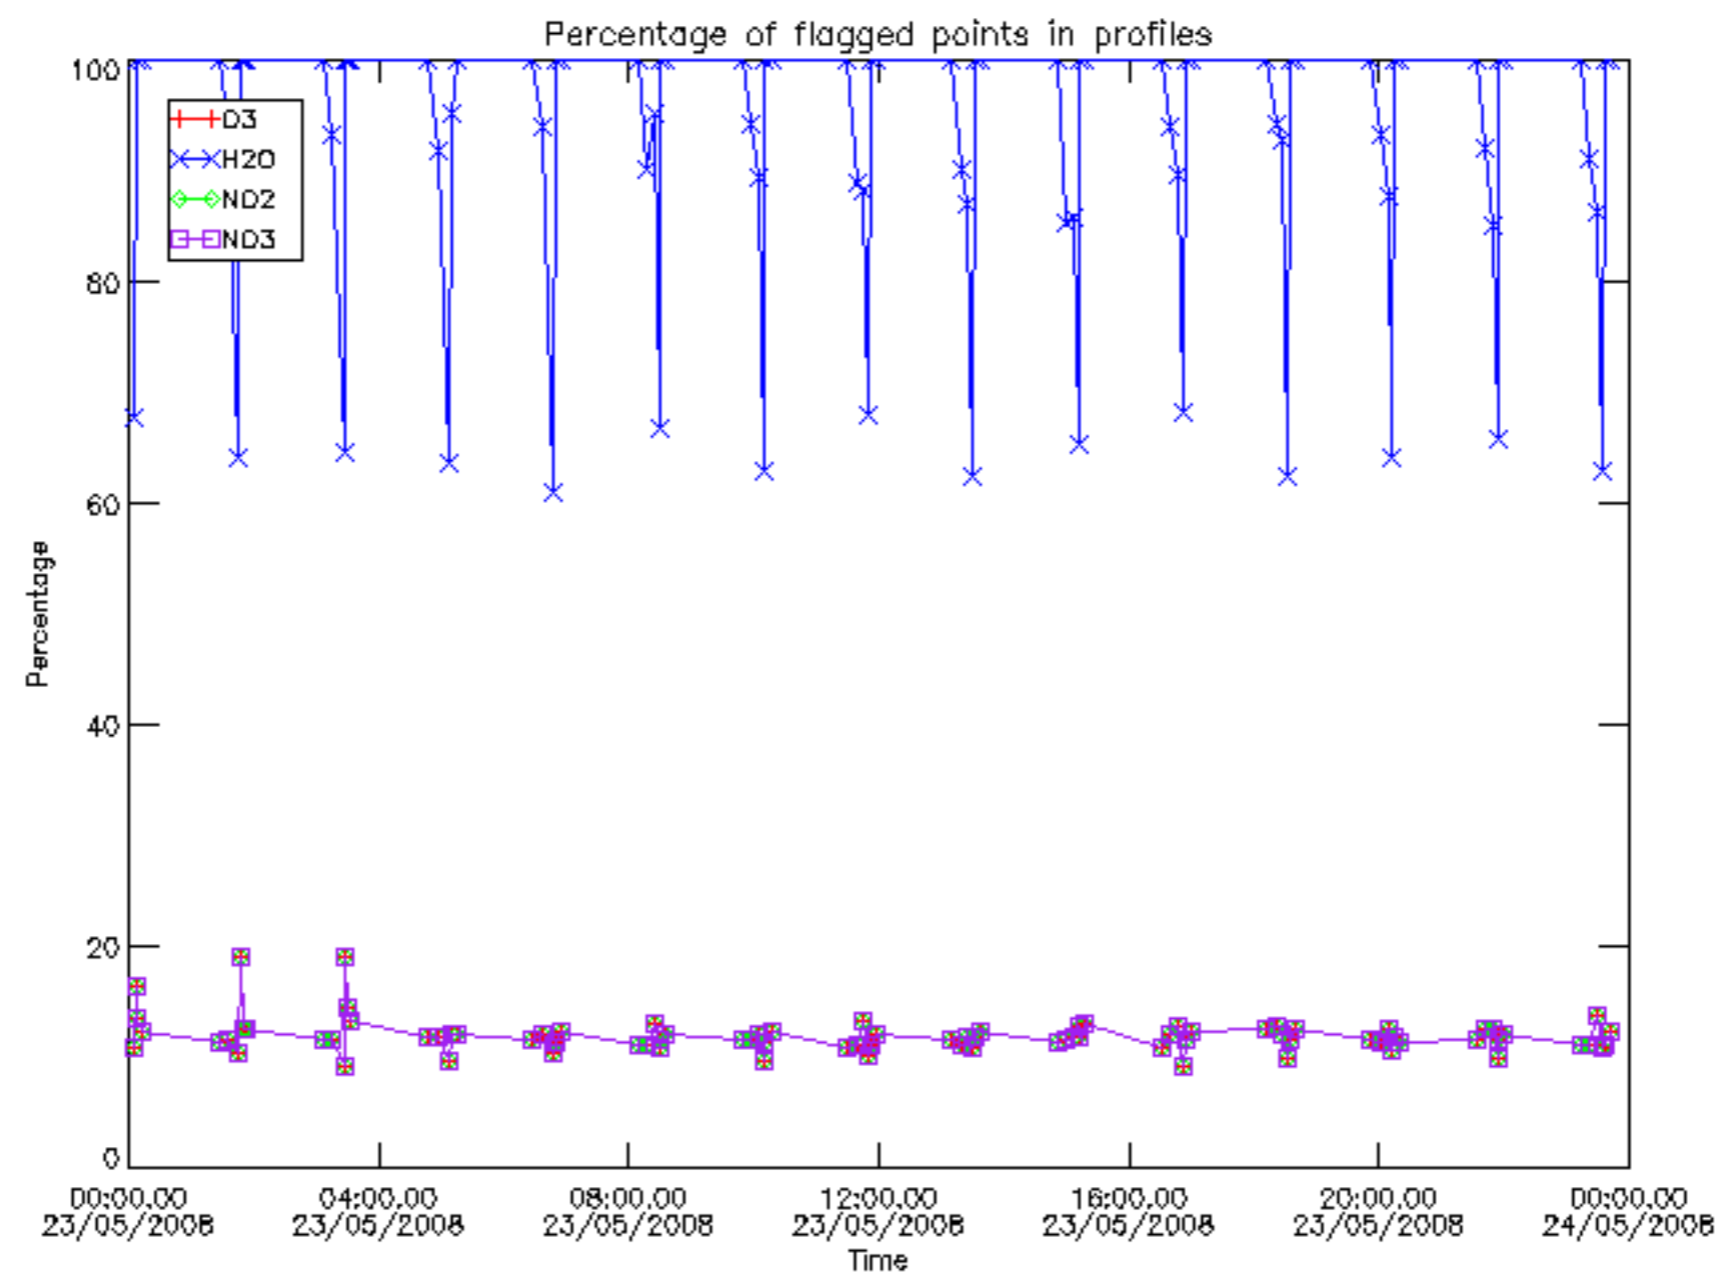

Percentage of flagged data per D3 profile

Percentage of flagged data per H2O profile