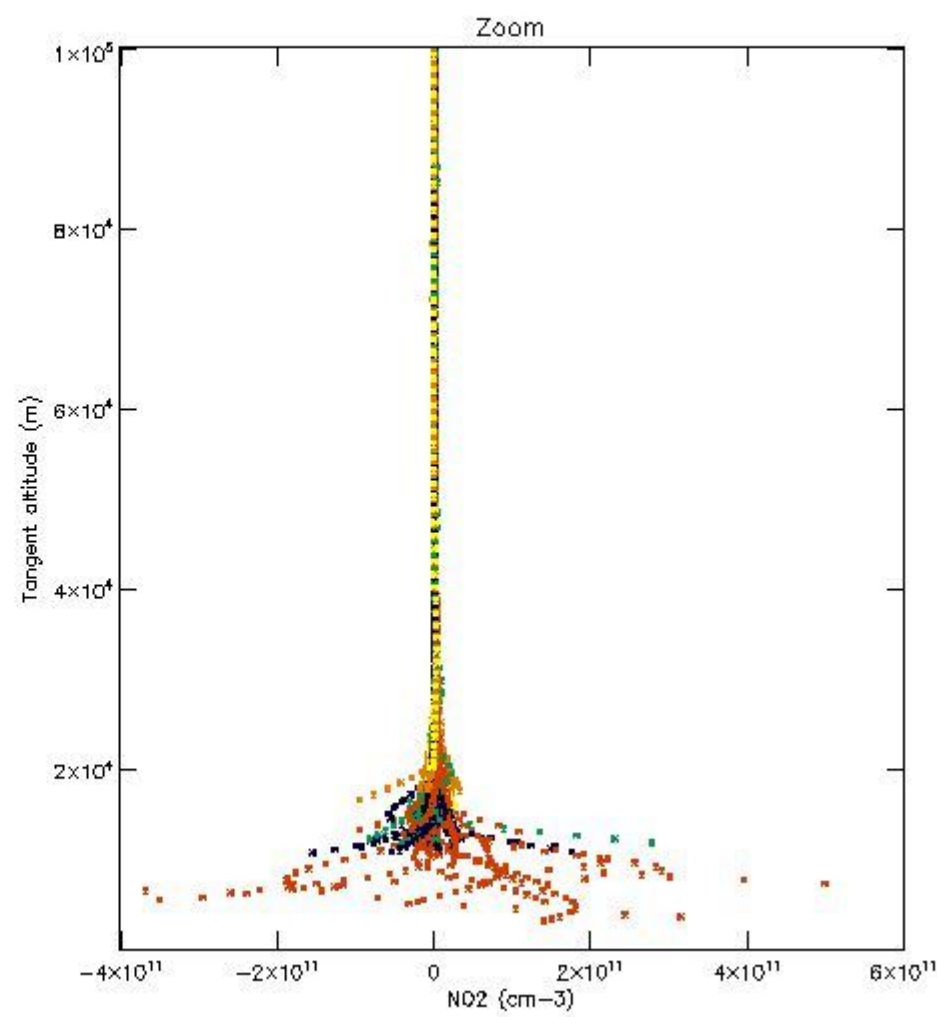

5.4 Plot ozone profiles where STD < 10% (dark without errors)

The colorbar represents the latitude.

5.5 Plot ozone profiles where STD < 5% (dark without errors)

The colorbar represents the latitude.

5.6 Plot NO₂ profiles for all STD (dark without errors)

The colorbar represents the latitude.

5.7 Plot NO3 profiles for all STD (dark without errors)

The colorbar represents the latitude.

5.8 Plot H2O profiles for all STD (only for occultations of stars 1,2,3,4,13,14,16,26,63 dark without errors)