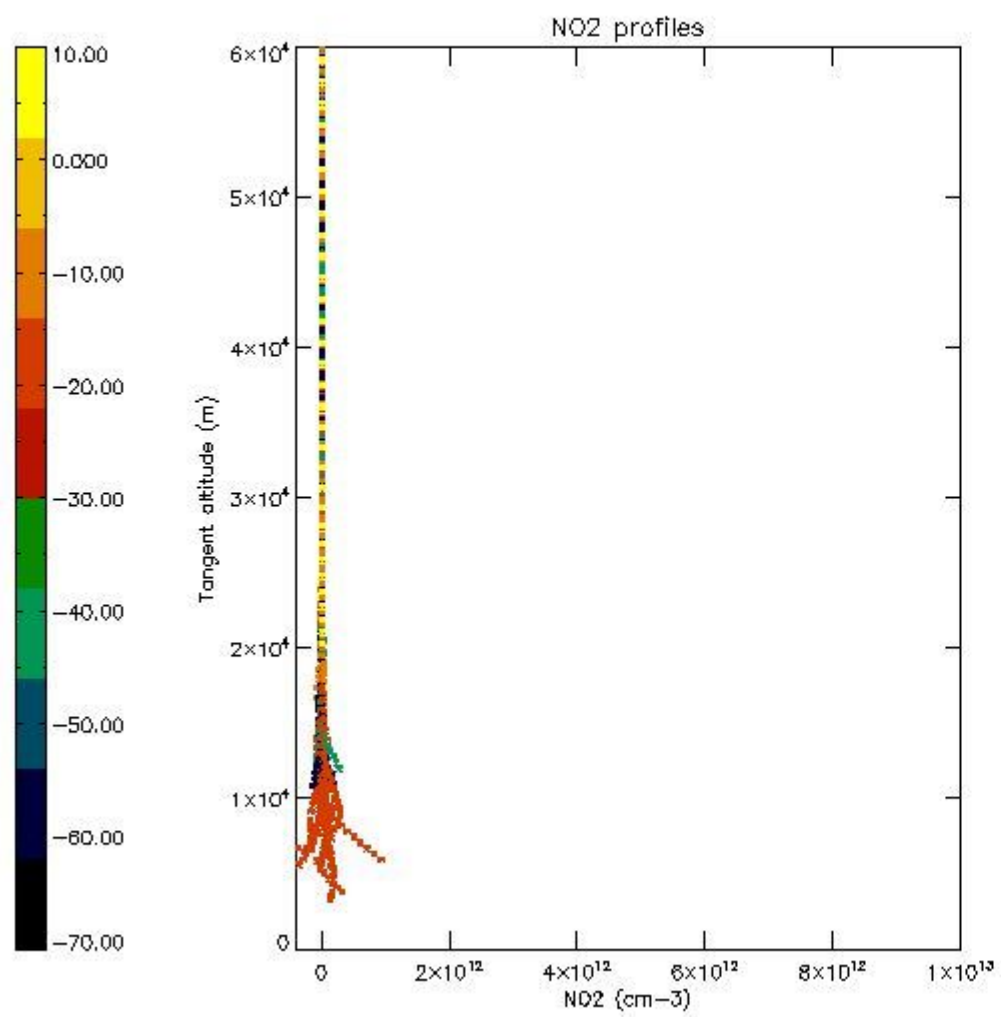

5.7 Plot NO3 profiles for all STD (dark without errors)

The colorbar represents the latitude.