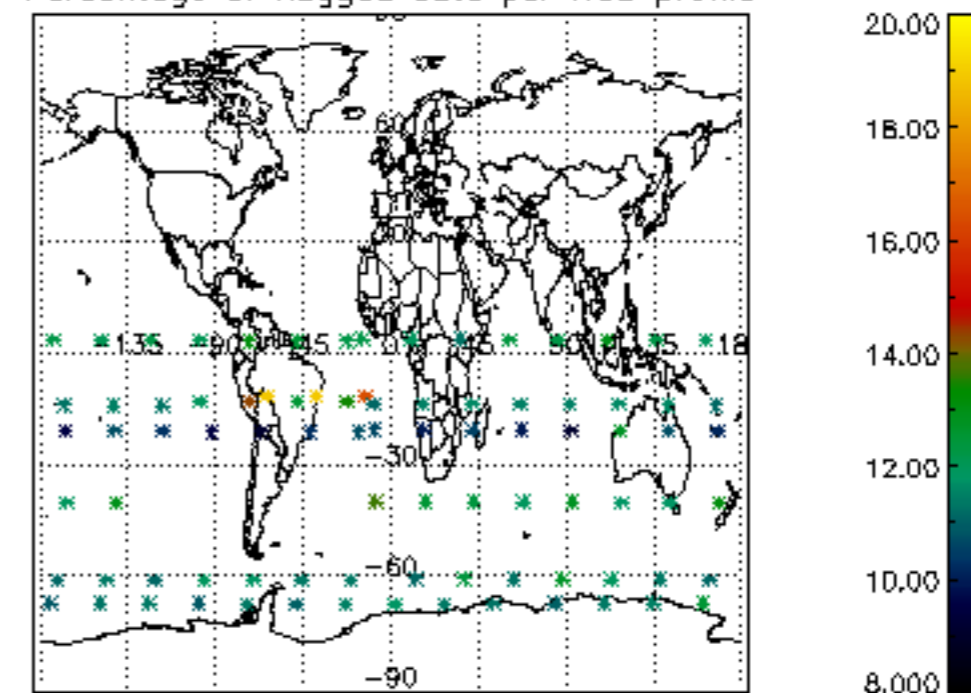

Percentage of flagged data per NO3 profile