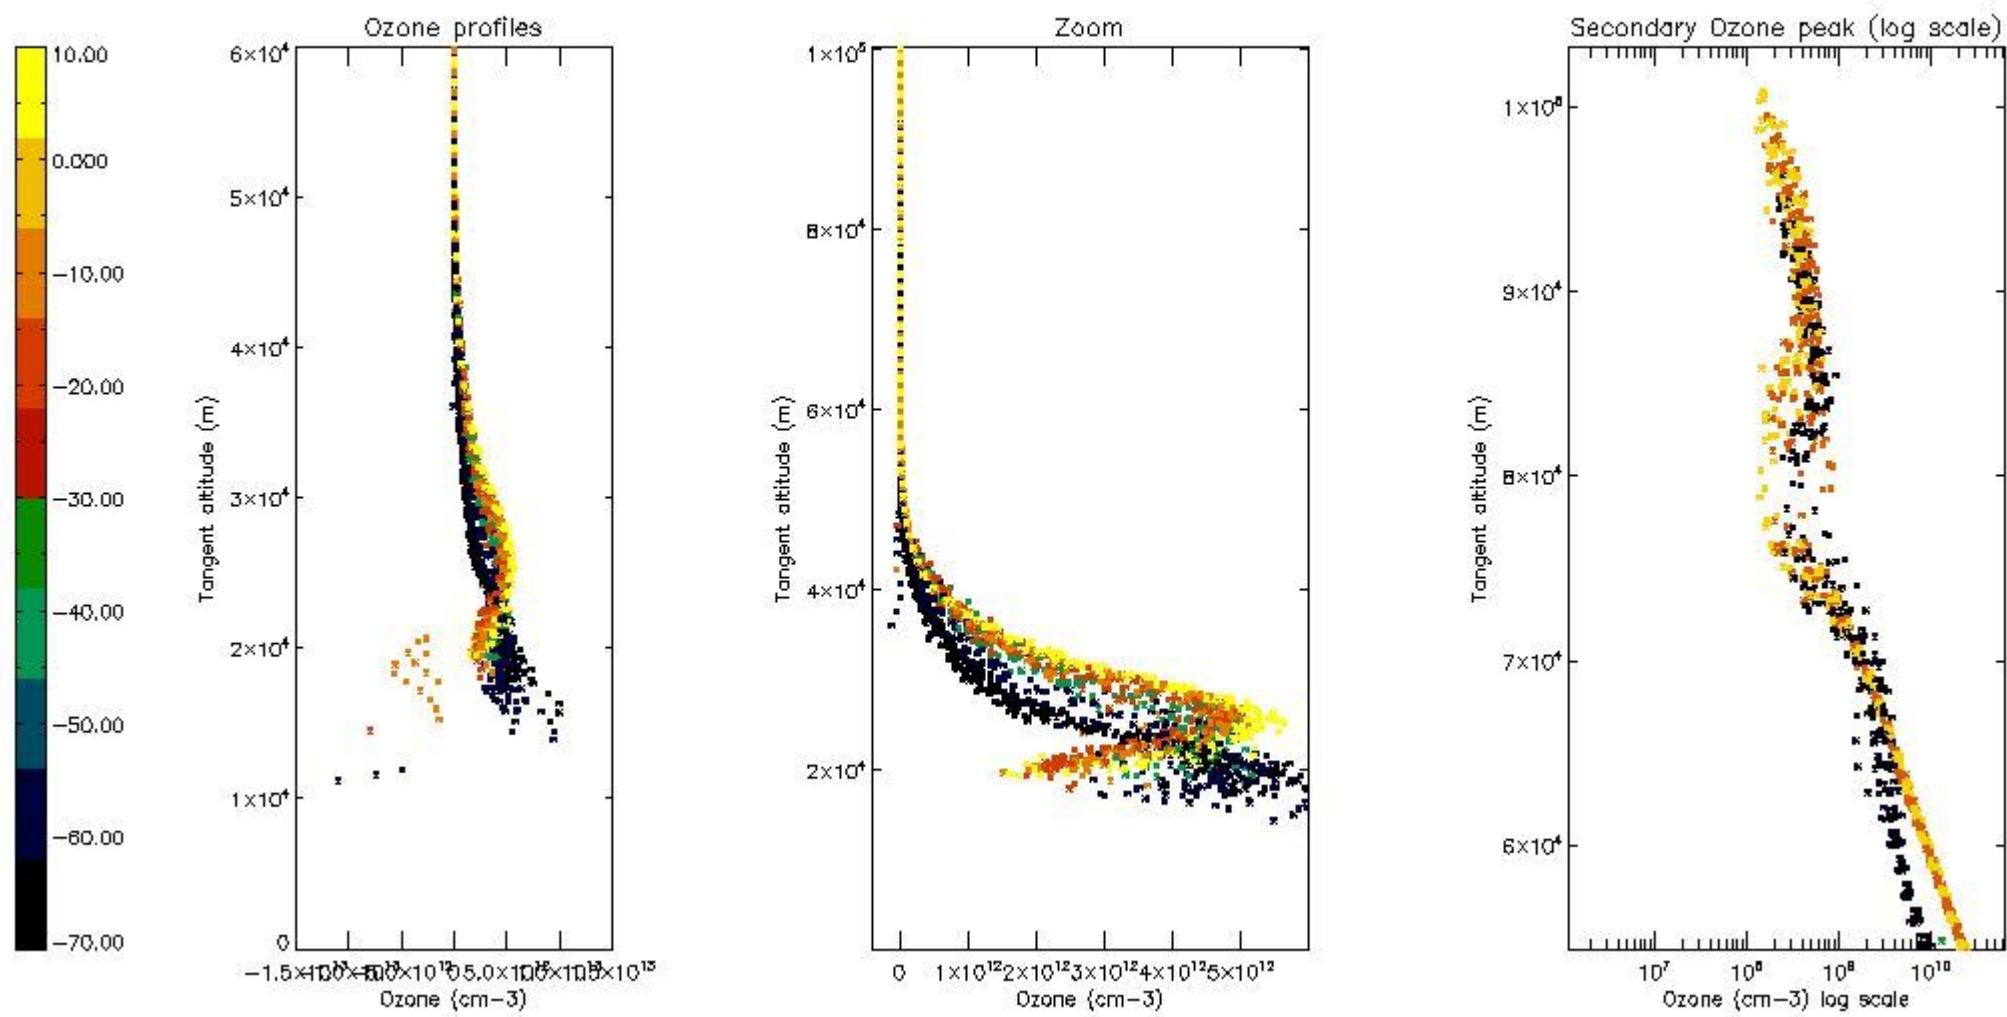

STD < 10	8
STD < 5	5

5.2 Plot ozone profiles for all STD (dark without errors)

The colorbar represents the latitude.

5.3 Plot ozone profiles where STD < 20% (dark without errors)

The colorbar represents the latitude.

5.4 Plot ozone profiles where STD < 10% (dark without errors)

The colorbar represents the latitude.

5.5 Plot ozone profiles where STD < 5% (dark without errors)

The colorbar represents the latitude.

5.6 Plot NO₂ profiles for all STD (dark without errors)