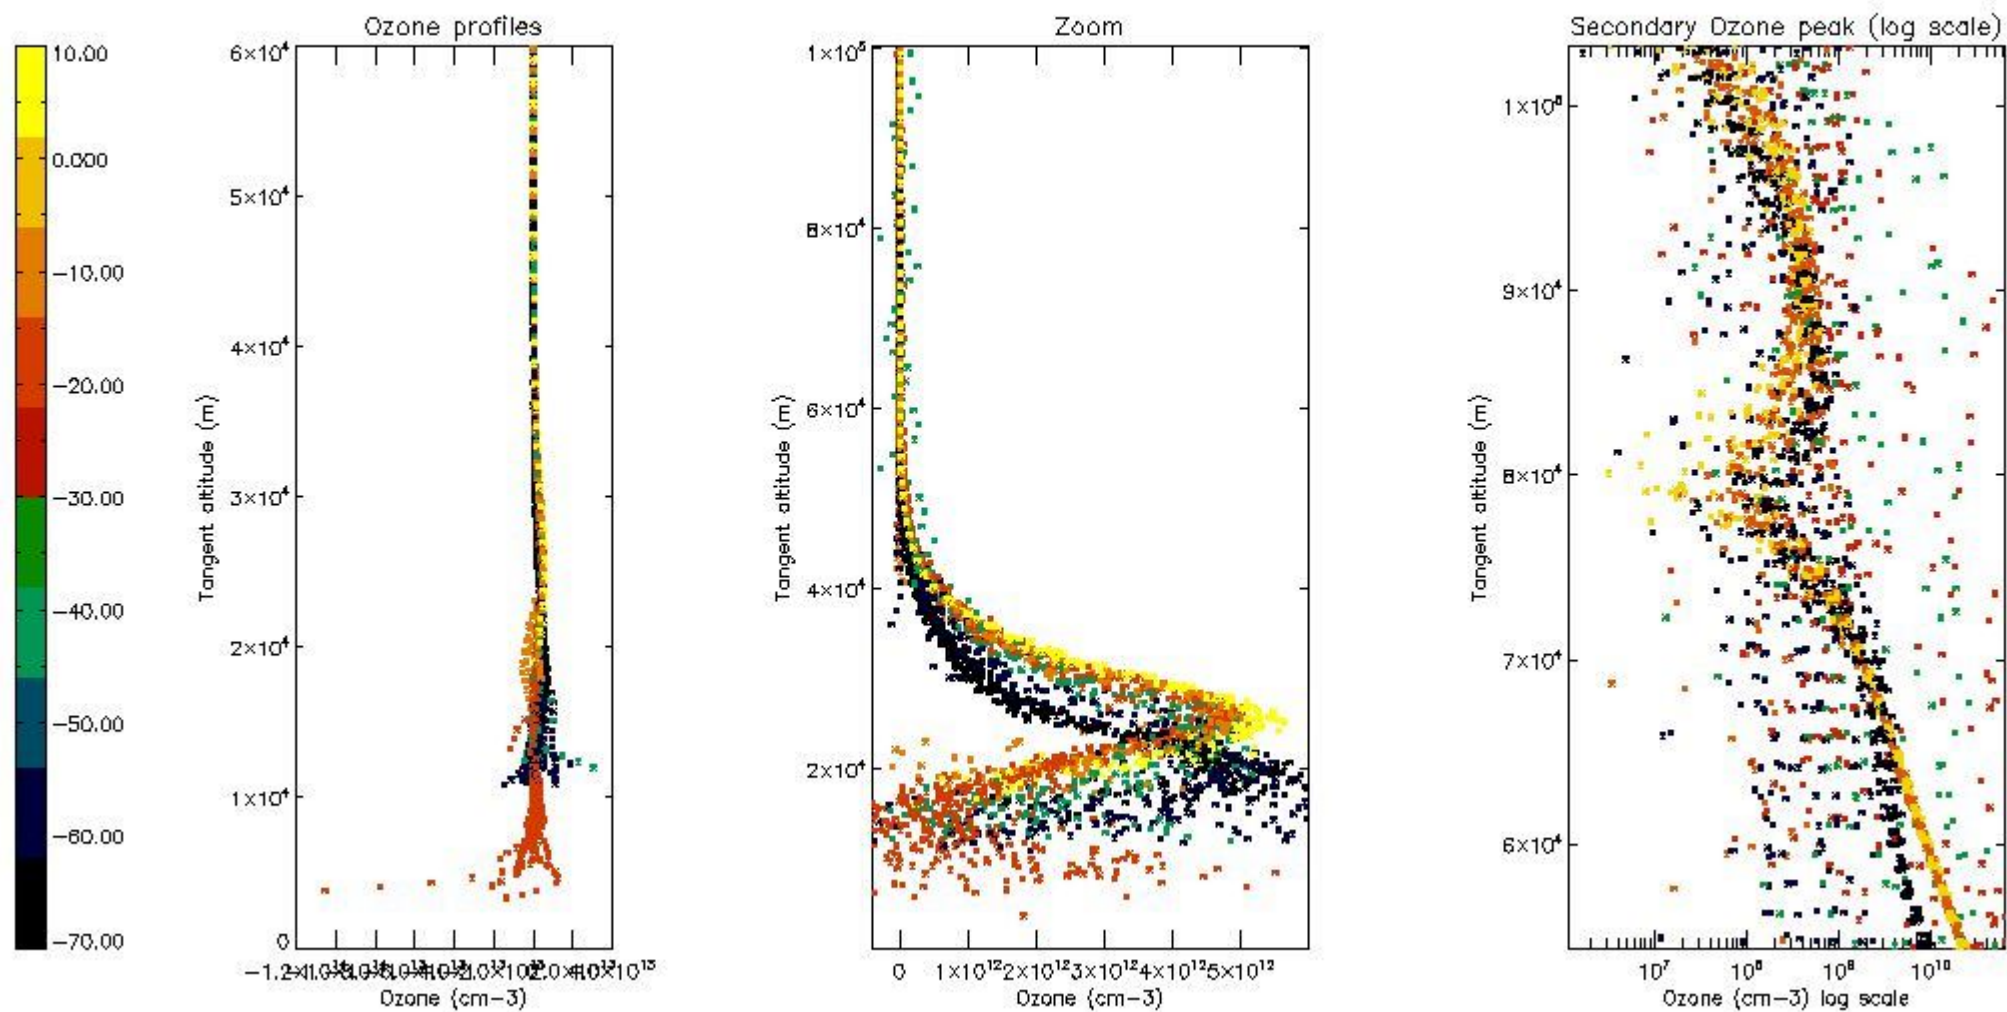

STD < 10	8
STD < 5	5

5.2 Plot ozone profiles for all STD (dark without errors)

The colorbar represents the latitude.

5.3 Plot ozone profiles where STD < 20% (dark without errors)

The colorbar represents the latitude.