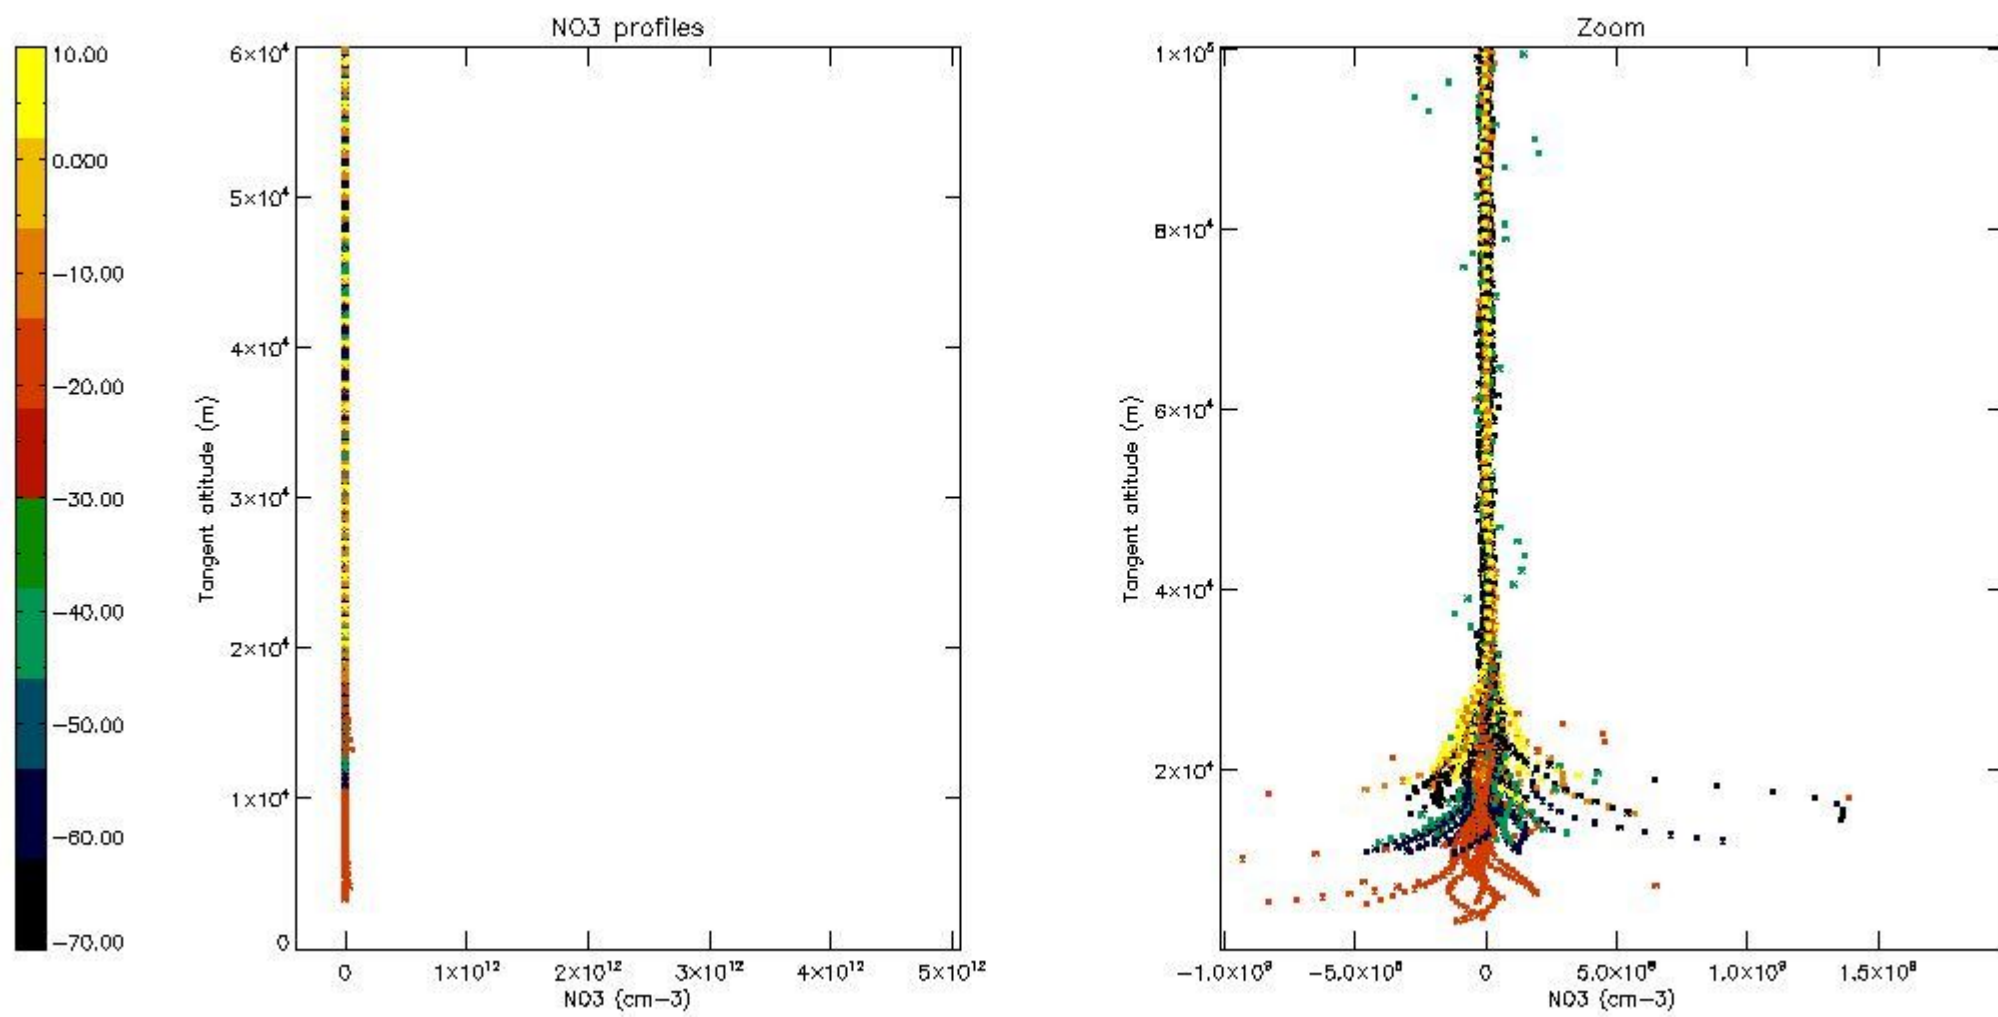

5.4 Plot ozone profiles where STD < 10% (dark without errors)

The colorbar represents the latitude.

5.5 Plot ozone profiles where STD < 5% (dark without errors)

The colorbar represents the latitude.

5.6 Plot NO₂ profiles for all STD (dark without errors)

The colorbar represents the latitude.

5.7 Plot NO3 profiles for all STD (dark without errors)

The colorbar represents the latitude.

5.8 Plot H2O profiles for all STD (only for occultations of stars 1,2,3,4,13,14,16,26,63 dark without errors)