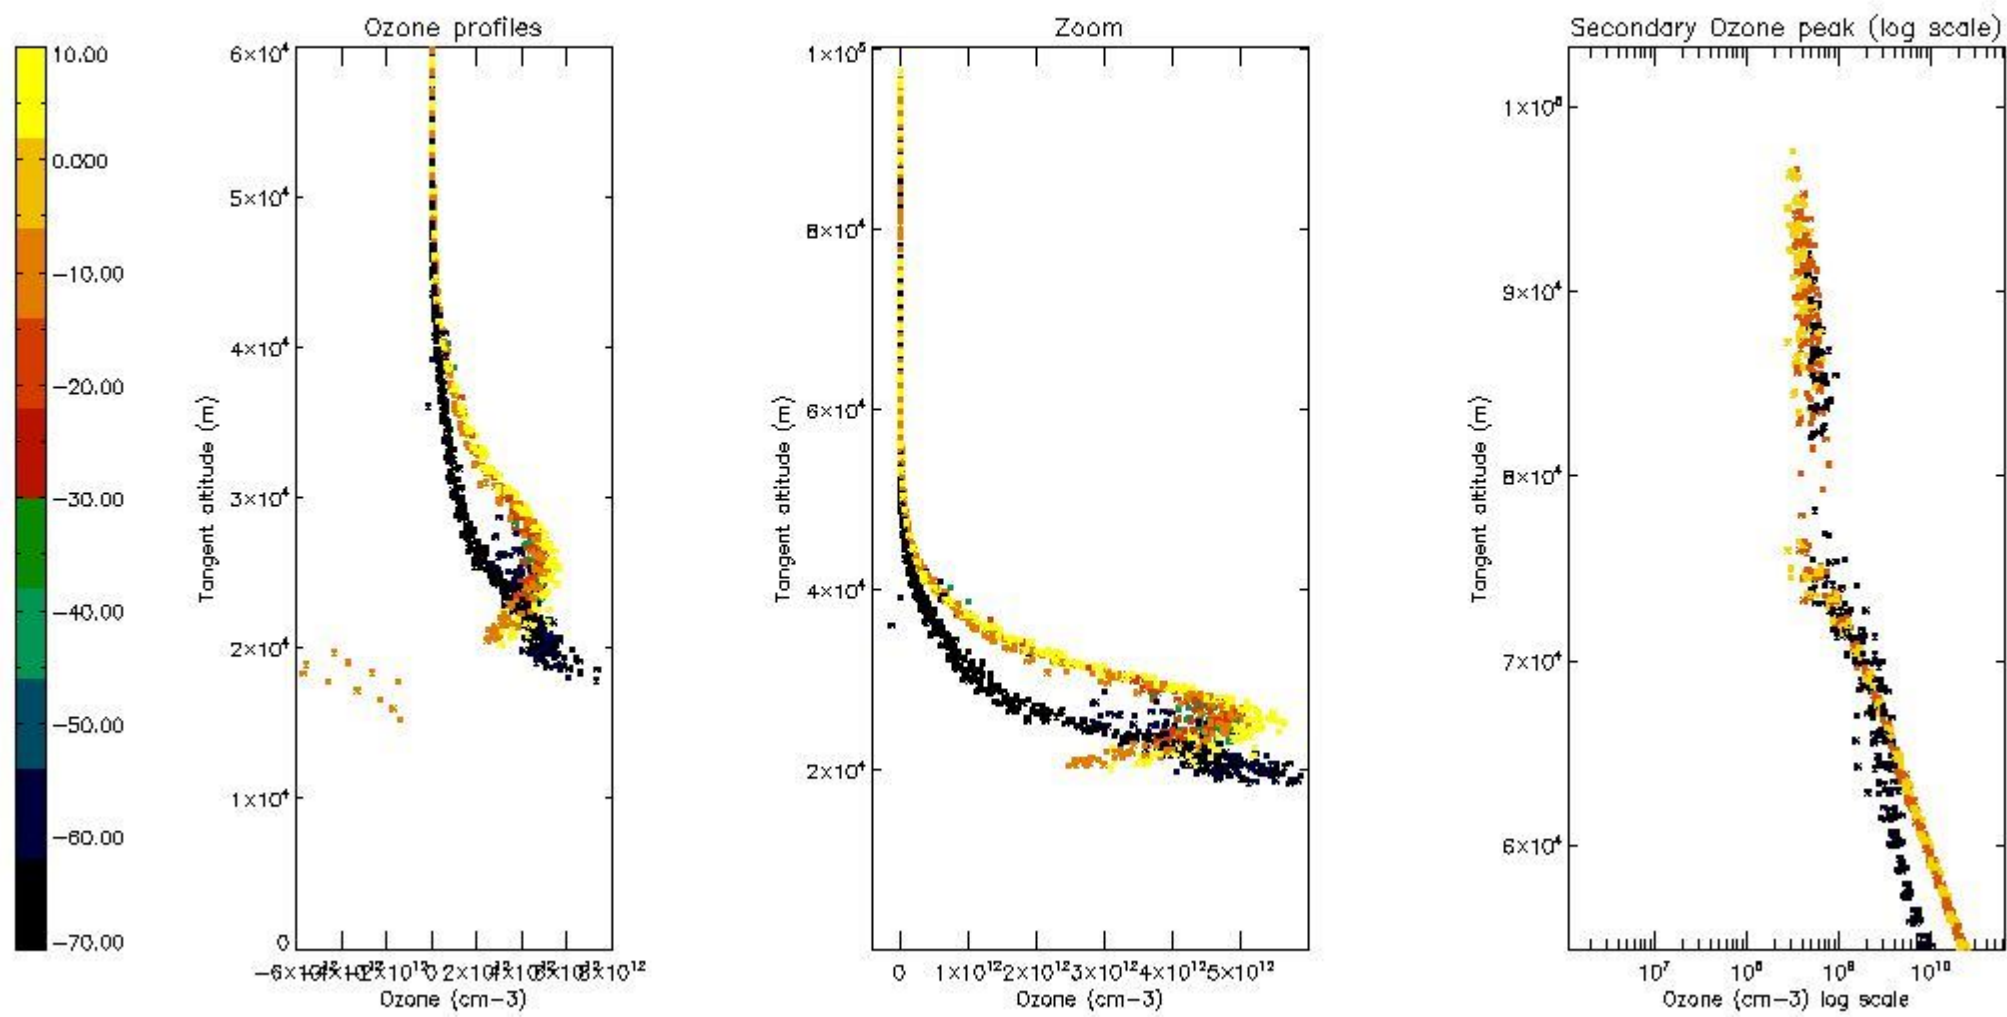

STD < 10	8
STD < 5	5

5.2 Plot ozone profiles for all STD (dark without errors)

The colorbar represents the latitude.

5.3 Plot ozone profiles where STD < 20% (dark without errors)

The colorbar represents the latitude.

5.4 Plot ozone profiles where STD < 10% (dark without errors)

The colorbar represents the latitude.

5.5 Plot ozone profiles where STD < 5% (dark without errors)

The colorbar represents the latitude.

5.6 Plot NO₂ profiles for all STD (dark without errors)