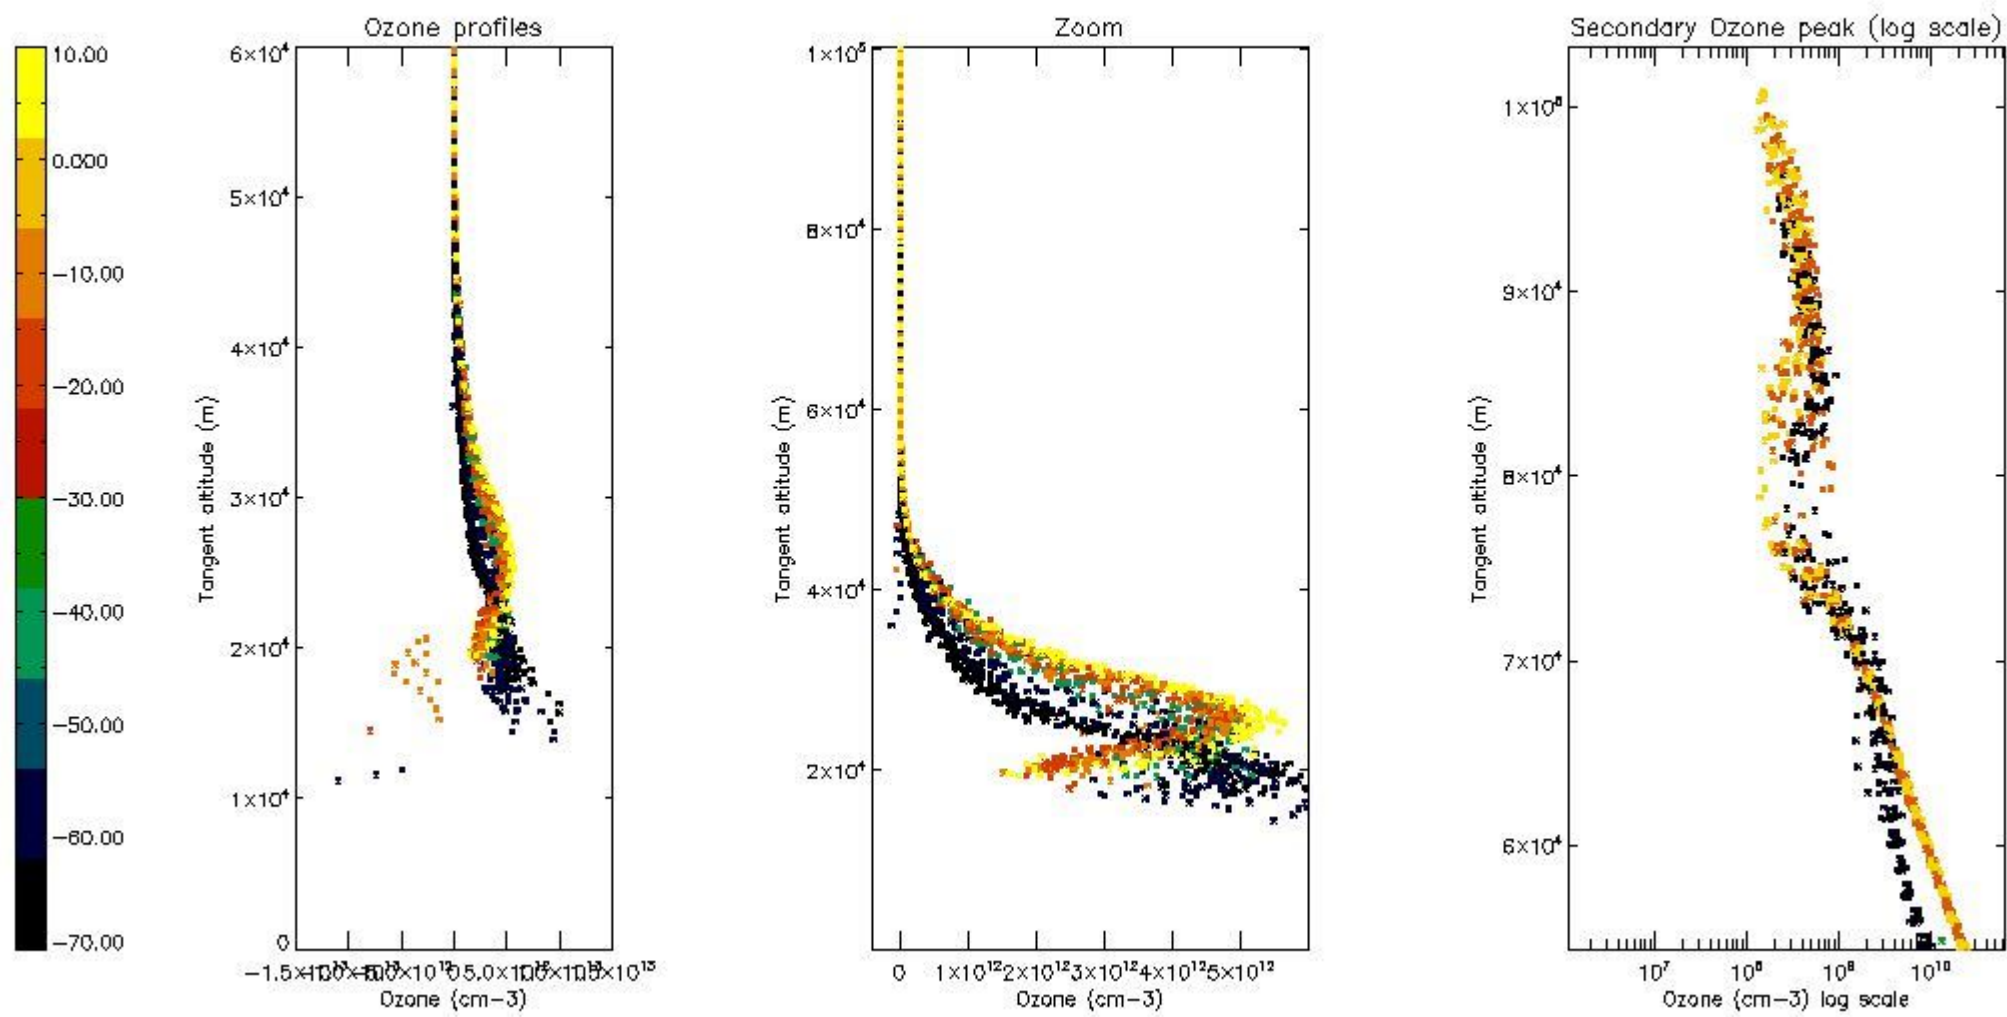

STD < 10	8
STD < 5	5

5.2 Plot ozone profiles for all STD (dark without errors)

The colorbar represents the latitude.

5.3 Plot ozone profiles where STD < 20% (dark without errors)

The colorbar represents the latitude.