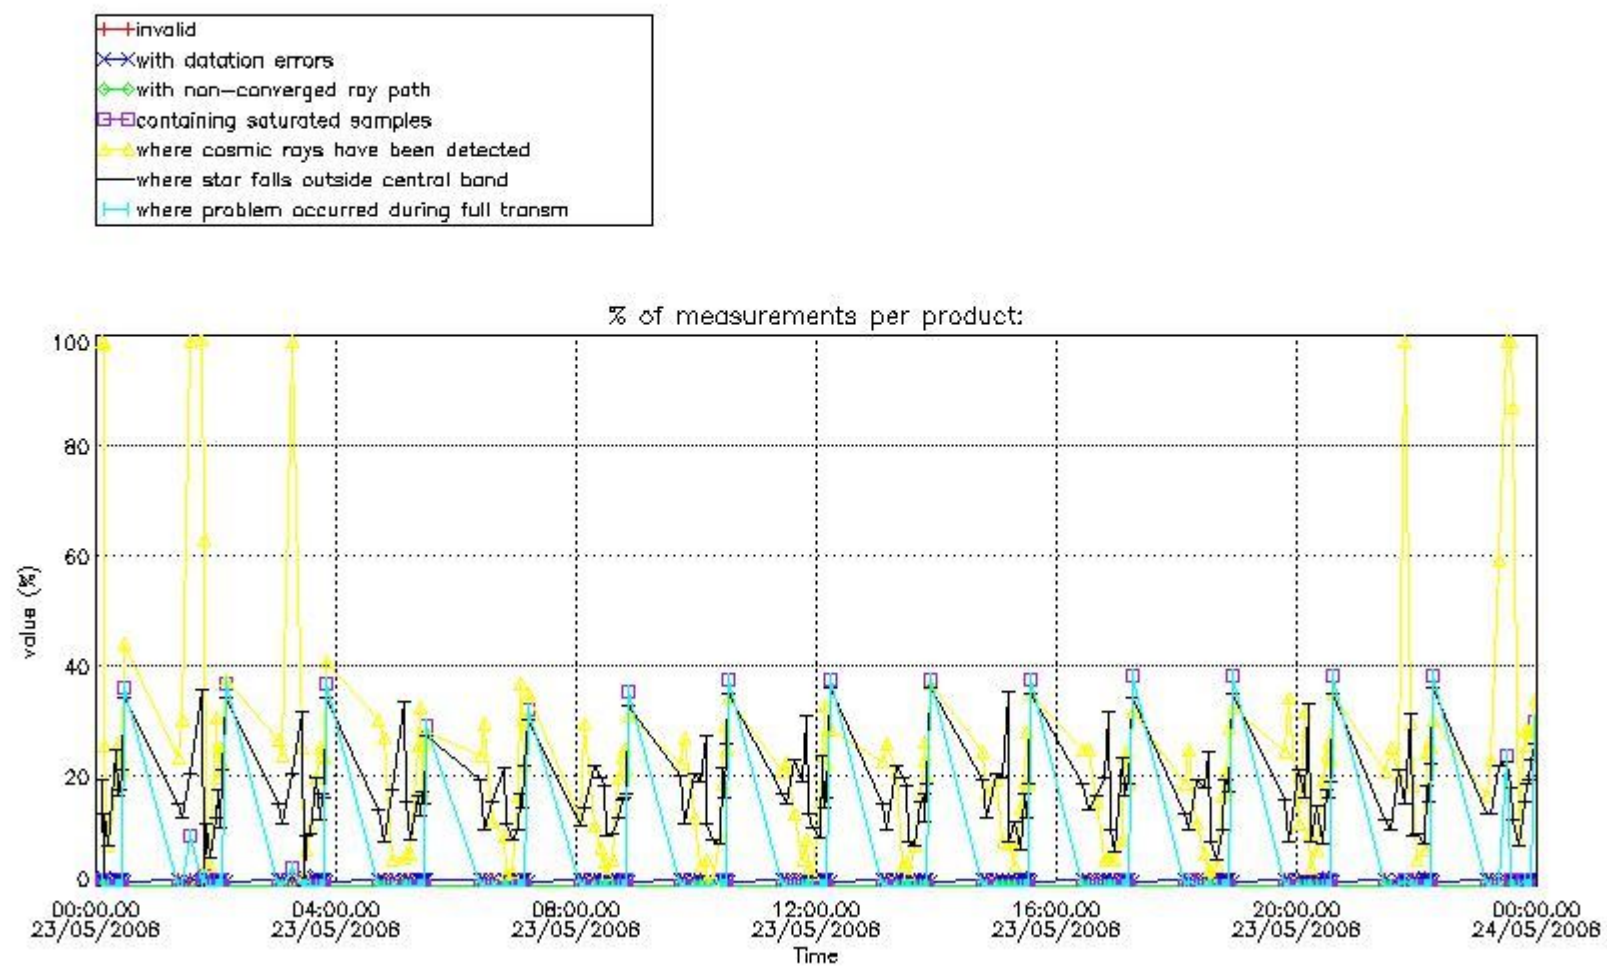

3.1 Plot quality information per product (time dependant)

3.2 Plot quality information per product (world map)

Percentage of flagged data per O3 profile

Percentage of flagged data per H2O profile

Percentage of flagged data per NO2 profile

Percentage of flagged data per NO3 profile

4. Level 1 quality information per product

In this section it is plotted some information contained in the Quality Summary data set of the level 2 products that comes from the level 1b processing. Products without errors (error flag in the MPH set to "0") are used.

4.1 Plot quality information per product (time dependant) coming from level 1b processing

4.1.1 Plot level 1 quality information per product (time dependant): ENVISAT ASCENDING passes

4.1.2 Plot level 1 quality information per product (time dependant): ENVI SAT DESCENDING passes