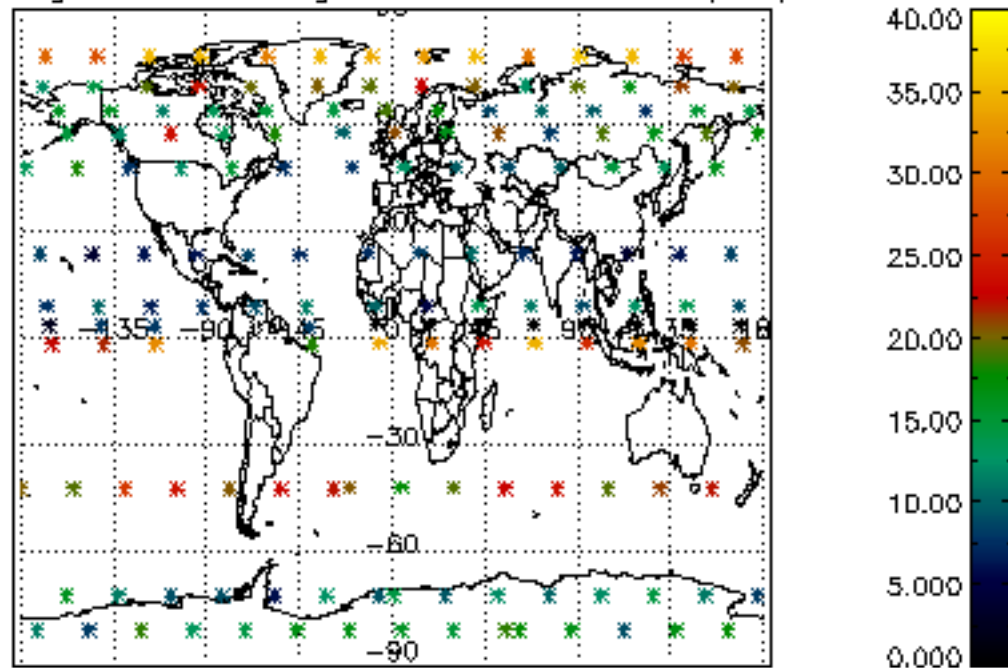

Percentage of cosmic ray hits per profile

Percentage of star falling outside central band per profile