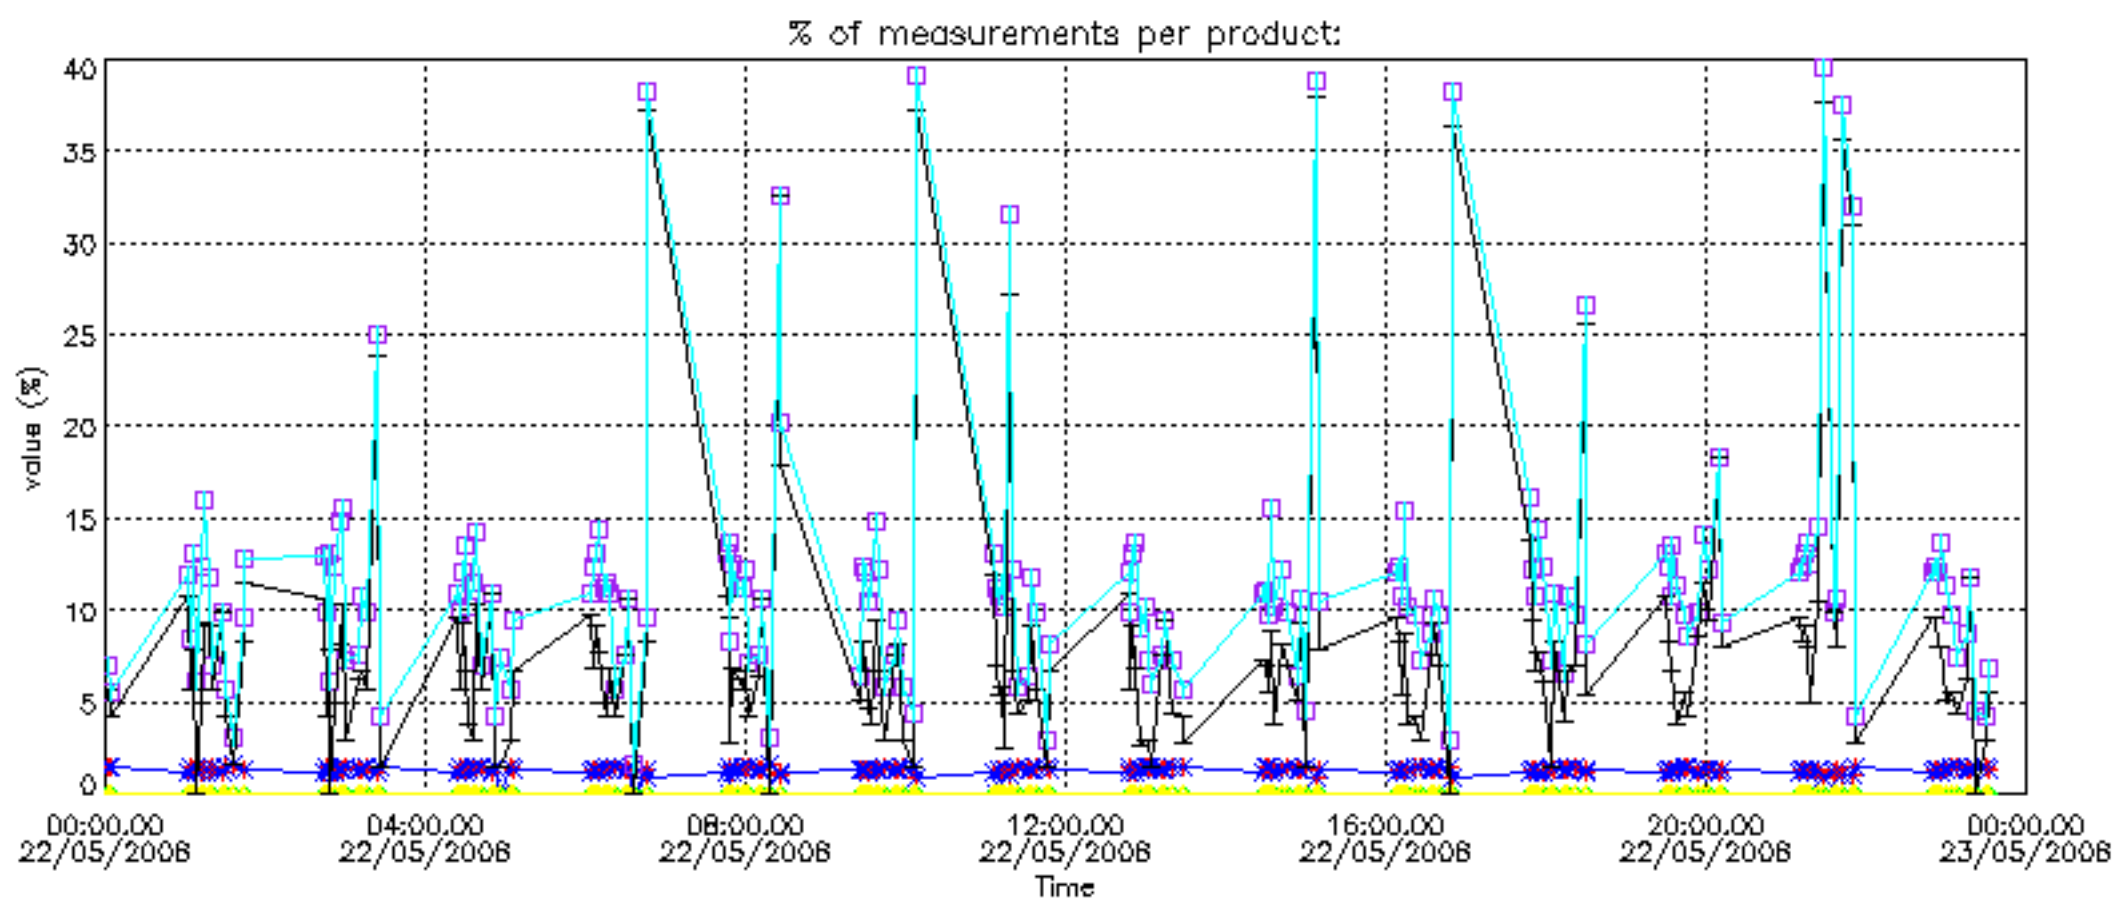

Percentage of cosmic ray hits per profile

Percentage of datation errors per profile