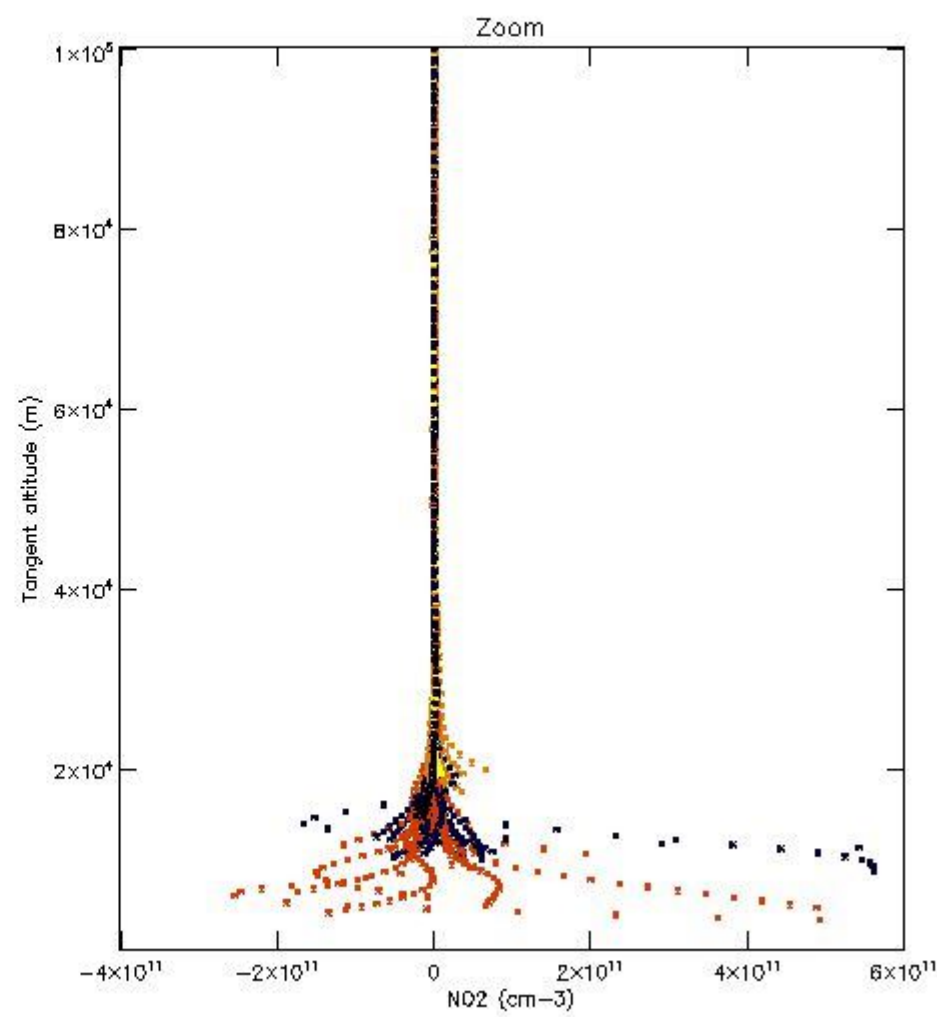

*5.4 Plot ozone profiles where STD < 10% (dark without errors)*

The colorbar represents the latitude.

*5.5 Plot ozone profiles where STD < 5% (dark without errors)*

The colorbar represents the latitude.

*5.6 Plot NO<sub>2</sub> profiles for all STD (dark without errors)*

The colorbar represents the latitude.

*5.7 Plot NO3 profiles for all STD (dark without errors)*

The colorbar represents the latitude.

5.8 Plot H2O profiles for all STD (only for occultations of stars 1,2,3,4,13,14,16,26,63 dark without errors)

The colorbar represents the latitude.