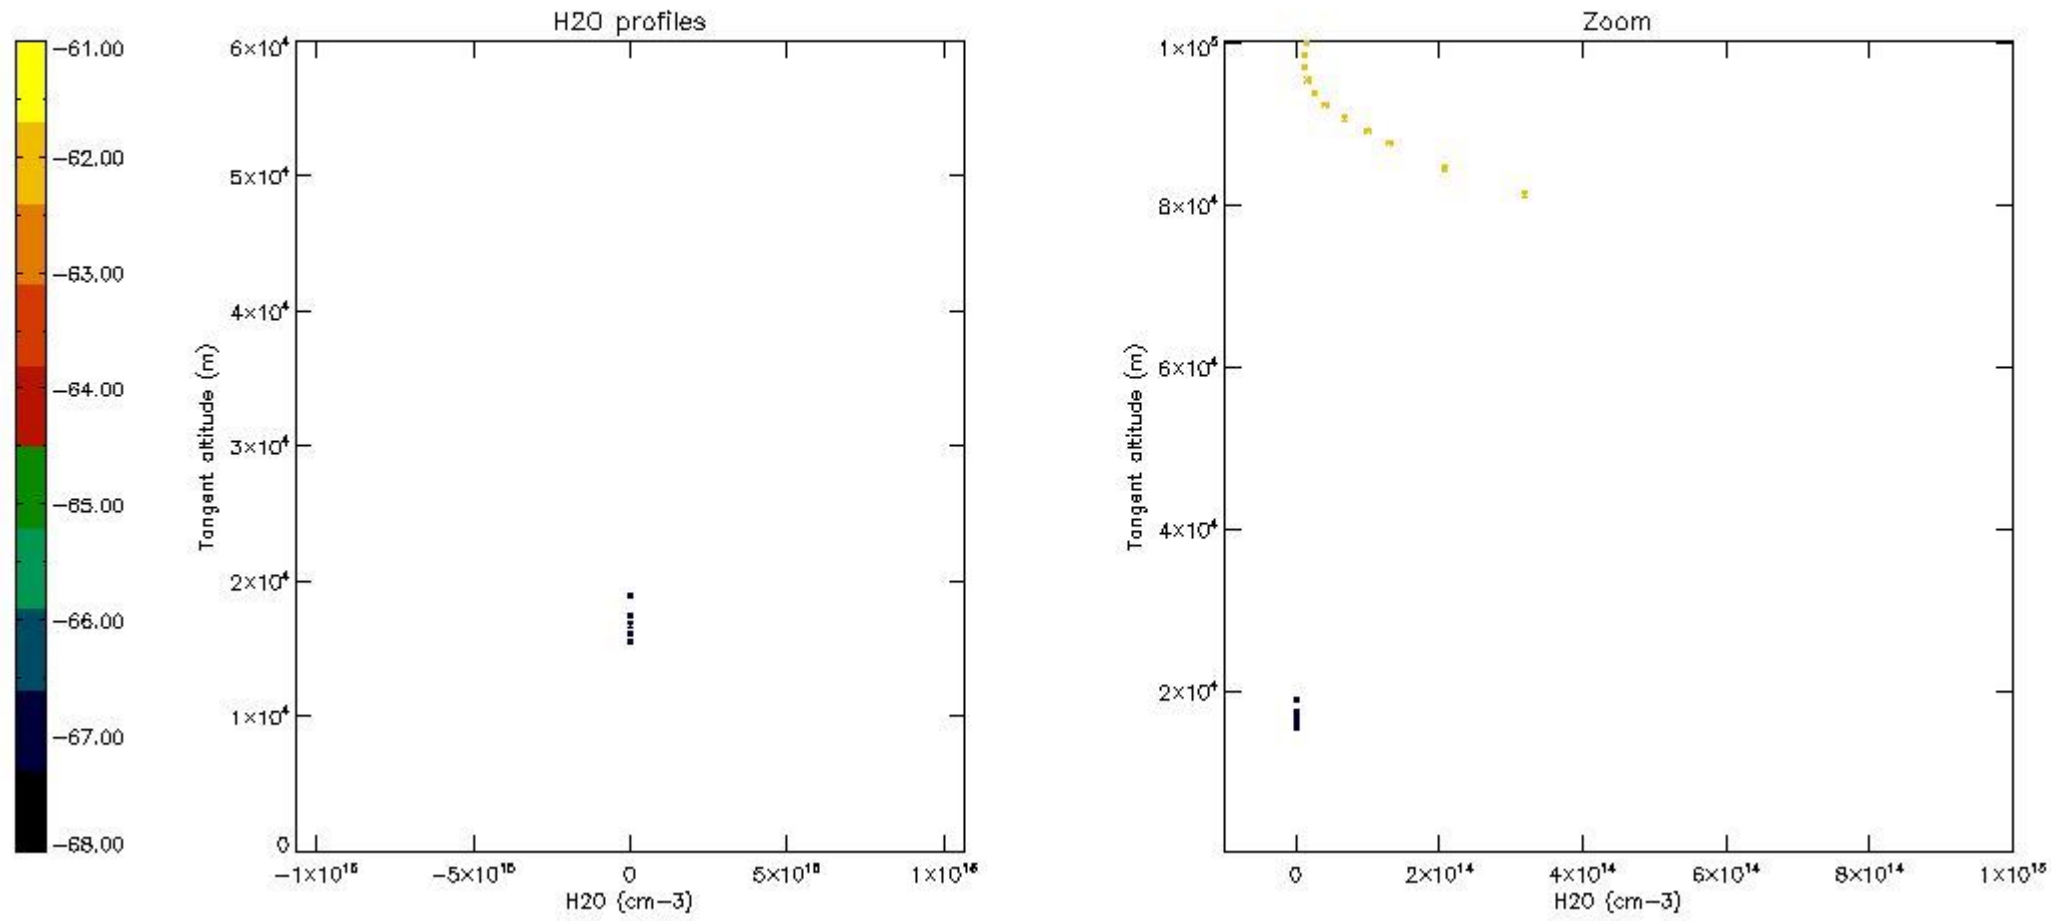

The colorbar represents the latitude.

*5.7 Plot NO3 profiles for all STD (dark without errors)*

The colorbar represents the latitude.

5.8 Plot H2O profiles for all STD (only for occultations of stars 1,2,3,4,13,14,16,26,63 dark without errors)

The colorbar represents the latitude.