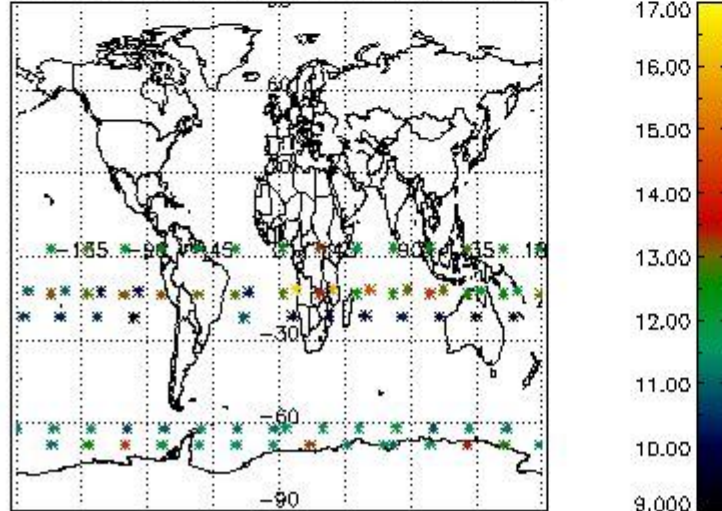

Percentage of flagged data per NO2 profile