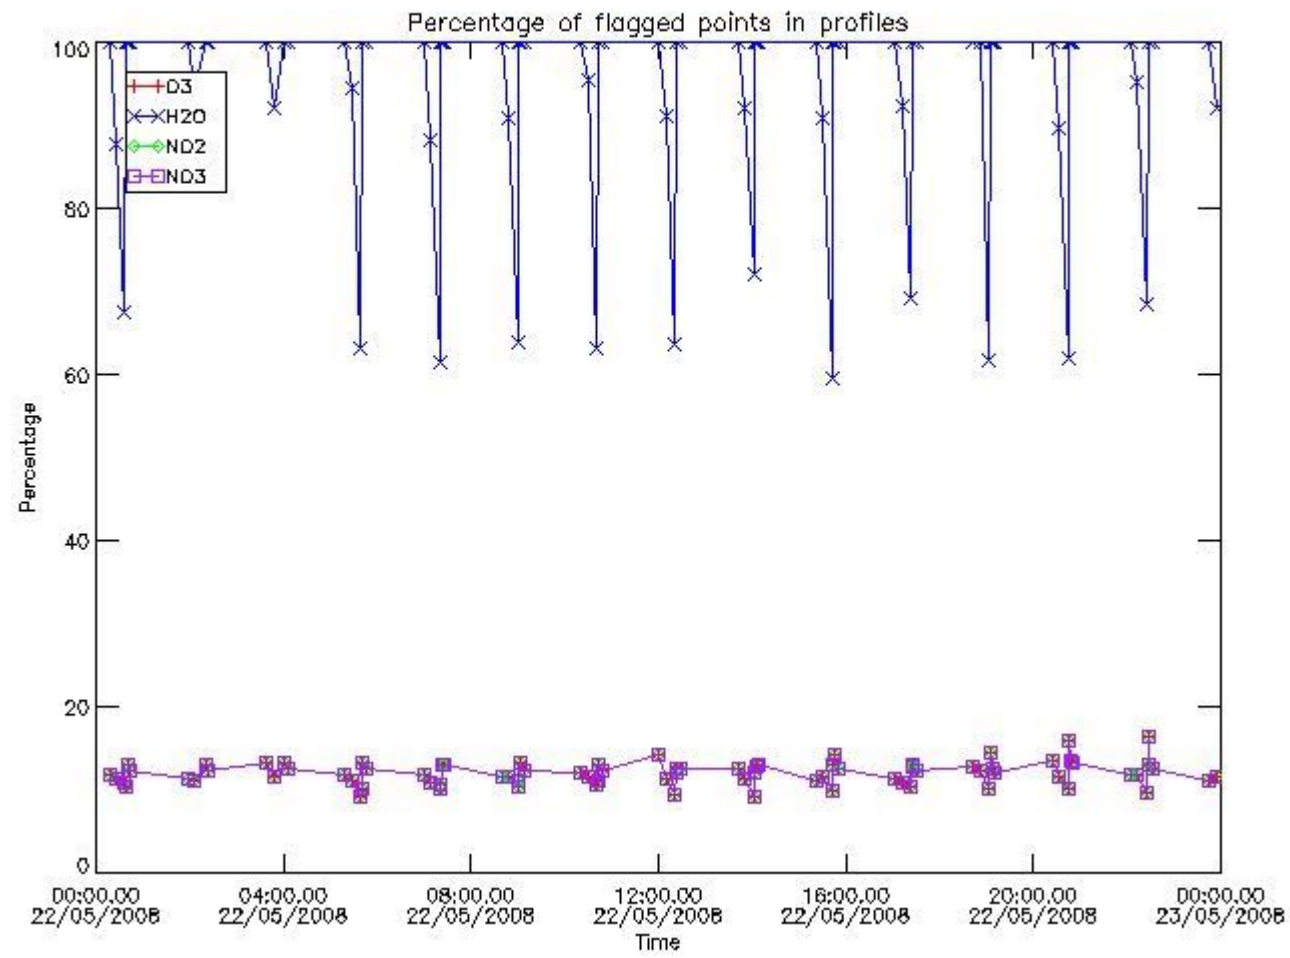

3. Quality information per product

In this section it is plotted some information contained in the Quality Summary data set of the level 2 products. Only products in dark limb conditions and without errors (error flag in the MPH set to "0") are used.

3.1 Plot quality information per product (time dependant)

3.2 Plot quality information per product (world map)