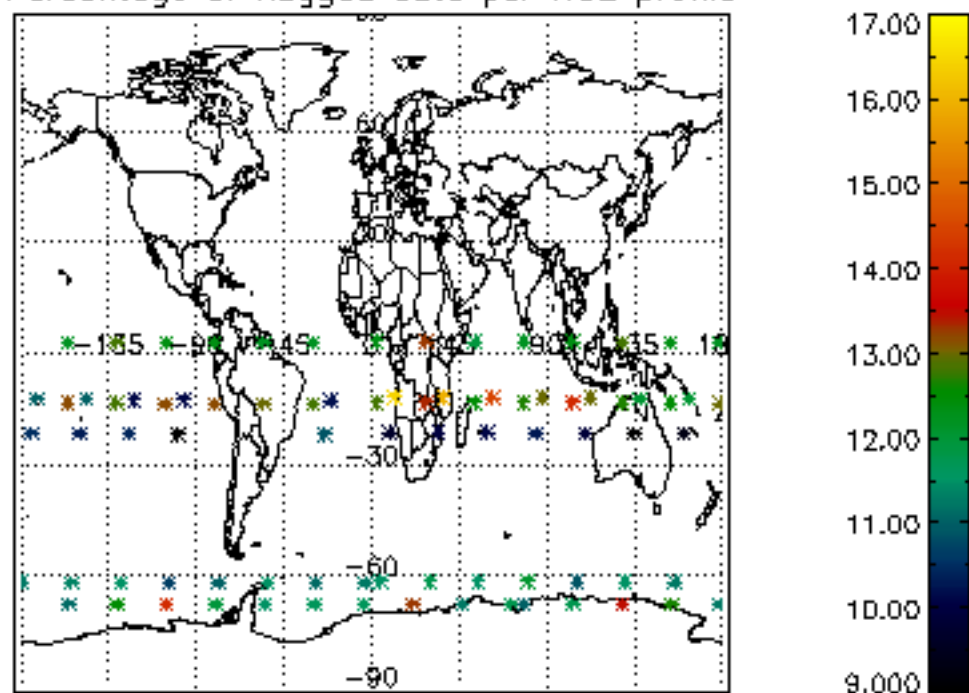

Percentage of flagged data per NO2 profile