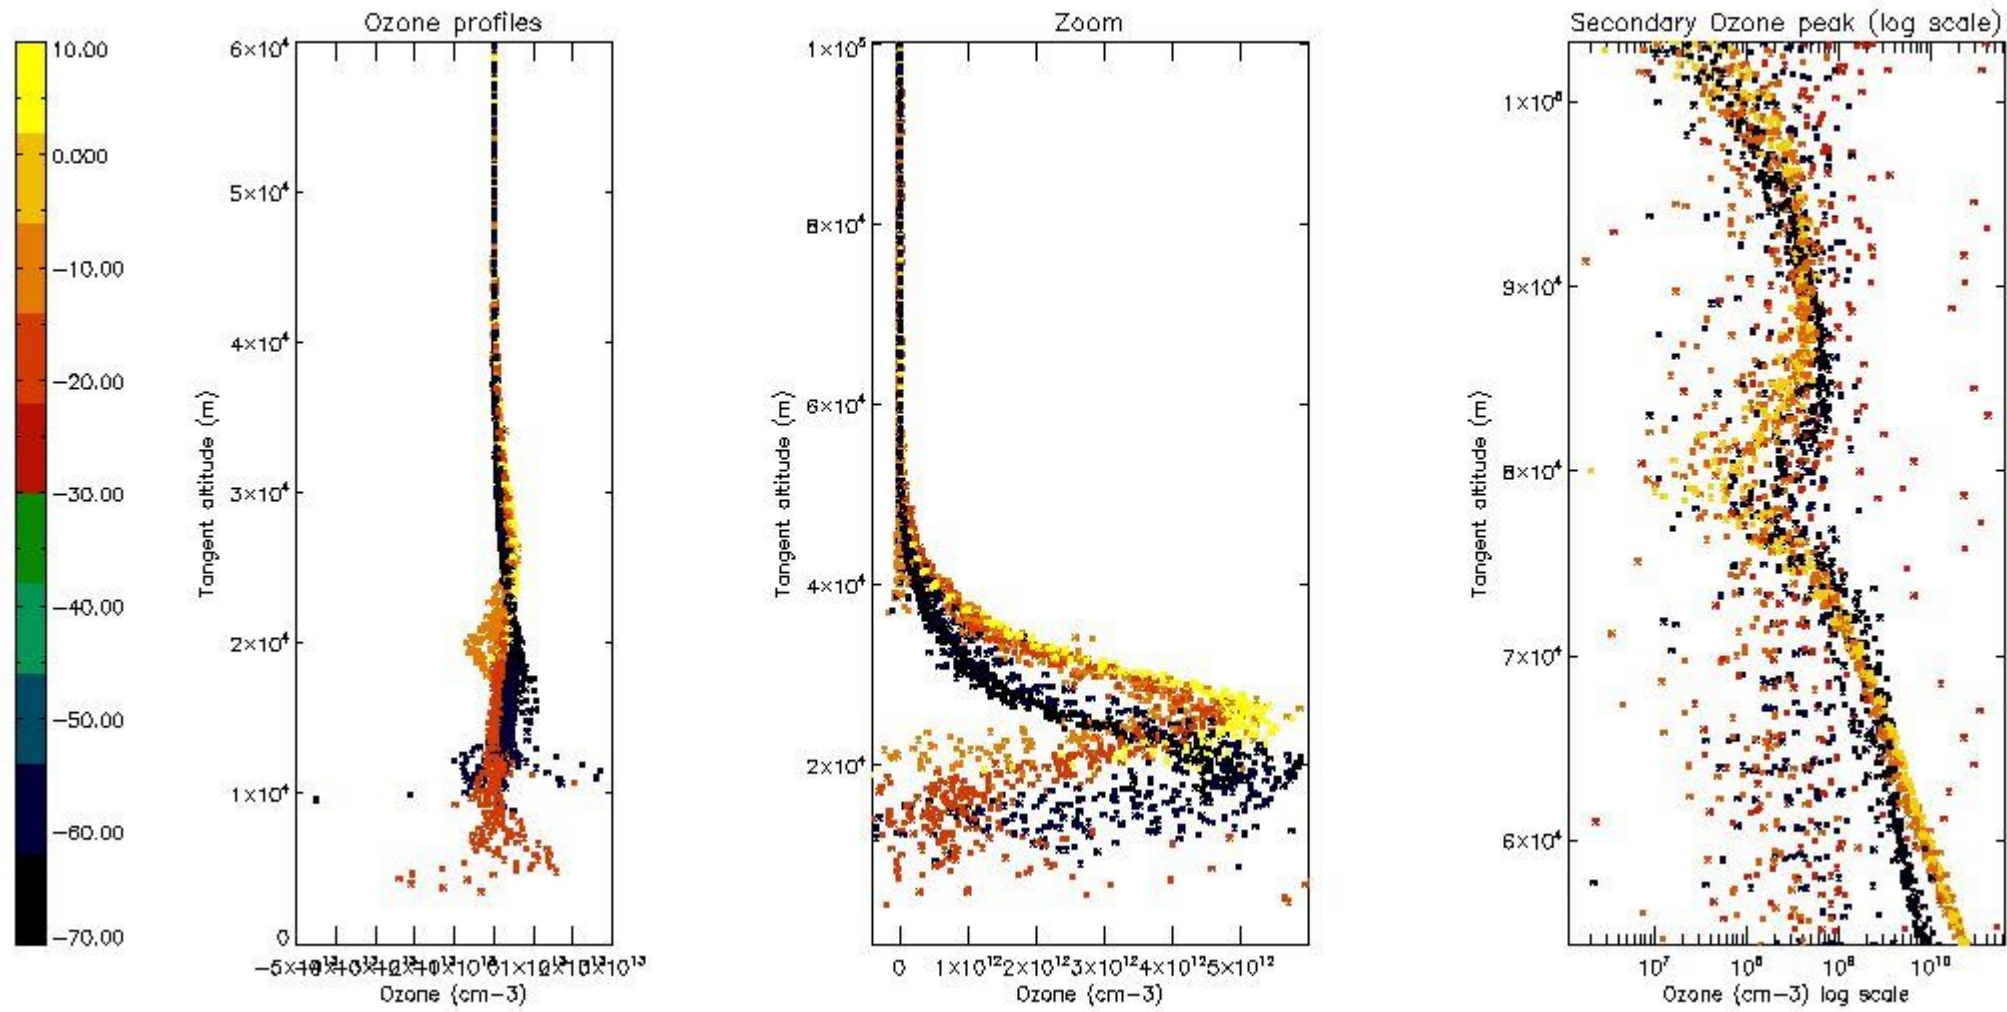

STD < 10	8
STD < 5	5

5.2 Plot ozone profiles for all STD (dark without errors)

The colorbar represents the latitude.

5.3 Plot ozone profiles where STD < 20% (dark without errors)

The colorbar represents the latitude.