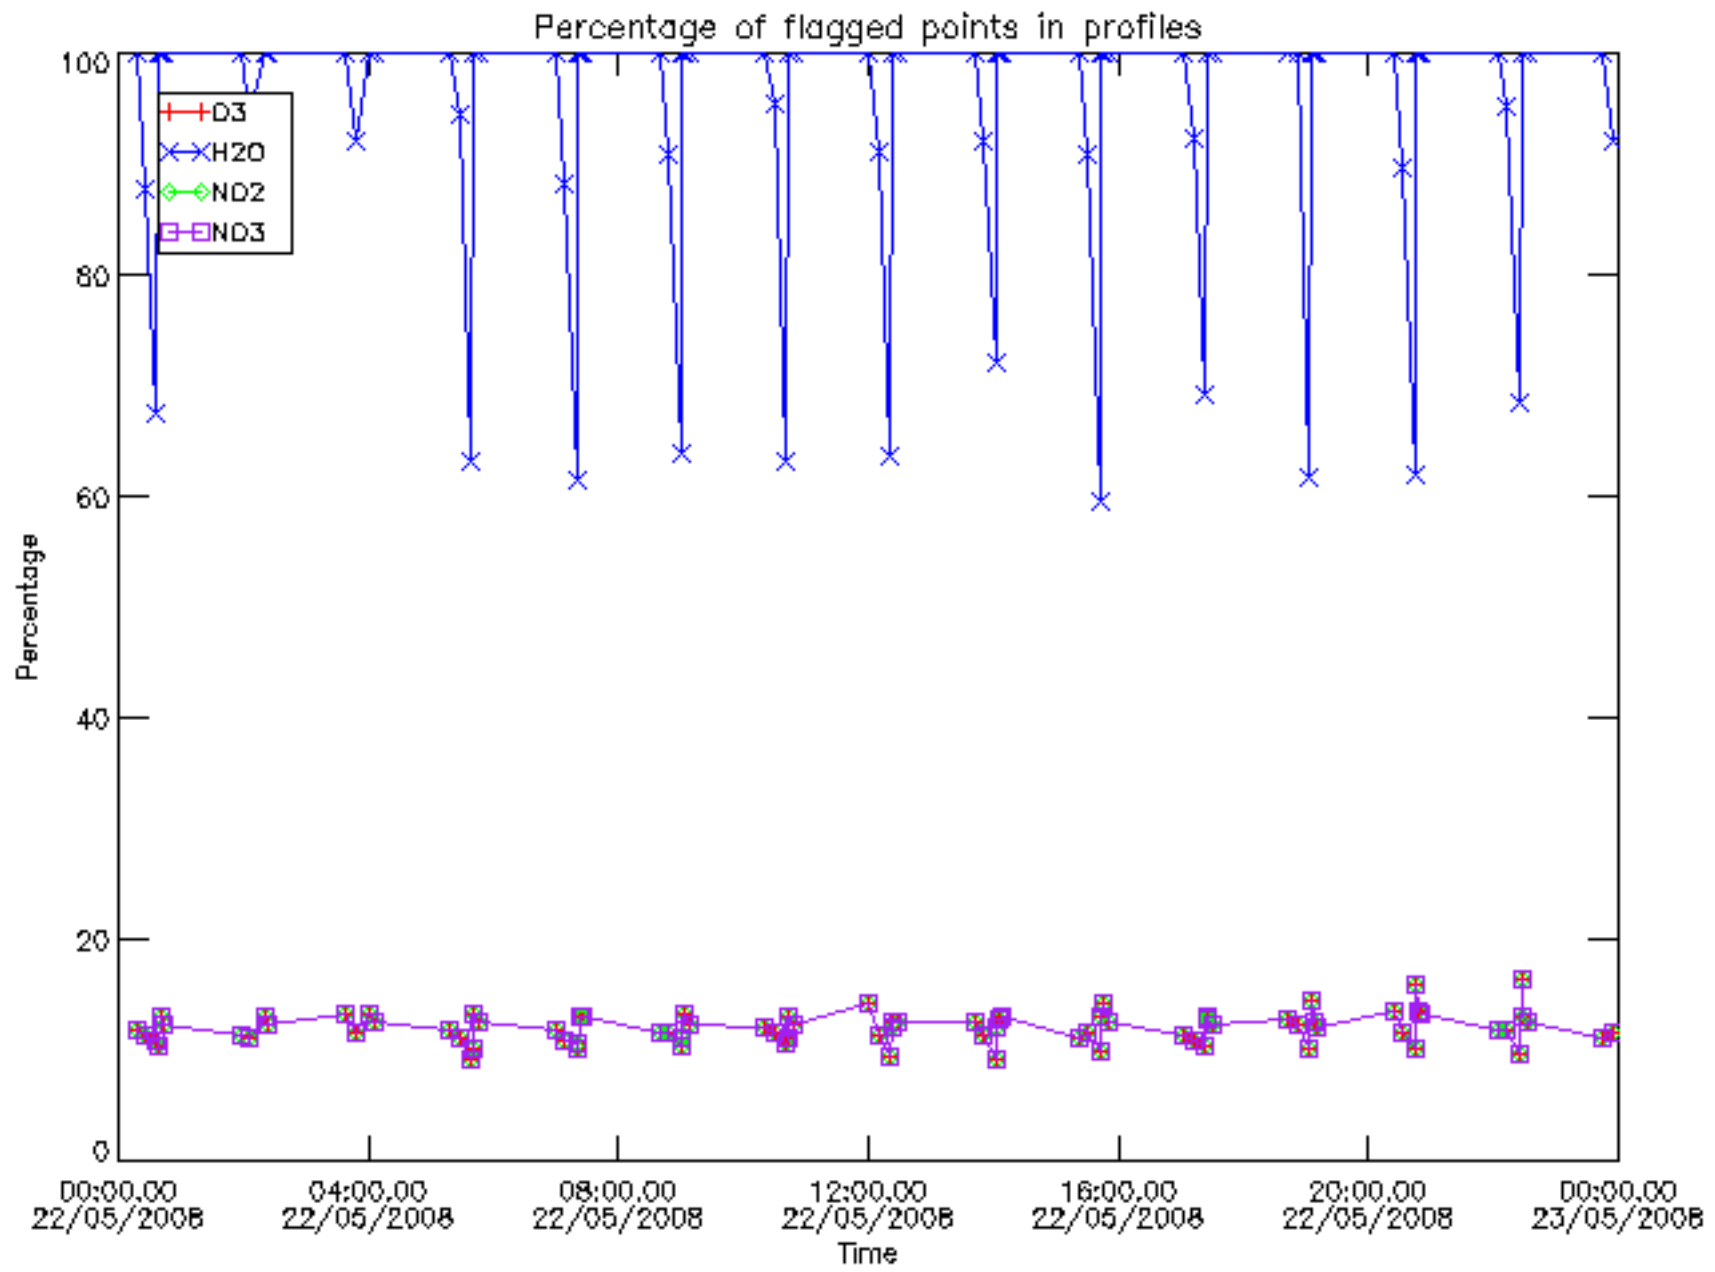

Percentage of flagged data per D3 profile

Percentage of flagged data per H2O profile