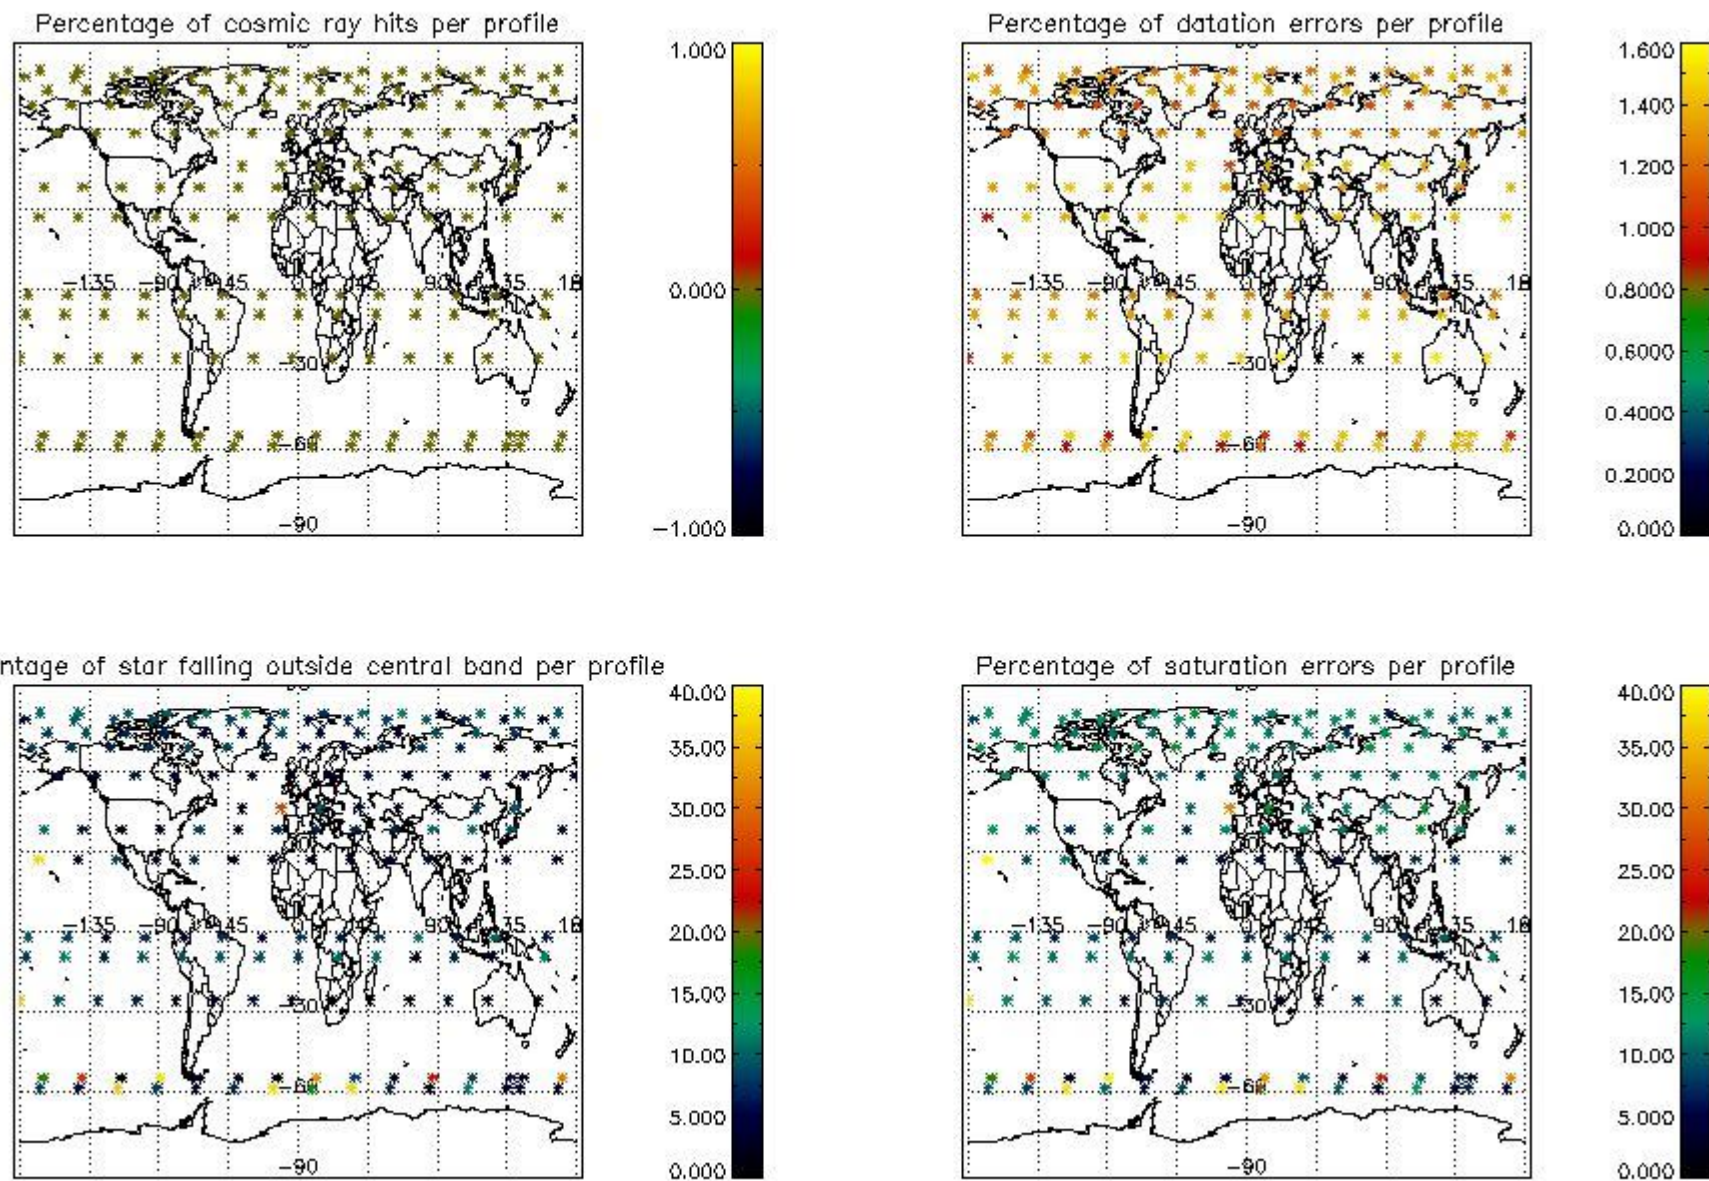

4.2.2 Plot level 1 quality information per product (world map): ENVISAT DESCENDING passes

5. Trace gas profiles

5.1 Ozone statistics based on quality of products

The final quality of the products can be "measured" using the STD (Standard Deviation) attached to every point profile. This information is written to the parameter GOM_NL__2P/NL_LOCAL_SPECIES_DENSITY/o3_std of the level 2 products. The table below shows the statistics for given STD ranges.

The statistics are given with respect to the overall valid production:

- Products without fatal errors: GOM_NL__2P/MPH/PRODUCT_ERR=0
- Valid point profile: GOM_NL__2P/NL_LOCAL_SPECIES_DENSITY/pcd(0)=0

The 'Criteria' is applied to valid points of dark limb products:

- Products in dark limb illumination condition: GOM_NL__2P/NL_SUMMARY_QUALITY/obs_ill_cond=0
- Products without fatal errors: GOM_NL__2P/MPH/PRODUCT_ERR=0
- Valid point profile: GOM_NL__2P/NL_LOCAL_SPECIES_DENSITY/pcd(0)=0

So, the table below shows the percentage of dark limb and valid observations for each criteria with respect to the overall valid daily observations.

Criteria	% of total production
All STD	25
STD < 20	11