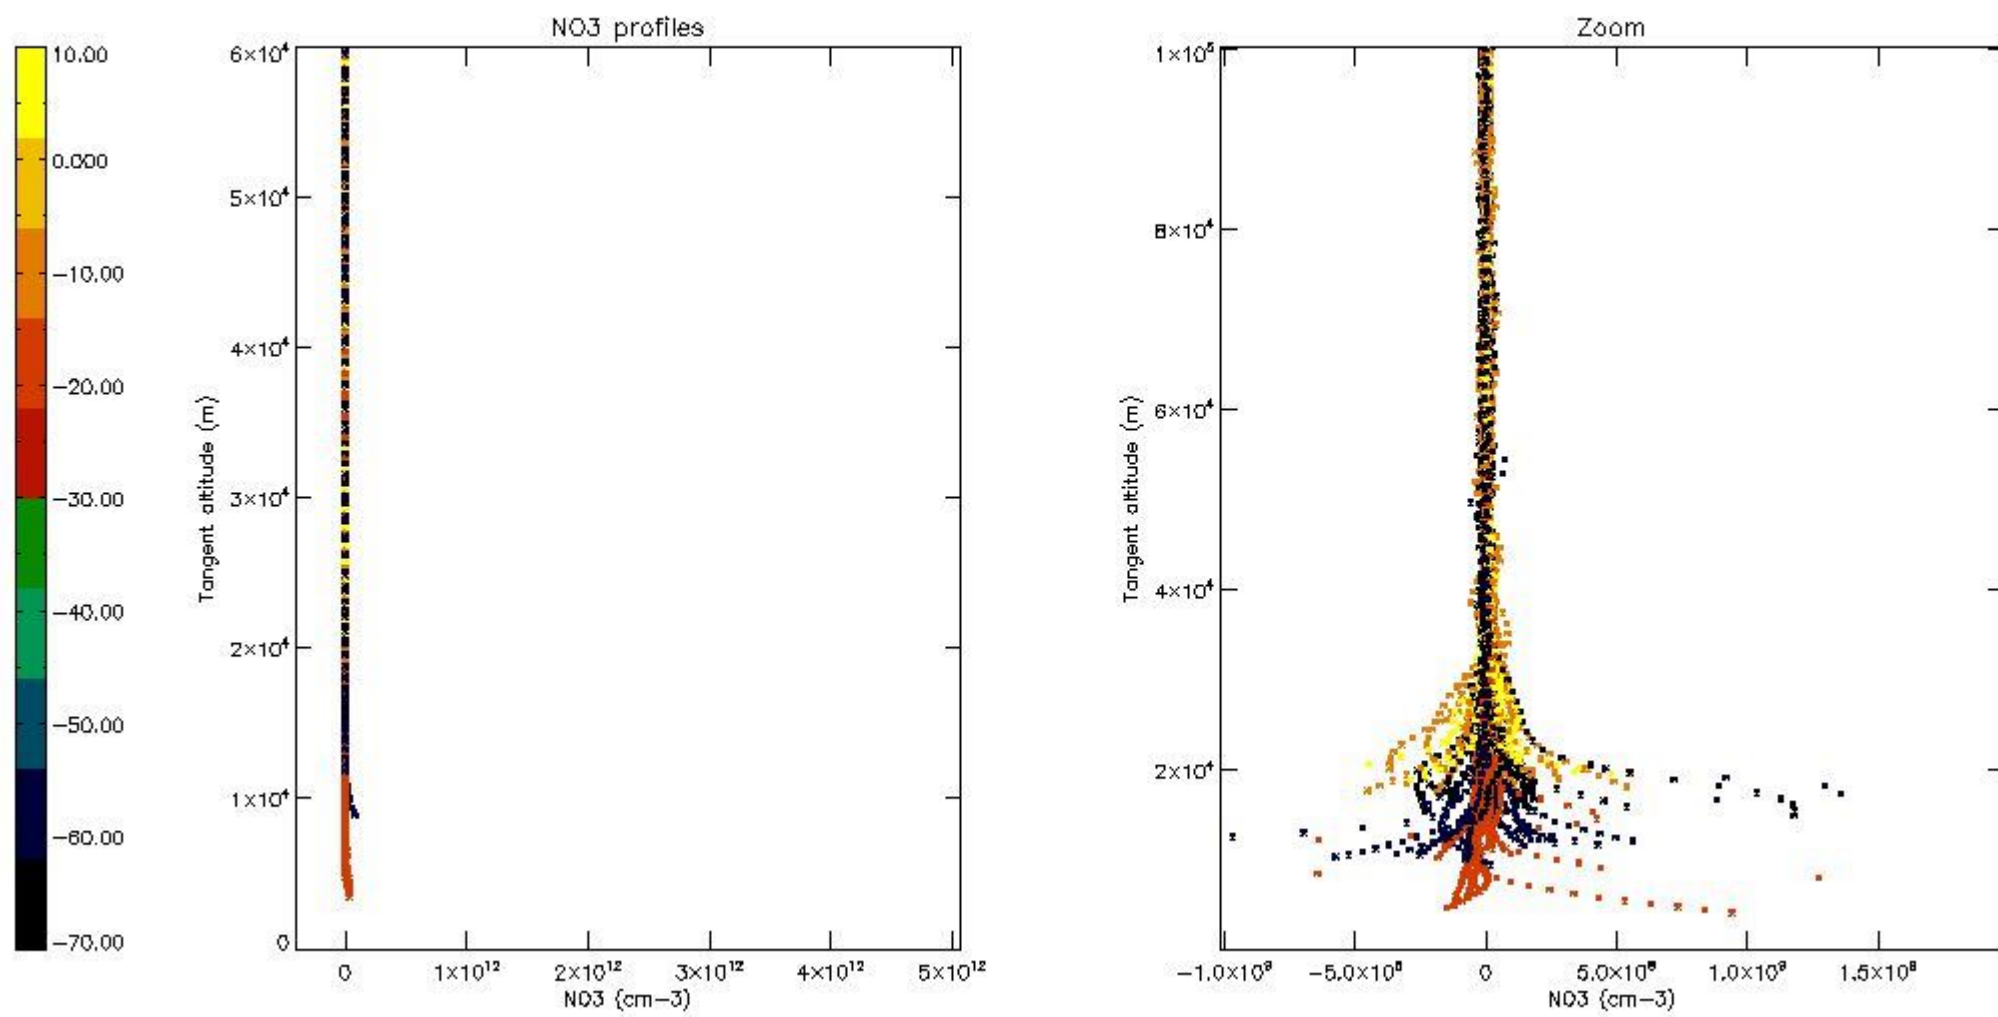

The colorbar represents the latitude.

*5.7 Plot NO3 profiles for all STD (dark without errors)*

The colorbar represents the latitude.

*5.8 Plot H2O profiles for all STD (only for occultations of stars 1,2,3,4,13,14,16,26,63 dark without errors)*