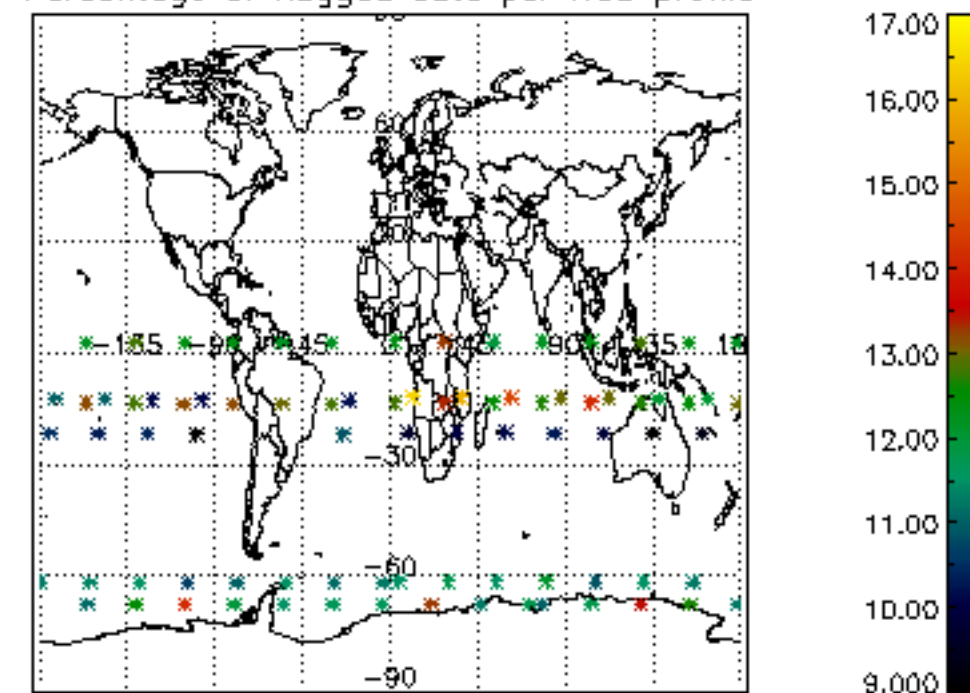

Percentage of flagged data per NO3 profile