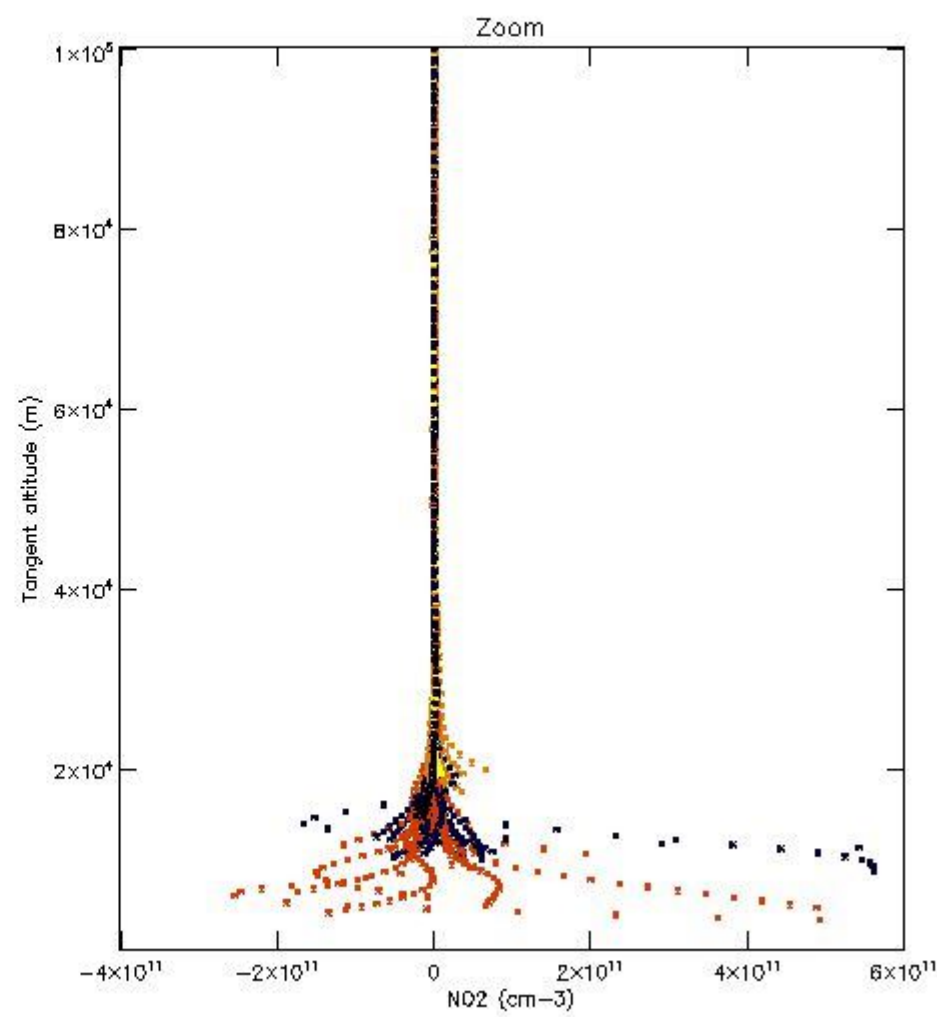

5.7 Plot NO3 profiles for all STD (dark without errors)

The colorbar represents the latitude.