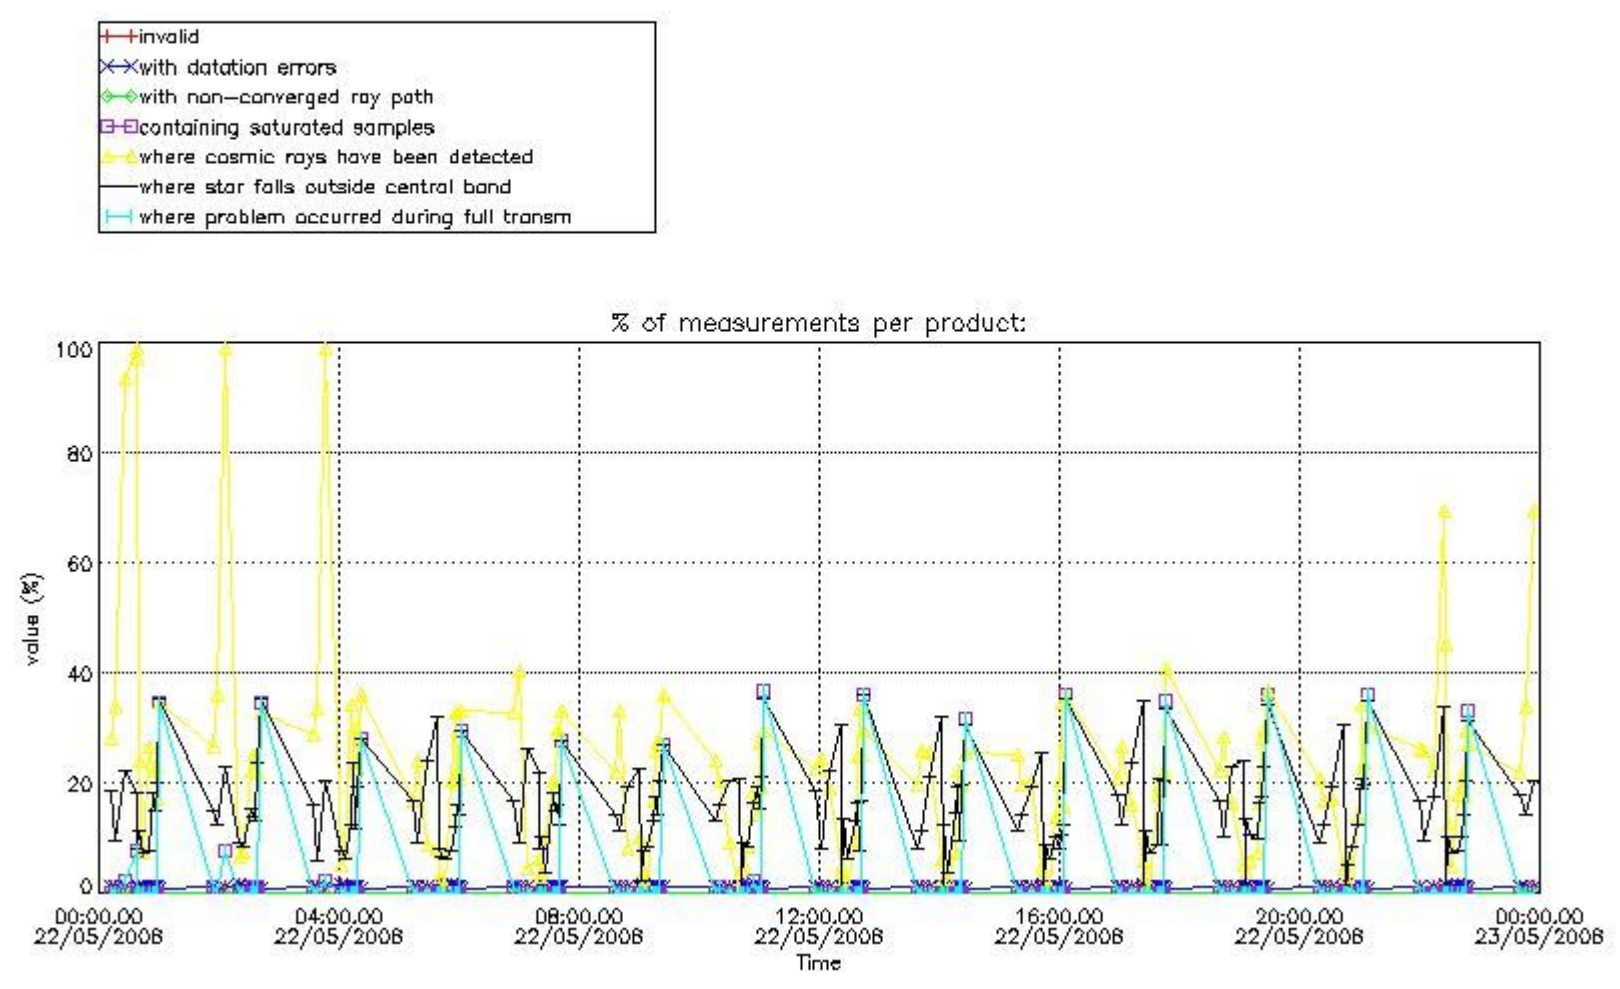

4.1.2 Plot level 1 quality information per product (time dependant): ENVI SAT DESCENDING passes