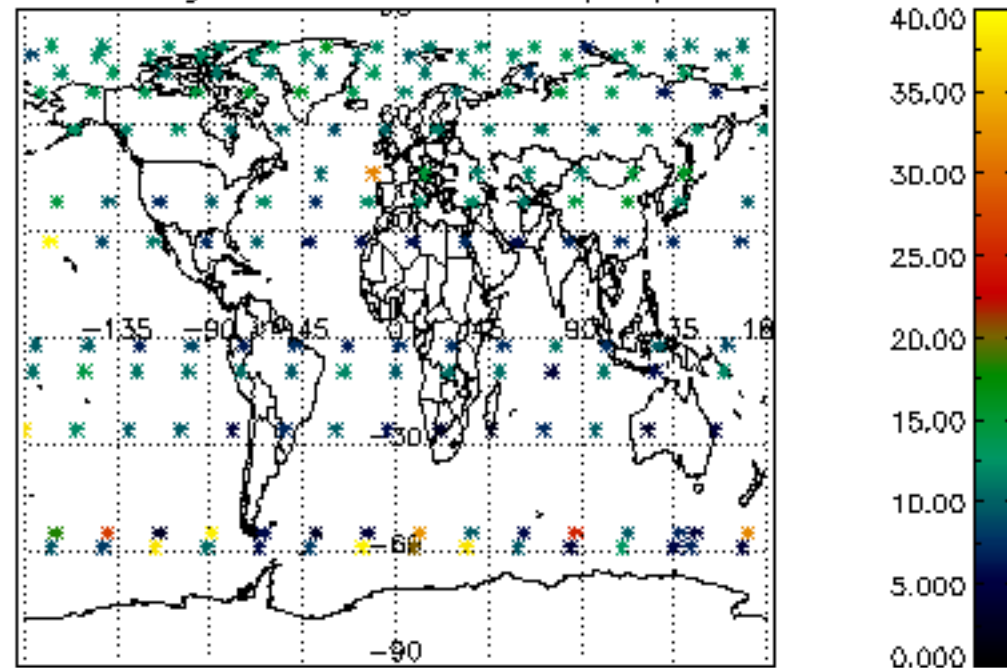

Percentage of saturation errors per profile