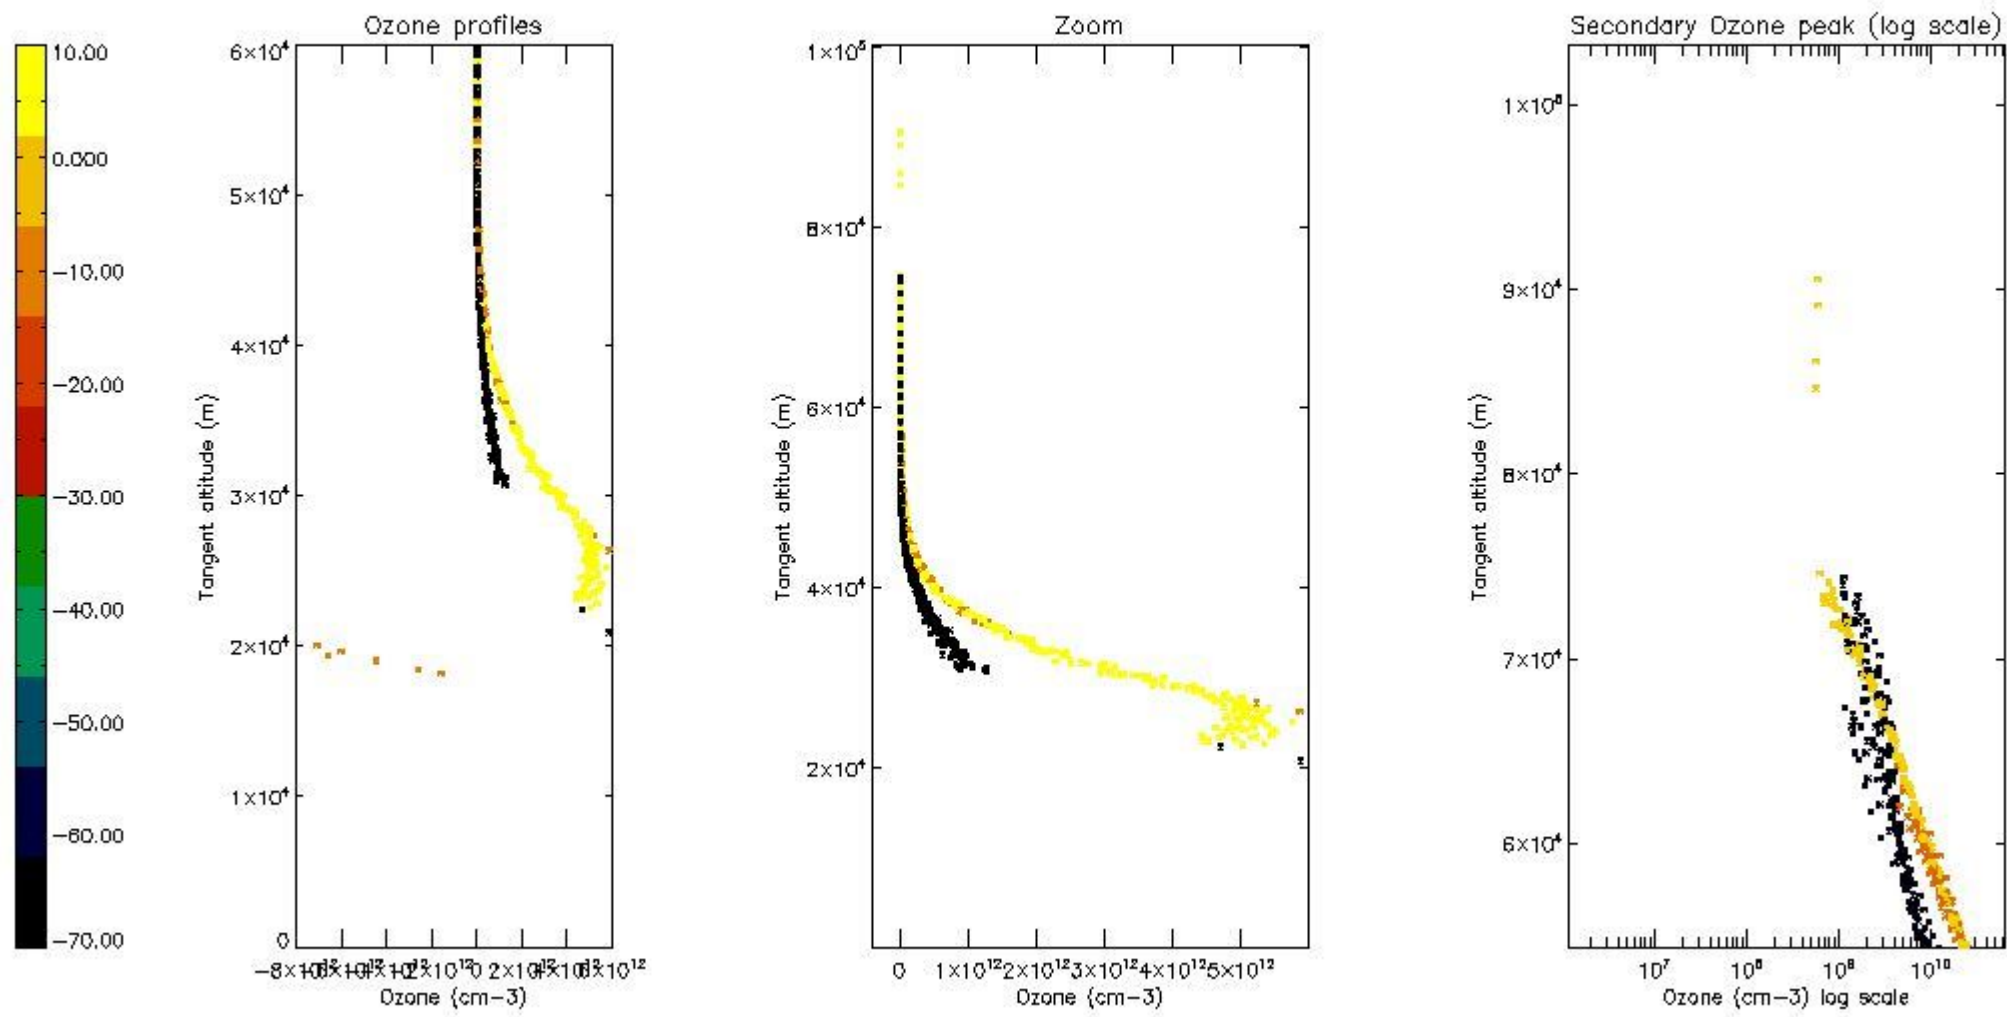

5.6 Plot NO₂ profiles for all STD (dark without errors)

The colorbar represents the latitude.