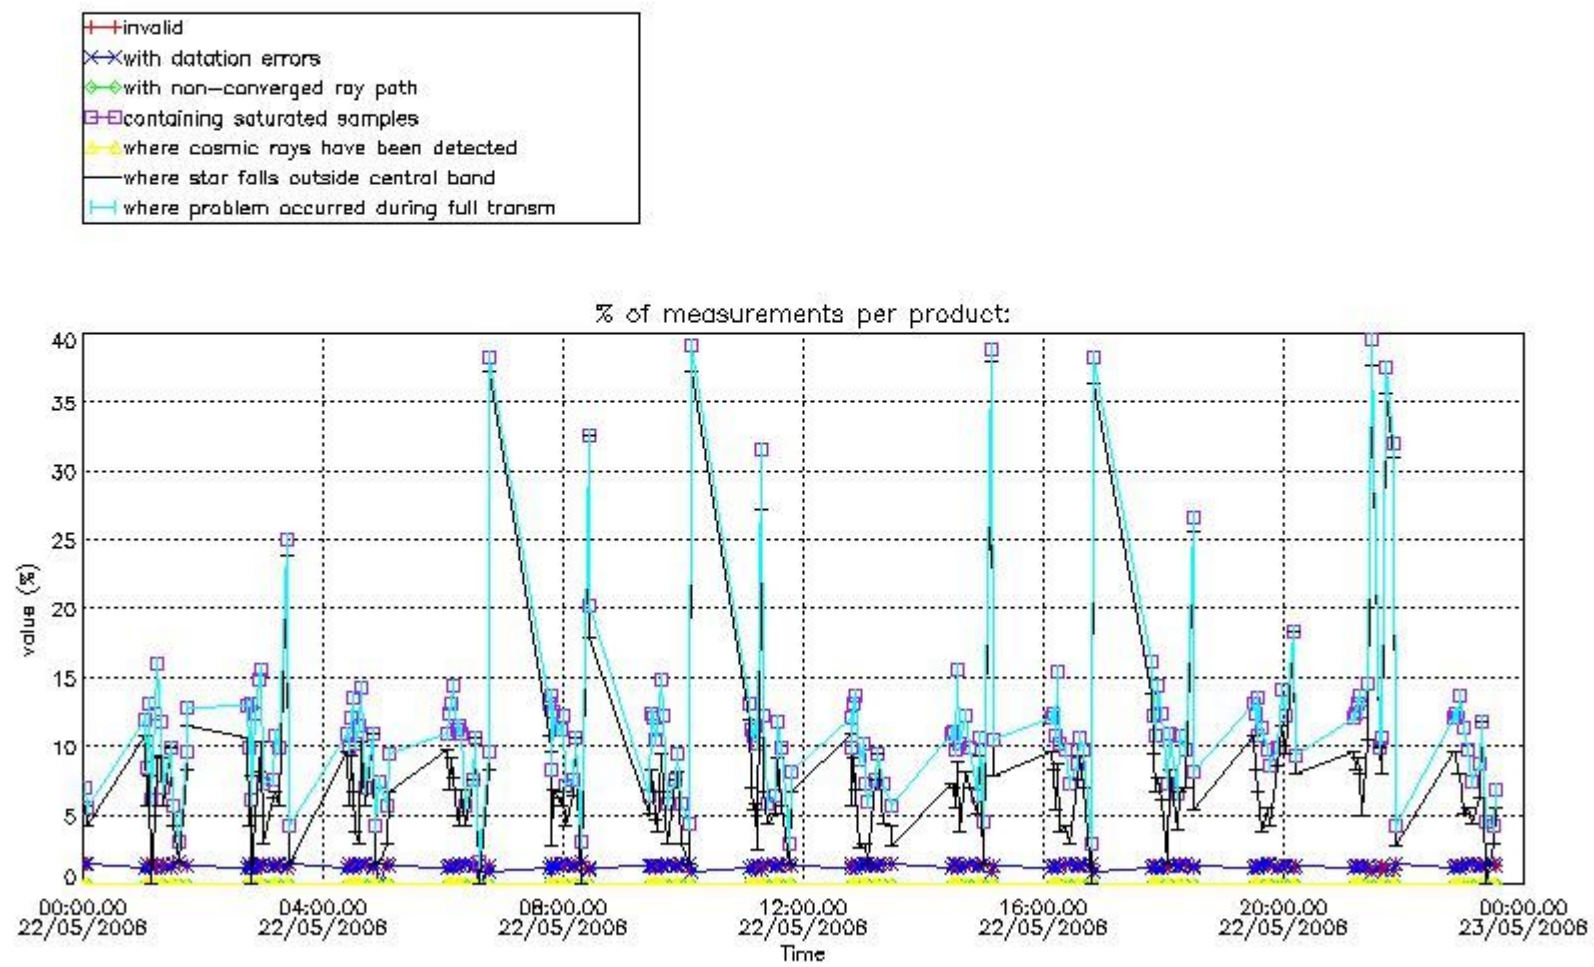

4.2 Plot quality information per product coming from level 1b processing (world map)

4.2.1 Plot level 1 quality information per product (world map): ENVISAT ASCENDING passes