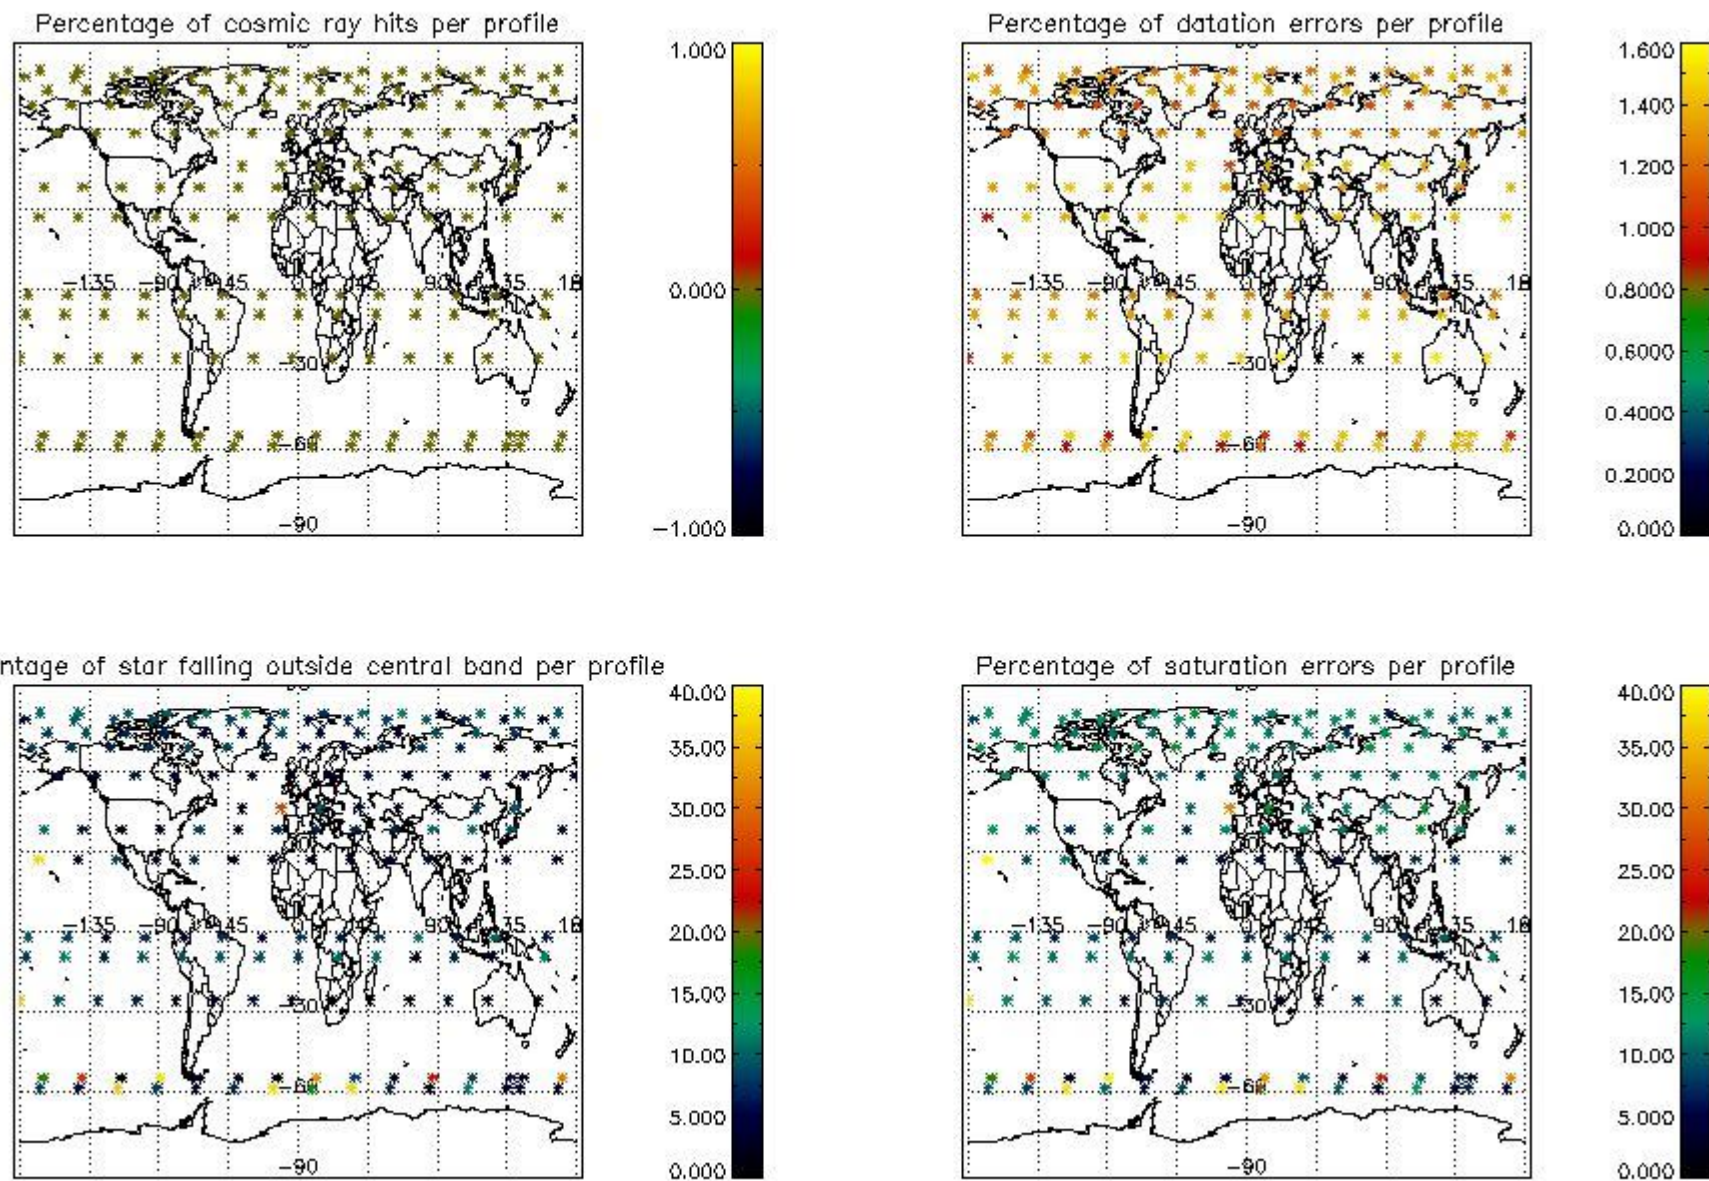

##### 4.1 Plot quality information per product (time dependant) coming from level 1b processing

###### 4.1.1 Plot level 1 quality information per product (time dependant): ENVISAT ASCENDING passes

4.1.2 Plot level 1 quality information per product (time dependant): ENVI SAT DESCENDING passes

4.2 Plot quality information per product coming from level 1b processing (world map)

4.2.1 Plot level 1 quality information per product (world map): ENVISAT ASCENDING passes

4.2.2 Plot level 1 quality information per product (world map): ENVISAT DESCENDING passes