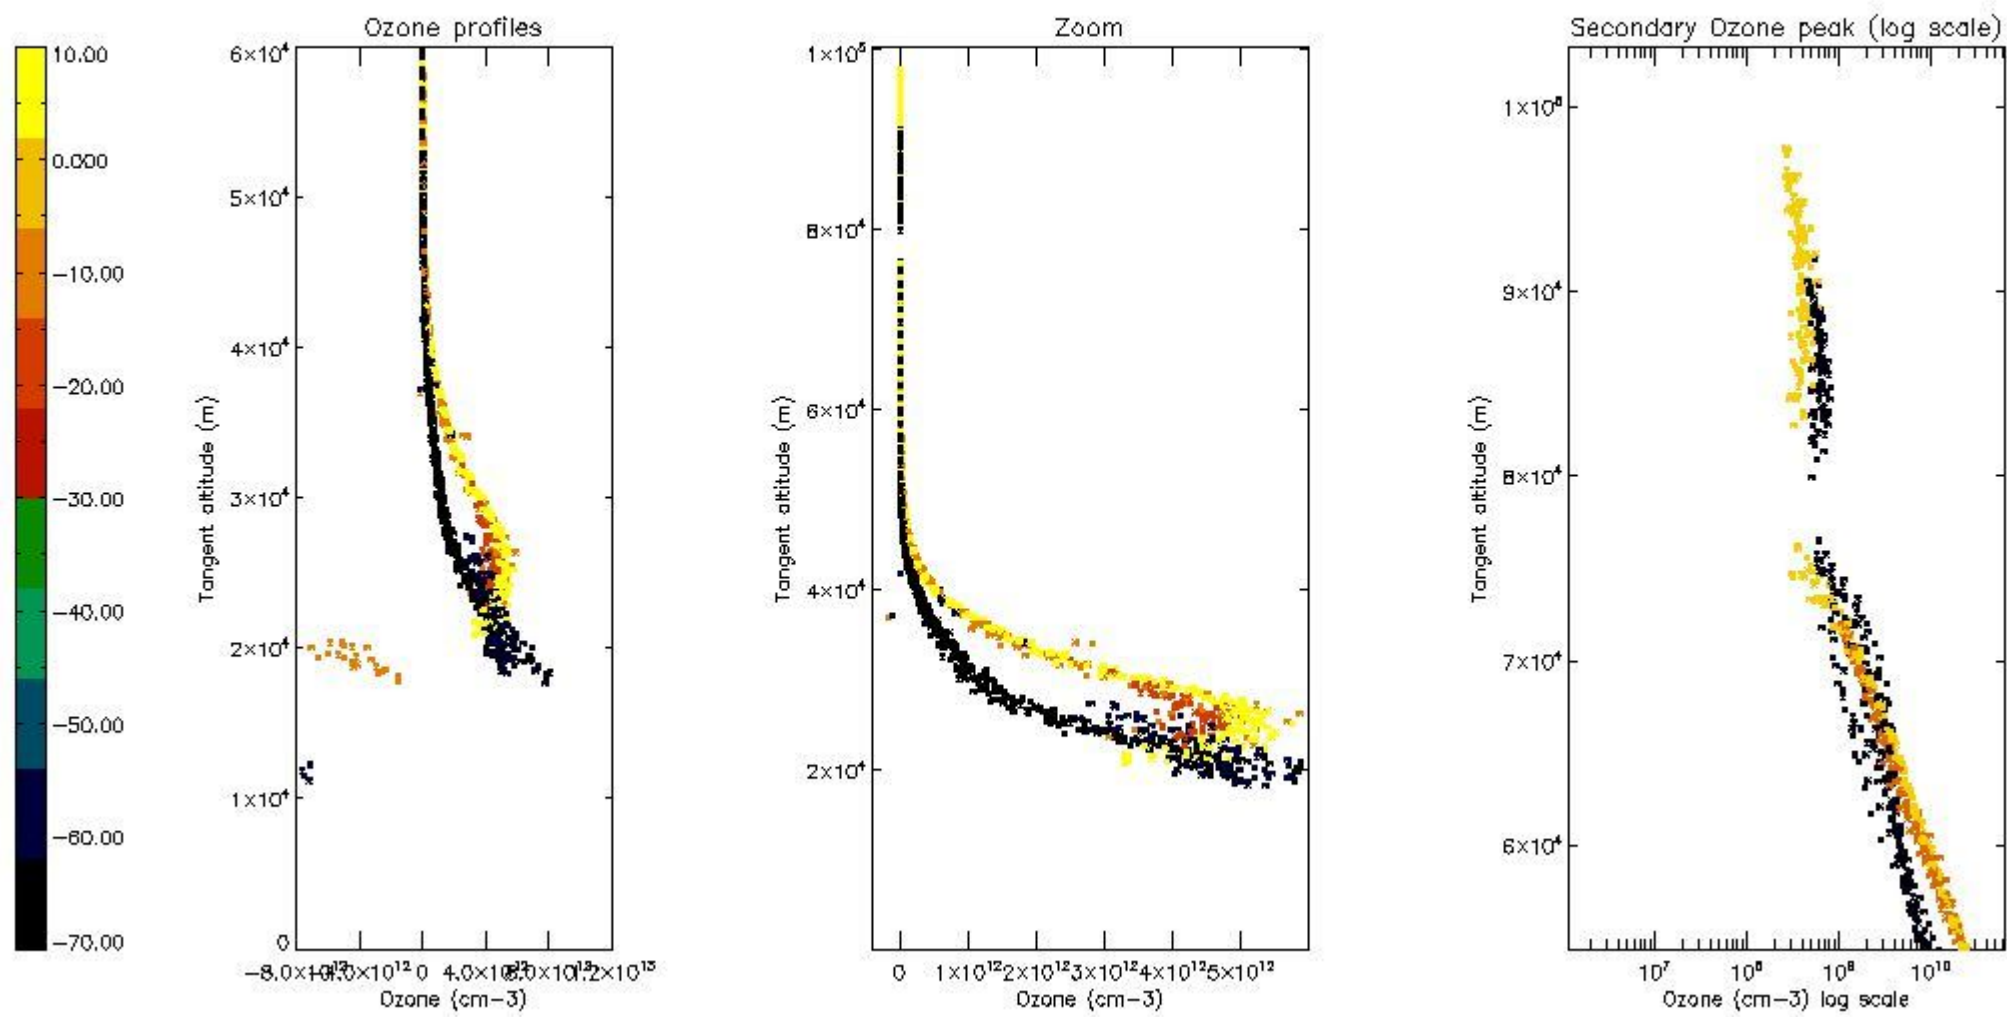

5.5 Plot ozone profiles where STD < 5% (dark without errors)

The colorbar represents the latitude.