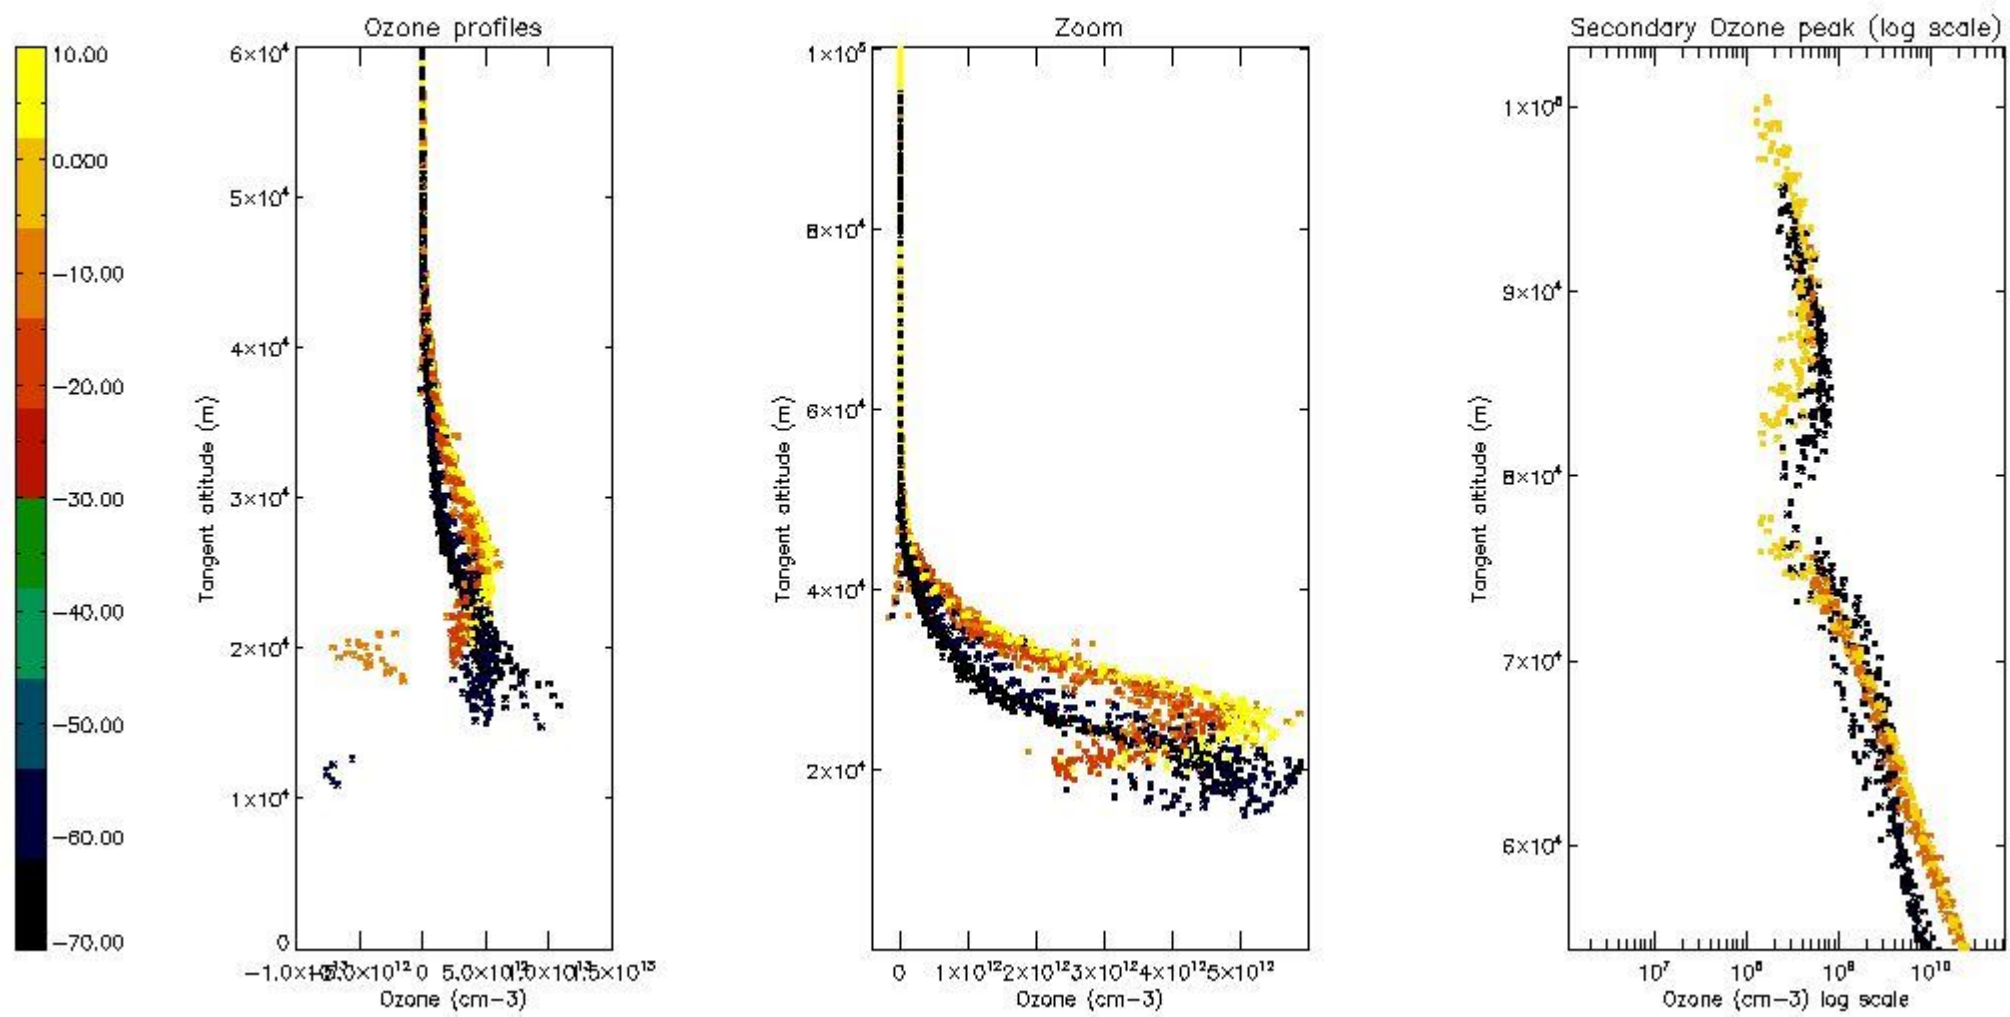

STD < 10	8
STD < 5	5

5.2 Plot ozone profiles for all STD (dark without errors)

The colorbar represents the latitude.

5.3 Plot ozone profiles where STD < 20% (dark without errors)

The colorbar represents the latitude.