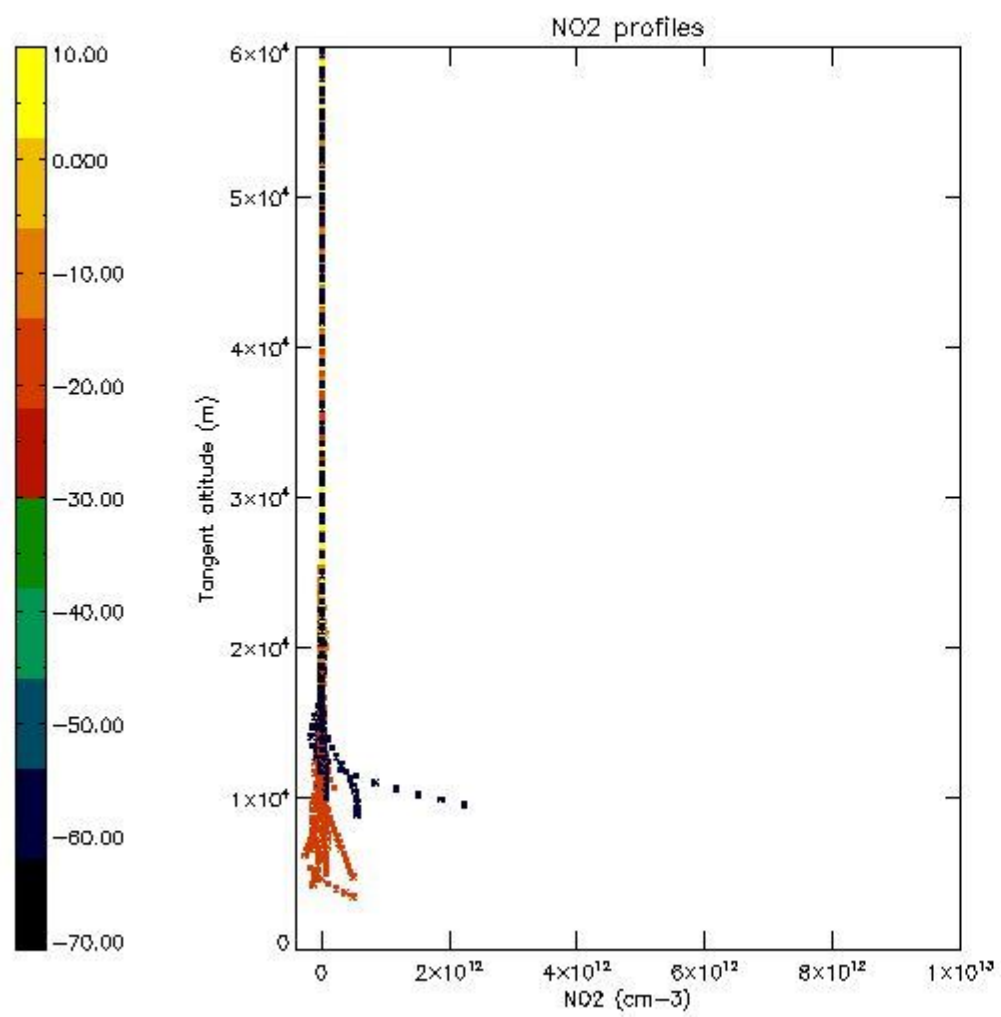

5.7 Plot NO3 profiles for all STD (dark without errors)

The colorbar represents the latitude.