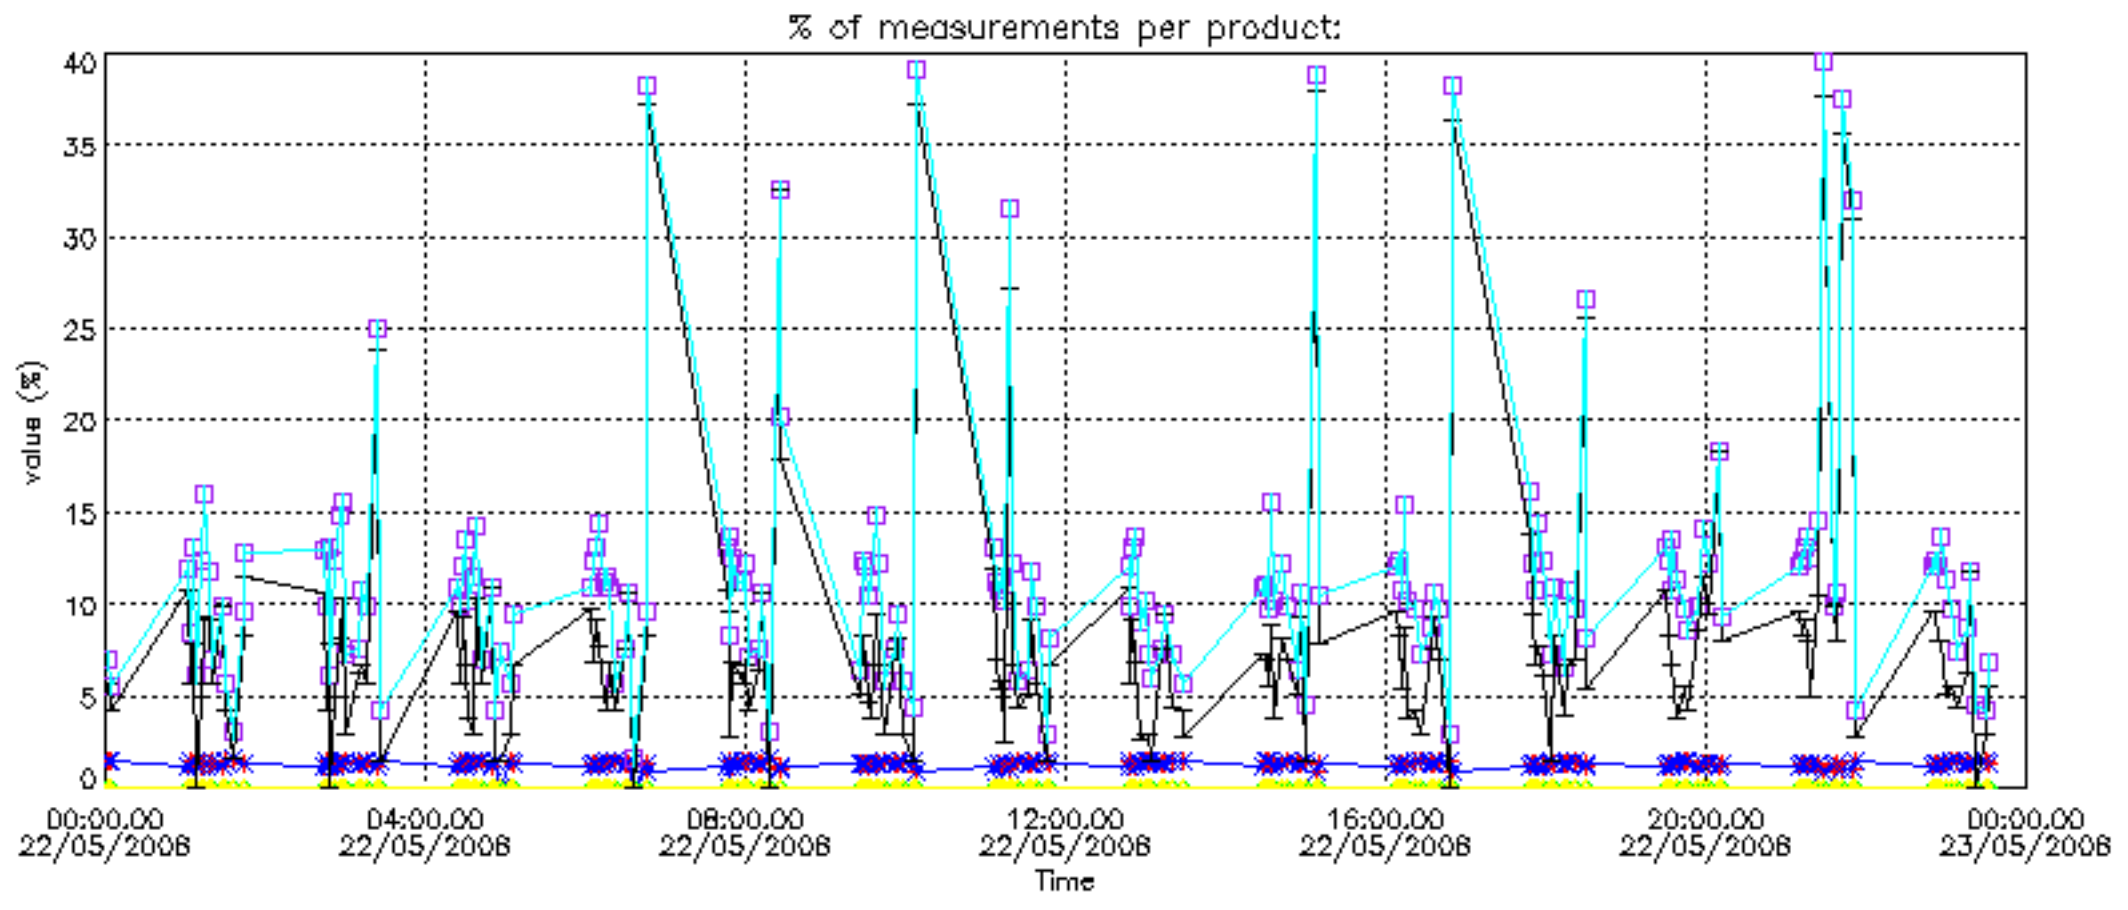

Percentage of cosmic ray hits per profile

Percentage of datation errors per profile