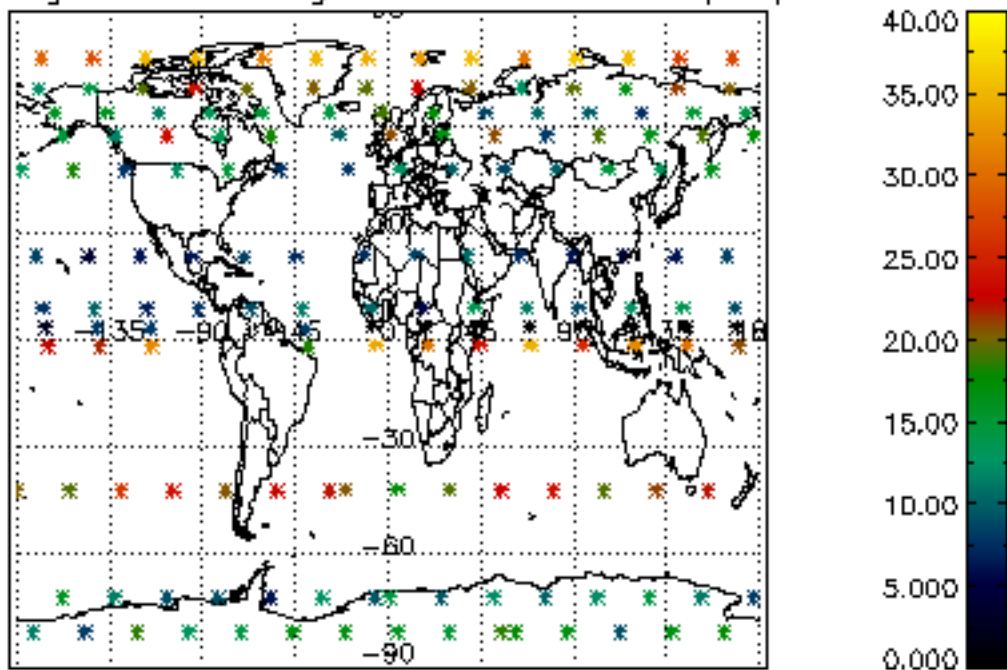

Percentage of cosmic ray hits per profile

Percentage of star falling outside central band per profile