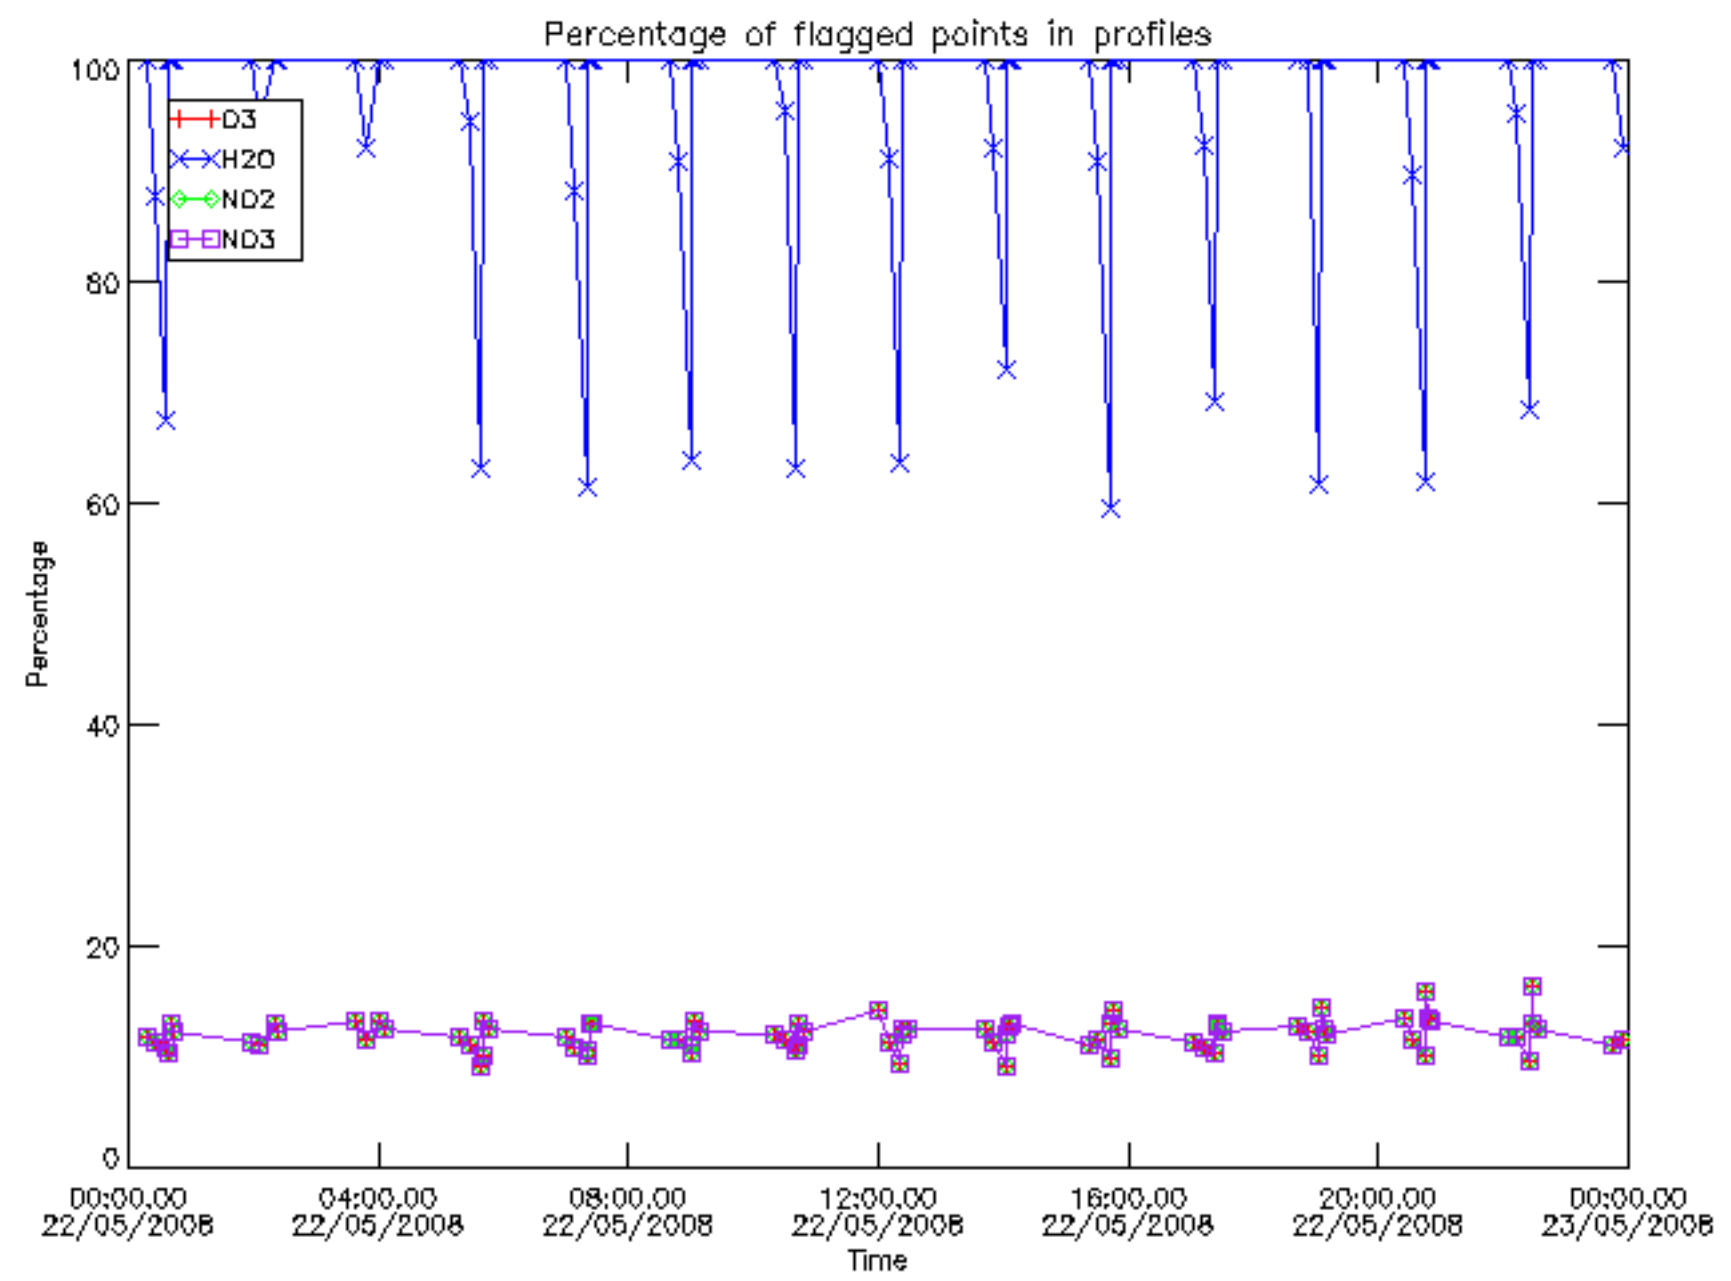

Percentage of flagged data per D3 profile

Percentage of flagged data per H2O profile