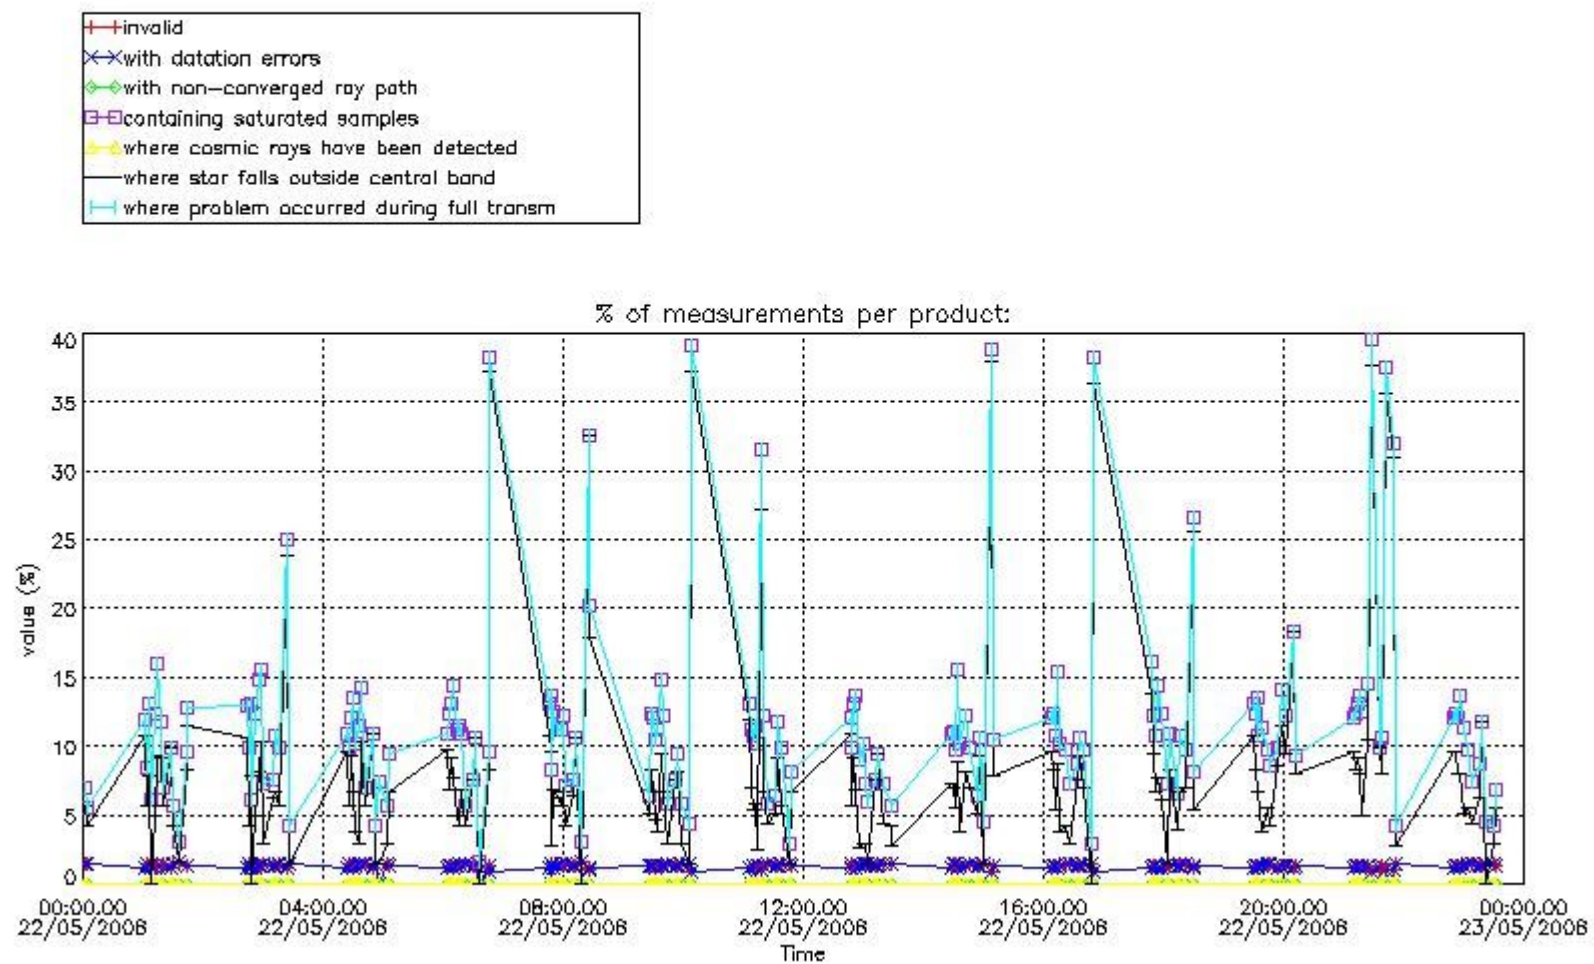

4.2 Plot quality information per product coming from level 1b processing (world map)

4.2.1 Plot level 1 quality information per product (world map): ENVISAT ASCENDING passes