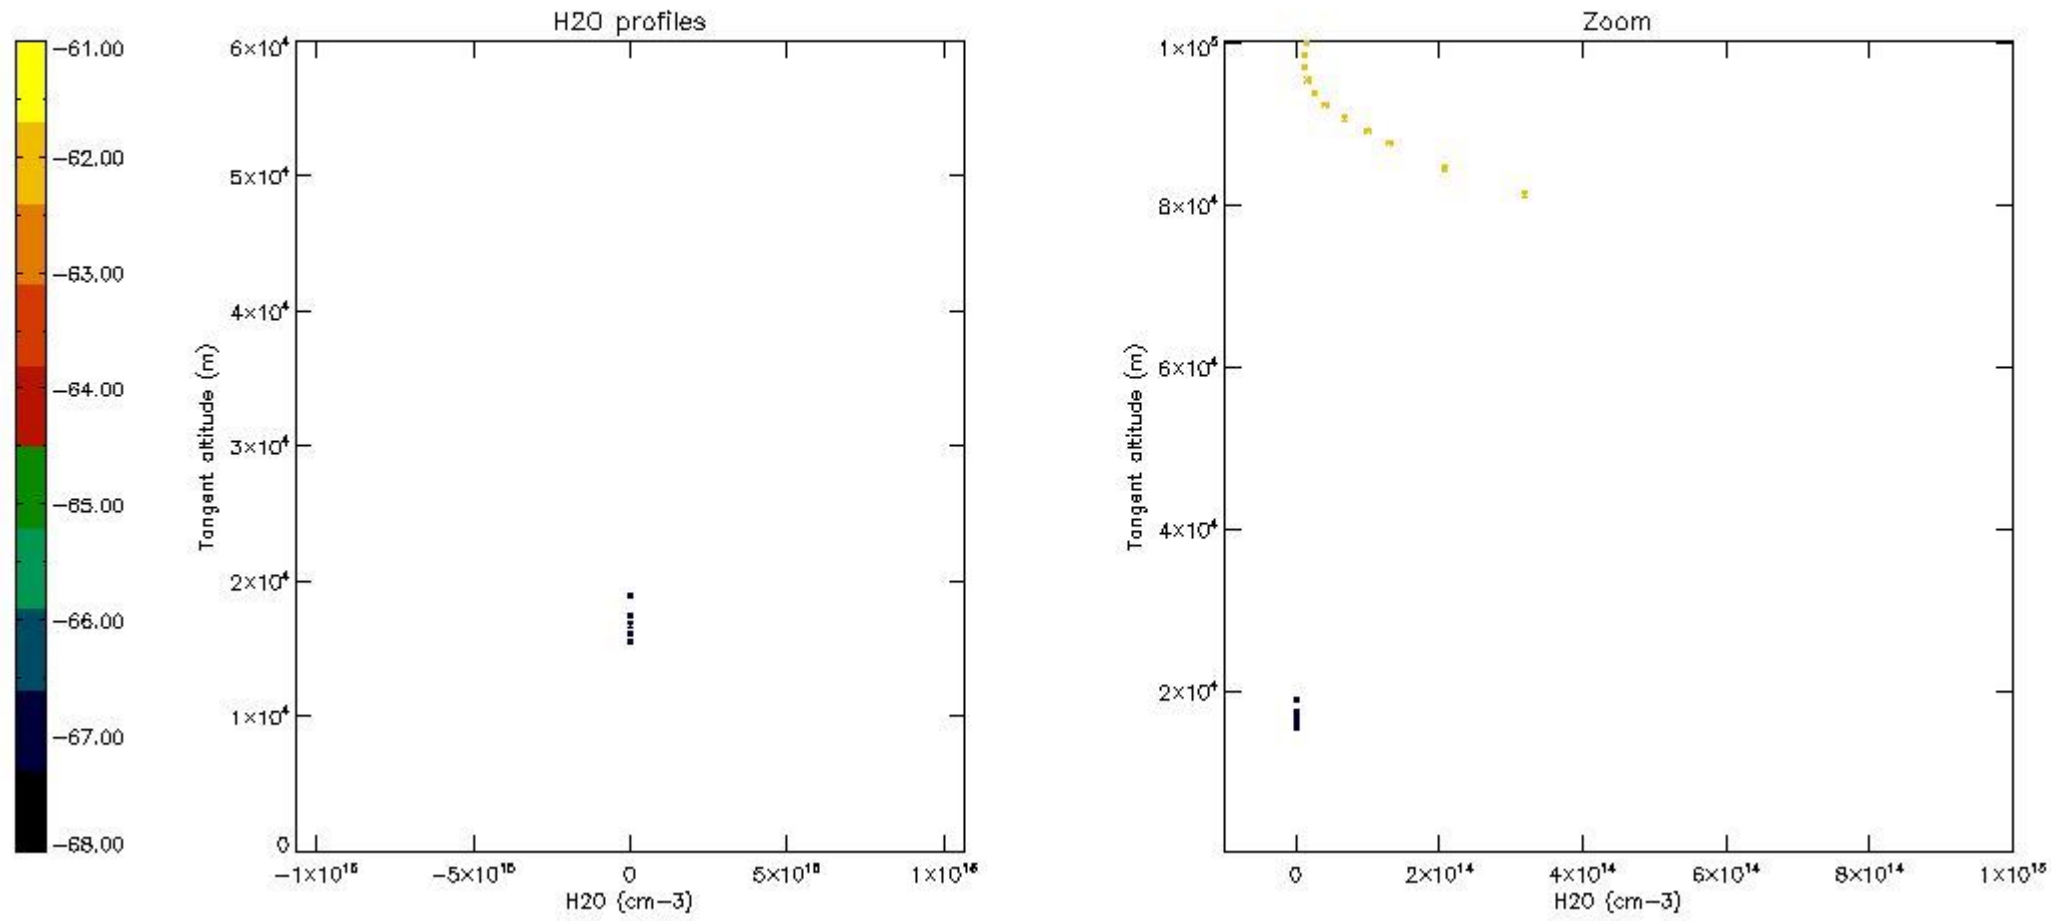

6. Auxiliary Data Files used for the production reported in section 2

The number reported in the third column indicates since which file (see list in section 2) the corresponding auxiliary file has been used. The fourth column is the date of those product files.

Type	Auxiliary Filename	Used since product	Used since product date
INST_PHYS_CHARACTERISTICS	GOM_INS_AXVIEC20091111_143220_20030716_120000_20500101_000000	1	22-MAY-2008 00:02:37
LEVEL-2_PROC_CONFIG	GOM_PR2_AXVIEC20091111_152718_20020301_000000_20500101_000000	1	22-MAY-2008 00:02:37
CROSS_SECTIONS_FILE	GOM_CRS_AXVIEC20091111_154832_20020301_000000_20500101_000000	1	22-MAY-2008 00:02:37