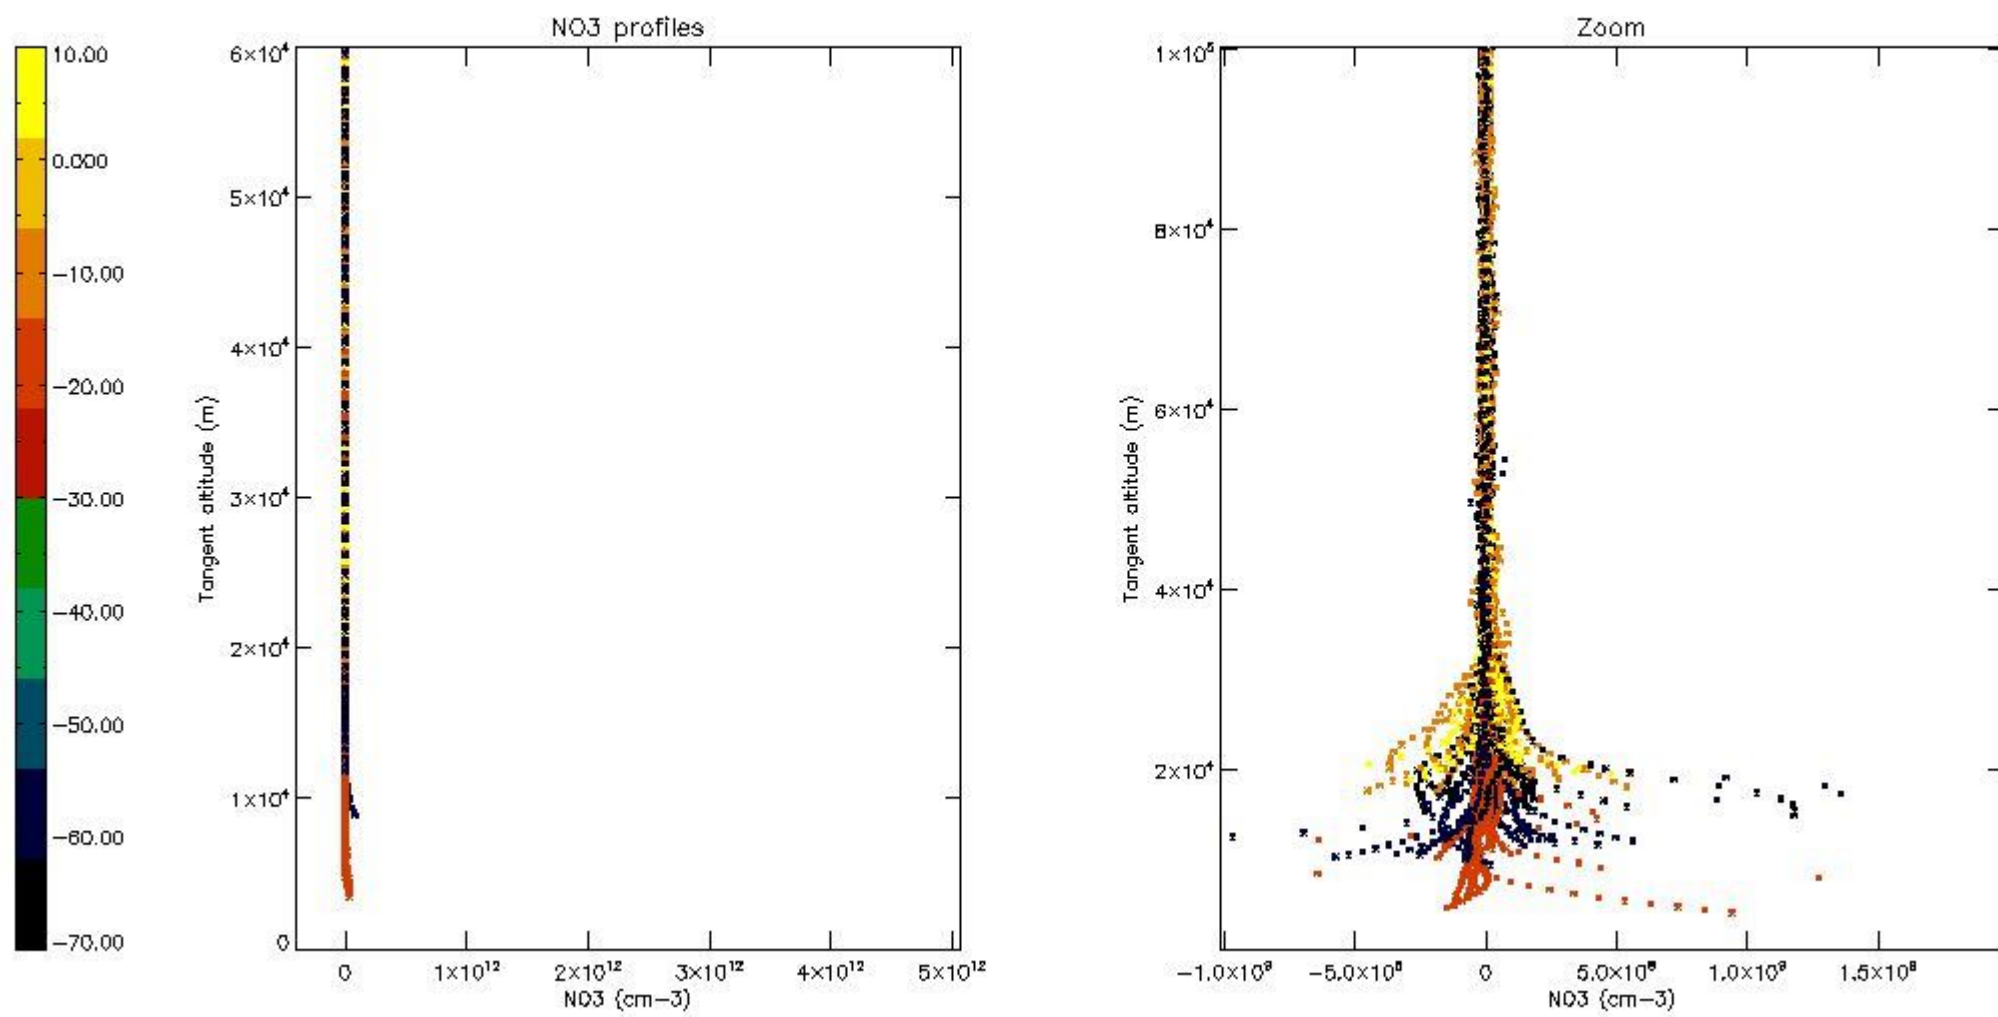

5.8 Plot H2O profiles for all STD (only for occultations of stars 1,2,3,4,13,14,16,26,63 dark without errors)

The colorbar represents the latitude.