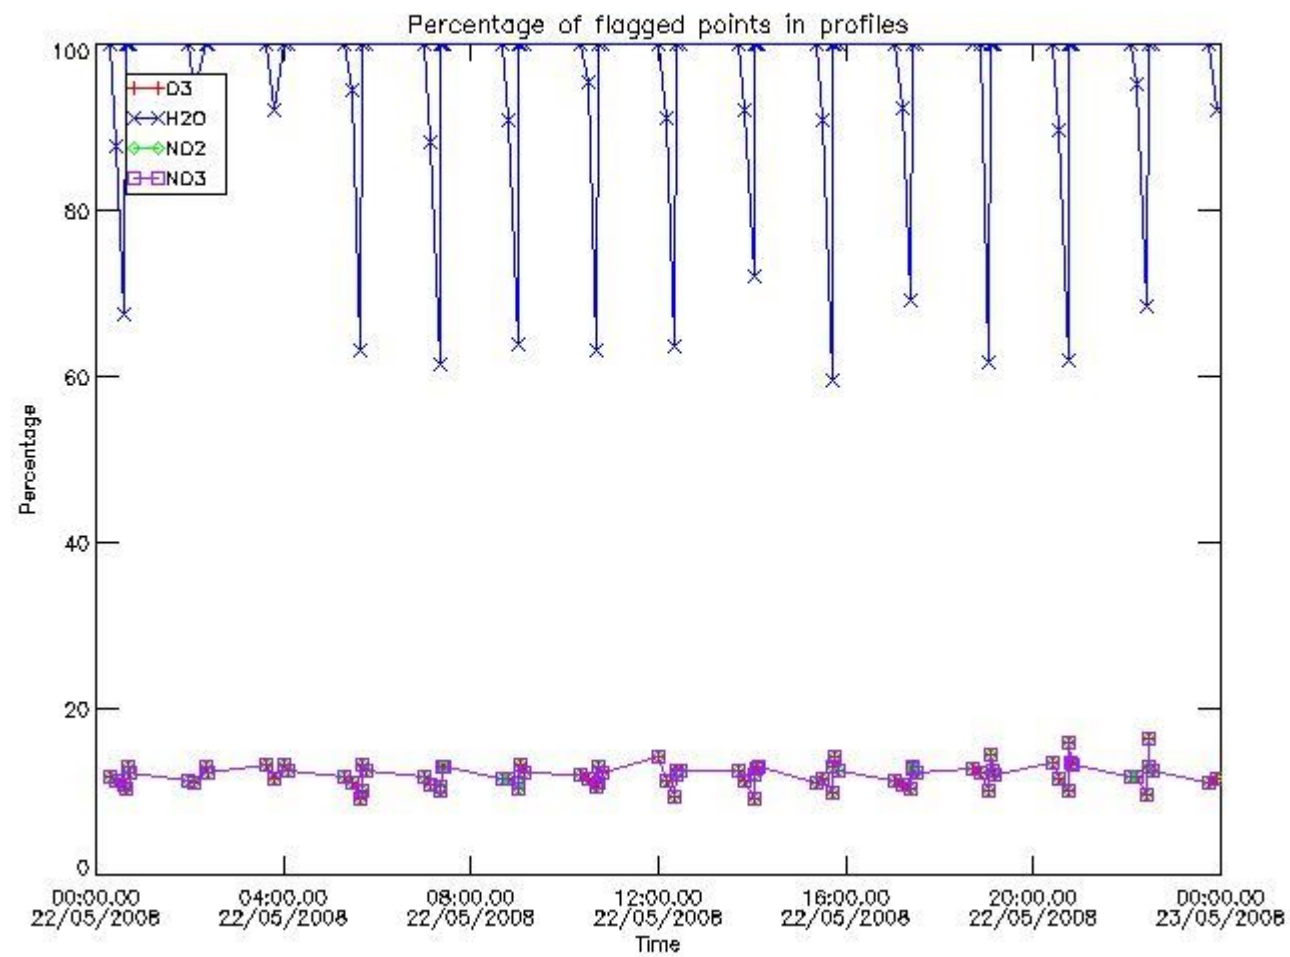

3. Quality information per product

In this section it is plotted some information contained in the Quality Summary data set of the level 2 products. Only products in dark limb conditions and without errors (error flag in the MPH set to "0") are used.

3.1 Plot quality information per product (time dependant)

3.2 Plot quality information per product (world map)