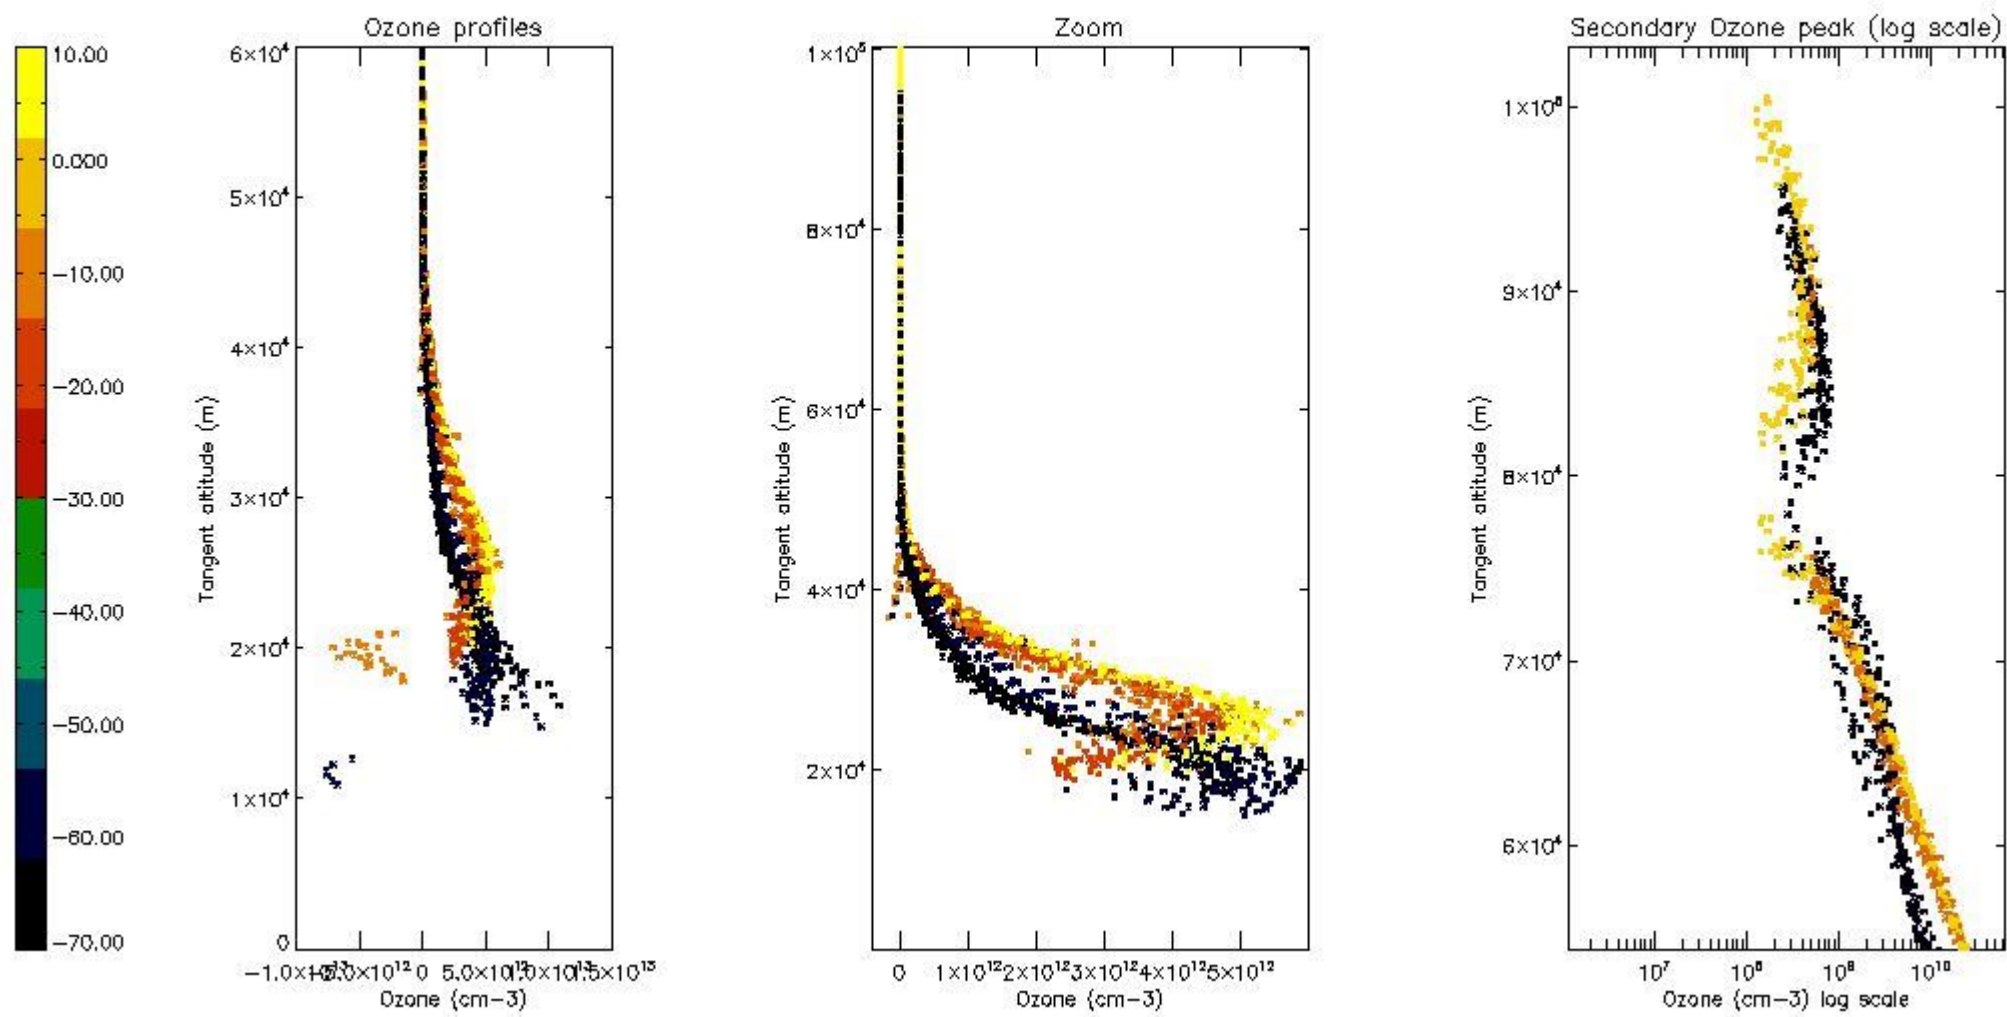

STD < 10	8
STD < 5	5

5.2 Plot ozone profiles for all STD (dark without errors)

The colorbar represents the latitude.

5.3 Plot ozone profiles where STD < 20% (dark without errors)

The colorbar represents the latitude.