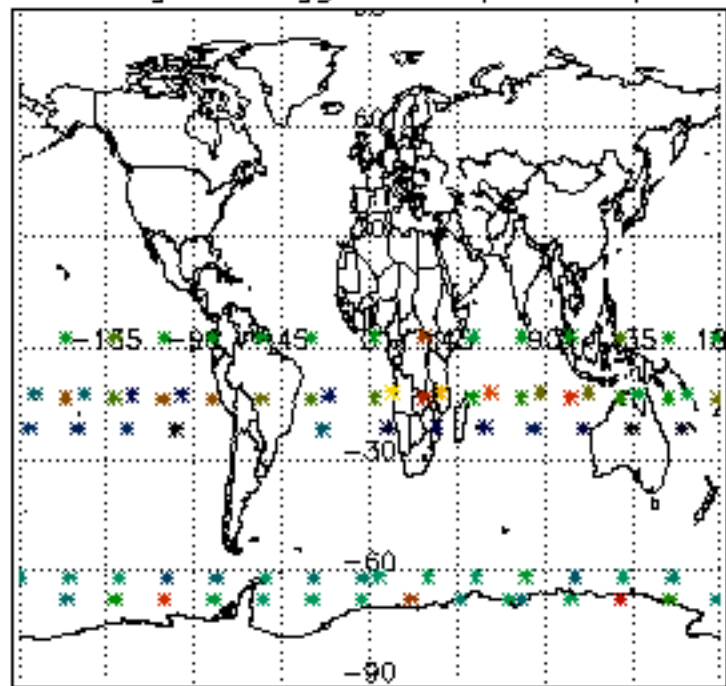

Percentage of flagged data per NO2 profile