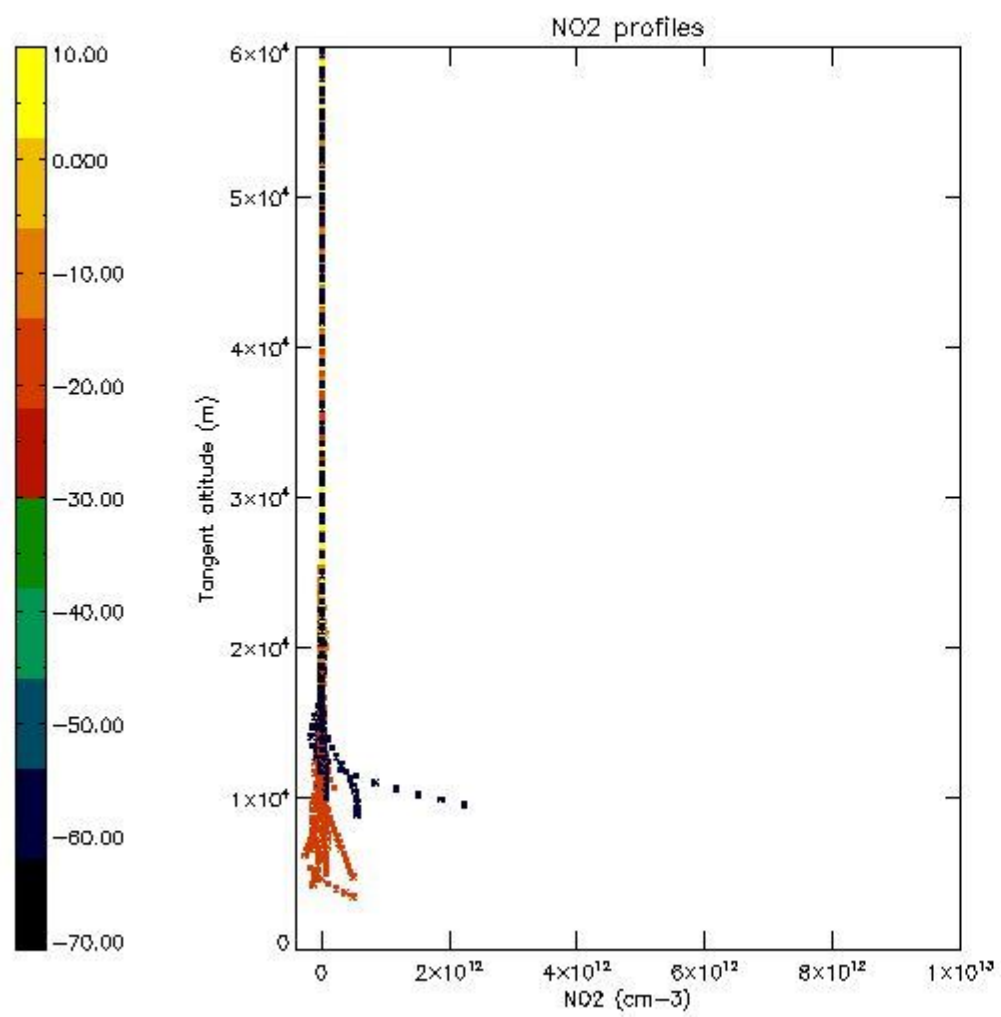

*5.4 Plot ozone profiles where STD < 10% (dark without errors)*

The colorbar represents the latitude.

*5.5 Plot ozone profiles where STD < 5% (dark without errors)*

The colorbar represents the latitude.

*5.6 Plot NO<sub>2</sub> profiles for all STD (dark without errors)*

The colorbar represents the latitude.

*5.7 Plot NO3 profiles for all STD (dark without errors)*

The colorbar represents the latitude.

5.8 Plot H2O profiles for all STD (only for occultations of stars 1,2,3,4,13,14,16,26,63 dark without errors)