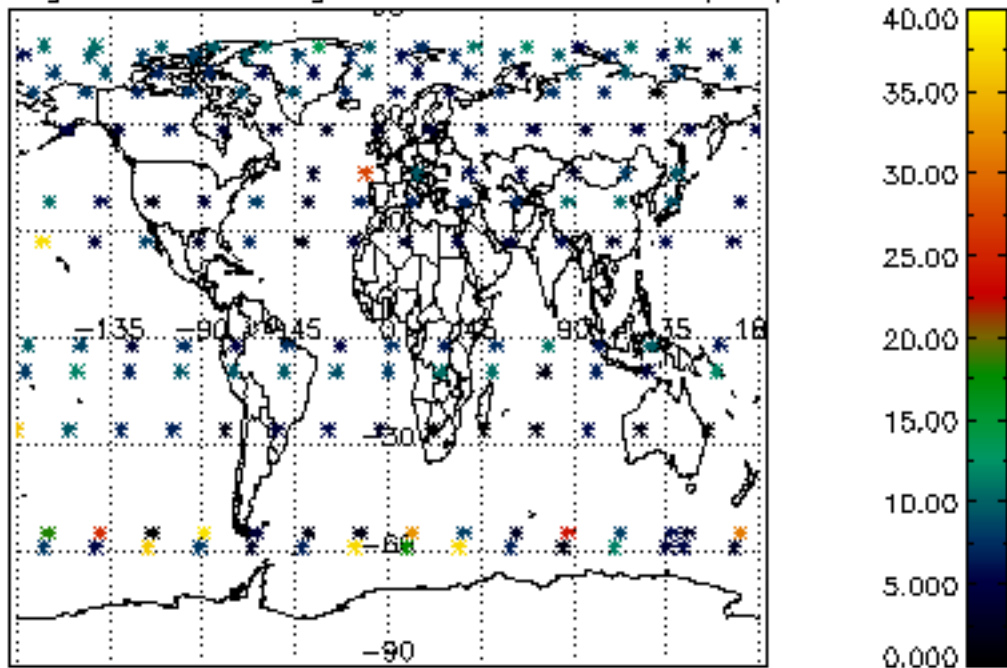

Percentage of star falling outside central band per profile