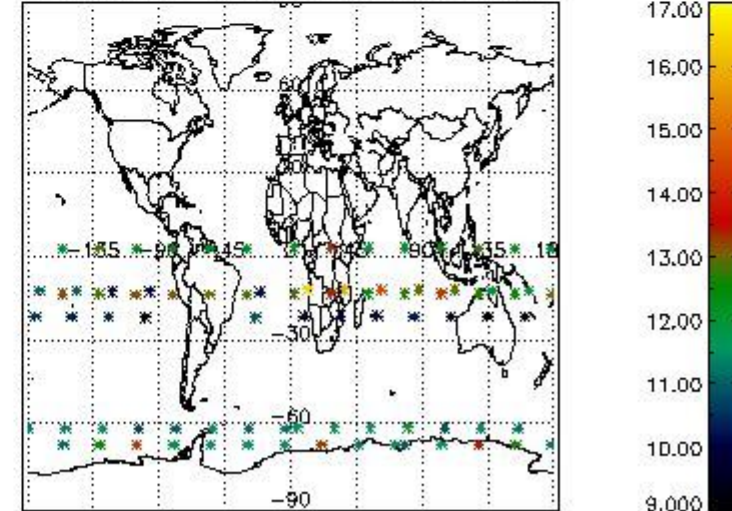

Percentage of flagged data per NO3 profile

4. Level 1 quality information per product

In this section it is plotted some information contained in the Quality Summary data set of the level 2 products that comes from the level 1b processing. Products without errors (error flag in the MPH set to "0") are used.

4.1 Plot quality information per product (time dependant) coming from level 1b processing

4.1.1 Plot level 1 quality information per product (time dependant): ENVISAT ASCENDING passes