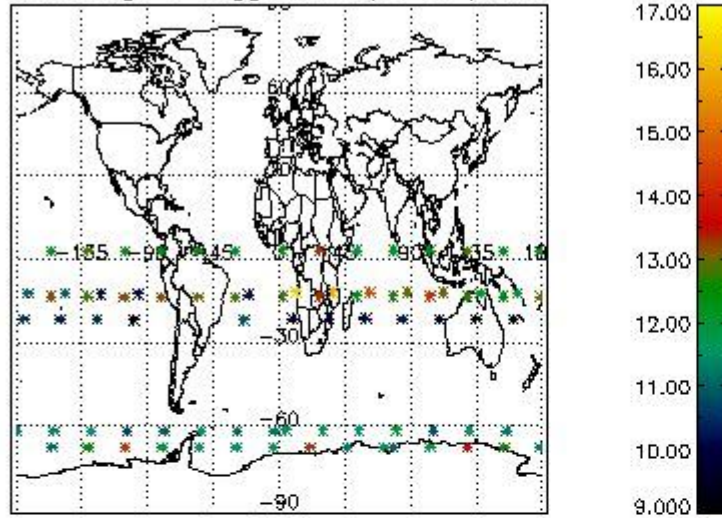

Percentage of flagged data per O3 profile