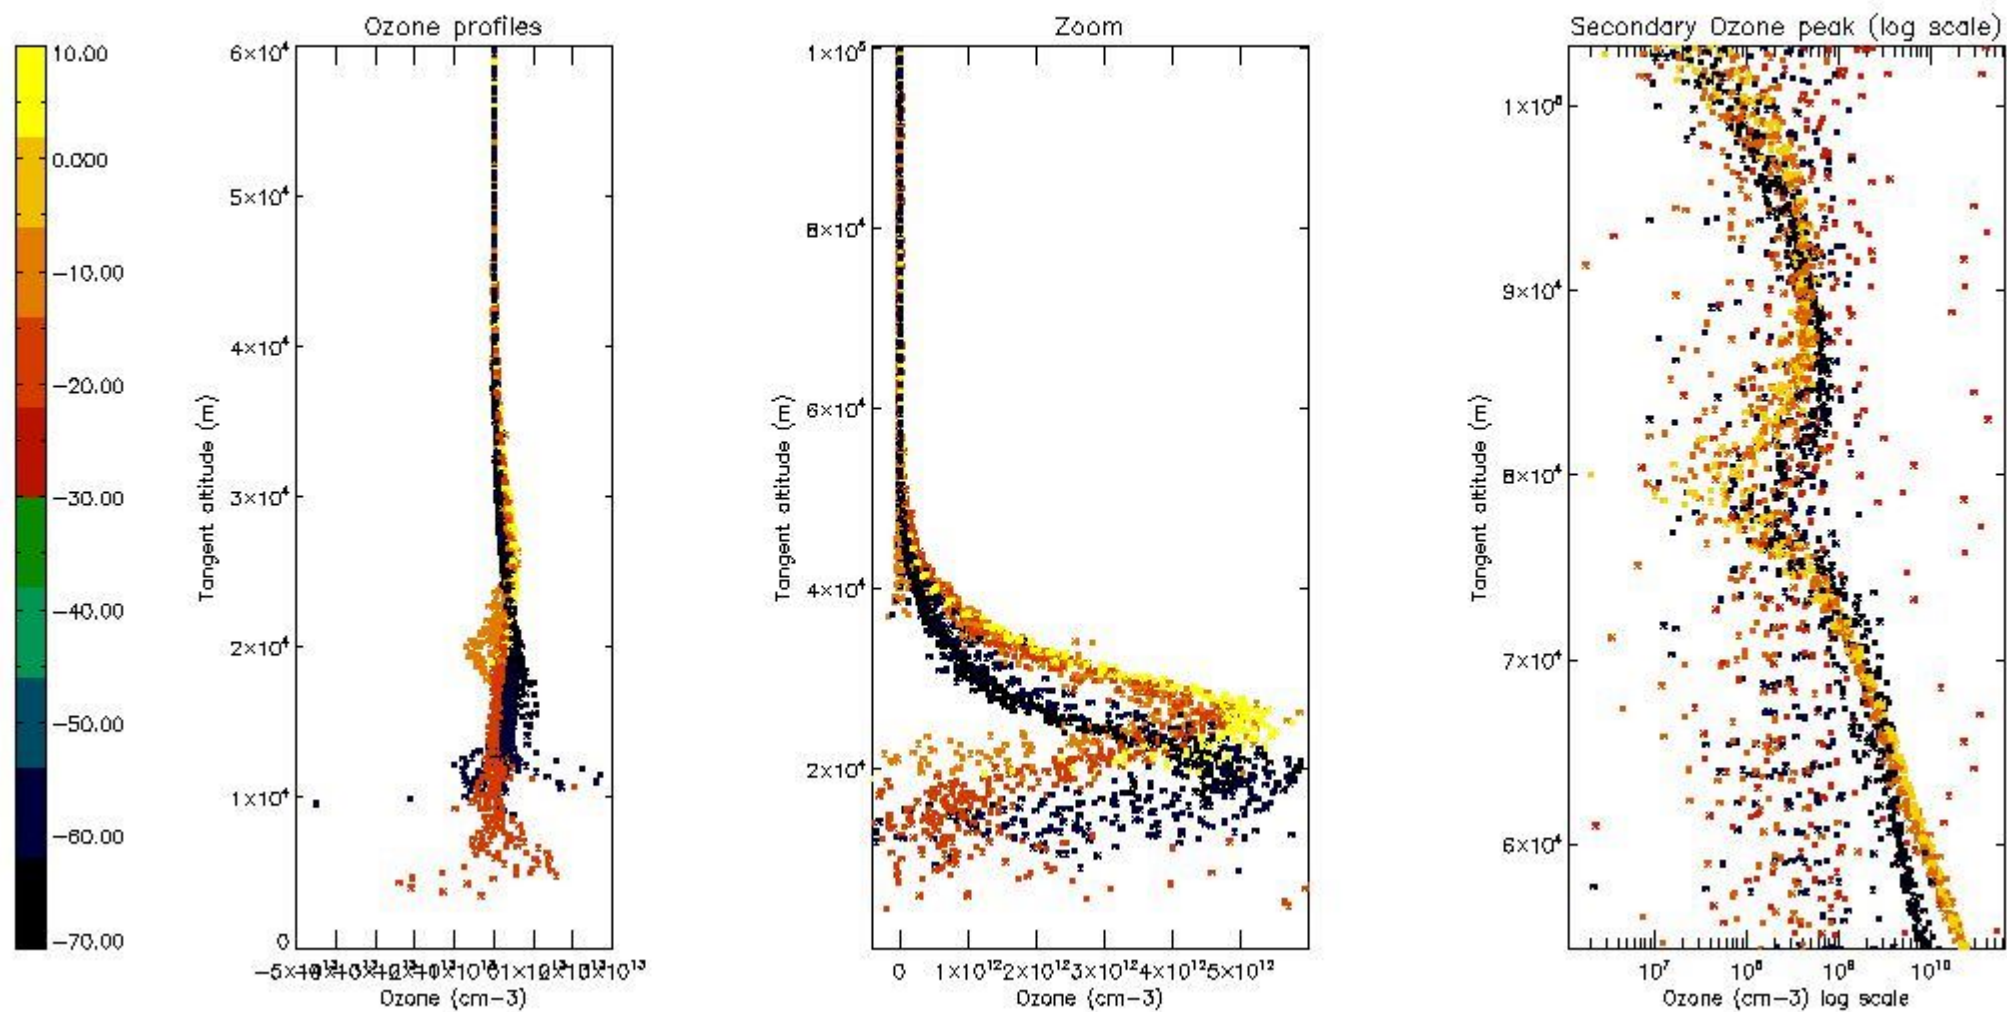

STD < 10	8
STD < 5	5

5.2 Plot ozone profiles for all STD (dark without errors)

The colorbar represents the latitude.

5.3 Plot ozone profiles where STD < 20% (dark without errors)

The colorbar represents the latitude.