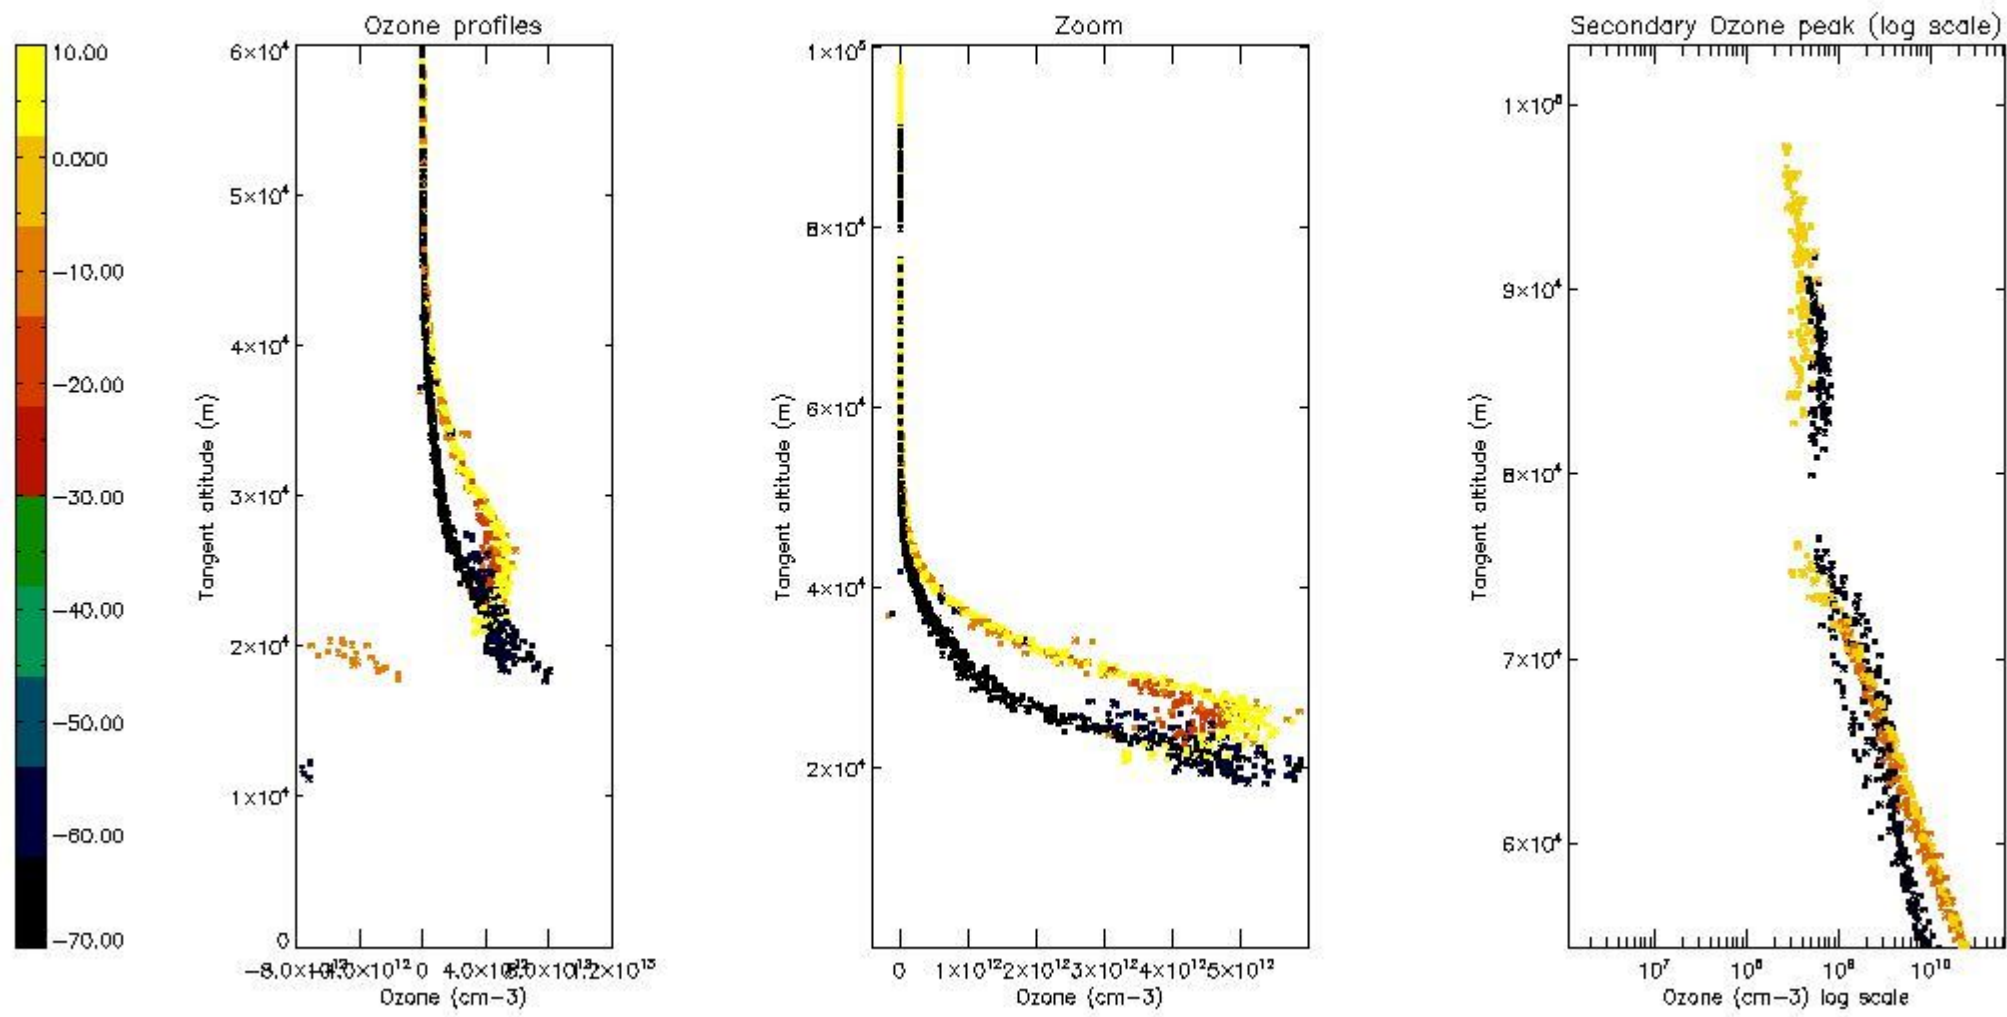

5.5 Plot ozone profiles where STD < 5% (dark without errors)

The colorbar represents the latitude.