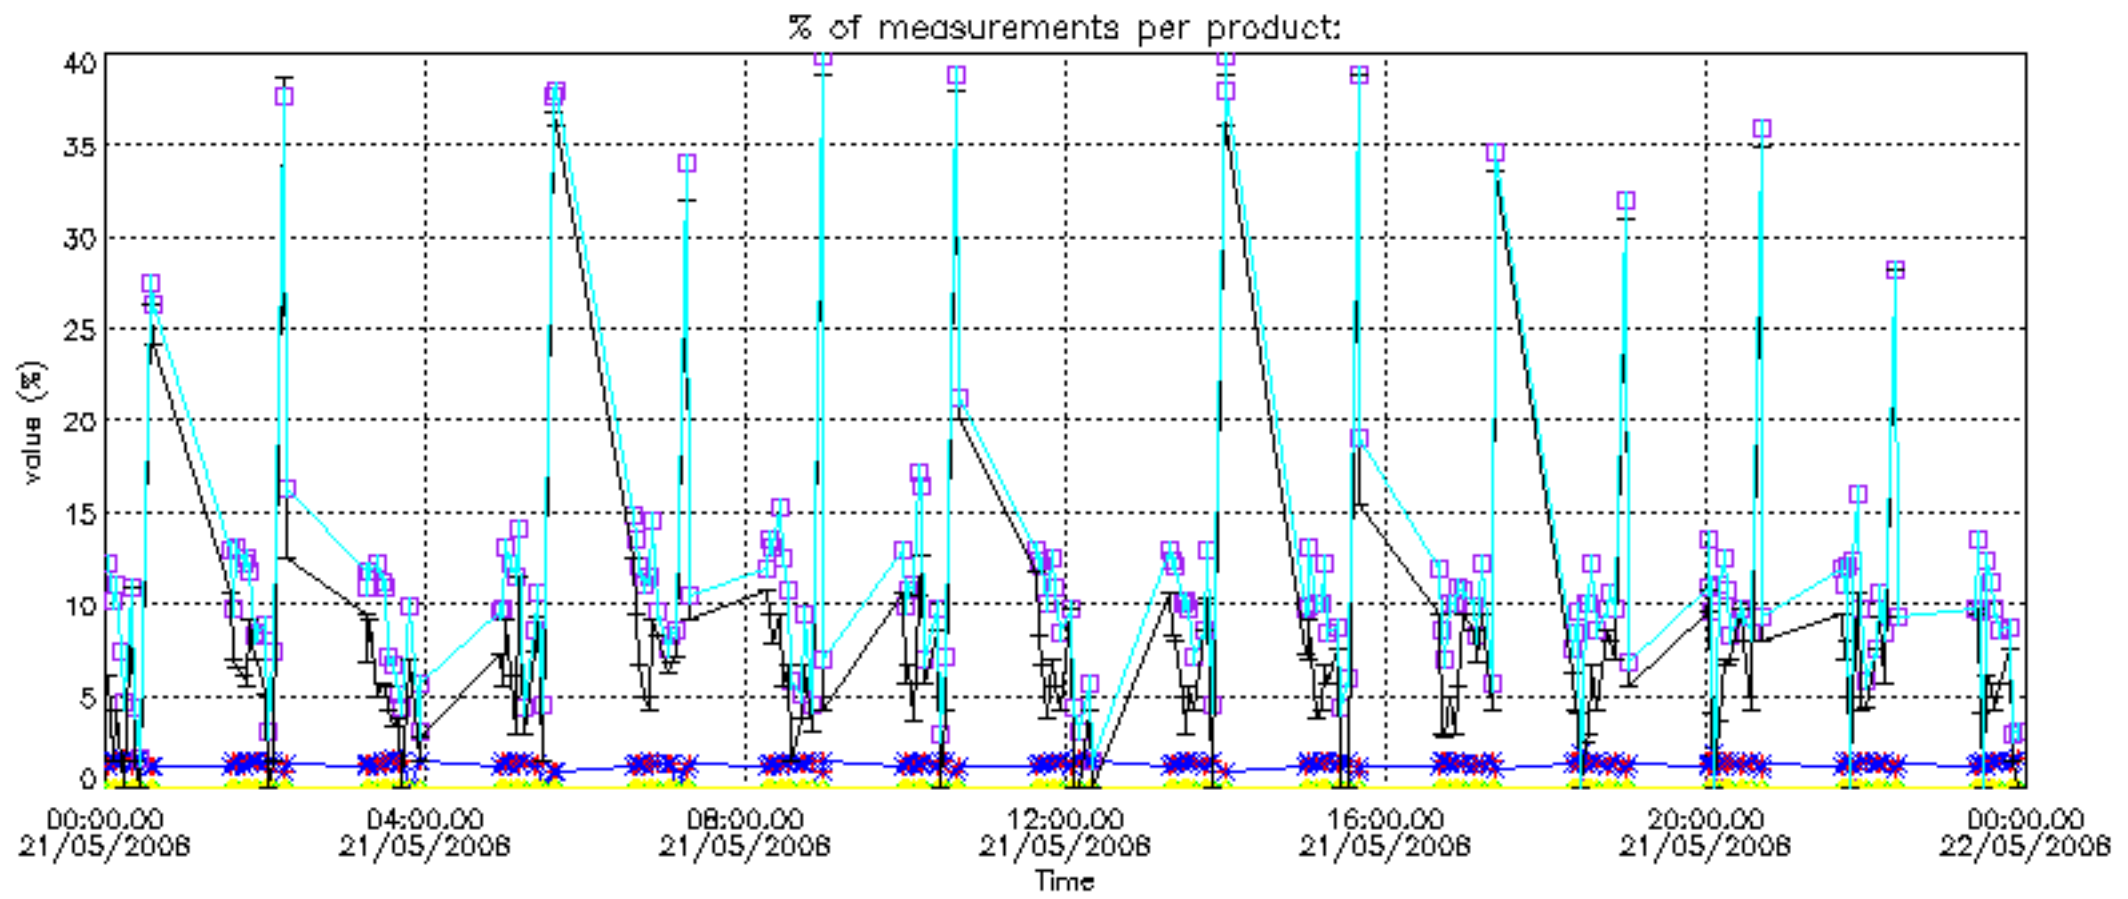

Percentage of cosmic ray hits per profile

Percentage of datation errors per profile