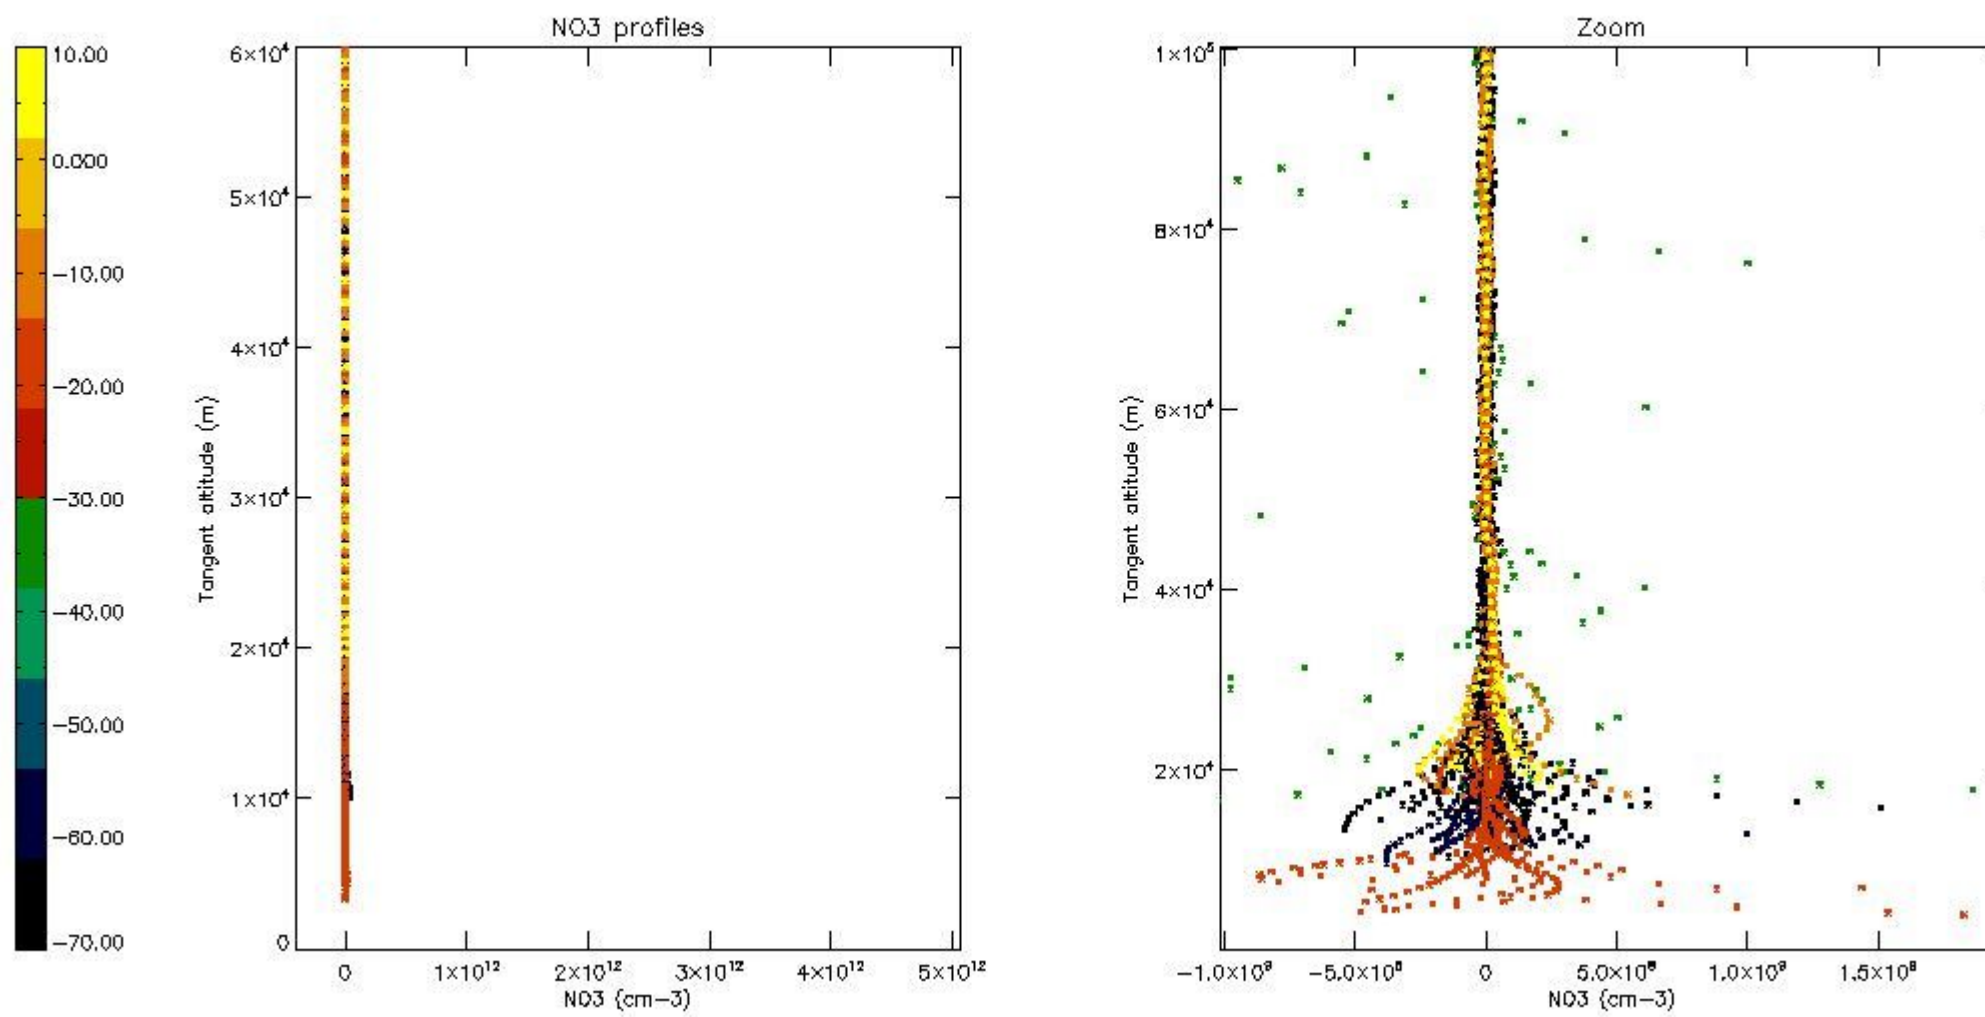

*5.6 Plot NO<sub>2</sub> profiles for all STD (dark without errors)*

The colorbar represents the latitude.

*5.7 Plot NO3 profiles for all STD (dark without errors)*

The colorbar represents the latitude.

*5.8 Plot H2O profiles for all STD (only for occultations of stars 1,2,3,4,13,14,16,26,63 dark without errors)*

The colorbar represents the latitude.