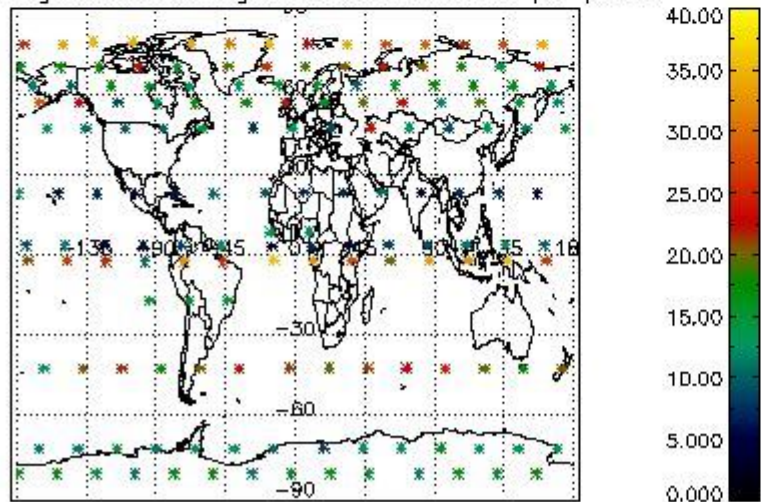

4.2.1 Plot level 1 quality information per product (world map): ENVISAT ASCENDING passes

Percentage of cosmic ray hits per profile

Percentage of datation errors per profile

Percentage of star falling outside central band per profile