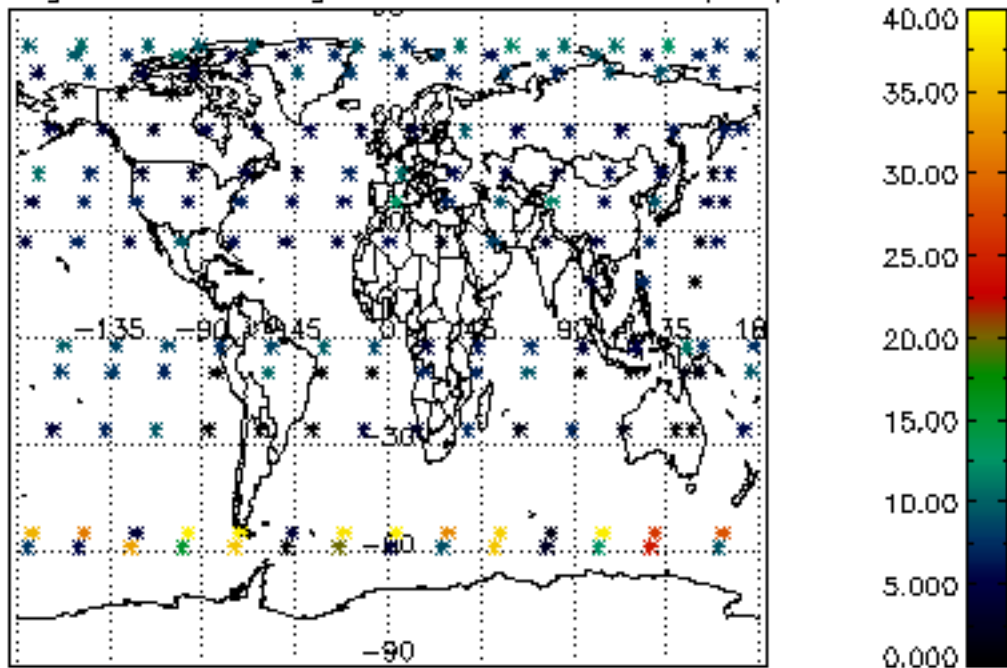

Percentage of star falling outside central band per profile