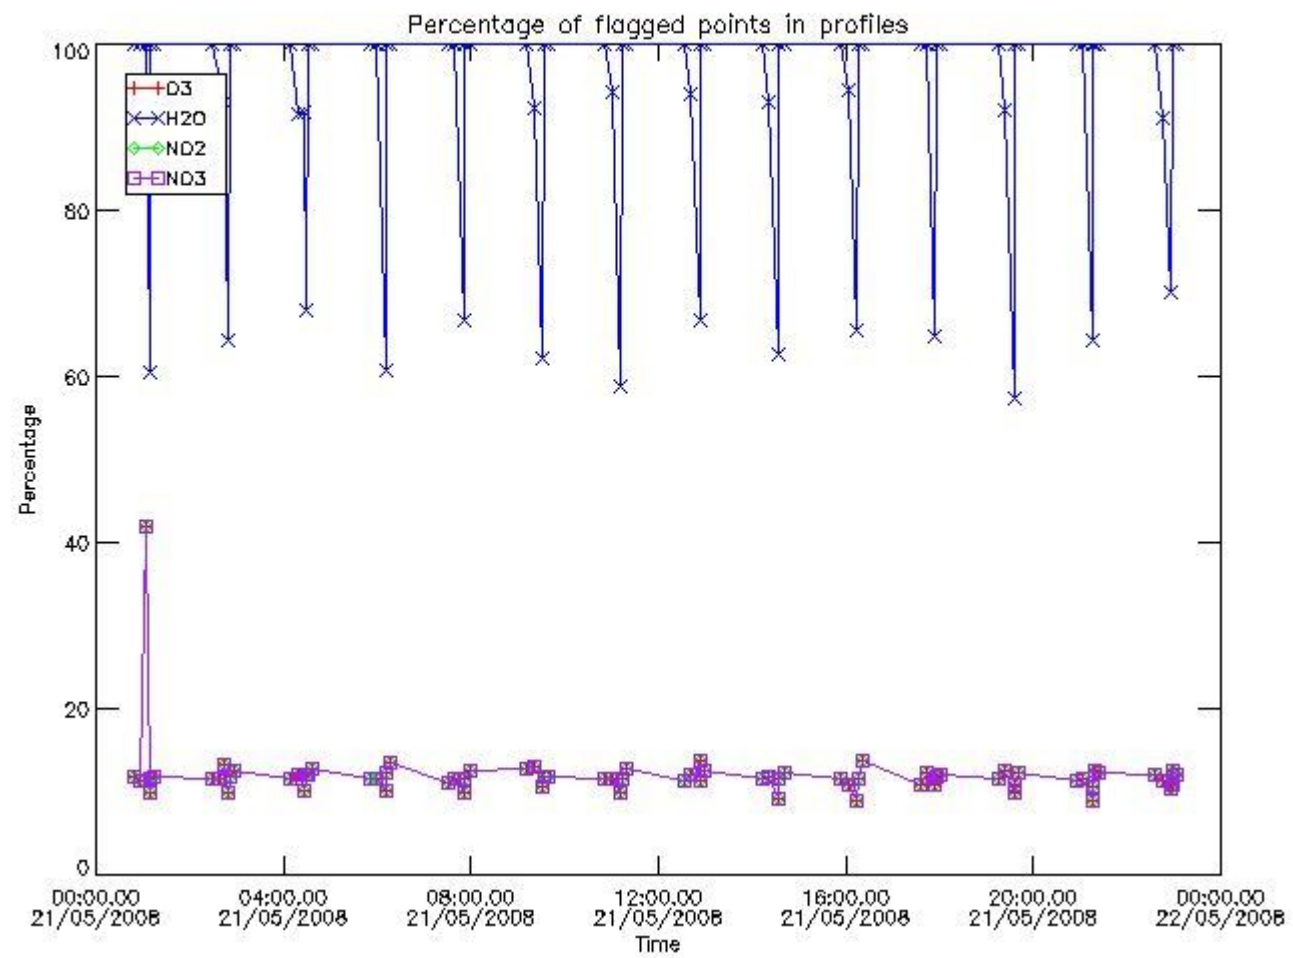

338	GOM_NL__2PRFIN20080521_233940_000000352068_00431_32549_2137.N1	21-MAY-2008 23:39:40	Bright	35.000	180	27Gam Boo	3.0400	8000.0	70	32549	No
339	GOM_NL__2PRFIN20080521_234752_000000402068_00431_32549_2138.N1	21-MAY-2008 23:47:52	Bright	40.000	119	14Eta Dra	2.7270	4700.0	80	32549	No
340	GOM_NL__2PRFIN20080521_234953_000000342068_00431_32549_2139.N1	21-MAY-2008 23:49:53	Bright	34.000	60	7Bet UMi	2.0810	3950.0	68	32549	No
341	GOM_NL__2PRFIN20080521_235426_000000332068_00431_32549_2140.N1	21-MAY-2008 23:54:26	Bright	32.500	49	1Alp UMi	1.9900	6300.0	65	32549	No

3. Quality information per product

In this section it is plotted some information contained in the Quality Summary data set of the level 2 products. Only products in dark limb conditions and without errors (error flag in the MPH set to "0") are used.

3.1 Plot quality information per product (time dependant)

3.2 Plot quality information per product (world map)