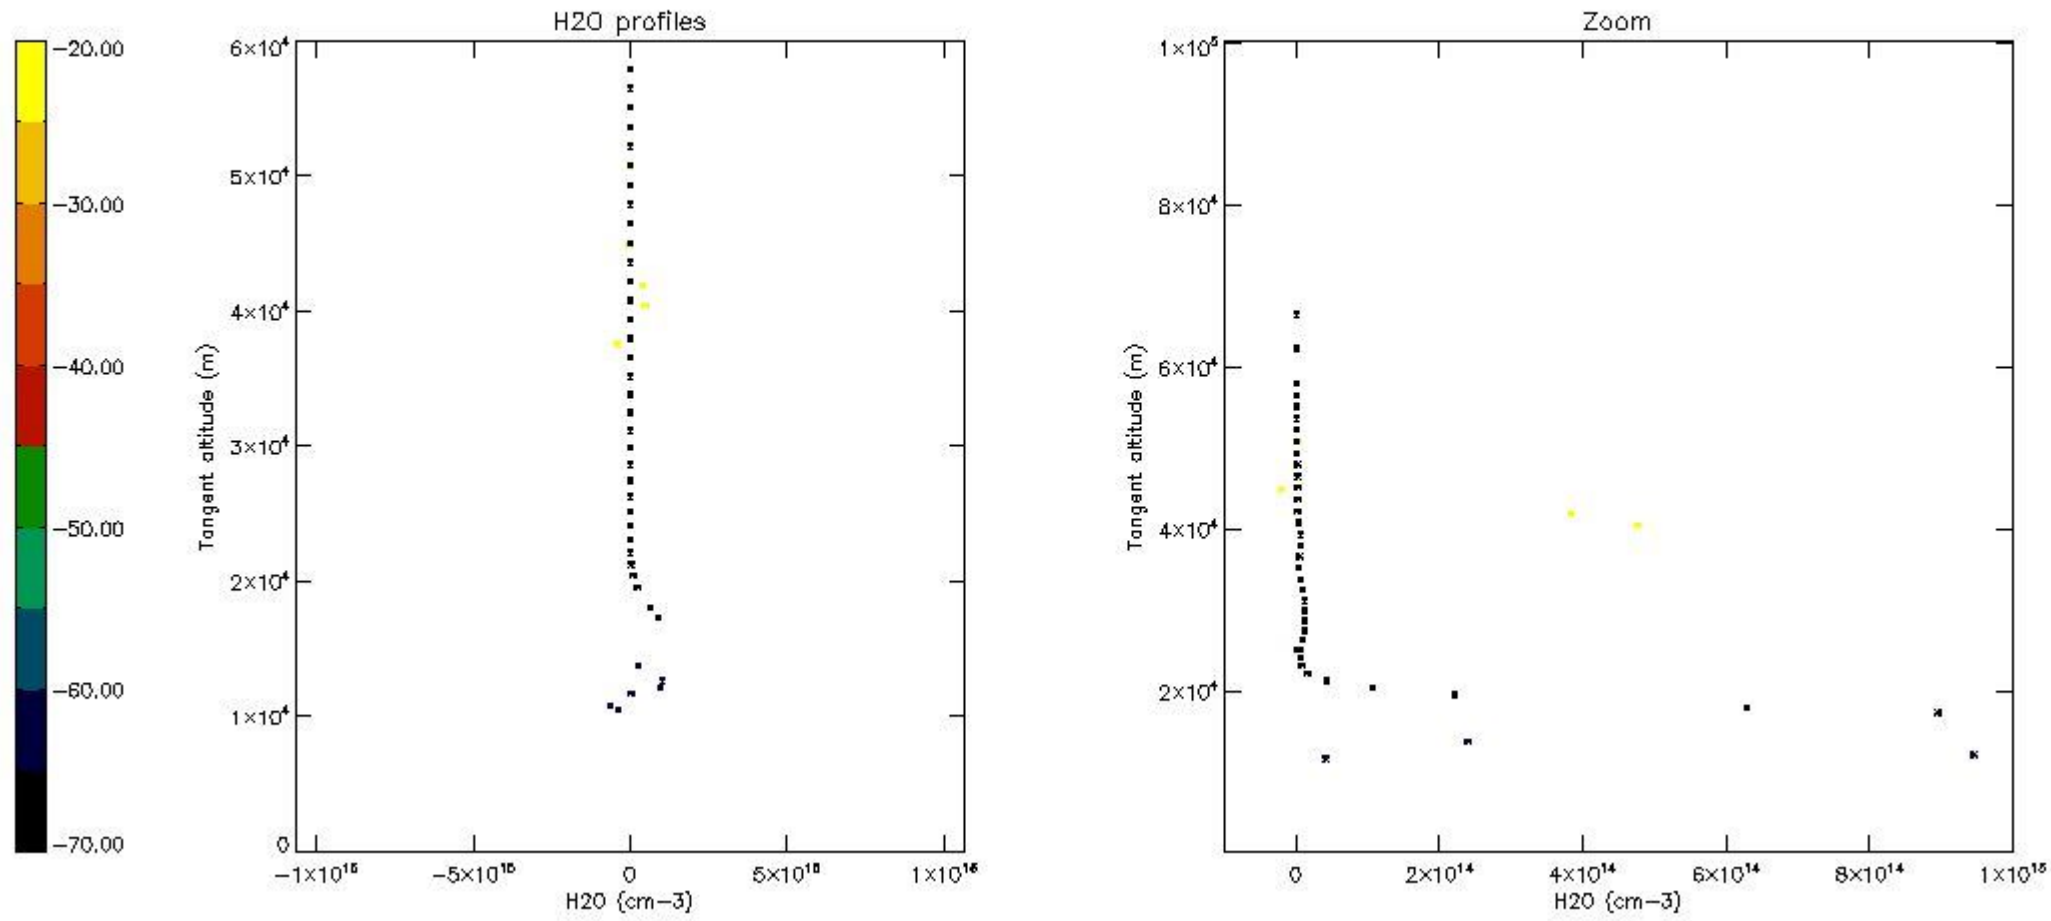

*5.6 Plot NO<sub>2</sub> profiles for all STD (dark without errors)*

The colorbar represents the latitude.

*5.7 Plot NO3 profiles for all STD (dark without errors)*

The colorbar represents the latitude.

*5.8 Plot H2O profiles for all STD (only for occultations of stars 1,2,3,4,13,14,16,26,63 dark without errors)*

The colorbar represents the latitude.