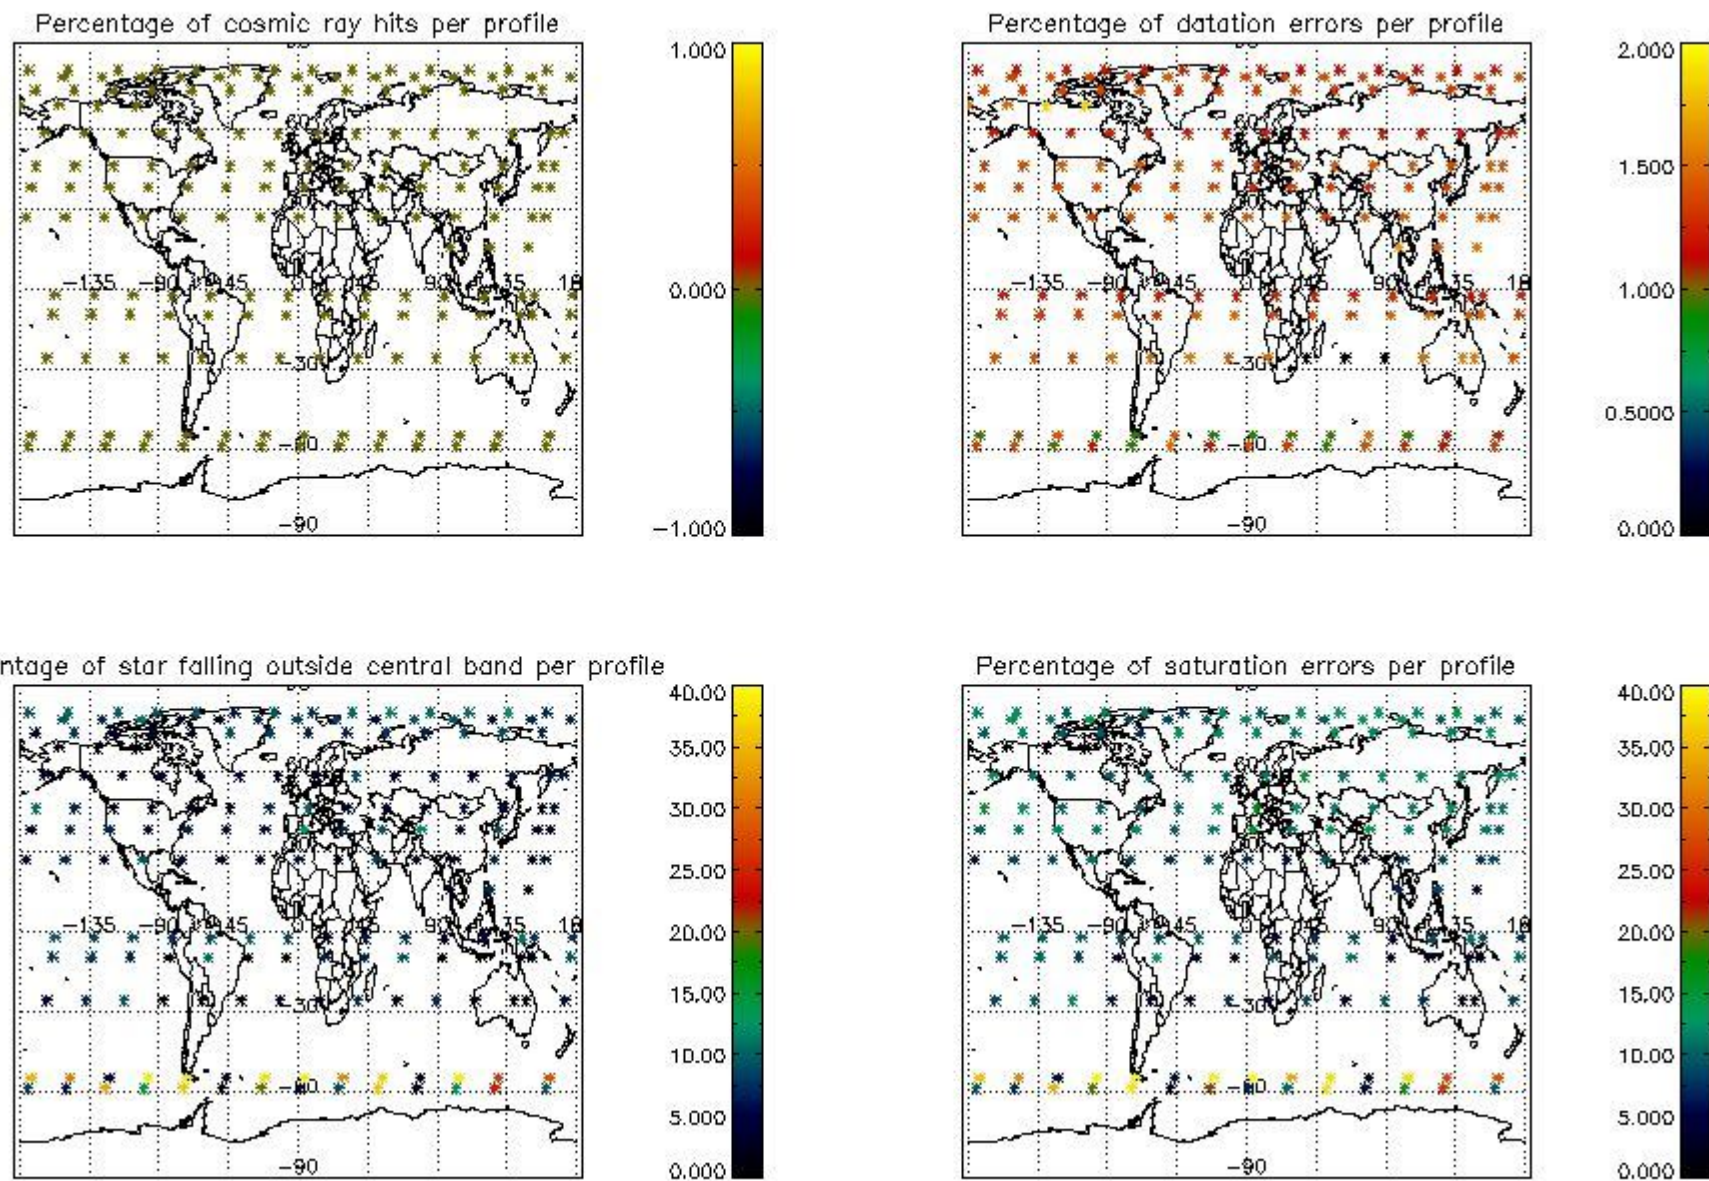

##### 4.1 Plot quality information per product (time dependant) coming from level 1b processing

###### 4.1.1 Plot level 1 quality information per product (time dependant): ENVISAT ASCENDING passes

4.1.2 Plot level 1 quality information per product (time dependant): ENVI SAT DESCENDING passes

4.2 Plot quality information per product coming from level 1b processing (world map)

4.2.1 Plot level 1 quality information per product (world map): ENVISAT ASCENDING passes

4.2.2 Plot level 1 quality information per product (world map): ENVISAT DESCENDING passes