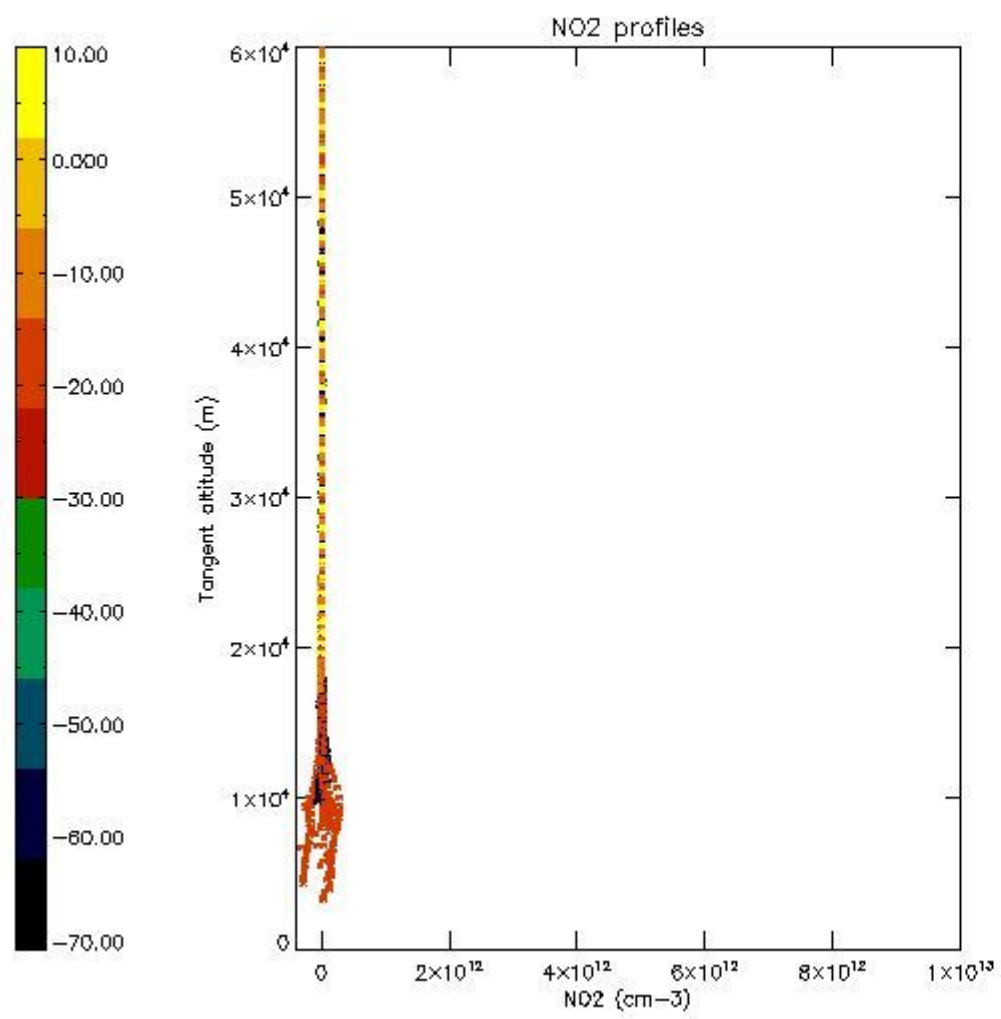

5.7 Plot NO3 profiles for all STD (dark without errors)

The colorbar represents the latitude.