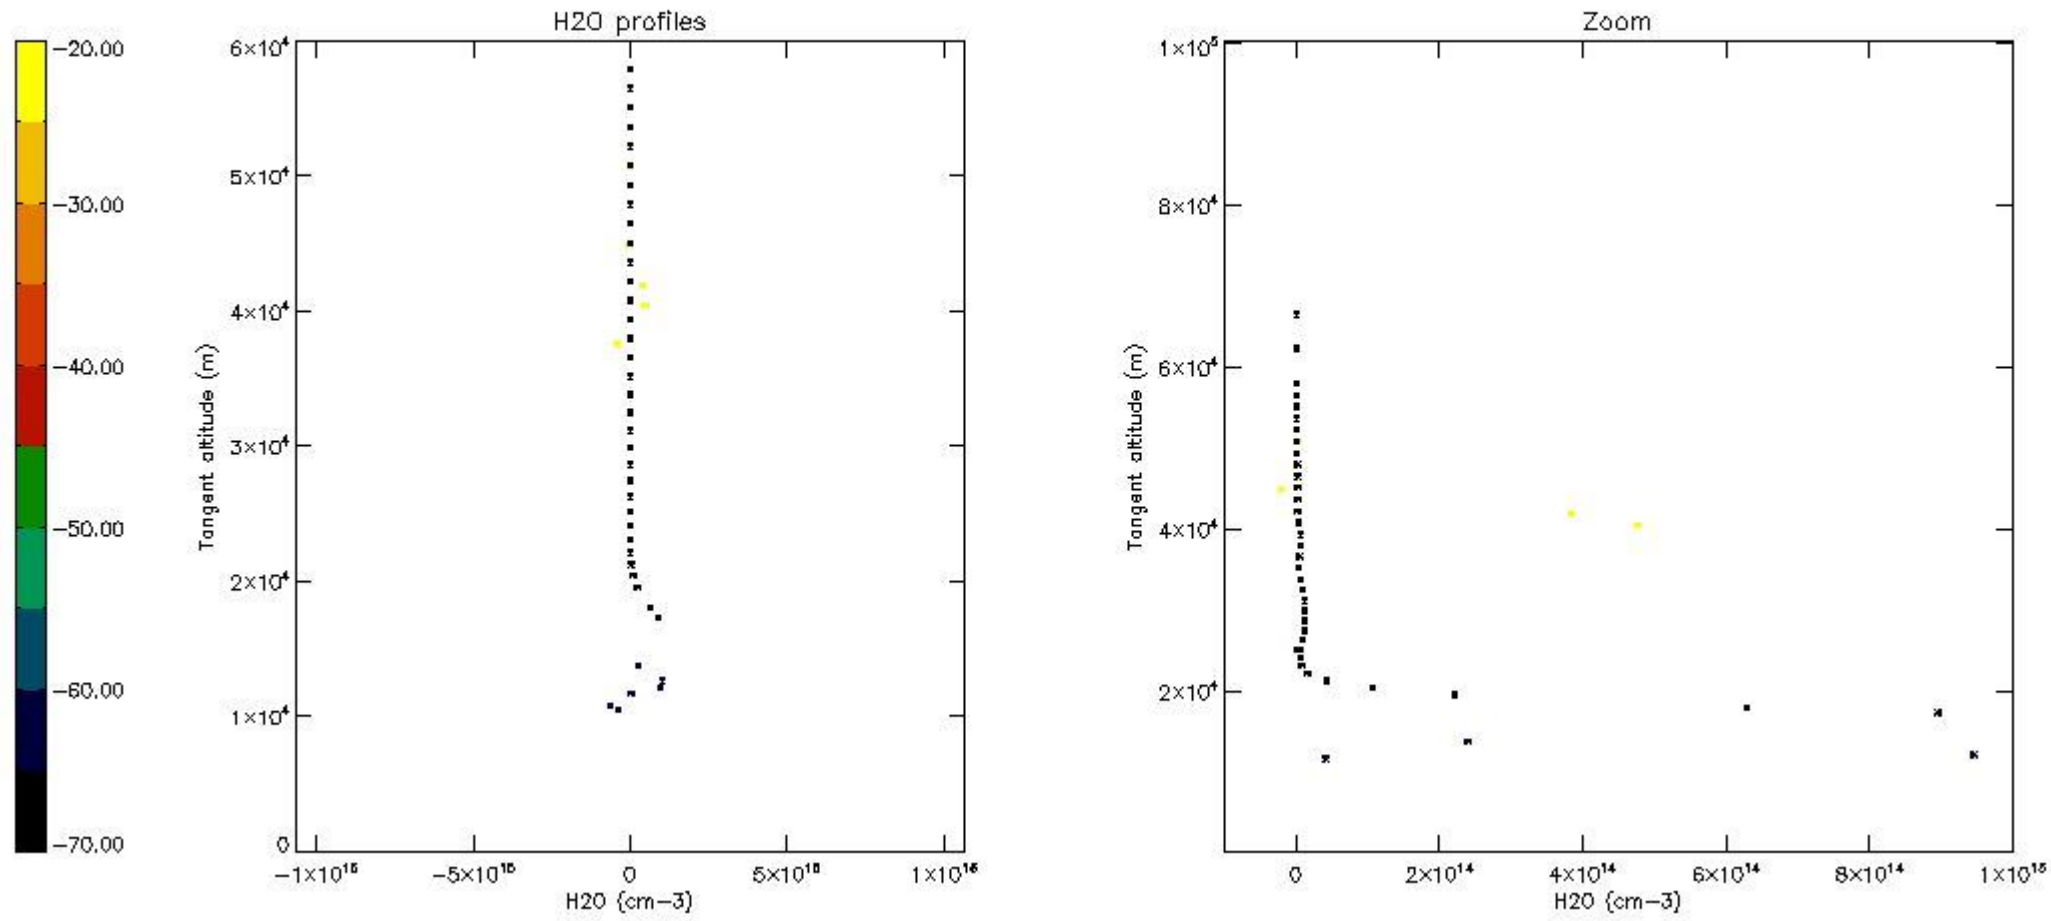

The colorbar represents the latitude.