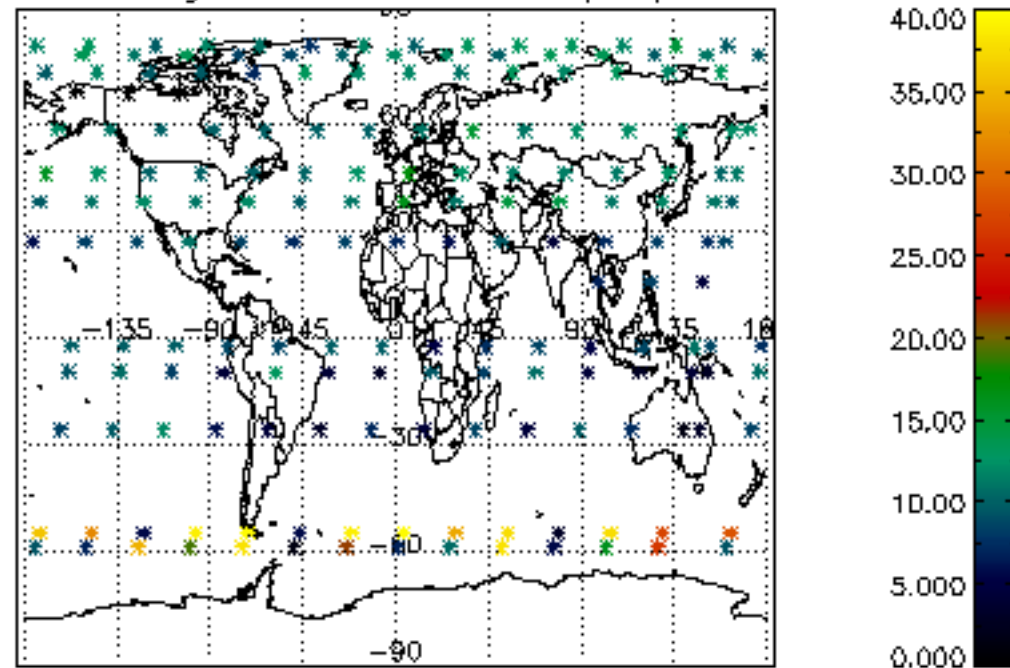

Percentage of saturation errors per profile