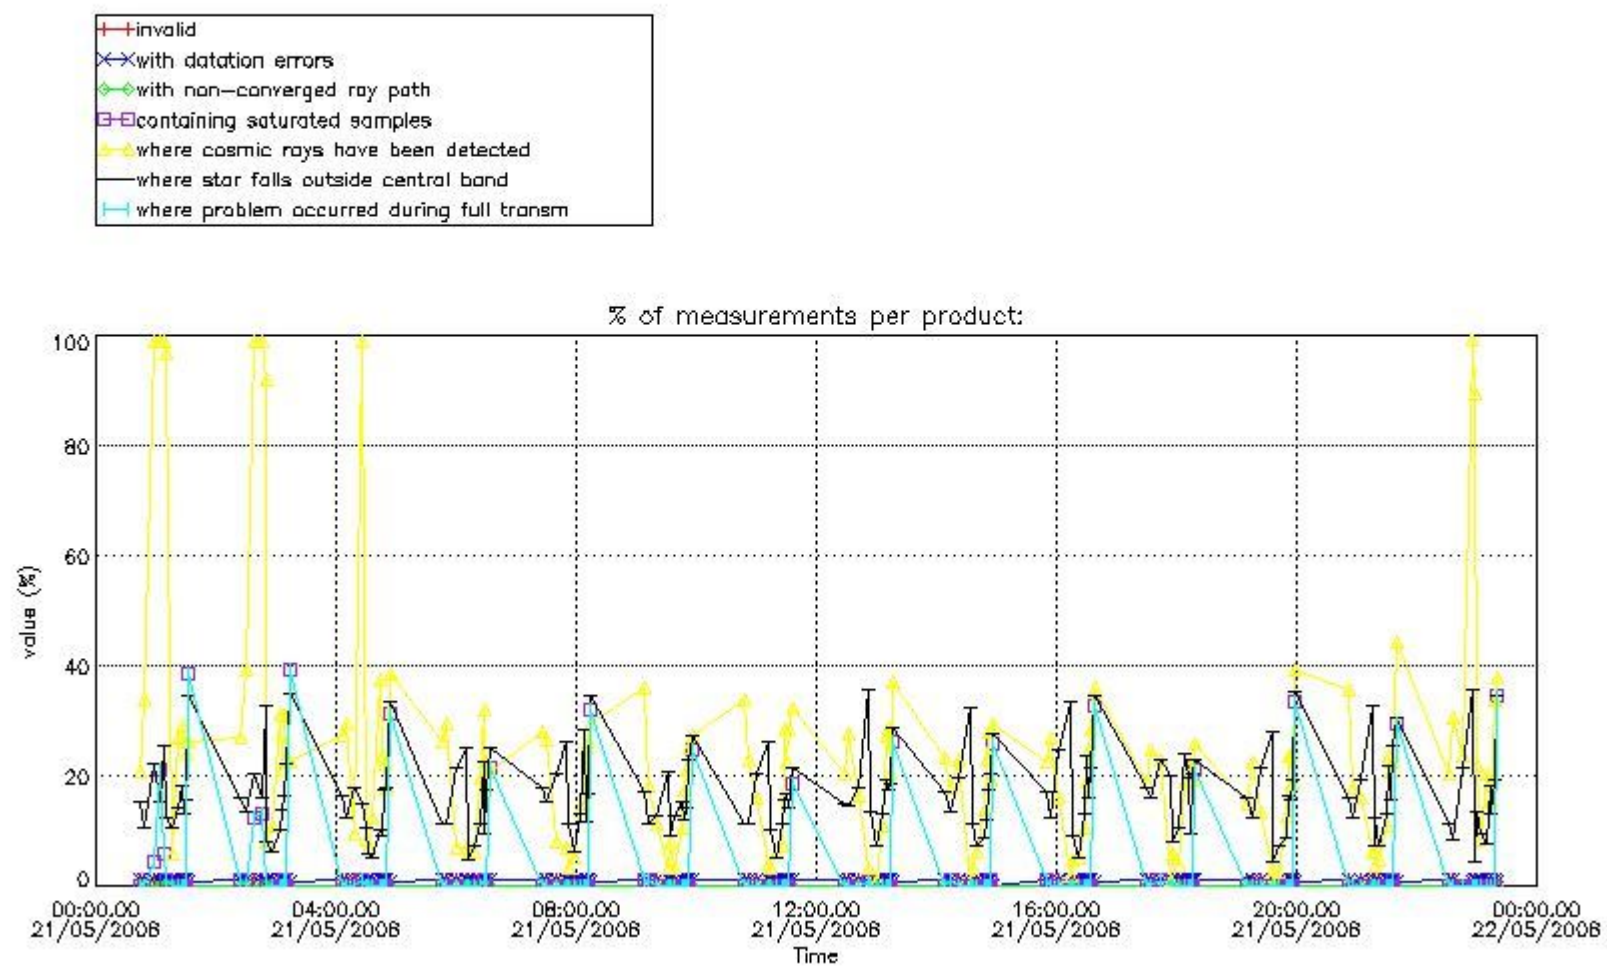

4.1.2 Plot level 1 quality information per product (time dependant): ENVI SAT DESCENDING passes