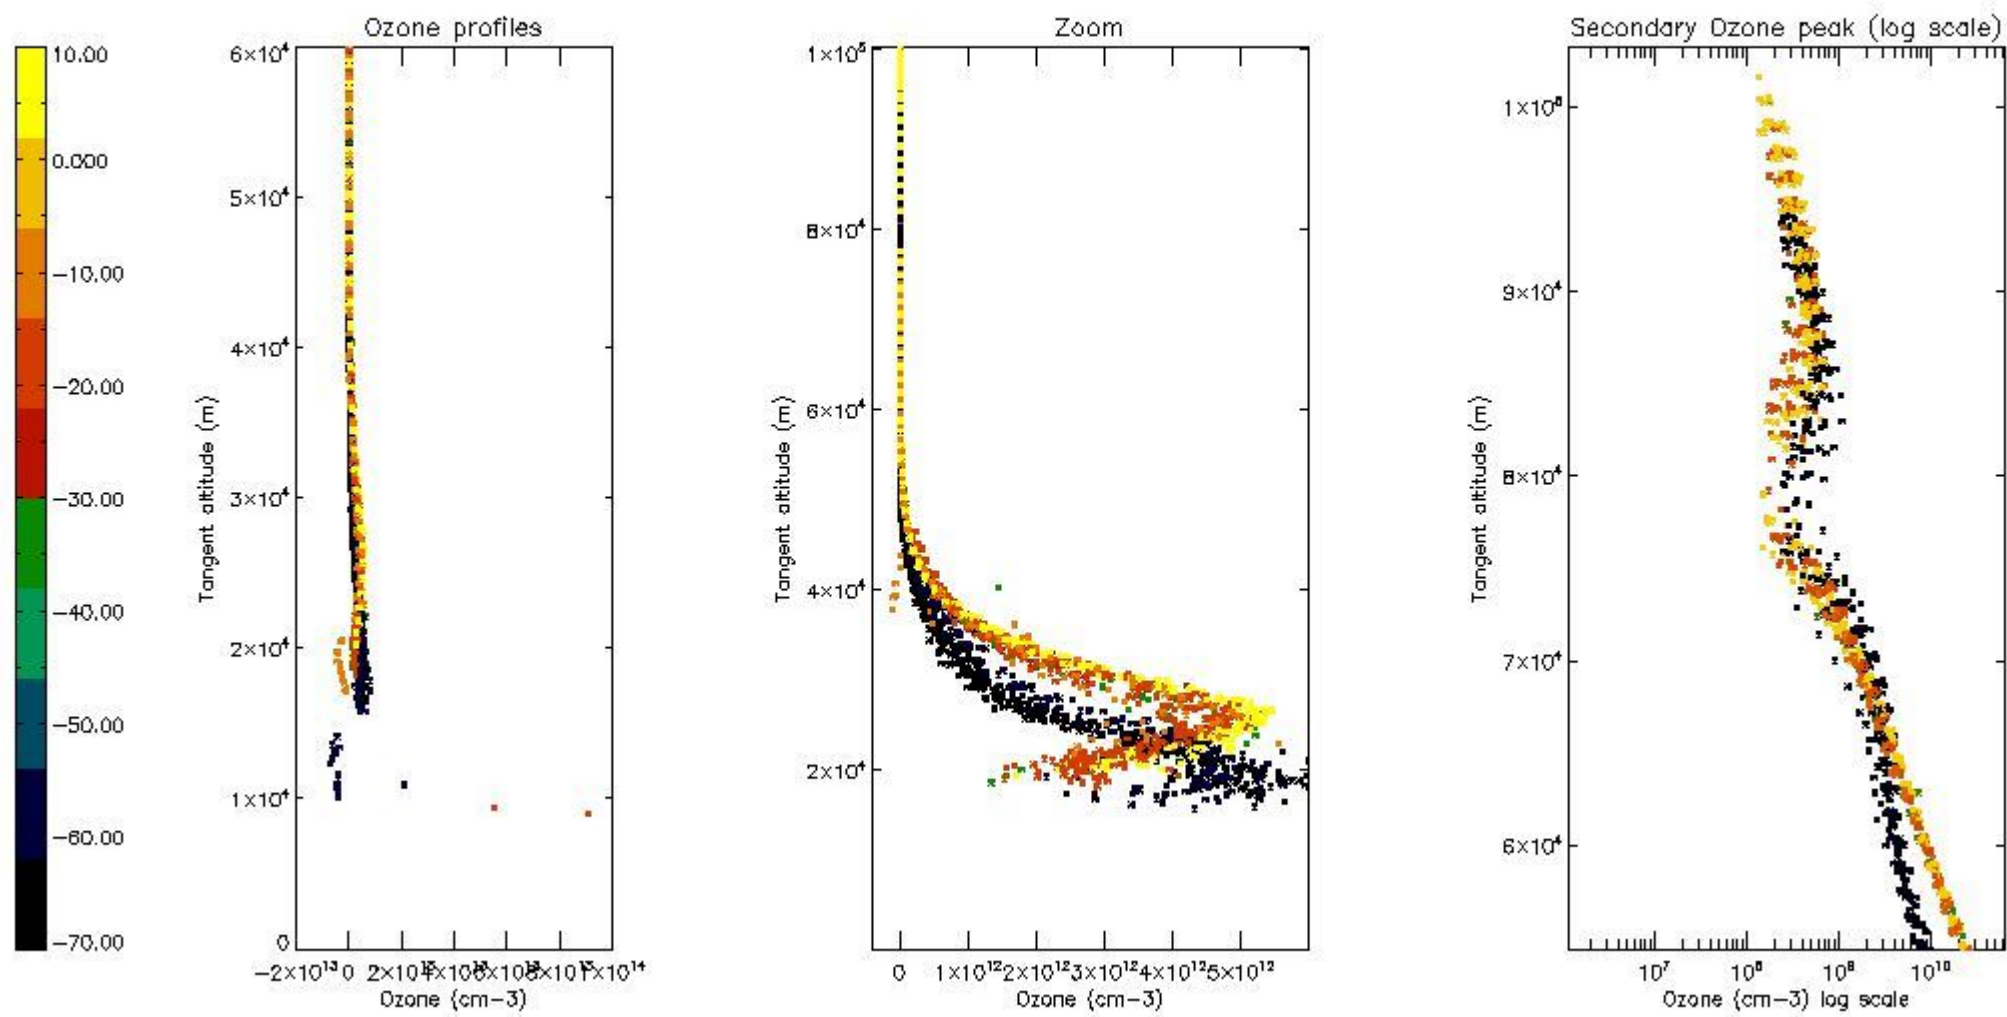

STD < 10	9
STD < 5	6

5.2 Plot ozone profiles for all STD (dark without errors)

The colorbar represents the latitude.

5.3 Plot ozone profiles where STD < 20% (dark without errors)

The colorbar represents the latitude.