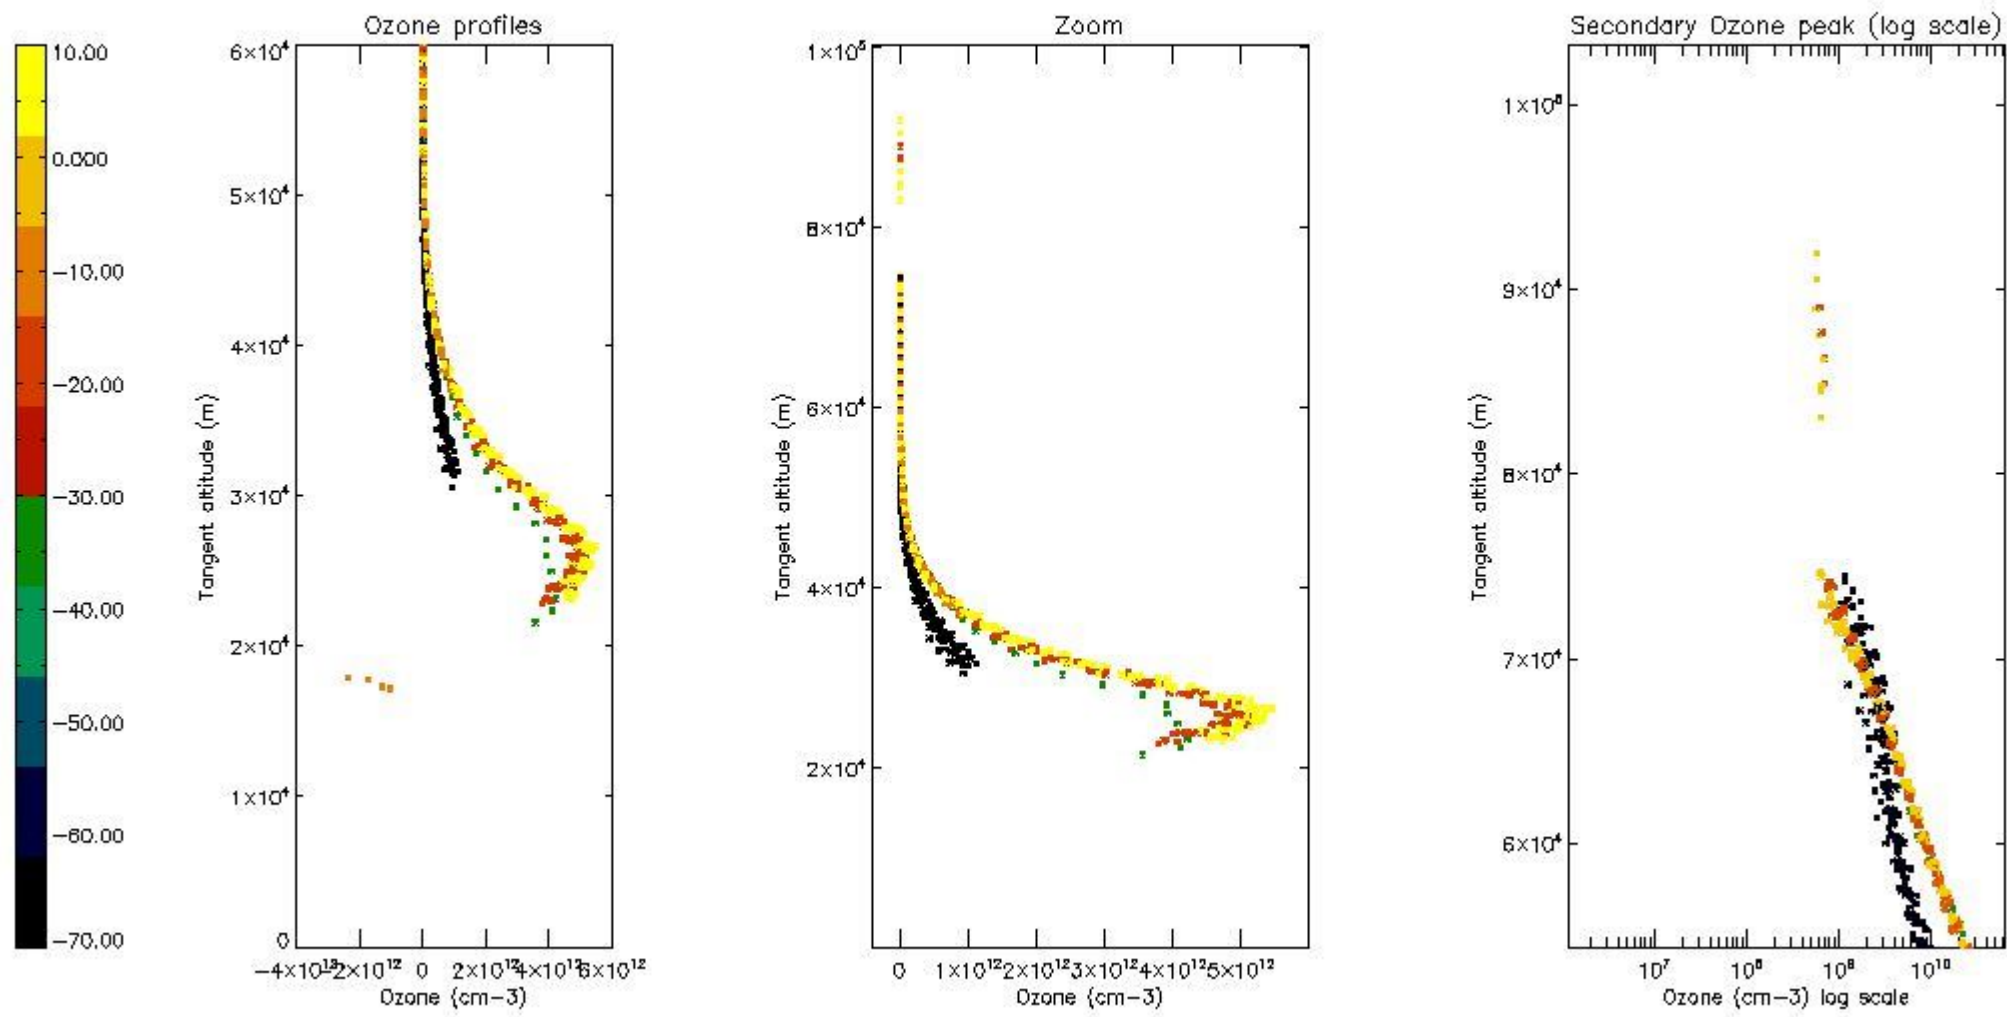

5.6 Plot NO₂ profiles for all STD (dark without errors)

The colorbar represents the latitude.