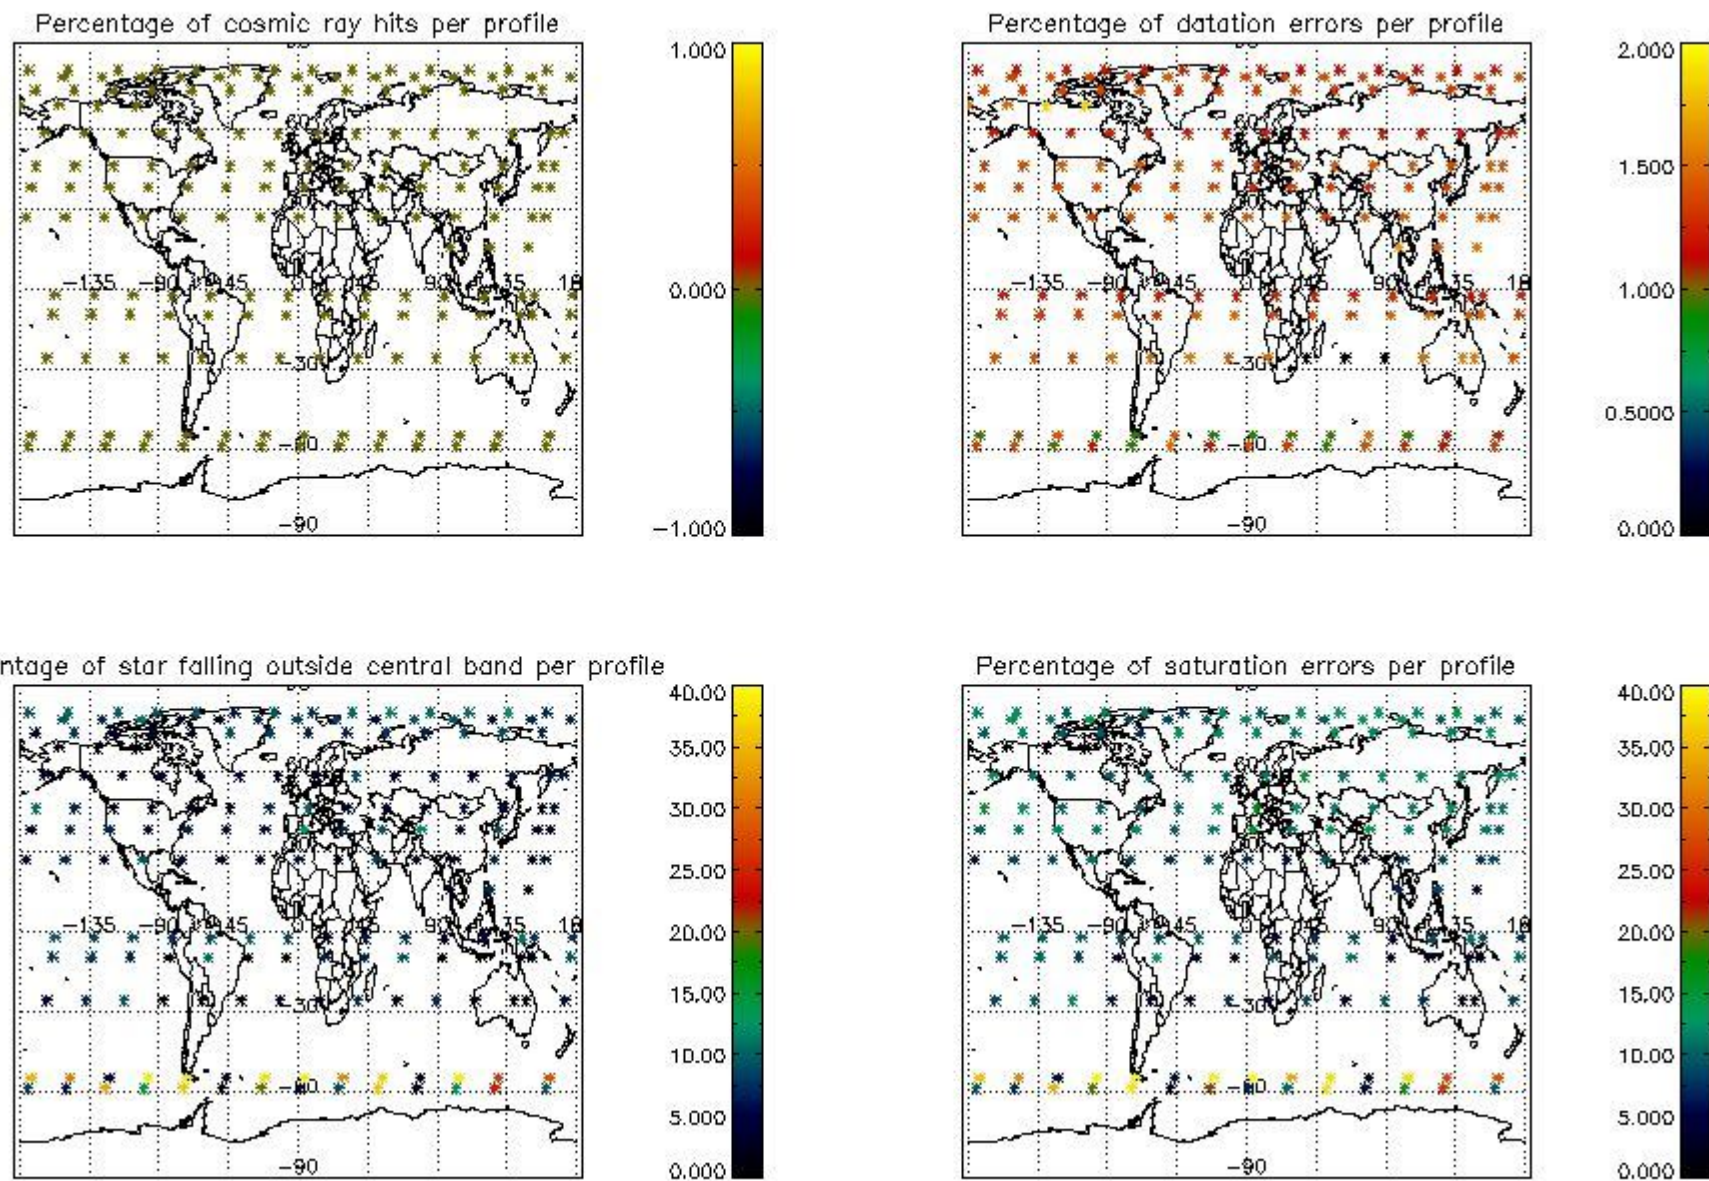

4.2.2 Plot level 1 quality information per product (world map): ENVISAT DESCENDING passes

5. Trace gas profiles

5.1 Ozone statistics based on quality of products

The final quality of the products can be "measured" using the STD (Standard Deviation) attached to every point profile. This information is written to the parameter GOM_NL__2P/NL_LOCAL_SPECIES_DENSITY/o3_std of the level 2 products. The table below shows the statistics for given STD ranges.

The statistics are given with respect to the overall valid production:

- Products without fatal errors: GOM_NL__2P/MPH/PRODUCT_ERR=0
- Valid point profile: GOM_NL__2P/NL_LOCAL_SPECIES_DENSITY/pcd(0)=0

The 'Criteria' is applied to valid points of dark limb products:

- Products in dark limb illumination condition: GOM_NL__2P/NL_SUMMARY_QUALITY/obs_ill_cond=0
- Products without fatal errors: GOM_NL__2P/MPH/PRODUCT_ERR=0
- Valid point profile: GOM_NL__2P/NL_LOCAL_SPECIES_DENSITY/pcd(0)=0

So, the table below shows the percentage of dark limb and valid observations for each criteria with respect to the overall valid daily observations.

Criteria	% of total production
All STD	24
STD < 20	12