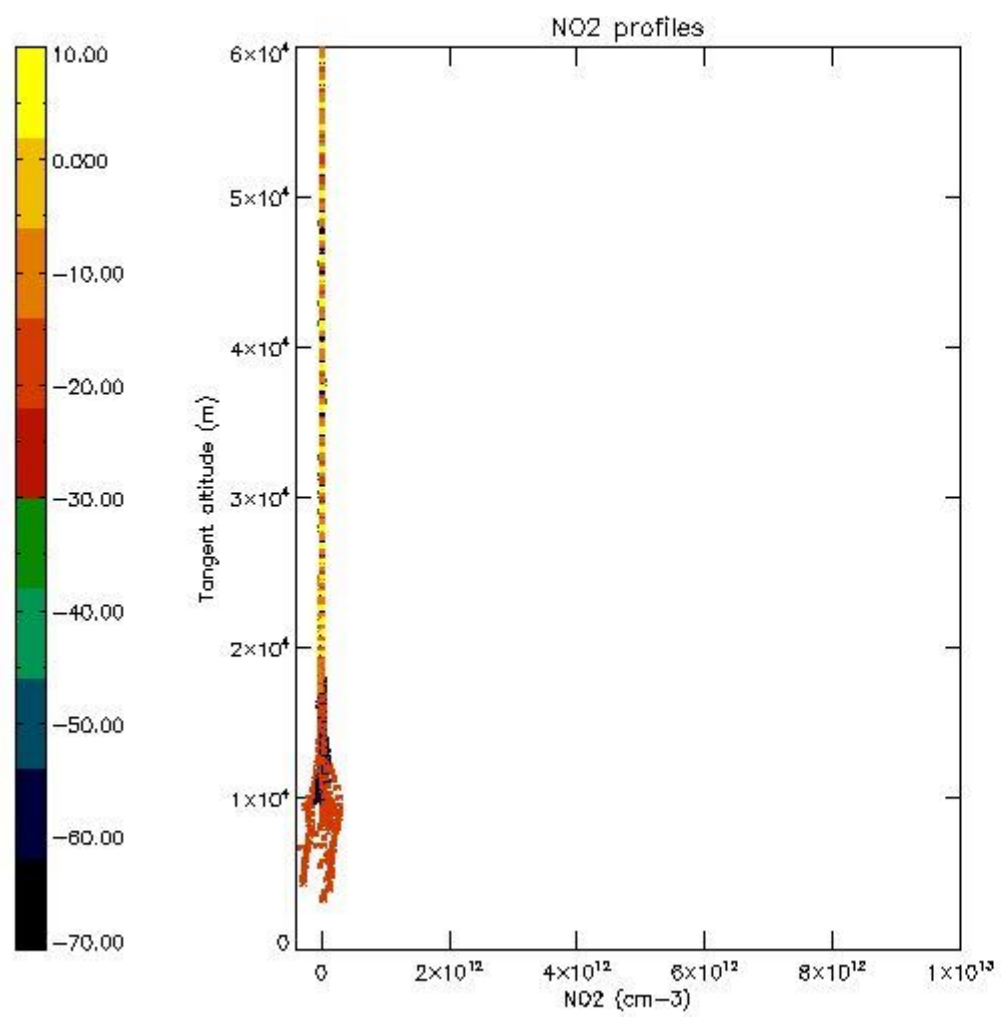

5.7 Plot NO3 profiles for all STD (dark without errors)

The colorbar represents the latitude.