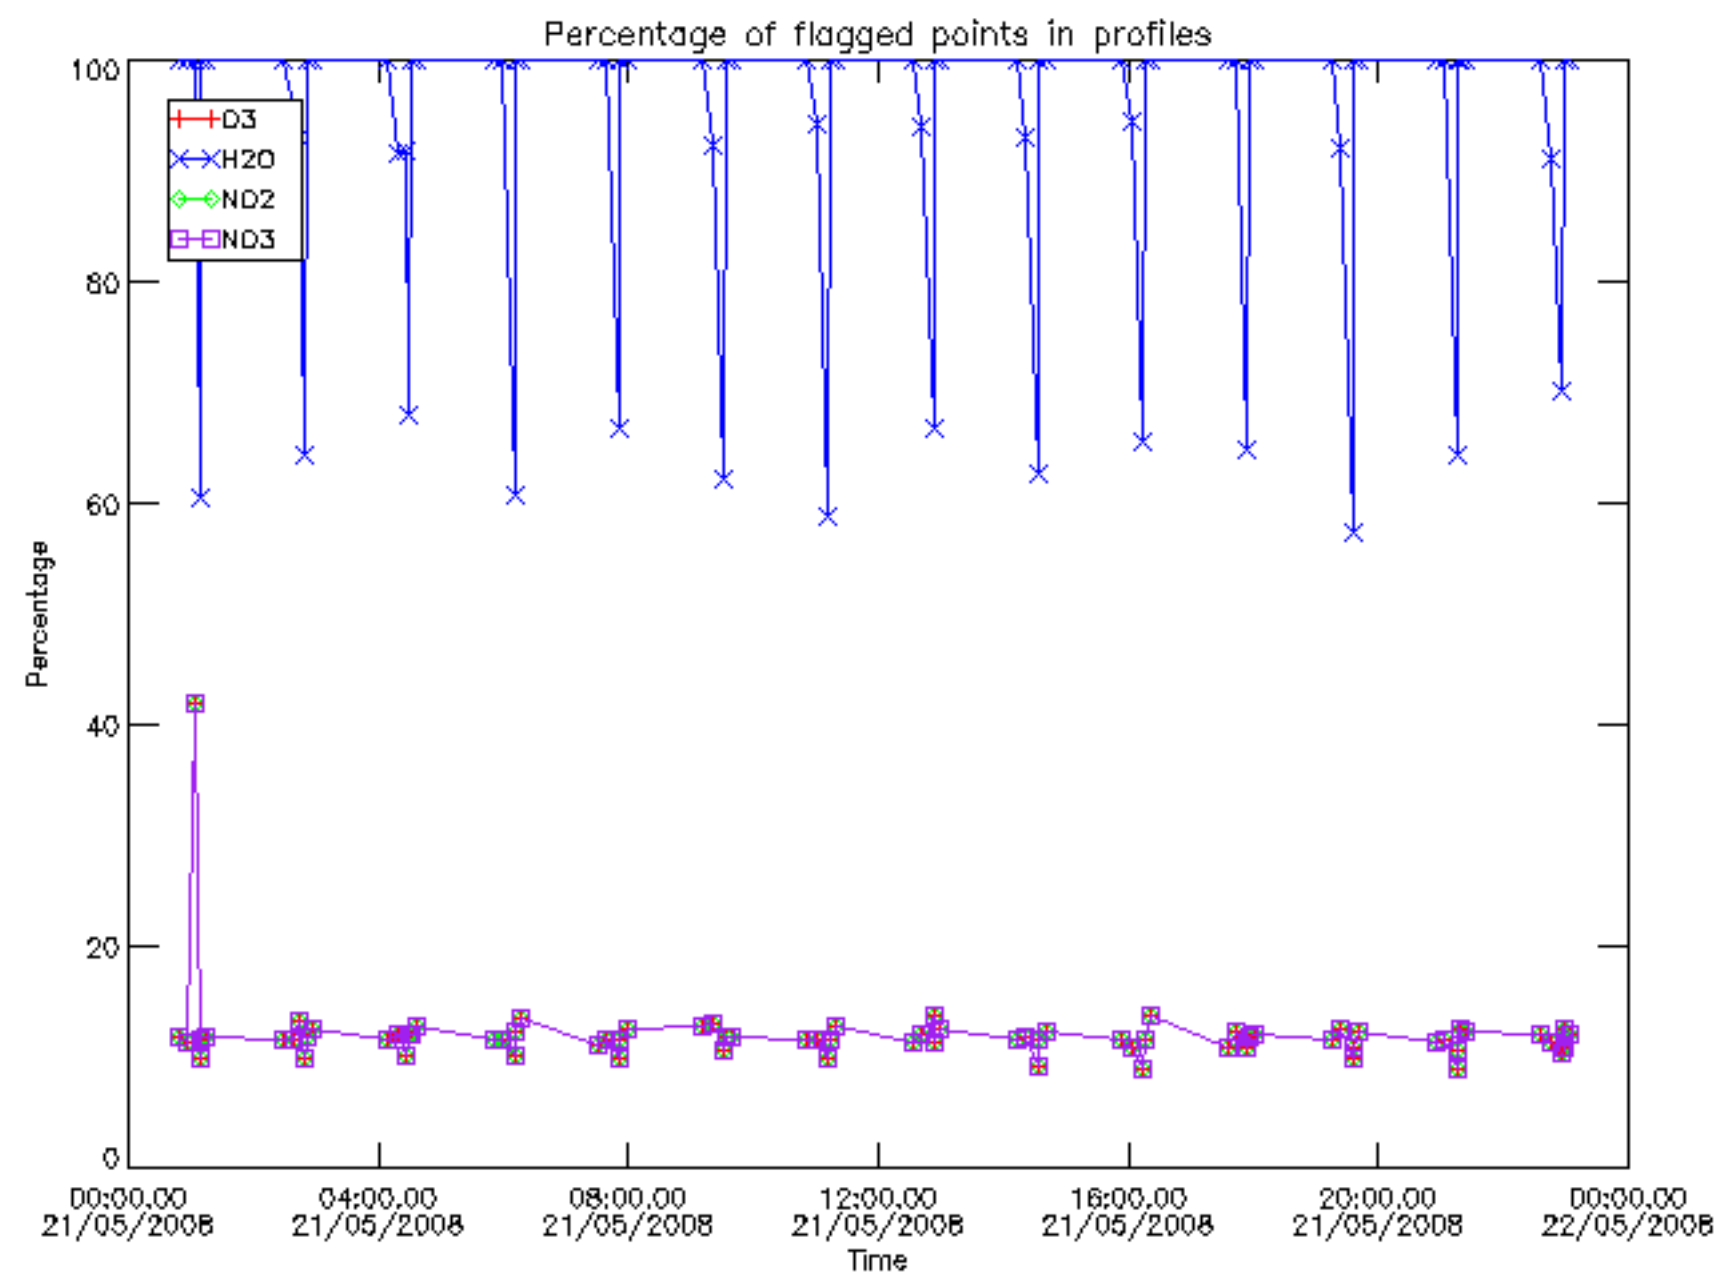

Percentage of flagged data per D3 profile

Percentage of flagged data per H2O profile