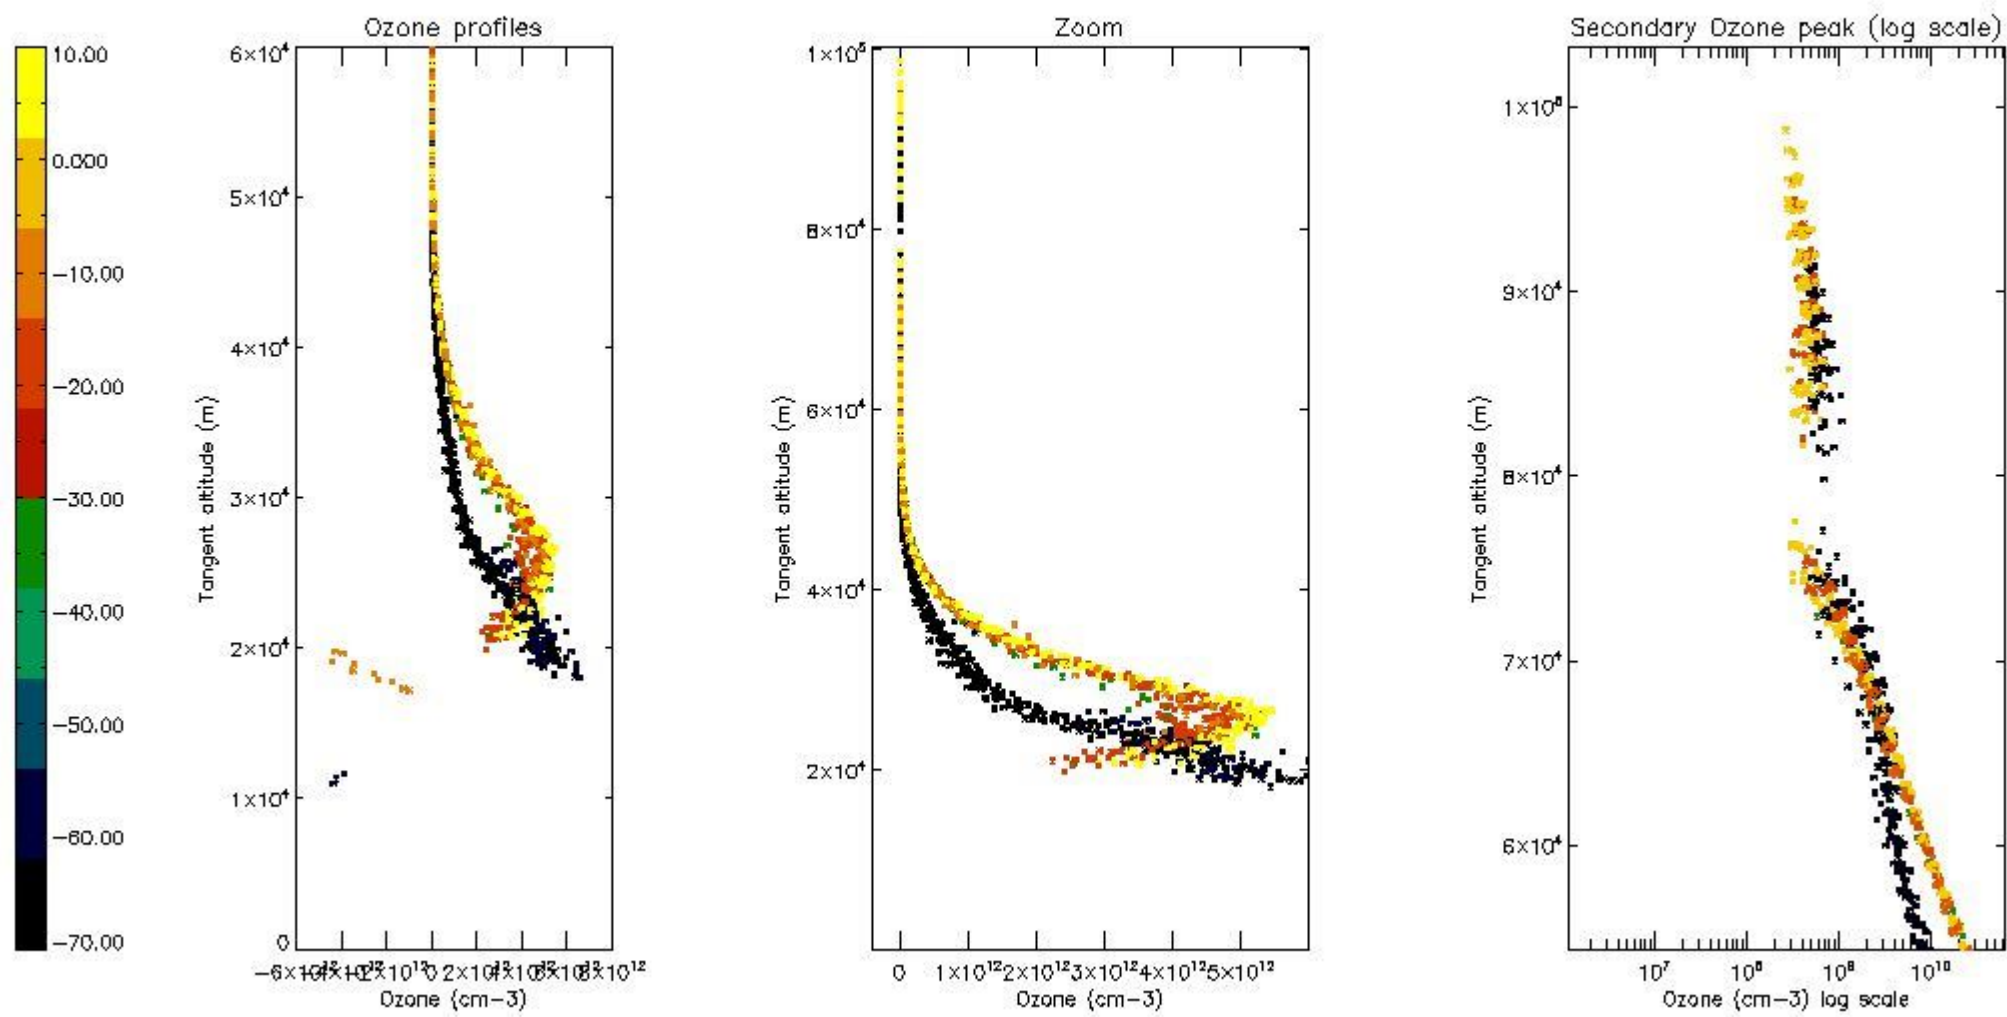

5.5 Plot ozone profiles where STD < 5% (dark without errors)

The colorbar represents the latitude.