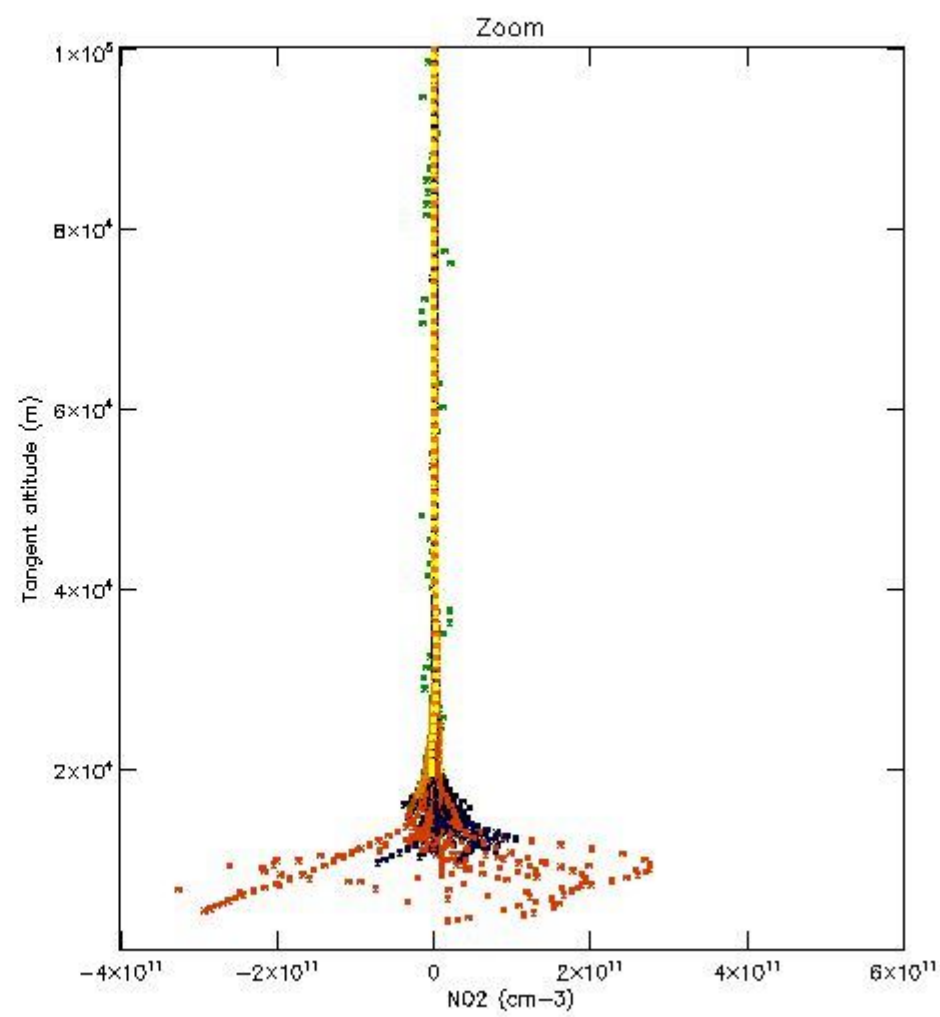

5.7 Plot NO3 profiles for all STD (dark without errors)

The colorbar represents the latitude.