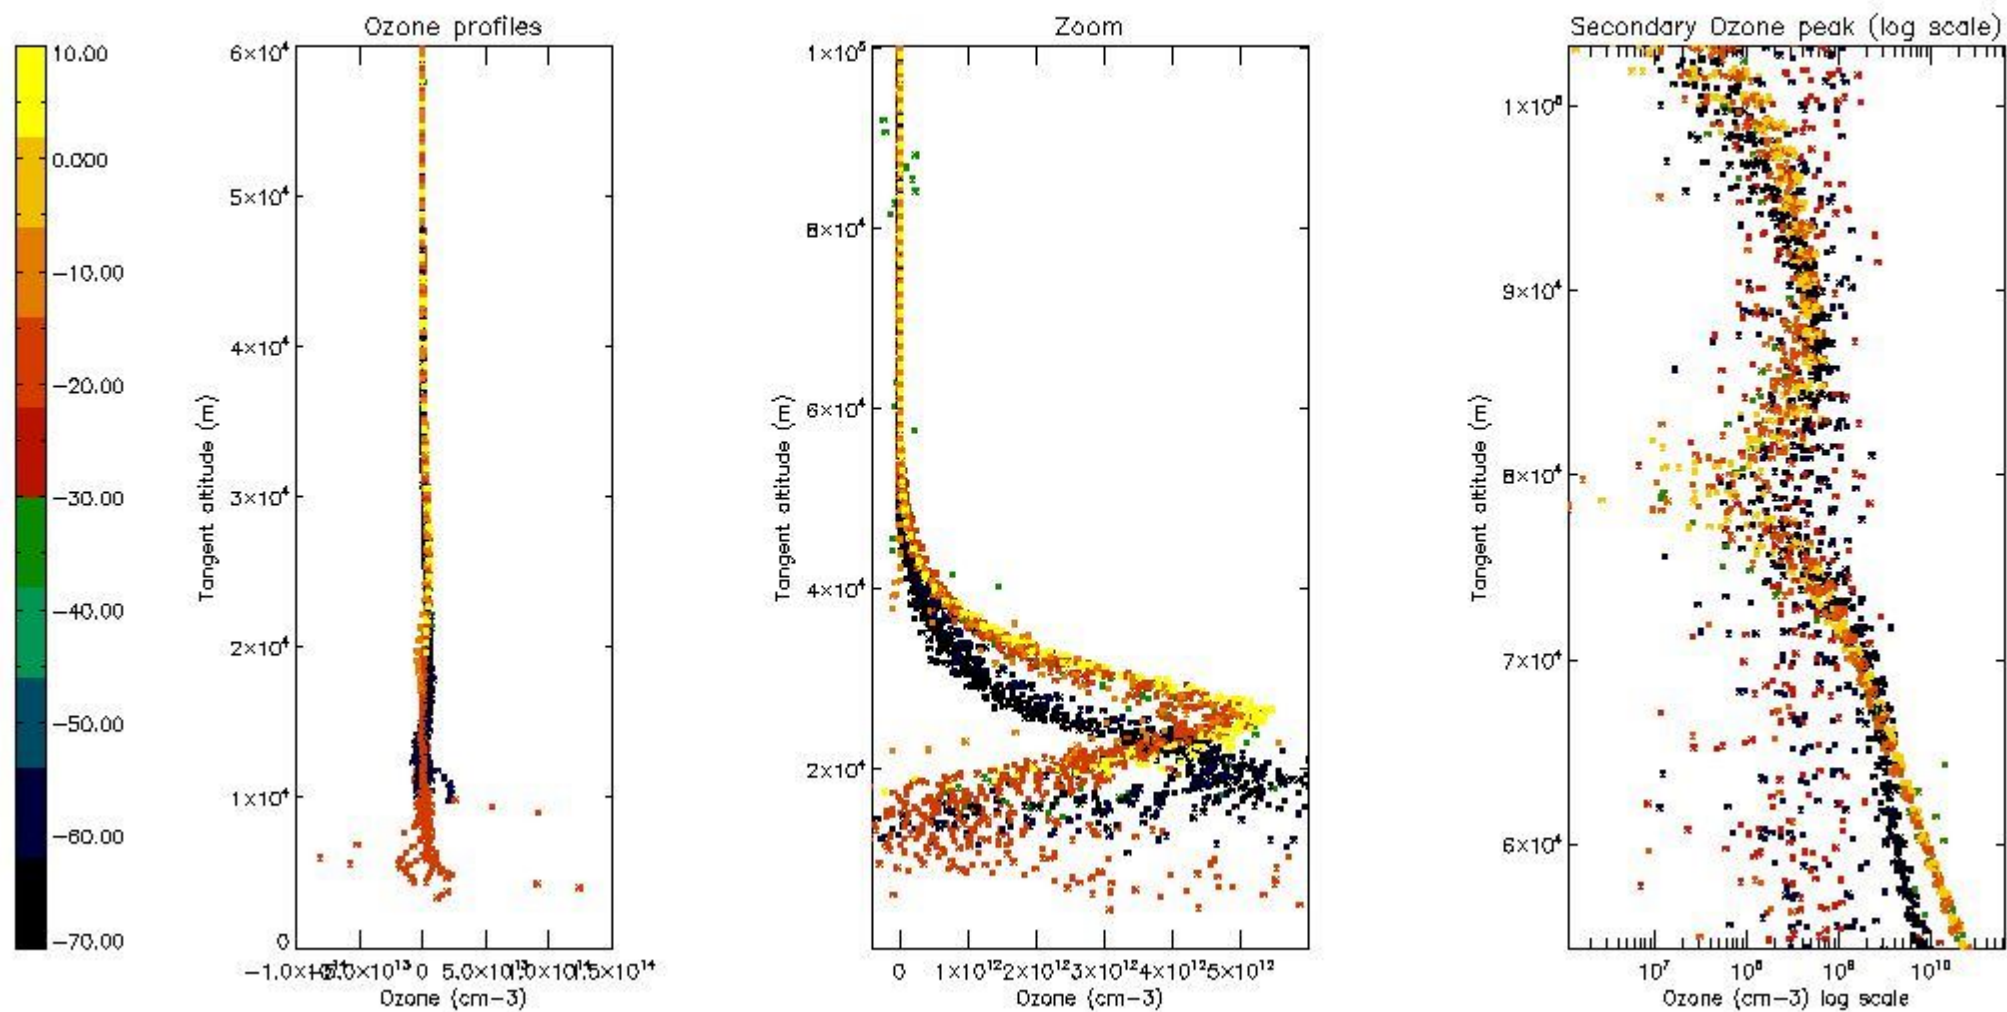

STD < 10	9
STD < 5	6

5.2 Plot ozone profiles for all STD (dark without errors)

The colorbar represents the latitude.

5.3 Plot ozone profiles where STD < 20% (dark without errors)

The colorbar represents the latitude.