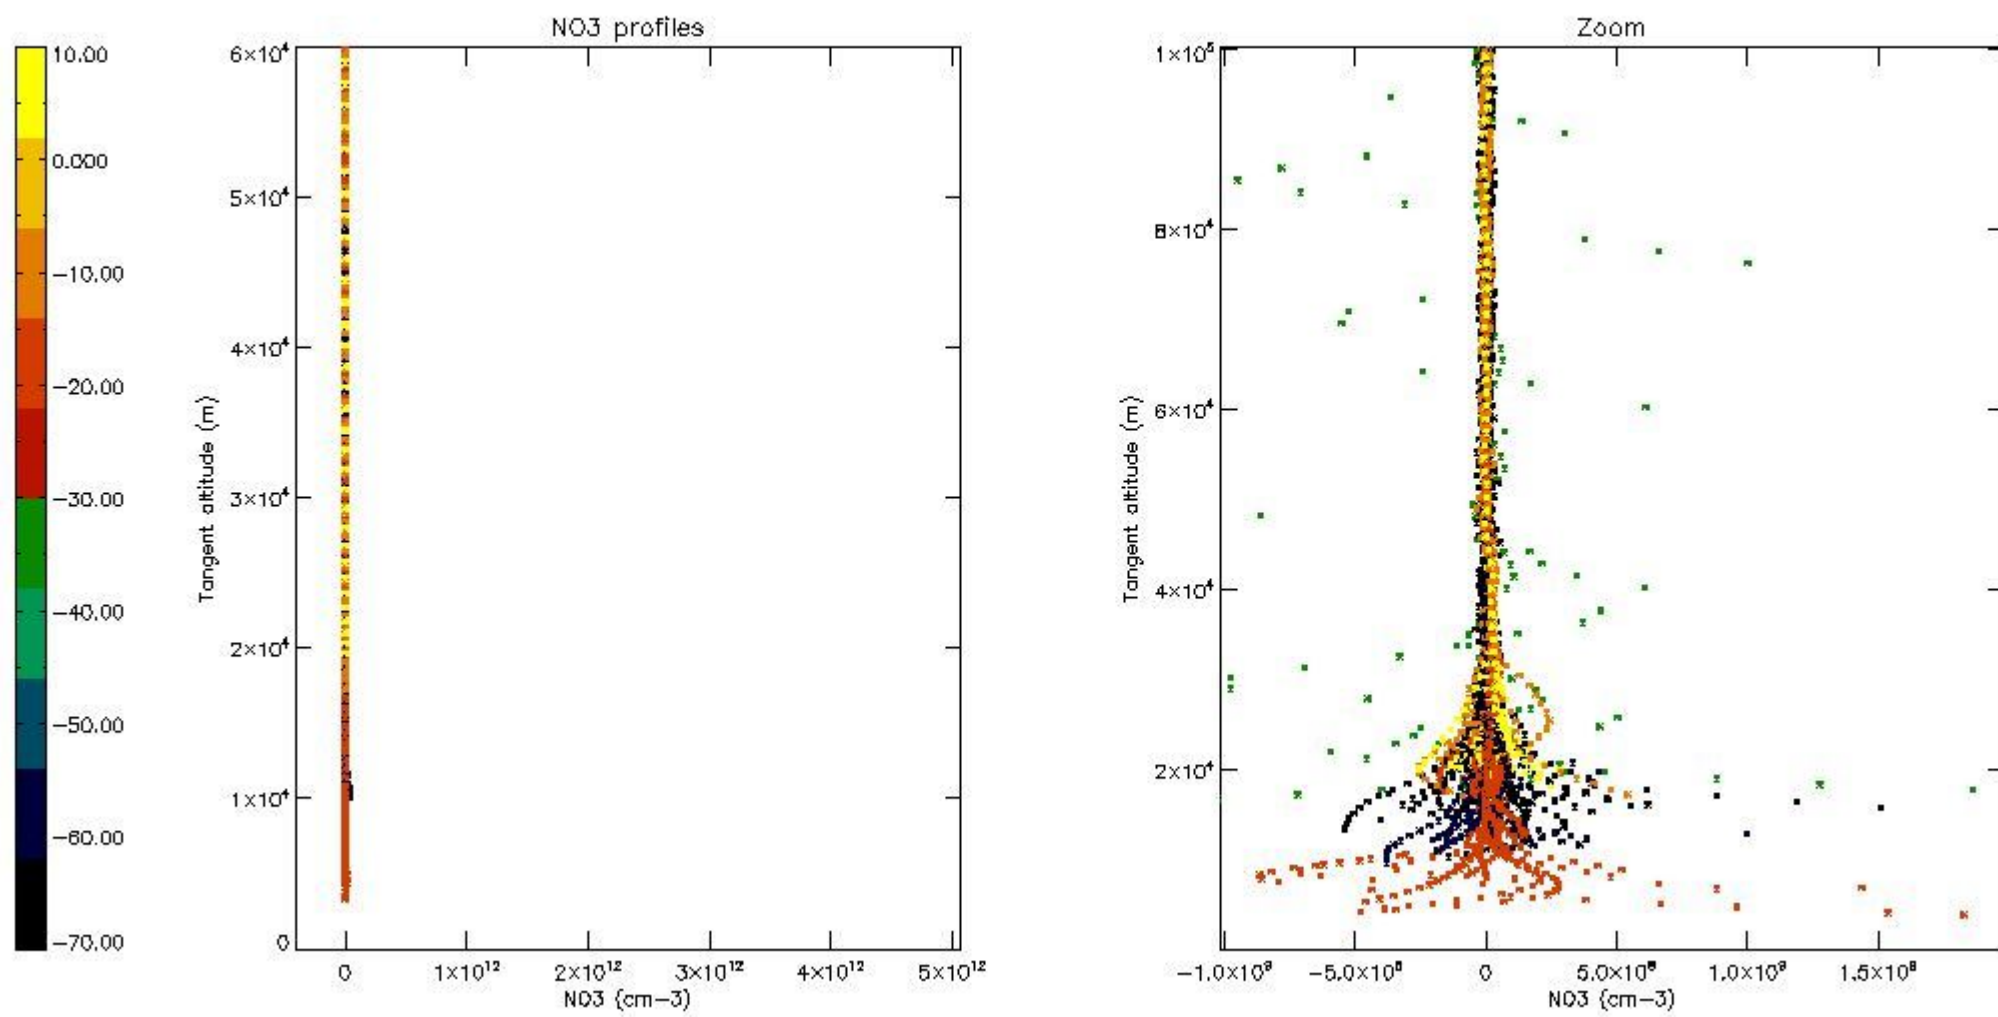

5.8 Plot H2O profiles for all STD (only for occultations of stars 1,2,3,4,13,14,16,26,63 dark without errors)

The colorbar represents the latitude.