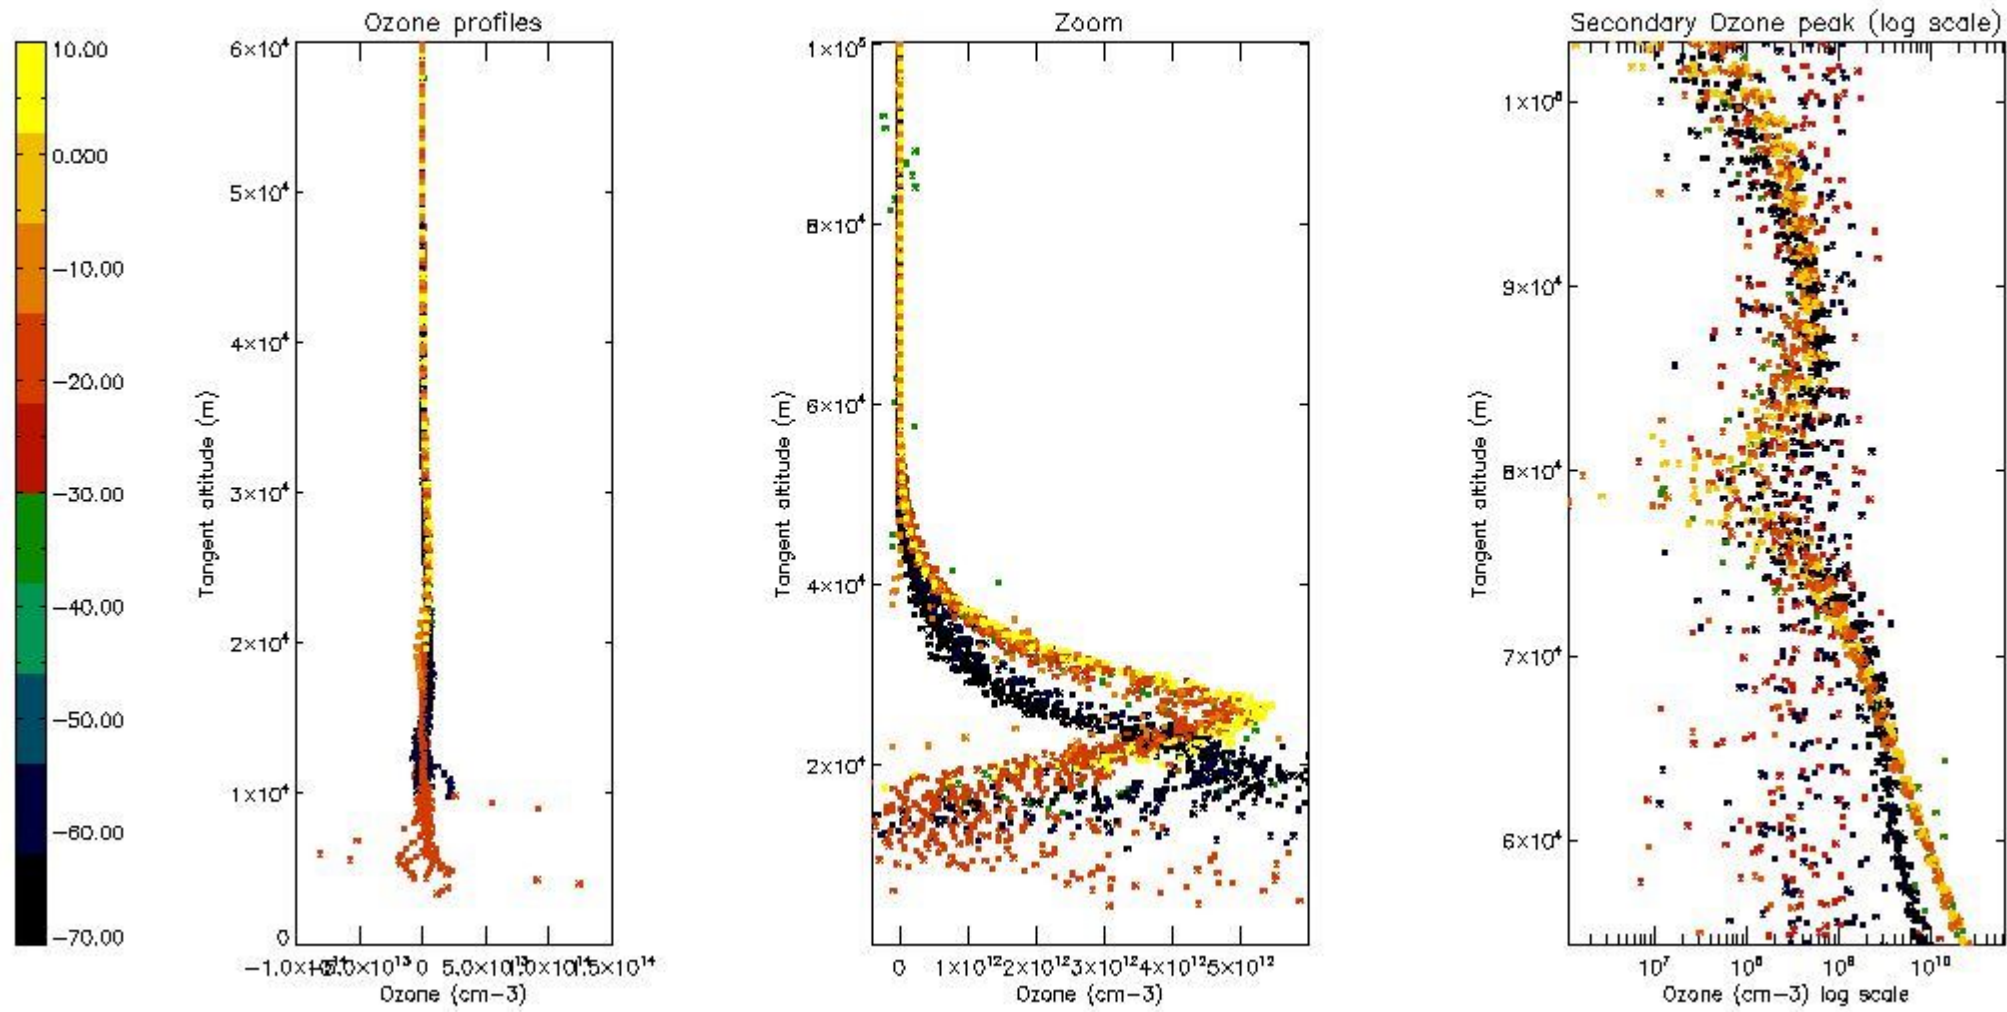

STD < 10	9
STD < 5	6

5.2 Plot ozone profiles for all STD (dark without errors)

The colorbar represents the latitude.

5.3 Plot ozone profiles where STD < 20% (dark without errors)

The colorbar represents the latitude.