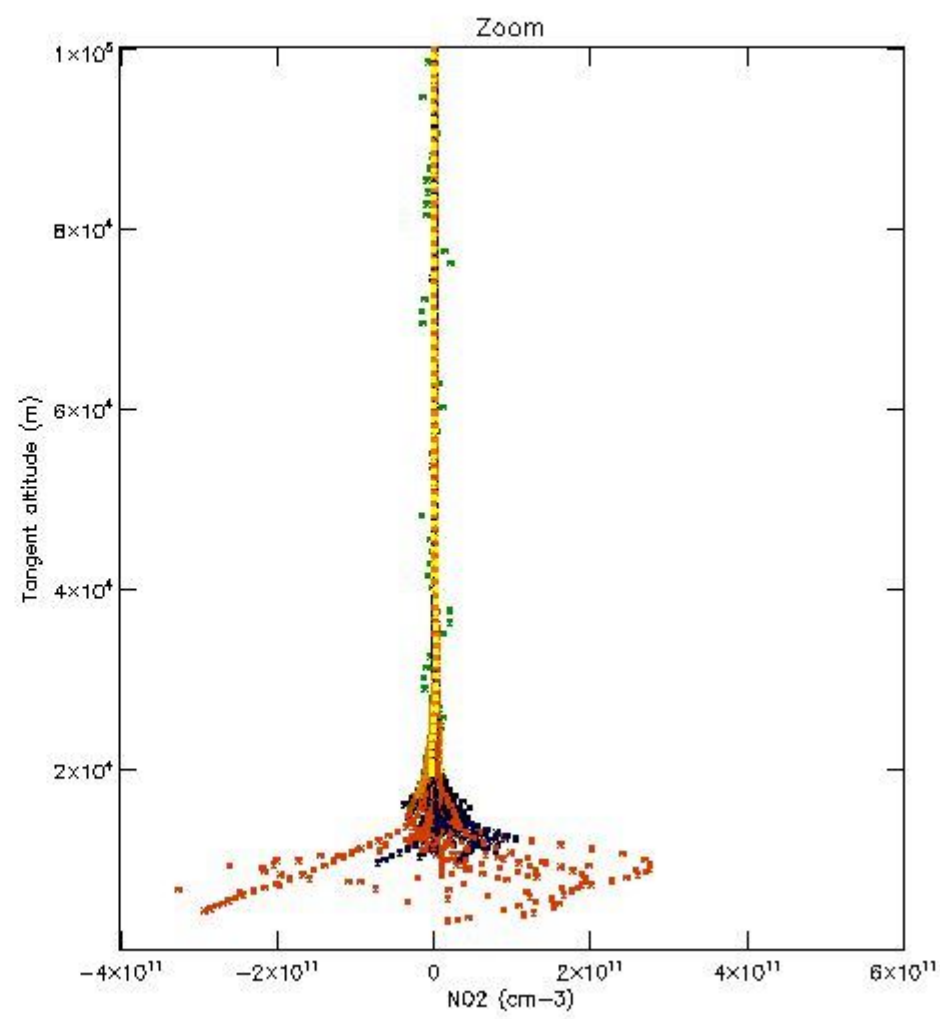

5.7 Plot NO3 profiles for all STD (dark without errors)

The colorbar represents the latitude.