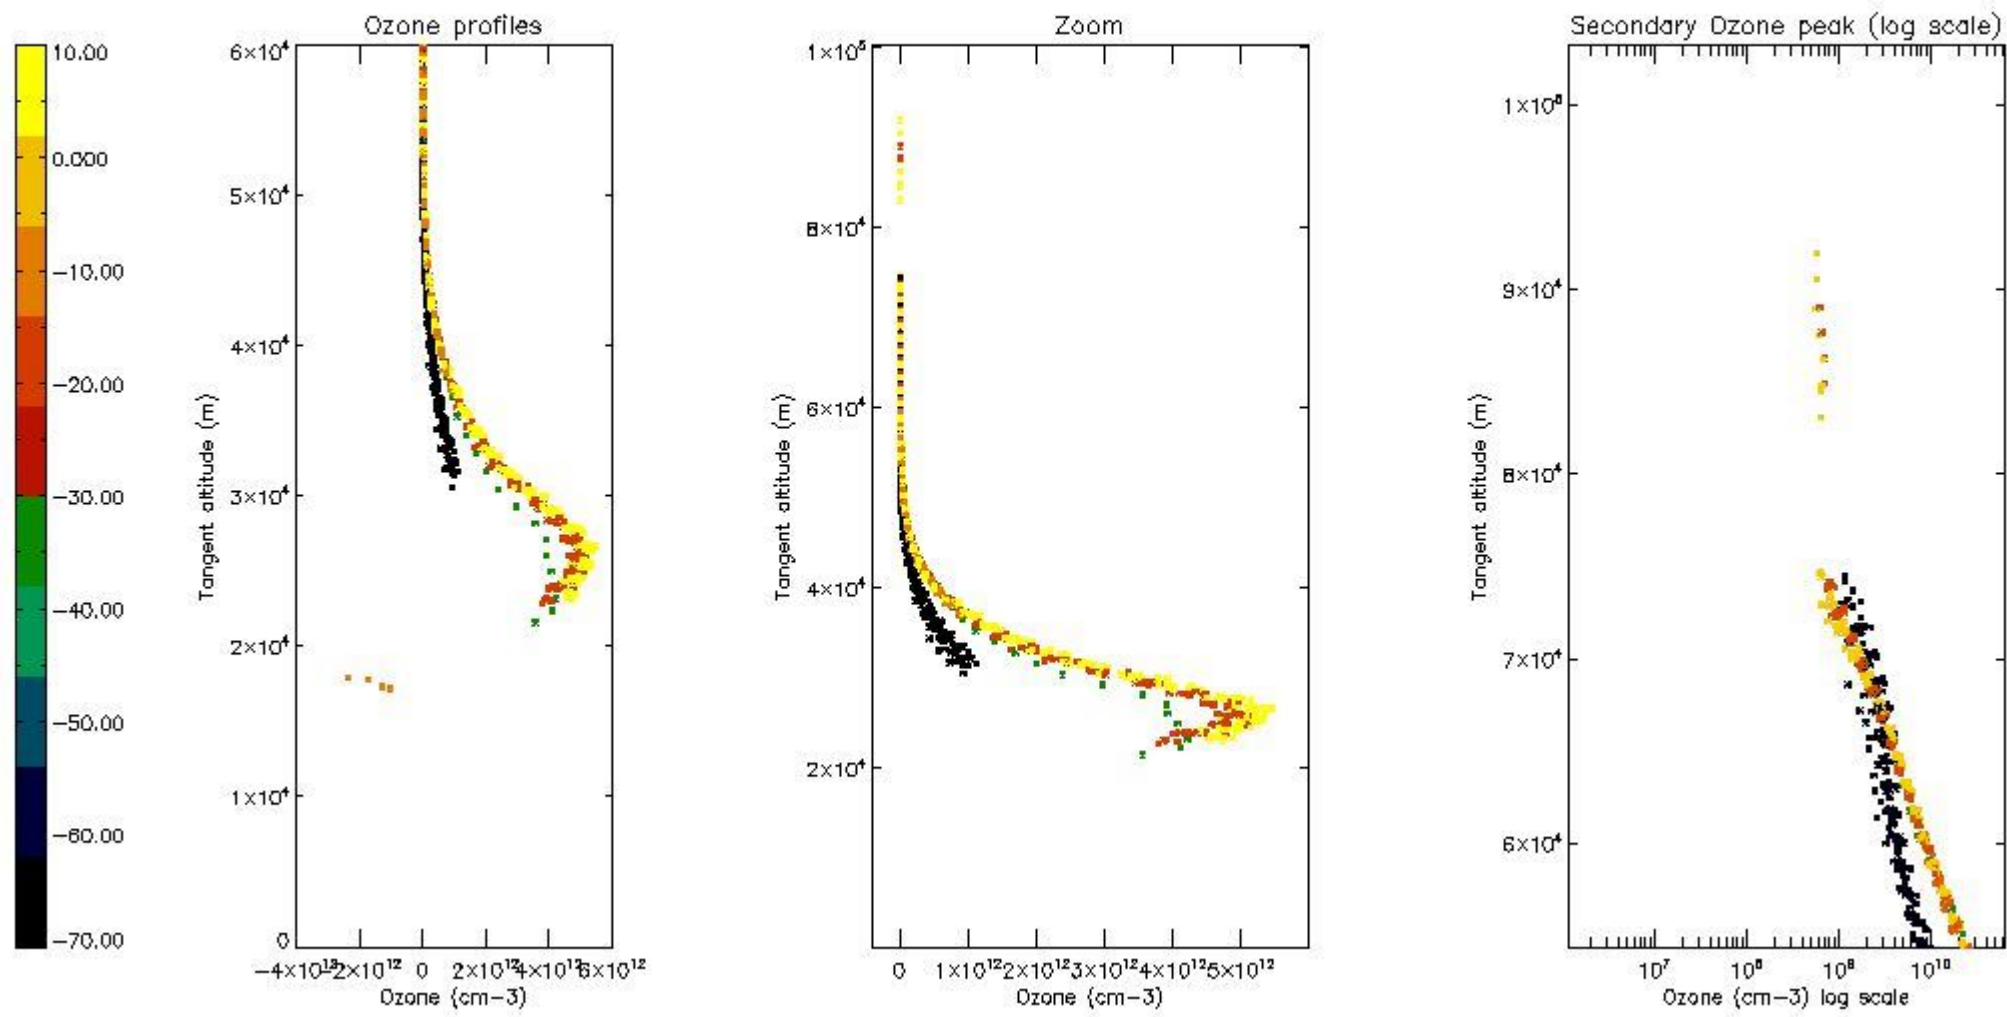

5.4 Plot ozone profiles where  $STD < 10\%$  (dark without errors)

The colorbar represents the latitude.

*5.5 Plot ozone profiles where STD < 5% (dark without errors)*

The colorbar represents the latitude.