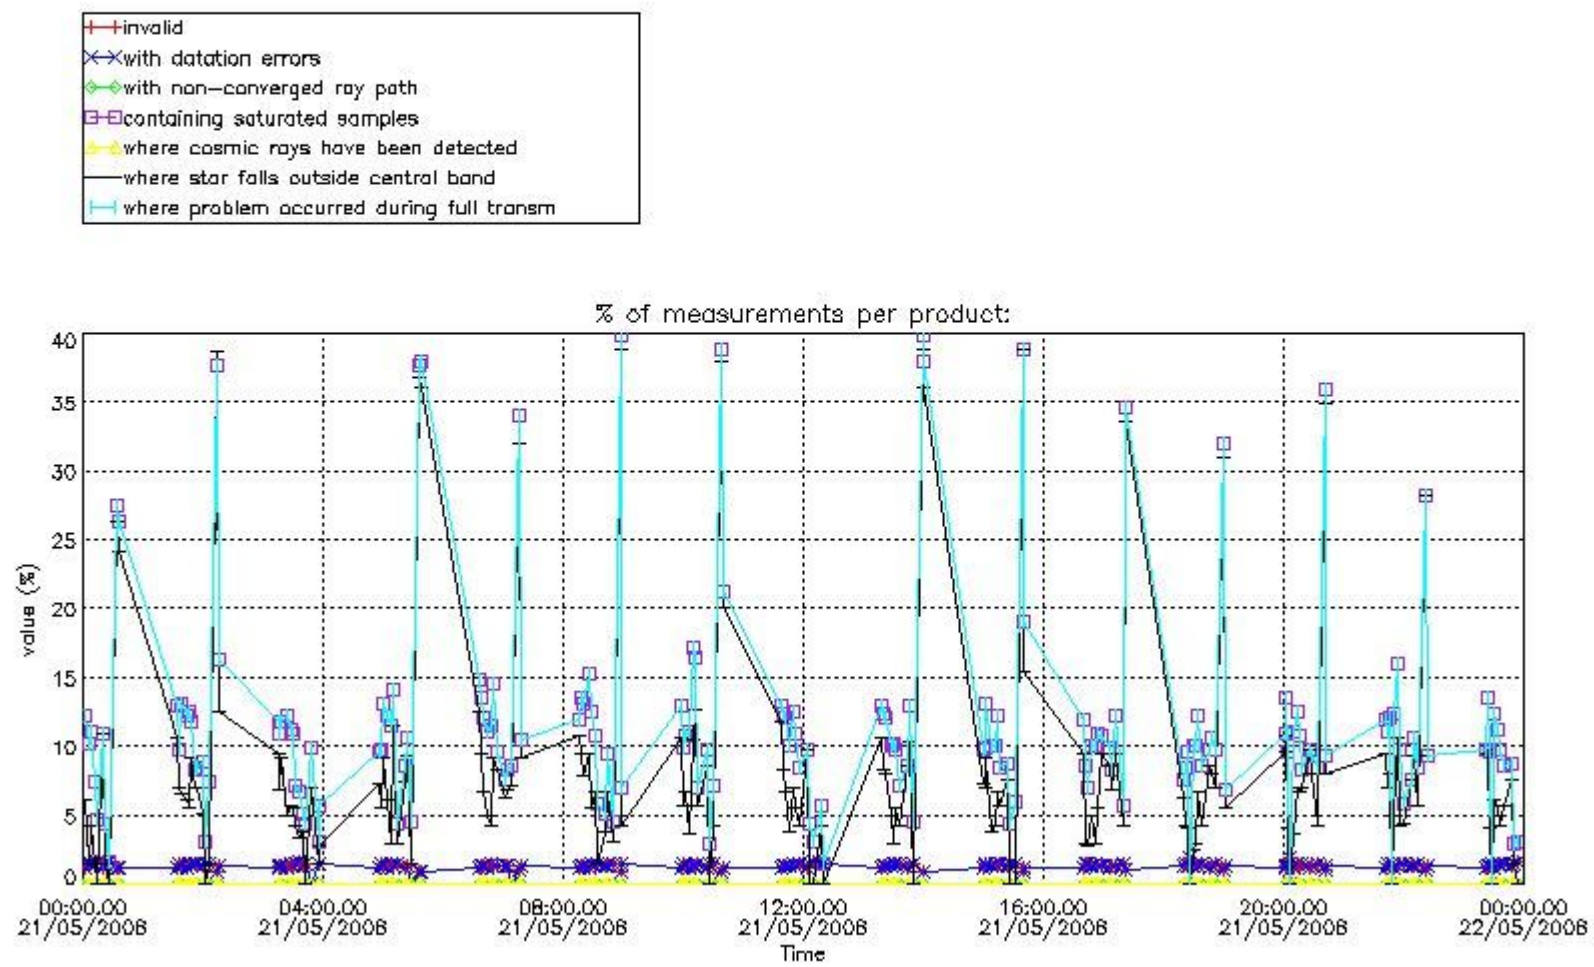

4.2 Plot quality information per product coming from level 1b processing (world map)

4.2.1 Plot level 1 quality information per product (world map): ENVISAT ASCENDING passes