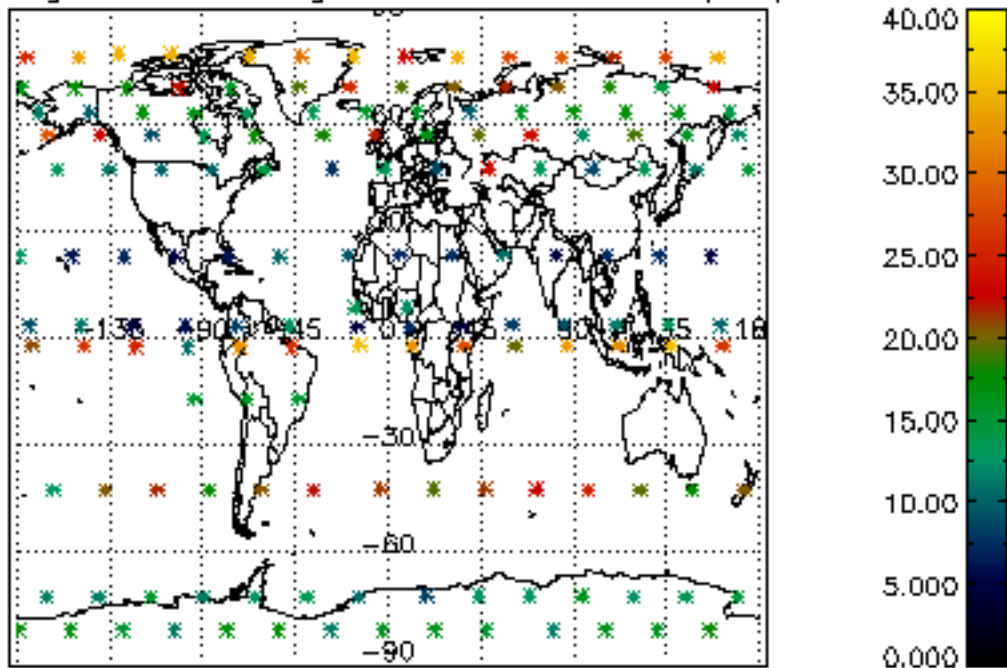

Percentage of cosmic ray hits per profile

Percentage of star falling outside central band per profile