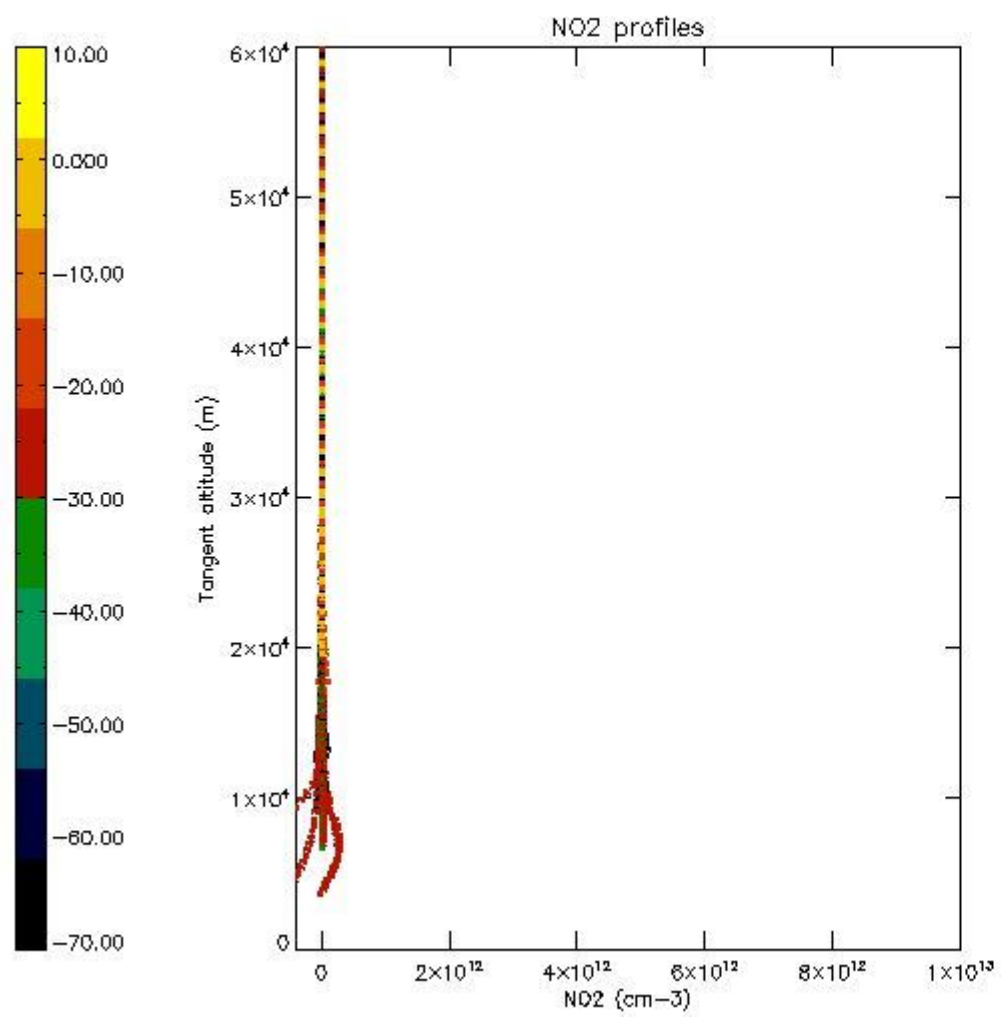

5.4 Plot ozone profiles where STD < 10% (dark without errors)

The colorbar represents the latitude.

5.5 Plot ozone profiles where STD < 5% (dark without errors)

The colorbar represents the latitude.

5.6 Plot NO₂ profiles for all STD (dark without errors)

The colorbar represents the latitude.

5.7 Plot NO3 profiles for all STD (dark without errors)

The colorbar represents the latitude.

5.8 Plot H2O profiles for all STD (only for occultations of stars 1,2,3,4,13,14,16,26,63 dark without errors)