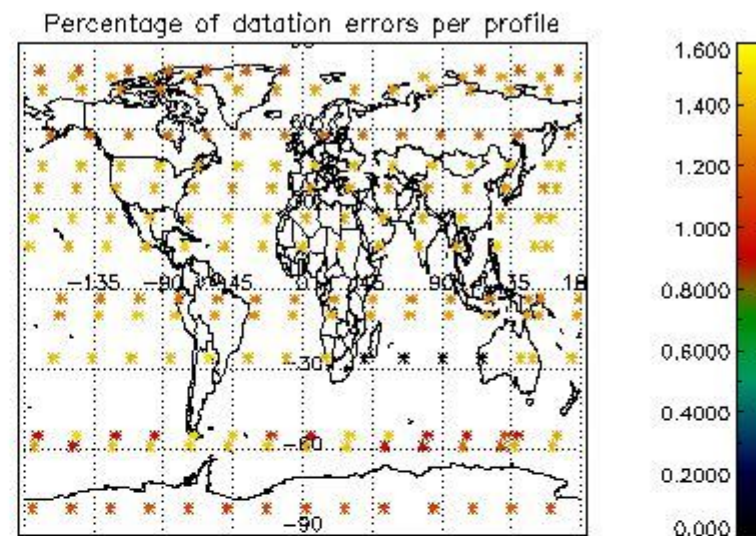

Percentage of datation errors per profile

Percentage of star falling outside central band per profile

Percentage of saturation errors per profile

4.2.2 Plot level 1 quality information per product (world map): ENVISAT DESCENDING passes