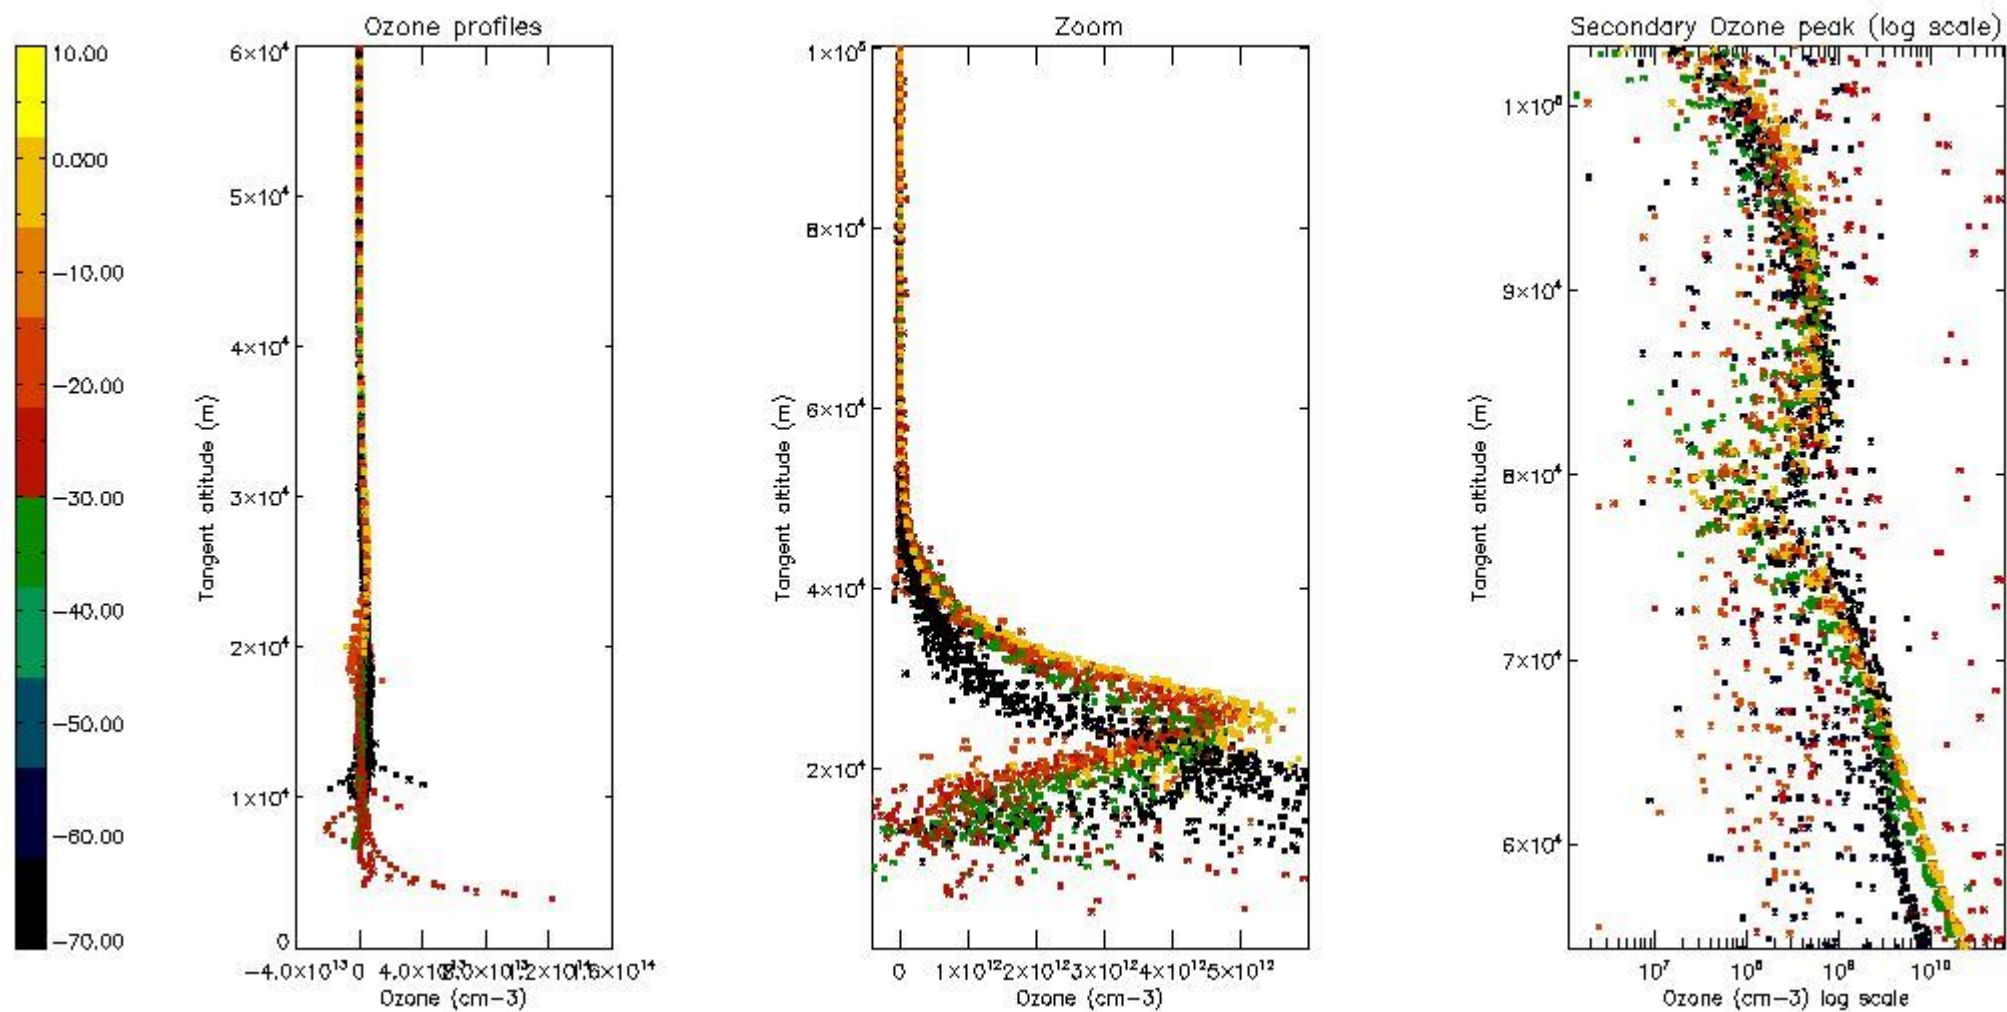

STD < 10	10
STD < 5	7

5.2 Plot ozone profiles for all STD (dark without errors)

The colorbar represents the latitude.

5.3 Plot ozone profiles where STD < 20% (dark without errors)

The colorbar represents the latitude.