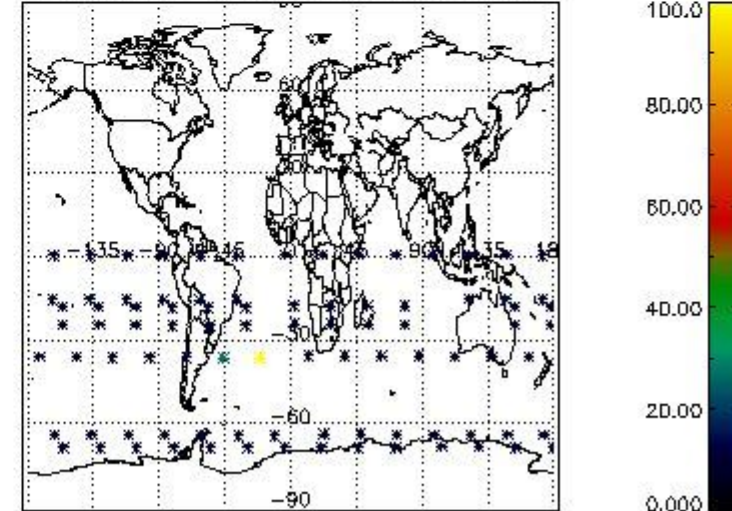

Percentage of flagged data per NO3 profile

4. Level 1 quality information per product

In this section it is plotted some information contained in the Quality Summary data set of the level 2 products that comes from the level 1b processing. Products without errors (error flag in the MPH set to "0") are used.

4.1 Plot quality information per product (time dependant) coming from level 1b processing

4.1.1 Plot level 1 quality information per product (time dependant): ENVISAT ASCENDING passes