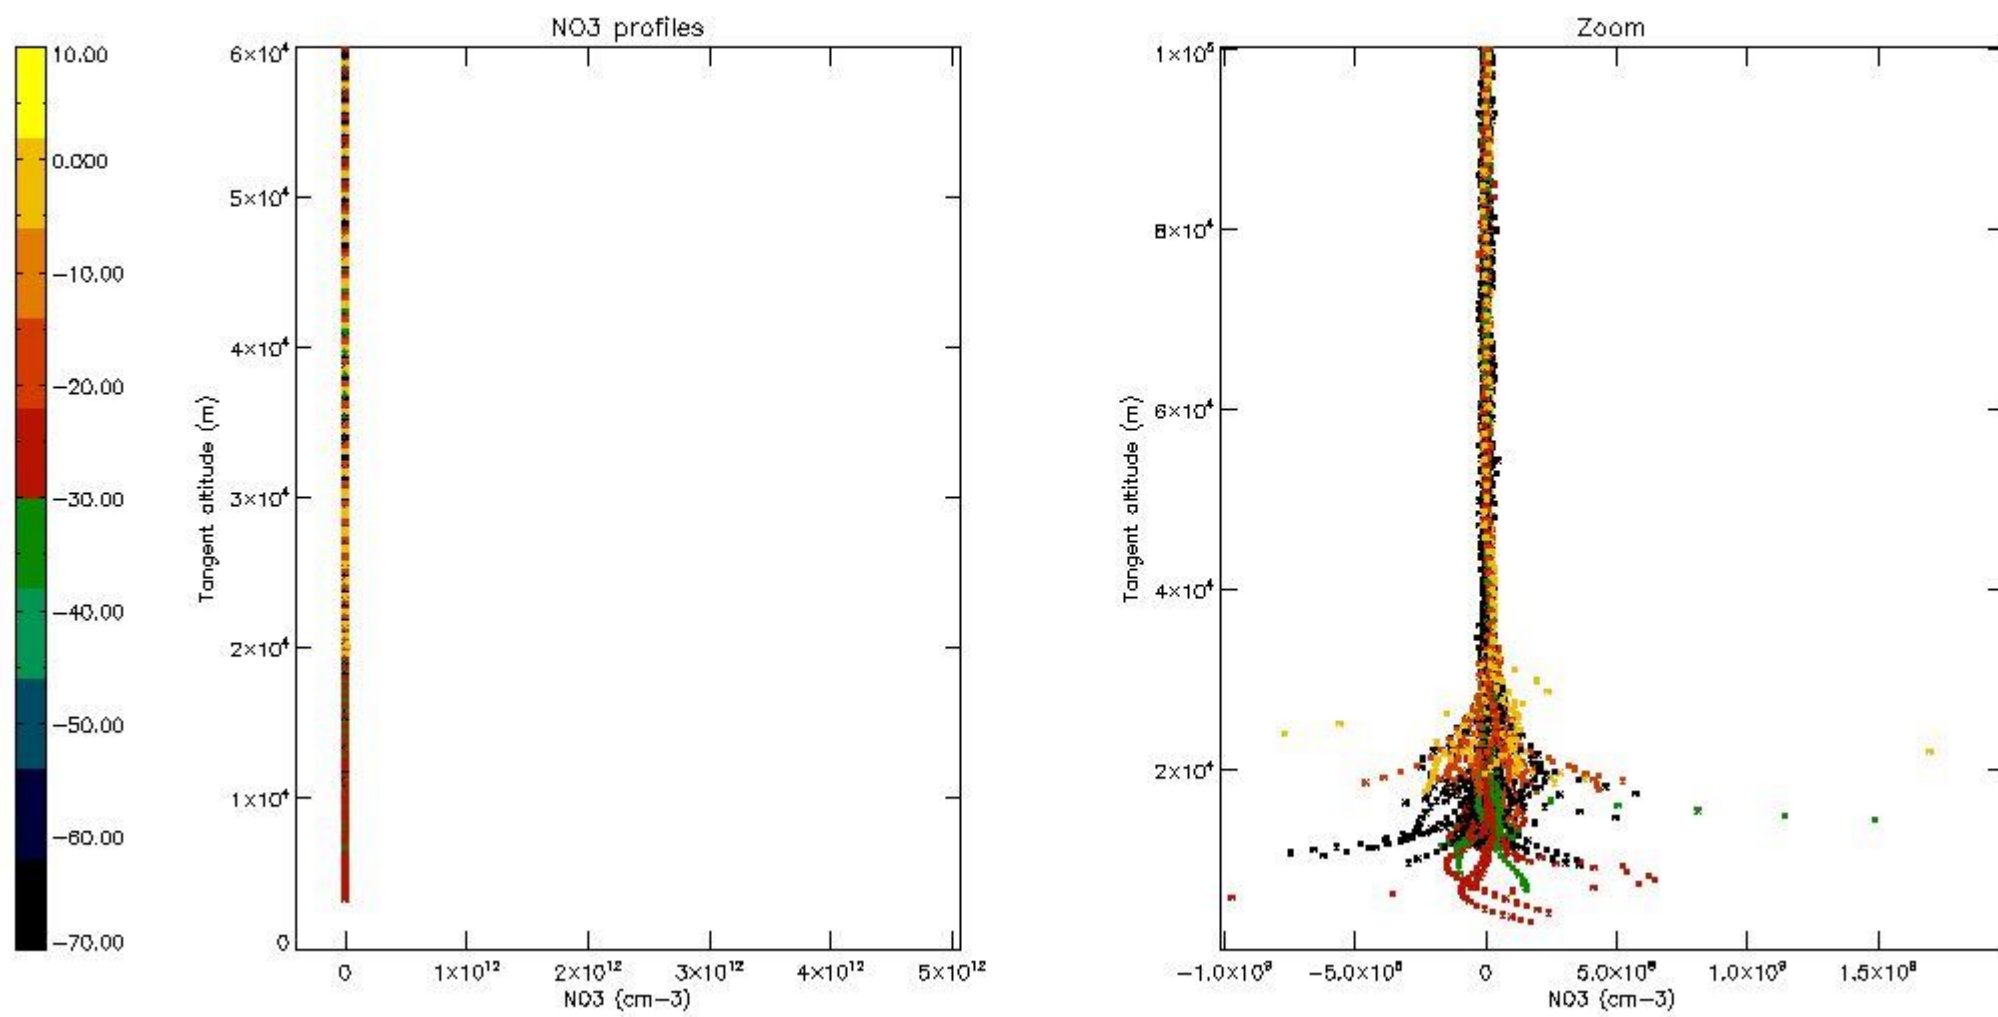

5.8 Plot H2O profiles for all STD (only for occultations of stars 1,2,3,4,13,14,16,26,63 dark without errors)

The colorbar represents the latitude.