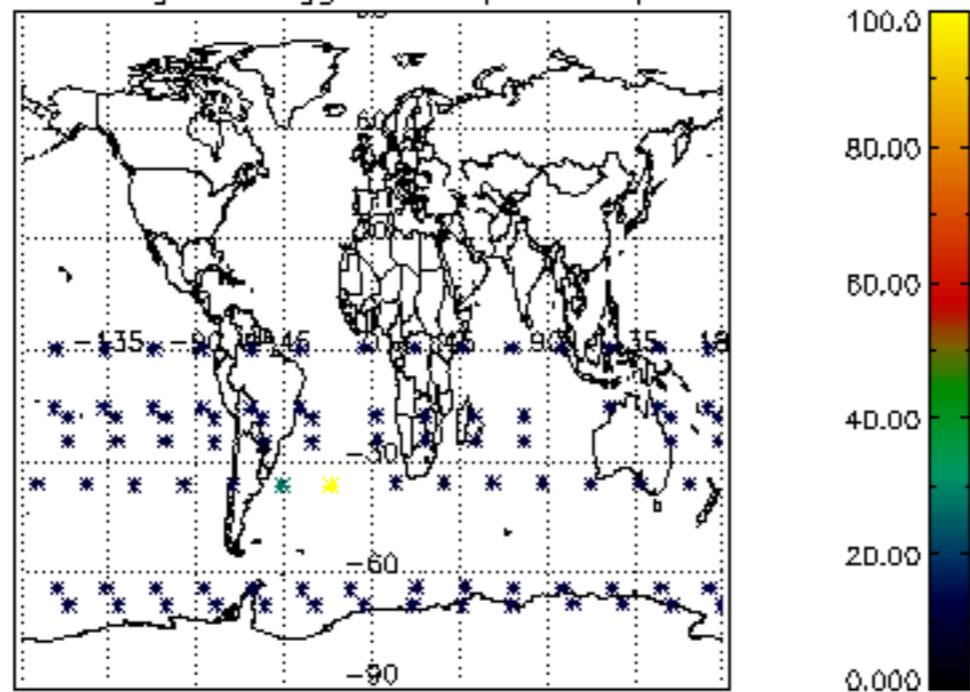

Percentage of flagged data per NO2 profile