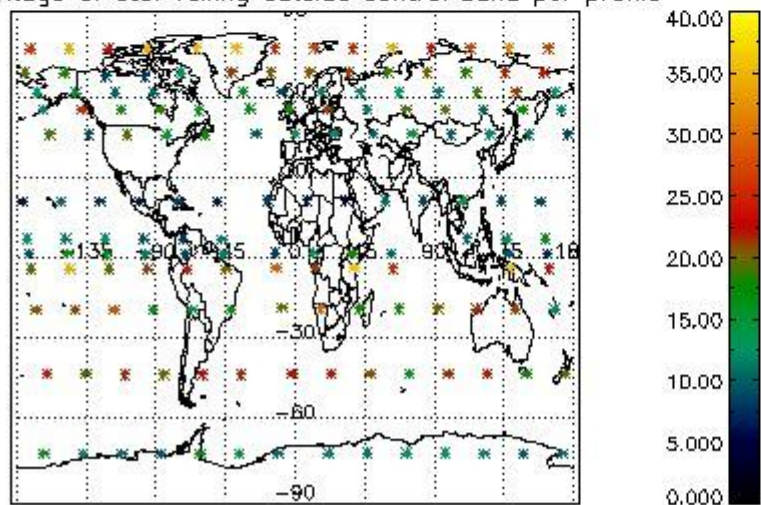

Percentage of star falling outside central band per profile