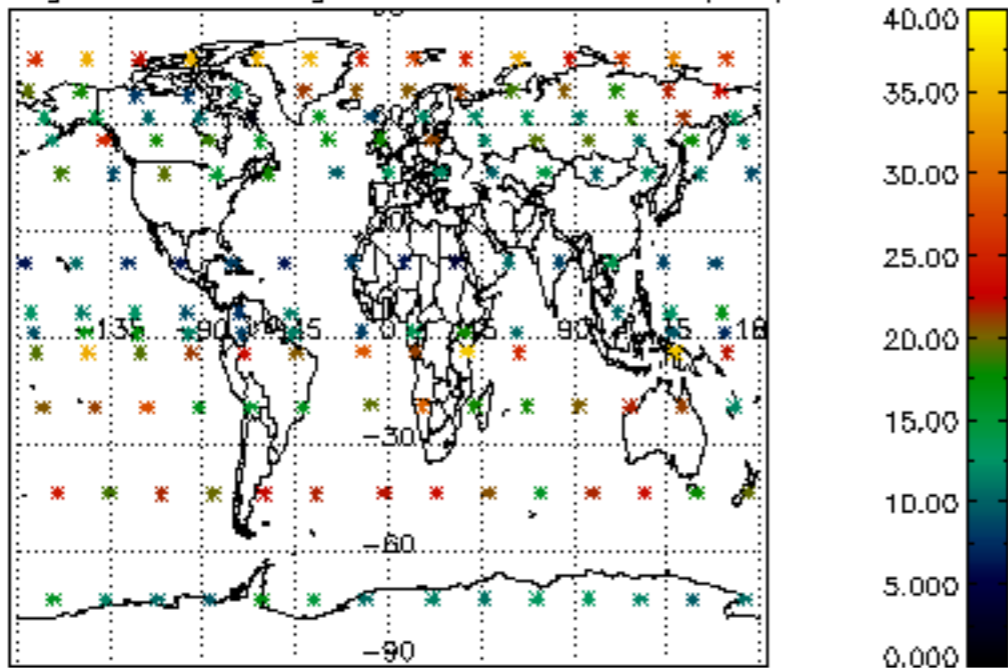

Percentage of cosmic ray hits per profile

Percentage of star falling outside central band per profile