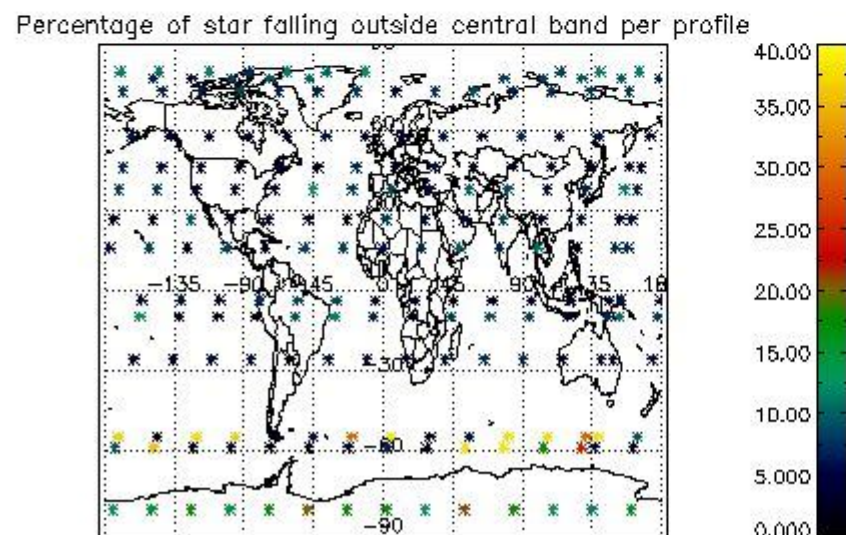

5. Trace gas profiles

5.1 Ozone statistics based on quality of products

The final quality of the products can be "measured" using the STD (Standard Deviation) attached to every point profile. This information is written to the parameter GOM_NL__2P/NL_LOCAL_SPECIES_DENSITY/o3_std of the level 2 products. The table below shows the statistics for given STD ranges.

The statistics are given with respect to the overall valid production:

- Products without fatal errors: GOM_NL__2P/MPH/PRODUCT_ERR=0
- Valid point profile: GOM_NL__2P/NL_LOCAL_SPECIES_DENSITY/pcd(0)=0

The 'Criteria' is applied to valid points of dark limb products:

- Products in dark limb illumination condition: GOM_NL__2P/NL_SUMMARY_QUALITY/obs_ill_cond=0
- Products without fatal errors: GOM_NL__2P/MPH/PRODUCT_ERR=0
- Valid point profile: GOM_NL__2P/NL_LOCAL_SPECIES_DENSITY/pcd(0)=0

So, the table below shows the percentage of dark limb and valid observations for each criteria with respect to the overall valid daily observations.

Criteria	% of total production
All STD	27
STD < 20	14