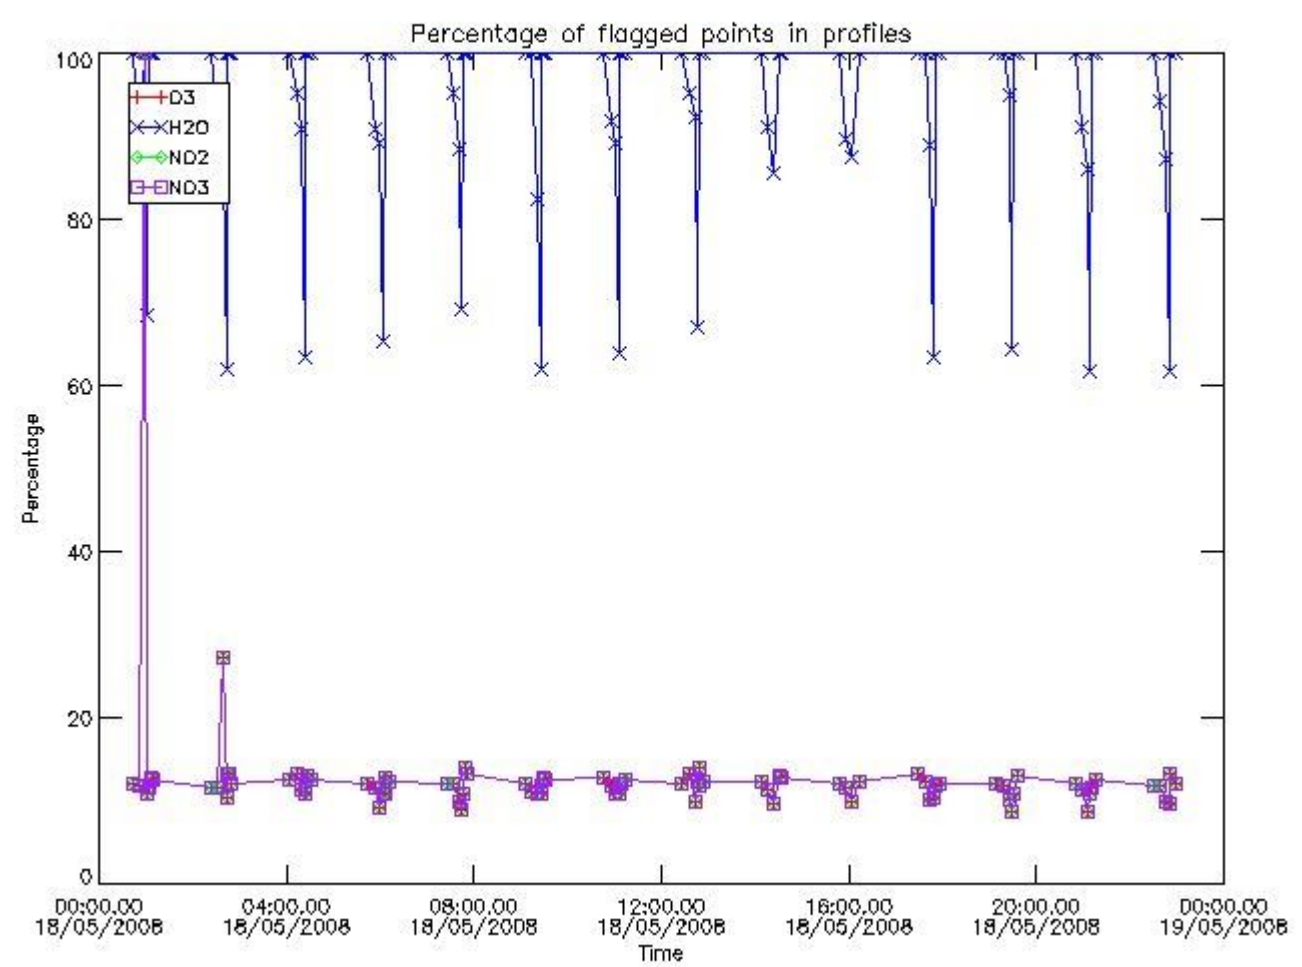

338	GOM_NL__2PRFIN20080518_225714_000000422068_00388_32506_1295.N1	18-MAY-2008 22:57:14	Dark	42.000	45	Alp Pav	1.9400	26000.	84	32506	No
339	GOM_NL__2PRFIN20080518_230416_000000412068_00388_32506_1296.N1	18-MAY-2008 23:04:16	Straylight	40.500	141	Bet Ara	2.8400	4600.0	81	32506	No
340	GOM_NL__2PRFIN20080518_230656_000000502068_00388_32506_1297.N1	18-MAY-2008 23:06:56	Straylight	50.000	40	The Sco	1.8590	7100.0	100	32506	No
341	GOM_NL__2PRFIN20080518_230847_000000532068_00388_32506_1298.N1	18-MAY-2008 23:08:47	Straylight	52.500	25	35Lam Sco	1.6200	28000.	105	32506	No
342	GOM_NL__2PRFIN20080518_231059_000000522068_00388_32506_1299.N1	18-MAY-2008 23:10:59	Tw_i_and_stray	51.500	75	26Eps Sco	2.2910	4250.0	103	32506	No
343	GOM_NL__2PRFIN20080518_231359_000000632068_00388_32506_1300.N1	18-MAY-2008 23:13:59	Tw_i_and_stray	63.000	16	21Alp Sco	1.0200	3000.0	126	32506	No
344	GOM_NL__2PRFIN20080518_231629_000000442068_00388_32506_1301.N1	18-MAY-2008 23:16:29	Bright	43.500	97	8Bet1Sco	2.5610	30000.	87	32506	No
345	GOM_NL__2PRFIN20080518_231816_000000372068_00388_32506_1302.N1	18-MAY-2008 23:18:16	Bright	37.000	122	9Alp2Lib	2.7470	9700.0	74	32506	No
346	GOM_NL__2PRFIN20080518_232004_000000392068_00388_32506_1303.N1	18-MAY-2008 23:20:04	Bright	38.500	104	27Bet Lib	2.6140	13100.	77	32506	No
347	GOM_NL__2PRFIN20080518_232510_000000422068_00388_32506_1304.N1	18-MAY-2008 23:25:10	Bright	41.500	102	24Alp Ser	2.6000	4250.0	83	32506	No
348	GOM_NL__2PRFIN20080518_232829_000000352068_00388_32506_1305.N1	18-MAY-2008 23:28:29	Bright	35.000	3	16Alp Boo	-0.050000	4250.0	70	32506	No
349	GOM_NL__2PRFIN20080518_233050_000000372068_00388_32506_1306.N1	18-MAY-2008 23:30:50	Bright	37.000	83		2.3780	11000.	74	32506	No
350	GOM_NL__2PRFIN20080518_233359_000000362068_00388_32506_1307.N1	18-MAY-2008 23:33:59	Bright	35.500	180	27Gam Boo	3.0400	8000.0	71	32506	No
351	GOM_NL__2PRFIN20080518_233700_000000362068_00388_32506_1308.N1	18-MAY-2008 23:37:00	Bright	36.000	39	85Eta UMa	1.8540	24000.	72	32506	No
352	GOM_NL__2PRFIN20080518_234225_000000402068_00388_32506_1309.N1	18-MAY-2008 23:42:25	Bright	40.000	119	14Eta Dra	2.7270	4700.0	80	32506	No
353	GOM_NL__2PRFIN20080518_234412_000000382068_00388_32506_1310.N1	18-MAY-2008 23:44:12	Bright	38.000	60	7Bet UMi	2.0810	3950.0	76	32506	No
354	GOM_NL__2PRFIN20080518_234840_000000362068_00388_32506_1311.N1	18-MAY-2008 23:48:40	Bright	35.500	49	1Alp UMi	1.9900	6300.0	71	32506	No
355	GOM_NL__2PRFIN20080518_235652_000000532068_00388_32506_1312.N1	18-MAY-2008 23:56:52	Bright	53.000	76	27Gam Cas	2.3000	30000.	106	32506	No
356	GOM_NL__2PRFIN20080518_235805_000000372068_00388_32506_1313.N1	18-MAY-2008 23:58:05	Bright	36.500	68	18Alp Cas	2.2250	4500.0	73	32506	No

3. Quality information per product

In this section it is plotted some information contained in the Quality Summary data set of the level 2 products. Only products in dark limb conditions and without errors (error flag in the MPH set to "0") are used.

3.1 Plot quality information per product (time dependant)

3.2 Plot quality information per product (world map)