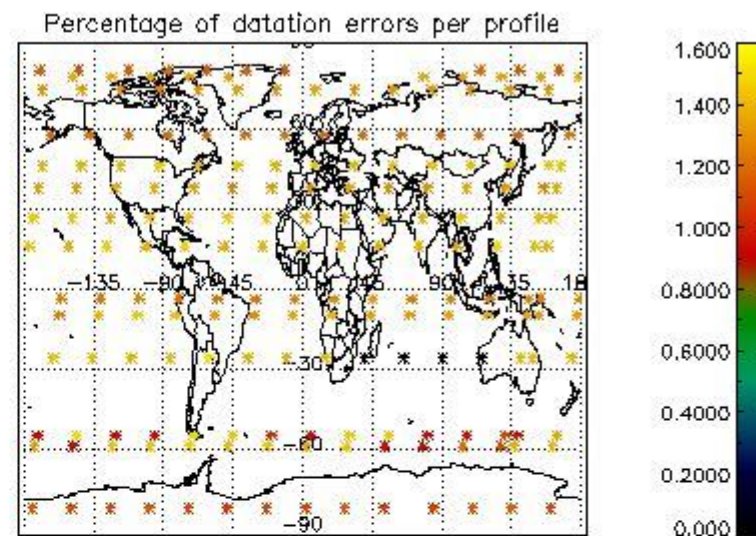

5. Trace gas profiles

5.1 Ozone statistics based on quality of products

The final quality of the products can be "measured" using the STD (Standard Deviation) attached to every point profile. This information is written to the parameter GOM_NL__2P/NL_LOCAL_SPECIES_DENSITY/o3_std of the level 2 products. The table below shows the statistics for given STD ranges.

The statistics are given with respect to the overall valid production:

- Products without fatal errors: GOM_NL__2P/MPH/PRODUCT_ERR=0
- Valid point profile: GOM_NL__2P/NL_LOCAL_SPECIES_DENSITY/pcd(0)=0

The 'Criteria' is applied to valid points of dark limb products:

- Products in dark limb illumination condition: GOM_NL__2P/NL_SUMMARY_QUALITY/obs_ill_cond=0
- Products without fatal errors: GOM_NL__2P/MPH/PRODUCT_ERR=0
- Valid point profile: GOM_NL__2P/NL_LOCAL_SPECIES_DENSITY/pcd(0)=0

So, the table below shows the percentage of dark limb and valid observations for each criteria with respect to the overall valid daily observations.

Criteria	% of total production
All STD	27
STD < 20	14