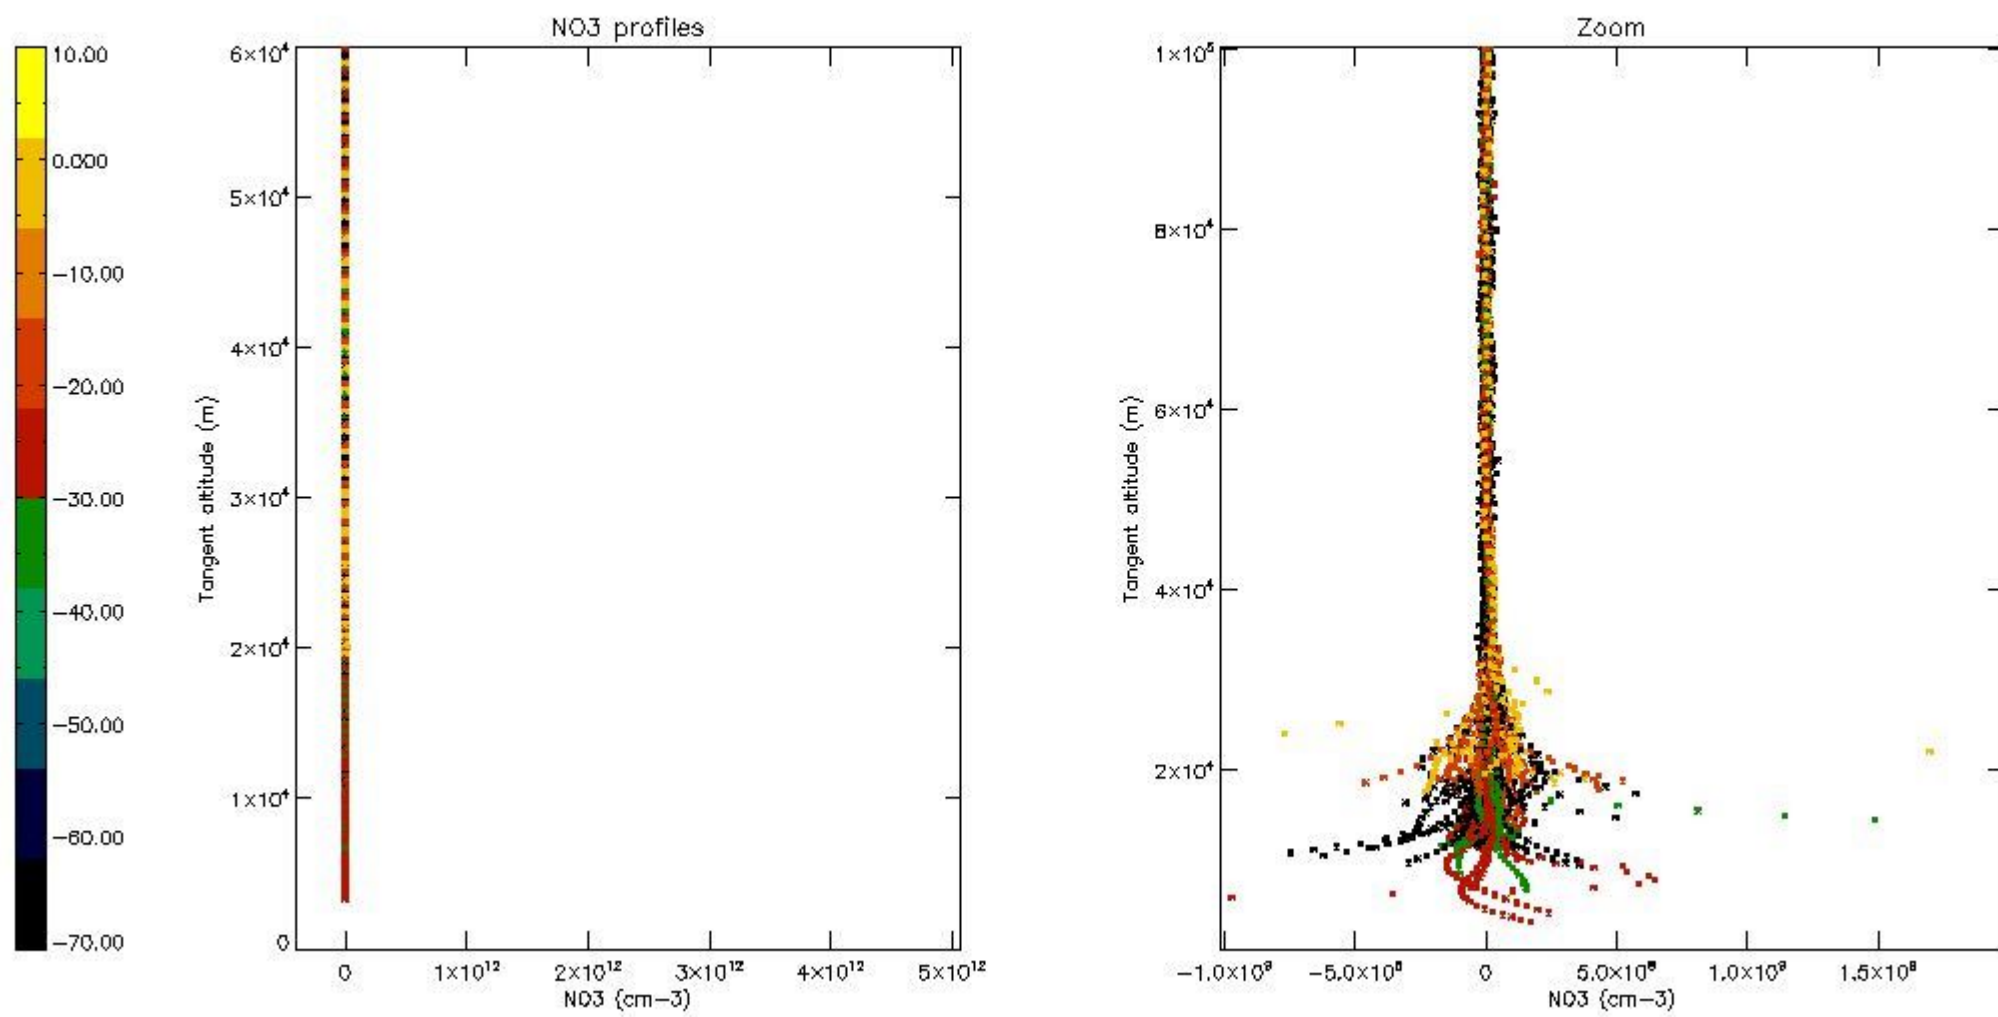

5.4 Plot ozone profiles where STD < 10% (dark without errors)

The colorbar represents the latitude.

5.5 Plot ozone profiles where STD < 5% (dark without errors)

The colorbar represents the latitude.

5.6 Plot NO₂ profiles for all STD (dark without errors)

The colorbar represents the latitude.

5.7 Plot NO₃ profiles for all STD (dark without errors)

The colorbar represents the latitude.

5.8 Plot H₂O profiles for all STD (only for occultations of stars 1,2,3,4,13,14,16,26,63 dark without errors)