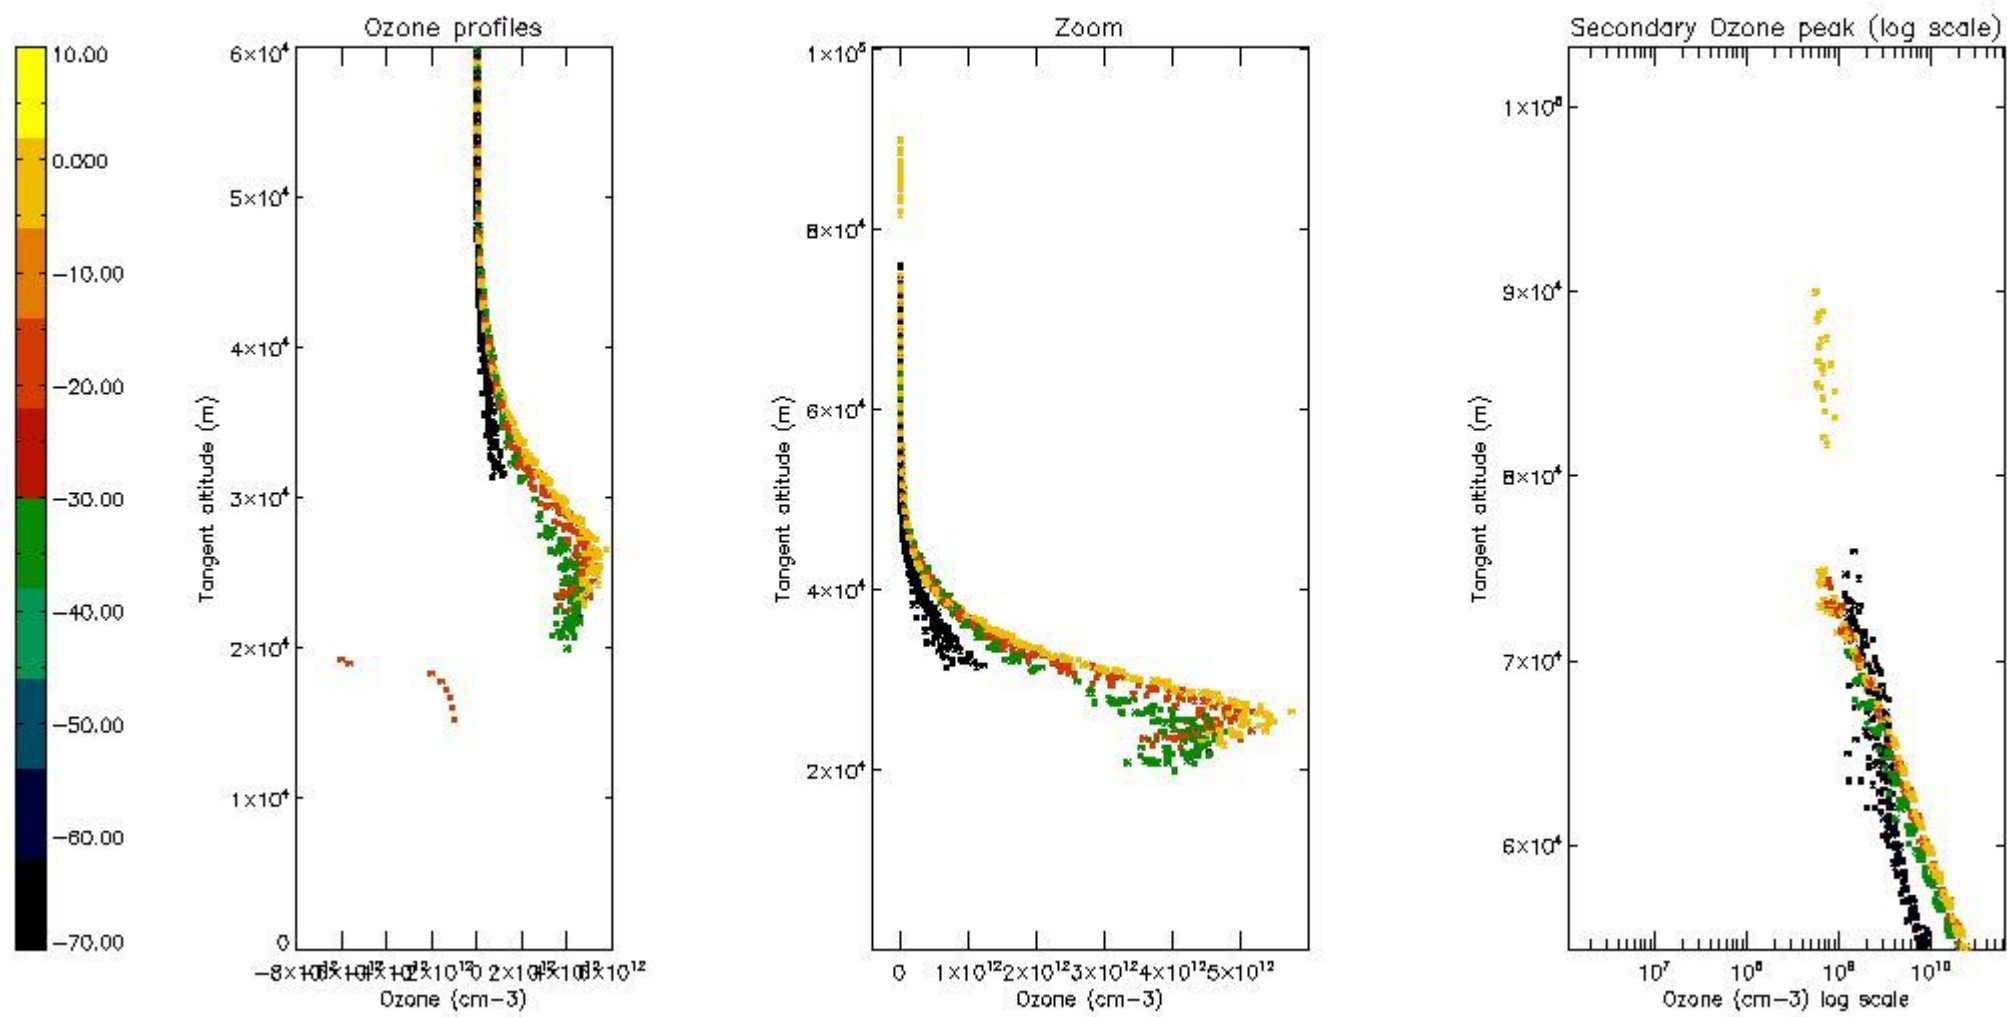

STD < 10	10
STD < 5	7

5.2 Plot ozone profiles for all STD (dark without errors)

The colorbar represents the latitude.

5.3 Plot ozone profiles where STD < 20% (dark without errors)

The colorbar represents the latitude.

5.4 Plot ozone profiles where STD < 10% (dark without errors)

The colorbar represents the latitude.

5.5 Plot ozone profiles where STD < 5% (dark without errors)

The colorbar represents the latitude.

5.6 Plot NO₂ profiles for all STD (dark without errors)