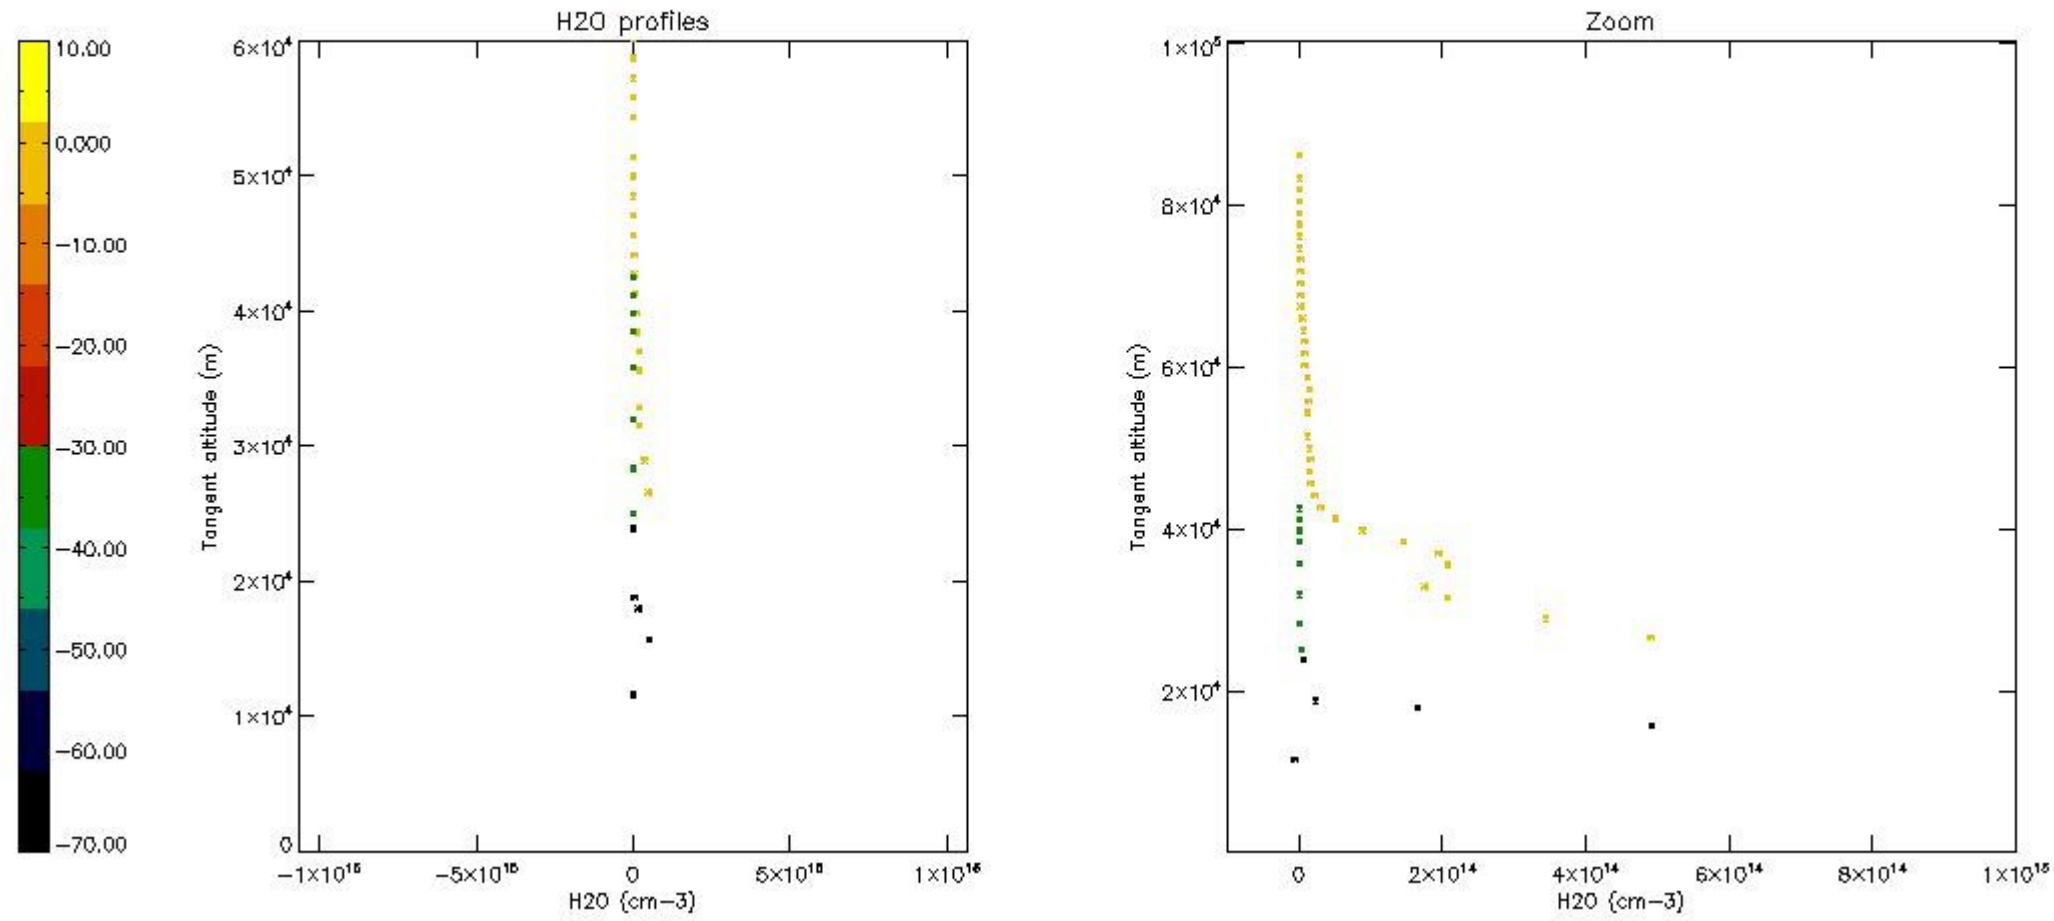

6. Auxiliary Data Files used for the production reported in section 2

The number reported in the third column indicates since which file (see list in section 2) the corresponding auxiliary file has been used. The fourth column is the date of those product files.

Type	Auxiliary Filename	Used since product	Used since product date
INST_PHYS_CHARACTERISTICS	GOM_INS_AXVIEC20091111_143220_20030716_120000_20500101_000000	1	18-MAY-2008 00:00:06
LEVEL-2_PROC_CONFIG	GOM_PR2_AXVIEC20091111_152718_20020301_000000_20500101_000000	1	18-MAY-2008 00:00:06
CROSS_SECTIONS_FILE	GOM_CRS_AXVIEC20091111_154832_20020301_000000_20500101_000000	1	18-MAY-2008 00:00:06