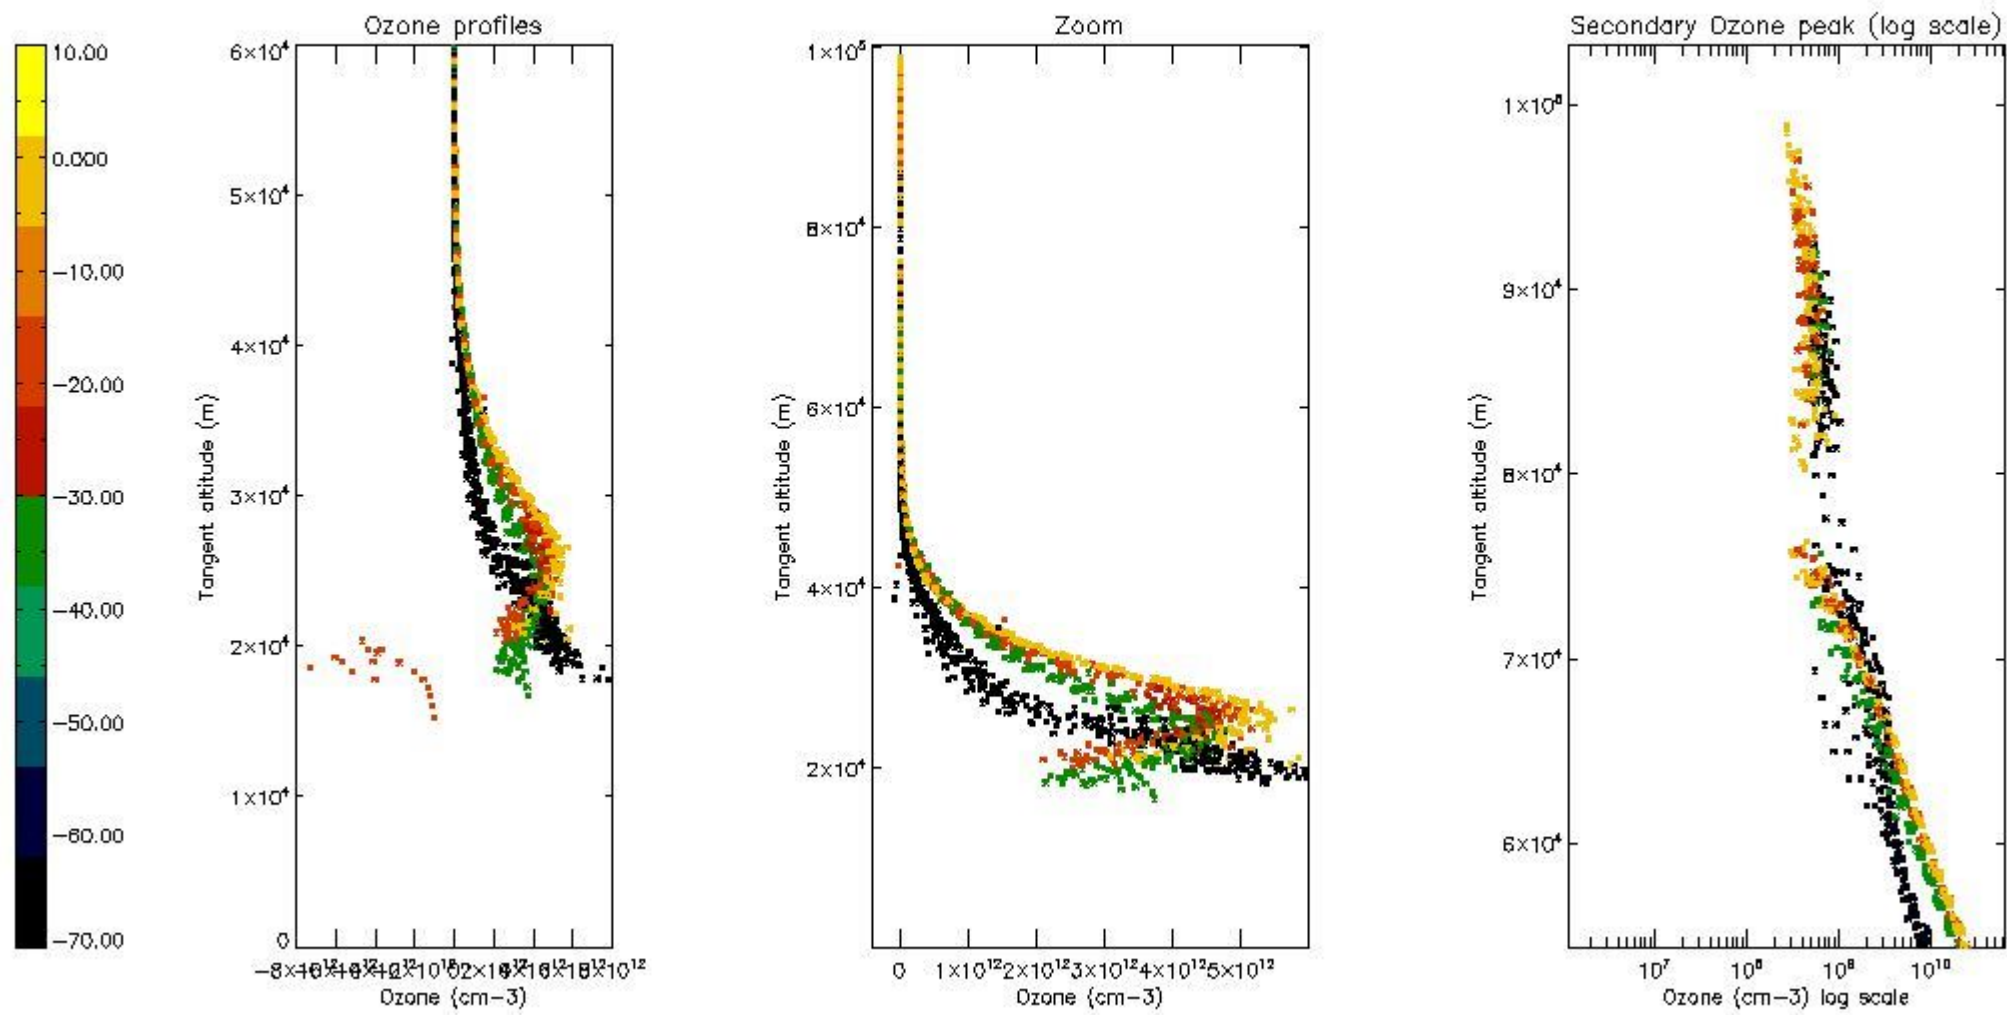

5.5 Plot ozone profiles where STD < 5% (dark without errors)

The colorbar represents the latitude.