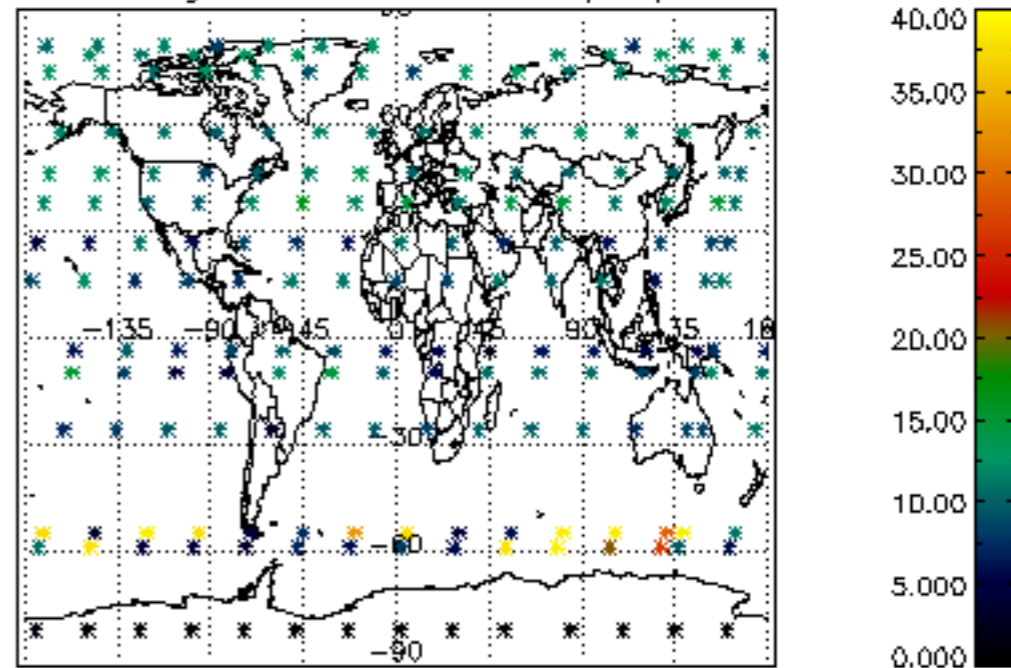

Percentage of saturation errors per profile