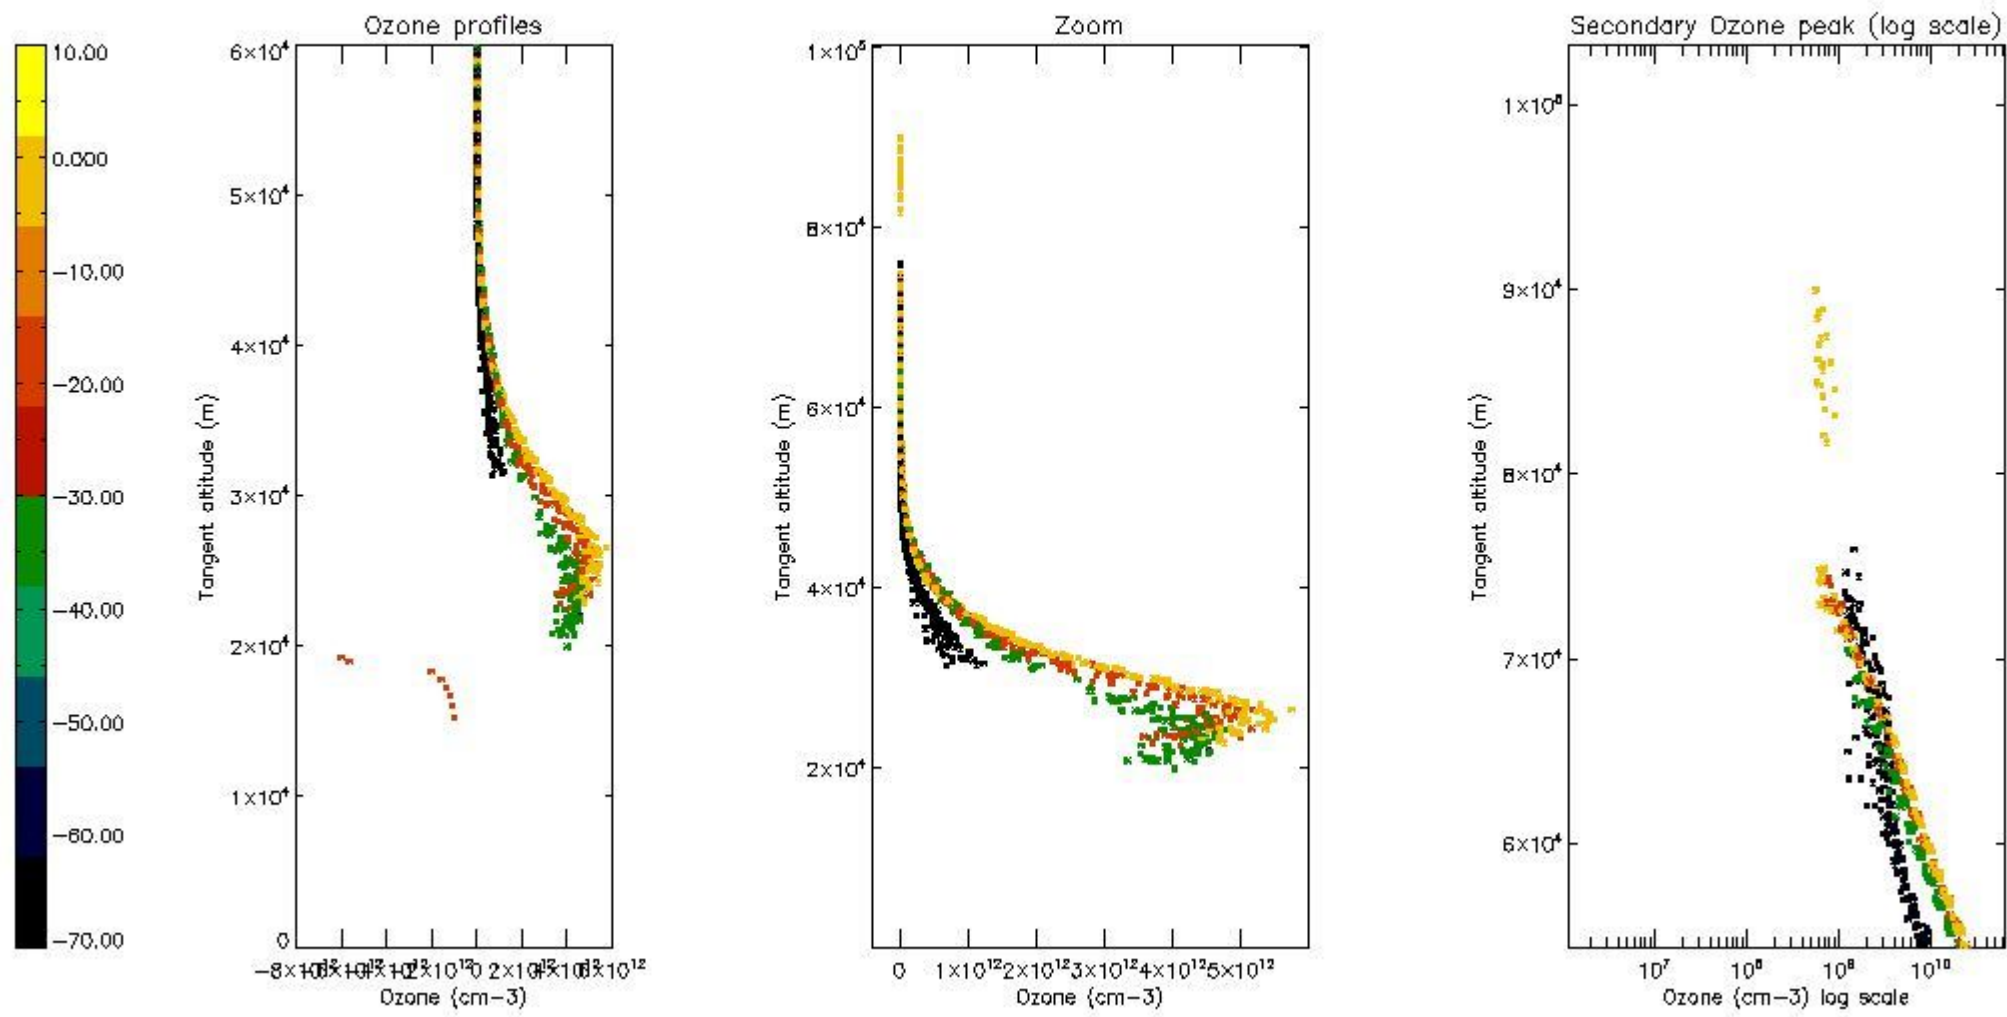

5.6 Plot NO₂ profiles for all STD (dark without errors)

The colorbar represents the latitude.