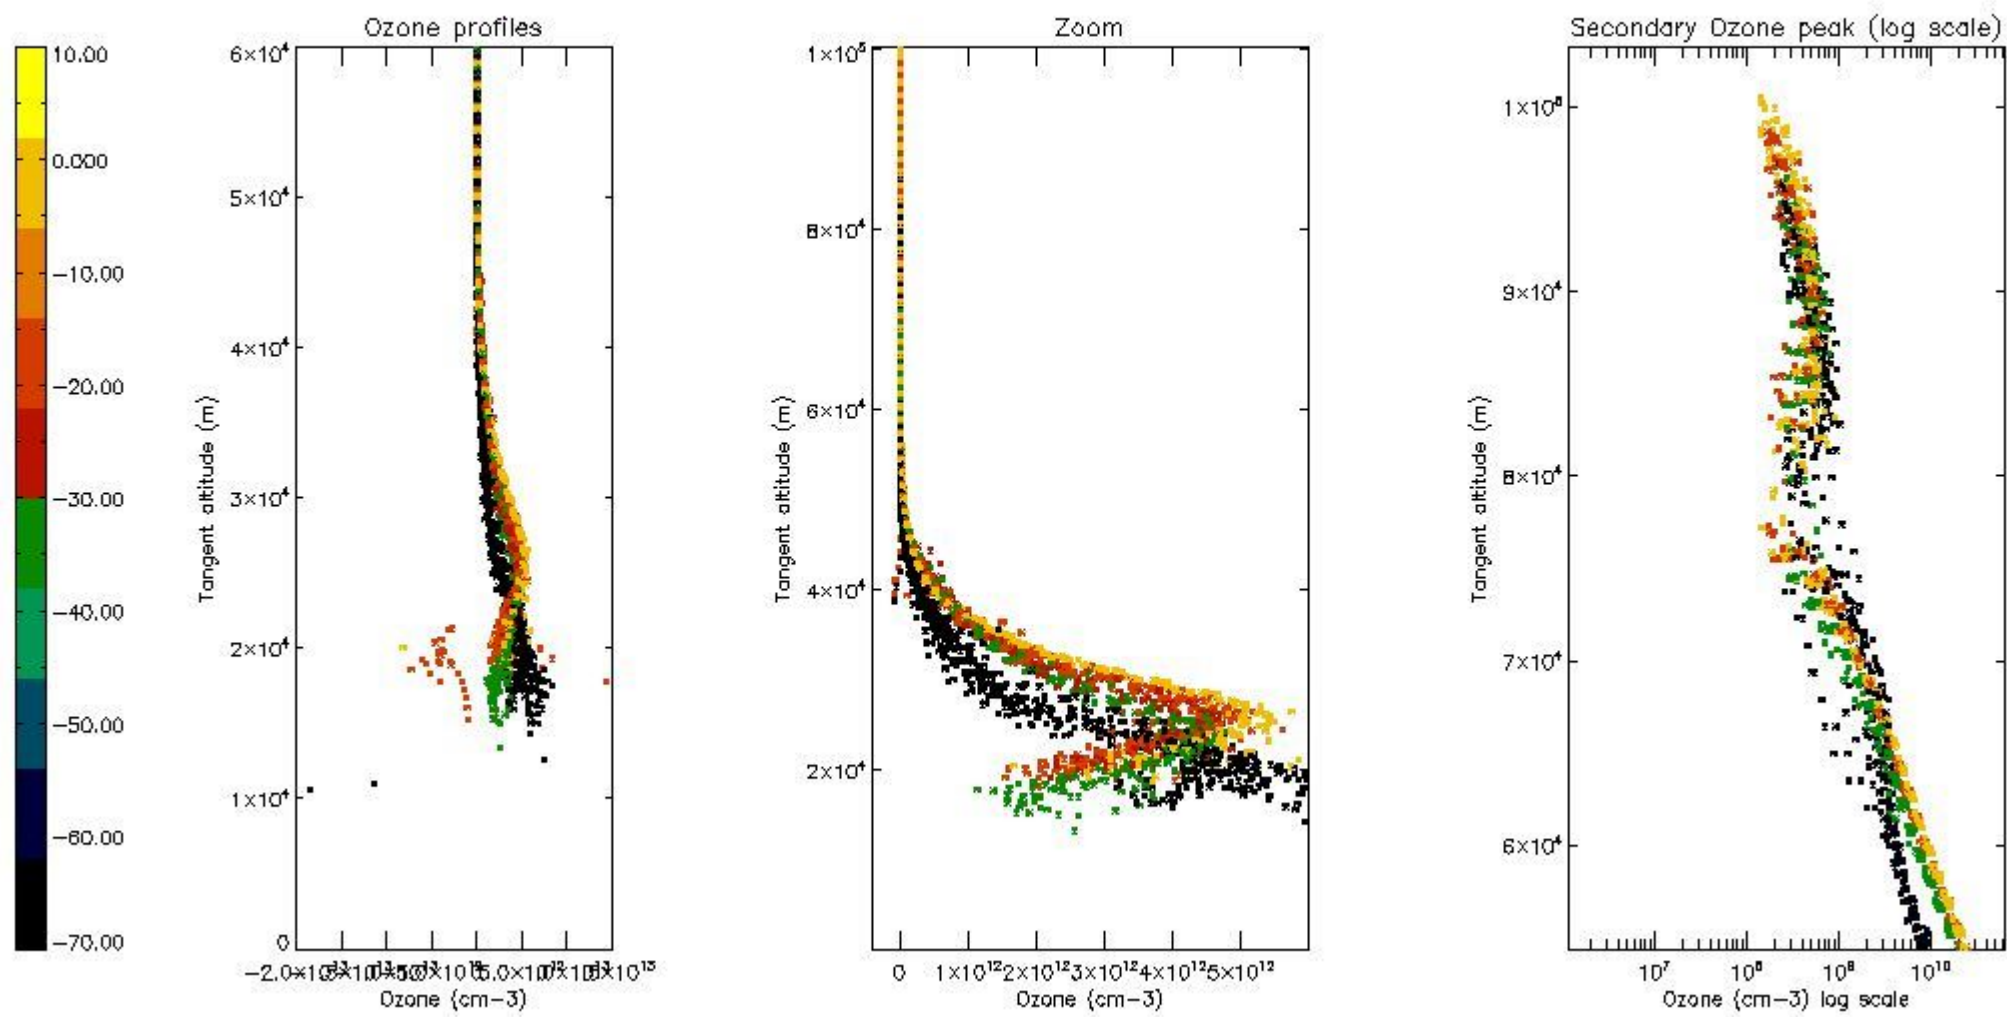

STD < 10	10
STD < 5	7

5.2 Plot ozone profiles for all STD (dark without errors)

The colorbar represents the latitude.

5.3 Plot ozone profiles where STD < 20% (dark without errors)

The colorbar represents the latitude.

5.4 Plot ozone profiles where STD < 10% (dark without errors)

The colorbar represents the latitude.

5.5 Plot ozone profiles where STD < 5% (dark without errors)

The colorbar represents the latitude.

5.6 Plot NO₂ profiles for all STD (dark without errors)