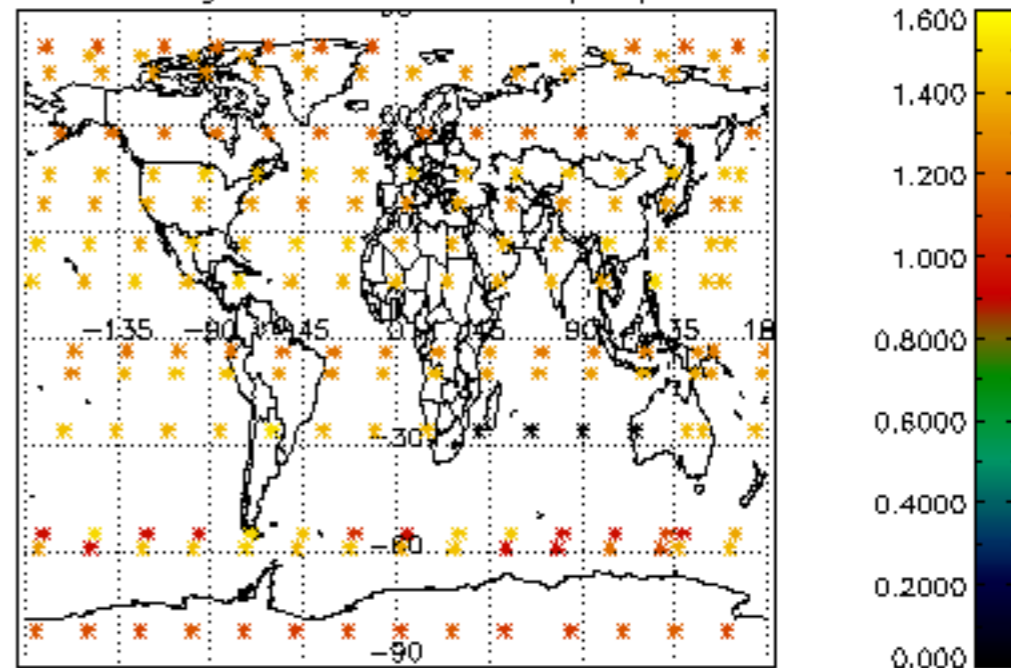

Percentage of datation errors per profile

Percentage of star falling outside central band per profile

Percentage of saturation errors per profile

Percentage of cosmic ray hits per profile

Percentage of datation errors per profile