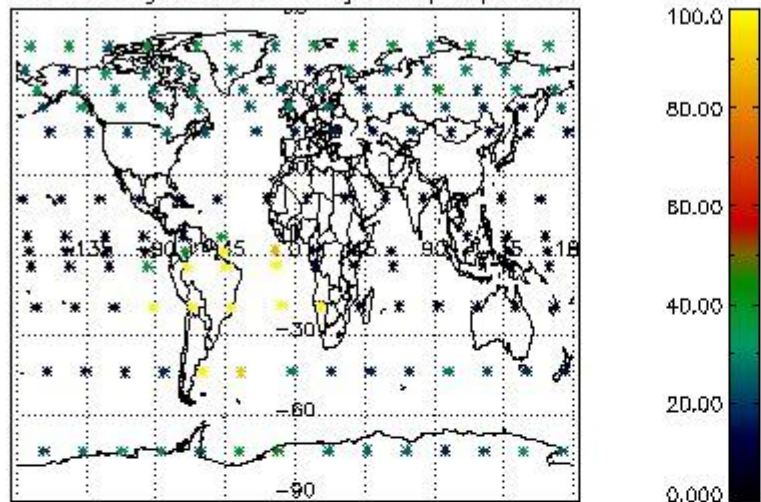

Percentage of cosmic ray hits per profile