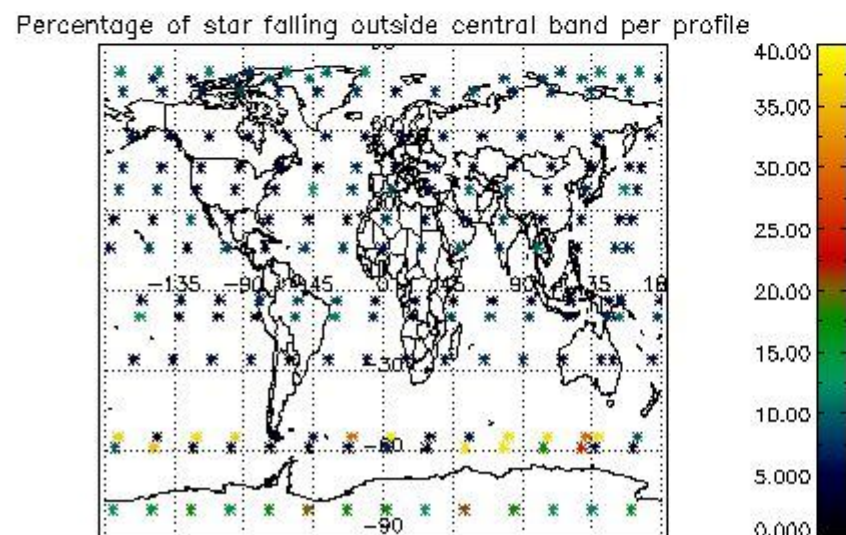

Percentage of datation errors per profile

Percentage of star falling outside central band per profile

Percentage of saturation errors per profile

4.2.2 Plot level 1 quality information per product (world map): ENVISAT DESCENDING passes