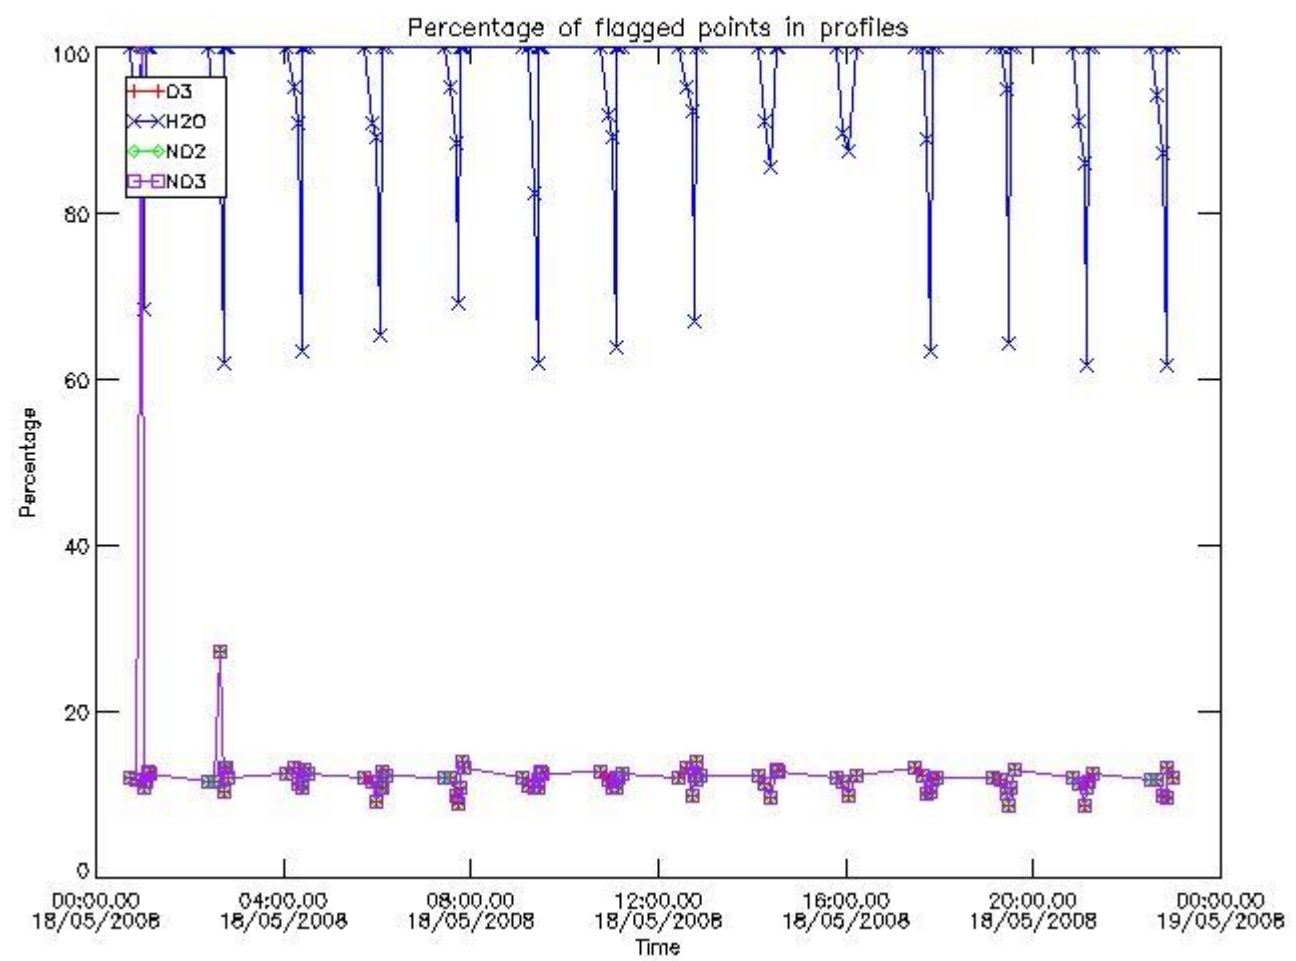

338	GOM_NL__2PRFIN20080518_225714_000000422068_00388_32506_1295.N1	18-MAY-2008 22:57:14	Dark	42.000	45	Alp Pav	1.9400	26000.	84	32506	No
339	GOM_NL__2PRFIN20080518_230416_000000412068_00388_32506_1296.N1	18-MAY-2008 23:04:16	Straylight	40.500	141	Bet Ara	2.8400	4600.0	81	32506	No
340	GOM_NL__2PRFIN20080518_230656_000000502068_00388_32506_1297.N1	18-MAY-2008 23:06:56	Straylight	50.000	40	The Sco	1.8590	7100.0	100	32506	No
341	GOM_NL__2PRFIN20080518_230847_000000532068_00388_32506_1298.N1	18-MAY-2008 23:08:47	Straylight	52.500	25	35Lam Sco	1.6200	28000.	105	32506	No
342	GOM_NL__2PRFIN20080518_231059_000000522068_00388_32506_1299.N1	18-MAY-2008 23:10:59	Tw_i_and_stray	51.500	75	26Eps Sco	2.2910	4250.0	103	32506	No
343	GOM_NL__2PRFIN20080518_231359_000000632068_00388_32506_1300.N1	18-MAY-2008 23:13:59	Tw_i_and_stray	63.000	16	21Alp Sco	1.0200	3000.0	126	32506	No
344	GOM_NL__2PRFIN20080518_231629_000000442068_00388_32506_1301.N1	18-MAY-2008 23:16:29	Bright	43.500	97	8Bet1Sco	2.5610	30000.	87	32506	No
345	GOM_NL__2PRFIN20080518_231816_000000372068_00388_32506_1302.N1	18-MAY-2008 23:18:16	Bright	37.000	122	9Alp2Lib	2.7470	9700.0	74	32506	No
346	GOM_NL__2PRFIN20080518_232004_000000392068_00388_32506_1303.N1	18-MAY-2008 23:20:04	Bright	38.500	104	27Bet Lib	2.6140	13100.	77	32506	No
347	GOM_NL__2PRFIN20080518_232510_000000422068_00388_32506_1304.N1	18-MAY-2008 23:25:10	Bright	41.500	102	24Alp Ser	2.6000	4250.0	83	32506	No
348	GOM_NL__2PRFIN20080518_232829_000000352068_00388_32506_1305.N1	18-MAY-2008 23:28:29	Bright	35.000	3	16Alp Boo	-0.050000	4250.0	70	32506	No
349	GOM_NL__2PRFIN20080518_233050_000000372068_00388_32506_1306.N1	18-MAY-2008 23:30:50	Bright	37.000	83		2.3780	11000.	74	32506	No
350	GOM_NL__2PRFIN20080518_233359_000000362068_00388_32506_1307.N1	18-MAY-2008 23:33:59	Bright	35.500	180	27Gam Boo	3.0400	8000.0	71	32506	No
351	GOM_NL__2PRFIN20080518_233700_000000362068_00388_32506_1308.N1	18-MAY-2008 23:37:00	Bright	36.000	39	85Eta UMa	1.8540	24000.	72	32506	No
352	GOM_NL__2PRFIN20080518_234225_000000402068_00388_32506_1309.N1	18-MAY-2008 23:42:25	Bright	40.000	119	14Eta Dra	2.7270	4700.0	80	32506	No
353	GOM_NL__2PRFIN20080518_234412_000000382068_00388_32506_1310.N1	18-MAY-2008 23:44:12	Bright	38.000	60	7Bet UMi	2.0810	3950.0	76	32506	No
354	GOM_NL__2PRFIN20080518_234840_000000362068_00388_32506_1311.N1	18-MAY-2008 23:48:40	Bright	35.500	49	1Alp UMi	1.9900	6300.0	71	32506	No
355	GOM_NL__2PRFIN20080518_235652_000000532068_00388_32506_1312.N1	18-MAY-2008 23:56:52	Bright	53.000	76	27Gam Cas	2.3000	30000.	106	32506	No
356	GOM_NL__2PRFIN20080518_235805_000000372068_00388_32506_1313.N1	18-MAY-2008 23:58:05	Bright	36.500	68	18Alp Cas	2.2250	4500.0	73	32506	No

3. Quality information per product

In this section it is plotted some information contained in the Quality Summary data set of the level 2 products. Only products in dark limb conditions and without errors (error flag in the MPH set to "0") are used.

3.1 Plot quality information per product (time dependant)

3.2 Plot quality information per product (world map)