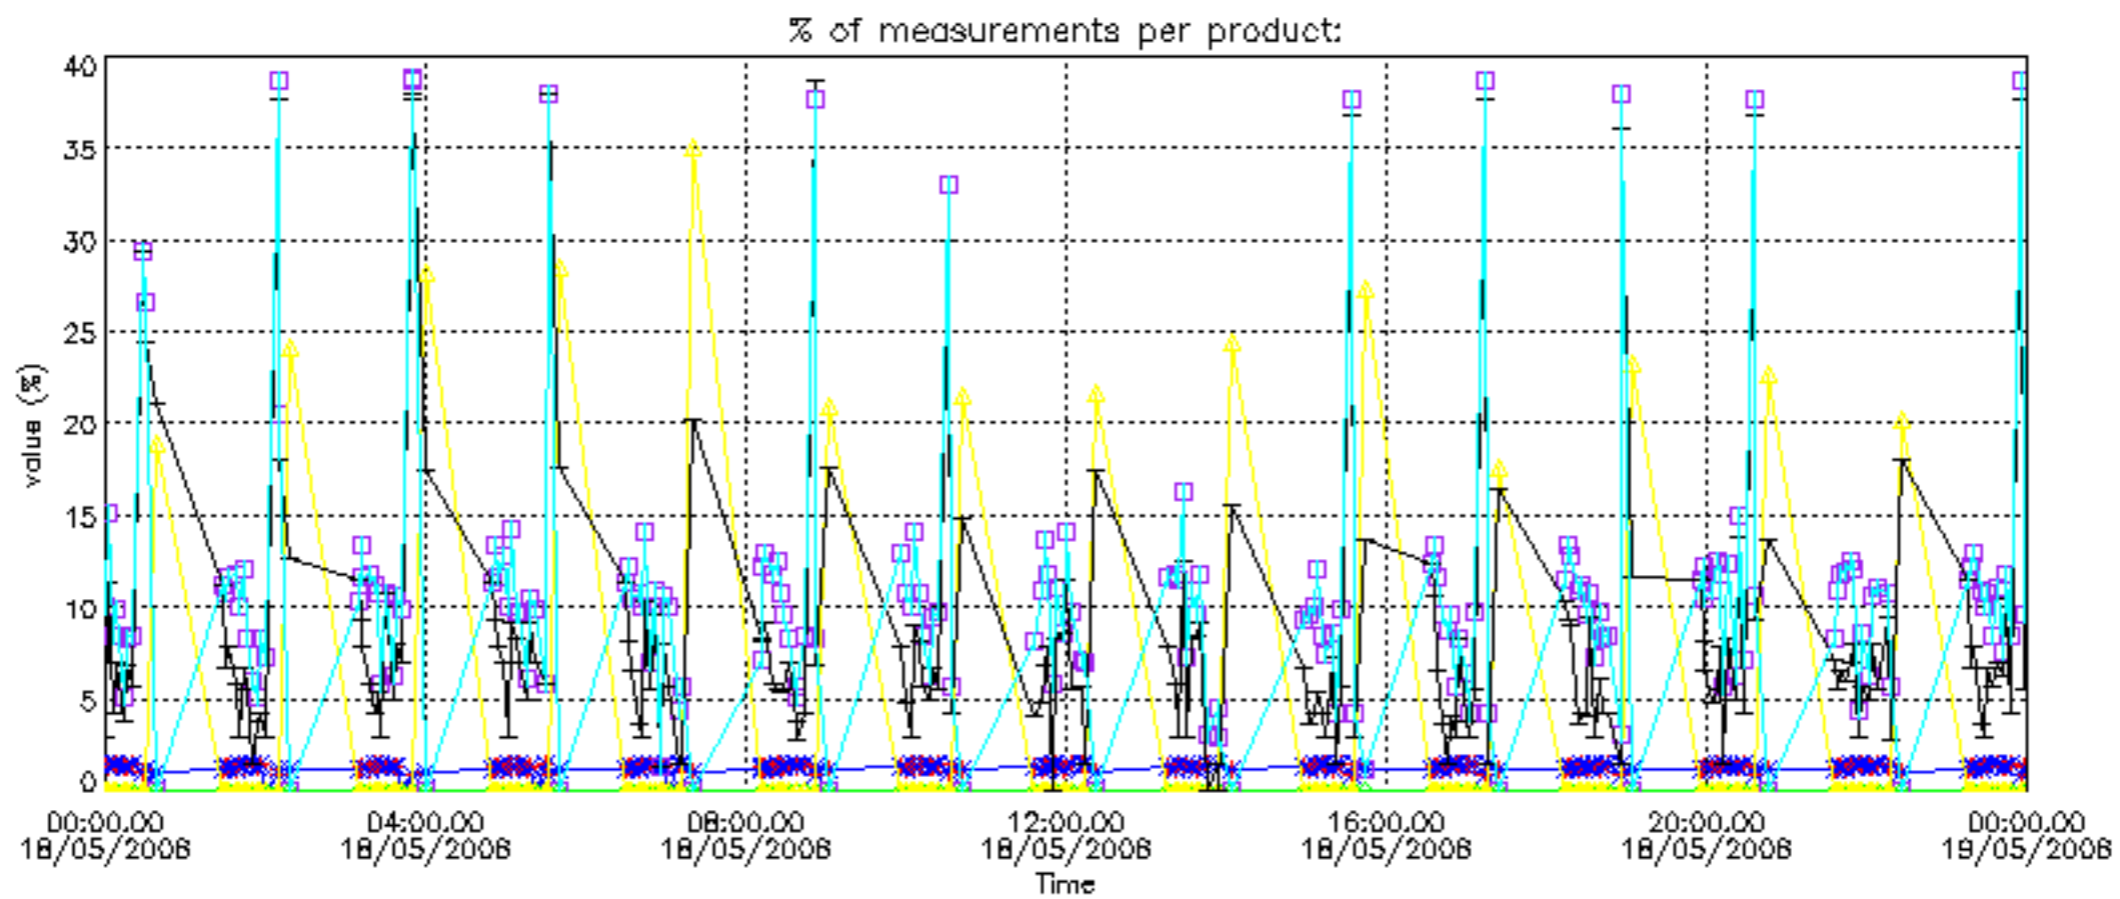

Percentage of cosmic ray hits per profile

Percentage of datation errors per profile