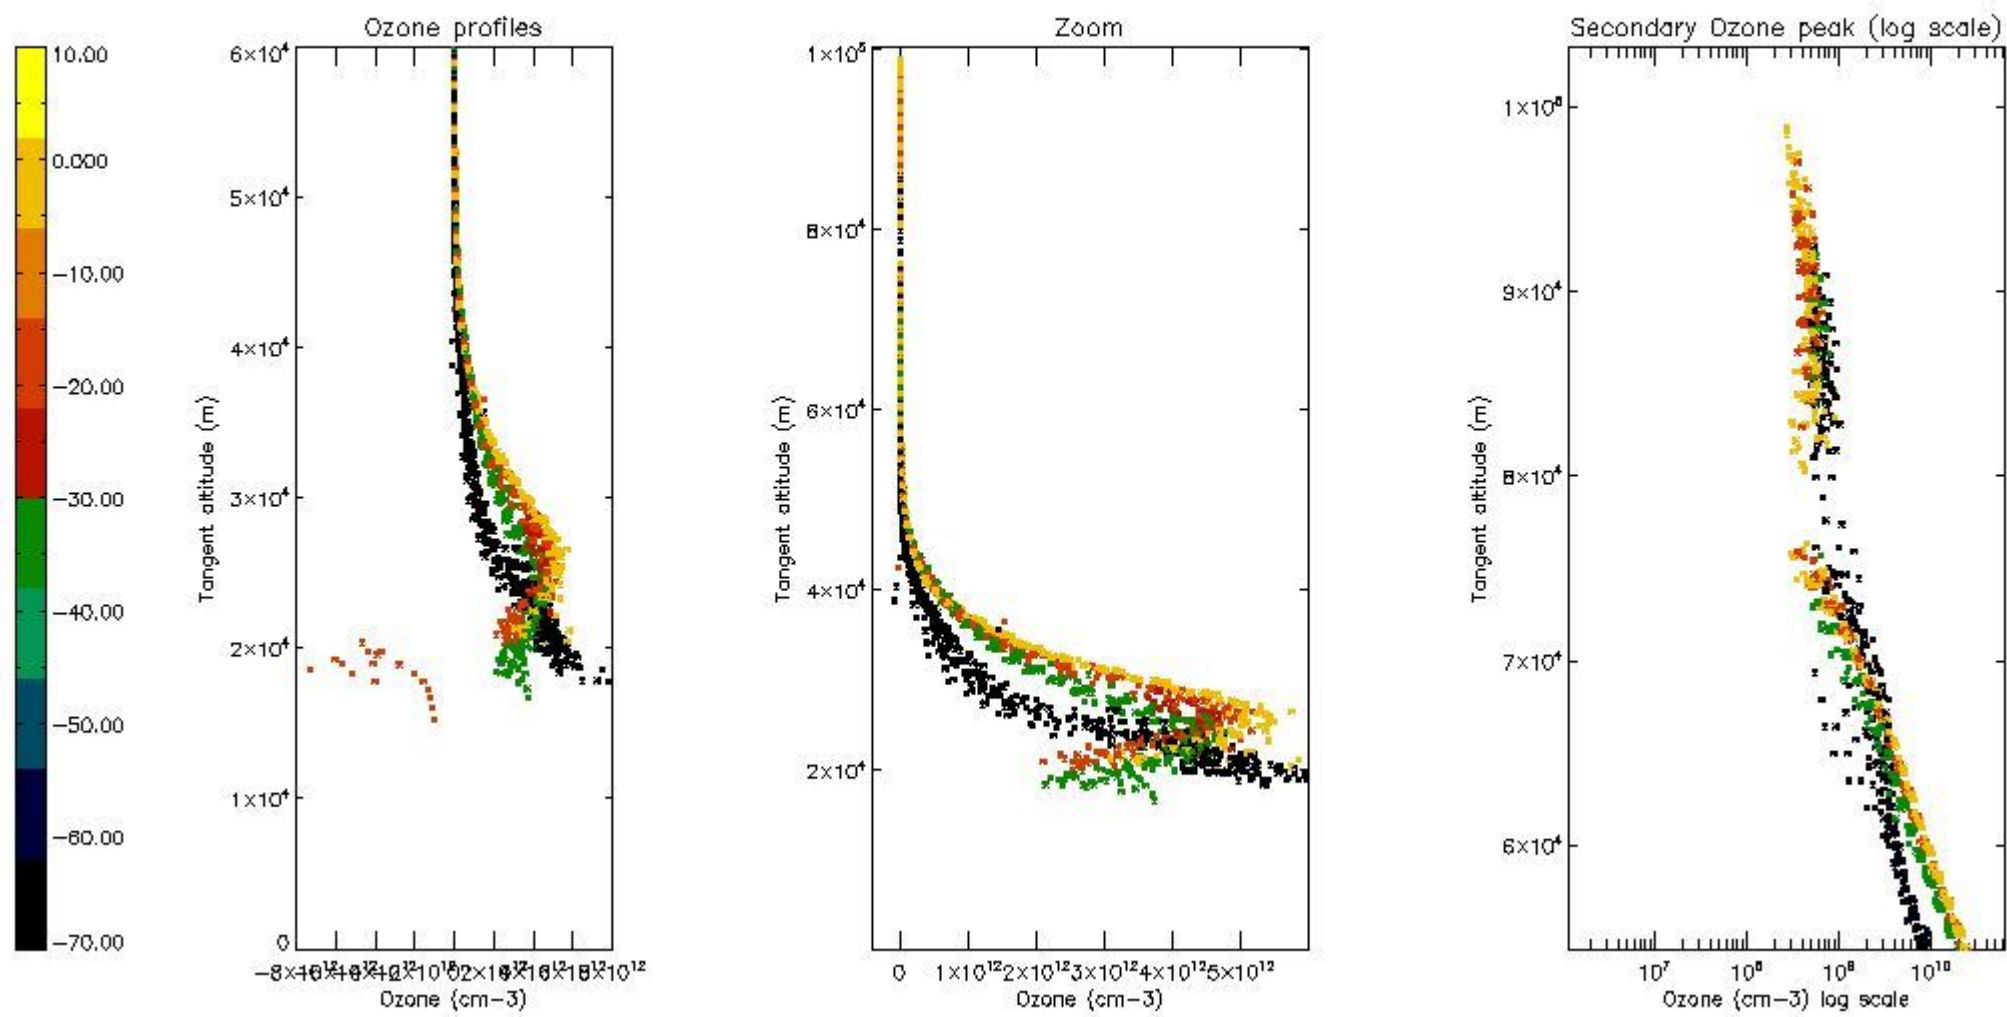

So, the table below shows the percentage of dark limb and valid observations for each criteria with respect to the overall valid daily observations.

Criteria	% of total production
All STD	27
STD < 20	14

STD < 10	10
STD < 5	7

5.2 Plot ozone profiles for all STD (dark without errors)

The colorbar represents the latitude.

5.3 Plot ozone profiles where STD < 20% (dark without errors)

The colorbar represents the latitude.

5.4 Plot ozone profiles where STD < 10% (dark without errors)

The colorbar represents the latitude.

5.5 Plot ozone profiles where STD < 5% (dark without errors)

The colorbar represents the latitude.

5.6 Plot NO₂ profiles for all STD (dark without errors)