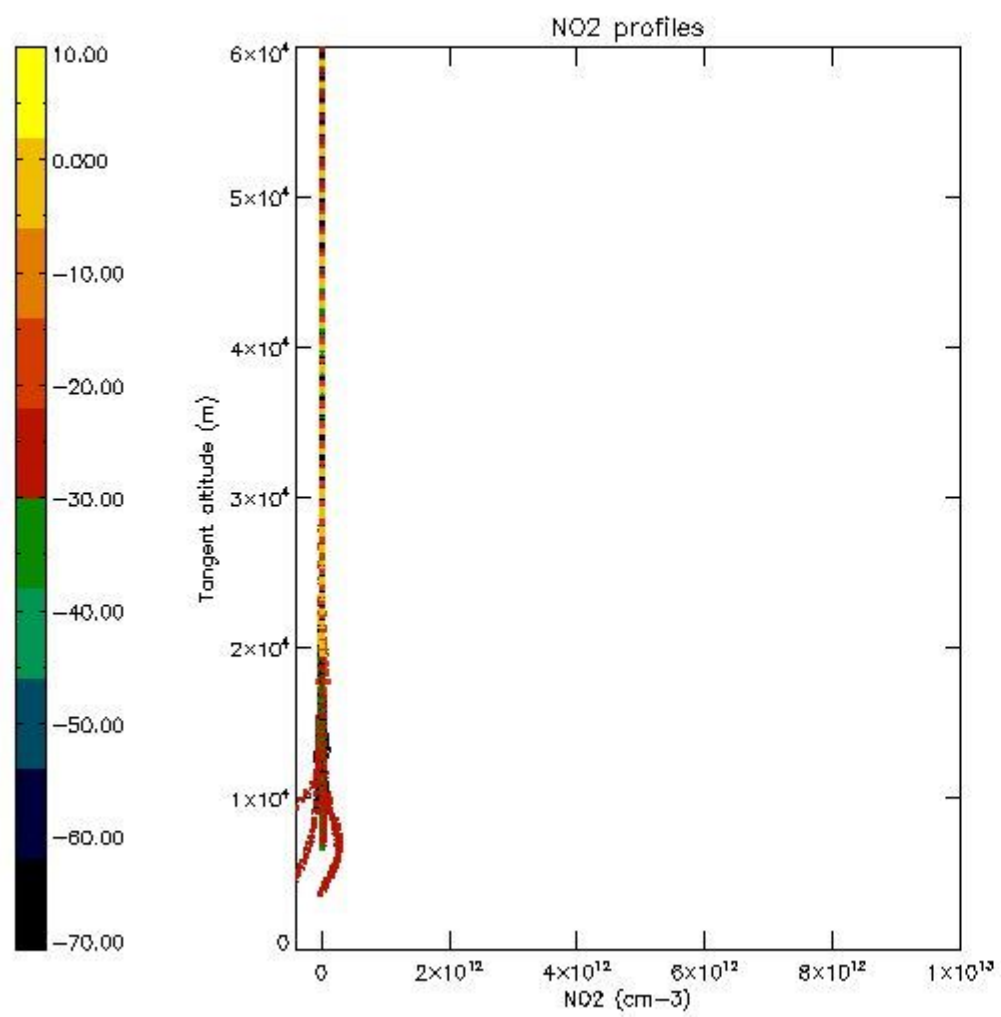

STD < 10	10
STD < 5	7

5.2 Plot ozone profiles for all STD (dark without errors)

The colorbar represents the latitude.

5.3 Plot ozone profiles where STD < 20% (dark without errors)

The colorbar represents the latitude.

5.4 Plot ozone profiles where STD < 10% (dark without errors)

The colorbar represents the latitude.

5.5 Plot ozone profiles where STD < 5% (dark without errors)

The colorbar represents the latitude.

5.6 Plot NO₂ profiles for all STD (dark without errors)

The colorbar represents the latitude.

5.7 Plot NO₃ profiles for all STD (dark without errors)

The colorbar represents the latitude.

5.8 Plot H₂O profiles for all STD (only for occultations of stars 1,2,3,4,13,14,16,26,63 dark without errors)