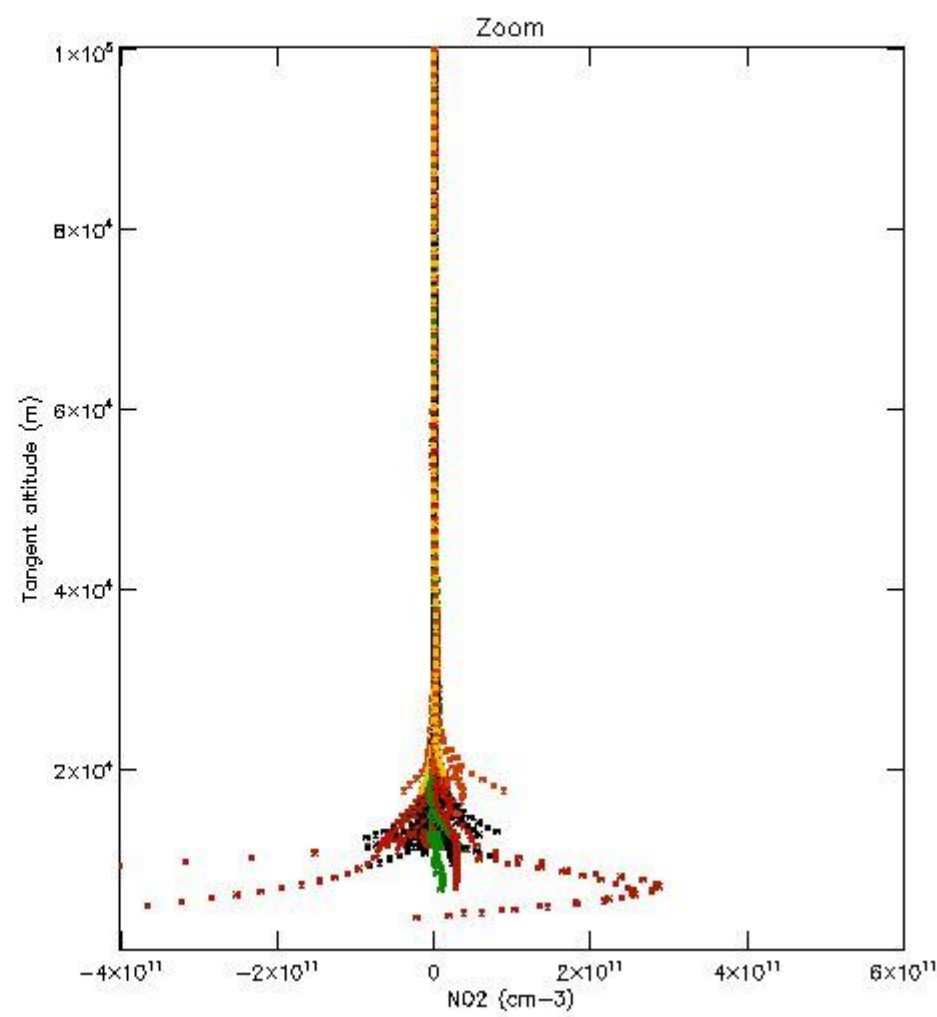

5.7 Plot NO3 profiles for all STD (dark without errors)

The colorbar represents the latitude.