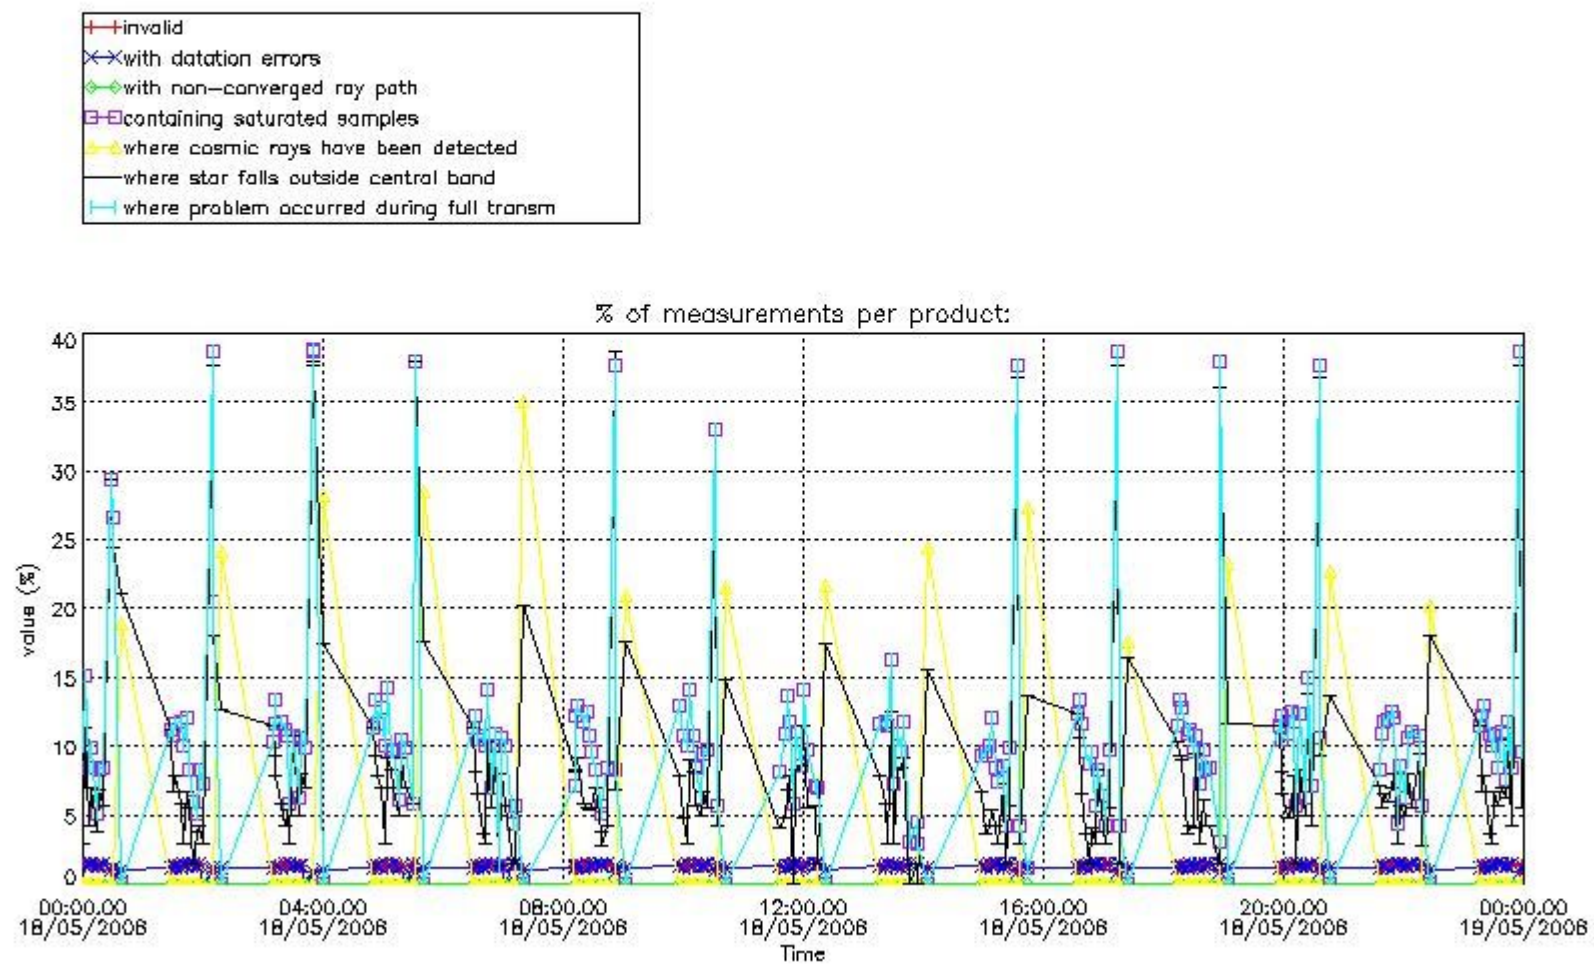

3.1 Plot quality information per product (time dependant)

3.2 Plot quality information per product (world map)

Percentage of flagged data per O3 profile

Percentage of flagged data per H2O profile

Percentage of flagged data per NO2 profile

Percentage of flagged data per NO3 profile

4. Level 1 quality information per product

In this section it is plotted some information contained in the Quality Summary data set of the level 2 products that comes from the level 1b processing. Products without errors (error flag in the MPH set to "0") are used.

4.1 Plot quality information per product (time dependant) coming from level 1b processing

4.1.1 Plot level 1 quality information per product (time dependant): ENVISAT ASCENDING passes

4.1.2 Plot level 1 quality information per product (time dependant): ENVI SAT DESCENDING passes

5. Trace gas profiles

5.1 Ozone statistics based on quality of products

The final quality of the products can be "measured" using the STD (Standard Deviation) attached to every point profile. This information is written to the parameter GOM_NL__2P/NL_LOCAL_SPECIES_DENSITY/o3_std of the level 2 products. The table below shows the statistics for given STD ranges.