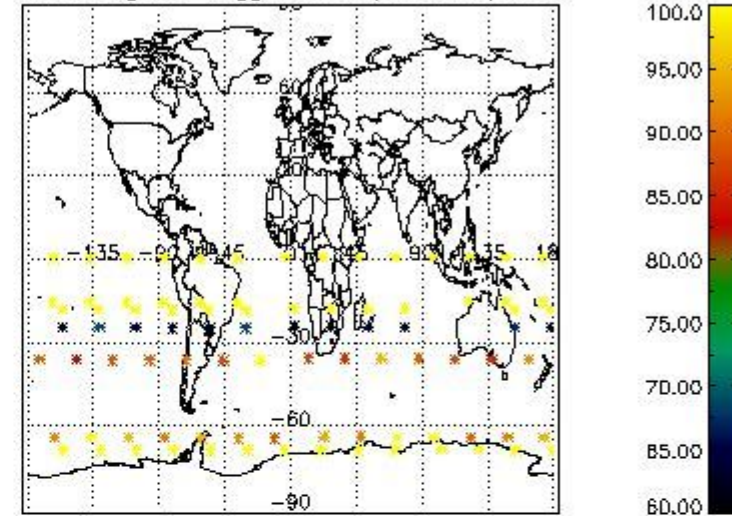

3.1 Plot quality information per product (time dependant)

3.2 Plot quality information per product (world map)

Percentage of flagged data per O3 profile

Percentage of flagged data per H2O profile

Percentage of flagged data per NO2 profile