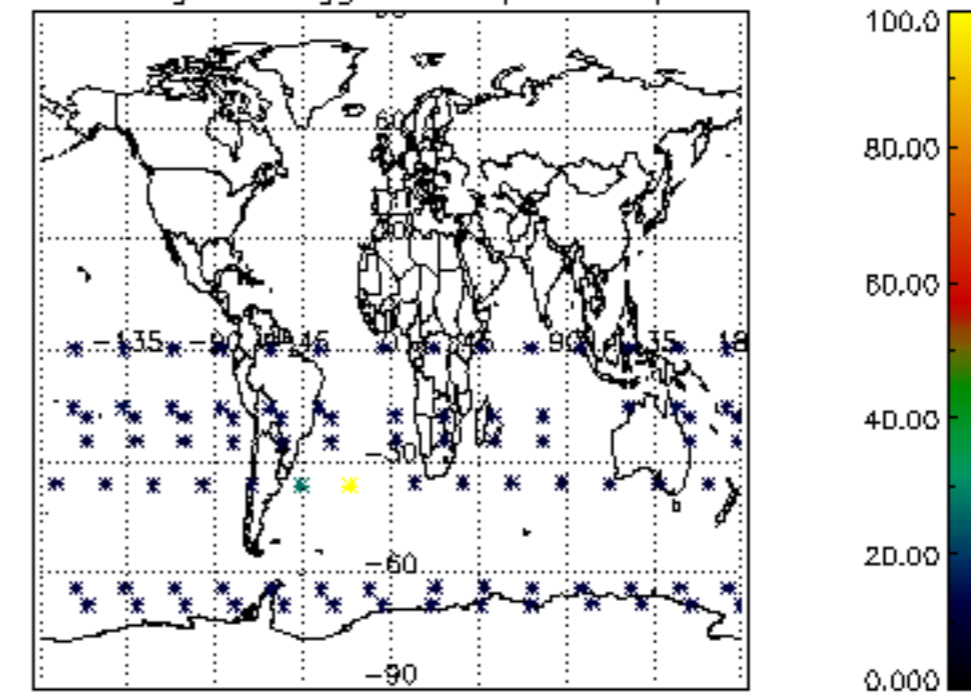

Percentage of flagged data per NO3 profile