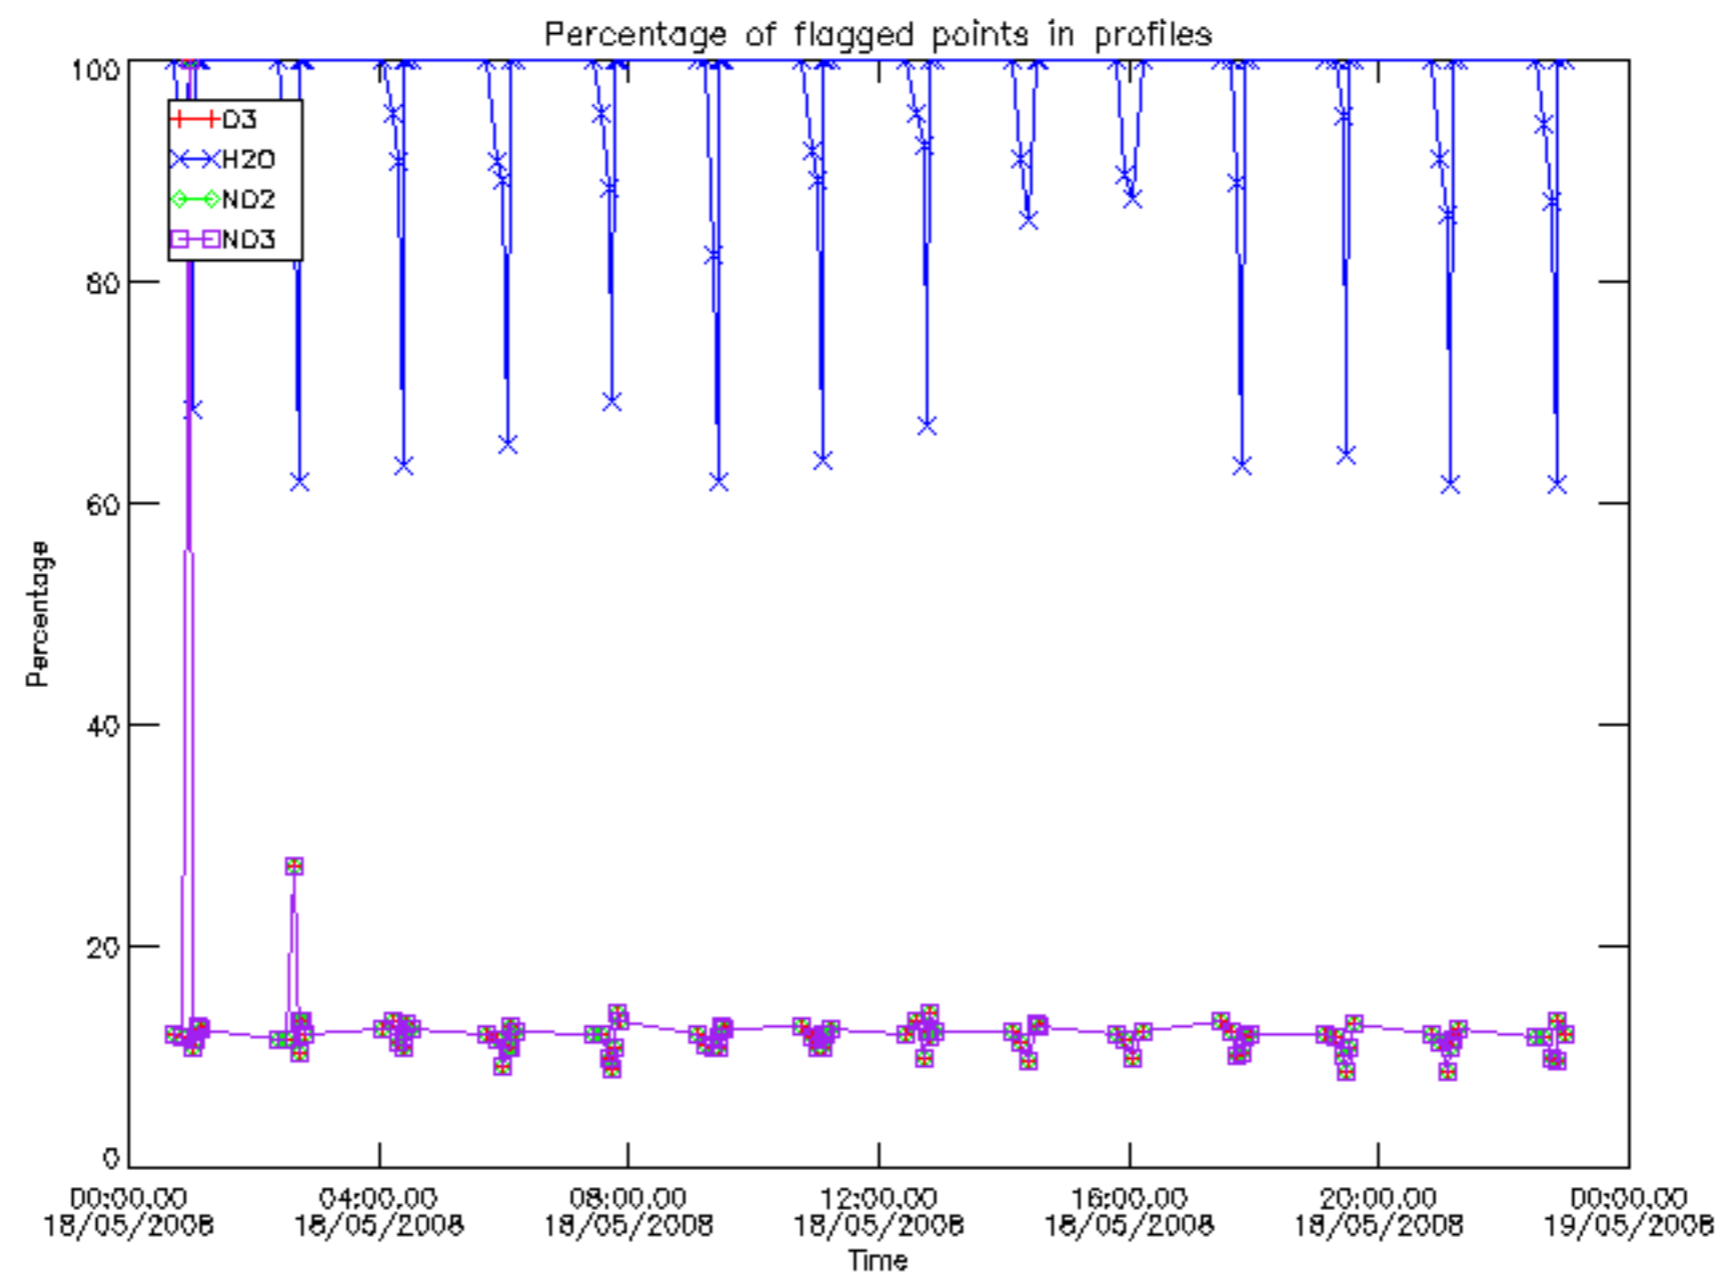

Percentage of flagged data per D3 profile

Percentage of flagged data per H2O profile