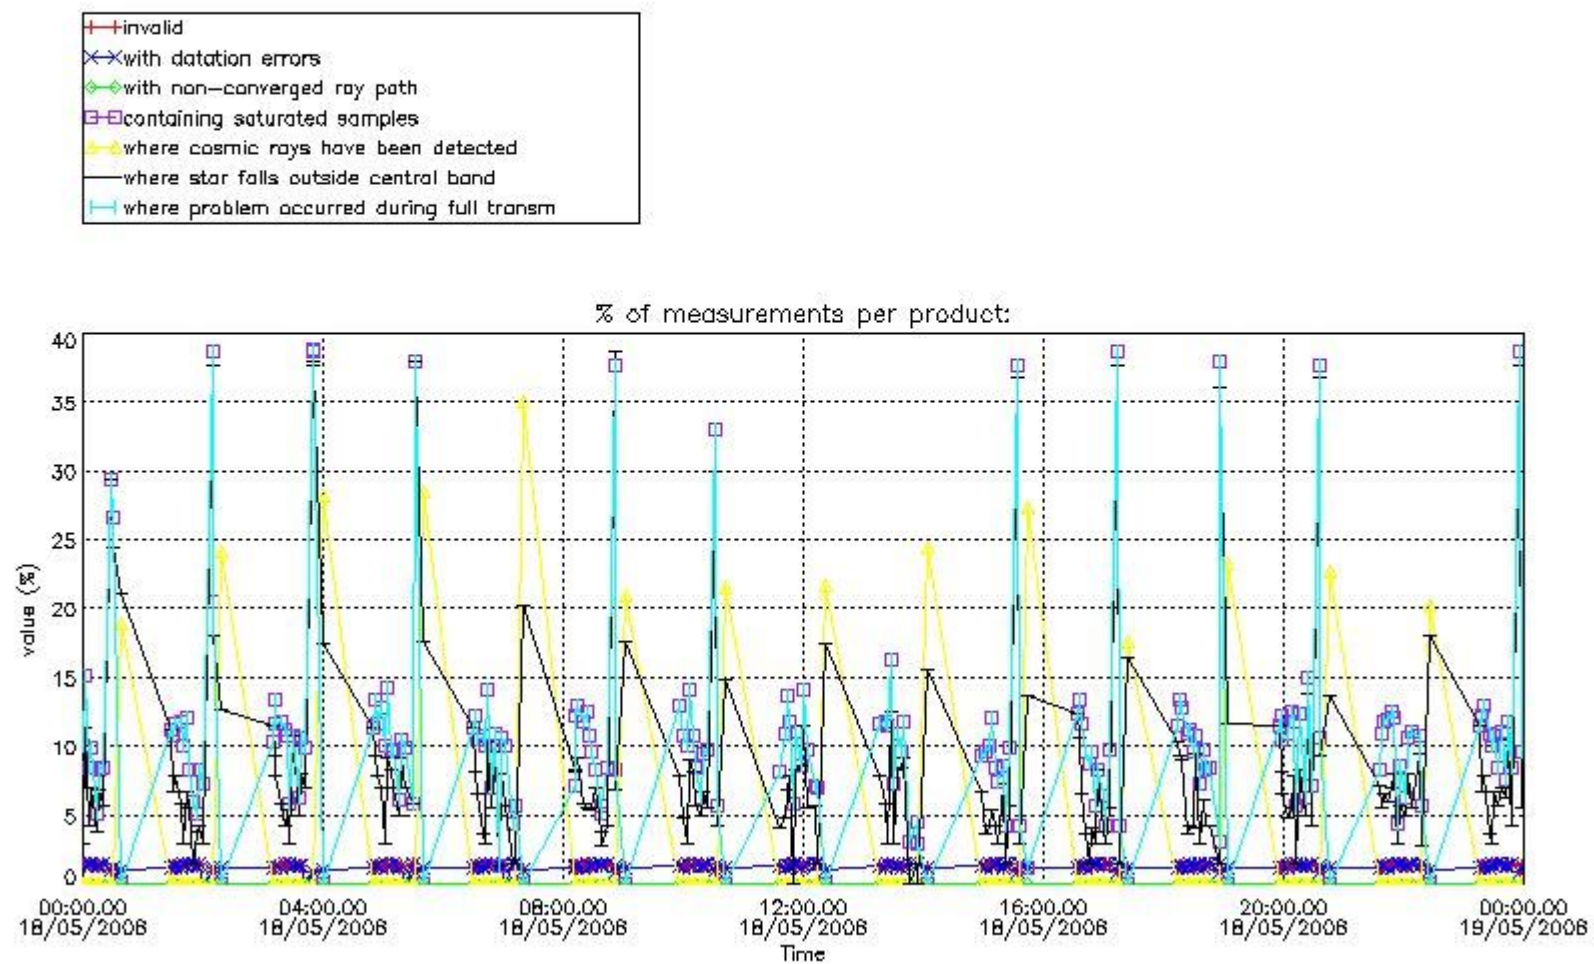

4.2 Plot quality information per product coming from level 1b processing (world map)

4.2.1 Plot level 1 quality information per product (world map): ENVISAT ASCENDING passes