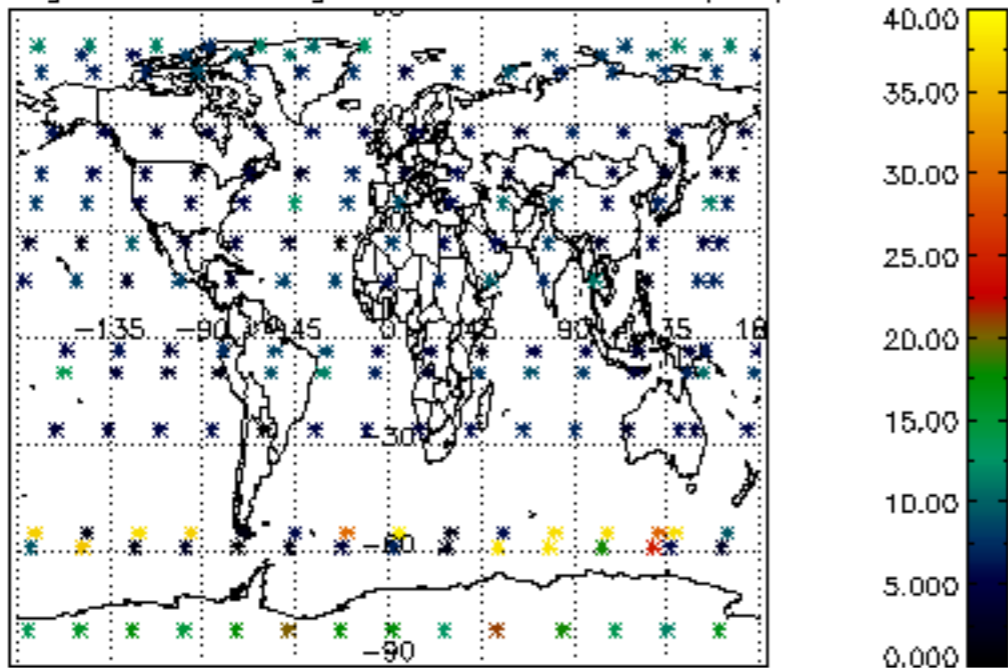

Percentage of star falling outside central band per profile