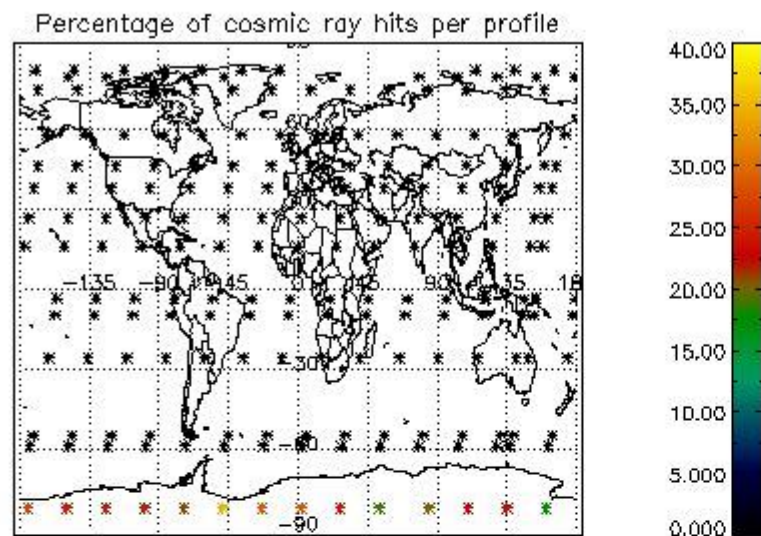

4.2.2 Plot level 1 quality information per product (world map): ENVISAT DESCENDING passes

5. Trace gas profiles

5.1 Ozone statistics based on quality of products

The final quality of the products can be "measured" using the STD (Standard Deviation) attached to every point profile. This information is written to the parameter GOM_NL__2P/NL_LOCAL_SPECIES_DENSITY/o3_std of the level 2 products. The table below shows the statistics for given STD ranges.

The statistics are given with respect to the overall valid production:

- Products without fatal errors: GOM_NL__2P/MPH/PRODUCT_ERR=0
- Valid point profile: GOM_NL__2P/NL_LOCAL_SPECIES_DENSITY/pcd(0)=0

The 'Criteria' is applied to valid points of dark limb products:

- Products in dark limb illumination condition: GOM_NL__2P/NL_SUMMARY_QUALITY/obs_ill_cond=0
- Products without fatal errors: GOM_NL__2P/MPH/PRODUCT_ERR=0
- Valid point profile: GOM_NL__2P/NL_LOCAL_SPECIES_DENSITY/pcd(0)=0

So, the table below shows the percentage of dark limb and valid observations for each criteria with respect to the overall valid daily observations.

Criteria	% of total production
All STD	27
STD < 20	14