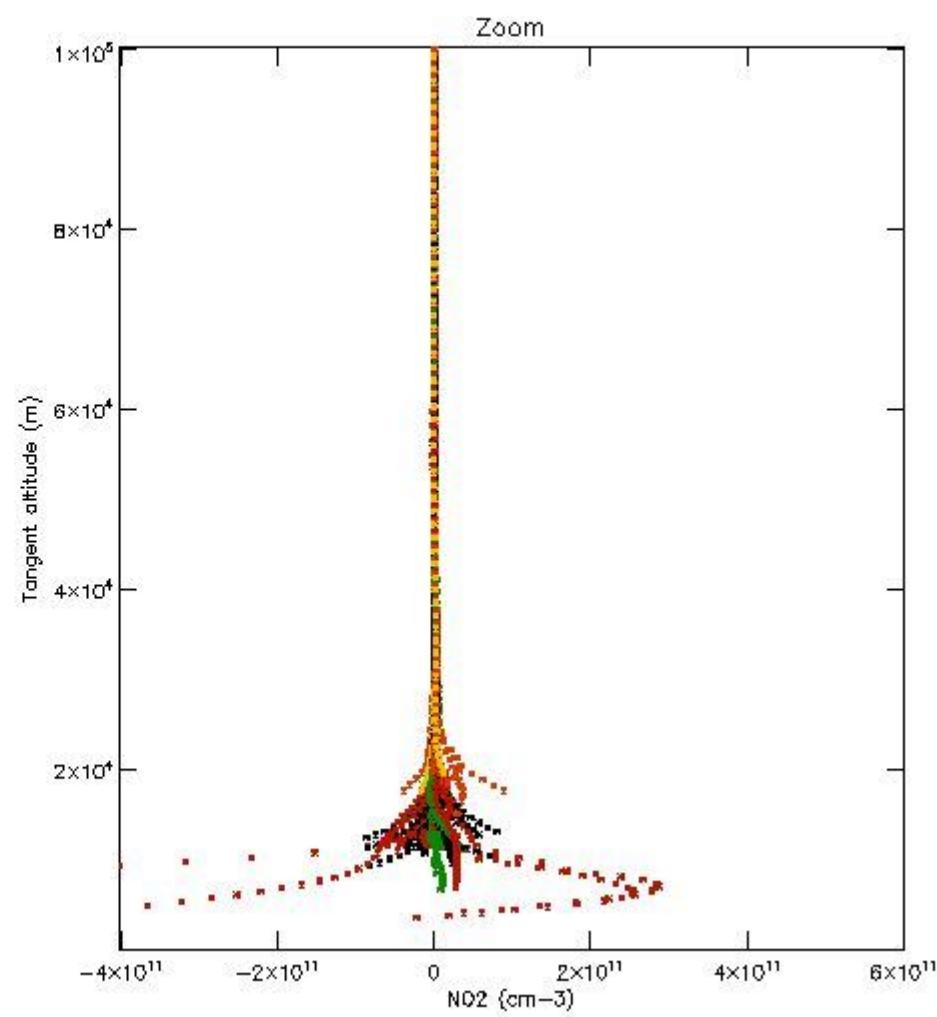

STD < 10	10
STD < 5	7

5.2 Plot ozone profiles for all STD (dark without errors)

The colorbar represents the latitude.

5.3 Plot ozone profiles where STD < 20% (dark without errors)

The colorbar represents the latitude.

5.4 Plot ozone profiles where STD < 10% (dark without errors)

The colorbar represents the latitude.

5.5 Plot ozone profiles where STD < 5% (dark without errors)

The colorbar represents the latitude.

5.6 Plot NO₂ profiles for all STD (dark without errors)

The colorbar represents the latitude.

5.7 Plot NO₃ profiles for all STD (dark without errors)

The colorbar represents the latitude.

5.8 Plot H₂O profiles for all STD (only for occultations of stars 1,2,3,4,13,14,16,26,63 dark without errors)