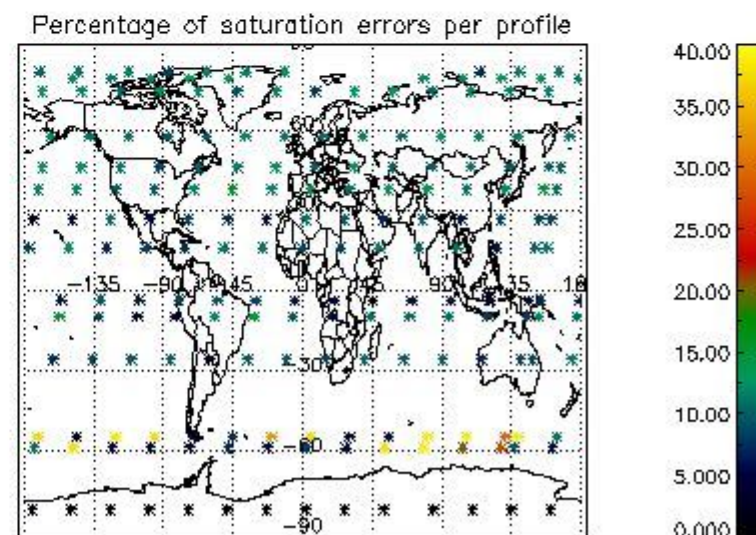

Percentage of datation errors per profile

Percentage of star falling outside central band per profile

Percentage of saturation errors per profile

4.2.2 Plot level 1 quality information per product (world map): ENVISAT DESCENDING passes