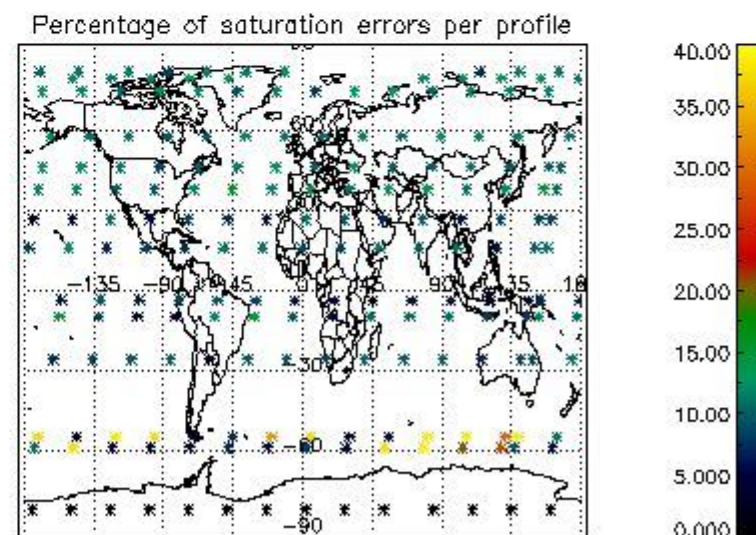

Percentage of flagged data per NO3 profile

4. Level 1 quality information per product

In this section it is plotted some information contained in the Quality Summary data set of the level 2 products that comes from the level 1b processing. Products without errors (error flag in the MPH set to "0") are used.

4.1 Plot quality information per product (time dependant) coming from level 1b processing

4.1.1 Plot level 1 quality information per product (time dependant): ENVISAT ASCENDING passes

4.1.2 Plot level 1 quality information per product (time dependant): ENVI SAT DESCENDING passes

4.2 Plot quality information per product coming from level 1b processing (world map)

4.2.1 Plot level 1 quality information per product (world map): ENVISAT ASCENDING passes

4.2.2 Plot level 1 quality information per product (world map): ENVISAT DESCENDING passes