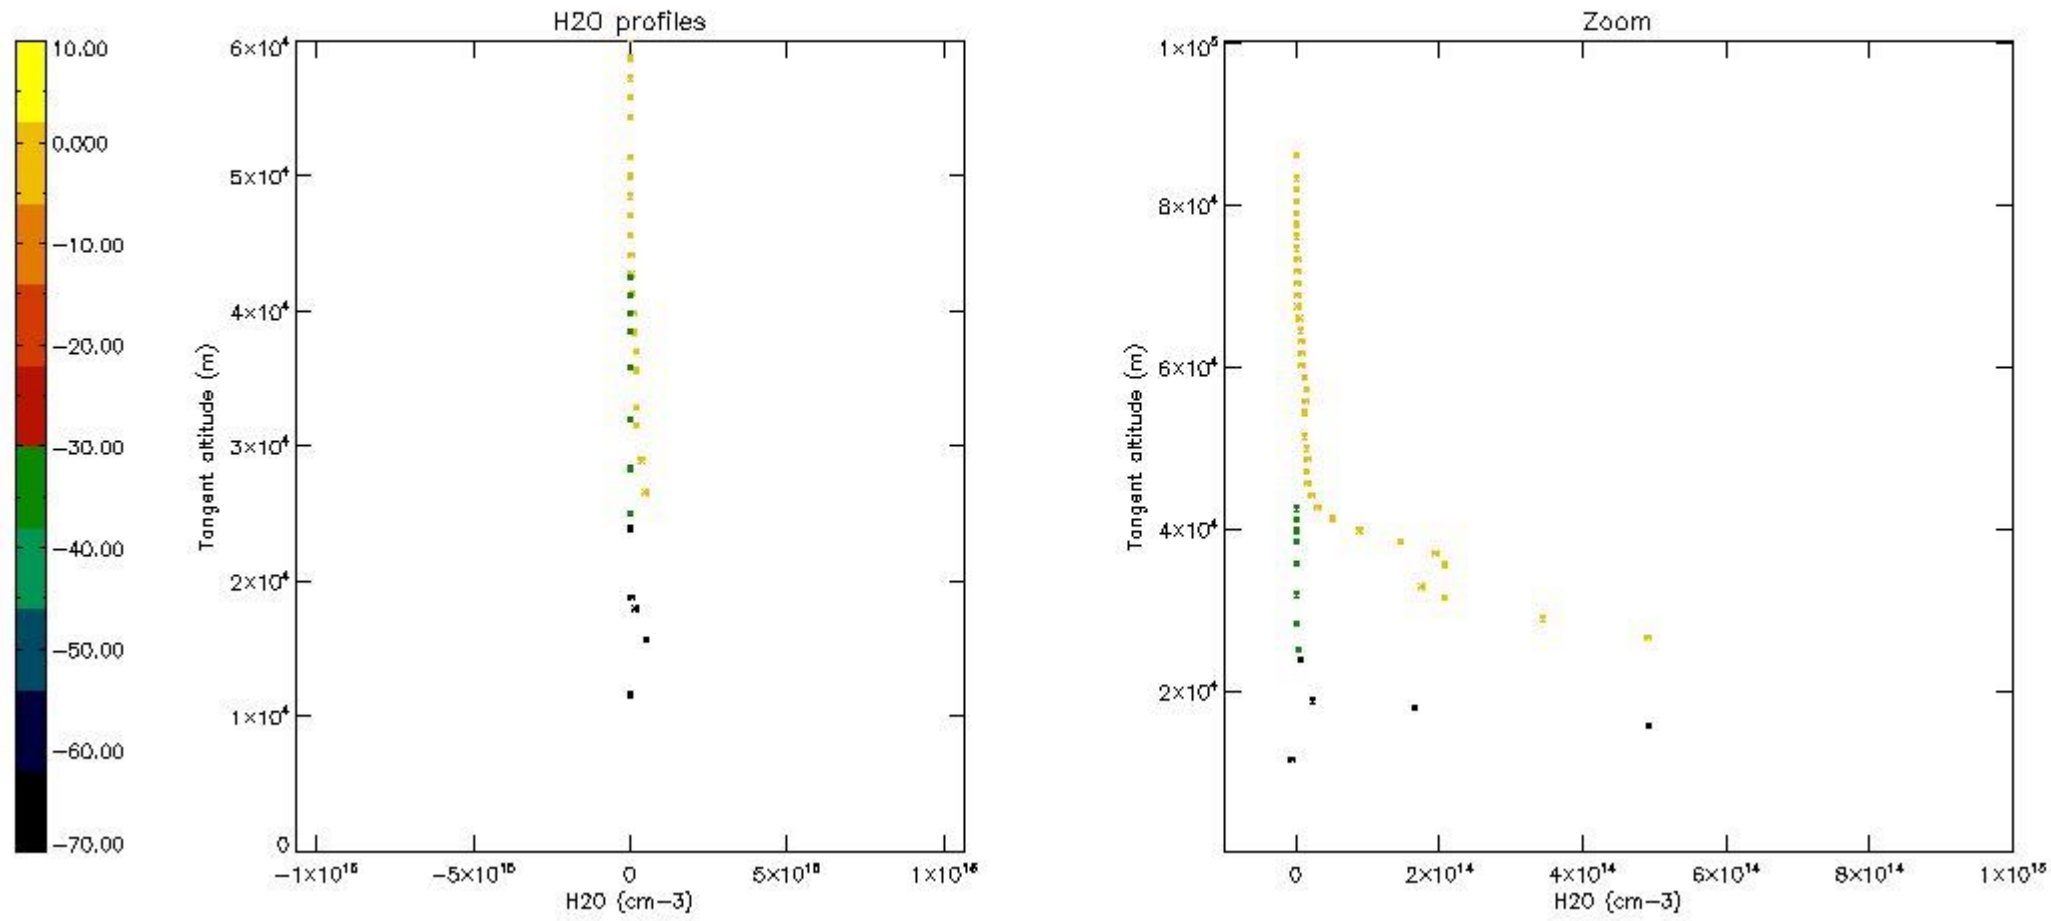

6. Auxiliary Data Files used for the production reported in section 2

The number reported in the third column indicates since which file (see list in section 2) the corresponding auxiliary file has been used. The fourth column is the date of those product files.

Type	Auxiliary Filename	Used since product	Used since product date
INST_PHYS_CHARACTERISTICS	GOM_INS_AXVIEC20091111_143220_20030716_120000_20500101_000000	1	18-MAY-2008 00:00:06
LEVEL-2_PROC_CONFIG	GOM_PR2_AXVIEC20091111_152718_20020301_000000_20500101_000000	1	18-MAY-2008 00:00:06
CROSS_SECTIONS_FILE	GOM_CRS_AXVIEC20091111_154832_20020301_000000_20500101_000000	1	18-MAY-2008 00:00:06