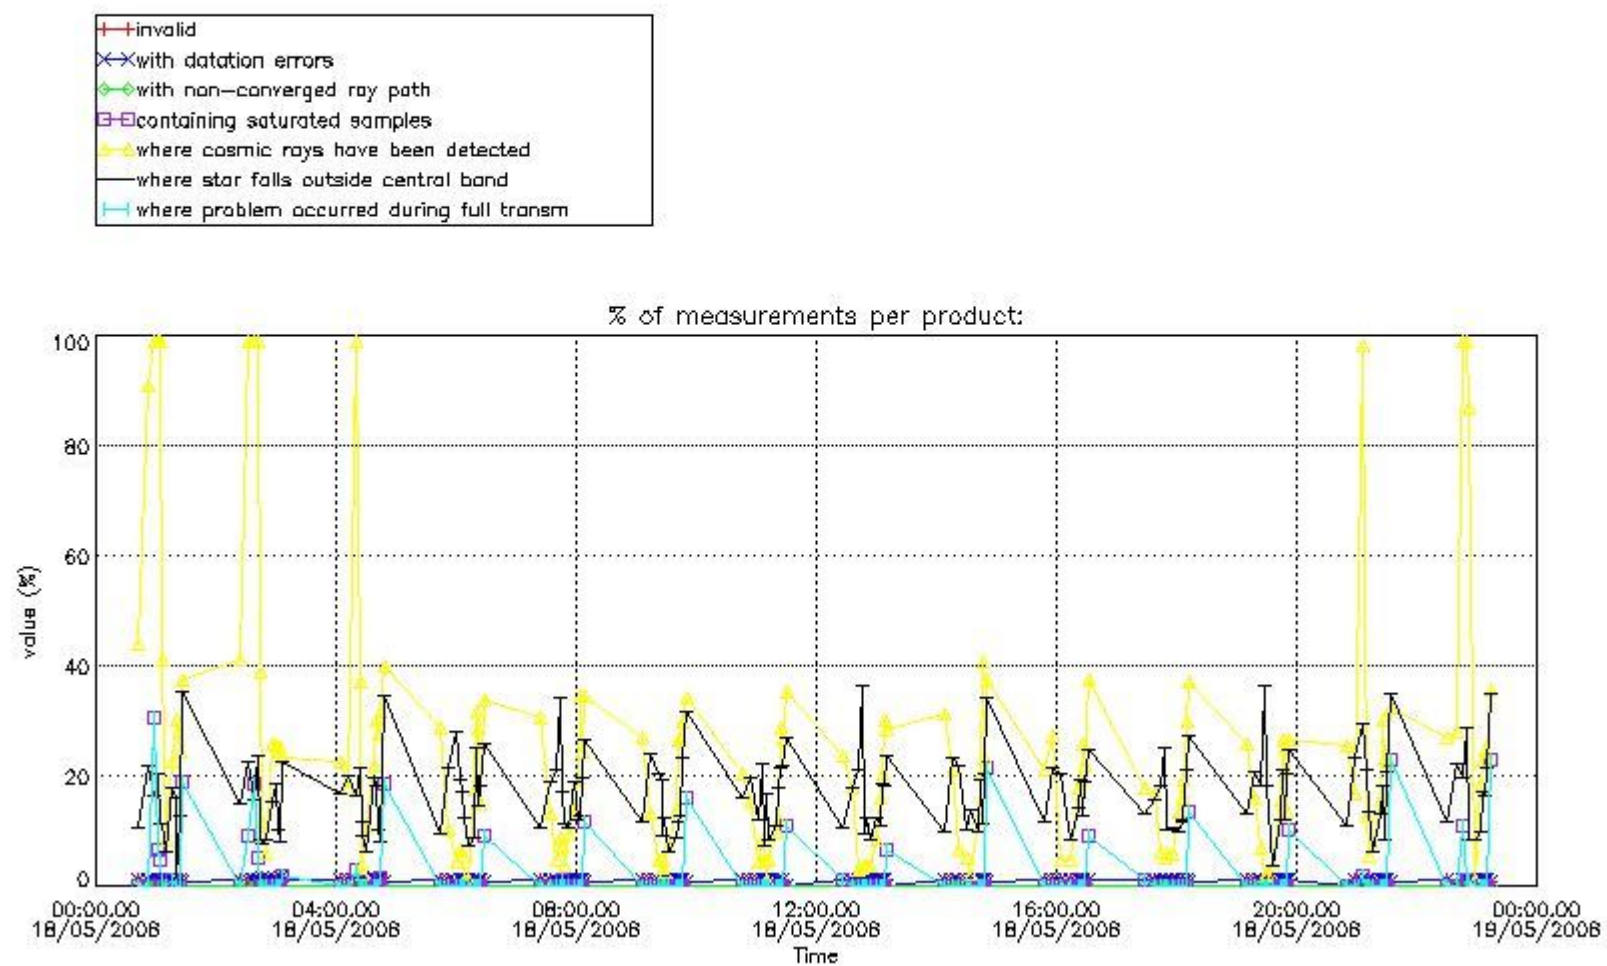

3.1 Plot quality information per product (time dependant)

3.2 Plot quality information per product (world map)

Percentage of flagged data per O3 profile

Percentage of flagged data per H2O profile

Percentage of flagged data per NO2 profile

Percentage of flagged data per NO3 profile

4. Level 1 quality information per product

In this section it is plotted some information contained in the Quality Summary data set of the level 2 products that comes from the level 1b processing. Products without errors (error flag in the MPH set to "0") are used.

4.1 Plot quality information per product (time dependant) coming from level 1b processing

4.1.1 Plot level 1 quality information per product (time dependant): ENVISAT ASCENDING passes

4.1.2 Plot level 1 quality information per product (time dependant): ENVI SAT DESCENDING passes

5. Trace gas profiles

5.1 Ozone statistics based on quality of products

The final quality of the products can be "measured" using the STD (Standard Deviation) attached to every point profile. This information is written to the parameter GOM_NL__2P/NL_LOCAL_SPECIES_DENSITY/o3_std of the level 2 products. The table below shows the statistics for given STD ranges.