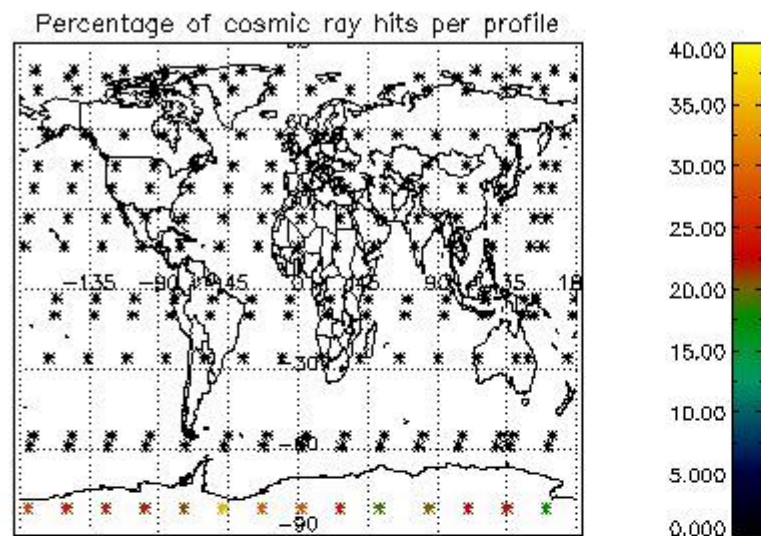

Percentage of datation errors per profile

Percentage of star falling outside central band per profile

Percentage of saturation errors per profile

4.2.2 Plot level 1 quality information per product (world map): ENVISAT DESCENDING passes