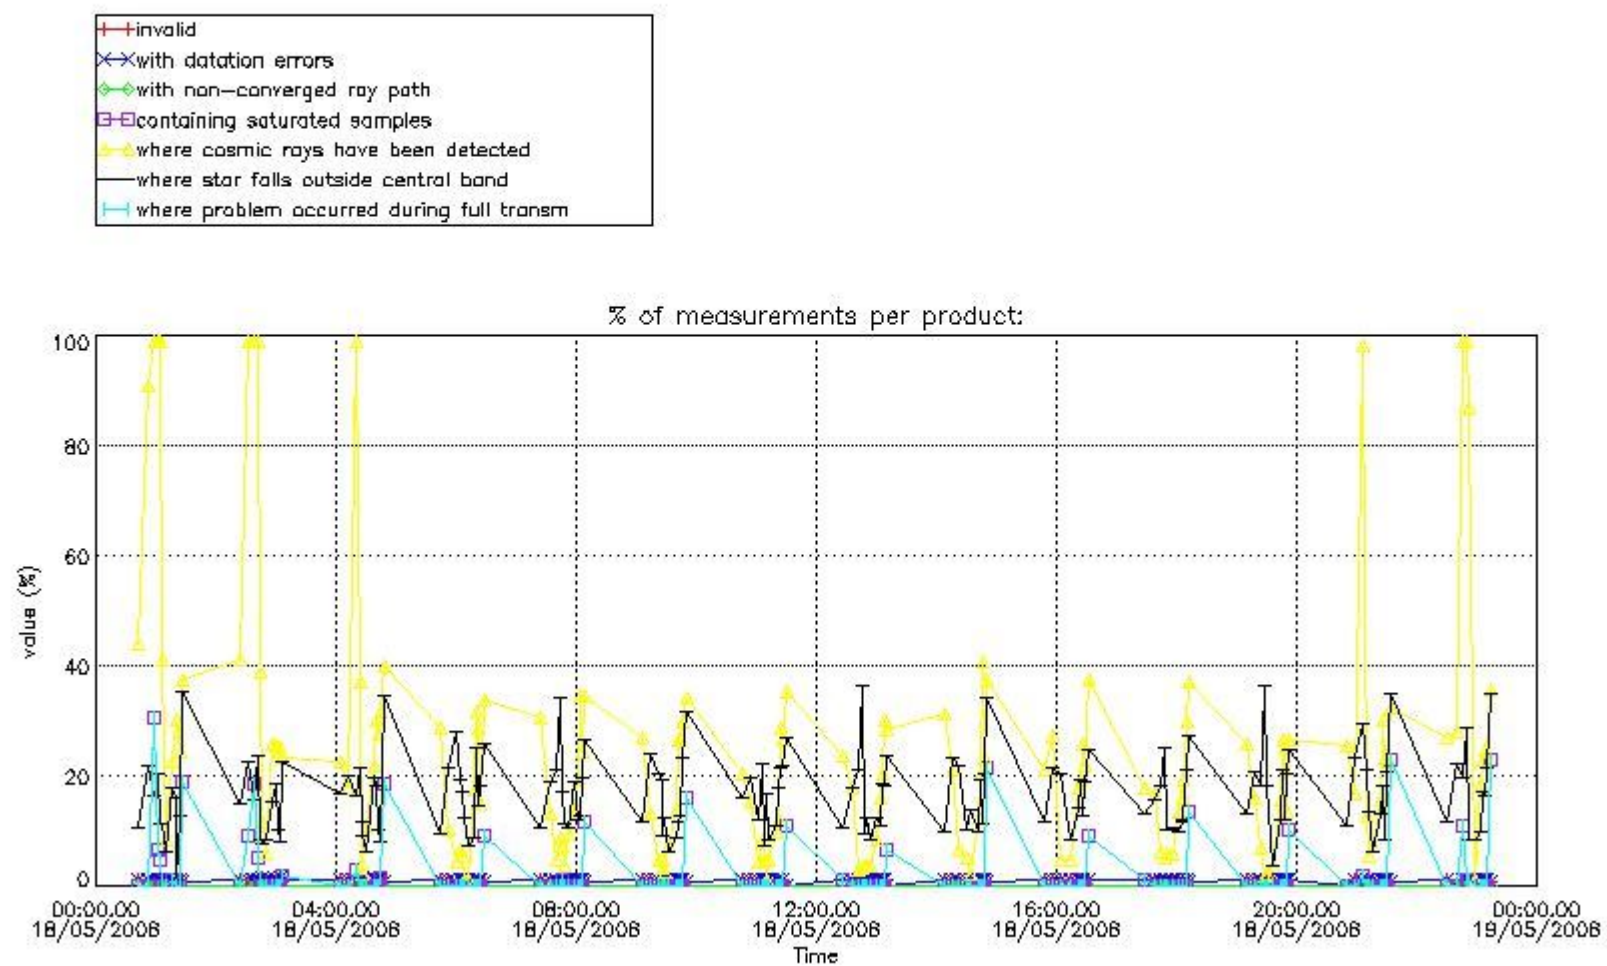

4.1.2 Plot level 1 quality information per product (time dependant): ENVI SAT DESCENDING passes