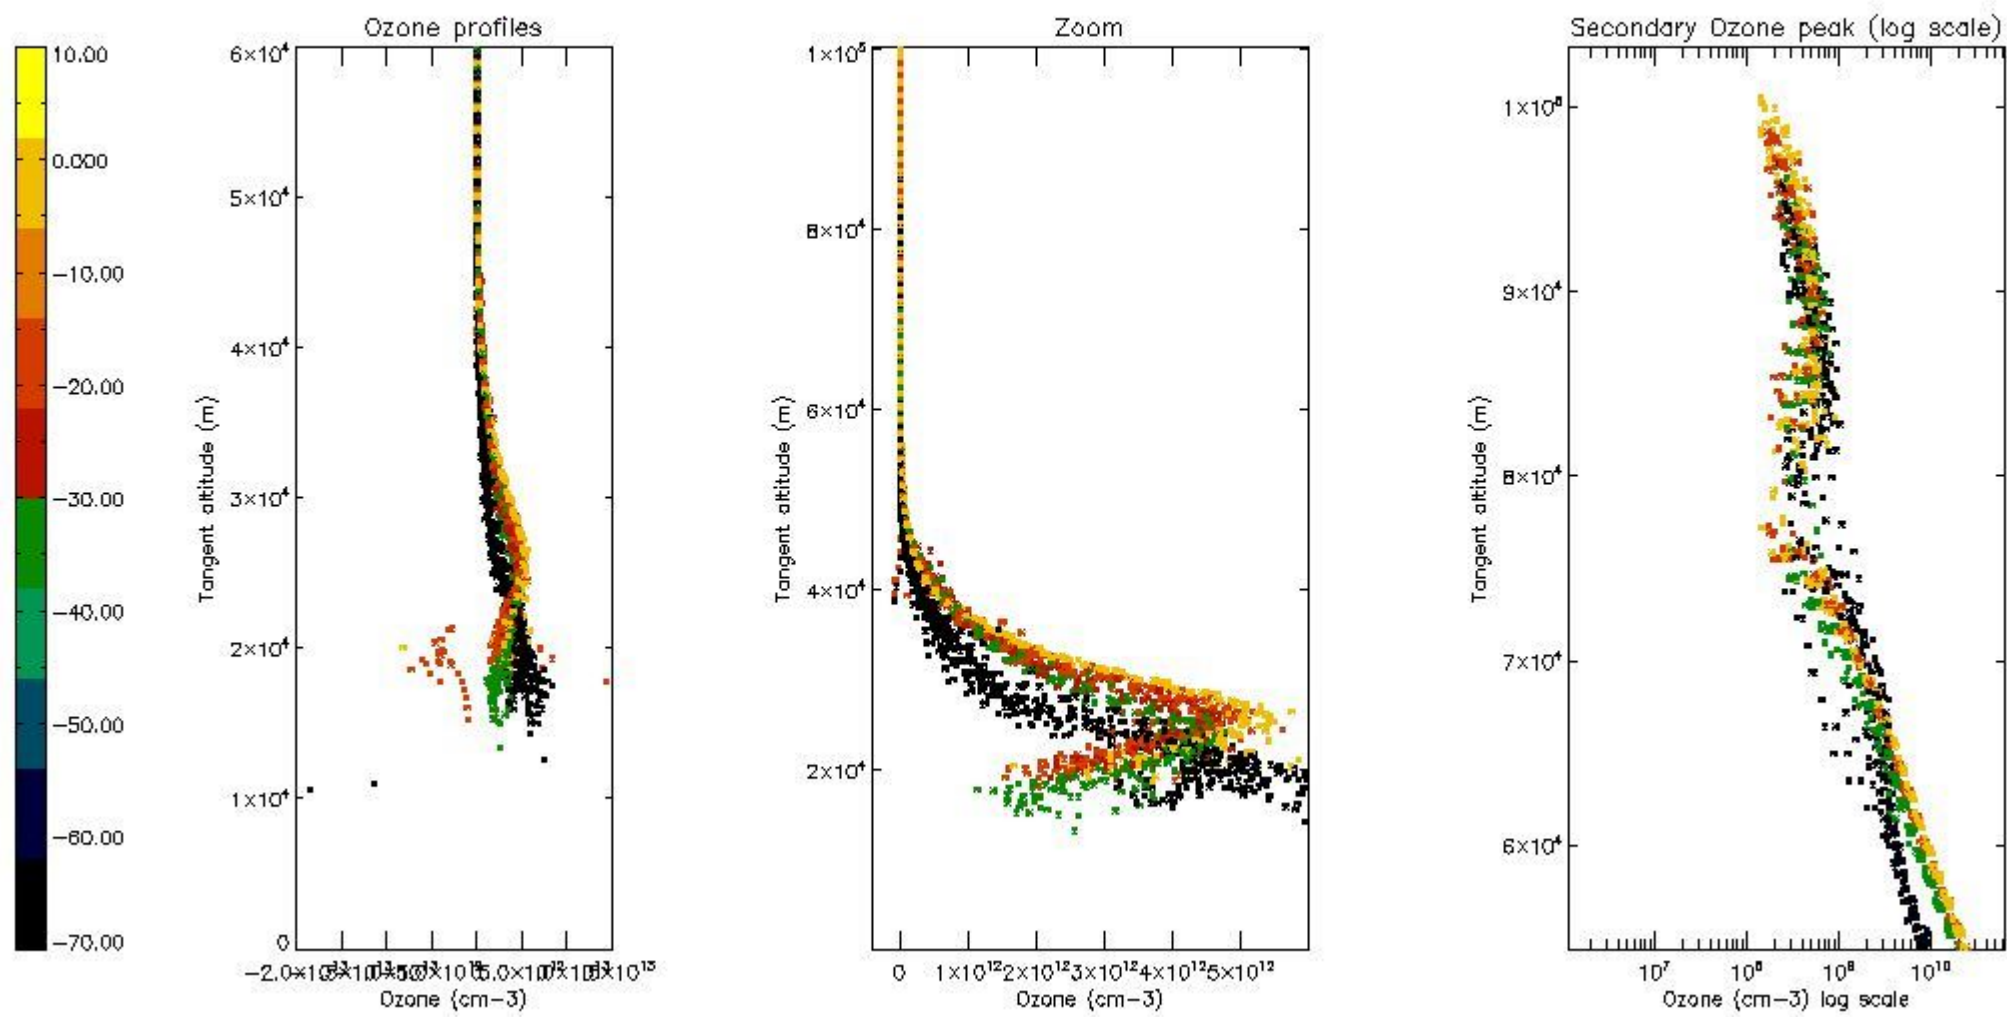

STD < 10	10
STD < 5	7

5.2 Plot ozone profiles for all STD (dark without errors)

The colorbar represents the latitude.

5.3 Plot ozone profiles where STD < 20% (dark without errors)

The colorbar represents the latitude.