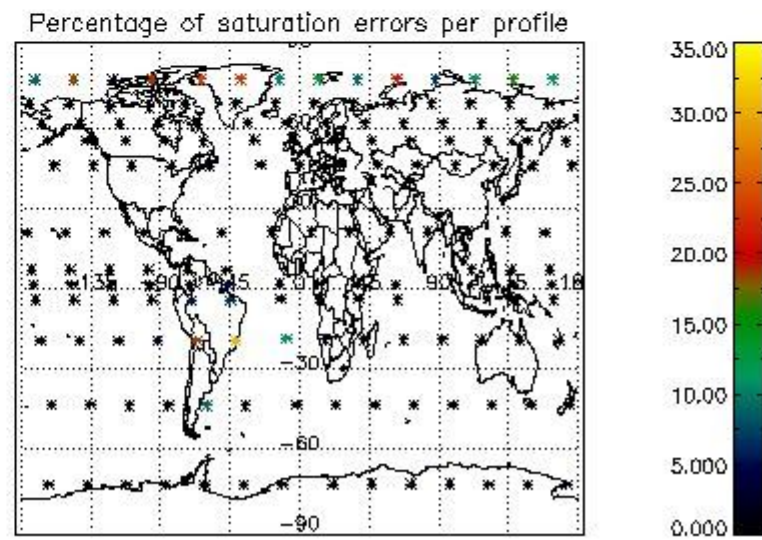

Percentage of flagged data per NO3 profile

4. Level 1 quality information per product

In this section it is plotted some information contained in the Quality Summary data set of the level 2 products that comes from the level 1b processing. Products without errors (error flag in the MPH set to "0") are used.

4.1 Plot quality information per product (time dependant) coming from level 1b processing

4.1.1 Plot level 1 quality information per product (time dependant): ENVISAT ASCENDING passes

4.1.2 Plot level 1 quality information per product (time dependant): ENVI SAT DESCENDING passes

4.2 Plot quality information per product coming from level 1b processing (world map)

4.2.1 Plot level 1 quality information per product (world map): ENVISAT ASCENDING passes

4.2.2 Plot level 1 quality information per product (world map): ENVISAT DESCENDING passes