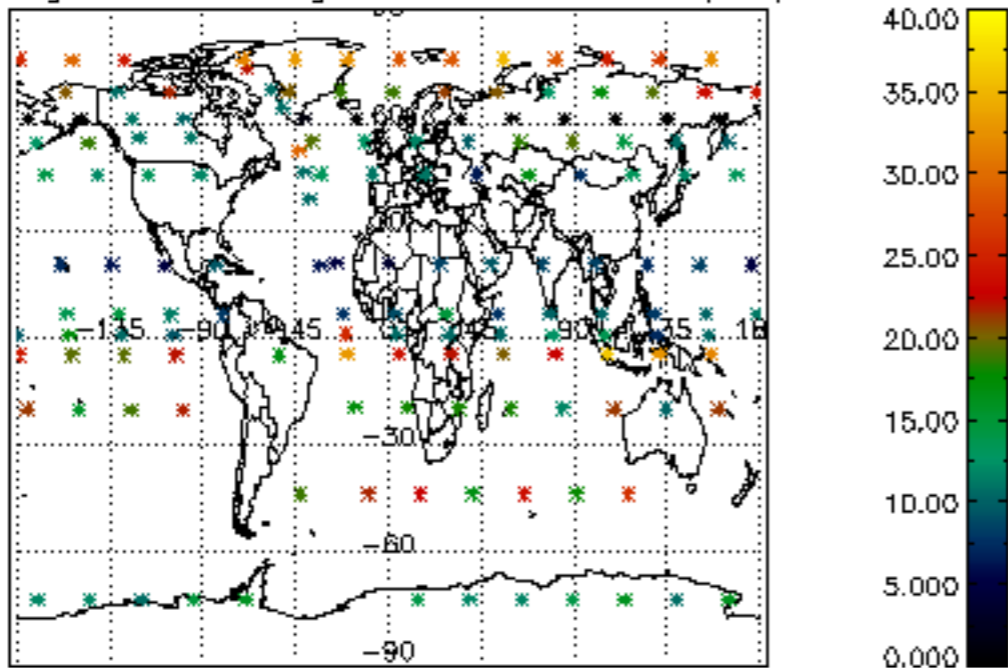

Percentage of cosmic ray hits per profile

Percentage of star falling outside central band per profile