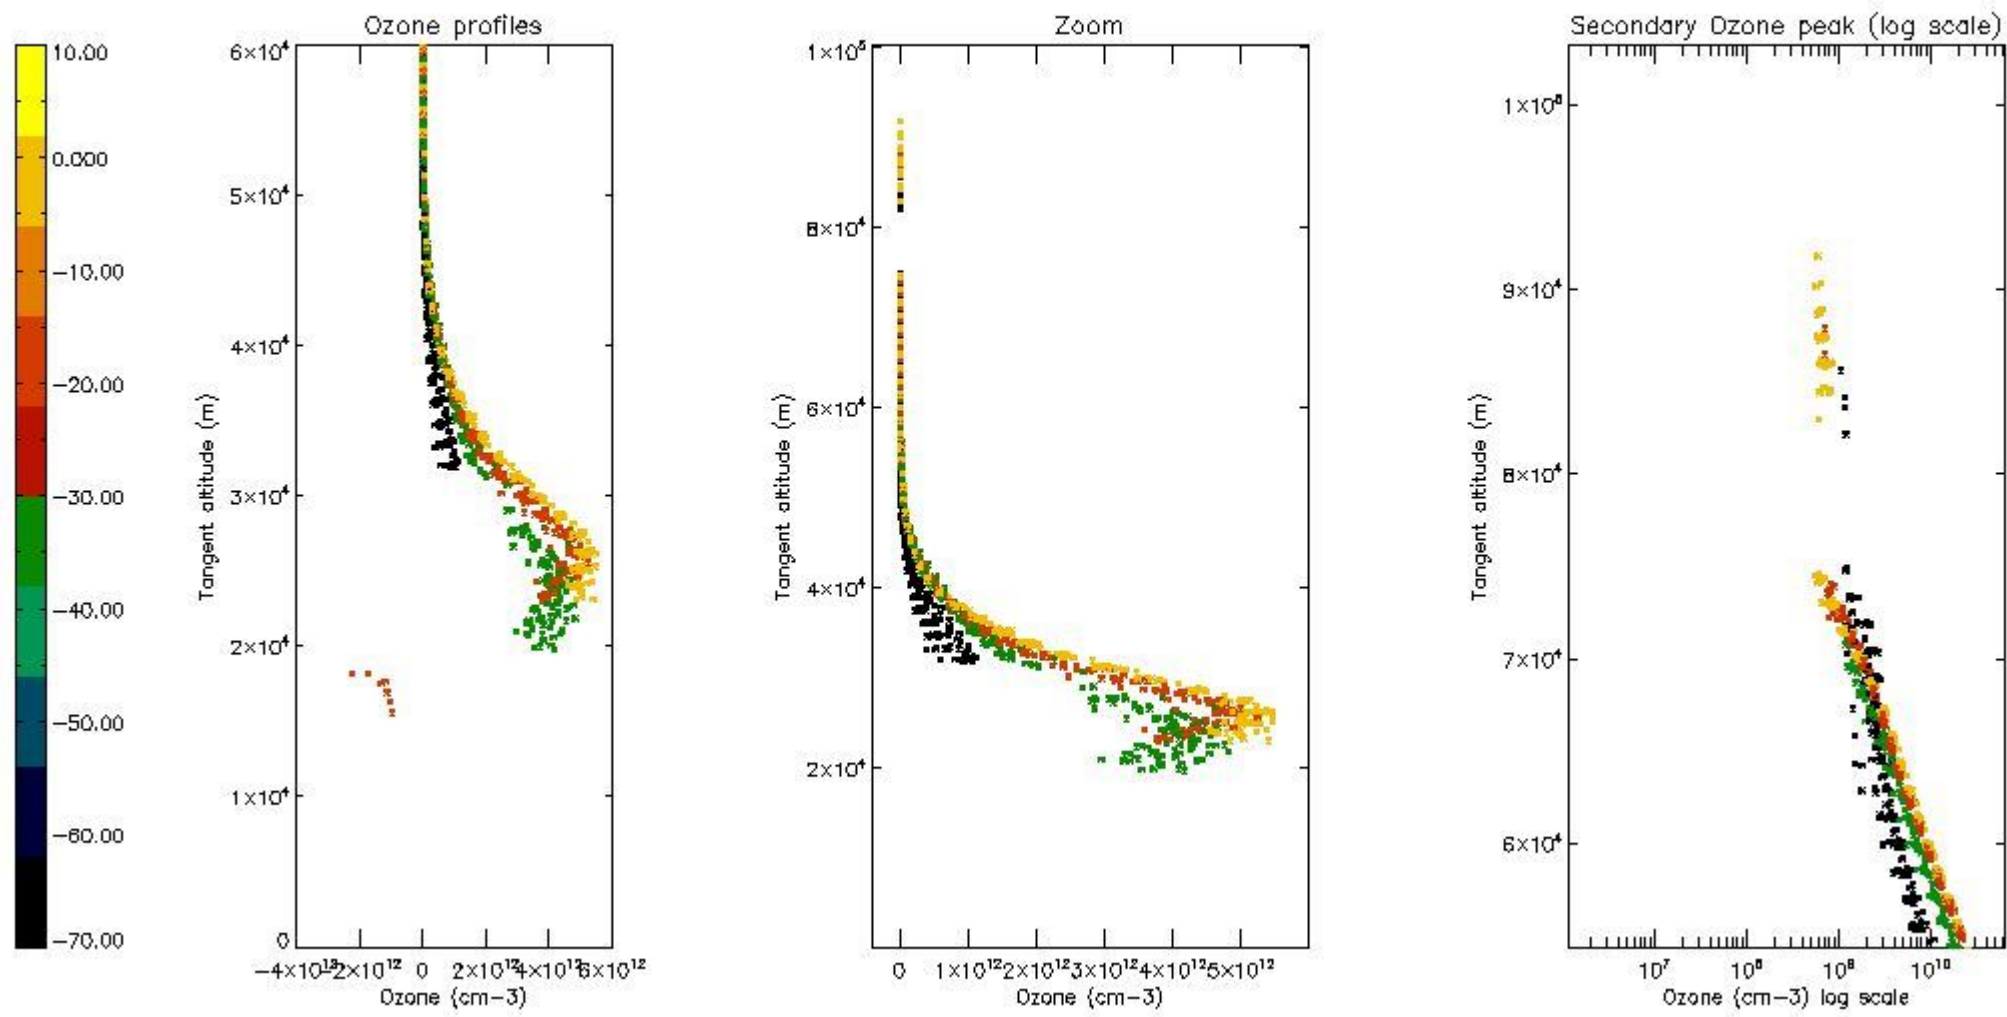

STD < 10	11
STD < 5	7

5.2 Plot ozone profiles for all STD (dark without errors)

The colorbar represents the latitude.

5.3 Plot ozone profiles where STD < 20% (dark without errors)

The colorbar represents the latitude.

5.4 Plot ozone profiles where STD < 10% (dark without errors)

The colorbar represents the latitude.

5.5 Plot ozone profiles where STD < 5% (dark without errors)

The colorbar represents the latitude.

5.6 Plot NO₂ profiles for all STD (dark without errors)

The colorbar represents the latitude.

5.7 Plot NO3 profiles for all STD (dark without errors)

The colorbar represents the latitude.

5.8 Plot H₂O profiles for all STD (only for occultations of stars 1,2,3,4,13,14,16,26,63 dark without errors)