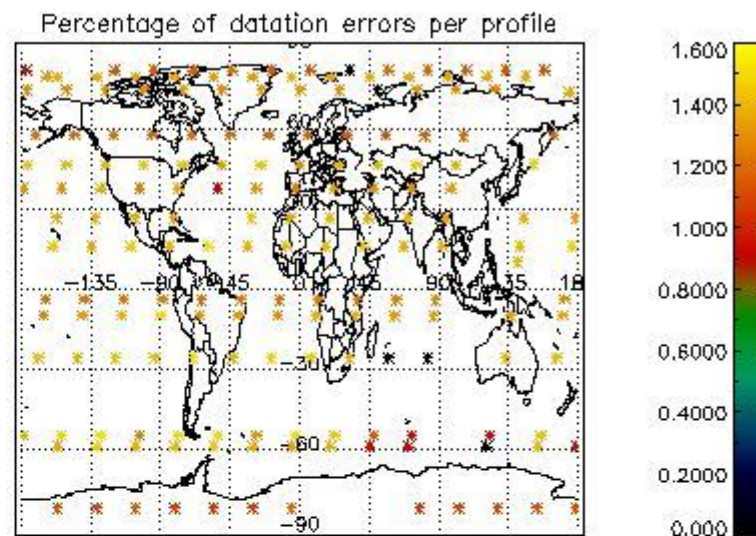

Percentage of datation errors per profile

Percentage of star falling outside central band per profile

Percentage of saturation errors per profile

4.2.2 Plot level 1 quality information per product (world map): ENVISAT DESCENDING passes