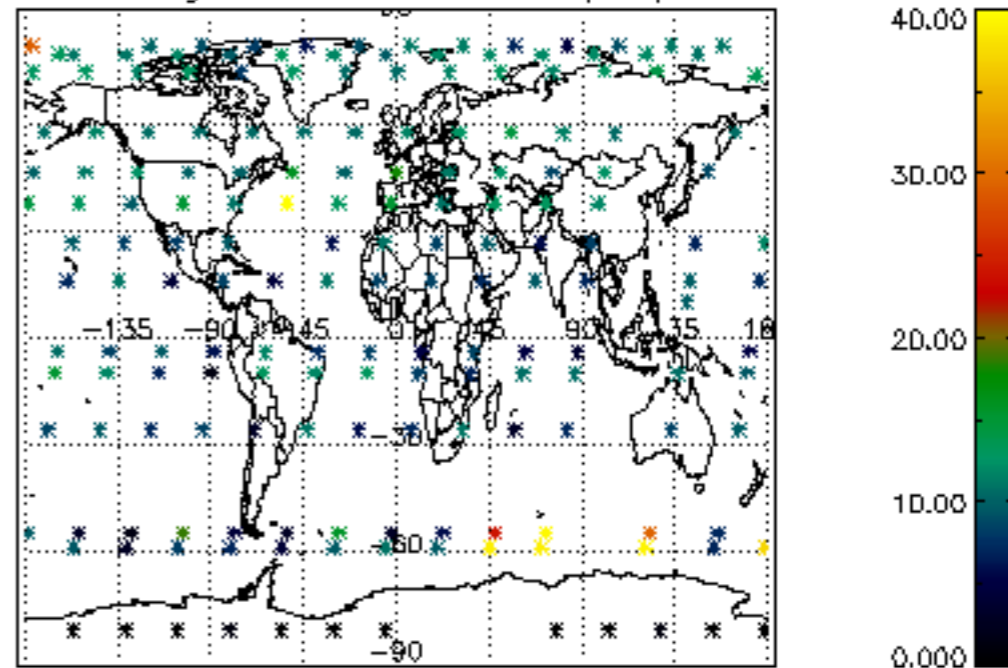

Percentage of saturation errors per profile