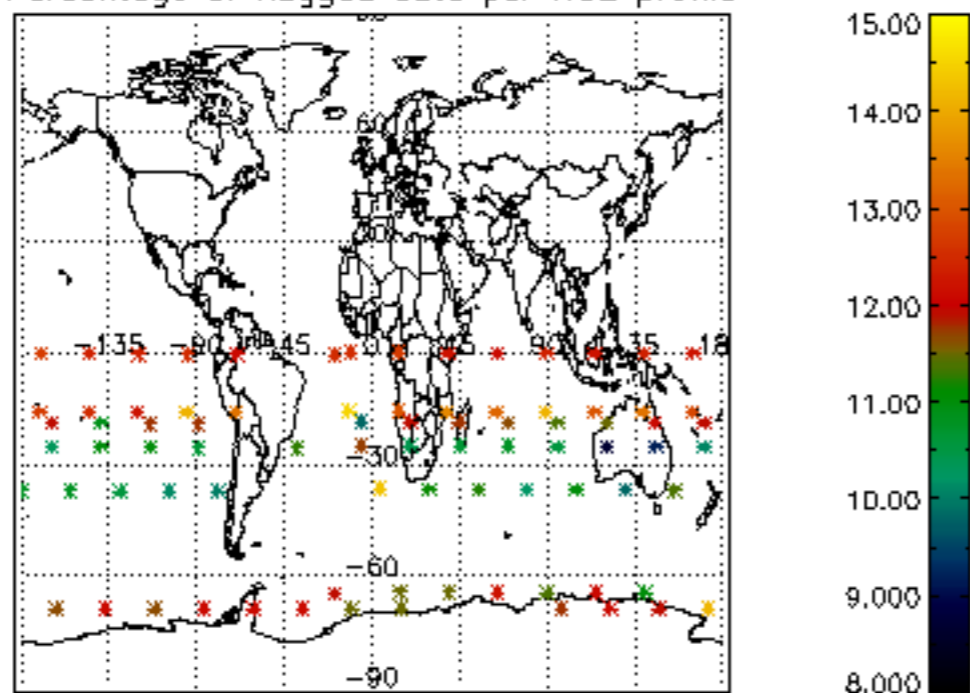

Percentage of flagged data per NO2 profile