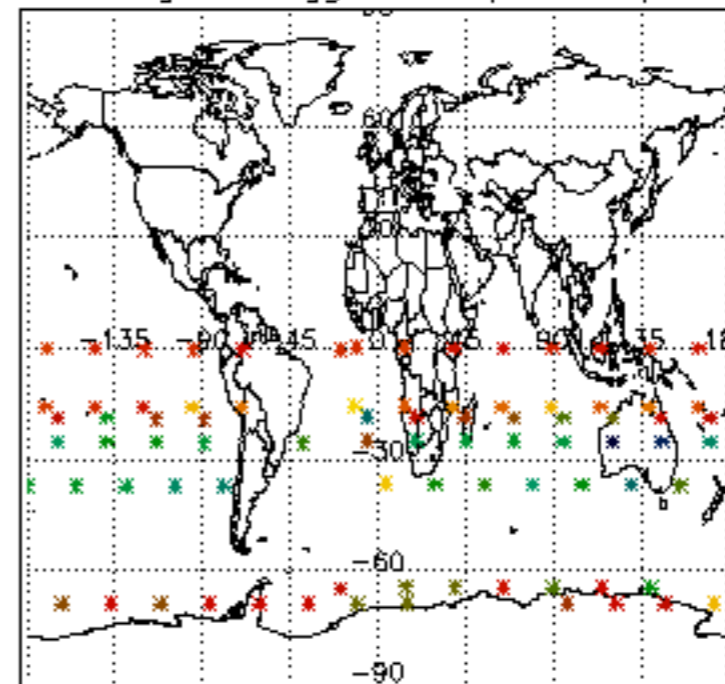

Percentage of flagged data per NO3 profile