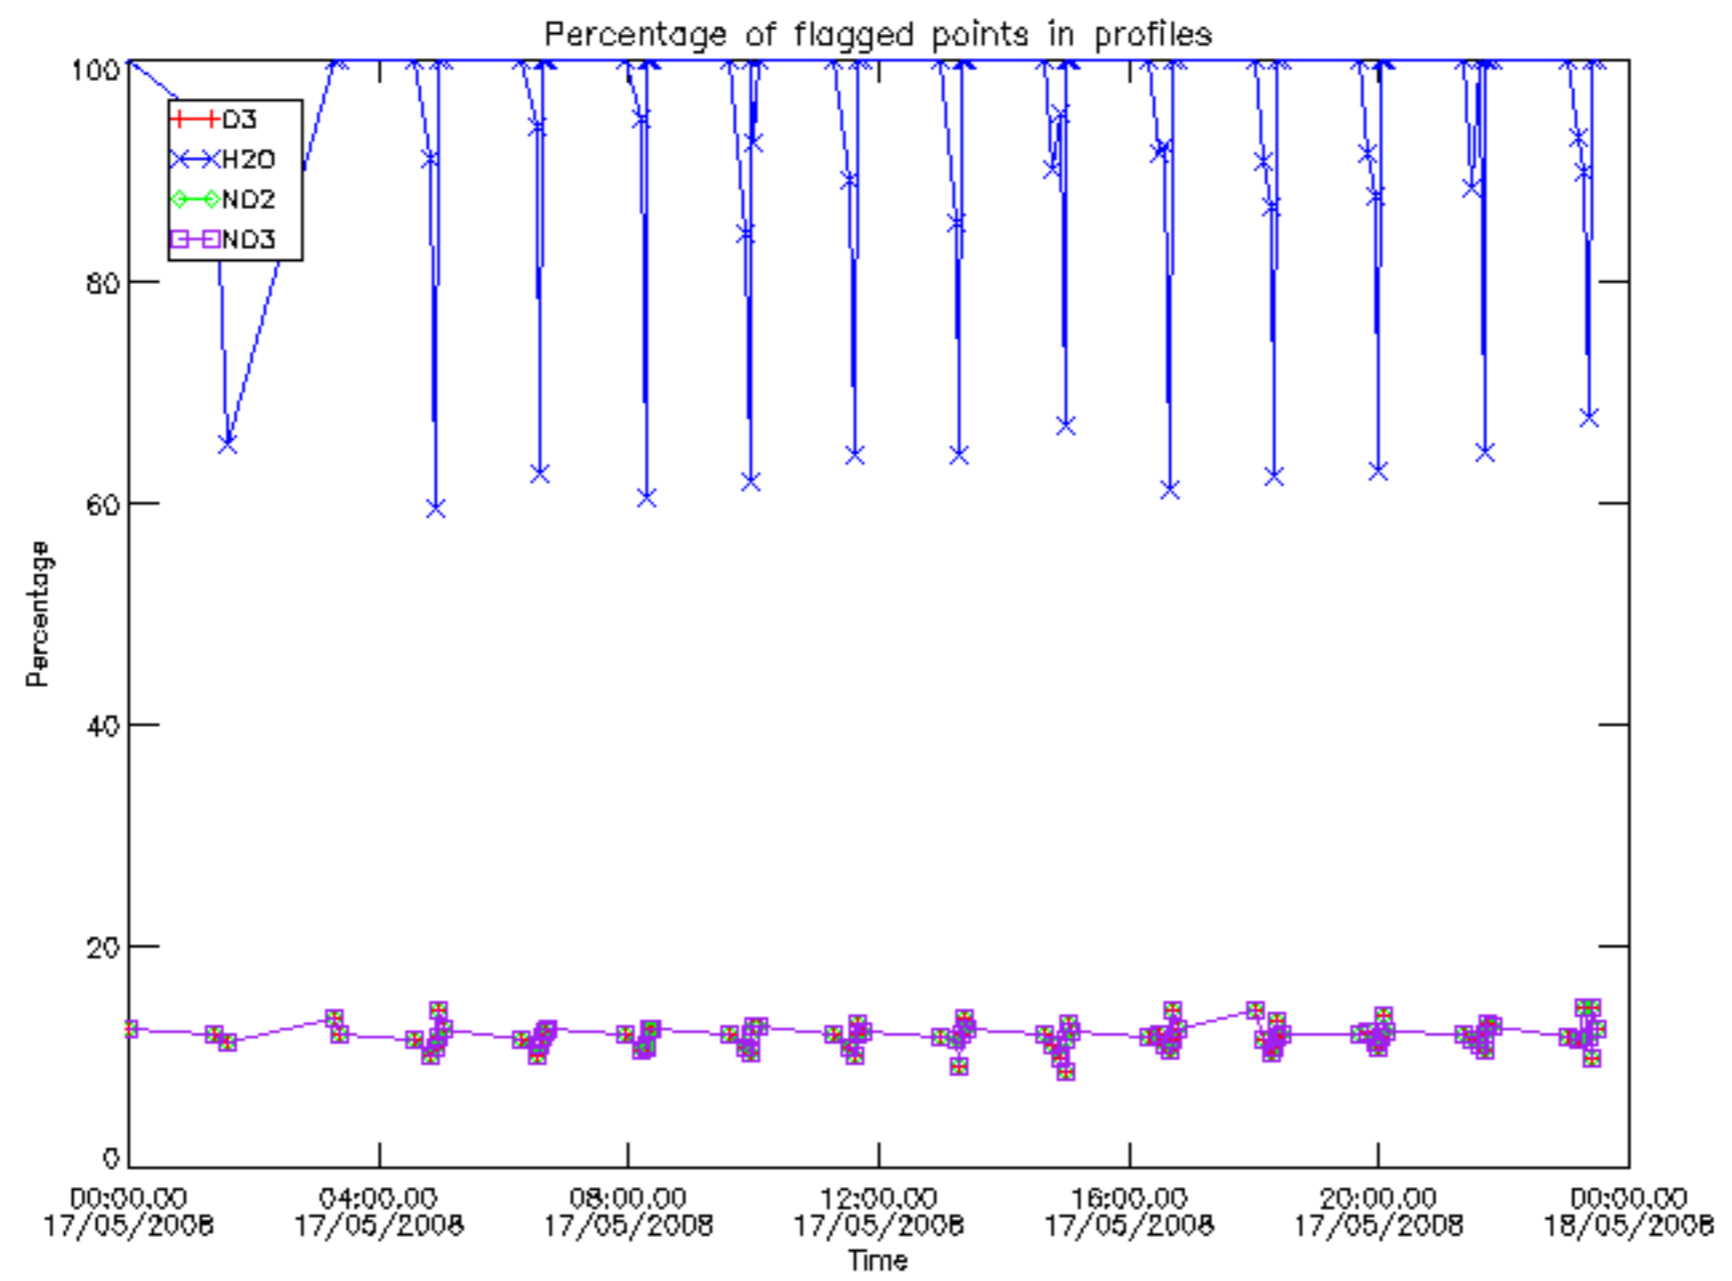

Percentage of flagged data per D3 profile

Percentage of flagged data per H2O profile