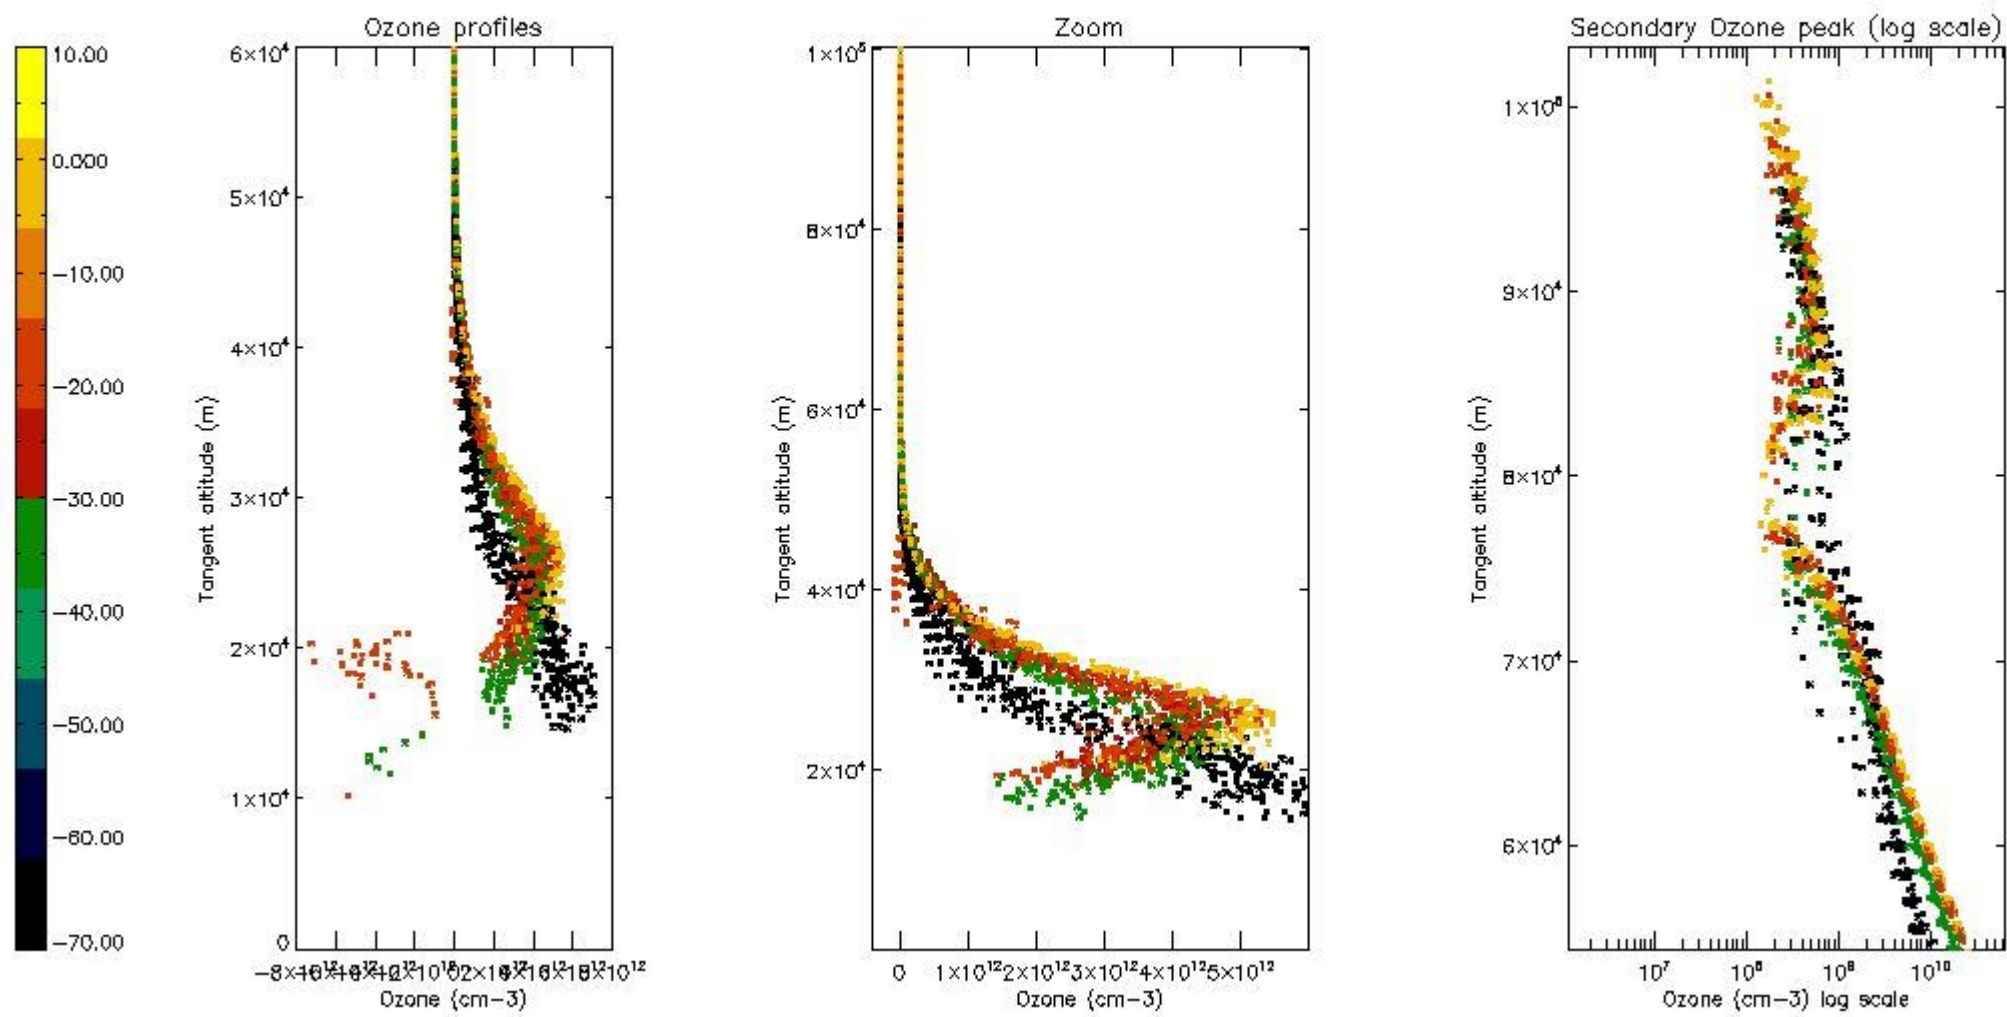

STD < 10	11
STD < 5	7

5.2 Plot ozone profiles for all STD (dark without errors)

The colorbar represents the latitude.

5.3 Plot ozone profiles where STD < 20% (dark without errors)

The colorbar represents the latitude.