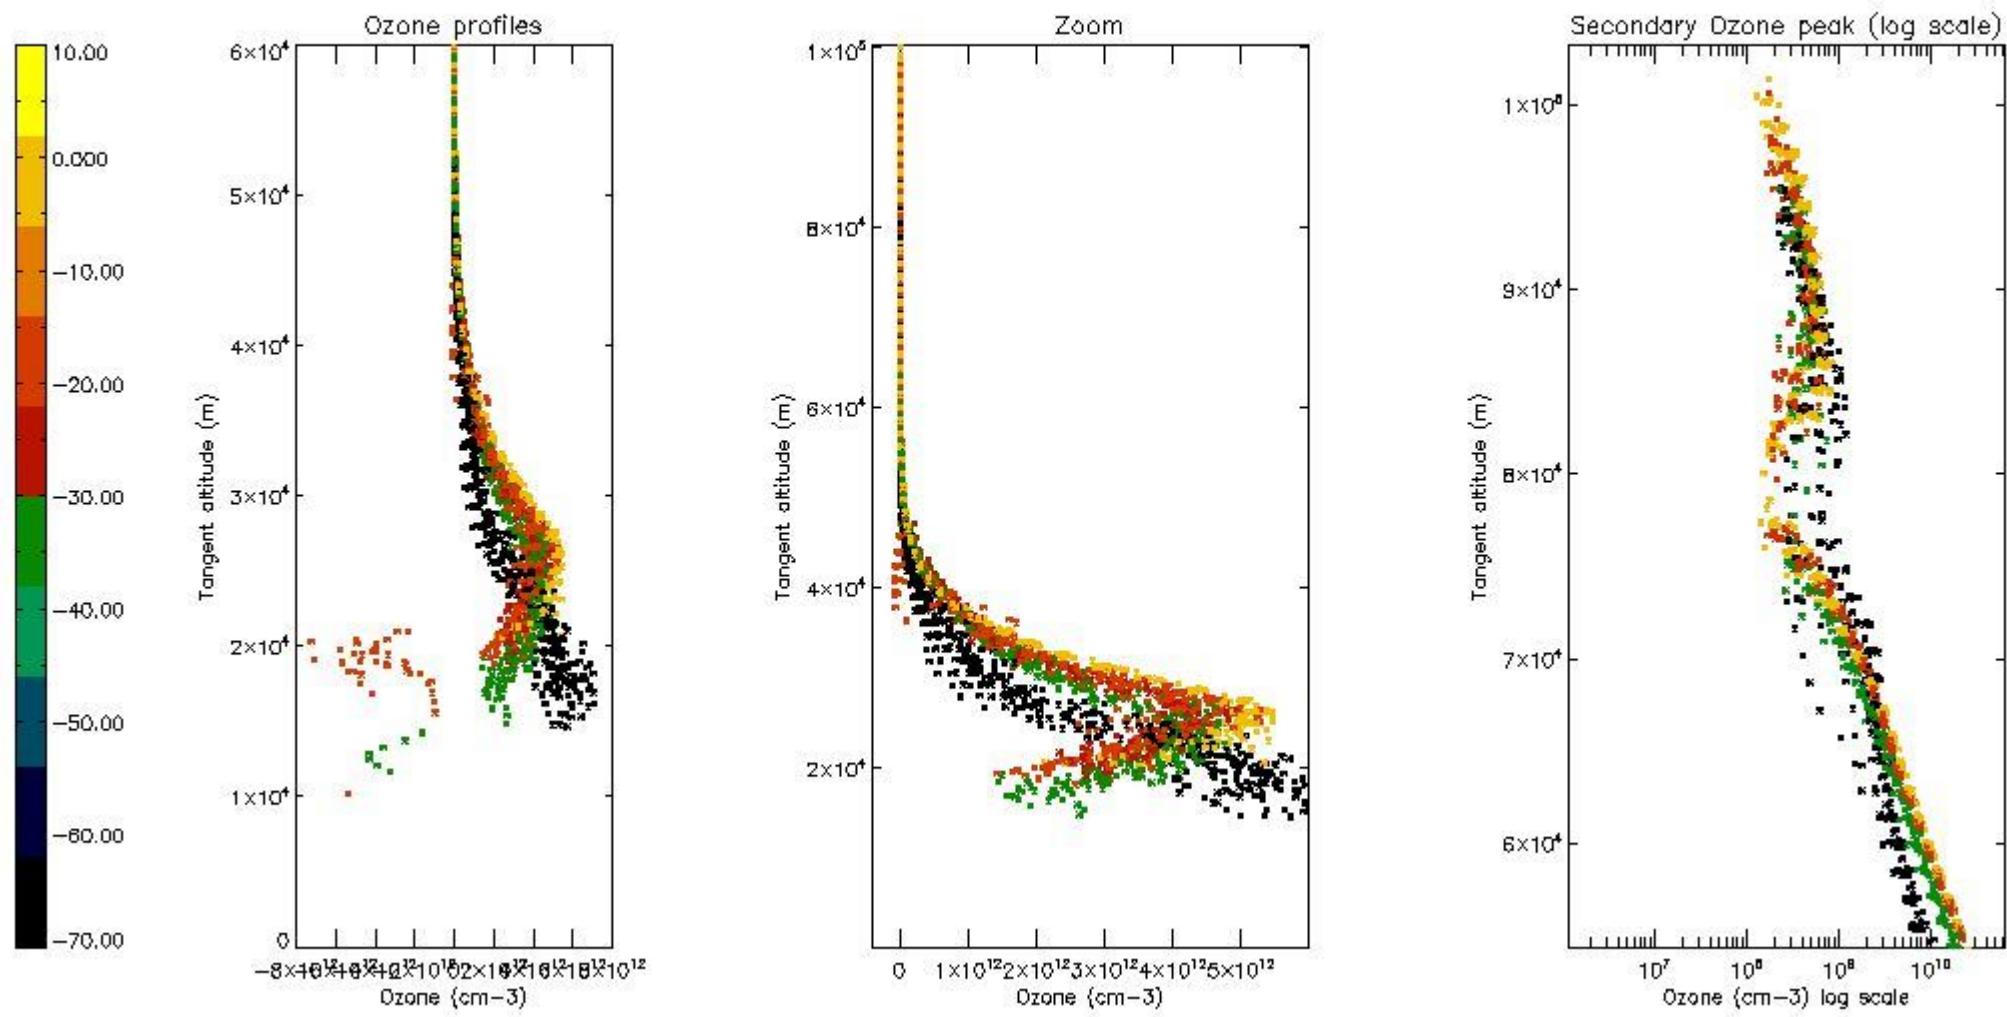

So, the table below shows the percentage of dark limb and valid observations for each criteria with respect to the overall valid daily observations.

Criteria	% of total production
All STD	27
STD < 20	14

STD < 10	11
STD < 5	7

5.2 Plot ozone profiles for all STD (dark without errors)

The colorbar represents the latitude.

5.3 Plot ozone profiles where STD < 20% (dark without errors)

The colorbar represents the latitude.

5.4 Plot ozone profiles where STD < 10% (dark without errors)

The colorbar represents the latitude.

5.5 Plot ozone profiles where STD < 5% (dark without errors)

The colorbar represents the latitude.

5.6 Plot NO₂ profiles for all STD (dark without errors)

The colorbar represents the latitude.

5.7 Plot NO3 profiles for all STD (dark without errors)

The colorbar represents the latitude.

5.8 Plot H₂O profiles for all STD (only for occultations of stars 1,2,3,4,13,14,16,26,63 dark without errors)