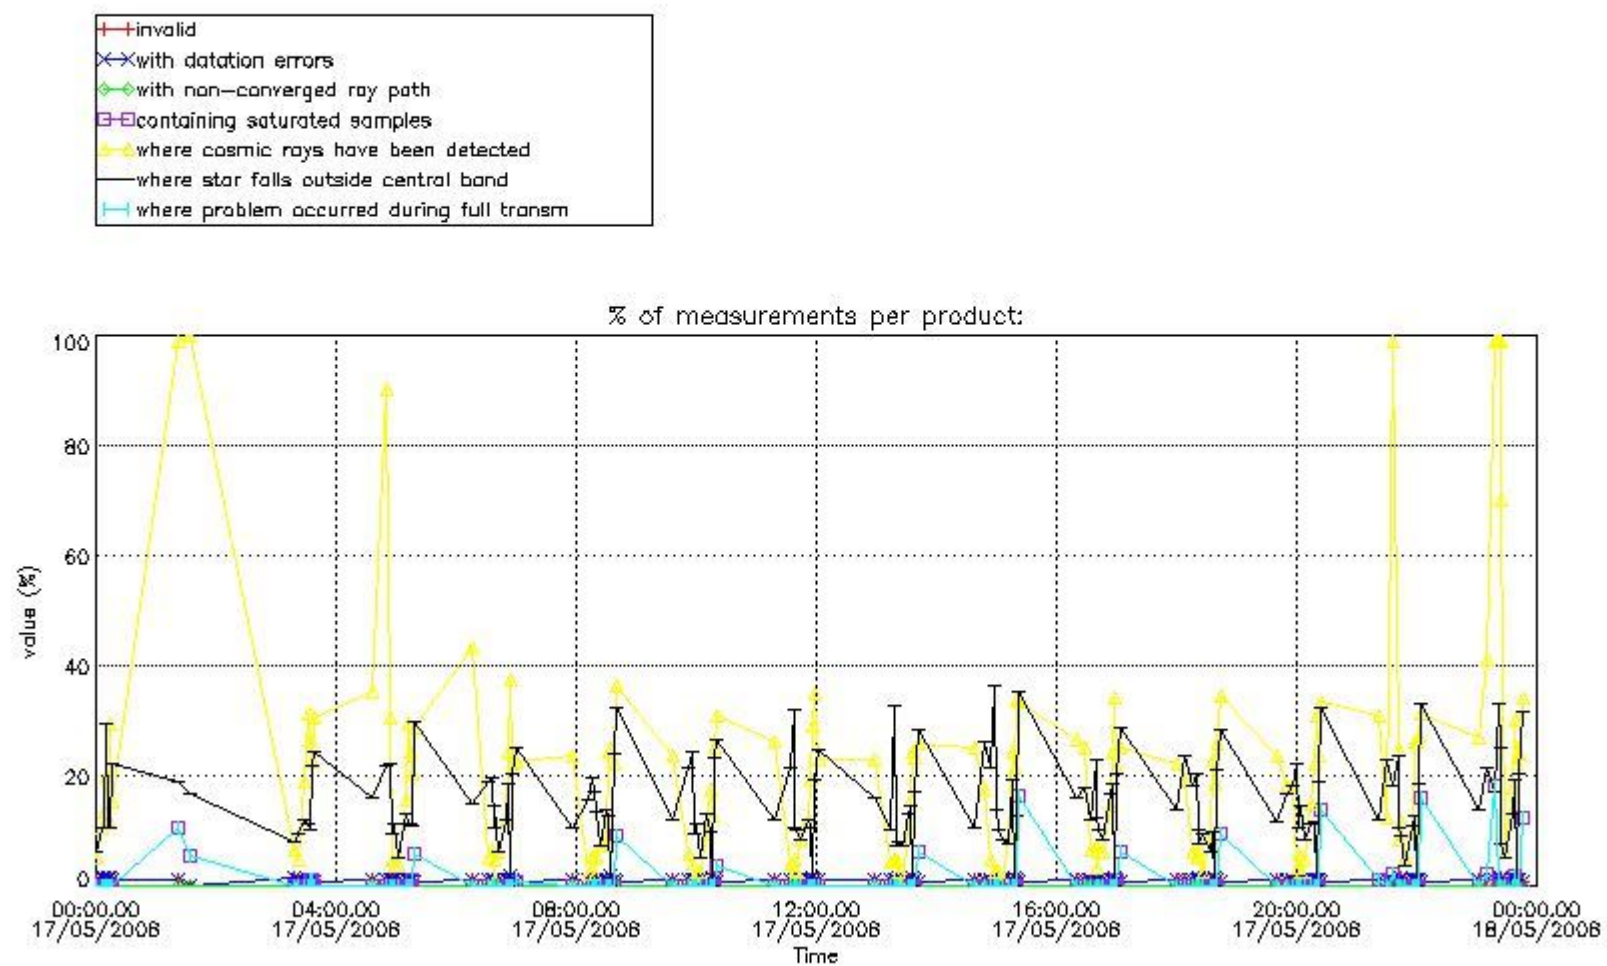

4.1.2 Plot level 1 quality information per product (time dependant): ENVI SAT DESCENDING passes