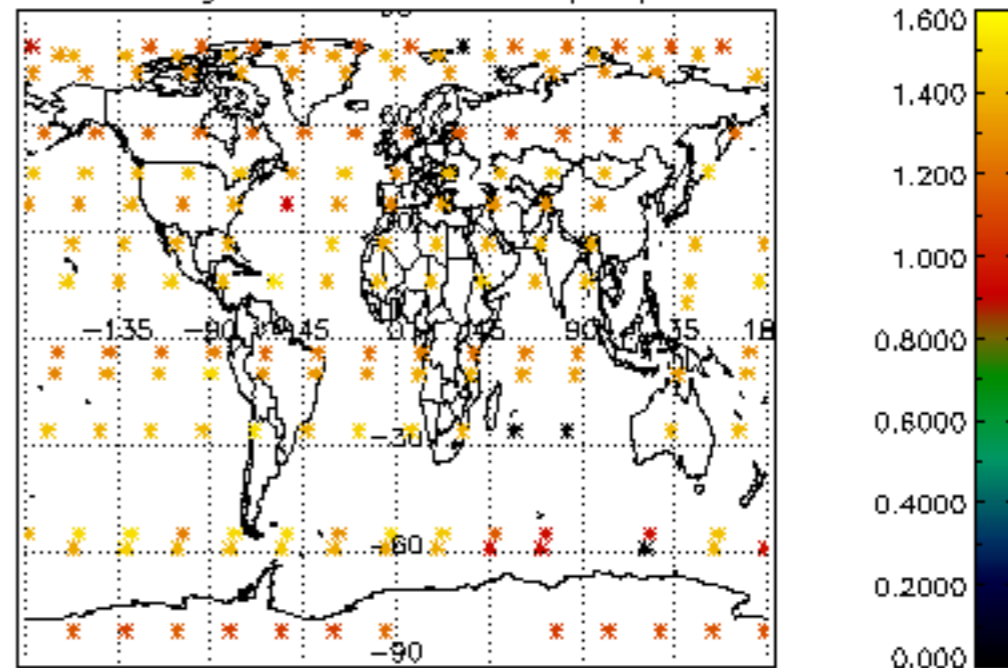

Percentage of datation errors per profile

Percentage of star falling outside central band per profile

Percentage of saturation errors per profile

Percentage of cosmic ray hits per profile

Percentage of datation errors per profile