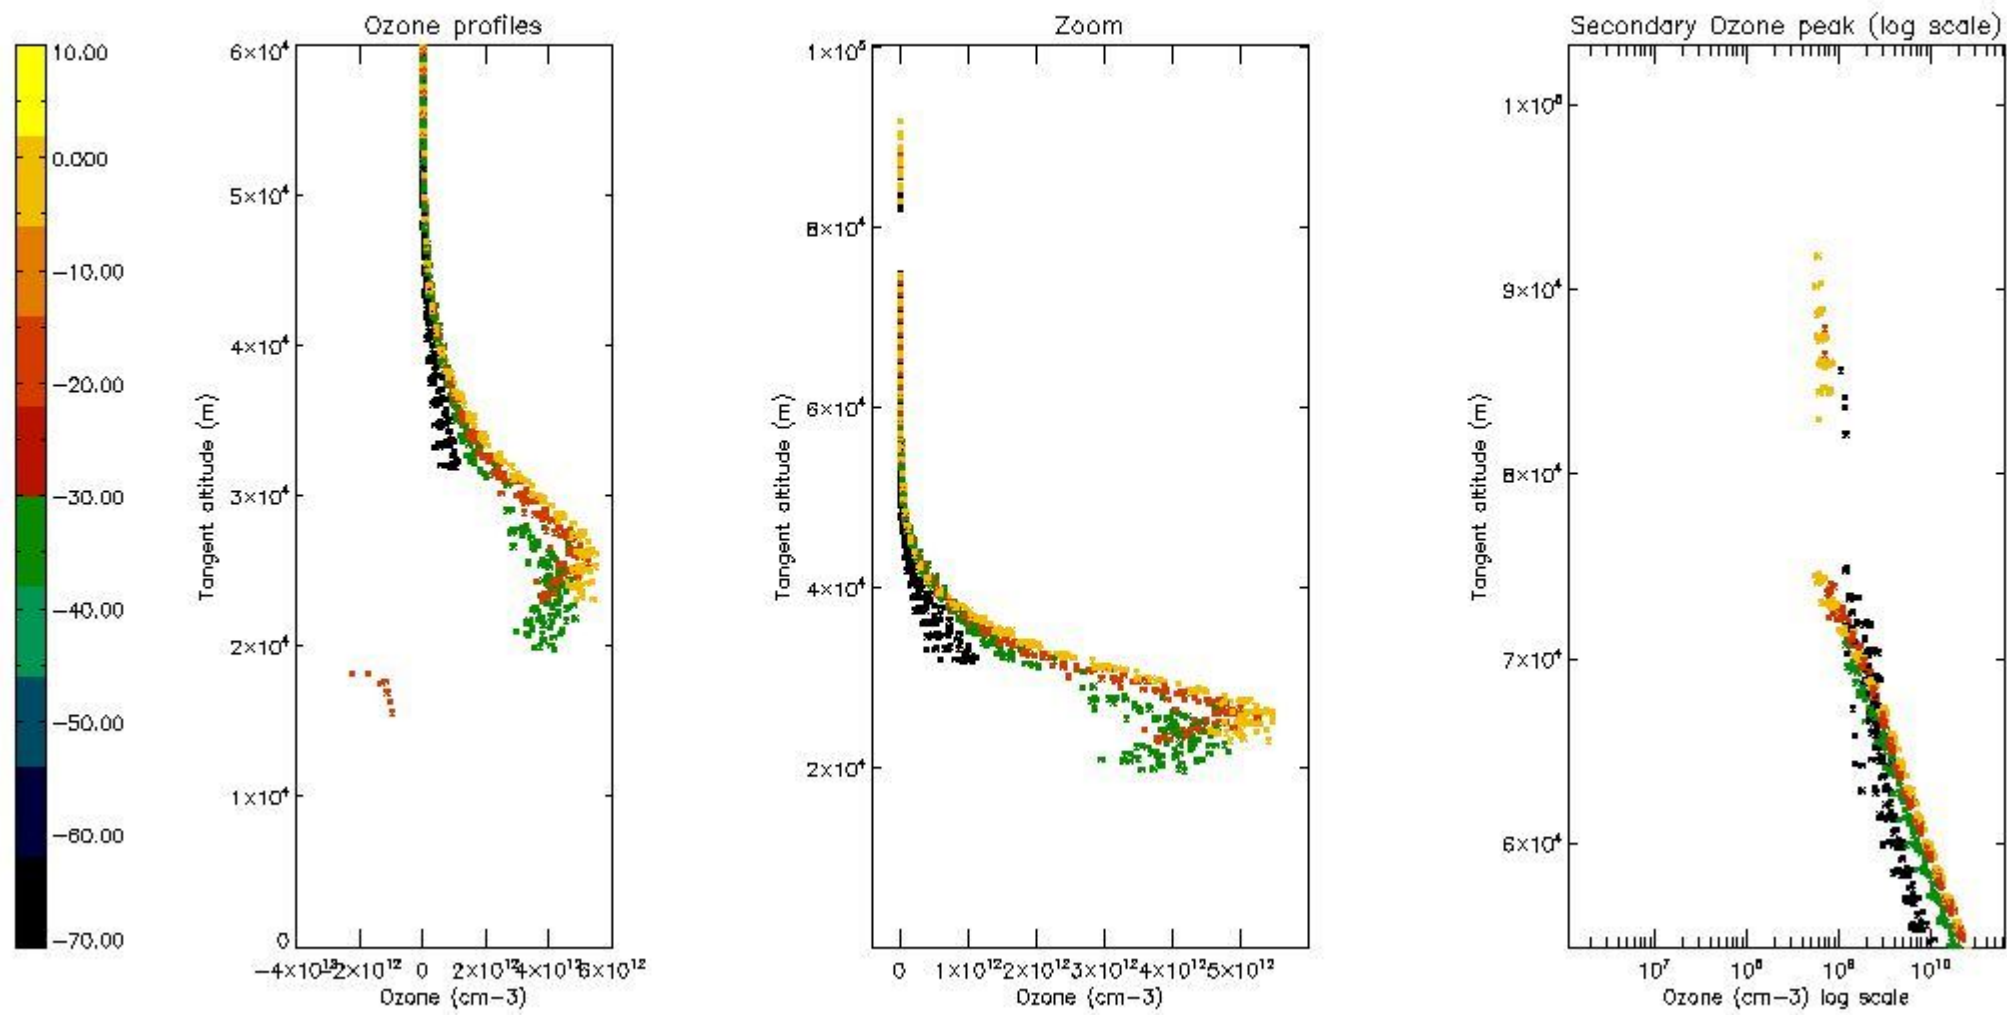

5.6 Plot NO₂ profiles for all STD (dark without errors)

The colorbar represents the latitude.