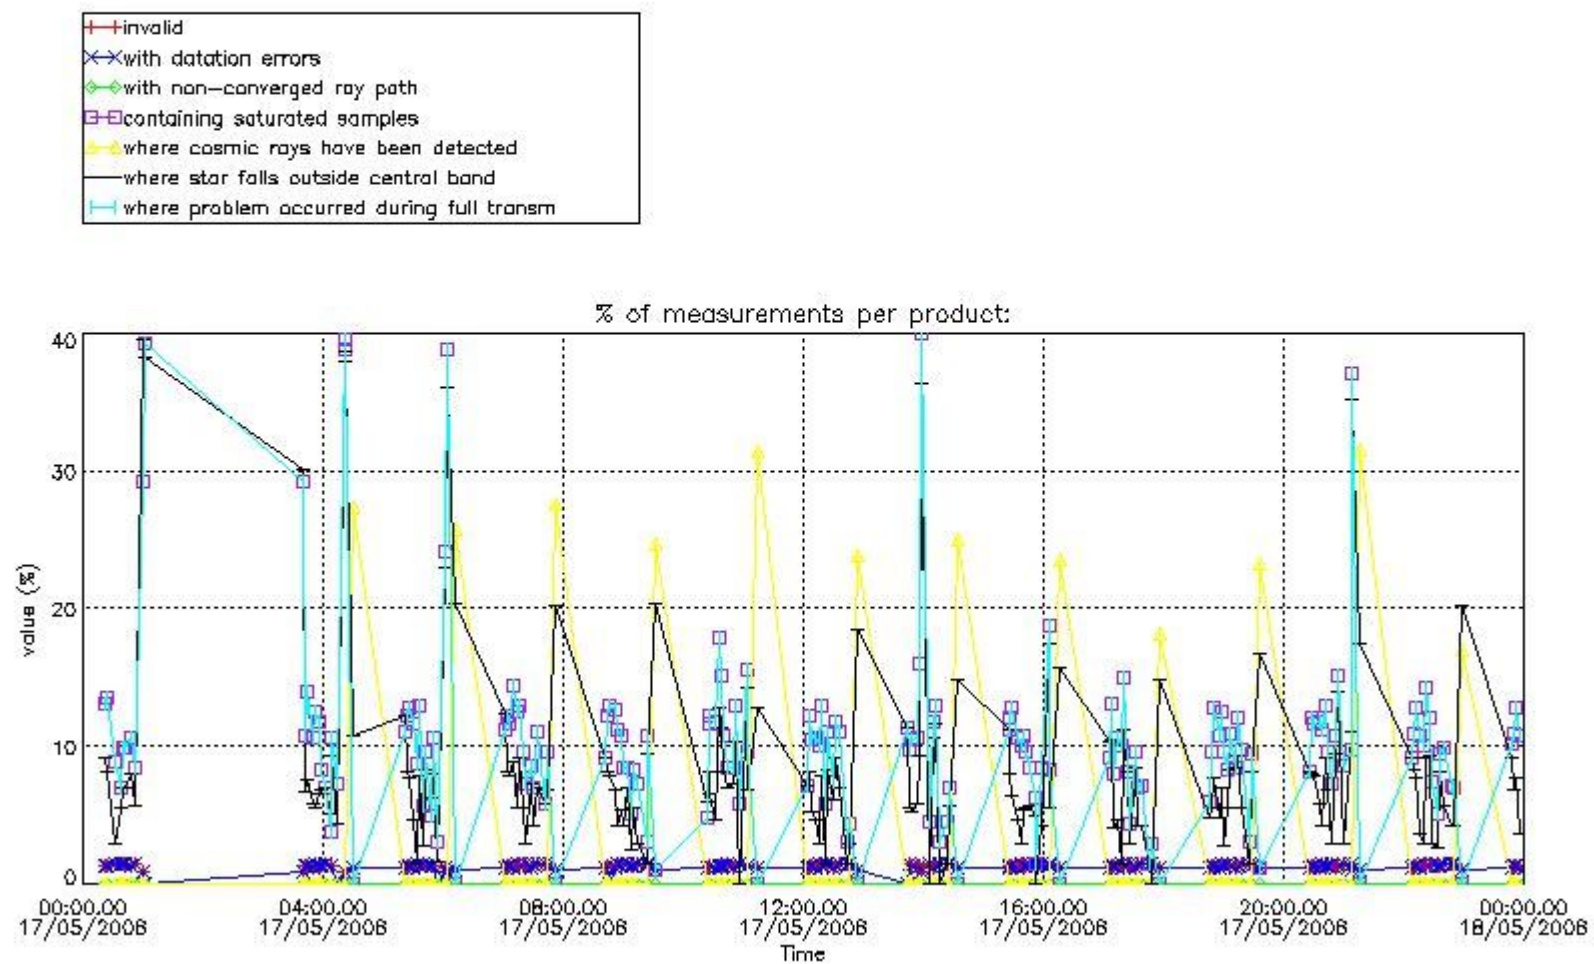

Percentage of cosmic ray hits per profile

Percentage of datation errors per profile

4.2 Plot quality information per product coming from level 1b processing (world map)
4.2.1 Plot level 1 quality information per product (world map): ENVISAT ASCENDING passes