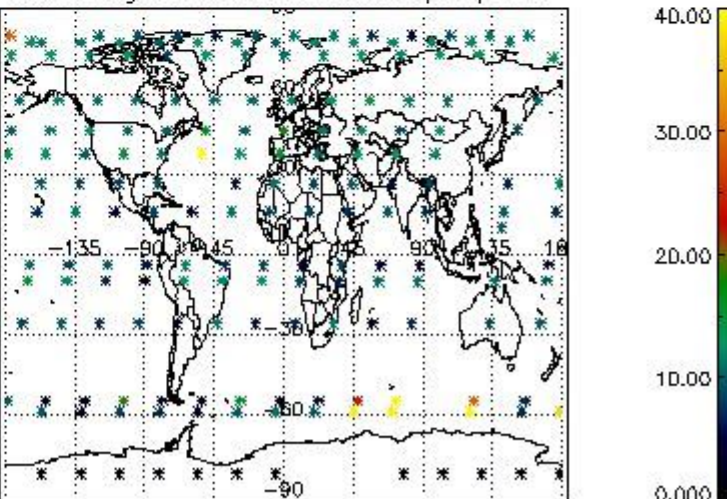

Percentage of saturation errors per profile

5. Trace gas profiles

5.1 Ozone statistics based on quality of products

The final quality of the products can be "measured" using the STD (Standard Deviation) attached to every point profile. This information is written to the parameter GOM_NL__2P/NL_LOCAL_SPECIES_DENSITY/o3_std of the level 2 products. The table below shows the statistics for given STD ranges.

The statistics are given with respect to the overall valid production:

- Products without fatal errors: GOM_NL__2P/MPH/PRODUCT_ERR=0
- Valid point profile: GOM_NL__2P/NL_LOCAL_SPECIES_DENSITY/pcd(0)=0

The 'Criteria' is applied to valid points of dark limb products:

- Products in dark limb illumination condition: GOM_NL__2P/NL_SUMMARY_QUALITY/obs_ill_cond=0
- Products without fatal errors: GOM_NL__2P/MPH/PRODUCT_ERR=0
- Valid point profile: GOM_NL__2P/NL_LOCAL_SPECIES_DENSITY/pcd(0)=0

So, the table below shows the percentage of dark limb and valid observations for each criteria with respect to the overall valid daily observations.

Criteria	% of total production
All STD	27
STD < 20	14