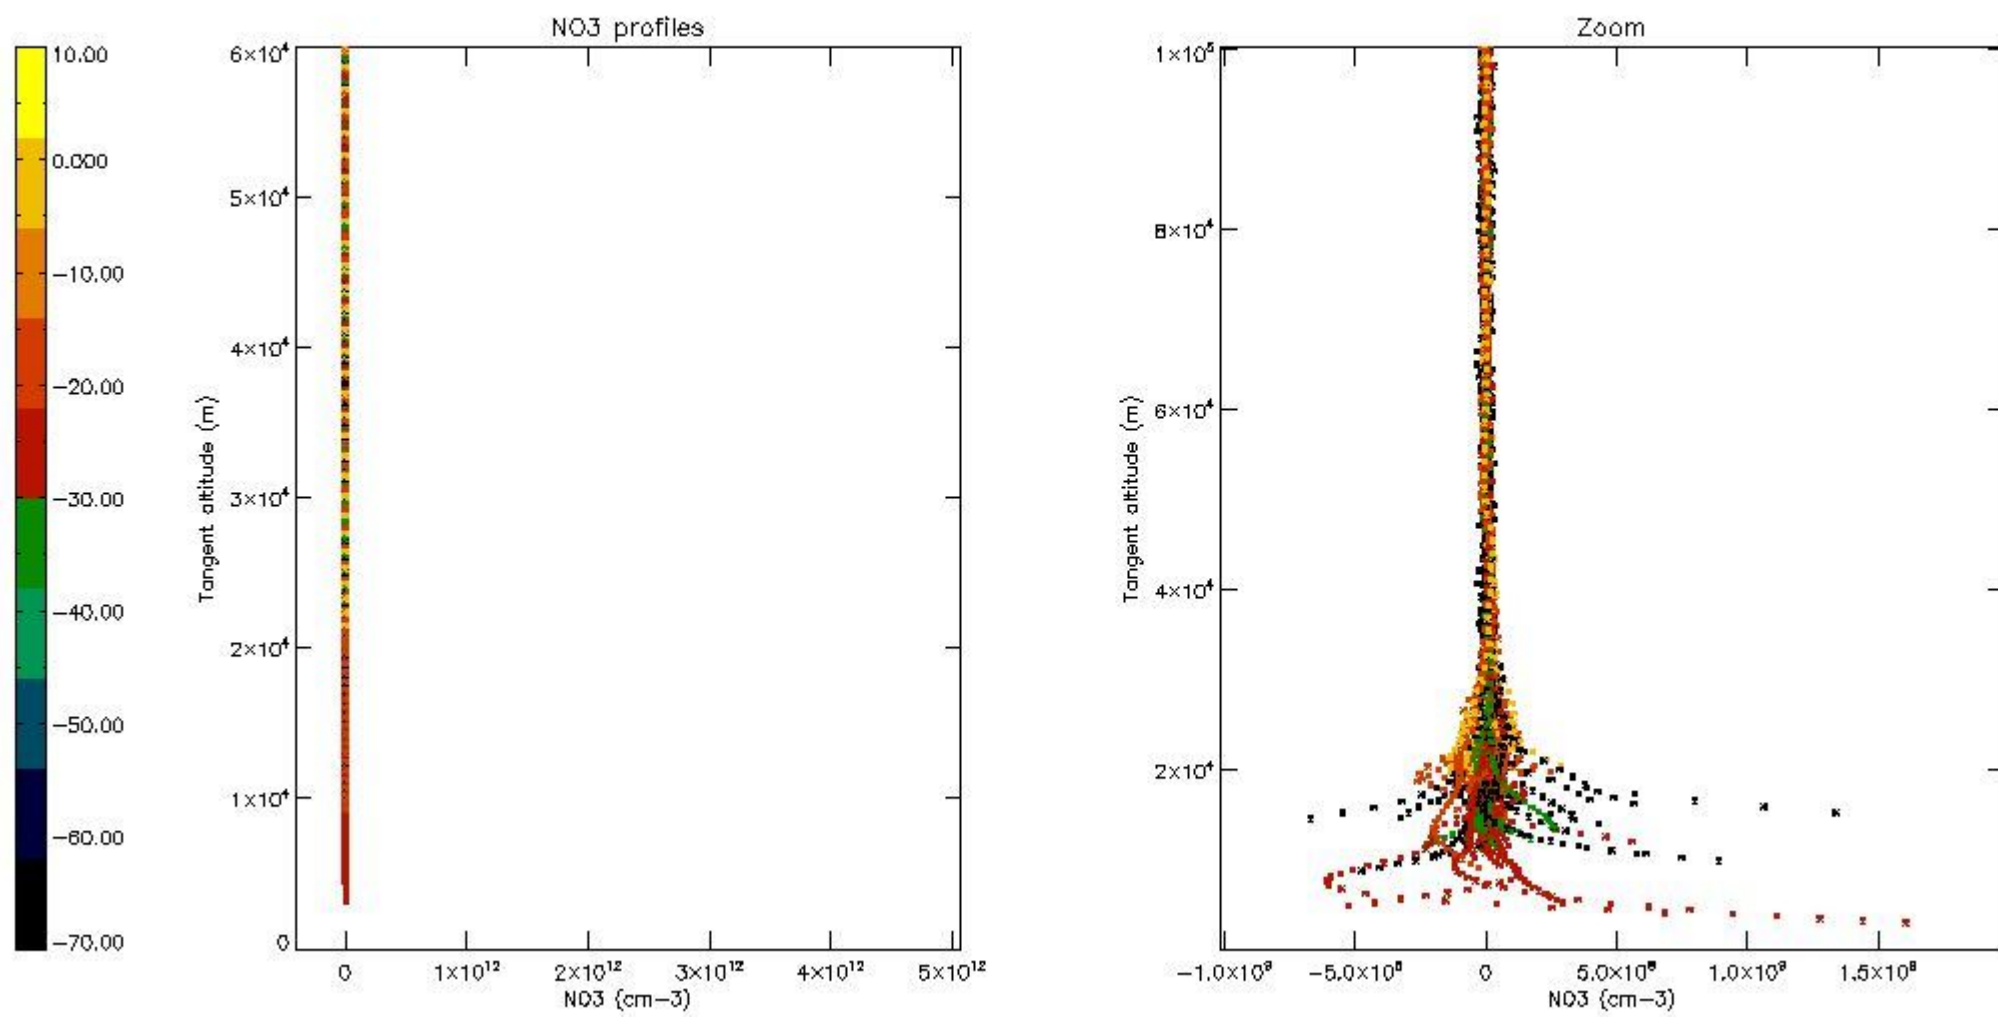

5.8 Plot H2O profiles for all STD (only for occultations of stars 1,2,3,4,13,14,16,26,63 dark without errors)

The colorbar represents the latitude.