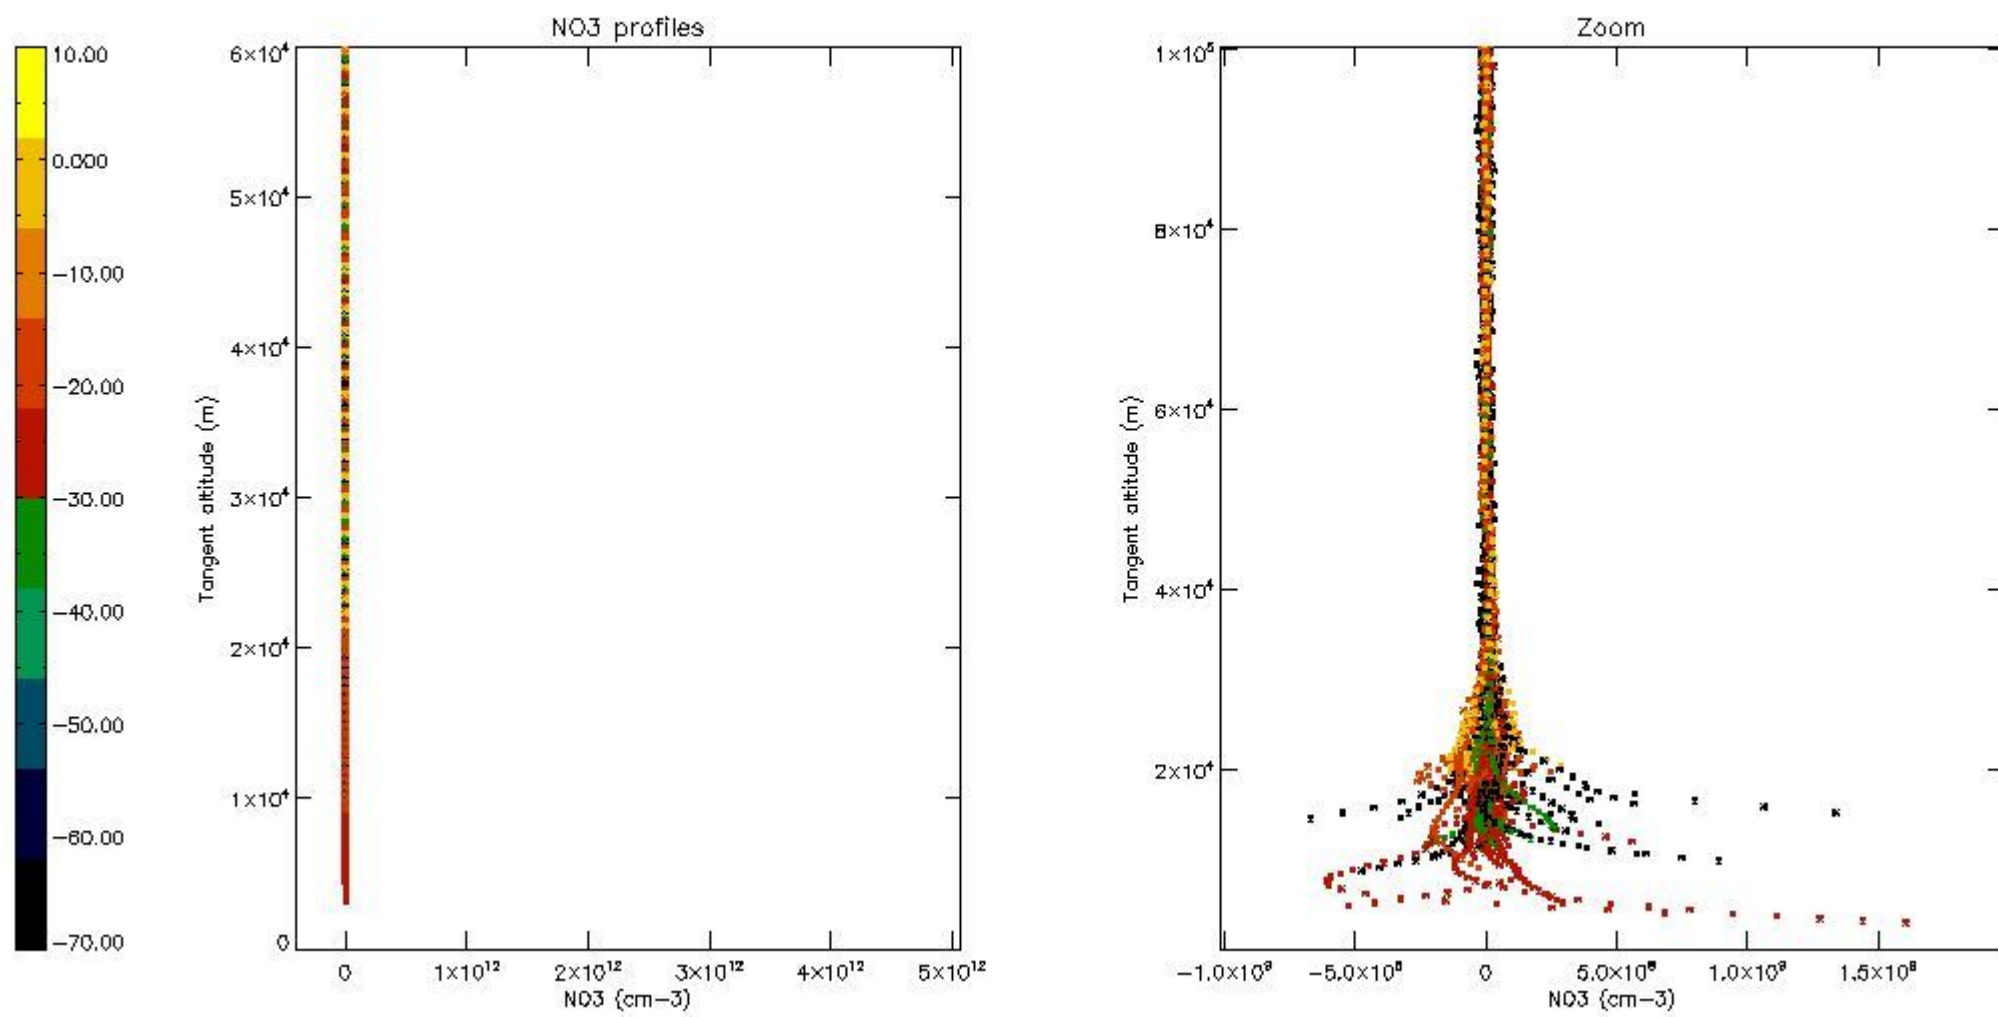

5.4 Plot ozone profiles where STD < 10% (dark without errors)

The colorbar represents the latitude.

5.5 Plot ozone profiles where STD < 5% (dark without errors)

The colorbar represents the latitude.

5.6 Plot NO₂ profiles for all STD (dark without errors)

The colorbar represents the latitude.

5.7 Plot NO3 profiles for all STD (dark without errors)

The colorbar represents the latitude.

5.8 Plot H₂O profiles for all STD (only for occultations of stars 1,2,3,4,13,14,16,26,63 dark without errors)