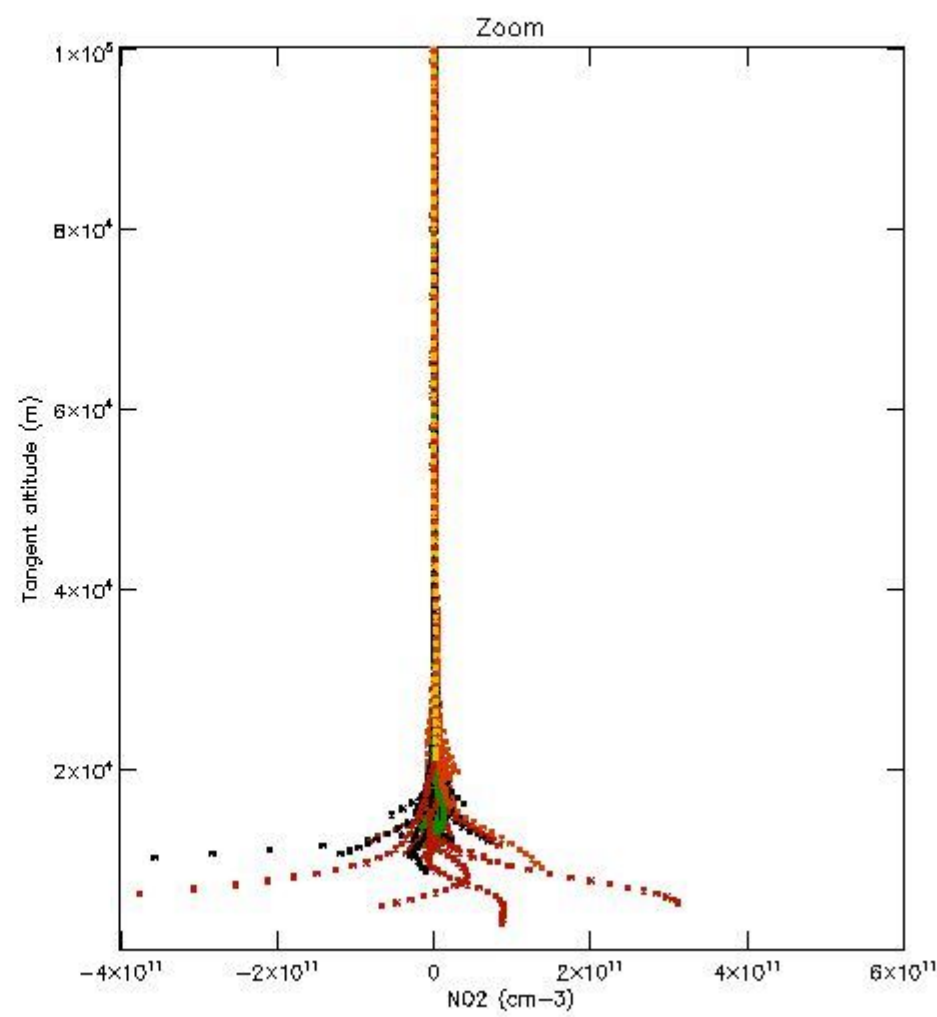

STD < 10	11
STD < 5	7

5.2 Plot ozone profiles for all STD (dark without errors)

The colorbar represents the latitude.

5.3 Plot ozone profiles where STD < 20% (dark without errors)

The colorbar represents the latitude.

5.4 Plot ozone profiles where STD < 10% (dark without errors)

The colorbar represents the latitude.

5.5 Plot ozone profiles where STD < 5% (dark without errors)

The colorbar represents the latitude.

5.6 Plot NO₂ profiles for all STD (dark without errors)

The colorbar represents the latitude.

5.7 Plot NO3 profiles for all STD (dark without errors)

The colorbar represents the latitude.

5.8 Plot H₂O profiles for all STD (only for occultations of stars 1,2,3,4,13,14,16,26,63 dark without errors)