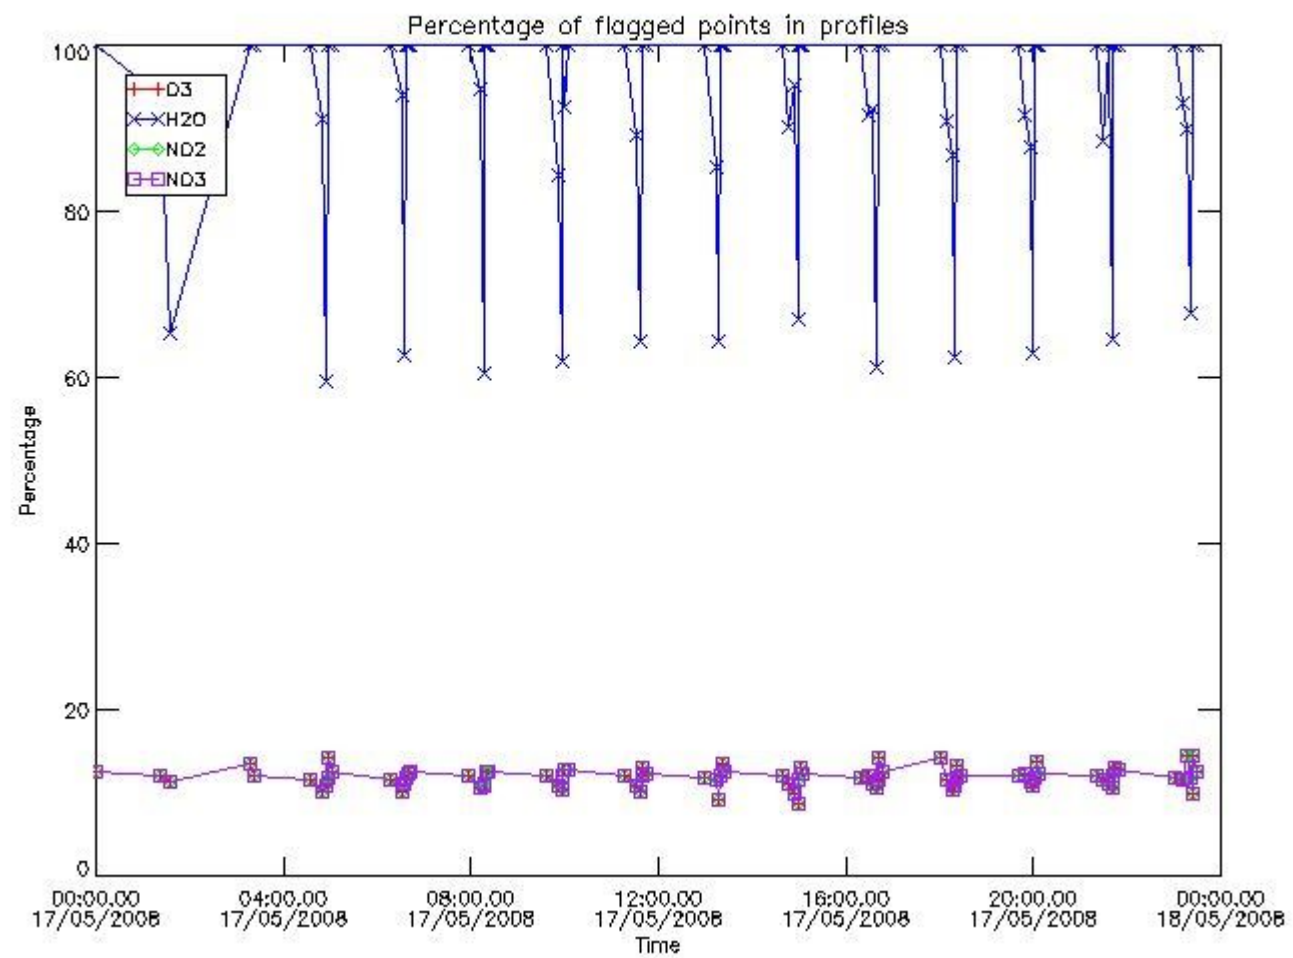

3. Quality information per product

In this section it is plotted some information contained in the Quality Summary data set of the level 2 products. Only products in dark limb conditions and without errors (error flag in the MPH set to "0") are used.

3.1 Plot quality information per product (time dependant)

3.2 Plot quality information per product (world map)