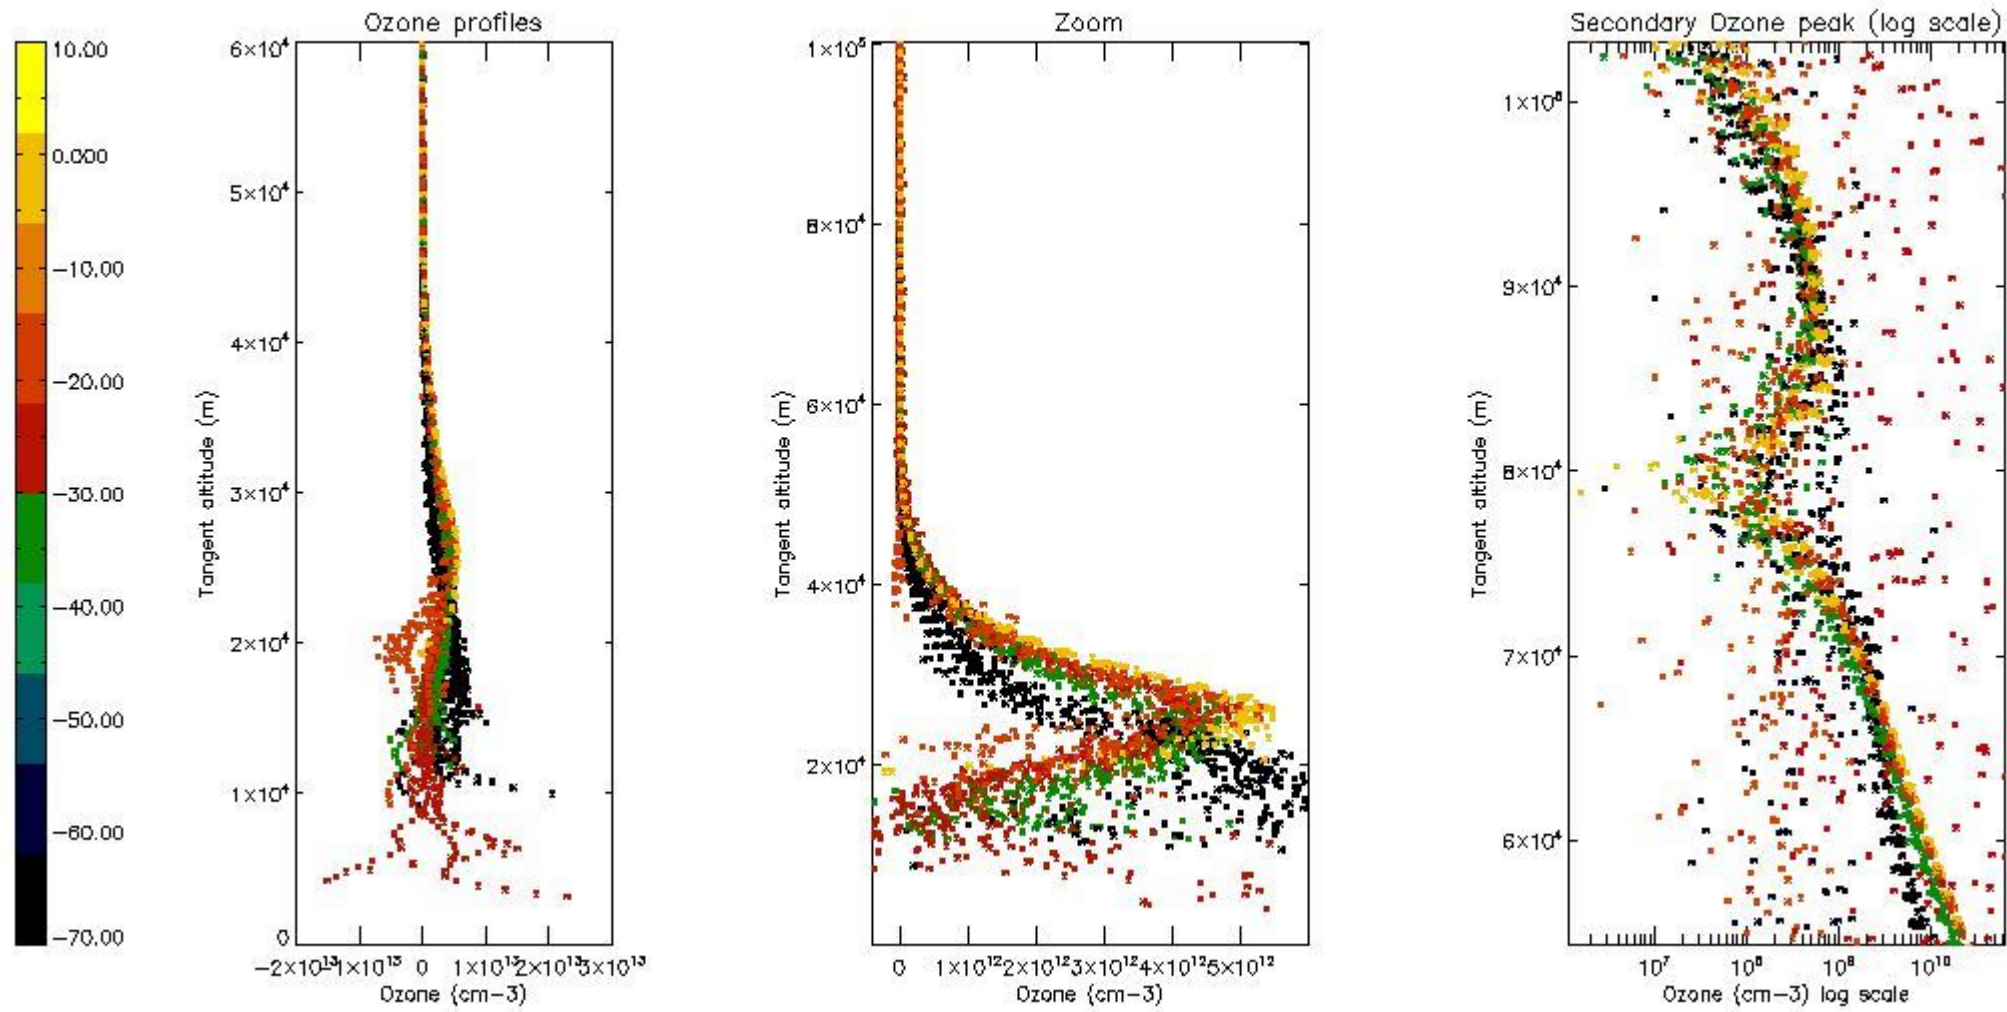

STD < 10	11
STD < 5	7

5.2 Plot ozone profiles for all STD (dark without errors)

The colorbar represents the latitude.

5.3 Plot ozone profiles where STD < 20% (dark without errors)

The colorbar represents the latitude.