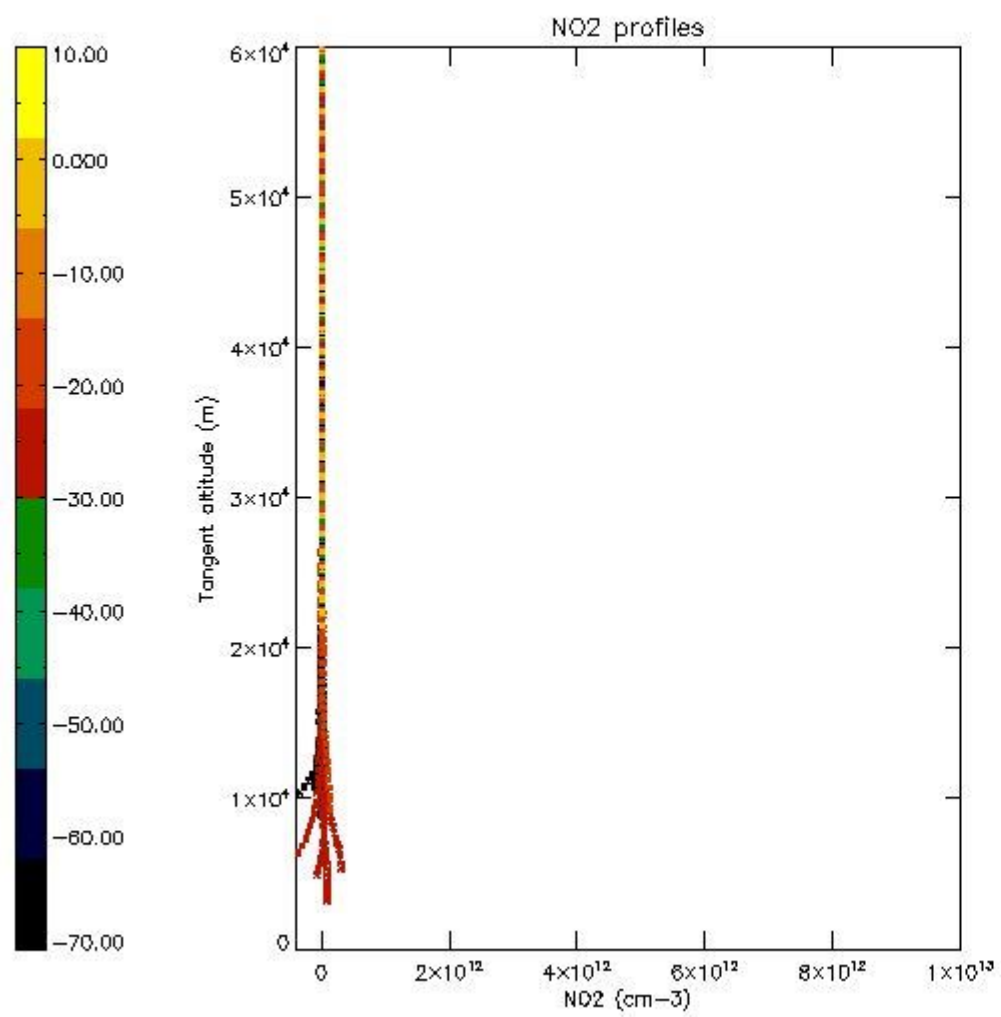

5.7 Plot NO3 profiles for all STD (dark without errors)

The colorbar represents the latitude.