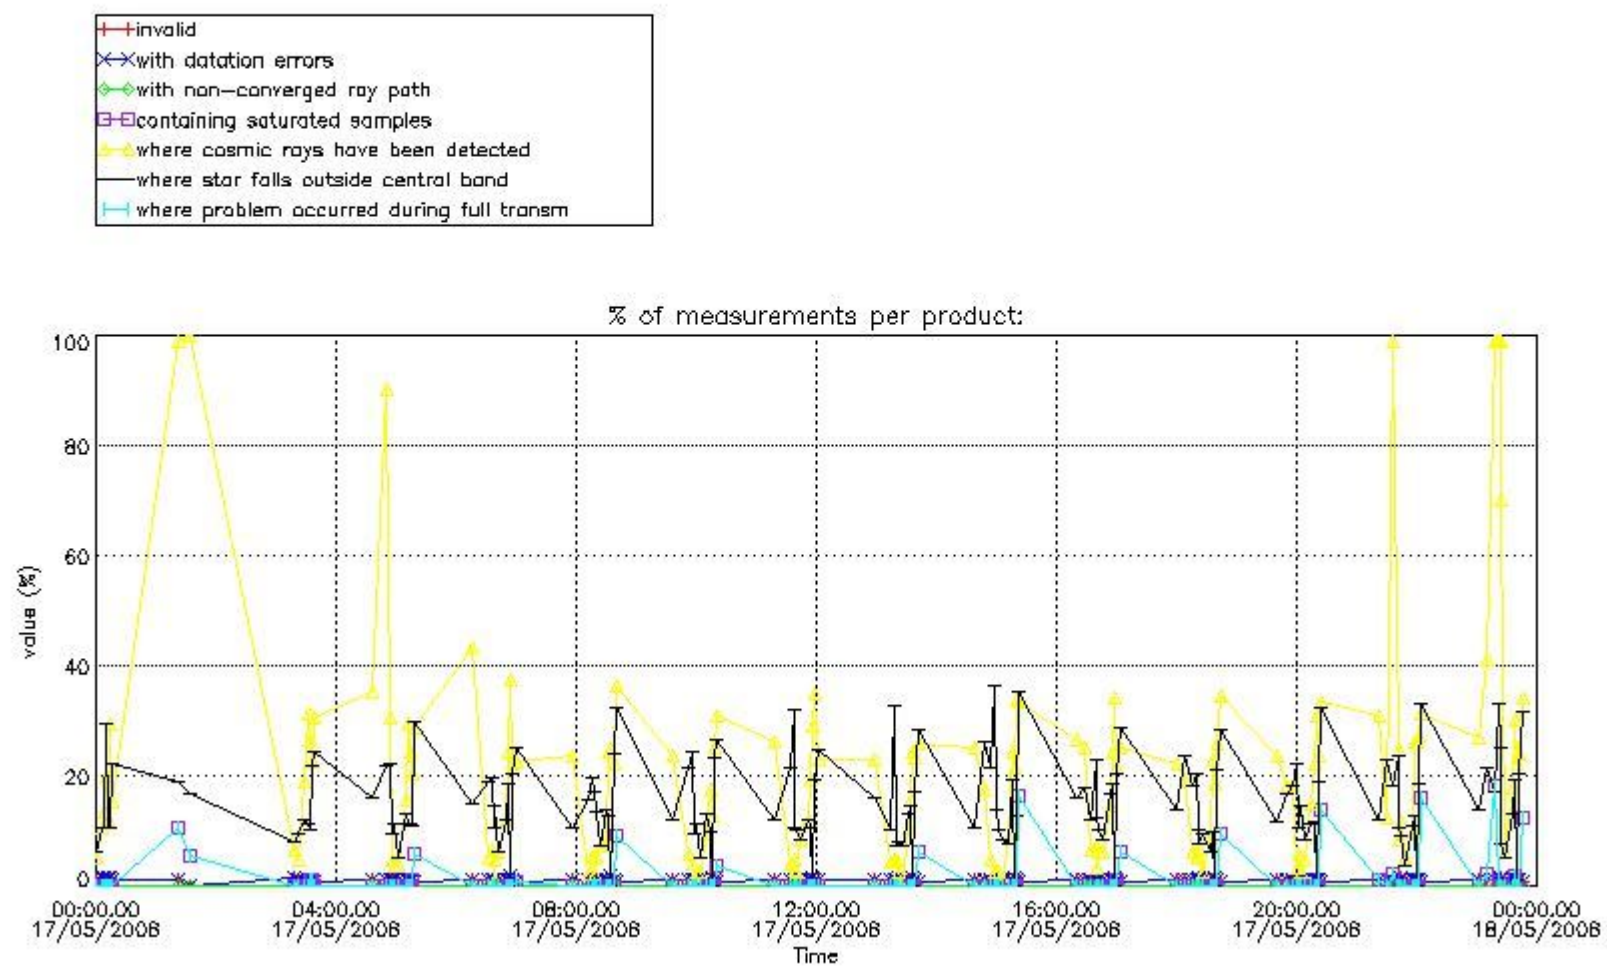

3.1 Plot quality information per product (time dependant)

3.2 Plot quality information per product (world map)

Percentage of flagged data per O3 profile

Percentage of flagged data per H2O profile

Percentage of flagged data per NO2 profile

Percentage of flagged data per NO3 profile

4. Level 1 quality information per product

In this section it is plotted some information contained in the Quality Summary data set of the level 2 products that comes from the level 1b processing. Products without errors (error flag in the MPH set to "0") are used.

4.1 Plot quality information per product (time dependant) coming from level 1b processing

4.1.1 Plot level 1 quality information per product (time dependant): ENVISAT ASCENDING passes

4.1.2 Plot level 1 quality information per product (time dependant): ENVI SAT DESCENDING passes