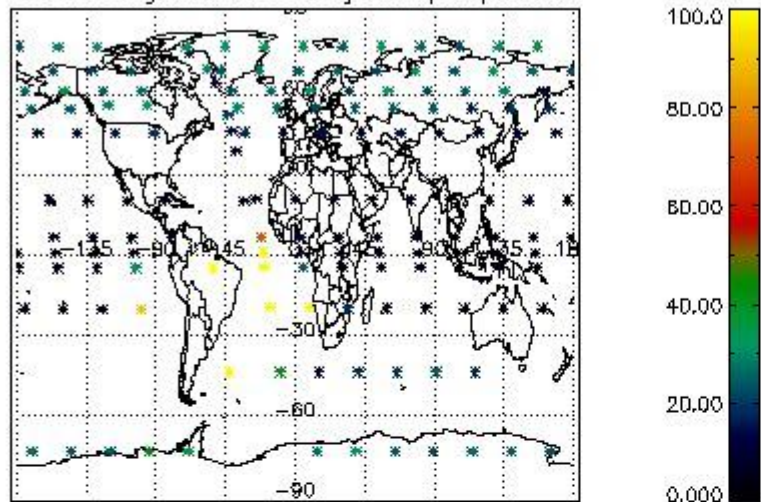

4.1 Plot quality information per product (time dependant) coming from level 1b processing

4.1.1 Plot level 1 quality information per product (time dependant): ENVISAT ASCENDING passes

4.1.2 Plot level 1 quality information per product (time dependant): ENVI SAT DESCENDING passes

4.2 Plot quality information per product coming from level 1b processing (world map)

4.2.1 Plot level 1 quality information per product (world map): ENVISAT ASCENDING passes

Percentage of cosmic ray hits per profile