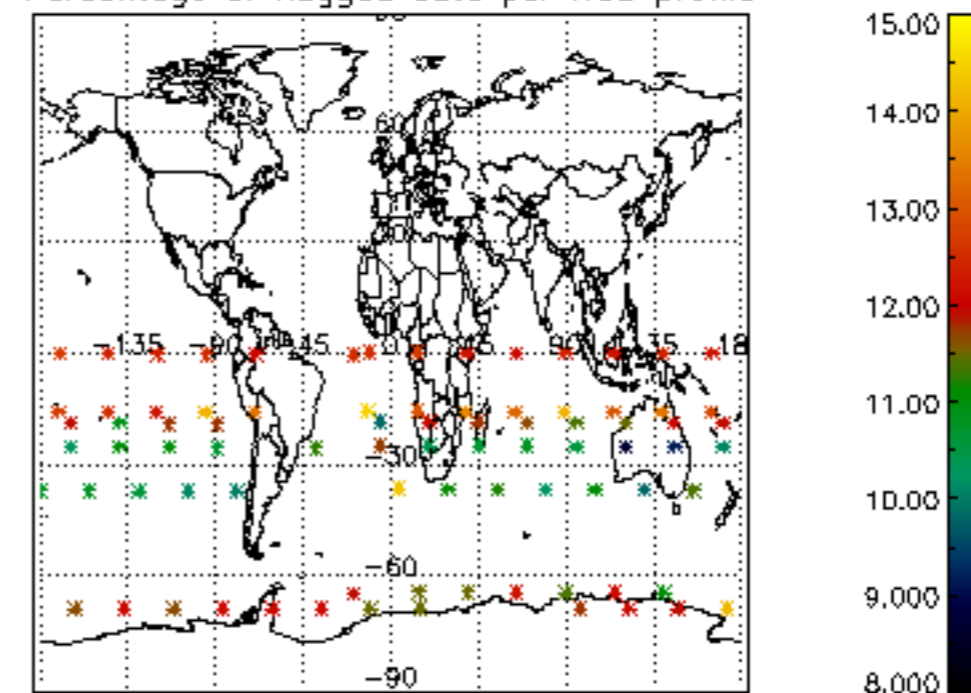

Percentage of flagged data per NO3 profile