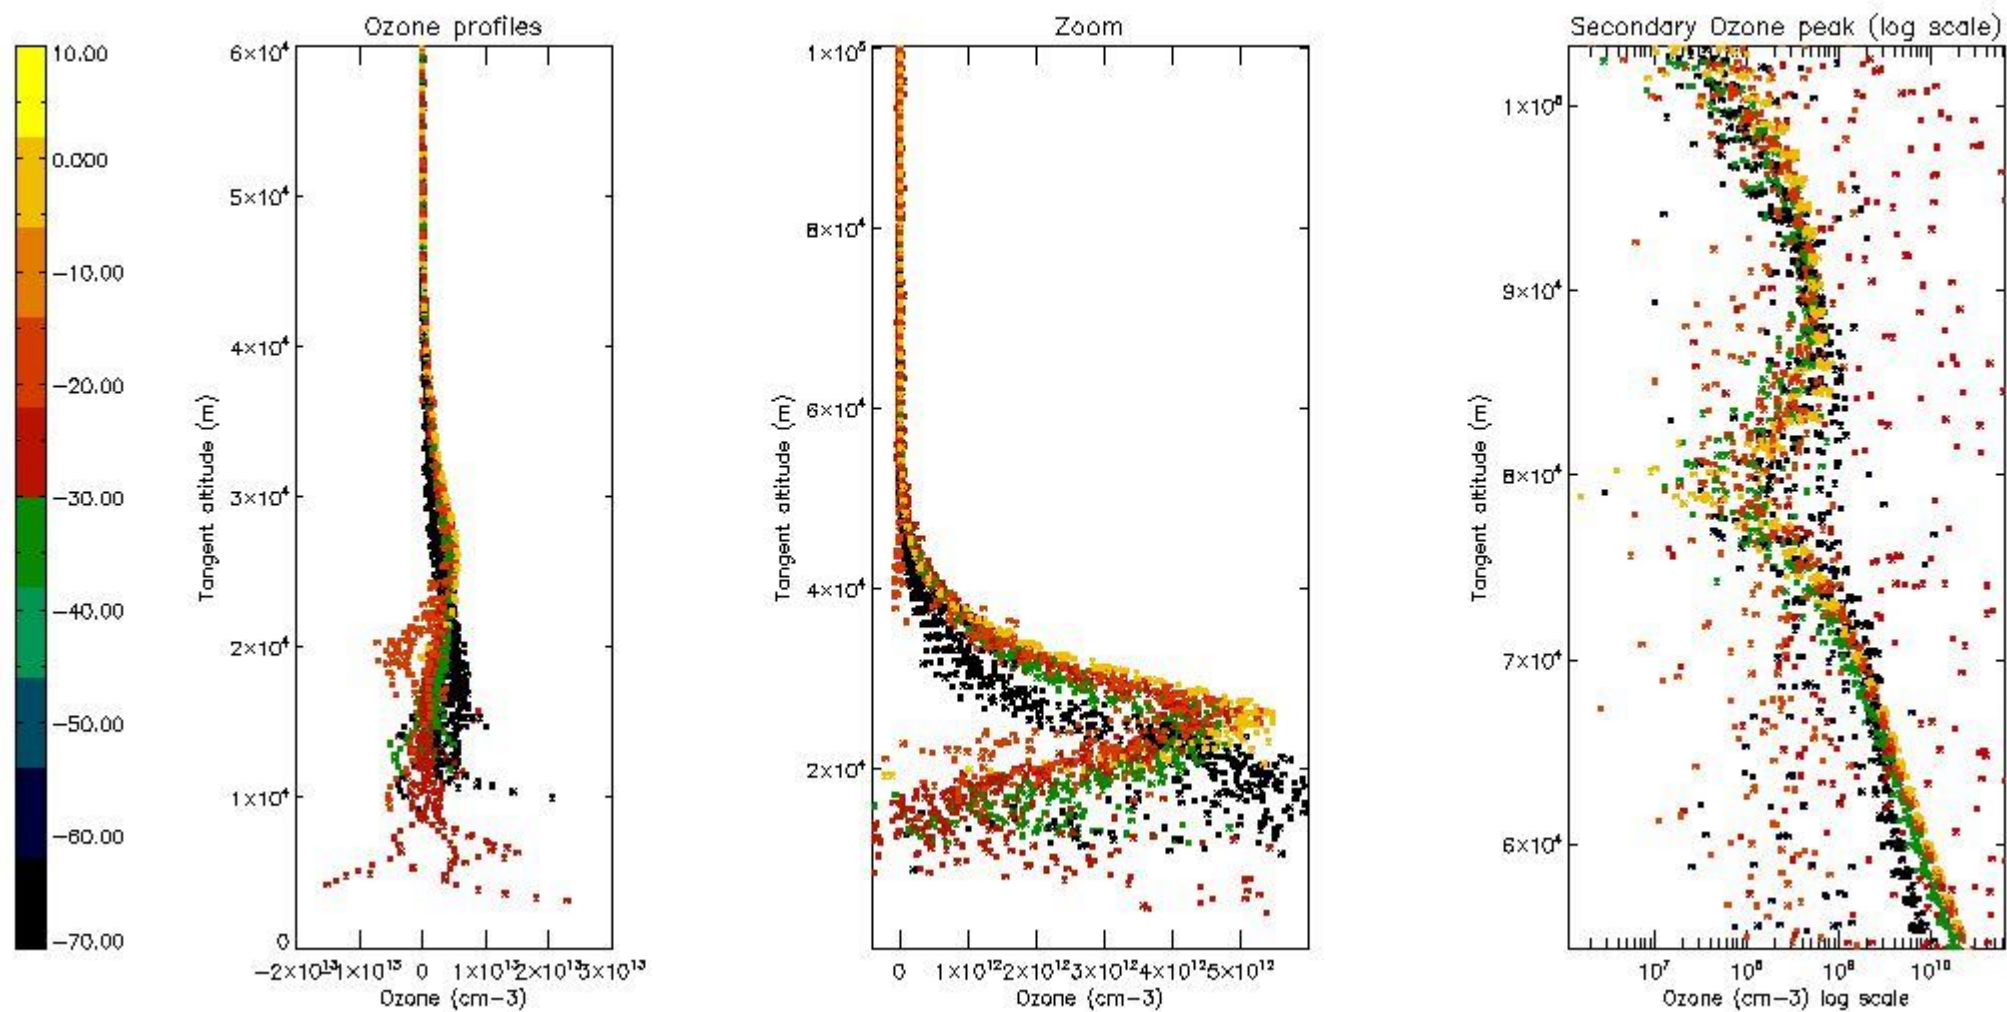

STD < 10	11
STD < 5	7

5.2 Plot ozone profiles for all STD (dark without errors)

The colorbar represents the latitude.

5.3 Plot ozone profiles where STD < 20% (dark without errors)

The colorbar represents the latitude.