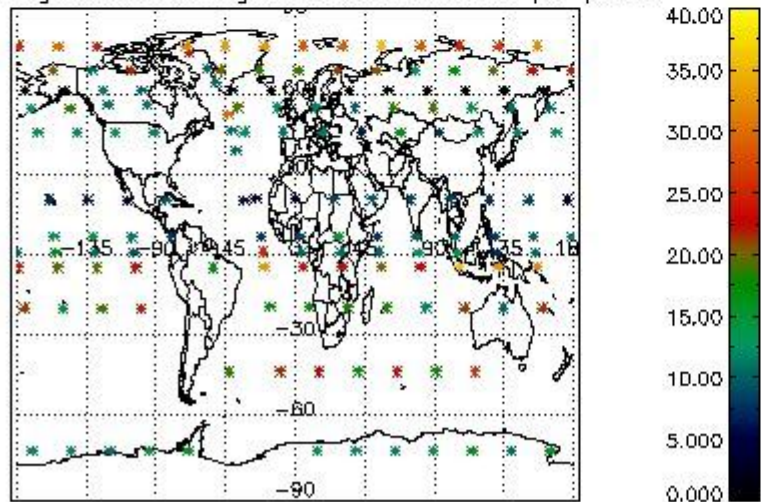

Percentage of star falling outside central band per profile