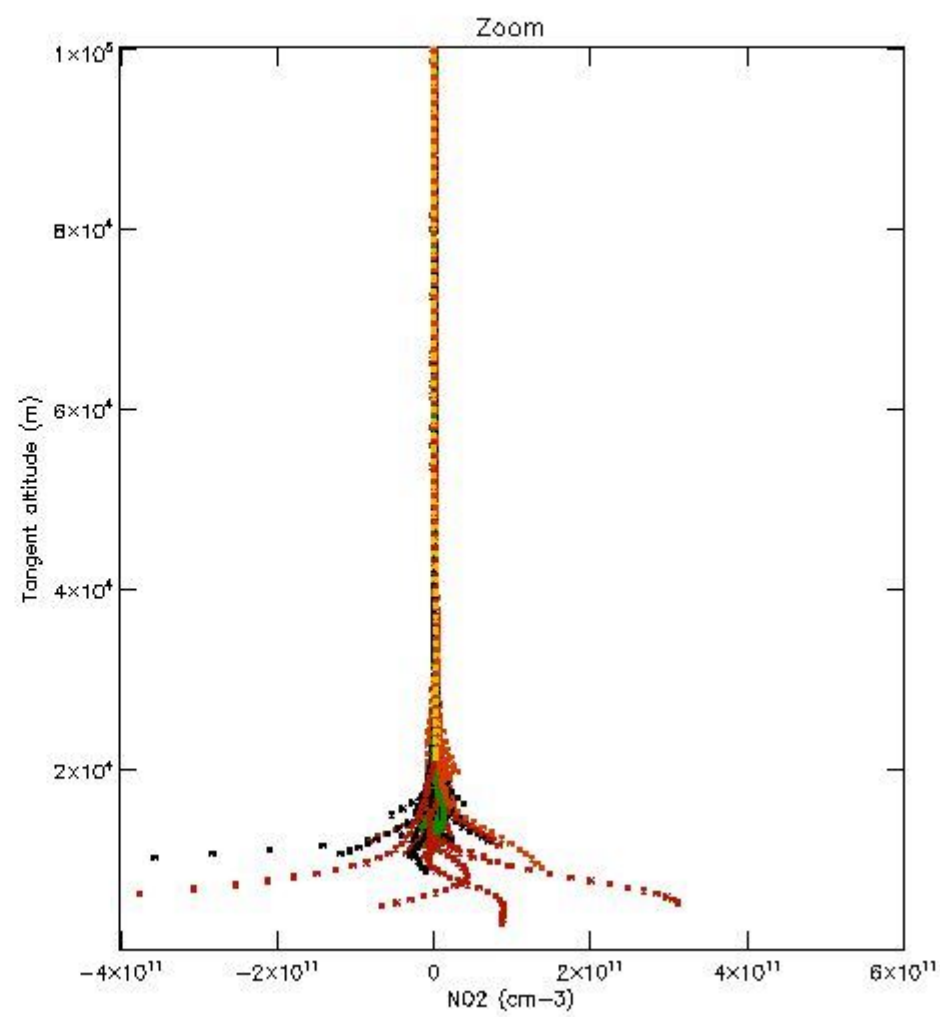

5.4 Plot ozone profiles where $STD < 10\%$ (dark without errors)

The colorbar represents the latitude.

5.5 Plot ozone profiles where STD < 5% (dark without errors)

The colorbar represents the latitude.

5.6 Plot NO₂ profiles for all STD (dark without errors)

The colorbar represents the latitude.

5.7 Plot NO3 profiles for all STD (dark without errors)

The colorbar represents the latitude.

5.8 Plot H2O profiles for all STD (only for occultations of stars 1,2,3,4,13,14,16,26,63 dark without errors)