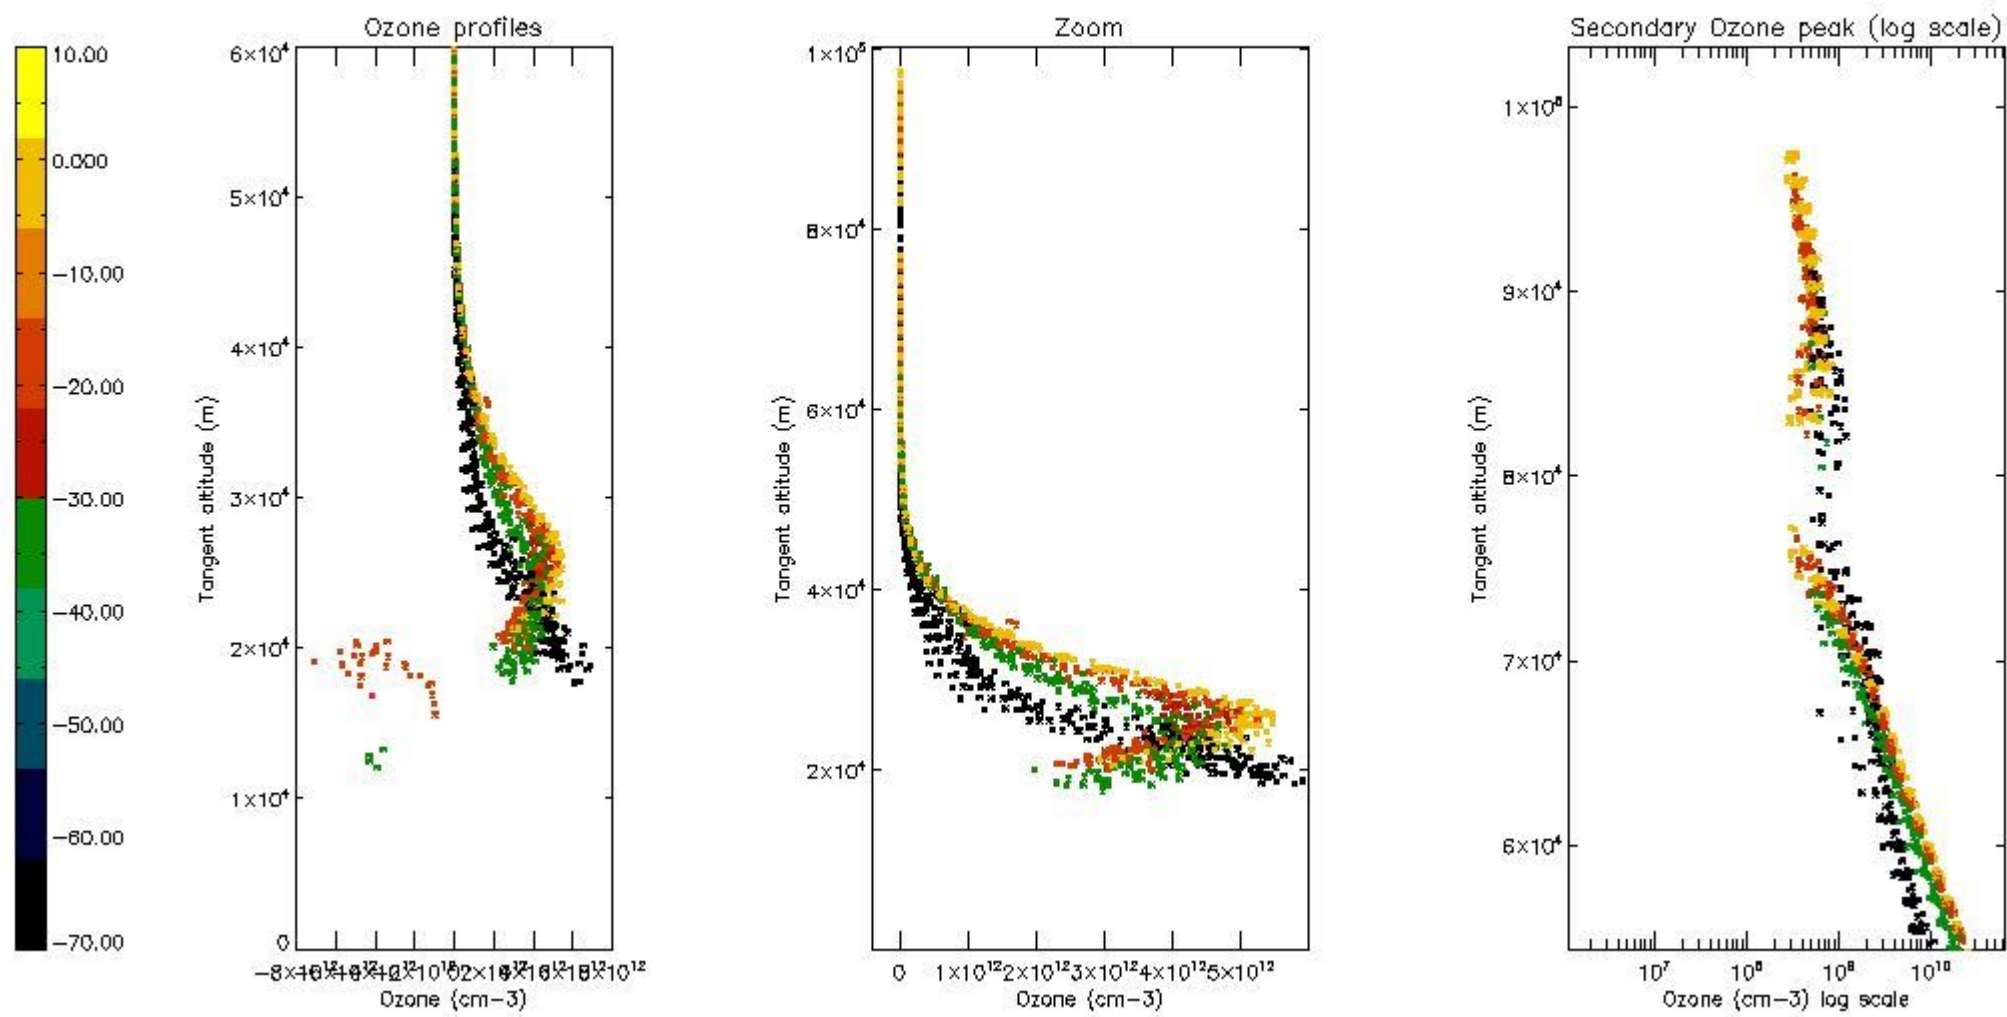

5.5 Plot ozone profiles where STD < 5% (dark without errors)

The colorbar represents the latitude.