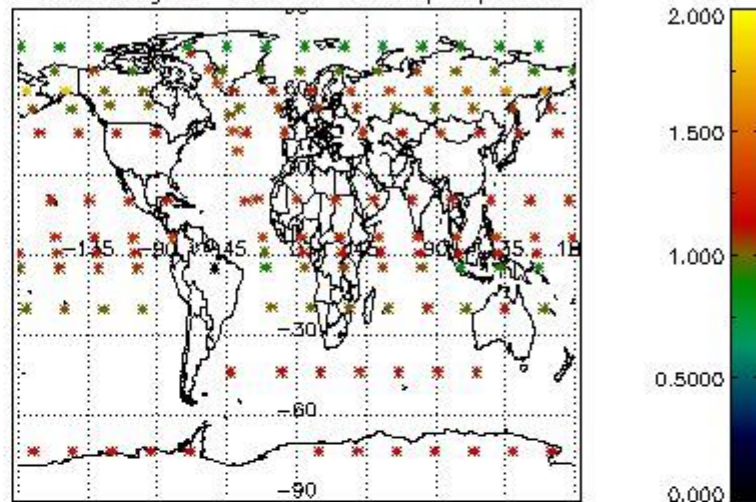

Percentage of datation errors per profile