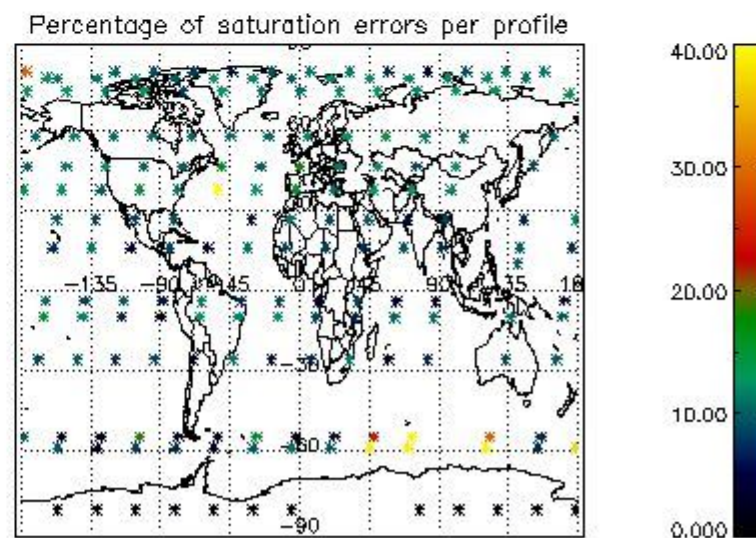

4.2 Plot quality information per product coming from level 1b processing (world map)

4.2.1 Plot level 1 quality information per product (world map): ENVISAT ASCENDING passes

Percentage of cosmic ray hits per profile

Percentage of datation errors per profile

Percentage of star falling outside central band per profile

Percentage of saturation errors per profile

4.2.2 Plot level 1 quality information per product (world map): ENVISAT DESCENDING passes

5. Trace gas profiles

5.1 Ozone statistics based on quality of products

The final quality of the products can be "measured" using the STD (Standard Deviation) attached to every point profile. This information is written to the parameter GOM_NL__2P/NL_LOCAL_SPECIES_DENSITY/o3_std of the level 2 products. The table below shows the statistics for given STD ranges.