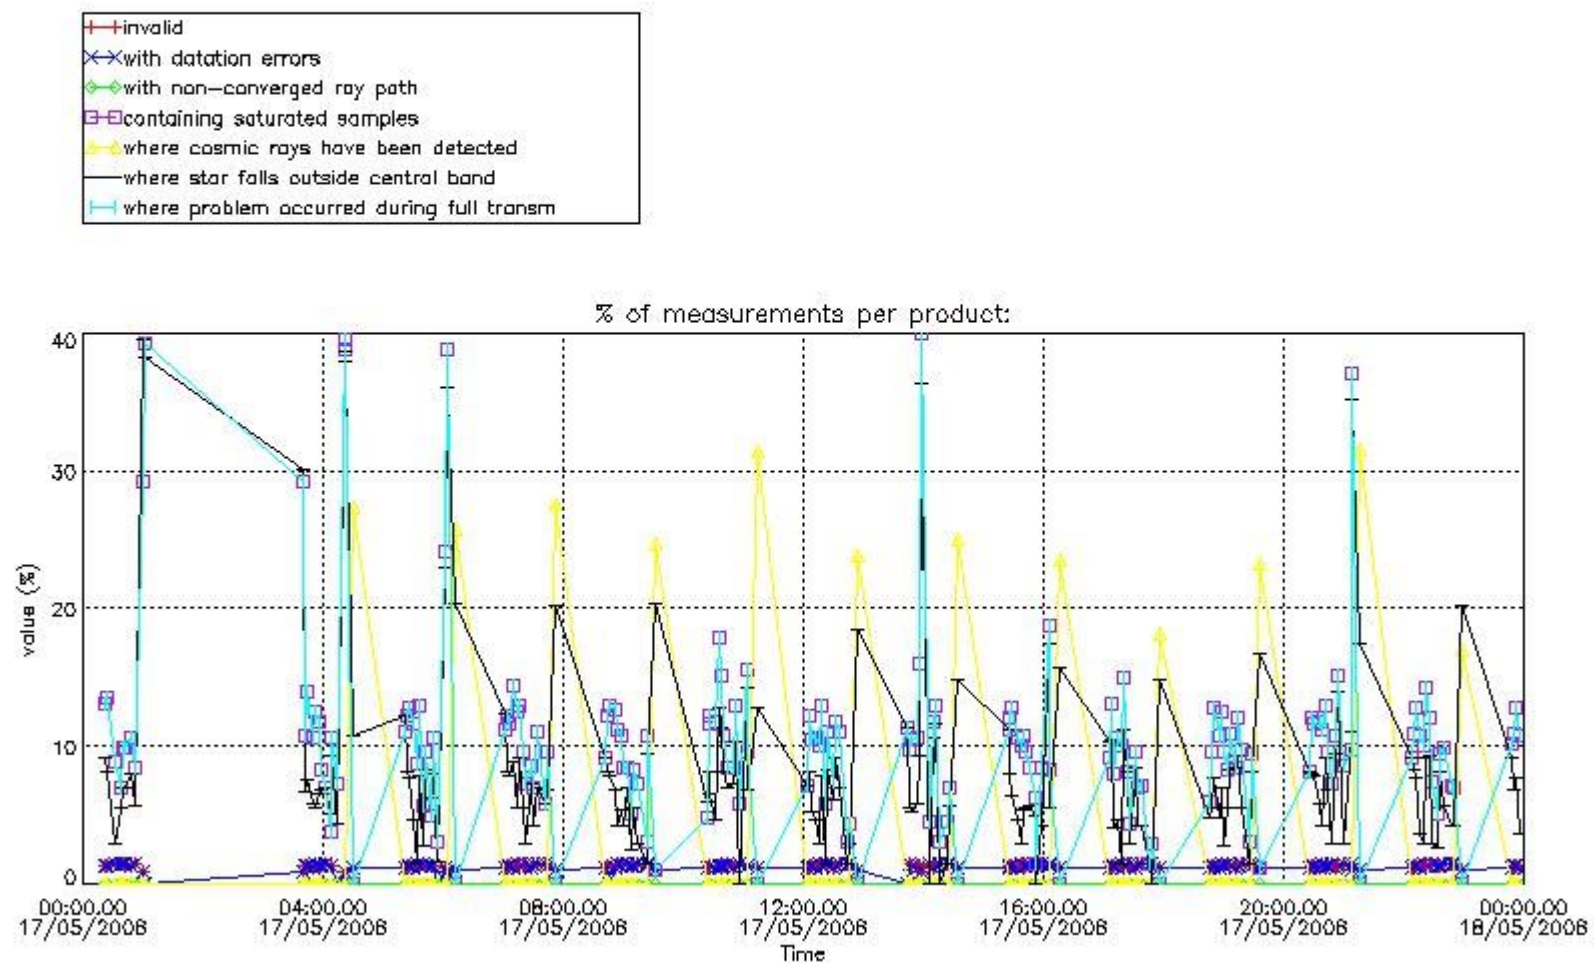

3.1 Plot quality information per product (time dependant)

3.2 Plot quality information per product (world map)

Percentage of flagged data per O3 profile

Percentage of flagged data per H2O profile

Percentage of flagged data per NO2 profile

Percentage of flagged data per NO3 profile

4. Level 1 quality information per product

In this section it is plotted some information contained in the Quality Summary data set of the level 2 products that comes from the level 1b processing. Products without errors (error flag in the MPH set to "0") are used.

4.1 Plot quality information per product (time dependant) coming from level 1b processing

4.1.1 Plot level 1 quality information per product (time dependant): ENVISAT ASCENDING passes

4.1.2 Plot level 1 quality information per product (time dependant): ENVI SAT DESCENDING passes