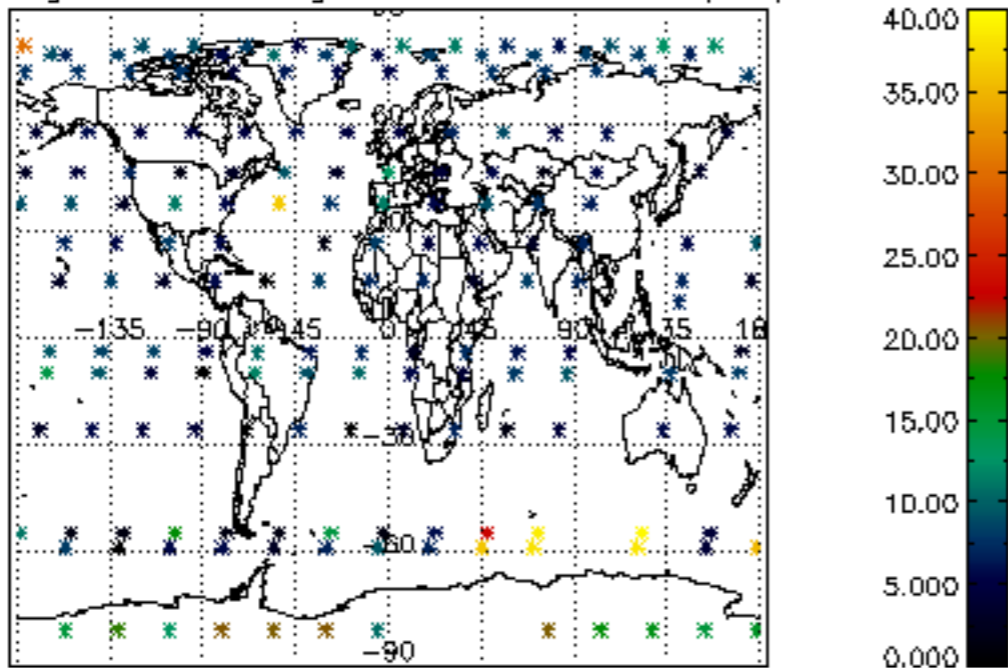

Percentage of star falling outside central band per profile