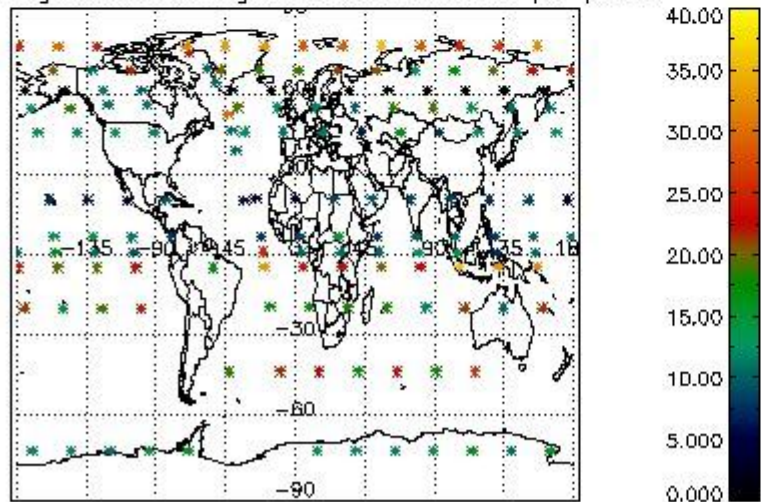

Percentage of star falling outside central band per profile

Percentage of cosmic ray hits per profile