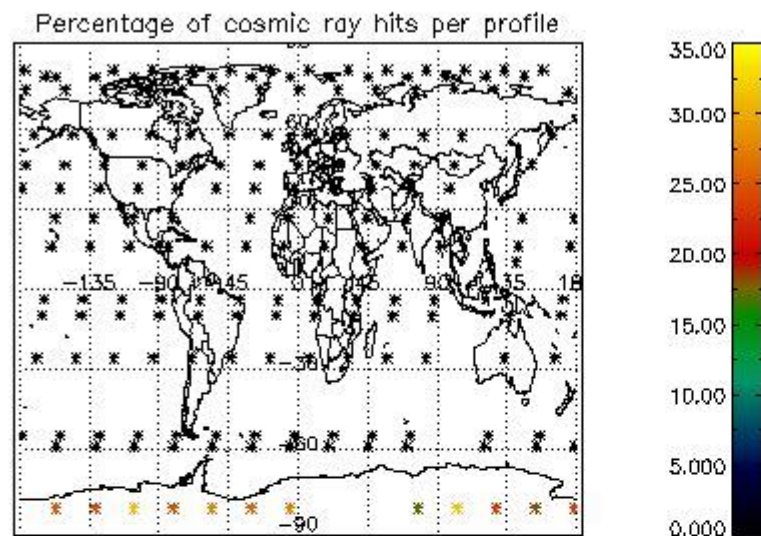

Percentage of datation errors per profile

Percentage of star falling outside central band per profile

Percentage of saturation errors per profile

4.2.2 Plot level 1 quality information per product (world map): ENVISAT DESCENDING passes