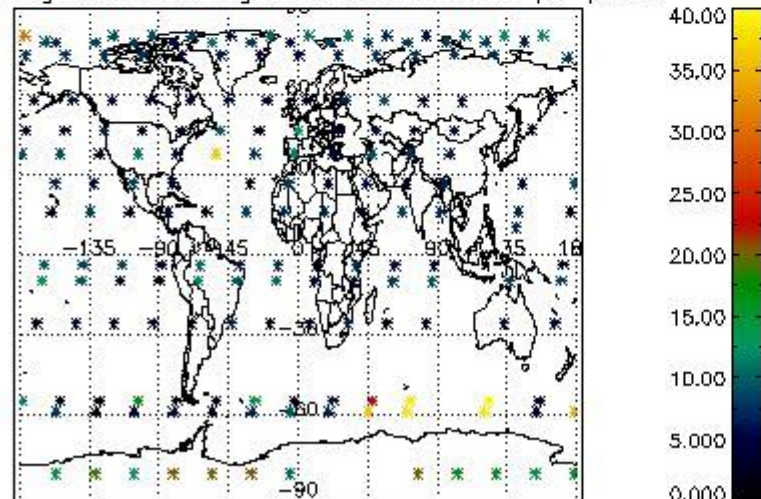

Percentage of star falling outside central band per profile