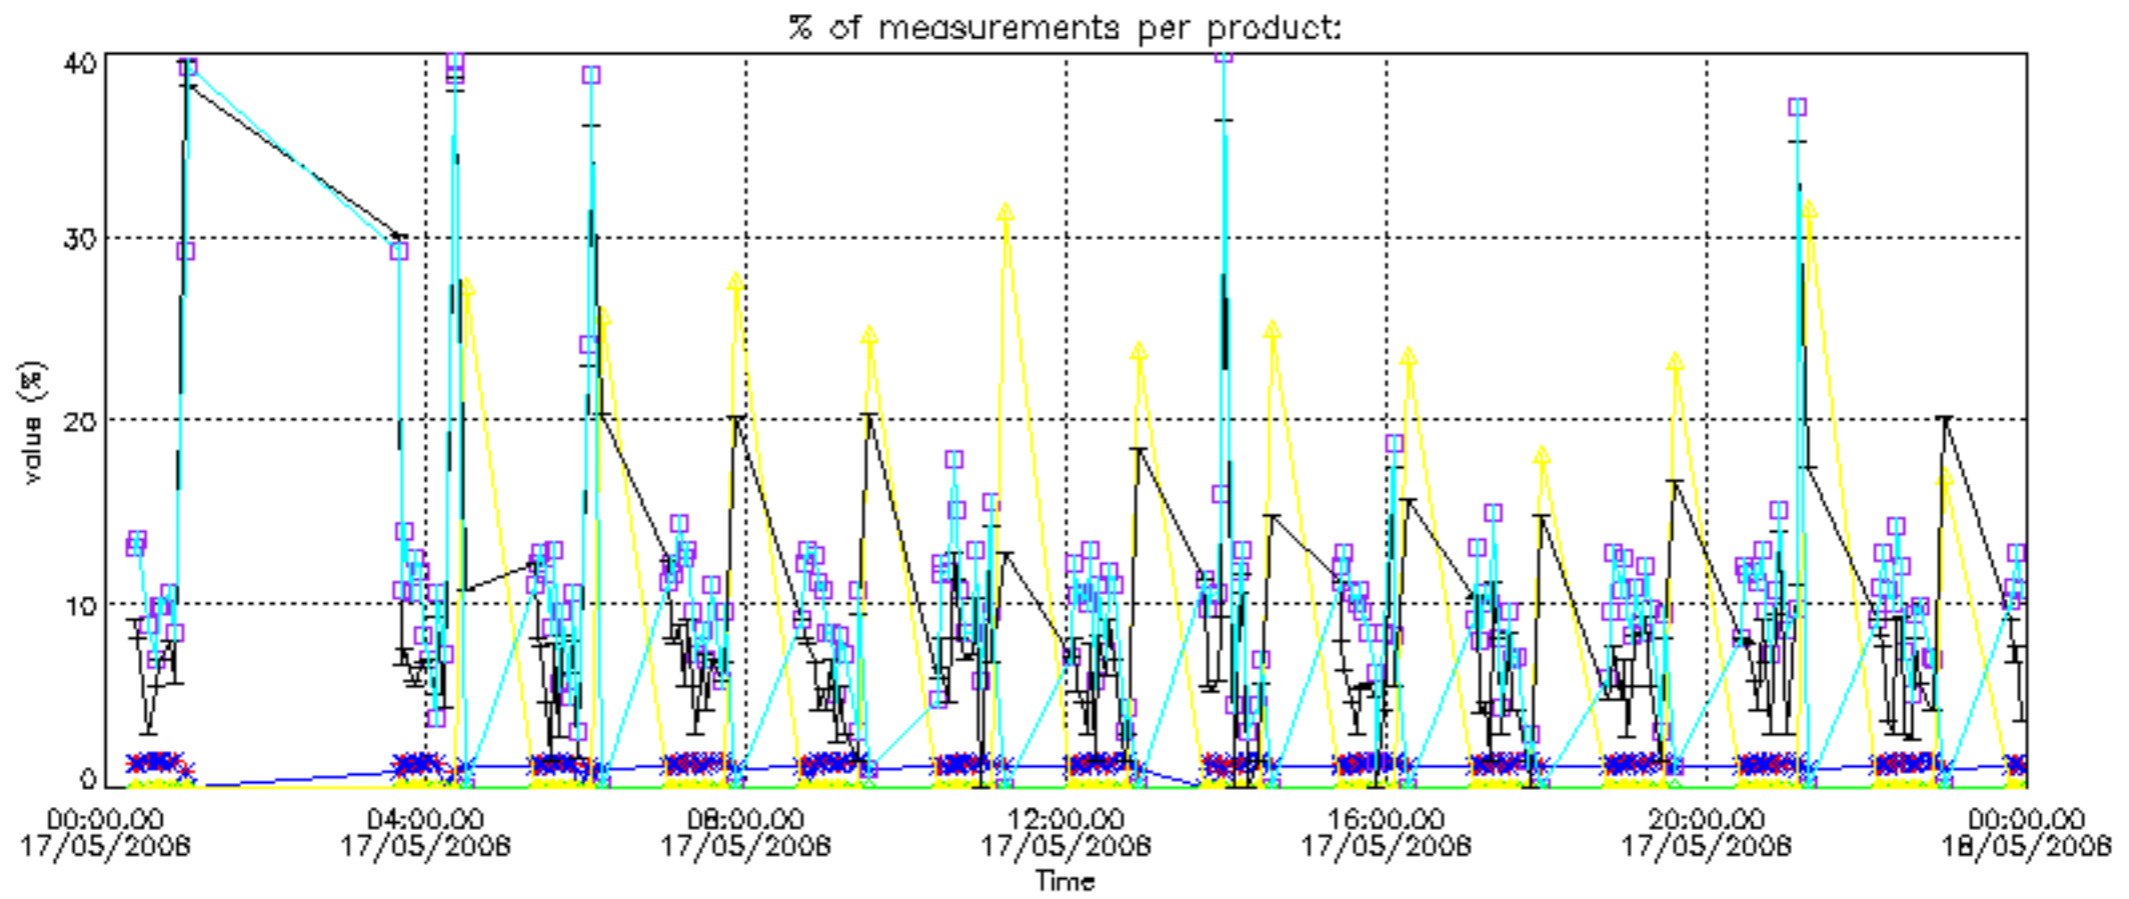

Percentage of cosmic ray hits per profile

Percentage of datation errors per profile