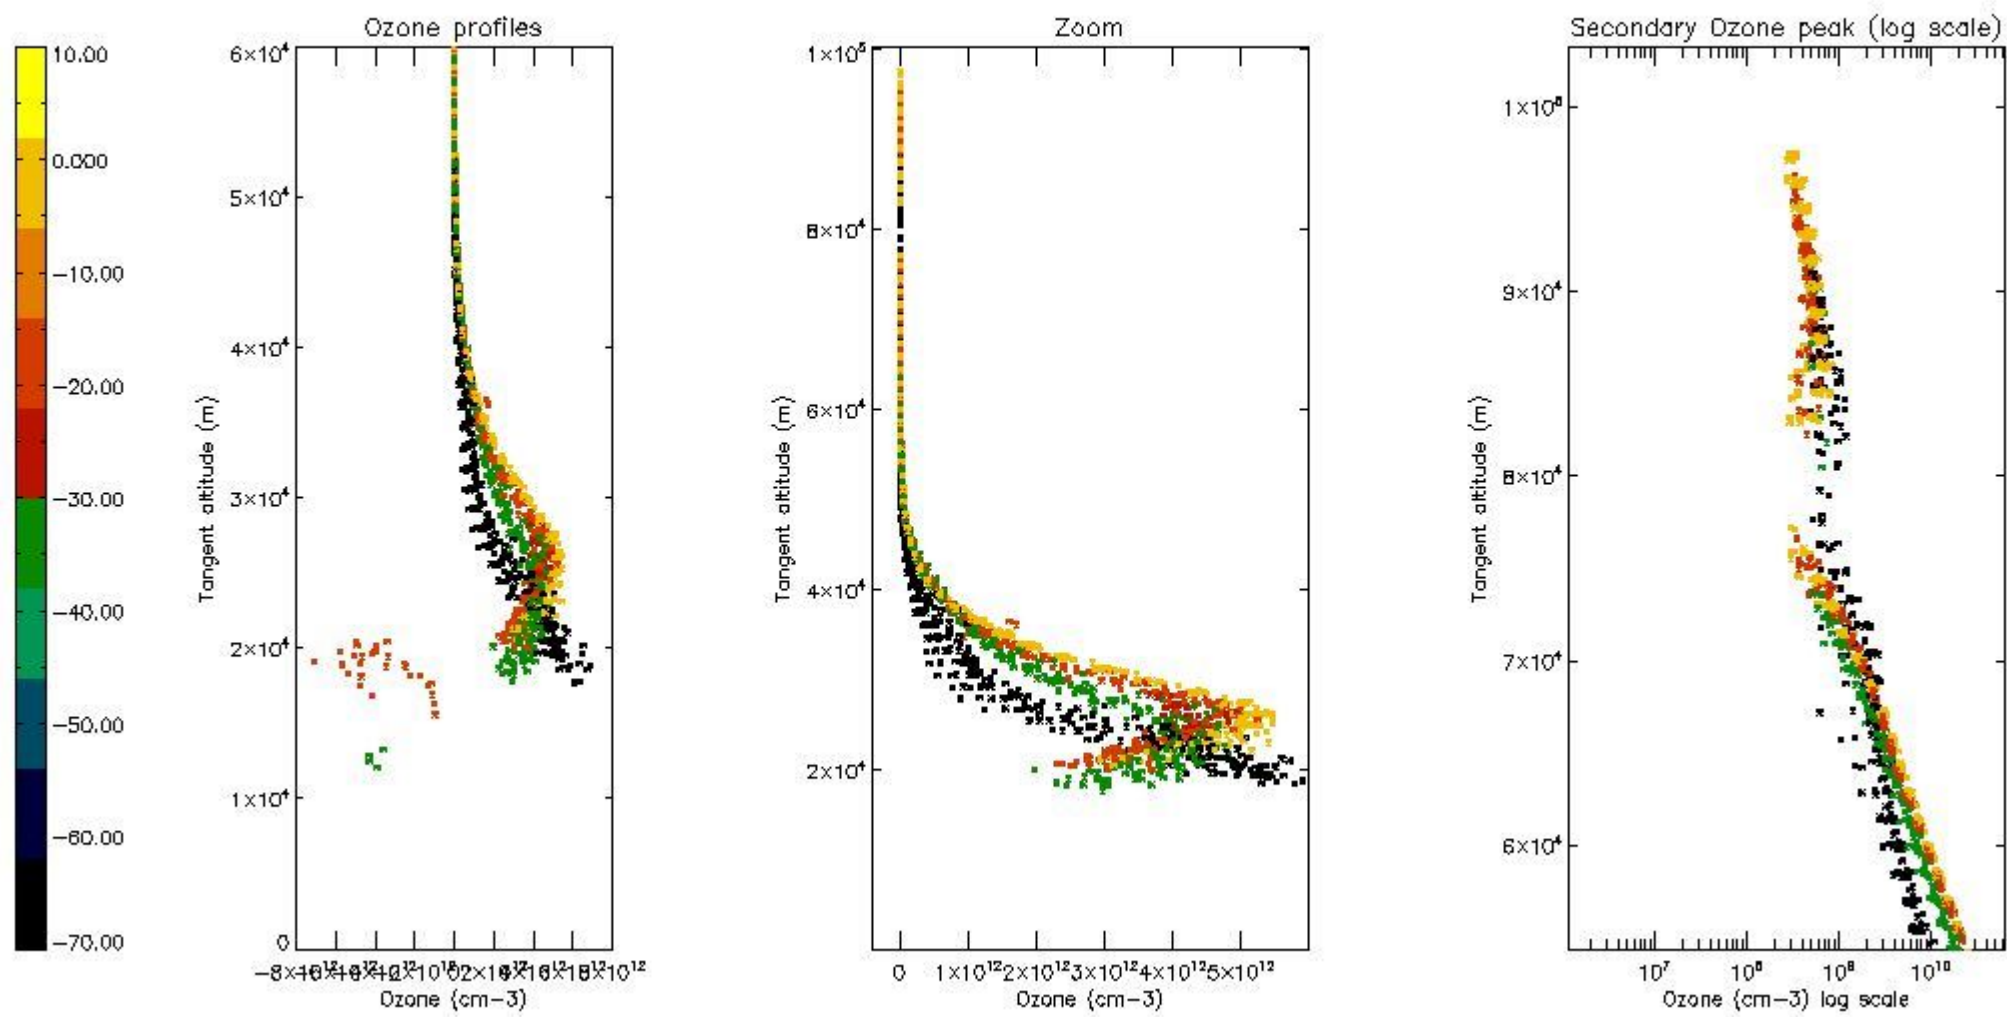

So, the table below shows the percentage of dark limb and valid observations for each criteria with respect to the overall valid daily observations.

Criteria	% of total production
All STD	27
STD < 20	14

STD < 10	11
STD < 5	7

5.2 Plot ozone profiles for all STD (dark without errors)

The colorbar represents the latitude.

5.3 Plot ozone profiles where STD < 20% (dark without errors)

The colorbar represents the latitude.

5.4 Plot ozone profiles where STD < 10% (dark without errors)

The colorbar represents the latitude.

5.5 Plot ozone profiles where STD < 5% (dark without errors)

The colorbar represents the latitude.

5.6 Plot NO₂ profiles for all STD (dark without errors)

The colorbar represents the latitude.

5.7 Plot NO3 profiles for all STD (dark without errors)

The colorbar represents the latitude.

5.8 Plot H₂O profiles for all STD (only for occultations of stars 1,2,3,4,13,14,16,26,63 dark without errors)