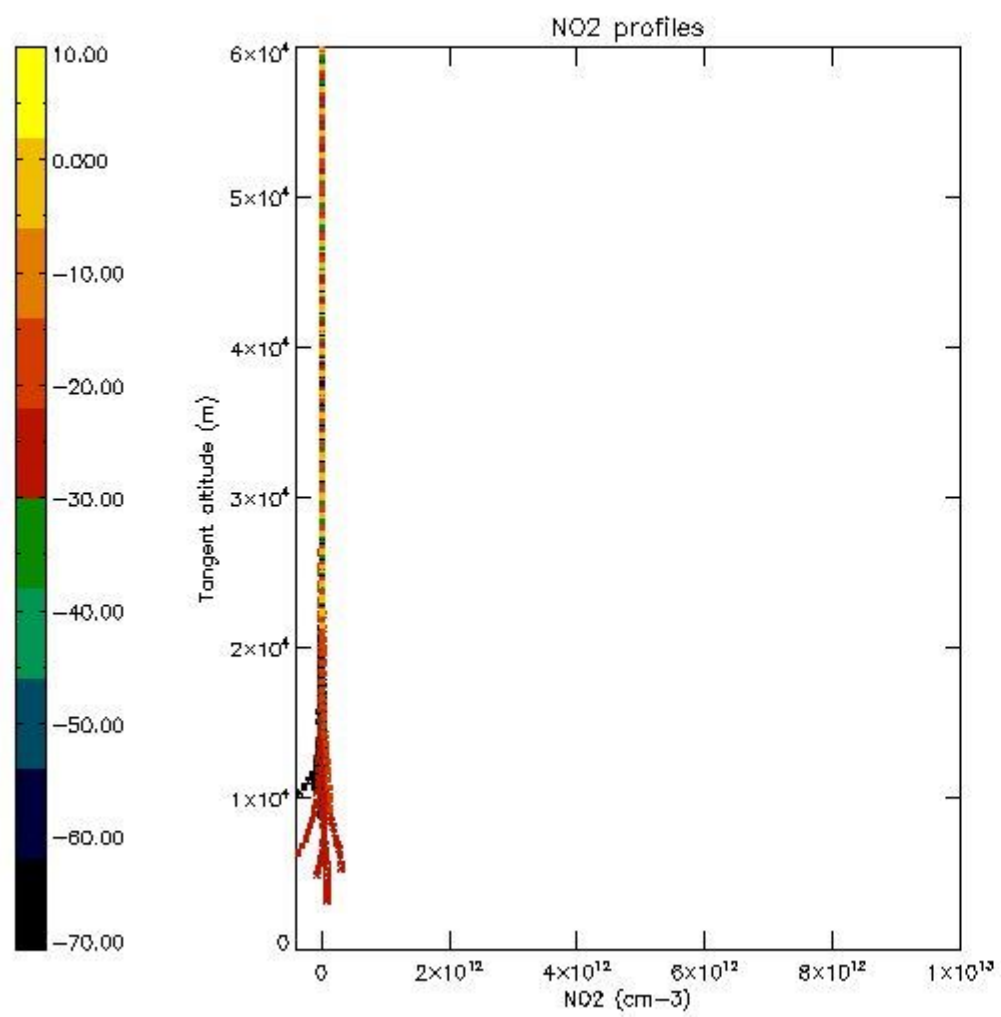

STD < 10	11
STD < 5	7

5.2 Plot ozone profiles for all STD (dark without errors)

The colorbar represents the latitude.

5.3 Plot ozone profiles where STD < 20% (dark without errors)

The colorbar represents the latitude.

5.4 Plot ozone profiles where STD < 10% (dark without errors)

The colorbar represents the latitude.

5.5 Plot ozone profiles where STD < 5% (dark without errors)

The colorbar represents the latitude.

5.6 Plot NO₂ profiles for all STD (dark without errors)

The colorbar represents the latitude.

5.7 Plot NO3 profiles for all STD (dark without errors)

The colorbar represents the latitude.

5.8 Plot H₂O profiles for all STD (only for occultations of stars 1,2,3,4,13,14,16,26,63 dark without errors)