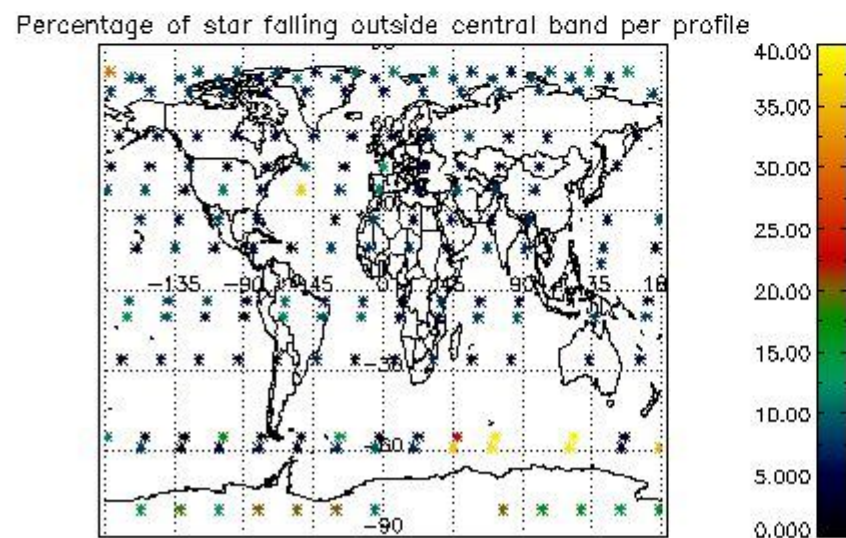

Percentage of datation errors per profile

Percentage of star falling outside central band per profile

Percentage of saturation errors per profile

4.2.2 Plot level 1 quality information per product (world map): ENVISAT DESCENDING passes