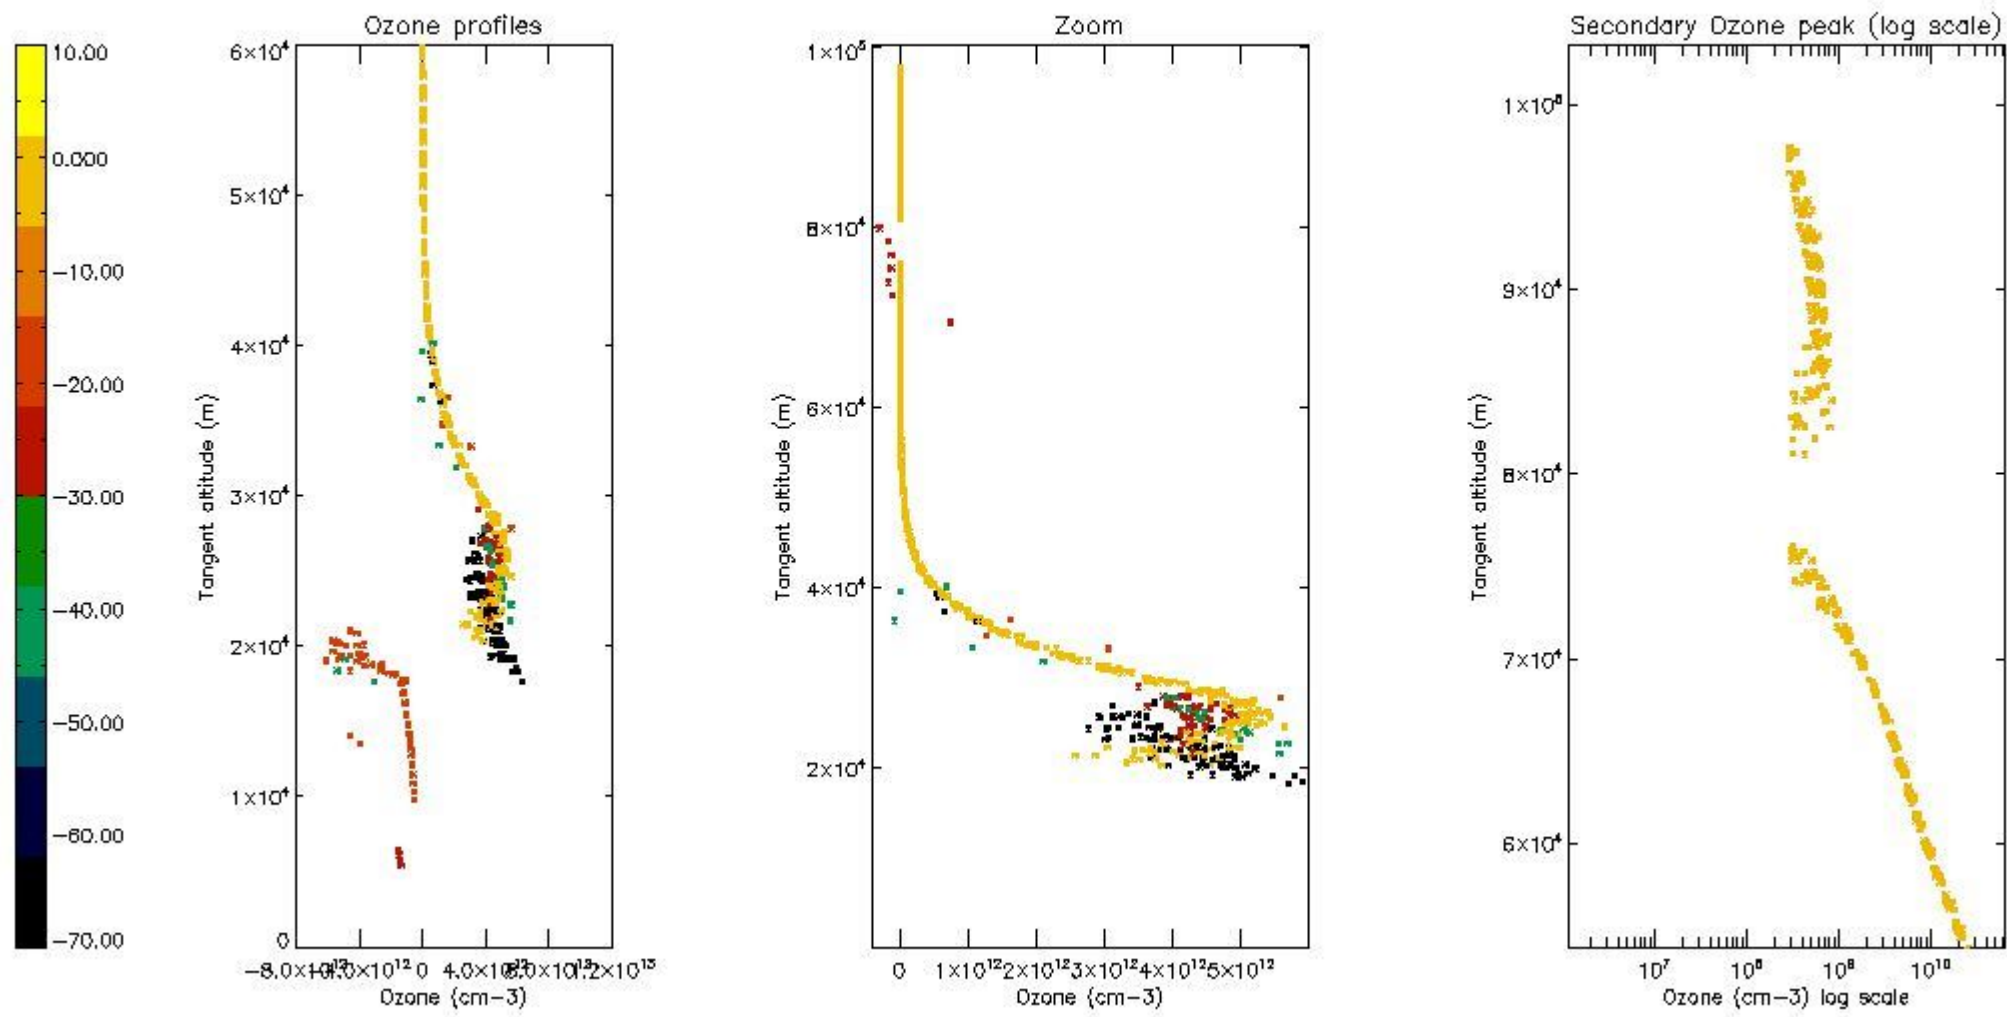

STD < 10	5
STD < 5	3

5.2 Plot ozone profiles for all STD (dark without errors)

The colorbar represents the latitude.

5.3 Plot ozone profiles where STD < 20% (dark without errors)

The colorbar represents the latitude.

5.4 Plot ozone profiles where $STD < 10\%$ (dark without errors)

The colorbar represents the latitude.

5.5 Plot ozone profiles where STD < 5% (dark without errors)

The colorbar represents the latitude.

5.6 Plot NO₂ profiles for all STD (dark without errors)

The colorbar represents the latitude.

5.7 Plot NO3 profiles for all STD (dark without errors)

The colorbar represents the latitude.

5.8 Plot H2O profiles for all STD (only for occultations of stars 1,2,3,4,13,14,16,26,63 dark without errors)