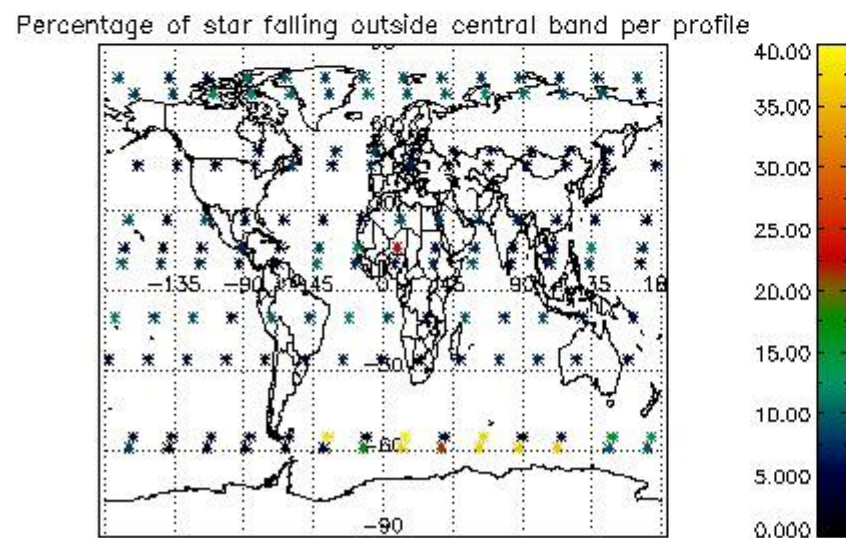

Percentage of datation errors per profile

Percentage of star falling outside central band per profile

Percentage of saturation errors per profile

4.2.2 Plot level 1 quality information per product (world map): ENVISAT DESCENDING passes