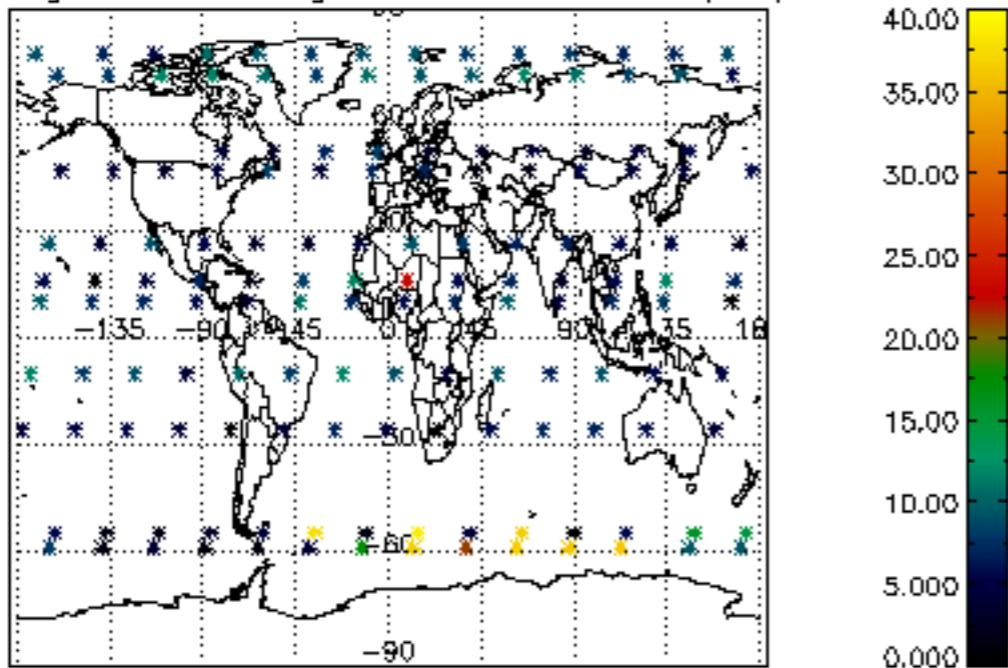

Percentage of star falling outside central band per profile