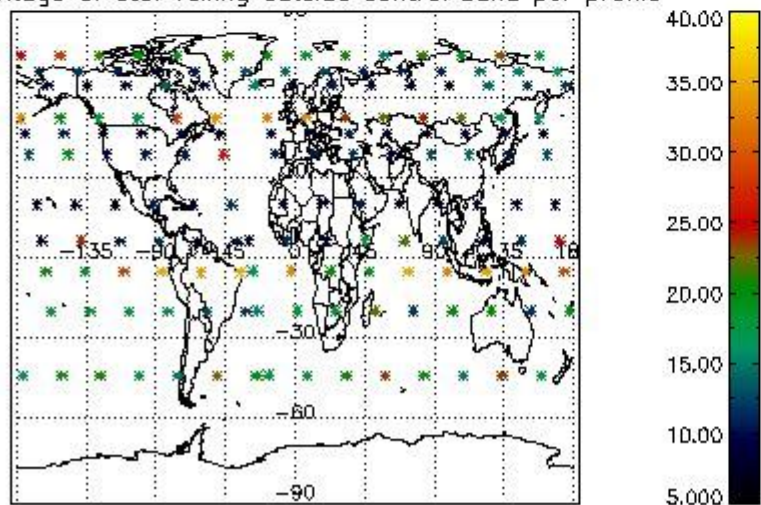

Percentage of star falling outside central band per profile