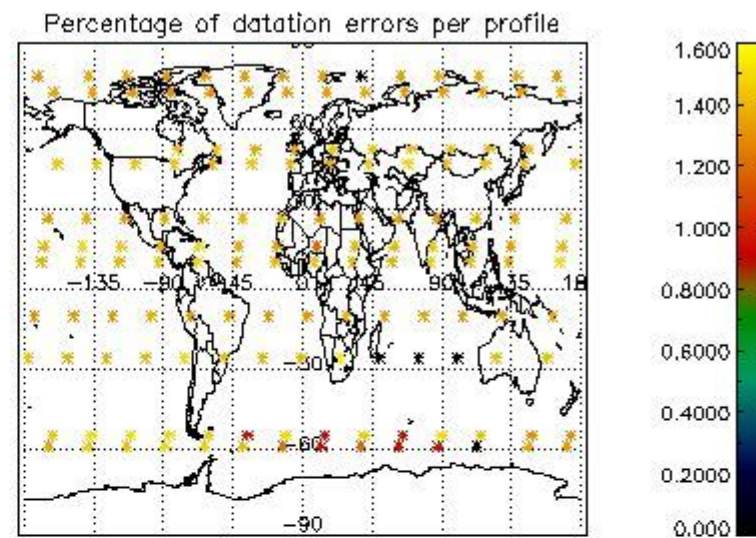

Percentage of datation errors per profile

Percentage of star falling outside central band per profile

Percentage of saturation errors per profile

4.2.2 Plot level 1 quality information per product (world map): ENVISAT DESCENDING passes