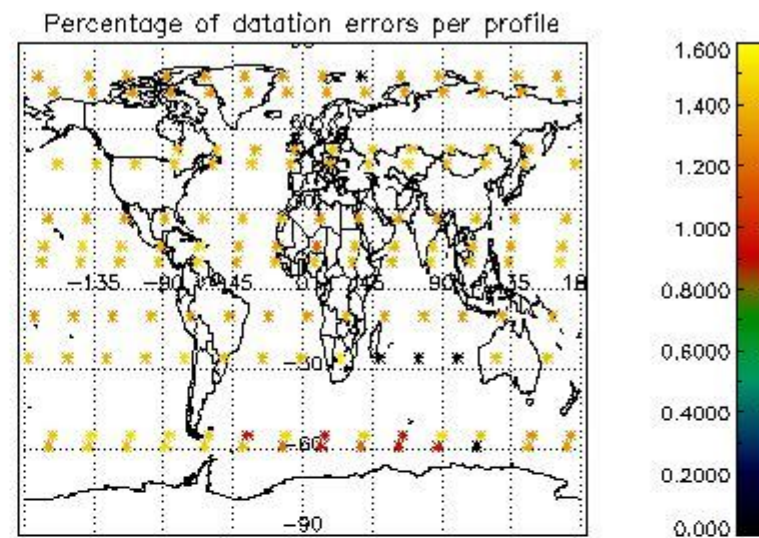

Percentage of datation errors per profile

Percentage of star falling outside central band per profile

Percentage of saturation errors per profile

4.2.2 Plot level 1 quality information per product (world map): ENVISAT DESCENDING passes