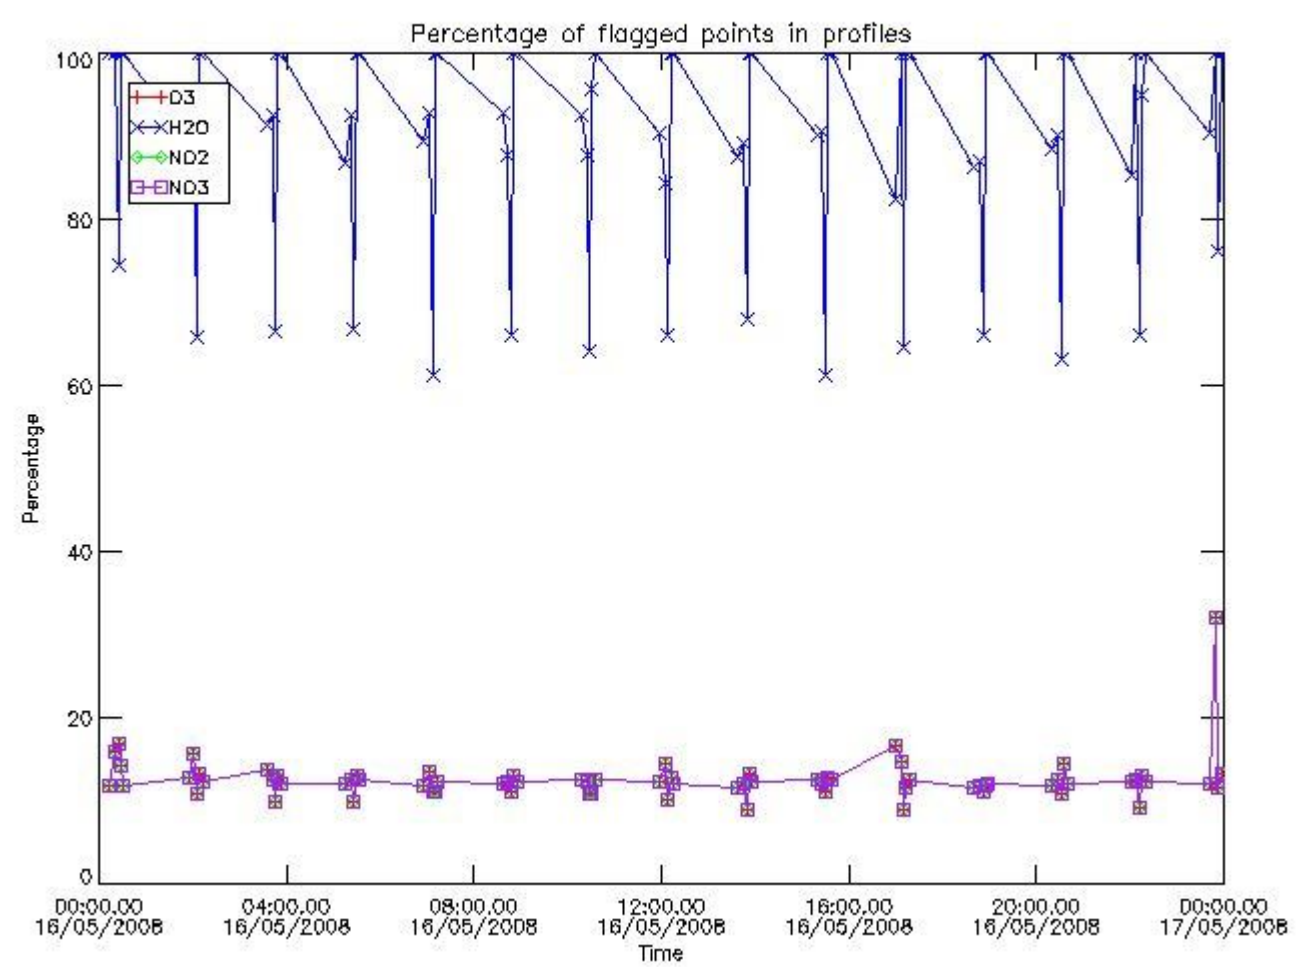

3. Quality information per product

In this section it is plotted some information contained in the Quality Summary data set of the level 2 products. Only products in dark limb conditions and without errors (error flag in the MPH set to "0") are used.

3.1 Plot quality information per product (time dependant)

Percentage of flagged data per O3 profile

Percentage of flagged data per H2O profile