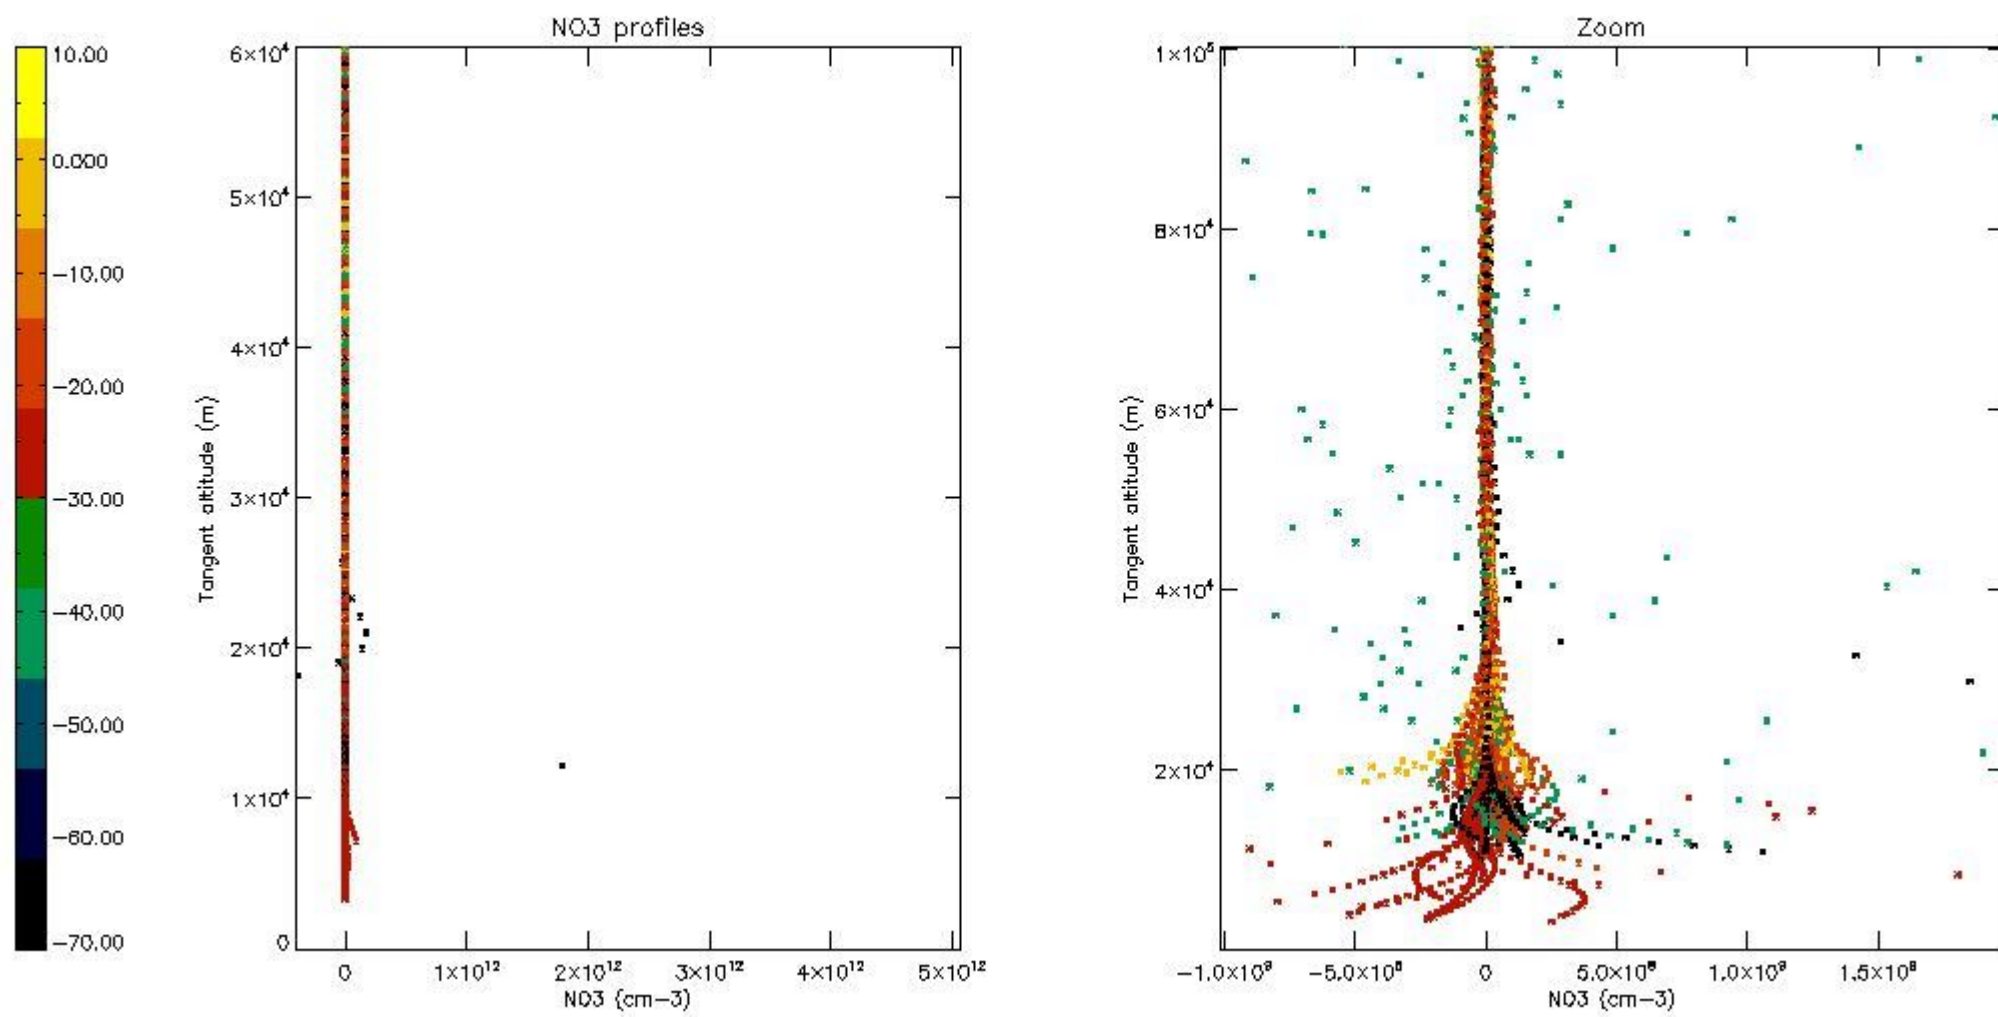

The colorbar represents the latitude.

5.7 Plot NO3 profiles for all STD (dark without errors)

The colorbar represents the latitude.

5.8 Plot H2O profiles for all STD (only for occultations of stars 1,2,3,4,13,14,16,26,63 dark without errors)