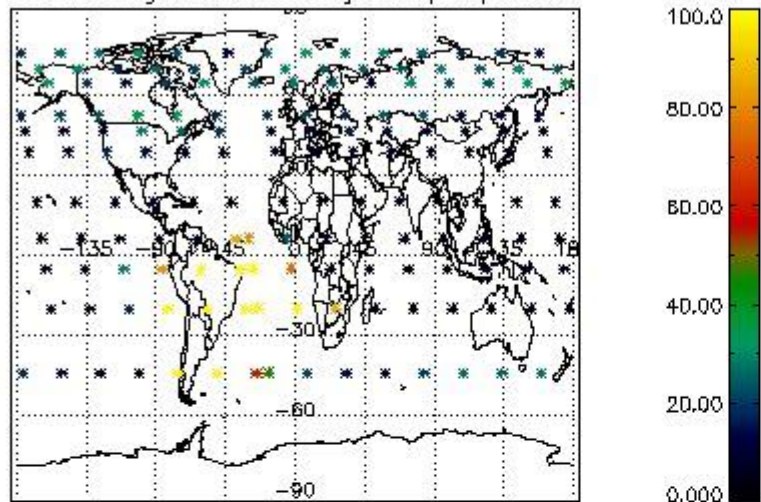

Percentage of cosmic ray hits per profile