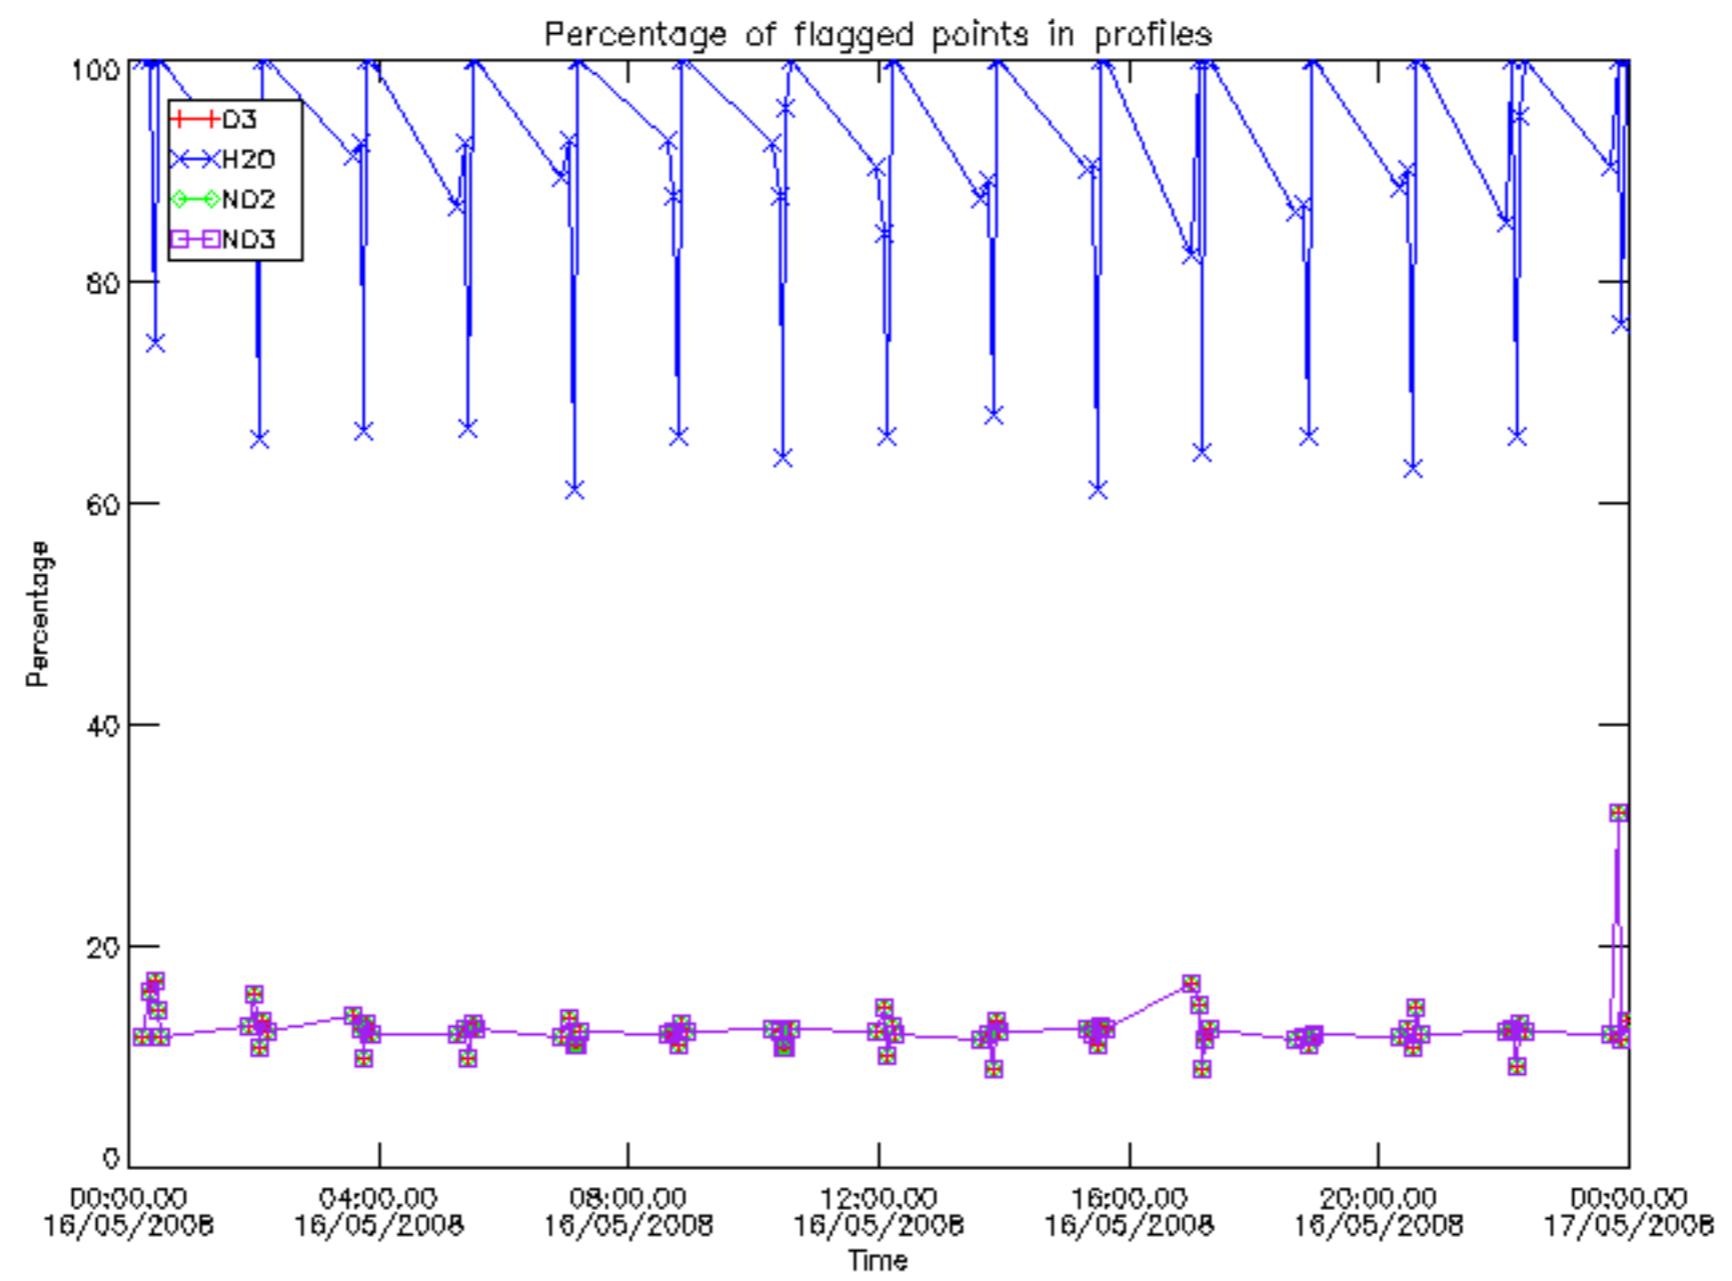

Percentage of flagged data per D3 profile

Percentage of flagged data per H2O profile