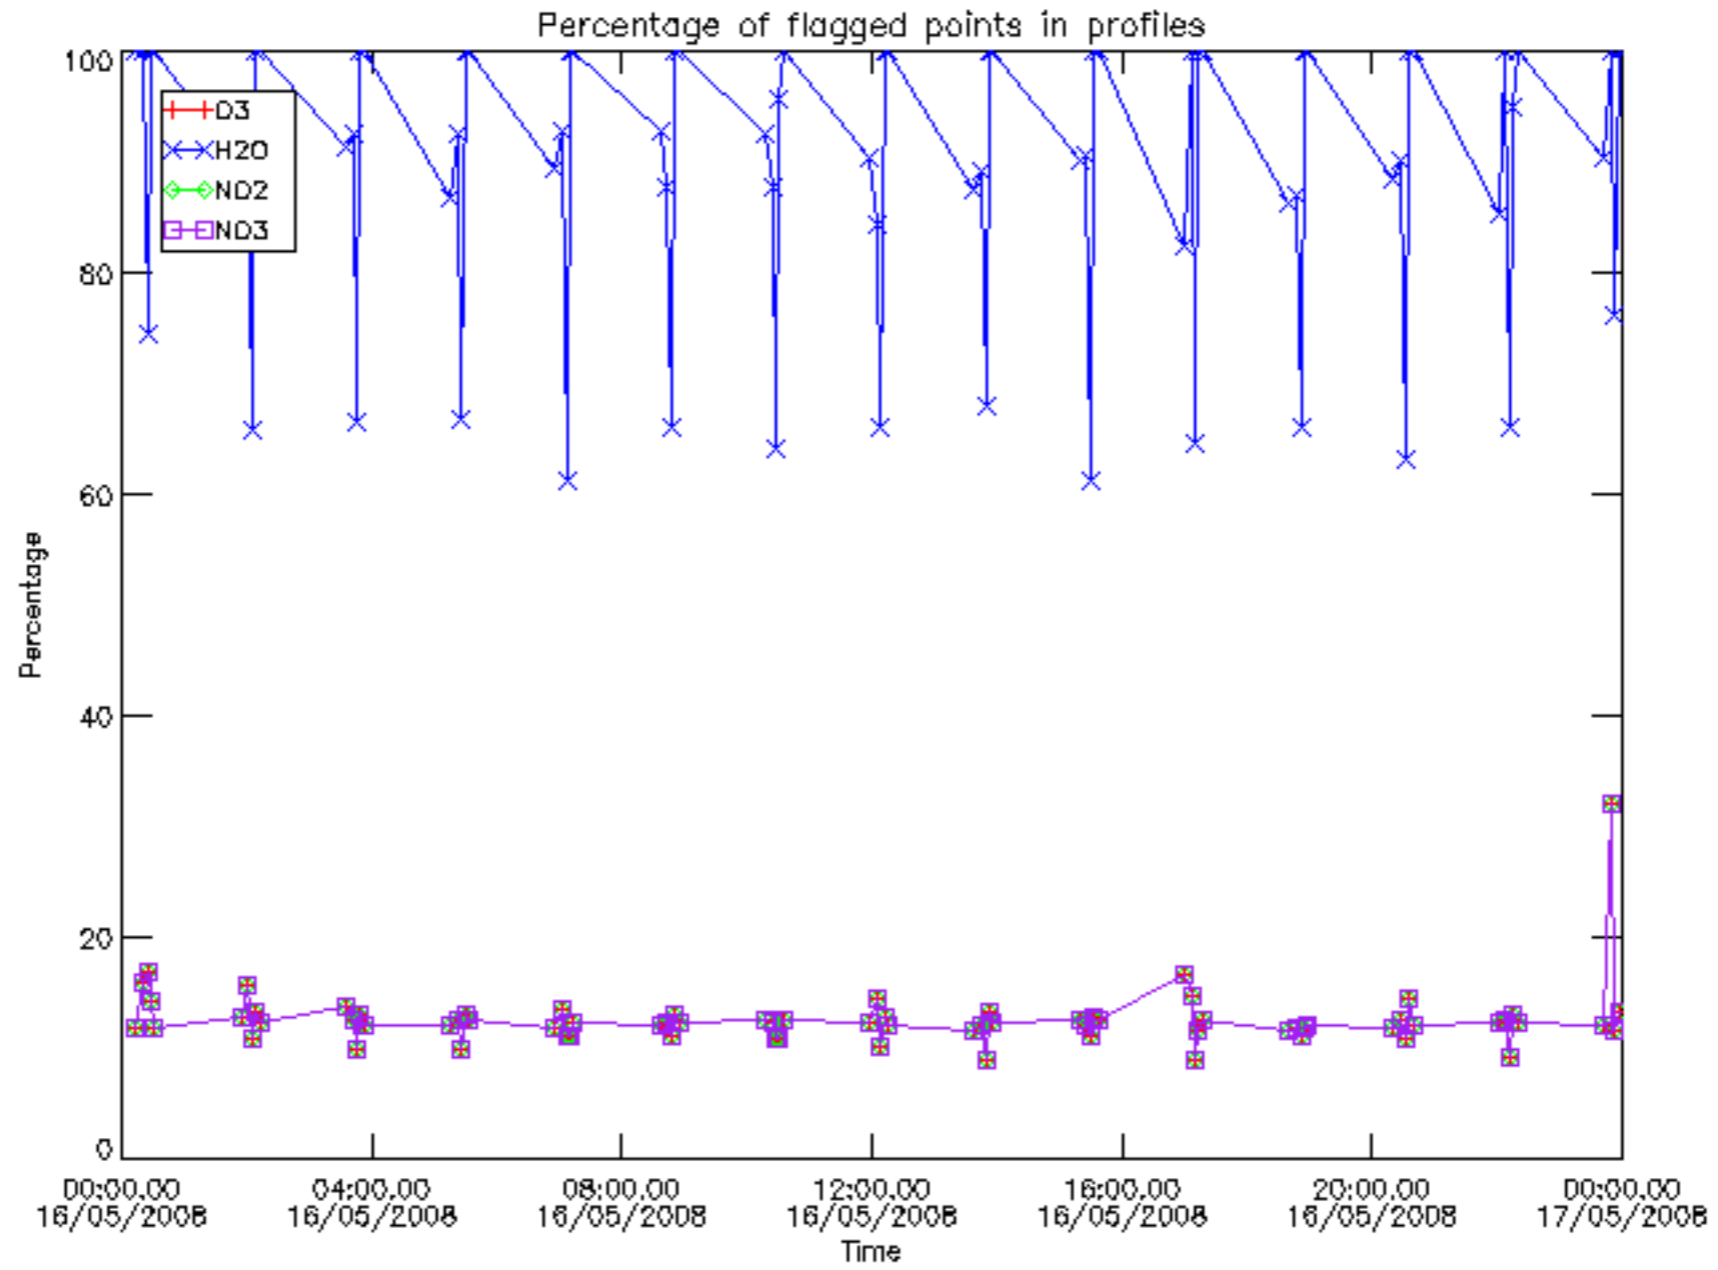

Percentage of flagged data per D3 profile

Percentage of flagged data per H2O profile