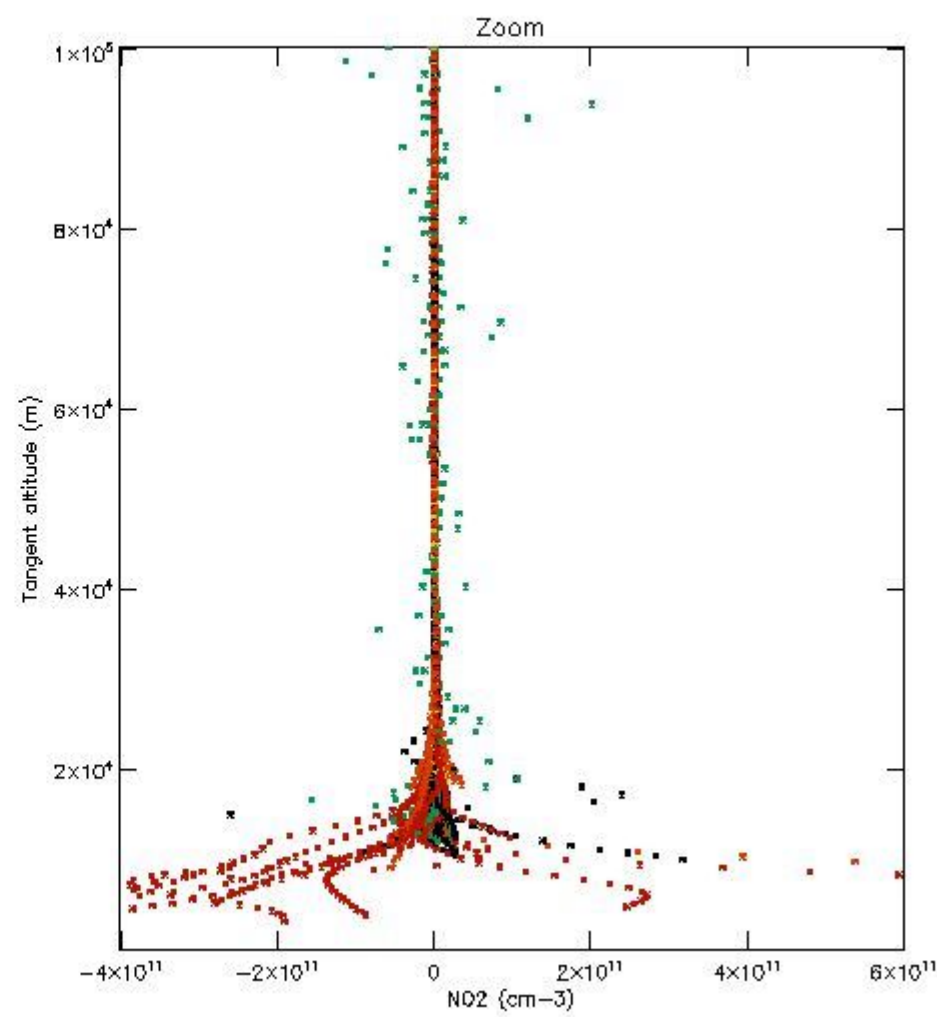

5.4 Plot ozone profiles where $STD < 10\%$ (dark without errors)

The colorbar represents the latitude.

5.5 Plot ozone profiles where STD < 5% (dark without errors)

The colorbar represents the latitude.

5.6 Plot NO₂ profiles for all STD (dark without errors)

The colorbar represents the latitude.

5.7 Plot NO3 profiles for all STD (dark without errors)

The colorbar represents the latitude.

5.8 Plot H2O profiles for all STD (only for occultations of stars 1,2,3,4,13,14,16,26,63 dark without errors)