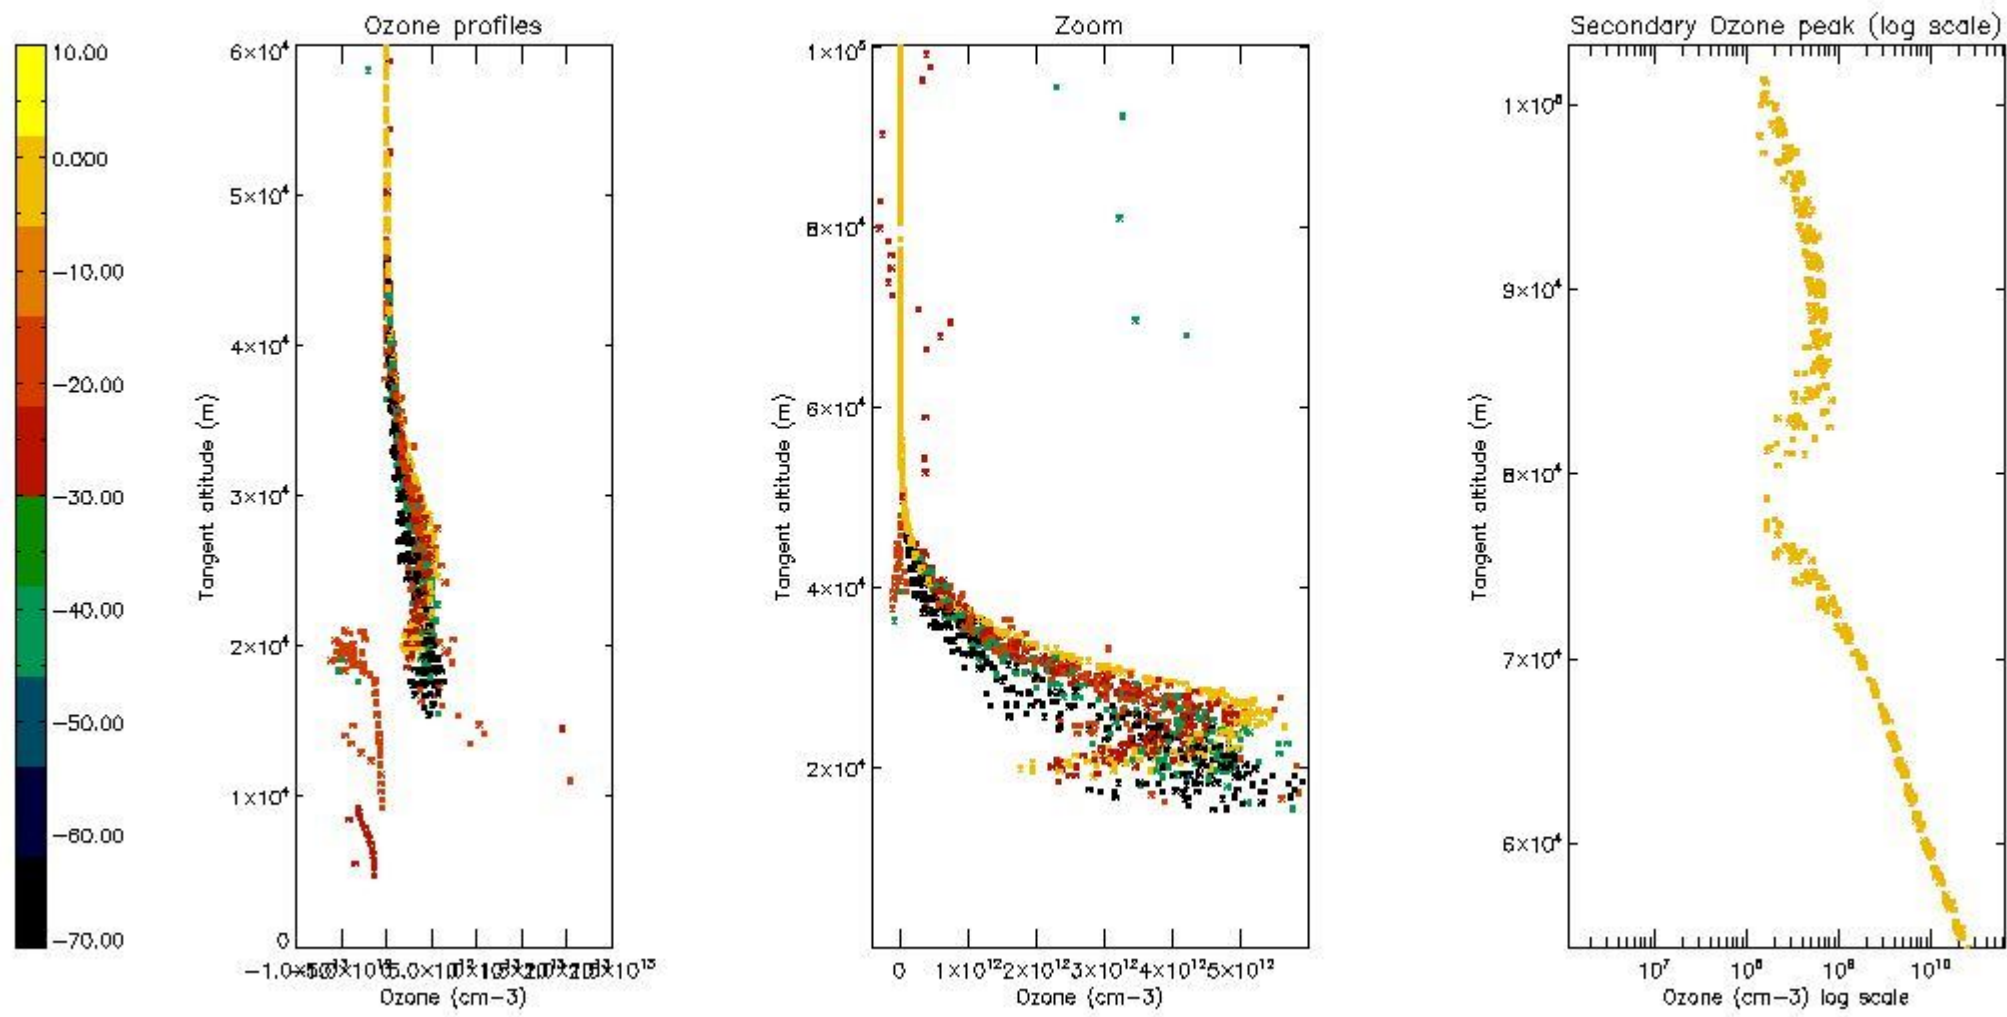

STD < 10	5
STD < 5	3

5.2 Plot ozone profiles for all STD (dark without errors)

The colorbar represents the latitude.

5.3 Plot ozone profiles where STD < 20% (dark without errors)

The colorbar represents the latitude.