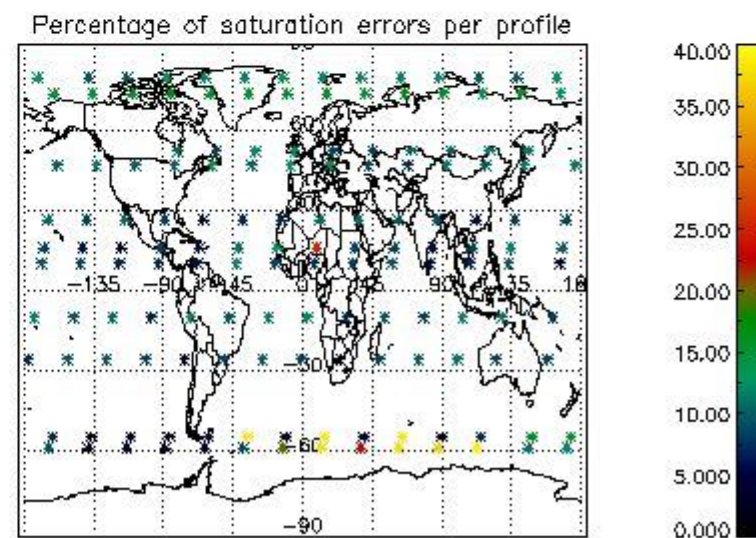

Percentage of datation errors per profile

Percentage of star falling outside central band per profile

Percentage of saturation errors per profile

4.2.2 Plot level 1 quality information per product (world map): ENVISAT DESCENDING passes