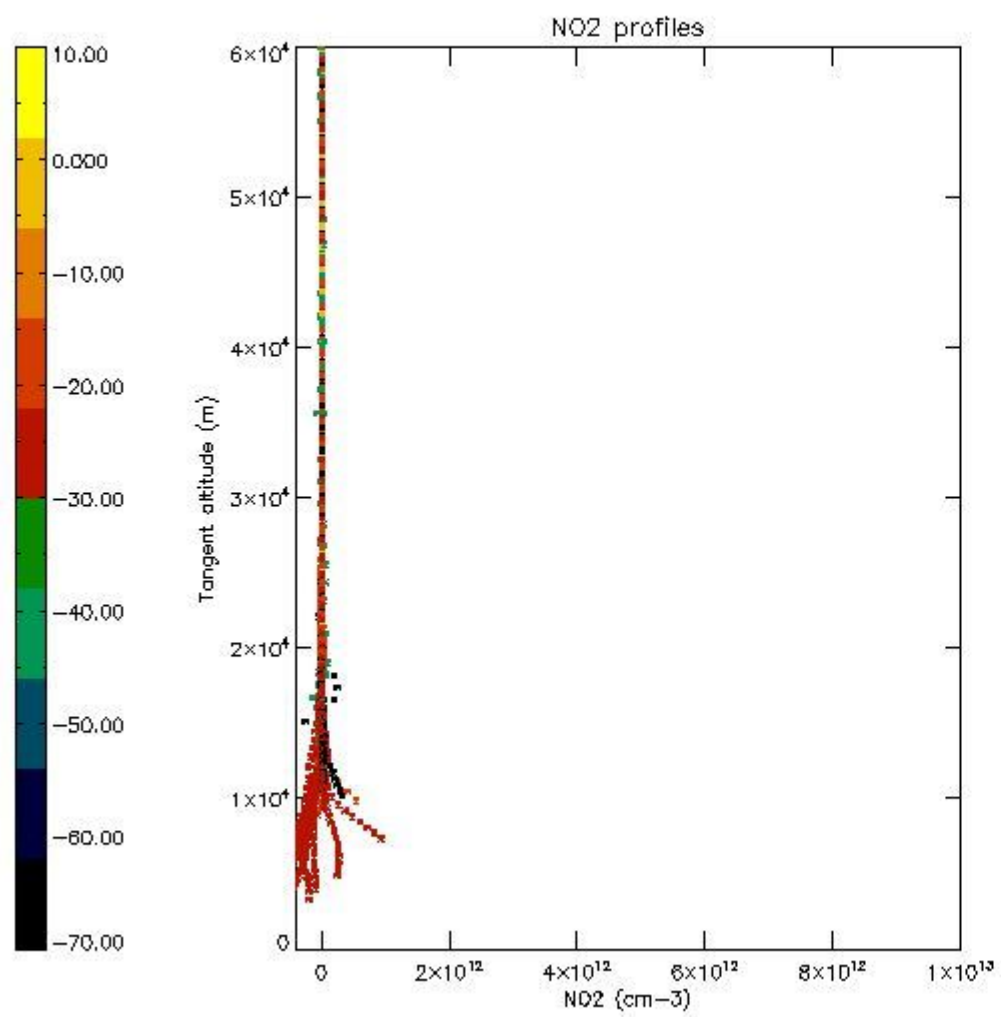

STD < 10	5
STD < 5	3

5.2 Plot ozone profiles for all STD (dark without errors)

The colorbar represents the latitude.

5.3 Plot ozone profiles where STD < 20% (dark without errors)

The colorbar represents the latitude.

5.4 Plot ozone profiles where $STD < 10\%$ (dark without errors)

The colorbar represents the latitude.

5.5 Plot ozone profiles where STD < 5% (dark without errors)

The colorbar represents the latitude.

5.6 Plot NO₂ profiles for all STD (dark without errors)

The colorbar represents the latitude.

5.7 Plot NO3 profiles for all STD (dark without errors)

The colorbar represents the latitude.

5.8 Plot H2O profiles for all STD (only for occultations of stars 1,2,3,4,13,14,16,26,63 dark without errors)