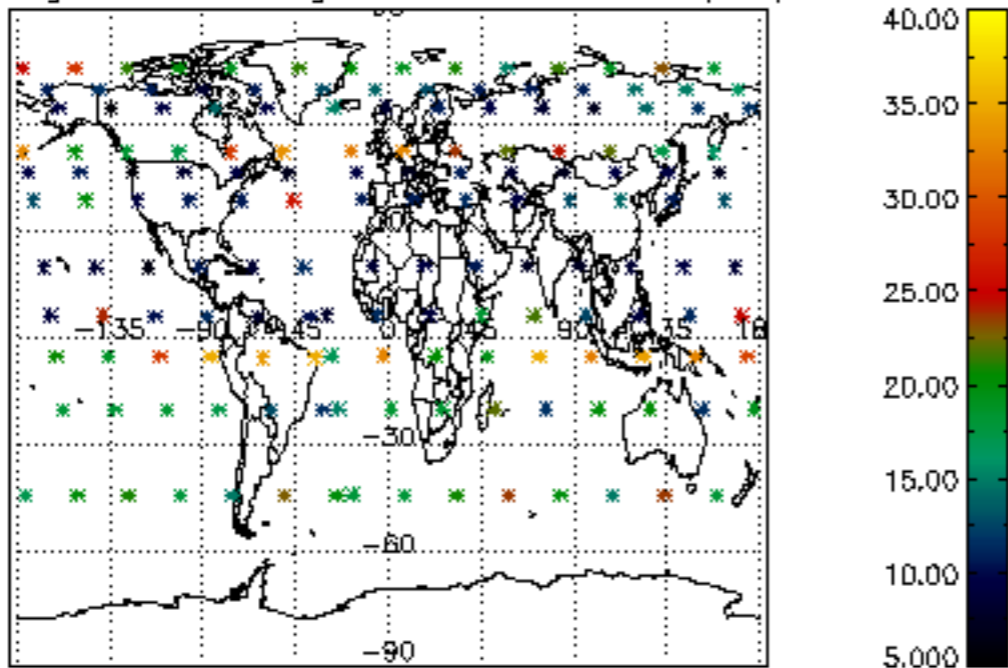

Percentage of flagged data per NO3 profile

Percentage of cosmic ray hits per profile

Percentage of datation errors per profile

Percentage of star falling outside central band per profile

Percentage of saturation errors per profile