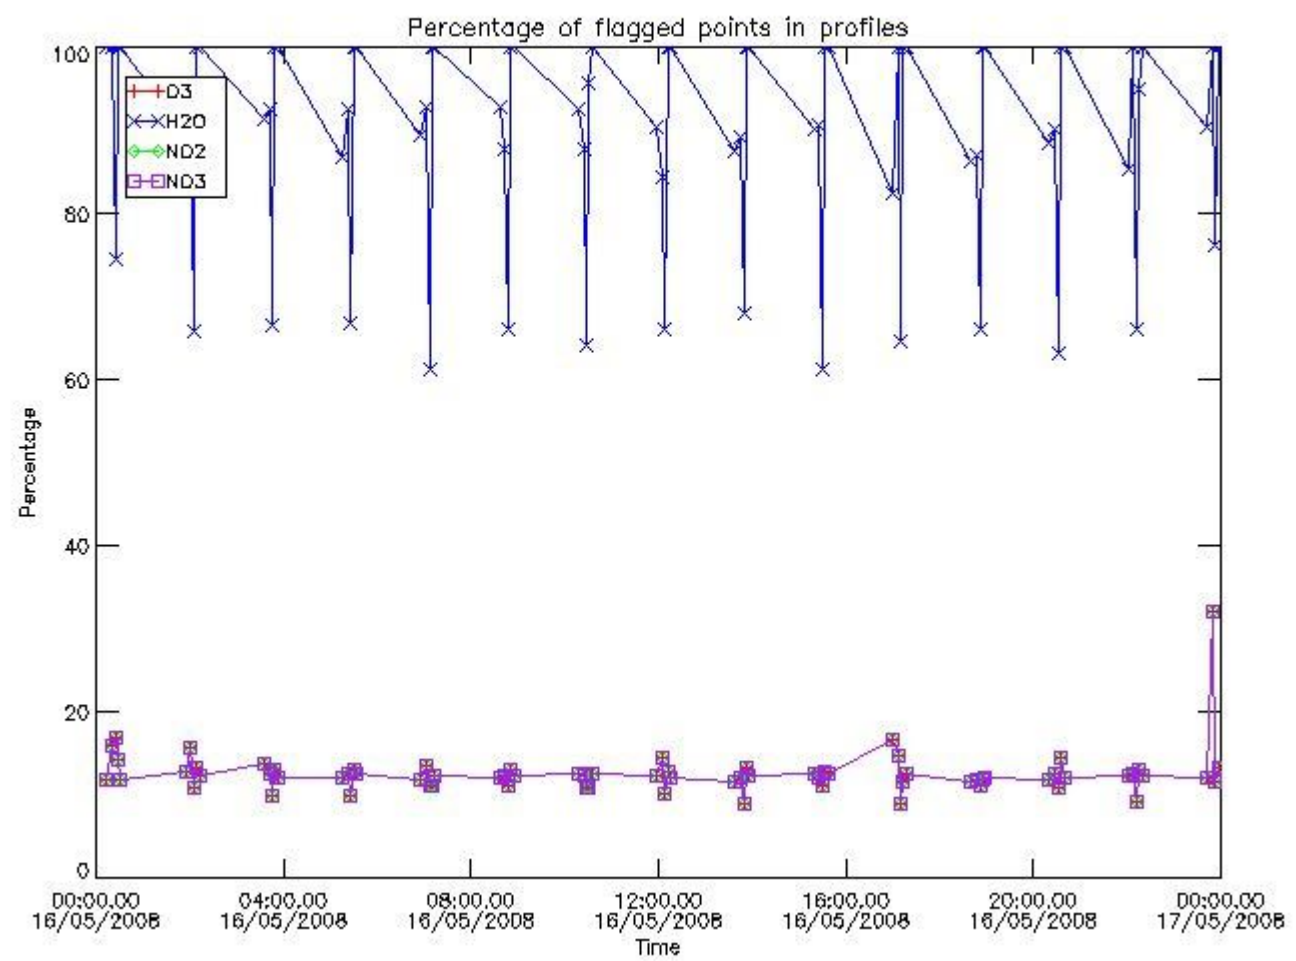

3. Quality information per product

In this section it is plotted some information contained in the Quality Summary data set of the level 2 products. Only products in dark limb conditions and without errors (error flag in the MPH set to "0") are used.

3.1 Plot quality information per product (time dependant)

3.2 Plot quality information per product (world map)