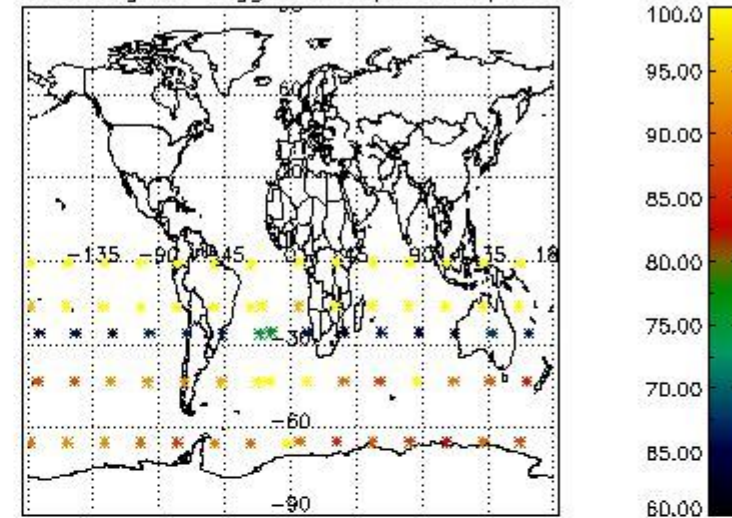

3.1 Plot quality information per product (time dependant)

3.2 Plot quality information per product (world map)

Percentage of flagged data per O3 profile

Percentage of flagged data per H2O profile

Percentage of flagged data per NO2 profile