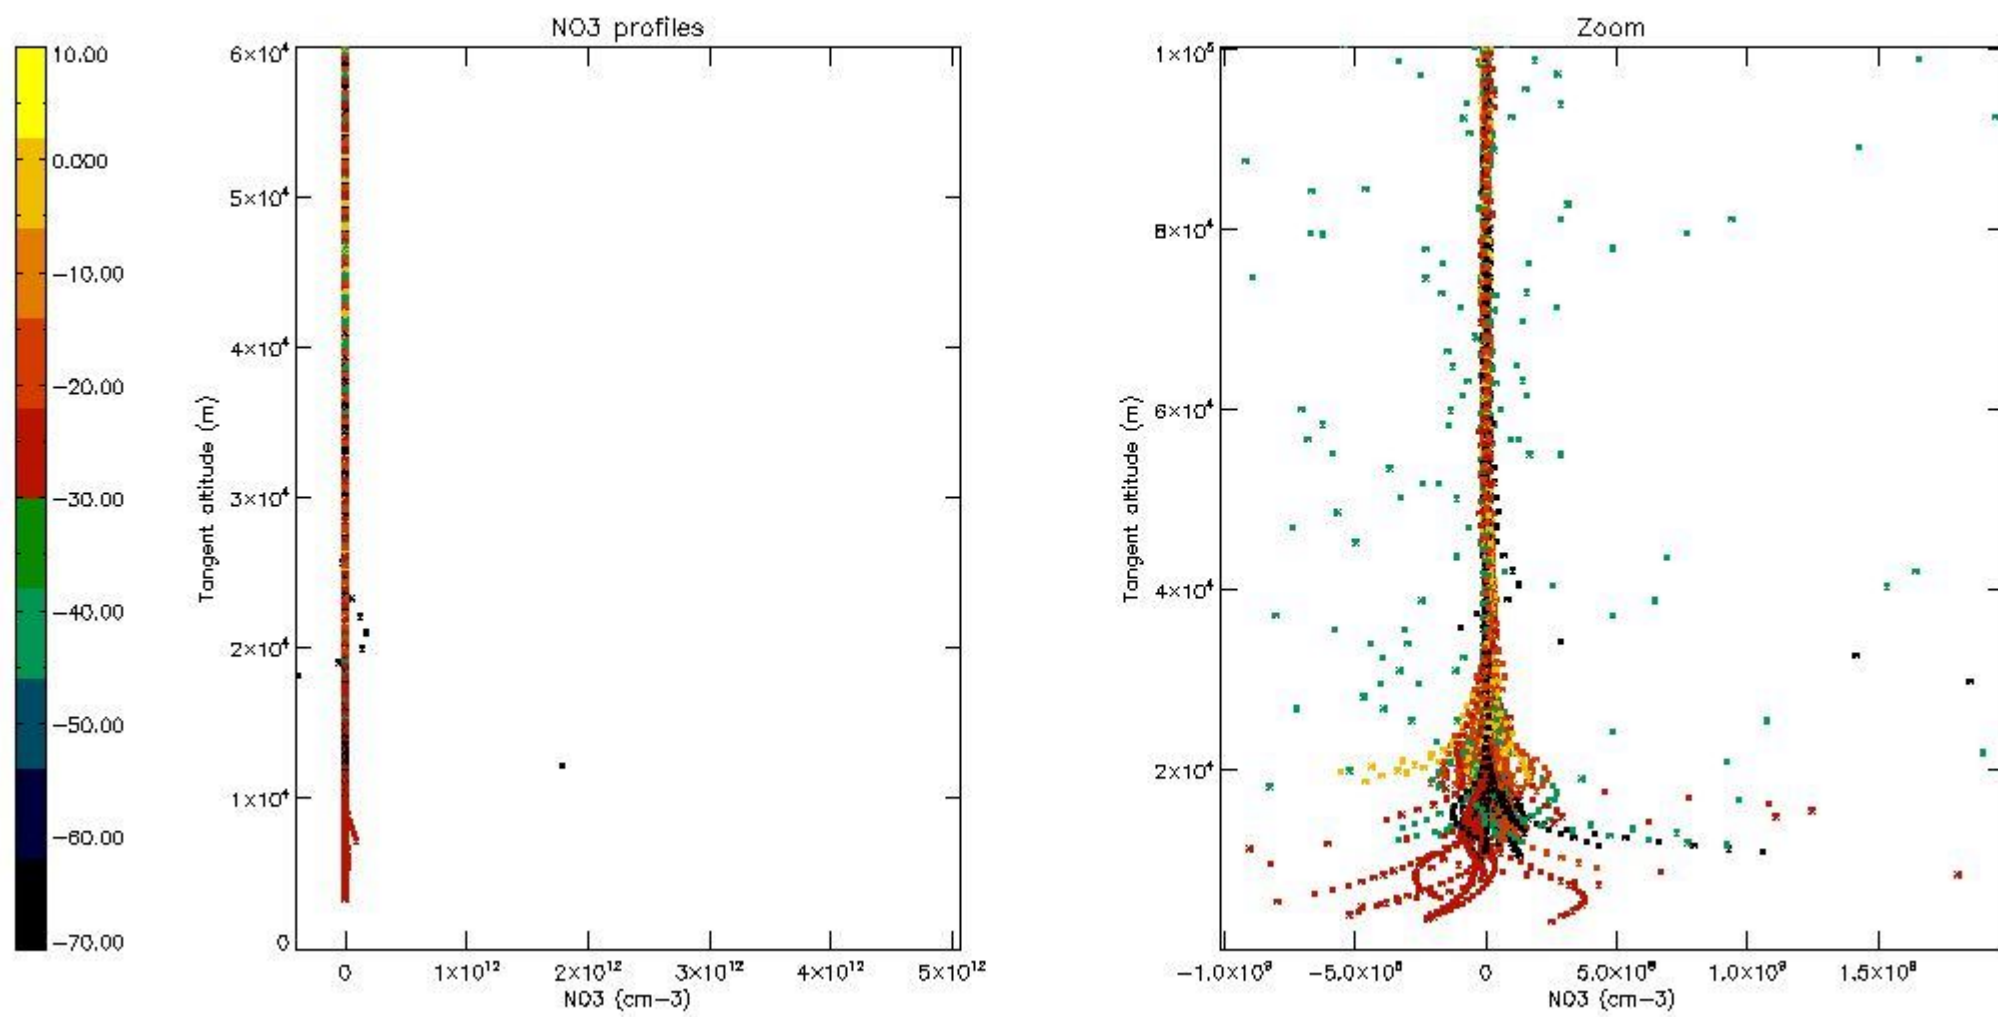

5.4 Plot ozone profiles where $STD < 10\%$ (dark without errors)

The colorbar represents the latitude.

5.5 Plot ozone profiles where STD < 5% (dark without errors)

The colorbar represents the latitude.

5.6 Plot NO₂ profiles for all STD (dark without errors)

The colorbar represents the latitude.

5.7 Plot NO3 profiles for all STD (dark without errors)

The colorbar represents the latitude.

5.8 Plot H2O profiles for all STD (only for occultations of stars 1,2,3,4,13,14,16,26,63 dark without errors)