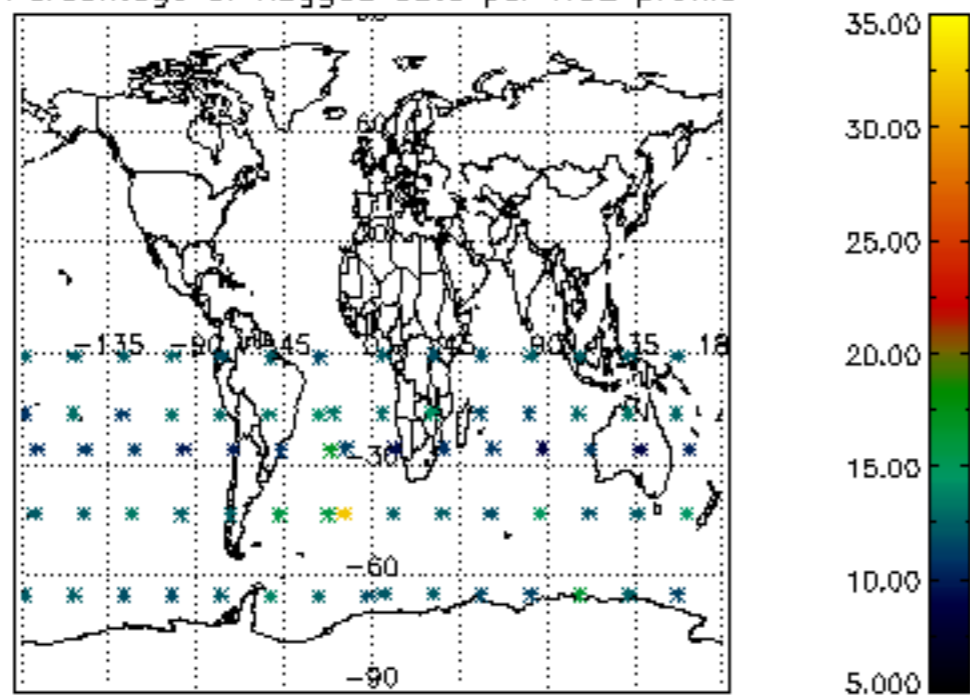

Percentage of flagged data per NO2 profile