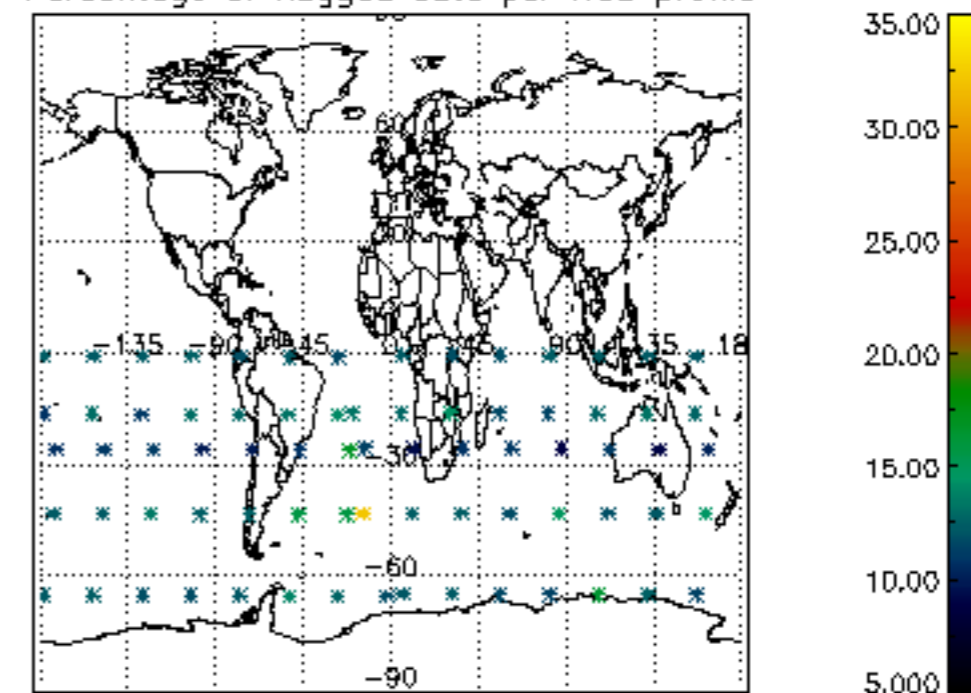

Percentage of flagged data per NO3 profile