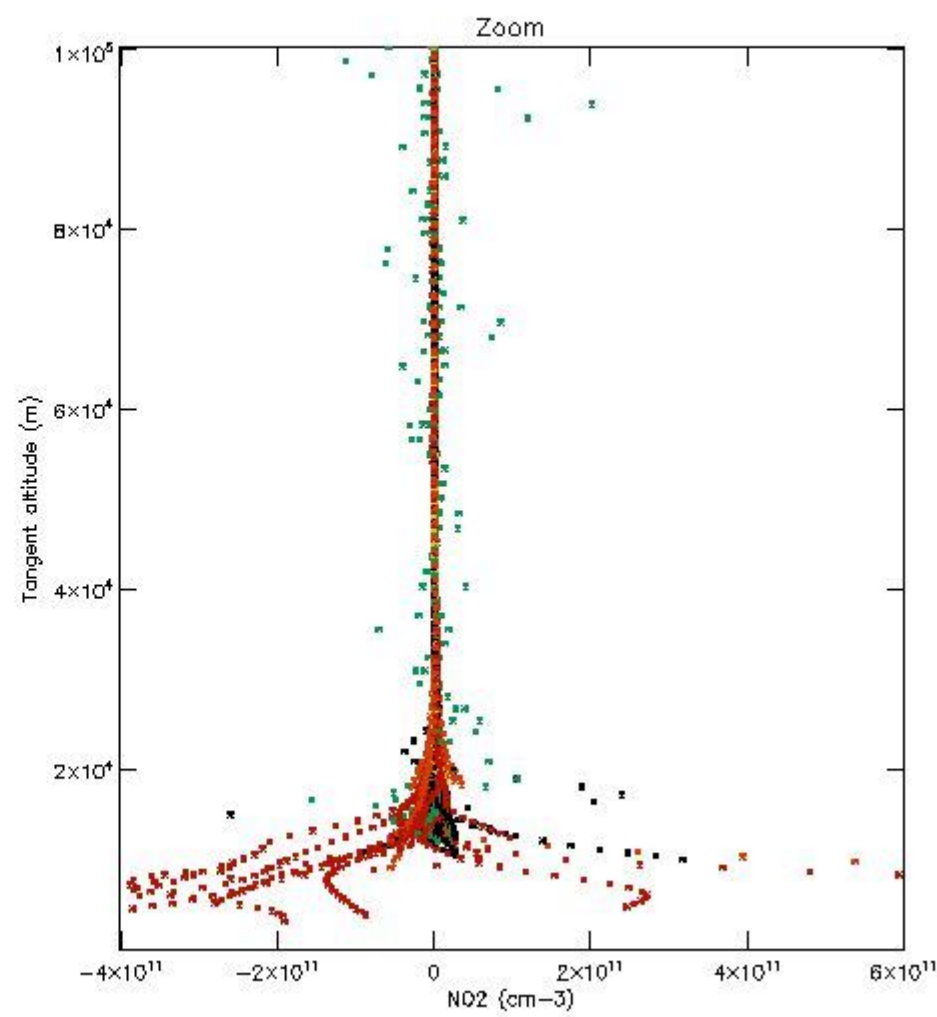

5.7 Plot NO3 profiles for all STD (dark without errors)

The colorbar represents the latitude.