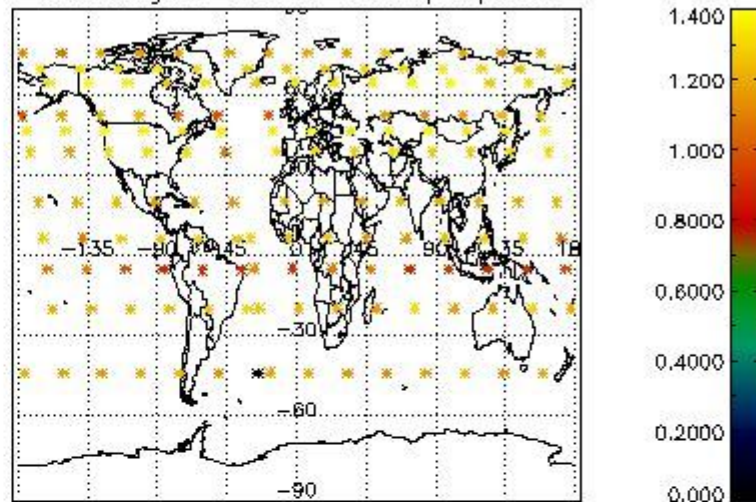

Percentage of datation errors per profile