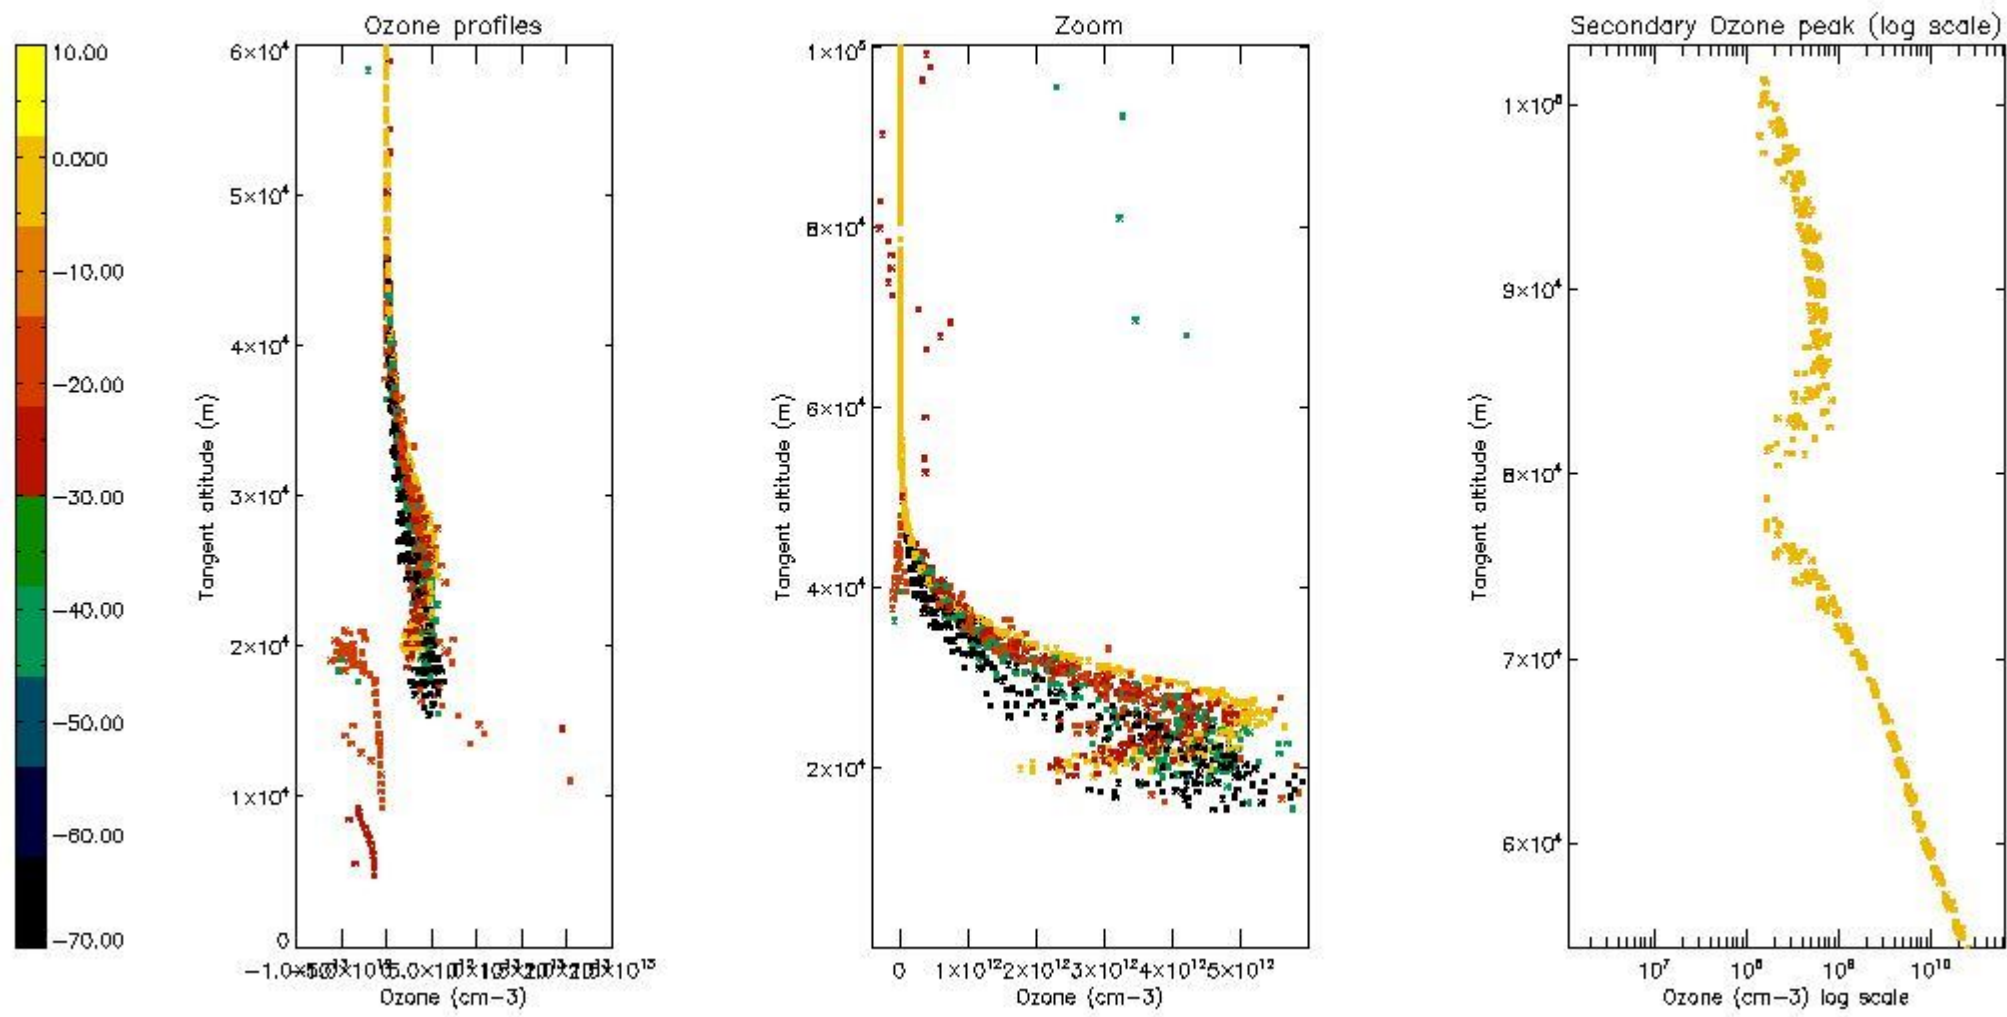

STD < 10	5
STD < 5	3

5.2 Plot ozone profiles for all STD (dark without errors)

The colorbar represents the latitude.

5.3 Plot ozone profiles where STD < 20% (dark without errors)

The colorbar represents the latitude.

5.4 Plot ozone profiles where $STD < 10\%$ (dark without errors)

The colorbar represents the latitude.

5.5 Plot ozone profiles where STD < 5% (dark without errors)

The colorbar represents the latitude.

5.6 Plot NO₂ profiles for all STD (dark without errors)

The colorbar represents the latitude.

5.7 Plot NO3 profiles for all STD (dark without errors)

The colorbar represents the latitude.

5.8 Plot H2O profiles for all STD (only for occultations of stars 1,2,3,4,13,14,16,26,63 dark without errors)