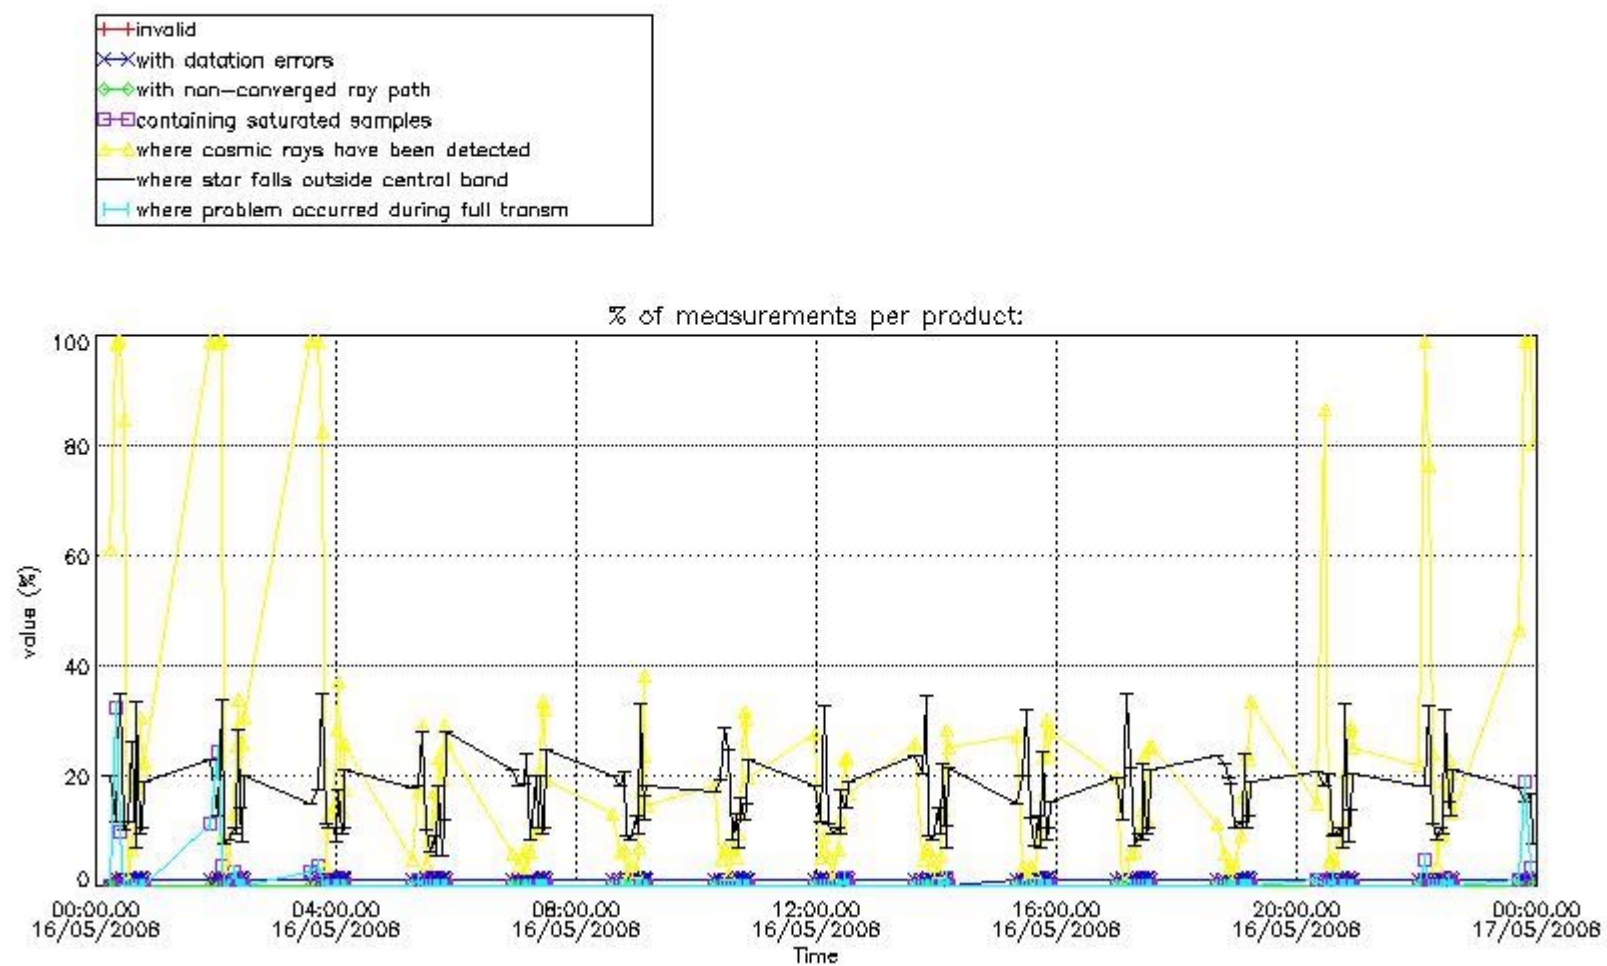

4.1.2 Plot level 1 quality information per product (time dependant): ENVI SAT DESCENDING passes