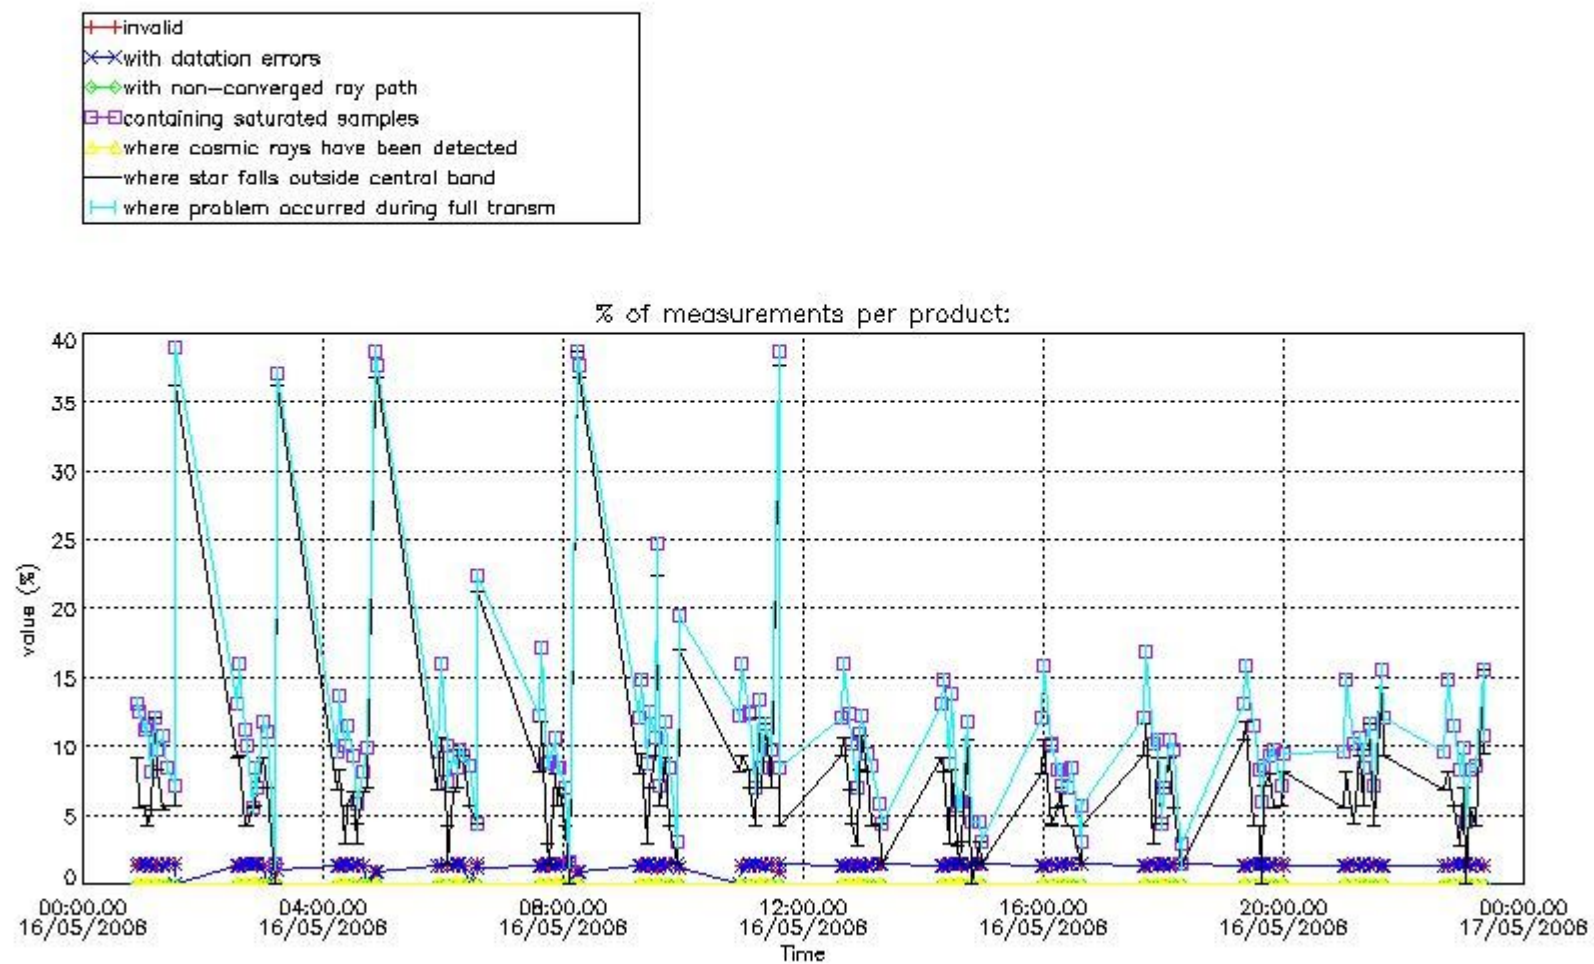

3.1 Plot quality information per product (time dependant)

3.2 Plot quality information per product (world map)

Percentage of flagged data per O3 profile

Percentage of flagged data per H2O profile

Percentage of flagged data per NO2 profile

Percentage of flagged data per NO3 profile

4. Level 1 quality information per product

In this section it is plotted some information contained in the Quality Summary data set of the level 2 products that comes from the level 1b processing. Products without errors (error flag in the MPH set to "0") are used.

4.1 Plot quality information per product (time dependant) coming from level 1b processing

4.1.1 Plot level 1 quality information per product (time dependant): ENVISAT ASCENDING passes

4.1.2 Plot level 1 quality information per product (time dependant): ENVI SAT DESCENDING passes