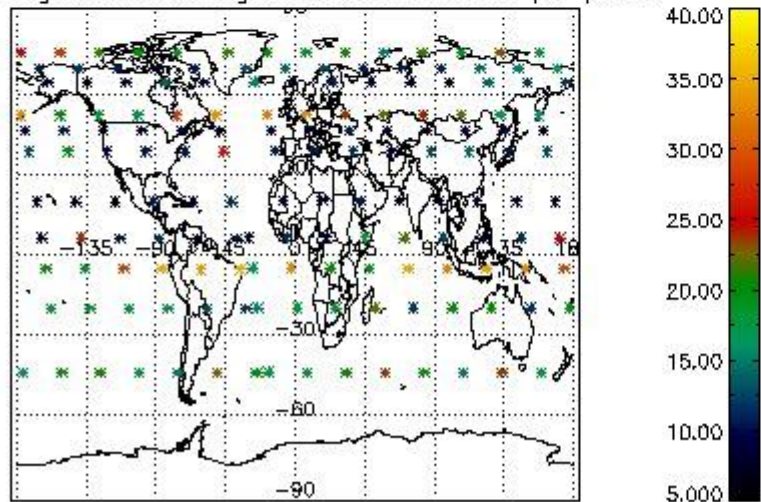

Percentage of star falling outside central band per profile