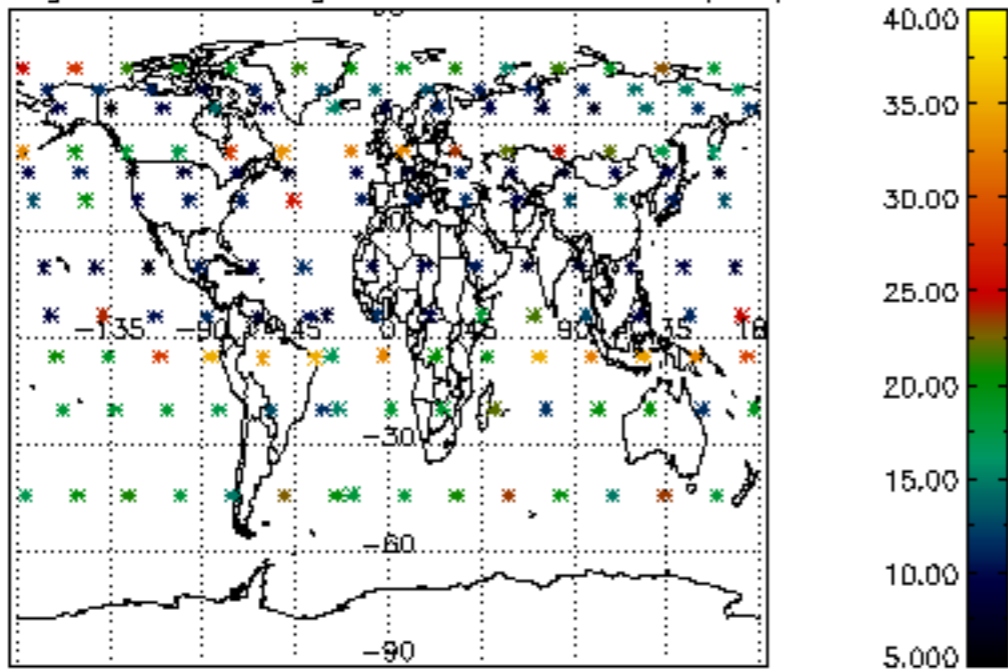

Percentage of cosmic ray hits per profile

Percentage of star falling outside central band per profile