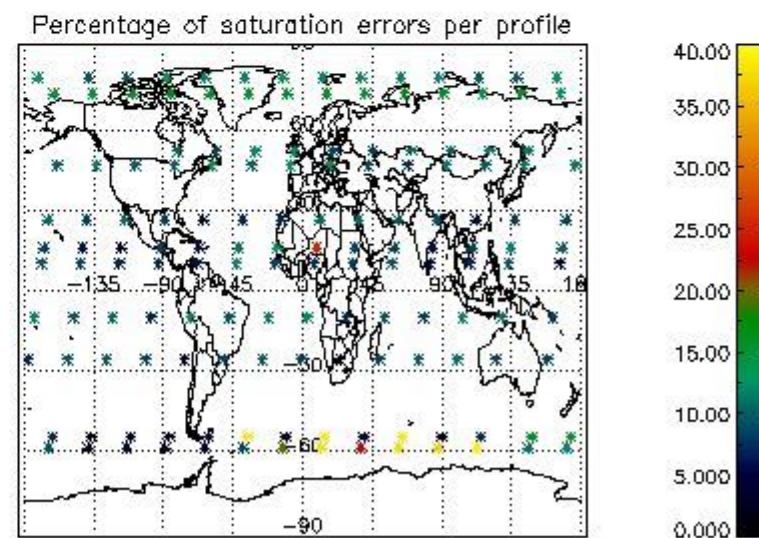

4.2 Plot quality information per product coming from level 1b processing (world map)

4.2.1 Plot level 1 quality information per product (world map): ENVISAT ASCENDING passes

Percentage of cosmic ray hits per profile

Percentage of datation errors per profile

Percentage of star falling outside central band per profile

Percentage of saturation errors per profile

4.2.2 Plot level 1 quality information per product (world map): ENVISAT DESCENDING passes