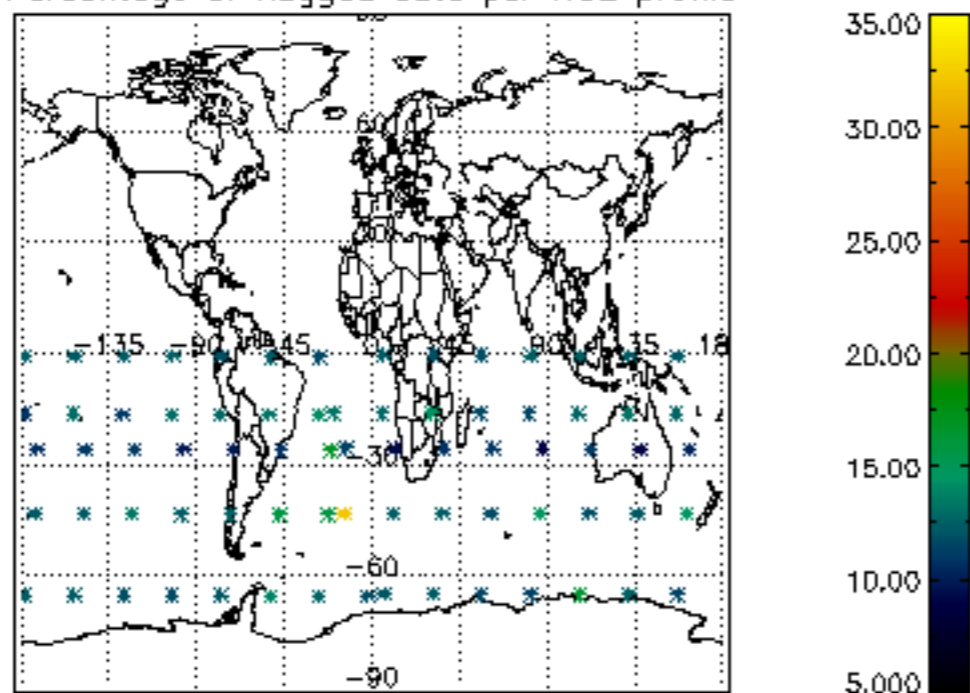

Percentage of flagged data per NO2 profile