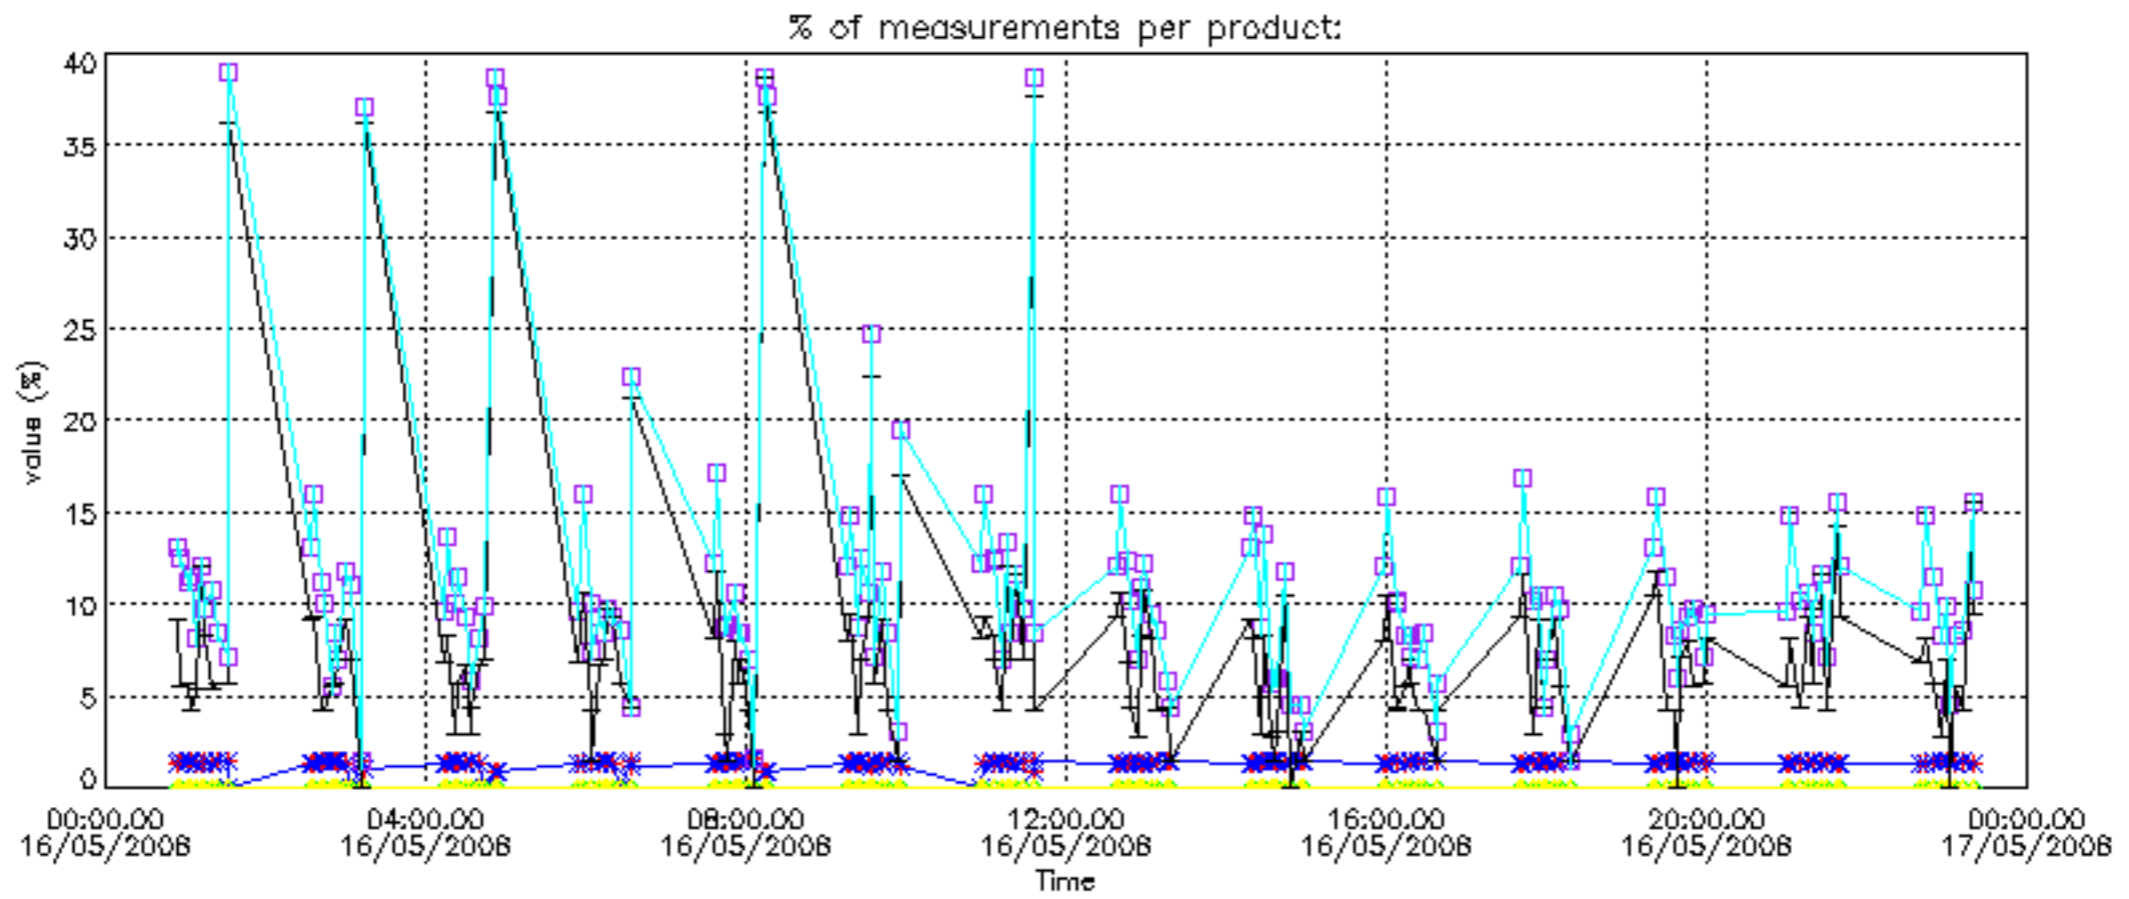

Percentage of cosmic ray hits per profile

Percentage of datation errors per profile