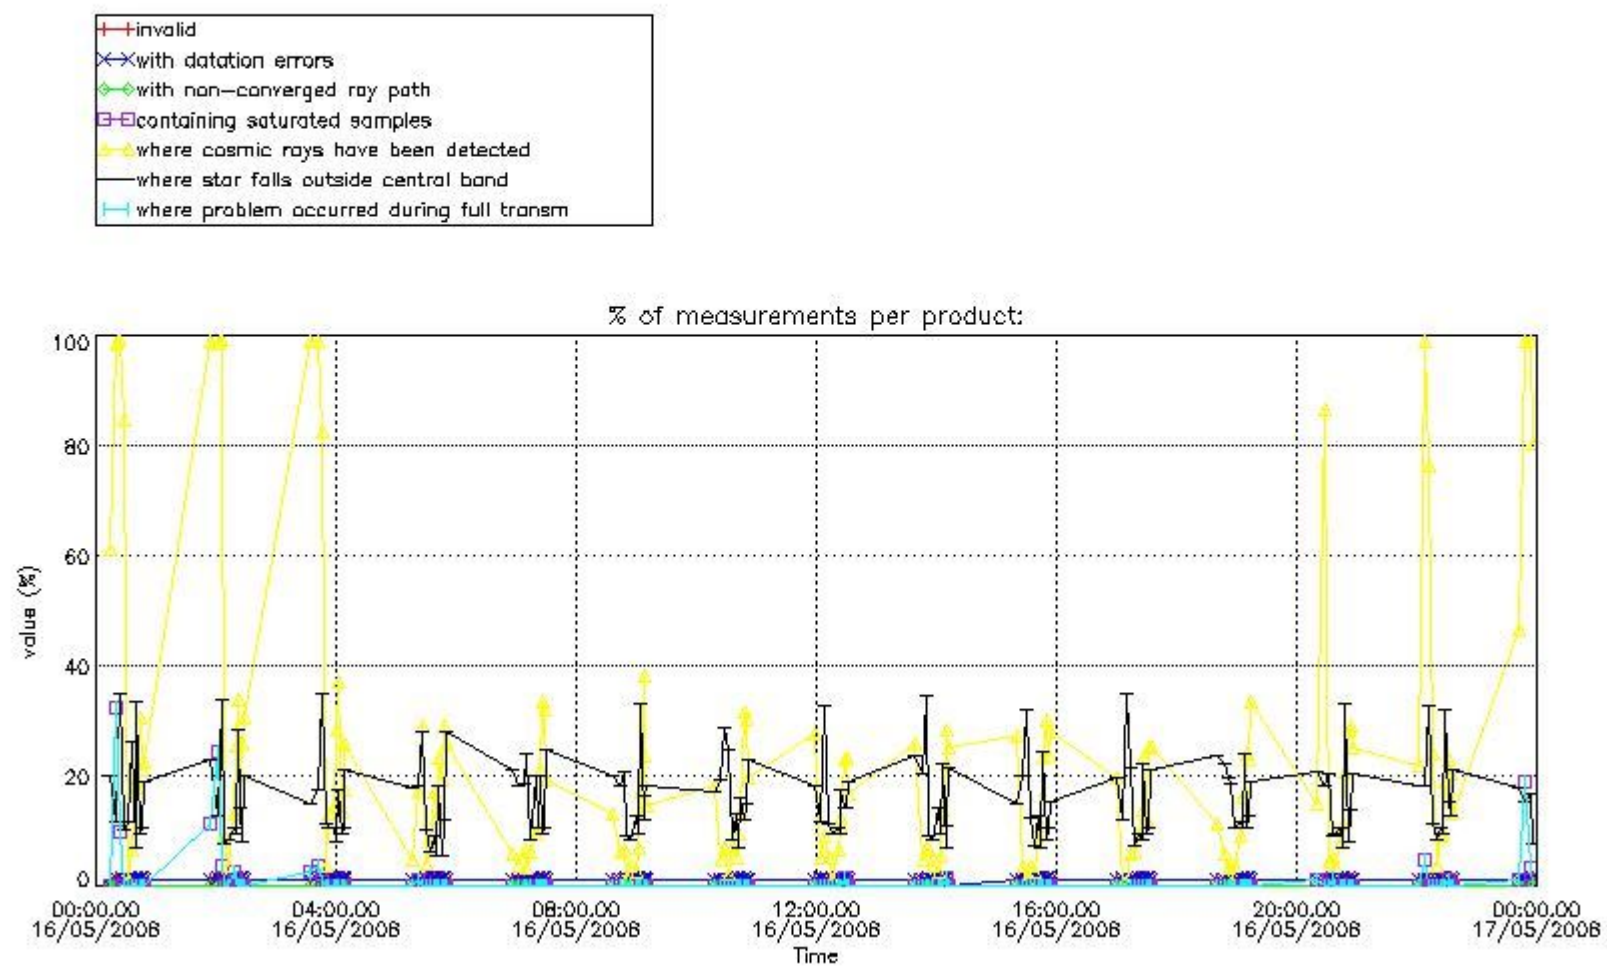

3.1 Plot quality information per product (time dependant)

3.2 Plot quality information per product (world map)

Percentage of flagged data per O3 profile

Percentage of flagged data per H2O profile

Percentage of flagged data per NO2 profile

Percentage of flagged data per NO3 profile

4. Level 1 quality information per product

In this section it is plotted some information contained in the Quality Summary data set of the level 2 products that comes from the level 1b processing. Products without errors (error flag in the MPH set to "0") are used.

4.1 Plot quality information per product (time dependant) coming from level 1b processing

4.1.1 Plot level 1 quality information per product (time dependant): ENVISAT ASCENDING passes

4.1.2 Plot level 1 quality information per product (time dependant): ENVI SAT DESCENDING passes