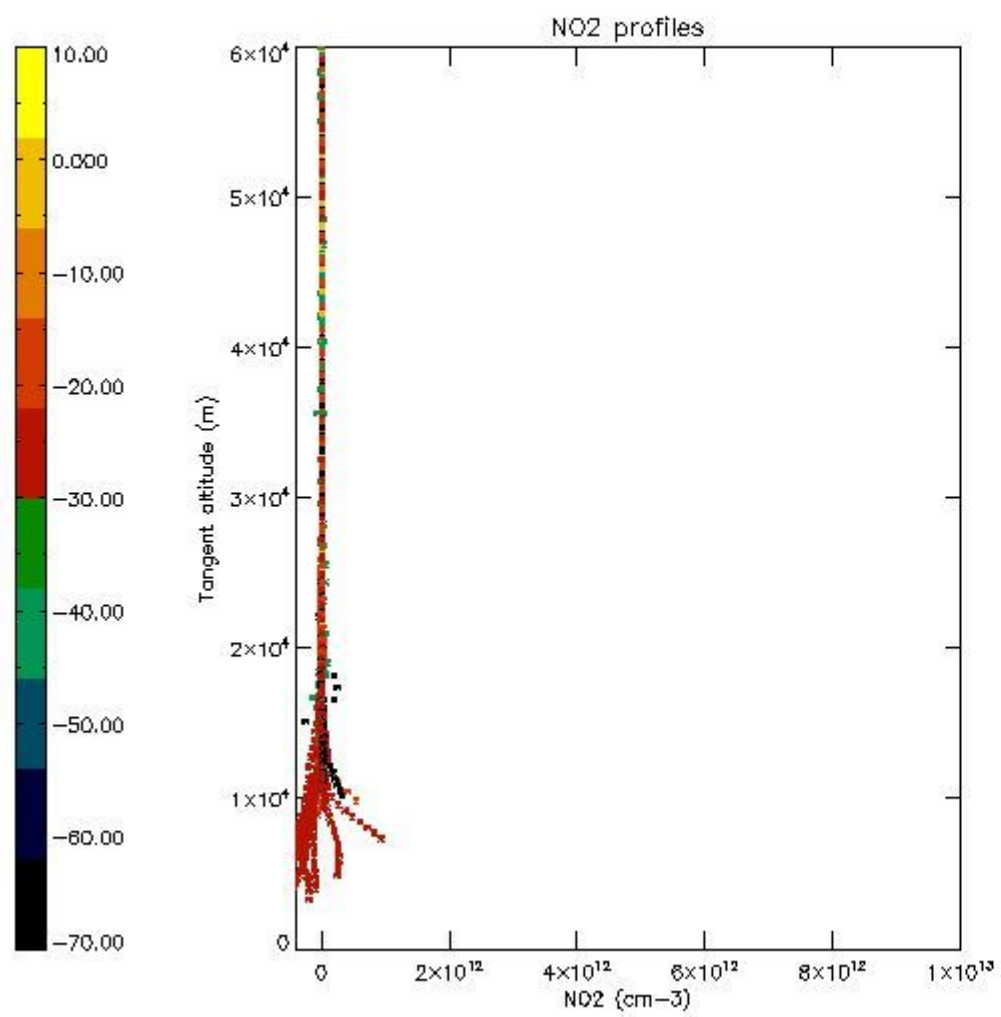

5.4 Plot ozone profiles where $STD < 10\%$ (dark without errors)

The colorbar represents the latitude.

5.5 Plot ozone profiles where STD < 5% (dark without errors)

The colorbar represents the latitude.

5.6 Plot NO₂ profiles for all STD (dark without errors)

The colorbar represents the latitude.

5.7 Plot NO3 profiles for all STD (dark without errors)

The colorbar represents the latitude.

5.8 Plot H2O profiles for all STD (only for occultations of stars 1,2,3,4,13,14,16,26,63 dark without errors)