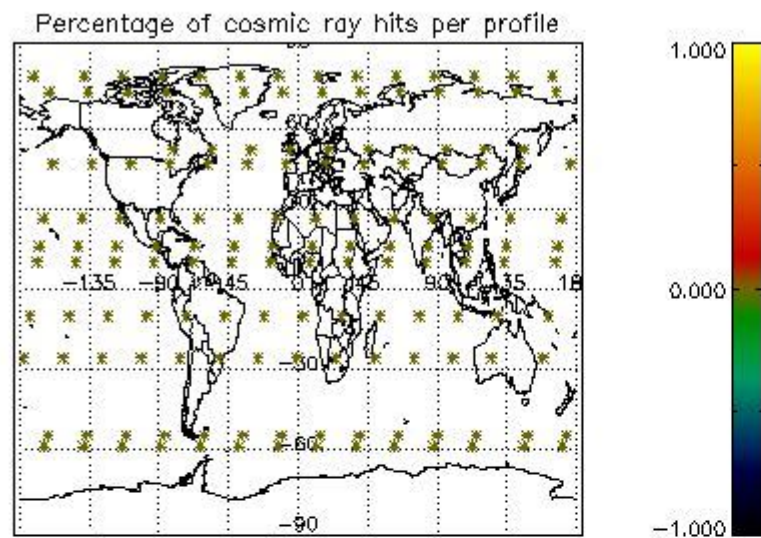

Percentage of datation errors per profile

Percentage of star falling outside central band per profile

Percentage of saturation errors per profile

4.2.2 Plot level 1 quality information per product (world map): ENVISAT DESCENDING passes