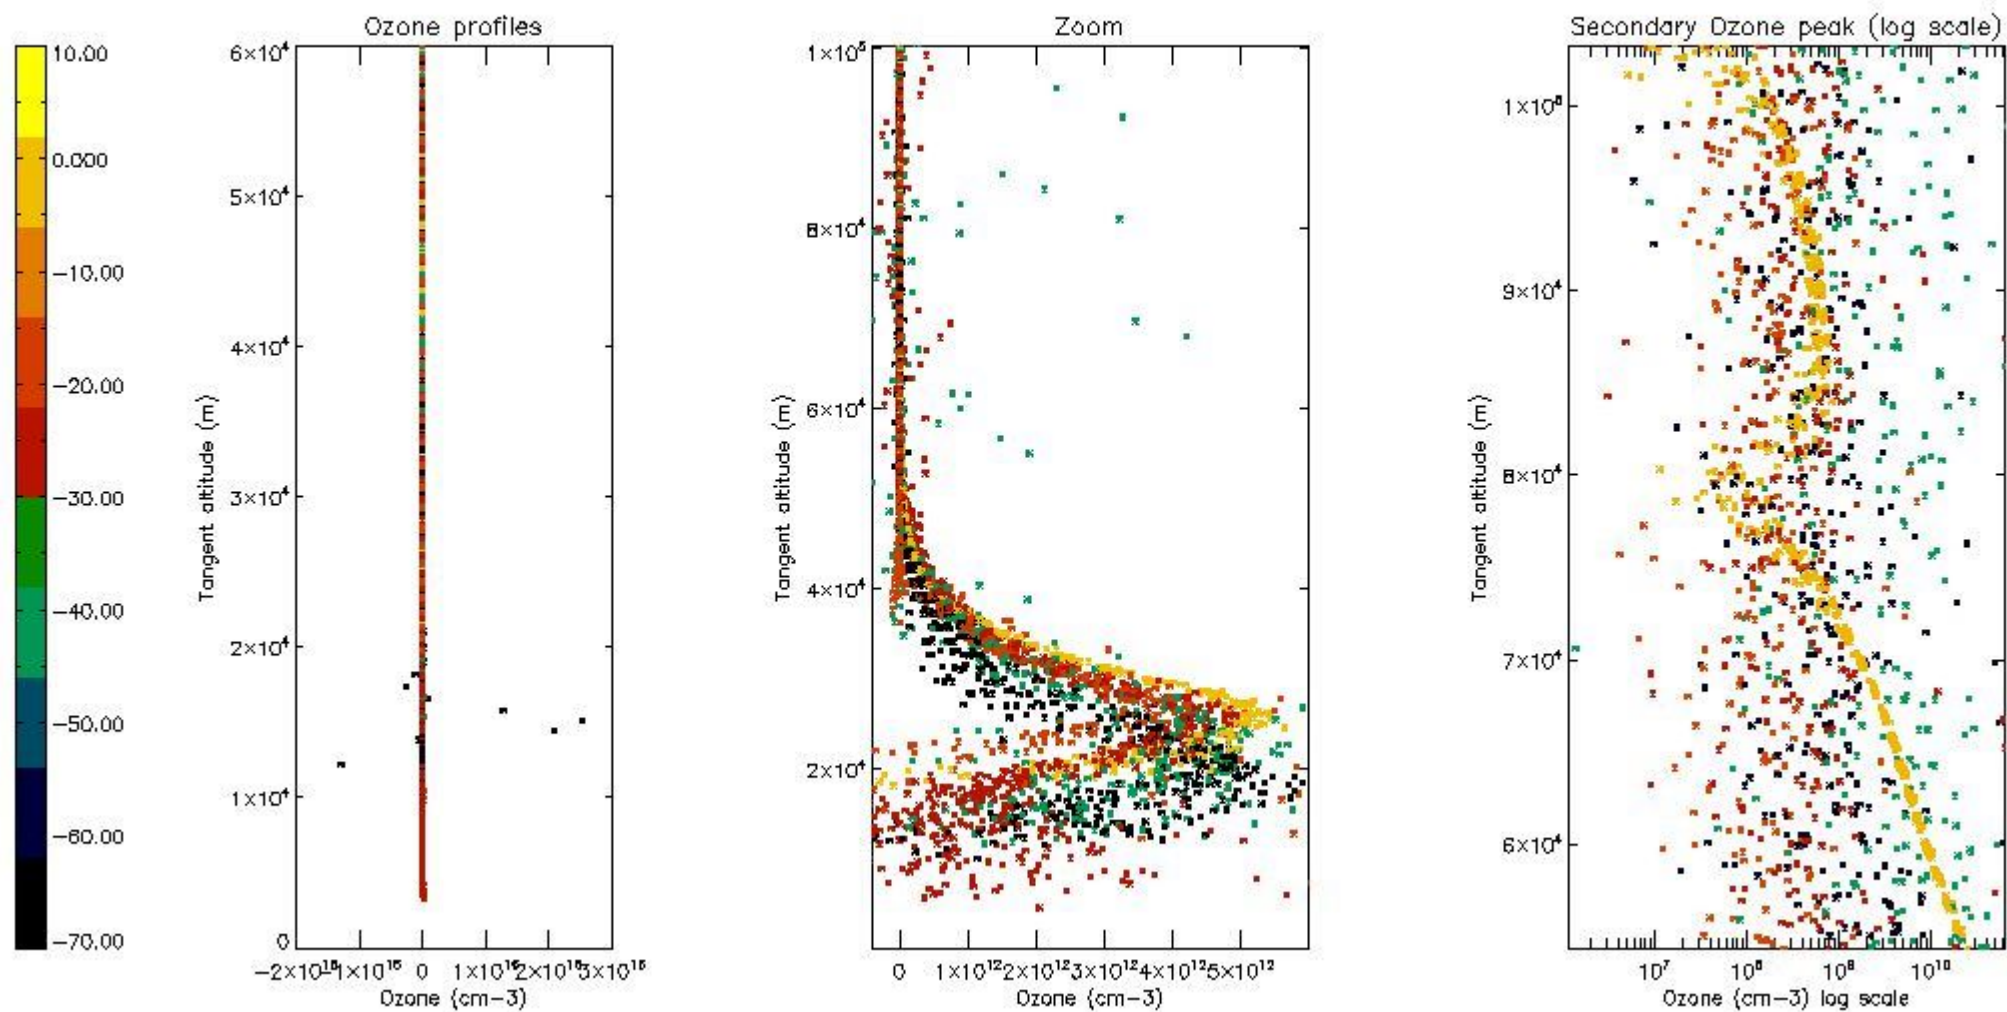

STD < 10	5
STD < 5	3

5.2 Plot ozone profiles for all STD (dark without errors)

The colorbar represents the latitude.

5.3 Plot ozone profiles where STD < 20% (dark without errors)

The colorbar represents the latitude.