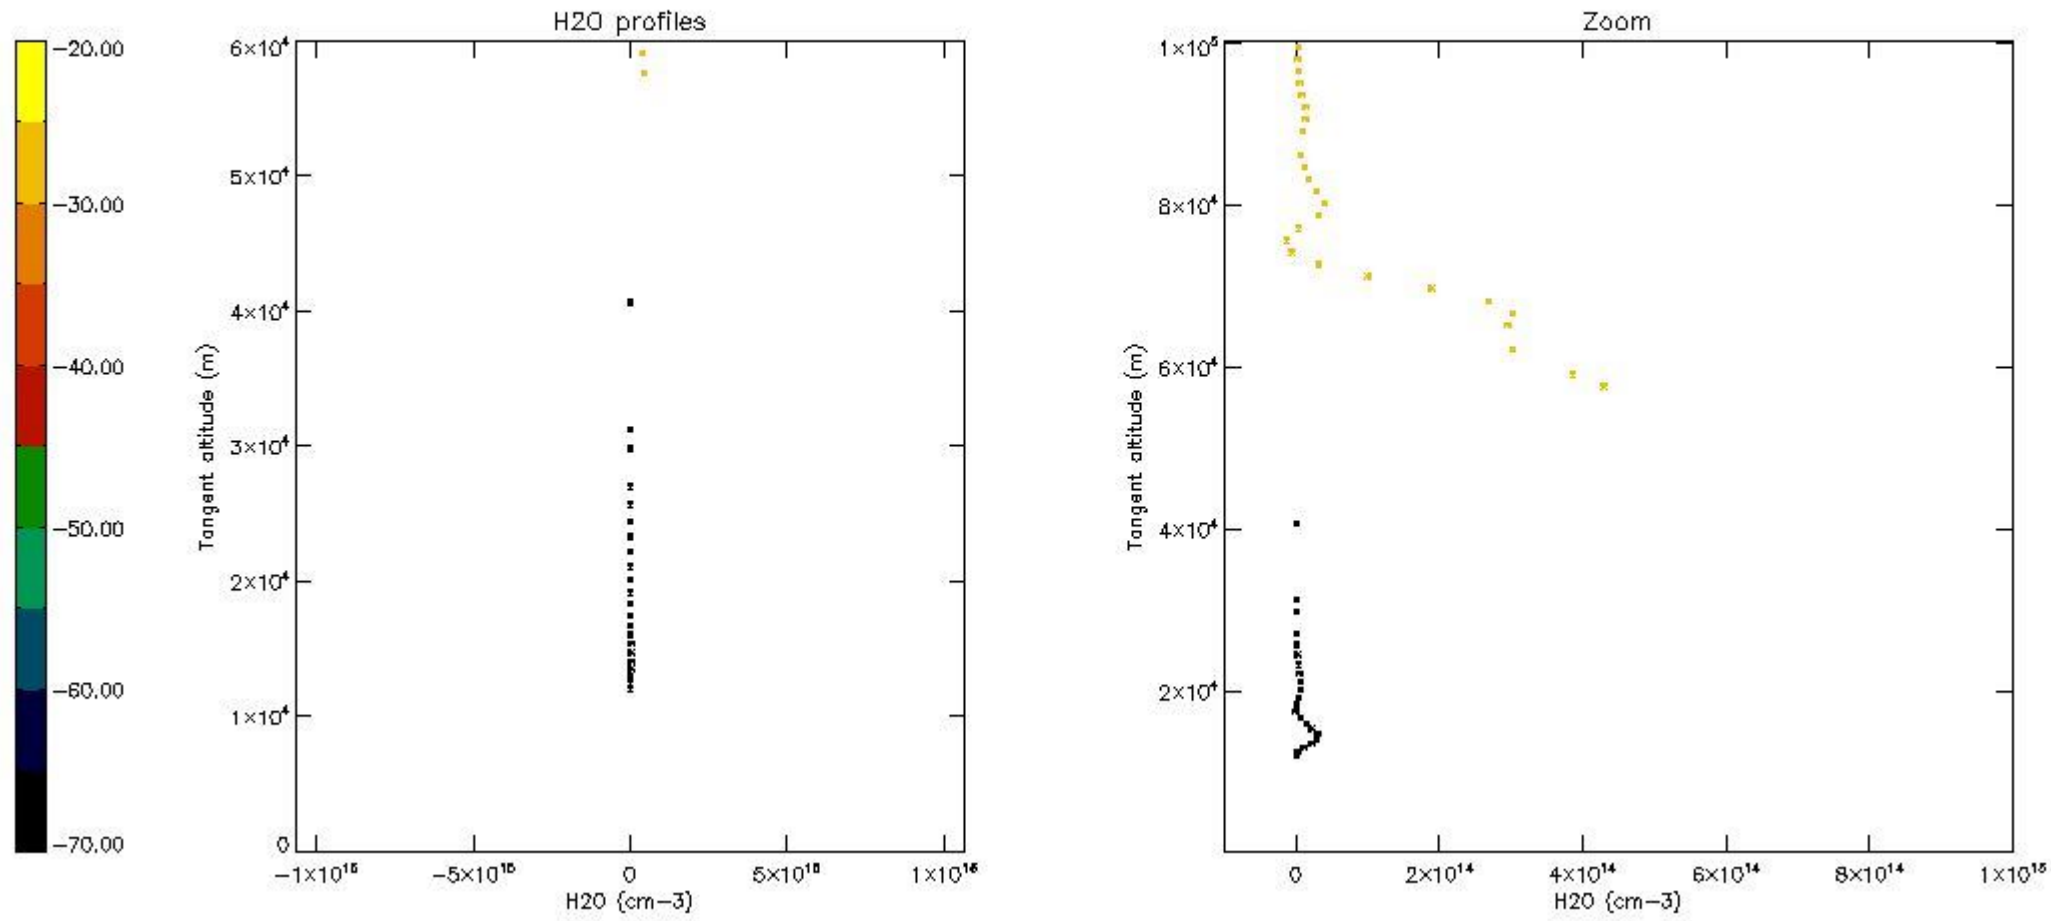

6. Auxiliary Data Files used for the production reported in section 2

The number reported in the third column indicates since which file (see list in section 2) the corresponding auxiliary file has been used. The fourth column is the date of those product files.

Type	Auxiliary Filename	Used since product	Used since product date
INST_PHYS_CHARACTERISTICS	GOM_INS_AXVIEC20091111_143220_20030716_120000_20500101_000000	1	16-MAY-2008 00:13:39
LEVEL-2_PROC_CONFIG	GOM_PR2_AXVIEC20091111_152718_20020301_000000_20500101_000000	1	16-MAY-2008 00:13:39
CROSS_SECTIONS_FILE	GOM_CRS_AXVIEC20091111_154832_20020301_000000_20500101_000000	1	16-MAY-2008 00:13:39