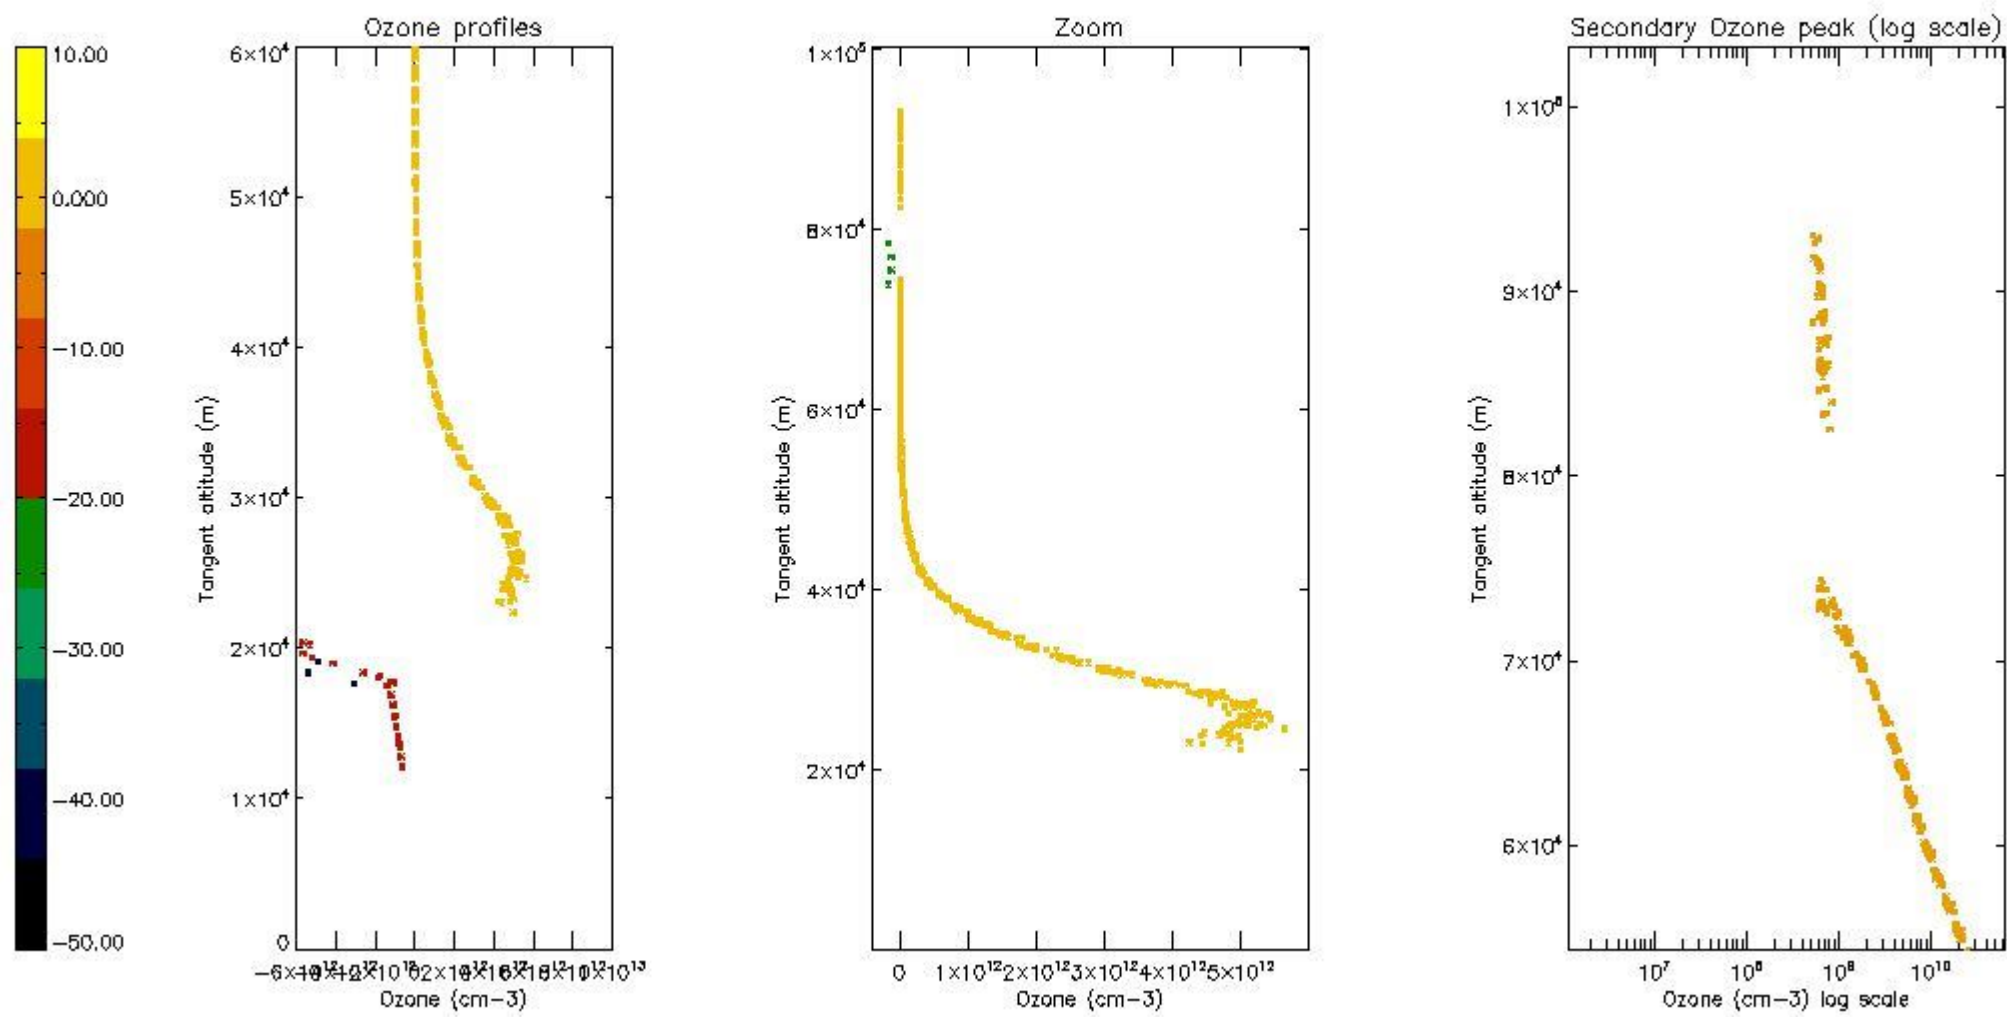

STD < 10	5
STD < 5	3

5.2 Plot ozone profiles for all STD (dark without errors)

The colorbar represents the latitude.

5.3 Plot ozone profiles where STD < 20% (dark without errors)

The colorbar represents the latitude.

5.4 Plot ozone profiles where $STD < 10\%$ (dark without errors)

The colorbar represents the latitude.

5.5 Plot ozone profiles where STD < 5% (dark without errors)

The colorbar represents the latitude.

5.6 Plot NO₂ profiles for all STD (dark without errors)