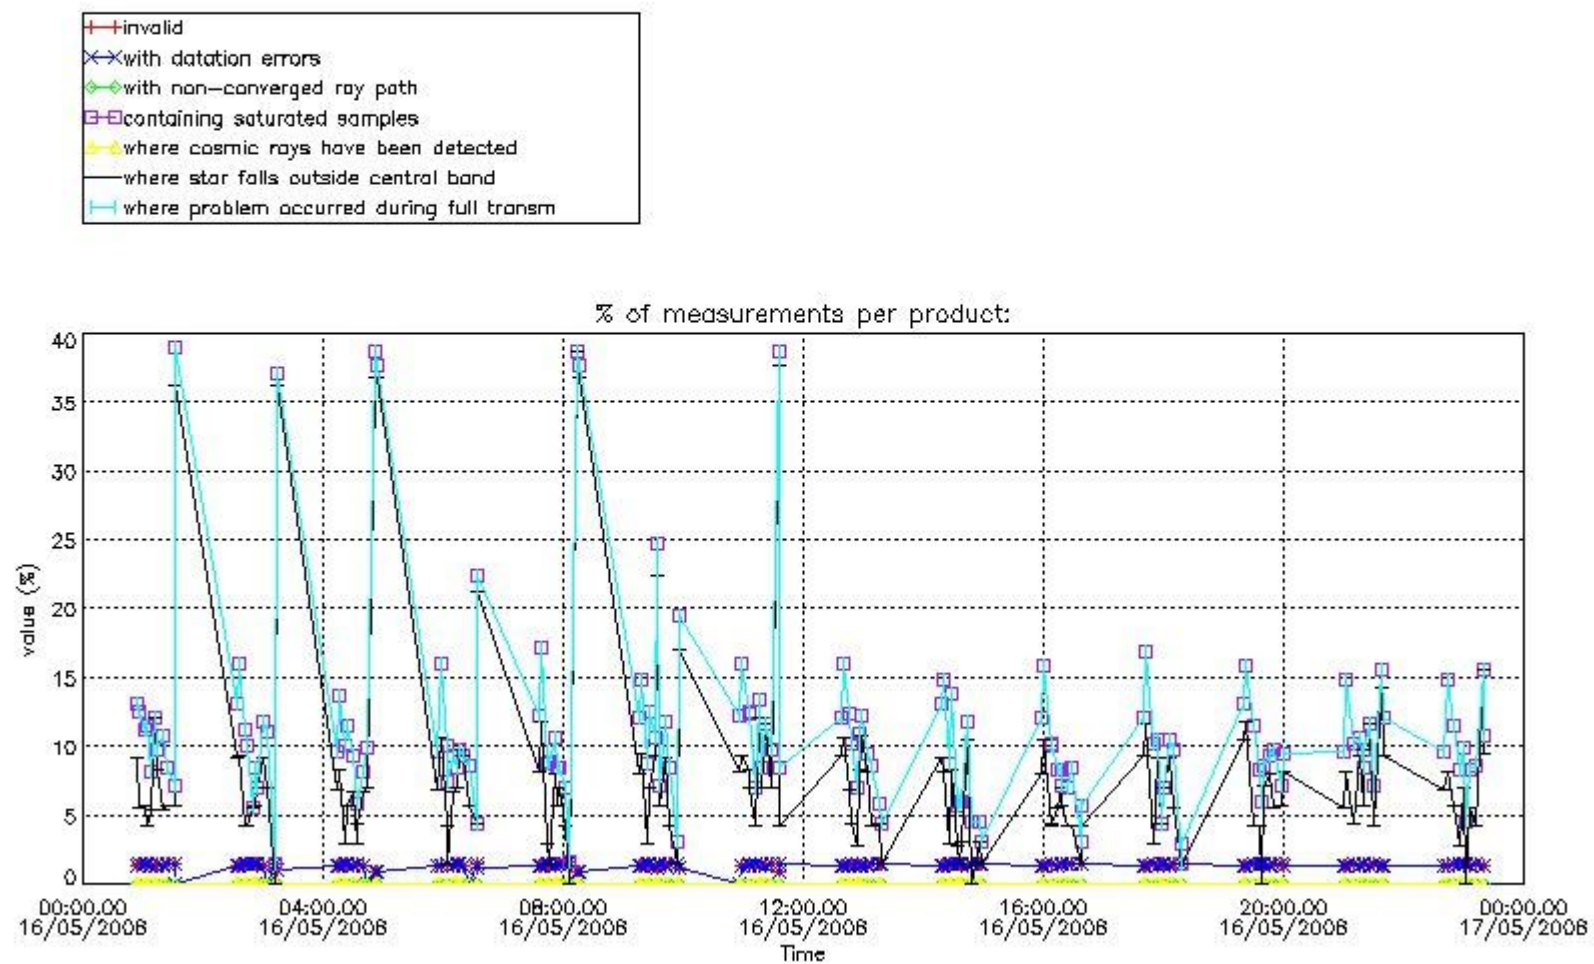

4.2 Plot quality information per product coming from level 1b processing (world map)

4.2.1 Plot level 1 quality information per product (world map): ENVISAT ASCENDING passes