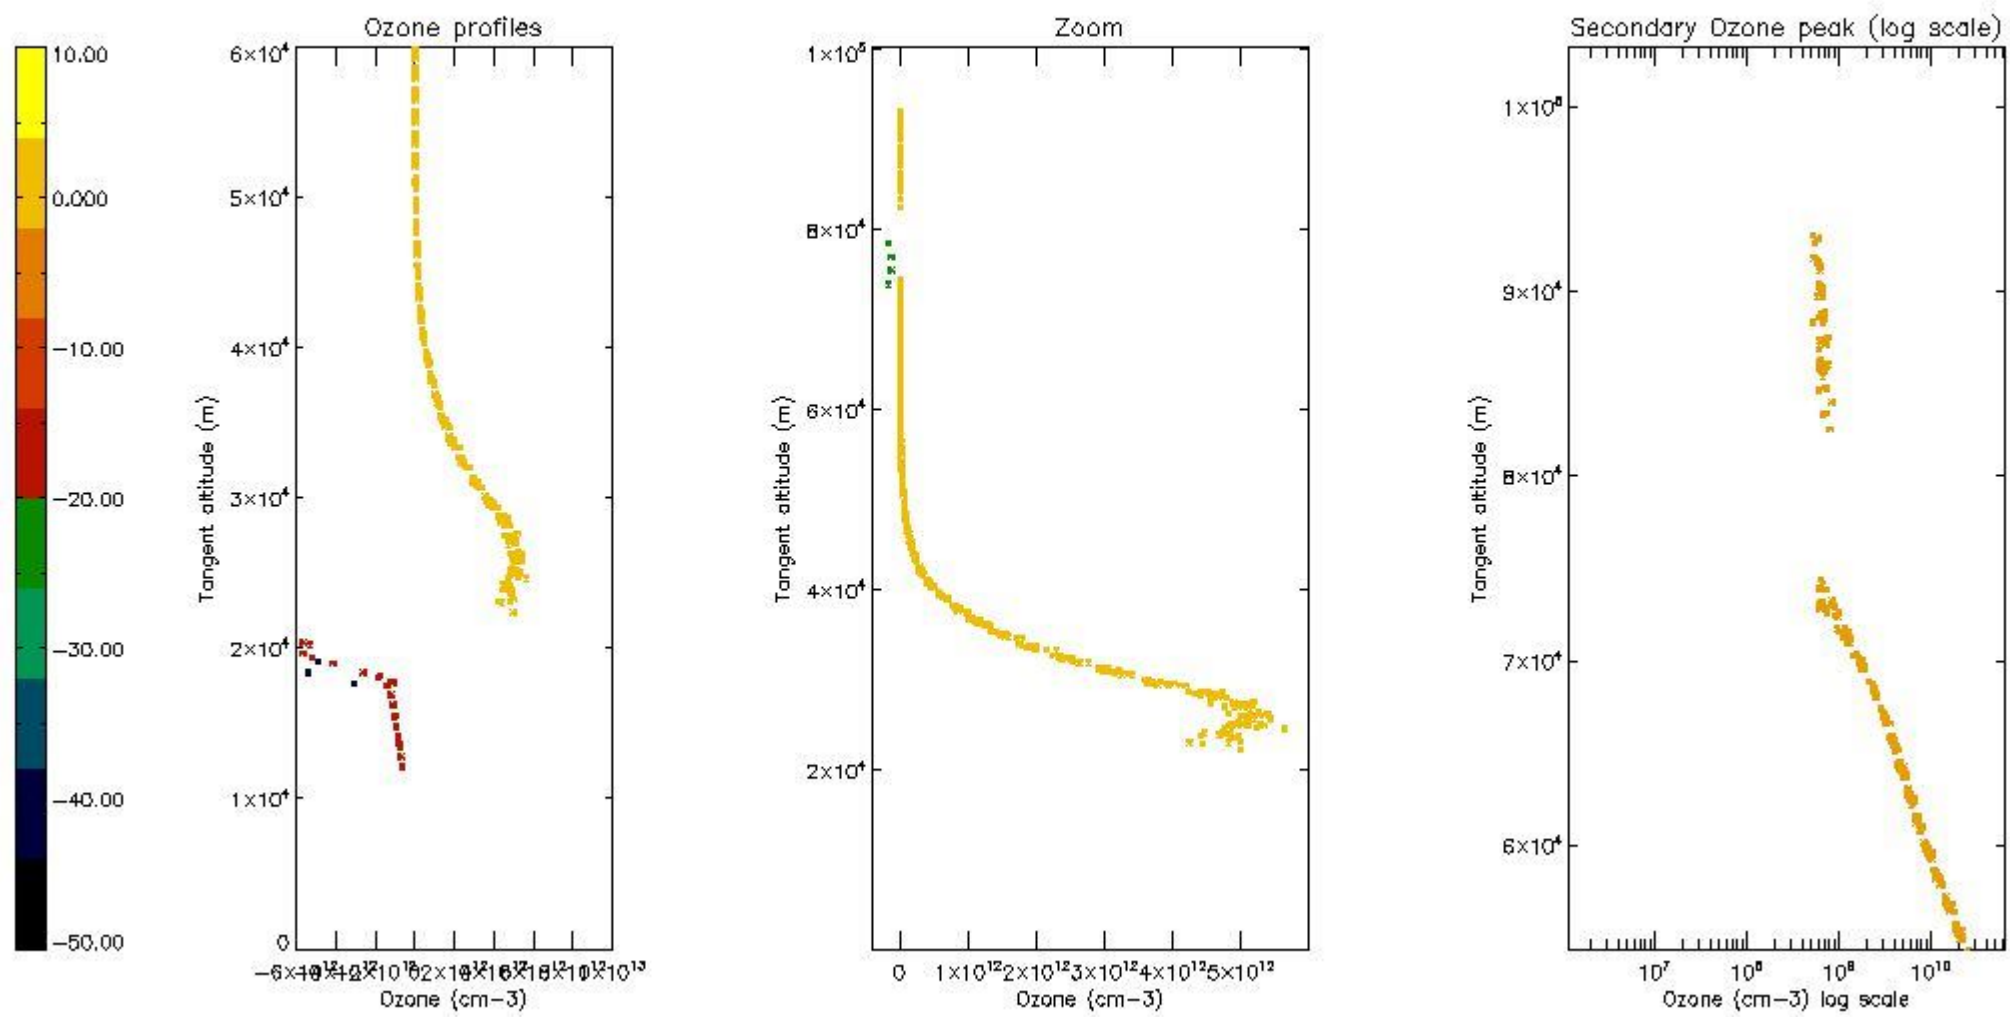

5.6 Plot NO₂ profiles for all STD (dark without errors)

The colorbar represents the latitude.