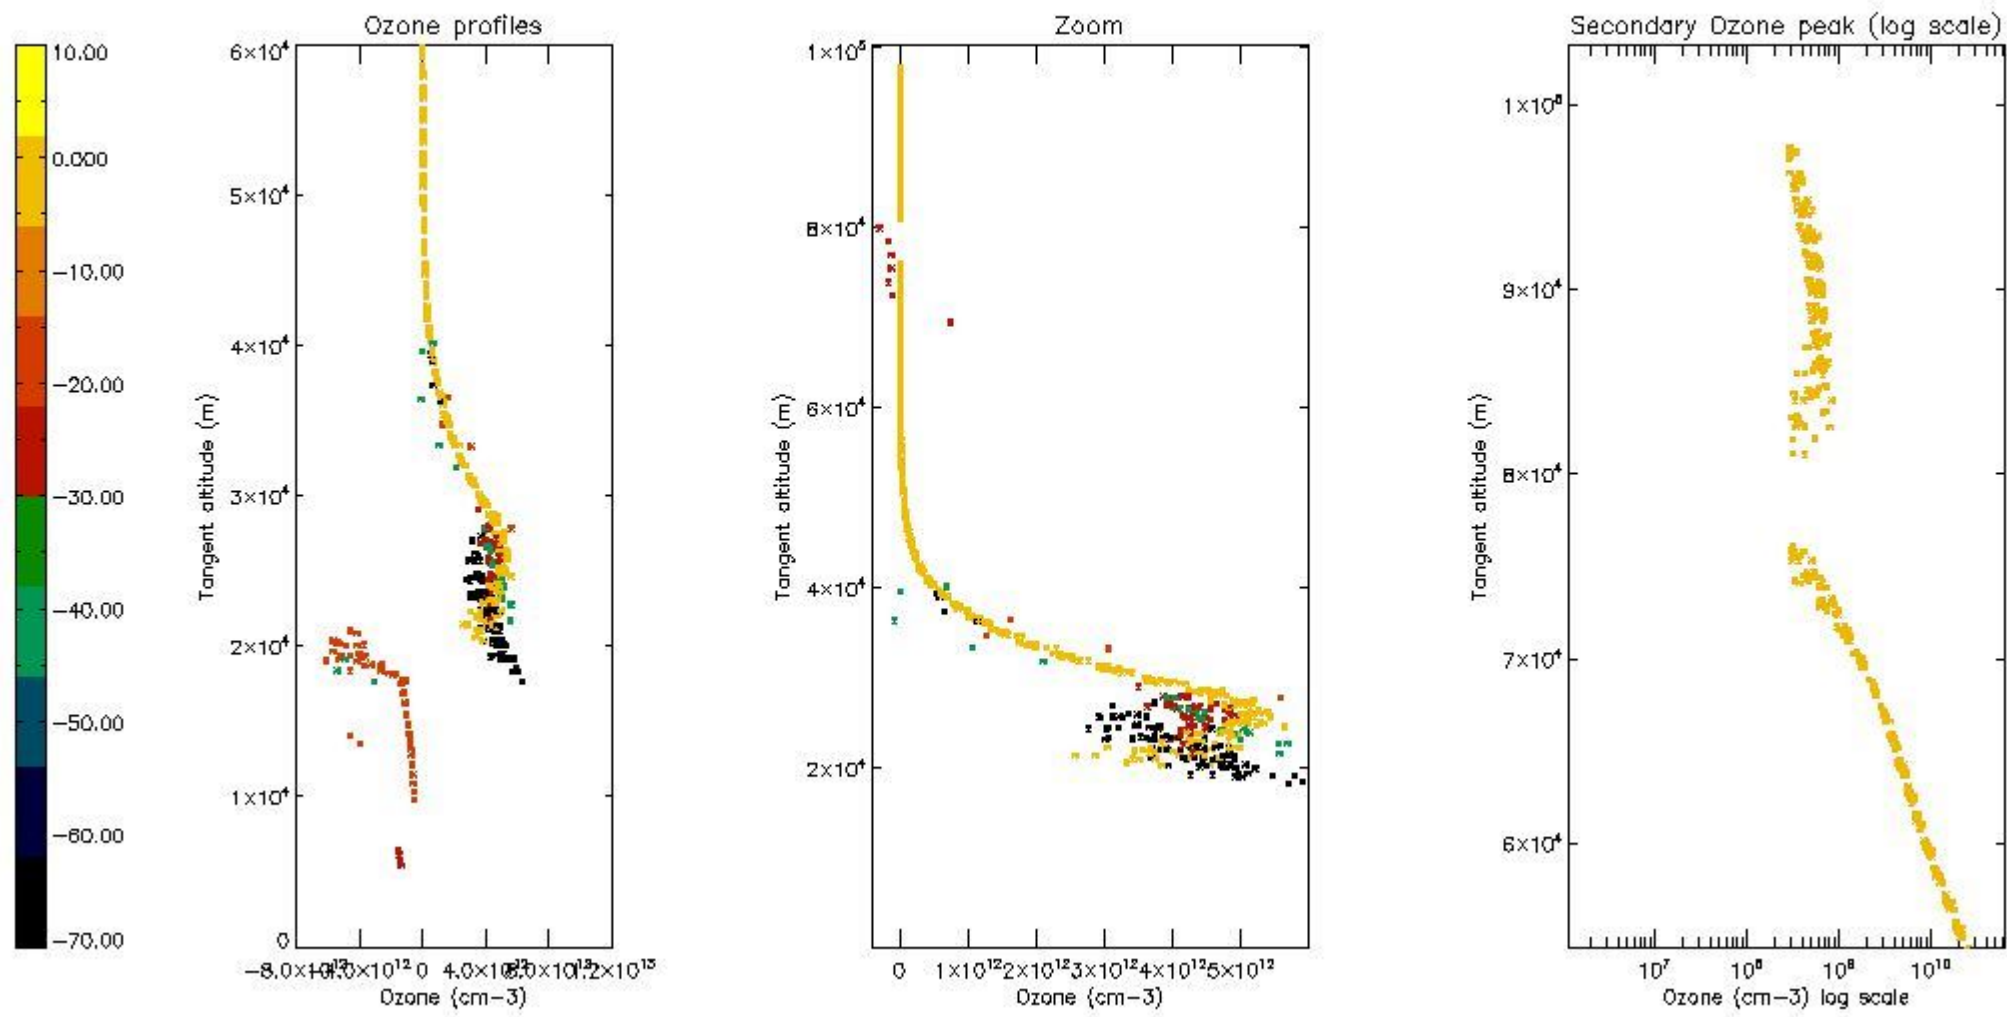

5.5 Plot ozone profiles where STD < 5% (dark without errors)

The colorbar represents the latitude.