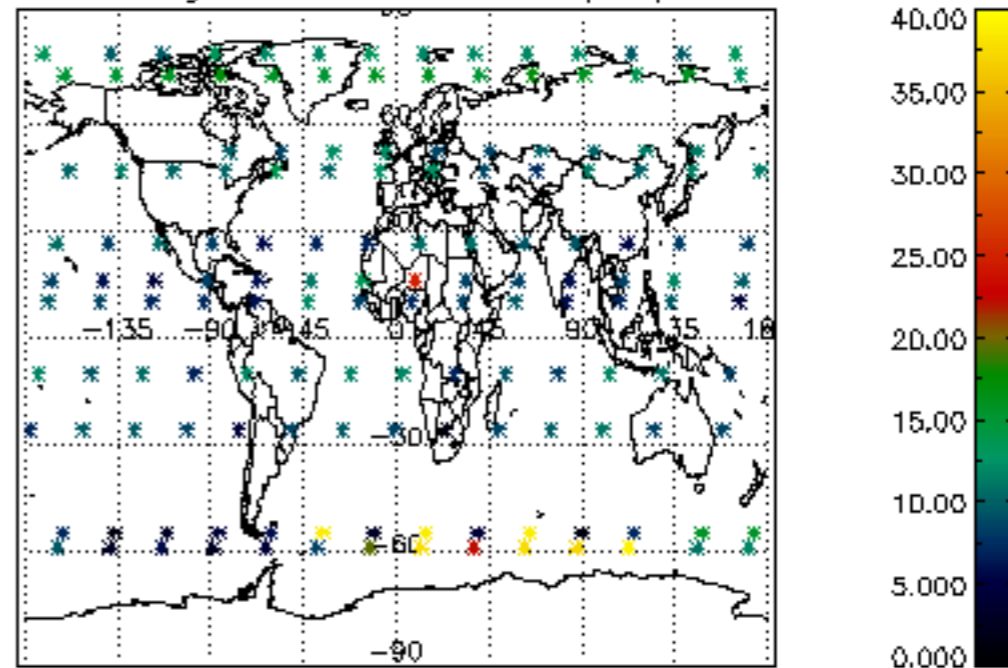

Percentage of saturation errors per profile