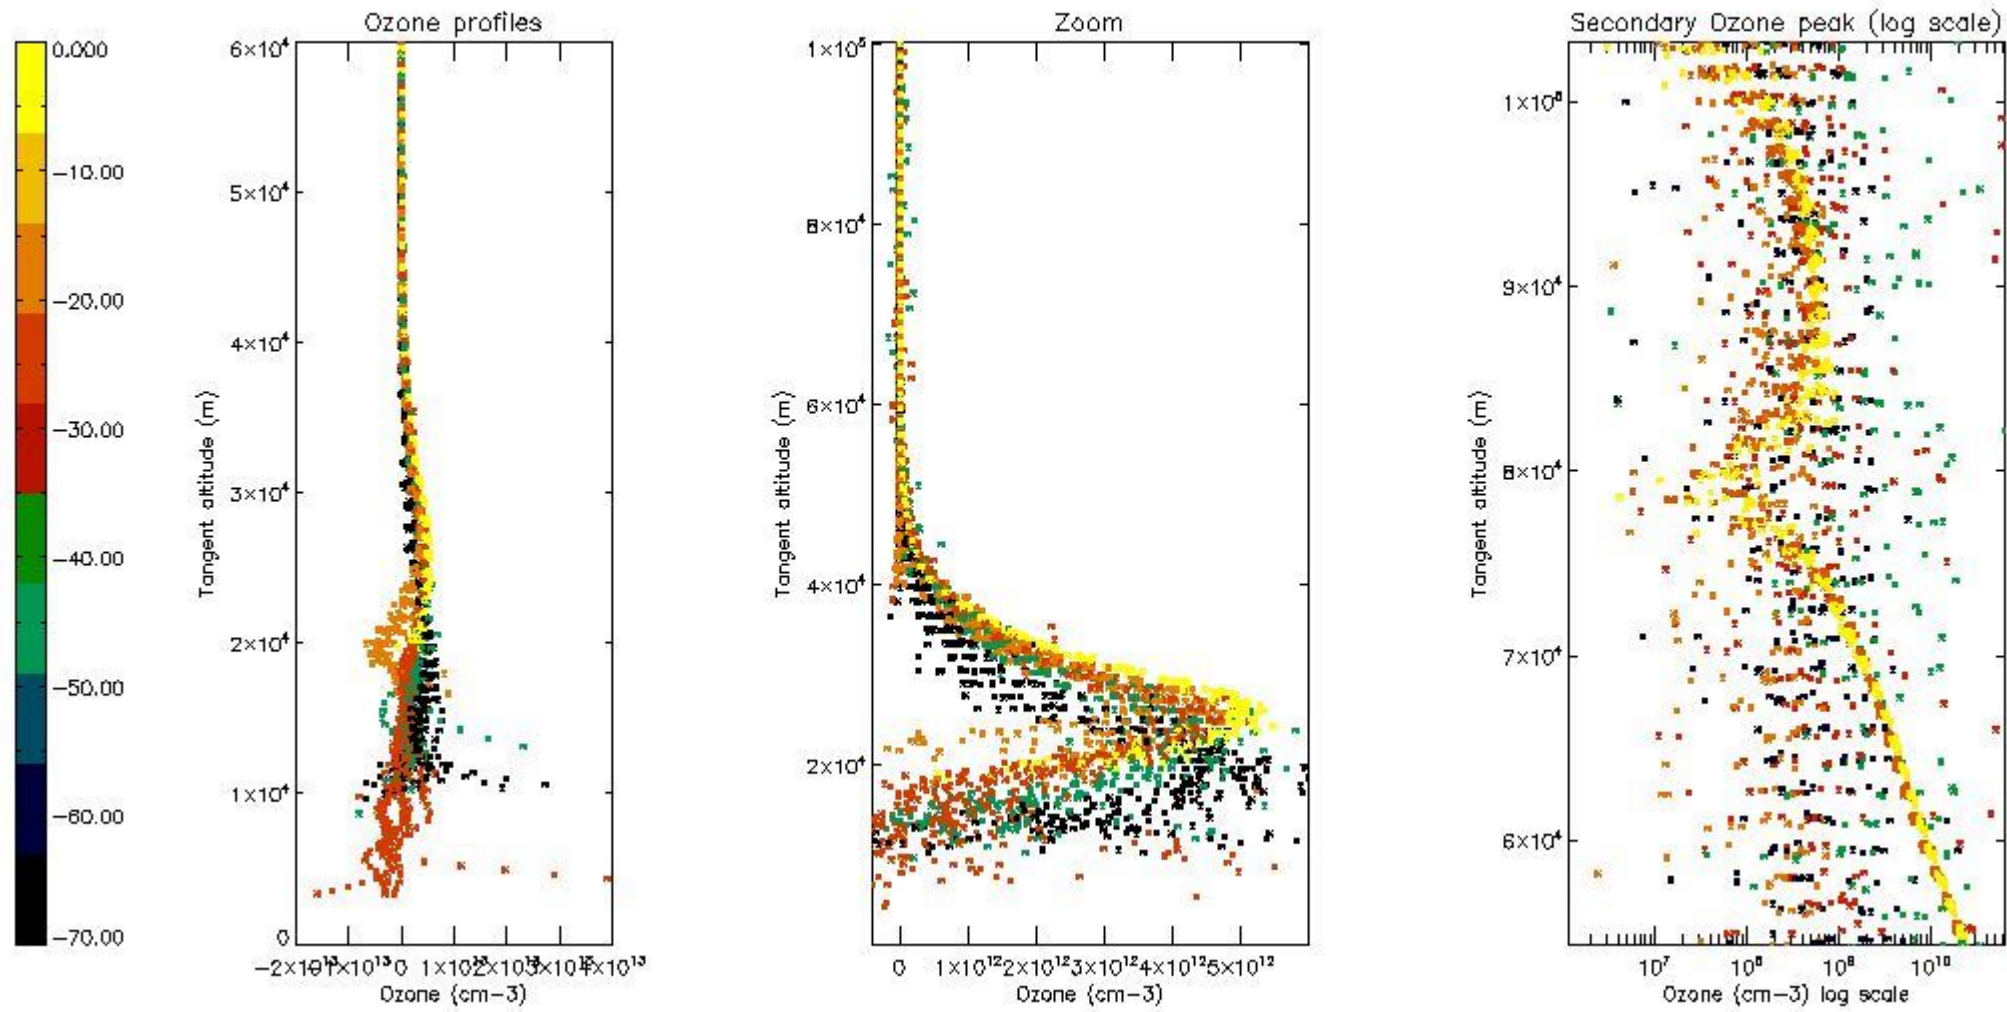

STD < 10	6
STD < 5	4

5.2 Plot ozone profiles for all STD (dark without errors)

The colorbar represents the latitude.

5.3 Plot ozone profiles where STD < 20% (dark without errors)

The colorbar represents the latitude.