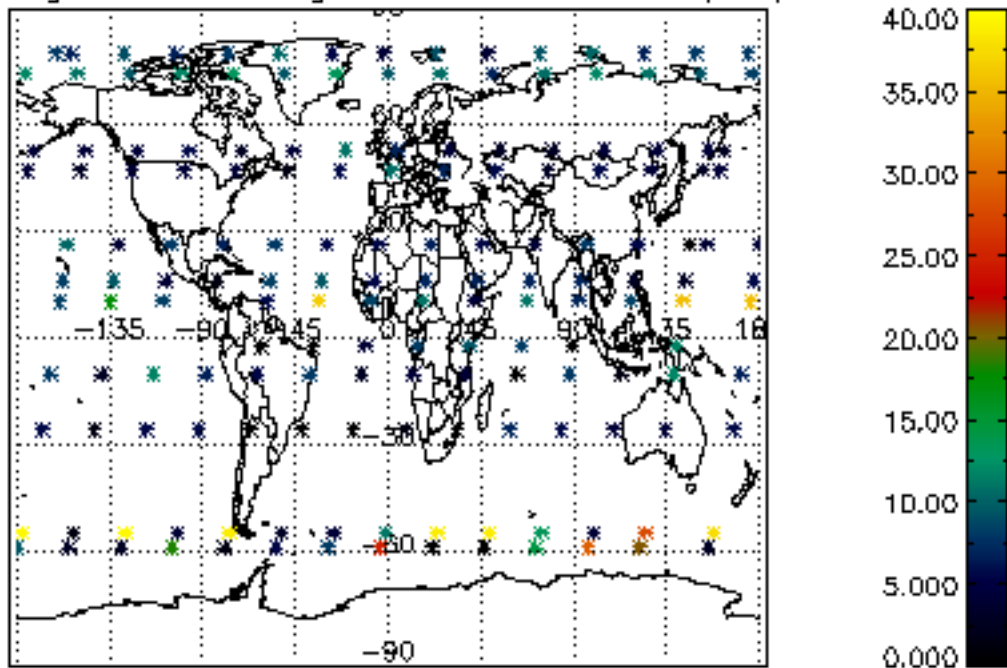

Percentage of star falling outside central band per profile