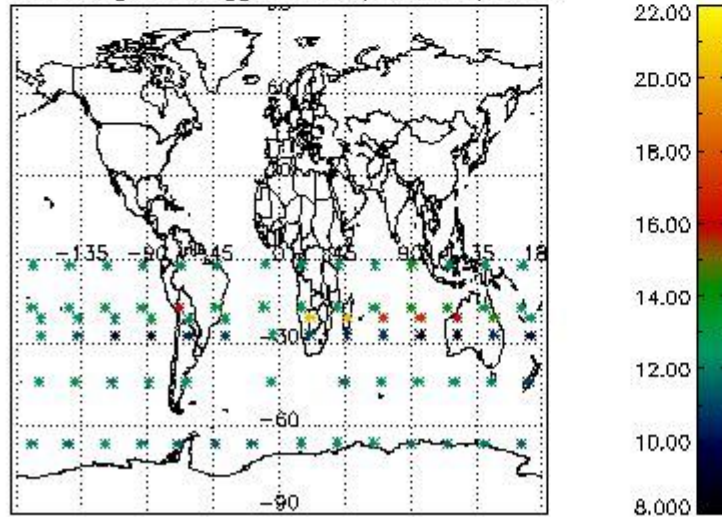

Percentage of flagged data per NO2 profile