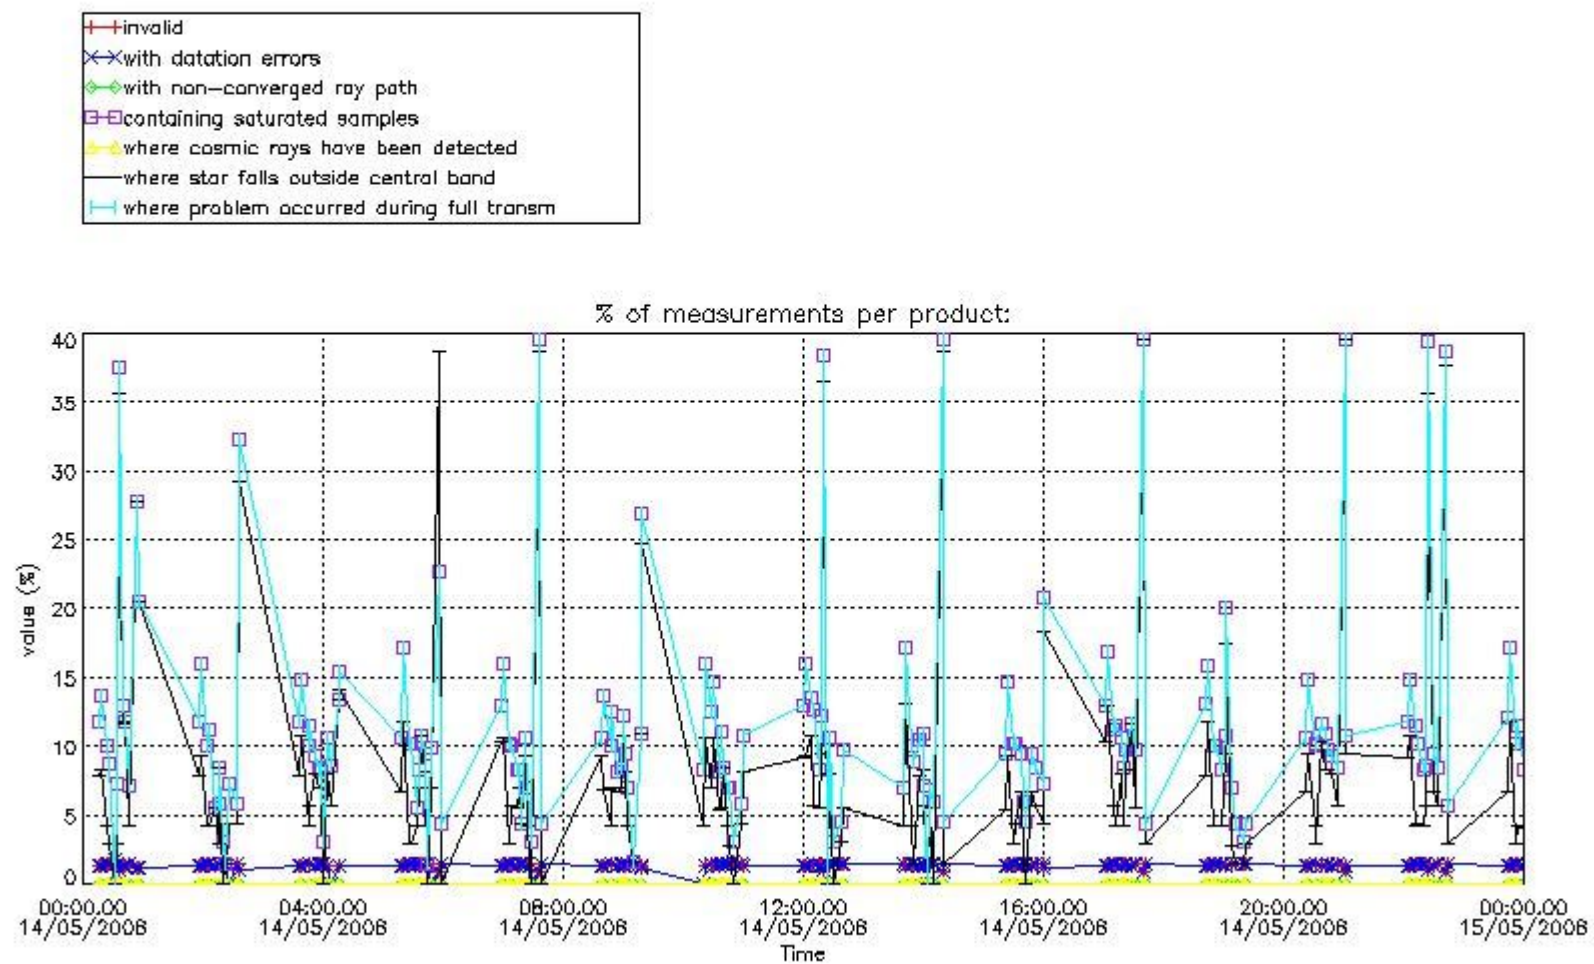

4.2 Plot quality information per product coming from level 1b processing (world map)

4.2.1 Plot level 1 quality information per product (world map): ENVISAT ASCENDING passes