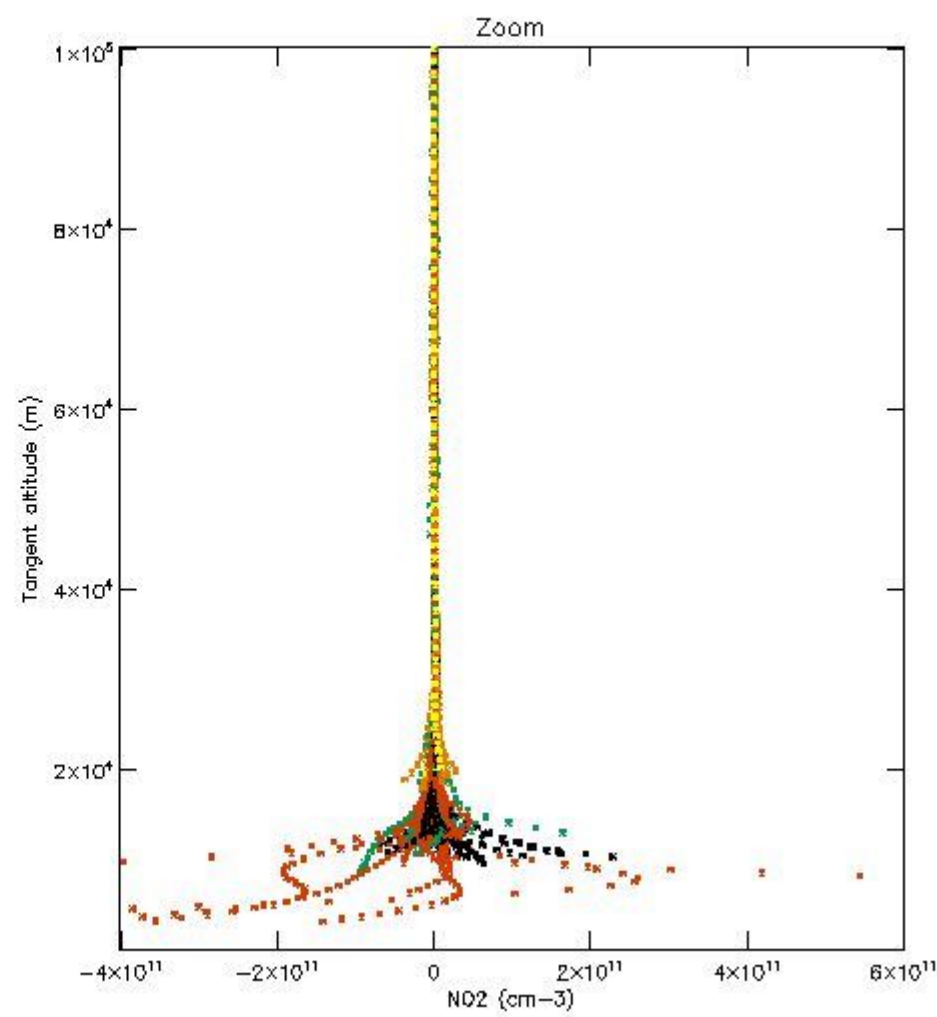

*5.4 Plot ozone profiles where STD < 10% (dark without errors)*

The colorbar represents the latitude.

*5.5 Plot ozone profiles where STD < 5% (dark without errors)*

The colorbar represents the latitude.

*5.6 Plot NO<sub>2</sub> profiles for all STD (dark without errors)*

The colorbar represents the latitude.

*5.7 Plot NO3 profiles for all STD (dark without errors)*

The colorbar represents the latitude.

*5.8 Plot H2O profiles for all STD (only for occultations of stars 1,2,3,4,13,14,16,26,63 dark without errors)*

The colorbar represents the latitude.