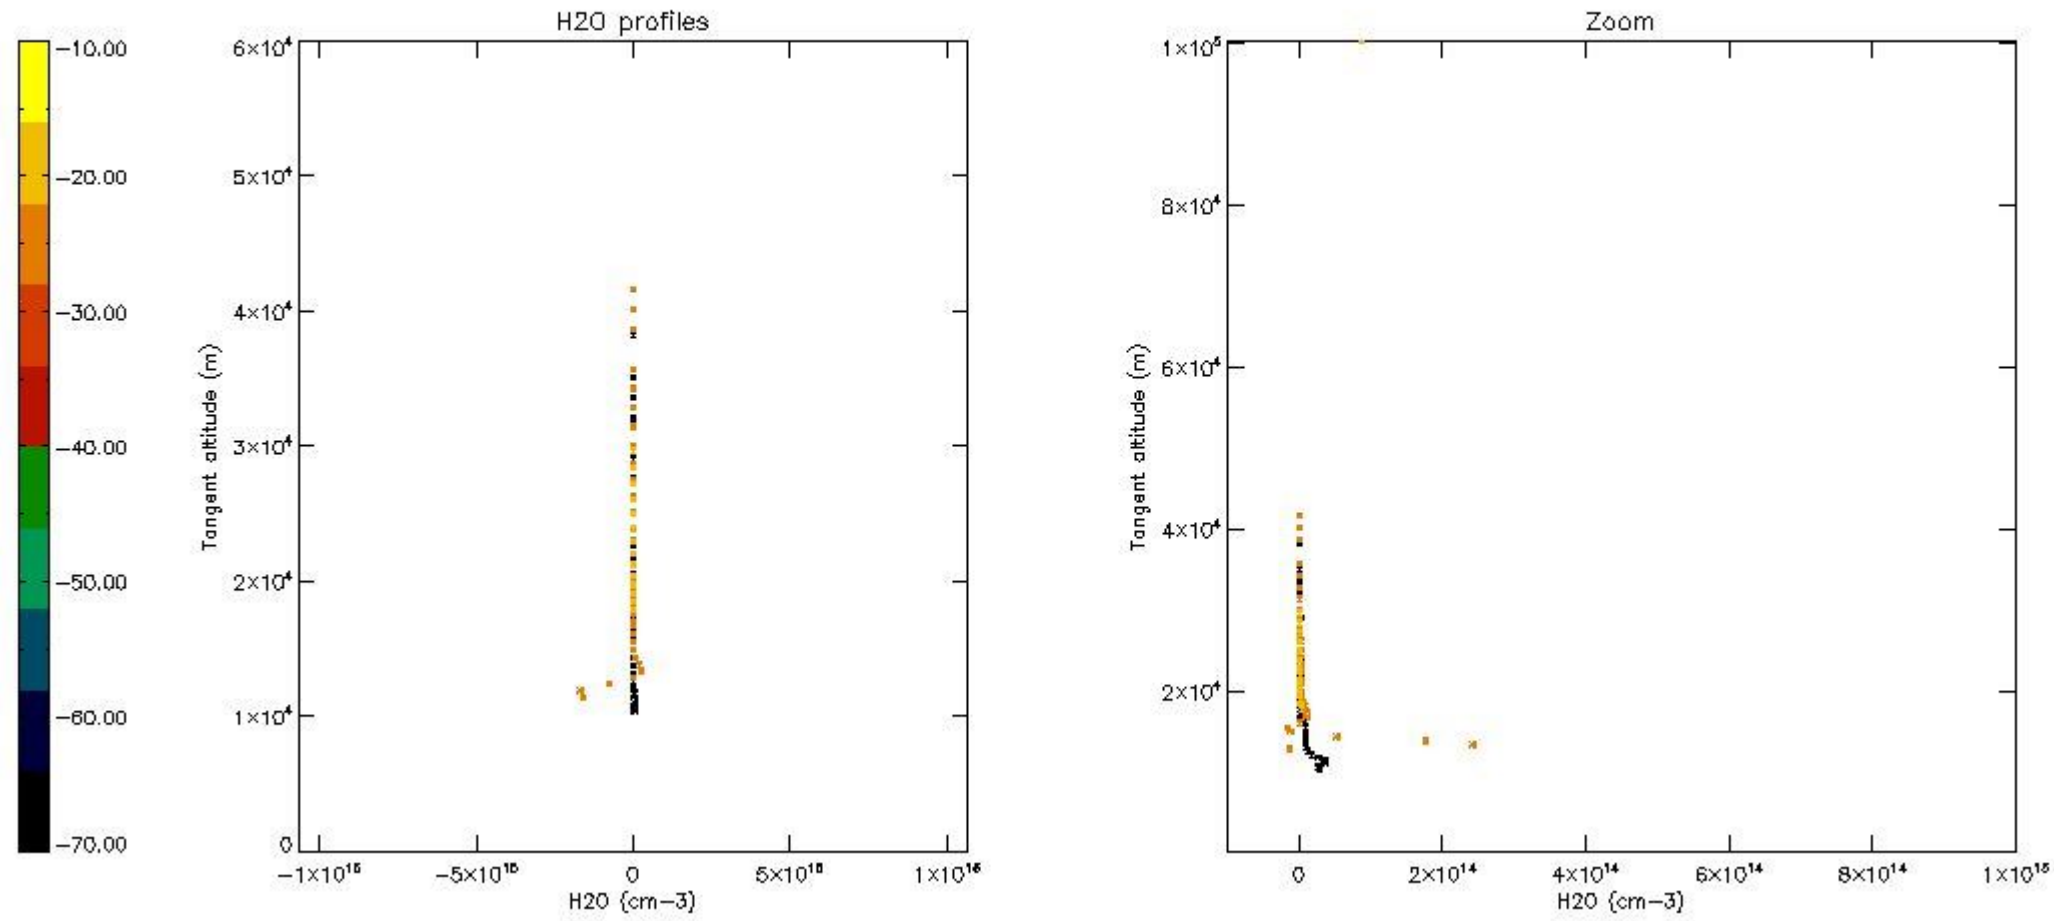

The colorbar represents the latitude.

*5.7 Plot NO3 profiles for all STD (dark without errors)*

The colorbar represents the latitude.

*5.8 Plot H2O profiles for all STD (only for occultations of stars 1,2,3,4,13,14,16,26,63 dark without errors)*

The colorbar represents the latitude.