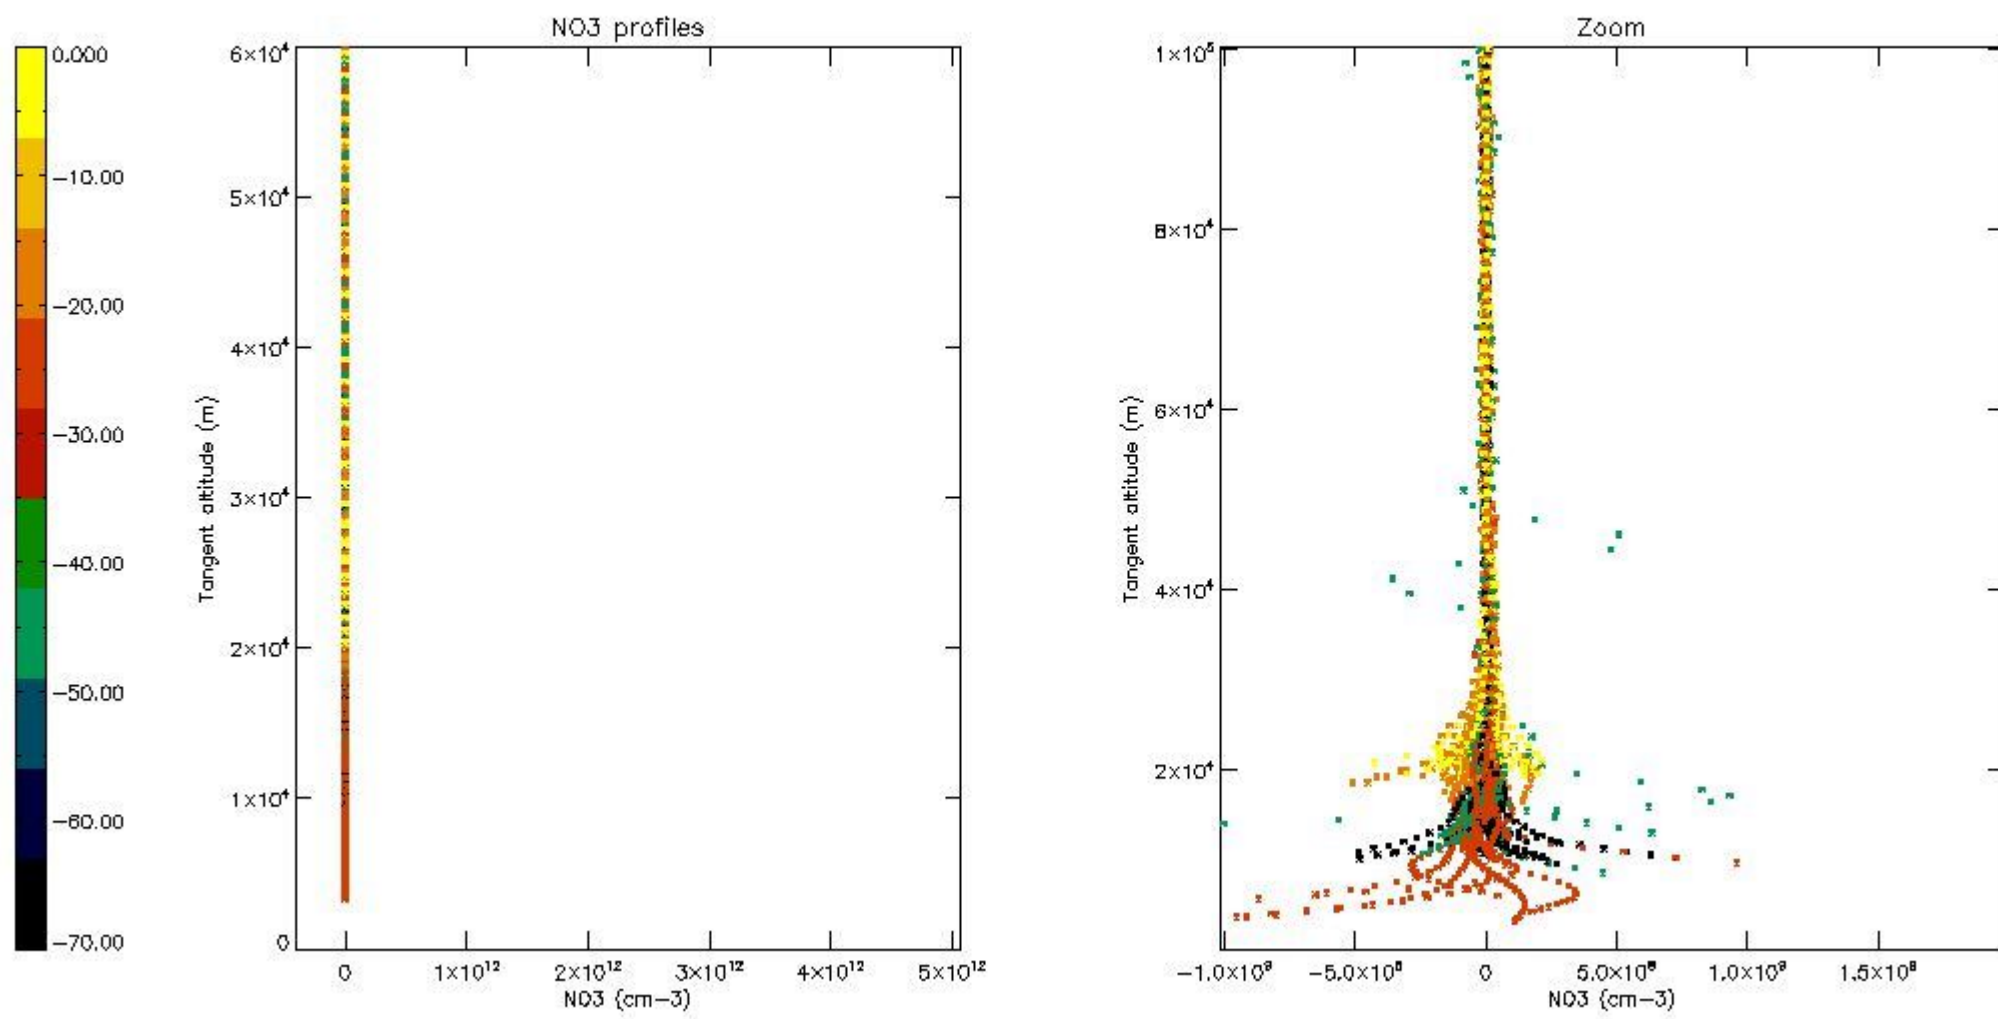

The colorbar represents the latitude.

*5.7 Plot NO3 profiles for all STD (dark without errors)*

The colorbar represents the latitude.

*5.8 Plot H2O profiles for all STD (only for occultations of stars 1,2,3,4,13,14,16,26,63 dark without errors)*