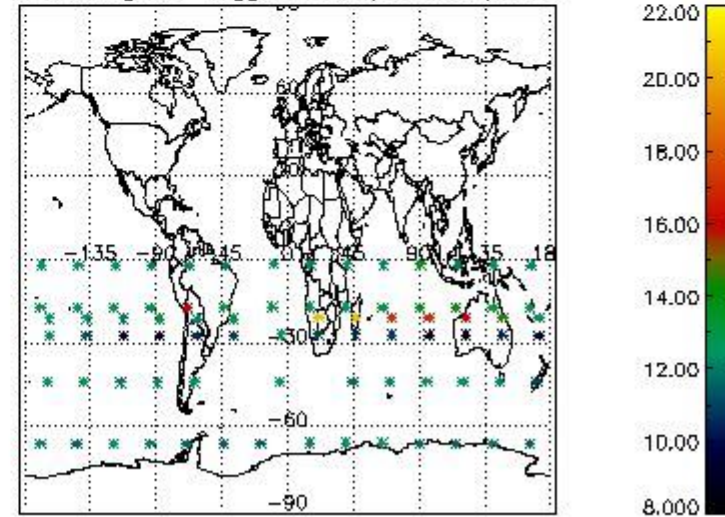

Percentage of flagged data per NO3 profile

4. Level 1 quality information per product

In this section it is plotted some information contained in the Quality Summary data set of the level 2 products that comes from the level 1b processing. Products without errors (error flag in the MPH set to "0") are used.

4.1 Plot quality information per product (time dependant) coming from level 1b processing

4.1.1 Plot level 1 quality information per product (time dependant): ENVISAT ASCENDING passes