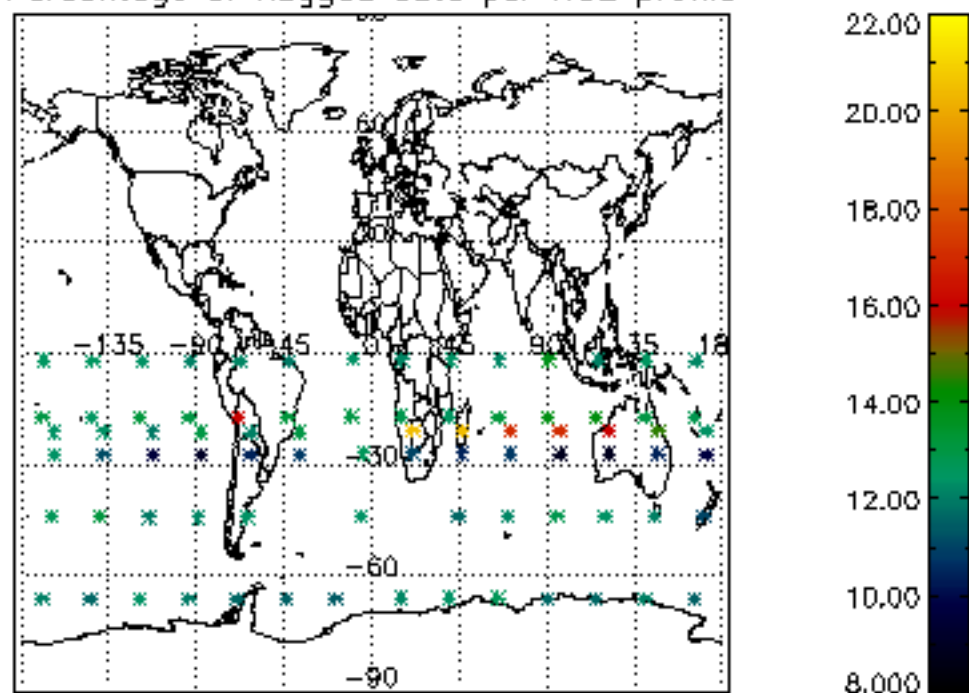

Percentage of flagged data per NO2 profile