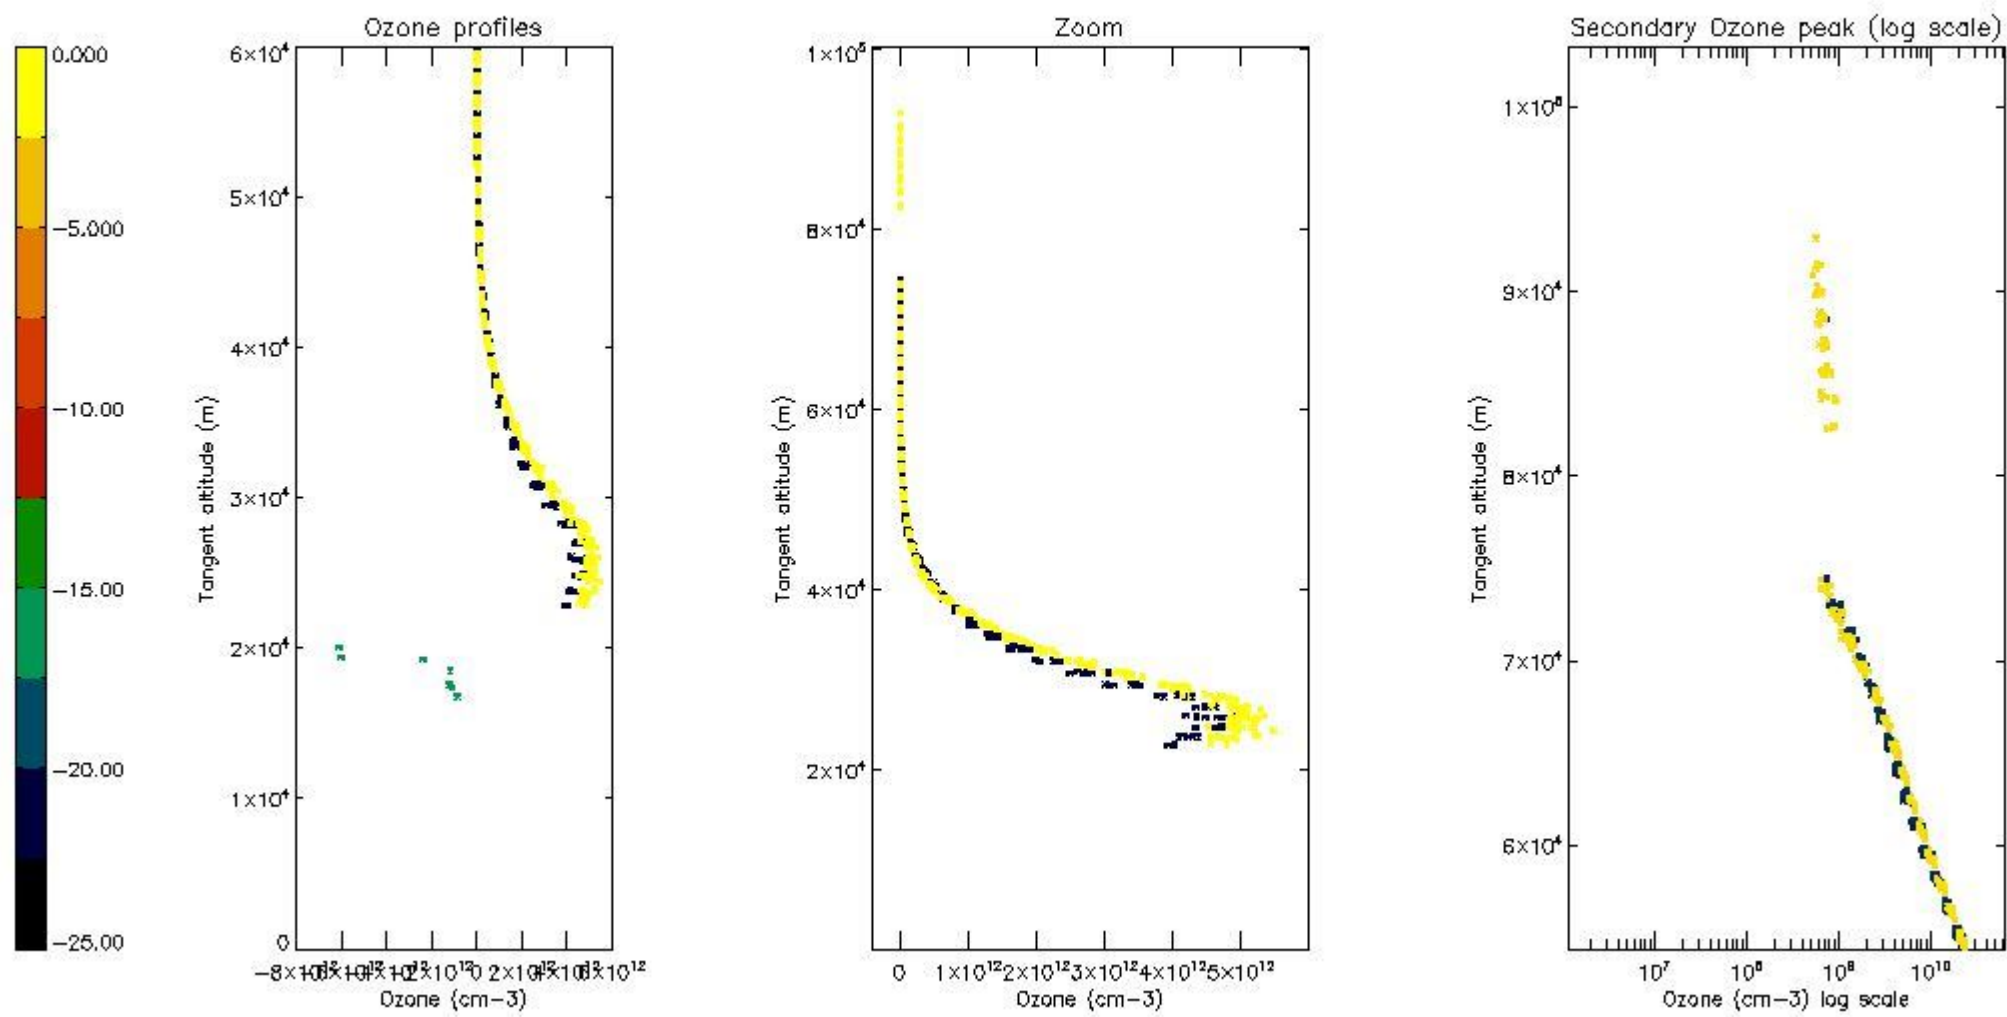

*5.4 Plot ozone profiles where STD < 10% (dark without errors)*

The colorbar represents the latitude.

*5.5 Plot ozone profiles where STD < 5% (dark without errors)*

The colorbar represents the latitude.

*5.6 Plot NO<sub>2</sub> profiles for all STD (dark without errors)*