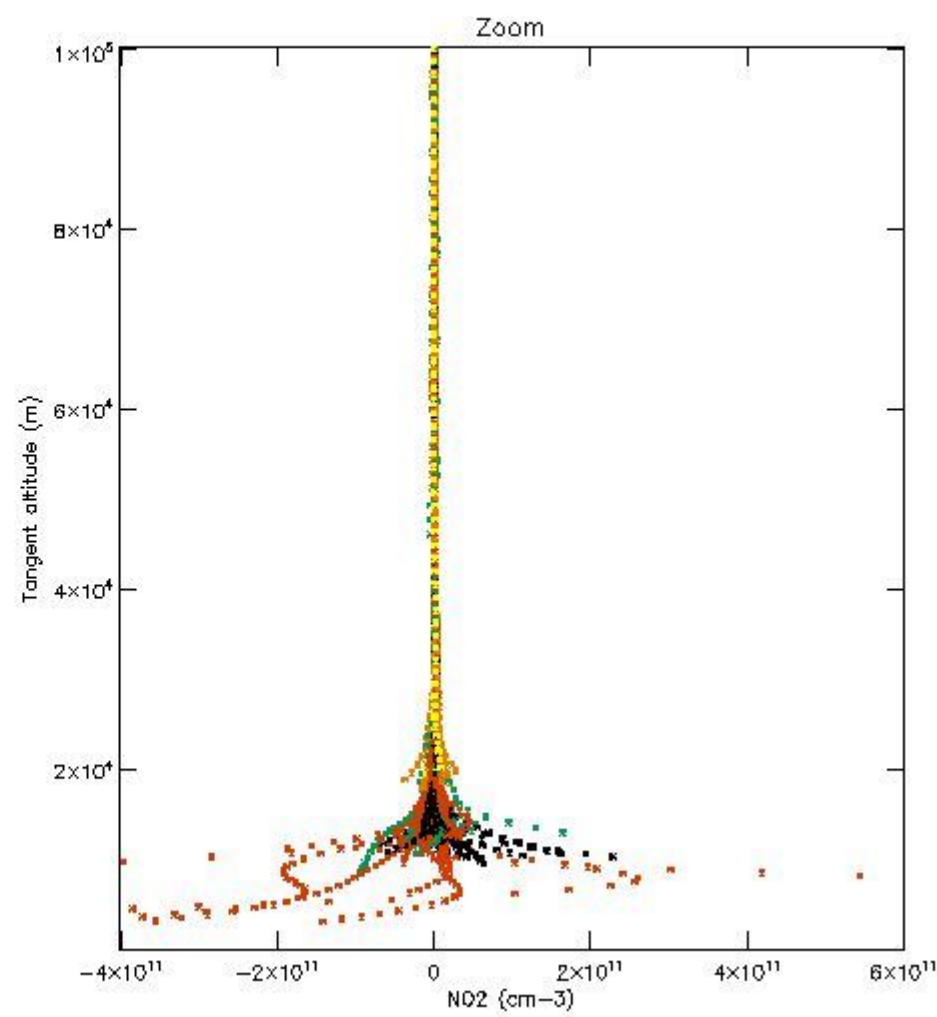

5.7 Plot NO3 profiles for all STD (dark without errors)

The colorbar represents the latitude.