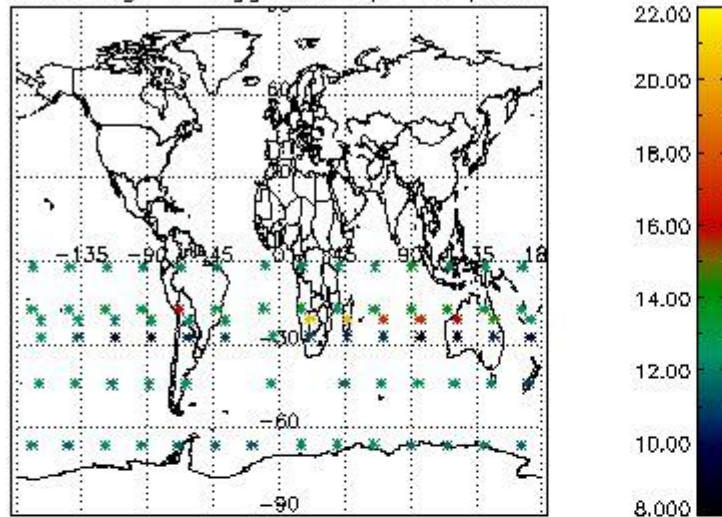

3.2 Plot quality information per product (world map)

Percentage of flagged data per O3 profile