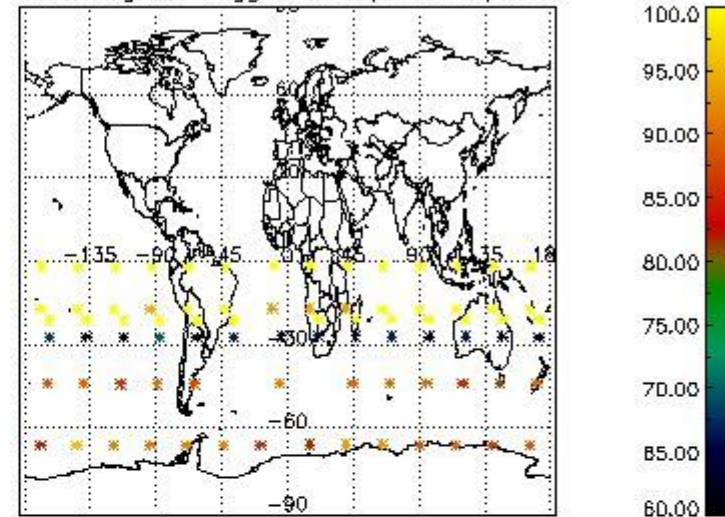

Percentage of flagged data per H2O profile