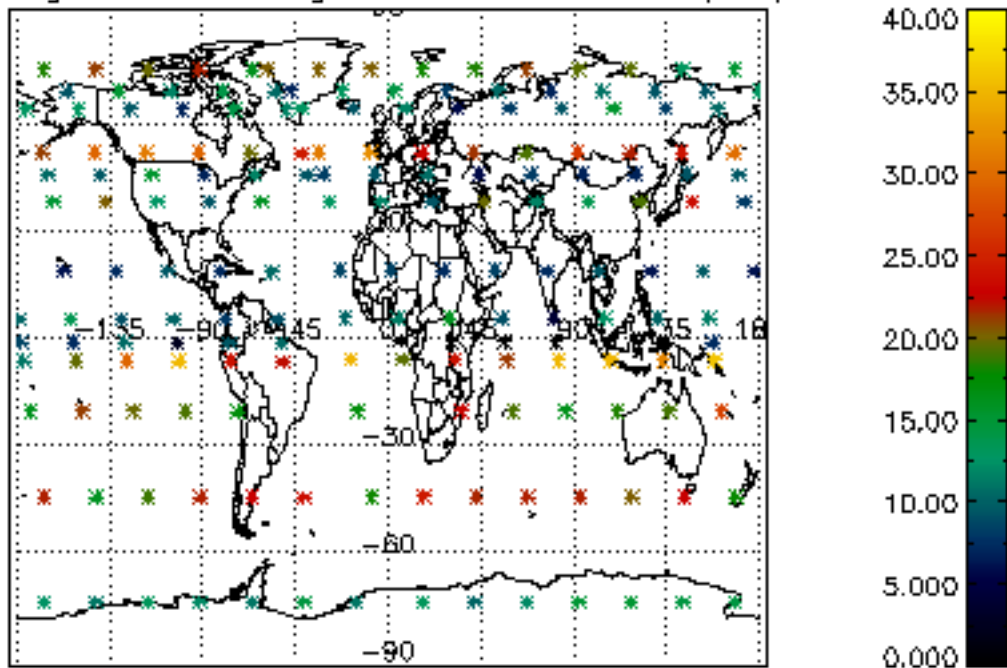

Percentage of cosmic ray hits per profile

Percentage of star falling outside central band per profile