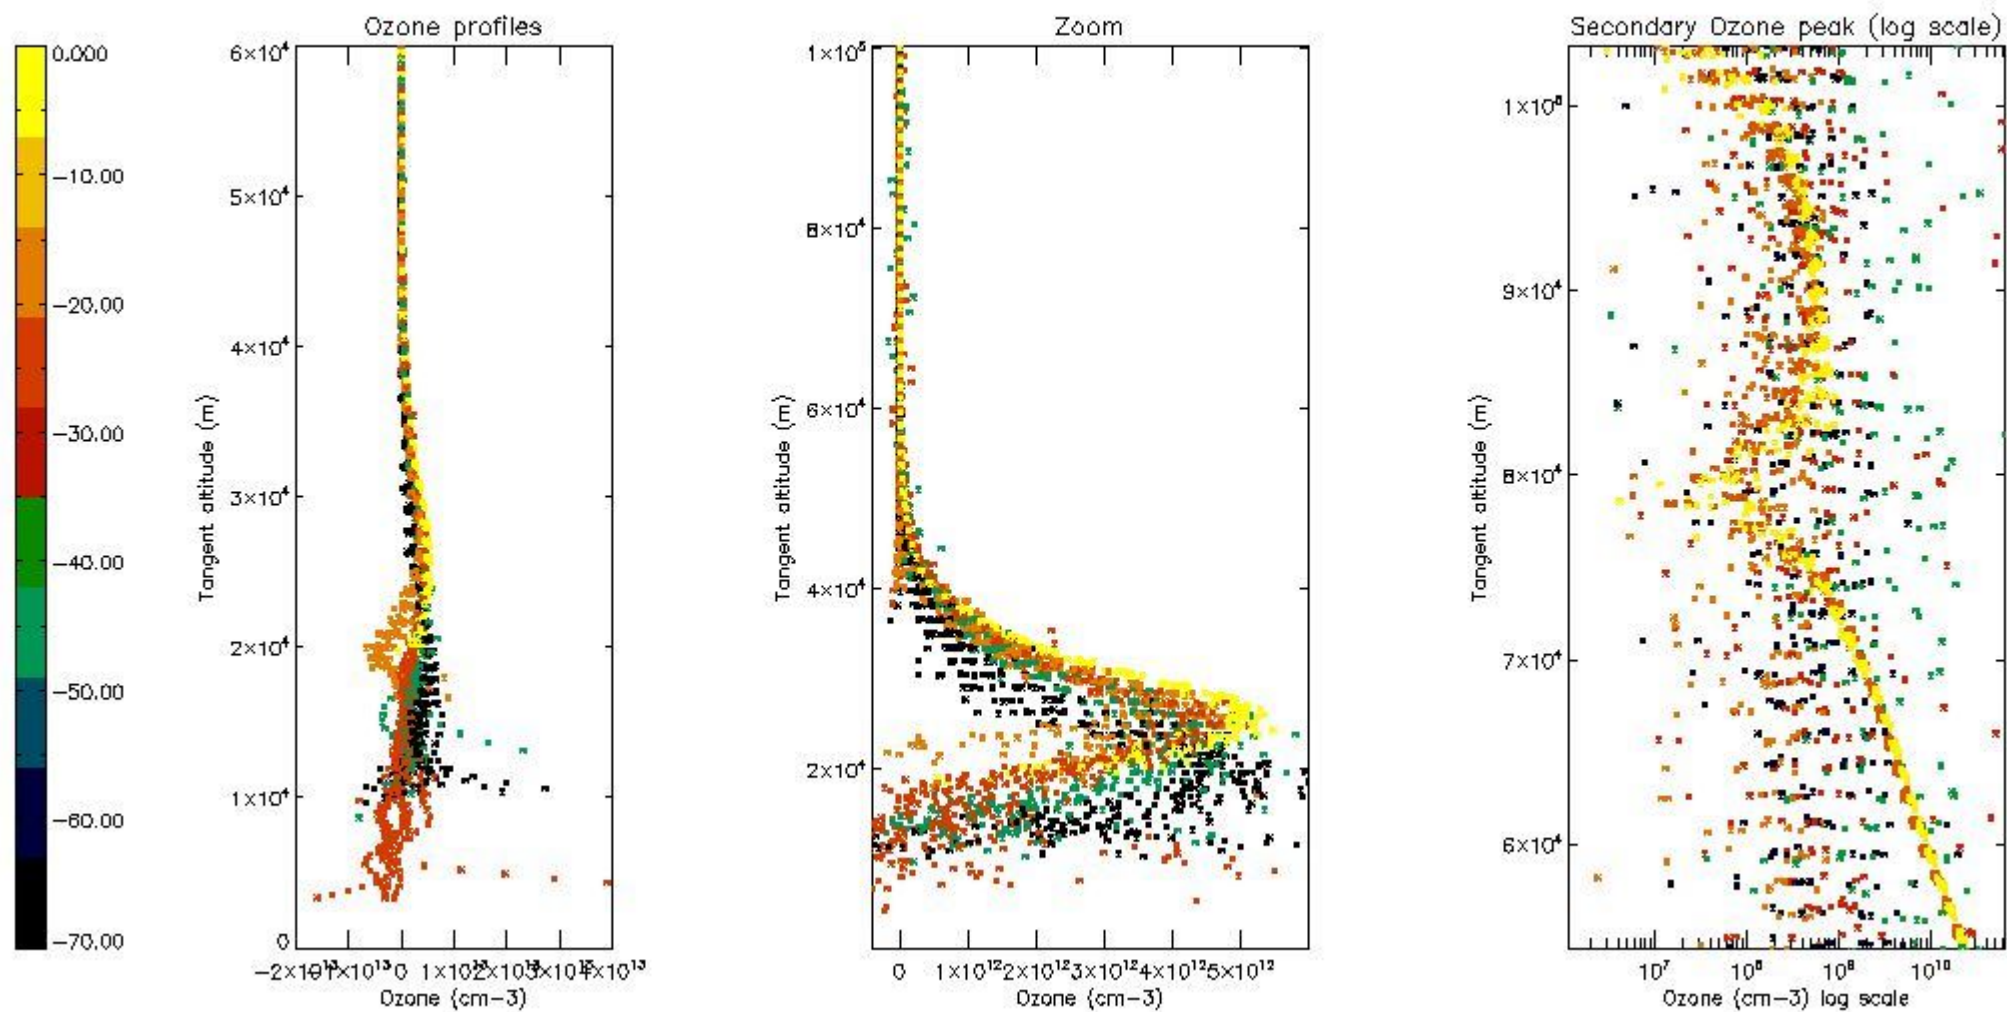

STD < 10	6
STD < 5	4

5.2 Plot ozone profiles for all STD (dark without errors)

The colorbar represents the latitude.

5.3 Plot ozone profiles where STD < 20% (dark without errors)

The colorbar represents the latitude.