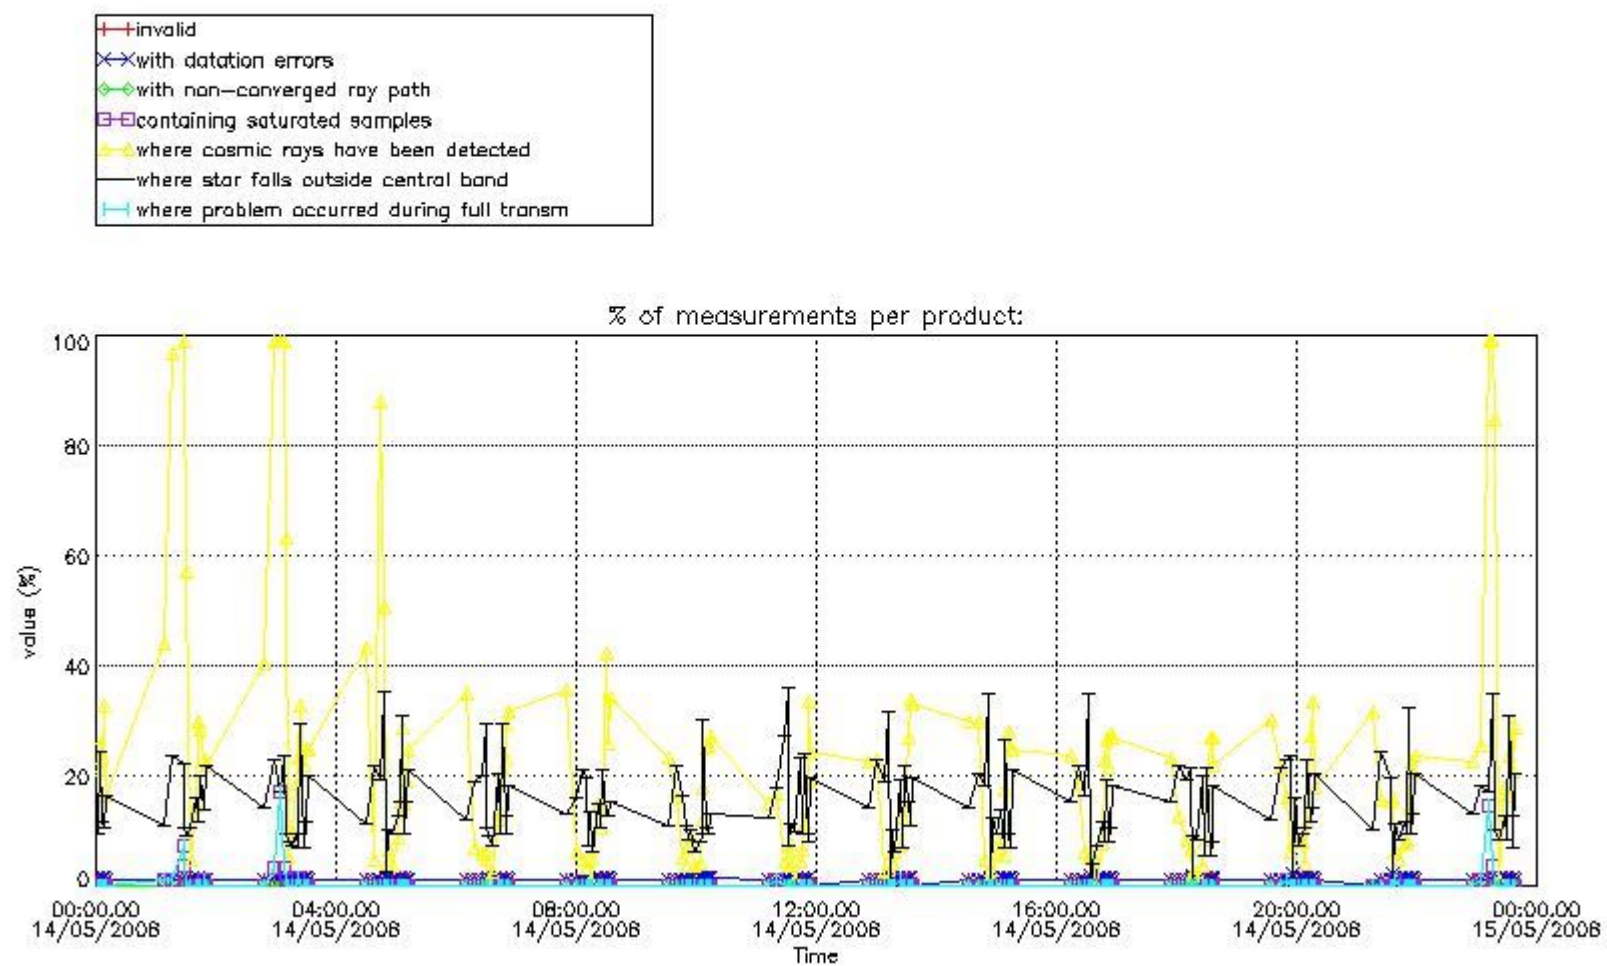

4.1.2 Plot level 1 quality information per product (time dependant): ENVI SAT DESCENDING passes