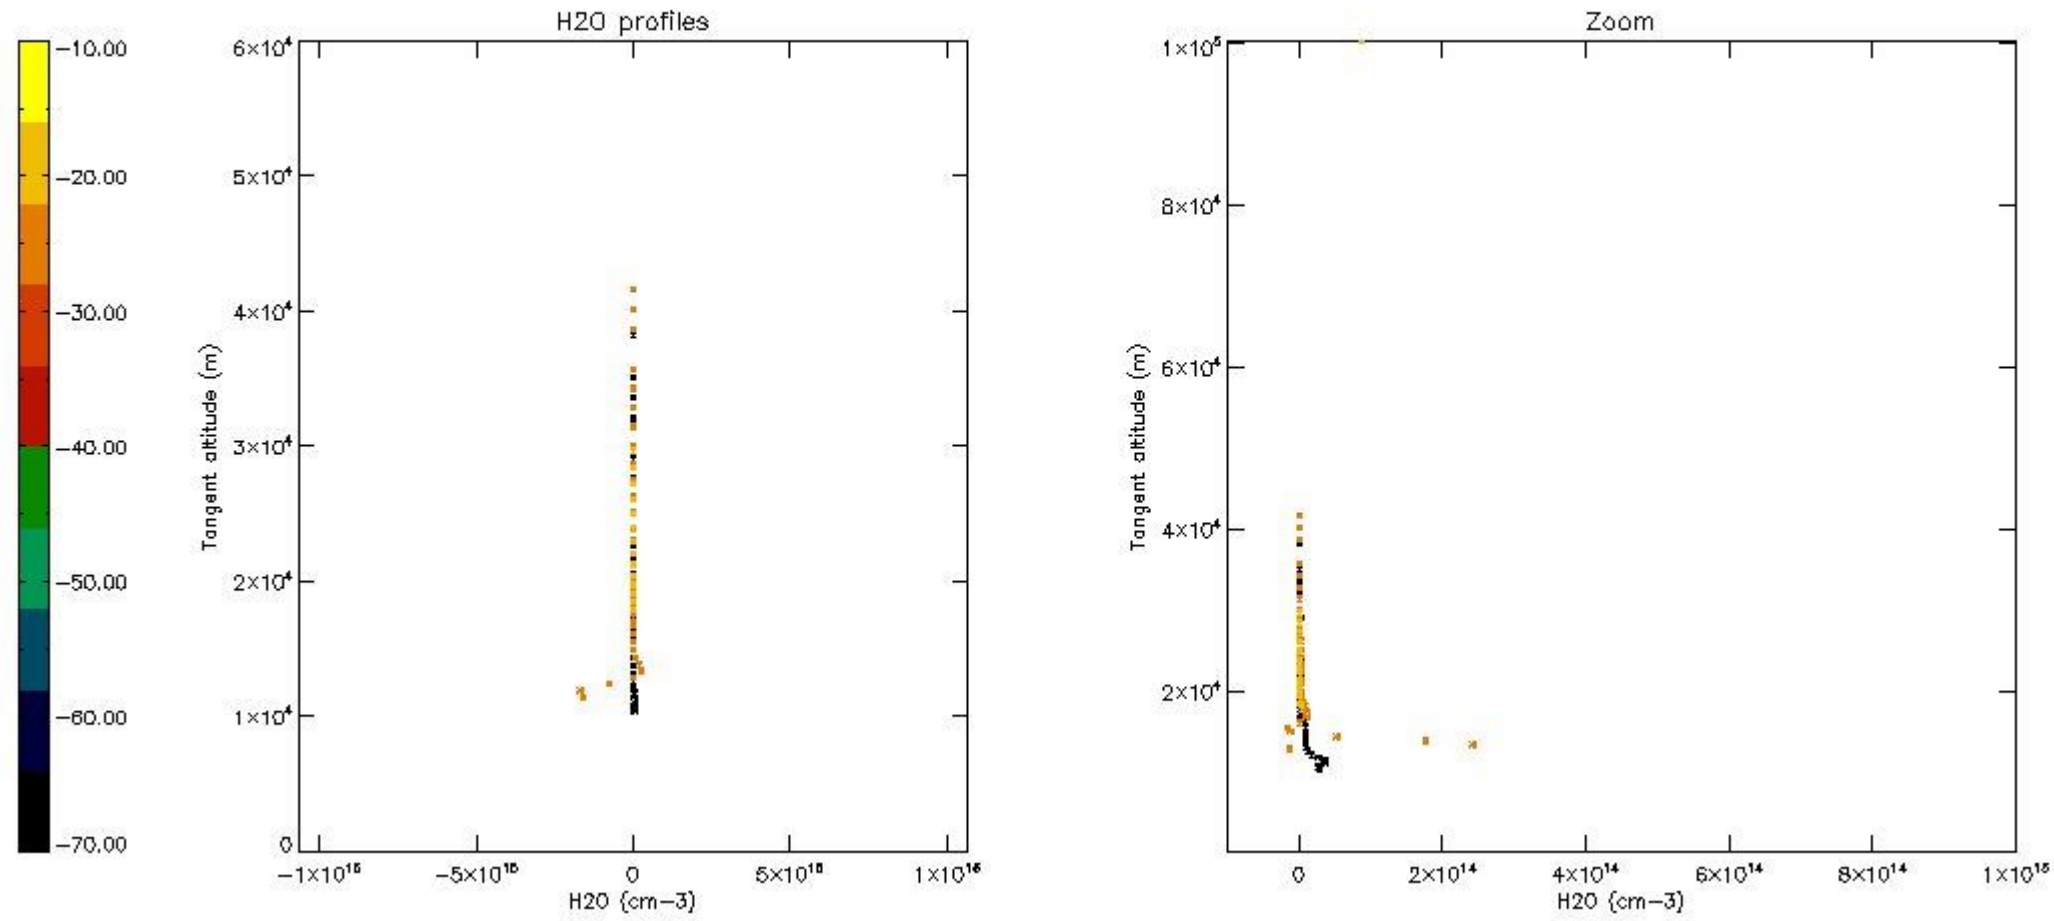

6. Auxiliary Data Files used for the production reported in section 2

The number reported in the third column indicates since which file (see list in section 2) the corresponding auxiliary file has been used. The fourth column is the date of those product files.

Type	Auxiliary Filename	Used since product	Used since product date
INST_PHYS_CHARACTERISTICS	GOM_INS_AXVIEC20091111_143220_20030716_120000_20500101_000000	1	14-MAY-2008 00:01:34
LEVEL-2_PROC_CONFIG	GOM_PR2_AXVIEC20091111_152718_20020301_000000_20500101_000000	1	14-MAY-2008 00:01:34
CROSS_SECTIONS_FILE	GOM_CRS_AXVIEC20091111_154832_20020301_000000_20500101_000000	1	14-MAY-2008 00:01:34