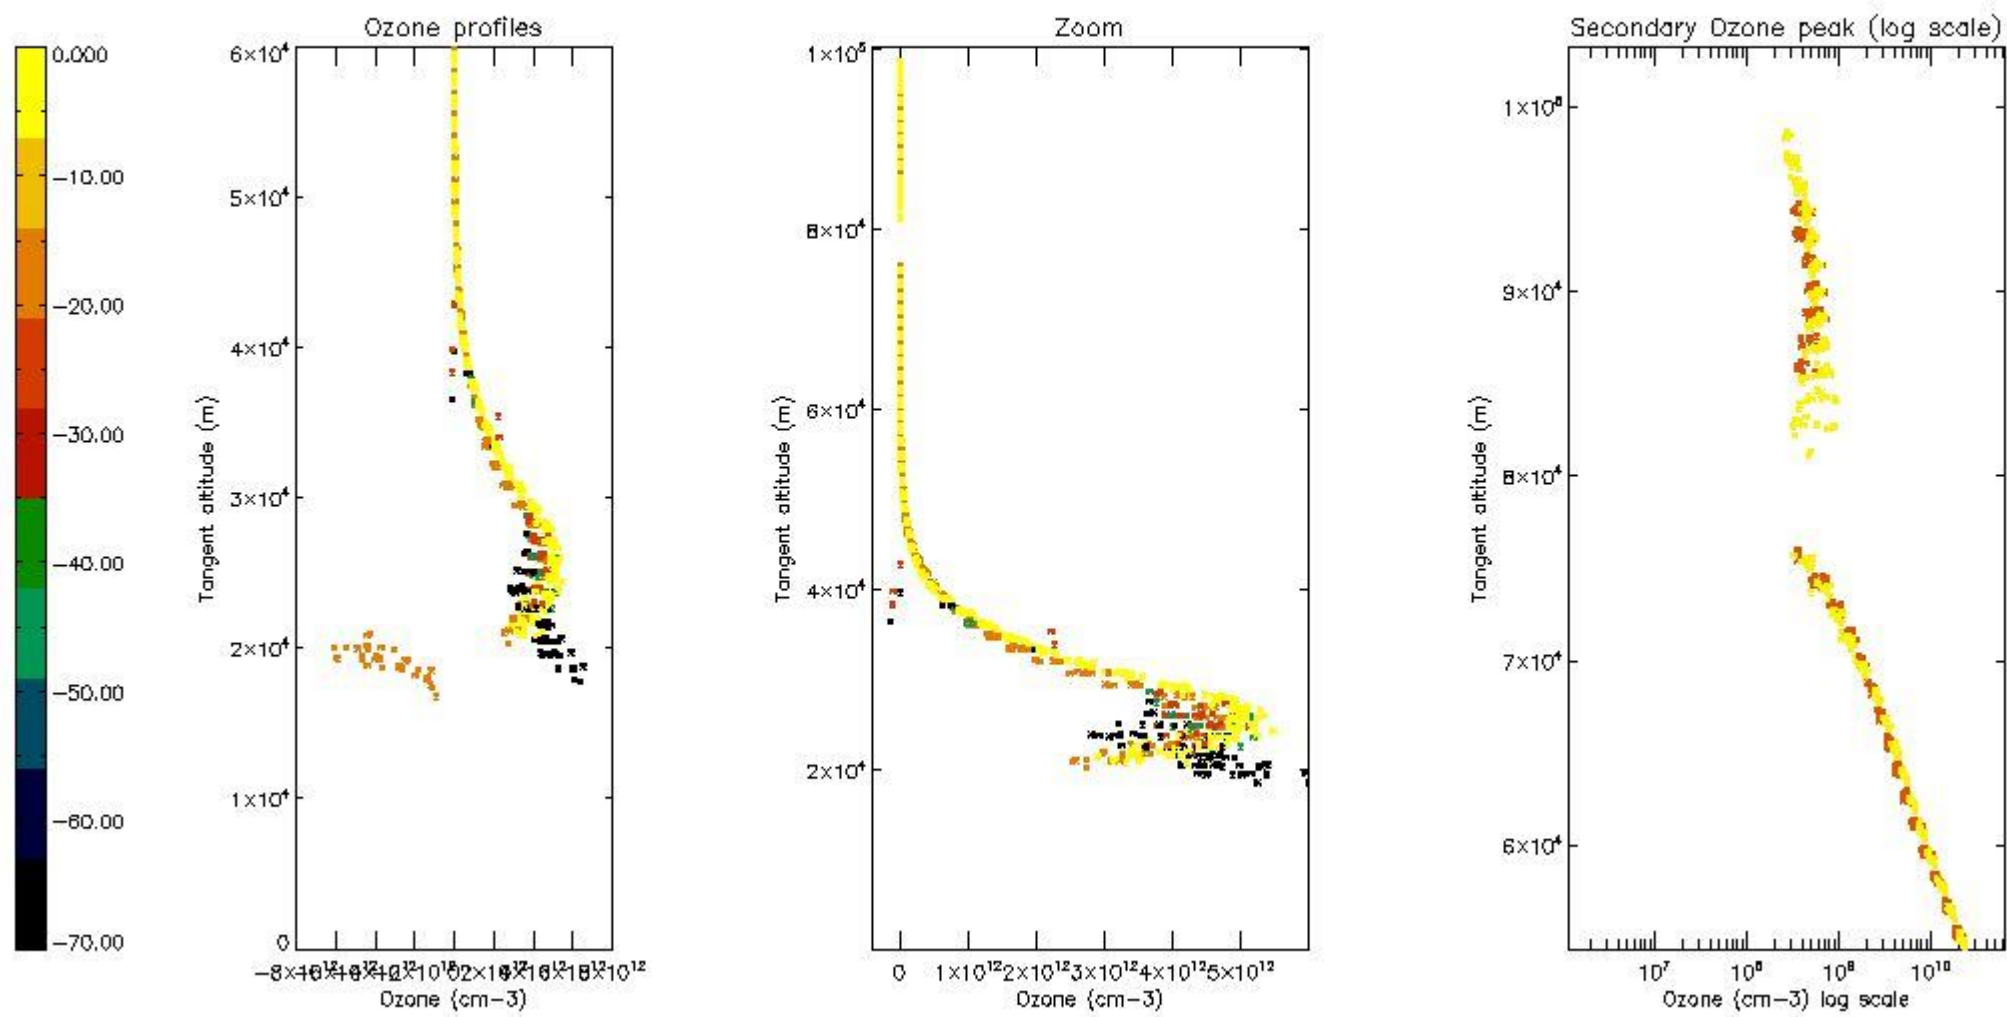

5.5 Plot ozone profiles where STD < 5% (dark without errors)

The colorbar represents the latitude.