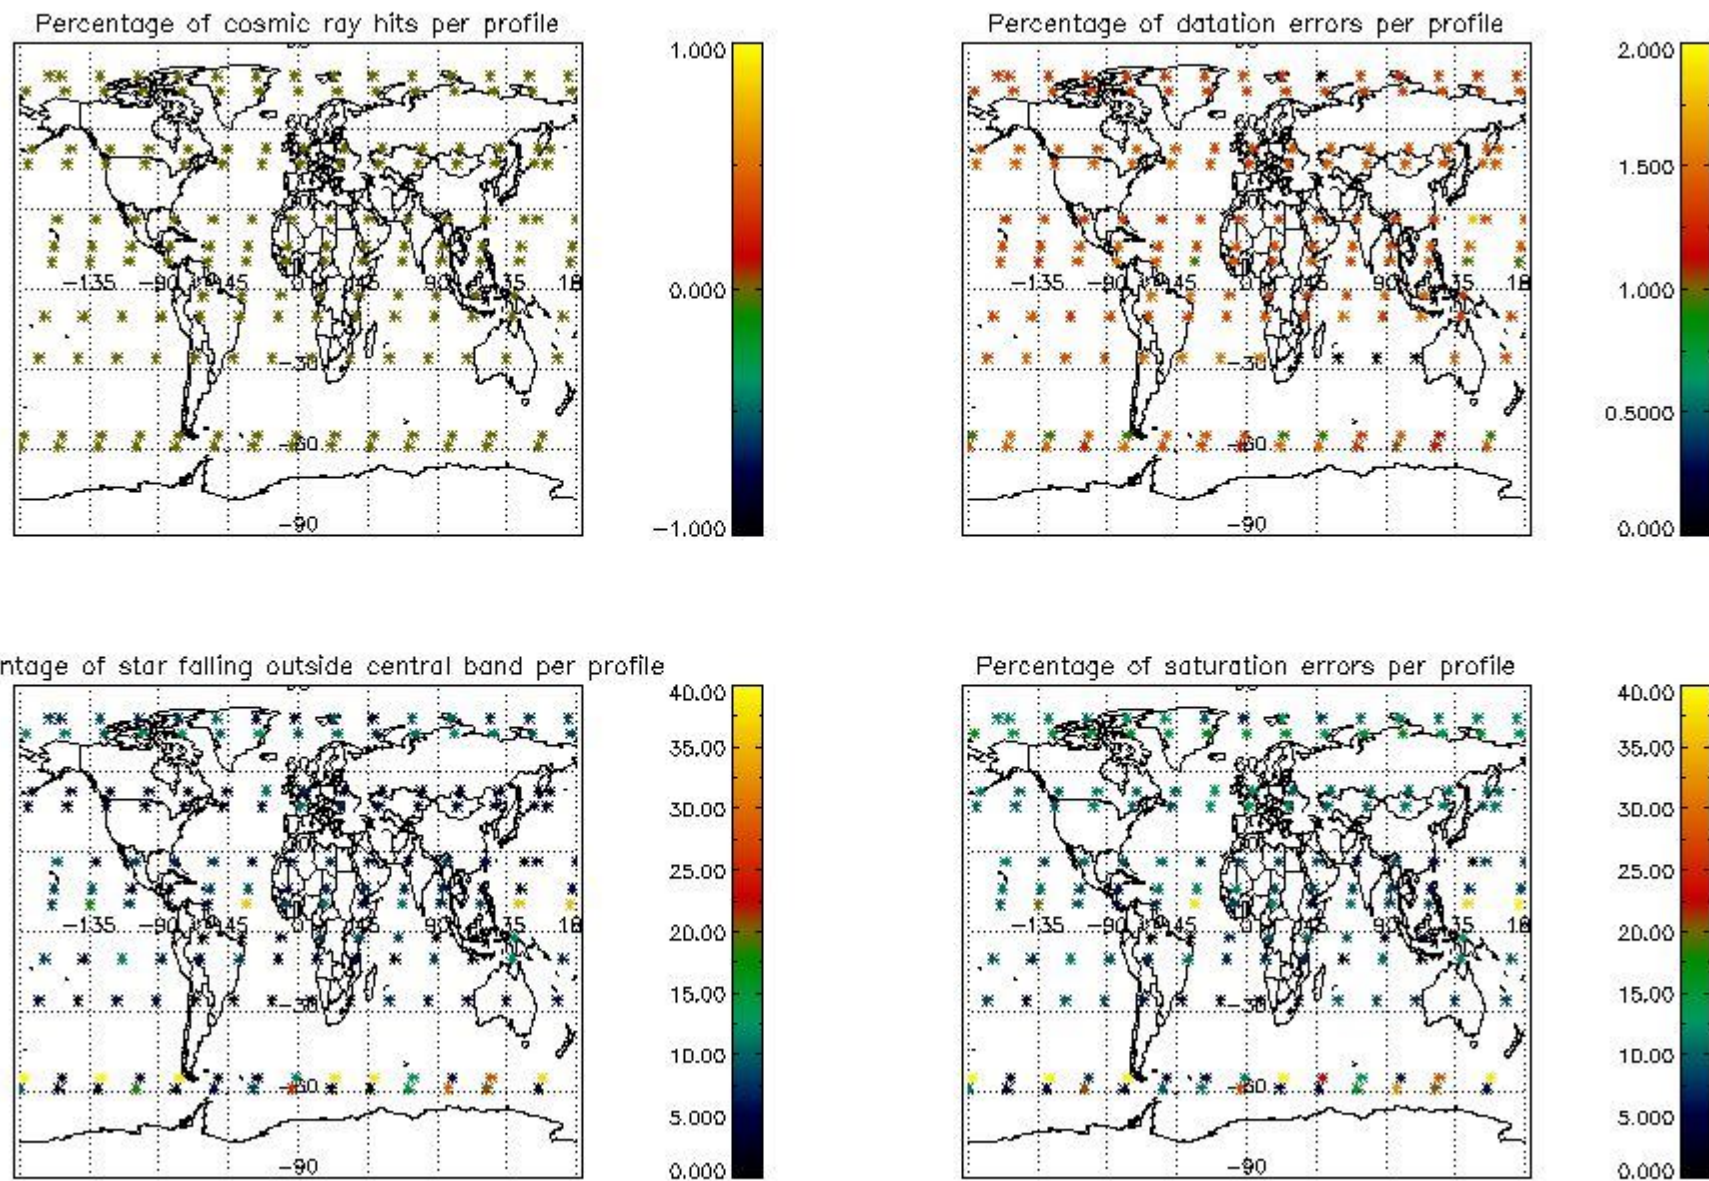

4.2.2 Plot level 1 quality information per product (world map): ENVISAT DESCENDING passes

5. Trace gas profiles

5.1 Ozone statistics based on quality of products

The final quality of the products can be "measured" using the STD (Standard Deviation) attached to every point profile. This information is written to the parameter GOM_NL__2P/NL_LOCAL_SPECIES_DENSITY/o3_std of the level 2 products. The table below shows the statistics for given STD ranges.

The statistics are given with respect to the overall valid production:

- Products without fatal errors: GOM_NL__2P/MPH/PRODUCT_ERR=0
- Valid point profile: GOM_NL__2P/NL_LOCAL_SPECIES_DENSITY/pcd(0)=0

The 'Criteria' is applied to valid points of dark limb products:

- Products in dark limb illumination condition: GOM_NL__2P/NL_SUMMARY_QUALITY/obs_ill_cond=0
- Products without fatal errors: GOM_NL__2P/MPH/PRODUCT_ERR=0
- Valid point profile: GOM_NL__2P/NL_LOCAL_SPECIES_DENSITY/pcd(0)=0

So, the table below shows the percentage of dark limb and valid observations for each criteria with respect to the overall valid daily observations.

Criteria	% of total production
All STD	25
STD < 20	10