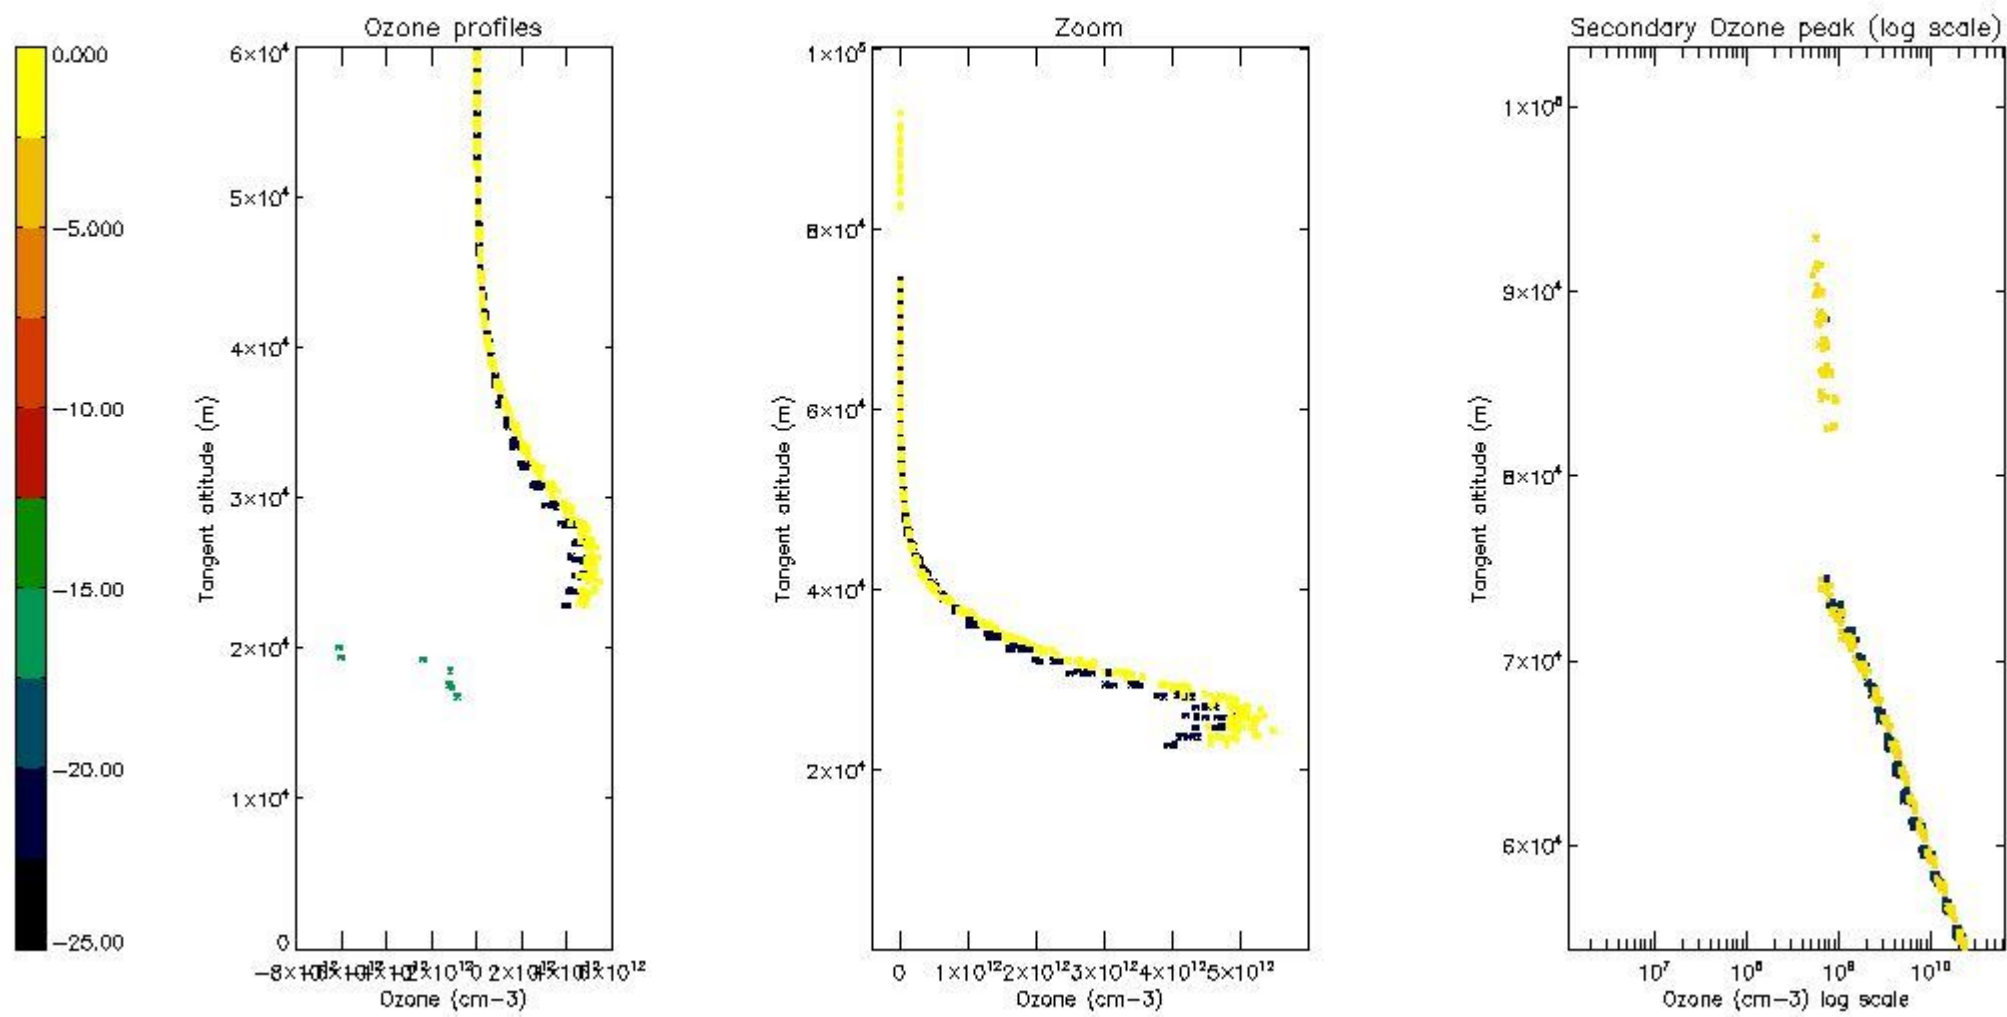

5.6 Plot NO₂ profiles for all STD (dark without errors)

The colorbar represents the latitude.