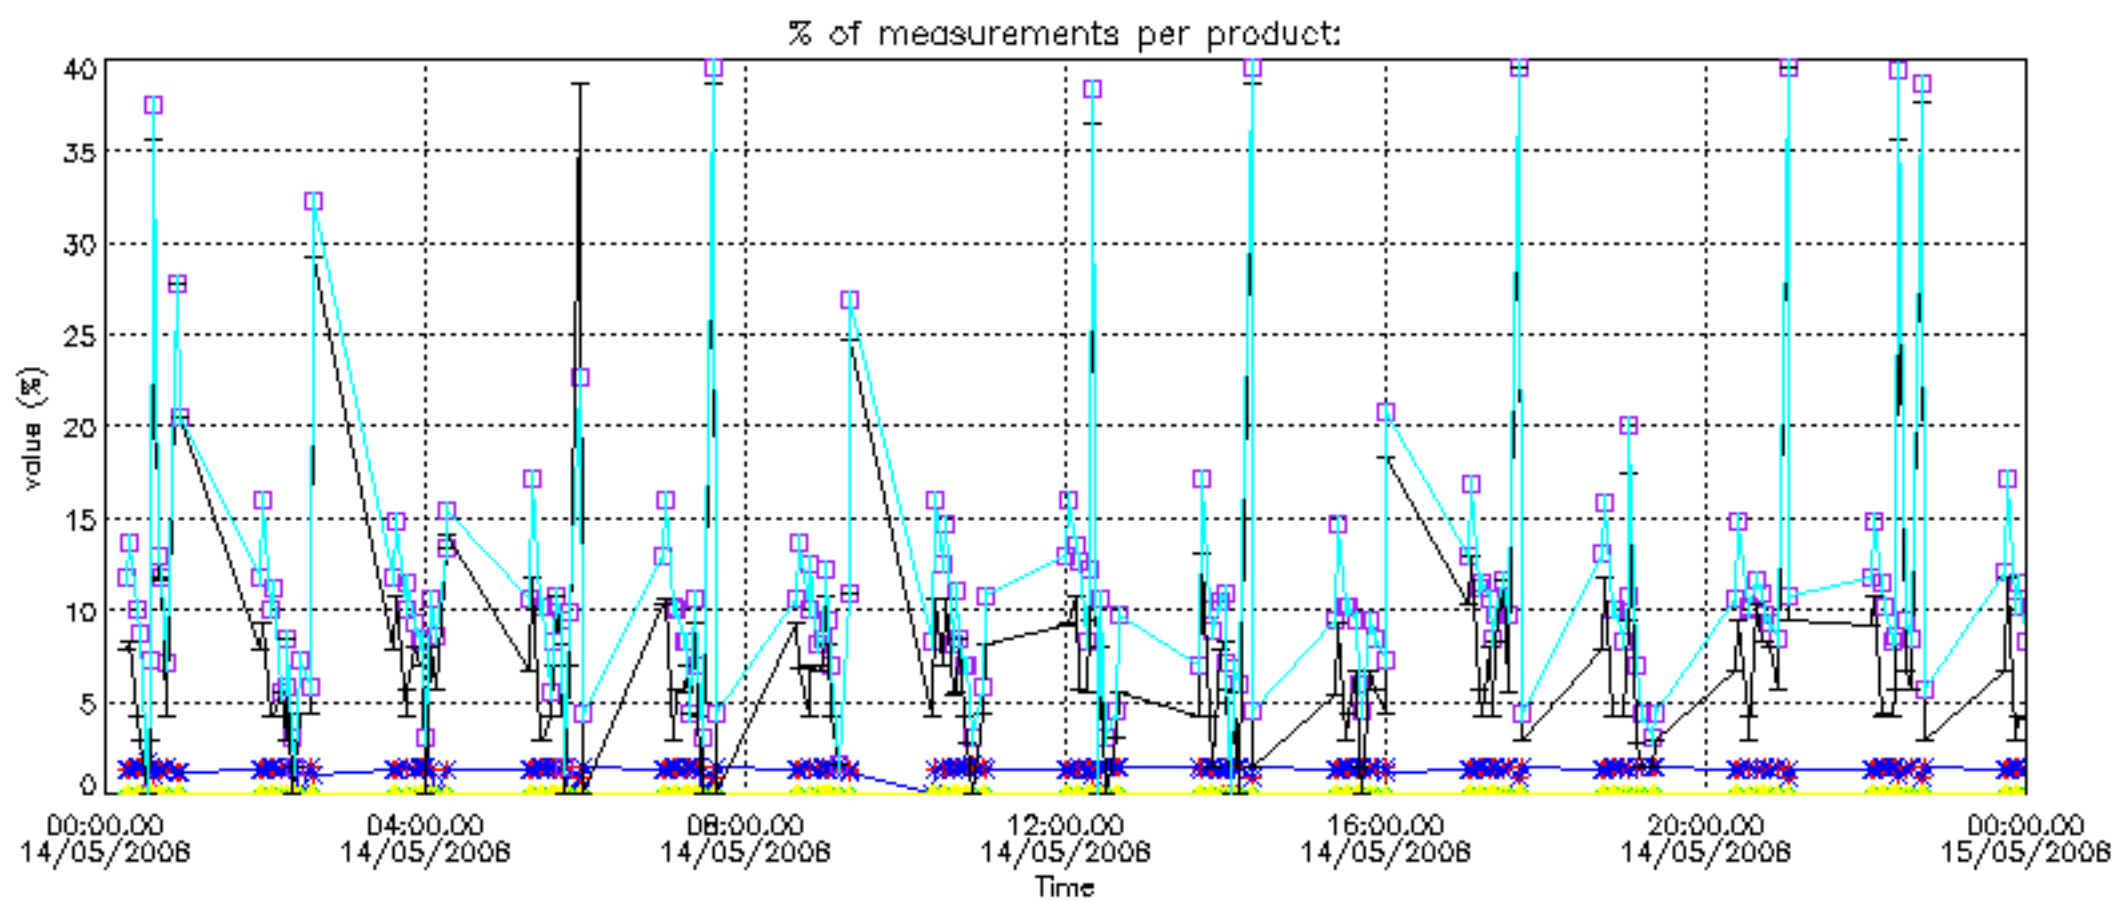

Percentage of cosmic ray hits per profile

Percentage of datation errors per profile