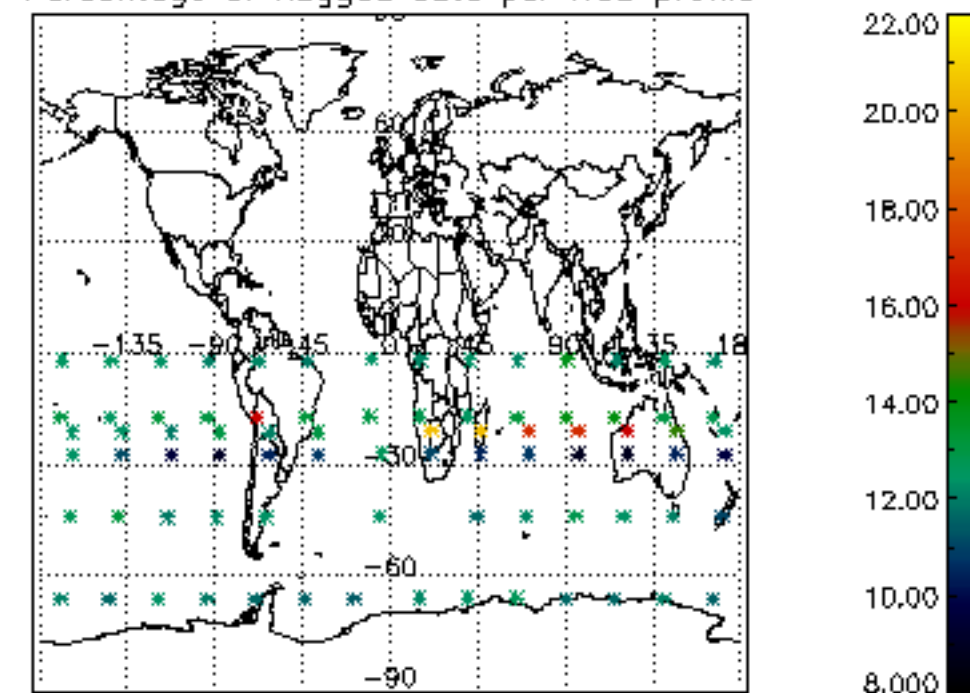

Percentage of flagged data per NO3 profile