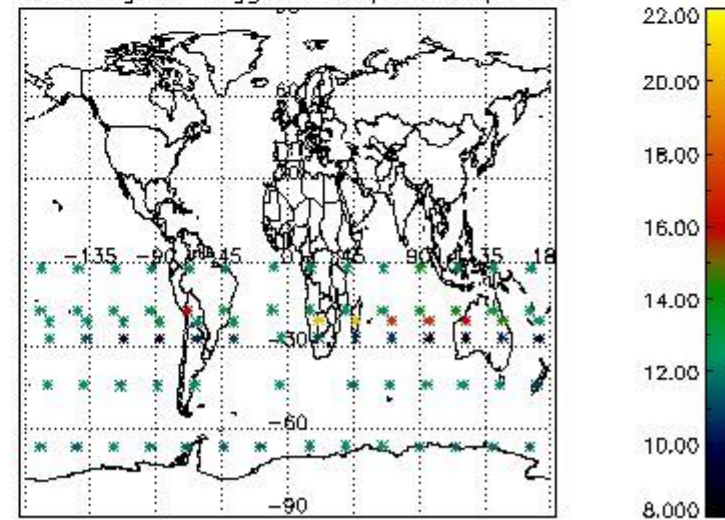

Percentage of flagged data per NO3 profile

4. Level 1 quality information per product

In this section it is plotted some information contained in the Quality Summary data set of the level 2 products that comes from the level 1b processing. Products without errors (error flag in the MPH set to "0") are used.

4.1 Plot quality information per product (time dependant) coming from level 1b processing

4.1.1 Plot level 1 quality information per product (time dependant): ENVISAT ASCENDING passes