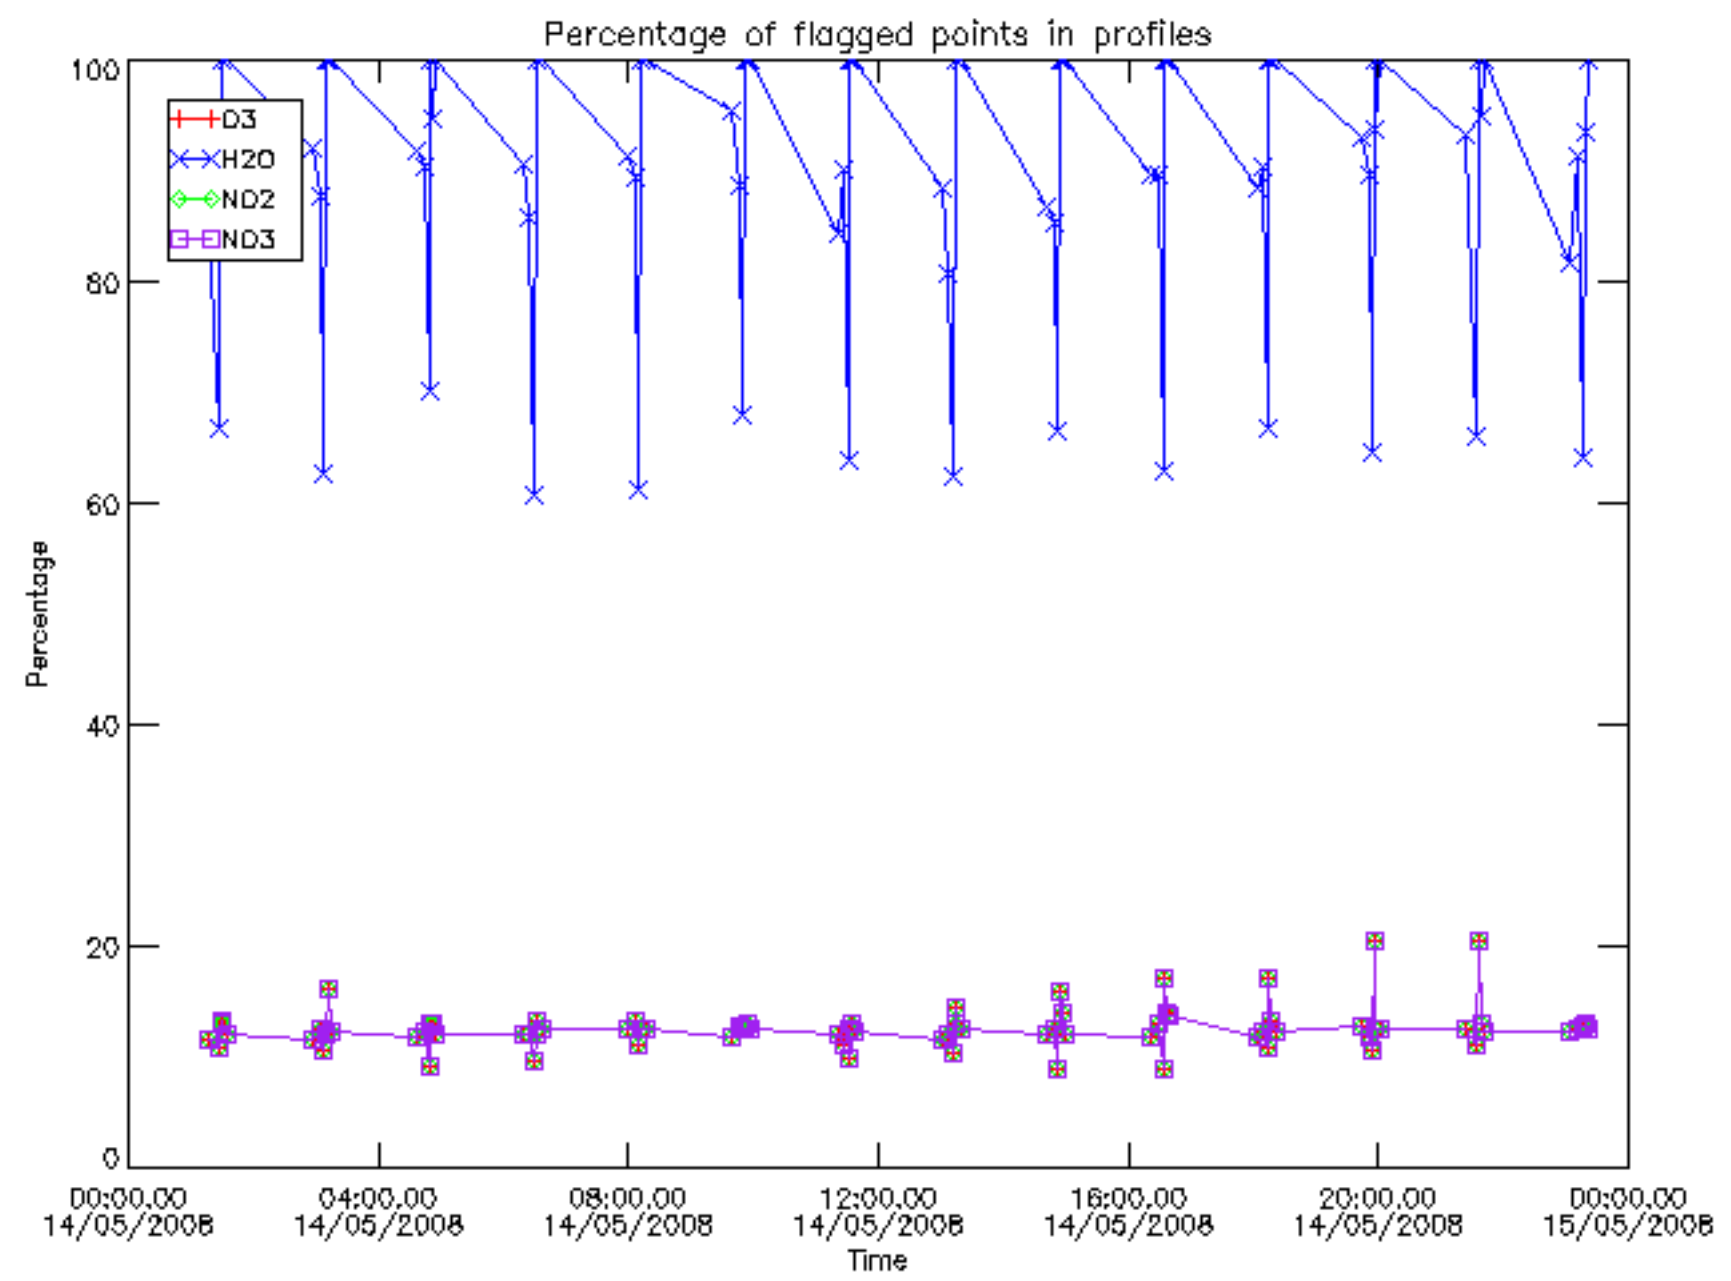

Percentage of flagged data per D3 profile

Percentage of flagged data per H2O profile