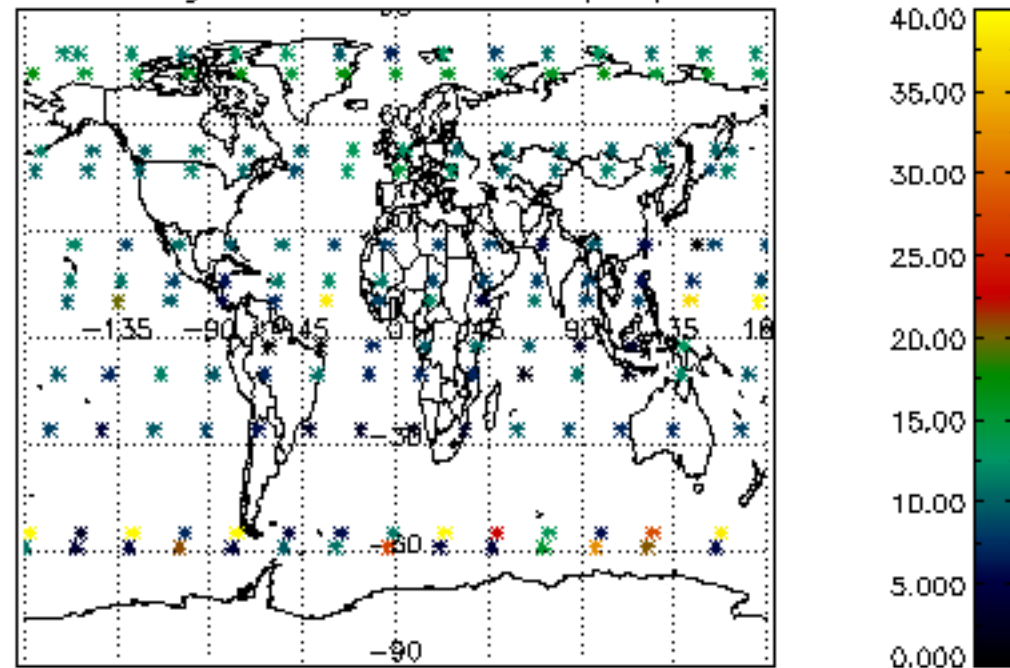

Percentage of saturation errors per profile