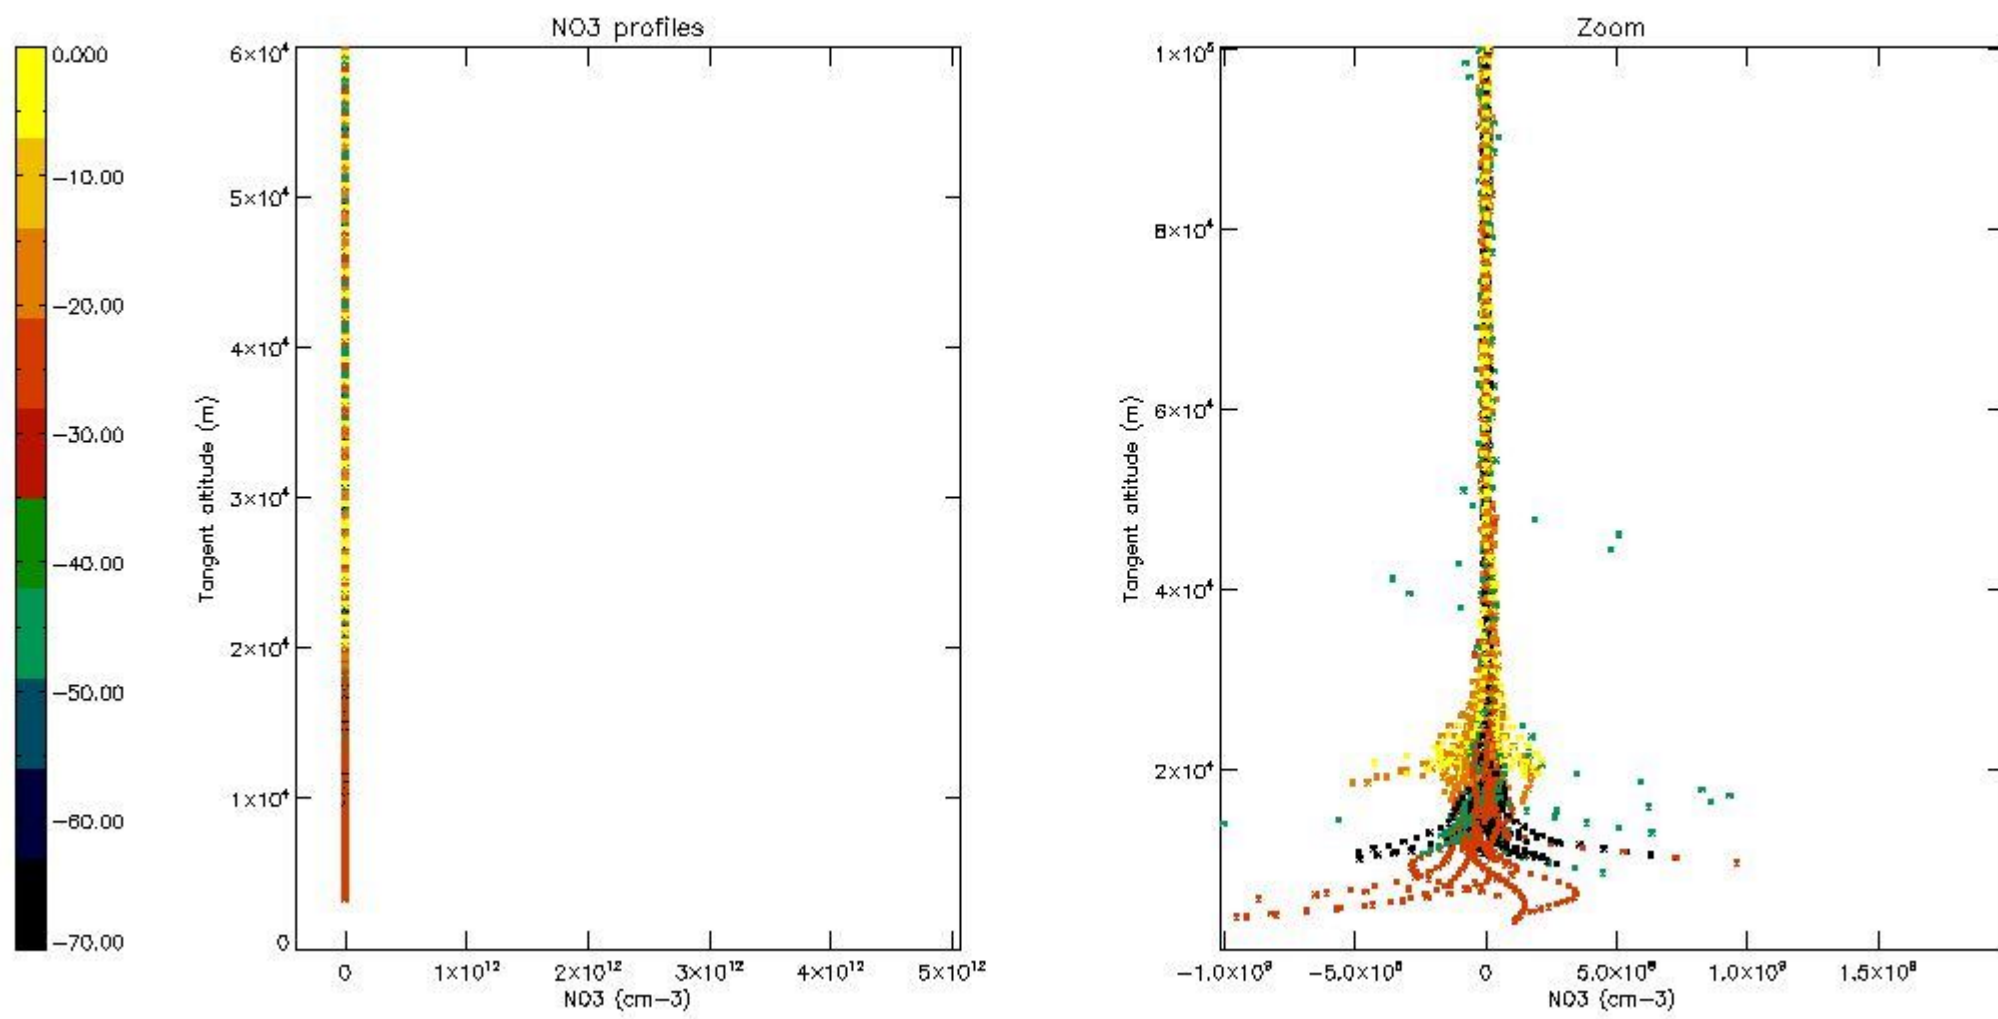

*5.4 Plot ozone profiles where STD < 10% (dark without errors)*

The colorbar represents the latitude.

*5.5 Plot ozone profiles where STD < 5% (dark without errors)*

The colorbar represents the latitude.

*5.6 Plot NO<sub>2</sub> profiles for all STD (dark without errors)*

The colorbar represents the latitude.

*5.7 Plot NO3 profiles for all STD (dark without errors)*

The colorbar represents the latitude.

*5.8 Plot H2O profiles for all STD (only for occultations of stars 1,2,3,4,13,14,16,26,63 dark without errors)*