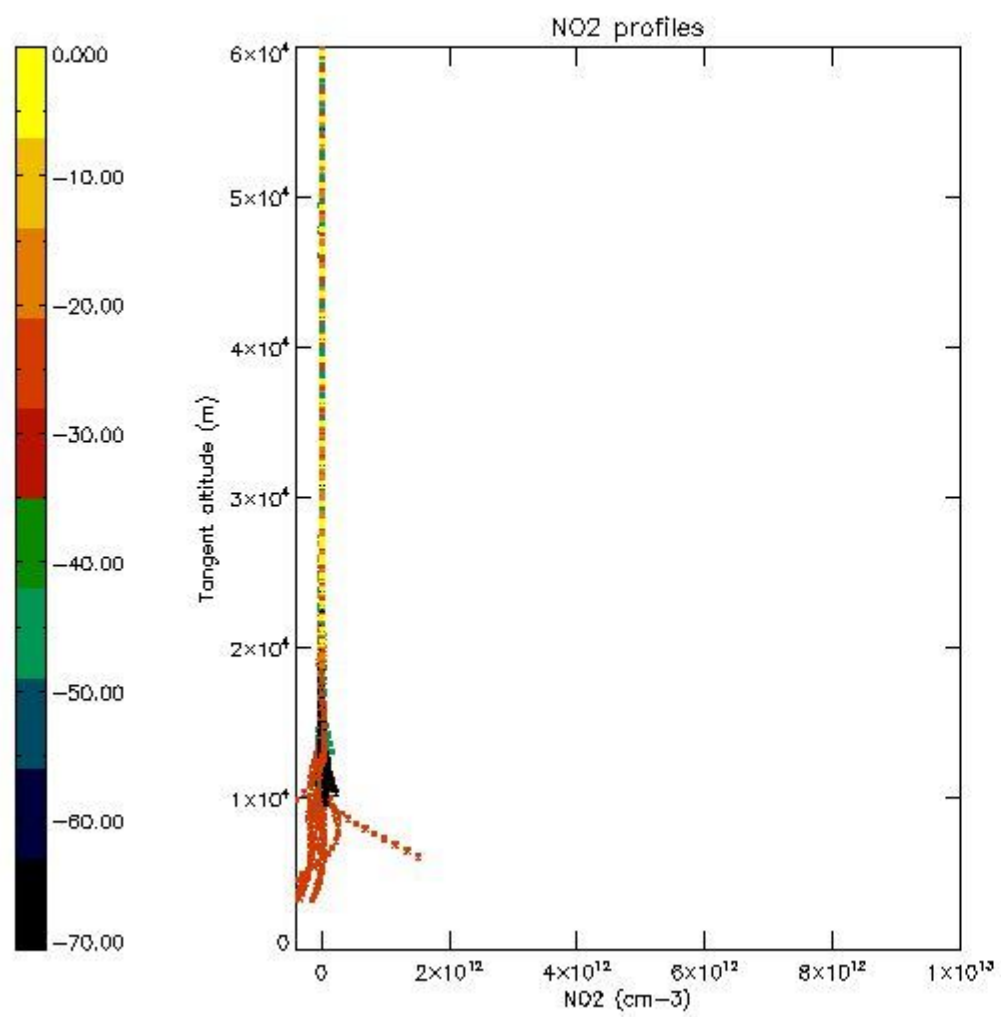

*5.4 Plot ozone profiles where STD < 10% (dark without errors)*

The colorbar represents the latitude.

*5.5 Plot ozone profiles where STD < 5% (dark without errors)*

The colorbar represents the latitude.

*5.6 Plot NO<sub>2</sub> profiles for all STD (dark without errors)*

The colorbar represents the latitude.

*5.7 Plot NO3 profiles for all STD (dark without errors)*

The colorbar represents the latitude.

*5.8 Plot H2O profiles for all STD (only for occultations of stars 1,2,3,4,13,14,16,26,63 dark without errors)*