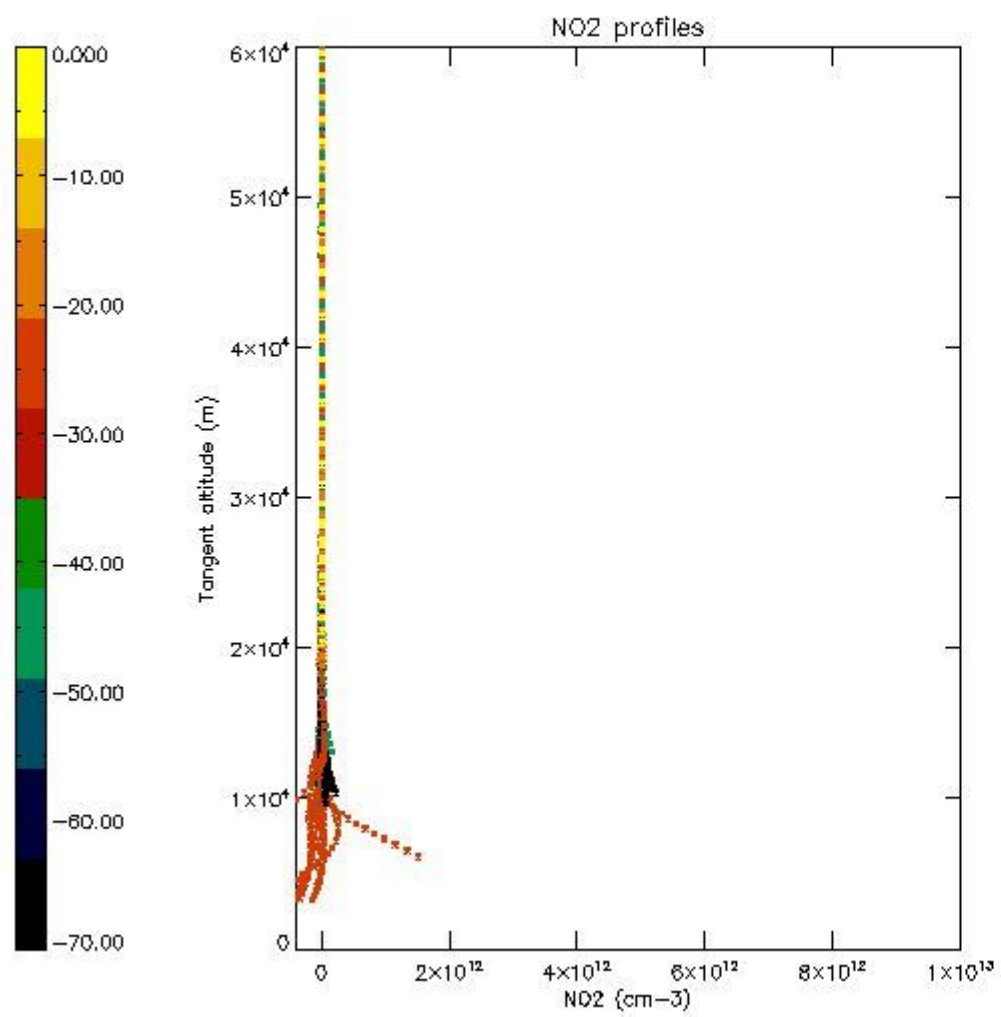

5.7 Plot NO3 profiles for all STD (dark without errors)

The colorbar represents the latitude.