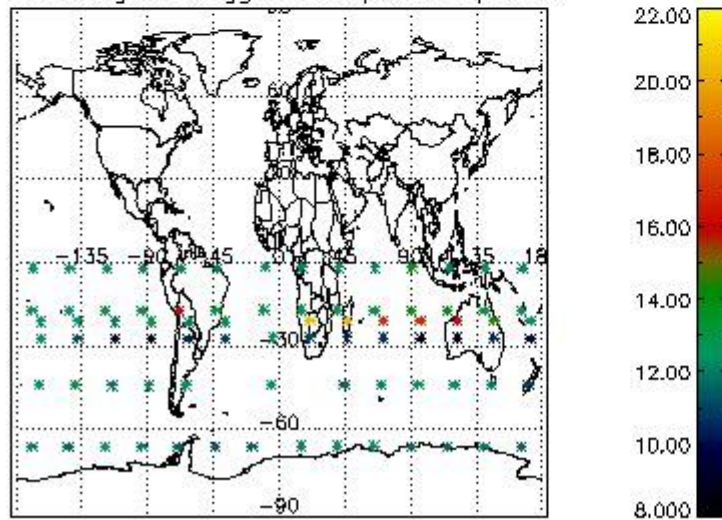

Percentage of flagged data per NO2 profile