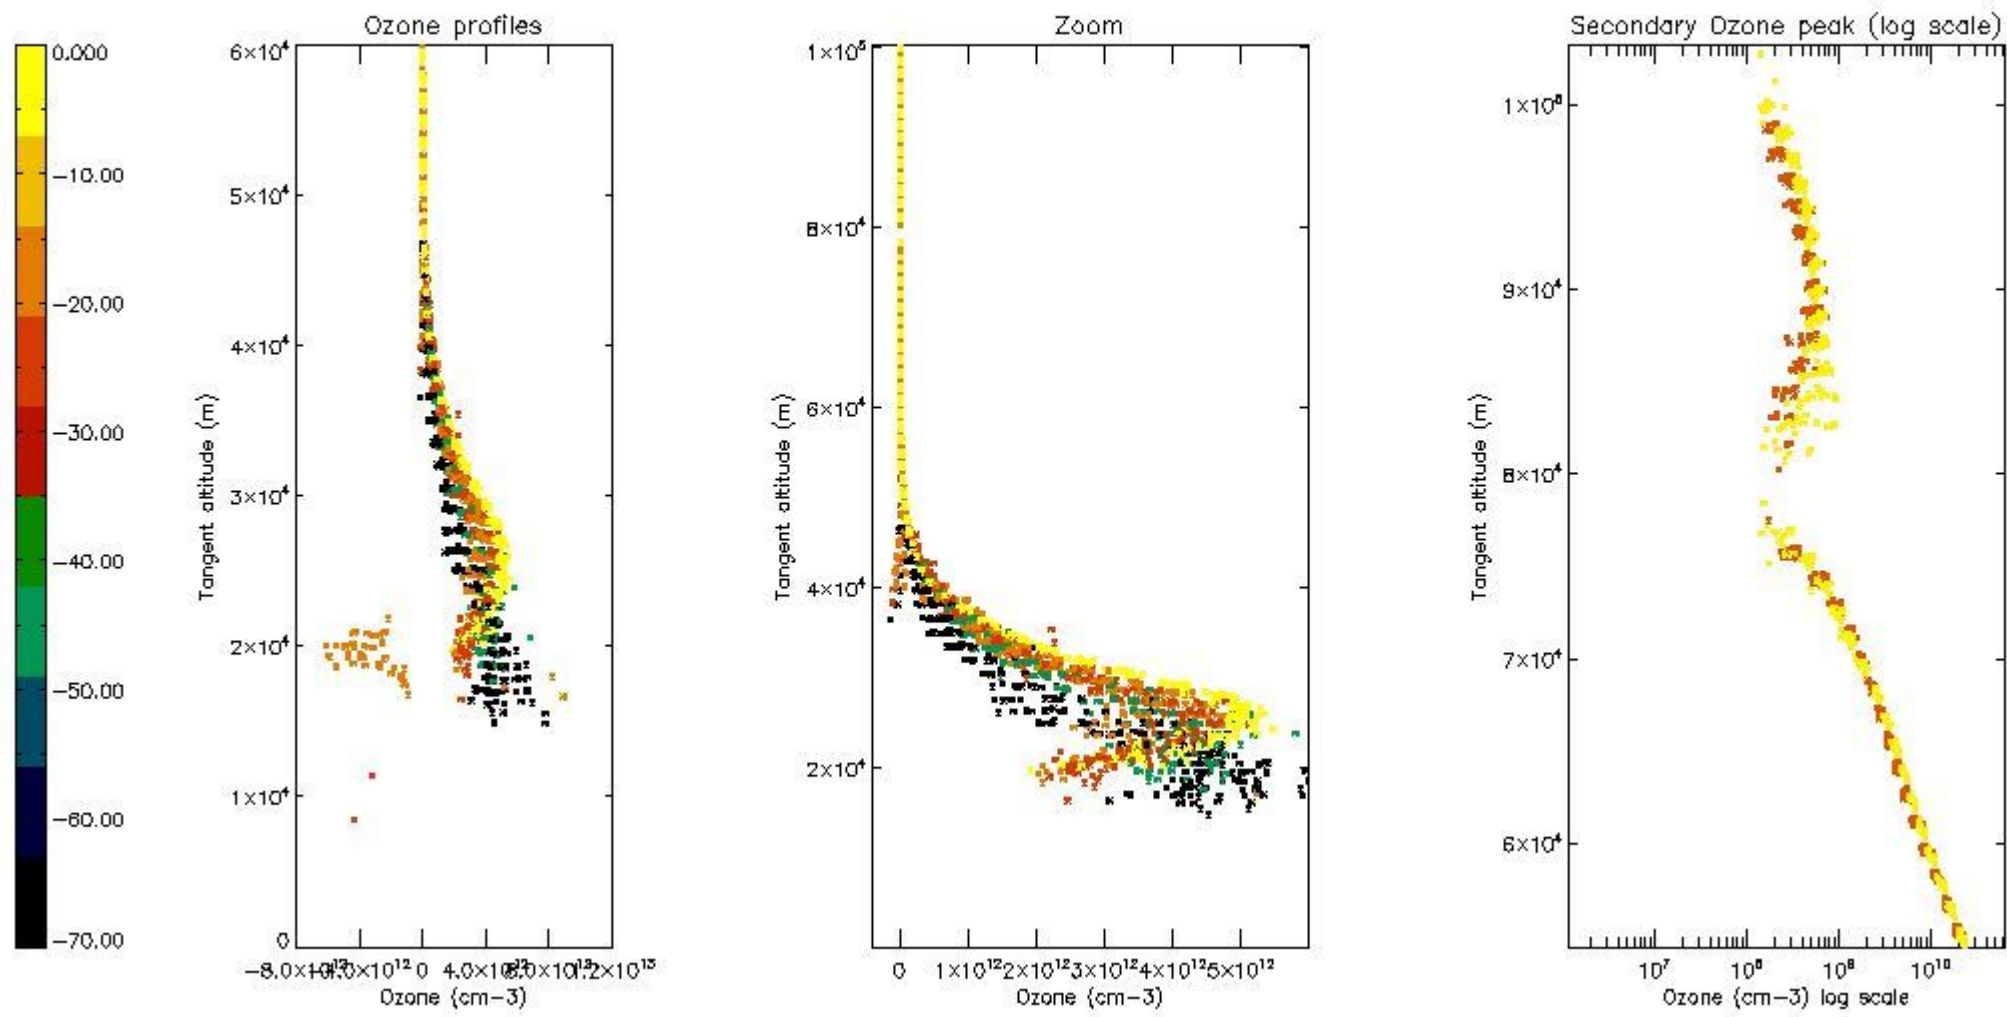

STD < 10	6
STD < 5	4

5.2 Plot ozone profiles for all STD (dark without errors)

The colorbar represents the latitude.

5.3 Plot ozone profiles where STD < 20% (dark without errors)

The colorbar represents the latitude.