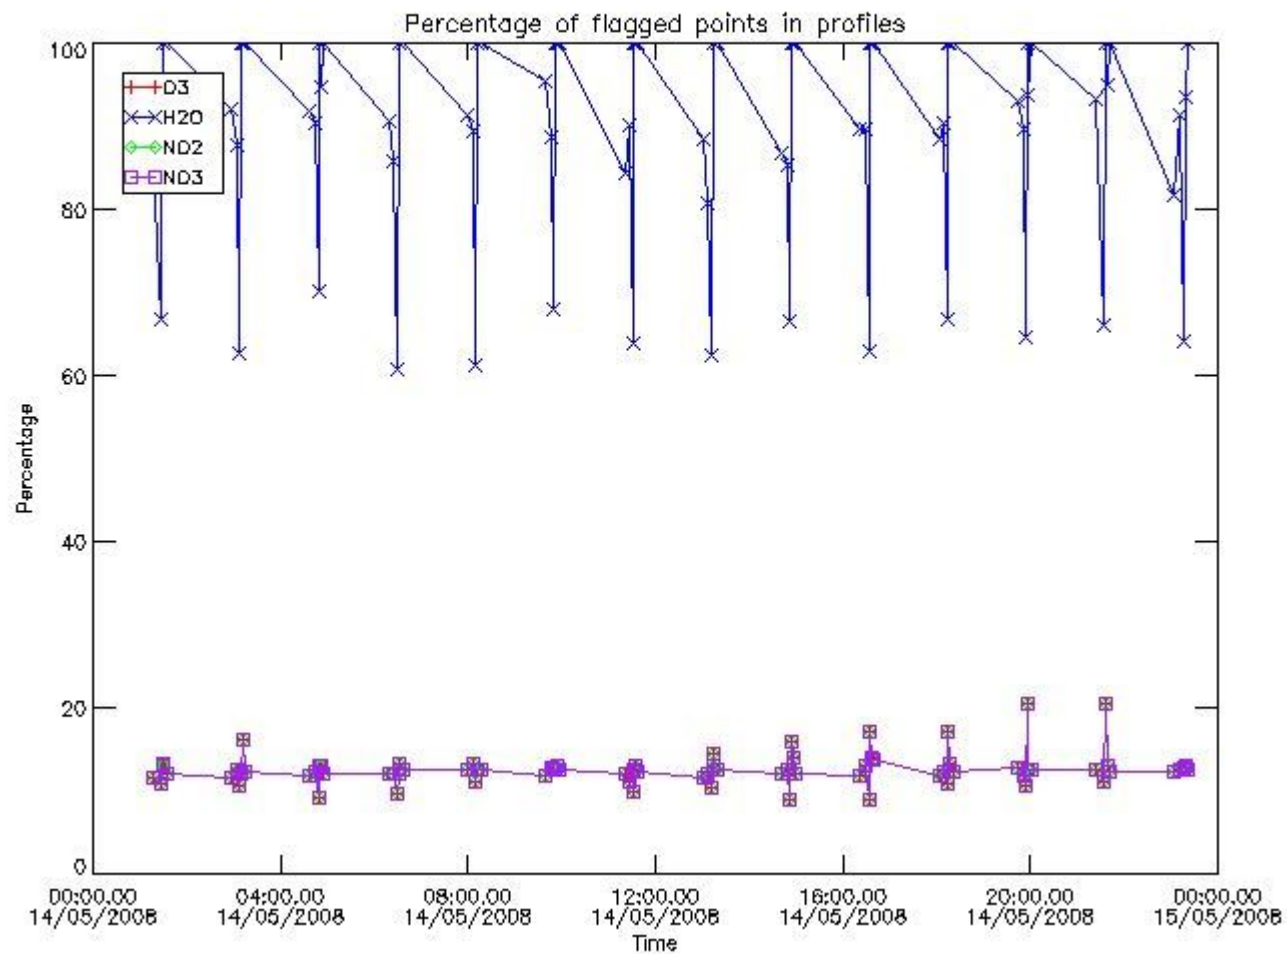

3. Quality information per product

In this section it is plotted some information contained in the Quality Summary data set of the level 2 products. Only products in dark limb conditions and without errors (error flag in the MPH set to "0") are used.

3.1 Plot quality information per product (time dependant)