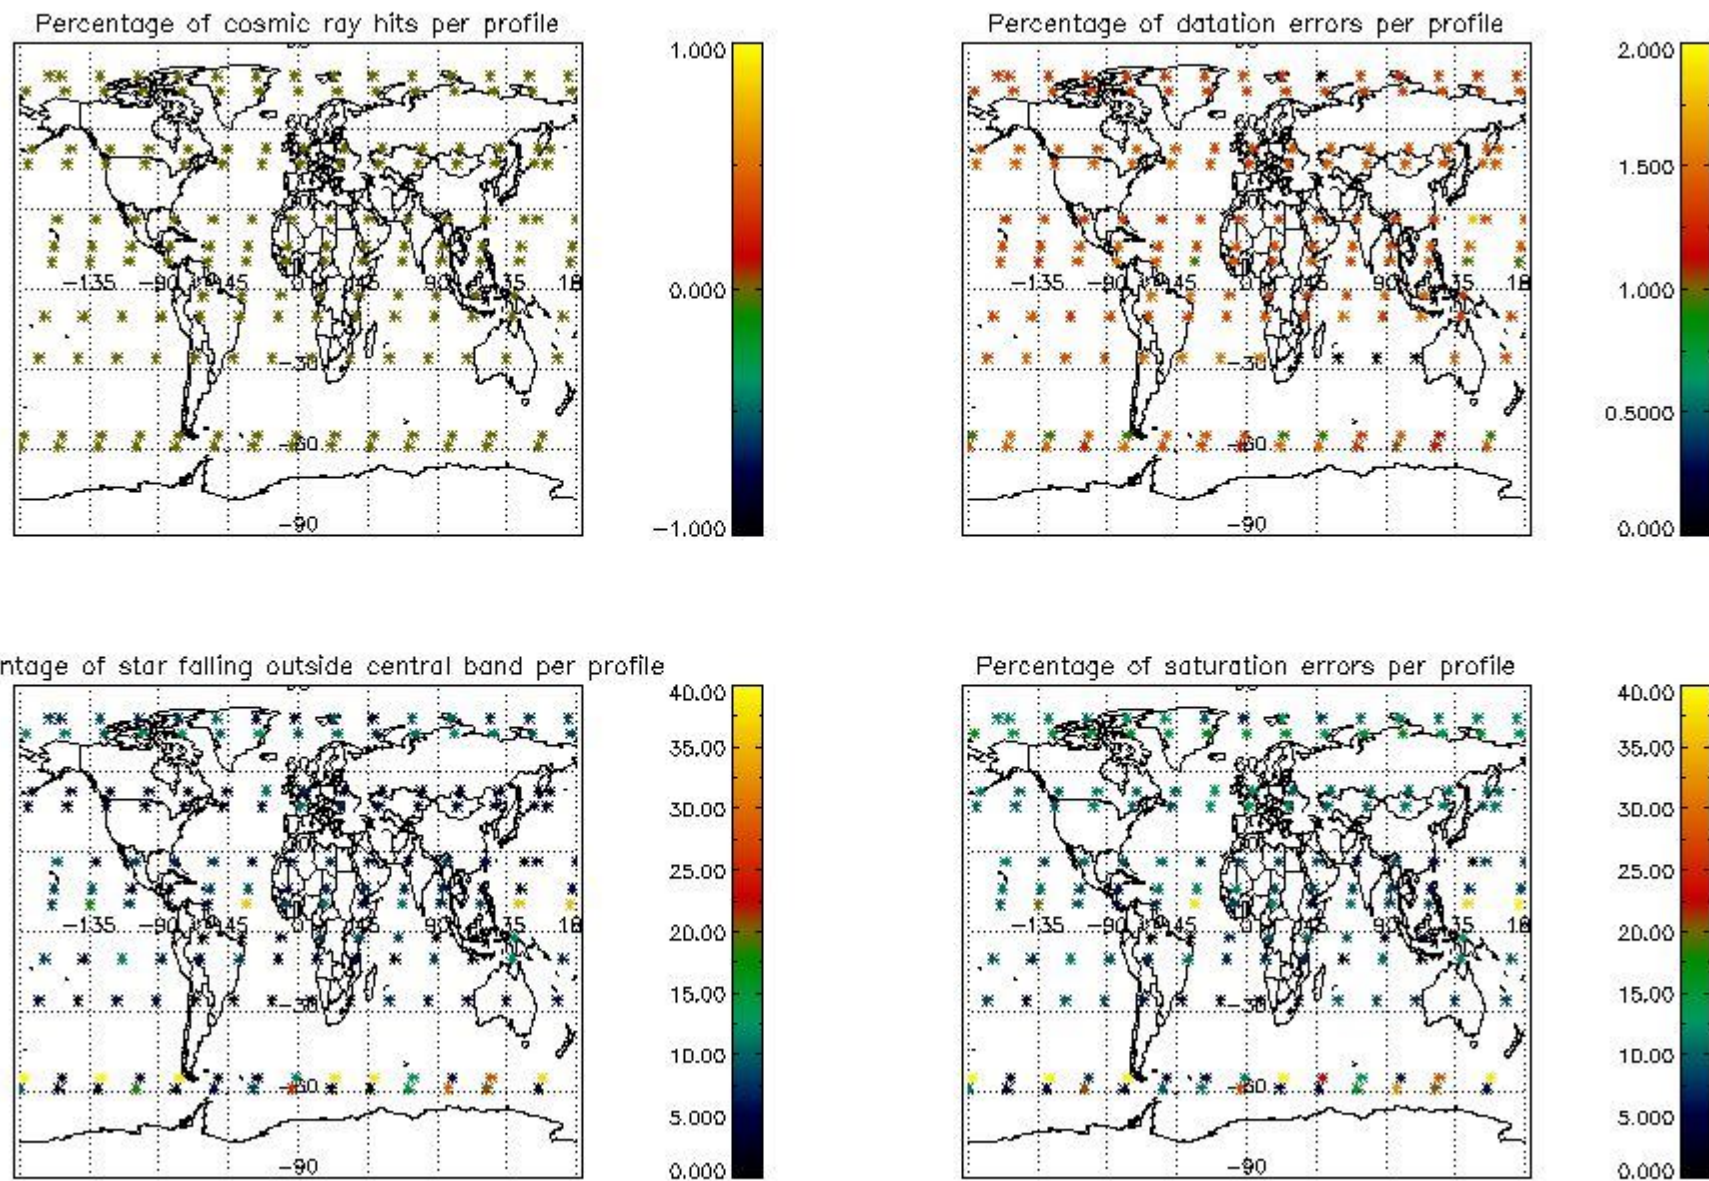

#### 4.1 Plot quality information per product (time dependant) coming from level 1b processing

##### 4.1.1 Plot level 1 quality information per product (time dependant): ENVISAT ASCENDING passes

4.1.2 Plot level 1 quality information per product (time dependant): ENVI SAT DESCENDING passes

*4.2 Plot quality information per product coming from level 1b processing (world map)*

*4.2.1 Plot level 1 quality information per product (world map): ENVISAT ASCENDING passes*

4.2.2 Plot level 1 quality information per product (world map): ENVISAT DESCENDING passes