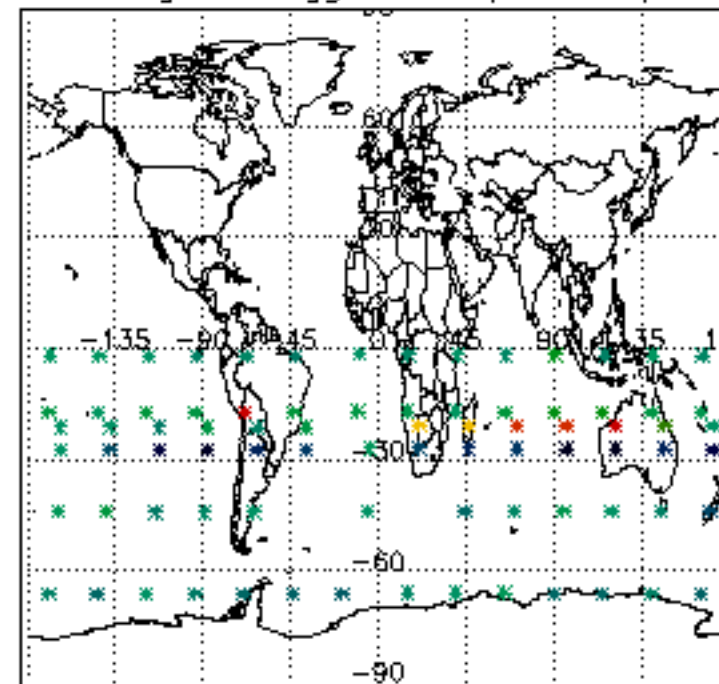

Percentage of flagged data per NO3 profile