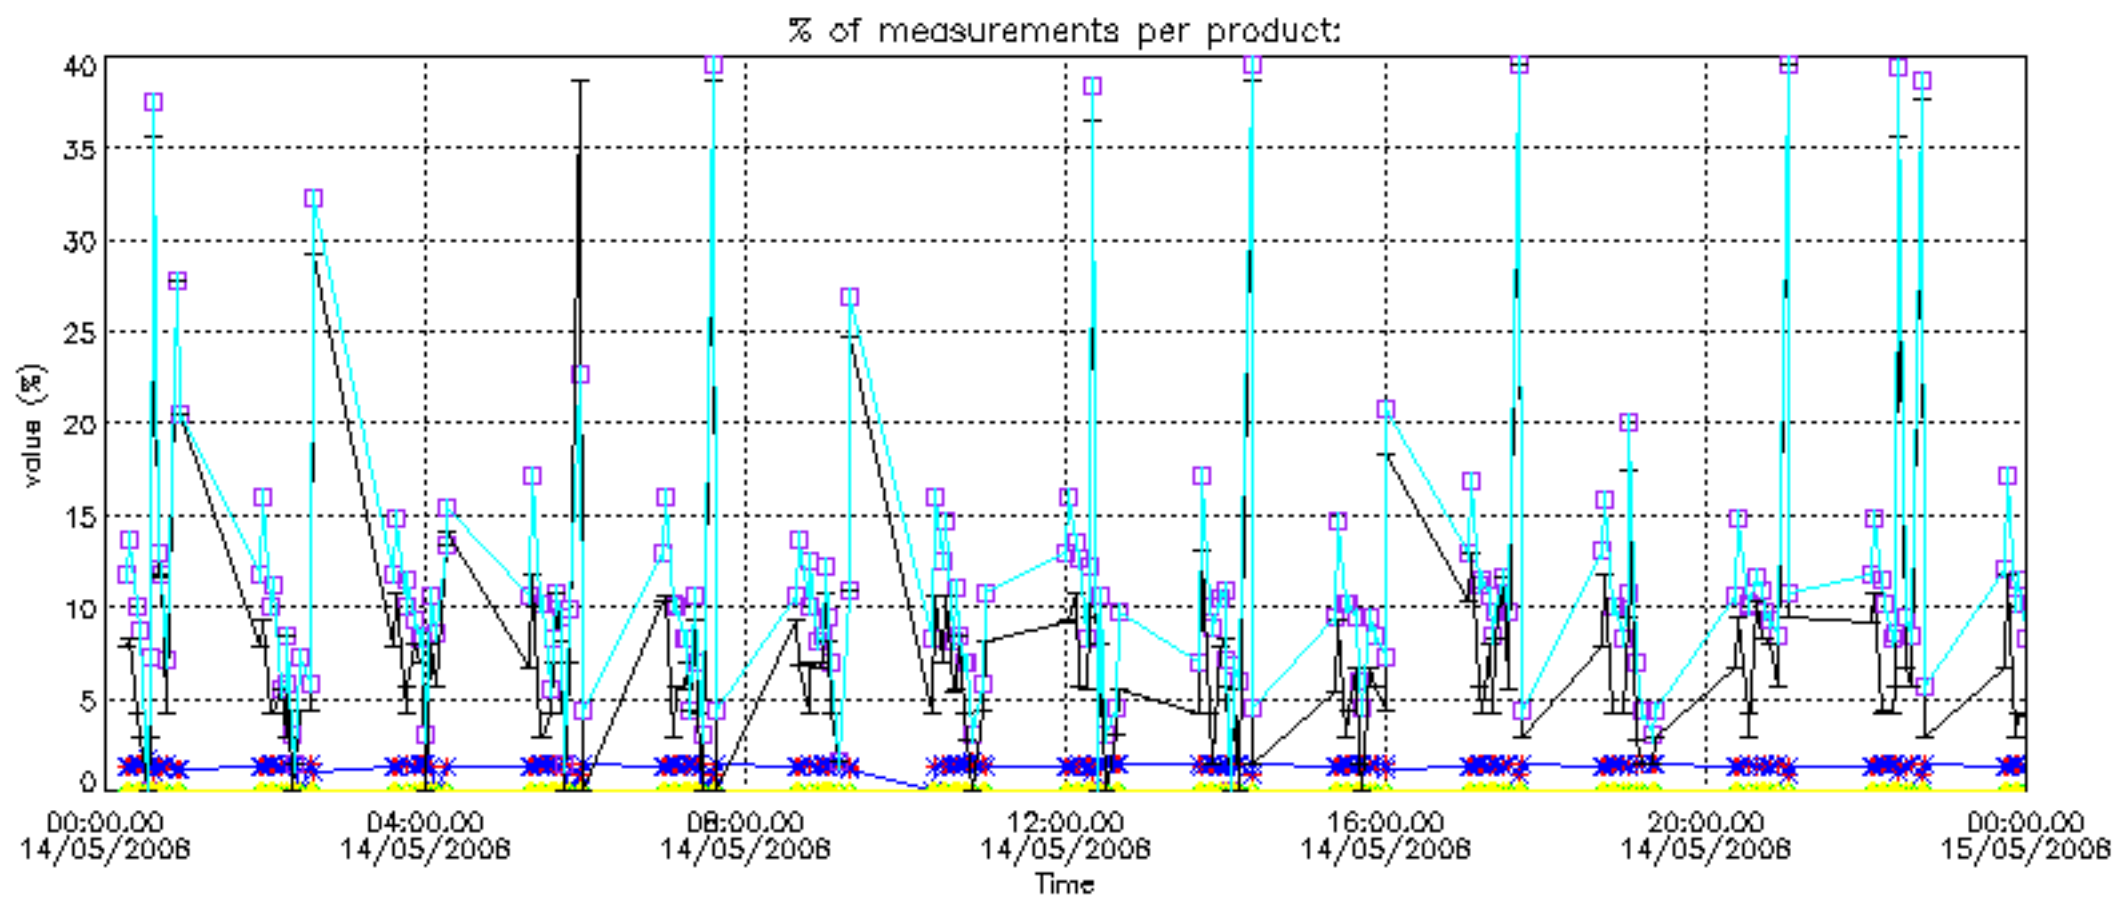

Percentage of cosmic ray hits per profile

Percentage of datation errors per profile