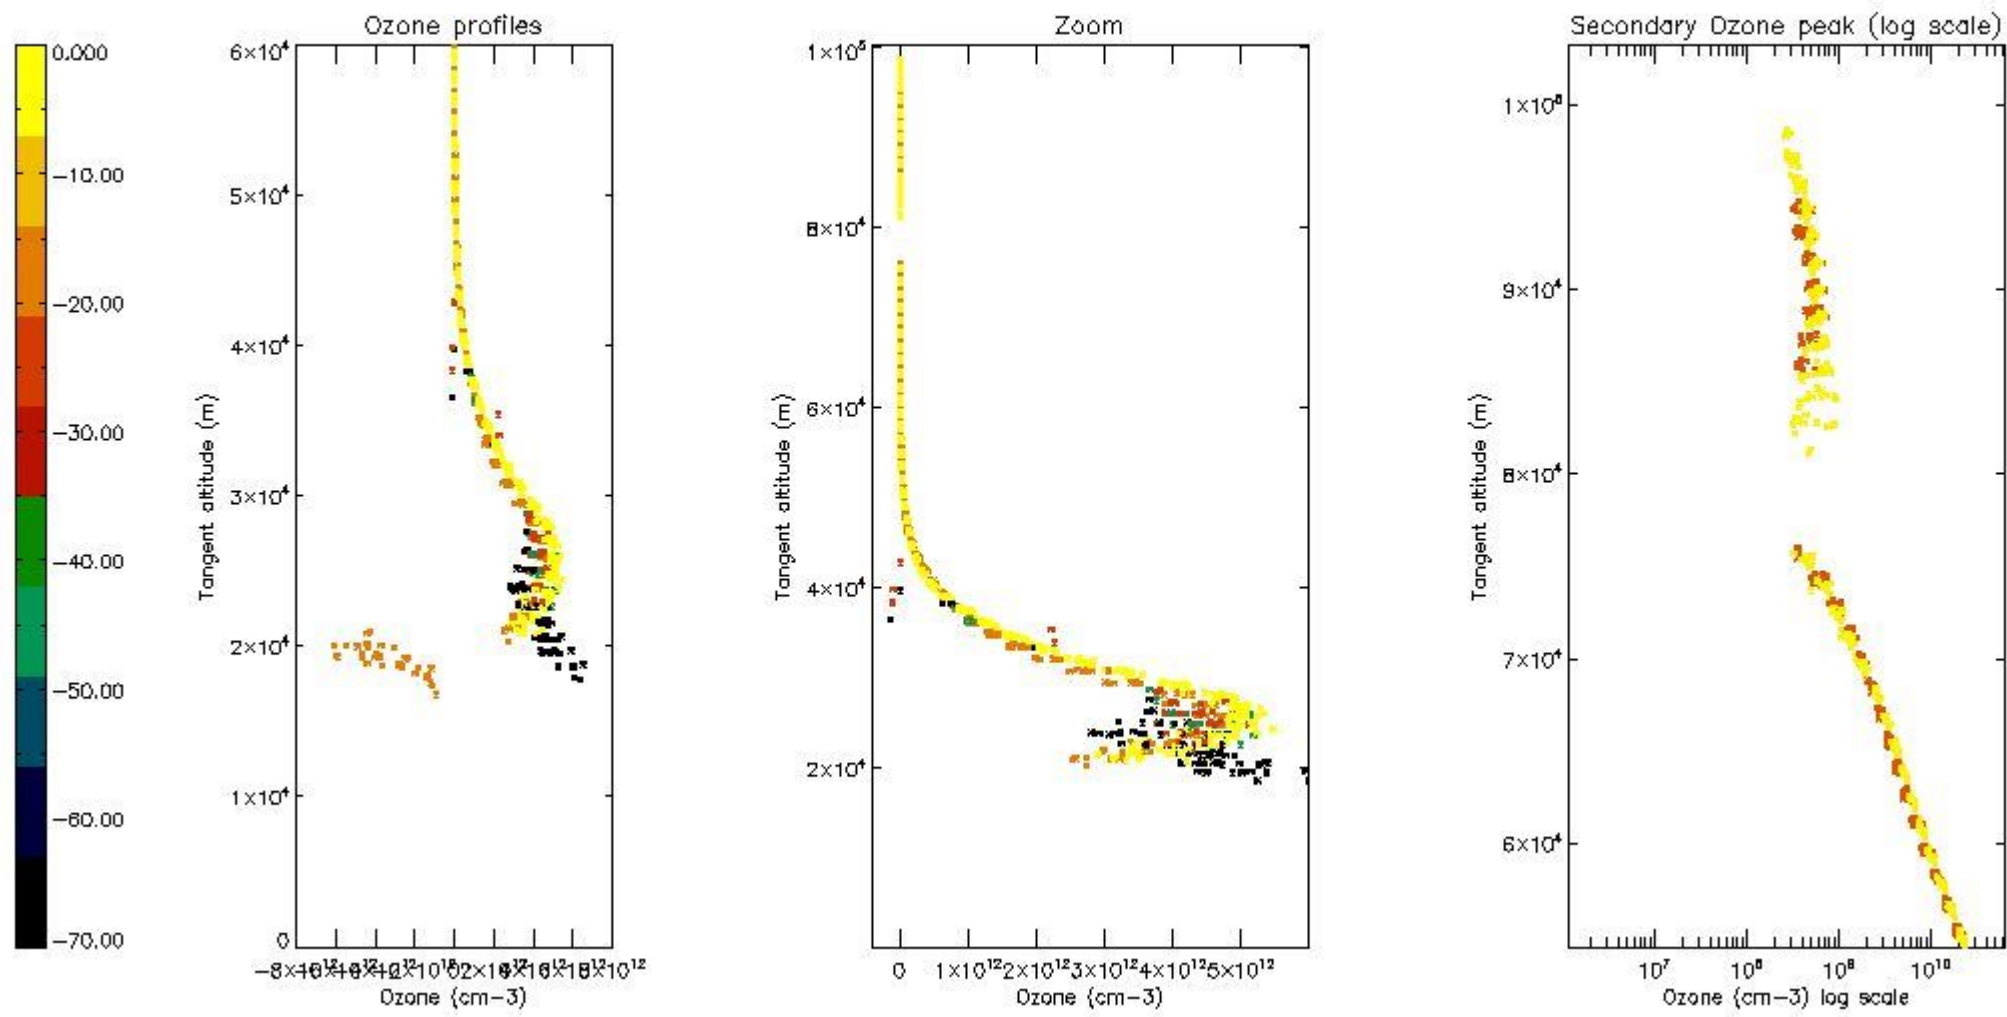

5.5 Plot ozone profiles where STD < 5% (dark without errors)

The colorbar represents the latitude.