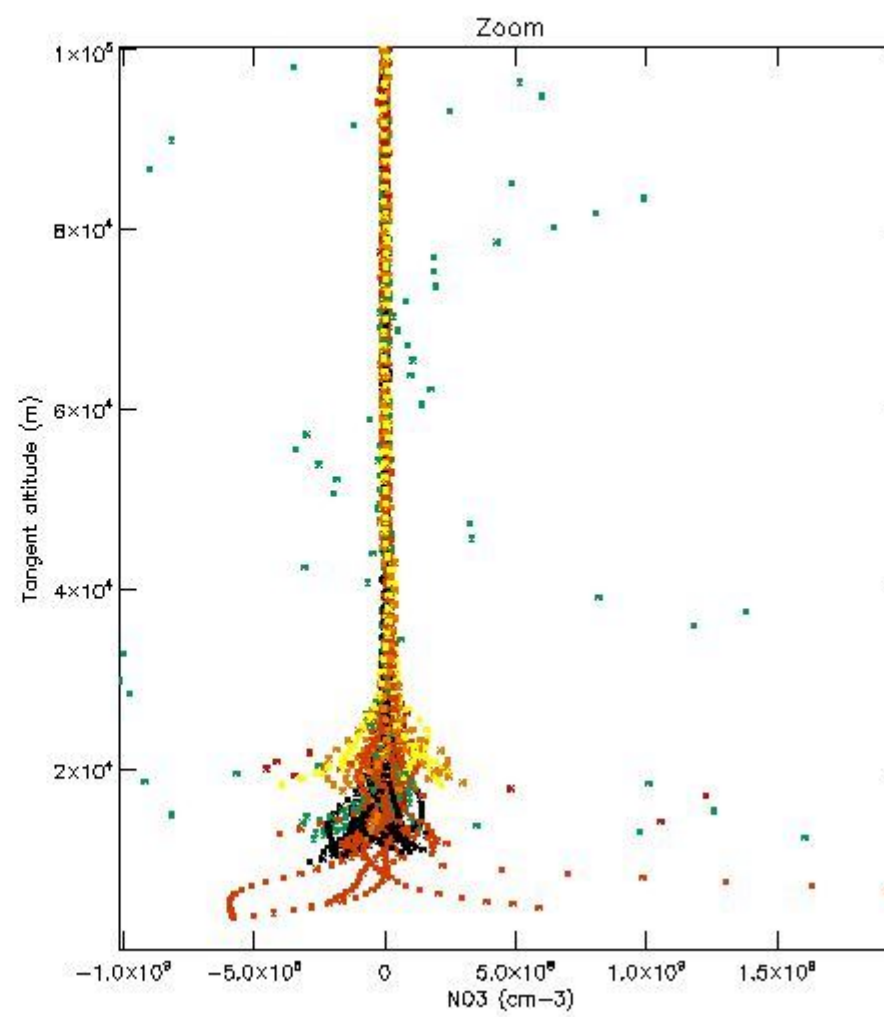

*5.4 Plot ozone profiles where STD < 10% (dark without errors)*

The colorbar represents the latitude.

*5.5 Plot ozone profiles where STD < 5% (dark without errors)*

The colorbar represents the latitude.

*5.6 Plot NO<sub>2</sub> profiles for all STD (dark without errors)*

The colorbar represents the latitude.

*5.7 Plot NO3 profiles for all STD (dark without errors)*

The colorbar represents the latitude.

5.8 Plot H<sub>2</sub>O profiles for all STD (only for occultations of stars 1,2,3,4,13,14,16,26,63 dark without errors)