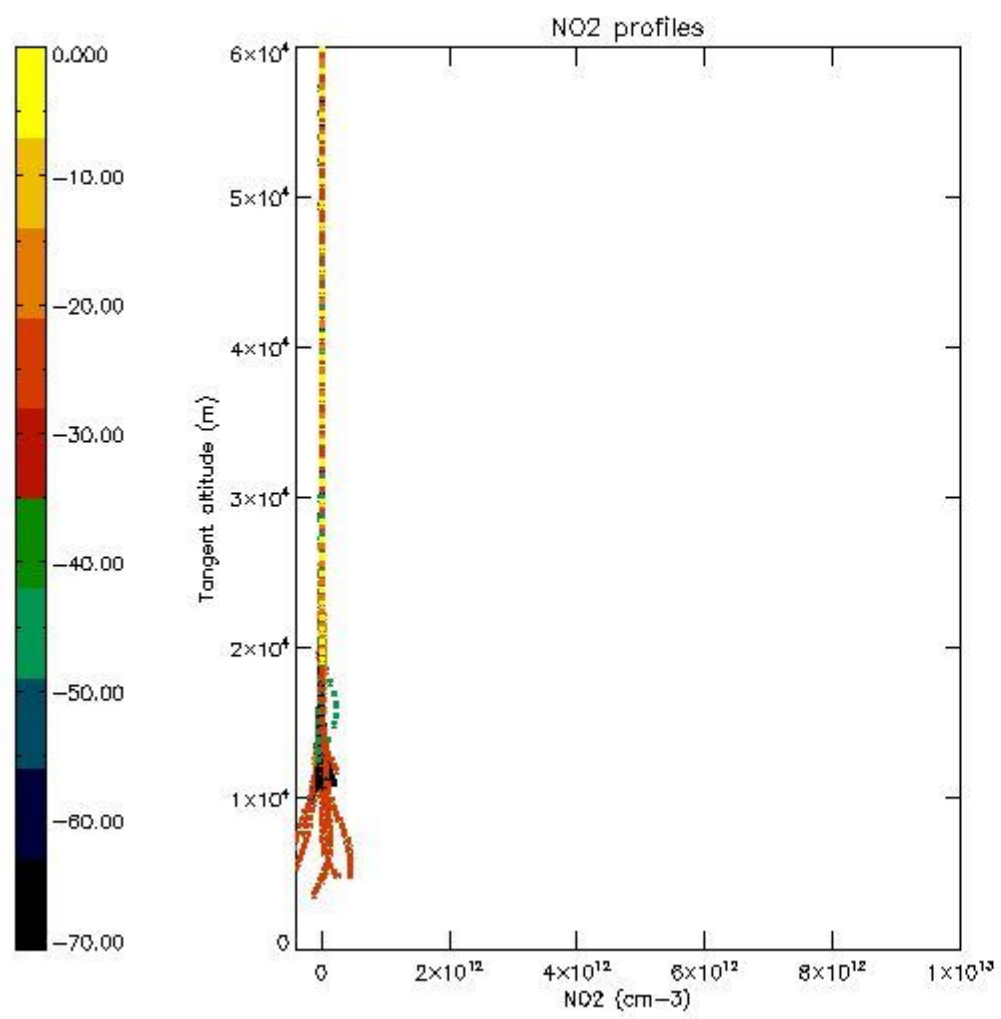

*5.4 Plot ozone profiles where STD < 10% (dark without errors)*

The colorbar represents the latitude.

*5.5 Plot ozone profiles where STD < 5% (dark without errors)*

The colorbar represents the latitude.

*5.6 Plot NO<sub>2</sub> profiles for all STD (dark without errors)*

The colorbar represents the latitude.

*5.7 Plot NO3 profiles for all STD (dark without errors)*

The colorbar represents the latitude.

5.8 Plot H<sub>2</sub>O profiles for all STD (only for occultations of stars 1,2,3,4,13,14,16,26,63 dark without errors)