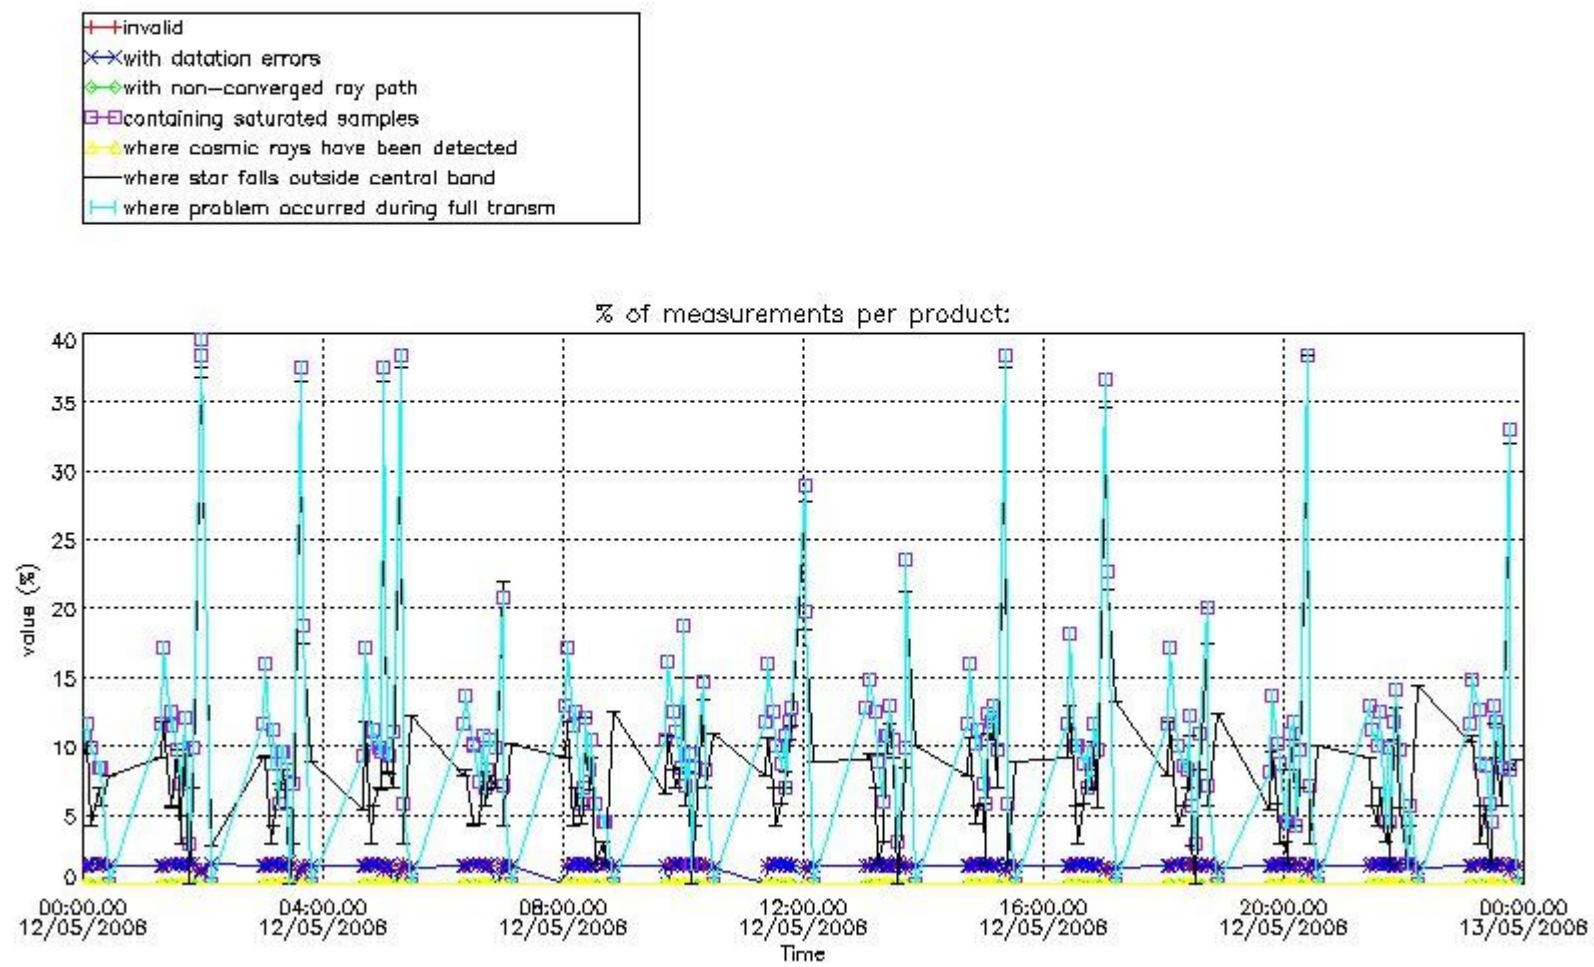

4.2 Plot quality information per product coming from level 1b processing (world map)

4.2.1 Plot level 1 quality information per product (world map): ENVISAT ASCENDING passes