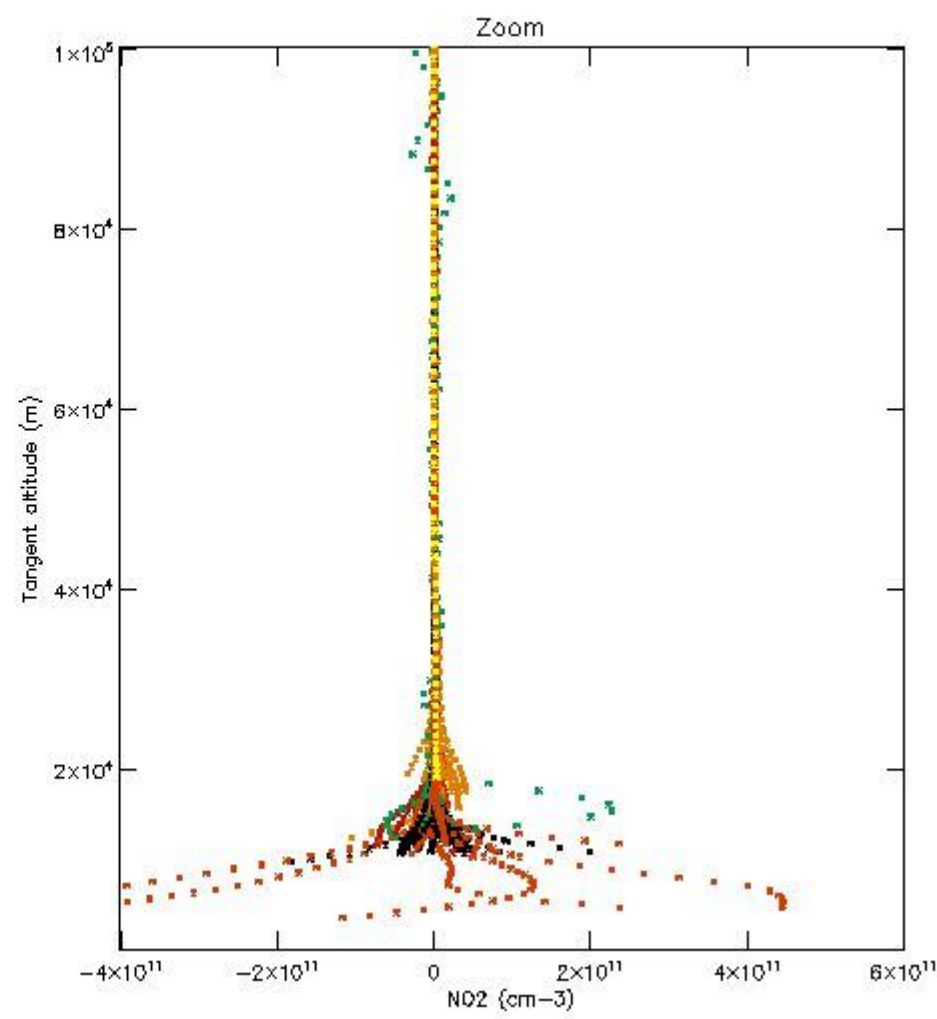

5.7 Plot NO3 profiles for all STD (dark without errors)

The colorbar represents the latitude.