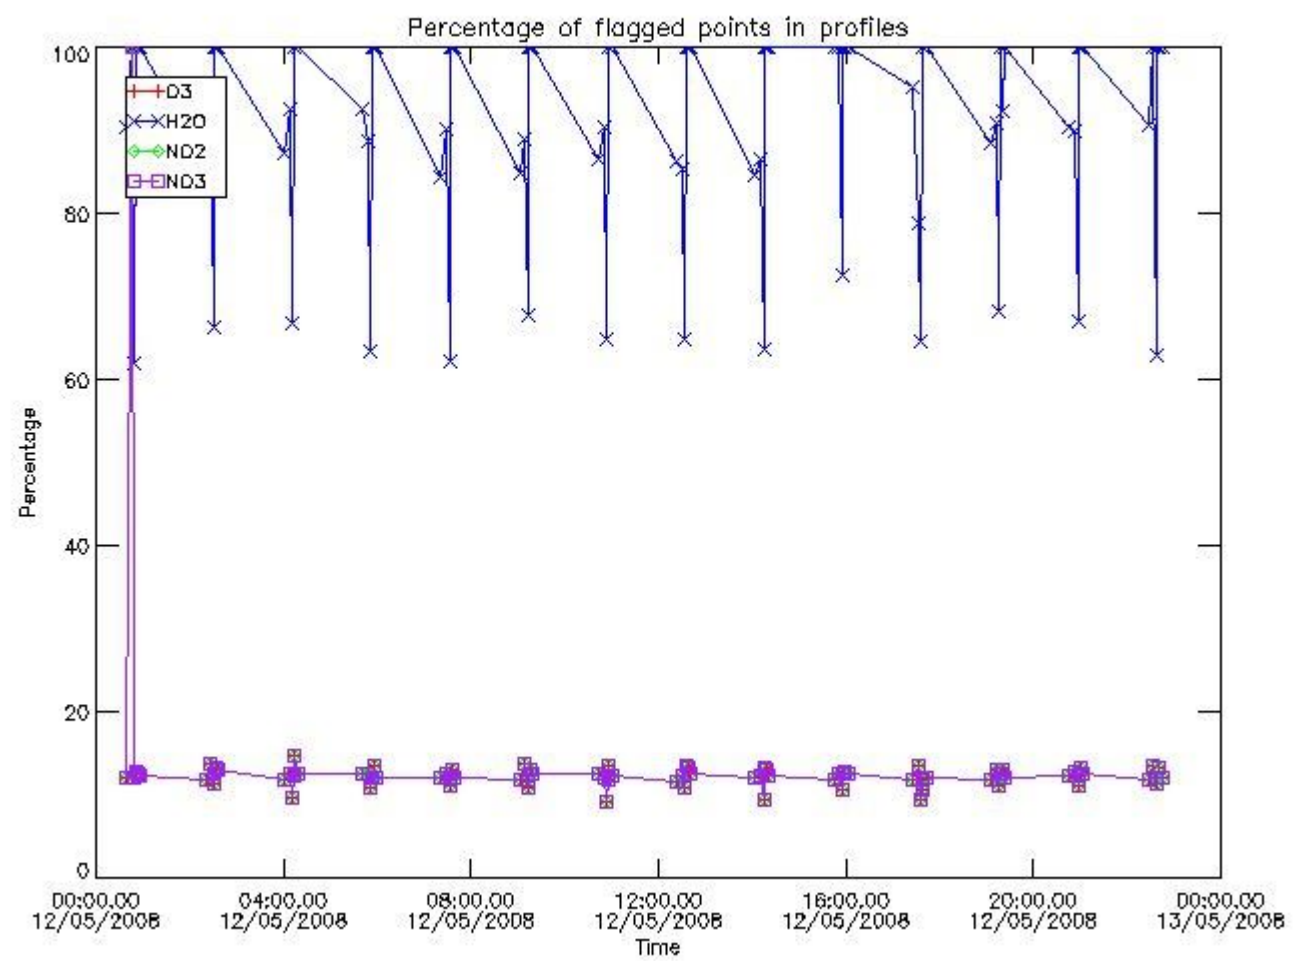

3. Quality information per product

In this section it is plotted some information contained in the Quality Summary data set of the level 2 products. Only products in dark limb conditions and without errors (error flag in the MPH set to "0") are used.

3.1 Plot quality information per product (time dependant)

3.2 Plot quality information per product (world map)