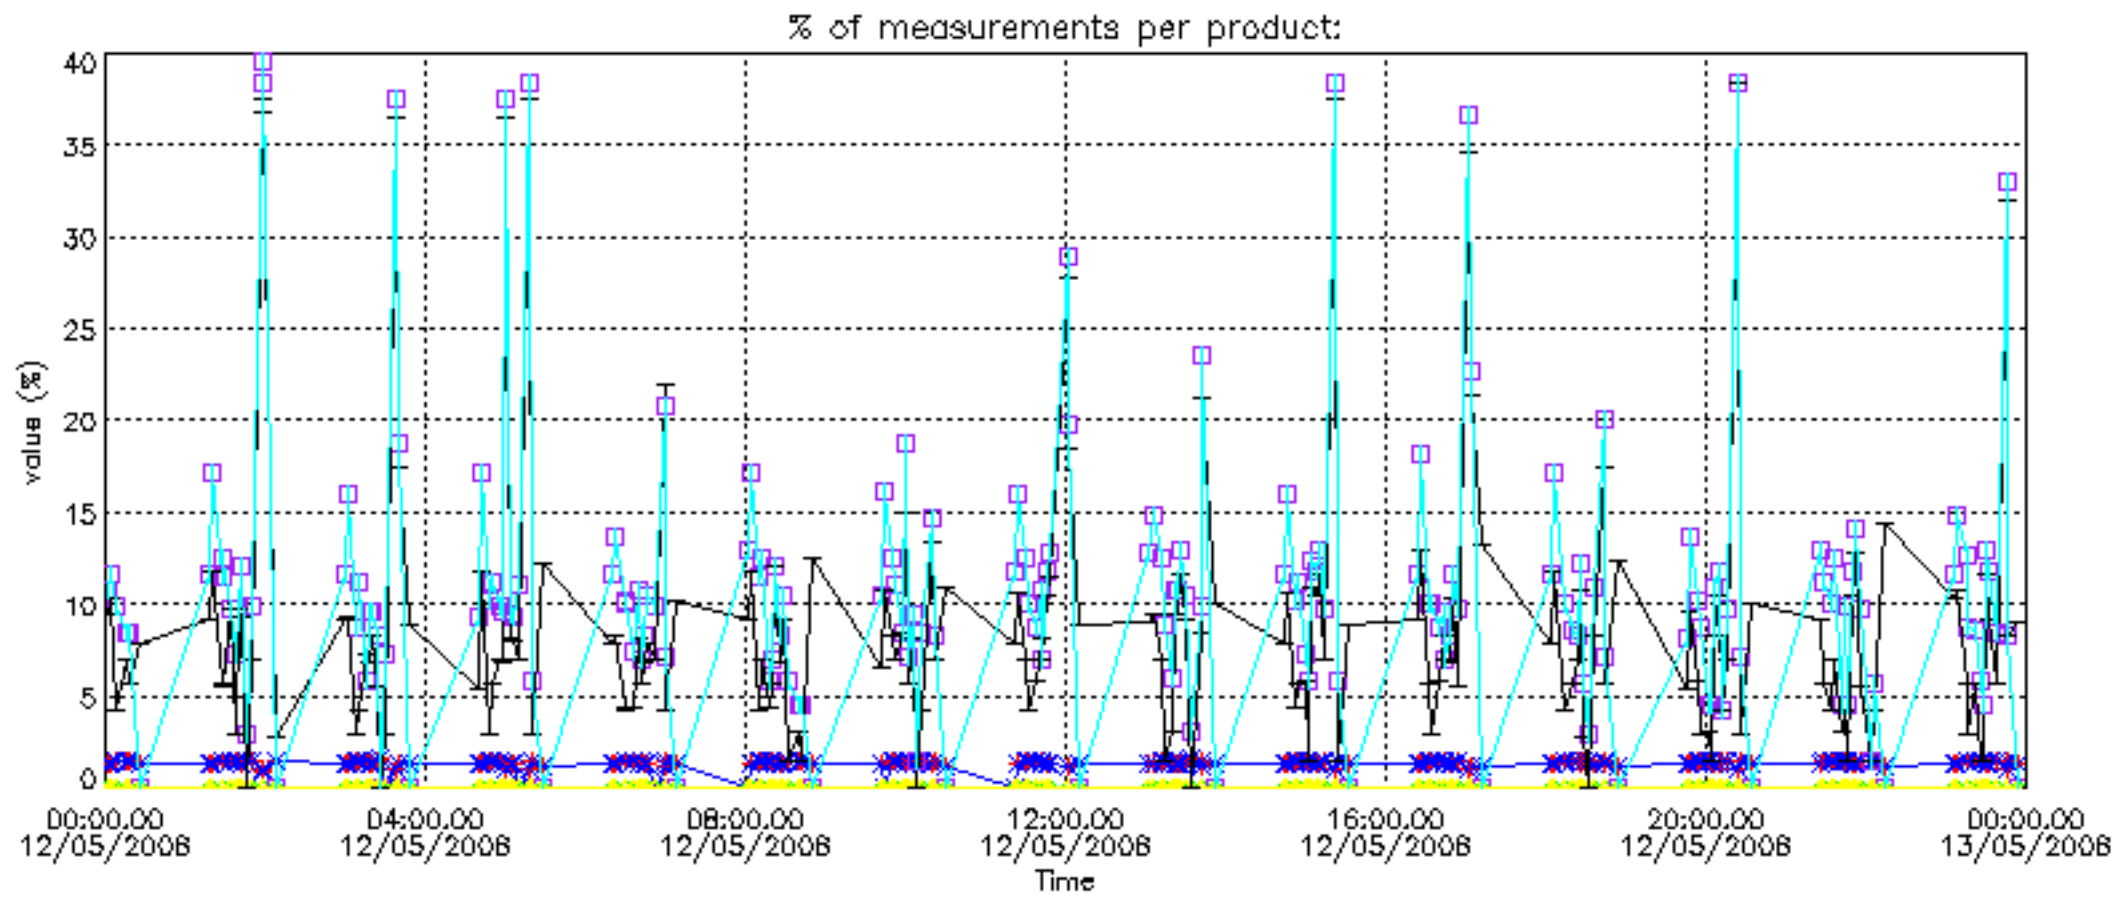

Percentage of cosmic ray hits per profile

Percentage of datation errors per profile