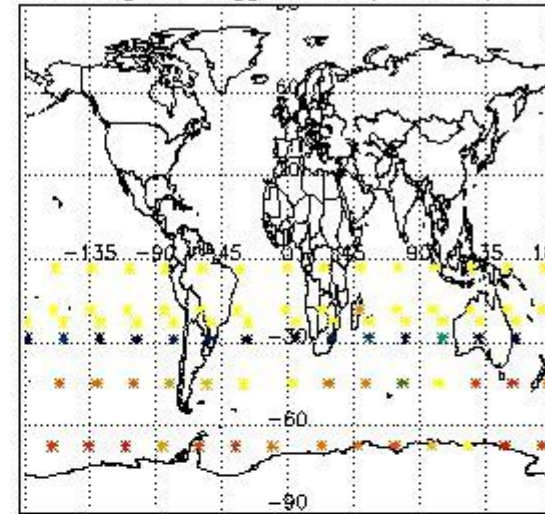

#### 3.1 Plot quality information per product (time dependant)

*3.2 Plot quality information per product (world map)*

Percentage of flagged data per O3 profile

Percentage of flagged data per H2O profile

Percentage of flagged data per NO2 profile