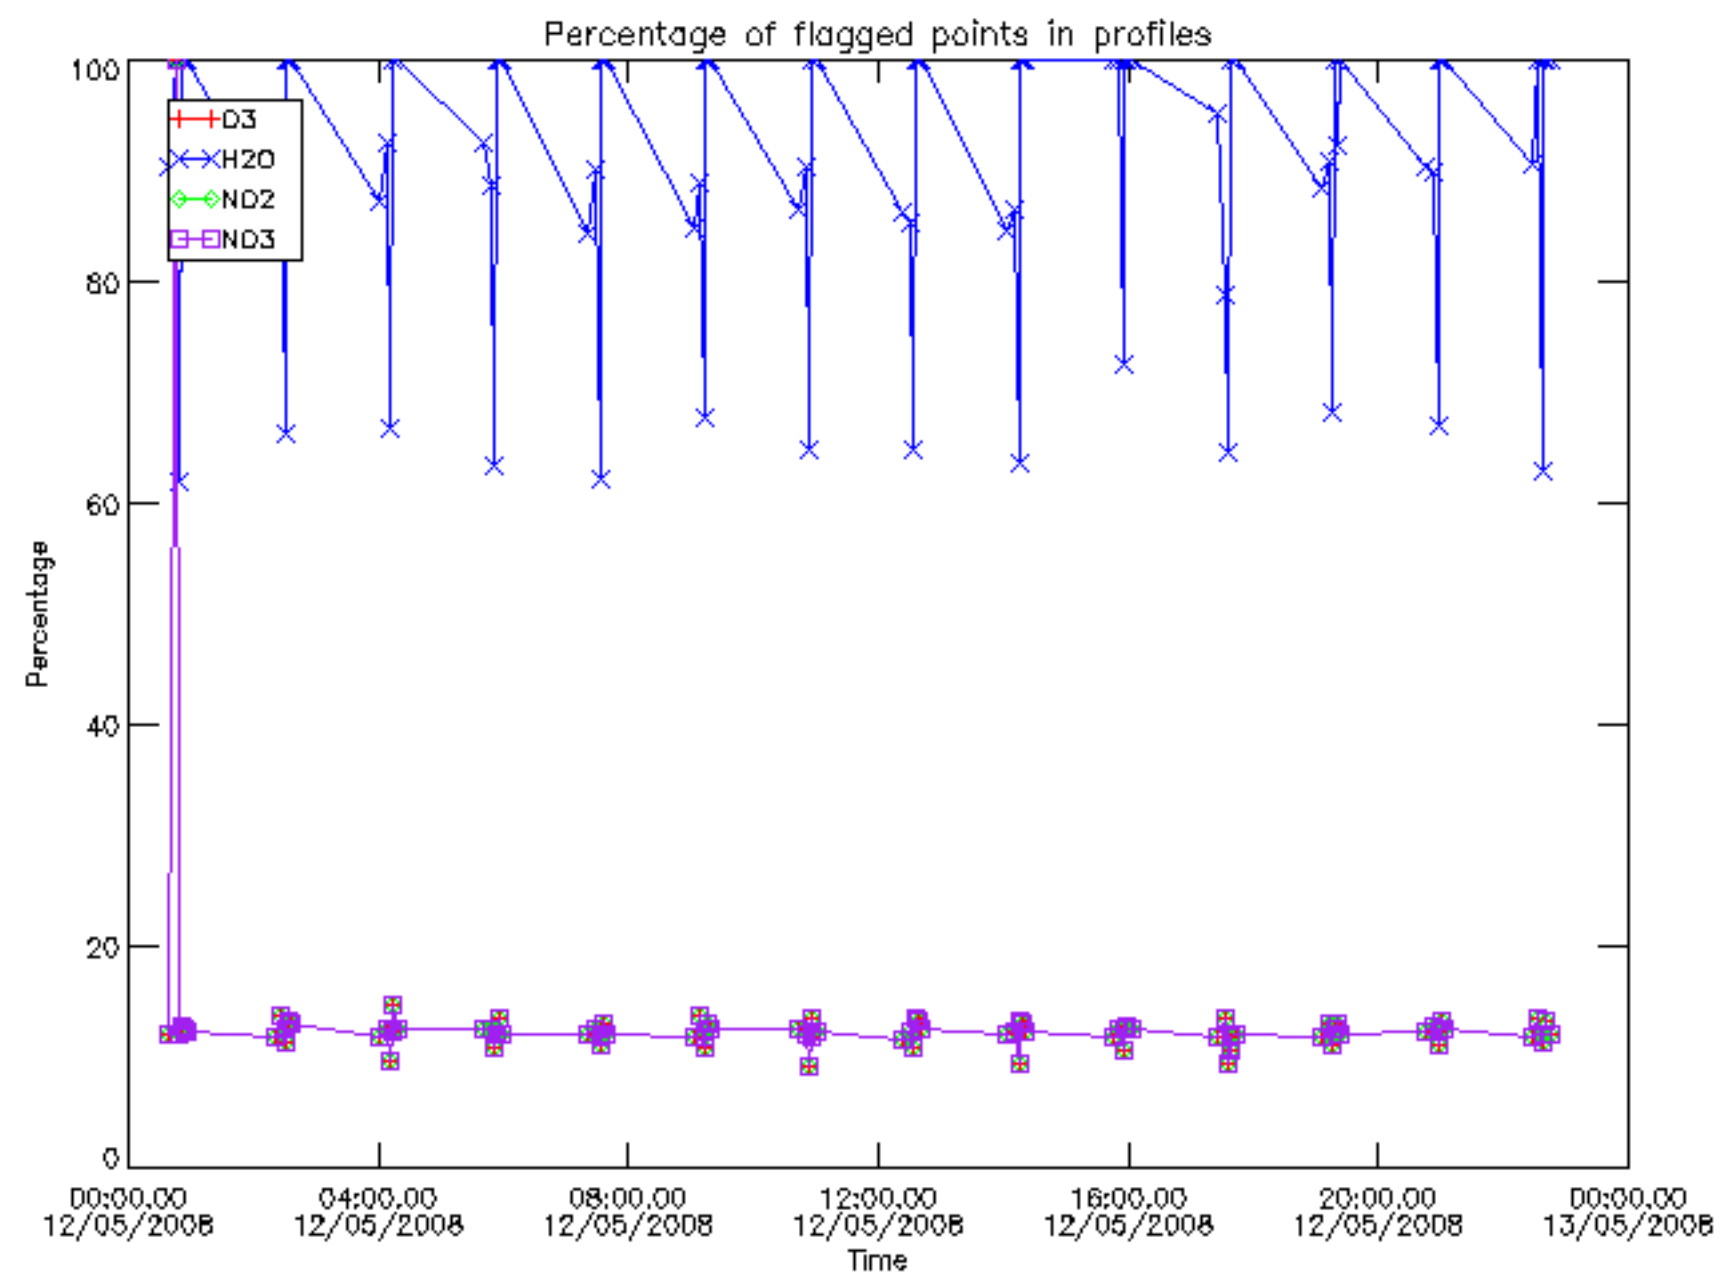

Percentage of flagged data per D3 profile

Percentage of flagged data per H2O profile