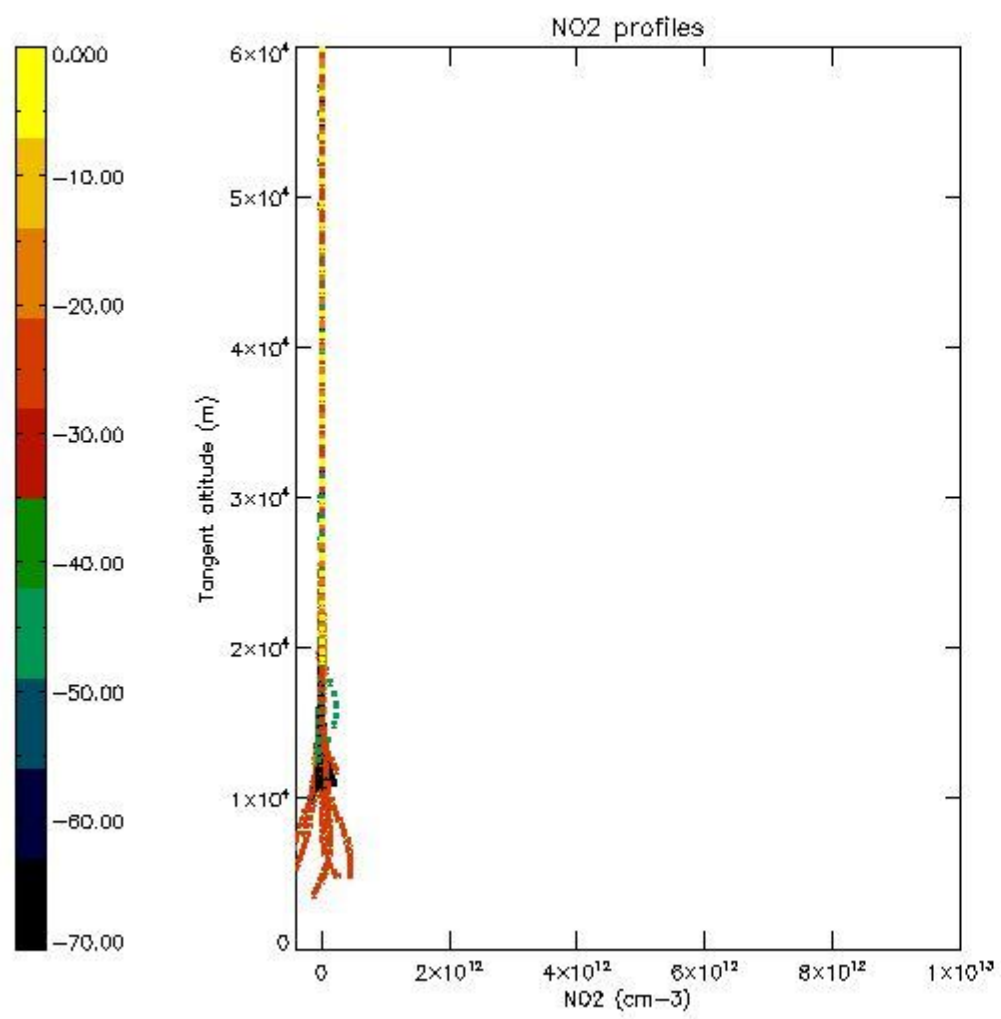

5.7 Plot NO3 profiles for all STD (dark without errors)

The colorbar represents the latitude.