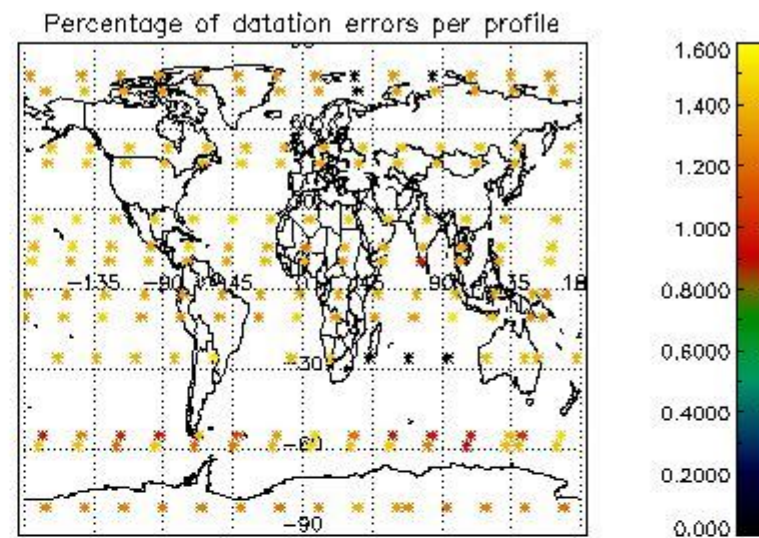

5. Trace gas profiles

5.1 Ozone statistics based on quality of products

The final quality of the products can be "measured" using the STD (Standard Deviation) attached to every point profile. This information is written to the parameter GOM_NL__2P/NL_LOCAL_SPECIES_DENSITY/o3_std of the level 2 products. The table below shows the statistics for given STD ranges.

The statistics are given with respect to the overall valid production:

- Products without fatal errors: GOM_NL__2P/MPH/PRODUCT_ERR=0
- Valid point profile: GOM_NL__2P/NL_LOCAL_SPECIES_DENSITY/pcd(0)=0

The 'Criteria' is applied to valid points of dark limb products:

- Products in dark limb illumination condition: GOM_NL__2P/NL_SUMMARY_QUALITY/obs_ill_cond=0
- Products without fatal errors: GOM_NL__2P/MPH/PRODUCT_ERR=0
- Valid point profile: GOM_NL__2P/NL_LOCAL_SPECIES_DENSITY/pcd(0)=0

So, the table below shows the percentage of dark limb and valid observations for each criteria with respect to the overall valid daily observations.

Criteria	% of total production
All STD	25
STD < 20	10