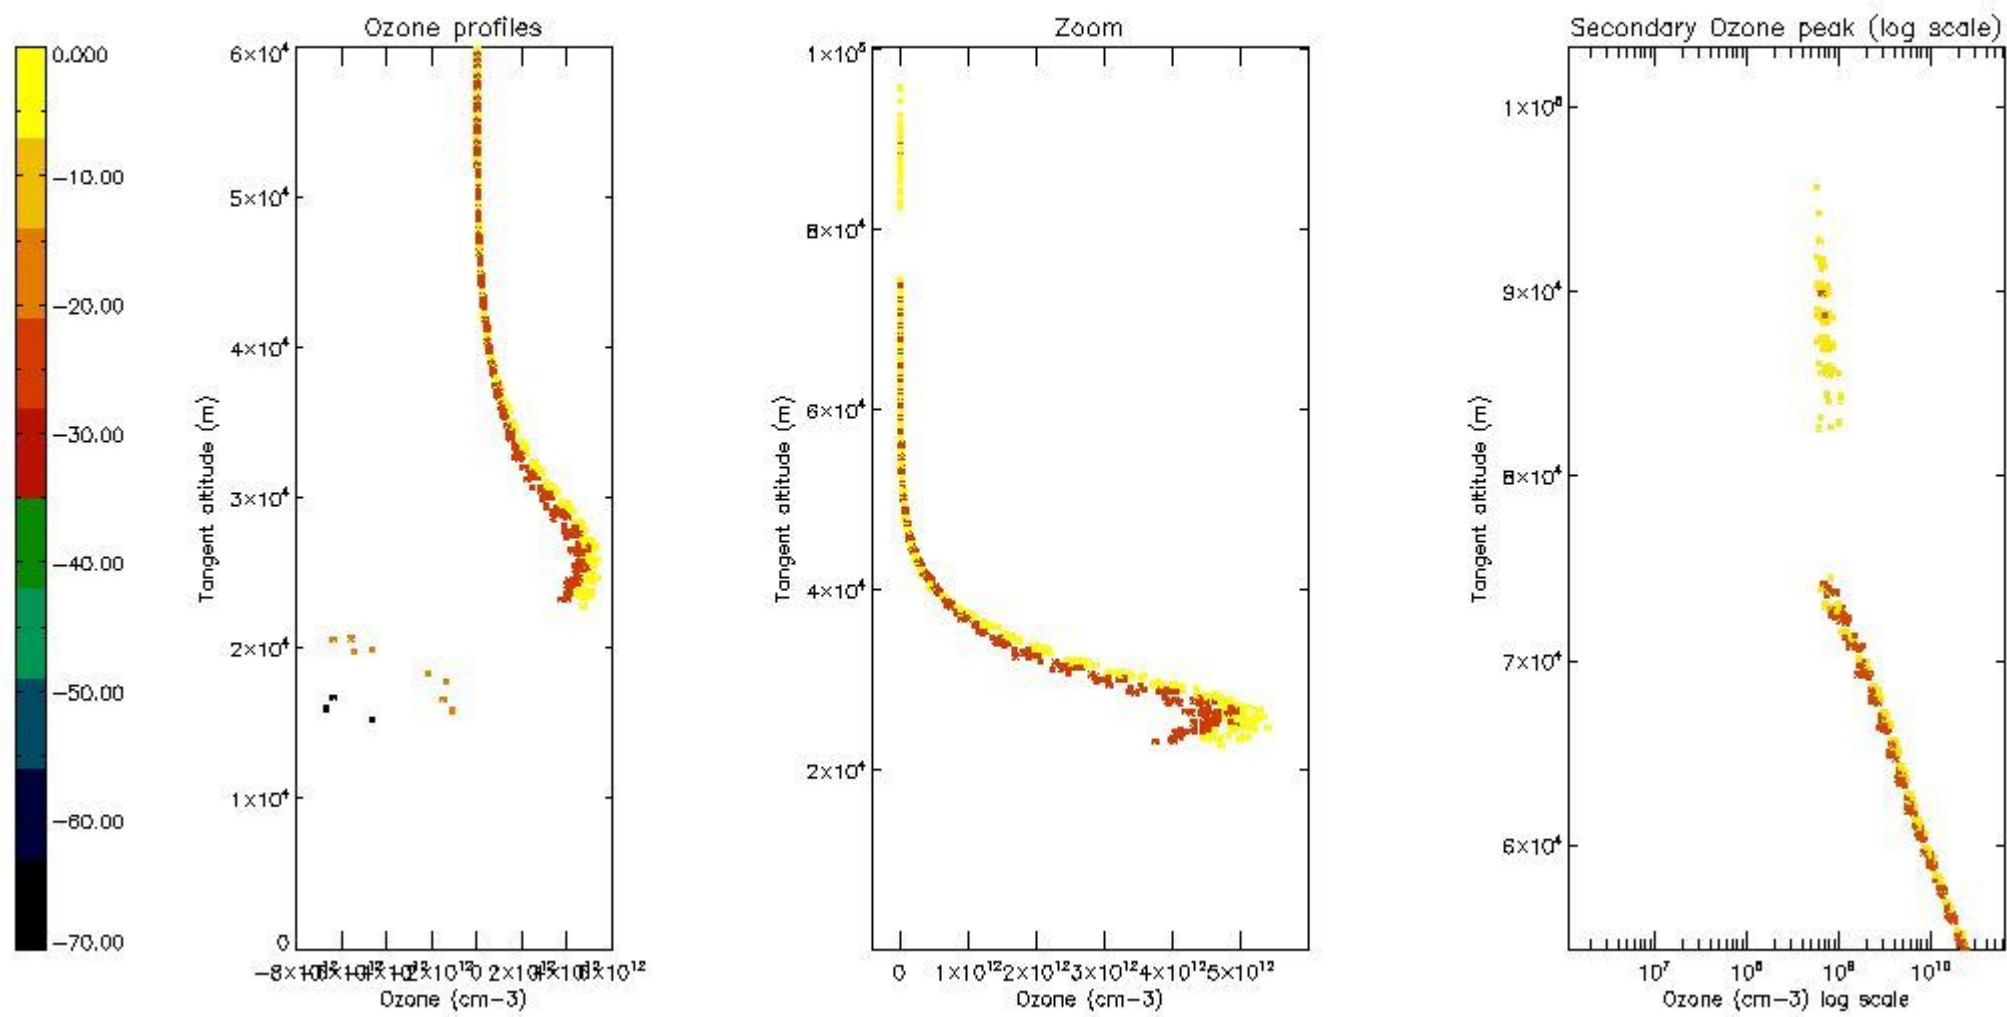

5.6 Plot NO₂ profiles for all STD (dark without errors)

The colorbar represents the latitude.