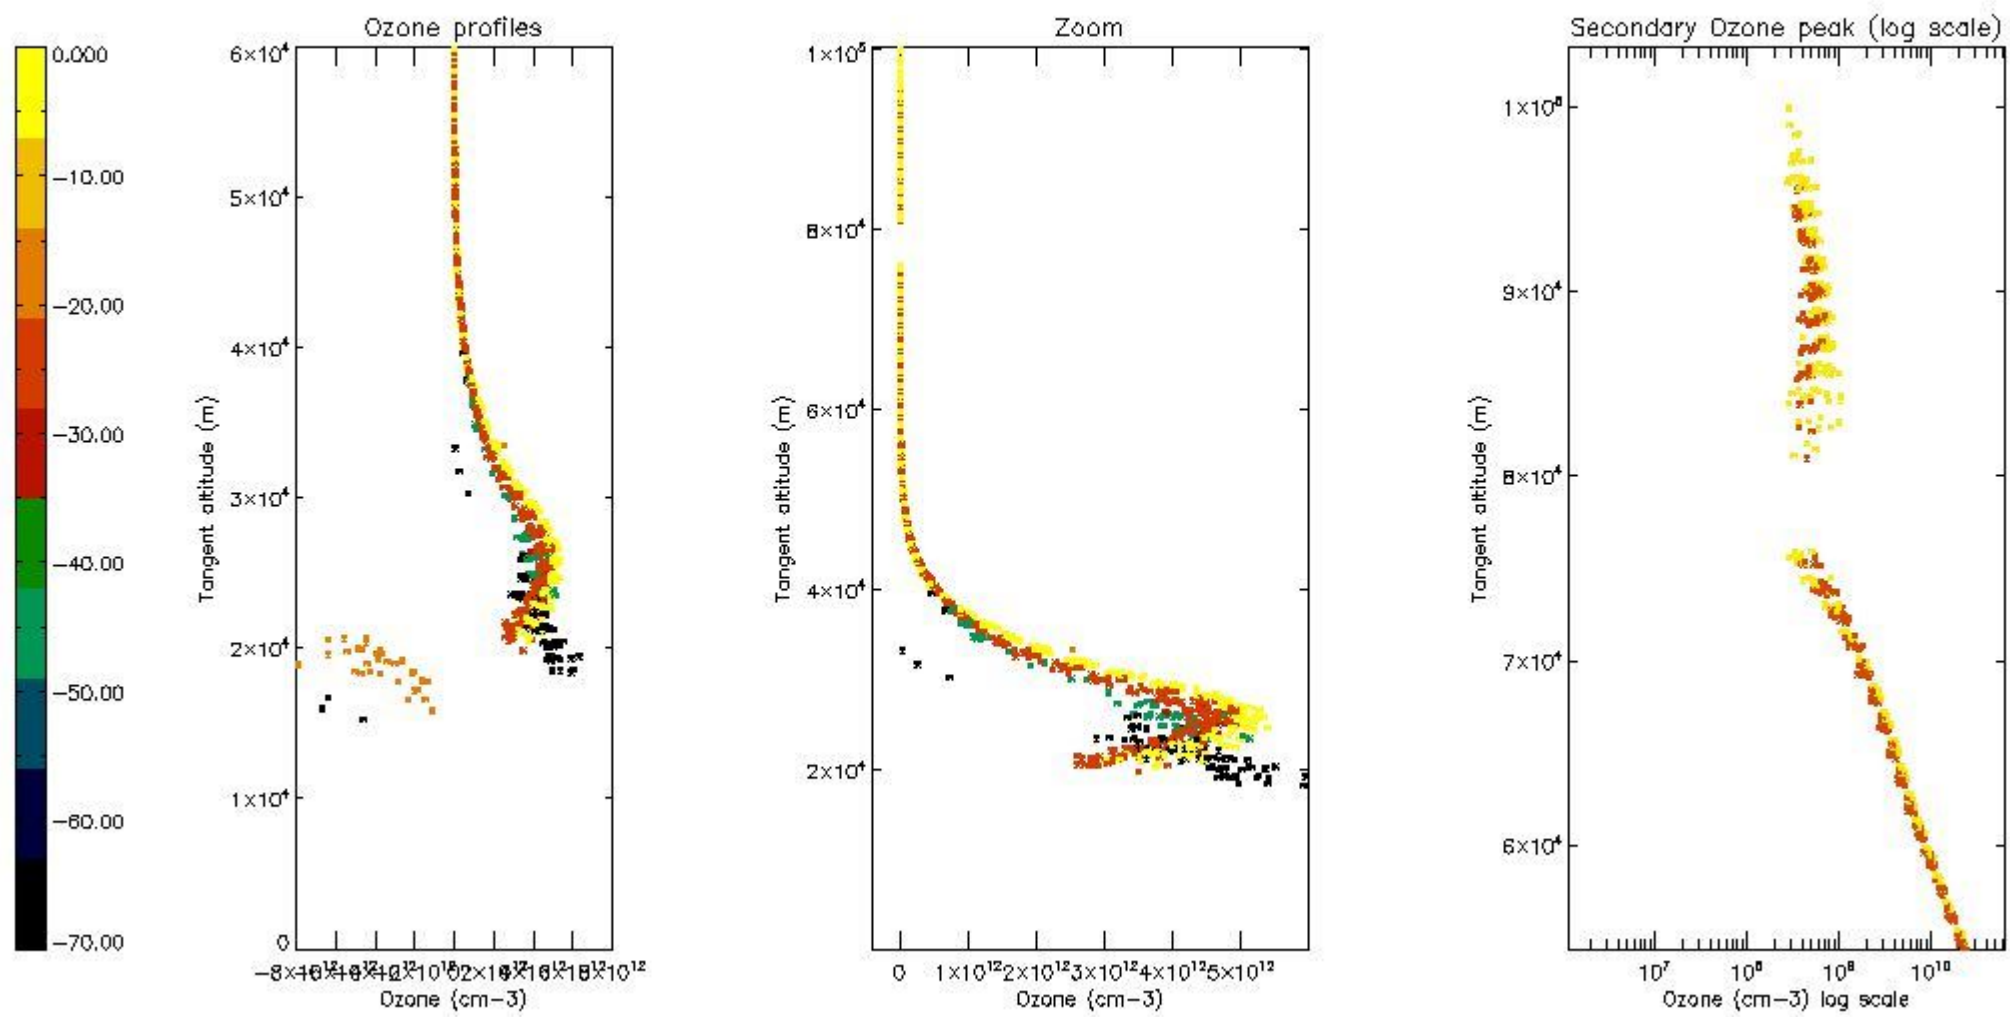

5.5 Plot ozone profiles where STD < 5% (dark without errors)

The colorbar represents the latitude.