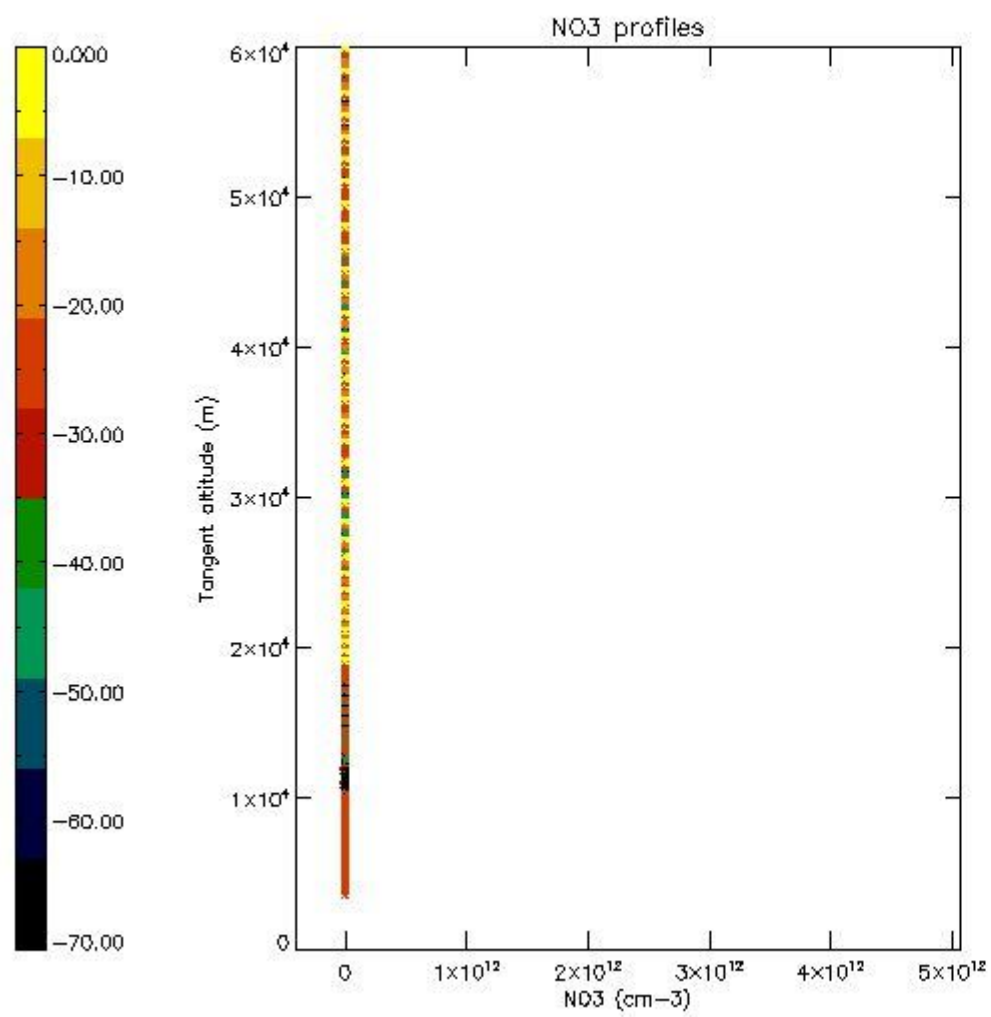

5.8 Plot H₂O profiles for all STD (only for occultations of stars 1,2,3,4,13,14,16,26,63 dark without errors)

The colorbar represents the latitude.