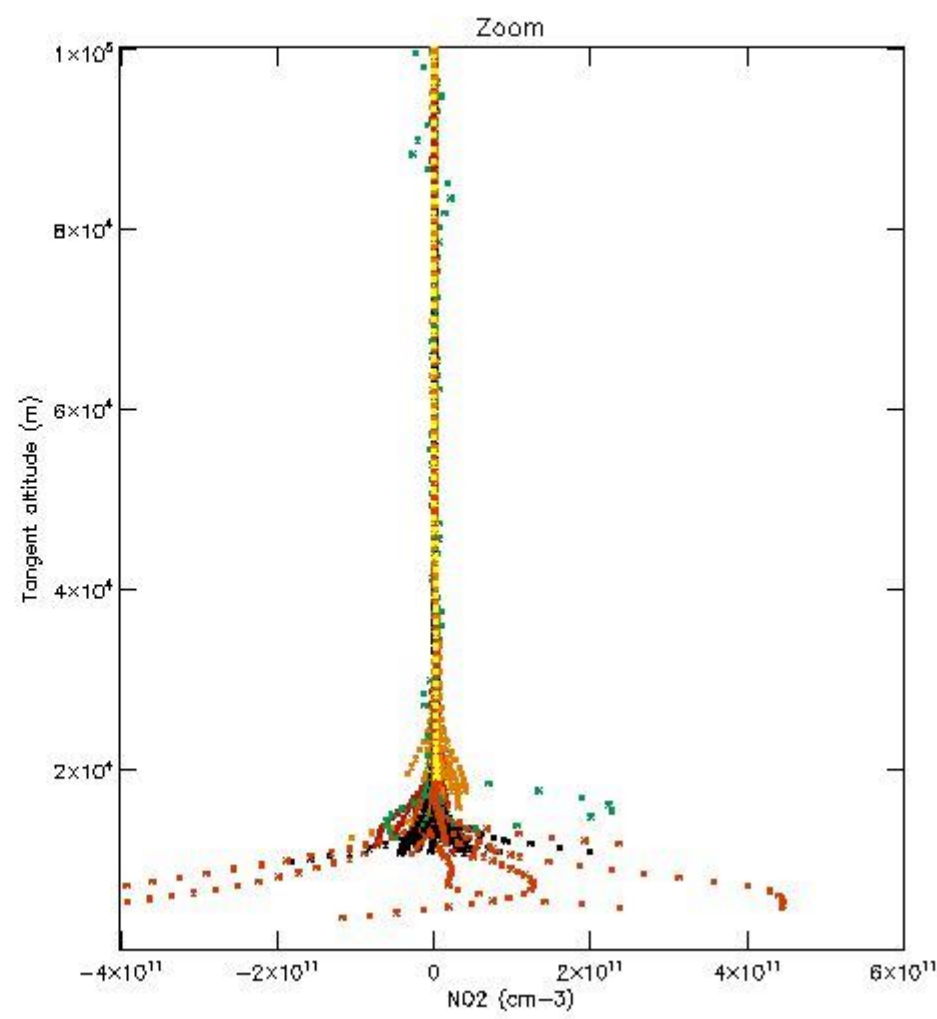

*5.4 Plot ozone profiles where STD < 10% (dark without errors)*

The colorbar represents the latitude.

*5.5 Plot ozone profiles where STD < 5% (dark without errors)*

The colorbar represents the latitude.

*5.6 Plot NO<sub>2</sub> profiles for all STD (dark without errors)*

The colorbar represents the latitude.

*5.7 Plot NO3 profiles for all STD (dark without errors)*

The colorbar represents the latitude.

5.8 Plot H<sub>2</sub>O profiles for all STD (only for occultations of stars 1,2,3,4,13,14,16,26,63 dark without errors)