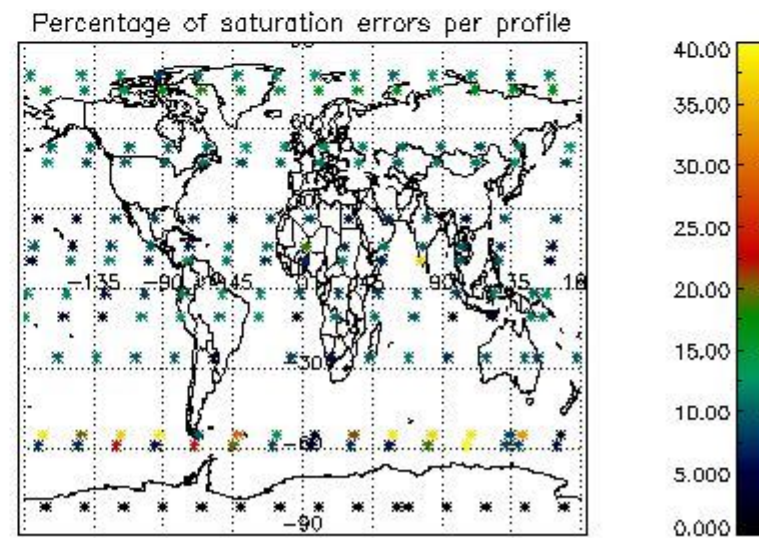

5. Trace gas profiles

5.1 Ozone statistics based on quality of products

The final quality of the products can be "measured" using the STD (Standard Deviation) attached to every point profile. This information is written to the parameter GOM_NL__2P/NL_LOCAL_SPECIES_DENSITY/o3_std of the level 2 products. The table below shows the statistics for given STD ranges.

The statistics are given with respect to the overall valid production:

- Products without fatal errors: GOM_NL__2P/MPH/PRODUCT_ERR=0
- Valid point profile: GOM_NL__2P/NL_LOCAL_SPECIES_DENSITY/pcd(0)=0

The 'Criteria' is applied to valid points of dark limb products:

- Products in dark limb illumination condition: GOM_NL__2P/NL_SUMMARY_QUALITY/obs_ill_cond=0
- Products without fatal errors: GOM_NL__2P/MPH/PRODUCT_ERR=0
- Valid point profile: GOM_NL__2P/NL_LOCAL_SPECIES_DENSITY/pcd(0)=0

So, the table below shows the percentage of dark limb and valid observations for each criteria with respect to the overall valid daily observations.

Criteria	% of total production
All STD	25
STD < 20	10