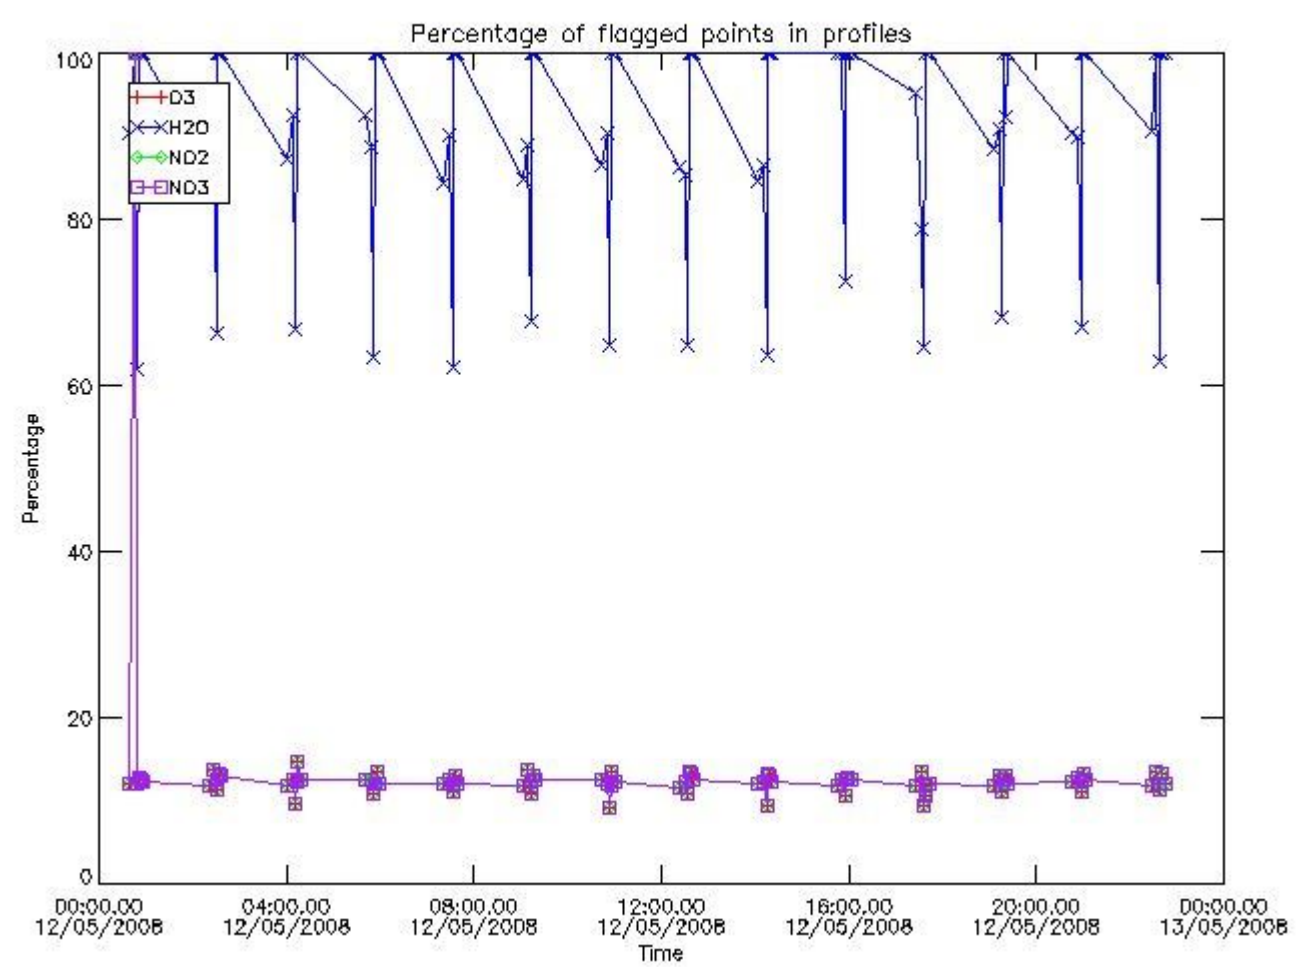

3. Quality information per product

In this section it is plotted some information contained in the Quality Summary data set of the level 2 products. Only products in dark limb conditions and without errors (error flag in the MPH set to "0") are used.

3.1 Plot quality information per product (time dependant)

3.2 Plot quality information per product (world map)