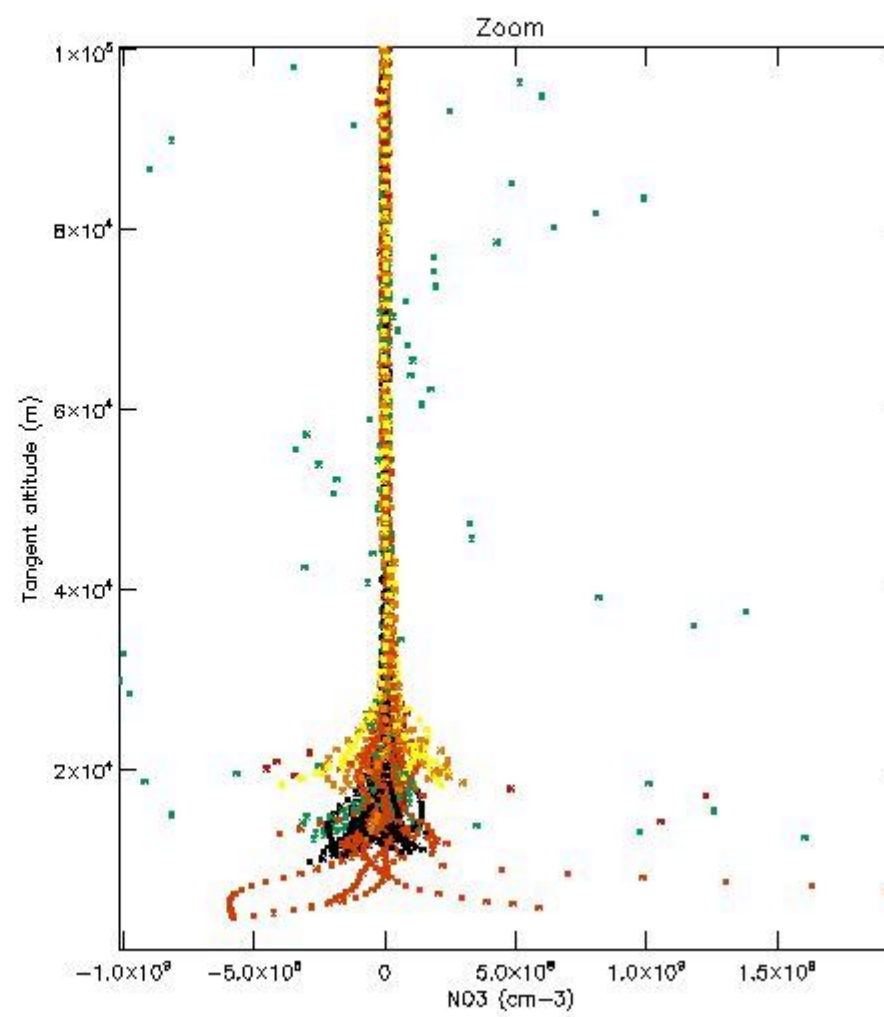

5.8 Plot H₂O profiles for all STD (only for occultations of stars 1,2,3,4,13,14,16,26,63 dark without errors)

The colorbar represents the latitude.