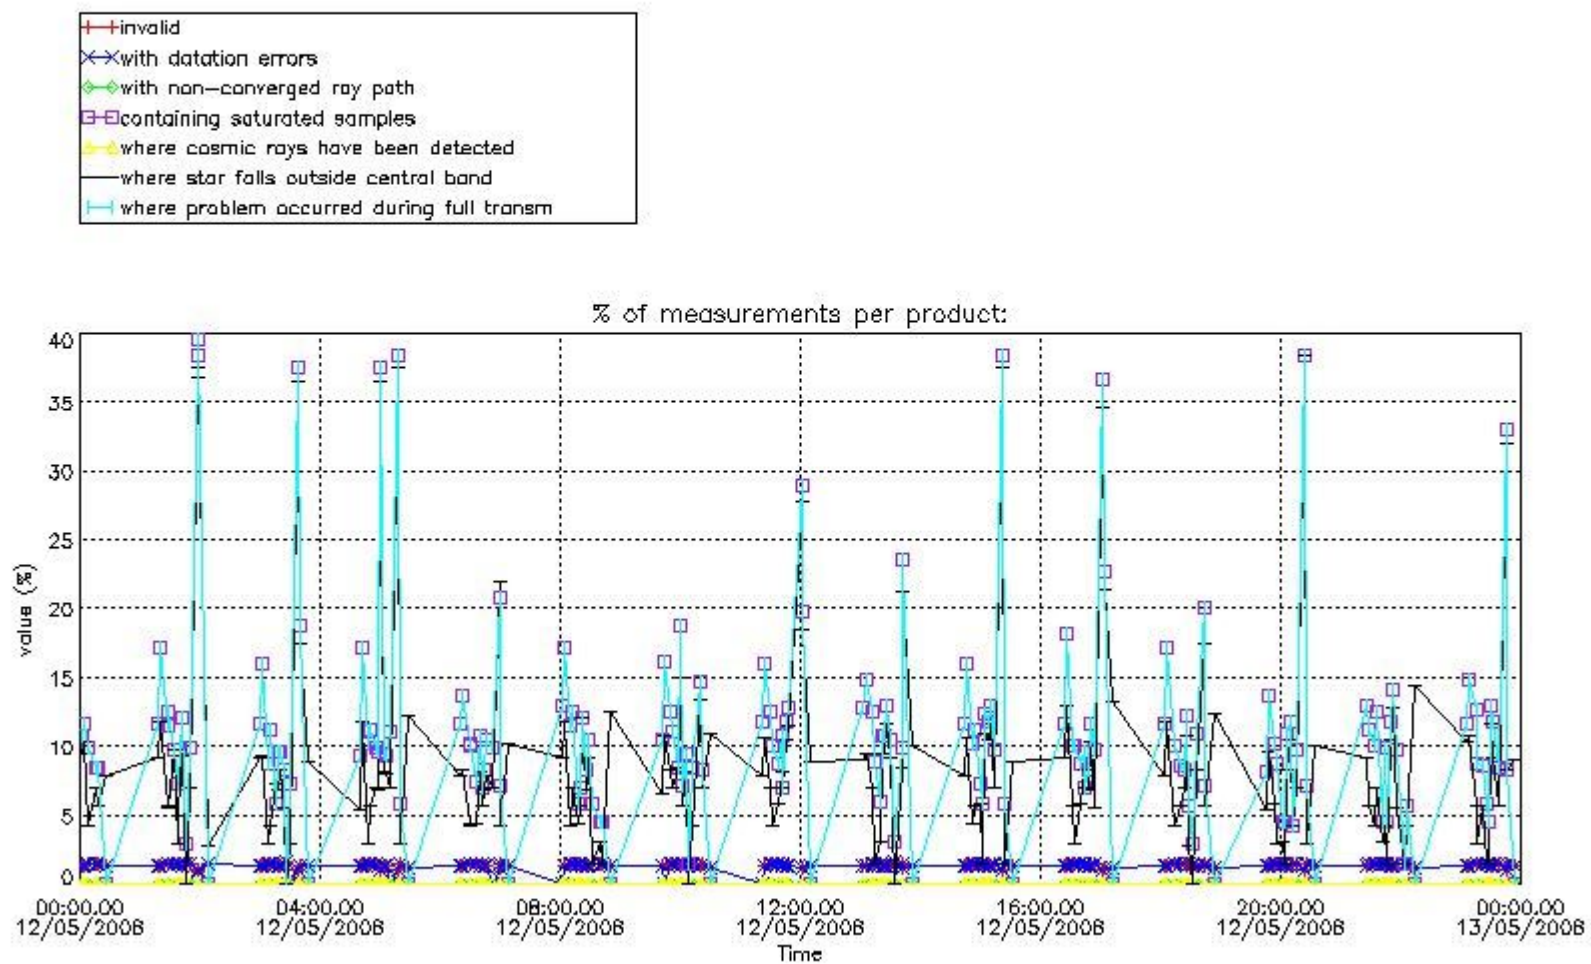

4.2 Plot quality information per product coming from level 1b processing (world map)

4.2.1 Plot level 1 quality information per product (world map): ENVISAT ASCENDING passes