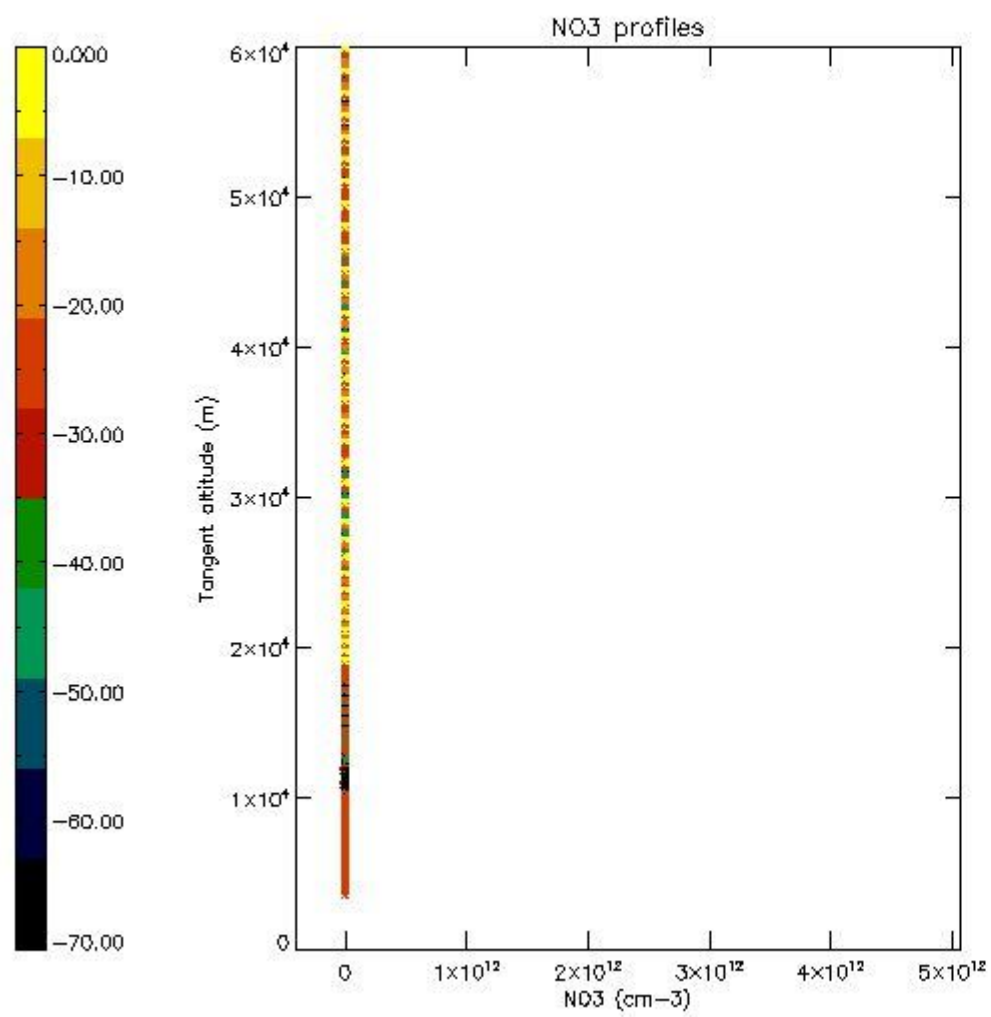

*5.4 Plot ozone profiles where STD < 10% (dark without errors)*

The colorbar represents the latitude.

*5.5 Plot ozone profiles where STD < 5% (dark without errors)*

The colorbar represents the latitude.

*5.6 Plot NO<sub>2</sub> profiles for all STD (dark without errors)*

The colorbar represents the latitude.

*5.7 Plot NO3 profiles for all STD (dark without errors)*

The colorbar represents the latitude.

5.8 Plot H<sub>2</sub>O profiles for all STD (only for occultations of stars 1,2,3,4,13,14,16,26,63 dark without errors)