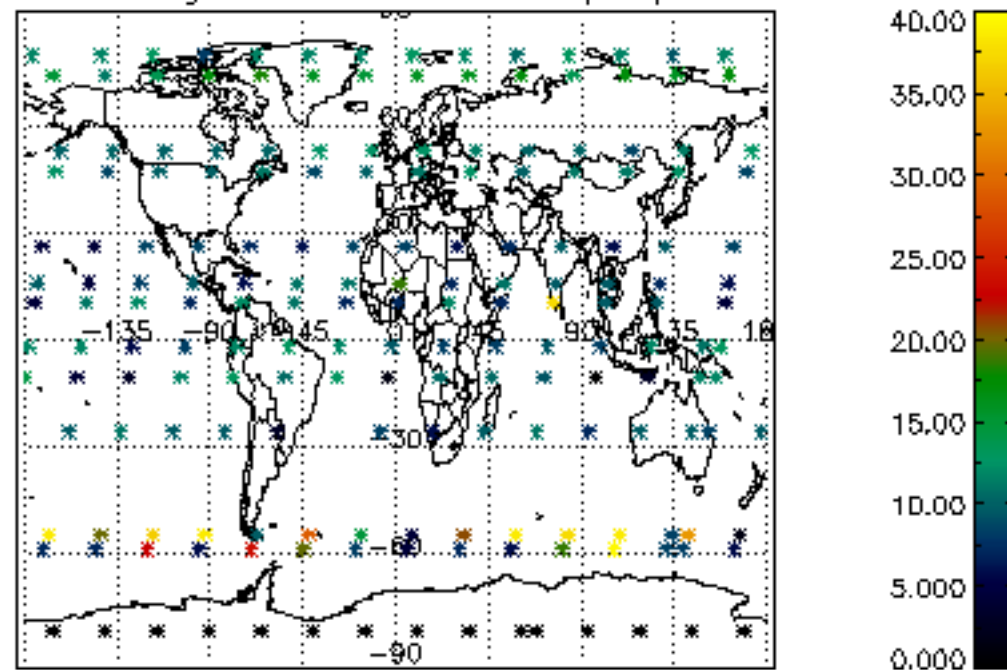

Percentage of saturation errors per profile