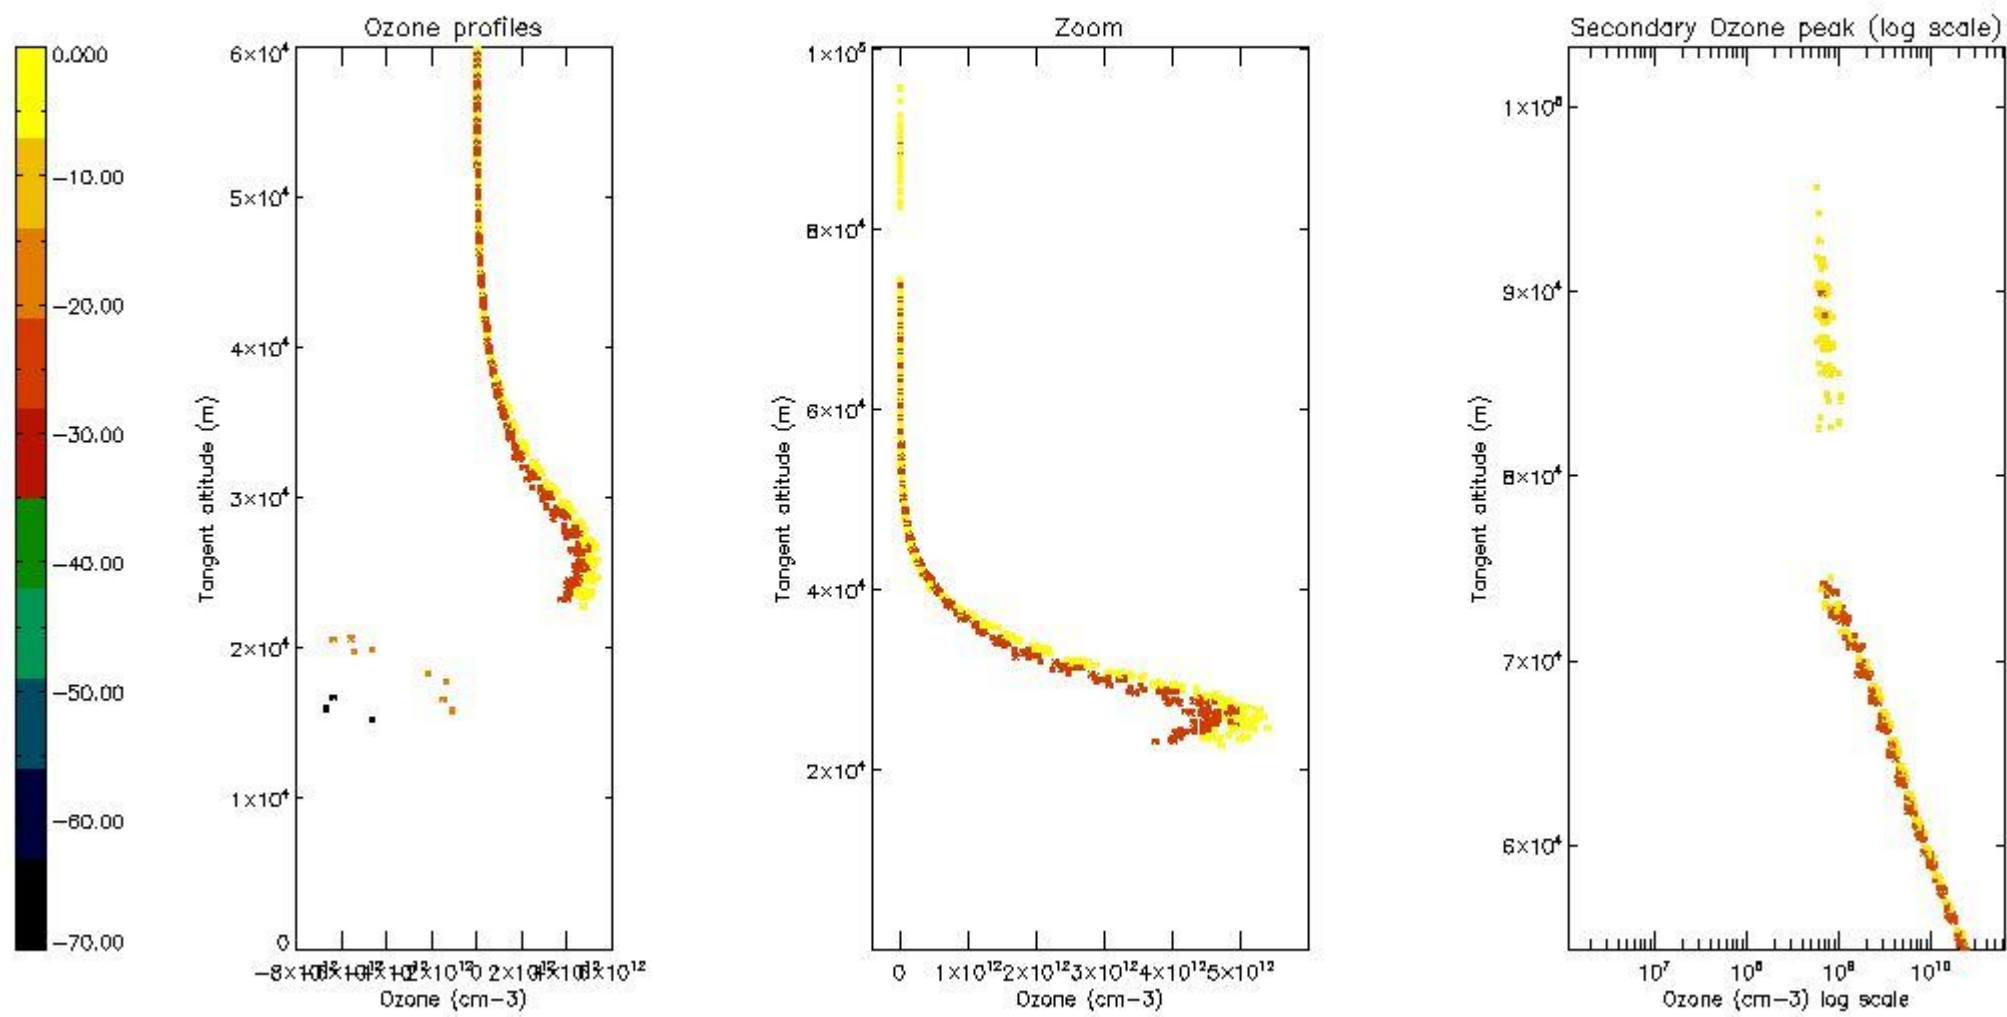

*5.4 Plot ozone profiles where STD < 10% (dark without errors)*

The colorbar represents the latitude.

*5.5 Plot ozone profiles where STD < 5% (dark without errors)*

The colorbar represents the latitude.

*5.6 Plot NO<sub>2</sub> profiles for all STD (dark without errors)*

The colorbar represents the latitude.

*5.7 Plot NO3 profiles for all STD (dark without errors)*

The colorbar represents the latitude.

5.8 Plot H<sub>2</sub>O profiles for all STD (only for occultations of stars 1,2,3,4,13,14,16,26,63 dark without errors)