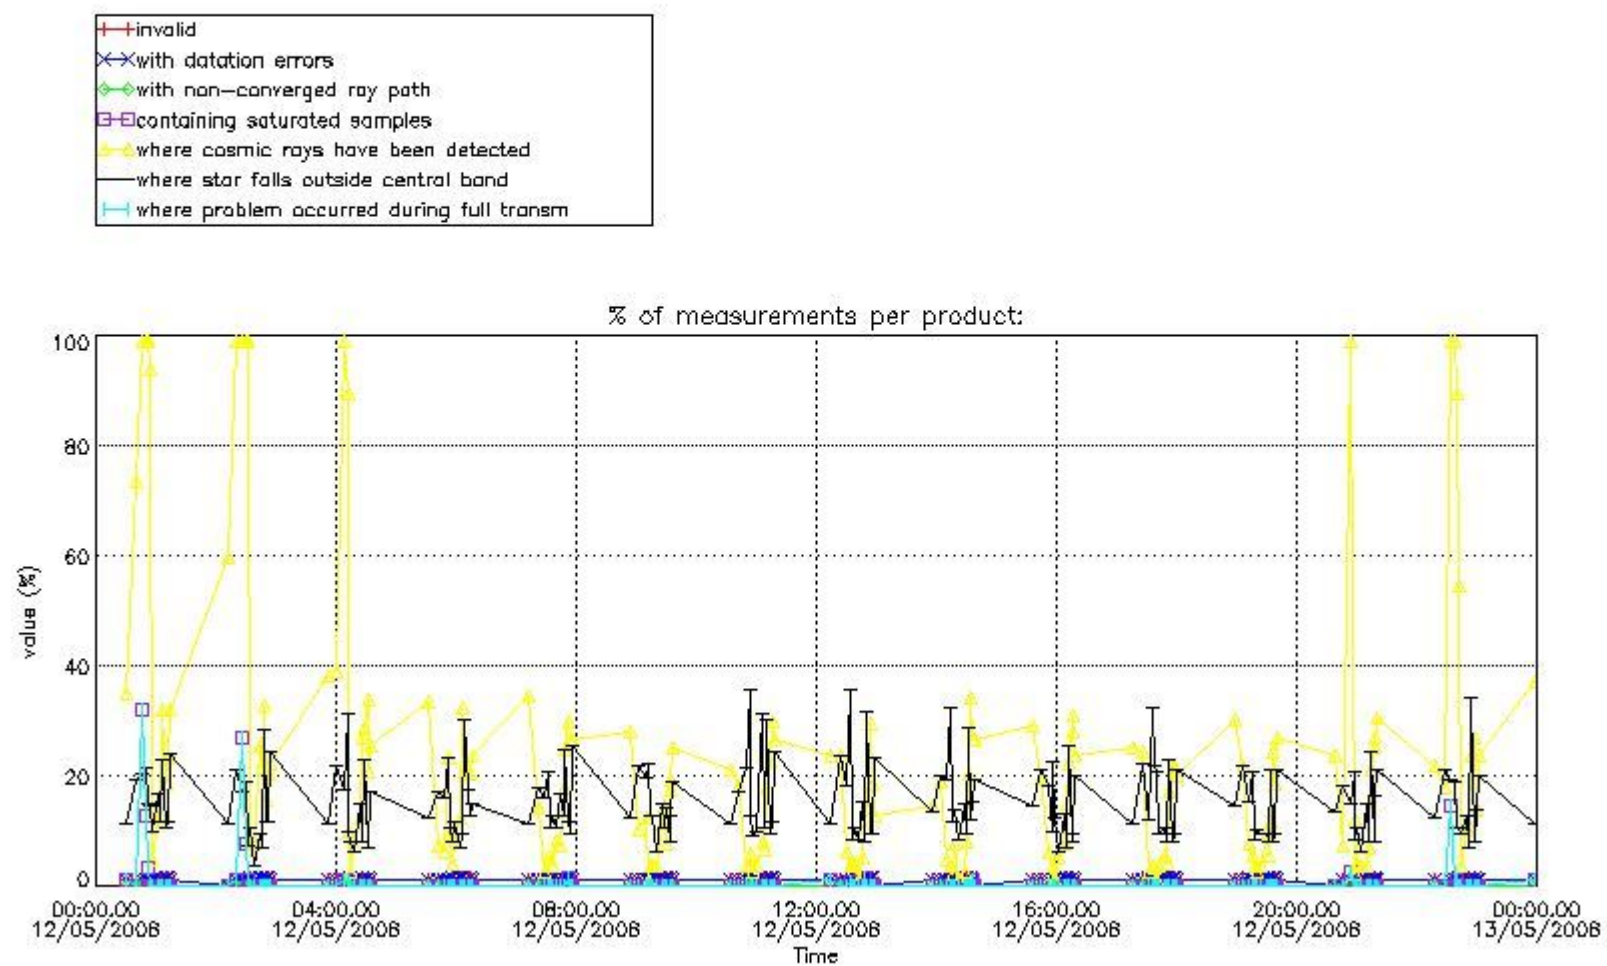

4.1.2 Plot level 1 quality information per product (time dependant): ENVI SAT DESCENDING passes