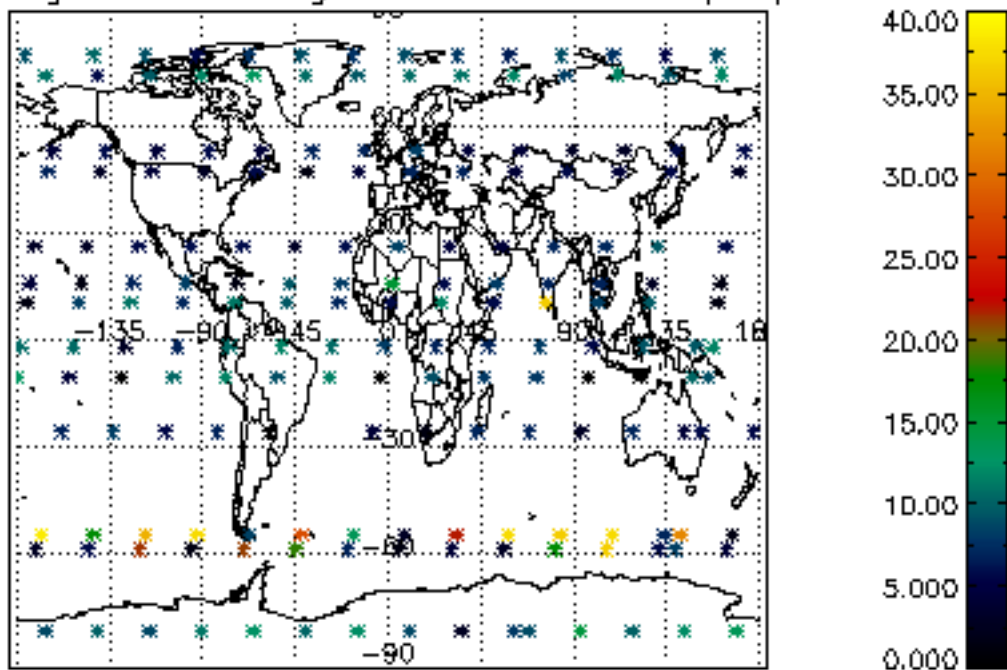

Percentage of star falling outside central band per profile