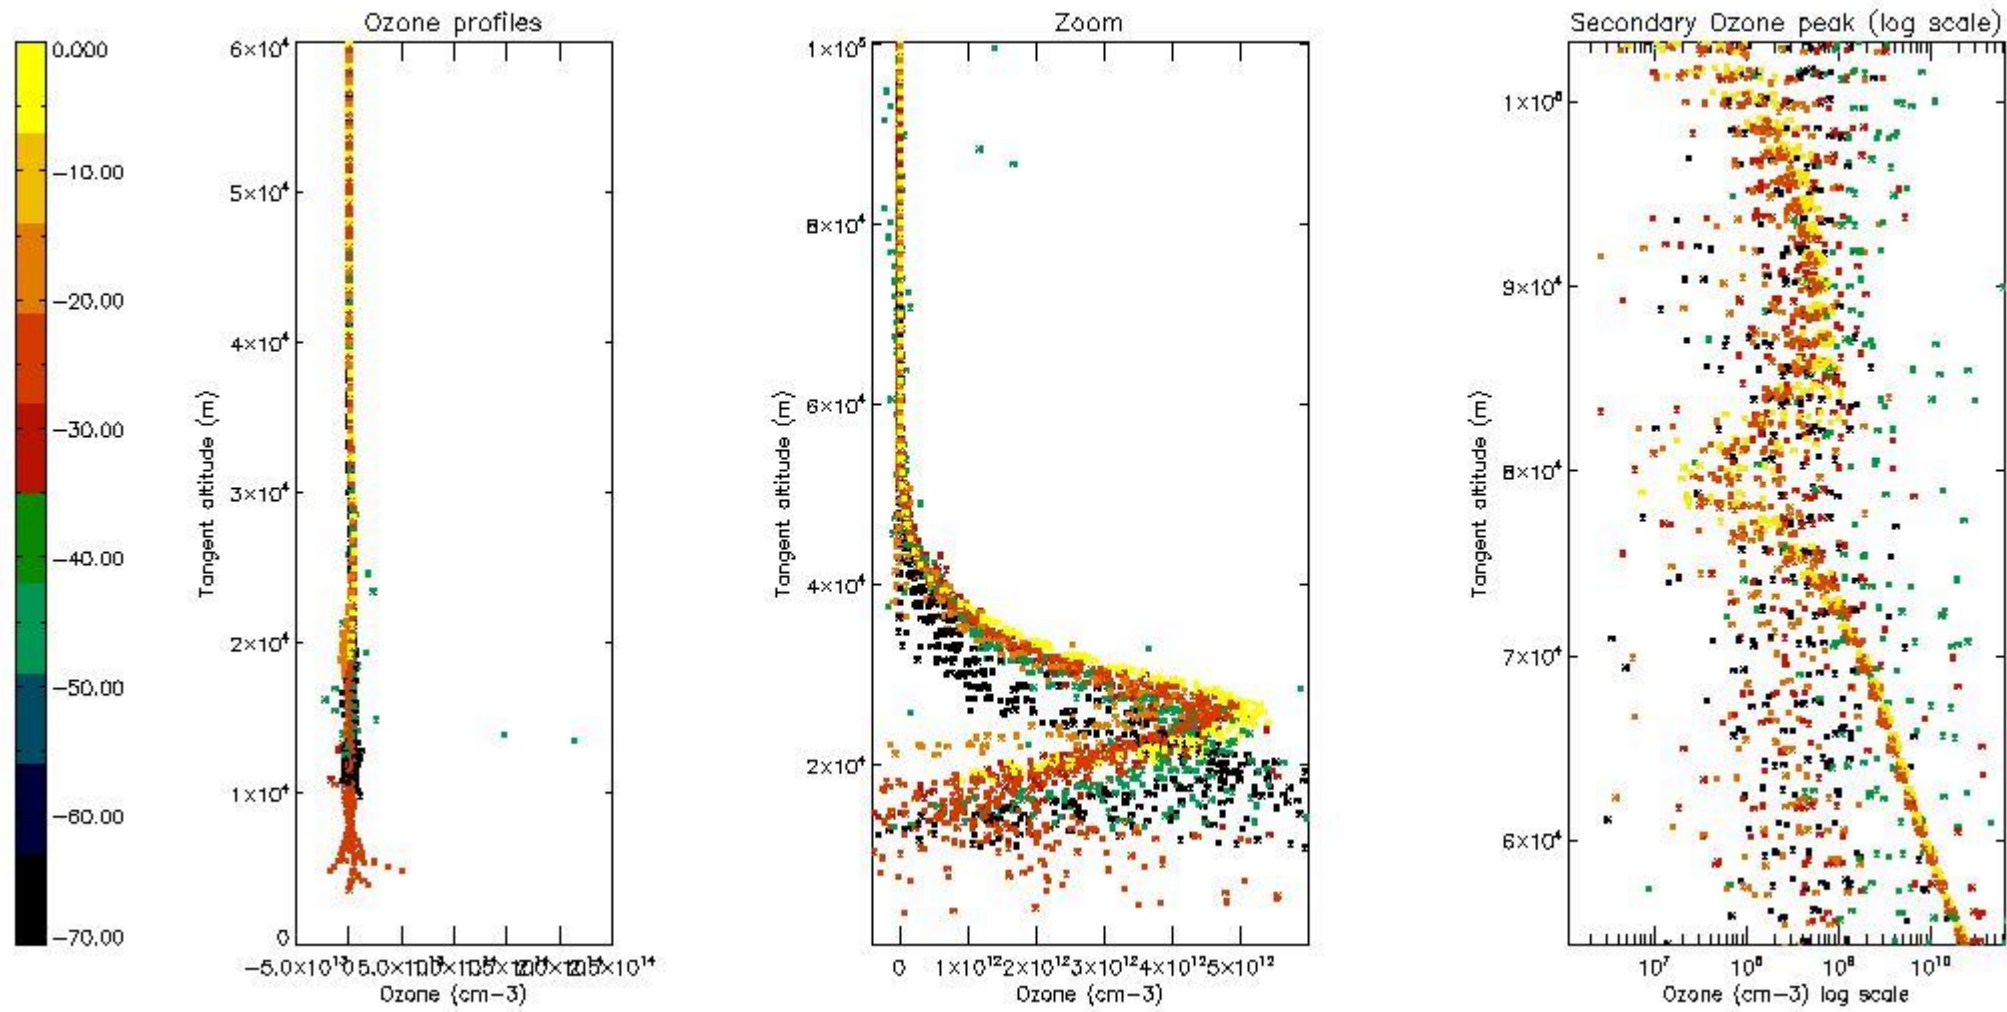

STD < 10	6
STD < 5	4

5.2 Plot ozone profiles for all STD (dark without errors)

The colorbar represents the latitude.

5.3 Plot ozone profiles where STD < 20% (dark without errors)

The colorbar represents the latitude.