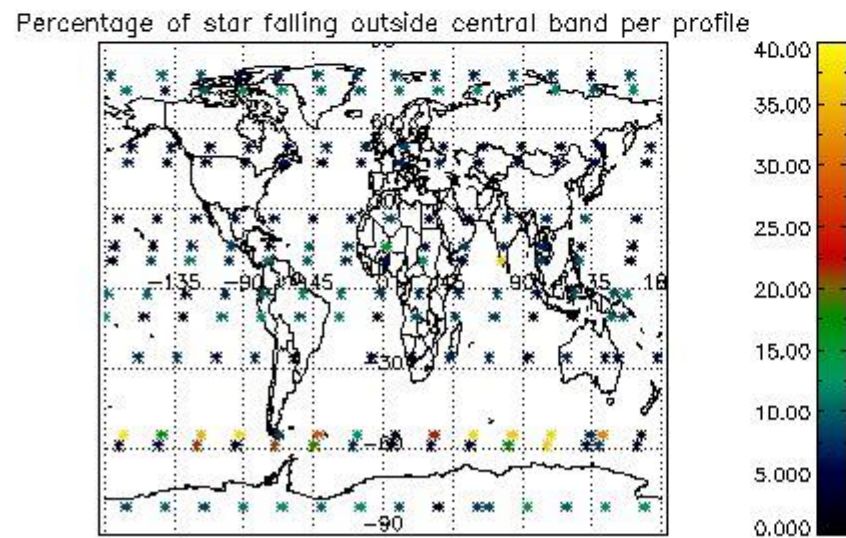

5. Trace gas profiles

5.1 Ozone statistics based on quality of products

The final quality of the products can be "measured" using the STD (Standard Deviation) attached to every point profile. This information is written to the parameter GOM_NL__2P/NL_LOCAL_SPECIES_DENSITY/o3_std of the level 2 products. The table below shows the statistics for given STD ranges.

The statistics are given with respect to the overall valid production:

- Products without fatal errors: GOM_NL__2P/MPH/PRODUCT_ERR=0
- Valid point profile: GOM_NL__2P/NL_LOCAL_SPECIES_DENSITY/pcd(0)=0

The 'Criteria' is applied to valid points of dark limb products:

- Products in dark limb illumination condition: GOM_NL__2P/NL_SUMMARY_QUALITY/obs_ill_cond=0
- Products without fatal errors: GOM_NL__2P/MPH/PRODUCT_ERR=0
- Valid point profile: GOM_NL__2P/NL_LOCAL_SPECIES_DENSITY/pcd(0)=0

So, the table below shows the percentage of dark limb and valid observations for each criteria with respect to the overall valid daily observations.

Criteria	% of total production
All STD	25
STD < 20	10