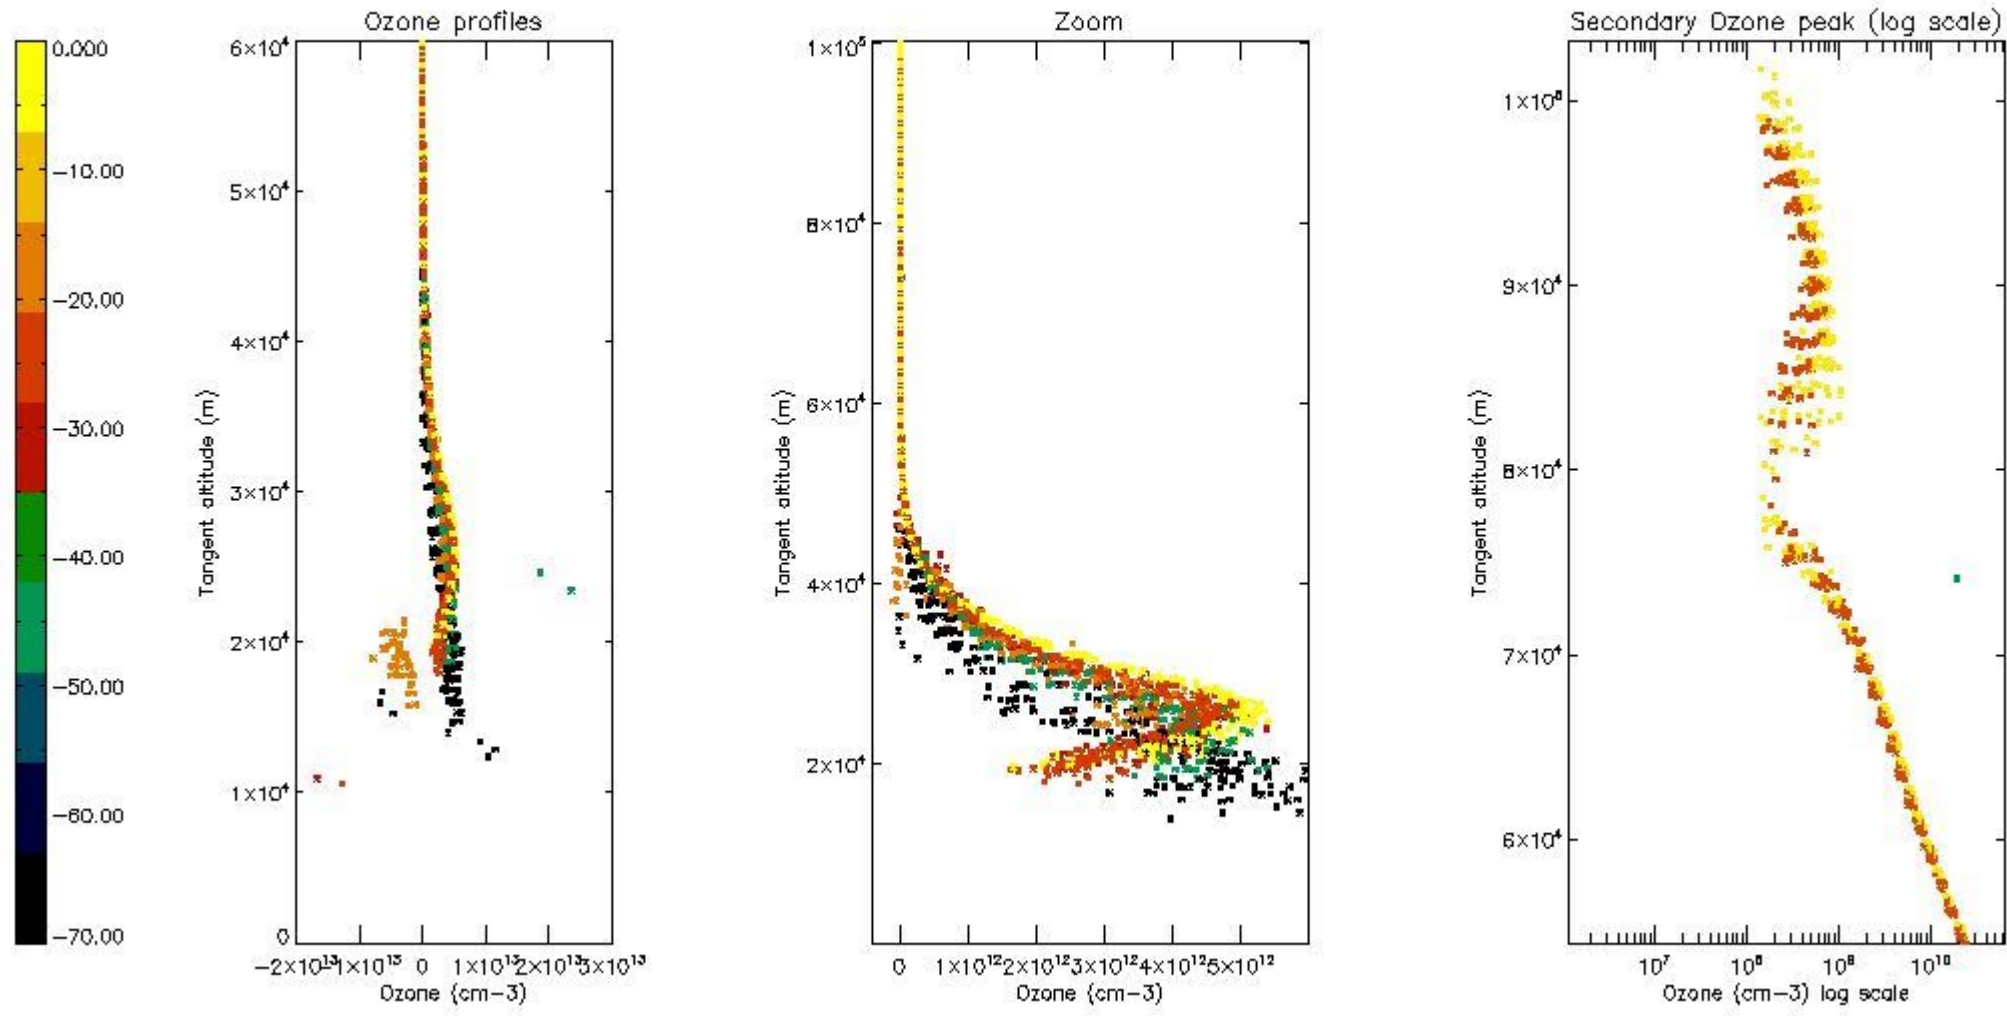

STD < 10	6
STD < 5	4

5.2 Plot ozone profiles for all STD (dark without errors)

The colorbar represents the latitude.

5.3 Plot ozone profiles where STD < 20% (dark without errors)

The colorbar represents the latitude.