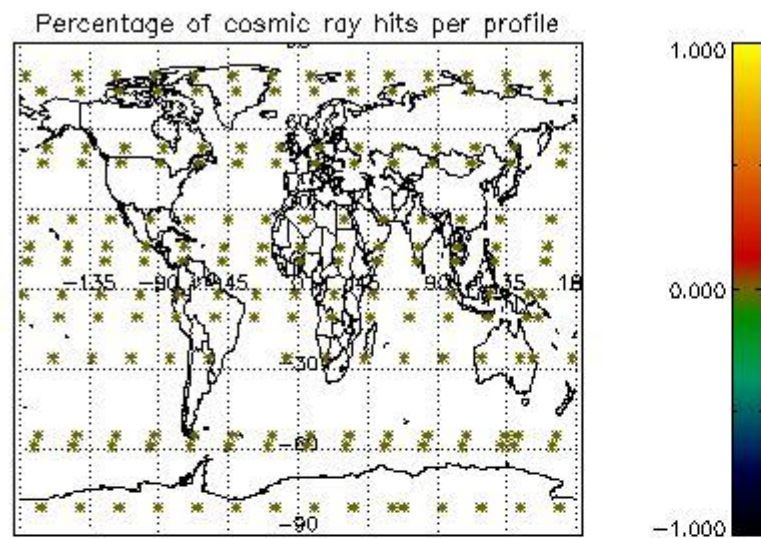

4.2.2 Plot level 1 quality information per product (world map): ENVISAT DESCENDING passes

5. Trace gas profiles

5.1 Ozone statistics based on quality of products

The final quality of the products can be "measured" using the STD (Standard Deviation) attached to every point profile. This information is written to the parameter GOM_NL__2P/NL_LOCAL_SPECIES_DENSITY/o3_std of the level 2 products. The table below shows the statistics for given STD ranges.

The statistics are given with respect to the overall valid production:

- Products without fatal errors: GOM_NL__2P/MPH/PRODUCT_ERR=0
- Valid point profile: GOM_NL__2P/NL_LOCAL_SPECIES_DENSITY/pcd(0)=0

The 'Criteria' is applied to valid points of dark limb products:

- Products in dark limb illumination condition: GOM_NL__2P/NL_SUMMARY_QUALITY/obs_ill_cond=0
- Products without fatal errors: GOM_NL__2P/MPH/PRODUCT_ERR=0
- Valid point profile: GOM_NL__2P/NL_LOCAL_SPECIES_DENSITY/pcd(0)=0

So, the table below shows the percentage of dark limb and valid observations for each criteria with respect to the overall valid daily observations.

Criteria	% of total production
All STD	25
STD < 20	10