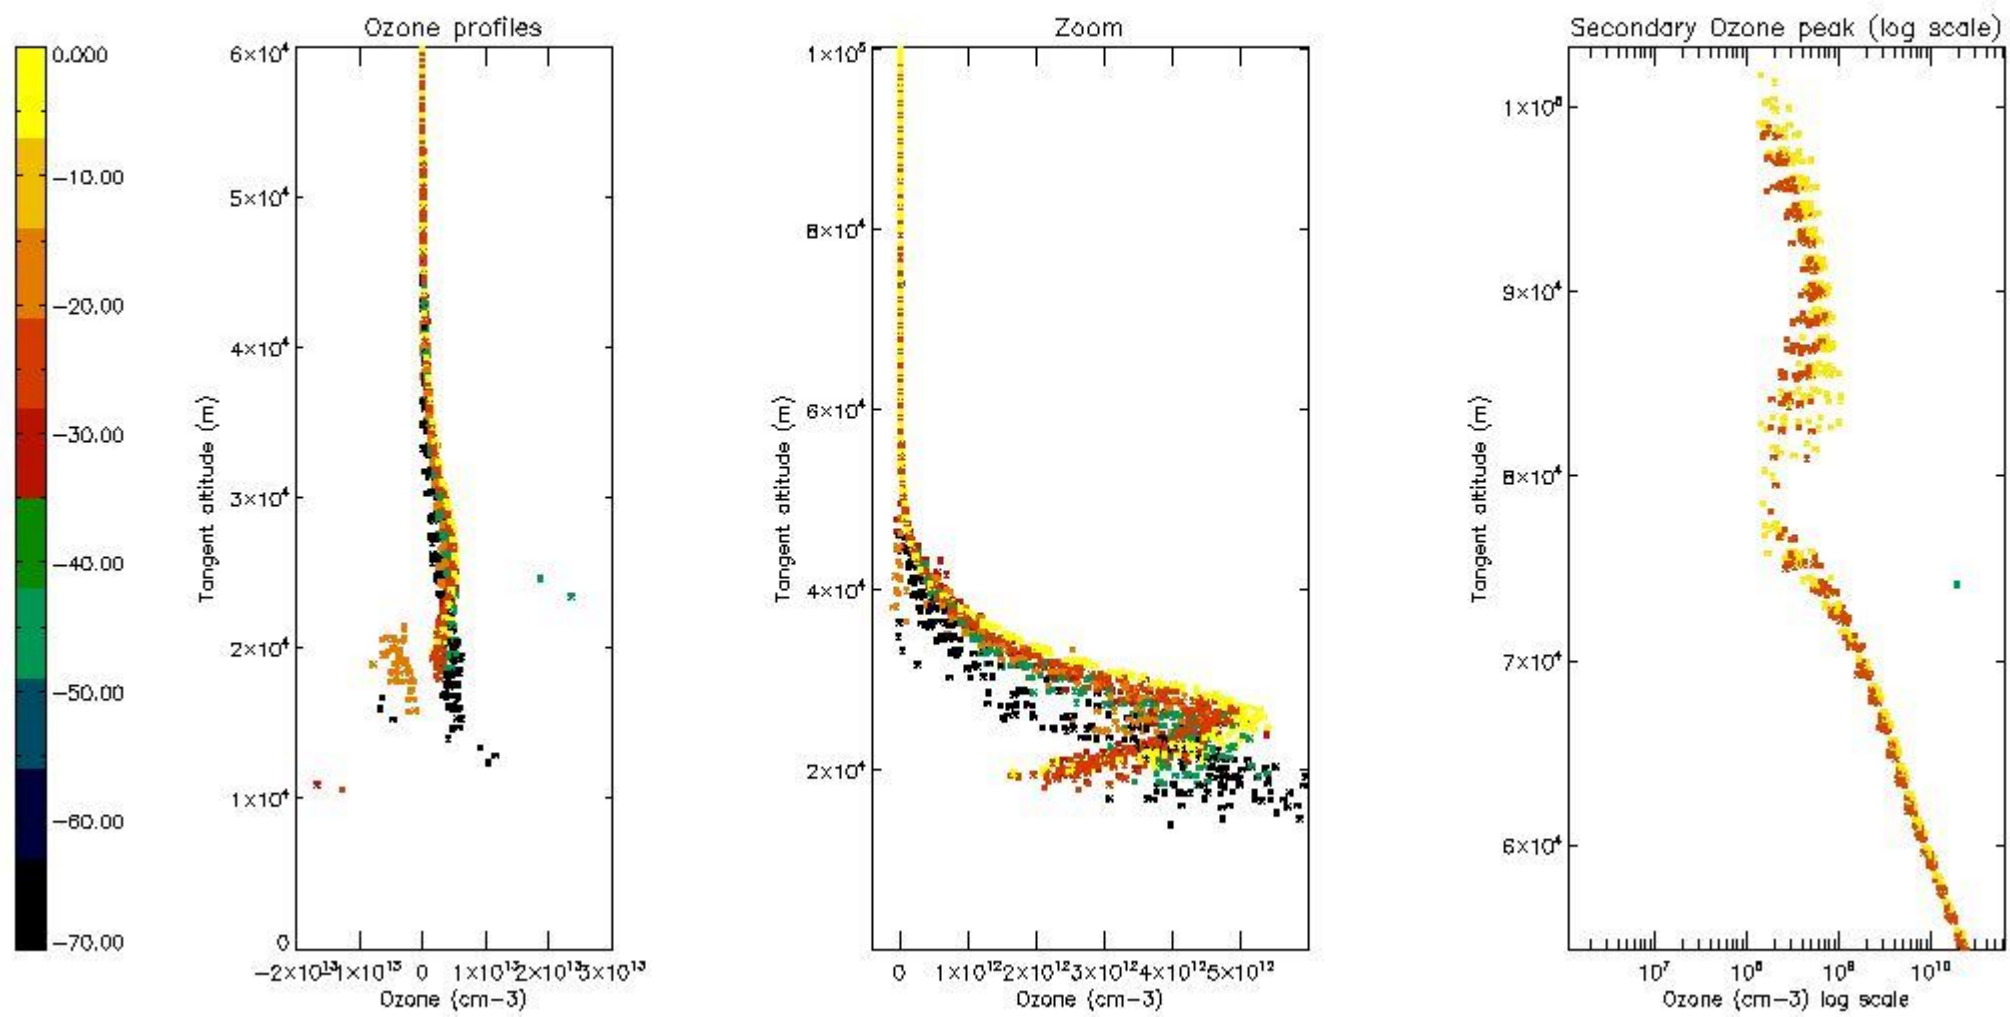

STD < 10	6
STD < 5	4

5.2 Plot ozone profiles for all STD (dark without errors)

The colorbar represents the latitude.

5.3 Plot ozone profiles where STD < 20% (dark without errors)

The colorbar represents the latitude.