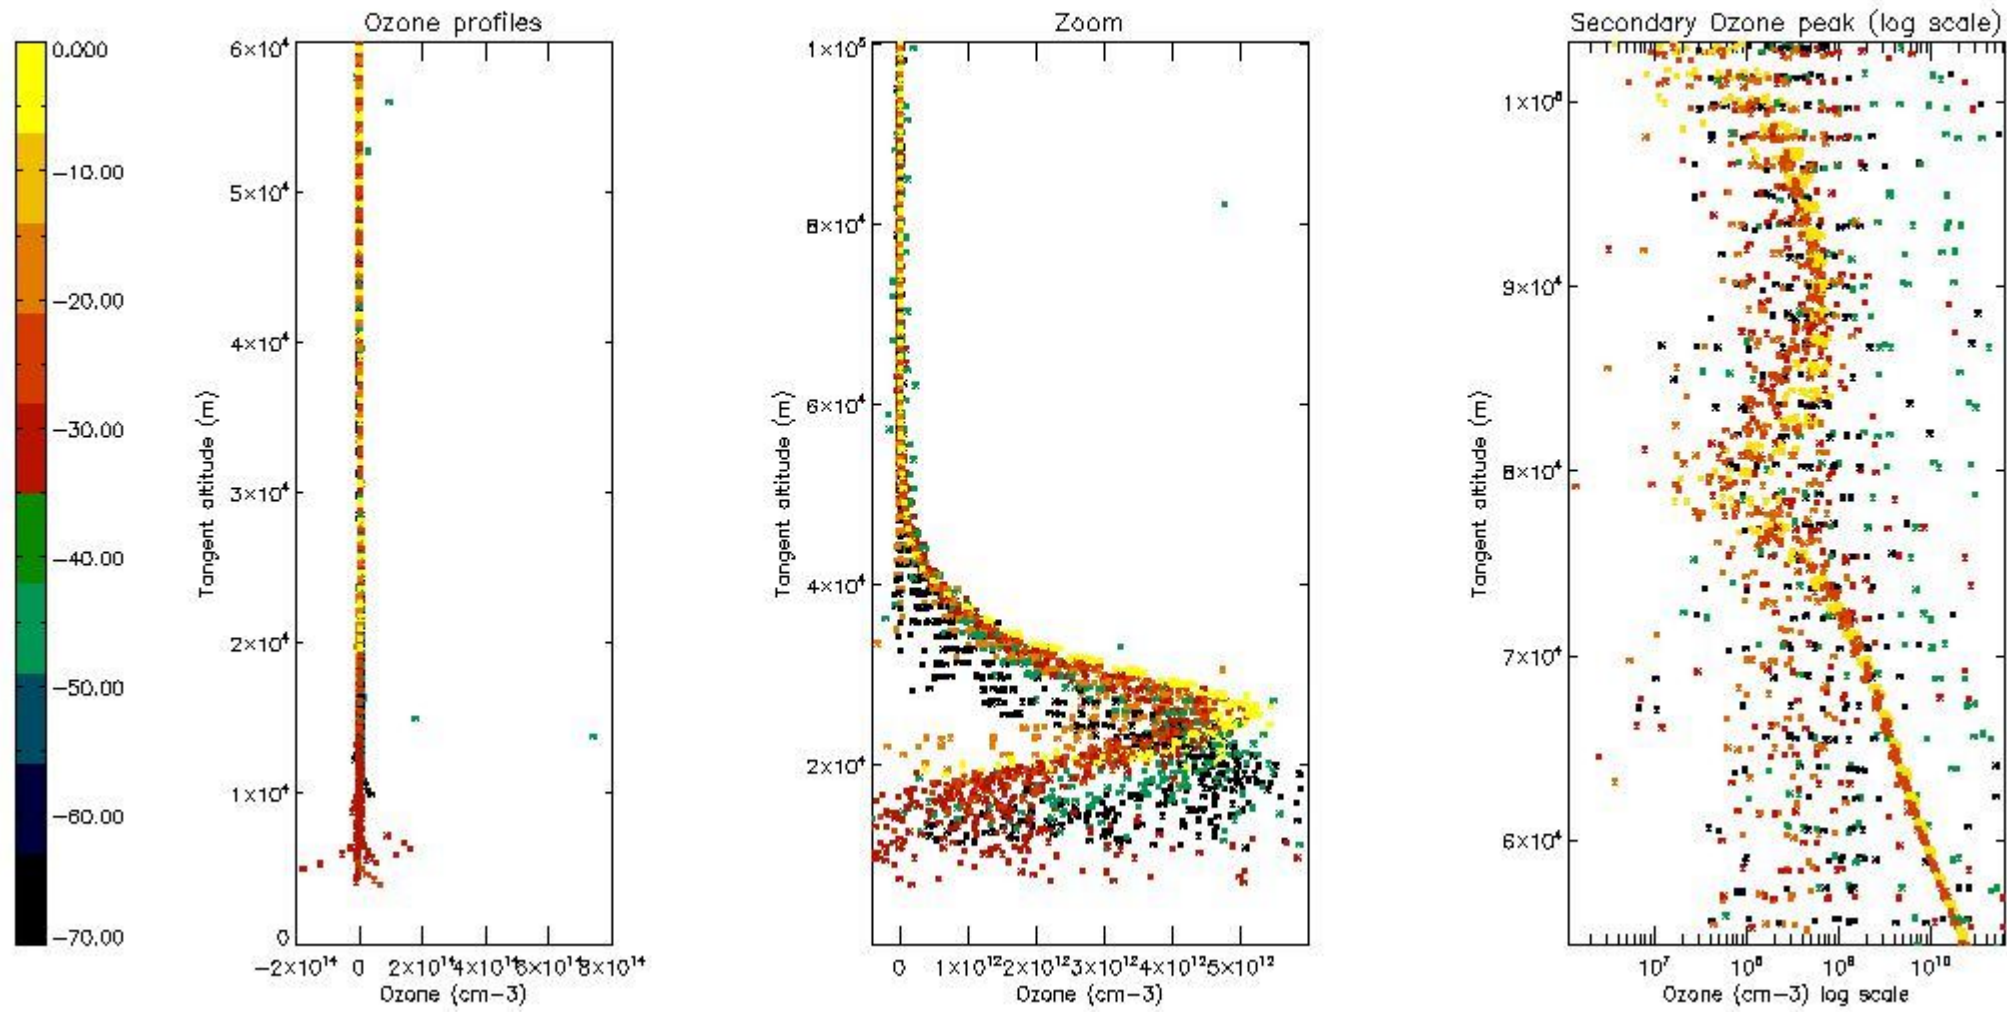

STD < 10	6
STD < 5	4

5.2 Plot ozone profiles for all STD (dark without errors)

The colorbar represents the latitude.

5.3 Plot ozone profiles where STD < 20% (dark without errors)

The colorbar represents the latitude.