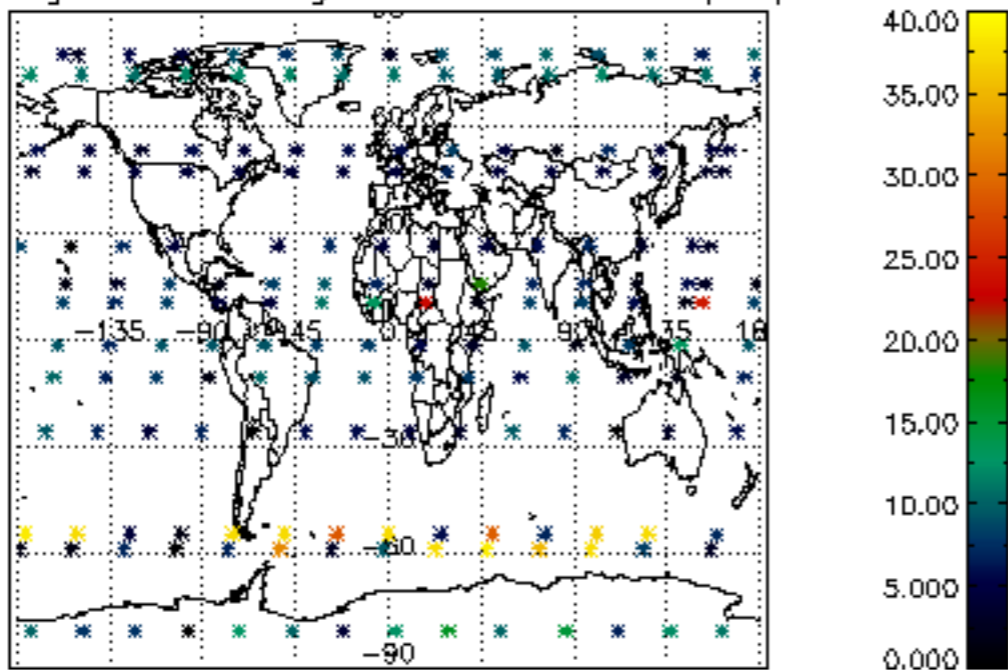

Percentage of star falling outside central band per profile