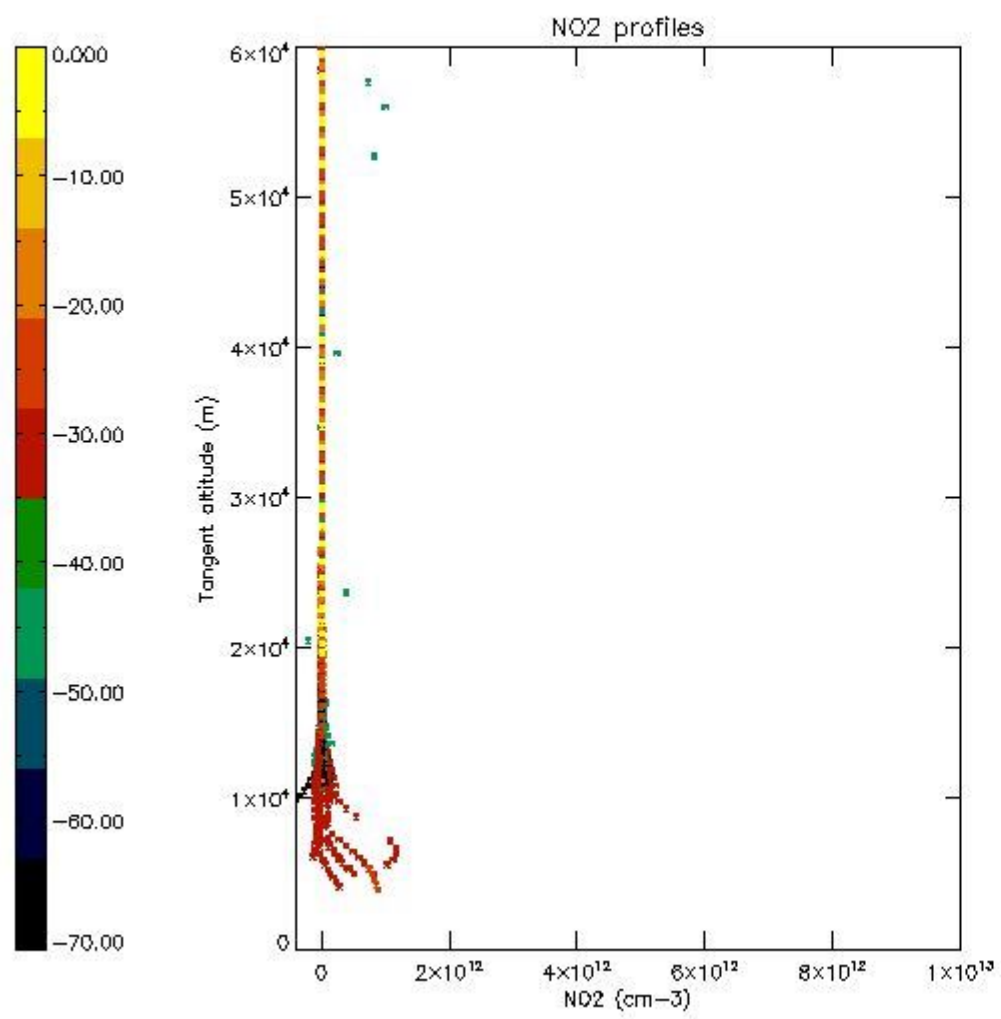

5.4 Plot ozone profiles where  $STD < 10\%$  (dark without errors)

The colorbar represents the latitude.

*5.5 Plot ozone profiles where STD < 5% (dark without errors)*

The colorbar represents the latitude.

*5.6 Plot NO<sub>2</sub> profiles for all STD (dark without errors)*

The colorbar represents the latitude.

*5.7 Plot NO3 profiles for all STD (dark without errors)*

The colorbar represents the latitude.

*5.8 Plot H2O profiles for all STD (only for occultations of stars 1,2,3,4,13,14,16,26,63 dark without errors)*

The colorbar represents the latitude.