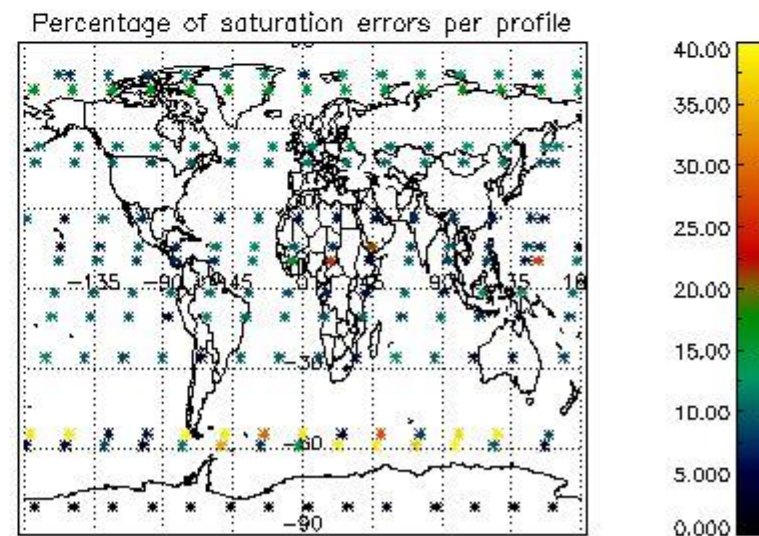

5. Trace gas profiles

5.1 Ozone statistics based on quality of products

The final quality of the products can be "measured" using the STD (Standard Deviation) attached to every point profile. This information is written to the parameter GOM_NL__2P/NL_LOCAL_SPECIES_DENSITY/o3_std of the level 2 products. The table below shows the statistics for given STD ranges.

The statistics are given with respect to the overall valid production:

- Products without fatal errors: GOM_NL__2P/MPH/PRODUCT_ERR=0
- Valid point profile: GOM_NL__2P/NL_LOCAL_SPECIES_DENSITY/pcd(0)=0

The 'Criteria' is applied to valid points of dark limb products:

- Products in dark limb illumination condition: GOM_NL__2P/NL_SUMMARY_QUALITY/obs_ill_cond=0
- Products without fatal errors: GOM_NL__2P/MPH/PRODUCT_ERR=0
- Valid point profile: GOM_NL__2P/NL_LOCAL_SPECIES_DENSITY/pcd(0)=0

So, the table below shows the percentage of dark limb and valid observations for each criteria with respect to the overall valid daily observations.

Criteria	% of total production
All STD	24
STD < 20	10