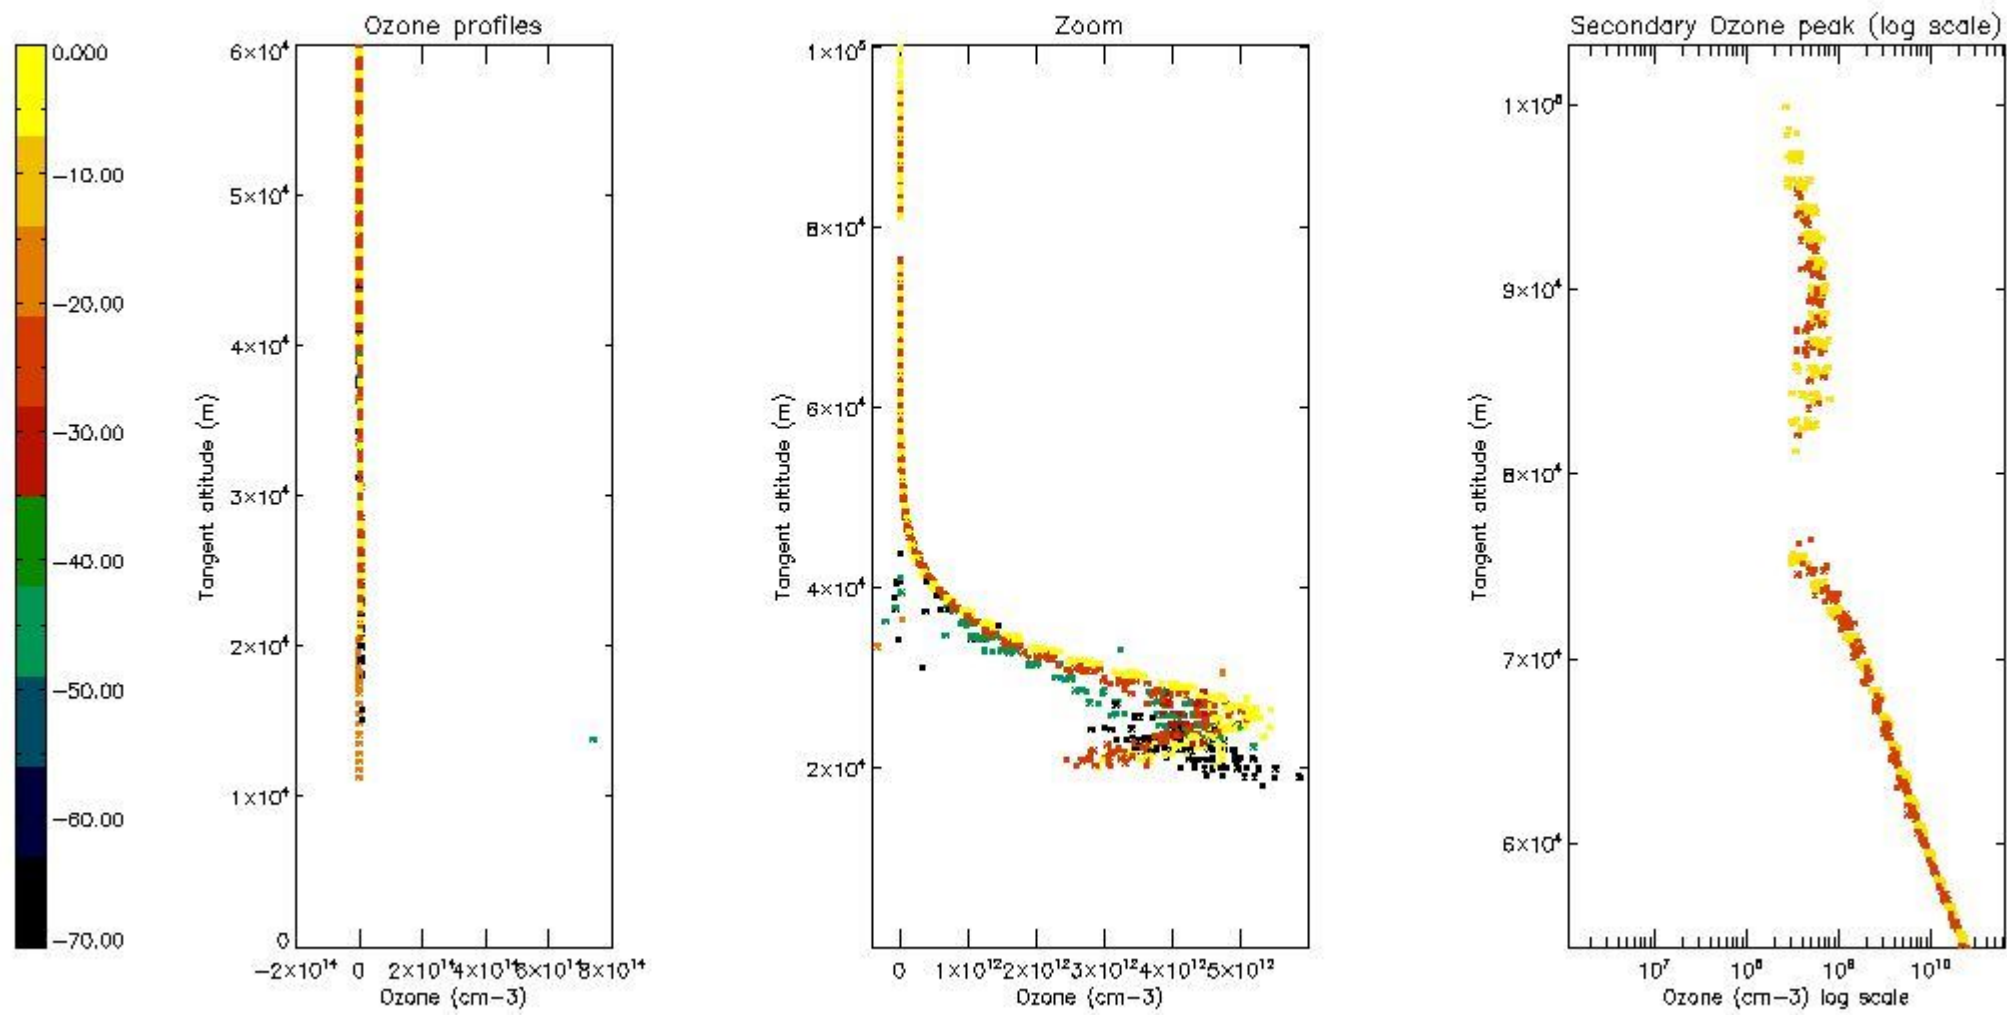

5.5 Plot ozone profiles where STD < 5% (dark without errors)

The colorbar represents the latitude.