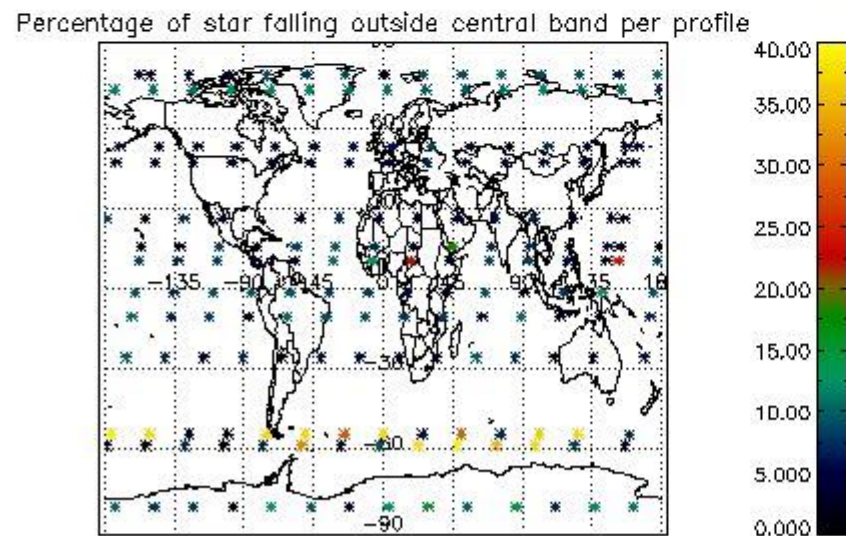

5. Trace gas profiles

5.1 Ozone statistics based on quality of products

The final quality of the products can be "measured" using the STD (Standard Deviation) attached to every point profile. This information is written to the parameter GOM_NL__2P/NL_LOCAL_SPECIES_DENSITY/o3_std of the level 2 products. The table below shows the statistics for given STD ranges.

The statistics are given with respect to the overall valid production:

- Products without fatal errors: GOM_NL__2P/MPH/PRODUCT_ERR=0
- Valid point profile: GOM_NL__2P/NL_LOCAL_SPECIES_DENSITY/pcd(0)=0

The 'Criteria' is applied to valid points of dark limb products:

- Products in dark limb illumination condition: GOM_NL__2P/NL_SUMMARY_QUALITY/obs_ill_cond=0
- Products without fatal errors: GOM_NL__2P/MPH/PRODUCT_ERR=0
- Valid point profile: GOM_NL__2P/NL_LOCAL_SPECIES_DENSITY/pcd(0)=0

So, the table below shows the percentage of dark limb and valid observations for each criteria with respect to the overall valid daily observations.

Criteria	% of total production
All STD	24
STD < 20	10