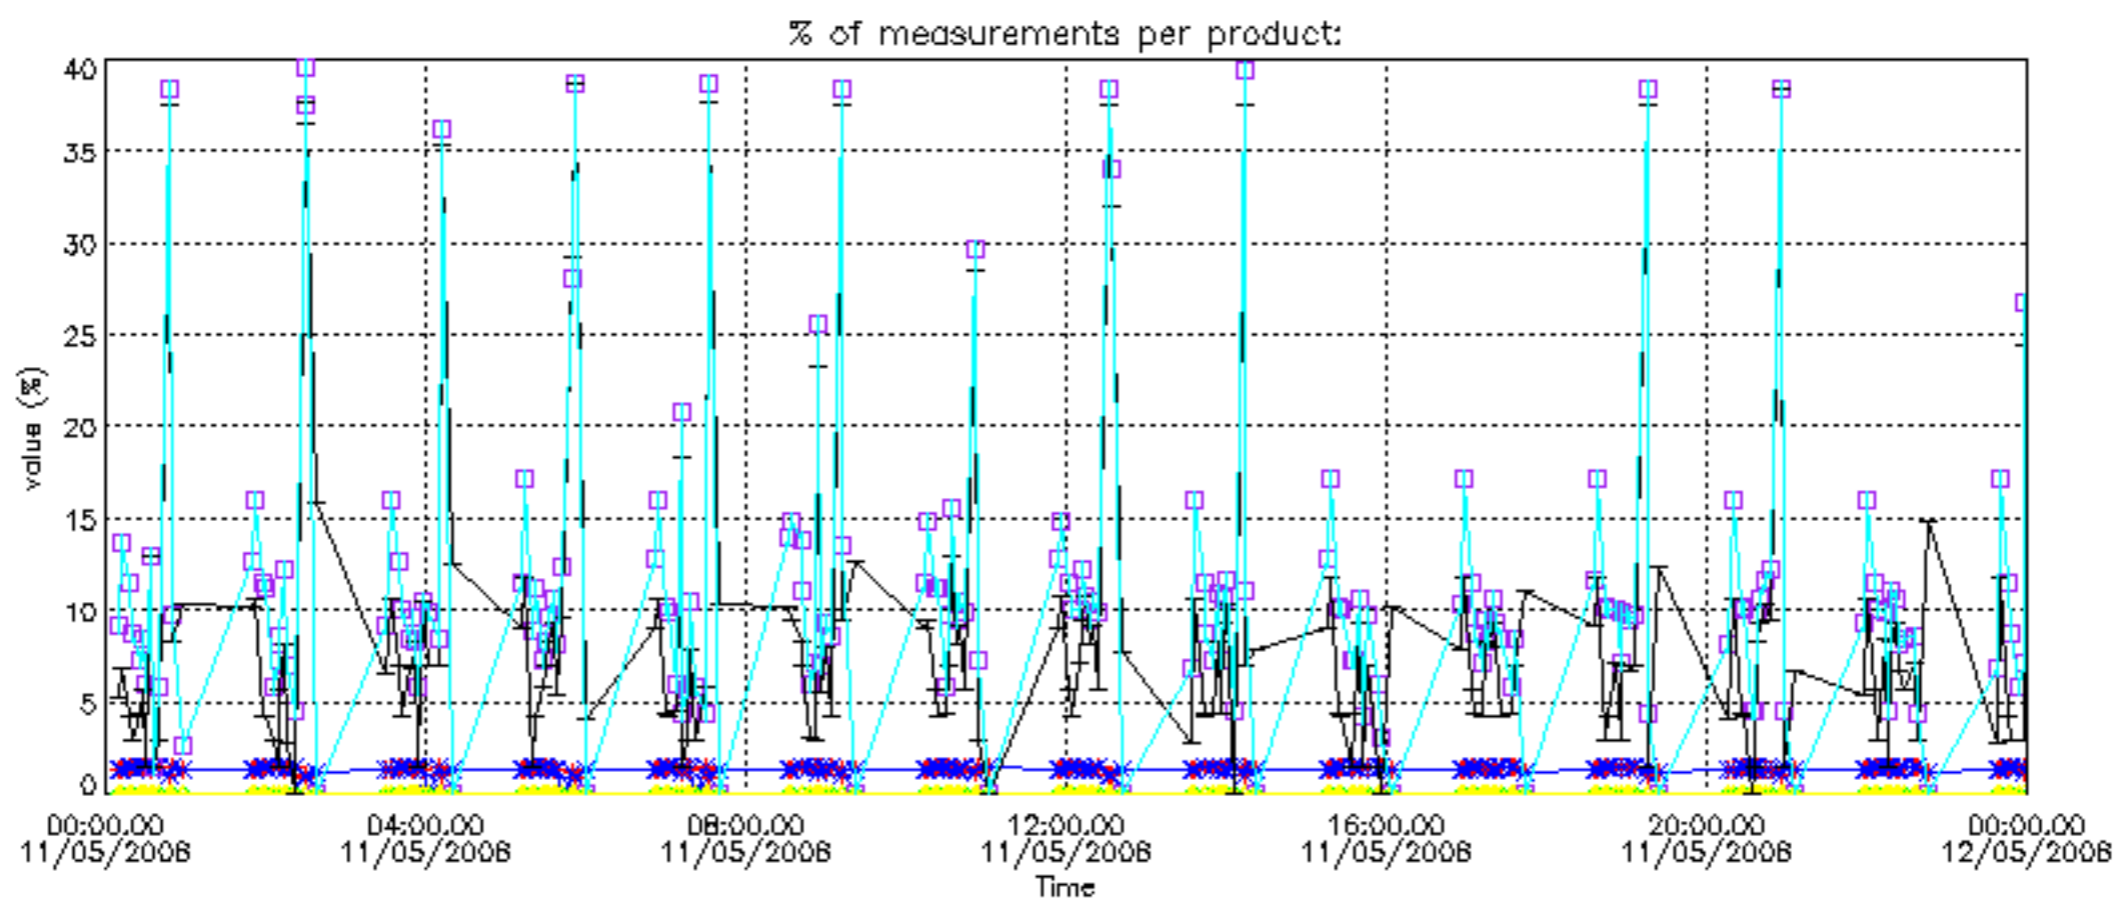

Percentage of cosmic ray hits per profile

Percentage of datation errors per profile