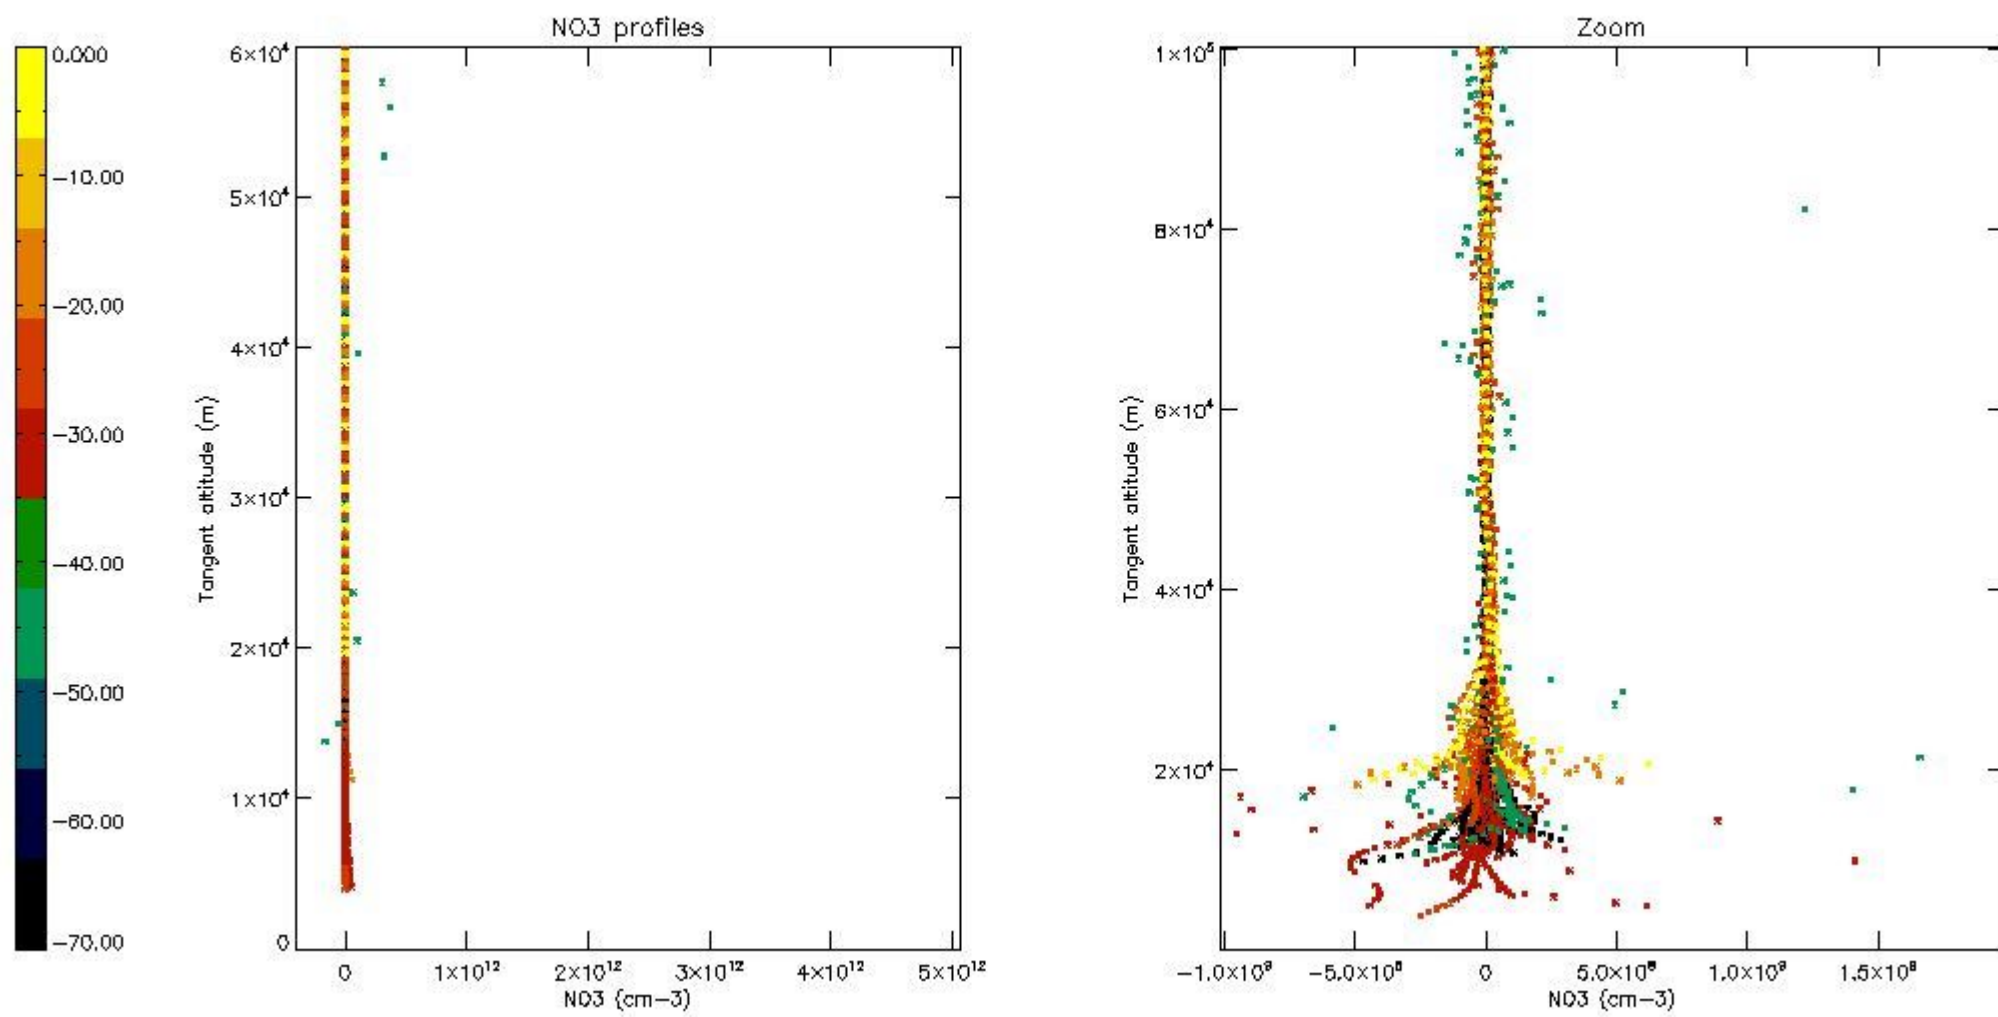

5.8 Plot H2O profiles for all STD (only for occultations of stars 1,2,3,4,13,14,16,26,63 dark without errors)

The colorbar represents the latitude.