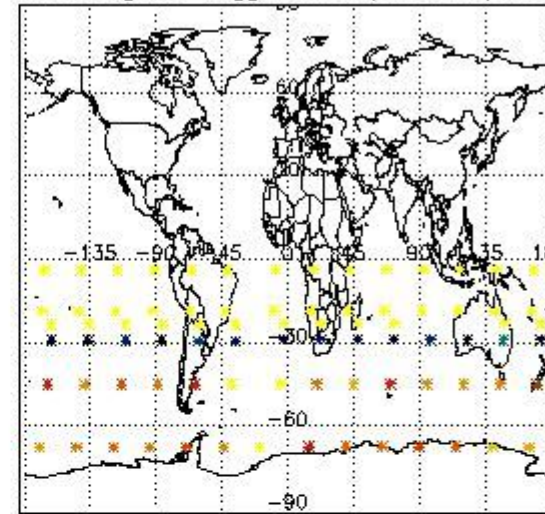

#### 3.1 Plot quality information per product (time dependant)

3.2 Plot quality information per product (world map)

Percentage of flagged data per O3 profile

Percentage of flagged data per H2O profile

Percentage of flagged data per NO2 profile