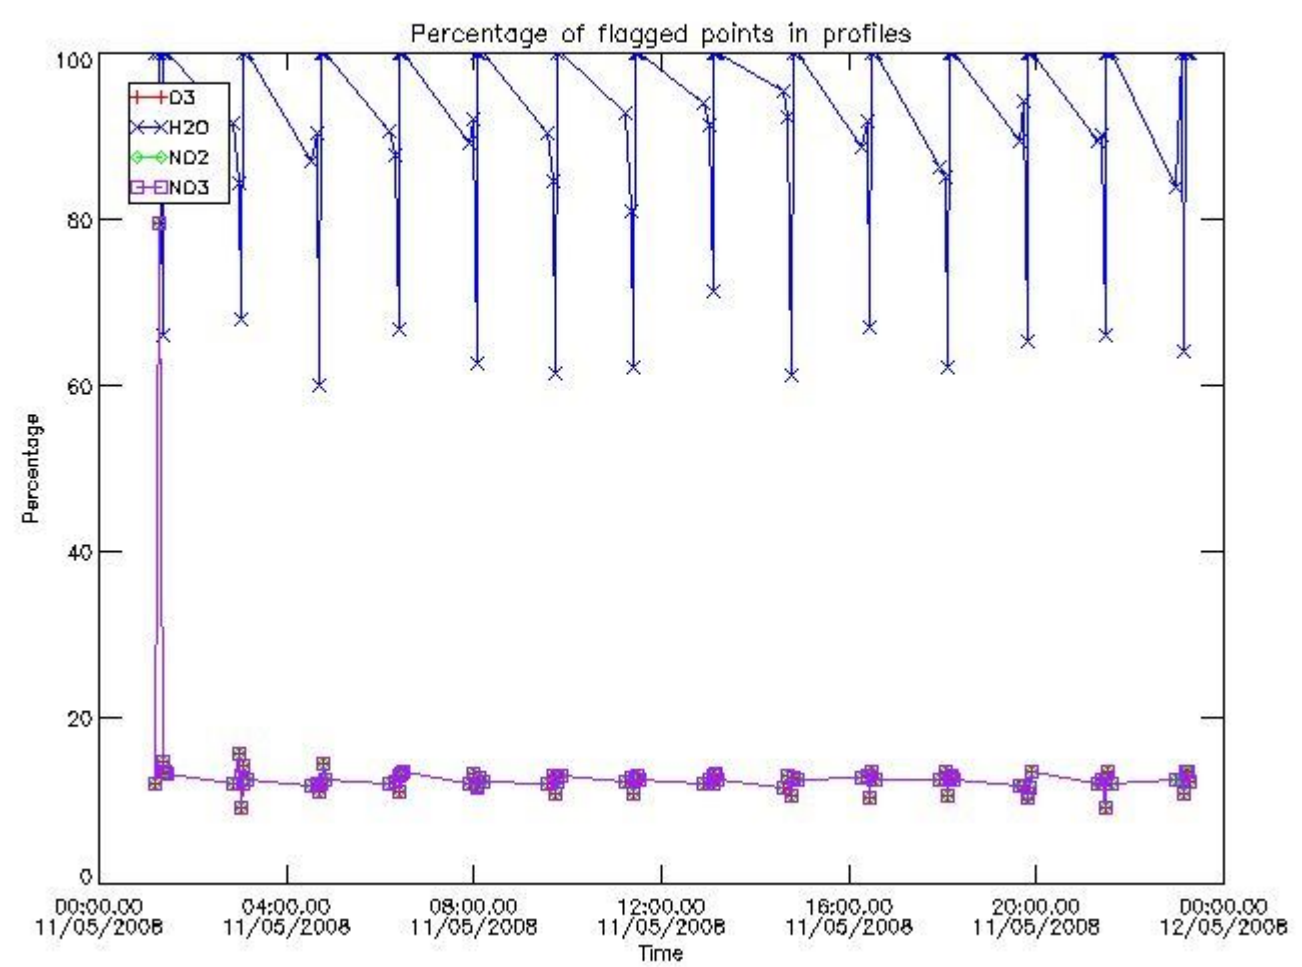

3. Quality information per product

In this section it is plotted some information contained in the Quality Summary data set of the level 2 products. Only products in dark limb conditions and without errors (error flag in the MPH set to "0") are used.

3.1 Plot quality information per product (time dependant)

Percentage of flagged data per O3 profile

Percentage of flagged data per H2O profile