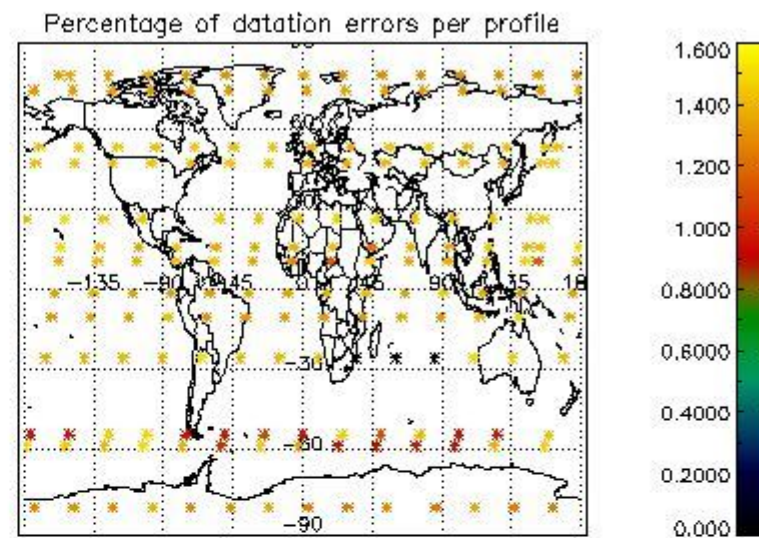

5. Trace gas profiles

5.1 Ozone statistics based on quality of products

The final quality of the products can be "measured" using the STD (Standard Deviation) attached to every point profile. This information is written to the parameter GOM_NL__2P/NL_LOCAL_SPECIES_DENSITY/o3_std of the level 2 products. The table below shows the statistics for given STD ranges.

The statistics are given with respect to the overall valid production:

- Products without fatal errors: GOM_NL__2P/MPH/PRODUCT_ERR=0
- Valid point profile: GOM_NL__2P/NL_LOCAL_SPECIES_DENSITY/pcd(0)=0

The 'Criteria' is applied to valid points of dark limb products:

- Products in dark limb illumination condition: GOM_NL__2P/NL_SUMMARY_QUALITY/obs_ill_cond=0
- Products without fatal errors: GOM_NL__2P/MPH/PRODUCT_ERR=0
- Valid point profile: GOM_NL__2P/NL_LOCAL_SPECIES_DENSITY/pcd(0)=0

So, the table below shows the percentage of dark limb and valid observations for each criteria with respect to the overall valid daily observations.

Criteria	% of total production
All STD	24
STD < 20	10