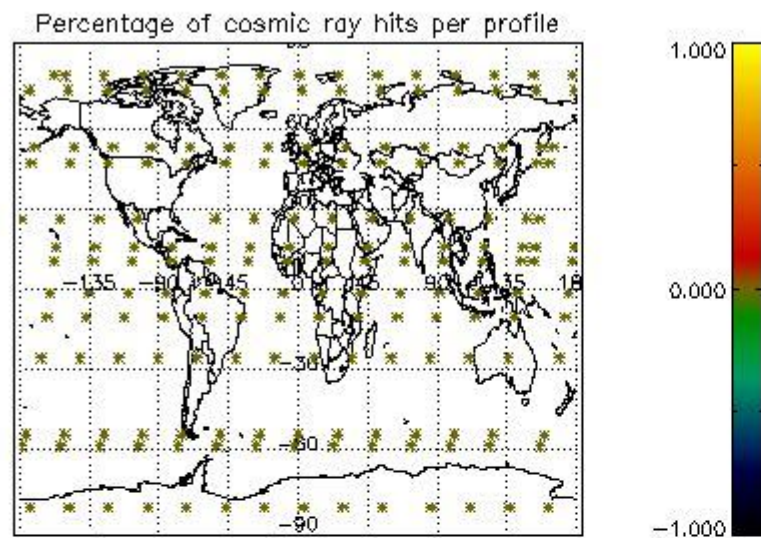

4.2.2 Plot level 1 quality information per product (world map): ENVISAT DESCENDING passes

5. Trace gas profiles

5.1 Ozone statistics based on quality of products

The final quality of the products can be "measured" using the STD (Standard Deviation) attached to every point profile. This information is written to the parameter GOM_NL__2P/NL_LOCAL_SPECIES_DENSITY/o3_std of the level 2 products. The table below shows the statistics for given STD ranges.

The statistics are given with respect to the overall valid production:

- Products without fatal errors: GOM_NL__2P/MPH/PRODUCT_ERR=0
- Valid point profile: GOM_NL__2P/NL_LOCAL_SPECIES_DENSITY/pcd(0)=0

The 'Criteria' is applied to valid points of dark limb products:

- Products in dark limb illumination condition: GOM_NL__2P/NL_SUMMARY_QUALITY/obs_ill_cond=0
- Products without fatal errors: GOM_NL__2P/MPH/PRODUCT_ERR=0
- Valid point profile: GOM_NL__2P/NL_LOCAL_SPECIES_DENSITY/pcd(0)=0

So, the table below shows the percentage of dark limb and valid observations for each criteria with respect to the overall valid daily observations.

Criteria	% of total production
All STD	24
STD < 20	10