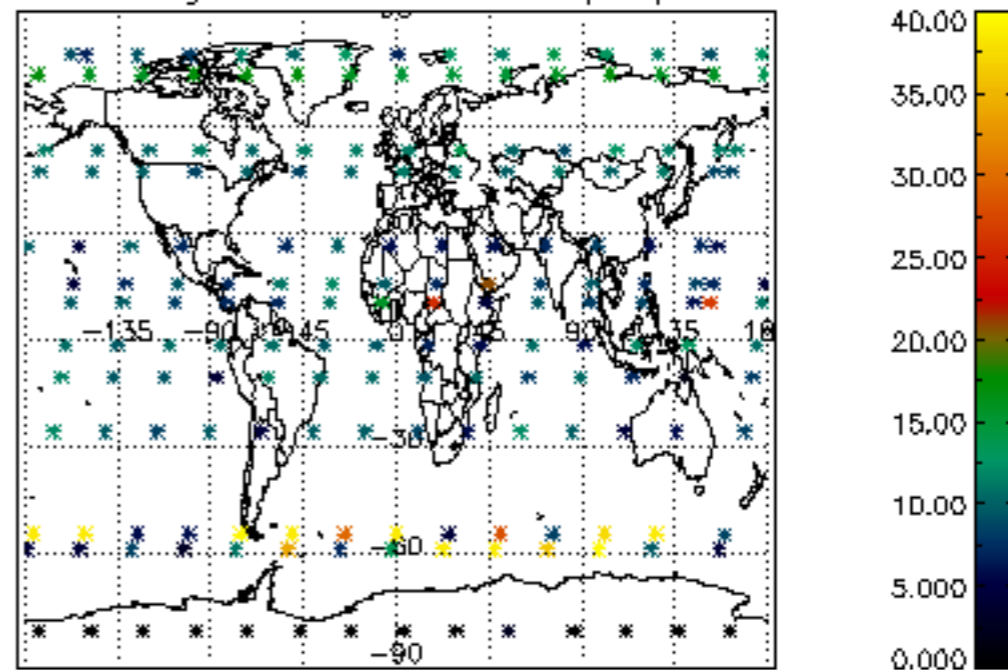

Percentage of saturation errors per profile