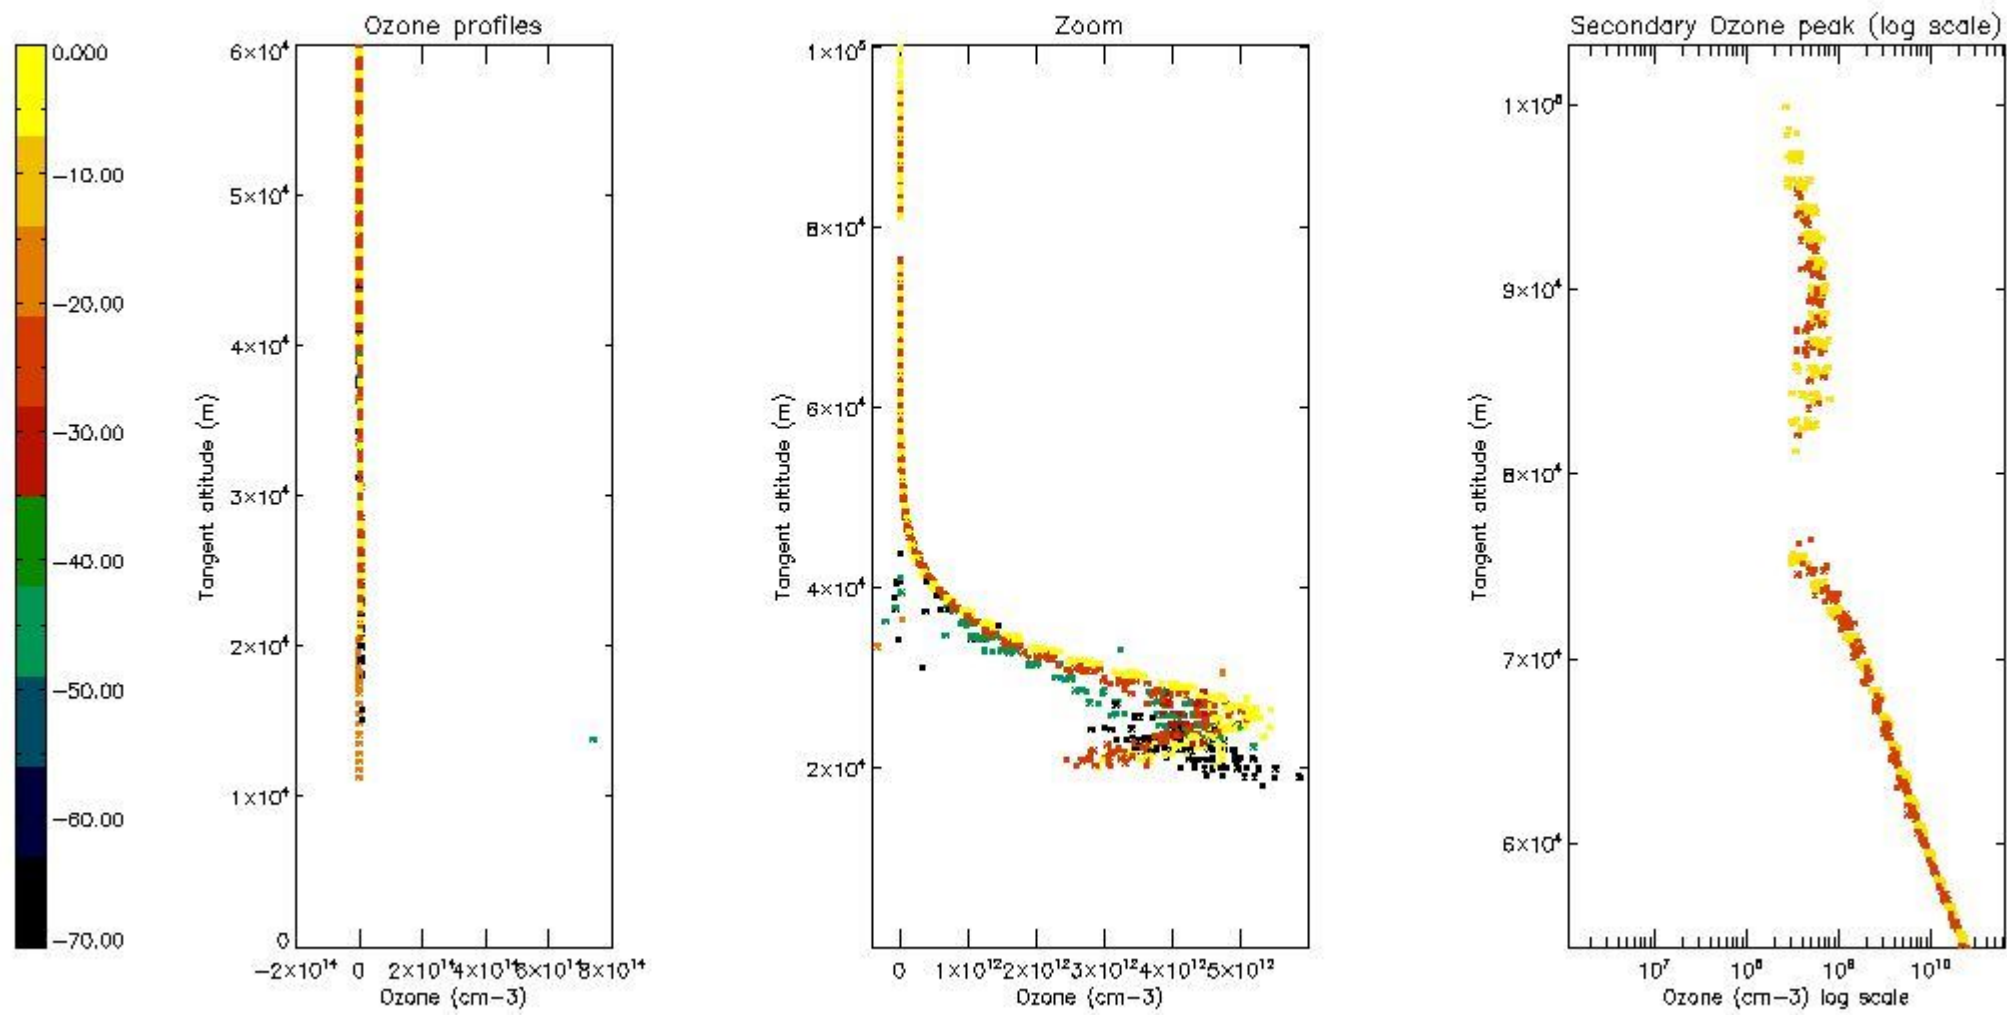

STD < 10	6
STD < 5	4

5.2 Plot ozone profiles for all STD (dark without errors)

The colorbar represents the latitude.

5.3 Plot ozone profiles where STD < 20% (dark without errors)

The colorbar represents the latitude.

5.4 Plot ozone profiles where  $STD < 10\%$  (dark without errors)

The colorbar represents the latitude.

*5.5 Plot ozone profiles where STD < 5% (dark without errors)*

The colorbar represents the latitude.