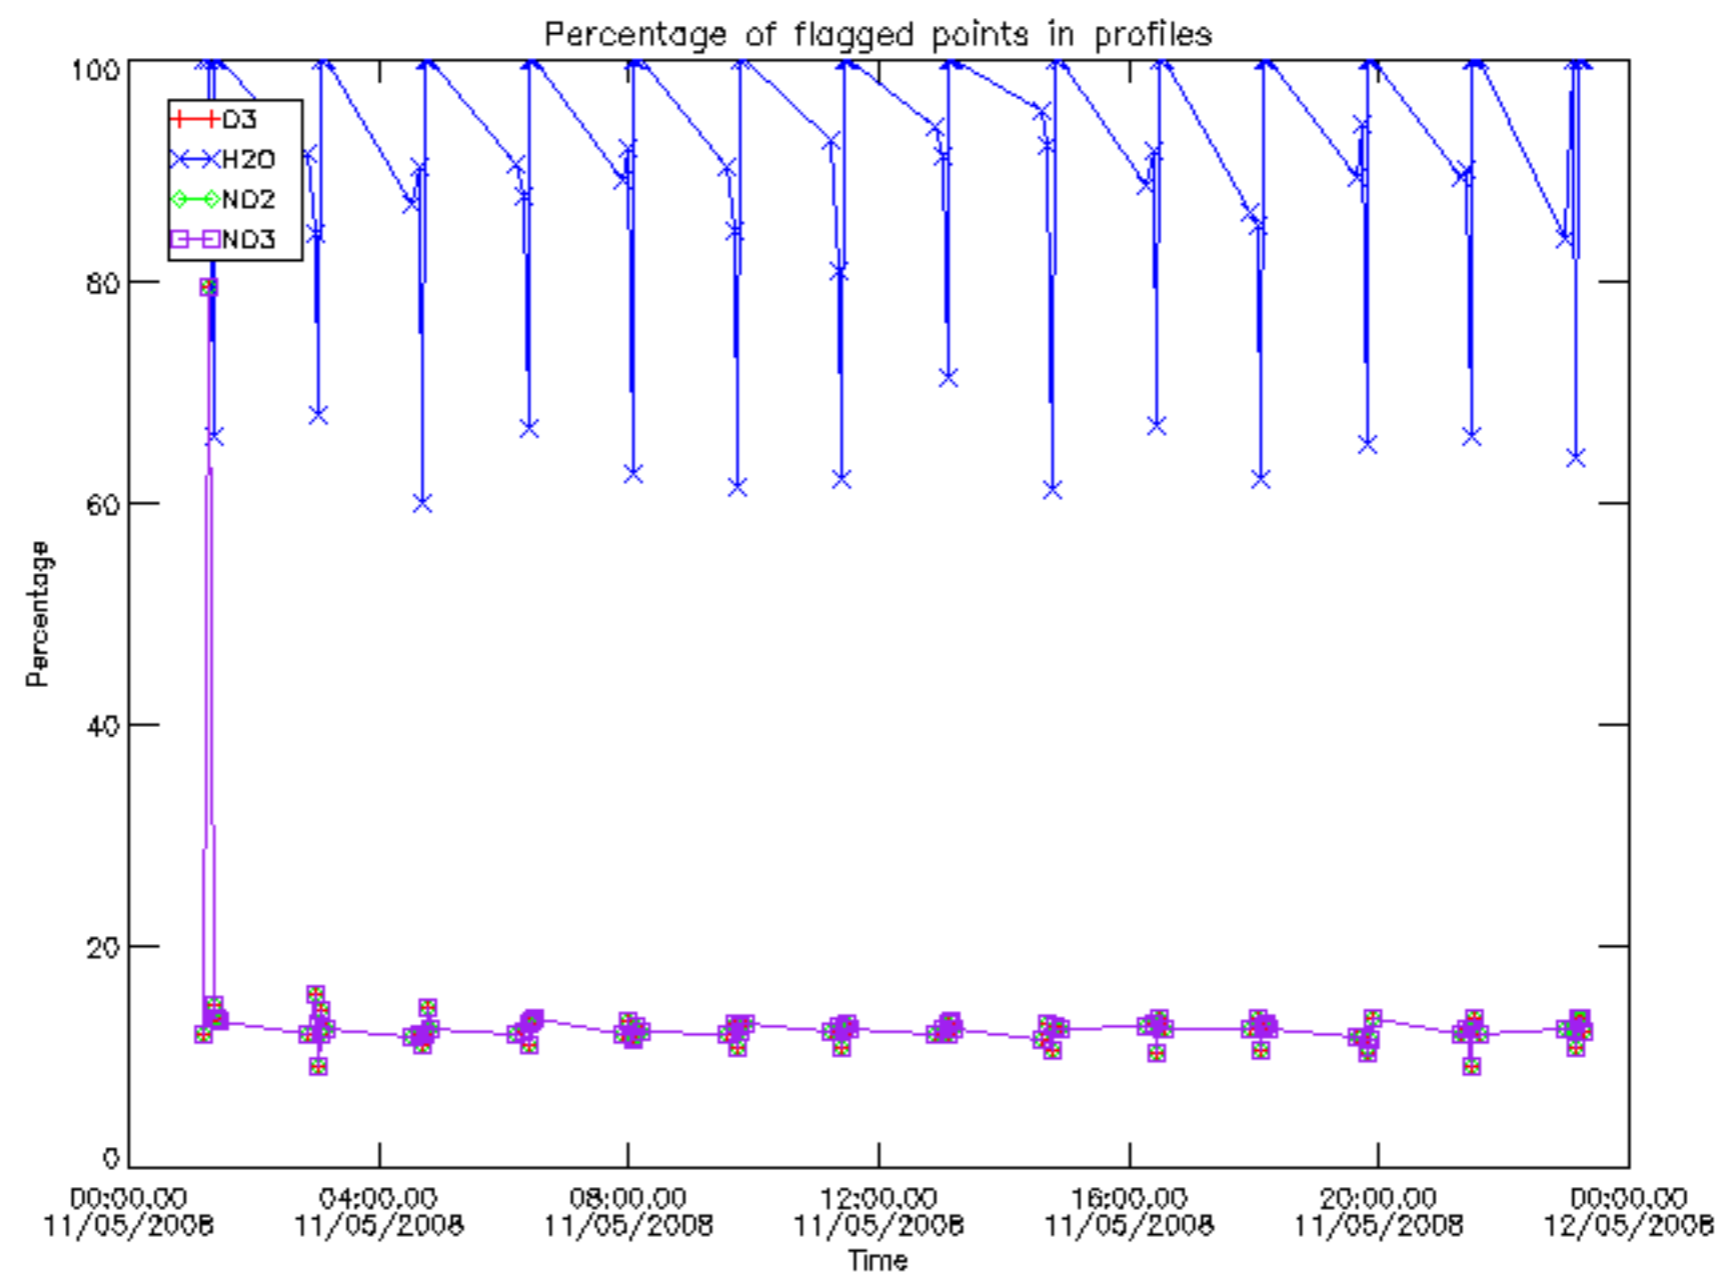

Percentage of flagged data per D3 profile

Percentage of flagged data per H2O profile