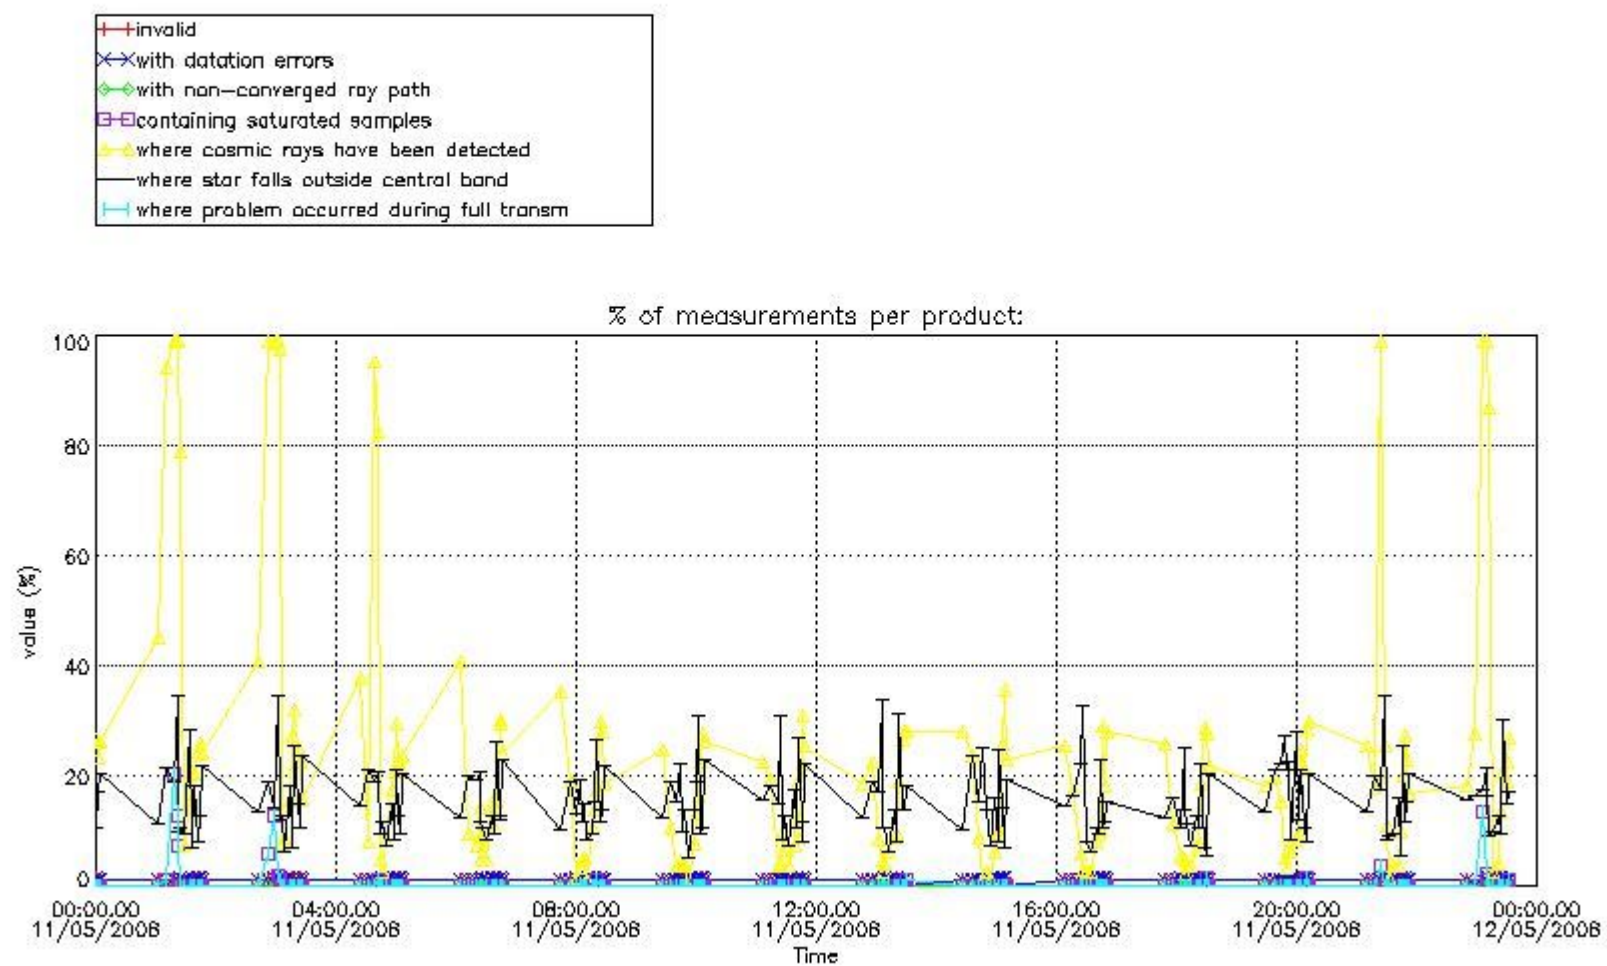

4.1.2 Plot level 1 quality information per product (time dependant): ENVI SAT DESCENDING passes