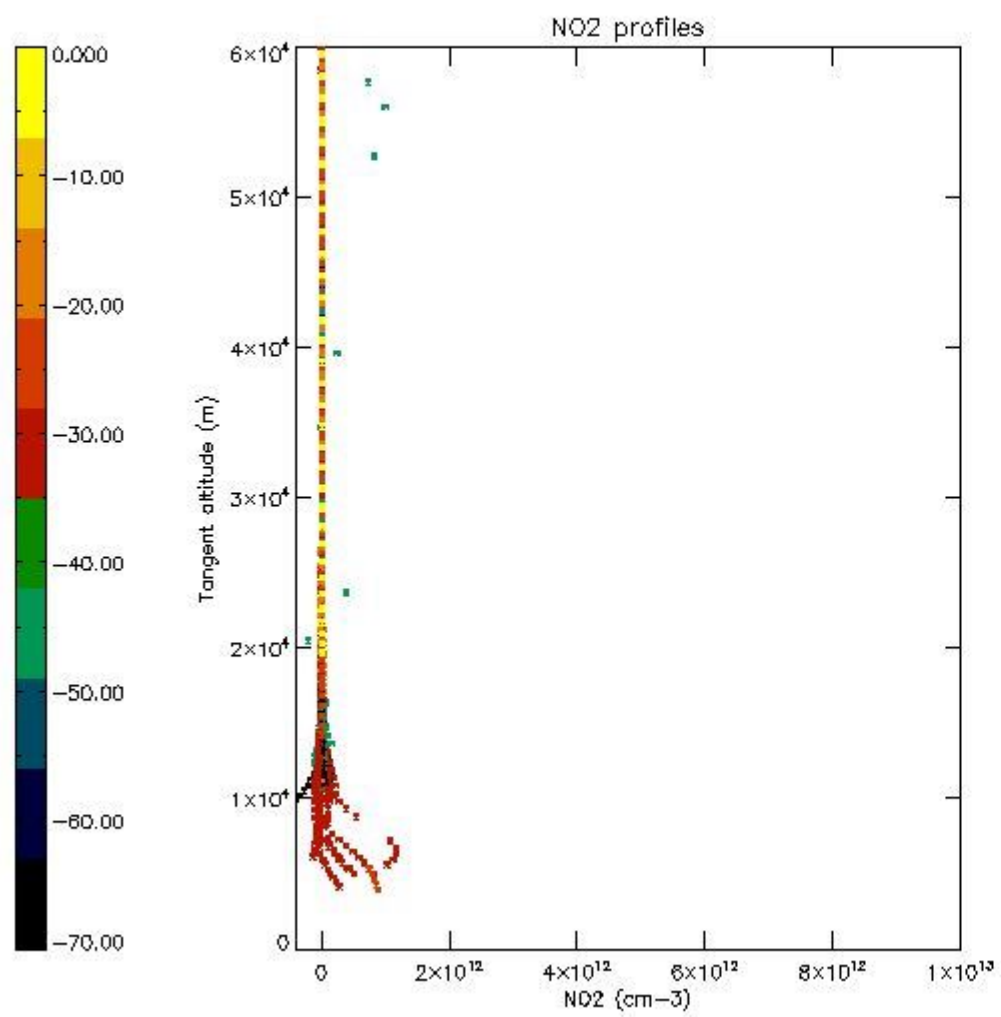

5.7 Plot NO3 profiles for all STD (dark without errors)

The colorbar represents the latitude.