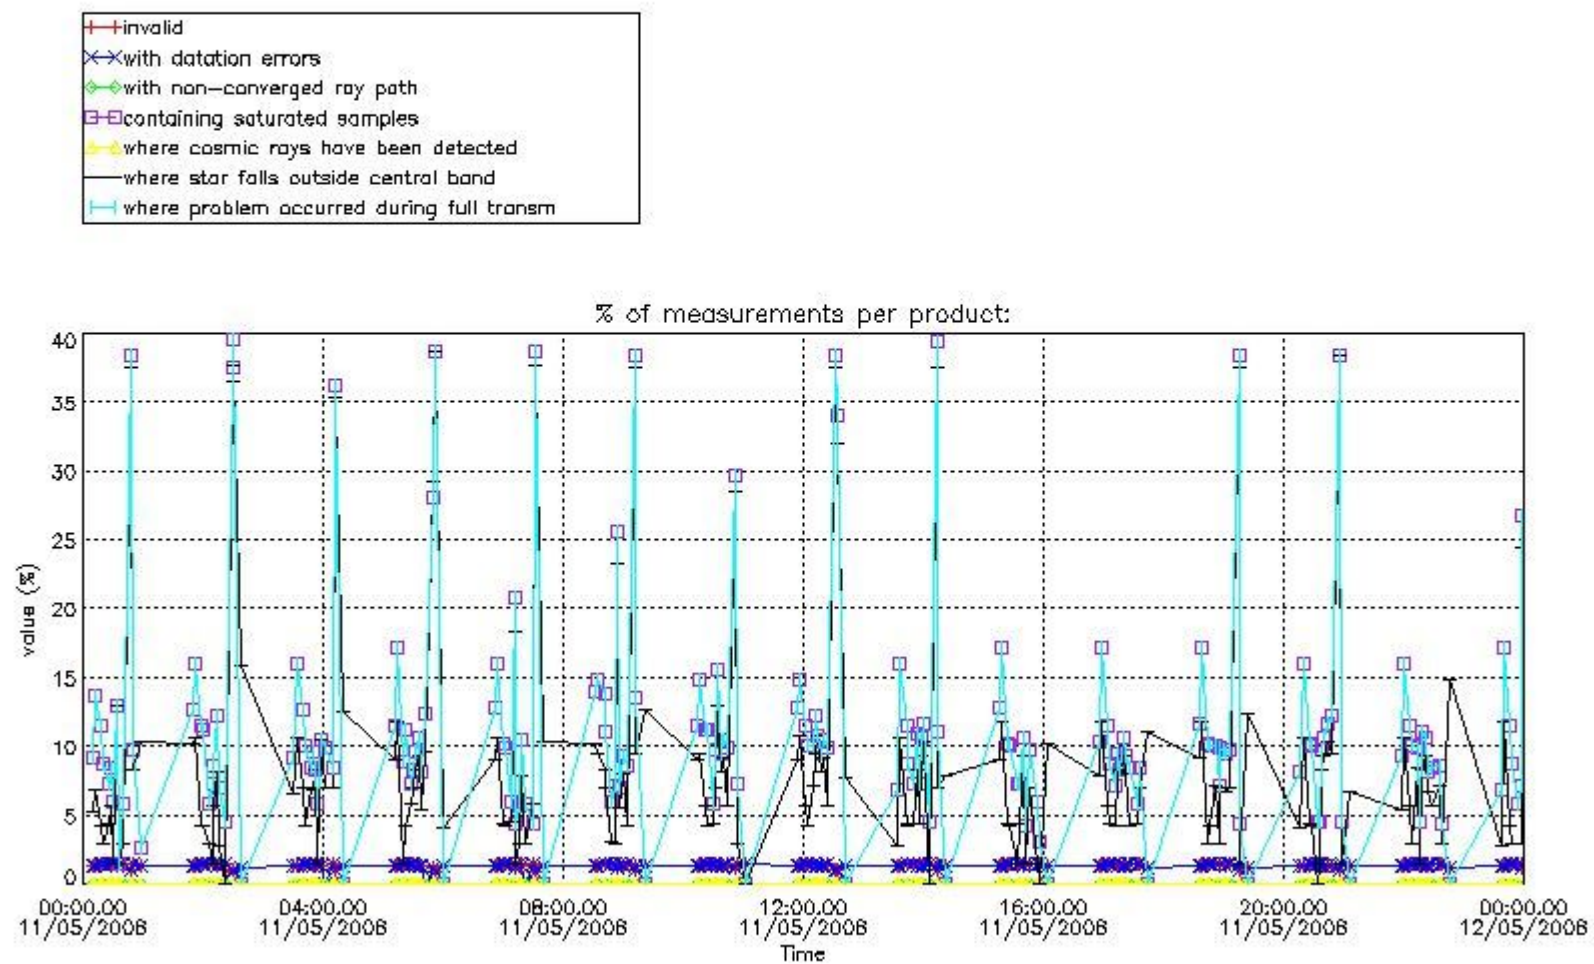

4.2 Plot quality information per product coming from level 1b processing (world map)

4.2.1 Plot level 1 quality information per product (world map): ENVISAT ASCENDING passes