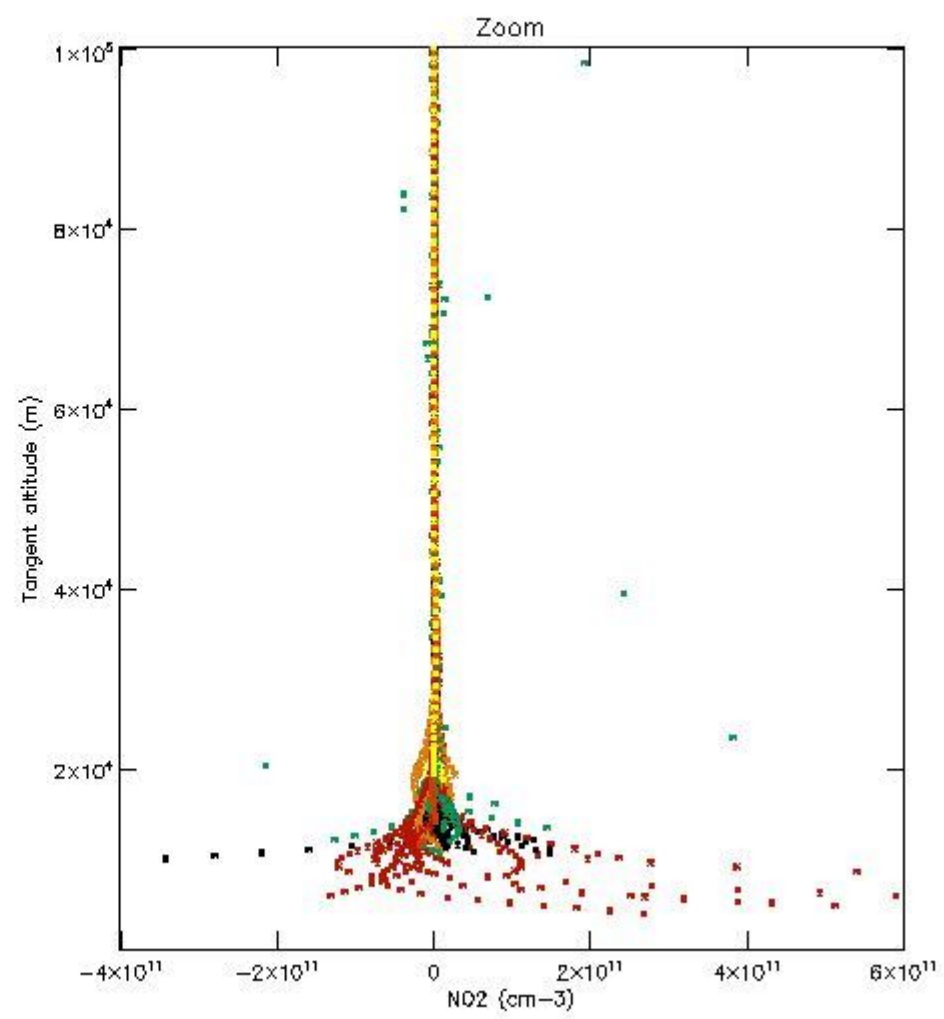

5.7 Plot NO3 profiles for all STD (dark without errors)

The colorbar represents the latitude.