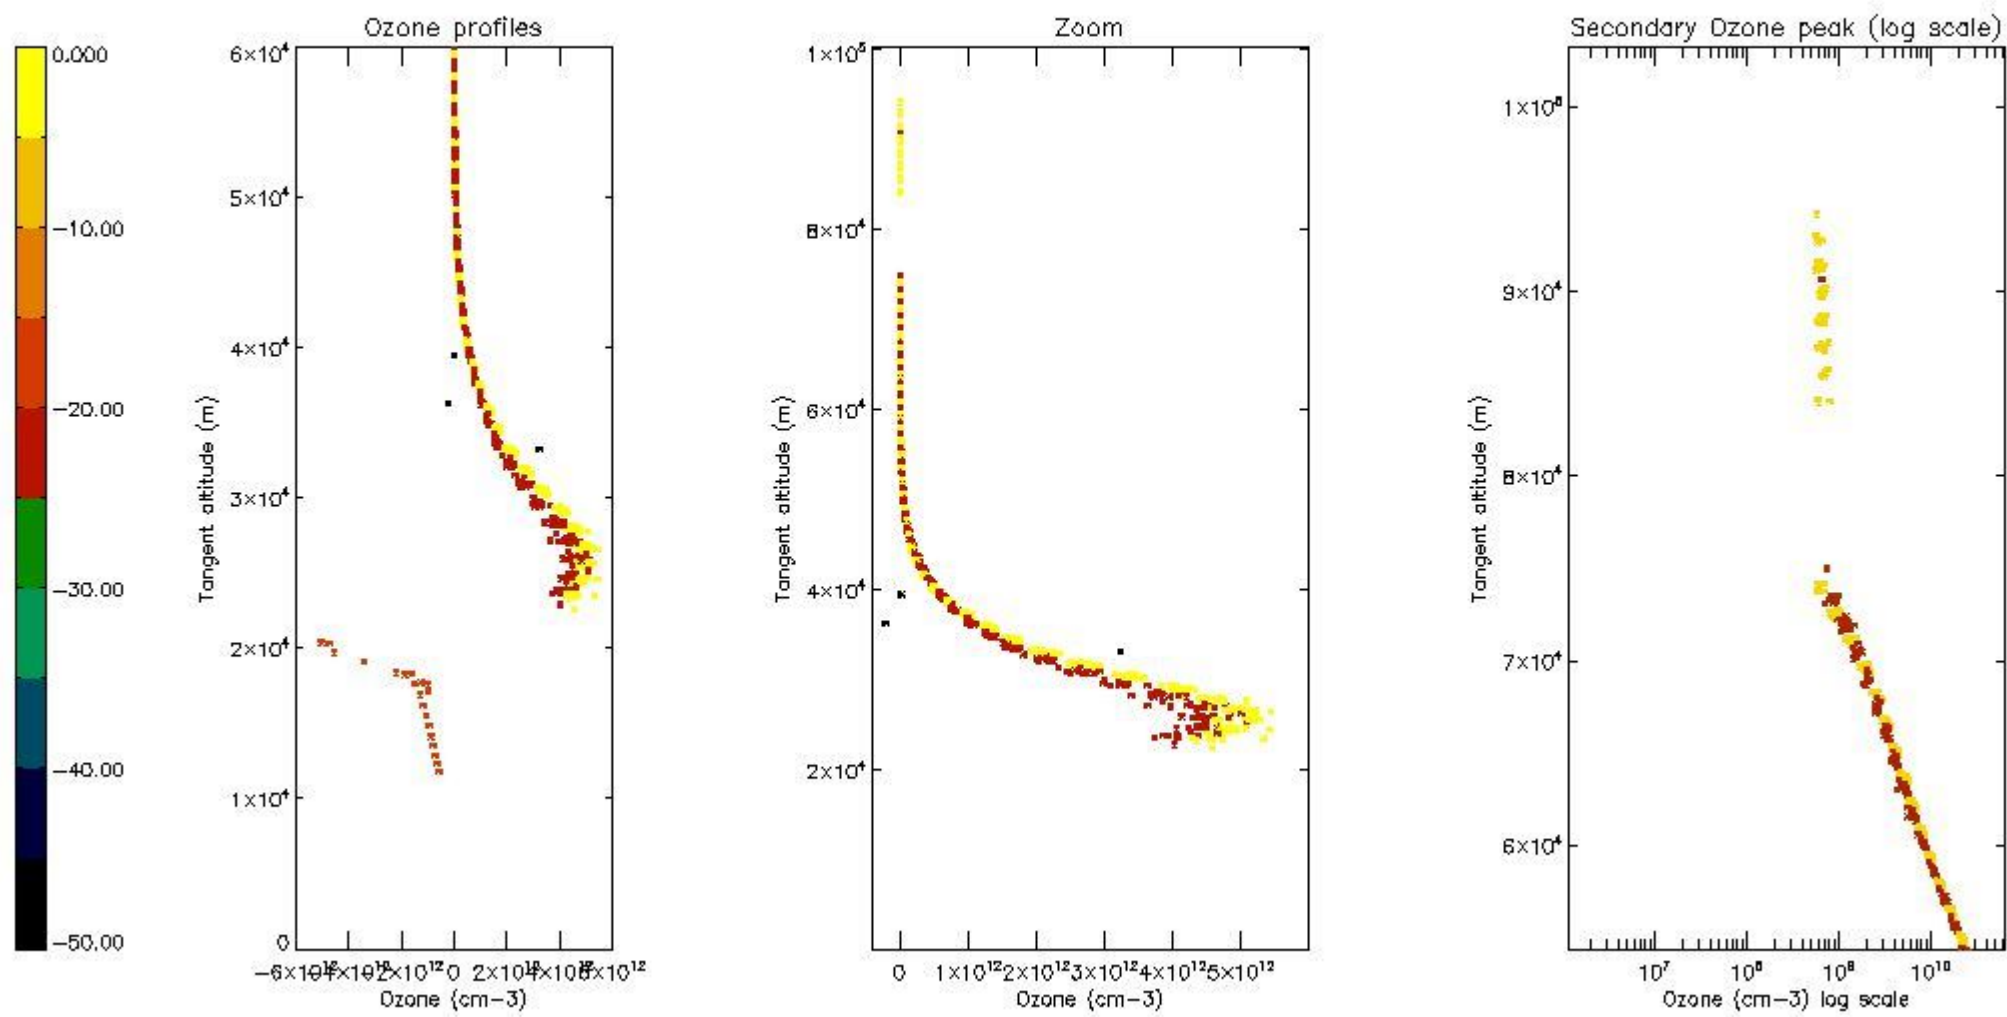

5.4 Plot ozone profiles where  $STD < 10\%$  (dark without errors)

The colorbar represents the latitude.

*5.5 Plot ozone profiles where STD < 5% (dark without errors)*

The colorbar represents the latitude.