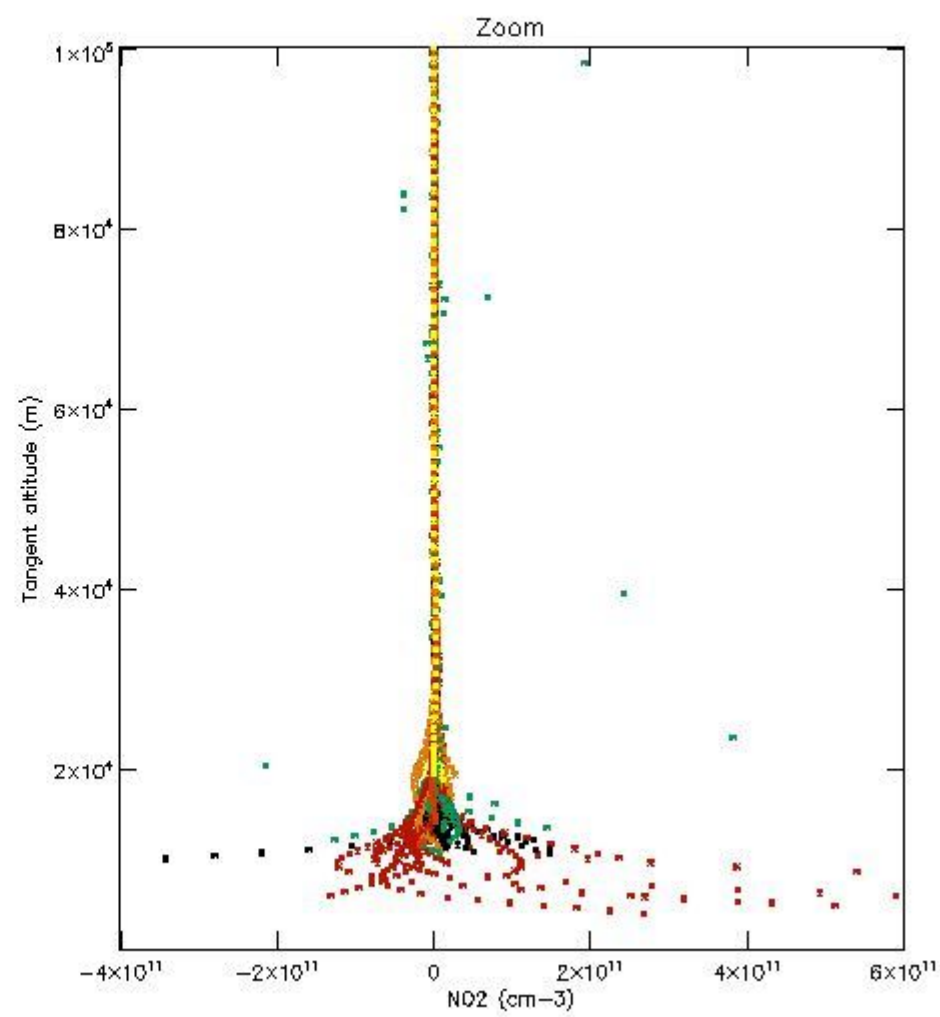

5.7 Plot NO3 profiles for all STD (dark without errors)

The colorbar represents the latitude.