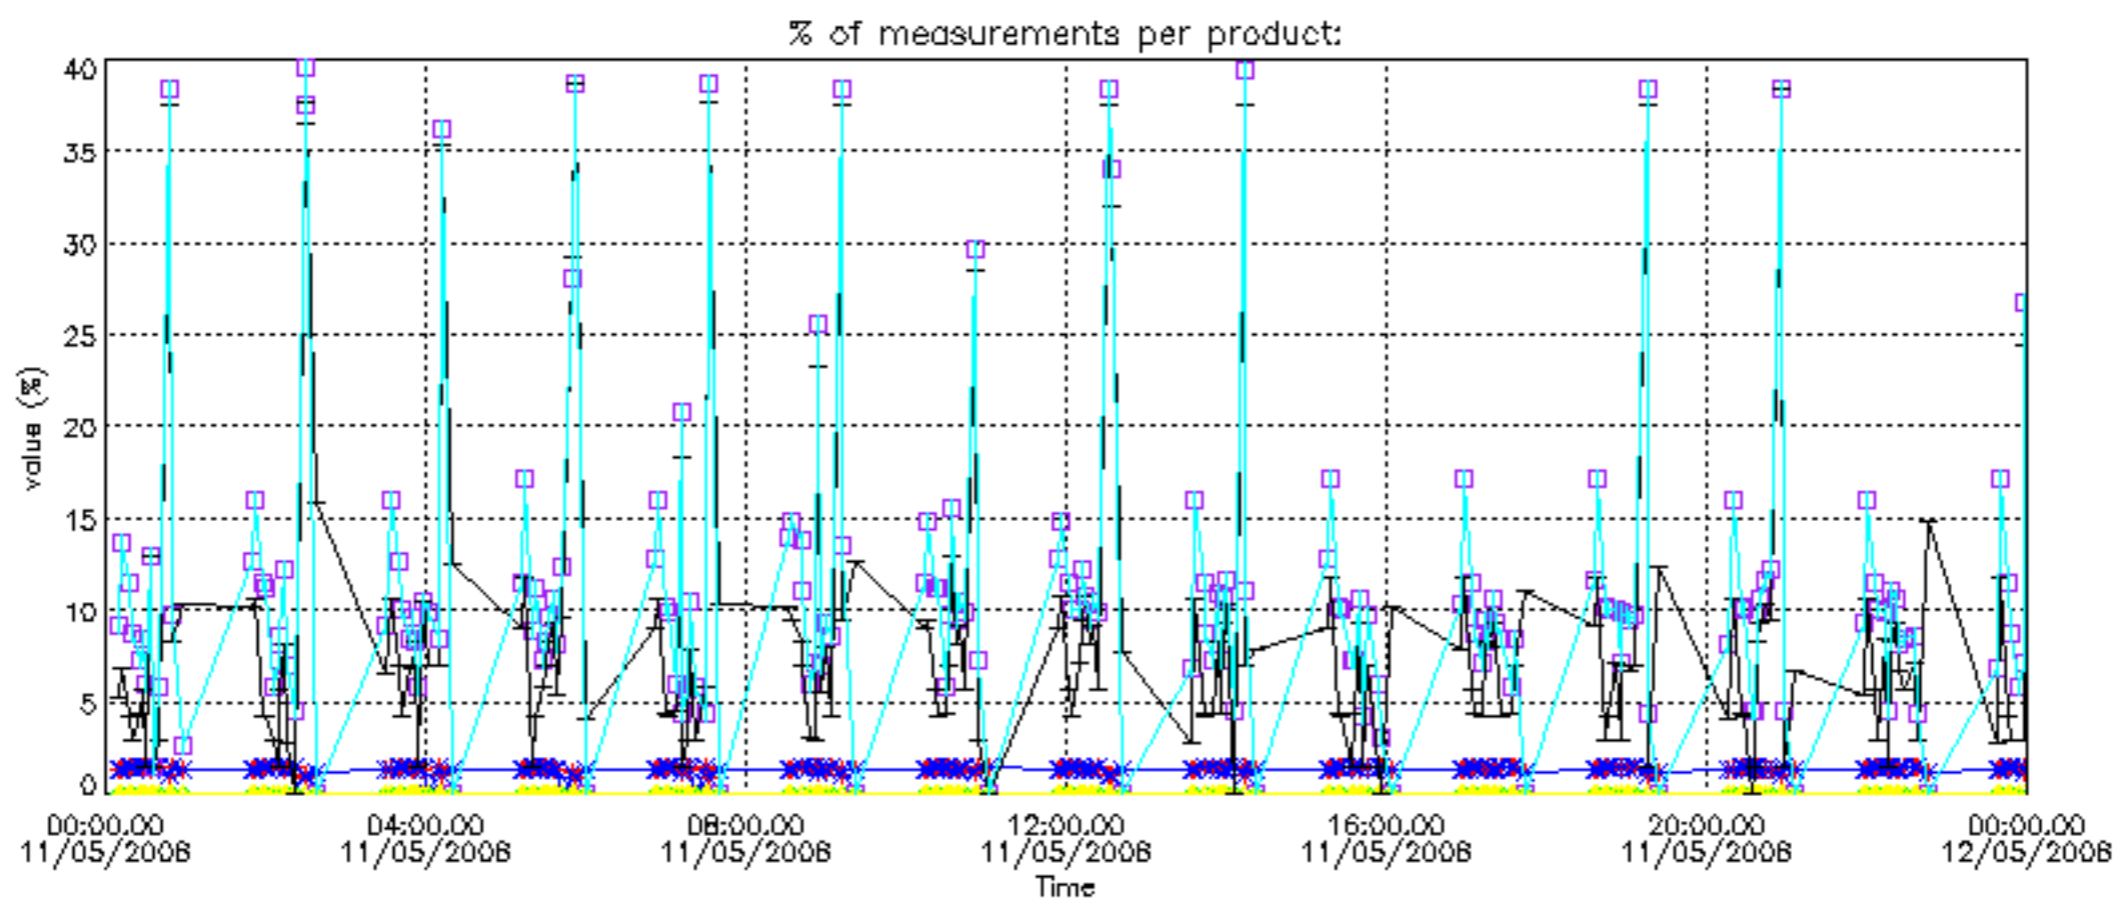

Percentage of cosmic ray hits per profile

Percentage of datation errors per profile