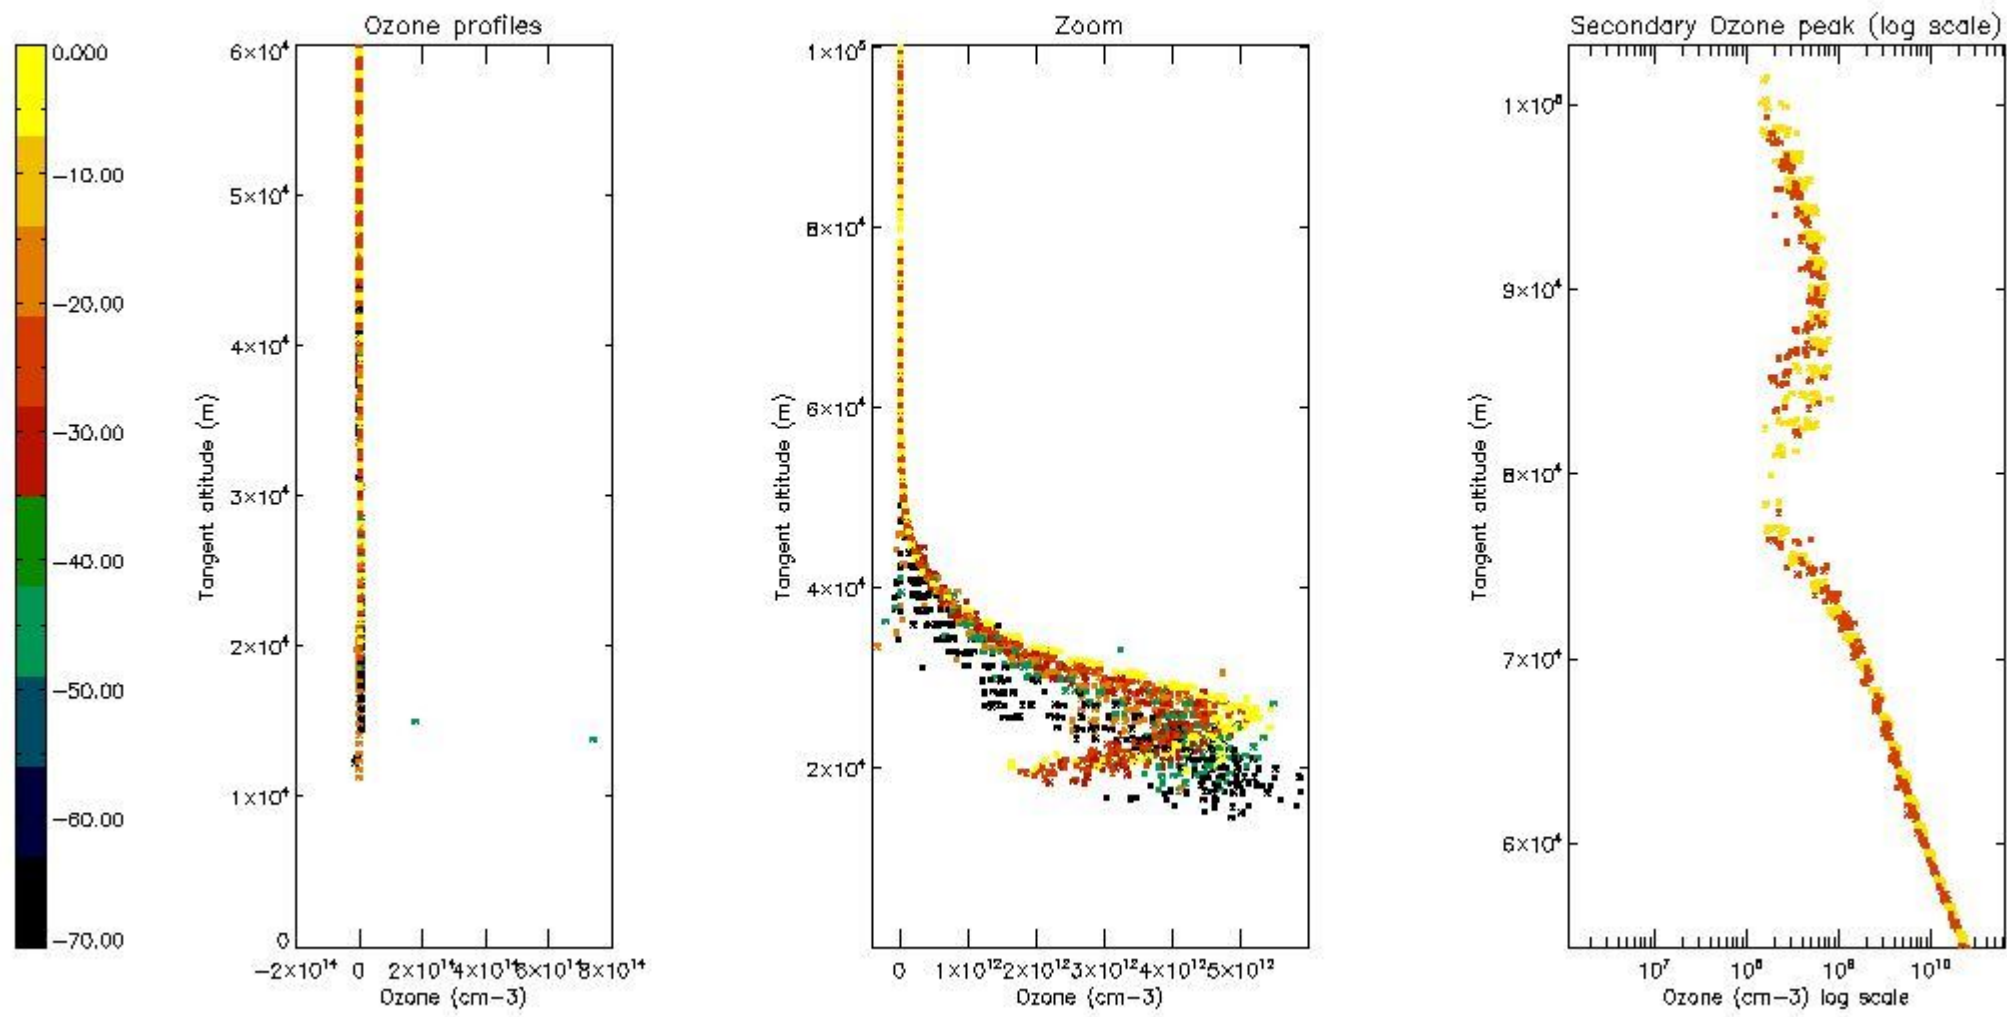

STD < 10	6
STD < 5	4

5.2 Plot ozone profiles for all STD (dark without errors)

The colorbar represents the latitude.

5.3 Plot ozone profiles where STD < 20% (dark without errors)

The colorbar represents the latitude.