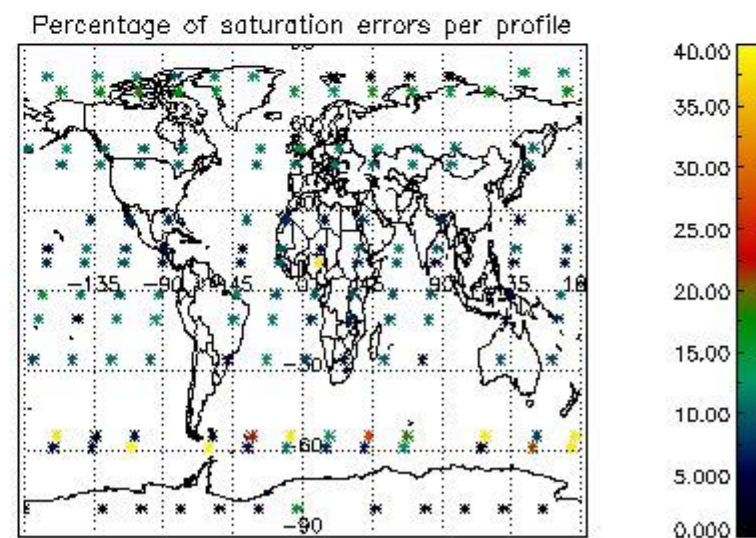

Percentage of datation errors per profile

Percentage of star falling outside central band per profile

Percentage of saturation errors per profile

4.2.2 Plot level 1 quality information per product (world map): ENVISAT DESCENDING passes