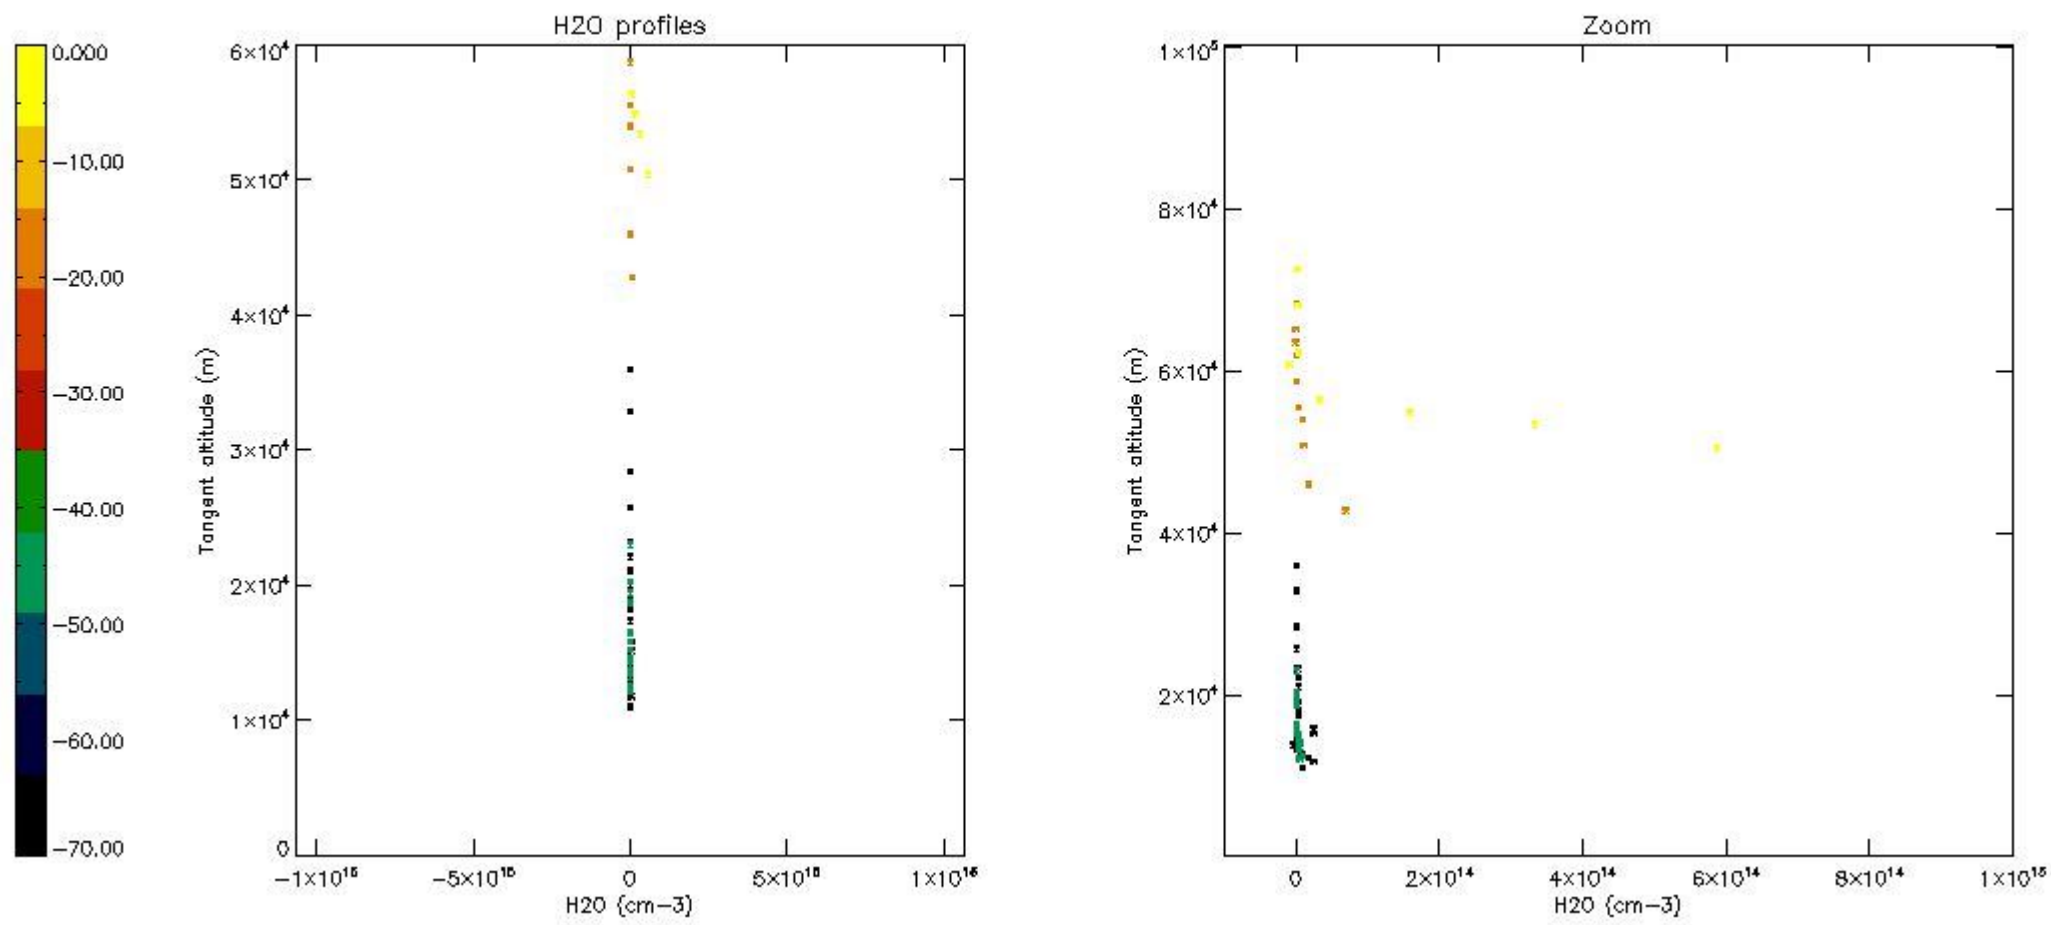

6. Auxiliary Data Files used for the production reported in section 2

The number reported in the third column indicates since which file (see list in section 2) the corresponding auxiliary file has been used. The fourth column is the date of those product files.

Type	Auxiliary Filename	Used since product	Used since product date
INST_PHYS_CHARACTERISTICS	GOM_INS_AXVIEC20091111_143220_20030716_120000_20500101_000000	1	10-MAY-2008 00:01:45
LEVEL-2_PROC_CONFIG	GOM_PR2_AXVIEC20091111_152718_20020301_000000_20500101_000000	1	10-MAY-2008 00:01:45
CROSS_SECTIONS_FILE	GOM_CRS_AXVIEC20091111_154832_20020301_000000_20500101_000000	1	10-MAY-2008 00:01:45