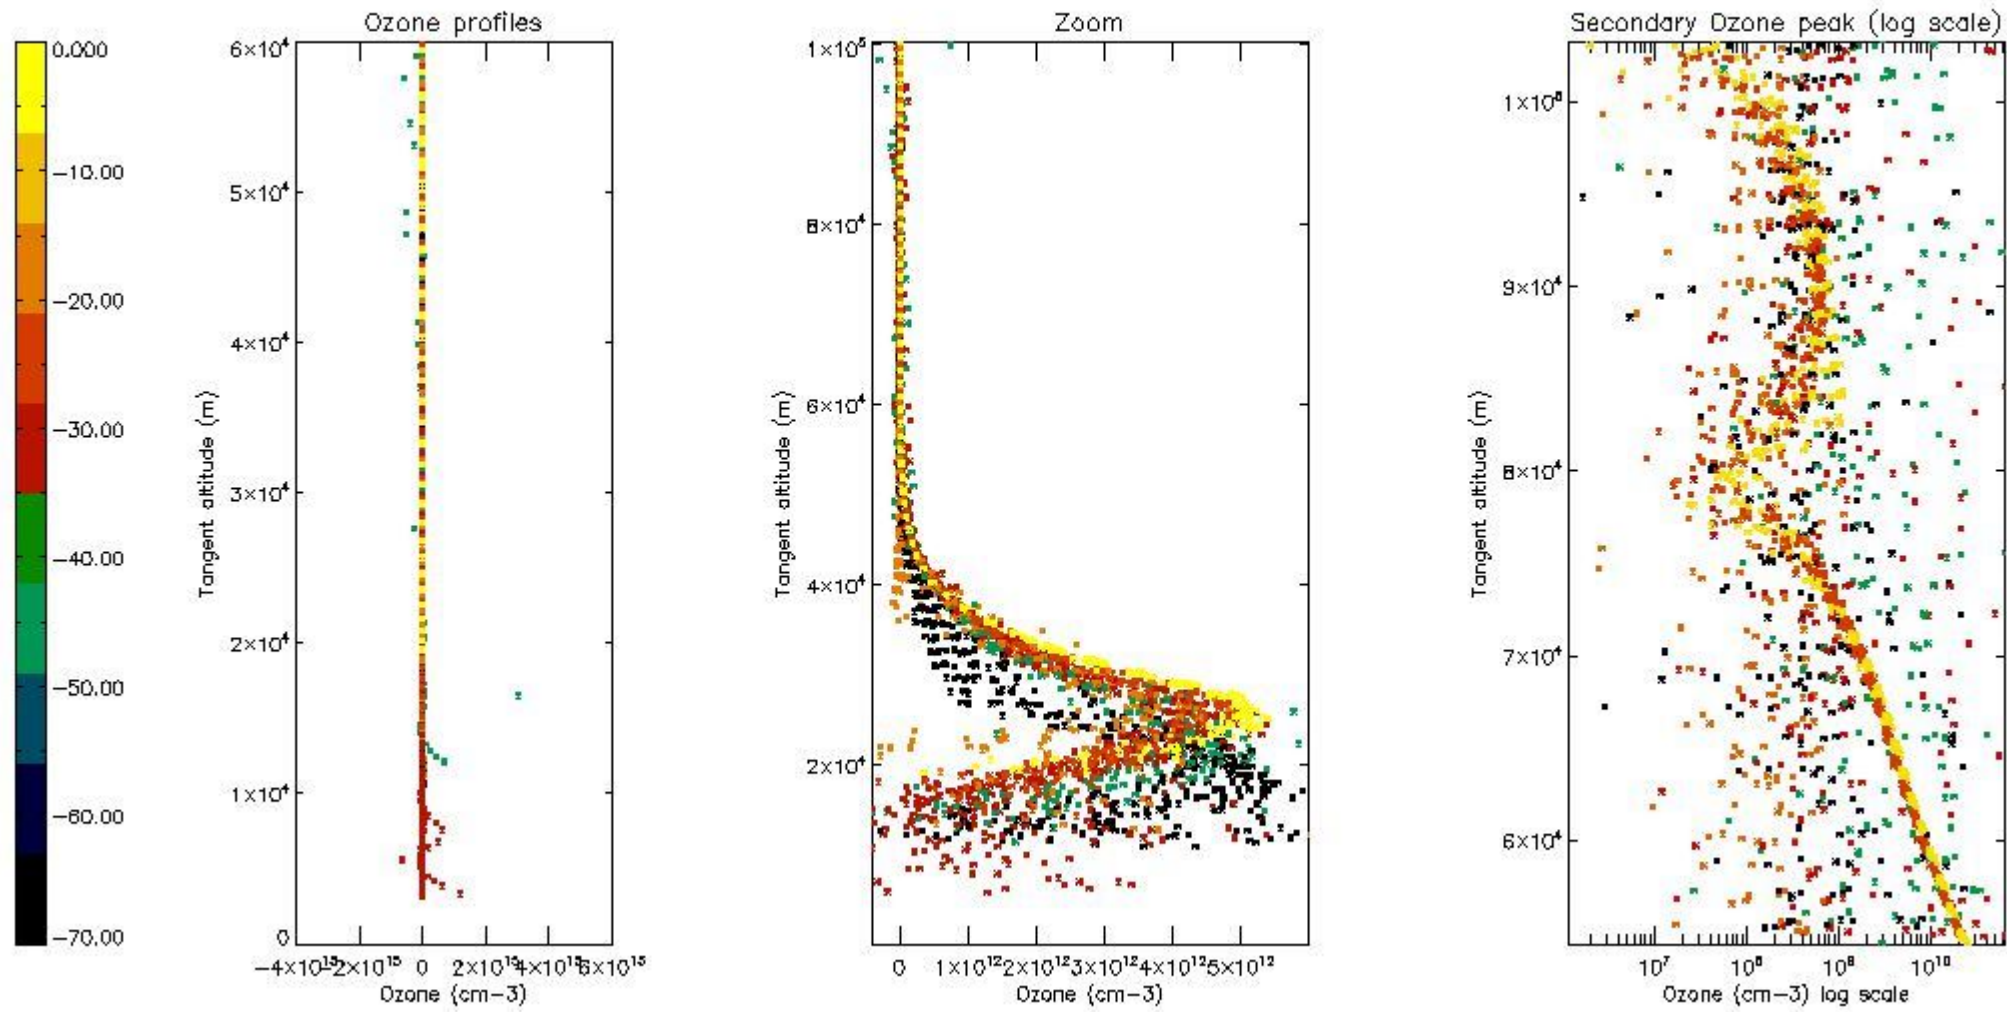

STD < 10	7
STD < 5	5

5.2 Plot ozone profiles for all STD (dark without errors)

The colorbar represents the latitude.

5.3 Plot ozone profiles where STD < 20% (dark without errors)

The colorbar represents the latitude.