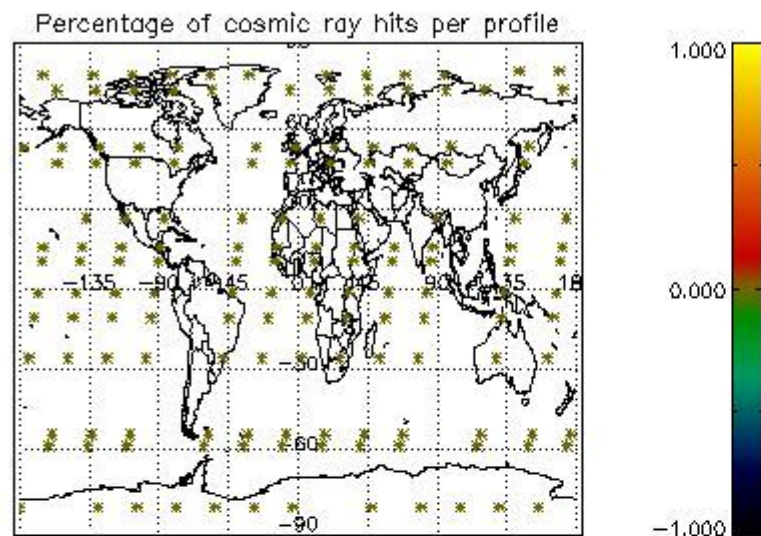

Percentage of datation errors per profile

Percentage of star falling outside central band per profile

Percentage of saturation errors per profile

4.2.2 Plot level 1 quality information per product (world map): ENVISAT DESCENDING passes