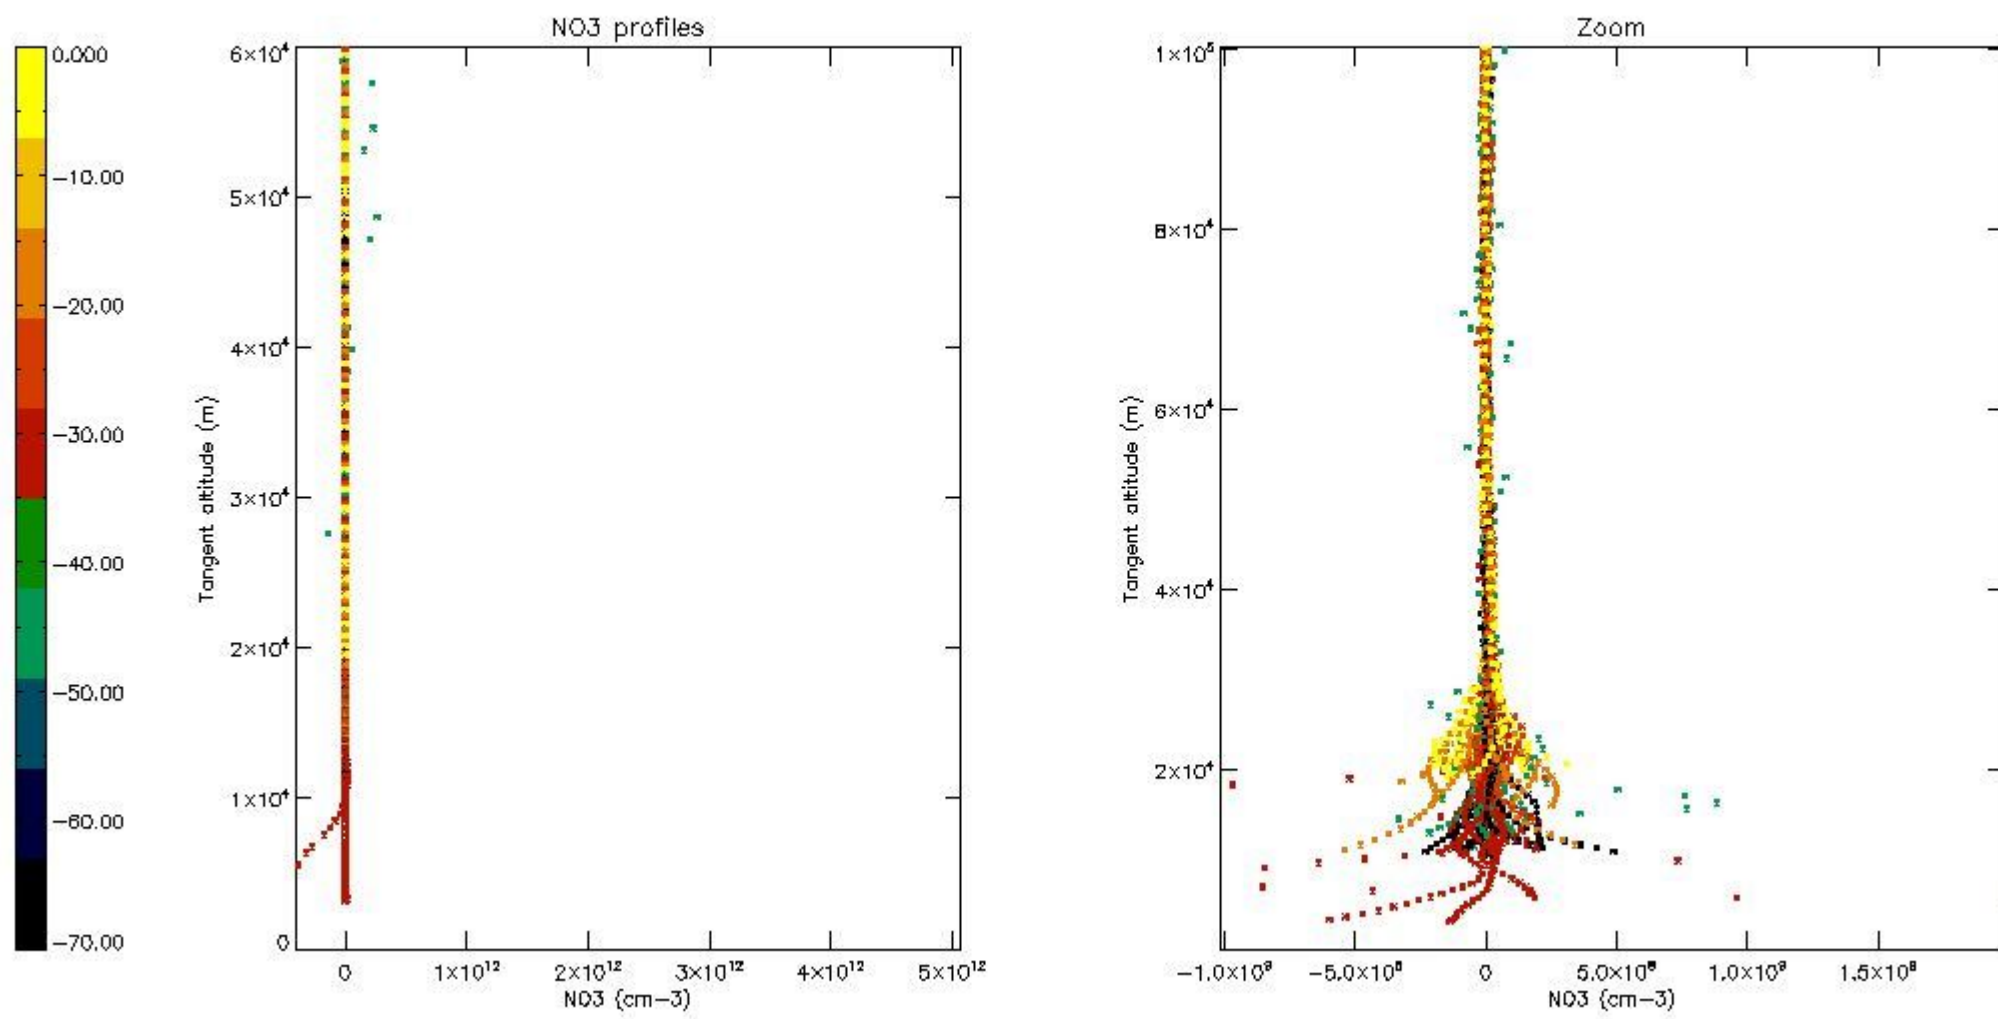

5.8 Plot H2O profiles for all STD (only for occultations of stars 1,2,3,4,13,14,16,26,63 dark without errors)

The colorbar represents the latitude.