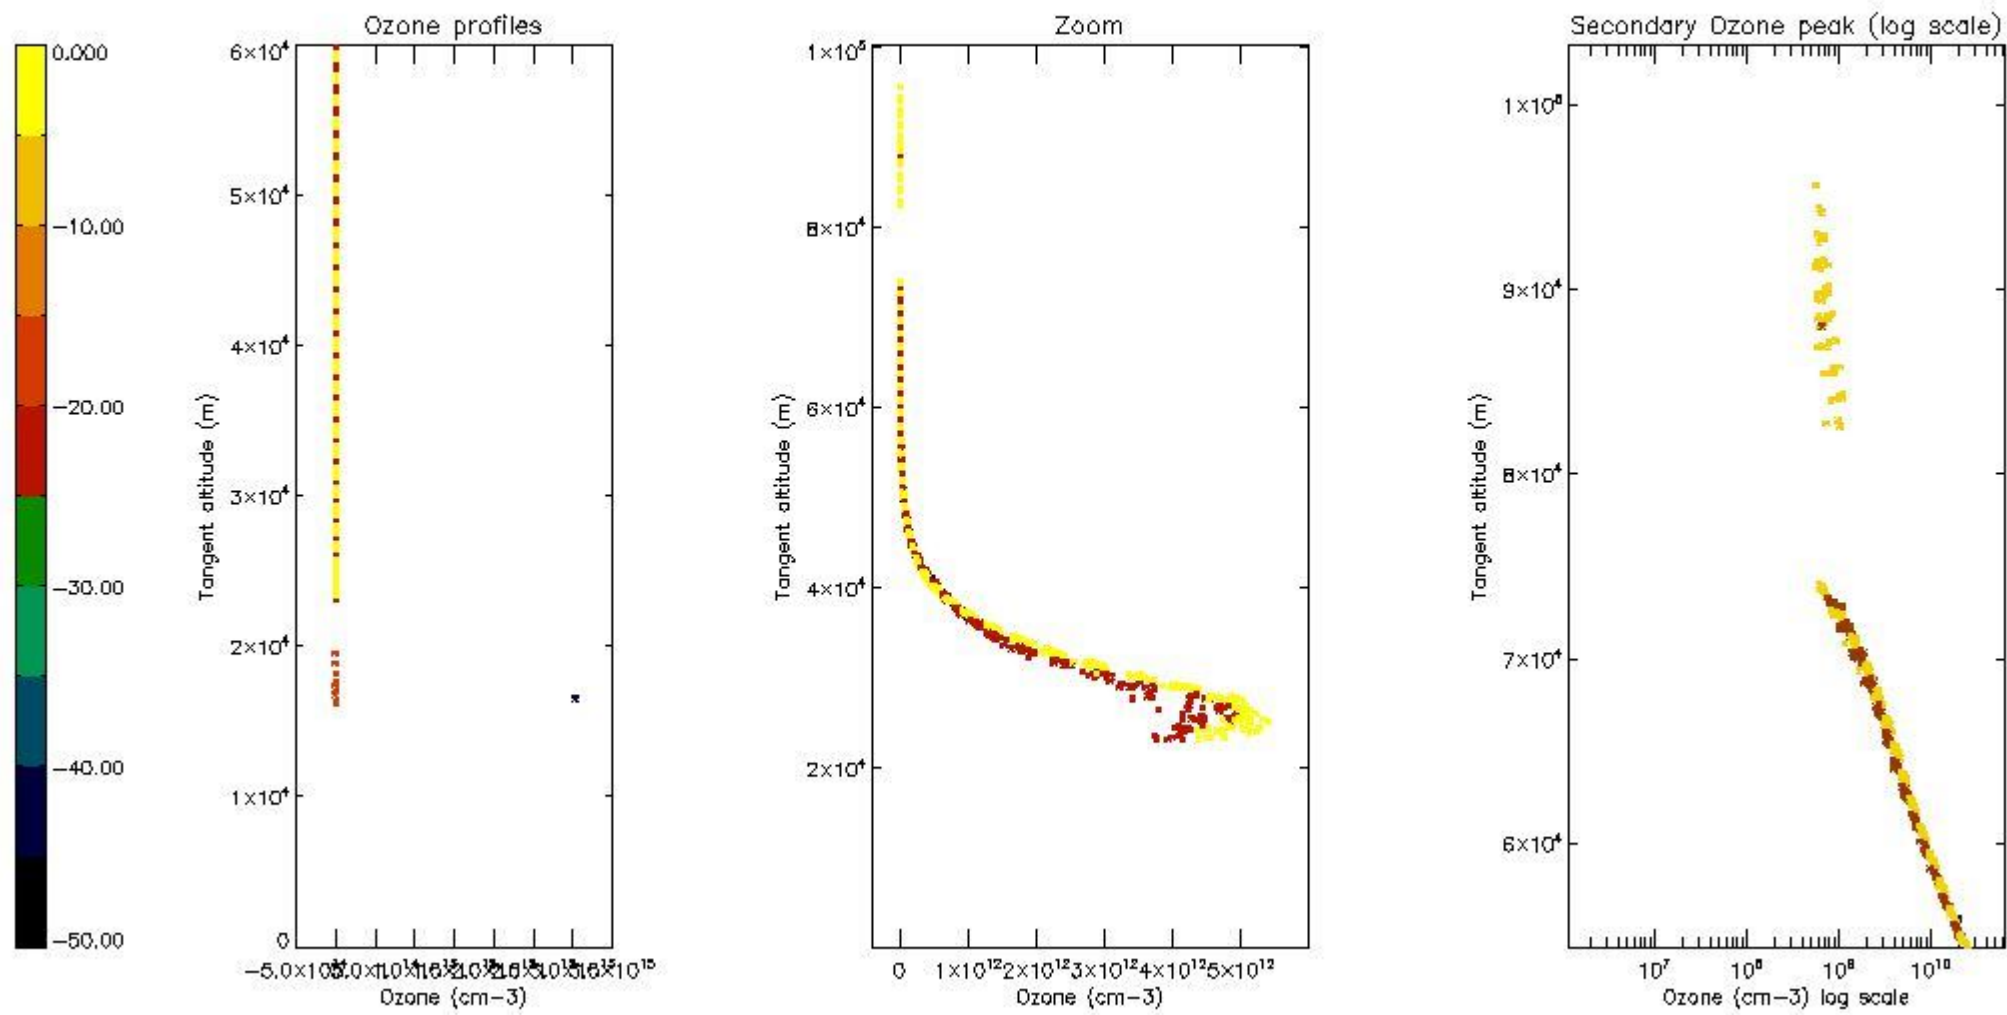

STD < 10	7
STD < 5	5

5.2 Plot ozone profiles for all STD (dark without errors)

The colorbar represents the latitude.

5.3 Plot ozone profiles where STD < 20% (dark without errors)

The colorbar represents the latitude.

5.4 Plot ozone profiles where STD < 10% (dark without errors)

The colorbar represents the latitude.

5.5 Plot ozone profiles where STD < 5% (dark without errors)

The colorbar represents the latitude.

5.6 Plot NO₂ profiles for all STD (dark without errors)