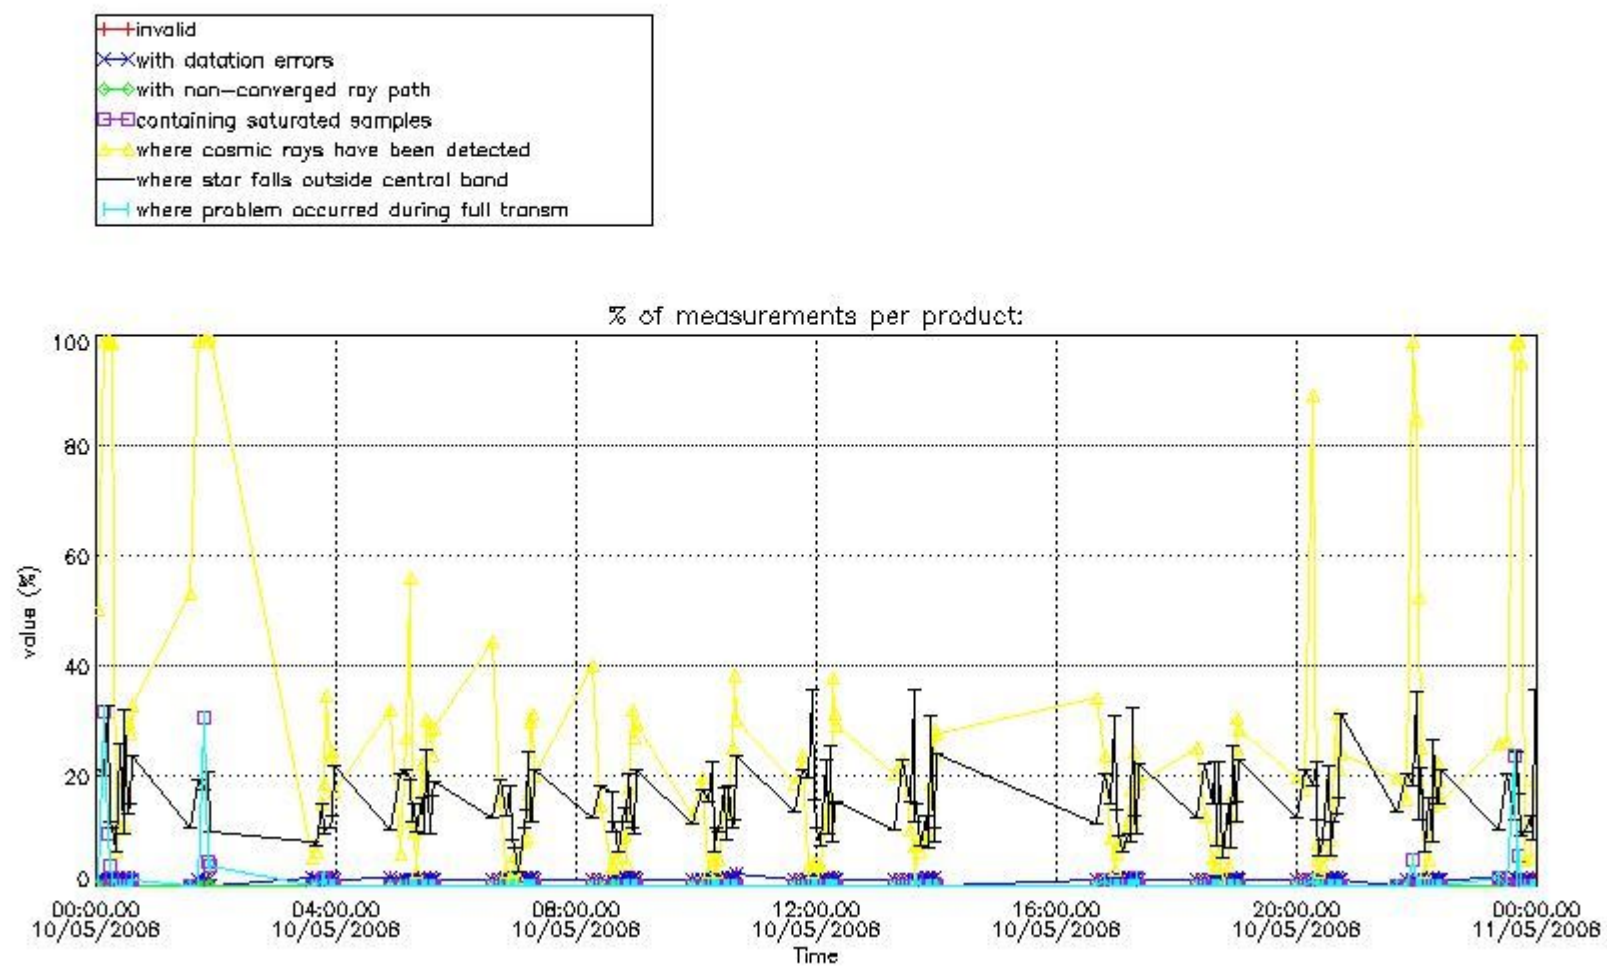

4.1.2 Plot level 1 quality information per product (time dependant): ENVI SAT DESCENDING passes