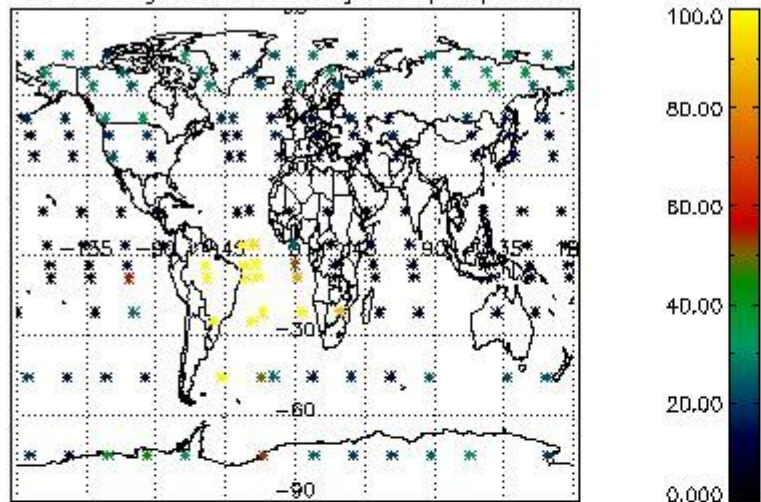

Percentage of cosmic ray hits per profile