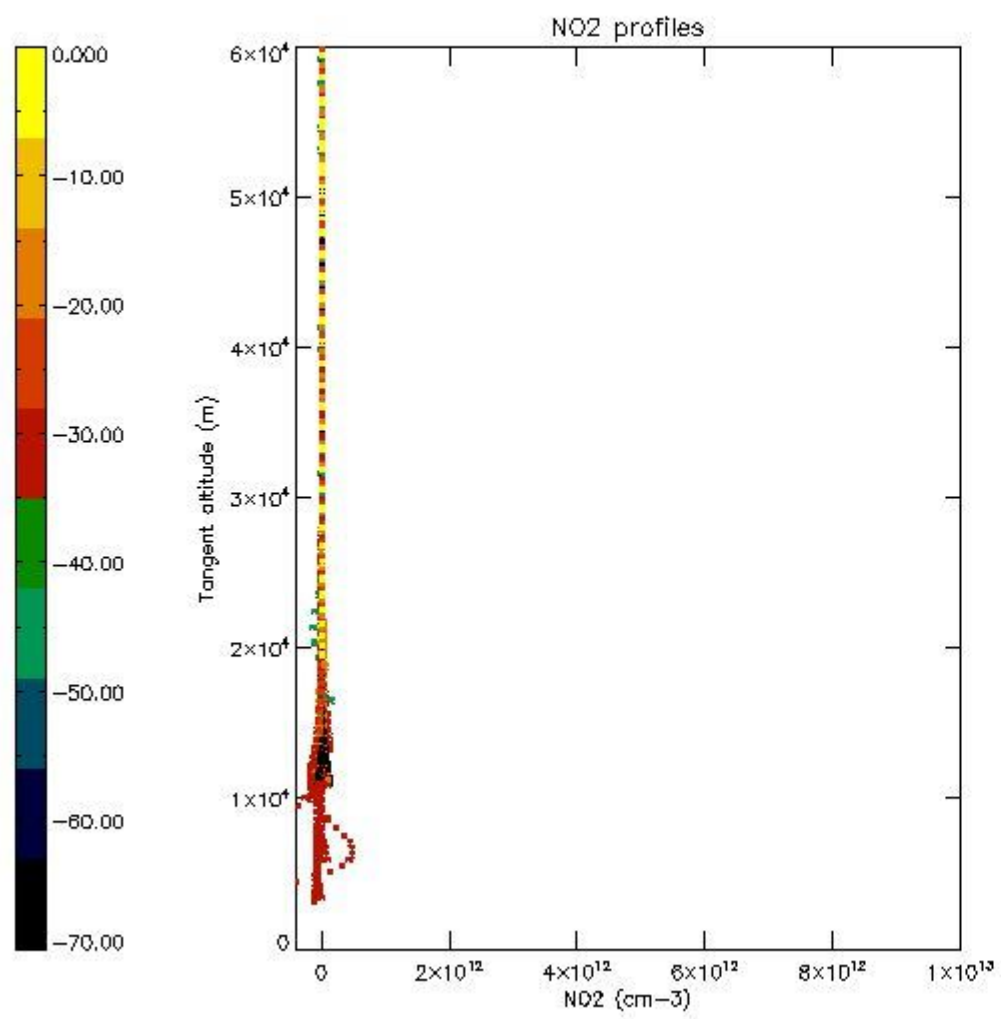

5.7 Plot NO3 profiles for all STD (dark without errors)

The colorbar represents the latitude.