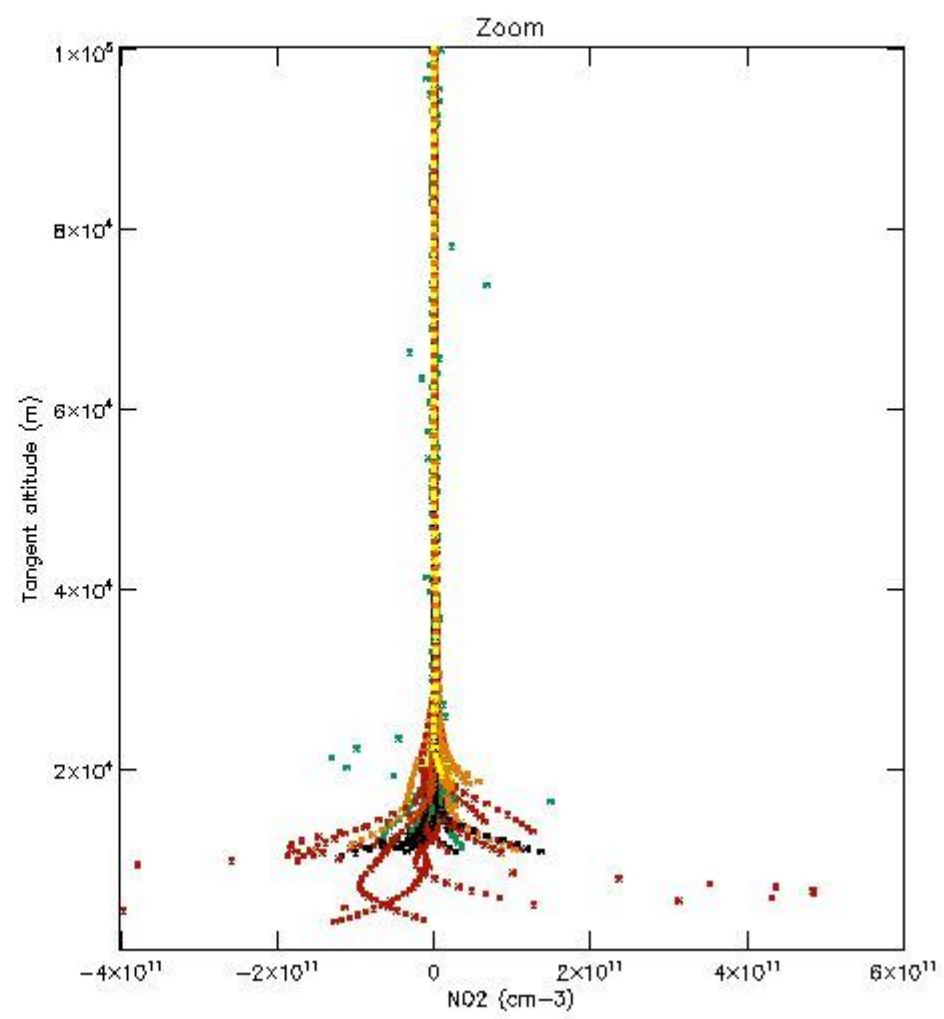

5.7 Plot NO3 profiles for all STD (dark without errors)

The colorbar represents the latitude.