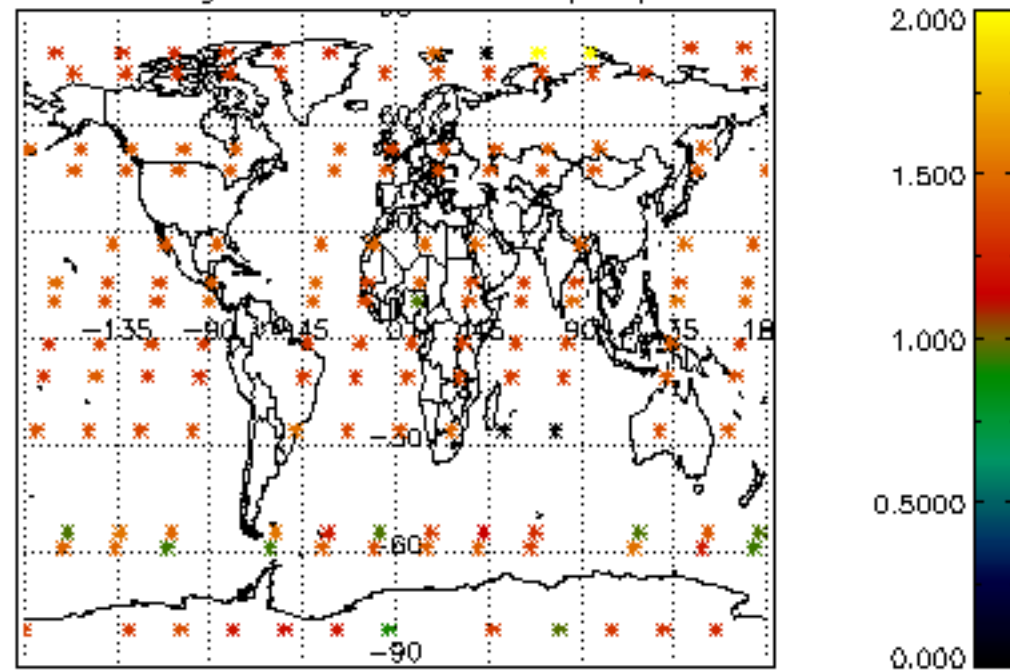

Percentage of datation errors per profile

Percentage of star falling outside central band per profile

Percentage of saturation errors per profile

Percentage of cosmic ray hits per profile

Percentage of datation errors per profile