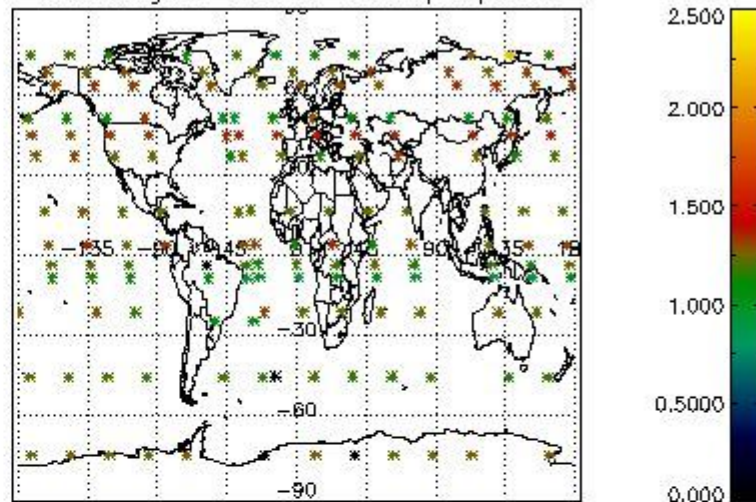

Percentage of datation errors per profile