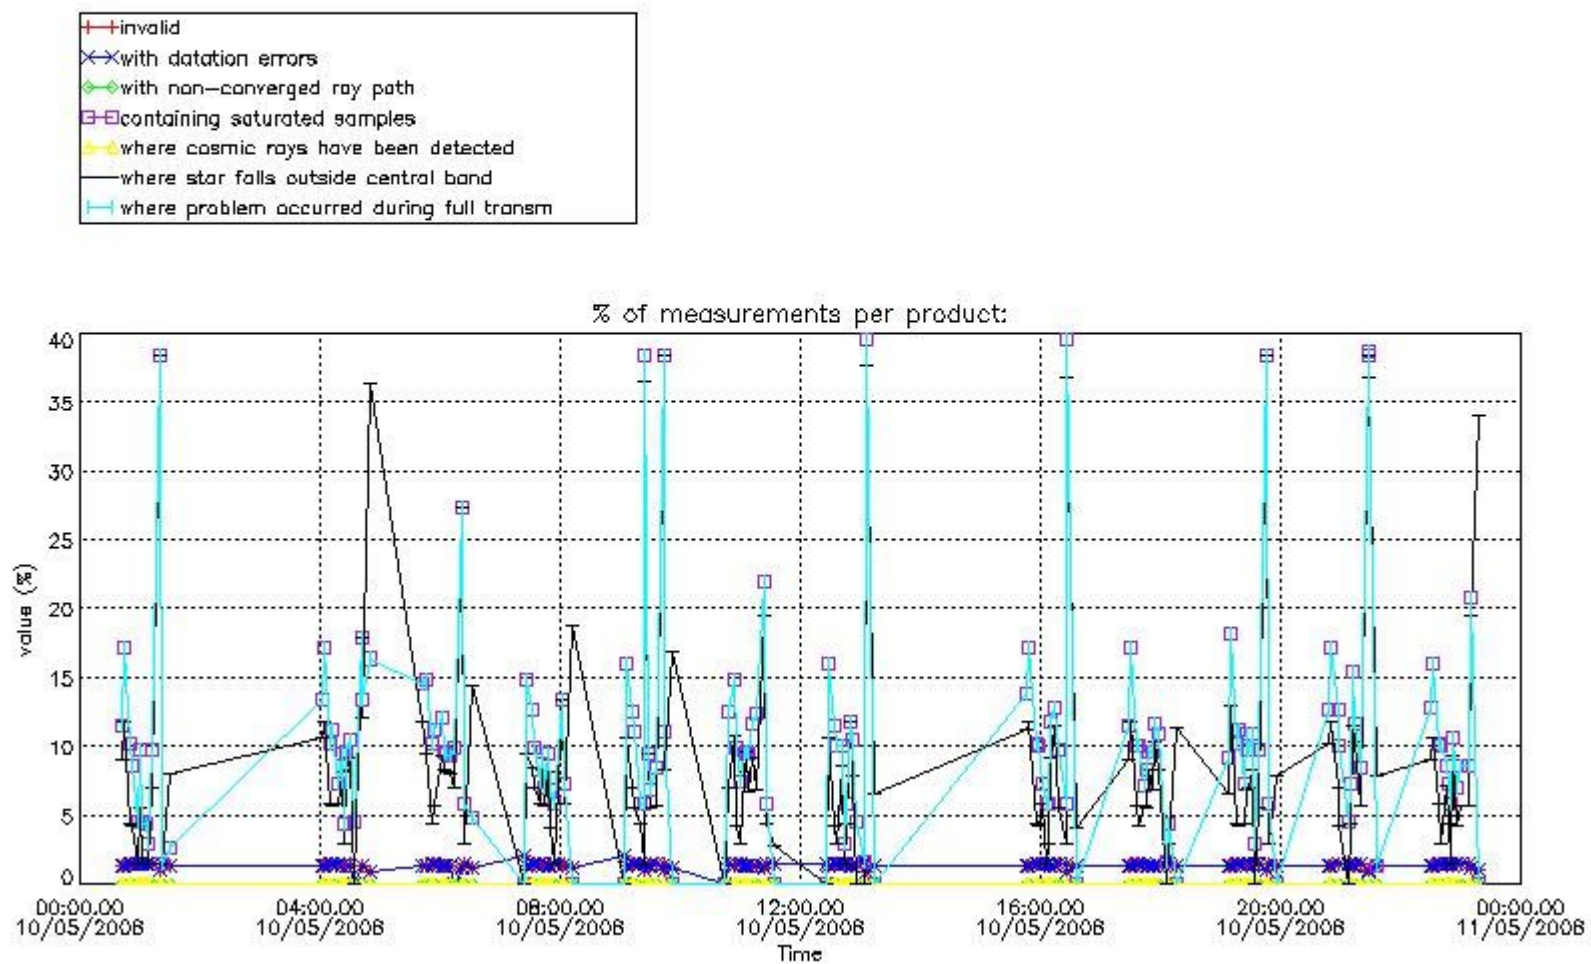

3.1 Plot quality information per product (time dependant)

3.2 Plot quality information per product (world map)

Percentage of flagged data per O3 profile

Percentage of flagged data per H2O profile

Percentage of flagged data per NO2 profile

Percentage of flagged data per NO3 profile

4. Level 1 quality information per product

In this section it is plotted some information contained in the Quality Summary data set of the level 2 products that comes from the level 1b processing. Products without errors (error flag in the MPH set to "0") are used.

4.1 Plot quality information per product (time dependant) coming from level 1b processing

4.1.1 Plot level 1 quality information per product (time dependant): ENVISAT ASCENDING passes

4.1.2 Plot level 1 quality information per product (time dependant): ENVI SAT DESCENDING passes