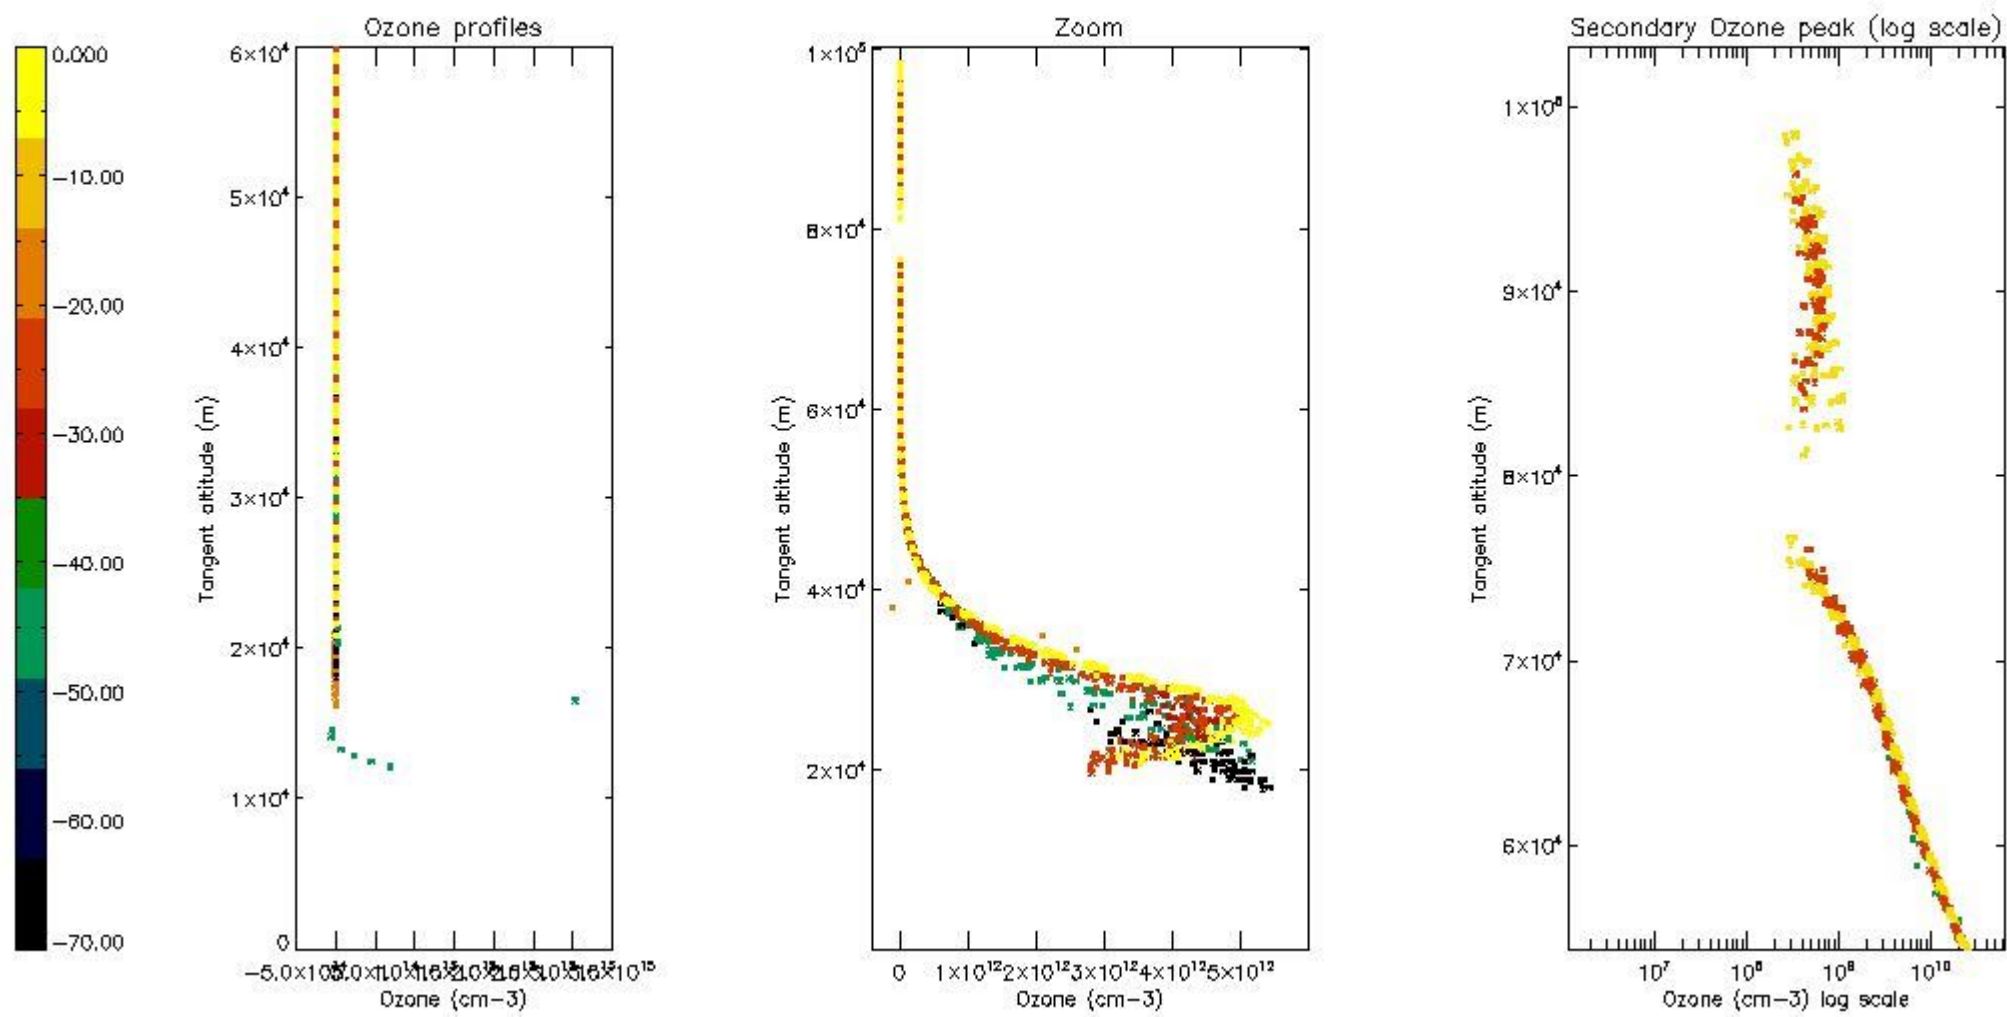

STD < 10	7
STD < 5	5

5.2 Plot ozone profiles for all STD (dark without errors)

The colorbar represents the latitude.

5.3 Plot ozone profiles where STD < 20% (dark without errors)

The colorbar represents the latitude.

5.4 Plot ozone profiles where STD < 10% (dark without errors)

The colorbar represents the latitude.

5.5 Plot ozone profiles where STD < 5% (dark without errors)

The colorbar represents the latitude.

5.6 Plot NO₂ profiles for all STD (dark without errors)

The colorbar represents the latitude.

5.7 Plot NO3 profiles for all STD (dark without errors)

The colorbar represents the latitude.

5.8 Plot H2O profiles for all STD (only for occultations of stars 1,2,3,4,13,14,16,26,63 dark without errors)