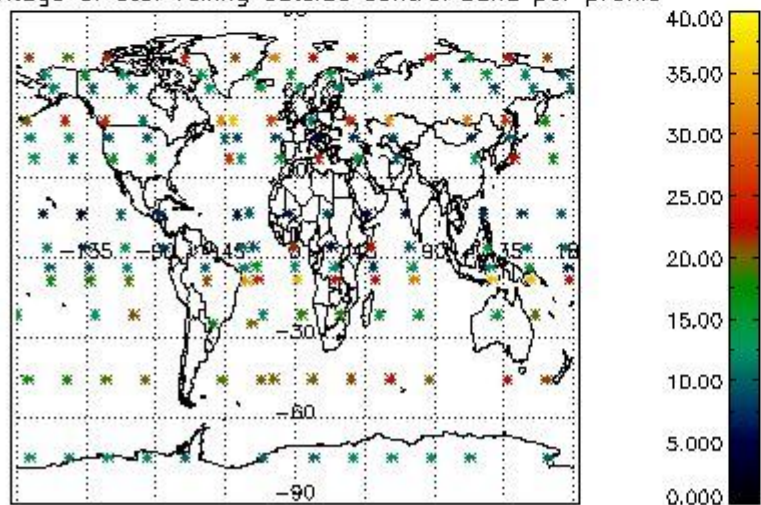

Percentage of star falling outside central band per profile