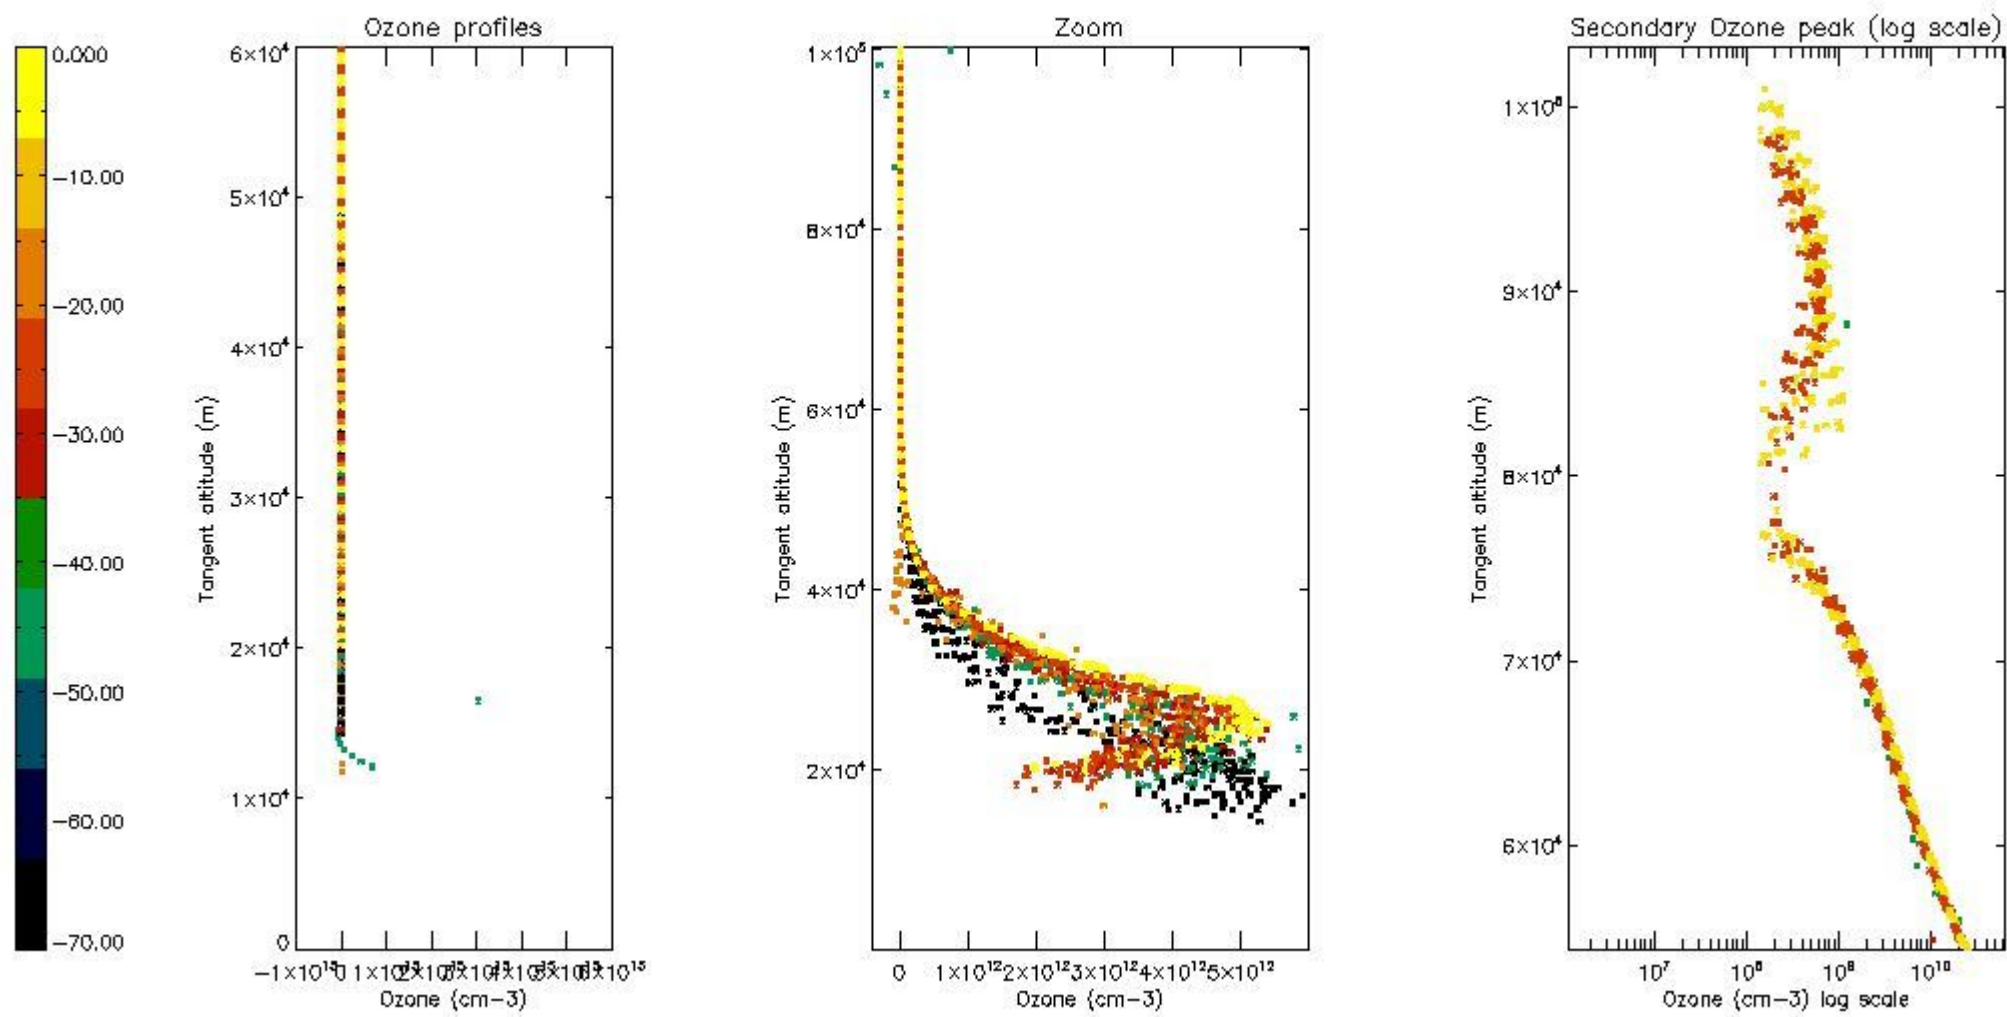

STD < 10	7
STD < 5	5

5.2 Plot ozone profiles for all STD (dark without errors)

The colorbar represents the latitude.

5.3 Plot ozone profiles where STD < 20% (dark without errors)

The colorbar represents the latitude.

5.4 Plot ozone profiles where STD < 10% (dark without errors)

The colorbar represents the latitude.

5.5 Plot ozone profiles where STD < 5% (dark without errors)

The colorbar represents the latitude.

5.6 Plot NO₂ profiles for all STD (dark without errors)