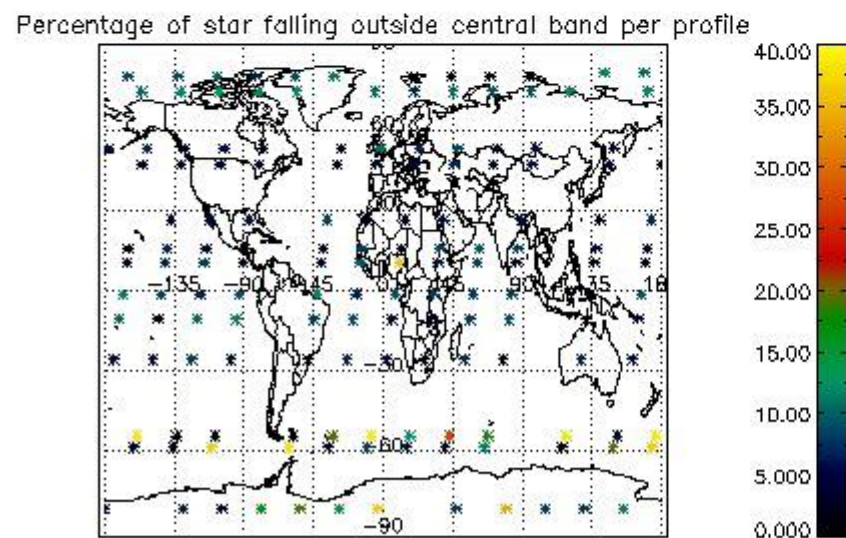

Percentage of datation errors per profile

Percentage of star falling outside central band per profile

Percentage of saturation errors per profile

4.2.2 Plot level 1 quality information per product (world map): ENVISAT DESCENDING passes