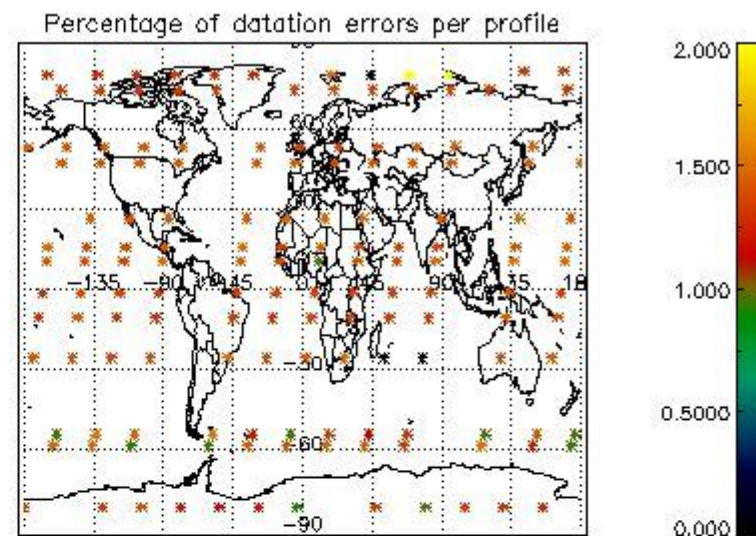

Percentage of datation errors per profile

Percentage of star falling outside central band per profile

Percentage of saturation errors per profile

4.2.2 Plot level 1 quality information per product (world map): ENVISAT DESCENDING passes