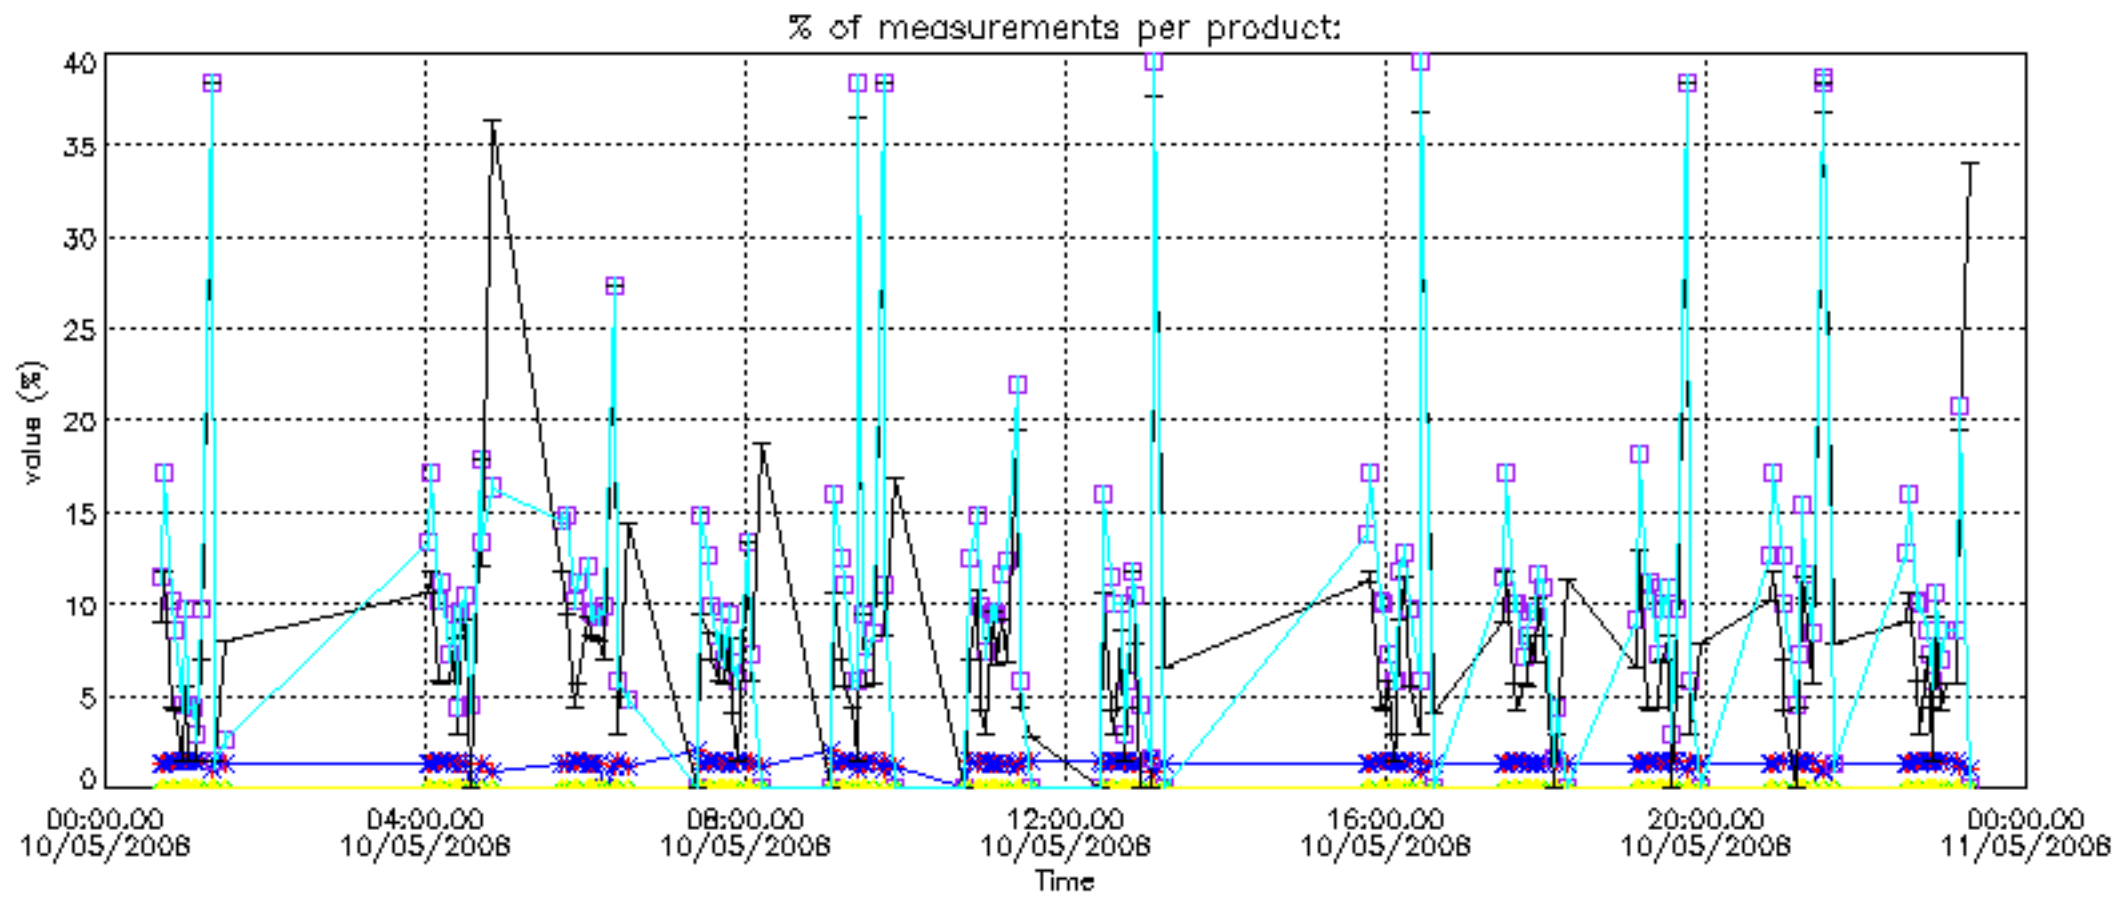

Percentage of cosmic ray hits per profile

Percentage of datation errors per profile