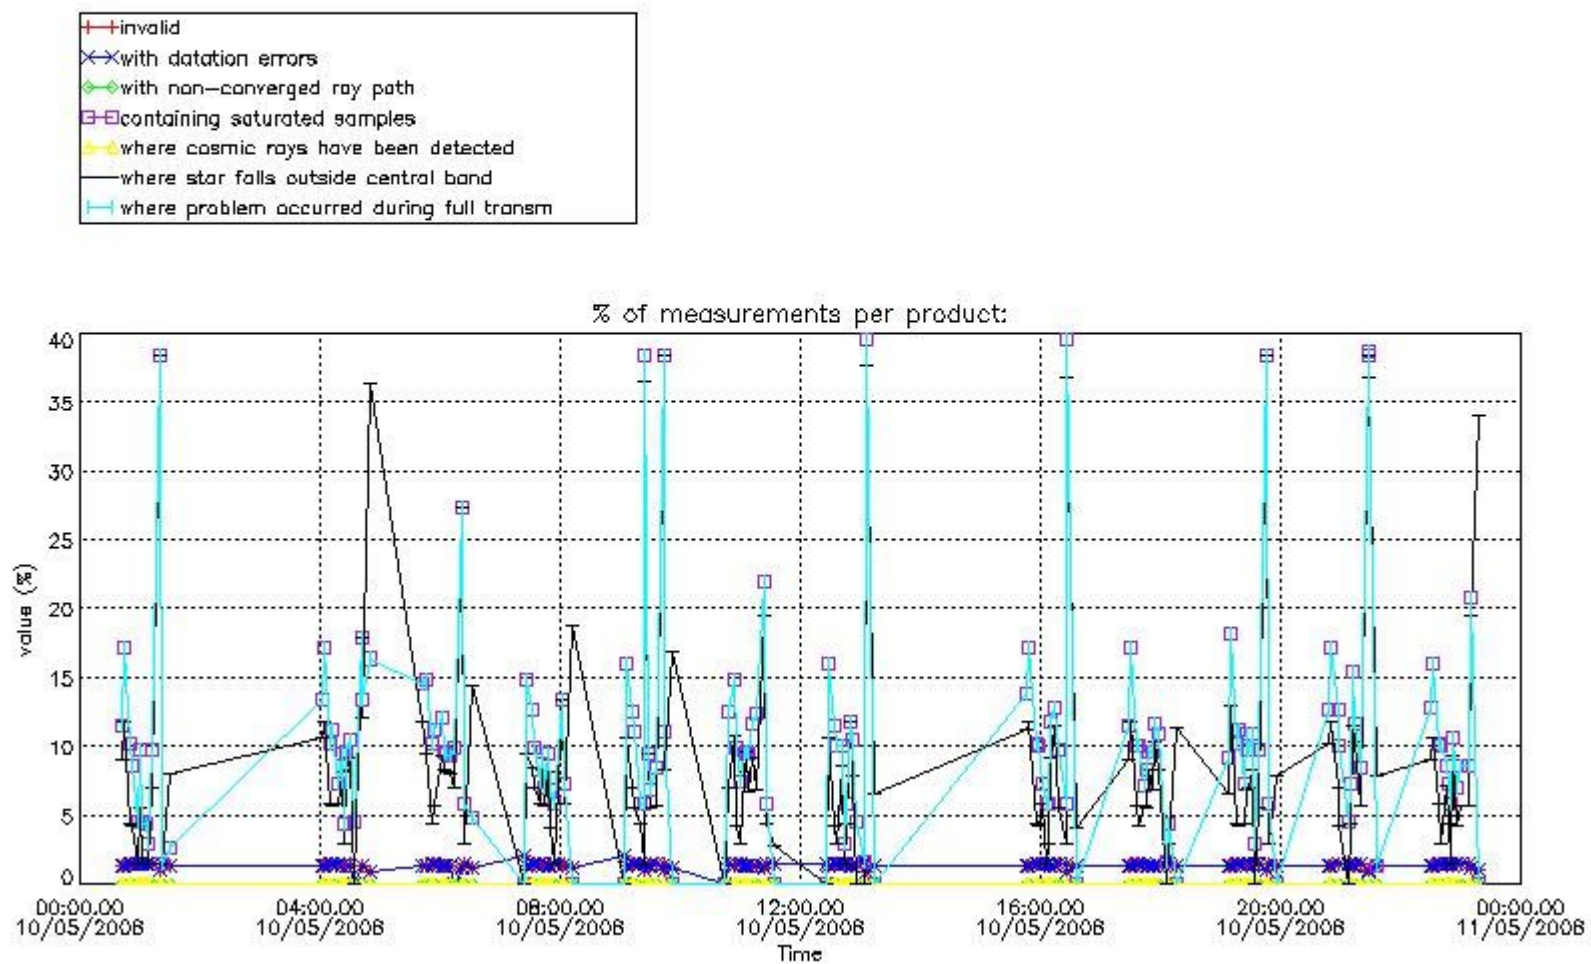

4.2 Plot quality information per product coming from level 1b processing (world map)

4.2.1 Plot level 1 quality information per product (world map): ENVISAT ASCENDING passes