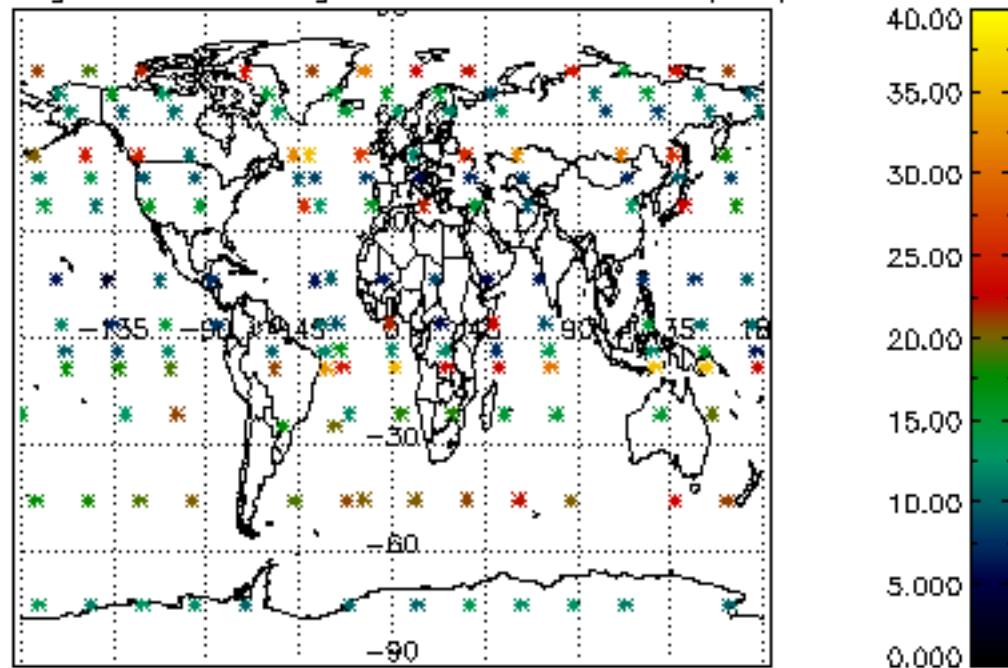

Percentage of cosmic ray hits per profile

Percentage of star falling outside central band per profile