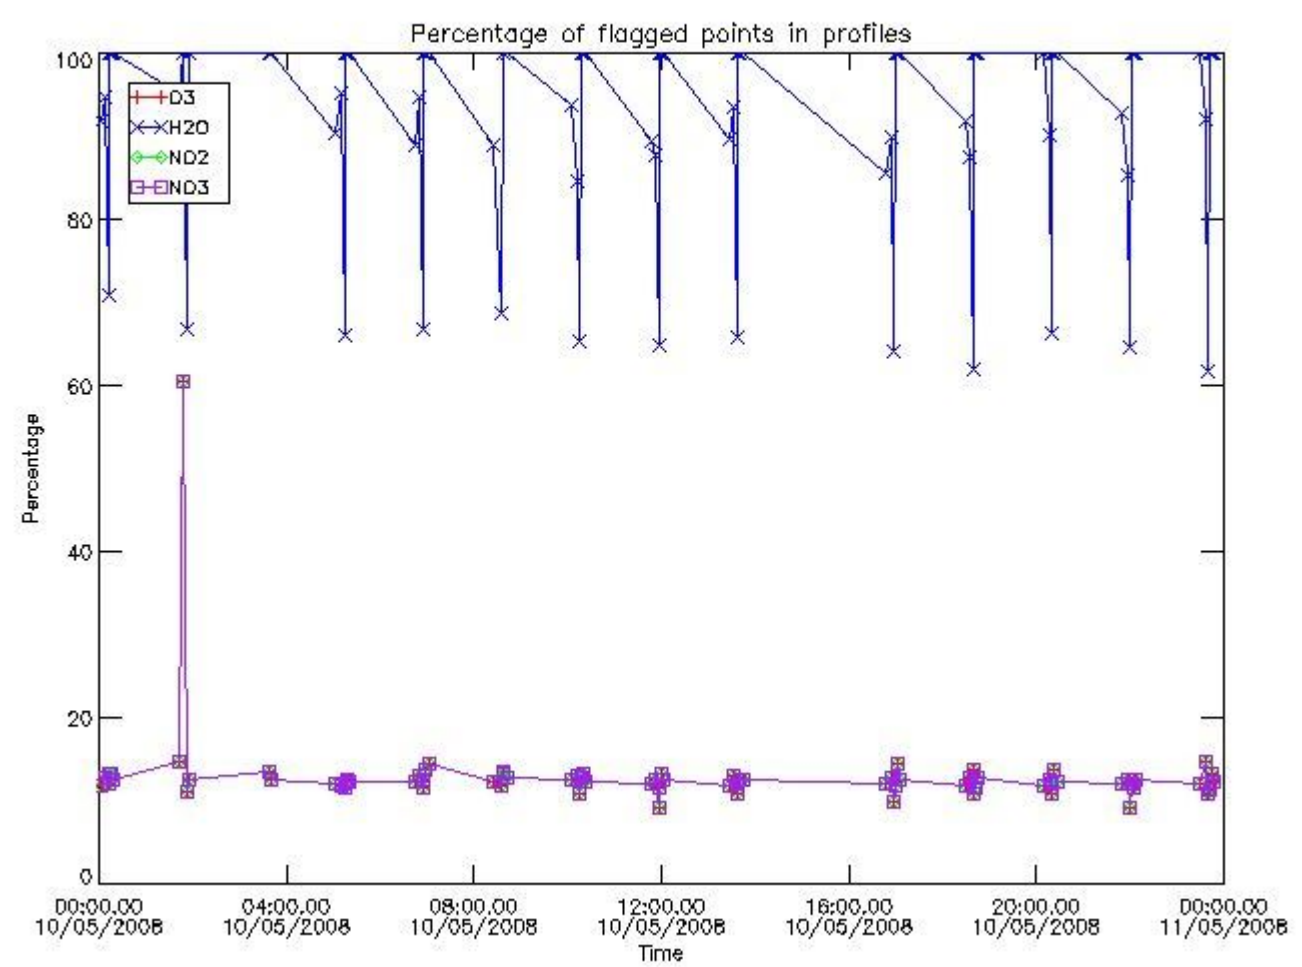

3. Quality information per product

In this section it is plotted some information contained in the Quality Summary data set of the level 2 products. Only products in dark limb conditions and without errors (error flag in the MPH set to "0") are used.

3.1 Plot quality information per product (time dependant)

Percentage of flagged data per O3 profile

Percentage of flagged data per H2O profile