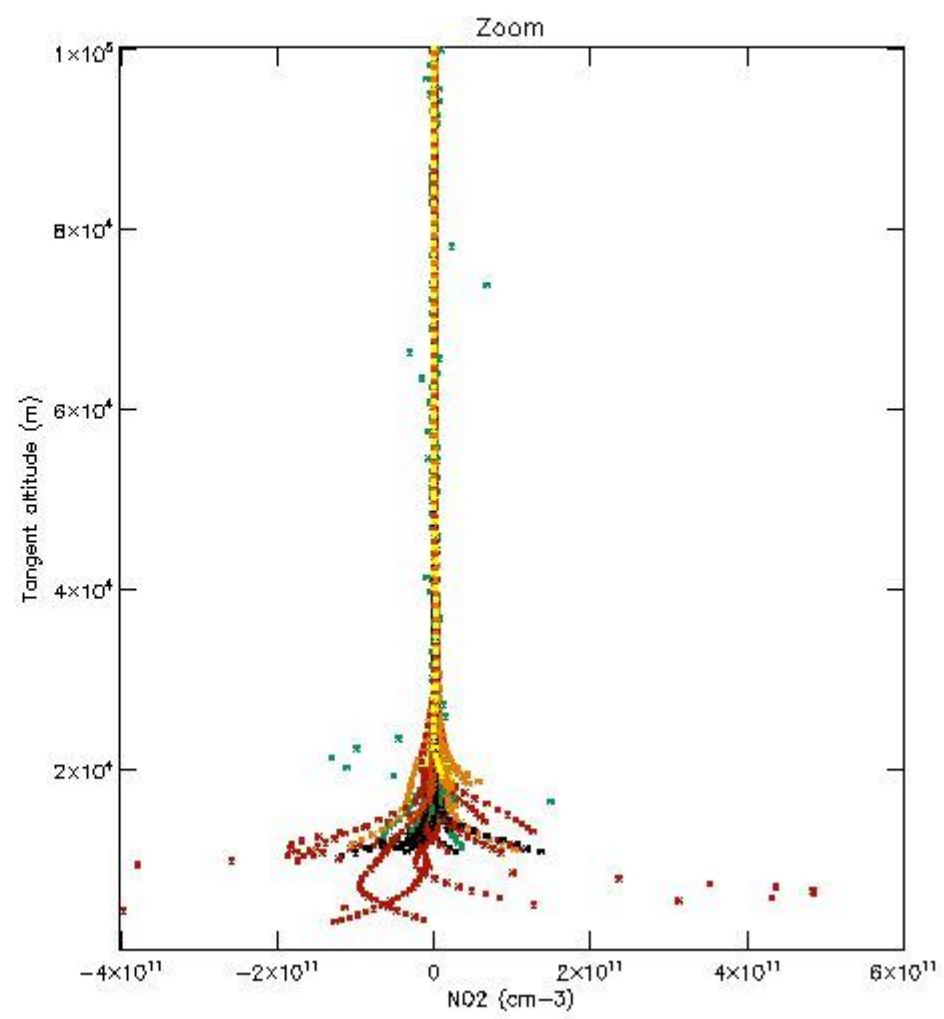

STD < 10	7
STD < 5	5

5.2 Plot ozone profiles for all STD (dark without errors)

The colorbar represents the latitude.

5.3 Plot ozone profiles where STD < 20% (dark without errors)

The colorbar represents the latitude.

5.4 Plot ozone profiles where STD < 10% (dark without errors)

The colorbar represents the latitude.

5.5 Plot ozone profiles where STD < 5% (dark without errors)

The colorbar represents the latitude.

5.6 Plot NO₂ profiles for all STD (dark without errors)

The colorbar represents the latitude.

5.7 Plot NO3 profiles for all STD (dark without errors)

The colorbar represents the latitude.

5.8 Plot H2O profiles for all STD (only for occultations of stars 1,2,3,4,13,14,16,26,63 dark without errors)