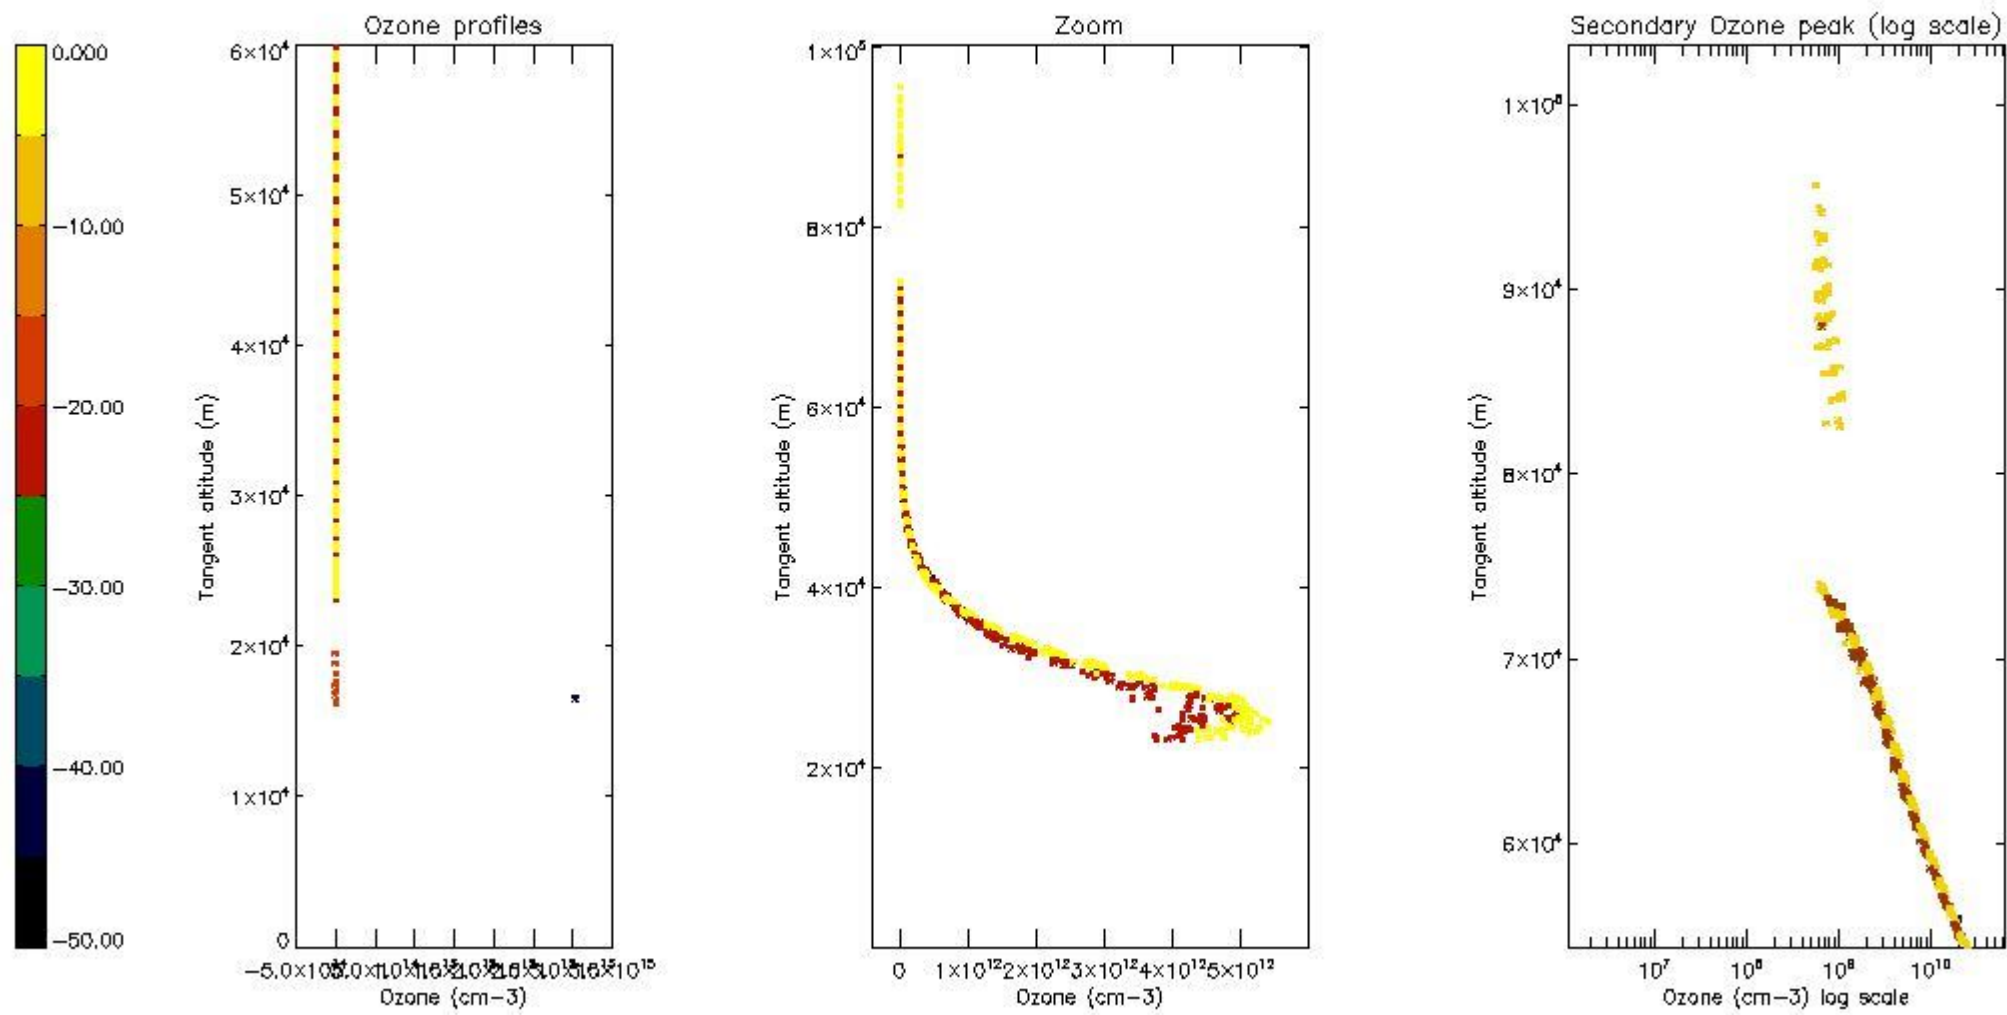

5.6 Plot NO₂ profiles for all STD (dark without errors)

The colorbar represents the latitude.