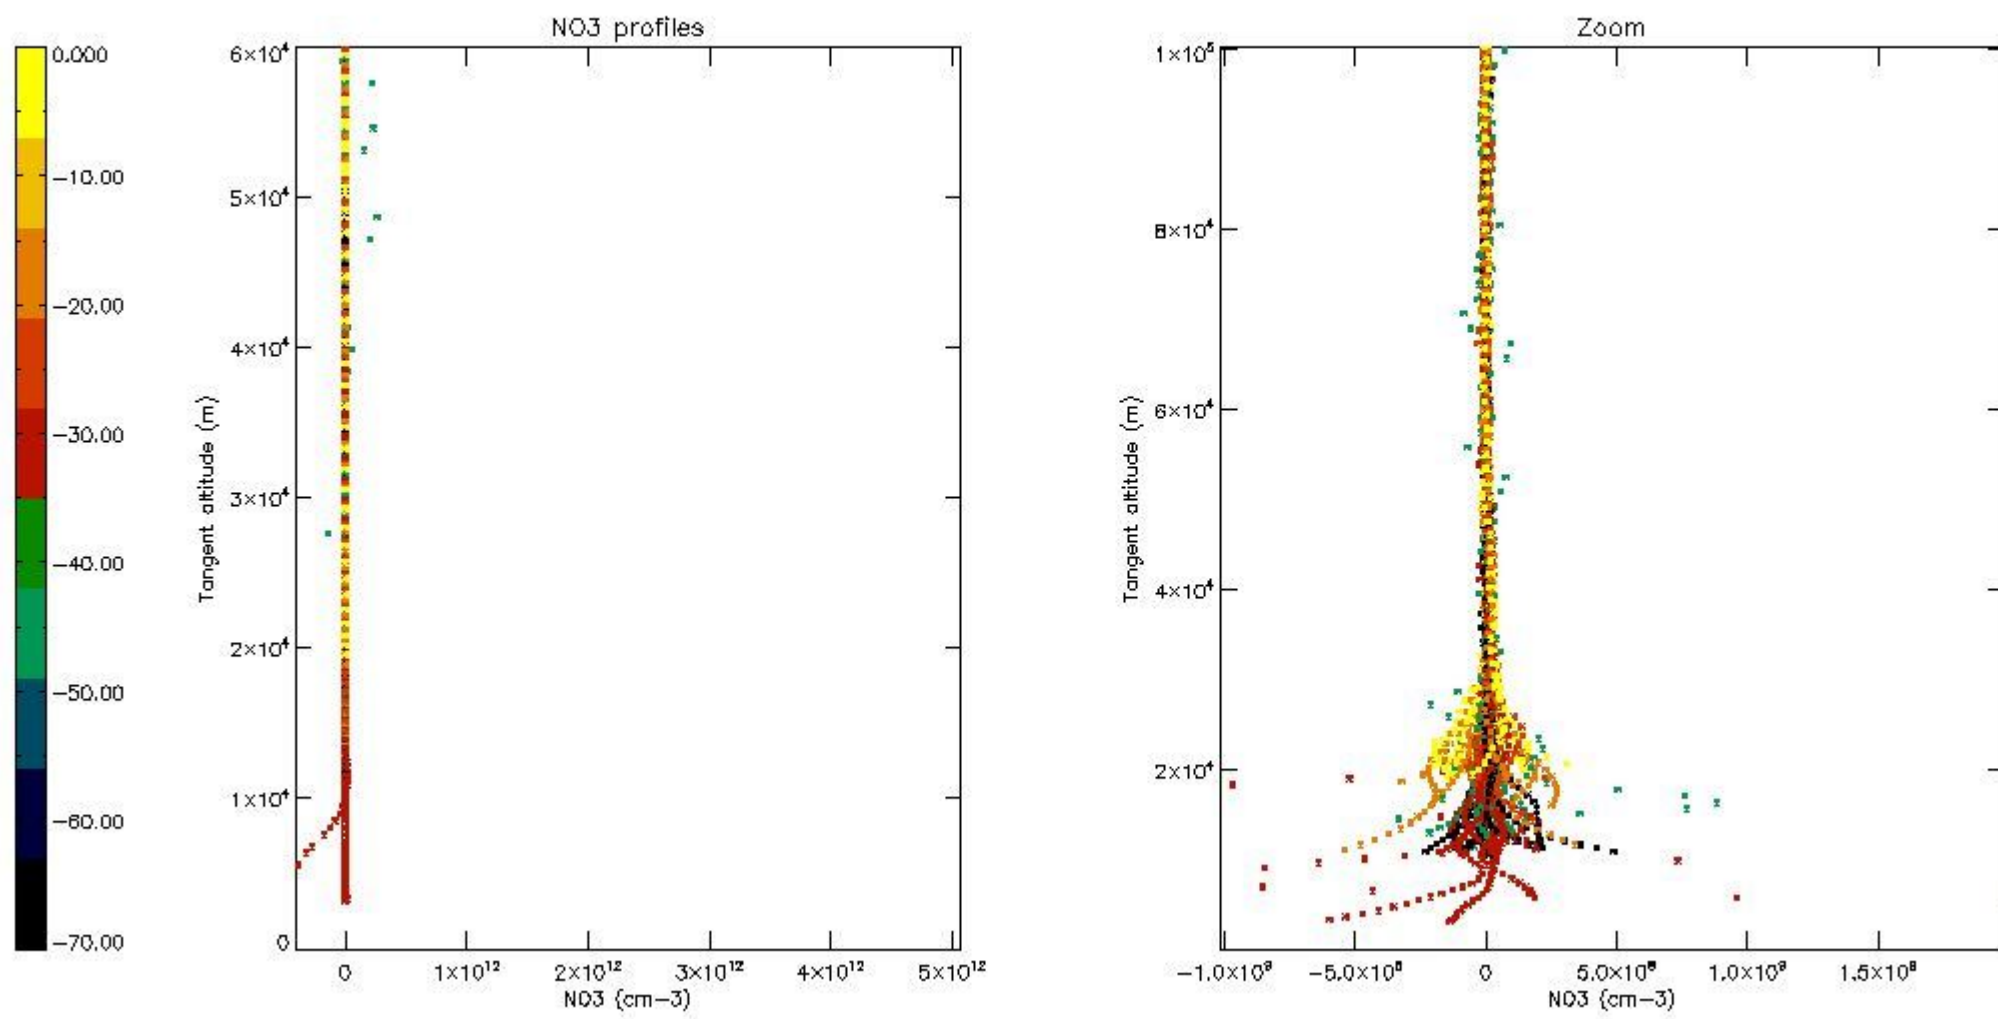

5.4 Plot ozone profiles where STD < 10% (dark without errors)

The colorbar represents the latitude.

5.5 Plot ozone profiles where STD < 5% (dark without errors)

The colorbar represents the latitude.

5.6 Plot NO₂ profiles for all STD (dark without errors)

The colorbar represents the latitude.

5.7 Plot NO3 profiles for all STD (dark without errors)

The colorbar represents the latitude.

5.8 Plot H2O profiles for all STD (only for occultations of stars 1,2,3,4,13,14,16,26,63 dark without errors)