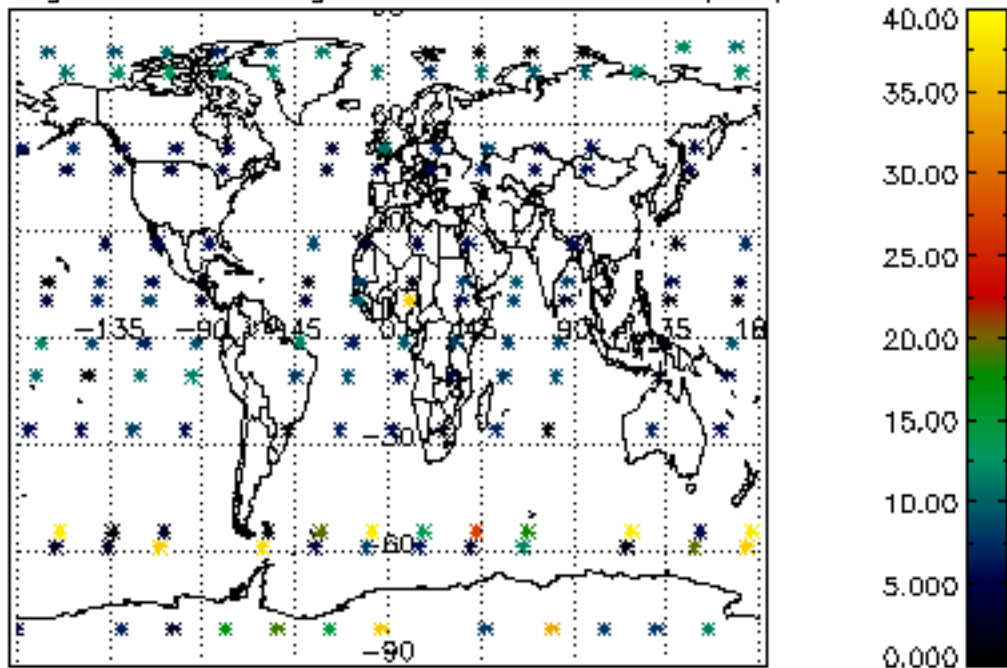

Percentage of star falling outside central band per profile