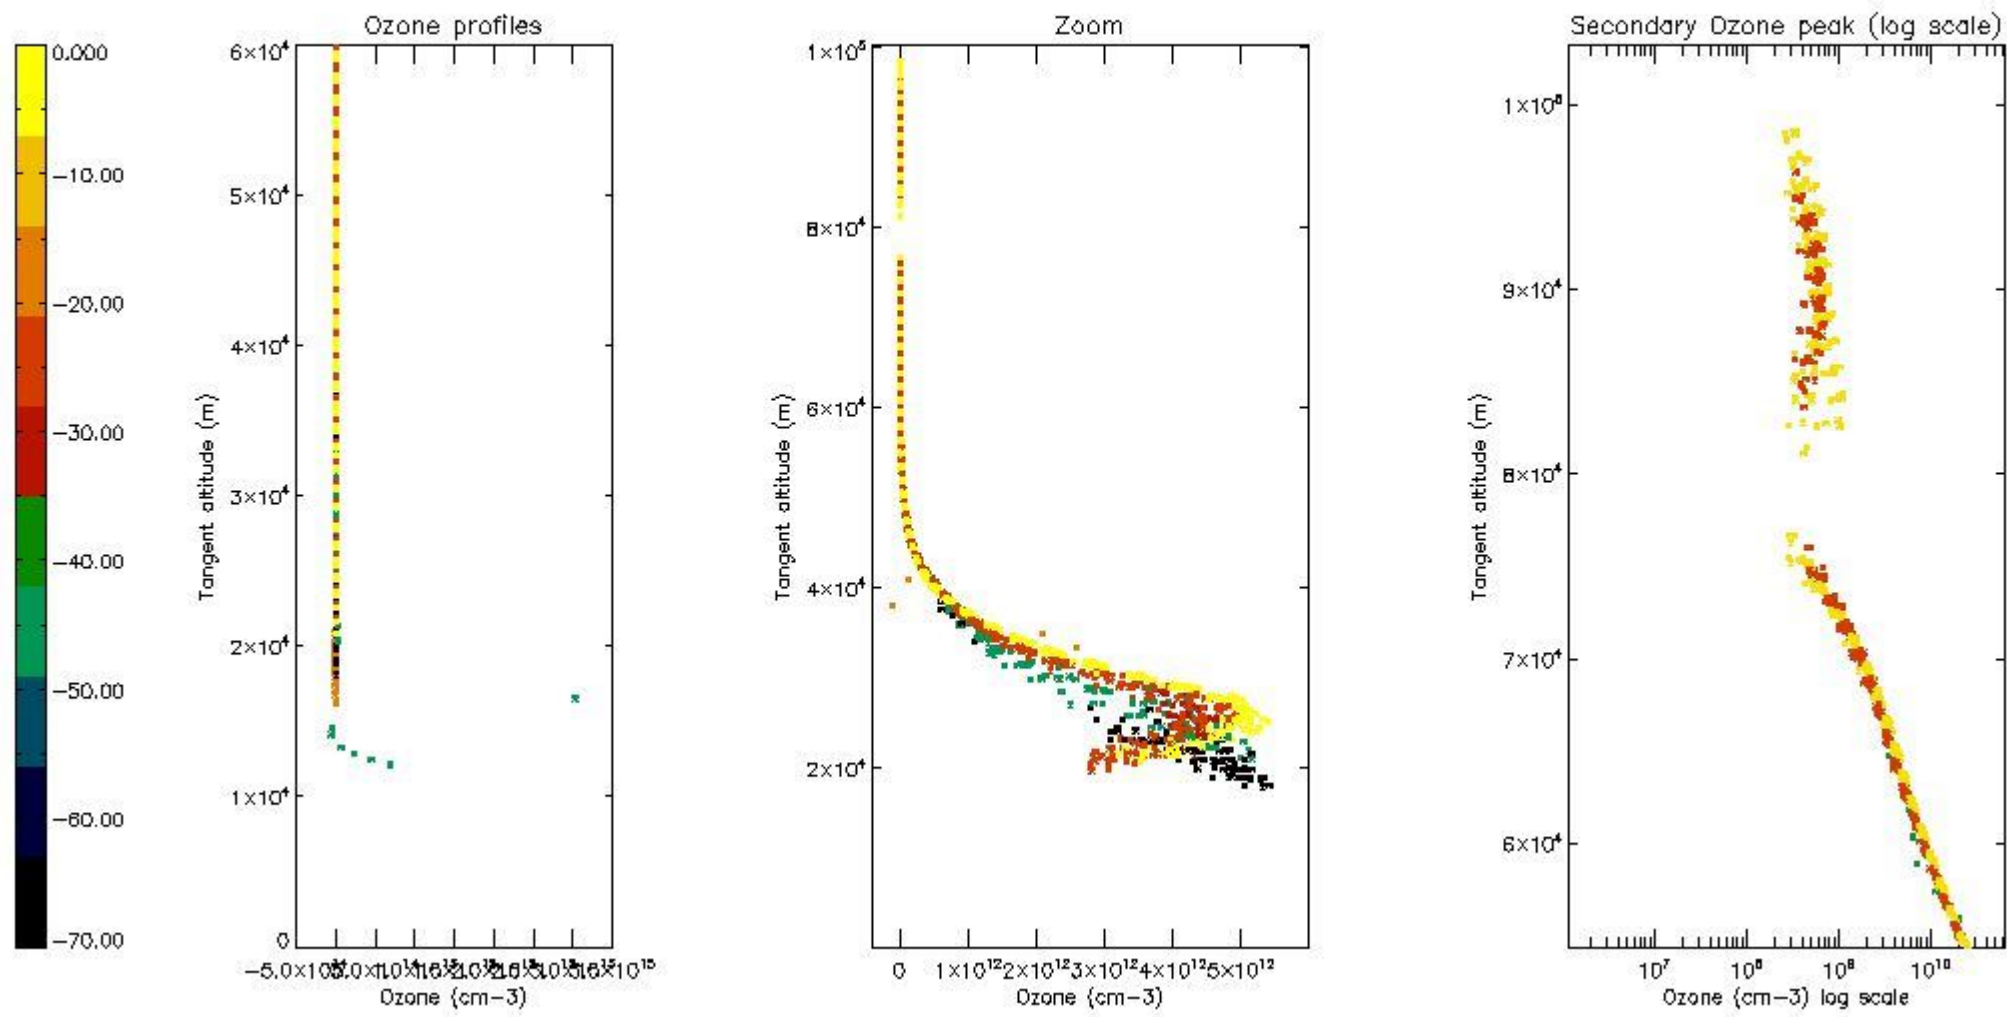

5.5 Plot ozone profiles where $STD < 5\%$ (dark without errors)

The colorbar represents the latitude.