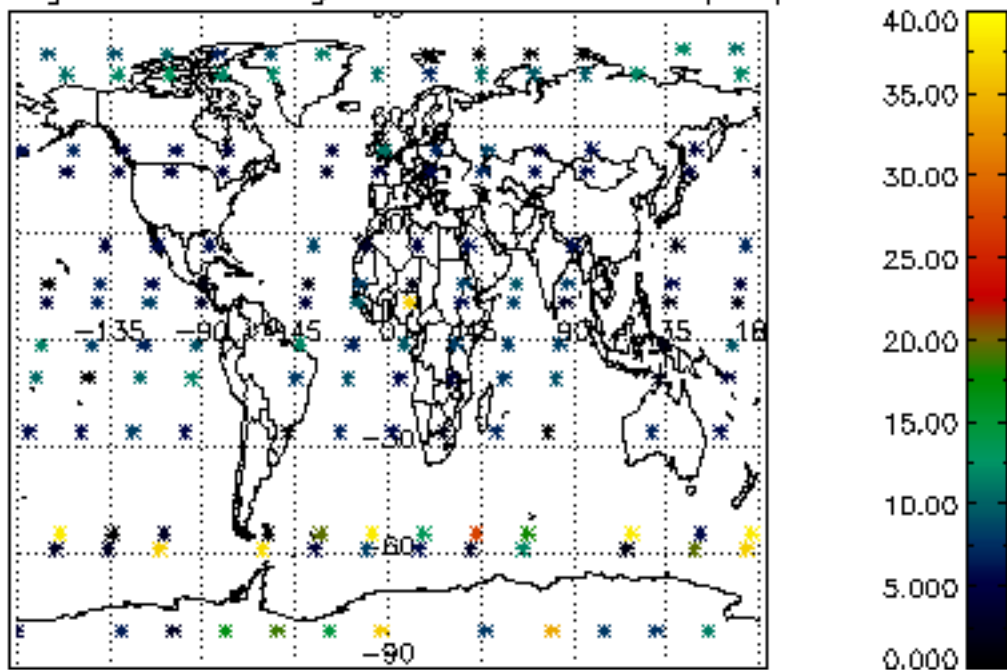

Percentage of star falling outside central band per profile