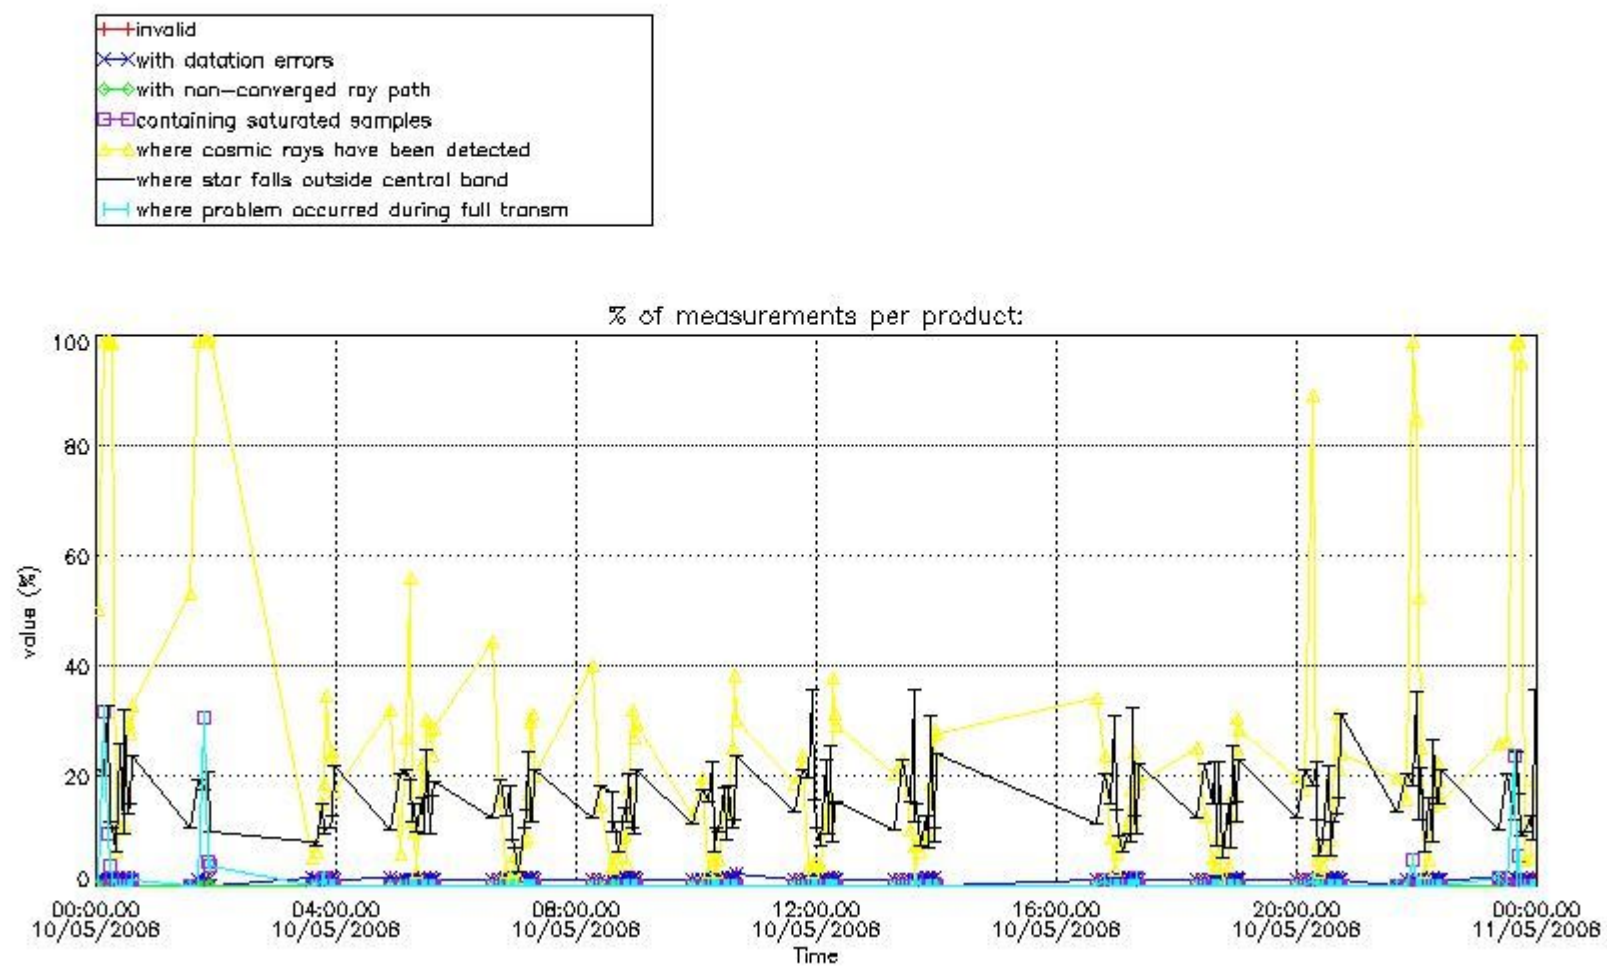

3.1 Plot quality information per product (time dependant)

3.2 Plot quality information per product (world map)

Percentage of flagged data per O3 profile

Percentage of flagged data per H2O profile

Percentage of flagged data per NO2 profile

Percentage of flagged data per NO3 profile

4. Level 1 quality information per product

In this section it is plotted some information contained in the Quality Summary data set of the level 2 products that comes from the level 1b processing. Products without errors (error flag in the MPH set to "0") are used.

4.1 Plot quality information per product (time dependant) coming from level 1b processing

4.1.1 Plot level 1 quality information per product (time dependant): ENVISAT ASCENDING passes

4.1.2 Plot level 1 quality information per product (time dependant): ENVI SAT DESCENDING passes