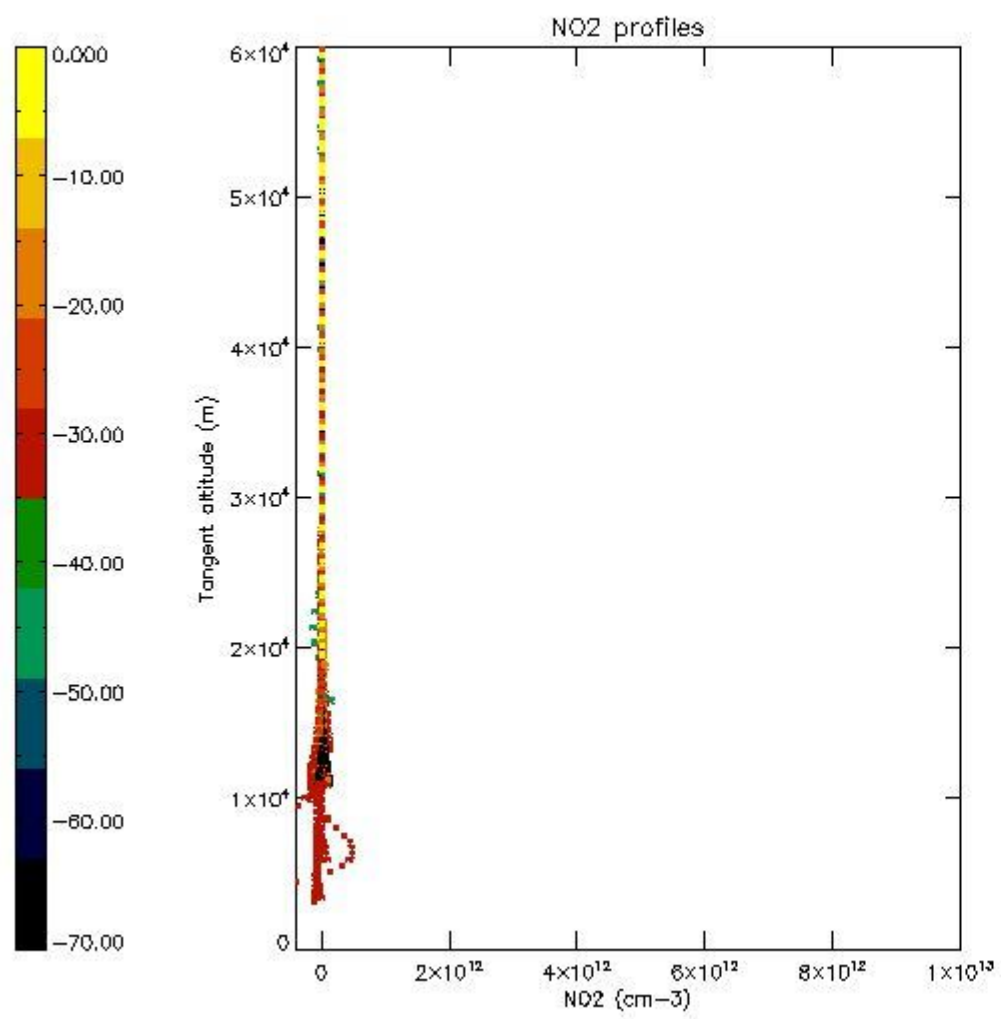

STD < 10	7
STD < 5	5

5.2 Plot ozone profiles for all STD (dark without errors)

The colorbar represents the latitude.

5.3 Plot ozone profiles where STD < 20% (dark without errors)

The colorbar represents the latitude.

5.4 Plot ozone profiles where STD < 10% (dark without errors)

The colorbar represents the latitude.

5.5 Plot ozone profiles where STD < 5% (dark without errors)

The colorbar represents the latitude.

5.6 Plot NO₂ profiles for all STD (dark without errors)

The colorbar represents the latitude.

5.7 Plot NO3 profiles for all STD (dark without errors)

The colorbar represents the latitude.

5.8 Plot H2O profiles for all STD (only for occultations of stars 1,2,3,4,13,14,16,26,63 dark without errors)