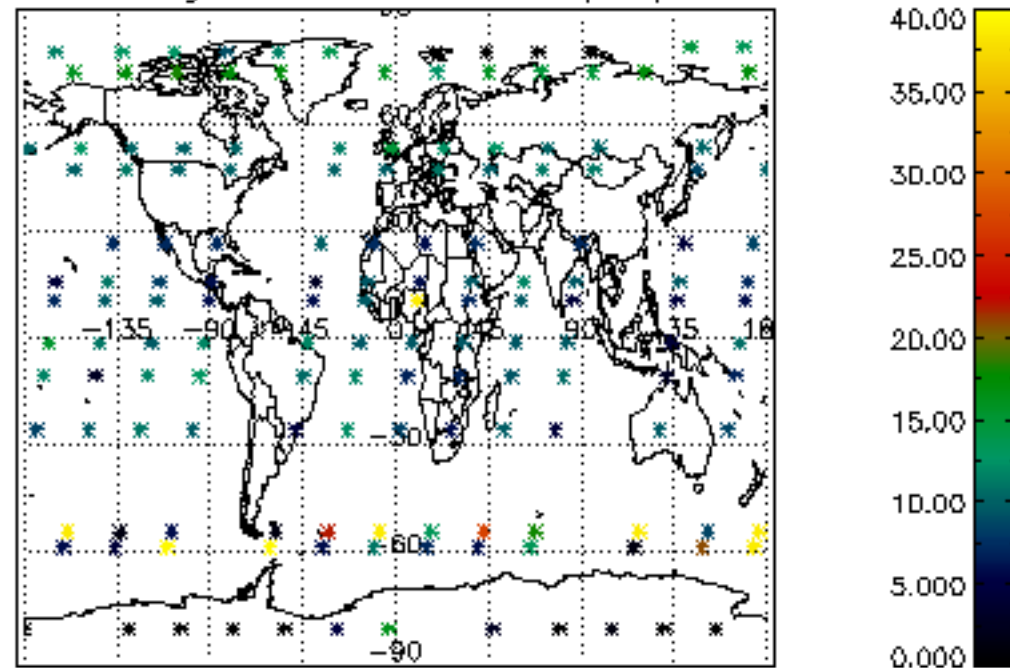

Percentage of saturation errors per profile