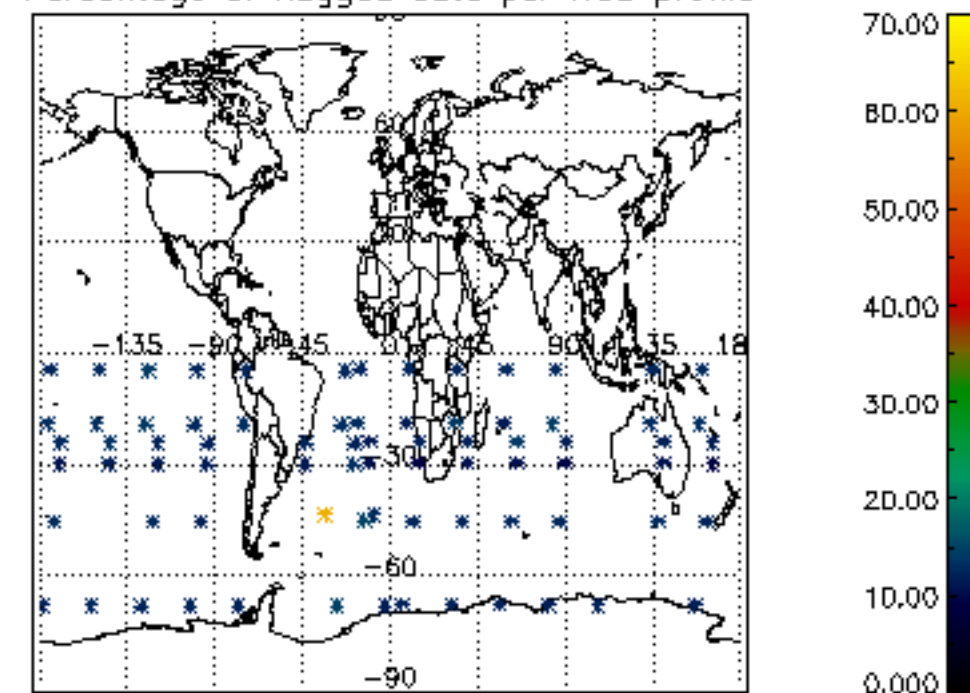

Percentage of flagged data per NO3 profile