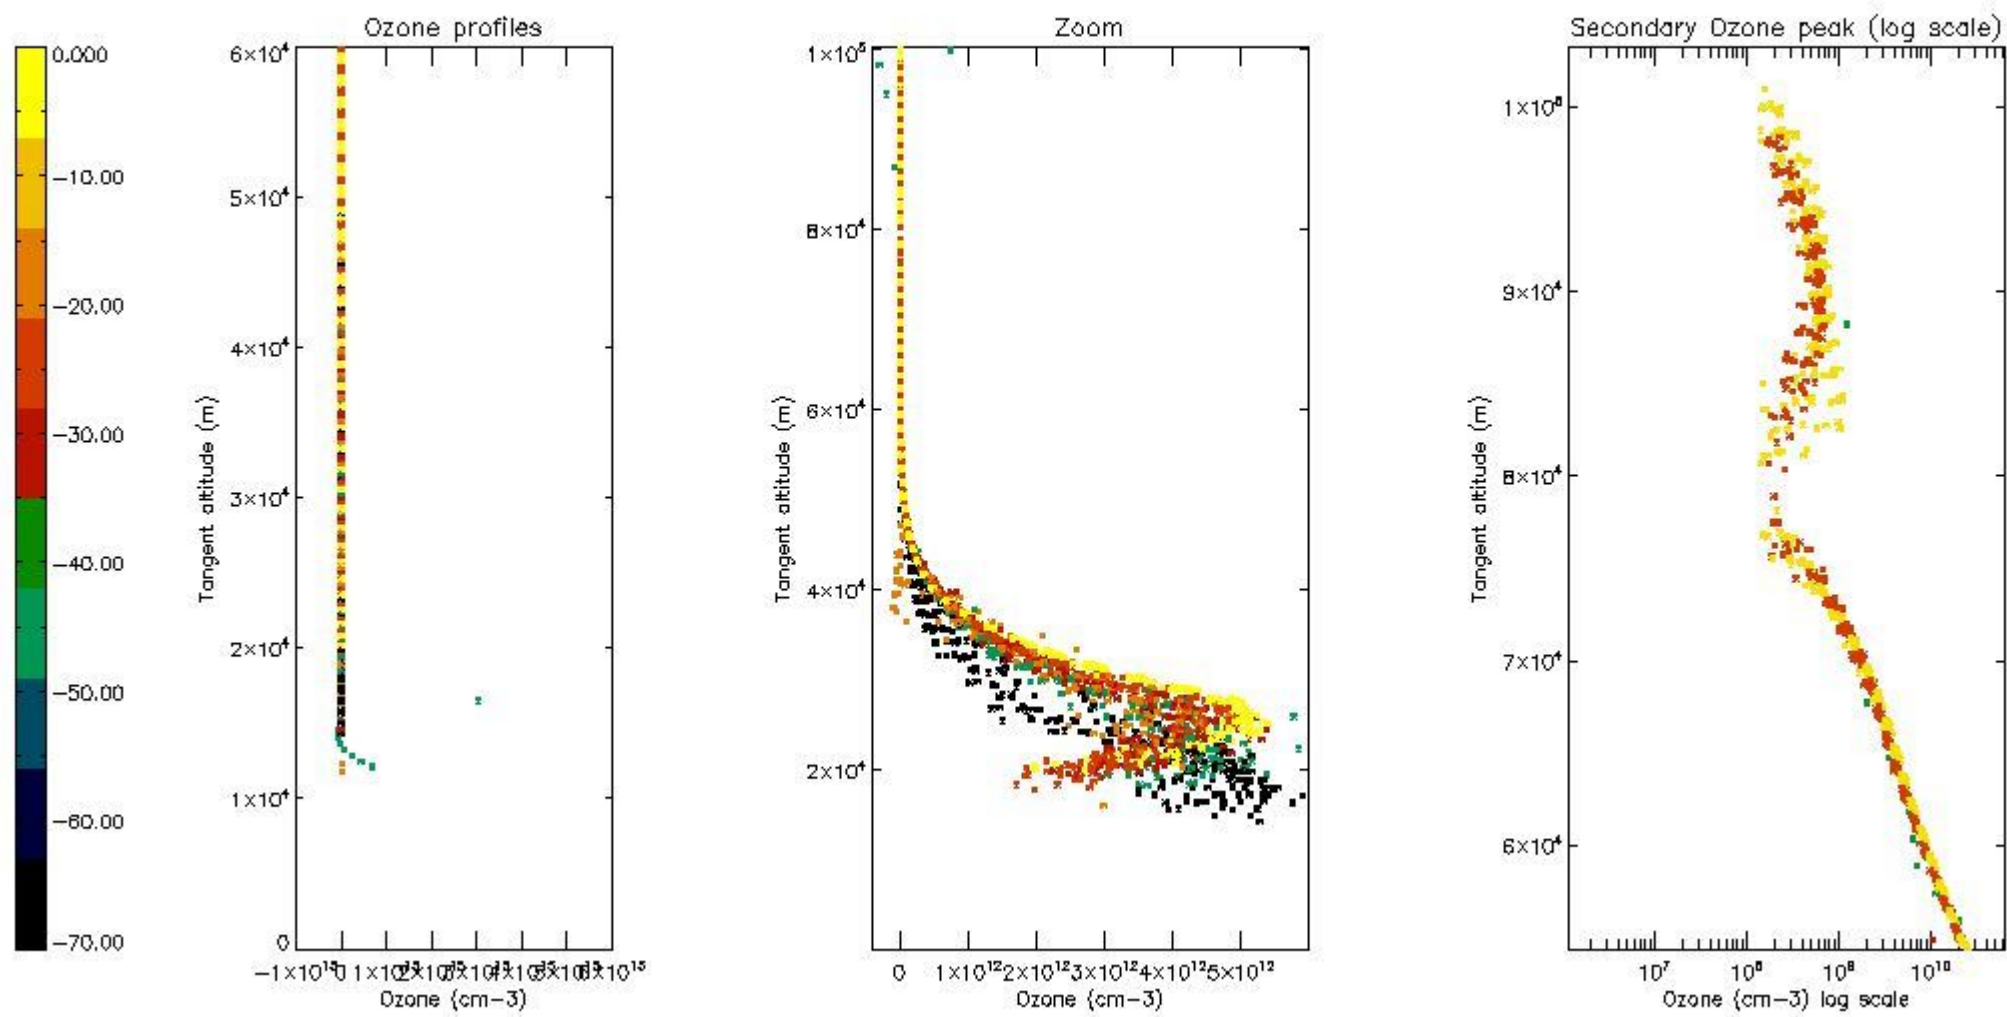

STD < 10	7
STD < 5	5

5.2 Plot ozone profiles for all STD (dark without errors)

The colorbar represents the latitude.

5.3 Plot ozone profiles where STD < 20% (dark without errors)

The colorbar represents the latitude.