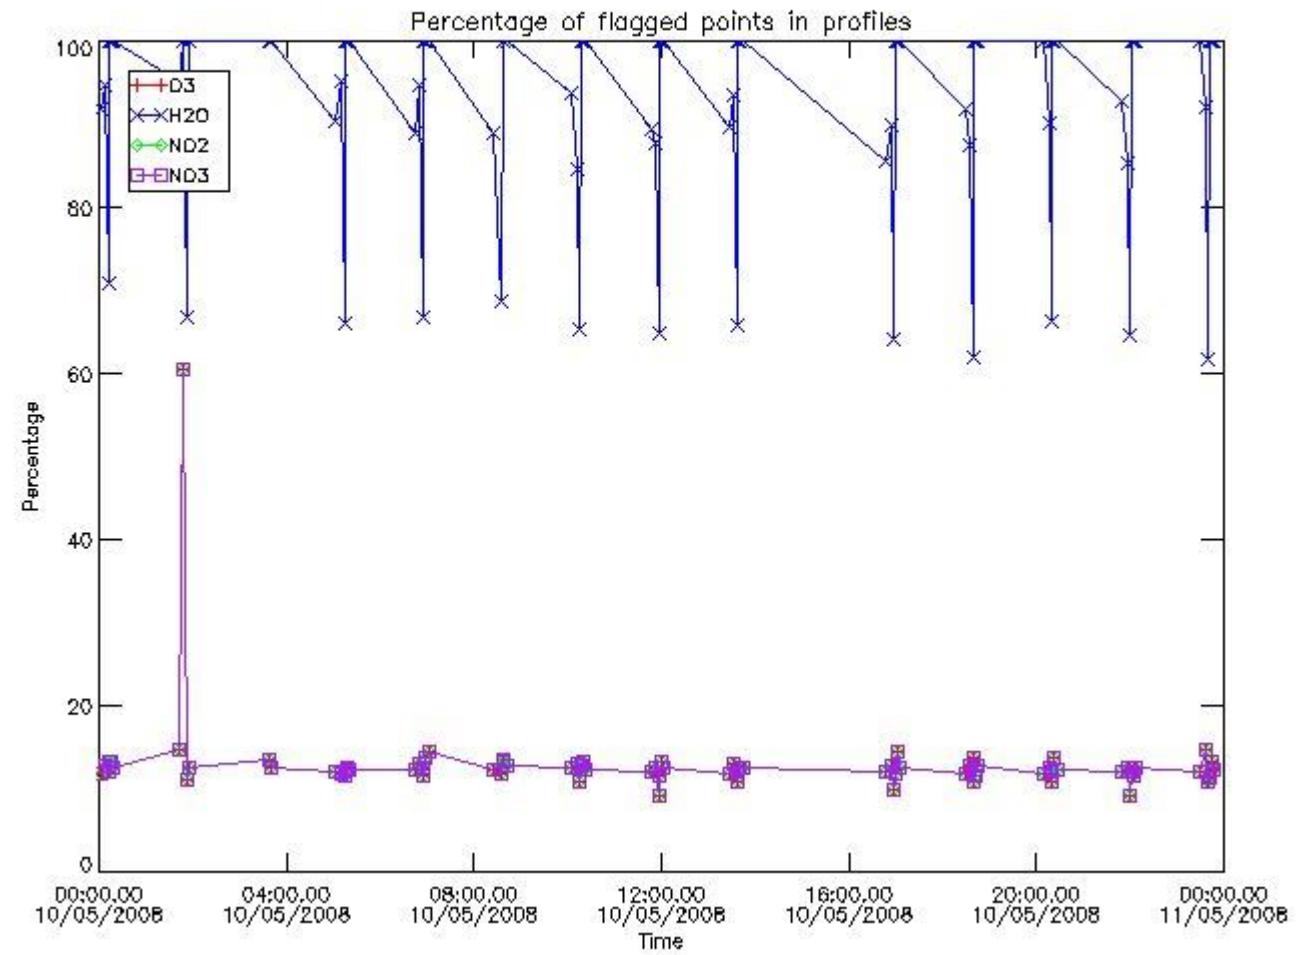

3. Quality information per product

In this section it is plotted some information contained in the Quality Summary data set of the level 2 products. Only products in dark limb conditions and without errors (error flag in the MPH set to "0") are used.

3.1 Plot quality information per product (time dependant)

Percentage of flagged data per O3 profile

Percentage of flagged data per H2O profile