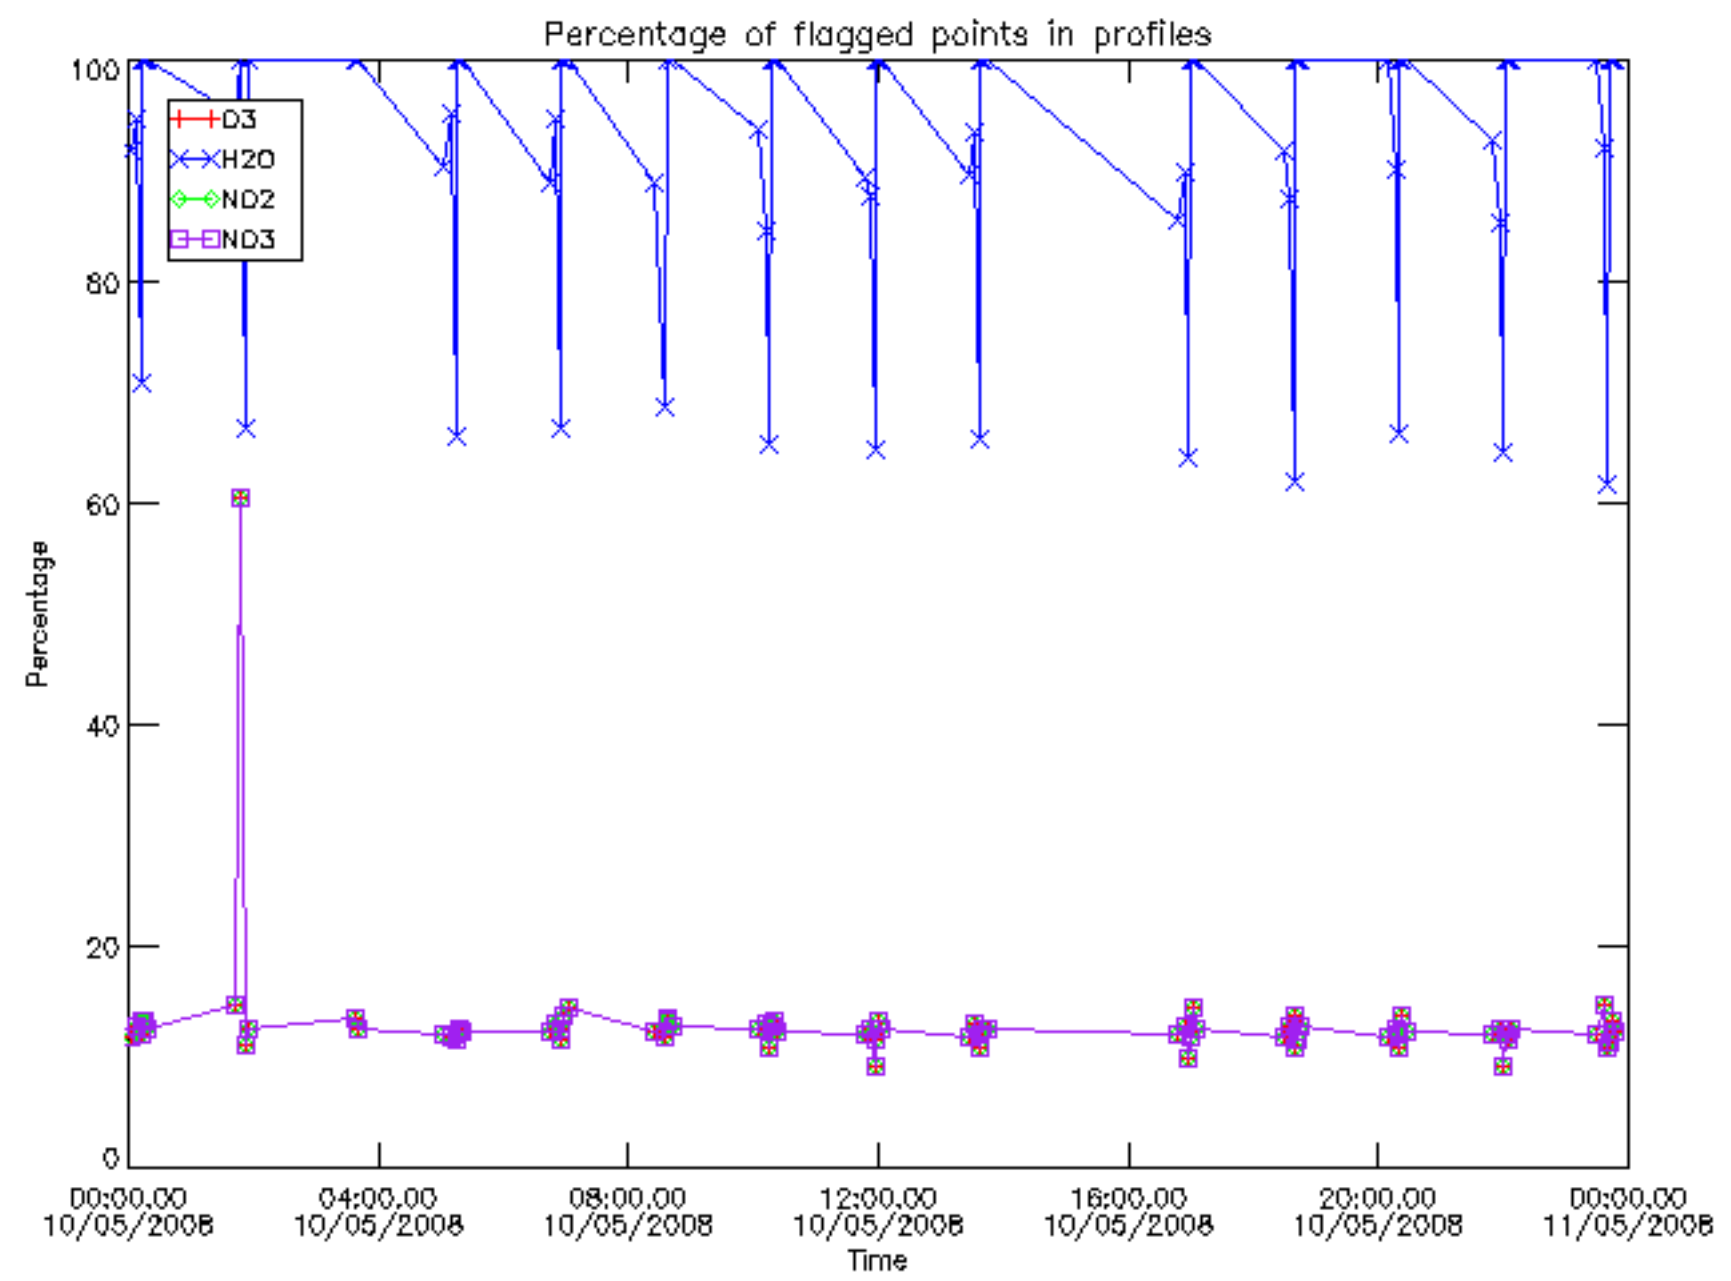

Percentage of flagged data per D3 profile

Percentage of flagged data per H2O profile