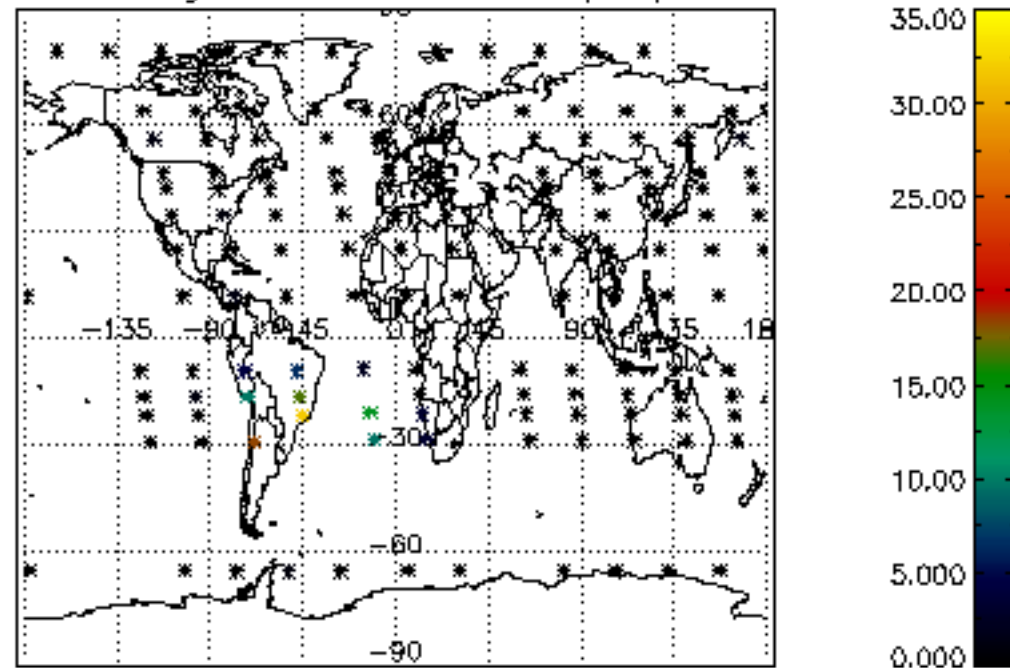

Percentage of datation errors per profile

Percentage of saturation errors per profile