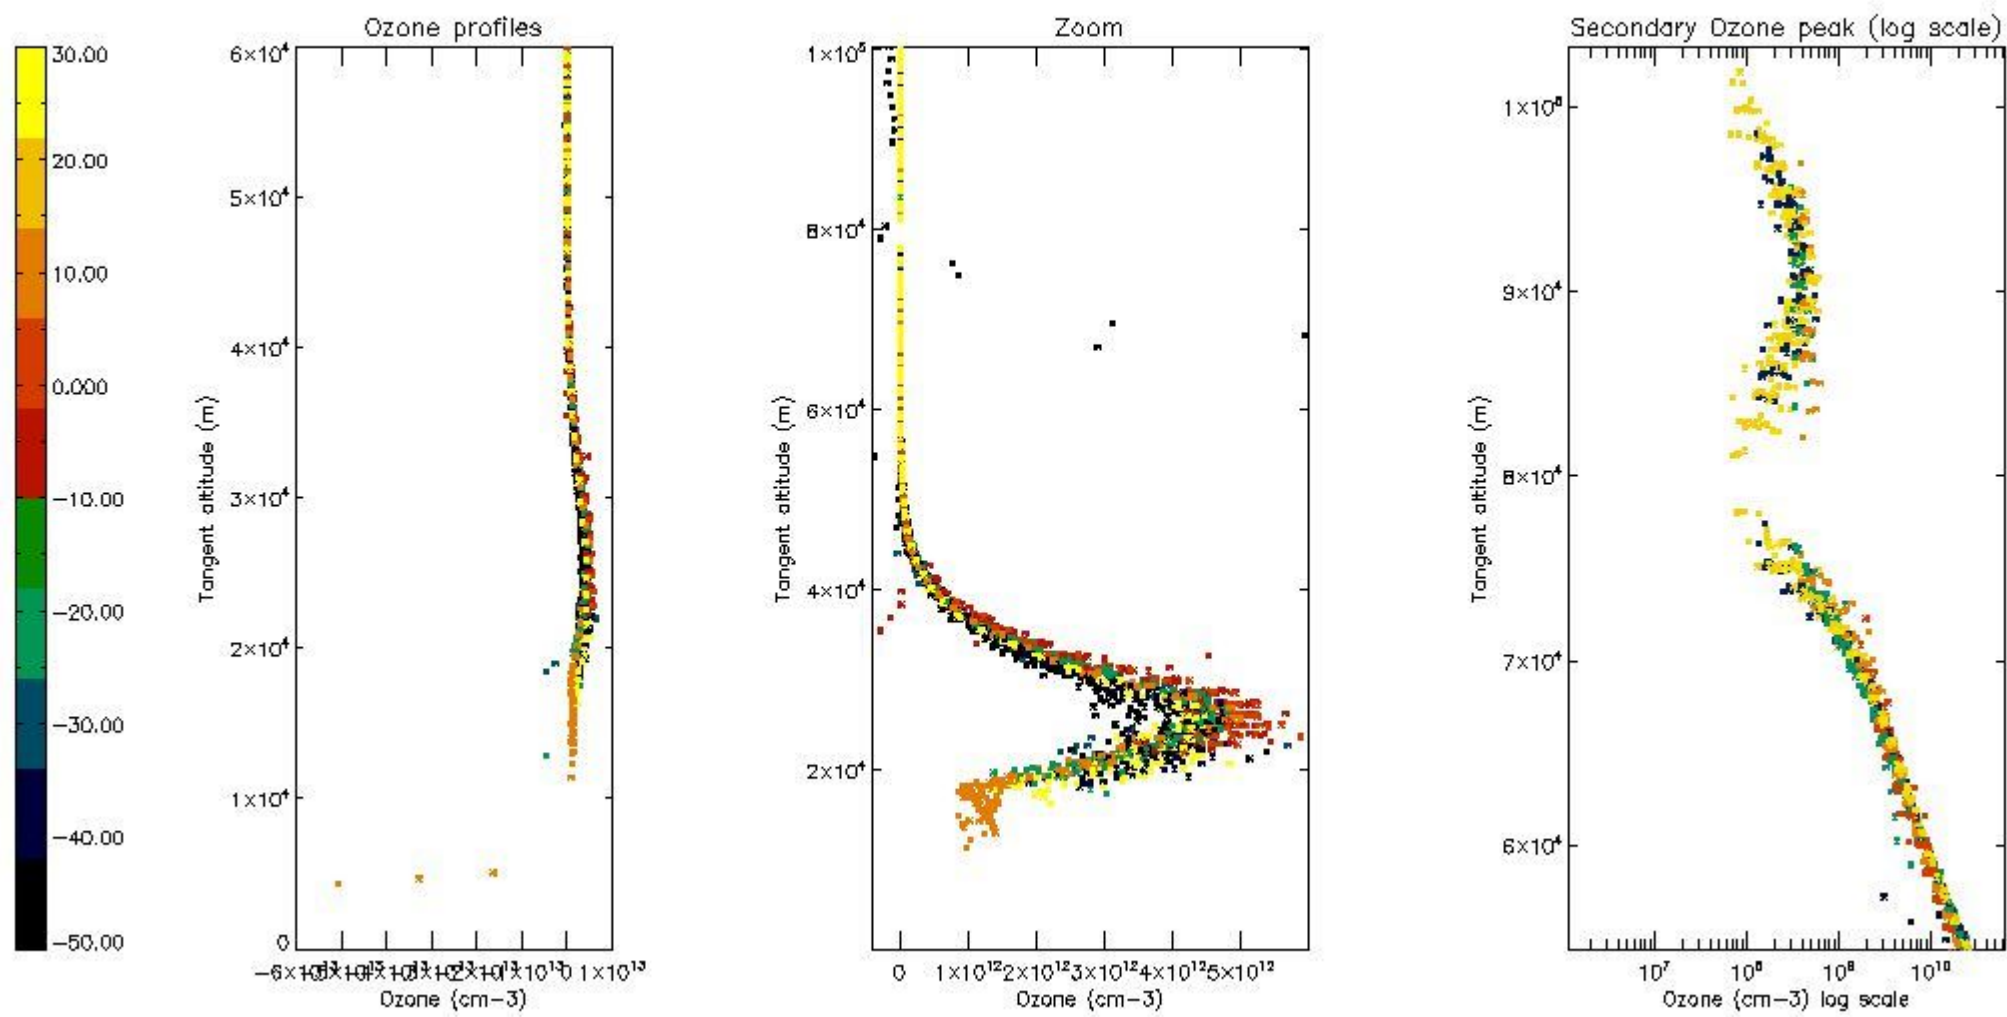

STD < 10	13
STD < 5	9

5.2 Plot ozone profiles for all STD (dark without errors)

The colorbar represents the latitude.

5.3 Plot ozone profiles where STD < 20% (dark without errors)

The colorbar represents the latitude.

5.4 Plot ozone profiles where STD < 10% (dark without errors)

The colorbar represents the latitude.

*5.5 Plot ozone profiles where STD < 5% (dark without errors)*

The colorbar represents the latitude.

*5.6 Plot NO<sub>2</sub> profiles for all STD (dark without errors)*

The colorbar represents the latitude.

*5.7 Plot NO3 profiles for all STD (dark without errors)*

The colorbar represents the latitude.

*5.8 Plot H2O profiles for all STD (only for occultations of stars 1,2,3,4,13,14,16,26,63 dark without errors)*