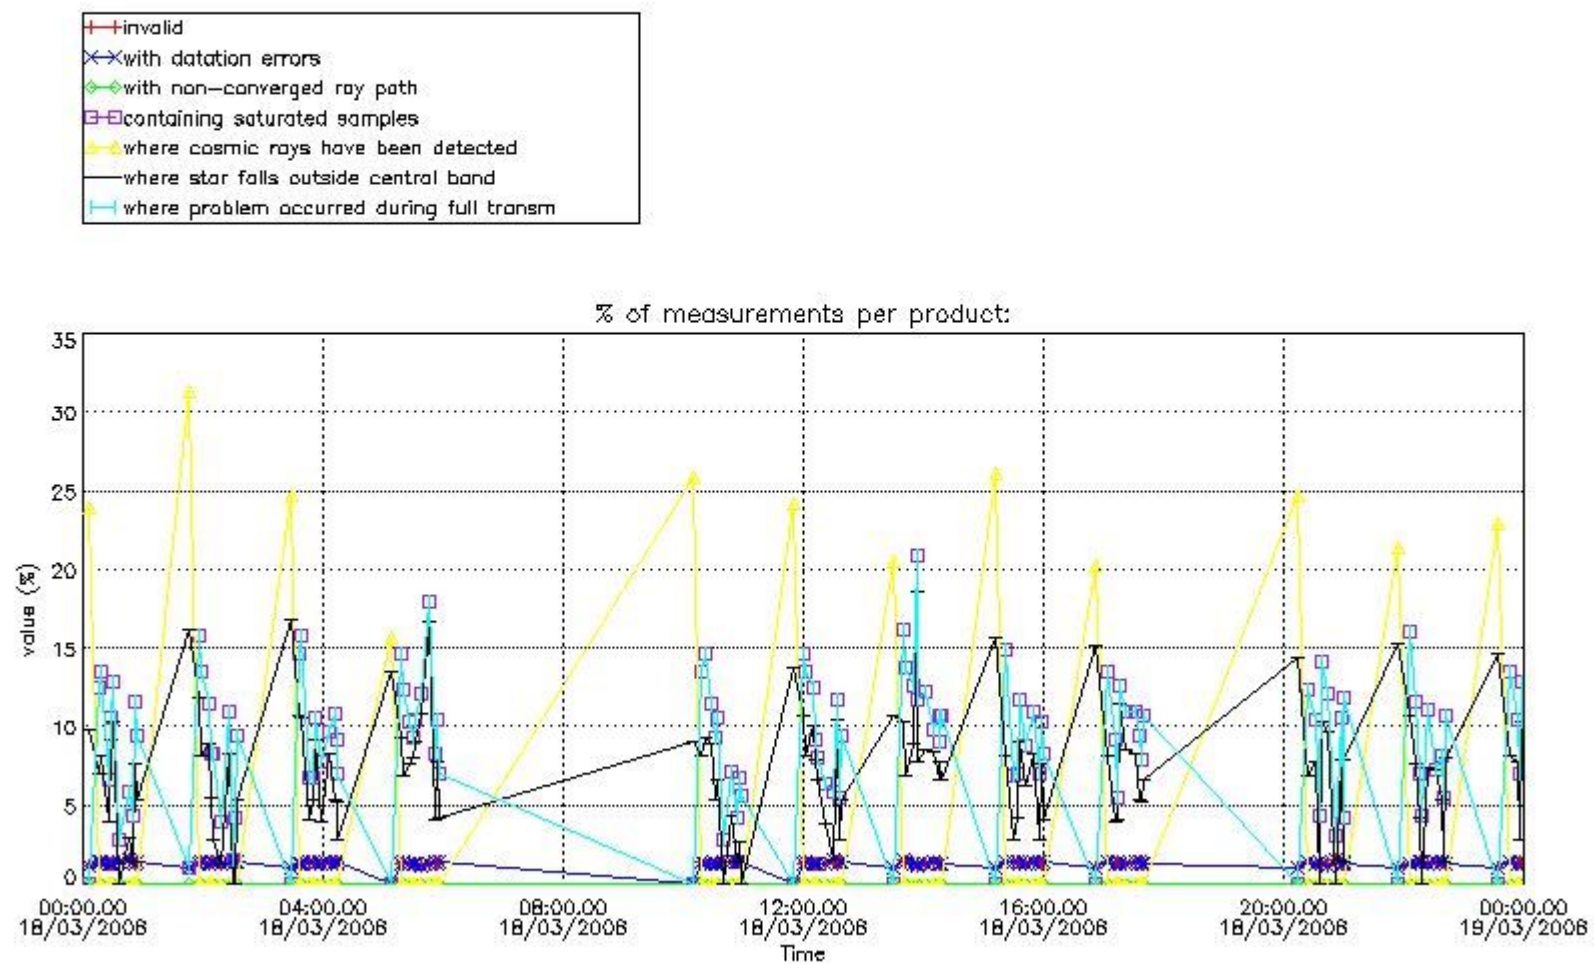

4.2 Plot quality information per product coming from level 1b processing (world map)

4.2.1 Plot level 1 quality information per product (world map): ENVISAT ASCENDING passes