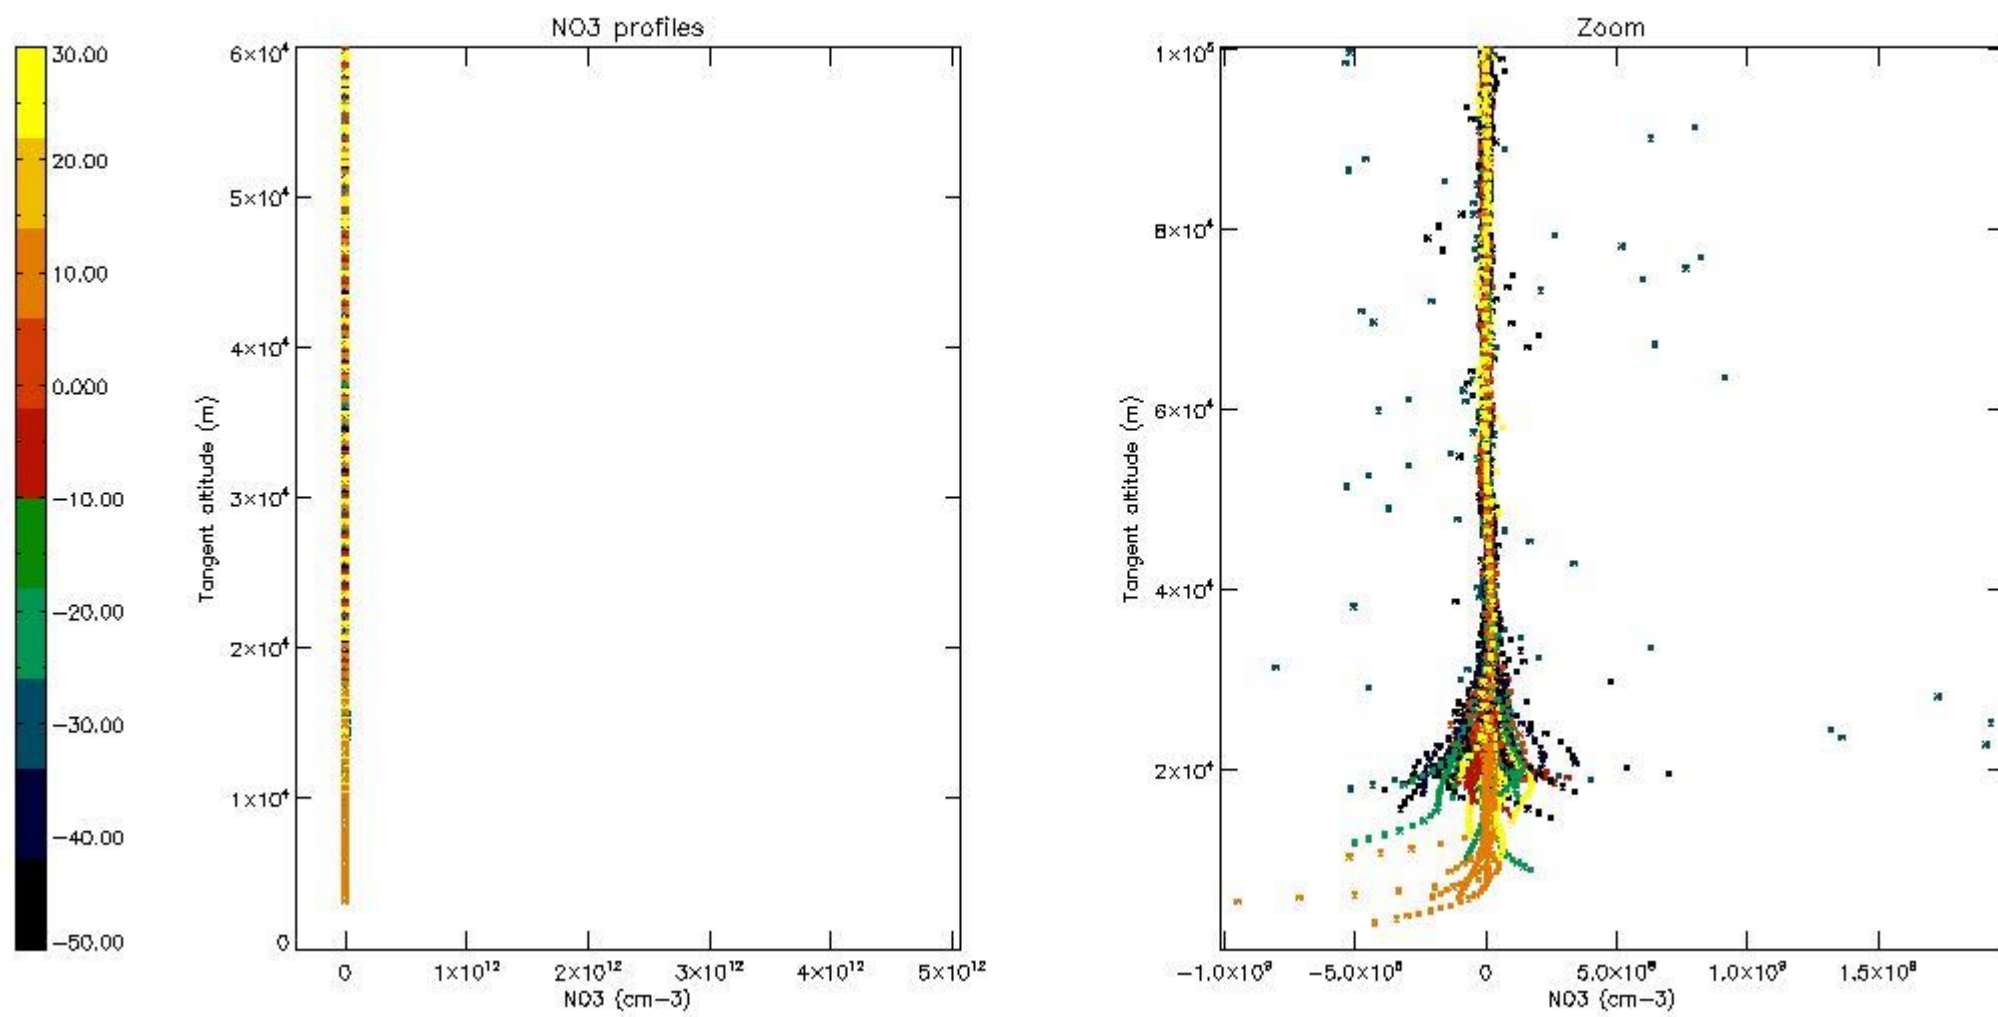

5.4 Plot ozone profiles where STD < 10% (dark without errors)

The colorbar represents the latitude.

*5.5 Plot ozone profiles where STD < 5% (dark without errors)*

The colorbar represents the latitude.

*5.6 Plot NO<sub>2</sub> profiles for all STD (dark without errors)*

The colorbar represents the latitude.

*5.7 Plot NO3 profiles for all STD (dark without errors)*

The colorbar represents the latitude.

*5.8 Plot H2O profiles for all STD (only for occultations of stars 1,2,3,4,13,14,16,26,63 dark without errors)*