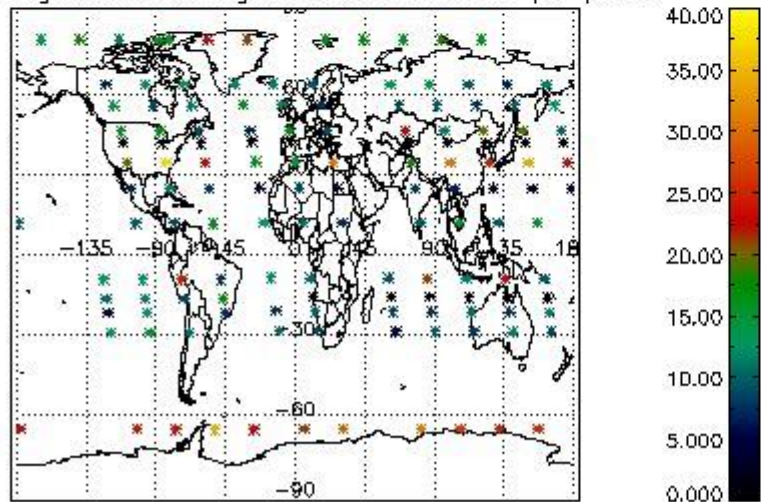

4.2.1 Plot level 1 quality information per product (world map): ENVISAT ASCENDING passes

Percentage of cosmic ray hits per profile

Percentage of datation errors per profile

Percentage of star falling outside central band per profile