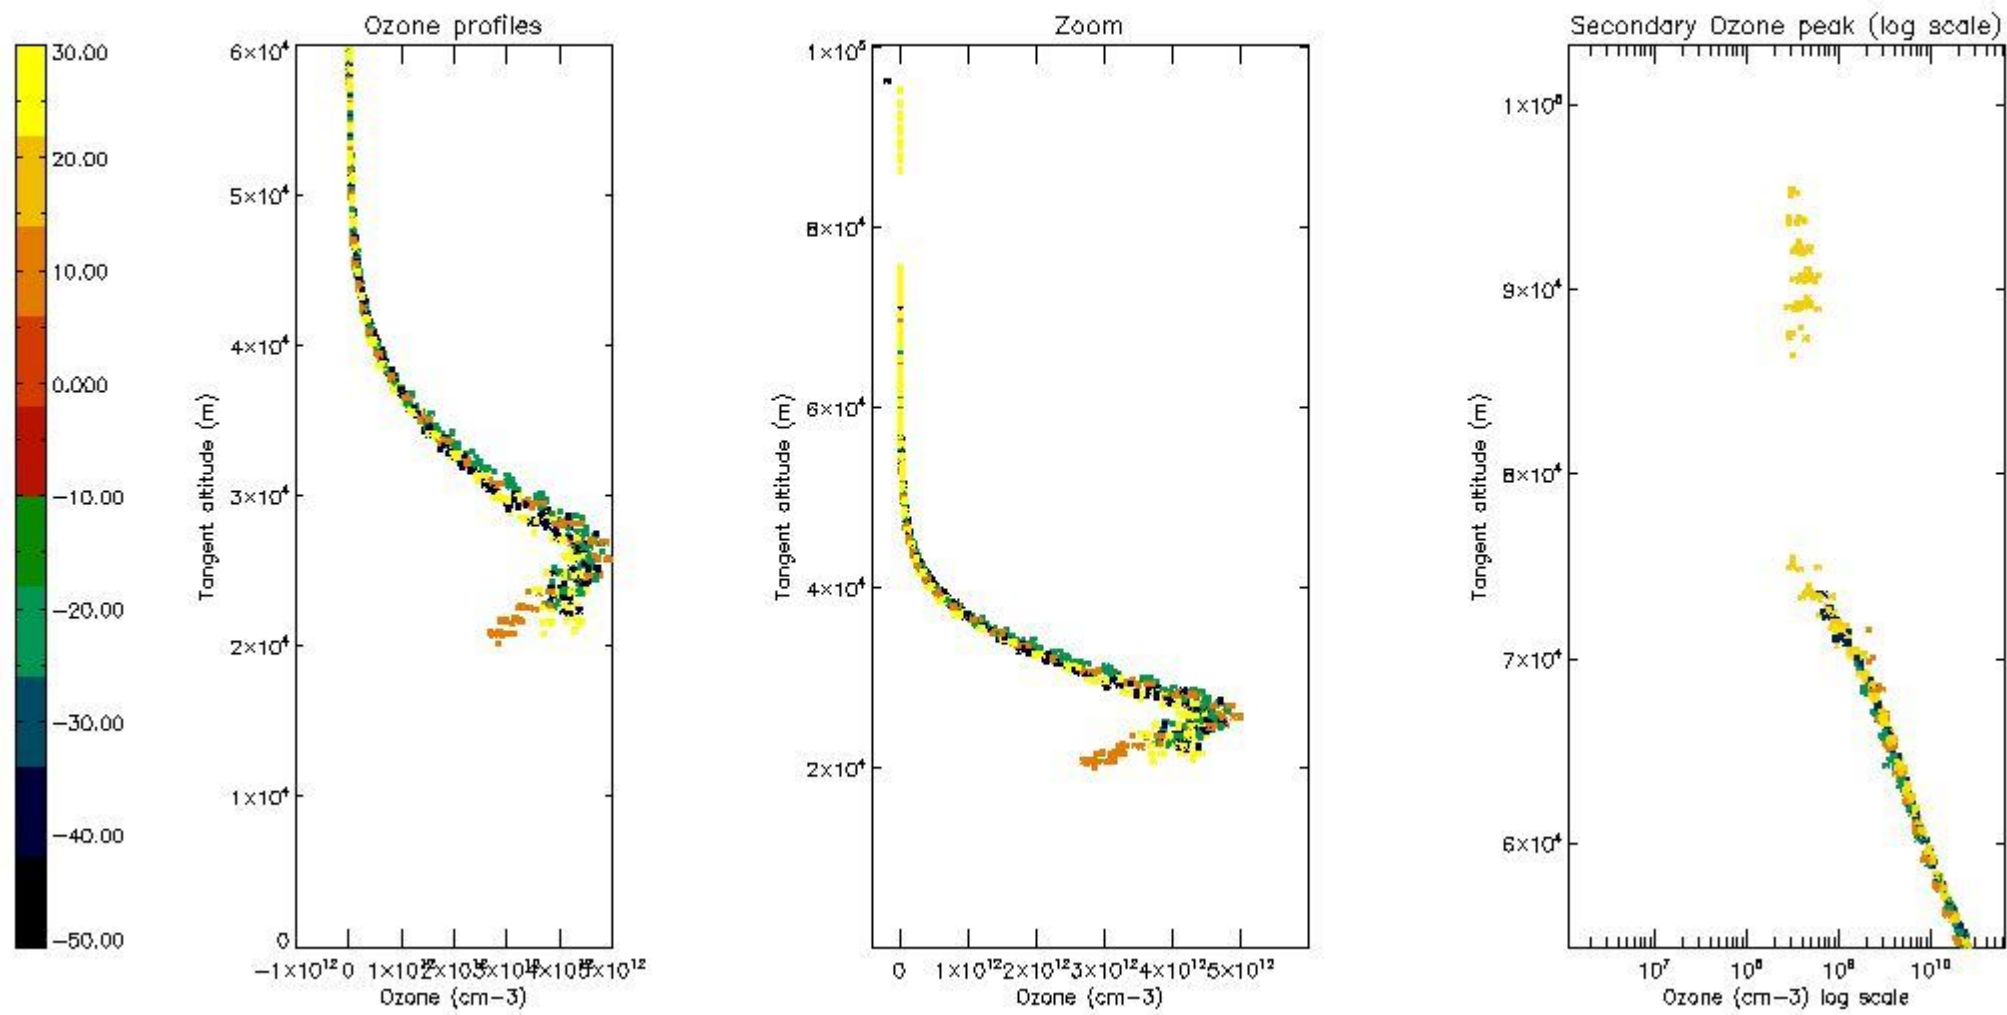

5.4 Plot ozone profiles where STD < 10% (dark without errors)

The colorbar represents the latitude.

*5.5 Plot ozone profiles where STD < 5% (dark without errors)*

The colorbar represents the latitude.

*5.6 Plot NO<sub>2</sub> profiles for all STD (dark without errors)*

The colorbar represents the latitude.

*5.7 Plot NO3 profiles for all STD (dark without errors)*

The colorbar represents the latitude.

*5.8 Plot H2O profiles for all STD (only for occultations of stars 1,2,3,4,13,14,16,26,63 dark without errors)*