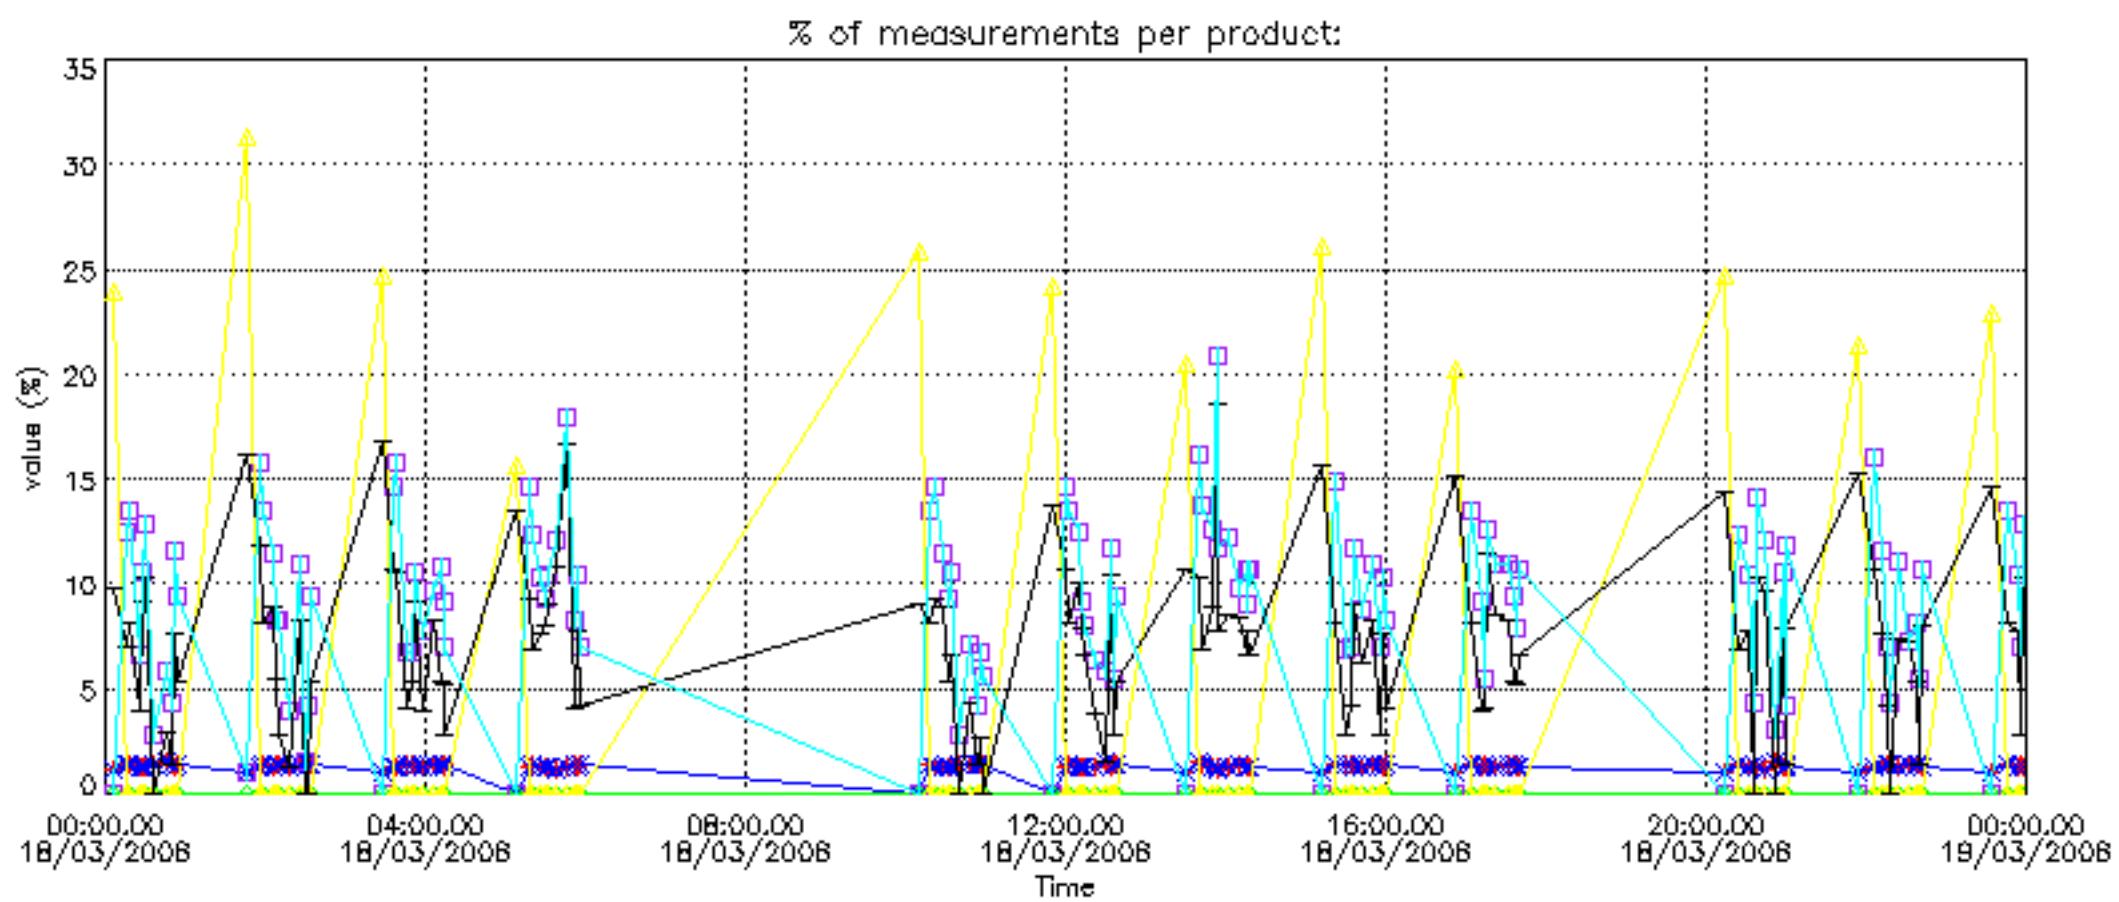

Percentage of cosmic ray hits per profile

Percentage of datation errors per profile