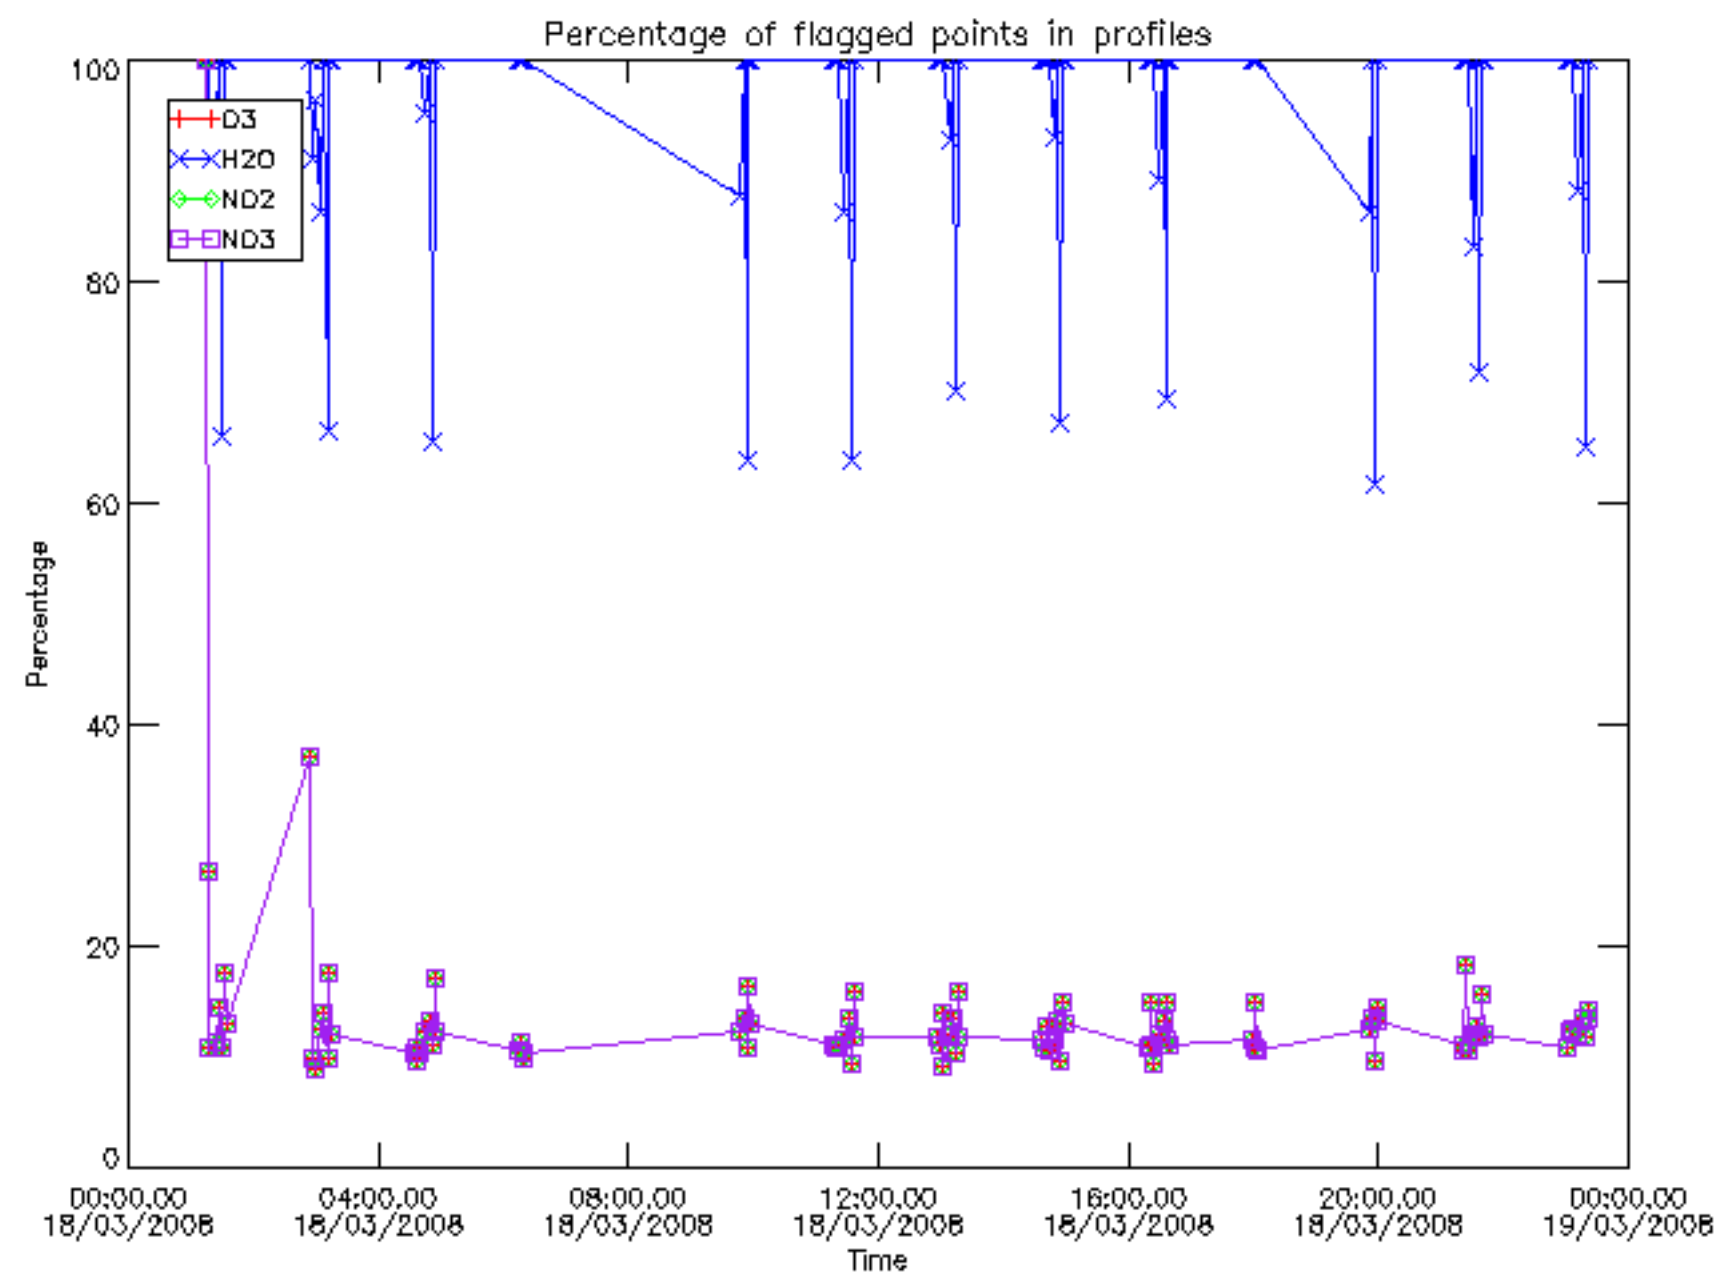

Percentage of flagged data per D3 profile

Percentage of flagged data per H2O profile