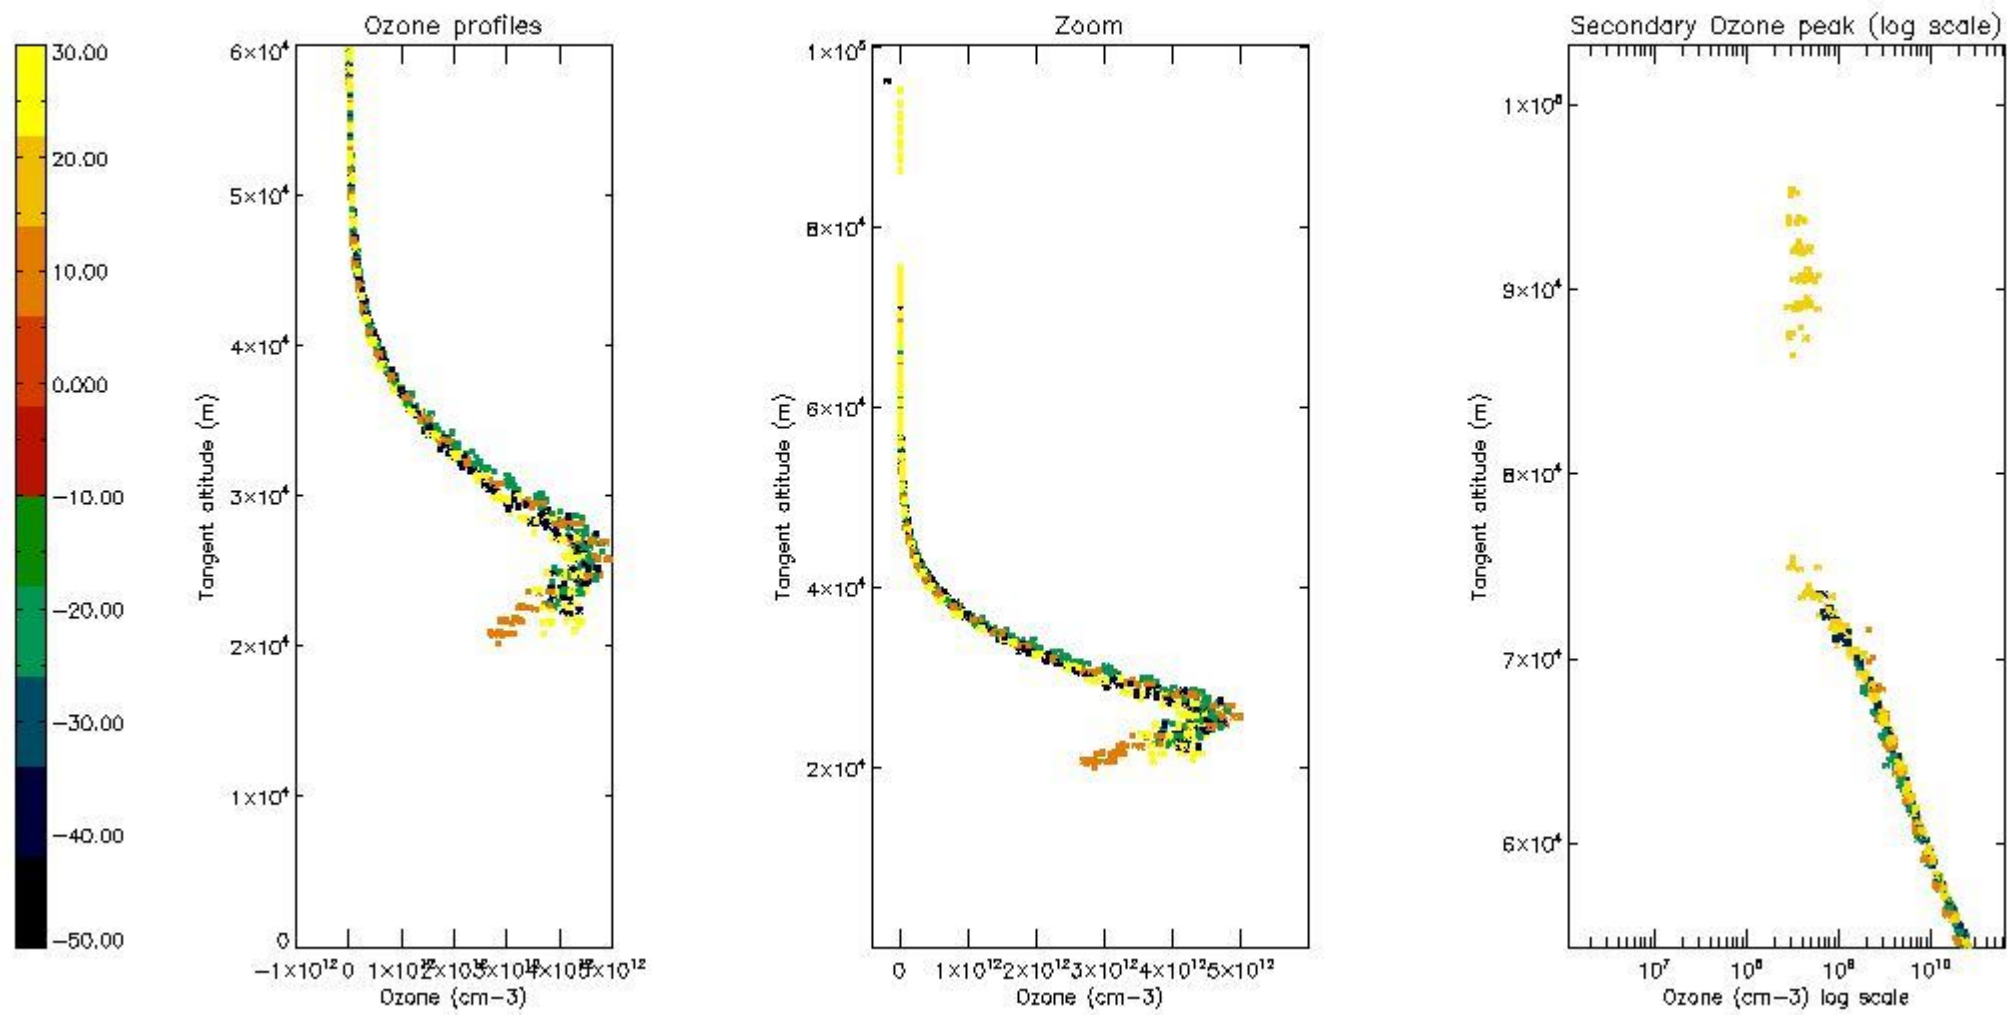

5.6 Plot NO₂ profiles for all STD (dark without errors)

The colorbar represents the latitude.