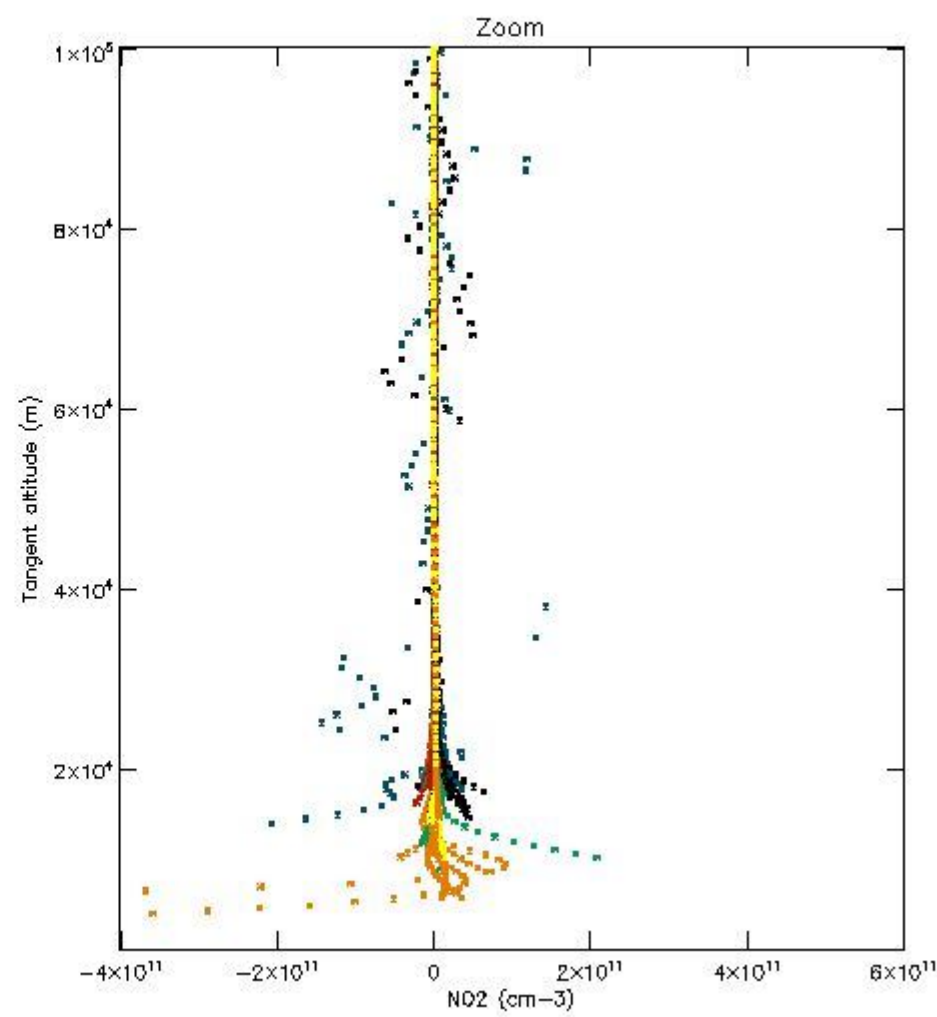

5.7 Plot NO3 profiles for all STD (dark without errors)

The colorbar represents the latitude.