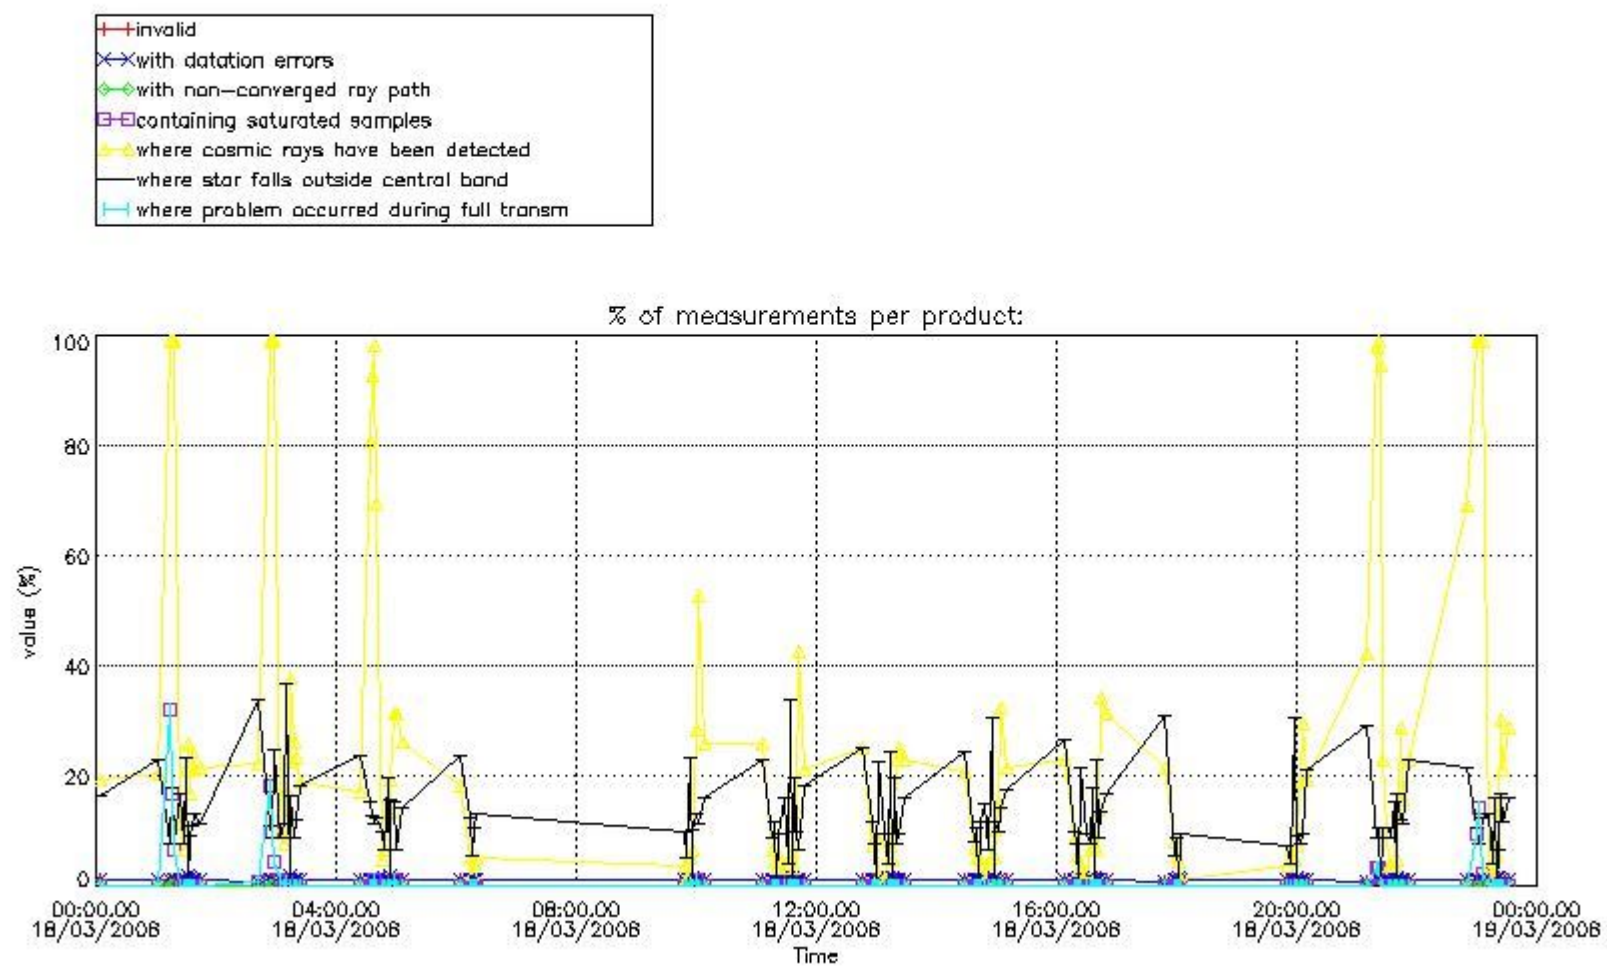

4.1.2 Plot level 1 quality information per product (time dependant): ENVI SAT DESCENDING passes