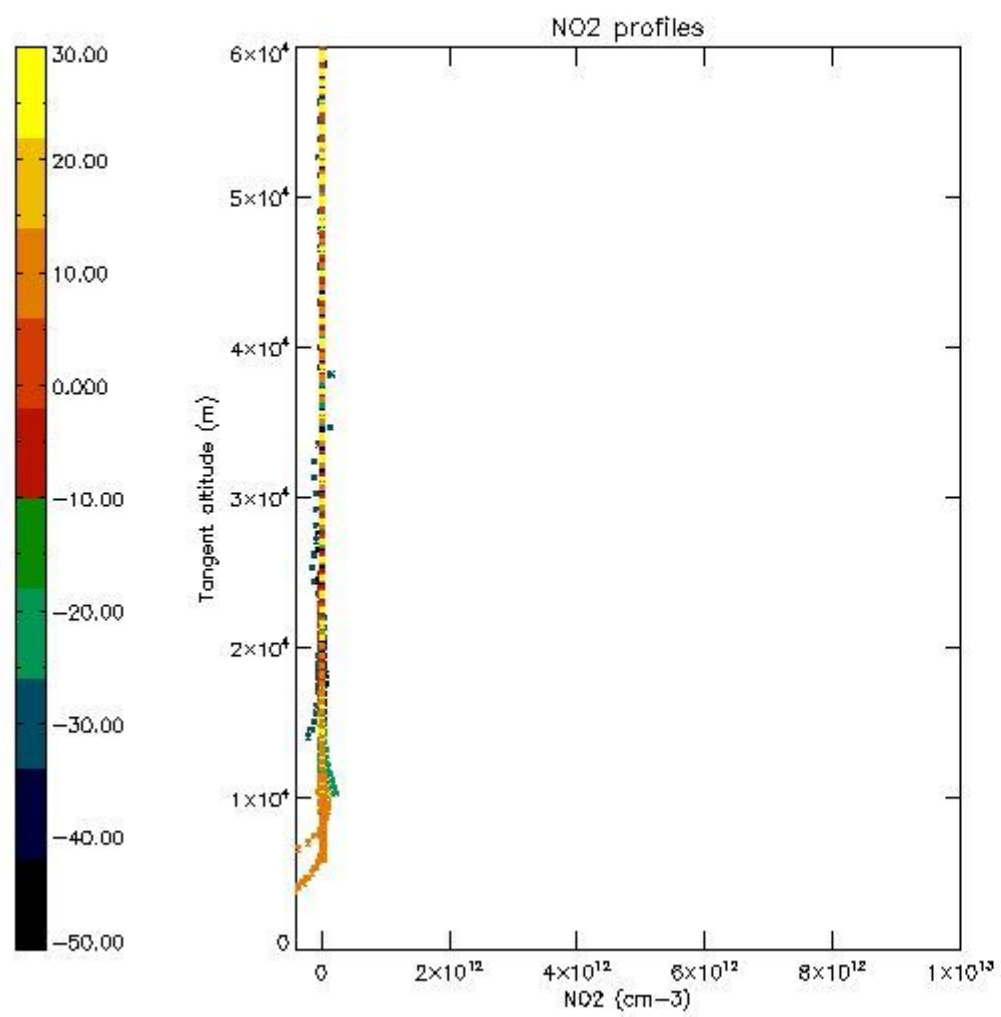

5.4 Plot ozone profiles where STD < 10% (dark without errors)

The colorbar represents the latitude.

*5.5 Plot ozone profiles where STD < 5% (dark without errors)*

The colorbar represents the latitude.

*5.6 Plot NO<sub>2</sub> profiles for all STD (dark without errors)*

The colorbar represents the latitude.

*5.7 Plot NO3 profiles for all STD (dark without errors)*

The colorbar represents the latitude.

*5.8 Plot H2O profiles for all STD (only for occultations of stars 1,2,3,4,13,14,16,26,63 dark without errors)*