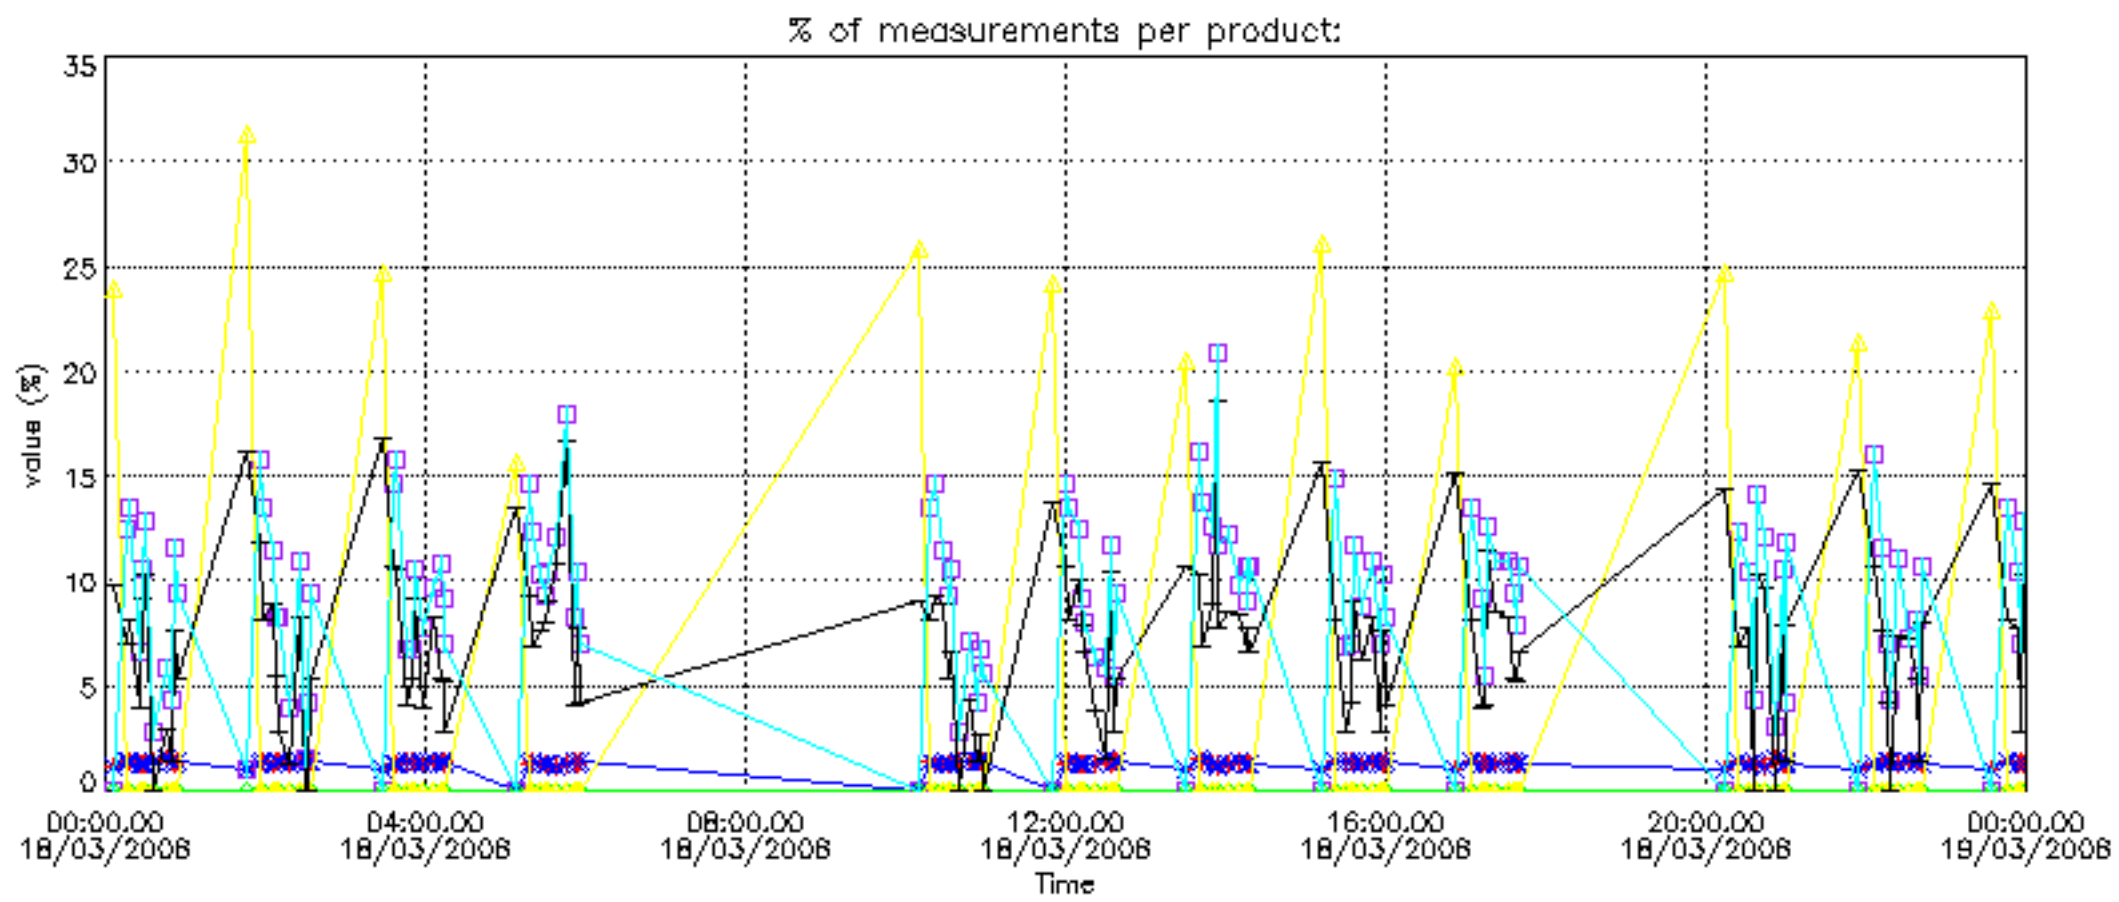

Percentage of cosmic ray hits per profile

Percentage of datation errors per profile