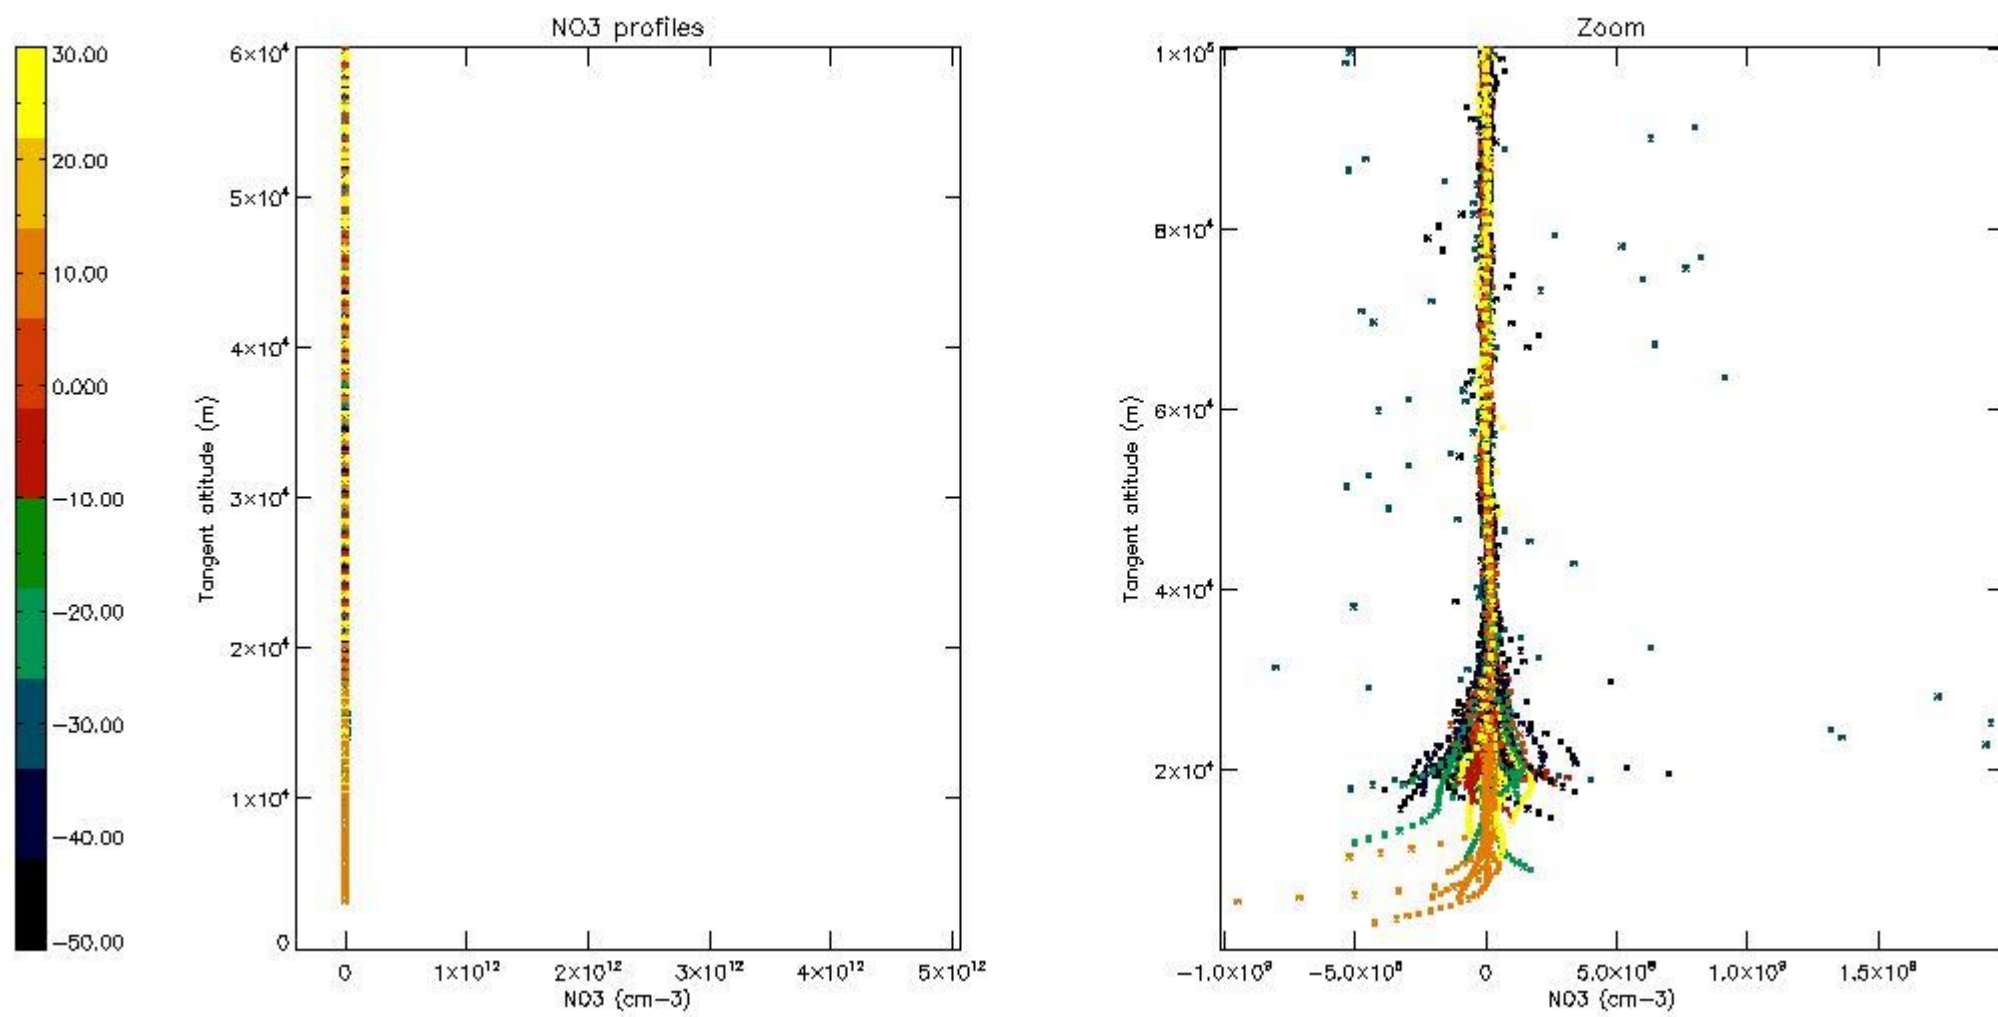

5.8 Plot H2O profiles for all STD (only for occultations of stars 1,2,3,4,13,14,16,26,63 dark without errors)

The colorbar represents the latitude.