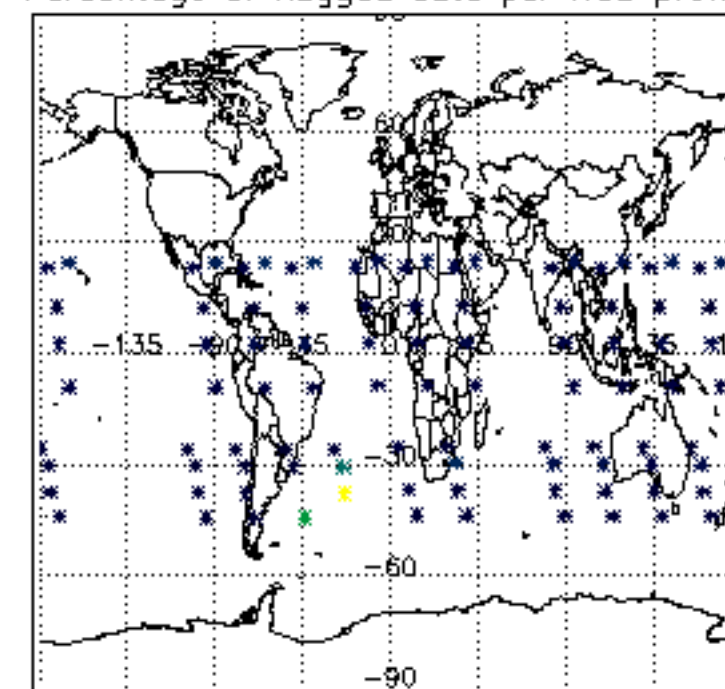

Percentage of flagged data per NO3 profile