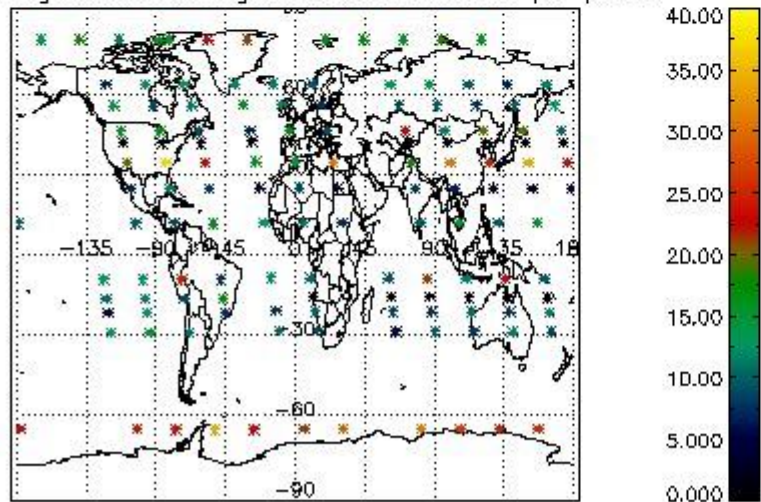

Percentage of star falling outside central band per profile