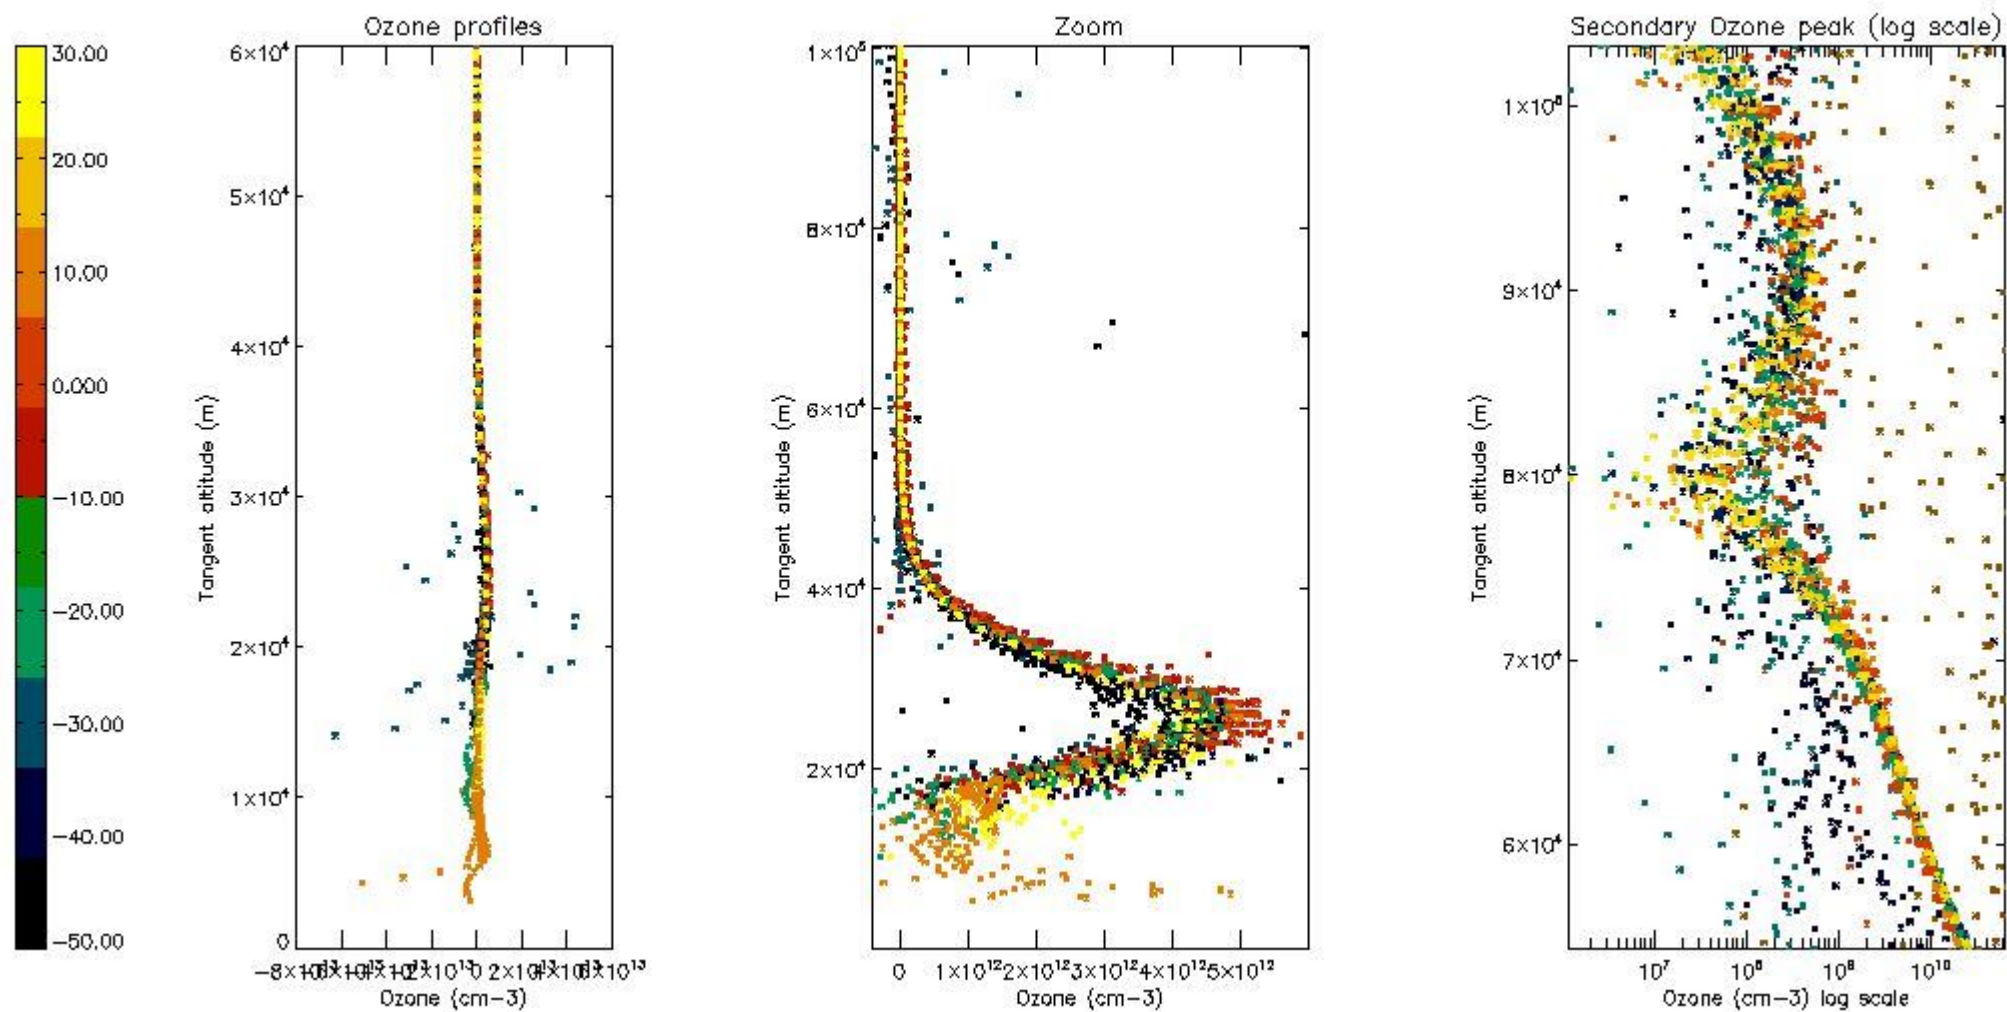

STD < 10	13
STD < 5	9

5.2 Plot ozone profiles for all STD (dark without errors)

The colorbar represents the latitude.

5.3 Plot ozone profiles where STD < 20% (dark without errors)

The colorbar represents the latitude.