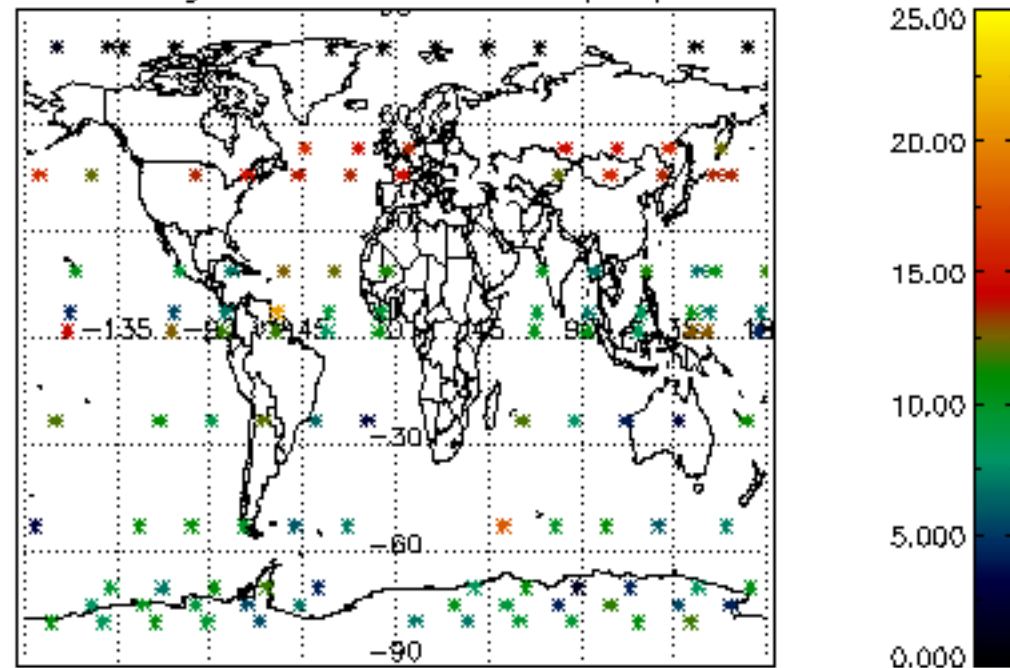

Percentage of saturation errors per profile