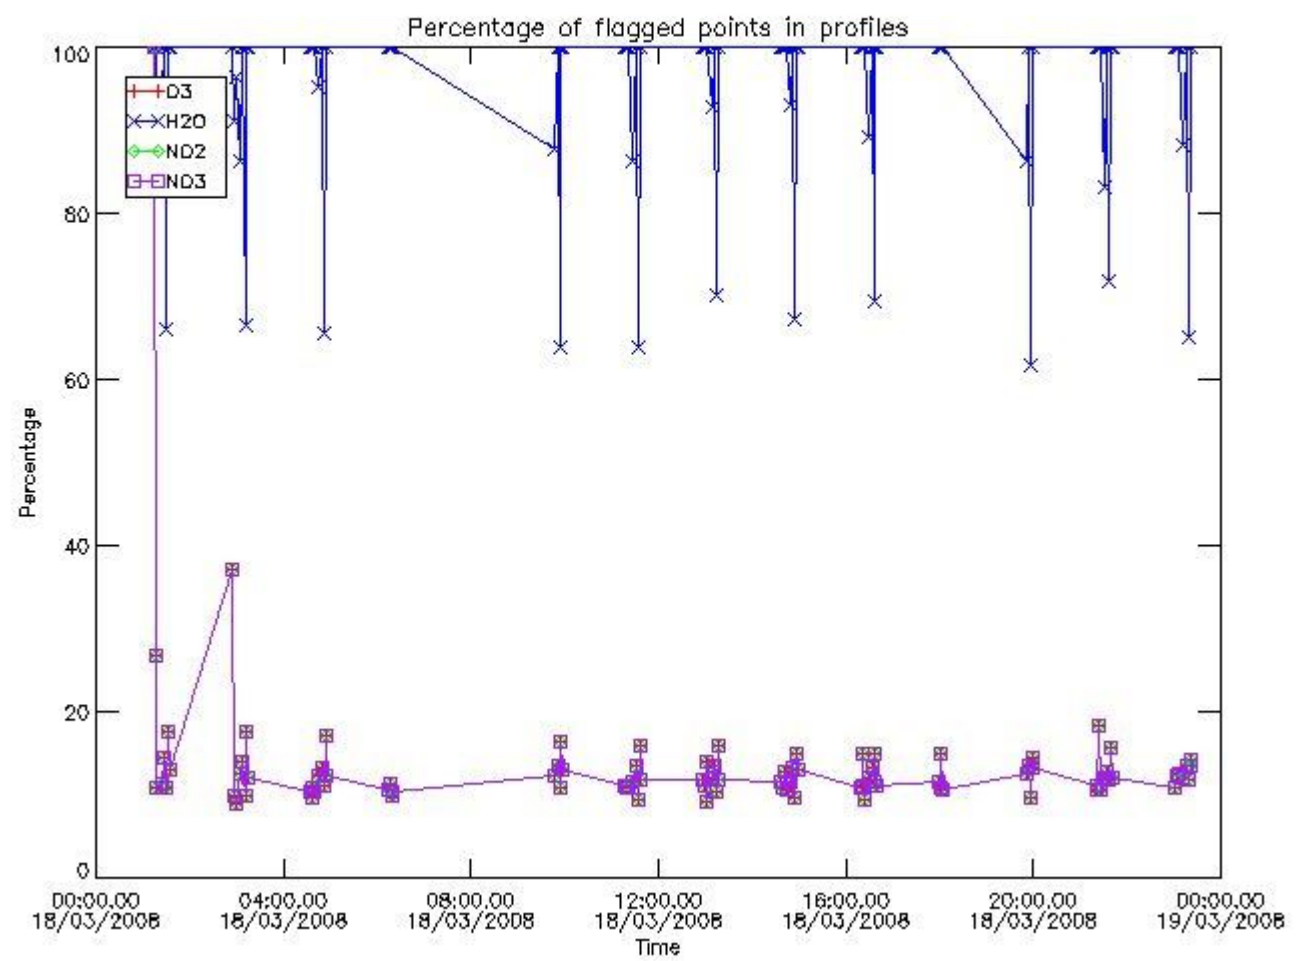

3. Quality information per product

In this section it is plotted some information contained in the Quality Summary data set of the level 2 products. Only products in dark limb conditions and without errors (error flag in the MPH set to "0") are used.

3.1 Plot quality information per product (time dependant)

3.2 Plot quality information per product (world map)