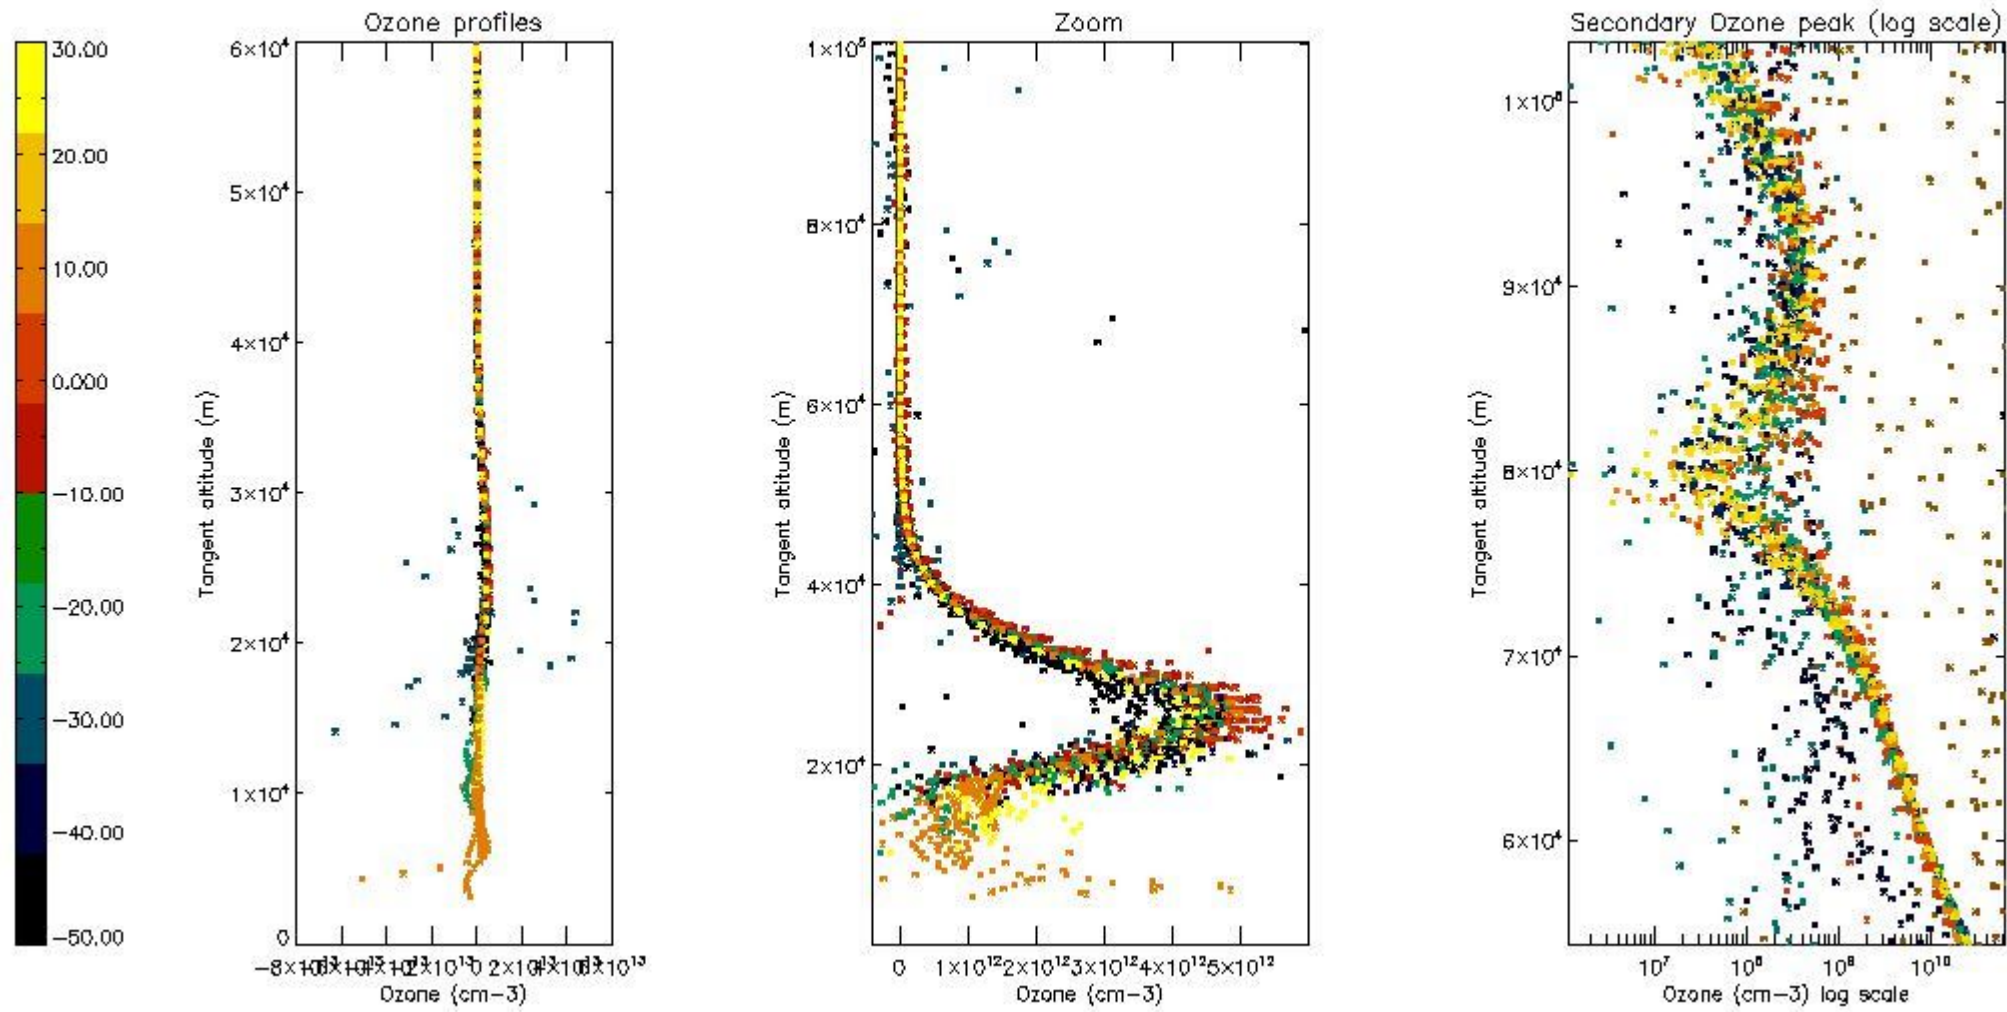

STD < 10	13
STD < 5	9

5.2 Plot ozone profiles for all STD (dark without errors)

The colorbar represents the latitude.

5.3 Plot ozone profiles where STD < 20% (dark without errors)

The colorbar represents the latitude.