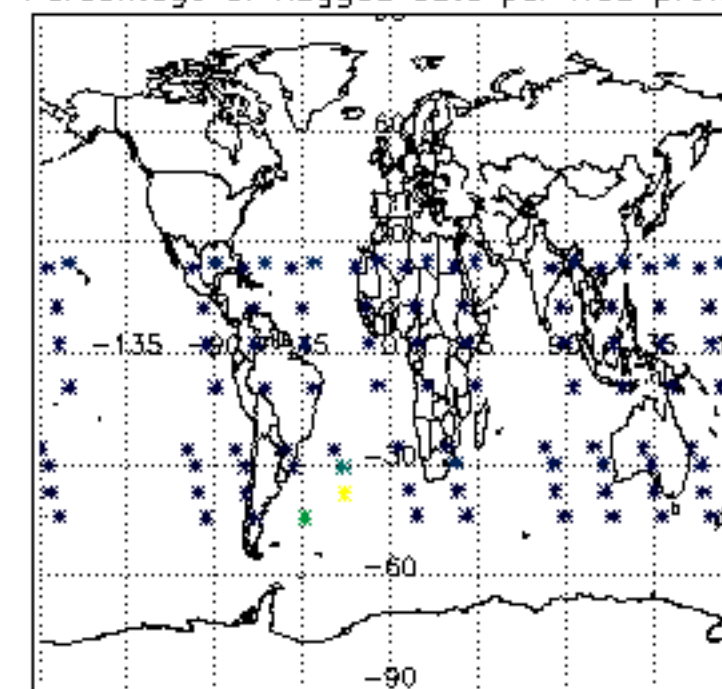

Percentage of flagged data per NO3 profile