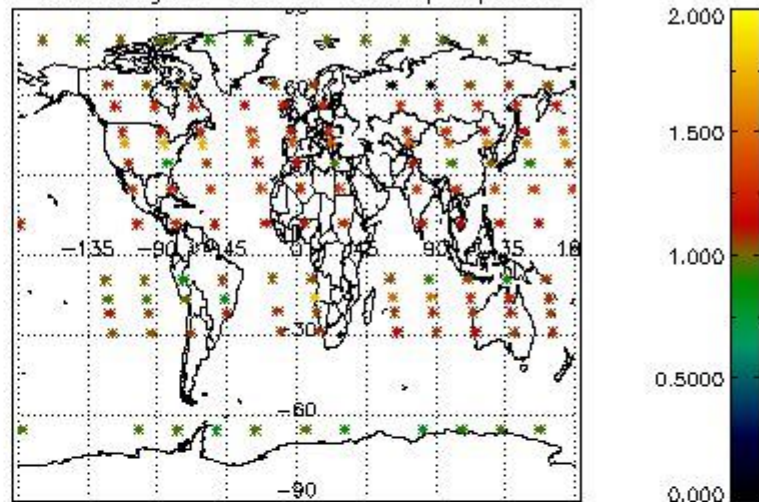

Percentage of datation errors per profile