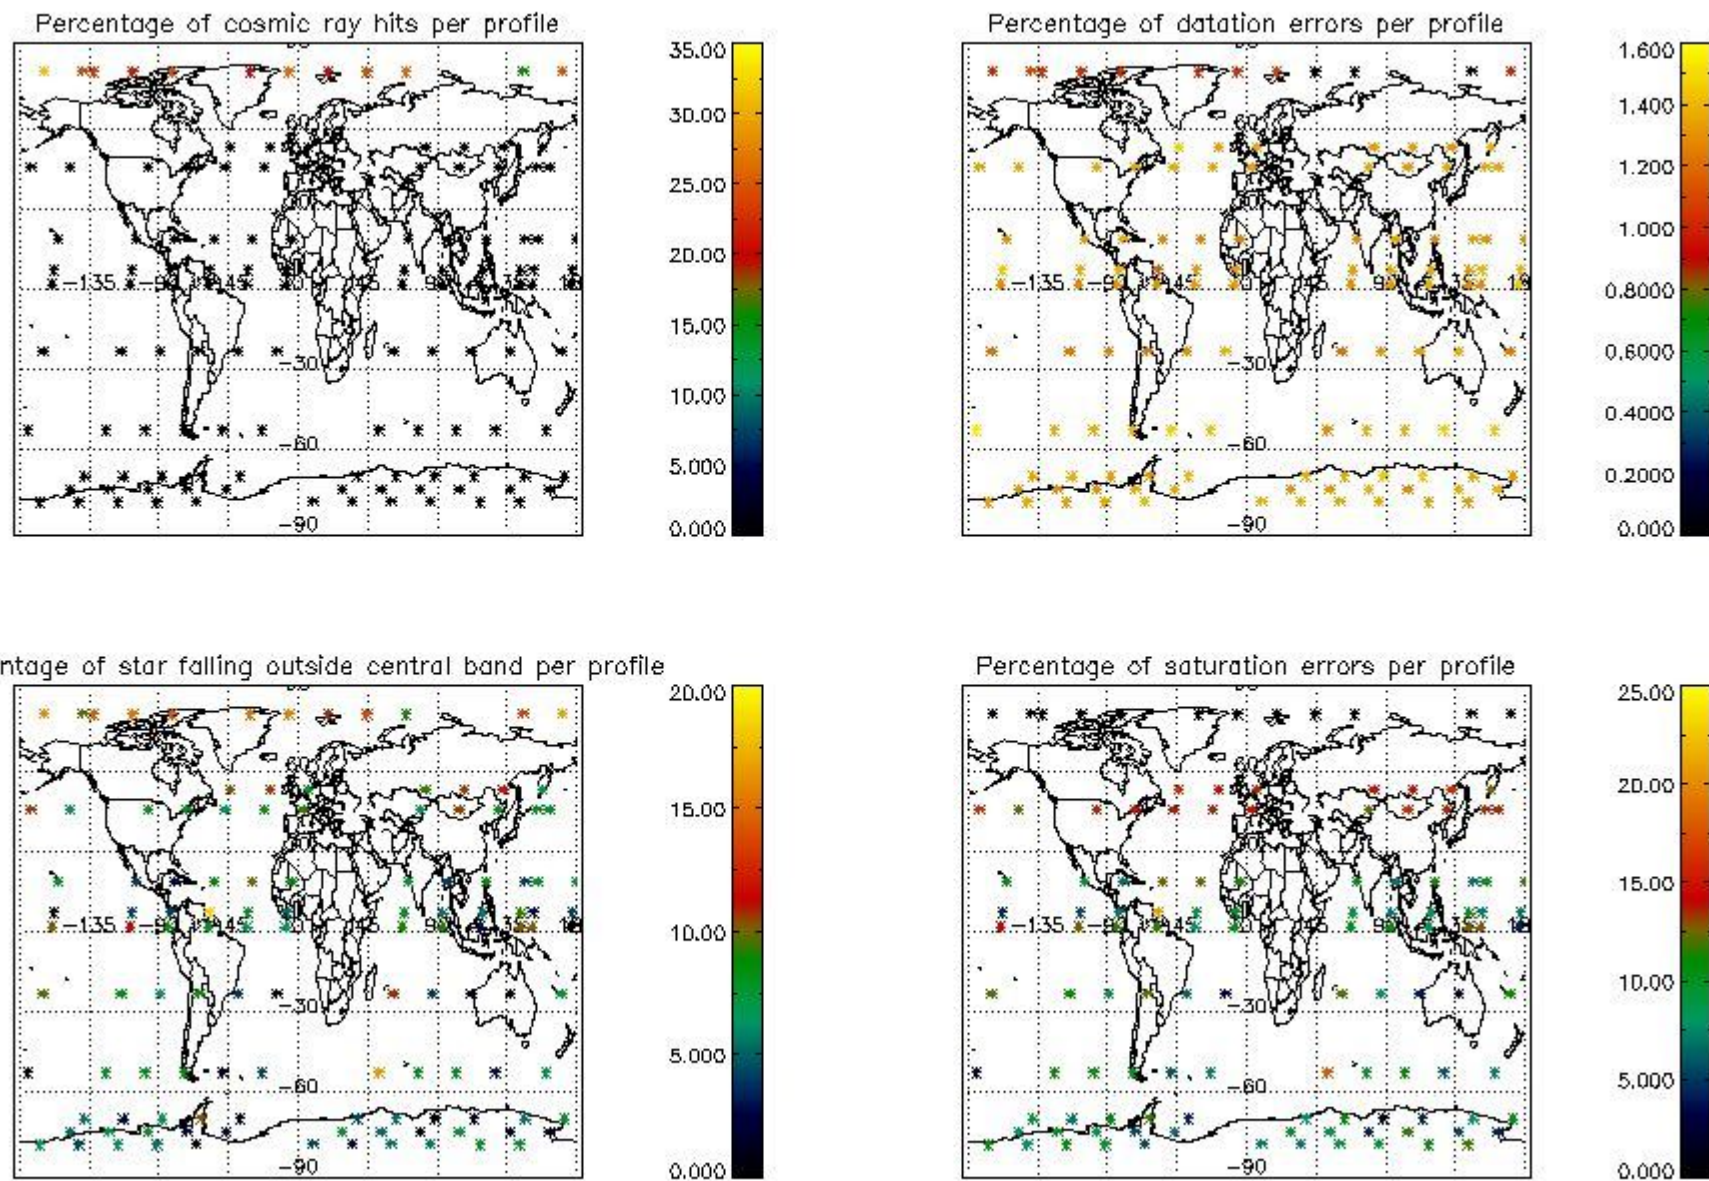

4.2.2 Plot level 1 quality information per product (world map): ENVISAT DESCENDING passes

5. Trace gas profiles

5.1 Ozone statistics based on quality of products

The final quality of the products can be "measured" using the STD (Standard Deviation) attached to every point profile. This information is written to the parameter GOM_NL__2P/NL_LOCAL_SPECIES_DENSITY/o3_std of the level 2 products. The table below shows the statistics for given STD ranges.

The statistics are given with respect to the overall valid production:

- Products without fatal errors: GOM_NL__2P/MPH/PRODUCT_ERR=0
- Valid point profile: GOM_NL__2P/NL_LOCAL_SPECIES_DENSITY/pcd(0)=0

The 'Criteria' is applied to valid points of dark limb products:

- Products in dark limb illumination condition: GOM_NL__2P/NL_SUMMARY_QUALITY/obs_ill_cond=0
- Products without fatal errors: GOM_NL__2P/MPH/PRODUCT_ERR=0
- Valid point profile: GOM_NL__2P/NL_LOCAL_SPECIES_DENSITY/pcd(0)=0

So, the table below shows the percentage of dark limb and valid observations for each criteria with respect to the overall valid daily observations.

Criteria	% of total production
All STD	38
STD < 20	18