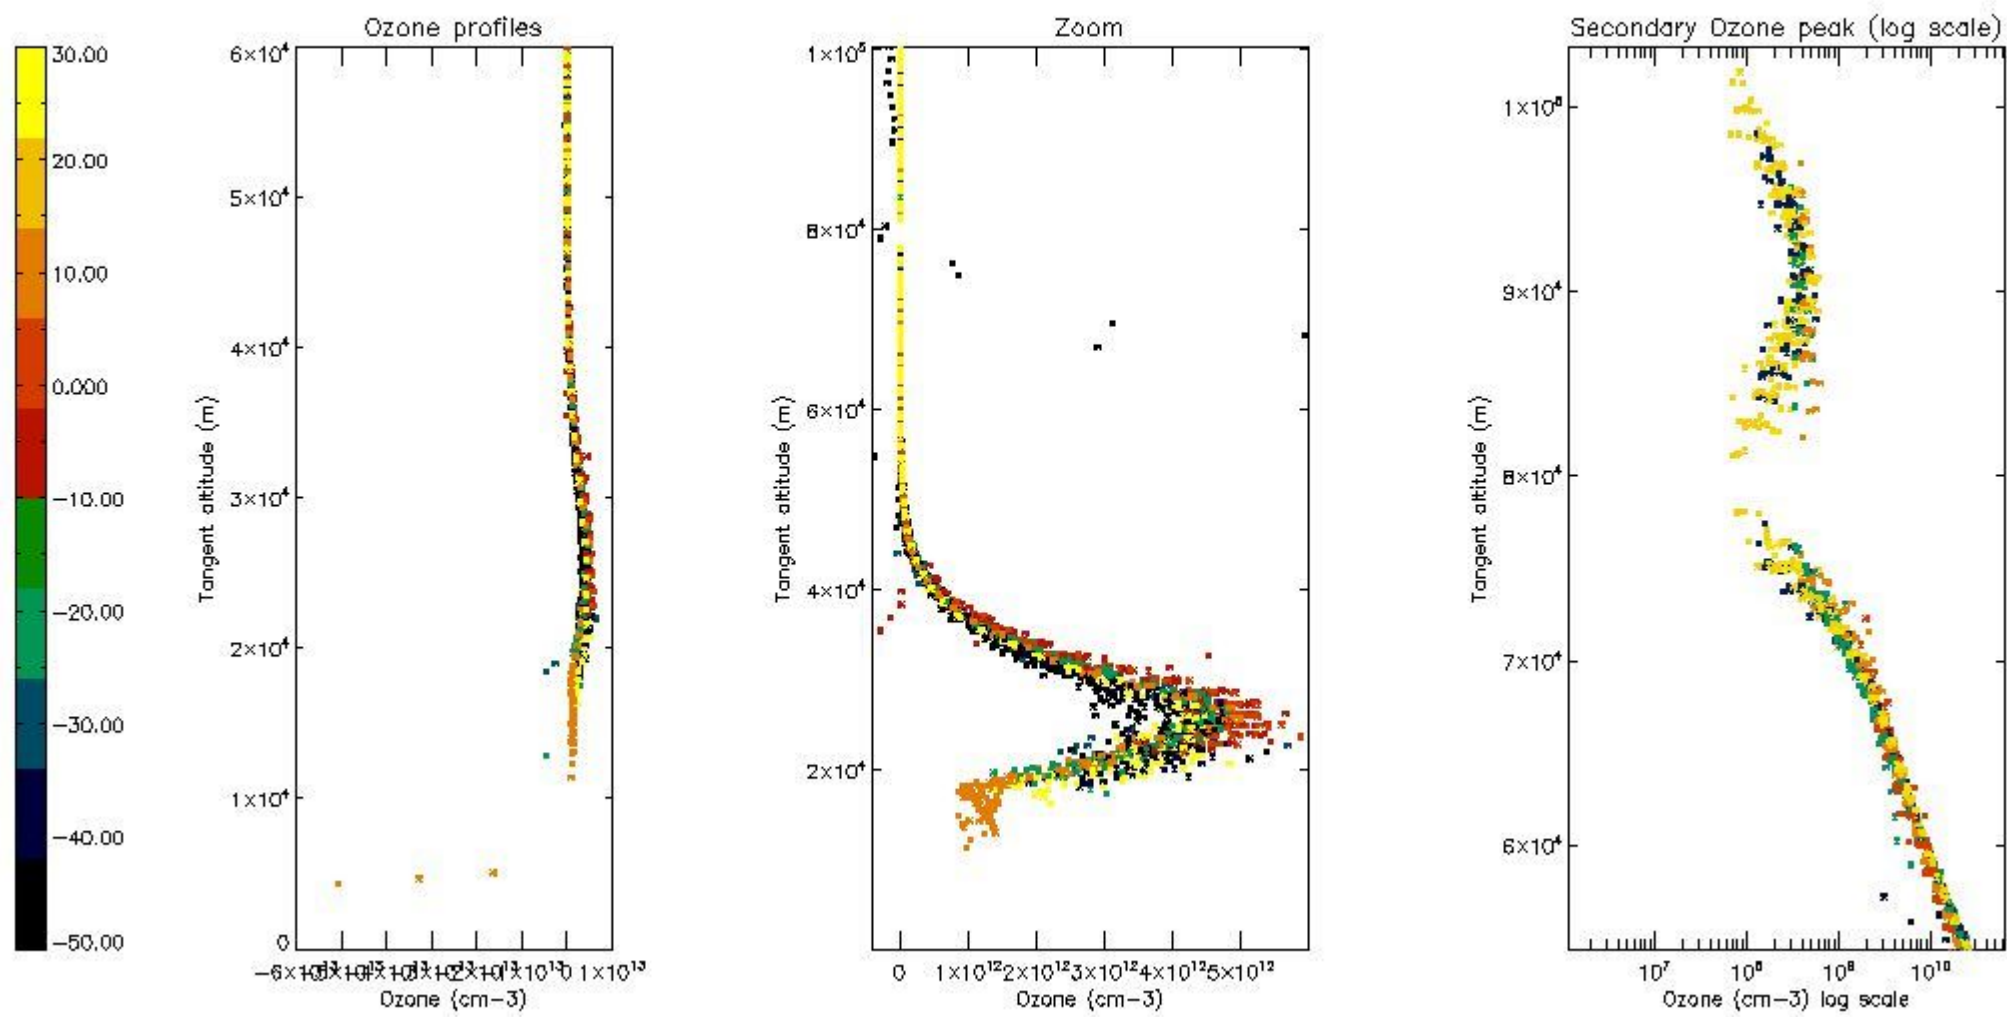

STD < 10	13
STD < 5	9

5.2 Plot ozone profiles for all STD (dark without errors)

The colorbar represents the latitude.

5.3 Plot ozone profiles where STD < 20% (dark without errors)

The colorbar represents the latitude.