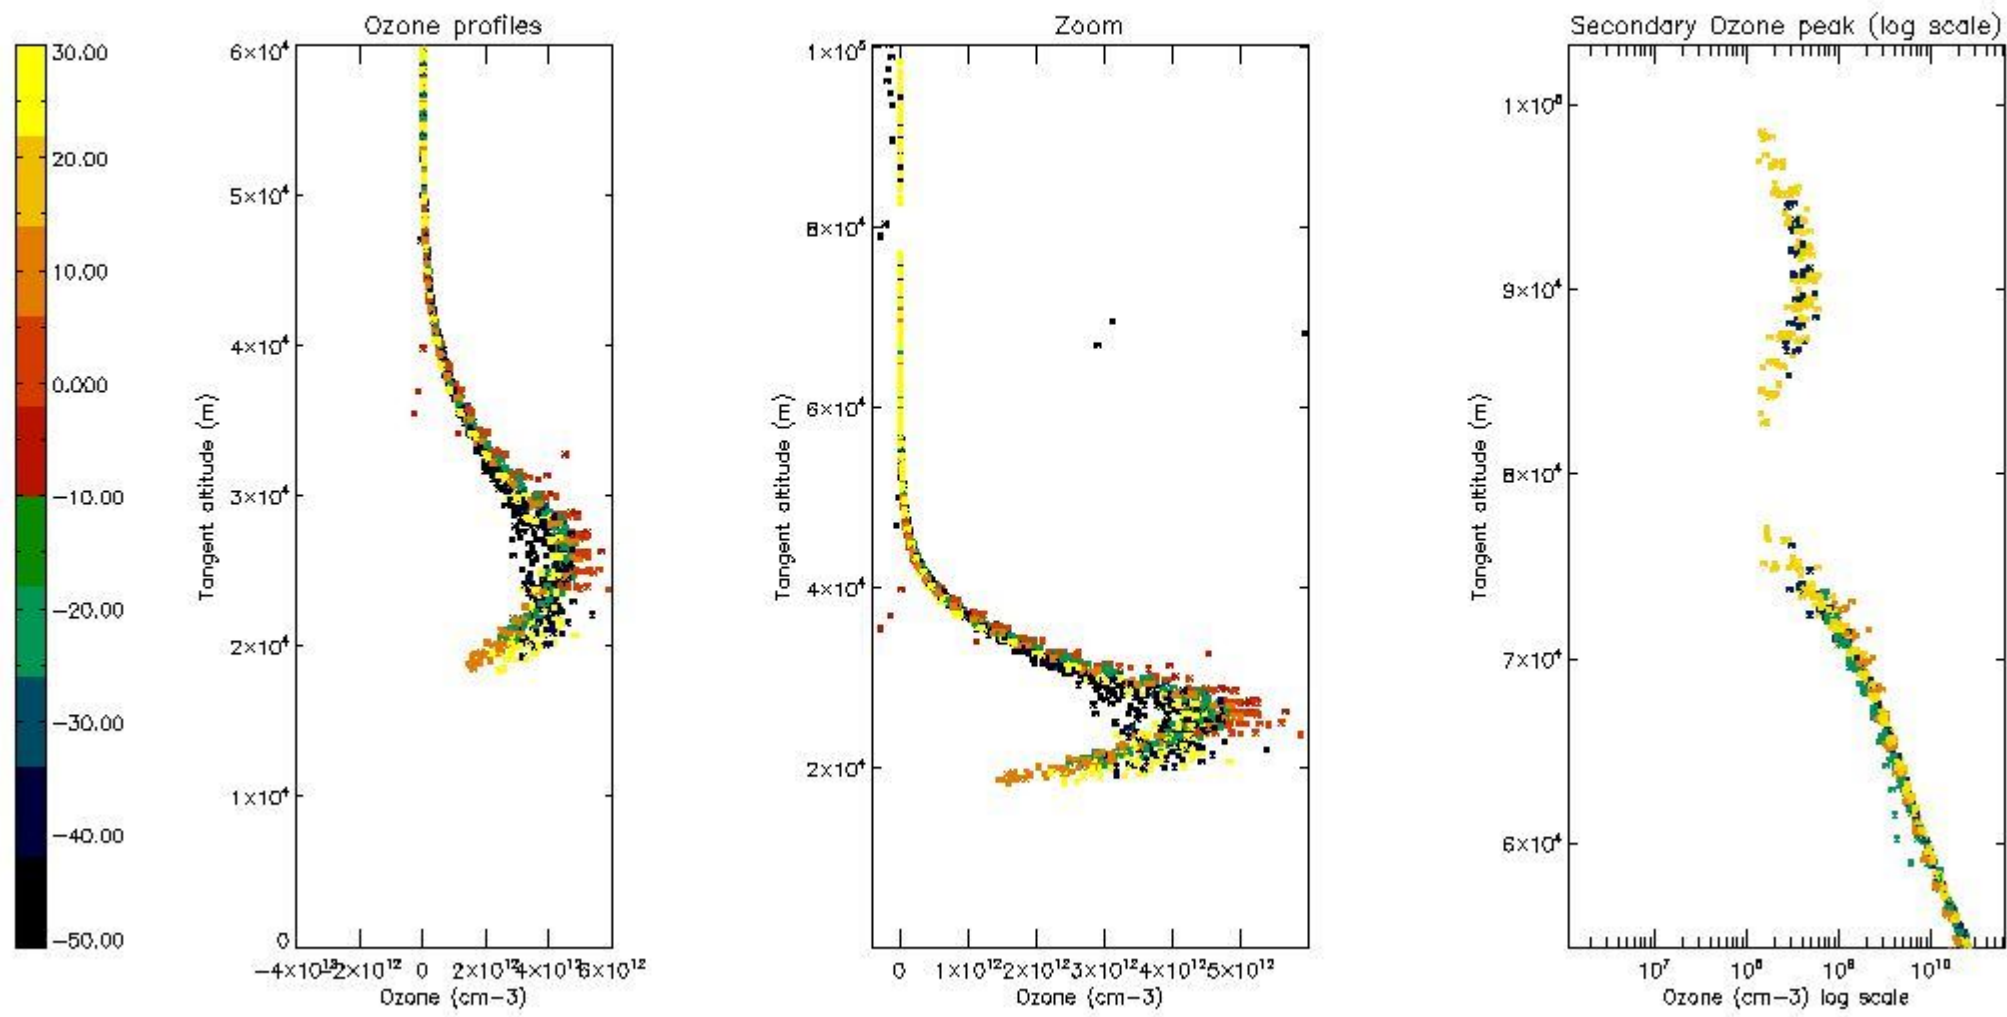

5.5 Plot ozone profiles where STD < 5% (dark without errors)

The colorbar represents the latitude.