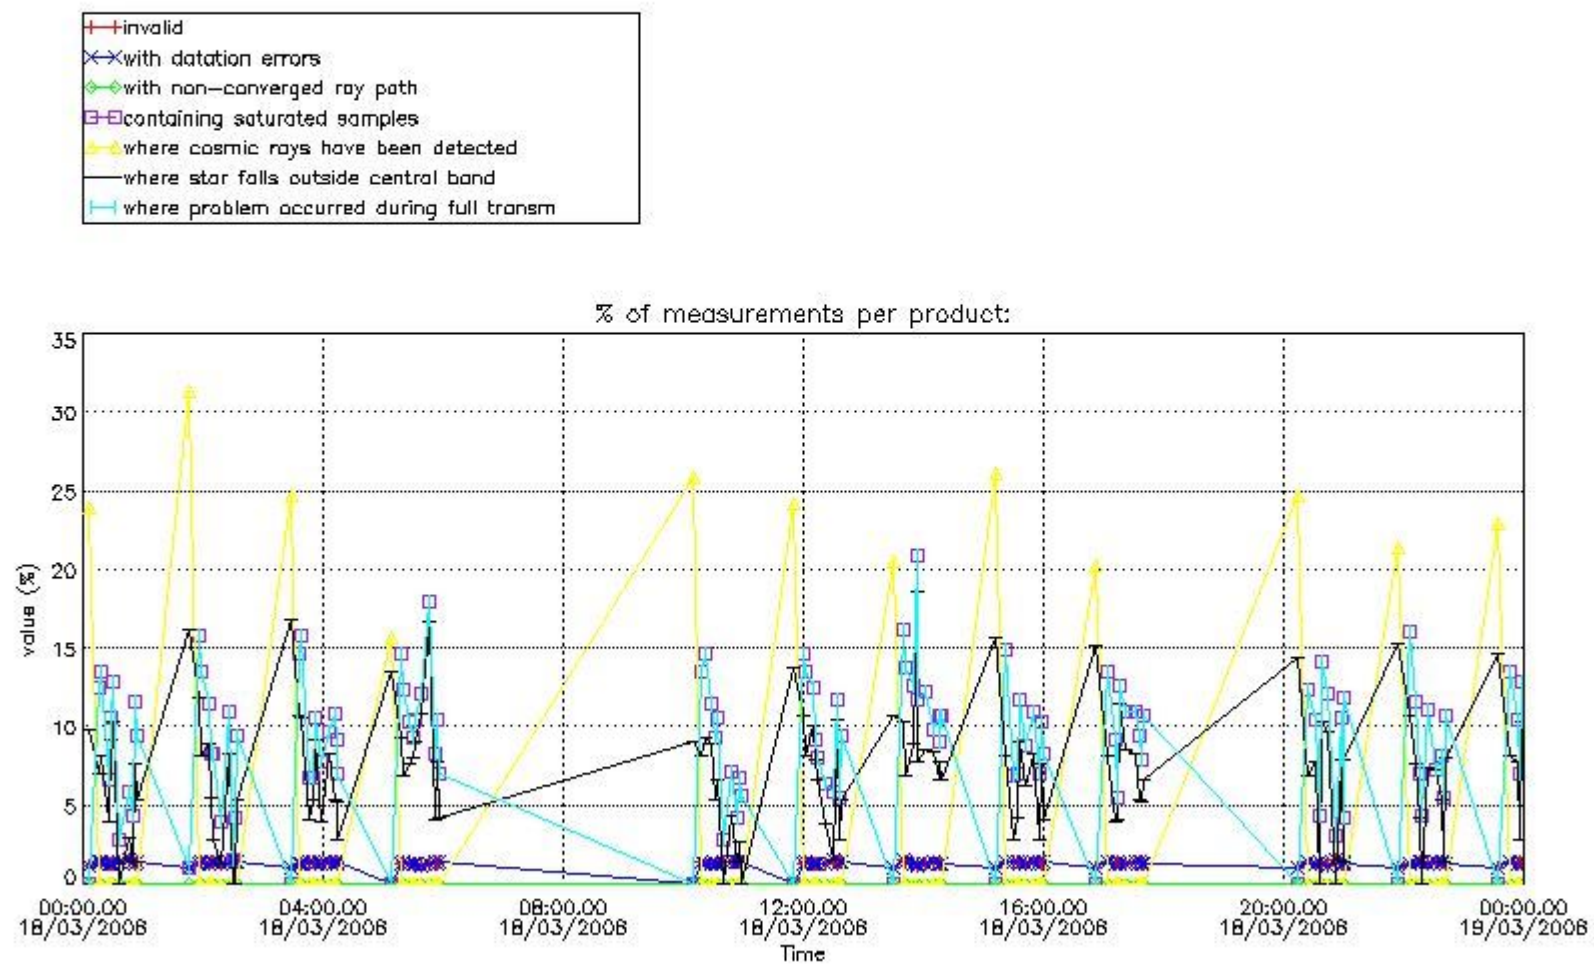

Percentage of cosmic ray hits per profile

Percentage of datation errors per profile

4.2 Plot quality information per product coming from level 1b processing (world map)
4.2.1 Plot level 1 quality information per product (world map): ENVISAT ASCENDING passes