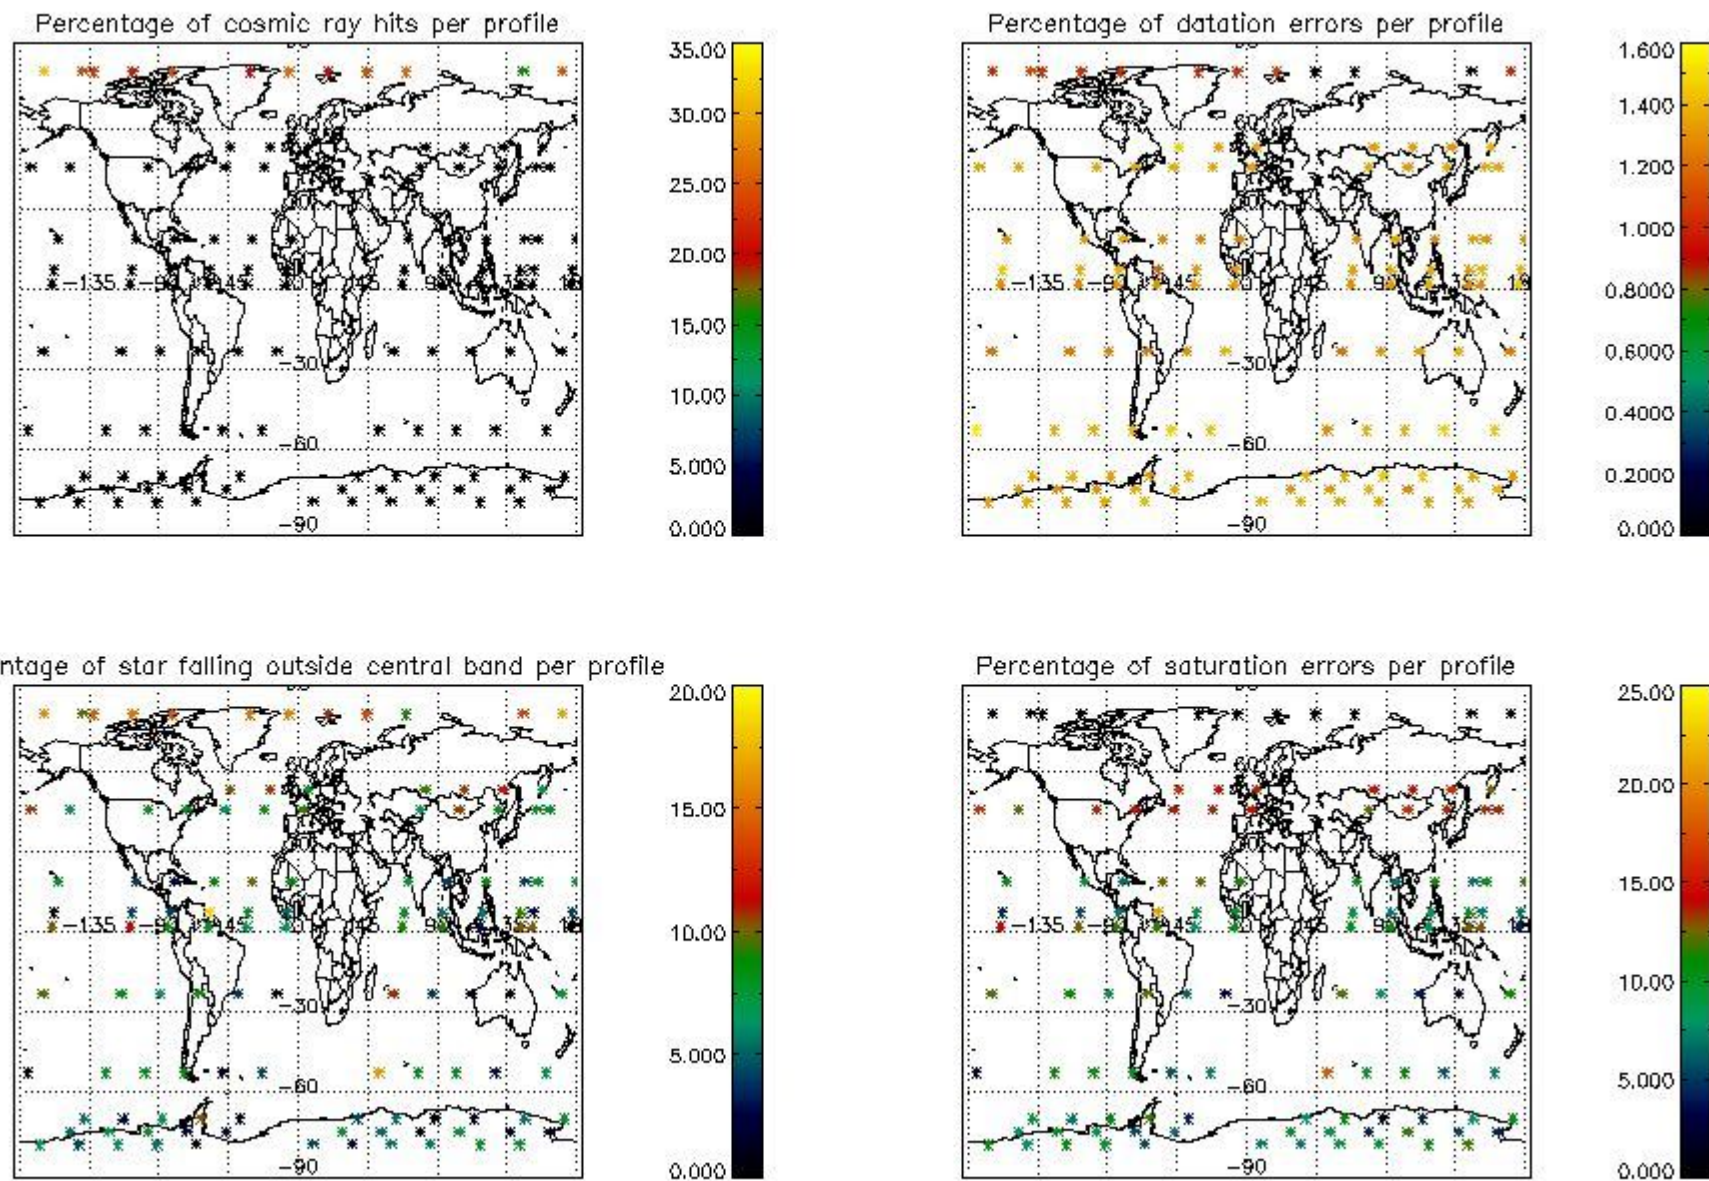

###### 4.1.1 Plot level 1 quality information per product (time dependant): ENVISAT ASCENDING passes

4.1.2 Plot level 1 quality information per product (time dependant): ENVI SAT DESCENDING passes

4.2 Plot quality information per product coming from level 1b processing (world map)  
 4.2.1 Plot level 1 quality information per product (world map): ENVISAT ASCENDING passes

Percentage of cosmic ray hits per profile

Percentage of datation errors per profile

Percentage of star falling outside central band per profile

Percentage of saturation errors per profile

4.2.2 Plot level 1 quality information per product (world map): ENVISAT DESCENDING passes