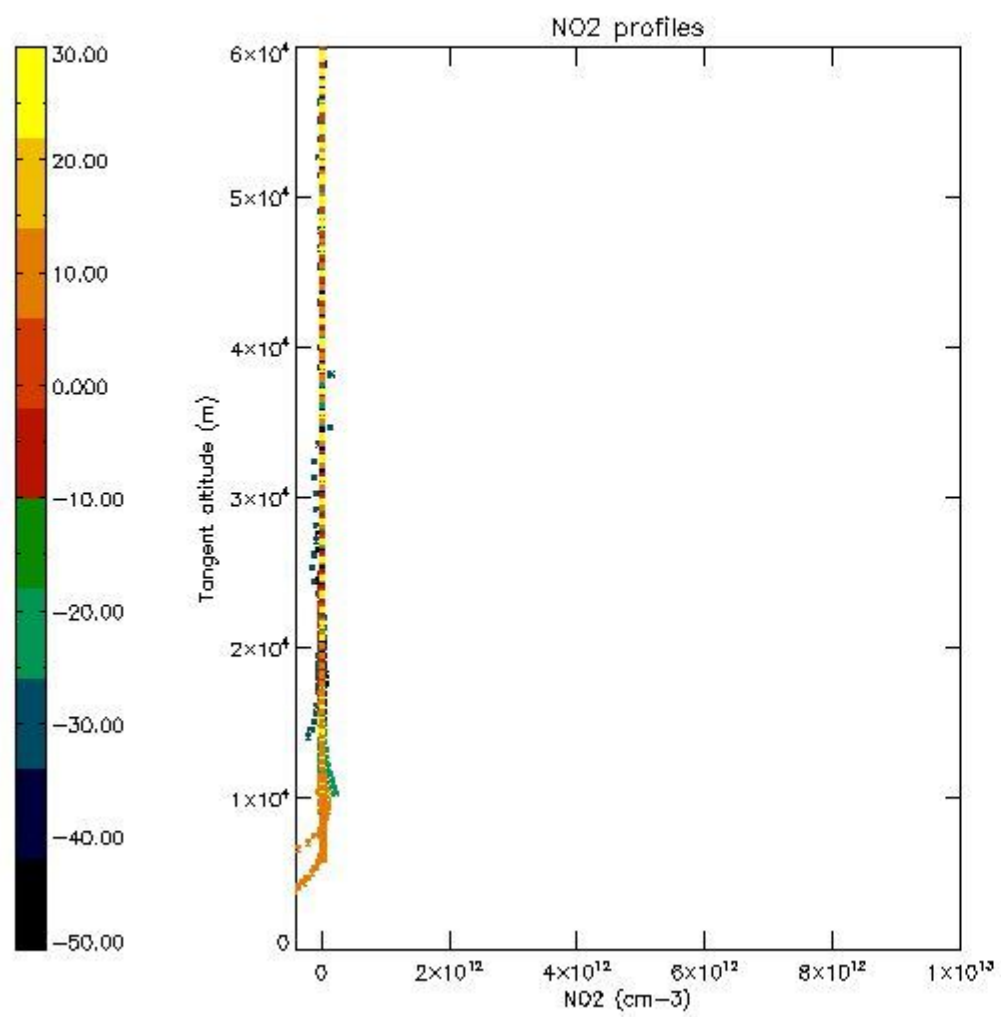

5.7 Plot NO3 profiles for all STD (dark without errors)

The colorbar represents the latitude.