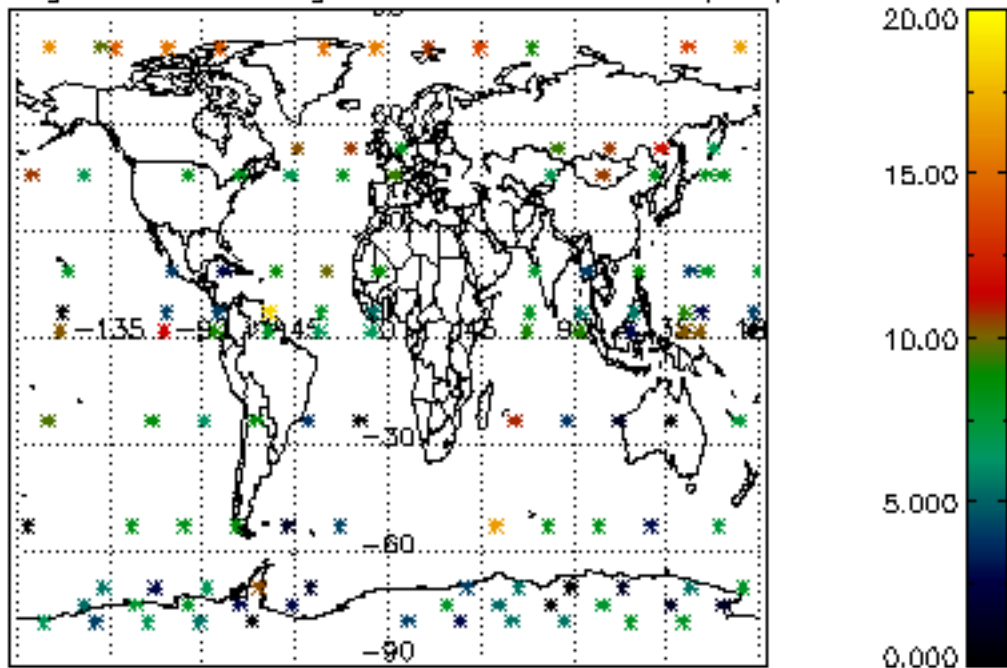

Percentage of star falling outside central band per profile