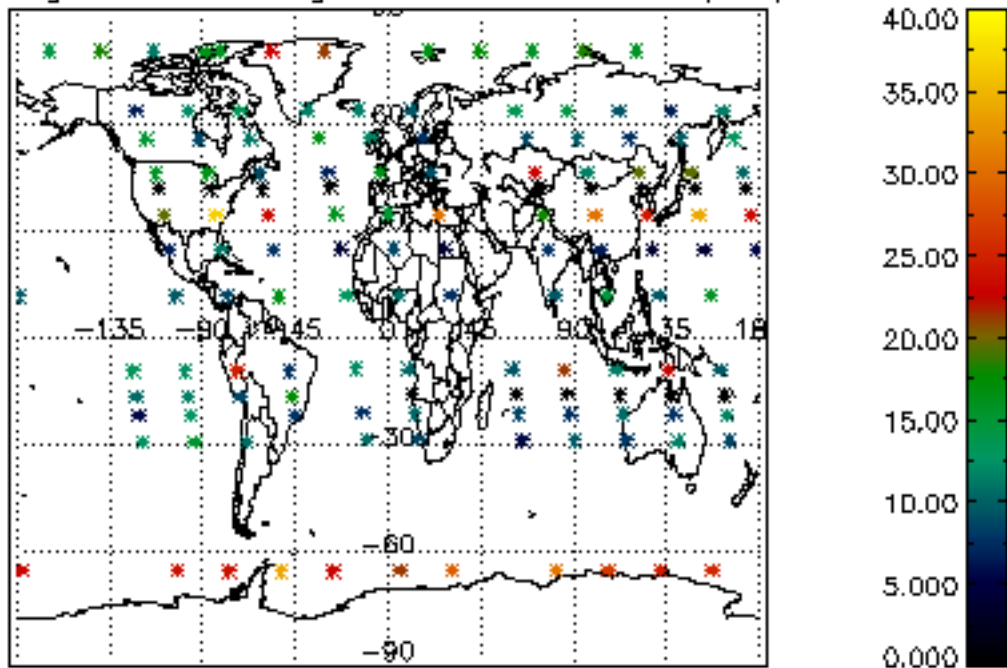

Percentage of cosmic ray hits per profile

Percentage of star falling outside central band per profile