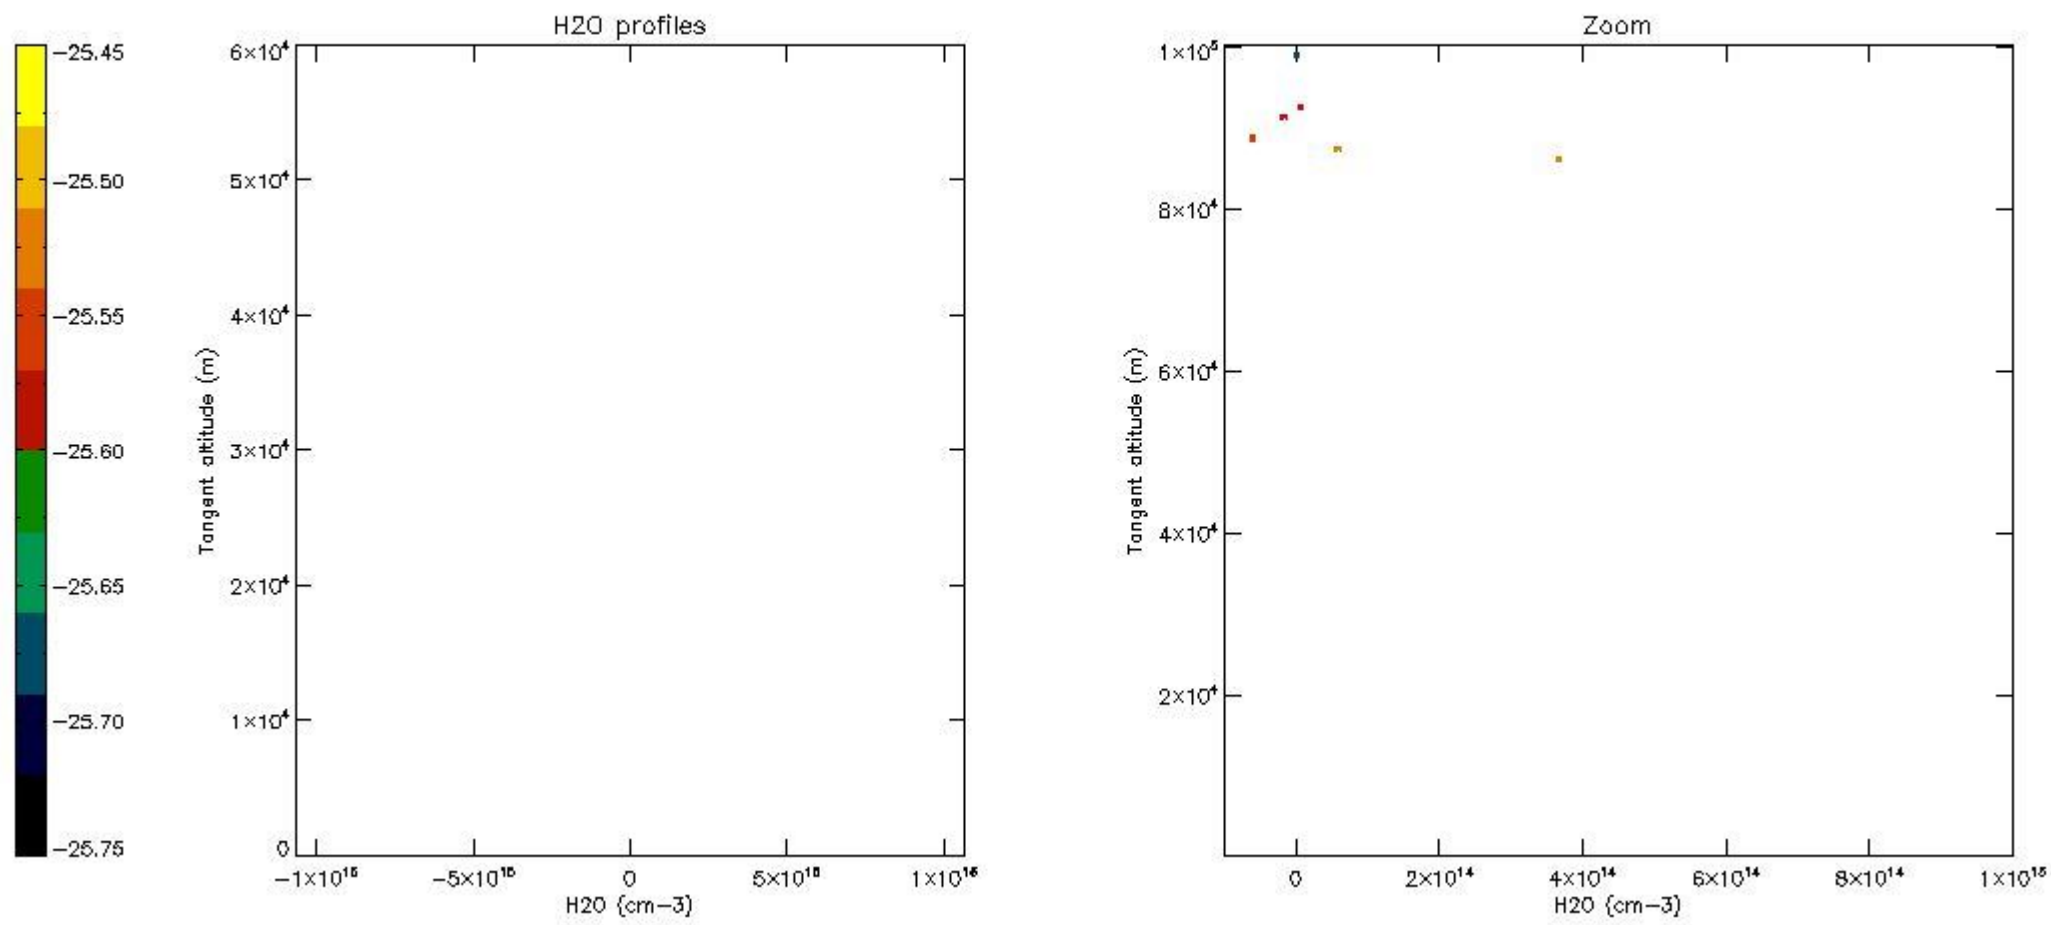

The colorbar represents the latitude.