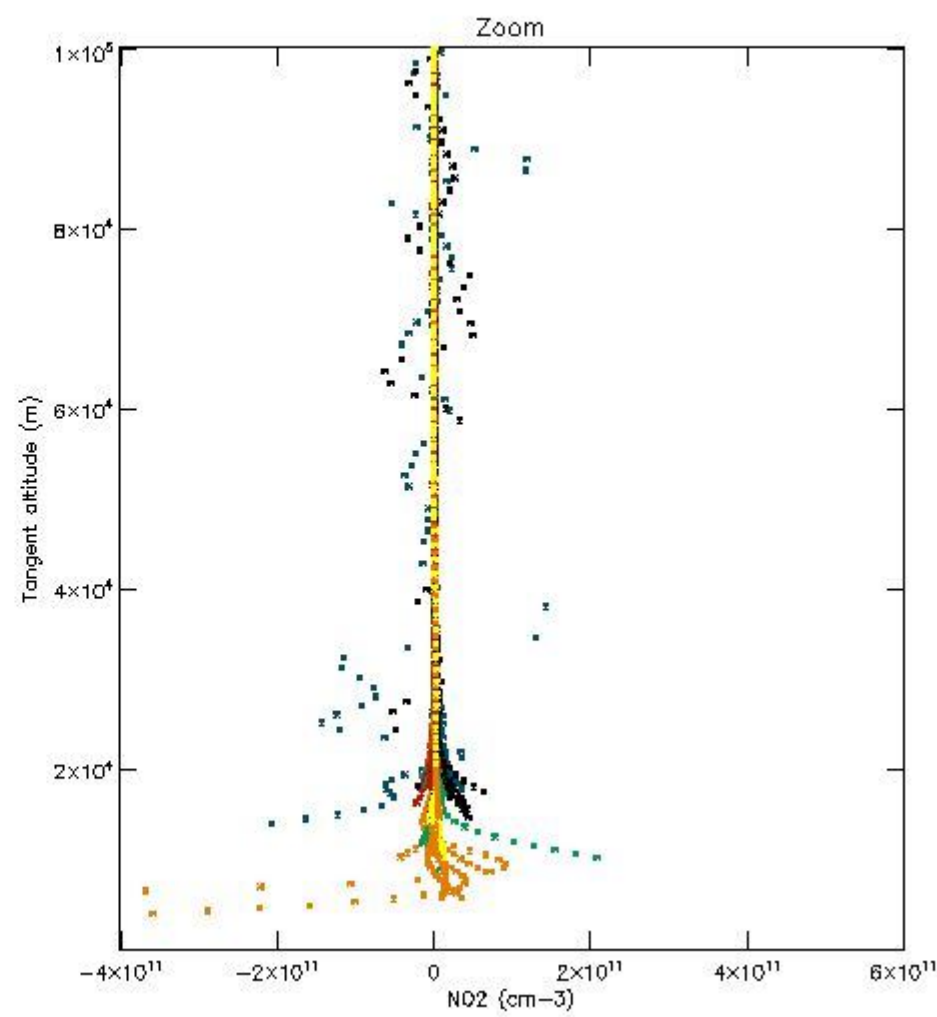

5.4 Plot ozone profiles where STD < 10% (dark without errors)

The colorbar represents the latitude.

*5.5 Plot ozone profiles where STD < 5% (dark without errors)*

The colorbar represents the latitude.

*5.6 Plot NO<sub>2</sub> profiles for all STD (dark without errors)*

The colorbar represents the latitude.

*5.7 Plot NO3 profiles for all STD (dark without errors)*

The colorbar represents the latitude.

*5.8 Plot H2O profiles for all STD (only for occultations of stars 1,2,3,4,13,14,16,26,63 dark without errors)*