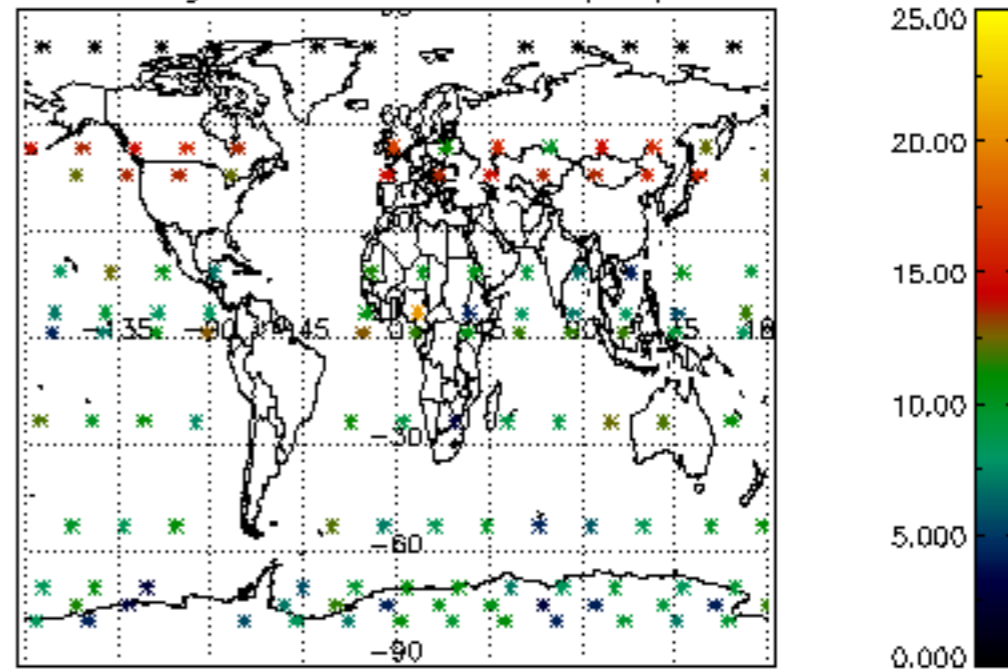

Percentage of saturation errors per profile