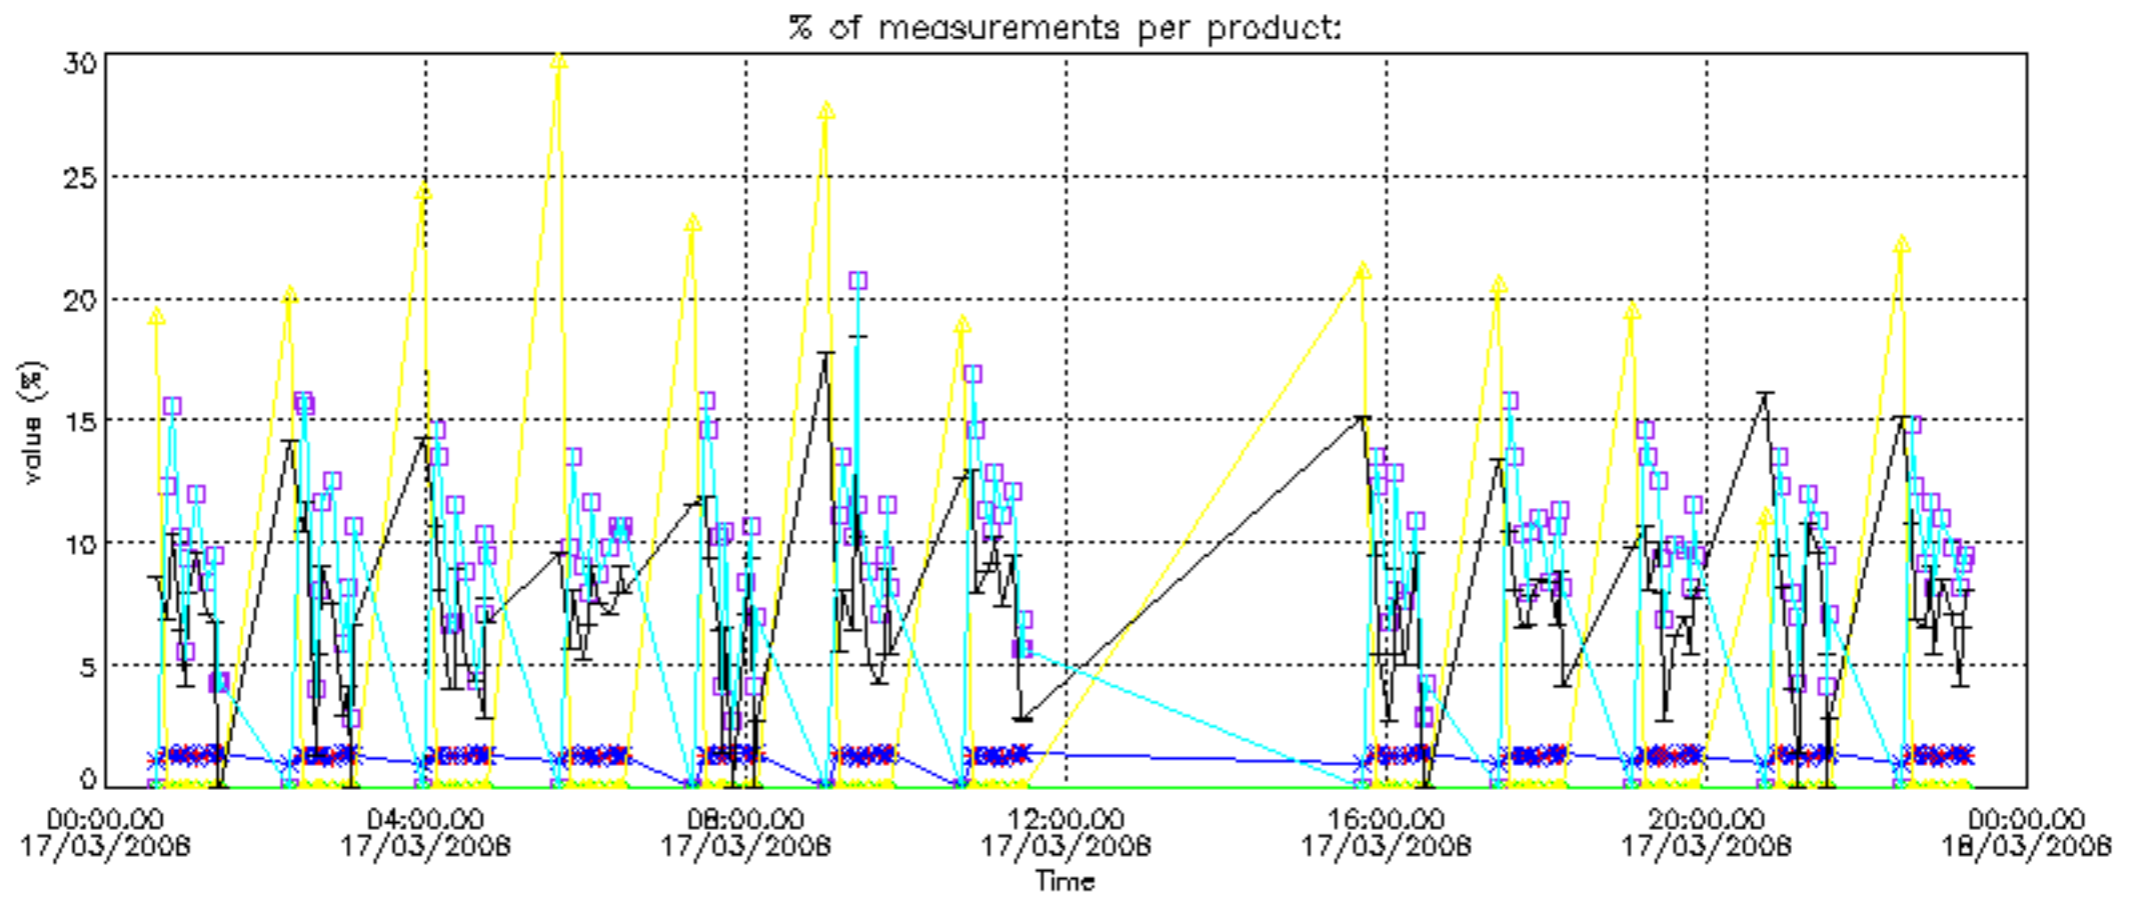

Percentage of cosmic ray hits per profile

Percentage of datation errors per profile