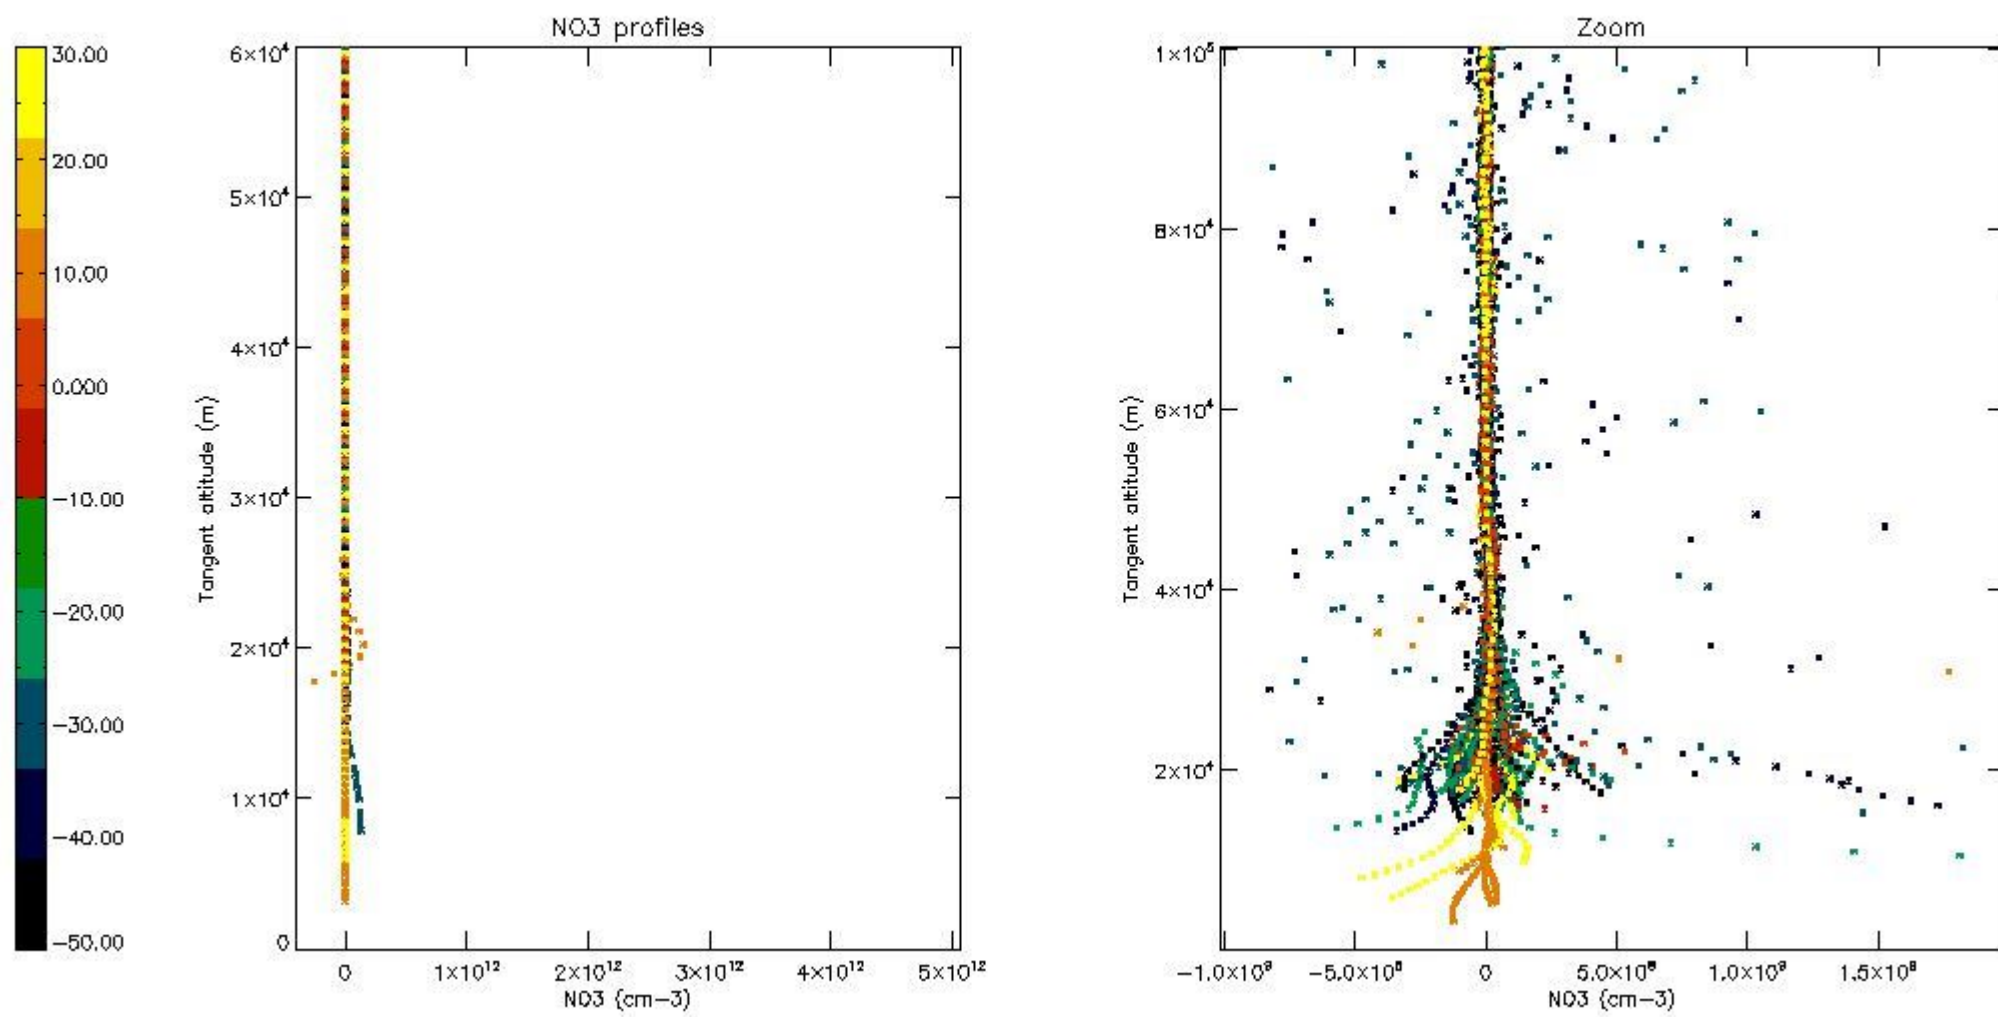

*5.6 Plot NO<sub>2</sub> profiles for all STD (dark without errors)*

The colorbar represents the latitude.

*5.7 Plot NO3 profiles for all STD (dark without errors)*

The colorbar represents the latitude.

*5.8 Plot H2O profiles for all STD (only for occultations of stars 1,2,3,4,13,14,16,26,63 dark without errors)*

The colorbar represents the latitude.