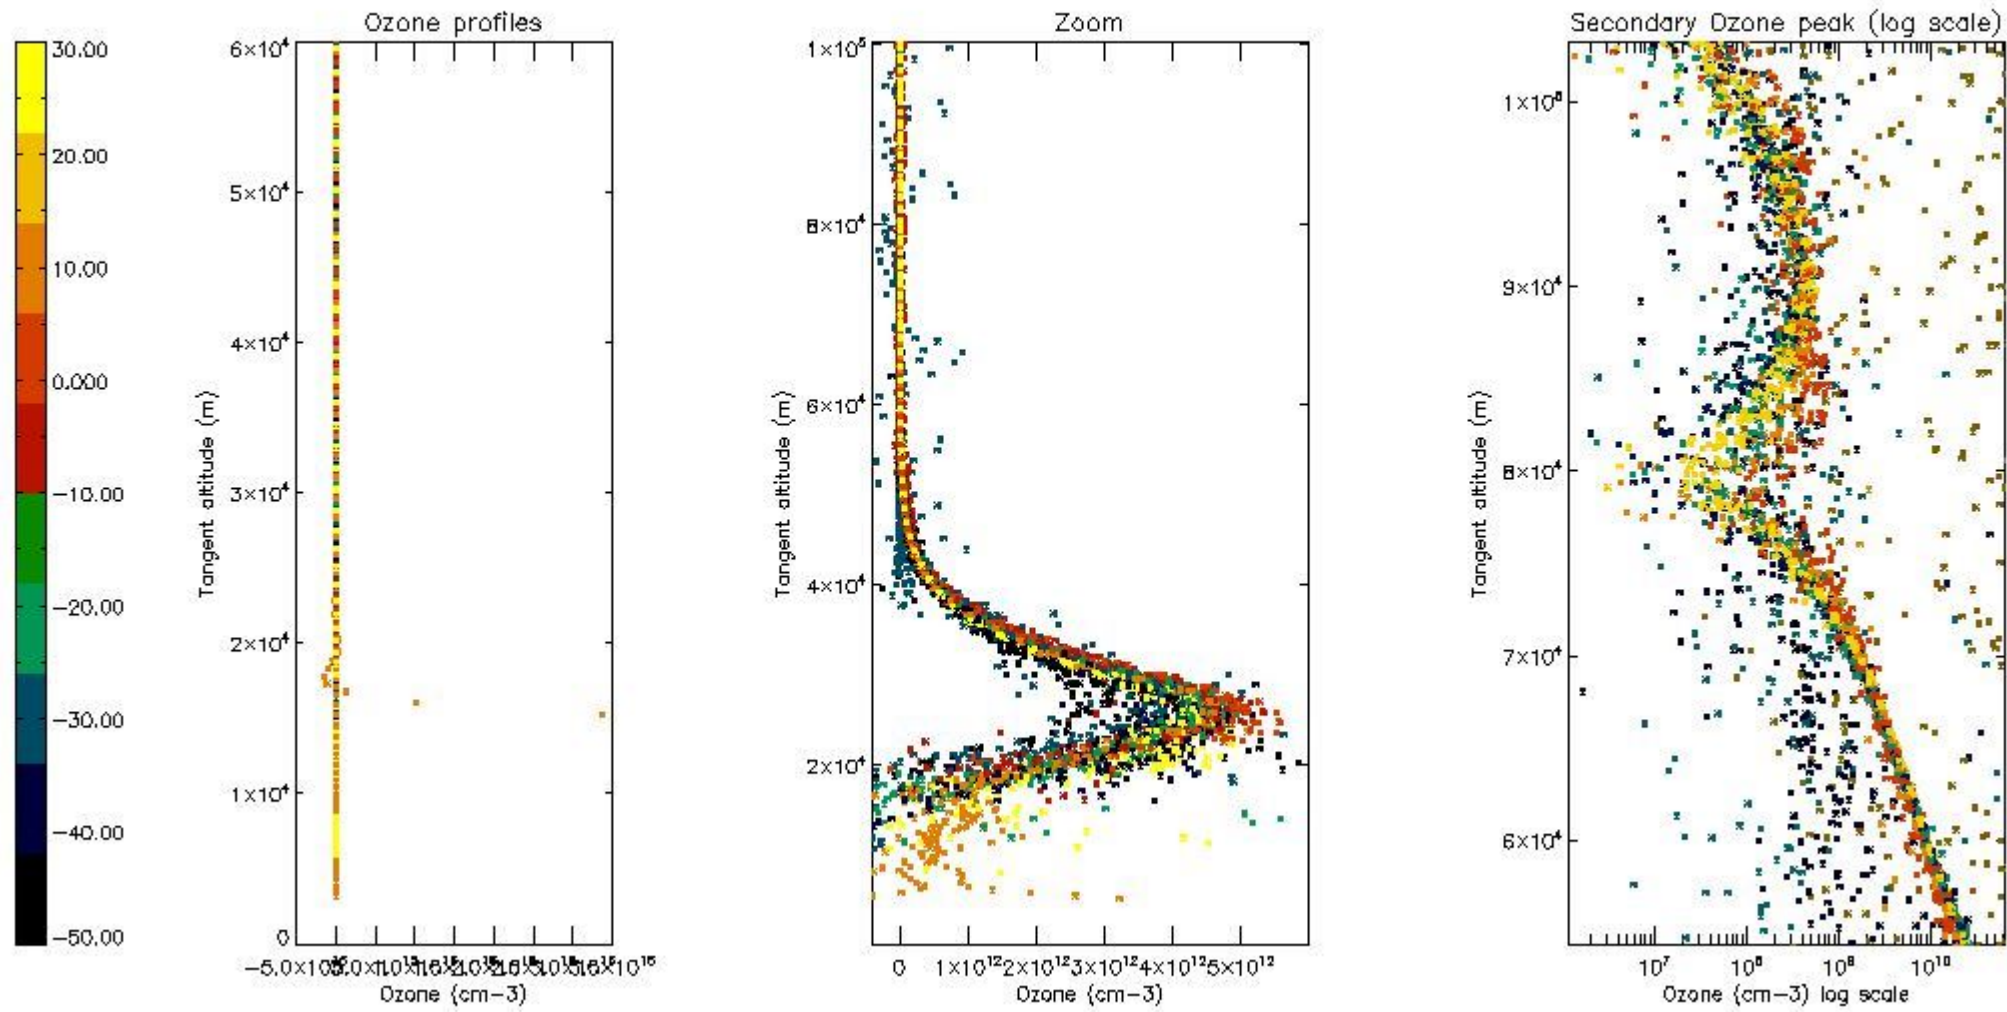

STD < 10	13
STD < 5	8

5.2 Plot ozone profiles for all STD (dark without errors)

The colorbar represents the latitude.

5.3 Plot ozone profiles where STD < 20% (dark without errors)

The colorbar represents the latitude.