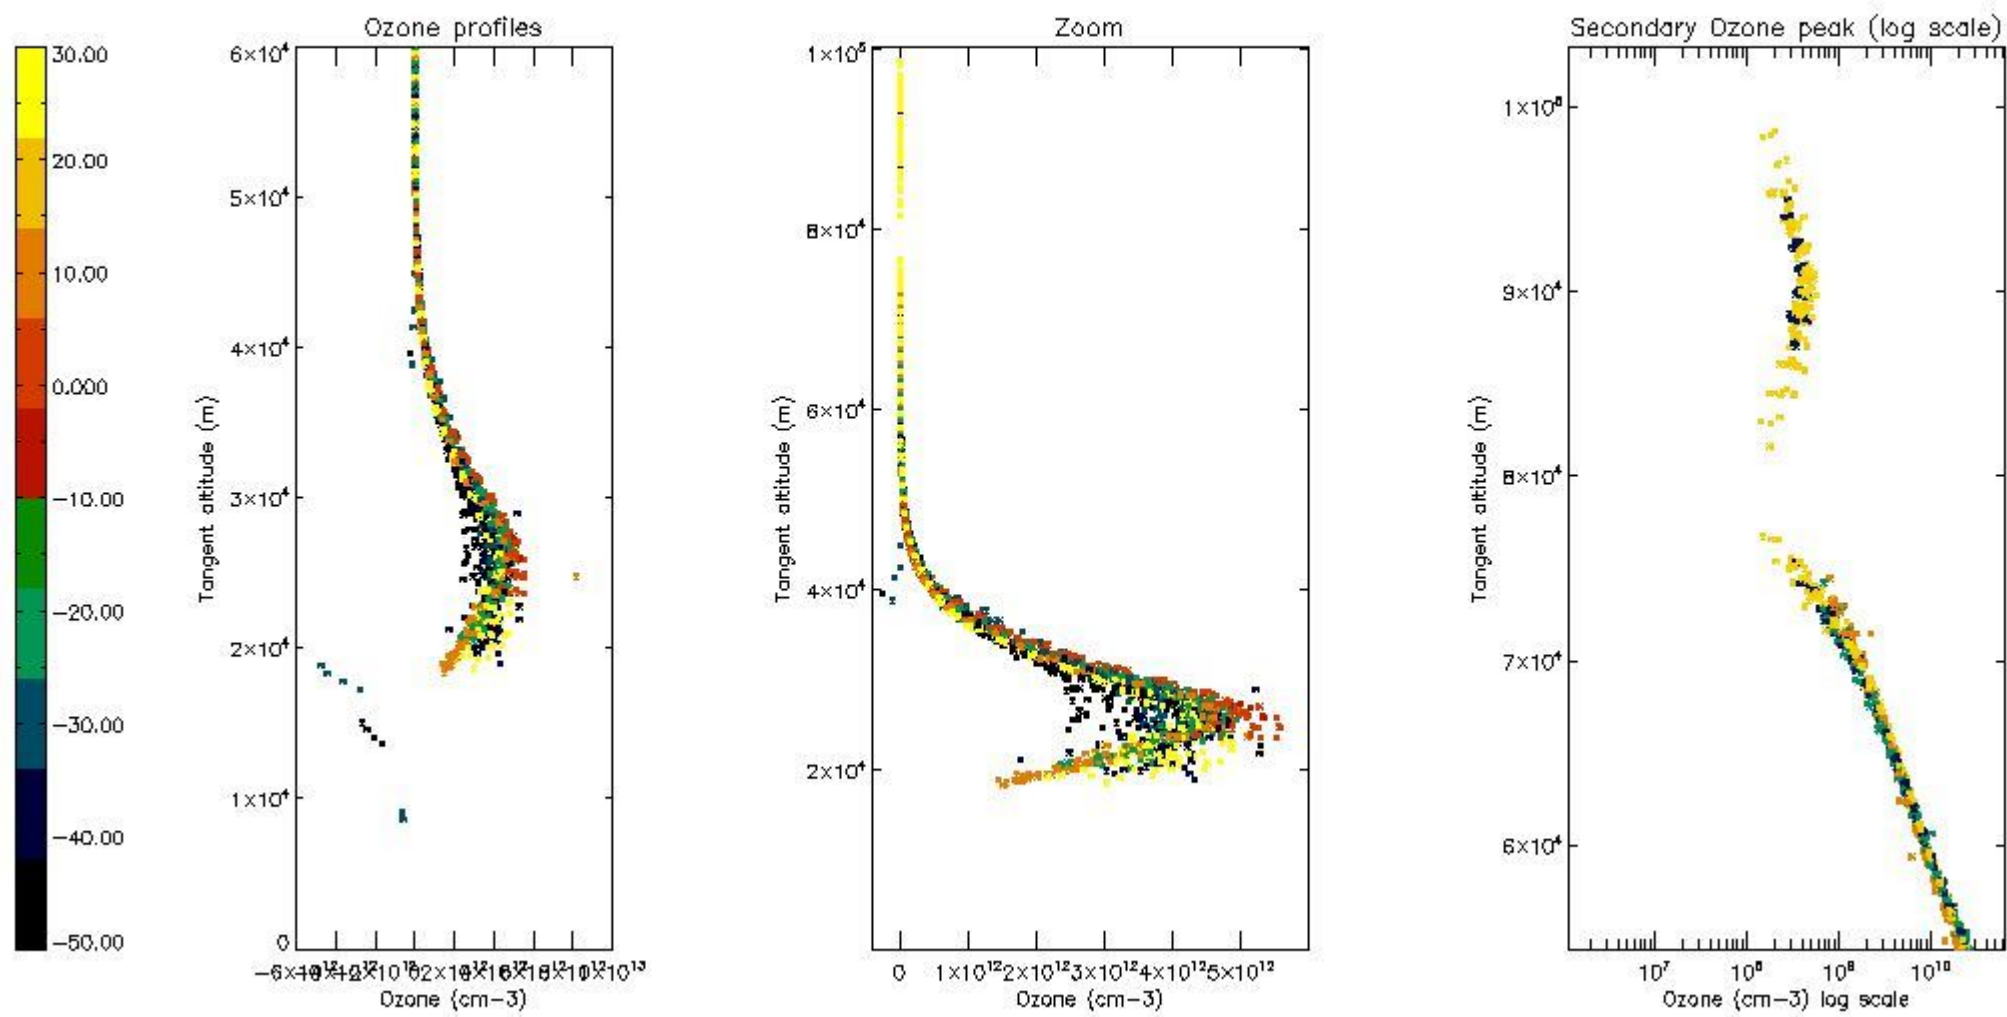

5.5 Plot ozone profiles where STD < 5% (dark without errors)

The colorbar represents the latitude.