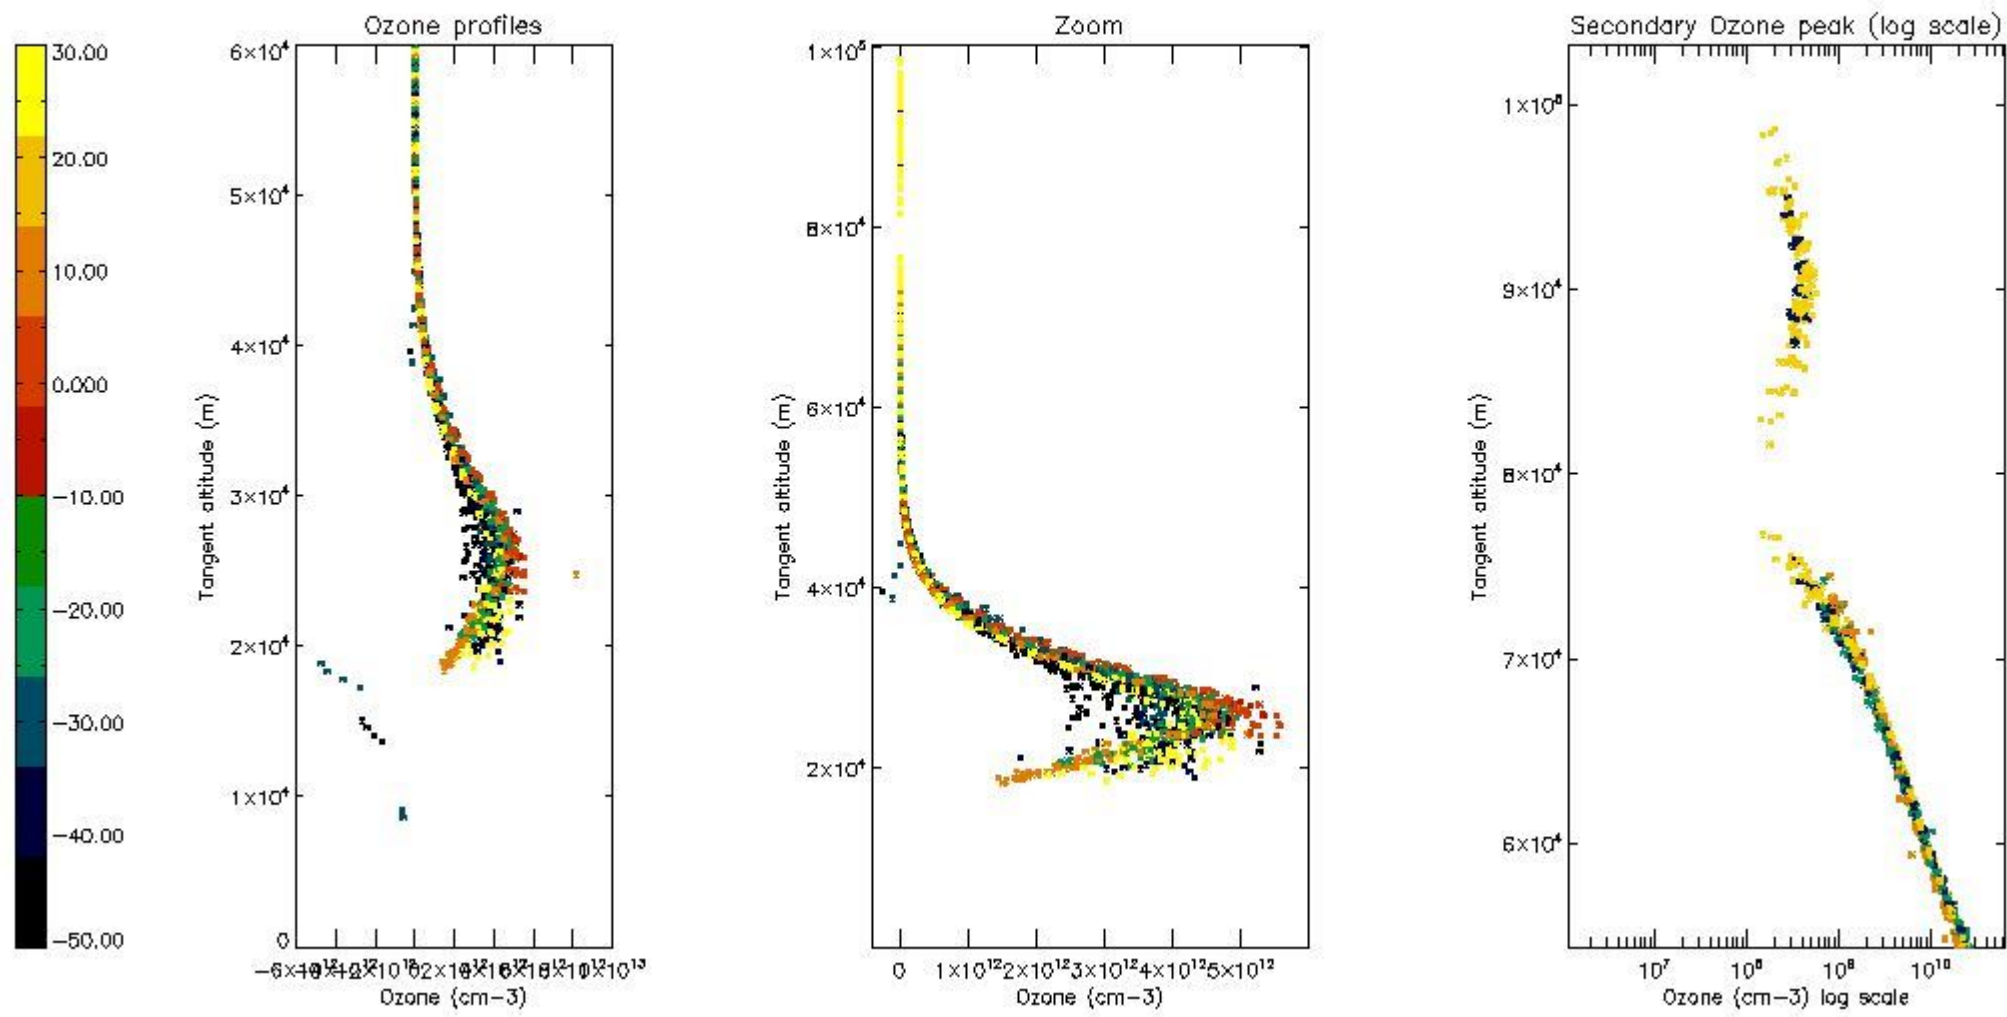

5.5 Plot ozone profiles where STD < 5% (dark without errors)

The colorbar represents the latitude.