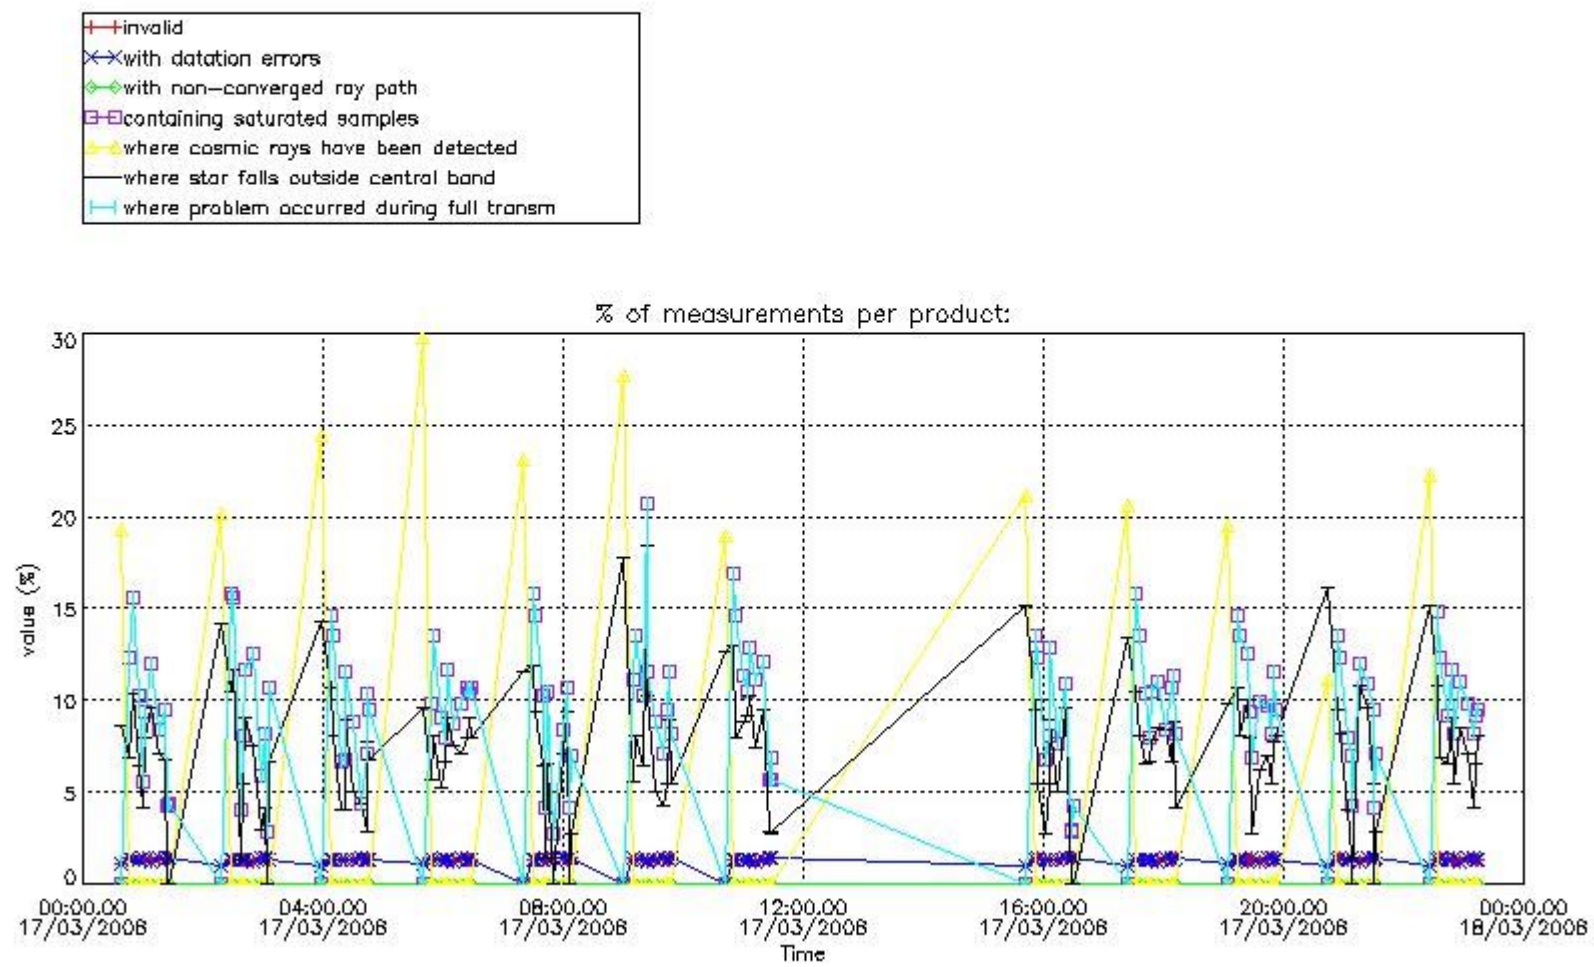

4.2 Plot quality information per product coming from level 1b processing (world map)

4.2.1 Plot level 1 quality information per product (world map): ENVISAT ASCENDING passes