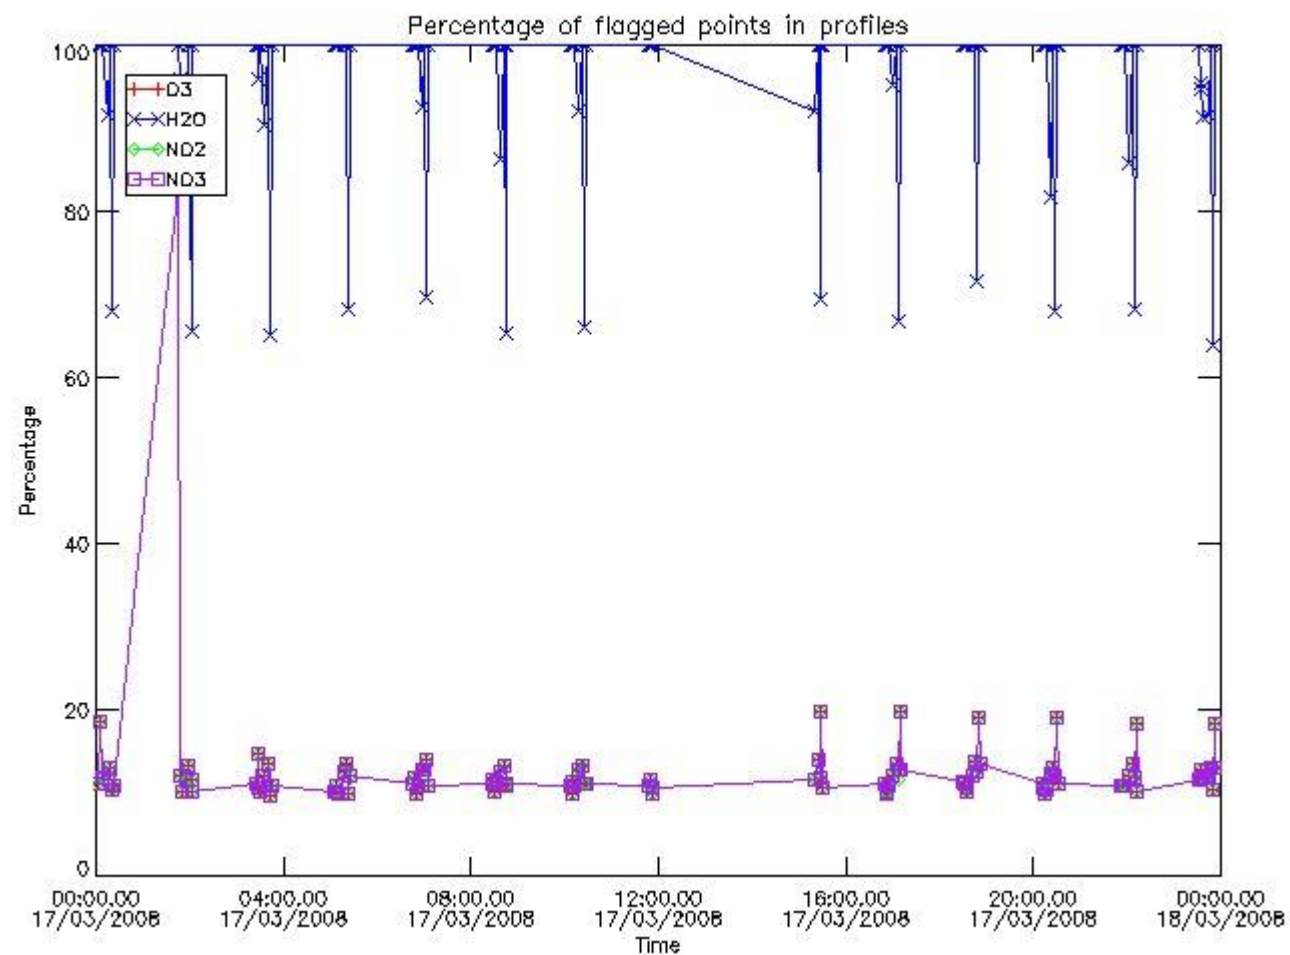

3. Quality information per product

In this section it is plotted some information contained in the Quality Summary data set of the level 2 products. Only products in dark limb conditions and without errors (error flag in the MPH set to "0") are used.

3.1 Plot quality information per product (time dependant)