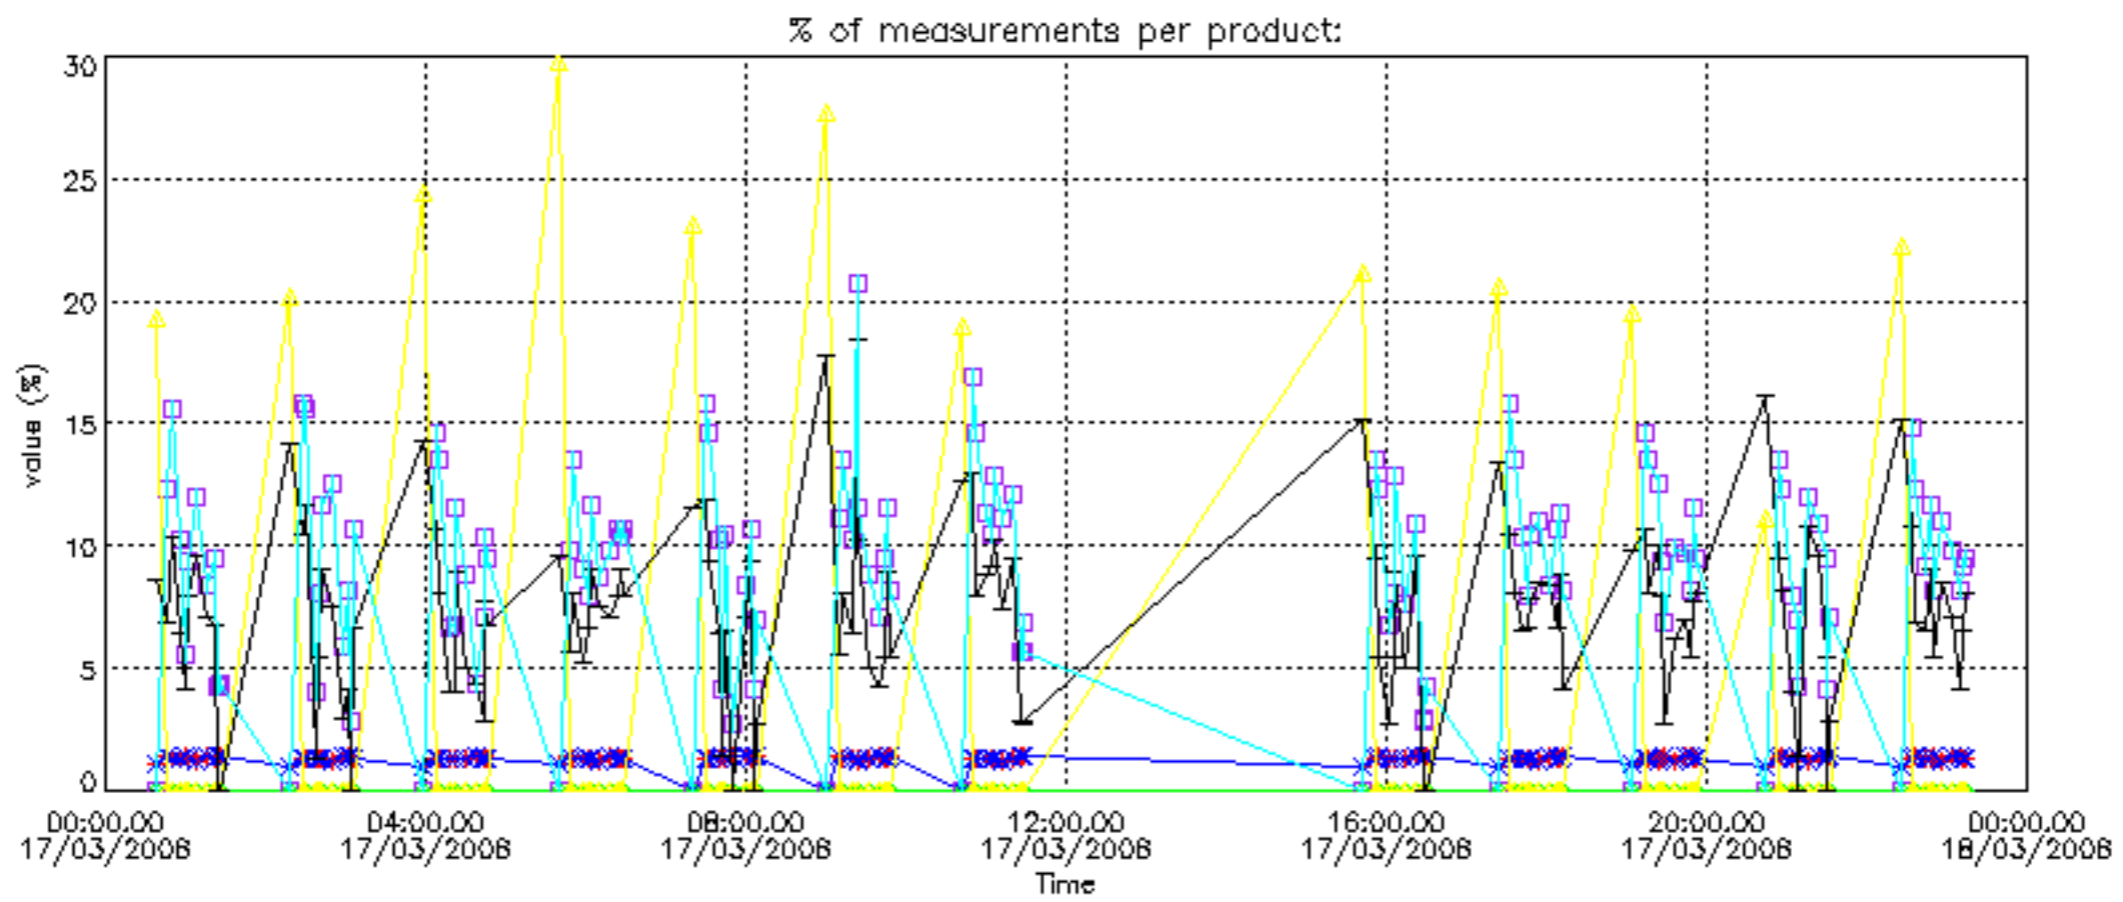

Percentage of cosmic ray hits per profile

Percentage of datation errors per profile