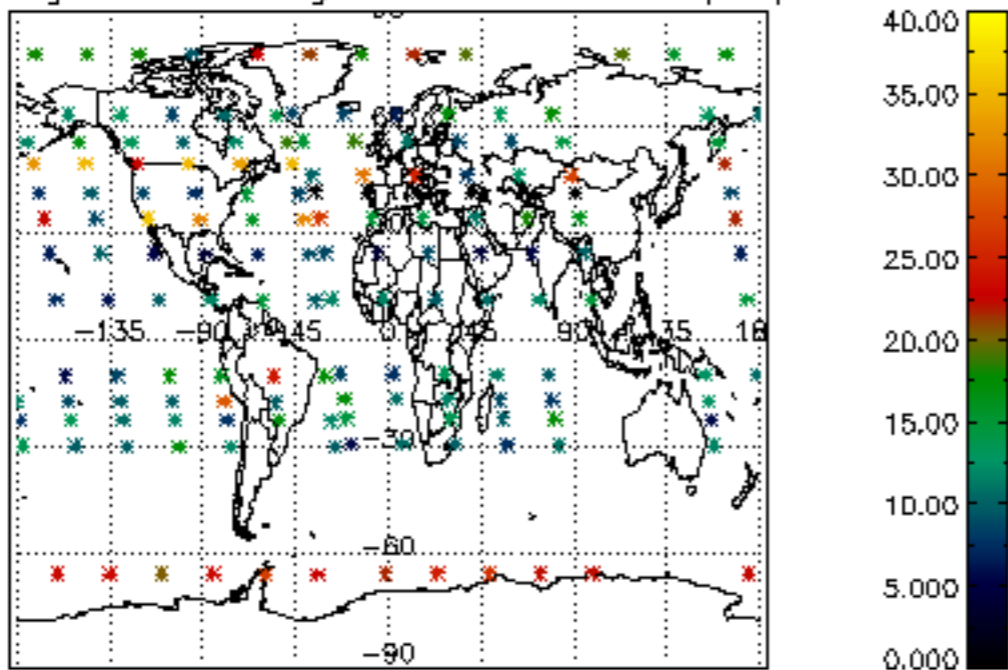

Percentage of cosmic ray hits per profile

Percentage of star falling outside central band per profile