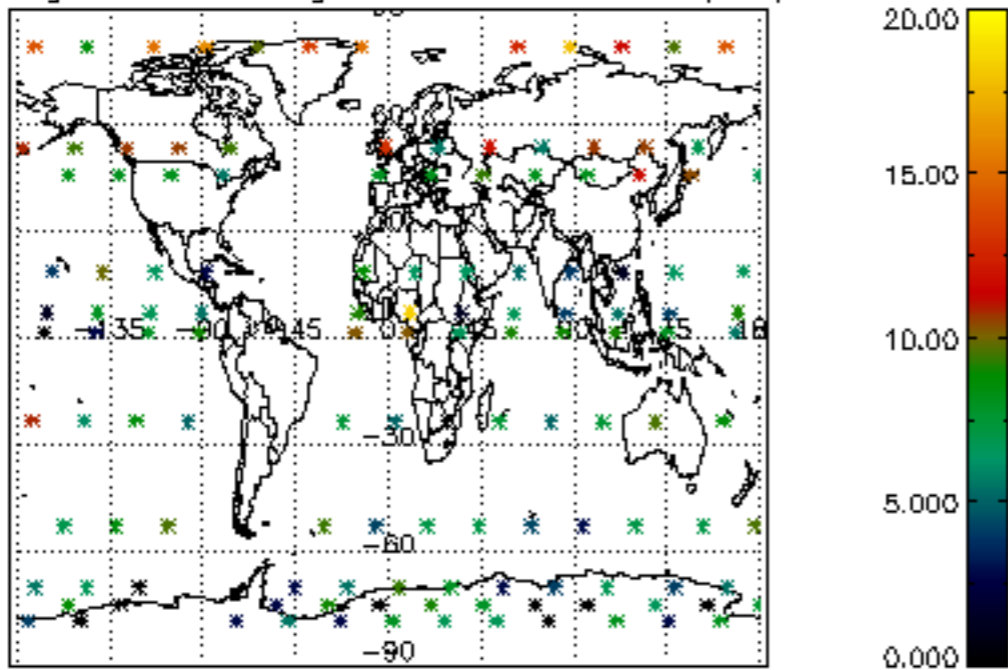

Percentage of star falling outside central band per profile