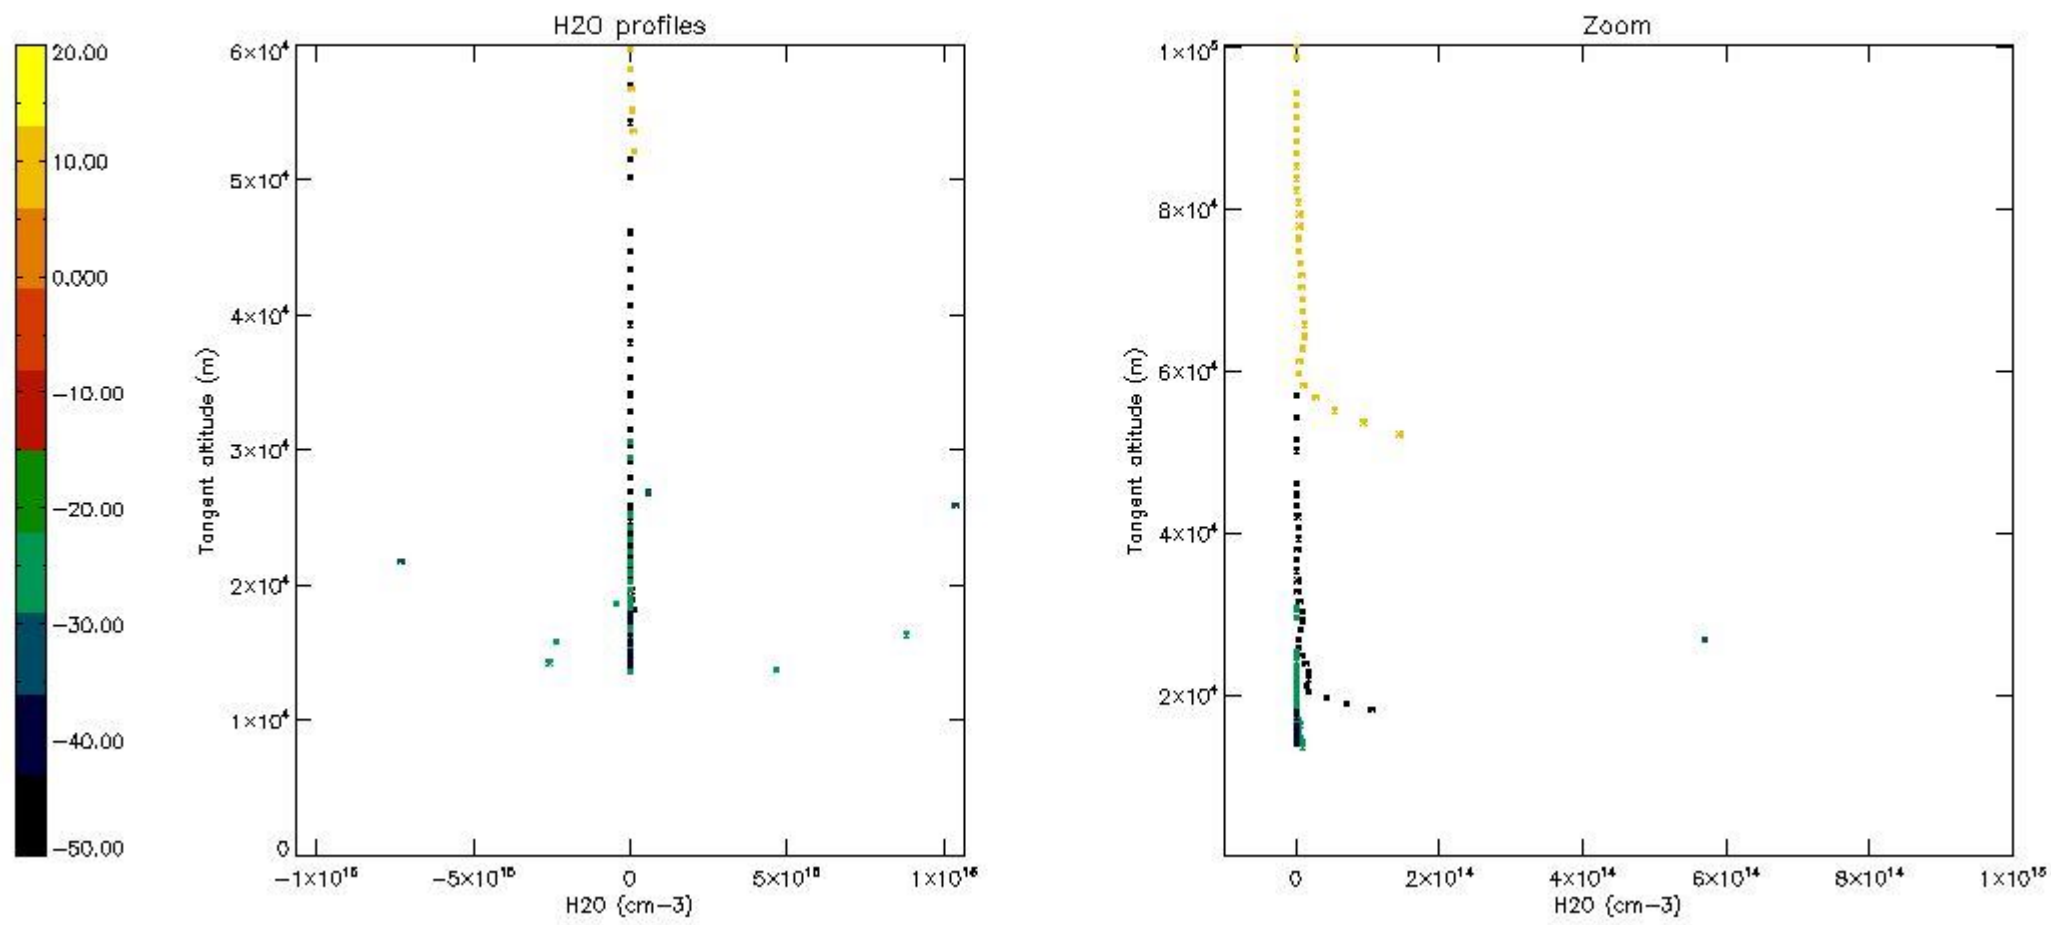

The colorbar represents the latitude.