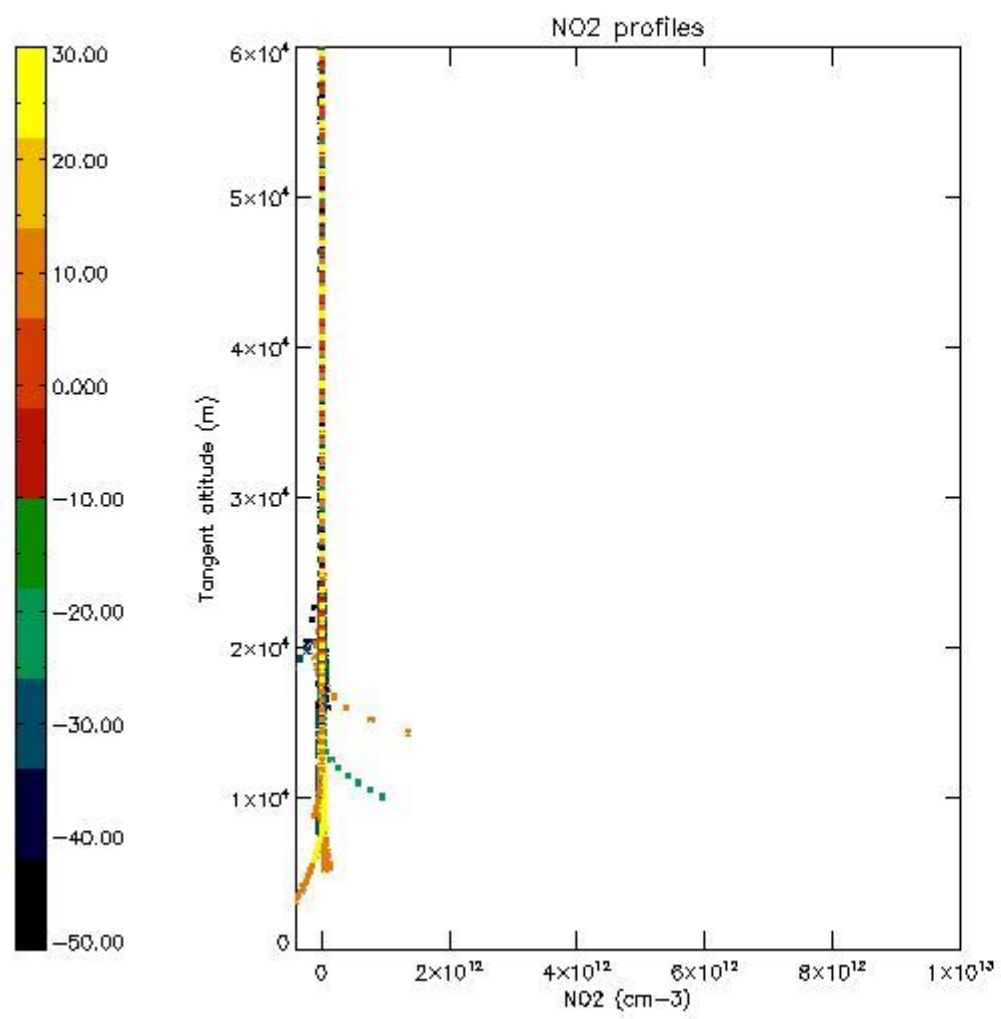

5.7 Plot NO3 profiles for all STD (dark without errors)

The colorbar represents the latitude.