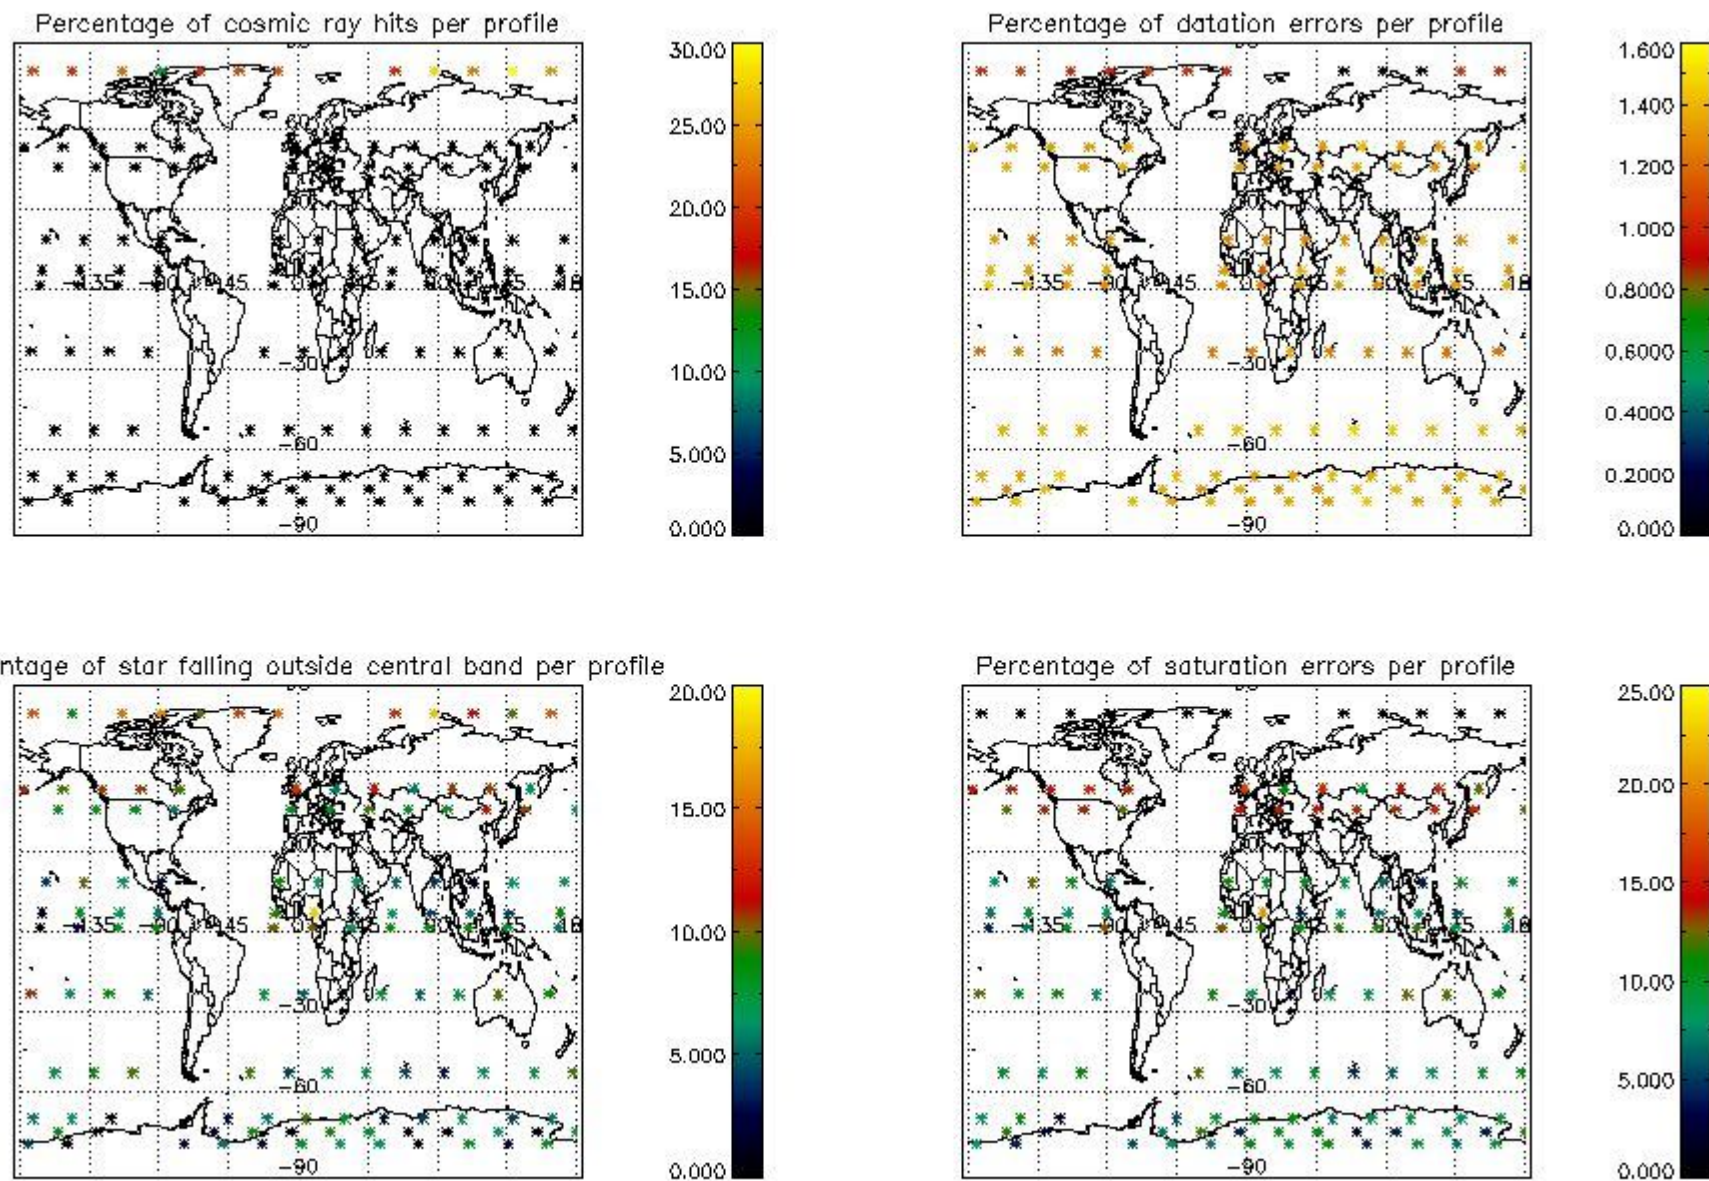

4.2.2 Plot level 1 quality information per product (world map): ENVISAT DESCENDING passes

5. Trace gas profiles

5.1 Ozone statistics based on quality of products

The final quality of the products can be "measured" using the STD (Standard Deviation) attached to every point profile. This information is written to the parameter GOM_NL__2P/NL_LOCAL_SPECIES_DENSITY/o3_std of the level 2 products. The table below shows the statistics for given STD ranges.

The statistics are given with respect to the overall valid production:

- Products without fatal errors: GOM_NL__2P/MPH/PRODUCT_ERR=0
- Valid point profile: GOM_NL__2P/NL_LOCAL_SPECIES_DENSITY/pcd(0)=0

The 'Criteria' is applied to valid points of dark limb products:

- Products in dark limb illumination condition: GOM_NL__2P/NL_SUMMARY_QUALITY/obs_ill_cond=0
- Products without fatal errors: GOM_NL__2P/MPH/PRODUCT_ERR=0
- Valid point profile: GOM_NL__2P/NL_LOCAL_SPECIES_DENSITY/pcd(0)=0

So, the table below shows the percentage of dark limb and valid observations for each criteria with respect to the overall valid daily observations.

Criteria	% of total production
All STD	38
STD < 20	18