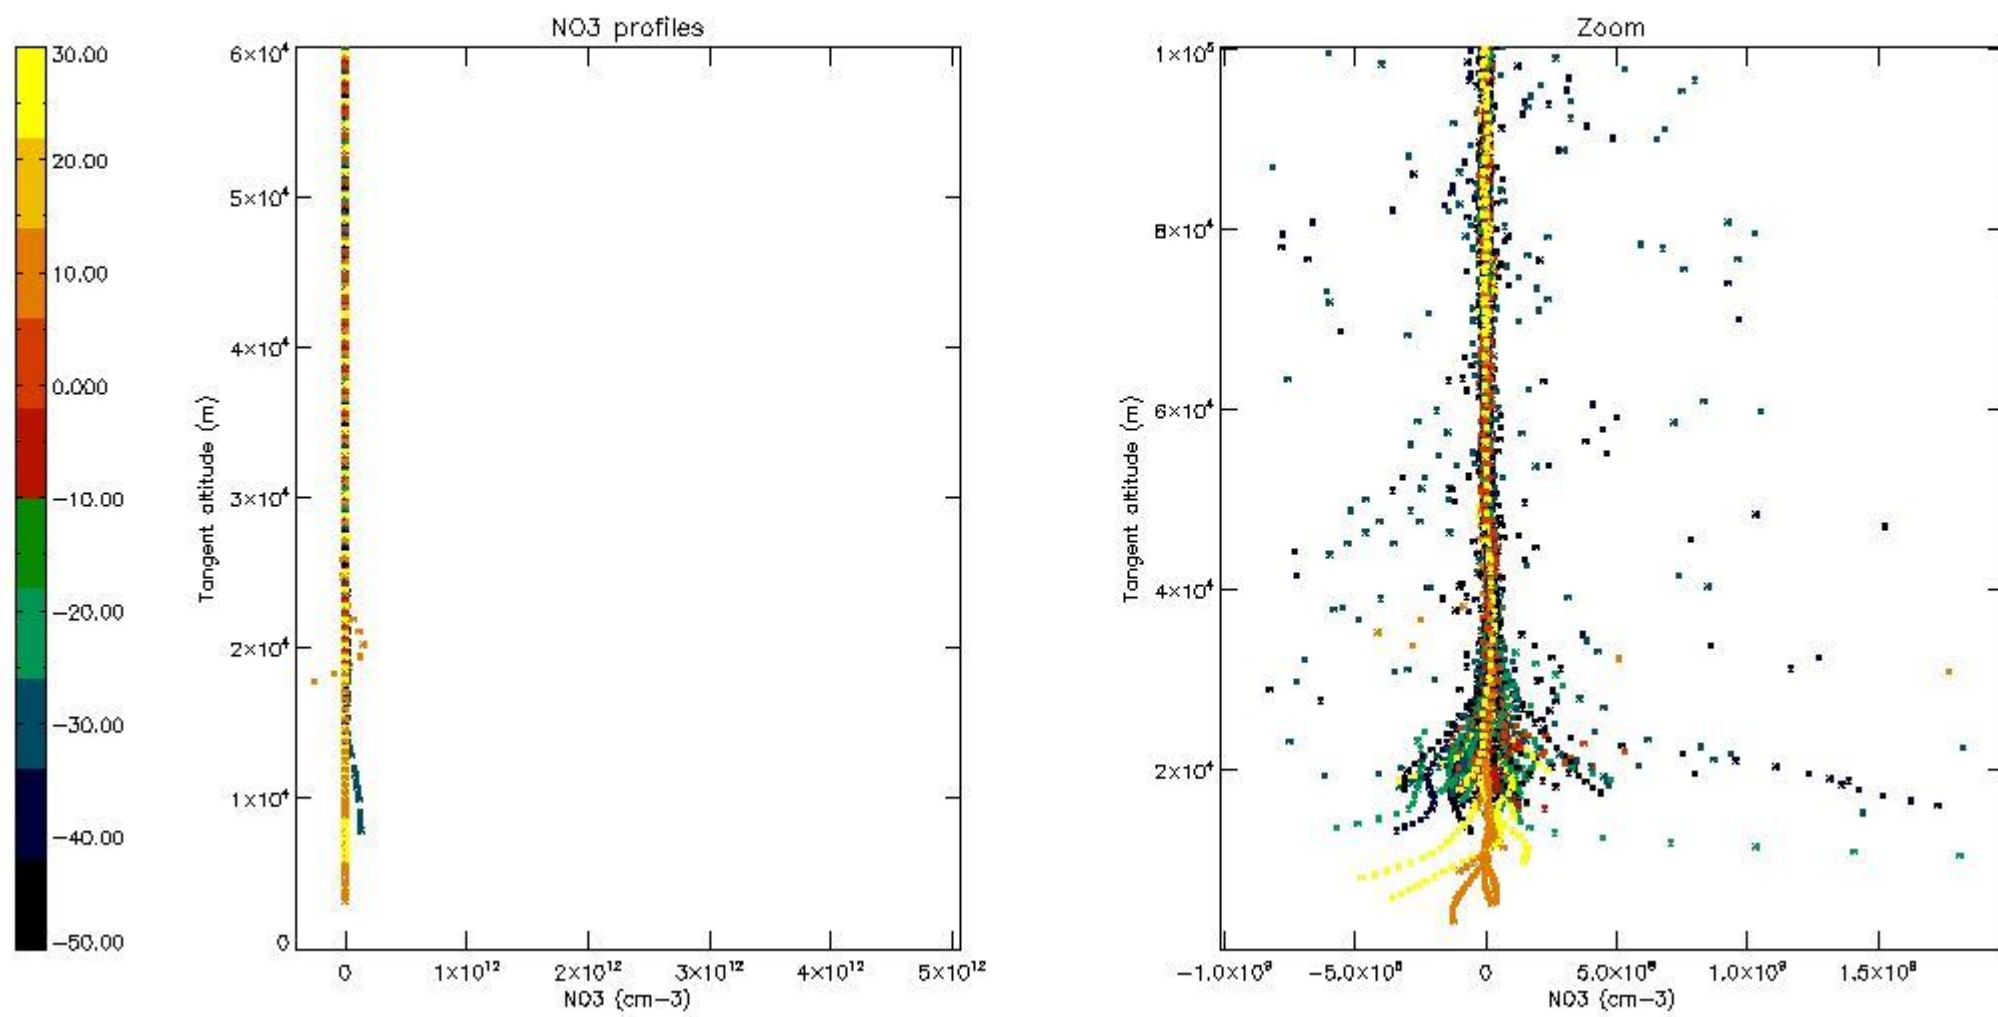

5.8 Plot H₂O profiles for all STD (only for occultations of stars 1,2,3,4,13,14,16,26,63 dark without errors)

The colorbar represents the latitude.