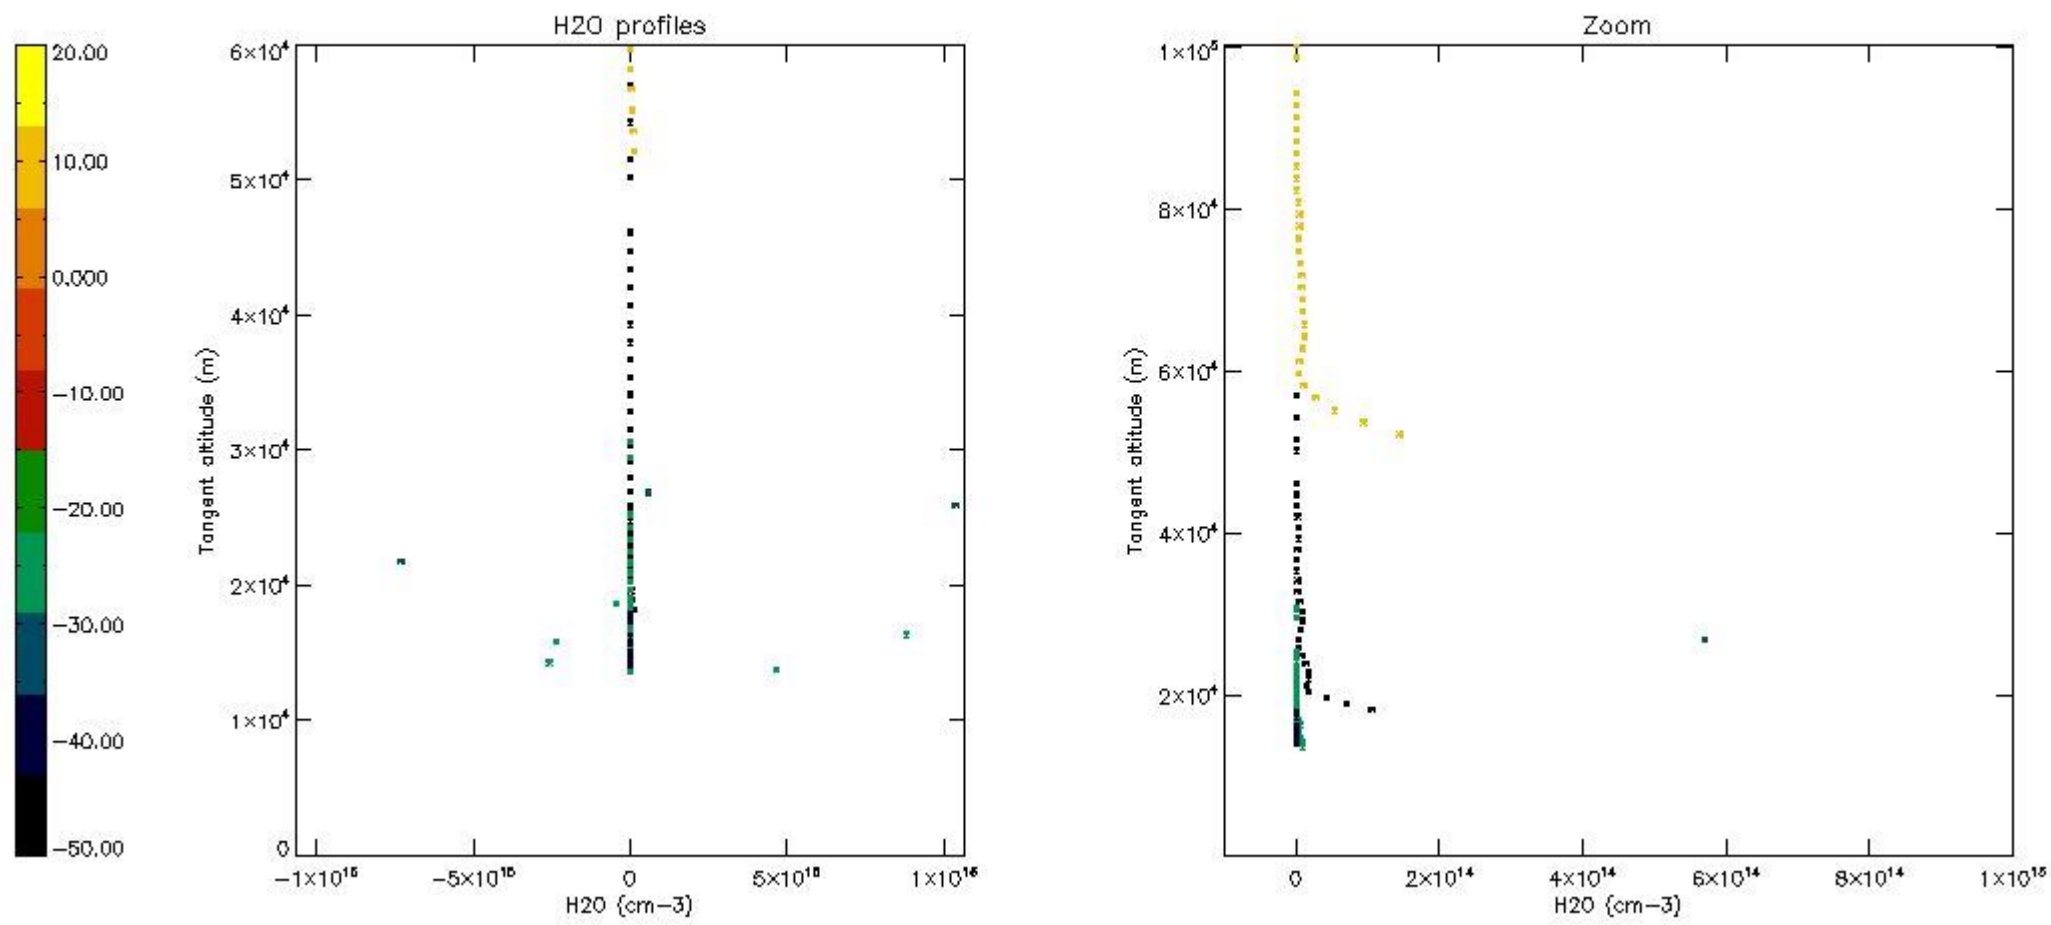

6. Auxiliary Data Files used for the production reported in section 2

The number reported in the third column indicates since which file (see list in section 2) the corresponding auxiliary file has been used. The fourth column is the date of those product files.

Type	Auxiliary Filename	Used since product	Used since product date
INST_PHYS_CHARACTERISTICS	GOM_INS_AXVIEC20091111_143220_20030716_120000_20500101_000000	1	17-MAR-2008 00:03:20
LEVEL-2_PROC_CONFIG	GOM_PR2_AXVIEC20091111_152718_20020301_000000_20500101_000000	1	17-MAR-2008 00:03:20
CROSS_SECTIONS_FILE	GOM_CRS_AXVIEC20091111_154832_20020301_000000_20500101_000000	1	17-MAR-2008 00:03:20