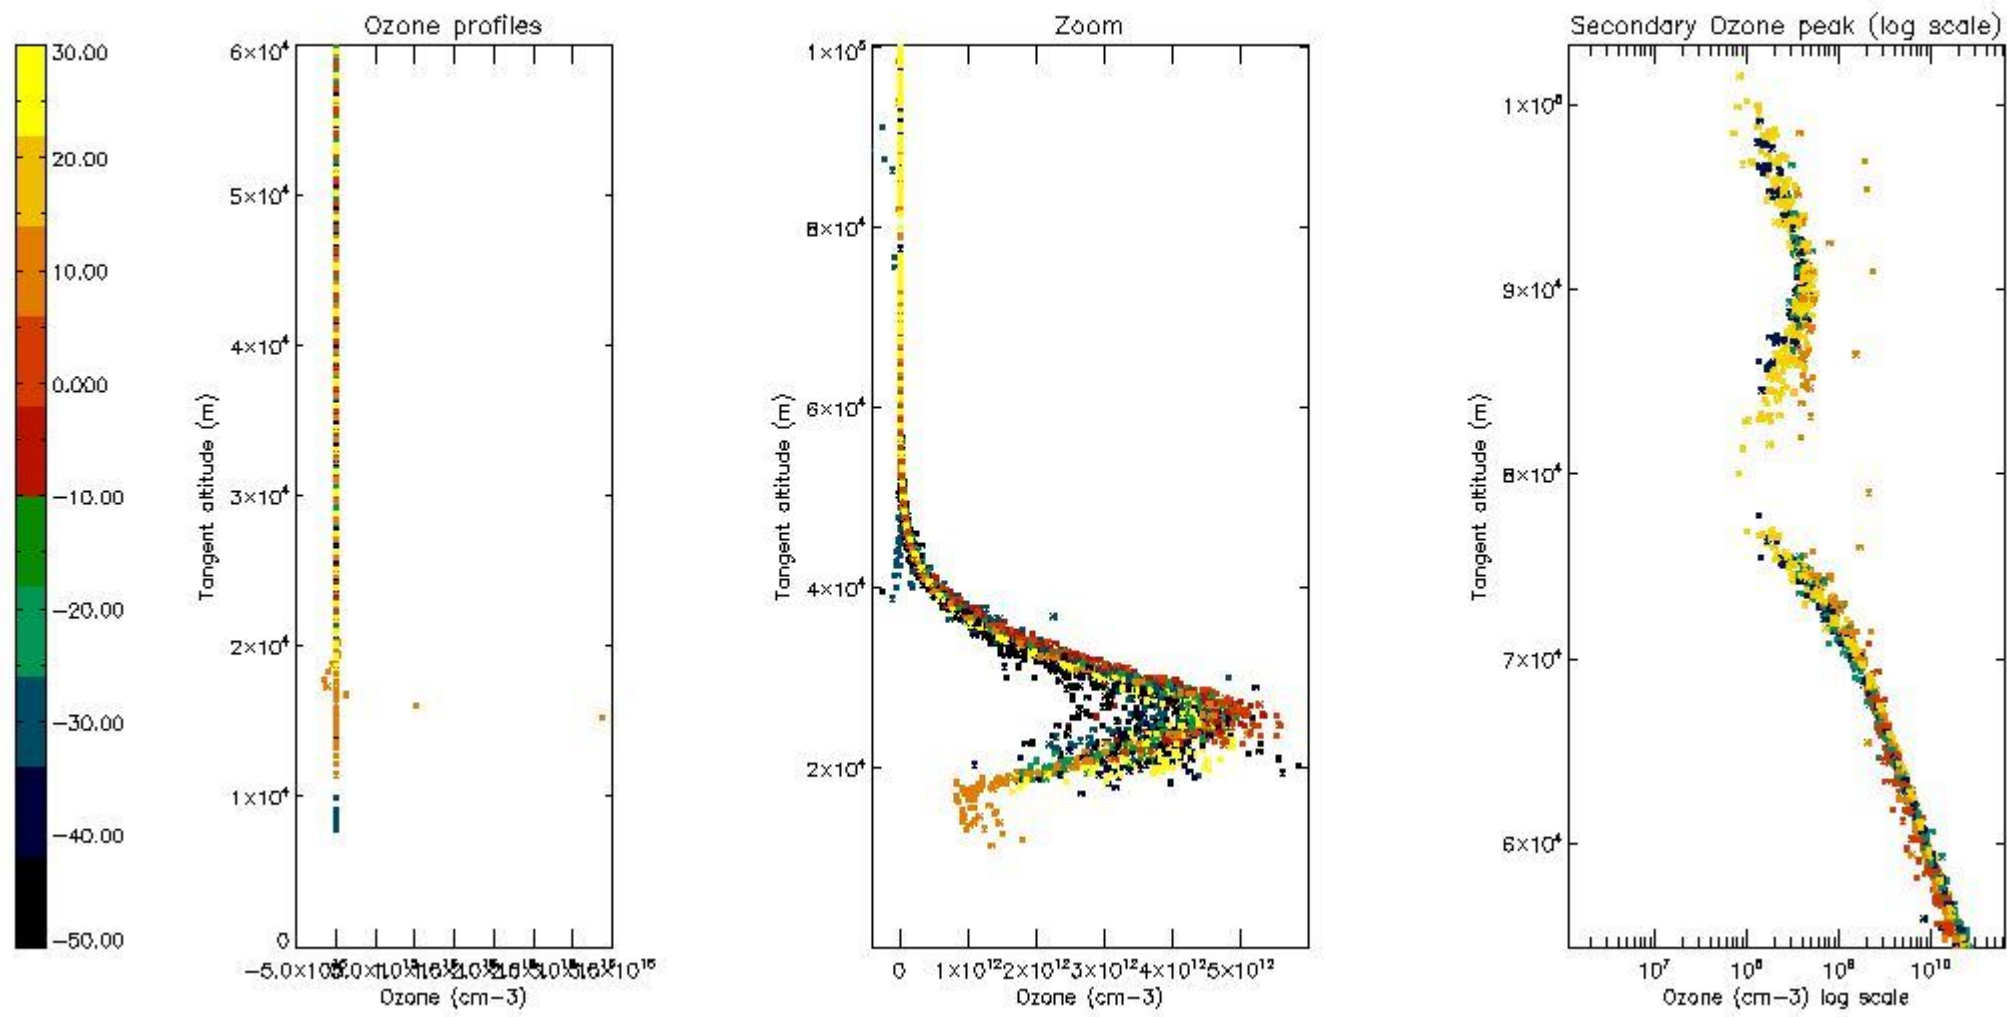

STD < 10	13
STD < 5	8

5.2 Plot ozone profiles for all STD (dark without errors)

The colorbar represents the latitude.

5.3 Plot ozone profiles where STD < 20% (dark without errors)

The colorbar represents the latitude.

5.4 Plot ozone profiles where  $STD < 10\%$  (dark without errors)

The colorbar represents the latitude.

*5.5 Plot ozone profiles where STD < 5% (dark without errors)*

The colorbar represents the latitude.