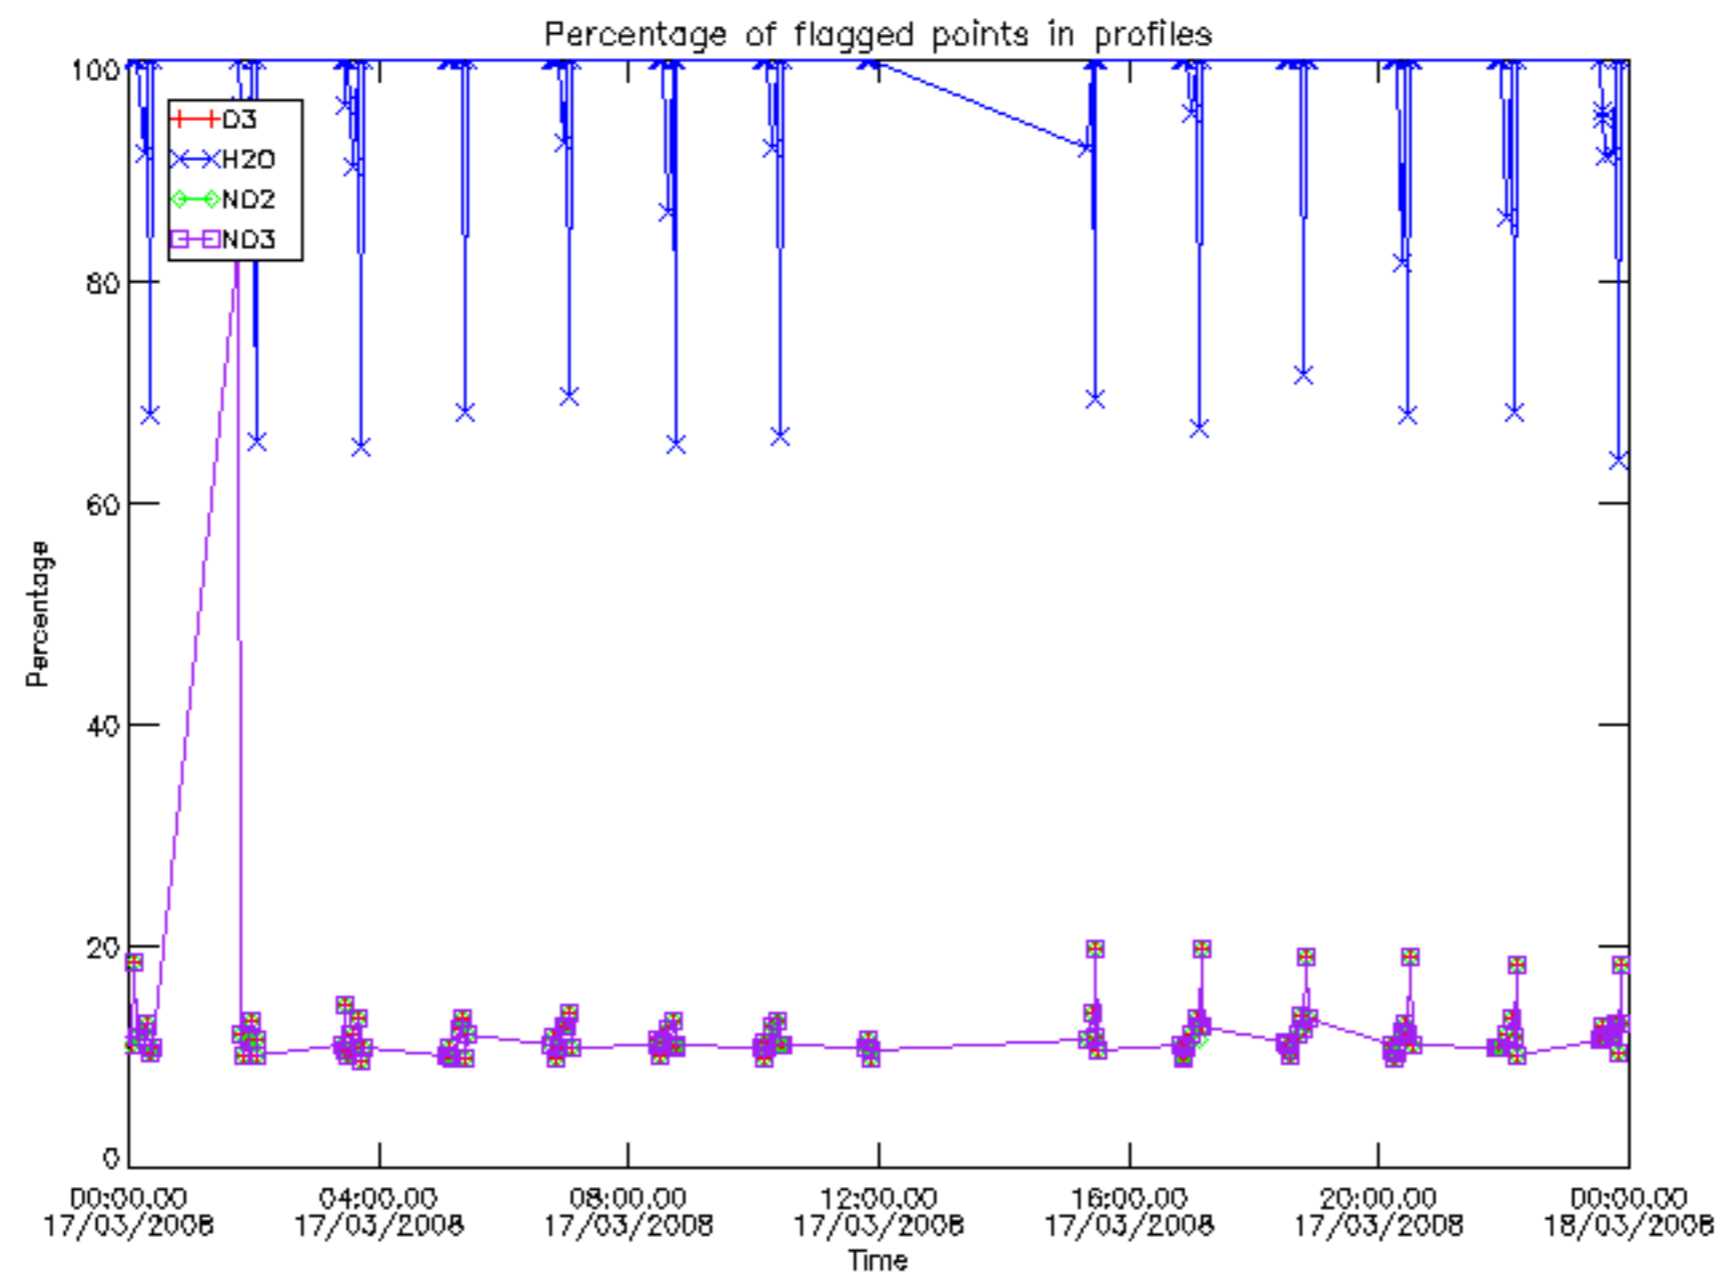

Percentage of flagged data per D3 profile

Percentage of flagged data per H2O profile