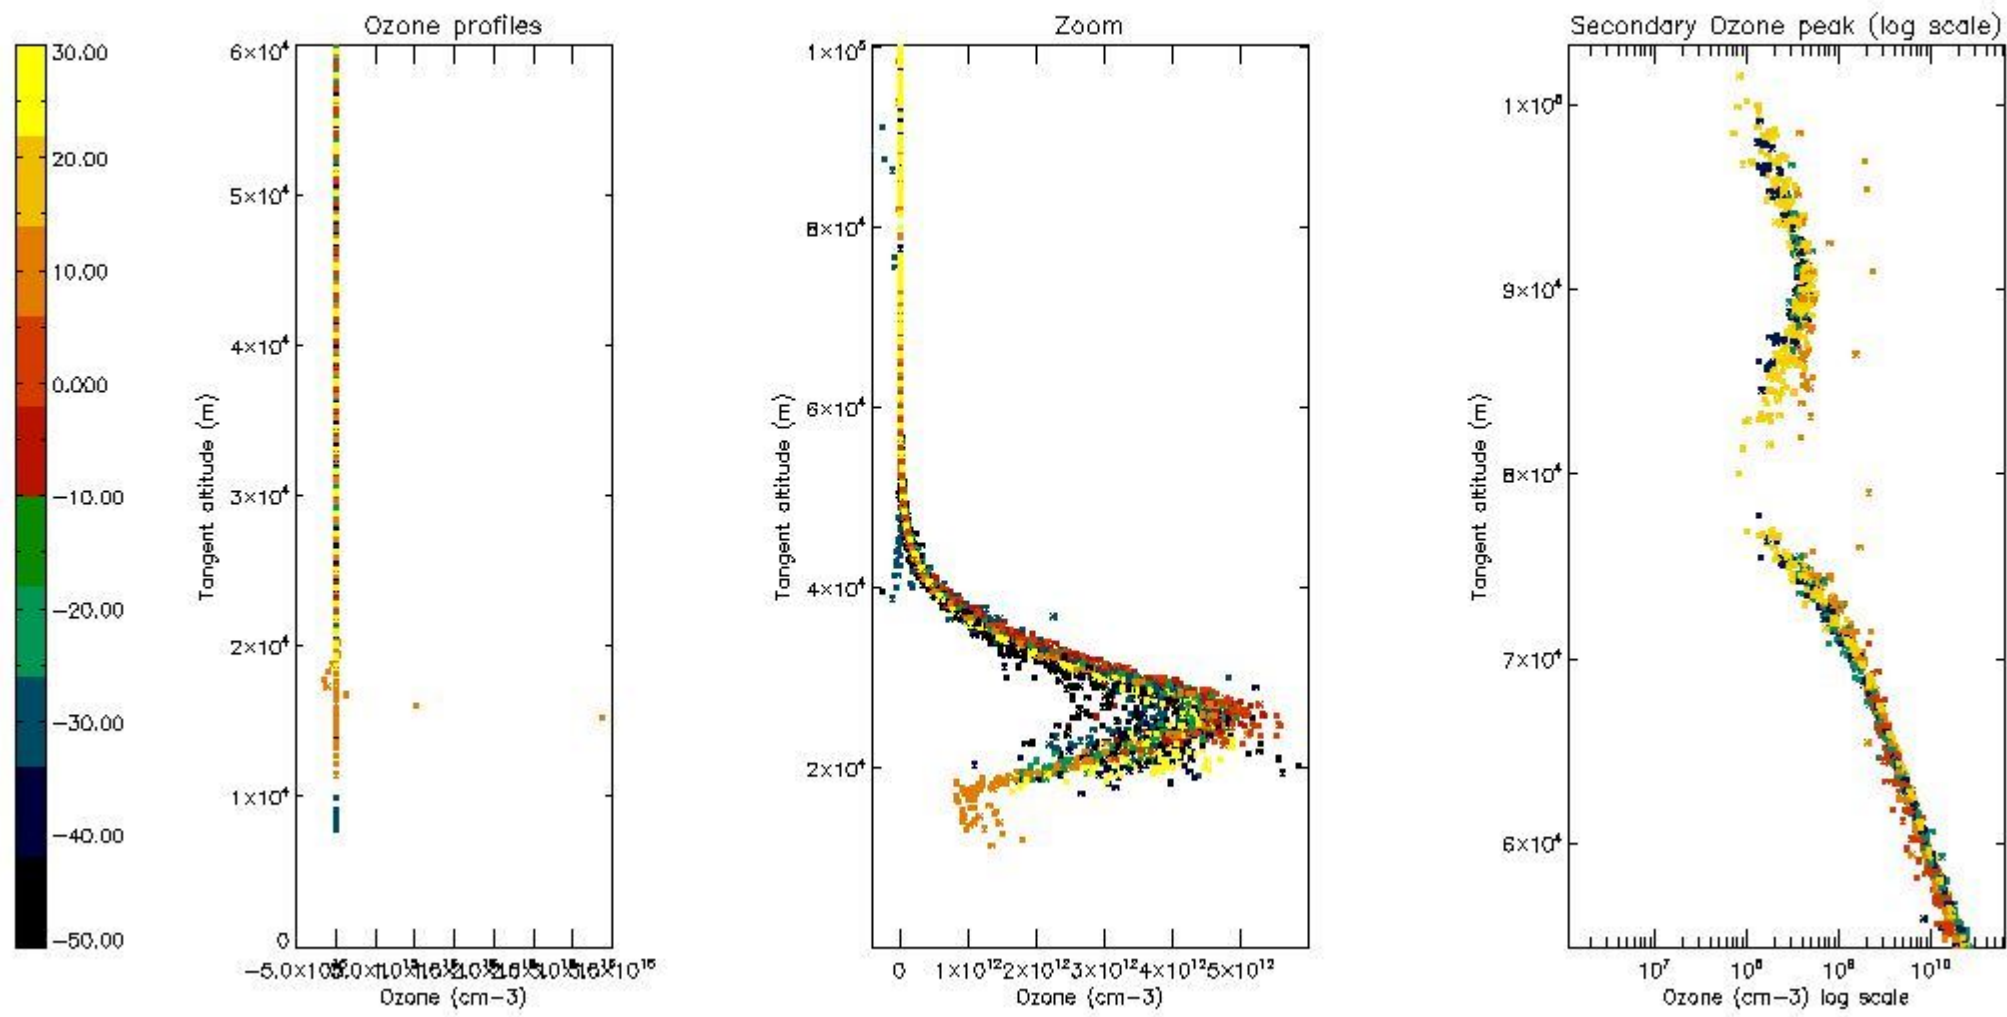

STD < 10	13
STD < 5	8

5.2 Plot ozone profiles for all STD (dark without errors)

The colorbar represents the latitude.

5.3 Plot ozone profiles where STD < 20% (dark without errors)

The colorbar represents the latitude.