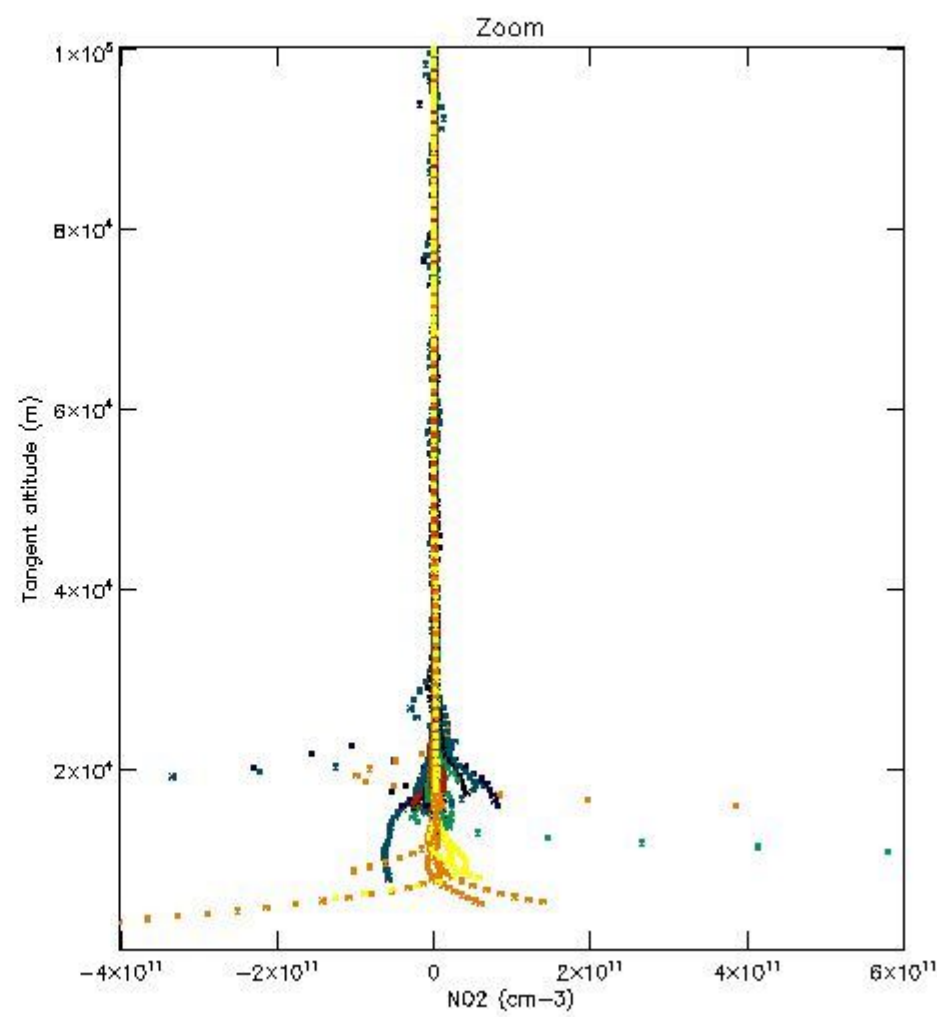

5.7 Plot NO3 profiles for all STD (dark without errors)

The colorbar represents the latitude.