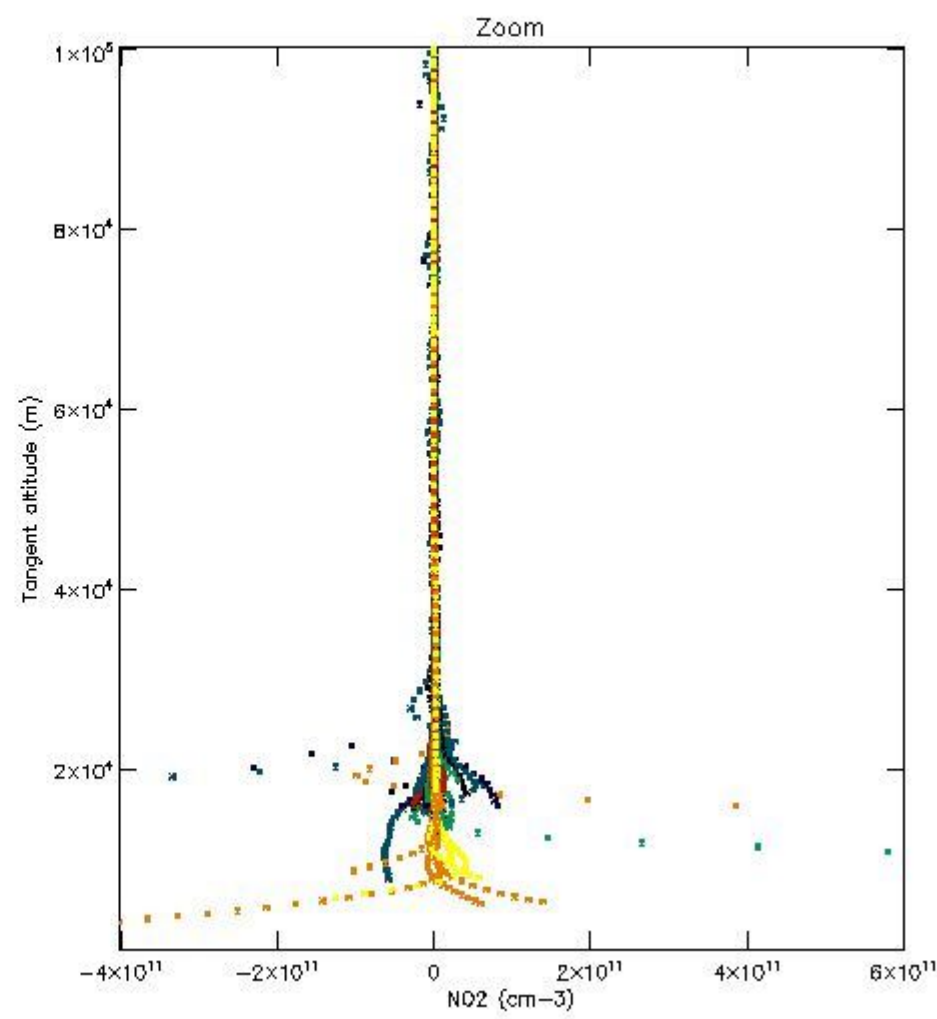

5.7 Plot NO3 profiles for all STD (dark without errors)

The colorbar represents the latitude.