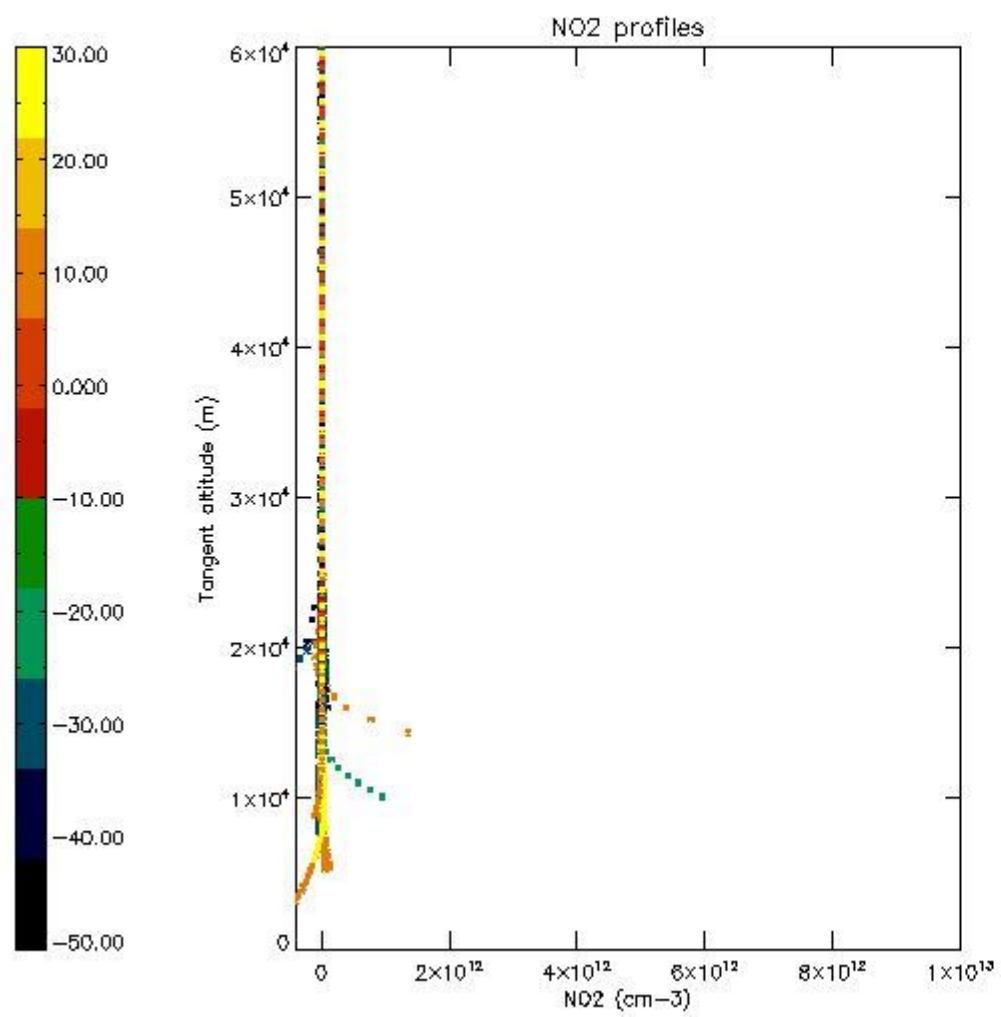

5.7 Plot NO3 profiles for all STD (dark without errors)

The colorbar represents the latitude.