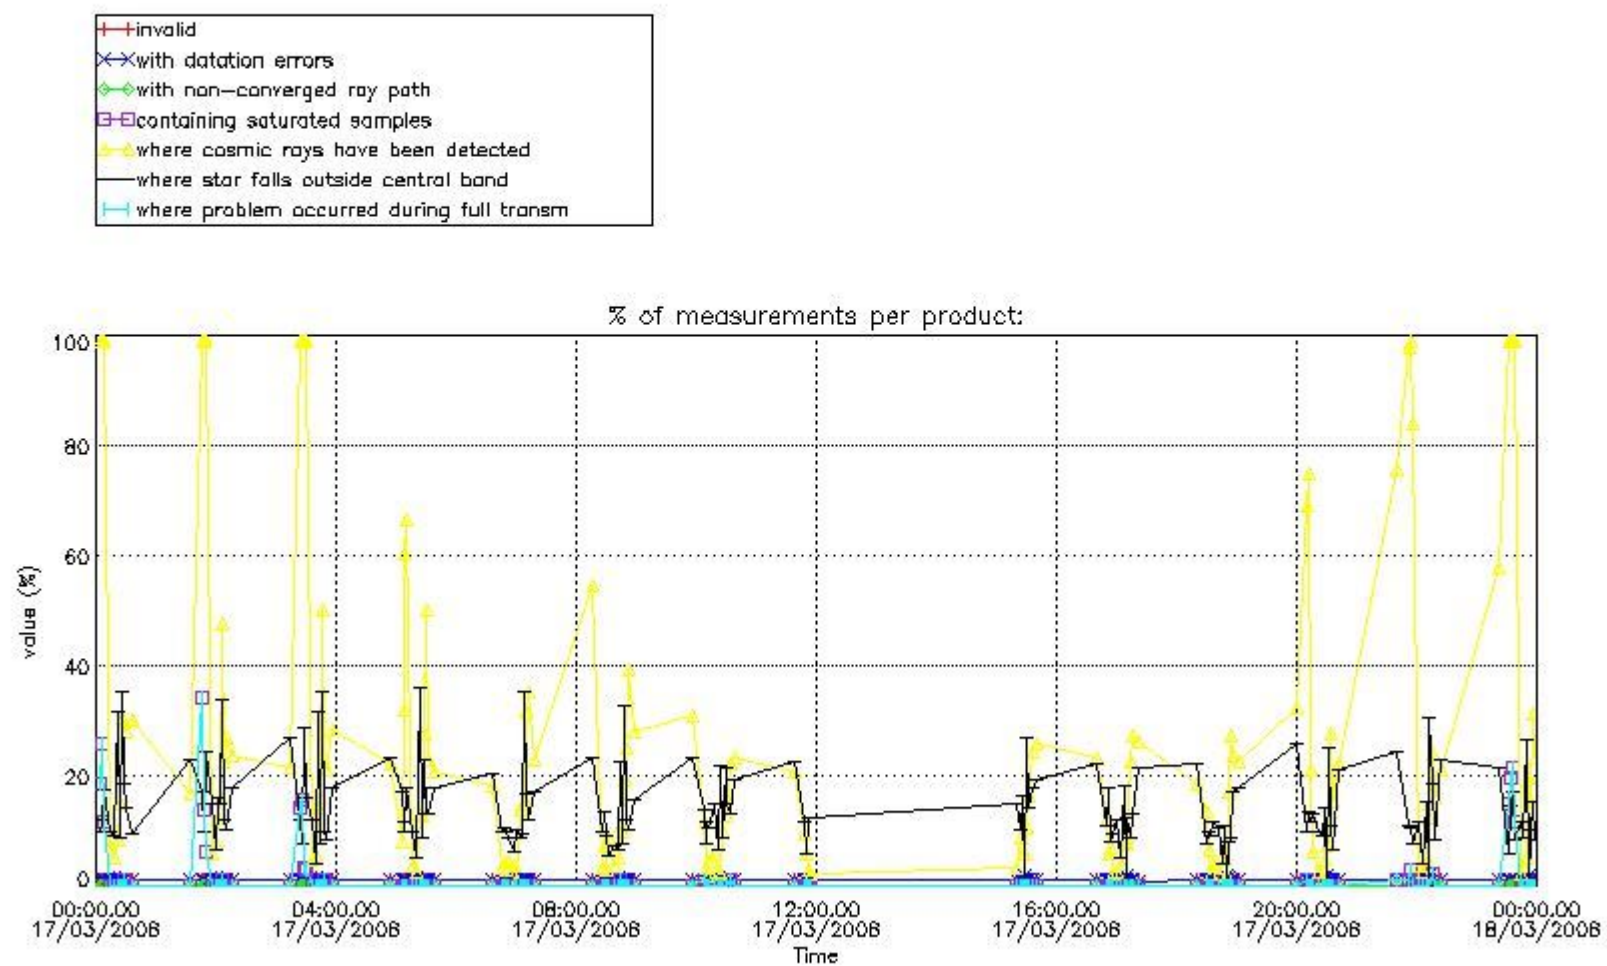

4.1.2 Plot level 1 quality information per product (time dependant): ENVI SAT DESCENDING passes