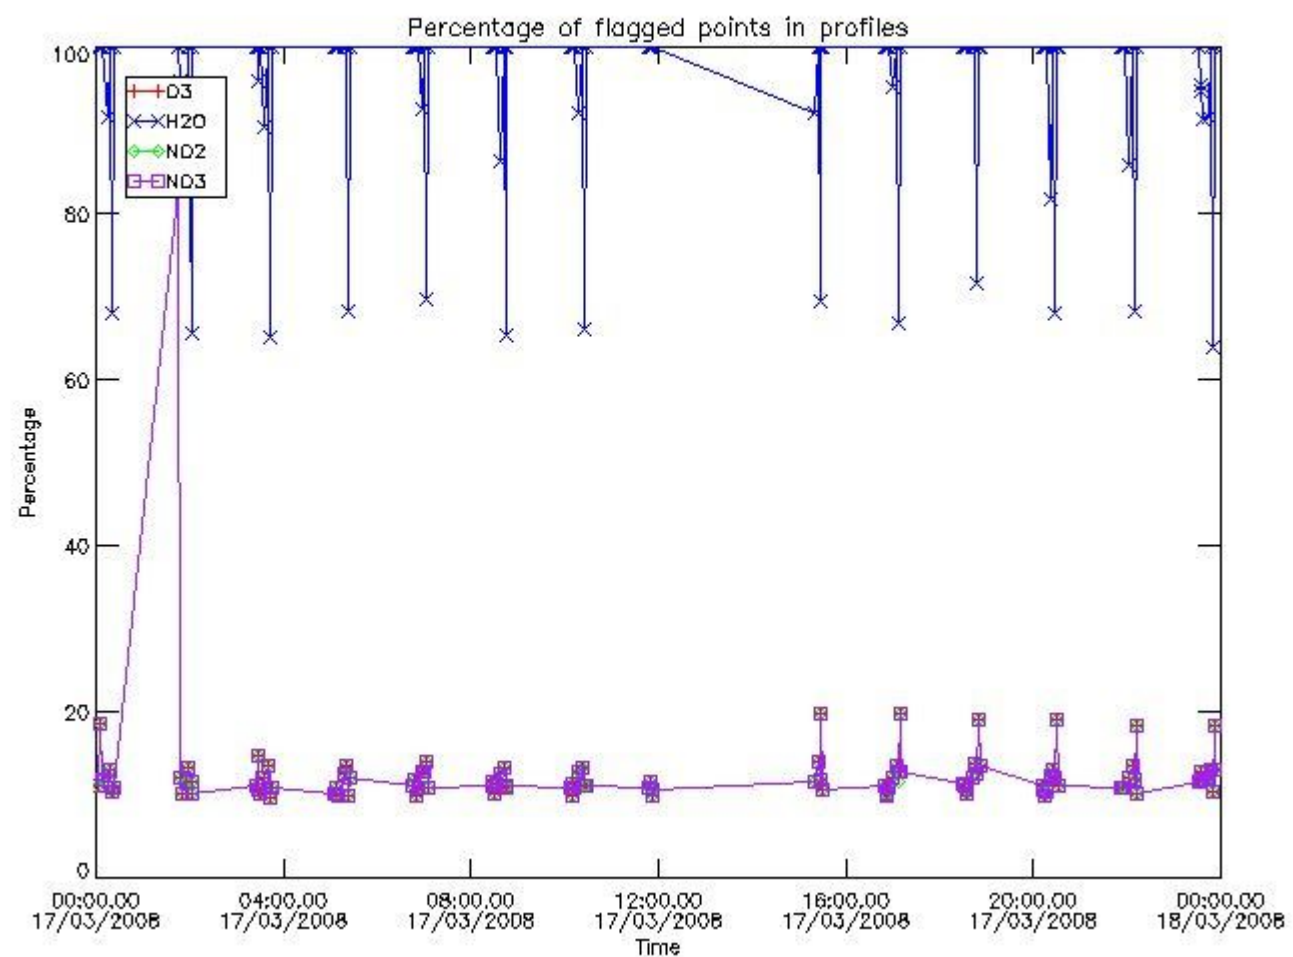

3. Quality information per product

In this section it is plotted some information contained in the Quality Summary data set of the level 2 products. Only products in dark limb conditions and without errors (error flag in the MPH set to "0") are used.

3.1 Plot quality information per product (time dependant)