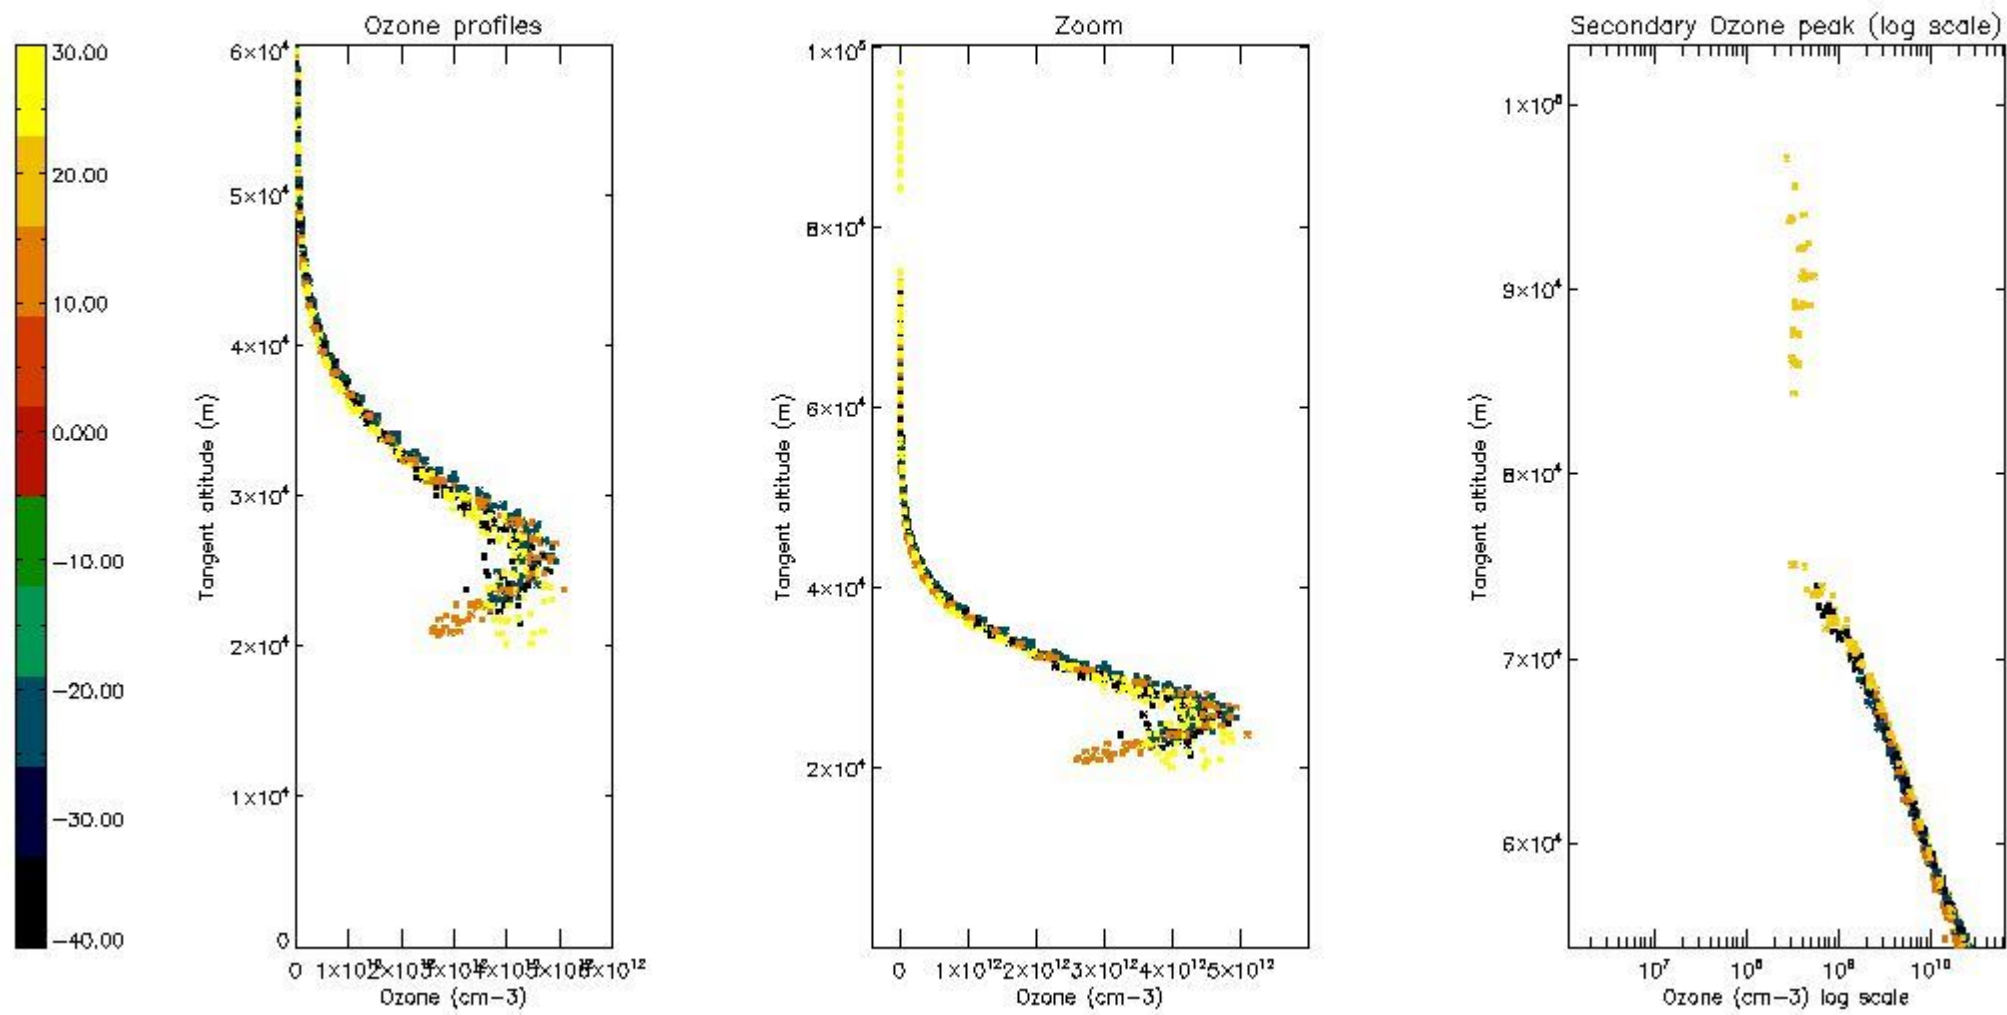

5.6 Plot NO₂ profiles for all STD (dark without errors)

The colorbar represents the latitude.