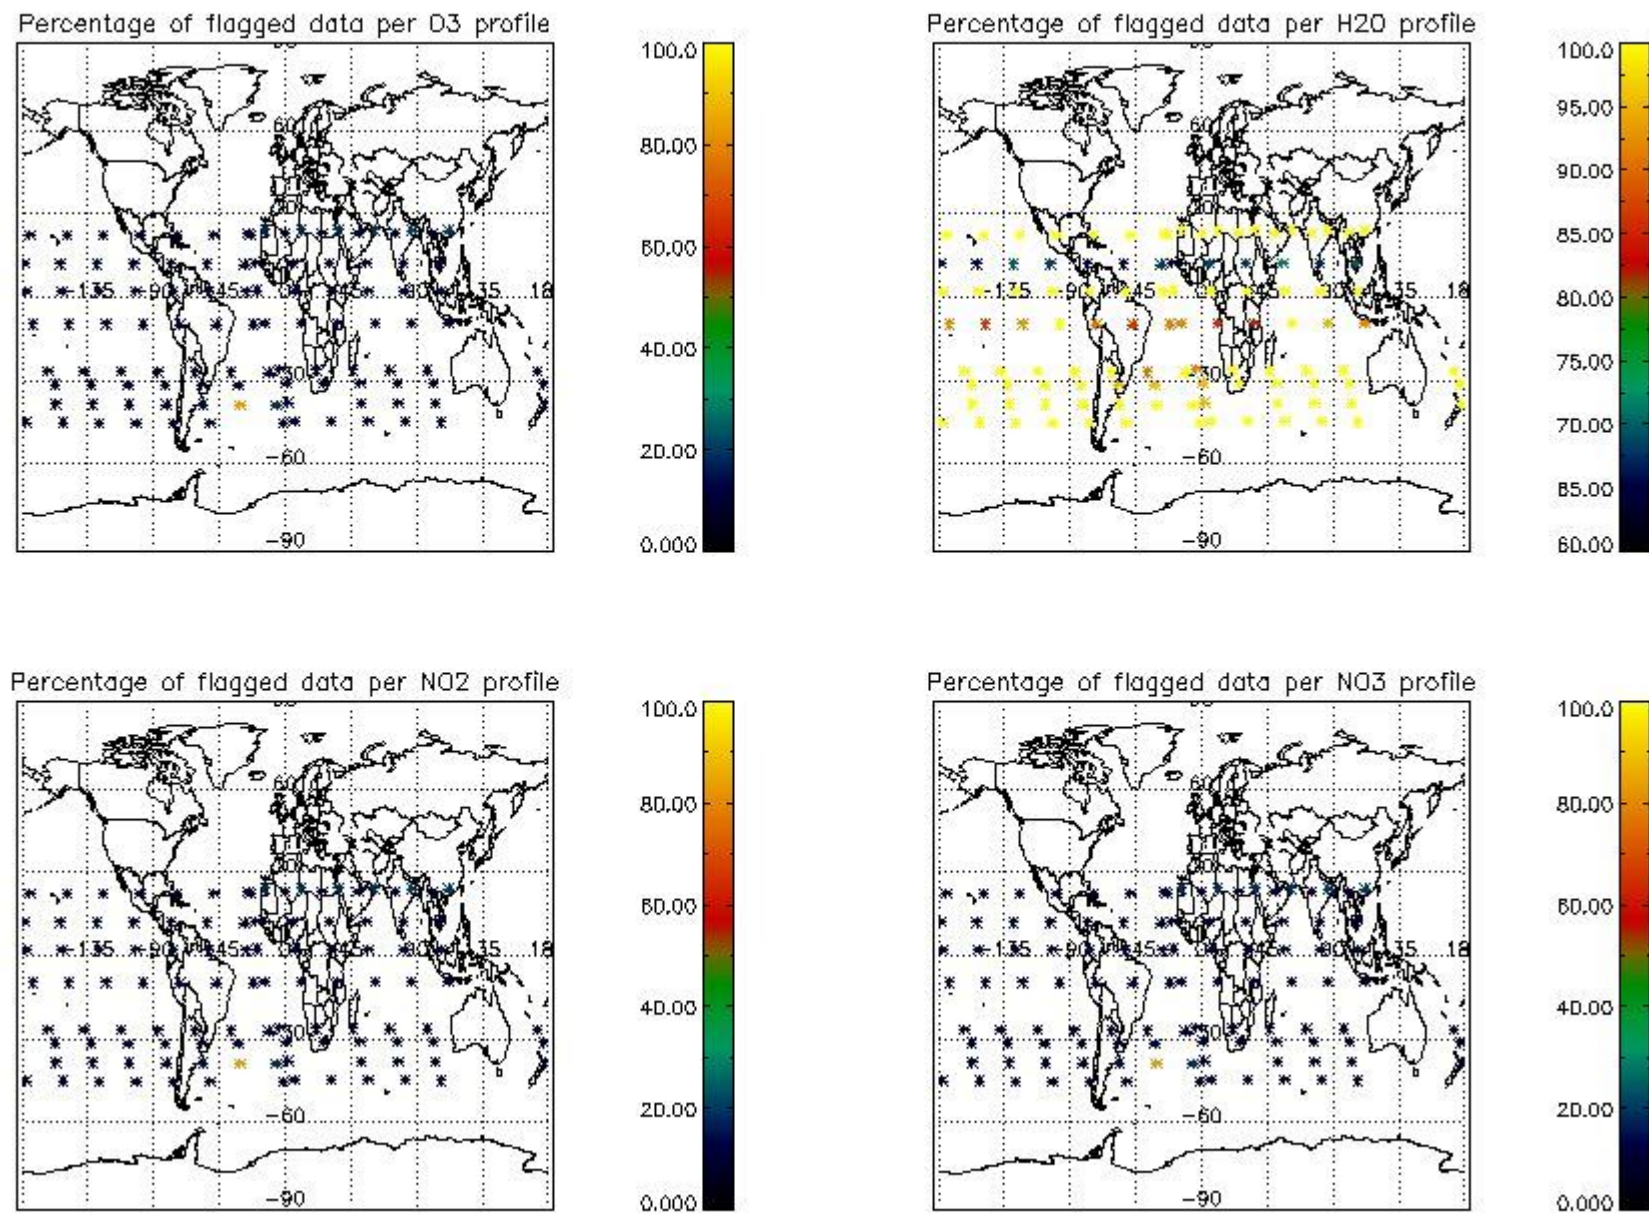

3.2 Plot quality information per product (world map)

4. Level 1 quality information per product

In this section it is plotted some information contained in the Quality Summary data set of the level 2 products that comes from the level 1b processing. Products without errors (error flag in the MPH set to "0") are used.

4.1 Plot quality information per product (time dependant) coming from level 1b processing

4.1.1 Plot level 1 quality information per product (time dependant): ENVISAT ASCENDING passes