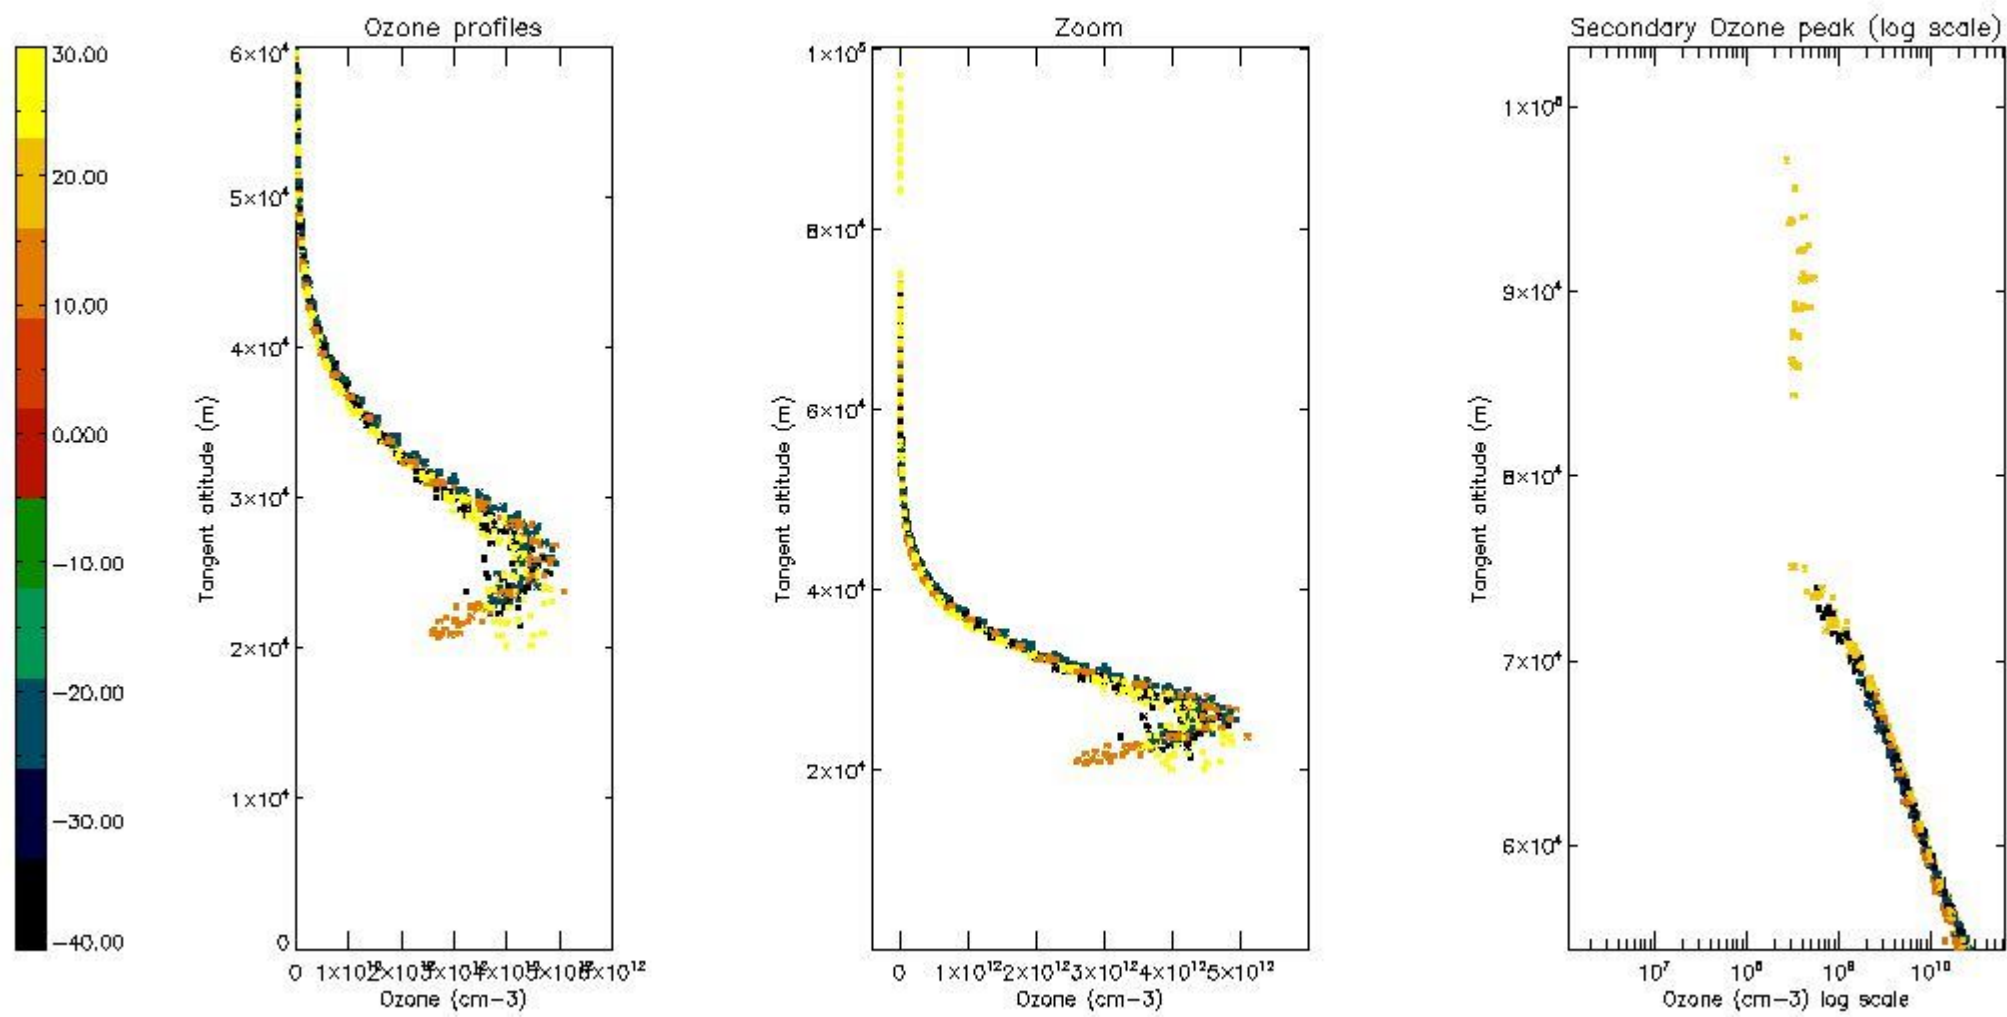

5.4 Plot ozone profiles where  $STD < 10\%$  (dark without errors)

The colorbar represents the latitude.

*5.5 Plot ozone profiles where STD < 5% (dark without errors)*

The colorbar represents the latitude.