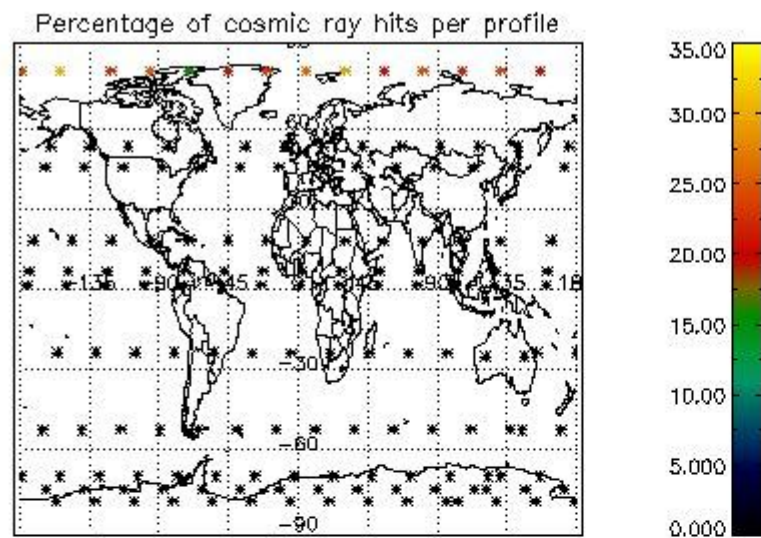

4.2.2 Plot level 1 quality information per product (world map): ENVISAT DESCENDING passes

5. Trace gas profiles

5.1 Ozone statistics based on quality of products

The final quality of the products can be "measured" using the STD (Standard Deviation) attached to every point profile. This information is written to the parameter GOM_NL__2P/NL_LOCAL_SPECIES_DENSITY/o3_std of the level 2 products. The table below shows the statistics for given STD ranges.

The statistics are given with respect to the overall valid production:

- Products without fatal errors: GOM_NL__2P/MPH/PRODUCT_ERR=0
- Valid point profile: GOM_NL__2P/NL_LOCAL_SPECIES_DENSITY/pcd(0)=0

The 'Criteria' is applied to valid points of dark limb products:

- Products in dark limb illumination condition: GOM_NL__2P/NL_SUMMARY_QUALITY/obs_ill_cond=0
- Products without fatal errors: GOM_NL__2P/MPH/PRODUCT_ERR=0
- Valid point profile: GOM_NL__2P/NL_LOCAL_SPECIES_DENSITY/pcd(0)=0

So, the table below shows the percentage of dark limb and valid observations for each criteria with respect to the overall valid daily observations.

Criteria	% of total production
All STD	36
STD < 20	16