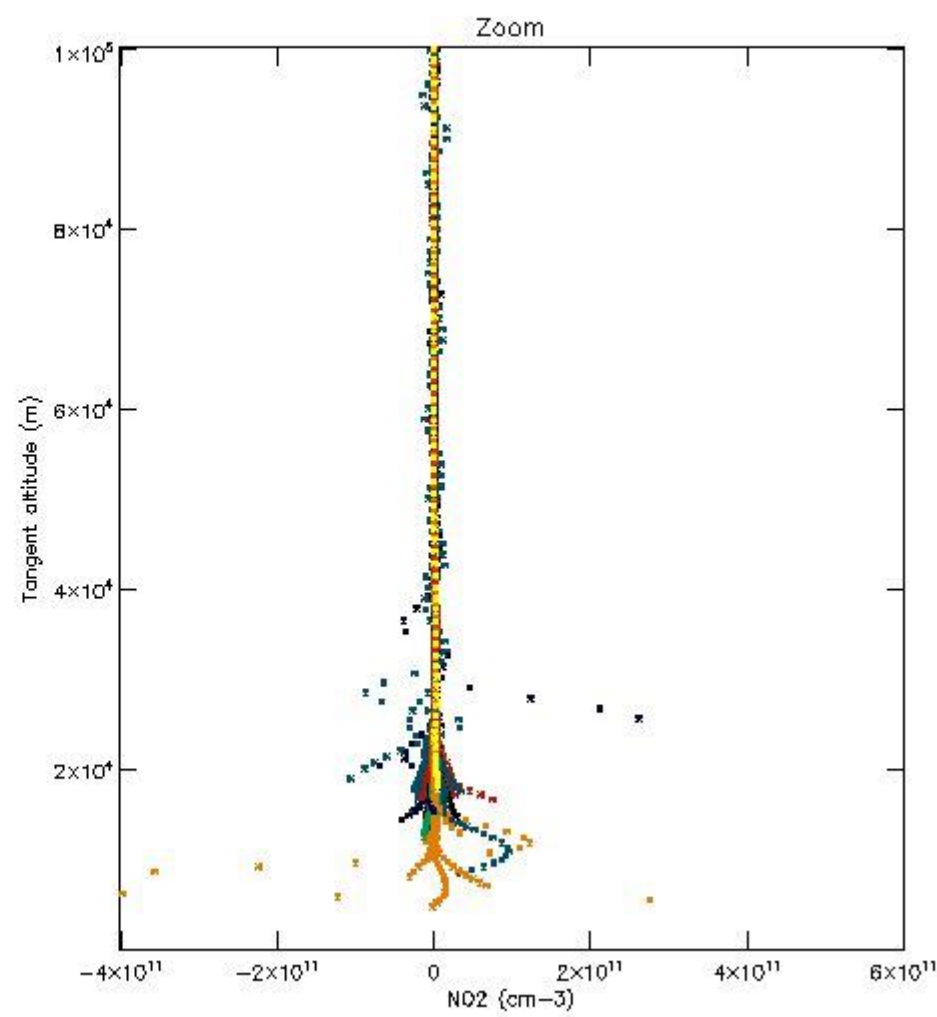

STD < 10	12
STD < 5	8

5.2 Plot ozone profiles for all STD (dark without errors)

The colorbar represents the latitude.

5.3 Plot ozone profiles where STD < 20% (dark without errors)

The colorbar represents the latitude.

5.4 Plot ozone profiles where STD < 10% (dark without errors)

The colorbar represents the latitude.

5.5 Plot ozone profiles where STD < 5% (dark without errors)

The colorbar represents the latitude.

5.6 Plot NO₂ profiles for all STD (dark without errors)

The colorbar represents the latitude.

5.7 Plot NO3 profiles for all STD (dark without errors)

The colorbar represents the latitude.

5.8 Plot H₂O profiles for all STD (only for occultations of stars 1,2,3,4,13,14,16,26,63 dark without errors)