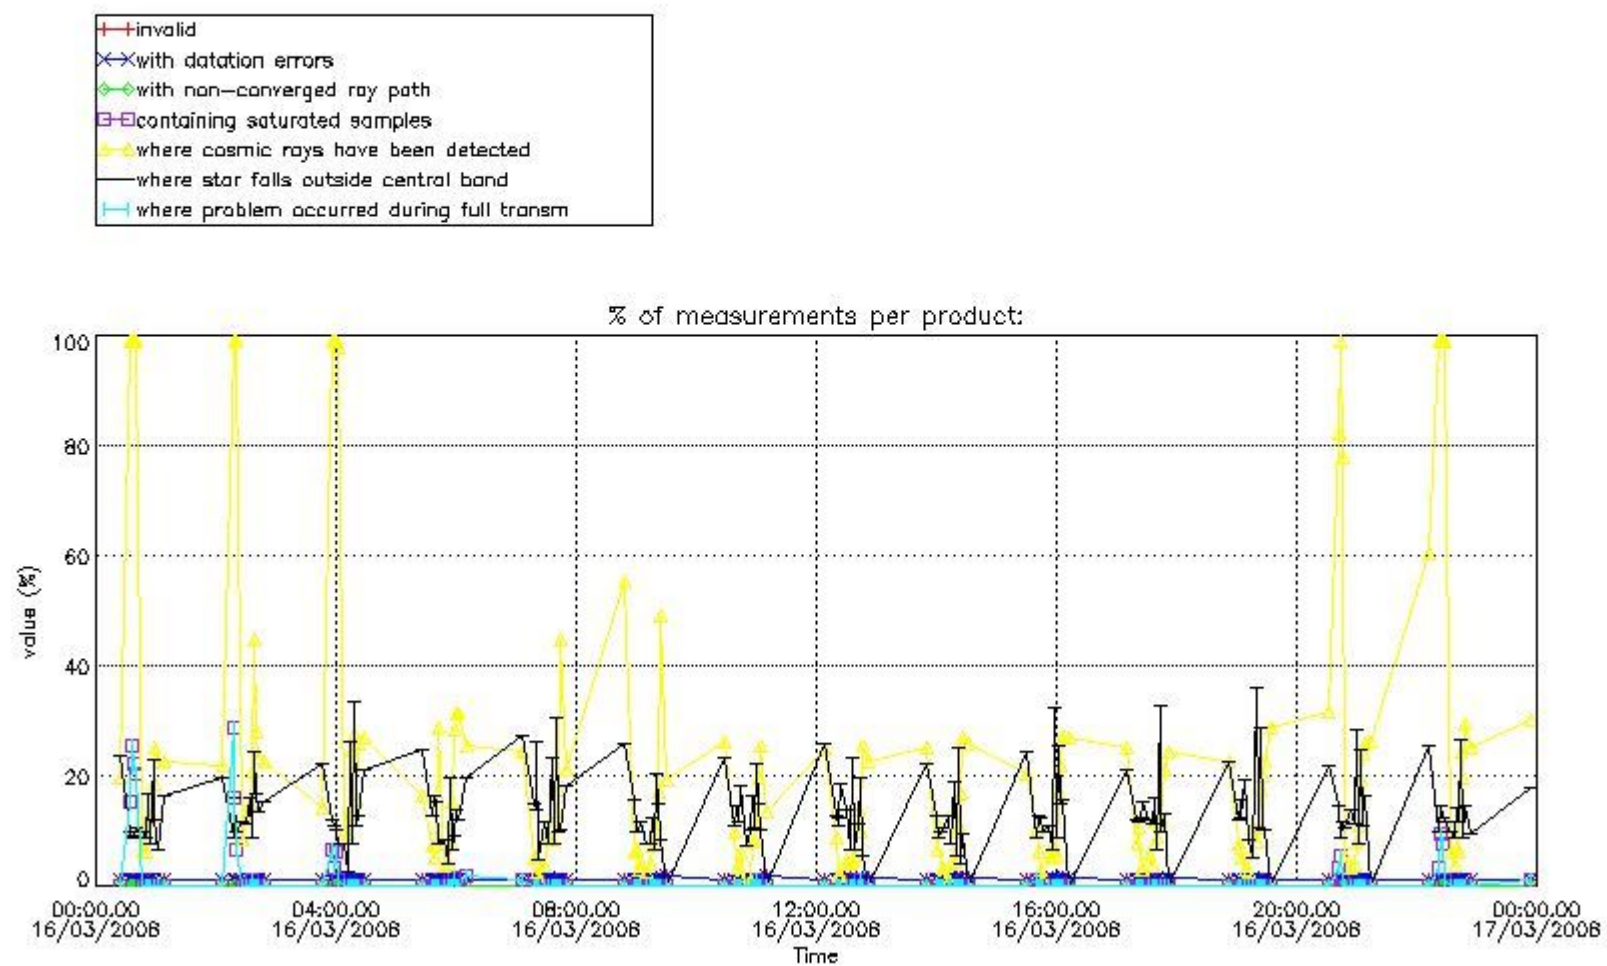

4.1.2 Plot level 1 quality information per product (time dependant): ENVI SAT DESCENDING passes