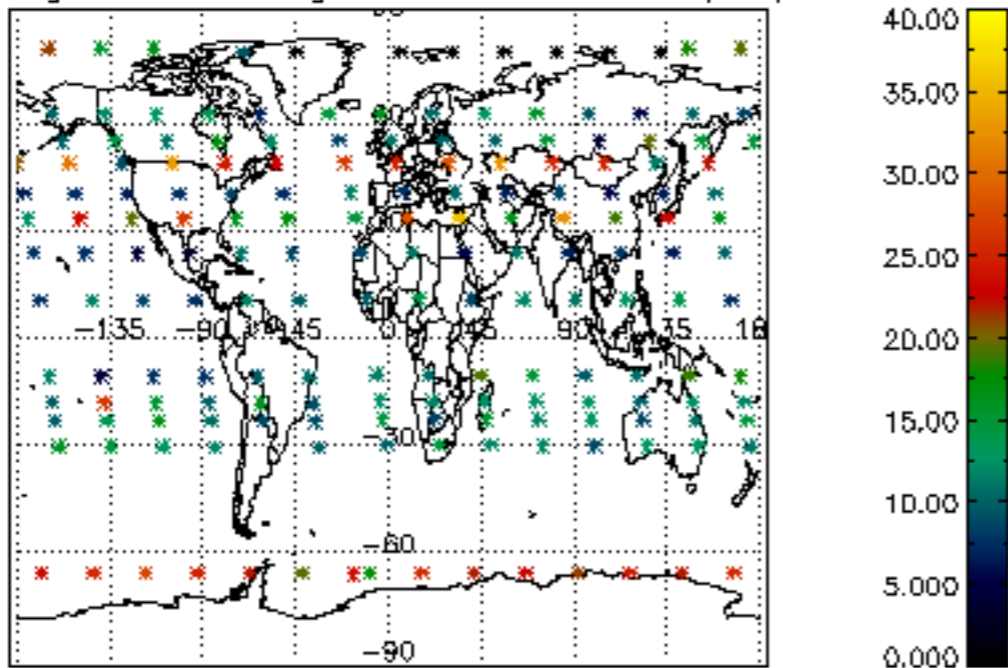

Percentage of cosmic ray hits per profile

Percentage of star falling outside central band per profile