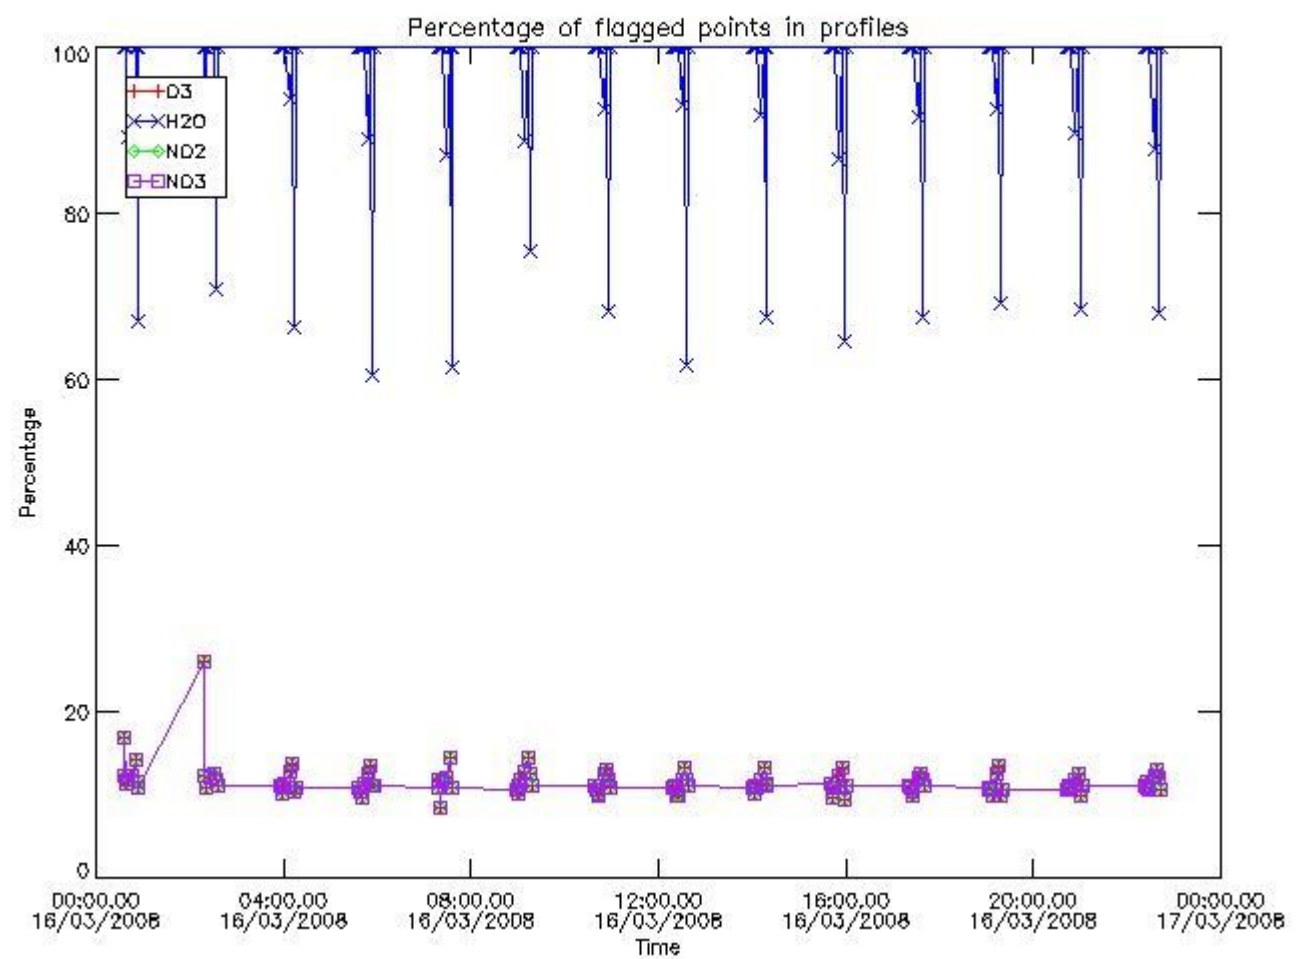

338	GOM_NL__2PRFIN20080316_234119_000000372066_00488_31604_4168.N1	16-MAR-2008 23:41:19	Bright	36.500	19	50Alp Cyg	1.2460	10500.	73	31604	No
339	GOM_NL__2PRFIN20080316_234254_000000392066_00488_31604_4169.N1	16-MAR-2008 23:42:54	Bright	39.000	66	37Gam Cyg	2.2080	5900.0	78	31604	No
340	GOM_NL__2PRFIN20080316_234437_000000372066_00488_31604_4170.N1	16-MAR-2008 23:44:37	Bright	37.000	92	53Eps Cyg	2.5000	4500.0	74	31604	No
341	GOM_NL__2PRFIN20080316_235303_000000482066_00488_31604_4171.N1	16-MAR-2008 23:53:03	Twilight_stray	48.000	11	53Alp Aql	0.76500	8000.0	96	31604	No

3. Quality information per product

In this section it is plotted some information contained in the Quality Summary data set of the level 2 products. Only products in dark limb conditions and without errors (error flag in the MPH set to "0") are used.

3.1 Plot quality information per product (time dependant)

3.2 Plot quality information per product (world map)