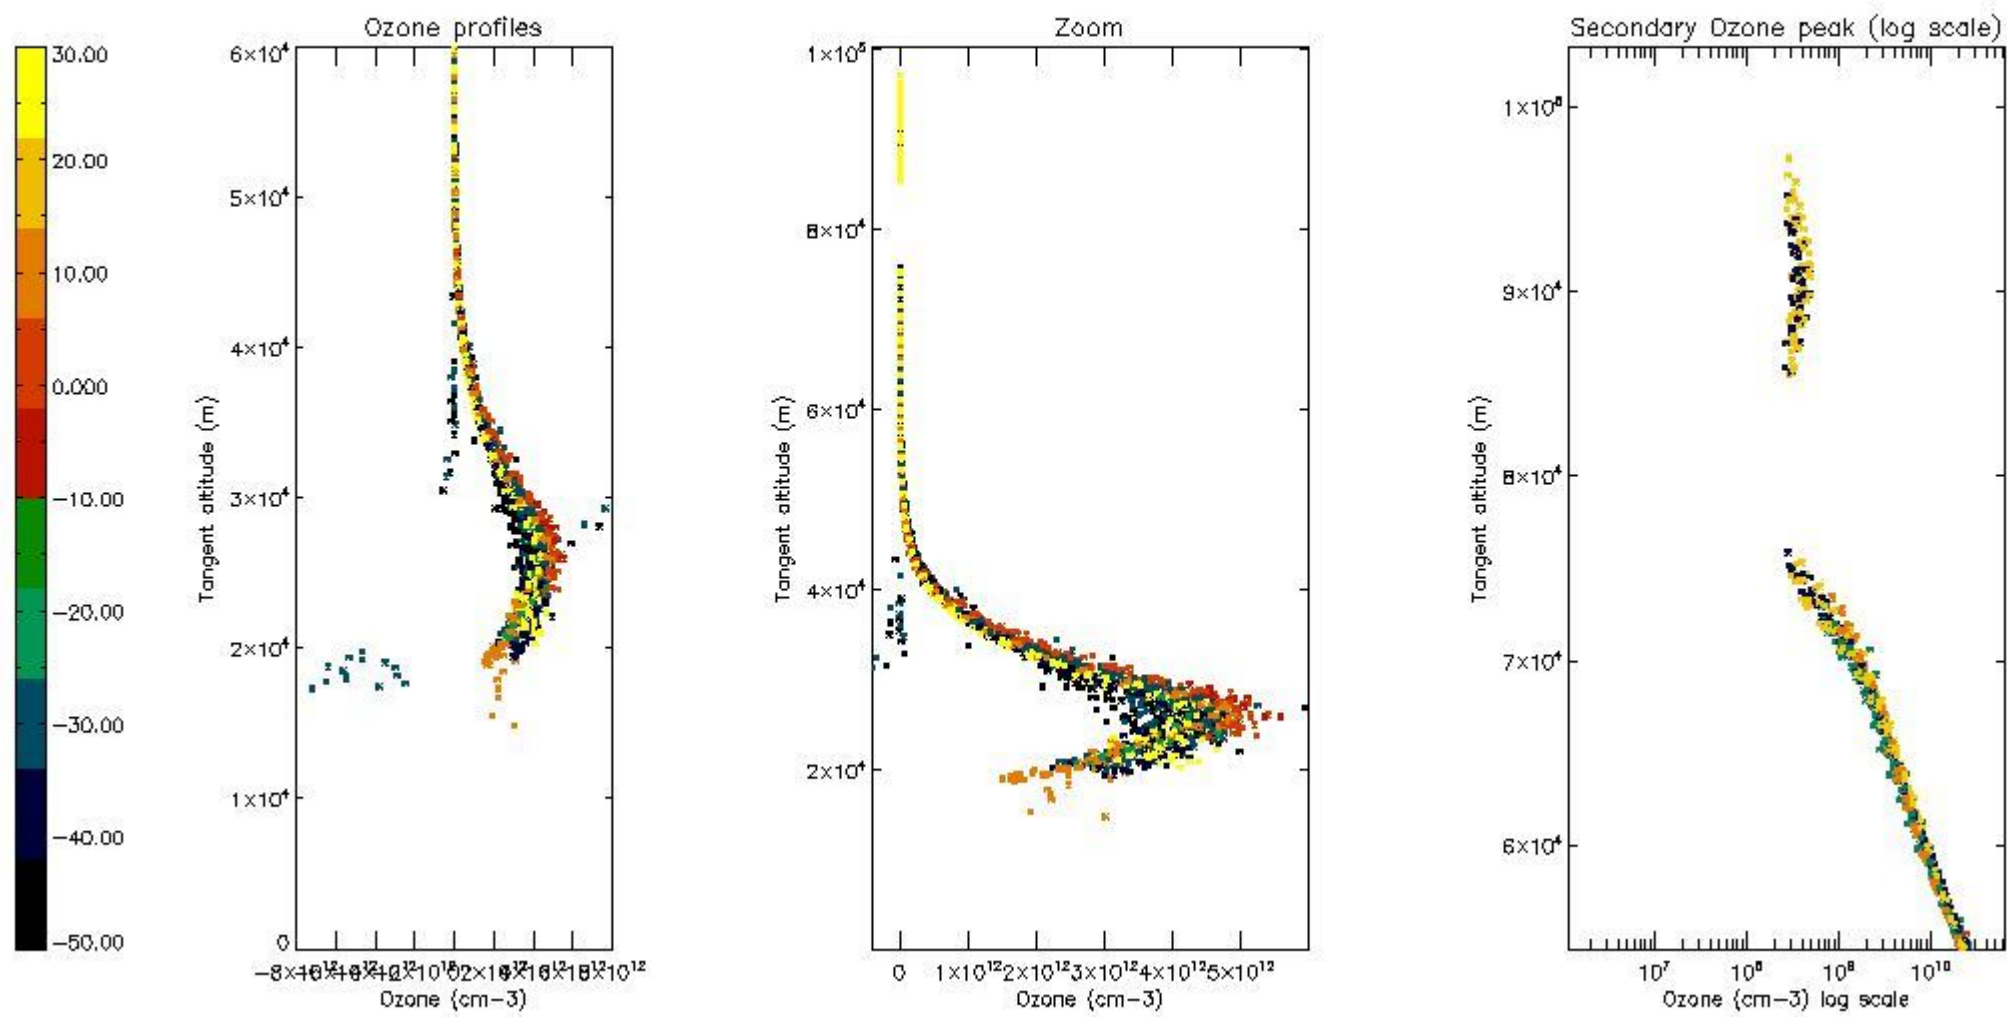

STD < 10	12
STD < 5	8

5.2 Plot ozone profiles for all STD (dark without errors)

The colorbar represents the latitude.

5.3 Plot ozone profiles where STD < 20% (dark without errors)

The colorbar represents the latitude.

5.4 Plot ozone profiles where STD < 10% (dark without errors)

The colorbar represents the latitude.

5.5 Plot ozone profiles where STD < 5% (dark without errors)

The colorbar represents the latitude.

5.6 Plot NO₂ profiles for all STD (dark without errors)