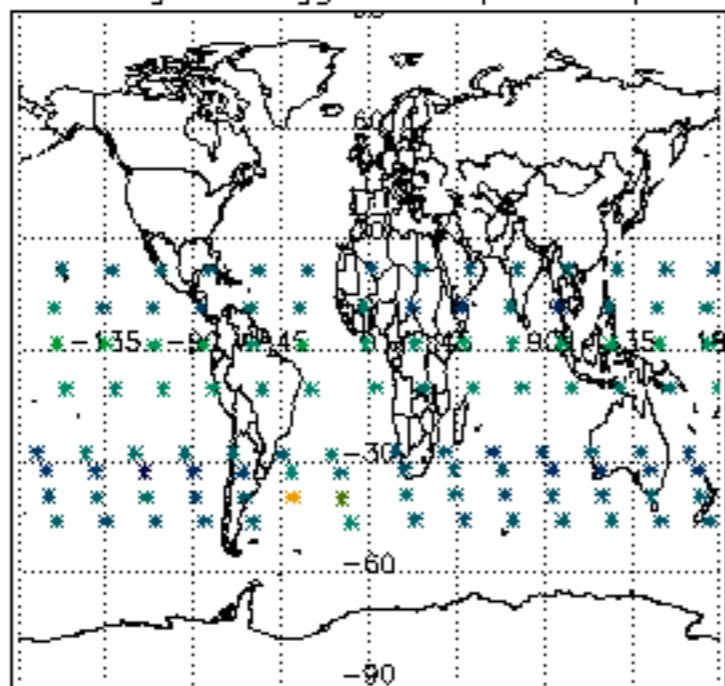

Percentage of flagged data per NO2 profile