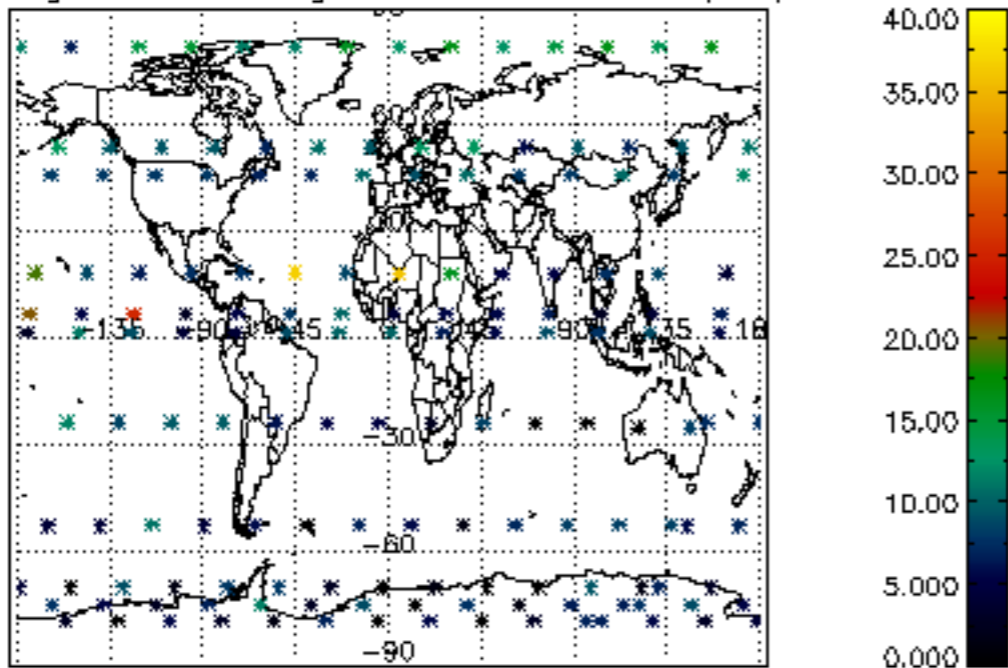

Percentage of star falling outside central band per profile