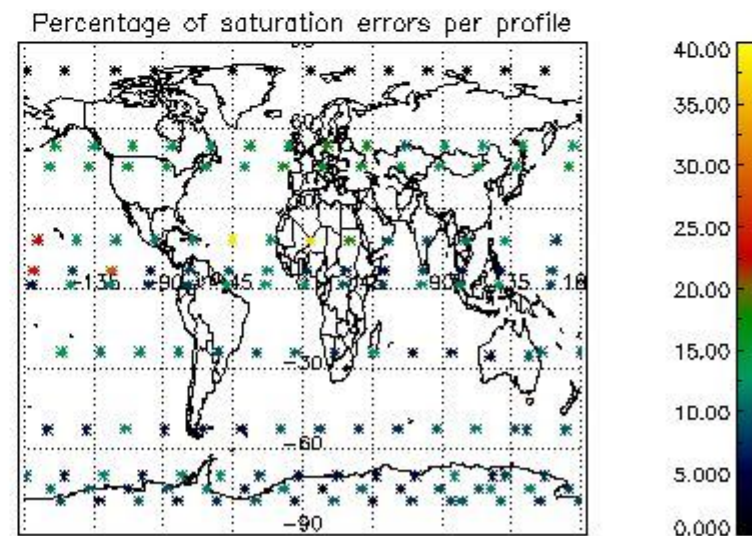

Percentage of flagged data per NO3 profile

4. Level 1 quality information per product

In this section it is plotted some information contained in the Quality Summary data set of the level 2 products that comes from the level 1b processing. Products without errors (error flag in the MPH set to "0") are used.

4.1 Plot quality information per product (time dependant) coming from level 1b processing

4.1.1 Plot level 1 quality information per product (time dependant): ENVISAT ASCENDING passes

4.1.2 Plot level 1 quality information per product (time dependant): ENVI SAT DESCENDING passes

4.2 Plot quality information per product coming from level 1b processing (world map)

4.2.1 Plot level 1 quality information per product (world map): ENVISAT ASCENDING passes

4.2.2 Plot level 1 quality information per product (world map): ENVISAT DESCENDING passes