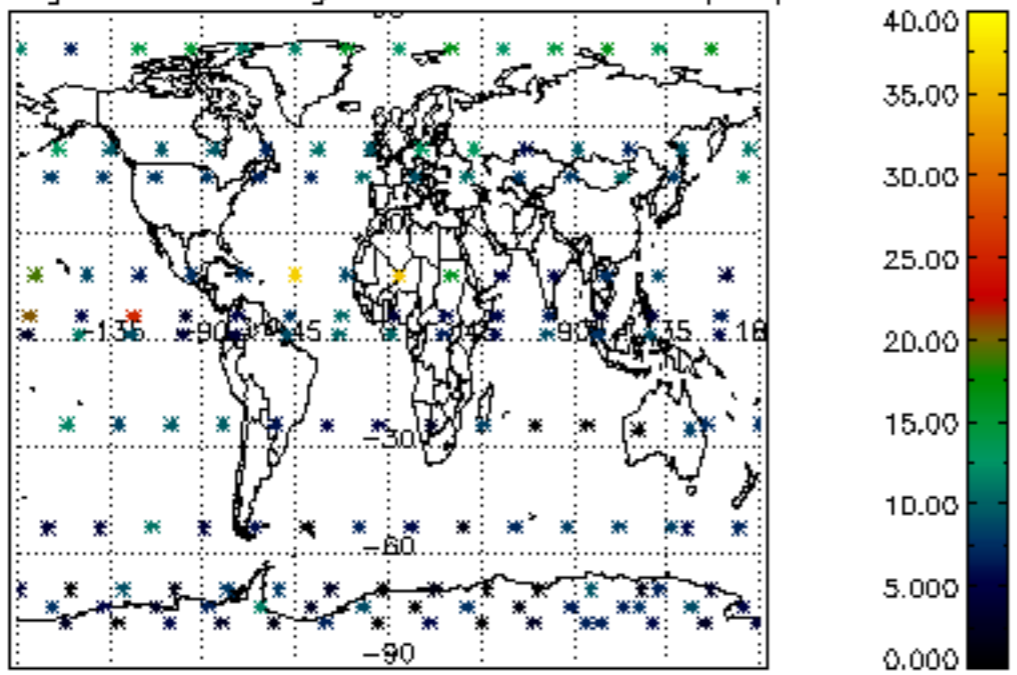

Percentage of star falling outside central band per profile