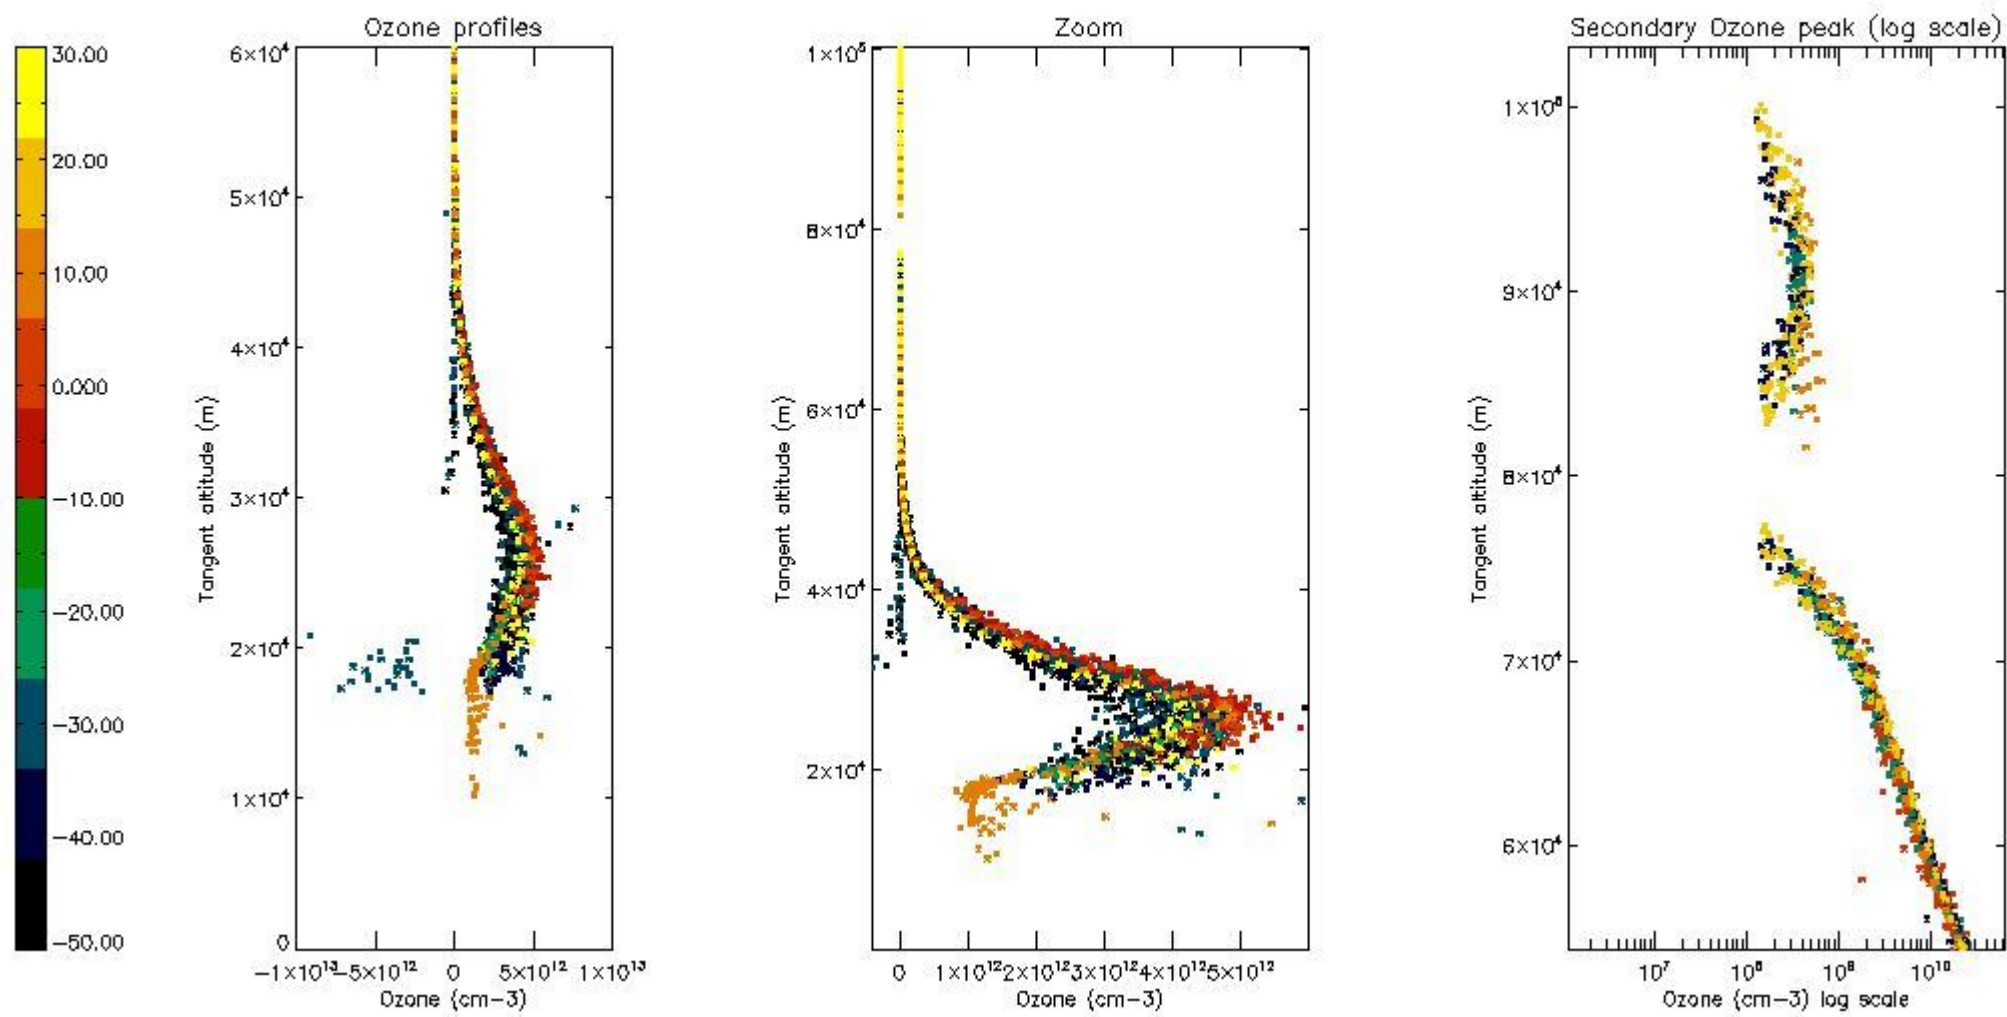

STD < 10	12
STD < 5	8

5.2 Plot ozone profiles for all STD (dark without errors)

The colorbar represents the latitude.

5.3 Plot ozone profiles where STD < 20% (dark without errors)

The colorbar represents the latitude.

5.4 Plot ozone profiles where STD < 10% (dark without errors)

The colorbar represents the latitude.

5.5 Plot ozone profiles where STD < 5% (dark without errors)

The colorbar represents the latitude.

5.6 Plot NO₂ profiles for all STD (dark without errors)

The colorbar represents the latitude.

5.7 Plot NO3 profiles for all STD (dark without errors)

The colorbar represents the latitude.

5.8 Plot H₂O profiles for all STD (only for occultations of stars 1,2,3,4,13,14,16,26,63 dark without errors)