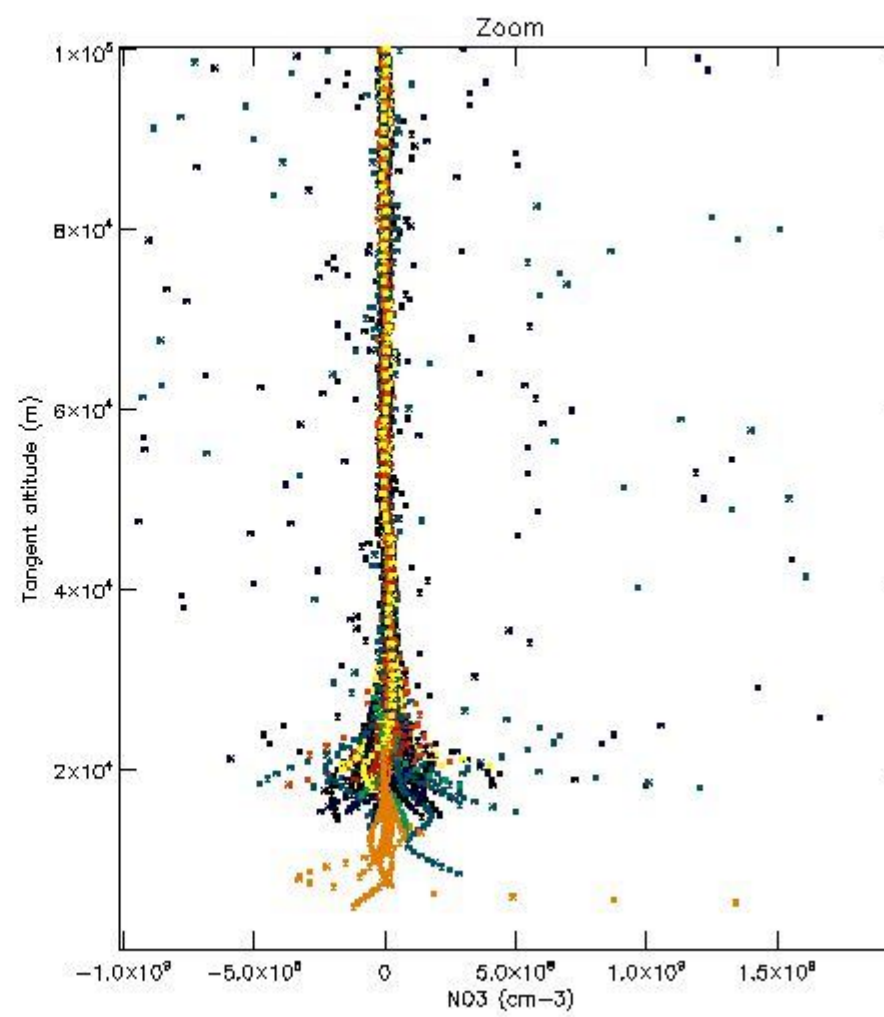

5.8 Plot H₂O profiles for all STD (only for occultations of stars 1,2,3,4,13,14,16,26,63 dark without errors)

The colorbar represents the latitude.