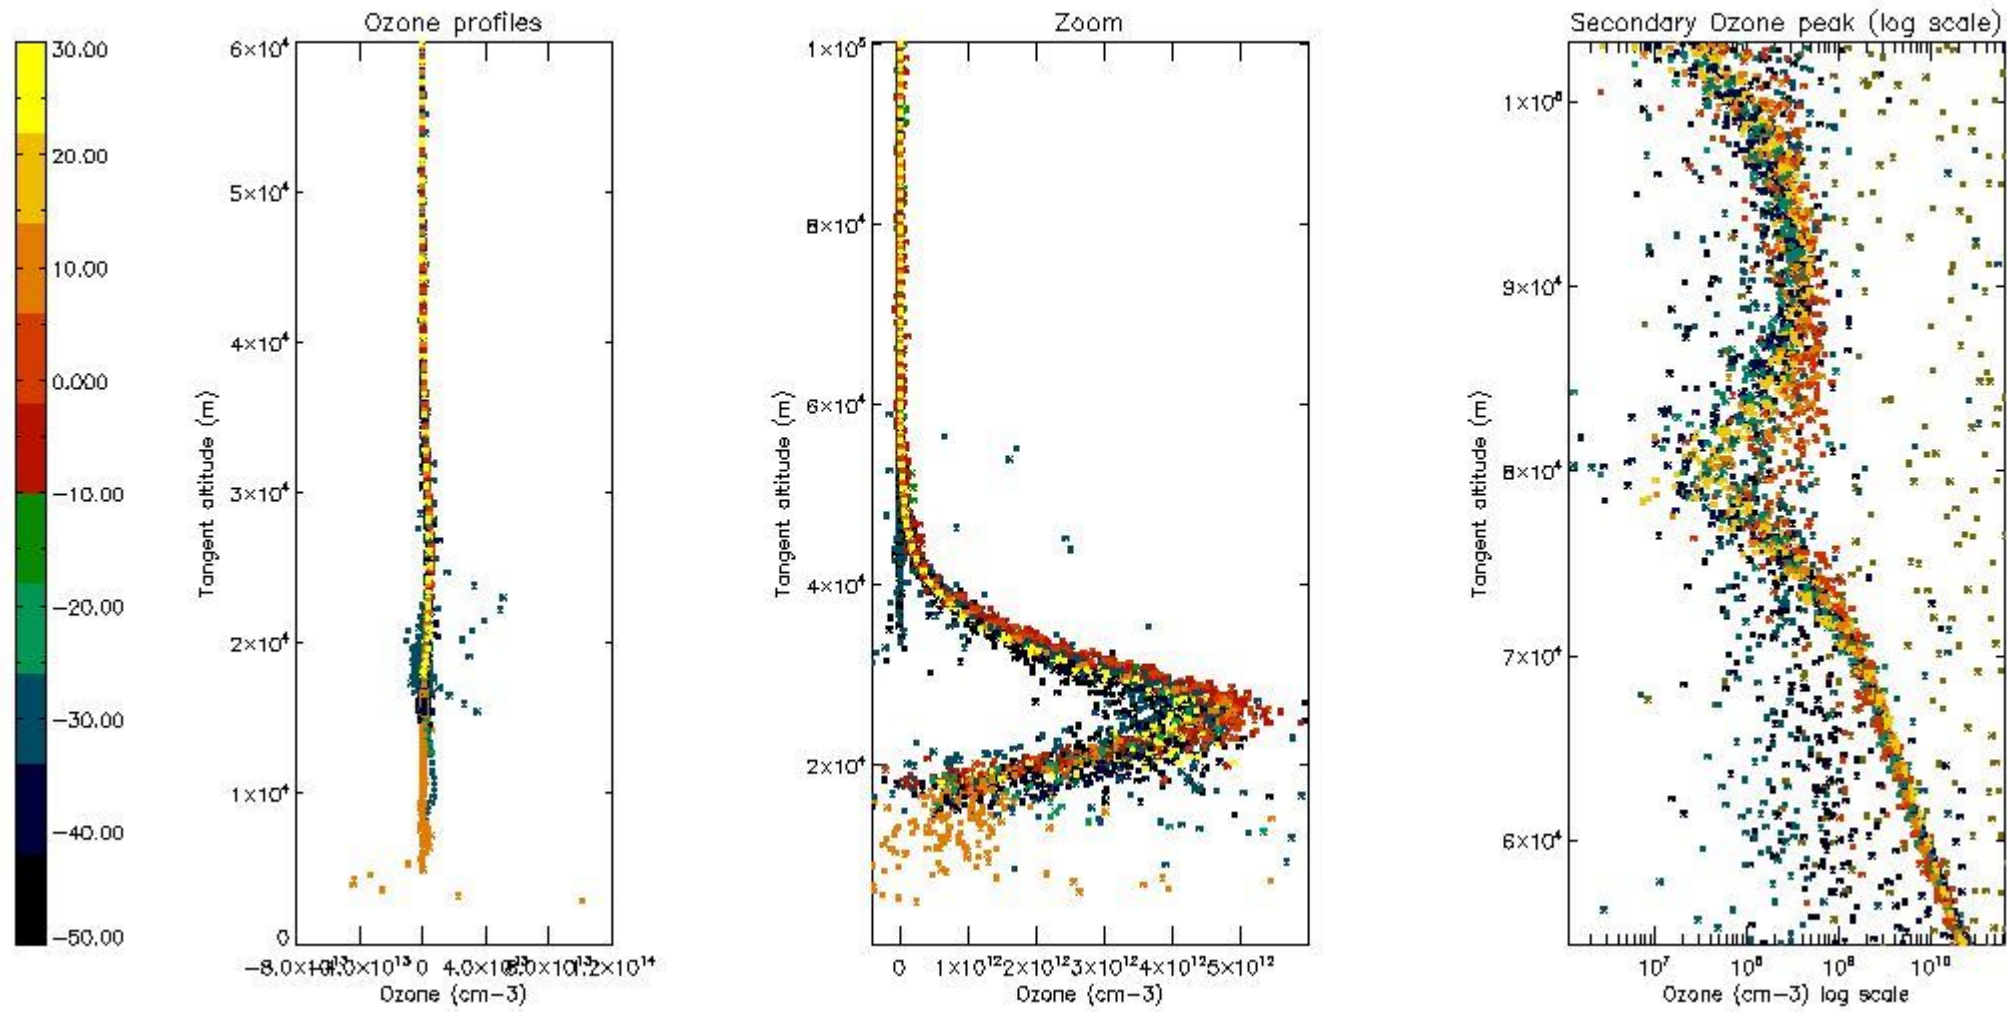

STD < 10	12
STD < 5	8

5.2 Plot ozone profiles for all STD (dark without errors)

The colorbar represents the latitude.

5.3 Plot ozone profiles where STD < 20% (dark without errors)

The colorbar represents the latitude.