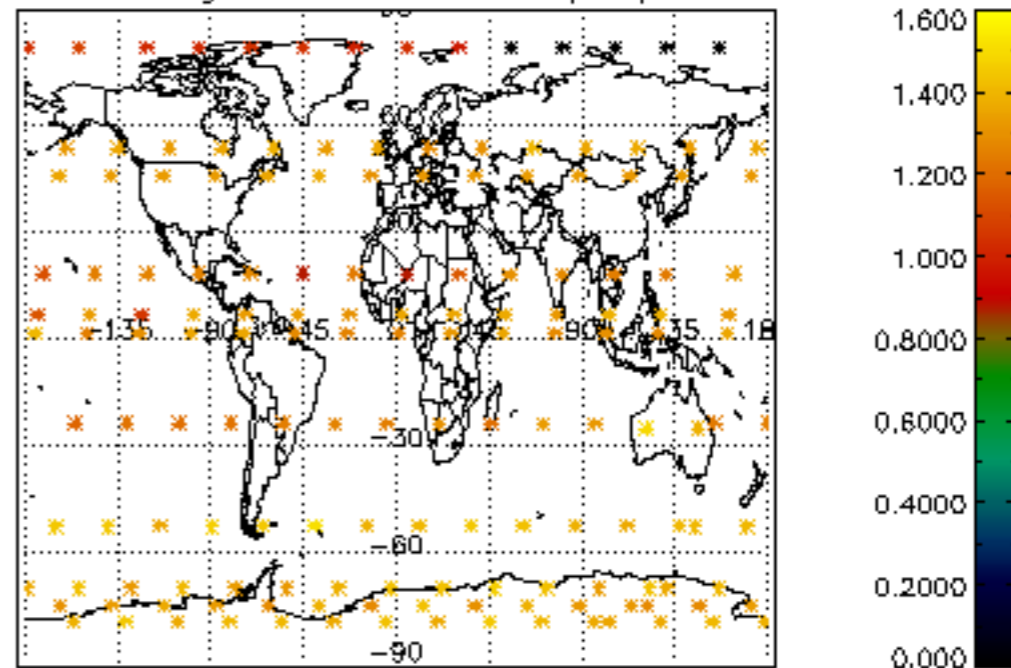

Percentage of datation errors per profile

Percentage of star falling outside central band per profile

Percentage of saturation errors per profile

Percentage of cosmic ray hits per profile

Percentage of datation errors per profile