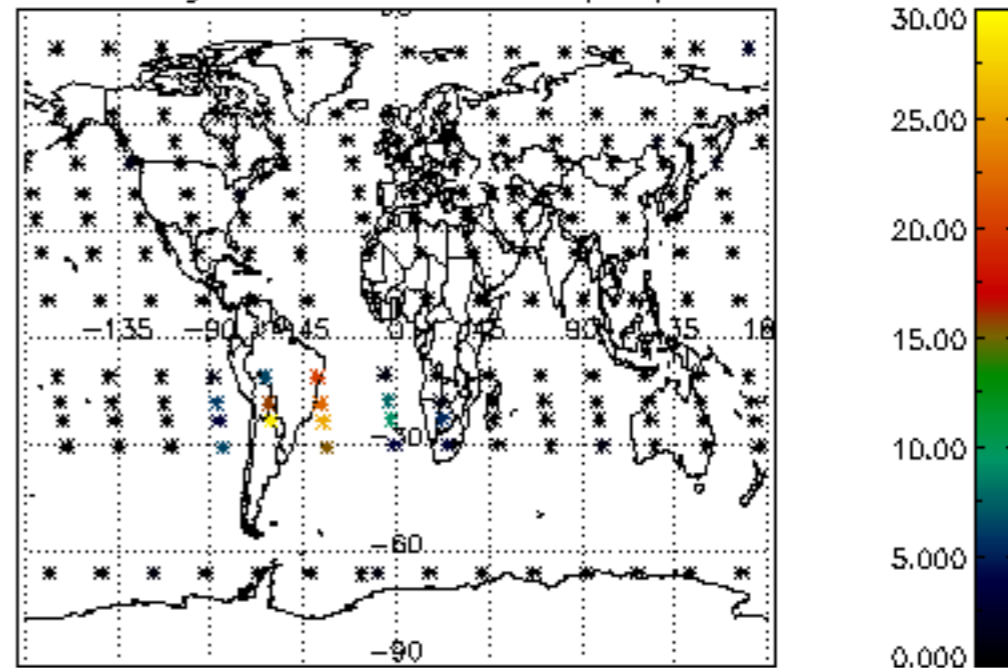

Percentage of datation errors per profile

Percentage of saturation errors per profile