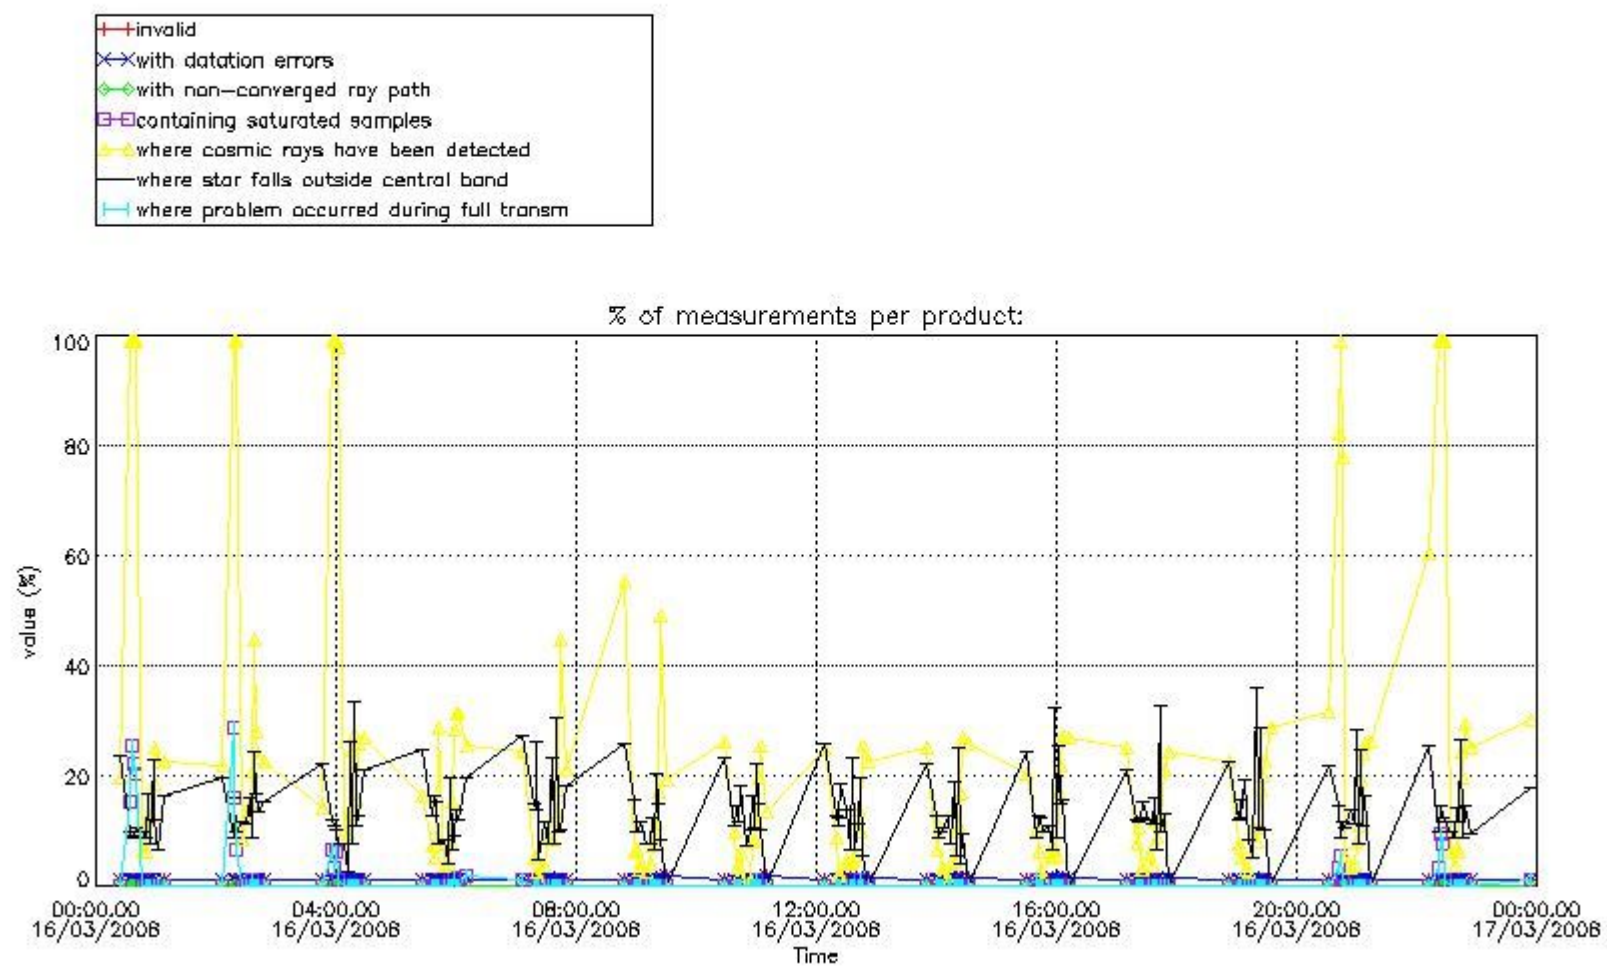

3.1 Plot quality information per product (time dependant)

3.2 Plot quality information per product (world map)

Percentage of flagged data per O3 profile

Percentage of flagged data per H2O profile

Percentage of flagged data per NO2 profile

Percentage of flagged data per NO3 profile

4. Level 1 quality information per product

In this section it is plotted some information contained in the Quality Summary data set of the level 2 products that comes from the level 1b processing. Products without errors (error flag in the MPH set to "0") are used.

4.1 Plot quality information per product (time dependant) coming from level 1b processing

4.1.1 Plot level 1 quality information per product (time dependant): ENVISAT ASCENDING passes

4.1.2 Plot level 1 quality information per product (time dependant): ENVI SAT DESCENDING passes