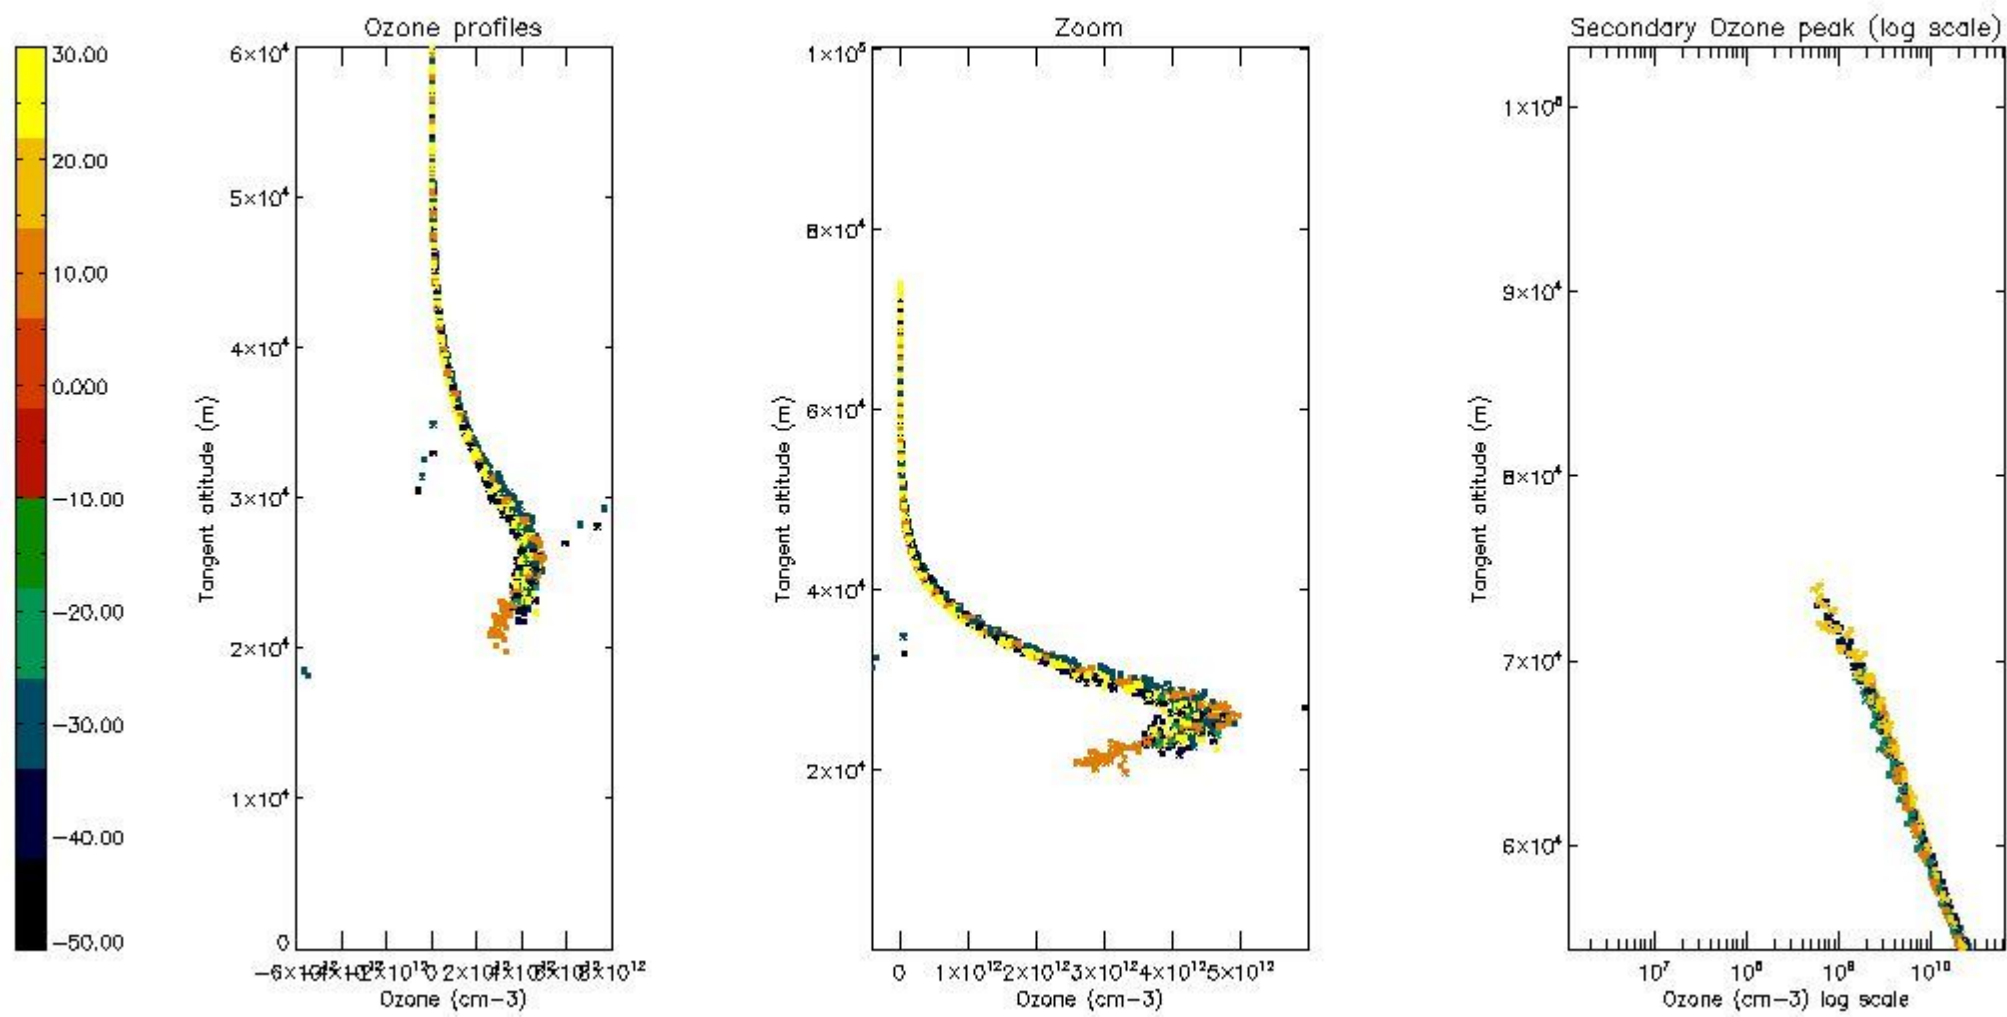

5.6 Plot NO₂ profiles for all STD (dark without errors)

The colorbar represents the latitude.