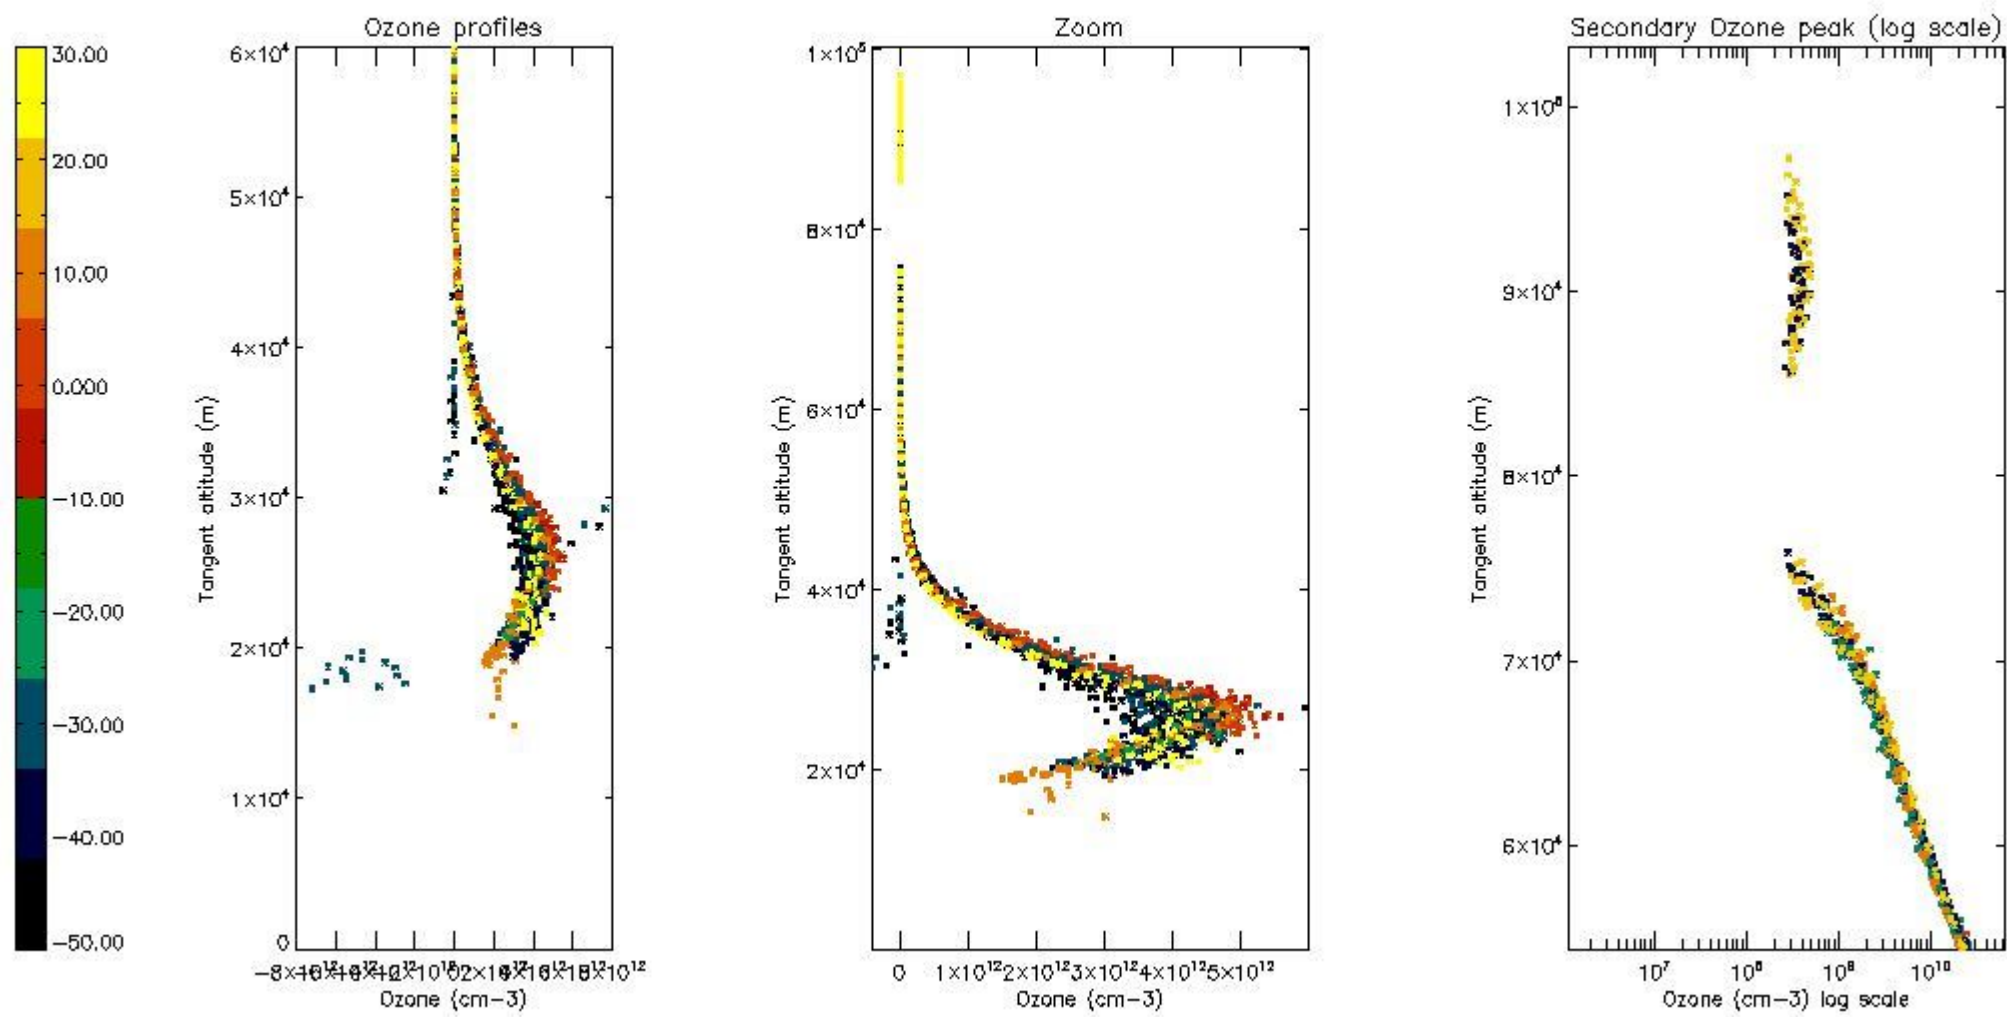

5.5 Plot ozone profiles where STD < 5% (dark without errors)

The colorbar represents the latitude.