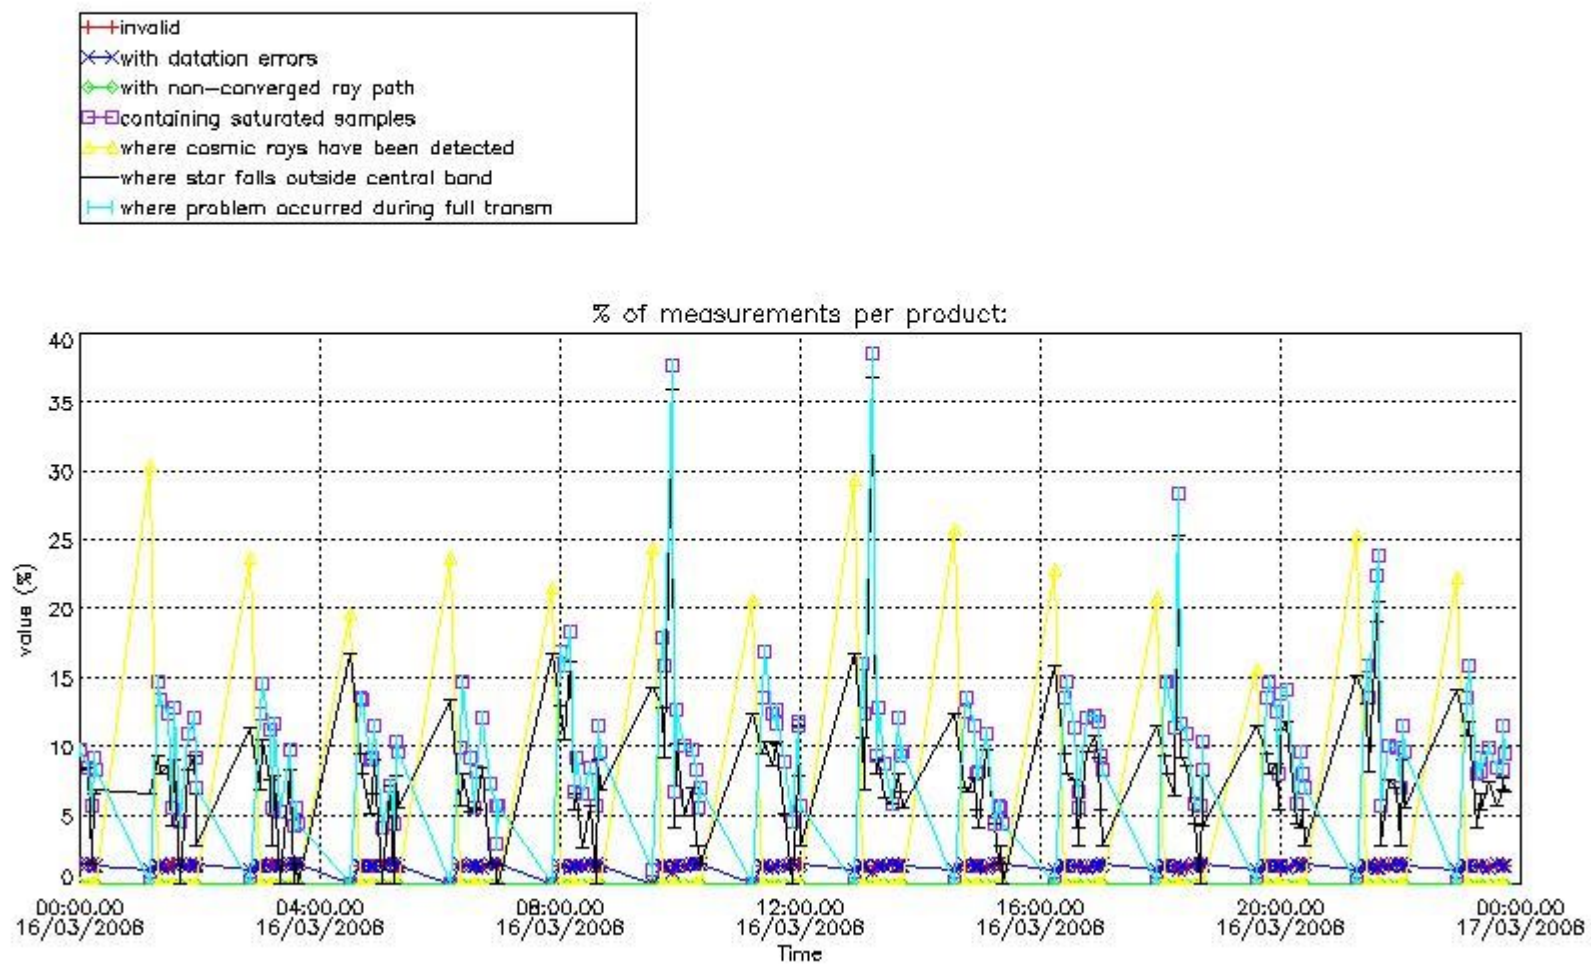

3.1 Plot quality information per product (time dependant)

3.2 Plot quality information per product (world map)

Percentage of flagged data per O3 profile

Percentage of flagged data per H2O profile

Percentage of flagged data per NO2 profile

Percentage of flagged data per NO3 profile

4. Level 1 quality information per product

In this section it is plotted some information contained in the Quality Summary data set of the level 2 products that comes from the level 1b processing. Products without errors (error flag in the MPH set to "0") are used.

4.1 Plot quality information per product (time dependant) coming from level 1b processing

4.1.1 Plot level 1 quality information per product (time dependant): ENVISAT ASCENDING passes

4.1.2 Plot level 1 quality information per product (time dependant): ENVI SAT DESCENDING passes