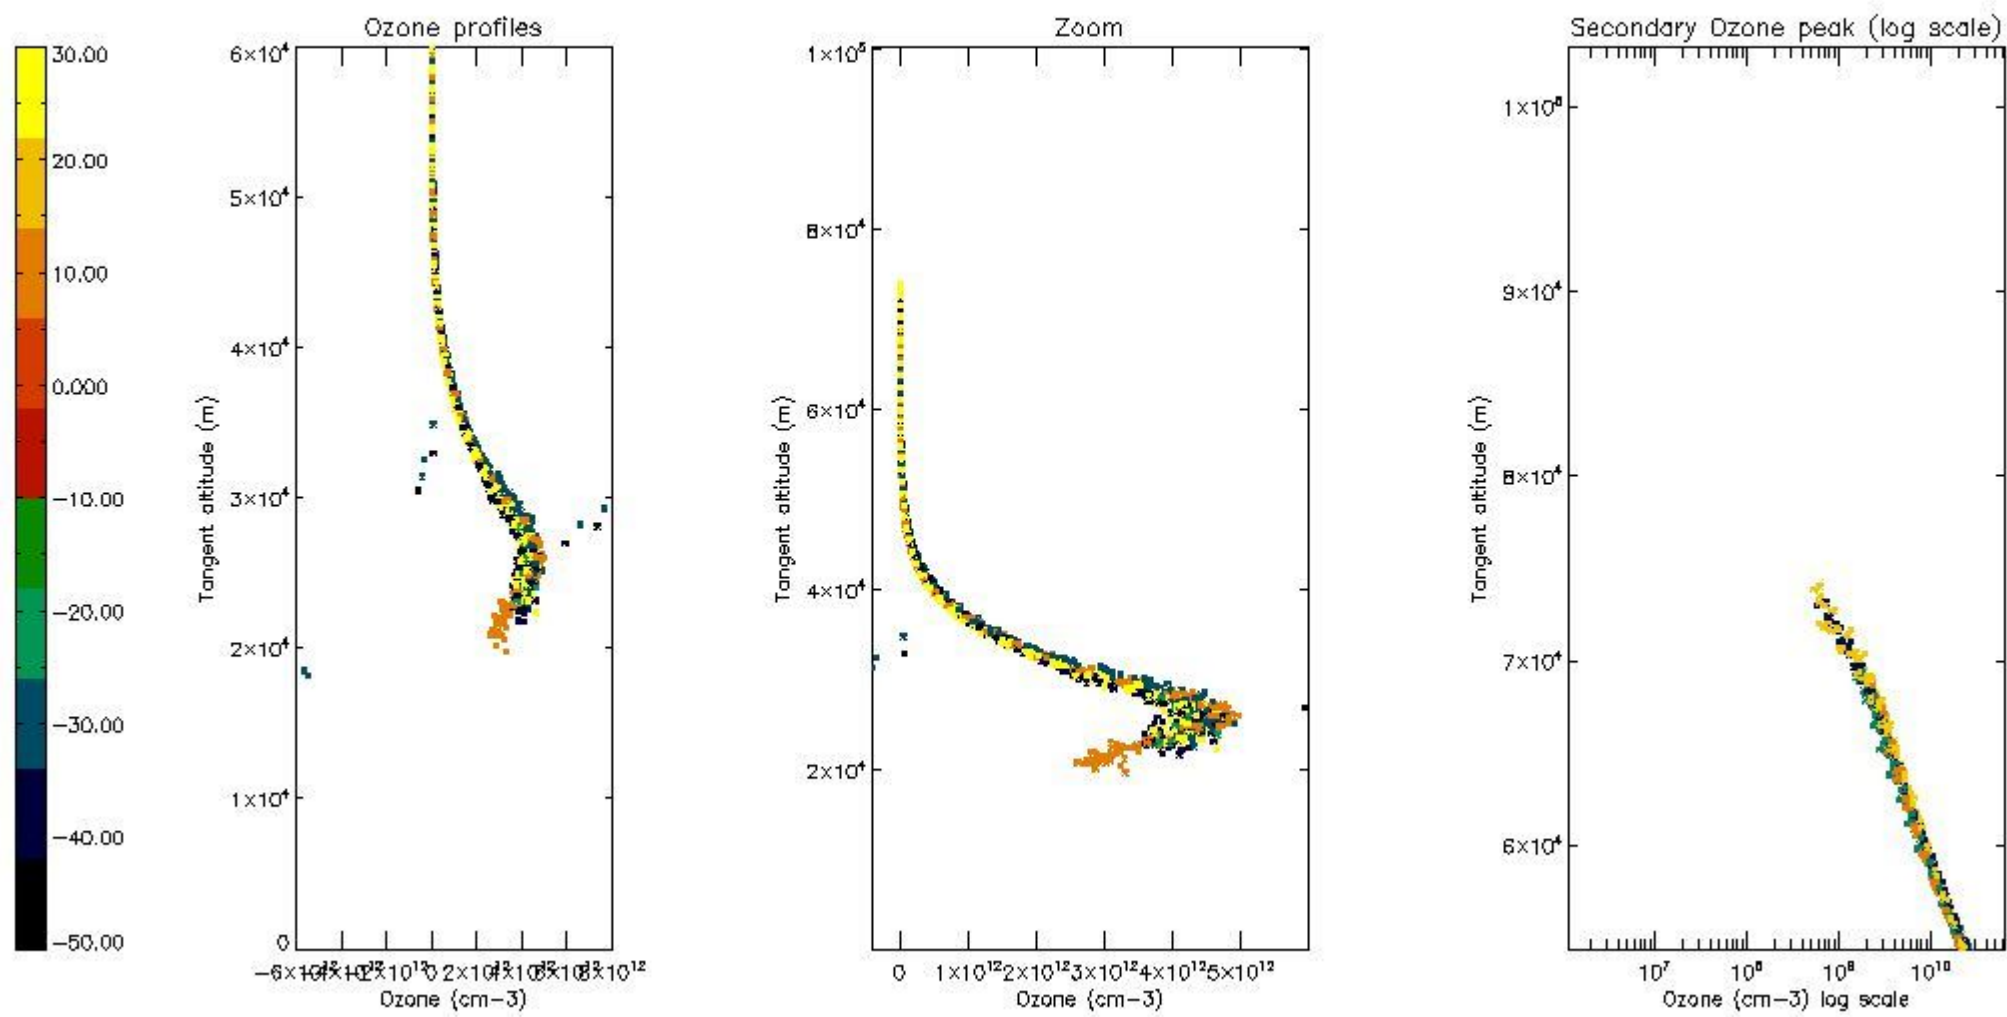

STD < 10	12
STD < 5	8

5.2 Plot ozone profiles for all STD (dark without errors)

The colorbar represents the latitude.

5.3 Plot ozone profiles where STD < 20% (dark without errors)

The colorbar represents the latitude.

5.4 Plot ozone profiles where STD < 10% (dark without errors)

The colorbar represents the latitude.

5.5 Plot ozone profiles where STD < 5% (dark without errors)

The colorbar represents the latitude.

5.6 Plot NO₂ profiles for all STD (dark without errors)