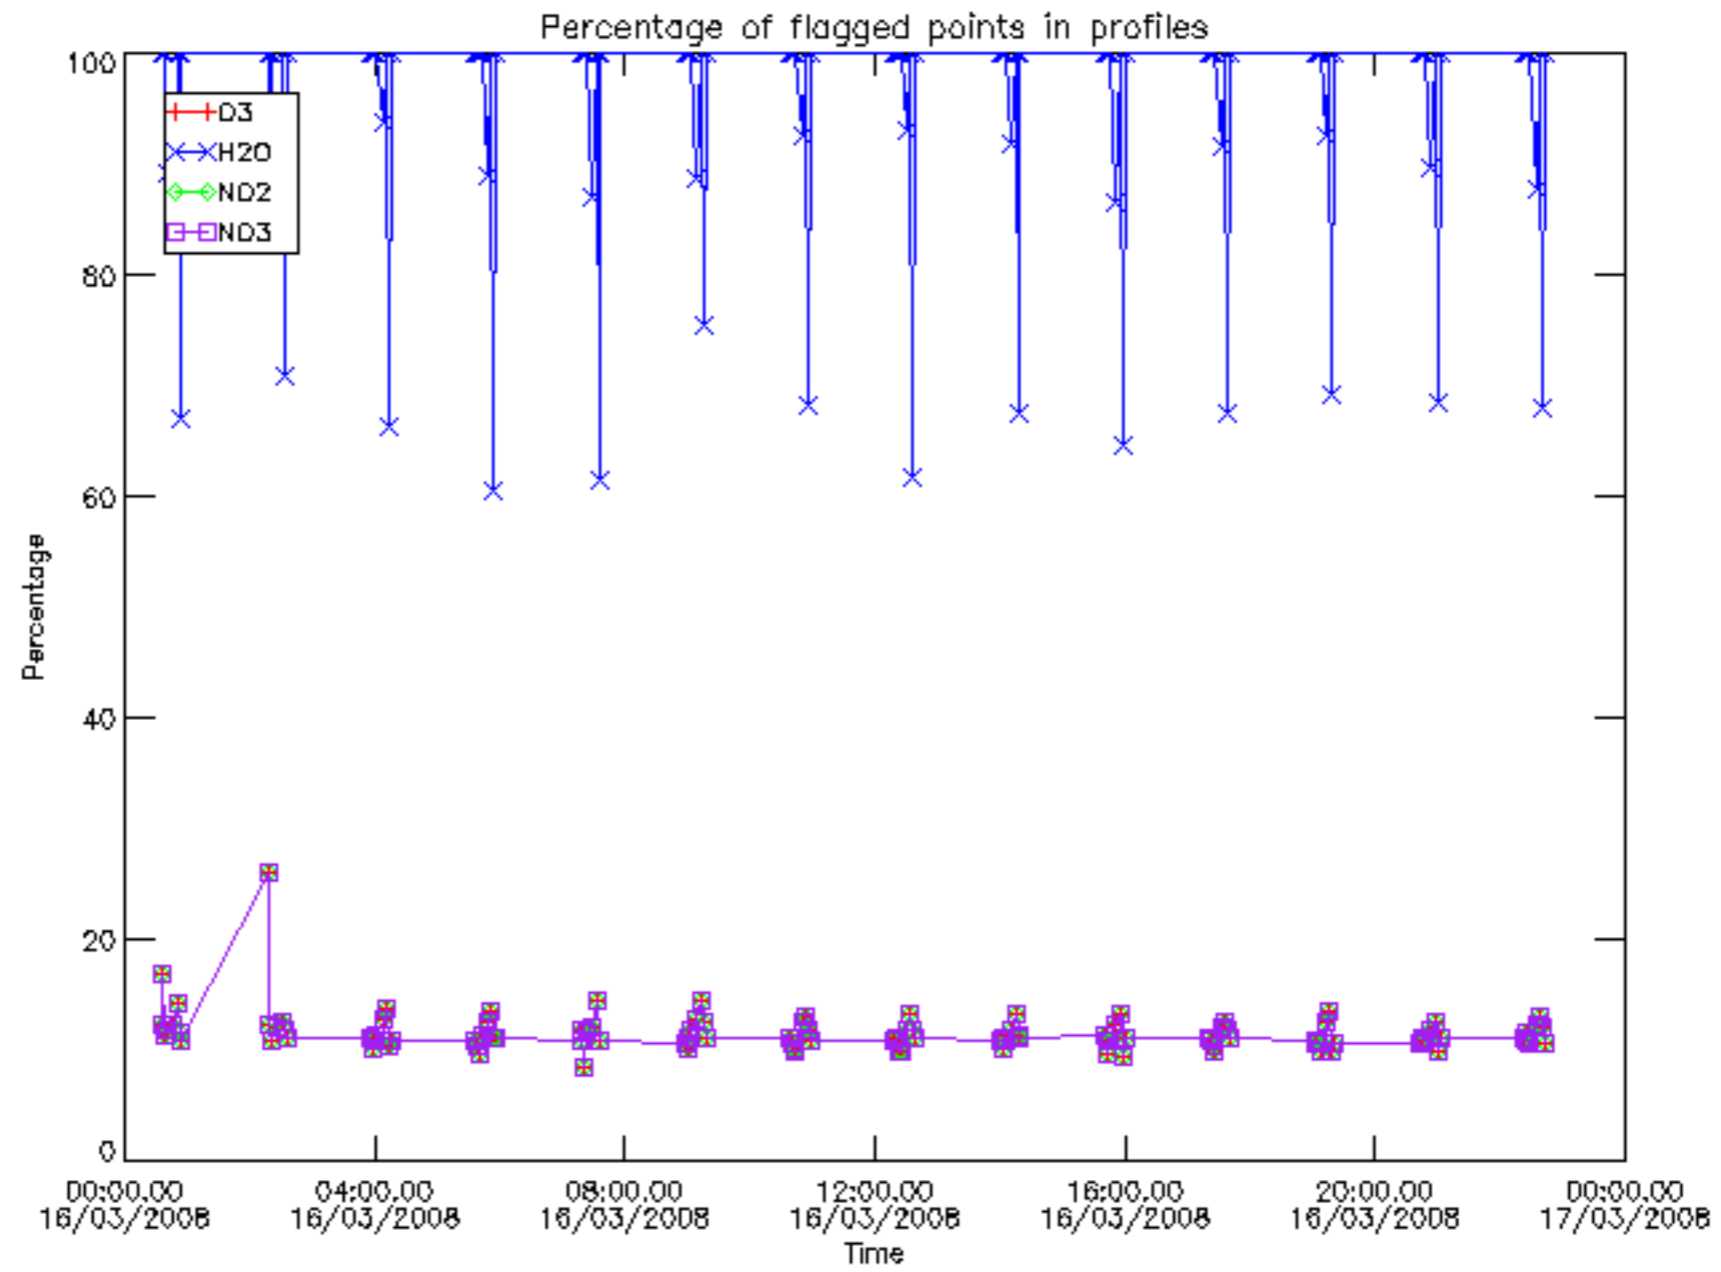

Percentage of flagged data per D3 profile

Percentage of flagged data per H2O profile