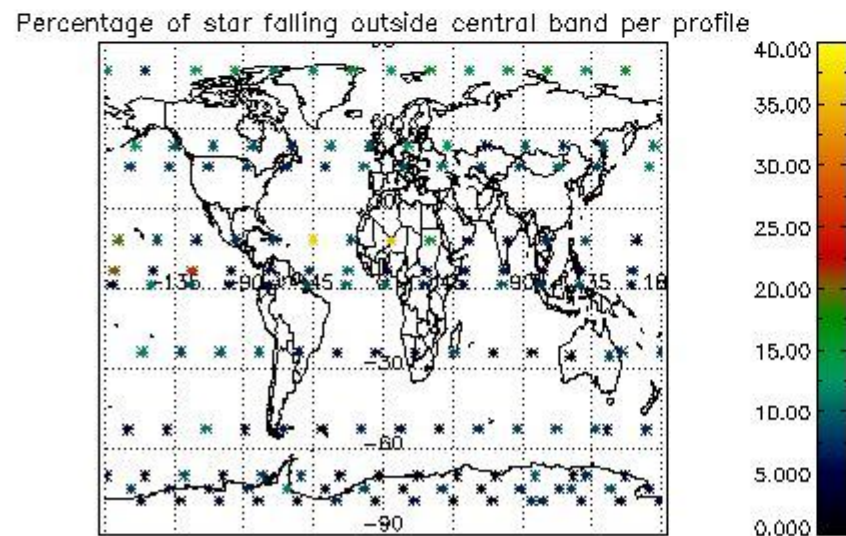

5. Trace gas profiles

5.1 Ozone statistics based on quality of products

The final quality of the products can be "measured" using the STD (Standard Deviation) attached to every point profile. This information is written to the parameter GOM_NL__2P/NL_LOCAL_SPECIES_DENSITY/o3_std of the level 2 products. The table below shows the statistics for given STD ranges.

The statistics are given with respect to the overall valid production:

- Products without fatal errors: GOM_NL__2P/MPH/PRODUCT_ERR=0
- Valid point profile: GOM_NL__2P/NL_LOCAL_SPECIES_DENSITY/pcd(0)=0

The 'Criteria' is applied to valid points of dark limb products:

- Products in dark limb illumination condition: GOM_NL__2P/NL_SUMMARY_QUALITY/obs_ill_cond=0
- Products without fatal errors: GOM_NL__2P/MPH/PRODUCT_ERR=0
- Valid point profile: GOM_NL__2P/NL_LOCAL_SPECIES_DENSITY/pcd(0)=0

So, the table below shows the percentage of dark limb and valid observations for each criteria with respect to the overall valid daily observations.

Criteria	% of total production
All STD	36
STD < 20	16