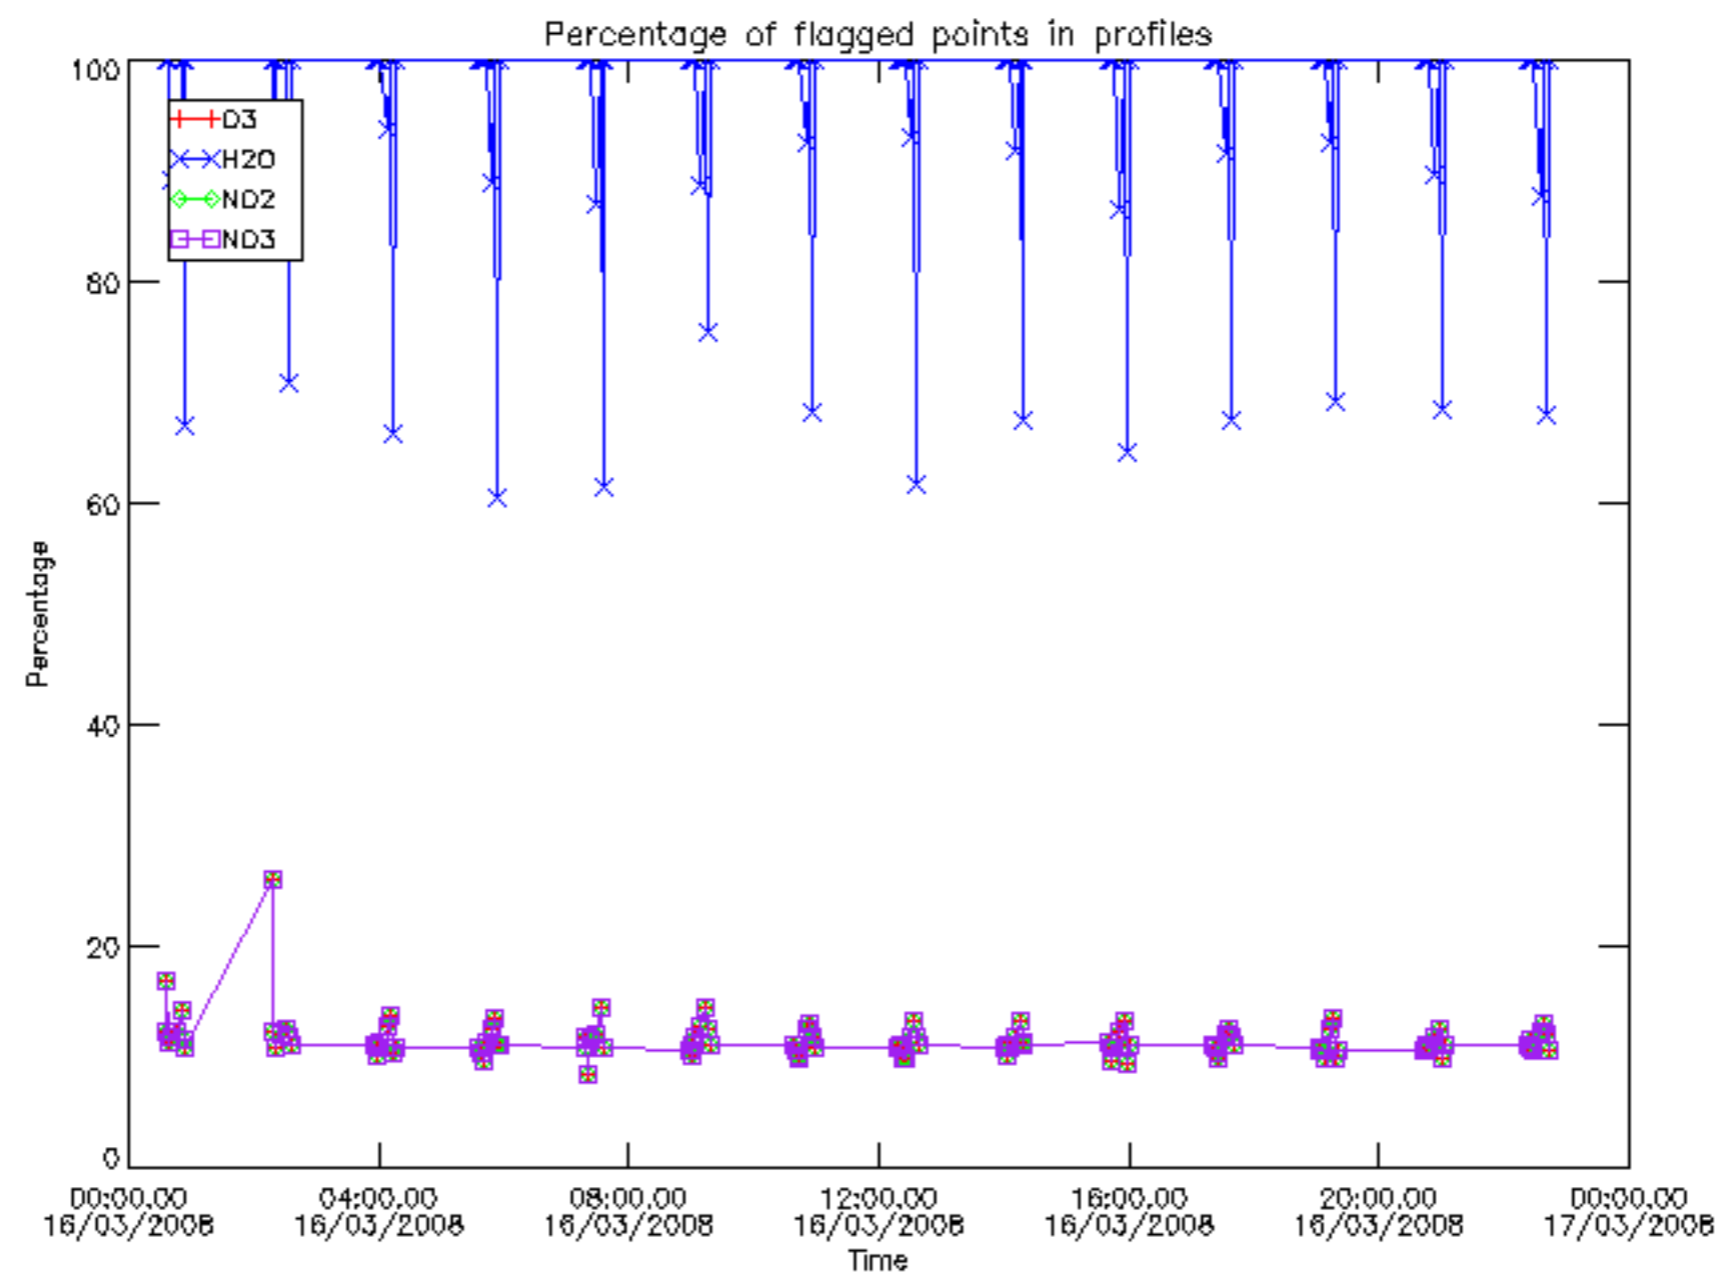

Percentage of flagged data per D3 profile

Percentage of flagged data per H2O profile