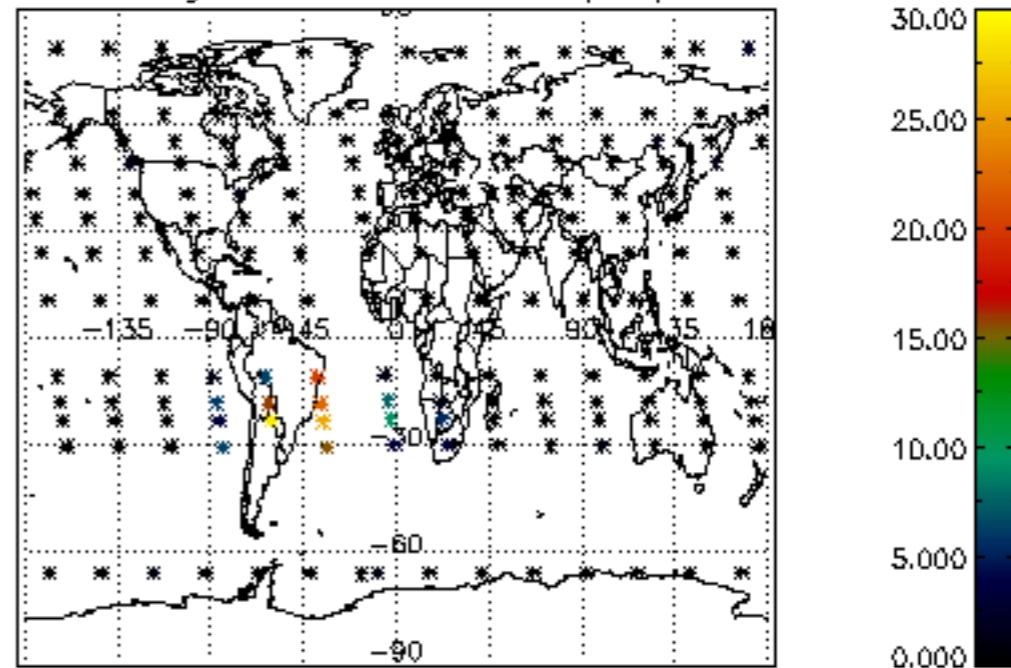

Percentage of datation errors per profile

Percentage of saturation errors per profile