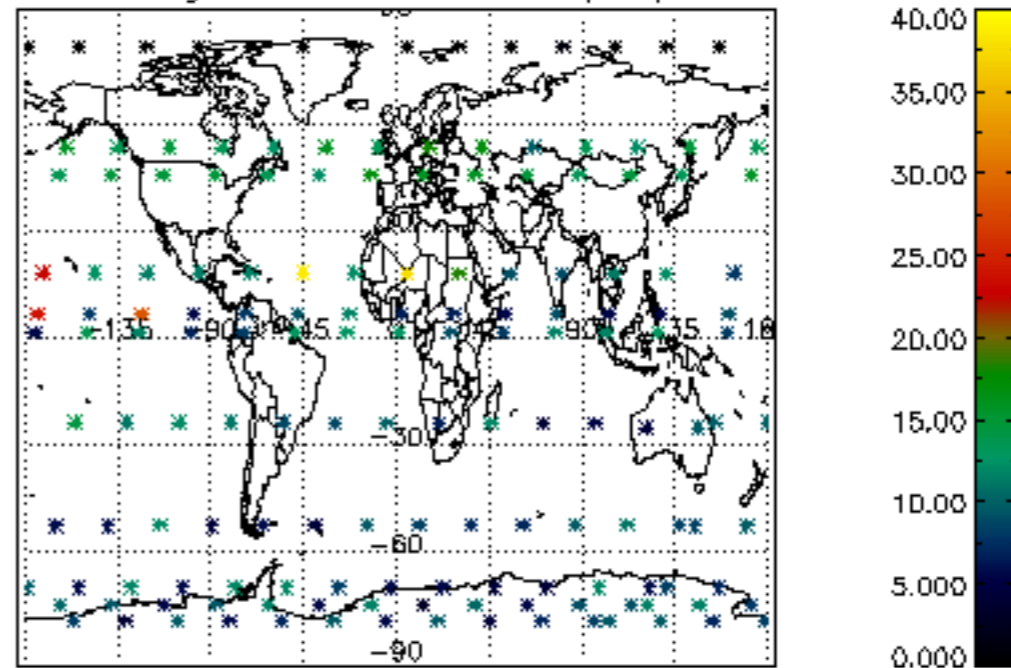

Percentage of saturation errors per profile