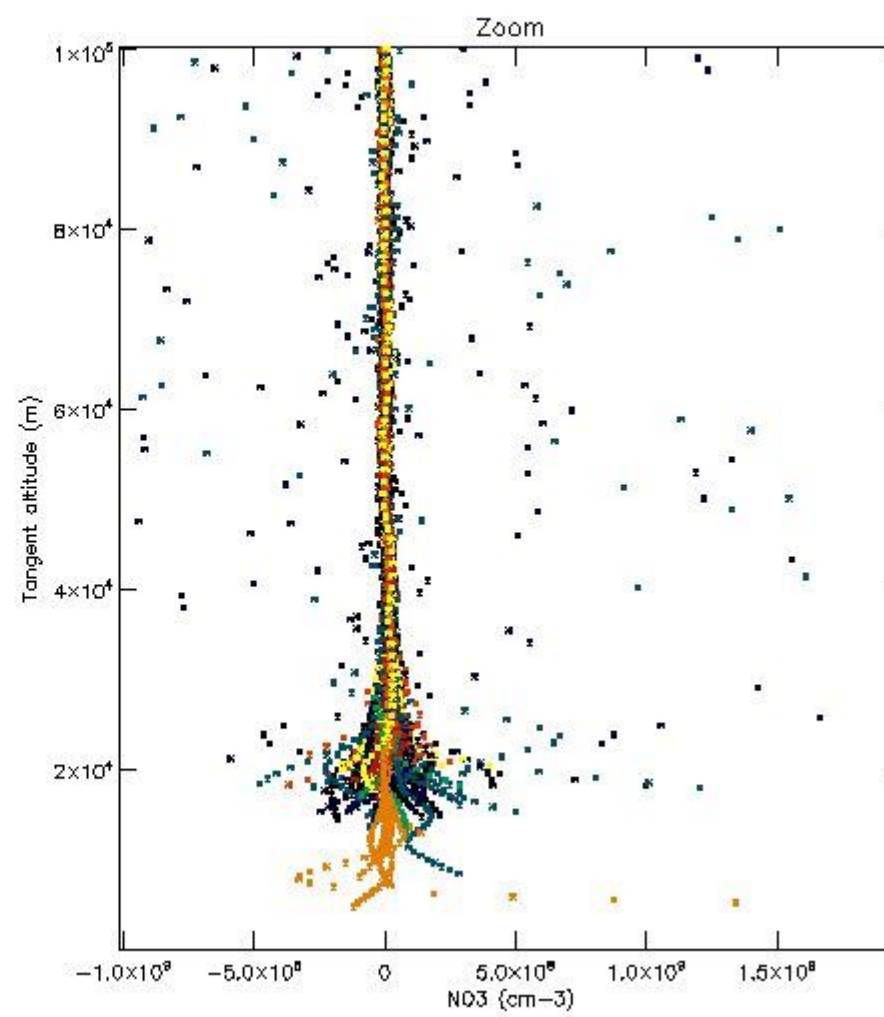

5.4 Plot ozone profiles where STD < 10% (dark without errors)

The colorbar represents the latitude.

5.5 Plot ozone profiles where STD < 5% (dark without errors)

The colorbar represents the latitude.

5.6 Plot NO₂ profiles for all STD (dark without errors)

The colorbar represents the latitude.

5.7 Plot NO3 profiles for all STD (dark without errors)

The colorbar represents the latitude.

5.8 Plot H₂O profiles for all STD (only for occultations of stars 1,2,3,4,13,14,16,26,63 dark without errors)