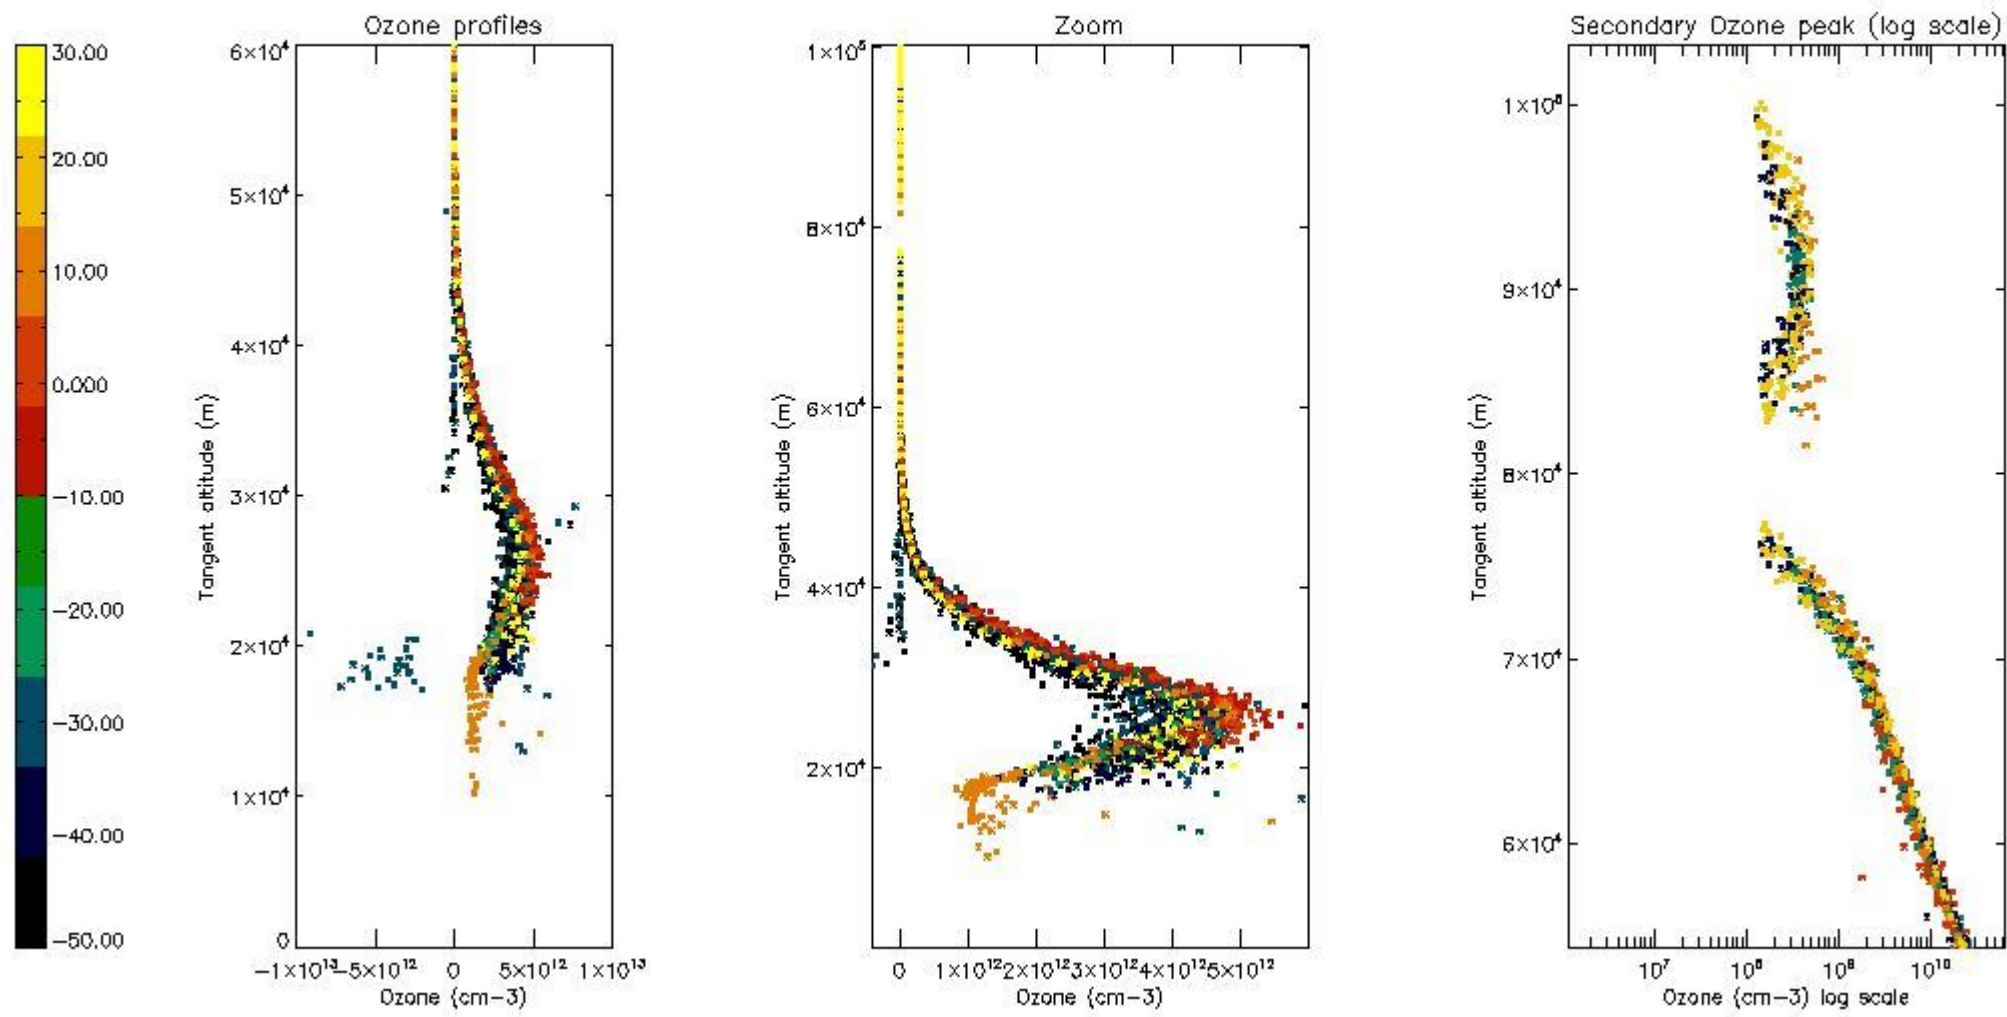

STD < 10	12
STD < 5	8

5.2 Plot ozone profiles for all STD (dark without errors)

The colorbar represents the latitude.

5.3 Plot ozone profiles where STD < 20% (dark without errors)

The colorbar represents the latitude.