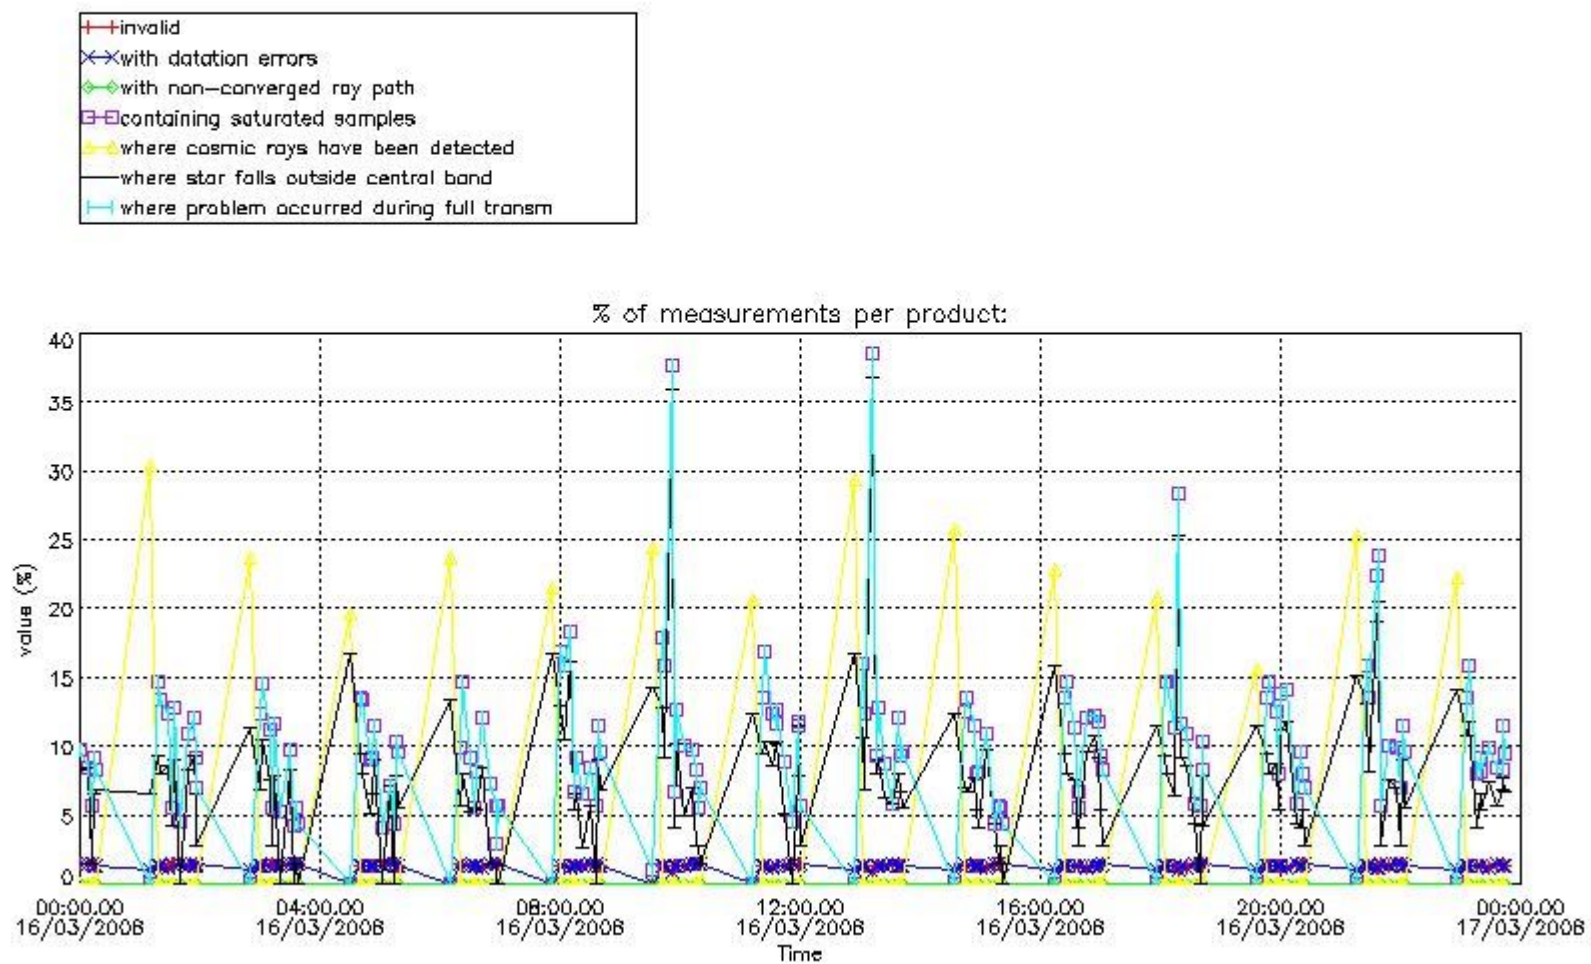

4.2 Plot quality information per product coming from level 1b processing (world map)

4.2.1 Plot level 1 quality information per product (world map): ENVISAT ASCENDING passes