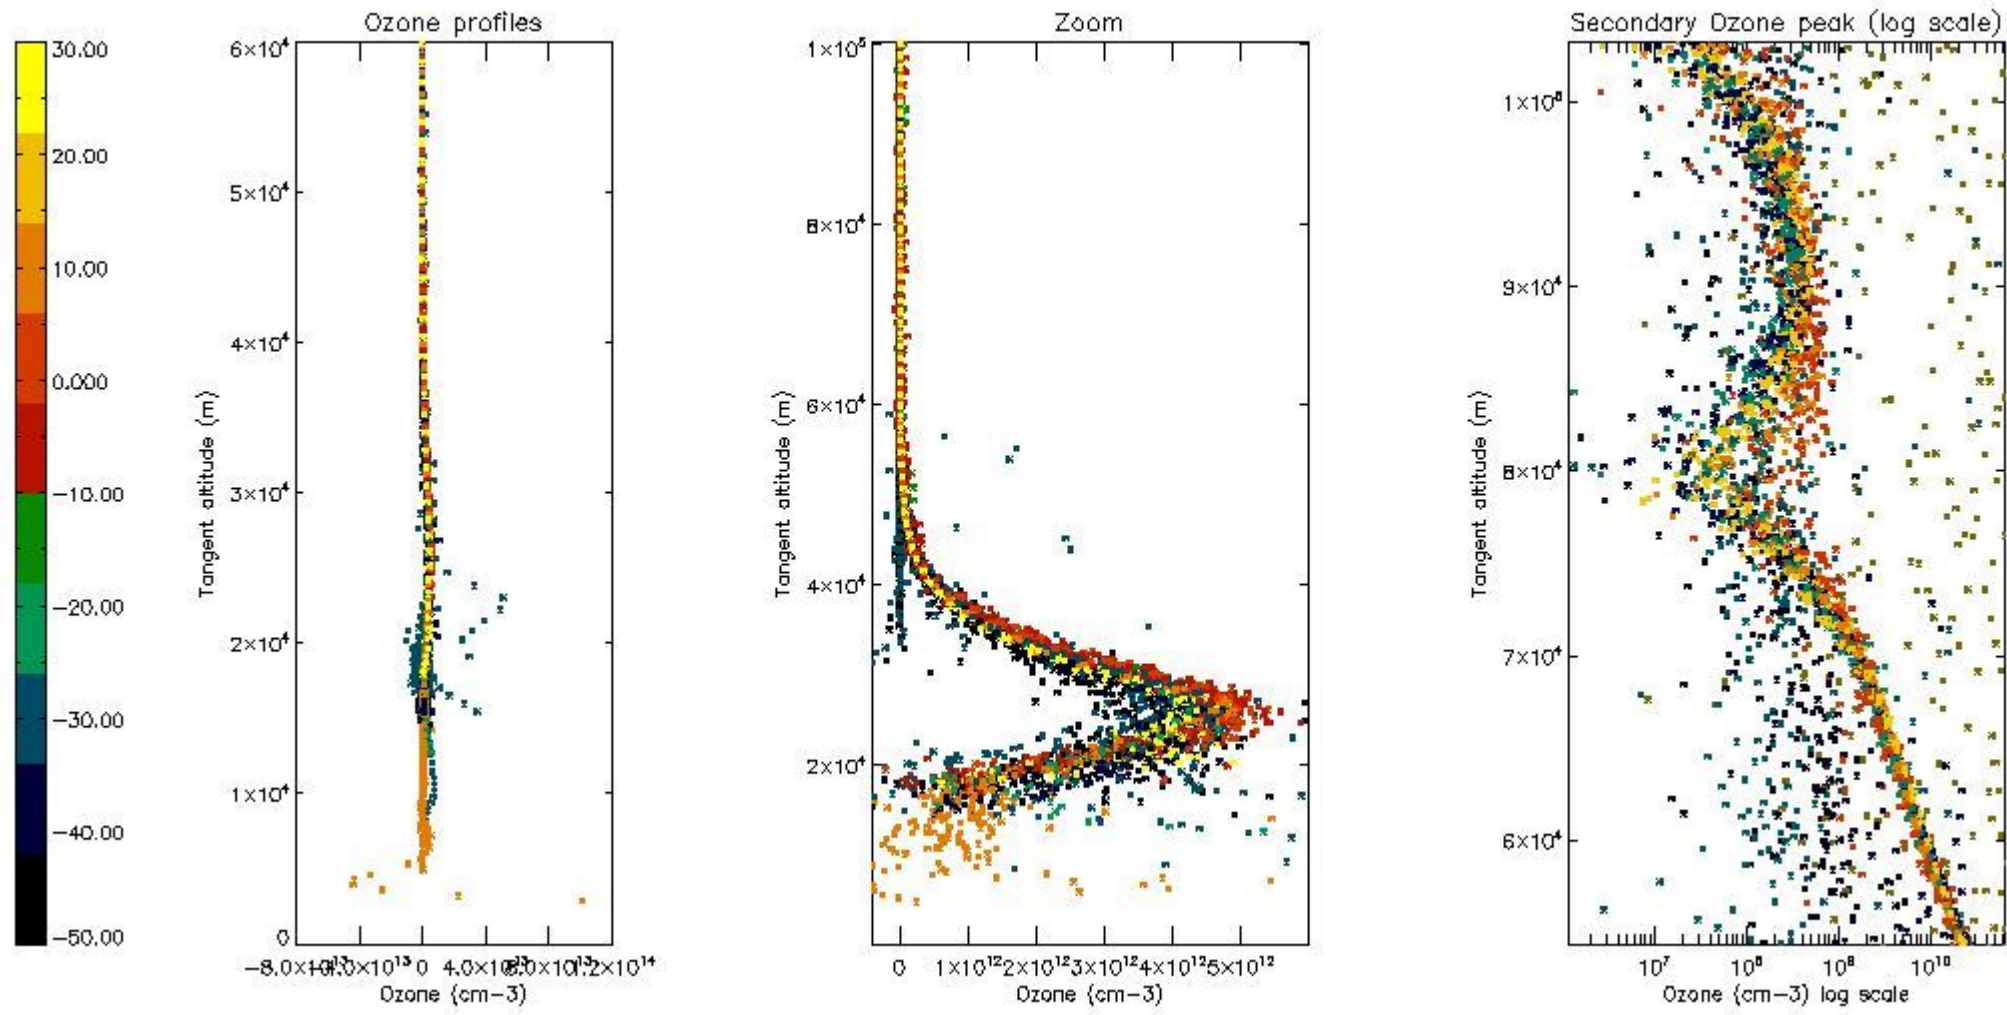

STD < 10	12
STD < 5	8

5.2 Plot ozone profiles for all STD (dark without errors)

The colorbar represents the latitude.

5.3 Plot ozone profiles where STD < 20% (dark without errors)

The colorbar represents the latitude.