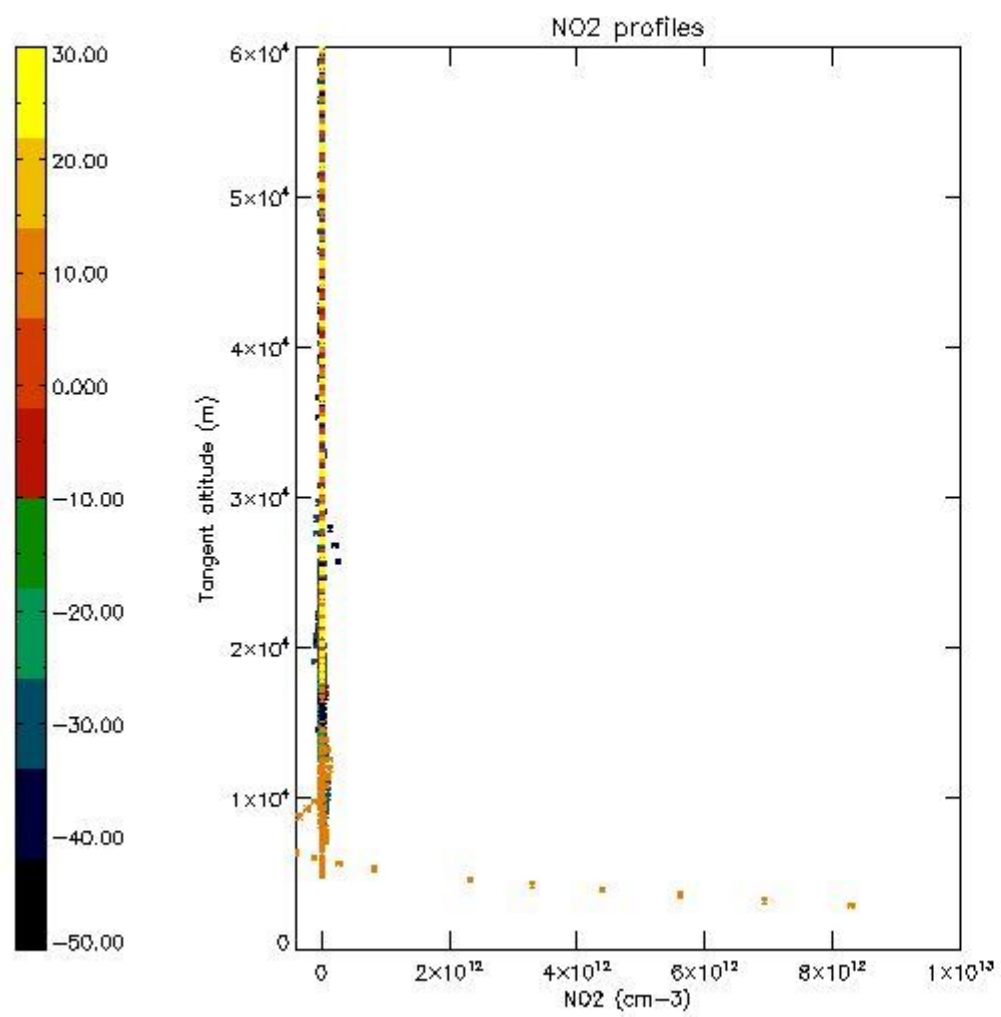

5.4 Plot ozone profiles where STD < 10% (dark without errors)

The colorbar represents the latitude.

5.5 Plot ozone profiles where STD < 5% (dark without errors)

The colorbar represents the latitude.

5.6 Plot NO₂ profiles for all STD (dark without errors)

The colorbar represents the latitude.

5.7 Plot NO3 profiles for all STD (dark without errors)

The colorbar represents the latitude.

5.8 Plot H₂O profiles for all STD (only for occultations of stars 1,2,3,4,13,14,16,26,63 dark without errors)