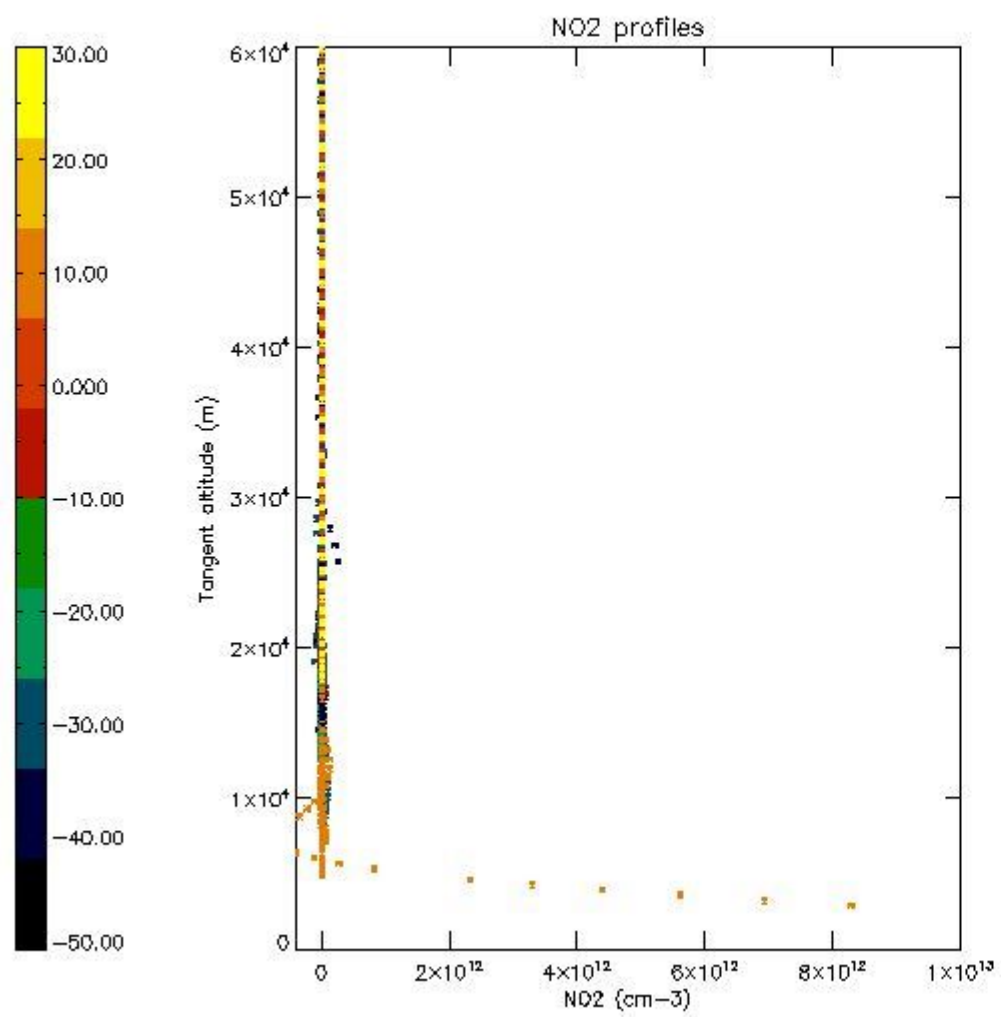

5.7 Plot NO3 profiles for all STD (dark without errors)

The colorbar represents the latitude.