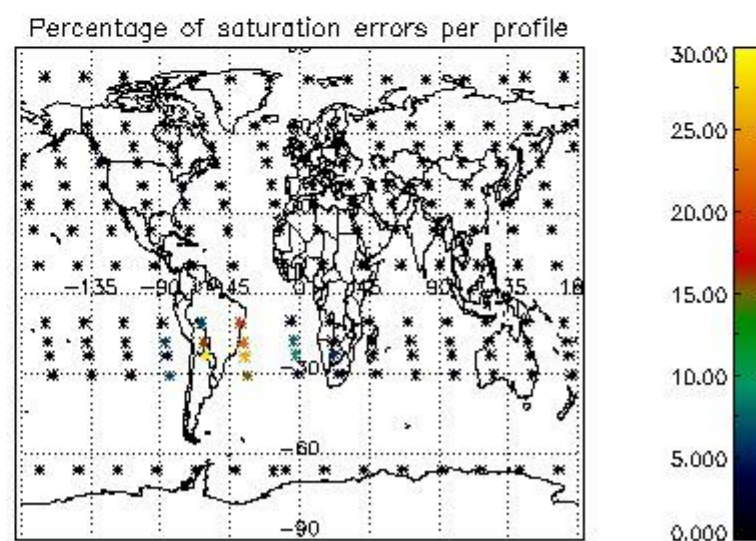

Percentage of flagged data per NO3 profile

4. Level 1 quality information per product

In this section it is plotted some information contained in the Quality Summary data set of the level 2 products that comes from the level 1b processing. Products without errors (error flag in the MPH set to "0") are used.

4.1 Plot quality information per product (time dependant) coming from level 1b processing

4.1.1 Plot level 1 quality information per product (time dependant): ENVISAT ASCENDING passes

4.1.2 Plot level 1 quality information per product (time dependant): ENVI SAT DESCENDING passes

4.2 Plot quality information per product coming from level 1b processing (world map)

4.2.1 Plot level 1 quality information per product (world map): ENVISAT ASCENDING passes

4.2.2 Plot level 1 quality information per product (world map): ENVISAT DESCENDING passes