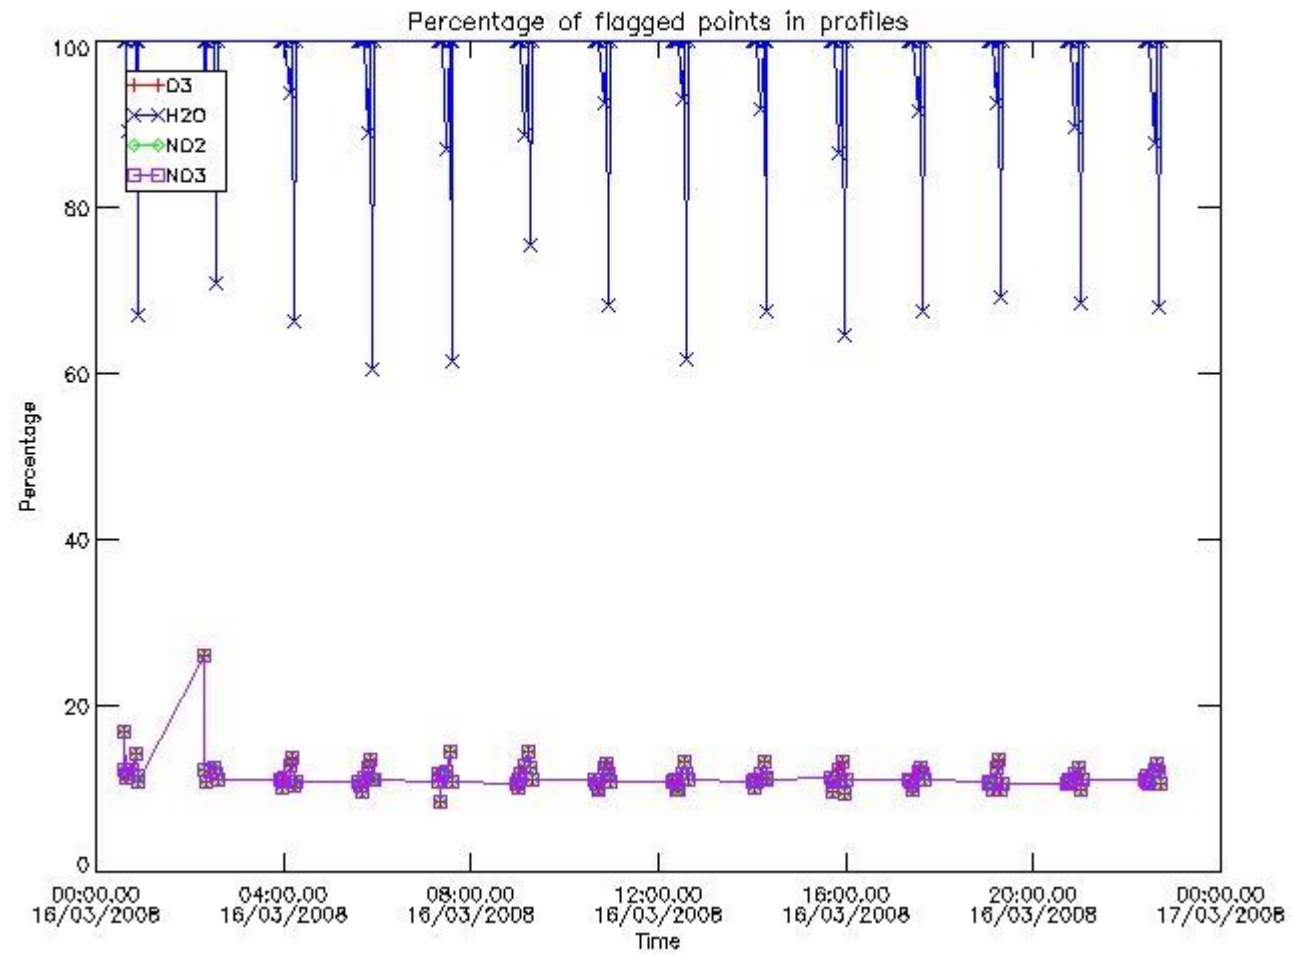

338	GOM_NL__2PRFIN20080316_234119_000000372066_00488_31604_4168.N1	16-MAR-2008 23:41:19	Bright	36.500	19	50Alp Cyg	1.2460	10500.	73	31604	No
339	GOM_NL__2PRFIN20080316_234254_000000392066_00488_31604_4169.N1	16-MAR-2008 23:42:54	Bright	39.000	66	37Gam Cyg	2.2080	5900.0	78	31604	No
340	GOM_NL__2PRFIN20080316_234437_000000372066_00488_31604_4170.N1	16-MAR-2008 23:44:37	Bright	37.000	92	53Eps Cyg	2.5000	4500.0	74	31604	No
341	GOM_NL__2PRFIN20080316_235303_000000482066_00488_31604_4171.N1	16-MAR-2008 23:53:03	Twilight_stray	48.000	11	53Alp Aql	0.76500	8000.0	96	31604	No

3. Quality information per product

In this section it is plotted some information contained in the Quality Summary data set of the level 2 products. Only products in dark limb conditions and without errors (error flag in the MPH set to "0") are used.

3.1 Plot quality information per product (time dependant)

3.2 Plot quality information per product (world map)