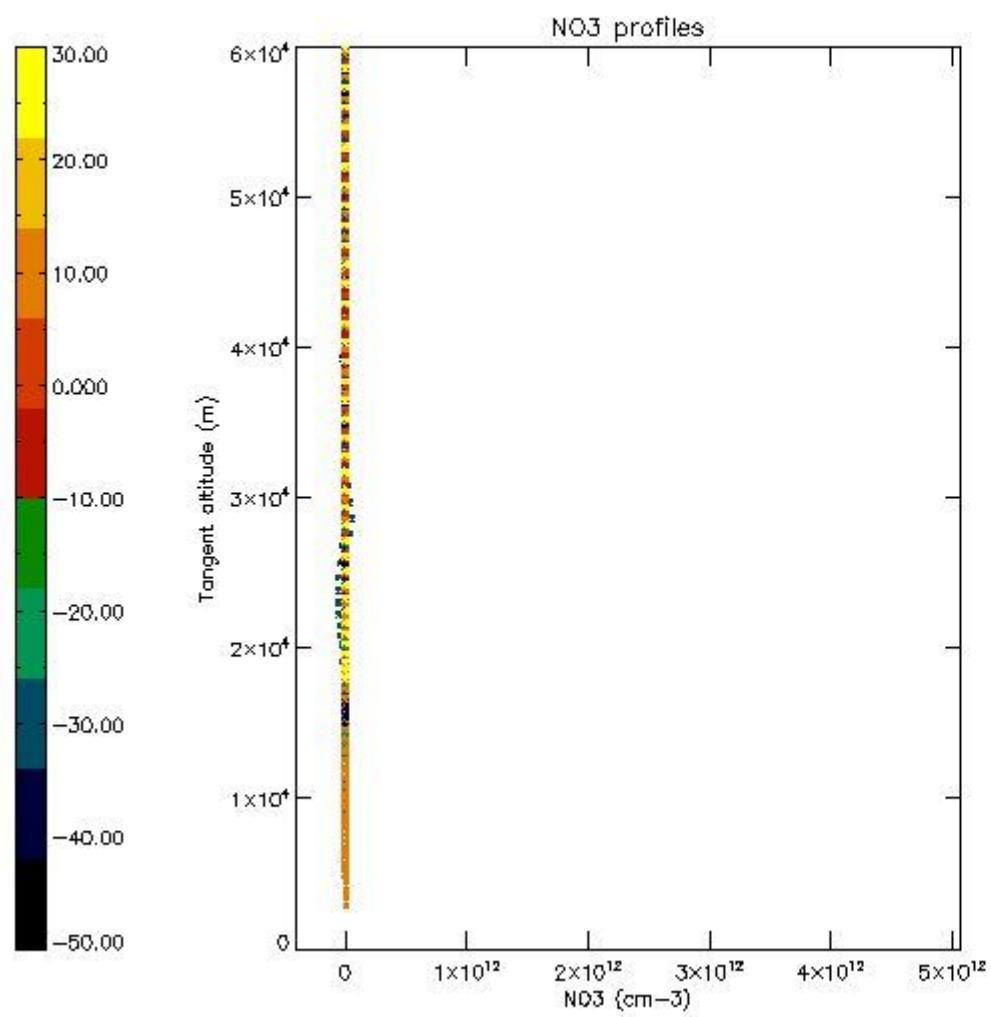

STD < 10	12
STD < 5	8

5.2 Plot ozone profiles for all STD (dark without errors)

The colorbar represents the latitude.

5.3 Plot ozone profiles where STD < 20% (dark without errors)

The colorbar represents the latitude.

5.4 Plot ozone profiles where STD < 10% (dark without errors)

The colorbar represents the latitude.

5.5 Plot ozone profiles where STD < 5% (dark without errors)

The colorbar represents the latitude.

5.6 Plot NO₂ profiles for all STD (dark without errors)

The colorbar represents the latitude.

5.7 Plot NO3 profiles for all STD (dark without errors)

The colorbar represents the latitude.

5.8 Plot H₂O profiles for all STD (only for occultations of stars 1,2,3,4,13,14,16,26,63 dark without errors)