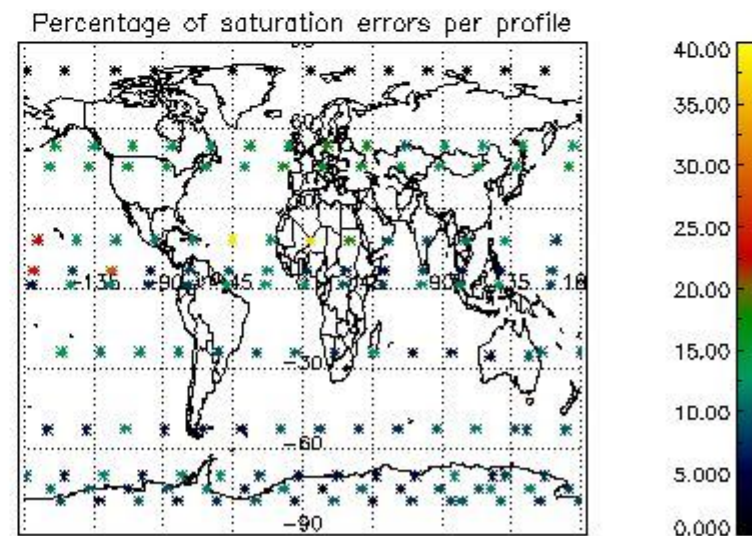

5. Trace gas profiles

5.1 Ozone statistics based on quality of products

The final quality of the products can be "measured" using the STD (Standard Deviation) attached to every point profile. This information is written to the parameter GOM_NL__2P/NL_LOCAL_SPECIES_DENSITY/o3_std of the level 2 products. The table below shows the statistics for given STD ranges.

The statistics are given with respect to the overall valid production:

- Products without fatal errors: GOM_NL__2P/MPH/PRODUCT_ERR=0
- Valid point profile: GOM_NL__2P/NL_LOCAL_SPECIES_DENSITY/pcd(0)=0

The 'Criteria' is applied to valid points of dark limb products:

- Products in dark limb illumination condition: GOM_NL__2P/NL_SUMMARY_QUALITY/obs_ill_cond=0
- Products without fatal errors: GOM_NL__2P/MPH/PRODUCT_ERR=0
- Valid point profile: GOM_NL__2P/NL_LOCAL_SPECIES_DENSITY/pcd(0)=0

So, the table below shows the percentage of dark limb and valid observations for each criteria with respect to the overall valid daily observations.

Criteria	% of total production
All STD	36
STD < 20	16