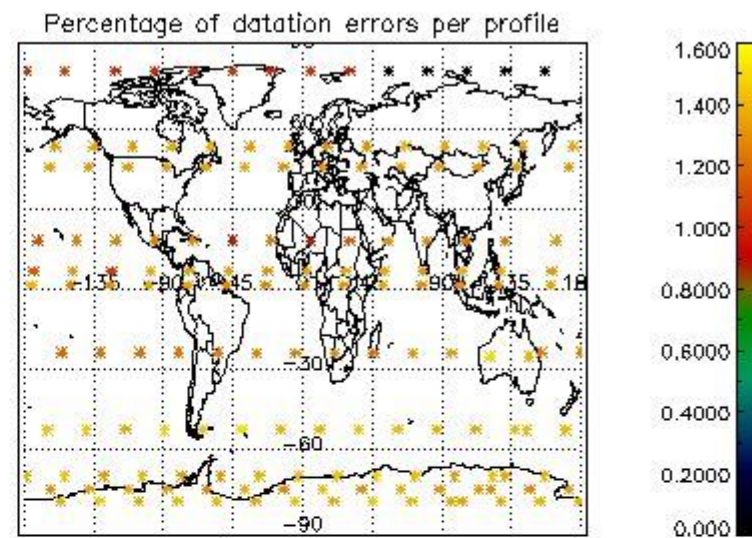

5. Trace gas profiles

5.1 Ozone statistics based on quality of products

The final quality of the products can be "measured" using the STD (Standard Deviation) attached to every point profile. This information is written to the parameter GOM_NL__2P/NL_LOCAL_SPECIES_DENSITY/o3_std of the level 2 products. The table below shows the statistics for given STD ranges.

The statistics are given with respect to the overall valid production:

- Products without fatal errors: GOM_NL__2P/MPH/PRODUCT_ERR=0
- Valid point profile: GOM_NL__2P/NL_LOCAL_SPECIES_DENSITY/pcd(0)=0

The 'Criteria' is applied to valid points of dark limb products:

- Products in dark limb illumination condition: GOM_NL__2P/NL_SUMMARY_QUALITY/obs_ill_cond=0
- Products without fatal errors: GOM_NL__2P/MPH/PRODUCT_ERR=0
- Valid point profile: GOM_NL__2P/NL_LOCAL_SPECIES_DENSITY/pcd(0)=0

So, the table below shows the percentage of dark limb and valid observations for each criteria with respect to the overall valid daily observations.

Criteria	% of total production
All STD	36
STD < 20	16