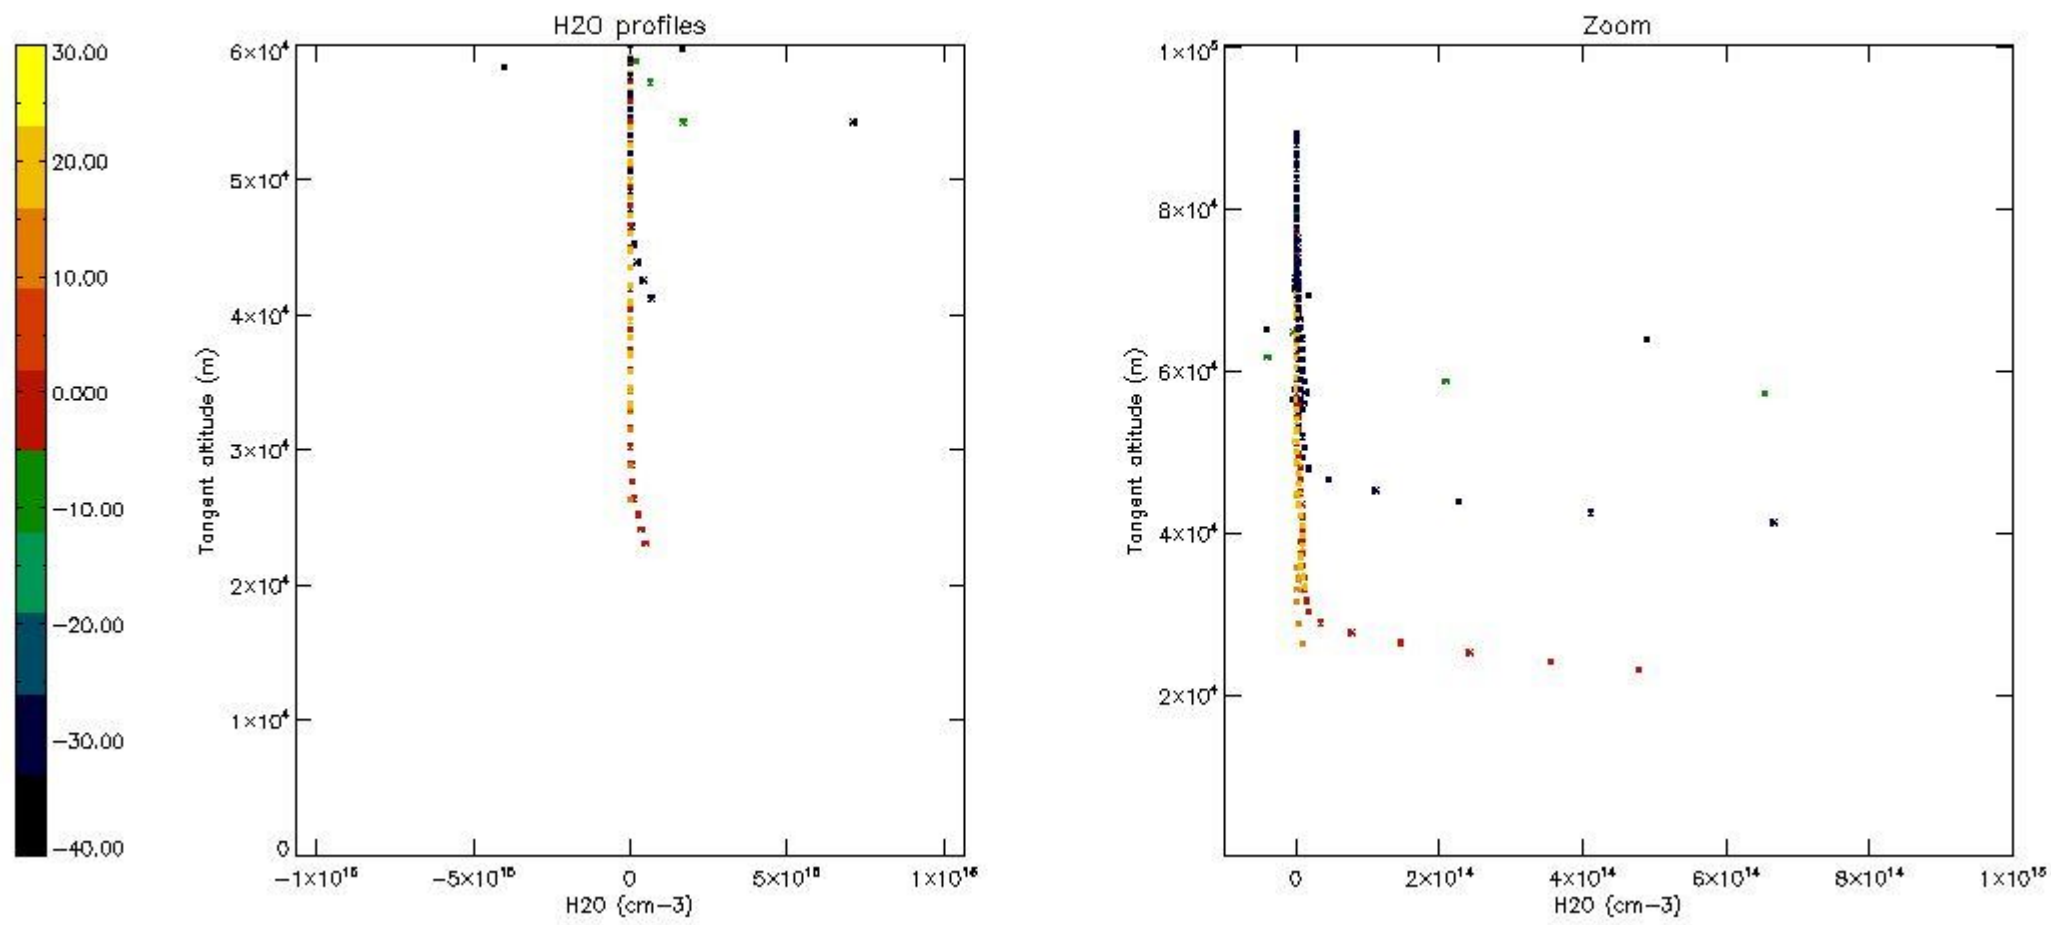

6. Auxiliary Data Files used for the production reported in section 2

The number reported in the third column indicates since which file (see list in section 2) the corresponding auxiliary file has been used. The fourth column is the date of those product files.

Type	Auxiliary Filename	Used since product	Used since product date
INST_PHYS_CHARACTERISTICS	GOM_INS_AXVIEC20091111_143220_20030716_120000_20500101_000000	1	16-MAR-2008 00:00:02
LEVEL-2_PROC_CONFIG	GOM_PR2_AXVIEC20091111_152718_20020301_000000_20500101_000000	1	16-MAR-2008 00:00:02
CROSS_SECTIONS_FILE	GOM_CRS_AXVIEC20091111_154832_20020301_000000_20500101_000000	1	16-MAR-2008 00:00:02