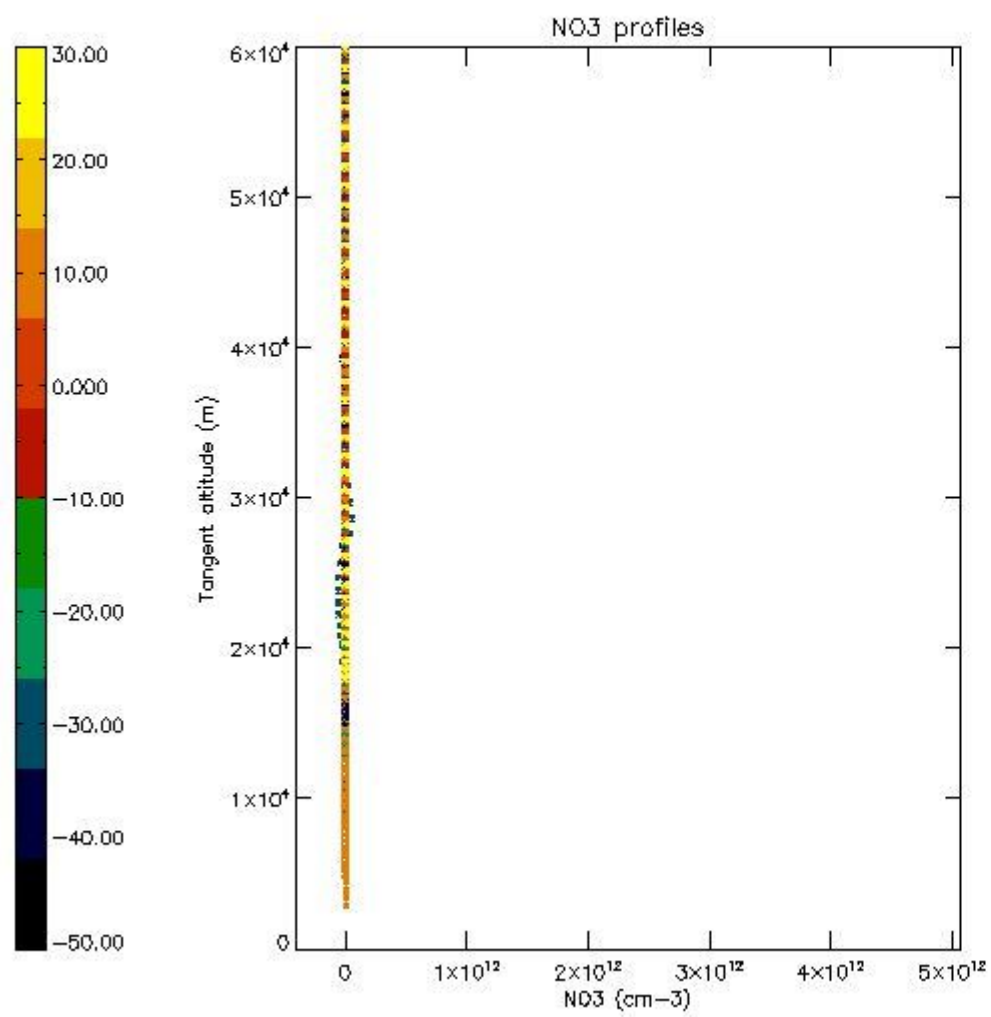

5.8 Plot H₂O profiles for all STD (only for occultations of stars 1,2,3,4,13,14,16,26,63 dark without errors)

The colorbar represents the latitude.