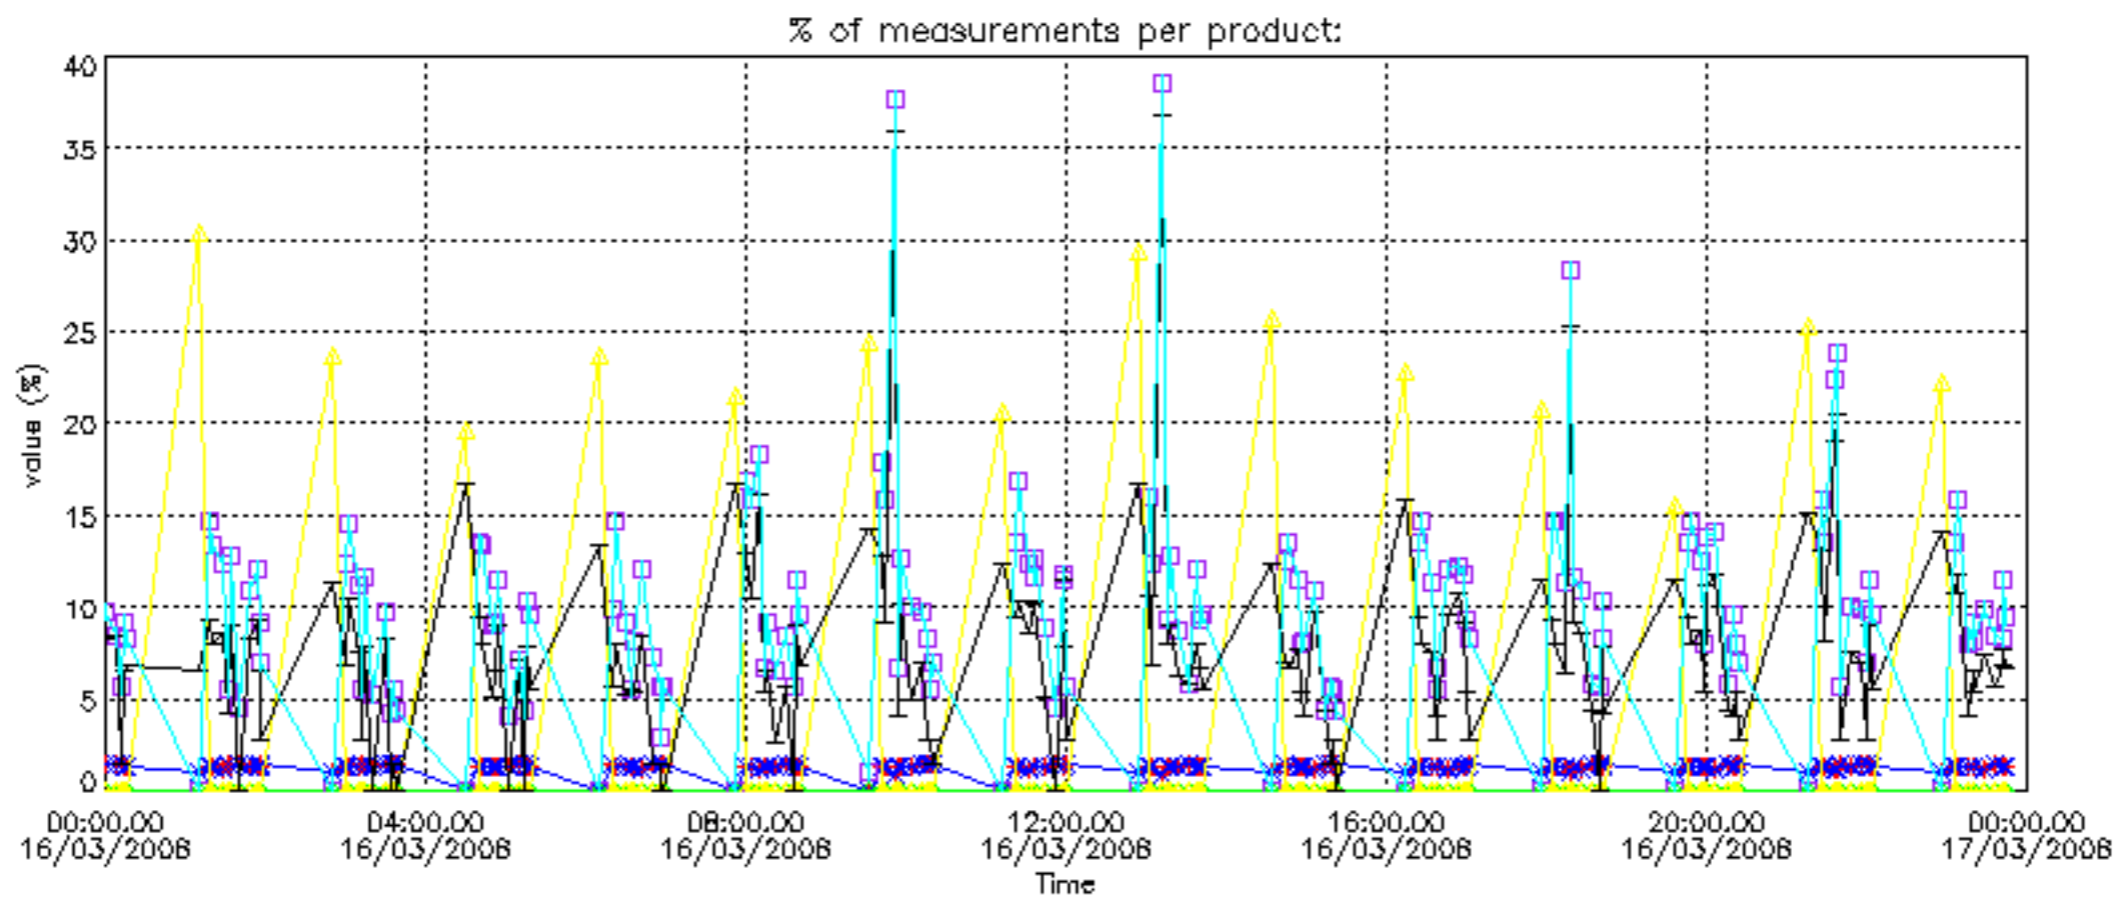

Percentage of cosmic ray hits per profile

Percentage of datation errors per profile