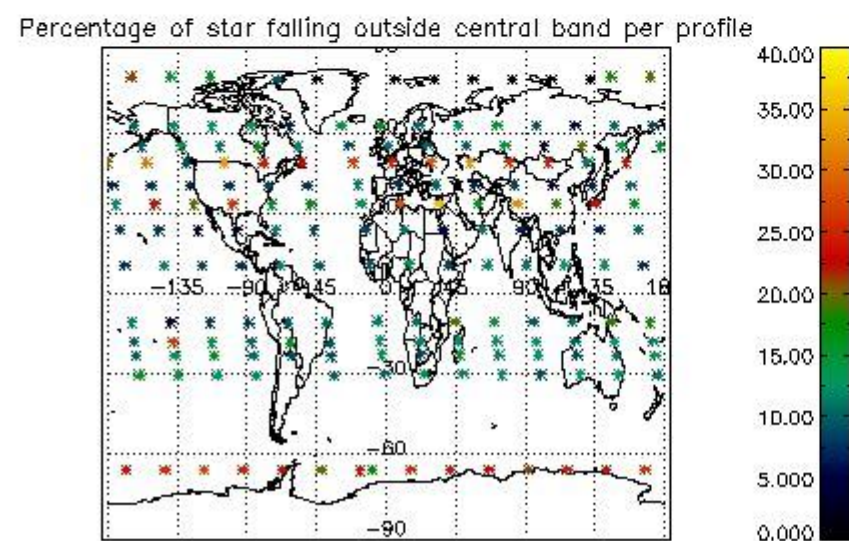

4.1 Plot quality information per product (time dependant) coming from level 1b processing

4.1.1 Plot level 1 quality information per product (time dependant): ENVISAT ASCENDING passes

4.1.2 Plot level 1 quality information per product (time dependant): ENVI SAT DESCENDING passes

4.2 Plot quality information per product coming from level 1b processing (world map)

4.2.1 Plot level 1 quality information per product (world map): ENVISAT ASCENDING passes

4.2.2 Plot level 1 quality information per product (world map): ENVISAT DESCENDING passes