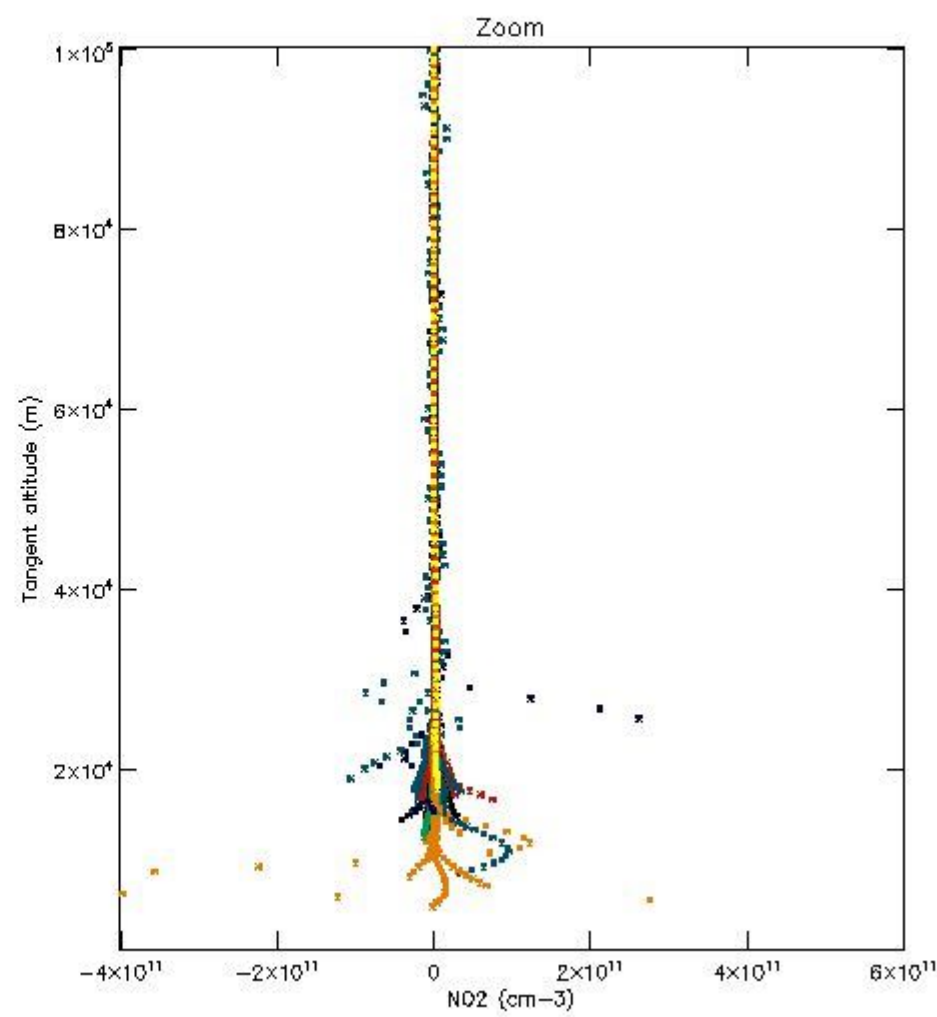

5.4 Plot ozone profiles where STD < 10% (dark without errors)

The colorbar represents the latitude.

5.5 Plot ozone profiles where STD < 5% (dark without errors)

The colorbar represents the latitude.

5.6 Plot NO₂ profiles for all STD (dark without errors)

The colorbar represents the latitude.

5.7 Plot NO3 profiles for all STD (dark without errors)

The colorbar represents the latitude.

5.8 Plot H₂O profiles for all STD (only for occultations of stars 1,2,3,4,13,14,16,26,63 dark without errors)