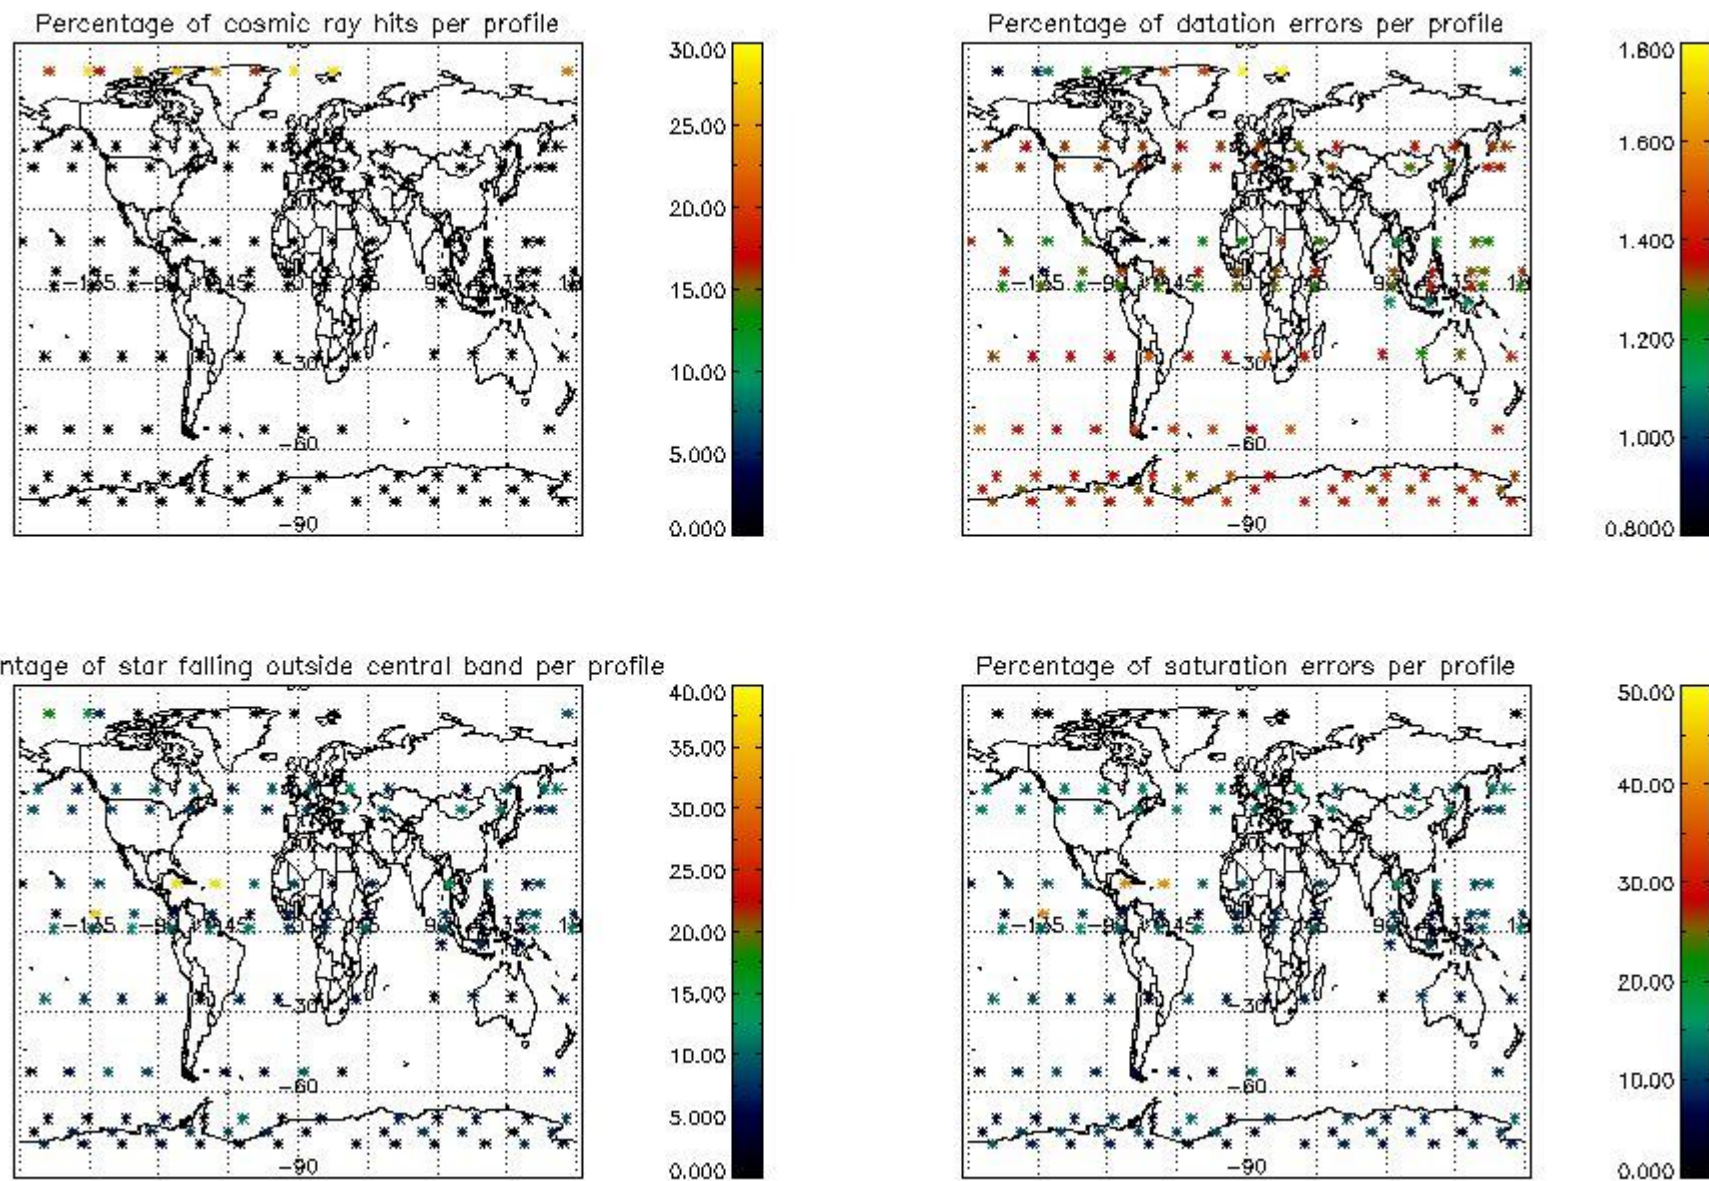

Percentage of flagged data per NO3 profile

4. Level 1 quality information per product

In this section it is plotted some information contained in the Quality Summary data set of the level 2 products that comes from the level 1b processing. Products without errors (error flag in the MPH set to "0") are used.

4.1 Plot quality information per product (time dependant) coming from level 1b processing

4.1.1 Plot level 1 quality information per product (time dependant): ENVISAT ASCENDING passes

4.1.2 Plot level 1 quality information per product (time dependant): ENVI SAT DESCENDING passes

4.2 Plot quality information per product coming from level 1b processing (world map)

4.2.1 Plot level 1 quality information per product (world map): ENVISAT ASCENDING passes

4.2.2 Plot level 1 quality information per product (world map): ENVISAT DESCENDING passes