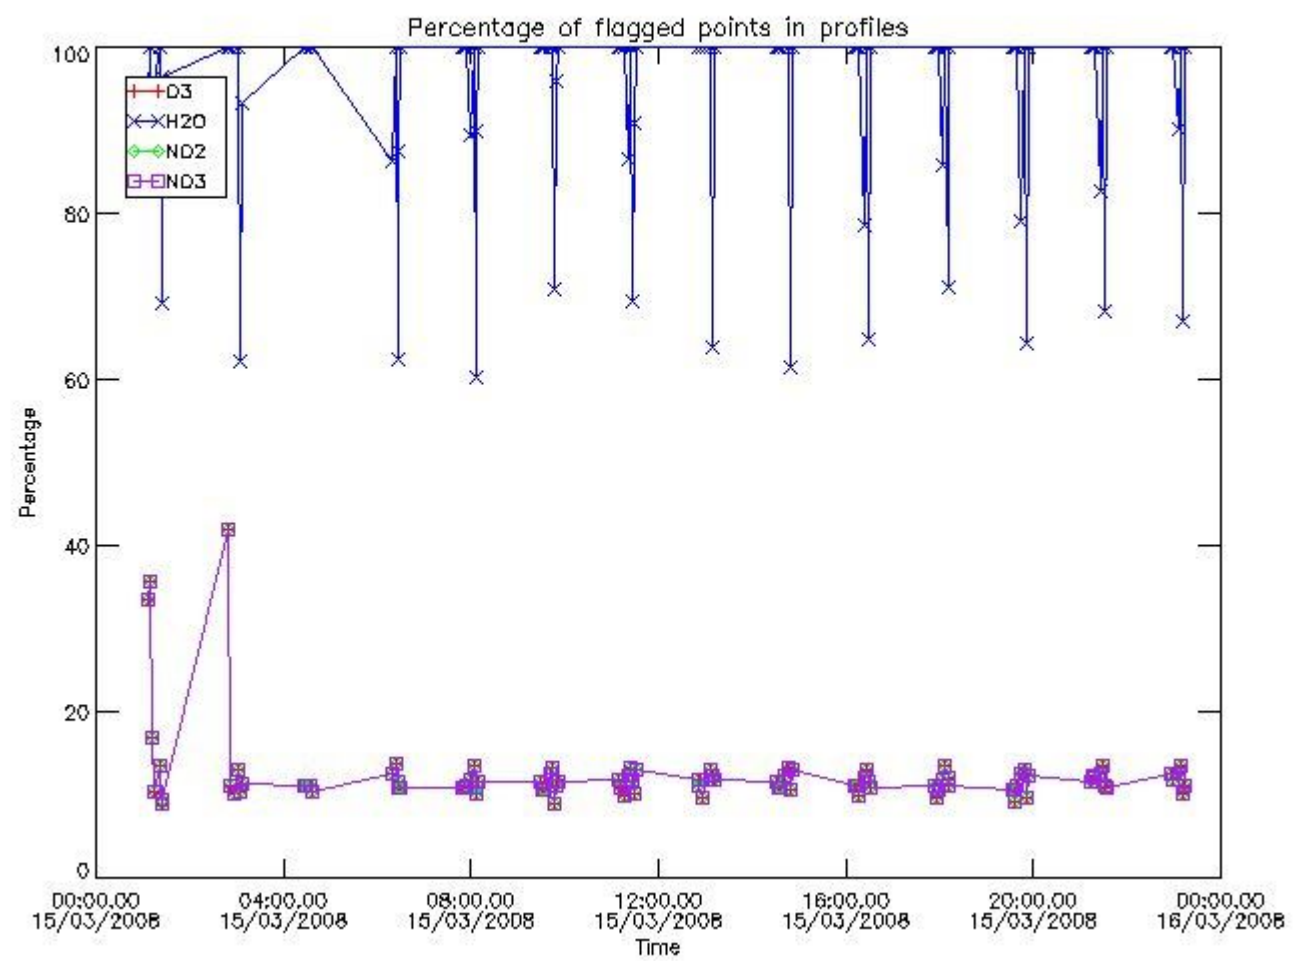

3. Quality information per product

In this section it is plotted some information contained in the Quality Summary data set of the level 2 products. Only products in dark limb conditions and without errors (error flag in the MPH set to "0") are used.

3.1 Plot quality information per product (time dependant)

Percentage of flagged data per O3 profile

Percentage of flagged data per H2O profile