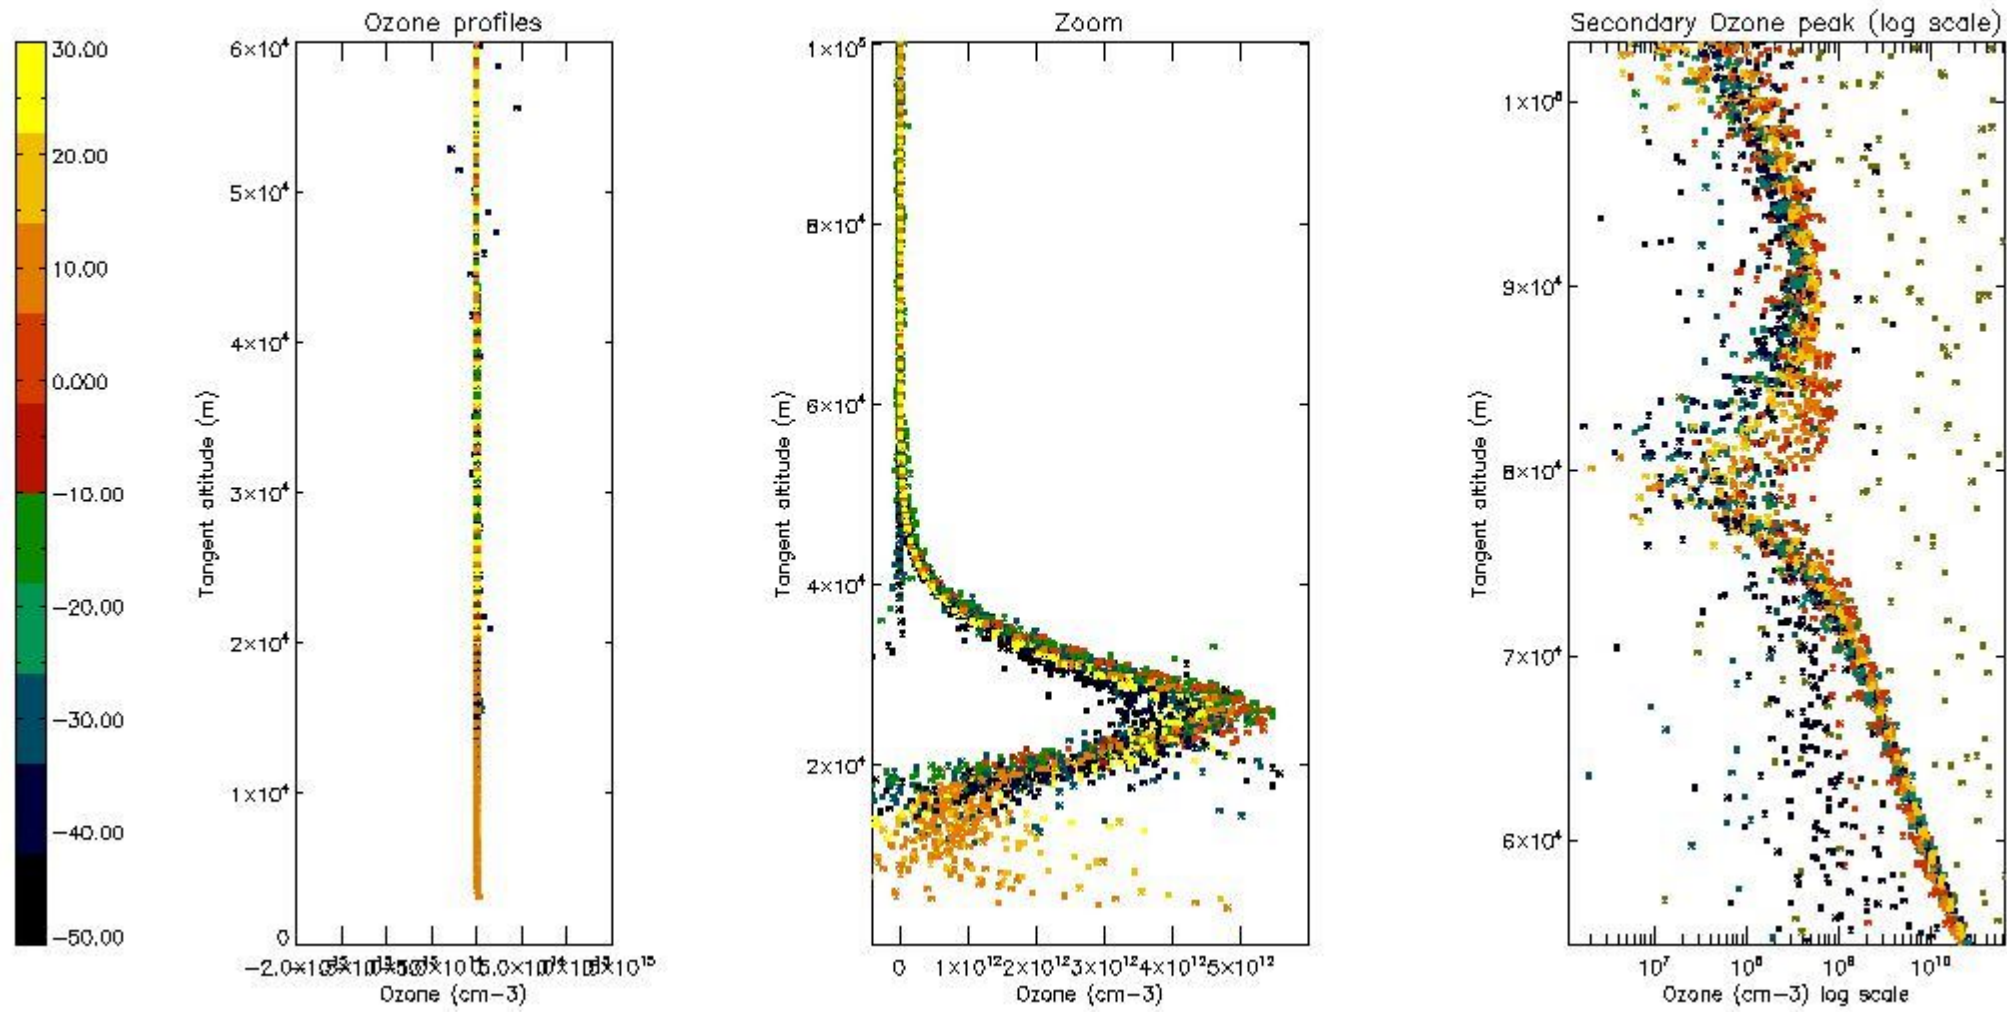

STD < 10	14
STD < 5	10

5.2 Plot ozone profiles for all STD (dark without errors)

The colorbar represents the latitude.

5.3 Plot ozone profiles where STD < 20% (dark without errors)

The colorbar represents the latitude.