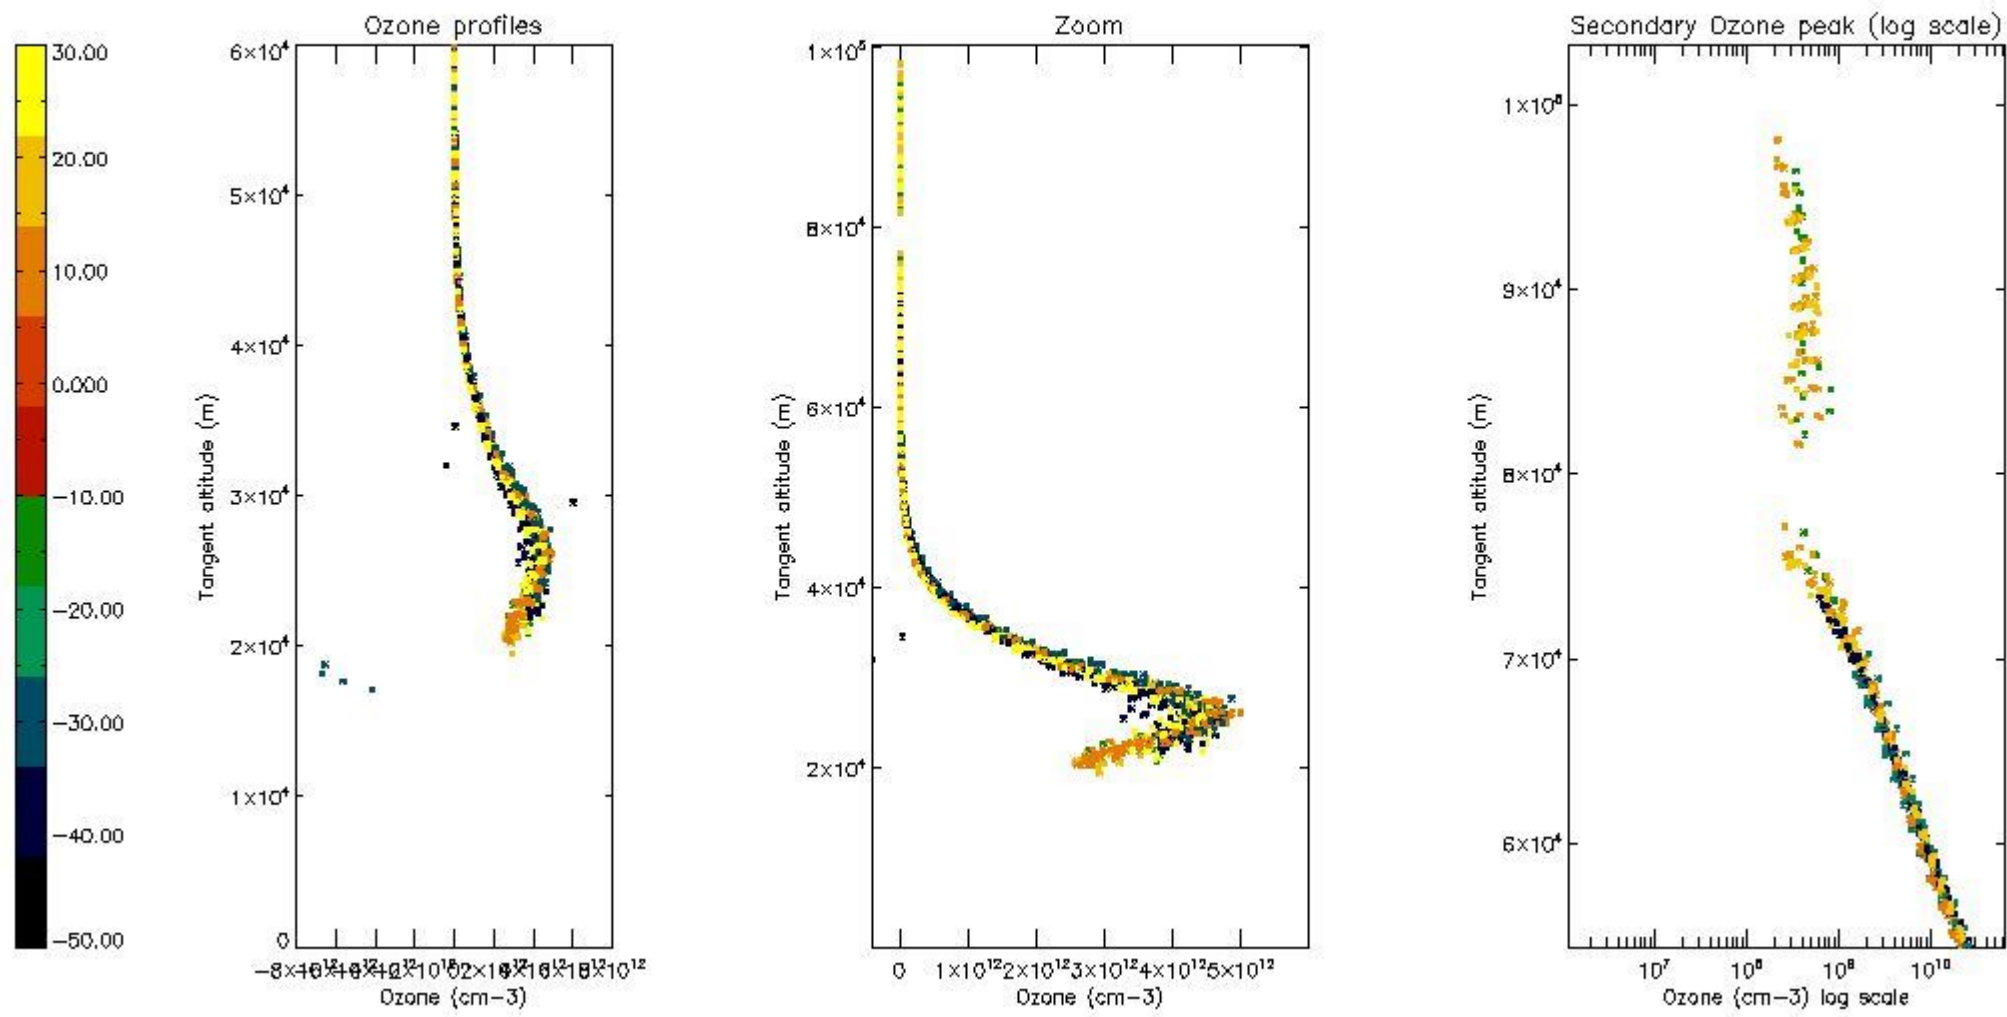

STD < 10	14
STD < 5	10

5.2 Plot ozone profiles for all STD (dark without errors)

The colorbar represents the latitude.

5.3 Plot ozone profiles where STD < 20% (dark without errors)

The colorbar represents the latitude.

5.4 Plot ozone profiles where $STD < 10\%$ (dark without errors)

The colorbar represents the latitude.

5.5 Plot ozone profiles where STD < 5% (dark without errors)

The colorbar represents the latitude.

5.6 Plot NO₂ profiles for all STD (dark without errors)