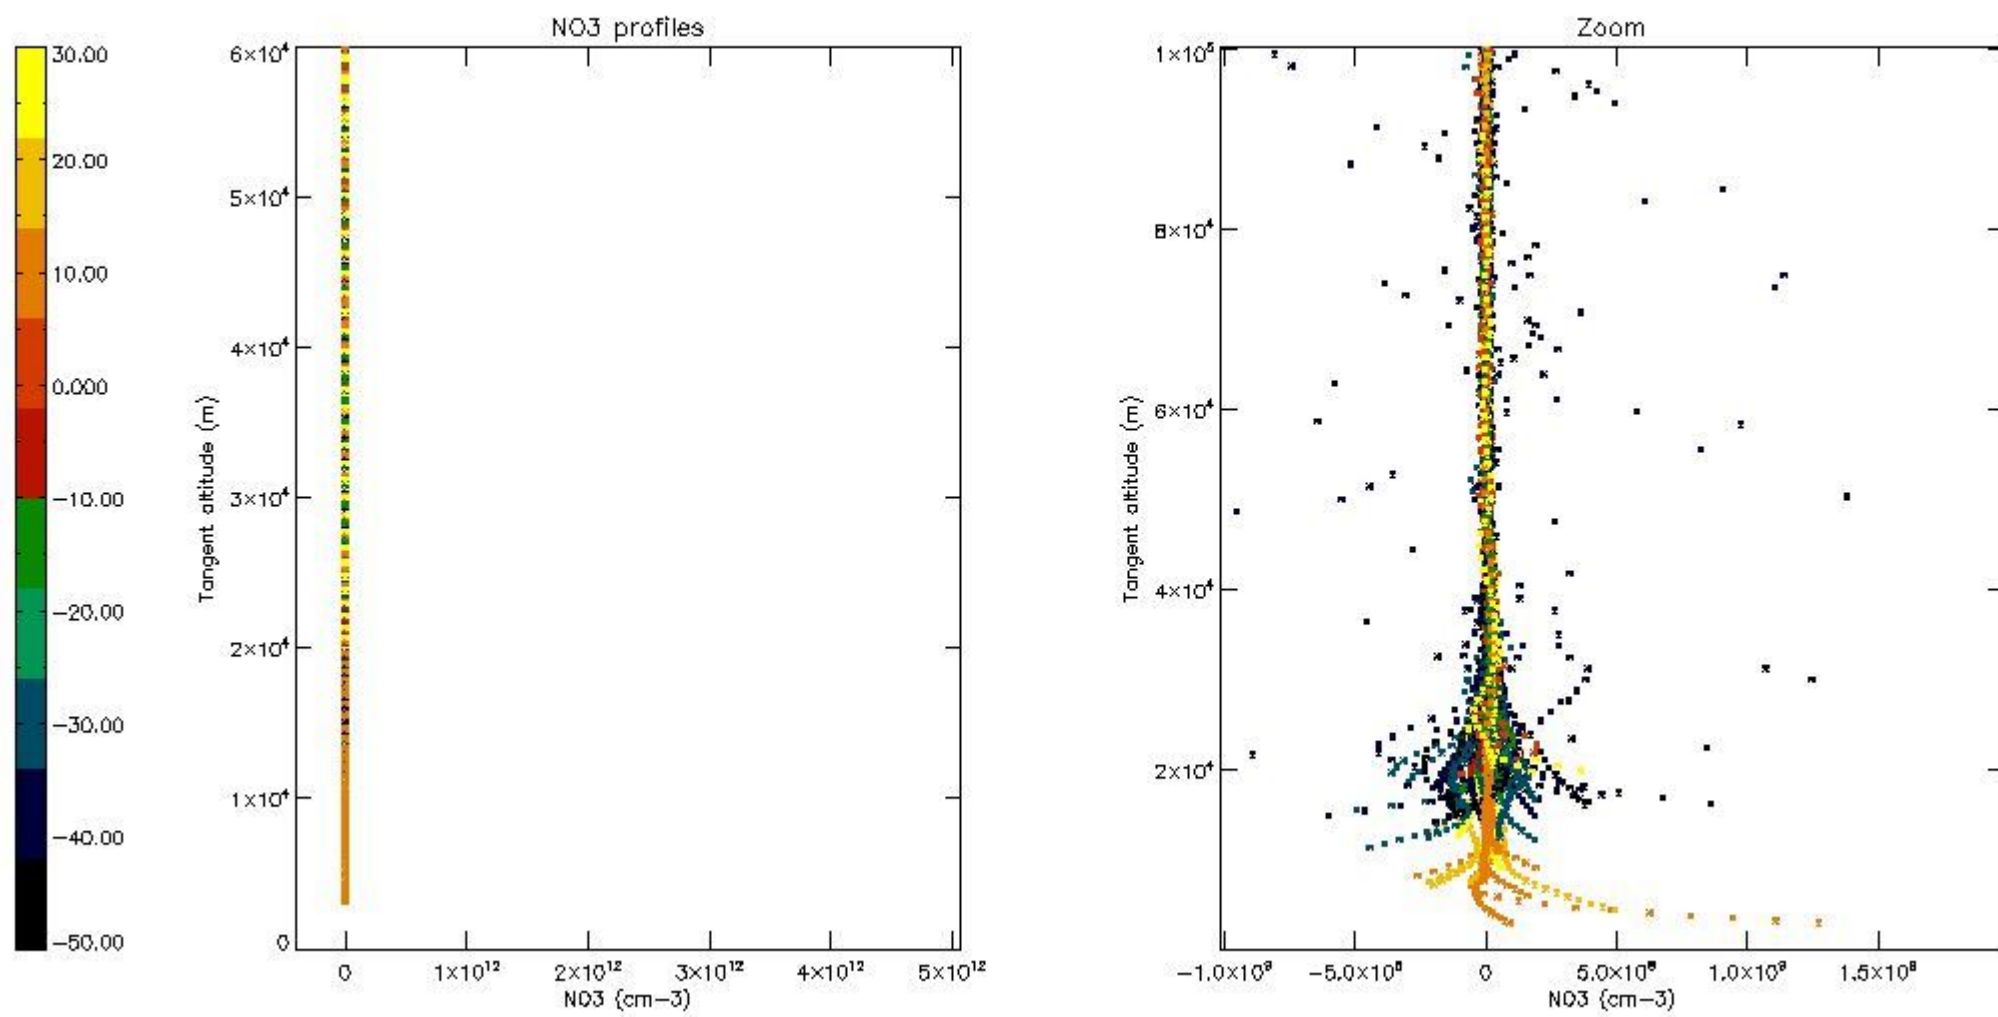

The colorbar represents the latitude.

5.7 Plot NO3 profiles for all STD (dark without errors)

The colorbar represents the latitude.

5.8 Plot H2O profiles for all STD (only for occultations of stars 1,2,3,4,13,14,16,26,63 dark without errors)