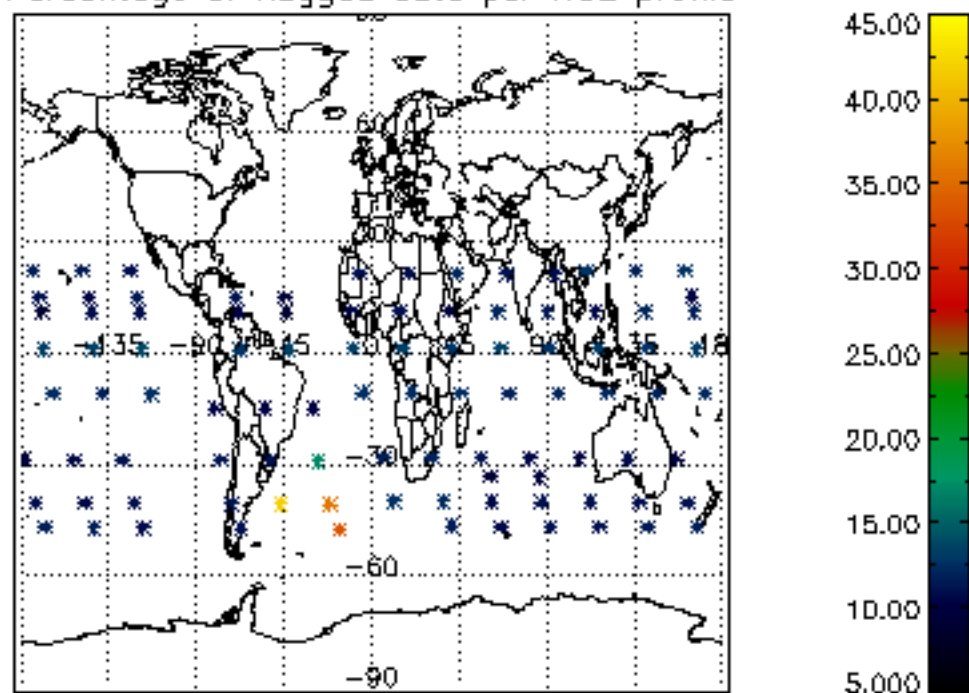

Percentage of flagged data per NO2 profile