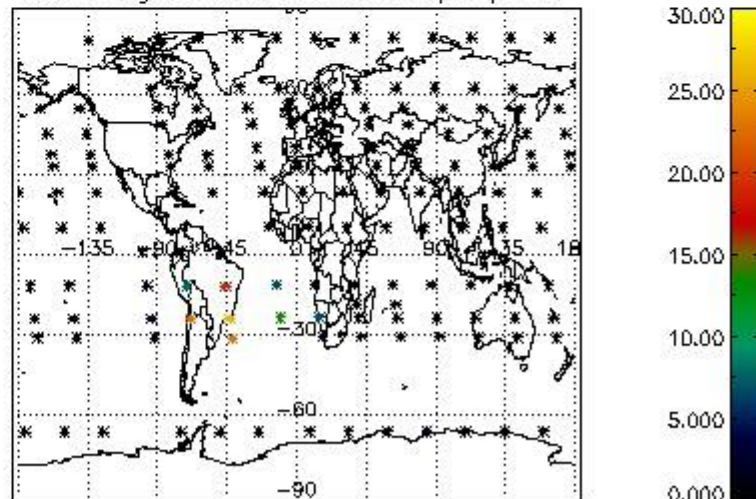

Percentage of saturation errors per profile