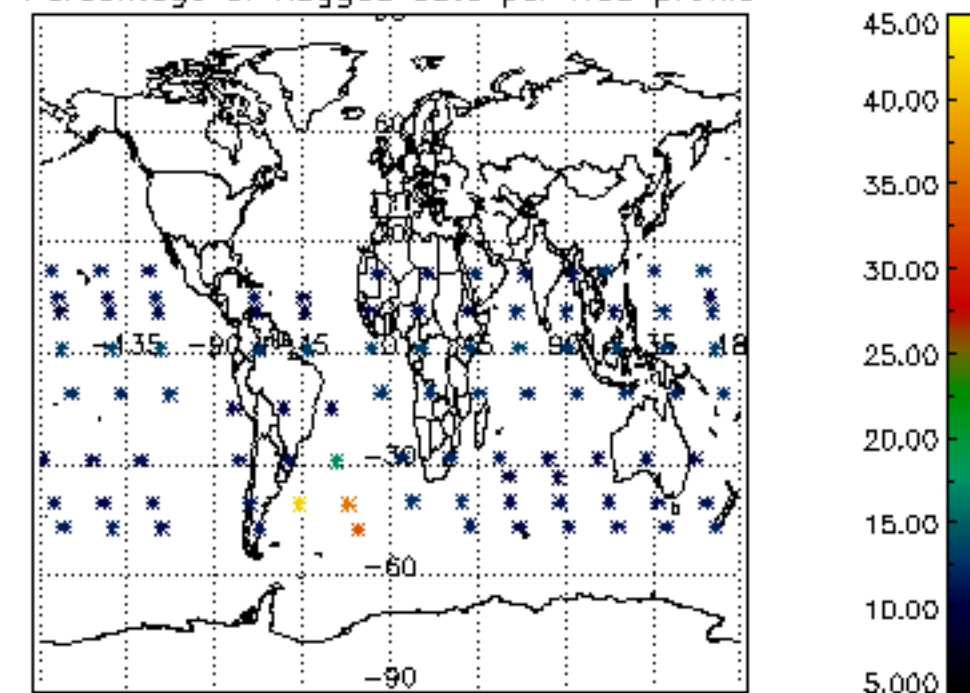

Percentage of flagged data per NO3 profile