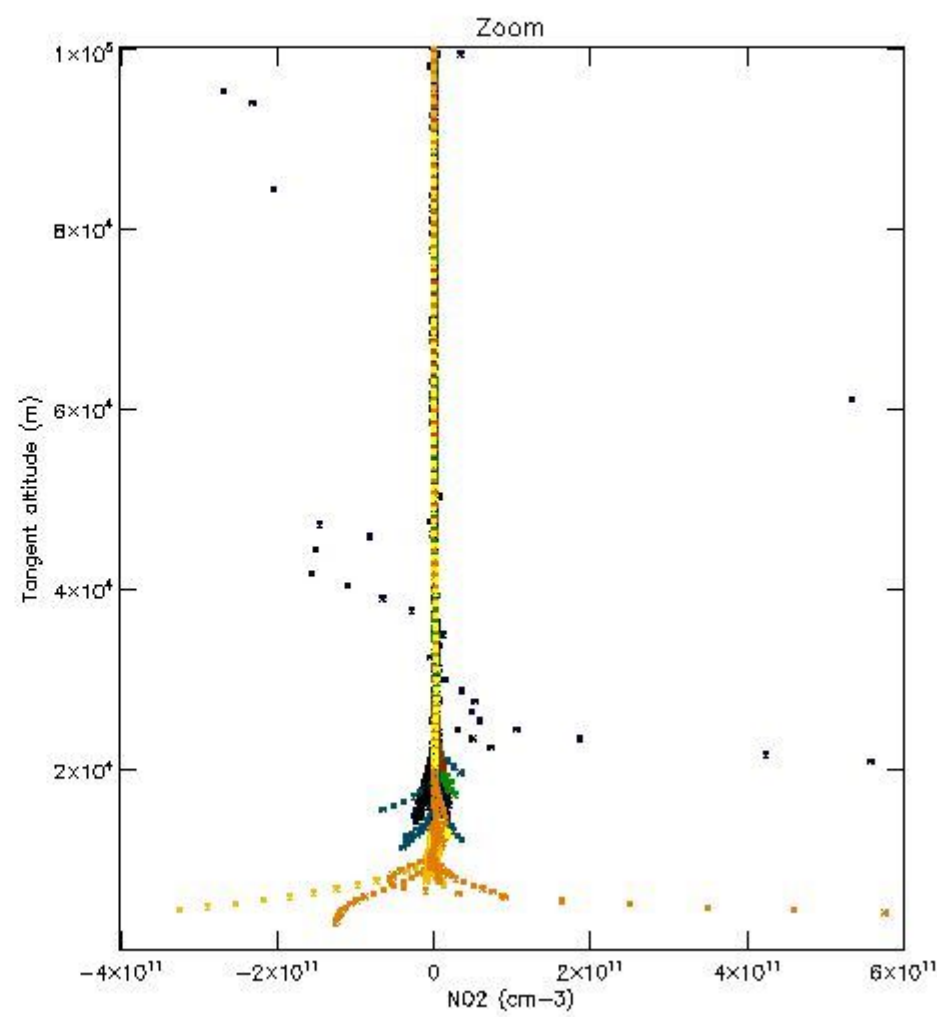

STD < 10	14
STD < 5	10

5.2 Plot ozone profiles for all STD (dark without errors)

The colorbar represents the latitude.

5.3 Plot ozone profiles where STD < 20% (dark without errors)

The colorbar represents the latitude.

5.4 Plot ozone profiles where $STD < 10\%$ (dark without errors)

The colorbar represents the latitude.

5.5 Plot ozone profiles where STD < 5% (dark without errors)

The colorbar represents the latitude.

5.6 Plot NO₂ profiles for all STD (dark without errors)

The colorbar represents the latitude.

5.7 Plot NO3 profiles for all STD (dark without errors)

The colorbar represents the latitude.

5.8 Plot H2O profiles for all STD (only for occultations of stars 1,2,3,4,13,14,16,26,63 dark without errors)