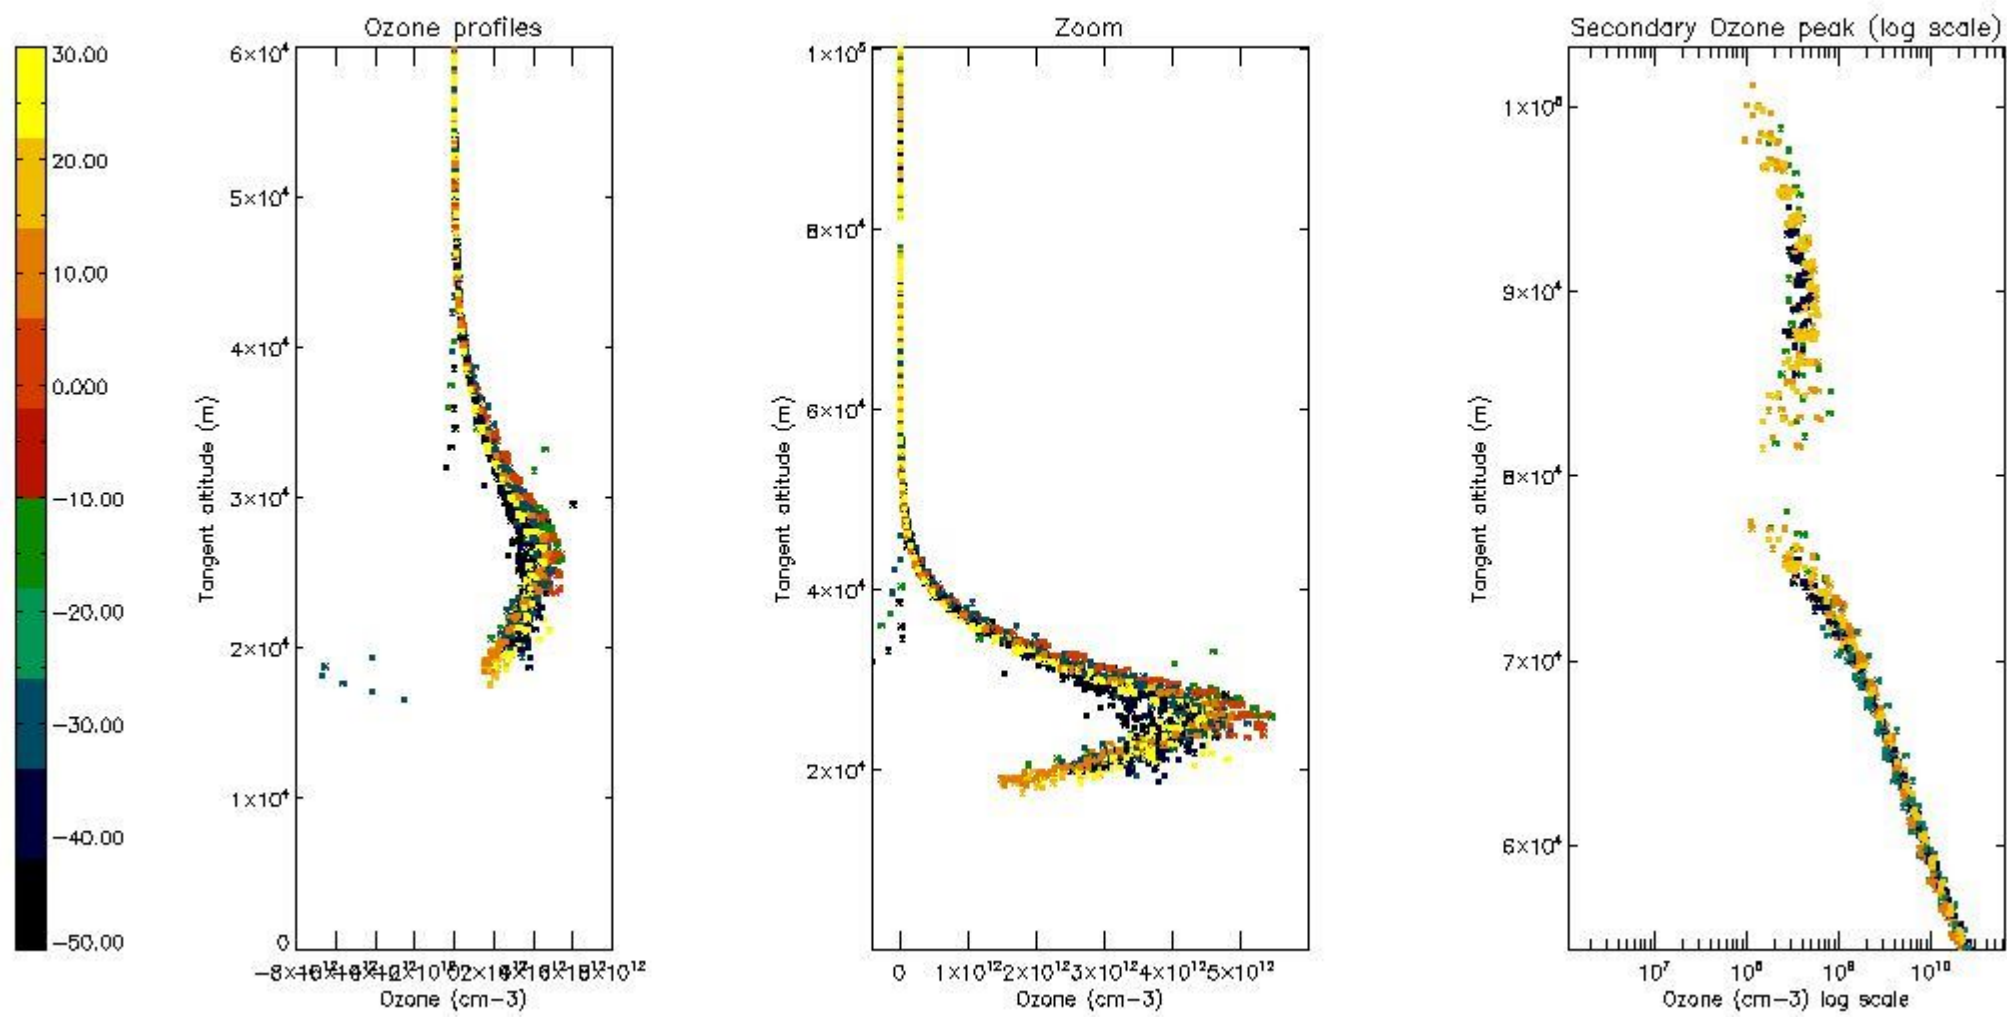

5.5 Plot ozone profiles where STD < 5% (dark without errors)

The colorbar represents the latitude.