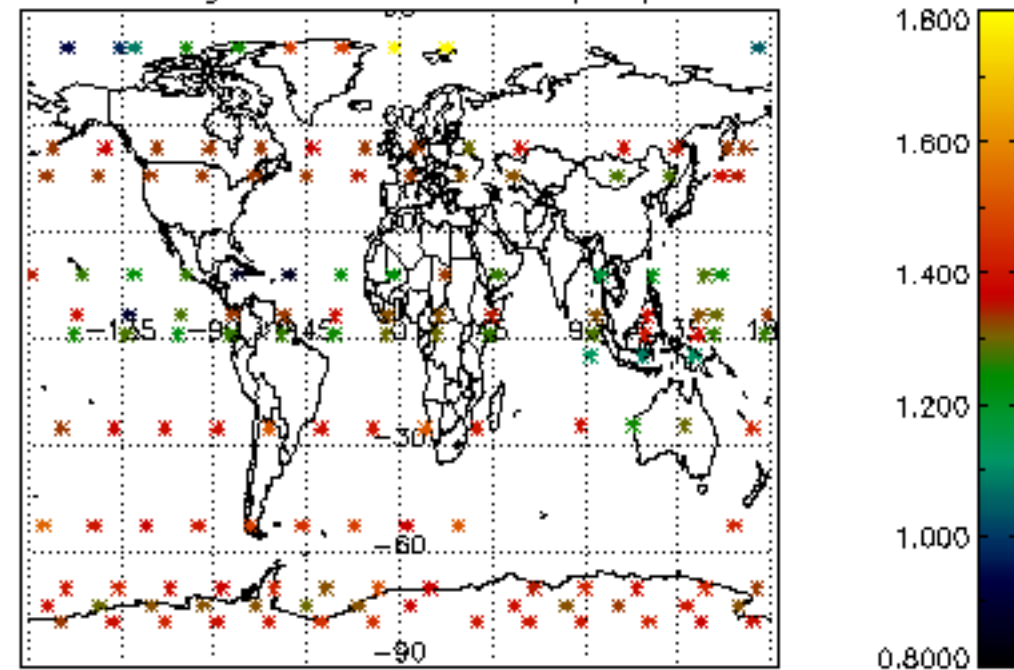

Percentage of datation errors per profile

Percentage of star falling outside central band per profile

Percentage of saturation errors per profile

Percentage of cosmic ray hits per profile

Percentage of datation errors per profile