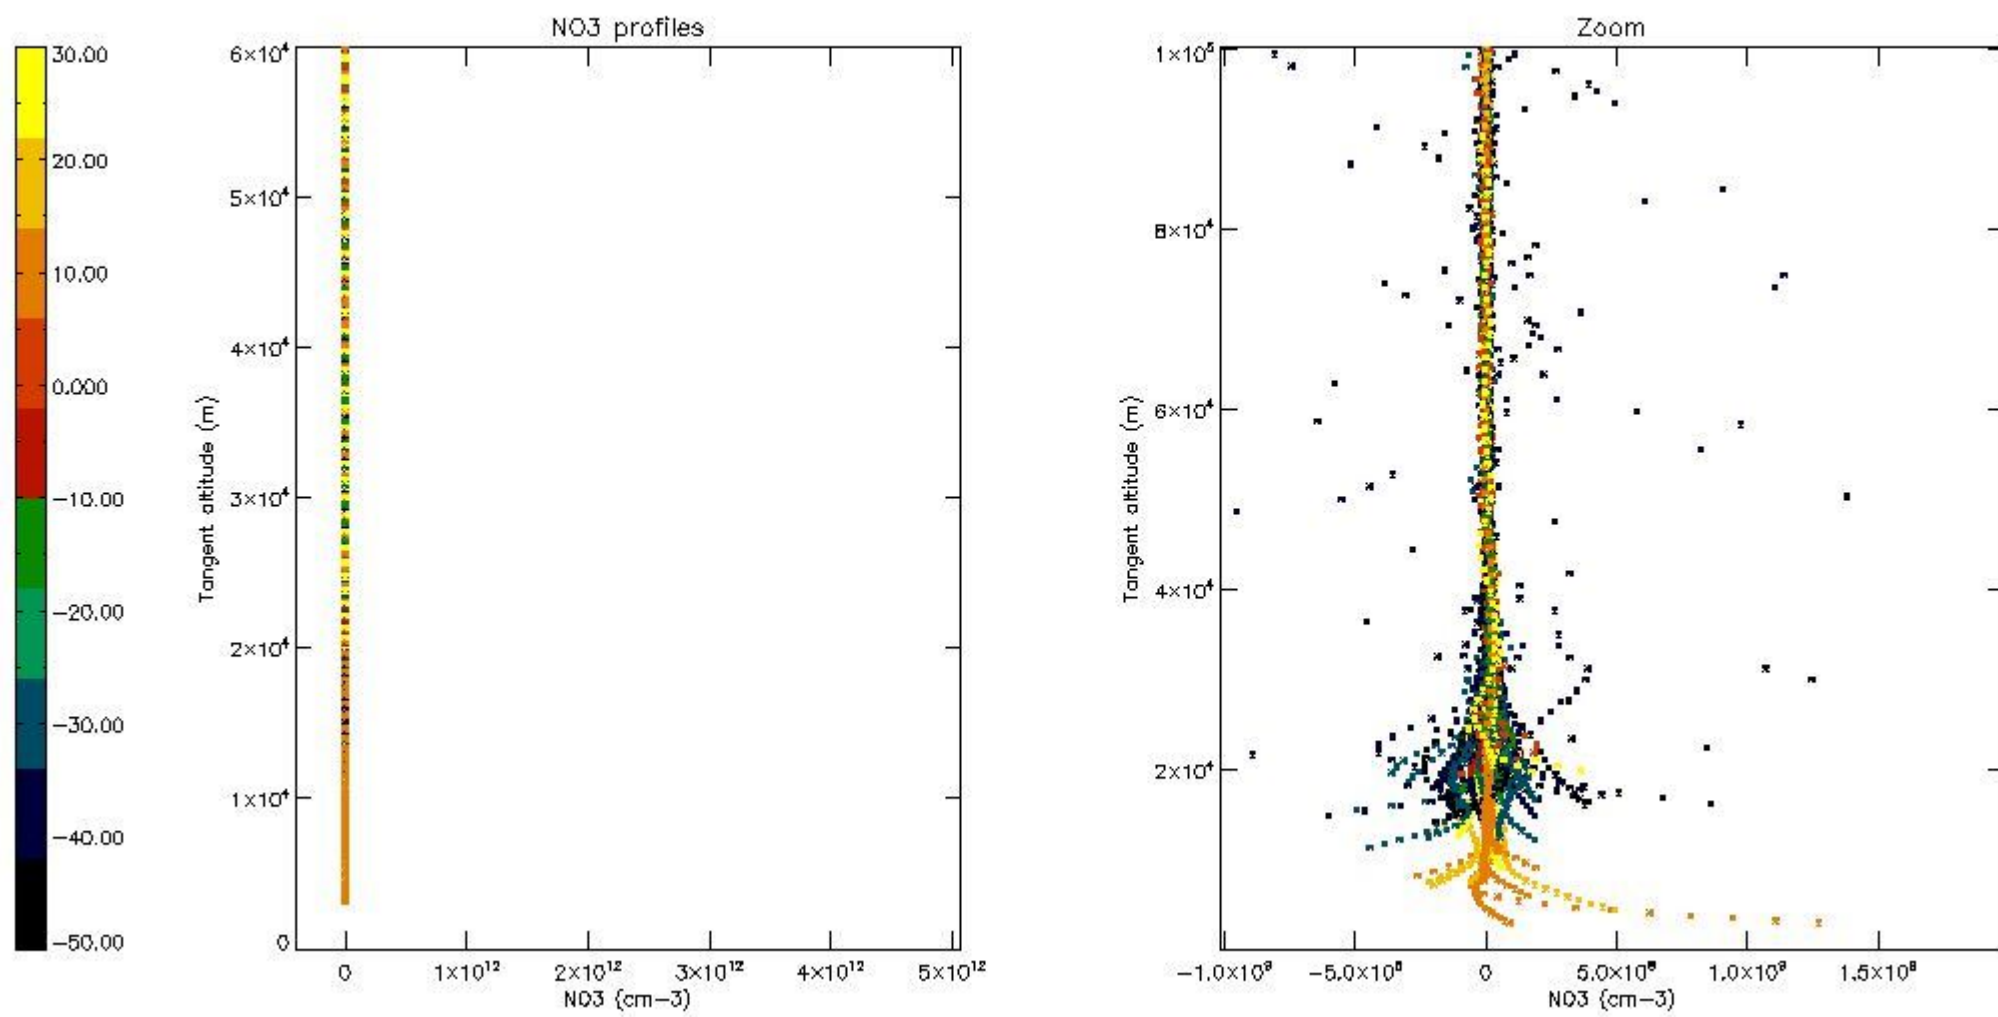

5.4 Plot ozone profiles where $STD < 10\%$ (dark without errors)

The colorbar represents the latitude.

5.5 Plot ozone profiles where STD < 5% (dark without errors)

The colorbar represents the latitude.

5.6 Plot NO₂ profiles for all STD (dark without errors)

The colorbar represents the latitude.

5.7 Plot NO3 profiles for all STD (dark without errors)

The colorbar represents the latitude.

5.8 Plot H2O profiles for all STD (only for occultations of stars 1,2,3,4,13,14,16,26,63 dark without errors)