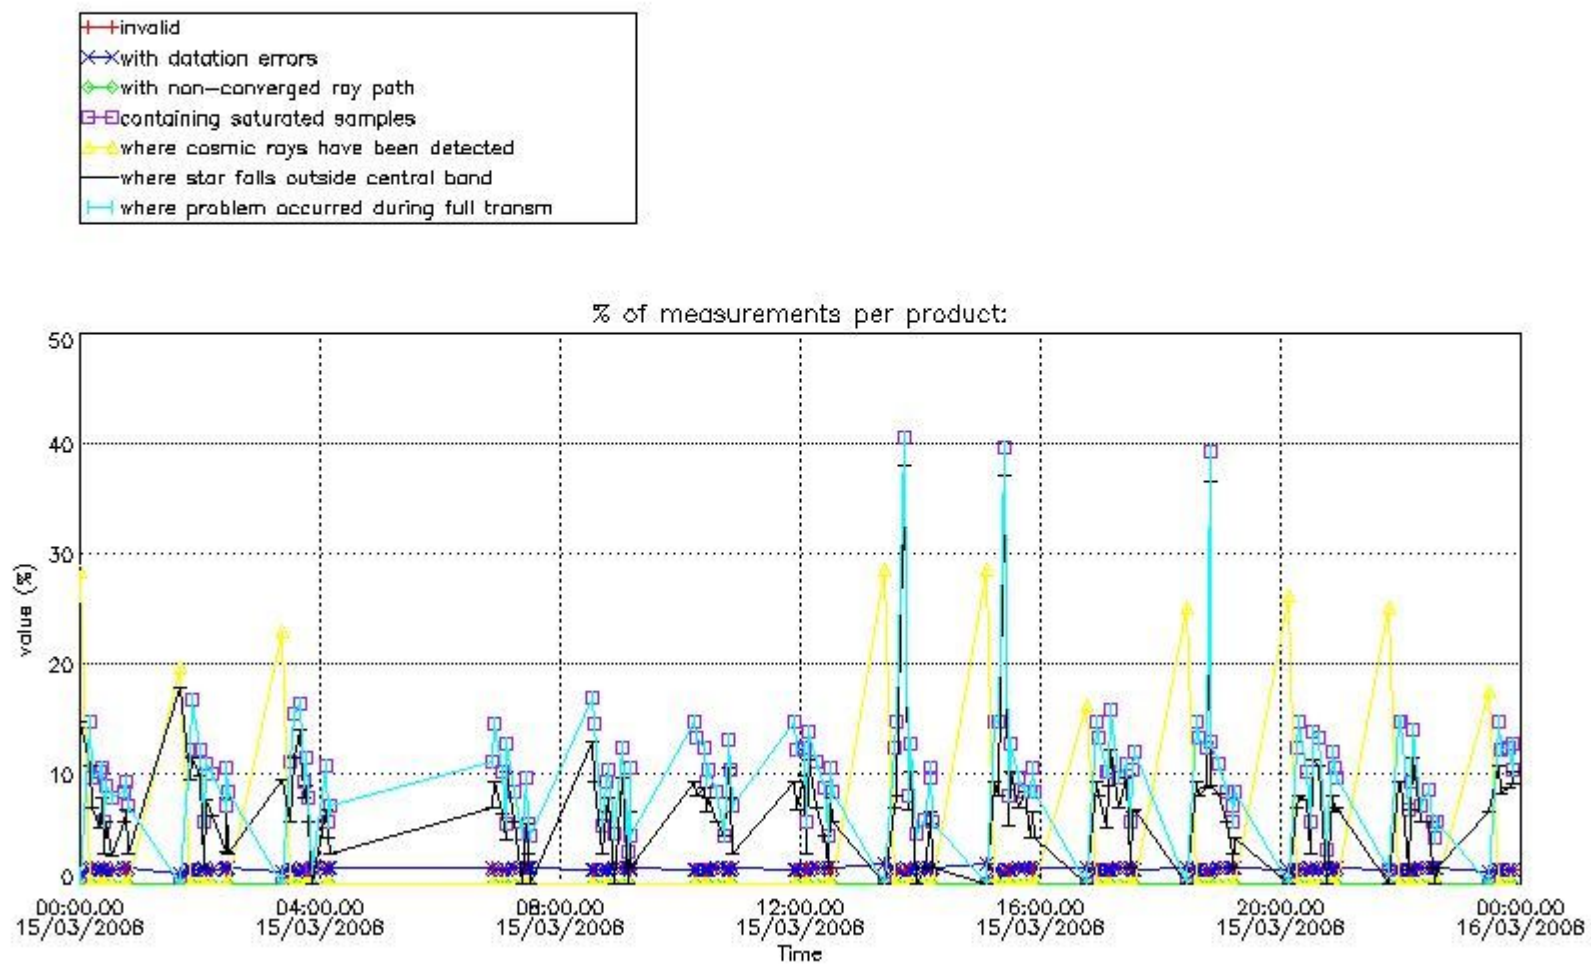

4.2 Plot quality information per product coming from level 1b processing (world map)

4.2.1 Plot level 1 quality information per product (world map): ENVISAT ASCENDING passes