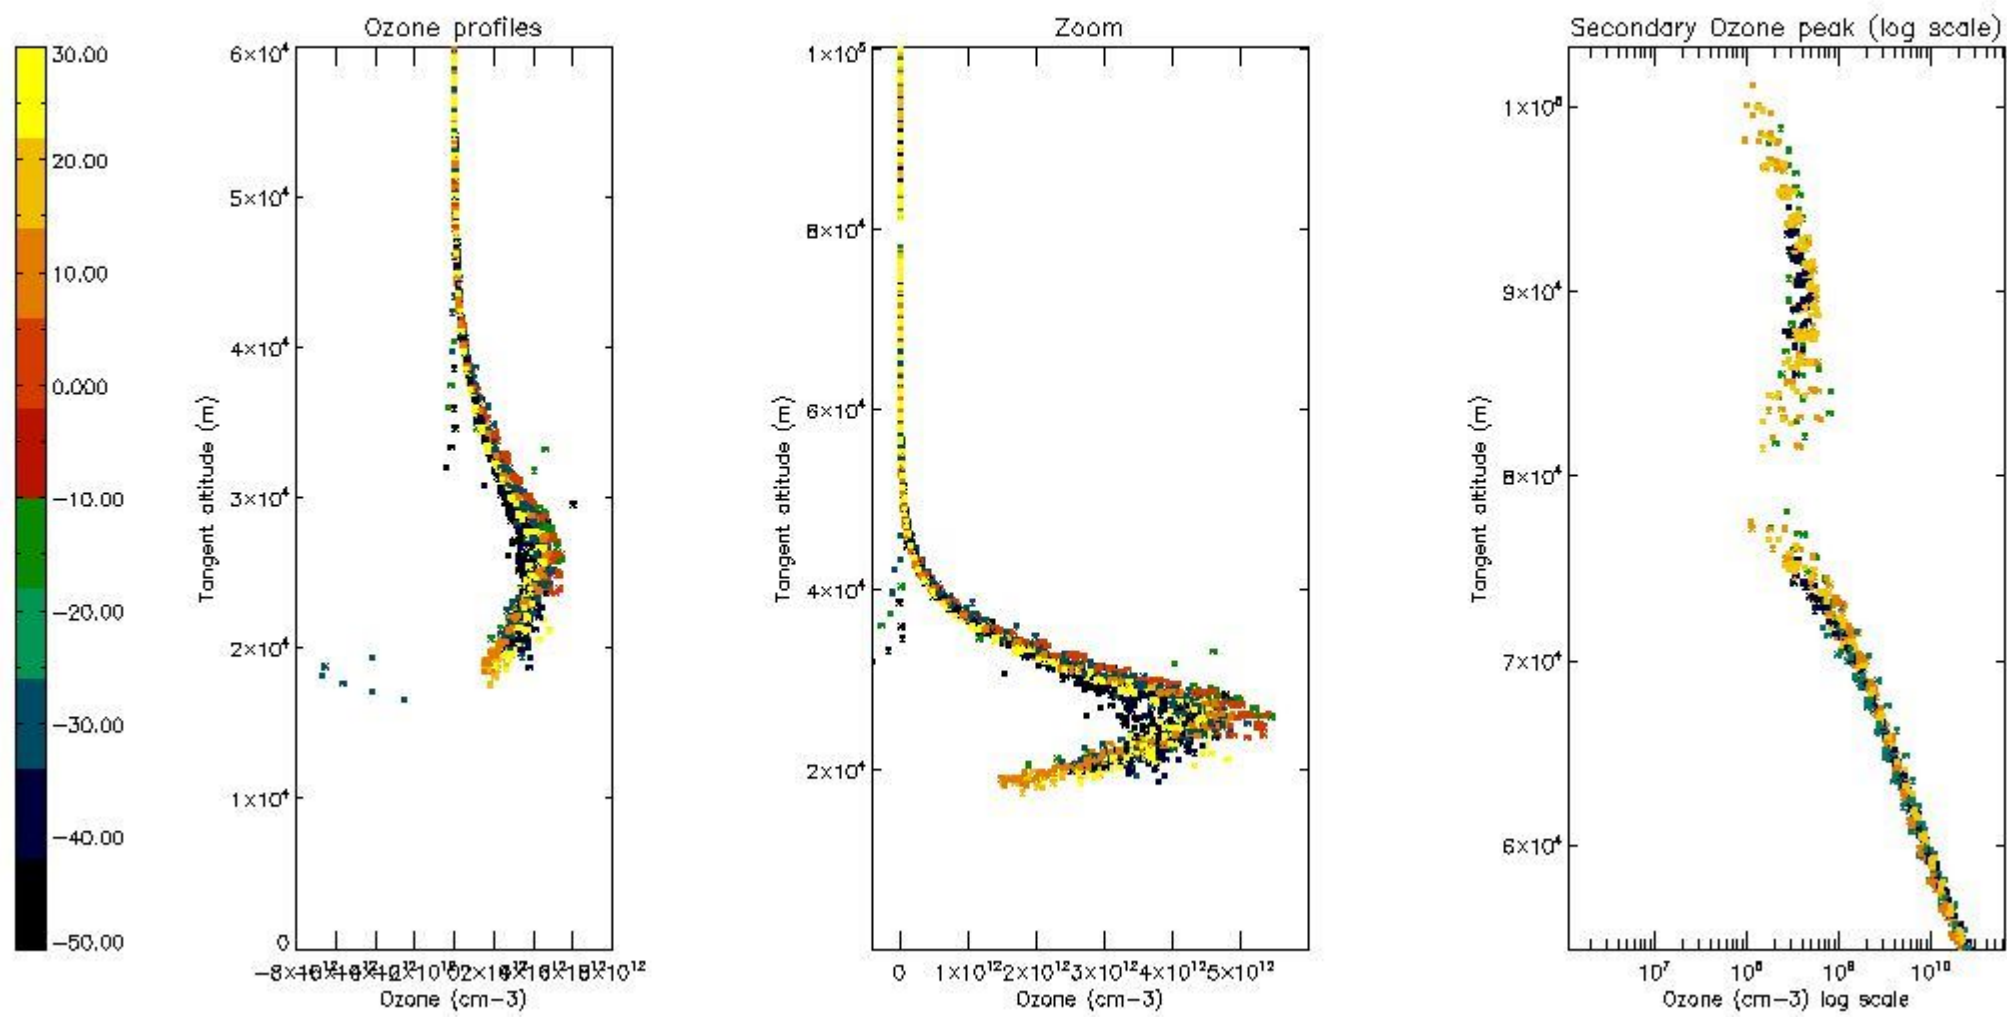

STD < 10	14
STD < 5	10

5.2 Plot ozone profiles for all STD (dark without errors)

The colorbar represents the latitude.

5.3 Plot ozone profiles where STD < 20% (dark without errors)

The colorbar represents the latitude.

5.4 Plot ozone profiles where $STD < 10\%$ (dark without errors)

The colorbar represents the latitude.

5.5 Plot ozone profiles where STD < 5% (dark without errors)

The colorbar represents the latitude.

5.6 Plot NO₂ profiles for all STD (dark without errors)