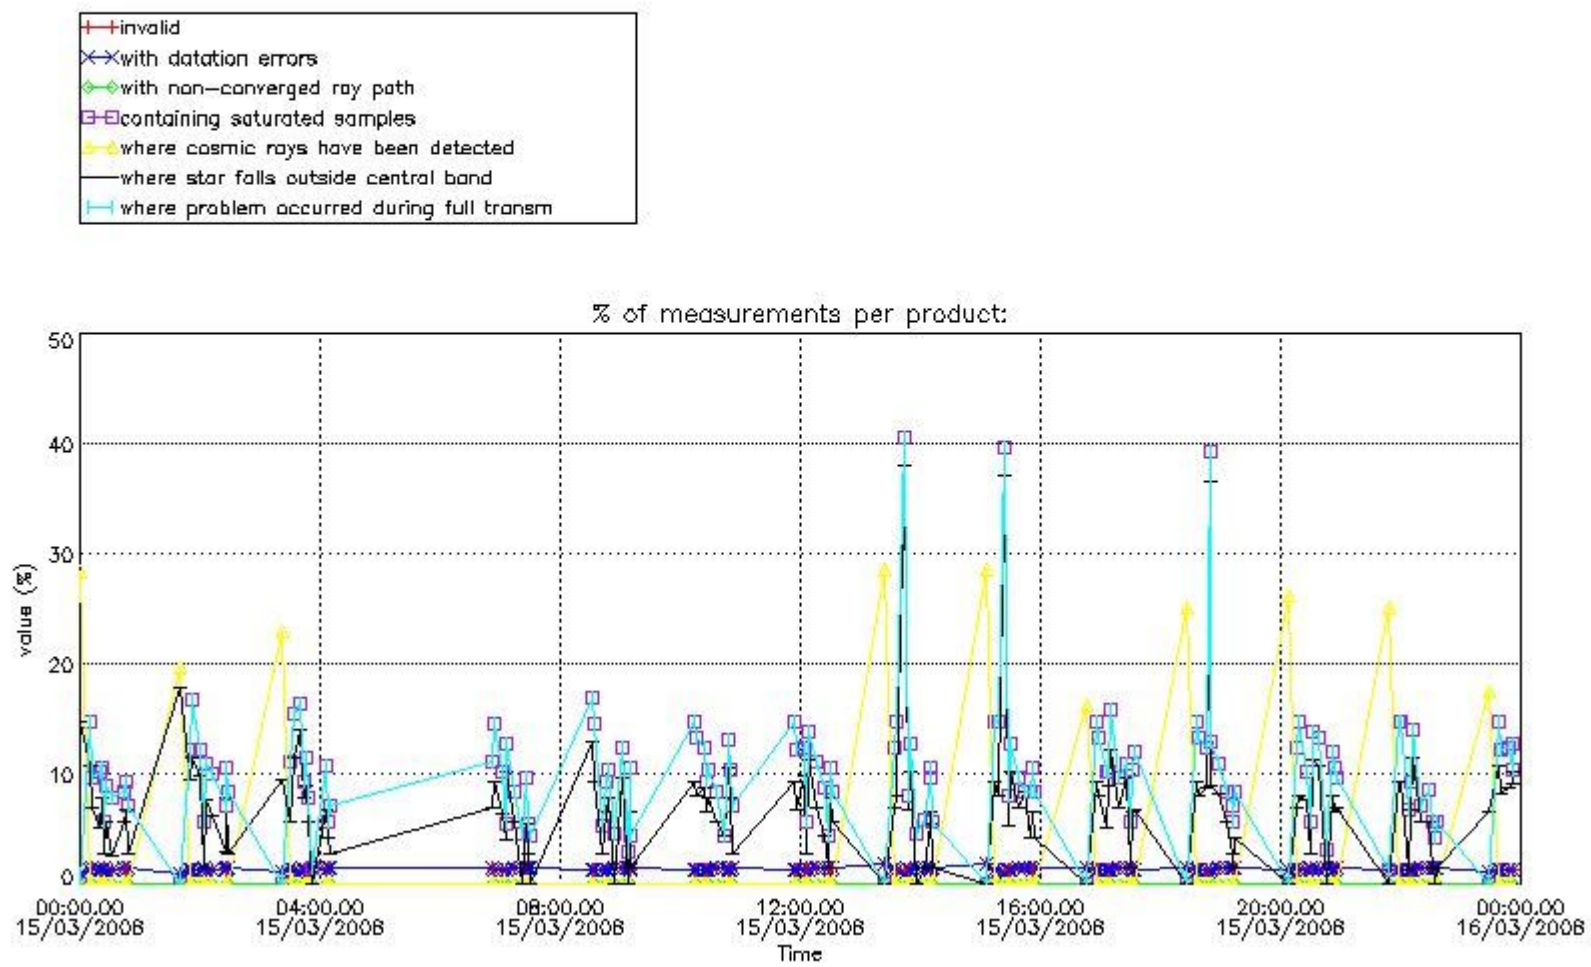

3.1 Plot quality information per product (time dependant)

3.2 Plot quality information per product (world map)

Percentage of flagged data per O3 profile

Percentage of flagged data per H2O profile

Percentage of flagged data per NO2 profile

Percentage of flagged data per NO3 profile

4. Level 1 quality information per product

In this section it is plotted some information contained in the Quality Summary data set of the level 2 products that comes from the level 1b processing. Products without errors (error flag in the MPH set to "0") are used.

4.1 Plot quality information per product (time dependant) coming from level 1b processing

4.1.1 Plot level 1 quality information per product (time dependant): ENVISAT ASCENDING passes

4.1.2 Plot level 1 quality information per product (time dependant): ENVI SAT DESCENDING passes