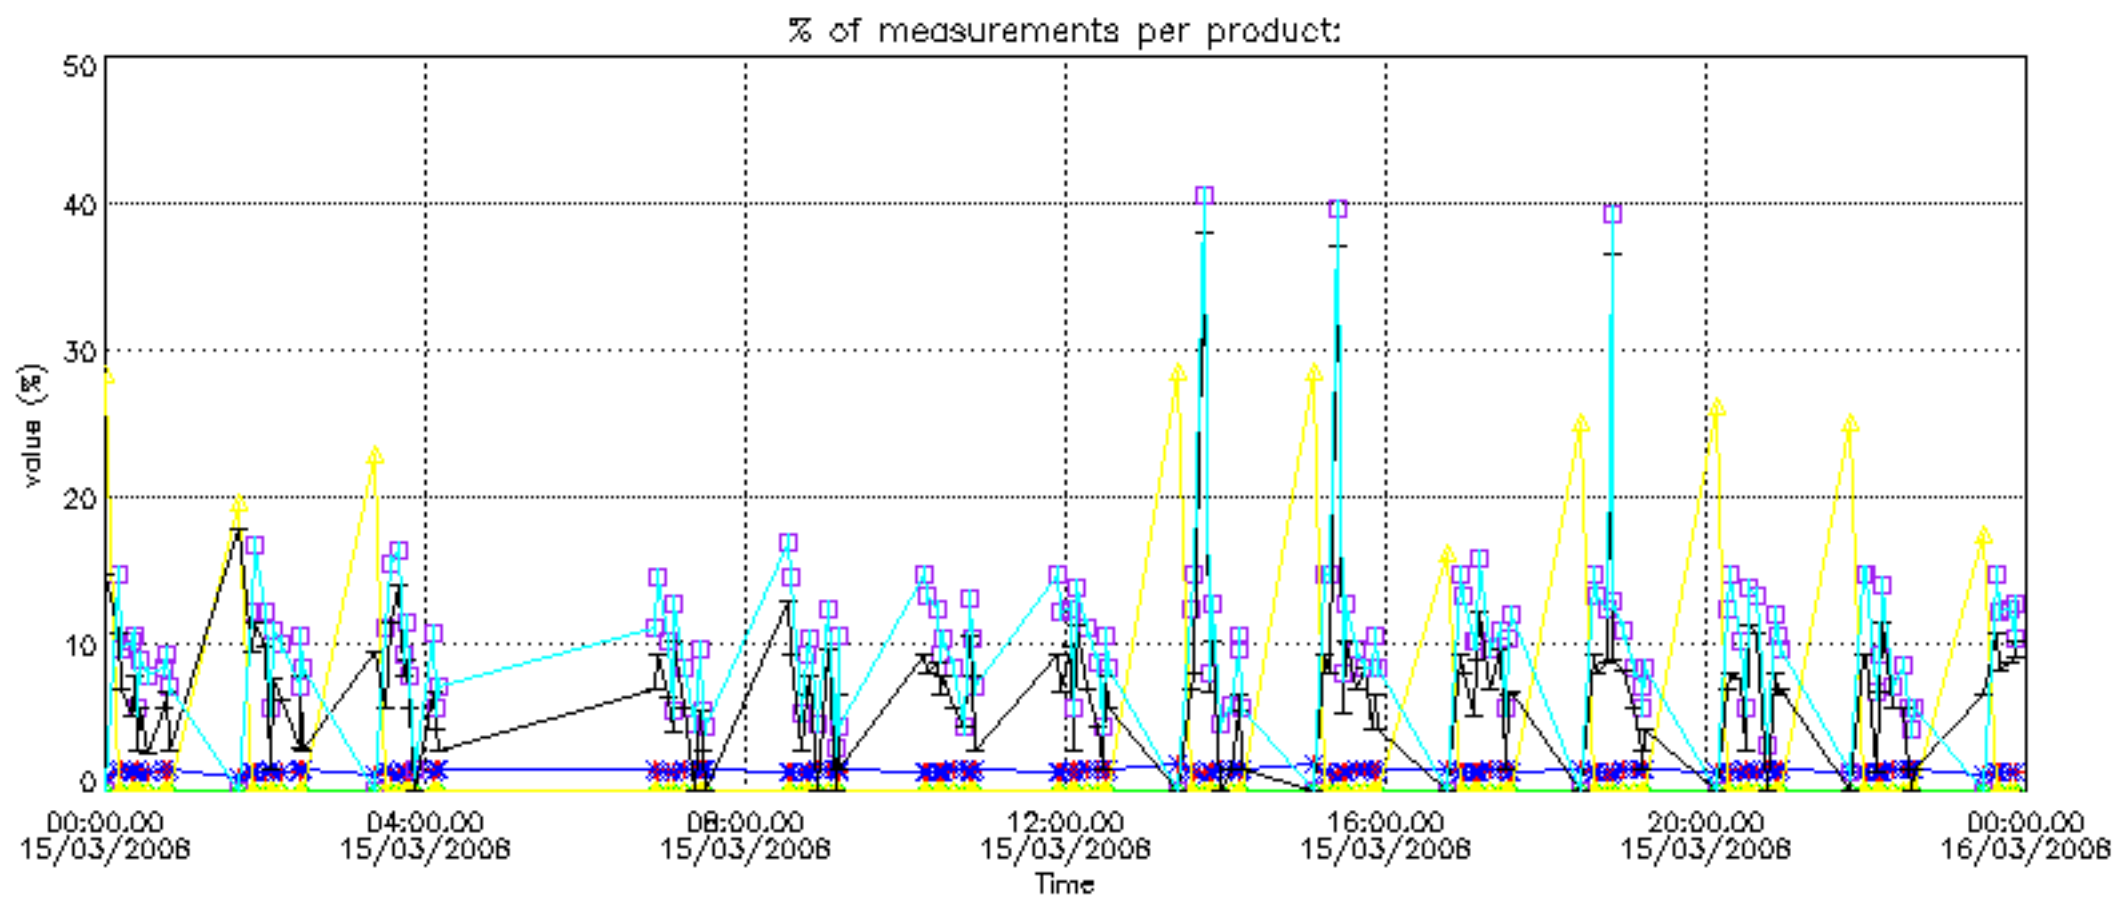

Percentage of cosmic ray hits per profile

Percentage of datation errors per profile