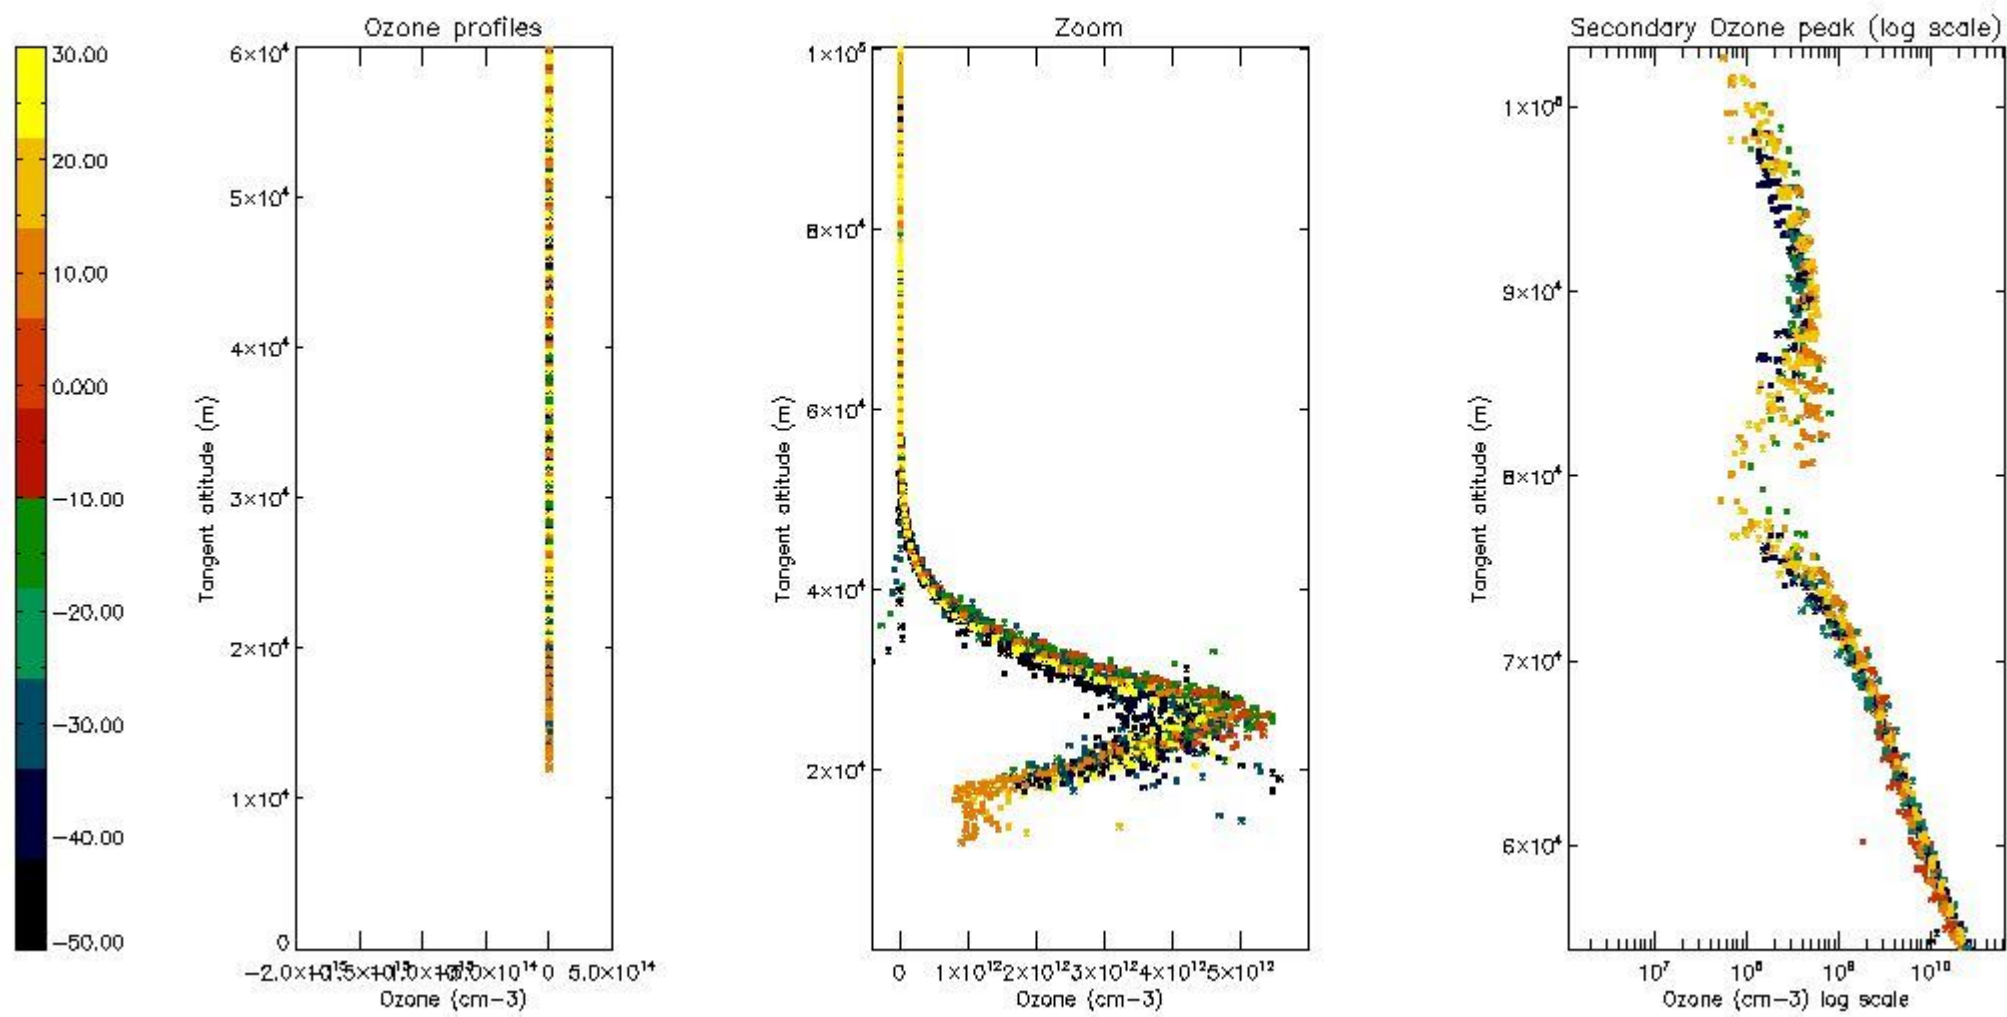

STD < 10	14
STD < 5	10

5.2 Plot ozone profiles for all STD (dark without errors)

The colorbar represents the latitude.

5.3 Plot ozone profiles where STD < 20% (dark without errors)

The colorbar represents the latitude.

5.4 Plot ozone profiles where $STD < 10\%$ (dark without errors)

The colorbar represents the latitude.

5.5 Plot ozone profiles where STD < 5% (dark without errors)

The colorbar represents the latitude.

5.6 Plot NO₂ profiles for all STD (dark without errors)

The colorbar represents the latitude.

5.7 Plot NO3 profiles for all STD (dark without errors)

The colorbar represents the latitude.

5.8 Plot H2O profiles for all STD (only for occultations of stars 1,2,3,4,13,14,16,26,63 dark without errors)