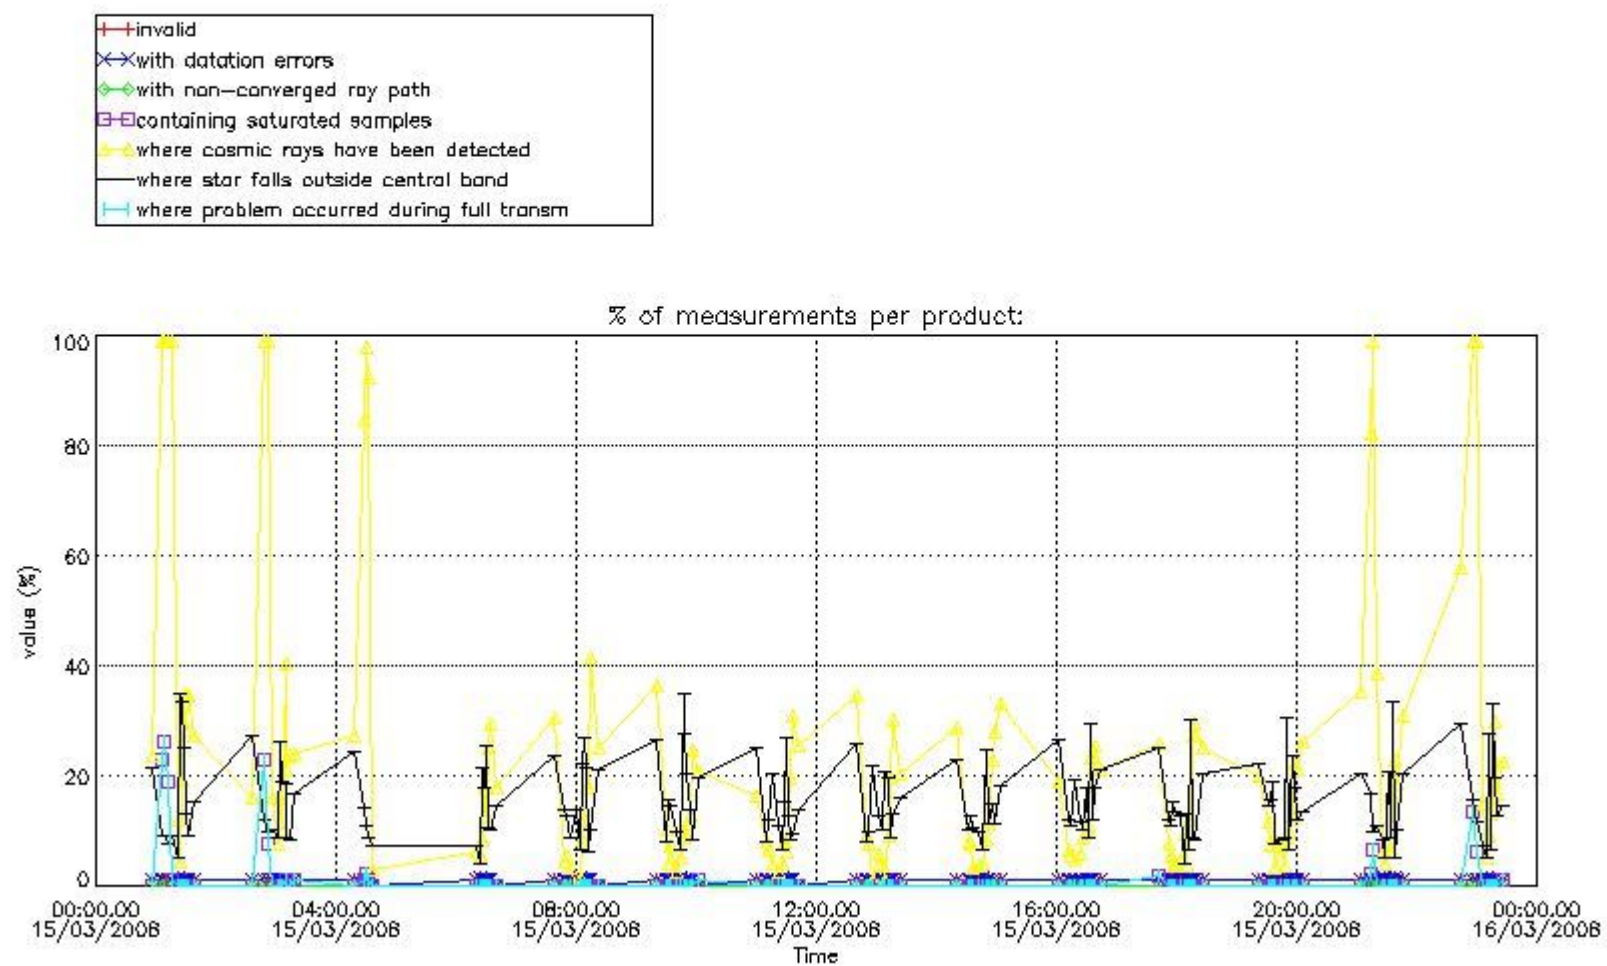

3.1 Plot quality information per product (time dependant)

3.2 Plot quality information per product (world map)

Percentage of flagged data per O3 profile

Percentage of flagged data per H2O profile

Percentage of flagged data per NO2 profile

Percentage of flagged data per NO3 profile

4. Level 1 quality information per product

In this section it is plotted some information contained in the Quality Summary data set of the level 2 products that comes from the level 1b processing. Products without errors (error flag in the MPH set to "0") are used.

4.1 Plot quality information per product (time dependant) coming from level 1b processing

4.1.1 Plot level 1 quality information per product (time dependant): ENVISAT ASCENDING passes

4.1.2 Plot level 1 quality information per product (time dependant): ENVI SAT DESCENDING passes

5. Trace gas profiles

5.1 Ozone statistics based on quality of products

The final quality of the products can be "measured" using the STD (Standard Deviation) attached to every point profile. This information is written to the parameter GOM_NL__2P/NL_LOCAL_SPECIES_DENSITY/o3_std of the level 2 products. The table below shows the statistics for given STD ranges.