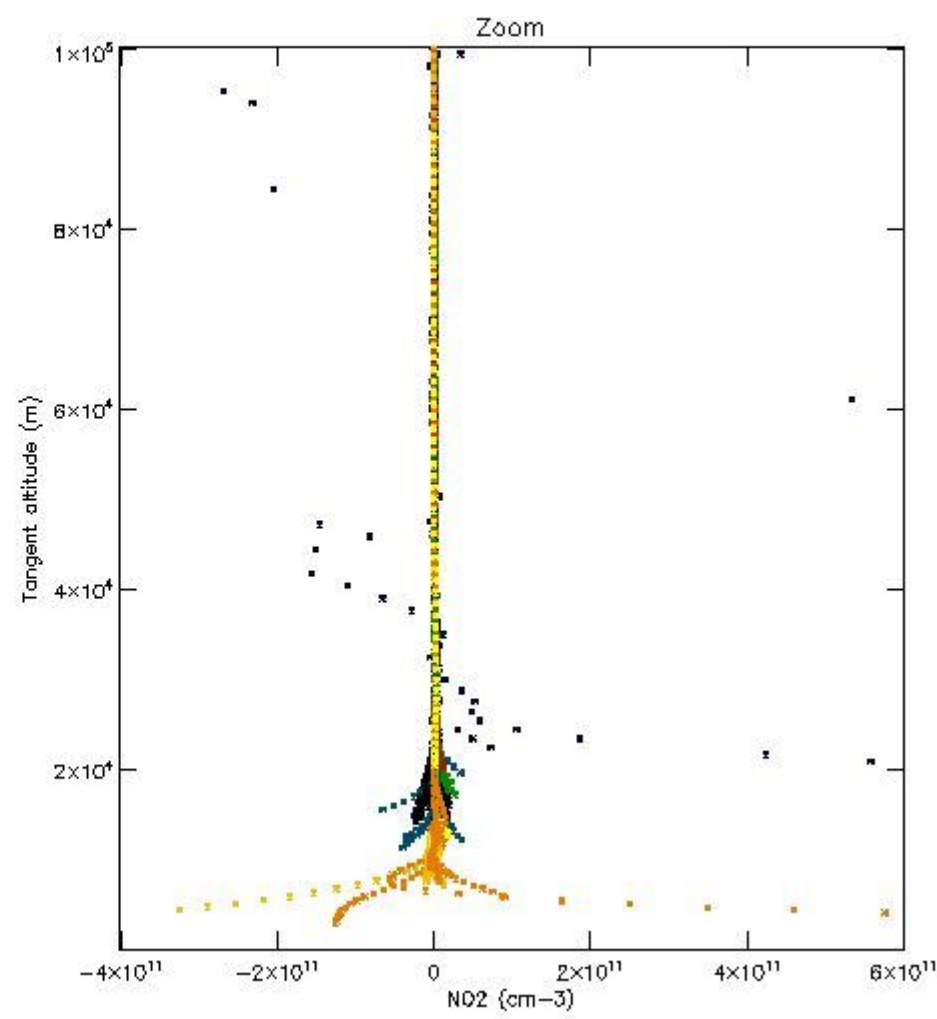

5.7 Plot NO3 profiles for all STD (dark without errors)

The colorbar represents the latitude.