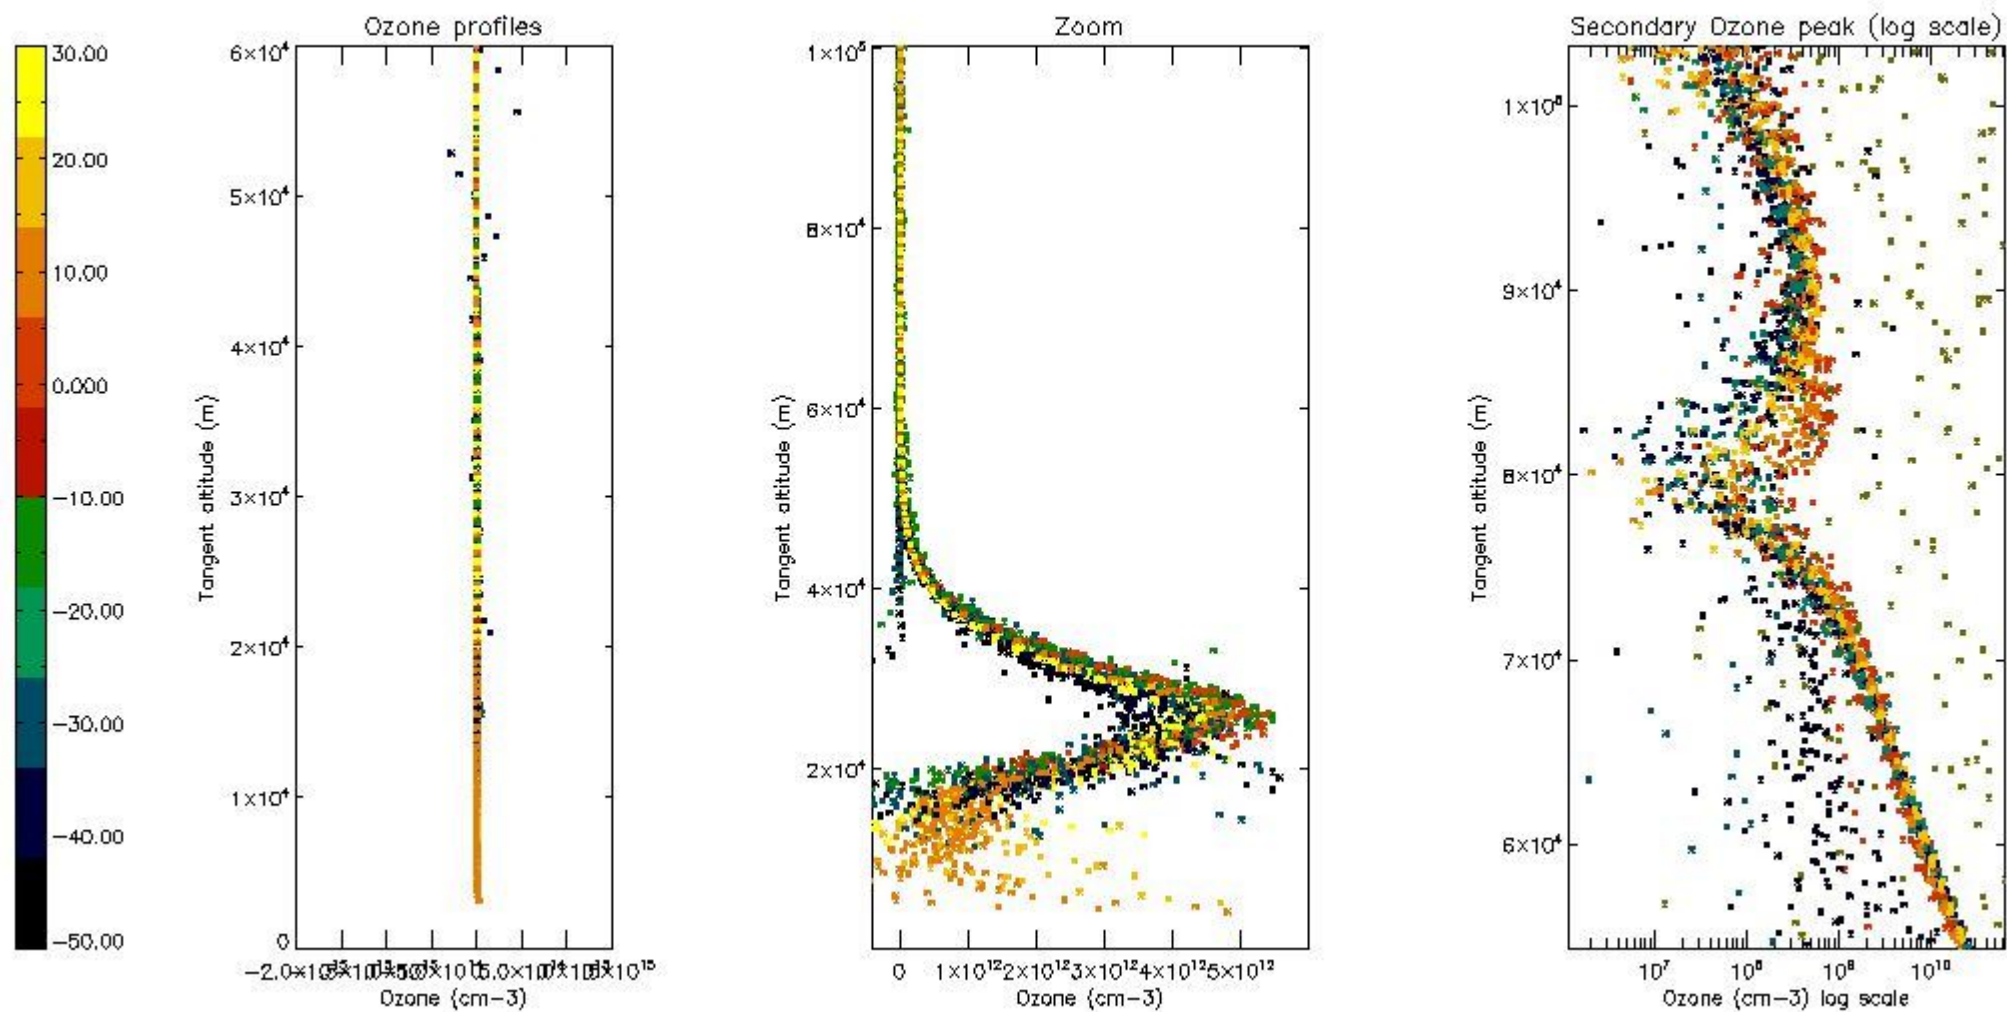

STD < 10	14
STD < 5	10

5.2 Plot ozone profiles for all STD (dark without errors)

The colorbar represents the latitude.

5.3 Plot ozone profiles where STD < 20% (dark without errors)

The colorbar represents the latitude.