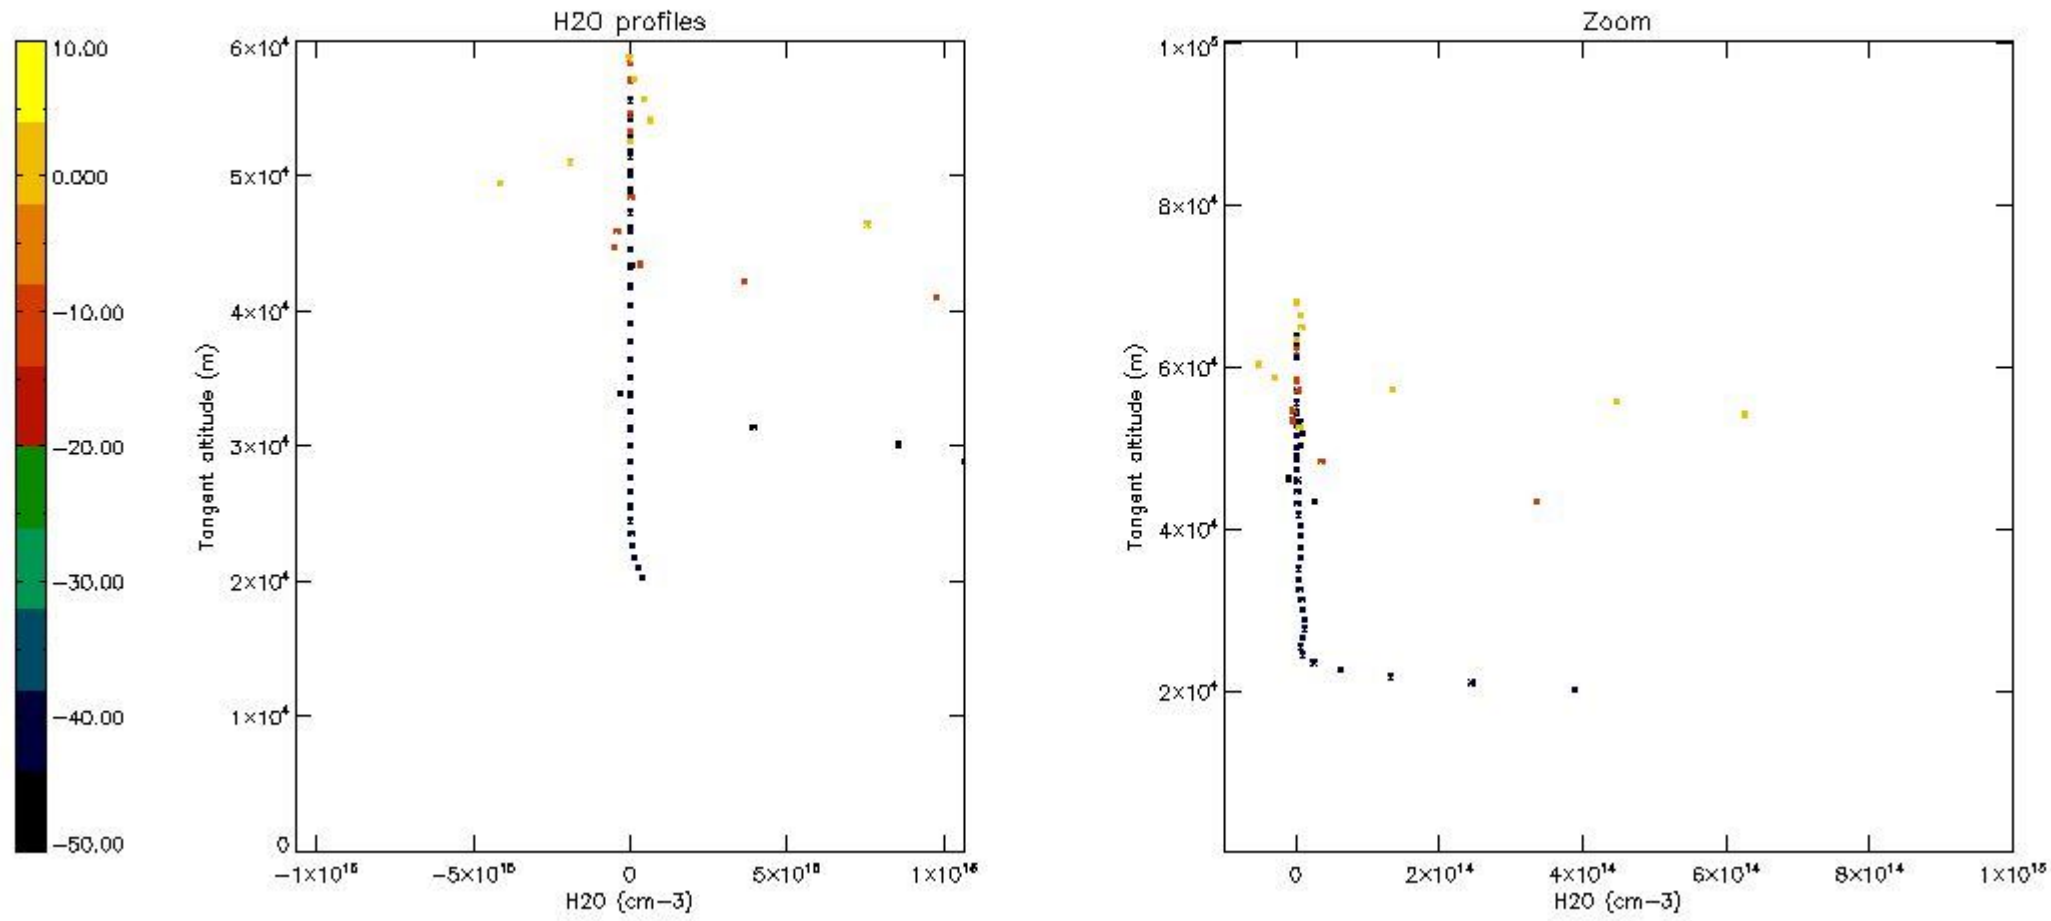

6. Auxiliary Data Files used for the production reported in section 2

The number reported in the third column indicates since which file (see list in section 2) the corresponding auxiliary file has been used. The fourth column is the date of those product files.

Type	Auxiliary Filename	Used since product	Used since product date
INST_PHYS_CHARACTERISTICS	GOM_INS_AXVIEC20091111_143220_20030716_120000_20500101_000000	1	15-MAR-2008 00:00:08
LEVEL-2_PROC_CONFIG	GOM_PR2_AXVIEC20091111_152718_20020301_000000_20500101_000000	1	15-MAR-2008 00:00:08
CROSS_SECTIONS_FILE	GOM_CRS_AXVIEC20091111_154832_20020301_000000_20500101_000000	1	15-MAR-2008 00:00:08