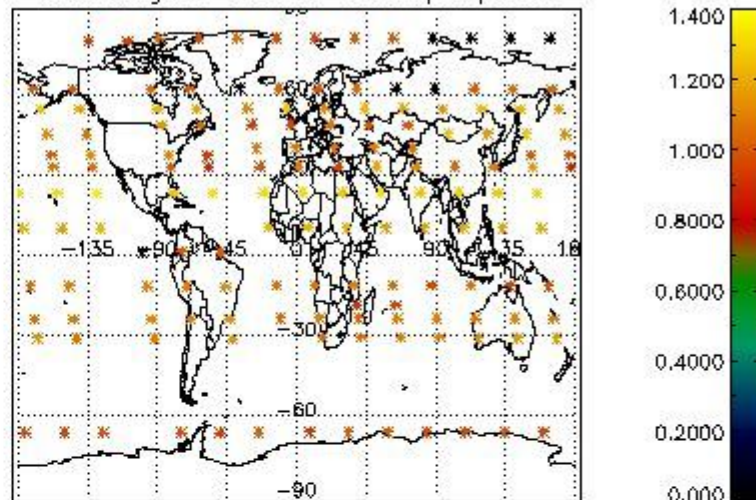

Percentage of datation errors per profile