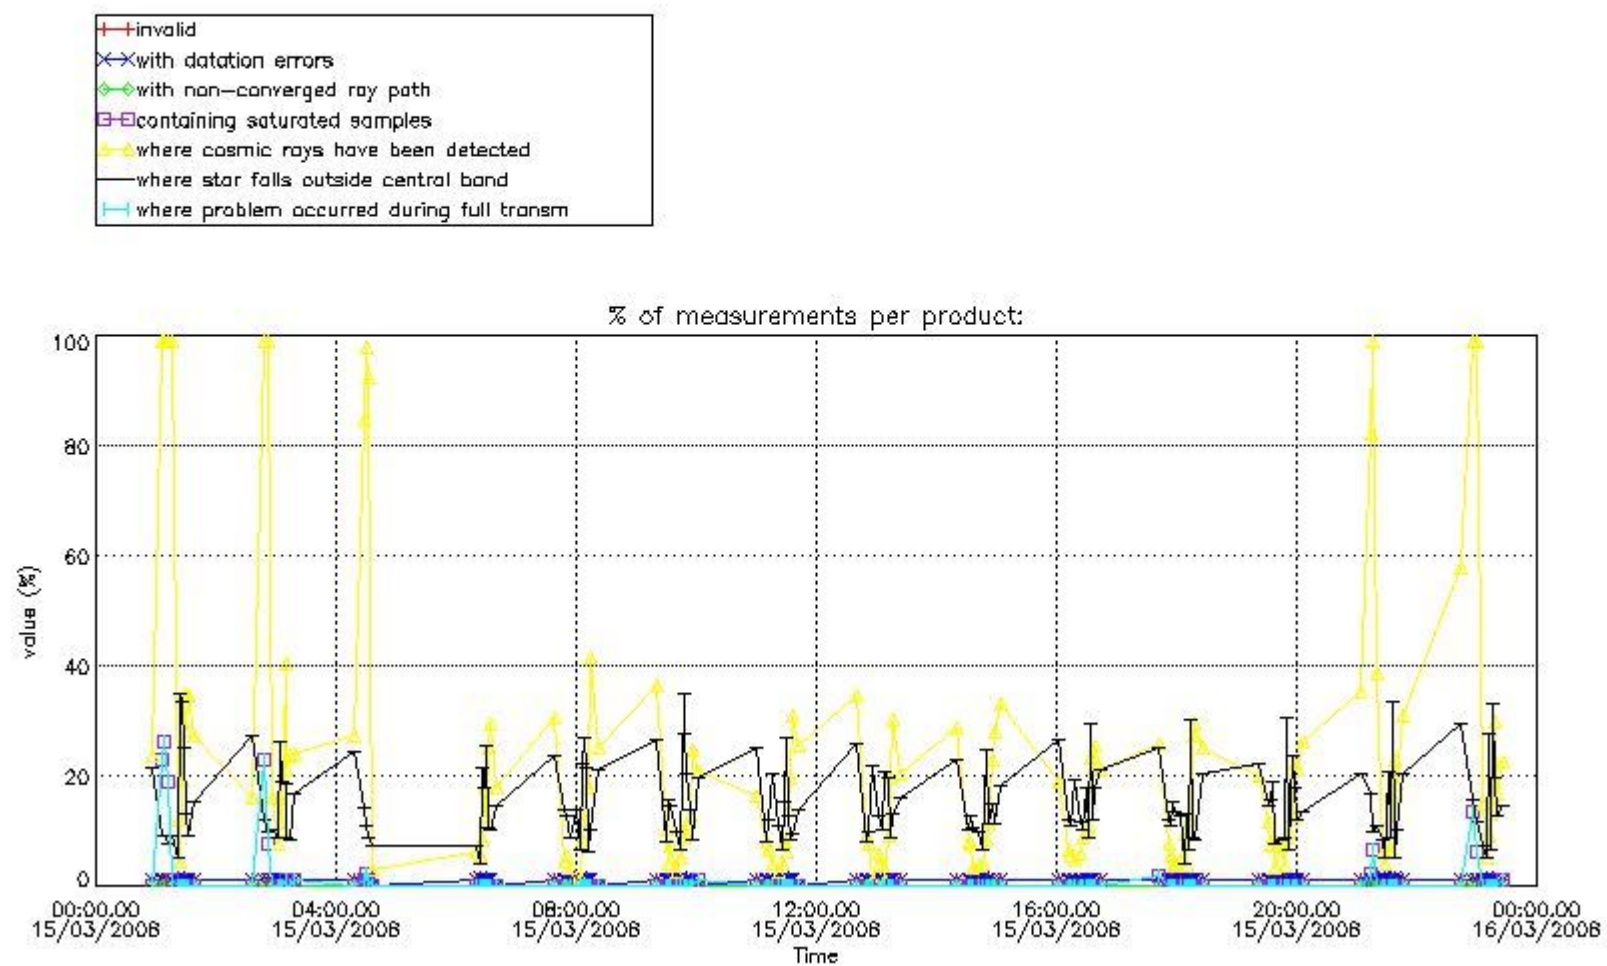

4.1.2 Plot level 1 quality information per product (time dependant): ENVI SAT DESCENDING passes