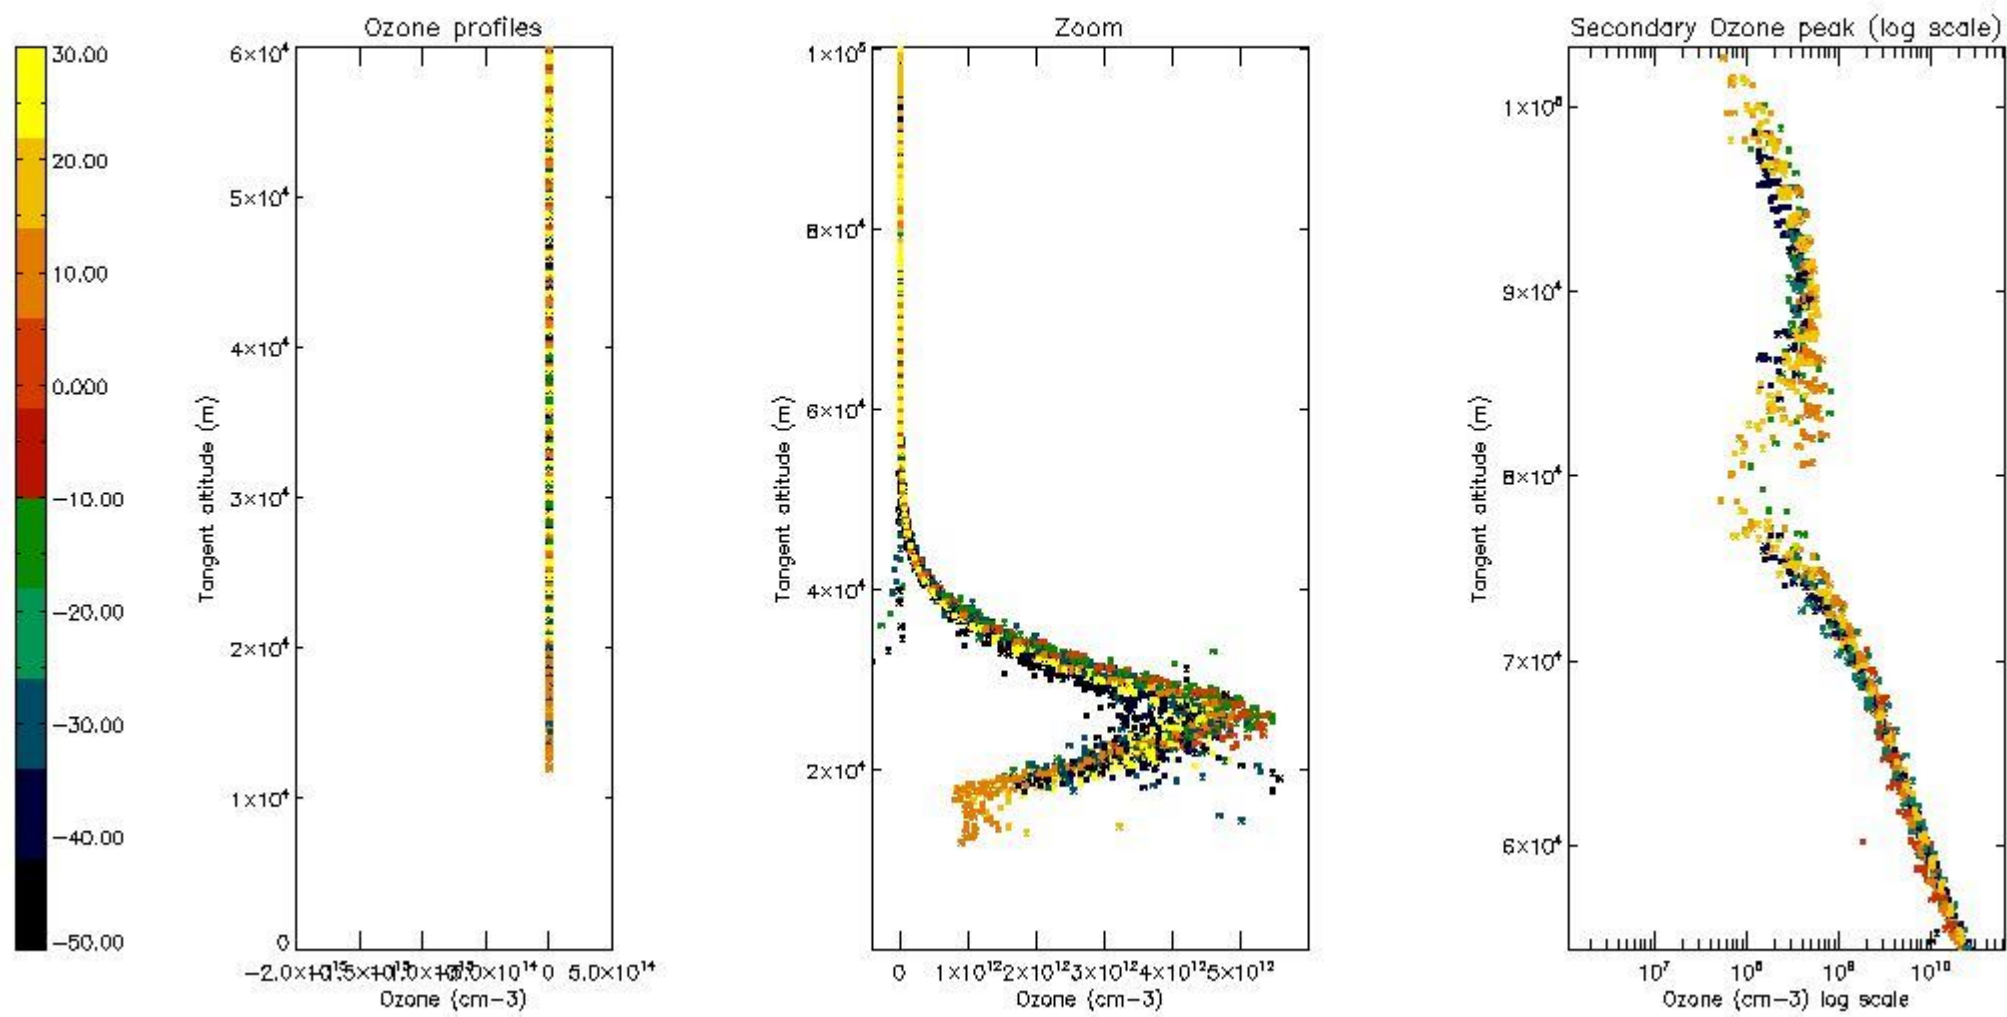

STD < 10	14
STD < 5	10

5.2 Plot ozone profiles for all STD (dark without errors)

The colorbar represents the latitude.

5.3 Plot ozone profiles where STD < 20% (dark without errors)

The colorbar represents the latitude.