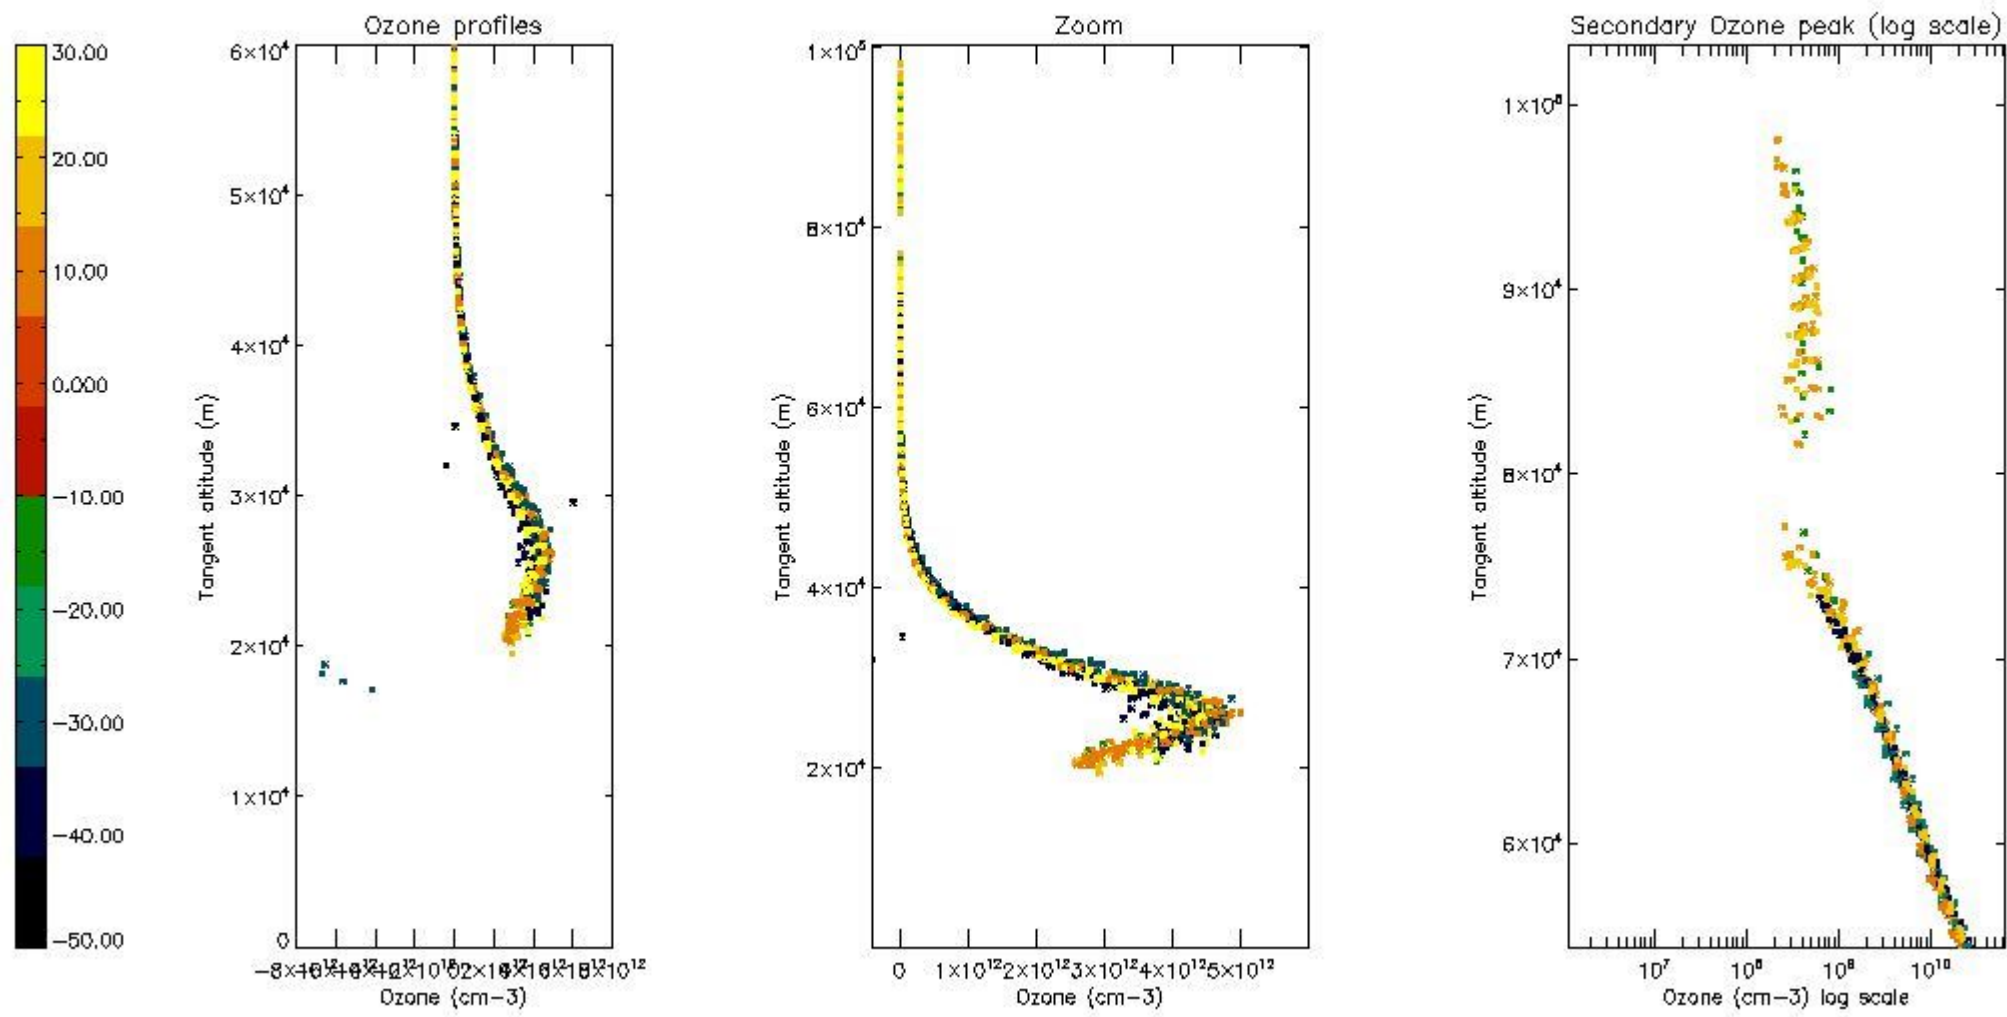

5.6 Plot NO₂ profiles for all STD (dark without errors)

The colorbar represents the latitude.