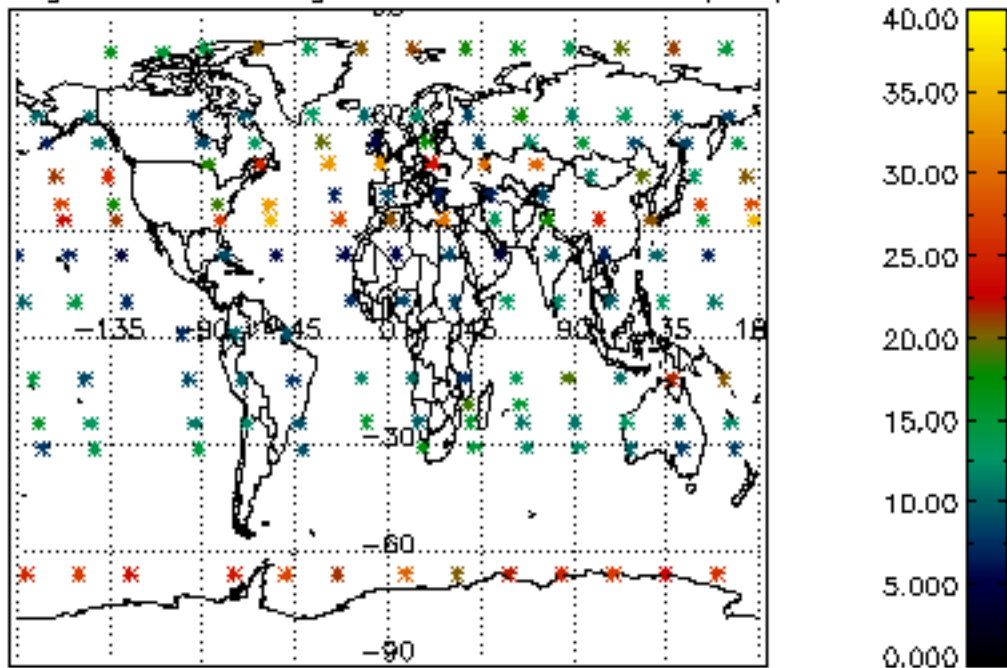

Percentage of cosmic ray hits per profile

Percentage of star falling outside central band per profile