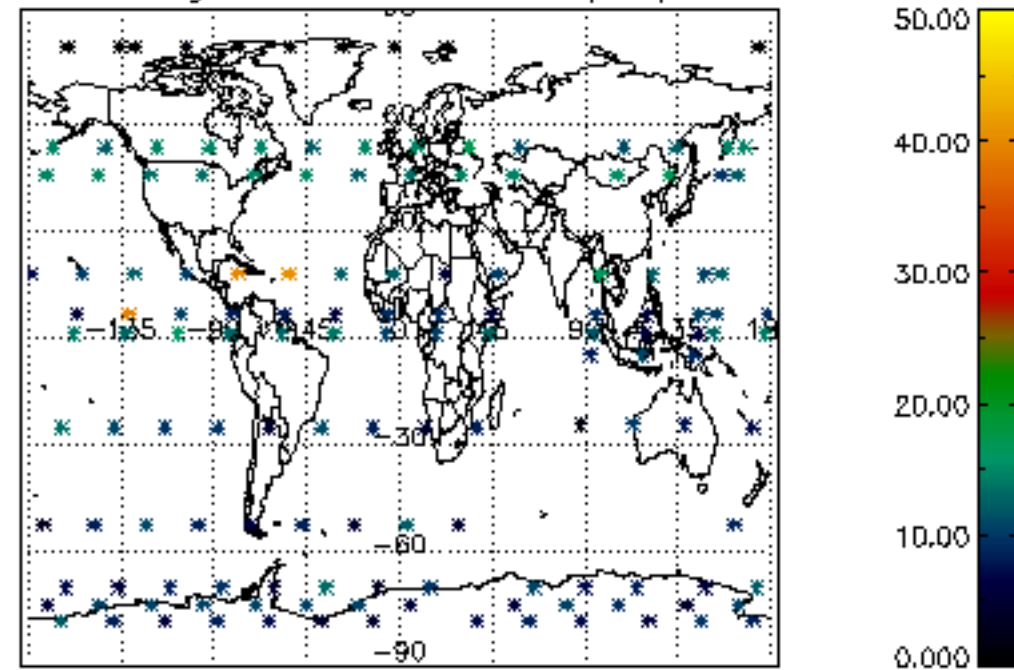

Percentage of saturation errors per profile