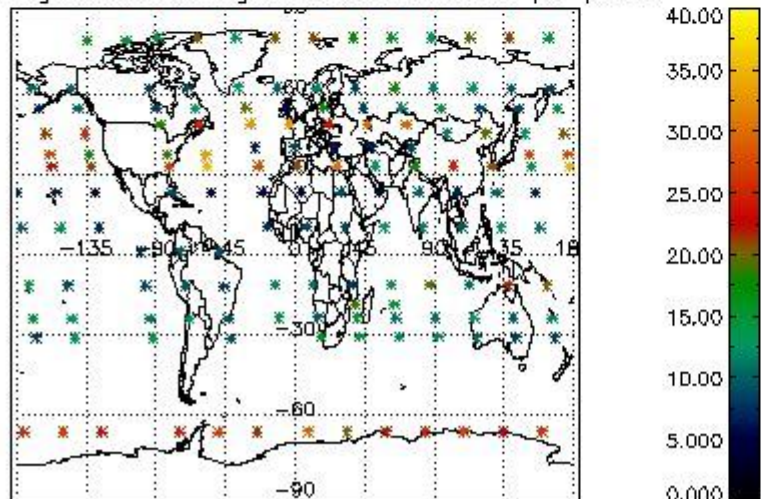

Percentage of star falling outside central band per profile