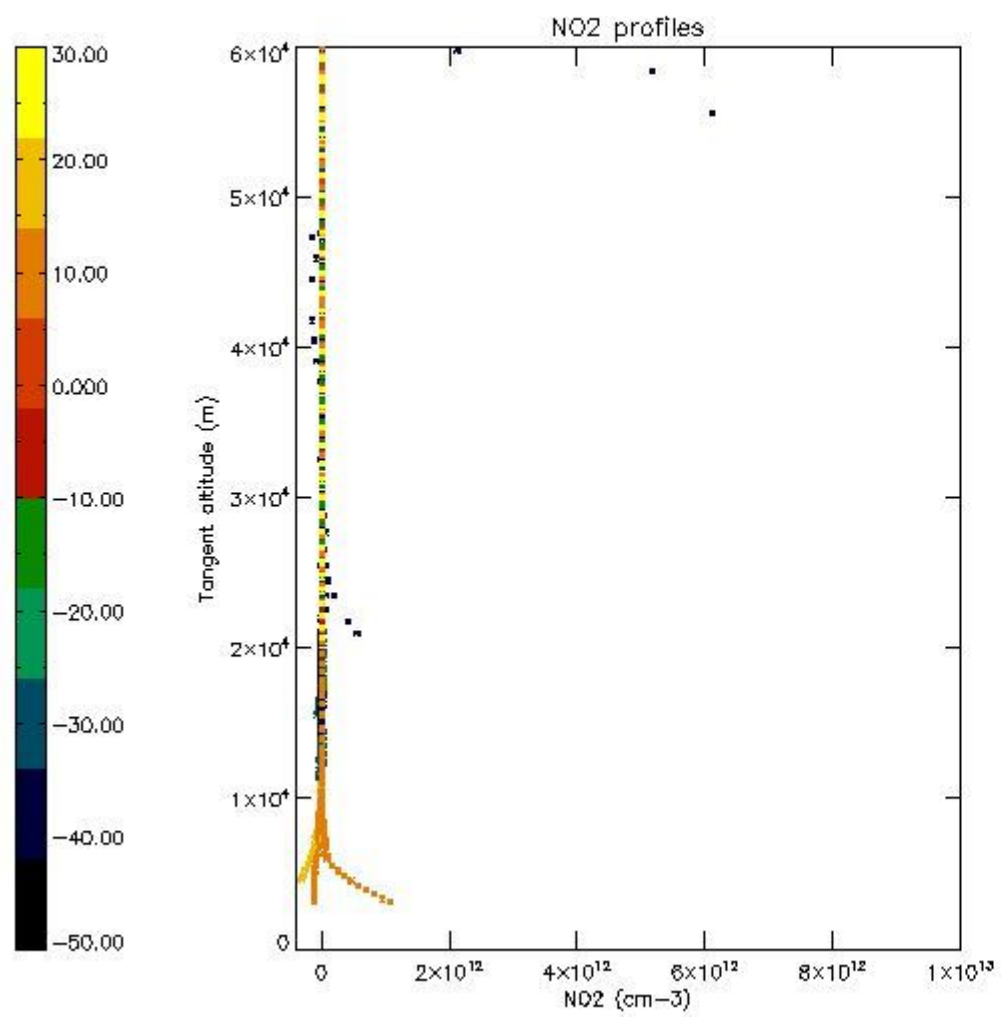

STD < 10	14
STD < 5	10

5.2 Plot ozone profiles for all STD (dark without errors)

The colorbar represents the latitude.

5.3 Plot ozone profiles where STD < 20% (dark without errors)

The colorbar represents the latitude.

5.4 Plot ozone profiles where $STD < 10\%$ (dark without errors)

The colorbar represents the latitude.

5.5 Plot ozone profiles where STD < 5% (dark without errors)

The colorbar represents the latitude.

5.6 Plot NO₂ profiles for all STD (dark without errors)

The colorbar represents the latitude.

5.7 Plot NO3 profiles for all STD (dark without errors)

The colorbar represents the latitude.

5.8 Plot H2O profiles for all STD (only for occultations of stars 1,2,3,4,13,14,16,26,63 dark without errors)