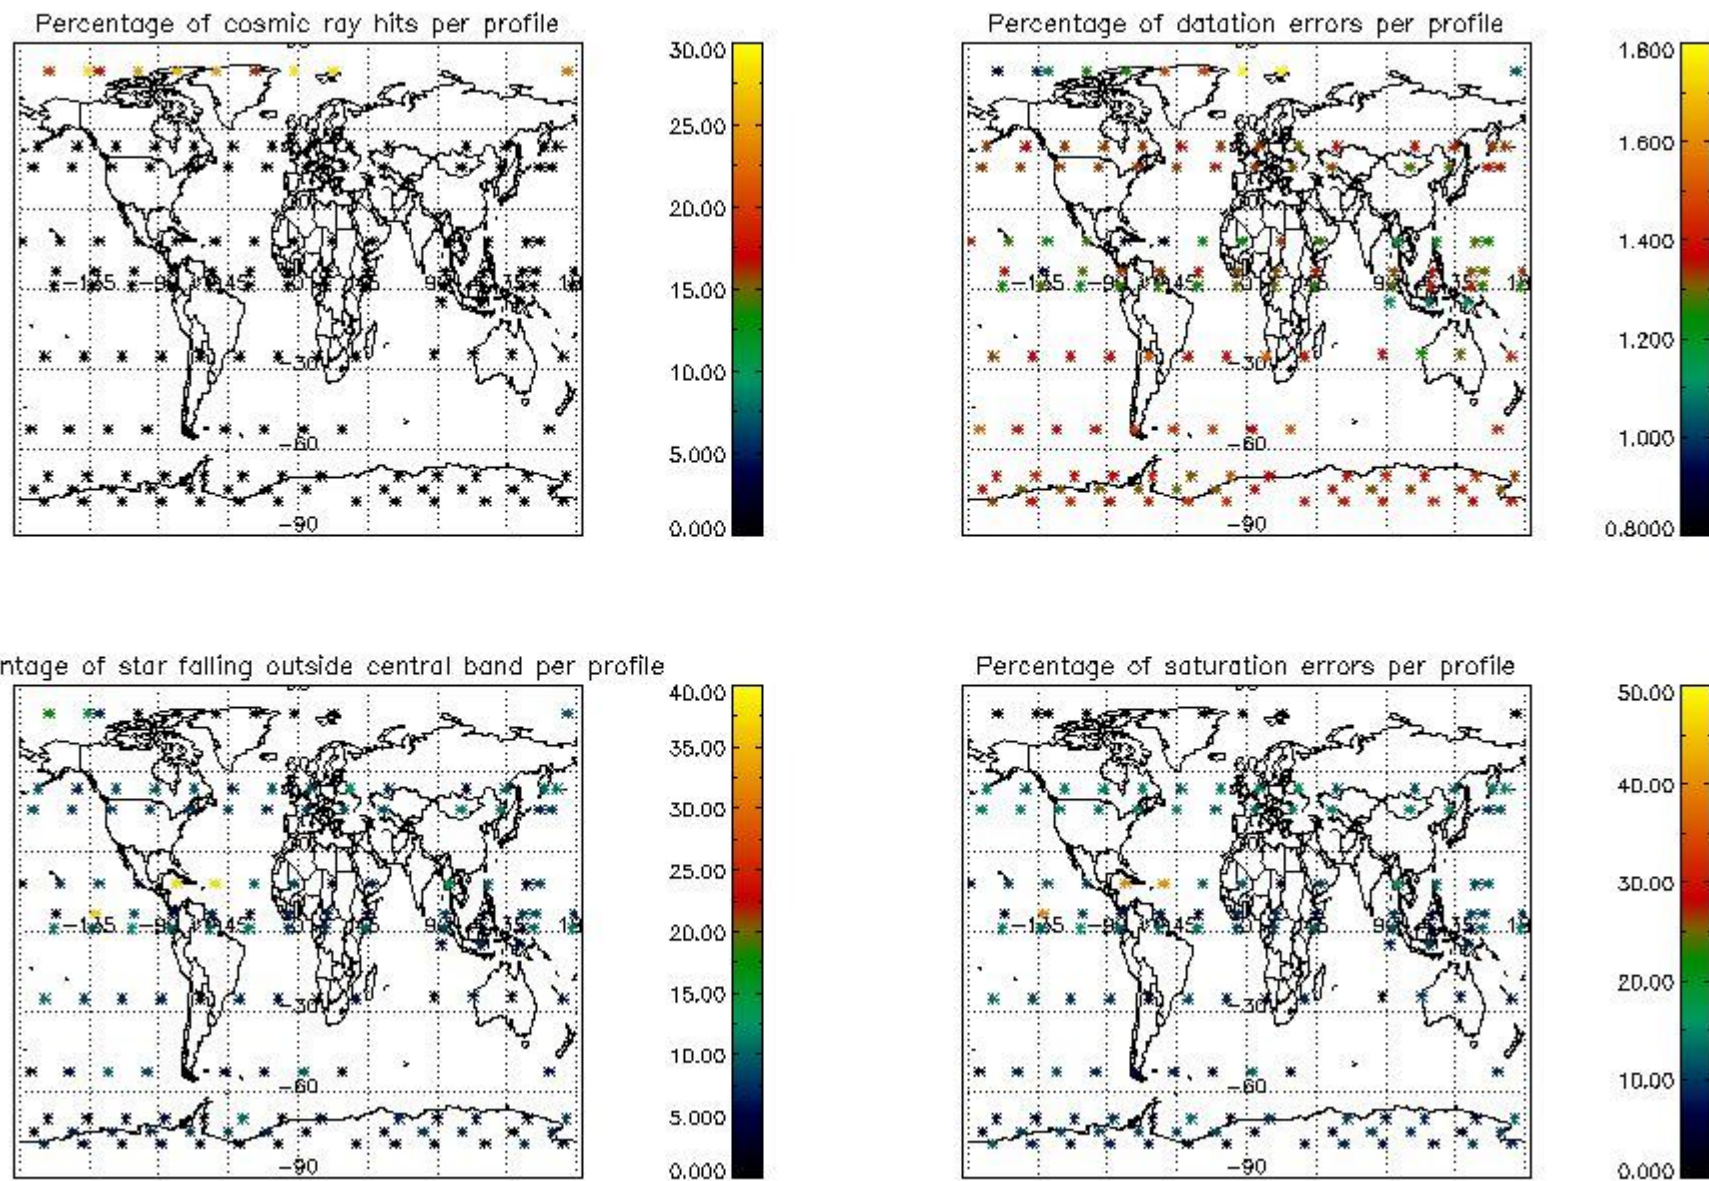

Percentage of datation errors per profile

Percentage of star falling outside central band per profile

Percentage of saturation errors per profile

4.2.2 Plot level 1 quality information per product (world map): ENVISAT DESCENDING passes