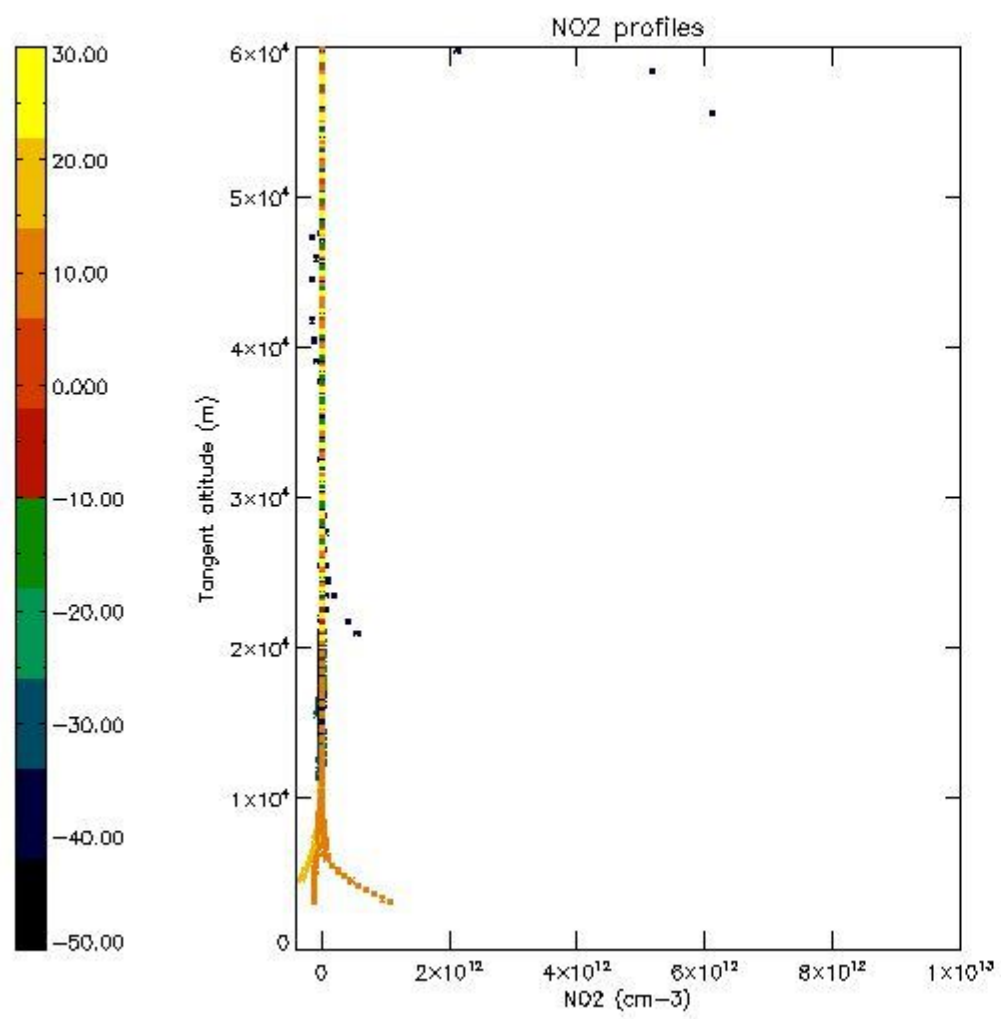

5.7 Plot NO3 profiles for all STD (dark without errors)

The colorbar represents the latitude.