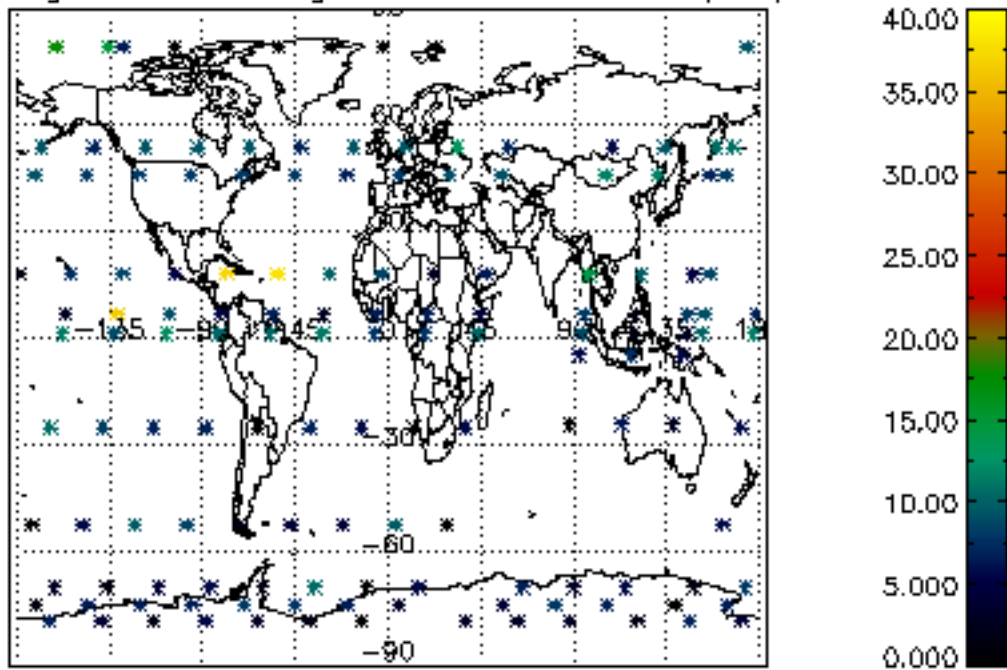

Percentage of star falling outside central band per profile