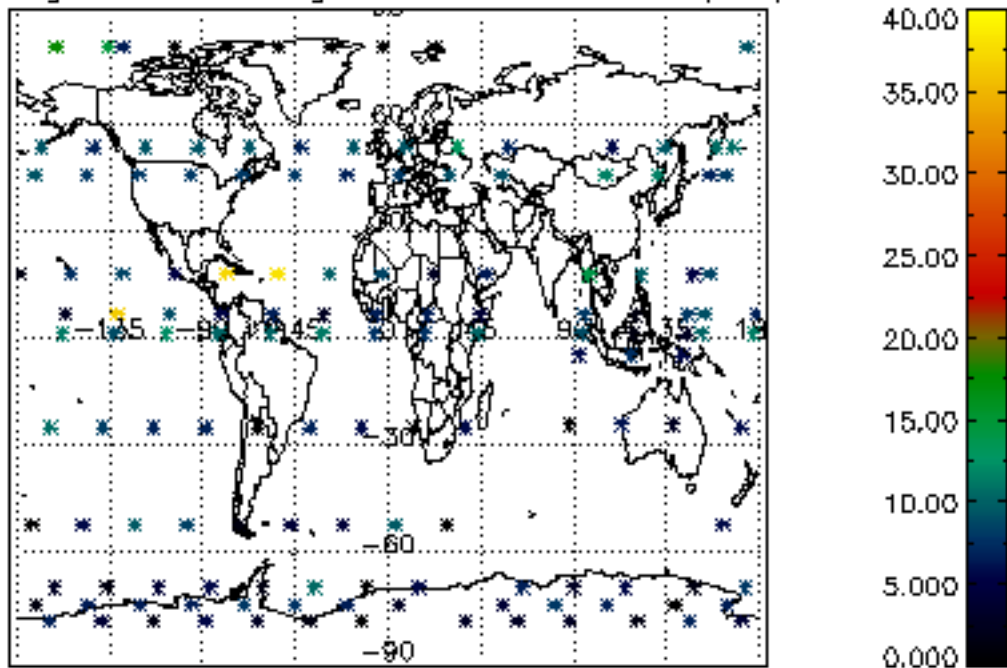

Percentage of star falling outside central band per profile