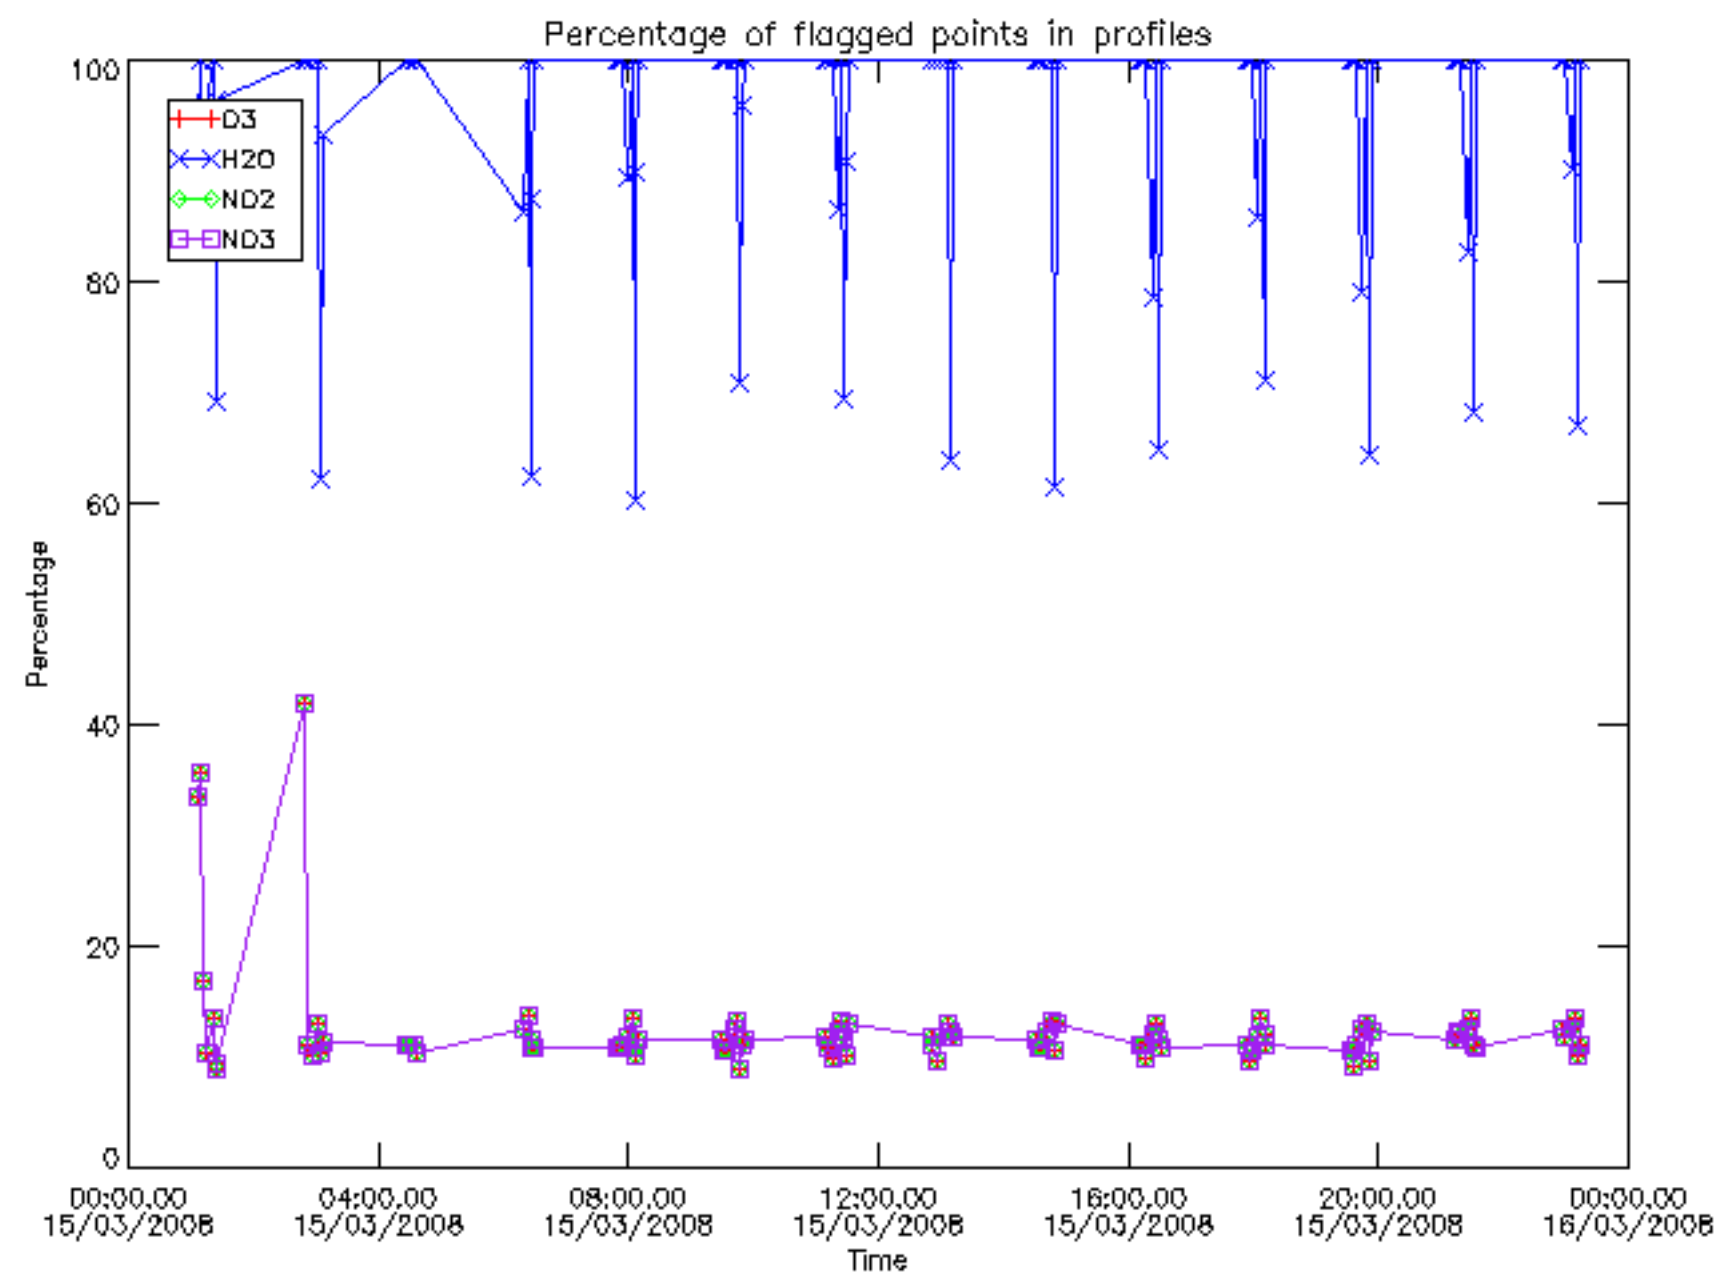

Percentage of flagged data per D3 profile

Percentage of flagged data per H2O profile