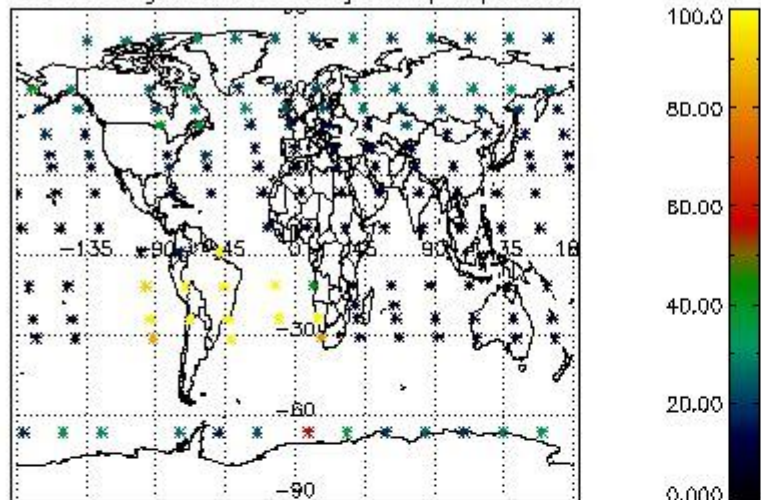

Percentage of cosmic ray hits per profile