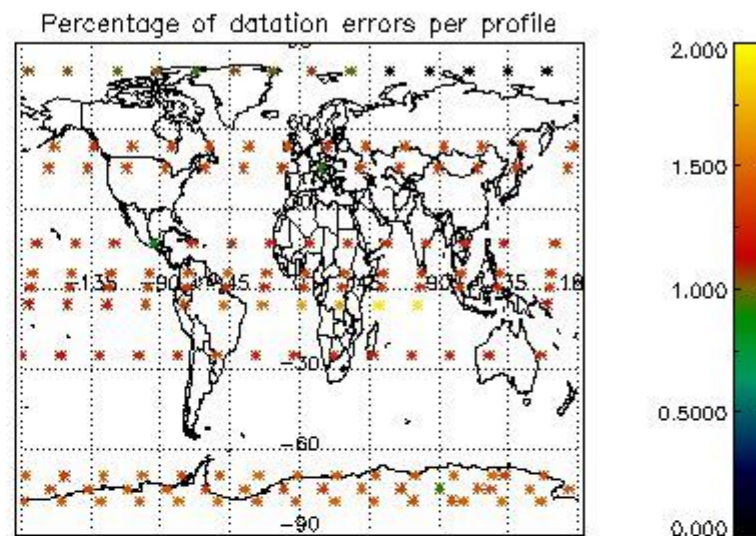

5. Trace gas profiles

5.1 Ozone statistics based on quality of products

The final quality of the products can be "measured" using the STD (Standard Deviation) attached to every point profile. This information is written to the parameter GOM_NL__2P/NL_LOCAL_SPECIES_DENSITY/o3_std of the level 2 products. The table below shows the statistics for given STD ranges.

The statistics are given with respect to the overall valid production:

- Products without fatal errors: GOM_NL__2P/MPH/PRODUCT_ERR=0
- Valid point profile: GOM_NL__2P/NL_LOCAL_SPECIES_DENSITY/pcd(0)=0

The 'Criteria' is applied to valid points of dark limb products:

- Products in dark limb illumination condition: GOM_NL__2P/NL_SUMMARY_QUALITY/obs_ill_cond=0
- Products without fatal errors: GOM_NL__2P/MPH/PRODUCT_ERR=0
- Valid point profile: GOM_NL__2P/NL_LOCAL_SPECIES_DENSITY/pcd(0)=0

So, the table below shows the percentage of dark limb and valid observations for each criteria with respect to the overall valid daily observations.

Criteria	% of total production
All STD	39
STD < 20	24