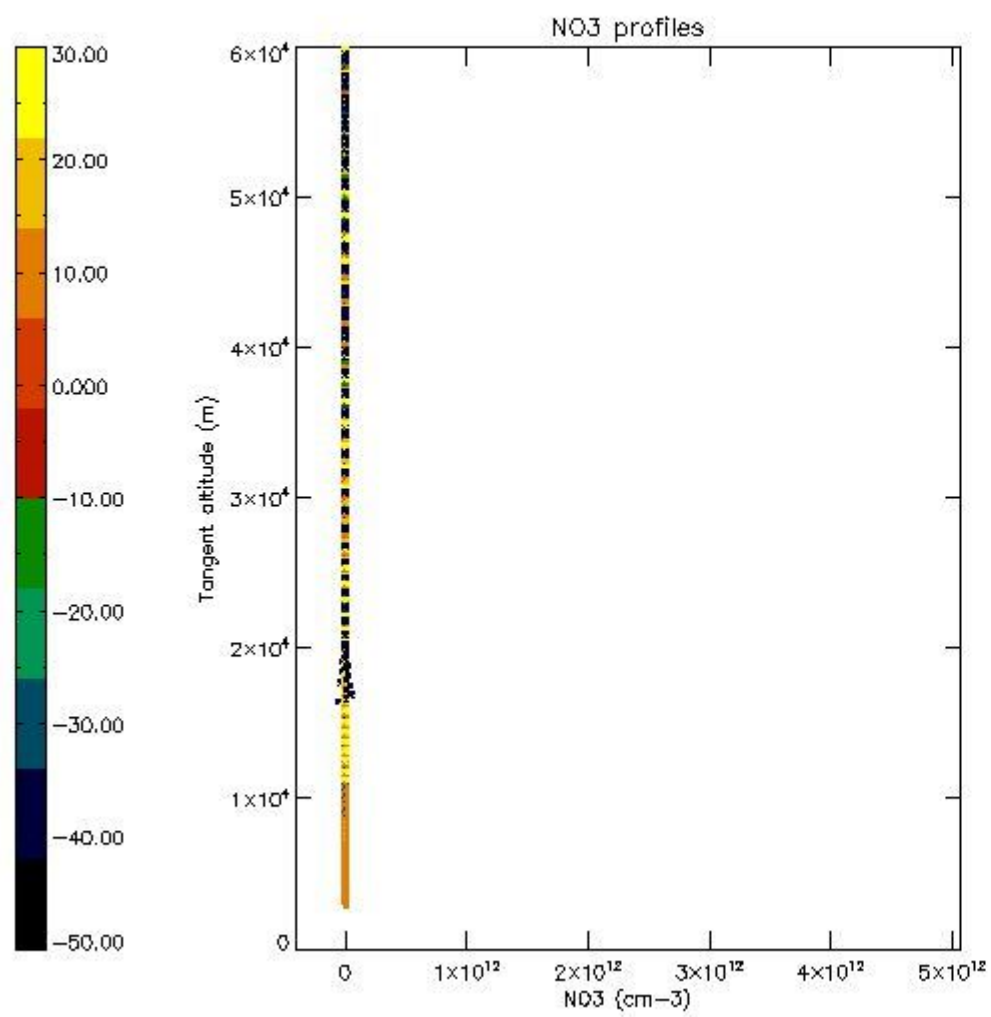

5.4 Plot ozone profiles where $STD < 10\%$ (dark without errors)

The colorbar represents the latitude.

5.5 Plot ozone profiles where STD < 5% (dark without errors)

The colorbar represents the latitude.

5.6 Plot NO₂ profiles for all STD (dark without errors)

The colorbar represents the latitude.

5.7 Plot NO3 profiles for all STD (dark without errors)

The colorbar represents the latitude.

5.8 Plot H2O profiles for all STD (only for occultations of stars 1,2,3,4,13,14,16,26,63 dark without errors)