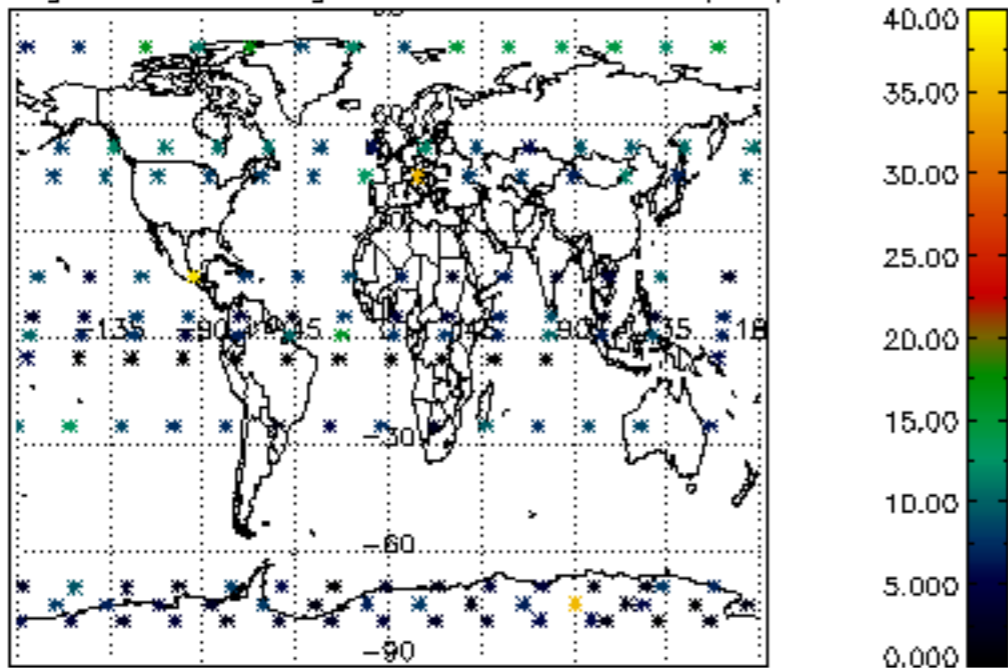

Percentage of star falling outside central band per profile