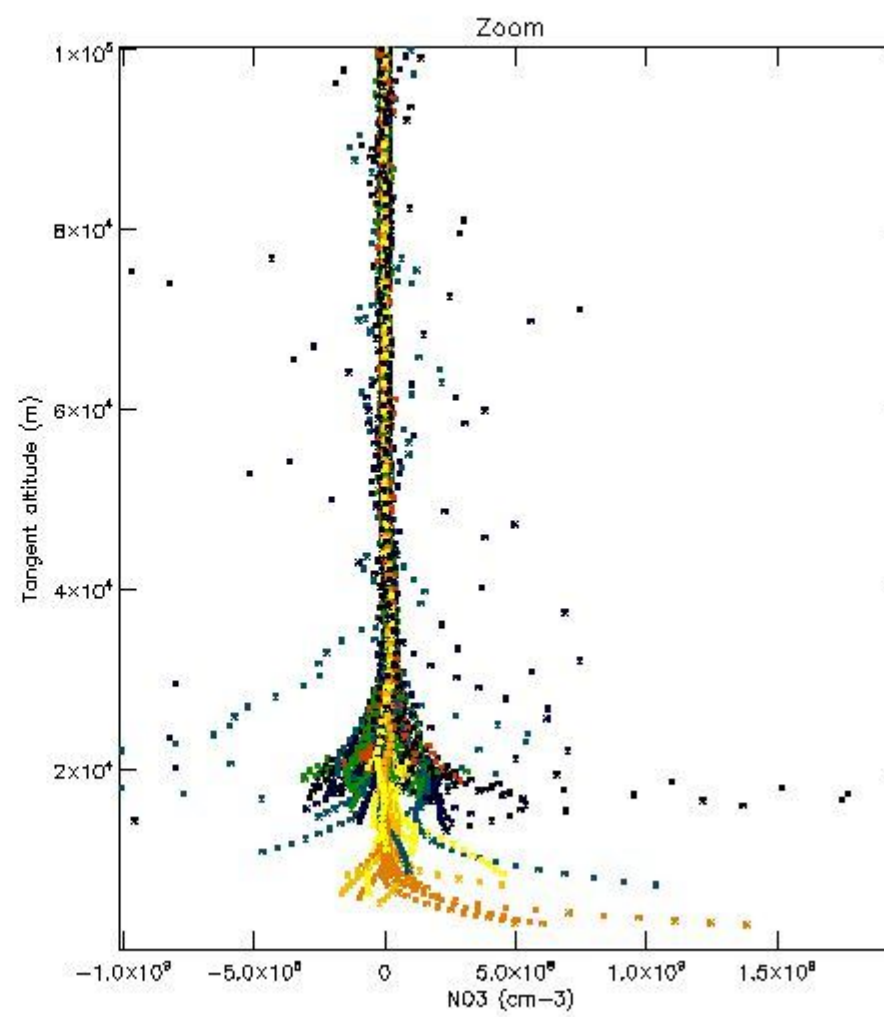

5.8 Plot H2O profiles for all STD (only for occultations of stars 1,2,3,4,13,14,16,26,63 dark without errors)

The colorbar represents the latitude.