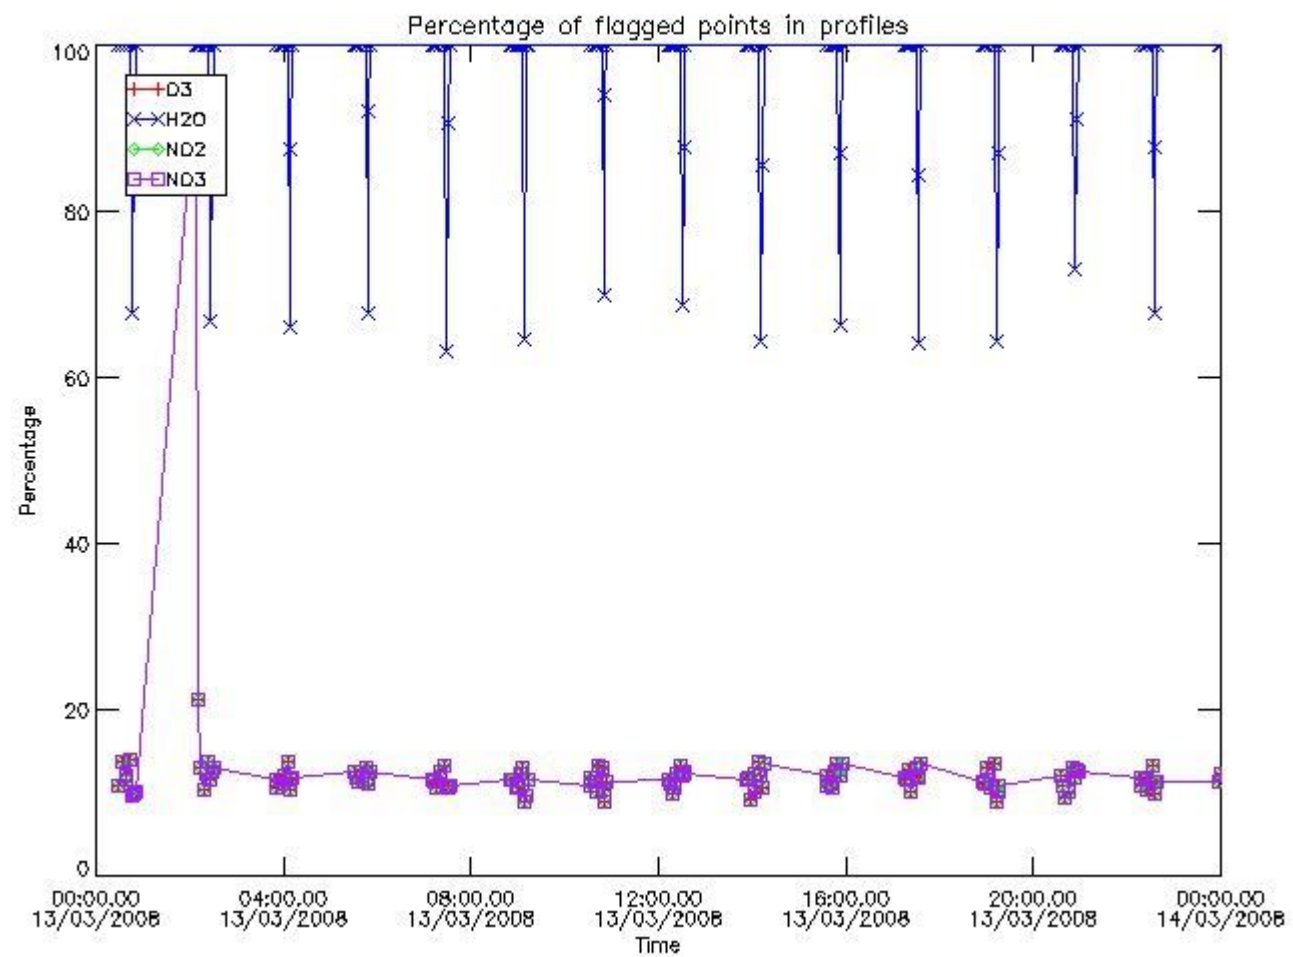

In this section it is plotted some information contained in the Quality Summary data set of the level 2 products. Only products in dark limb conditions and without errors (error flag in the MPH set to "0") are used.

3.1 Plot quality information per product (time dependant)

3.2 Plot quality information per product (world map)