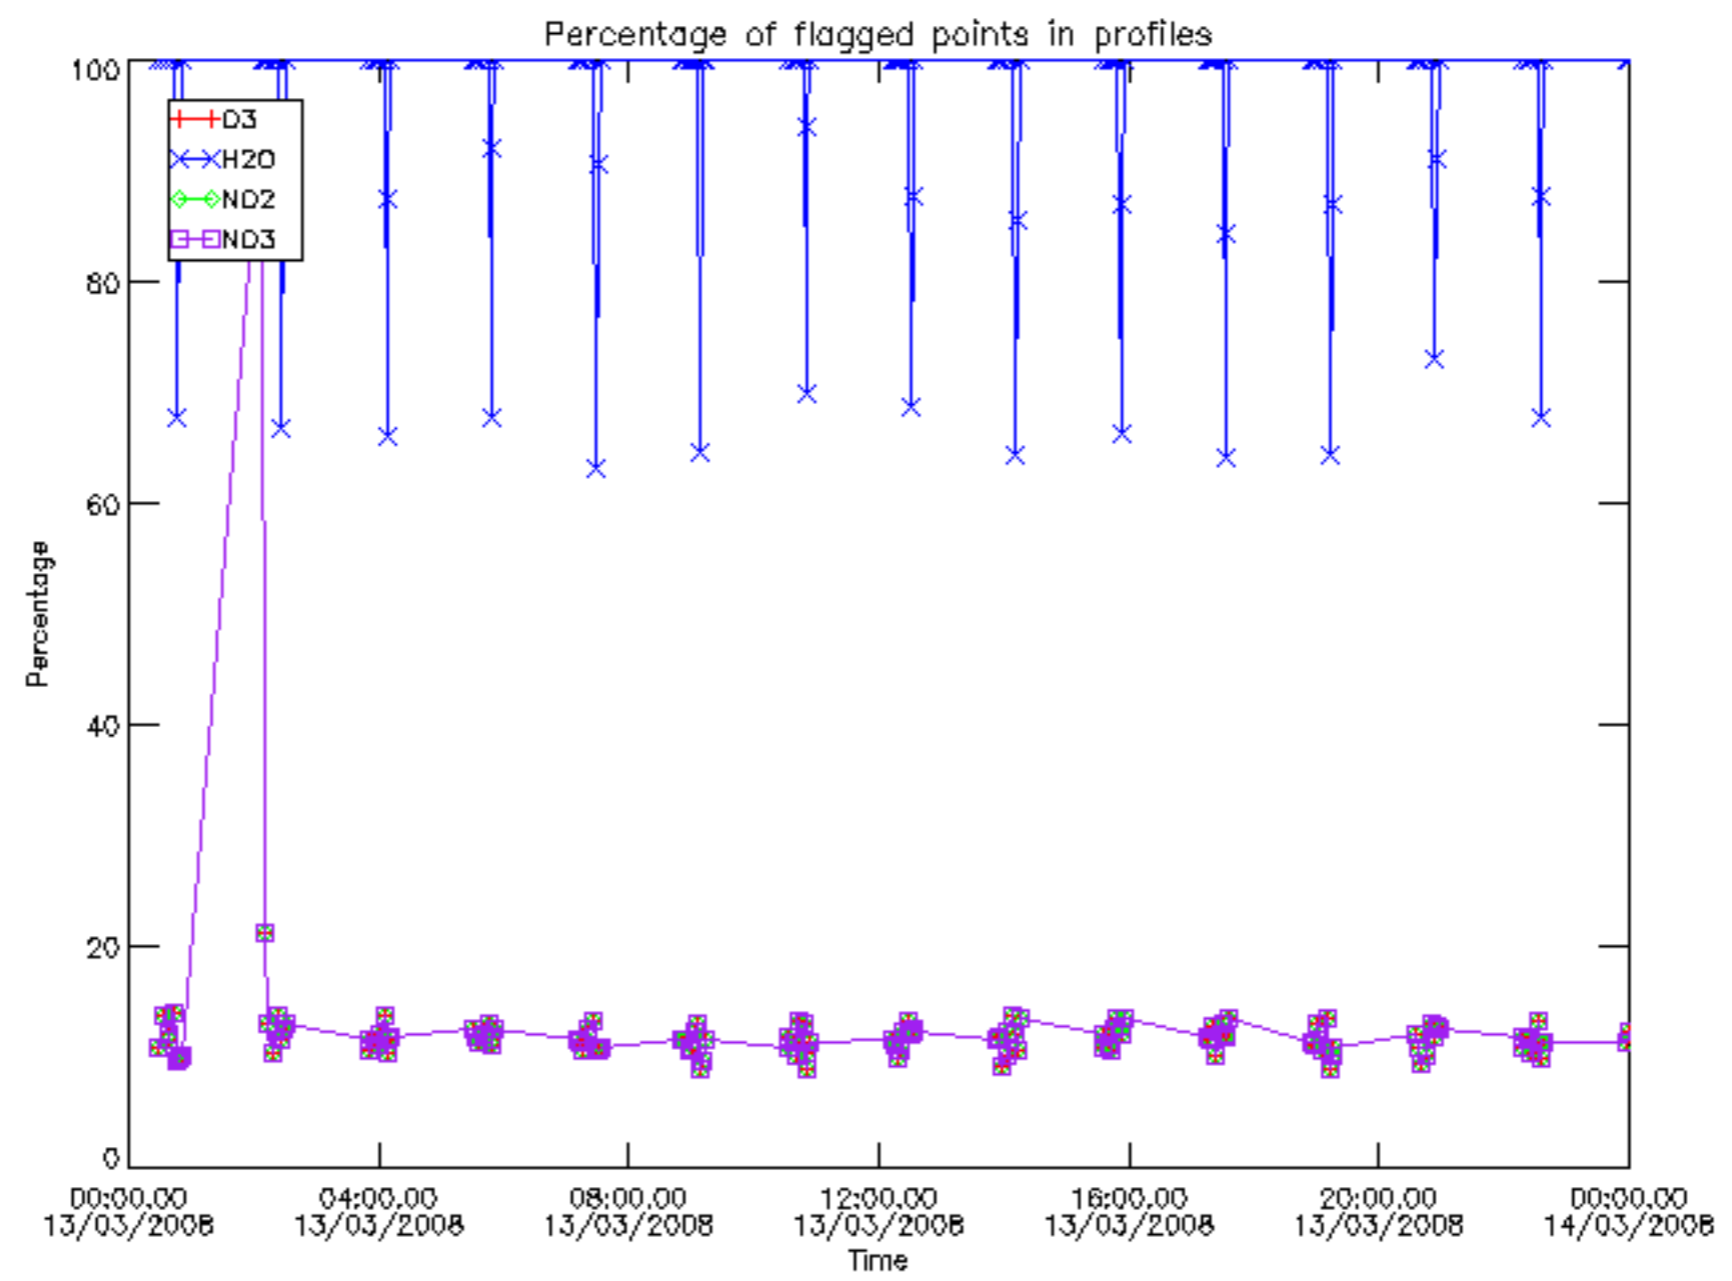

Percentage of flagged data per D3 profile

Percentage of flagged data per H2O profile