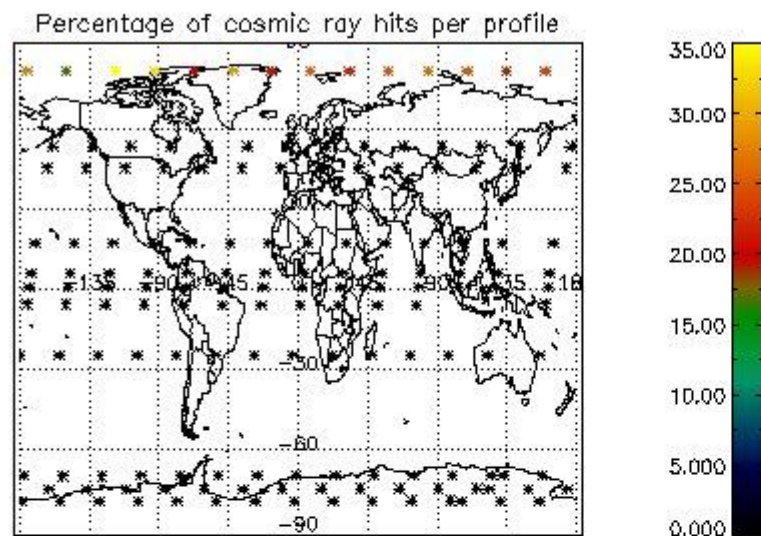

4.2.2 Plot level 1 quality information per product (world map): ENVISAT DESCENDING passes

5. Trace gas profiles

5.1 Ozone statistics based on quality of products

The final quality of the products can be "measured" using the STD (Standard Deviation) attached to every point profile. This information is written to the parameter GOM_NL__2P/NL_LOCAL_SPECIES_DENSITY/o3_std of the level 2 products. The table below shows the statistics for given STD ranges.

The statistics are given with respect to the overall valid production:

- Products without fatal errors: GOM_NL__2P/MPH/PRODUCT_ERR=0
- Valid point profile: GOM_NL__2P/NL_LOCAL_SPECIES_DENSITY/pcd(0)=0

The 'Criteria' is applied to valid points of dark limb products:

- Products in dark limb illumination condition: GOM_NL__2P/NL_SUMMARY_QUALITY/obs_ill_cond=0
- Products without fatal errors: GOM_NL__2P/MPH/PRODUCT_ERR=0
- Valid point profile: GOM_NL__2P/NL_LOCAL_SPECIES_DENSITY/pcd(0)=0

So, the table below shows the percentage of dark limb and valid observations for each criteria with respect to the overall valid daily observations.

Criteria	% of total production
All STD	39
STD < 20	24