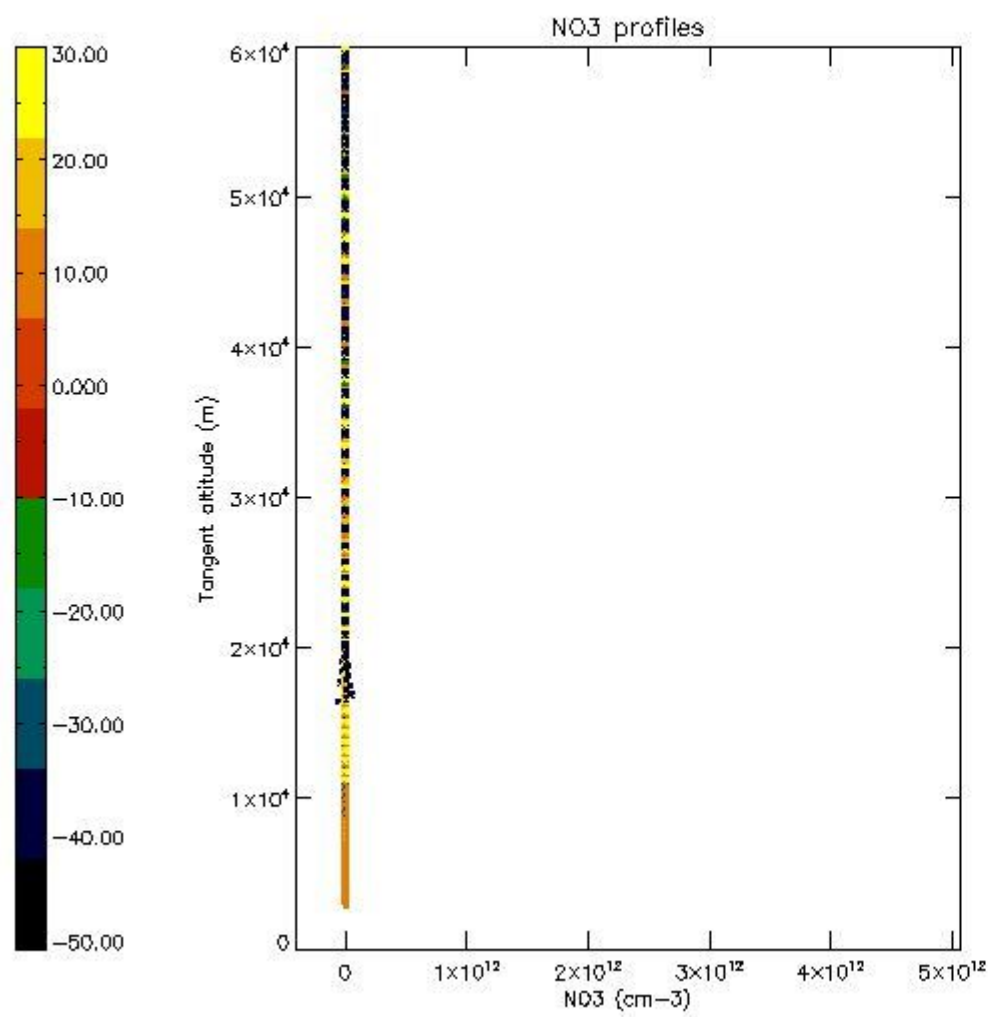

STD < 10	20
STD < 5	15

5.2 Plot ozone profiles for all STD (dark without errors)

The colorbar represents the latitude.

5.3 Plot ozone profiles where STD < 20% (dark without errors)

The colorbar represents the latitude.

5.4 Plot ozone profiles where STD < 10% (dark without errors)

The colorbar represents the latitude.

5.5 Plot ozone profiles where STD < 5% (dark without errors)

The colorbar represents the latitude.

5.6 Plot NO₂ profiles for all STD (dark without errors)

The colorbar represents the latitude.

5.7 Plot NO3 profiles for all STD (dark without errors)

The colorbar represents the latitude.

5.8 Plot H2O profiles for all STD (only for occultations of stars 1,2,3,4,13,14,16,26,63 dark without errors)