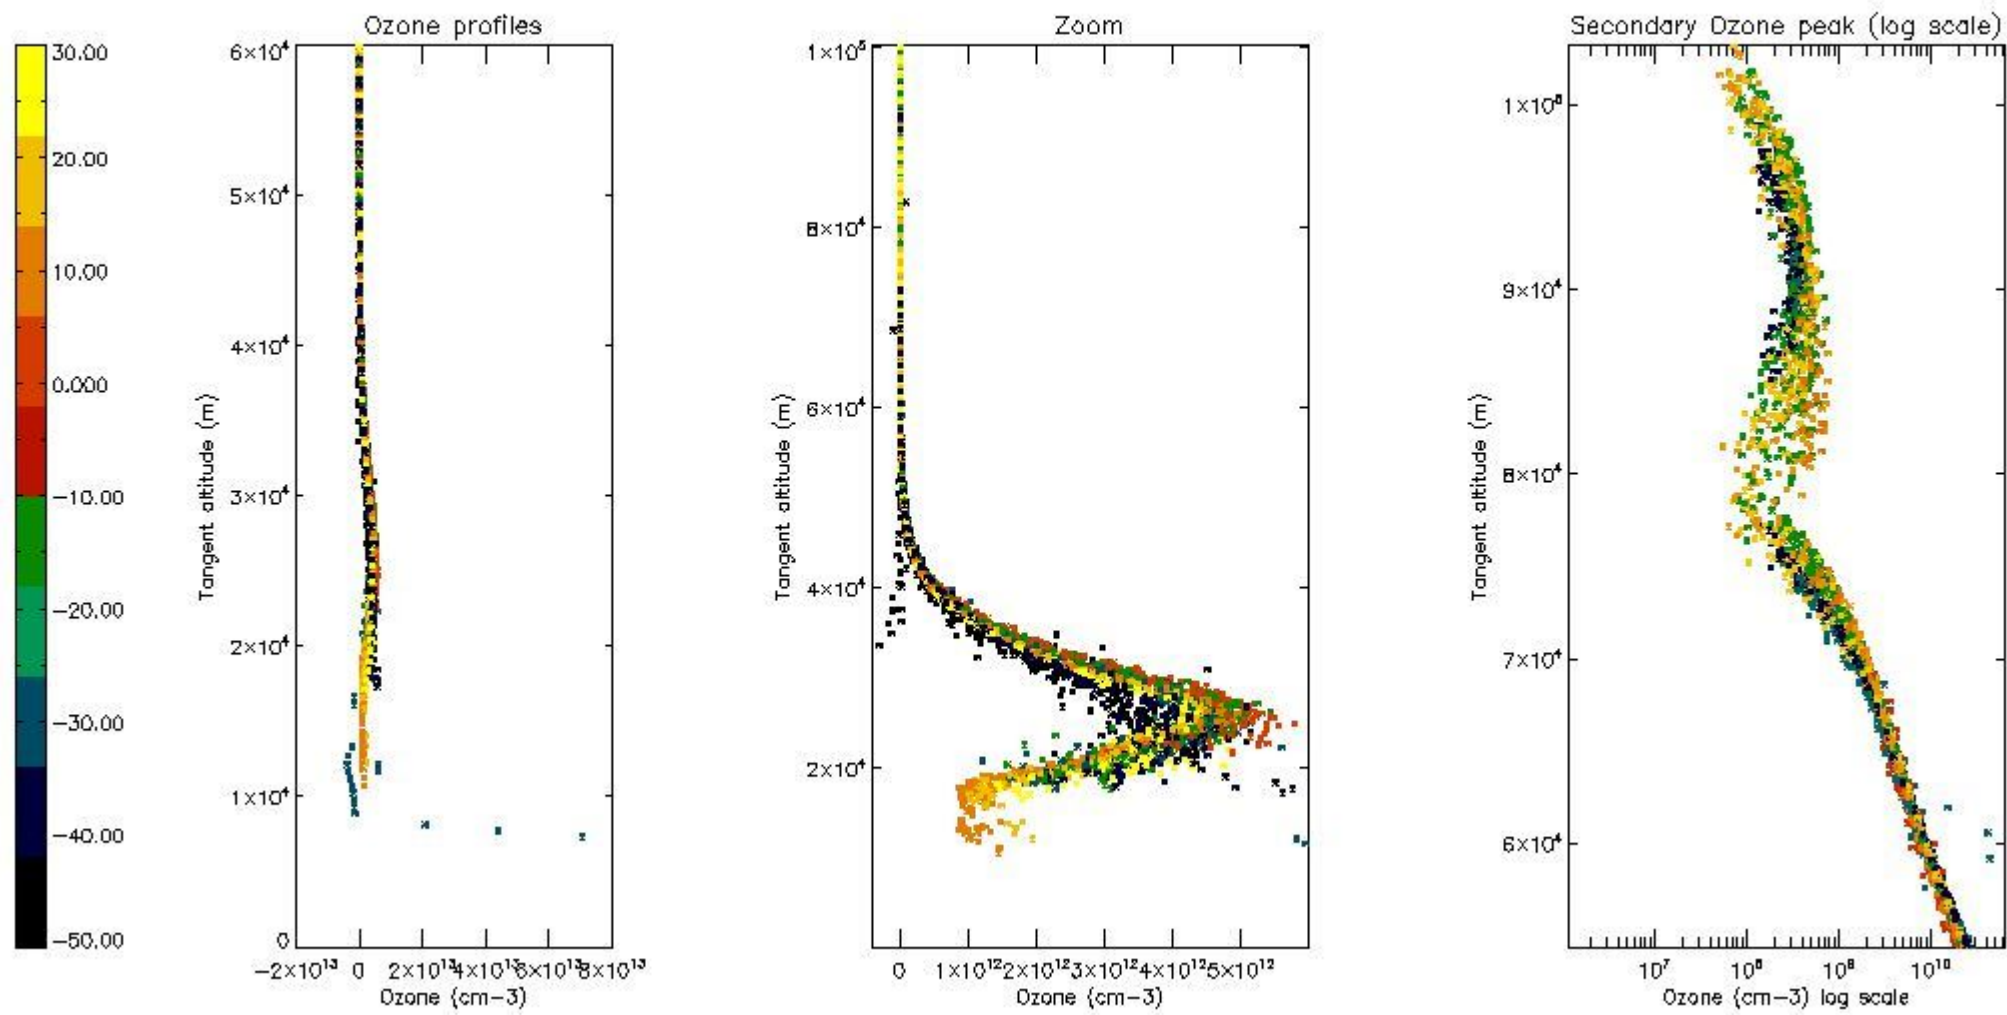

STD < 10	20
STD < 5	15

5.2 Plot ozone profiles for all STD (dark without errors)

The colorbar represents the latitude.

5.3 Plot ozone profiles where STD < 20% (dark without errors)

The colorbar represents the latitude.

5.4 Plot ozone profiles where STD < 10% (dark without errors)

The colorbar represents the latitude.

5.5 Plot ozone profiles where STD < 5% (dark without errors)

The colorbar represents the latitude.

5.6 Plot NO₂ profiles for all STD (dark without errors)

The colorbar represents the latitude.

5.7 Plot NO3 profiles for all STD (dark without errors)

The colorbar represents the latitude.

5.8 Plot H2O profiles for all STD (only for occultations of stars 1,2,3,4,13,14,16,26,63 dark without errors)