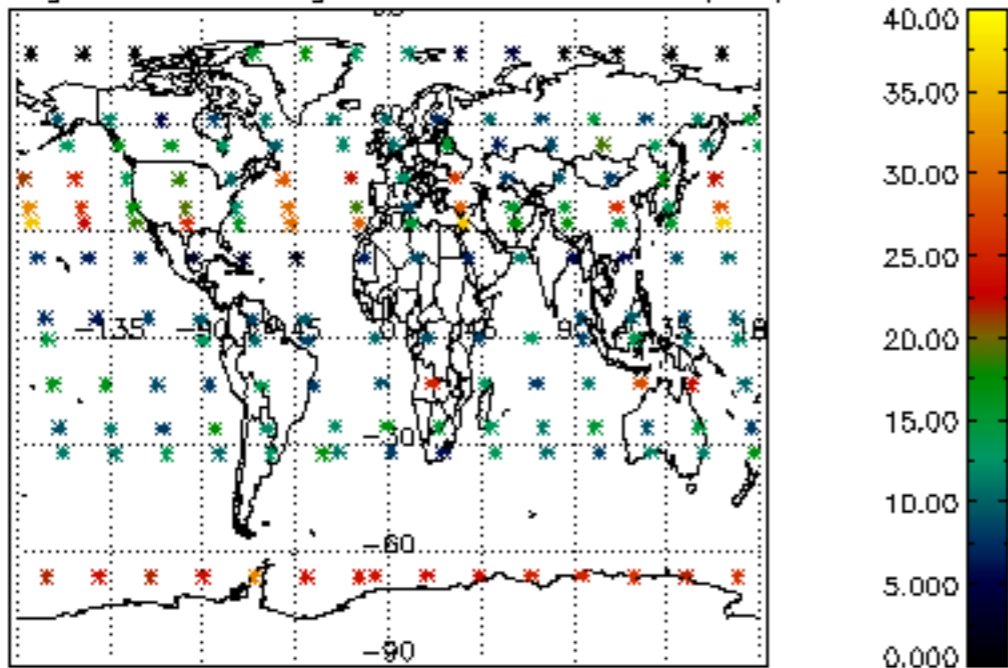

Percentage of cosmic ray hits per profile

Percentage of star falling outside central band per profile