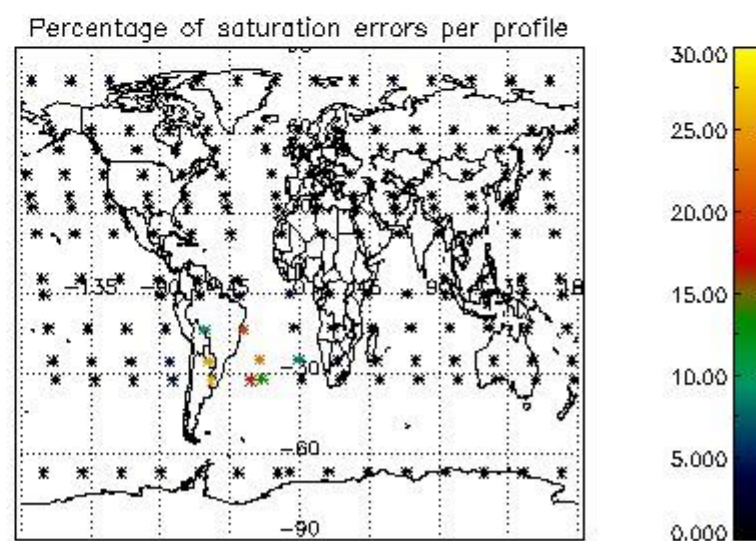

Percentage of flagged data per NO3 profile

4. Level 1 quality information per product

In this section it is plotted some information contained in the Quality Summary data set of the level 2 products that comes from the level 1b processing. Products without errors (error flag in the MPH set to "0") are used.

4.1 Plot quality information per product (time dependant) coming from level 1b processing

4.1.1 Plot level 1 quality information per product (time dependant): ENVISAT ASCENDING passes

4.1.2 Plot level 1 quality information per product (time dependant): ENVI SAT DESCENDING passes

4.2 Plot quality information per product coming from level 1b processing (world map)

4.2.1 Plot level 1 quality information per product (world map): ENVISAT ASCENDING passes

4.2.2 Plot level 1 quality information per product (world map): ENVISAT DESCENDING passes