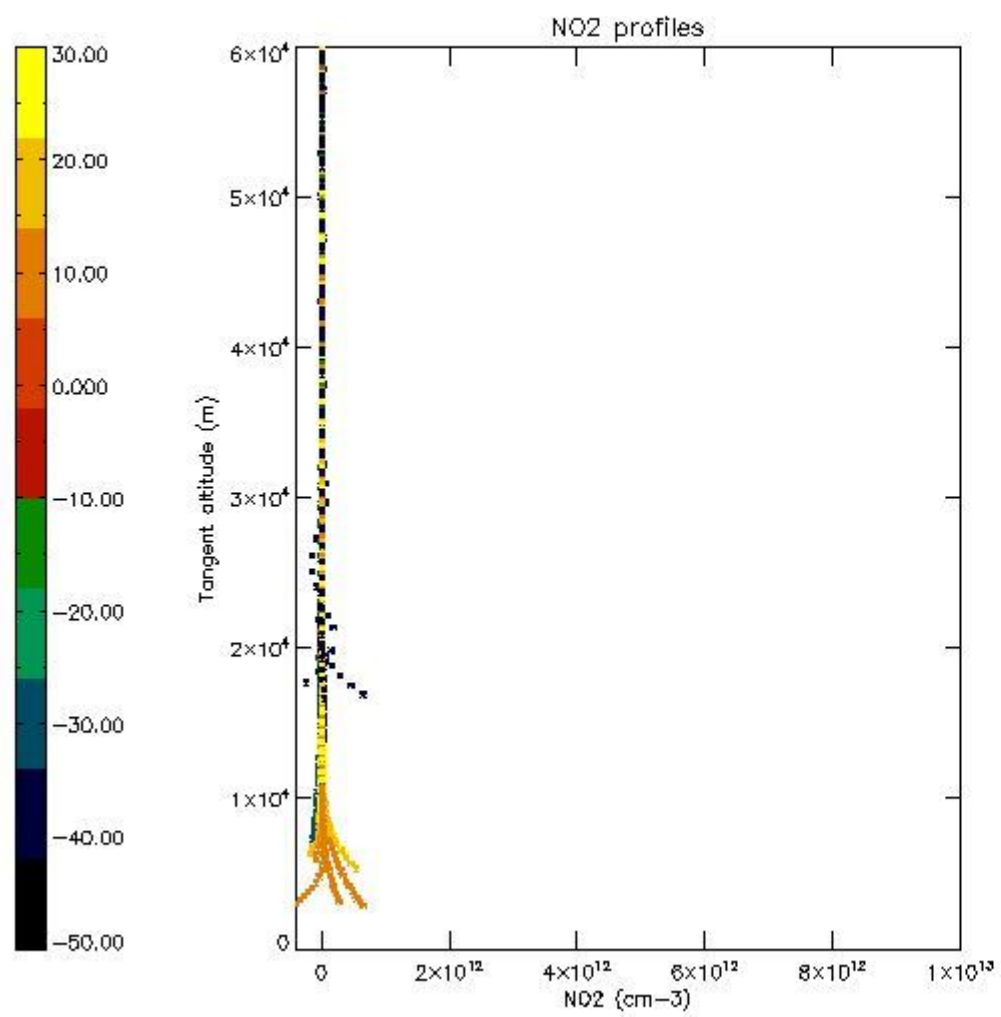

STD < 10	20
STD < 5	15

5.2 Plot ozone profiles for all STD (dark without errors)

The colorbar represents the latitude.

5.3 Plot ozone profiles where STD < 20% (dark without errors)

The colorbar represents the latitude.

5.4 Plot ozone profiles where STD < 10% (dark without errors)

The colorbar represents the latitude.

5.5 Plot ozone profiles where STD < 5% (dark without errors)

The colorbar represents the latitude.

5.6 Plot NO₂ profiles for all STD (dark without errors)

The colorbar represents the latitude.

5.7 Plot NO3 profiles for all STD (dark without errors)

The colorbar represents the latitude.

5.8 Plot H2O profiles for all STD (only for occultations of stars 1,2,3,4,13,14,16,26,63 dark without errors)