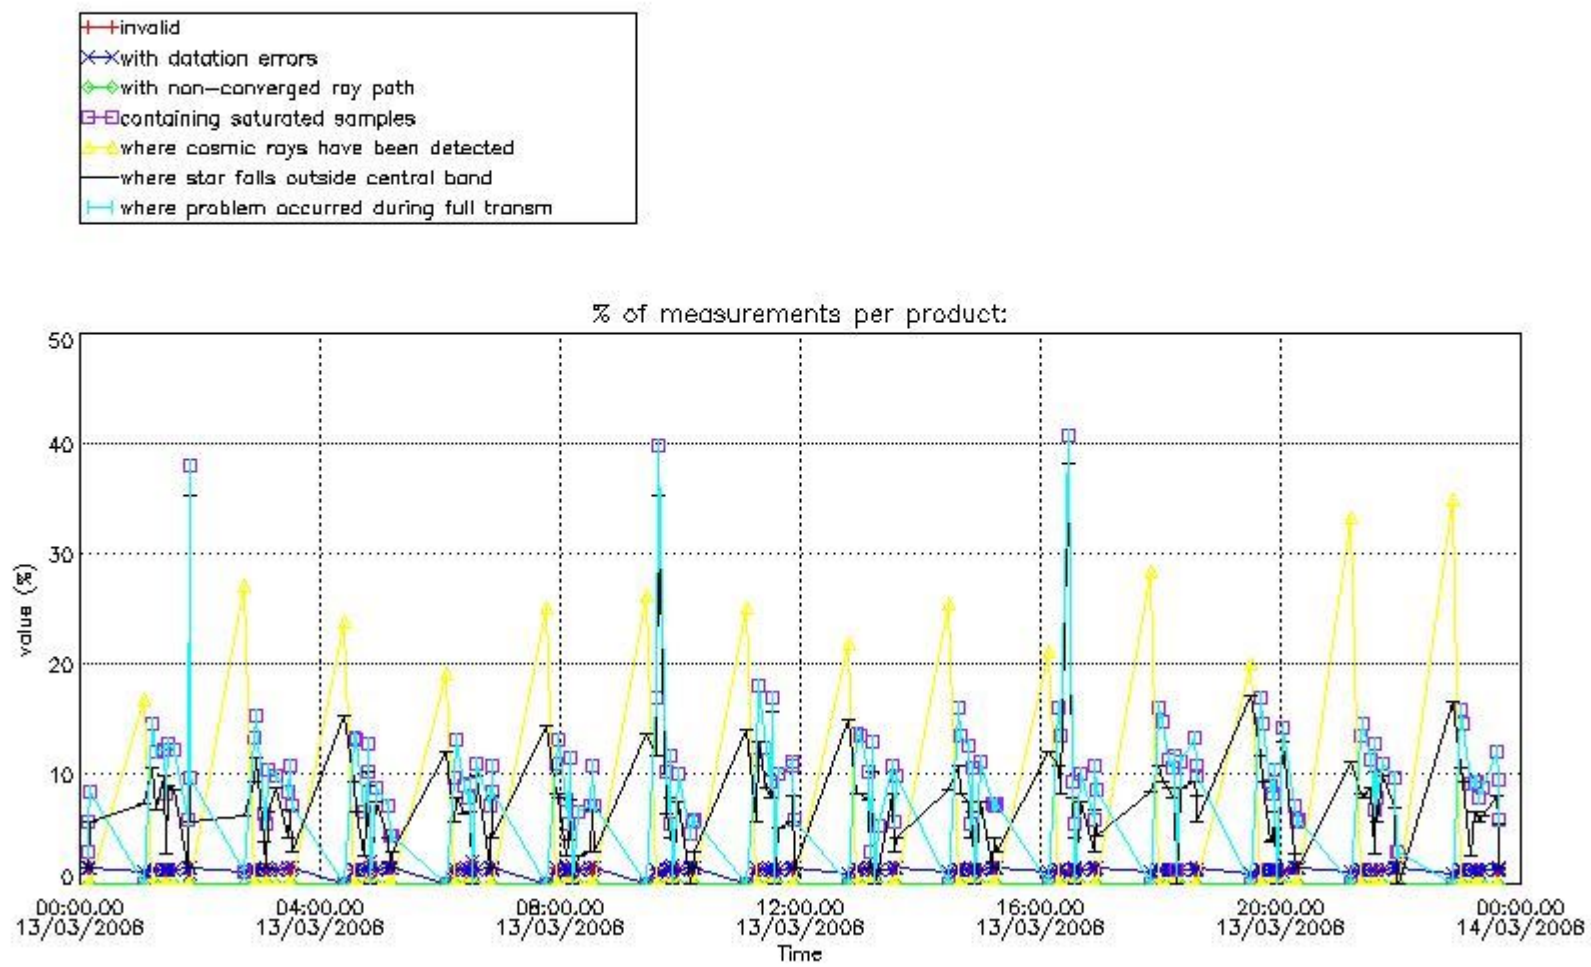

[6. Auxiliary Data Files used for the production reported in section 2](#)

This report presents the daily analysis on parameters extracted from GOMOS level 2 data (GOM_NL__2P). It is intended to monitor some important parameters that will impact the quality of these products. A list of level 2 products (and content) that have arrived during the reporting day to the PCF is also given.

3.1 Plot quality information per product (time dependant)

3.2 Plot quality information per product (world map)

Percentage of flagged data per O3 profile

Percentage of flagged data per H2O profile

Percentage of flagged data per NO2 profile

Percentage of flagged data per NO3 profile

4. Level 1 quality information per product

In this section it is plotted some information contained in the Quality Summary data set of the level 2 products that comes from the level 1b processing. Products without errors (error flag in the MPH set to "0") are used.

4.1 Plot quality information per product (time dependant) coming from level 1b processing

4.1.1 Plot level 1 quality information per product (time dependant): ENVISAT ASCENDING passes

4.1.2 Plot level 1 quality information per product (time dependant): ENVI SAT DESCENDING passes