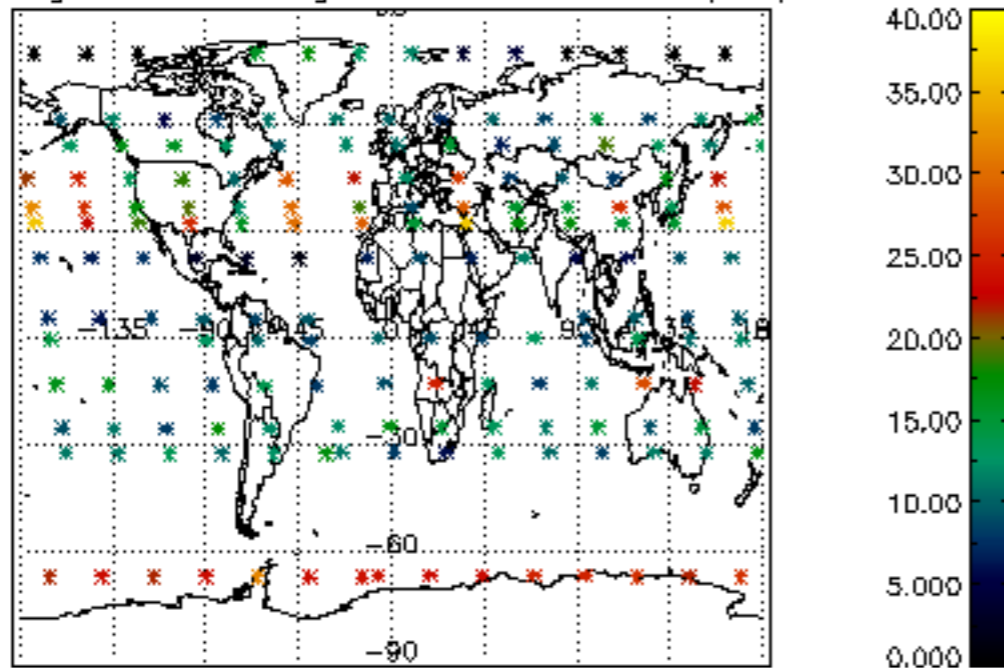

Percentage of cosmic ray hits per profile

Percentage of star falling outside central band per profile