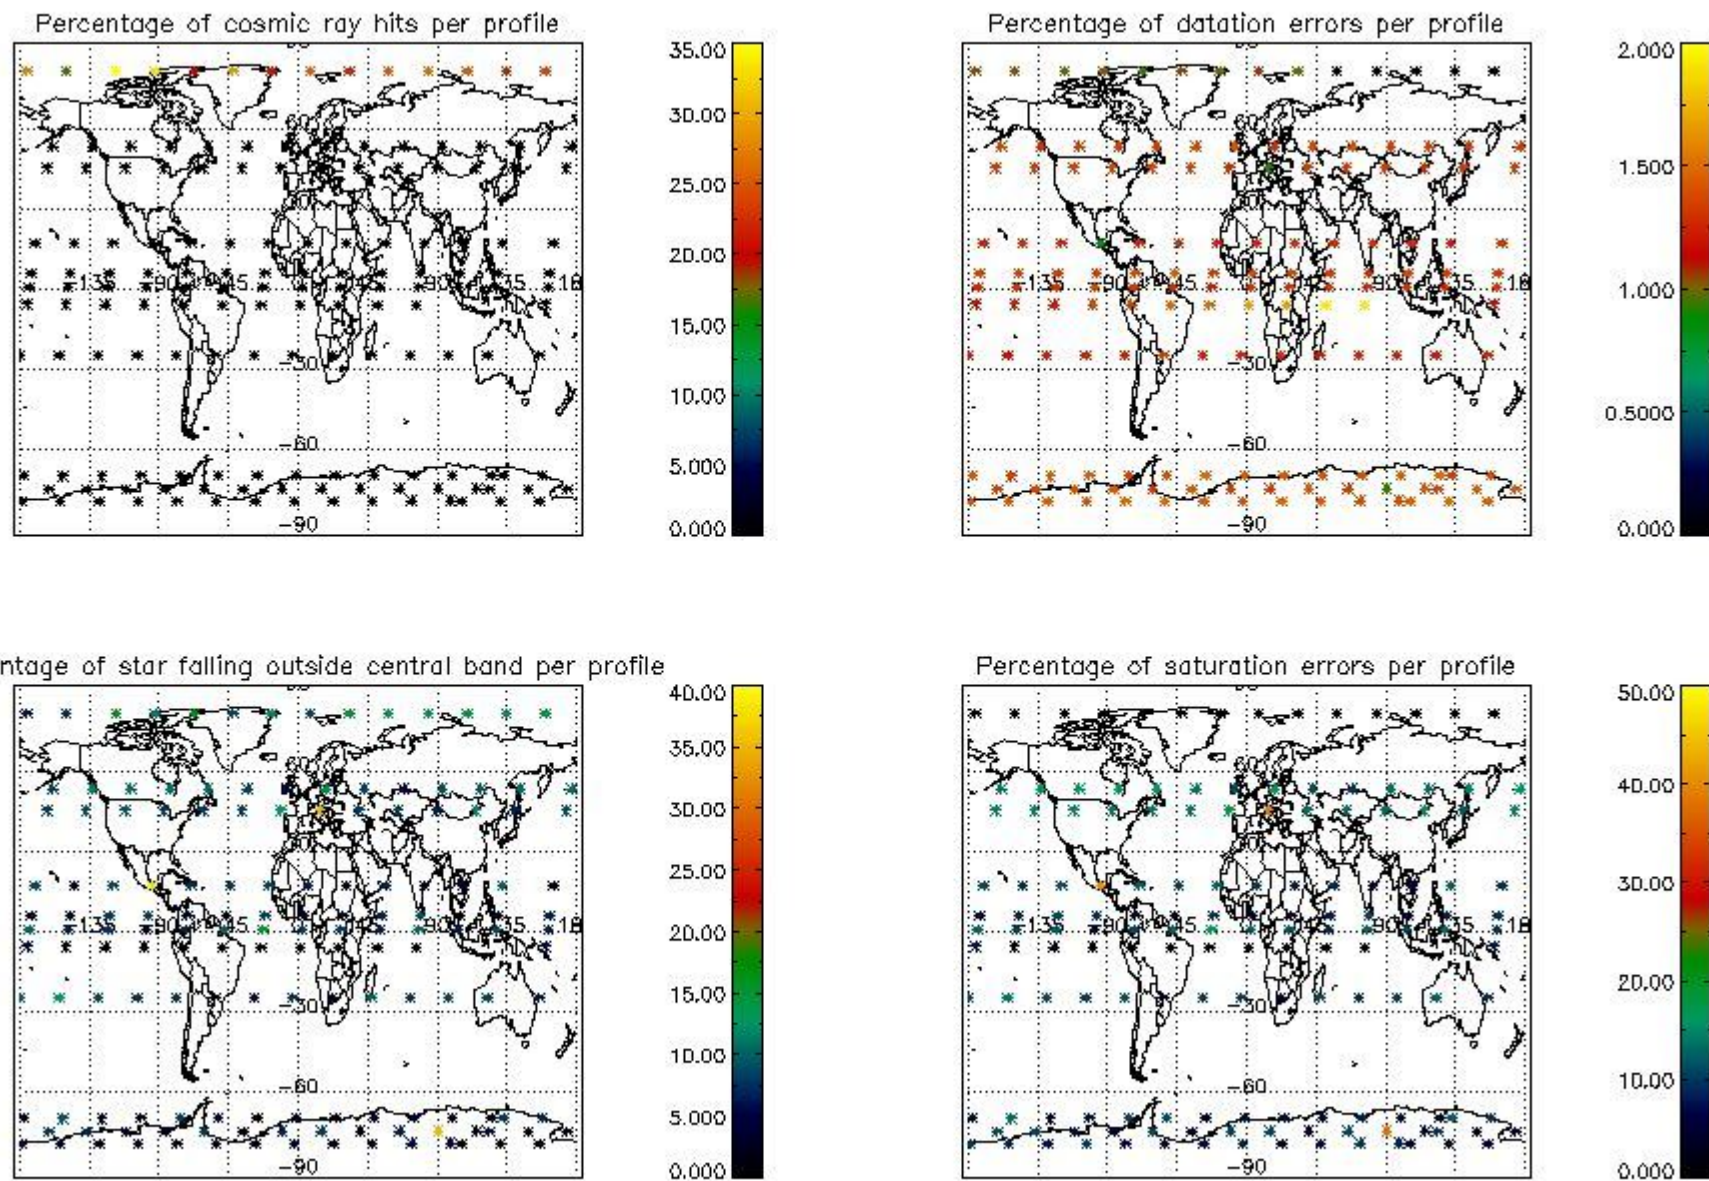

Percentage of flagged data per NO3 profile

4. Level 1 quality information per product

In this section it is plotted some information contained in the Quality Summary data set of the level 2 products that comes from the level 1b processing. Products without errors (error flag in the MPH set to "0") are used.

4.1 Plot quality information per product (time dependant) coming from level 1b processing

4.1.1 Plot level 1 quality information per product (time dependant): ENVISAT ASCENDING passes

4.1.2 Plot level 1 quality information per product (time dependant): ENVI SAT DESCENDING passes

4.2 Plot quality information per product coming from level 1b processing (world map)

4.2.1 Plot level 1 quality information per product (world map): ENVISAT ASCENDING passes

4.2.2 Plot level 1 quality information per product (world map): ENVISAT DESCENDING passes