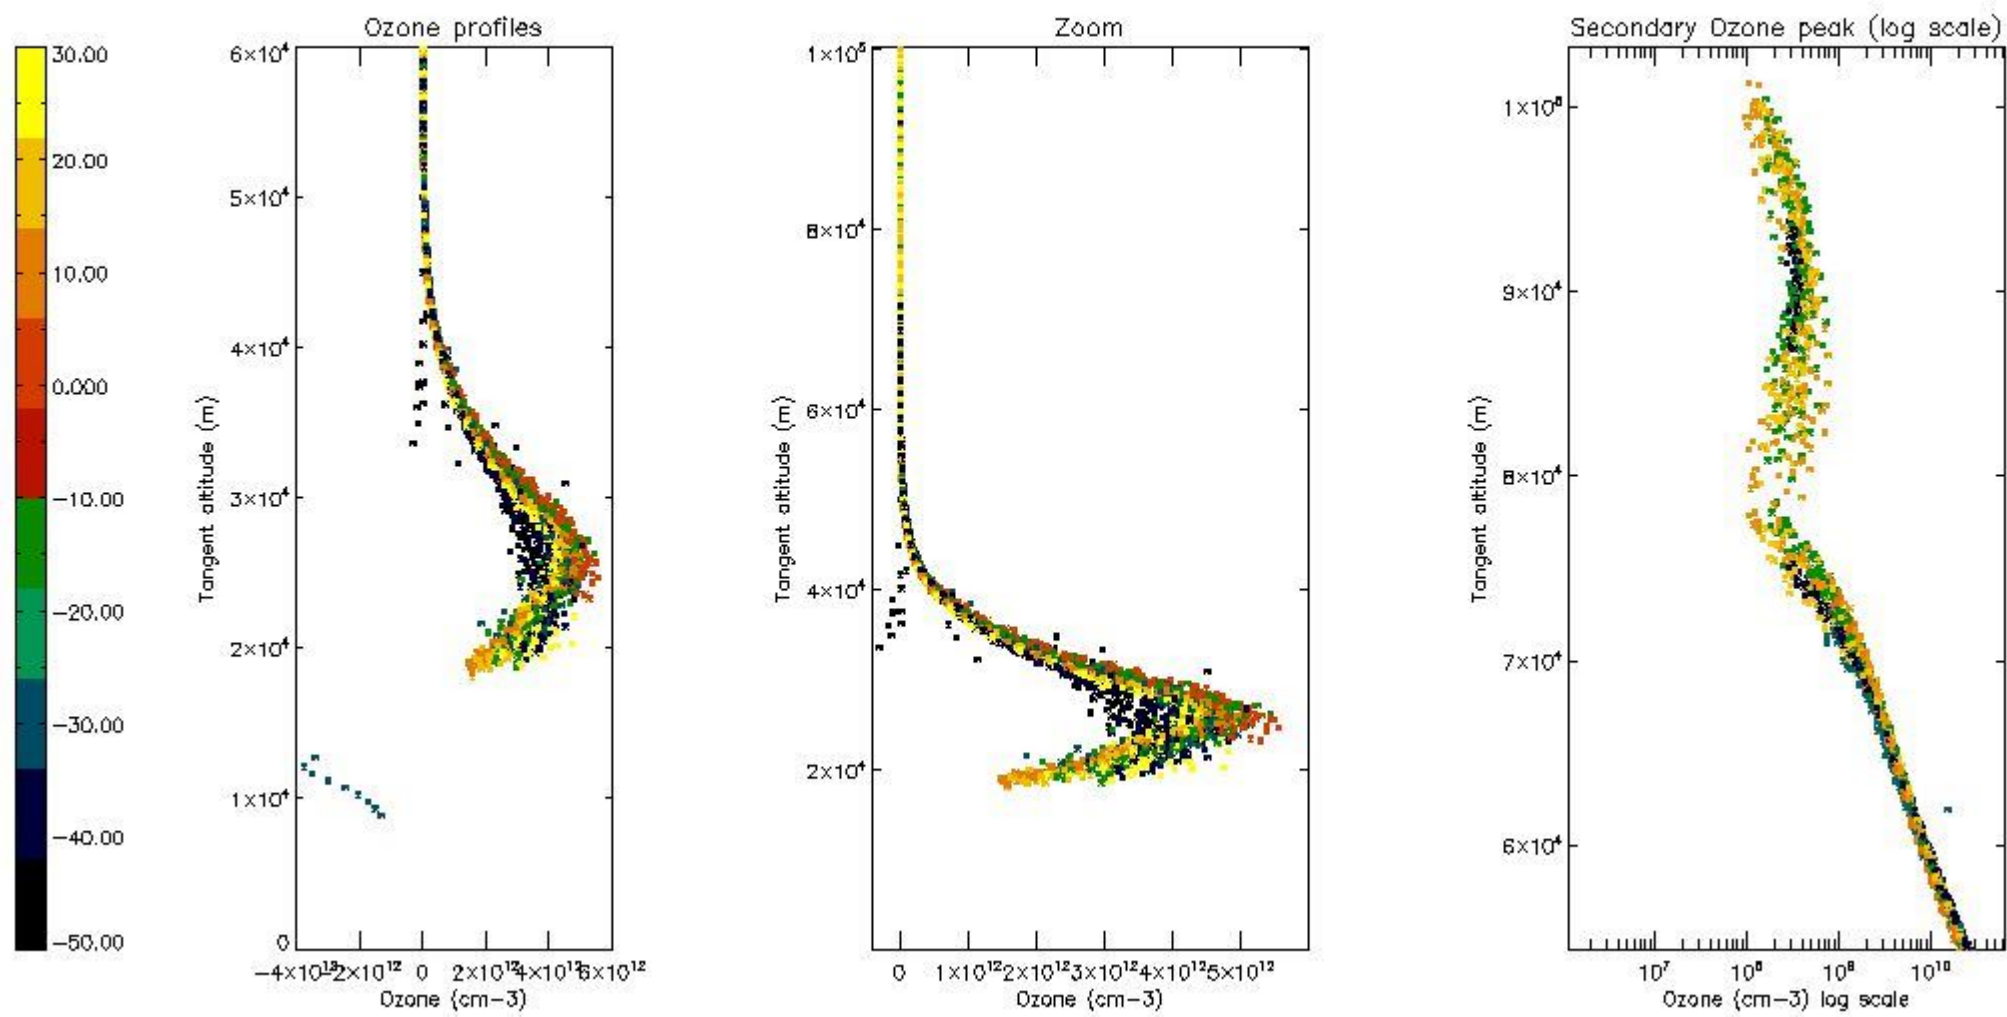

STD < 10	20
STD < 5	15

5.2 Plot ozone profiles for all STD (dark without errors)

The colorbar represents the latitude.

5.3 Plot ozone profiles where STD < 20% (dark without errors)

The colorbar represents the latitude.

5.4 Plot ozone profiles where STD < 10% (dark without errors)

The colorbar represents the latitude.

5.5 Plot ozone profiles where STD < 5% (dark without errors)

The colorbar represents the latitude.

5.6 Plot NO₂ profiles for all STD (dark without errors)

The colorbar represents the latitude.

5.7 Plot NO3 profiles for all STD (dark without errors)

The colorbar represents the latitude.

5.8 Plot H2O profiles for all STD (only for occultations of stars 1,2,3,4,13,14,16,26,63 dark without errors)