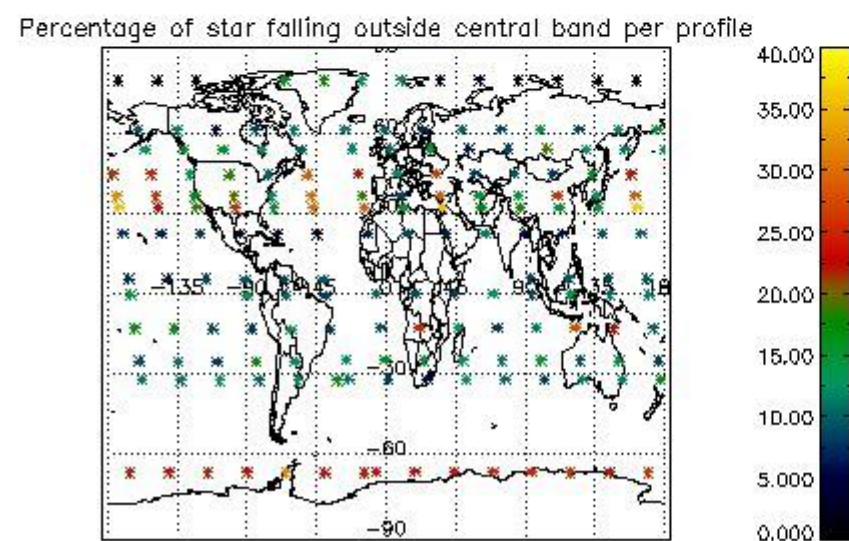

4.1 Plot quality information per product (time dependant) coming from level 1b processing

4.1.1 Plot level 1 quality information per product (time dependant): ENVISAT ASCENDING passes

4.1.2 Plot level 1 quality information per product (time dependant): ENVI SAT DESCENDING passes

4.2 Plot quality information per product coming from level 1b processing (world map)

4.2.1 Plot level 1 quality information per product (world map): ENVISAT ASCENDING passes

4.2.2 Plot level 1 quality information per product (world map): ENVISAT DESCENDING passes