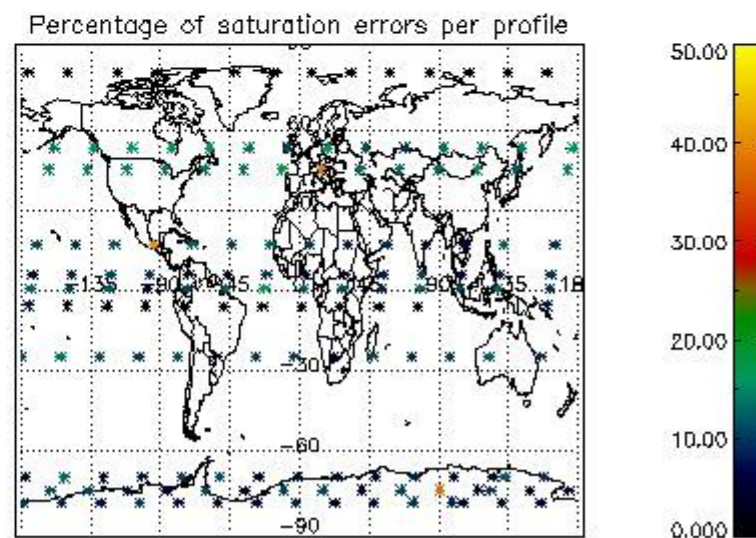

5. Trace gas profiles

5.1 Ozone statistics based on quality of products

The final quality of the products can be "measured" using the STD (Standard Deviation) attached to every point profile. This information is written to the parameter GOM_NL__2P/NL_LOCAL_SPECIES_DENSITY/o3_std of the level 2 products. The table below shows the statistics for given STD ranges.

The statistics are given with respect to the overall valid production:

- Products without fatal errors: GOM_NL__2P/MPH/PRODUCT_ERR=0
- Valid point profile: GOM_NL__2P/NL_LOCAL_SPECIES_DENSITY/pcd(0)=0

The 'Criteria' is applied to valid points of dark limb products:

- Products in dark limb illumination condition: GOM_NL__2P/NL_SUMMARY_QUALITY/obs_ill_cond=0
- Products without fatal errors: GOM_NL__2P/MPH/PRODUCT_ERR=0
- Valid point profile: GOM_NL__2P/NL_LOCAL_SPECIES_DENSITY/pcd(0)=0

So, the table below shows the percentage of dark limb and valid observations for each criteria with respect to the overall valid daily observations.

Criteria	% of total production
All STD	39
STD < 20	24