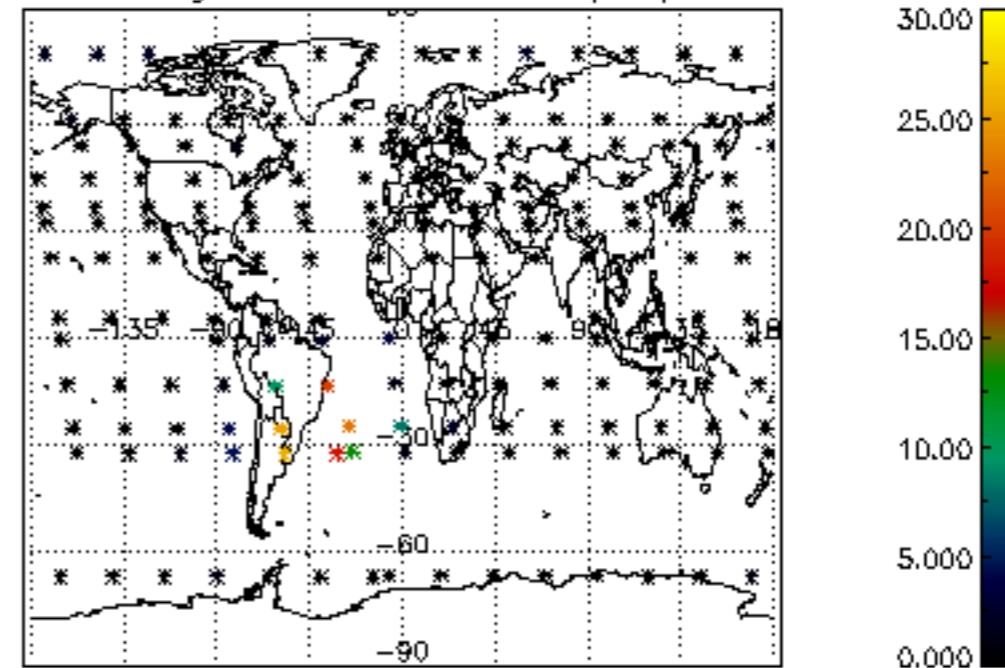

Percentage of datation errors per profile

Percentage of saturation errors per profile