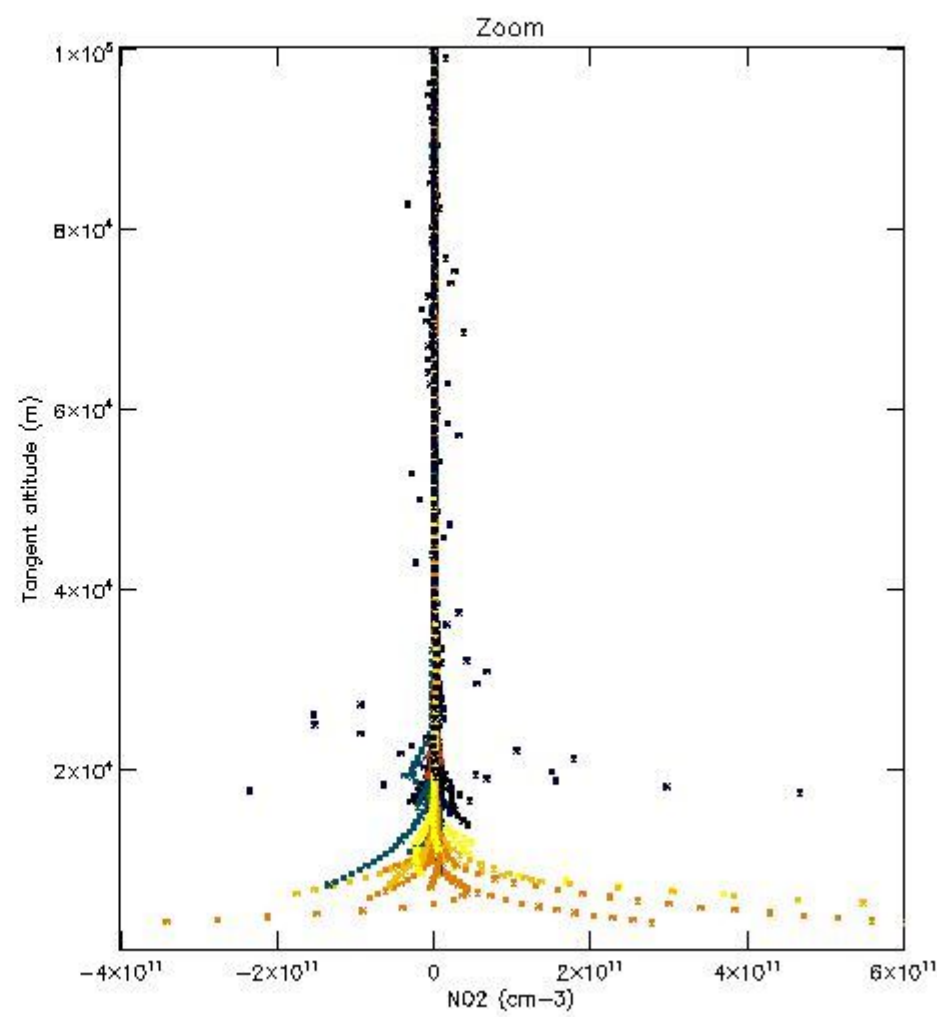

5.7 Plot NO3 profiles for all STD (dark without errors)

The colorbar represents the latitude.