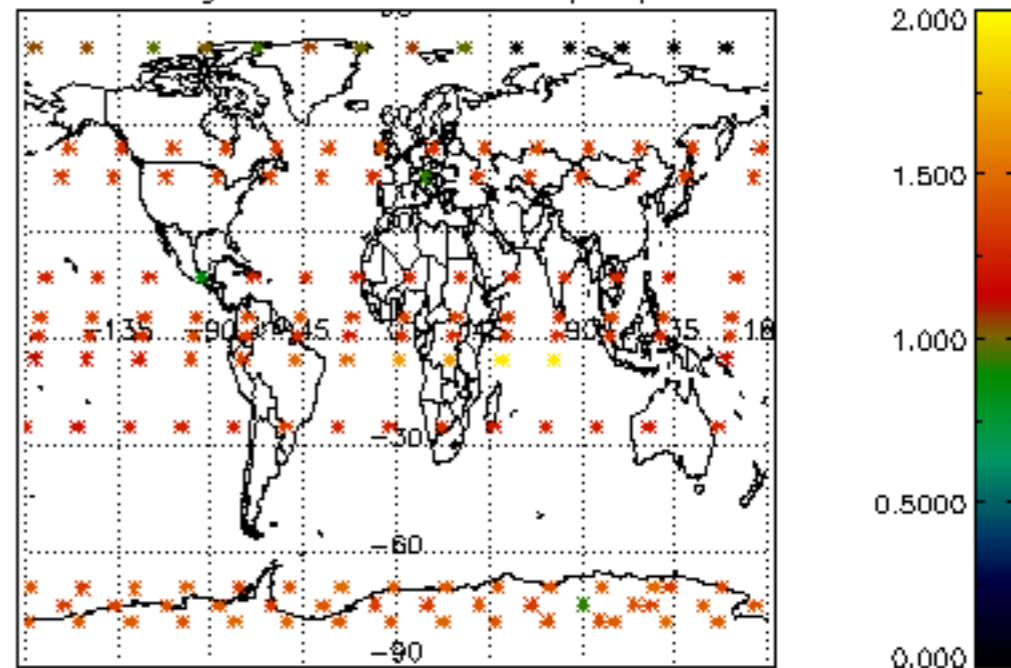

Percentage of datation errors per profile

Percentage of star falling outside central band per profile

Percentage of saturation errors per profile

Percentage of cosmic ray hits per profile

Percentage of datation errors per profile