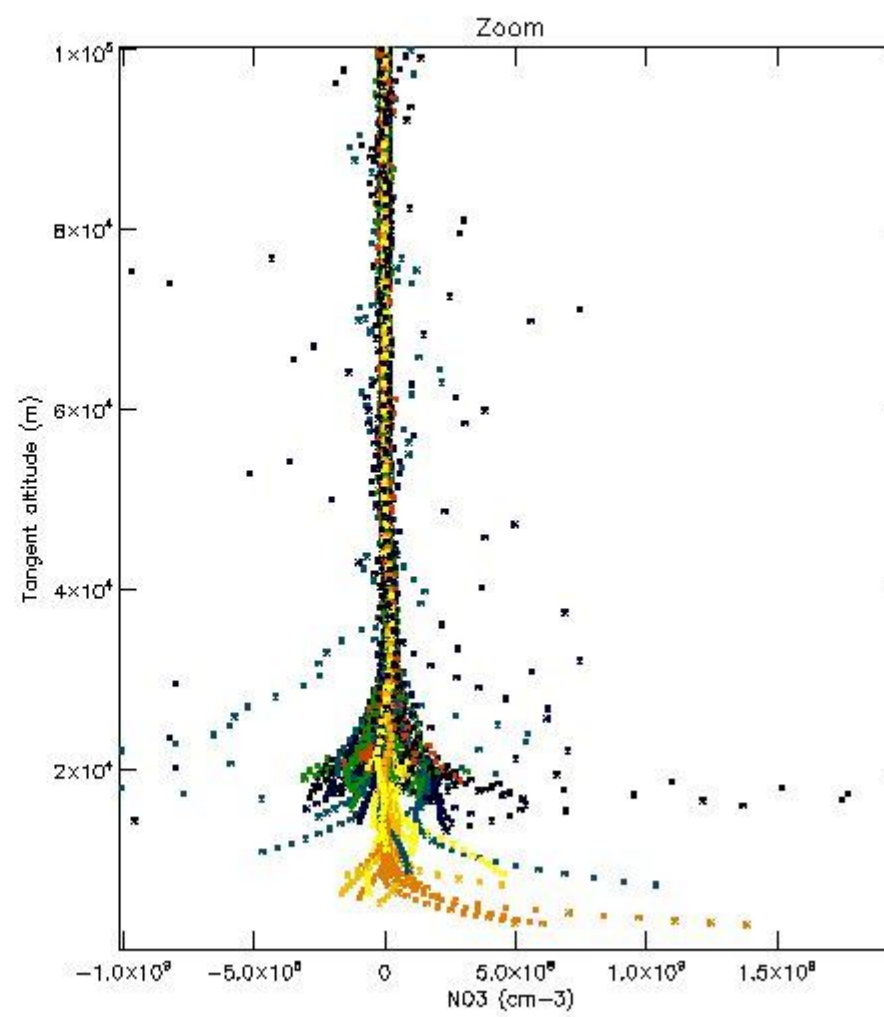

5.4 Plot ozone profiles where STD < 10% (dark without errors)

The colorbar represents the latitude.

5.5 Plot ozone profiles where STD < 5% (dark without errors)

The colorbar represents the latitude.

5.6 Plot NO₂ profiles for all STD (dark without errors)

The colorbar represents the latitude.

5.7 Plot NO3 profiles for all STD (dark without errors)

The colorbar represents the latitude.

5.8 Plot H2O profiles for all STD (only for occultations of stars 1,2,3,4,13,14,16,26,63 dark without errors)