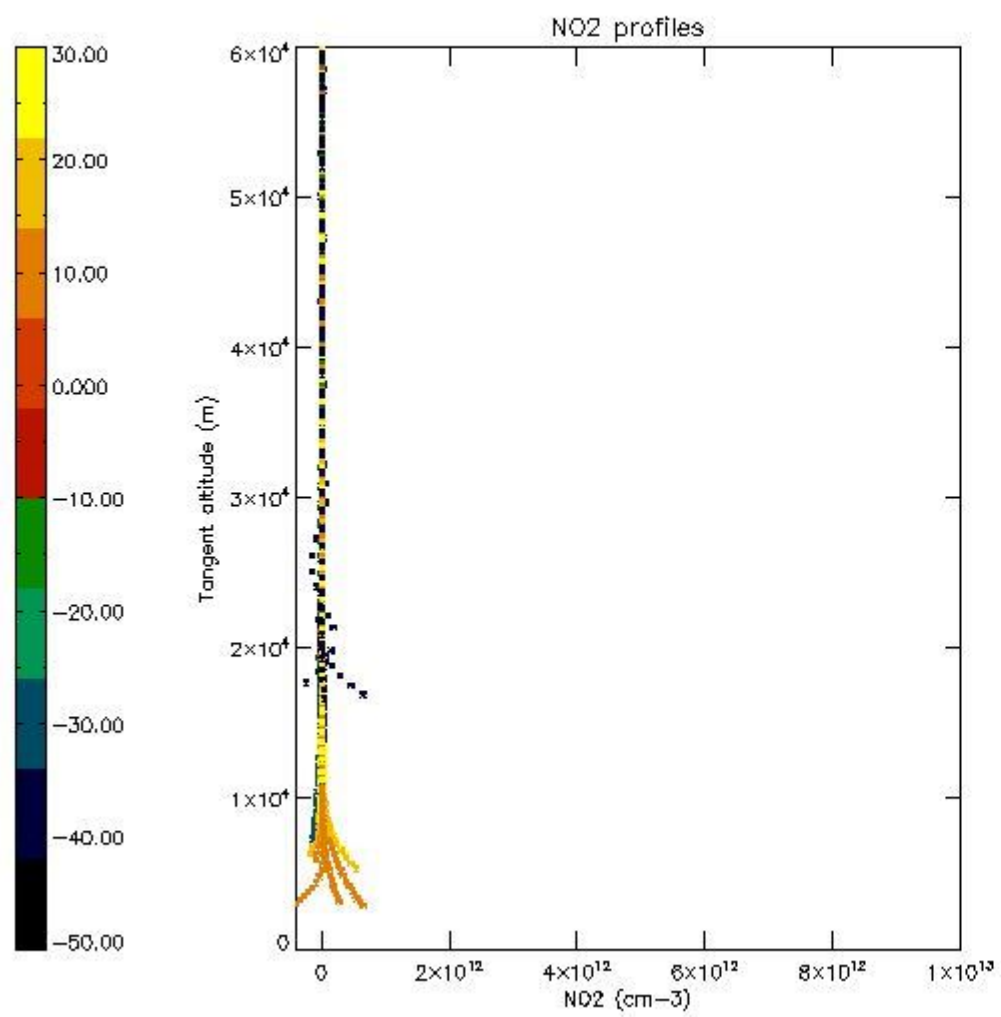

5.4 Plot ozone profiles where $STD < 10\%$ (dark without errors)

The colorbar represents the latitude.

5.5 Plot ozone profiles where STD < 5% (dark without errors)

The colorbar represents the latitude.

5.6 Plot NO₂ profiles for all STD (dark without errors)

The colorbar represents the latitude.

5.7 Plot NO3 profiles for all STD (dark without errors)

The colorbar represents the latitude.

5.8 Plot H2O profiles for all STD (only for occultations of stars 1,2,3,4,13,14,16,26,63 dark without errors)