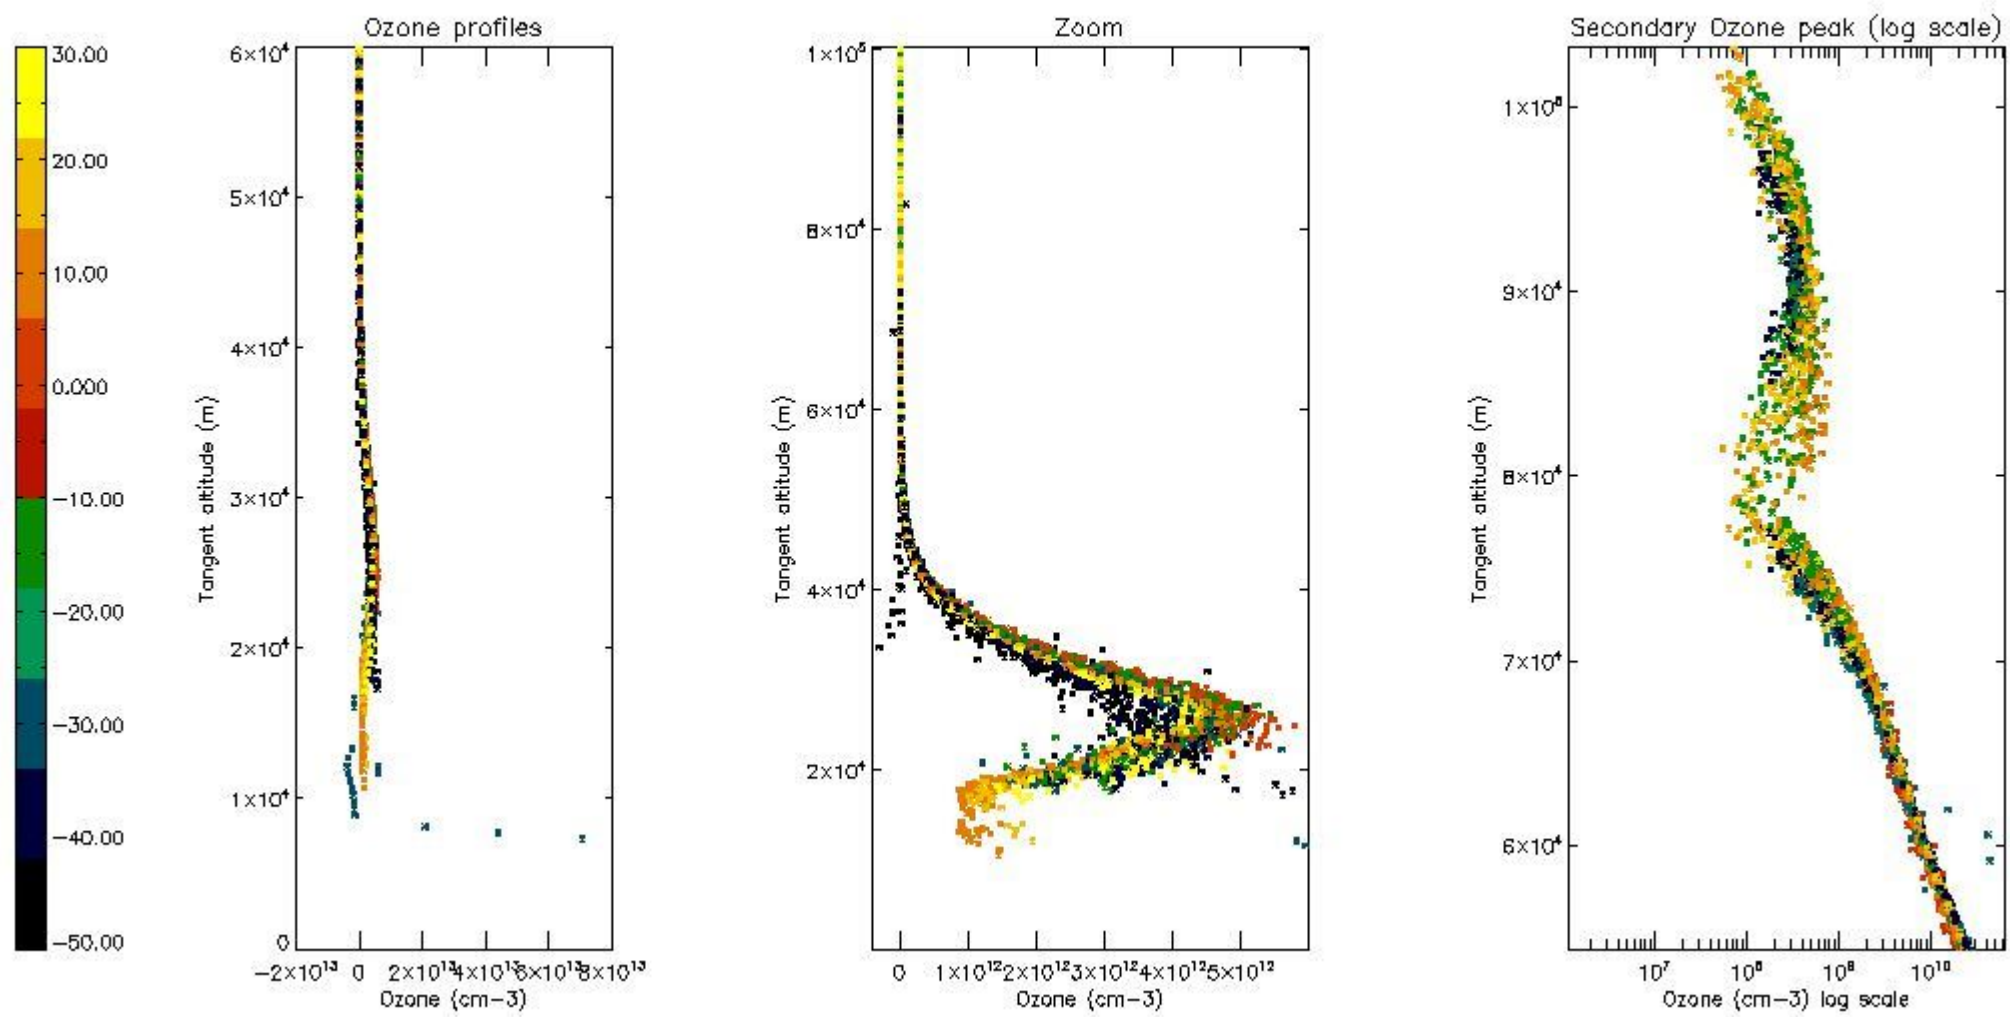

STD < 10	20
STD < 5	15

5.2 Plot ozone profiles for all STD (dark without errors)

The colorbar represents the latitude.

5.3 Plot ozone profiles where STD < 20% (dark without errors)

The colorbar represents the latitude.