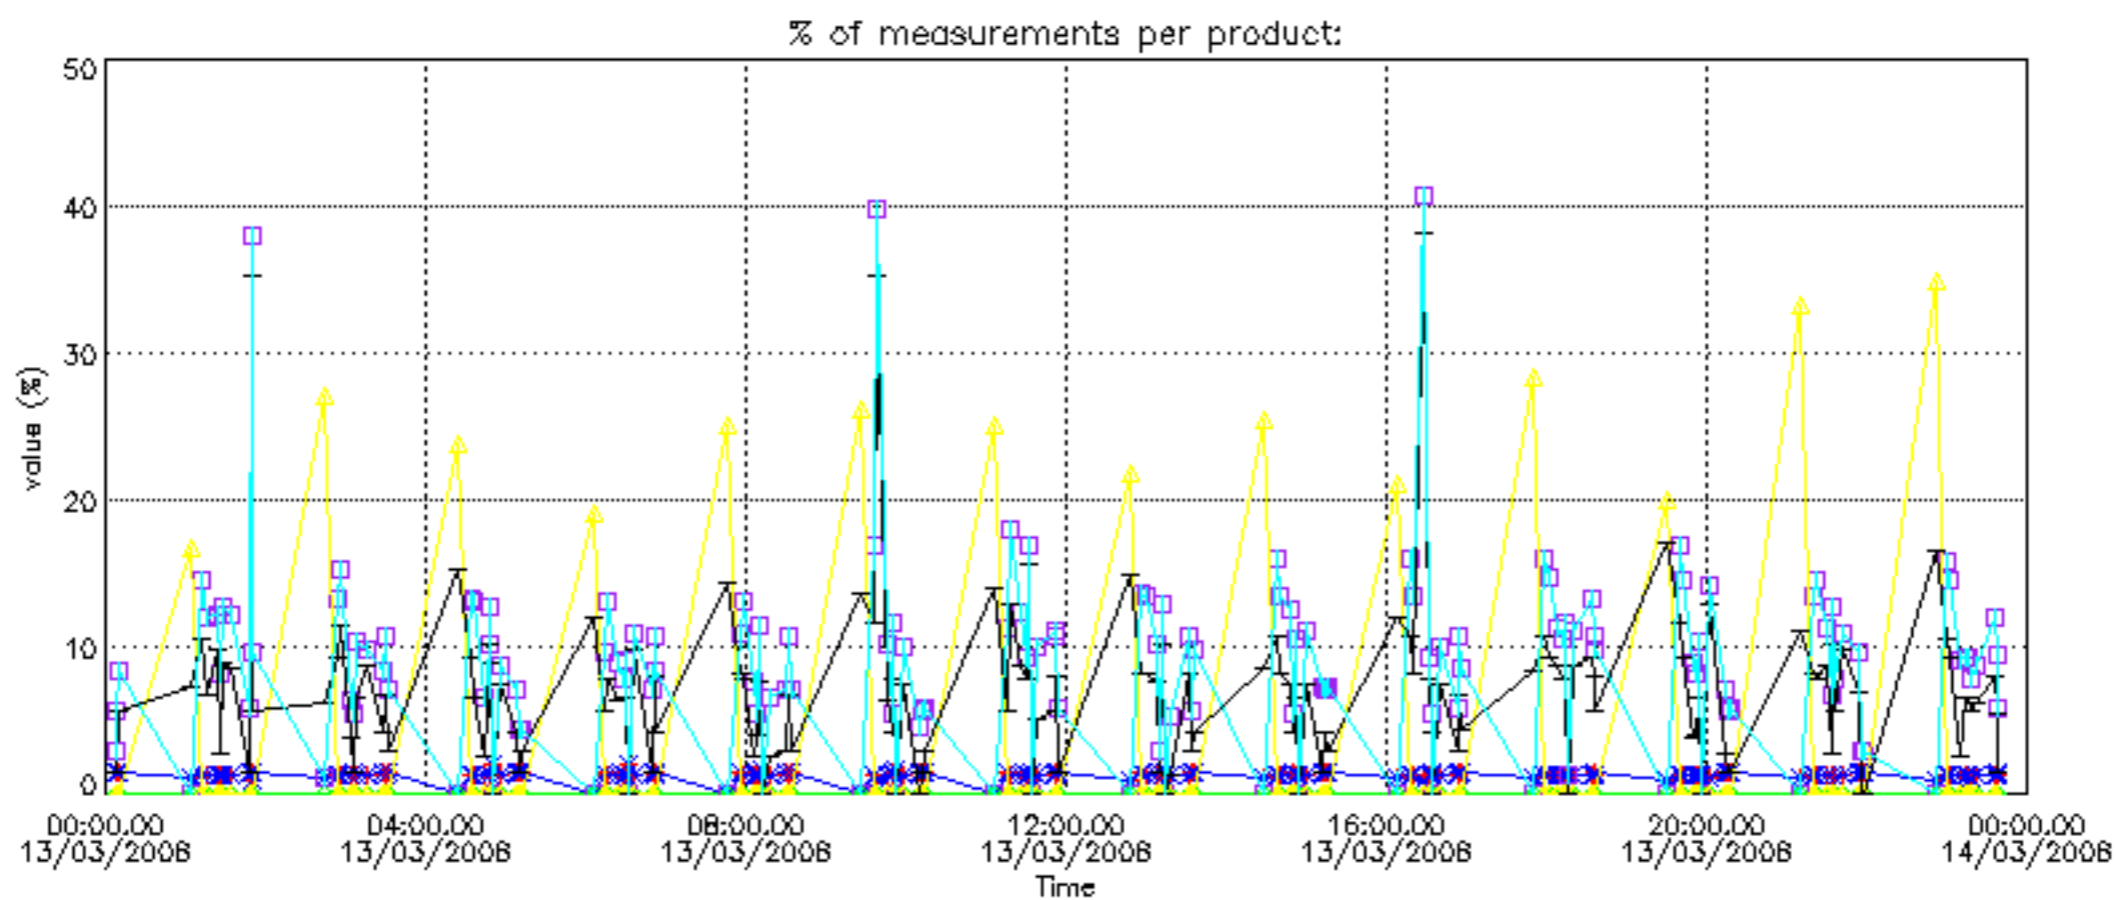

Percentage of cosmic ray hits per profile

Percentage of datation errors per profile