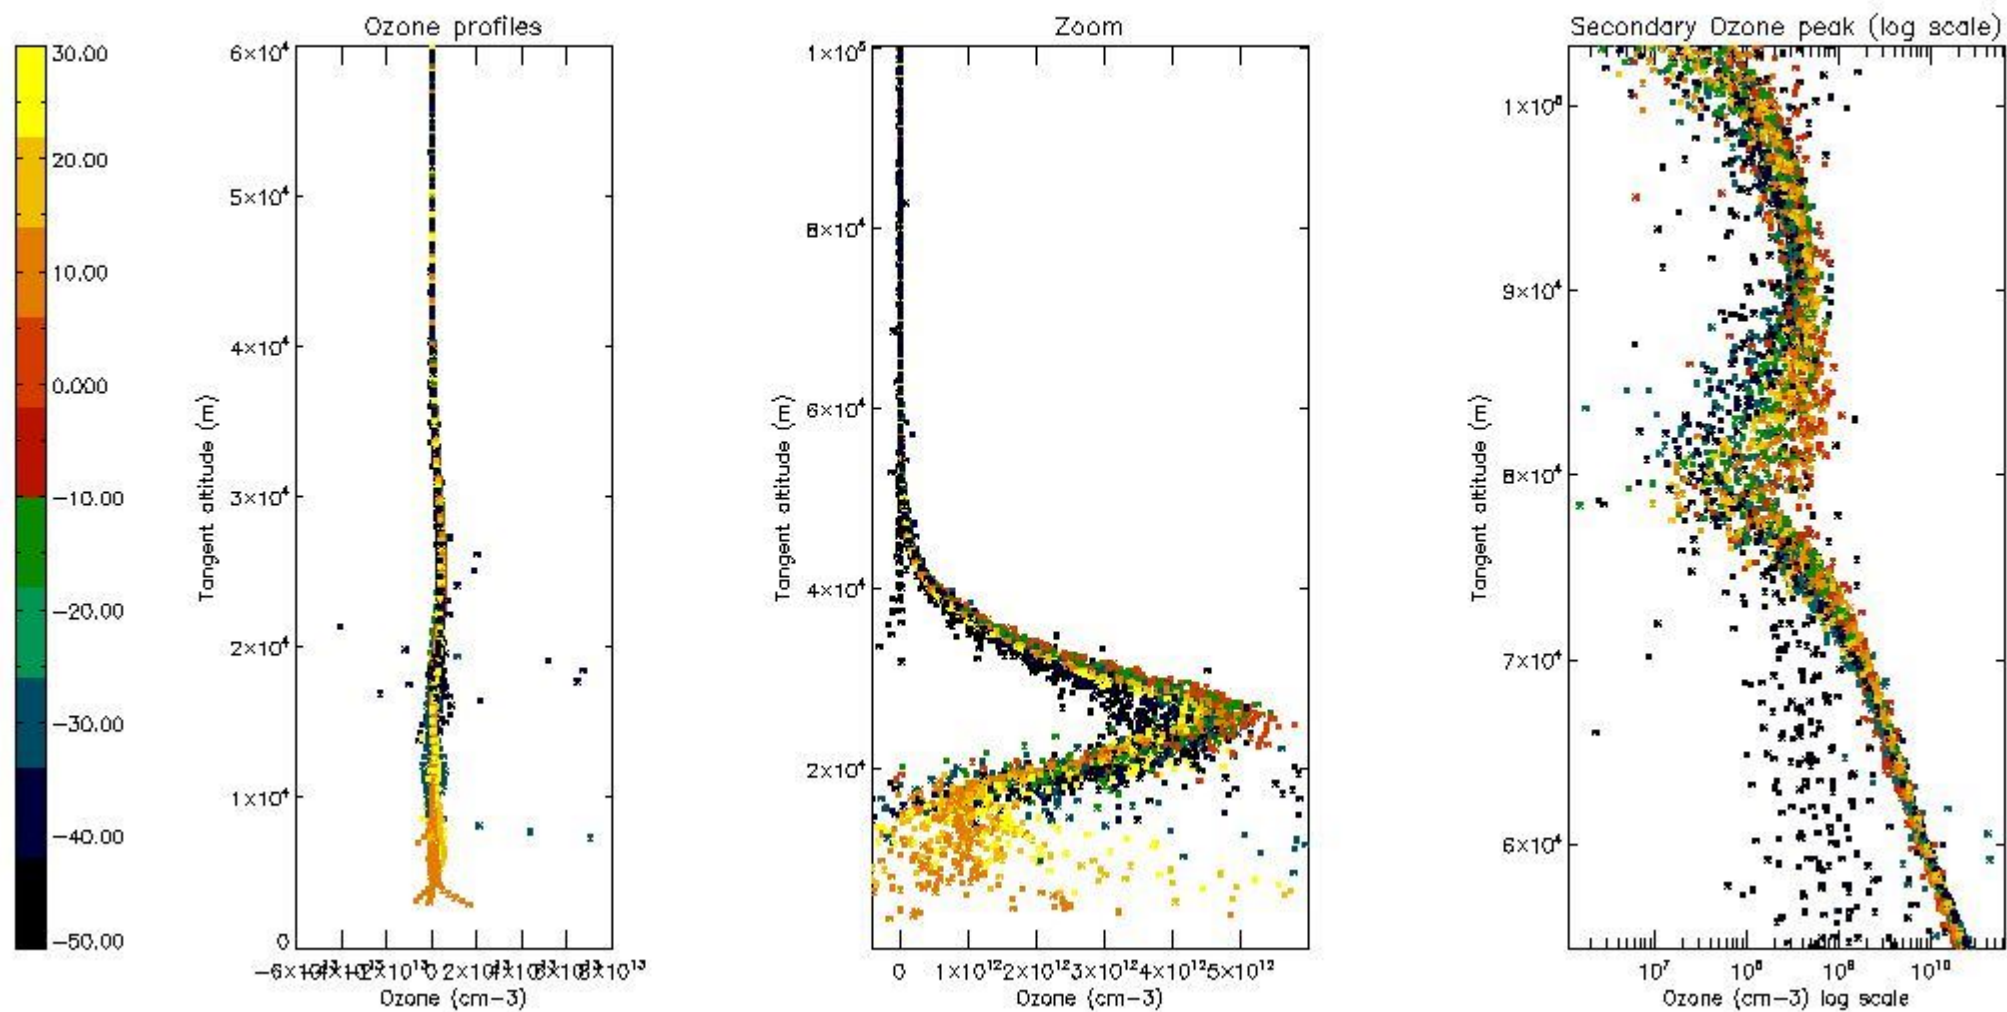

STD < 10	20
STD < 5	15

5.2 Plot ozone profiles for all STD (dark without errors)

The colorbar represents the latitude.

5.3 Plot ozone profiles where STD < 20% (dark without errors)

The colorbar represents the latitude.