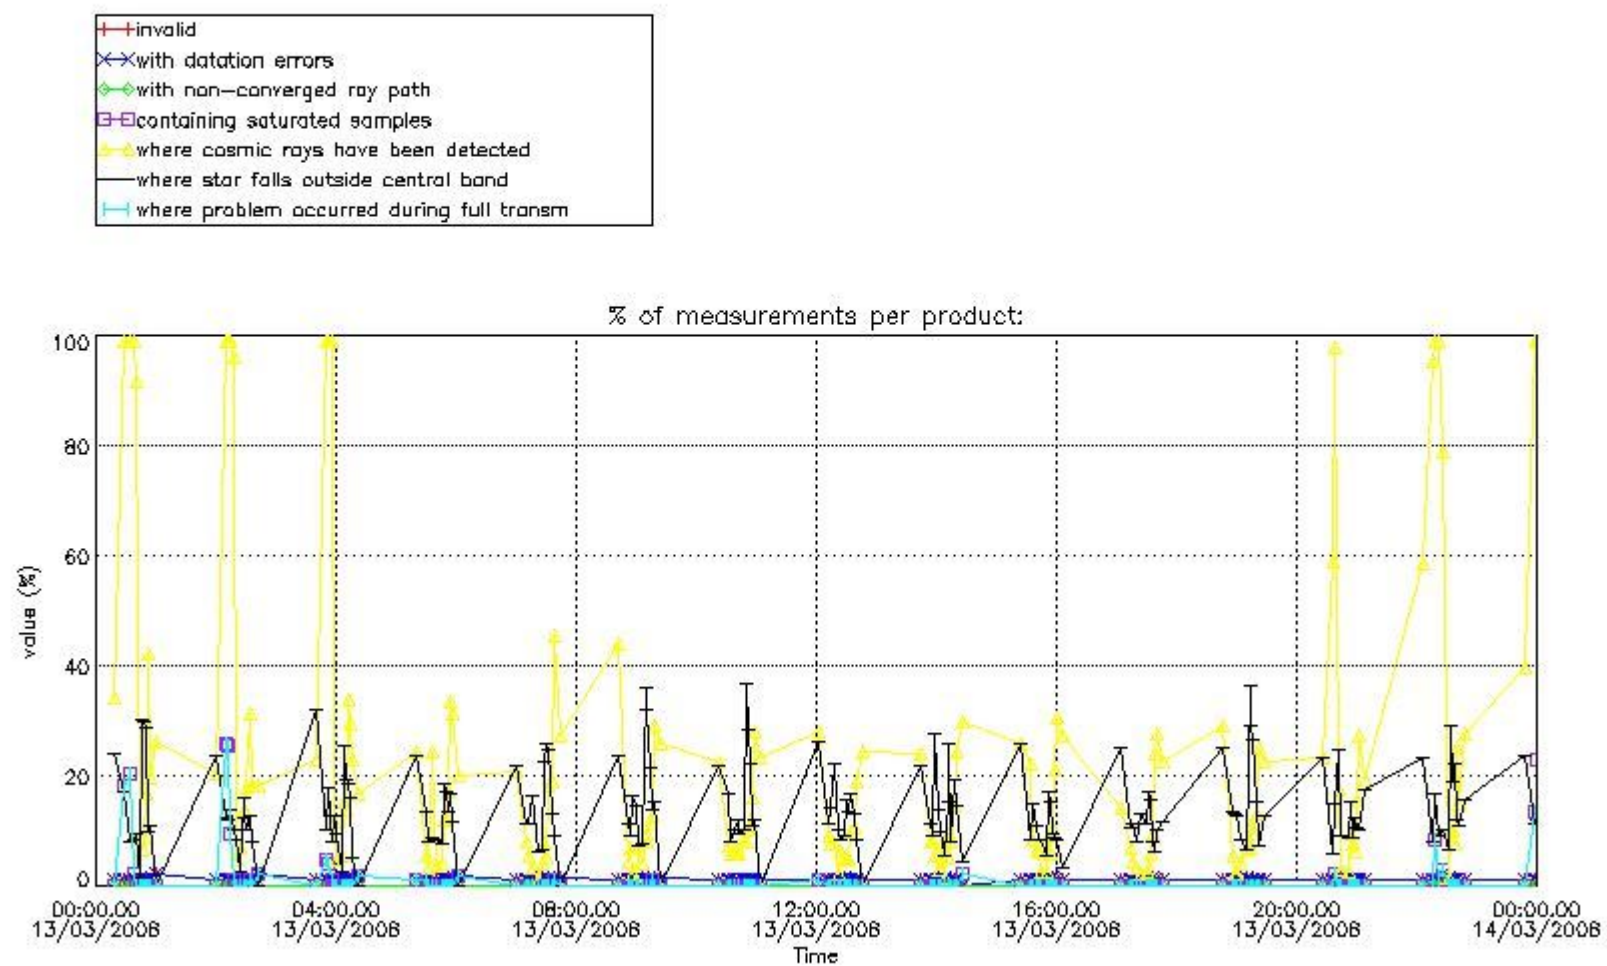

3.1 Plot quality information per product (time dependant)

3.2 Plot quality information per product (world map)

Percentage of flagged data per O3 profile

Percentage of flagged data per H2O profile

Percentage of flagged data per NO2 profile

Percentage of flagged data per NO3 profile

4. Level 1 quality information per product

In this section it is plotted some information contained in the Quality Summary data set of the level 2 products that comes from the level 1b processing. Products without errors (error flag in the MPH set to "0") are used.

4.1 Plot quality information per product (time dependant) coming from level 1b processing

4.1.1 Plot level 1 quality information per product (time dependant): ENVISAT ASCENDING passes

4.1.2 Plot level 1 quality information per product (time dependant): ENVI SAT DESCENDING passes