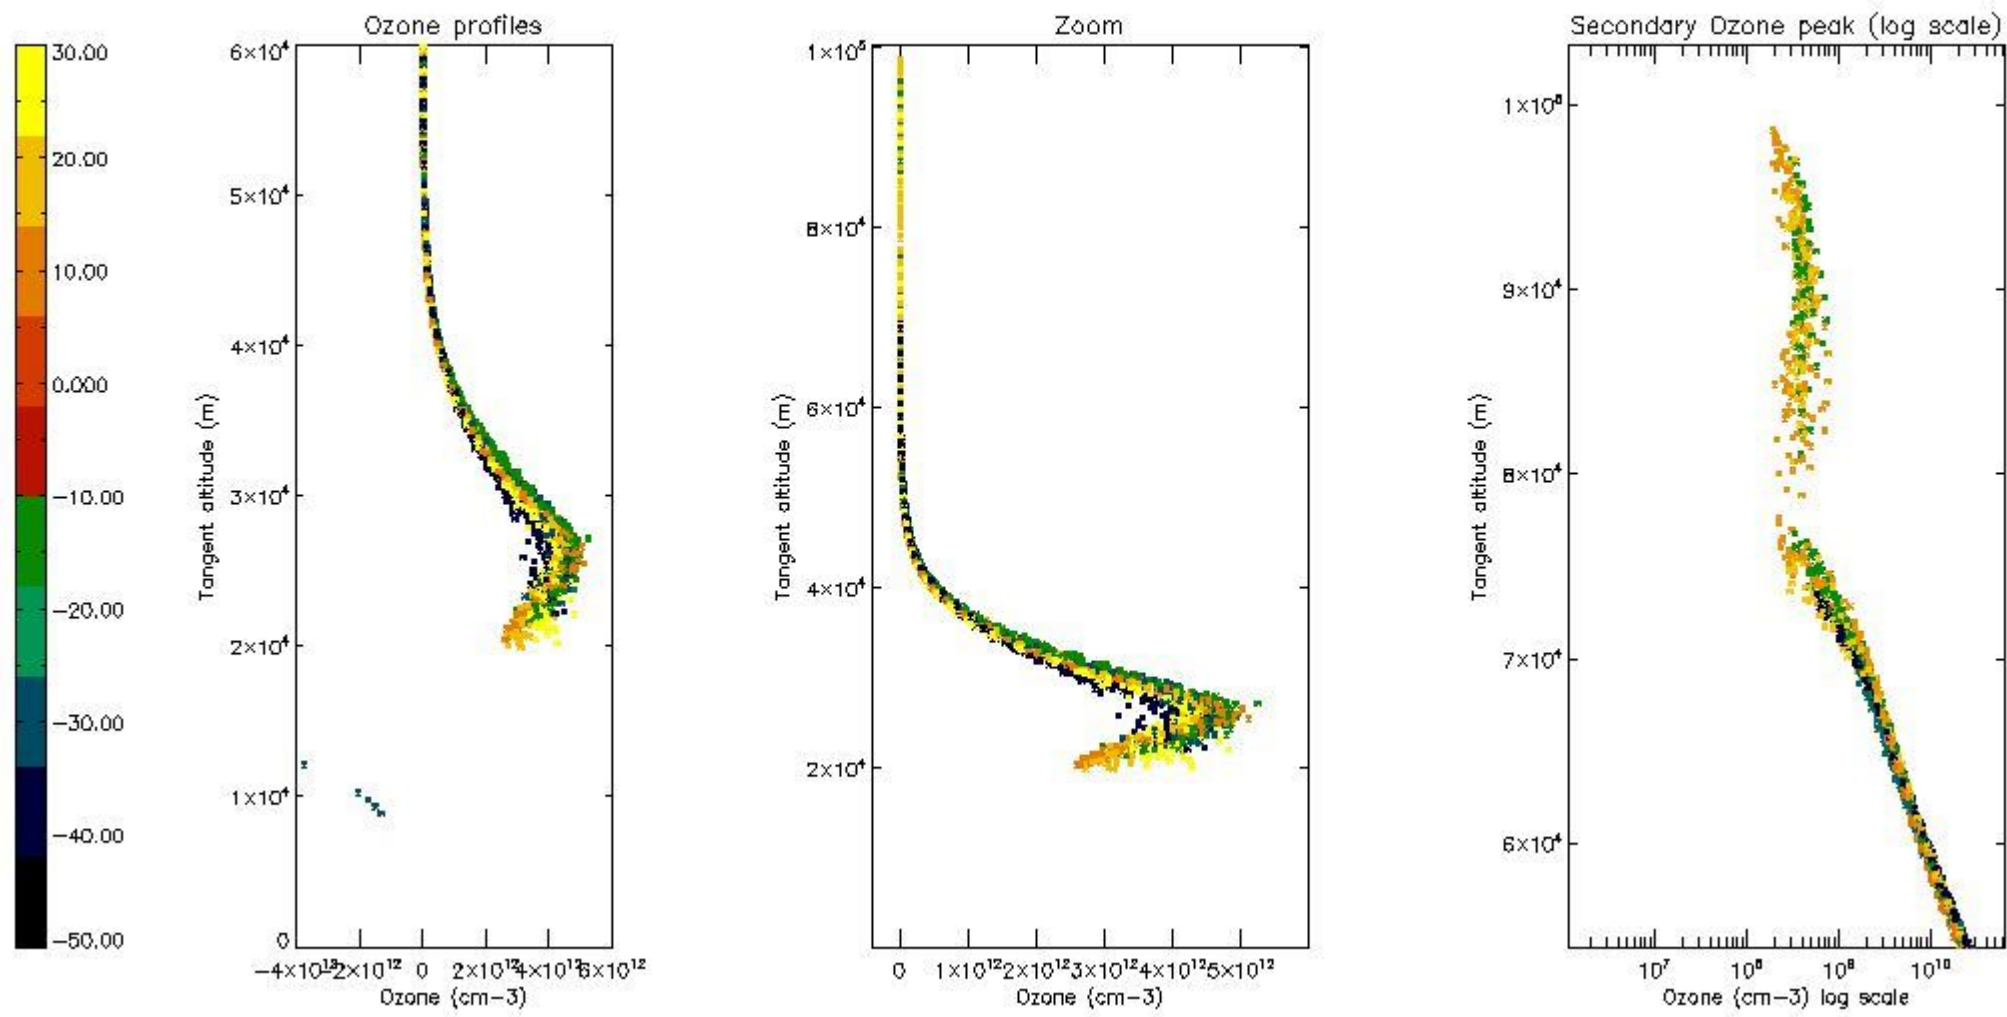

STD < 10	20
STD < 5	15

5.2 Plot ozone profiles for all STD (dark without errors)

The colorbar represents the latitude.

5.3 Plot ozone profiles where STD < 20% (dark without errors)

The colorbar represents the latitude.

5.4 Plot ozone profiles where STD < 10% (dark without errors)

The colorbar represents the latitude.

5.5 Plot ozone profiles where STD < 5% (dark without errors)

The colorbar represents the latitude.

5.6 Plot NO₂ profiles for all STD (dark without errors)