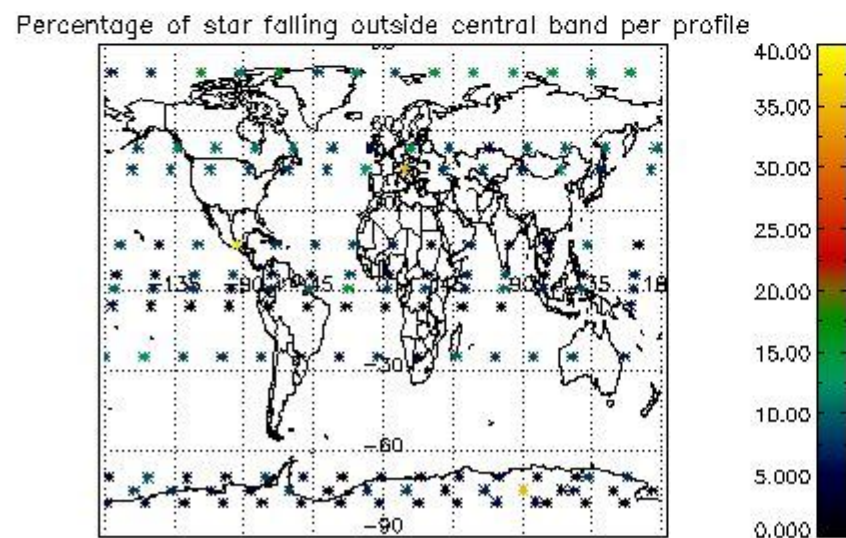

5. Trace gas profiles

5.1 Ozone statistics based on quality of products

The final quality of the products can be "measured" using the STD (Standard Deviation) attached to every point profile. This information is written to the parameter GOM_NL__2P/NL_LOCAL_SPECIES_DENSITY/o3_std of the level 2 products. The table below shows the statistics for given STD ranges.

The statistics are given with respect to the overall valid production:

- Products without fatal errors: GOM_NL__2P/MPH/PRODUCT_ERR=0
- Valid point profile: GOM_NL__2P/NL_LOCAL_SPECIES_DENSITY/pcd(0)=0

The 'Criteria' is applied to valid points of dark limb products:

- Products in dark limb illumination condition: GOM_NL__2P/NL_SUMMARY_QUALITY/obs_ill_cond=0
- Products without fatal errors: GOM_NL__2P/MPH/PRODUCT_ERR=0
- Valid point profile: GOM_NL__2P/NL_LOCAL_SPECIES_DENSITY/pcd(0)=0

So, the table below shows the percentage of dark limb and valid observations for each criteria with respect to the overall valid daily observations.

Criteria	% of total production
All STD	39
STD < 20	24