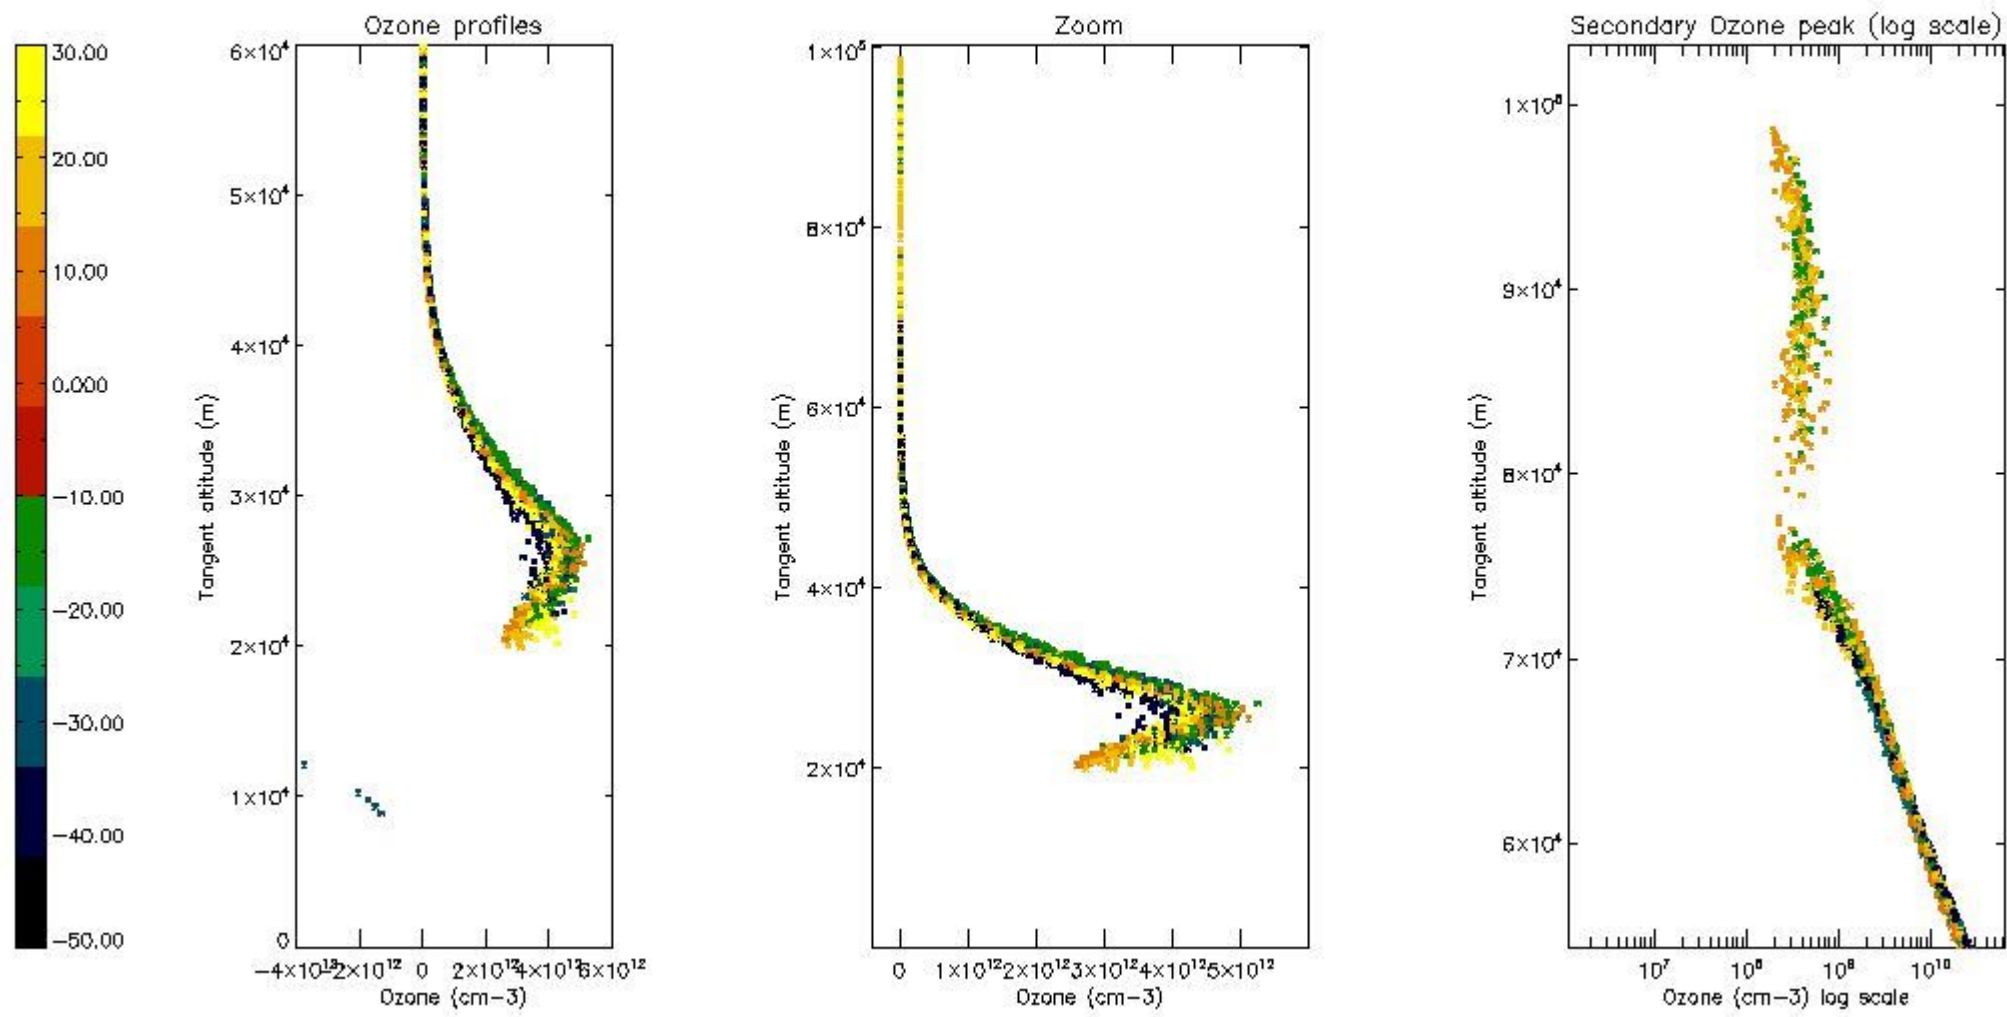

5.6 Plot NO₂ profiles for all STD (dark without errors)

The colorbar represents the latitude.