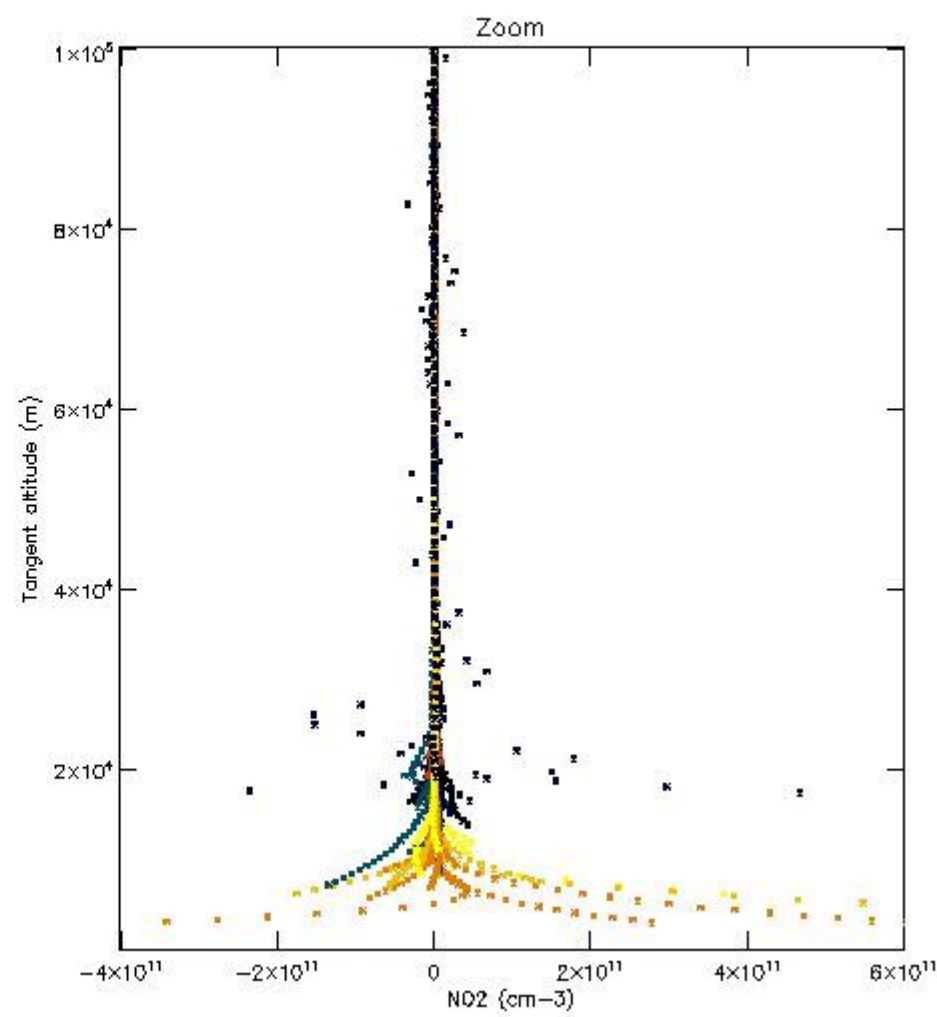

STD < 10	20
STD < 5	15

5.2 Plot ozone profiles for all STD (dark without errors)

The colorbar represents the latitude.

5.3 Plot ozone profiles where STD < 20% (dark without errors)

The colorbar represents the latitude.

5.4 Plot ozone profiles where STD < 10% (dark without errors)

The colorbar represents the latitude.

5.5 Plot ozone profiles where STD < 5% (dark without errors)

The colorbar represents the latitude.

5.6 Plot NO₂ profiles for all STD (dark without errors)

The colorbar represents the latitude.

5.7 Plot NO3 profiles for all STD (dark without errors)

The colorbar represents the latitude.

5.8 Plot H2O profiles for all STD (only for occultations of stars 1,2,3,4,13,14,16,26,63 dark without errors)