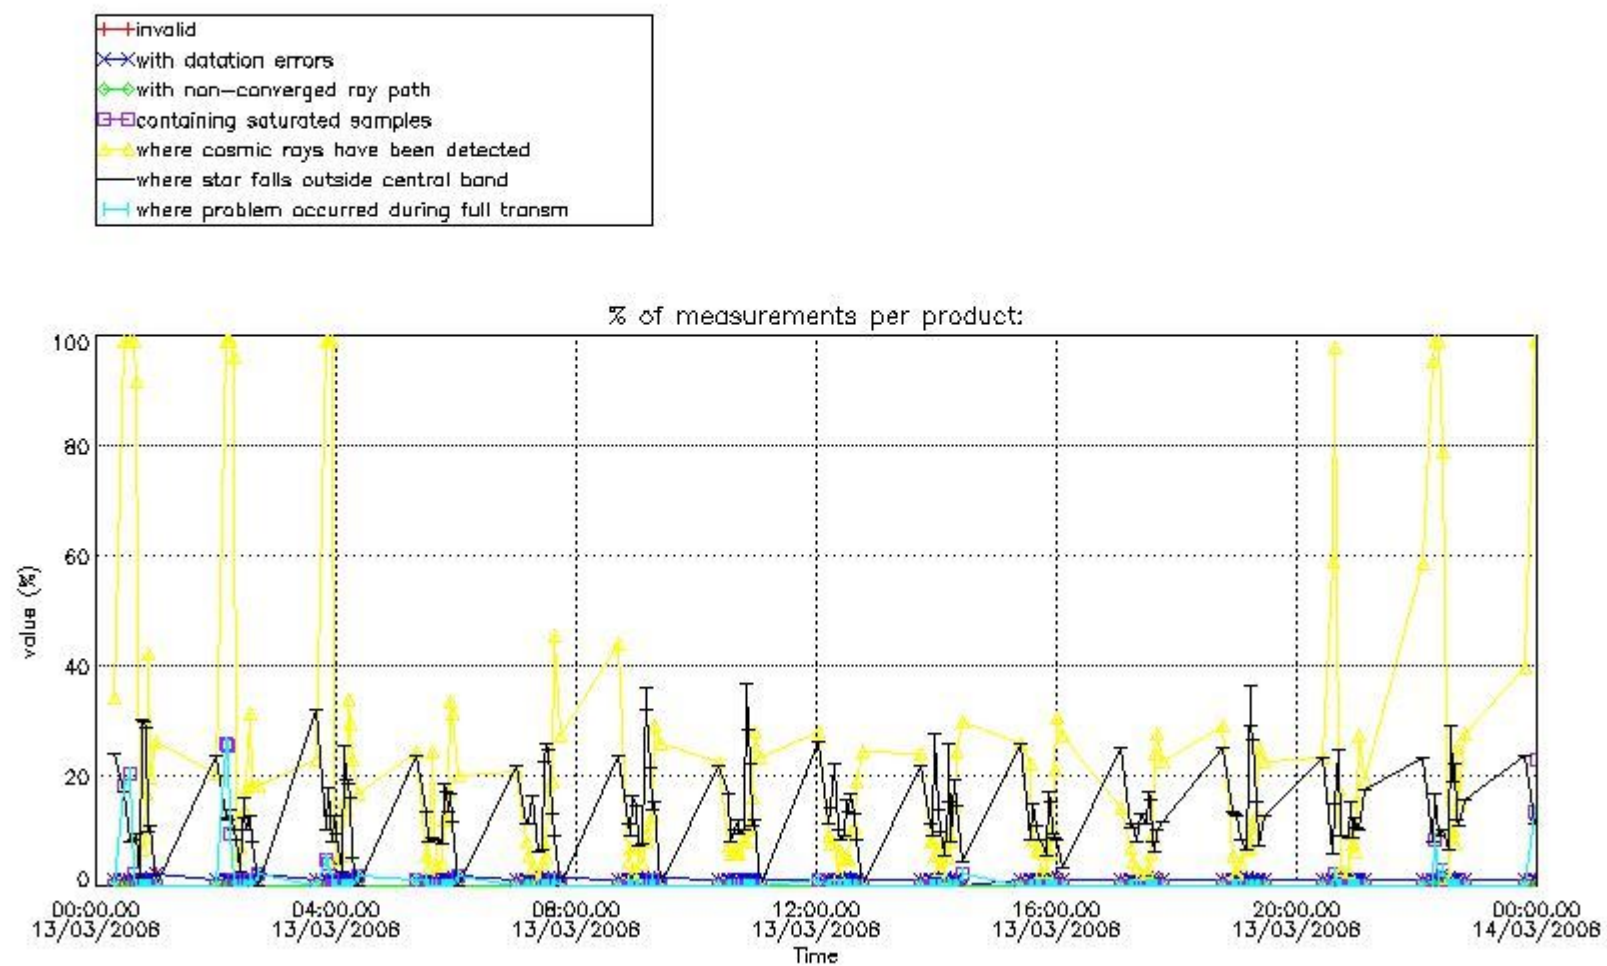

4.1.2 Plot level 1 quality information per product (time dependant): ENVI SAT DESCENDING passes