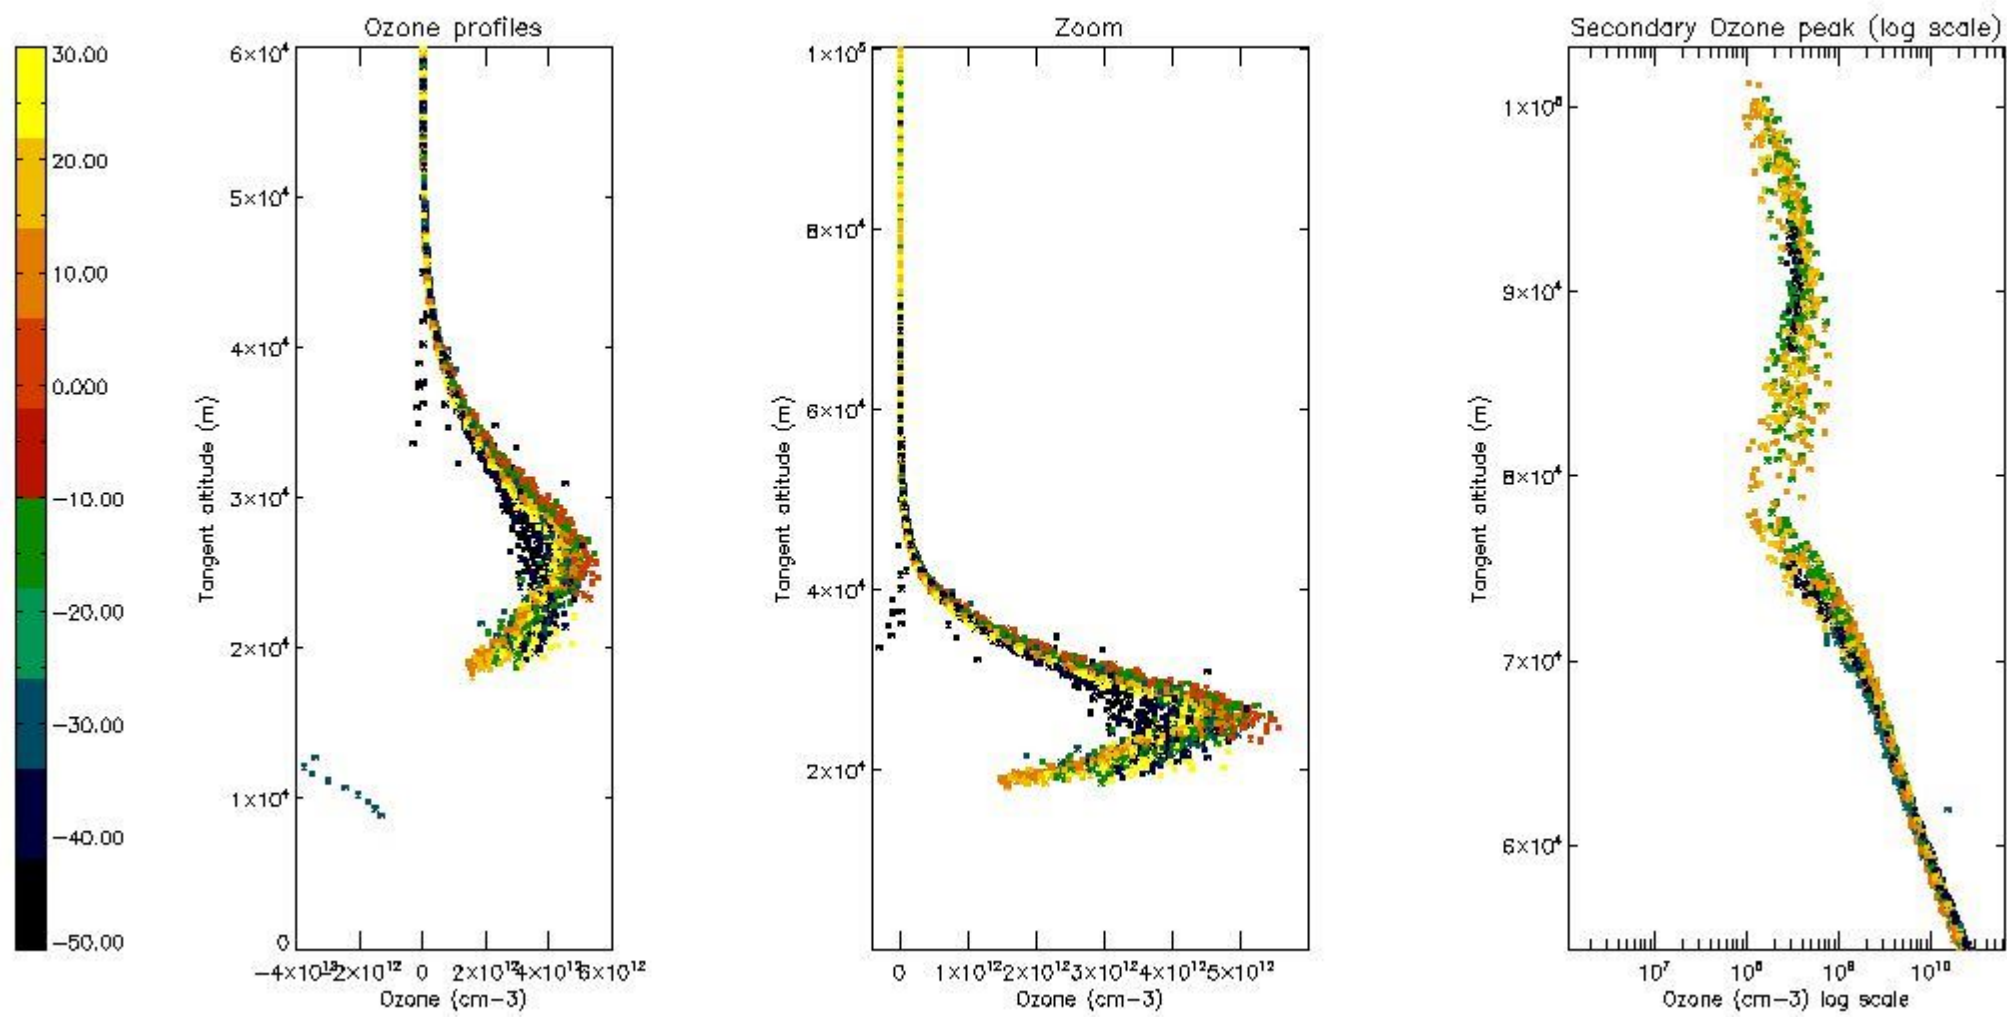

5.5 Plot ozone profiles where STD < 5% (dark without errors)

The colorbar represents the latitude.