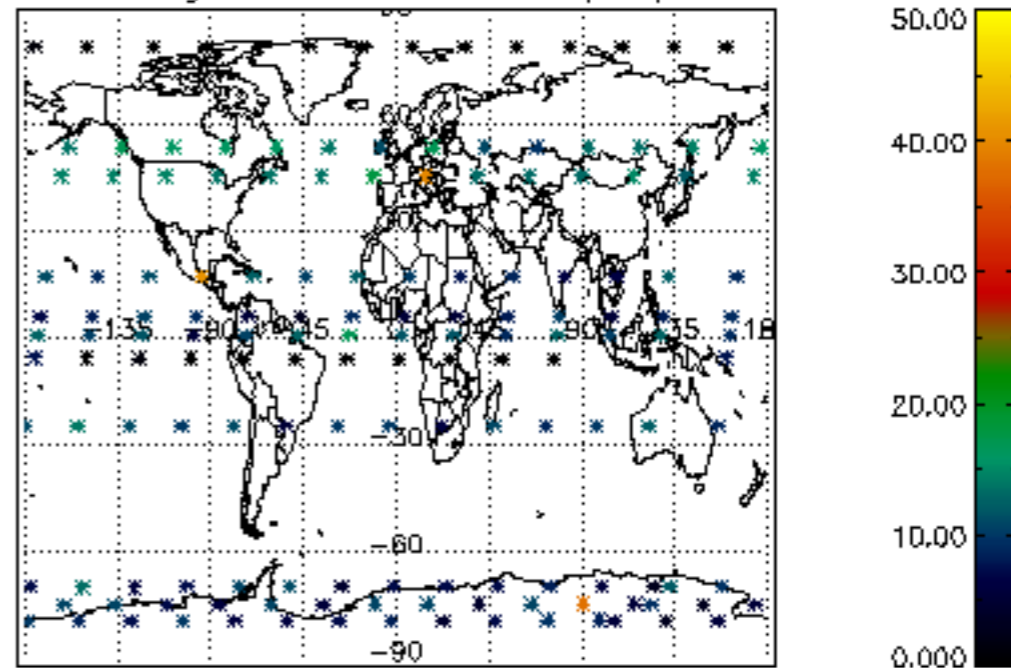

Percentage of saturation errors per profile