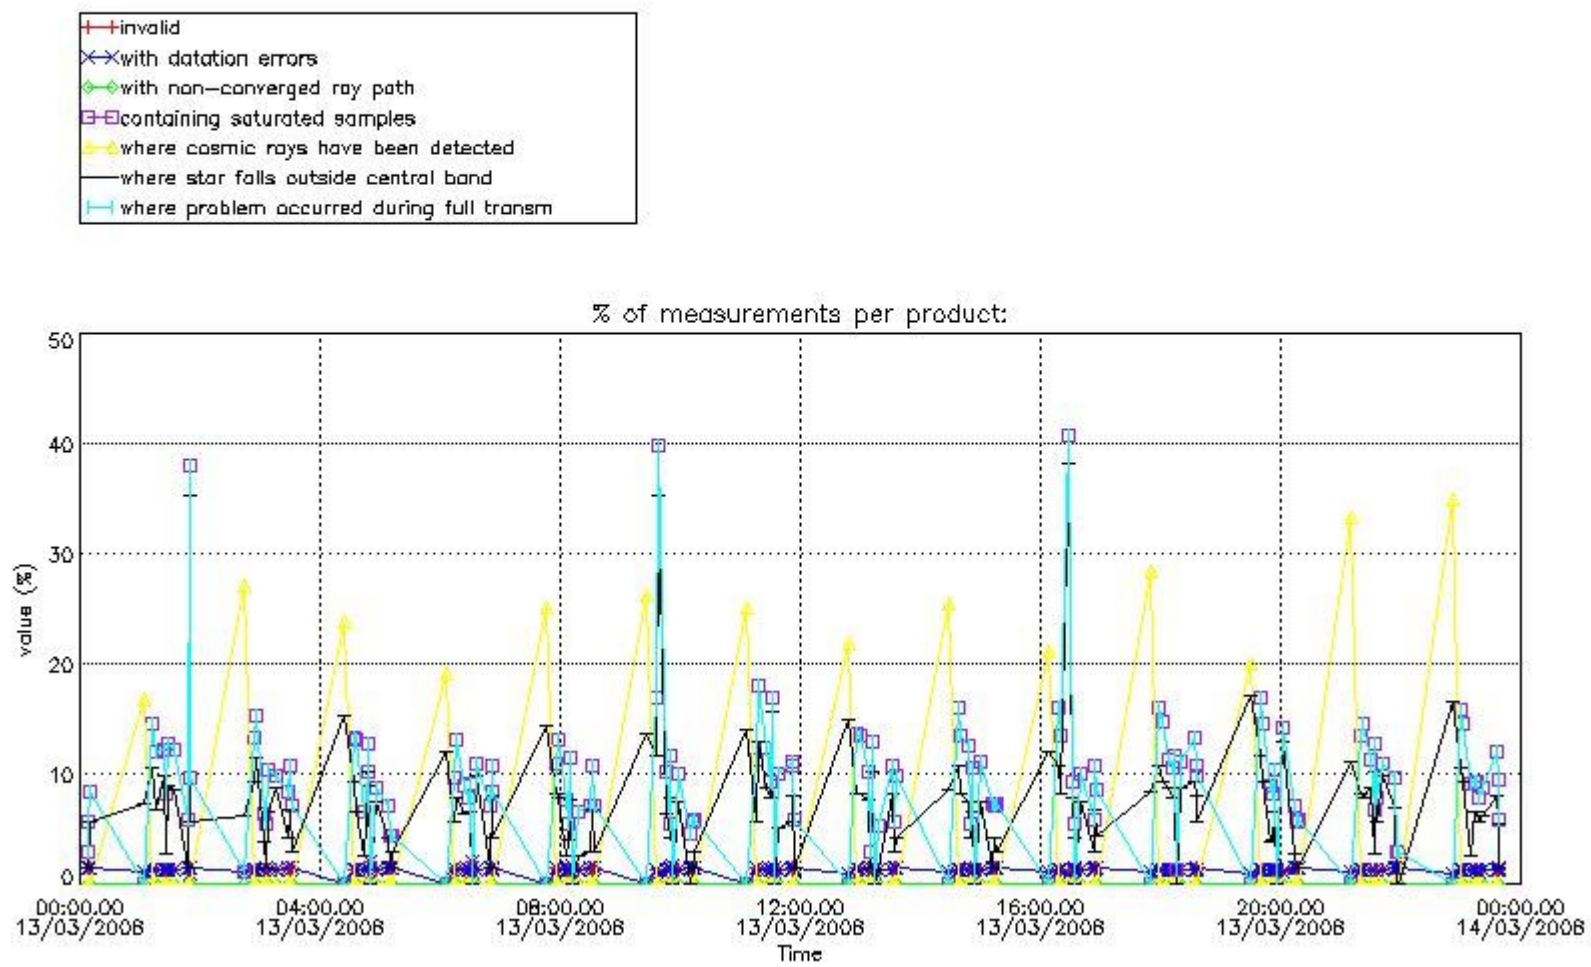

4.2 Plot quality information per product coming from level 1b processing (world map)

4.2.1 Plot level 1 quality information per product (world map): ENVISAT ASCENDING passes