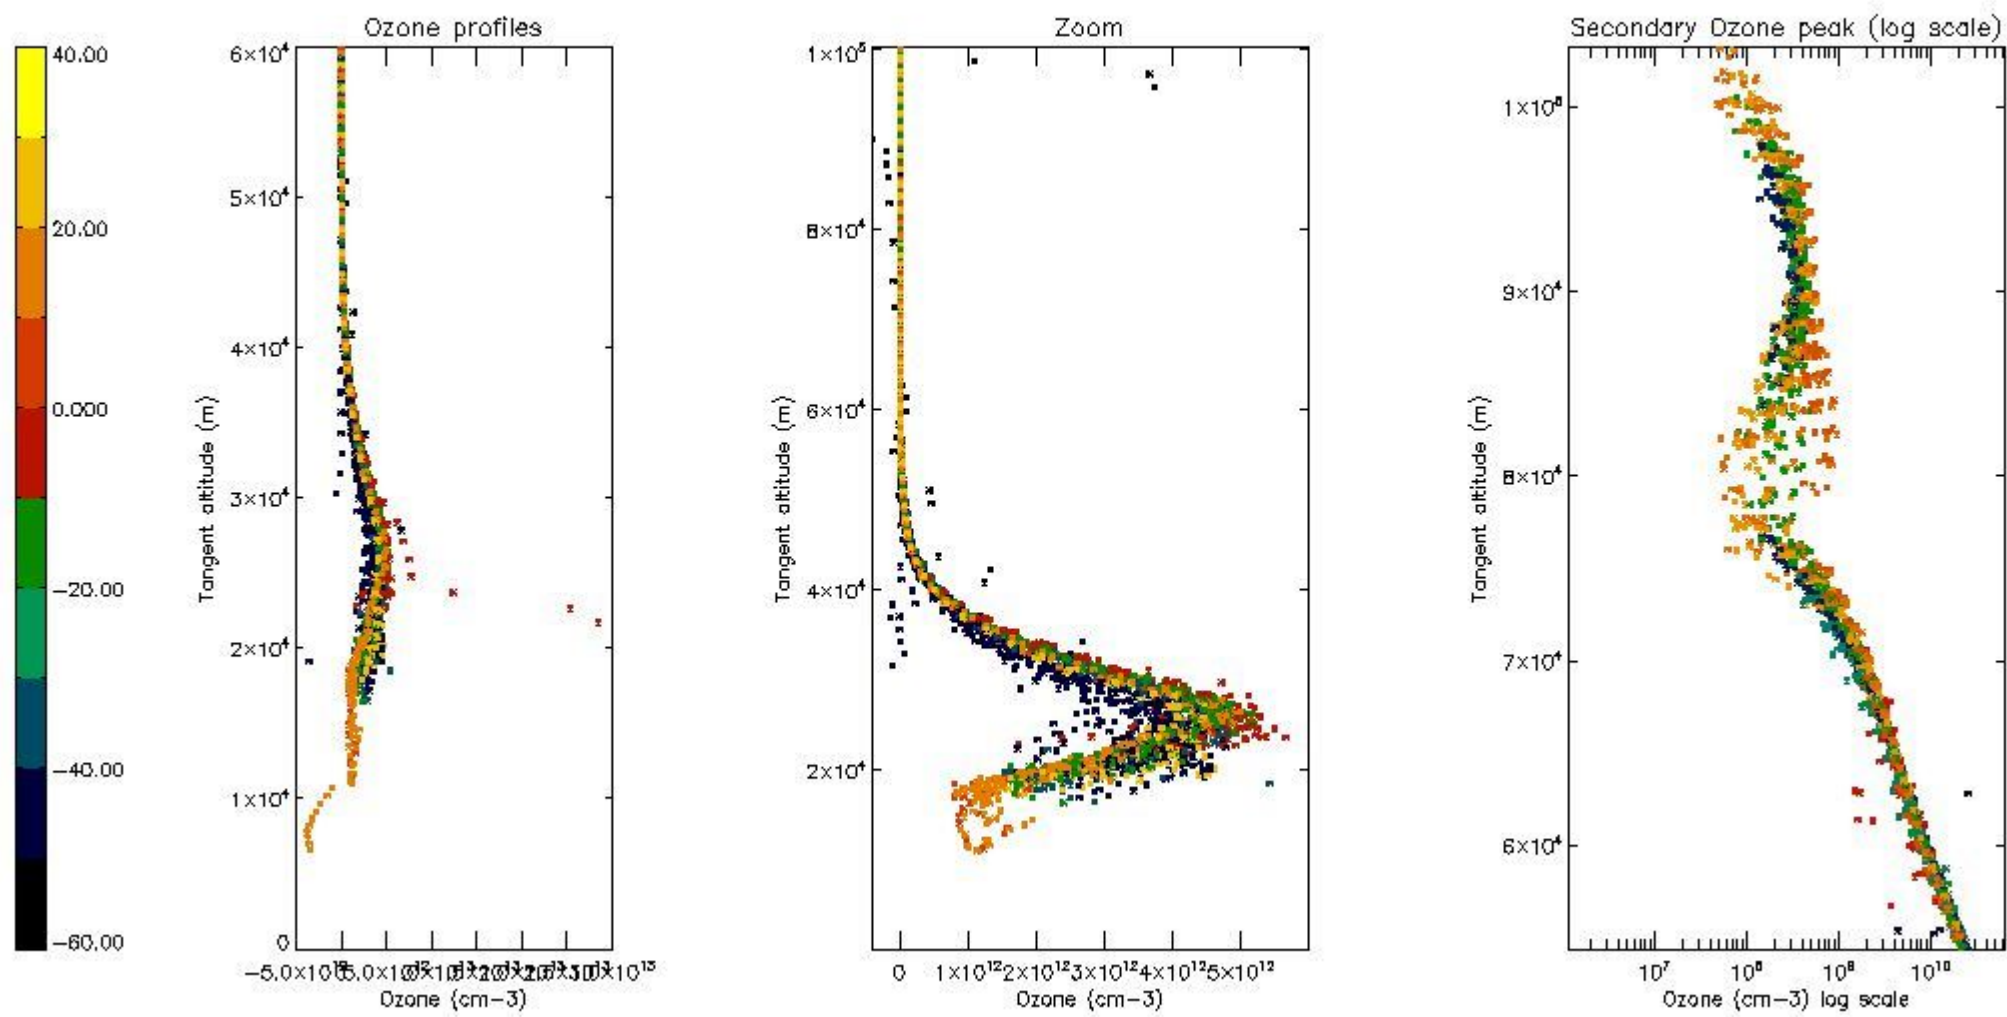

STD < 10	22
STD < 5	16

5.2 Plot ozone profiles for all STD (dark without errors)

The colorbar represents the latitude.

5.3 Plot ozone profiles where STD < 20% (dark without errors)

The colorbar represents the latitude.