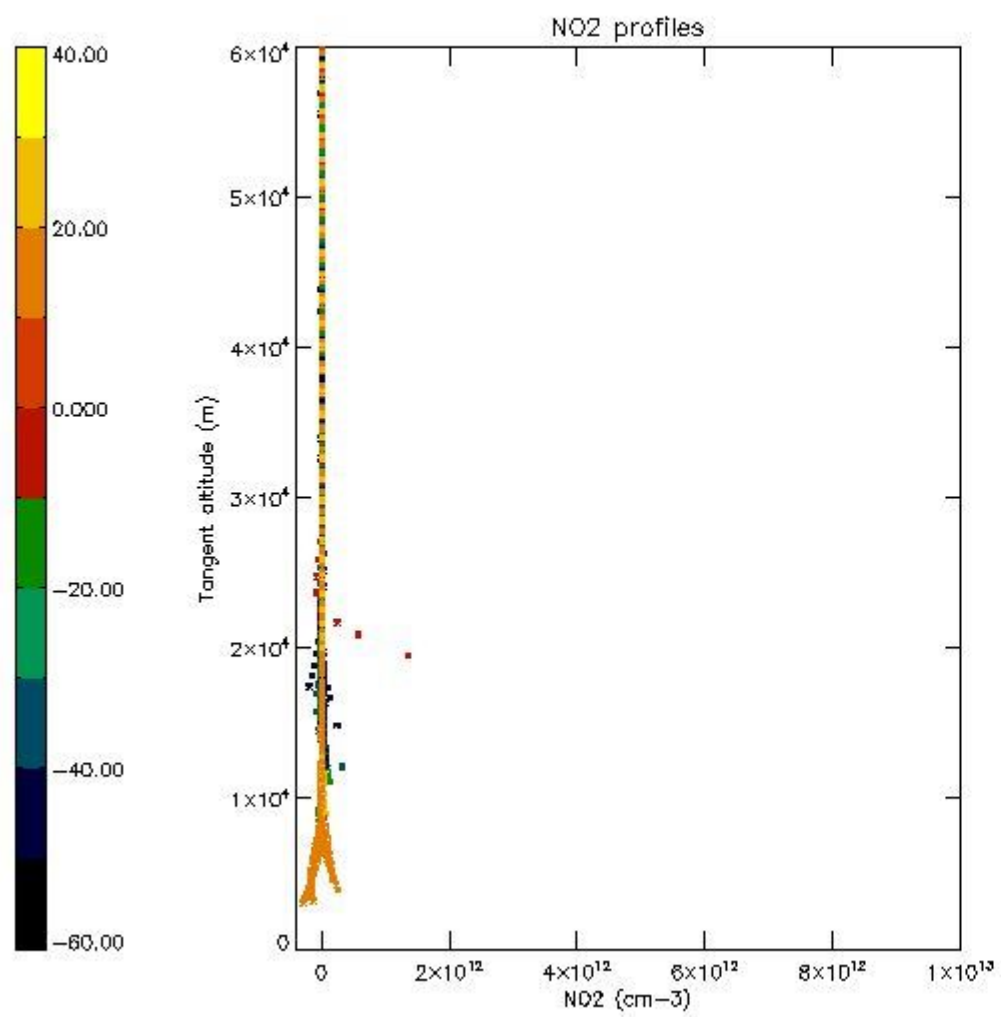

*5.4 Plot ozone profiles where STD < 10% (dark without errors)*

The colorbar represents the latitude.

*5.5 Plot ozone profiles where STD < 5% (dark without errors)*

The colorbar represents the latitude.

*5.6 Plot NO<sub>2</sub> profiles for all STD (dark without errors)*

The colorbar represents the latitude.

*5.7 Plot NO3 profiles for all STD (dark without errors)*

The colorbar represents the latitude.

5.8 Plot H<sub>2</sub>O profiles for all STD (only for occultations of stars 1,2,3,4,13,14,16,26,63 dark without errors)