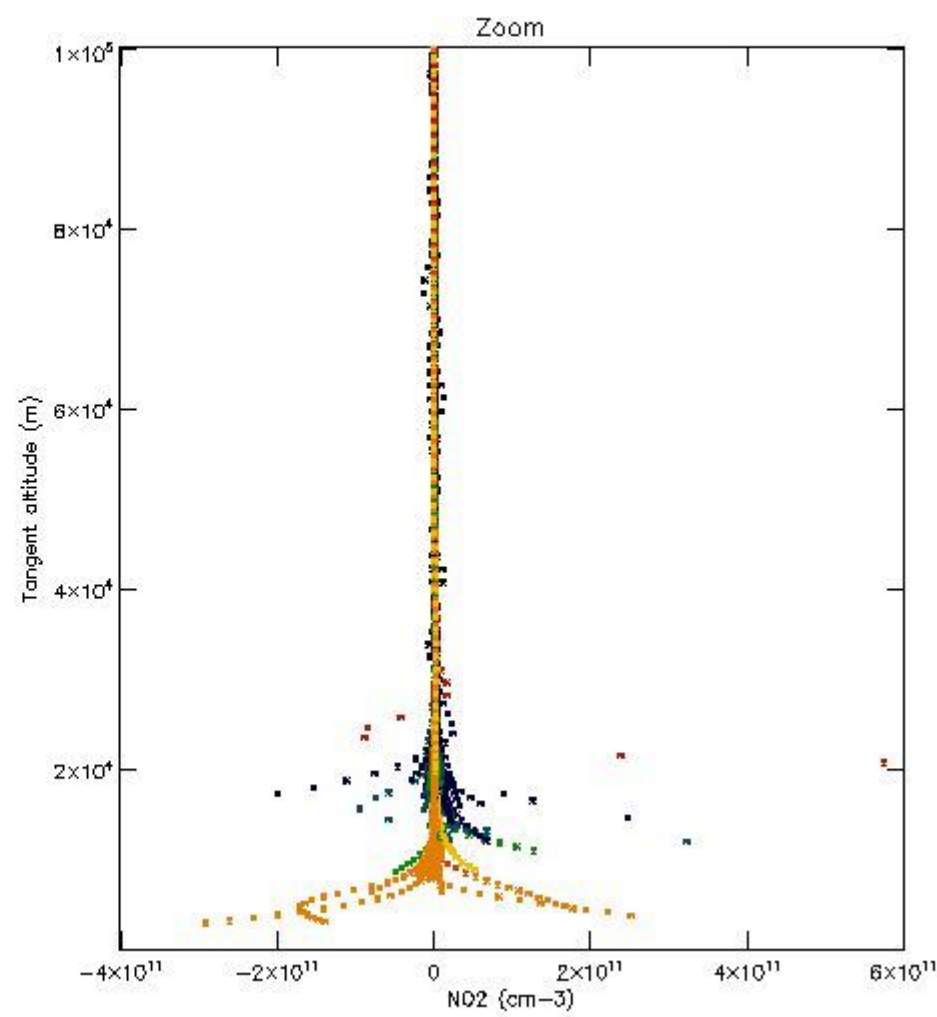

*5.4 Plot ozone profiles where STD < 10% (dark without errors)*

The colorbar represents the latitude.

*5.5 Plot ozone profiles where STD < 5% (dark without errors)*

The colorbar represents the latitude.

*5.6 Plot NO<sub>2</sub> profiles for all STD (dark without errors)*

The colorbar represents the latitude.

*5.7 Plot NO3 profiles for all STD (dark without errors)*

The colorbar represents the latitude.

5.8 Plot H<sub>2</sub>O profiles for all STD (only for occultations of stars 1,2,3,4,13,14,16,26,63 dark without errors)

The colorbar represents the latitude.