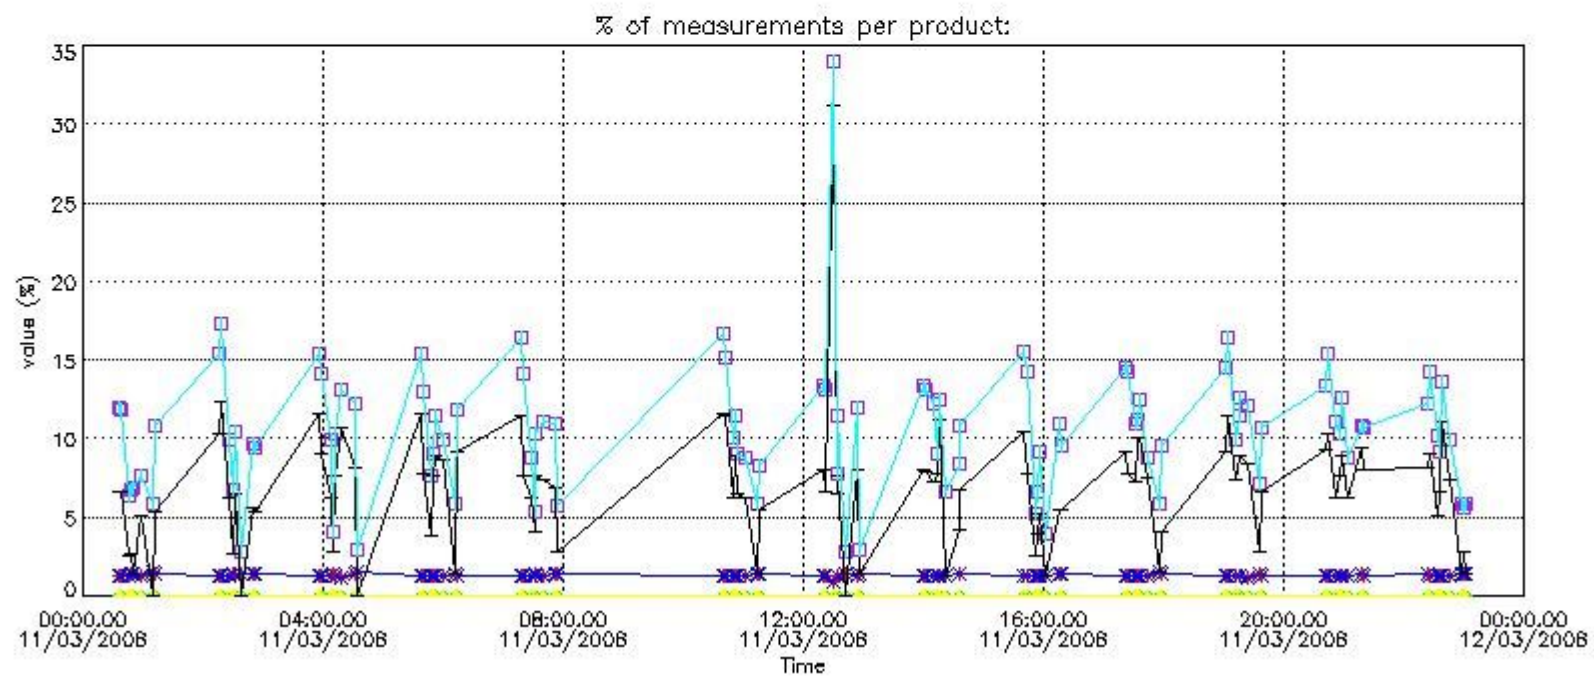

4.2 Plot quality information per product coming from level 1b processing (world map)

4.2.1 Plot level 1 quality information per product (world map): ENVISAT ASCENDING passes