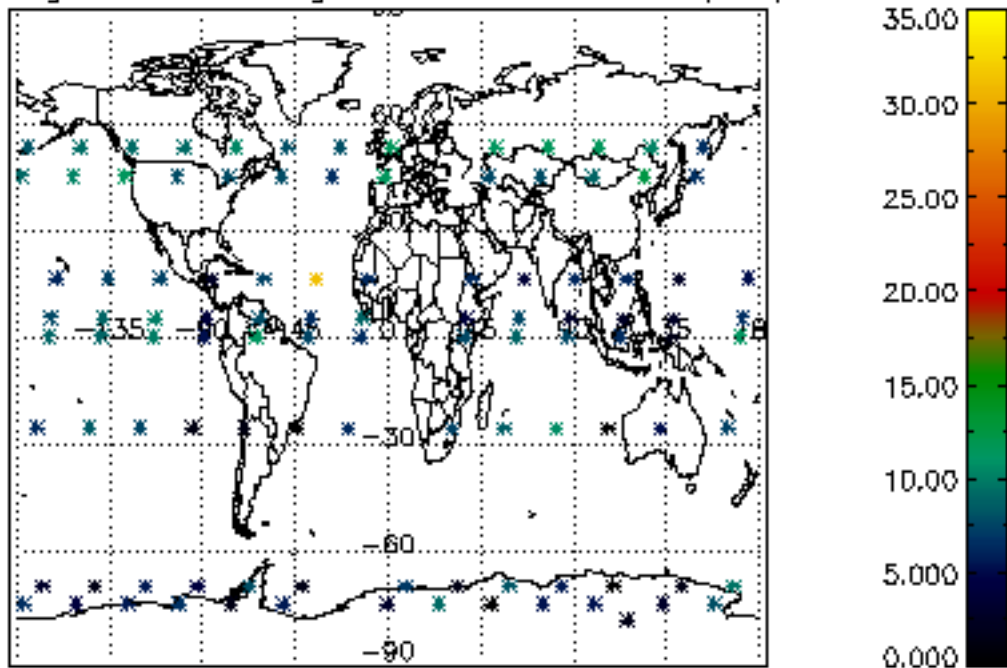

Percentage of star falling outside central band per profile