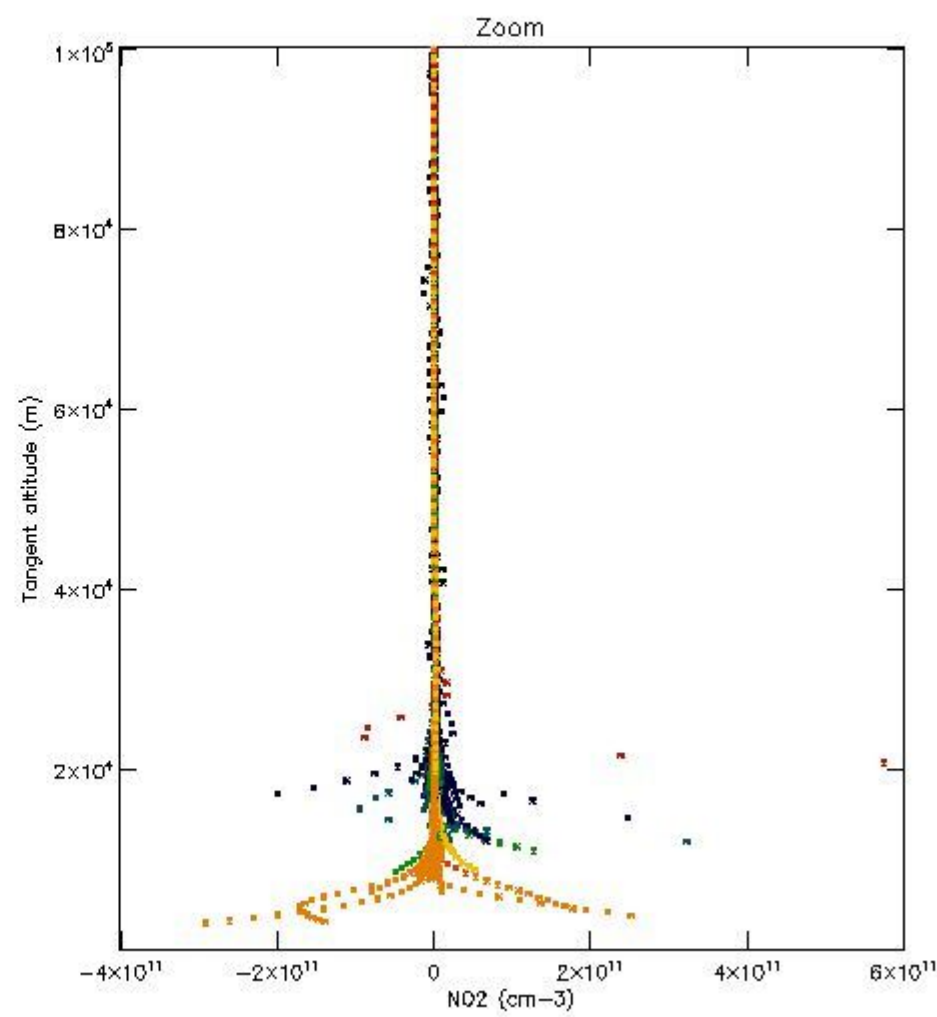

5.7 Plot NO3 profiles for all STD (dark without errors)

The colorbar represents the latitude.