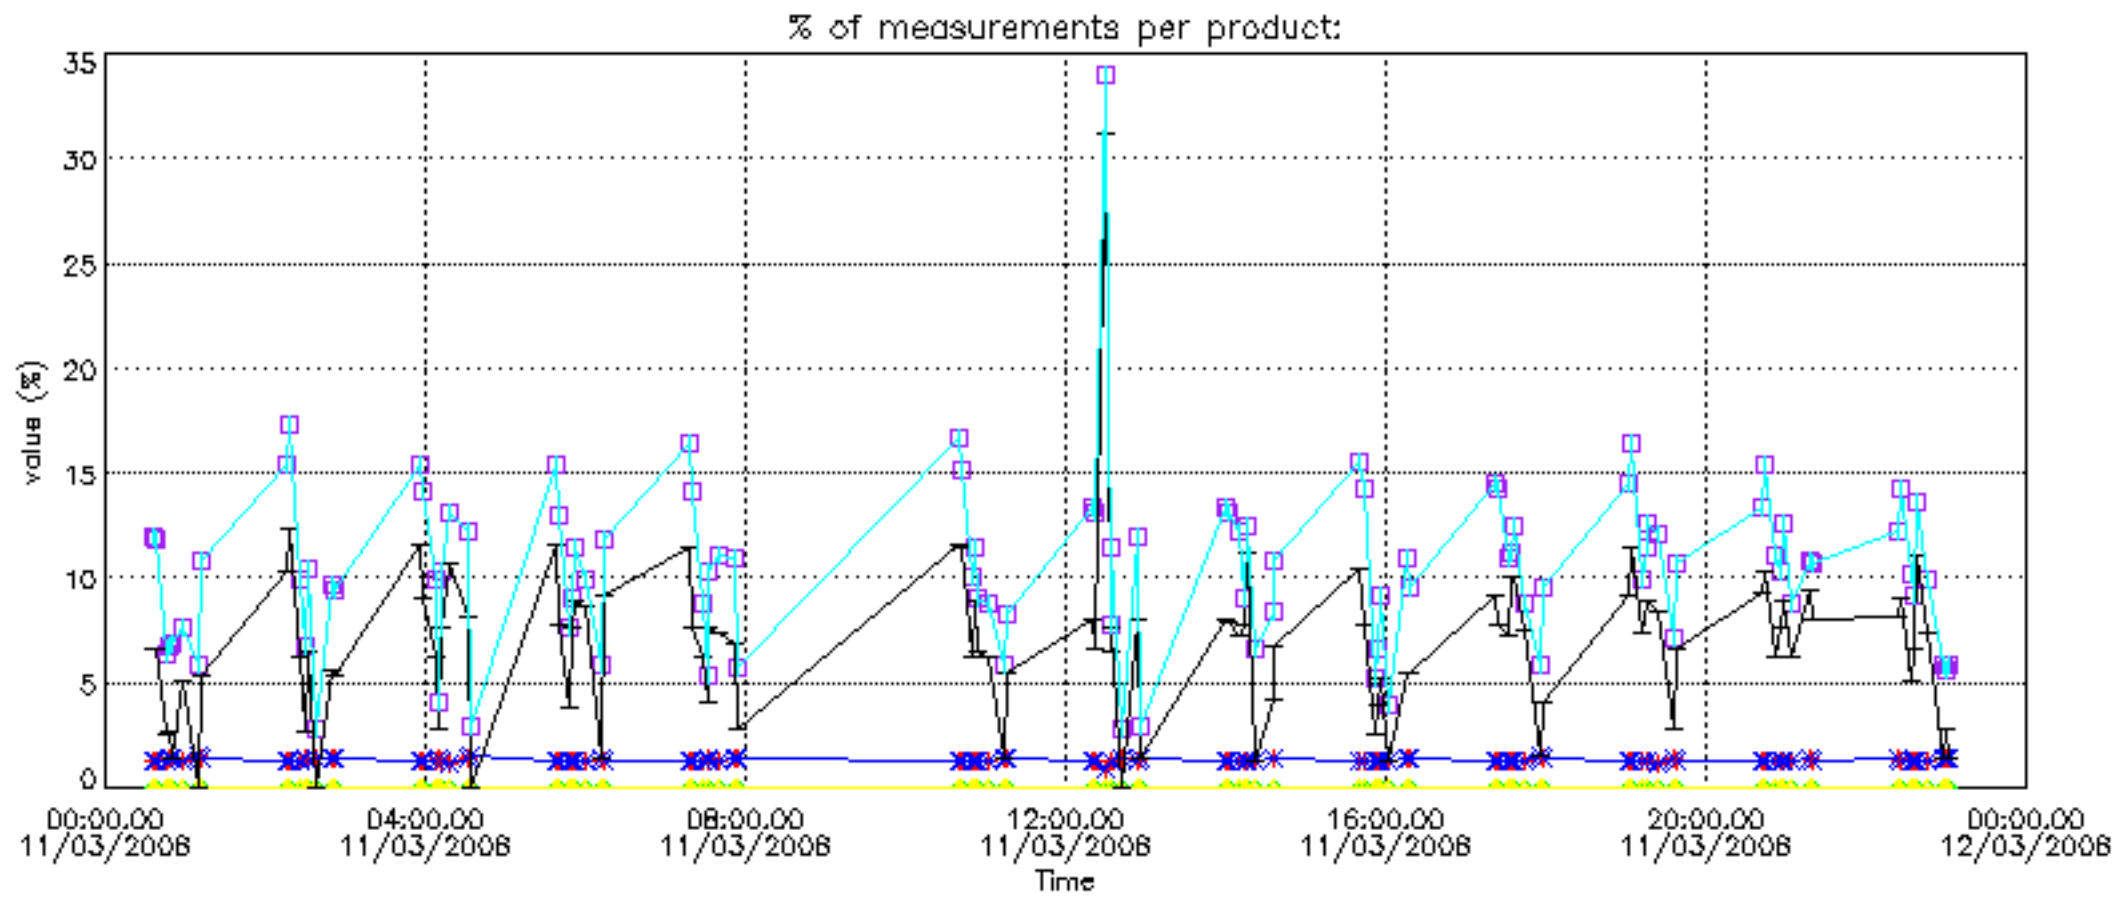

Percentage of cosmic ray hits per profile

Percentage of datation errors per profile