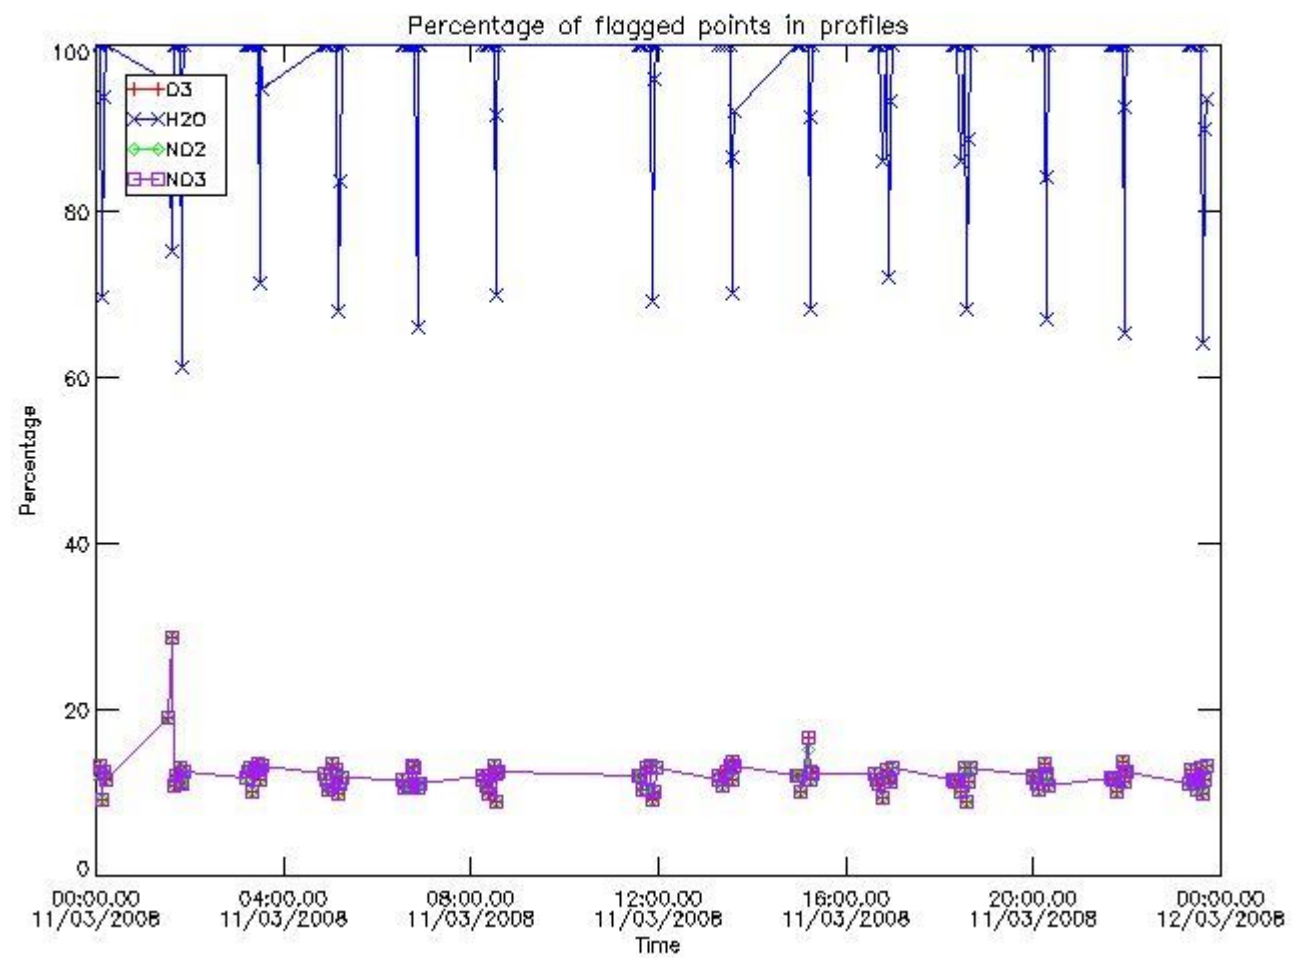

#### 3.1 Plot quality information per product (time dependant)