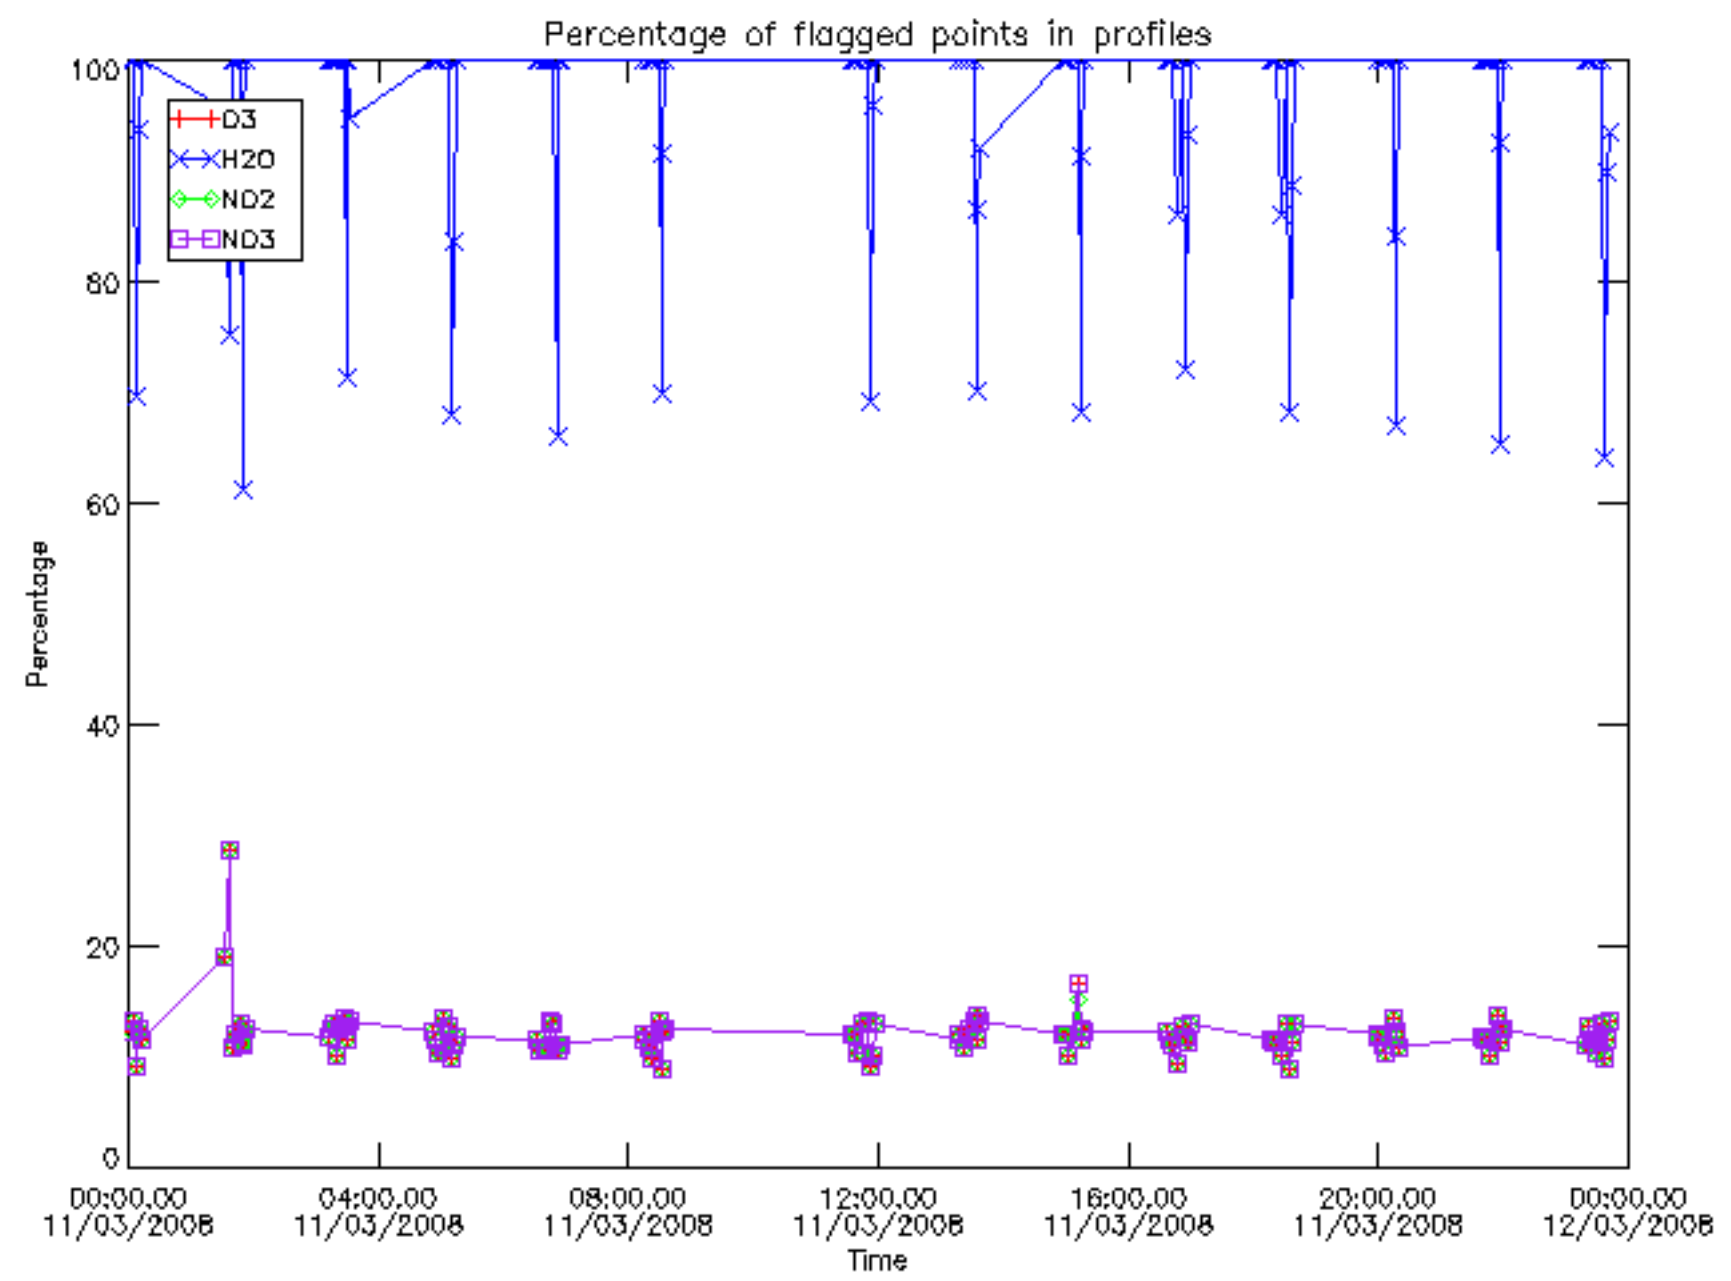

Percentage of flagged data per D3 profile

Percentage of flagged data per H2O profile