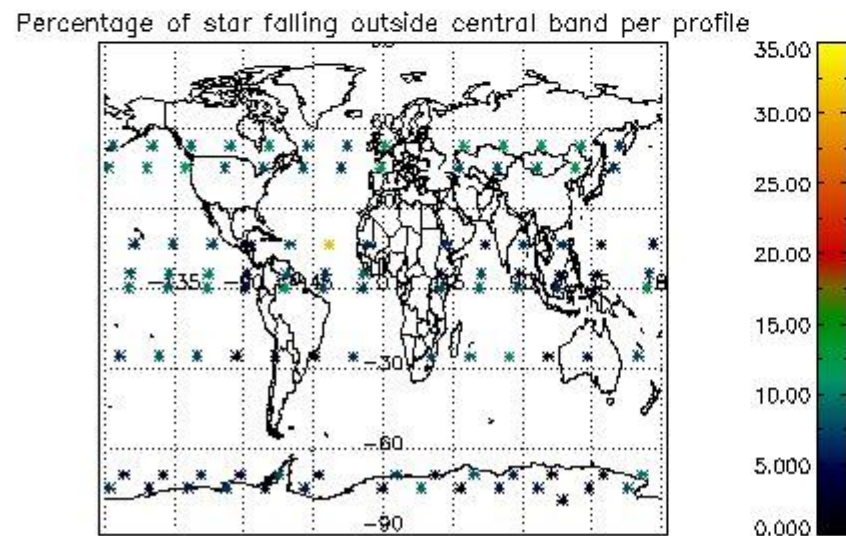

5. Trace gas profiles

5.1 Ozone statistics based on quality of products

The final quality of the products can be "measured" using the STD (Standard Deviation) attached to every point profile. This information is written to the parameter GOM_NL__2P/NL_LOCAL_SPECIES_DENSITY/o3_std of the level 2 products. The table below shows the statistics for given STD ranges.

The statistics are given with respect to the overall valid production:

- Products without fatal errors: GOM_NL__2P/MPH/PRODUCT_ERR=0
- Valid point profile: GOM_NL__2P/NL_LOCAL_SPECIES_DENSITY/pcd(0)=0

The 'Criteria' is applied to valid points of dark limb products:

- Products in dark limb illumination condition: GOM_NL__2P/NL_SUMMARY_QUALITY/obs_ill_cond=0
- Products without fatal errors: GOM_NL__2P/MPH/PRODUCT_ERR=0
- Valid point profile: GOM_NL__2P/NL_LOCAL_SPECIES_DENSITY/pcd(0)=0

So, the table below shows the percentage of dark limb and valid observations for each criteria with respect to the overall valid daily observations.

Criteria	% of total production
All STD	44
STD < 20	27