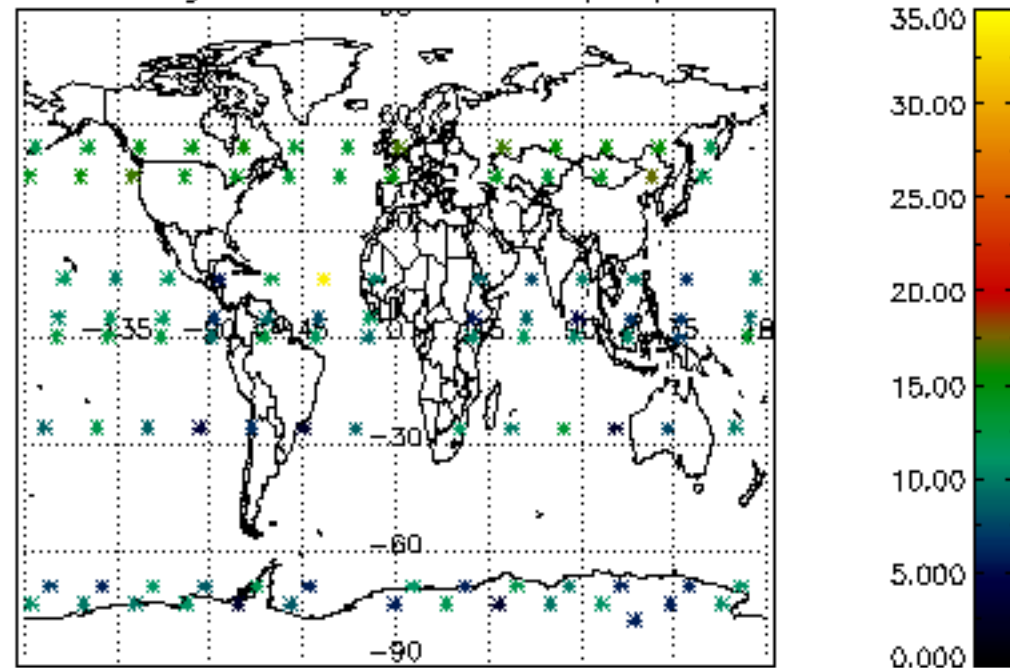

Percentage of saturation errors per profile