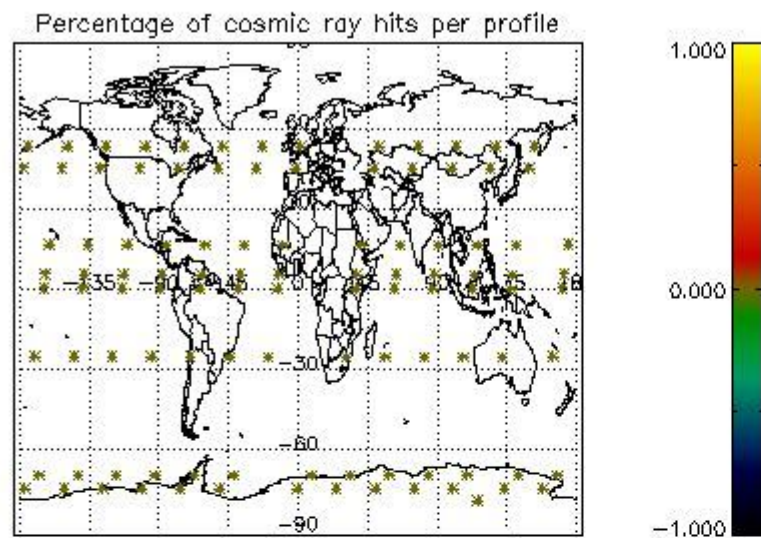

4.2.2 Plot level 1 quality information per product (world map): ENVISAT DESCENDING passes

5. Trace gas profiles

5.1 Ozone statistics based on quality of products

The final quality of the products can be "measured" using the STD (Standard Deviation) attached to every point profile. This information is written to the parameter GOM_NL__2P/NL_LOCAL_SPECIES_DENSITY/o3_std of the level 2 products. The table below shows the statistics for given STD ranges.

The statistics are given with respect to the overall valid production:

- Products without fatal errors: GOM_NL__2P/MPH/PRODUCT_ERR=0
- Valid point profile: GOM_NL__2P/NL_LOCAL_SPECIES_DENSITY/pcd(0)=0

The 'Criteria' is applied to valid points of dark limb products:

- Products in dark limb illumination condition: GOM_NL__2P/NL_SUMMARY_QUALITY/obs_ill_cond=0
- Products without fatal errors: GOM_NL__2P/MPH/PRODUCT_ERR=0
- Valid point profile: GOM_NL__2P/NL_LOCAL_SPECIES_DENSITY/pcd(0)=0

So, the table below shows the percentage of dark limb and valid observations for each criteria with respect to the overall valid daily observations.

Criteria	% of total production
All STD	44
STD < 20	27