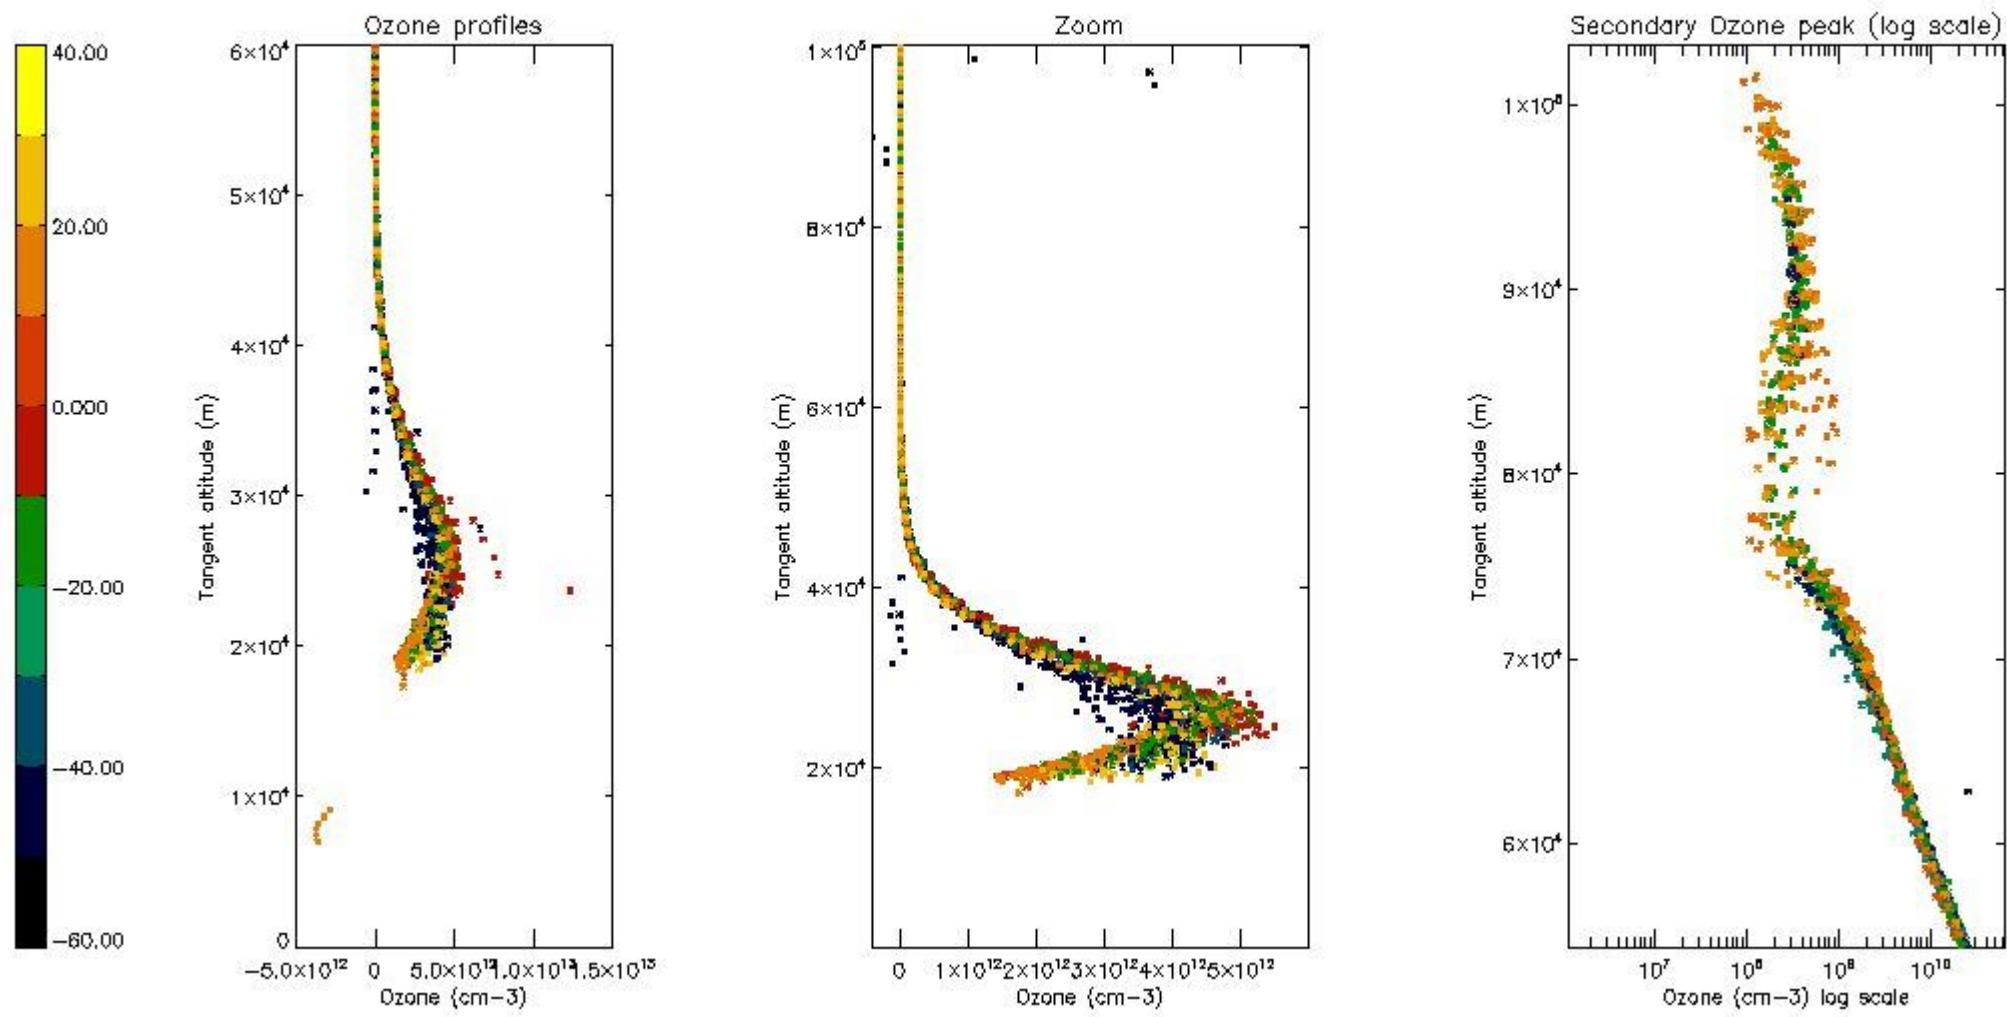

5.5 Plot ozone profiles where STD < 5% (dark without errors)

The colorbar represents the latitude.