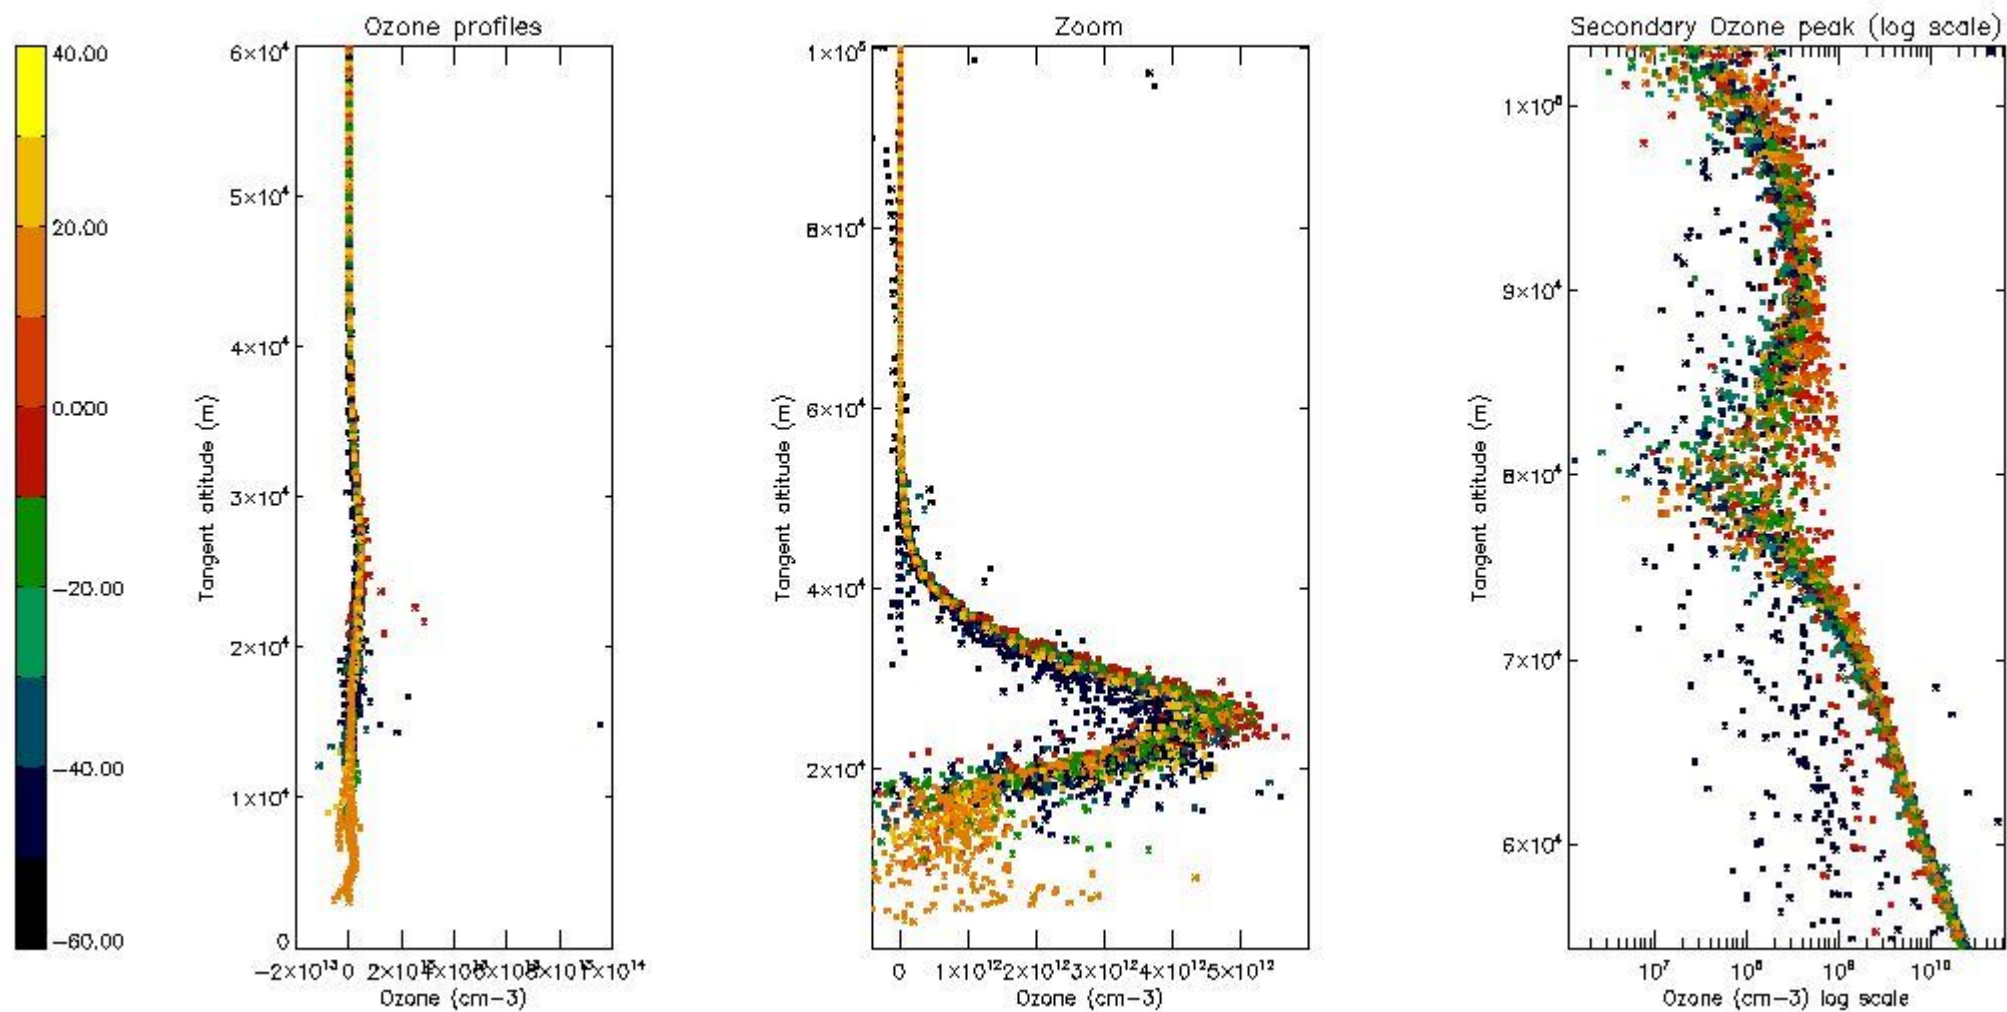

STD < 10	22
STD < 5	16

5.2 Plot ozone profiles for all STD (dark without errors)

The colorbar represents the latitude.

5.3 Plot ozone profiles where STD < 20% (dark without errors)

The colorbar represents the latitude.