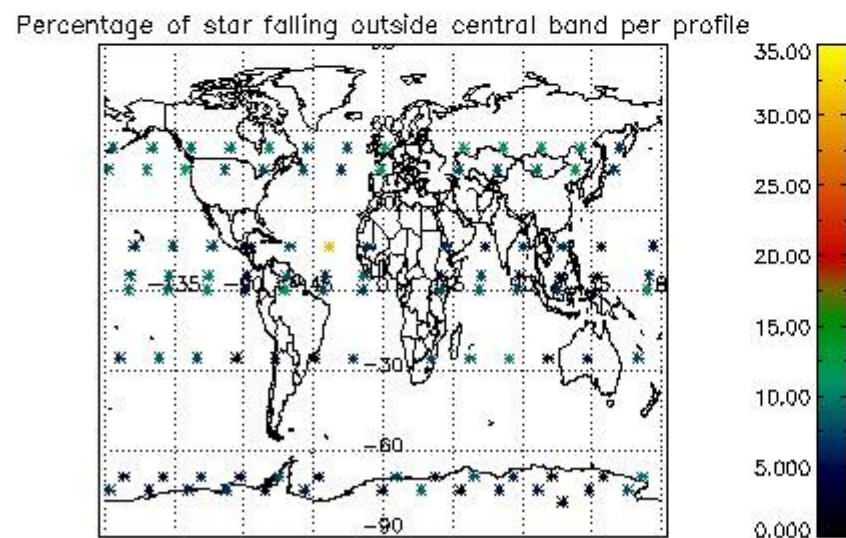

5. Trace gas profiles

5.1 Ozone statistics based on quality of products

The final quality of the products can be "measured" using the STD (Standard Deviation) attached to every point profile. This information is written to the parameter GOM_NL__2P/NL_LOCAL_SPECIES_DENSITY/o3_std of the level 2 products. The table below shows the statistics for given STD ranges.

The statistics are given with respect to the overall valid production:

- Products without fatal errors: GOM_NL__2P/MPH/PRODUCT_ERR=0
- Valid point profile: GOM_NL__2P/NL_LOCAL_SPECIES_DENSITY/pcd(0)=0

The 'Criteria' is applied to valid points of dark limb products:

- Products in dark limb illumination condition: GOM_NL__2P/NL_SUMMARY_QUALITY/obs_ill_cond=0
- Products without fatal errors: GOM_NL__2P/MPH/PRODUCT_ERR=0
- Valid point profile: GOM_NL__2P/NL_LOCAL_SPECIES_DENSITY/pcd(0)=0

So, the table below shows the percentage of dark limb and valid observations for each criteria with respect to the overall valid daily observations.

Criteria	% of total production
All STD	44
STD < 20	27