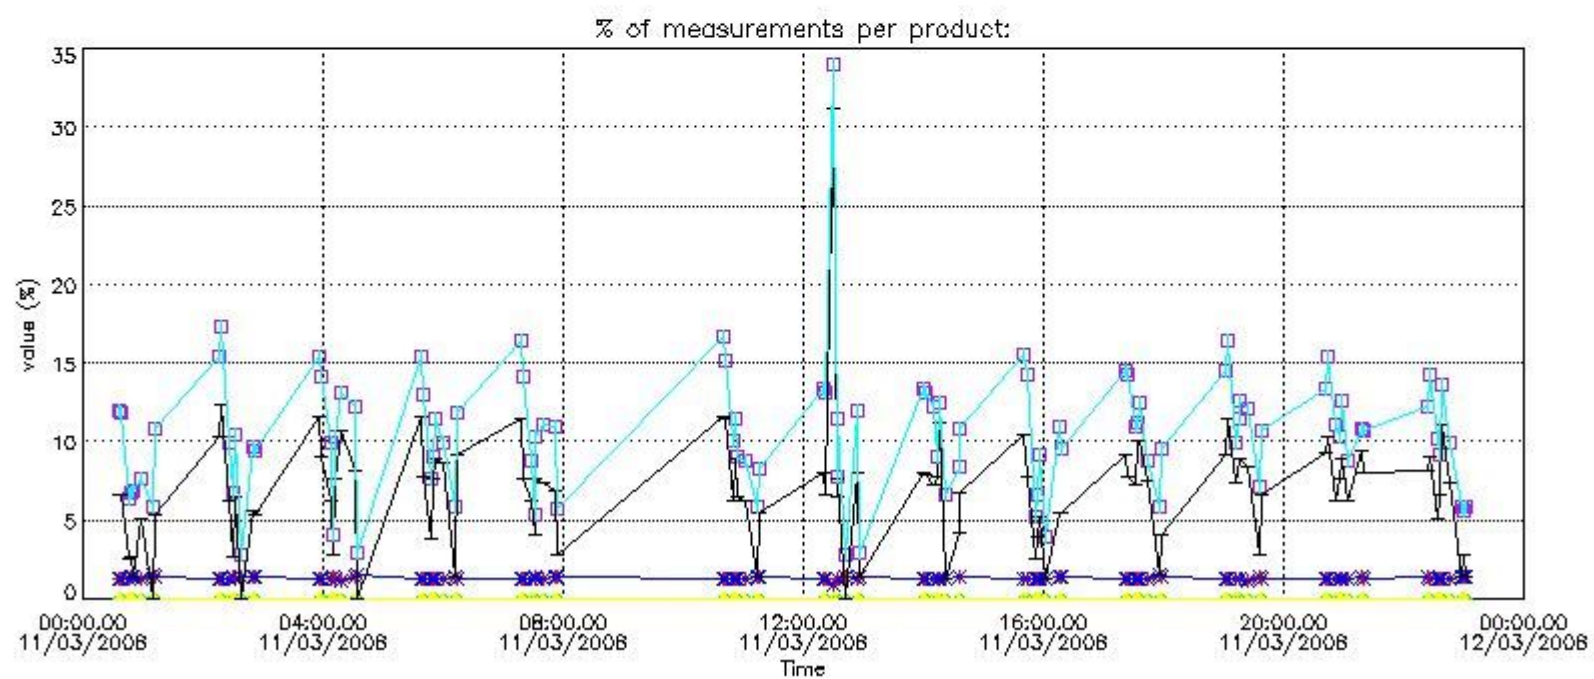

4.2 Plot quality information per product coming from level 1b processing (world map)

4.2.1 Plot level 1 quality information per product (world map): ENVISAT ASCENDING passes