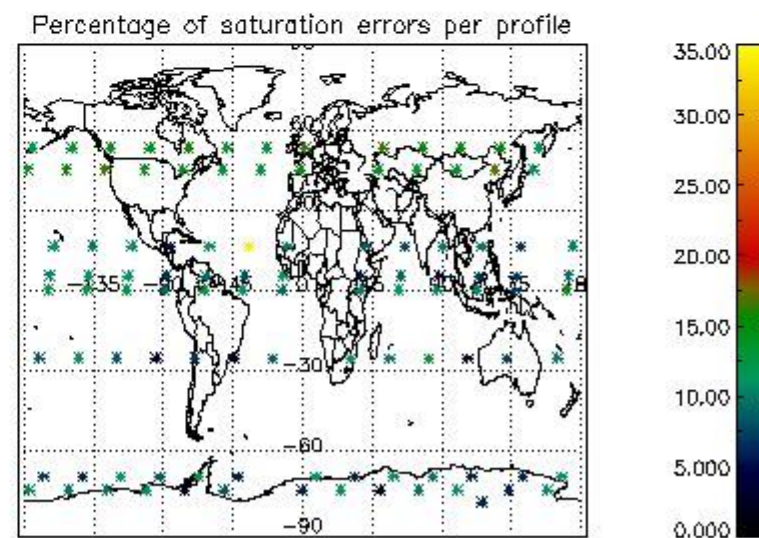

5. Trace gas profiles

5.1 Ozone statistics based on quality of products

The final quality of the products can be "measured" using the STD (Standard Deviation) attached to every point profile. This information is written to the parameter GOM_NL__2P/NL_LOCAL_SPECIES_DENSITY/o3_std of the level 2 products. The table below shows the statistics for given STD ranges.

The statistics are given with respect to the overall valid production:

- Products without fatal errors: GOM_NL__2P/MPH/PRODUCT_ERR=0
- Valid point profile: GOM_NL__2P/NL_LOCAL_SPECIES_DENSITY/pcd(0)=0

The 'Criteria' is applied to valid points of dark limb products:

- Products in dark limb illumination condition: GOM_NL__2P/NL_SUMMARY_QUALITY/obs_ill_cond=0
- Products without fatal errors: GOM_NL__2P/MPH/PRODUCT_ERR=0
- Valid point profile: GOM_NL__2P/NL_LOCAL_SPECIES_DENSITY/pcd(0)=0

So, the table below shows the percentage of dark limb and valid observations for each criteria with respect to the overall valid daily observations.

Criteria	% of total production
All STD	44
STD < 20	27