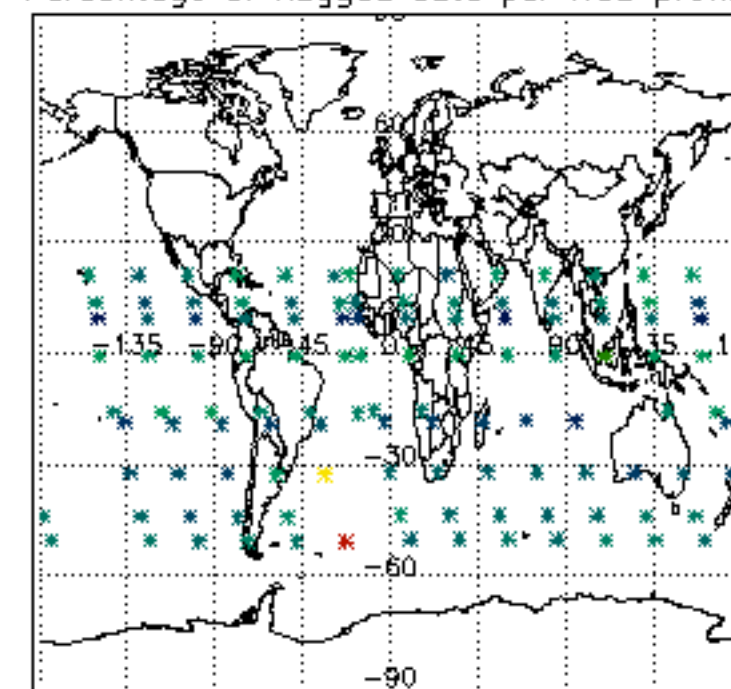

Percentage of flagged data per NO3 profile