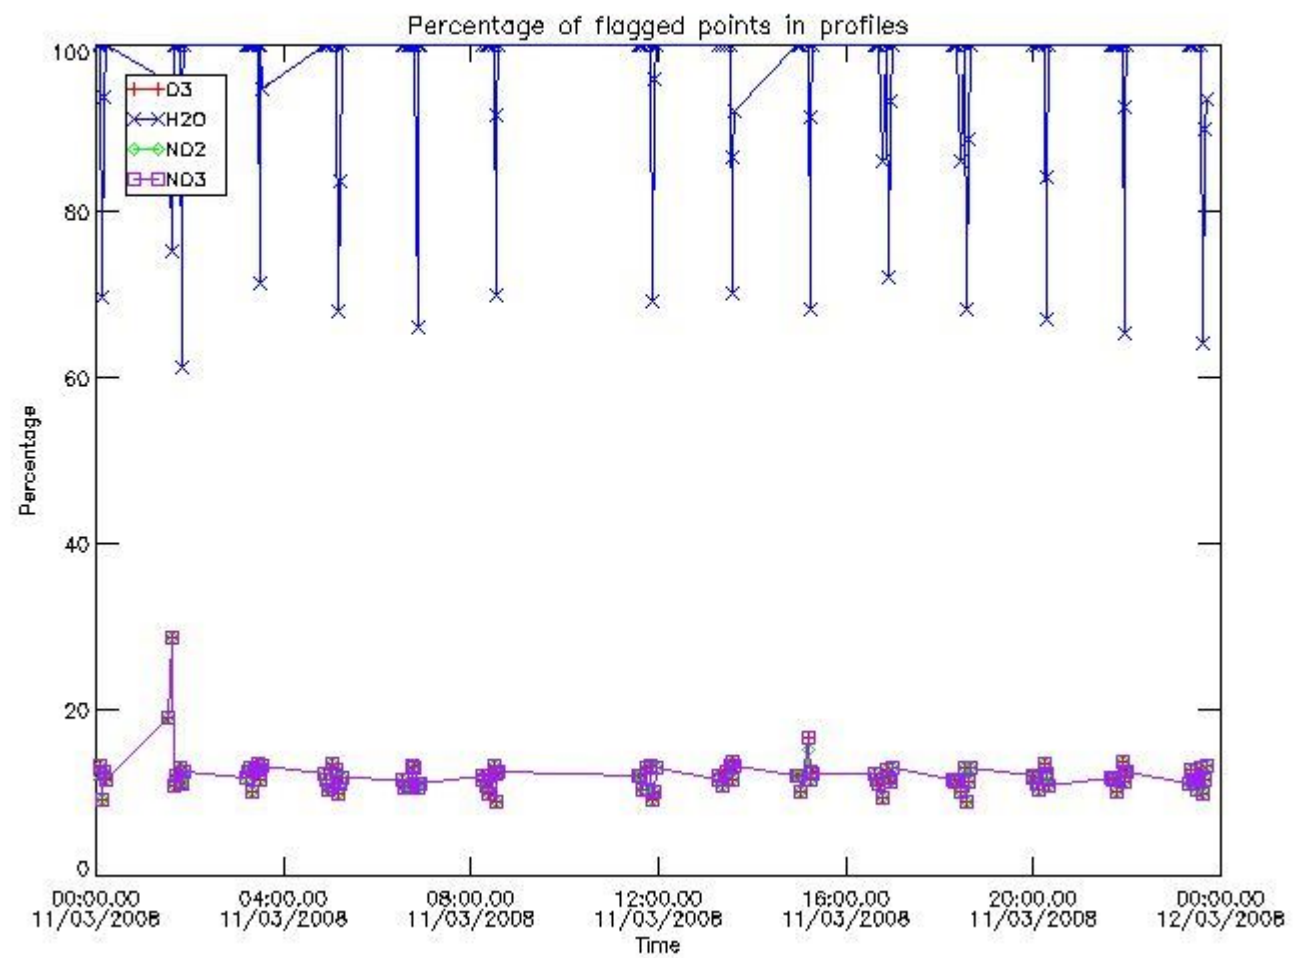

3. Quality information per product

In this section it is plotted some information contained in the Quality Summary data set of the level 2 products. Only products in dark limb conditions and without errors (error flag in the MPH set to "0") are used.

3.1 Plot quality information per product (time dependant)

3.2 Plot quality information per product (world map)