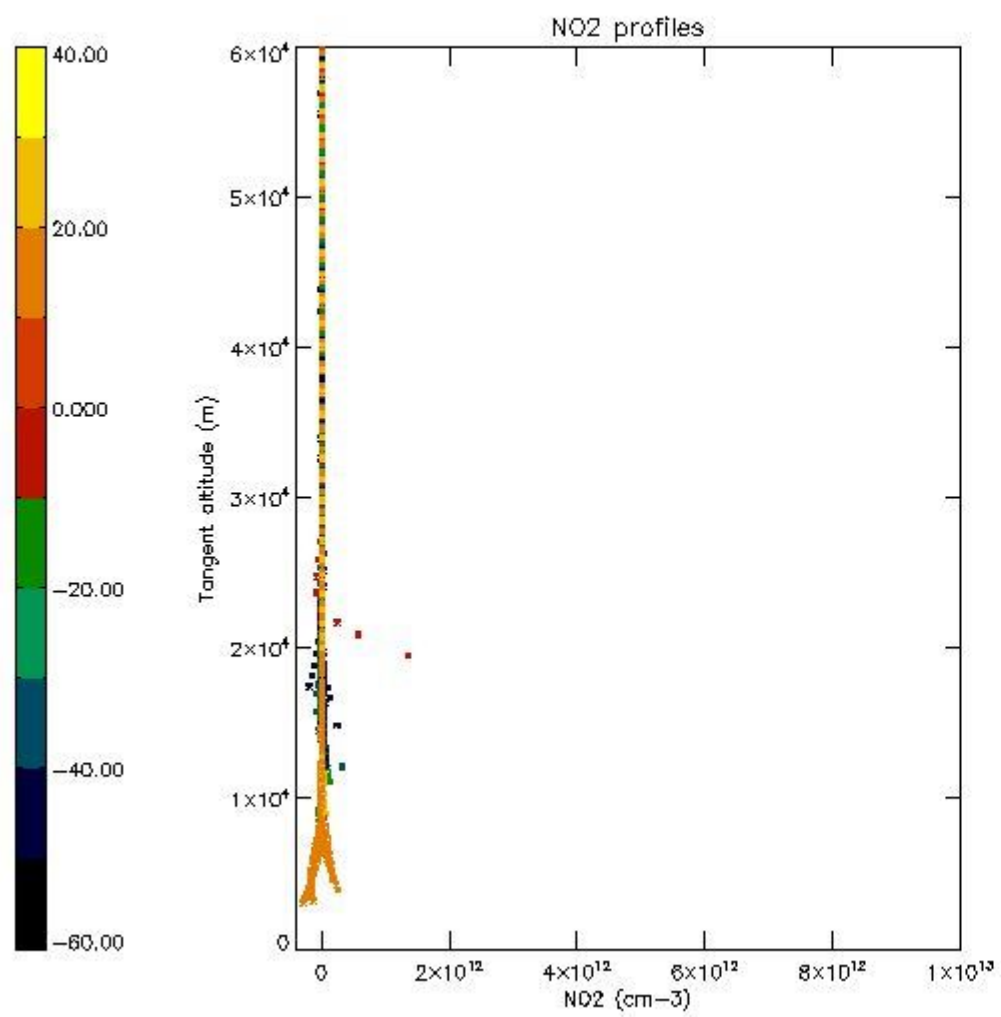

5.7 Plot NO3 profiles for all STD (dark without errors)

The colorbar represents the latitude.