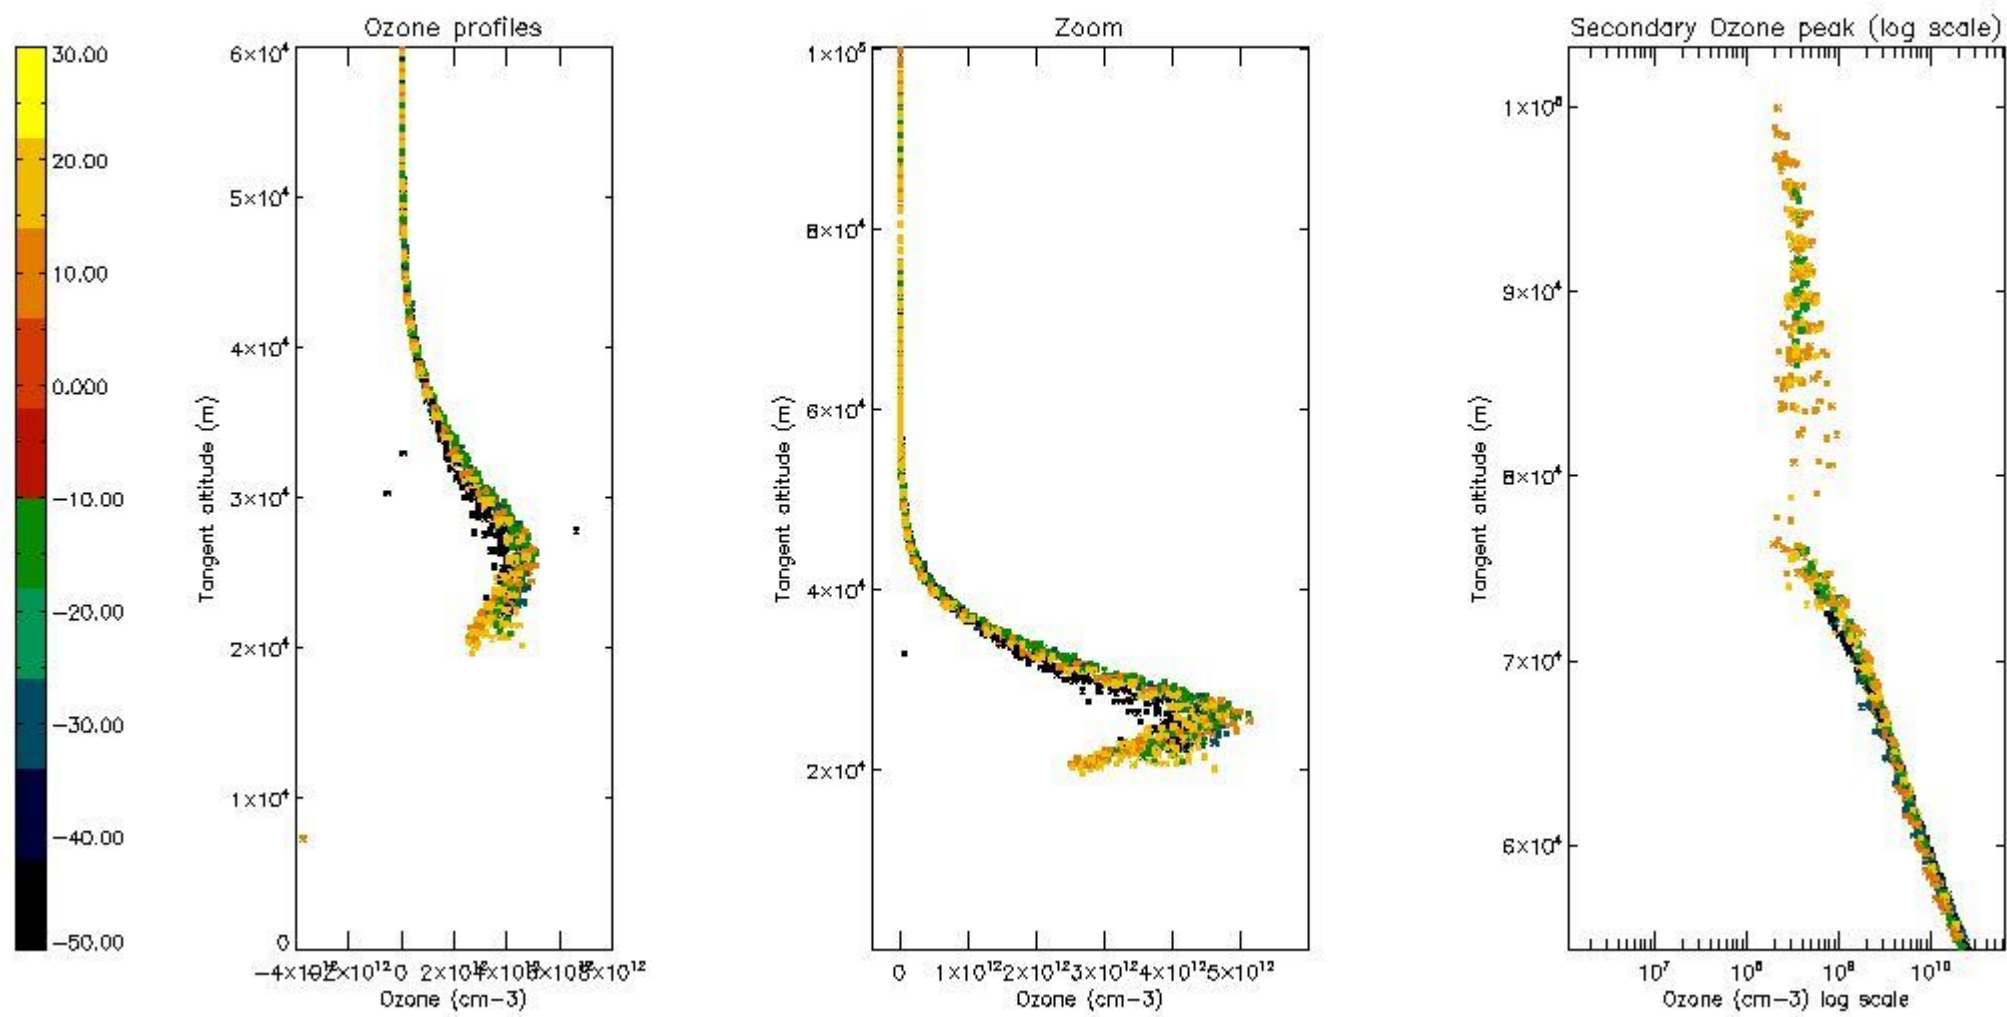

5.6 Plot NO₂ profiles for all STD (dark without errors)

The colorbar represents the latitude.