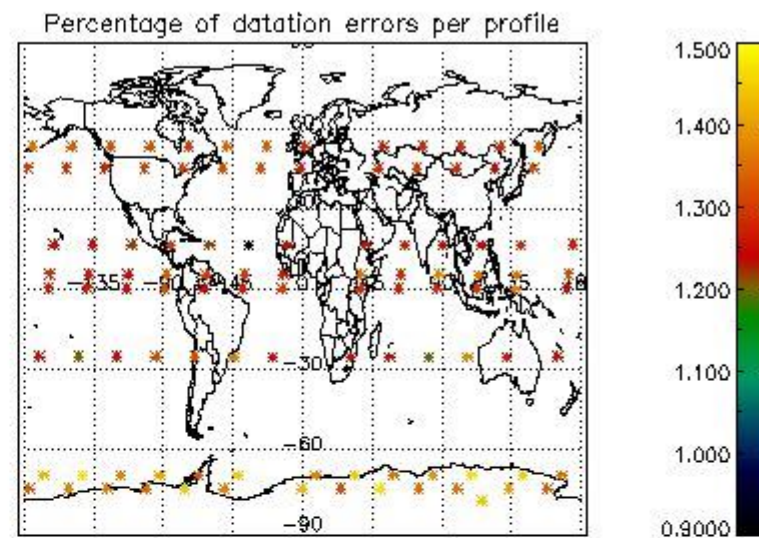

5. Trace gas profiles

5.1 Ozone statistics based on quality of products

The final quality of the products can be "measured" using the STD (Standard Deviation) attached to every point profile. This information is written to the parameter GOM_NL__2P/NL_LOCAL_SPECIES_DENSITY/o3_std of the level 2 products. The table below shows the statistics for given STD ranges.

The statistics are given with respect to the overall valid production:

- Products without fatal errors: GOM_NL__2P/MPH/PRODUCT_ERR=0
- Valid point profile: GOM_NL__2P/NL_LOCAL_SPECIES_DENSITY/pcd(0)=0

The 'Criteria' is applied to valid points of dark limb products:

- Products in dark limb illumination condition: GOM_NL__2P/NL_SUMMARY_QUALITY/obs_ill_cond=0
- Products without fatal errors: GOM_NL__2P/MPH/PRODUCT_ERR=0
- Valid point profile: GOM_NL__2P/NL_LOCAL_SPECIES_DENSITY/pcd(0)=0

So, the table below shows the percentage of dark limb and valid observations for each criteria with respect to the overall valid daily observations.

Criteria	% of total production
All STD	44
STD < 20	27