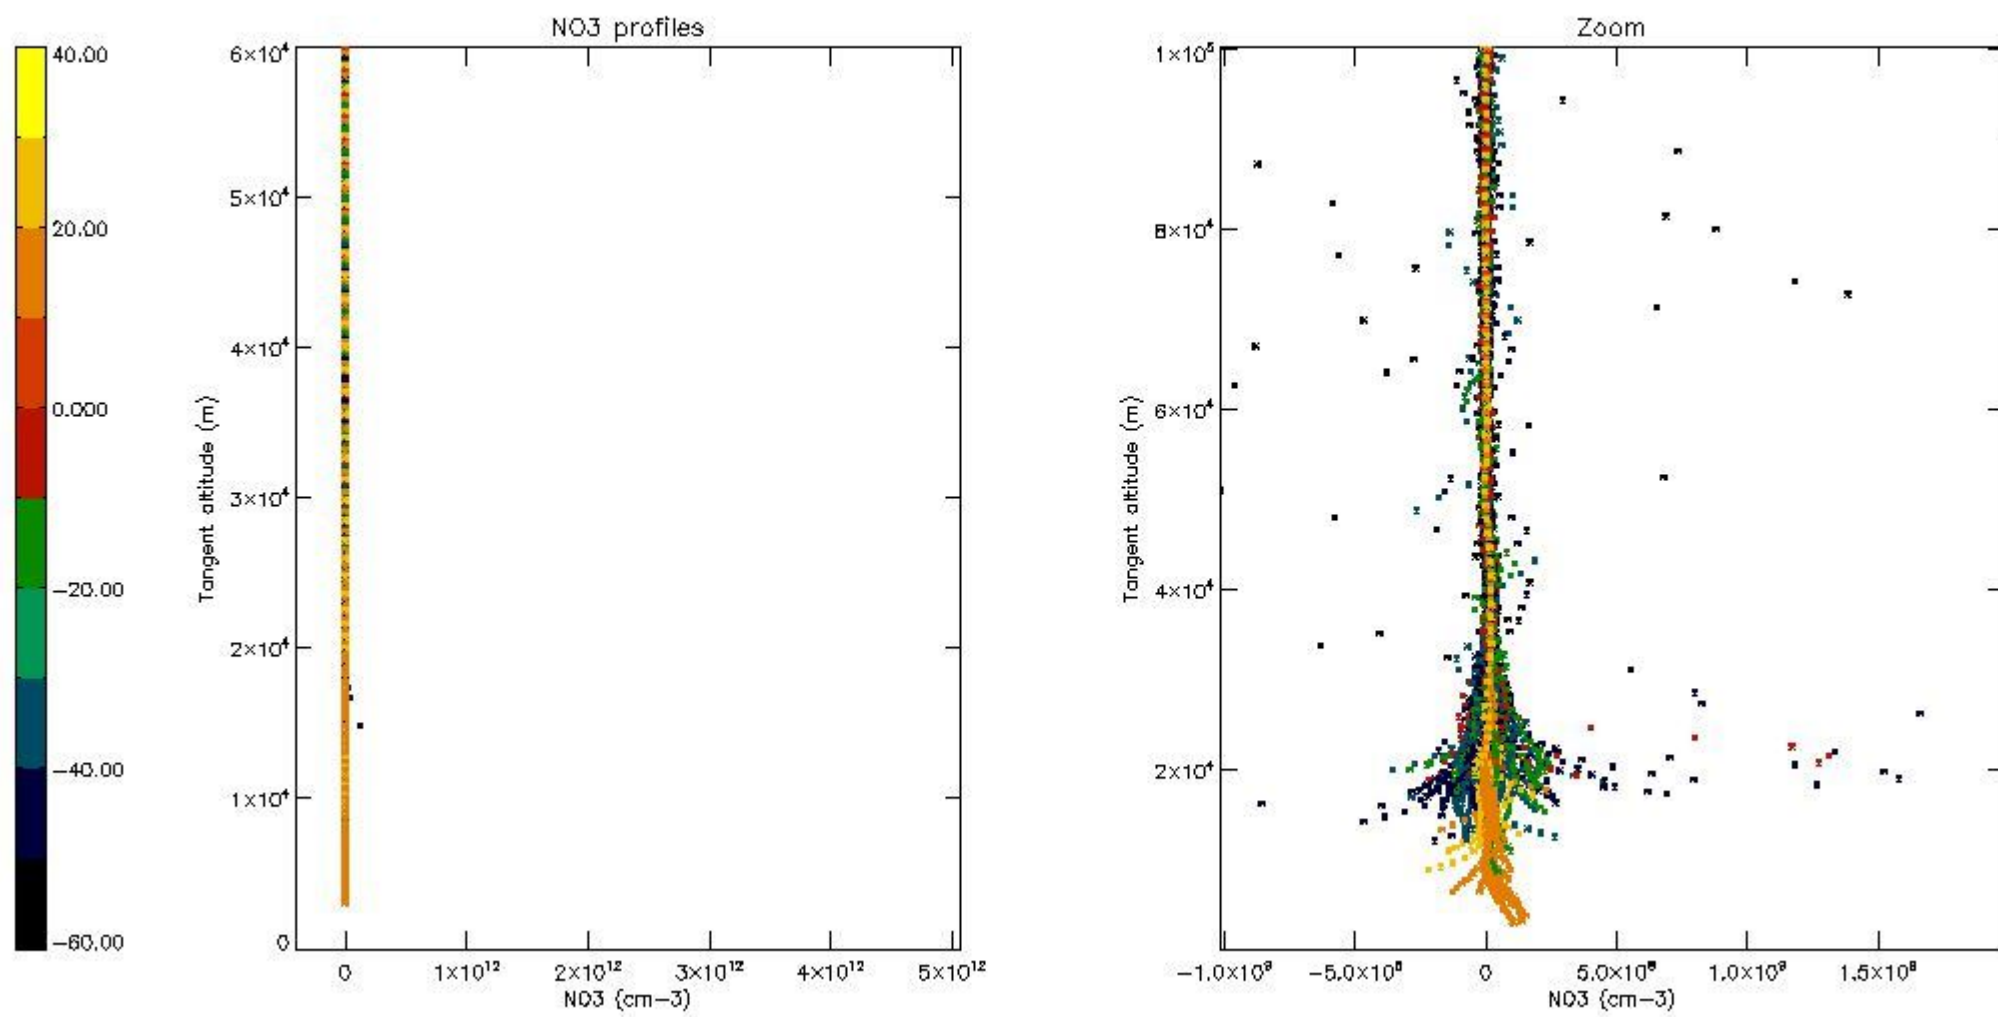

5.8 Plot H₂O profiles for all STD (only for occultations of stars 1,2,3,4,13,14,16,26,63 dark without errors)

The colorbar represents the latitude.