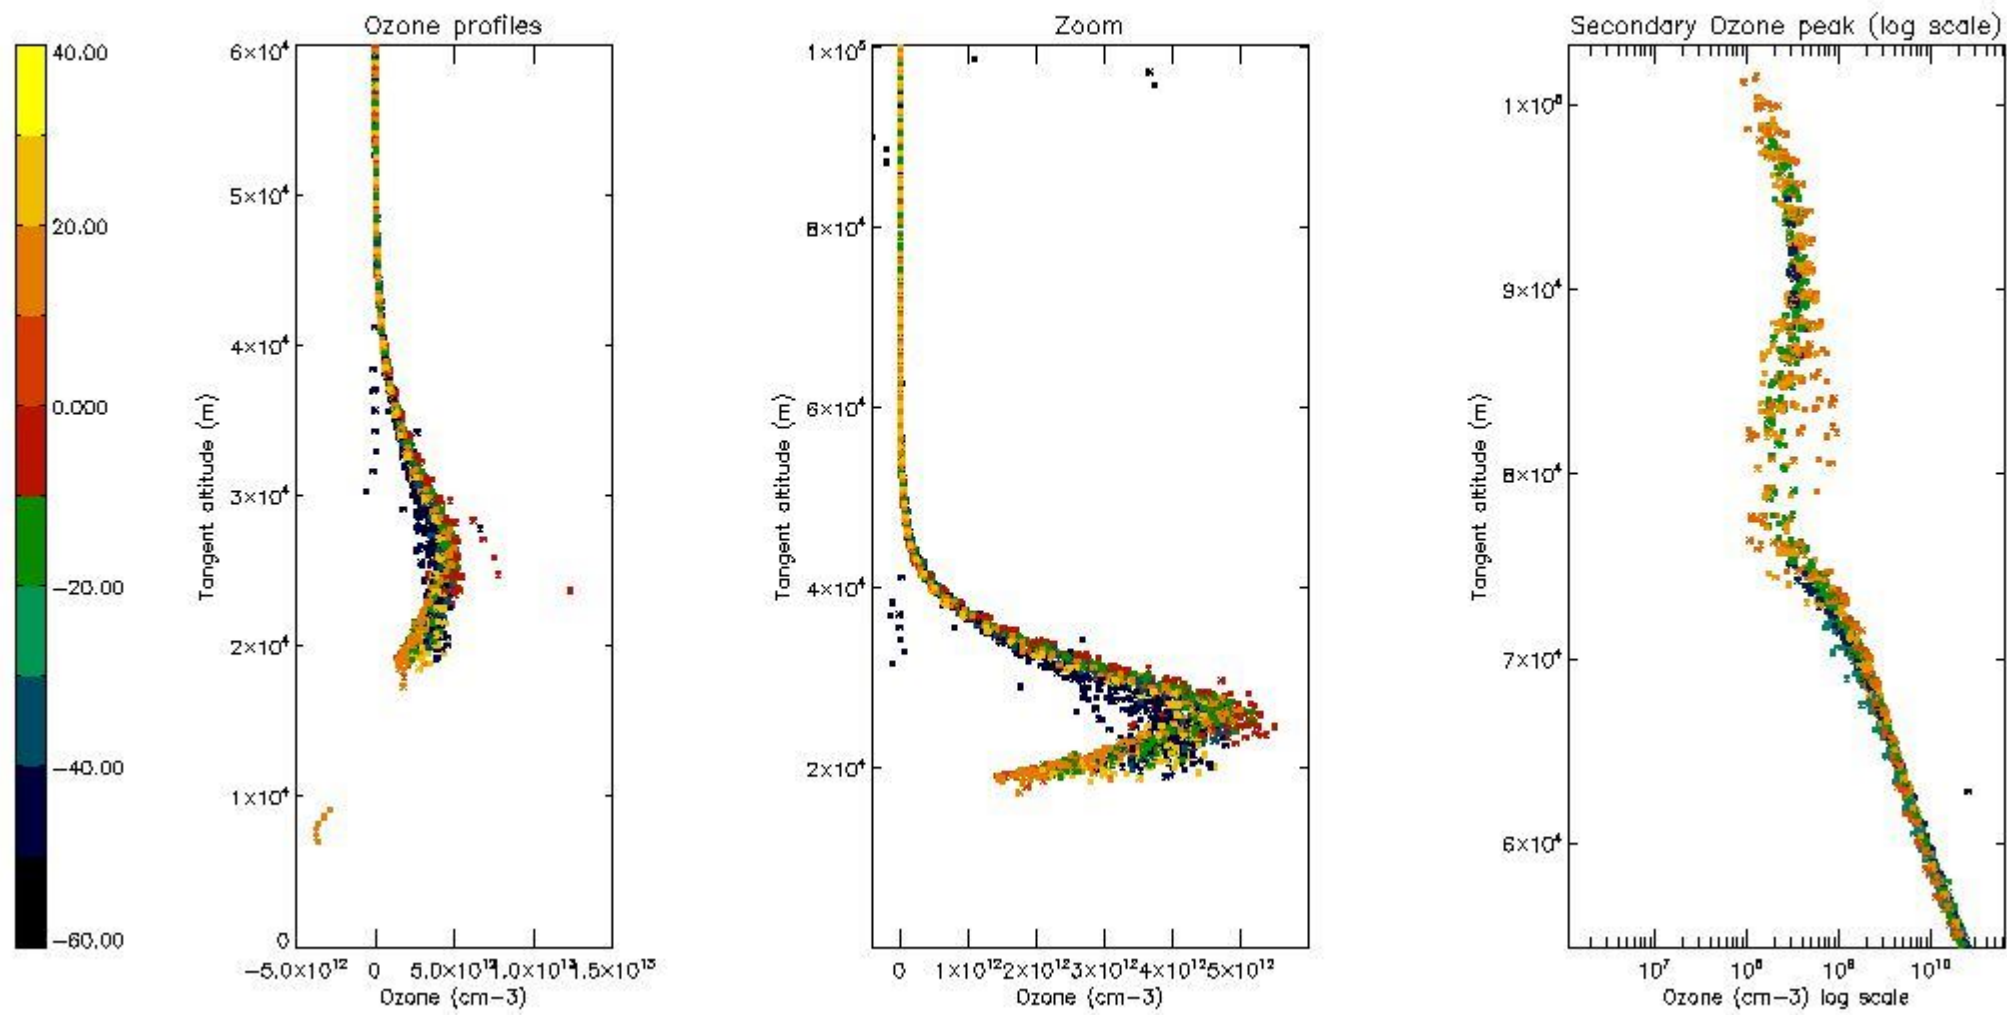

5.5 Plot ozone profiles where STD < 5% (dark without errors)

The colorbar represents the latitude.