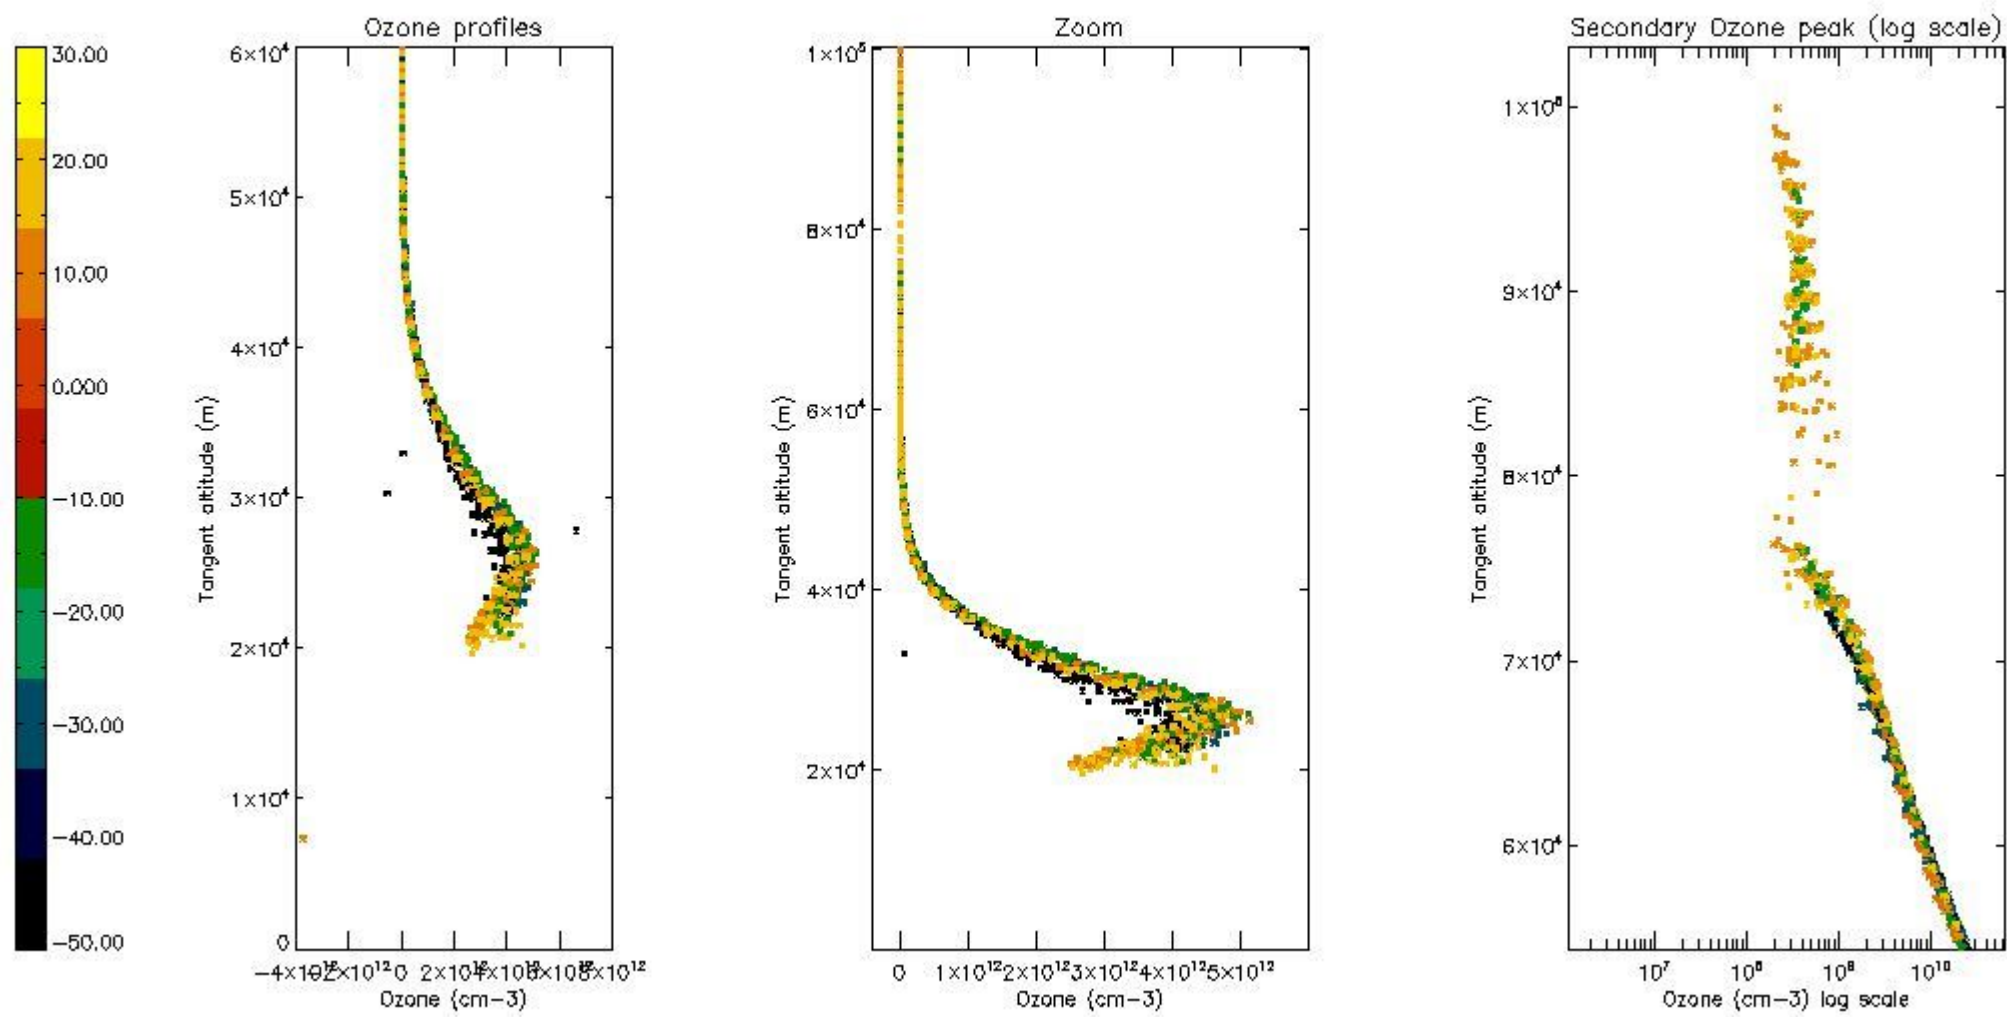

*5.4 Plot ozone profiles where STD < 10% (dark without errors)*

The colorbar represents the latitude.

*5.5 Plot ozone profiles where STD < 5% (dark without errors)*

The colorbar represents the latitude.

*5.6 Plot NO<sub>2</sub> profiles for all STD (dark without errors)*

The colorbar represents the latitude.

*5.7 Plot NO3 profiles for all STD (dark without errors)*

The colorbar represents the latitude.

5.8 Plot H<sub>2</sub>O profiles for all STD (only for occultations of stars 1,2,3,4,13,14,16,26,63 dark without errors)