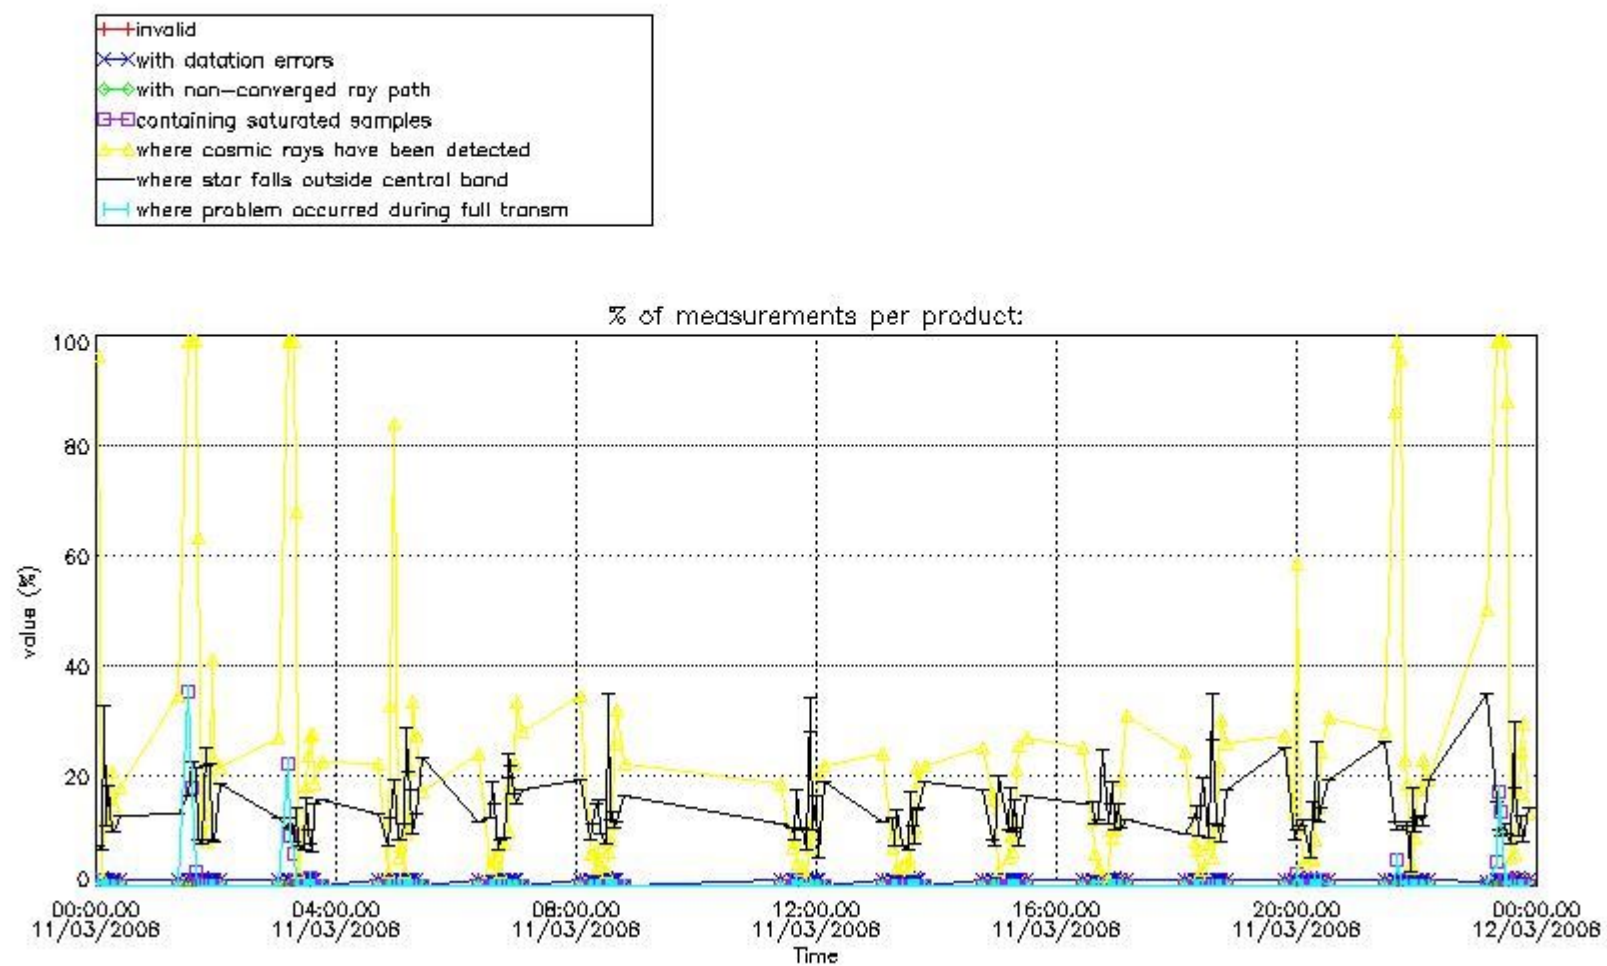

4.1.2 Plot level 1 quality information per product (time dependant): ENVI SAT DESCENDING passes