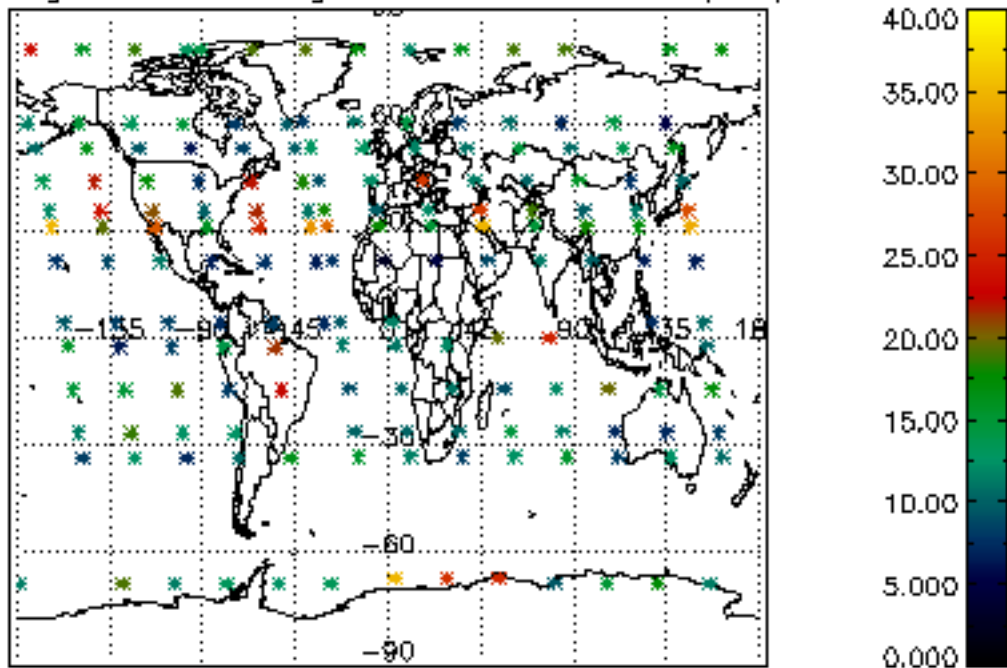

Percentage of cosmic ray hits per profile

Percentage of star falling outside central band per profile