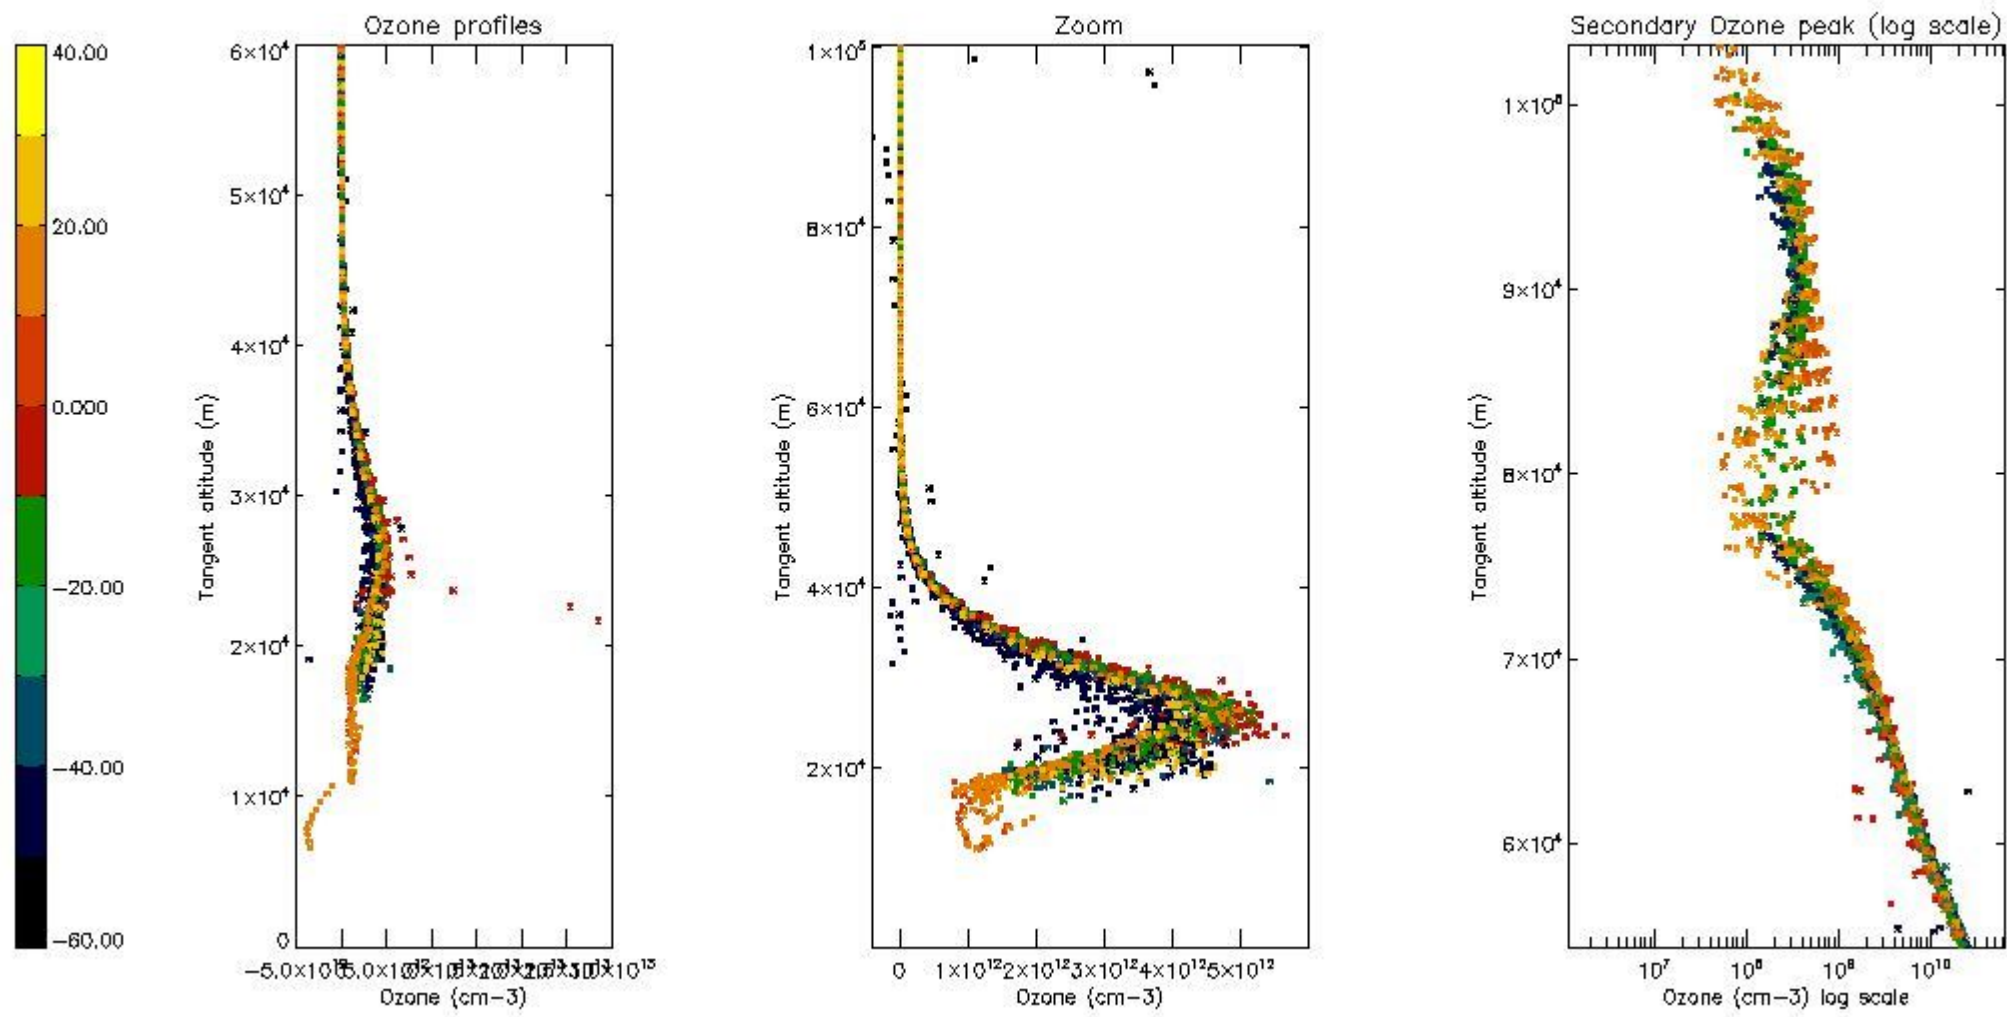

STD < 10	22
STD < 5	16

5.2 Plot ozone profiles for all STD (dark without errors)

The colorbar represents the latitude.

5.3 Plot ozone profiles where STD < 20% (dark without errors)

The colorbar represents the latitude.