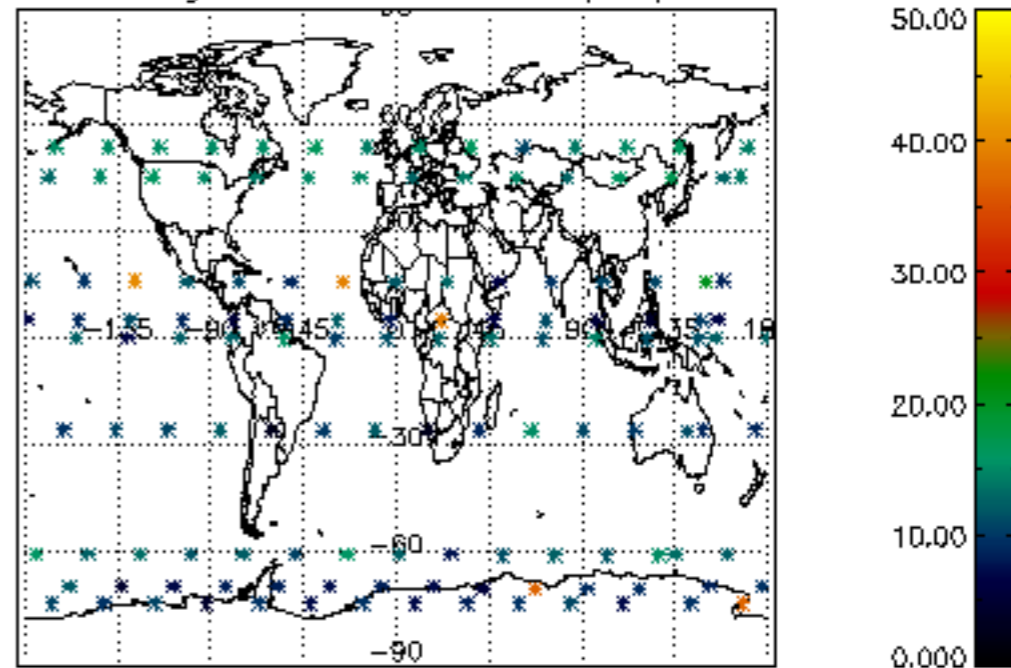

Percentage of saturation errors per profile