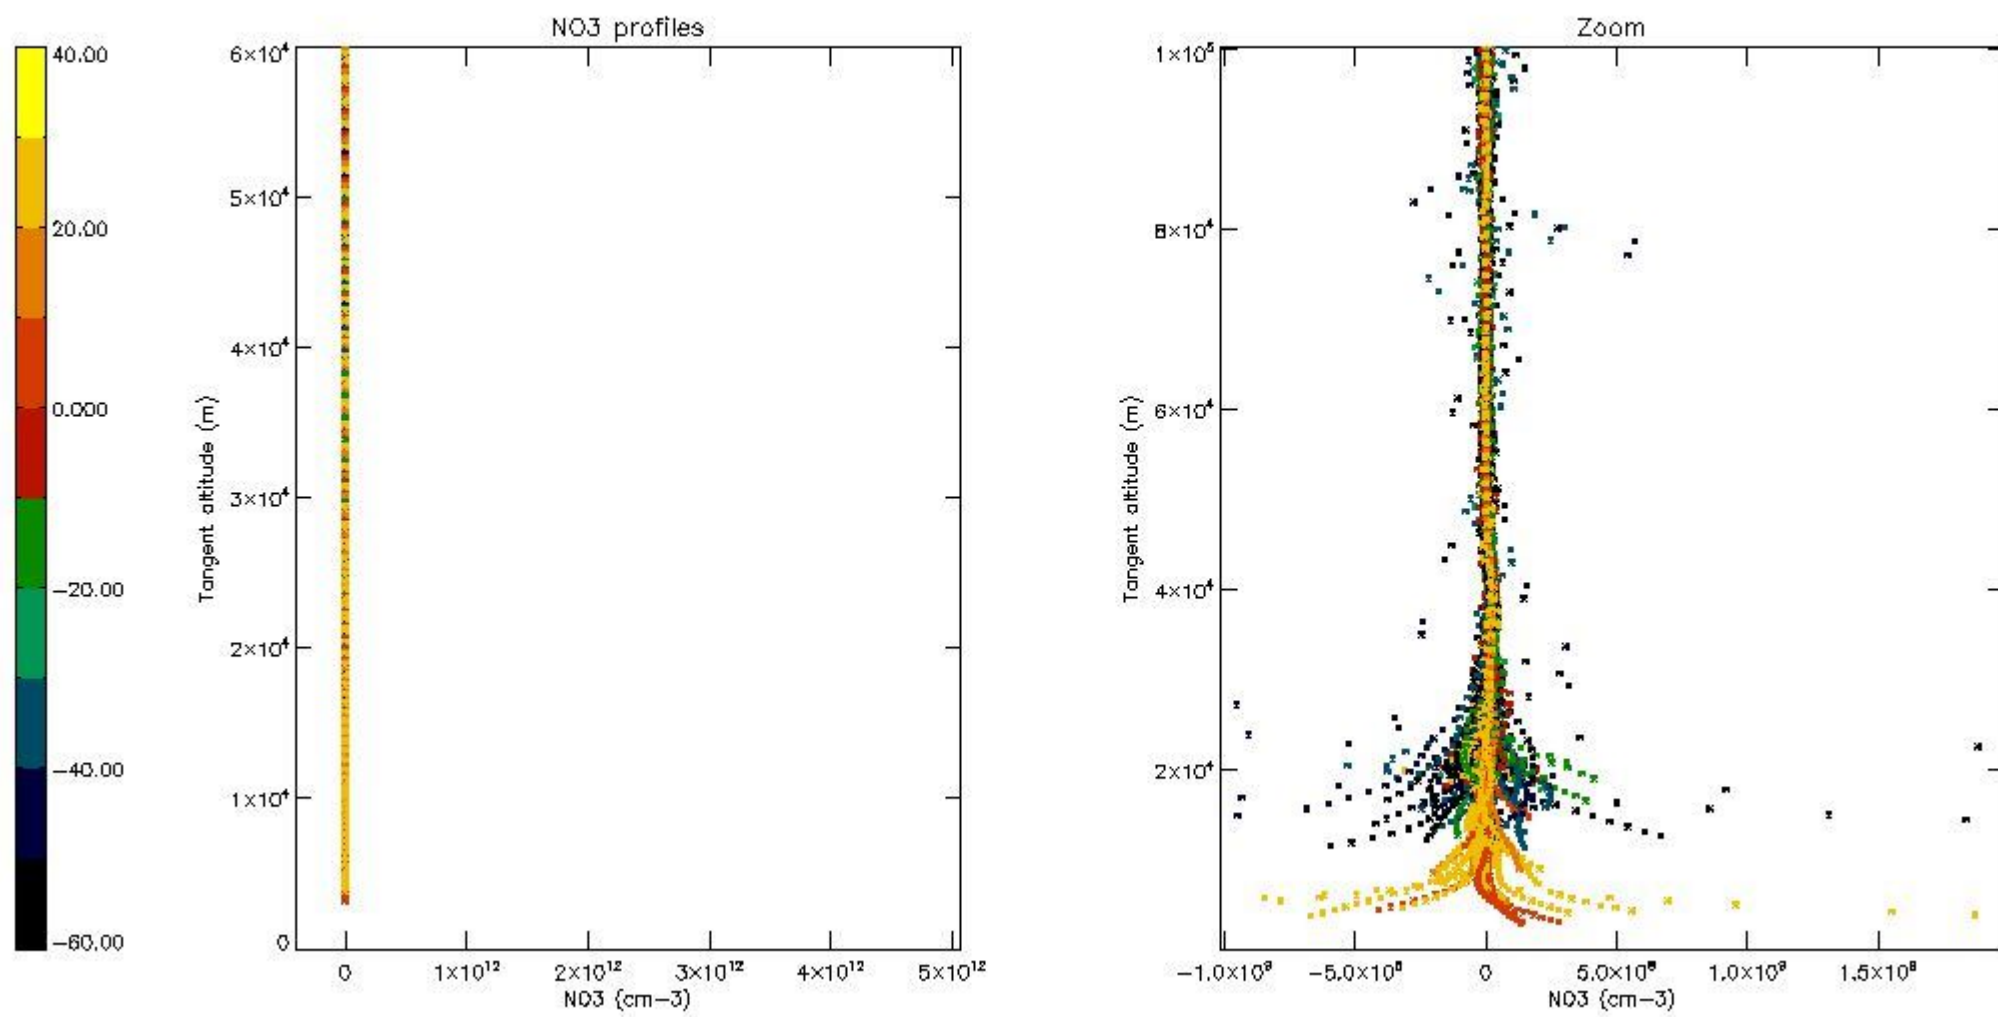

5.8 Plot H2O profiles for all STD (only for occultations of stars 1,2,3,4,13,14,16,26,63 dark without errors)

The colorbar represents the latitude.