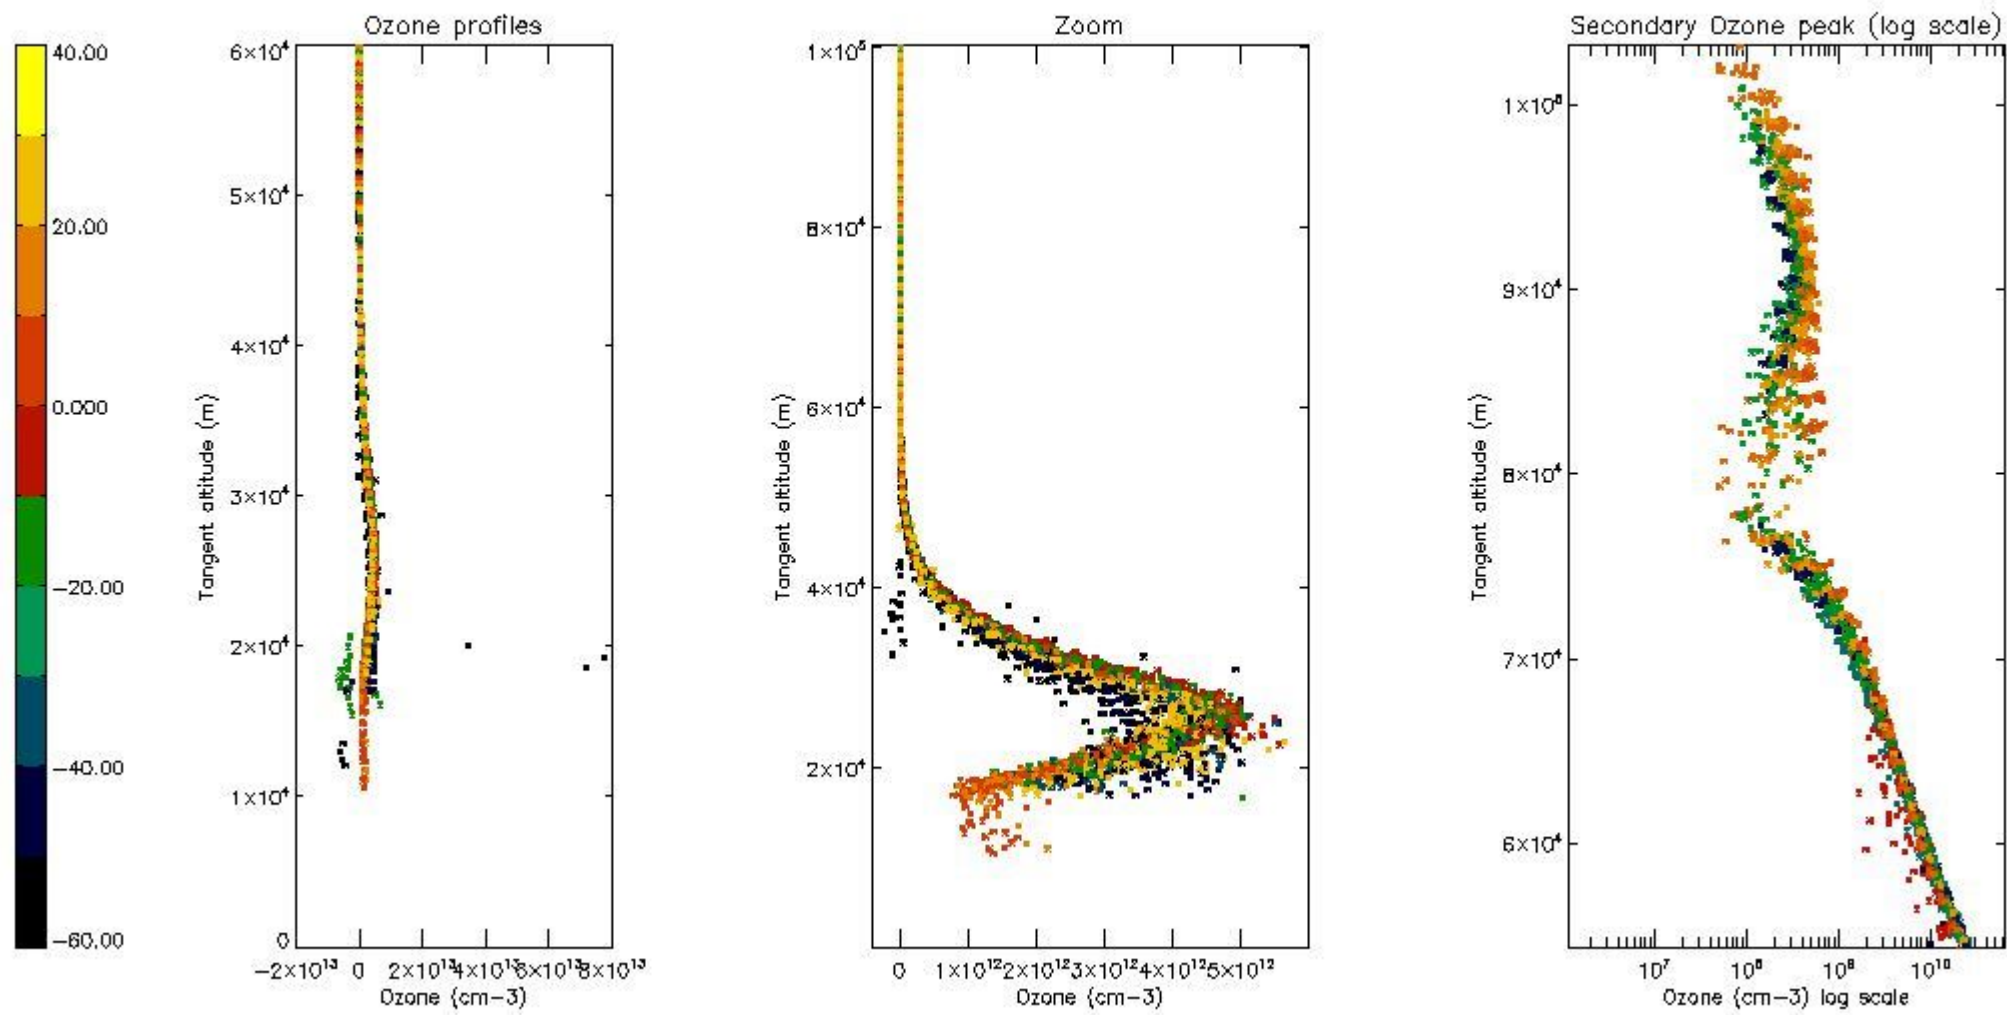

STD < 10	19
STD < 5	13

5.2 Plot ozone profiles for all STD (dark without errors)

The colorbar represents the latitude.

5.3 Plot ozone profiles where STD < 20% (dark without errors)

The colorbar represents the latitude.

5.4 Plot ozone profiles where STD < 10% (dark without errors)

The colorbar represents the latitude.

5.5 Plot ozone profiles where STD < 5% (dark without errors)

The colorbar represents the latitude.

5.6 Plot NO₂ profiles for all STD (dark without errors)

The colorbar represents the latitude.

5.7 Plot NO3 profiles for all STD (dark without errors)

The colorbar represents the latitude.

5.8 Plot H2O profiles for all STD (only for occultations of stars 1,2,3,4,13,14,16,26,63 dark without errors)