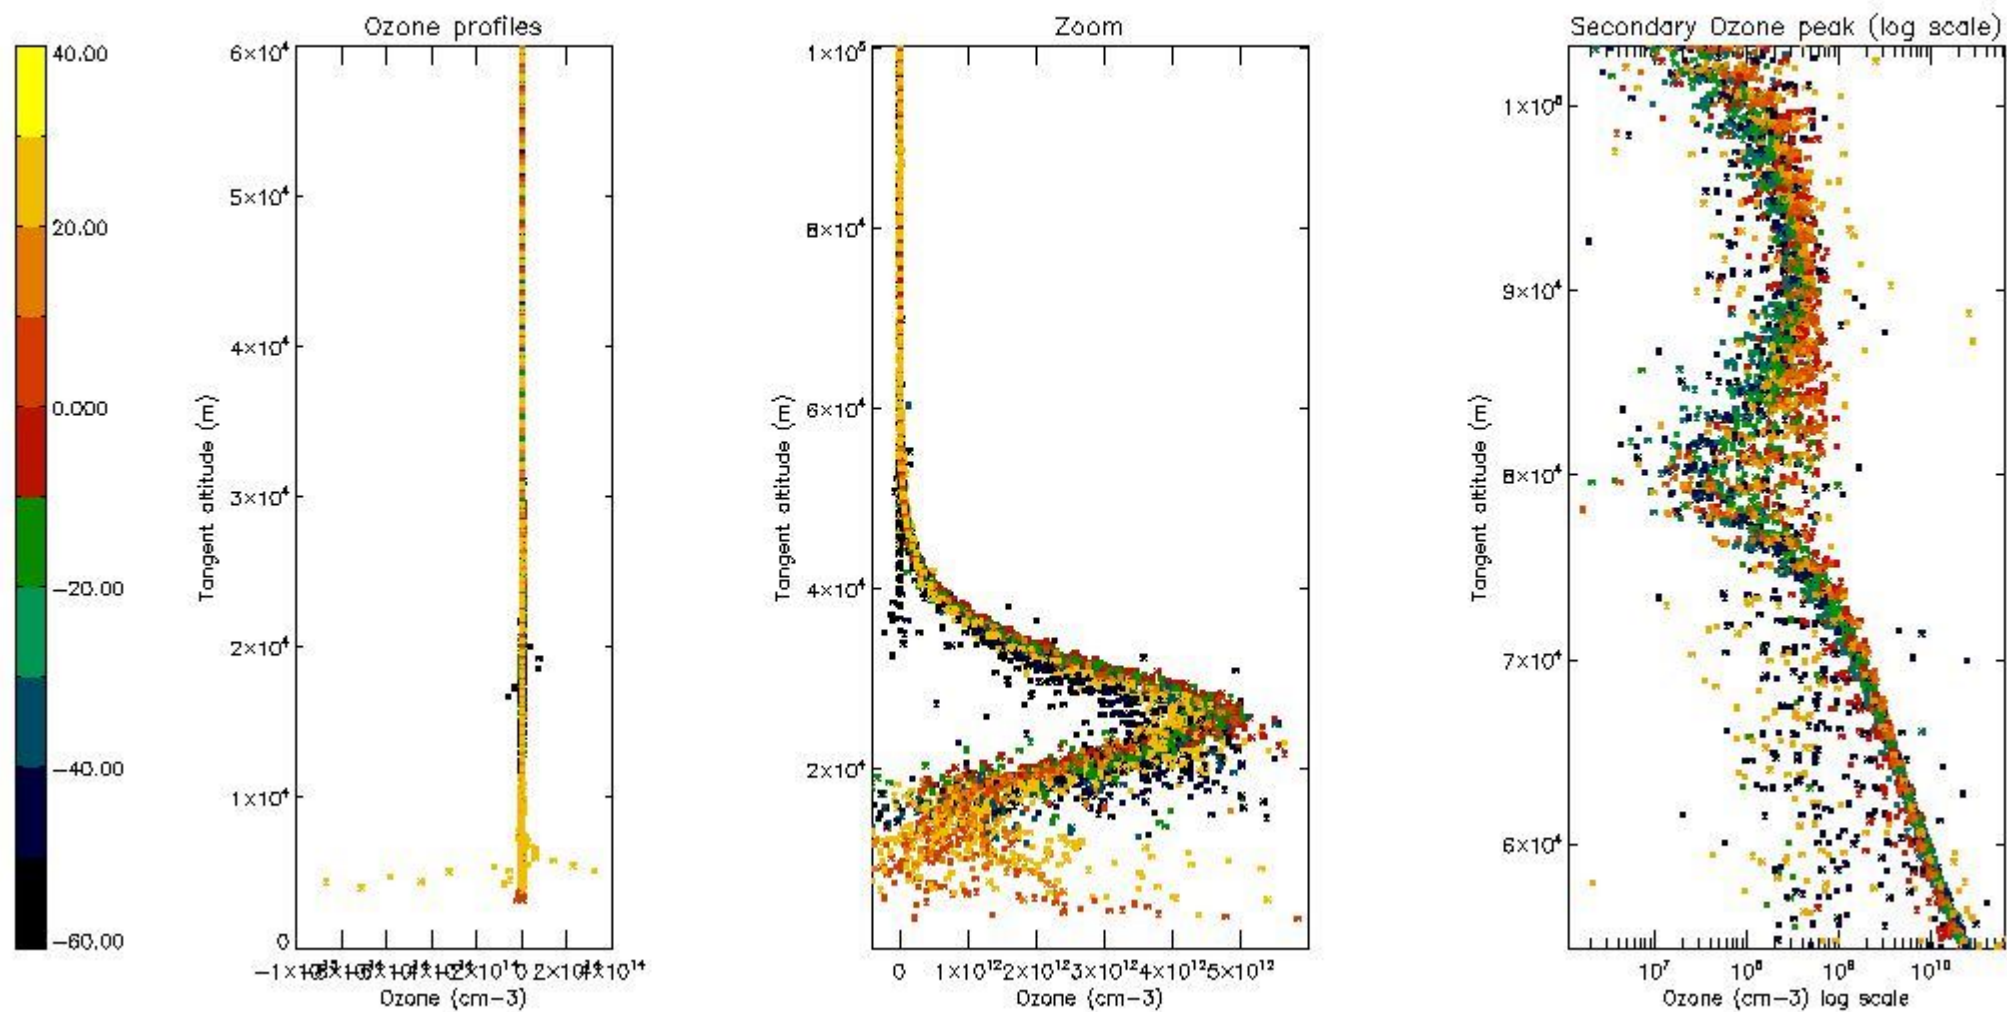

STD < 10	19
STD < 5	13

5.2 Plot ozone profiles for all STD (dark without errors)

The colorbar represents the latitude.

5.3 Plot ozone profiles where STD < 20% (dark without errors)

The colorbar represents the latitude.