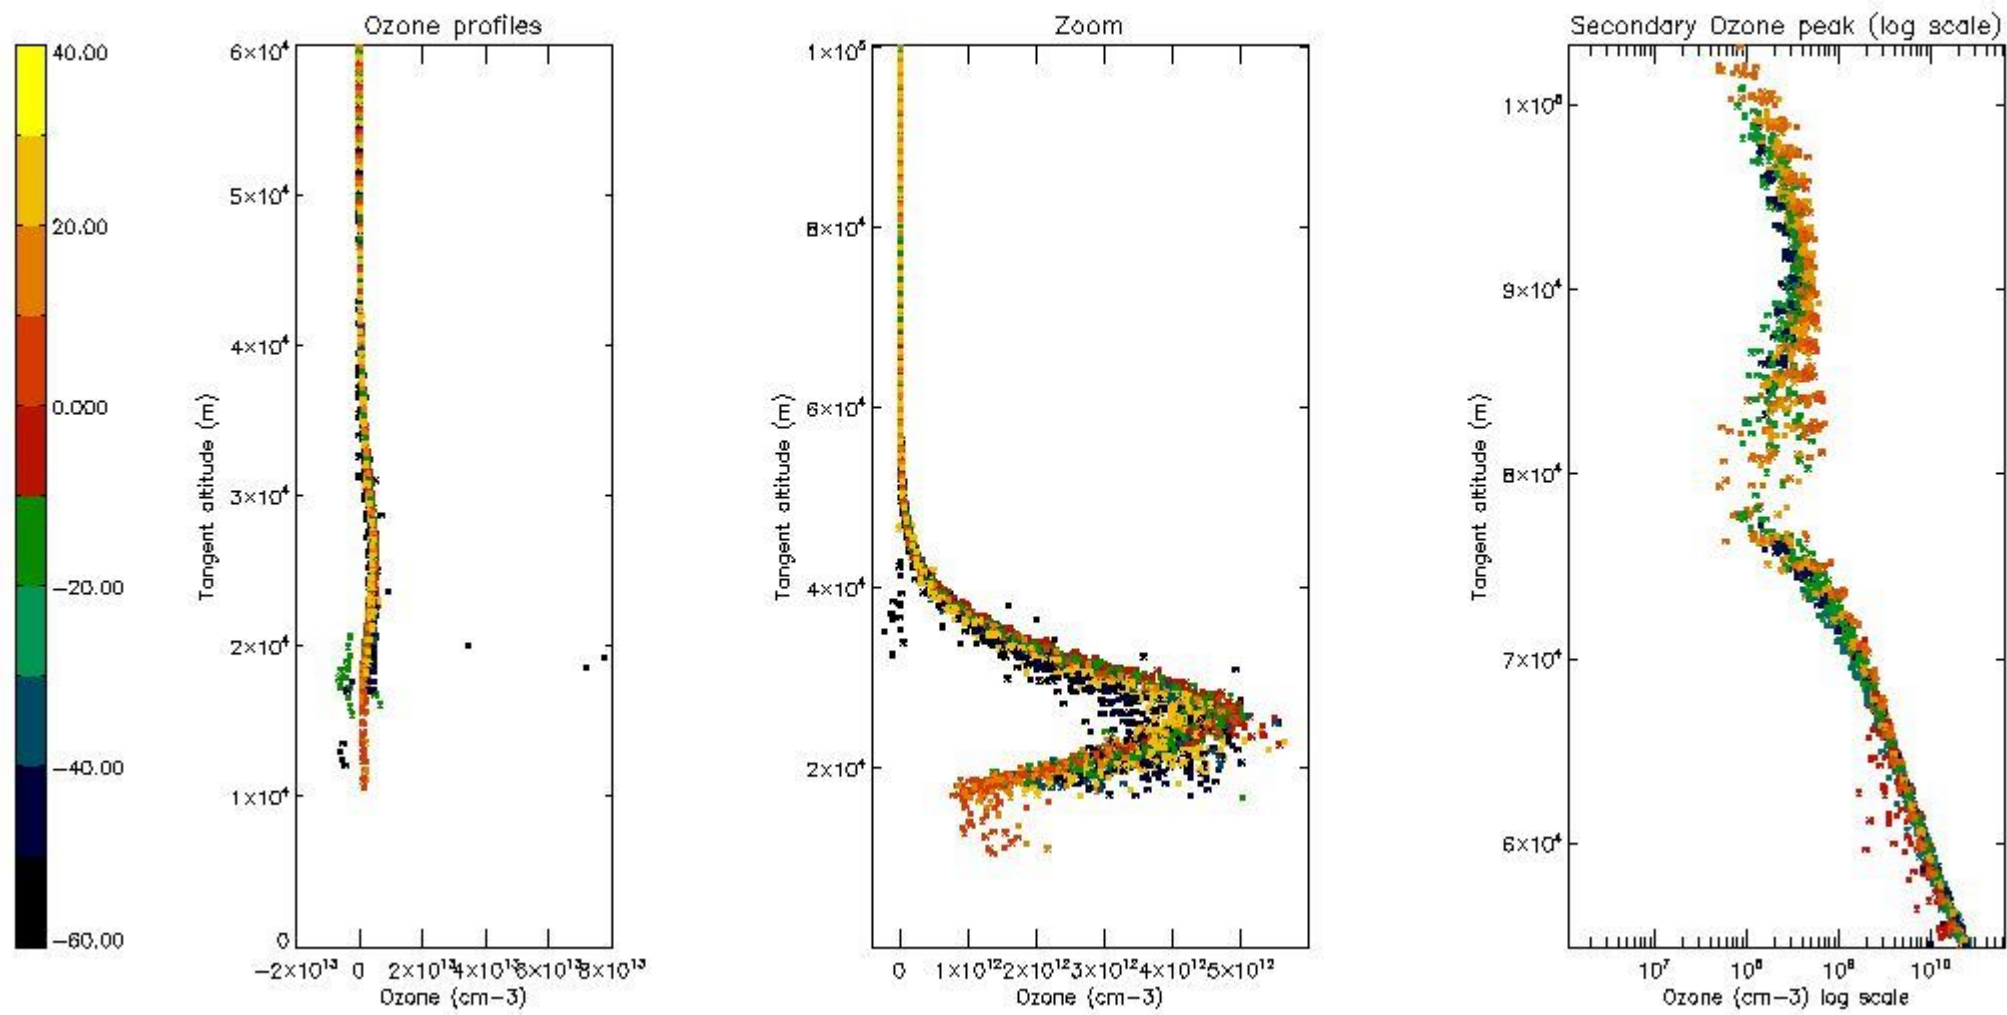

STD < 10	19
STD < 5	13

5.2 Plot ozone profiles for all STD (dark without errors)

The colorbar represents the latitude.

5.3 Plot ozone profiles where STD < 20% (dark without errors)

The colorbar represents the latitude.