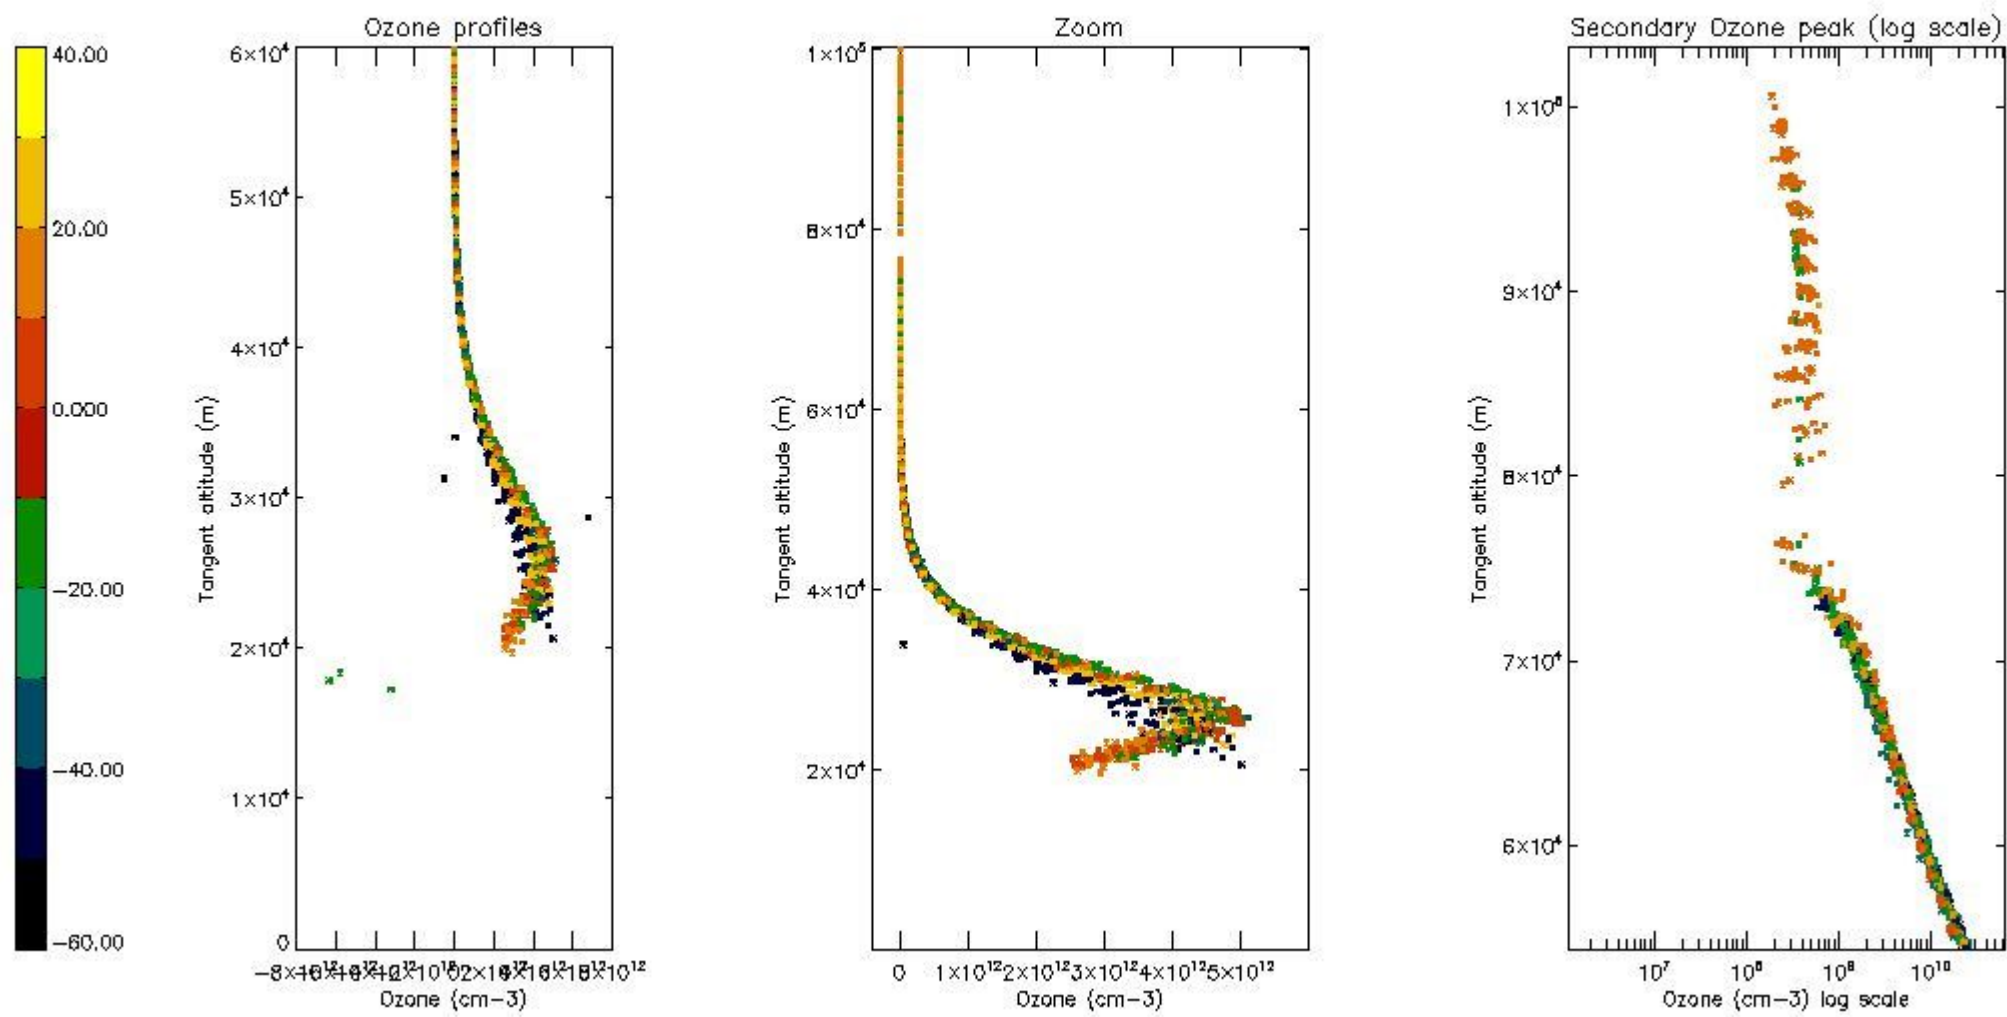

STD < 10	19
STD < 5	13

5.2 Plot ozone profiles for all STD (dark without errors)

The colorbar represents the latitude.

5.3 Plot ozone profiles where STD < 20% (dark without errors)

The colorbar represents the latitude.

5.4 Plot ozone profiles where STD < 10% (dark without errors)

The colorbar represents the latitude.

5.5 Plot ozone profiles where STD < 5% (dark without errors)

The colorbar represents the latitude.

5.6 Plot NO₂ profiles for all STD (dark without errors)