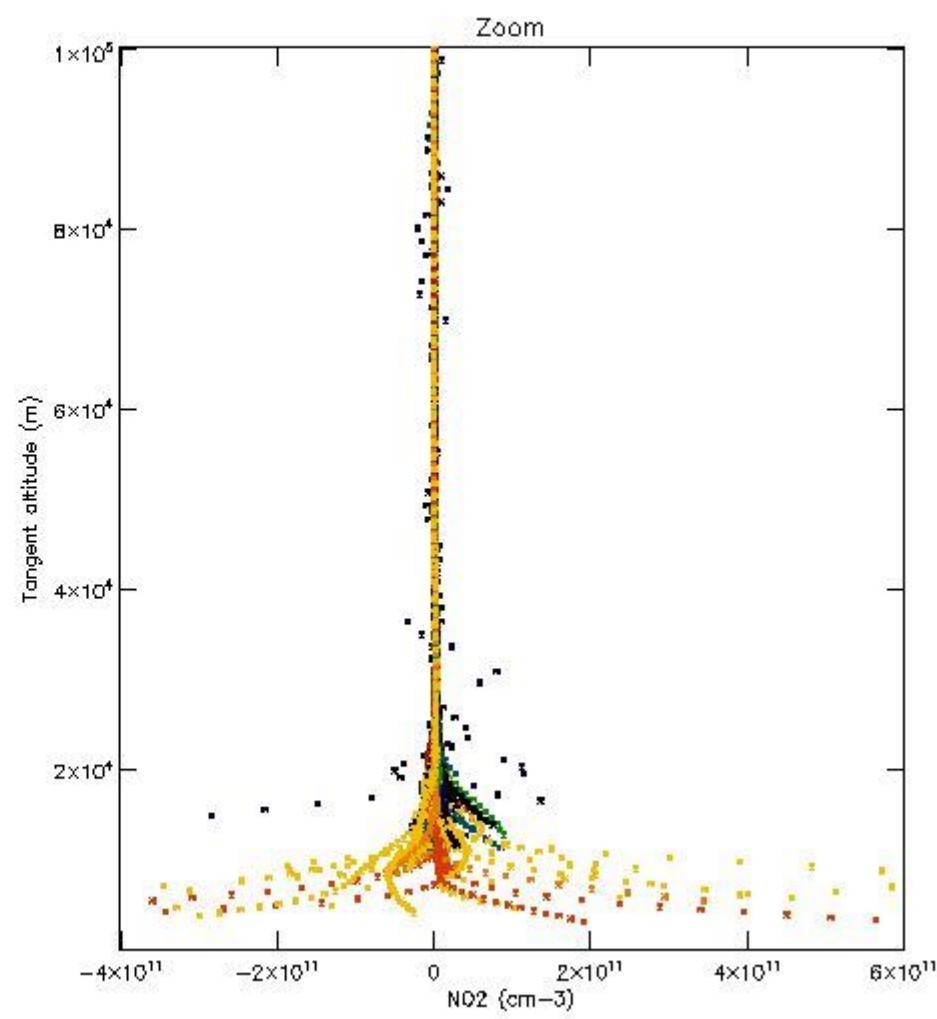

5.7 Plot NO3 profiles for all STD (dark without errors)

The colorbar represents the latitude.