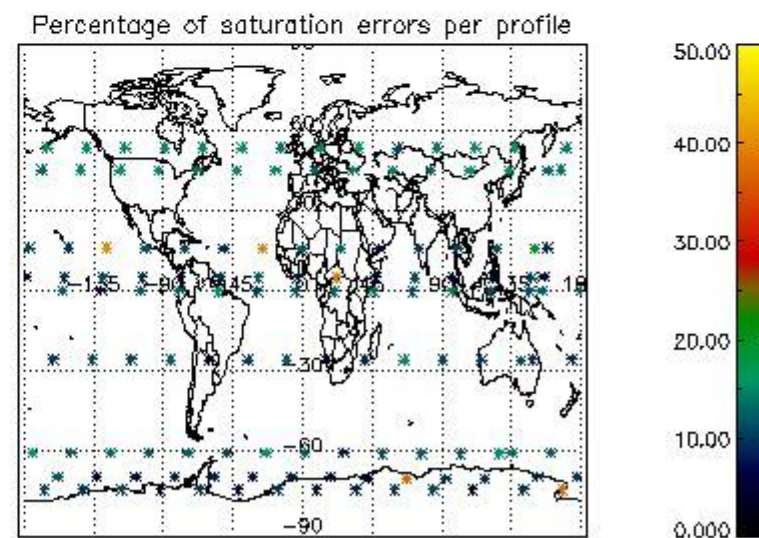

4.2 Plot quality information per product coming from level 1b processing (world map)

4.2.1 Plot level 1 quality information per product (world map): ENVISAT ASCENDING passes

Percentage of cosmic ray hits per profile

Percentage of datation errors per profile

Percentage of star falling outside central band per profile

Percentage of saturation errors per profile

4.2.2 Plot level 1 quality information per product (world map): ENVISAT DESCENDING passes

5. Trace gas profiles

5.1 Ozone statistics based on quality of products

The final quality of the products can be "measured" using the STD (Standard Deviation) attached to every point profile. This information is written to the parameter GOM_NL__2P/NL_LOCAL_SPECIES_DENSITY/o3_std of the level 2 products. The table below shows the statistics for given STD ranges.