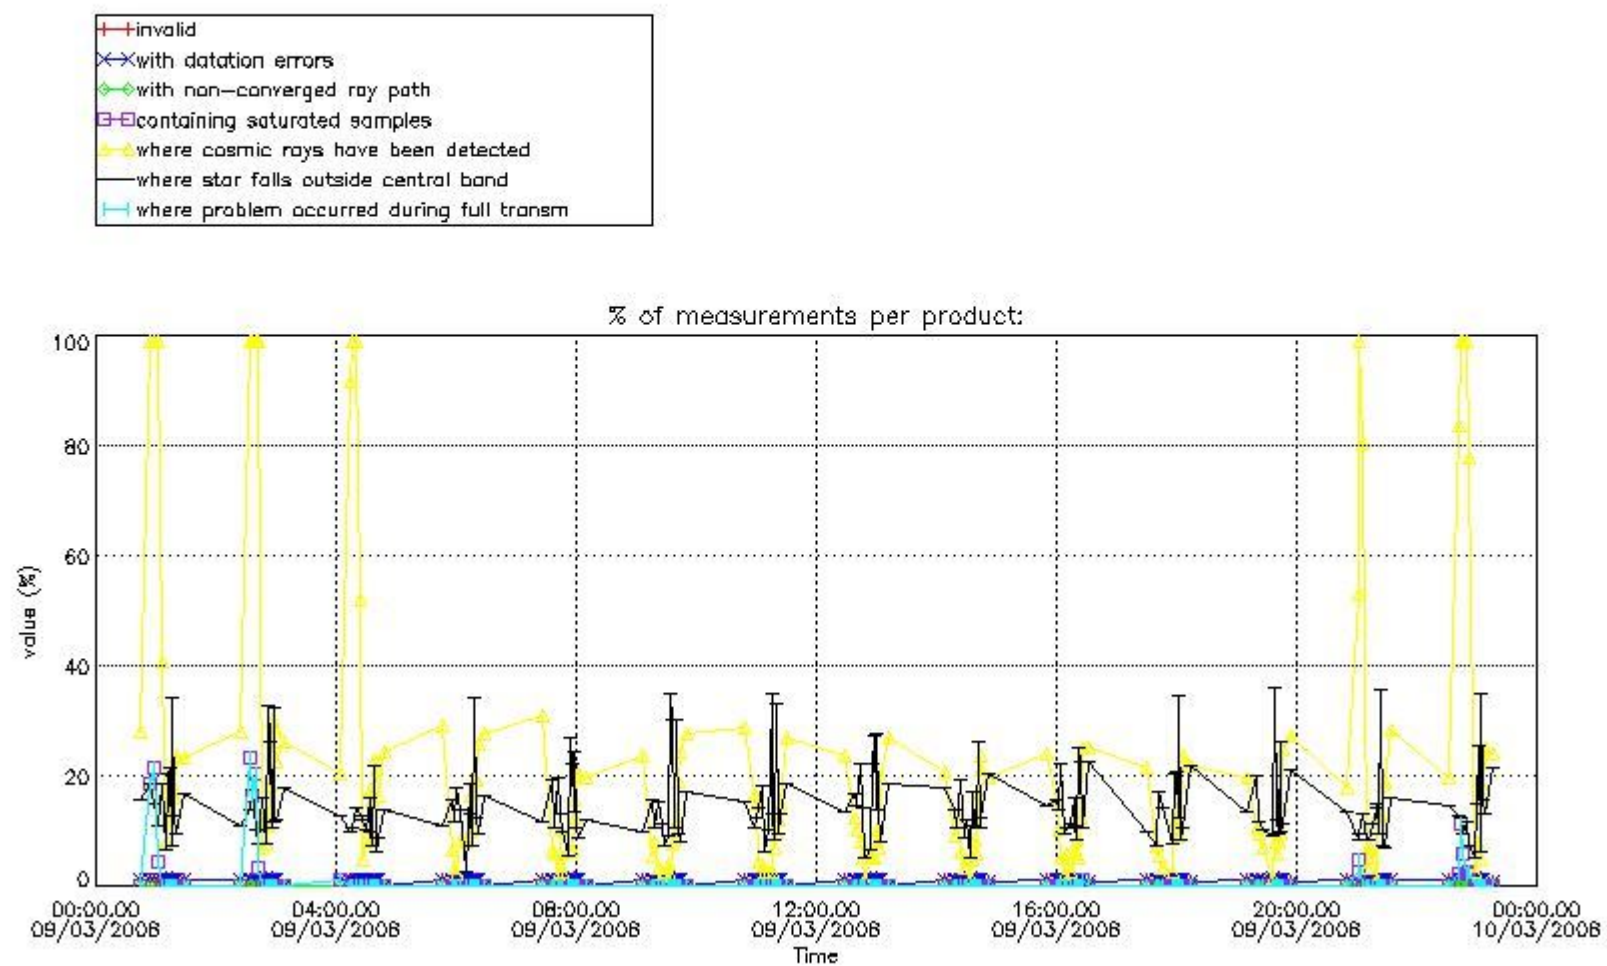

3.1 Plot quality information per product (time dependant)

3.2 Plot quality information per product (world map)

Percentage of flagged data per O3 profile

Percentage of flagged data per H2O profile

Percentage of flagged data per NO2 profile

Percentage of flagged data per NO3 profile

4. Level 1 quality information per product

In this section it is plotted some information contained in the Quality Summary data set of the level 2 products that comes from the level 1b processing. Products without errors (error flag in the MPH set to "0") are used.

4.1 Plot quality information per product (time dependant) coming from level 1b processing

4.1.1 Plot level 1 quality information per product (time dependant): ENVISAT ASCENDING passes

4.1.2 Plot level 1 quality information per product (time dependant): ENVI SAT DESCENDING passes