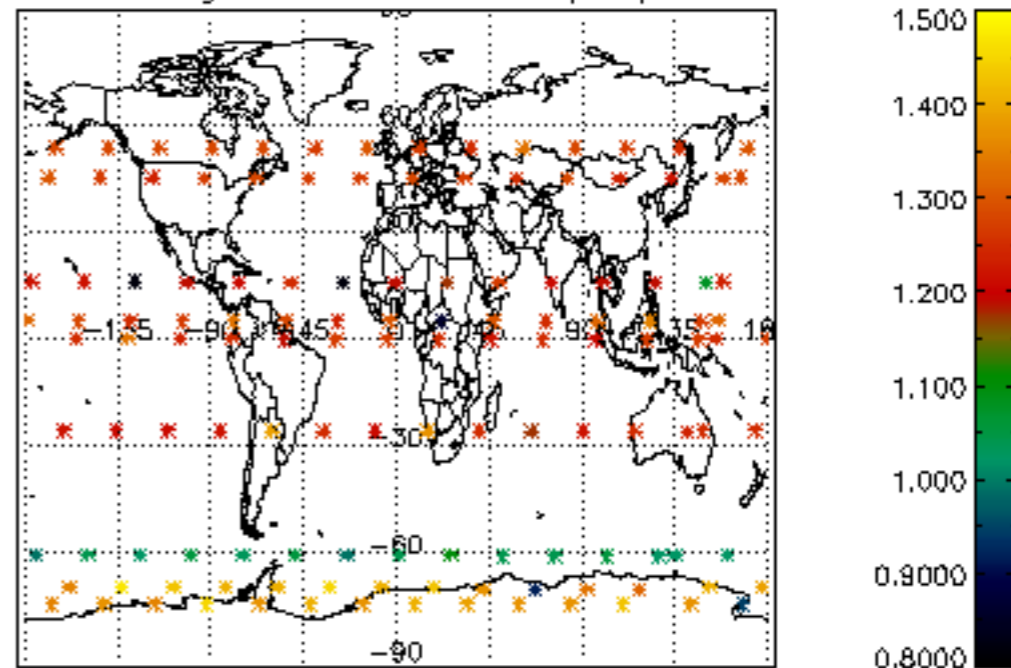

Percentage of datation errors per profile

Percentage of star falling outside central band per profile

Percentage of saturation errors per profile

Percentage of cosmic ray hits per profile

Percentage of datation errors per profile