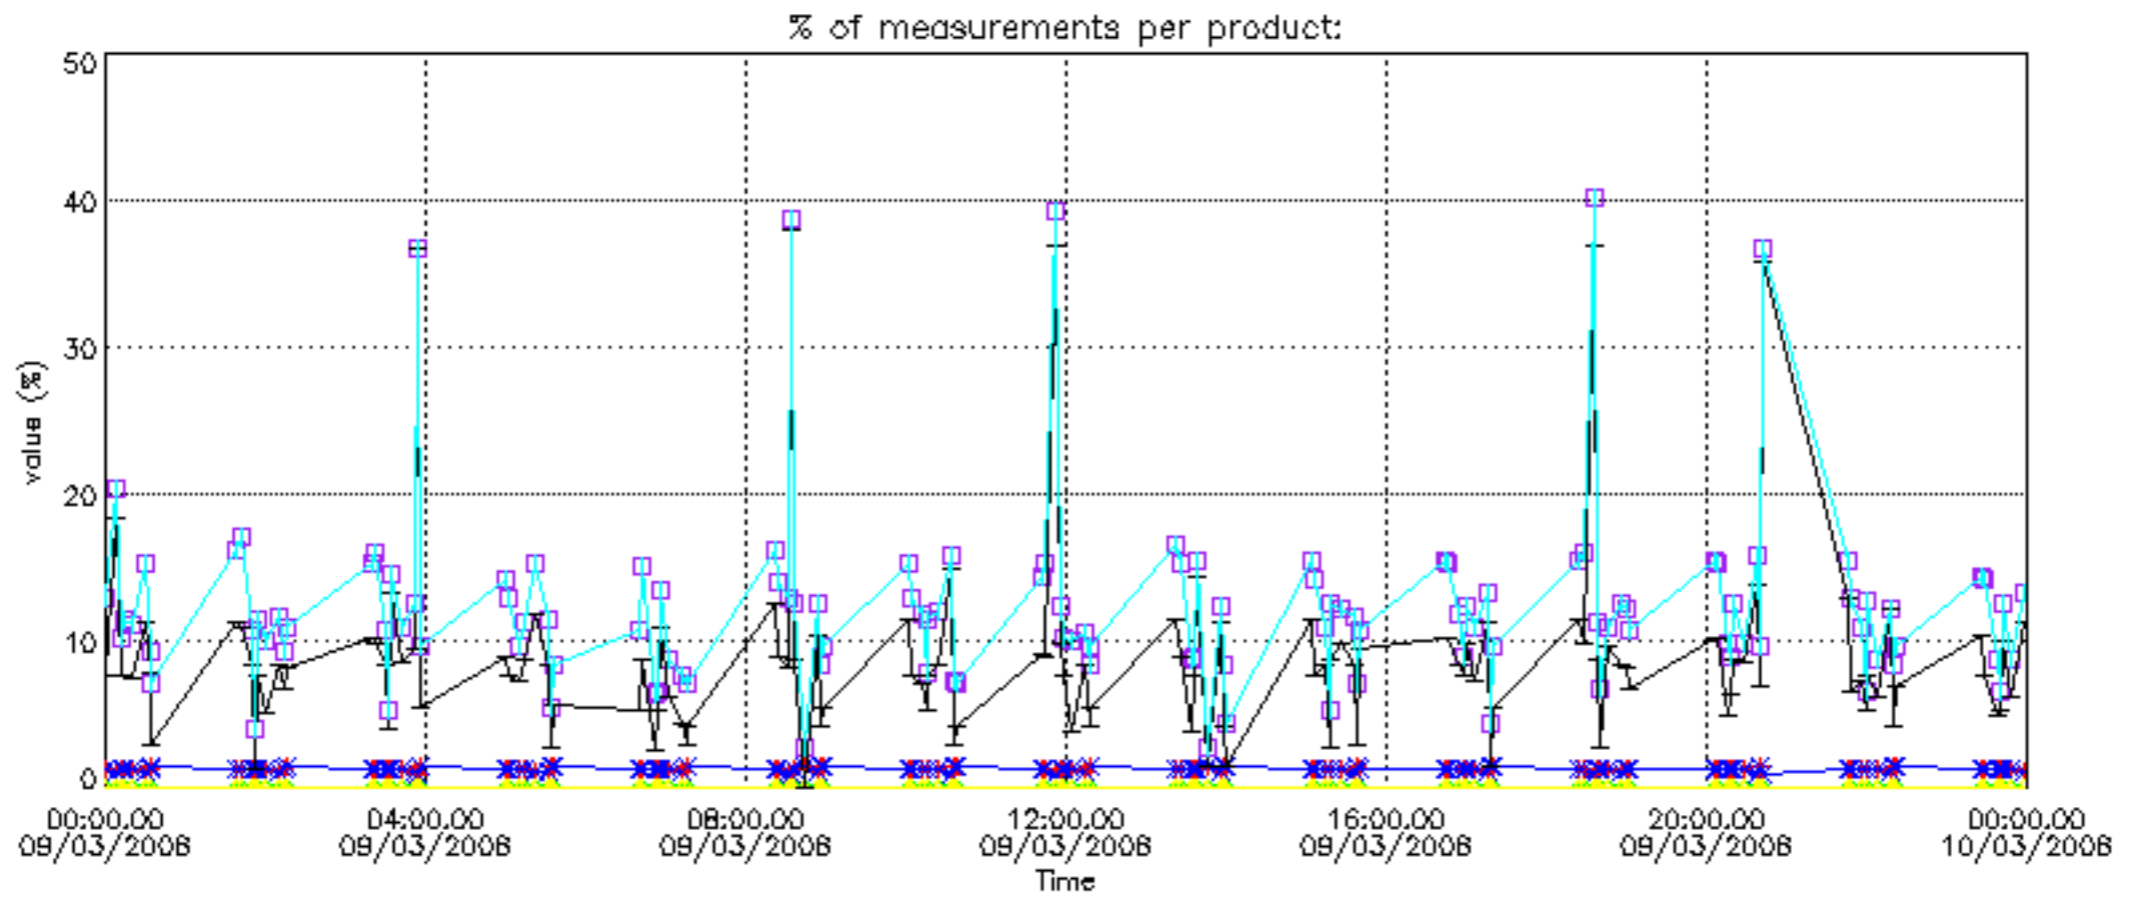

Percentage of cosmic ray hits per profile

Percentage of datation errors per profile