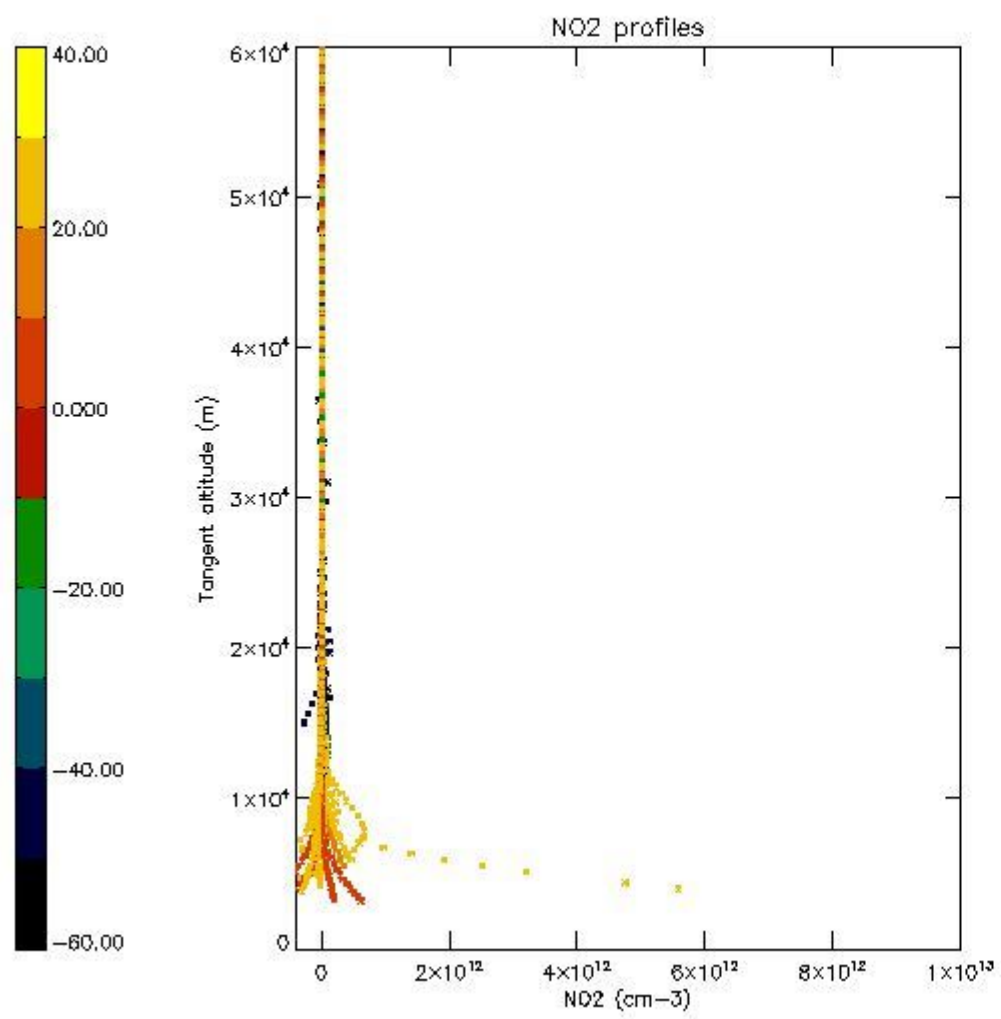

STD < 10	19
STD < 5	13

5.2 Plot ozone profiles for all STD (dark without errors)

The colorbar represents the latitude.

5.3 Plot ozone profiles where STD < 20% (dark without errors)

The colorbar represents the latitude.

5.4 Plot ozone profiles where STD < 10% (dark without errors)

The colorbar represents the latitude.

5.5 Plot ozone profiles where STD < 5% (dark without errors)

The colorbar represents the latitude.

5.6 Plot NO₂ profiles for all STD (dark without errors)

The colorbar represents the latitude.

5.7 Plot NO3 profiles for all STD (dark without errors)

The colorbar represents the latitude.

5.8 Plot H2O profiles for all STD (only for occultations of stars 1,2,3,4,13,14,16,26,63 dark without errors)