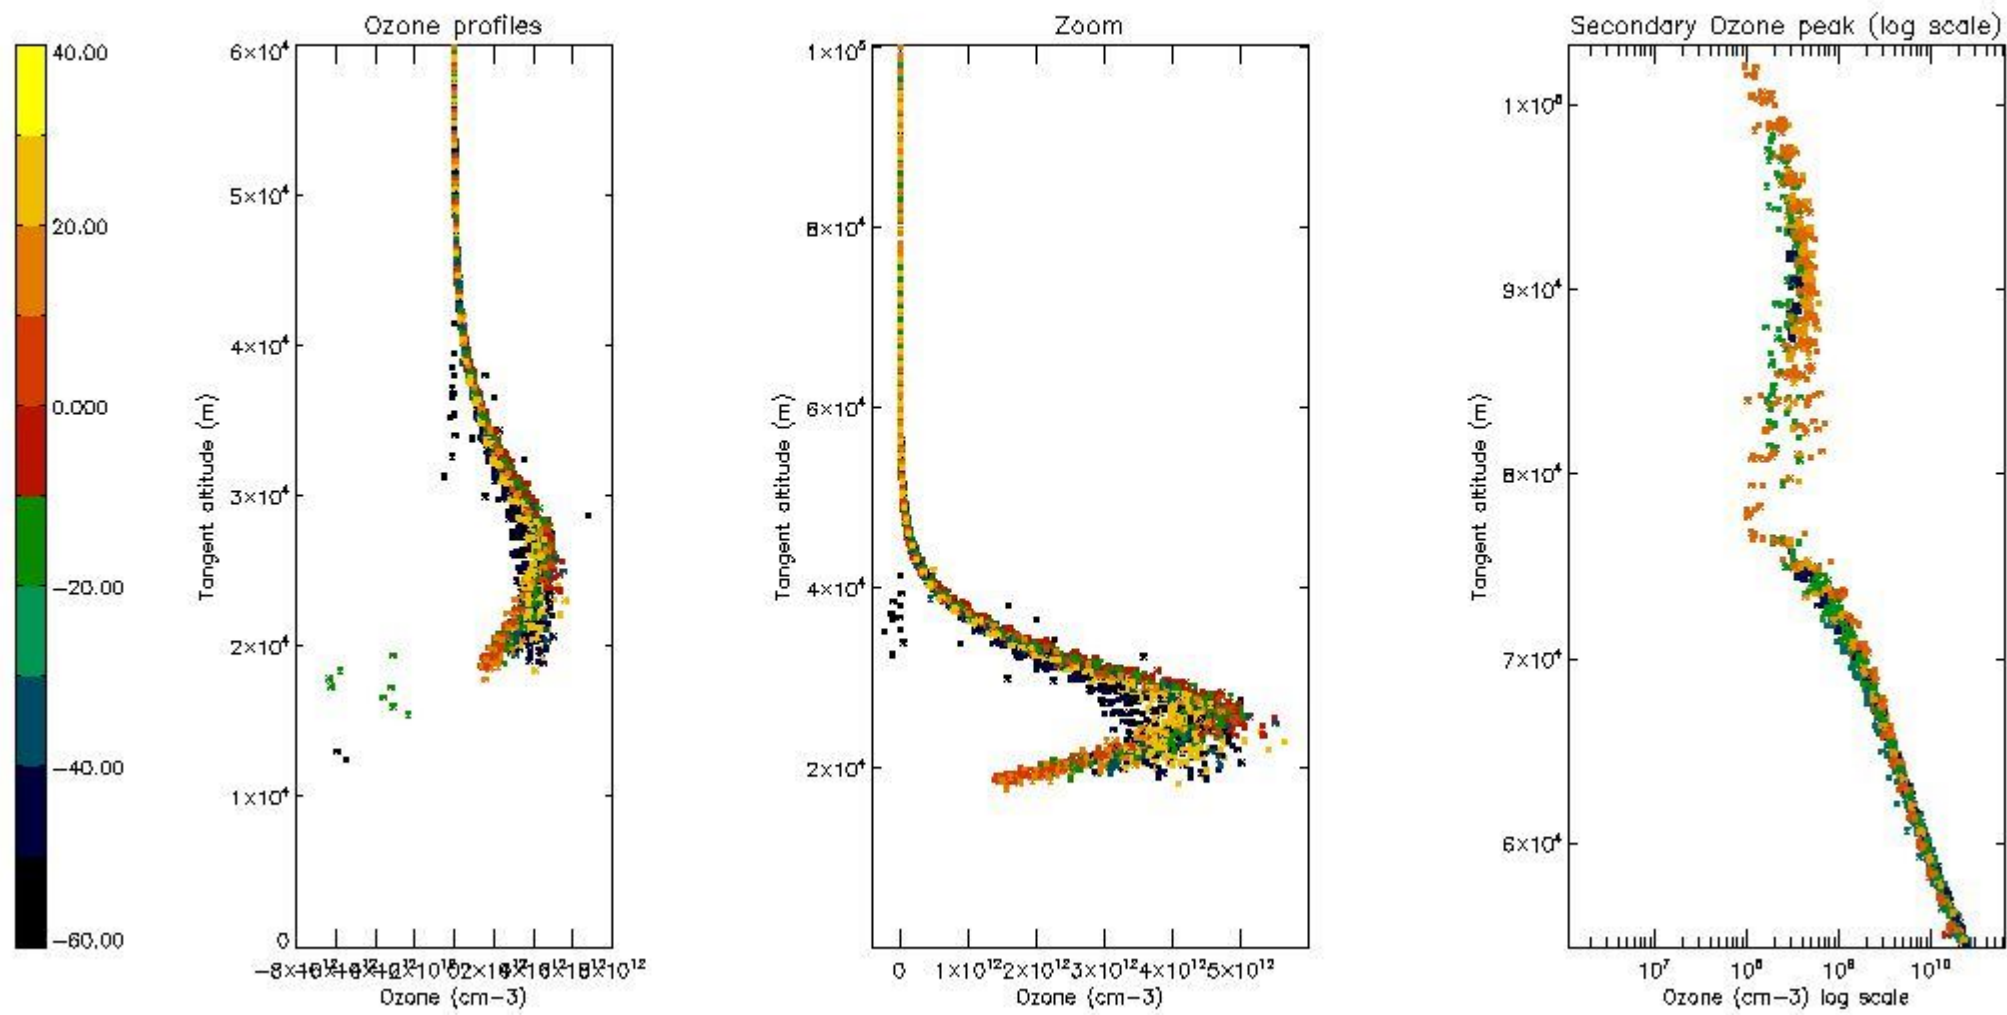

5.5 Plot ozone profiles where $STD < 5\%$ (dark without errors)

The colorbar represents the latitude.