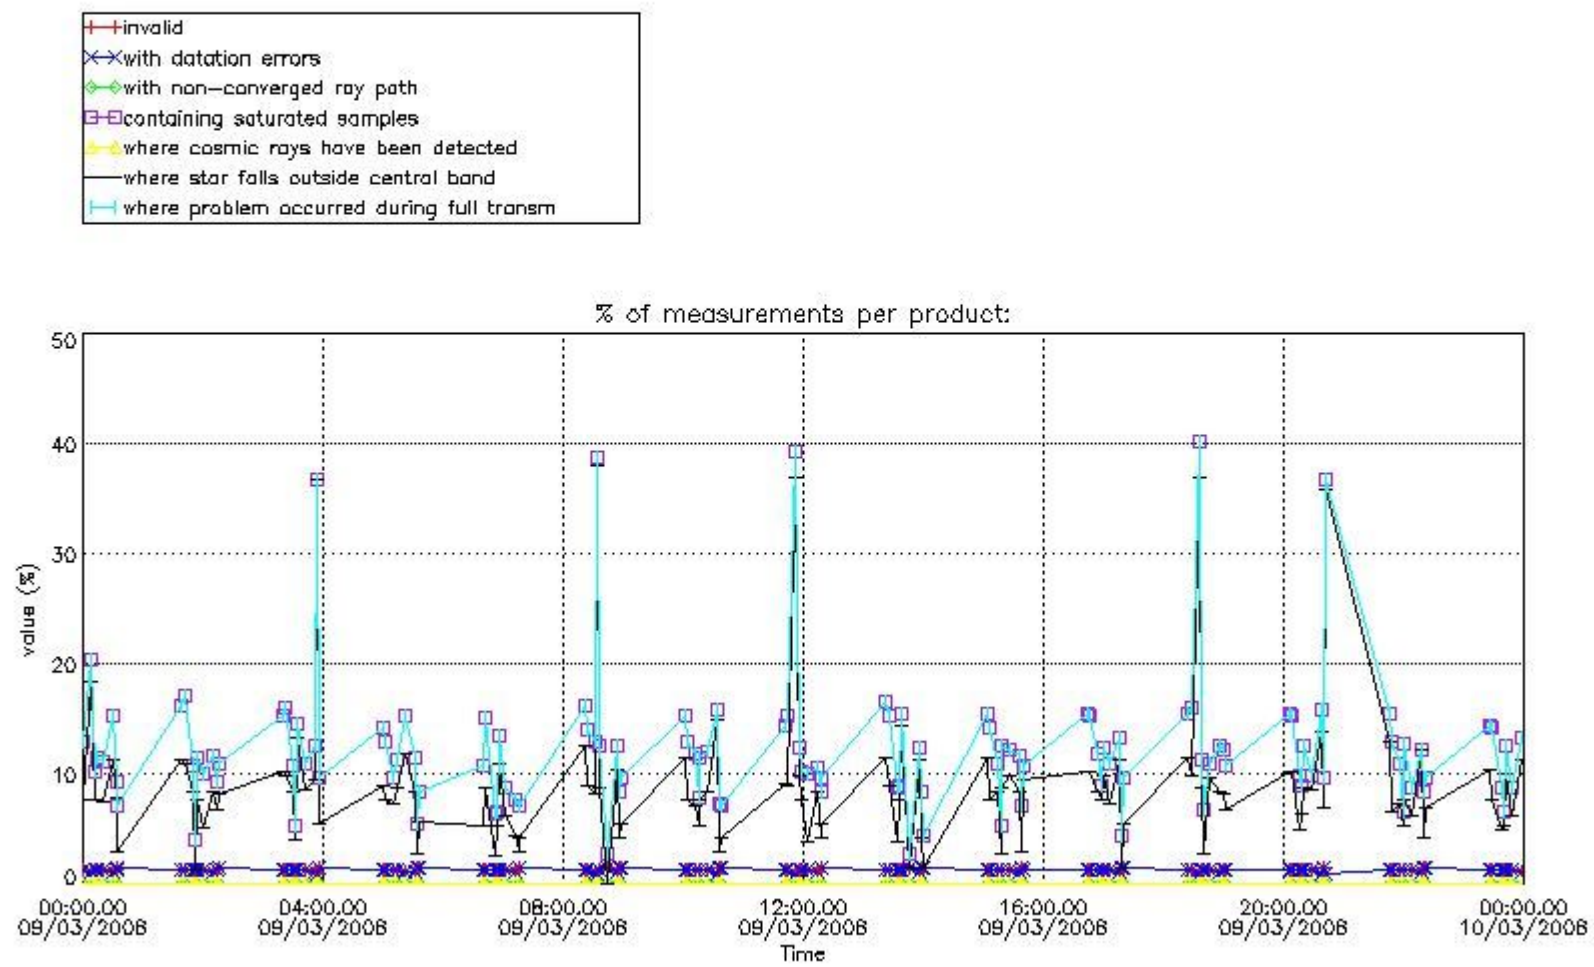

4.2 Plot quality information per product coming from level 1b processing (world map)

4.2.1 Plot level 1 quality information per product (world map): ENVISAT ASCENDING passes