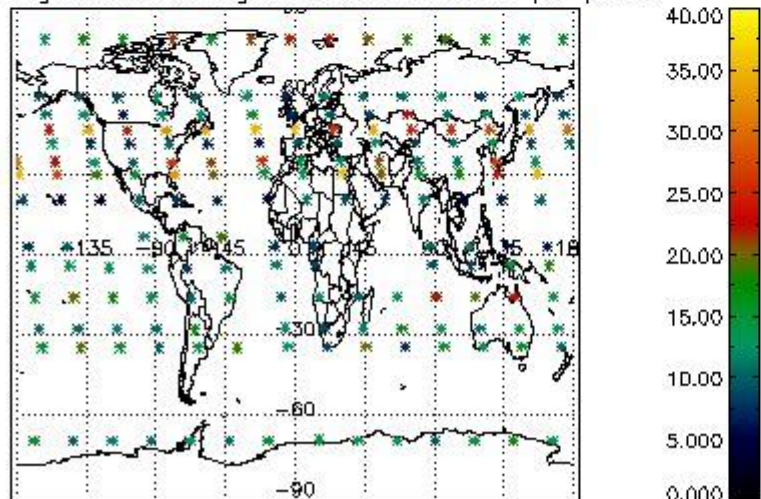

Percentage of star falling outside central band per profile