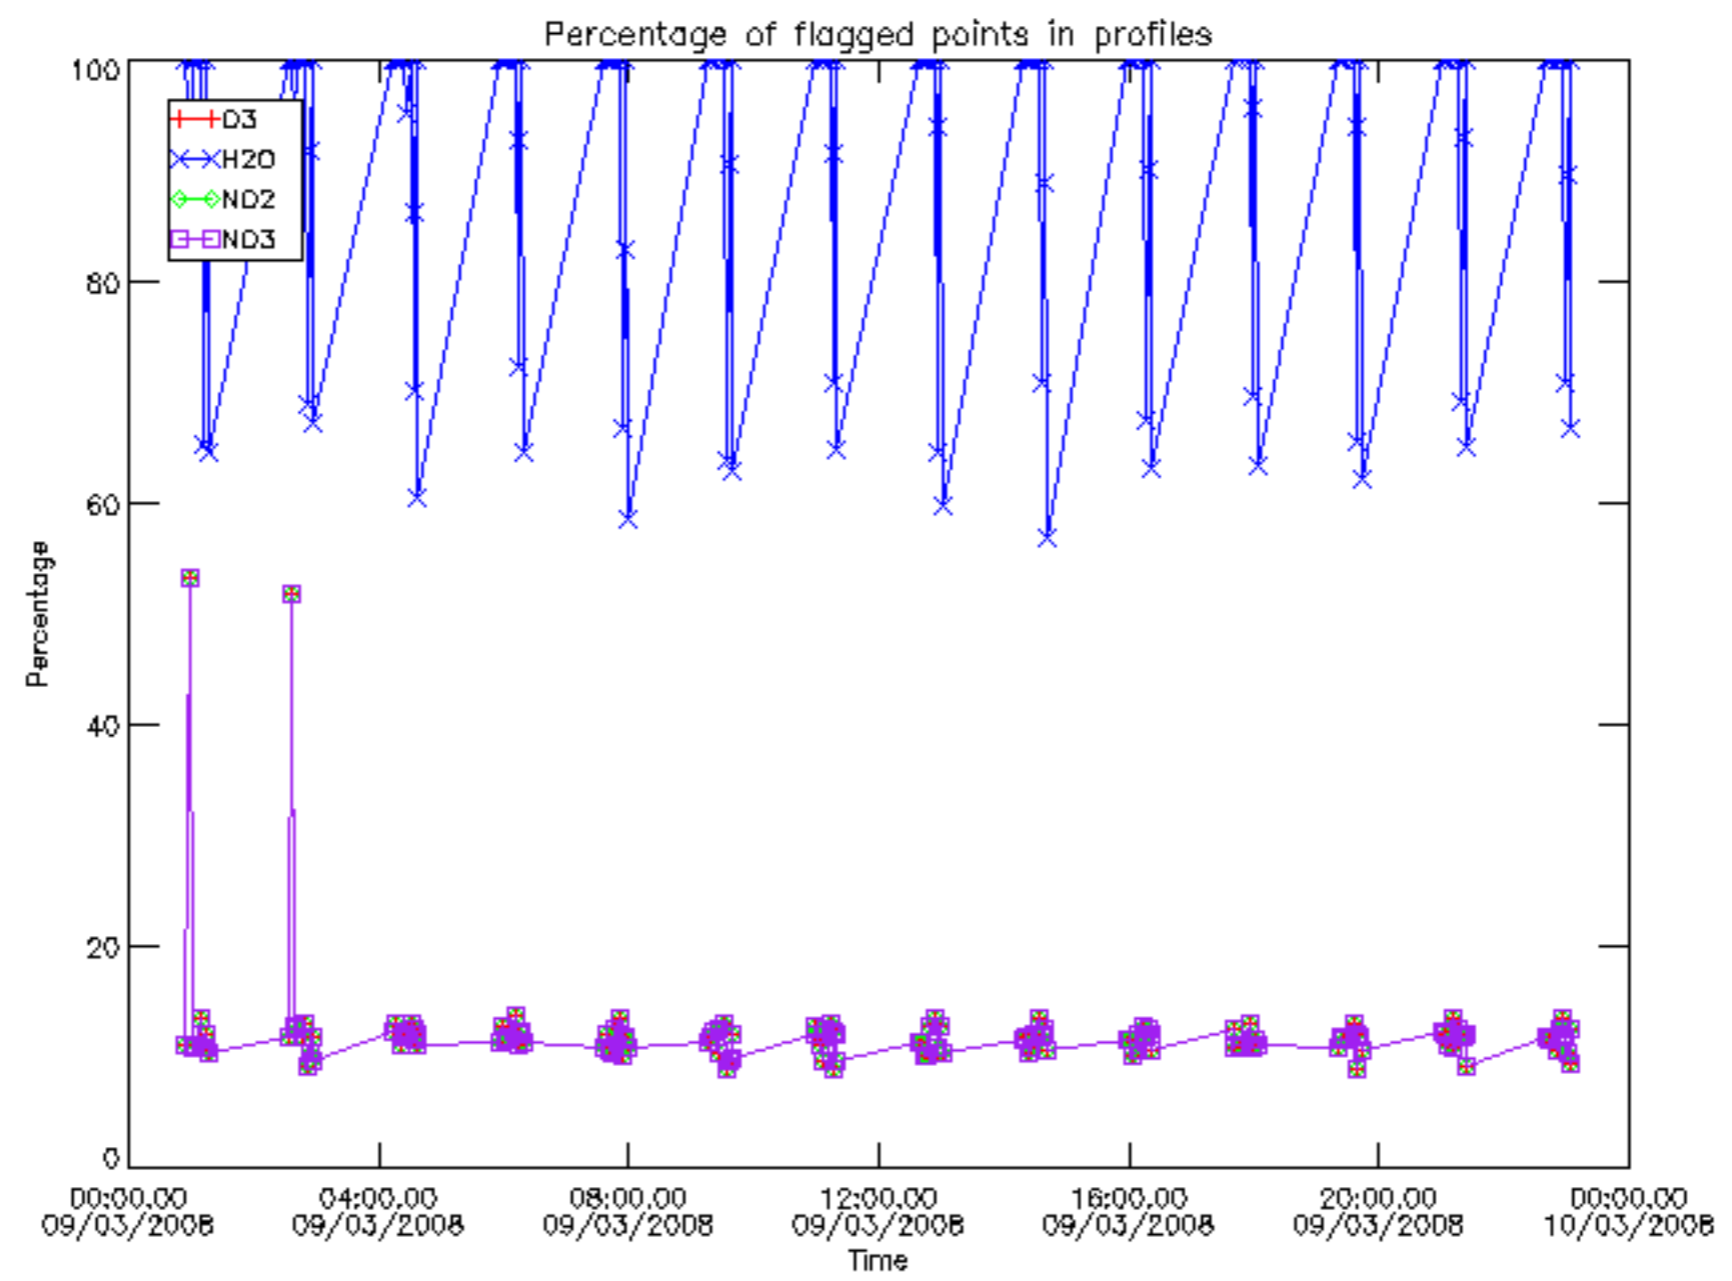

Percentage of flagged data per D3 profile

Percentage of flagged data per H2O profile