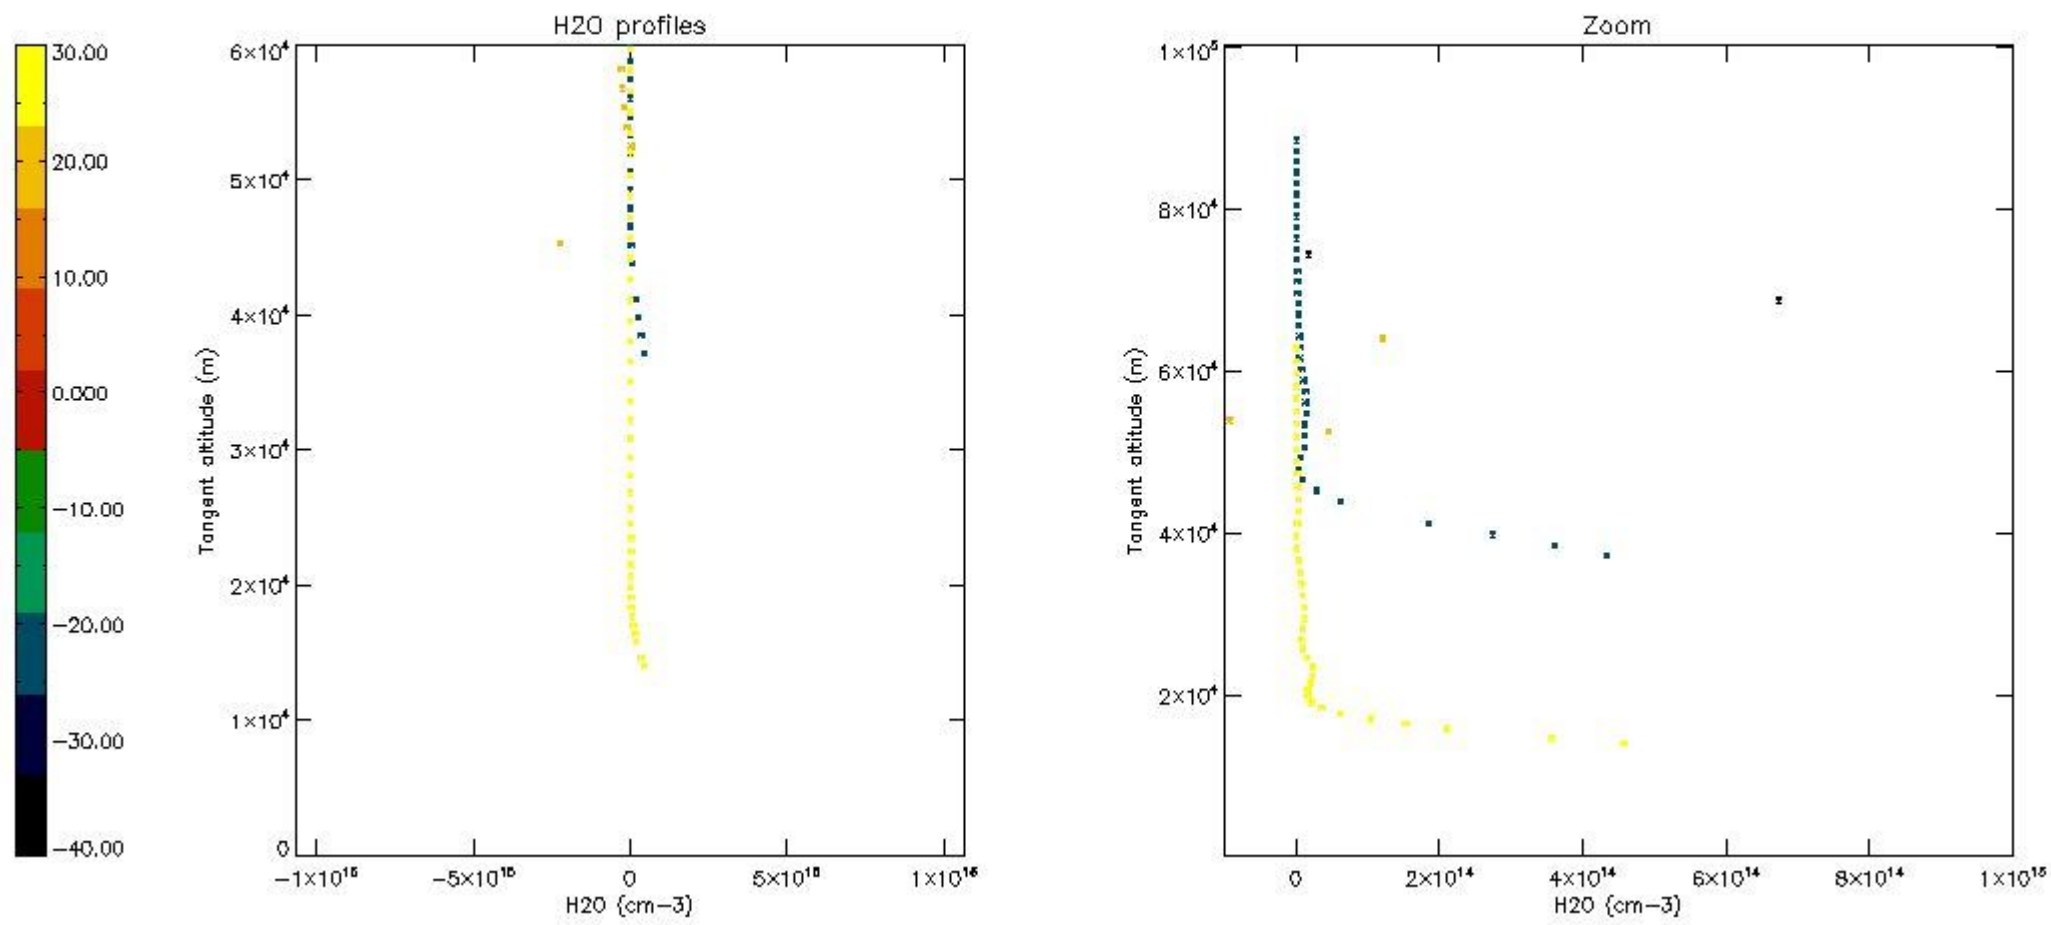

6. Auxiliary Data Files used for the production reported in section 2

The number reported in the third column indicates since which file (see list in section 2) the corresponding auxiliary file has been used. The fourth column is the date of those product files.

Type	Auxiliary Filename	Used since product	Used since product date
INST_PHYS_CHARACTERISTICS	GOM_INS_AXVIEC20091111_143220_20030716_120000_20500101_000000	1	09-MAR-2008 00:00:27
LEVEL-2_PROC_CONFIG	GOM_PR2_AXVIEC20091111_152718_20020301_000000_20500101_000000	1	09-MAR-2008 00:00:27
CROSS_SECTIONS_FILE	GOM_CRS_AXVIEC20091111_154832_20020301_000000_20500101_000000	1	09-MAR-2008 00:00:27