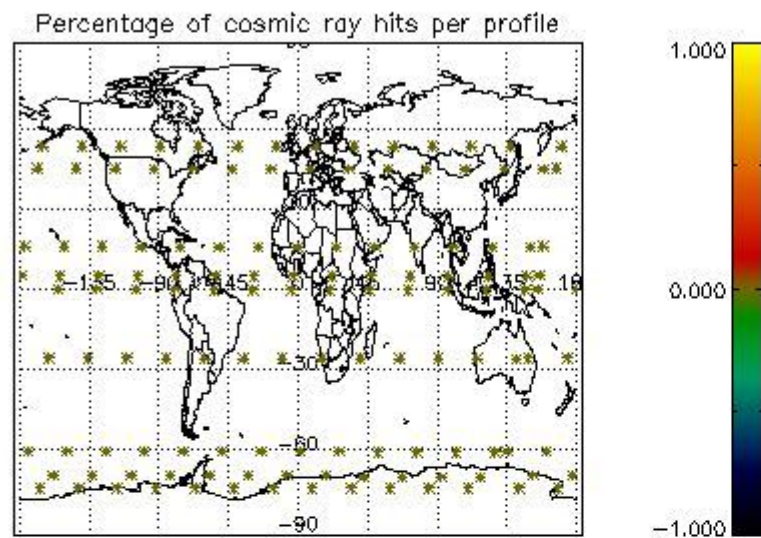

4.2.2 Plot level 1 quality information per product (world map): ENVISAT DESCENDING passes

5. Trace gas profiles

5.1 Ozone statistics based on quality of products

The final quality of the products can be "measured" using the STD (Standard Deviation) attached to every point profile. This information is written to the parameter GOM_NL__2P/NL_LOCAL_SPECIES_DENSITY/o3_std of the level 2 products. The table below shows the statistics for given STD ranges.

The statistics are given with respect to the overall valid production:

- Products without fatal errors: GOM_NL__2P/MPH/PRODUCT_ERR=0
- Valid point profile: GOM_NL__2P/NL_LOCAL_SPECIES_DENSITY/pcd(0)=0

The 'Criteria' is applied to valid points of dark limb products:

- Products in dark limb illumination condition: GOM_NL__2P/NL_SUMMARY_QUALITY/obs_ill_cond=0
- Products without fatal errors: GOM_NL__2P/MPH/PRODUCT_ERR=0
- Valid point profile: GOM_NL__2P/NL_LOCAL_SPECIES_DENSITY/pcd(0)=0

So, the table below shows the percentage of dark limb and valid observations for each criteria with respect to the overall valid daily observations.

Criteria	% of total production
All STD	43
STD < 20	24