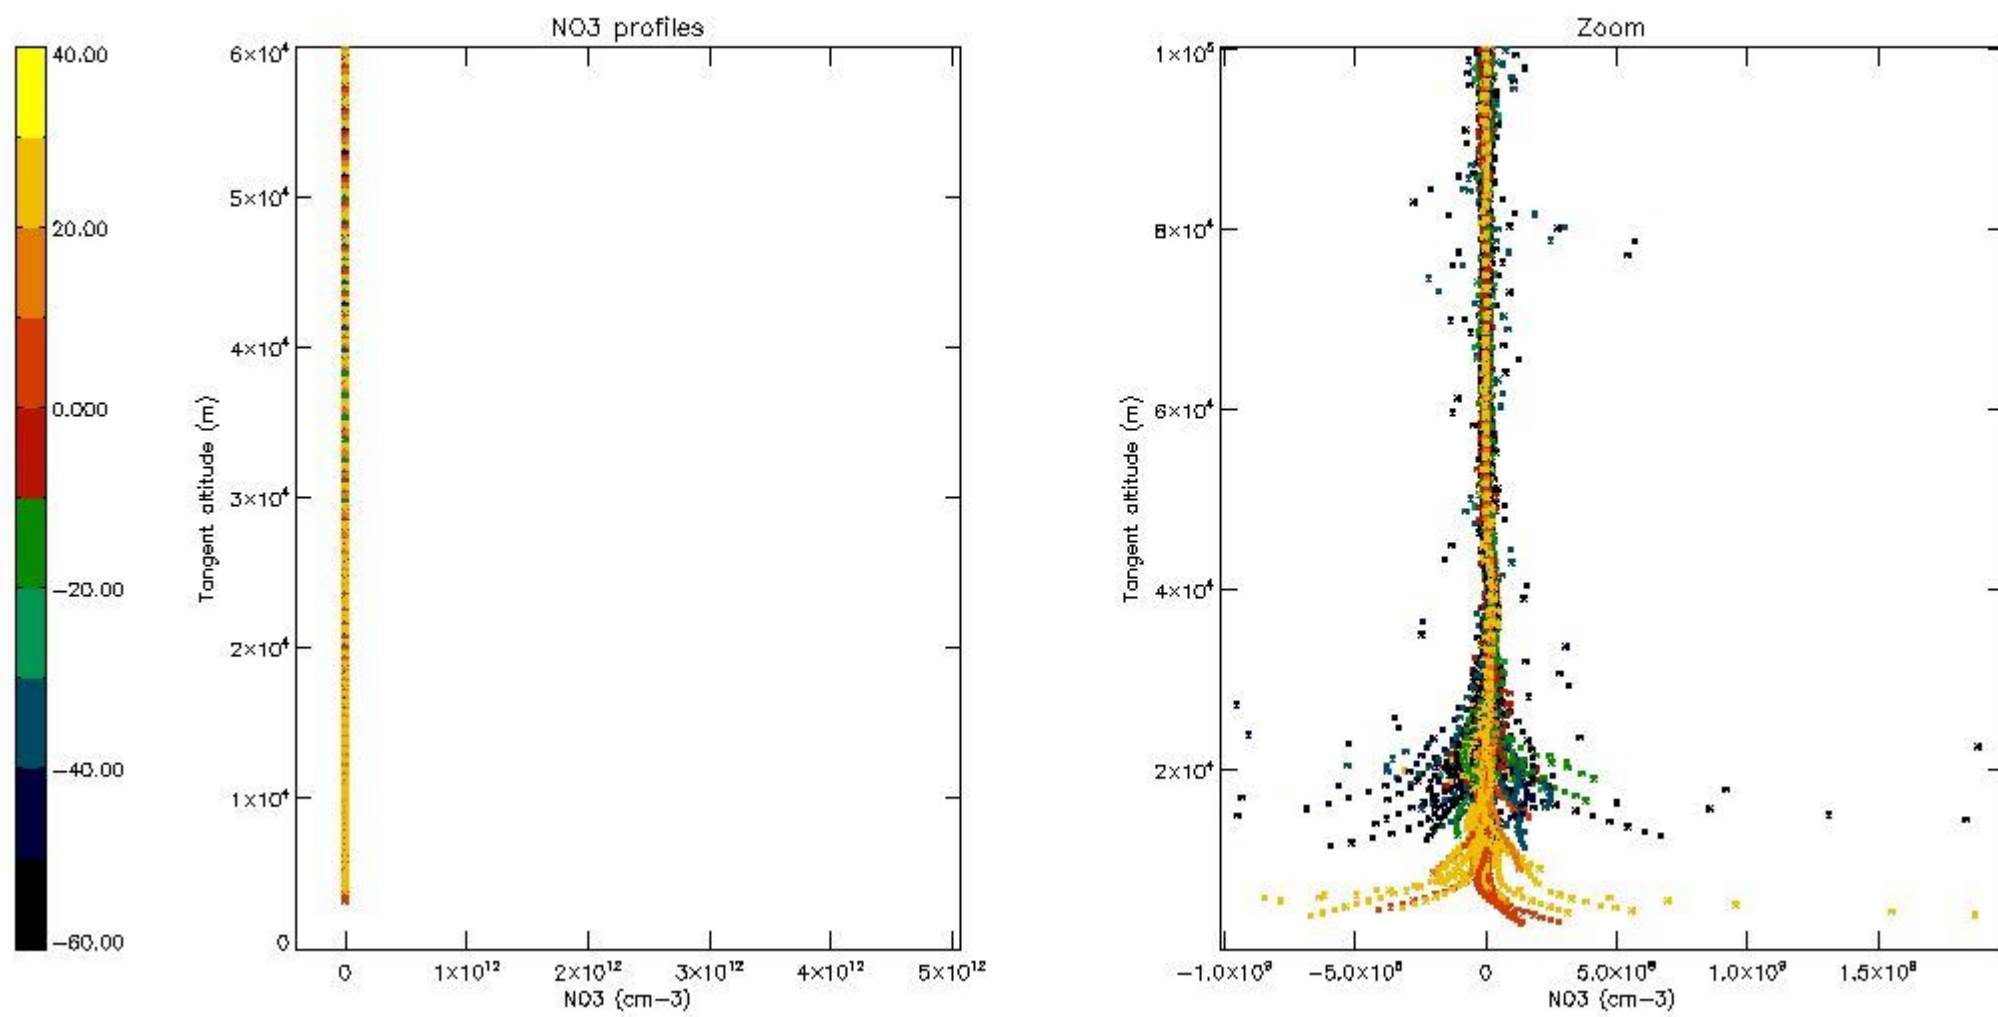

5.4 Plot ozone profiles where STD < 10% (dark without errors)

The colorbar represents the latitude.

5.5 Plot ozone profiles where STD < 5% (dark without errors)

The colorbar represents the latitude.

5.6 Plot NO₂ profiles for all STD (dark without errors)

The colorbar represents the latitude.

5.7 Plot NO3 profiles for all STD (dark without errors)

The colorbar represents the latitude.

5.8 Plot H2O profiles for all STD (only for occultations of stars 1,2,3,4,13,14,16,26,63 dark without errors)