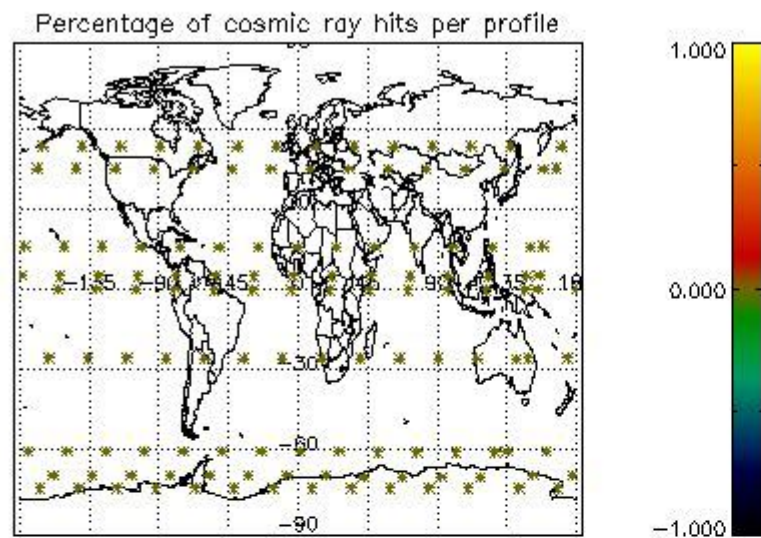

Percentage of datation errors per profile

Percentage of star falling outside central band per profile

Percentage of saturation errors per profile

4.2.2 Plot level 1 quality information per product (world map): ENVISAT DESCENDING passes