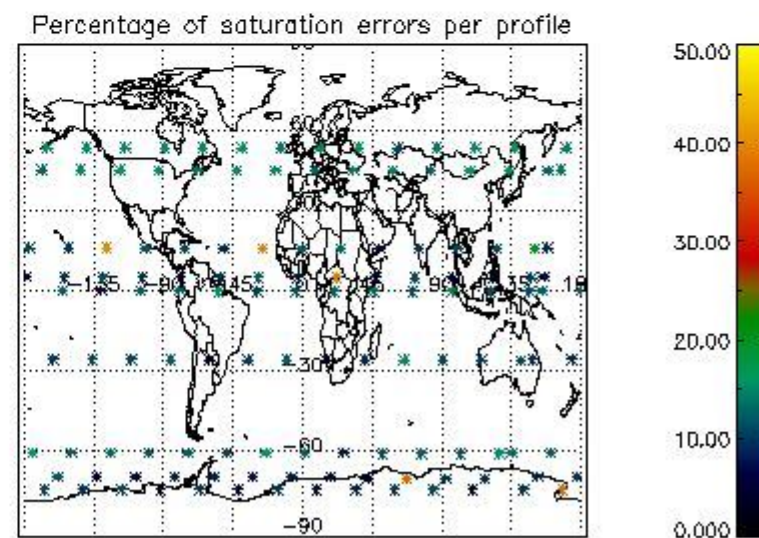

5. Trace gas profiles

5.1 Ozone statistics based on quality of products

The final quality of the products can be "measured" using the STD (Standard Deviation) attached to every point profile. This information is written to the parameter GOM_NL__2P/NL_LOCAL_SPECIES_DENSITY/o3_std of the level 2 products. The table below shows the statistics for given STD ranges.

The statistics are given with respect to the overall valid production:

- Products without fatal errors: GOM_NL__2P/MPH/PRODUCT_ERR=0
- Valid point profile: GOM_NL__2P/NL_LOCAL_SPECIES_DENSITY/pcd(0)=0

The 'Criteria' is applied to valid points of dark limb products:

- Products in dark limb illumination condition: GOM_NL__2P/NL_SUMMARY_QUALITY/obs_ill_cond=0
- Products without fatal errors: GOM_NL__2P/MPH/PRODUCT_ERR=0
- Valid point profile: GOM_NL__2P/NL_LOCAL_SPECIES_DENSITY/pcd(0)=0

So, the table below shows the percentage of dark limb and valid observations for each criteria with respect to the overall valid daily observations.

Criteria	% of total production
All STD	43
STD < 20	24