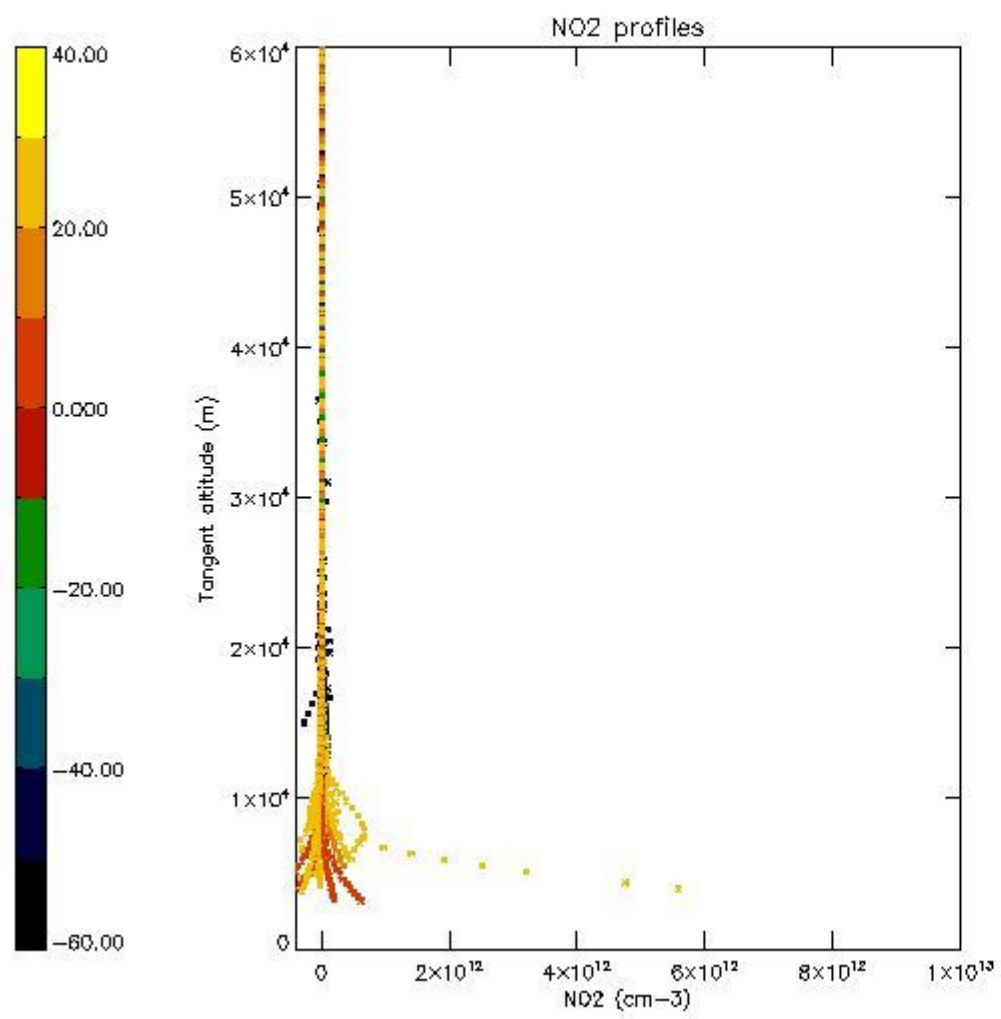

5.7 Plot NO3 profiles for all STD (dark without errors)

The colorbar represents the latitude.