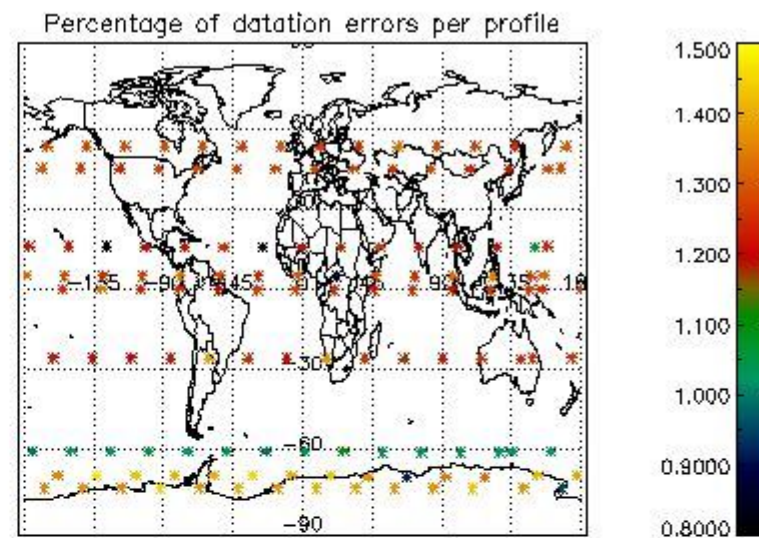

Percentage of datation errors per profile

Percentage of star falling outside central band per profile

Percentage of saturation errors per profile

4.2.2 Plot level 1 quality information per product (world map): ENVISAT DESCENDING passes