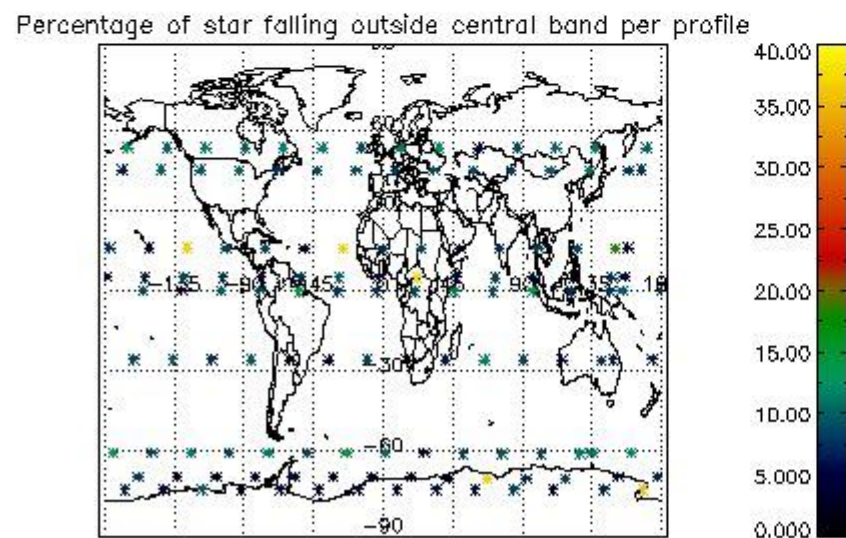

5. Trace gas profiles

5.1 Ozone statistics based on quality of products

The final quality of the products can be "measured" using the STD (Standard Deviation) attached to every point profile. This information is written to the parameter GOM_NL__2P/NL_LOCAL_SPECIES_DENSITY/o3_std of the level 2 products. The table below shows the statistics for given STD ranges.

The statistics are given with respect to the overall valid production:

- Products without fatal errors: GOM_NL__2P/MPH/PRODUCT_ERR=0
- Valid point profile: GOM_NL__2P/NL_LOCAL_SPECIES_DENSITY/pcd(0)=0

The 'Criteria' is applied to valid points of dark limb products:

- Products in dark limb illumination condition: GOM_NL__2P/NL_SUMMARY_QUALITY/obs_ill_cond=0
- Products without fatal errors: GOM_NL__2P/MPH/PRODUCT_ERR=0
- Valid point profile: GOM_NL__2P/NL_LOCAL_SPECIES_DENSITY/pcd(0)=0

So, the table below shows the percentage of dark limb and valid observations for each criteria with respect to the overall valid daily observations.

Criteria	% of total production
All STD	43
STD < 20	24