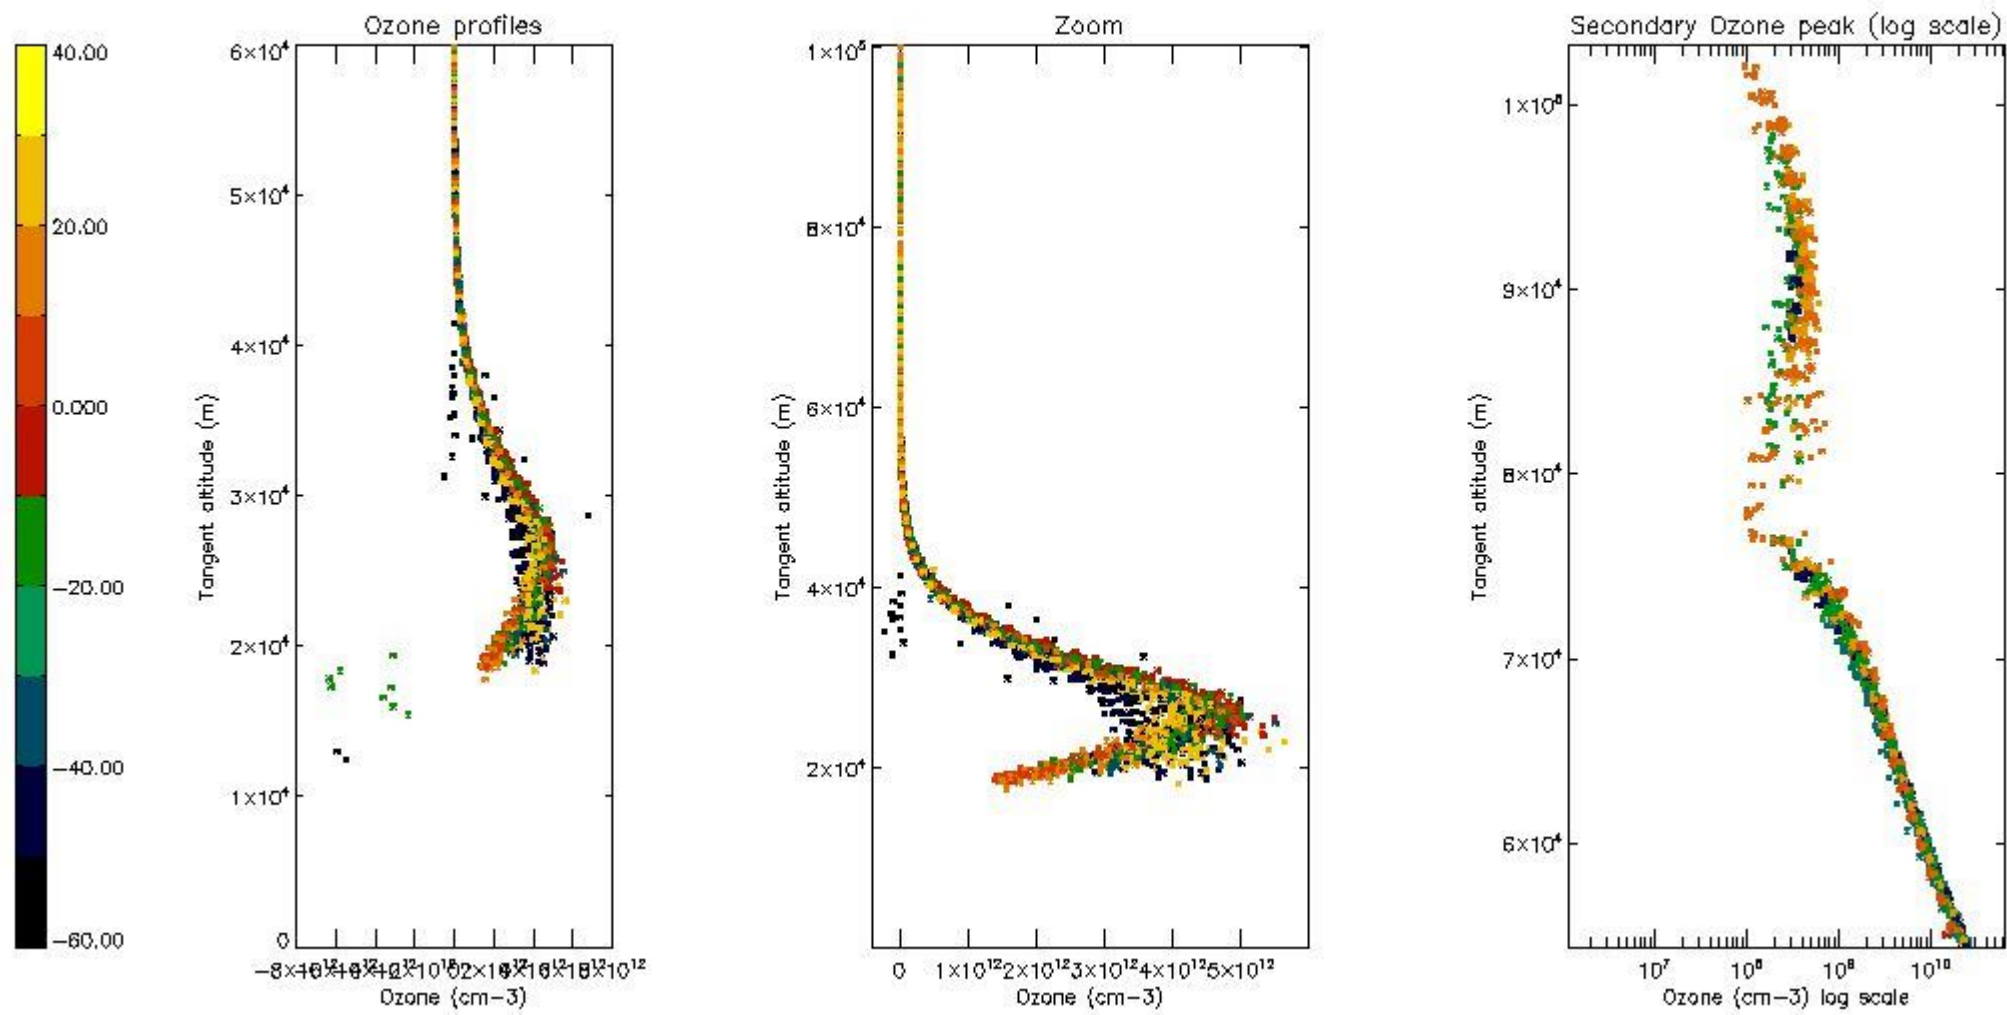

STD < 10	19
STD < 5	13

5.2 Plot ozone profiles for all STD (dark without errors)

The colorbar represents the latitude.

5.3 Plot ozone profiles where STD < 20% (dark without errors)

The colorbar represents the latitude.

5.4 Plot ozone profiles where STD < 10% (dark without errors)

The colorbar represents the latitude.

5.5 Plot ozone profiles where STD < 5% (dark without errors)

The colorbar represents the latitude.

5.6 Plot NO₂ profiles for all STD (dark without errors)

The colorbar represents the latitude.

5.7 Plot NO3 profiles for all STD (dark without errors)

The colorbar represents the latitude.

5.8 Plot H2O profiles for all STD (only for occultations of stars 1,2,3,4,13,14,16,26,63 dark without errors)