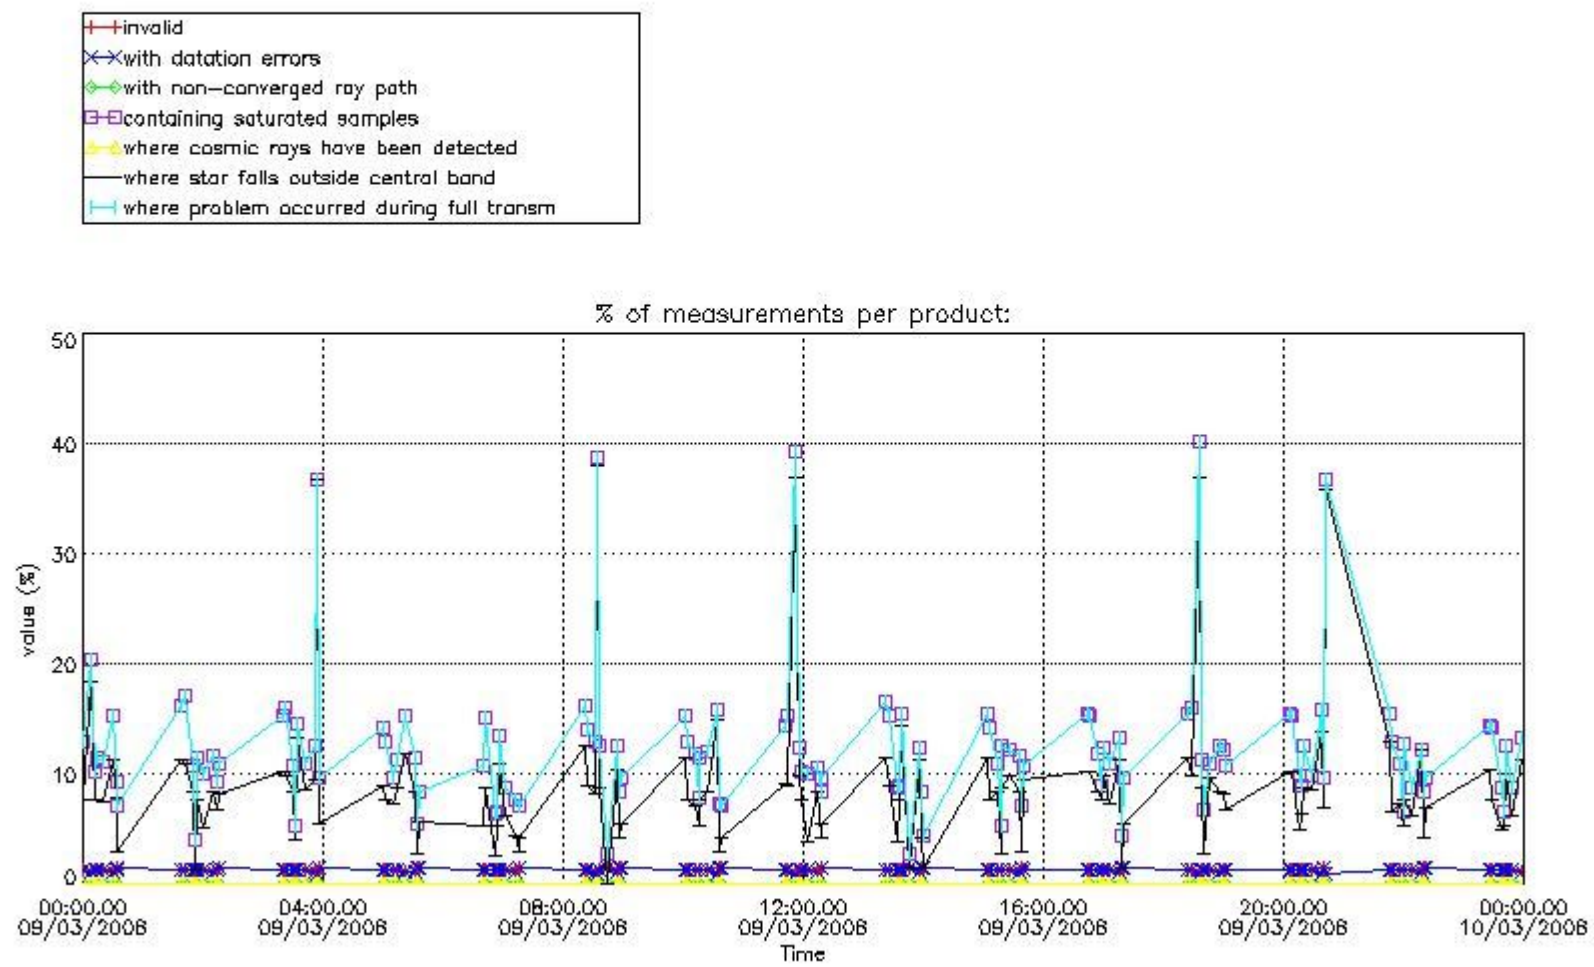

3.1 Plot quality information per product (time dependant)

3.2 Plot quality information per product (world map)

Percentage of flagged data per O3 profile

Percentage of flagged data per H2O profile

Percentage of flagged data per NO2 profile

Percentage of flagged data per NO3 profile

4. Level 1 quality information per product

In this section it is plotted some information contained in the Quality Summary data set of the level 2 products that comes from the level 1b processing. Products without errors (error flag in the MPH set to "0") are used.

4.1 Plot quality information per product (time dependant) coming from level 1b processing

4.1.1 Plot level 1 quality information per product (time dependant): ENVISAT ASCENDING passes

4.1.2 Plot level 1 quality information per product (time dependant): ENVI SAT DESCENDING passes