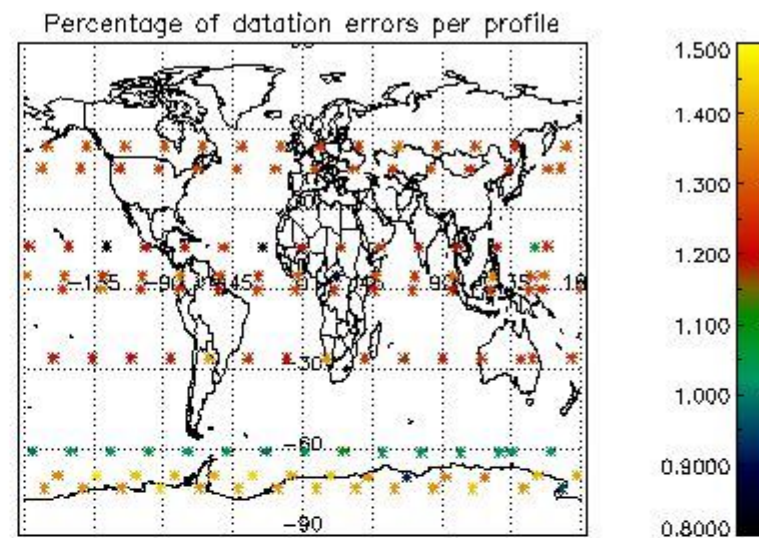

5. Trace gas profiles

5.1 Ozone statistics based on quality of products

The final quality of the products can be "measured" using the STD (Standard Deviation) attached to every point profile. This information is written to the parameter GOM_NL__2P/NL_LOCAL_SPECIES_DENSITY/o3_std of the level 2 products. The table below shows the statistics for given STD ranges.

The statistics are given with respect to the overall valid production:

- Products without fatal errors: GOM_NL__2P/MPH/PRODUCT_ERR=0
- Valid point profile: GOM_NL__2P/NL_LOCAL_SPECIES_DENSITY/pcd(0)=0

The 'Criteria' is applied to valid points of dark limb products:

- Products in dark limb illumination condition: GOM_NL__2P/NL_SUMMARY_QUALITY/obs_ill_cond=0
- Products without fatal errors: GOM_NL__2P/MPH/PRODUCT_ERR=0
- Valid point profile: GOM_NL__2P/NL_LOCAL_SPECIES_DENSITY/pcd(0)=0

So, the table below shows the percentage of dark limb and valid observations for each criteria with respect to the overall valid daily observations.

Criteria	% of total production
All STD	43
STD < 20	24