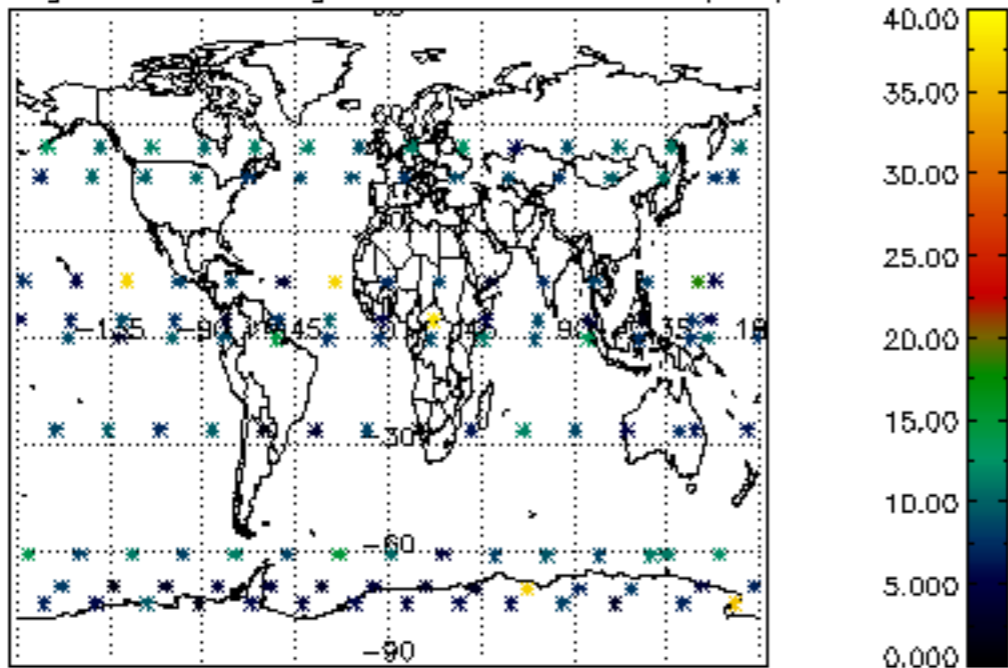

Percentage of star falling outside central band per profile