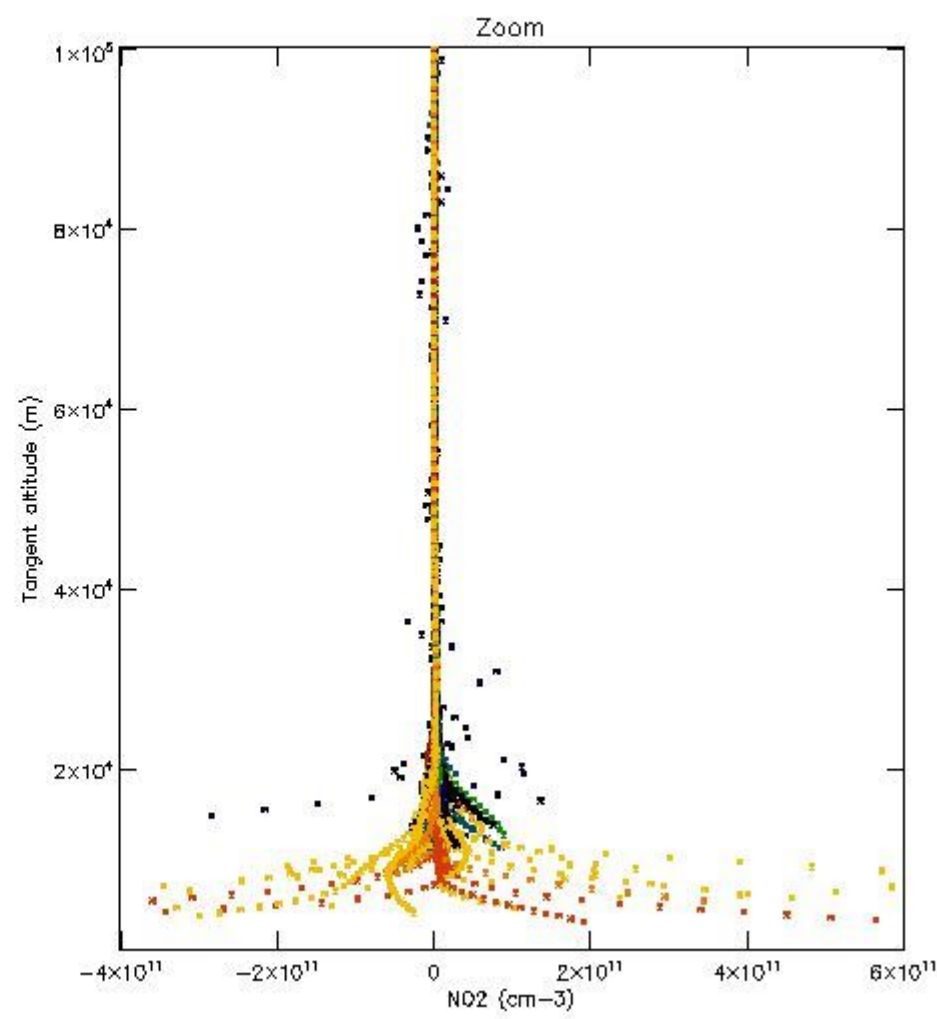

STD < 10	19
STD < 5	13

5.2 Plot ozone profiles for all STD (dark without errors)

The colorbar represents the latitude.

5.3 Plot ozone profiles where STD < 20% (dark without errors)

The colorbar represents the latitude.

5.4 Plot ozone profiles where STD < 10% (dark without errors)

The colorbar represents the latitude.

5.5 Plot ozone profiles where STD < 5% (dark without errors)

The colorbar represents the latitude.

5.6 Plot NO₂ profiles for all STD (dark without errors)

The colorbar represents the latitude.

5.7 Plot NO3 profiles for all STD (dark without errors)

The colorbar represents the latitude.

5.8 Plot H2O profiles for all STD (only for occultations of stars 1,2,3,4,13,14,16,26,63 dark without errors)