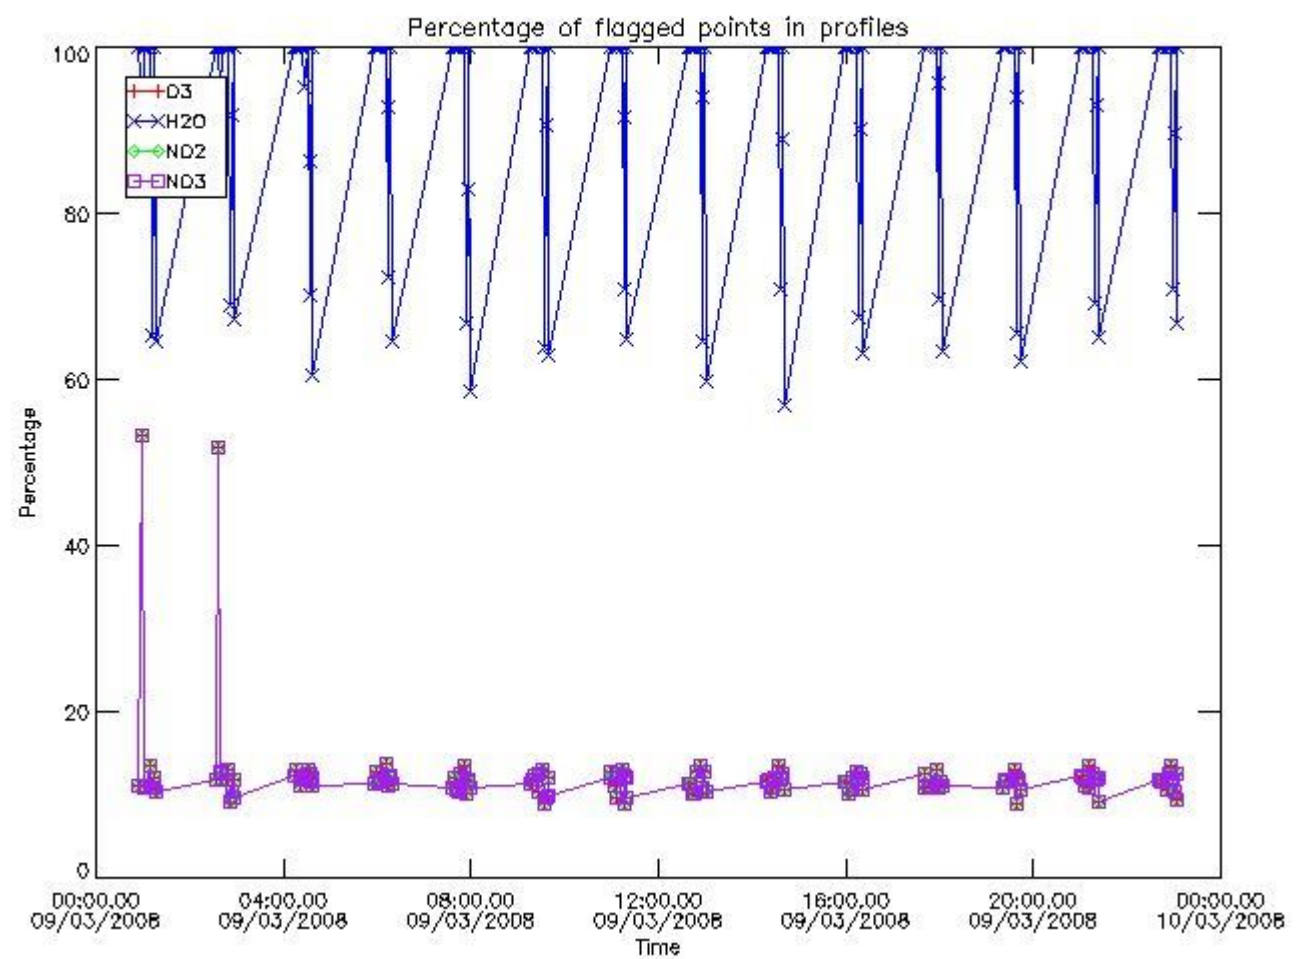

3. Quality information per product

In this section it is plotted some information contained in the Quality Summary data set of the level 2 products. Only products in dark limb conditions and without errors (error flag in the MPH set to "0") are used.

3.1 Plot quality information per product (time dependant)

3.2 Plot quality information per product (world map)