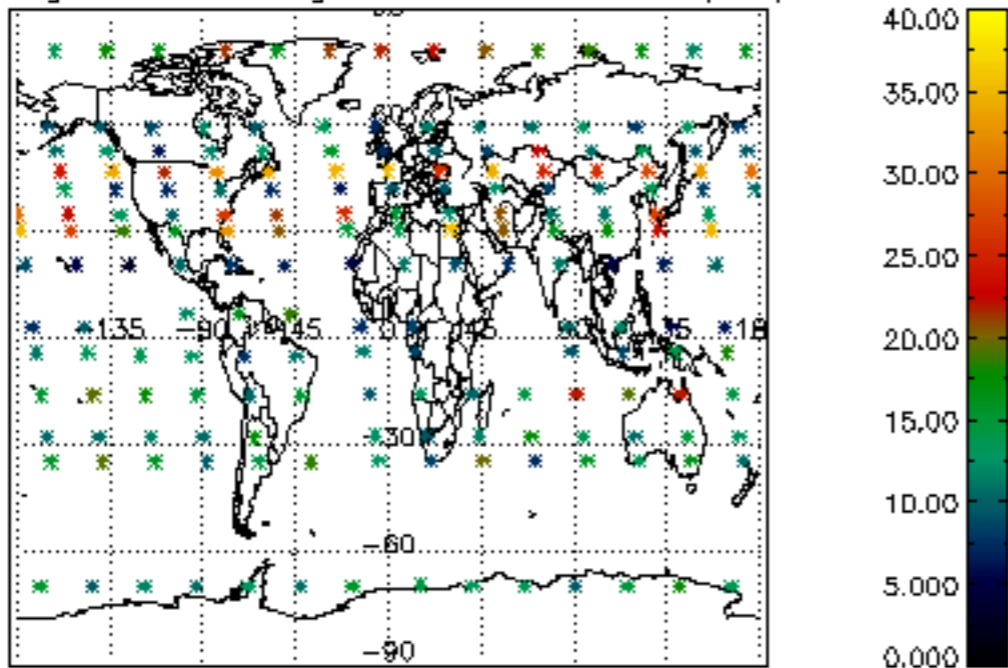

Percentage of cosmic ray hits per profile

Percentage of star falling outside central band per profile