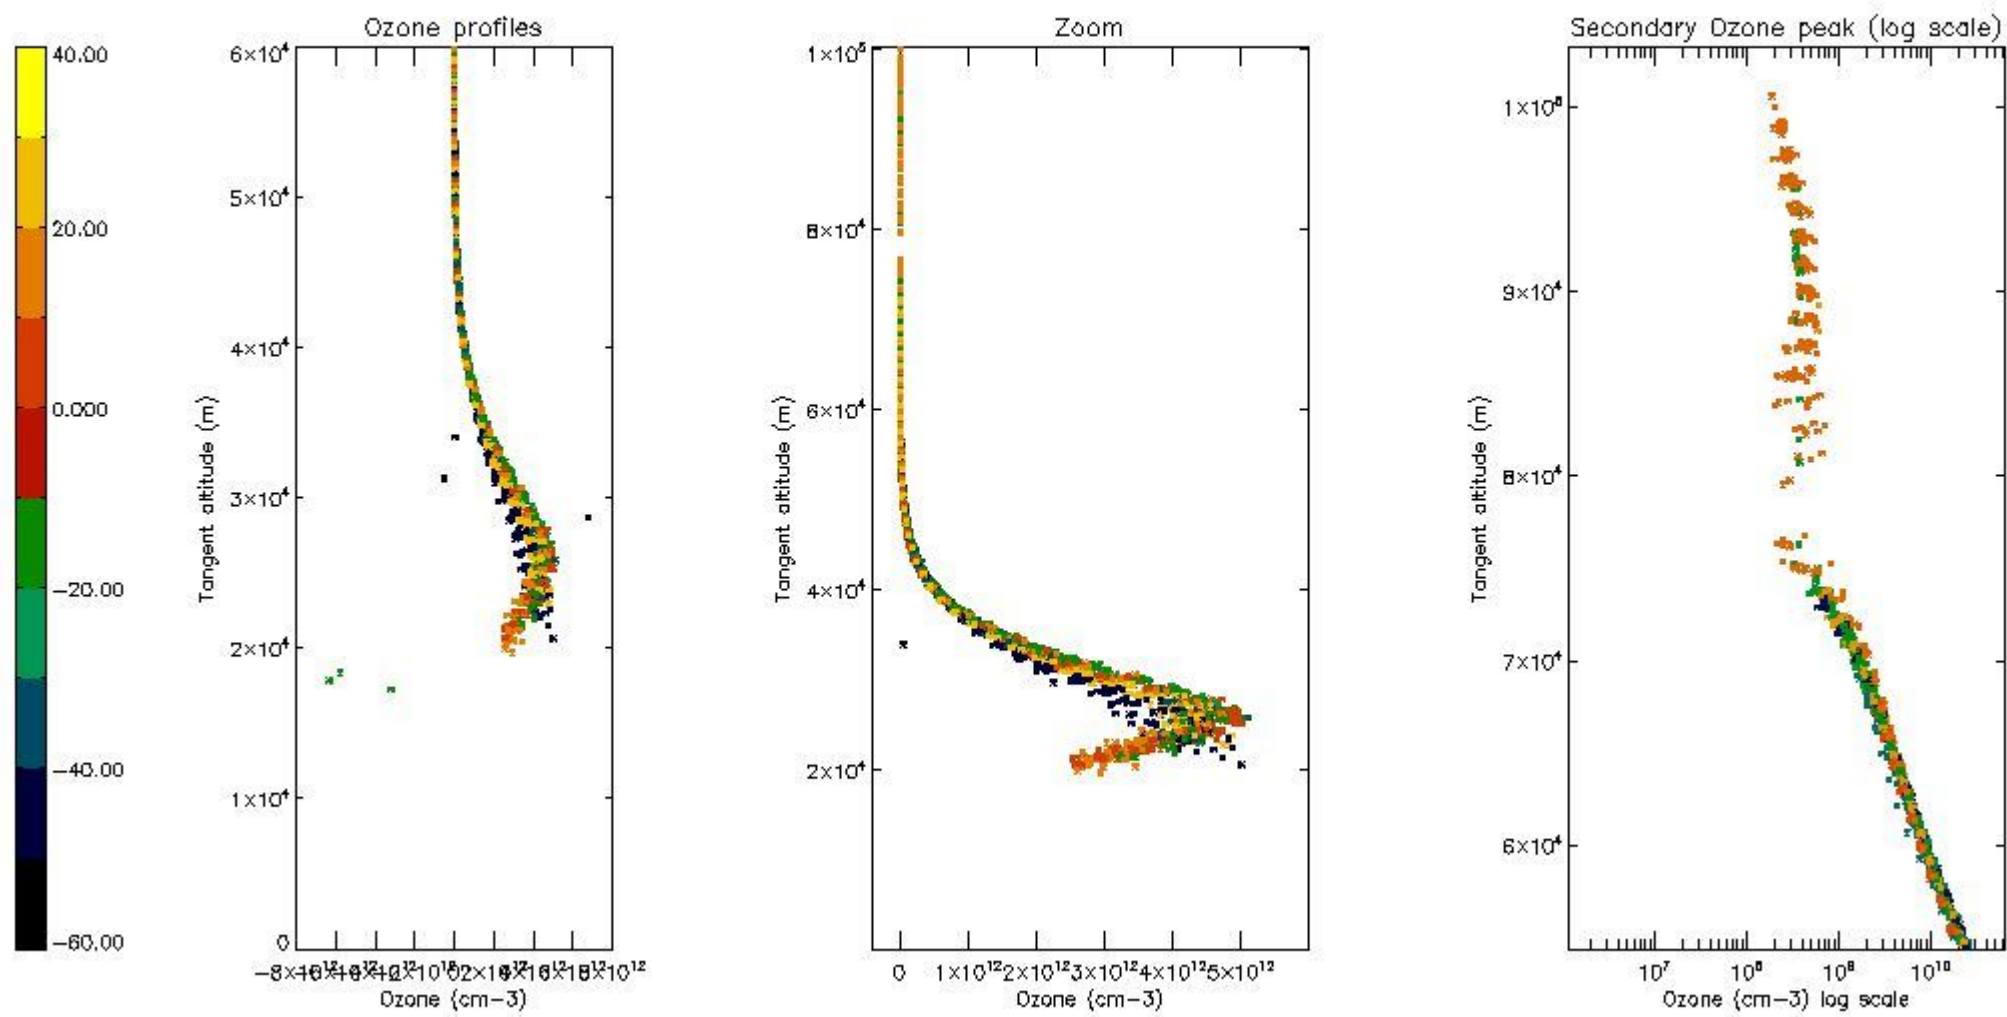

5.6 Plot NO₂ profiles for all STD (dark without errors)

The colorbar represents the latitude.