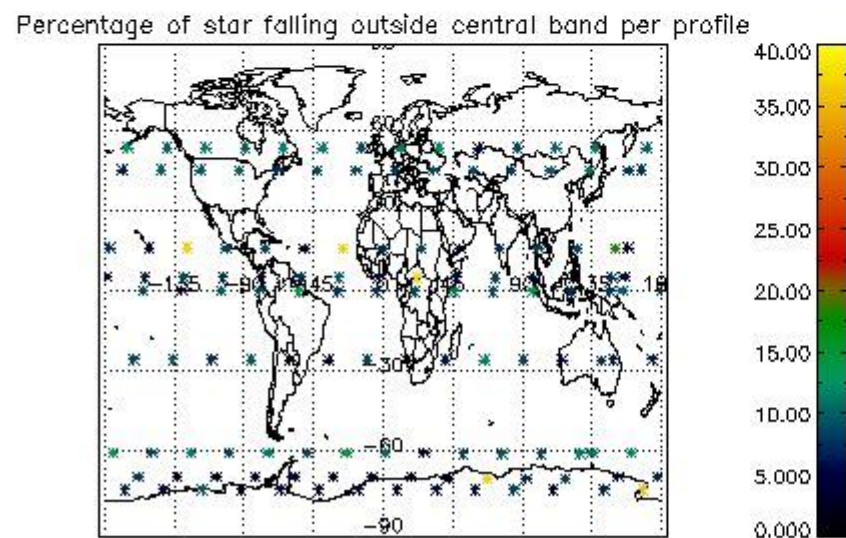

Percentage of datation errors per profile

Percentage of star falling outside central band per profile

Percentage of saturation errors per profile

4.2.2 Plot level 1 quality information per product (world map): ENVISAT DESCENDING passes