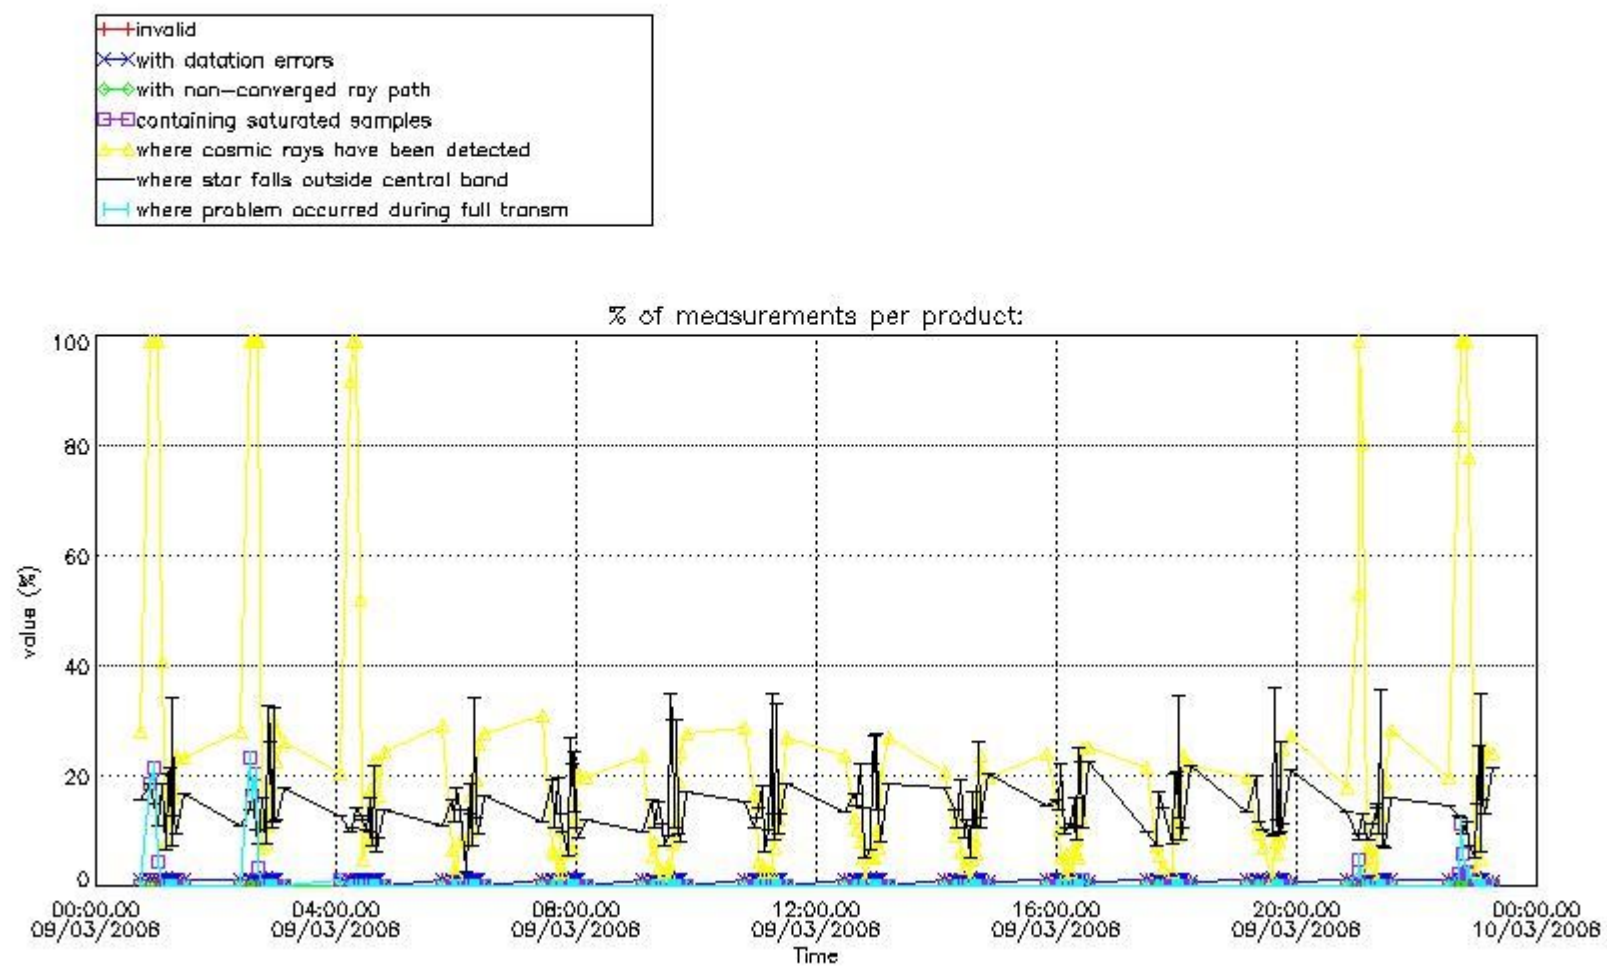

4.1.2 Plot level 1 quality information per product (time dependant): ENVI SAT DESCENDING passes