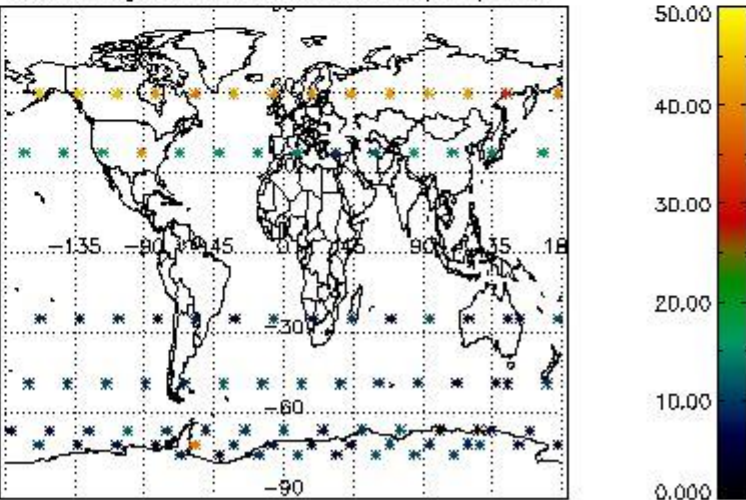

Percentage of saturation errors per profile

5. Trace gas profiles

5.1 Ozone statistics based on quality of products

The final quality of the products can be "measured" using the STD (Standard Deviation) attached to every point profile. This information is written to the parameter GOM_NL__2P/NL_LOCAL_SPECIES_DENSITY/o3_std of the level 2 products. The table below shows the statistics for given STD ranges.

The statistics are given with respect to the overall valid production:

- Products without fatal errors: GOM_NL__2P/MPH/PRODUCT_ERR=0
- Valid point profile: GOM_NL__2P/NL_LOCAL_SPECIES_DENSITY/pcd(0)=0

The 'Criteria' is applied to valid points of dark limb products:

- Products in dark limb illumination condition: GOM_NL__2P/NL_SUMMARY_QUALITY/obs_ill_cond=0
- Products without fatal errors: GOM_NL__2P/MPH/PRODUCT_ERR=0
- Valid point profile: GOM_NL__2P/NL_LOCAL_SPECIES_DENSITY/pcd(0)=0

So, the table below shows the percentage of dark limb and valid observations for each criteria with respect to the overall valid daily observations.

Criteria	% of total production
All STD	51
STD < 20	29