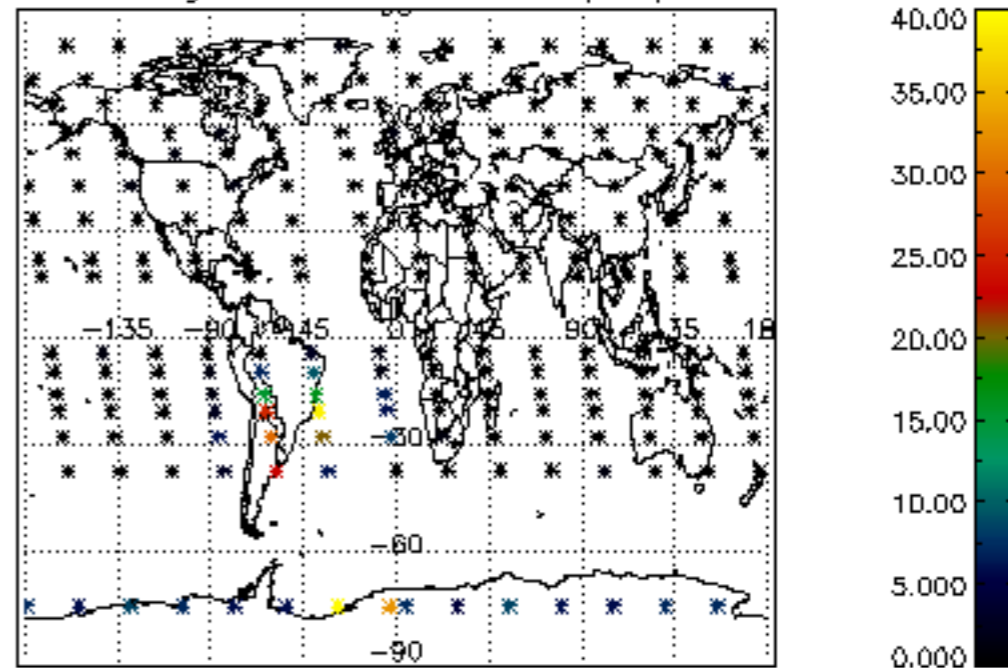

Percentage of datation errors per profile

Percentage of saturation errors per profile