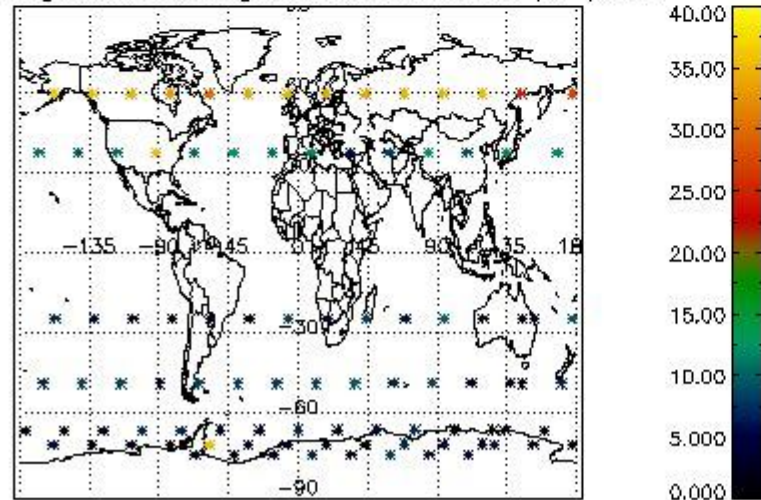

Percentage of star falling outside central band per profile