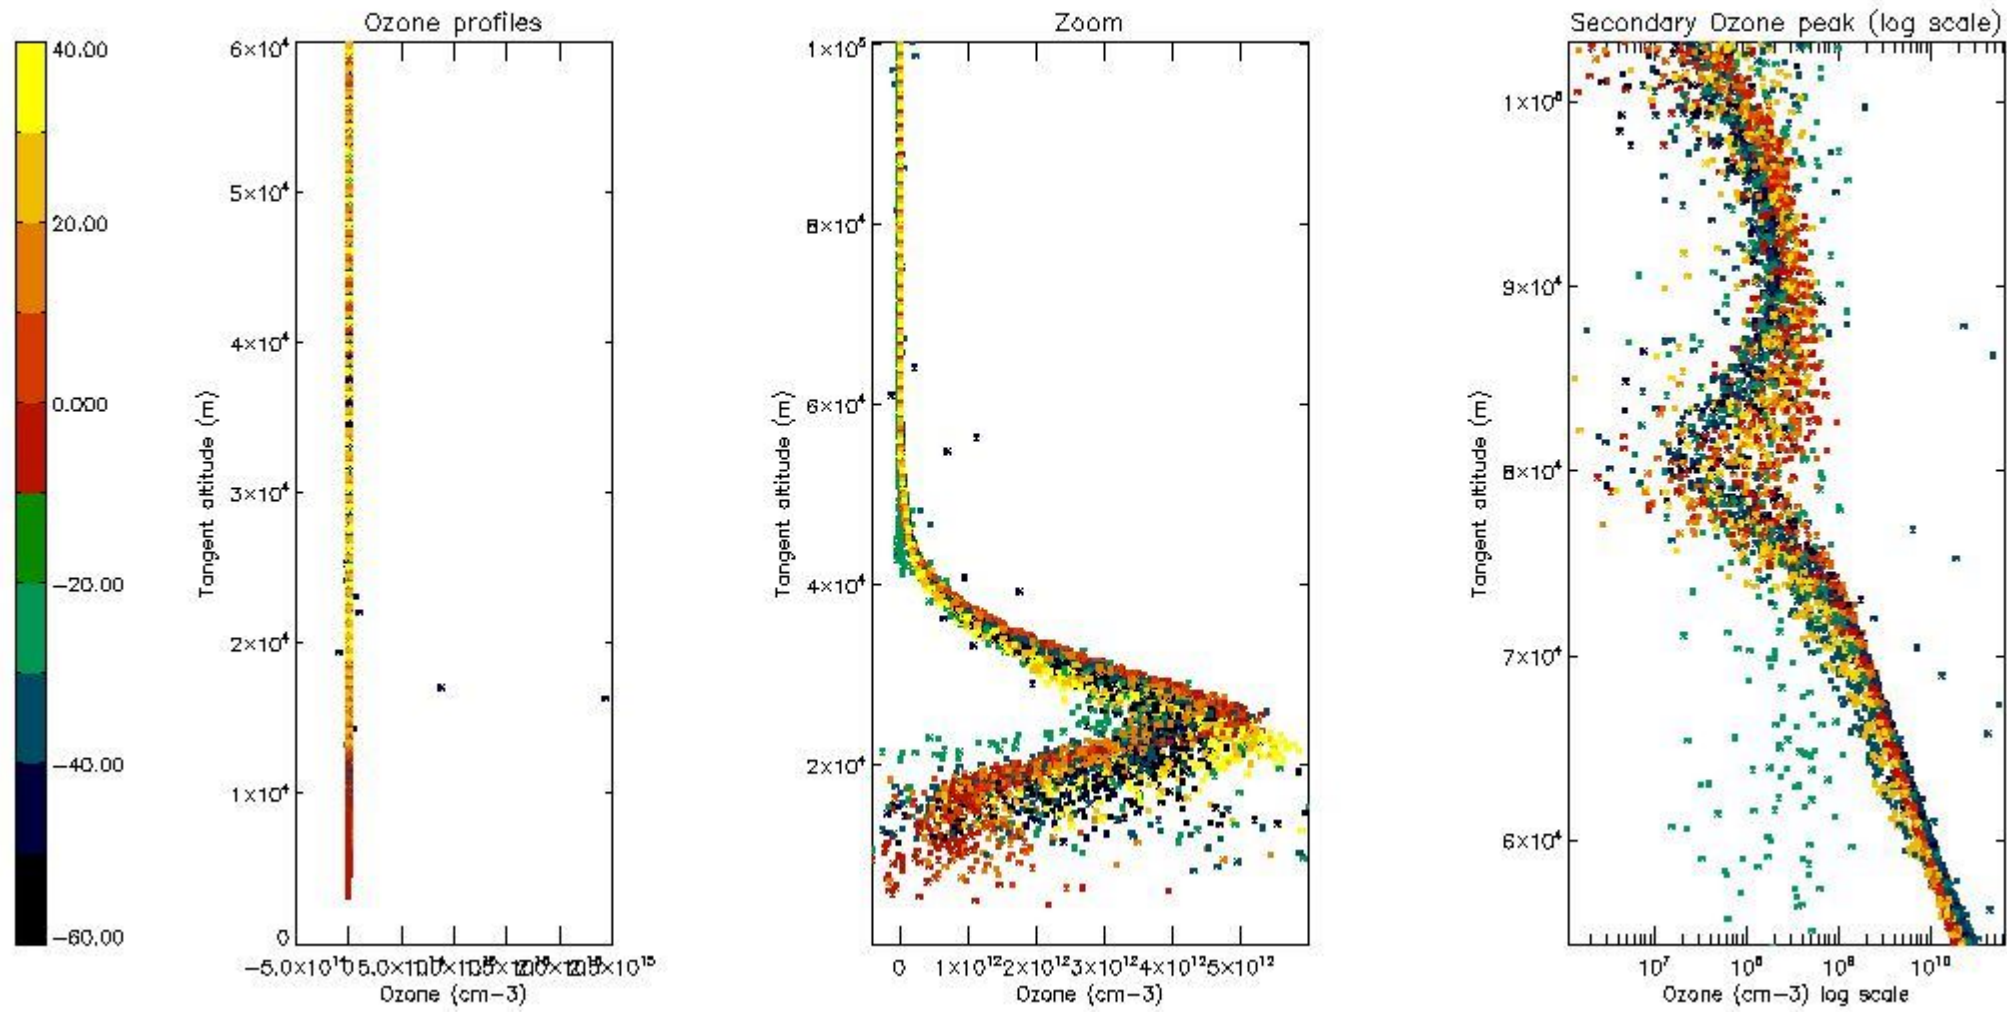

STD < 10	24
STD < 5	17

5.2 Plot ozone profiles for all STD (dark without errors)

The colorbar represents the latitude.

5.3 Plot ozone profiles where STD < 20% (dark without errors)

The colorbar represents the latitude.