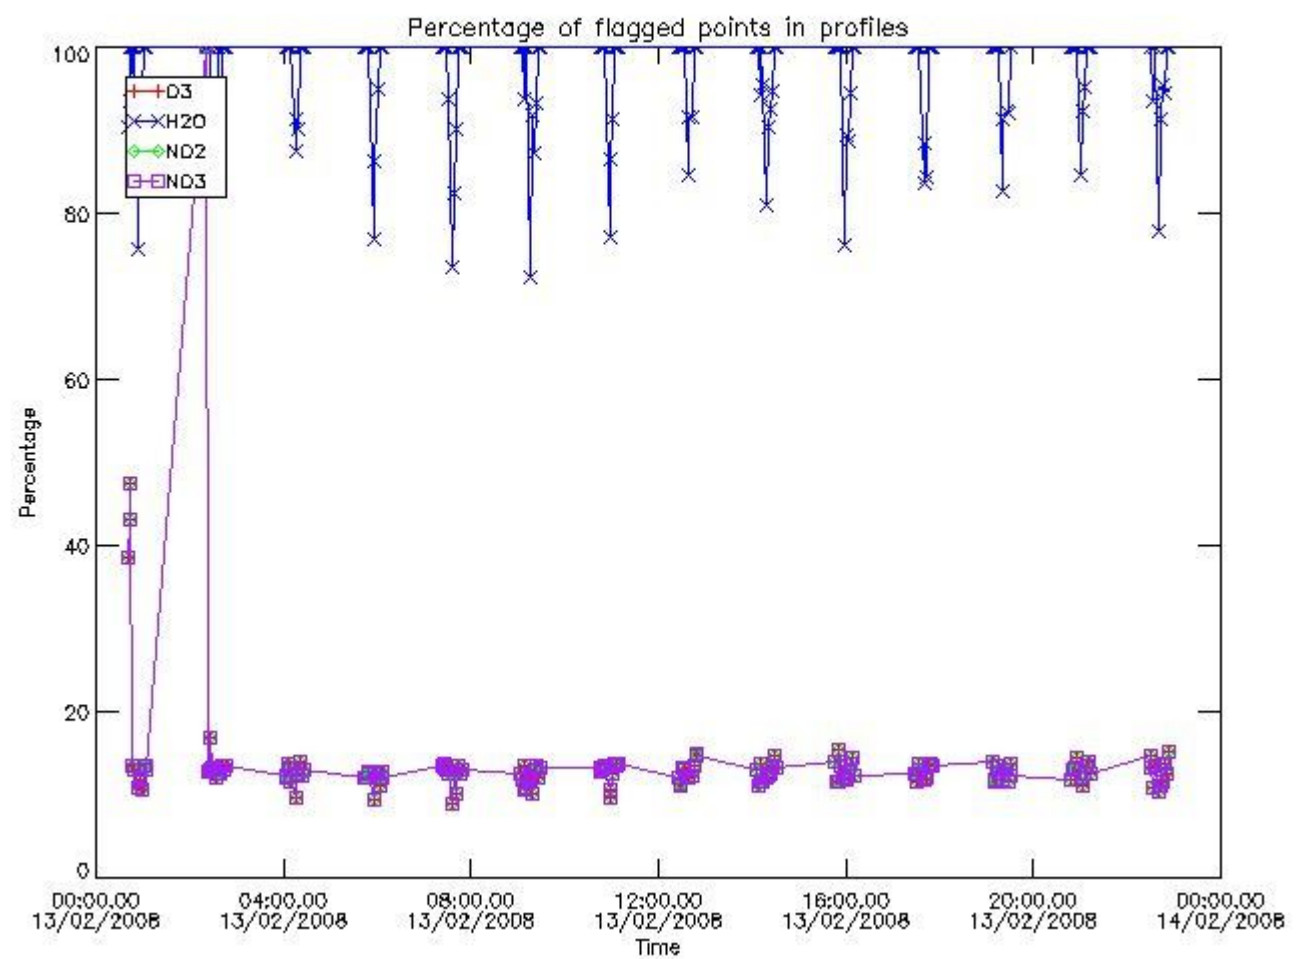

3. Quality information per product

In this section it is plotted some information contained in the Quality Summary data set of the level 2 products. Only products in dark limb conditions and without errors (error flag in the MPH set to "0") are used.

3.1 Plot quality information per product (time dependant)

3.2 Plot quality information per product (world map)