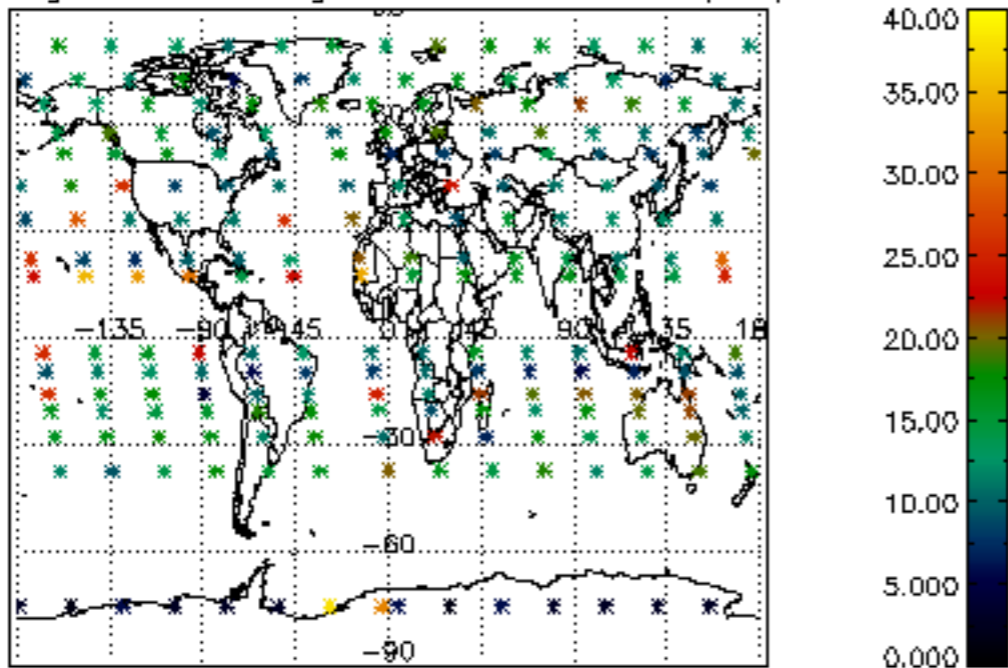

Percentage of cosmic ray hits per profile

Percentage of star falling outside central band per profile