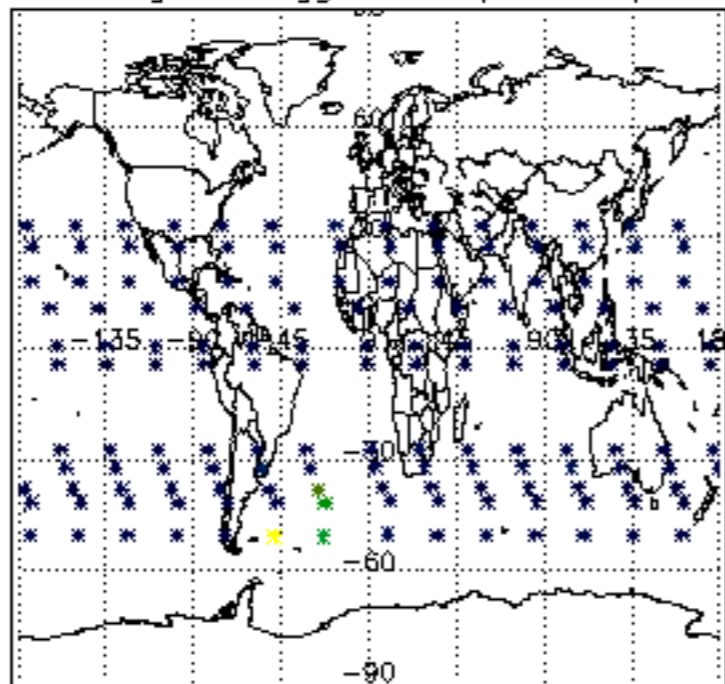

Percentage of flagged data per NO2 profile