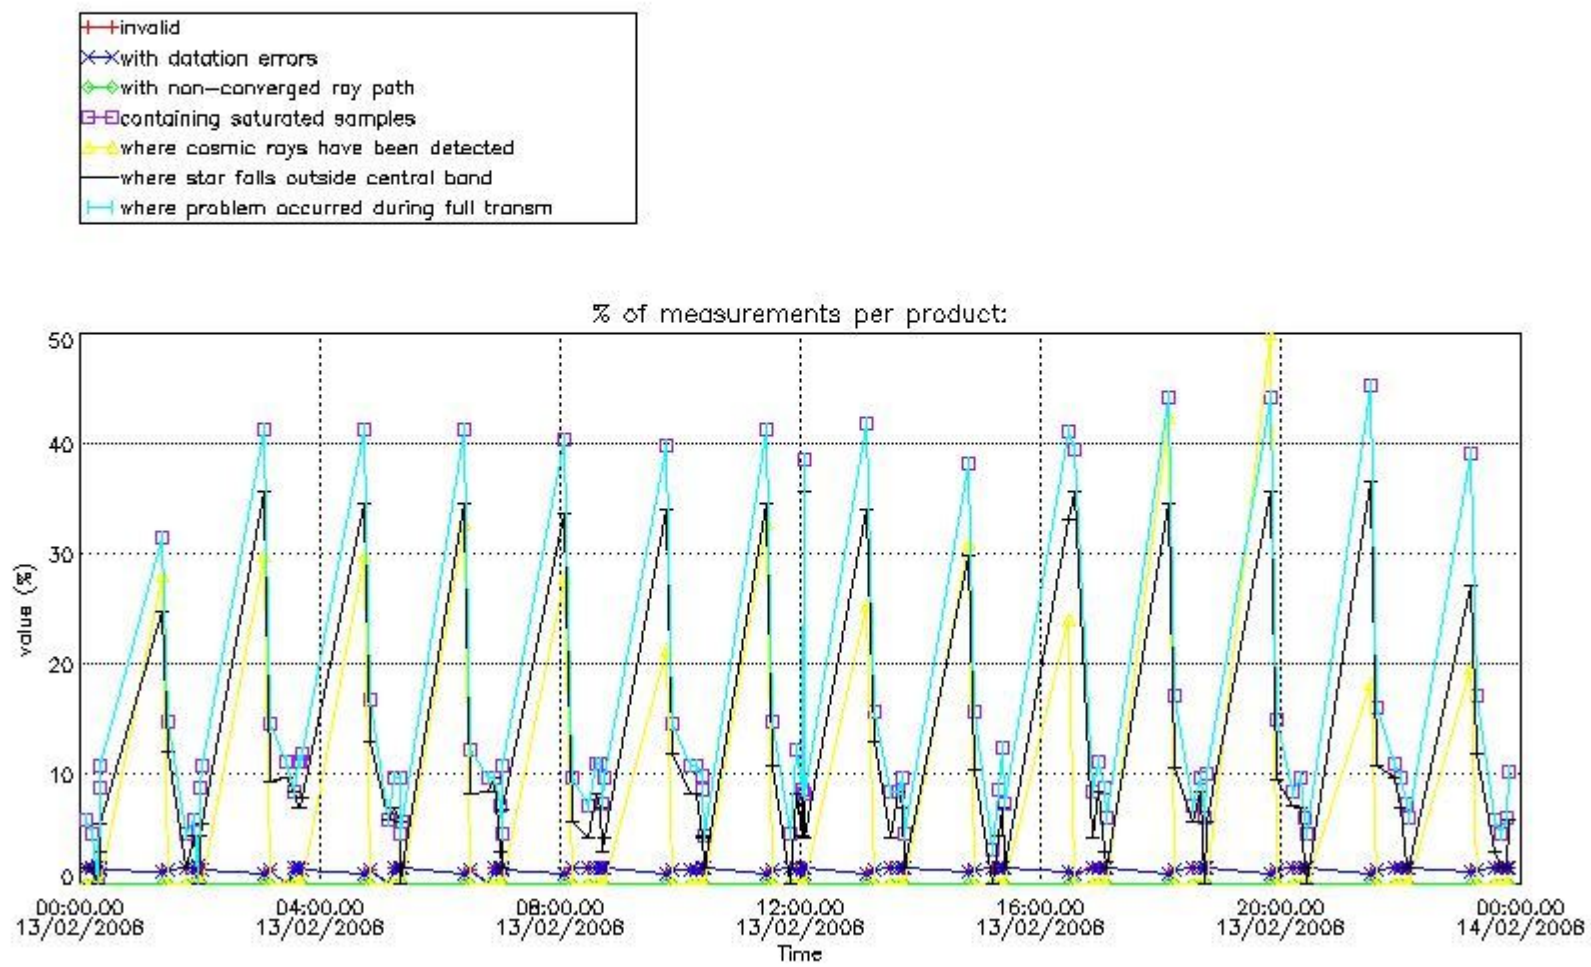

4.2 Plot quality information per product coming from level 1b processing (world map)

4.2.1 Plot level 1 quality information per product (world map): ENVISAT ASCENDING passes