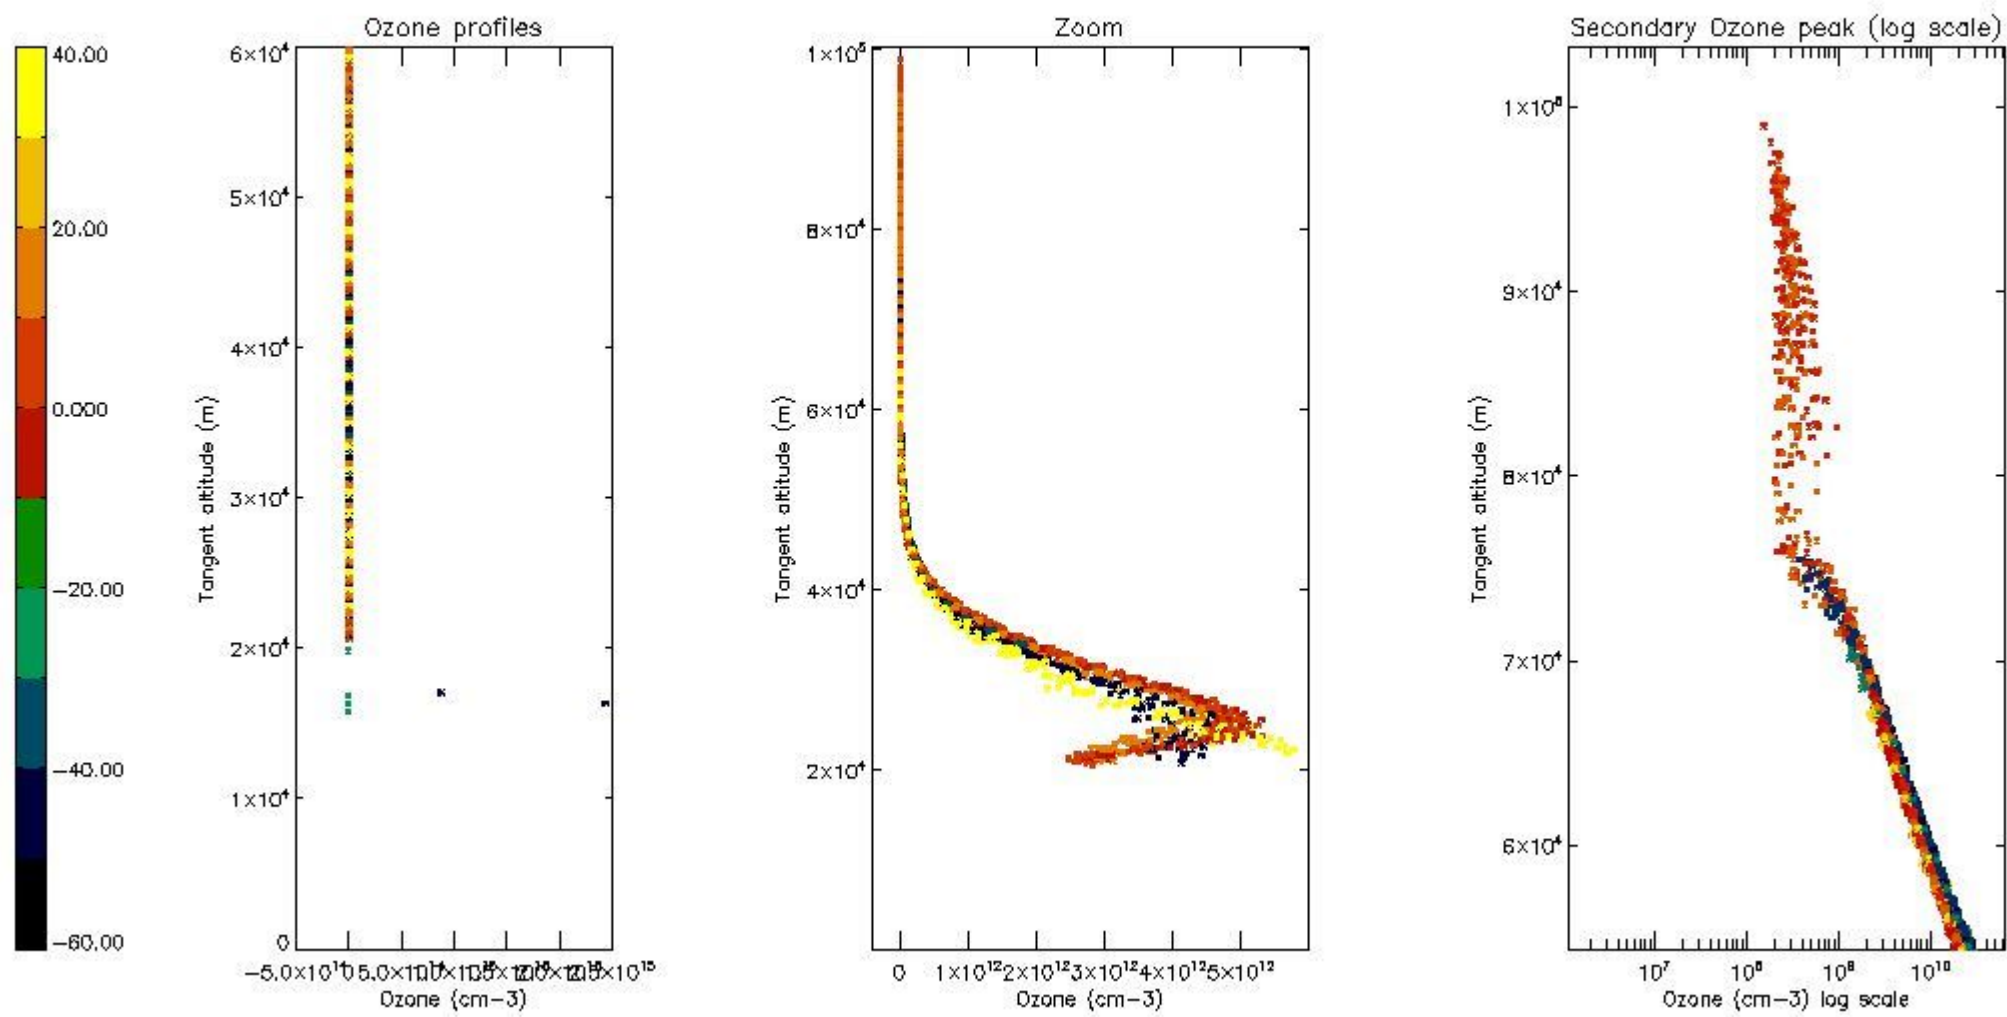

5.4 Plot ozone profiles where  $STD < 10\%$  (dark without errors)

The colorbar represents the latitude.

*5.5 Plot ozone profiles where  $STD < 5\%$  (dark without errors)*

The colorbar represents the latitude.