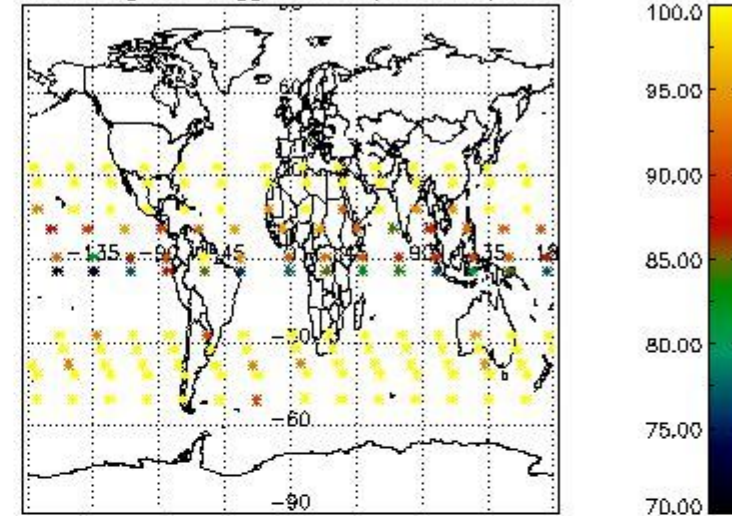

#### 3.1 Plot quality information per product (time dependant)

3.2 Plot quality information per product (world map)

Percentage of flagged data per O3 profile

Percentage of flagged data per H2O profile

Percentage of flagged data per NO2 profile