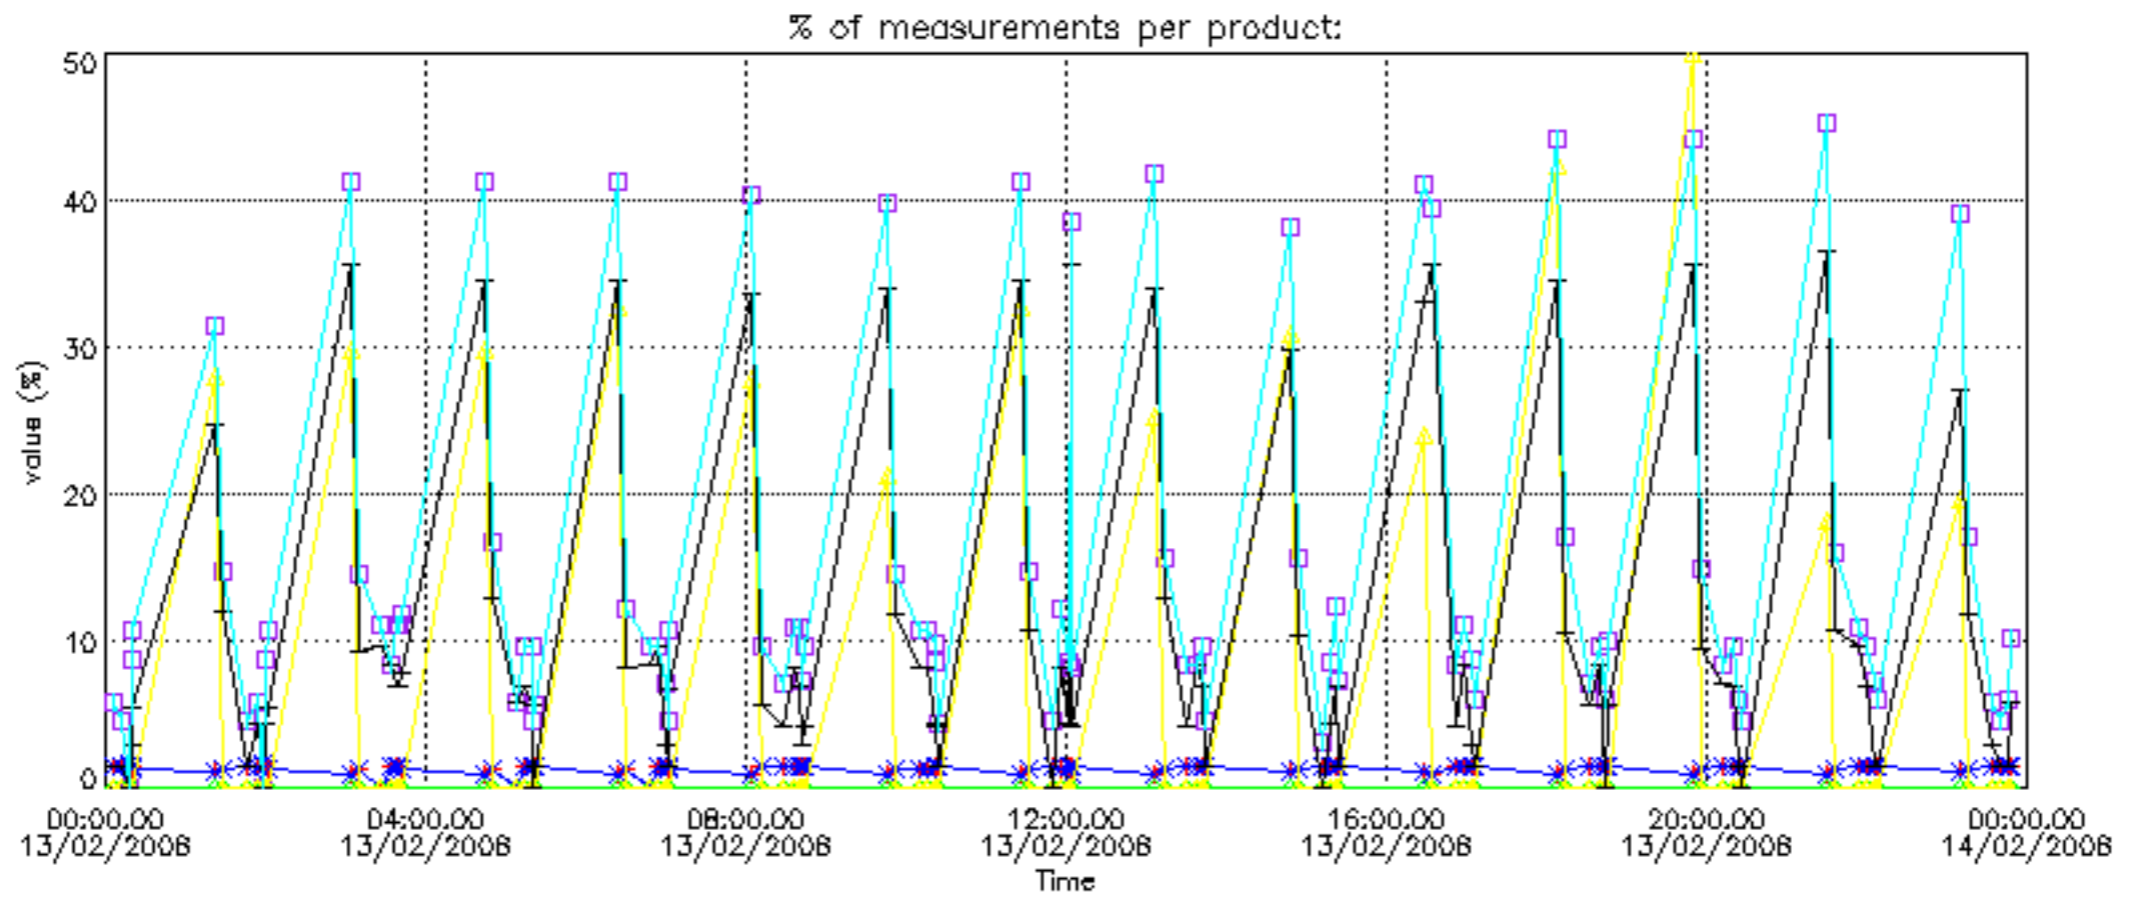

Percentage of cosmic ray hits per profile

Percentage of datation errors per profile