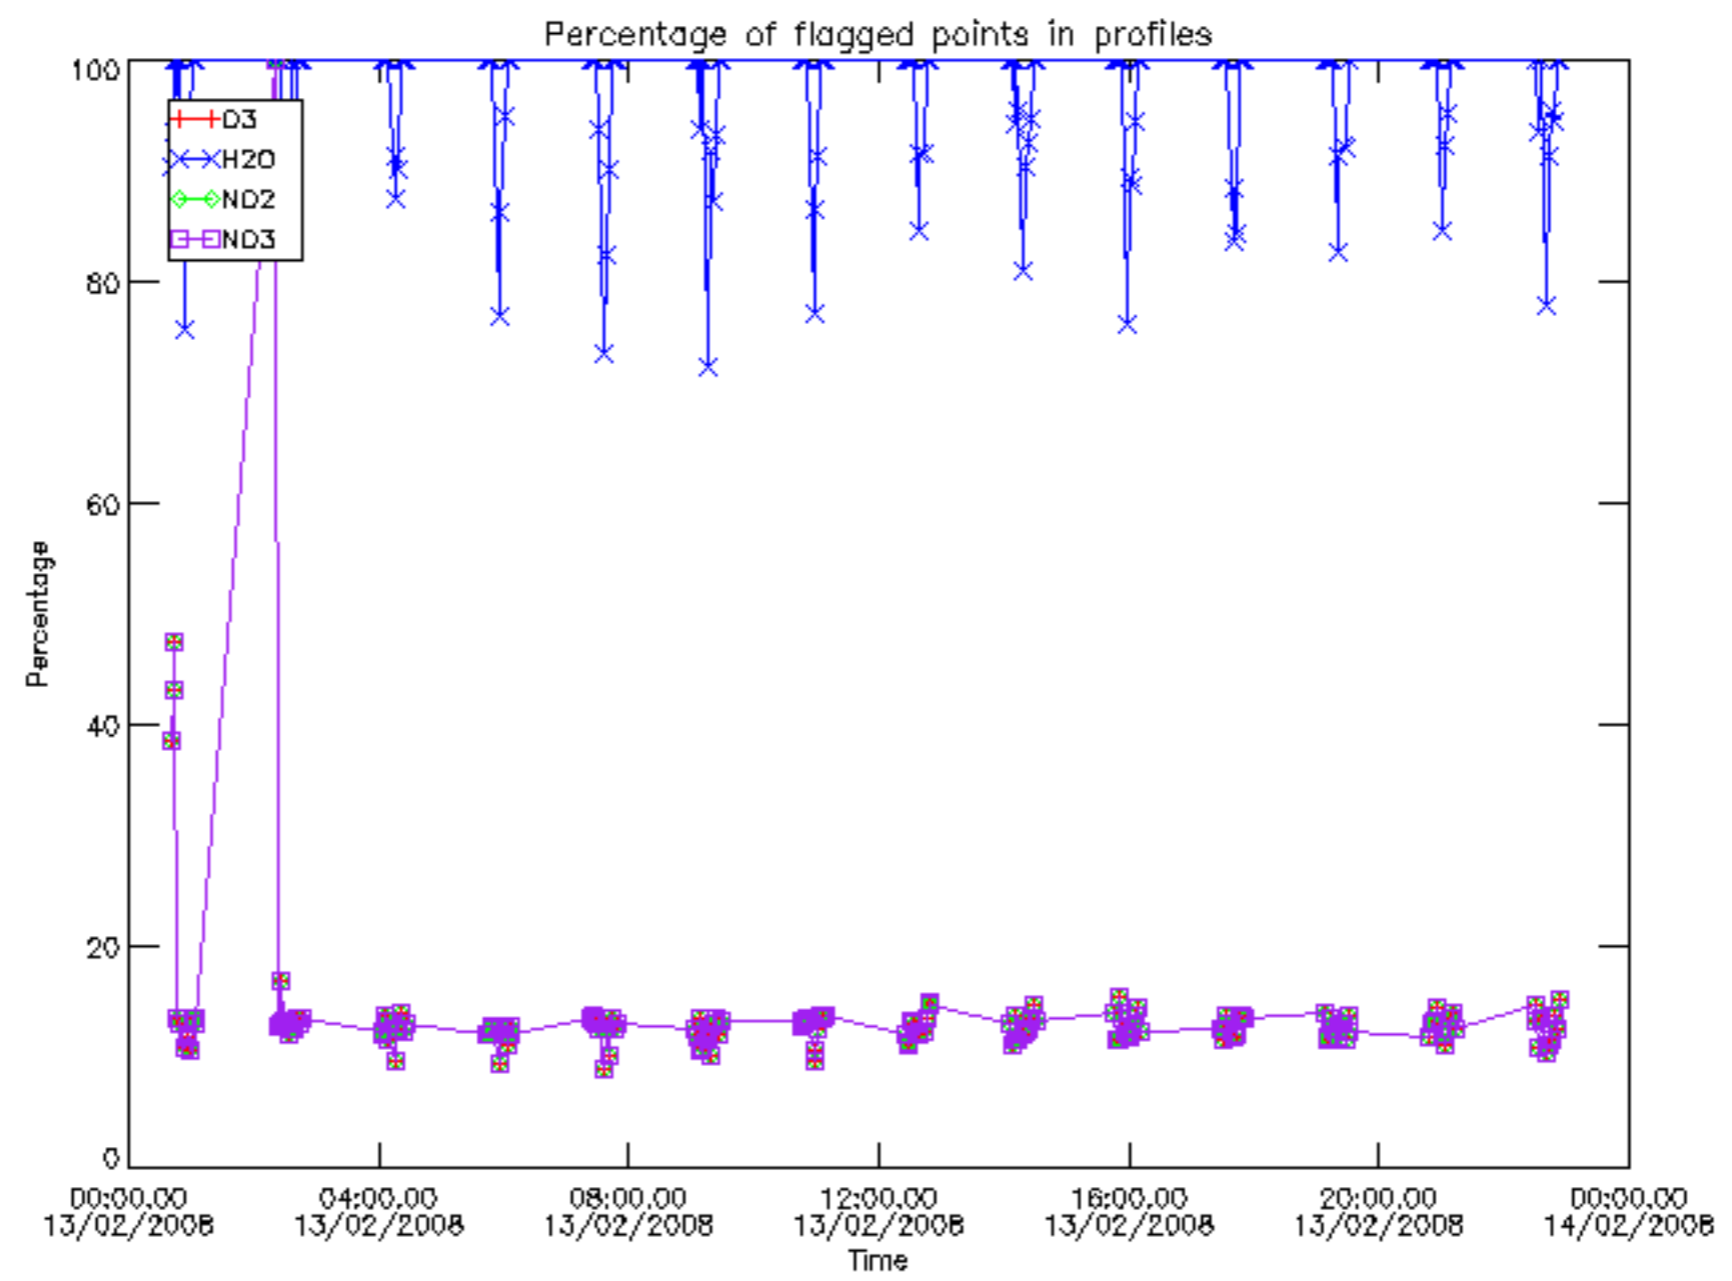

Percentage of flagged data per D3 profile

Percentage of flagged data per H2O profile