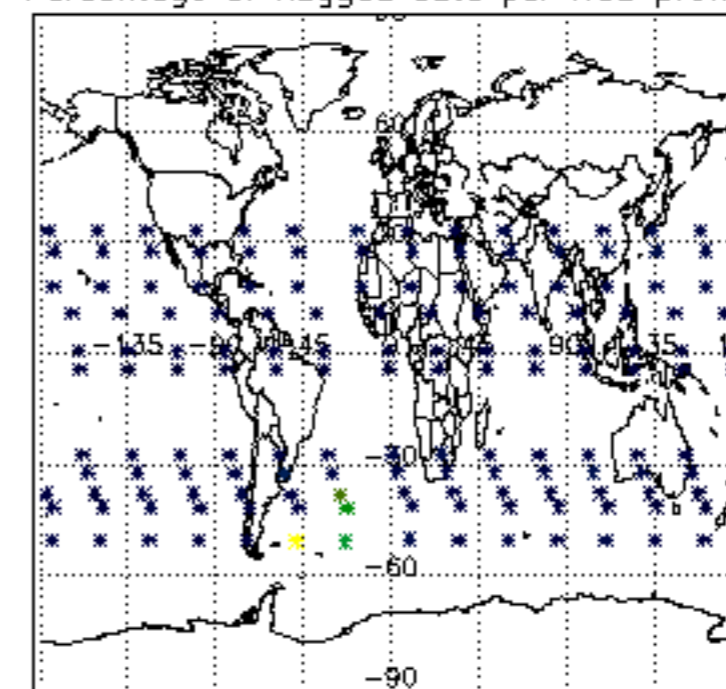

Percentage of flagged data per NO3 profile