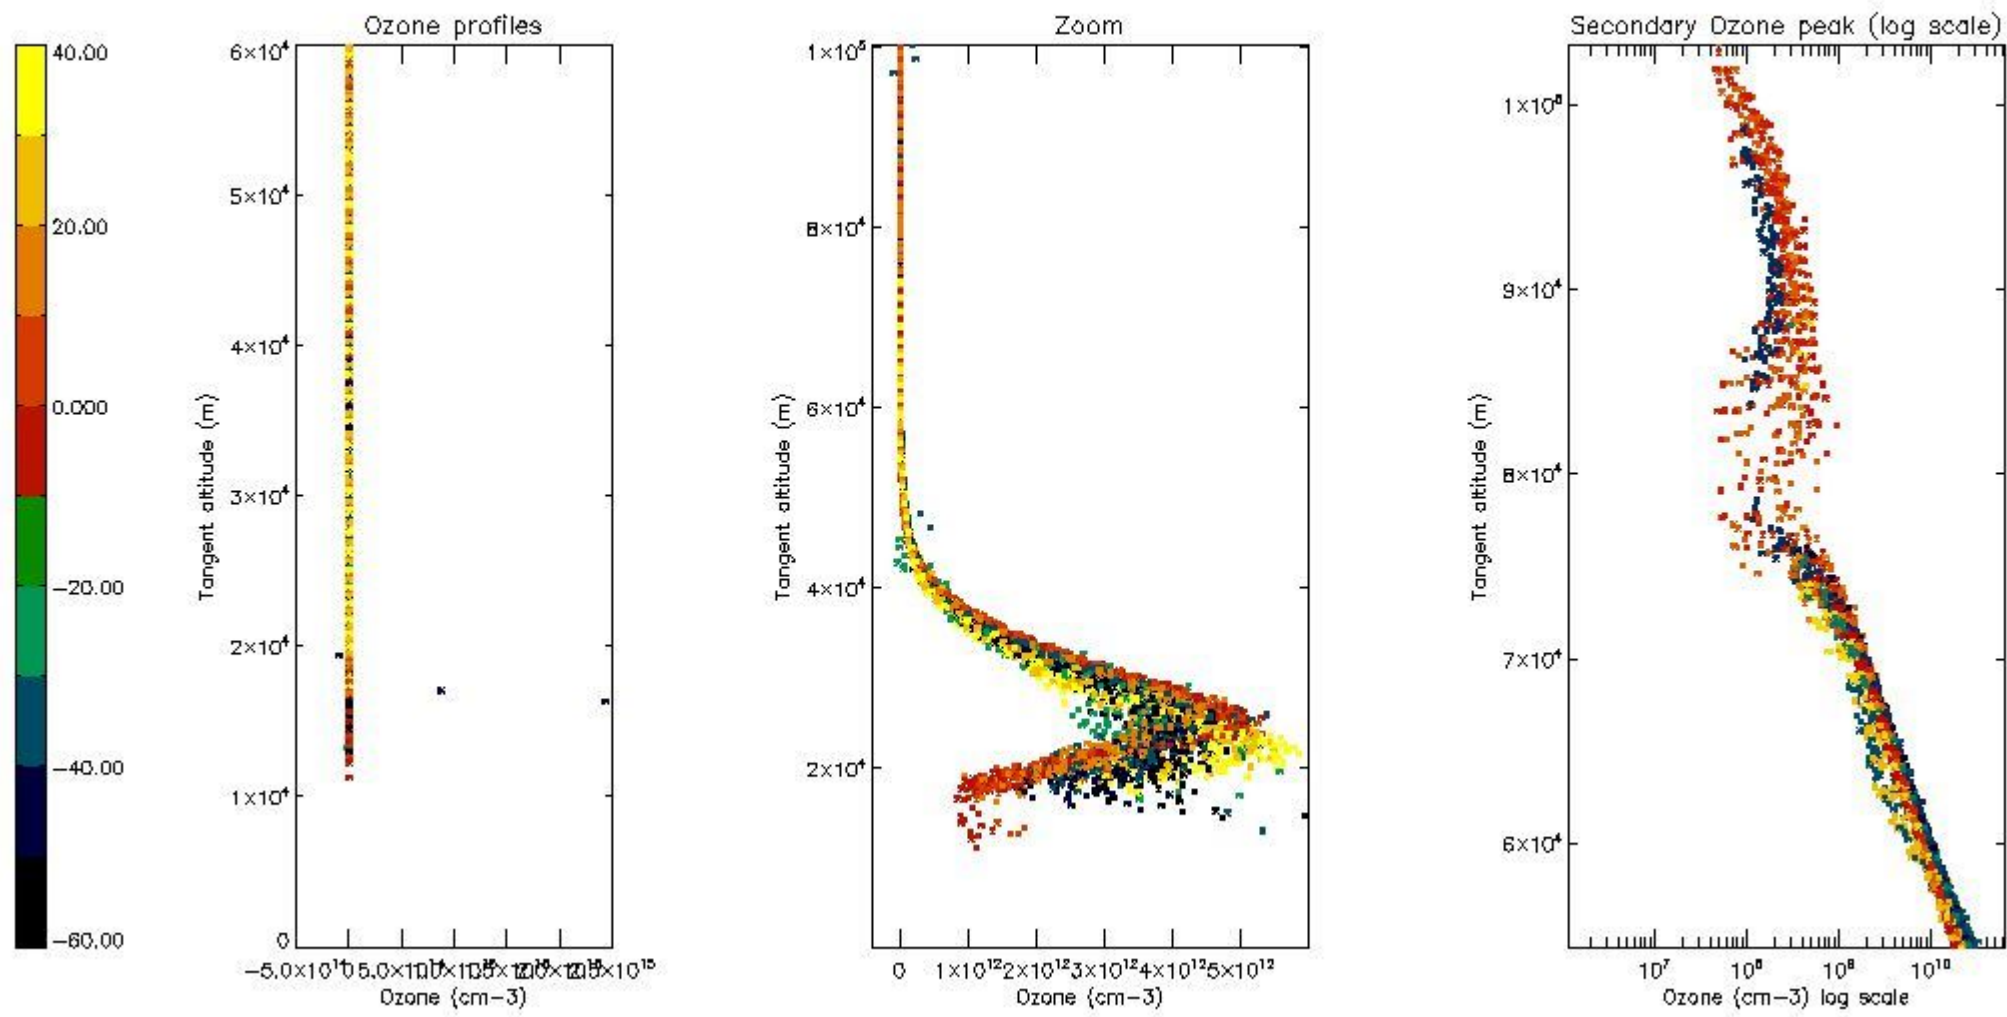

STD < 10	24
STD < 5	17

5.2 Plot ozone profiles for all STD (dark without errors)

The colorbar represents the latitude.

5.3 Plot ozone profiles where STD < 20% (dark without errors)

The colorbar represents the latitude.