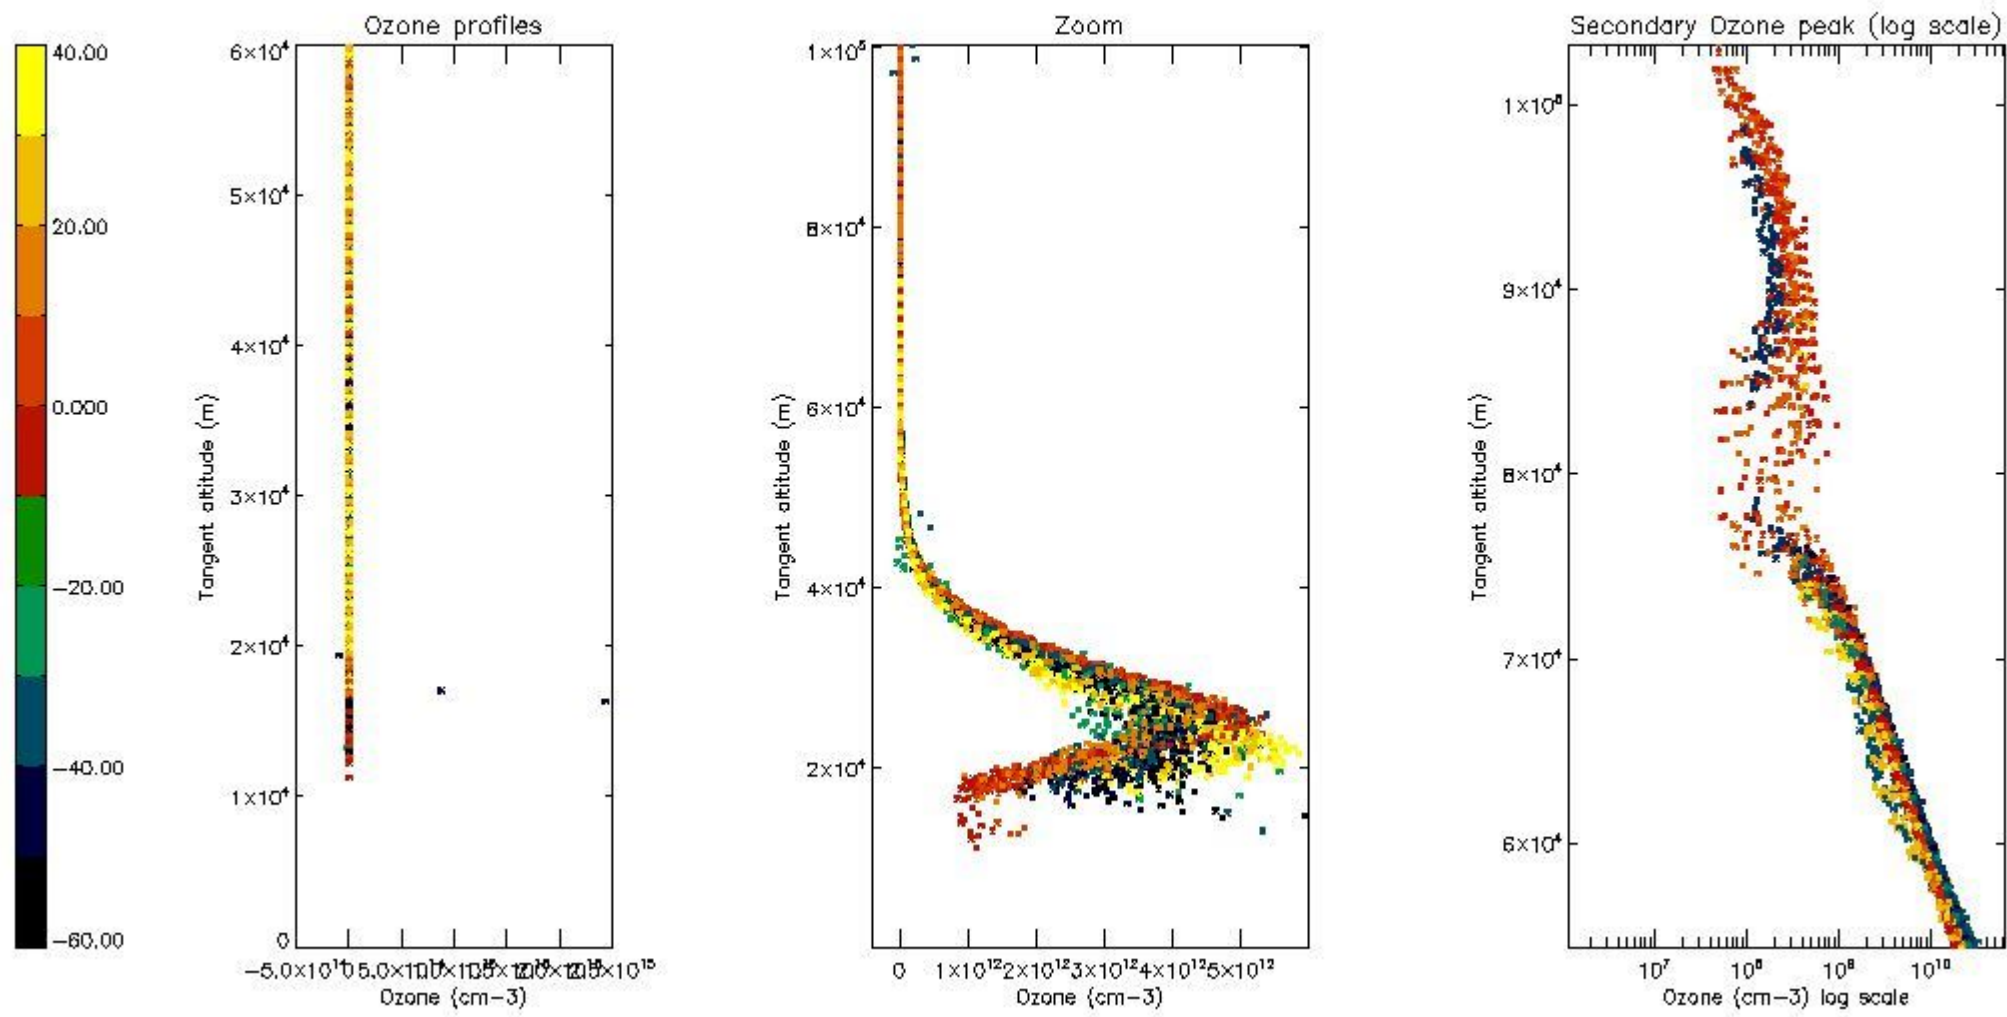

STD < 10	24
STD < 5	17

5.2 Plot ozone profiles for all STD (dark without errors)

The colorbar represents the latitude.

5.3 Plot ozone profiles where STD < 20% (dark without errors)

The colorbar represents the latitude.

5.4 Plot ozone profiles where  $STD < 10\%$  (dark without errors)

The colorbar represents the latitude.

*5.5 Plot ozone profiles where  $STD < 5\%$  (dark without errors)*

The colorbar represents the latitude.