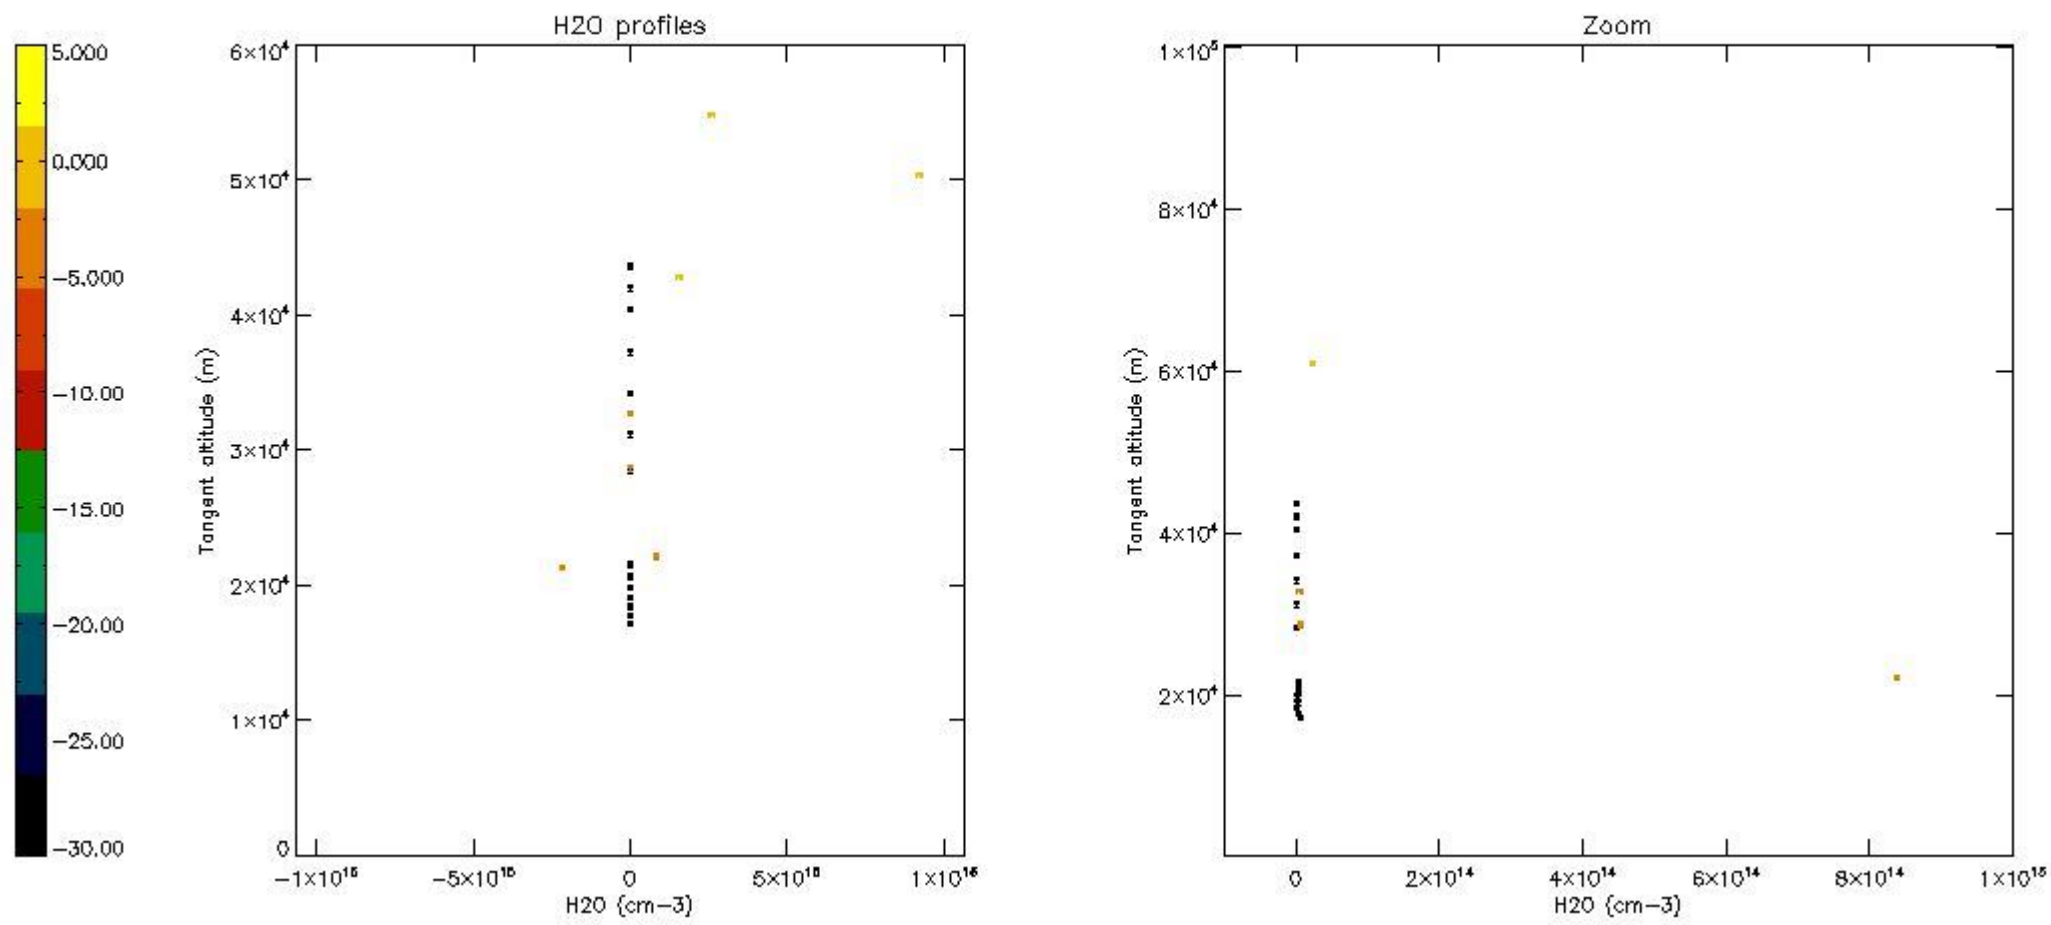

The colorbar represents the latitude.