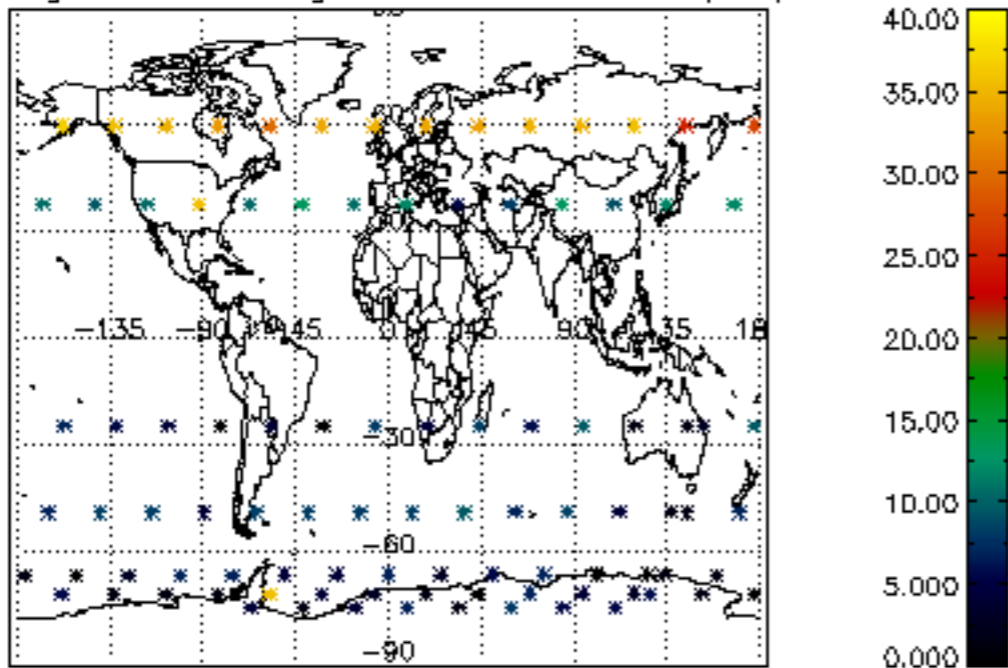

Percentage of star falling outside central band per profile