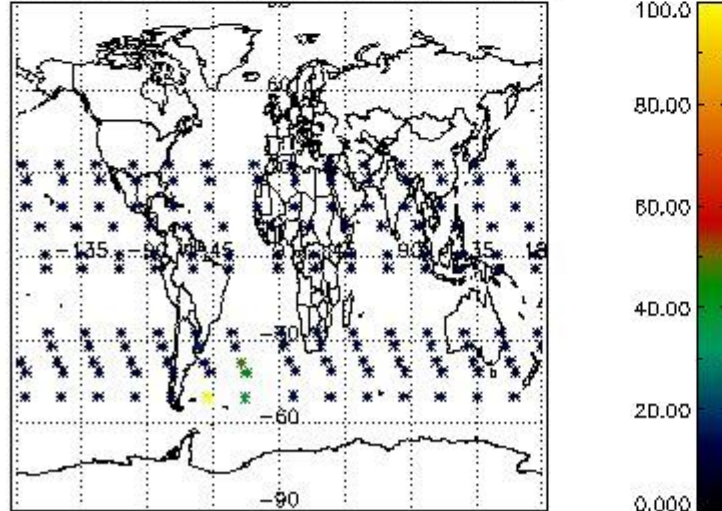

#### 3.1 Plot quality information per product (time dependant)

3.2 Plot quality information per product (world map)

Percentage of flagged data per O3 profile

Percentage of flagged data per H2O profile

Percentage of flagged data per NO2 profile