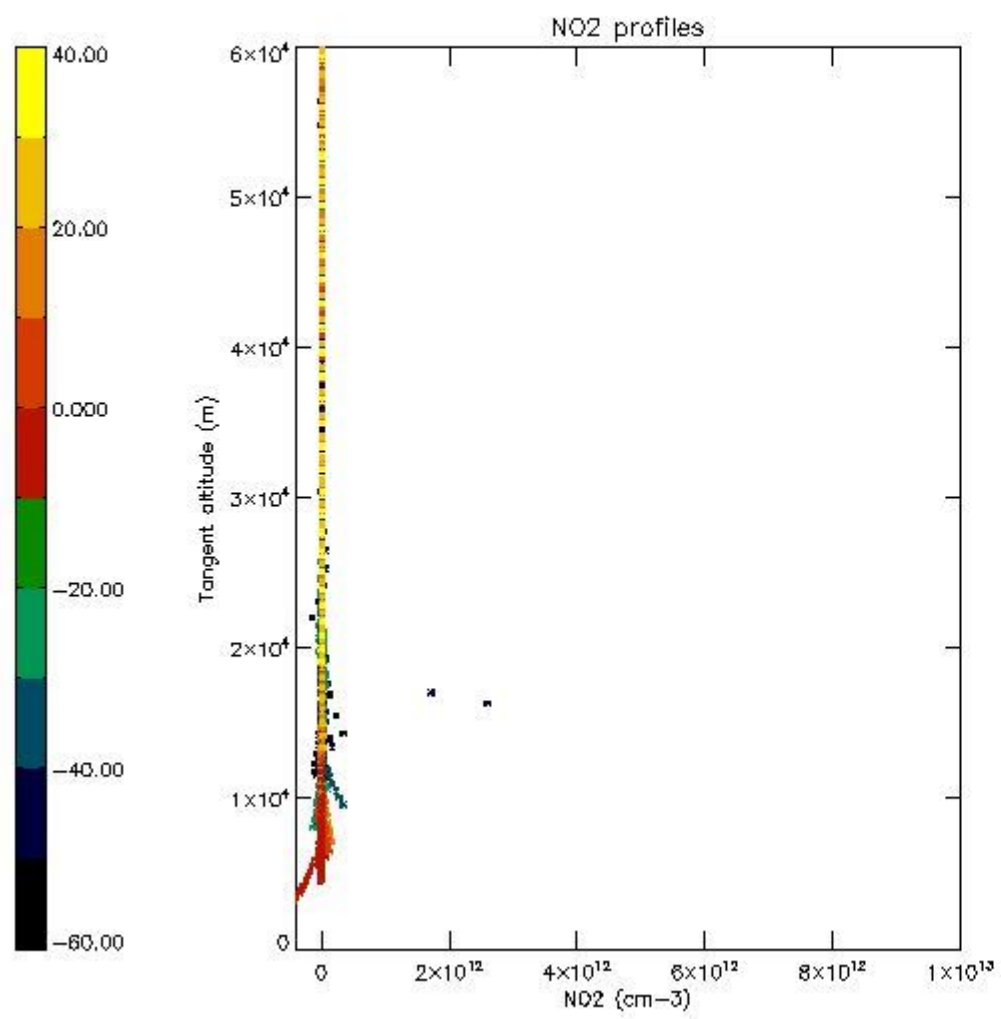

5.7 Plot NO3 profiles for all STD (dark without errors)

The colorbar represents the latitude.