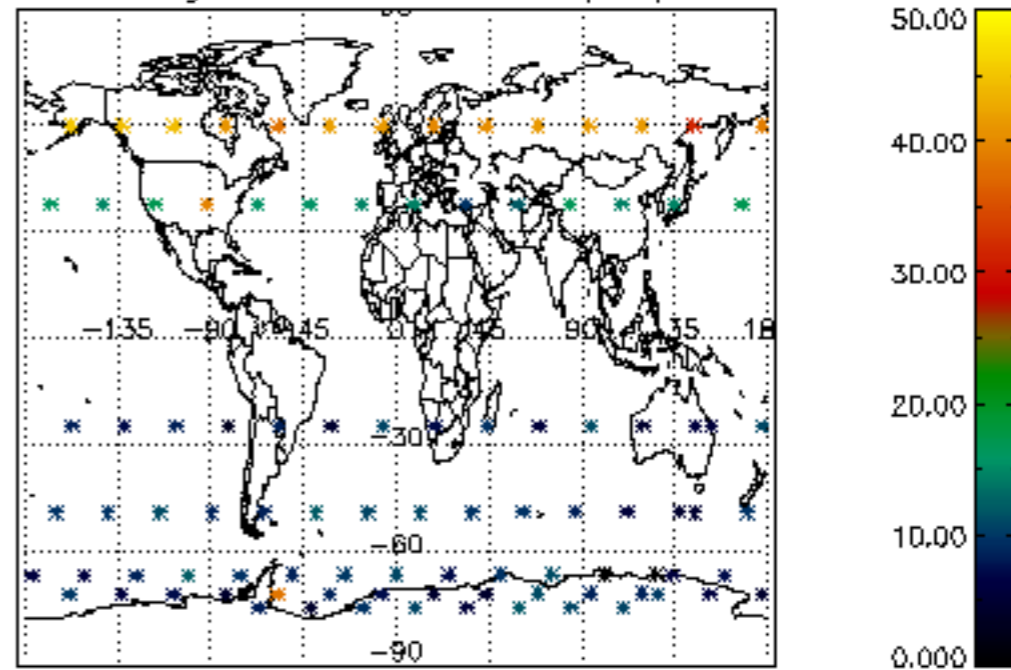

Percentage of saturation errors per profile