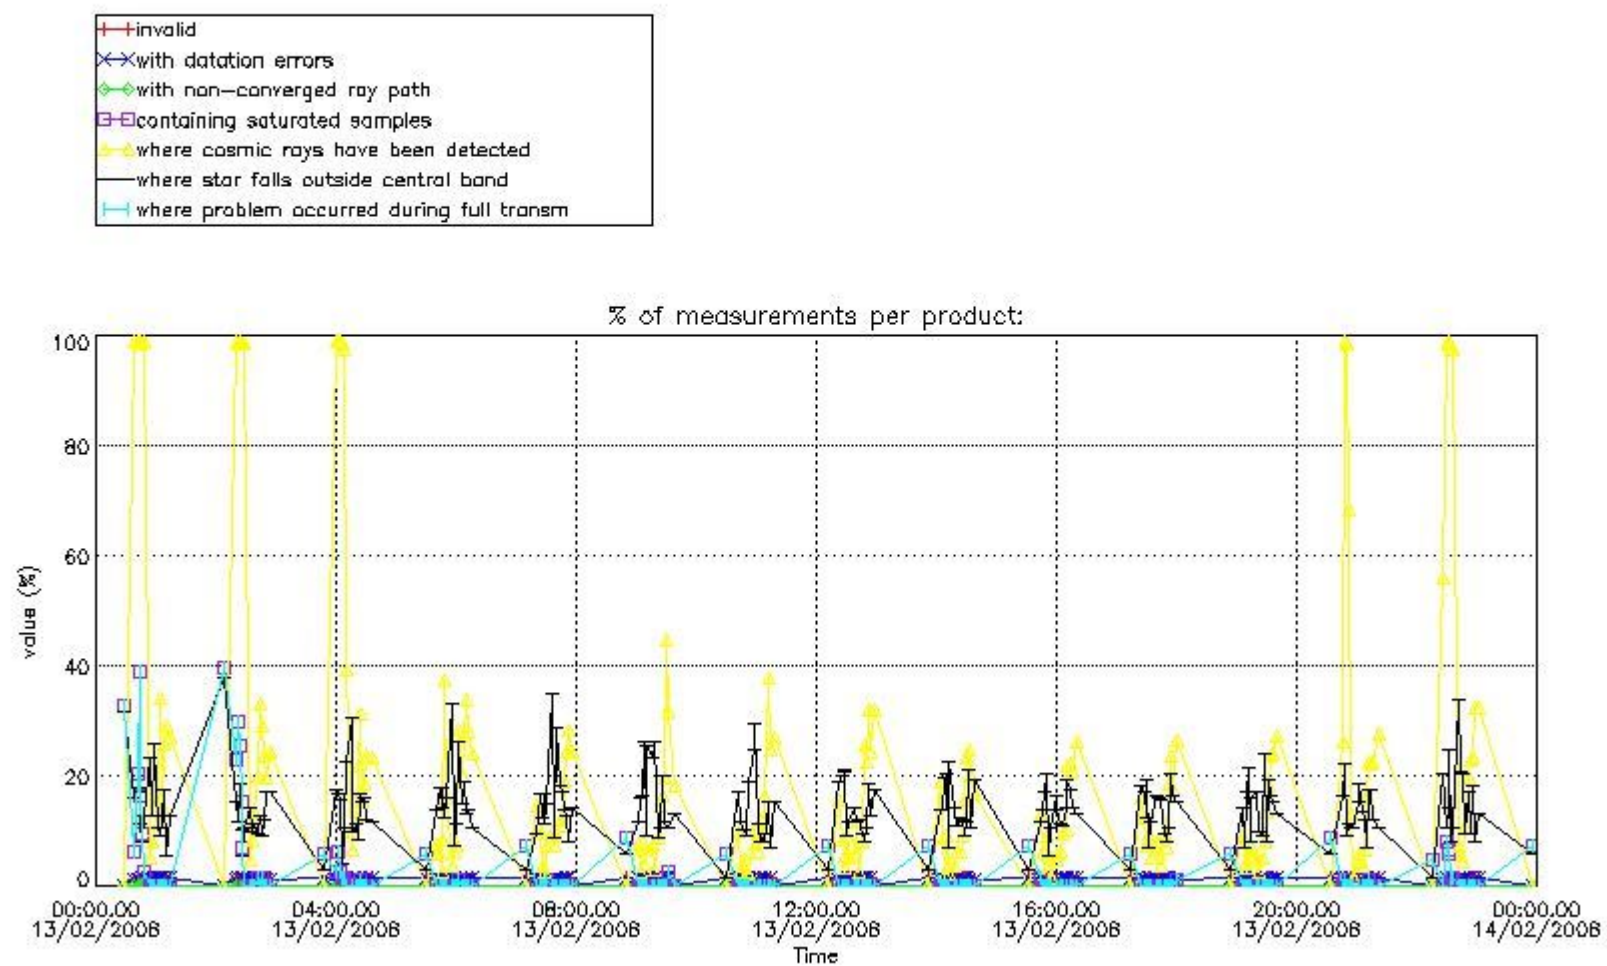

4.1.2 Plot level 1 quality information per product (time dependant): ENVISAT DESCENDING passes