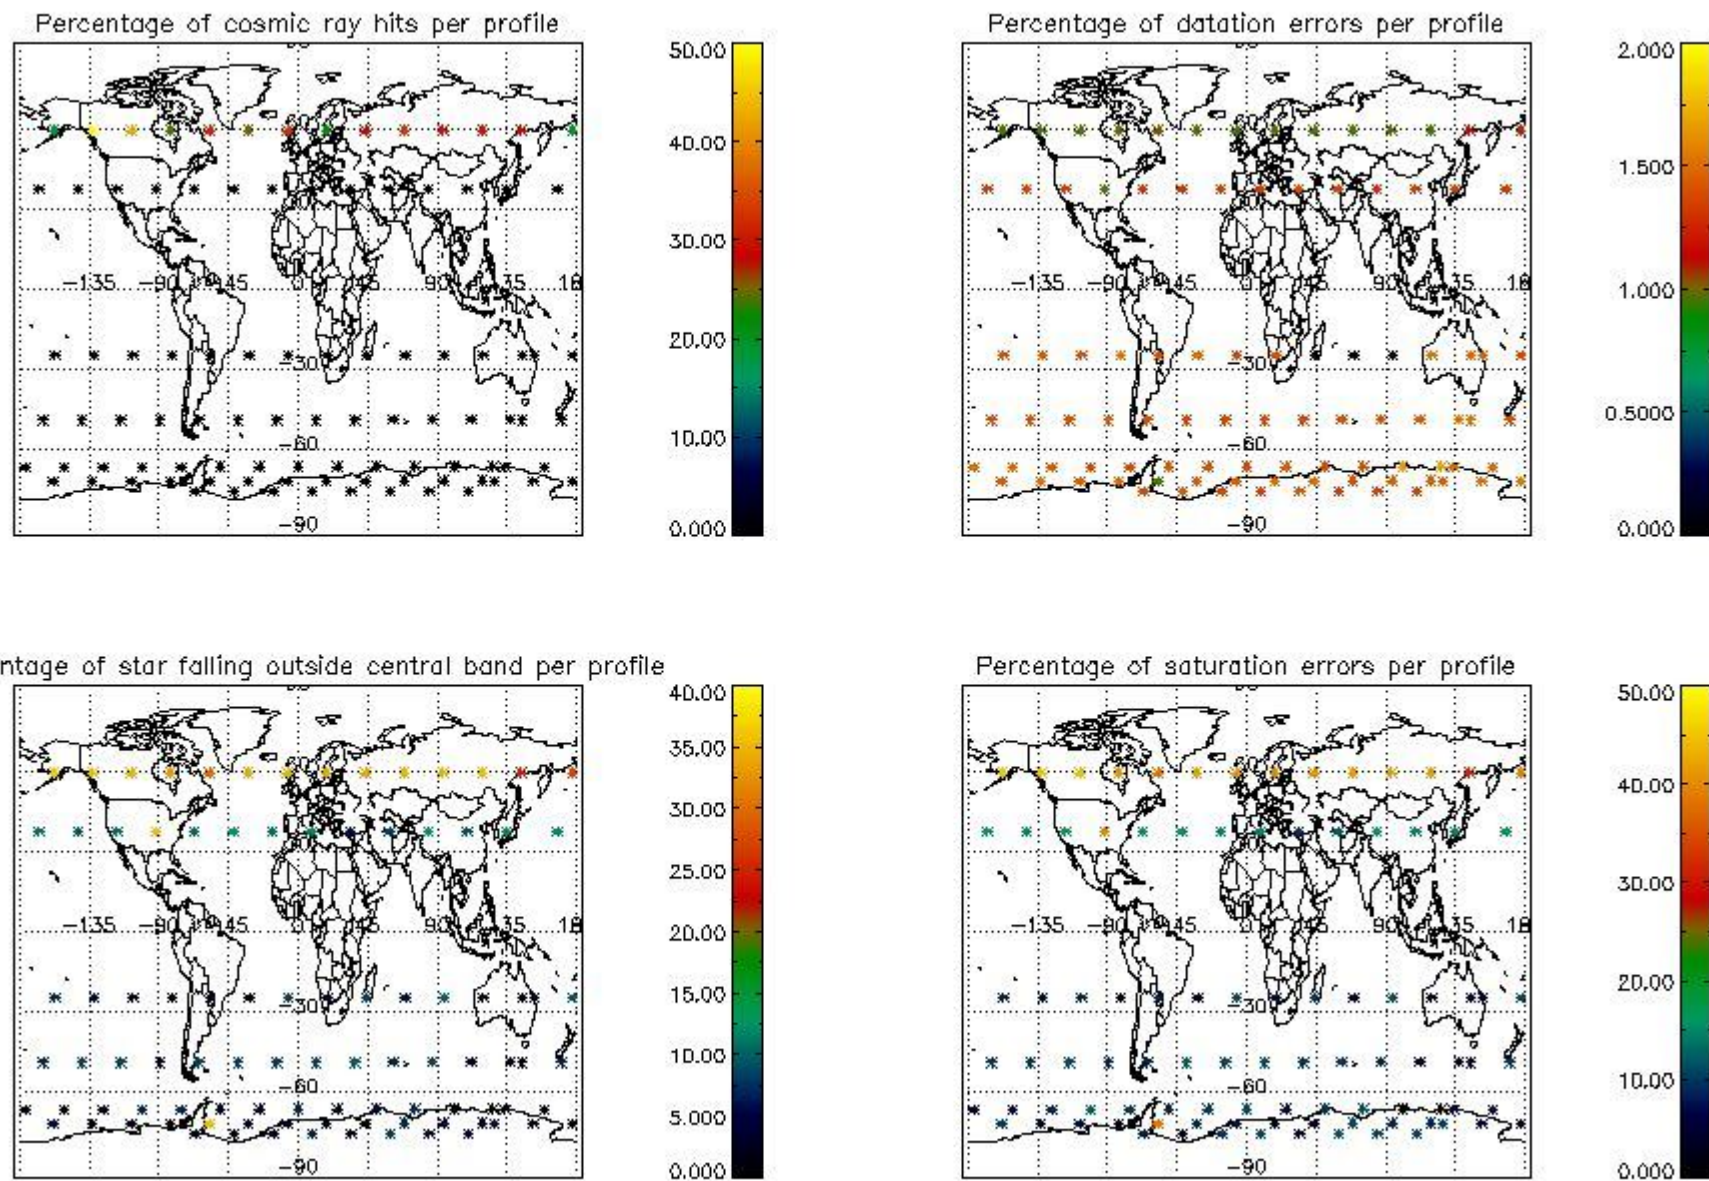

4.2.2 Plot level 1 quality information per product (world map): ENVISAT DESCENDING passes

5. Trace gas profiles

5.1 Ozone statistics based on quality of products

The final quality of the products can be "measured" using the STD (Standard Deviation) attached to every point profile. This information is written to the parameter GOM_NL__2P/NL_LOCAL_SPECIES_DENSITY/o3_std of the level 2 products. The table below shows the statistics for given STD ranges.

The statistics are given with respect to the overall valid production:

- Products without fatal errors: GOM_NL__2P/MPH/PRODUCT_ERR=0
- Valid point profile: GOM_NL__2P/NL_LOCAL_SPECIES_DENSITY/pcd(0)=0

The 'Criteria' is applied to valid points of dark limb products:

- Products in dark limb illumination condition: GOM_NL__2P/NL_SUMMARY_QUALITY/obs_ill_cond=0
- Products without fatal errors: GOM_NL__2P/MPH/PRODUCT_ERR=0
- Valid point profile: GOM_NL__2P/NL_LOCAL_SPECIES_DENSITY/pcd(0)=0

So, the table below shows the percentage of dark limb and valid observations for each criteria with respect to the overall valid daily observations.

Criteria	% of total production
All STD	51
STD < 20	29