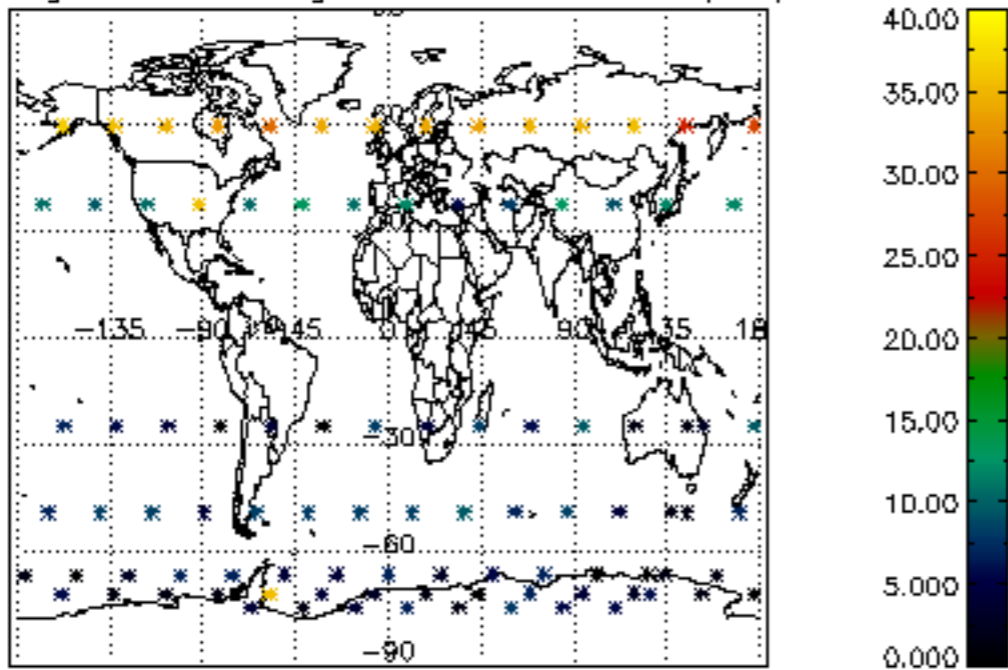

Percentage of star falling outside central band per profile