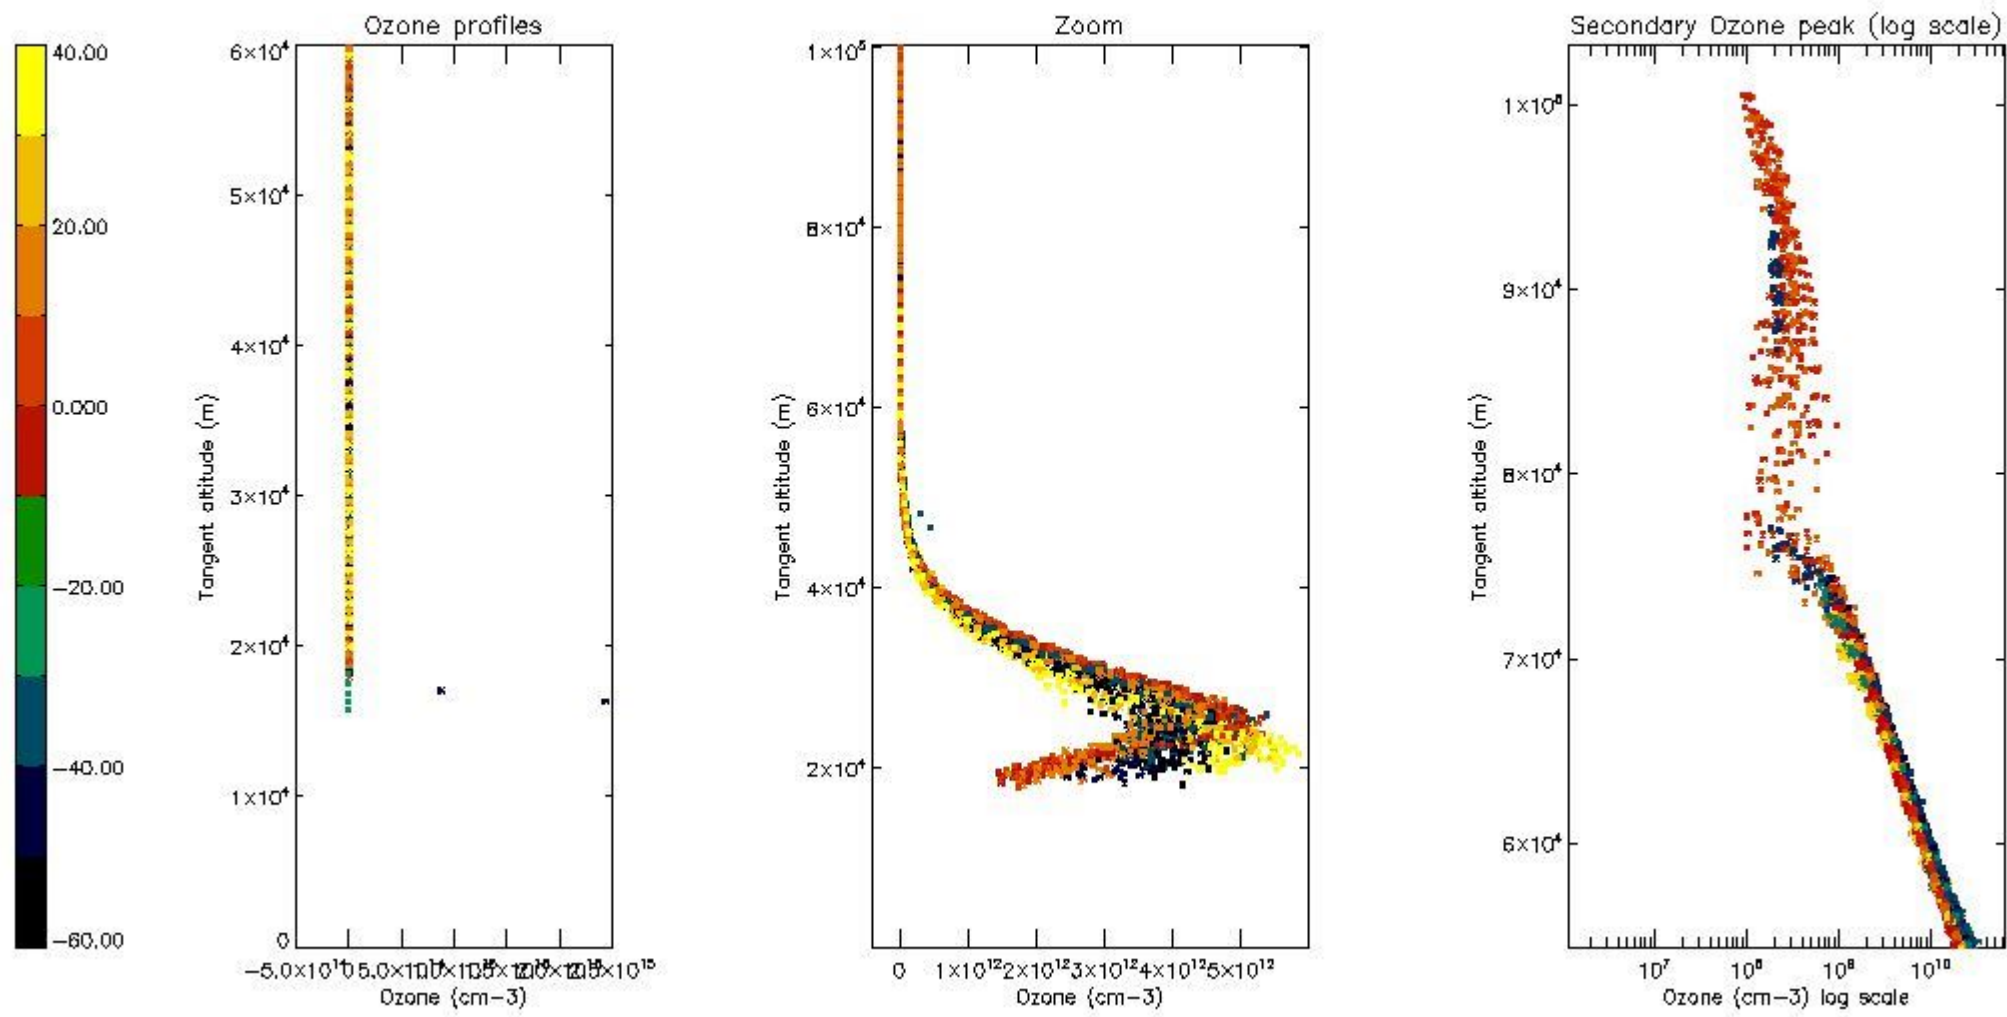

5.5 Plot ozone profiles where $STD < 5\%$ (dark without errors)

The colorbar represents the latitude.