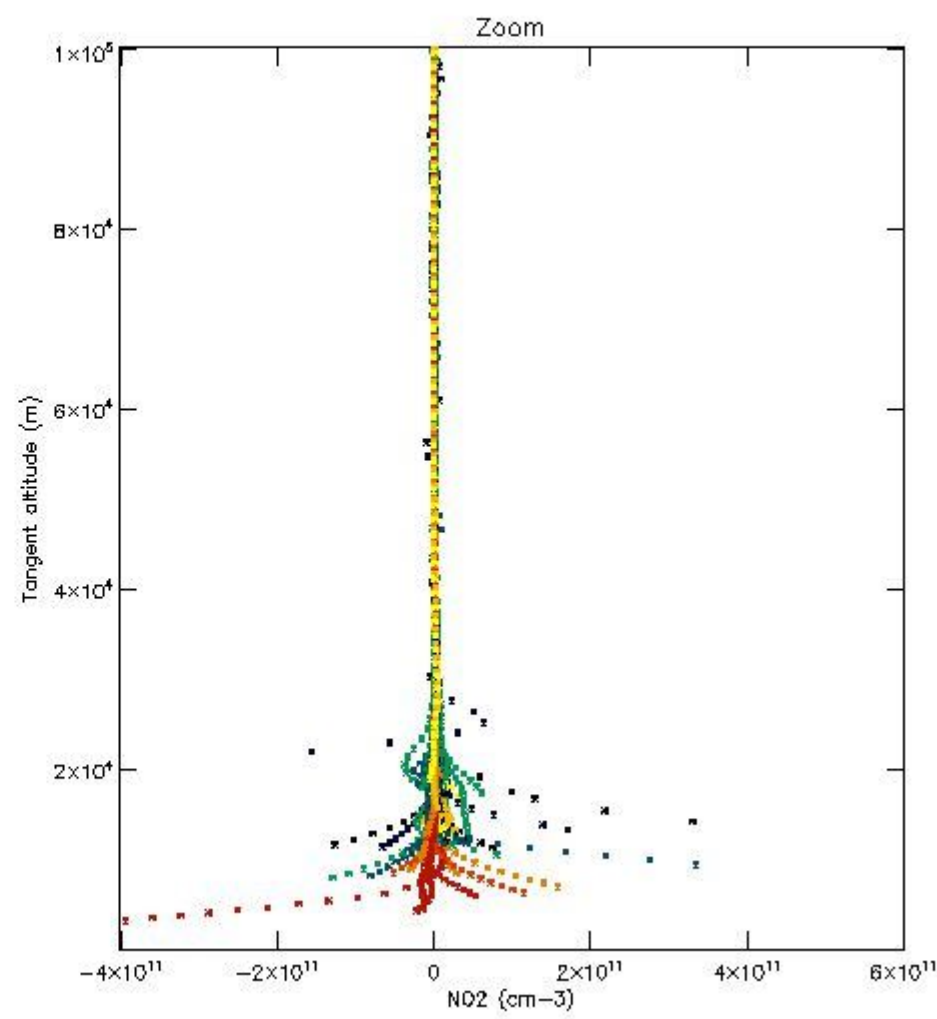

5.7 Plot NO3 profiles for all STD (dark without errors)

The colorbar represents the latitude.