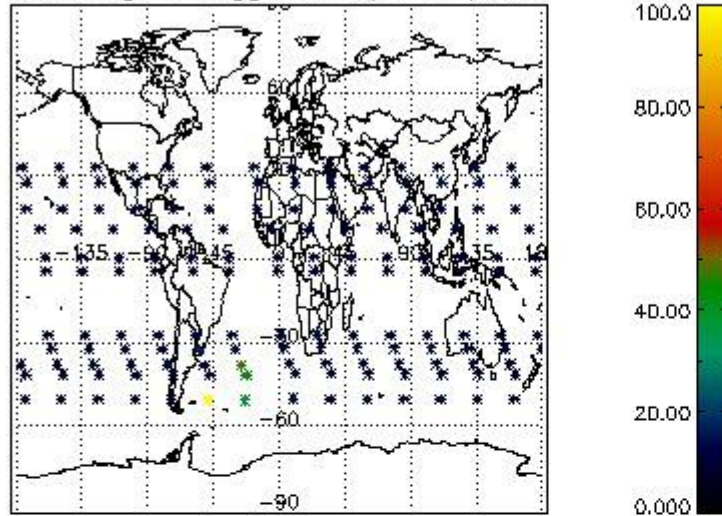

Percentage of flagged data per O3 profile