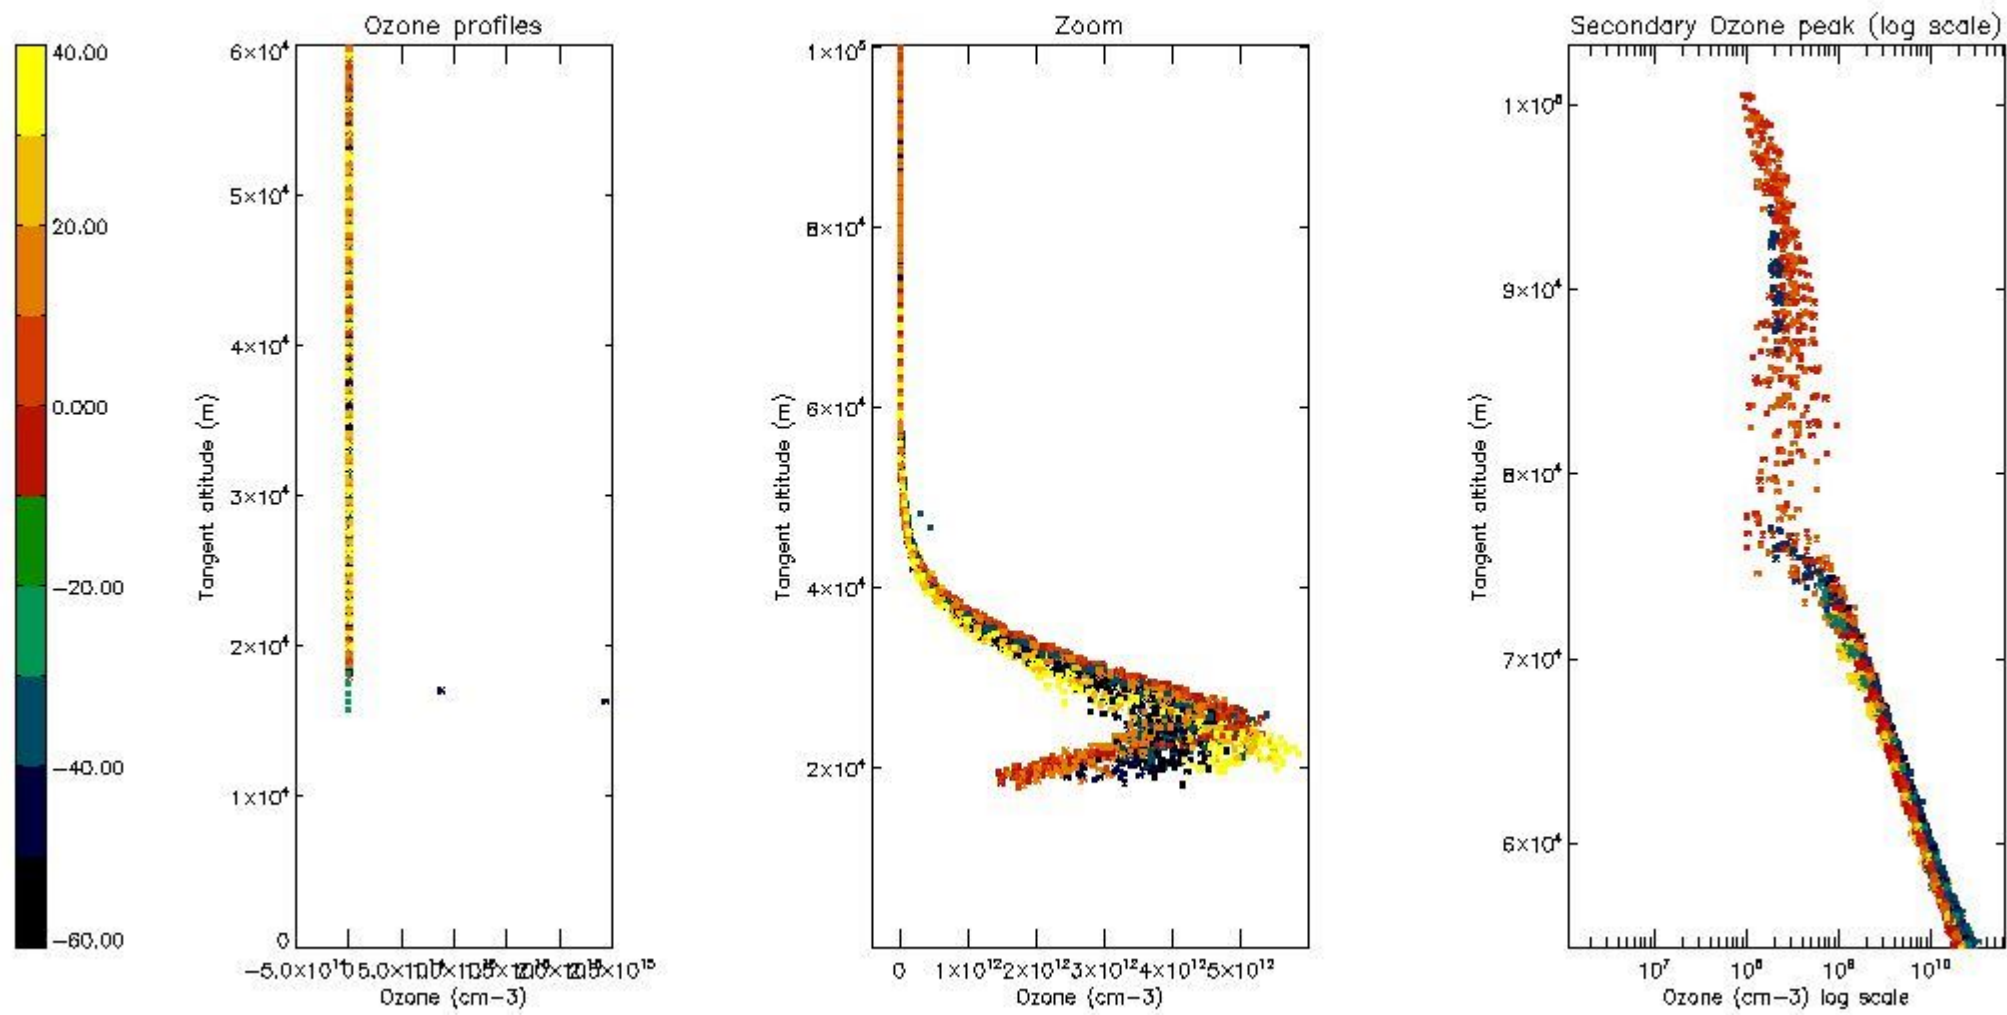

5.5 Plot ozone profiles where $STD < 5\%$ (dark without errors)

The colorbar represents the latitude.