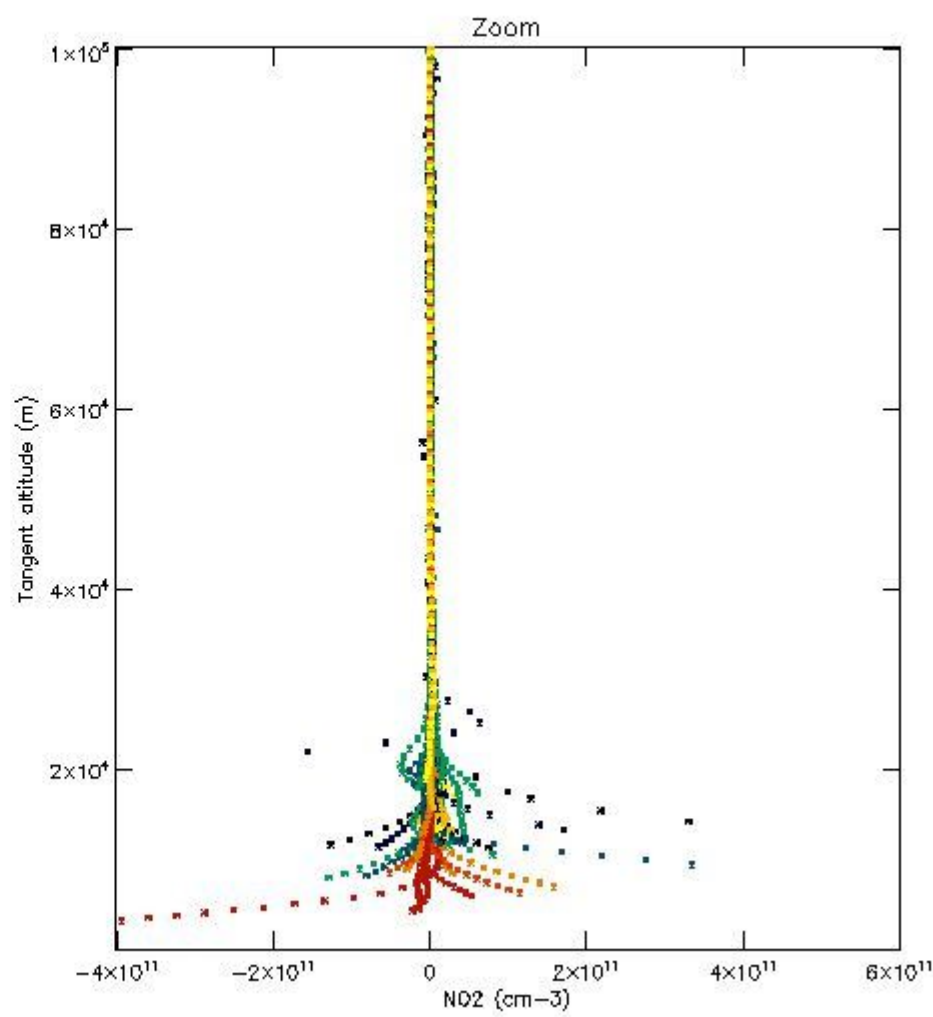

5.7 Plot NO3 profiles for all STD (dark without errors)

The colorbar represents the latitude.