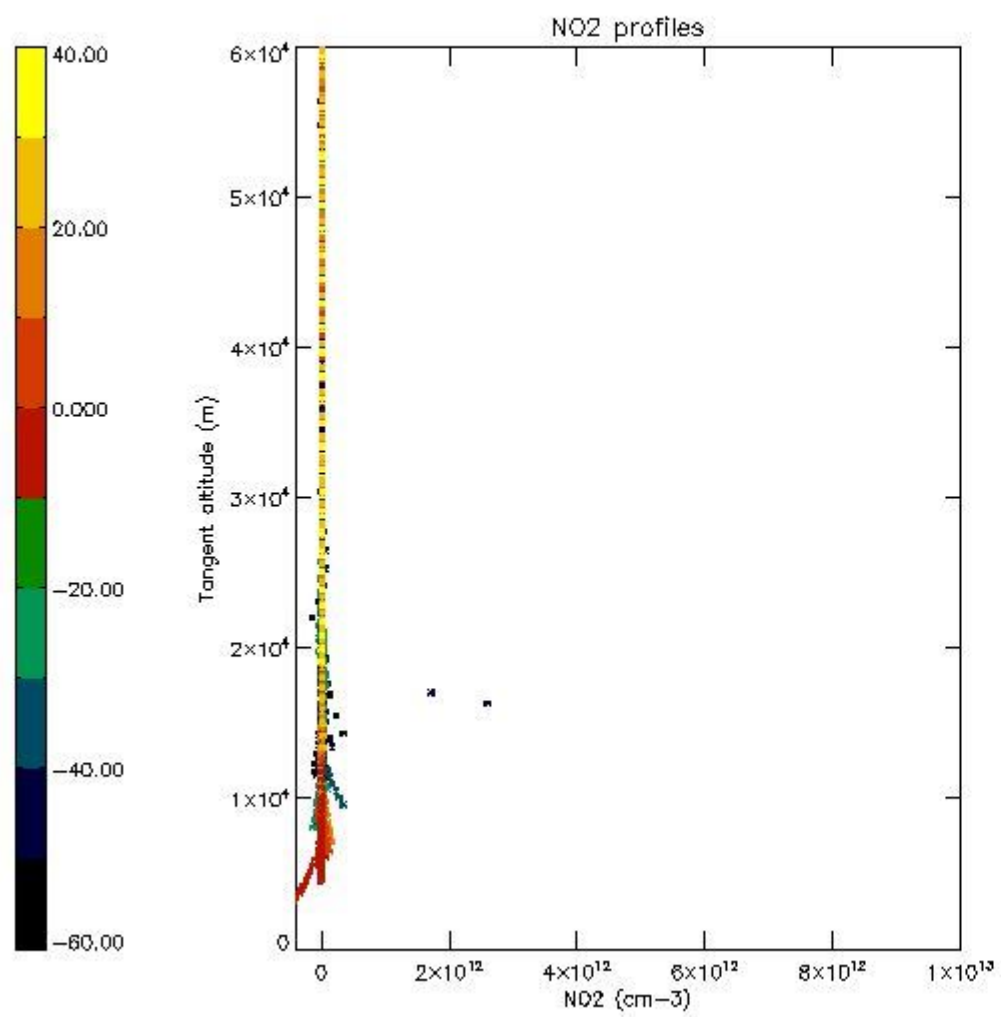

5.7 Plot NO3 profiles for all STD (dark without errors)

The colorbar represents the latitude.