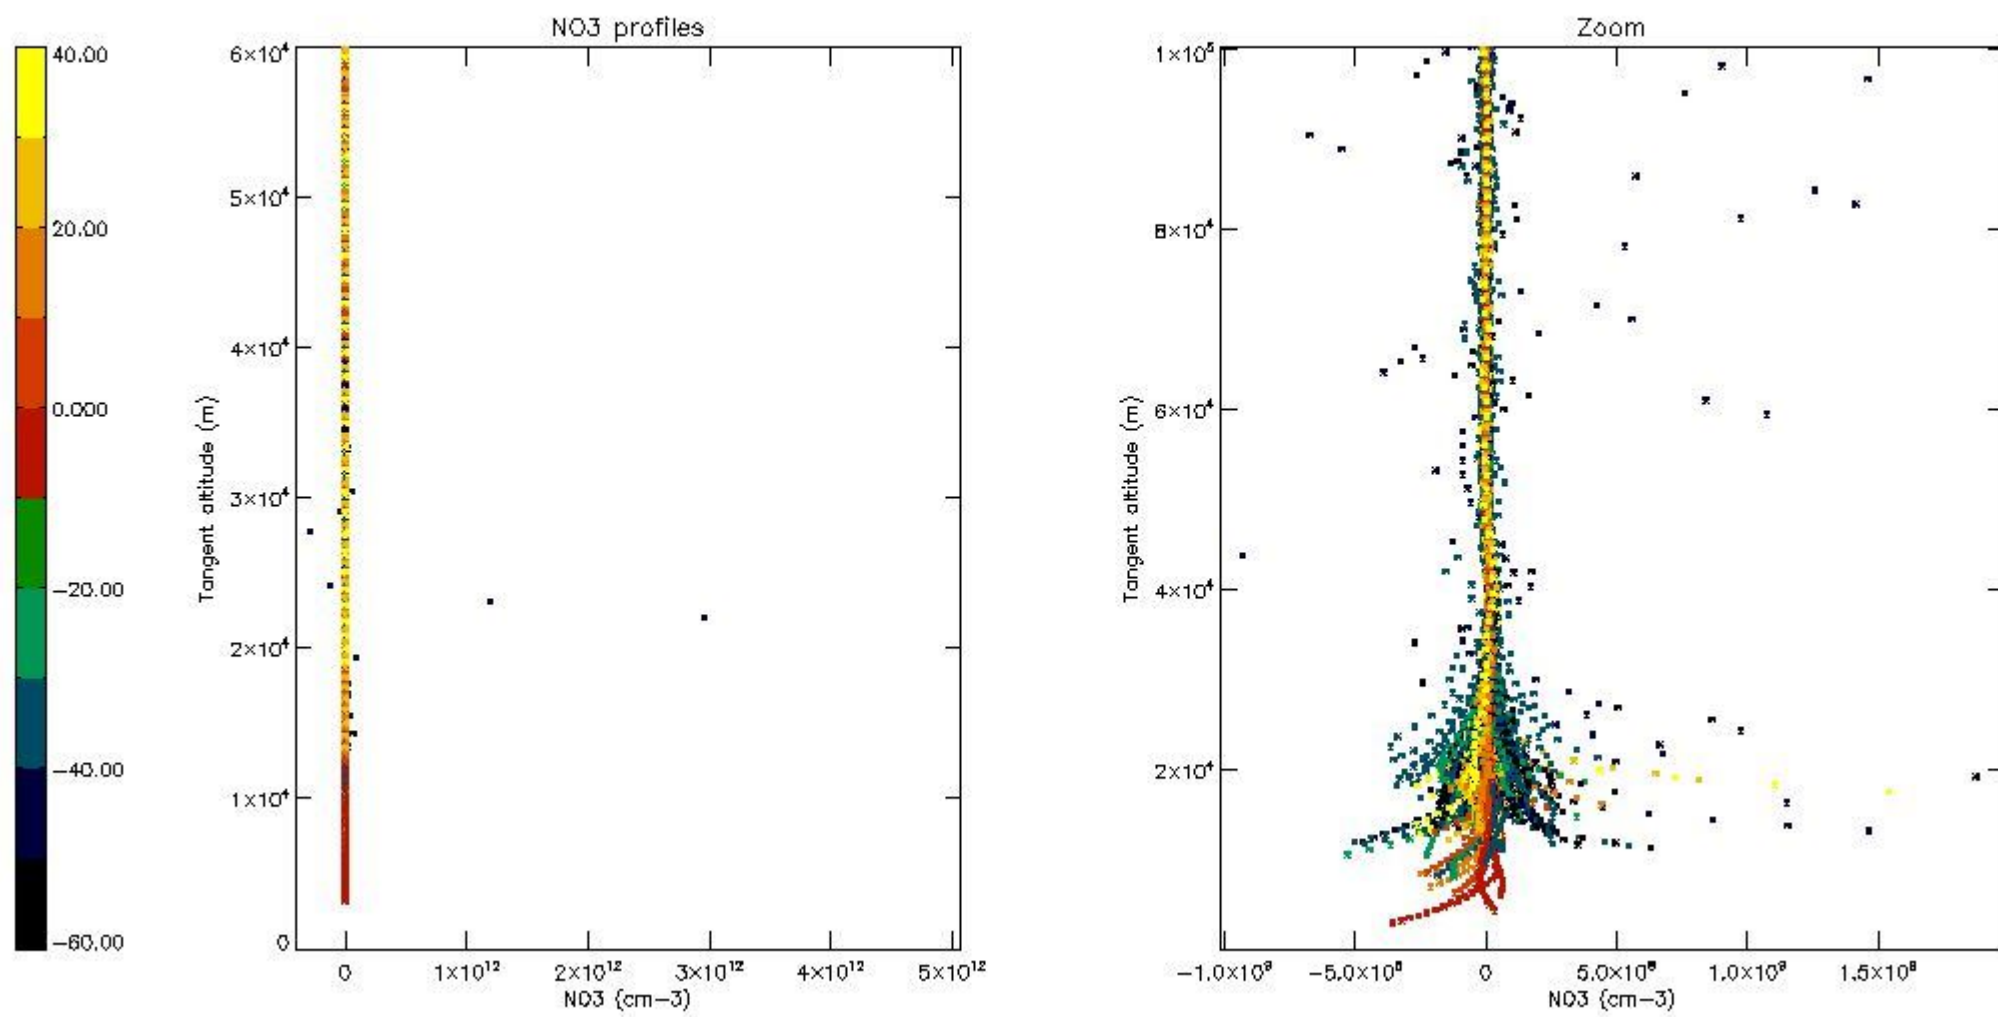

5.8 Plot H2O profiles for all STD (only for occultations of stars 1,2,3,4,13,14,16,26,63 dark without errors)

The colorbar represents the latitude.