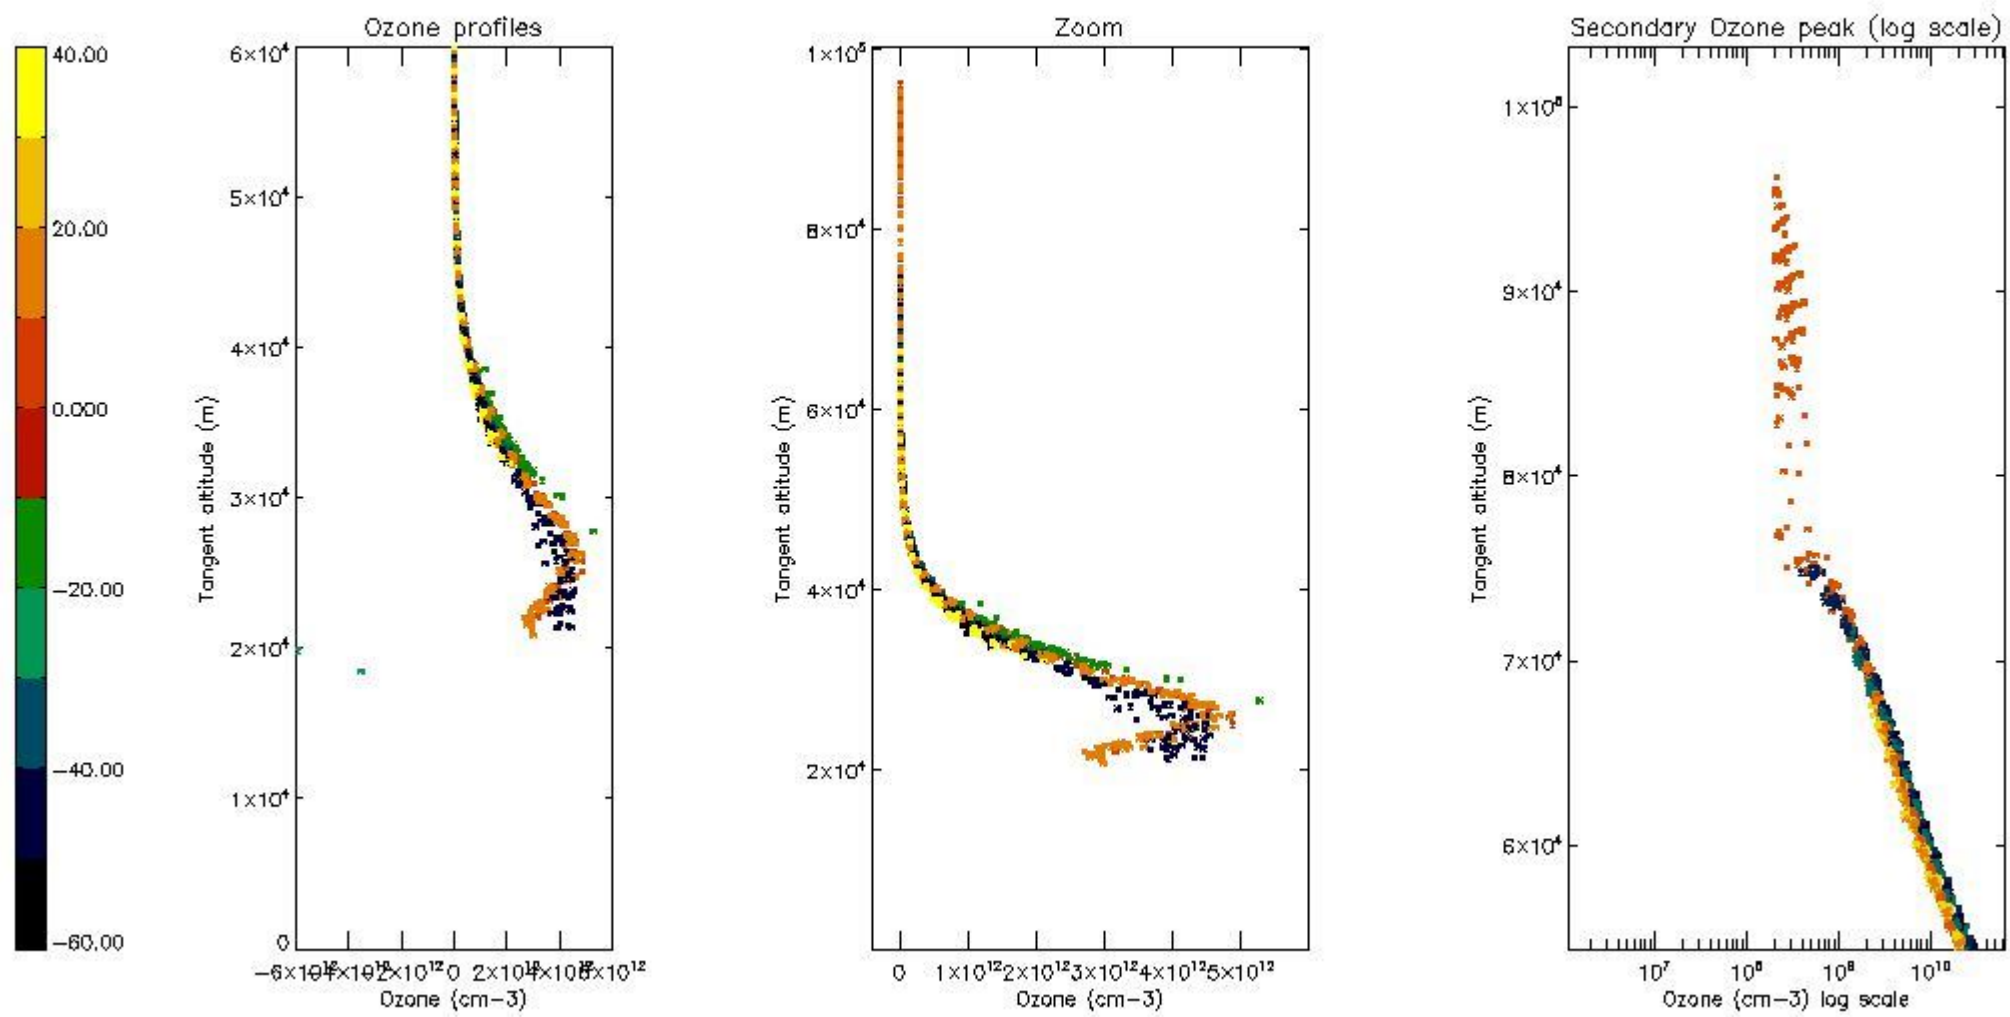

5.6 Plot NO₂ profiles for all STD (dark without errors)

The colorbar represents the latitude.