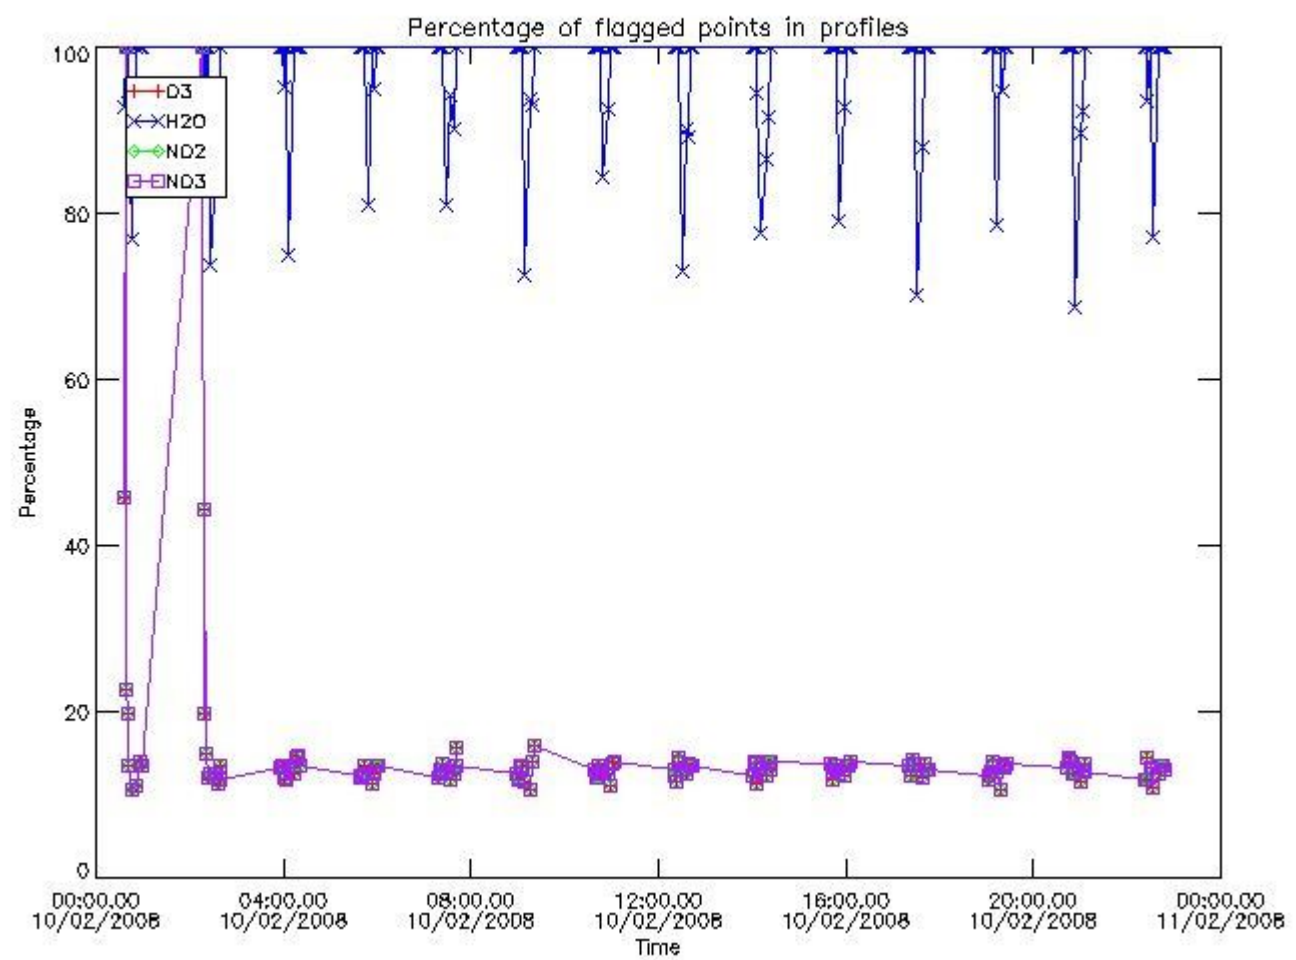

3. Quality information per product

In this section it is plotted some information contained in the Quality Summary data set of the level 2 products. Only products in dark limb conditions and without errors (error flag in the MPH set to "0") are used.

3.1 Plot quality information per product (time dependant)

3.2 Plot quality information per product (world map)