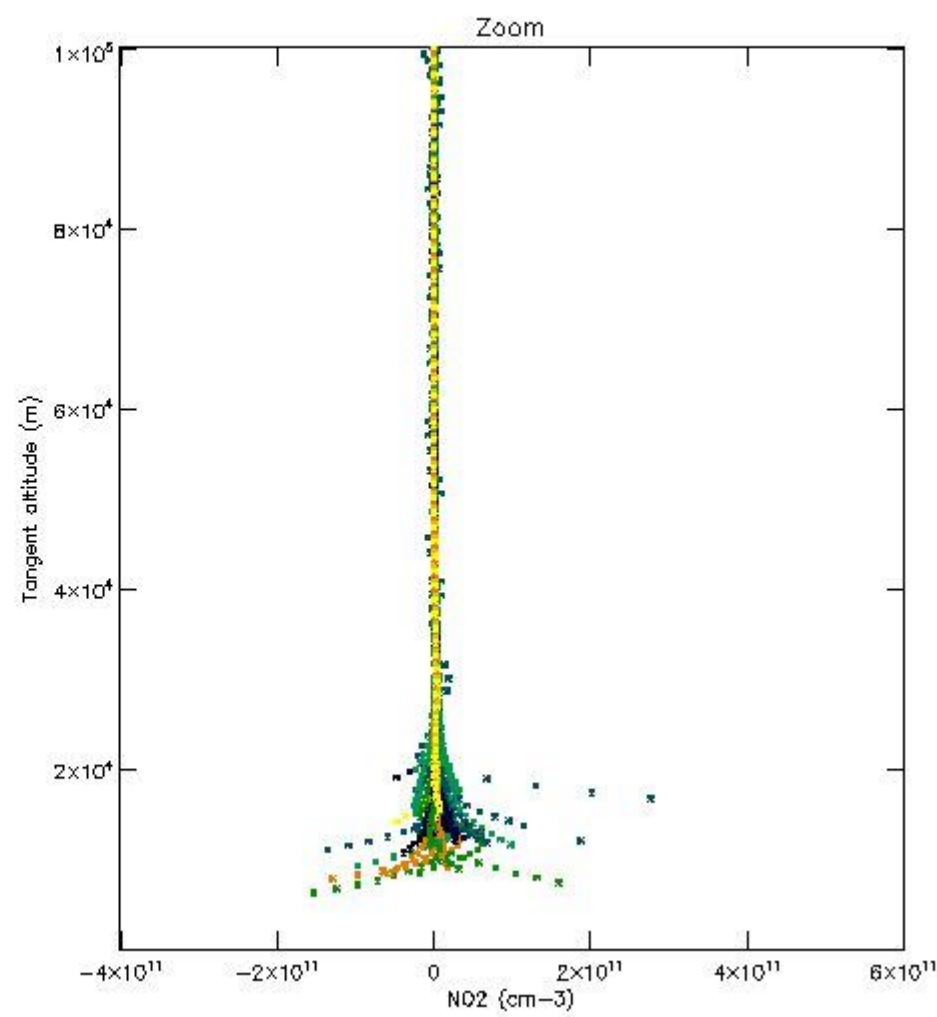

*5.4 Plot ozone profiles where STD < 10% (dark without errors)*

The colorbar represents the latitude.

*5.5 Plot ozone profiles where STD < 5% (dark without errors)*

The colorbar represents the latitude.

*5.6 Plot NO<sub>2</sub> profiles for all STD (dark without errors)*

The colorbar represents the latitude.

*5.7 Plot NO3 profiles for all STD (dark without errors)*

The colorbar represents the latitude.