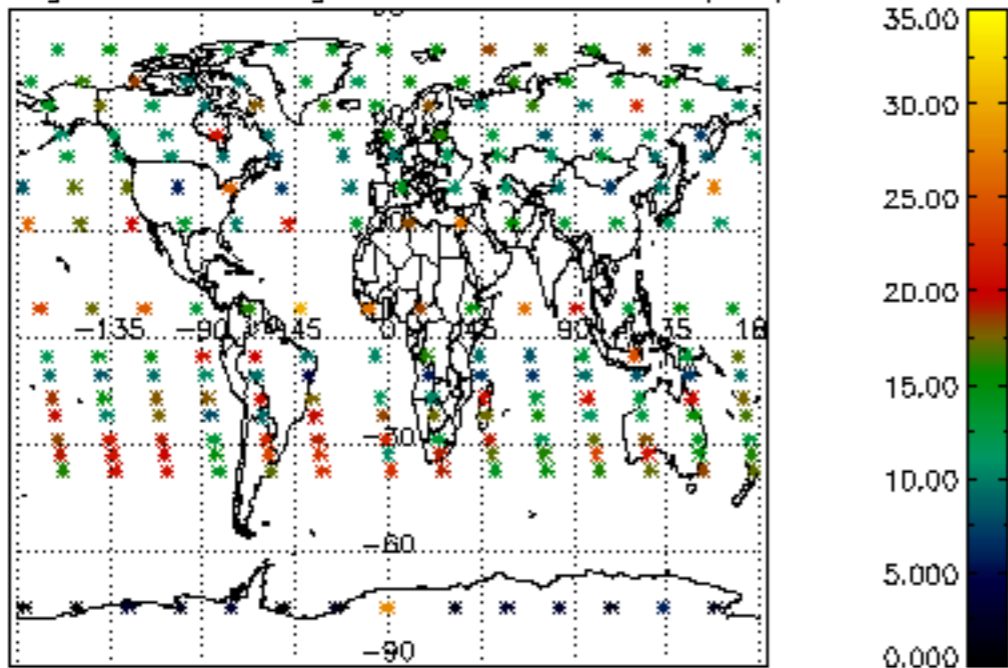

Percentage of cosmic ray hits per profile

Percentage of star falling outside central band per profile