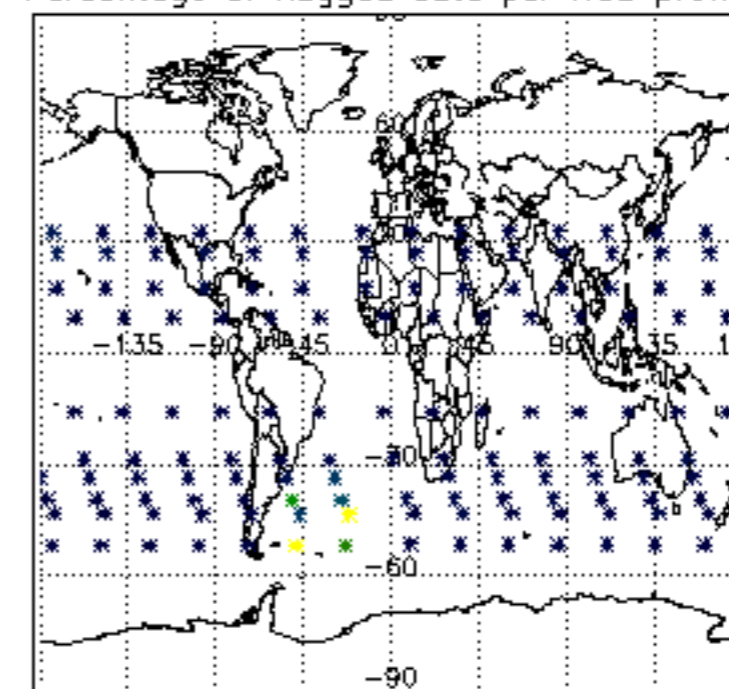

Percentage of flagged data per NO3 profile