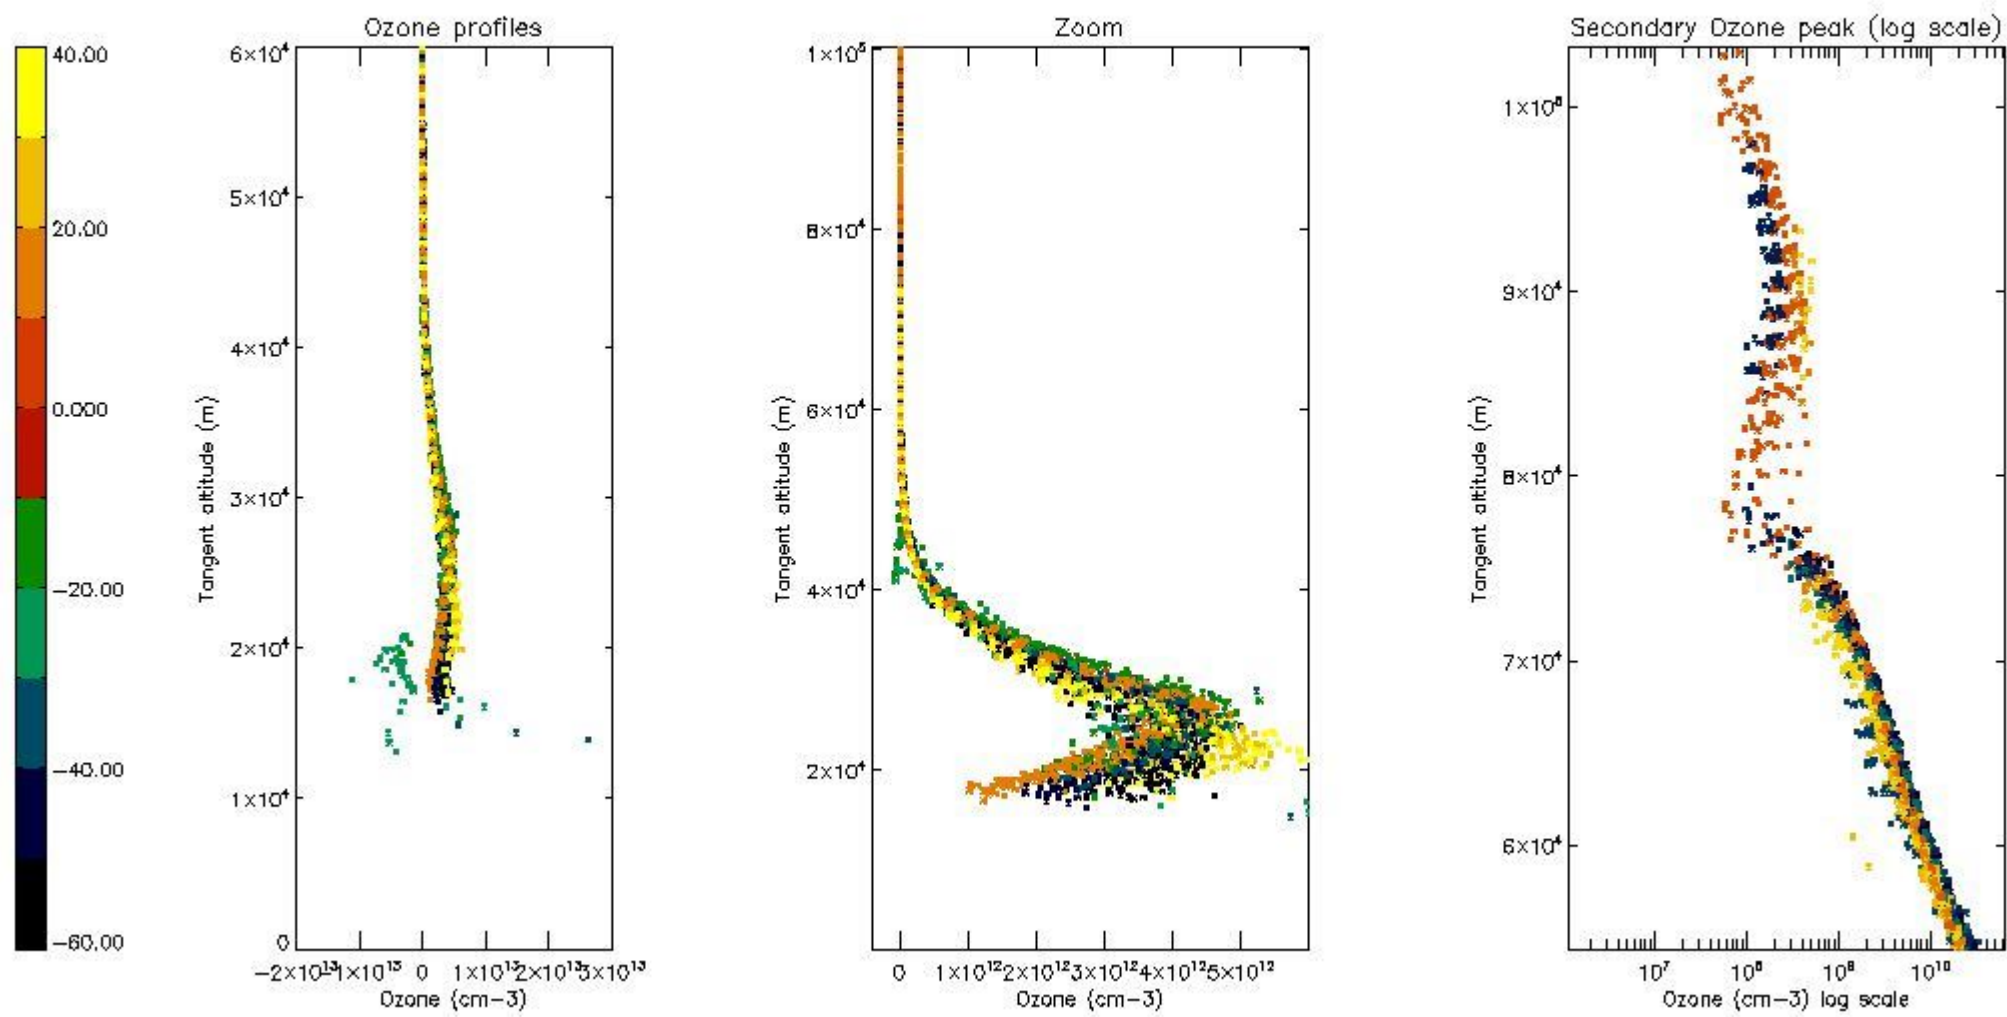

STD < 10	18
STD < 5	10

5.2 Plot ozone profiles for all STD (dark without errors)

The colorbar represents the latitude.

5.3 Plot ozone profiles where STD < 20% (dark without errors)

The colorbar represents the latitude.