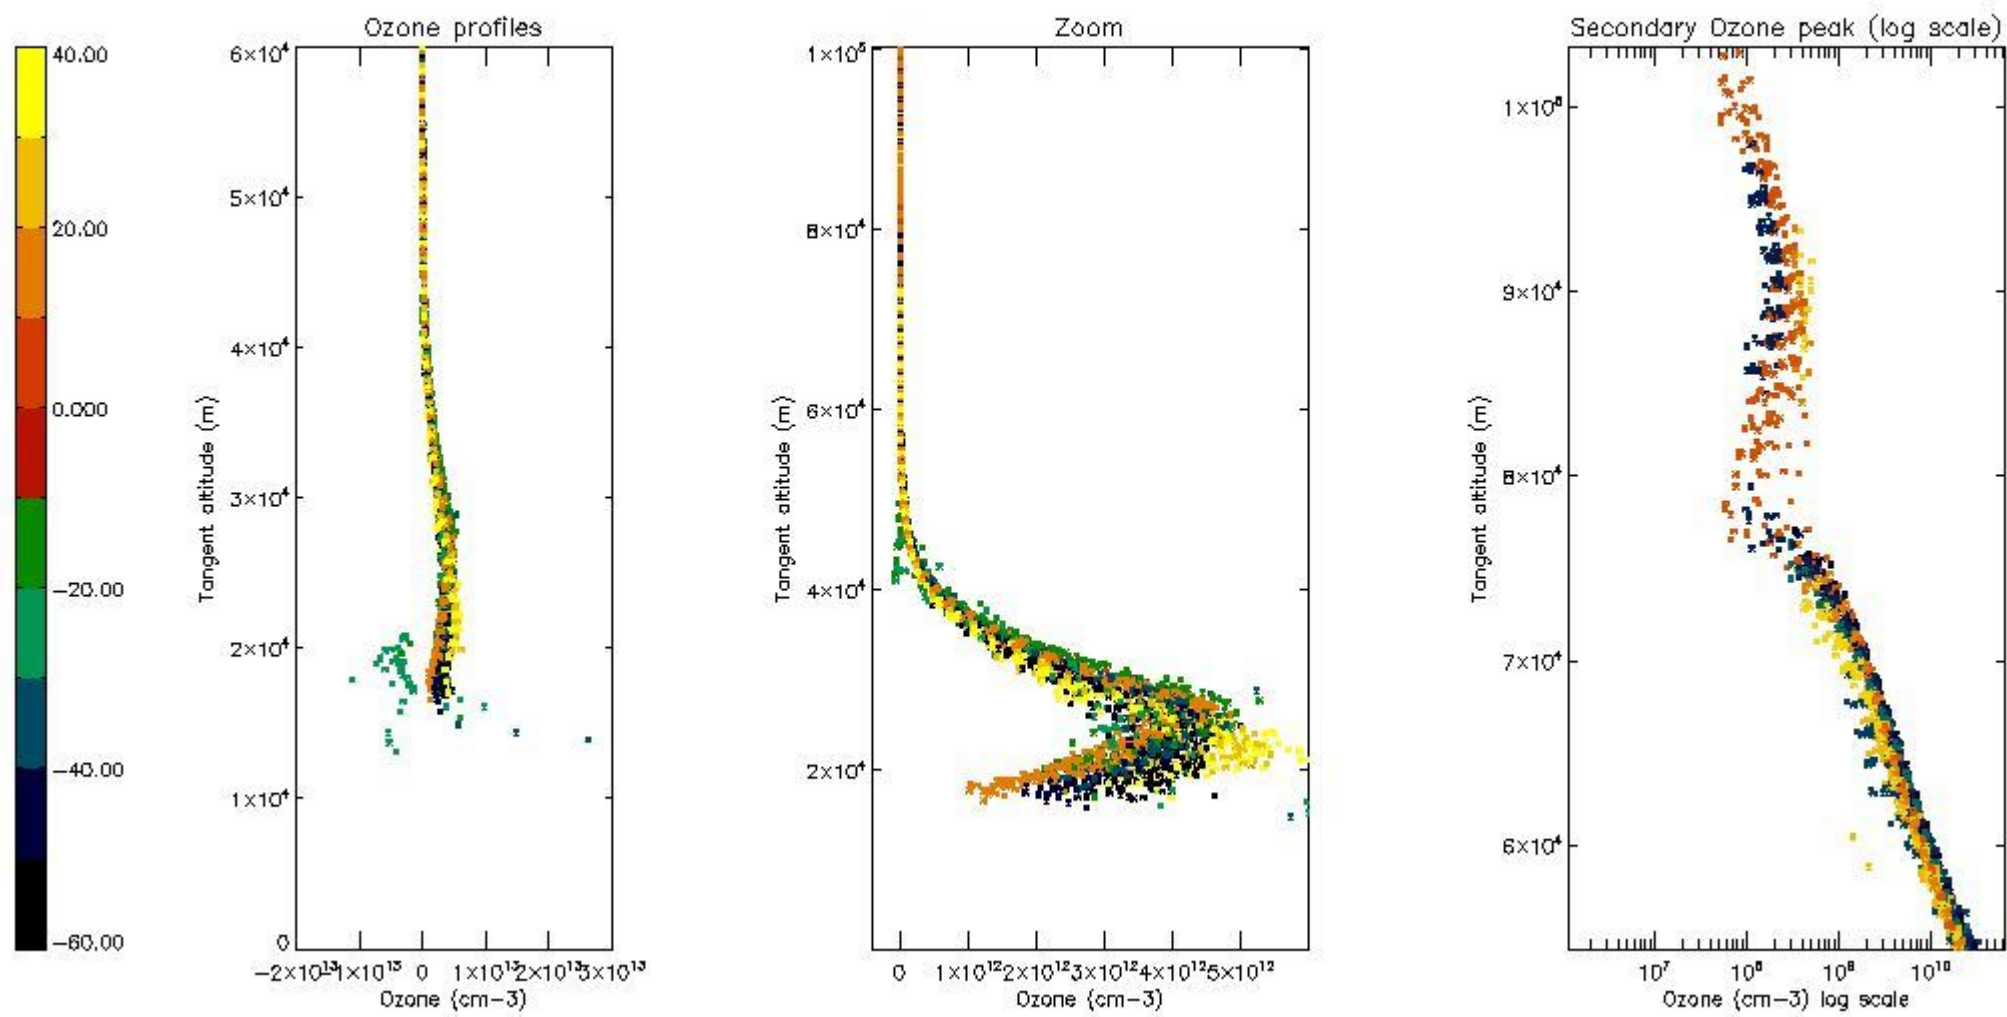

STD < 10	18
STD < 5	10

5.2 Plot ozone profiles for all STD (dark without errors)

The colorbar represents the latitude.

5.3 Plot ozone profiles where STD < 20% (dark without errors)

The colorbar represents the latitude.

The colorbar represents the latitude.

*5.7 Plot NO3 profiles for all STD (dark without errors)*

The colorbar represents the latitude.