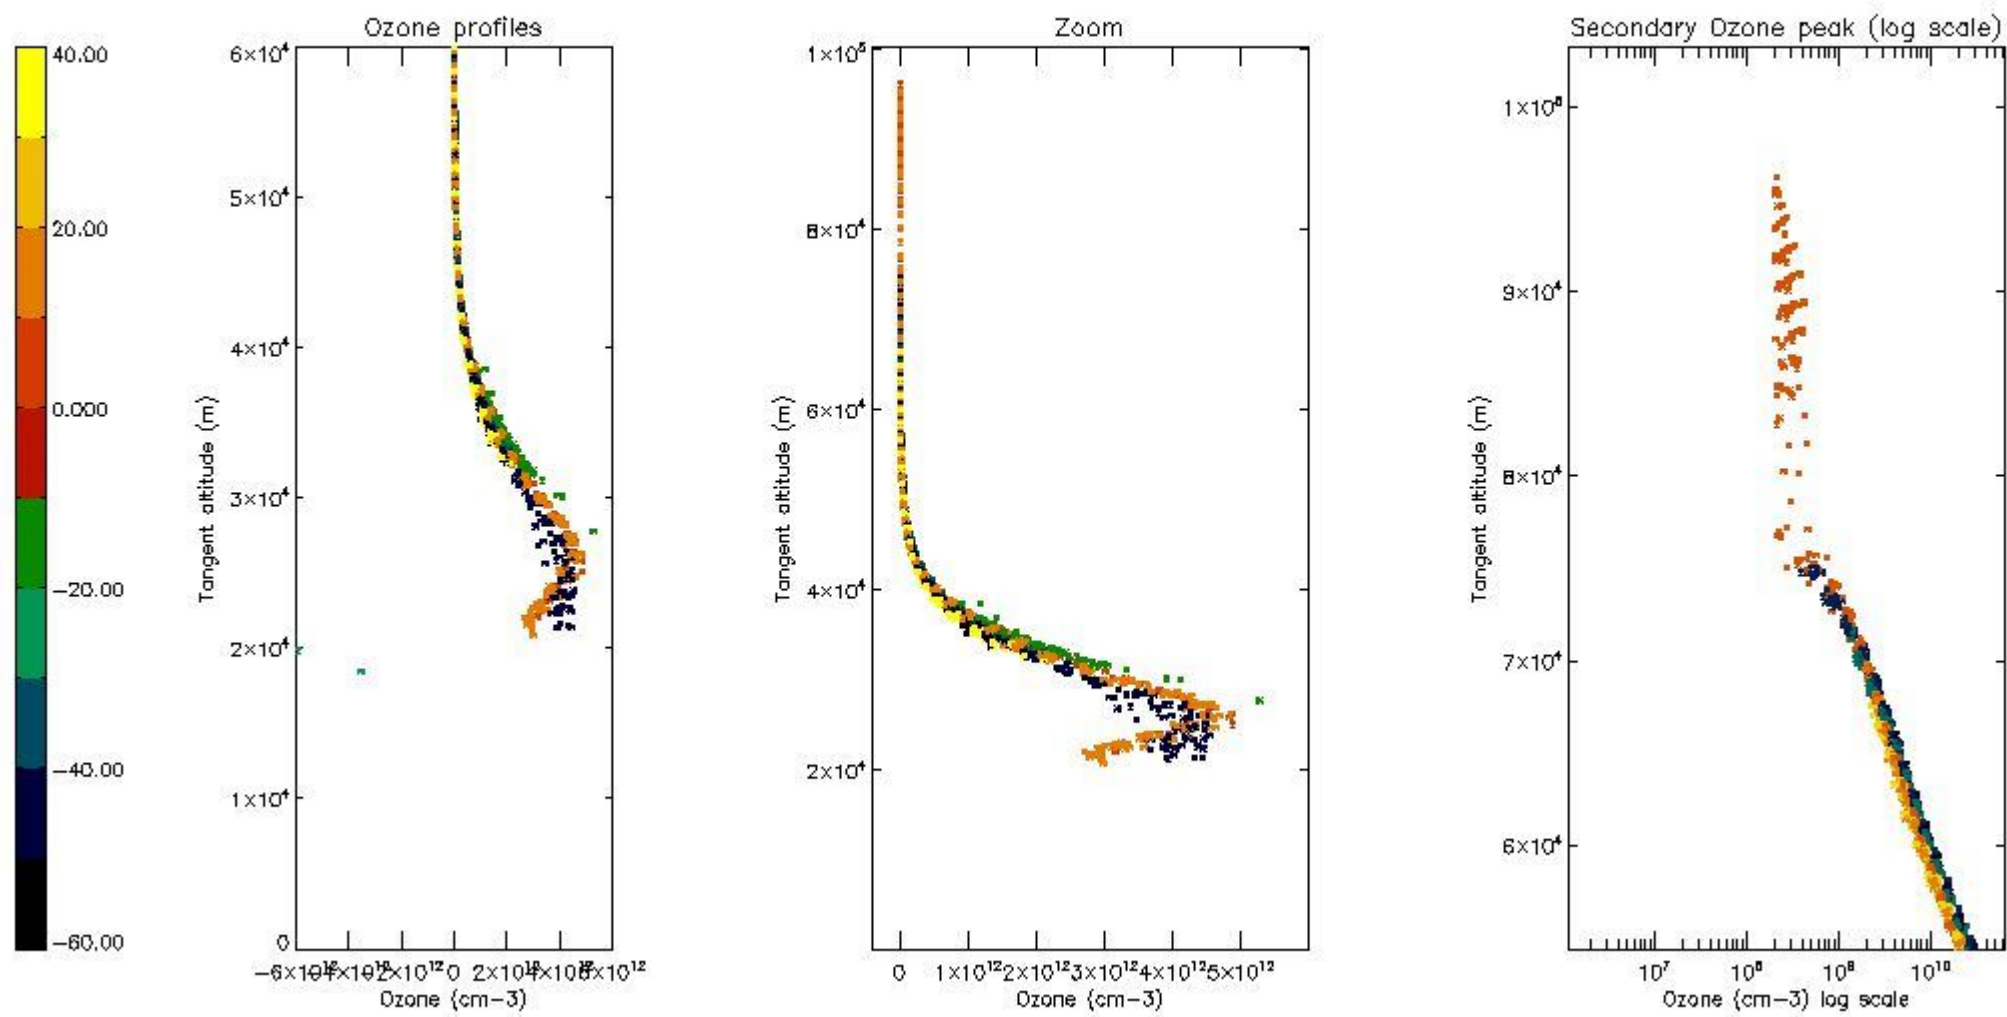

*5.4 Plot ozone profiles where STD < 10% (dark without errors)*

The colorbar represents the latitude.

*5.5 Plot ozone profiles where STD < 5% (dark without errors)*

The colorbar represents the latitude.

*5.6 Plot NO<sub>2</sub> profiles for all STD (dark without errors)*

The colorbar represents the latitude.

*5.7 Plot NO3 profiles for all STD (dark without errors)*

The colorbar represents the latitude.