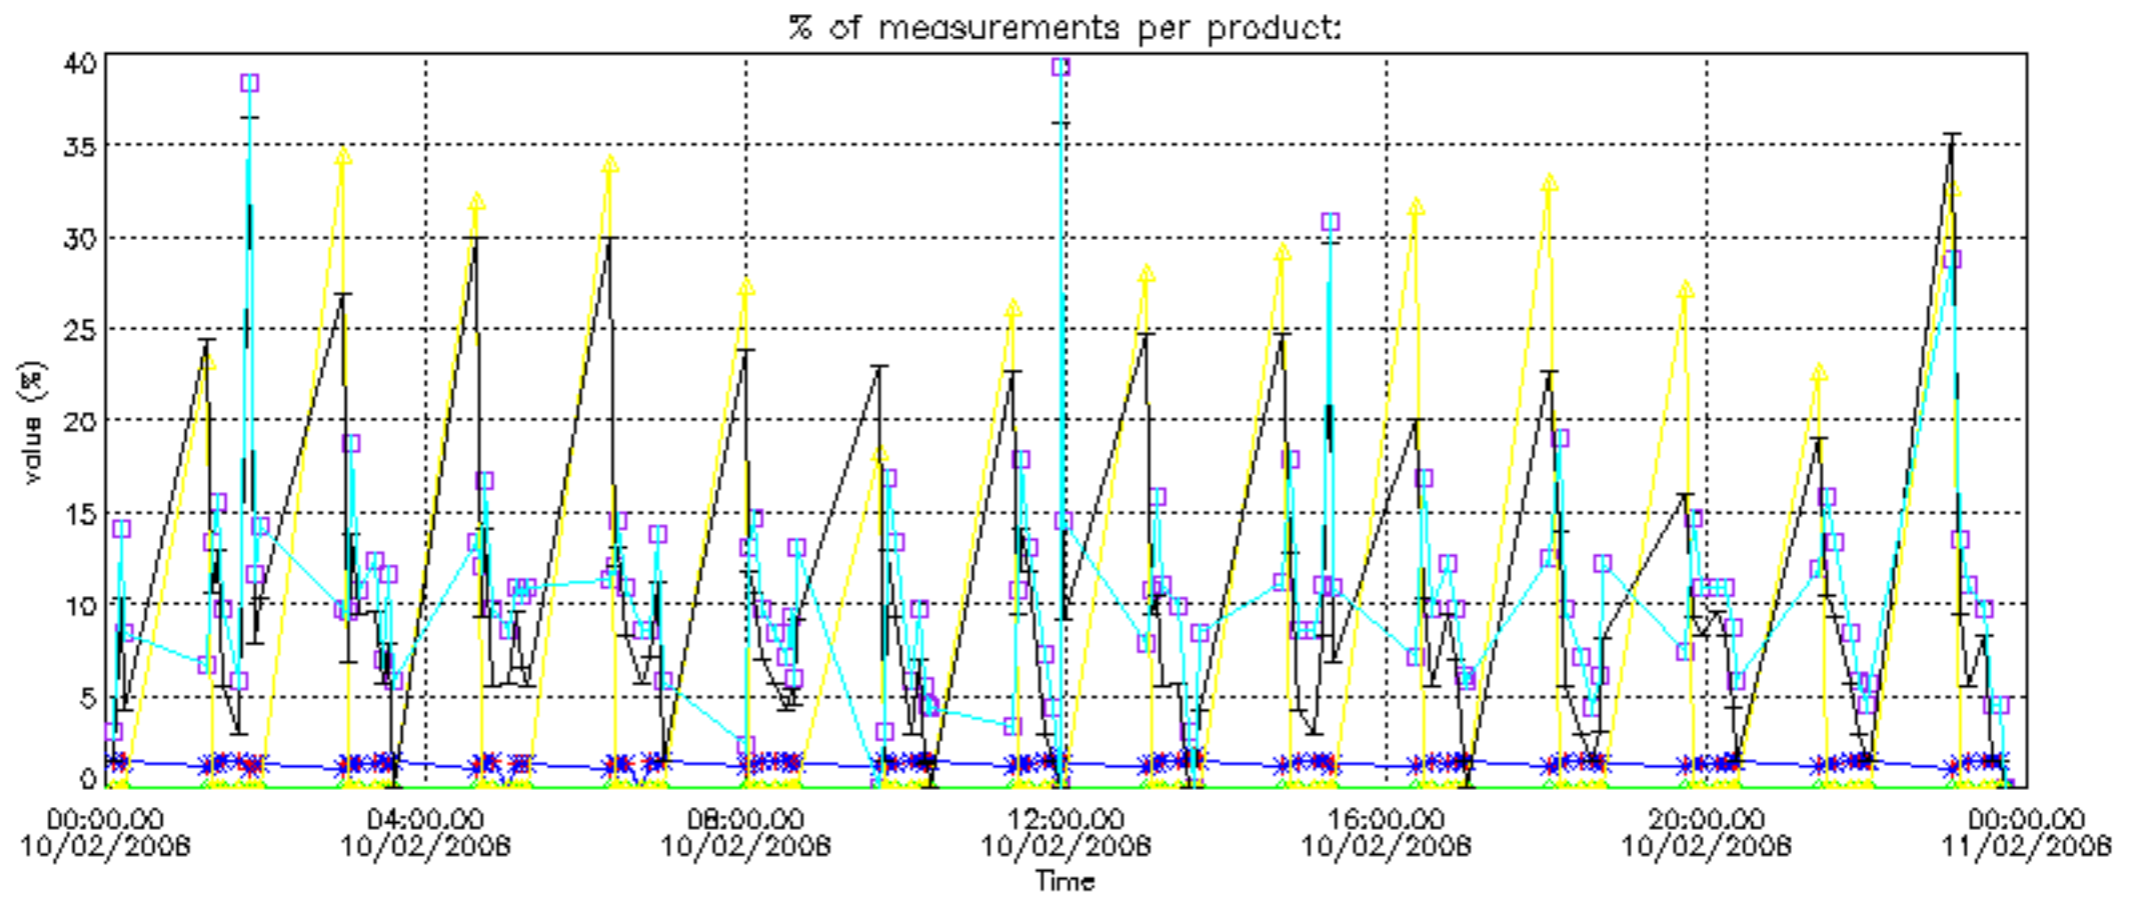

Percentage of cosmic ray hits per profile

Percentage of datation errors per profile