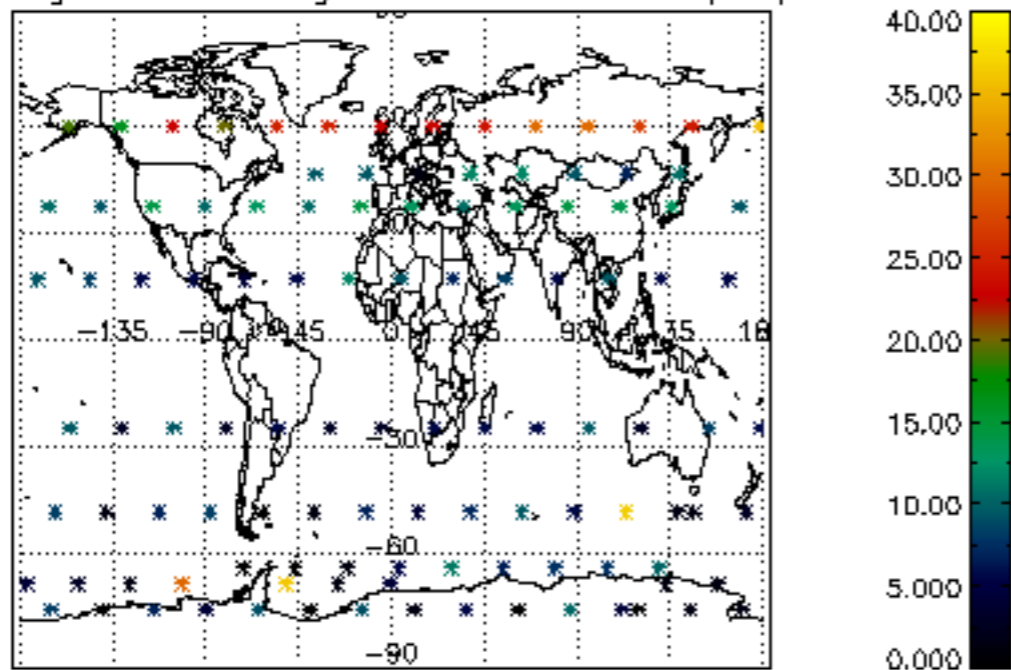

Percentage of star falling outside central band per profile