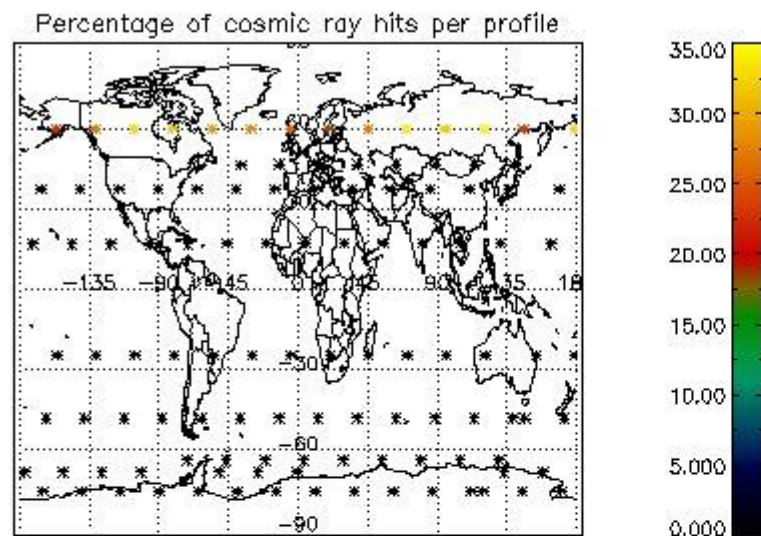

4.2.2 Plot level 1 quality information per product (world map): ENVISAT DESCENDING passes

5. Trace gas profiles

5.1 Ozone statistics based on quality of products

The final quality of the products can be "measured" using the STD (Standard Deviation) attached to every point profile. This information is written to the parameter GOM_NL__2P/NL_LOCAL_SPECIES_DENSITY/o3_std of the level 2 products. The table below shows the statistics for given STD ranges.

The statistics are given with respect to the overall valid production:

- Products without fatal errors: GOM_NL__2P/MPH/PRODUCT_ERR=0
- Valid point profile: GOM_NL__2P/NL_LOCAL_SPECIES_DENSITY/pcd(0)=0

The 'Criteria' is applied to valid points of dark limb products:

- Products in dark limb illumination condition: GOM_NL__2P/NL_SUMMARY_QUALITY/obs_ill_cond=0
- Products without fatal errors: GOM_NL__2P/MPH/PRODUCT_ERR=0
- Valid point profile: GOM_NL__2P/NL_LOCAL_SPECIES_DENSITY/pcd(0)=0

So, the table below shows the percentage of dark limb and valid observations for each criteria with respect to the overall valid daily observations.

Criteria	% of total production
All STD	43
STD < 20	22