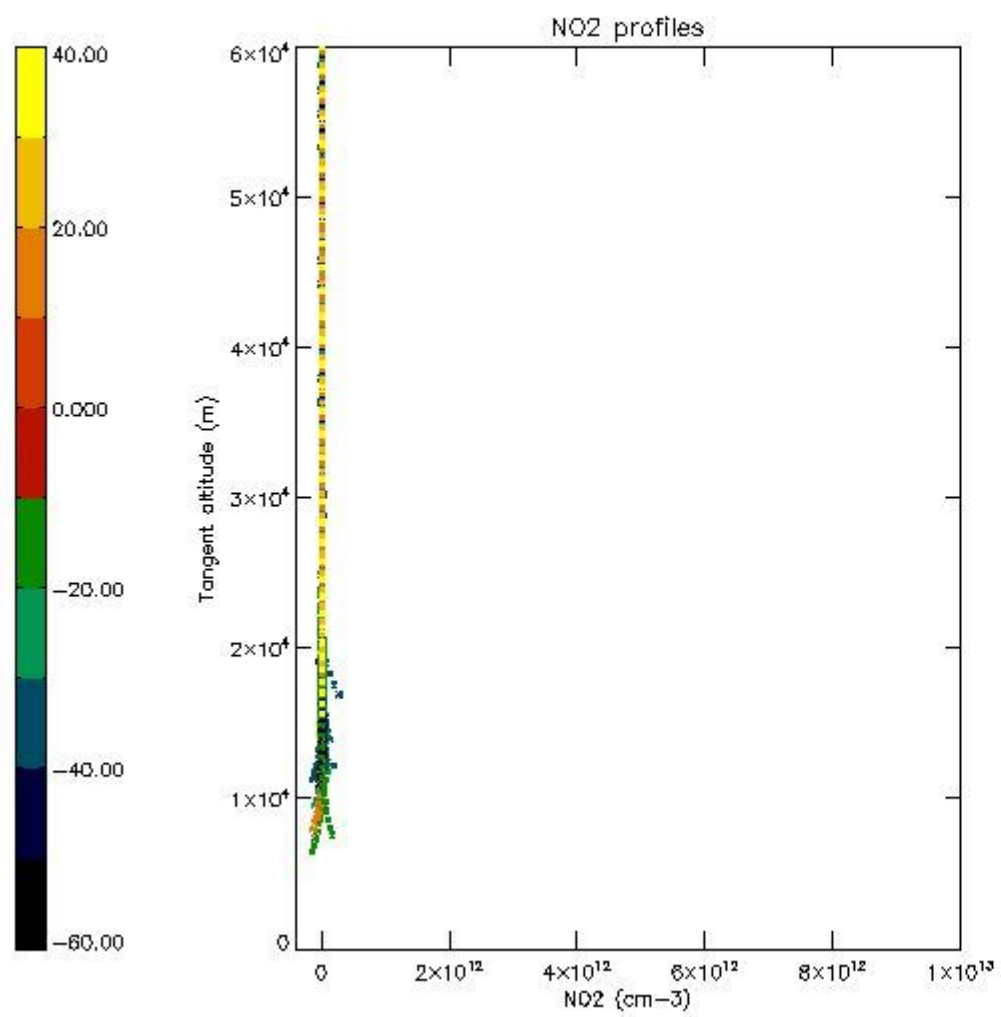

*5.4 Plot ozone profiles where STD < 10% (dark without errors)*

The colorbar represents the latitude.

*5.5 Plot ozone profiles where STD < 5% (dark without errors)*

The colorbar represents the latitude.

*5.6 Plot NO<sub>2</sub> profiles for all STD (dark without errors)*

The colorbar represents the latitude.

*5.7 Plot NO3 profiles for all STD (dark without errors)*

The colorbar represents the latitude.