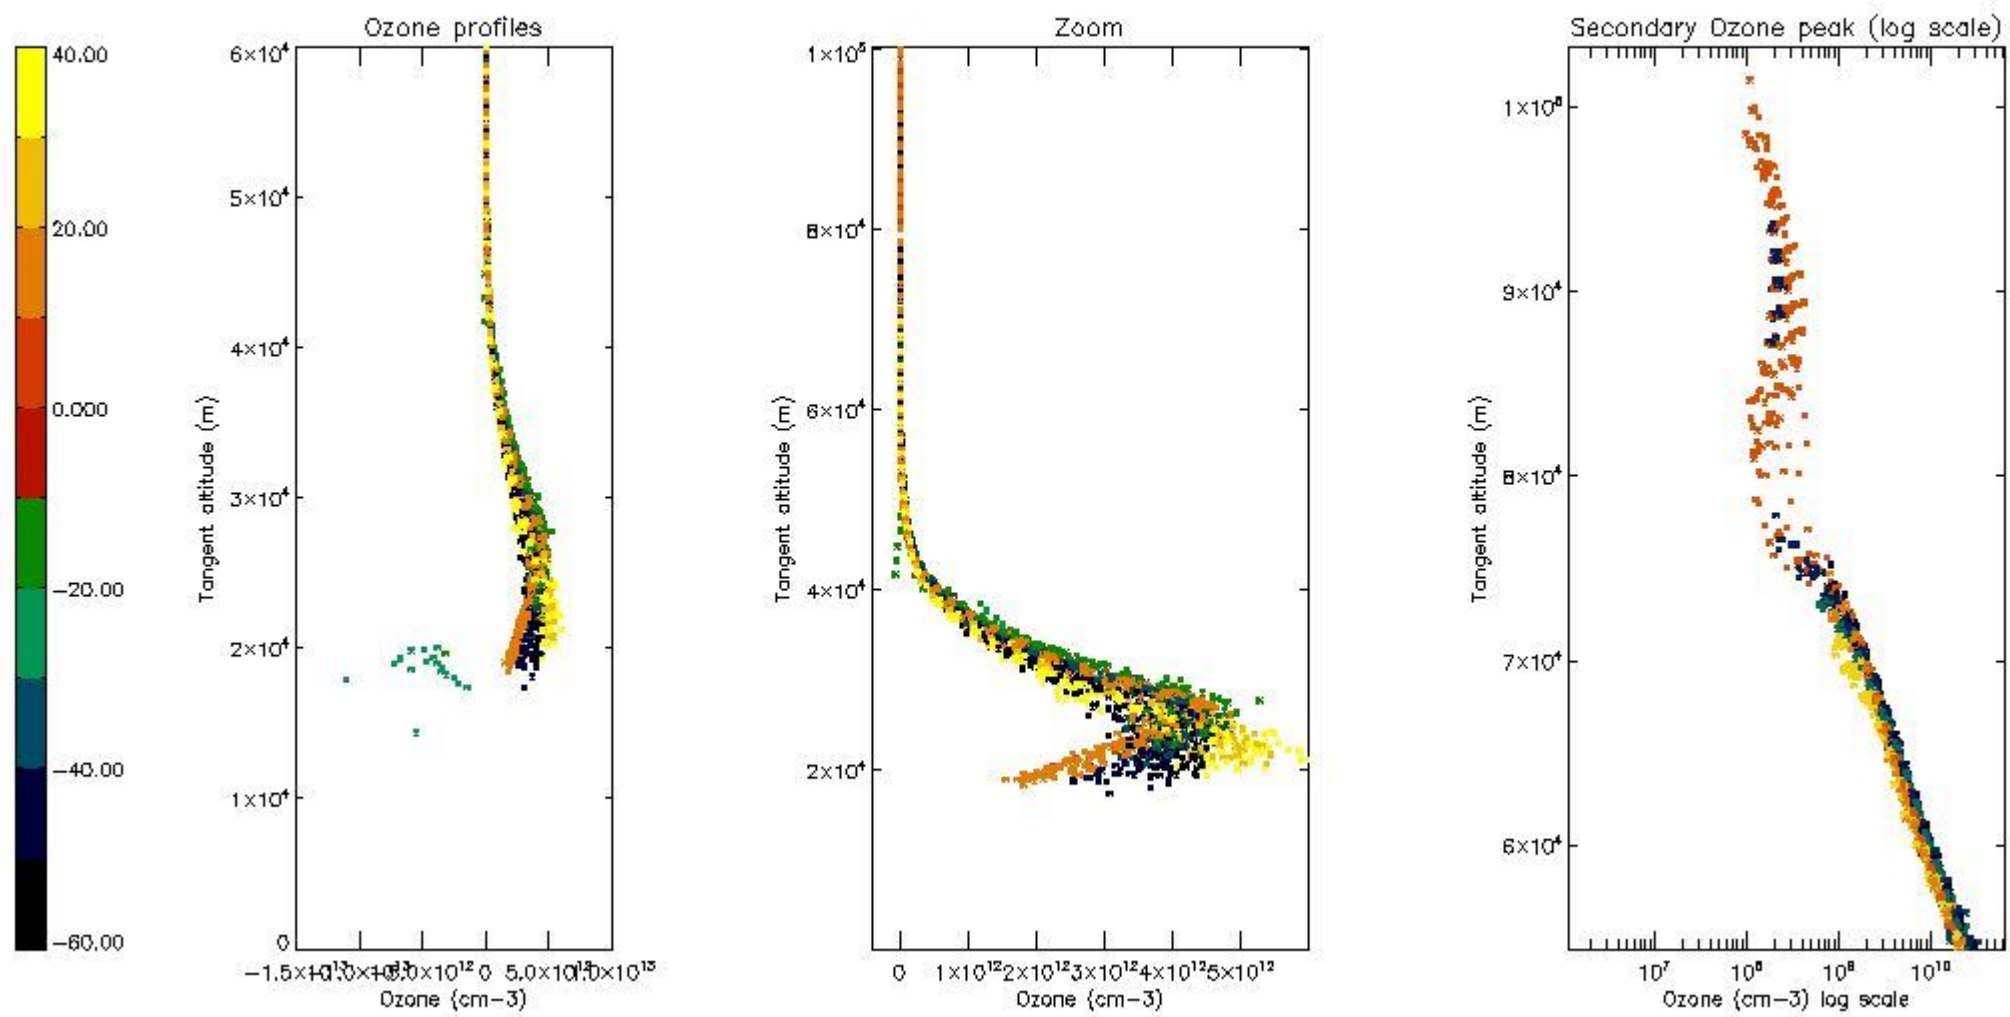

5.5 Plot ozone profiles where STD < 5% (dark without errors)

The colorbar represents the latitude.