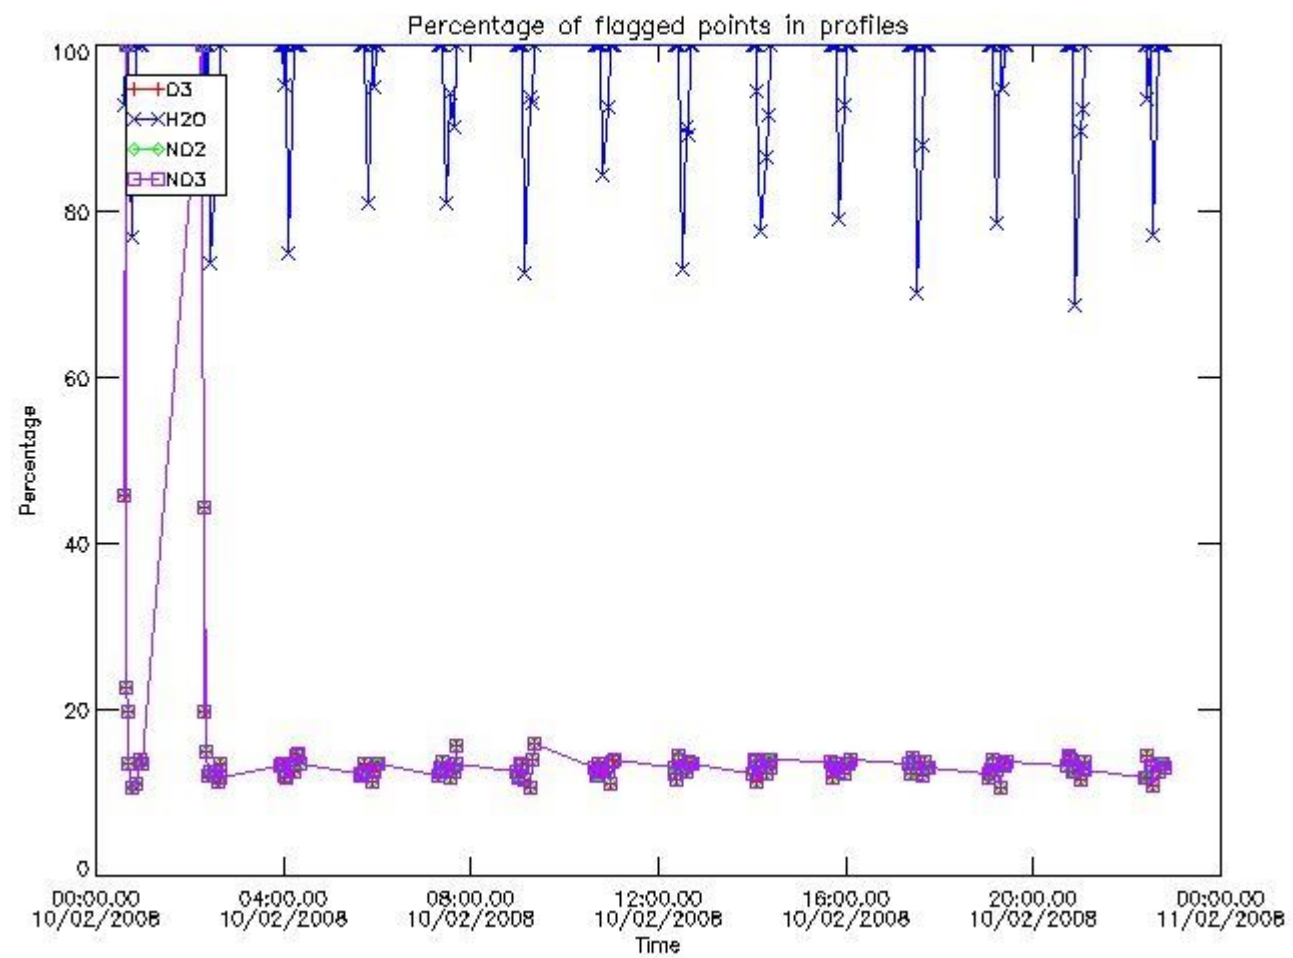

3. Quality information per product

In this section it is plotted some information contained in the Quality Summary data set of the level 2 products. Only products in dark limb conditions and without errors (error flag in the MPH set to "0") are used.

3.1 Plot quality information per product (time dependant)

3.2 Plot quality information per product (world map)