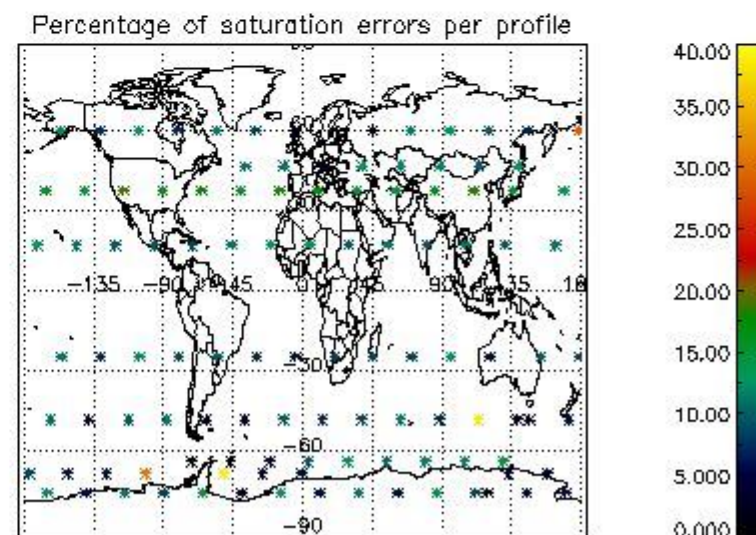

5. Trace gas profiles

5.1 Ozone statistics based on quality of products

The final quality of the products can be "measured" using the STD (Standard Deviation) attached to every point profile. This information is written to the parameter GOM_NL__2P/NL_LOCAL_SPECIES_DENSITY/o3_std of the level 2 products. The table below shows the statistics for given STD ranges.

The statistics are given with respect to the overall valid production:

- Products without fatal errors: GOM_NL__2P/MPH/PRODUCT_ERR=0
- Valid point profile: GOM_NL__2P/NL_LOCAL_SPECIES_DENSITY/pcd(0)=0

The 'Criteria' is applied to valid points of dark limb products:

- Products in dark limb illumination condition: GOM_NL__2P/NL_SUMMARY_QUALITY/obs_ill_cond=0
- Products without fatal errors: GOM_NL__2P/MPH/PRODUCT_ERR=0
- Valid point profile: GOM_NL__2P/NL_LOCAL_SPECIES_DENSITY/pcd(0)=0

So, the table below shows the percentage of dark limb and valid observations for each criteria with respect to the overall valid daily observations.

Criteria	% of total production
All STD	43
STD < 20	22