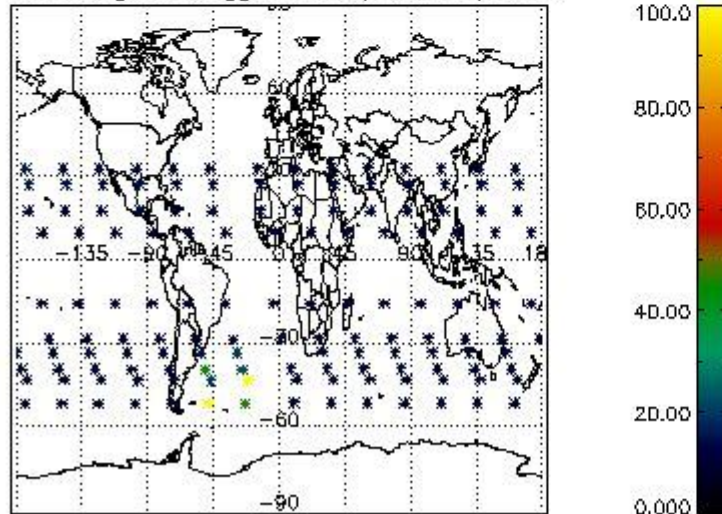

Percentage of flagged data per NO2 profile