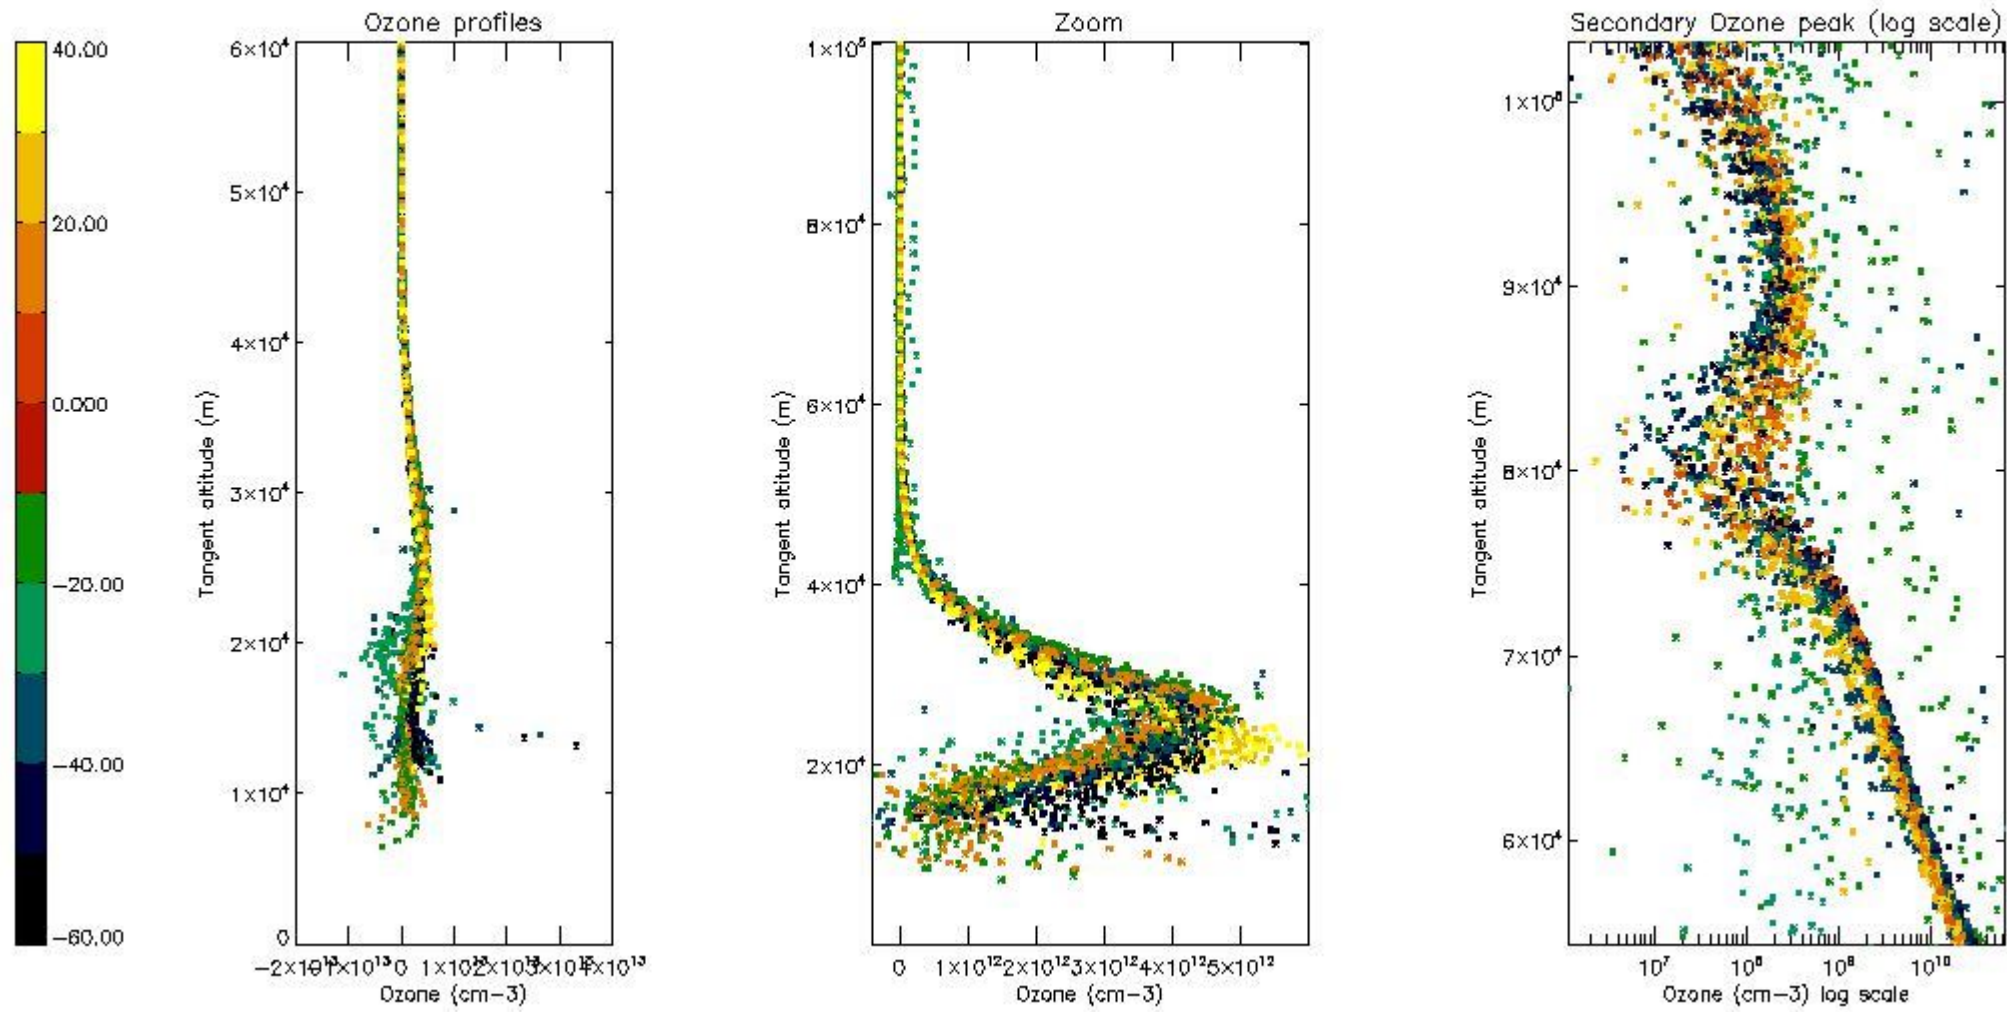

STD < 10	18
STD < 5	10

5.2 Plot ozone profiles for all STD (dark without errors)

The colorbar represents the latitude.

5.3 Plot ozone profiles where STD < 20% (dark without errors)

The colorbar represents the latitude.