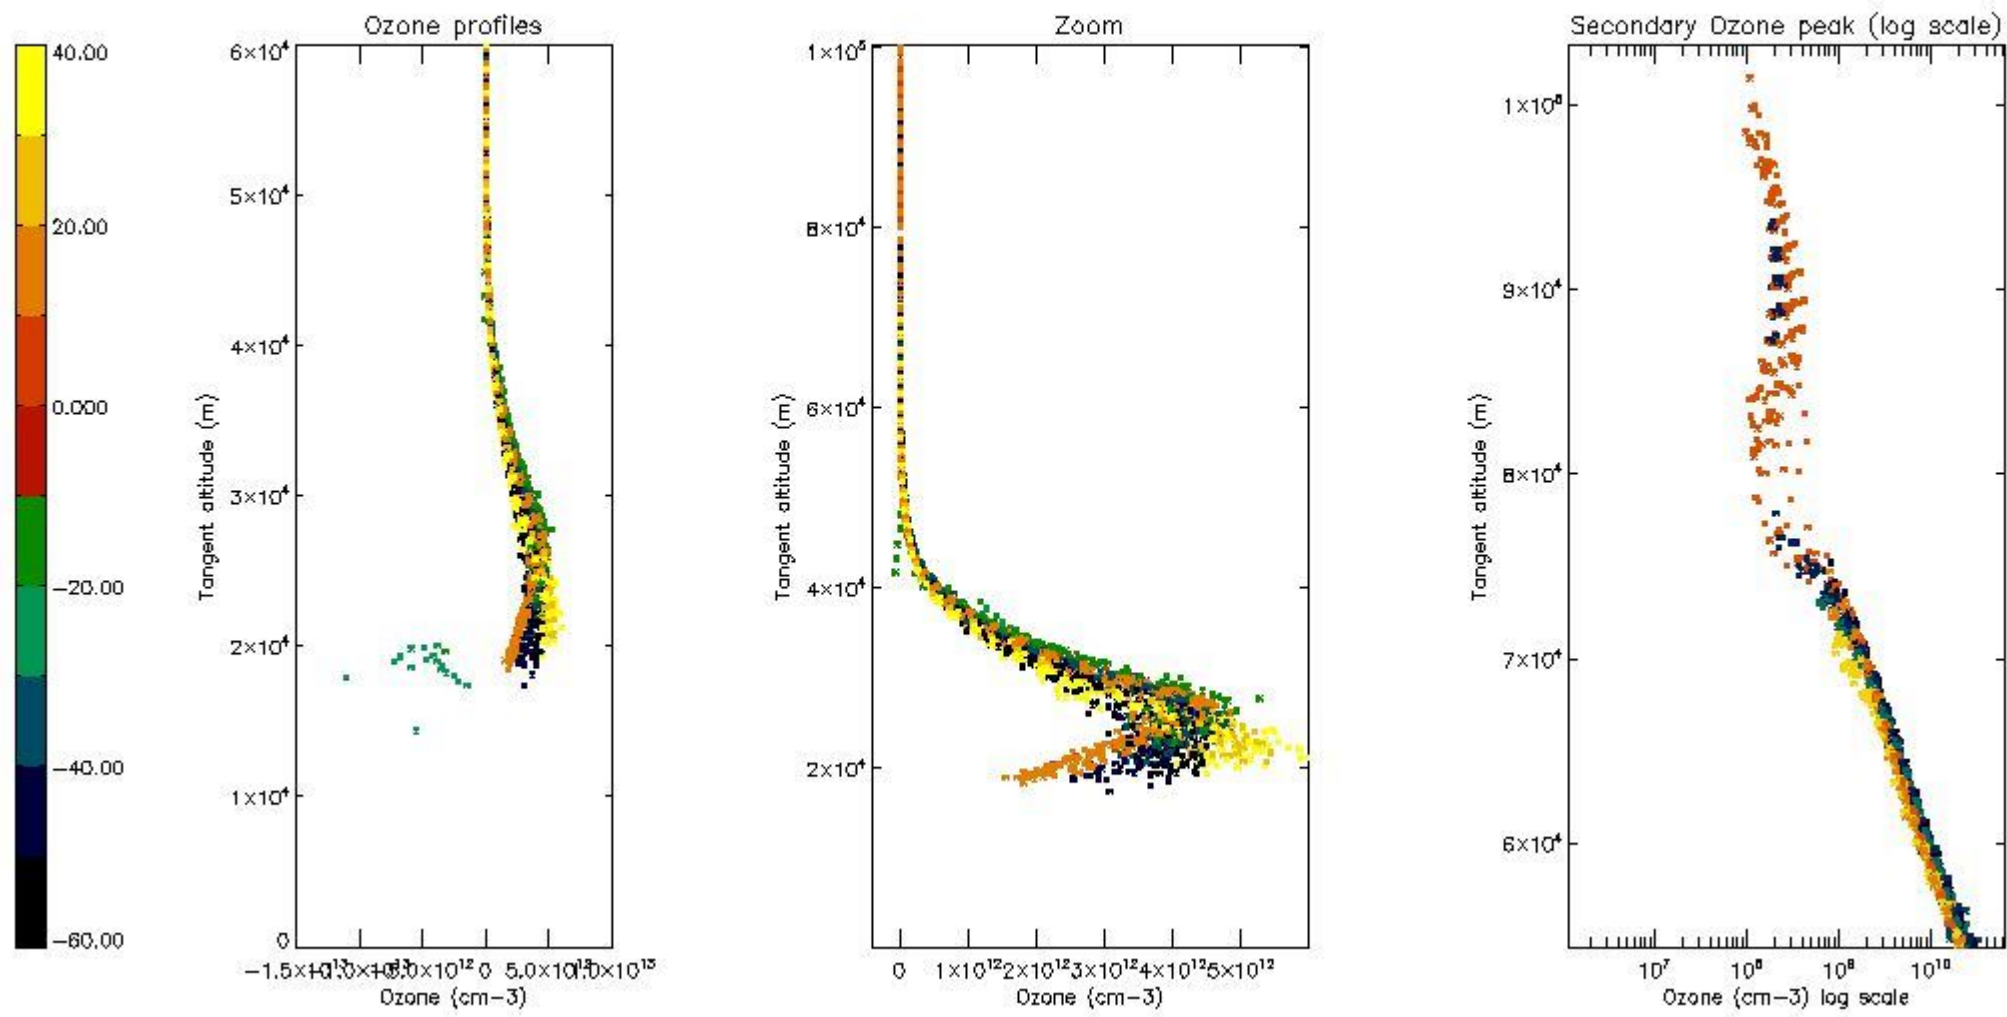

5.5 Plot ozone profiles where STD < 5% (dark without errors)

The colorbar represents the latitude.