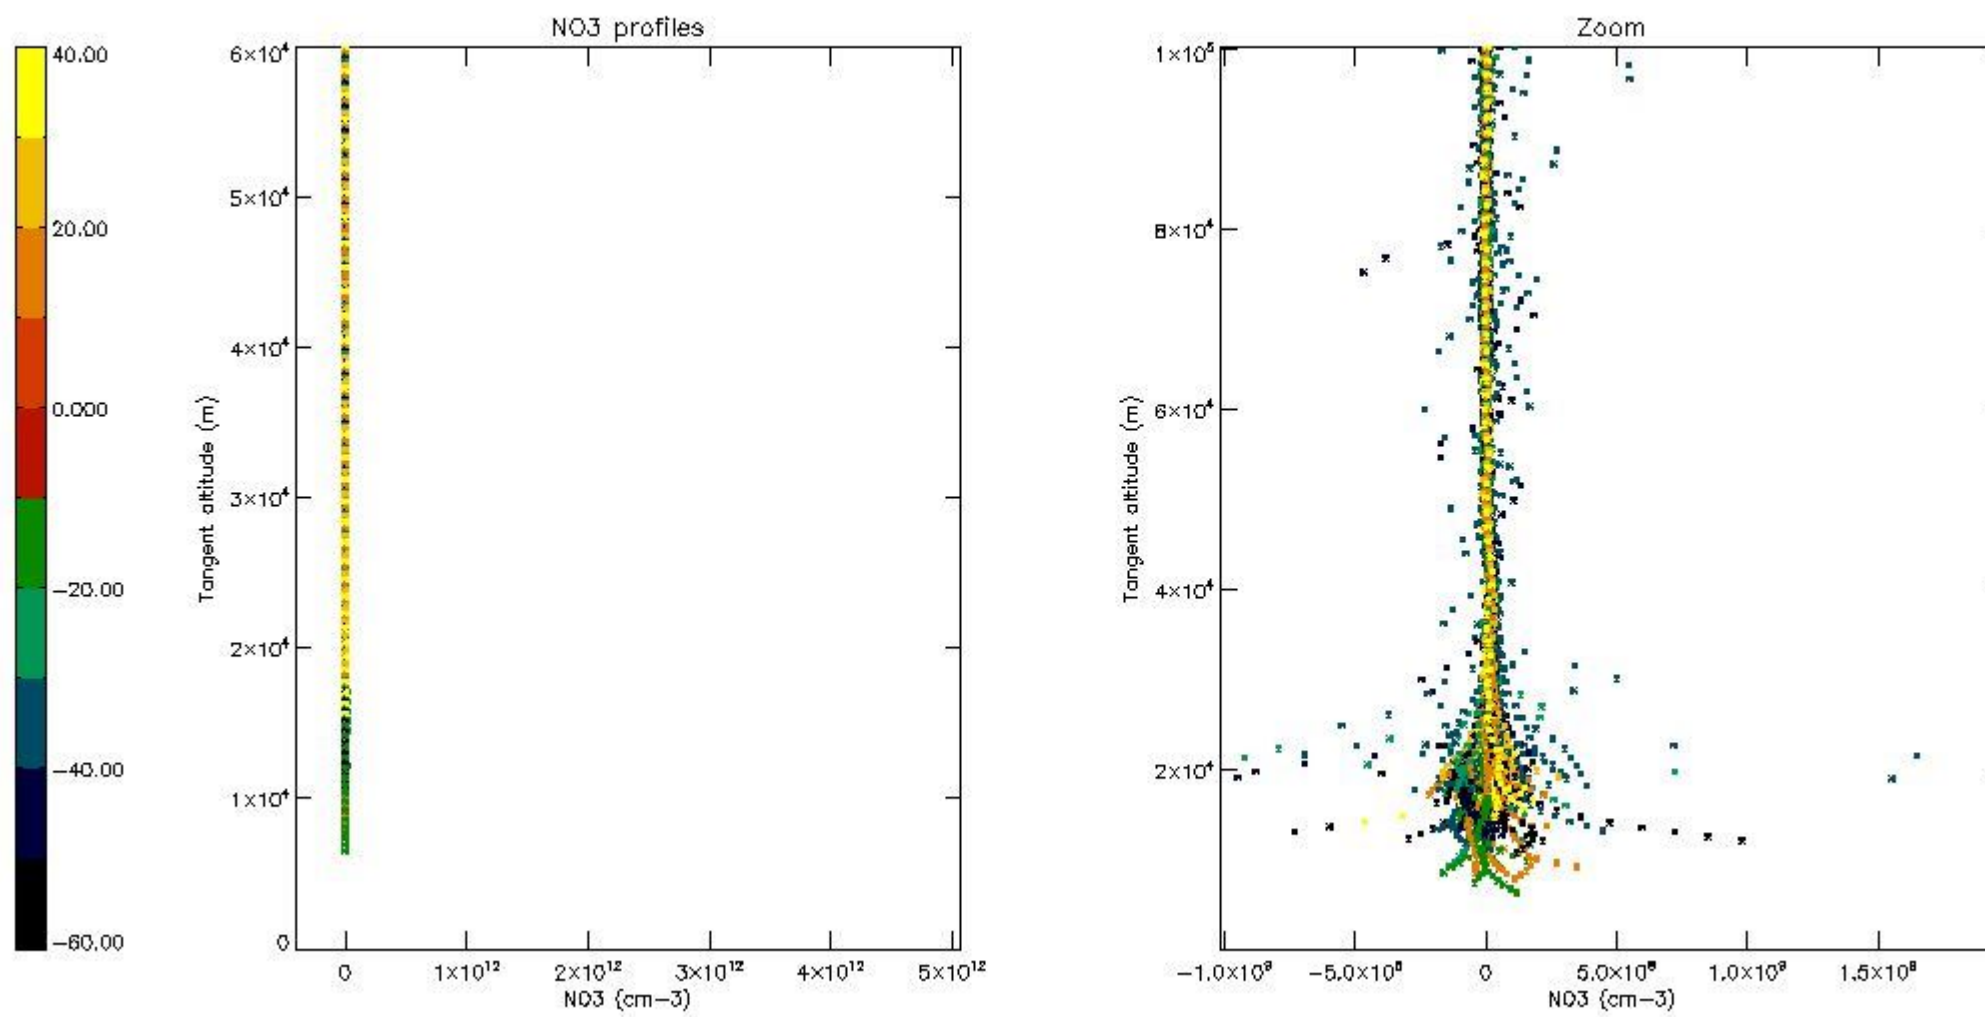

The colorbar represents the latitude.

*5.7 Plot NO3 profiles for all STD (dark without errors)*

The colorbar represents the latitude.