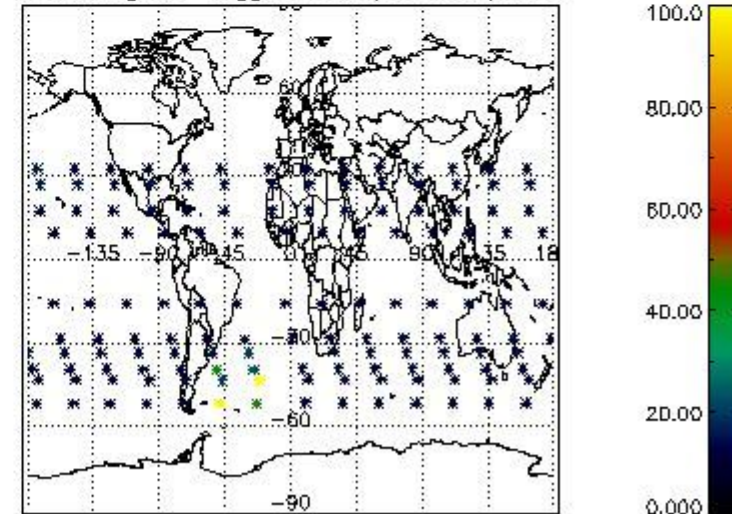

Percentage of flagged data per NO3 profile

4. Level 1 quality information per product

In this section it is plotted some information contained in the Quality Summary data set of the level 2 products that comes from the level 1b processing. Products without errors (error flag in the MPH set to "0") are used.

4.1 Plot quality information per product (time dependant) coming from level 1b processing

4.1.1 Plot level 1 quality information per product (time dependant): ENVISAT ASCENDING passes