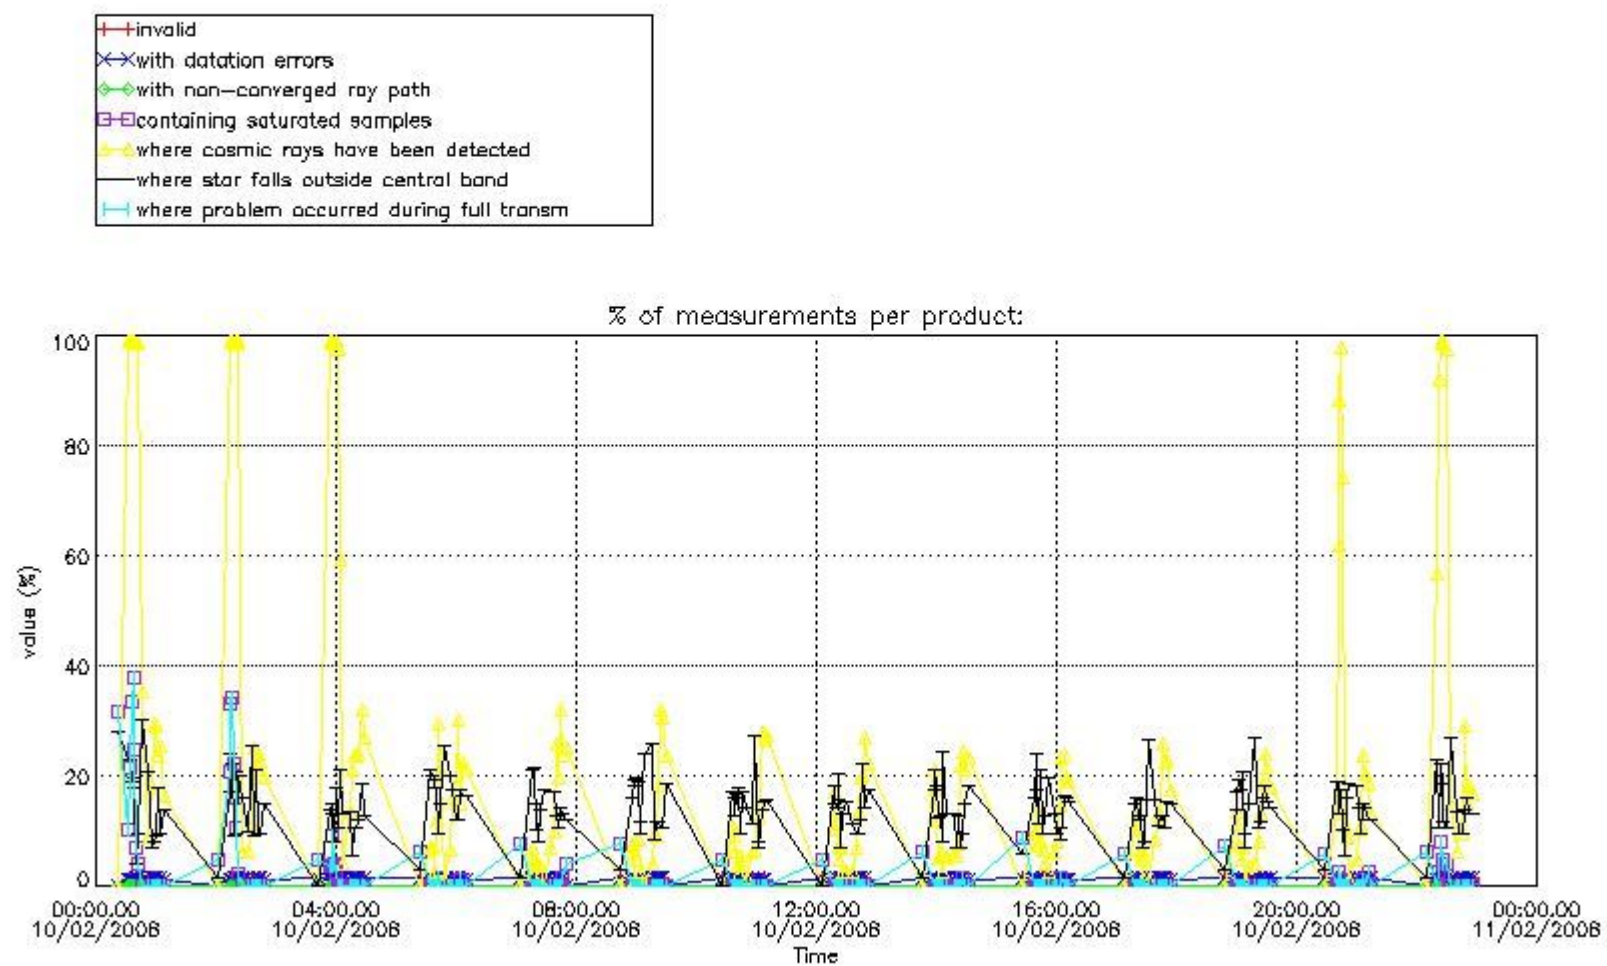

4.1.2 Plot level 1 quality information per product (time dependant): ENVI SAT DESCENDING passes