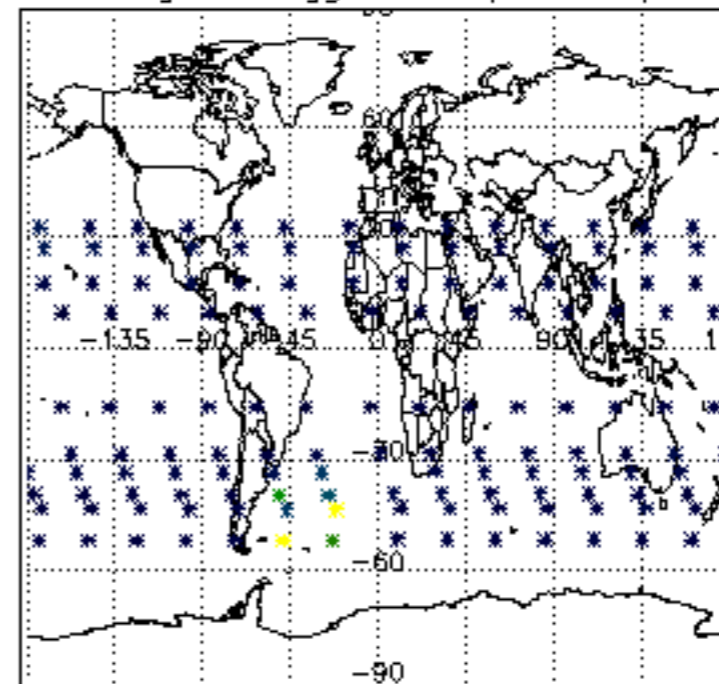

Percentage of flagged data per NO3 profile