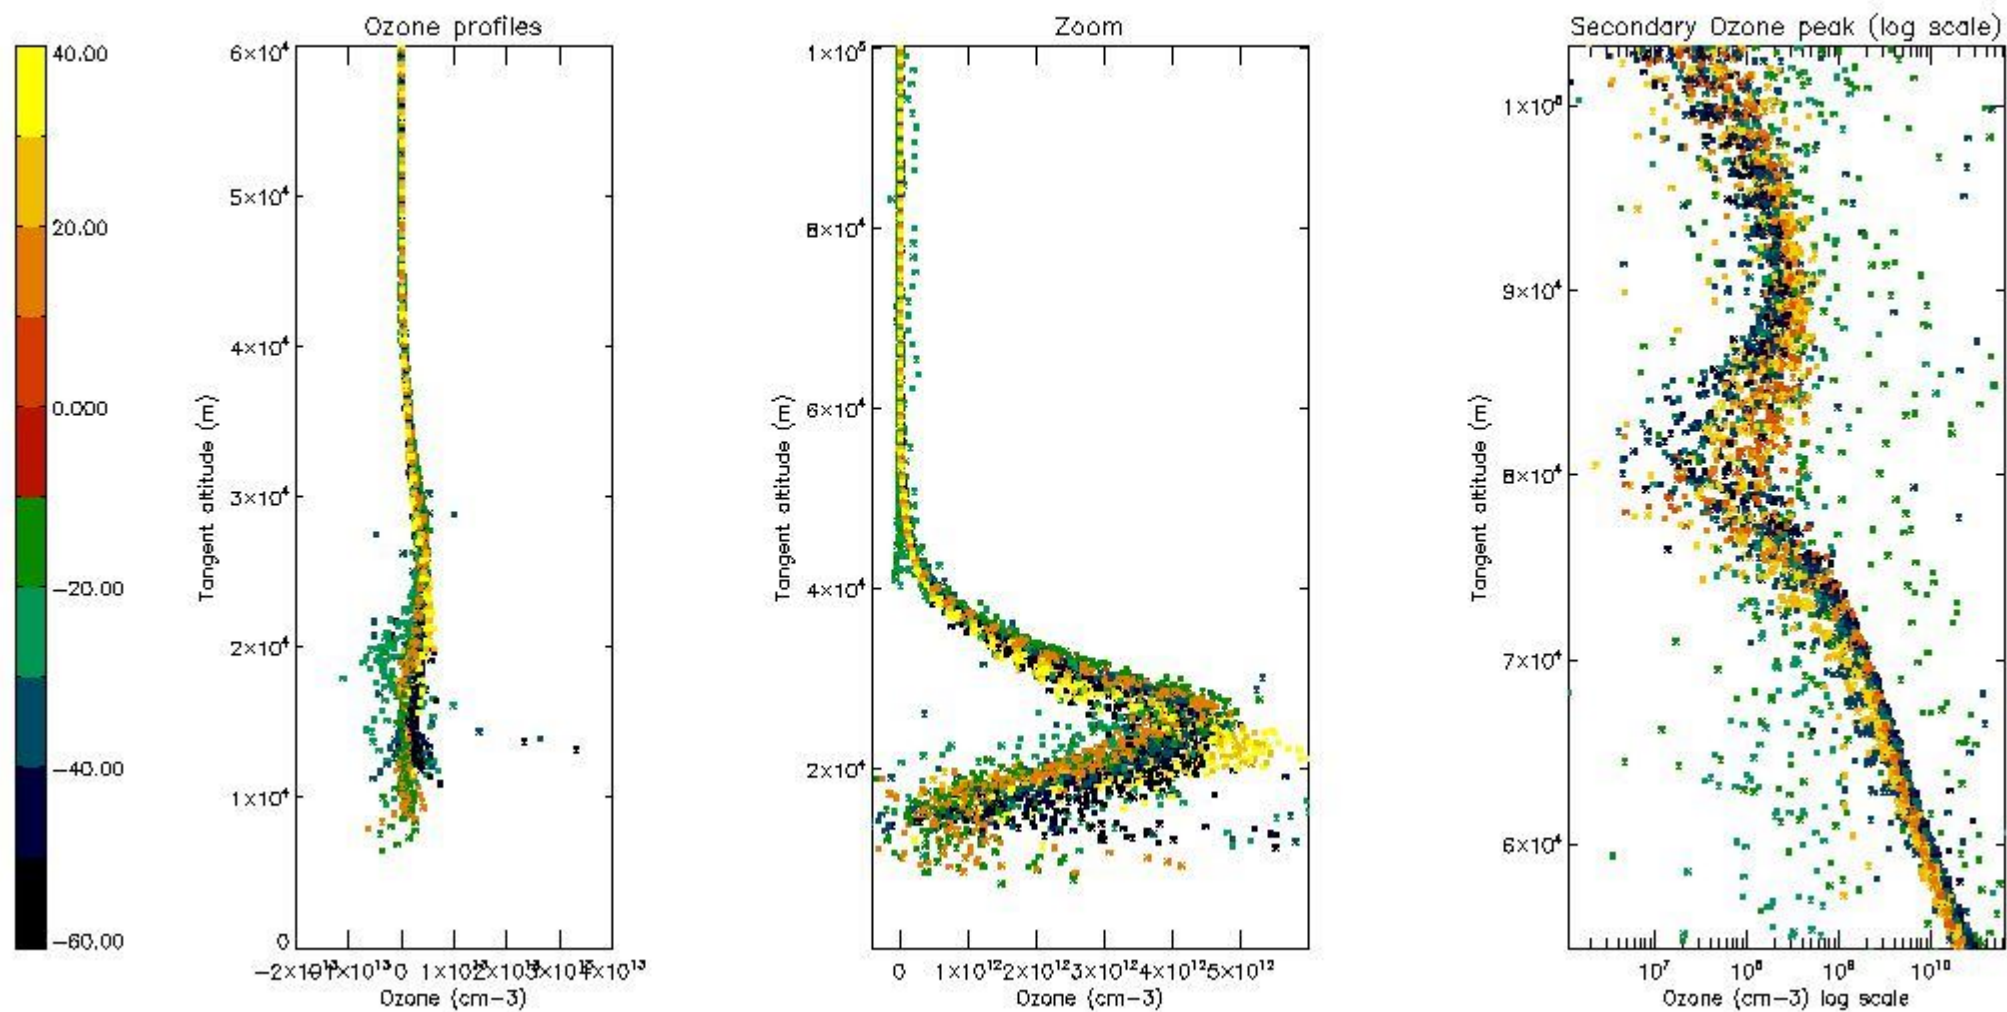

STD < 10	18
STD < 5	10

5.2 Plot ozone profiles for all STD (dark without errors)

The colorbar represents the latitude.

5.3 Plot ozone profiles where STD < 20% (dark without errors)

The colorbar represents the latitude.