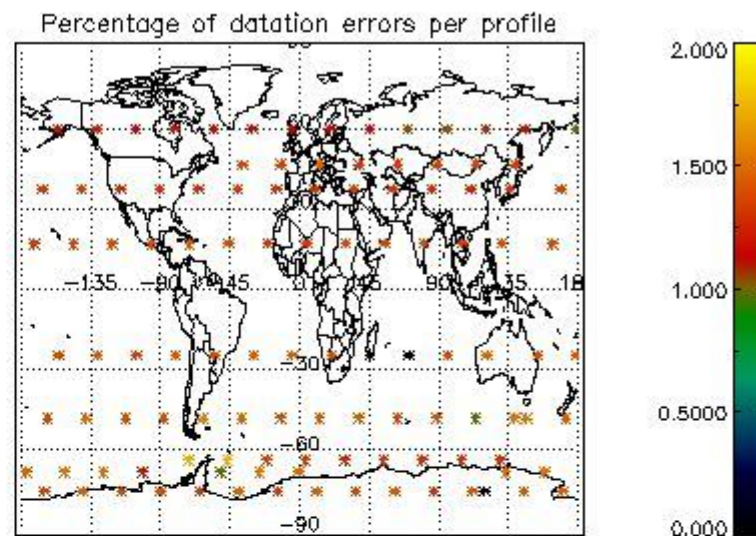

5. Trace gas profiles

5.1 Ozone statistics based on quality of products

The final quality of the products can be "measured" using the STD (Standard Deviation) attached to every point profile. This information is written to the parameter GOM_NL__2P/NL_LOCAL_SPECIES_DENSITY/o3_std of the level 2 products. The table below shows the statistics for given STD ranges.

The statistics are given with respect to the overall valid production:

- Products without fatal errors: GOM_NL__2P/MPH/PRODUCT_ERR=0
- Valid point profile: GOM_NL__2P/NL_LOCAL_SPECIES_DENSITY/pcd(0)=0

The 'Criteria' is applied to valid points of dark limb products:

- Products in dark limb illumination condition: GOM_NL__2P/NL_SUMMARY_QUALITY/obs_ill_cond=0
- Products without fatal errors: GOM_NL__2P/MPH/PRODUCT_ERR=0
- Valid point profile: GOM_NL__2P/NL_LOCAL_SPECIES_DENSITY/pcd(0)=0

So, the table below shows the percentage of dark limb and valid observations for each criteria with respect to the overall valid daily observations.

Criteria	% of total production
All STD	43
STD < 20	22