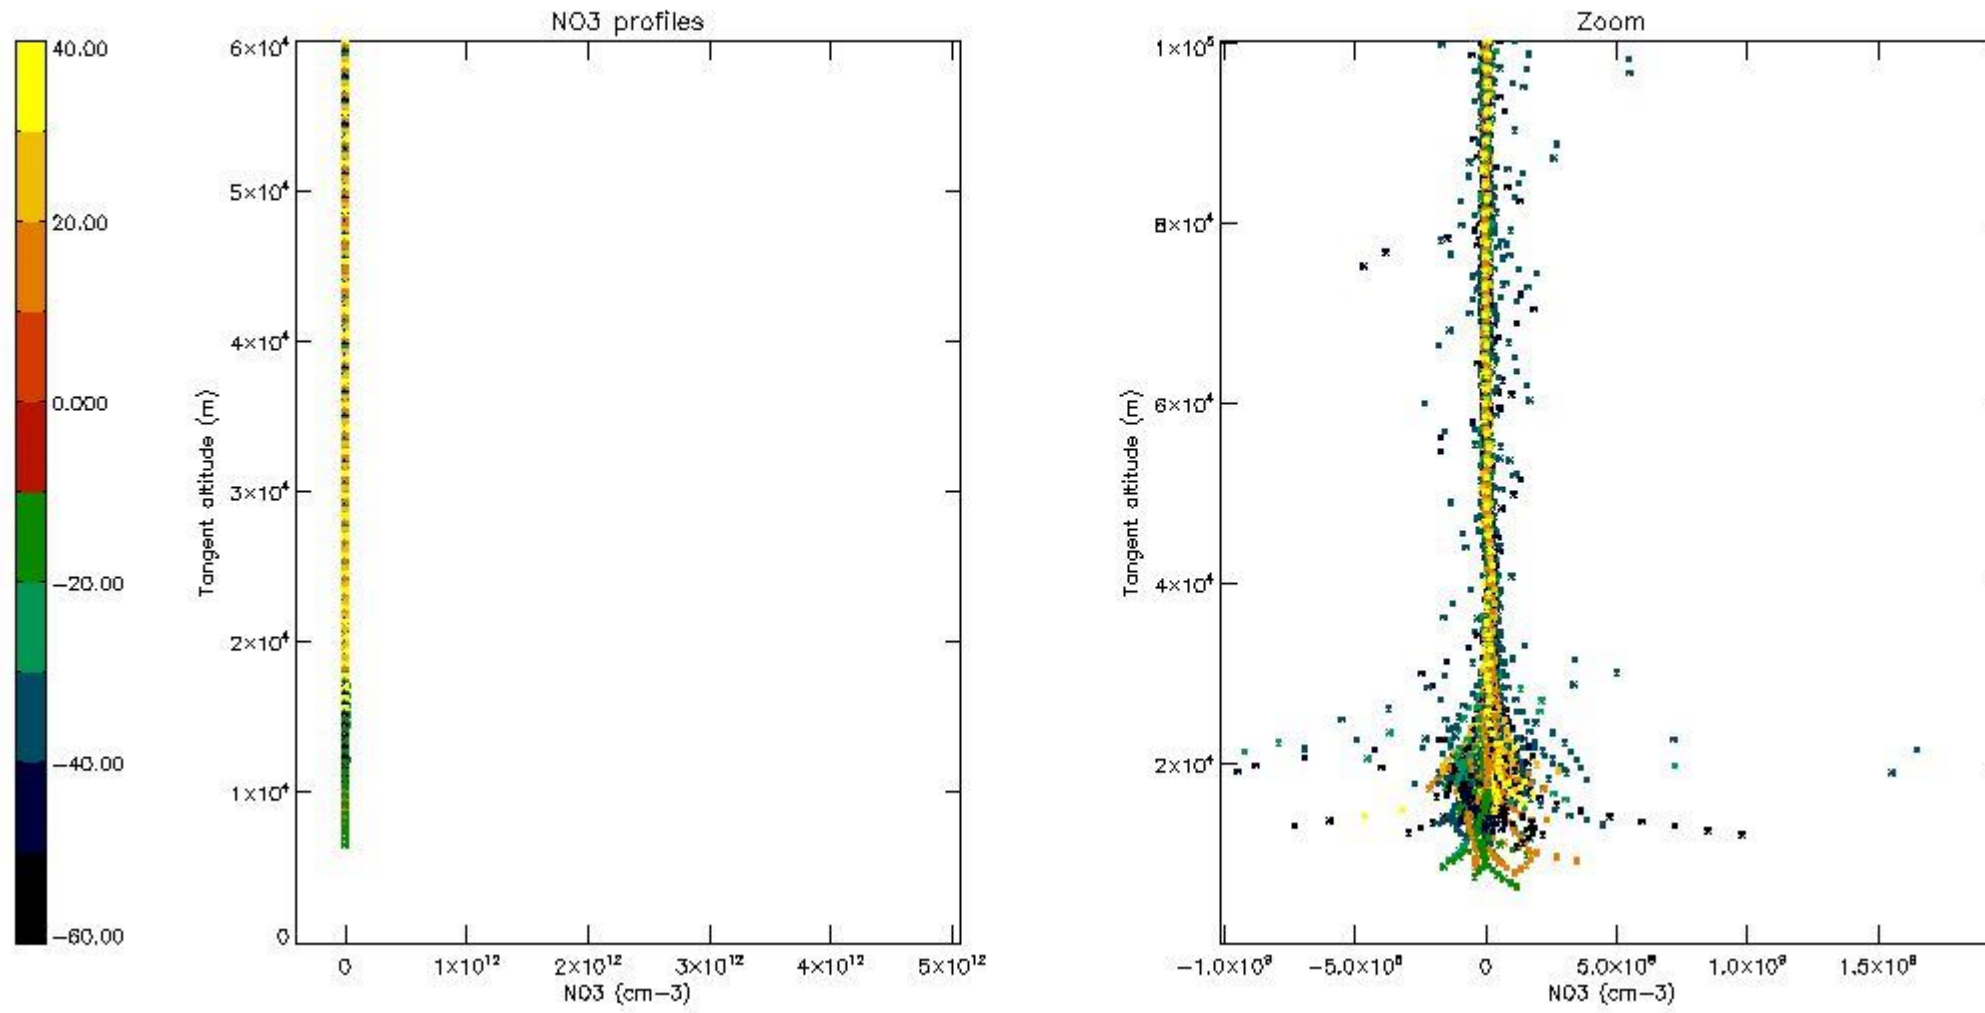

*5.4 Plot ozone profiles where STD < 10% (dark without errors)*

The colorbar represents the latitude.

*5.5 Plot ozone profiles where STD < 5% (dark without errors)*

The colorbar represents the latitude.

*5.6 Plot NO<sub>2</sub> profiles for all STD (dark without errors)*

The colorbar represents the latitude.

*5.7 Plot NO3 profiles for all STD (dark without errors)*

The colorbar represents the latitude.