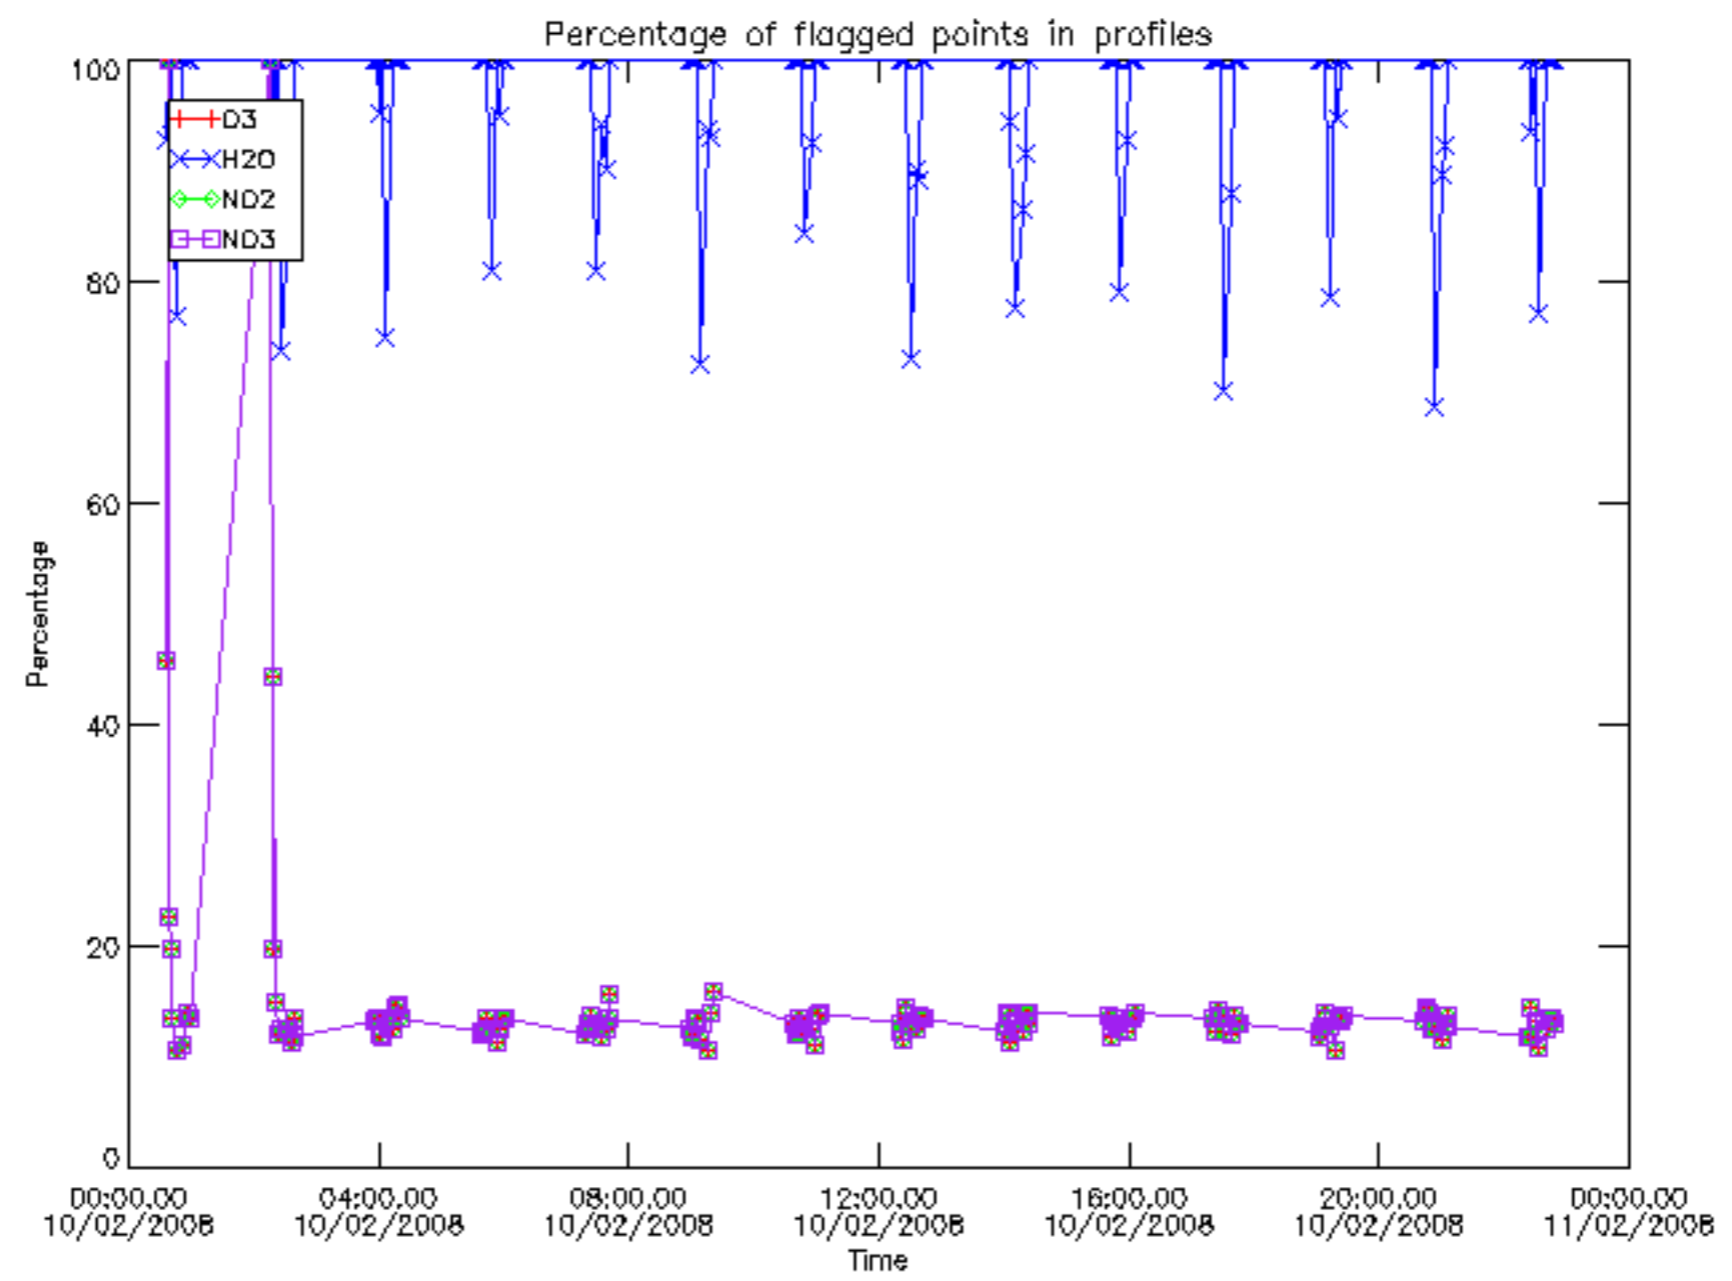

Percentage of flagged data per D3 profile

Percentage of flagged data per H2O profile