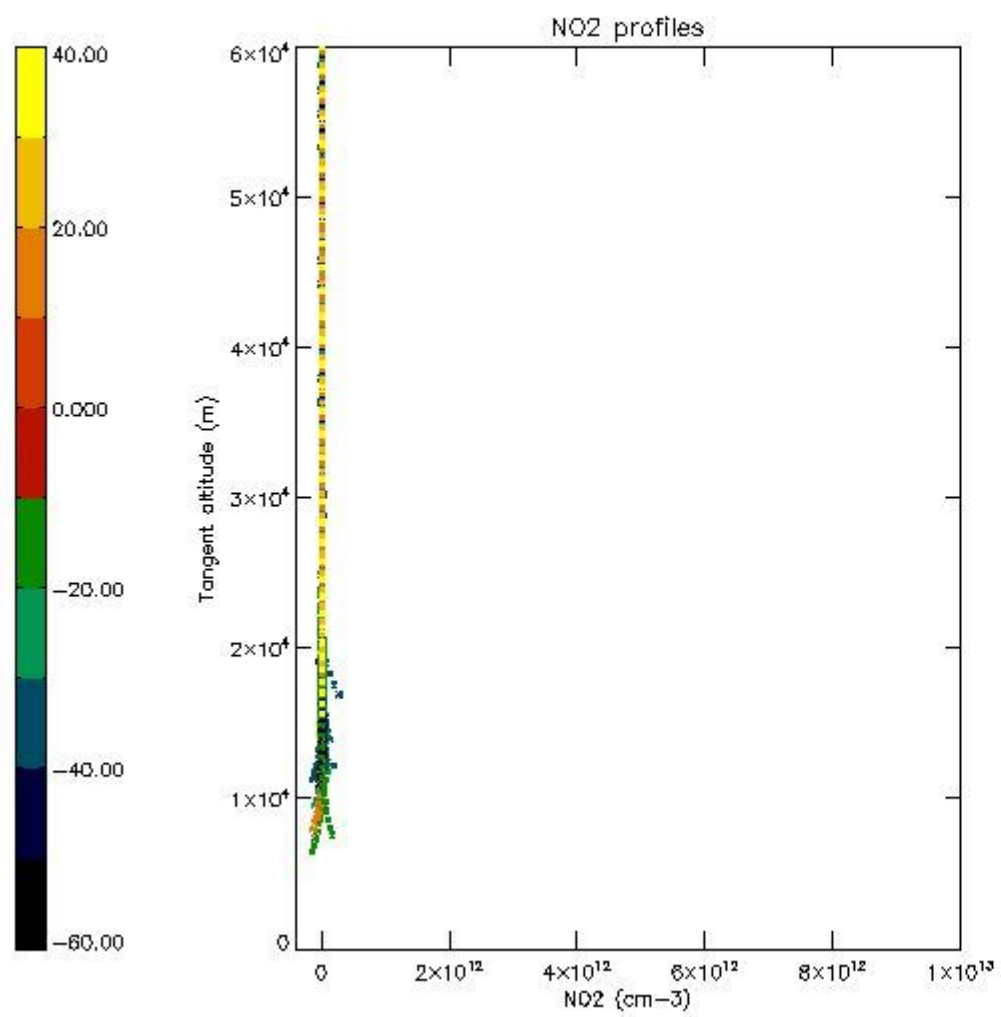

The colorbar represents the latitude.

*5.7 Plot NO3 profiles for all STD (dark without errors)*

The colorbar represents the latitude.