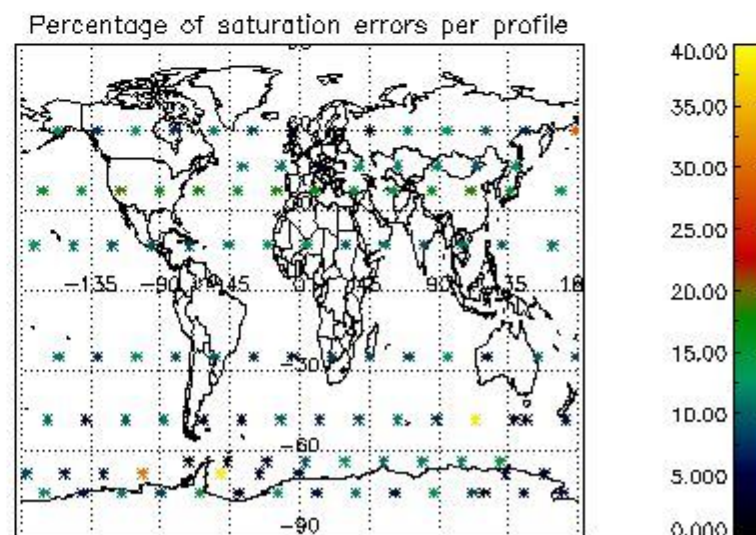

5. Trace gas profiles

5.1 Ozone statistics based on quality of products

The final quality of the products can be "measured" using the STD (Standard Deviation) attached to every point profile. This information is written to the parameter GOM_NL__2P/NL_LOCAL_SPECIES_DENSITY/o3_std of the level 2 products. The table below shows the statistics for given STD ranges.

The statistics are given with respect to the overall valid production:

- Products without fatal errors: GOM_NL__2P/MPH/PRODUCT_ERR=0
- Valid point profile: GOM_NL__2P/NL_LOCAL_SPECIES_DENSITY/pcd(0)=0

The 'Criteria' is applied to valid points of dark limb products:

- Products in dark limb illumination condition: GOM_NL__2P/NL_SUMMARY_QUALITY/obs_ill_cond=0
- Products without fatal errors: GOM_NL__2P/MPH/PRODUCT_ERR=0
- Valid point profile: GOM_NL__2P/NL_LOCAL_SPECIES_DENSITY/pcd(0)=0

So, the table below shows the percentage of dark limb and valid observations for each criteria with respect to the overall valid daily observations.

Criteria	% of total production
All STD	43
STD < 20	22