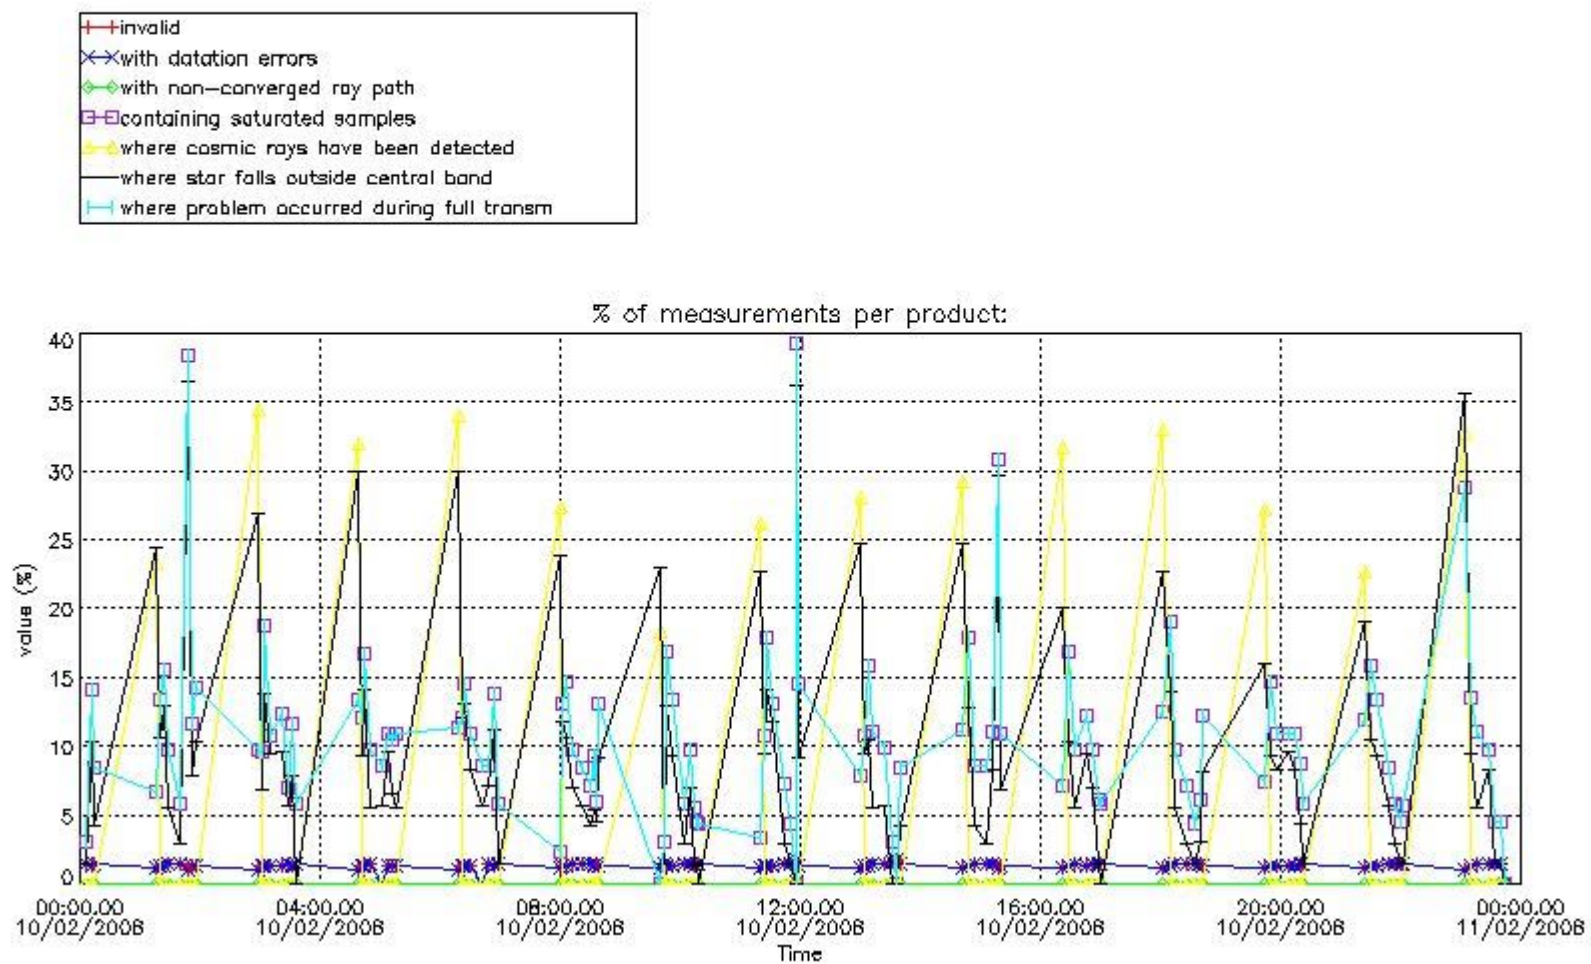

4.2 Plot quality information per product coming from level 1b processing (world map)

4.2.1 Plot level 1 quality information per product (world map): ENVISAT ASCENDING passes