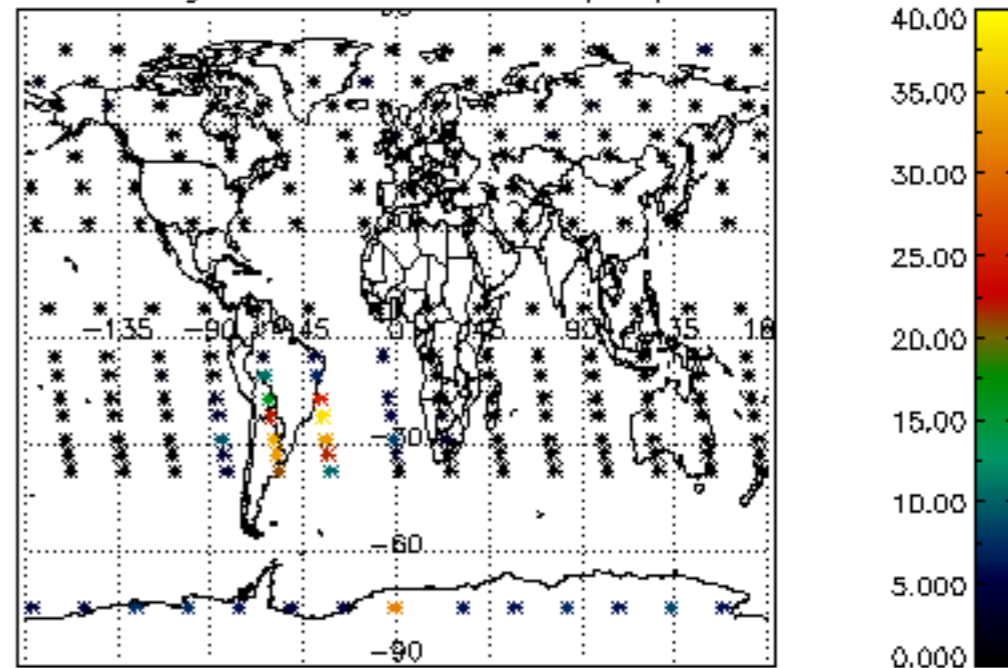

Percentage of datation errors per profile

Percentage of saturation errors per profile