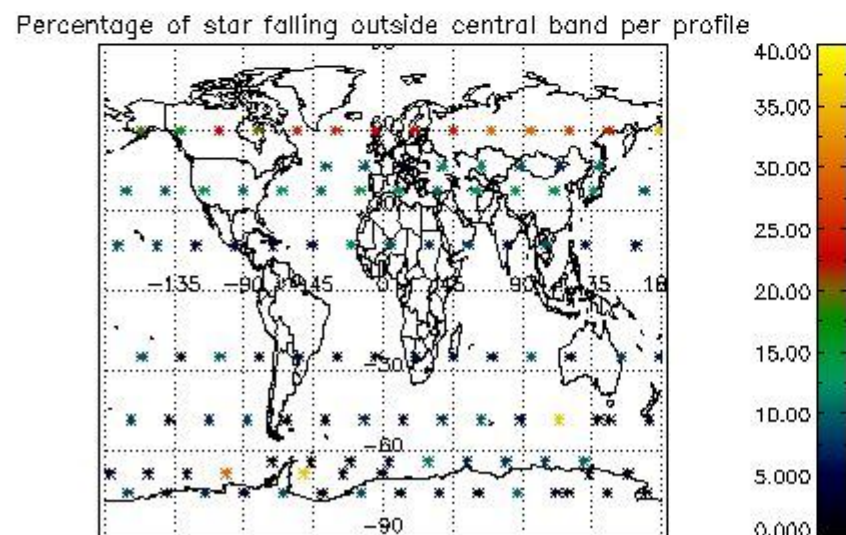

5. Trace gas profiles

5.1 Ozone statistics based on quality of products

The final quality of the products can be "measured" using the STD (Standard Deviation) attached to every point profile. This information is written to the parameter GOM_NL__2P/NL_LOCAL_SPECIES_DENSITY/o3_std of the level 2 products. The table below shows the statistics for given STD ranges.

The statistics are given with respect to the overall valid production:

- Products without fatal errors: GOM_NL__2P/MPH/PRODUCT_ERR=0
- Valid point profile: GOM_NL__2P/NL_LOCAL_SPECIES_DENSITY/pcd(0)=0

The 'Criteria' is applied to valid points of dark limb products:

- Products in dark limb illumination condition: GOM_NL__2P/NL_SUMMARY_QUALITY/obs_ill_cond=0
- Products without fatal errors: GOM_NL__2P/MPH/PRODUCT_ERR=0
- Valid point profile: GOM_NL__2P/NL_LOCAL_SPECIES_DENSITY/pcd(0)=0

So, the table below shows the percentage of dark limb and valid observations for each criteria with respect to the overall valid daily observations.

Criteria	% of total production
All STD	43
STD < 20	22