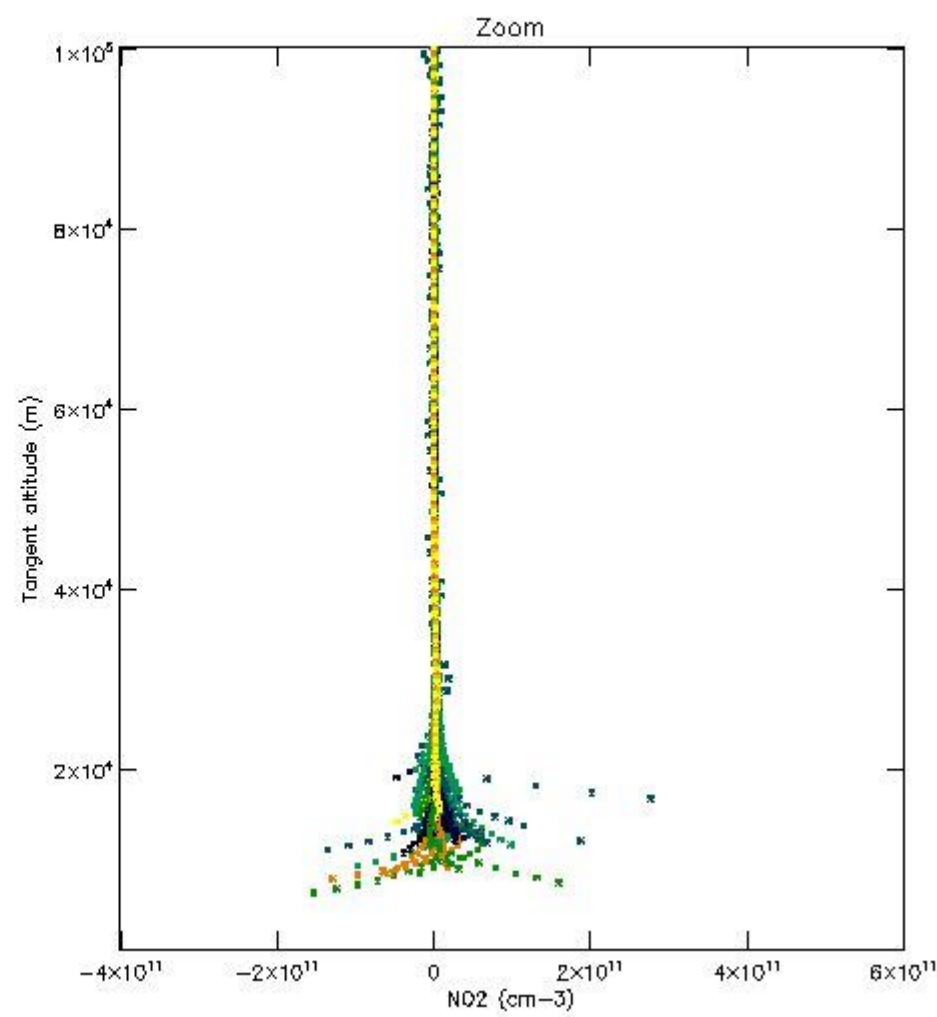

The colorbar represents the latitude.

*5.7 Plot NO3 profiles for all STD (dark without errors)*

The colorbar represents the latitude.