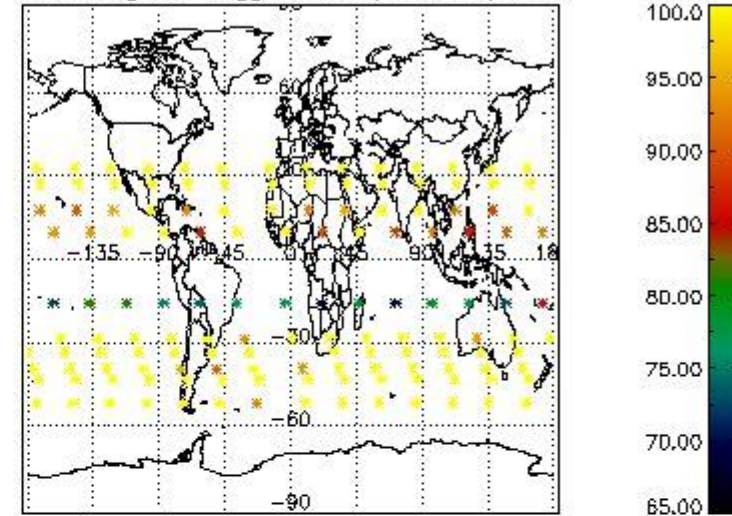

Percentage of flagged data per H2O profile