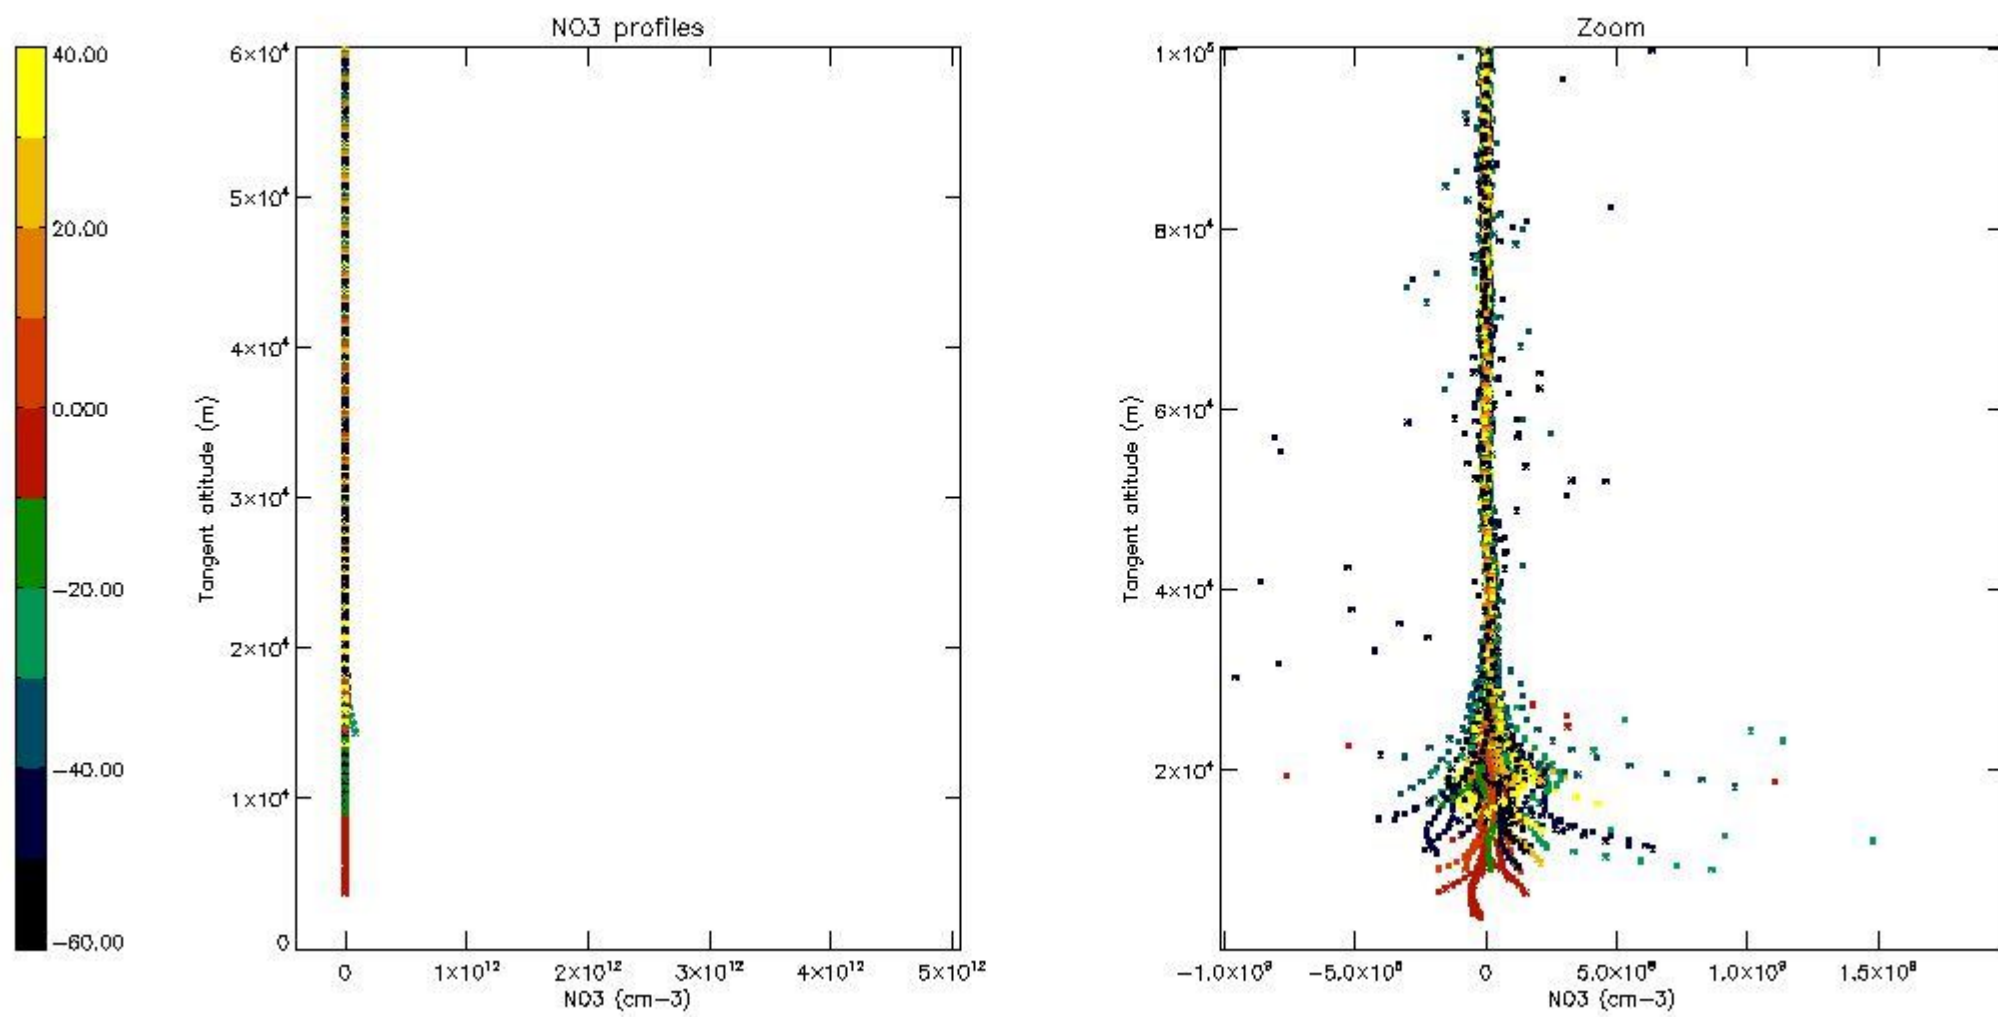

The colorbar represents the latitude.

5.7 Plot NO3 profiles for all STD (dark without errors)

The colorbar represents the latitude.

5.8 Plot H₂O profiles for all STD (only for occultations of stars 1,2,3,4,13,14,16,26,63 dark without errors)