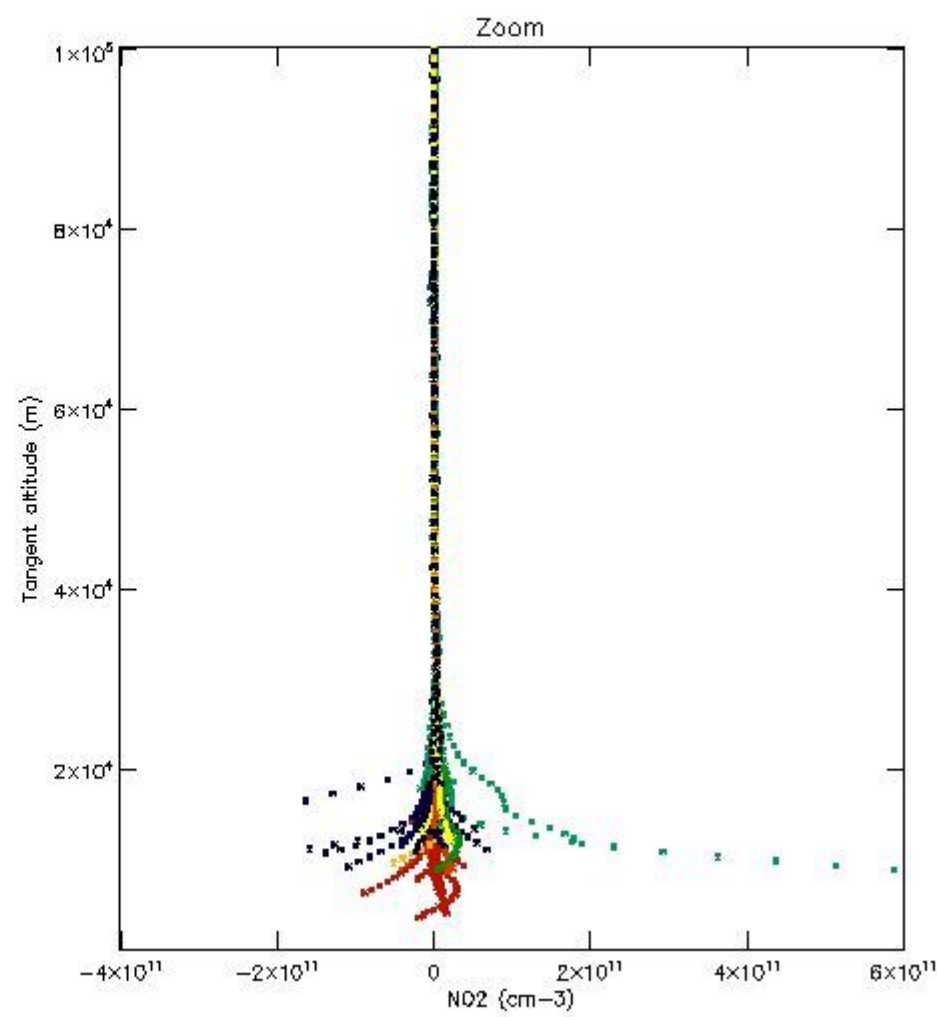

5.7 Plot NO3 profiles for all STD (dark without errors)

The colorbar represents the latitude.