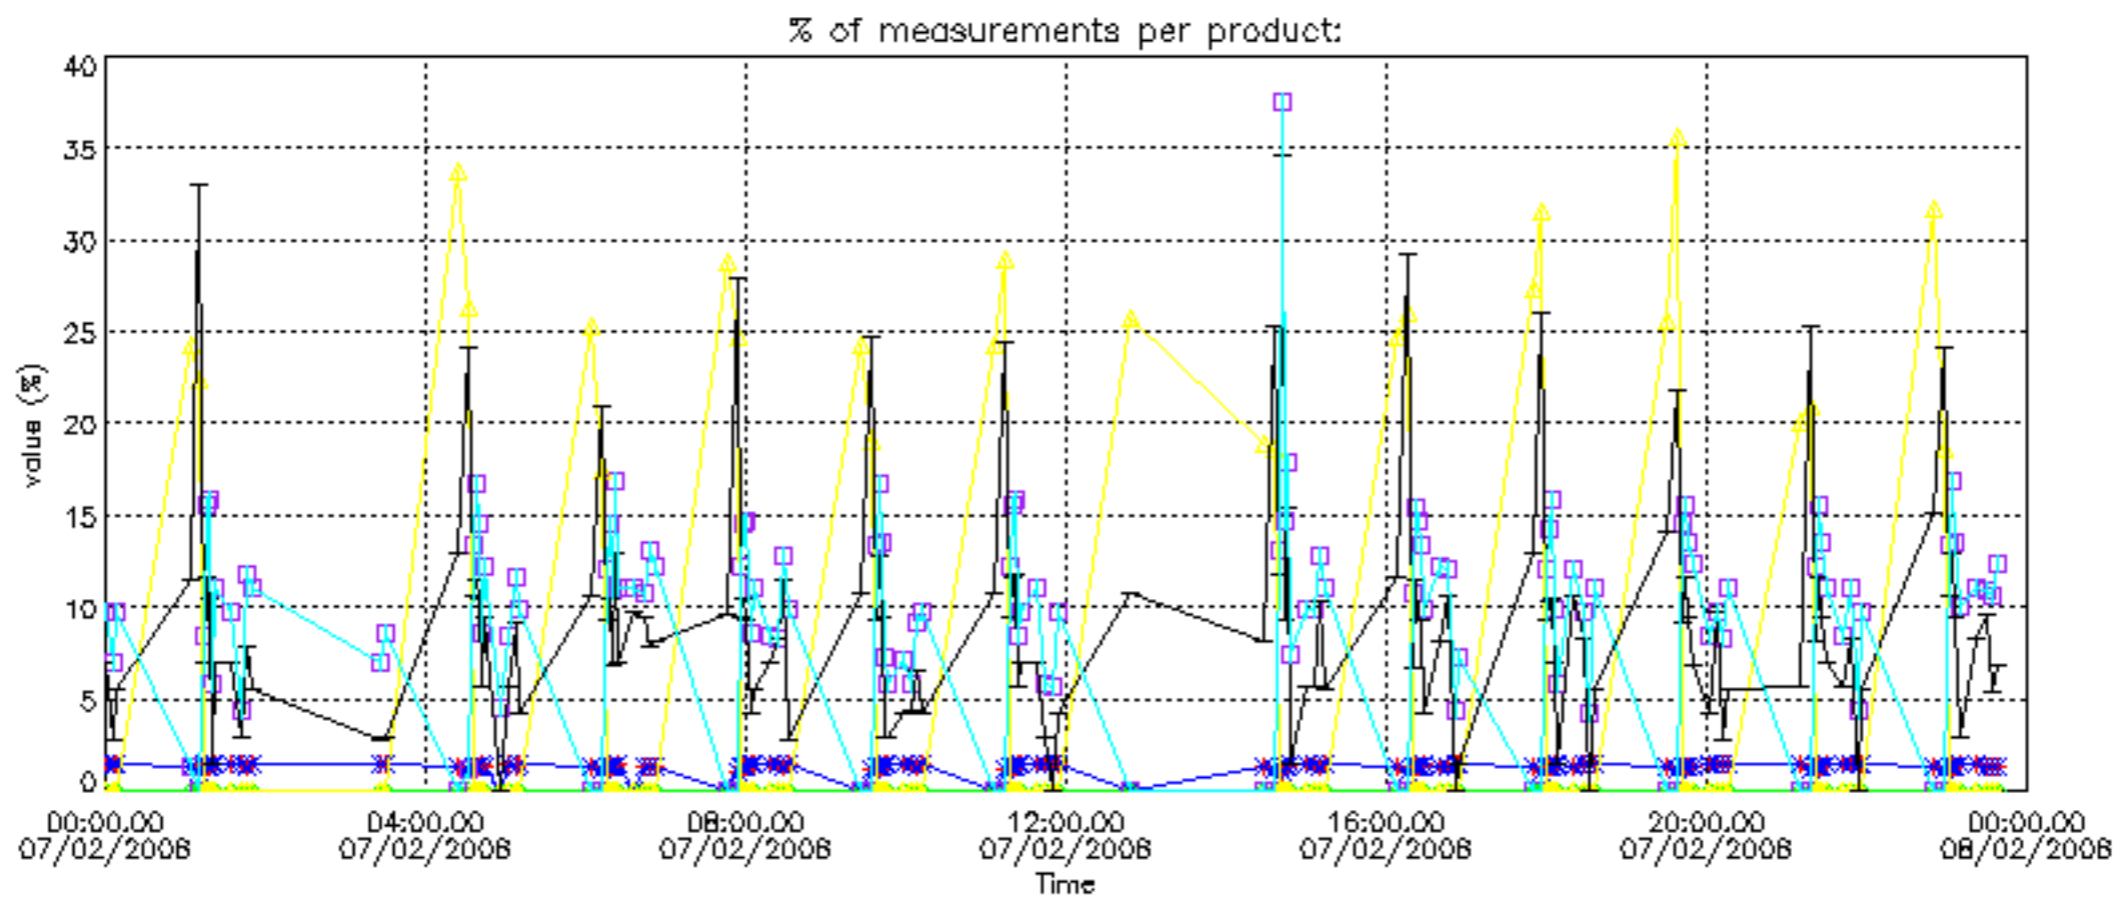

Percentage of cosmic ray hits per profile

Percentage of datation errors per profile