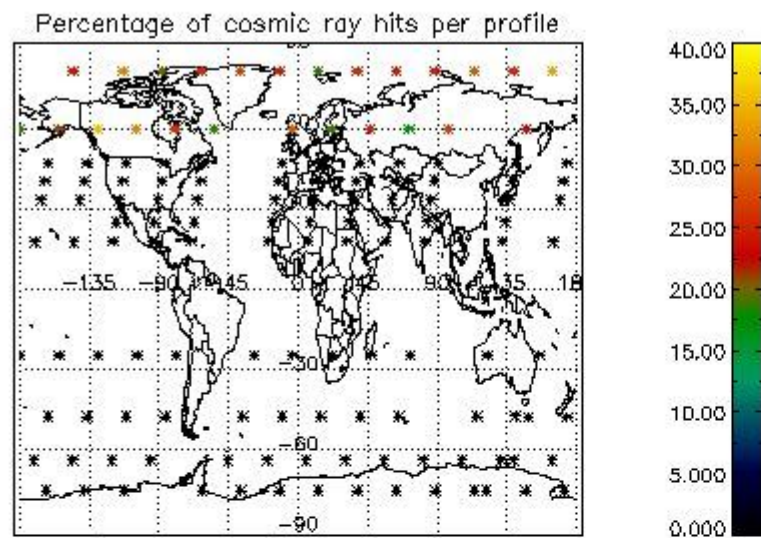

4.2.2 Plot level 1 quality information per product (world map): ENVISAT DESCENDING passes

5. Trace gas profiles

5.1 Ozone statistics based on quality of products

The final quality of the products can be "measured" using the STD (Standard Deviation) attached to every point profile. This information is written to the parameter GOM_NL__2P/NL_LOCAL_SPECIES_DENSITY/o3_std of the level 2 products. The table below shows the statistics for given STD ranges.

The statistics are given with respect to the overall valid production:

- Products without fatal errors: GOM_NL__2P/MPH/PRODUCT_ERR=0
- Valid point profile: GOM_NL__2P/NL_LOCAL_SPECIES_DENSITY/pcd(0)=0

The 'Criteria' is applied to valid points of dark limb products:

- Products in dark limb illumination condition: GOM_NL__2P/NL_SUMMARY_QUALITY/obs_ill_cond=0
- Products without fatal errors: GOM_NL__2P/MPH/PRODUCT_ERR=0
- Valid point profile: GOM_NL__2P/NL_LOCAL_SPECIES_DENSITY/pcd(0)=0

So, the table below shows the percentage of dark limb and valid observations for each criteria with respect to the overall valid daily observations.

Criteria	% of total production
All STD	35
STD < 20	20