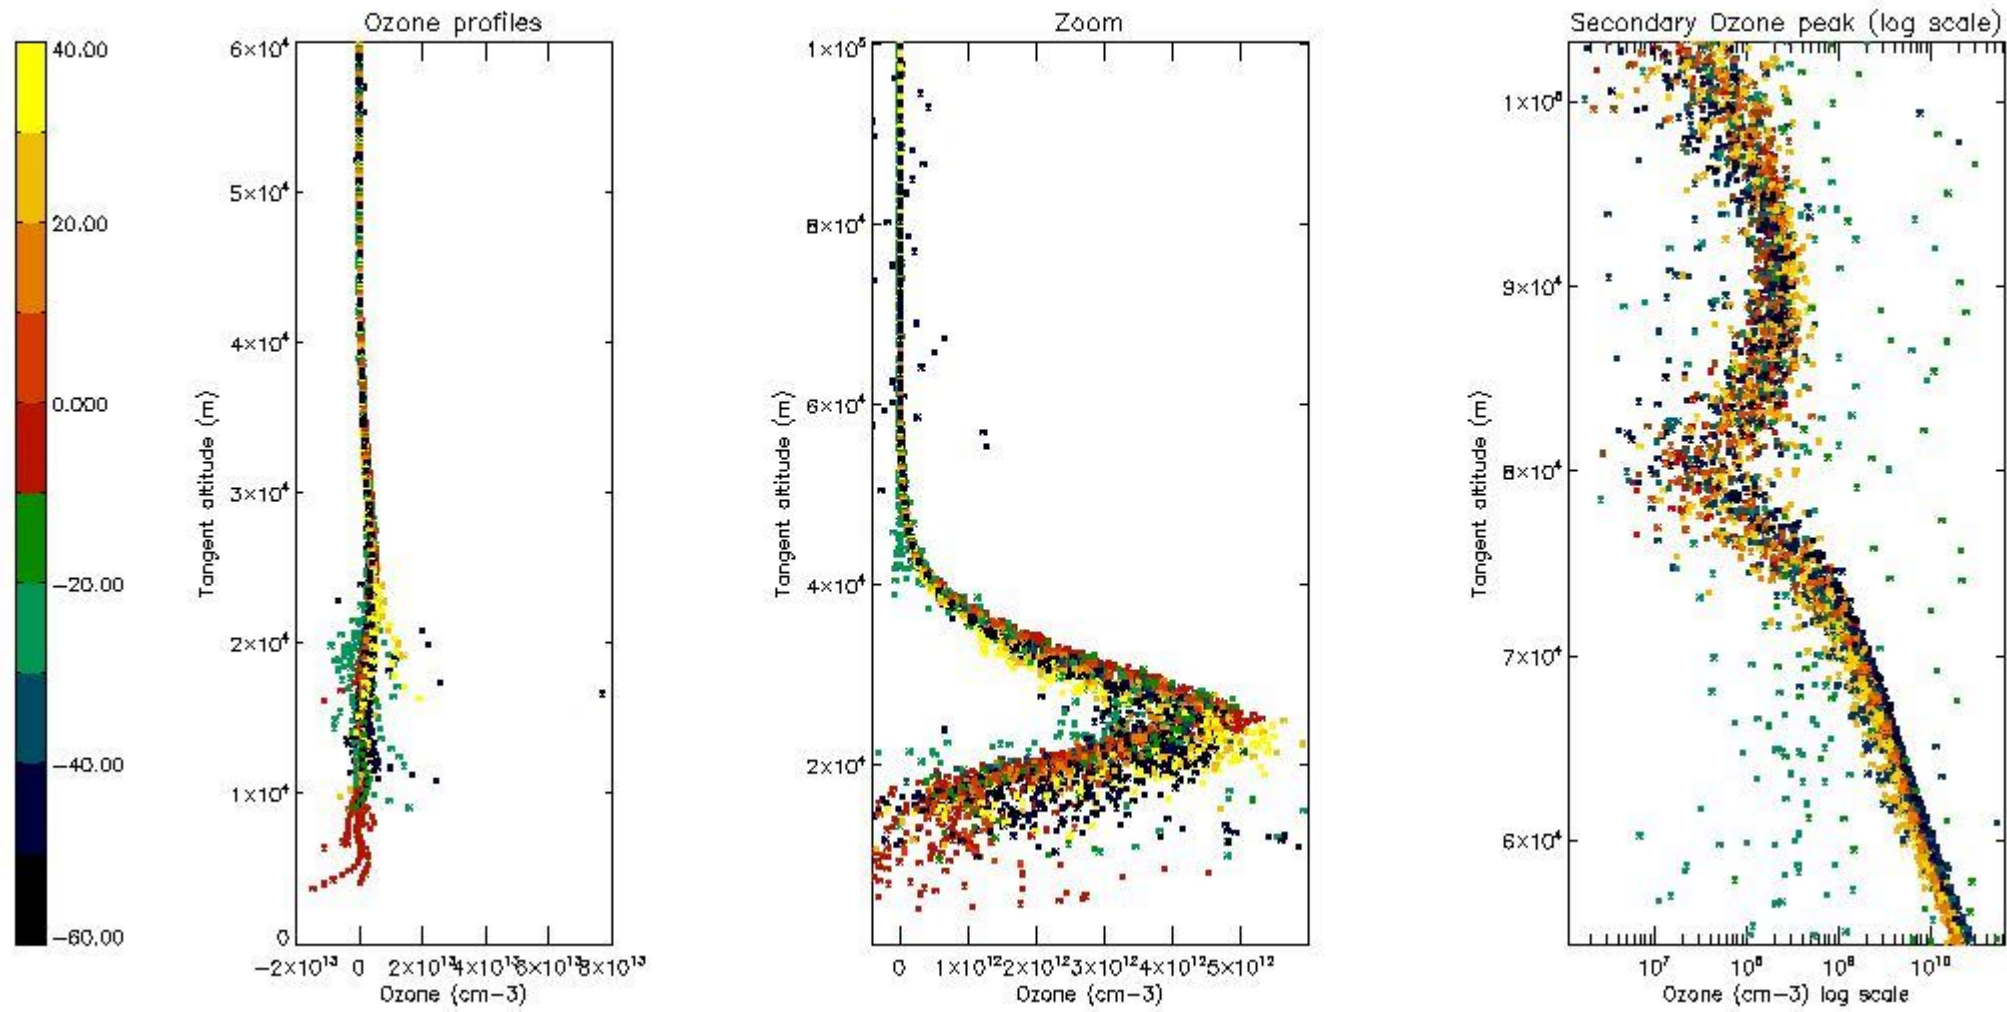

STD < 10	16
STD < 5	10

5.2 Plot ozone profiles for all STD (dark without errors)

The colorbar represents the latitude.

5.3 Plot ozone profiles where STD < 20% (dark without errors)

The colorbar represents the latitude.