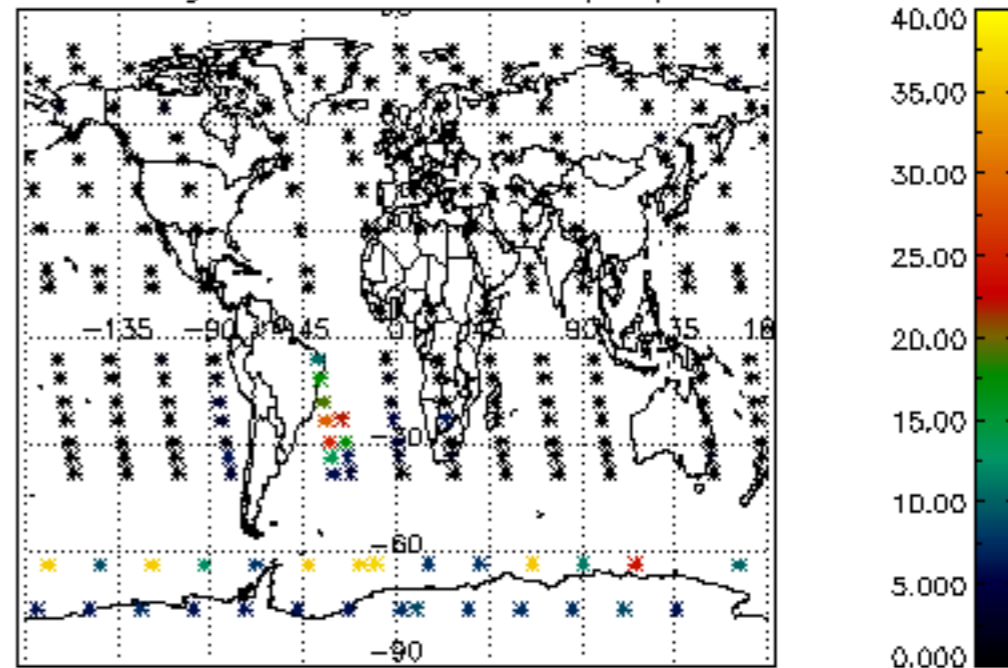

Percentage of datation errors per profile

Percentage of saturation errors per profile