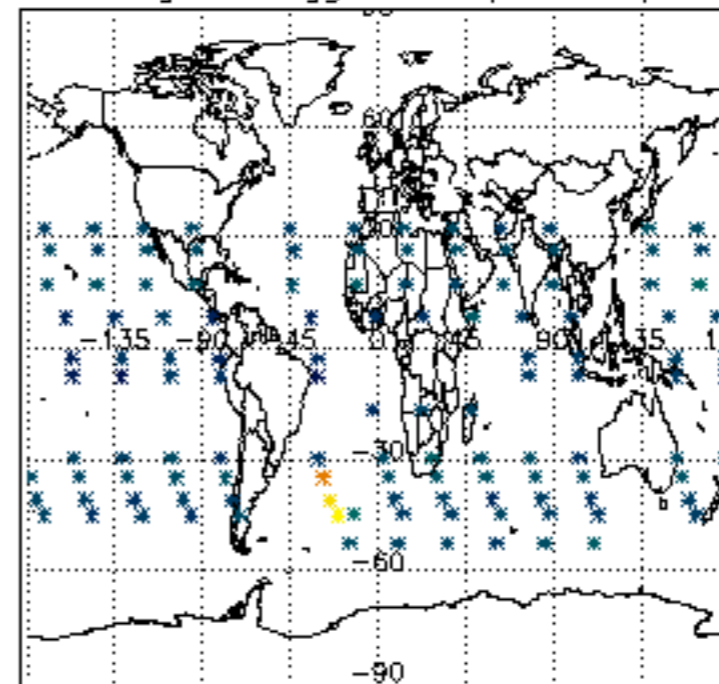

Percentage of flagged data per NO3 profile