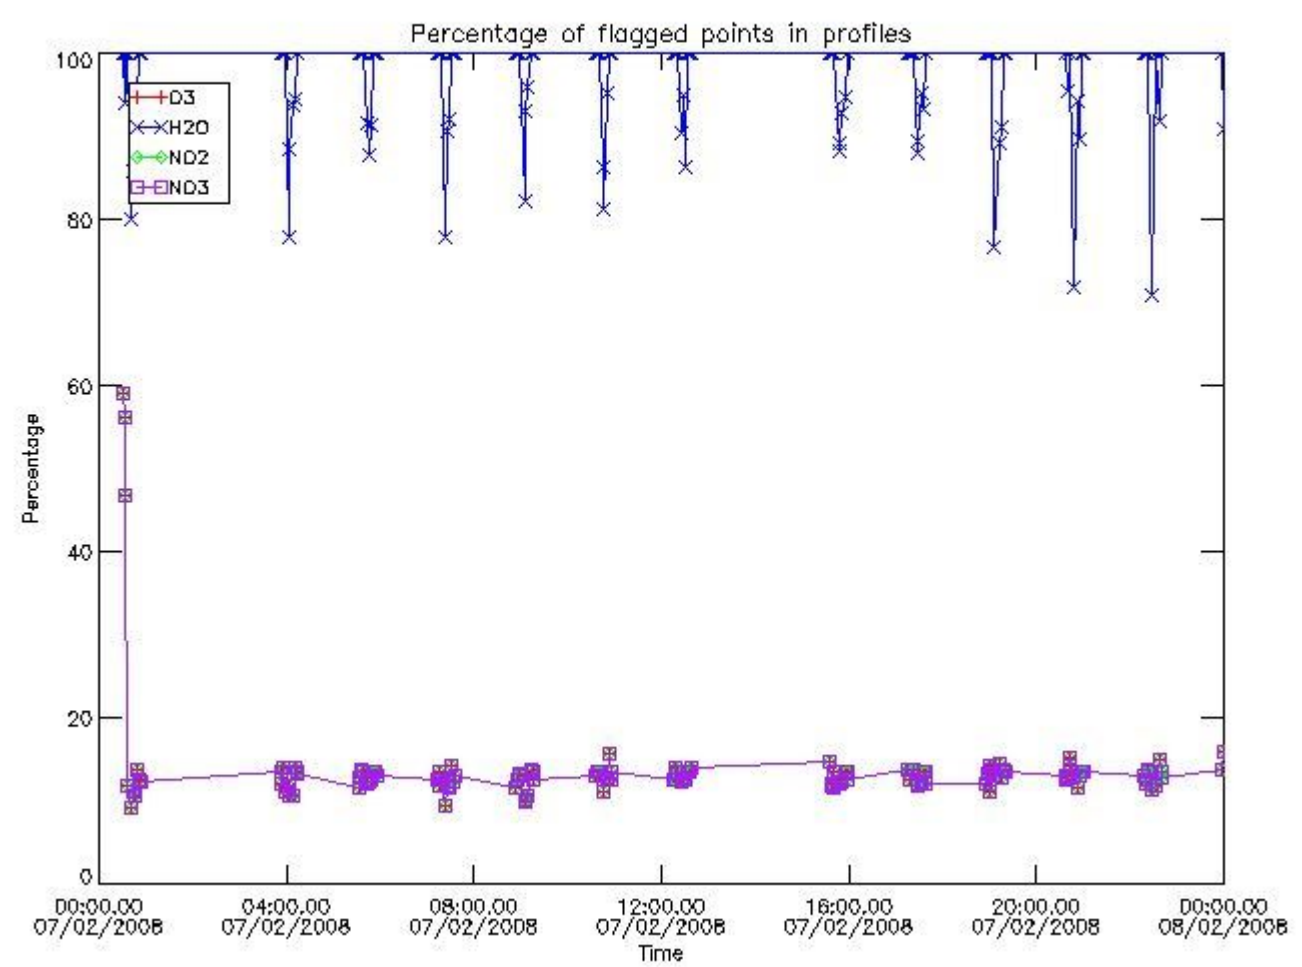

3. Quality information per product

In this section it is plotted some information contained in the Quality Summary data set of the level 2 products. Only products in dark limb conditions and without errors (error flag in the MPH set to "0") are used.

3.1 Plot quality information per product (time dependant)

3.2 Plot quality information per product (world map)