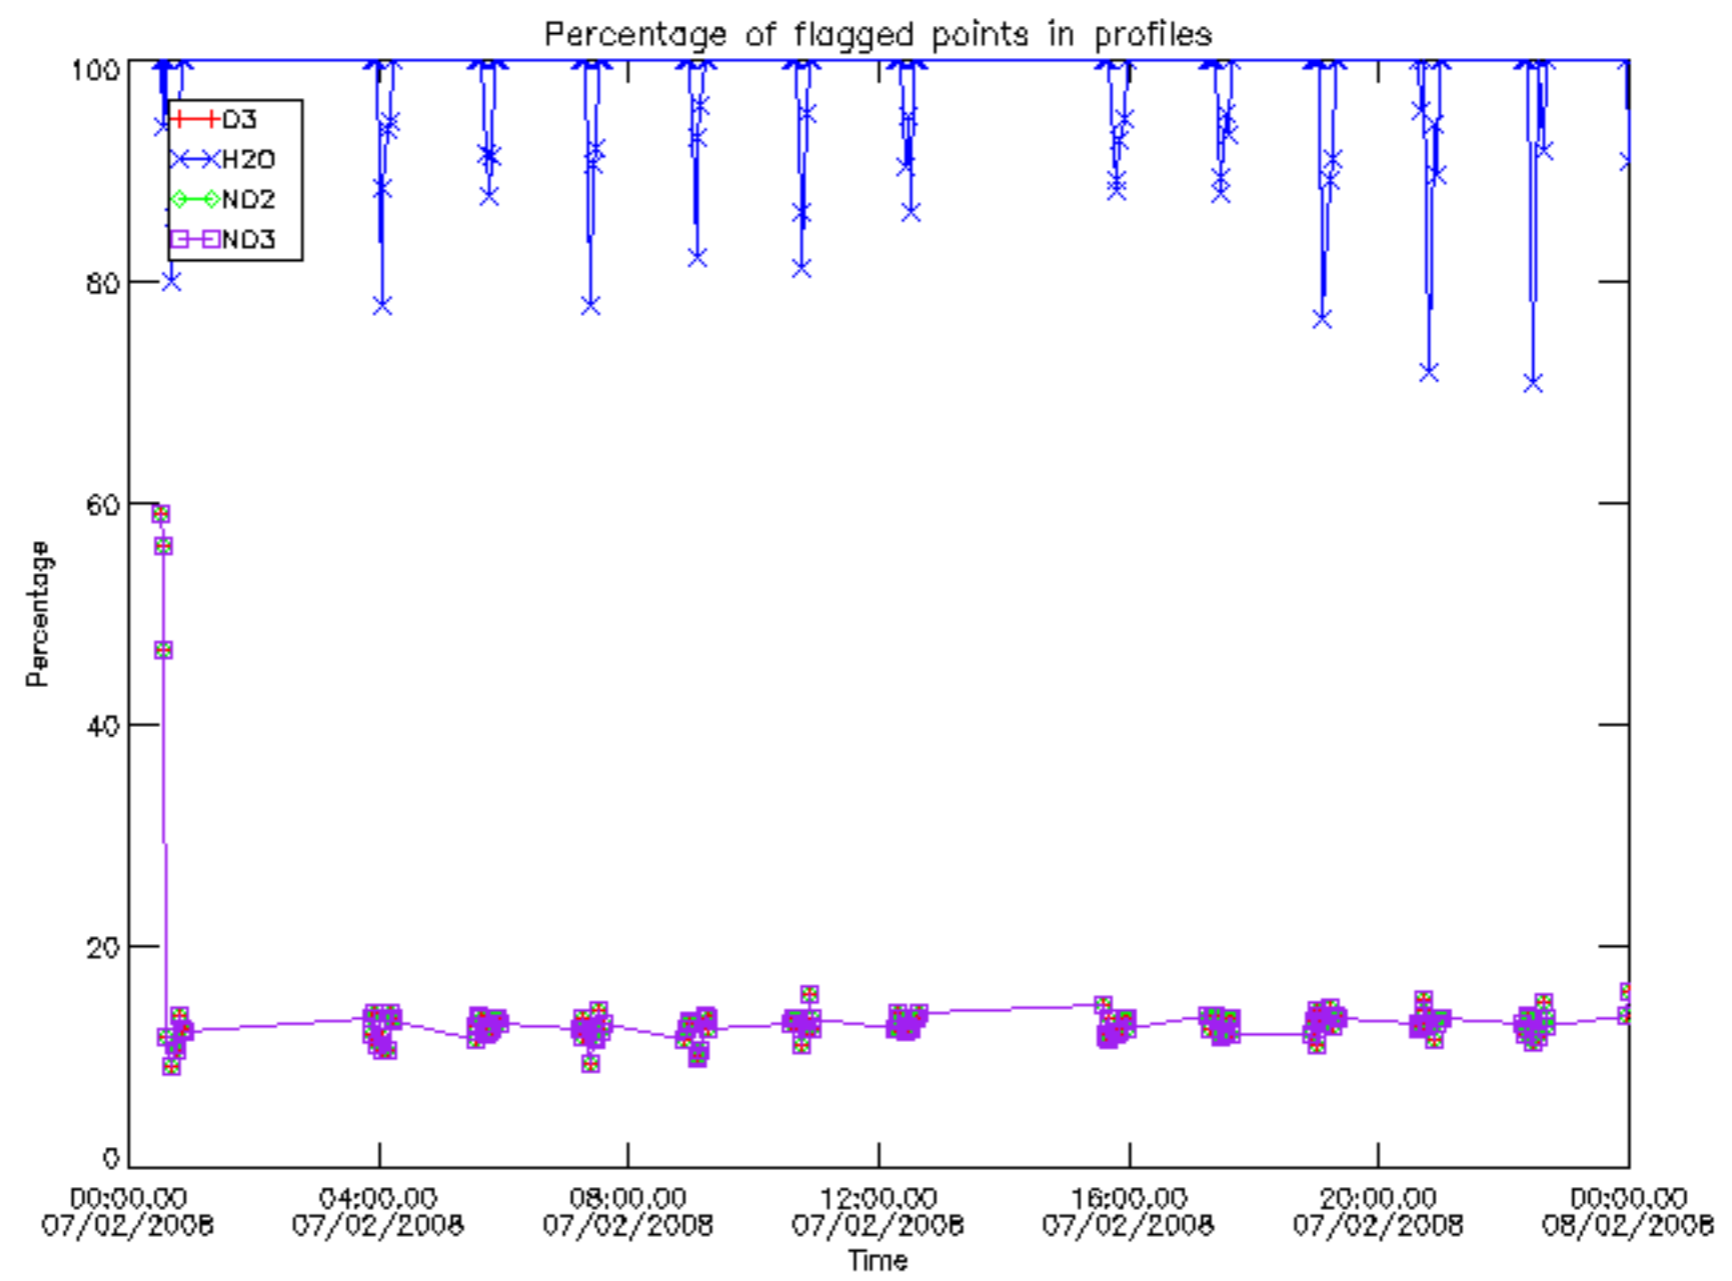

Percentage of flagged data per D3 profile

Percentage of flagged data per H2O profile