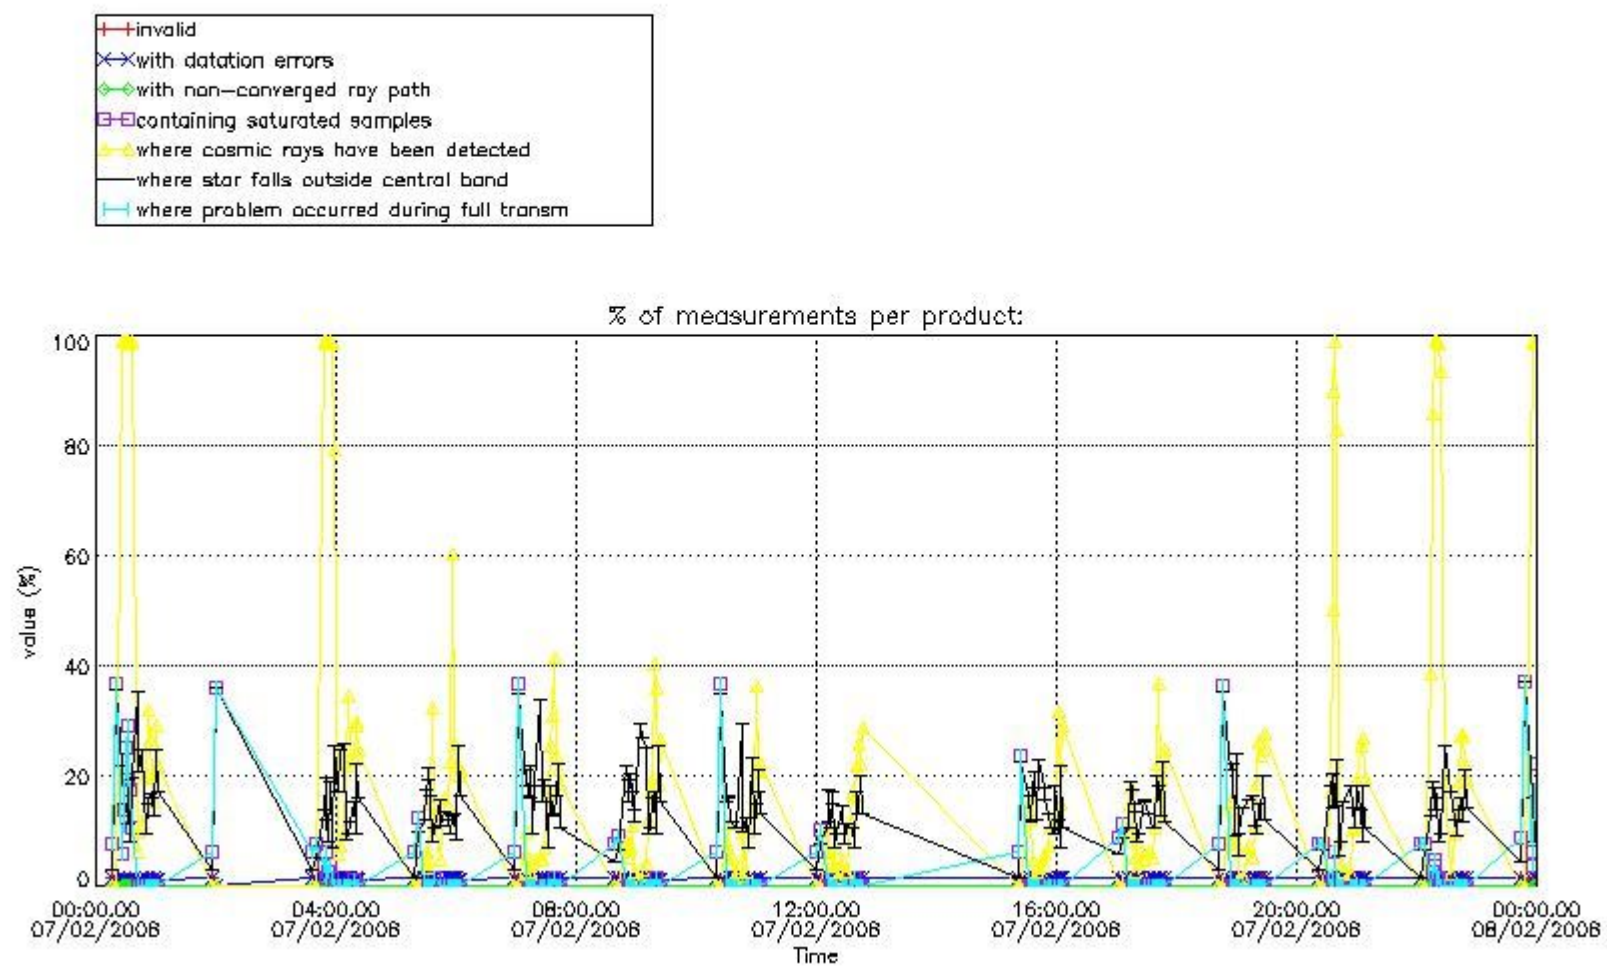

3.1 Plot quality information per product (time dependant)

3.2 Plot quality information per product (world map)

Percentage of flagged data per O3 profile

Percentage of flagged data per H2O profile

Percentage of flagged data per NO2 profile

Percentage of flagged data per NO3 profile

4. Level 1 quality information per product

In this section it is plotted some information contained in the Quality Summary data set of the level 2 products that comes from the level 1b processing. Products without errors (error flag in the MPH set to "0") are used.

4.1 Plot quality information per product (time dependant) coming from level 1b processing

4.1.1 Plot level 1 quality information per product (time dependant): ENVISAT ASCENDING passes

4.1.2 Plot level 1 quality information per product (time dependant): ENVI SAT DESCENDING passes

5. Trace gas profiles

5.1 Ozone statistics based on quality of products

The final quality of the products can be "measured" using the STD (Standard Deviation) attached to every point profile. This information is written to the parameter GOM_NL__2P/NL_LOCAL_SPECIES_DENSITY/o3_std of the level 2 products. The table below shows the statistics for given STD ranges.