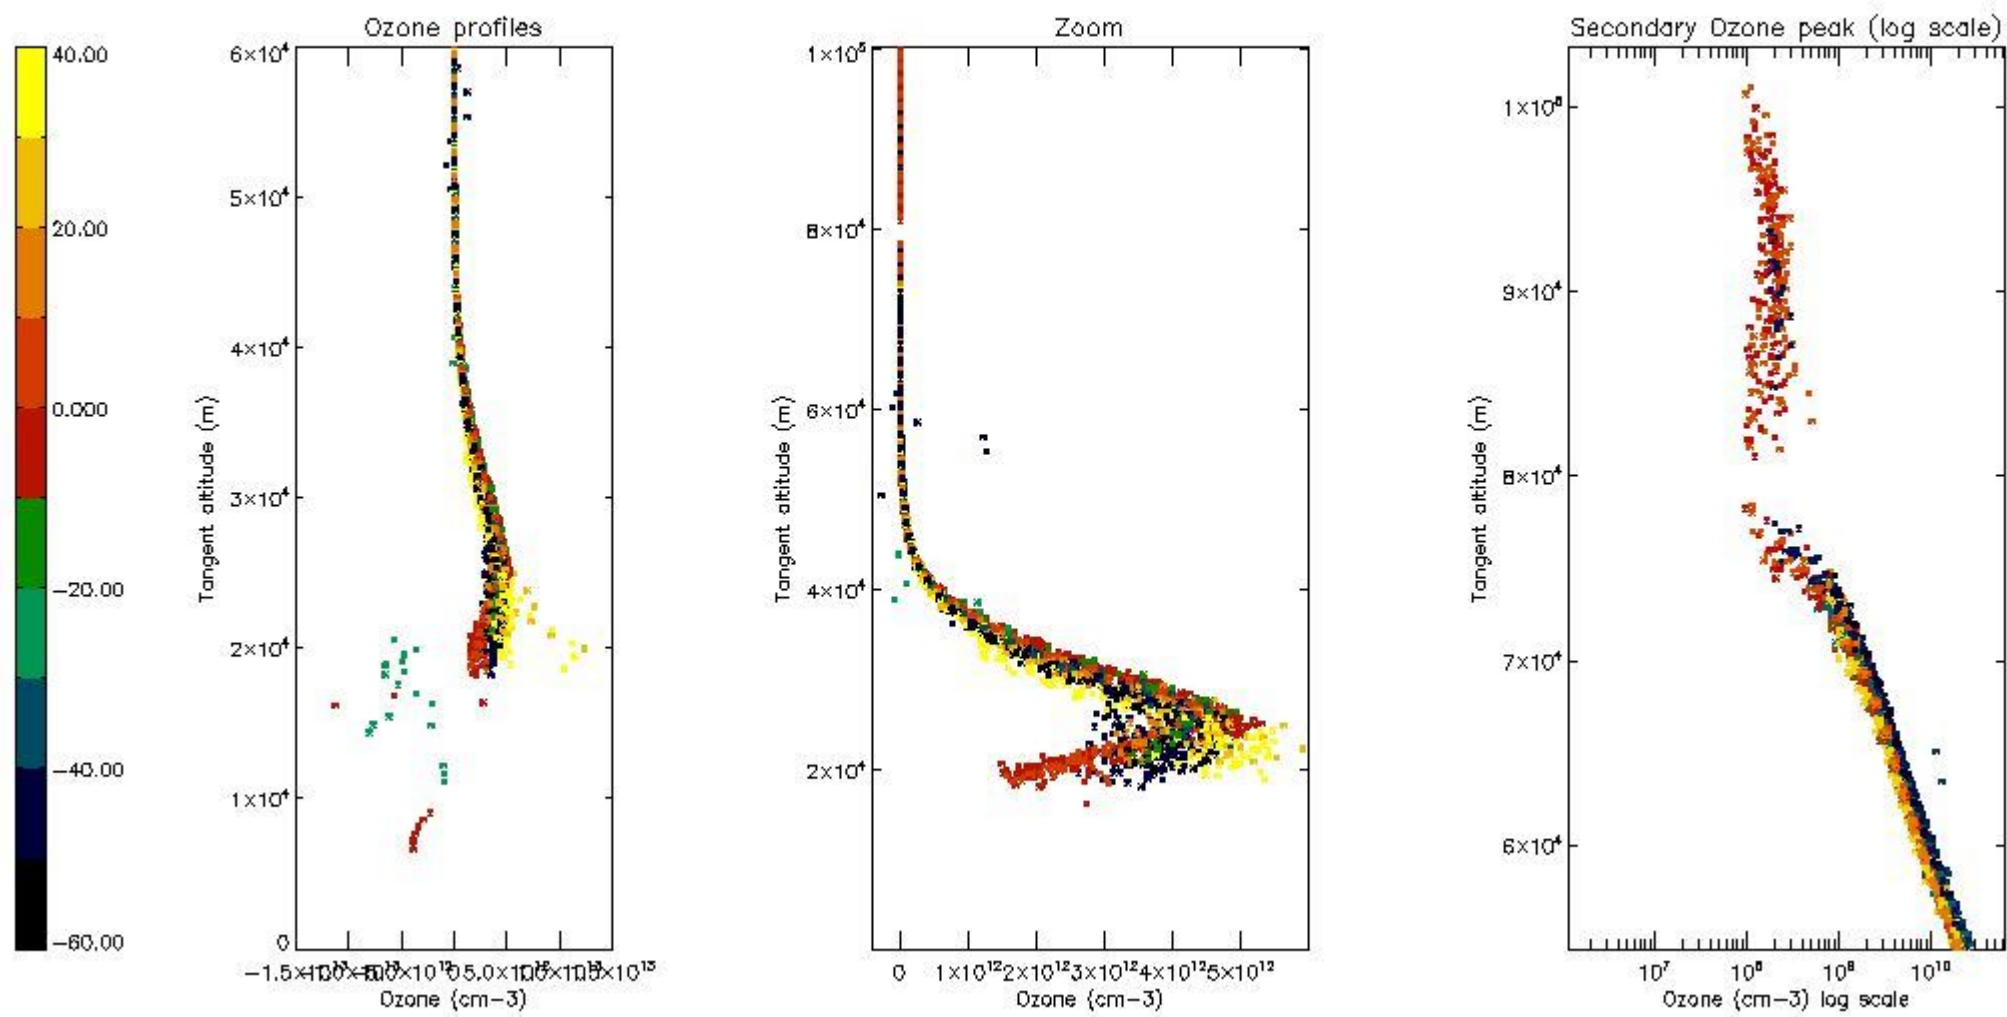

5.5 Plot ozone profiles where STD < 5% (dark without errors)

The colorbar represents the latitude.