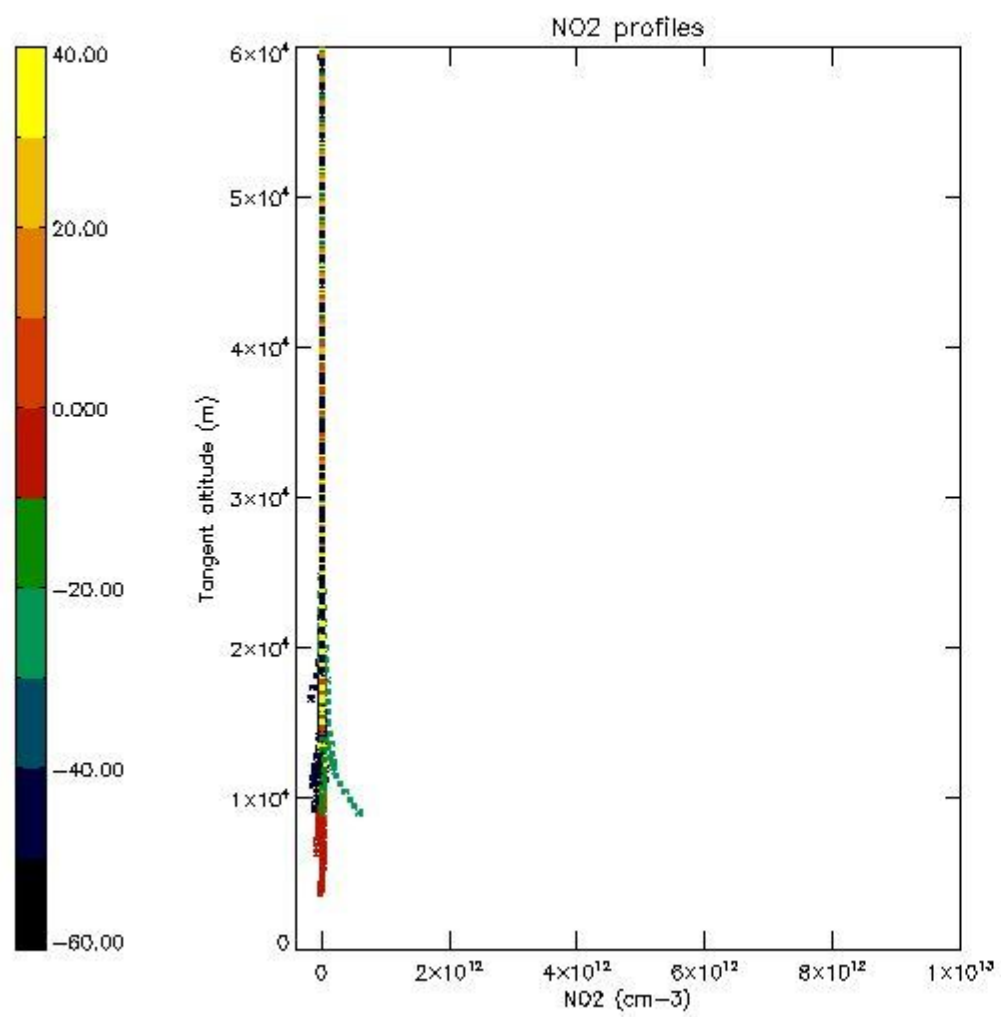

STD < 10	16
STD < 5	10

5.2 Plot ozone profiles for all STD (dark without errors)

The colorbar represents the latitude.

5.3 Plot ozone profiles where STD < 20% (dark without errors)

The colorbar represents the latitude.

5.4 Plot ozone profiles where STD < 10% (dark without errors)

The colorbar represents the latitude.

5.5 Plot ozone profiles where STD < 5% (dark without errors)

The colorbar represents the latitude.

5.6 Plot NO₂ profiles for all STD (dark without errors)

The colorbar represents the latitude.

5.7 Plot NO3 profiles for all STD (dark without errors)

The colorbar represents the latitude.

5.8 Plot H2O profiles for all STD (only for occultations of stars 1,2,3,4,13,14,16,26,63 dark without errors)