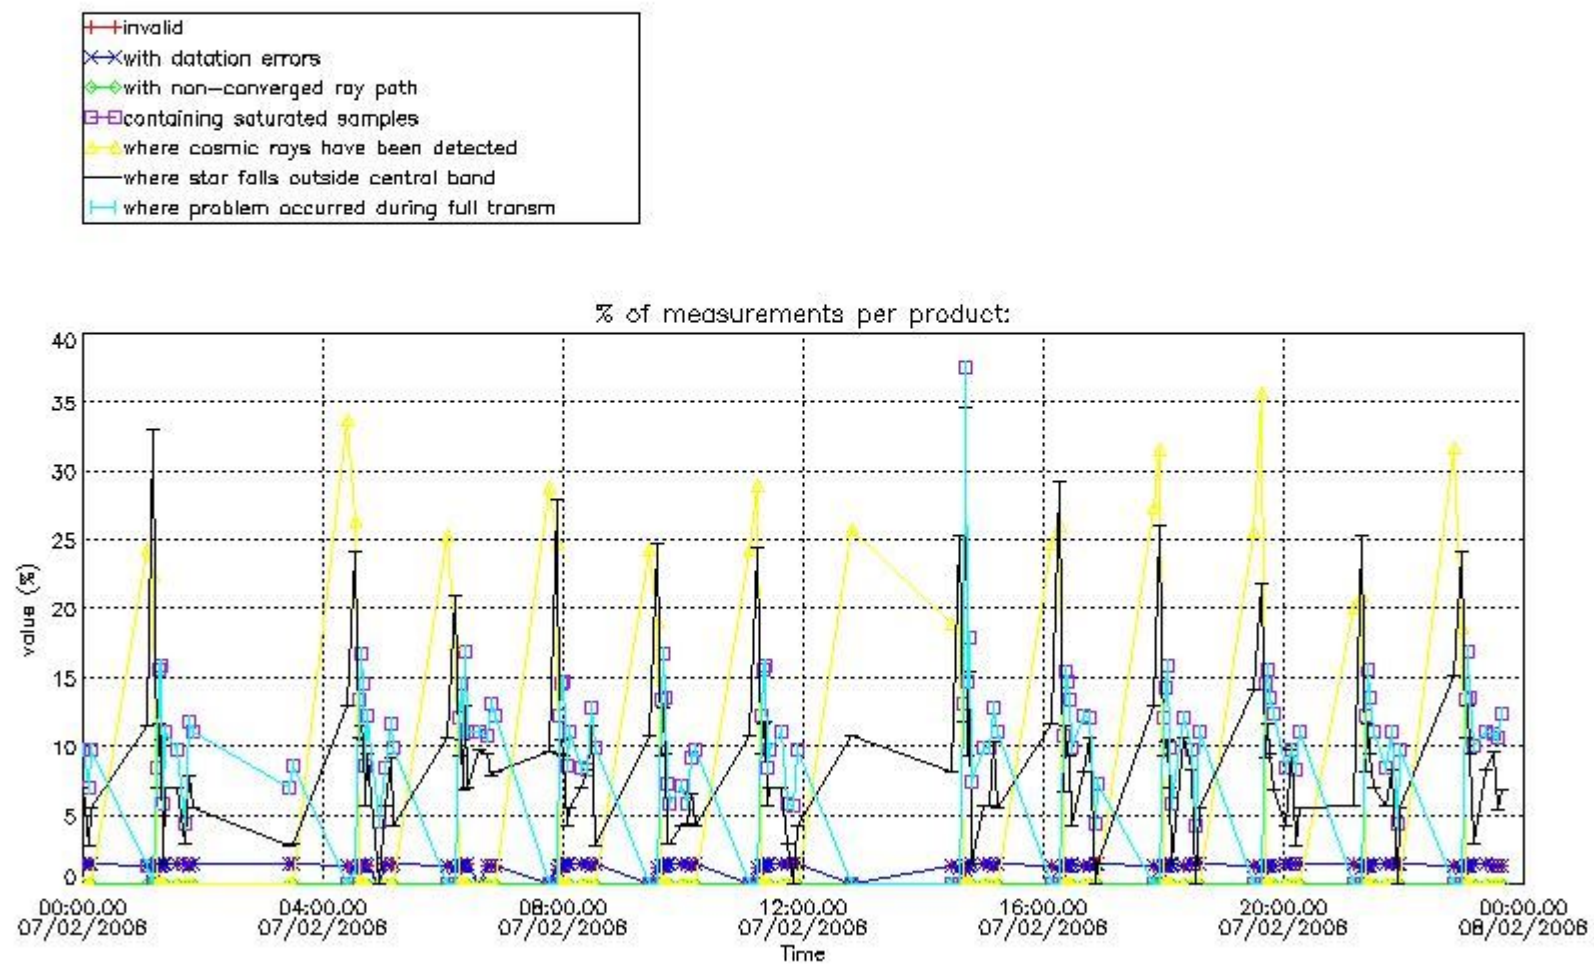

[6. Auxiliary Data Files used for the production reported in section 2](#)

This report presents the daily analysis on parameters extracted from GOMOS level 2 data (GOM_NL__2P). It is intended to monitor some important parameters that will impact the quality of these products. A list of level 2 products (and content) that have arrived during the reporting day to the PCF is also given.

3.1 Plot quality information per product (time dependant)

3.2 Plot quality information per product (world map)

Percentage of flagged data per O3 profile

Percentage of flagged data per H2O profile

Percentage of flagged data per NO2 profile

Percentage of flagged data per NO3 profile

4. Level 1 quality information per product

In this section it is plotted some information contained in the Quality Summary data set of the level 2 products that comes from the level 1b processing. Products without errors (error flag in the MPH set to "0") are used.

4.1 Plot quality information per product (time dependant) coming from level 1b processing

4.1.1 Plot level 1 quality information per product (time dependant): ENVISAT ASCENDING passes

4.1.2 Plot level 1 quality information per product (time dependant): ENVI SAT DESCENDING passes