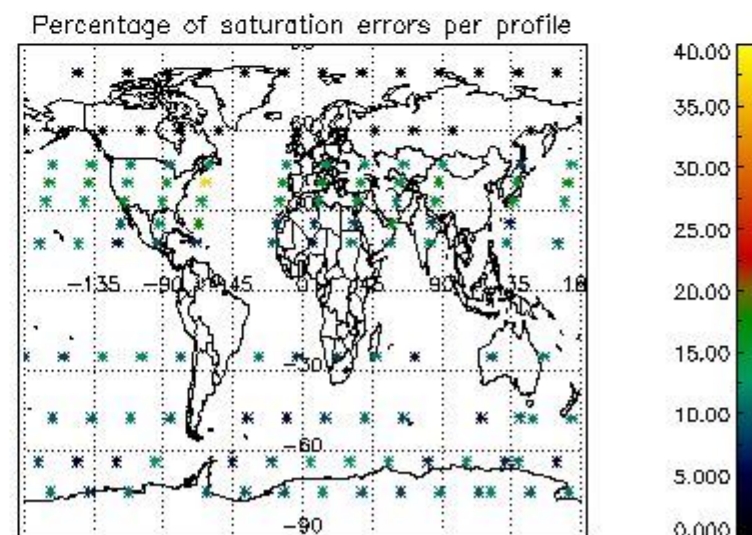

5. Trace gas profiles

5.1 Ozone statistics based on quality of products

The final quality of the products can be "measured" using the STD (Standard Deviation) attached to every point profile. This information is written to the parameter GOM_NL__2P/NL_LOCAL_SPECIES_DENSITY/o3_std of the level 2 products. The table below shows the statistics for given STD ranges.

The statistics are given with respect to the overall valid production:

- Products without fatal errors: GOM_NL__2P/MPH/PRODUCT_ERR=0
- Valid point profile: GOM_NL__2P/NL_LOCAL_SPECIES_DENSITY/pcd(0)=0

The 'Criteria' is applied to valid points of dark limb products:

- Products in dark limb illumination condition: GOM_NL__2P/NL_SUMMARY_QUALITY/obs_ill_cond=0
- Products without fatal errors: GOM_NL__2P/MPH/PRODUCT_ERR=0
- Valid point profile: GOM_NL__2P/NL_LOCAL_SPECIES_DENSITY/pcd(0)=0

So, the table below shows the percentage of dark limb and valid observations for each criteria with respect to the overall valid daily observations.

Criteria	% of total production
All STD	35
STD < 20	20