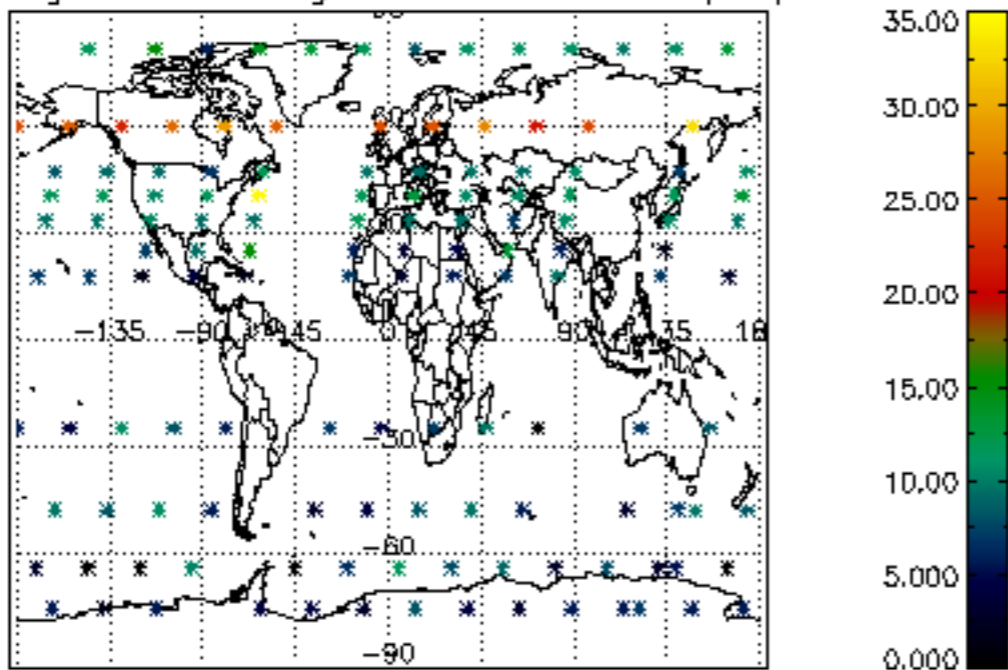

Percentage of star falling outside central band per profile