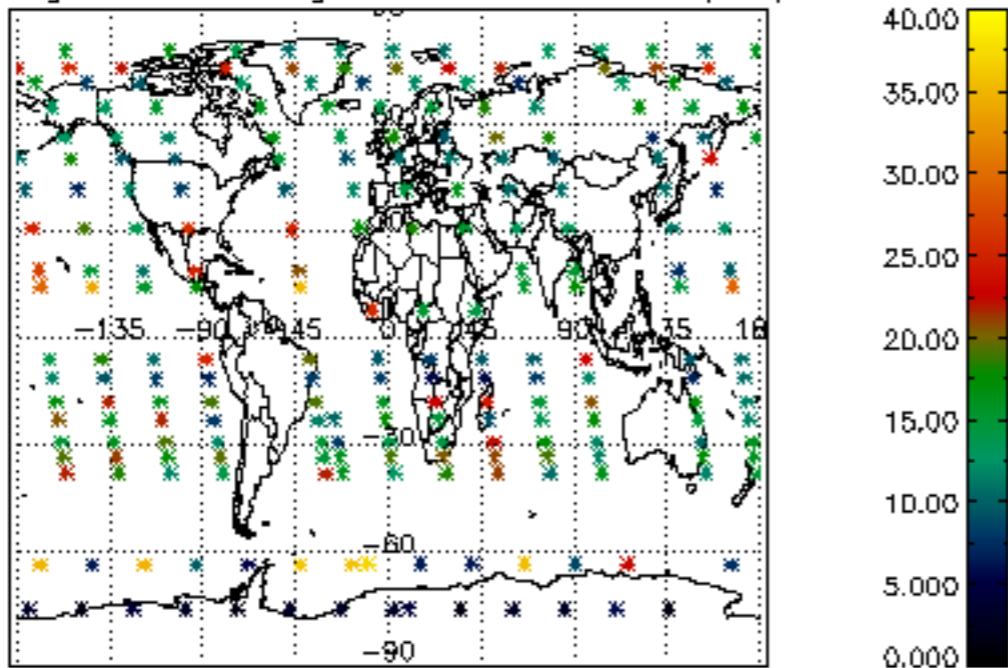

Percentage of flagged data per NO3 profile

Percentage of cosmic ray hits per profile

Percentage of datation errors per profile

Percentage of star falling outside central band per profile

Percentage of saturation errors per profile