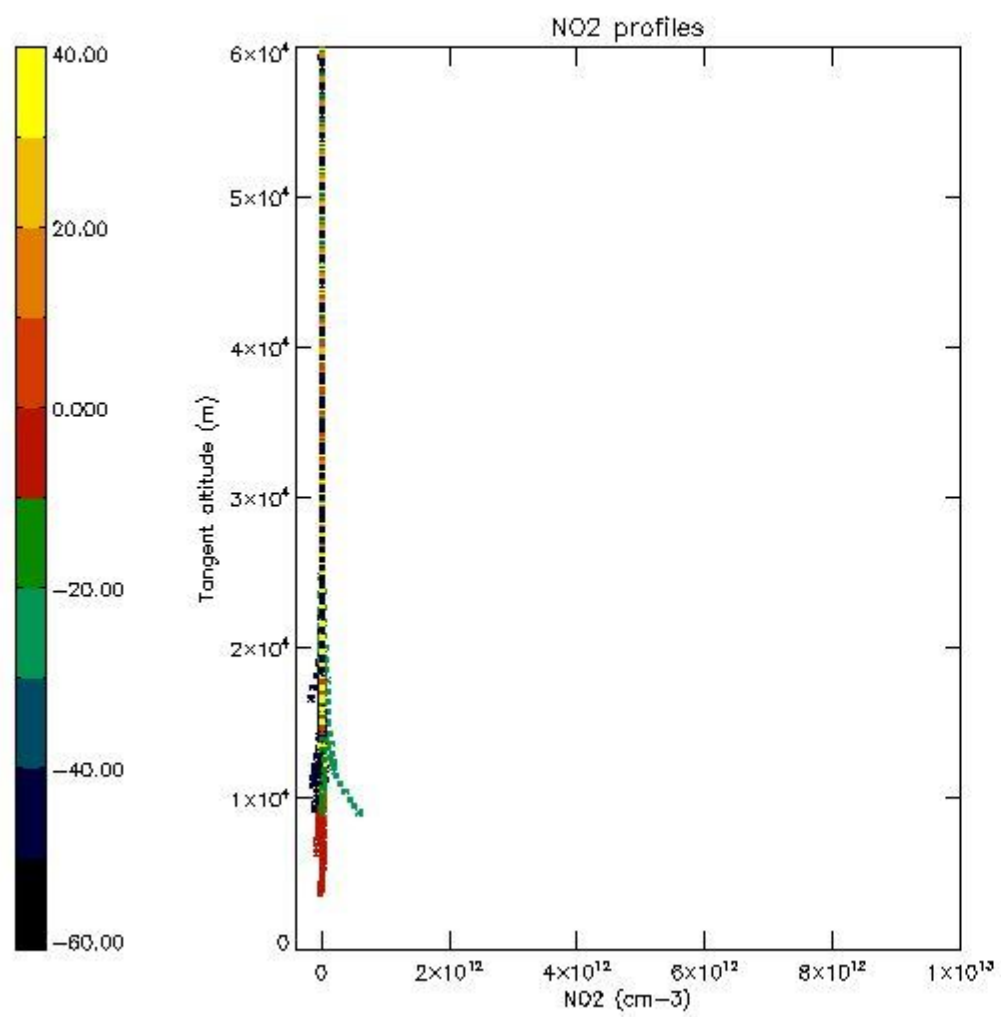

5.4 Plot ozone profiles where $STD < 10\%$ (dark without errors)

The colorbar represents the latitude.

5.5 Plot ozone profiles where STD < 5% (dark without errors)

The colorbar represents the latitude.

5.6 Plot NO₂ profiles for all STD (dark without errors)

The colorbar represents the latitude.

5.7 Plot NO3 profiles for all STD (dark without errors)

The colorbar represents the latitude.

5.8 Plot H₂O profiles for all STD (only for occultations of stars 1,2,3,4,13,14,16,26,63 dark without errors)