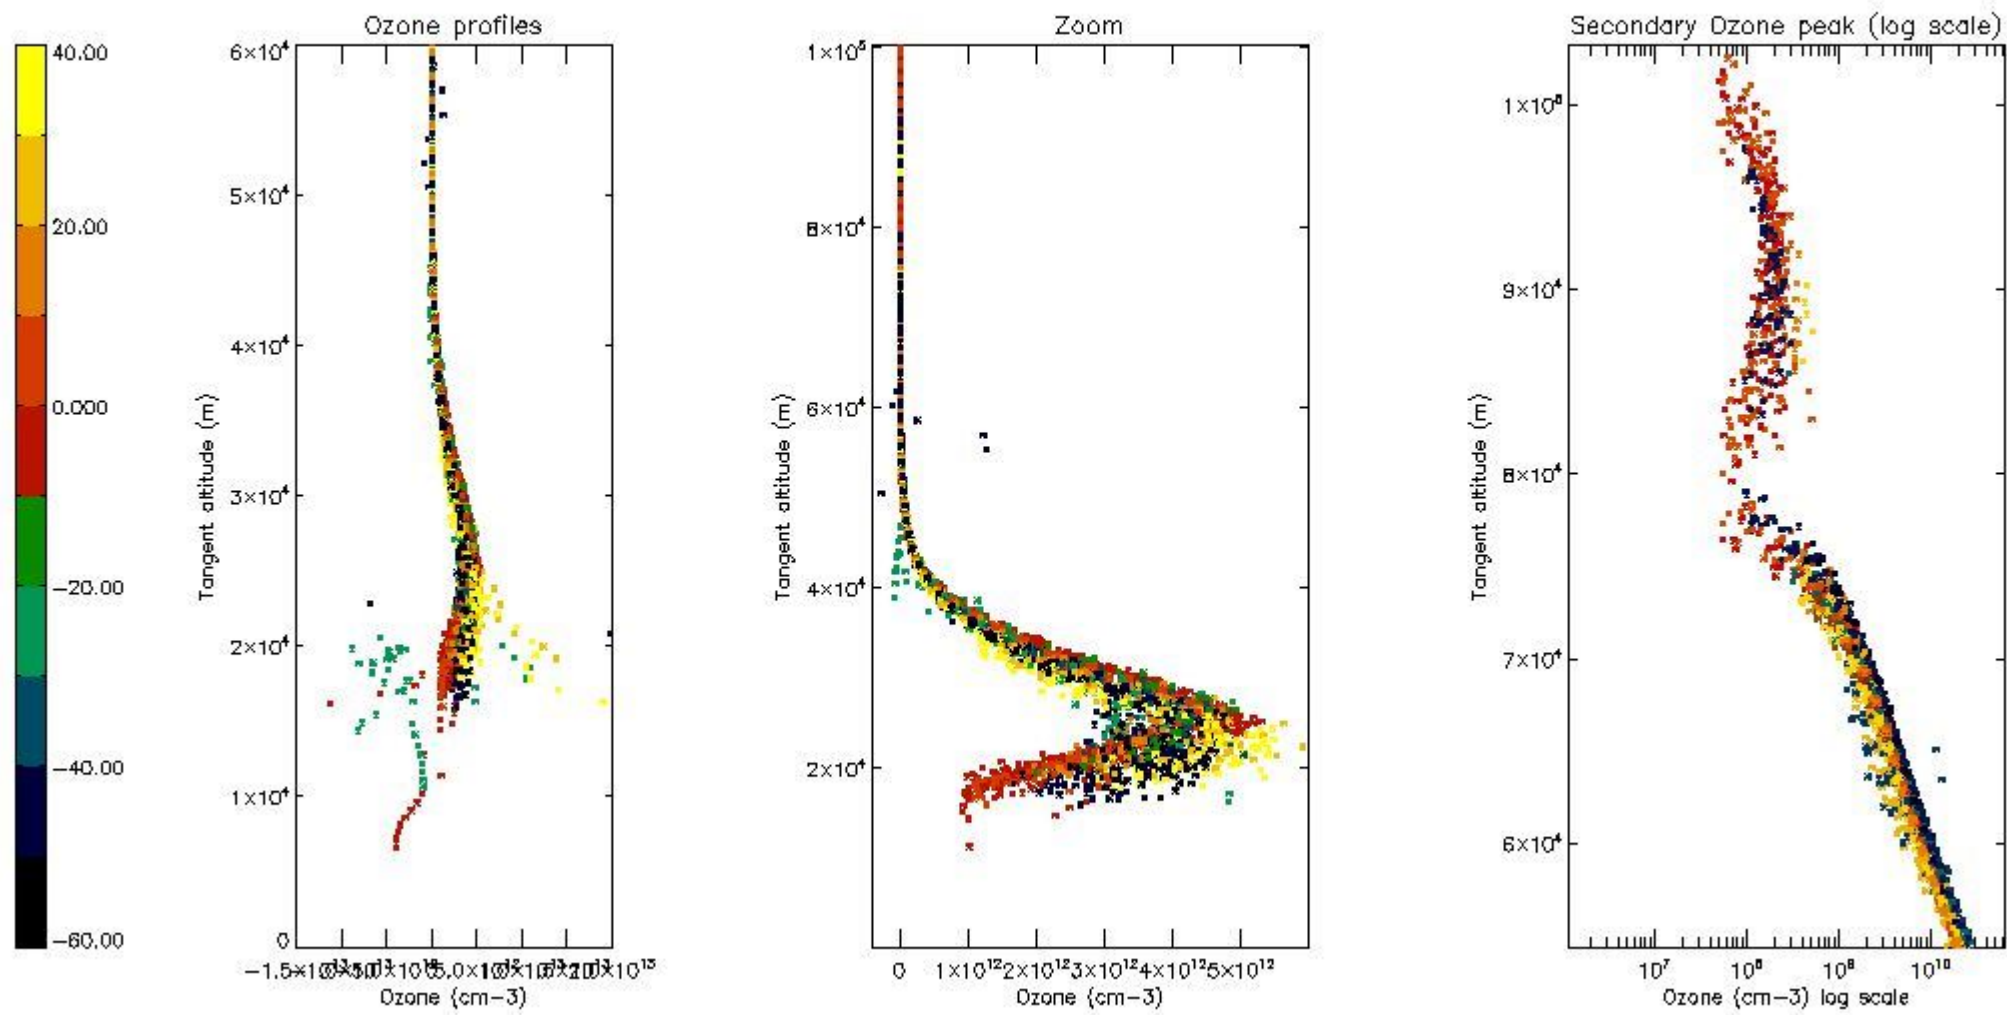

STD < 10	16
STD < 5	10

5.2 Plot ozone profiles for all STD (dark without errors)

The colorbar represents the latitude.

5.3 Plot ozone profiles where STD < 20% (dark without errors)

The colorbar represents the latitude.

5.4 Plot ozone profiles where STD < 10% (dark without errors)

The colorbar represents the latitude.

5.5 Plot ozone profiles where STD < 5% (dark without errors)

The colorbar represents the latitude.

5.6 Plot NO₂ profiles for all STD (dark without errors)

The colorbar represents the latitude.

5.7 Plot NO3 profiles for all STD (dark without errors)

The colorbar represents the latitude.

5.8 Plot H2O profiles for all STD (only for occultations of stars 1,2,3,4,13,14,16,26,63 dark without errors)