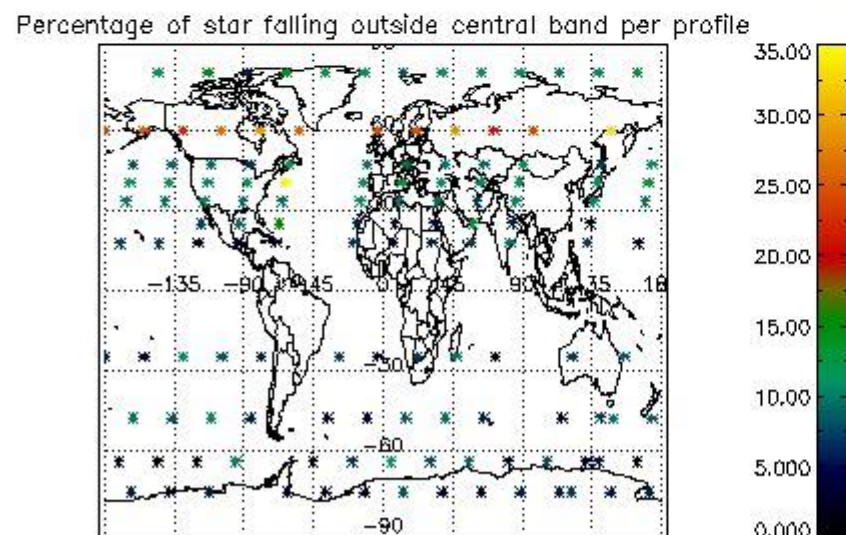

5. Trace gas profiles

5.1 Ozone statistics based on quality of products

The final quality of the products can be "measured" using the STD (Standard Deviation) attached to every point profile. This information is written to the parameter GOM_NL__2P/NL_LOCAL_SPECIES_DENSITY/o3_std of the level 2 products. The table below shows the statistics for given STD ranges.

The statistics are given with respect to the overall valid production:

- Products without fatal errors: GOM_NL__2P/MPH/PRODUCT_ERR=0
- Valid point profile: GOM_NL__2P/NL_LOCAL_SPECIES_DENSITY/pcd(0)=0

The 'Criteria' is applied to valid points of dark limb products:

- Products in dark limb illumination condition: GOM_NL__2P/NL_SUMMARY_QUALITY/obs_ill_cond=0
- Products without fatal errors: GOM_NL__2P/MPH/PRODUCT_ERR=0
- Valid point profile: GOM_NL__2P/NL_LOCAL_SPECIES_DENSITY/pcd(0)=0

So, the table below shows the percentage of dark limb and valid observations for each criteria with respect to the overall valid daily observations.

Criteria	% of total production
All STD	35
STD < 20	20