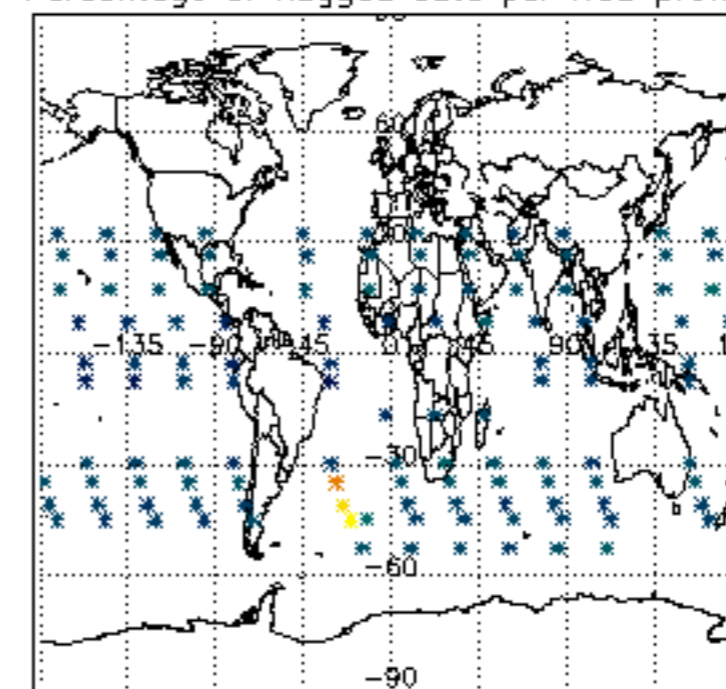

Percentage of flagged data per NO3 profile