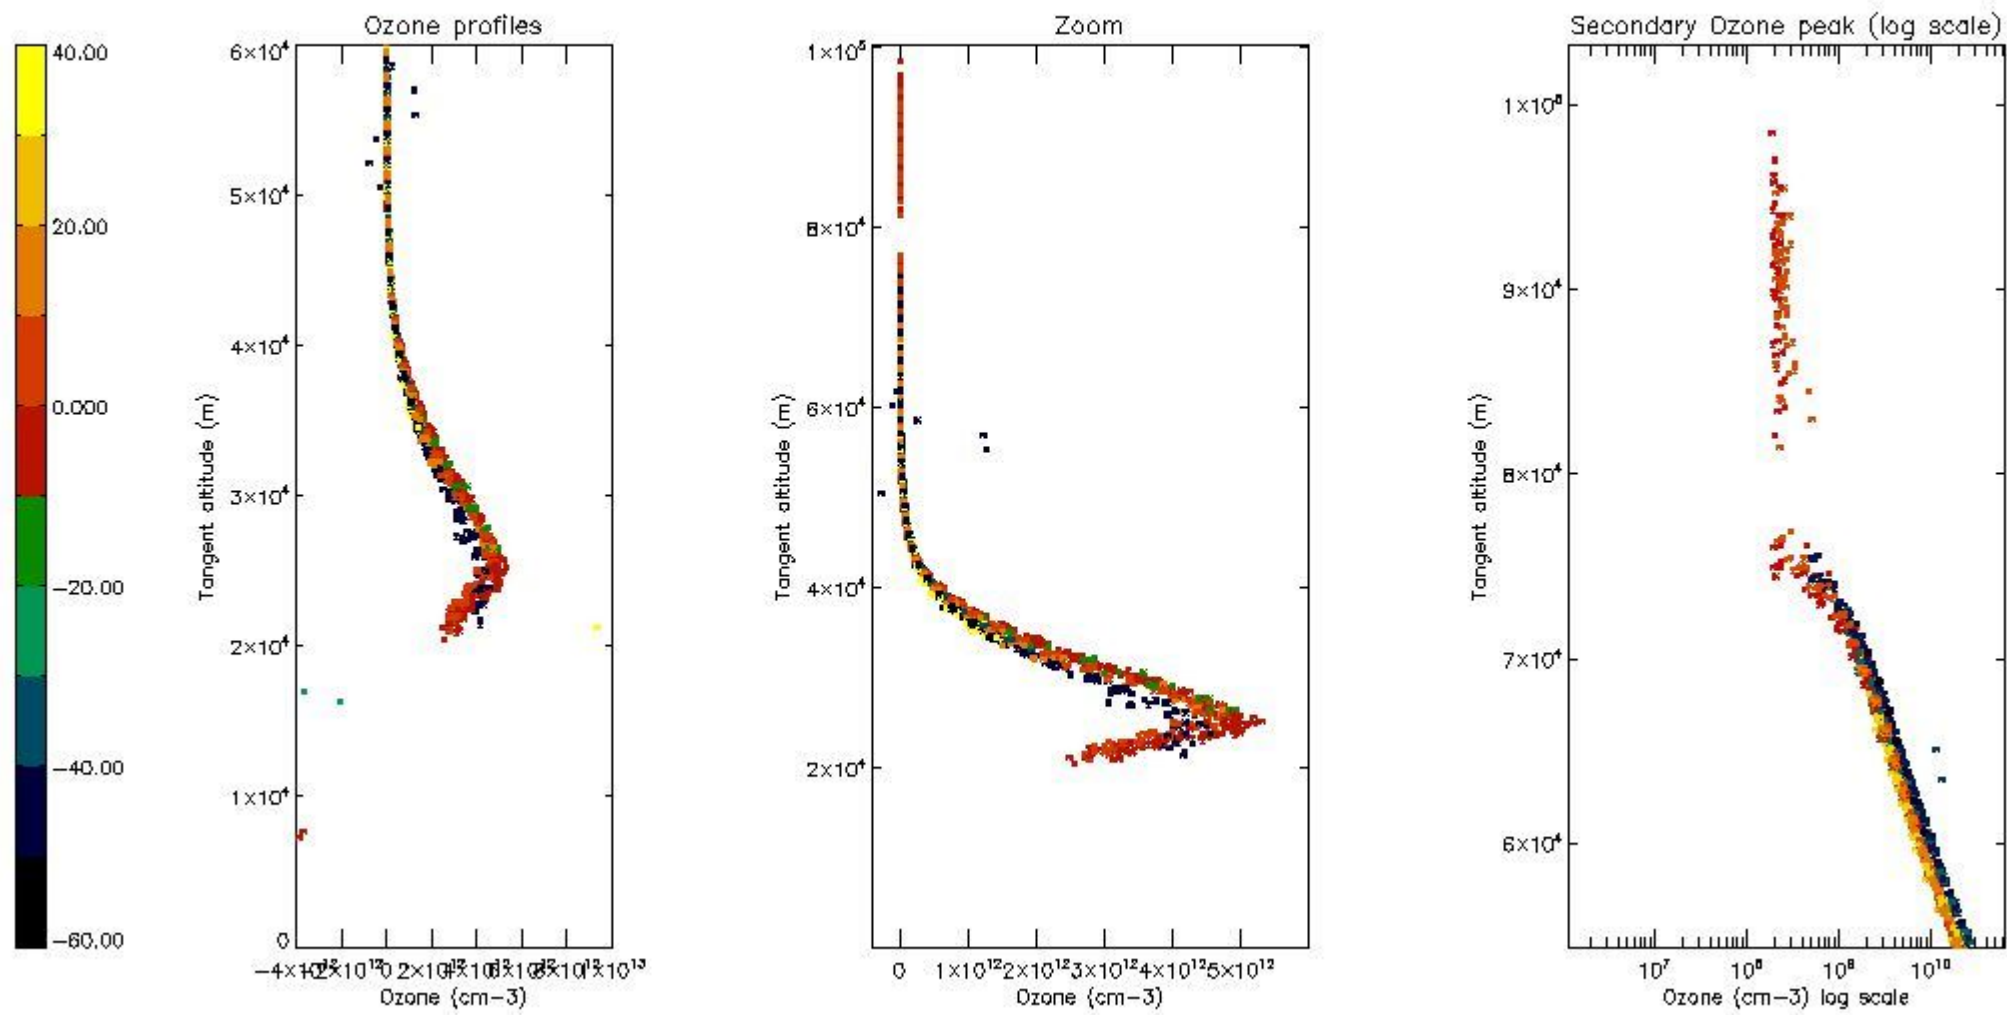

STD < 10	16
STD < 5	10

5.2 Plot ozone profiles for all STD (dark without errors)

The colorbar represents the latitude.

5.3 Plot ozone profiles where STD < 20% (dark without errors)

The colorbar represents the latitude.

5.4 Plot ozone profiles where STD < 10% (dark without errors)

The colorbar represents the latitude.

5.5 Plot ozone profiles where STD < 5% (dark without errors)

The colorbar represents the latitude.

5.6 Plot NO₂ profiles for all STD (dark without errors)