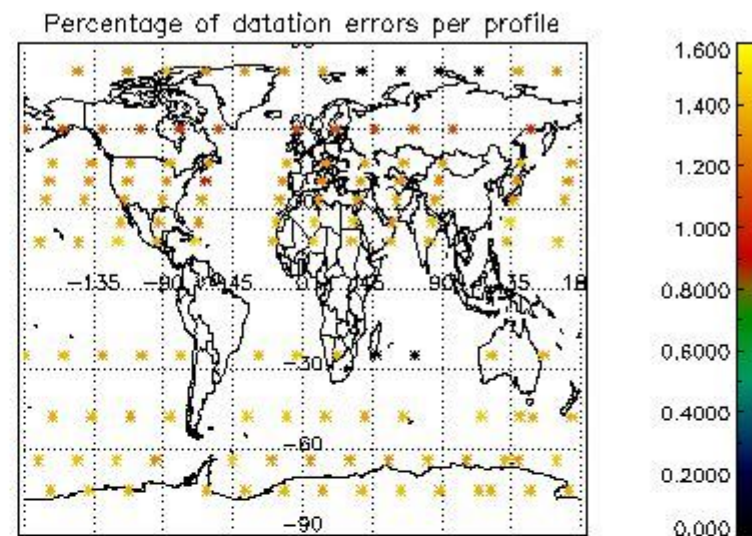

5. Trace gas profiles

5.1 Ozone statistics based on quality of products

The final quality of the products can be "measured" using the STD (Standard Deviation) attached to every point profile. This information is written to the parameter GOM_NL__2P/NL_LOCAL_SPECIES_DENSITY/o3_std of the level 2 products. The table below shows the statistics for given STD ranges.

The statistics are given with respect to the overall valid production:

- Products without fatal errors: GOM_NL__2P/MPH/PRODUCT_ERR=0
- Valid point profile: GOM_NL__2P/NL_LOCAL_SPECIES_DENSITY/pcd(0)=0

The 'Criteria' is applied to valid points of dark limb products:

- Products in dark limb illumination condition: GOM_NL__2P/NL_SUMMARY_QUALITY/obs_ill_cond=0
- Products without fatal errors: GOM_NL__2P/MPH/PRODUCT_ERR=0
- Valid point profile: GOM_NL__2P/NL_LOCAL_SPECIES_DENSITY/pcd(0)=0

So, the table below shows the percentage of dark limb and valid observations for each criteria with respect to the overall valid daily observations.

Criteria	% of total production
All STD	35
STD < 20	20