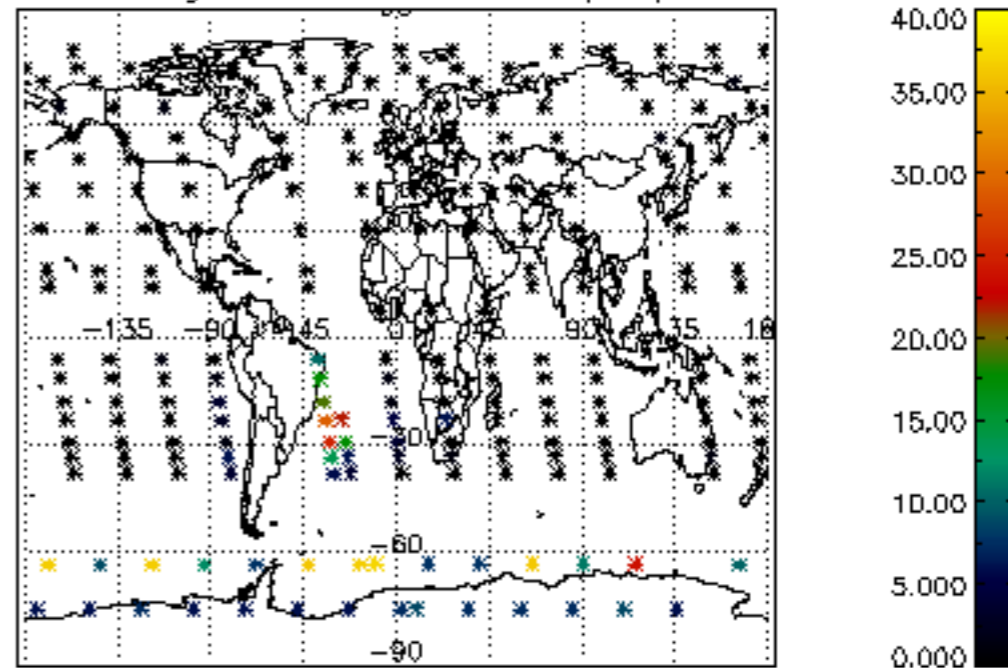

Percentage of flagged data per NO3 profile

Percentage of cosmic ray hits per profile

Percentage of datation errors per profile

Percentage of star falling outside central band per profile

Percentage of saturation errors per profile