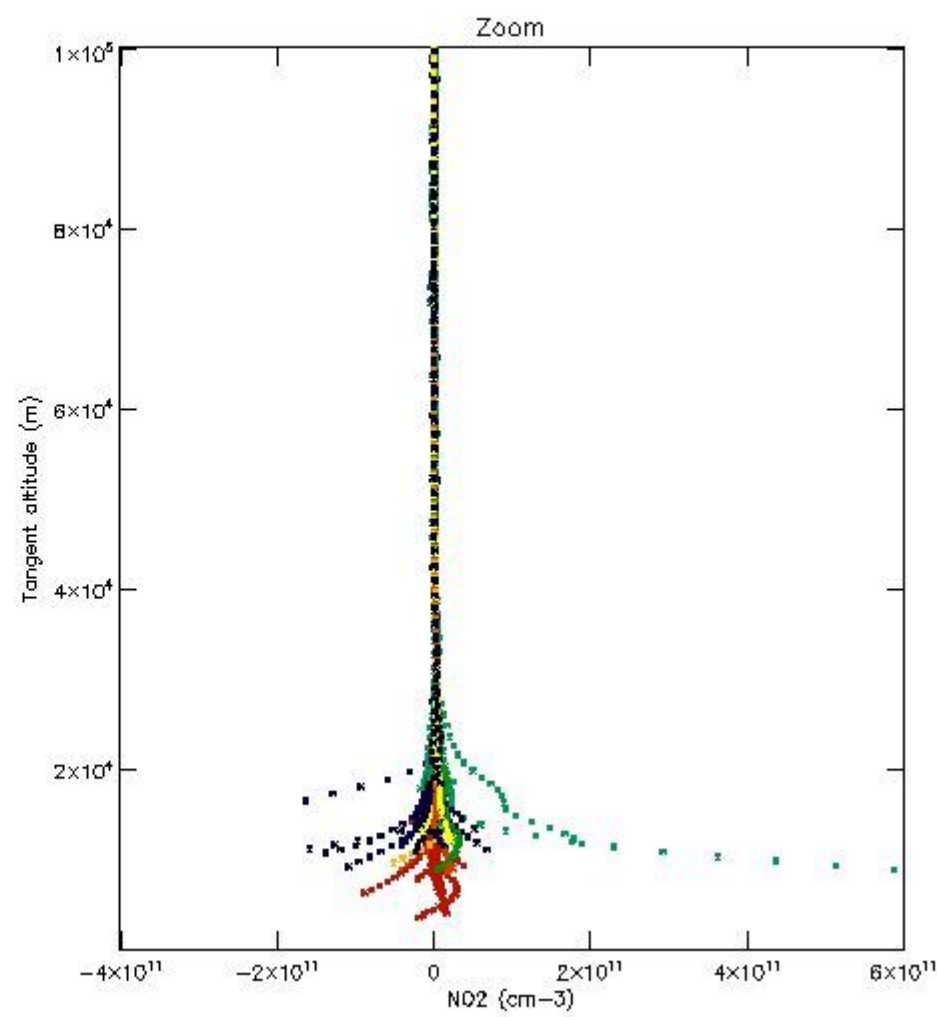

STD < 10	16
STD < 5	10

5.2 Plot ozone profiles for all STD (dark without errors)

The colorbar represents the latitude.

5.3 Plot ozone profiles where STD < 20% (dark without errors)

The colorbar represents the latitude.

5.4 Plot ozone profiles where STD < 10% (dark without errors)

The colorbar represents the latitude.

5.5 Plot ozone profiles where STD < 5% (dark without errors)

The colorbar represents the latitude.

5.6 Plot NO₂ profiles for all STD (dark without errors)

The colorbar represents the latitude.

5.7 Plot NO3 profiles for all STD (dark without errors)

The colorbar represents the latitude.

5.8 Plot H2O profiles for all STD (only for occultations of stars 1,2,3,4,13,14,16,26,63 dark without errors)