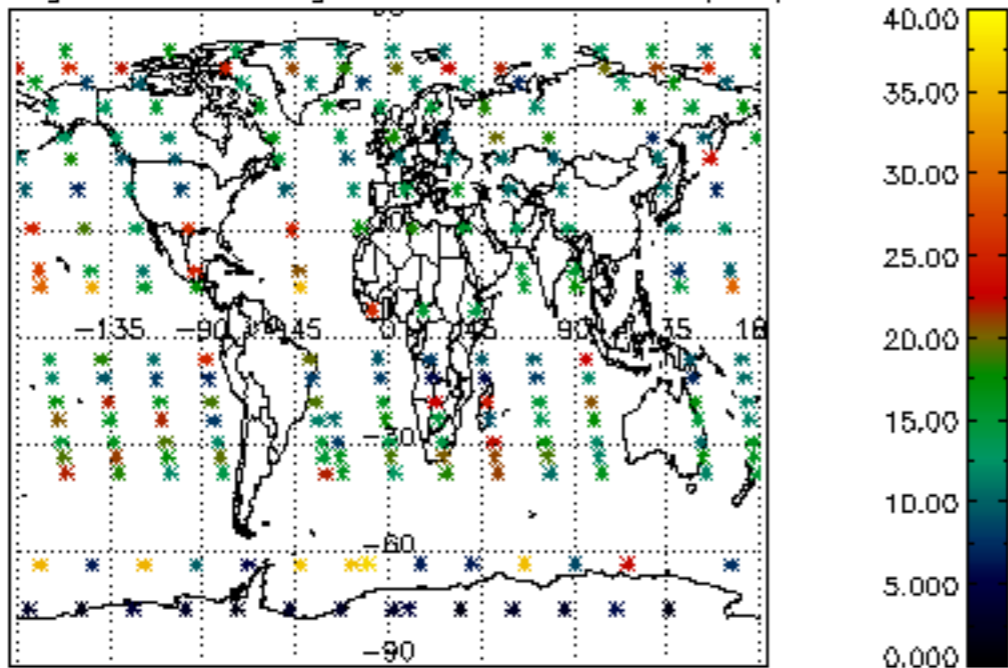

Percentage of cosmic ray hits per profile

Percentage of star falling outside central band per profile