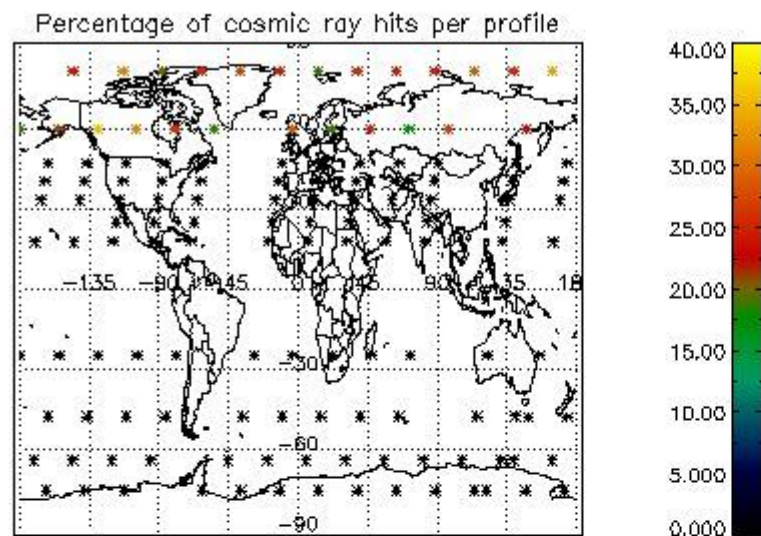

4.2.2 Plot level 1 quality information per product (world map): ENVISAT DESCENDING passes

5. Trace gas profiles

5.1 Ozone statistics based on quality of products

The final quality of the products can be "measured" using the STD (Standard Deviation) attached to every point profile. This information is written to the parameter GOM_NL__2P/NL_LOCAL_SPECIES_DENSITY/o3_std of the level 2 products. The table below shows the statistics for given STD ranges.

The statistics are given with respect to the overall valid production:

- Products without fatal errors: GOM_NL__2P/MPH/PRODUCT_ERR=0
- Valid point profile: GOM_NL__2P/NL_LOCAL_SPECIES_DENSITY/pcd(0)=0

The 'Criteria' is applied to valid points of dark limb products:

- Products in dark limb illumination condition: GOM_NL__2P/NL_SUMMARY_QUALITY/obs_ill_cond=0
- Products without fatal errors: GOM_NL__2P/MPH/PRODUCT_ERR=0
- Valid point profile: GOM_NL__2P/NL_LOCAL_SPECIES_DENSITY/pcd(0)=0

So, the table below shows the percentage of dark limb and valid observations for each criteria with respect to the overall valid daily observations.

Criteria	% of total production
All STD	35
STD < 20	20