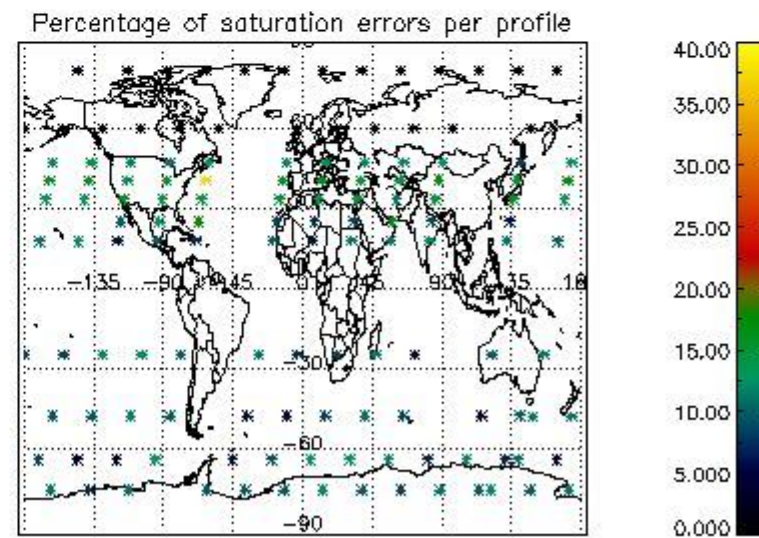

Percentage of flagged data per NO3 profile

4. Level 1 quality information per product

In this section it is plotted some information contained in the Quality Summary data set of the level 2 products that comes from the level 1b processing. Products without errors (error flag in the MPH set to "0") are used.

4.1 Plot quality information per product (time dependant) coming from level 1b processing

4.1.1 Plot level 1 quality information per product (time dependant): ENVISAT ASCENDING passes

4.1.2 Plot level 1 quality information per product (time dependant): ENVI SAT DESCENDING passes

4.2 Plot quality information per product coming from level 1b processing (world map)

4.2.1 Plot level 1 quality information per product (world map): ENVISAT ASCENDING passes

4.2.2 Plot level 1 quality information per product (world map): ENVISAT DESCENDING passes