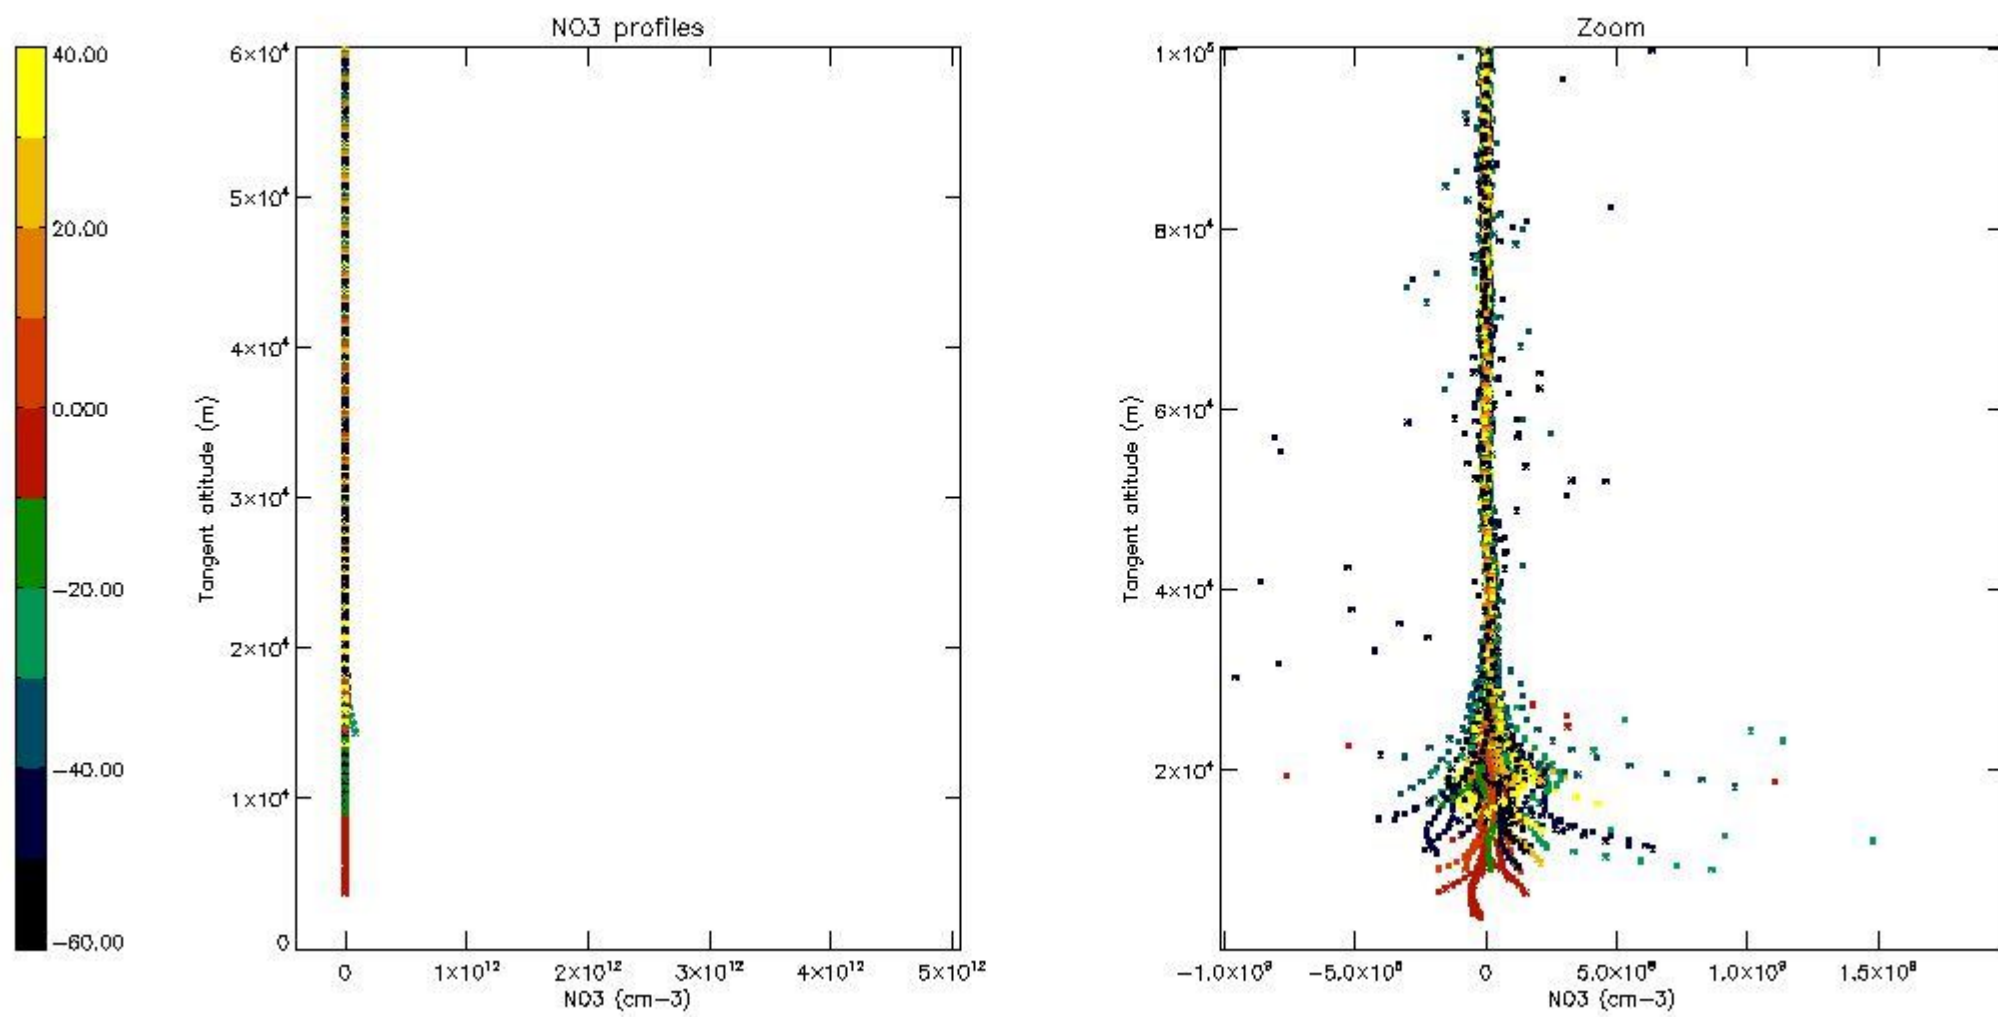

5.4 Plot ozone profiles where STD < 10% (dark without errors)

The colorbar represents the latitude.

5.5 Plot ozone profiles where STD < 5% (dark without errors)

The colorbar represents the latitude.

5.6 Plot NO₂ profiles for all STD (dark without errors)

The colorbar represents the latitude.

5.7 Plot NO3 profiles for all STD (dark without errors)

The colorbar represents the latitude.

5.8 Plot H2O profiles for all STD (only for occultations of stars 1,2,3,4,13,14,16,26,63 dark without errors)