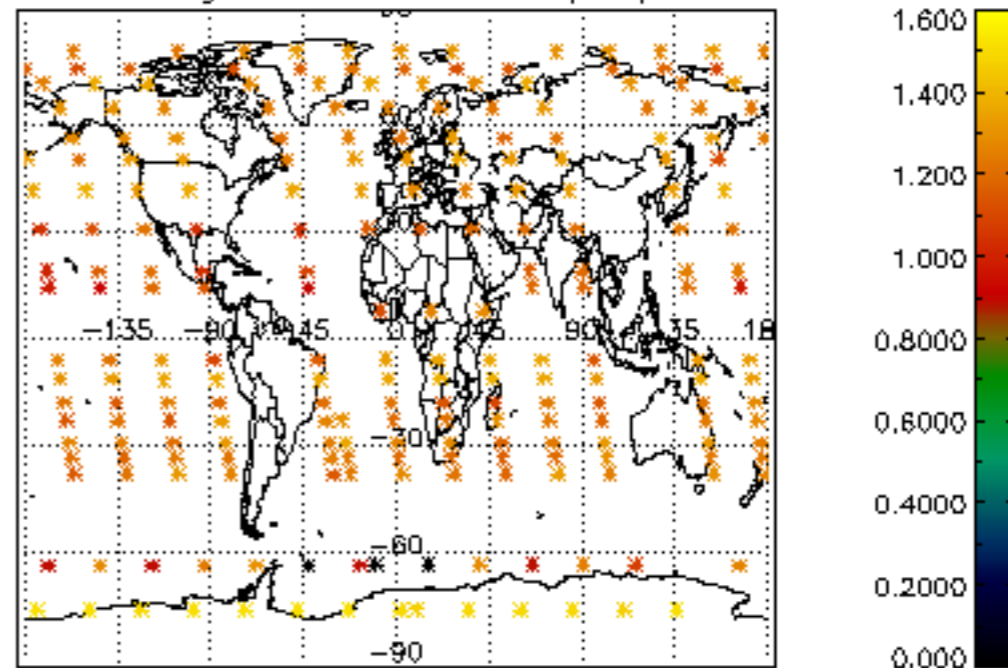

Percentage of flagged data per NO3 profile

Percentage of cosmic ray hits per profile

Percentage of datation errors per profile

Percentage of star falling outside central band per profile

Percentage of saturation errors per profile