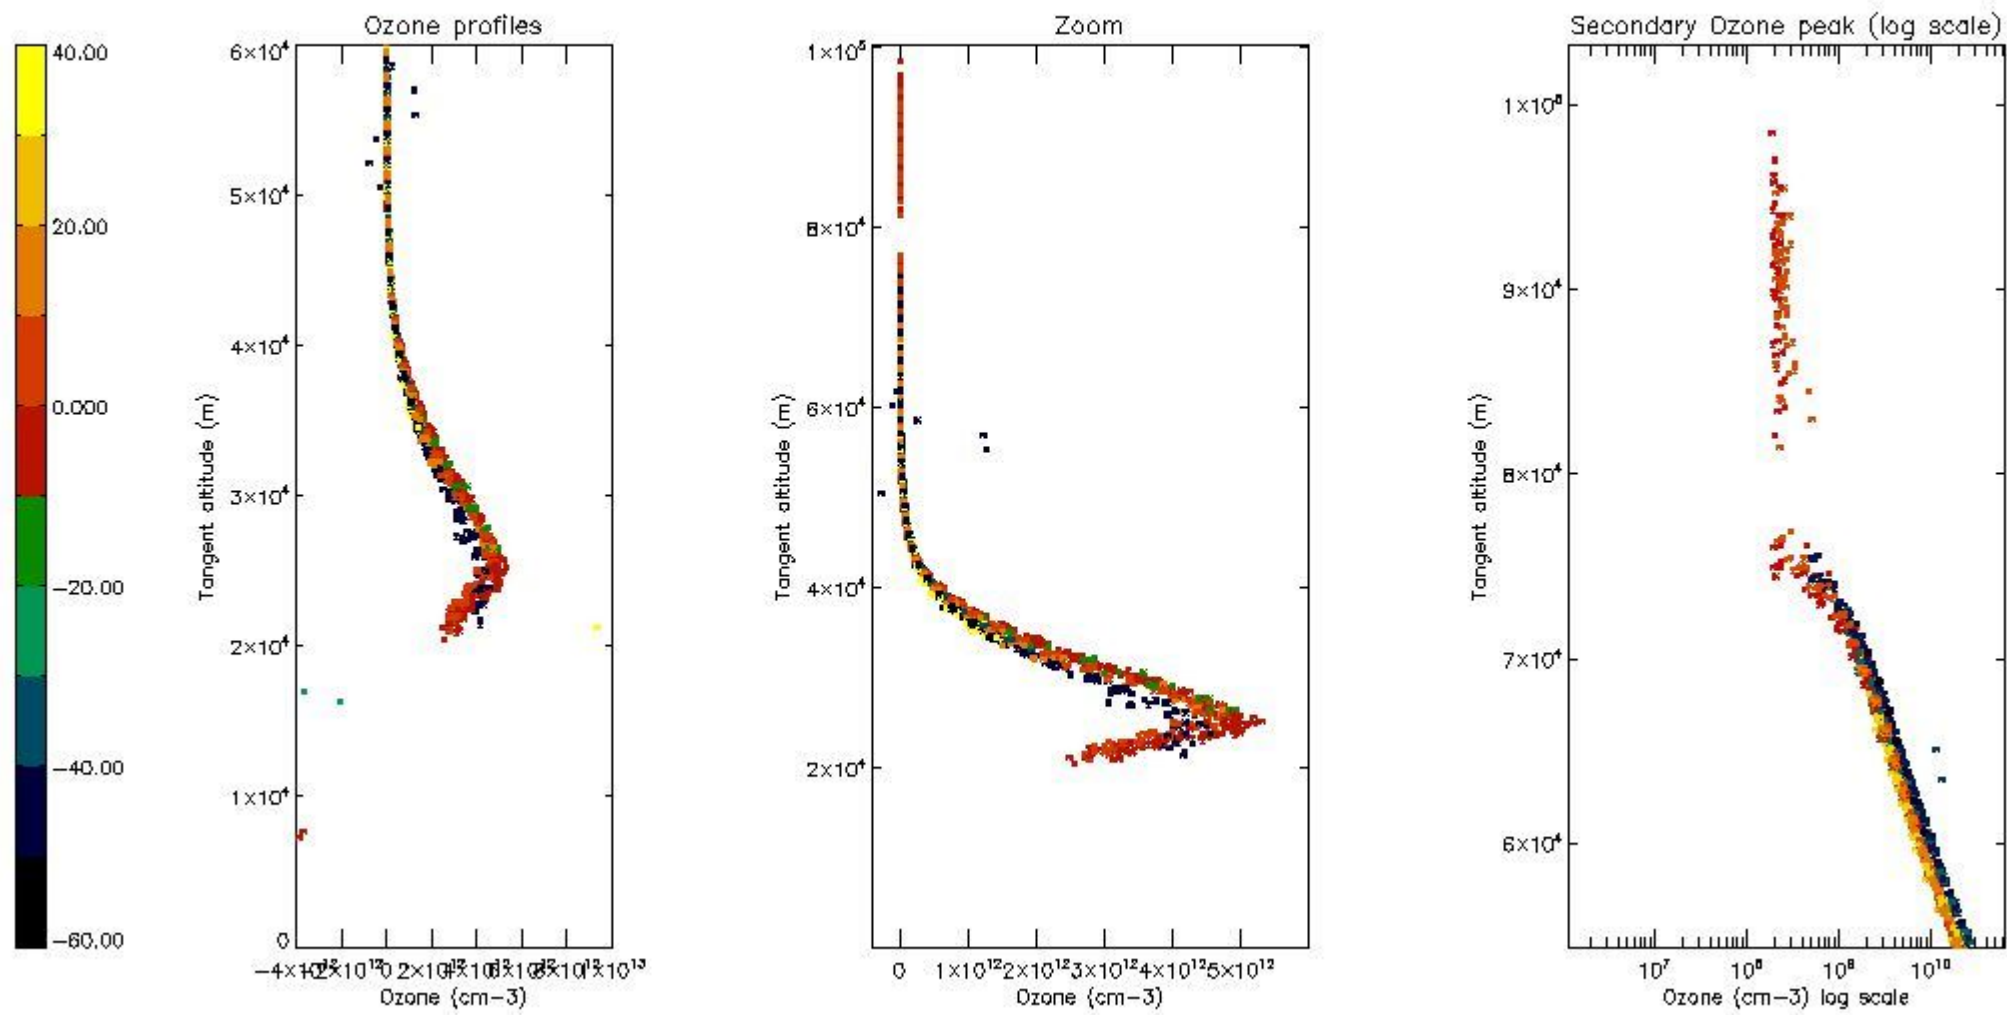

5.6 Plot NO₂ profiles for all STD (dark without errors)

The colorbar represents the latitude.