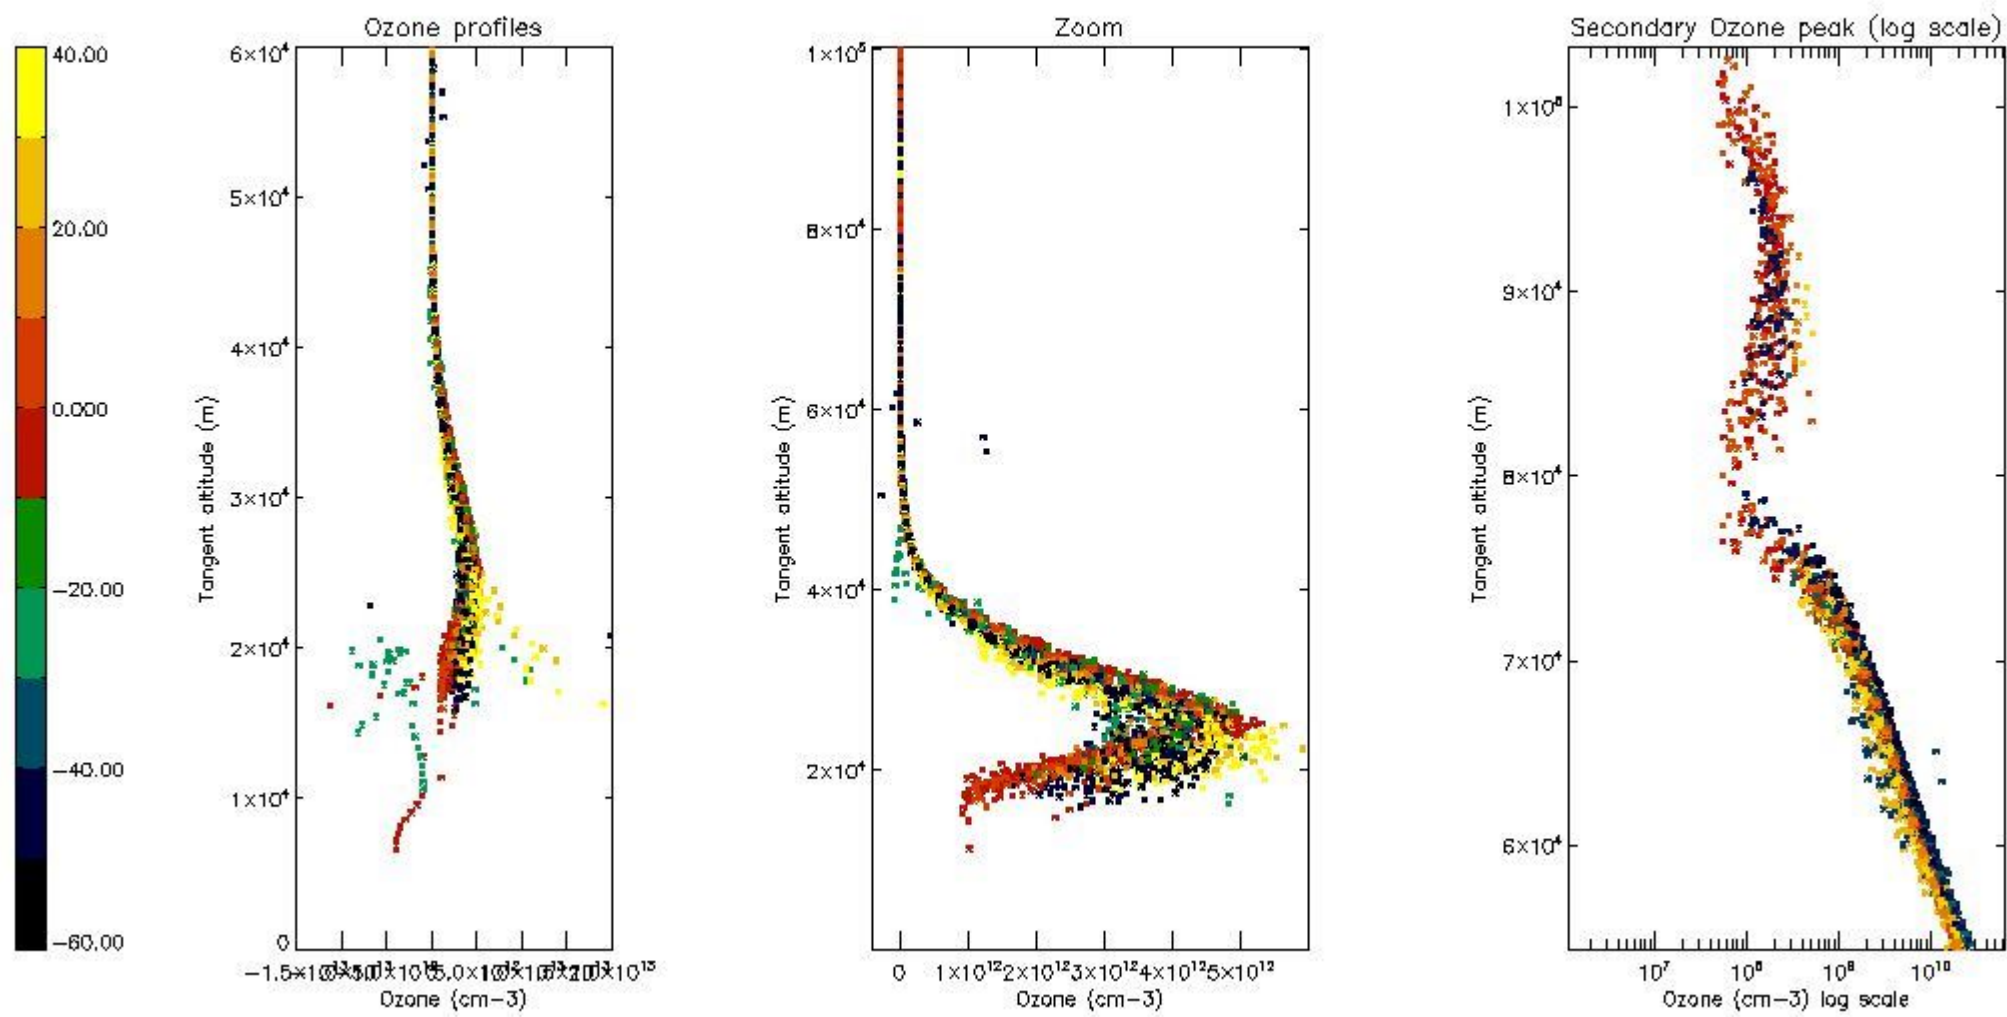

STD < 10	16
STD < 5	10

5.2 Plot ozone profiles for all STD (dark without errors)

The colorbar represents the latitude.

5.3 Plot ozone profiles where STD < 20% (dark without errors)

The colorbar represents the latitude.