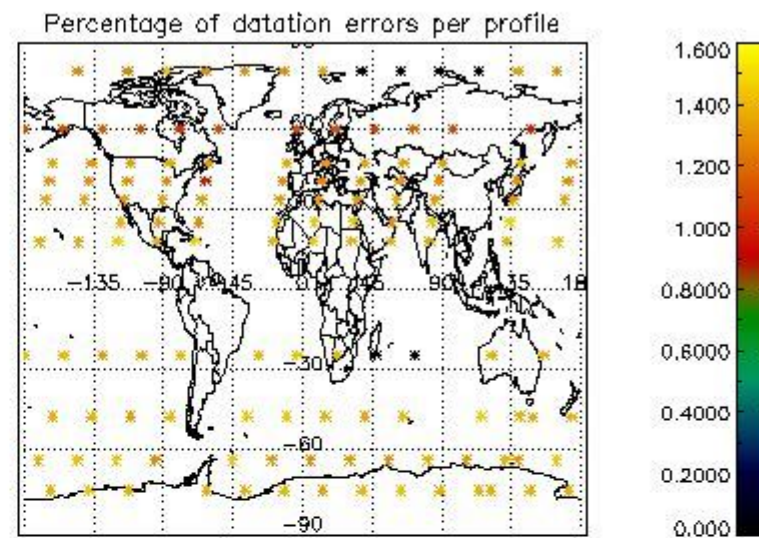

5. Trace gas profiles

5.1 Ozone statistics based on quality of products

The final quality of the products can be "measured" using the STD (Standard Deviation) attached to every point profile. This information is written to the parameter GOM_NL__2P/NL_LOCAL_SPECIES_DENSITY/o3_std of the level 2 products. The table below shows the statistics for given STD ranges.

The statistics are given with respect to the overall valid production:

- Products without fatal errors: GOM_NL__2P/MPH/PRODUCT_ERR=0
- Valid point profile: GOM_NL__2P/NL_LOCAL_SPECIES_DENSITY/pcd(0)=0

The 'Criteria' is applied to valid points of dark limb products:

- Products in dark limb illumination condition: GOM_NL__2P/NL_SUMMARY_QUALITY/obs_ill_cond=0
- Products without fatal errors: GOM_NL__2P/MPH/PRODUCT_ERR=0
- Valid point profile: GOM_NL__2P/NL_LOCAL_SPECIES_DENSITY/pcd(0)=0

So, the table below shows the percentage of dark limb and valid observations for each criteria with respect to the overall valid daily observations.

Criteria	% of total production
All STD	35
STD < 20	20