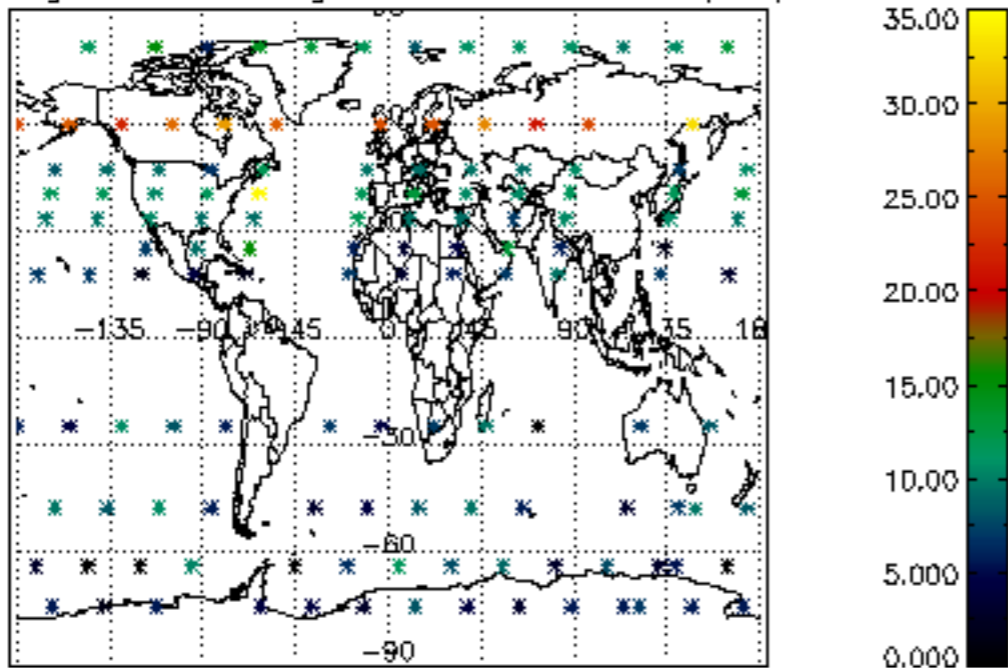

Percentage of star falling outside central band per profile