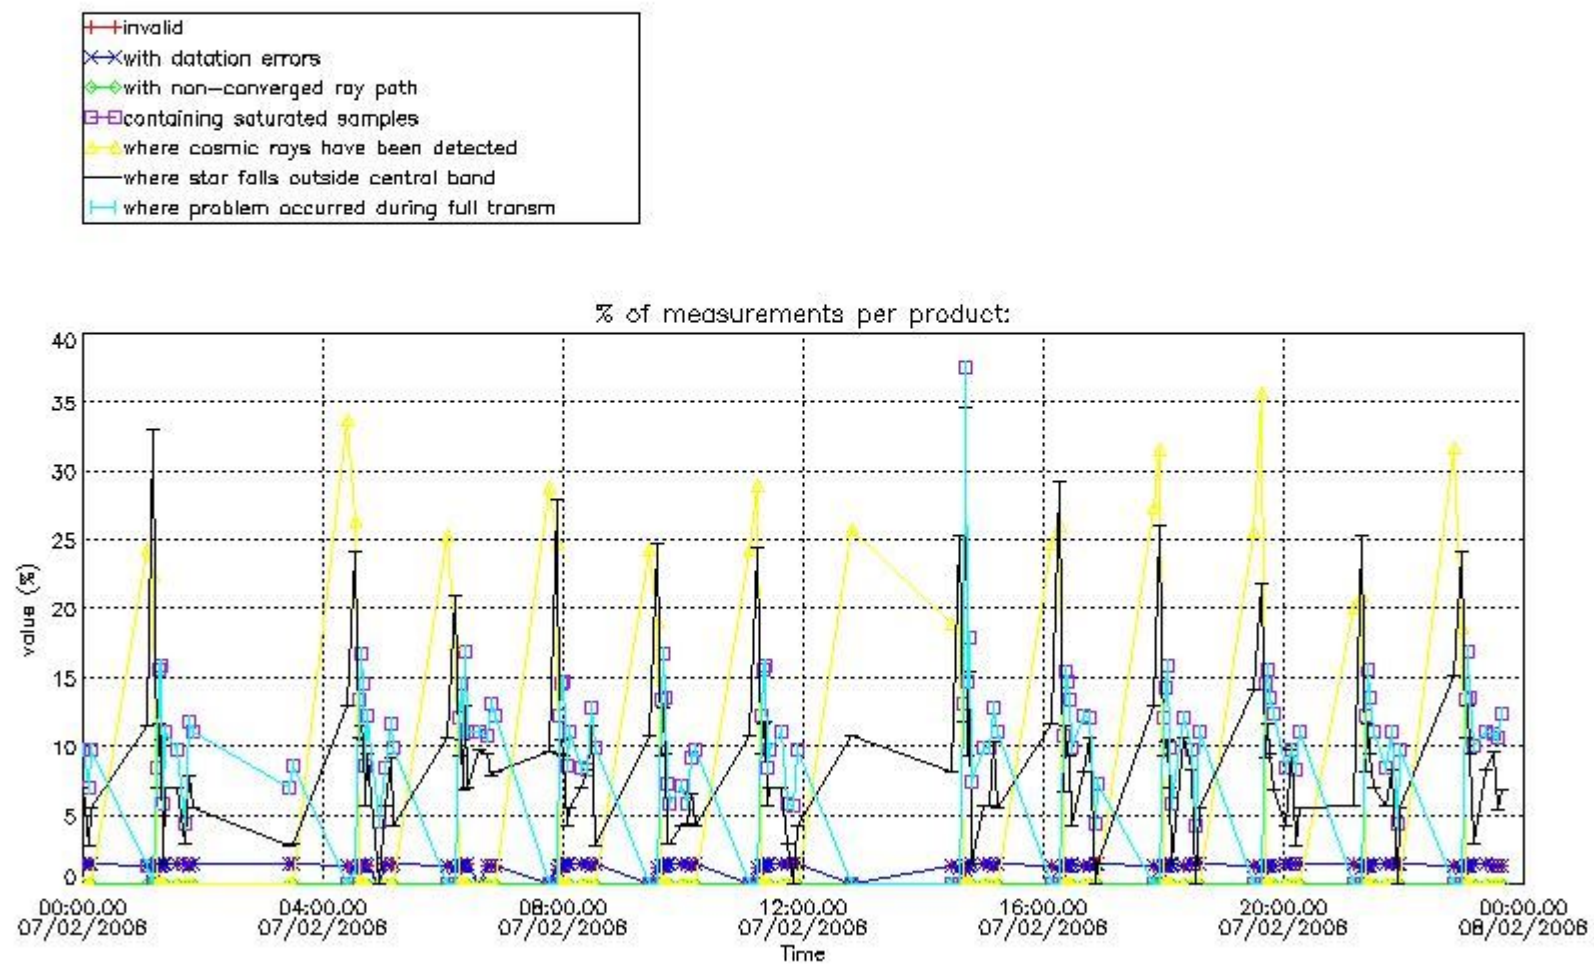

4.2 Plot quality information per product coming from level 1b processing (world map)

4.2.1 Plot level 1 quality information per product (world map): ENVISAT ASCENDING passes