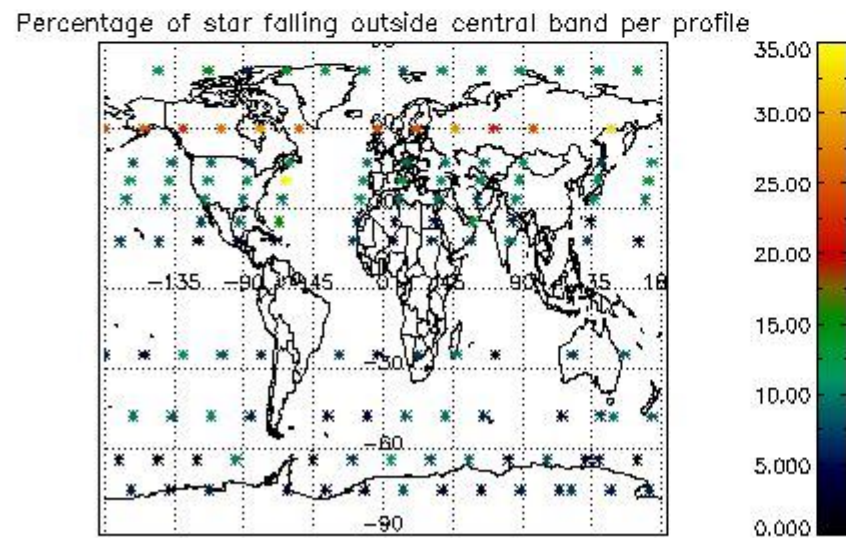

5. Trace gas profiles

5.1 Ozone statistics based on quality of products

The final quality of the products can be "measured" using the STD (Standard Deviation) attached to every point profile. This information is written to the parameter GOM_NL__2P/NL_LOCAL_SPECIES_DENSITY/o3_std of the level 2 products. The table below shows the statistics for given STD ranges.

The statistics are given with respect to the overall valid production:

- Products without fatal errors: GOM_NL__2P/MPH/PRODUCT_ERR=0
- Valid point profile: GOM_NL__2P/NL_LOCAL_SPECIES_DENSITY/pcd(0)=0

The 'Criteria' is applied to valid points of dark limb products:

- Products in dark limb illumination condition: GOM_NL__2P/NL_SUMMARY_QUALITY/obs_ill_cond=0
- Products without fatal errors: GOM_NL__2P/MPH/PRODUCT_ERR=0
- Valid point profile: GOM_NL__2P/NL_LOCAL_SPECIES_DENSITY/pcd(0)=0

So, the table below shows the percentage of dark limb and valid observations for each criteria with respect to the overall valid daily observations.

Criteria	% of total production
All STD	35
STD < 20	20