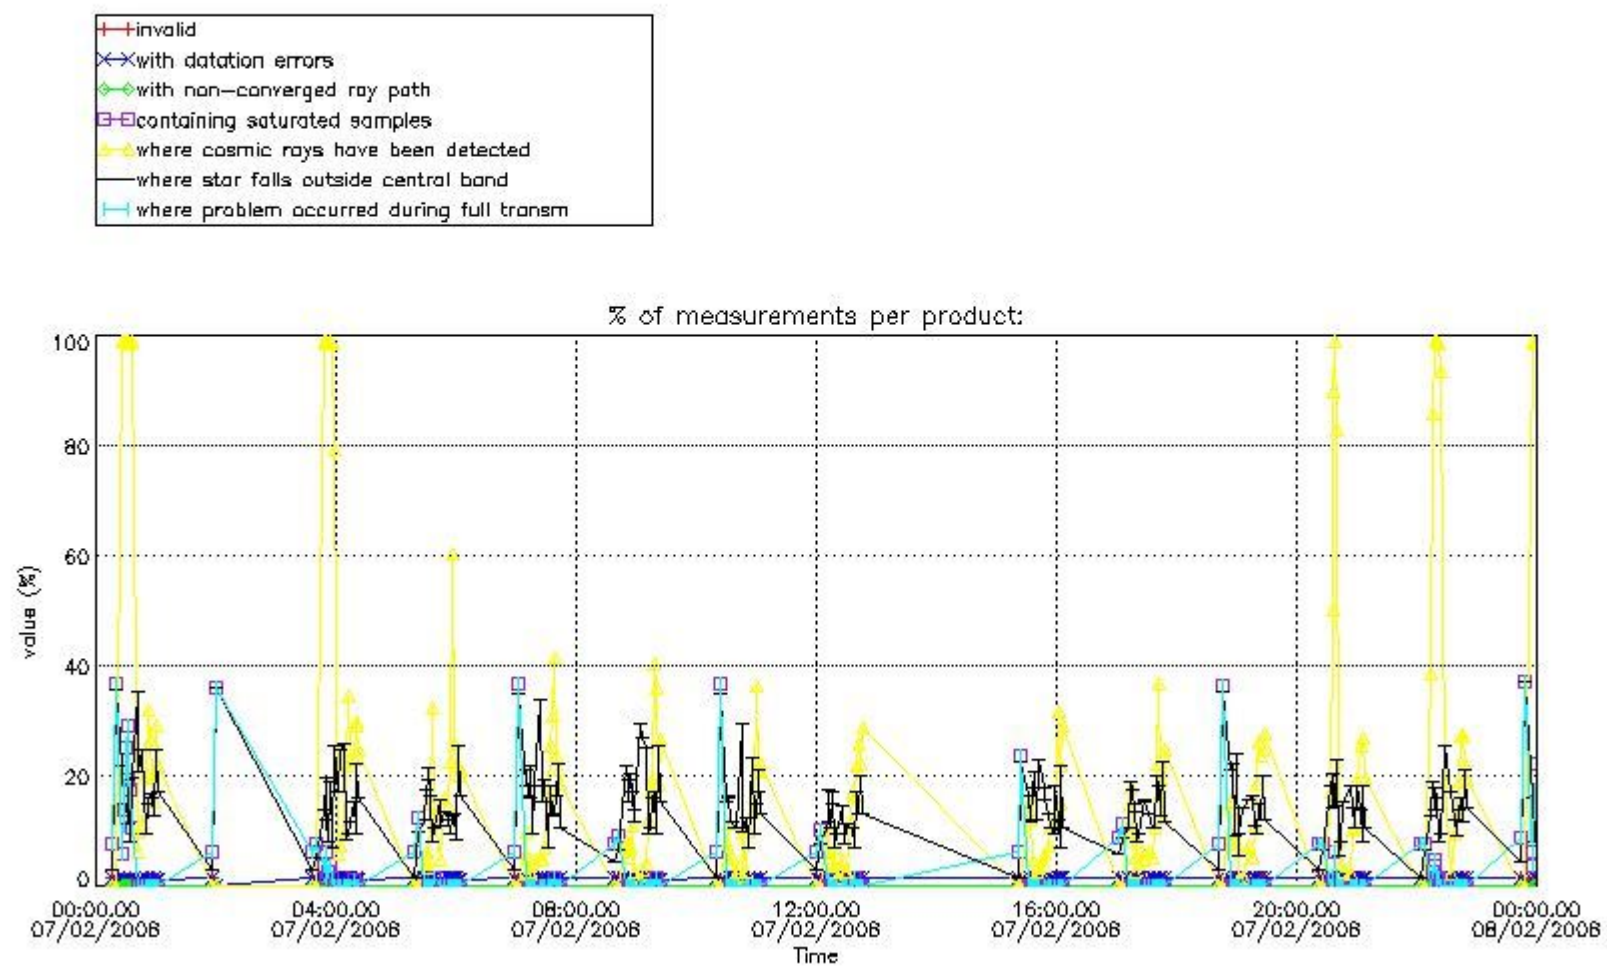

4.1.2 Plot level 1 quality information per product (time dependant): ENVI SAT DESCENDING passes