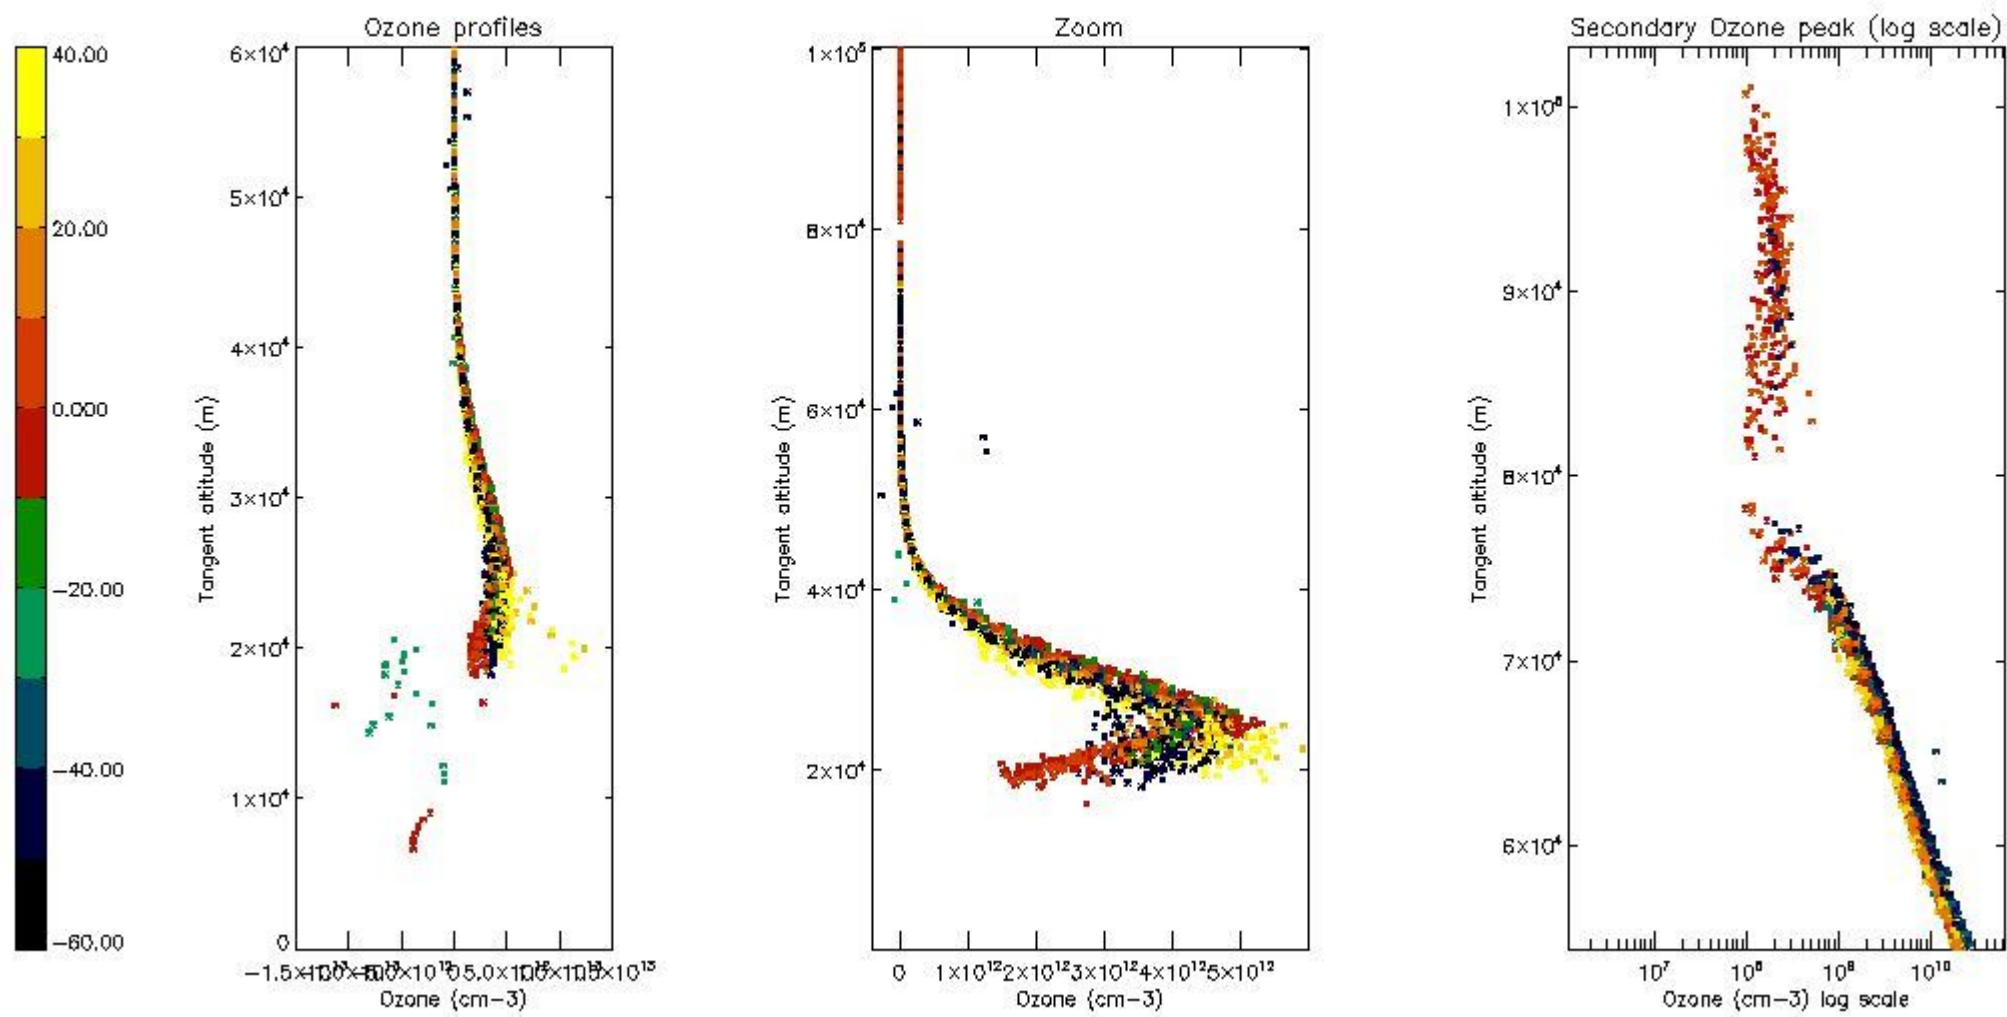

STD < 10	16
STD < 5	10

5.2 Plot ozone profiles for all STD (dark without errors)

The colorbar represents the latitude.

5.3 Plot ozone profiles where STD < 20% (dark without errors)

The colorbar represents the latitude.

5.4 Plot ozone profiles where STD < 10% (dark without errors)

The colorbar represents the latitude.

5.5 Plot ozone profiles where STD < 5% (dark without errors)

The colorbar represents the latitude.

5.6 Plot NO₂ profiles for all STD (dark without errors)