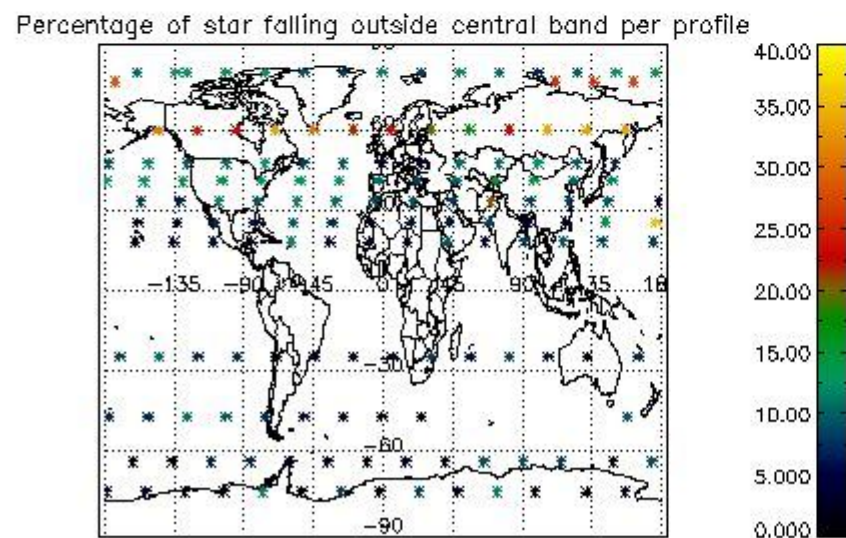

5. Trace gas profiles

5.1 Ozone statistics based on quality of products

The final quality of the products can be "measured" using the STD (Standard Deviation) attached to every point profile. This information is written to the parameter GOM_NL__2P/NL_LOCAL_SPECIES_DENSITY/o3_std of the level 2 products. The table below shows the statistics for given STD ranges.

The statistics are given with respect to the overall valid production:

- Products without fatal errors: GOM_NL__2P/MPH/PRODUCT_ERR=0
- Valid point profile: GOM_NL__2P/NL_LOCAL_SPECIES_DENSITY/pcd(0)=0

The 'Criteria' is applied to valid points of dark limb products:

- Products in dark limb illumination condition: GOM_NL__2P/NL_SUMMARY_QUALITY/obs_ill_cond=0
- Products without fatal errors: GOM_NL__2P/MPH/PRODUCT_ERR=0
- Valid point profile: GOM_NL__2P/NL_LOCAL_SPECIES_DENSITY/pcd(0)=0

So, the table below shows the percentage of dark limb and valid observations for each criteria with respect to the overall valid daily observations.

Criteria	% of total production
All STD	32
STD < 20	18