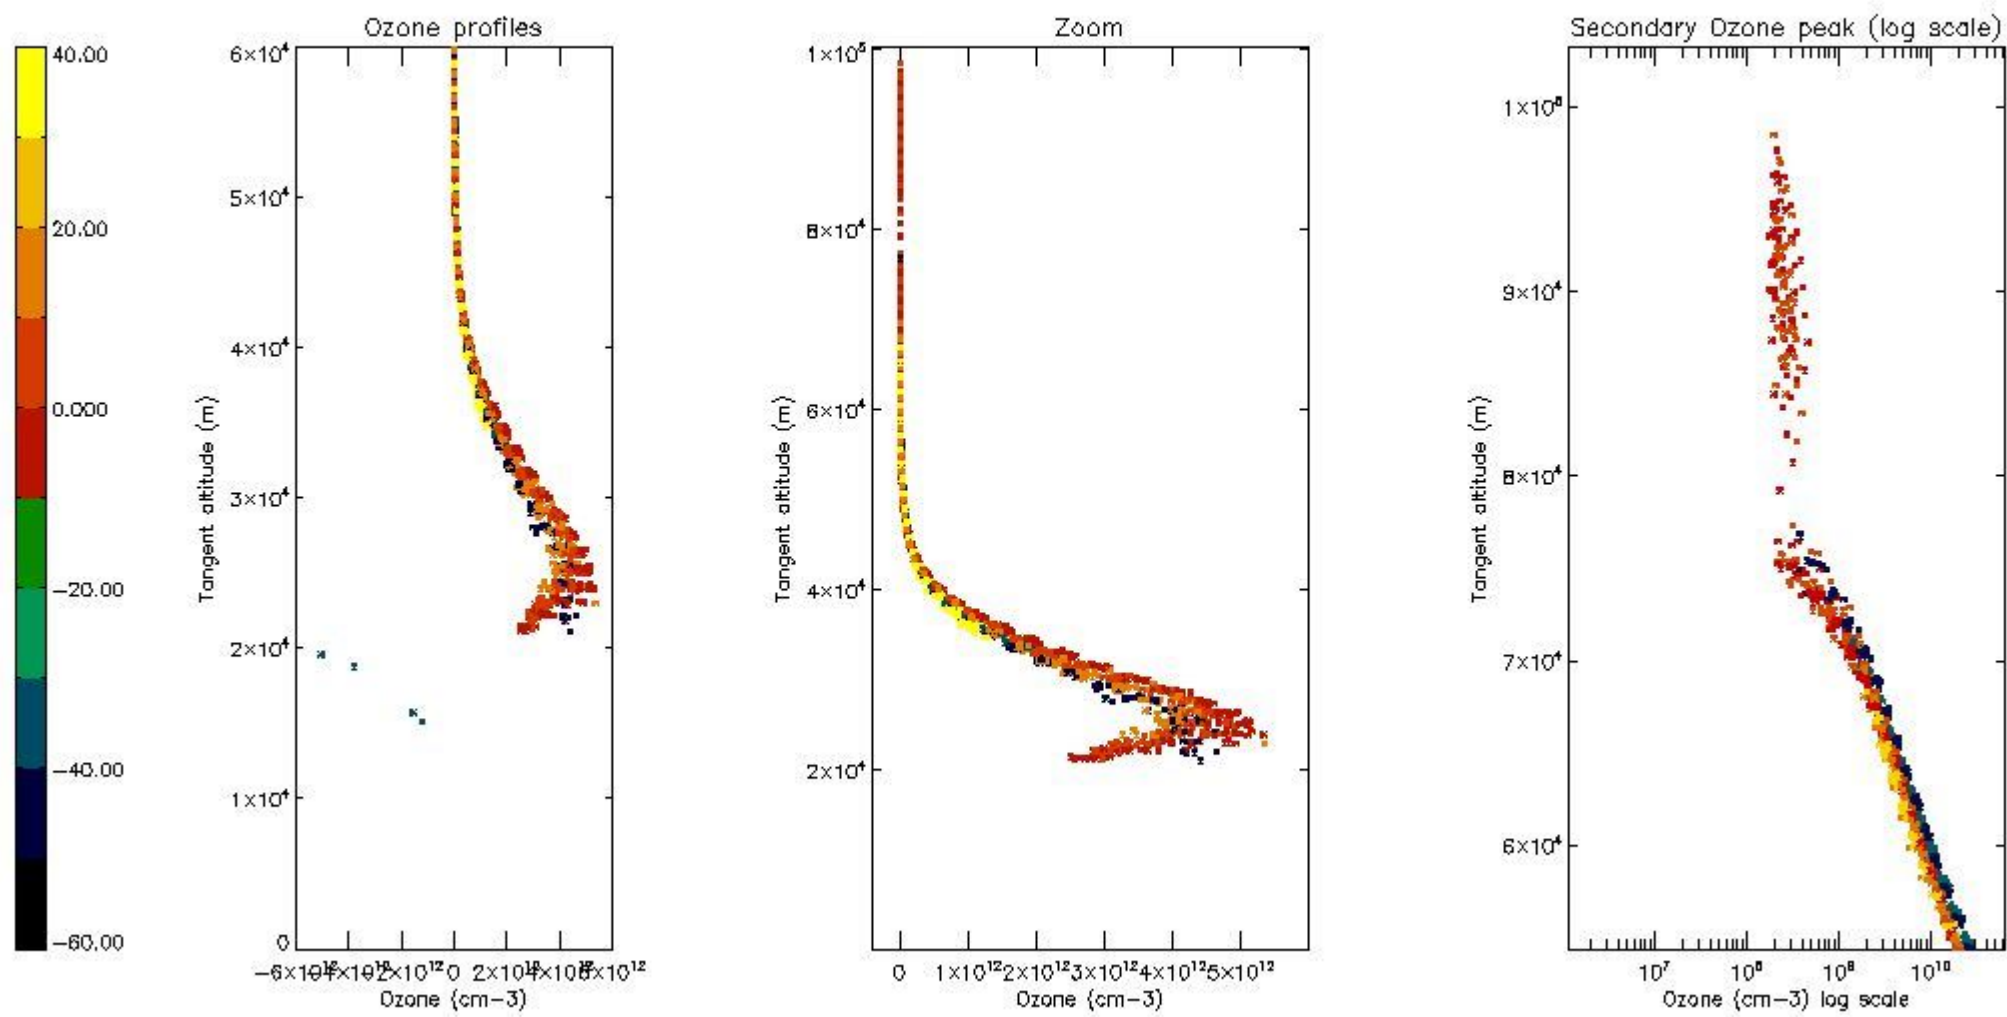

*5.4 Plot ozone profiles where  $STD < 10\%$  (dark without errors)*

The colorbar represents the latitude.

*5.5 Plot ozone profiles where STD < 5% (dark without errors)*

The colorbar represents the latitude.