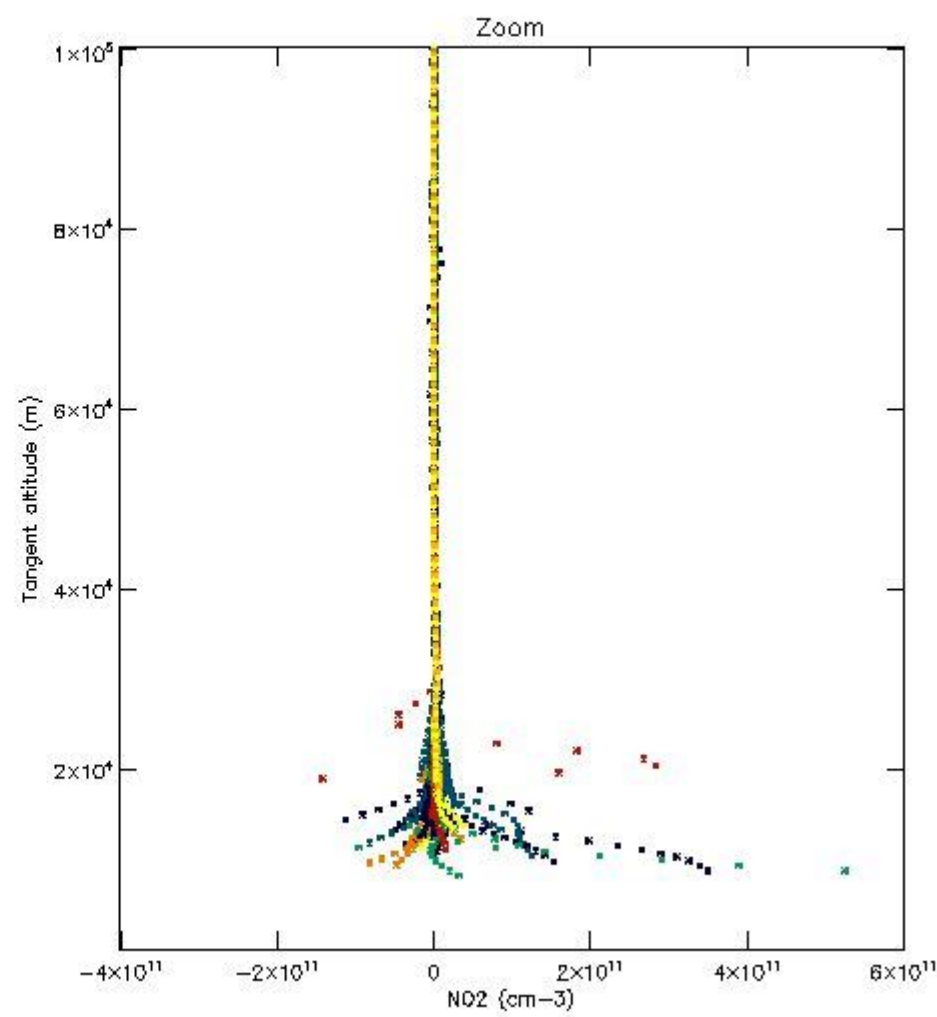

5.7 Plot NO3 profiles for all STD (dark without errors)

The colorbar represents the latitude.