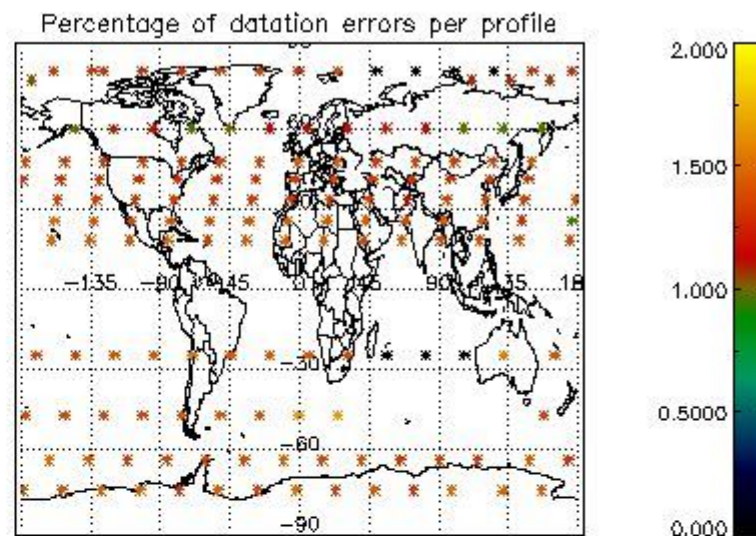

5. Trace gas profiles

5.1 Ozone statistics based on quality of products

The final quality of the products can be "measured" using the STD (Standard Deviation) attached to every point profile. This information is written to the parameter GOM_NL__2P/NL_LOCAL_SPECIES_DENSITY/o3_std of the level 2 products. The table below shows the statistics for given STD ranges.

The statistics are given with respect to the overall valid production:

- Products without fatal errors: GOM_NL__2P/MPH/PRODUCT_ERR=0
- Valid point profile: GOM_NL__2P/NL_LOCAL_SPECIES_DENSITY/pcd(0)=0

The 'Criteria' is applied to valid points of dark limb products:

- Products in dark limb illumination condition: GOM_NL__2P/NL_SUMMARY_QUALITY/obs_ill_cond=0
- Products without fatal errors: GOM_NL__2P/MPH/PRODUCT_ERR=0
- Valid point profile: GOM_NL__2P/NL_LOCAL_SPECIES_DENSITY/pcd(0)=0

So, the table below shows the percentage of dark limb and valid observations for each criteria with respect to the overall valid daily observations.

Criteria	% of total production
All STD	32
STD < 20	18