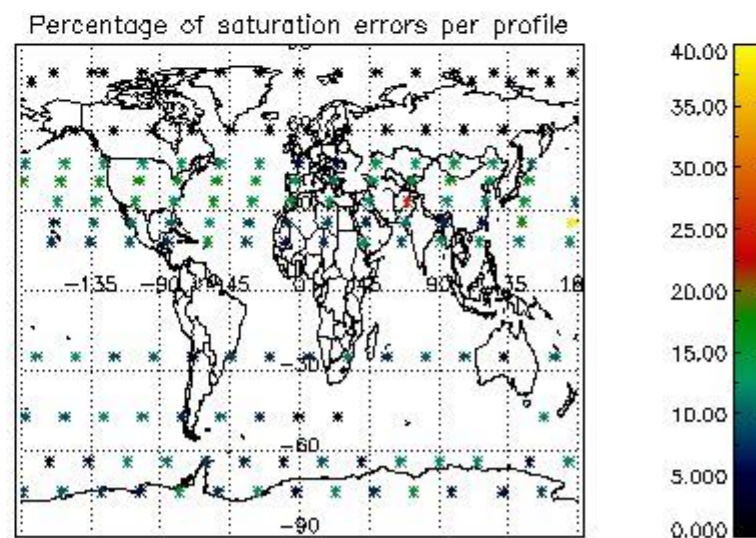

5. Trace gas profiles

5.1 Ozone statistics based on quality of products

The final quality of the products can be "measured" using the STD (Standard Deviation) attached to every point profile. This information is written to the parameter GOM_NL__2P/NL_LOCAL_SPECIES_DENSITY/o3_std of the level 2 products. The table below shows the statistics for given STD ranges.

The statistics are given with respect to the overall valid production:

- Products without fatal errors: GOM_NL__2P/MPH/PRODUCT_ERR=0
- Valid point profile: GOM_NL__2P/NL_LOCAL_SPECIES_DENSITY/pcd(0)=0

The 'Criteria' is applied to valid points of dark limb products:

- Products in dark limb illumination condition: GOM_NL__2P/NL_SUMMARY_QUALITY/obs_ill_cond=0
- Products without fatal errors: GOM_NL__2P/MPH/PRODUCT_ERR=0
- Valid point profile: GOM_NL__2P/NL_LOCAL_SPECIES_DENSITY/pcd(0)=0

So, the table below shows the percentage of dark limb and valid observations for each criteria with respect to the overall valid daily observations.

Criteria	% of total production
All STD	32
STD < 20	18