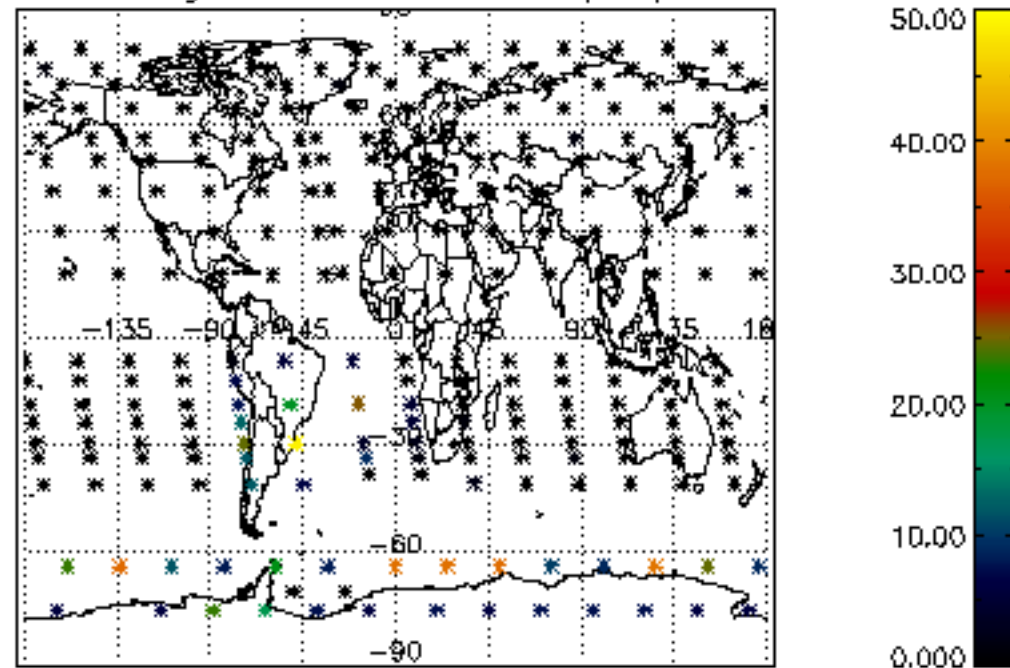

Percentage of datation errors per profile

Percentage of saturation errors per profile