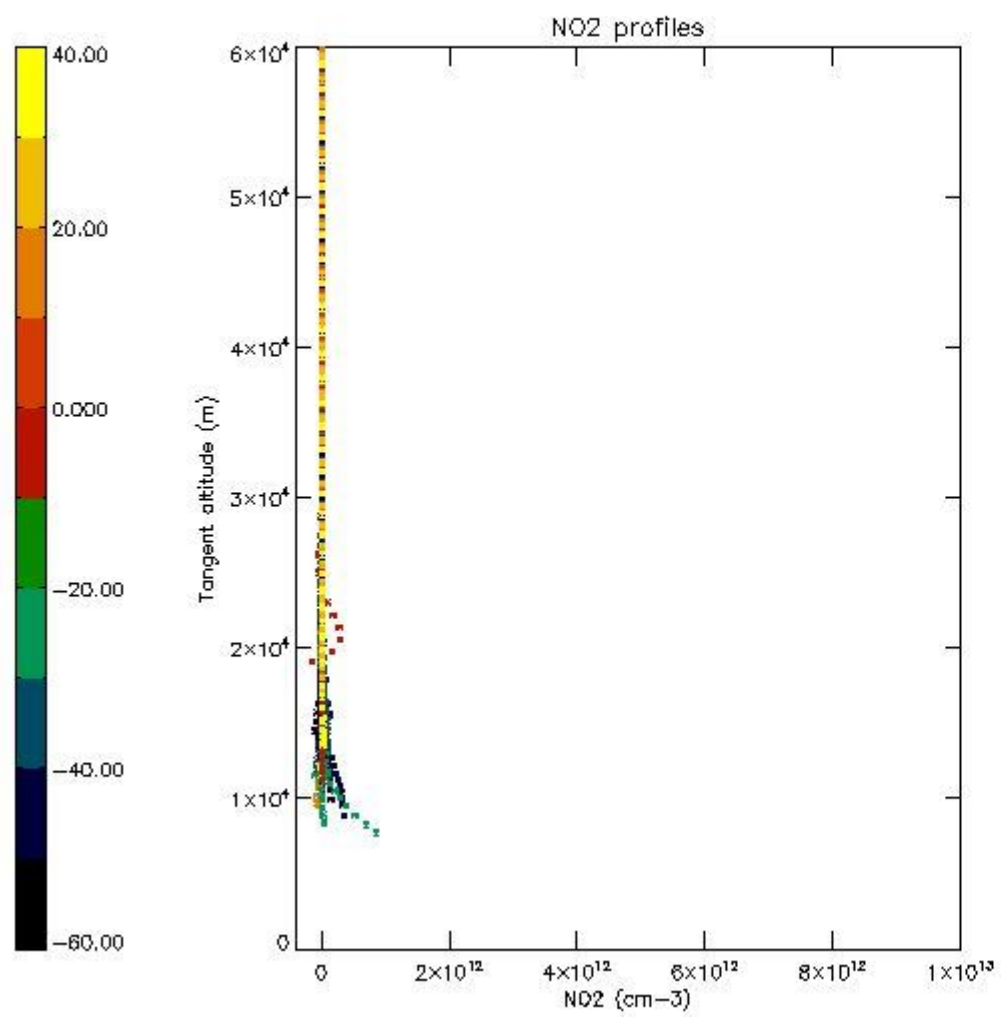

5.7 Plot NO3 profiles for all STD (dark without errors)

The colorbar represents the latitude.