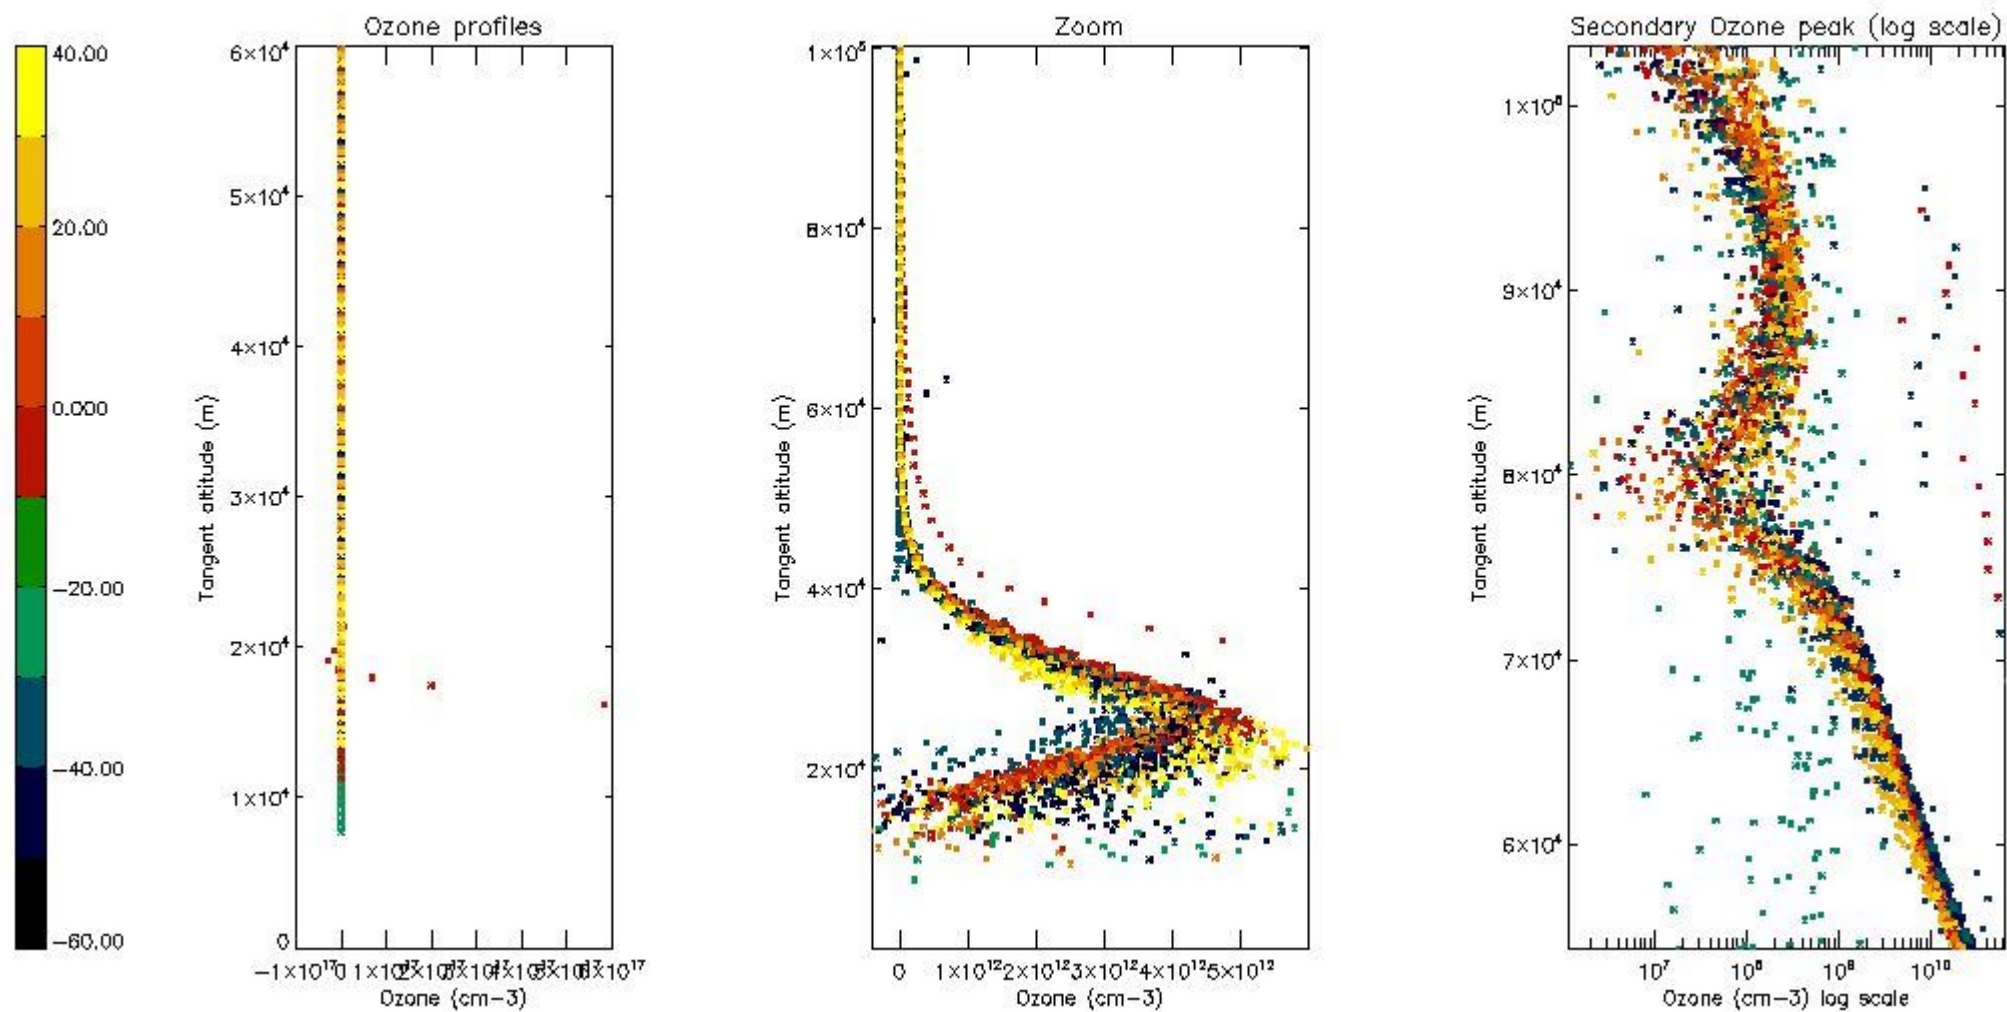

STD < 10	15
STD < 5	10

5.2 Plot ozone profiles for all STD (dark without errors)

The colorbar represents the latitude.

5.3 Plot ozone profiles where STD < 20% (dark without errors)

The colorbar represents the latitude.