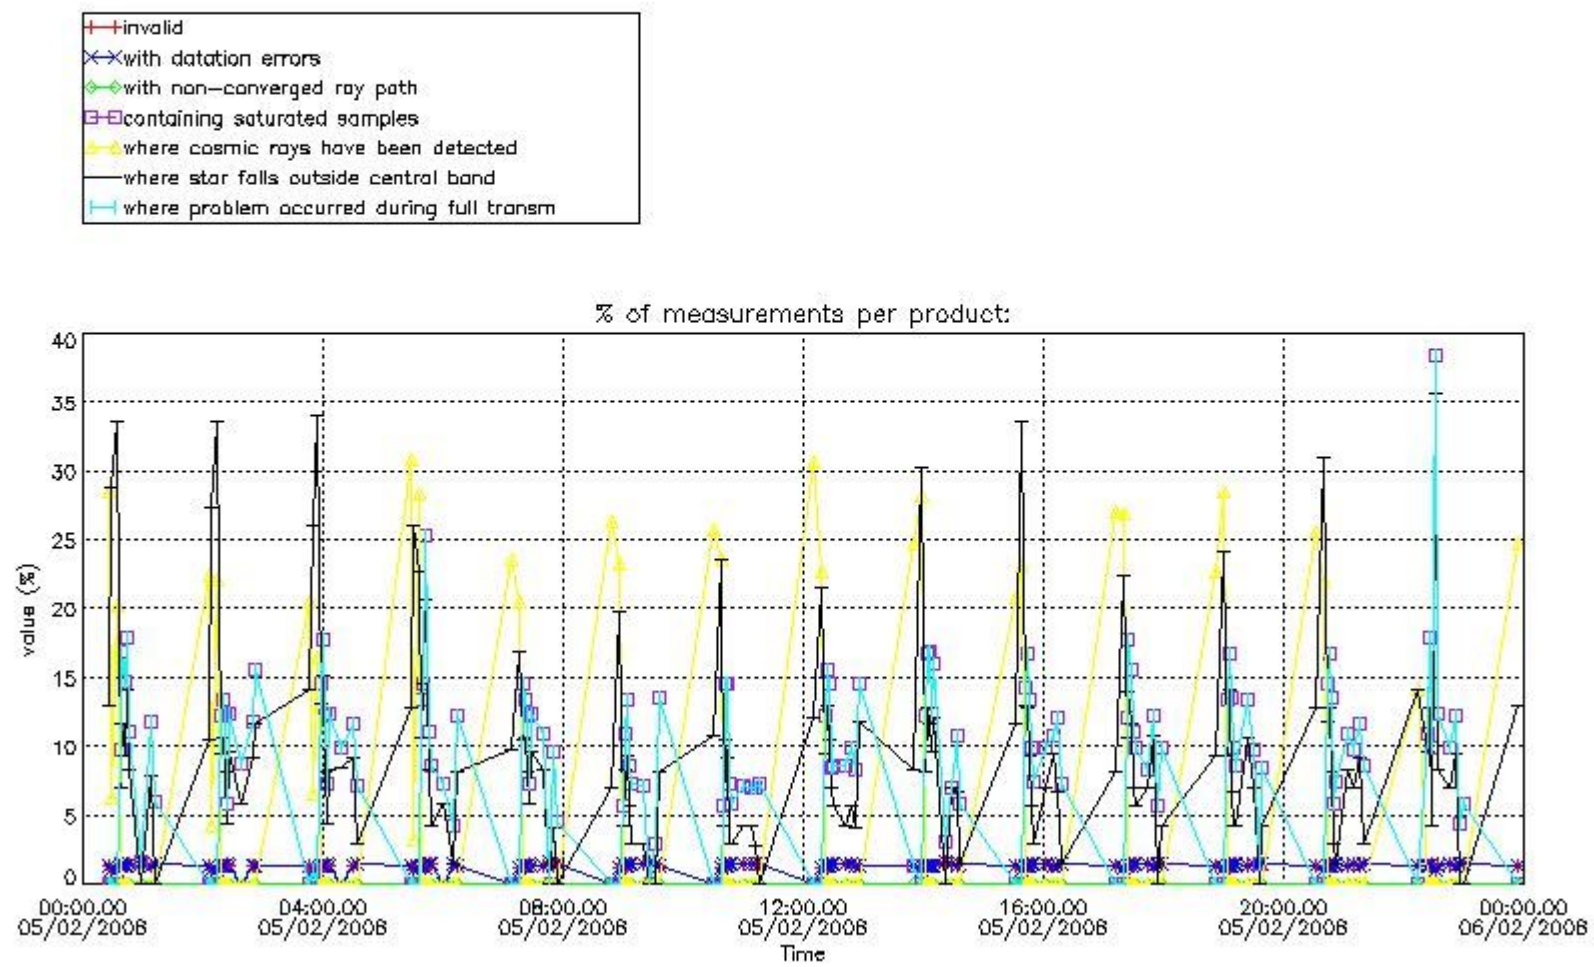

4.2 Plot quality information per product coming from level 1b processing (world map)

4.2.1 Plot level 1 quality information per product (world map): ENVISAT ASCENDING passes