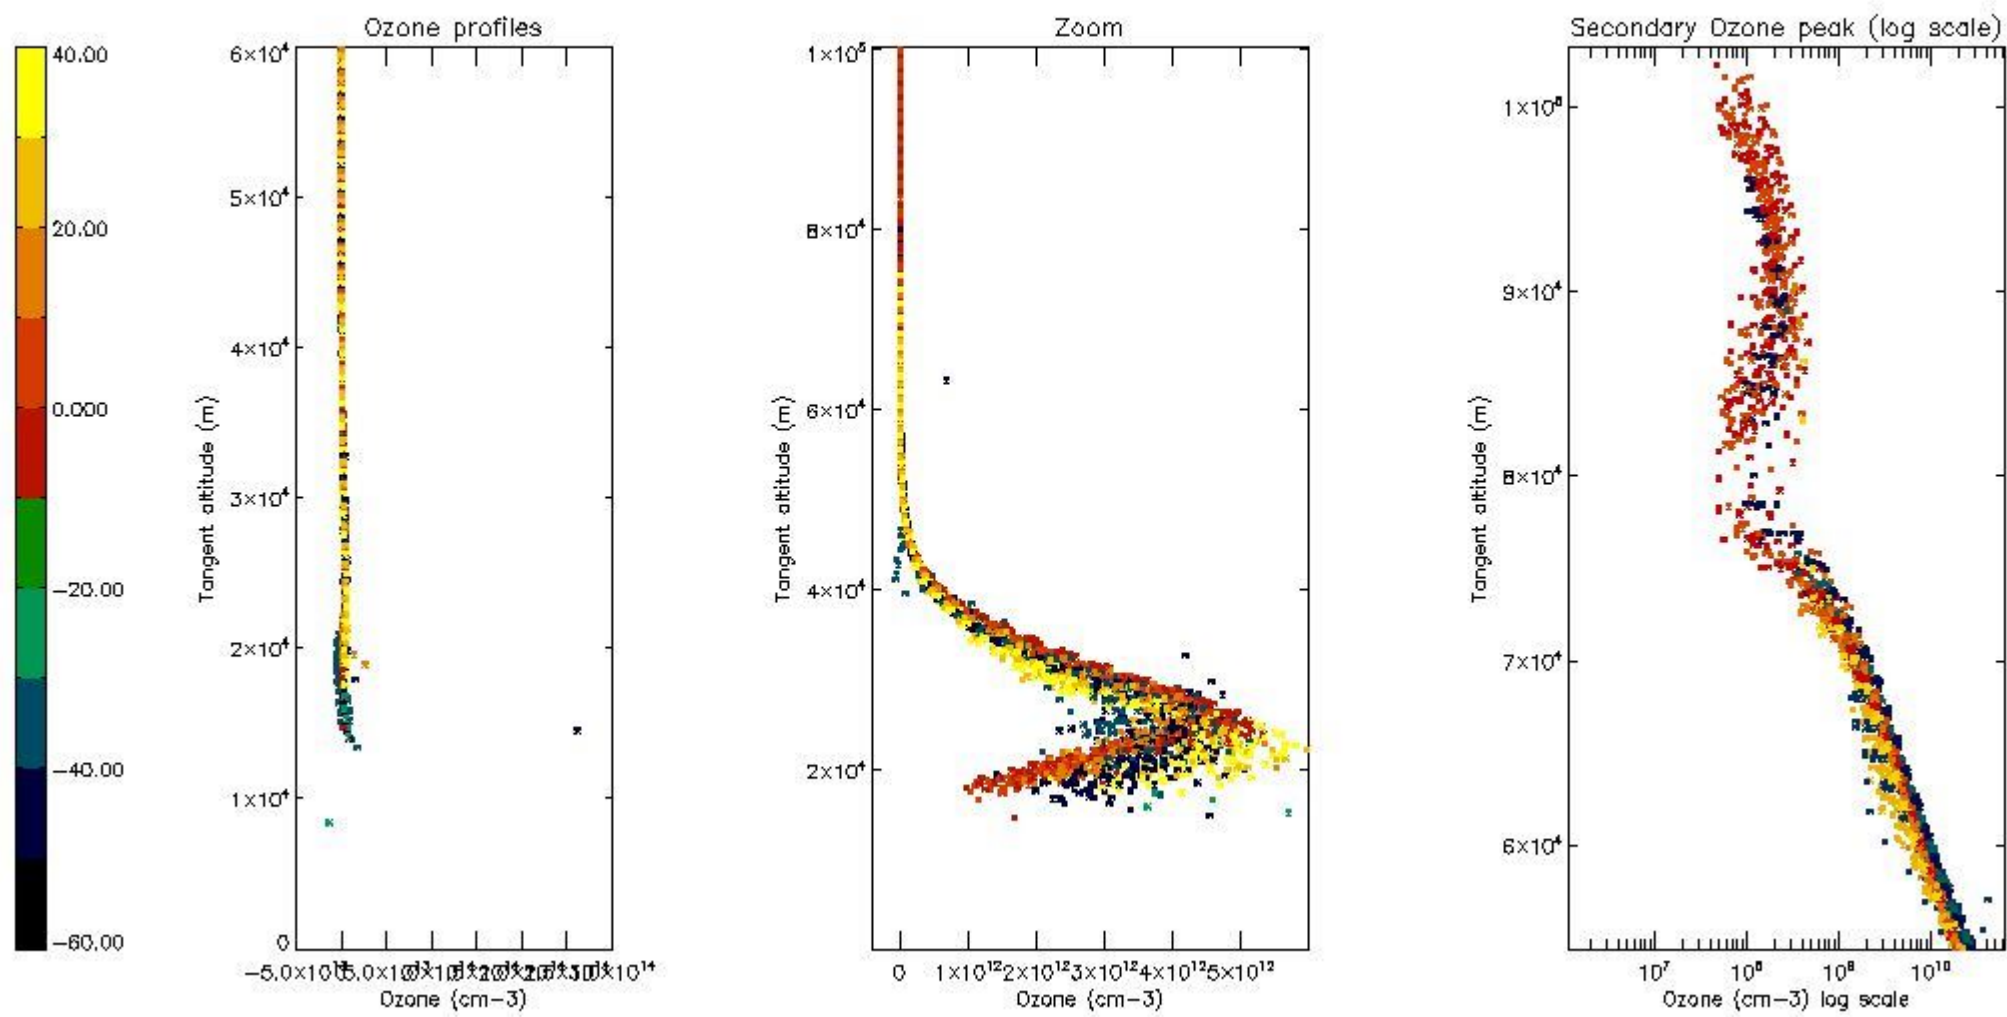

STD < 10	15
STD < 5	10

5.2 Plot ozone profiles for all STD (dark without errors)

The colorbar represents the latitude.

5.3 Plot ozone profiles where STD < 20% (dark without errors)

The colorbar represents the latitude.