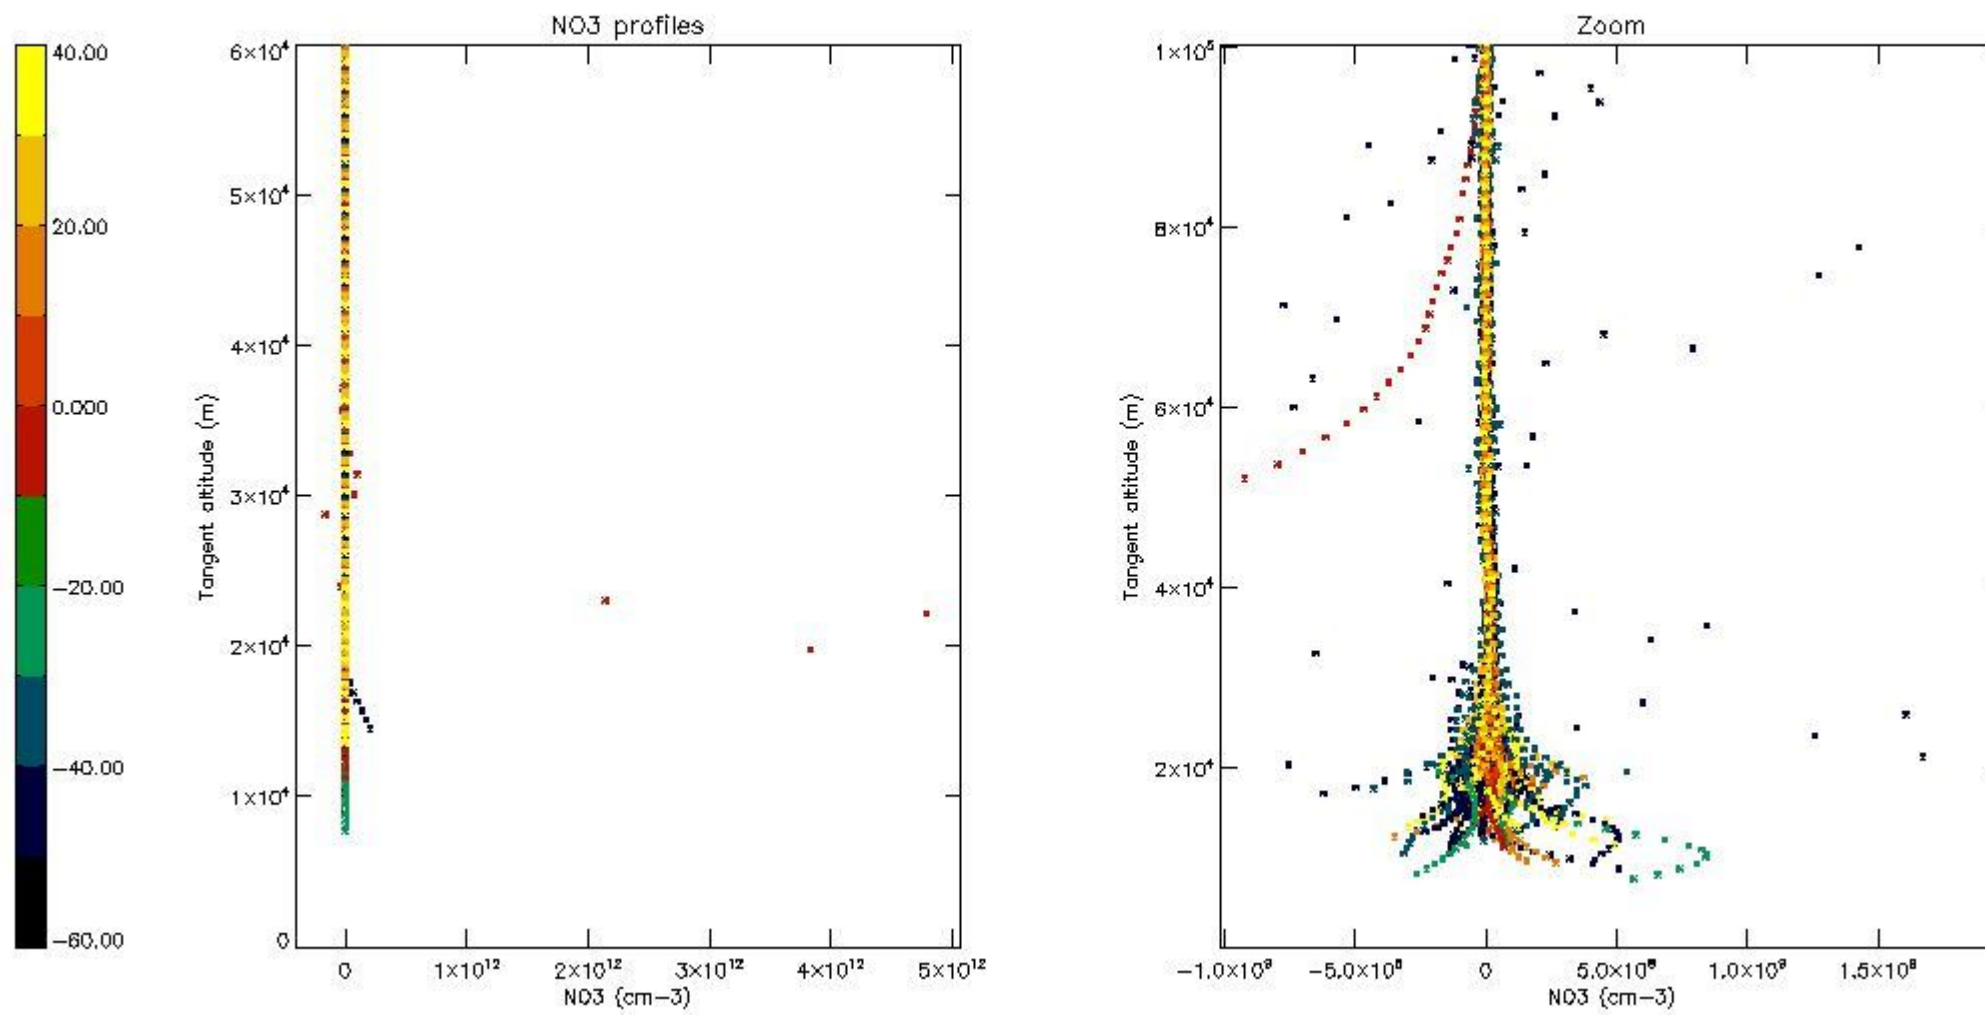

6. Auxiliary Data Files used for the production reported in section 2

The number reported in the third column indicates since which file (see list in section 2) the corresponding auxiliary file has been used. The fourth column is the date of those product files.

Type	Auxiliary Filename	Used since product	Used since product date
INST_PHYS_CHARACTERISTICS	GOM_INS_AXVIEC20091111_143220_20030716_120000_20500101_000000	1	05-FEB-2008 00:05:09
LEVEL-2_PROC_CONFIG	GOM_PR2_AXVIEC20091111_152718_20020301_000000_20500101_000000	1	05-FEB-2008 00:05:09
CROSS_SECTIONS_FILE	GOM_CRS_AXVIEC20091111_154832_20020301_000000_20500101_000000	1	05-FEB-2008 00:05:09