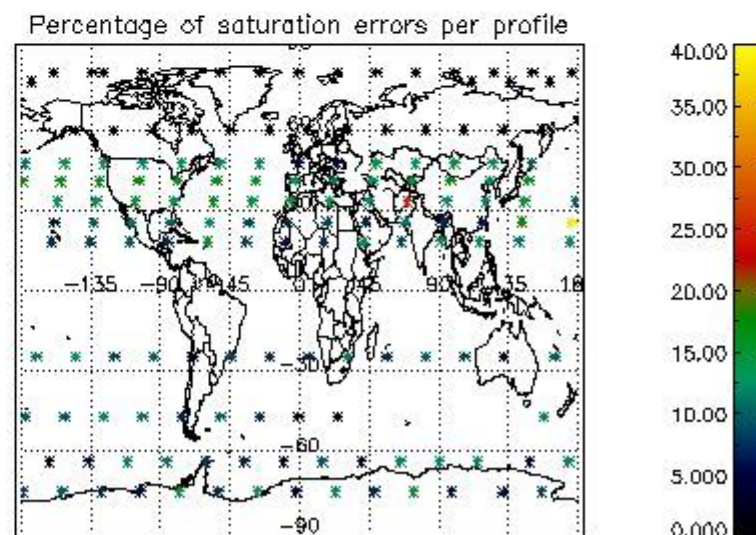

5. Trace gas profiles

5.1 Ozone statistics based on quality of products

The final quality of the products can be "measured" using the STD (Standard Deviation) attached to every point profile. This information is written to the parameter GOM_NL__2P/NL_LOCAL_SPECIES_DENSITY/o3_std of the level 2 products. The table below shows the statistics for given STD ranges.

The statistics are given with respect to the overall valid production:

- Products without fatal errors: GOM_NL__2P/MPH/PRODUCT_ERR=0
- Valid point profile: GOM_NL__2P/NL_LOCAL_SPECIES_DENSITY/pcd(0)=0

The 'Criteria' is applied to valid points of dark limb products:

- Products in dark limb illumination condition: GOM_NL__2P/NL_SUMMARY_QUALITY/obs_ill_cond=0
- Products without fatal errors: GOM_NL__2P/MPH/PRODUCT_ERR=0
- Valid point profile: GOM_NL__2P/NL_LOCAL_SPECIES_DENSITY/pcd(0)=0

So, the table below shows the percentage of dark limb and valid observations for each criteria with respect to the overall valid daily observations.

Criteria	% of total production
All STD	32
STD < 20	18