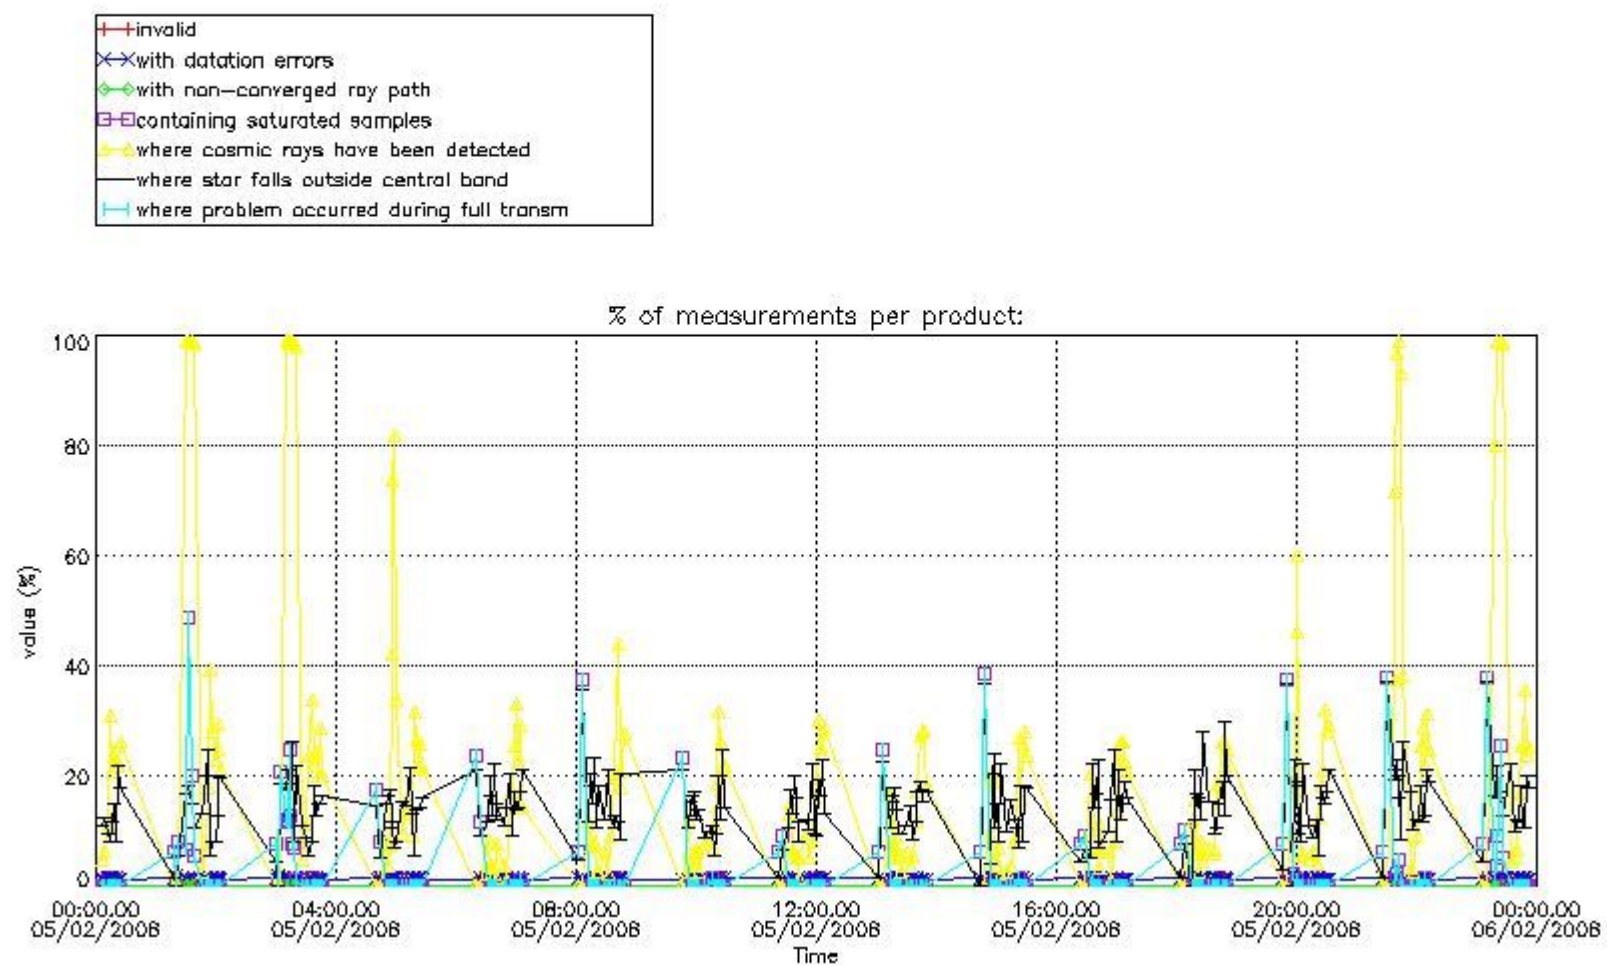

4.1.2 Plot level 1 quality information per product (time dependant): ENVI SAT DESCENDING passes