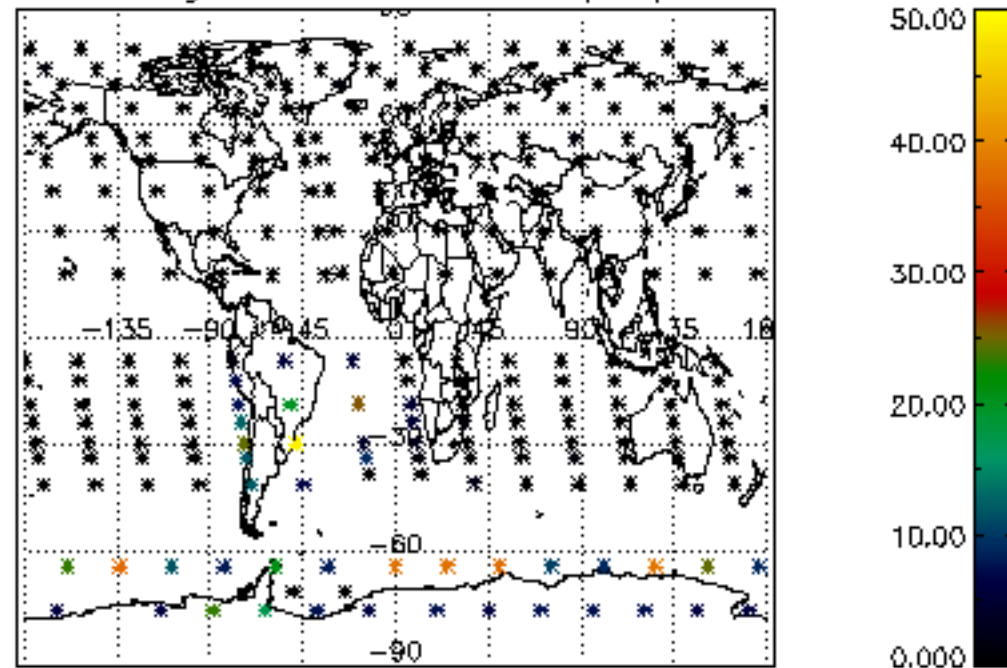

Percentage of cosmic ray hits per profile

Percentage of datation errors per profile

Percentage of star falling outside central band per profile

Percentage of saturation errors per profile