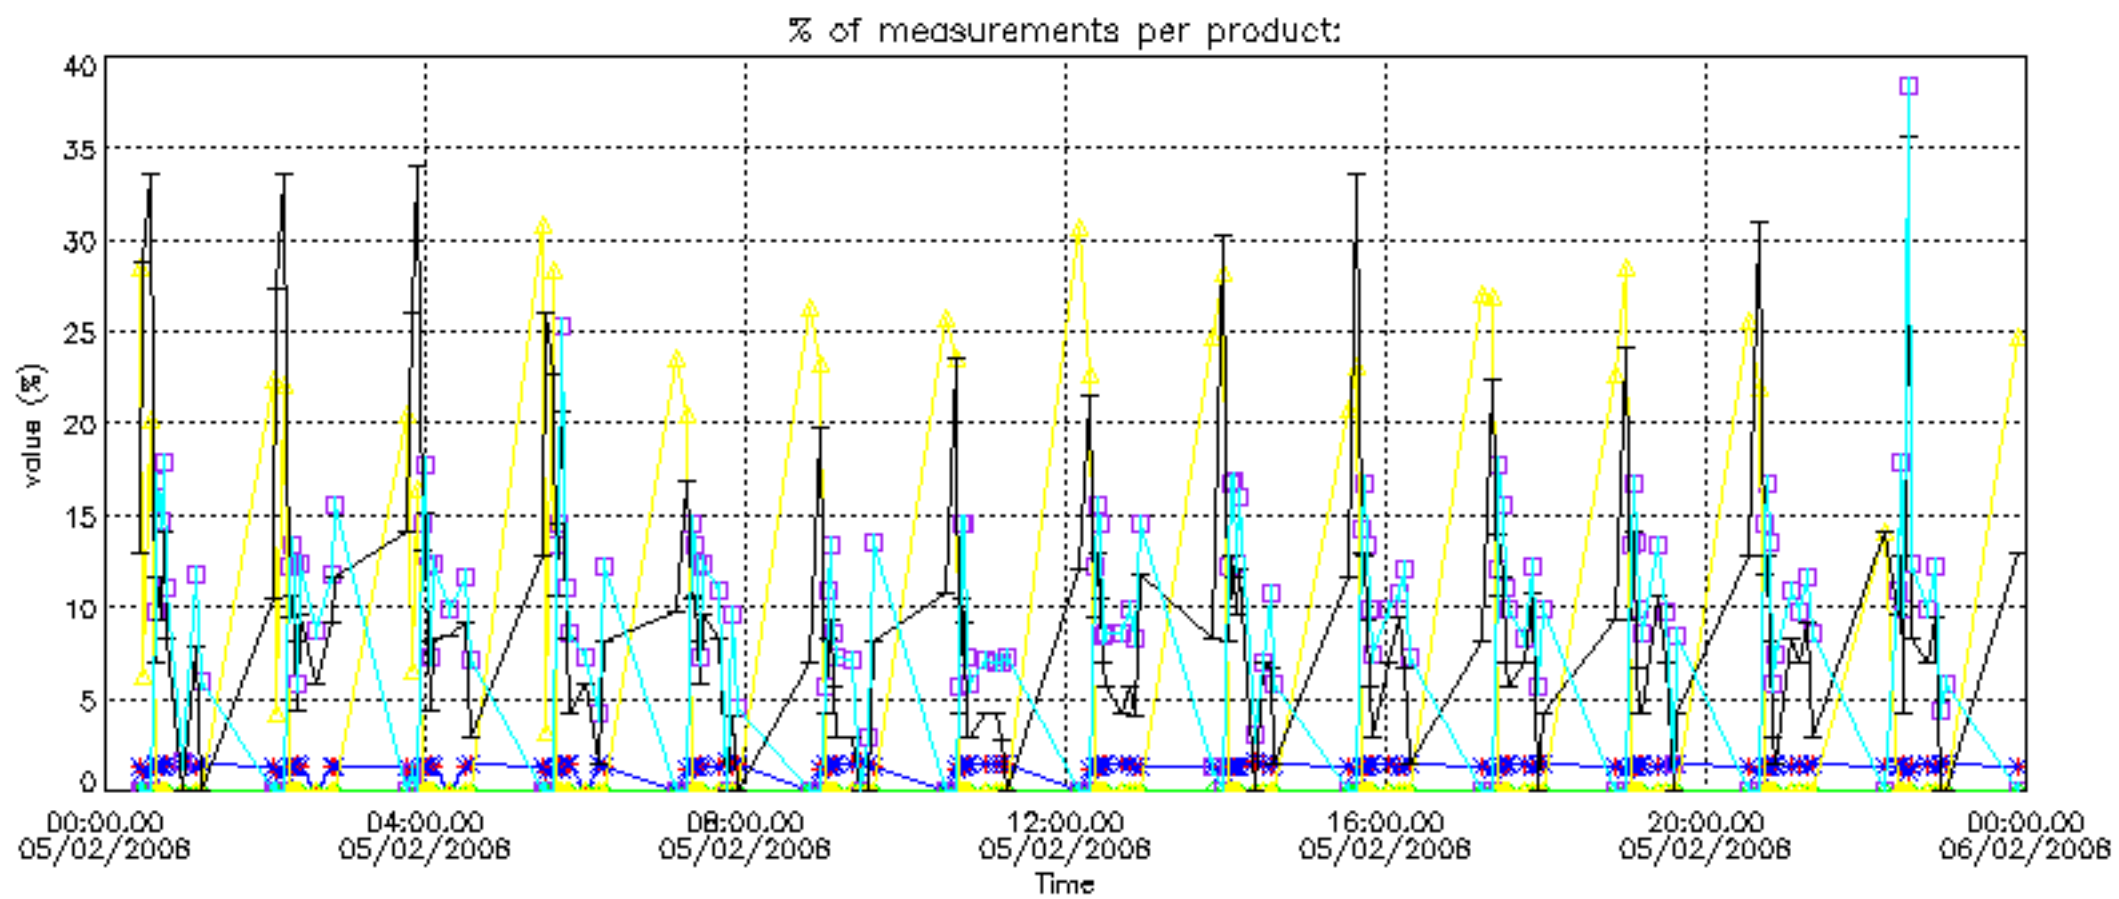

Percentage of cosmic ray hits per profile

Percentage of datation errors per profile