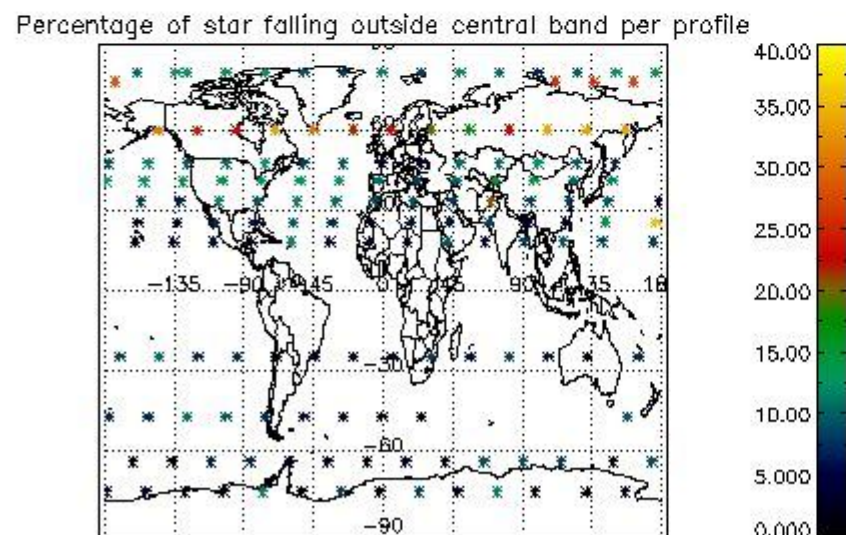

5. Trace gas profiles

5.1 Ozone statistics based on quality of products

The final quality of the products can be "measured" using the STD (Standard Deviation) attached to every point profile. This information is written to the parameter GOM_NL__2P/NL_LOCAL_SPECIES_DENSITY/o3_std of the level 2 products. The table below shows the statistics for given STD ranges.

The statistics are given with respect to the overall valid production:

- Products without fatal errors: GOM_NL__2P/MPH/PRODUCT_ERR=0
- Valid point profile: GOM_NL__2P/NL_LOCAL_SPECIES_DENSITY/pcd(0)=0

The 'Criteria' is applied to valid points of dark limb products:

- Products in dark limb illumination condition: GOM_NL__2P/NL_SUMMARY_QUALITY/obs_ill_cond=0
- Products without fatal errors: GOM_NL__2P/MPH/PRODUCT_ERR=0
- Valid point profile: GOM_NL__2P/NL_LOCAL_SPECIES_DENSITY/pcd(0)=0

So, the table below shows the percentage of dark limb and valid observations for each criteria with respect to the overall valid daily observations.

Criteria	% of total production
All STD	32
STD < 20	18