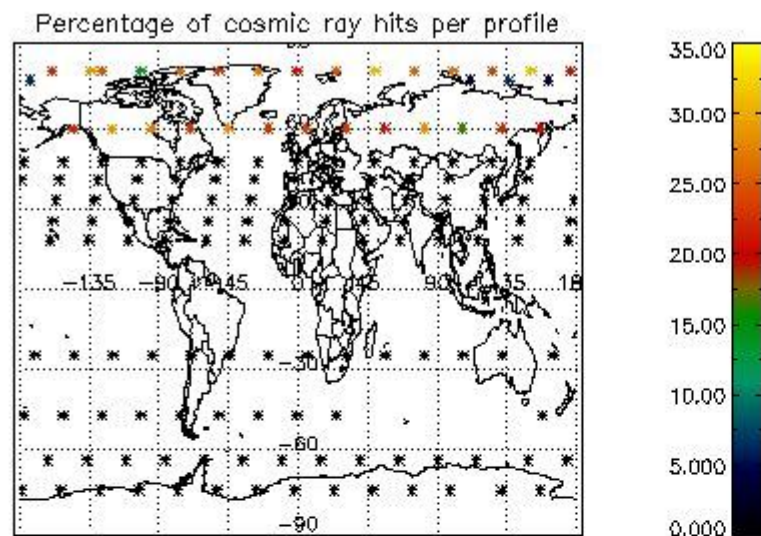

4.2.2 Plot level 1 quality information per product (world map): ENVISAT DESCENDING passes

5. Trace gas profiles

5.1 Ozone statistics based on quality of products

The final quality of the products can be "measured" using the STD (Standard Deviation) attached to every point profile. This information is written to the parameter GOM_NL__2P/NL_LOCAL_SPECIES_DENSITY/o3_std of the level 2 products. The table below shows the statistics for given STD ranges.

The statistics are given with respect to the overall valid production:

- Products without fatal errors: GOM_NL__2P/MPH/PRODUCT_ERR=0
- Valid point profile: GOM_NL__2P/NL_LOCAL_SPECIES_DENSITY/pcd(0)=0

The 'Criteria' is applied to valid points of dark limb products:

- Products in dark limb illumination condition: GOM_NL__2P/NL_SUMMARY_QUALITY/obs_ill_cond=0
- Products without fatal errors: GOM_NL__2P/MPH/PRODUCT_ERR=0
- Valid point profile: GOM_NL__2P/NL_LOCAL_SPECIES_DENSITY/pcd(0)=0

So, the table below shows the percentage of dark limb and valid observations for each criteria with respect to the overall valid daily observations.

Criteria	% of total production
All STD	32
STD < 20	18