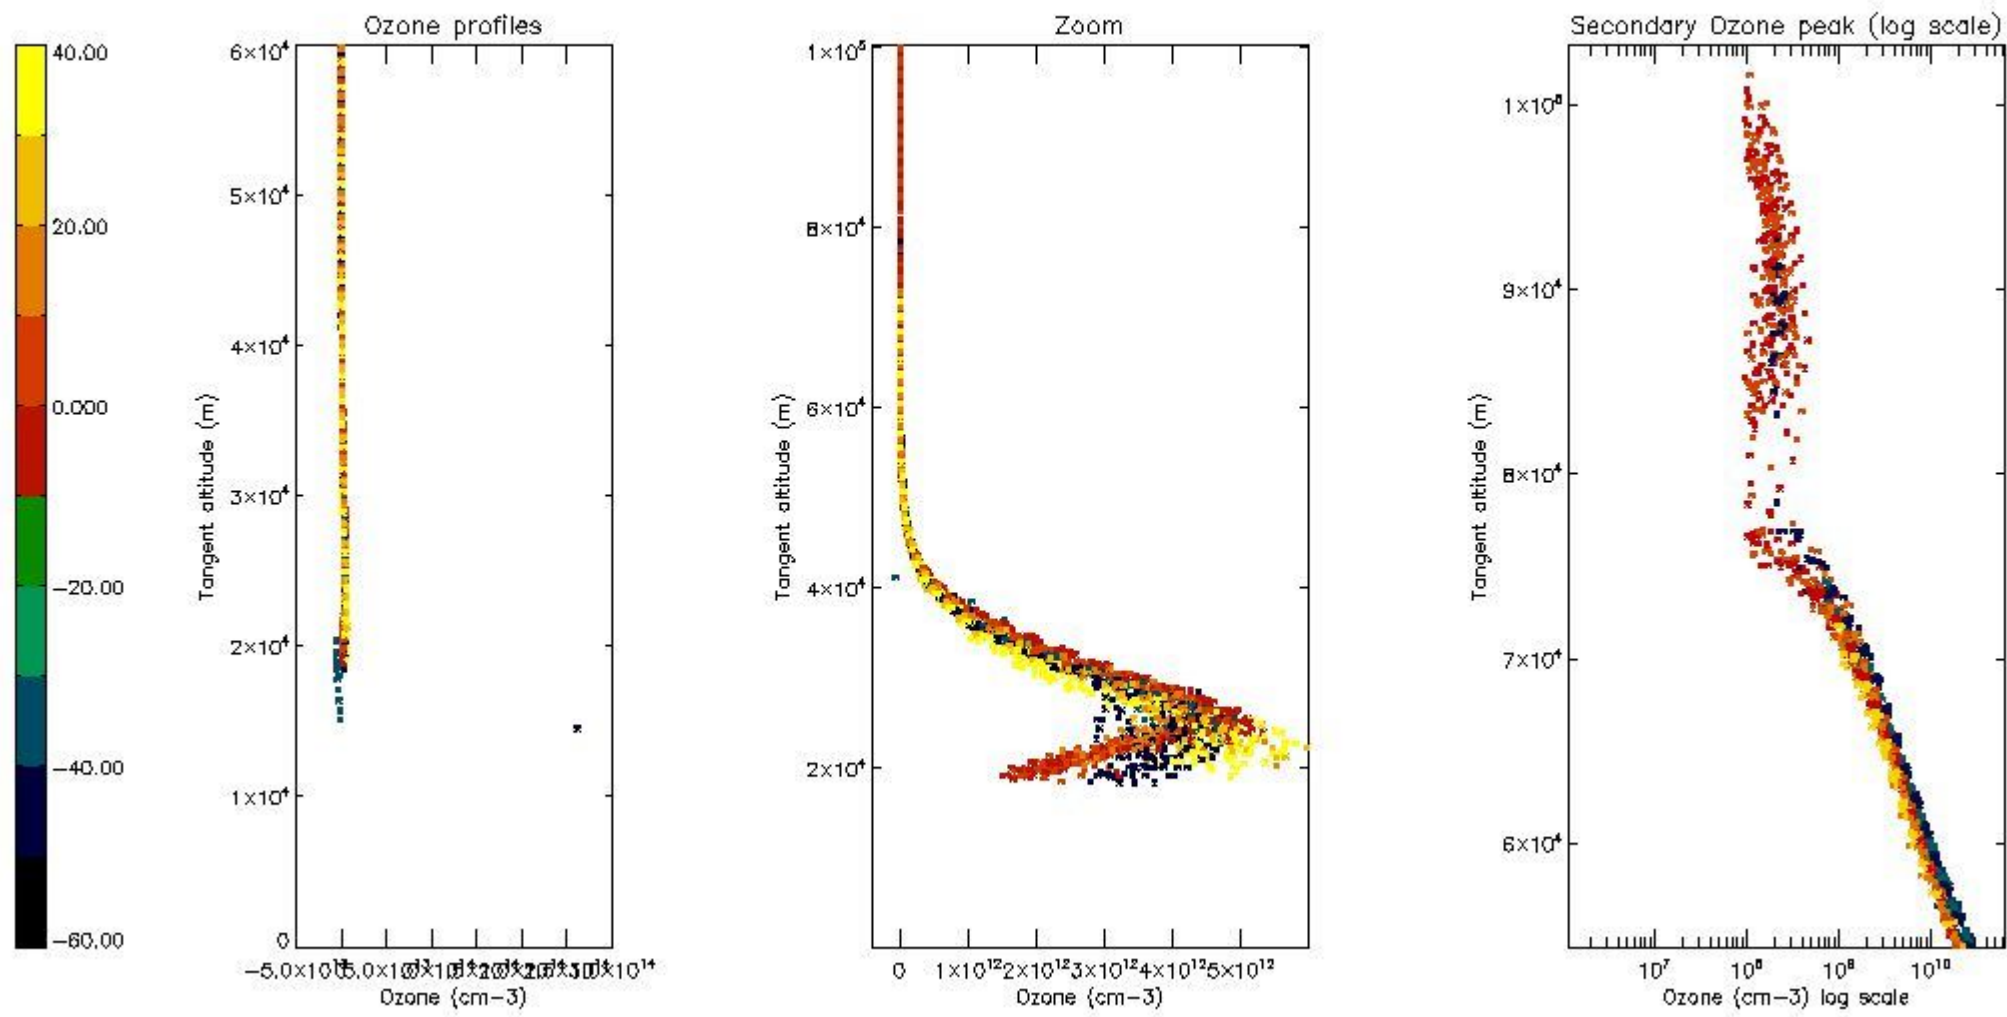

5.5 Plot ozone profiles where STD < 5% (dark without errors)

The colorbar represents the latitude.