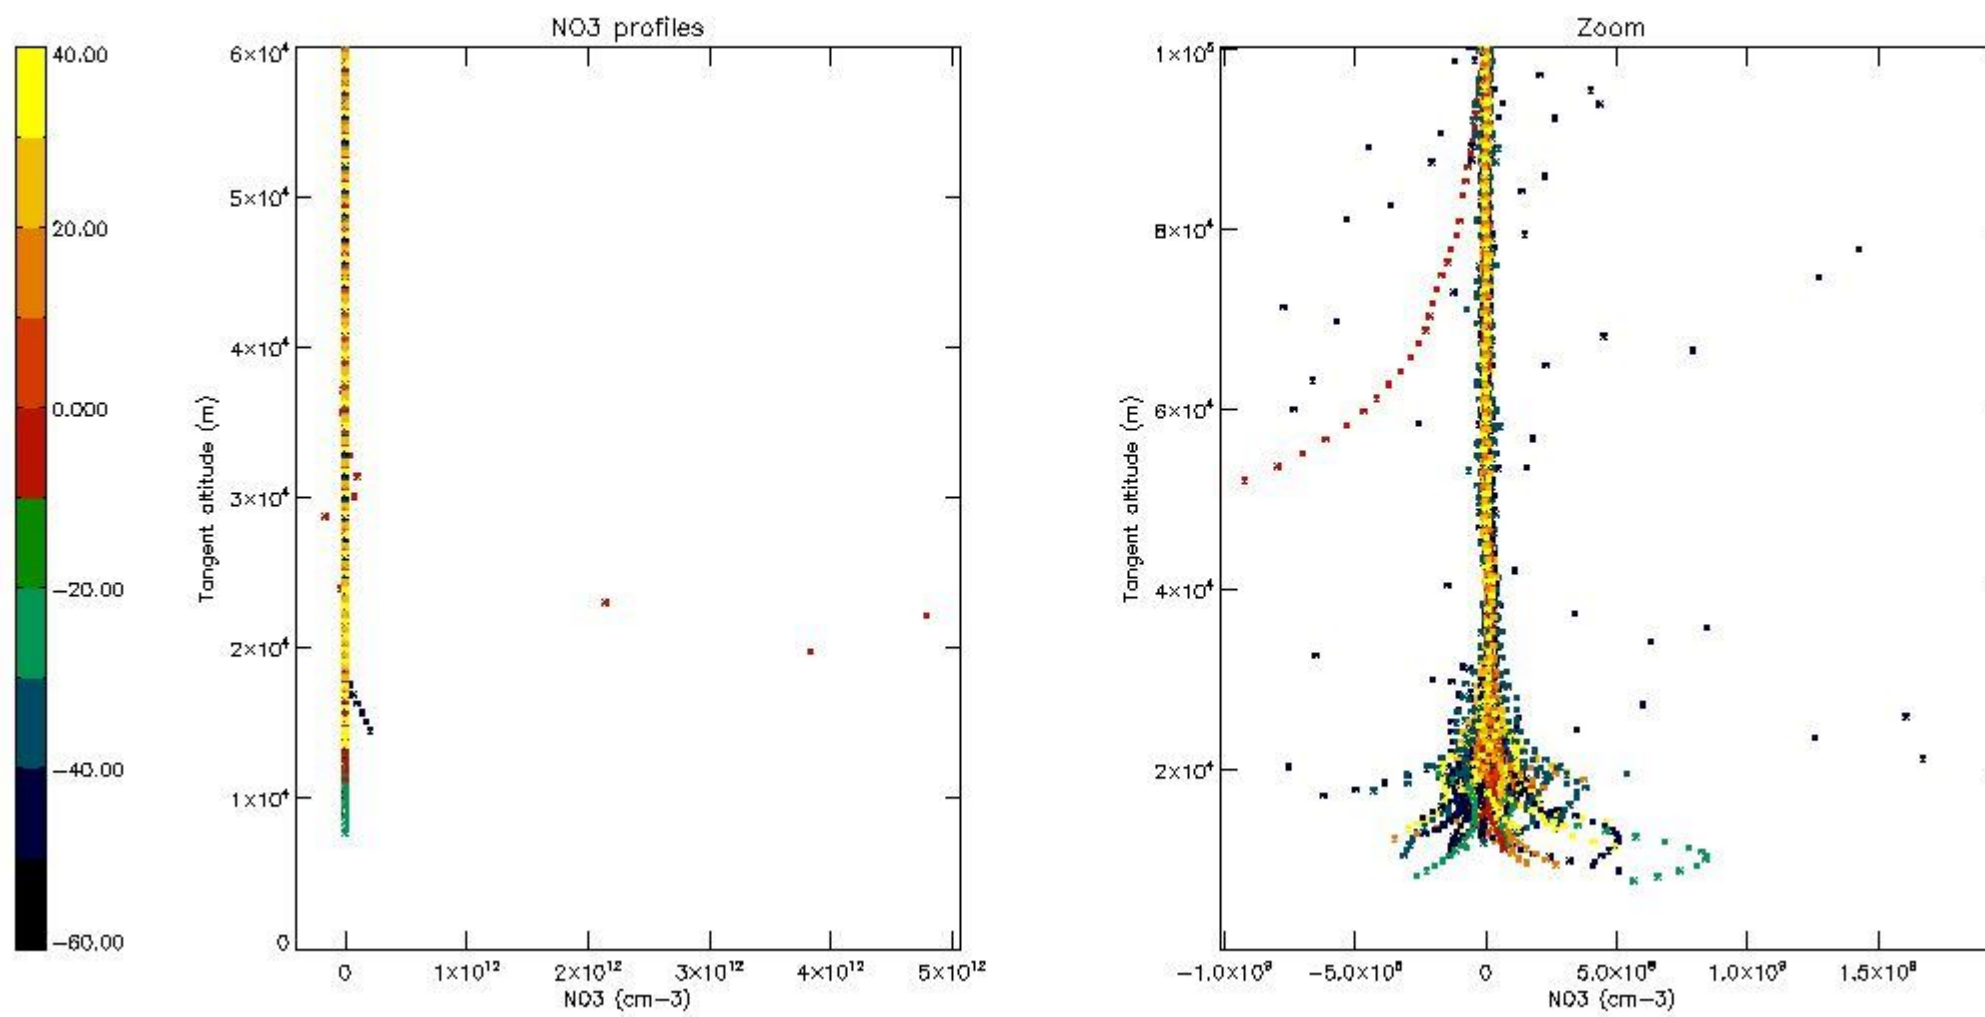

6. Auxiliary Data Files used for the production reported in section 2

The number reported in the third column indicates since which file (see list in section 2) the corresponding auxiliary file has been used. The fourth column is the date of those product files.

Type	Auxiliary Filename	Used since product	Used since product date
INST_PHYS_CHARACTERISTICS	GOM_INS_AXVIEC20091111_143220_20030716_120000_20500101_000000	1	05-FEB-2008 00:05:09
LEVEL-2_PROC_CONFIG	GOM_PR2_AXVIEC20091111_152718_20020301_000000_20500101_000000	1	05-FEB-2008 00:05:09
CROSS_SECTIONS_FILE	GOM_CRS_AXVIEC20091111_154832_20020301_000000_20500101_000000	1	05-FEB-2008 00:05:09