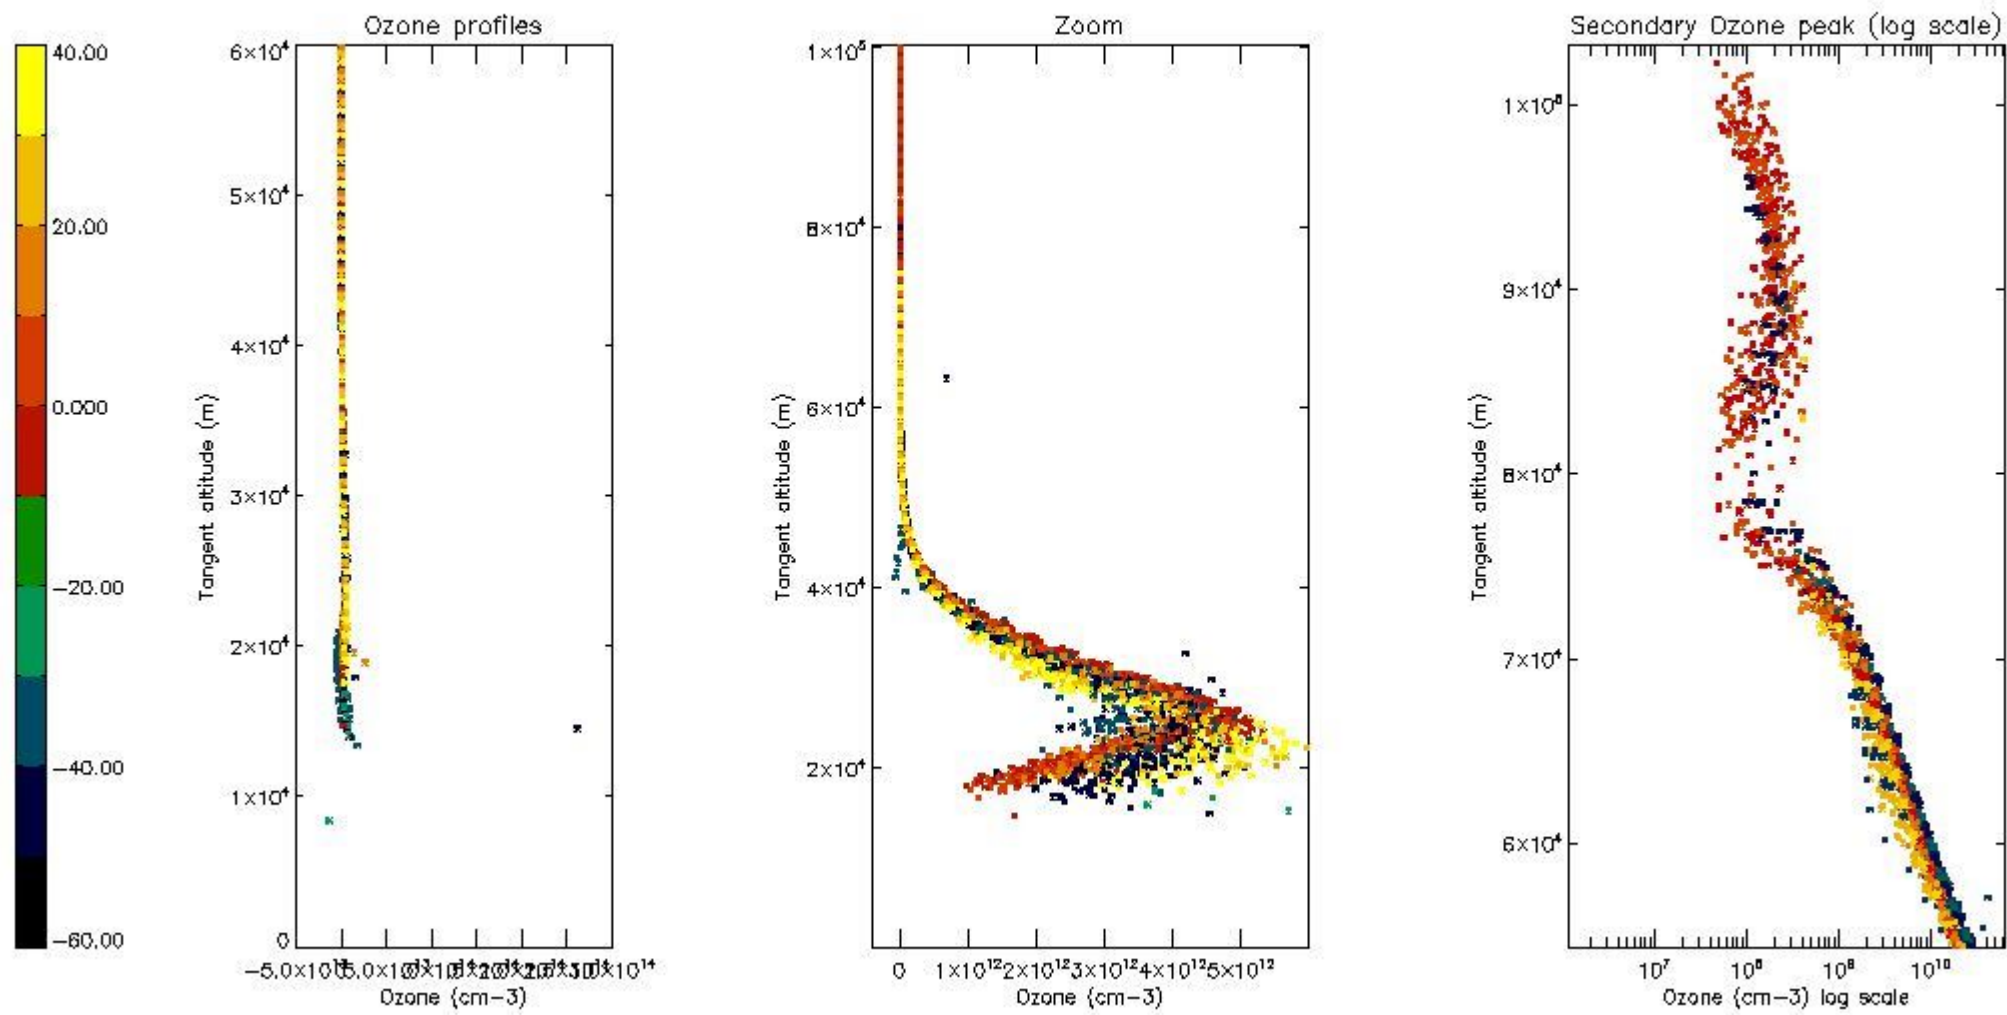

STD < 10	15
STD < 5	10

5.2 Plot ozone profiles for all STD (dark without errors)

The colorbar represents the latitude.

5.3 Plot ozone profiles where STD < 20% (dark without errors)

The colorbar represents the latitude.