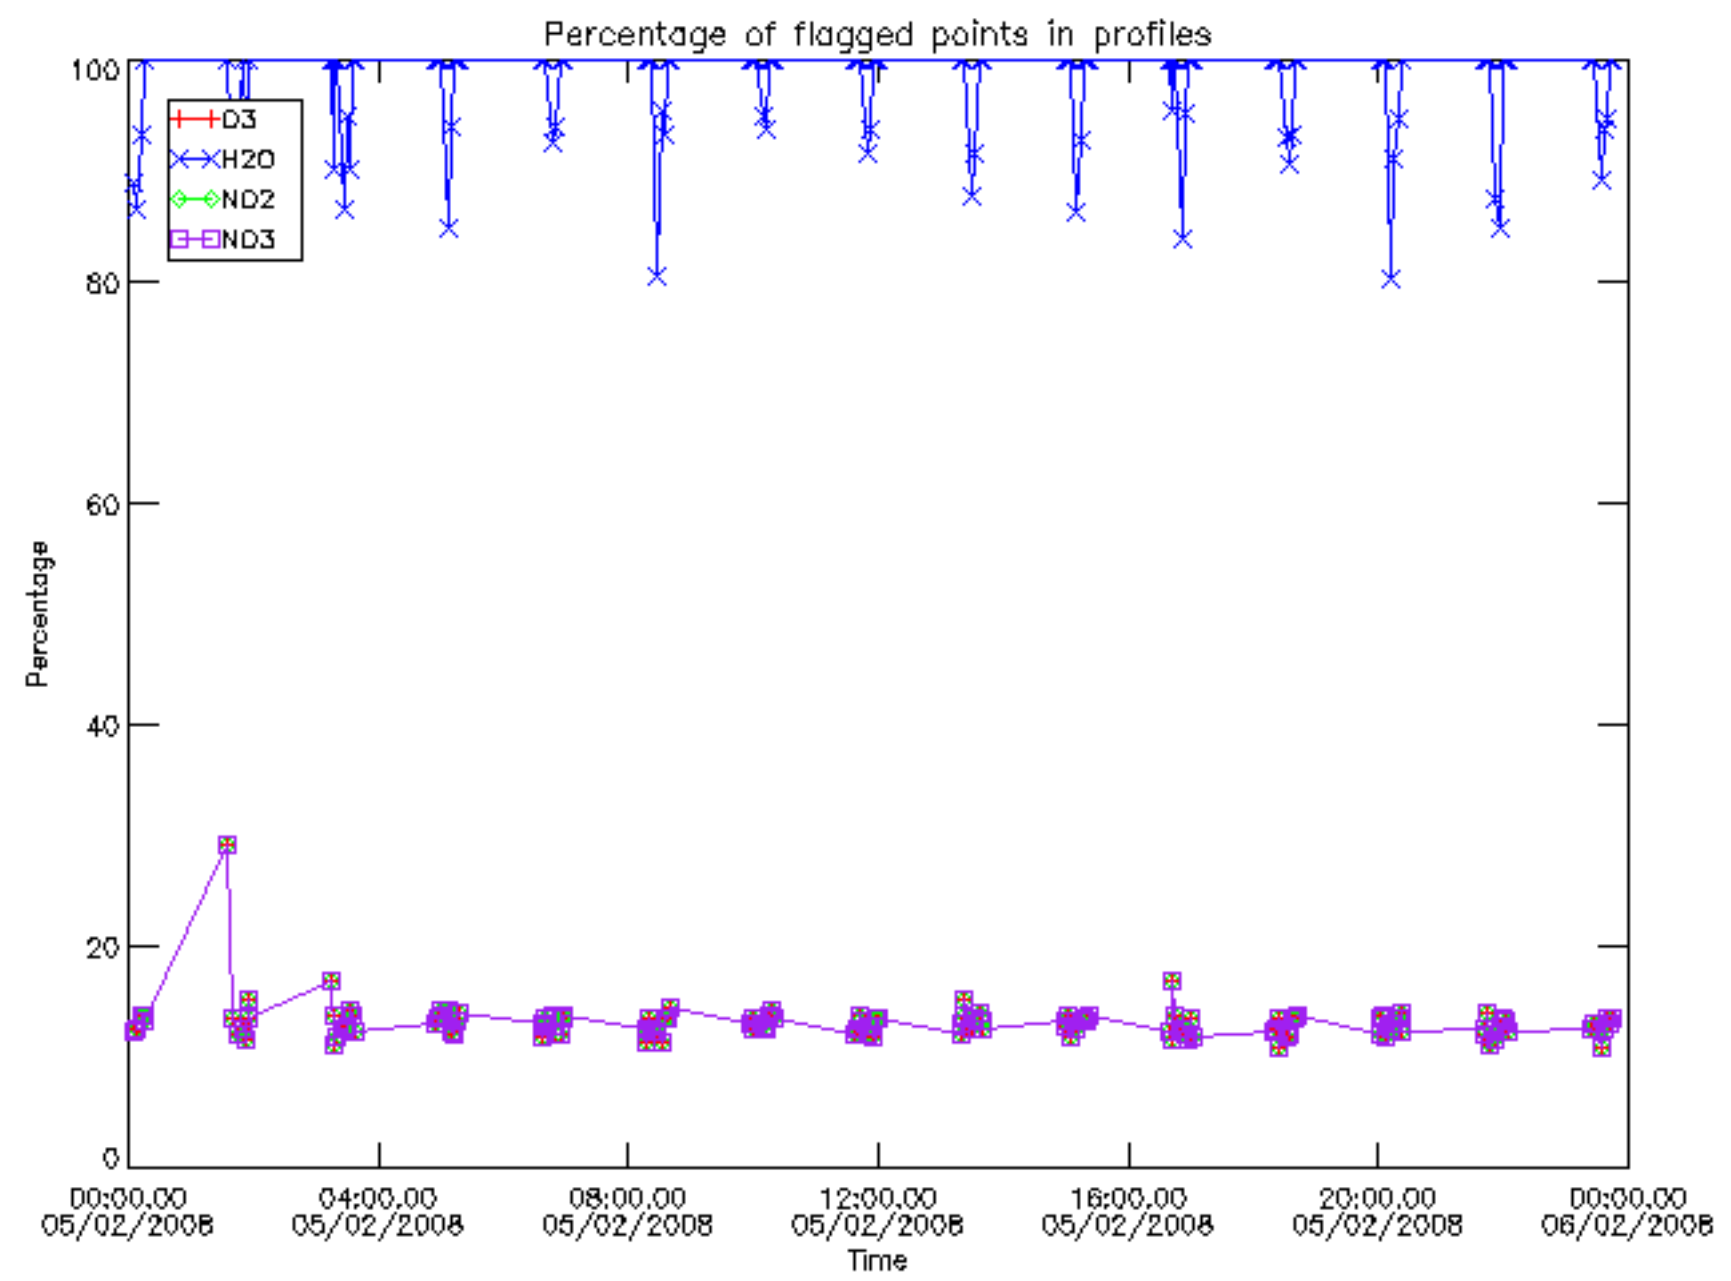

Percentage of flagged data per D3 profile

Percentage of flagged data per H2O profile