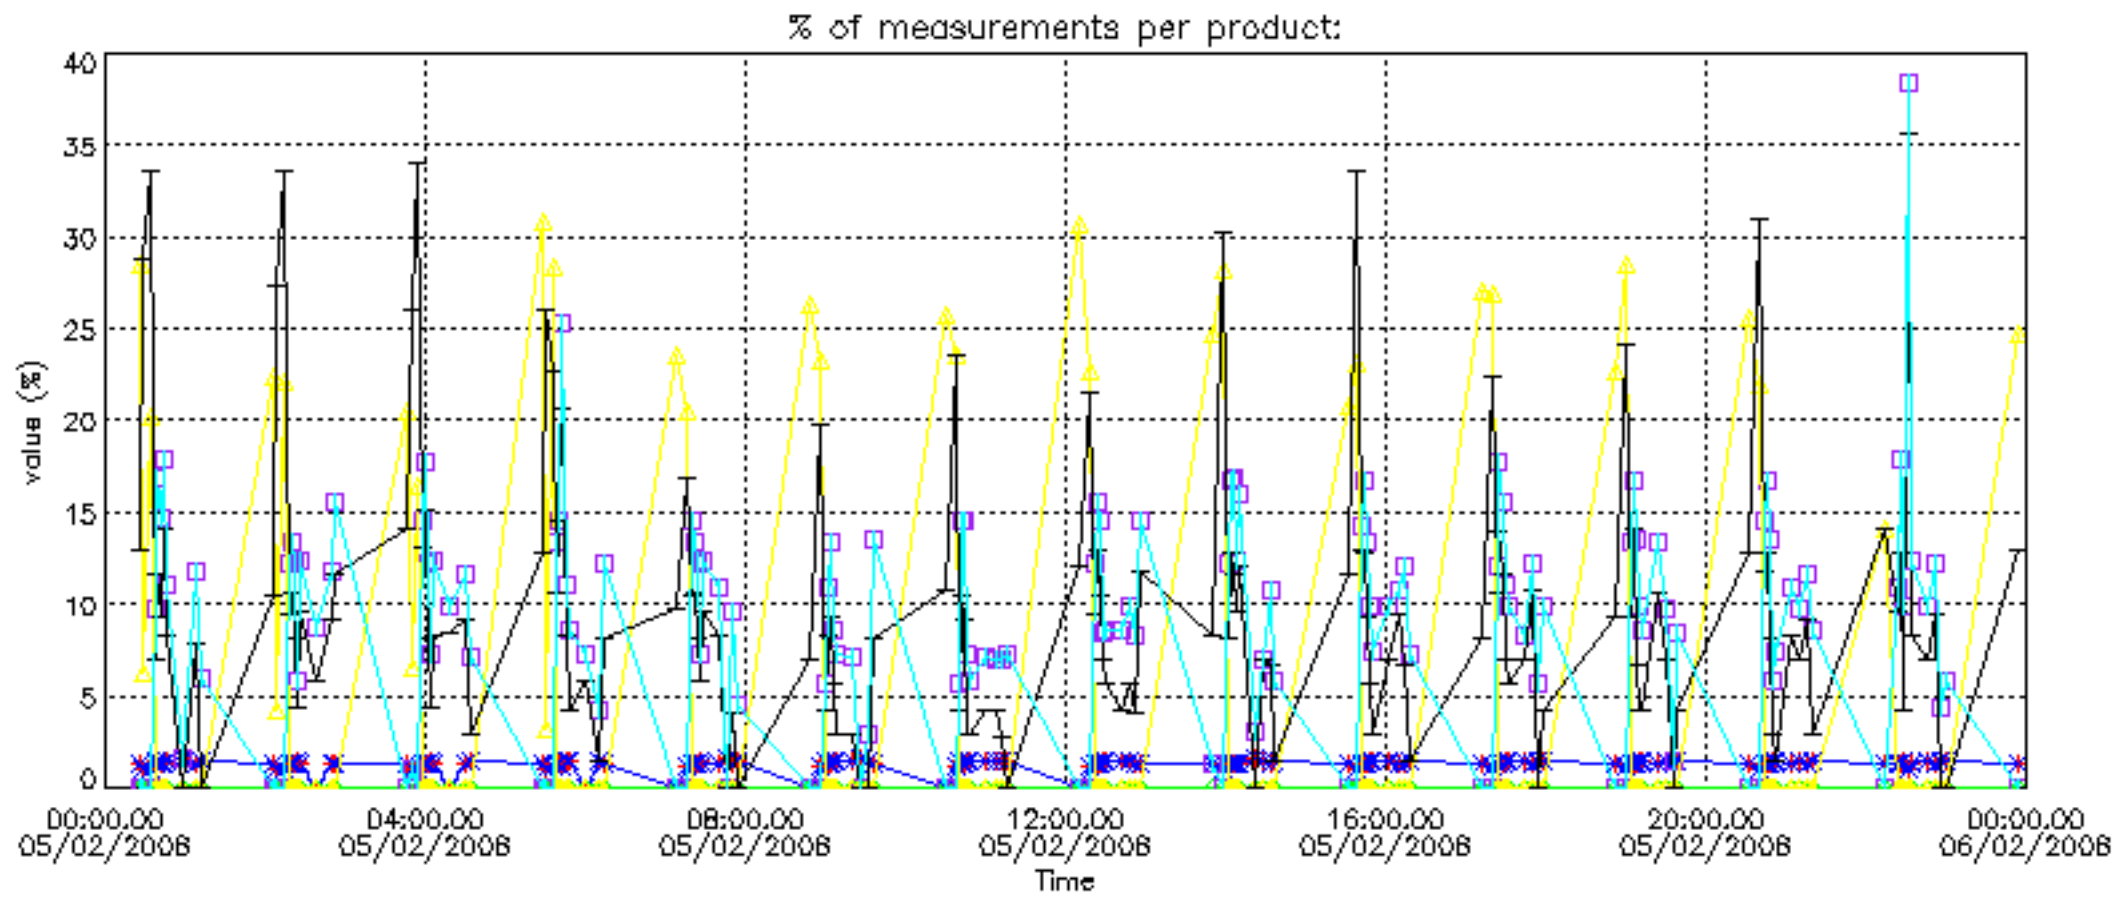

Percentage of cosmic ray hits per profile

Percentage of datation errors per profile