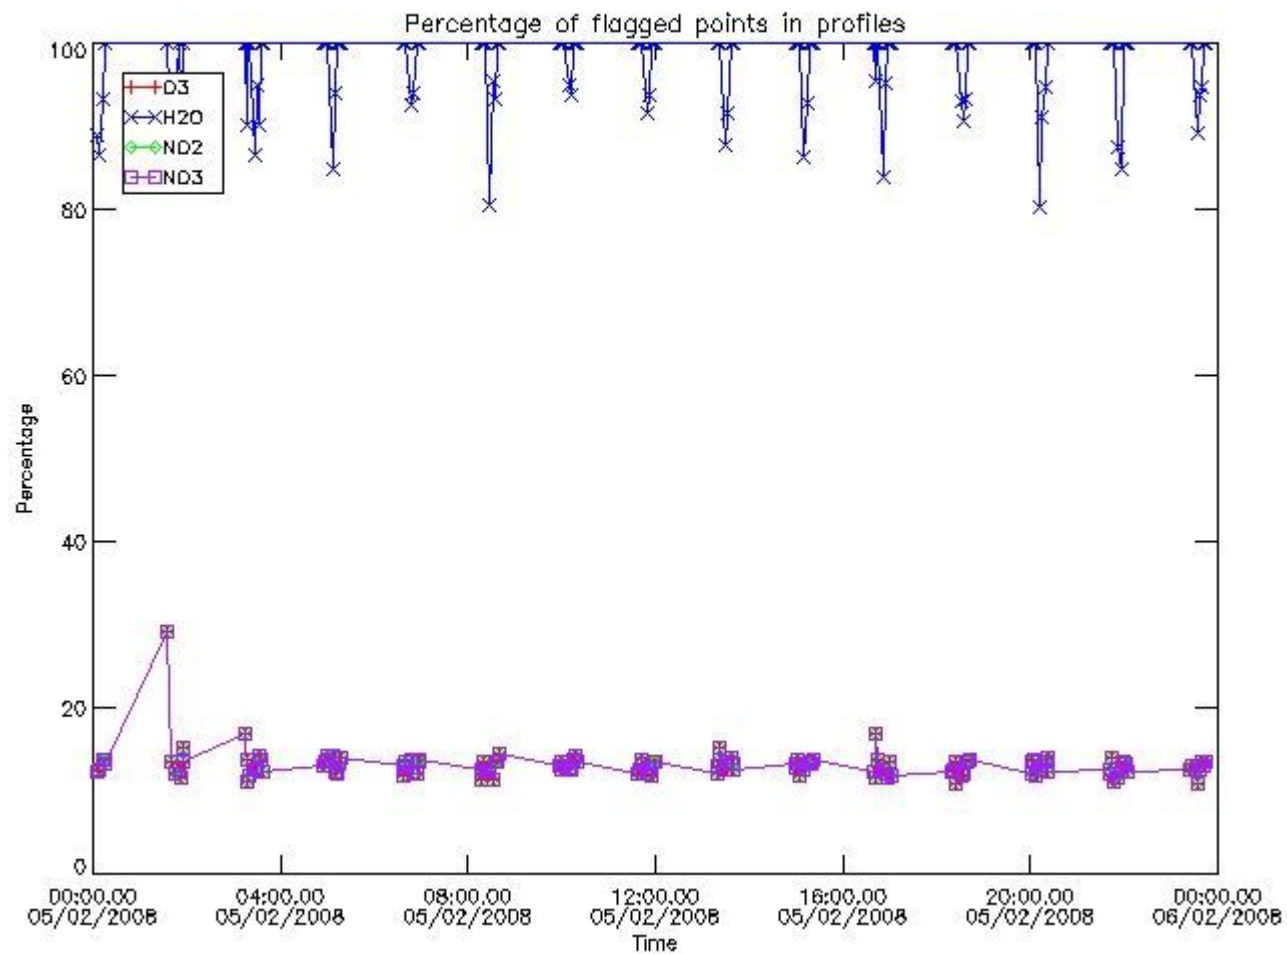

3. Quality information per product

In this section it is plotted some information contained in the Quality Summary data set of the level 2 products. Only products in dark limb conditions and without errors (error flag in the MPH set to "0") are used.

3.1 Plot quality information per product (time dependant)