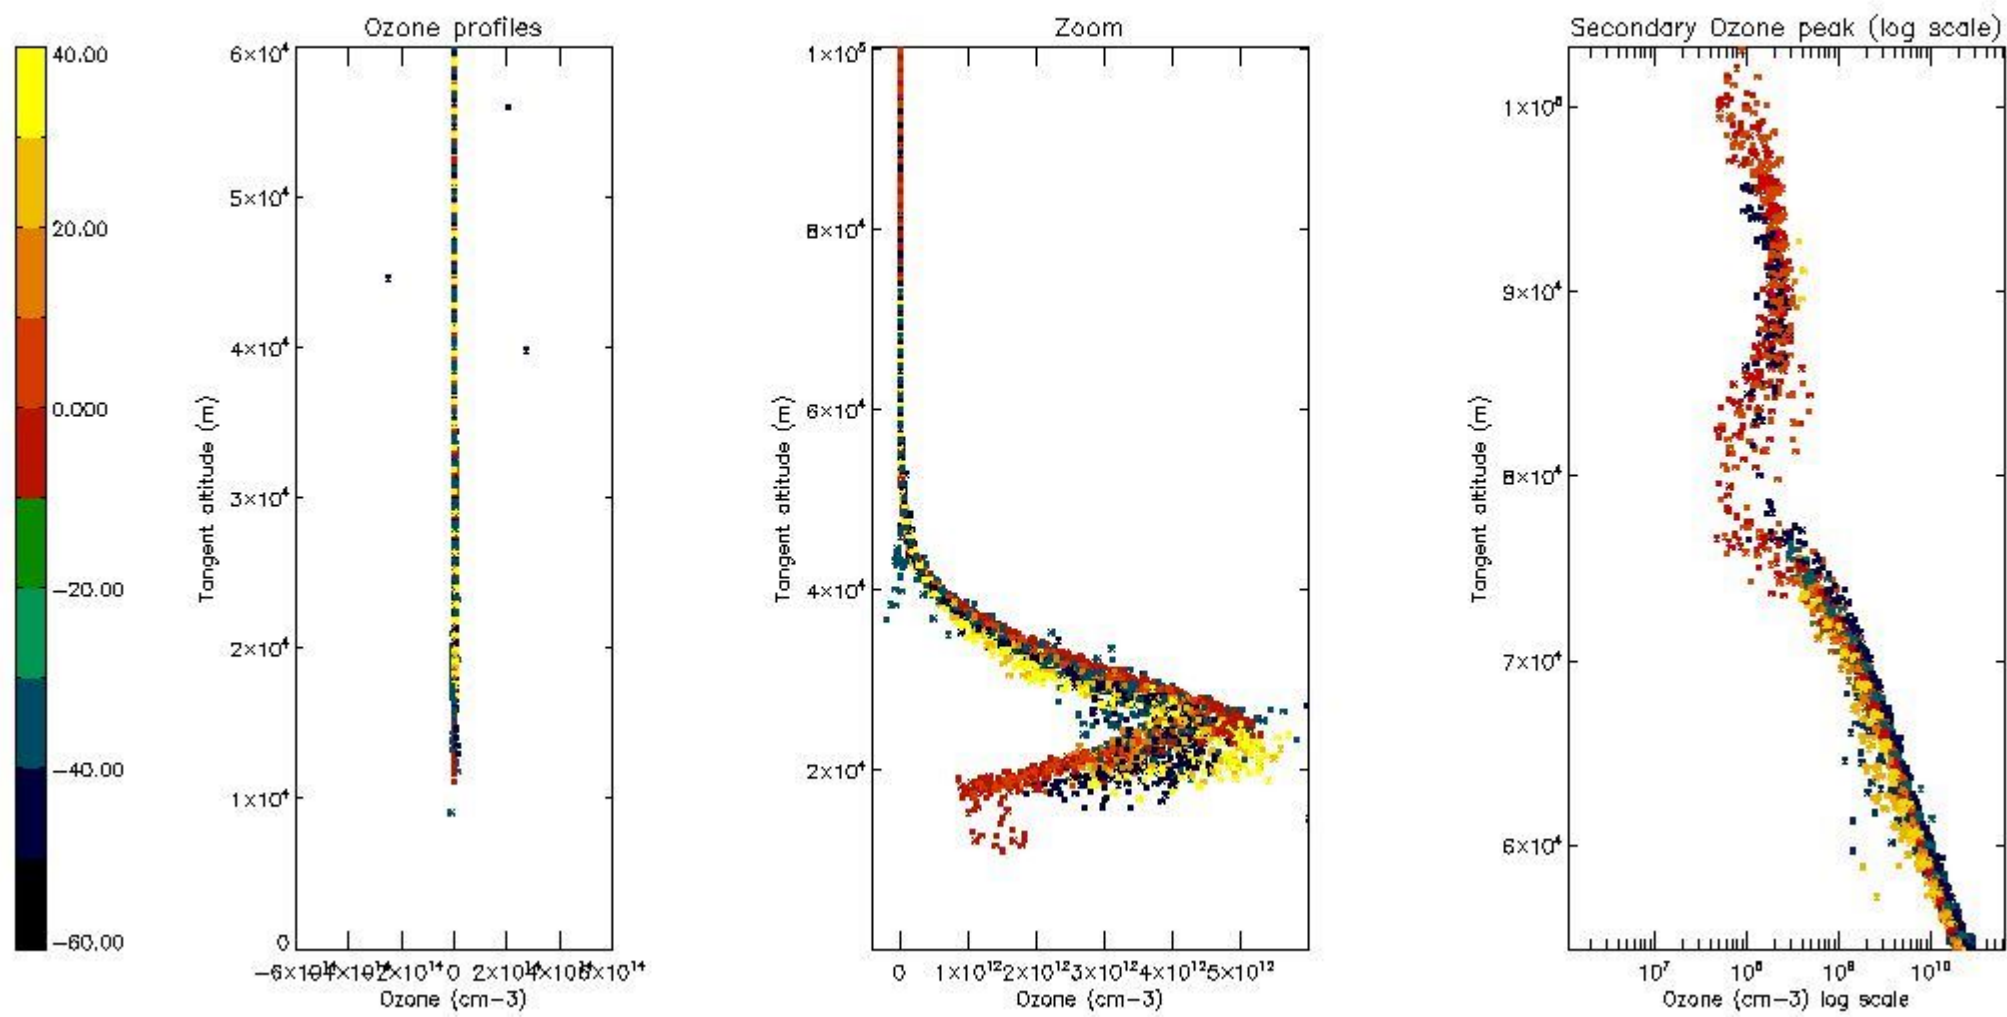

STD < 10	15
STD < 5	10

5.2 Plot ozone profiles for all STD (dark without errors)

The colorbar represents the latitude.

5.3 Plot ozone profiles where STD < 20% (dark without errors)

The colorbar represents the latitude.