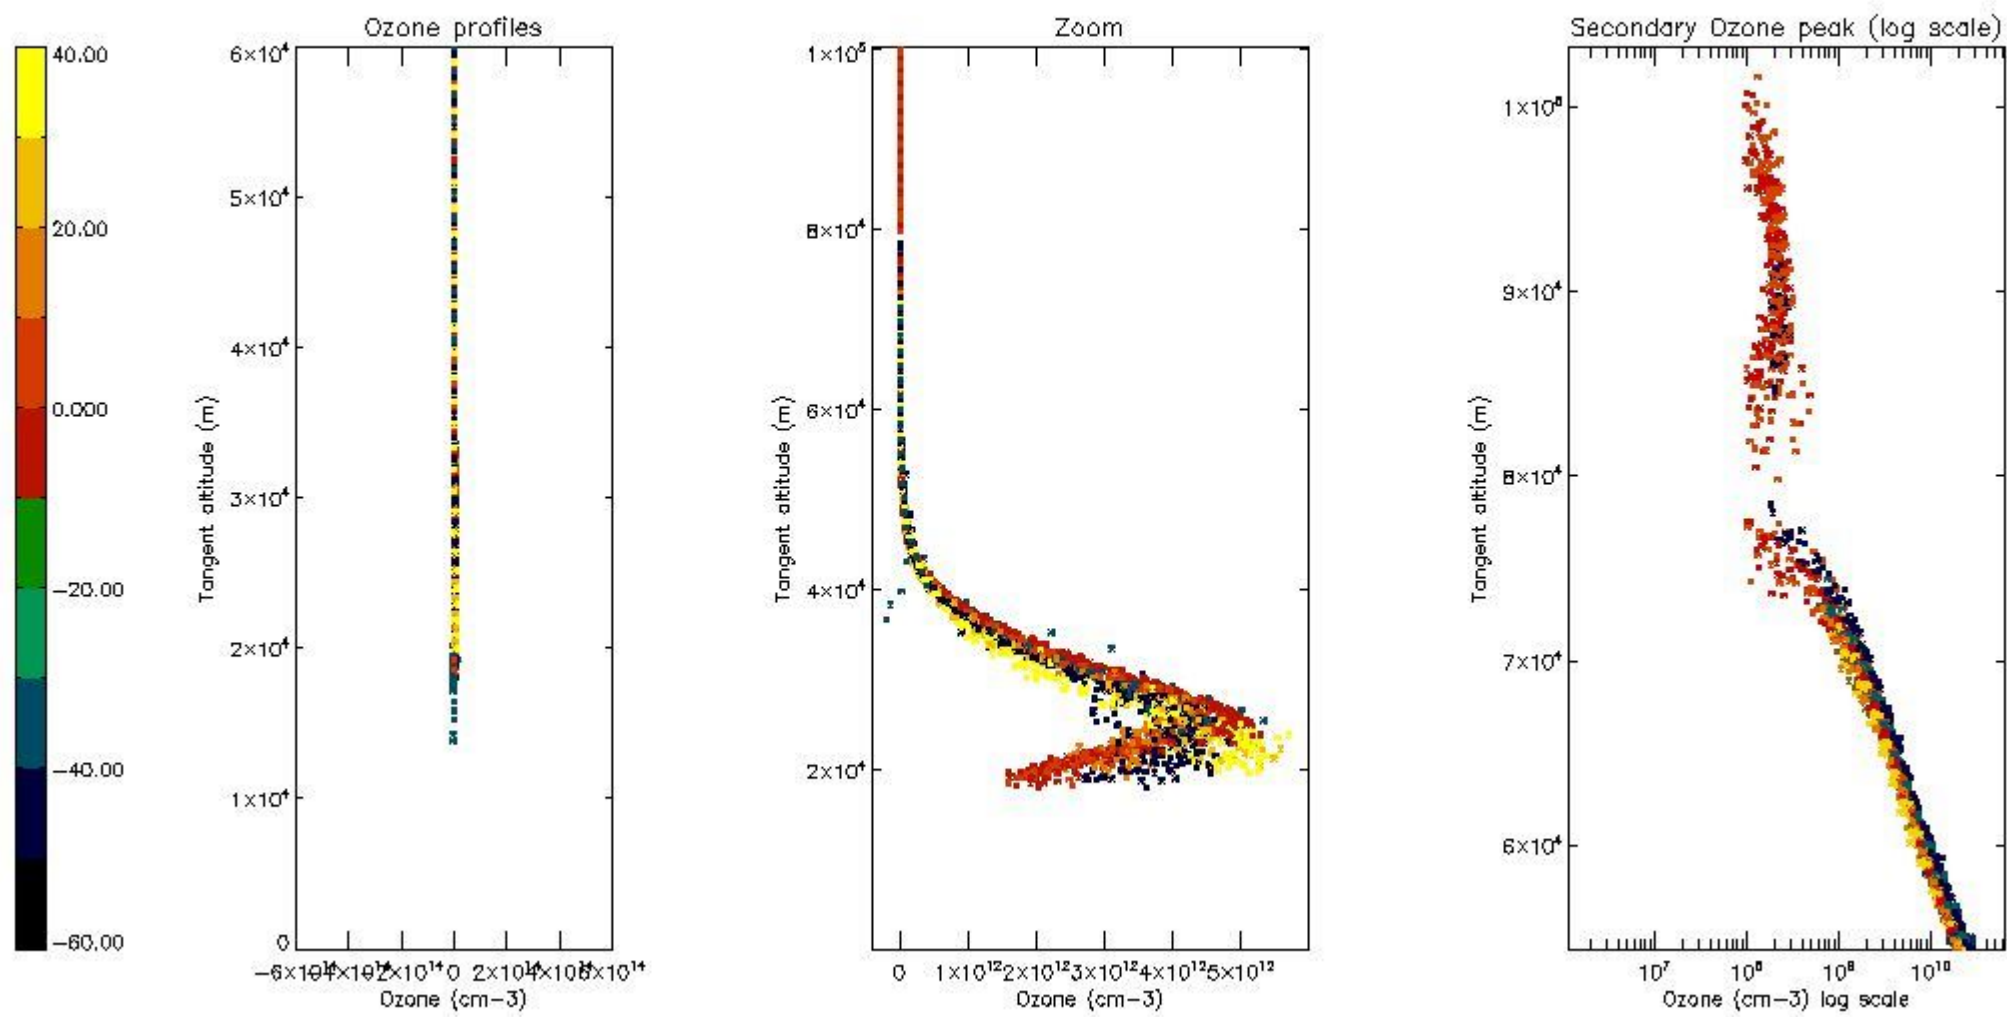

5.5 Plot ozone profiles where $STD < 5\%$ (dark without errors)

The colorbar represents the latitude.