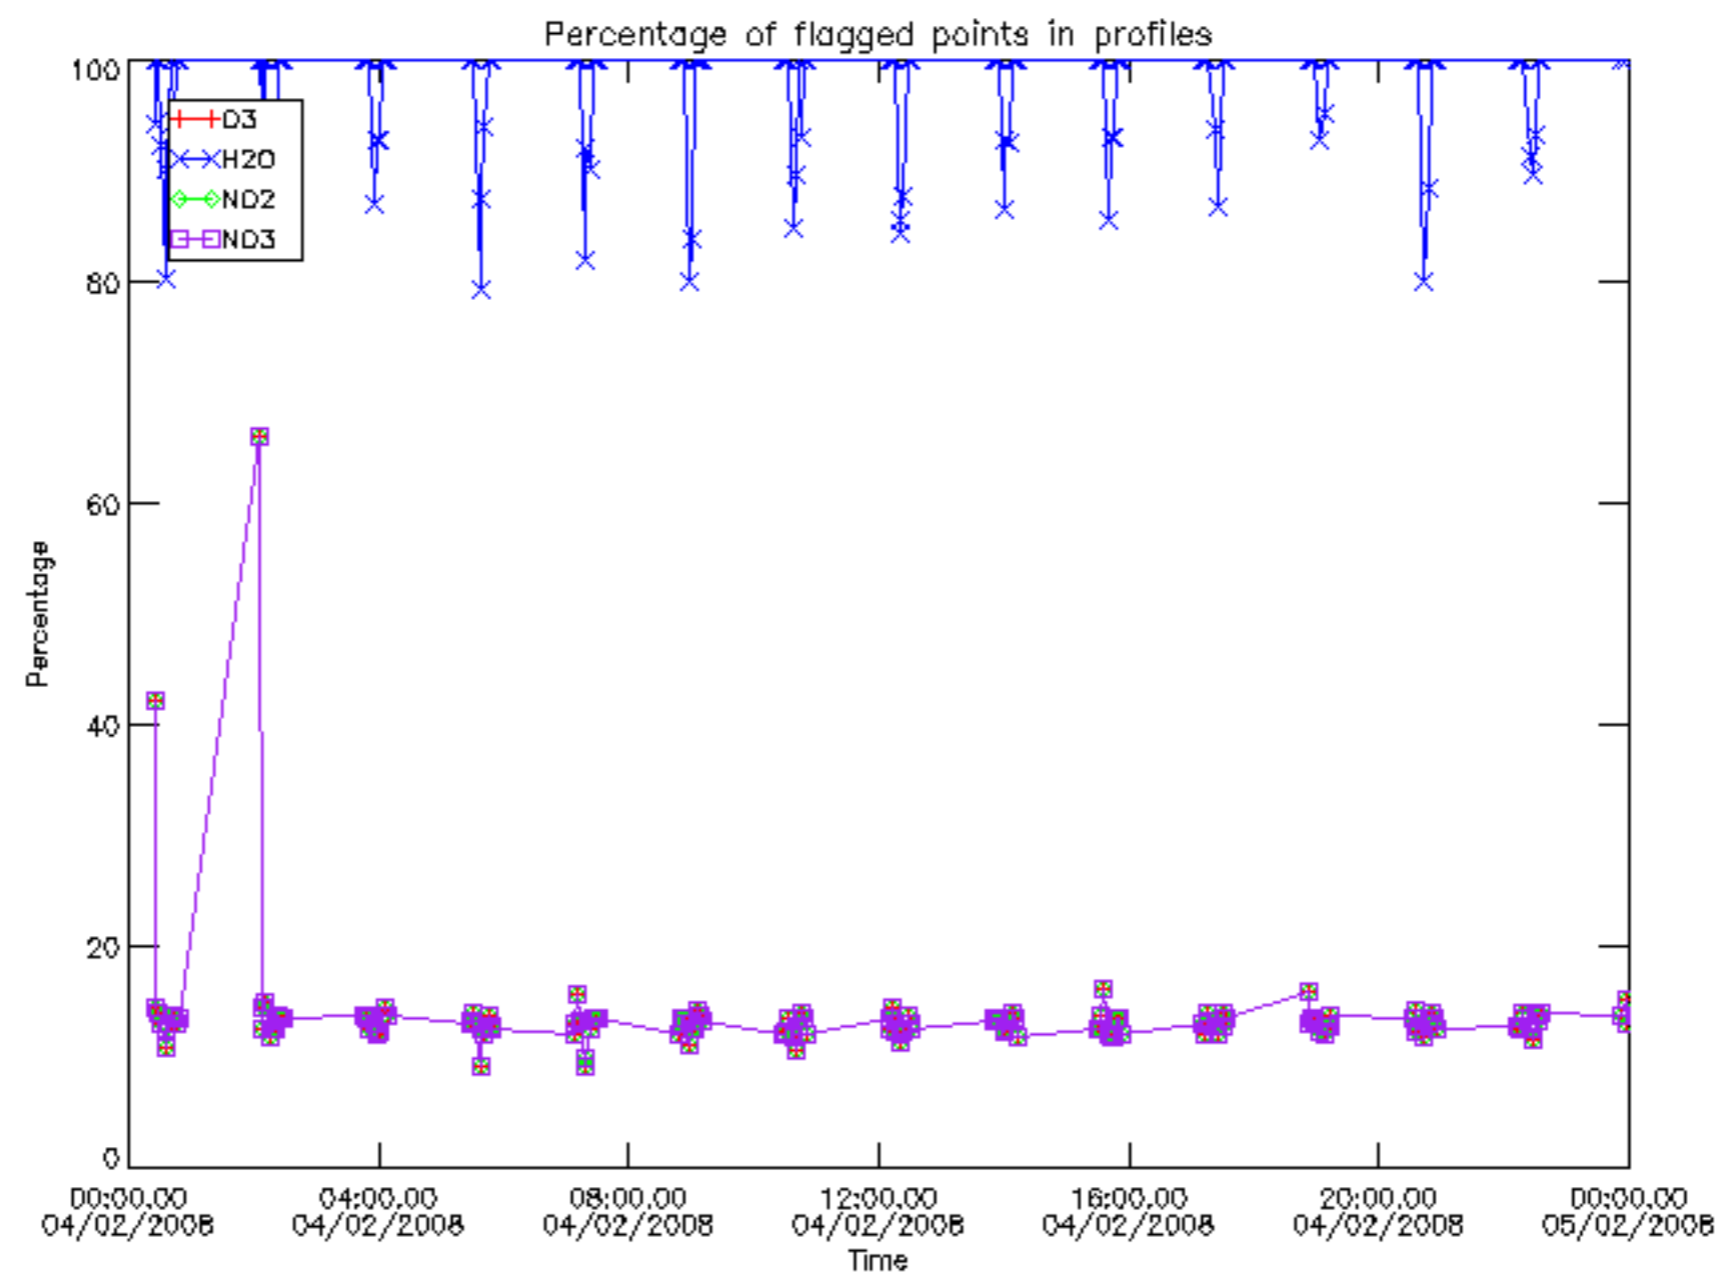

Percentage of flagged data per D3 profile

Percentage of flagged data per H2O profile