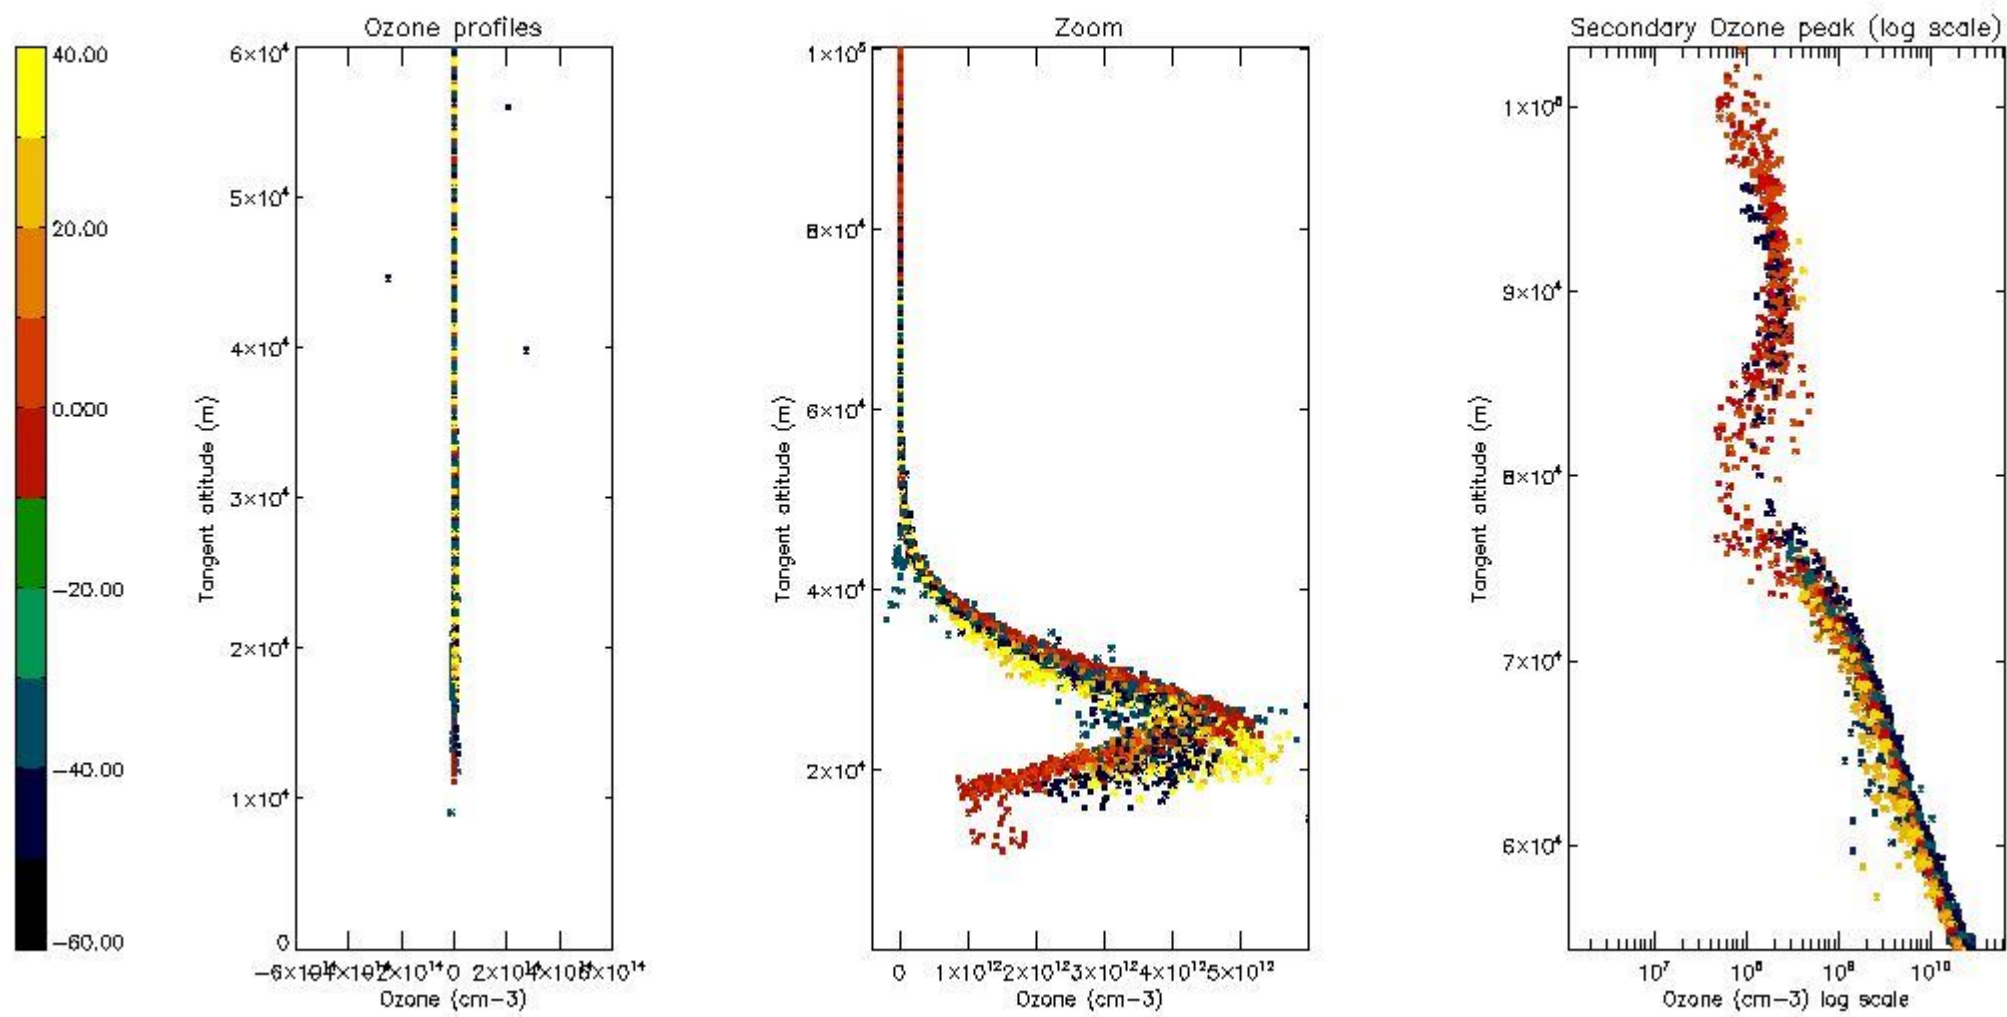

STD < 10	15
STD < 5	10

5.2 Plot ozone profiles for all STD (dark without errors)

The colorbar represents the latitude.

5.3 Plot ozone profiles where STD < 20% (dark without errors)

The colorbar represents the latitude.

5.4 Plot ozone profiles where STD < 10% (dark without errors)

The colorbar represents the latitude.

5.5 Plot ozone profiles where $STD < 5\%$ (dark without errors)

The colorbar represents the latitude.

5.6 Plot NO₂ profiles for all STD (dark without errors)

The colorbar represents the latitude.

5.7 Plot NO3 profiles for all STD (dark without errors)

The colorbar represents the latitude.

5.8 Plot H2O profiles for all STD (only for occultations of stars 1,2,3,4,13,14,16,26,63 dark without errors)