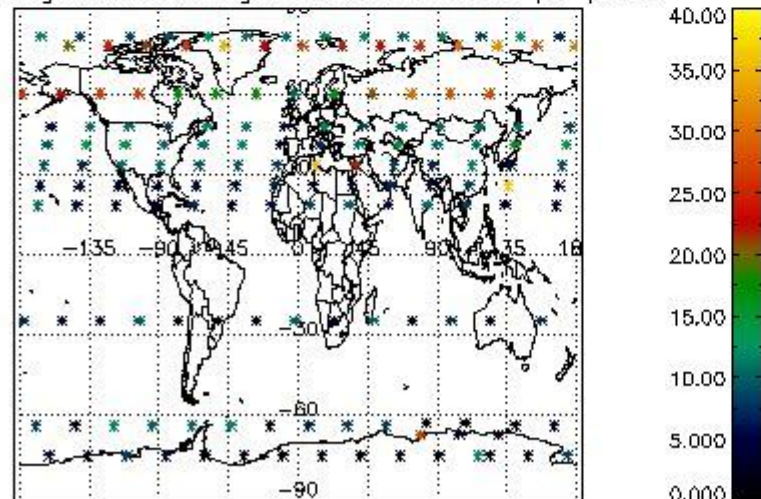

Percentage of star falling outside central band per profile