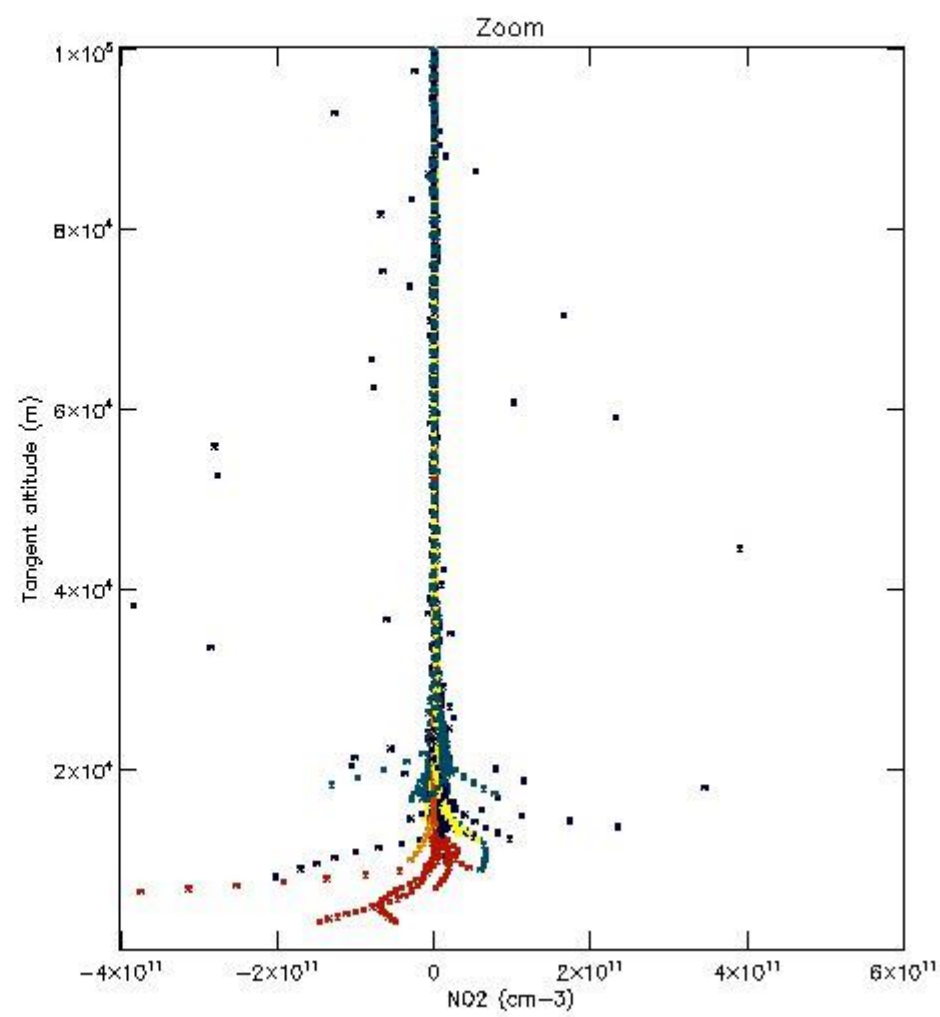

5.4 Plot ozone profiles where STD < 10% (dark without errors)

The colorbar represents the latitude.

5.5 Plot ozone profiles where $STD < 5\%$ (dark without errors)

The colorbar represents the latitude.

5.6 Plot NO₂ profiles for all STD (dark without errors)

The colorbar represents the latitude.

5.7 Plot NO3 profiles for all STD (dark without errors)

The colorbar represents the latitude.

5.8 Plot H2O profiles for all STD (only for occultations of stars 1,2,3,4,13,14,16,26,63 dark without errors)