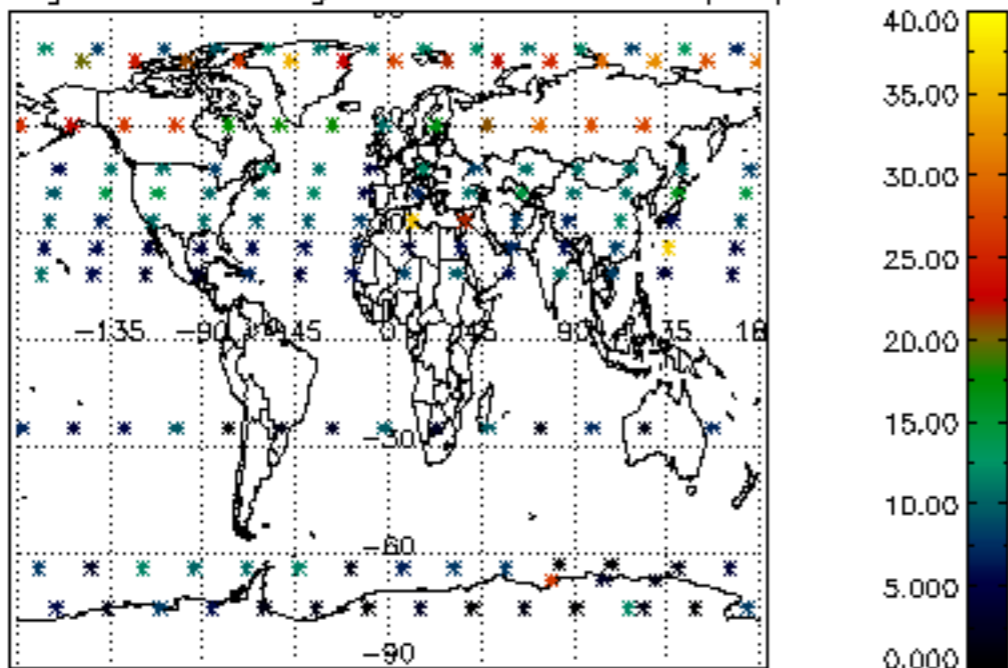

Percentage of star falling outside central band per profile