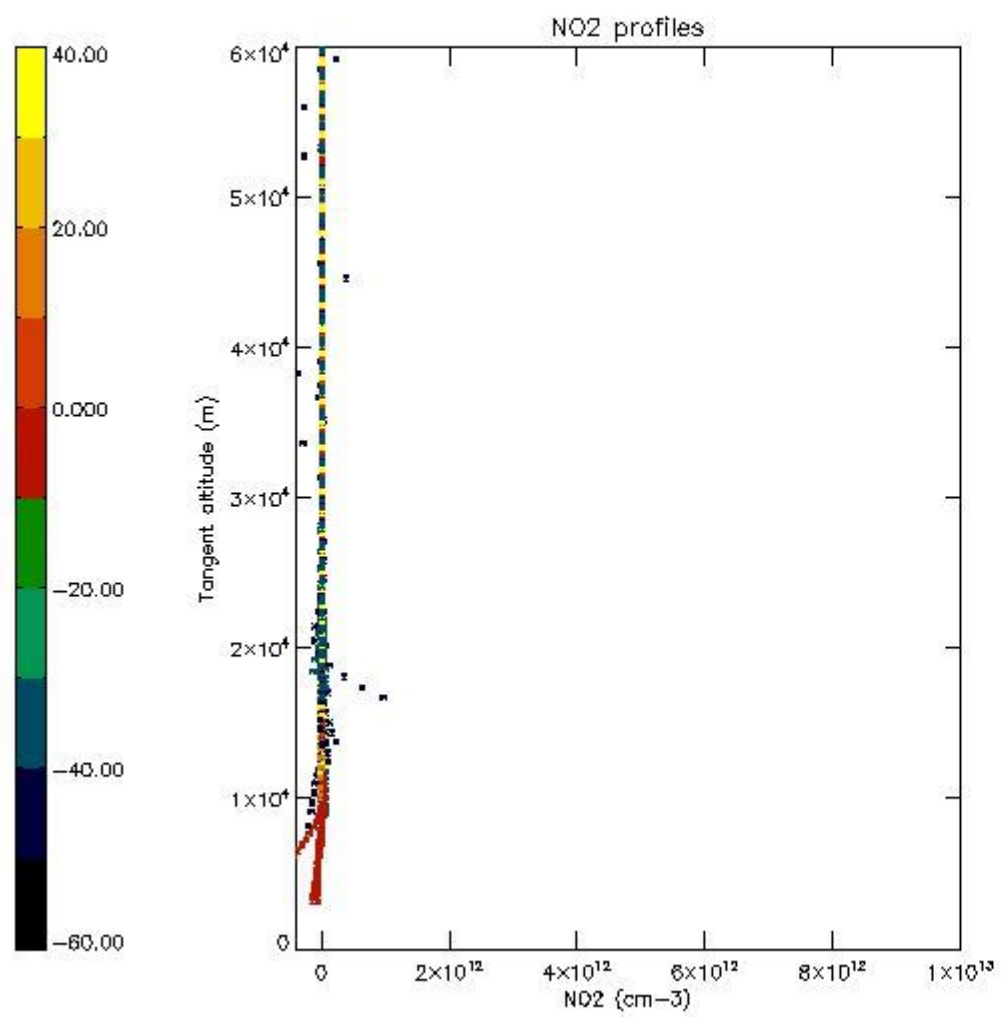

5.4 Plot ozone profiles where STD < 10% (dark without errors)

The colorbar represents the latitude.

5.5 Plot ozone profiles where $STD < 5\%$ (dark without errors)

The colorbar represents the latitude.

5.6 Plot NO₂ profiles for all STD (dark without errors)

The colorbar represents the latitude.

5.7 Plot NO3 profiles for all STD (dark without errors)

The colorbar represents the latitude.

5.8 Plot H2O profiles for all STD (only for occultations of stars 1,2,3,4,13,14,16,26,63 dark without errors)