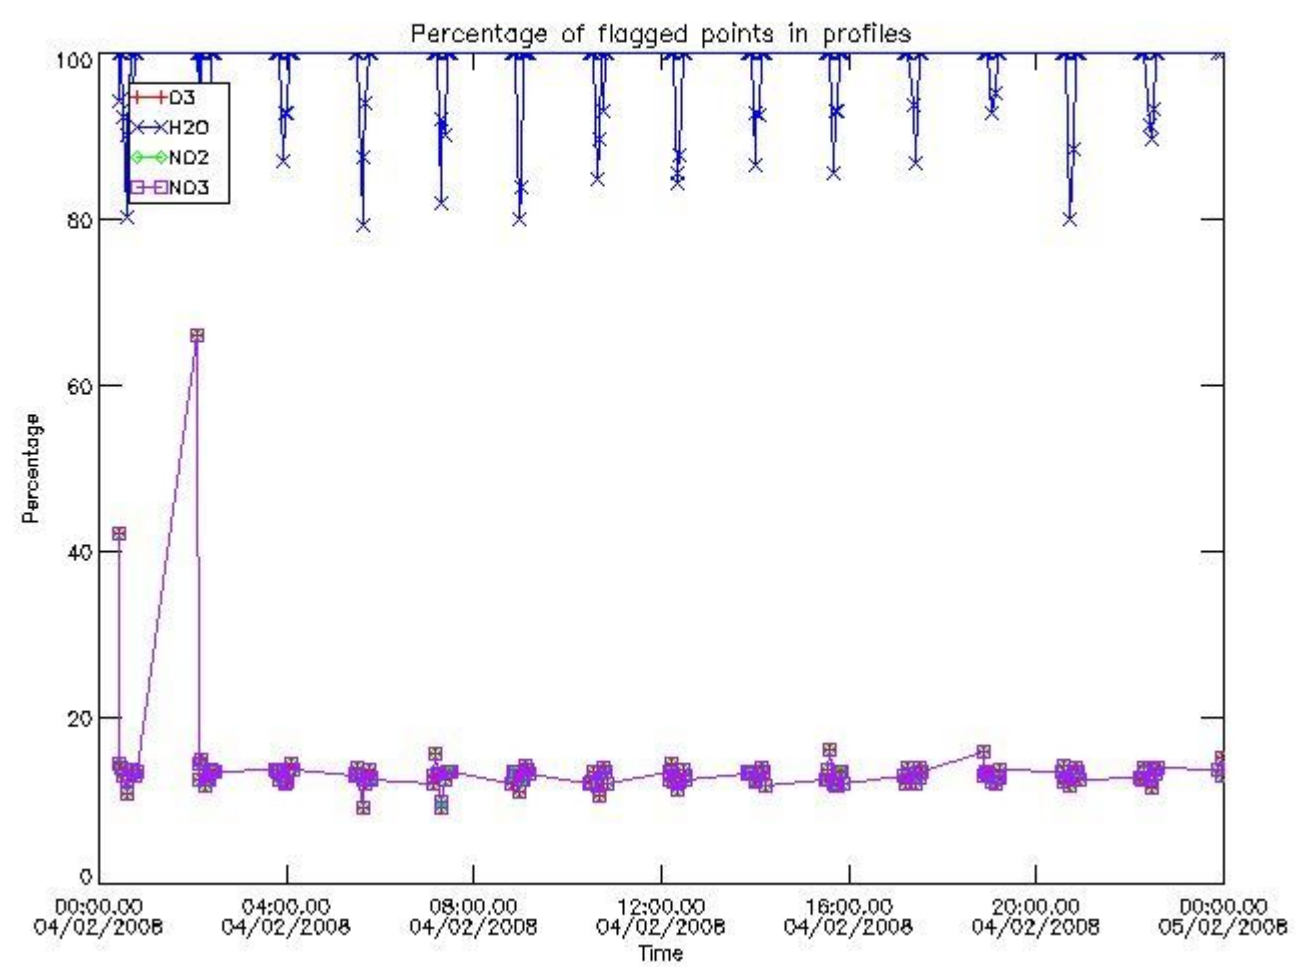

3. Quality information per product

In this section it is plotted some information contained in the Quality Summary data set of the level 2 products. Only products in dark limb conditions and without errors (error flag in the MPH set to "0") are used.

3.1 Plot quality information per product (time dependant)

3.2 Plot quality information per product (world map)