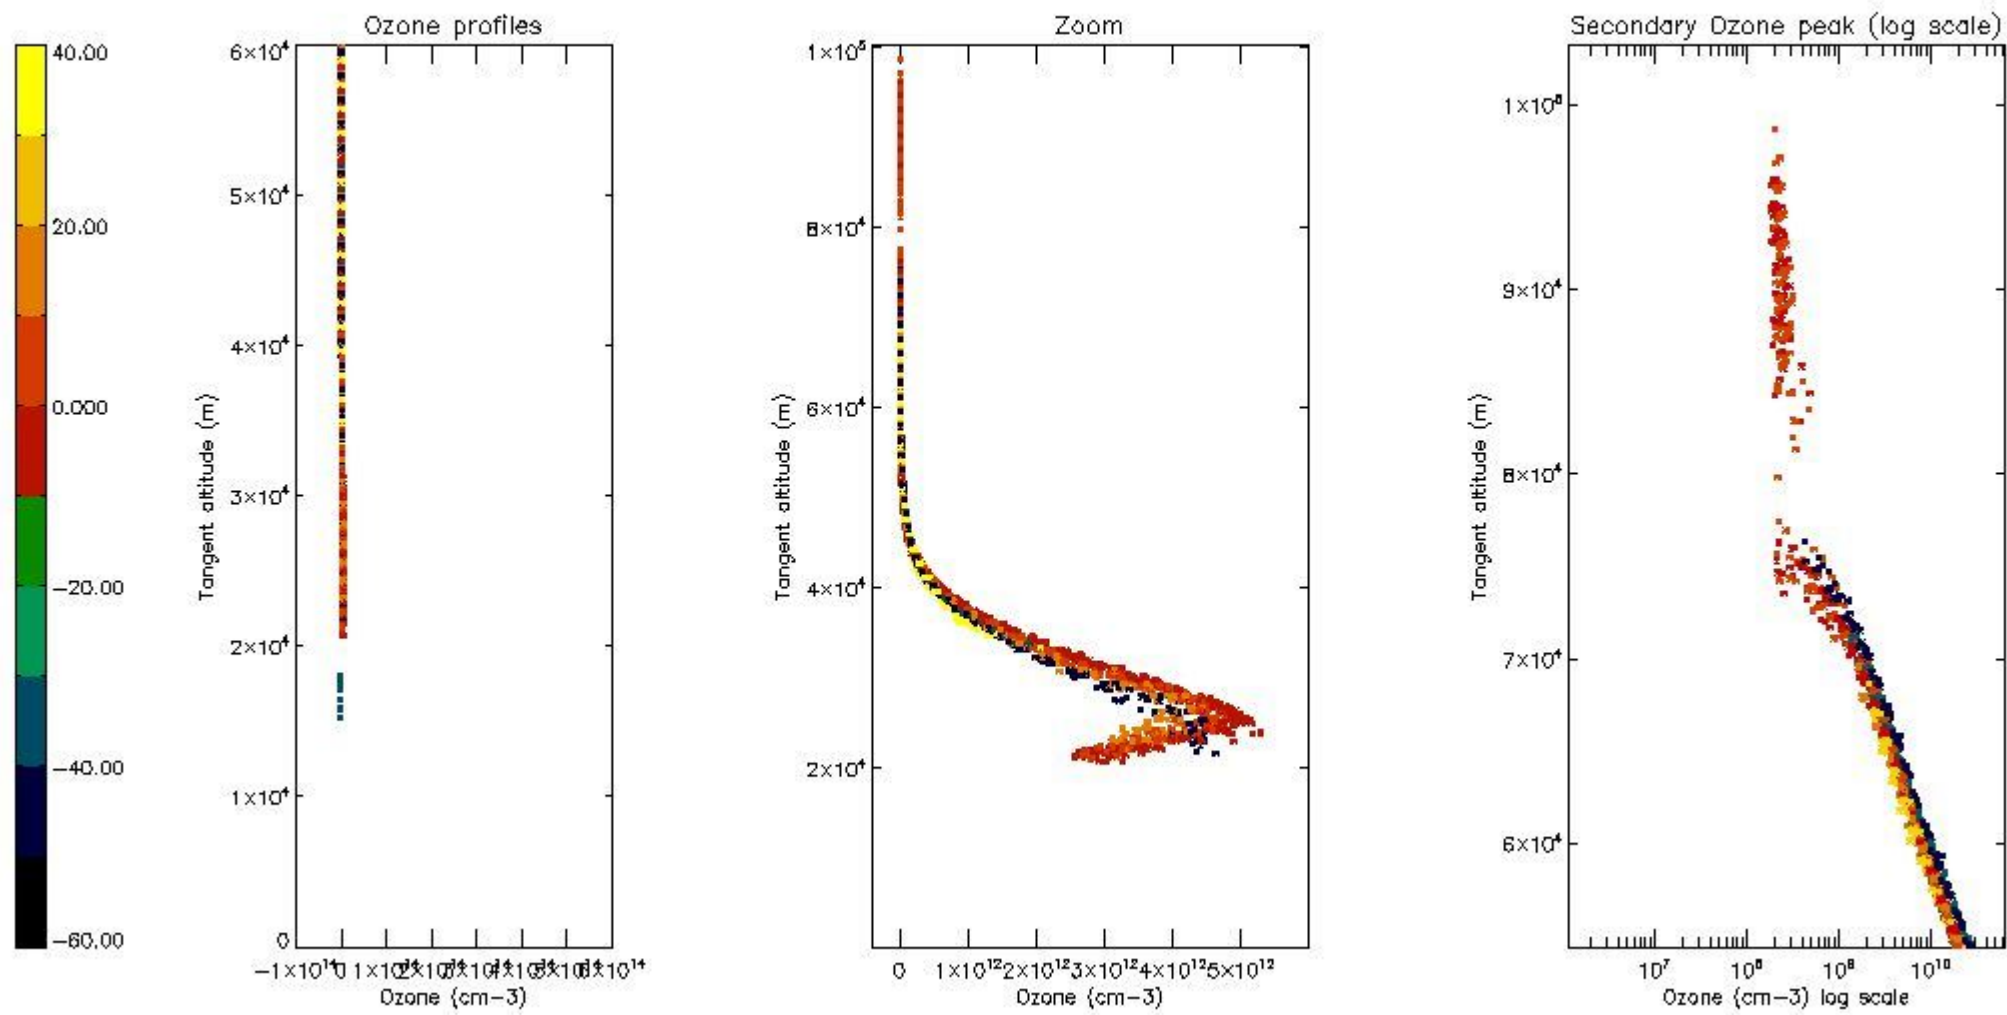

5.6 Plot NO₂ profiles for all STD (dark without errors)

The colorbar represents the latitude.