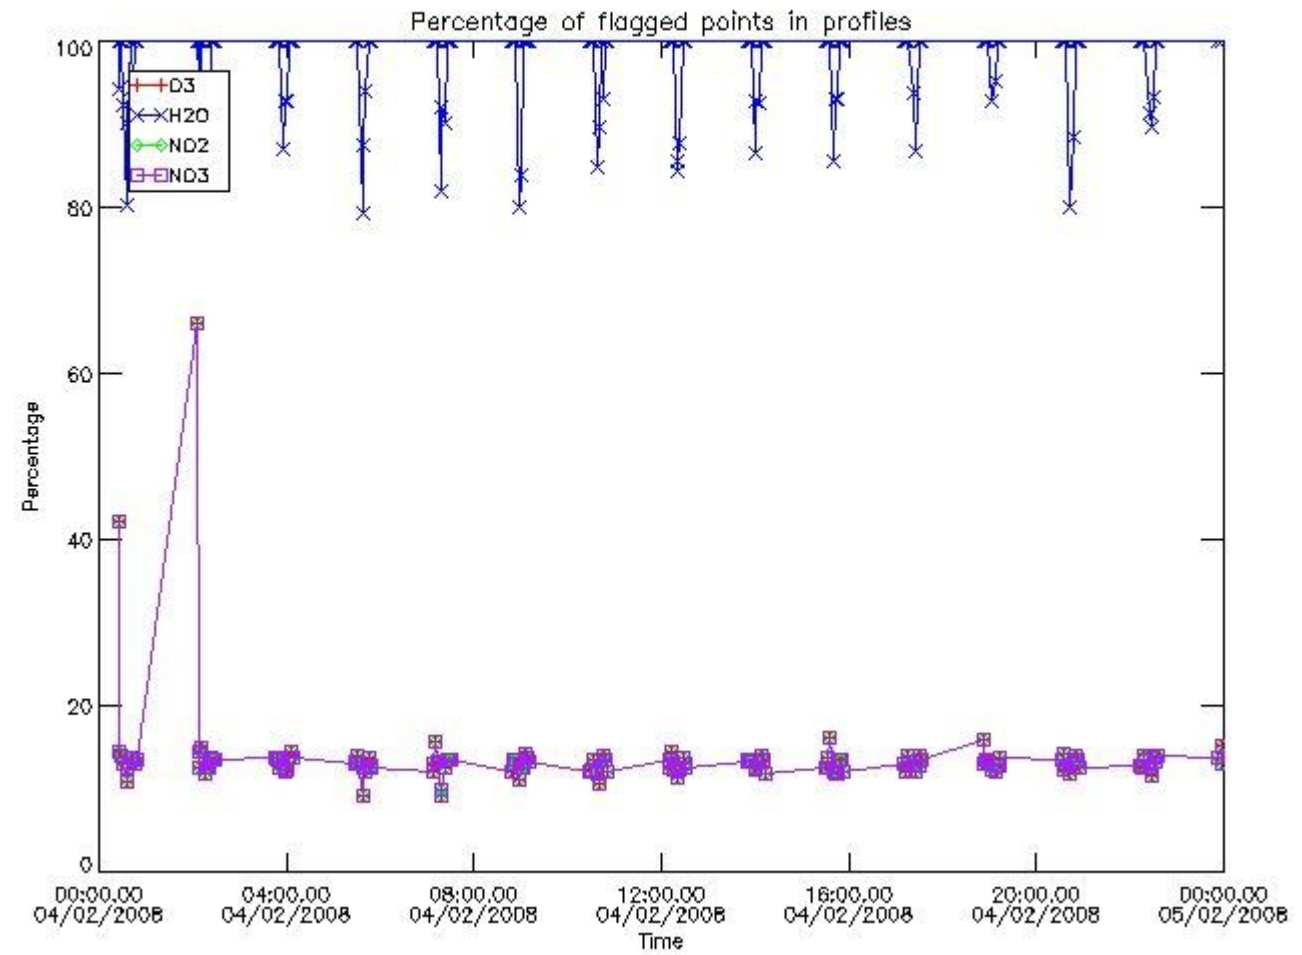

3. Quality information per product

In this section it is plotted some information contained in the Quality Summary data set of the level 2 products. Only products in dark limb conditions and without errors (error flag in the MPH set to "0") are used.

3.1 Plot quality information per product (time dependant)

3.2 Plot quality information per product (world map)