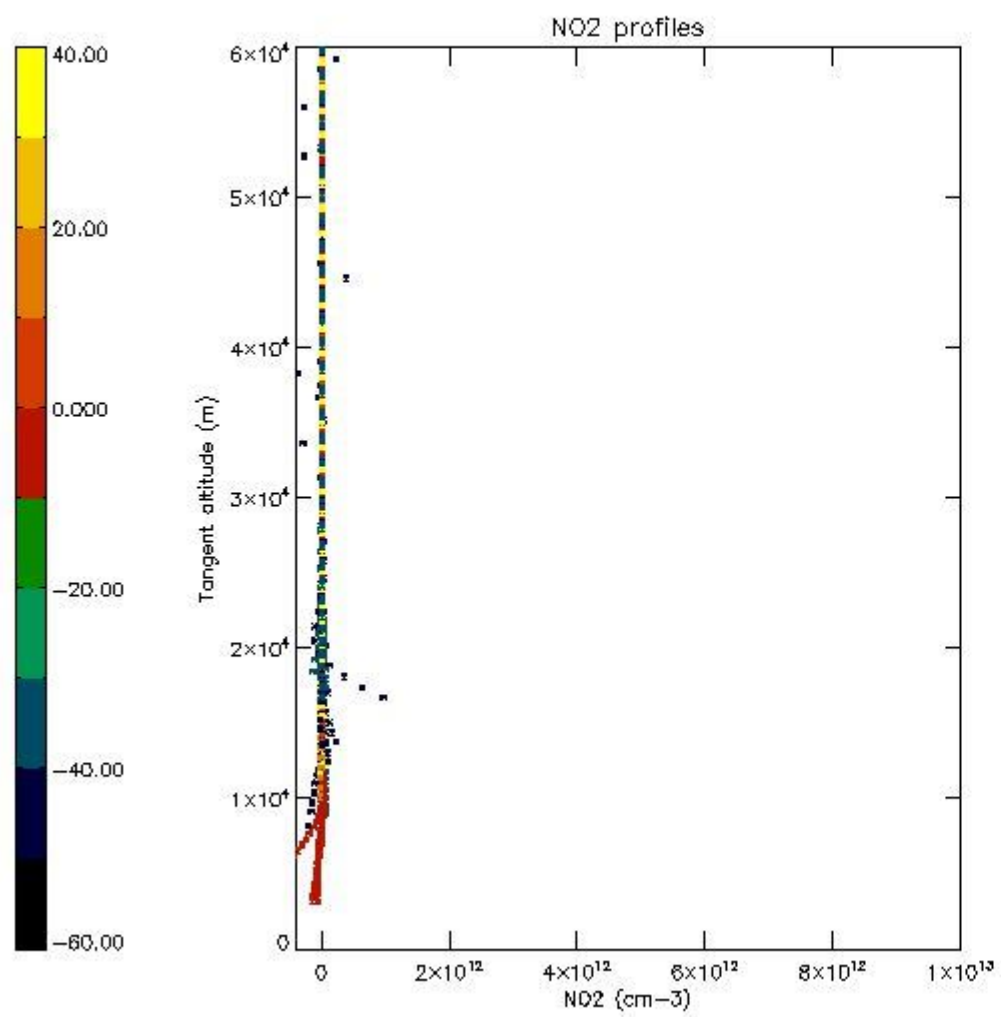

5.7 Plot NO3 profiles for all STD (dark without errors)

The colorbar represents the latitude.