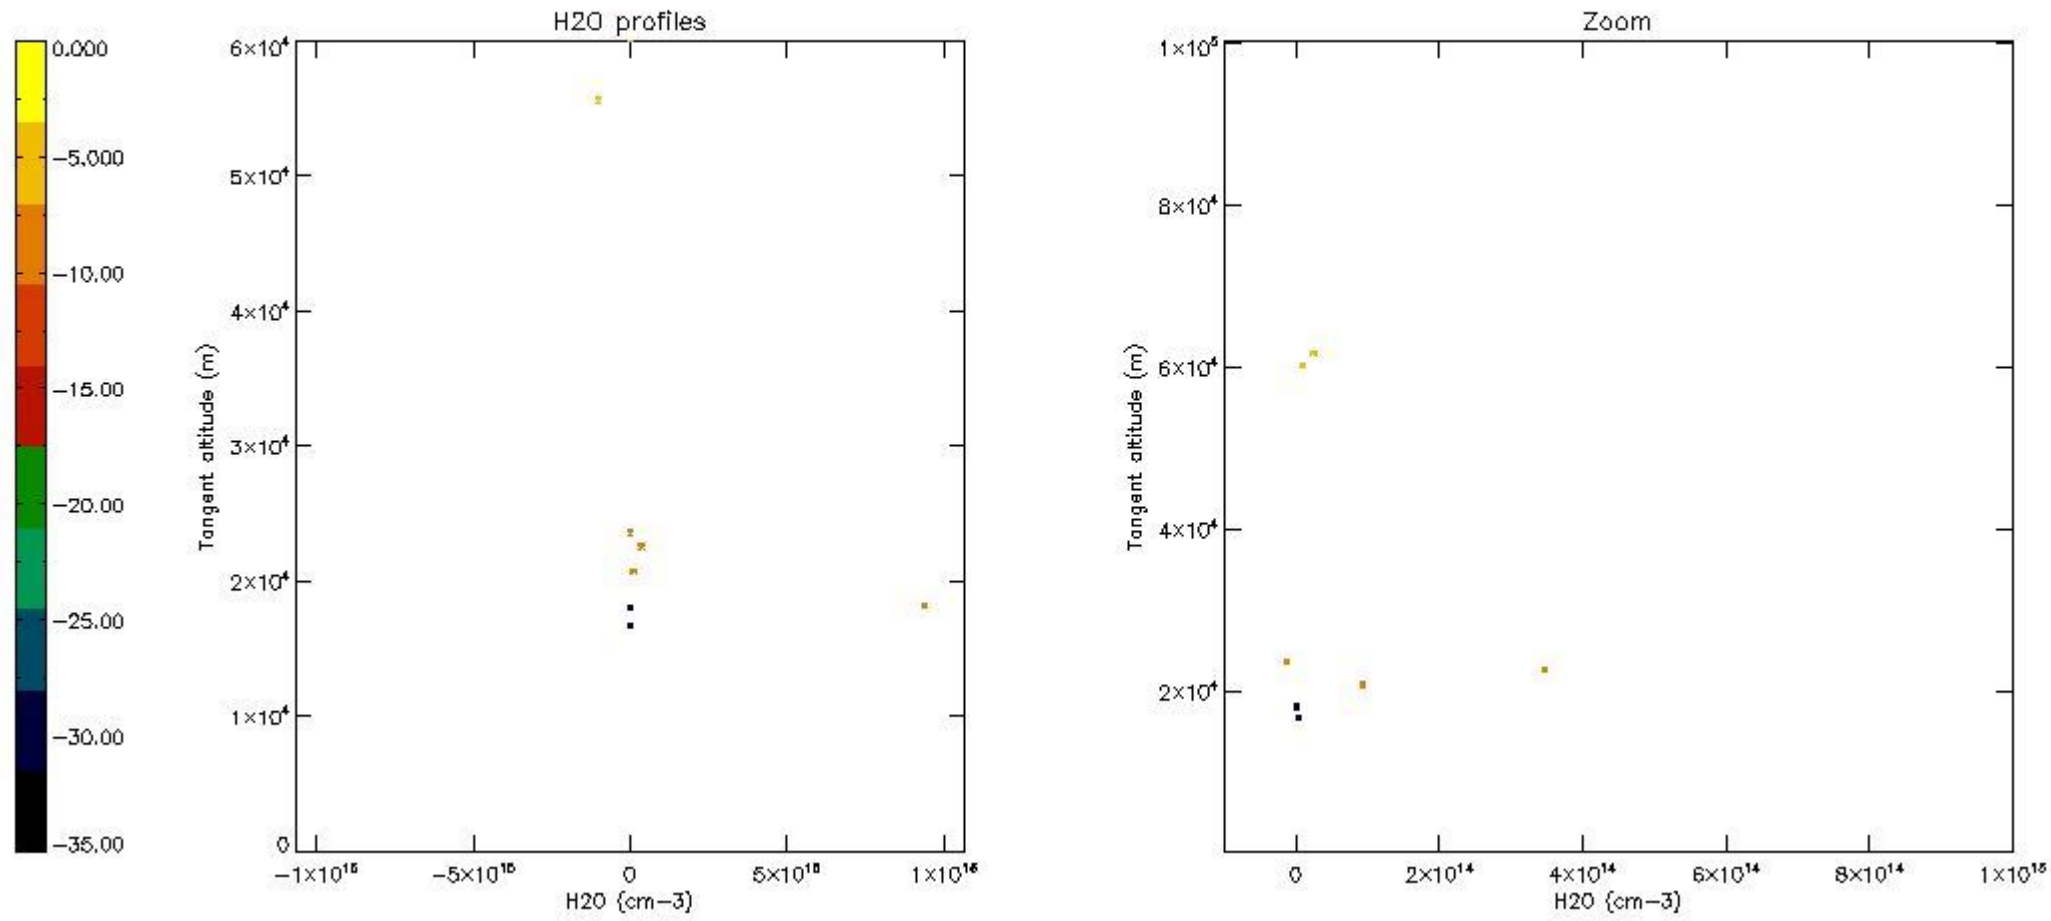

6. Auxiliary Data Files used for the production reported in section 2

The number reported in the third column indicates since which file (see list in section 2) the corresponding auxiliary file has been used. The fourth column is the date of those product files.

Type	Auxiliary Filename	Used since product	Used since product date
INST_PHYS_CHARACTERISTICS	GOM_INS_AXVIEC20091111_143220_20030716_120000_20500101_000000	1	04-FEB-2008 00:00:38
LEVEL-2_PROC_CONFIG	GOM_PR2_AXVIEC20091111_152718_20020301_000000_20500101_000000	1	04-FEB-2008 00:00:38
CROSS_SECTIONS_FILE	GOM_CRS_AXVIEC20091111_154832_20020301_000000_20500101_000000	1	04-FEB-2008 00:00:38