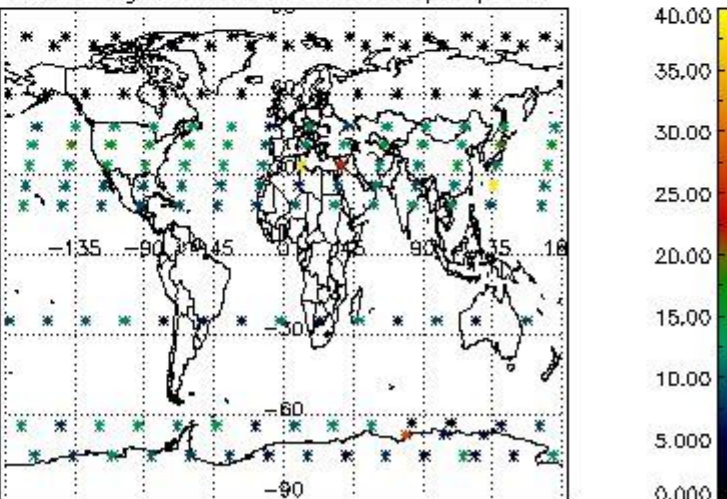

Percentage of cosmic ray hits per profile

Percentage of datation errors per profile

Percentage of star falling outside central band per profile

Percentage of saturation errors per profile

5. Trace gas profiles