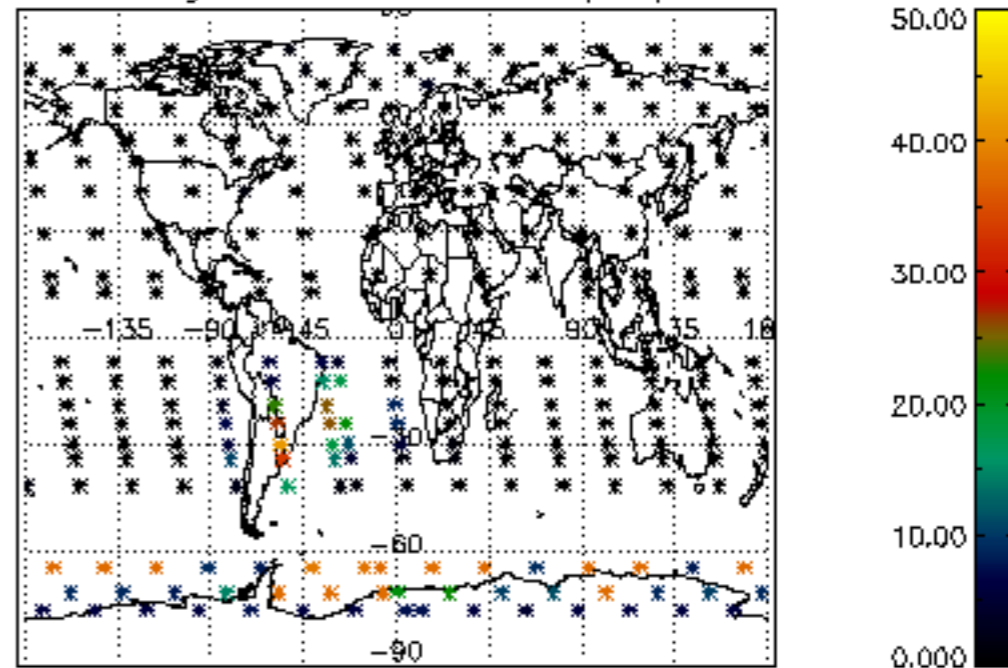

Percentage of datation errors per profile

Percentage of saturation errors per profile