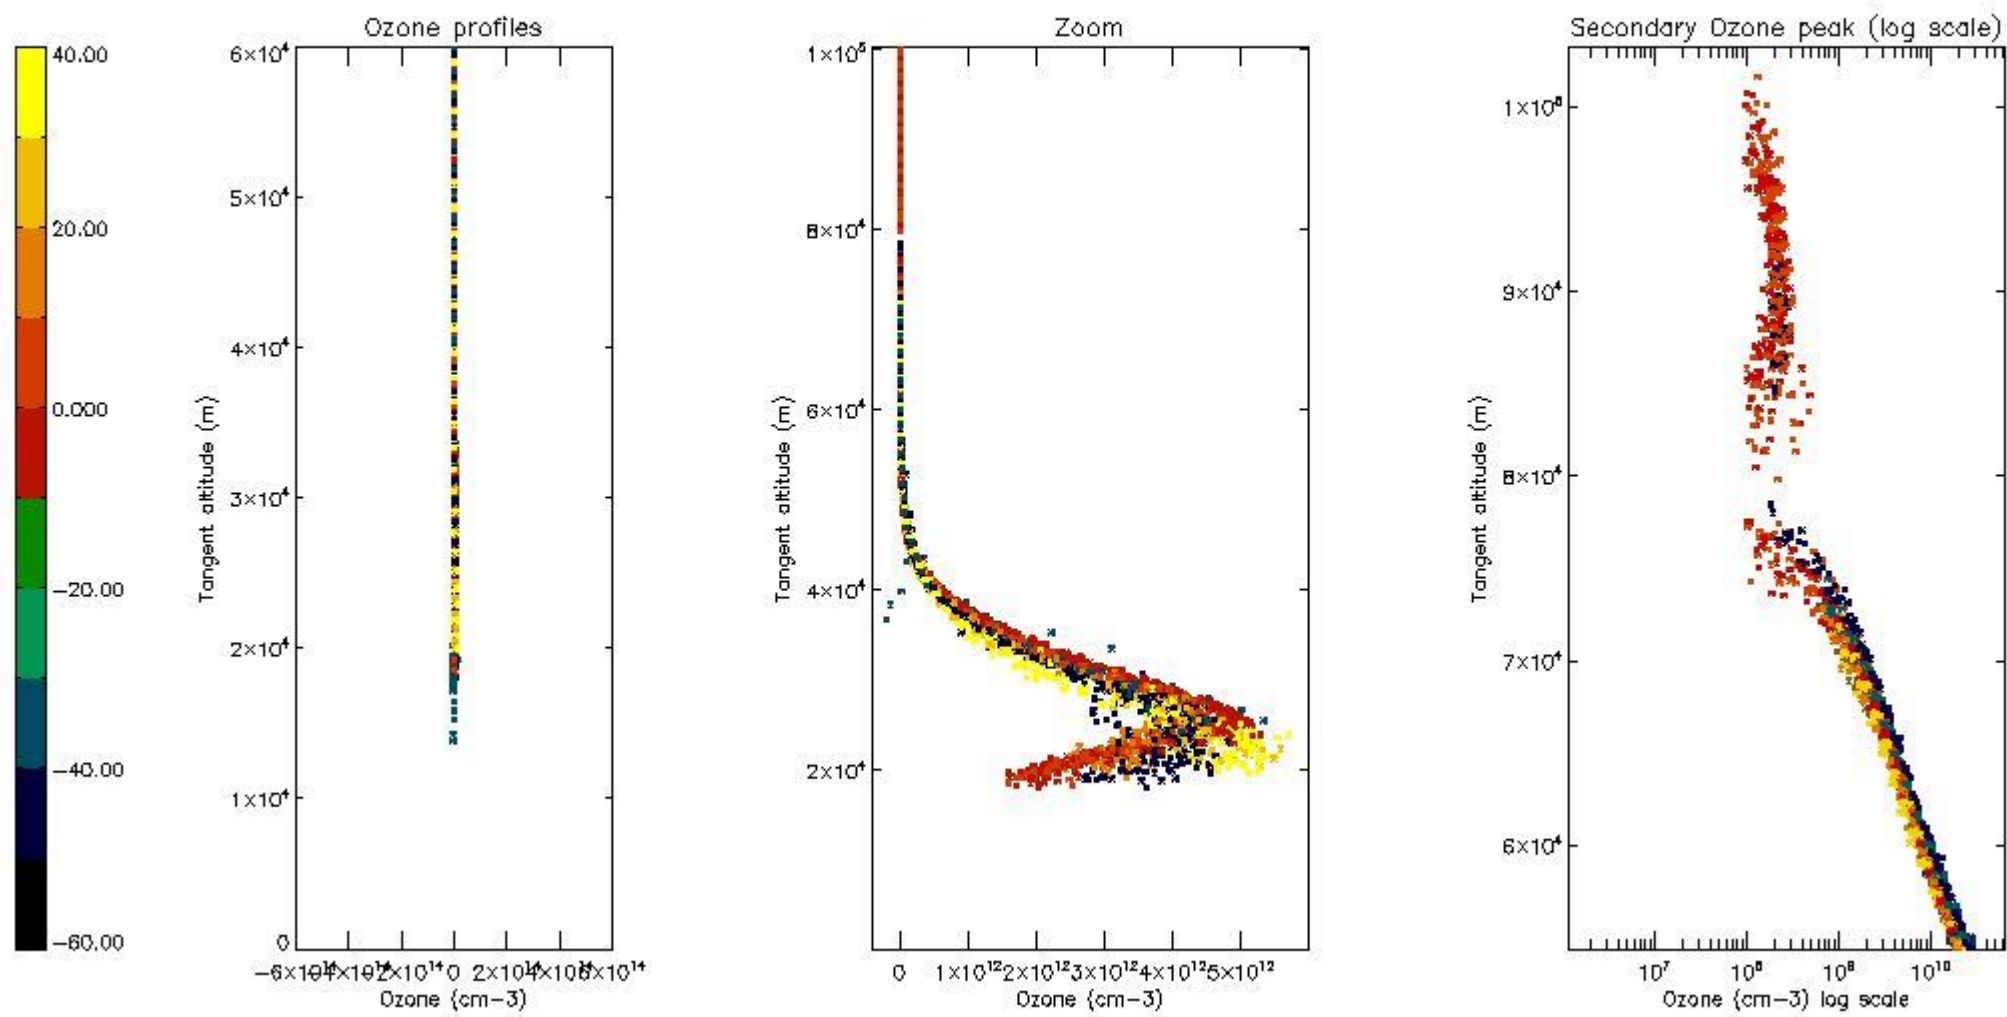

STD < 10	15
STD < 5	10

5.2 Plot ozone profiles for all STD (dark without errors)

The colorbar represents the latitude.

5.3 Plot ozone profiles where STD < 20% (dark without errors)

The colorbar represents the latitude.

5.4 Plot ozone profiles where STD < 10% (dark without errors)

The colorbar represents the latitude.

5.5 Plot ozone profiles where $STD < 5\%$ (dark without errors)

The colorbar represents the latitude.

5.6 Plot NO₂ profiles for all STD (dark without errors)