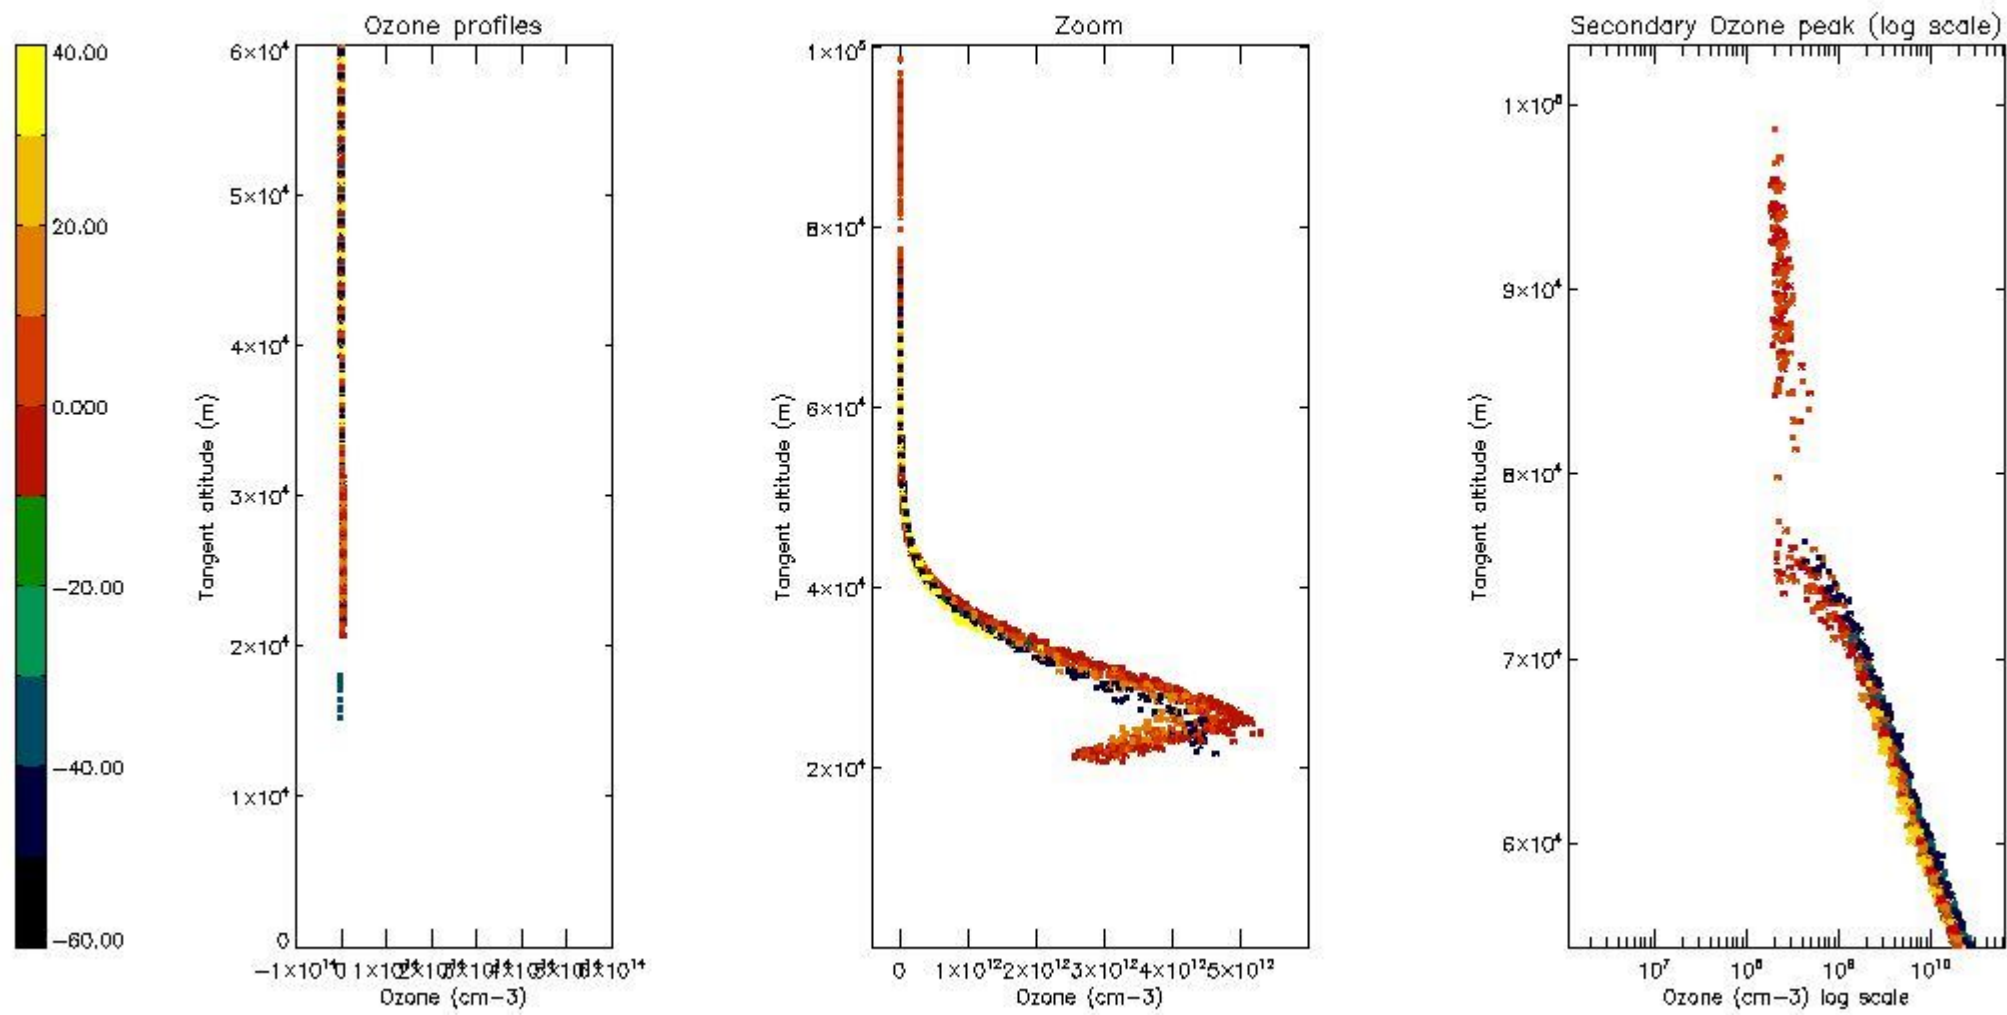

STD < 10	15
STD < 5	10

5.2 Plot ozone profiles for all STD (dark without errors)

The colorbar represents the latitude.

5.3 Plot ozone profiles where STD < 20% (dark without errors)

The colorbar represents the latitude.

5.4 Plot ozone profiles where STD < 10% (dark without errors)

The colorbar represents the latitude.

5.5 Plot ozone profiles where $STD < 5\%$ (dark without errors)

The colorbar represents the latitude.

5.6 Plot NO₂ profiles for all STD (dark without errors)