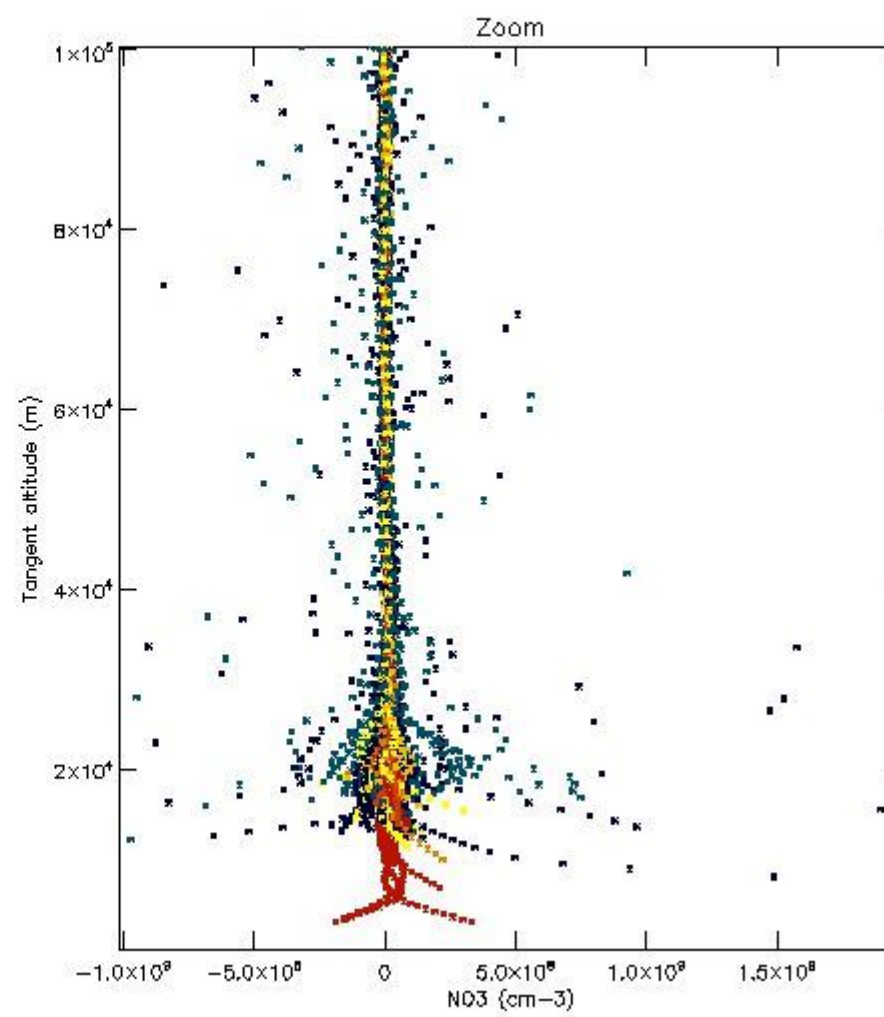

5.8 Plot H2O profiles for all STD (only for occultations of stars 1,2,3,4,13,14,16,26,63 dark without errors)

The colorbar represents the latitude.