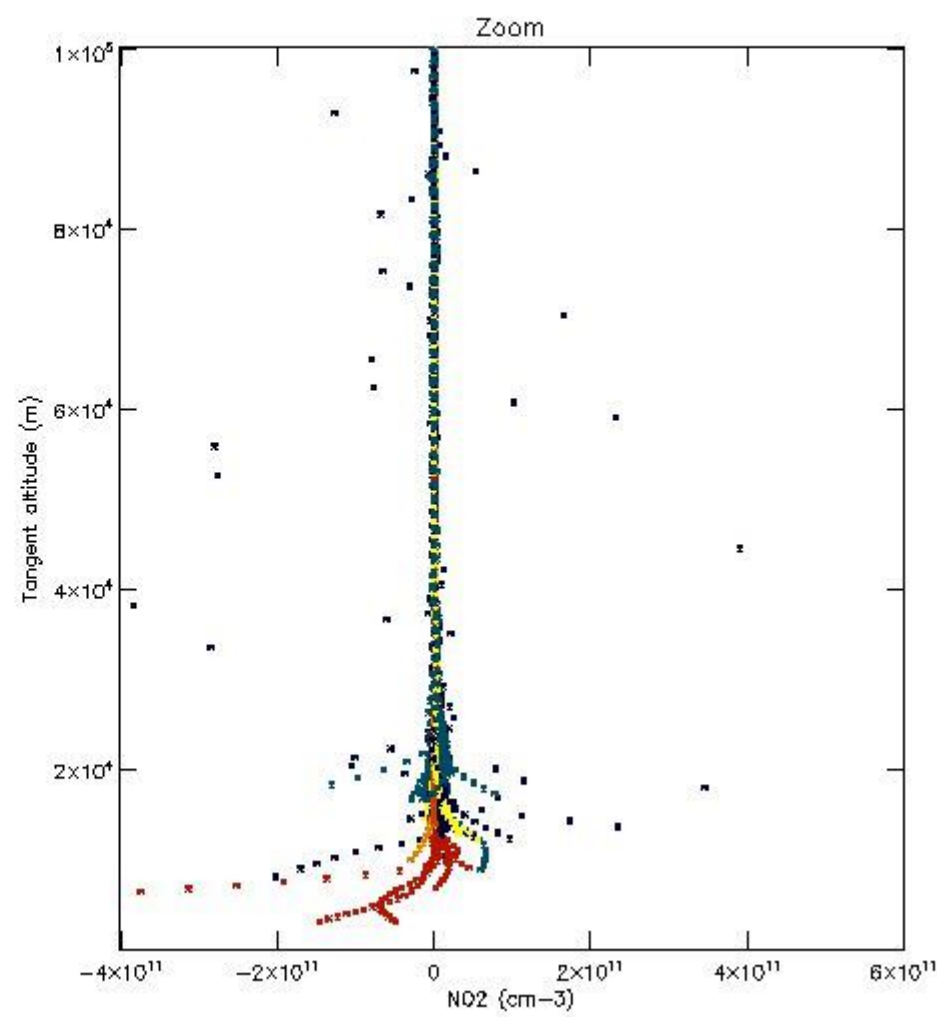

5.7 Plot NO3 profiles for all STD (dark without errors)

The colorbar represents the latitude.