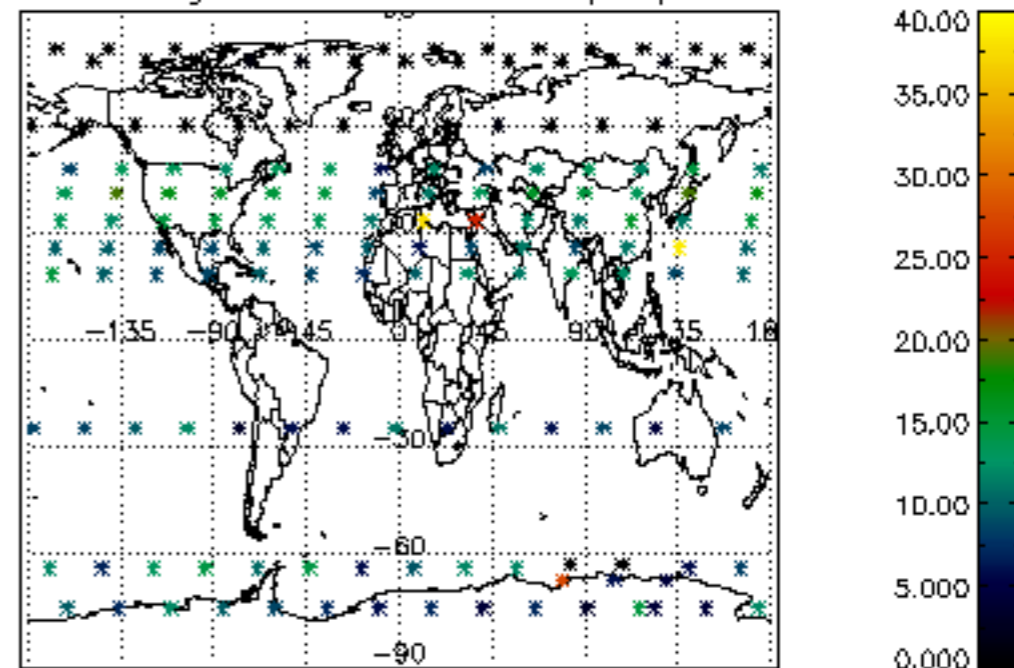

Percentage of saturation errors per profile