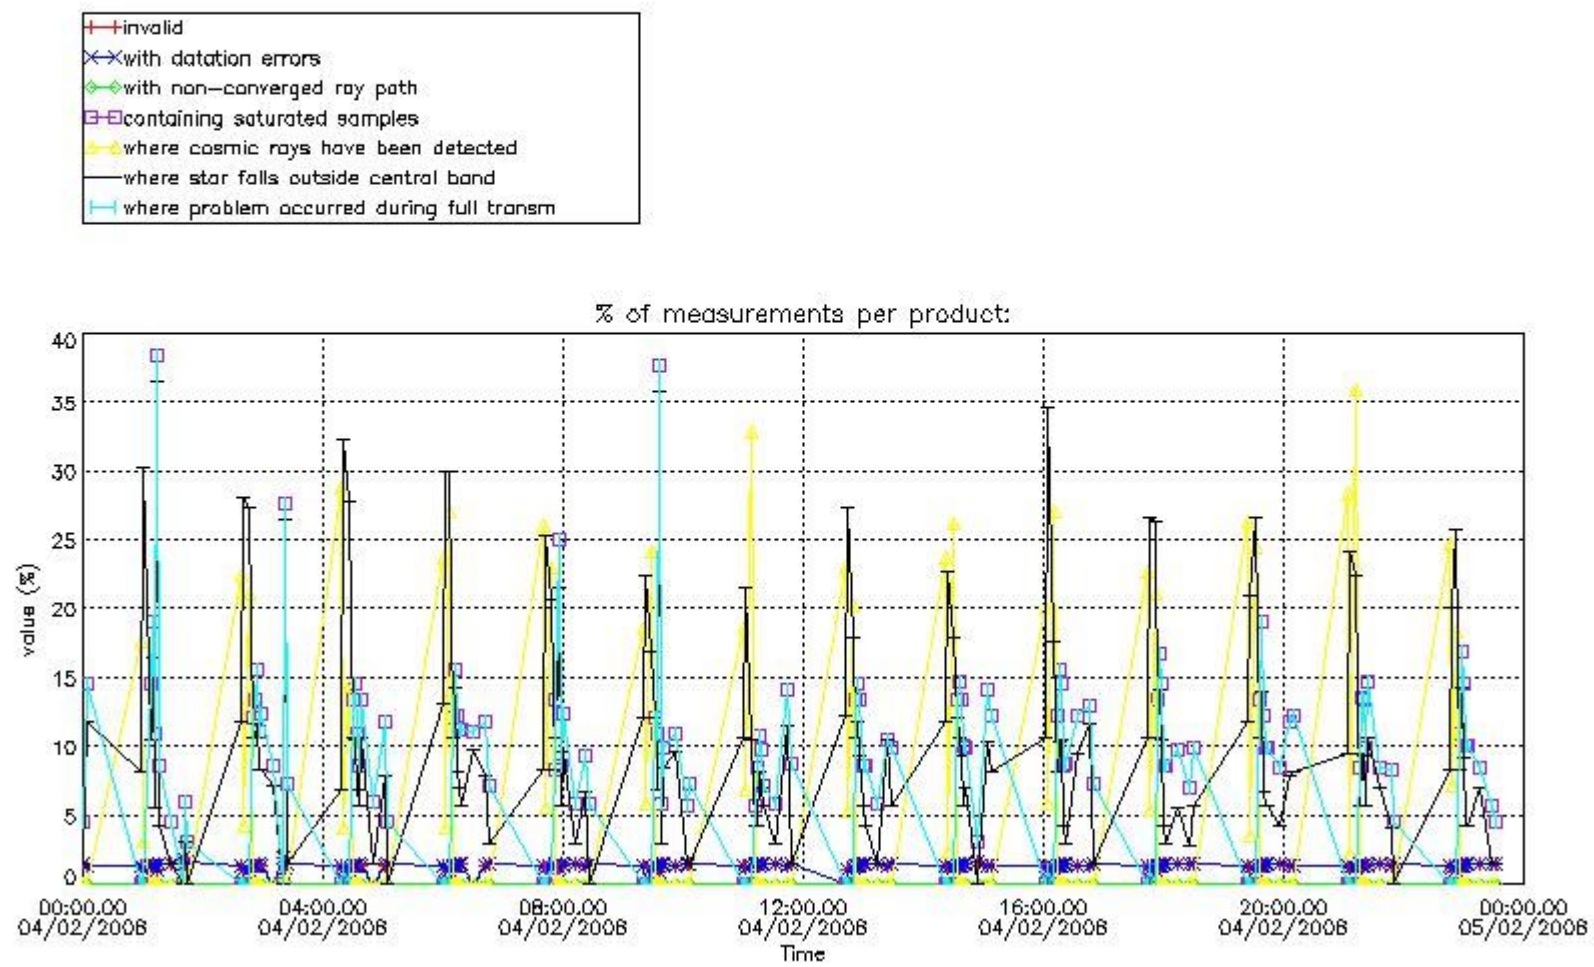

4.2 Plot quality information per product coming from level 1b processing (world map)

4.2.1 Plot level 1 quality information per product (world map): ENVISAT ASCENDING passes