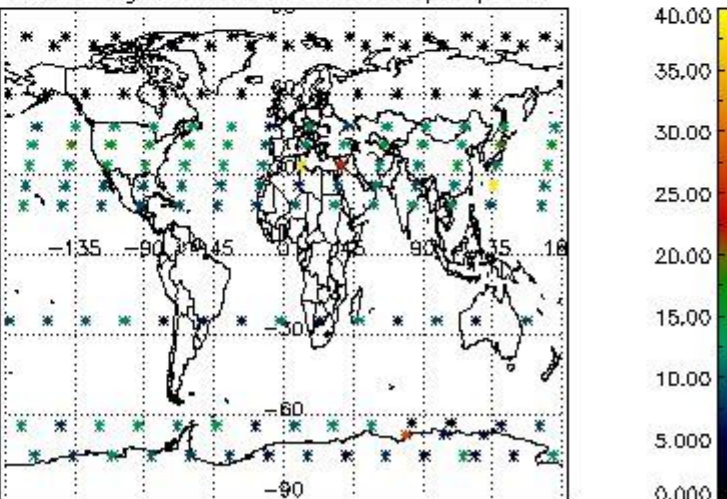

Percentage of saturation errors per profile

5. Trace gas profiles

5.1 Ozone statistics based on quality of products

The final quality of the products can be "measured" using the STD (Standard Deviation) attached to every point profile. This information is written to the parameter GOM_NL__2P/NL_LOCAL_SPECIES_DENSITY/o3_std of the level 2 products. The table below shows the statistics for given STD ranges.

The statistics are given with respect to the overall valid production:

- Products without fatal errors: GOM_NL__2P/MPH/PRODUCT_ERR=0
- Valid point profile: GOM_NL__2P/NL_LOCAL_SPECIES_DENSITY/pcd(0)=0

The 'Criteria' is applied to valid points of dark limb products:

- Products in dark limb illumination condition: GOM_NL__2P/NL_SUMMARY_QUALITY/obs_ill_cond=0
- Products without fatal errors: GOM_NL__2P/MPH/PRODUCT_ERR=0
- Valid point profile: GOM_NL__2P/NL_LOCAL_SPECIES_DENSITY/pcd(0)=0

So, the table below shows the percentage of dark limb and valid observations for each criteria with respect to the overall valid daily observations.

Criteria	% of total production
All STD	32
STD < 20	18