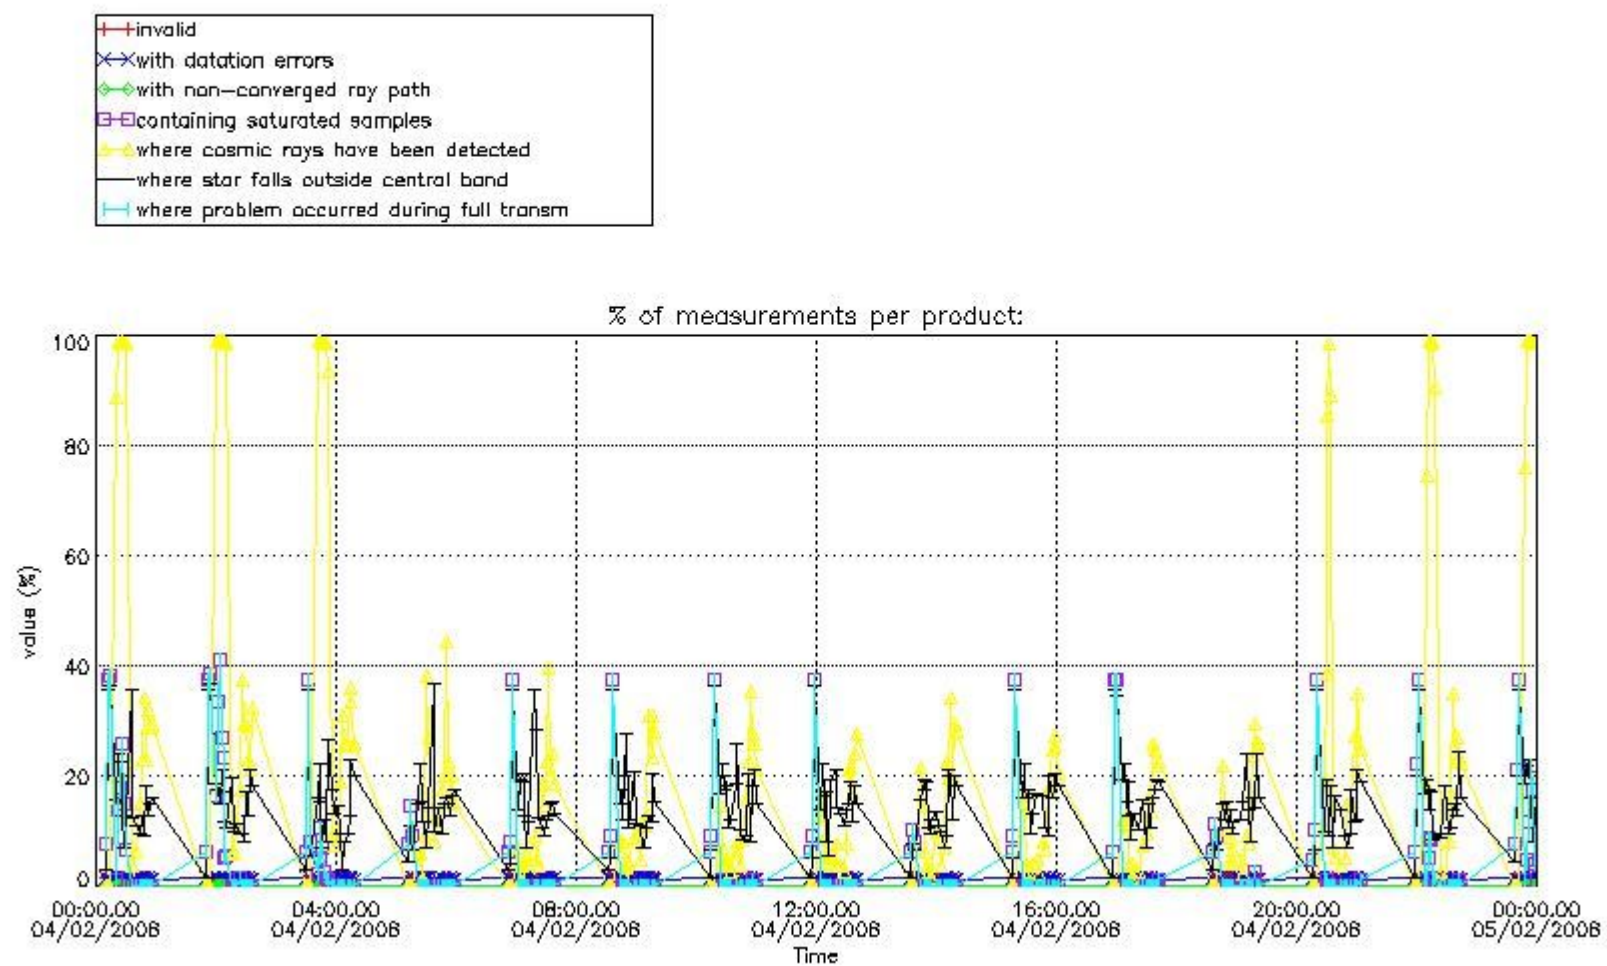

3.1 Plot quality information per product (time dependant)

3.2 Plot quality information per product (world map)

Percentage of flagged data per O3 profile

Percentage of flagged data per H2O profile

Percentage of flagged data per NO2 profile

Percentage of flagged data per NO3 profile

4. Level 1 quality information per product

In this section it is plotted some information contained in the Quality Summary data set of the level 2 products that comes from the level 1b processing. Products without errors (error flag in the MPH set to "0") are used.

4.1 Plot quality information per product (time dependant) coming from level 1b processing

4.1.1 Plot level 1 quality information per product (time dependant): ENVISAT ASCENDING passes

4.1.2 Plot level 1 quality information per product (time dependant): ENVISAT DESCENDING passes