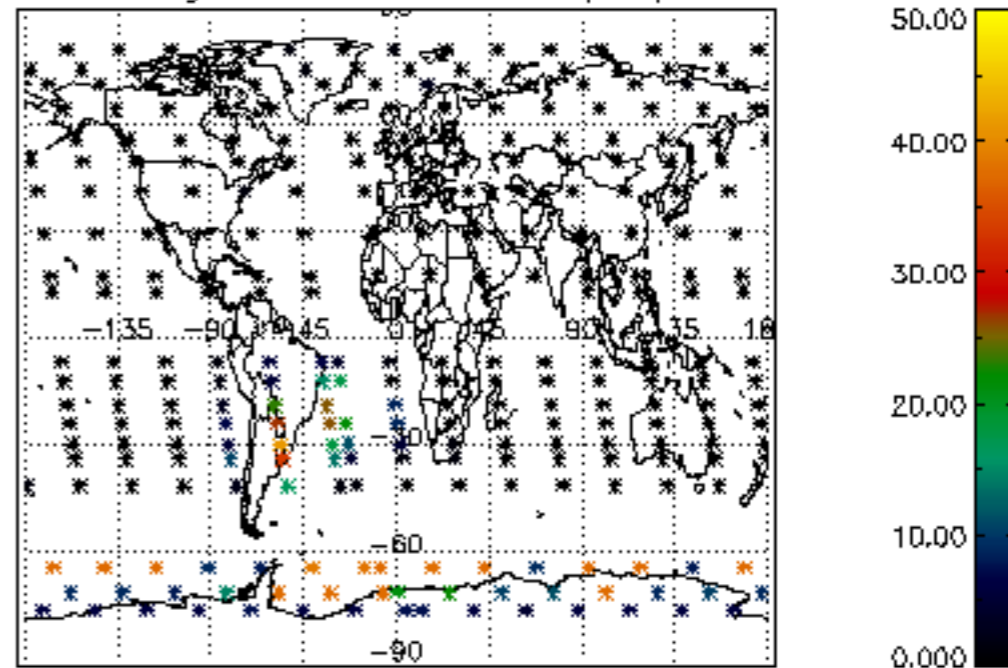

Percentage of flagged data per NO3 profile

Percentage of cosmic ray hits per profile

Percentage of datation errors per profile

Percentage of star falling outside central band per profile

Percentage of saturation errors per profile