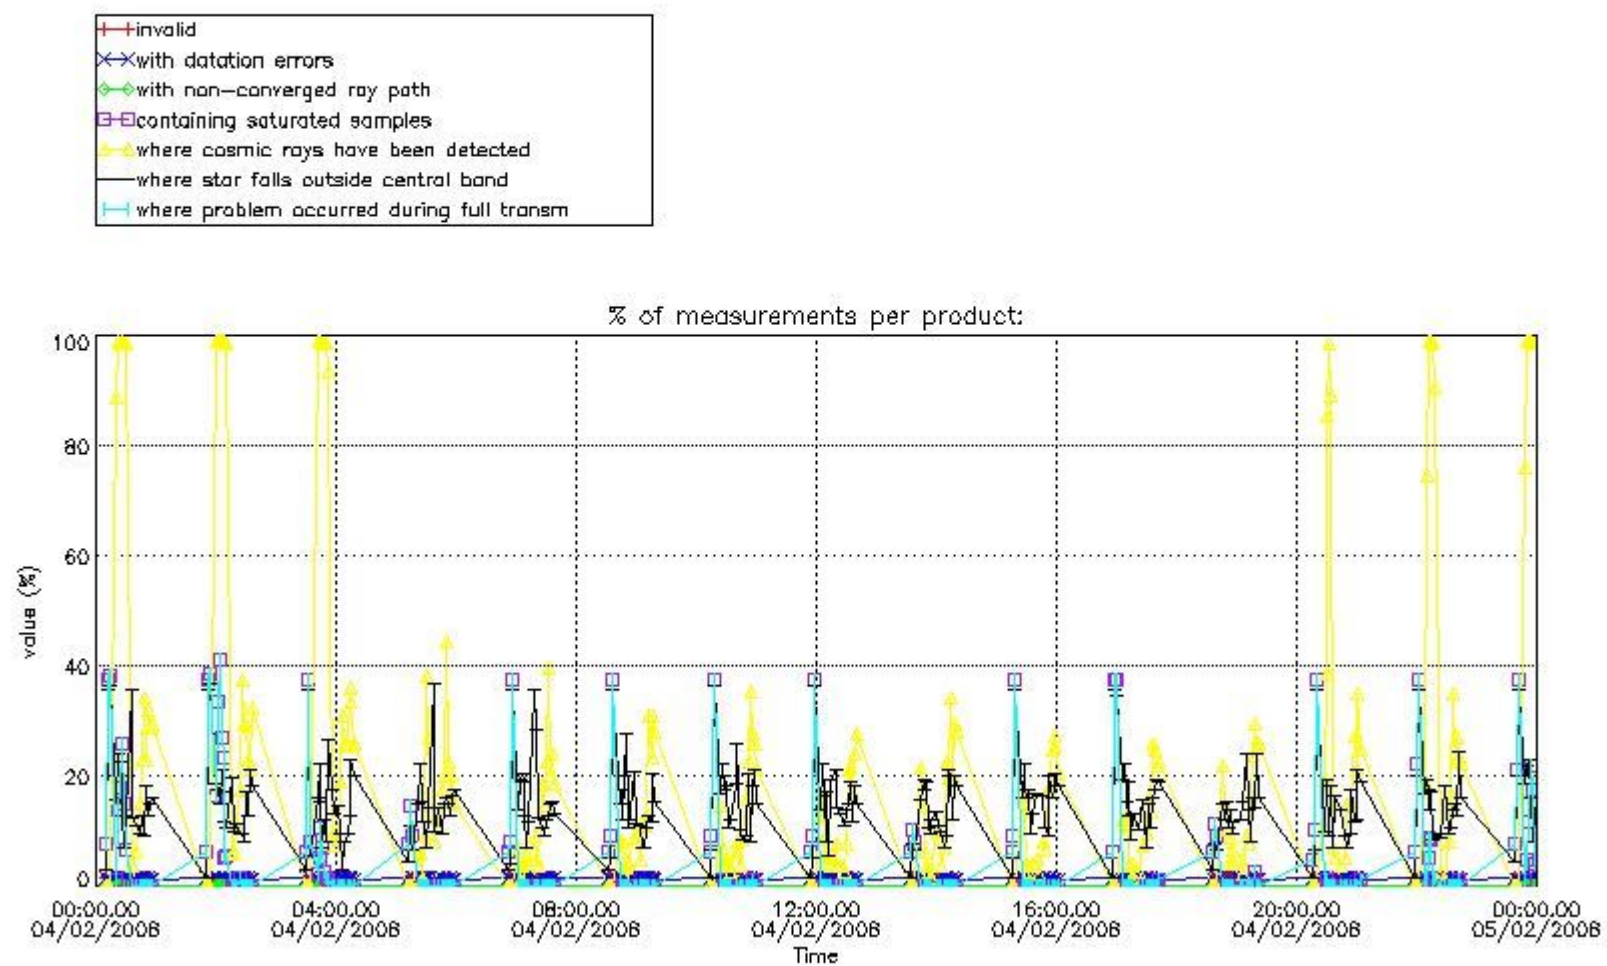

4.1.2 Plot level 1 quality information per product (time dependant): ENVISAT DESCENDING passes