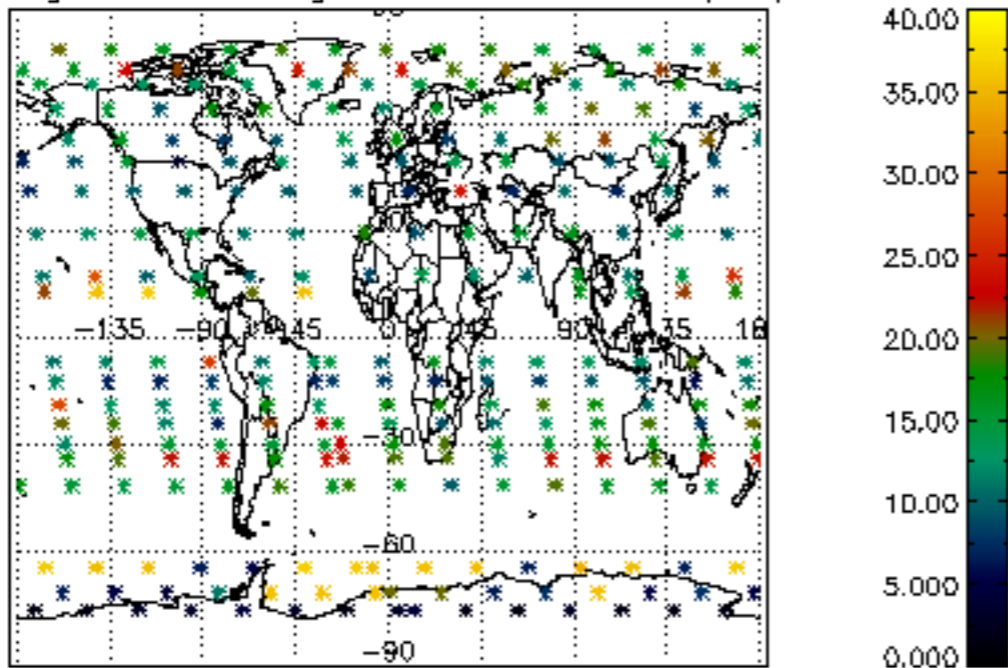

Percentage of cosmic ray hits per profile

Percentage of star falling outside central band per profile