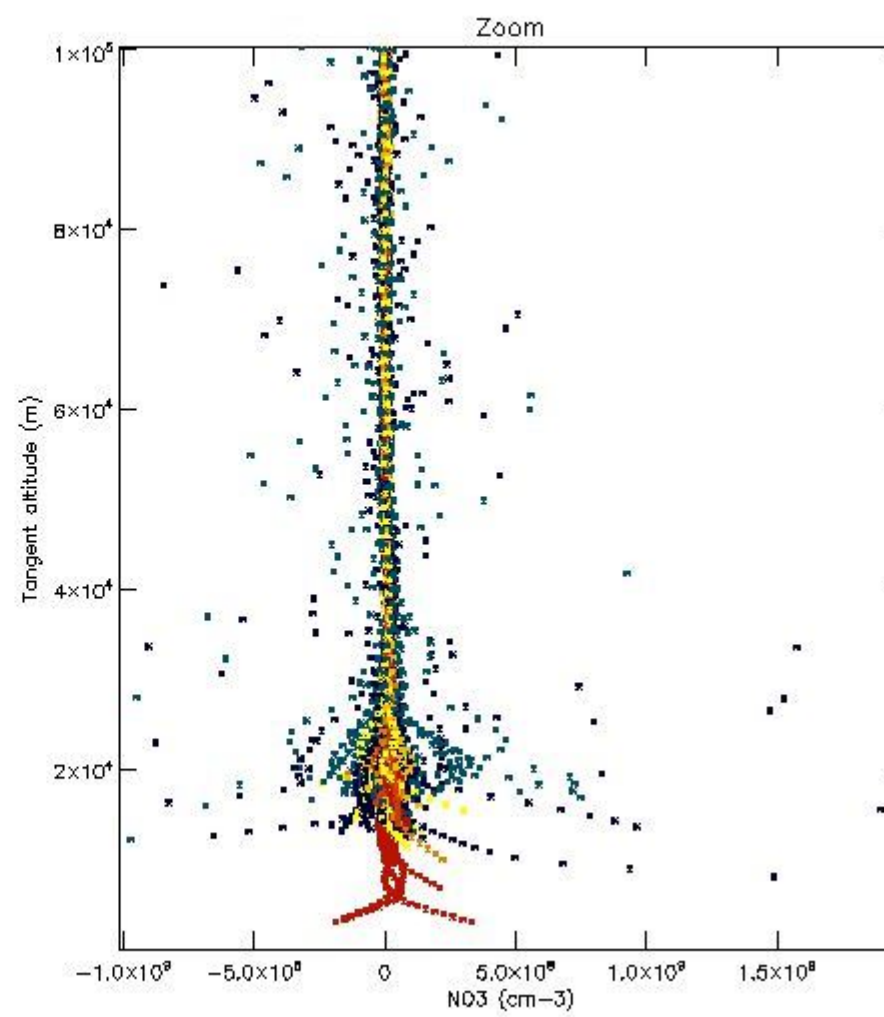

5.4 Plot ozone profiles where STD < 10% (dark without errors)

The colorbar represents the latitude.

5.5 Plot ozone profiles where $STD < 5\%$ (dark without errors)

The colorbar represents the latitude.

5.6 Plot NO₂ profiles for all STD (dark without errors)

The colorbar represents the latitude.

5.7 Plot NO3 profiles for all STD (dark without errors)

The colorbar represents the latitude.

5.8 Plot H2O profiles for all STD (only for occultations of stars 1,2,3,4,13,14,16,26,63 dark without errors)