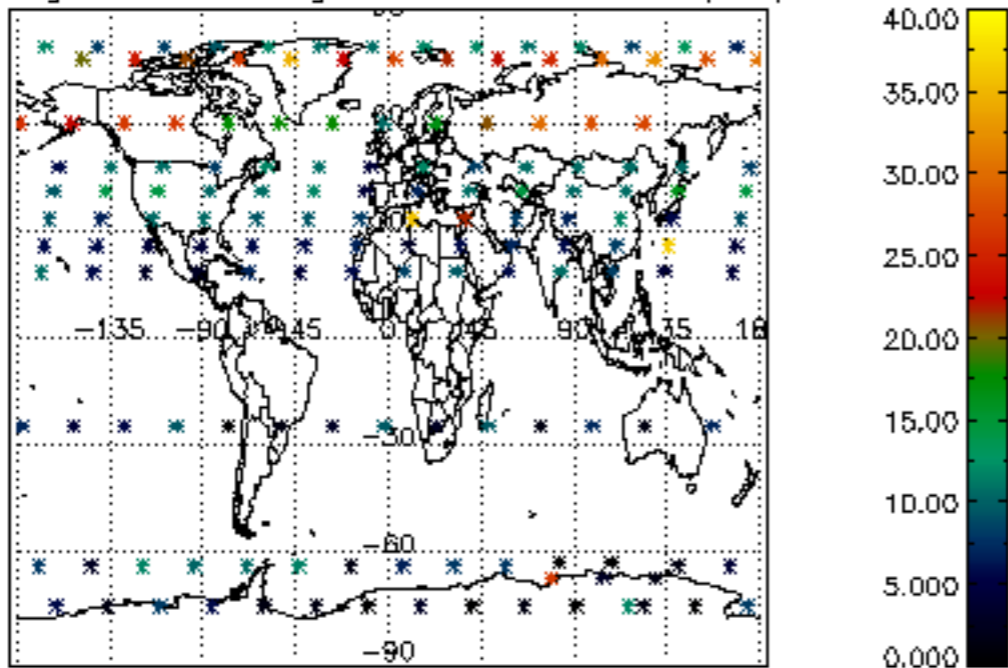

Percentage of star falling outside central band per profile