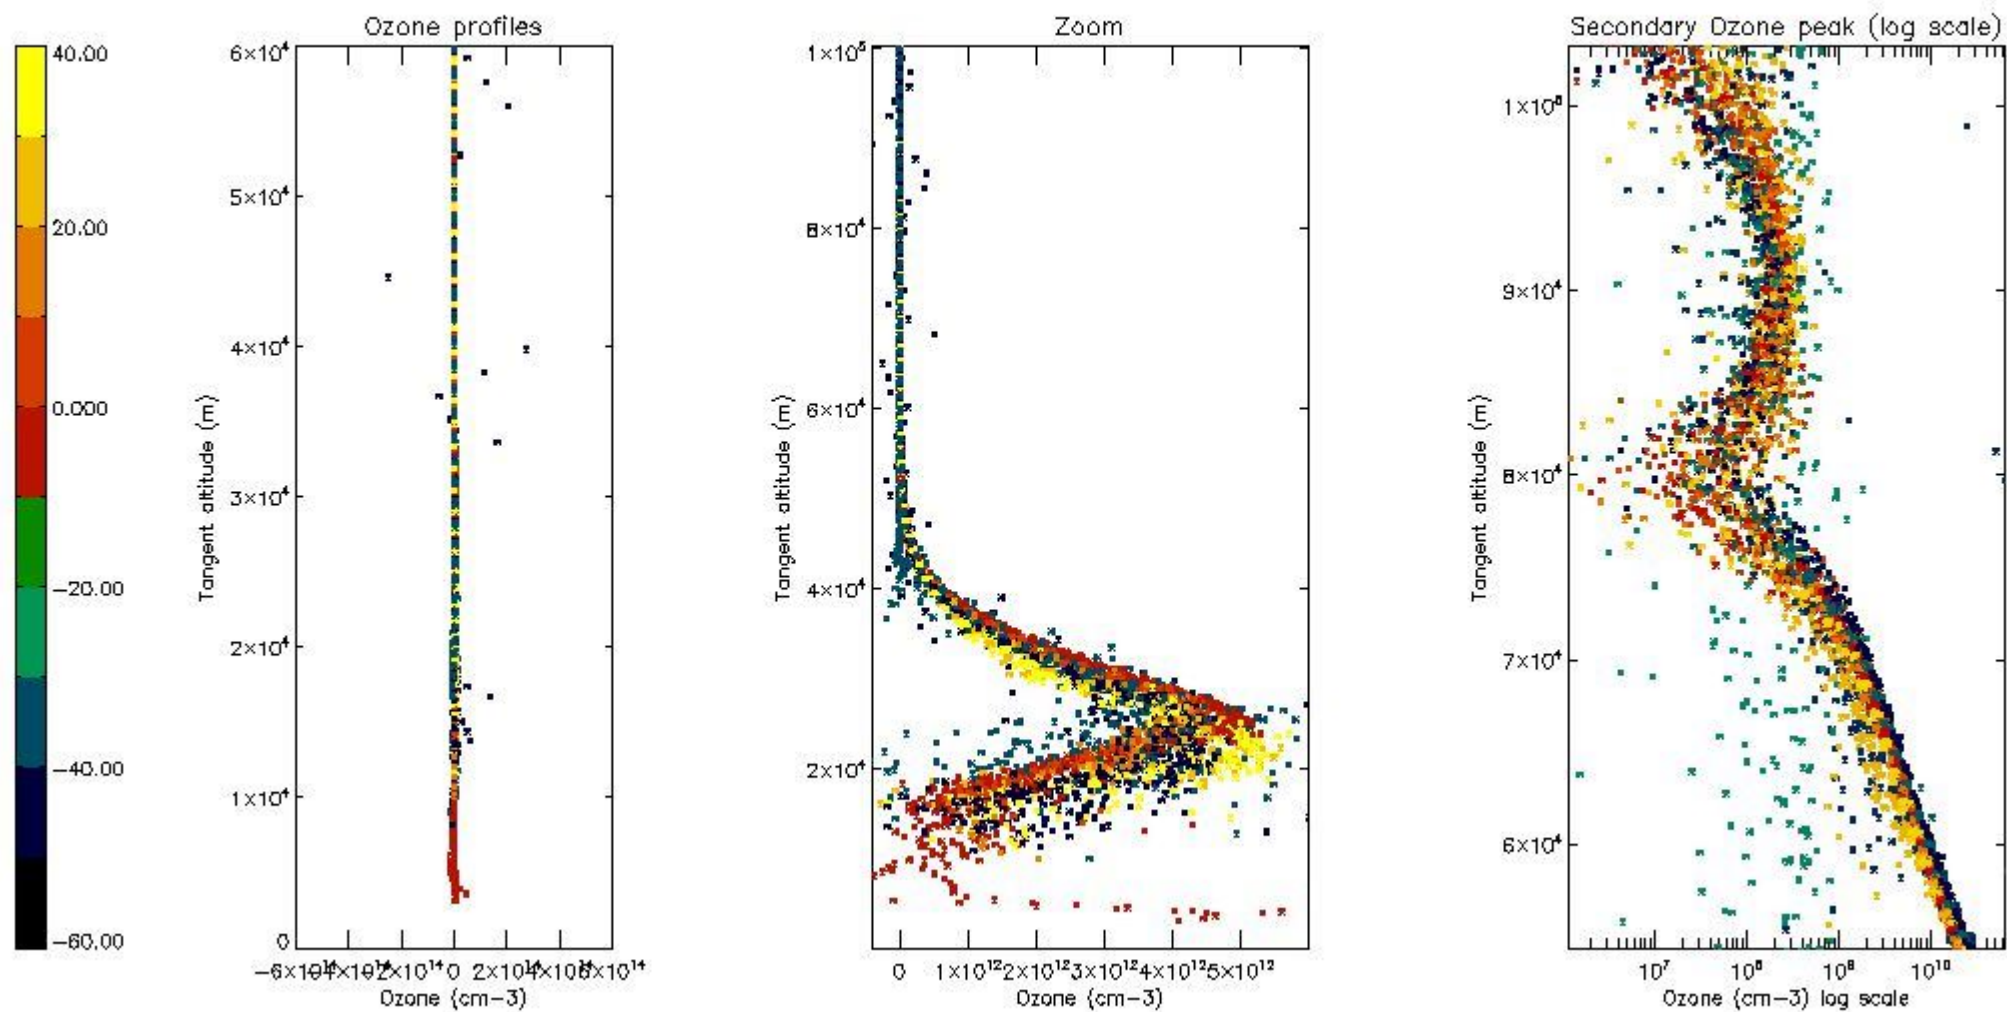

STD < 10	15
STD < 5	10

5.2 Plot ozone profiles for all STD (dark without errors)

The colorbar represents the latitude.

5.3 Plot ozone profiles where STD < 20% (dark without errors)

The colorbar represents the latitude.