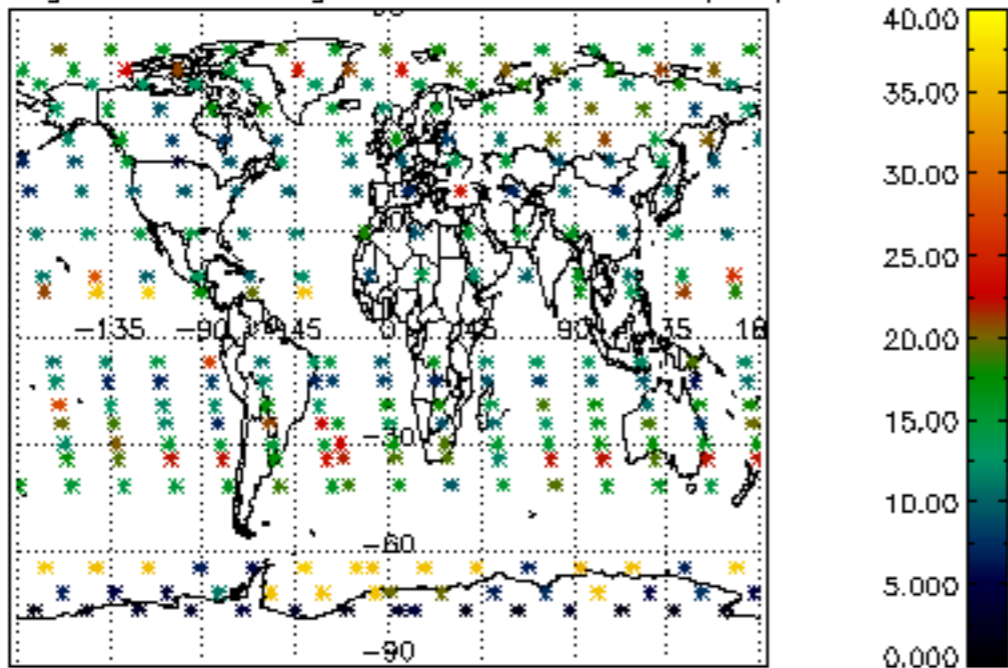

Percentage of flagged data per NO3 profile

Percentage of cosmic ray hits per profile

Percentage of datation errors per profile

Percentage of star falling outside central band per profile

Percentage of saturation errors per profile