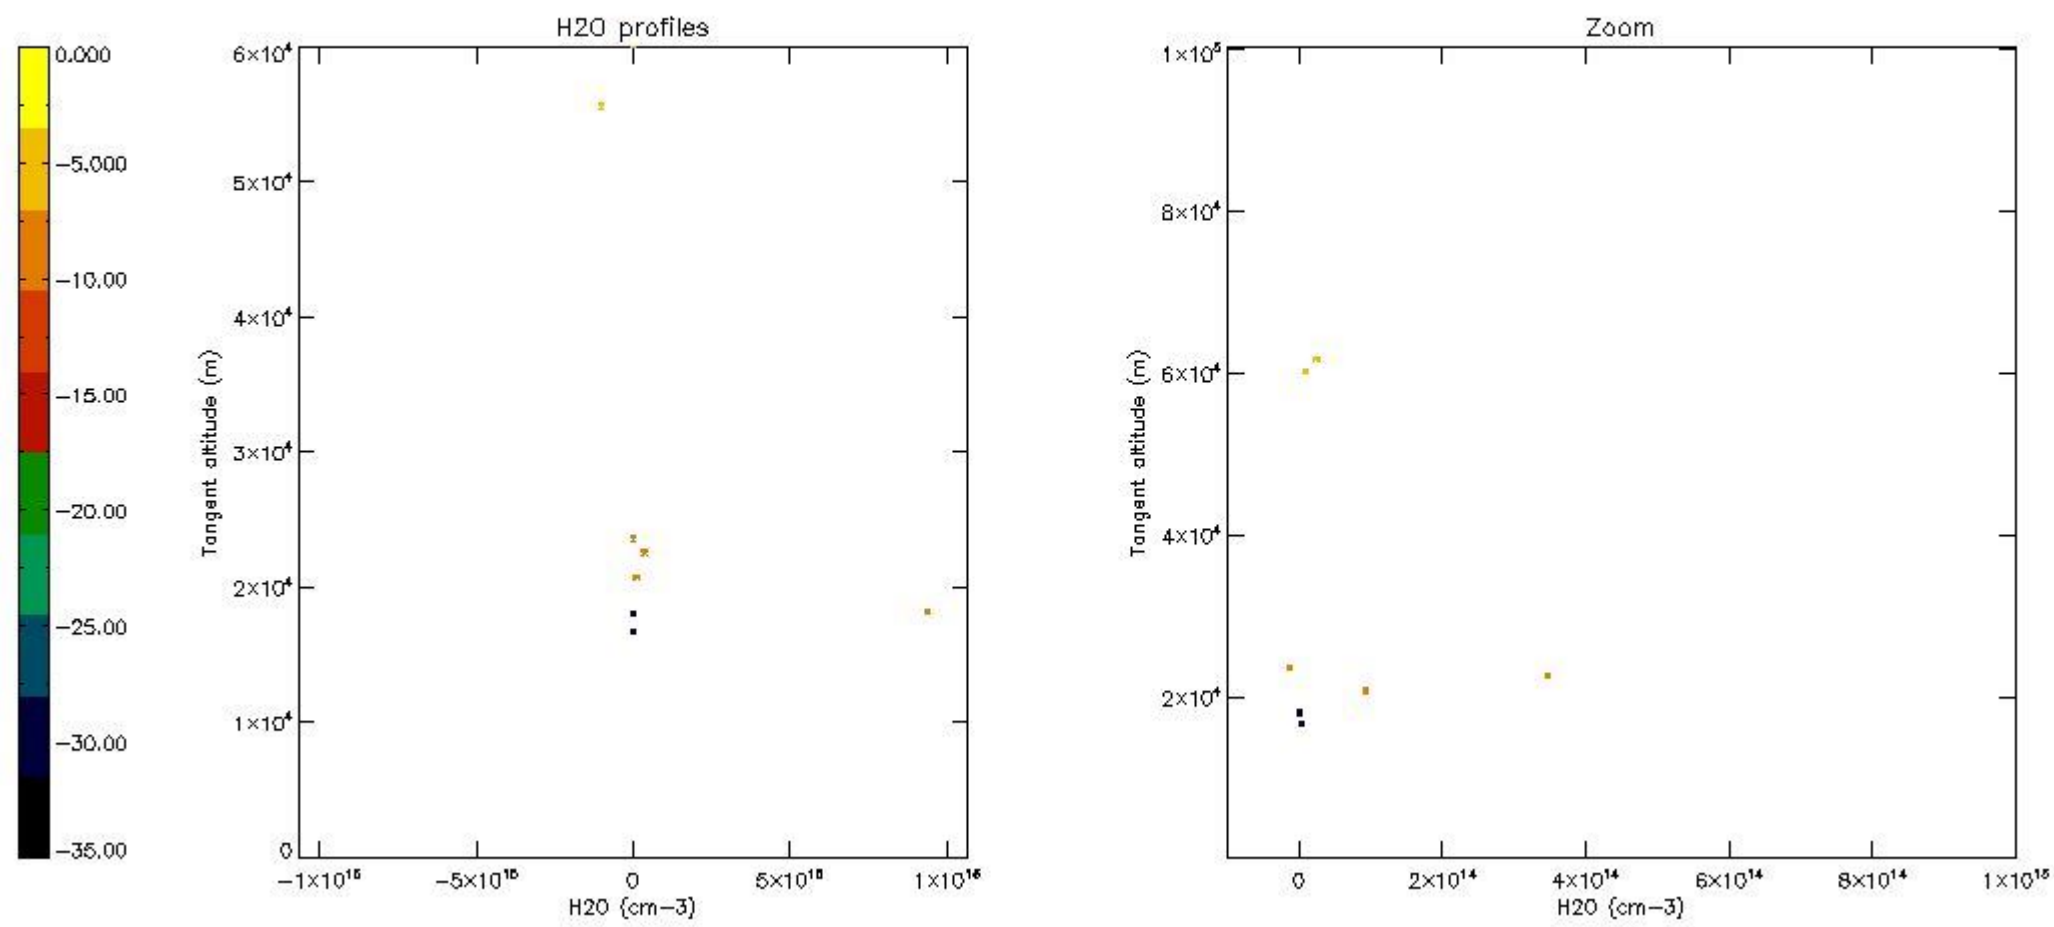

6. Auxiliary Data Files used for the production reported in section 2

The number reported in the third column indicates since which file (see list in section 2) the corresponding auxiliary file has been used. The fourth column is the date of those product files.

Type	Auxiliary Filename	Used since product	Used since product date
INST_PHYS_CHARACTERISTICS	GOM_INS_AXVIEC20091111_143220_20030716_120000_20500101_000000	1	04-FEB-2008 00:00:38
LEVEL-2_PROC_CONFIG	GOM_PR2_AXVIEC20091111_152718_20020301_000000_20500101_000000	1	04-FEB-2008 00:00:38
CROSS_SECTIONS_FILE	GOM_CRS_AXVIEC20091111_154832_20020301_000000_20500101_000000	1	04-FEB-2008 00:00:38