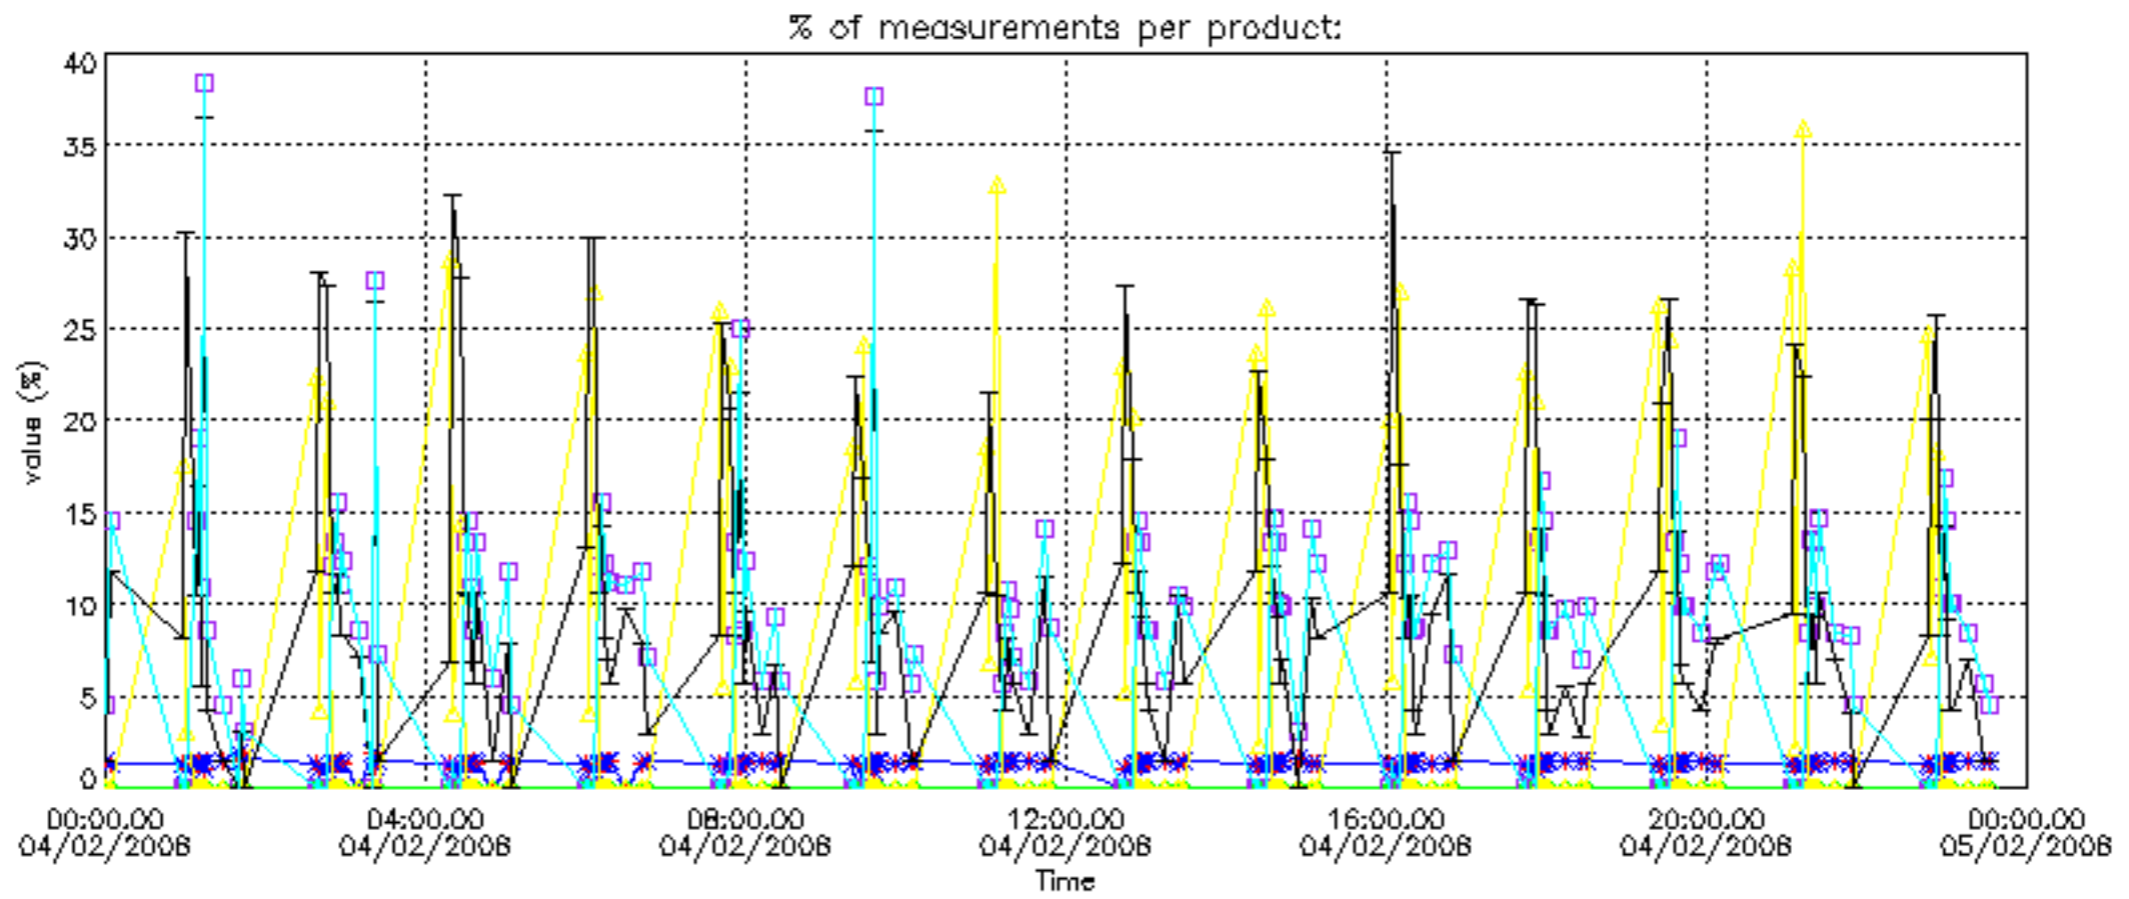

Percentage of cosmic ray hits per profile

Percentage of datation errors per profile