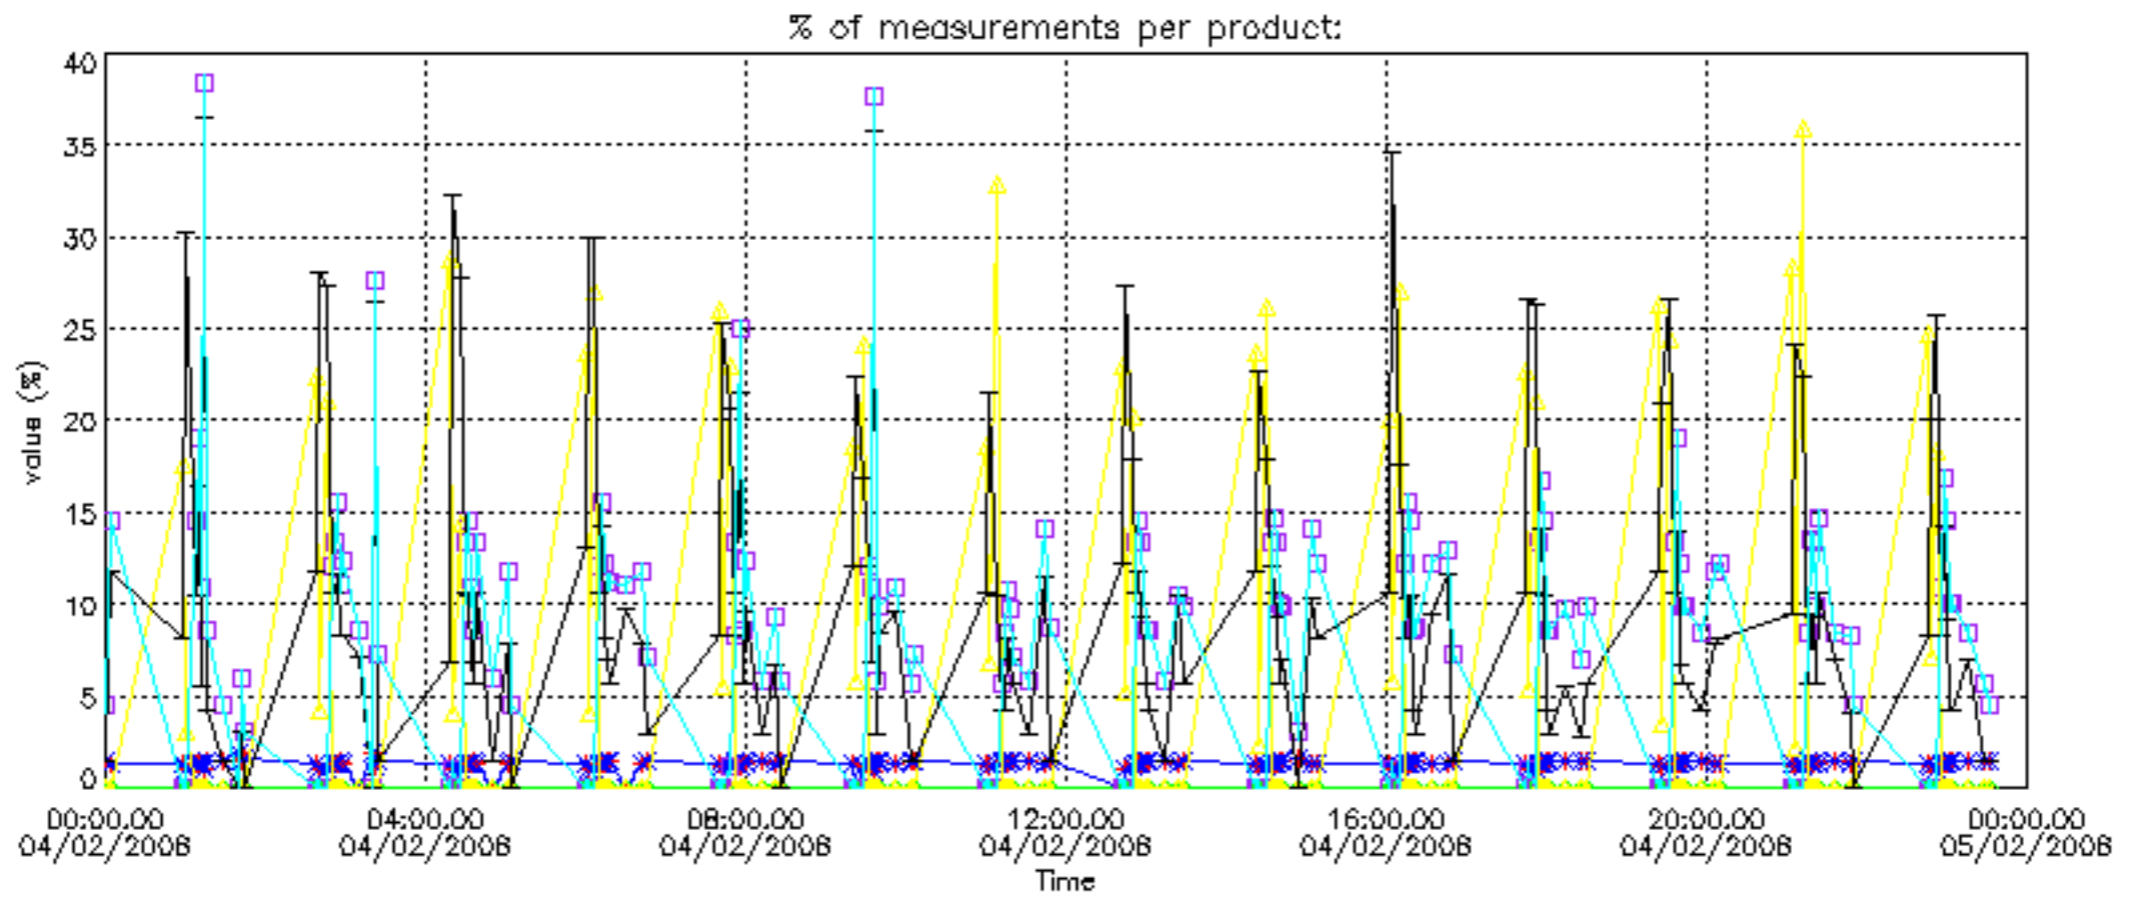

Percentage of cosmic ray hits per profile

Percentage of datation errors per profile