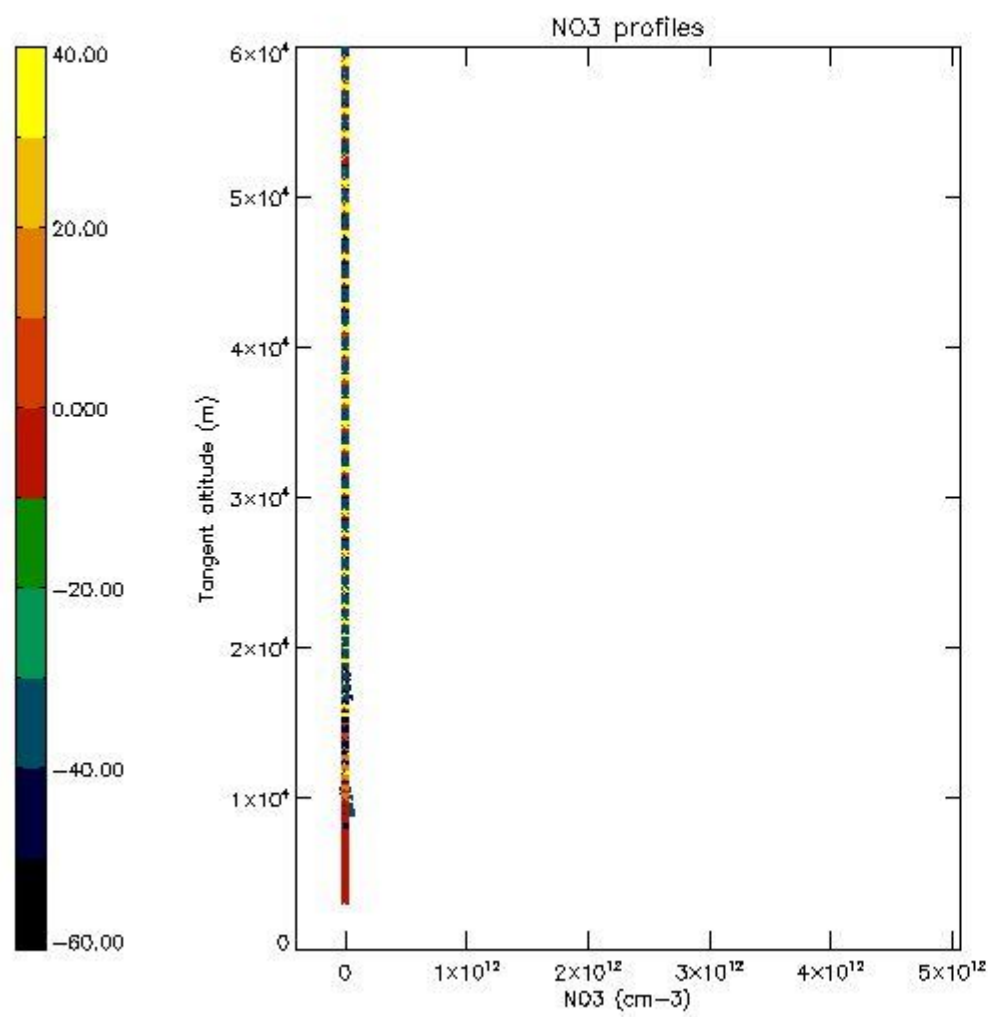

STD < 10	15
STD < 5	10

5.2 Plot ozone profiles for all STD (dark without errors)

The colorbar represents the latitude.

5.3 Plot ozone profiles where STD < 20% (dark without errors)

The colorbar represents the latitude.

5.4 Plot ozone profiles where STD < 10% (dark without errors)

The colorbar represents the latitude.

5.5 Plot ozone profiles where $STD < 5\%$ (dark without errors)

The colorbar represents the latitude.

5.6 Plot NO₂ profiles for all STD (dark without errors)

The colorbar represents the latitude.

5.7 Plot NO3 profiles for all STD (dark without errors)

The colorbar represents the latitude.

5.8 Plot H2O profiles for all STD (only for occultations of stars 1,2,3,4,13,14,16,26,63 dark without errors)