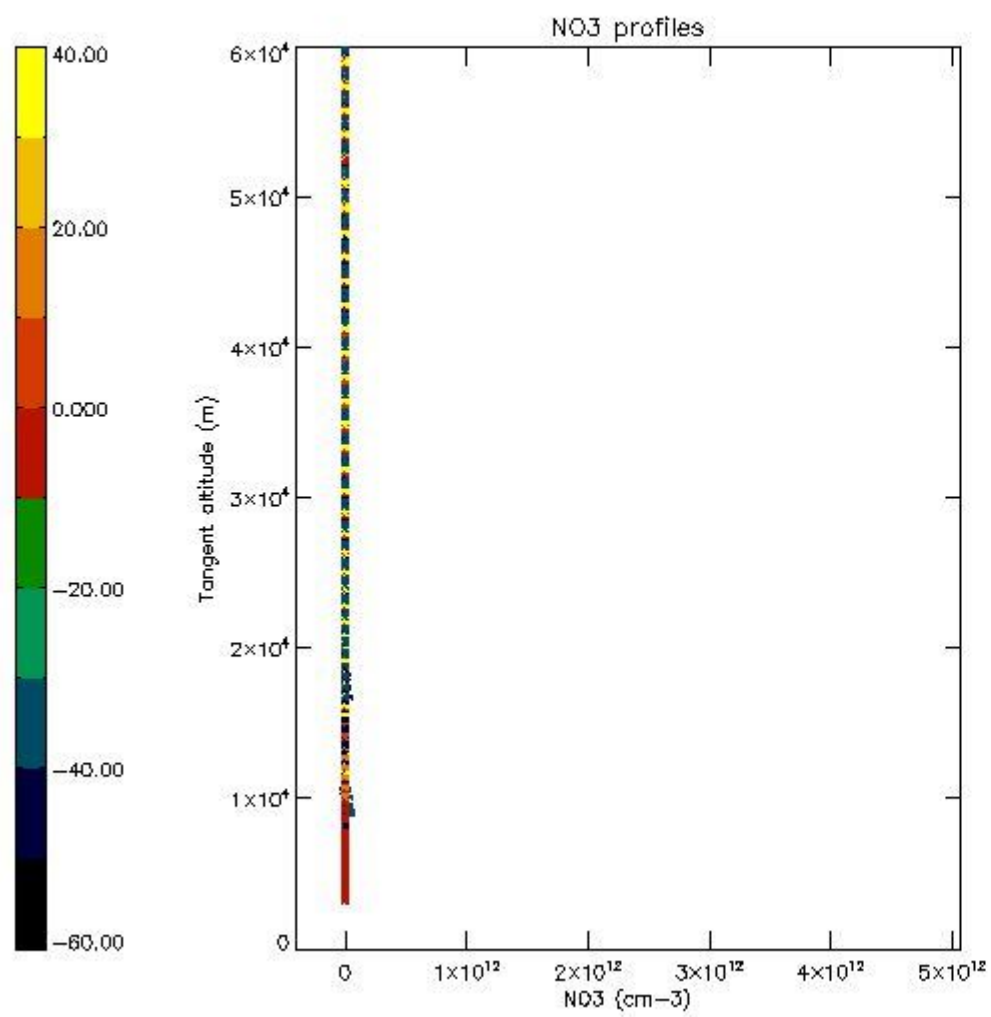

5.8 Plot H2O profiles for all STD (only for occultations of stars 1,2,3,4,13,14,16,26,63 dark without errors)

The colorbar represents the latitude.