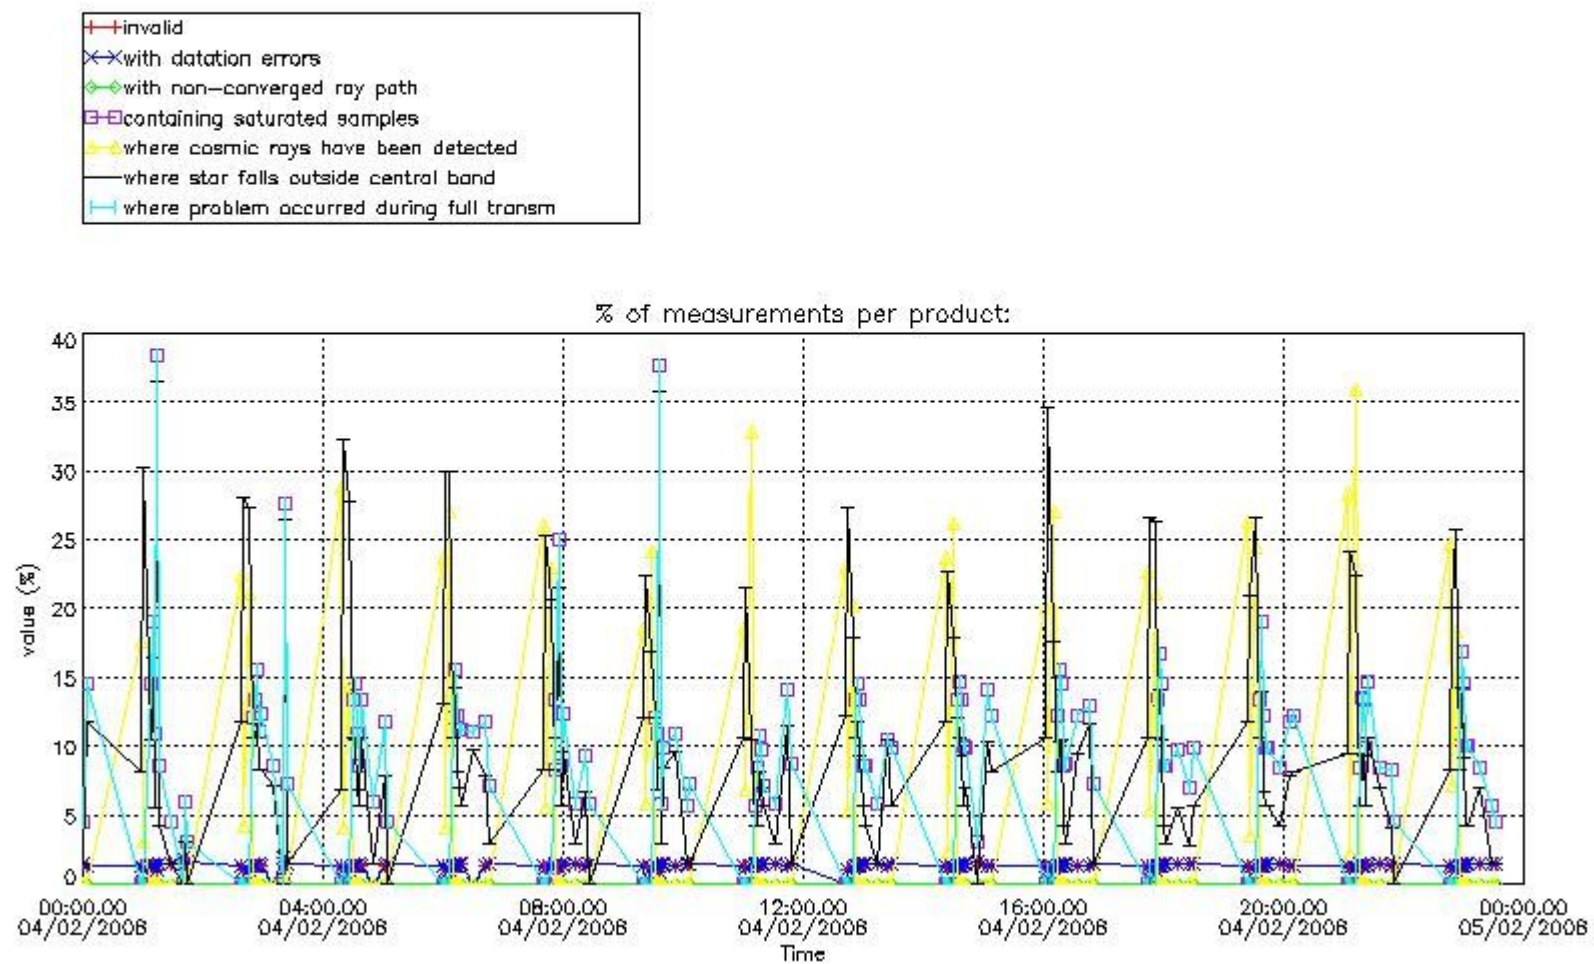

3.1 Plot quality information per product (time dependant)

3.2 Plot quality information per product (world map)

Percentage of flagged data per O3 profile

Percentage of flagged data per H2O profile

Percentage of flagged data per NO2 profile

Percentage of flagged data per NO3 profile

4. Level 1 quality information per product

In this section it is plotted some information contained in the Quality Summary data set of the level 2 products that comes from the level 1b processing. Products without errors (error flag in the MPH set to "0") are used.

4.1 Plot quality information per product (time dependant) coming from level 1b processing

4.1.1 Plot level 1 quality information per product (time dependant): ENVISAT ASCENDING passes

4.1.2 Plot level 1 quality information per product (time dependant): ENVISAT DESCENDING passes