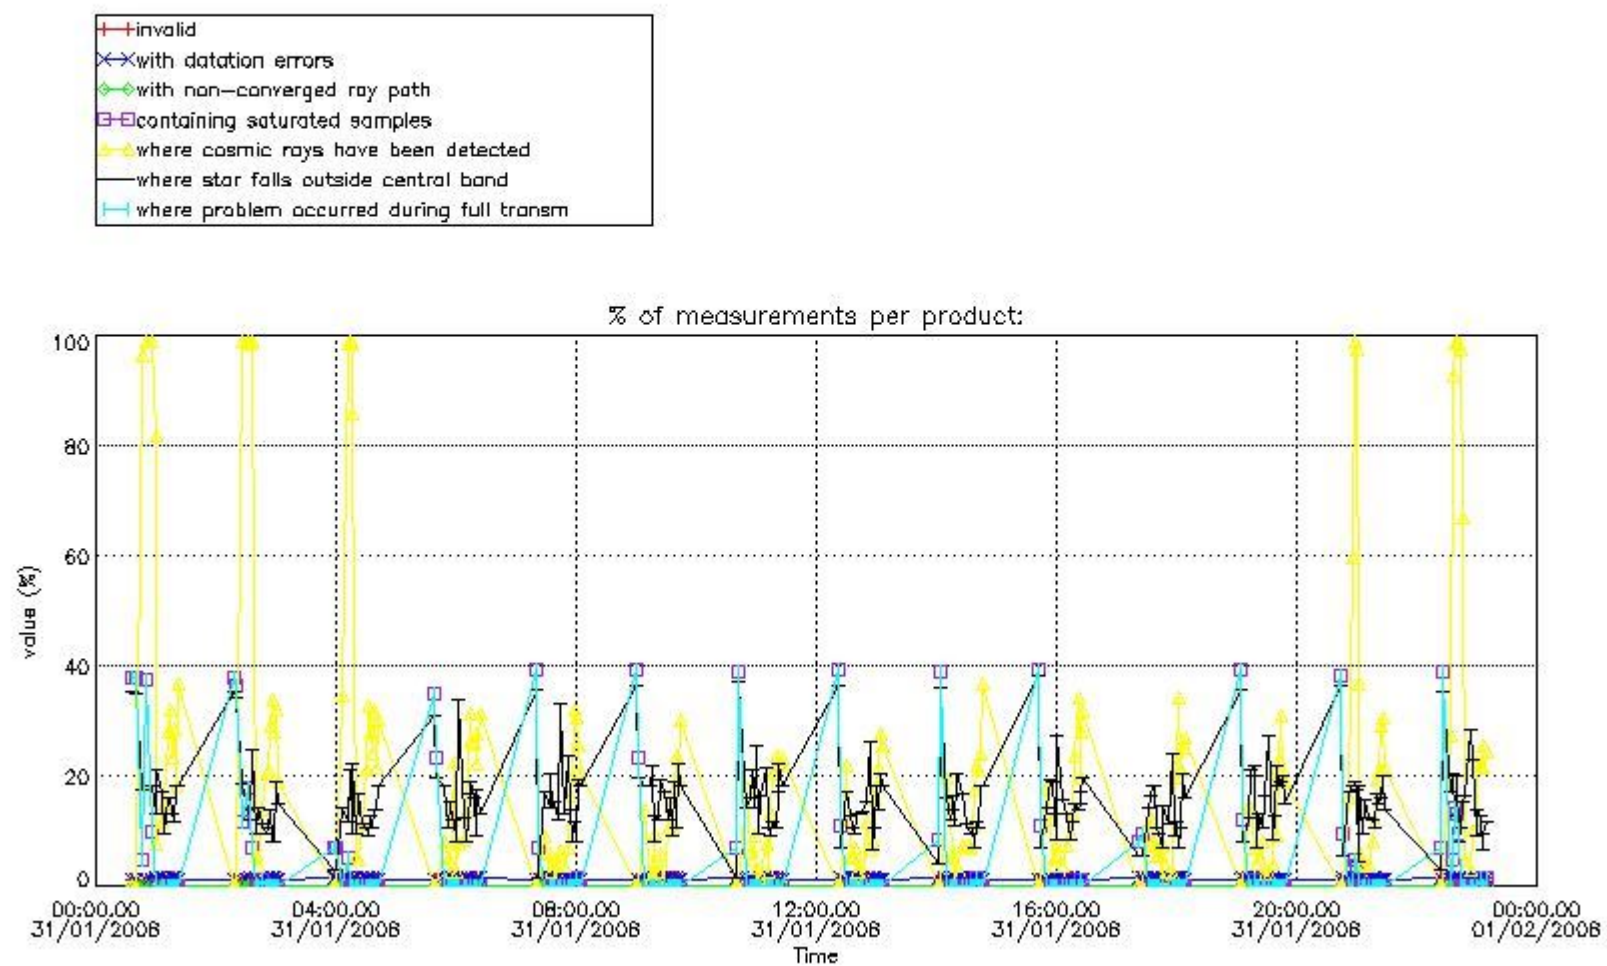

3.1 Plot quality information per product (time dependant)

3.2 Plot quality information per product (world map)

Percentage of flagged data per O3 profile

Percentage of flagged data per H2O profile

Percentage of flagged data per NO2 profile

Percentage of flagged data per NO3 profile

4. Level 1 quality information per product

In this section it is plotted some information contained in the Quality Summary data set of the level 2 products that comes from the level 1b processing. Products without errors (error flag in the MPH set to "0") are used.

4.1 Plot quality information per product (time dependant) coming from level 1b processing

4.1.1 Plot level 1 quality information per product (time dependant): ENVISAT ASCENDING passes

4.1.2 Plot level 1 quality information per product (time dependant): ENVI SAT DESCENDING passes