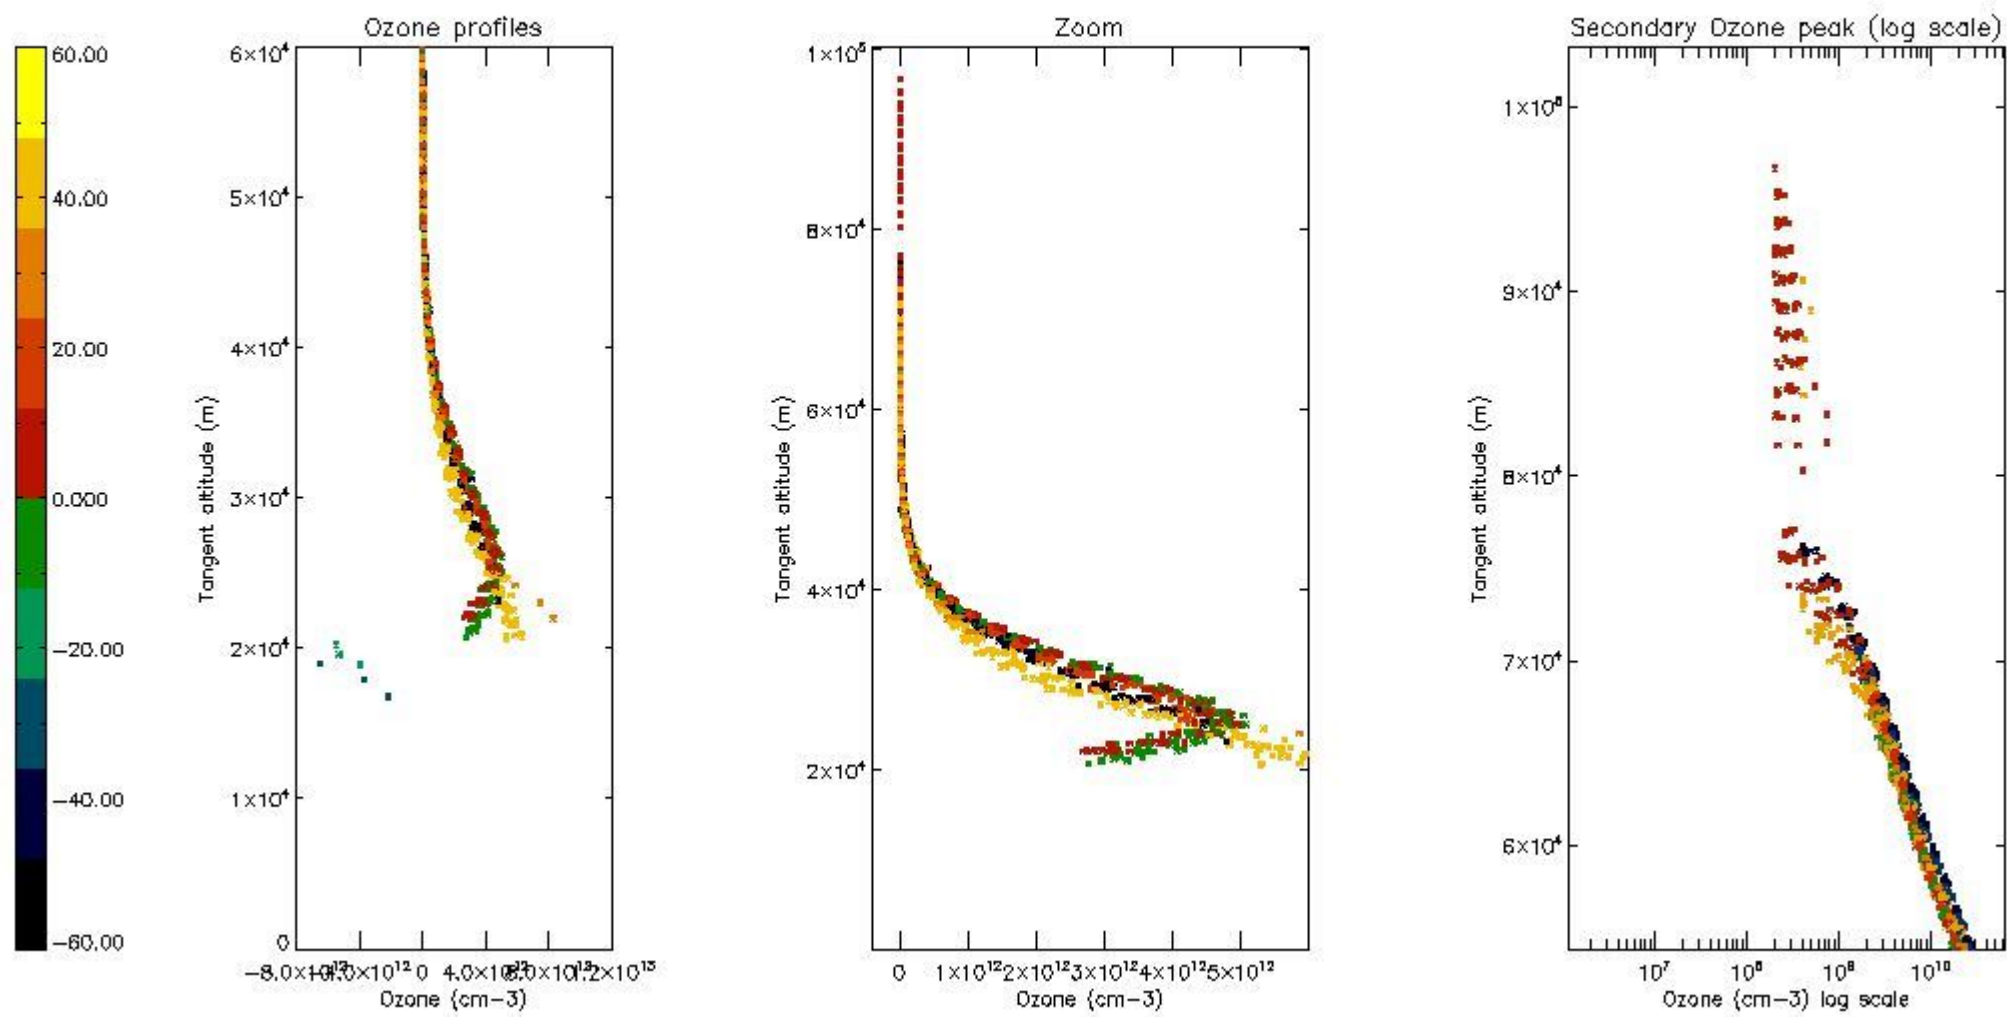

5.6 Plot NO₂ profiles for all STD (dark without errors)

The colorbar represents the latitude.