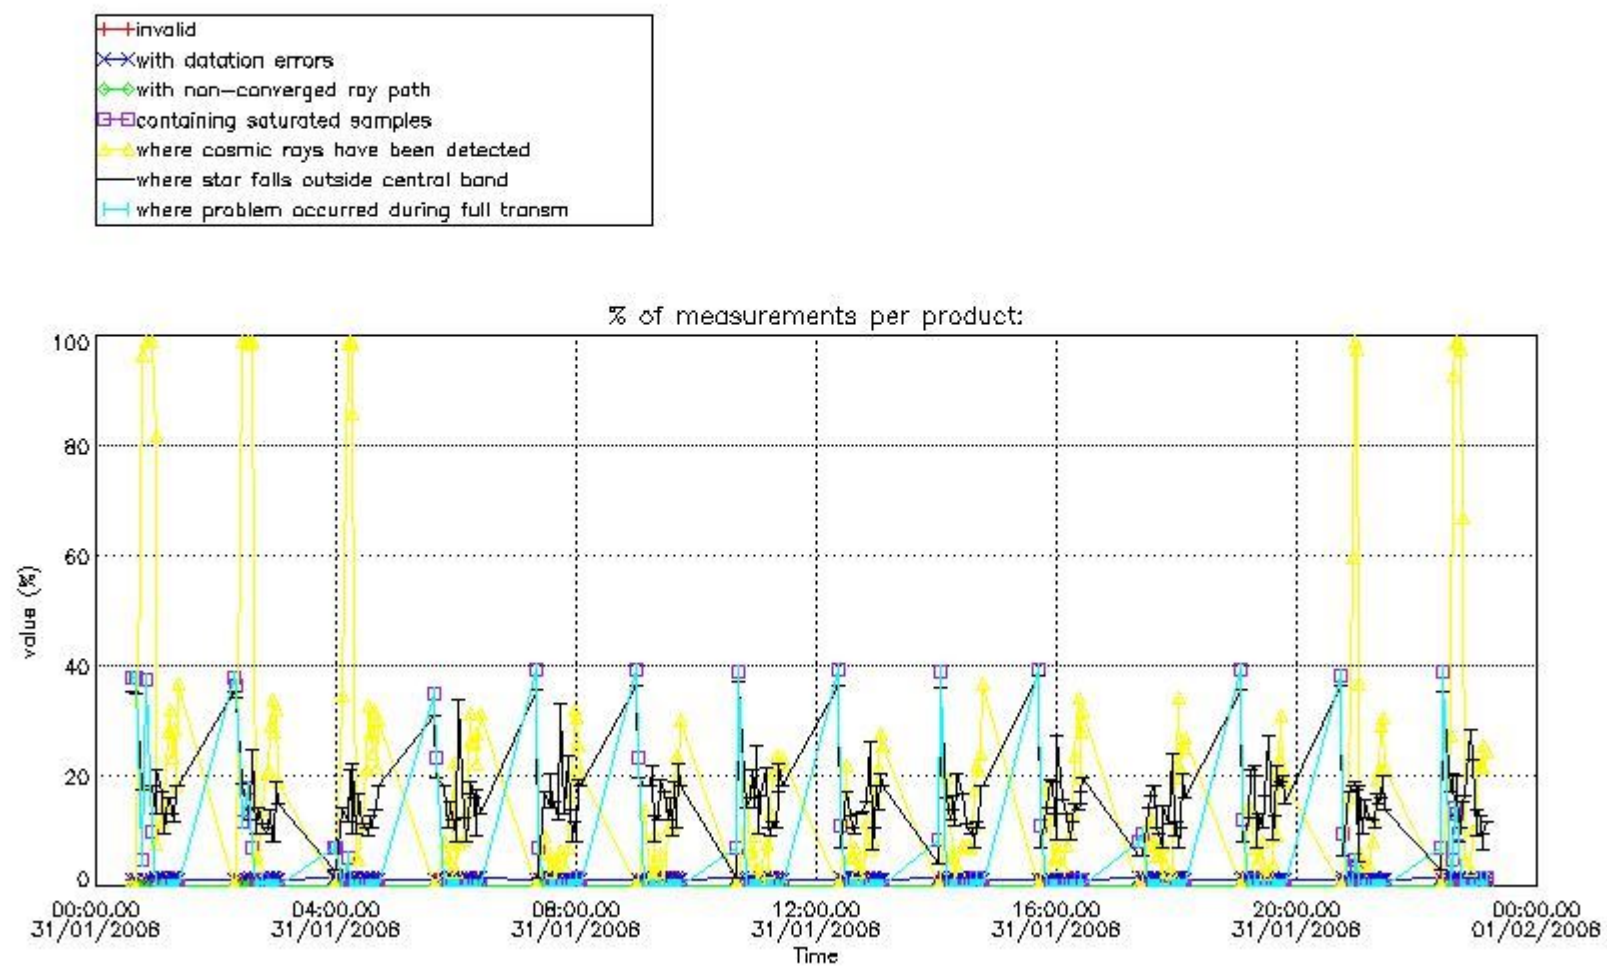

4.1.2 Plot level 1 quality information per product (time dependant): ENVI SAT DESCENDING passes