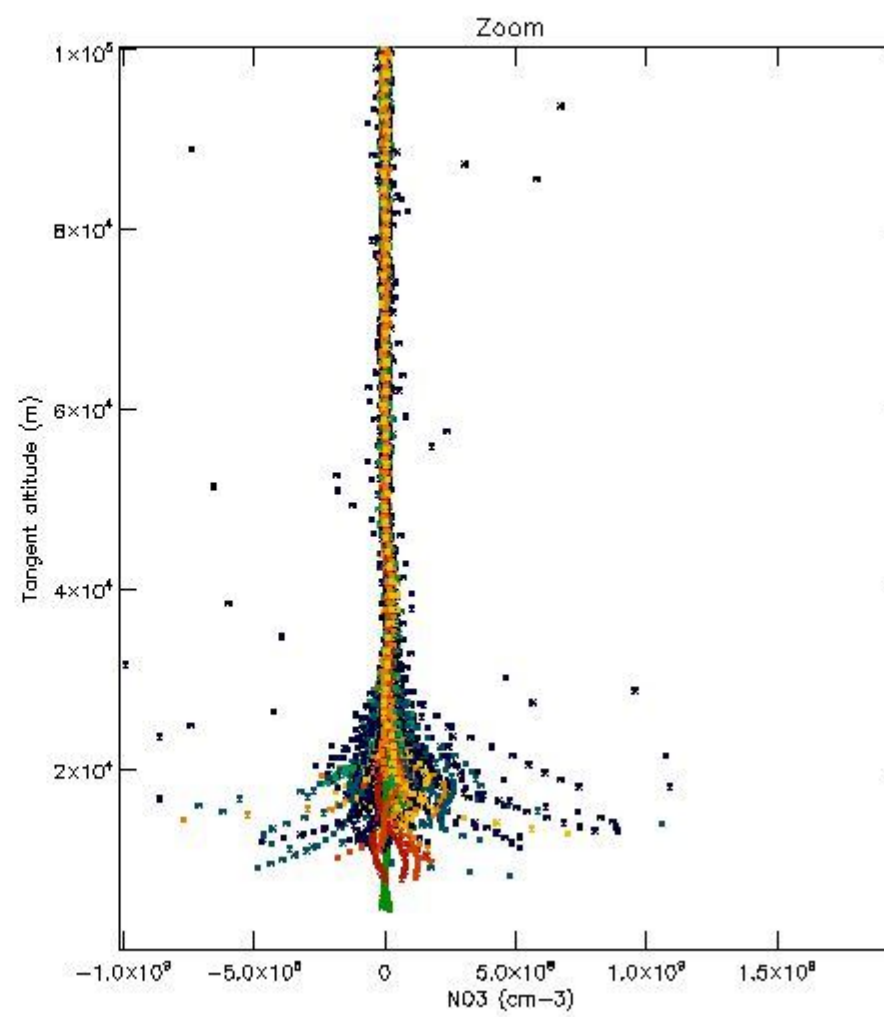

5.4 Plot ozone profiles where $STD < 10\%$ (dark without errors)

The colorbar represents the latitude.

5.5 Plot ozone profiles where STD < 5% (dark without errors)

The colorbar represents the latitude.

5.6 Plot NO₂ profiles for all STD (dark without errors)

The colorbar represents the latitude.

5.7 Plot NO3 profiles for all STD (dark without errors)

The colorbar represents the latitude.

5.8 Plot H2O profiles for all STD (only for occultations of stars 1,2,3,4,13,14,16,26,63 dark without errors)