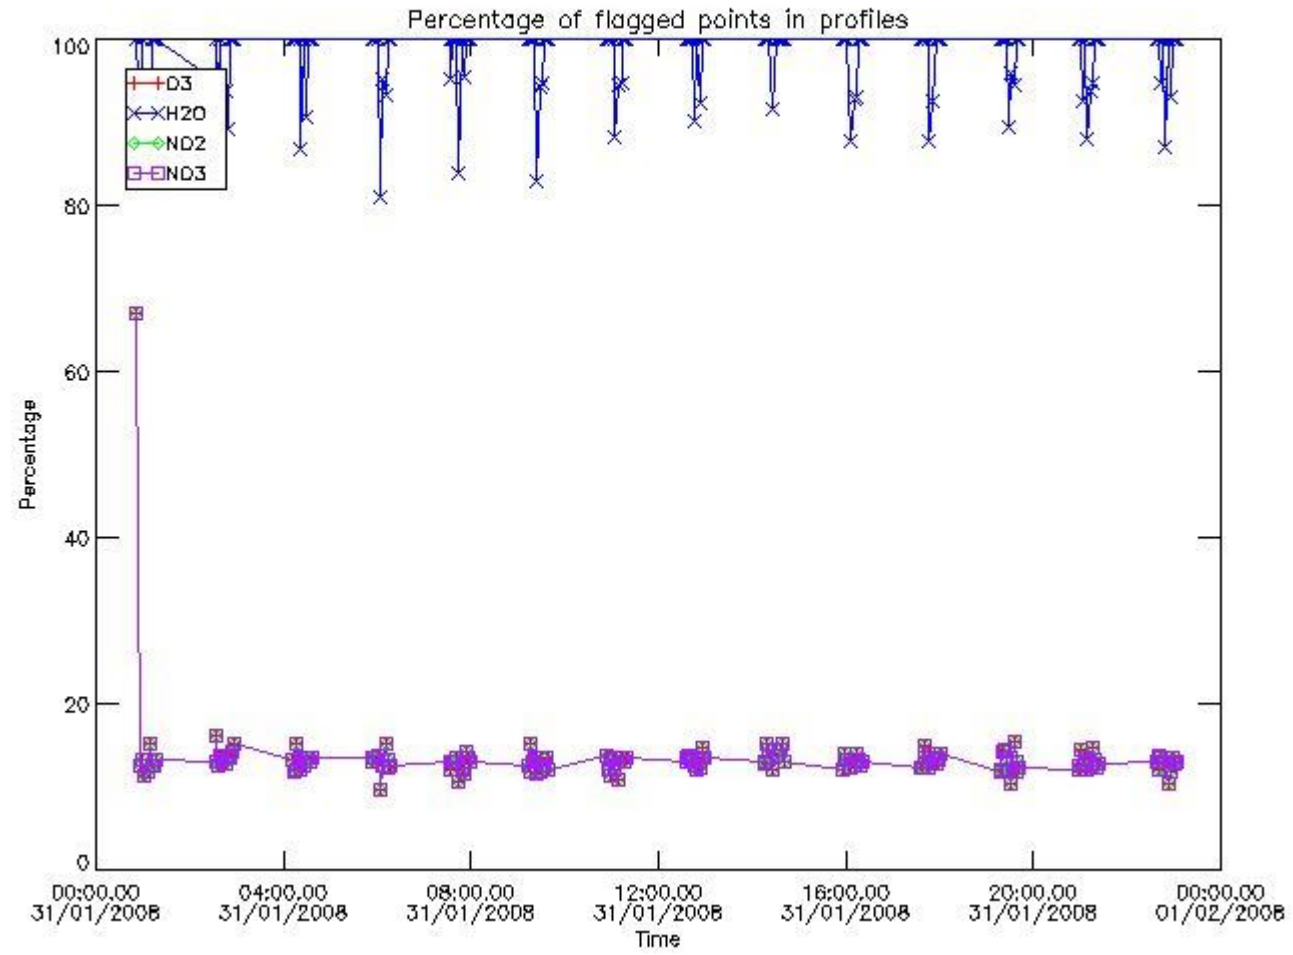

3. Quality information per product

In this section it is plotted some information contained in the Quality Summary data set of the level 2 products. Only products in dark limb conditions and without errors (error flag in the MPH set to "0") are used.

3.1 Plot quality information per product (time dependant)

3.2 Plot quality information per product (world map)