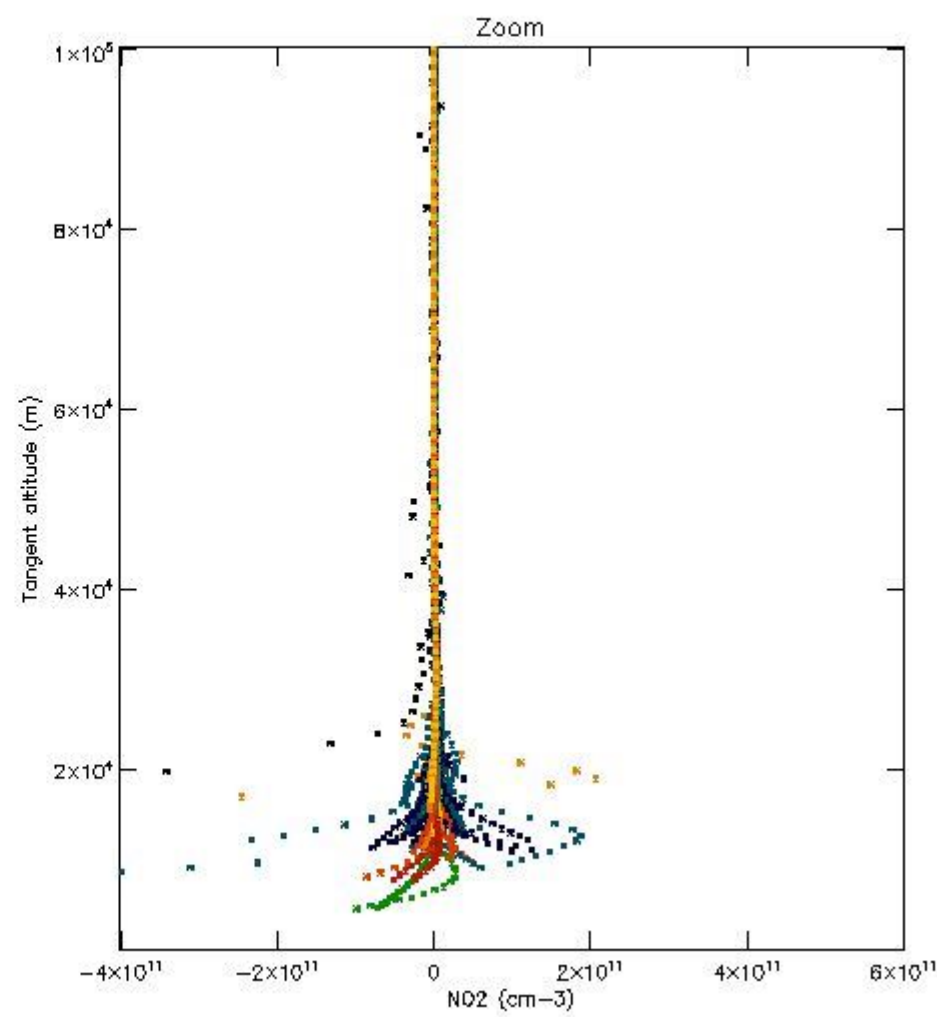

5.7 Plot NO3 profiles for all STD (dark without errors)

The colorbar represents the latitude.