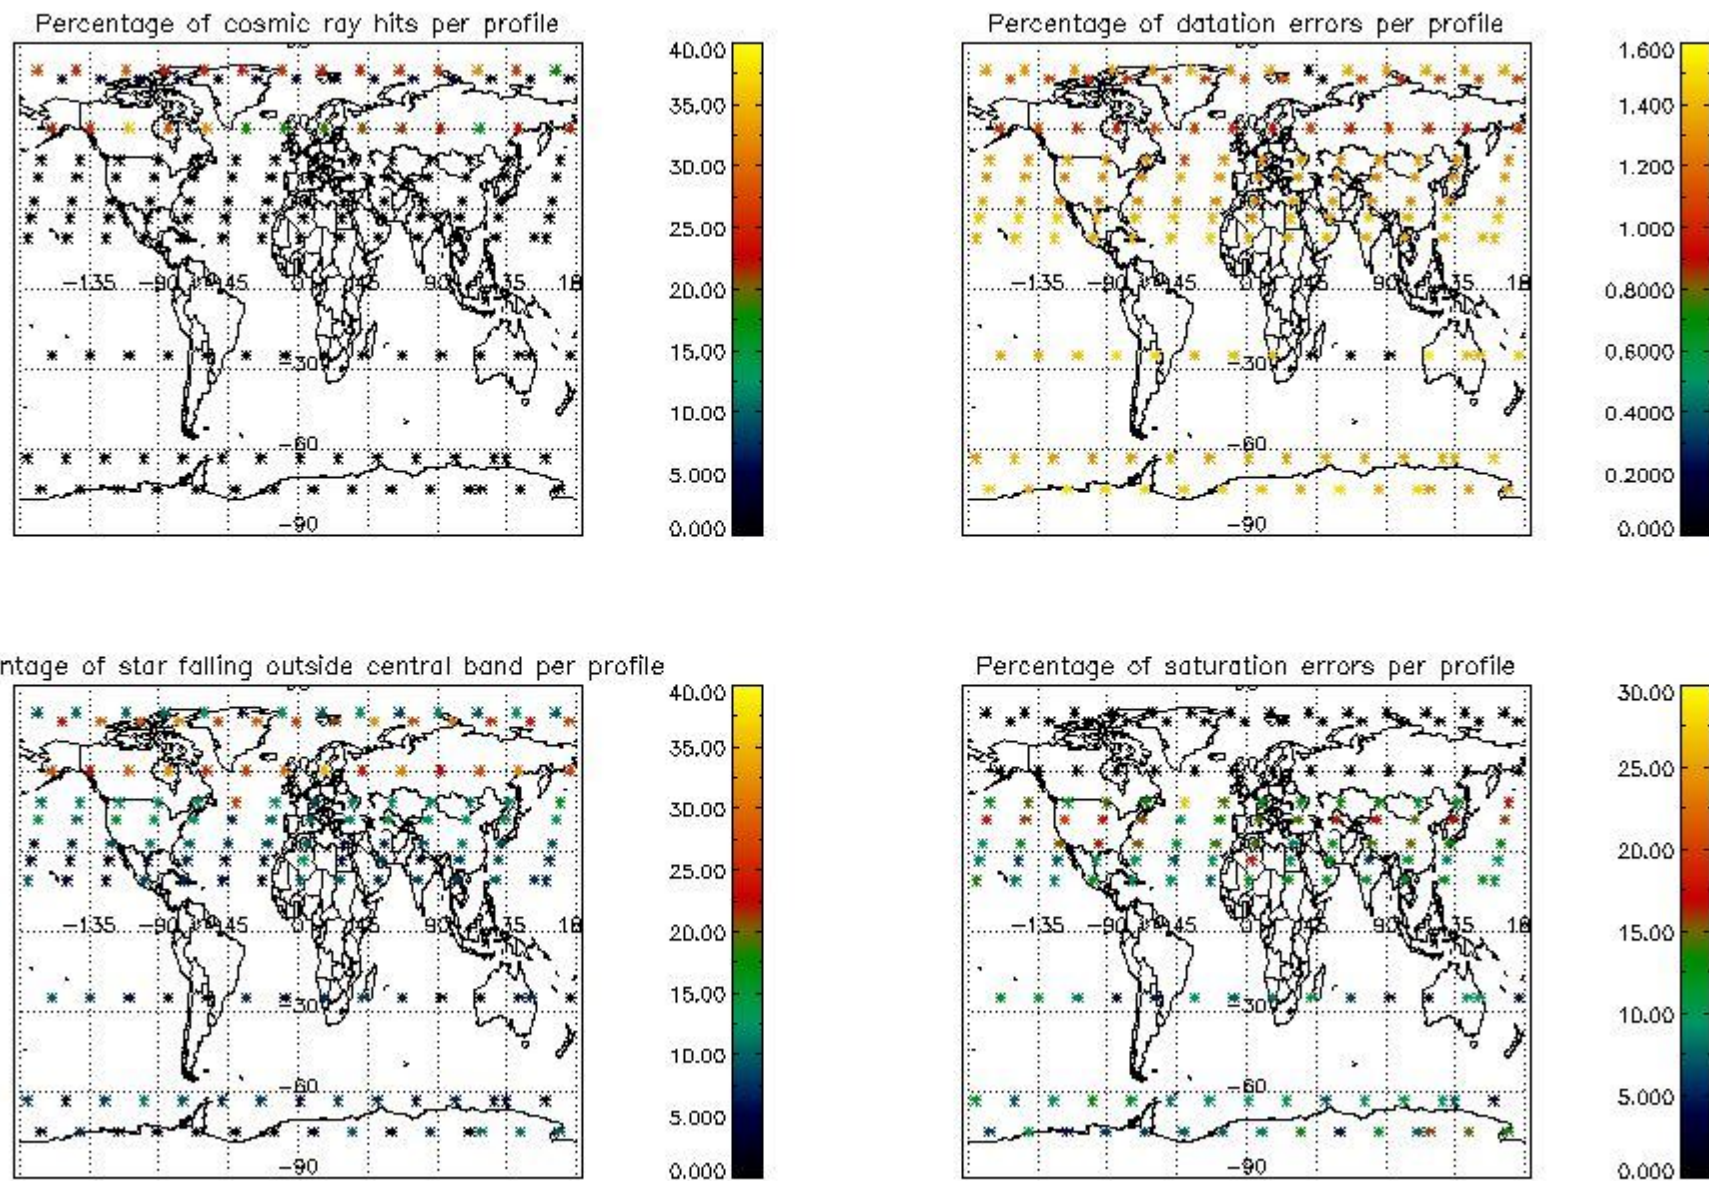

4.2.2 Plot level 1 quality information per product (world map): ENVISAT DESCENDING passes

5. Trace gas profiles

5.1 Ozone statistics based on quality of products

The final quality of the products can be "measured" using the STD (Standard Deviation) attached to every point profile. This information is written to the parameter GOM_NL__2P/NL_LOCAL_SPECIES_DENSITY/o3_std of the level 2 products. The table below shows the statistics for given STD ranges.

The statistics are given with respect to the overall valid production:

- Products without fatal errors: GOM_NL__2P/MPH/PRODUCT_ERR=0
- Valid point profile: GOM_NL__2P/NL_LOCAL_SPECIES_DENSITY/pcd(0)=0

The 'Criteria' is applied to valid points of dark limb products:

- Products in dark limb illumination condition: GOM_NL__2P/NL_SUMMARY_QUALITY/obs_ill_cond=0
- Products without fatal errors: GOM_NL__2P/MPH/PRODUCT_ERR=0
- Valid point profile: GOM_NL__2P/NL_LOCAL_SPECIES_DENSITY/pcd(0)=0

So, the table below shows the percentage of dark limb and valid observations for each criteria with respect to the overall valid daily observations.

Criteria	% of total production
All STD	38
STD < 20	21