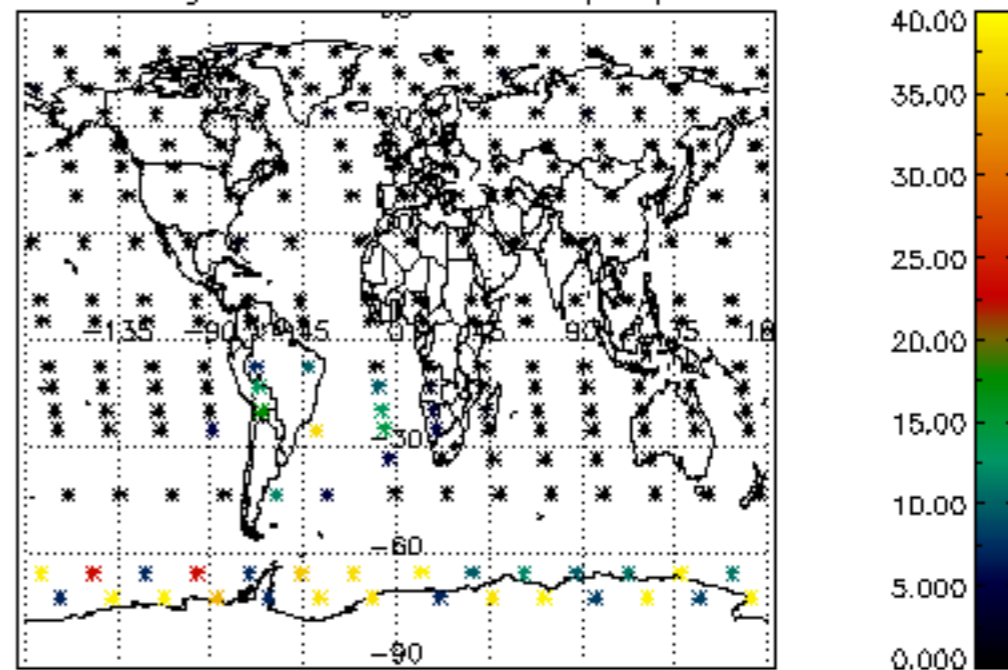

Percentage of datation errors per profile

Percentage of saturation errors per profile