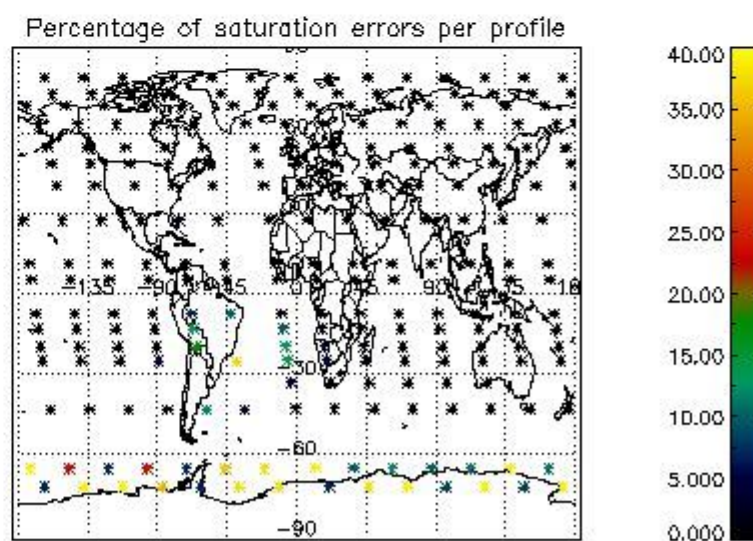

Percentage of flagged data per NO3 profile

4. Level 1 quality information per product

In this section it is plotted some information contained in the Quality Summary data set of the level 2 products that comes from the level 1b processing. Products without errors (error flag in the MPH set to "0") are used.

4.1 Plot quality information per product (time dependant) coming from level 1b processing

4.1.1 Plot level 1 quality information per product (time dependant): ENVISAT ASCENDING passes

4.1.2 Plot level 1 quality information per product (time dependant): ENVI SAT DESCENDING passes

4.2 Plot quality information per product coming from level 1b processing (world map)

4.2.1 Plot level 1 quality information per product (world map): ENVISAT ASCENDING passes

4.2.2 Plot level 1 quality information per product (world map): ENVISAT DESCENDING passes