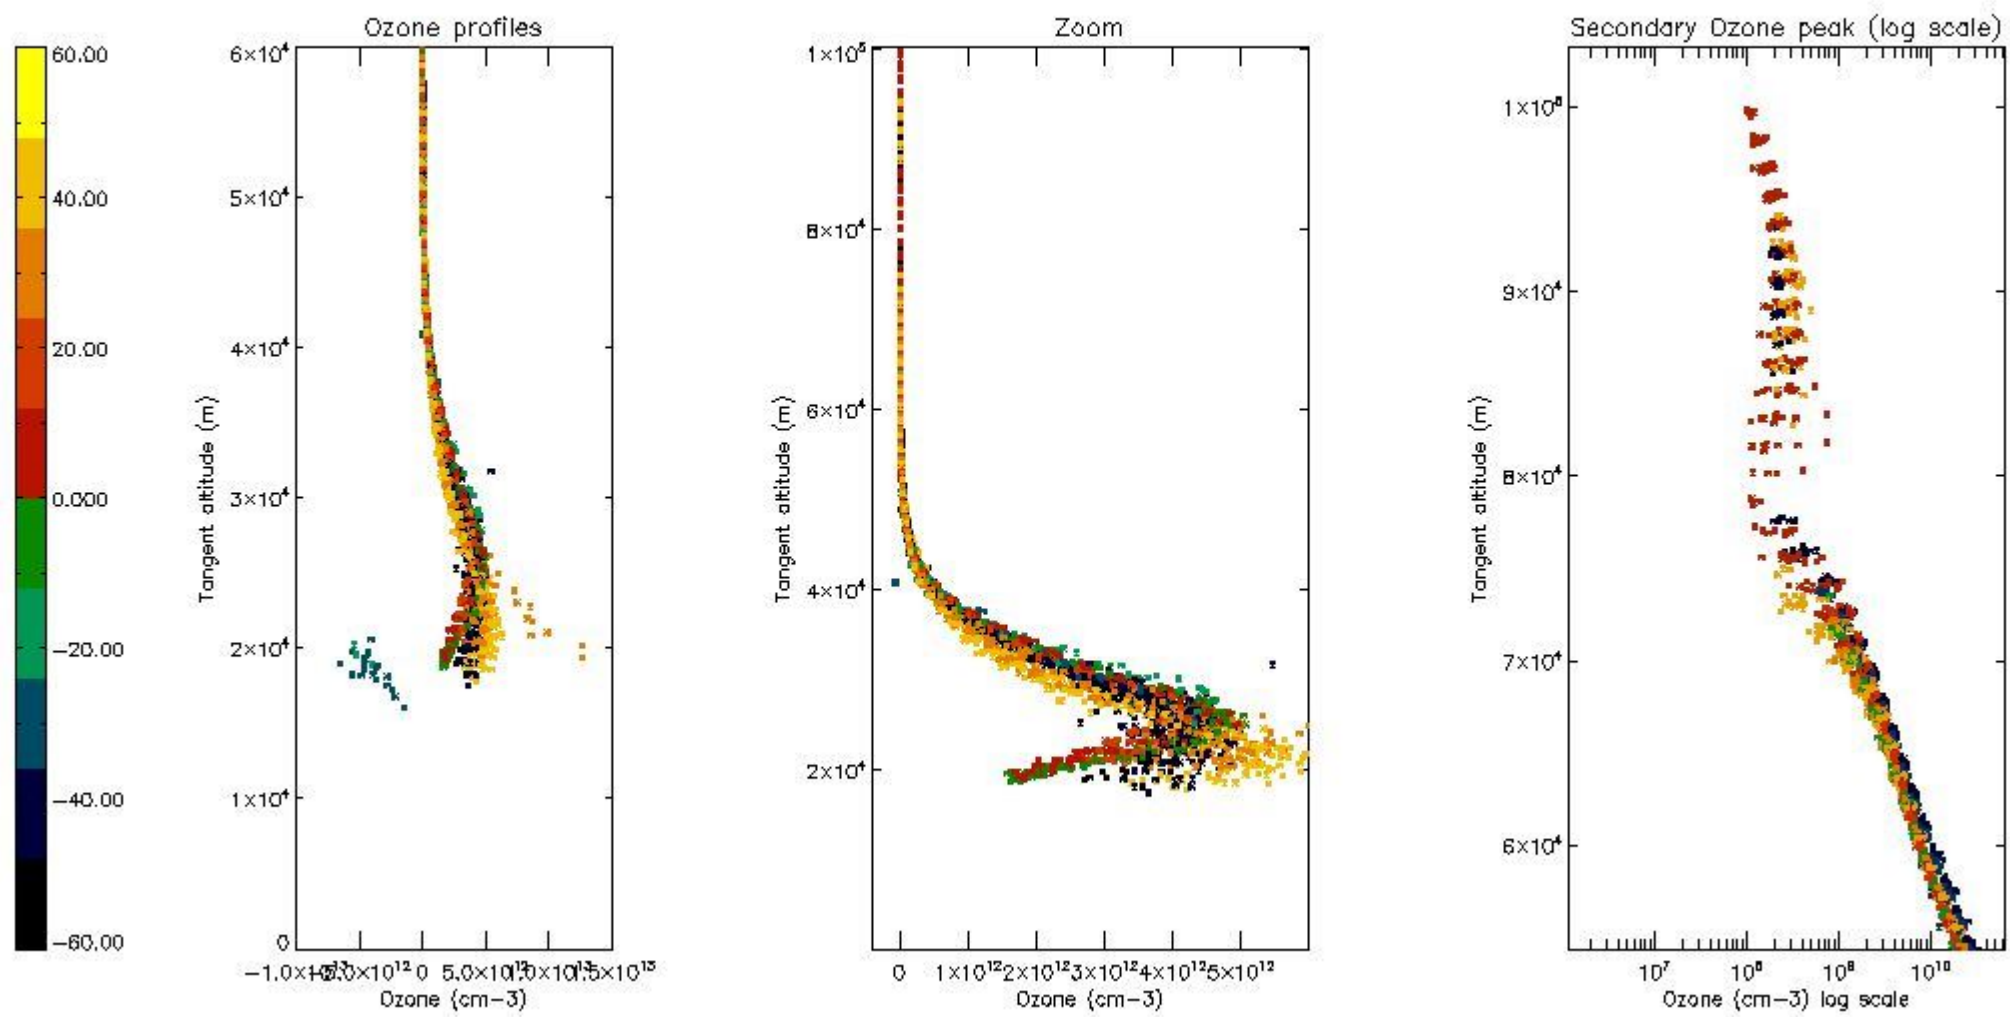

5.5 Plot ozone profiles where STD < 5% (dark without errors)

The colorbar represents the latitude.