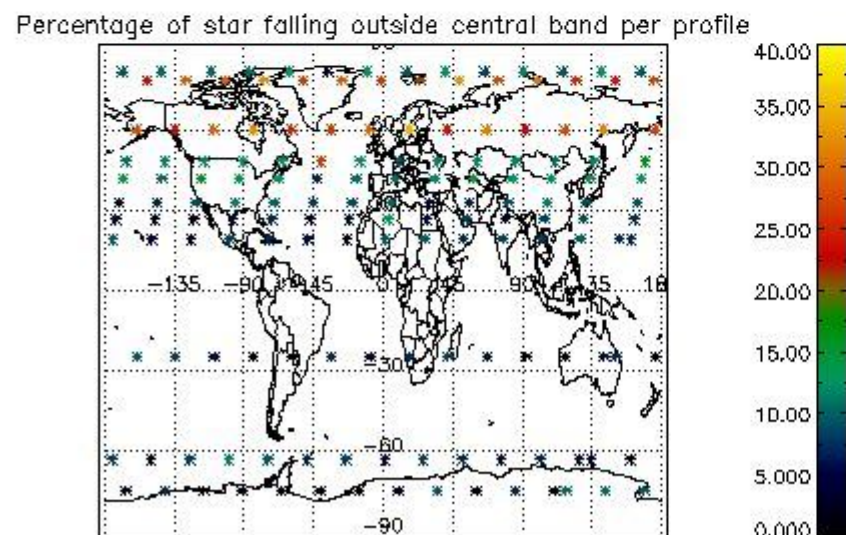

5. Trace gas profiles

5.1 Ozone statistics based on quality of products

The final quality of the products can be "measured" using the STD (Standard Deviation) attached to every point profile. This information is written to the parameter GOM_NL__2P/NL_LOCAL_SPECIES_DENSITY/o3_std of the level 2 products. The table below shows the statistics for given STD ranges.

The statistics are given with respect to the overall valid production:

- Products without fatal errors: GOM_NL__2P/MPH/PRODUCT_ERR=0
- Valid point profile: GOM_NL__2P/NL_LOCAL_SPECIES_DENSITY/pcd(0)=0

The 'Criteria' is applied to valid points of dark limb products:

- Products in dark limb illumination condition: GOM_NL__2P/NL_SUMMARY_QUALITY/obs_ill_cond=0
- Products without fatal errors: GOM_NL__2P/MPH/PRODUCT_ERR=0
- Valid point profile: GOM_NL__2P/NL_LOCAL_SPECIES_DENSITY/pcd(0)=0

So, the table below shows the percentage of dark limb and valid observations for each criteria with respect to the overall valid daily observations.

Criteria	% of total production
All STD	38
STD < 20	21