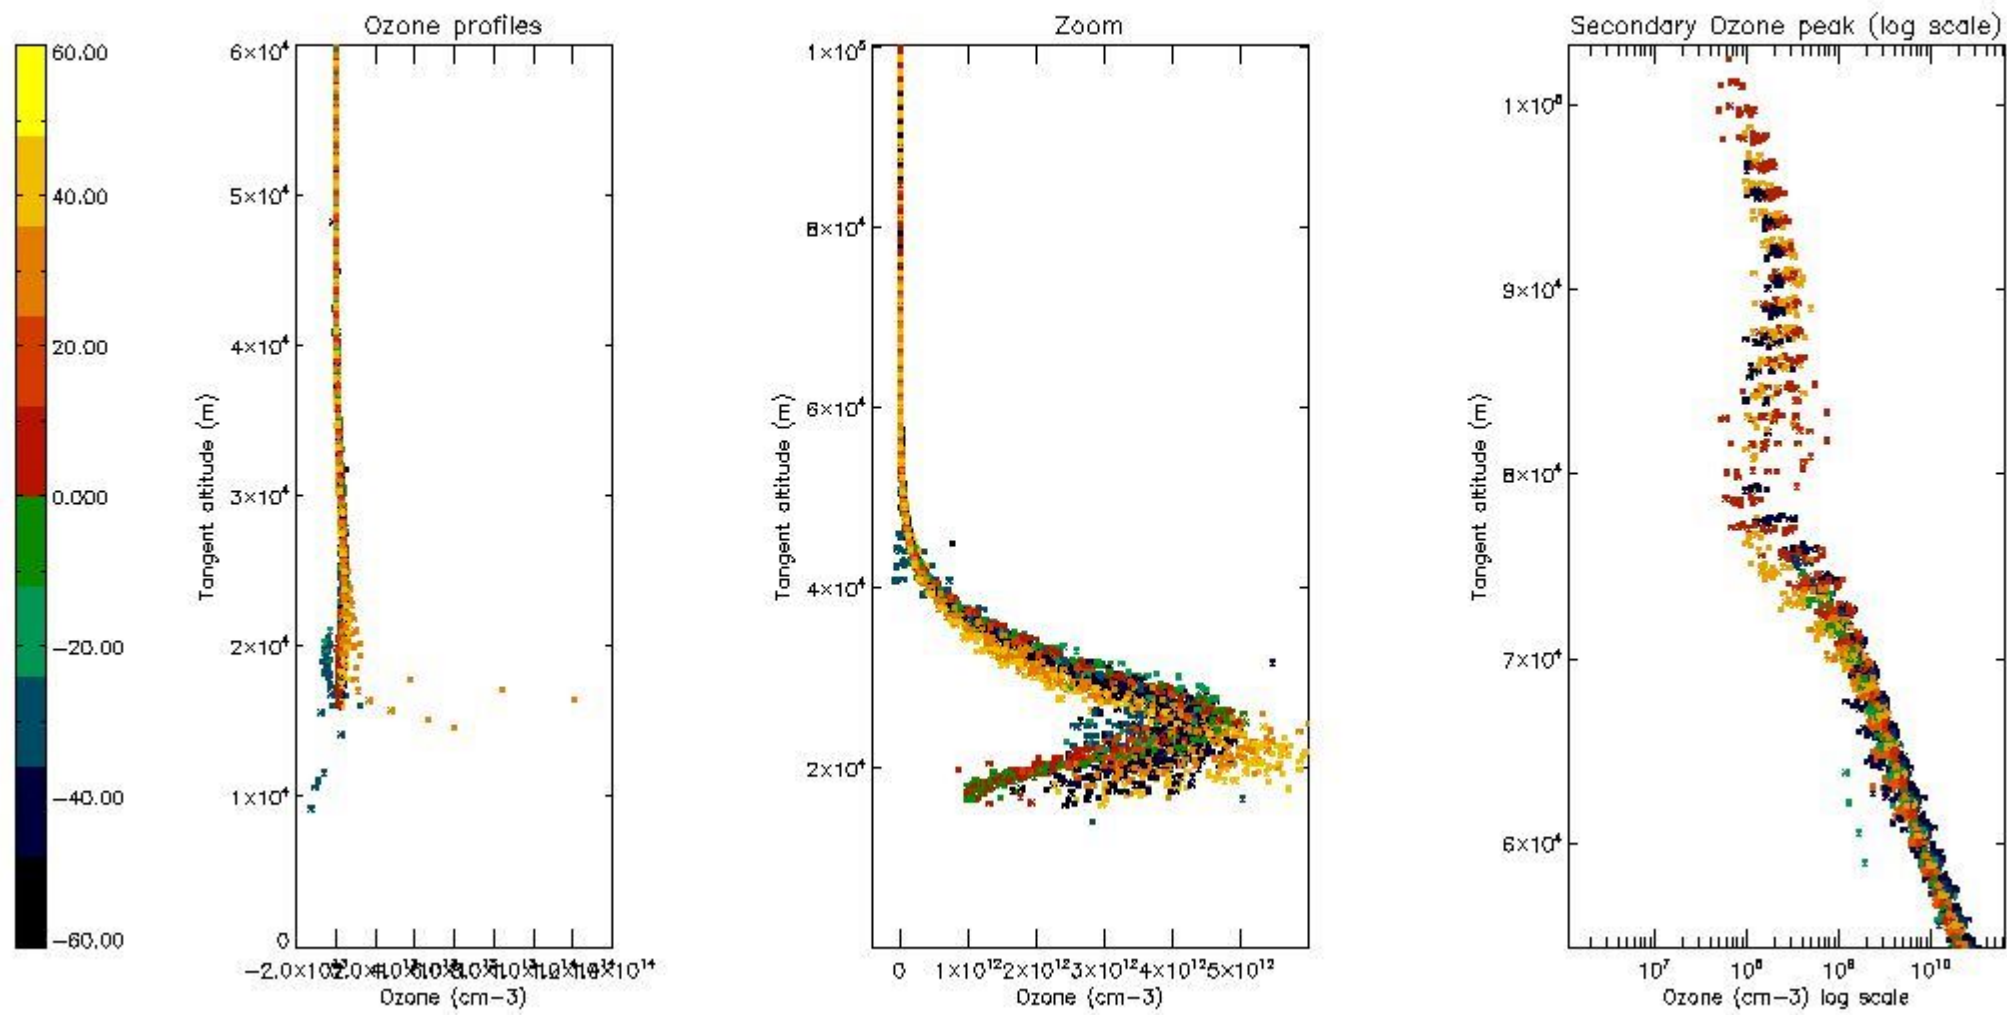

STD < 10	17
STD < 5	11

5.2 Plot ozone profiles for all STD (dark without errors)

The colorbar represents the latitude.

5.3 Plot ozone profiles where STD < 20% (dark without errors)

The colorbar represents the latitude.