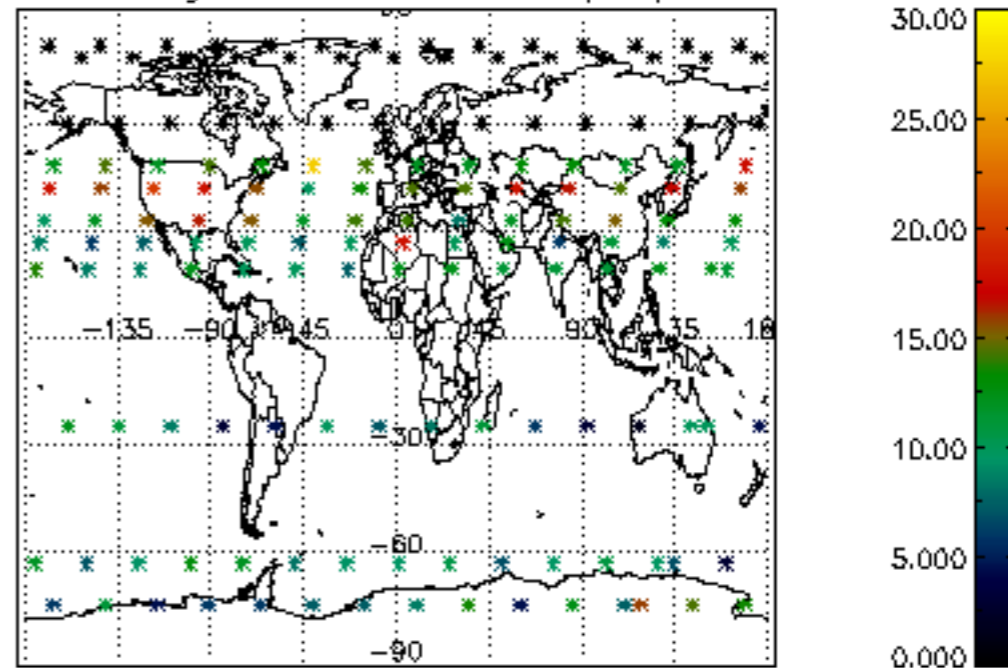

Percentage of saturation errors per profile