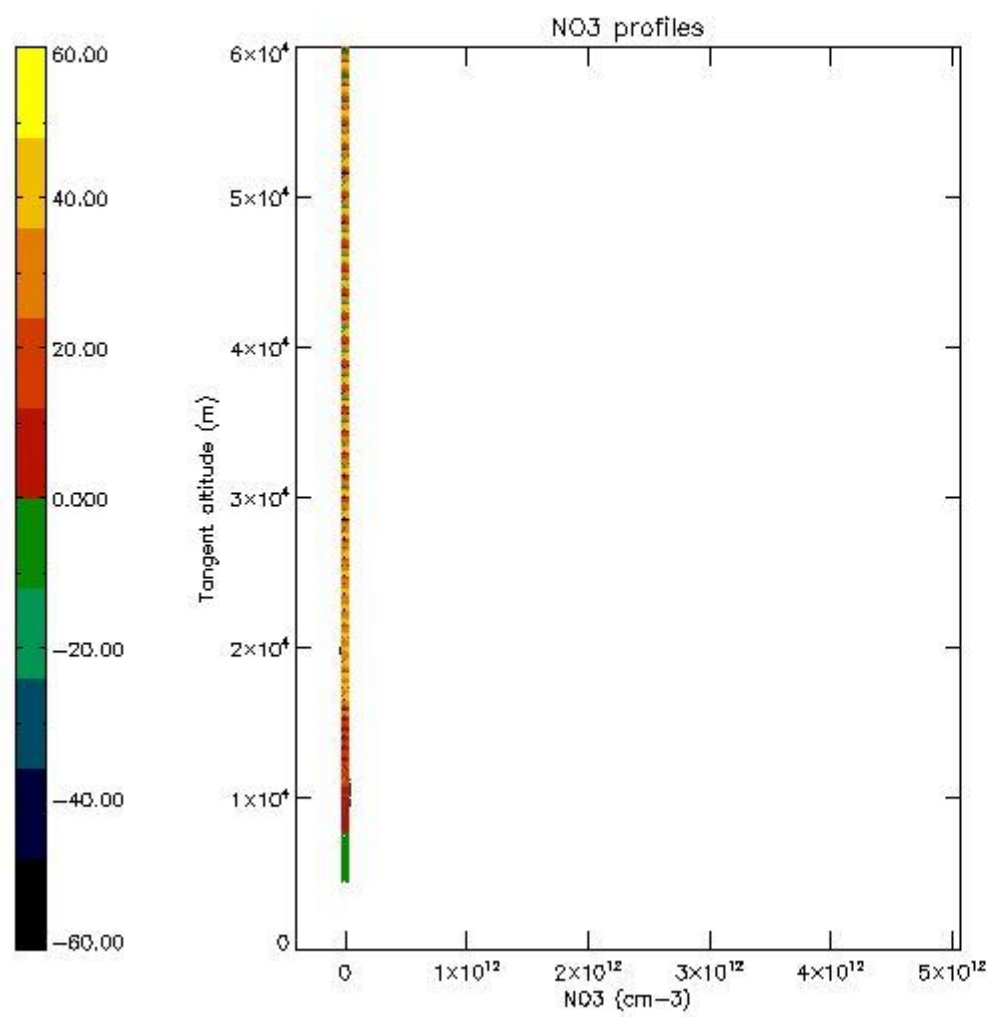

5.4 Plot ozone profiles where $STD < 10\%$ (dark without errors)

The colorbar represents the latitude.

5.5 Plot ozone profiles where STD < 5% (dark without errors)

The colorbar represents the latitude.

5.6 Plot NO₂ profiles for all STD (dark without errors)

The colorbar represents the latitude.

5.7 Plot NO3 profiles for all STD (dark without errors)

The colorbar represents the latitude.

5.8 Plot H2O profiles for all STD (only for occultations of stars 1,2,3,4,13,14,16,26,63 dark without errors)