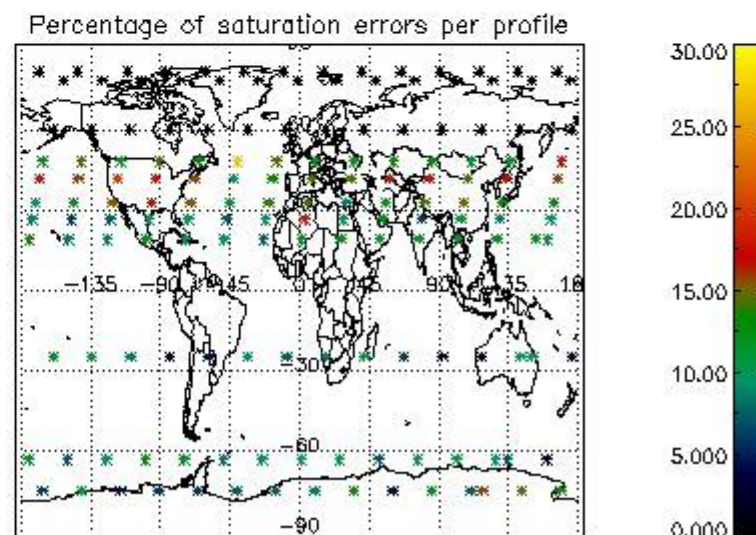

Percentage of flagged data per NO3 profile

4. Level 1 quality information per product

In this section it is plotted some information contained in the Quality Summary data set of the level 2 products that comes from the level 1b processing. Products without errors (error flag in the MPH set to "0") are used.

4.1 Plot quality information per product (time dependant) coming from level 1b processing

4.1.1 Plot level 1 quality information per product (time dependant): ENVISAT ASCENDING passes

4.1.2 Plot level 1 quality information per product (time dependant): ENVI SAT DESCENDING passes

4.2 Plot quality information per product coming from level 1b processing (world map)

4.2.1 Plot level 1 quality information per product (world map): ENVISAT ASCENDING passes

4.2.2 Plot level 1 quality information per product (world map): ENVISAT DESCENDING passes