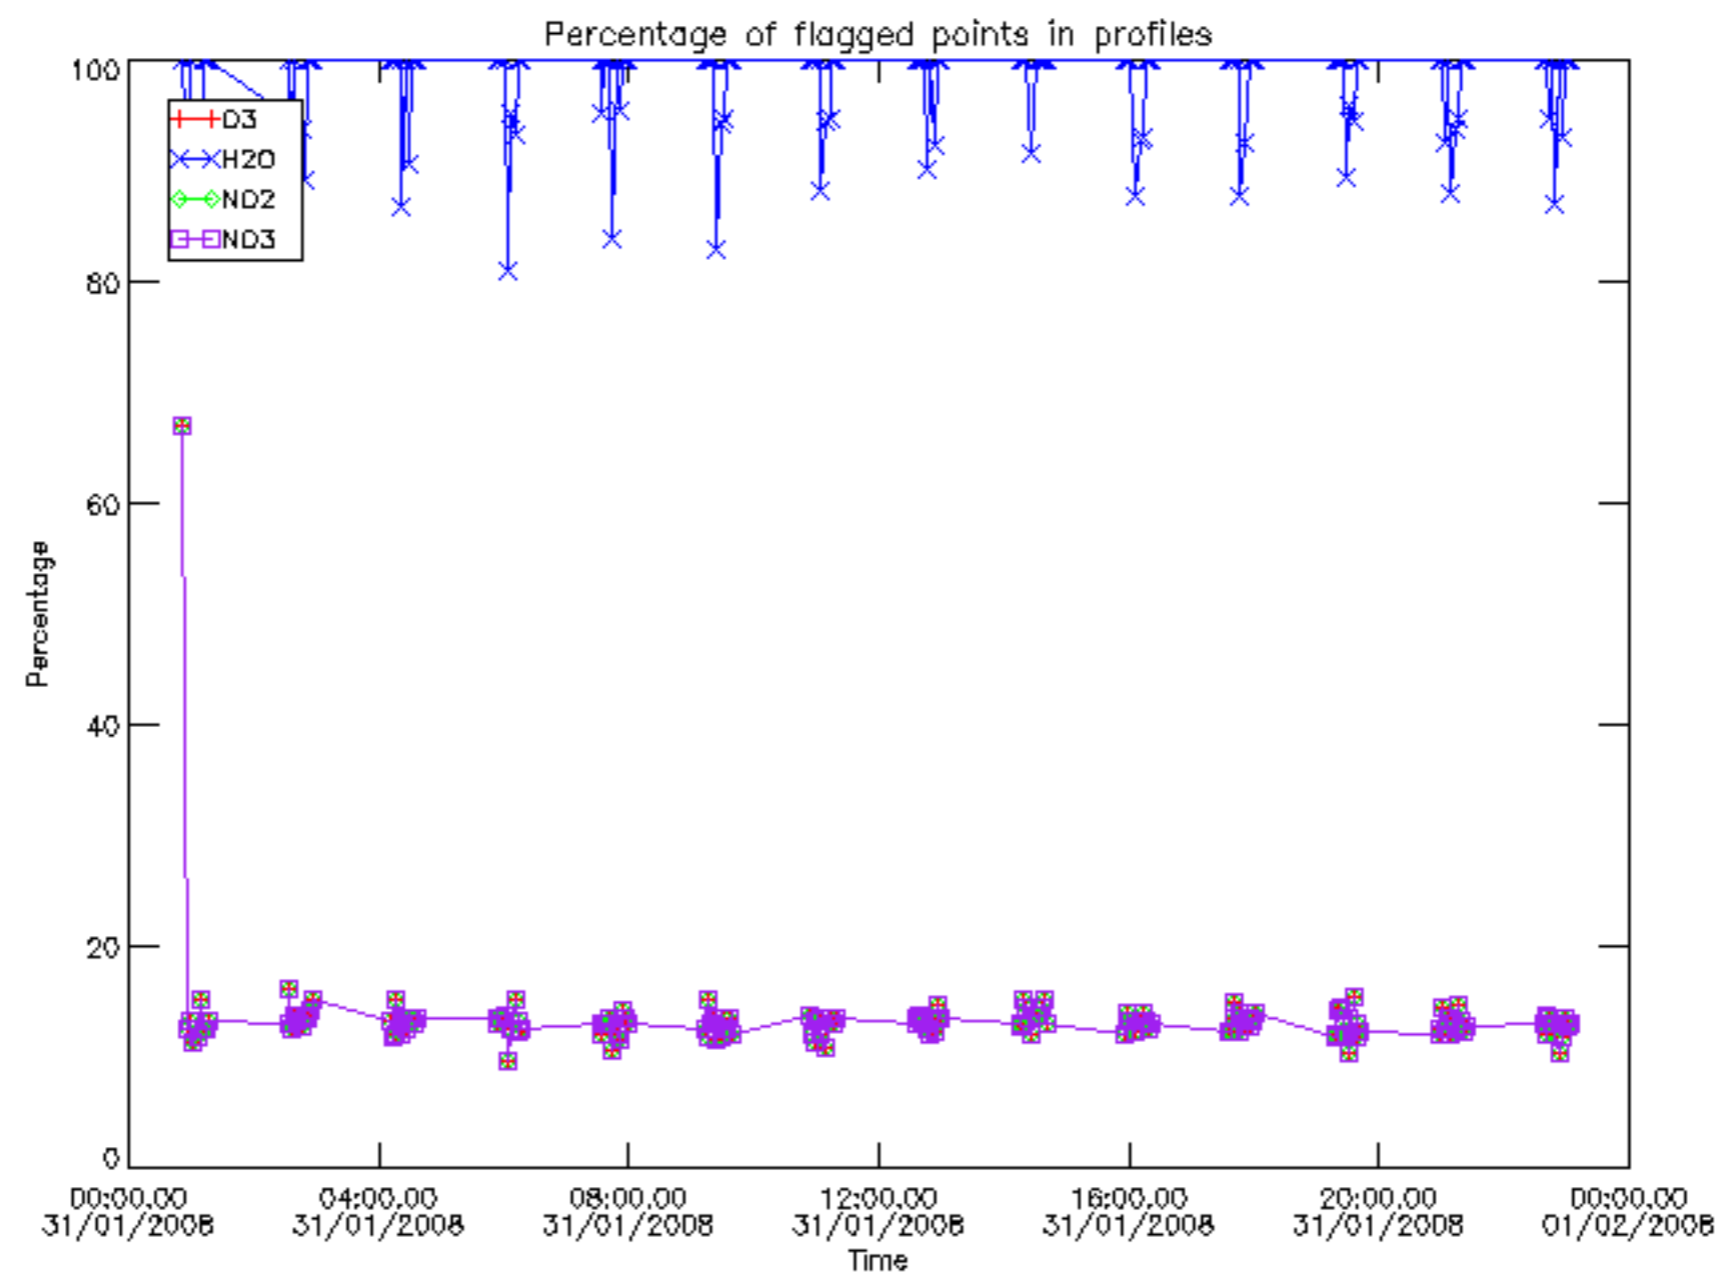

Percentage of flagged data per D3 profile

Percentage of flagged data per H2O profile