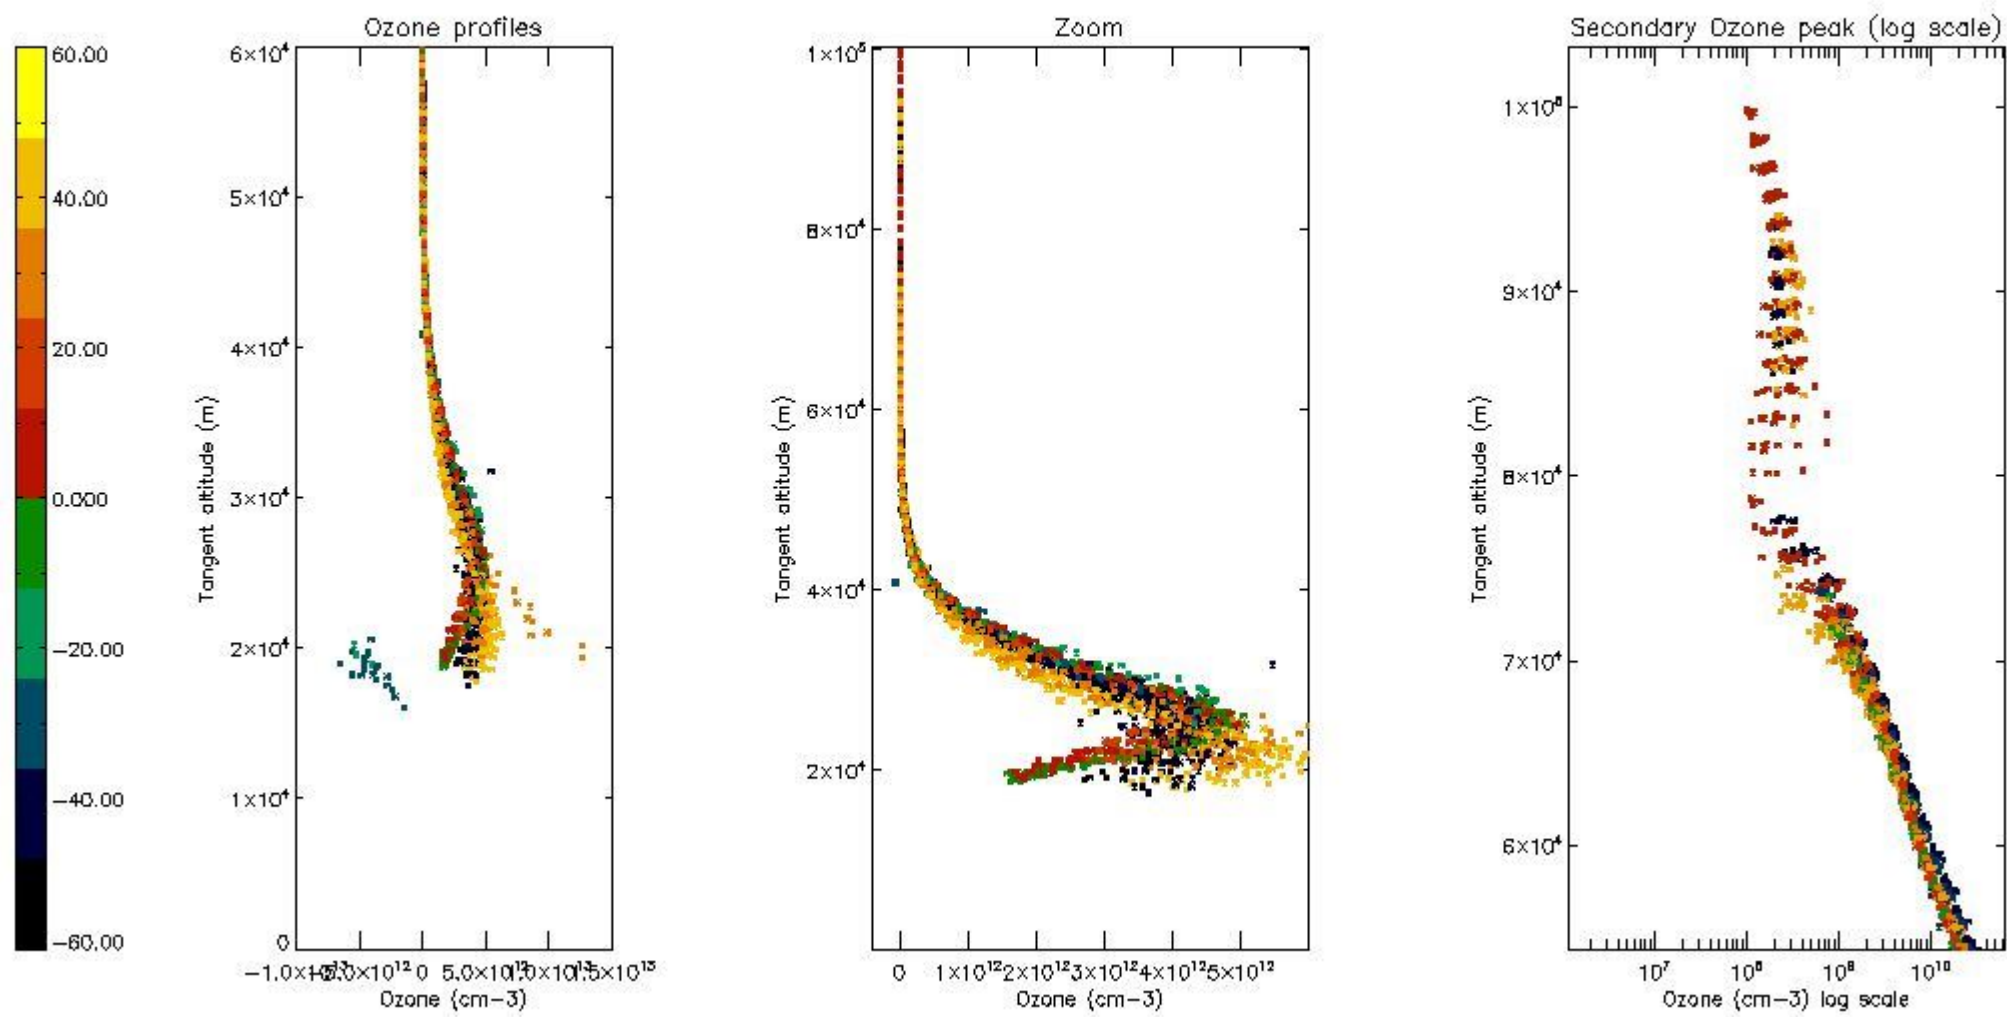

STD < 10	17
STD < 5	11

5.2 Plot ozone profiles for all STD (dark without errors)

The colorbar represents the latitude.

5.3 Plot ozone profiles where STD < 20% (dark without errors)

The colorbar represents the latitude.

5.4 Plot ozone profiles where $STD < 10\%$ (dark without errors)

The colorbar represents the latitude.

5.5 Plot ozone profiles where STD < 5% (dark without errors)

The colorbar represents the latitude.

5.6 Plot NO₂ profiles for all STD (dark without errors)