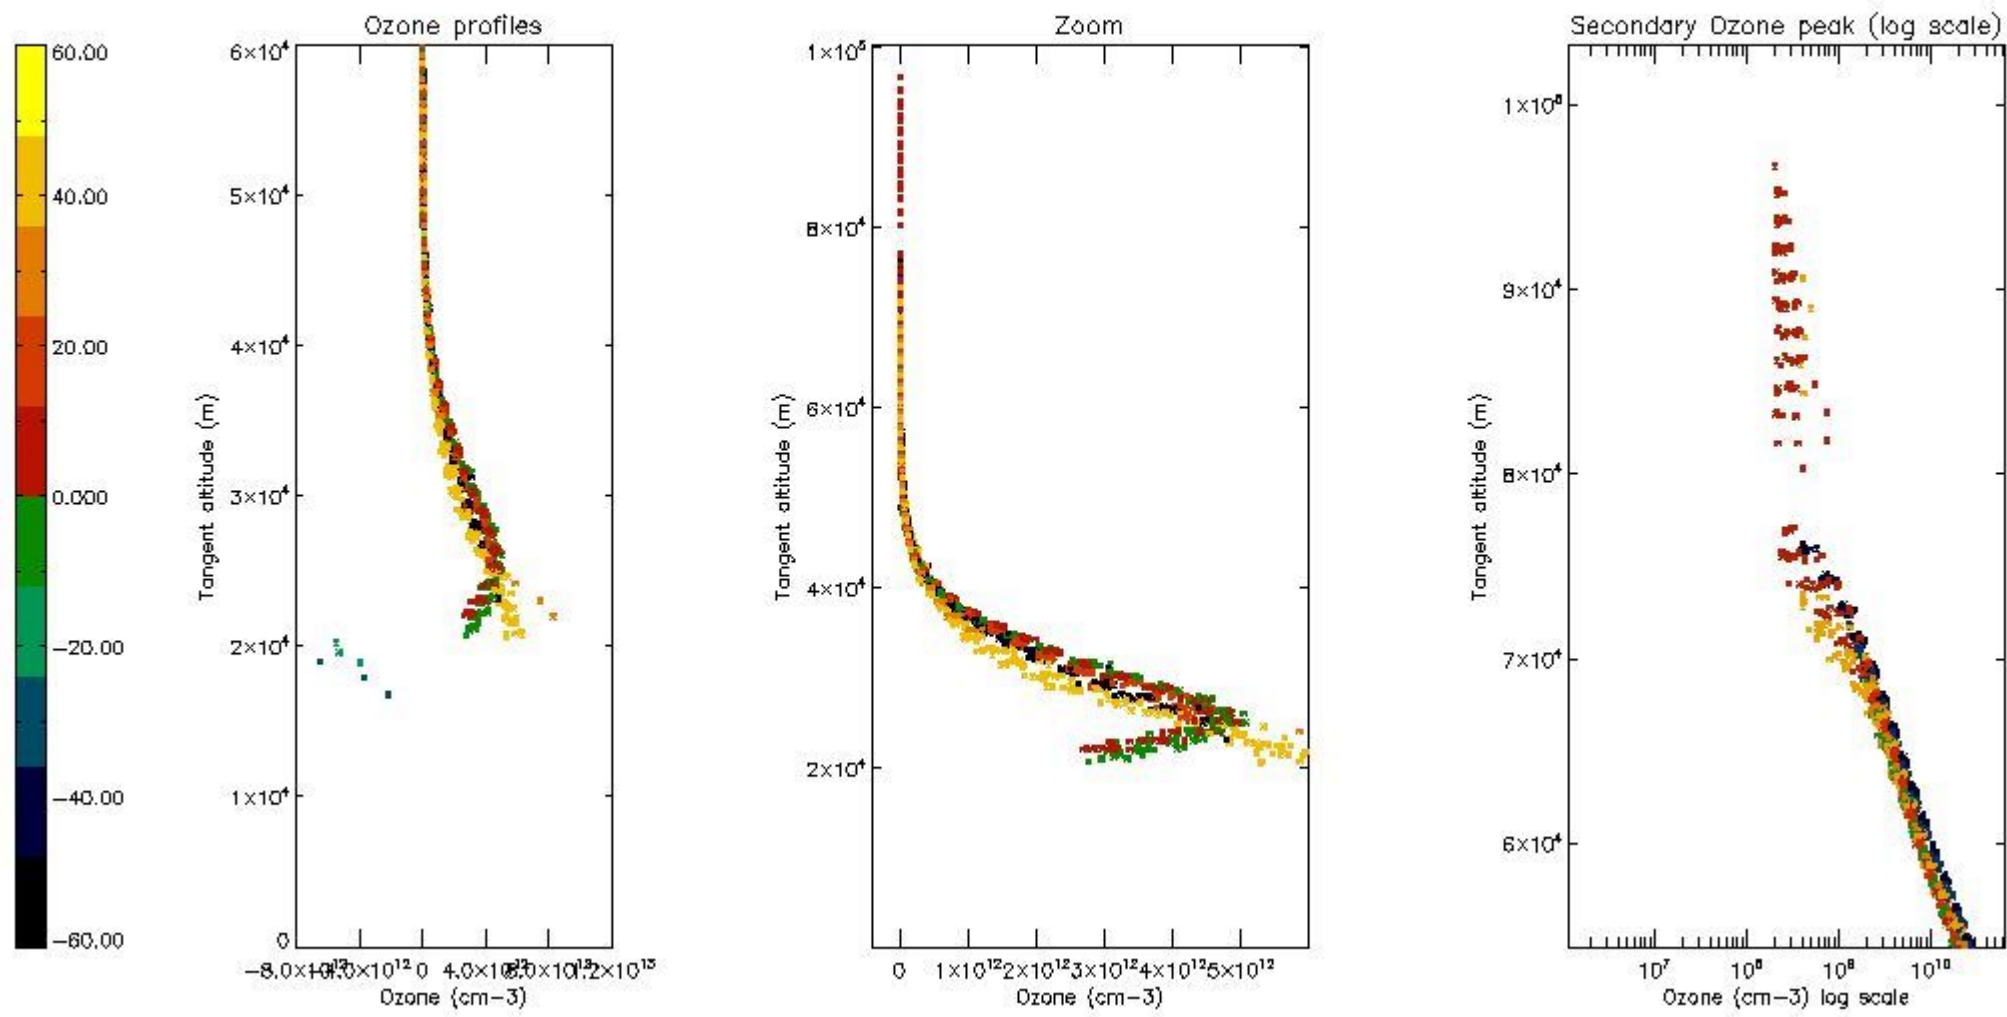

STD < 10	17
STD < 5	11

5.2 Plot ozone profiles for all STD (dark without errors)

The colorbar represents the latitude.

5.3 Plot ozone profiles where STD < 20% (dark without errors)

The colorbar represents the latitude.

5.4 Plot ozone profiles where $STD < 10\%$ (dark without errors)

The colorbar represents the latitude.

5.5 Plot ozone profiles where STD < 5% (dark without errors)

The colorbar represents the latitude.

5.6 Plot NO₂ profiles for all STD (dark without errors)