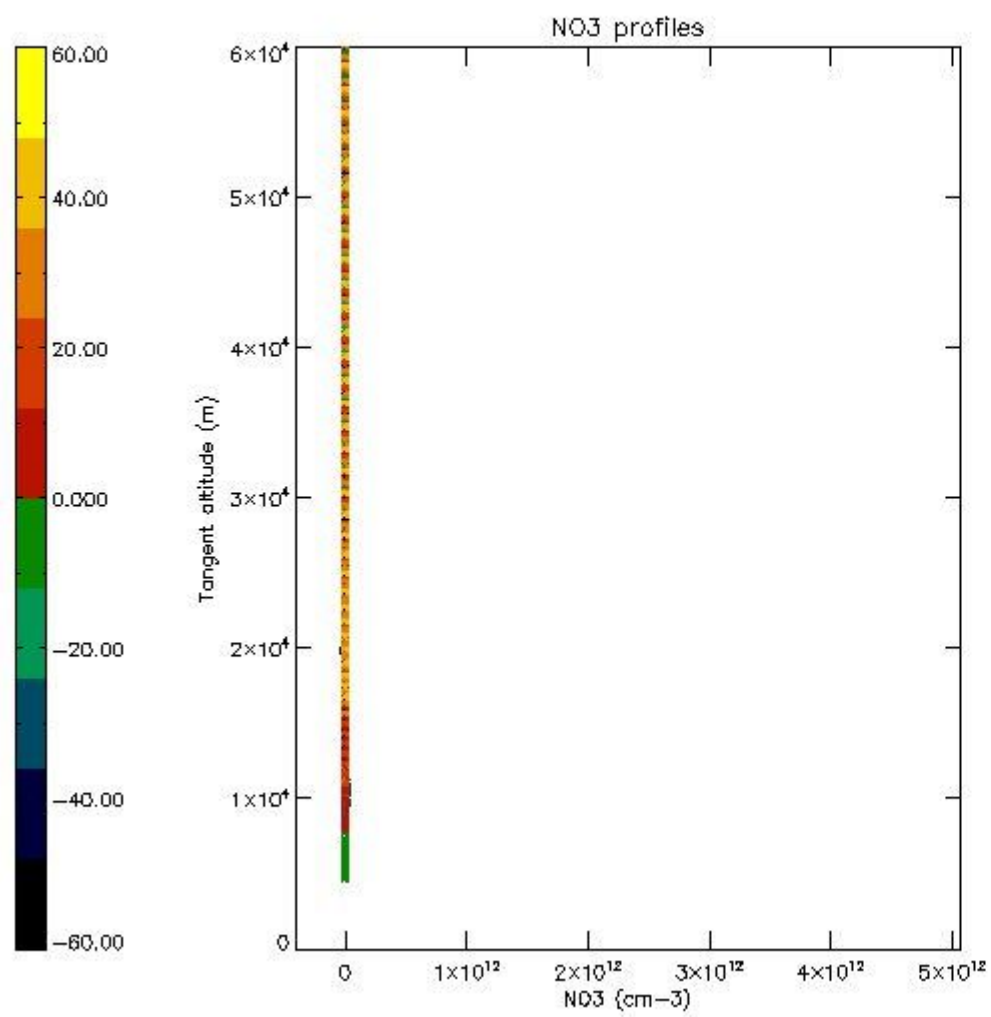

STD < 10	17
STD < 5	11

5.2 Plot ozone profiles for all STD (dark without errors)

The colorbar represents the latitude.

5.3 Plot ozone profiles where STD < 20% (dark without errors)

The colorbar represents the latitude.

5.4 Plot ozone profiles where $STD < 10\%$ (dark without errors)

The colorbar represents the latitude.

5.5 Plot ozone profiles where STD < 5% (dark without errors)

The colorbar represents the latitude.

5.6 Plot NO₂ profiles for all STD (dark without errors)

The colorbar represents the latitude.

5.7 Plot NO3 profiles for all STD (dark without errors)

The colorbar represents the latitude.

5.8 Plot H2O profiles for all STD (only for occultations of stars 1,2,3,4,13,14,16,26,63 dark without errors)