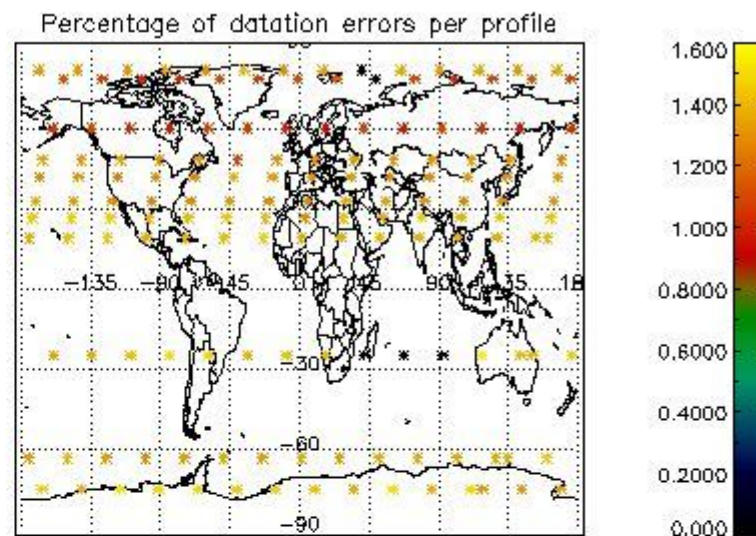

5. Trace gas profiles

5.1 Ozone statistics based on quality of products

The final quality of the products can be "measured" using the STD (Standard Deviation) attached to every point profile. This information is written to the parameter GOM_NL__2P/NL_LOCAL_SPECIES_DENSITY/o3_std of the level 2 products. The table below shows the statistics for given STD ranges.

The statistics are given with respect to the overall valid production:

- Products without fatal errors: GOM_NL__2P/MPH/PRODUCT_ERR=0
- Valid point profile: GOM_NL__2P/NL_LOCAL_SPECIES_DENSITY/pcd(0)=0

The 'Criteria' is applied to valid points of dark limb products:

- Products in dark limb illumination condition: GOM_NL__2P/NL_SUMMARY_QUALITY/obs_ill_cond=0
- Products without fatal errors: GOM_NL__2P/MPH/PRODUCT_ERR=0
- Valid point profile: GOM_NL__2P/NL_LOCAL_SPECIES_DENSITY/pcd(0)=0

So, the table below shows the percentage of dark limb and valid observations for each criteria with respect to the overall valid daily observations.

Criteria	% of total production
All STD	38
STD < 20	21