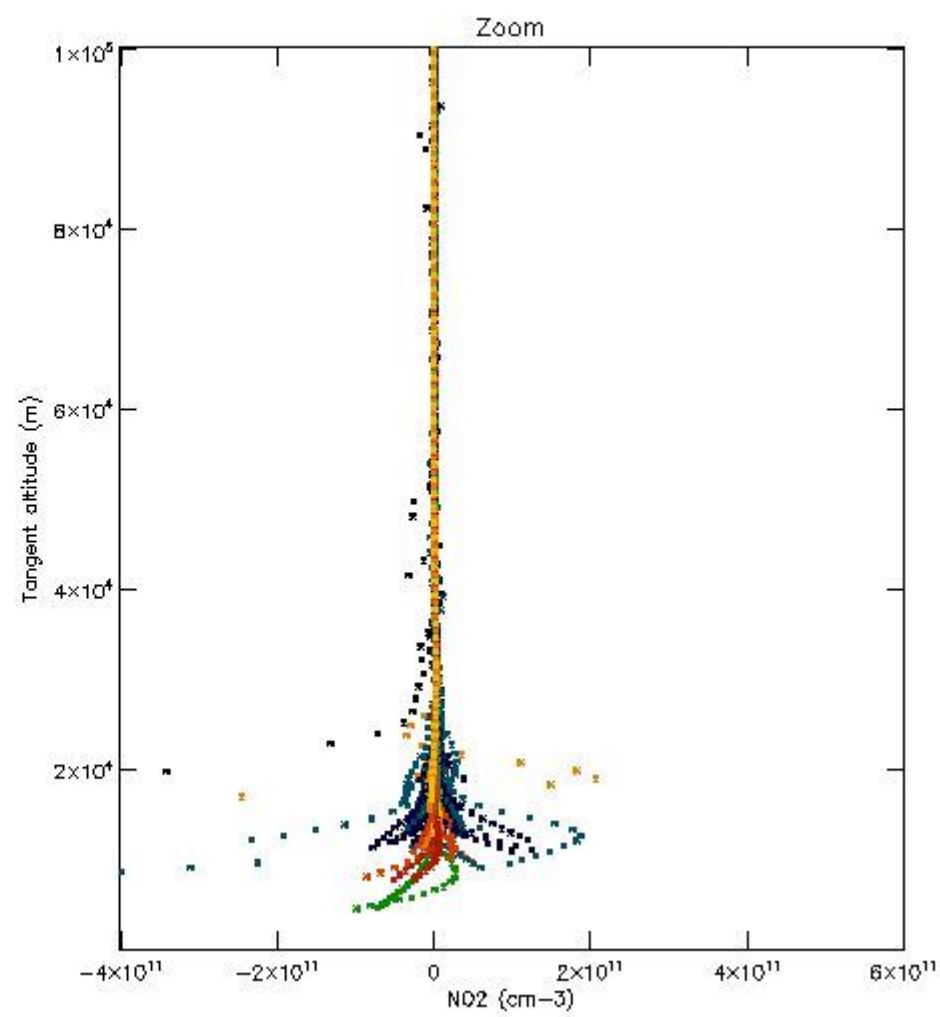

5.4 Plot ozone profiles where $STD < 10\%$ (dark without errors)

The colorbar represents the latitude.

5.5 Plot ozone profiles where STD < 5% (dark without errors)

The colorbar represents the latitude.

5.6 Plot NO₂ profiles for all STD (dark without errors)

The colorbar represents the latitude.

5.7 Plot NO3 profiles for all STD (dark without errors)

The colorbar represents the latitude.

5.8 Plot H2O profiles for all STD (only for occultations of stars 1,2,3,4,13,14,16,26,63 dark without errors)