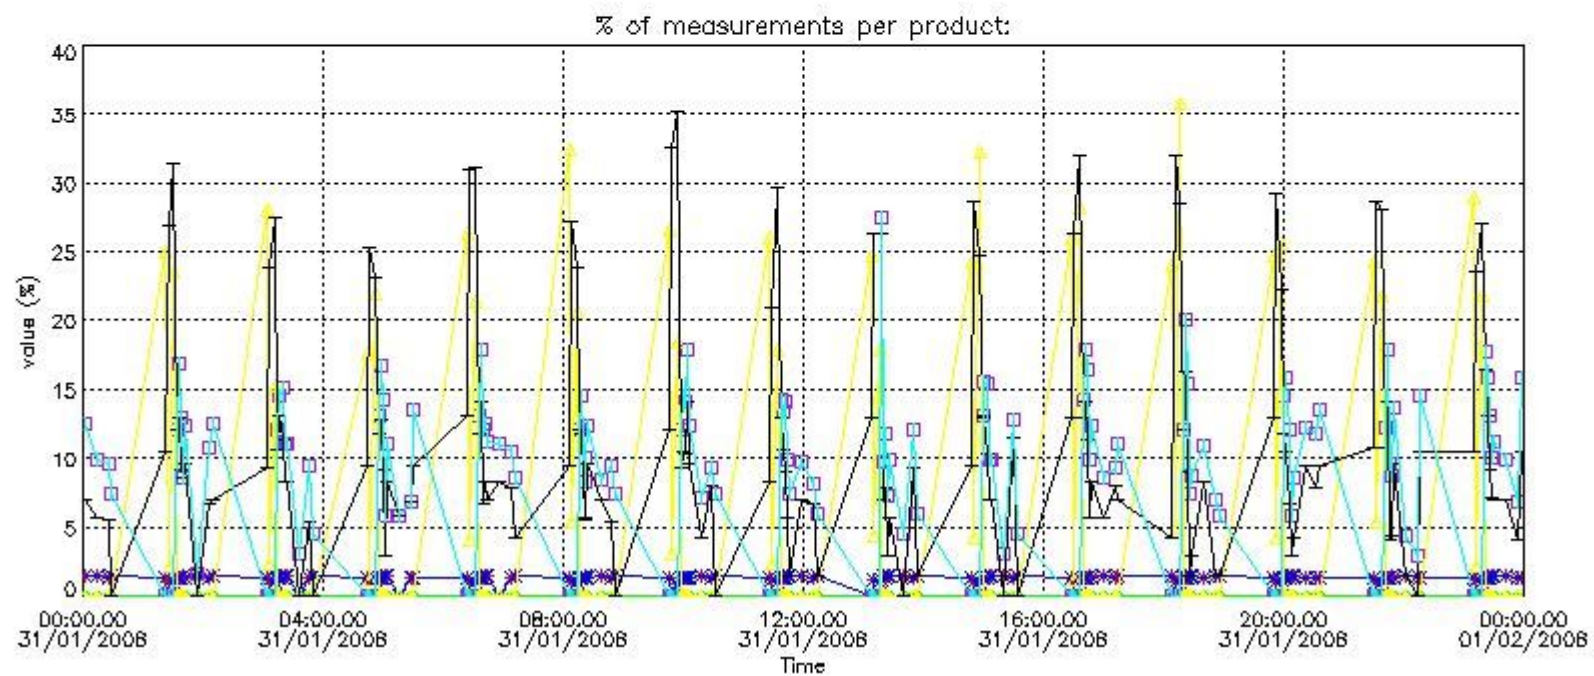

Percentage of flagged data per NO3 profile

4. Level 1 quality information per product

In this section it is plotted some information contained in the Quality Summary data set of the level 2 products that comes from the level 1b processing. Products without errors (error flag in the MPH set to "0") are used.

4.1 Plot quality information per product (time dependant) coming from level 1b processing

4.1.1 Plot level 1 quality information per product (time dependant): ENVISAT ASCENDING passes

4.1.2 Plot level 1 quality information per product (time dependant): ENVI SAT DESCENDING passes