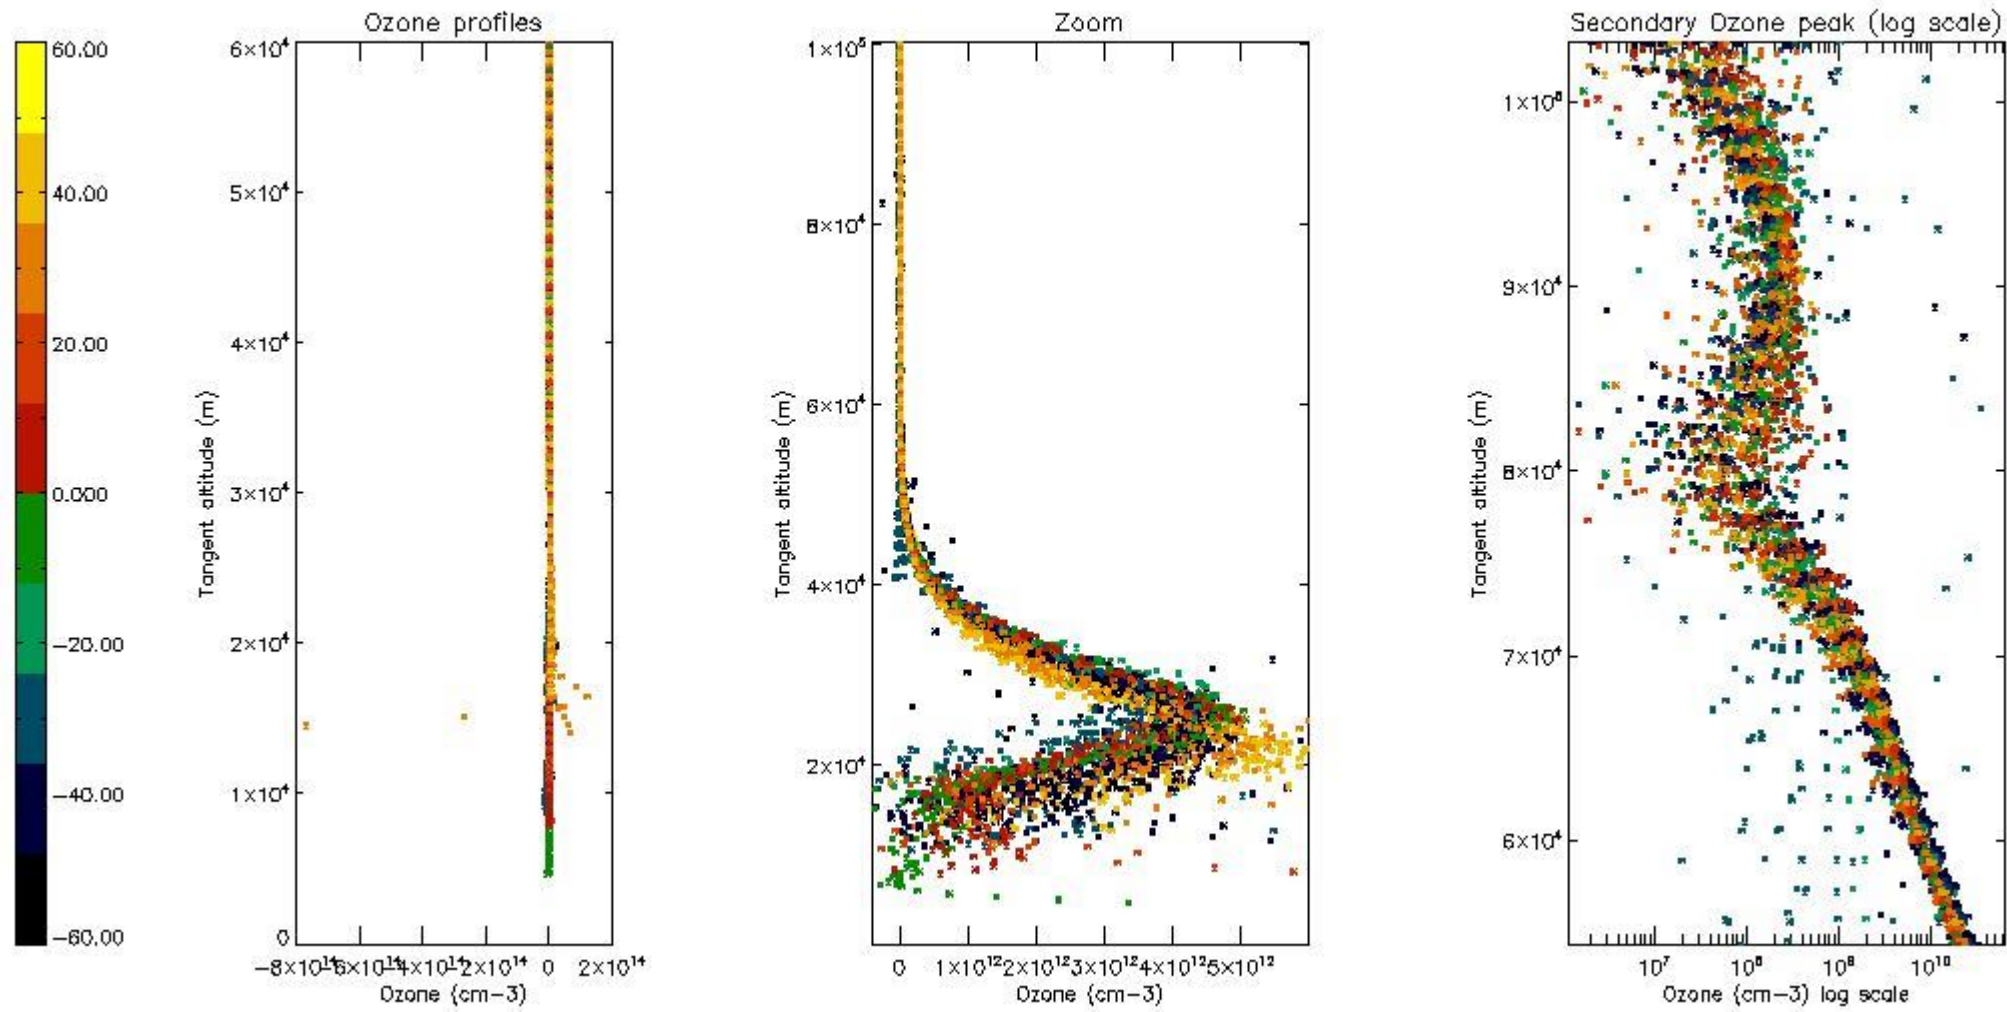

STD < 10	17
STD < 5	11

5.2 Plot ozone profiles for all STD (dark without errors)

The colorbar represents the latitude.

5.3 Plot ozone profiles where STD < 20% (dark without errors)

The colorbar represents the latitude.