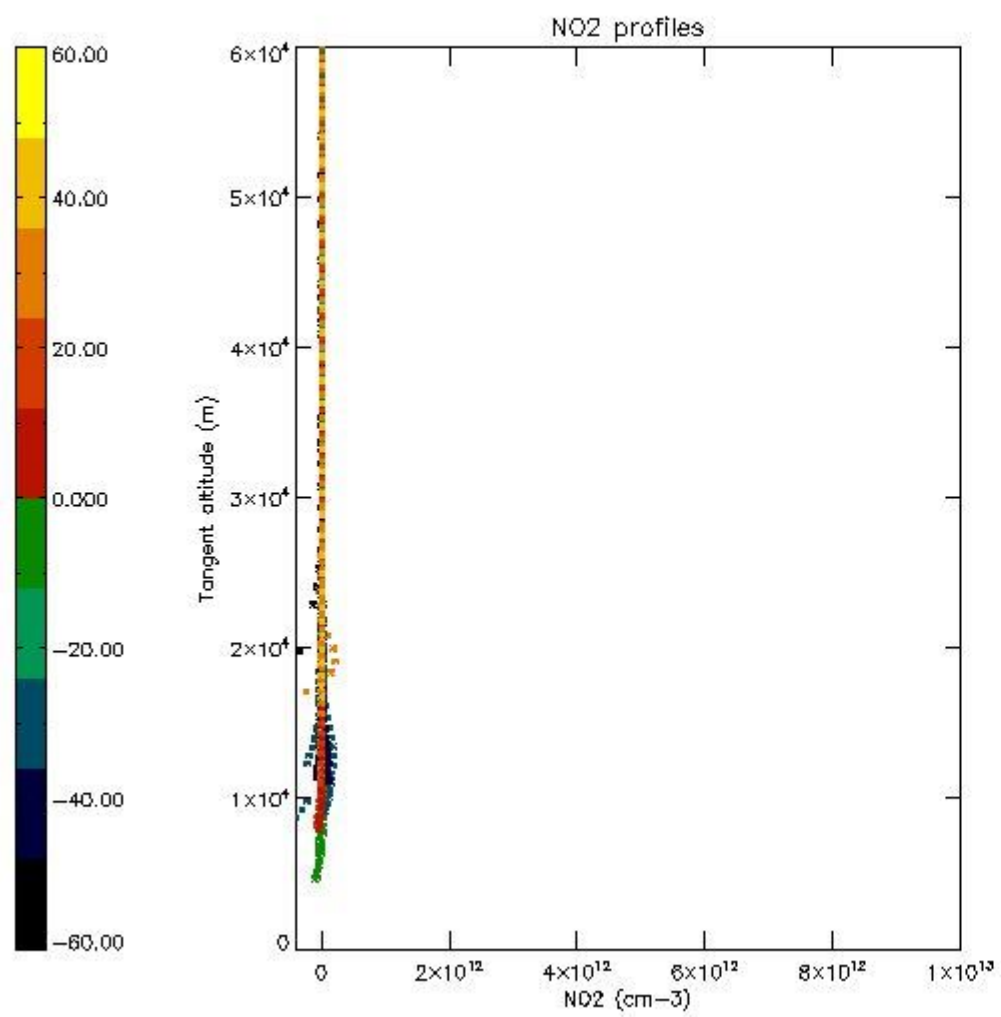

5.7 Plot NO3 profiles for all STD (dark without errors)

The colorbar represents the latitude.