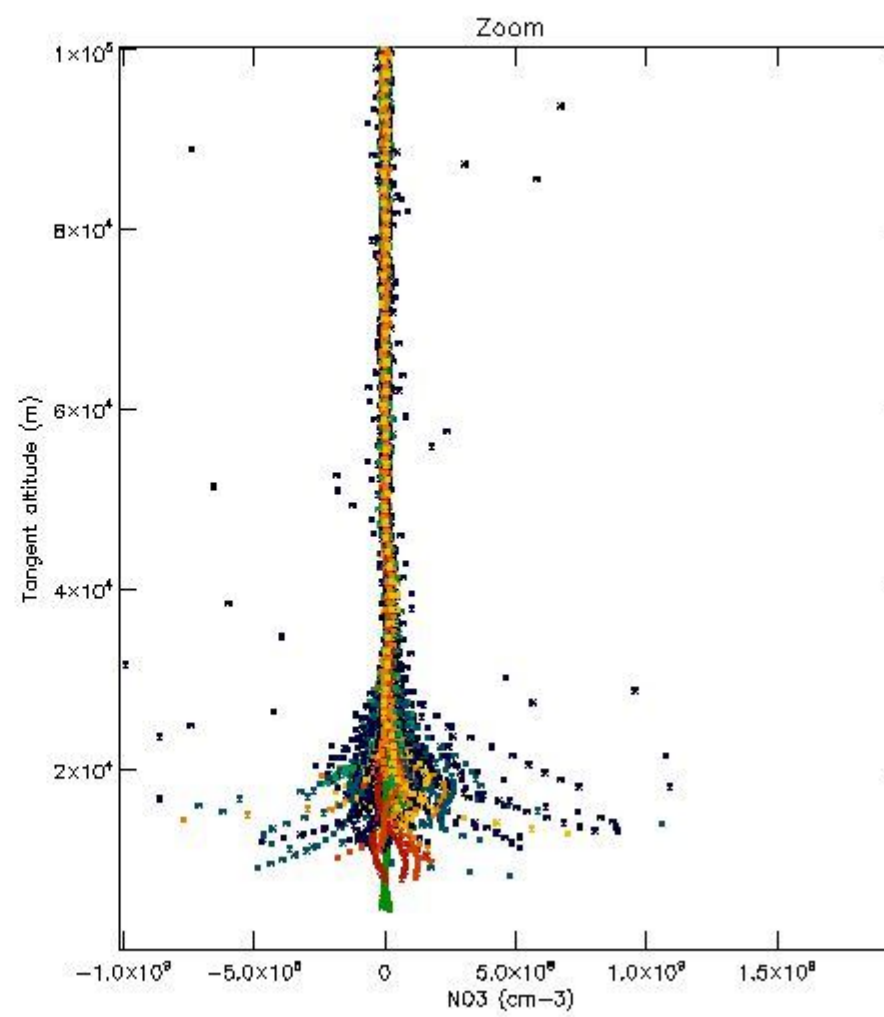

STD < 10	17
STD < 5	11

5.2 Plot ozone profiles for all STD (dark without errors)

The colorbar represents the latitude.

5.3 Plot ozone profiles where STD < 20% (dark without errors)

The colorbar represents the latitude.

5.4 Plot ozone profiles where $STD < 10\%$ (dark without errors)

The colorbar represents the latitude.

5.5 Plot ozone profiles where STD < 5% (dark without errors)

The colorbar represents the latitude.

5.6 Plot NO₂ profiles for all STD (dark without errors)

The colorbar represents the latitude.

5.7 Plot NO3 profiles for all STD (dark without errors)

The colorbar represents the latitude.

5.8 Plot H2O profiles for all STD (only for occultations of stars 1,2,3,4,13,14,16,26,63 dark without errors)