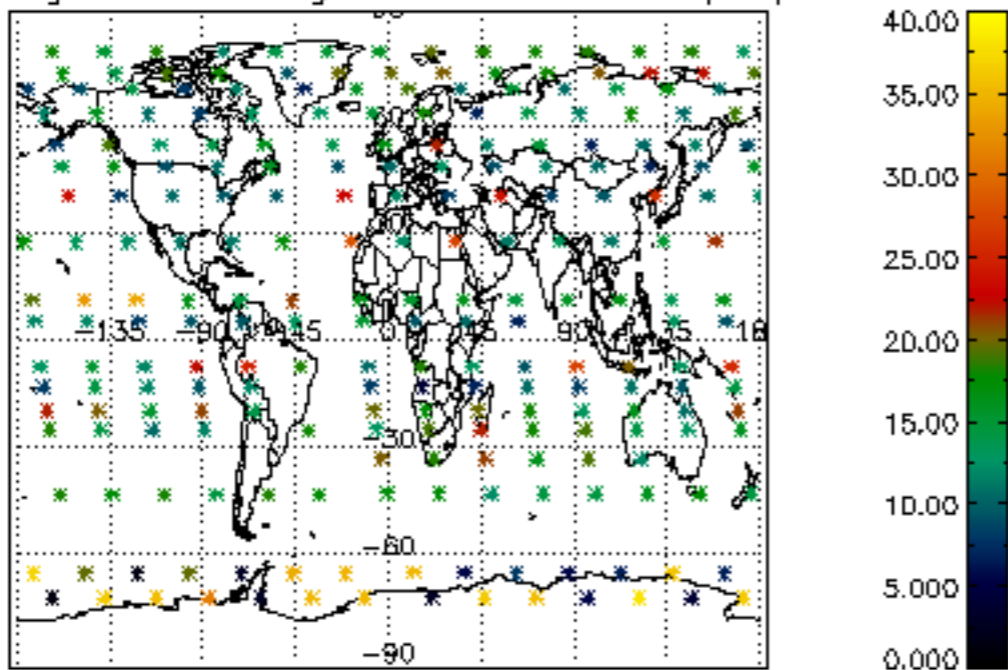

Percentage of cosmic ray hits per profile

Percentage of star falling outside central band per profile