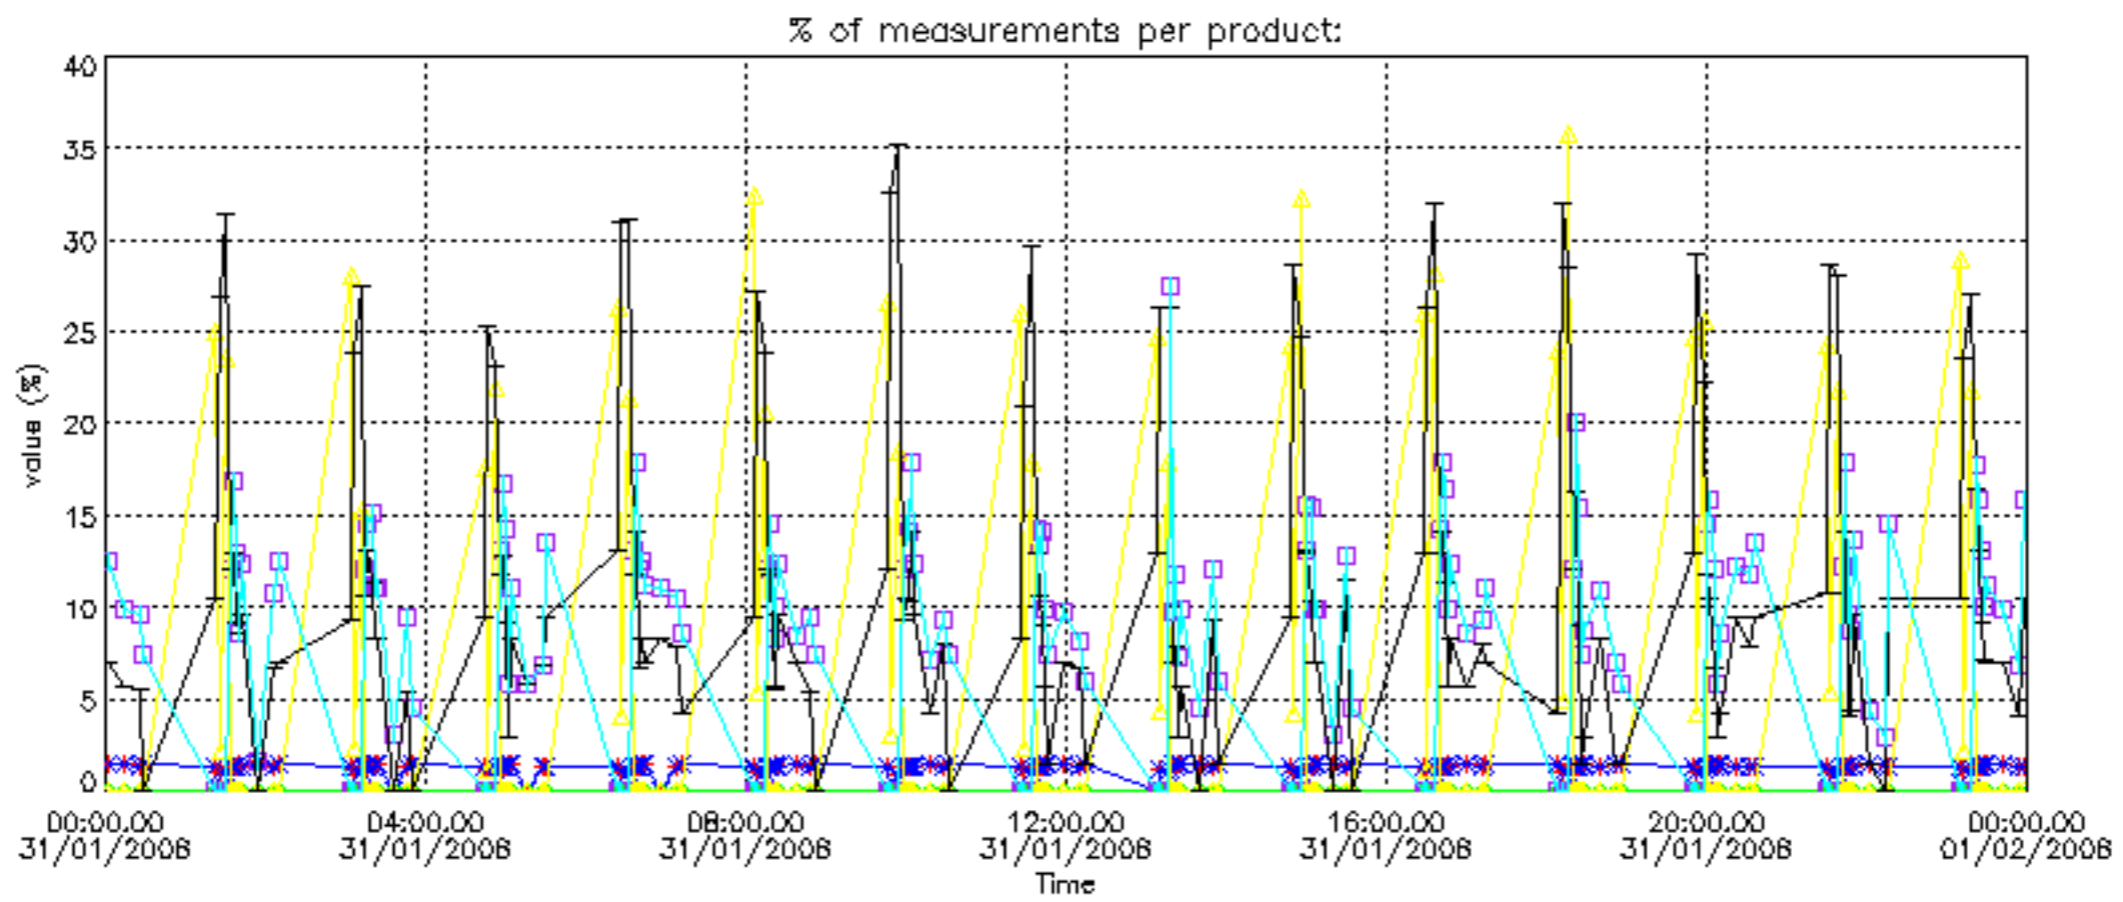

Percentage of cosmic ray hits per profile

Percentage of datation errors per profile