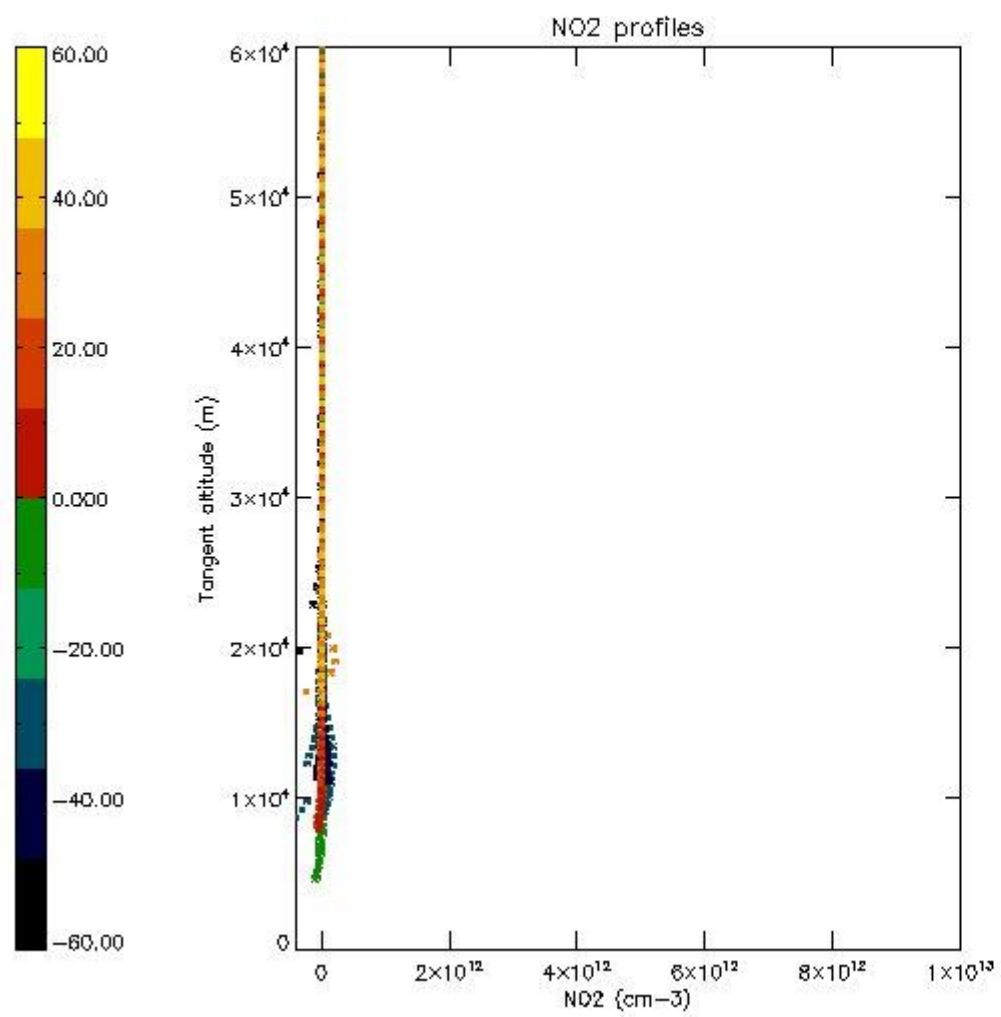

5.4 Plot ozone profiles where $STD < 10\%$ (dark without errors)

The colorbar represents the latitude.

5.5 Plot ozone profiles where STD < 5% (dark without errors)

The colorbar represents the latitude.

5.6 Plot NO₂ profiles for all STD (dark without errors)

The colorbar represents the latitude.

5.7 Plot NO3 profiles for all STD (dark without errors)

The colorbar represents the latitude.

5.8 Plot H2O profiles for all STD (only for occultations of stars 1,2,3,4,13,14,16,26,63 dark without errors)