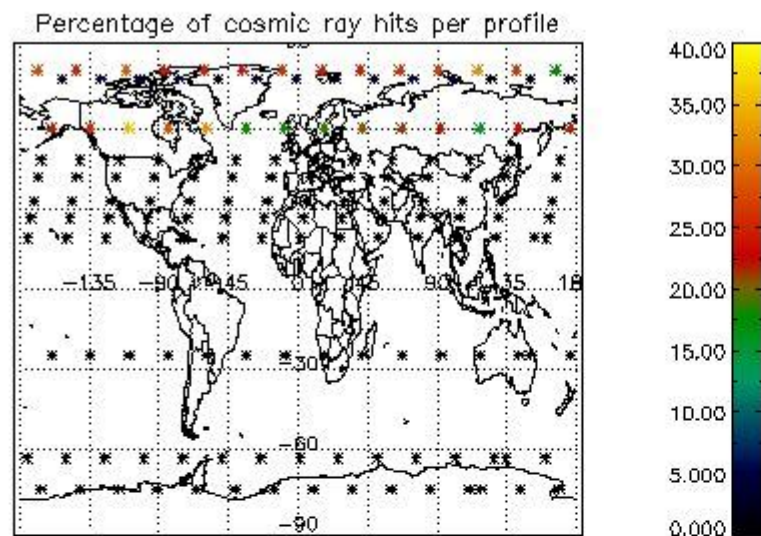

4.2.2 Plot level 1 quality information per product (world map): ENVISAT DESCENDING passes

5. Trace gas profiles

5.1 Ozone statistics based on quality of products

The final quality of the products can be "measured" using the STD (Standard Deviation) attached to every point profile. This information is written to the parameter GOM_NL__2P/NL_LOCAL_SPECIES_DENSITY/o3_std of the level 2 products. The table below shows the statistics for given STD ranges.

The statistics are given with respect to the overall valid production:

- Products without fatal errors: GOM_NL__2P/MPH/PRODUCT_ERR=0
- Valid point profile: GOM_NL__2P/NL_LOCAL_SPECIES_DENSITY/pcd(0)=0

The 'Criteria' is applied to valid points of dark limb products:

- Products in dark limb illumination condition: GOM_NL__2P/NL_SUMMARY_QUALITY/obs_ill_cond=0
- Products without fatal errors: GOM_NL__2P/MPH/PRODUCT_ERR=0
- Valid point profile: GOM_NL__2P/NL_LOCAL_SPECIES_DENSITY/pcd(0)=0

So, the table below shows the percentage of dark limb and valid observations for each criteria with respect to the overall valid daily observations.

Criteria	% of total production
All STD	38
STD < 20	21