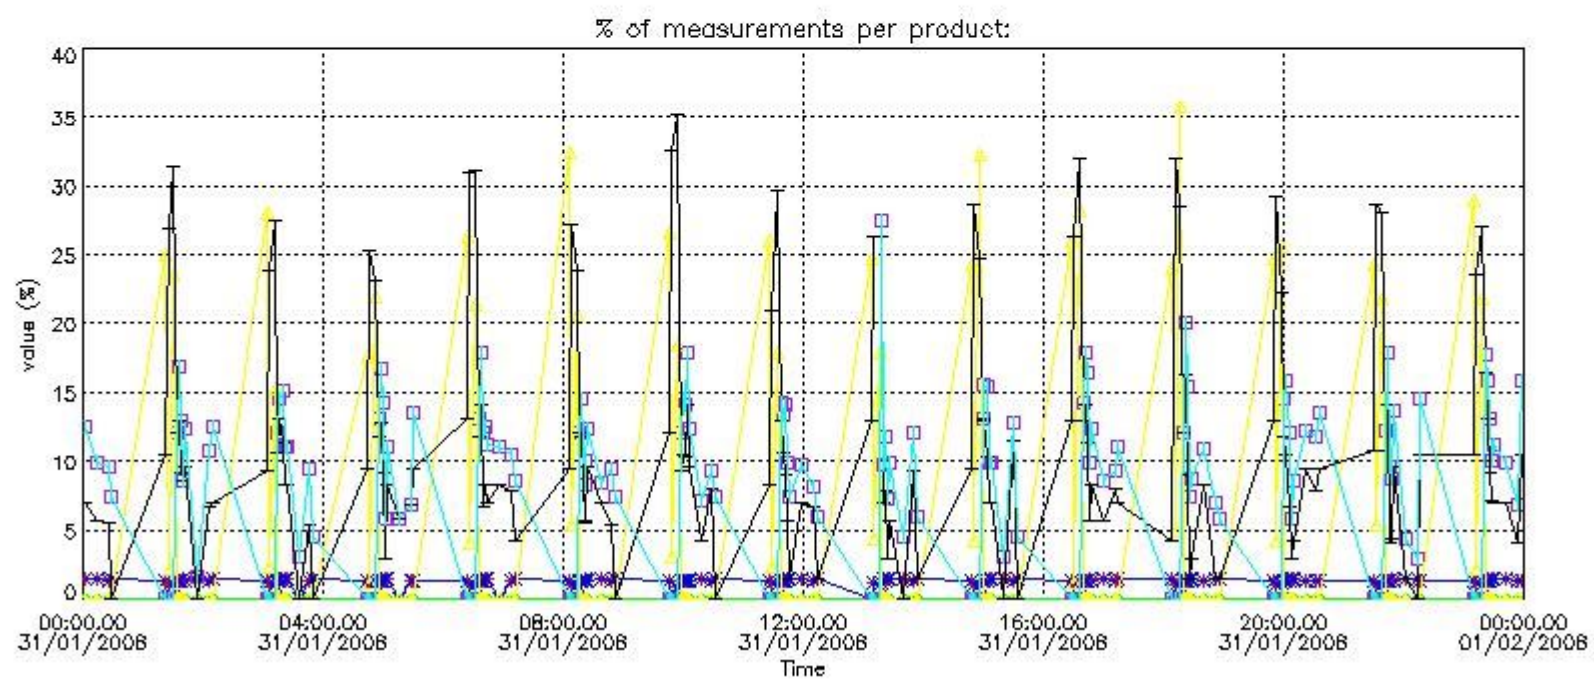

4.2 Plot quality information per product coming from level 1b processing (world map)

4.2.1 Plot level 1 quality information per product (world map): ENVISAT ASCENDING passes