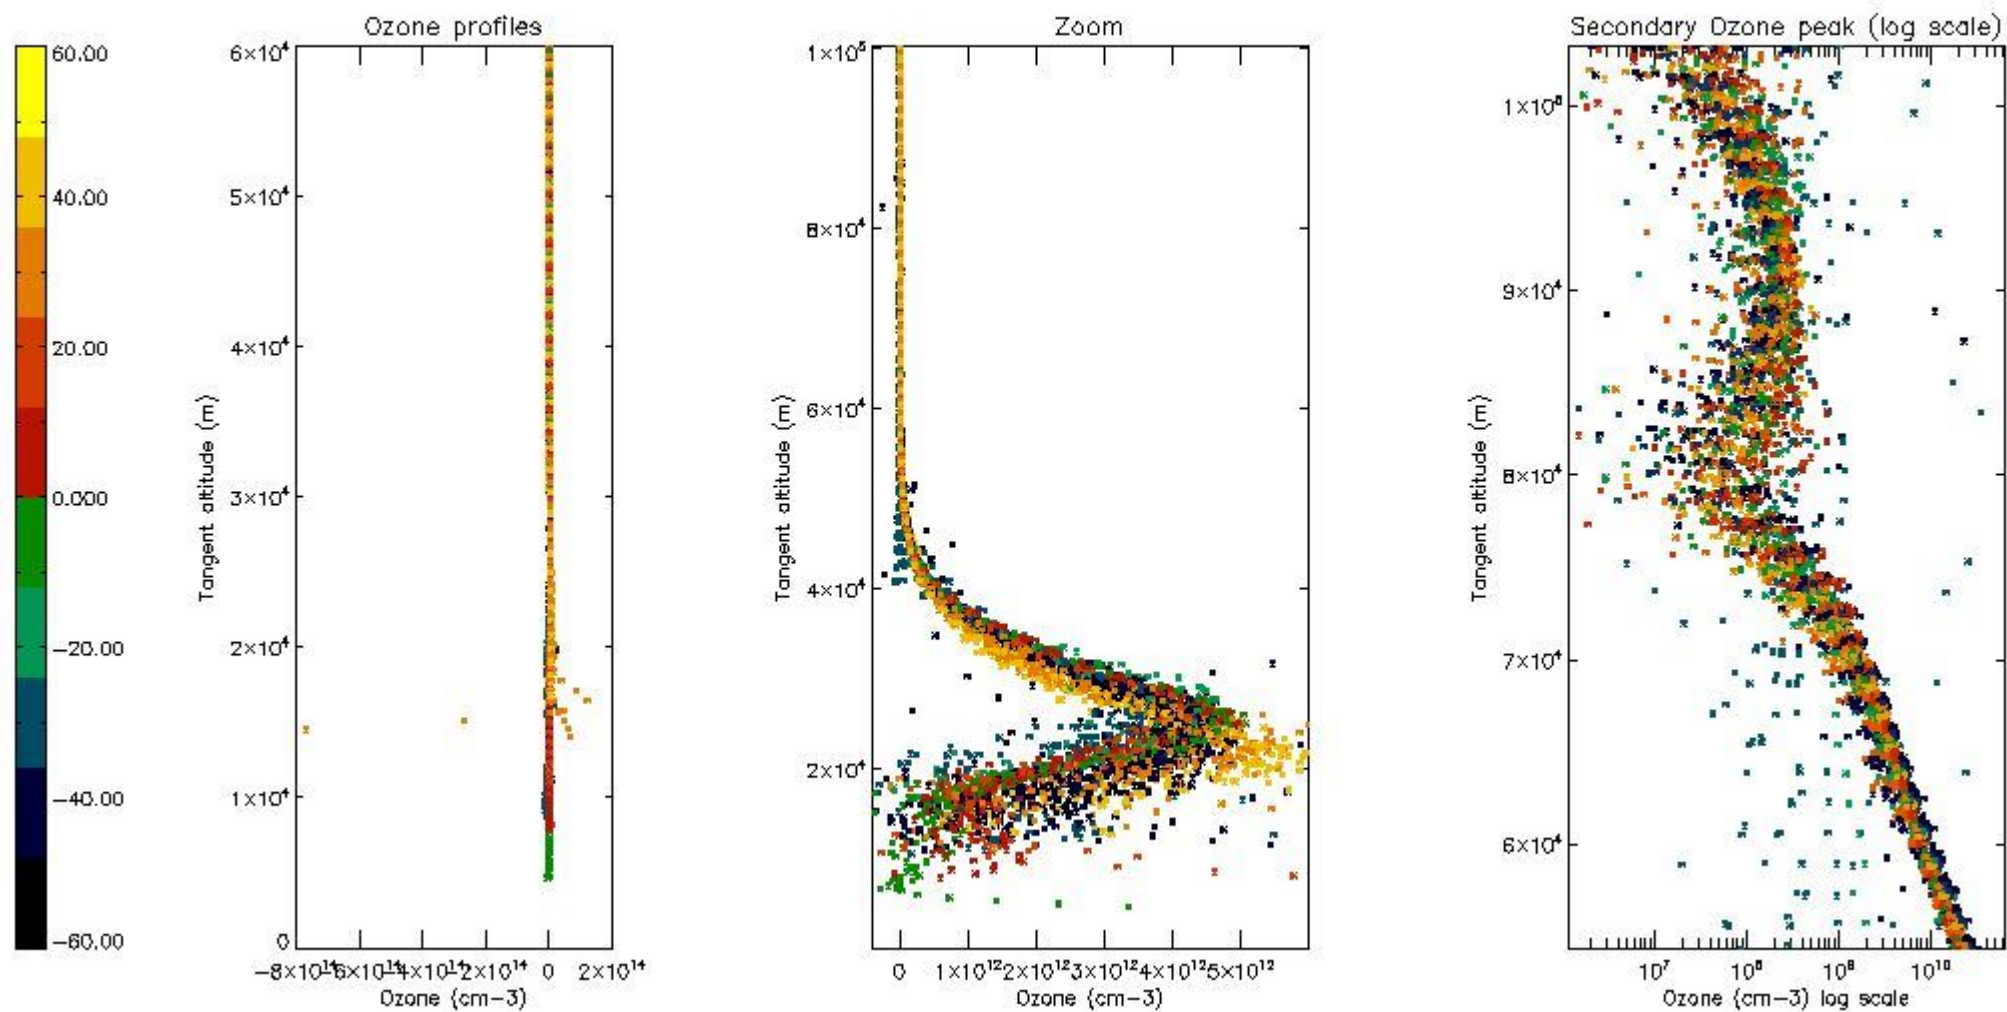

STD < 10	17
STD < 5	11

5.2 Plot ozone profiles for all STD (dark without errors)

The colorbar represents the latitude.

5.3 Plot ozone profiles where STD < 20% (dark without errors)

The colorbar represents the latitude.