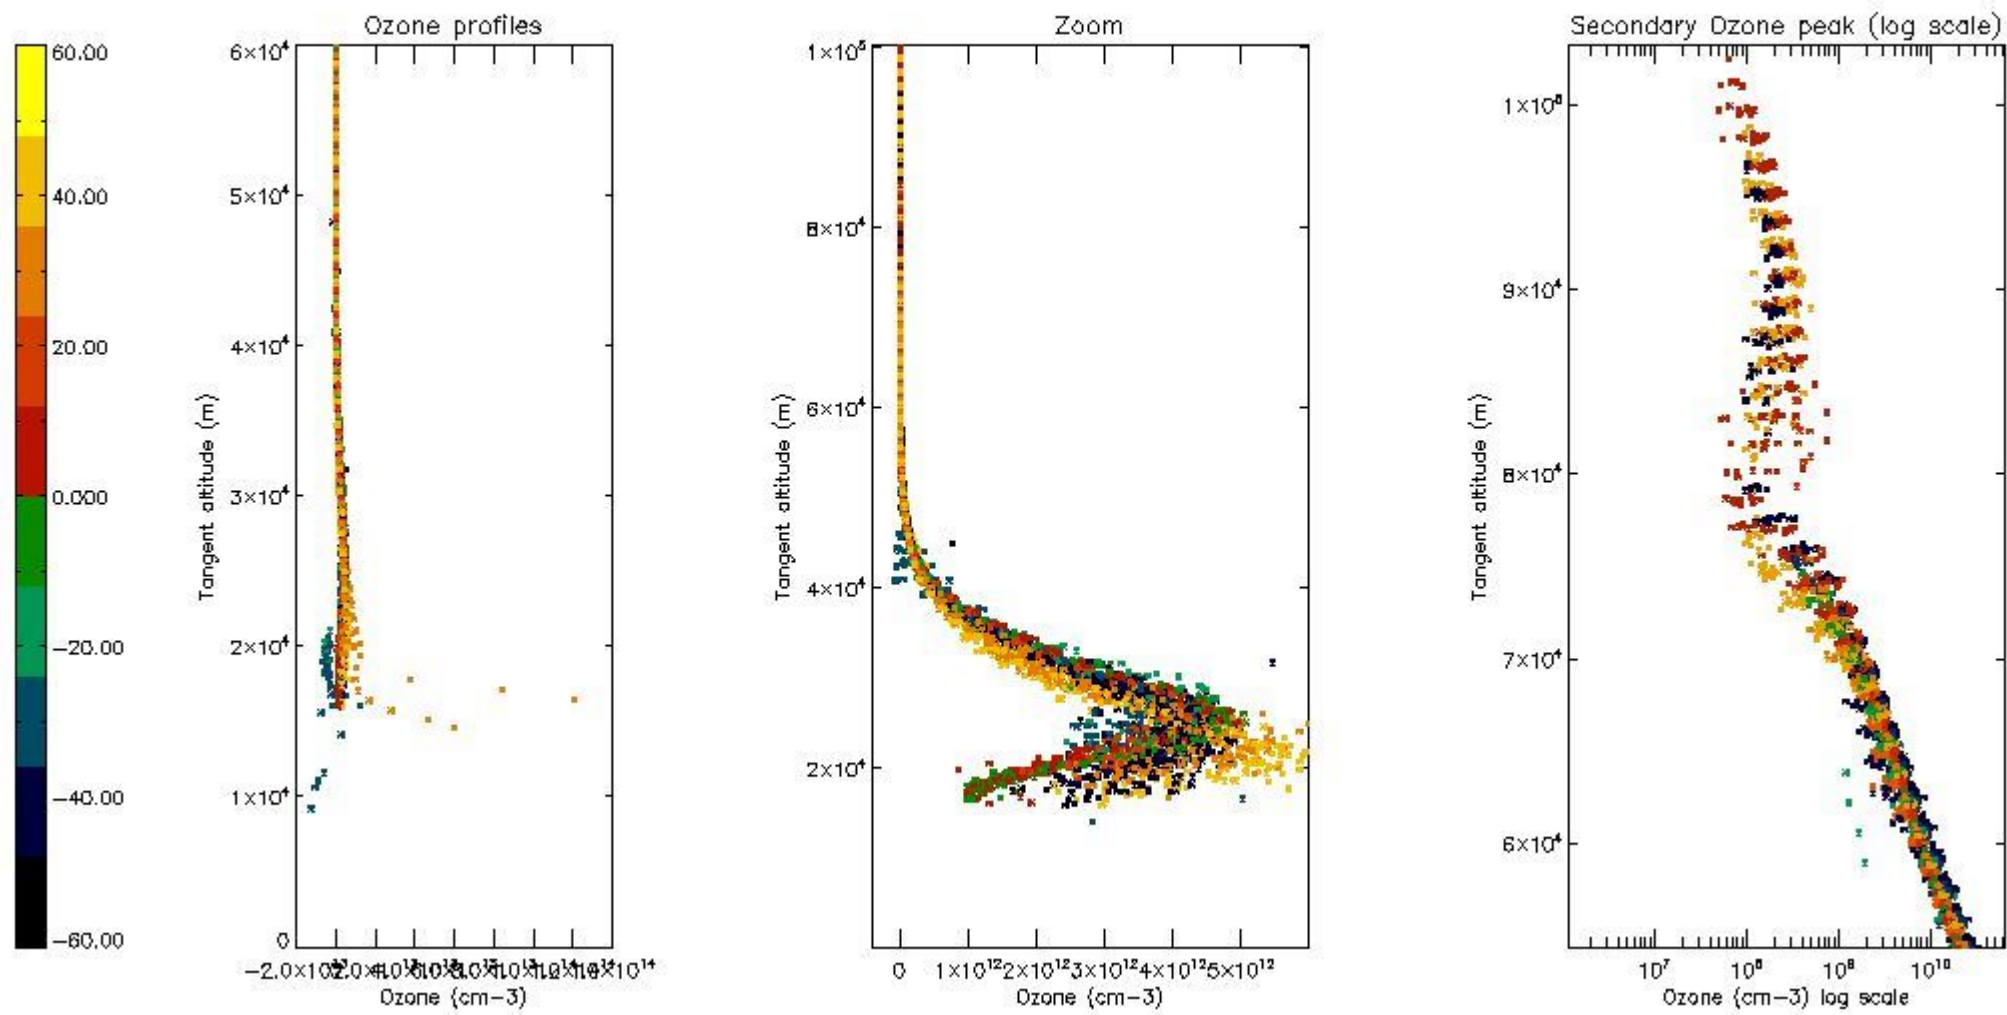

STD < 10	17
STD < 5	11

5.2 Plot ozone profiles for all STD (dark without errors)

The colorbar represents the latitude.

5.3 Plot ozone profiles where STD < 20% (dark without errors)

The colorbar represents the latitude.

5.4 Plot ozone profiles where $STD < 10\%$ (dark without errors)

The colorbar represents the latitude.

5.5 Plot ozone profiles where STD < 5% (dark without errors)

The colorbar represents the latitude.

5.6 Plot NO₂ profiles for all STD (dark without errors)

The colorbar represents the latitude.

5.7 Plot NO3 profiles for all STD (dark without errors)

The colorbar represents the latitude.

5.8 Plot H2O profiles for all STD (only for occultations of stars 1,2,3,4,13,14,16,26,63 dark without errors)