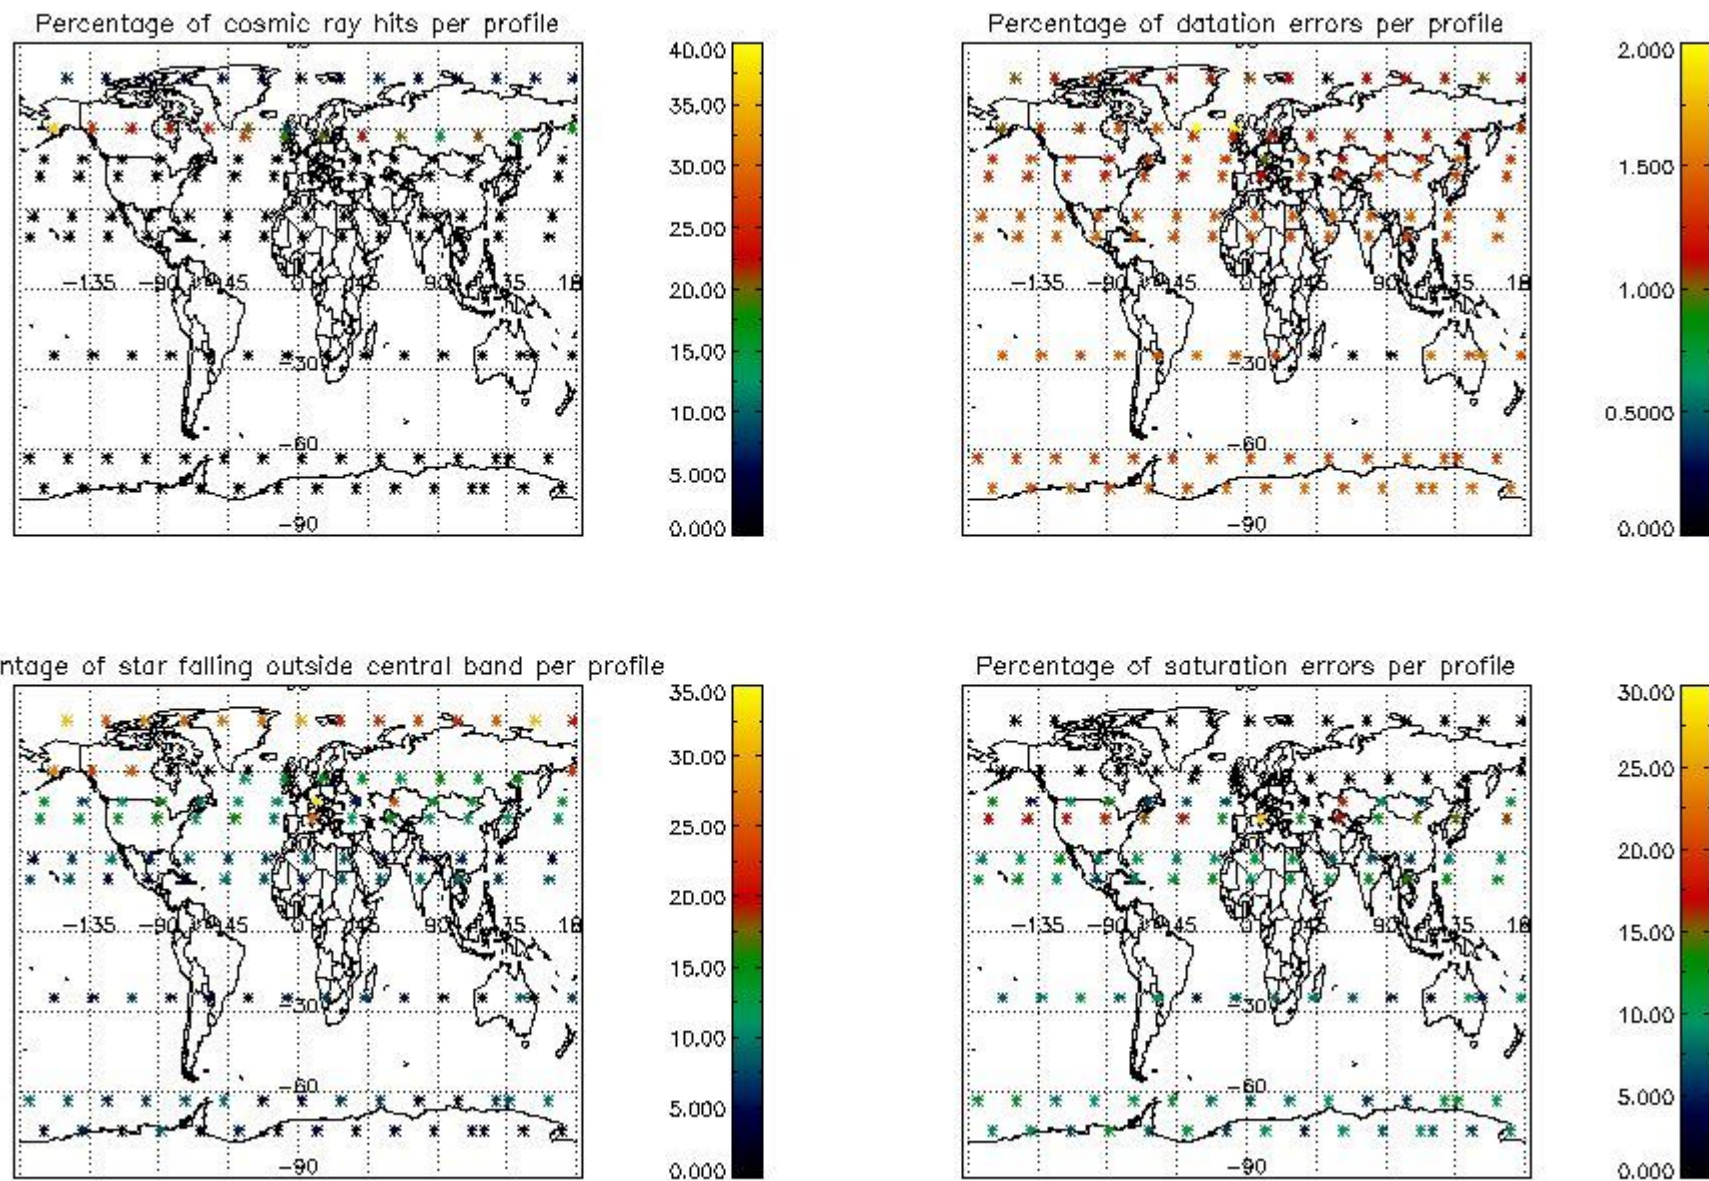

Percentage of flagged data per NO3 profile

4. Level 1 quality information per product

In this section it is plotted some information contained in the Quality Summary data set of the level 2 products that comes from the level 1b processing. Products without errors (error flag in the MPH set to "0") are used.

4.1 Plot quality information per product (time dependant) coming from level 1b processing

4.1.1 Plot level 1 quality information per product (time dependant): ENVISAT ASCENDING passes

4.1.2 Plot level 1 quality information per product (time dependant): ENVISAT DESCENDING passes

4.2 Plot quality information per product coming from level 1b processing (world map)

4.2.1 Plot level 1 quality information per product (world map): ENVISAT ASCENDING passes

4.2.2 Plot level 1 quality information per product (world map): ENVISAT DESCENDING passes