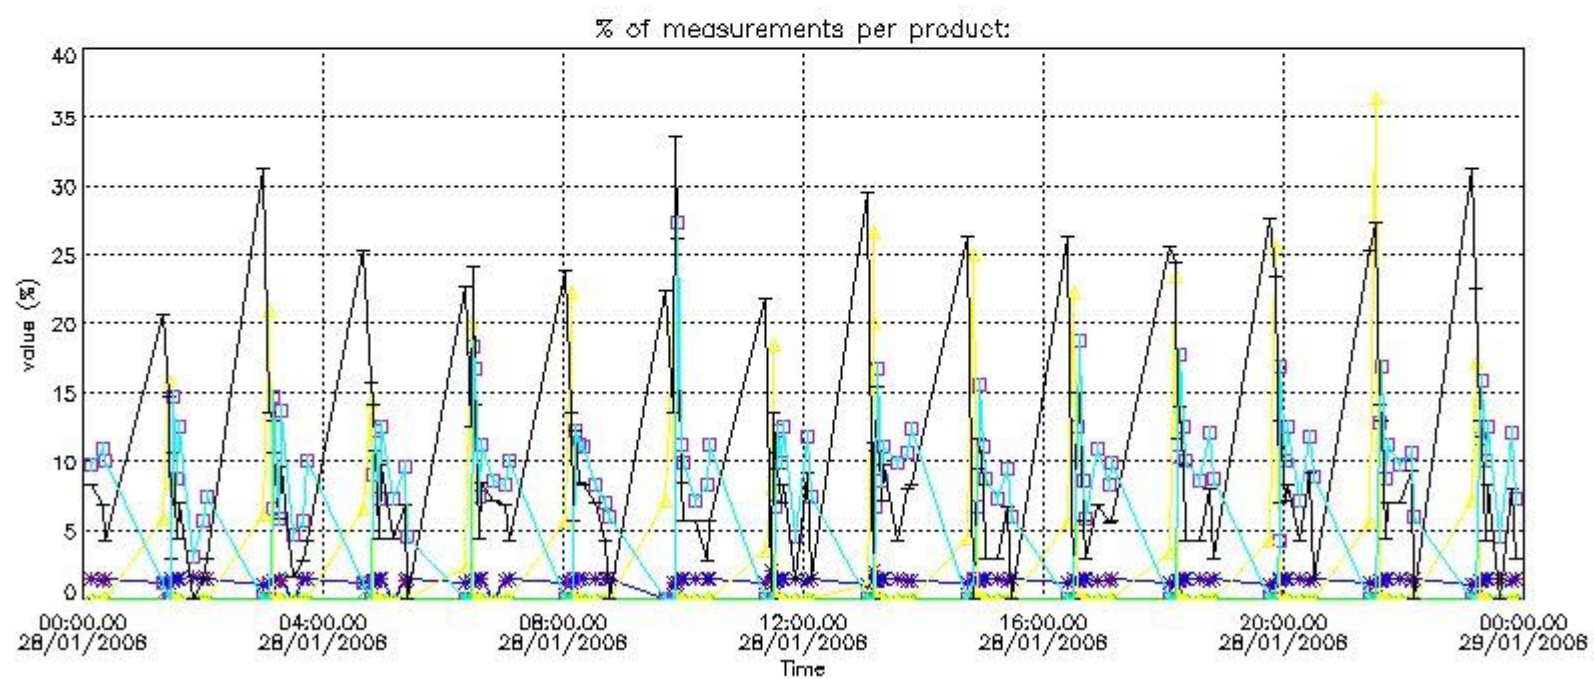

4.2 Plot quality information per product coming from level 1b processing (world map)

4.2.1 Plot level 1 quality information per product (world map): ENVISAT ASCENDING passes