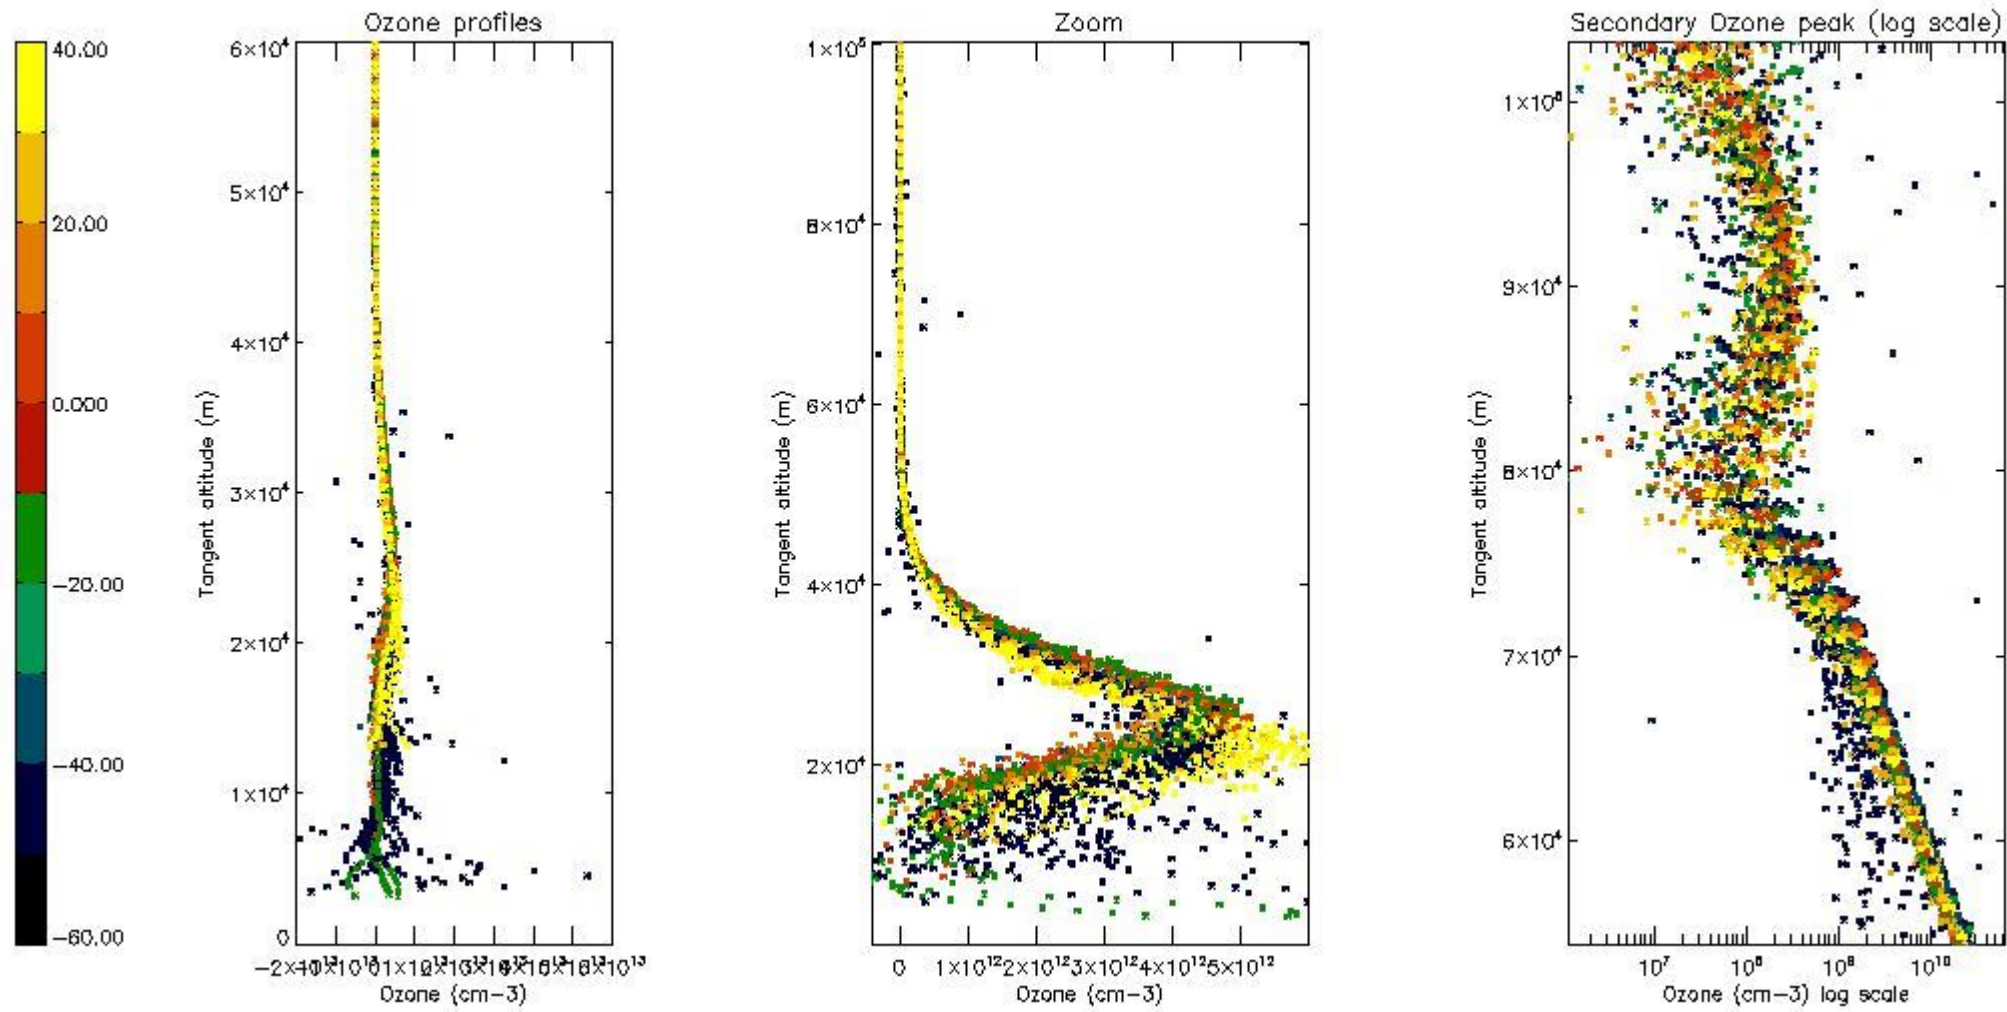

STD < 10	18
STD < 5	11

5.2 Plot ozone profiles for all STD (dark without errors)

The colorbar represents the latitude.

5.3 Plot ozone profiles where STD < 20% (dark without errors)

The colorbar represents the latitude.