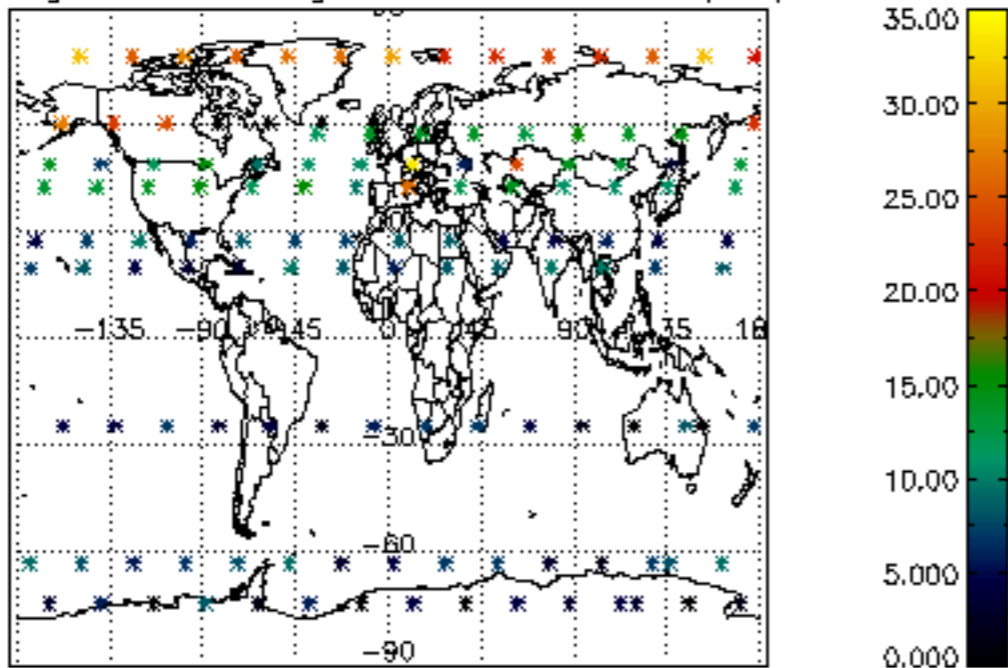

Percentage of star falling outside central band per profile