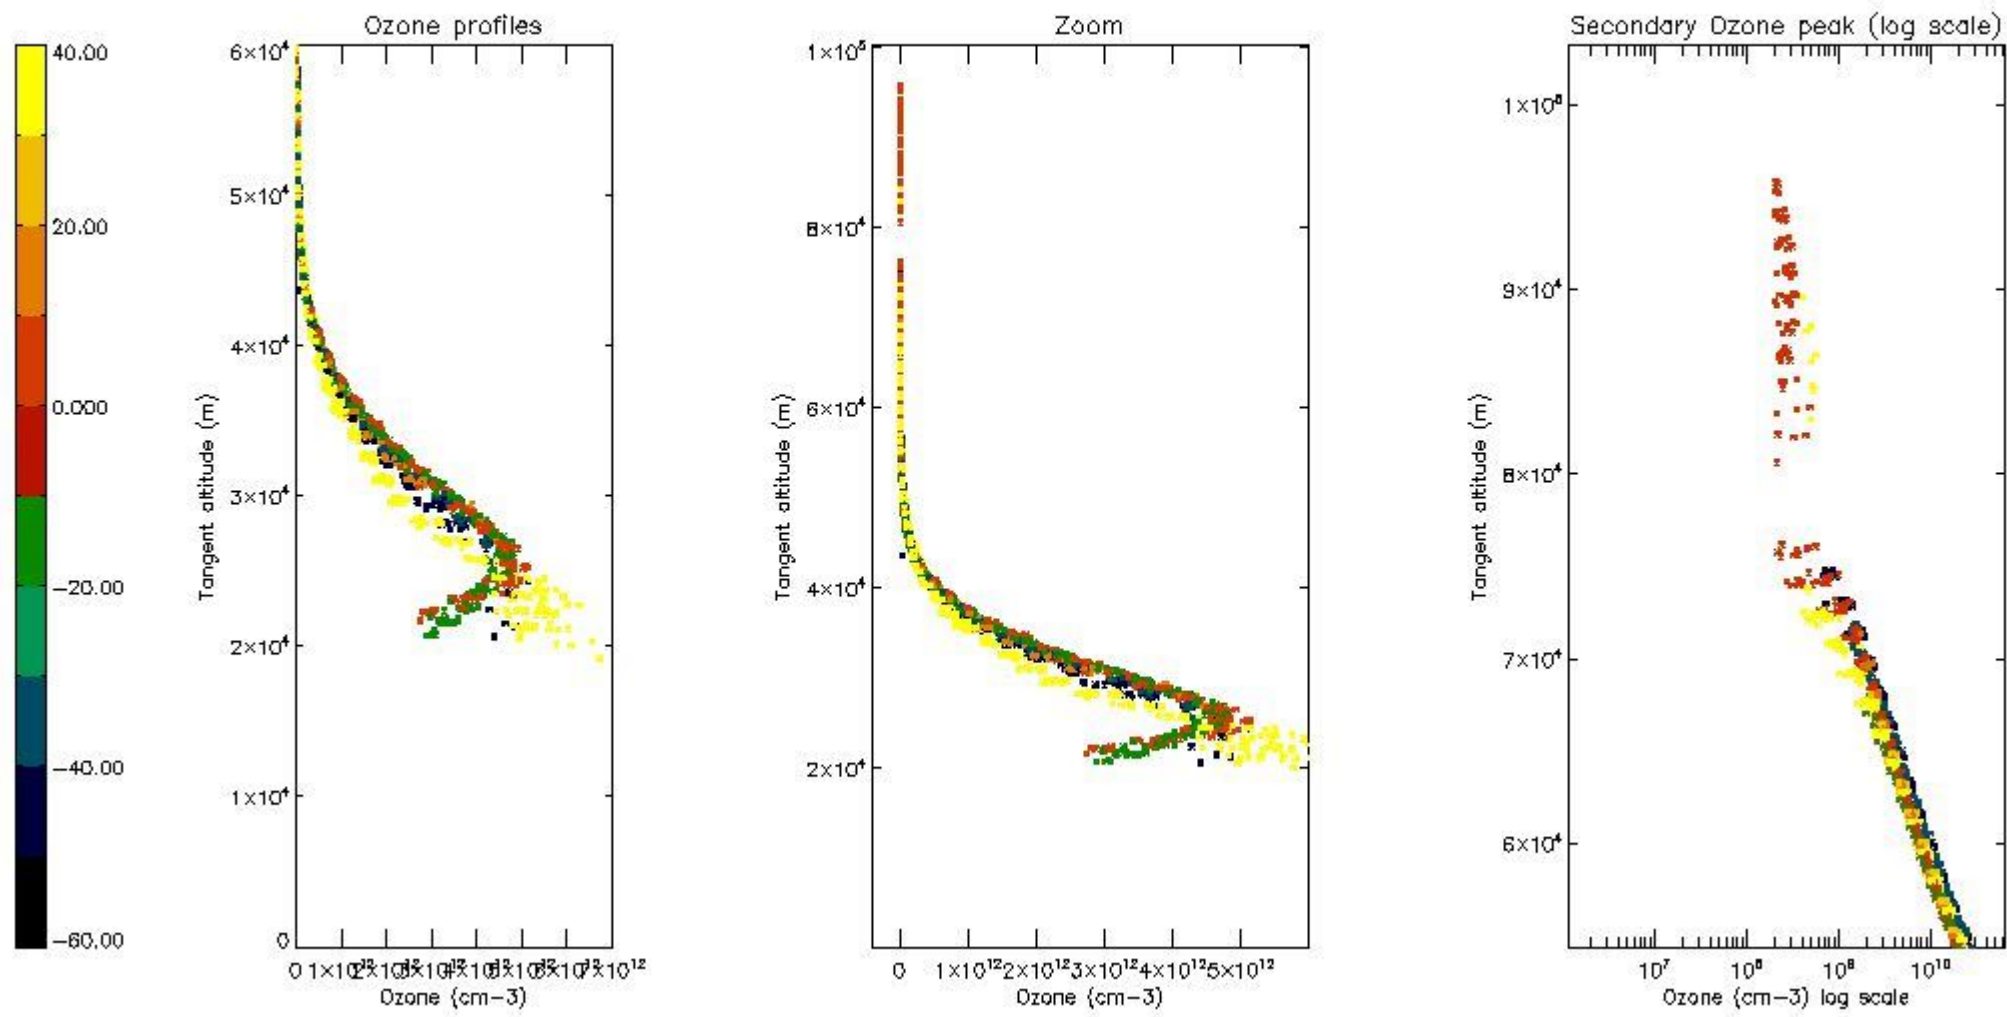

STD < 10	18
STD < 5	11

5.2 Plot ozone profiles for all STD (dark without errors)

The colorbar represents the latitude.

5.3 Plot ozone profiles where STD < 20% (dark without errors)

The colorbar represents the latitude.

5.4 Plot ozone profiles where STD < 10% (dark without errors)

The colorbar represents the latitude.

5.5 Plot ozone profiles where STD < 5% (dark without errors)

The colorbar represents the latitude.

5.6 Plot NO₂ profiles for all STD (dark without errors)