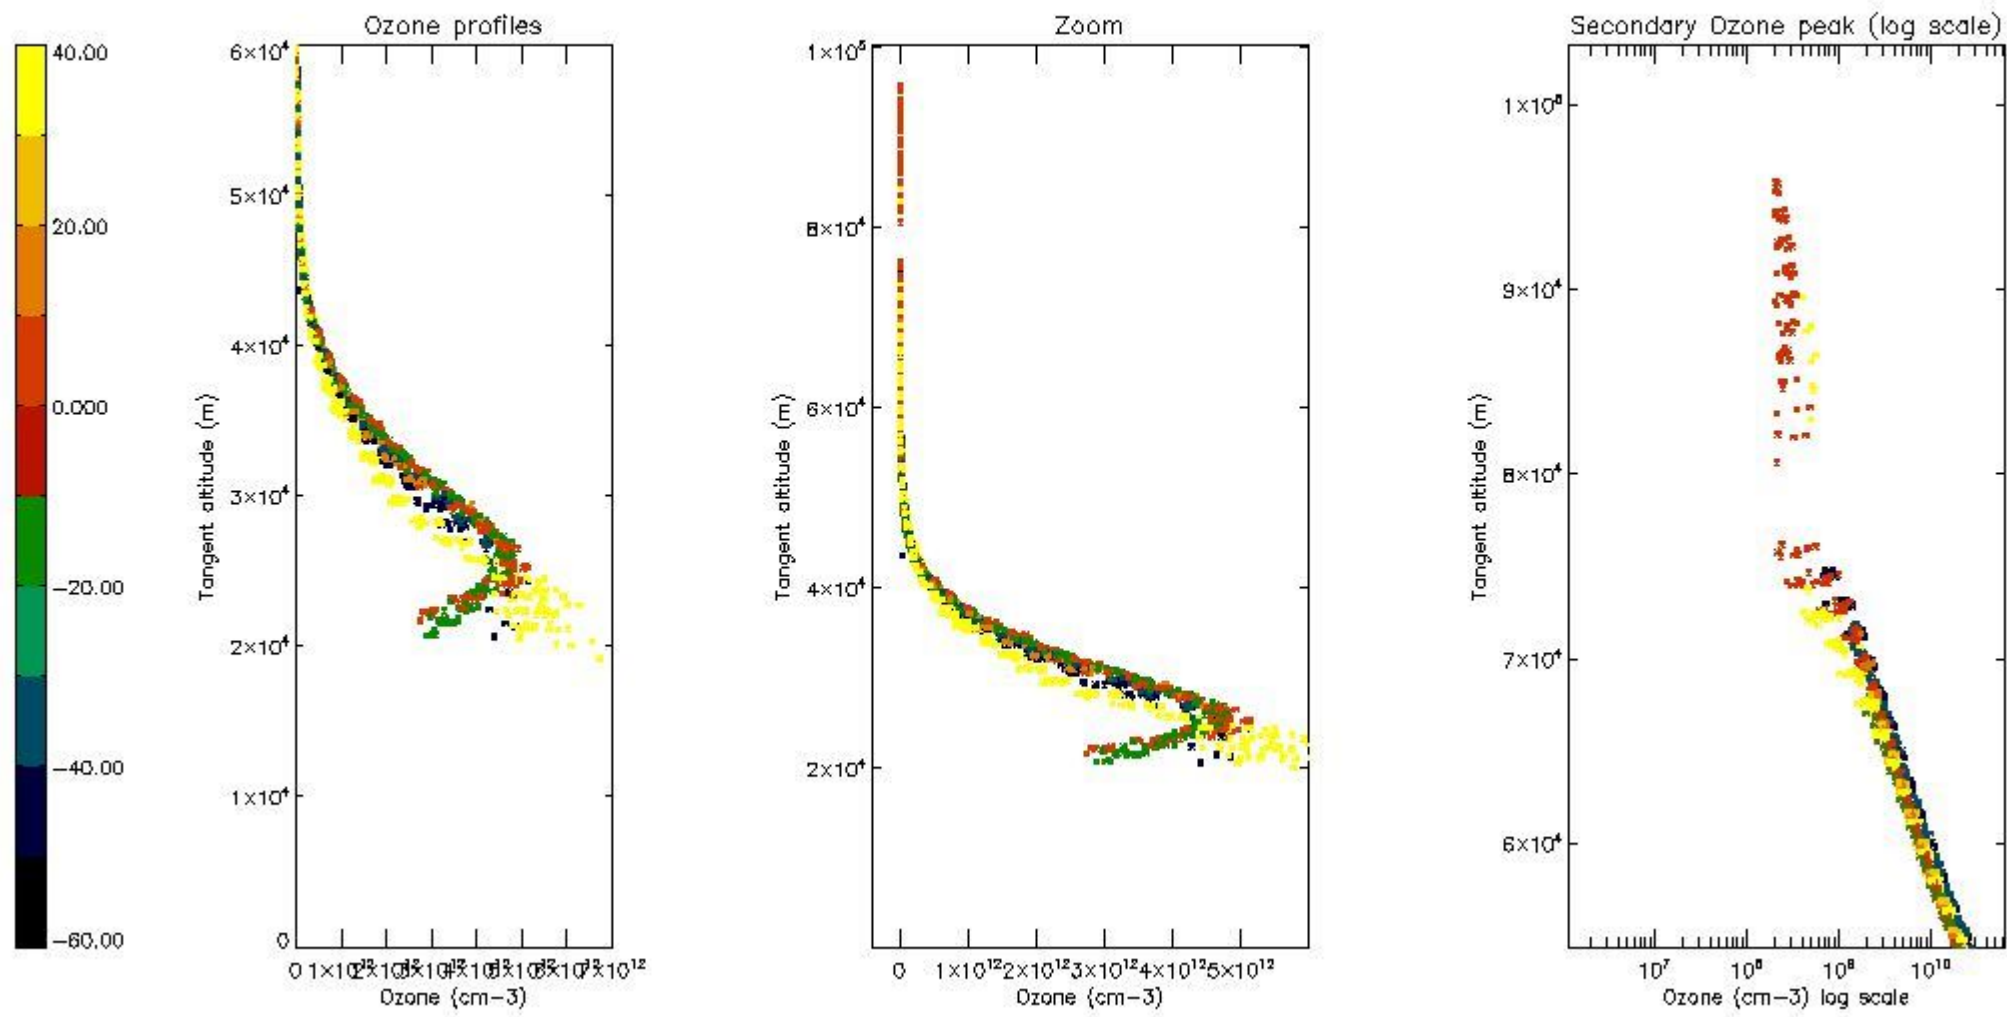

5.6 Plot NO₂ profiles for all STD (dark without errors)

The colorbar represents the latitude.