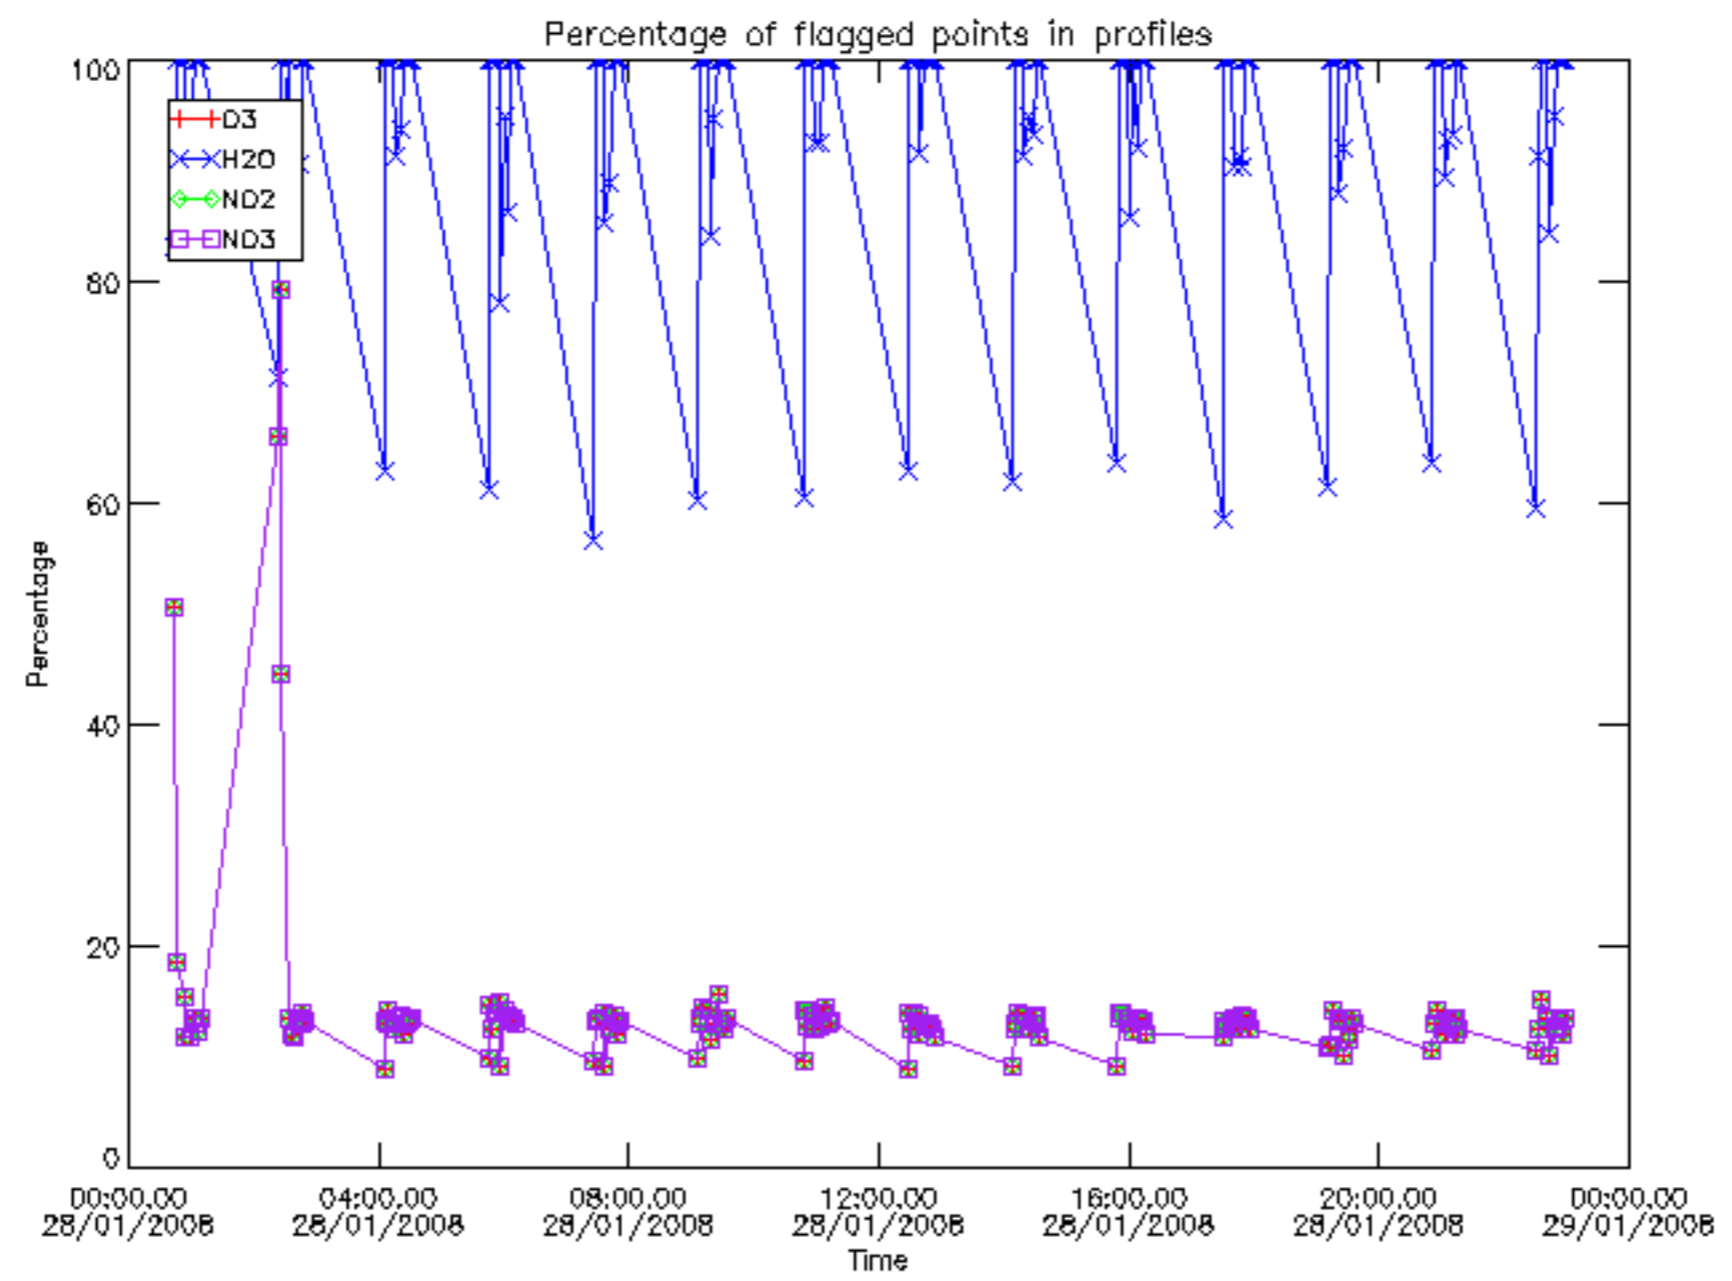

Percentage of flagged data per D3 profile

Percentage of flagged data per H2O profile