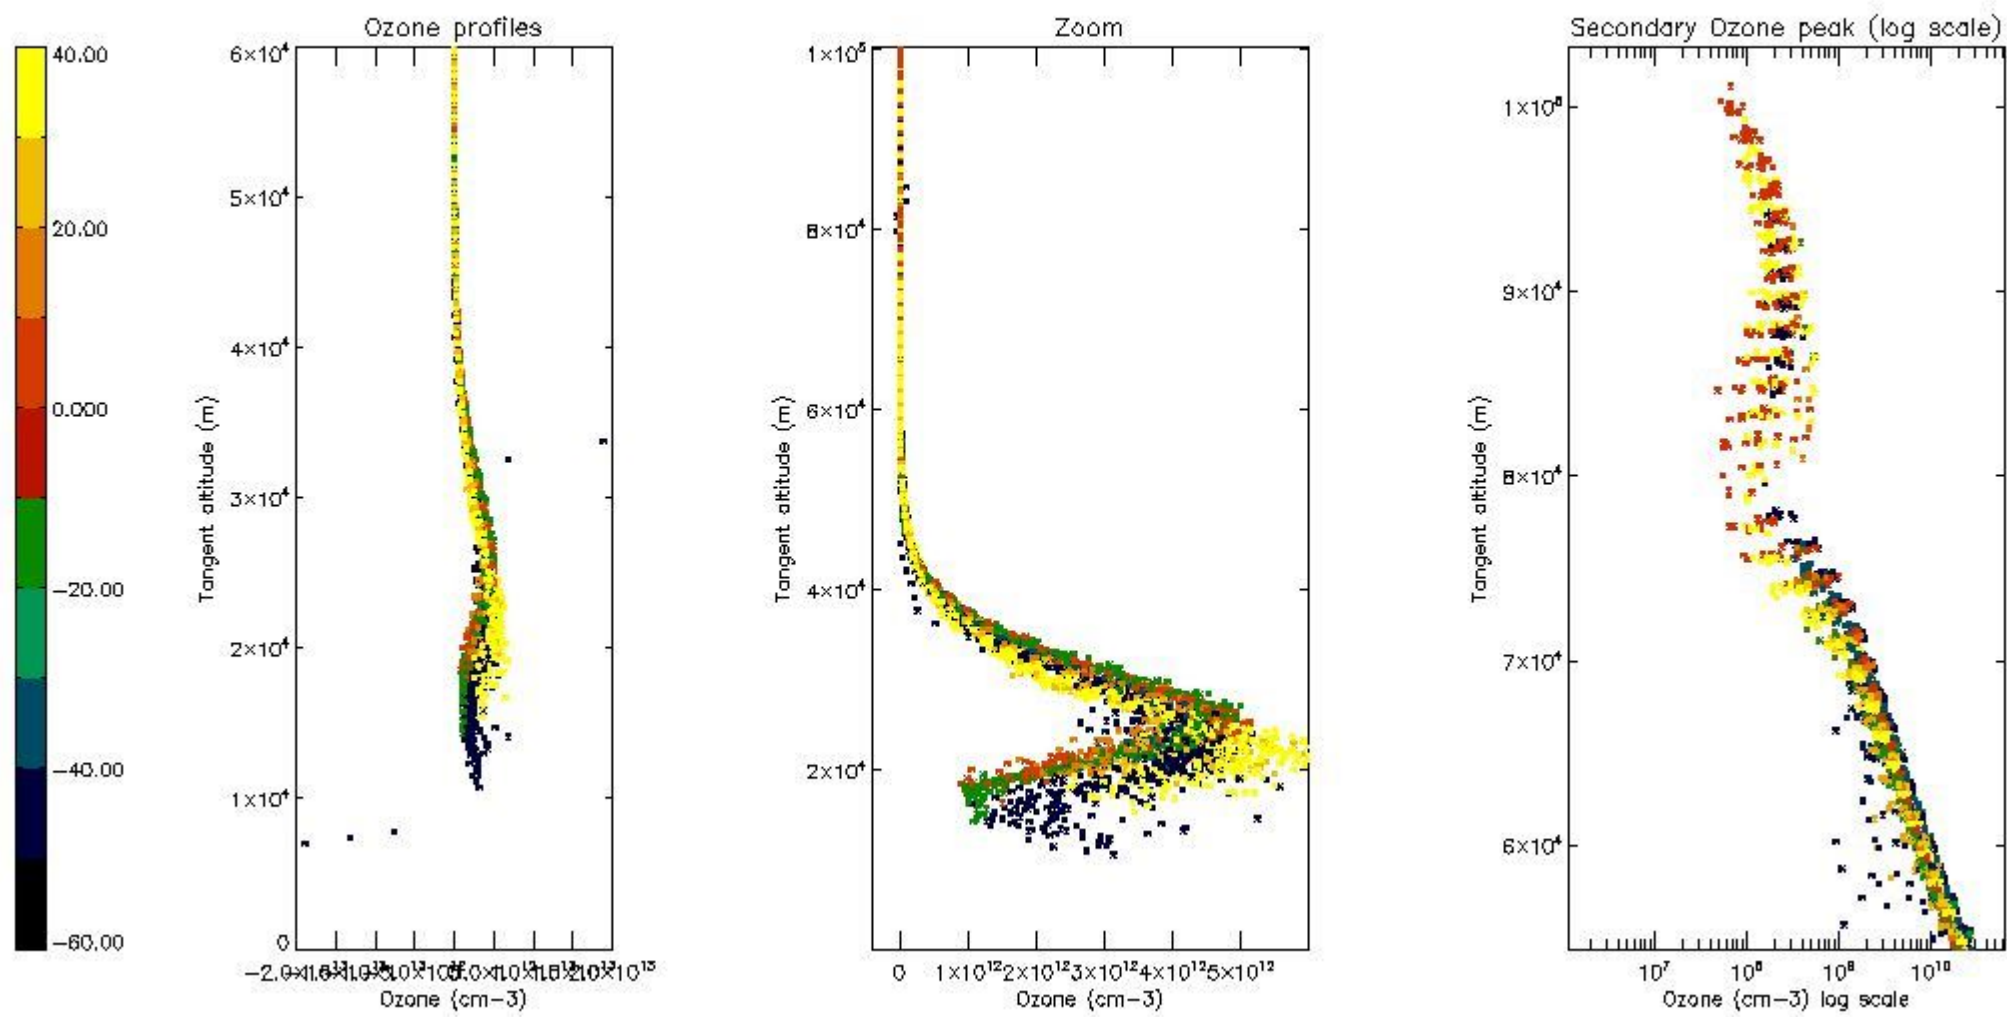

STD < 10	18
STD < 5	11

5.2 Plot ozone profiles for all STD (dark without errors)

The colorbar represents the latitude.

5.3 Plot ozone profiles where STD < 20% (dark without errors)

The colorbar represents the latitude.