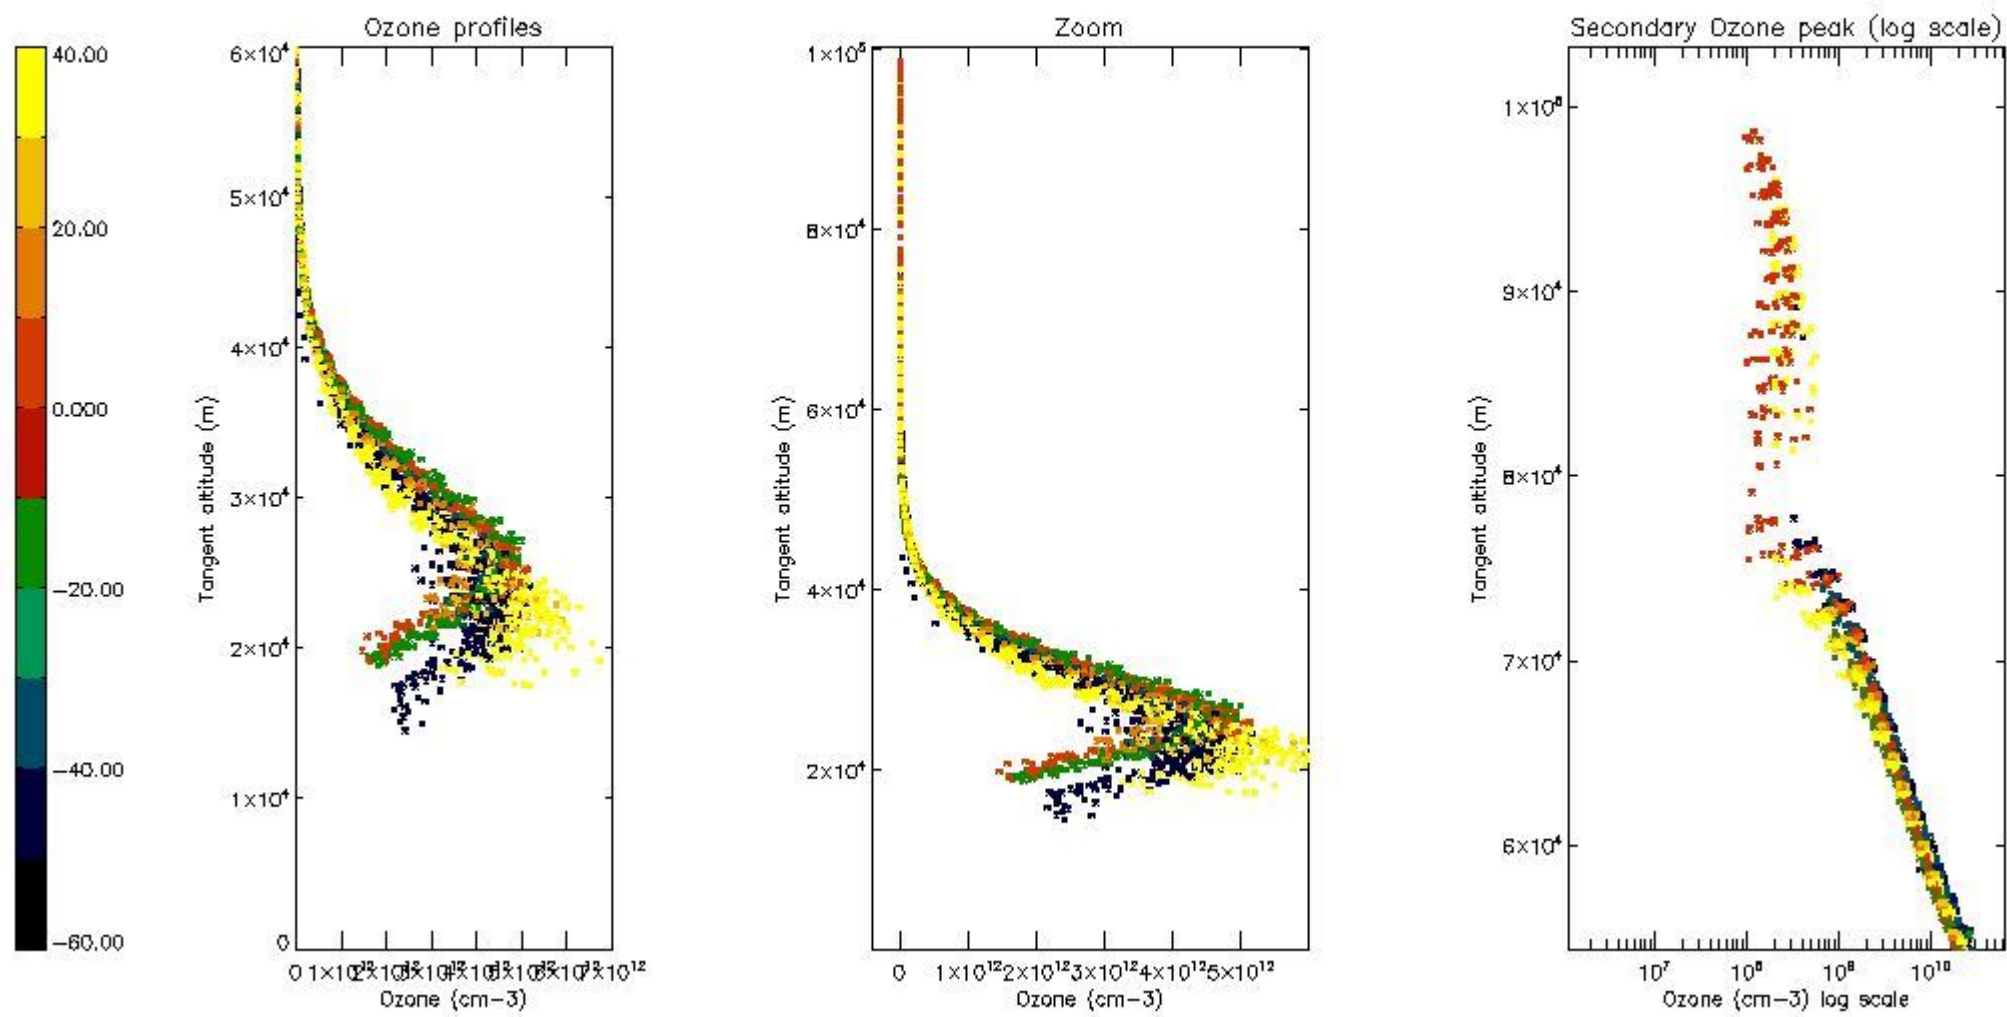

STD < 10	18
STD < 5	11

5.2 Plot ozone profiles for all STD (dark without errors)

The colorbar represents the latitude.

5.3 Plot ozone profiles where STD < 20% (dark without errors)

The colorbar represents the latitude.

5.4 Plot ozone profiles where STD < 10% (dark without errors)

The colorbar represents the latitude.

5.5 Plot ozone profiles where STD < 5% (dark without errors)

The colorbar represents the latitude.

5.6 Plot NO₂ profiles for all STD (dark without errors)

The colorbar represents the latitude.

5.7 Plot NO3 profiles for all STD (dark without errors)

The colorbar represents the latitude.

5.8 Plot H2O profiles for all STD (only for occultations of stars 1,2,3,4,13,14,16,26,63 dark without errors)