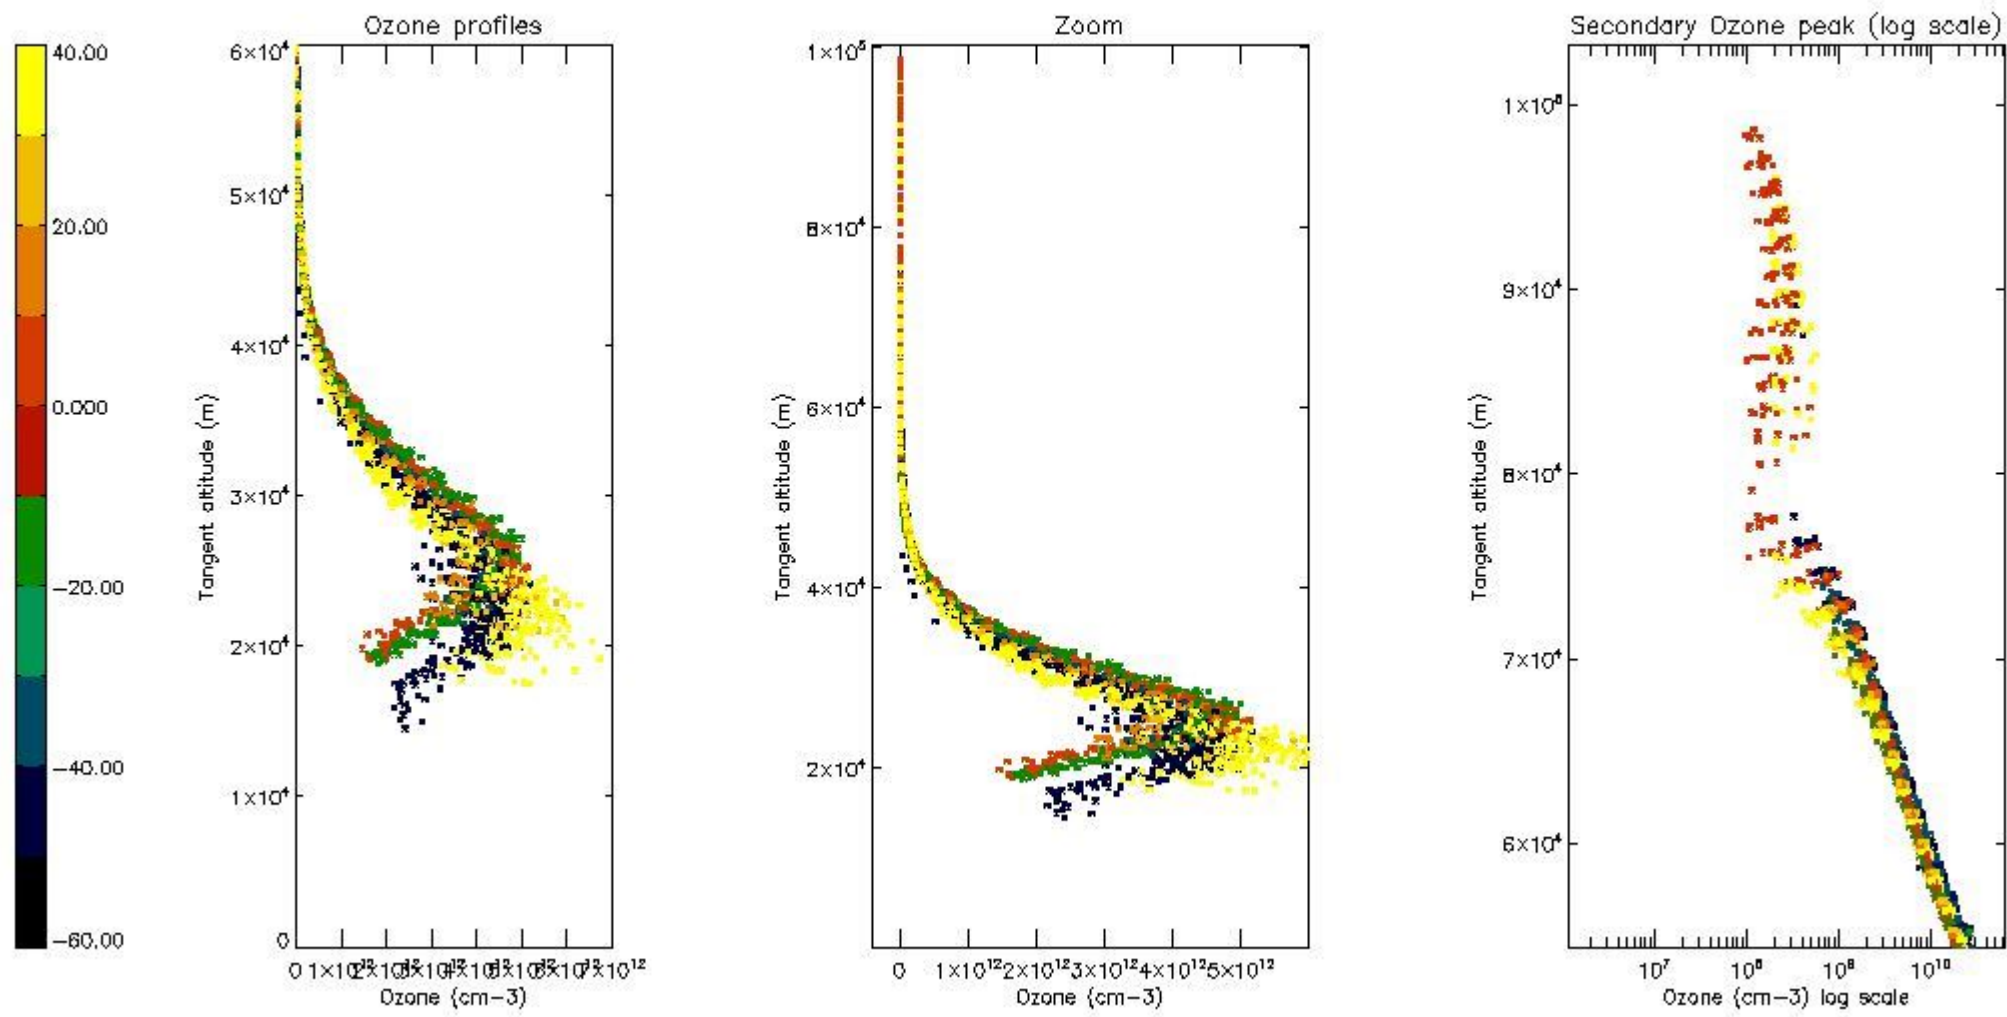

5.5 Plot ozone profiles where STD < 5% (dark without errors)

The colorbar represents the latitude.