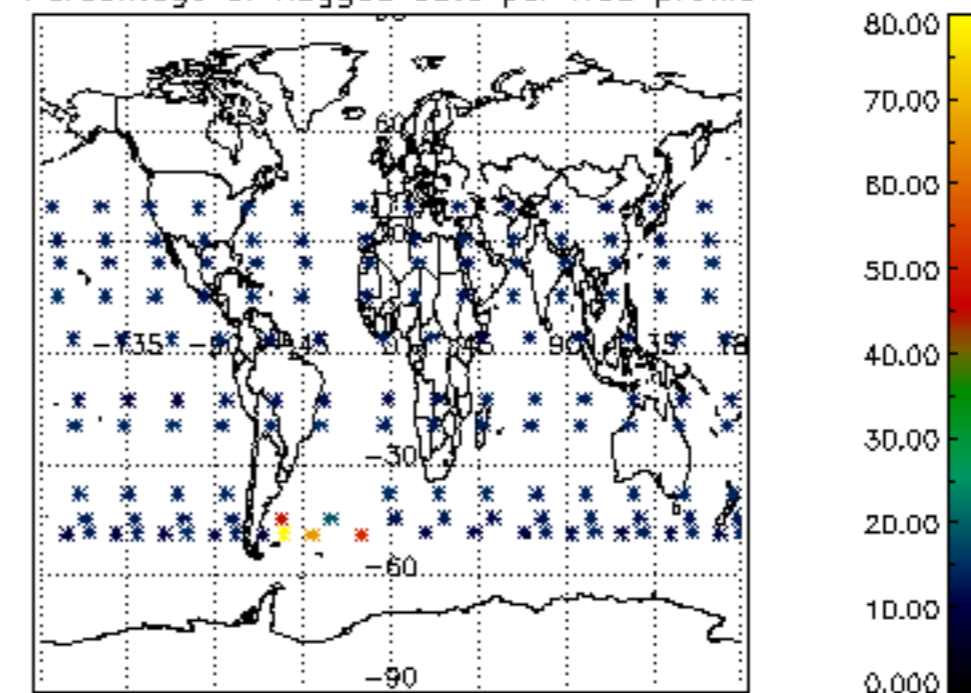

Percentage of flagged data per NO3 profile