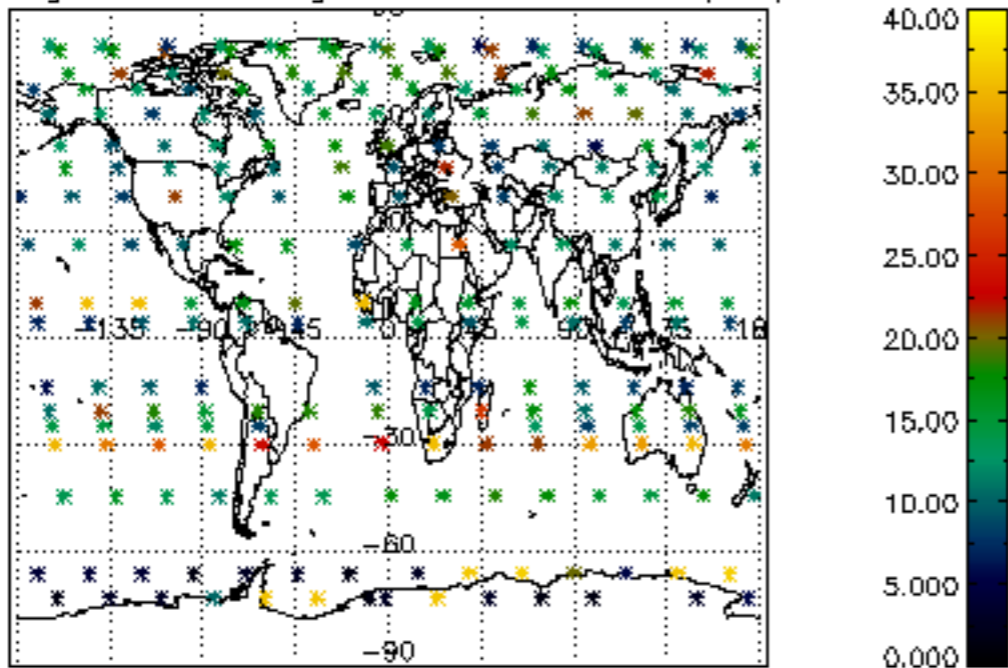

Percentage of flagged data per NO3 profile

Percentage of cosmic ray hits per profile

Percentage of datation errors per profile

Percentage of star falling outside central band per profile

Percentage of saturation errors per profile