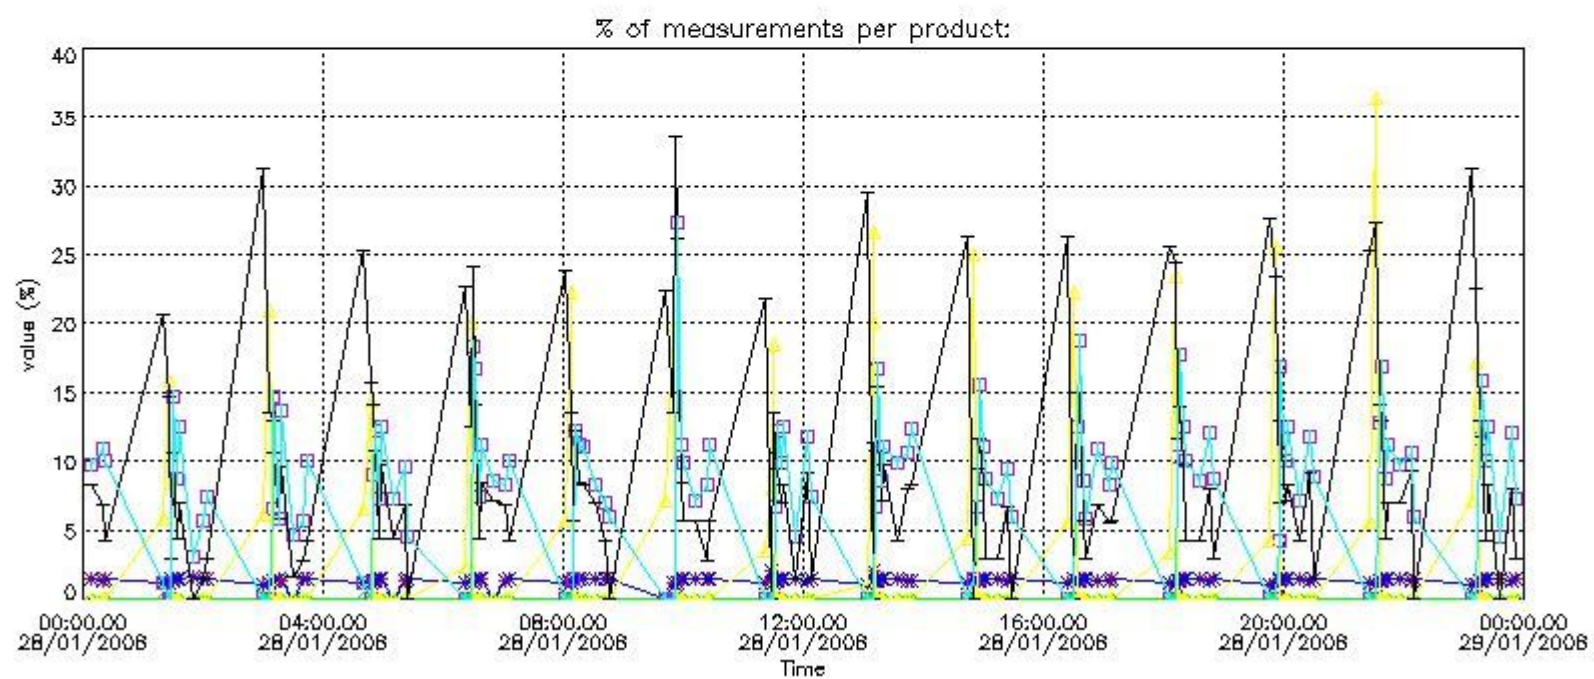

Percentage of flagged data per NO3 profile

4. Level 1 quality information per product

In this section it is plotted some information contained in the Quality Summary data set of the level 2 products that comes from the level 1b processing. Products without errors (error flag in the MPH set to "0") are used.

4.1 Plot quality information per product (time dependant) coming from level 1b processing

4.1.1 Plot level 1 quality information per product (time dependant): ENVISAT ASCENDING passes

4.1.2 Plot level 1 quality information per product (time dependant): ENVISAT DESCENDING passes