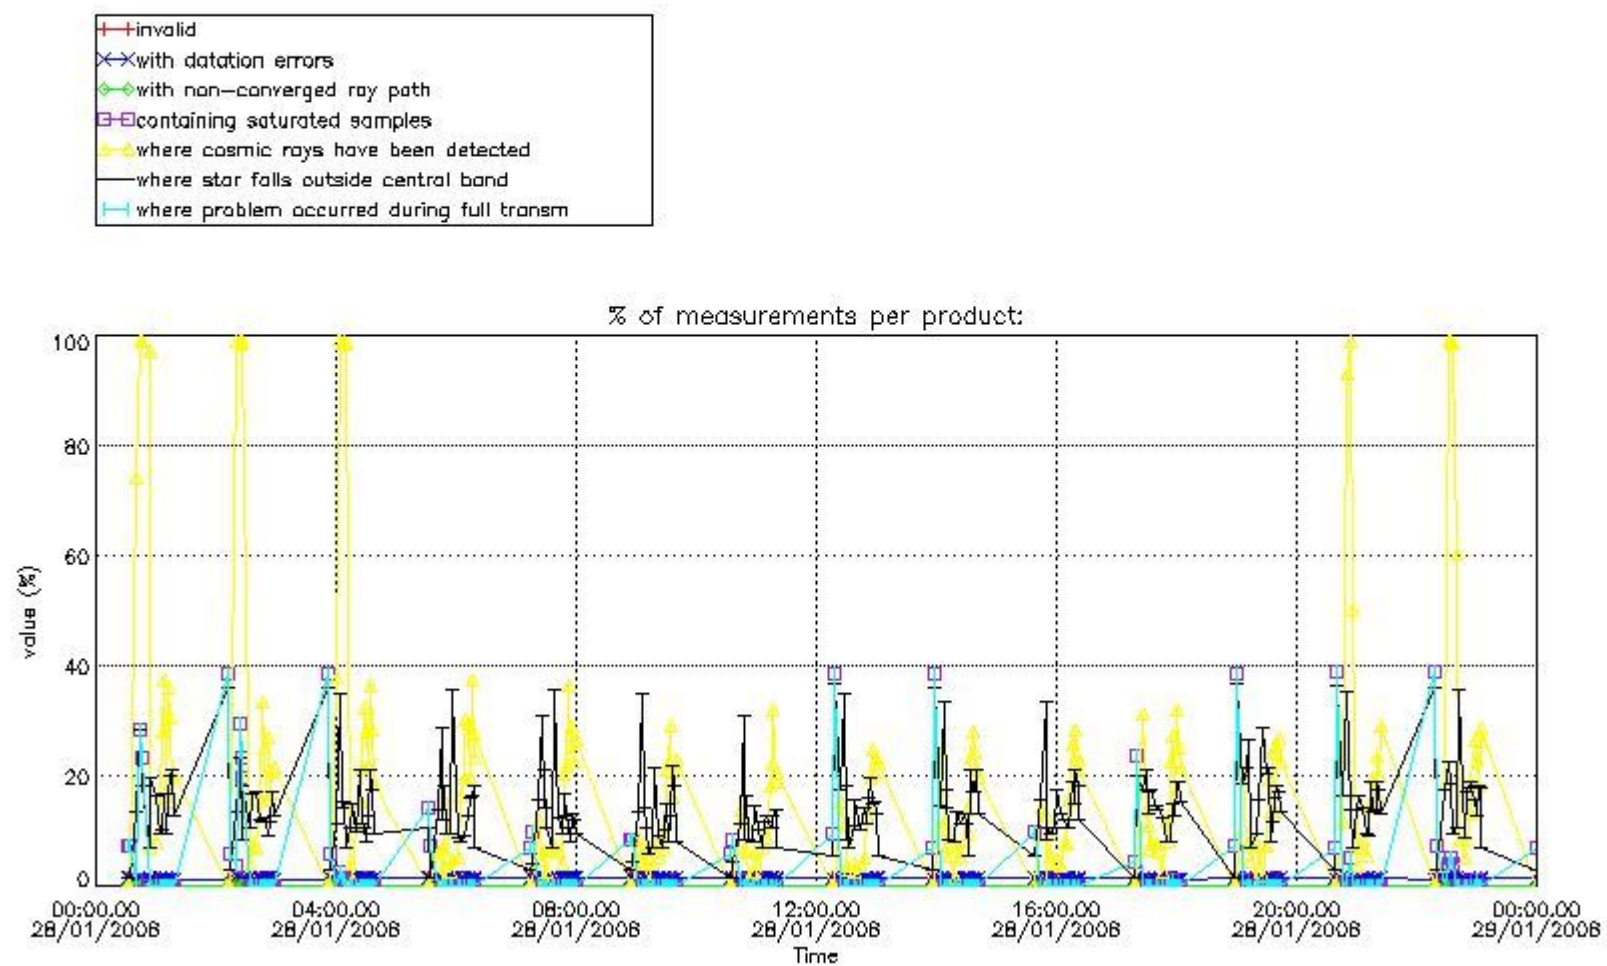

4.1.2 Plot level 1 quality information per product (time dependant): ENVISAT DESCENDING passes