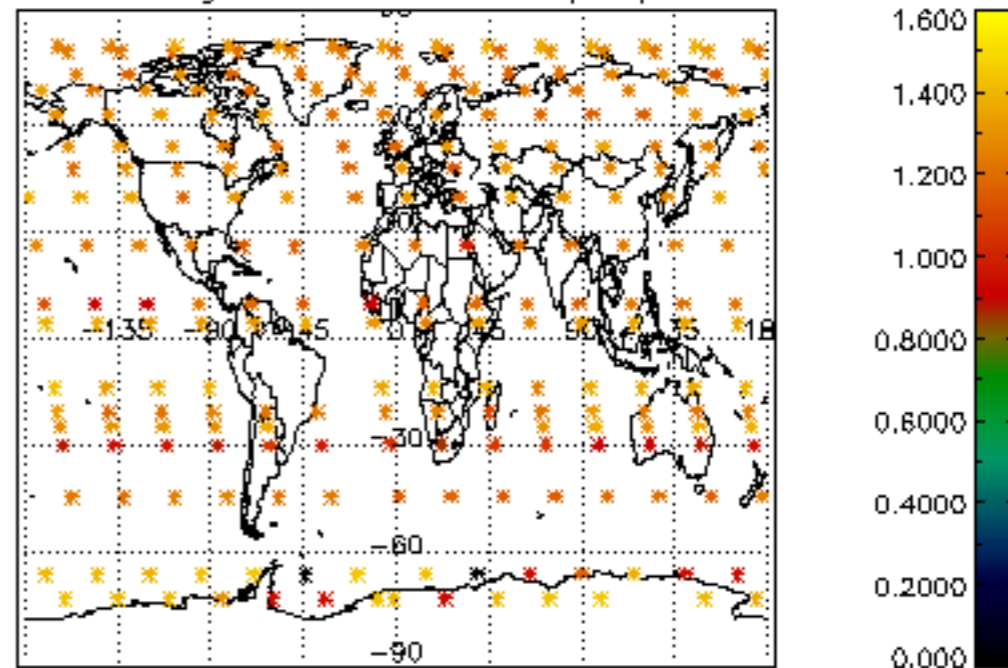

Percentage of flagged data per NO3 profile

Percentage of cosmic ray hits per profile

Percentage of datation errors per profile

Percentage of star falling outside central band per profile

Percentage of saturation errors per profile