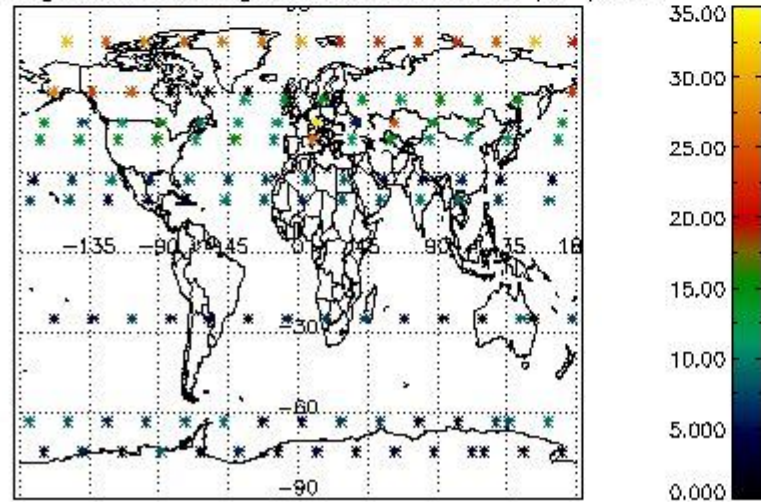

Percentage of star falling outside central band per profile