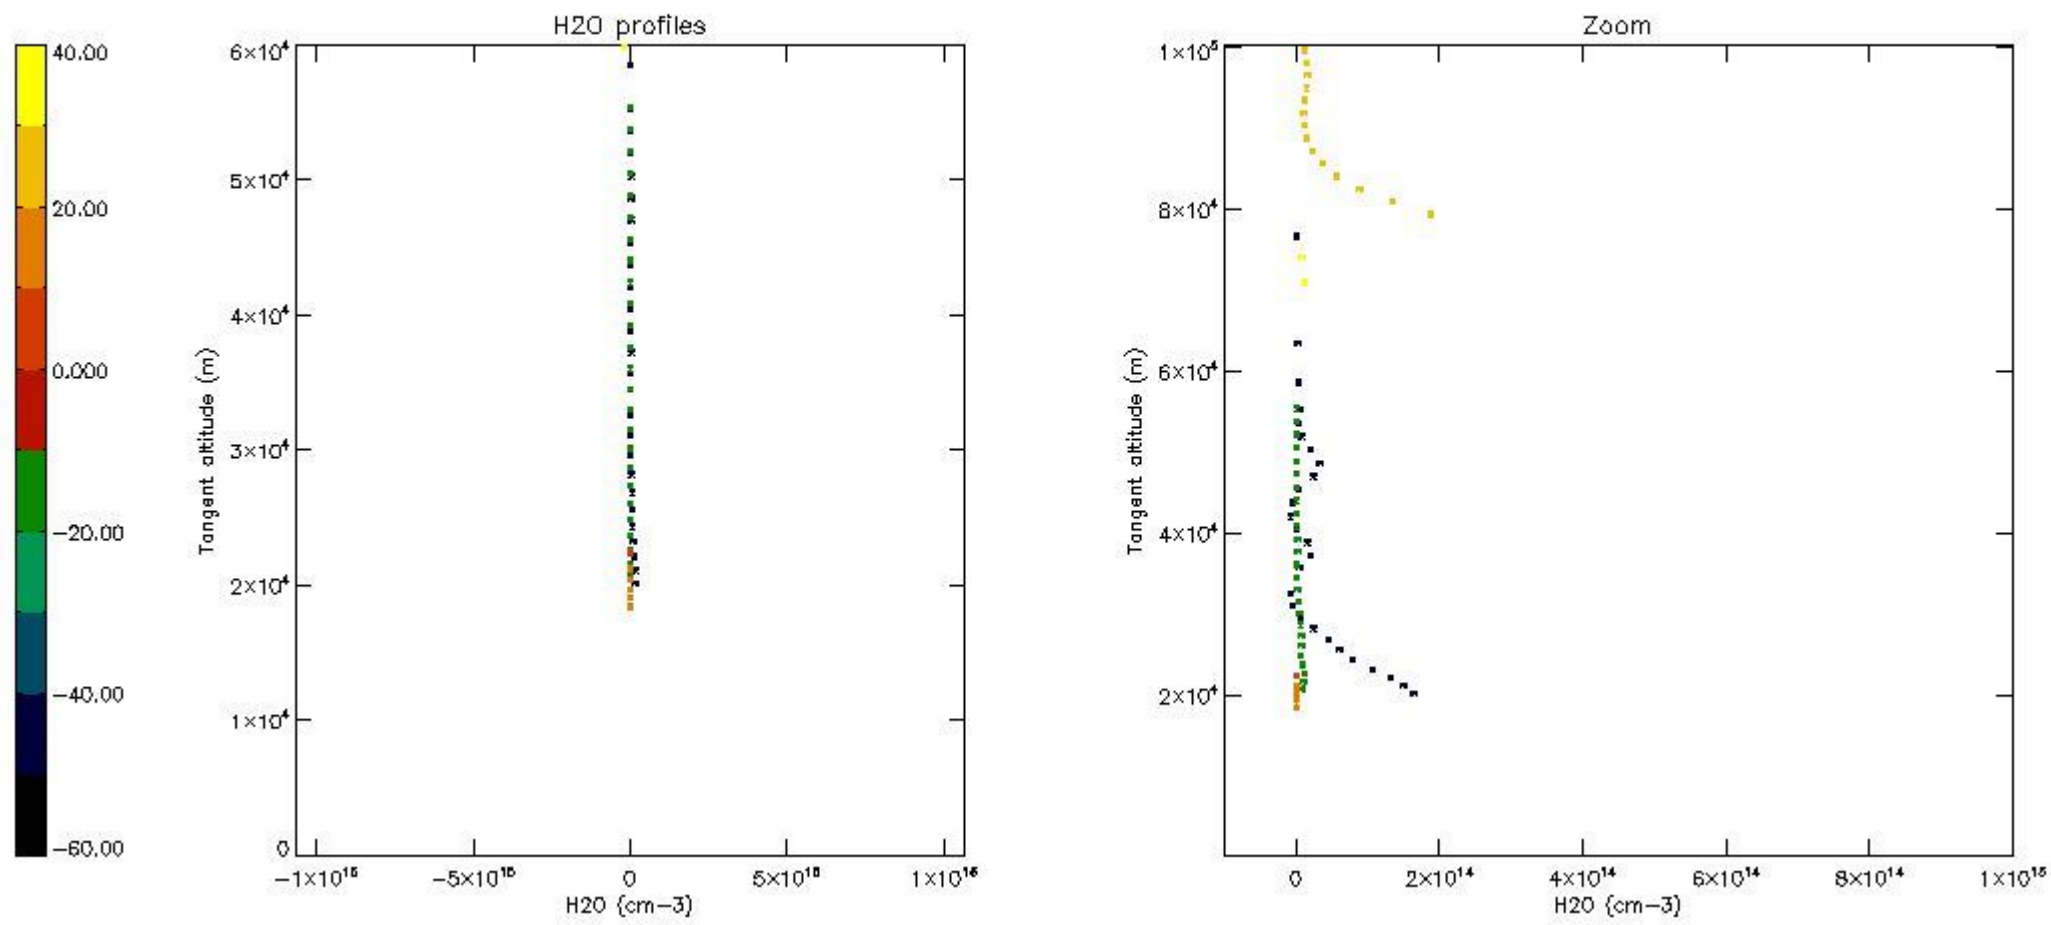

6. Auxiliary Data Files used for the production reported in section 2

The number reported in the third column indicates since which file (see list in section 2) the corresponding auxiliary file has been used. The fourth column is the date of those product files.

Type	Auxiliary Filename	Used since product	Used since product date
INST_PHYS_CHARACTERISTICS	GOM_INS_AXVIEC20091111_143220_20030716_120000_20500101_000000	1	28-JAN-2008 00:08:29
LEVEL-2_PROC_CONFIG	GOM_PR2_AXVIEC20091111_152718_20020301_000000_20500101_000000	1	28-JAN-2008 00:08:29
CROSS_SECTIONS_FILE	GOM_CRS_AXVIEC20091111_154832_20020301_000000_20500101_000000	1	28-JAN-2008 00:08:29