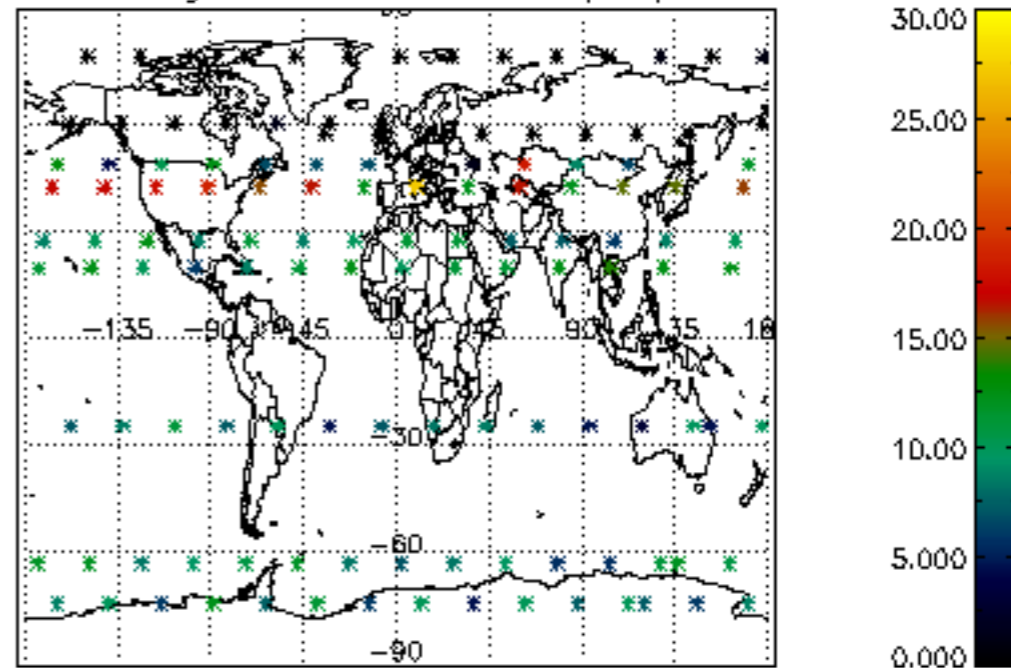

Percentage of saturation errors per profile