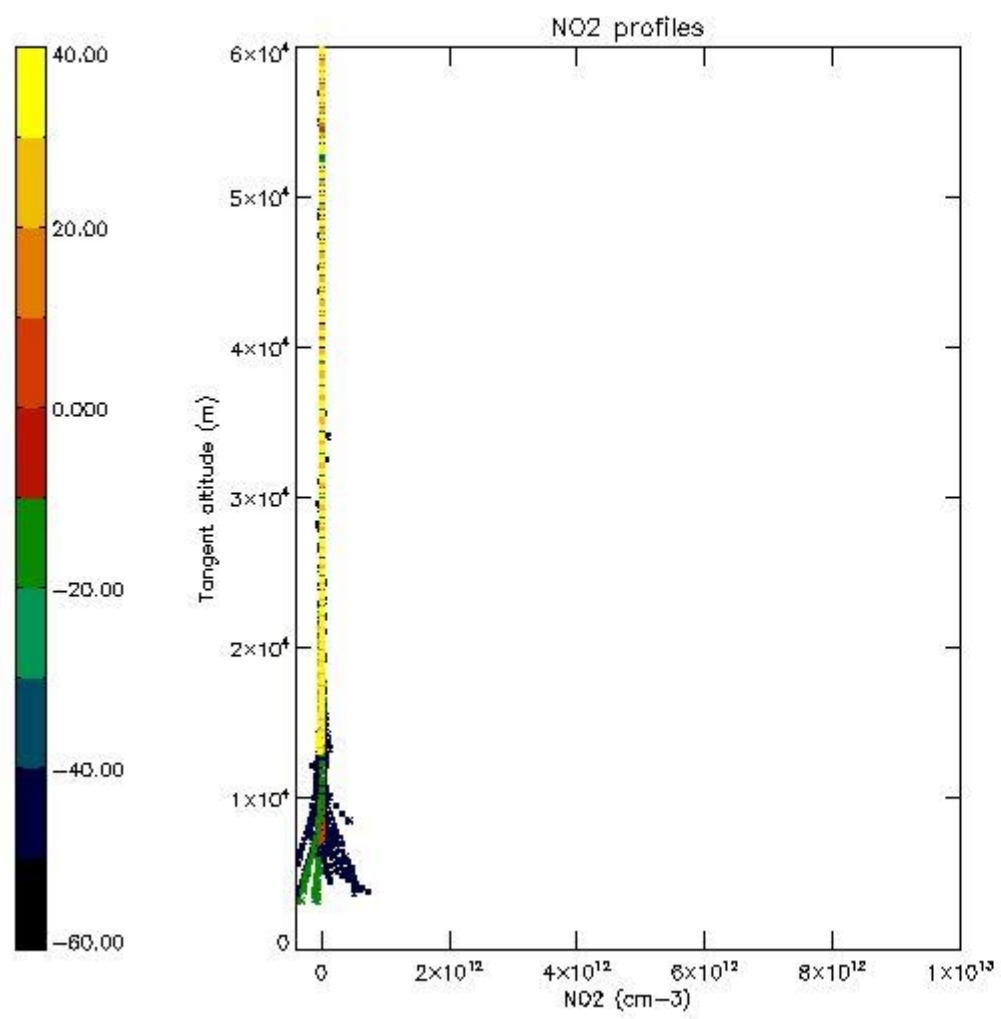

STD < 10	18
STD < 5	11

5.2 Plot ozone profiles for all STD (dark without errors)

The colorbar represents the latitude.

5.3 Plot ozone profiles where STD < 20% (dark without errors)

The colorbar represents the latitude.

5.4 Plot ozone profiles where STD < 10% (dark without errors)

The colorbar represents the latitude.

5.5 Plot ozone profiles where STD < 5% (dark without errors)

The colorbar represents the latitude.

5.6 Plot NO₂ profiles for all STD (dark without errors)

The colorbar represents the latitude.

5.7 Plot NO3 profiles for all STD (dark without errors)

The colorbar represents the latitude.

5.8 Plot H2O profiles for all STD (only for occultations of stars 1,2,3,4,13,14,16,26,63 dark without errors)