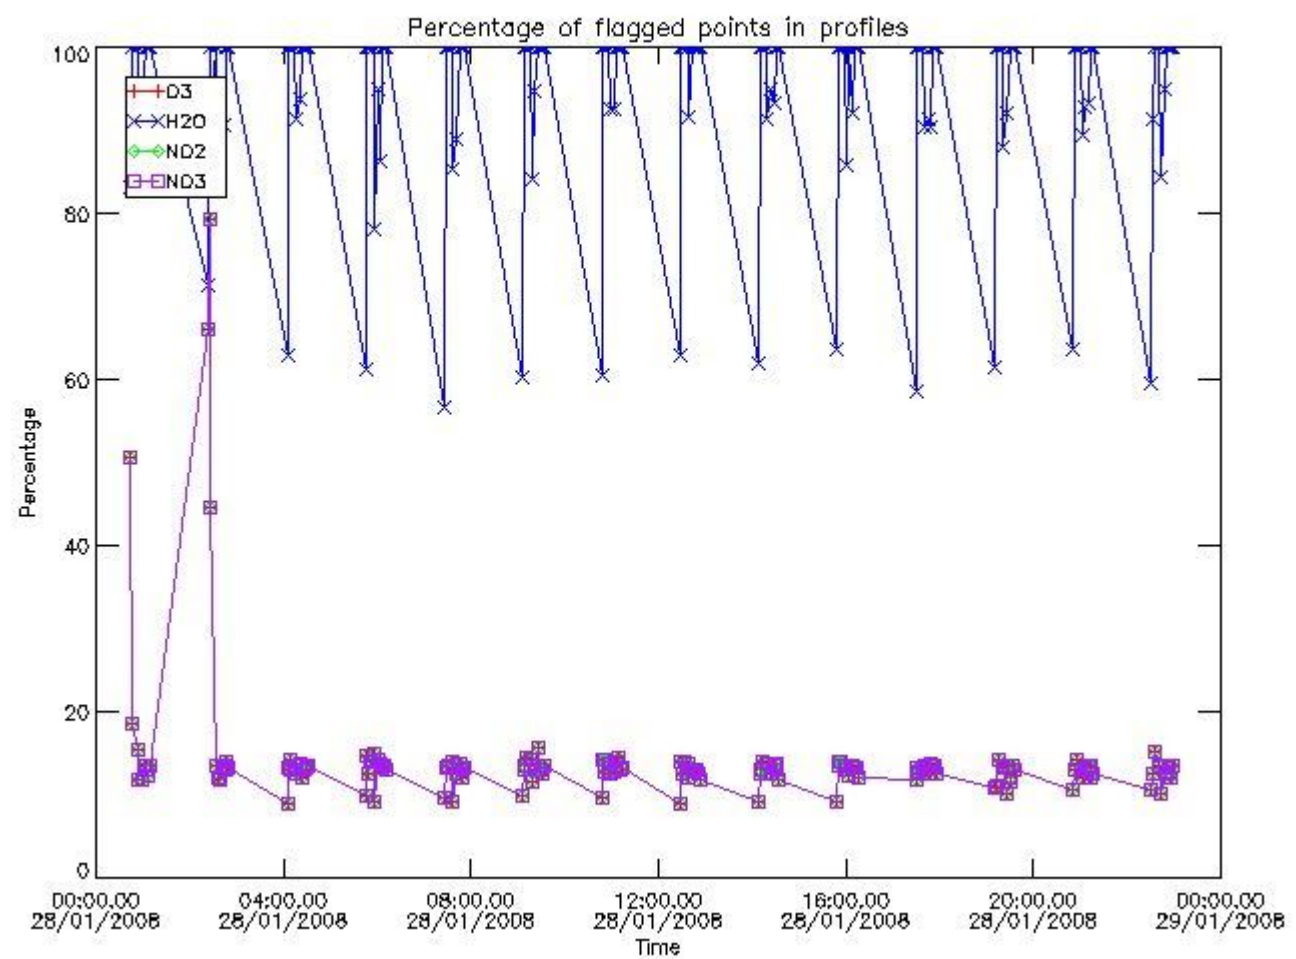

3. Quality information per product

In this section it is plotted some information contained in the Quality Summary data set of the level 2 products. Only products in dark limb conditions and without errors (error flag in the MPH set to "0") are used.

3.1 Plot quality information per product (time dependant)

3.2 Plot quality information per product (world map)