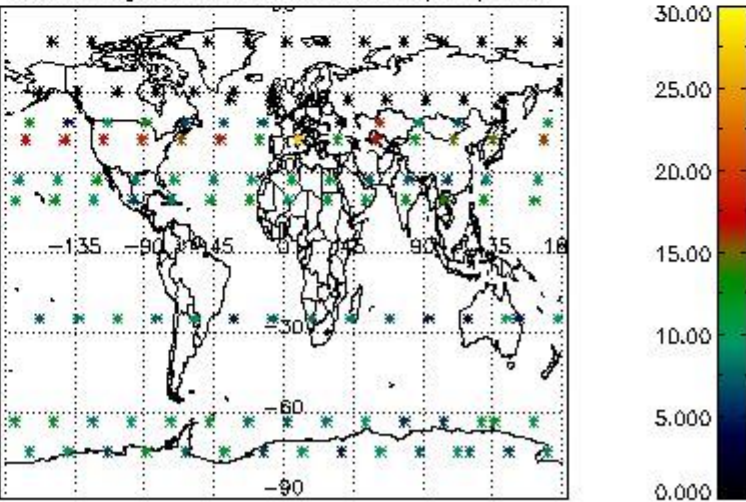

Percentage of cosmic ray hits per profile

Percentage of datation errors per profile

Percentage of star falling outside central band per profile

Percentage of saturation errors per profile

5. Trace gas profiles