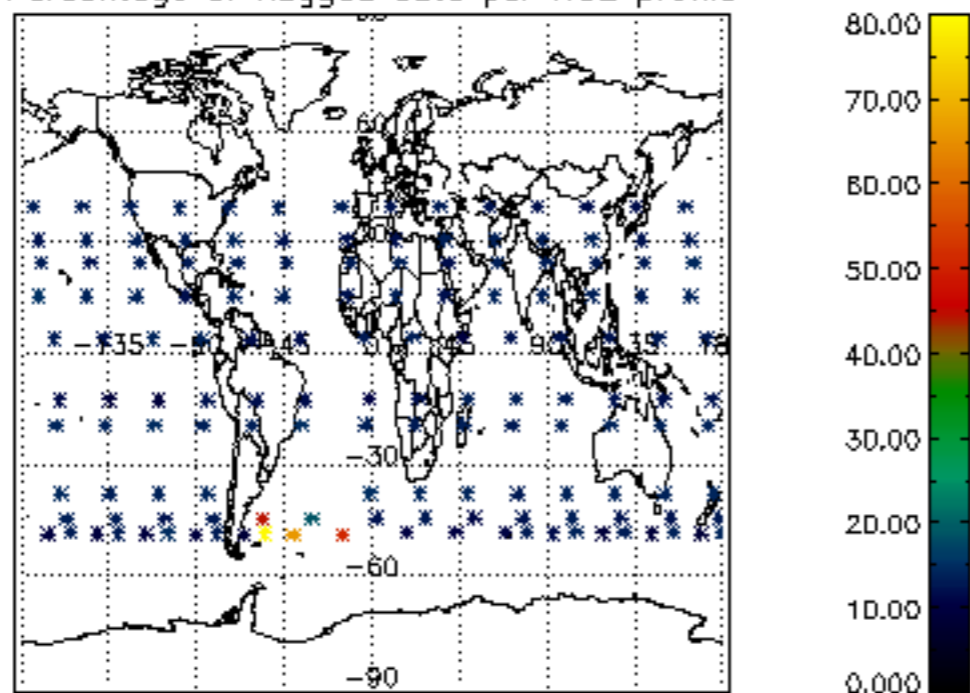

Percentage of flagged data per NO2 profile