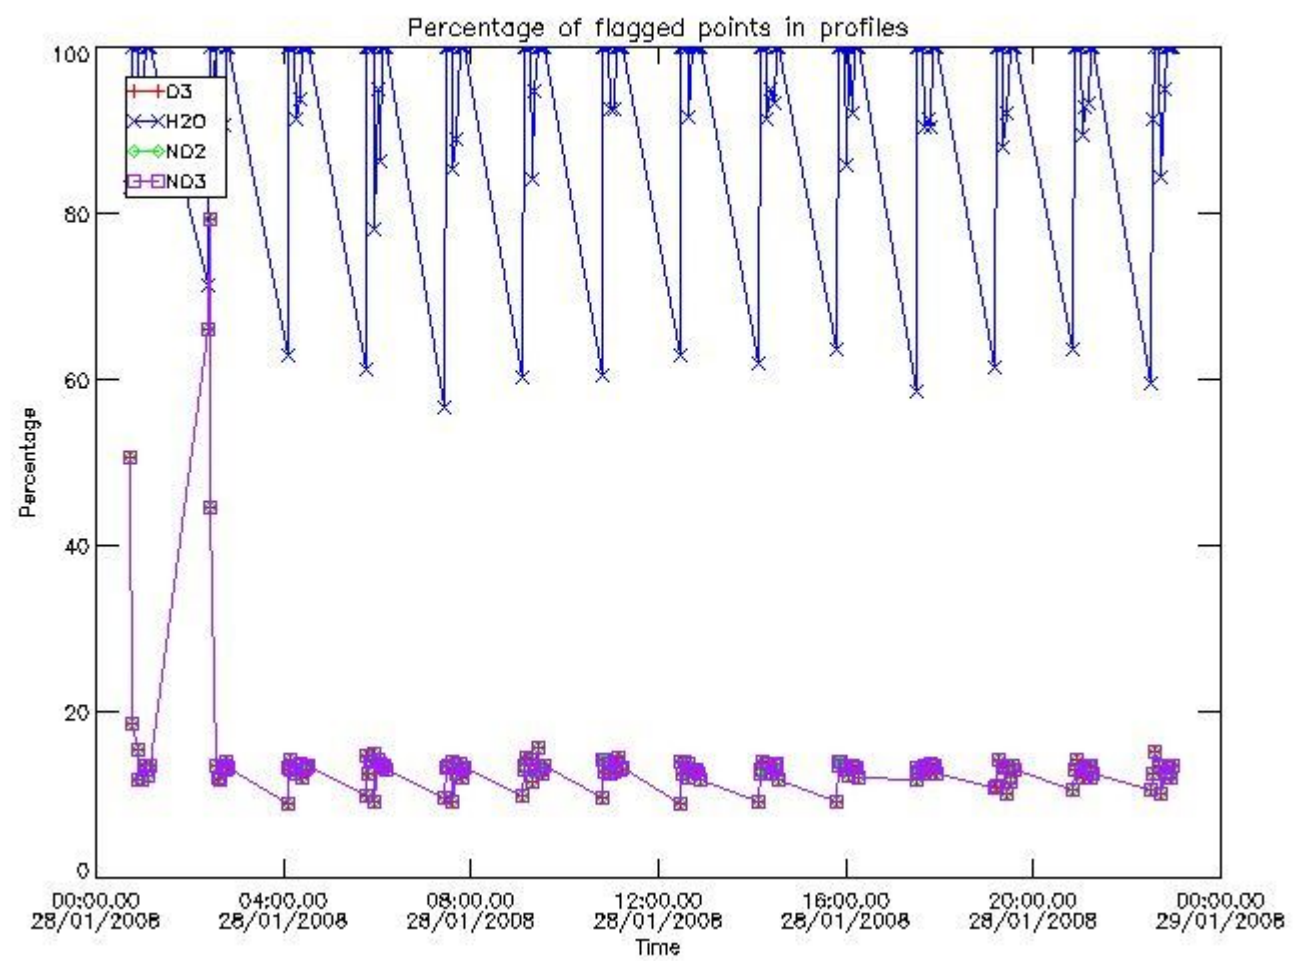

3. Quality information per product

In this section it is plotted some information contained in the Quality Summary data set of the level 2 products. Only products in dark limb conditions and without errors (error flag in the MPH set to "0") are used.

3.1 Plot quality information per product (time dependant)

3.2 Plot quality information per product (world map)