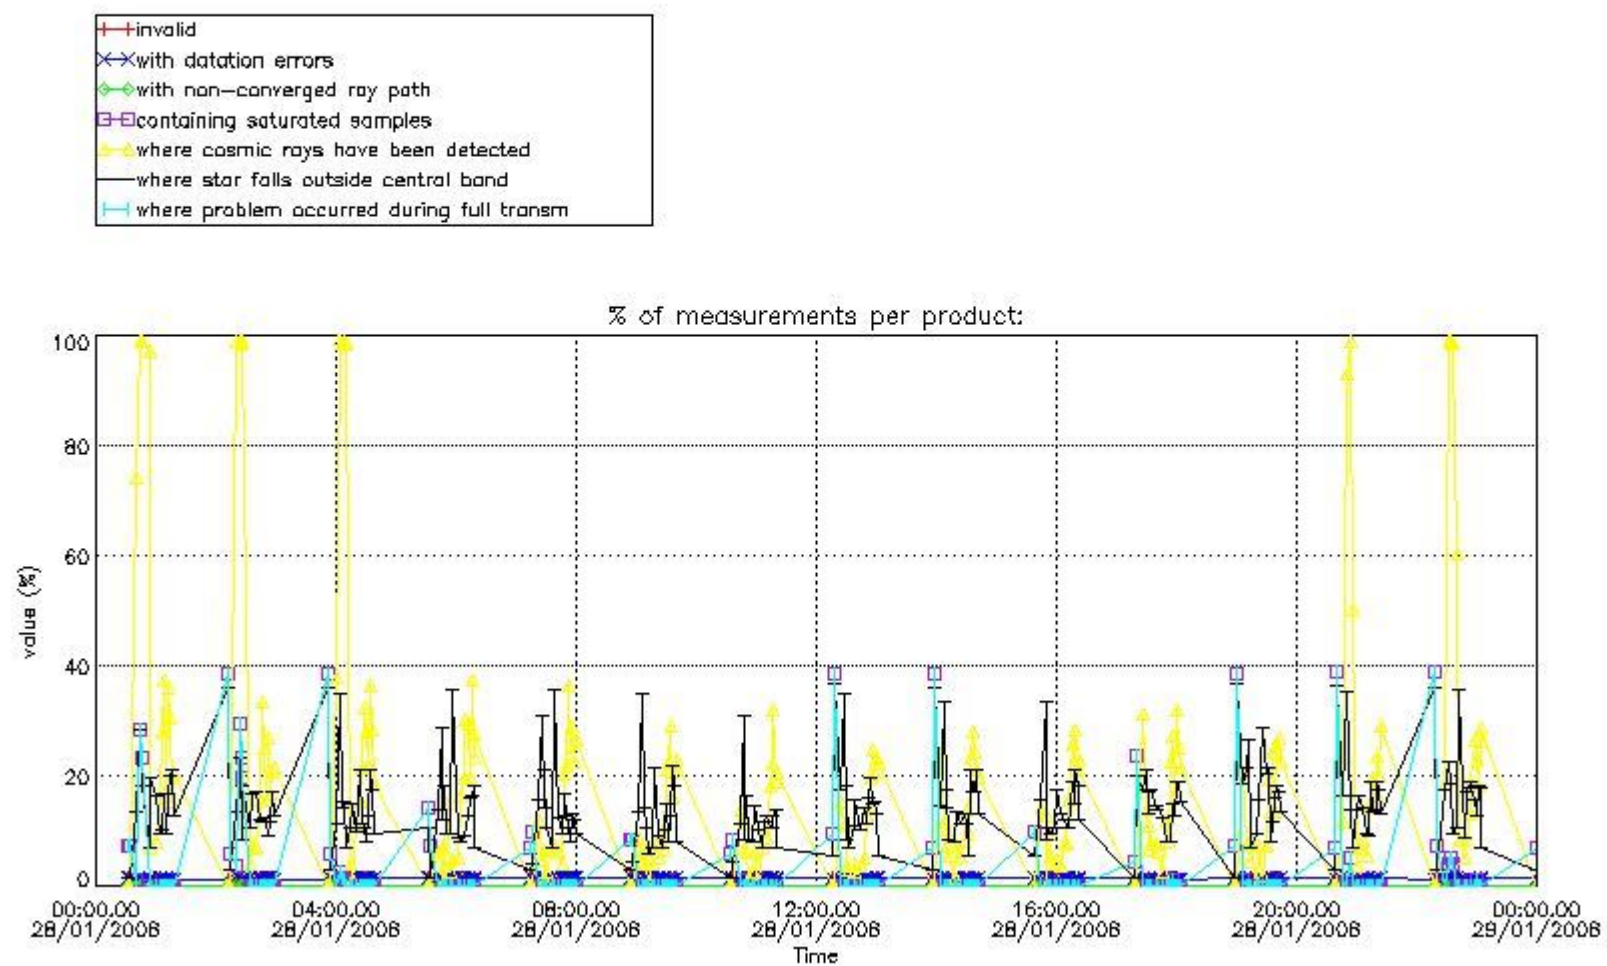

3.1 Plot quality information per product (time dependant)

3.2 Plot quality information per product (world map)

Percentage of flagged data per O3 profile

Percentage of flagged data per H2O profile

Percentage of flagged data per NO2 profile

Percentage of flagged data per NO3 profile

4. Level 1 quality information per product

In this section it is plotted some information contained in the Quality Summary data set of the level 2 products that comes from the level 1b processing. Products without errors (error flag in the MPH set to "0") are used.

4.1 Plot quality information per product (time dependant) coming from level 1b processing

4.1.1 Plot level 1 quality information per product (time dependant): ENVISAT ASCENDING passes

4.1.2 Plot level 1 quality information per product (time dependant): ENVISAT DESCENDING passes