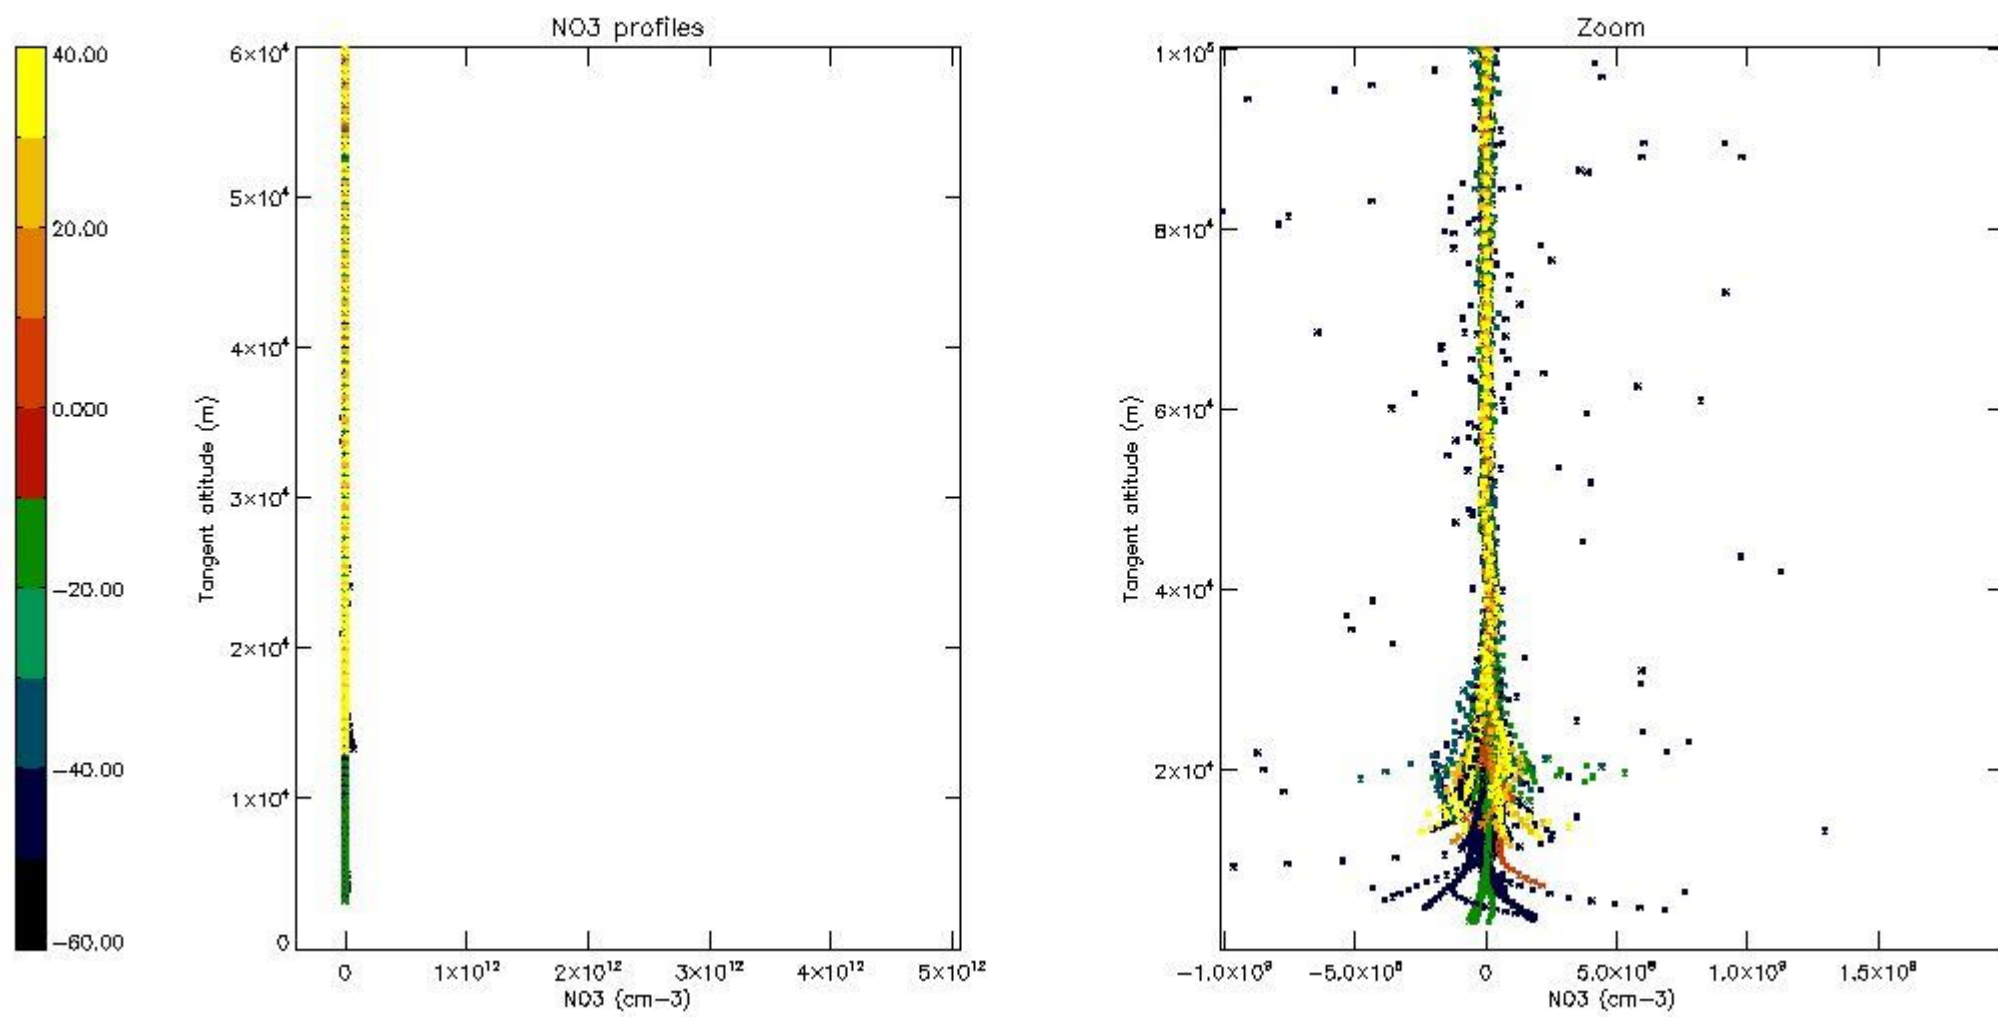

5.4 Plot ozone profiles where STD < 10% (dark without errors)

The colorbar represents the latitude.

5.5 Plot ozone profiles where STD < 5% (dark without errors)

The colorbar represents the latitude.

5.6 Plot NO₂ profiles for all STD (dark without errors)

The colorbar represents the latitude.

5.7 Plot NO3 profiles for all STD (dark without errors)

The colorbar represents the latitude.

5.8 Plot H2O profiles for all STD (only for occultations of stars 1,2,3,4,13,14,16,26,63 dark without errors)