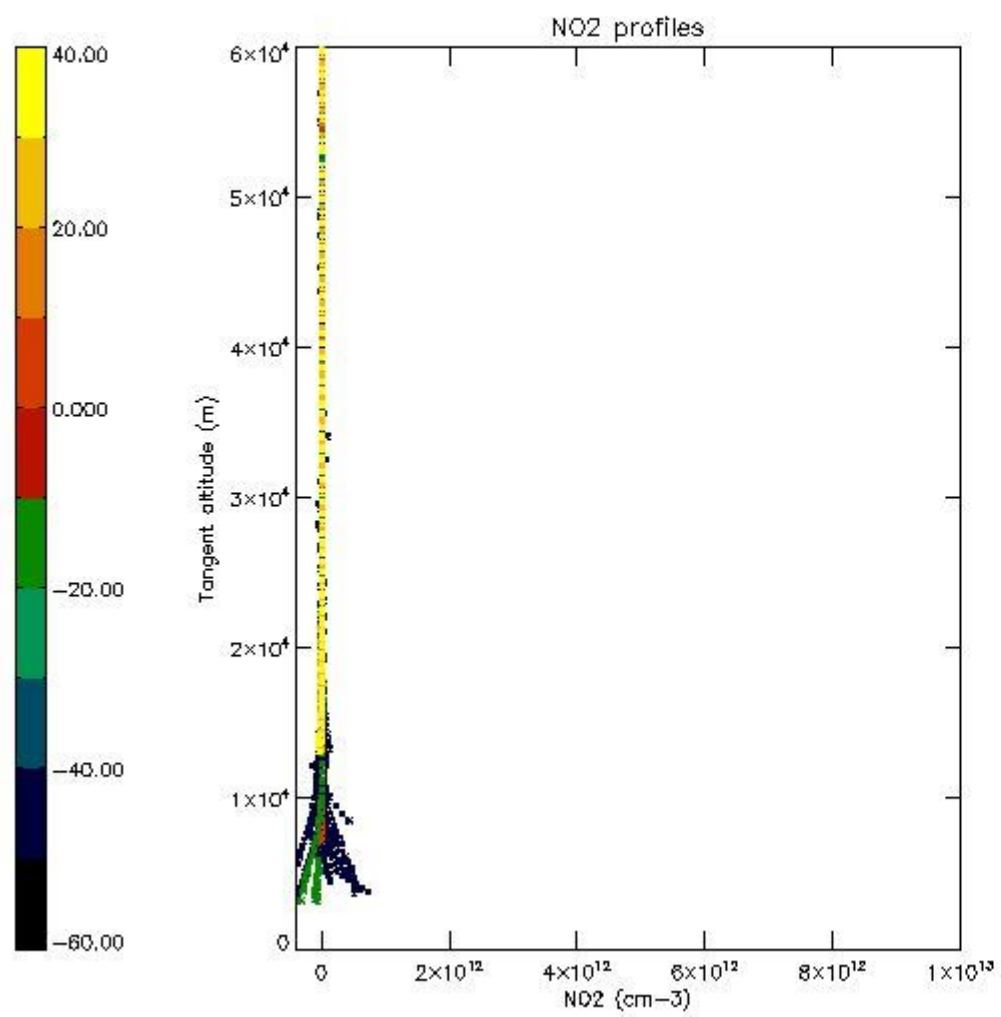

5.4 Plot ozone profiles where STD < 10% (dark without errors)

The colorbar represents the latitude.

5.5 Plot ozone profiles where STD < 5% (dark without errors)

The colorbar represents the latitude.

5.6 Plot NO₂ profiles for all STD (dark without errors)

The colorbar represents the latitude.

5.7 Plot NO3 profiles for all STD (dark without errors)

The colorbar represents the latitude.

5.8 Plot H₂O profiles for all STD (only for occultations of stars 1,2,3,4,13,14,16,26,63 dark without errors)