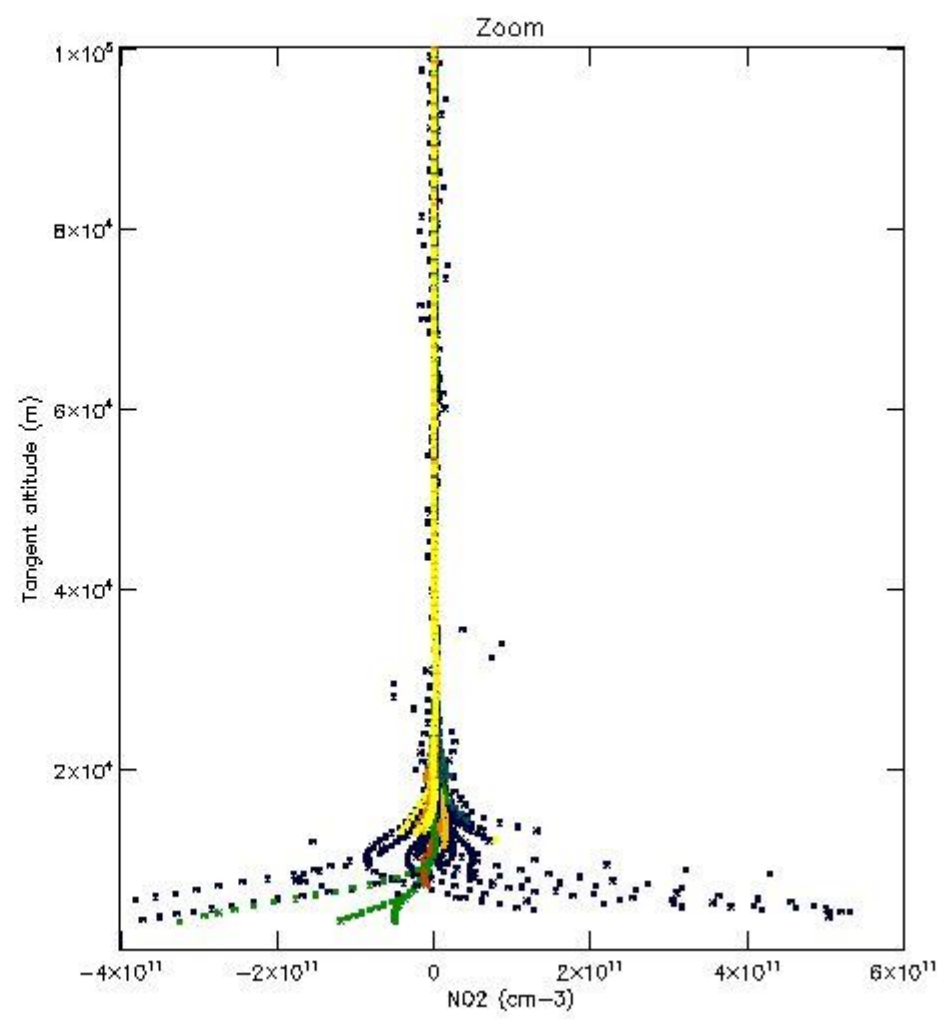

STD < 10	18
STD < 5	11

5.2 Plot ozone profiles for all STD (dark without errors)

The colorbar represents the latitude.

5.3 Plot ozone profiles where STD < 20% (dark without errors)

The colorbar represents the latitude.

5.4 Plot ozone profiles where STD < 10% (dark without errors)

The colorbar represents the latitude.

5.5 Plot ozone profiles where STD < 5% (dark without errors)

The colorbar represents the latitude.

5.6 Plot NO₂ profiles for all STD (dark without errors)

The colorbar represents the latitude.

5.7 Plot NO3 profiles for all STD (dark without errors)

The colorbar represents the latitude.

5.8 Plot H2O profiles for all STD (only for occultations of stars 1,2,3,4,13,14,16,26,63 dark without errors)