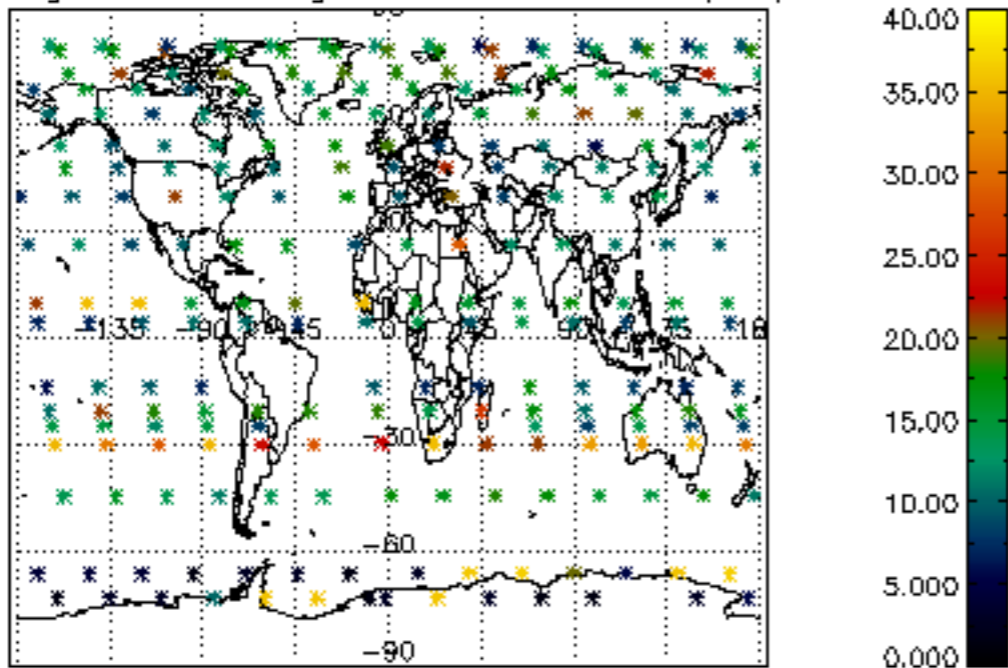

Percentage of cosmic ray hits per profile

Percentage of star falling outside central band per profile