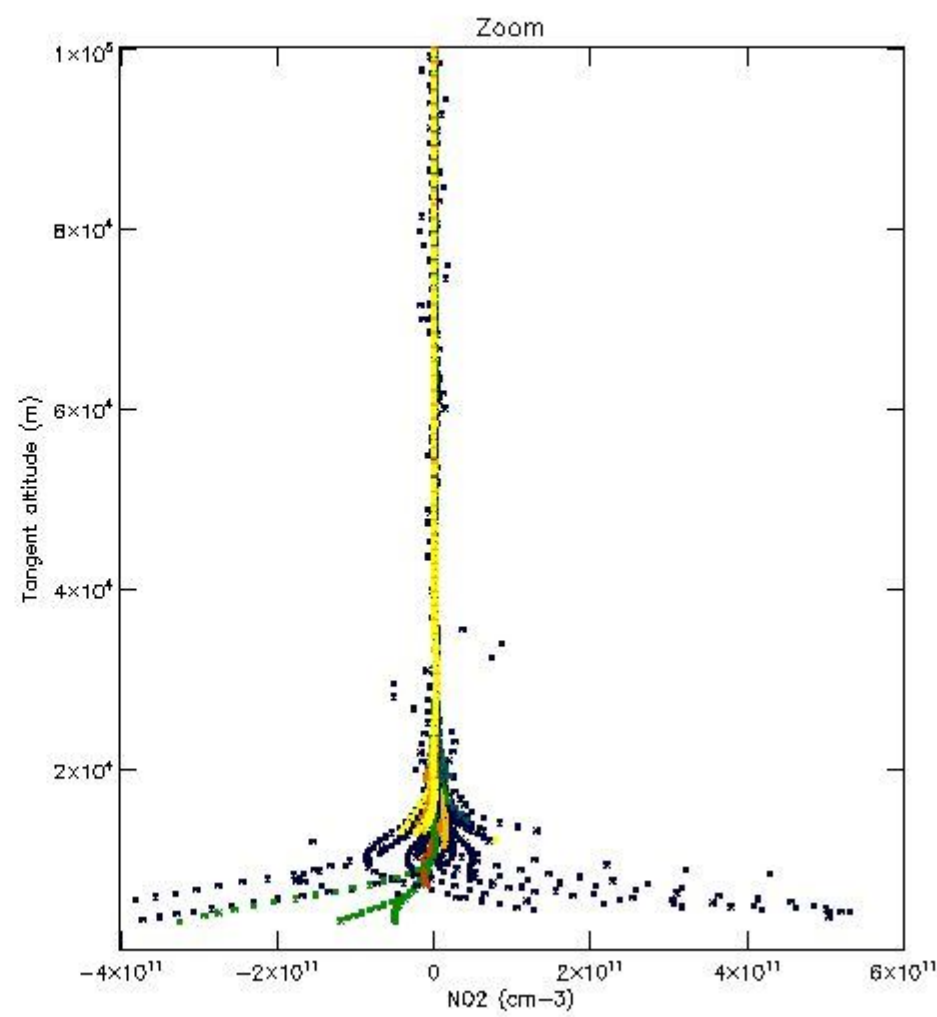

5.4 Plot ozone profiles where STD < 10% (dark without errors)

The colorbar represents the latitude.

5.5 Plot ozone profiles where STD < 5% (dark without errors)

The colorbar represents the latitude.

5.6 Plot NO₂ profiles for all STD (dark without errors)

The colorbar represents the latitude.

5.7 Plot NO3 profiles for all STD (dark without errors)

The colorbar represents the latitude.

5.8 Plot H₂O profiles for all STD (only for occultations of stars 1,2,3,4,13,14,16,26,63 dark without errors)