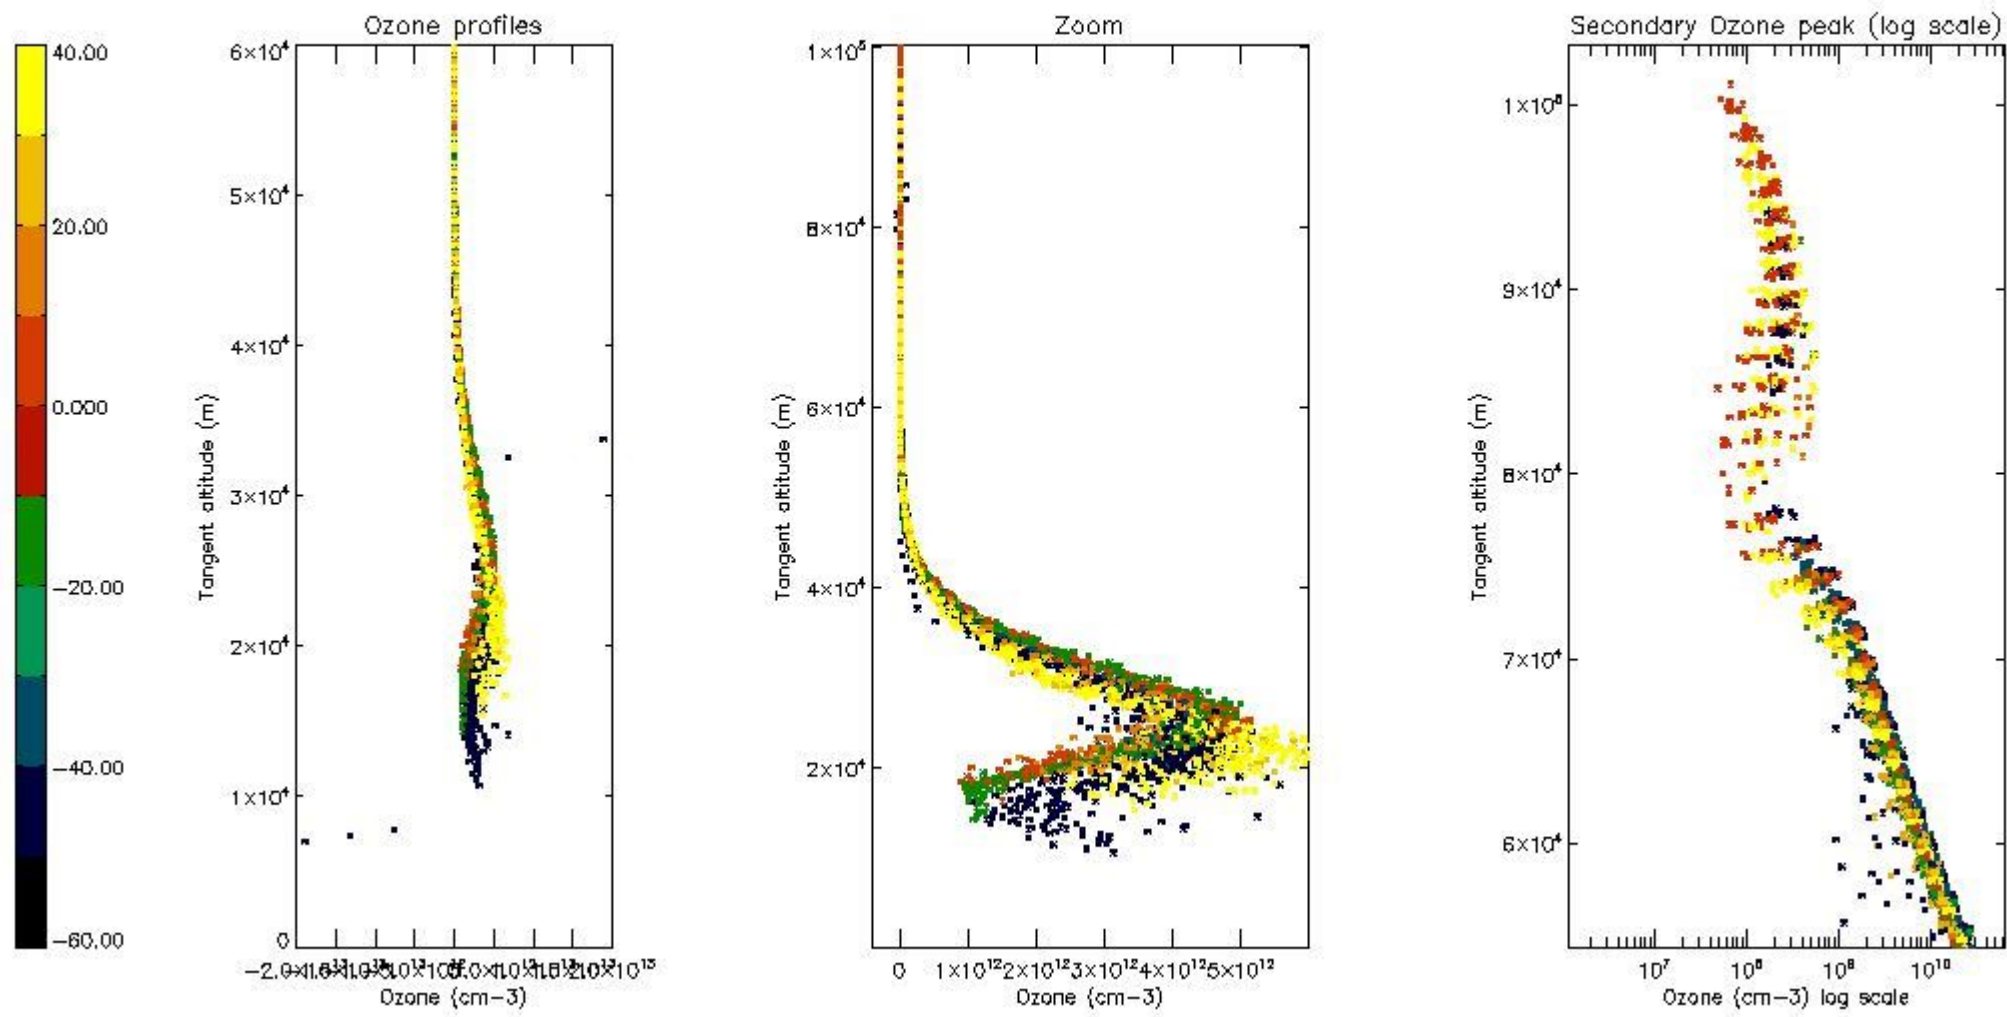

STD < 10	18
STD < 5	11

5.2 Plot ozone profiles for all STD (dark without errors)

The colorbar represents the latitude.

5.3 Plot ozone profiles where STD < 20% (dark without errors)

The colorbar represents the latitude.

5.4 Plot ozone profiles where STD < 10% (dark without errors)

The colorbar represents the latitude.

5.5 Plot ozone profiles where STD < 5% (dark without errors)

The colorbar represents the latitude.

5.6 Plot NO₂ profiles for all STD (dark without errors)