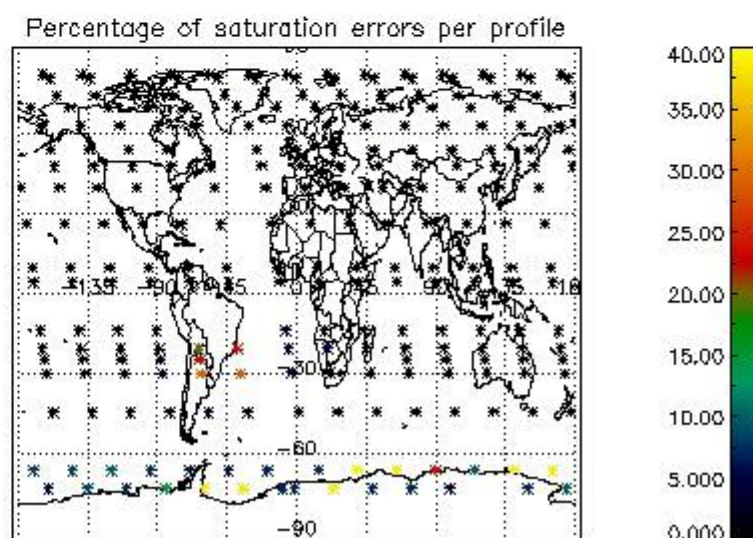

Percentage of flagged data per NO3 profile

4. Level 1 quality information per product

In this section it is plotted some information contained in the Quality Summary data set of the level 2 products that comes from the level 1b processing. Products without errors (error flag in the MPH set to "0") are used.

4.1 Plot quality information per product (time dependant) coming from level 1b processing

4.1.1 Plot level 1 quality information per product (time dependant): ENVISAT ASCENDING passes

4.1.2 Plot level 1 quality information per product (time dependant): ENVISAT DESCENDING passes

4.2 Plot quality information per product coming from level 1b processing (world map)

4.2.1 Plot level 1 quality information per product (world map): ENVISAT ASCENDING passes

4.2.2 Plot level 1 quality information per product (world map): ENVISAT DESCENDING passes