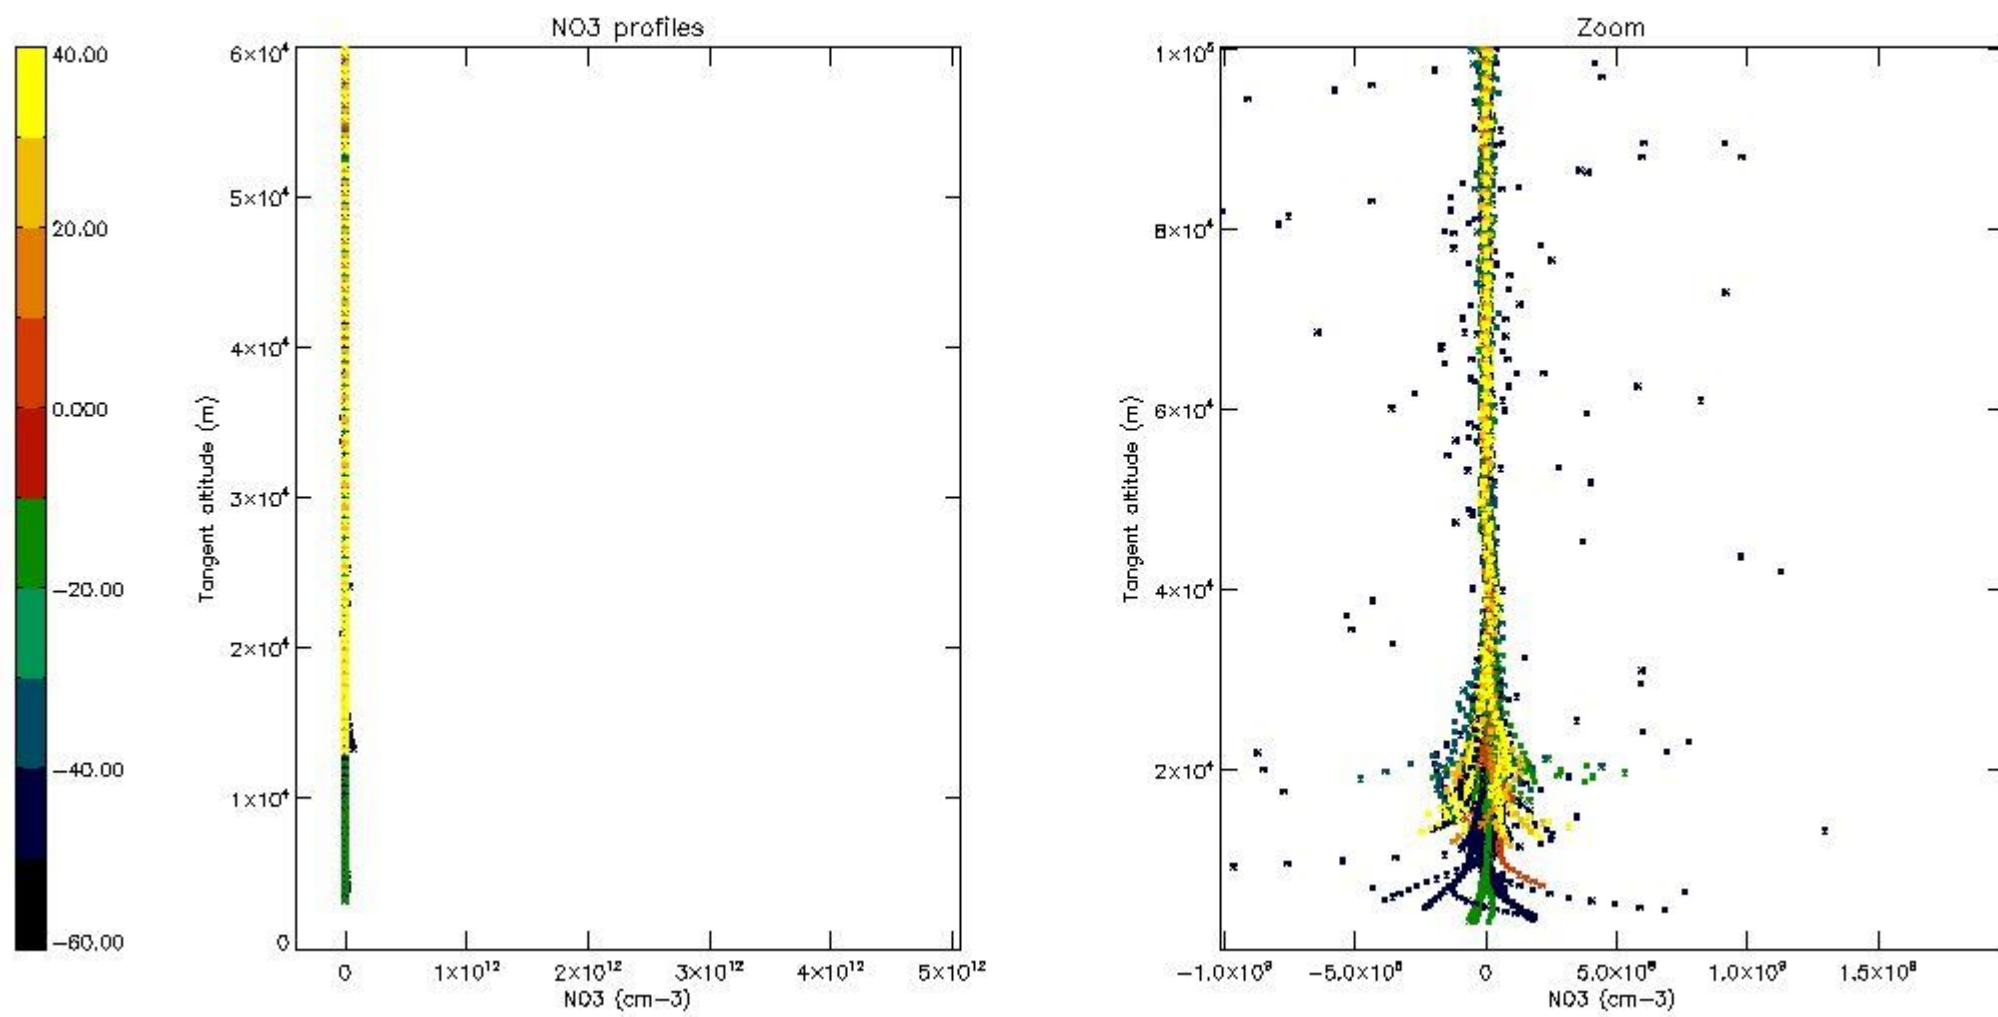

5.8 Plot H₂O profiles for all STD (only for occultations of stars 1,2,3,4,13,14,16,26,63 dark without errors)

The colorbar represents the latitude.