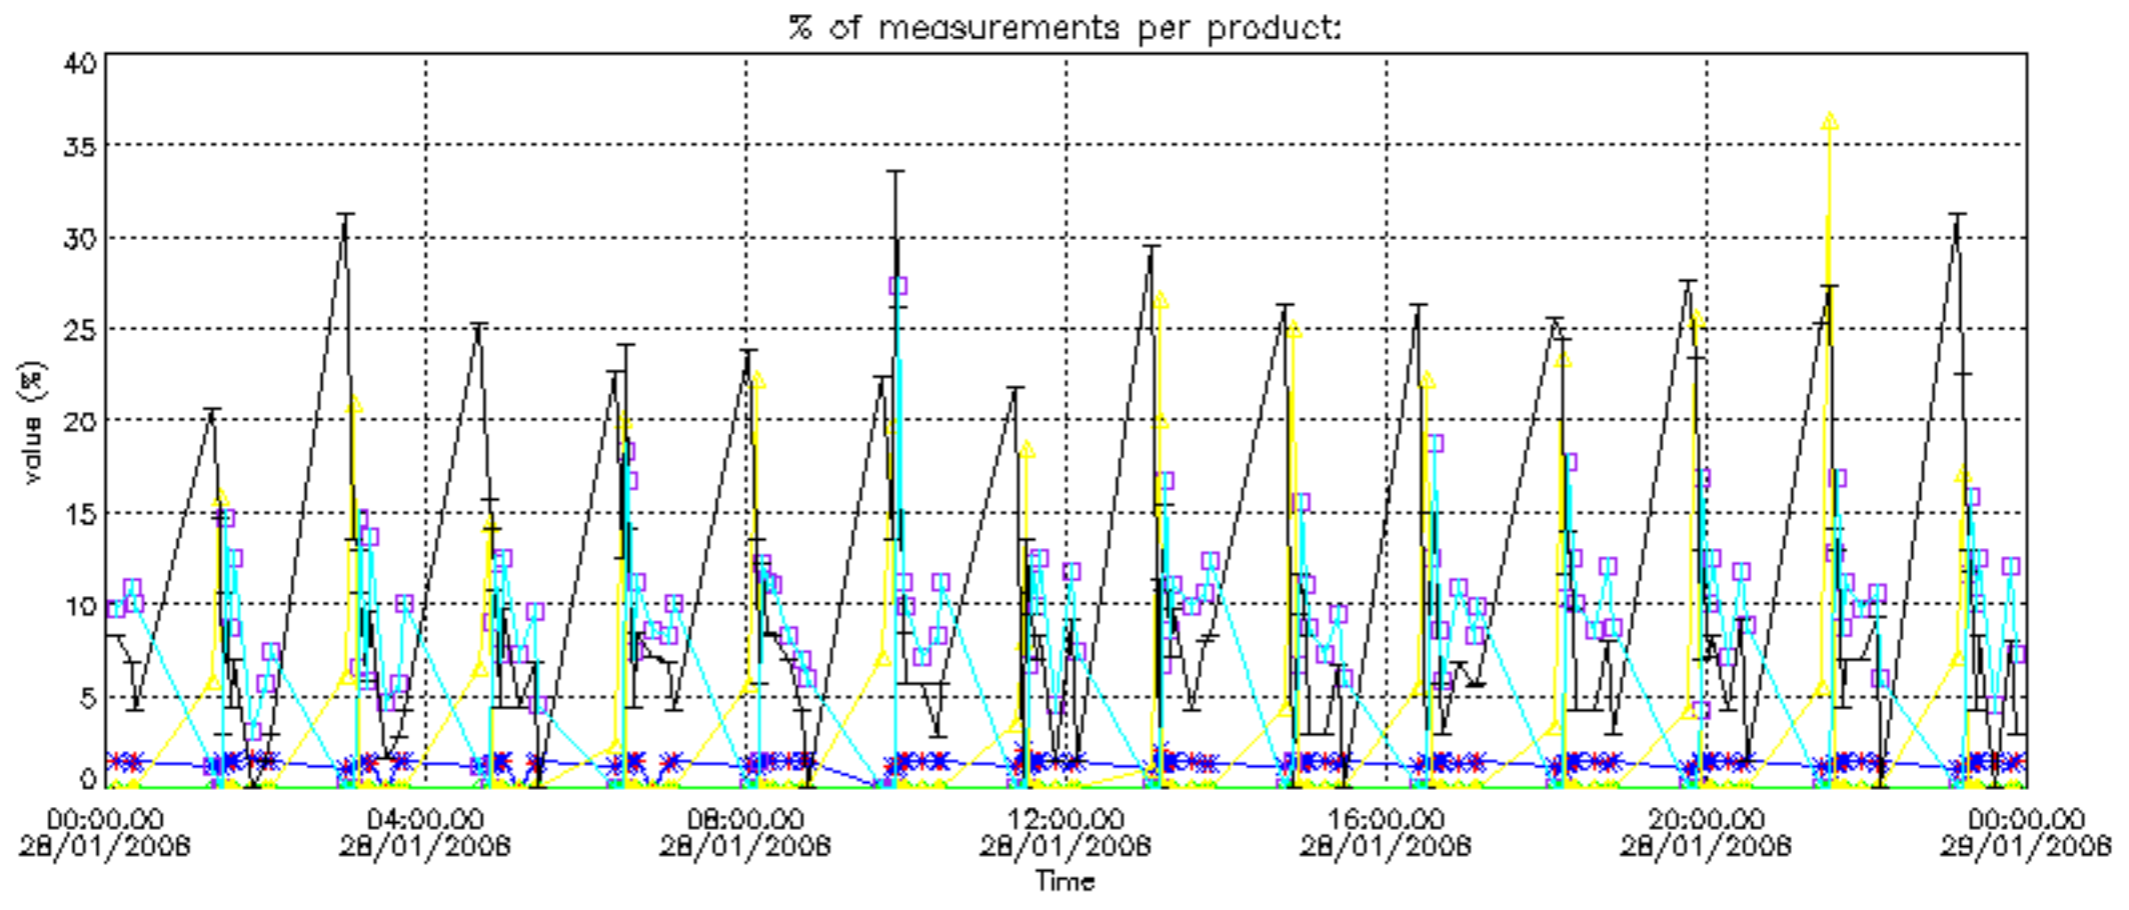

Percentage of cosmic ray hits per profile

Percentage of datation errors per profile