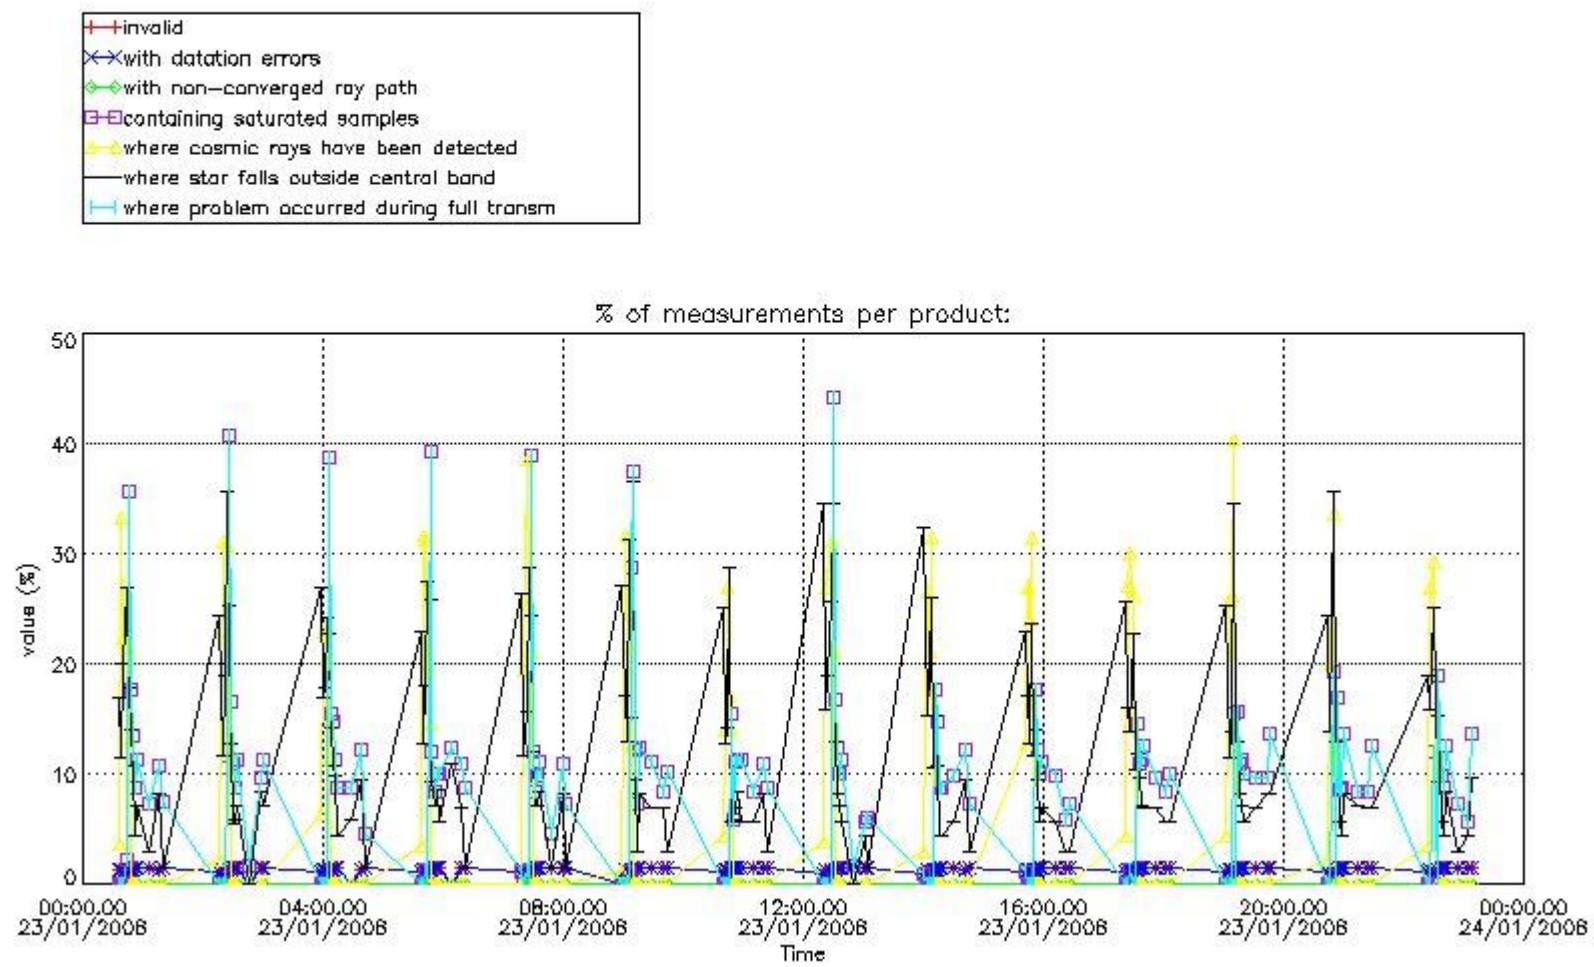

4.2 Plot quality information per product coming from level 1b processing (world map)

4.2.1 Plot level 1 quality information per product (world map): ENVISAT ASCENDING passes