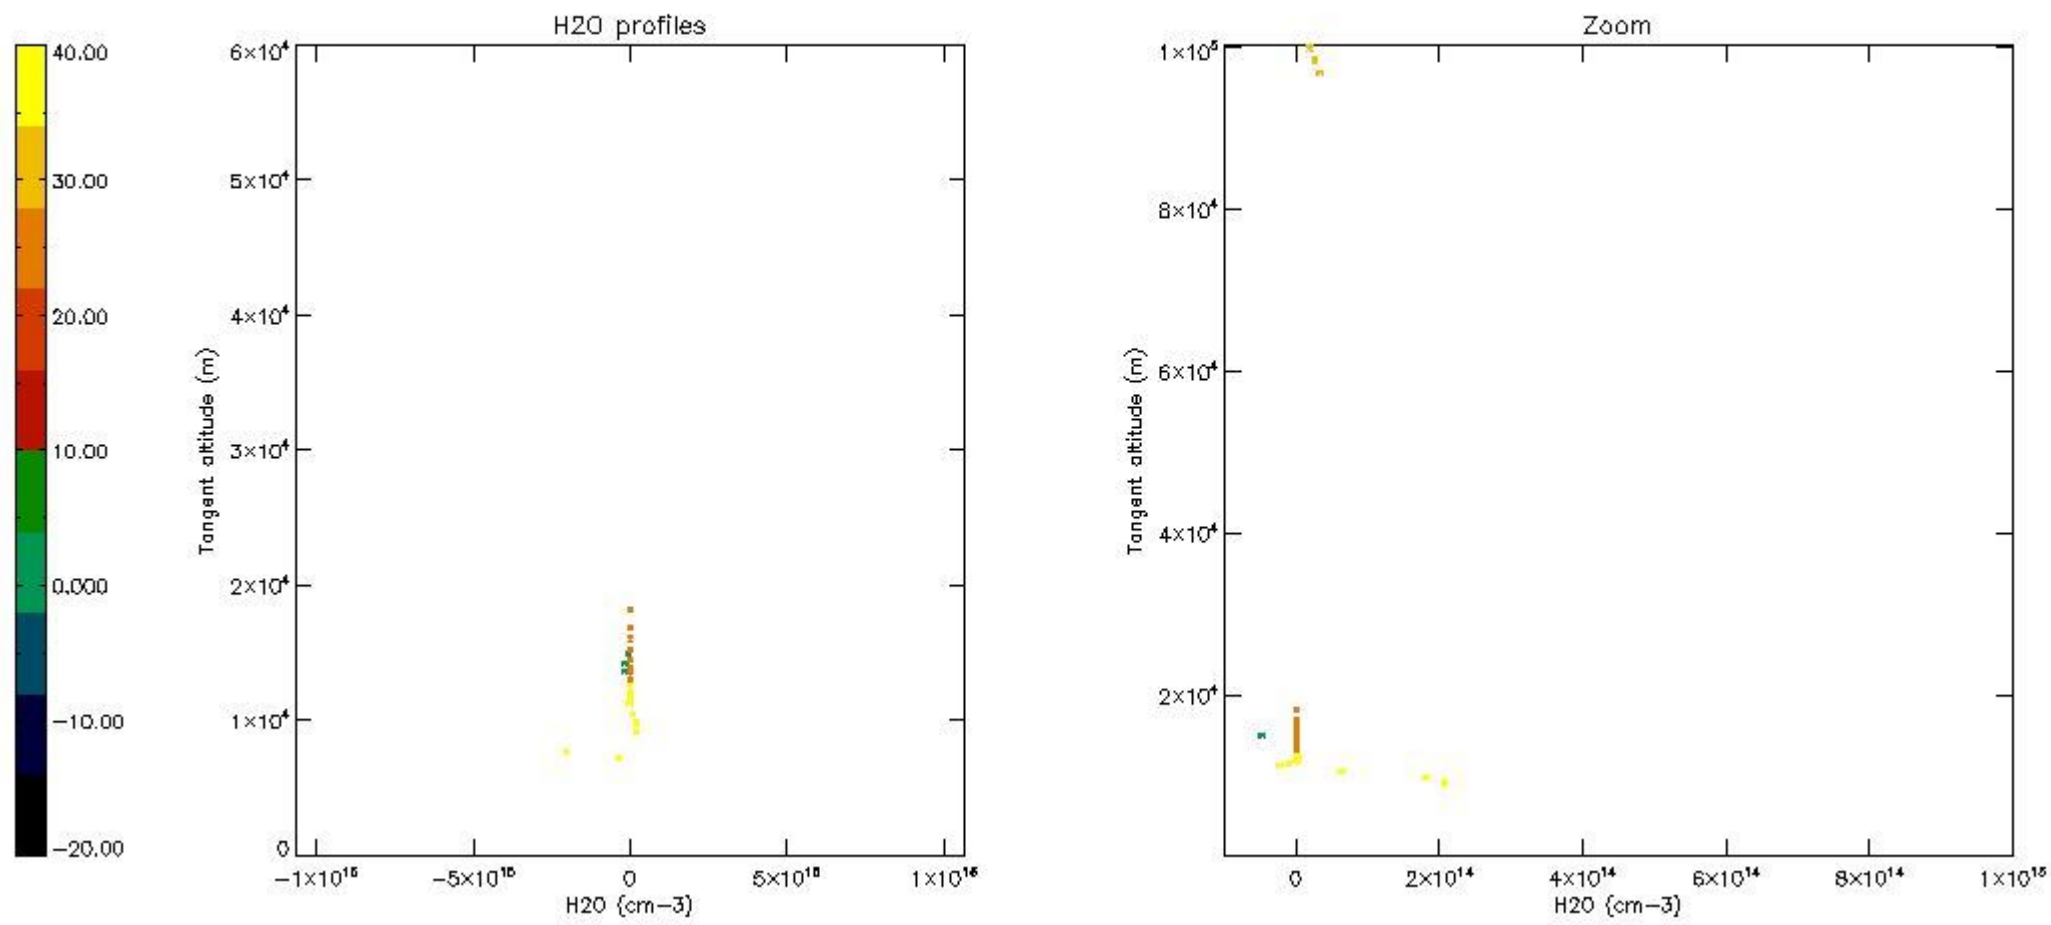

6. Auxiliary Data Files used for the production reported in section 2

The number reported in the third column indicates since which file (see list in section 2) the corresponding auxiliary file has been used. The fourth column is the date of those product files.

Type	Auxiliary Filename	Used since product	Used since product date
INST_PHYS_CHARACTERISTICS	GOM_INS_AXVIEC20091111_143220_20030716_120000_20500101_000000	1	23-JAN-2008 00:01:16
LEVEL-2_PROC_CONFIG	GOM_PR2_AXVIEC20091111_152718_20020301_000000_20500101_000000	1	23-JAN-2008 00:01:16
CROSS_SECTIONS_FILE	GOM_CRS_AXVIEC20091111_154832_20020301_000000_20500101_000000	1	23-JAN-2008 00:01:16