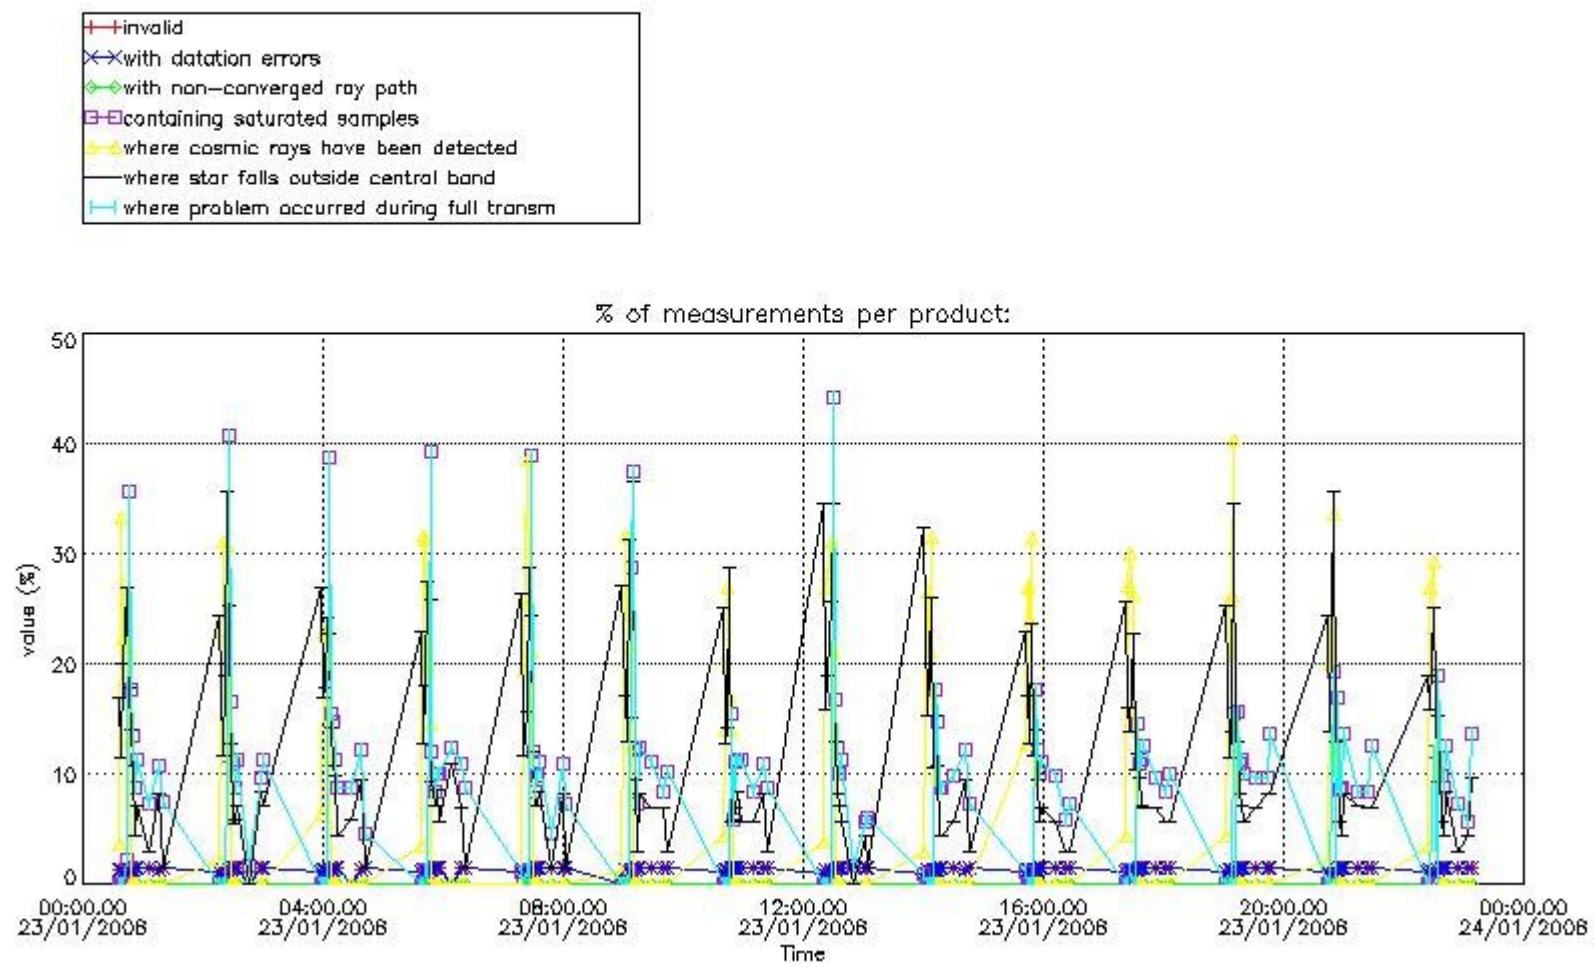

4. Level 1 quality information per product

In this section it is plotted some information contained in the Quality Summary data set of the level 2 products that comes from the level 1b processing. Products without errors (error flag in the MPH set to "0") are used.

4.1 Plot quality information per product (time dependant) coming from level 1b processing

4.1.1 Plot level 1 quality information per product (time dependant): ENVISAT ASCENDING passes

4.1.2 Plot level 1 quality information per product (time dependant): ENVI SAT DESCENDING passes