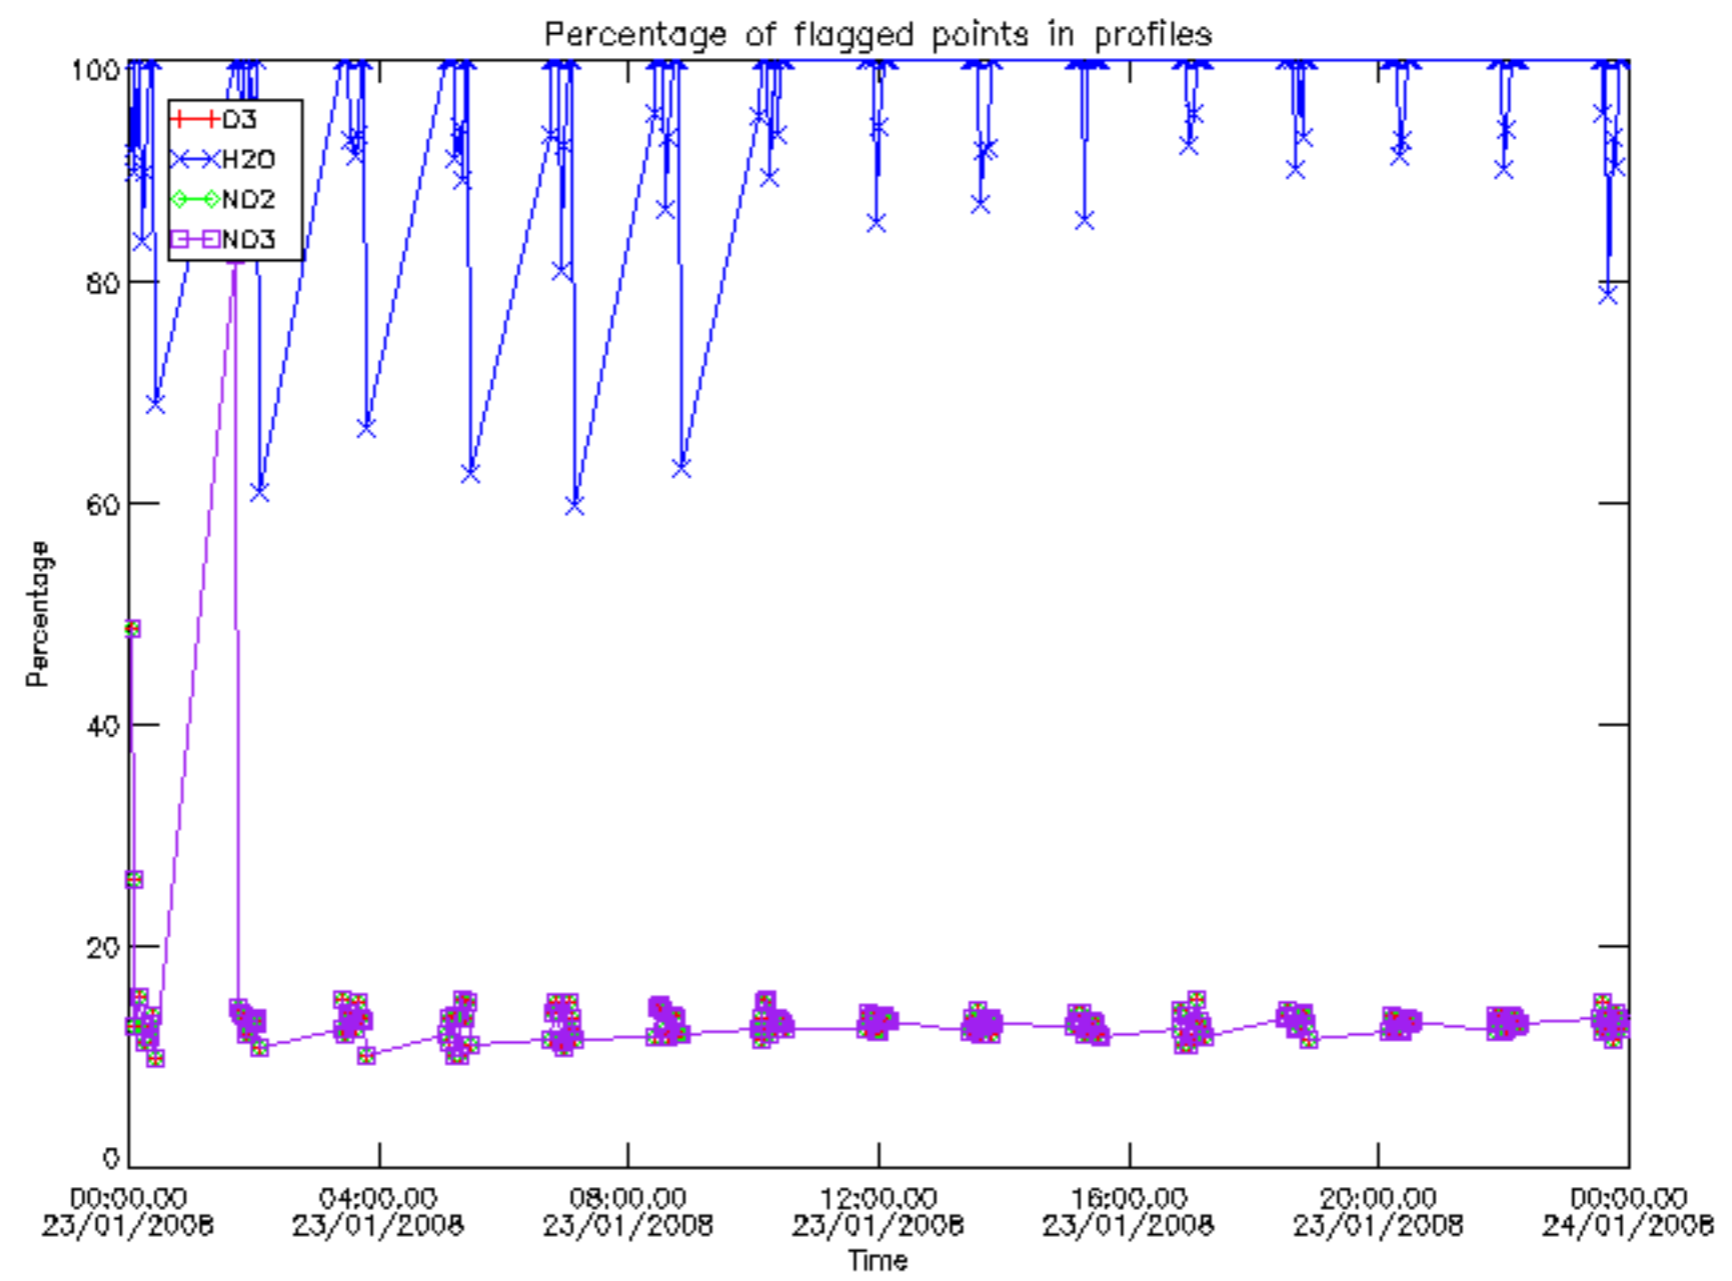

Percentage of flagged data per D3 profile

Percentage of flagged data per H2O profile