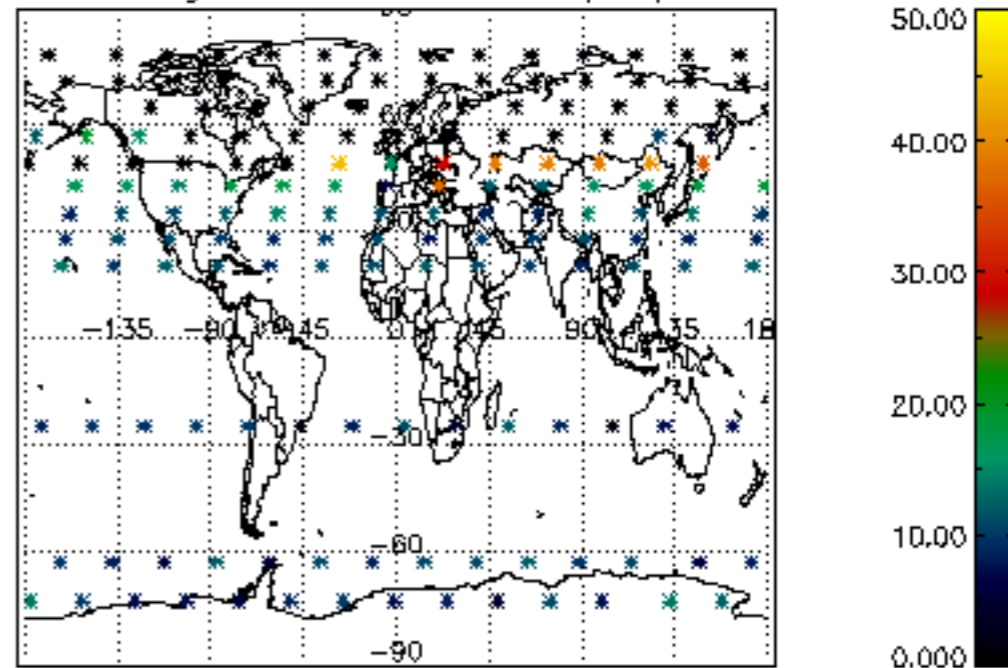

Percentage of saturation errors per profile