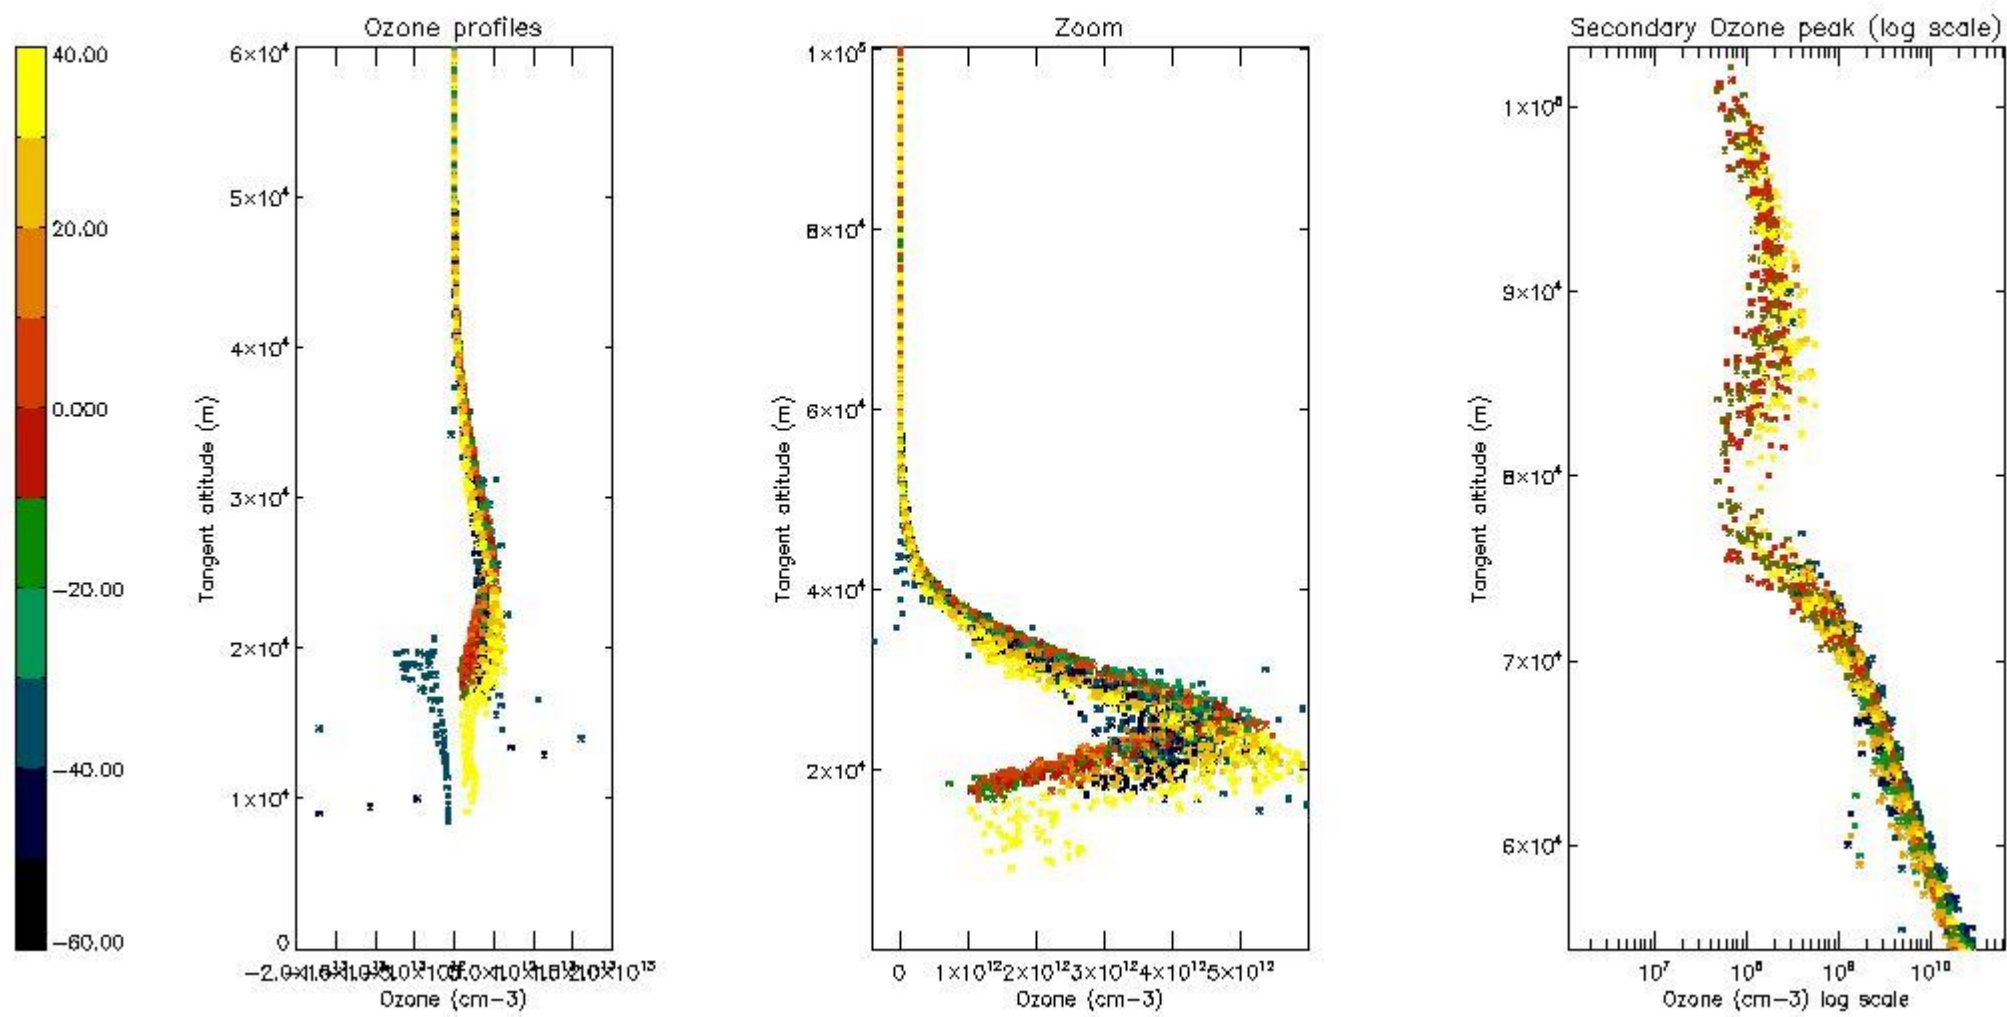

STD < 10	15
STD < 5	9

5.2 Plot ozone profiles for all STD (dark without errors)

The colorbar represents the latitude.

5.3 Plot ozone profiles where STD < 20% (dark without errors)

The colorbar represents the latitude.

5.4 Plot ozone profiles where STD < 10% (dark without errors)

The colorbar represents the latitude.

5.5 Plot ozone profiles where STD < 5% (dark without errors)

The colorbar represents the latitude.

5.6 Plot NO₂ profiles for all STD (dark without errors)

The colorbar represents the latitude.

5.7 Plot NO3 profiles for all STD (dark without errors)

The colorbar represents the latitude.

5.8 Plot H2O profiles for all STD (only for occultations of stars 1,2,3,4,13,14,16,26,63 dark without errors)