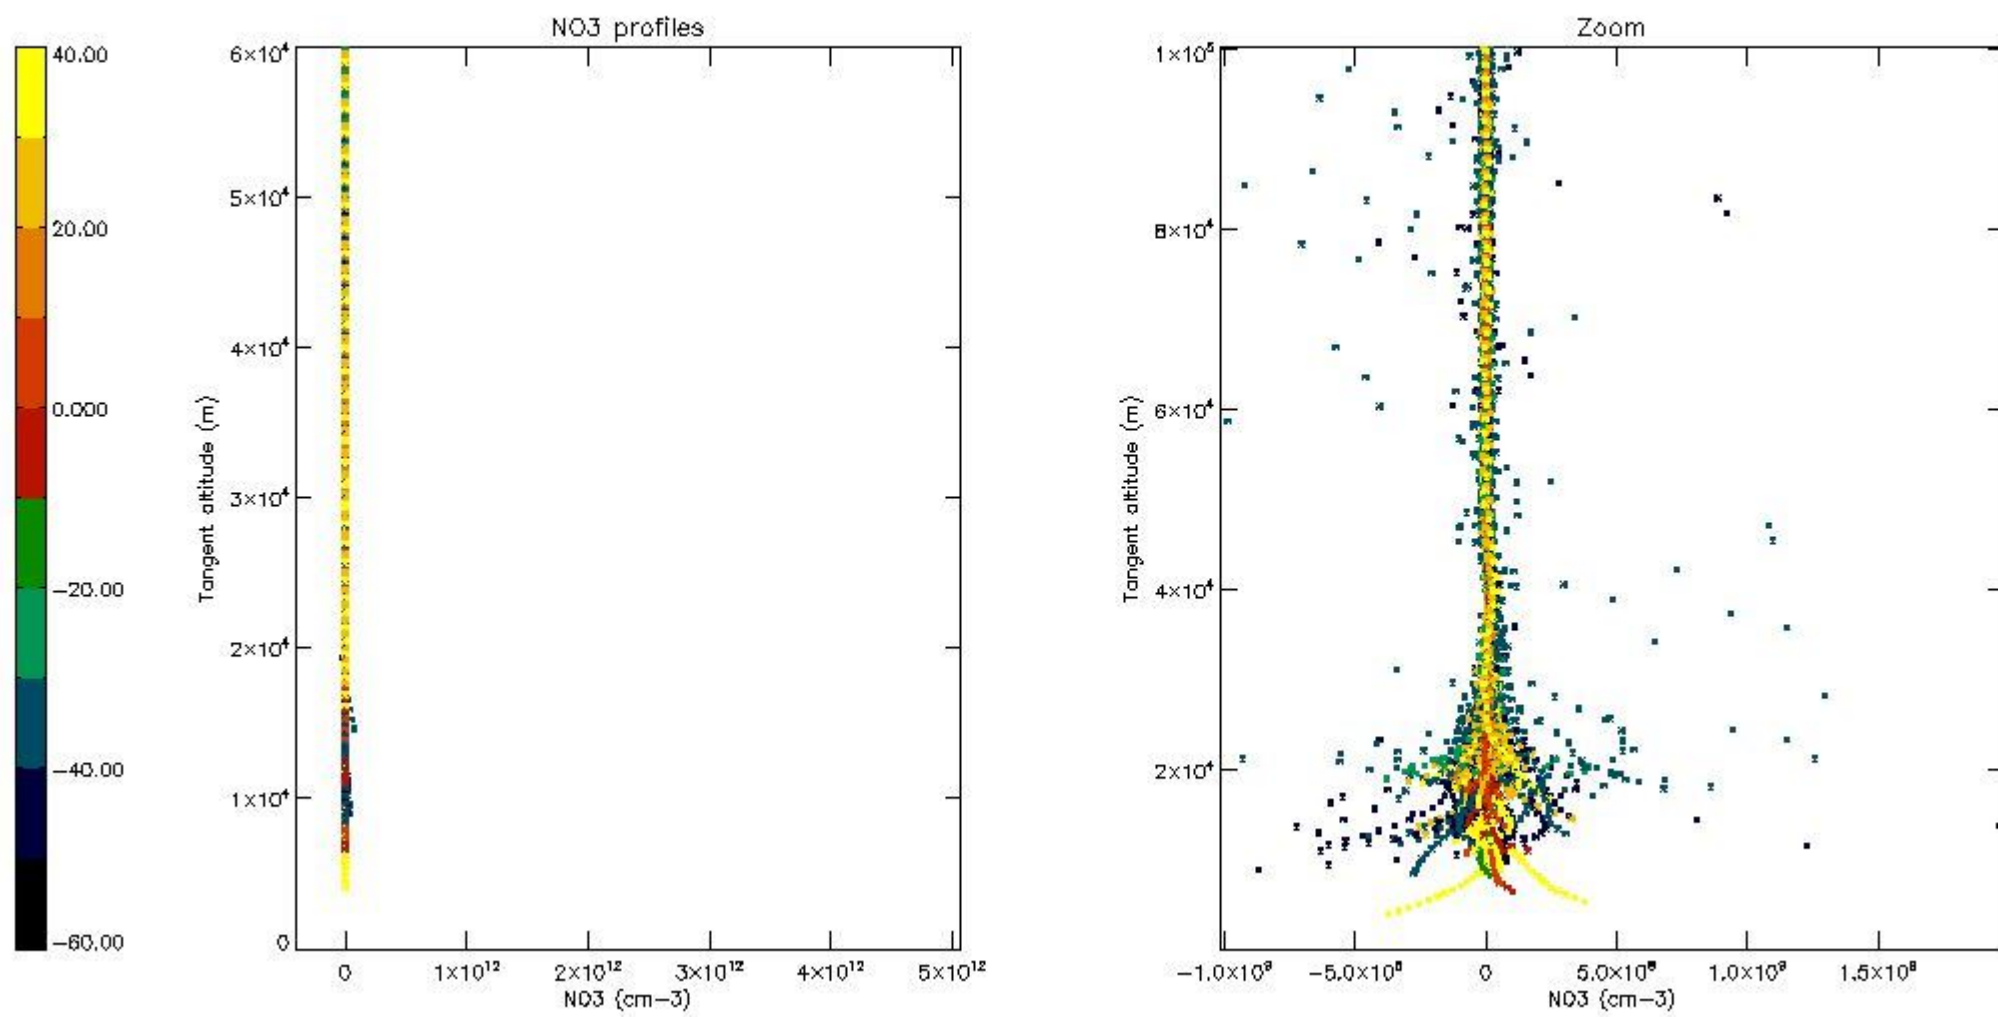

5.8 Plot H2O profiles for all STD (only for occultations of stars 1,2,3,4,13,14,16,26,63 dark without errors)

The colorbar represents the latitude.