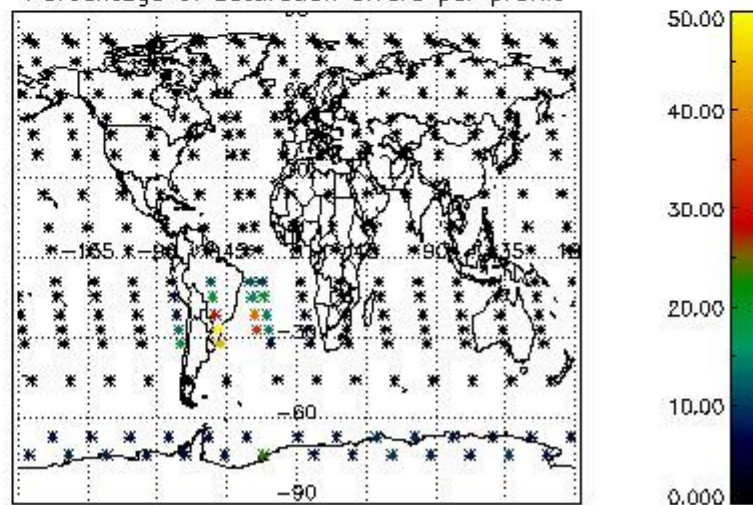

Percentage of saturation errors per profile