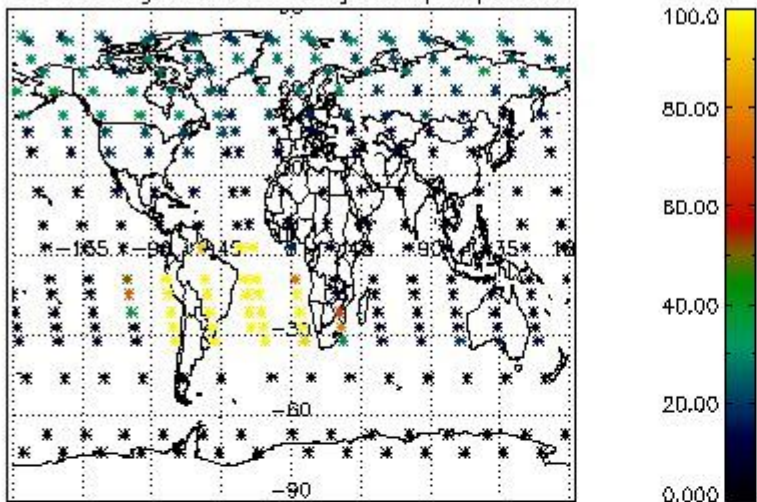

Percentage of cosmic ray hits per profile