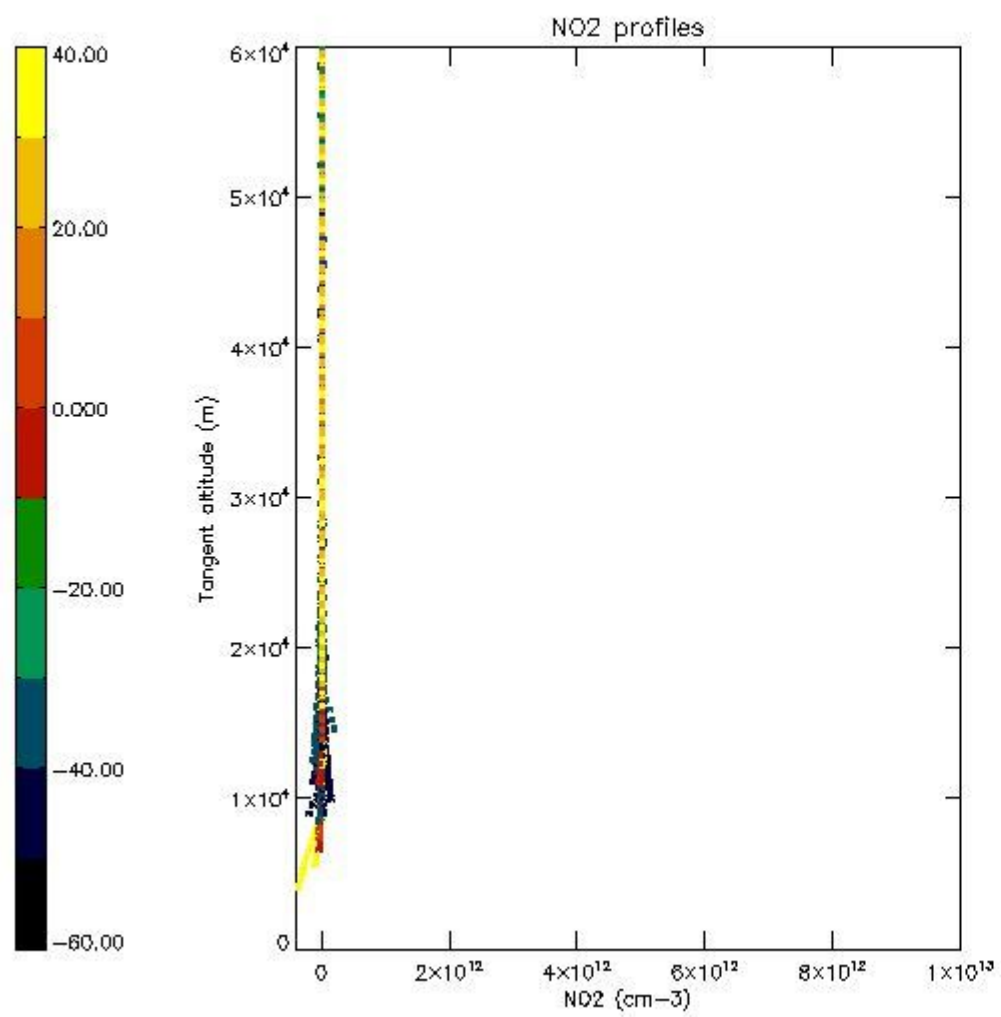

5.4 Plot ozone profiles where STD < 10% (dark without errors)

The colorbar represents the latitude.

5.5 Plot ozone profiles where STD < 5% (dark without errors)

The colorbar represents the latitude.

5.6 Plot NO₂ profiles for all STD (dark without errors)

The colorbar represents the latitude.

5.7 Plot NO3 profiles for all STD (dark without errors)

The colorbar represents the latitude.

5.8 Plot H2O profiles for all STD (only for occultations of stars 1,2,3,4,13,14,16,26,63 dark without errors)