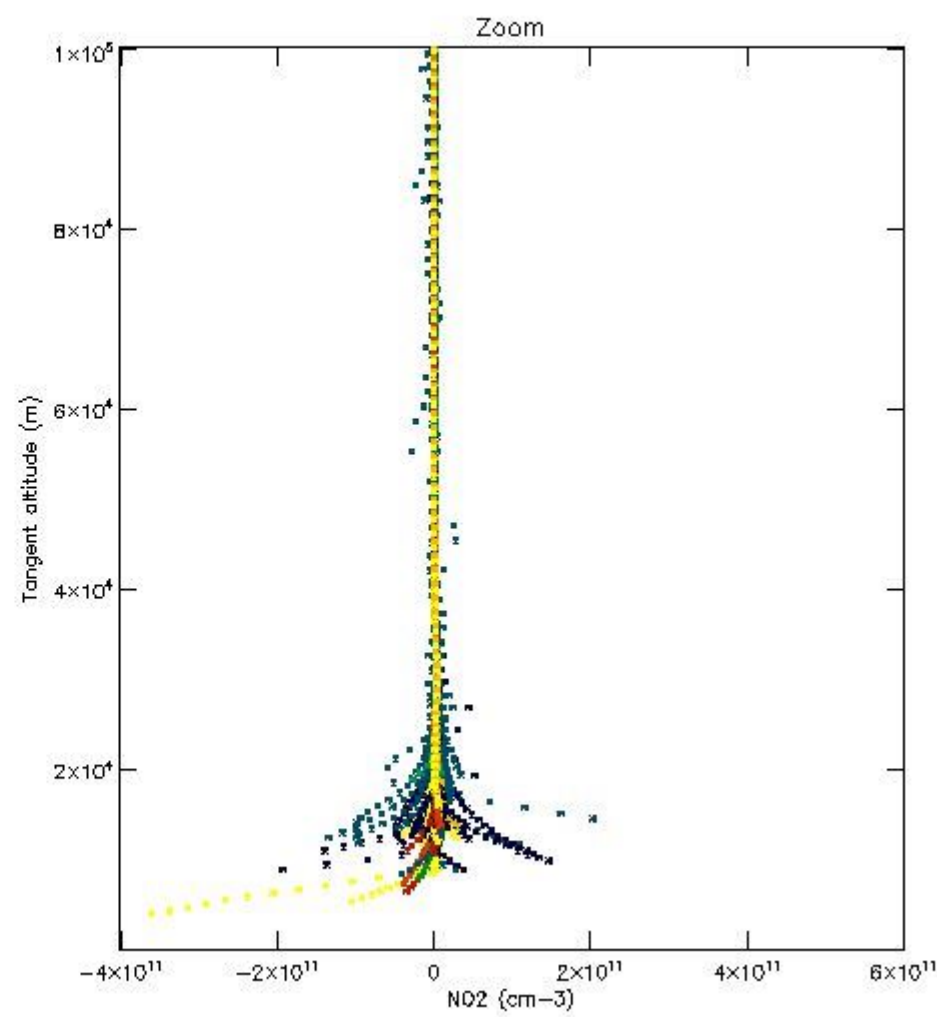

STD < 10	15
STD < 5	9

5.2 Plot ozone profiles for all STD (dark without errors)

The colorbar represents the latitude.

5.3 Plot ozone profiles where STD < 20% (dark without errors)

The colorbar represents the latitude.

5.4 Plot ozone profiles where STD < 10% (dark without errors)

The colorbar represents the latitude.

5.5 Plot ozone profiles where STD < 5% (dark without errors)

The colorbar represents the latitude.

5.6 Plot NO₂ profiles for all STD (dark without errors)

The colorbar represents the latitude.

5.7 Plot NO3 profiles for all STD (dark without errors)

The colorbar represents the latitude.

5.8 Plot H2O profiles for all STD (only for occultations of stars 1,2,3,4,13,14,16,26,63 dark without errors)