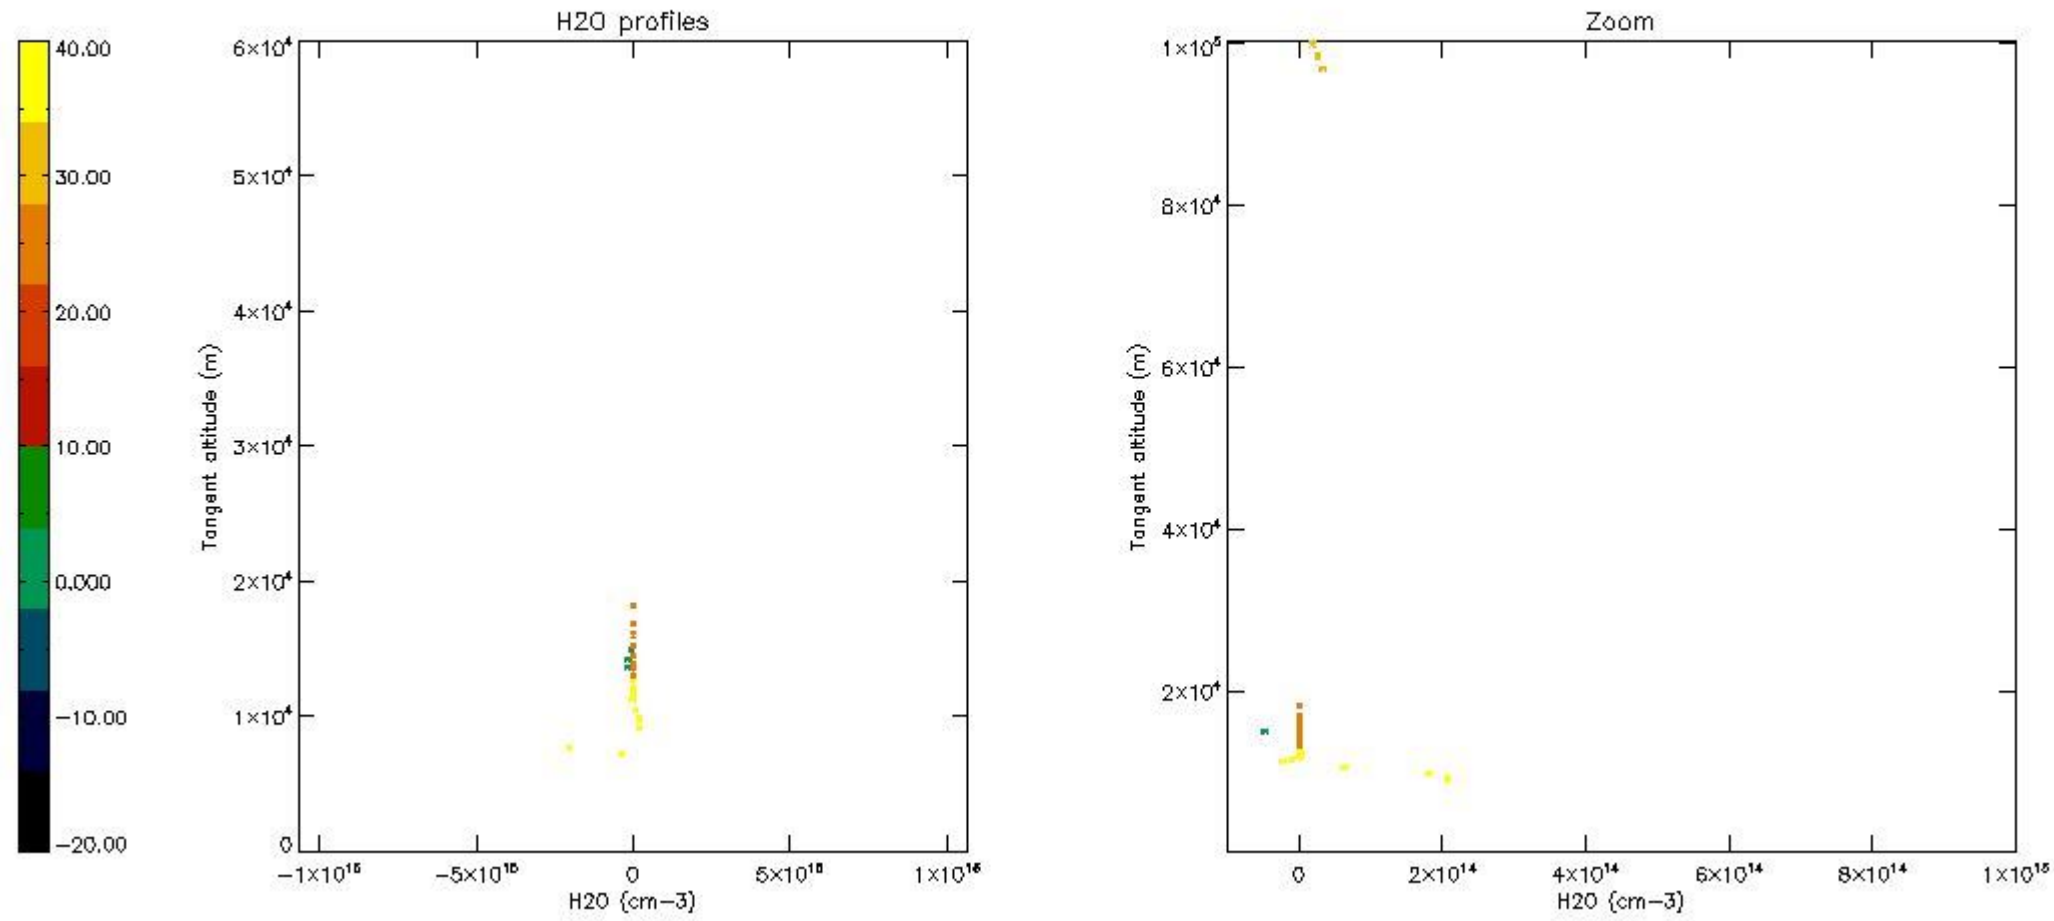

6. Auxiliary Data Files used for the production reported in section 2

The number reported in the third column indicates since which file (see list in section 2) the corresponding auxiliary file has been used. The fourth column is the date of those product files.

Type	Auxiliary Filename	Used since product	Used since product date
INST_PHYS_CHARACTERISTICS	GOM_INS_AXVIEC20091111_143220_20030716_120000_20500101_000000	1	23-JAN-2008 00:01:16
LEVEL-2_PROC_CONFIG	GOM_PR2_AXVIEC20091111_152718_20020301_000000_20500101_000000	1	23-JAN-2008 00:01:16
CROSS_SECTIONS_FILE	GOM_CRS_AXVIEC20091111_154832_20020301_000000_20500101_000000	1	23-JAN-2008 00:01:16