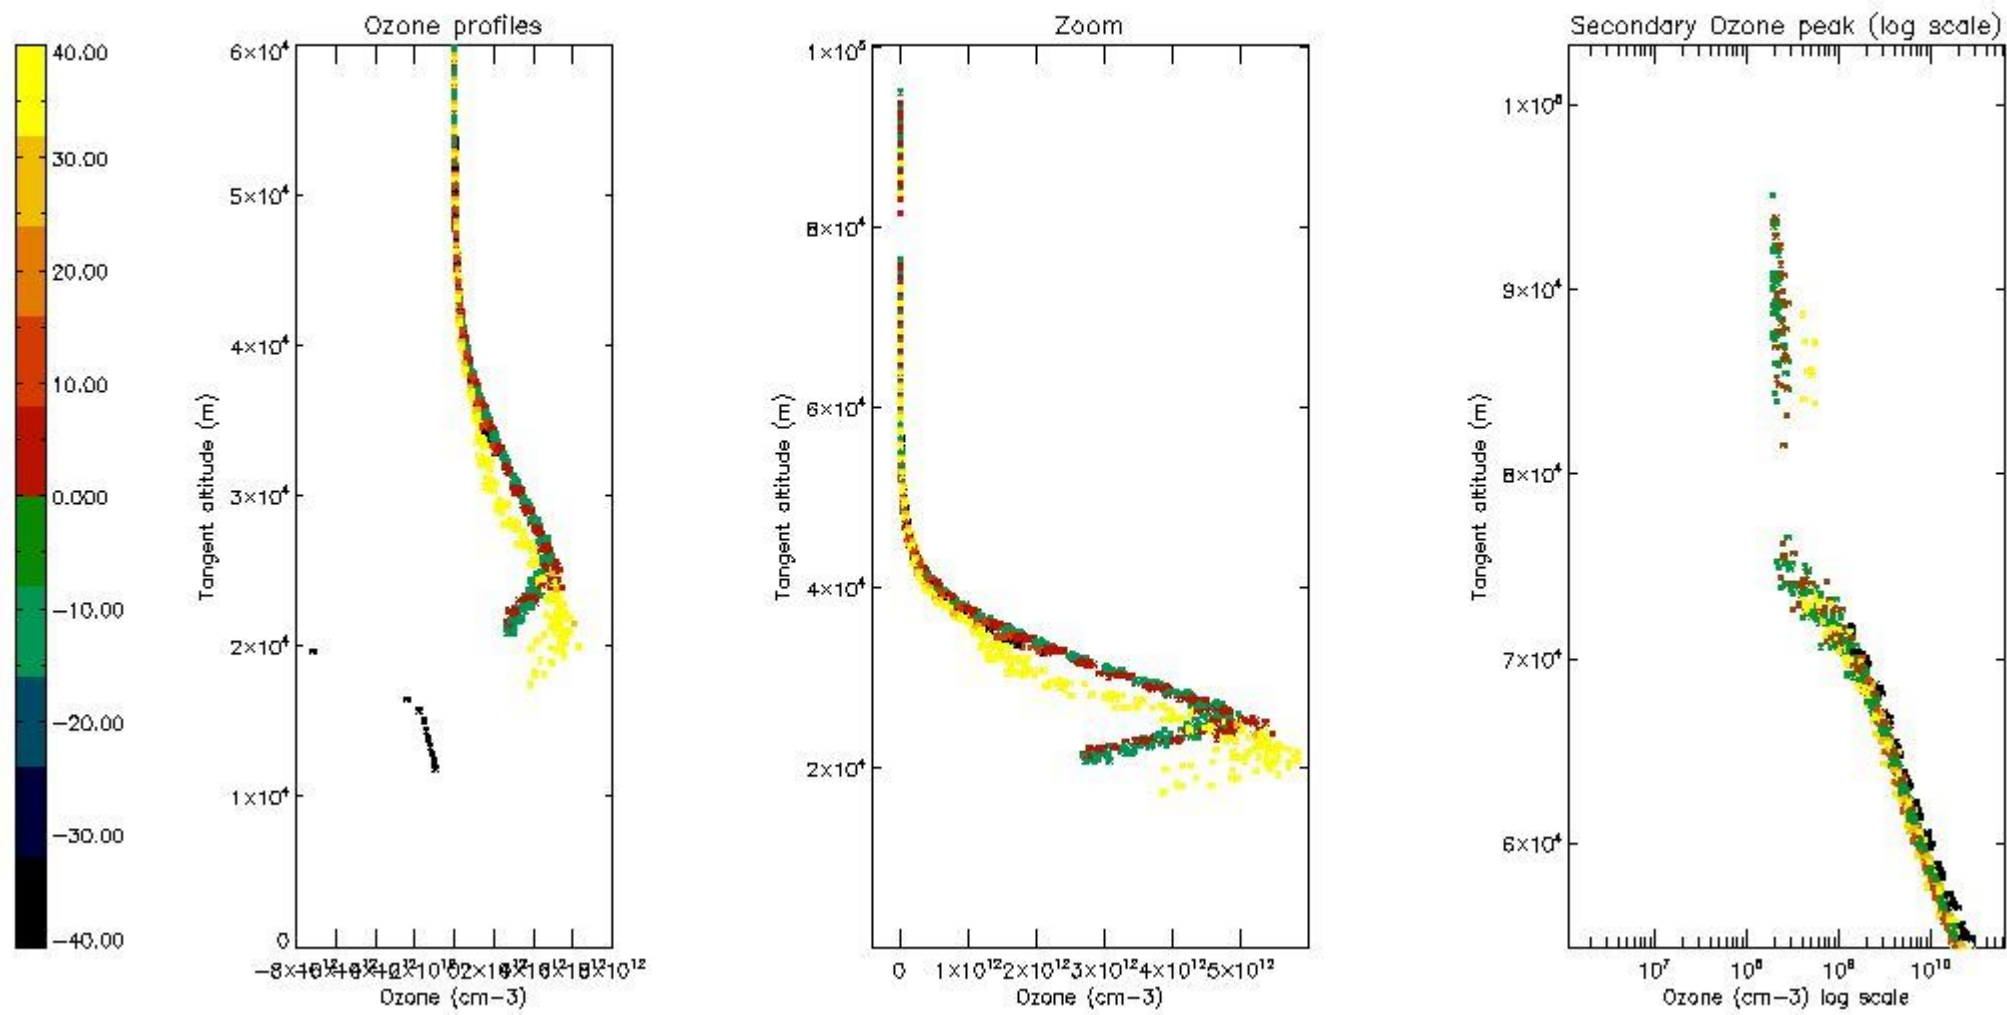

5.6 Plot NO₂ profiles for all STD (dark without errors)

The colorbar represents the latitude.