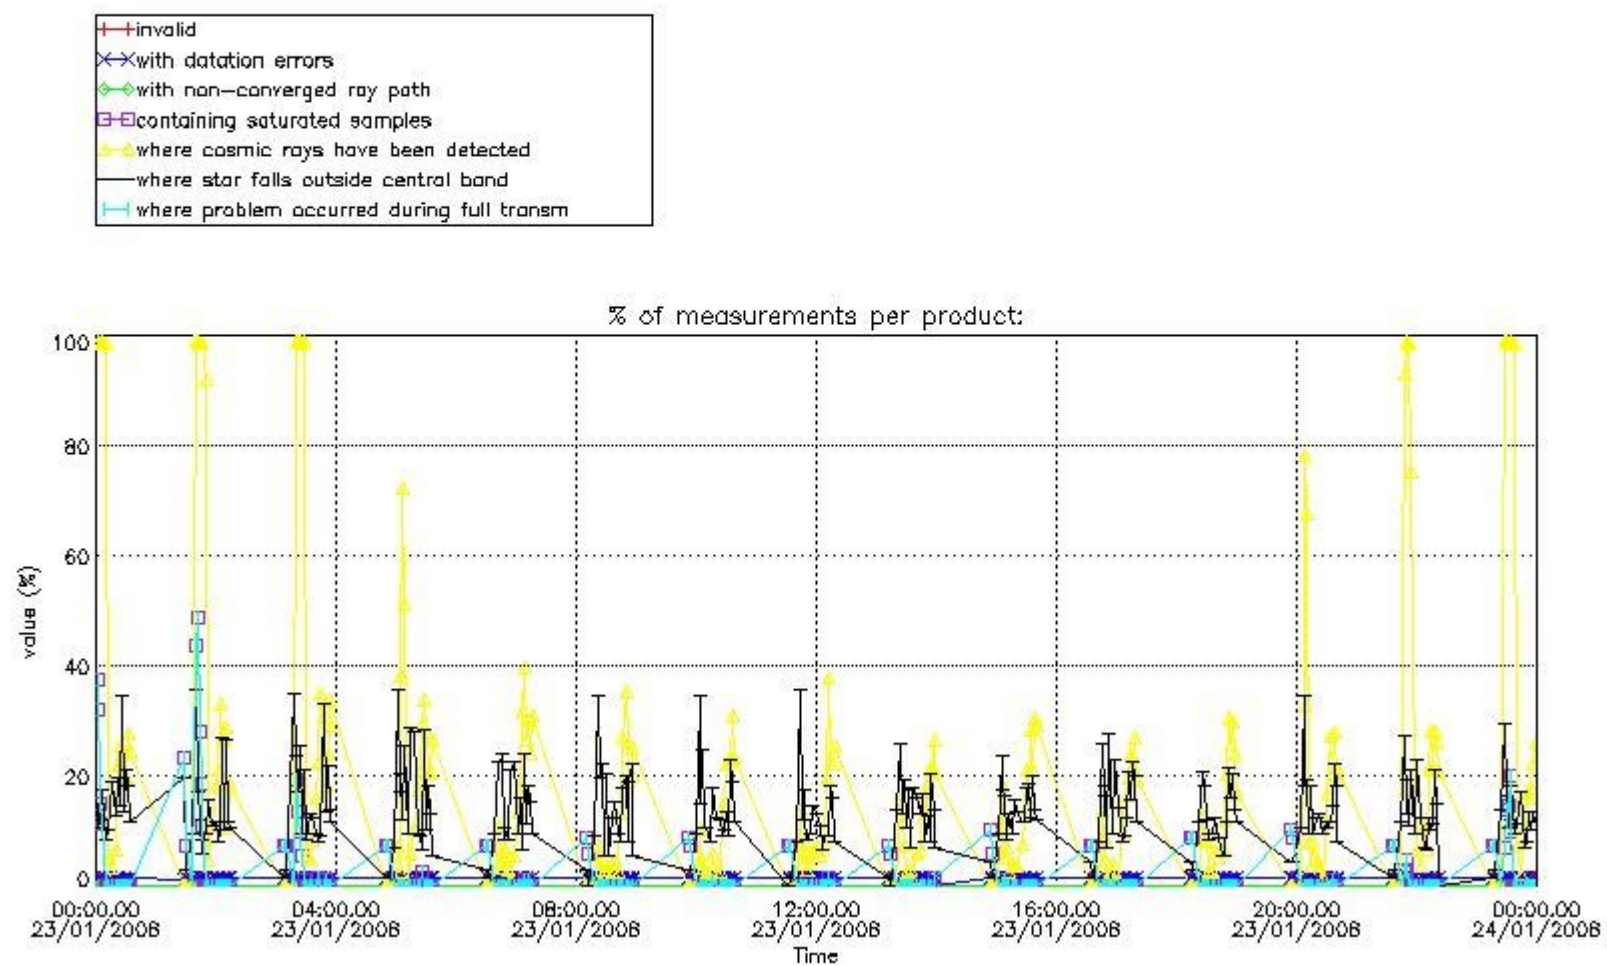

4.1.2 Plot level 1 quality information per product (time dependant): ENVI SAT DESCENDING passes