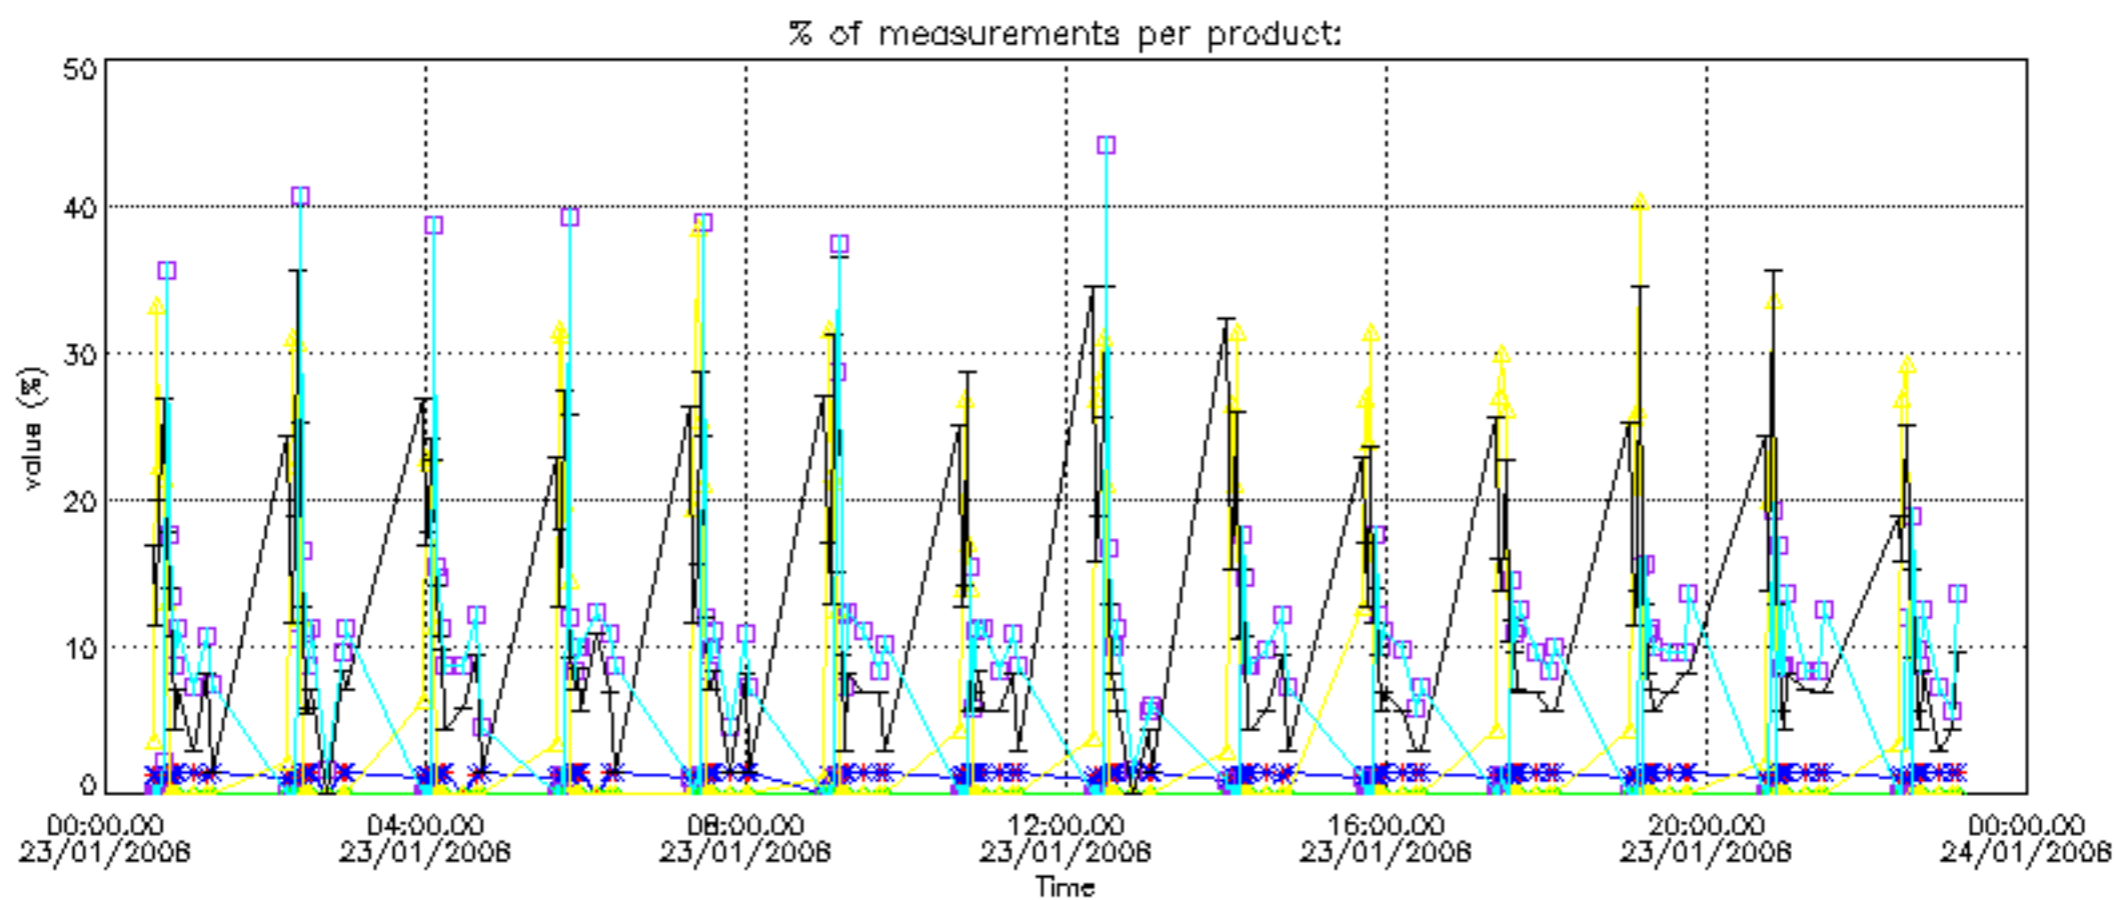

Percentage of cosmic ray hits per profile

Percentage of datation errors per profile