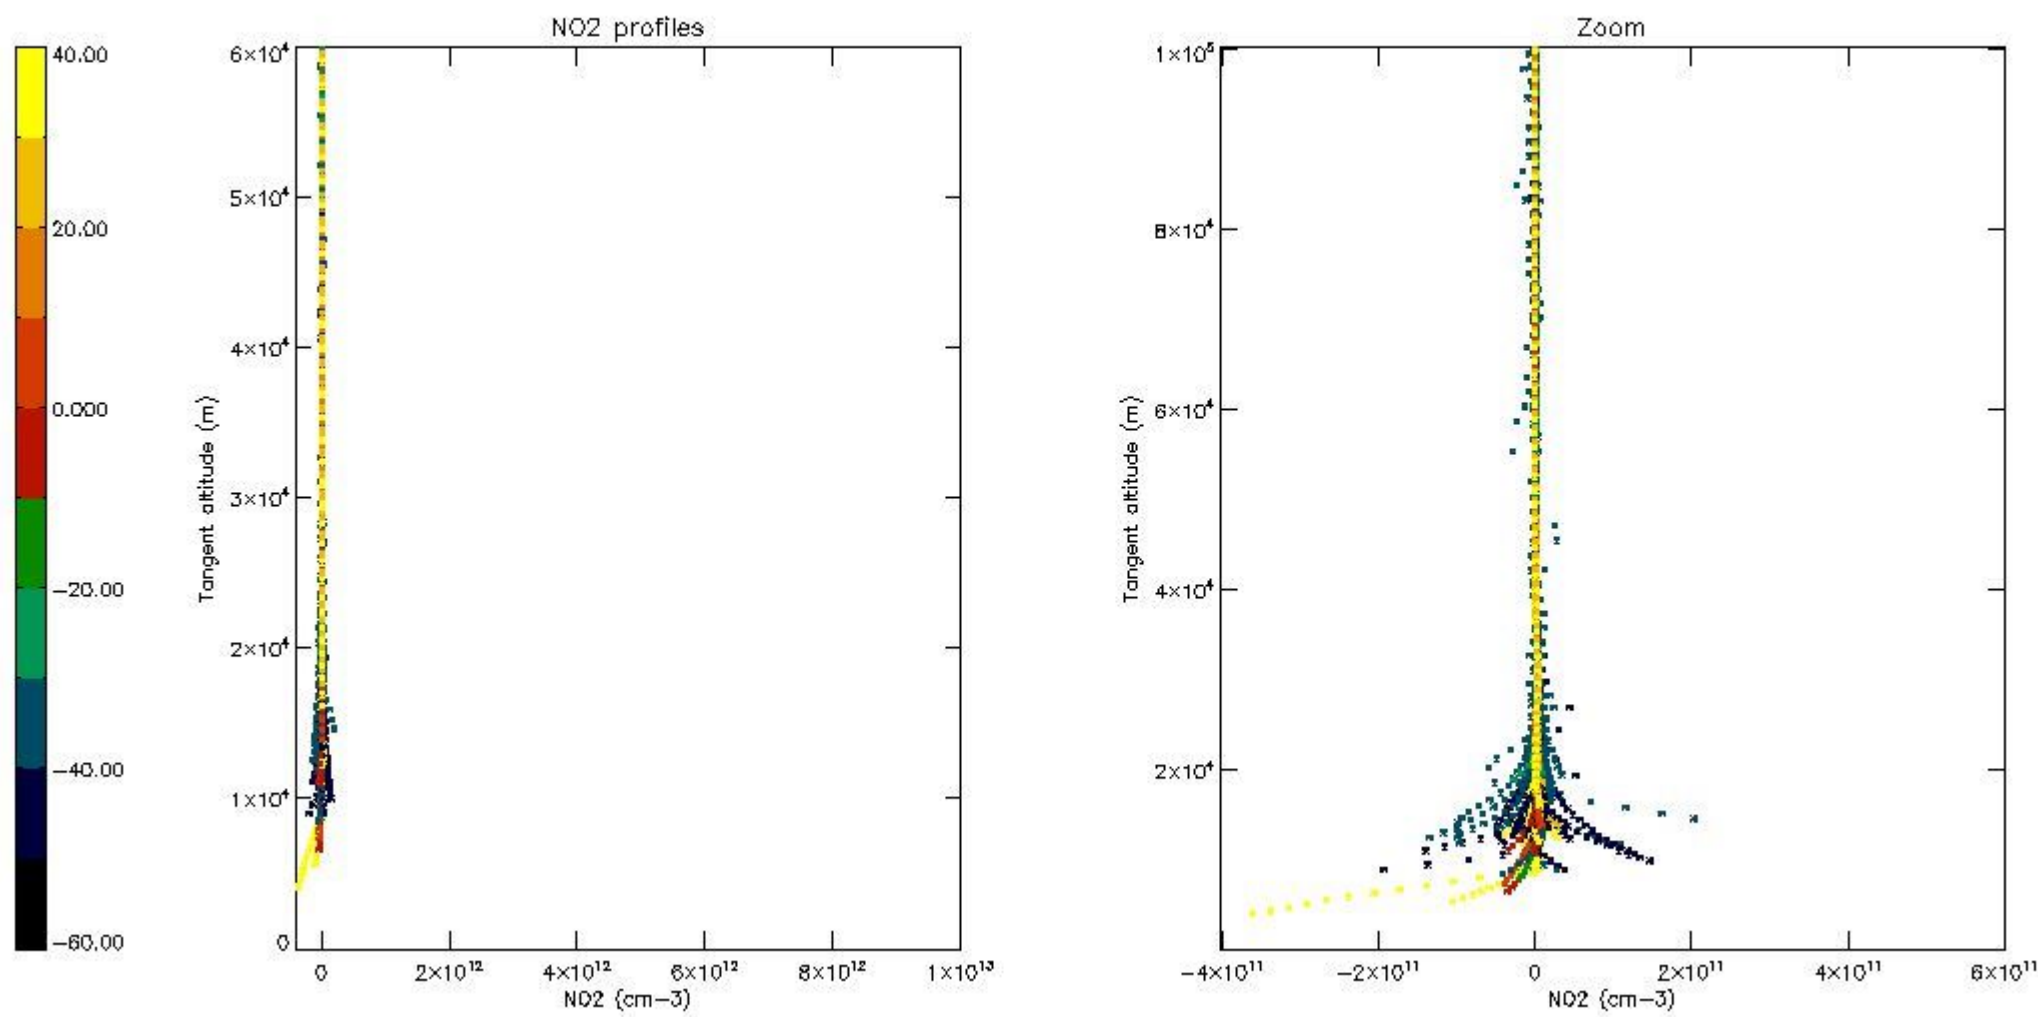

5.7 Plot NO3 profiles for all STD (dark without errors)

The colorbar represents the latitude.