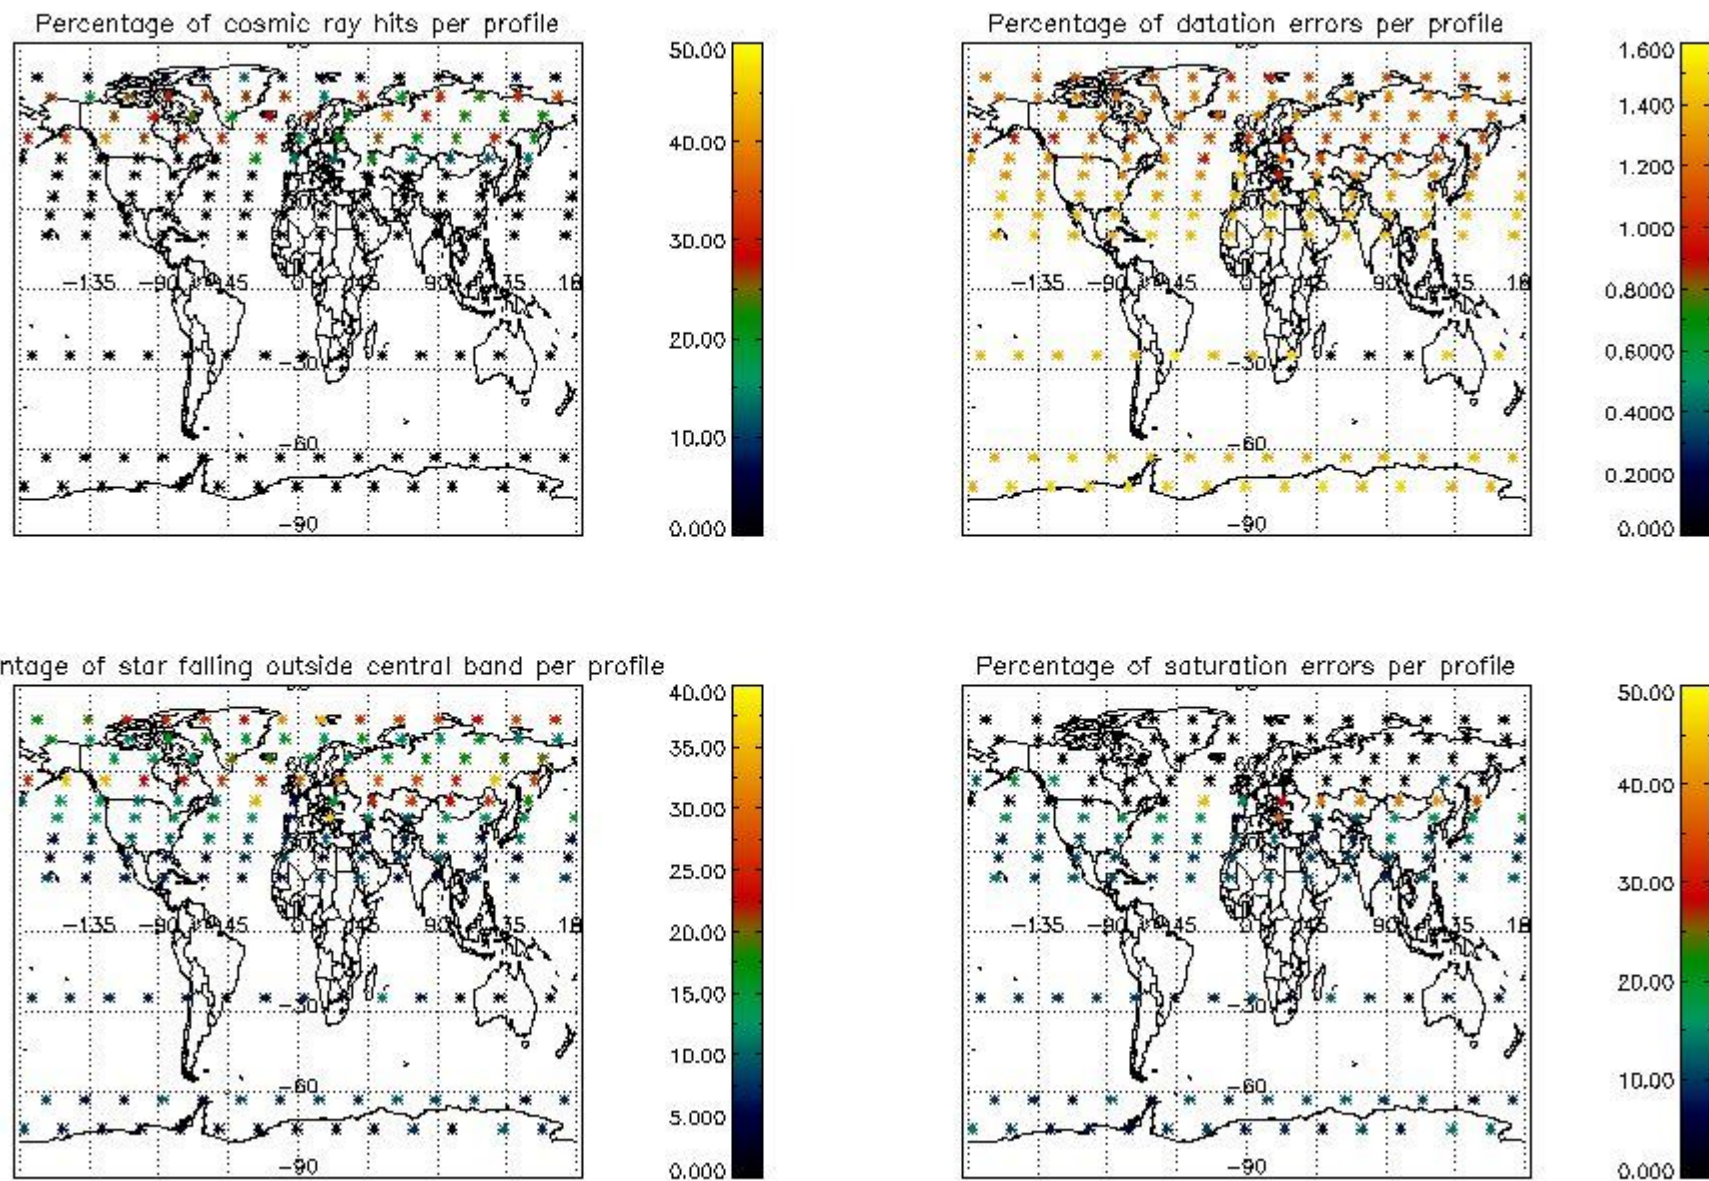

Percentage of datation errors per profile

Percentage of star falling outside central band per profile

Percentage of saturation errors per profile

4.2.2 Plot level 1 quality information per product (world map): ENVISAT DESCENDING passes