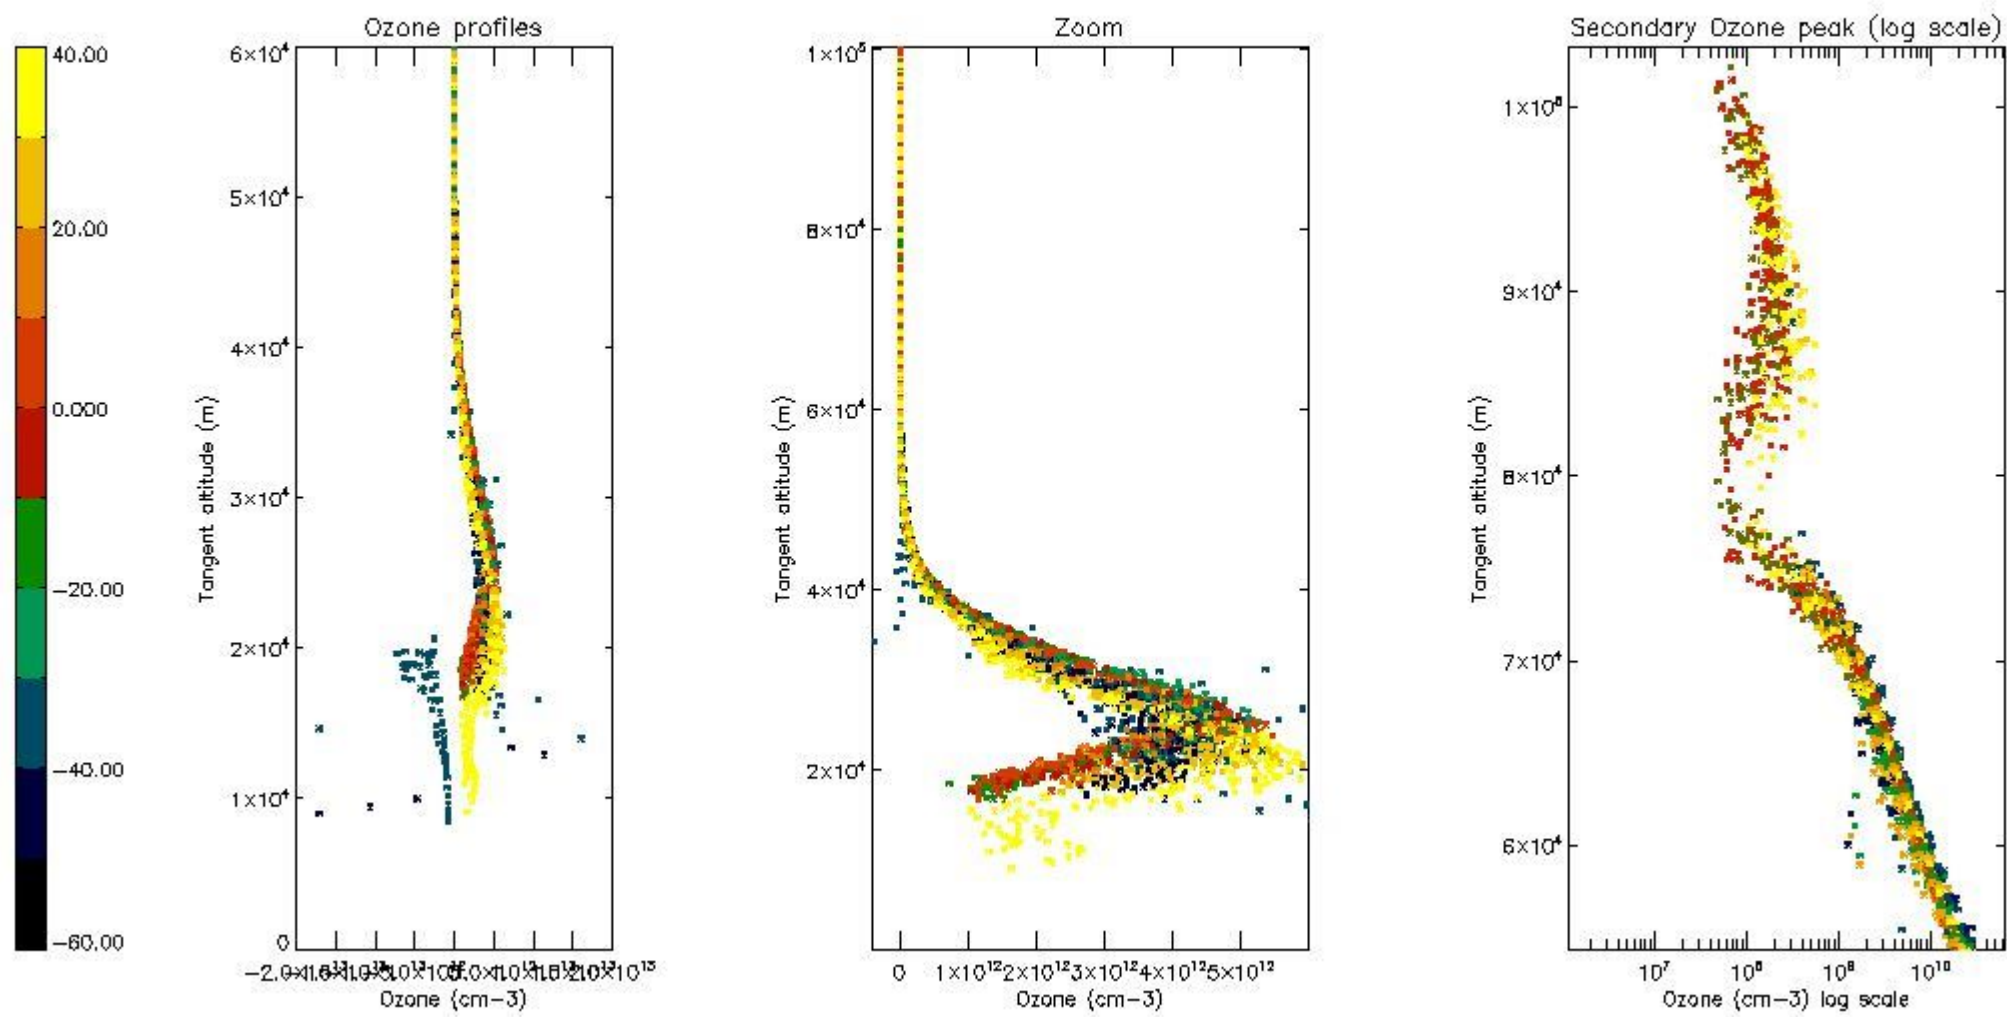

STD < 10	15
STD < 5	9

5.2 Plot ozone profiles for all STD (dark without errors)

The colorbar represents the latitude.

5.3 Plot ozone profiles where STD < 20% (dark without errors)

The colorbar represents the latitude.