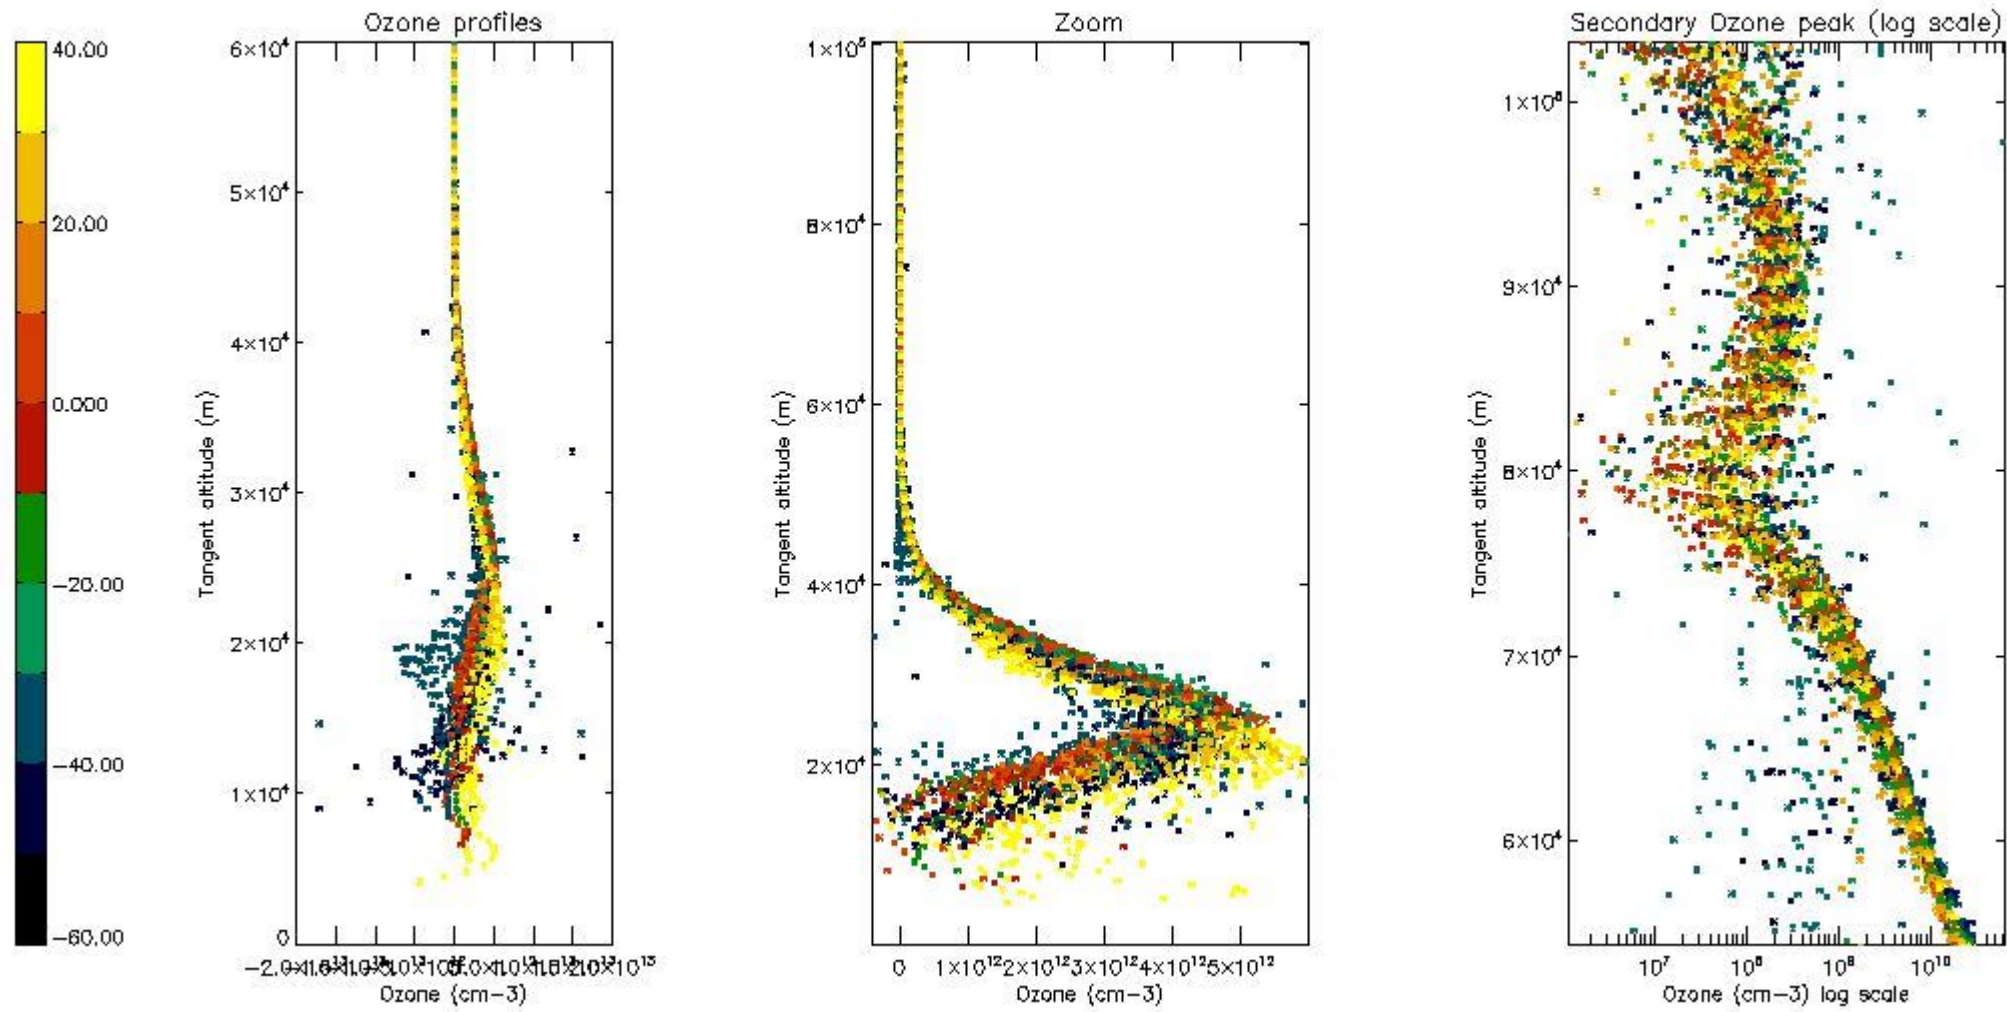

STD < 10	15
STD < 5	9

5.2 Plot ozone profiles for all STD (dark without errors)

The colorbar represents the latitude.

5.3 Plot ozone profiles where STD < 20% (dark without errors)

The colorbar represents the latitude.