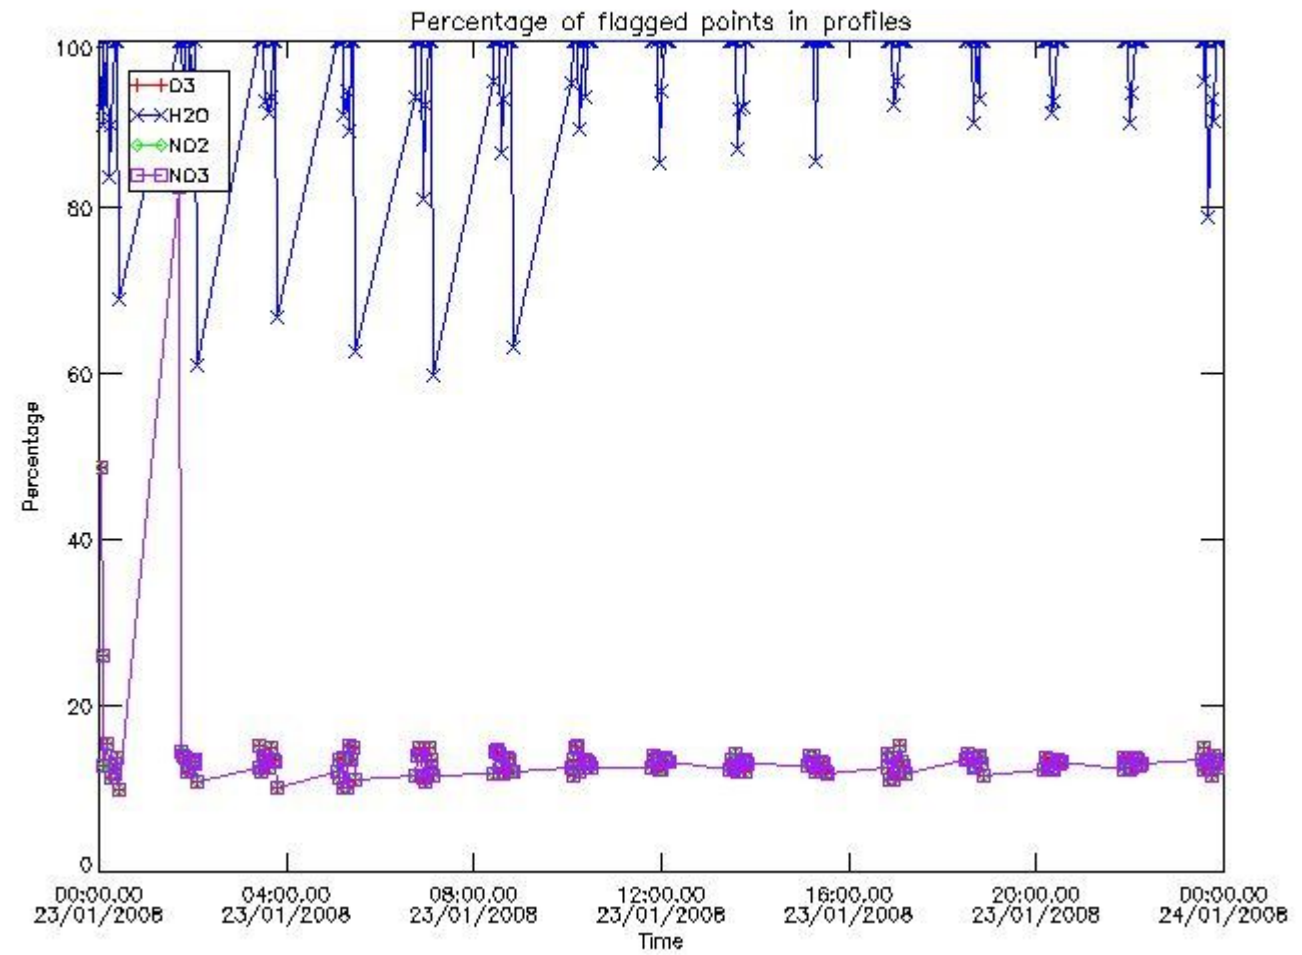

3.2 Plot quality information per product (world map)