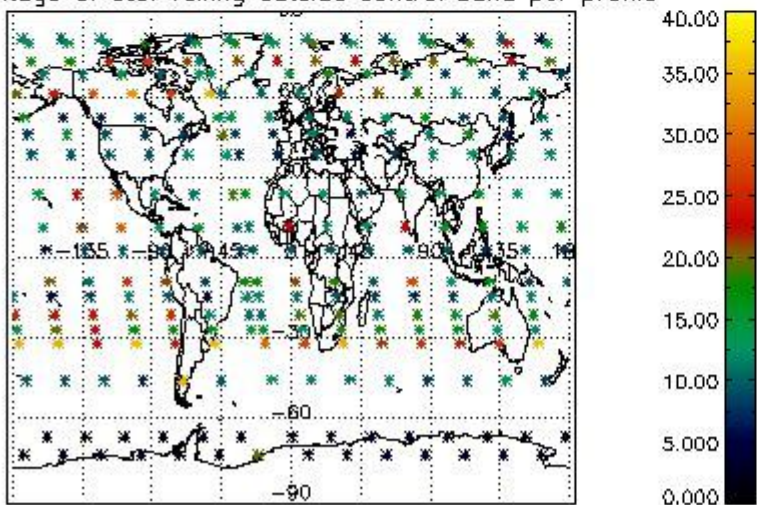

Percentage of star falling outside central band per profile