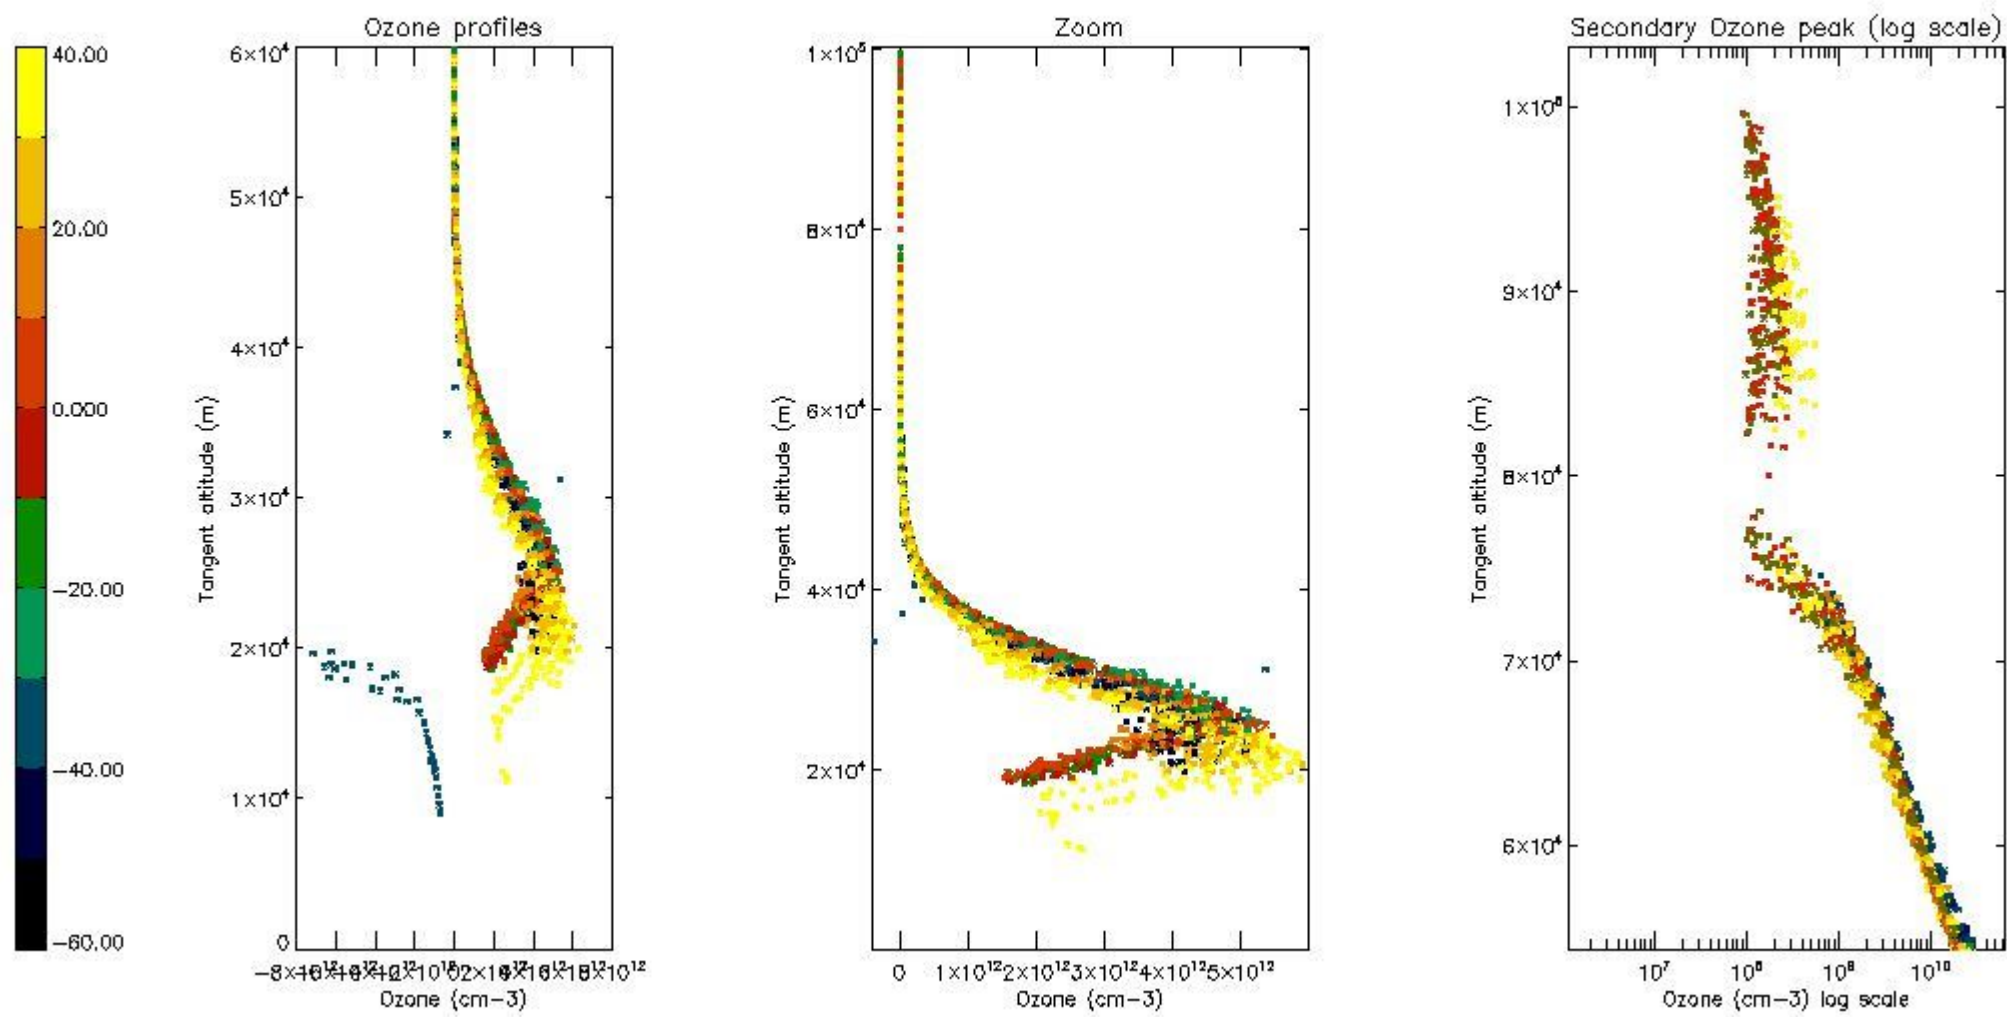

STD < 10	15
STD < 5	9

5.2 Plot ozone profiles for all STD (dark without errors)

The colorbar represents the latitude.

5.3 Plot ozone profiles where STD < 20% (dark without errors)

The colorbar represents the latitude.

5.4 Plot ozone profiles where STD < 10% (dark without errors)

The colorbar represents the latitude.

5.5 Plot ozone profiles where STD < 5% (dark without errors)

The colorbar represents the latitude.

5.6 Plot NO₂ profiles for all STD (dark without errors)