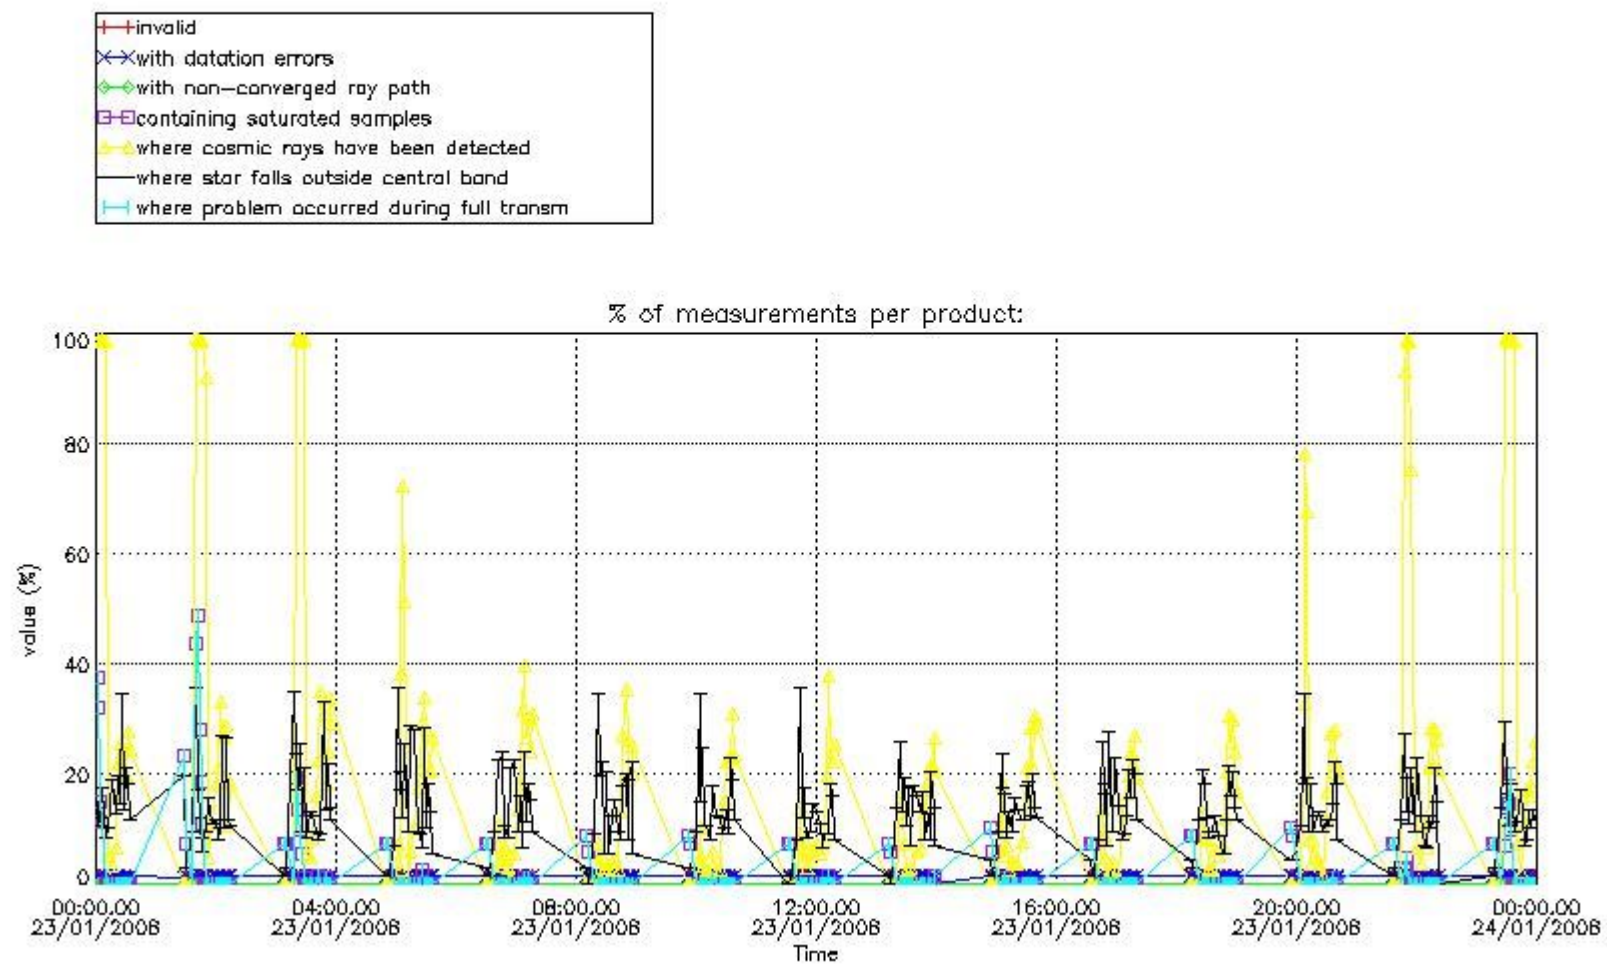

4.1.2 Plot level 1 quality information per product (time dependant): ENVI SAT DESCENDING passes