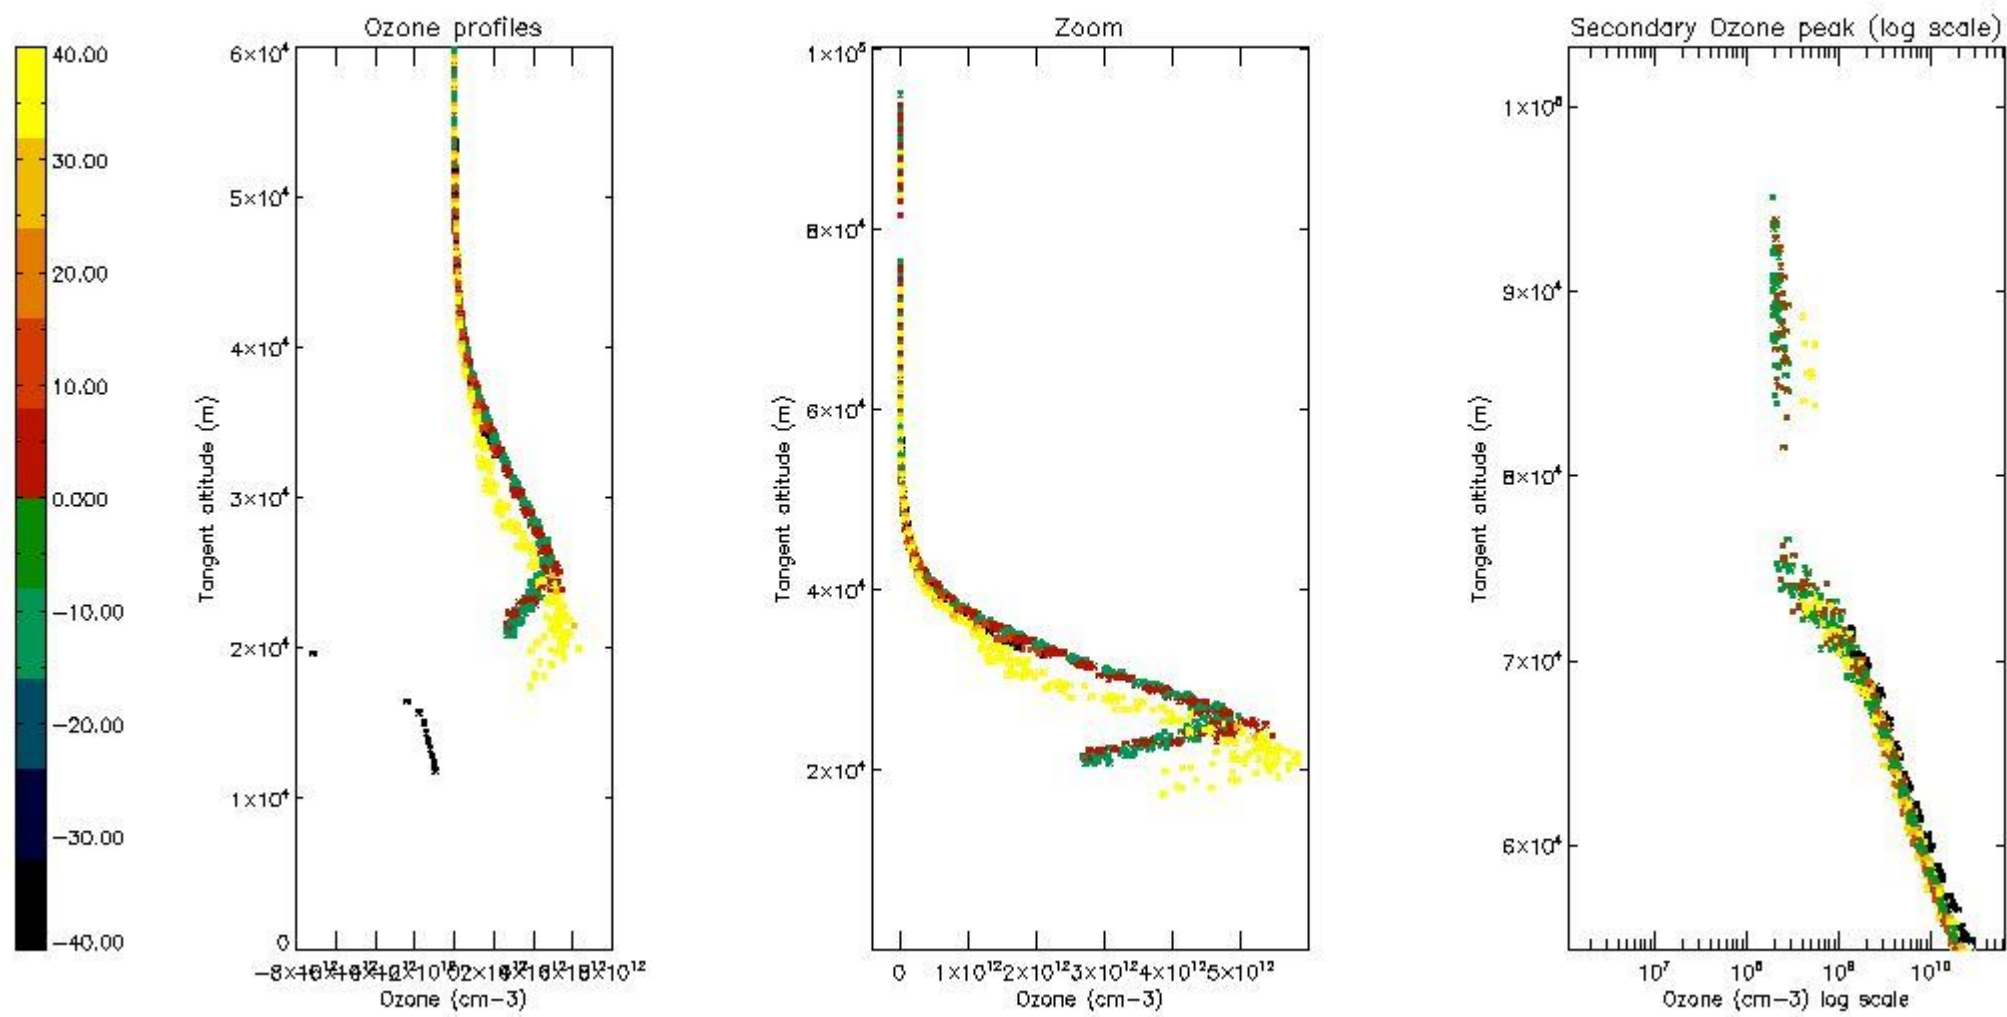

STD < 10	15
STD < 5	9

5.2 Plot ozone profiles for all STD (dark without errors)

The colorbar represents the latitude.

5.3 Plot ozone profiles where STD < 20% (dark without errors)

The colorbar represents the latitude.

5.4 Plot ozone profiles where STD < 10% (dark without errors)

The colorbar represents the latitude.

5.5 Plot ozone profiles where STD < 5% (dark without errors)

The colorbar represents the latitude.

5.6 Plot NO₂ profiles for all STD (dark without errors)