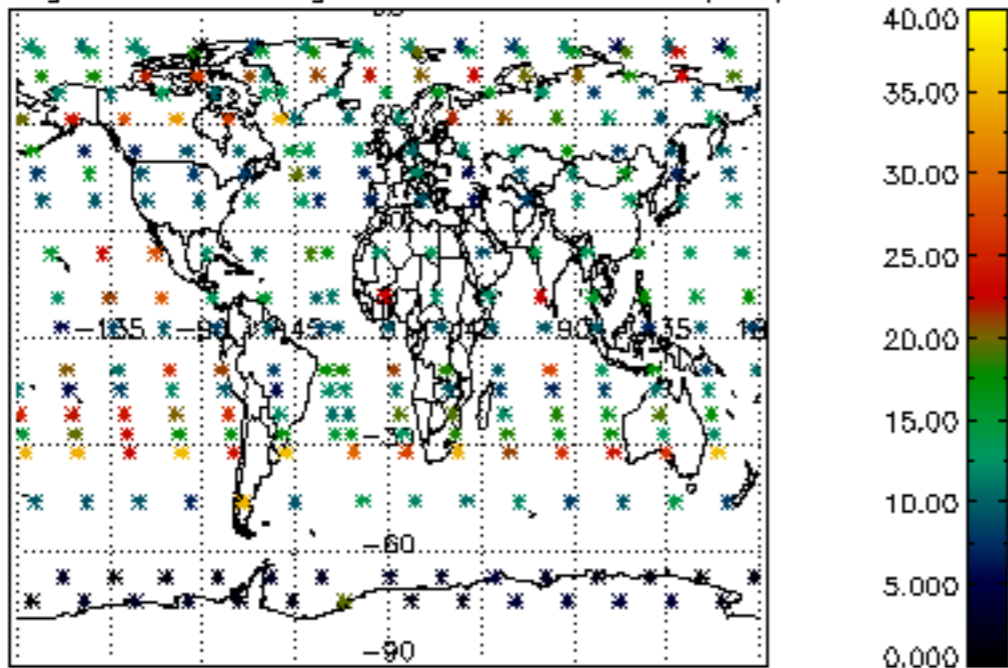

Percentage of cosmic ray hits per profile

Percentage of star falling outside central band per profile