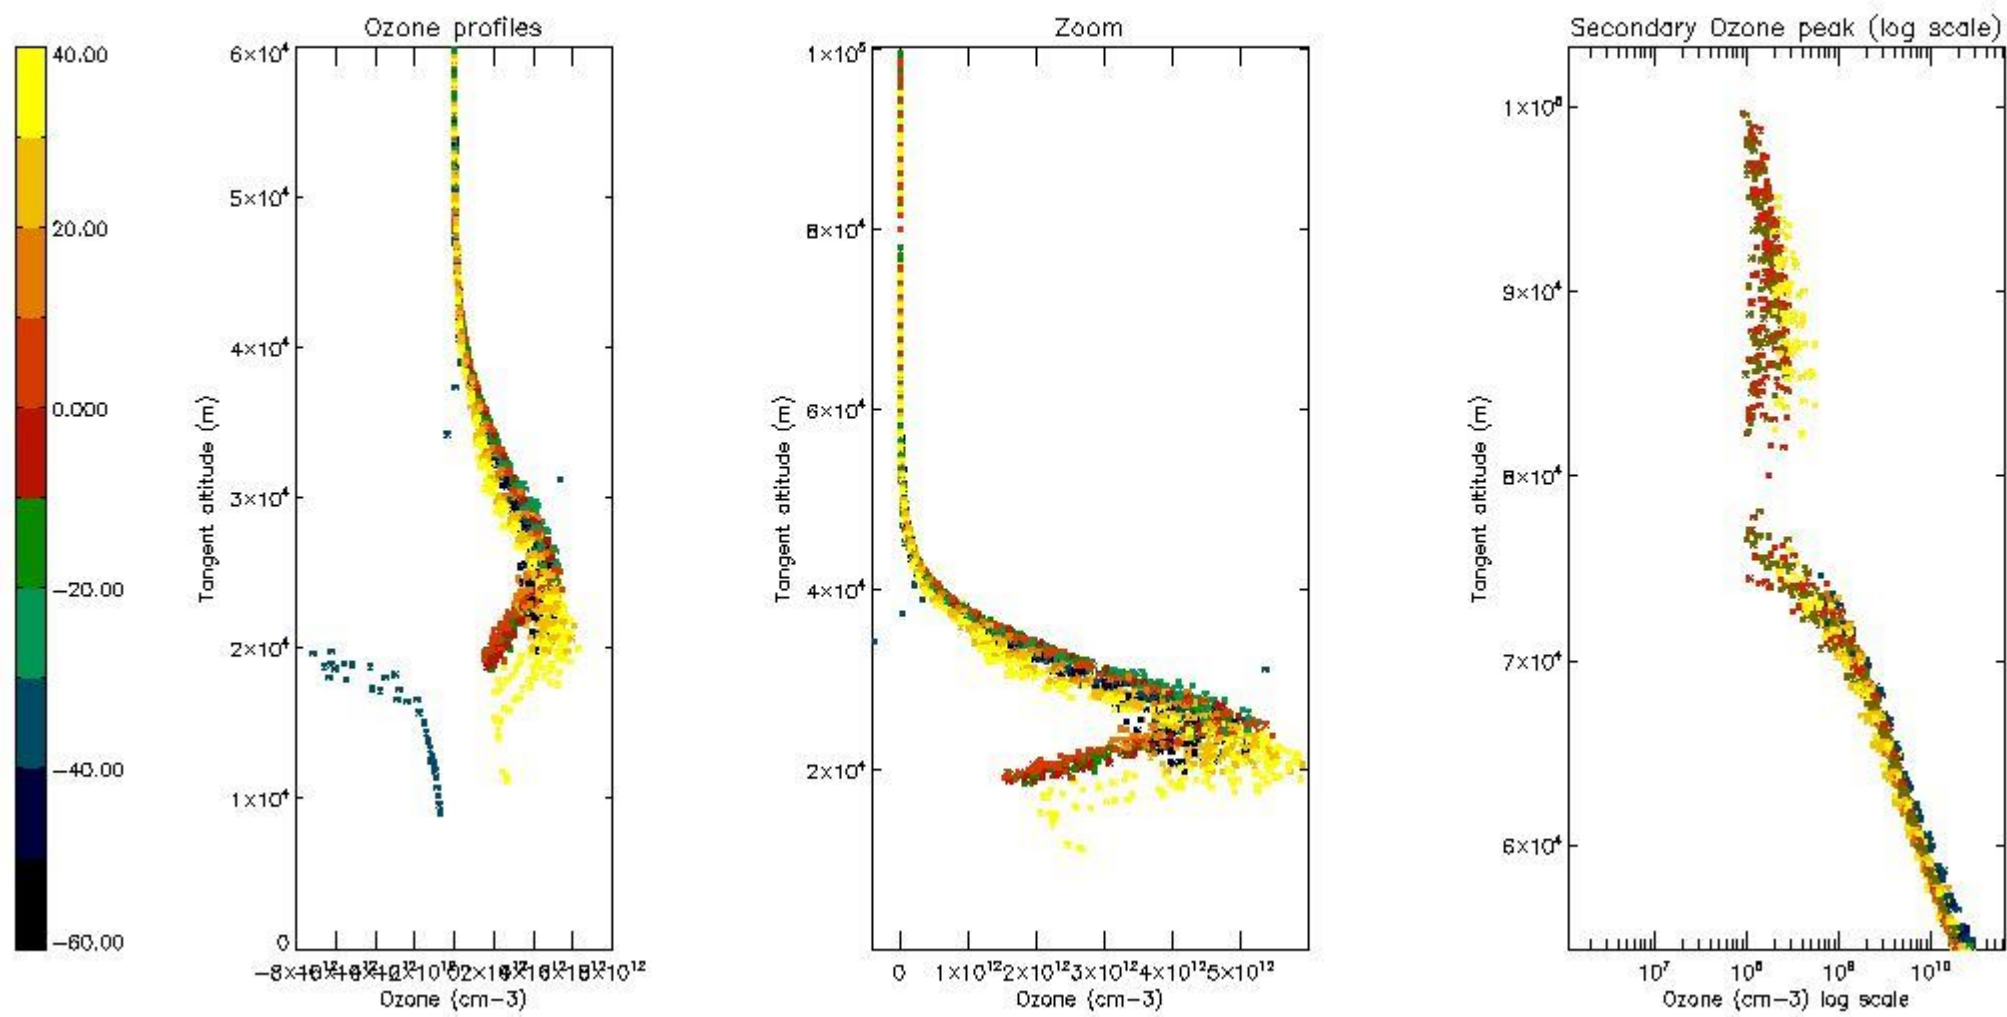

5.5 Plot ozone profiles where STD < 5% (dark without errors)

The colorbar represents the latitude.