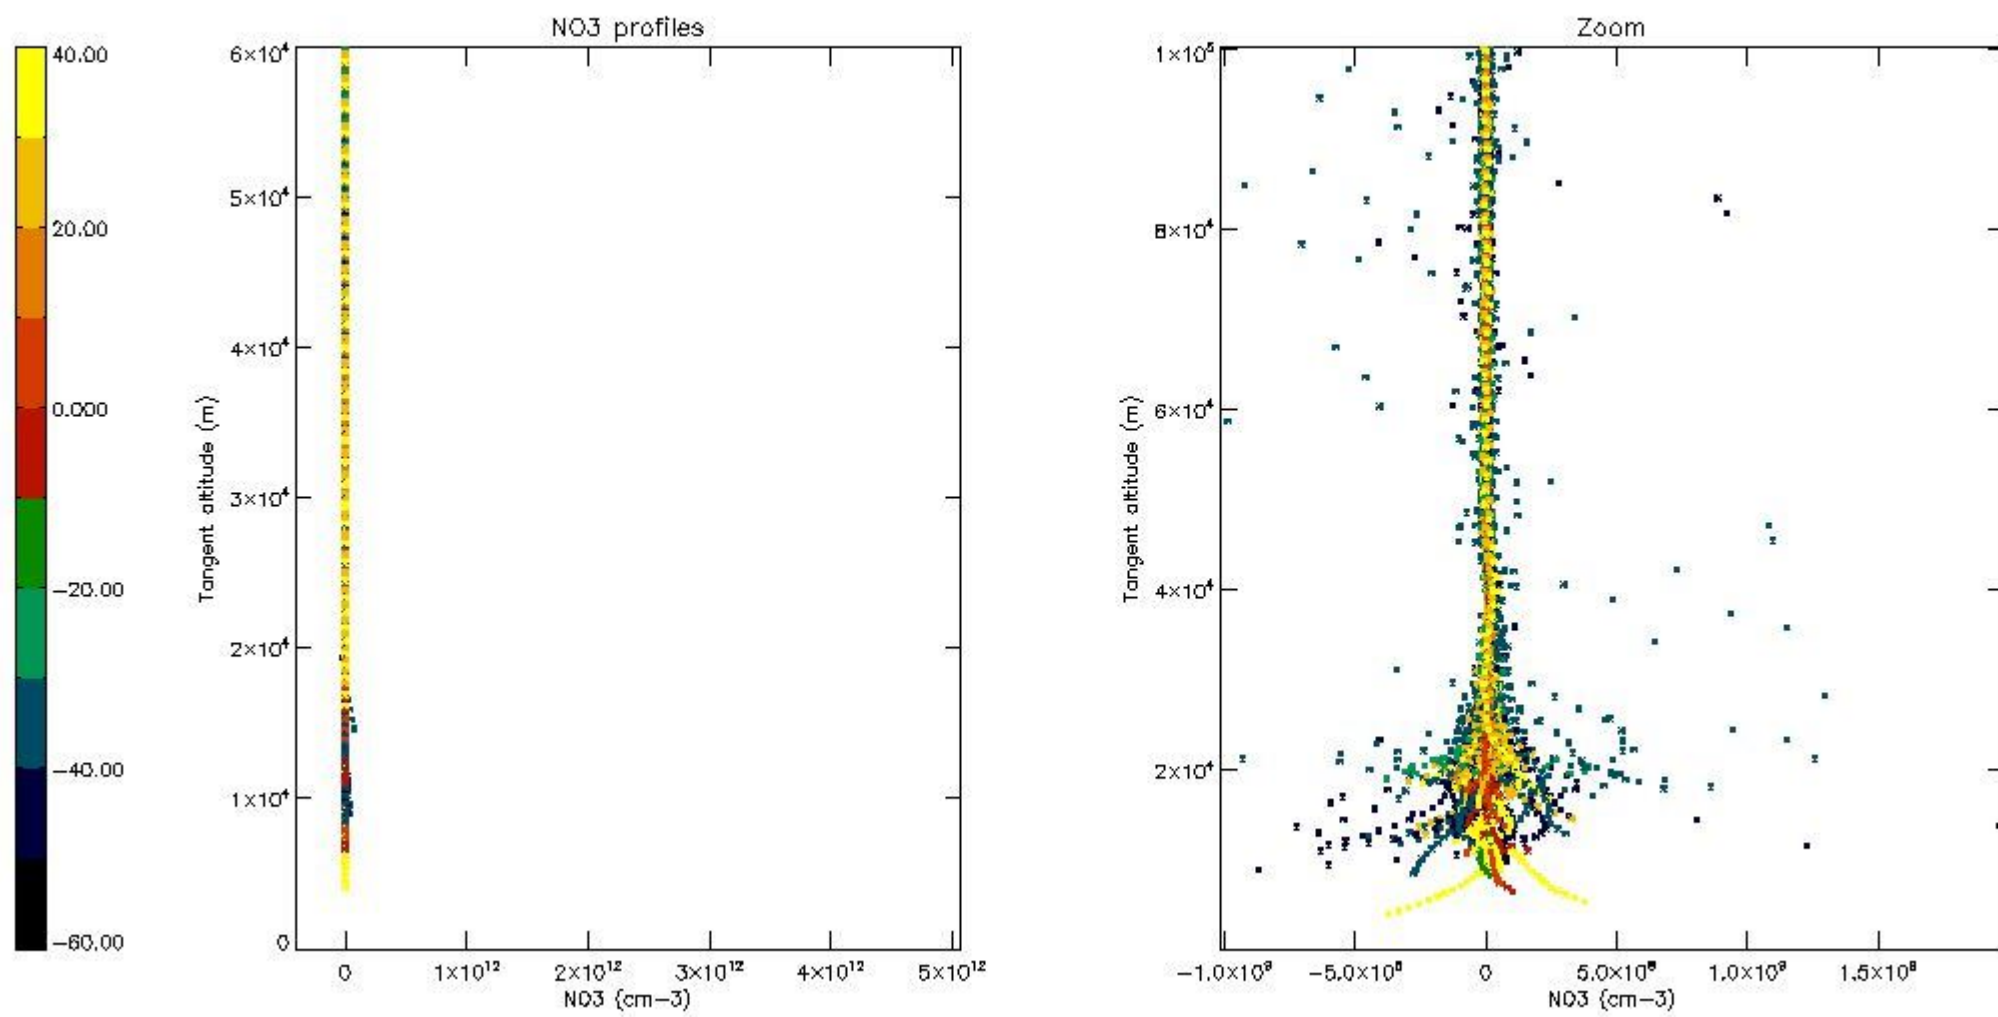

5.4 Plot ozone profiles where STD < 10% (dark without errors)

The colorbar represents the latitude.

5.5 Plot ozone profiles where STD < 5% (dark without errors)

The colorbar represents the latitude.

5.6 Plot NO₂ profiles for all STD (dark without errors)

The colorbar represents the latitude.

5.7 Plot NO3 profiles for all STD (dark without errors)

The colorbar represents the latitude.

5.8 Plot H2O profiles for all STD (only for occultations of stars 1,2,3,4,13,14,16,26,63 dark without errors)