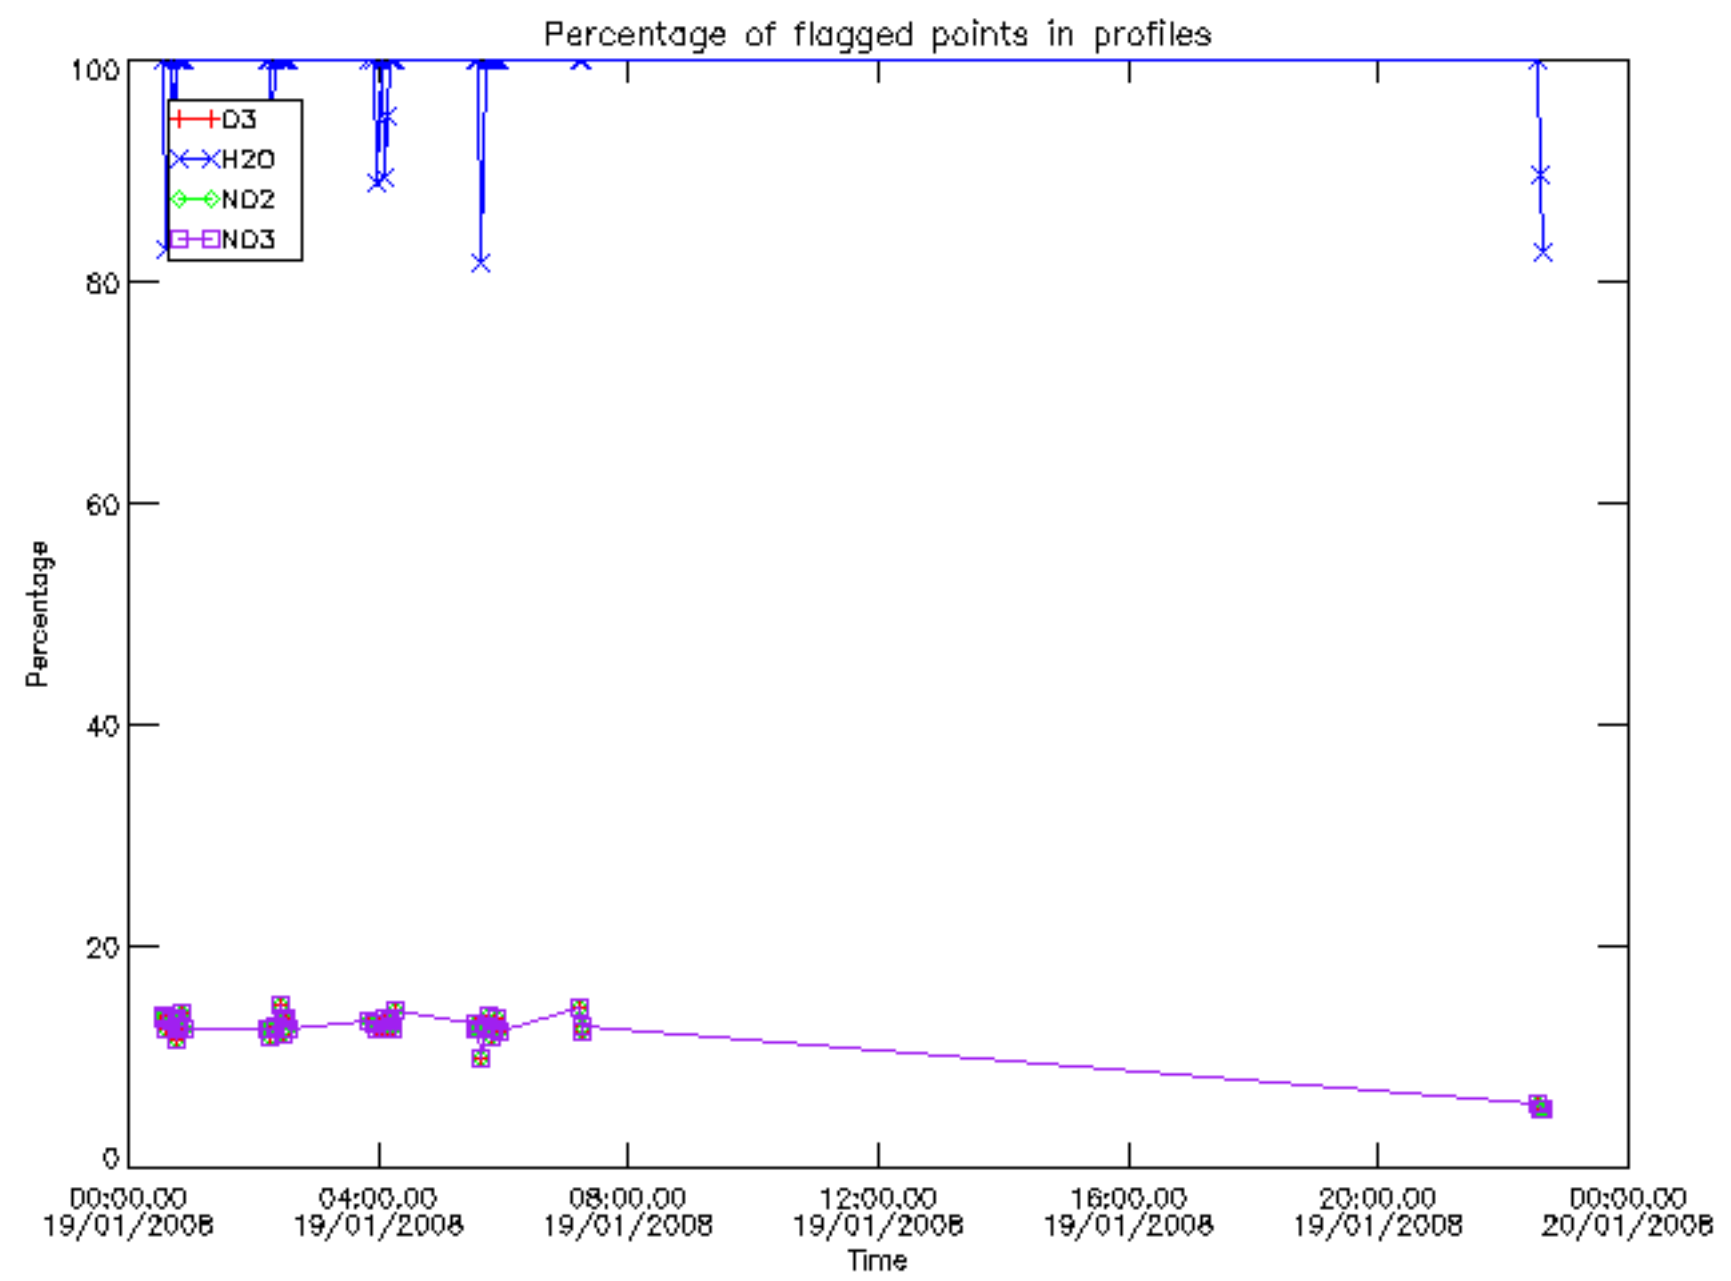

Percentage of flagged data per D3 profile

Percentage of flagged data per H2O profile