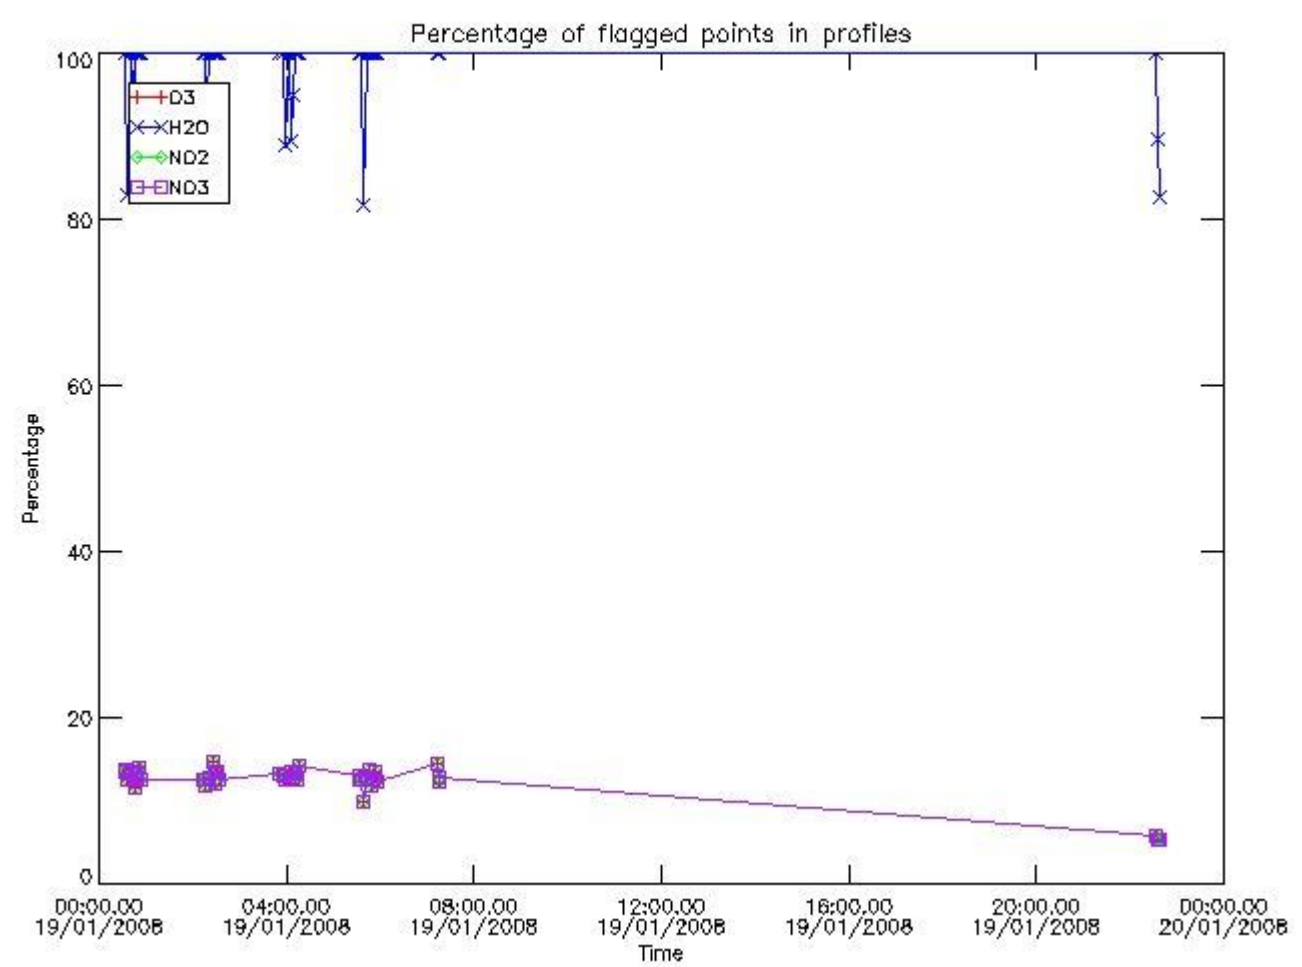

3. Quality information per product

In this section it is plotted some information contained in the Quality Summary data set of the level 2 products. Only products in dark limb conditions and without errors (error flag in the MPH set to "0") are used.

3.1 Plot quality information per product (time dependant)

3.2 Plot quality information per product (world map)