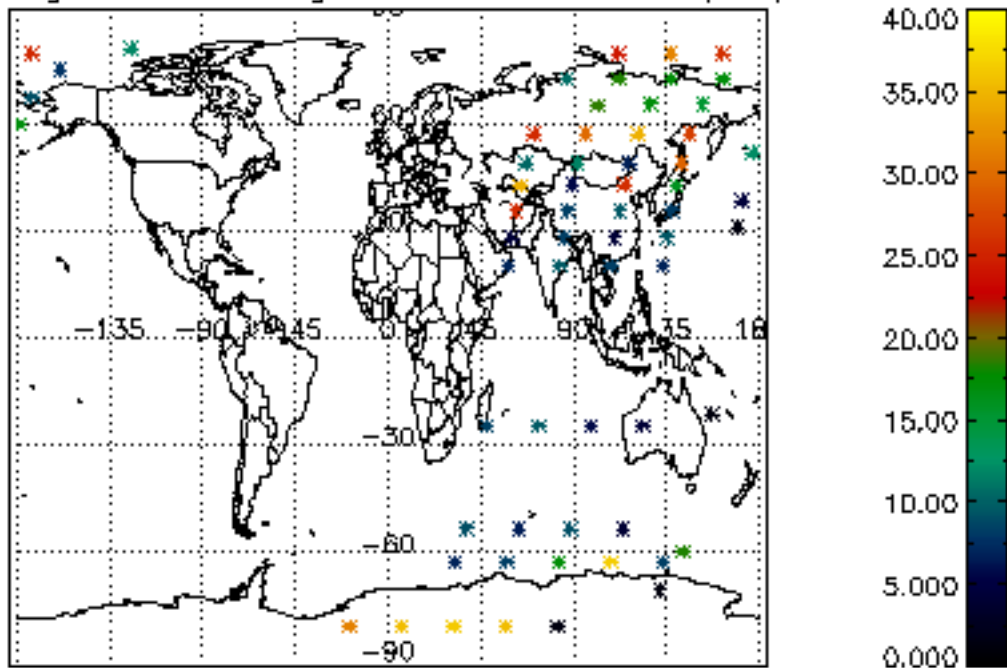

Percentage of star falling outside central band per profile