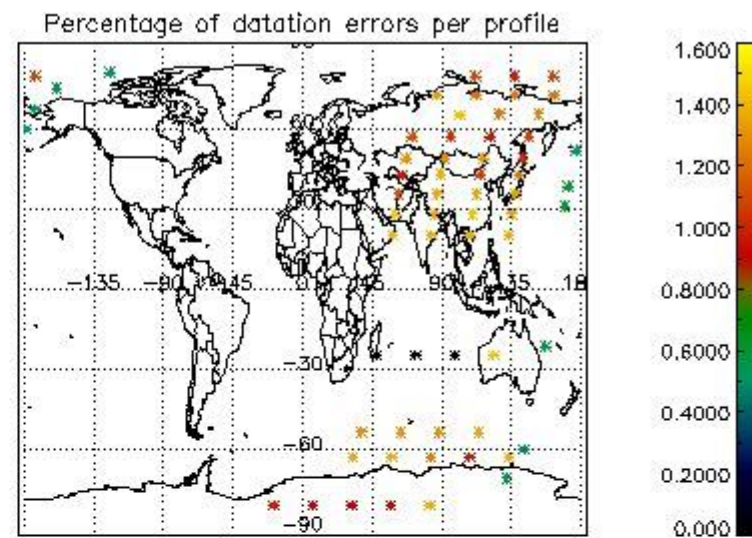

5. Trace gas profiles

5.1 Ozone statistics based on quality of products

The final quality of the products can be "measured" using the STD (Standard Deviation) attached to every point profile. This information is written to the parameter GOM_NL__2P/NL_LOCAL_SPECIES_DENSITY/o3_std of the level 2 products. The table below shows the statistics for given STD ranges.

The statistics are given with respect to the overall valid production:

- Products without fatal errors: GOM_NL__2P/MPH/PRODUCT_ERR=0
- Valid point profile: GOM_NL__2P/NL_LOCAL_SPECIES_DENSITY/pcd(0)=0

The 'Criteria' is applied to valid points of dark limb products:

- Products in dark limb illumination condition: GOM_NL__2P/NL_SUMMARY_QUALITY/obs_ill_cond=0
- Products without fatal errors: GOM_NL__2P/MPH/PRODUCT_ERR=0
- Valid point profile: GOM_NL__2P/NL_LOCAL_SPECIES_DENSITY/pcd(0)=0

So, the table below shows the percentage of dark limb and valid observations for each criteria with respect to the overall valid daily observations.

Criteria	% of total production
All STD	27
STD < 20	15