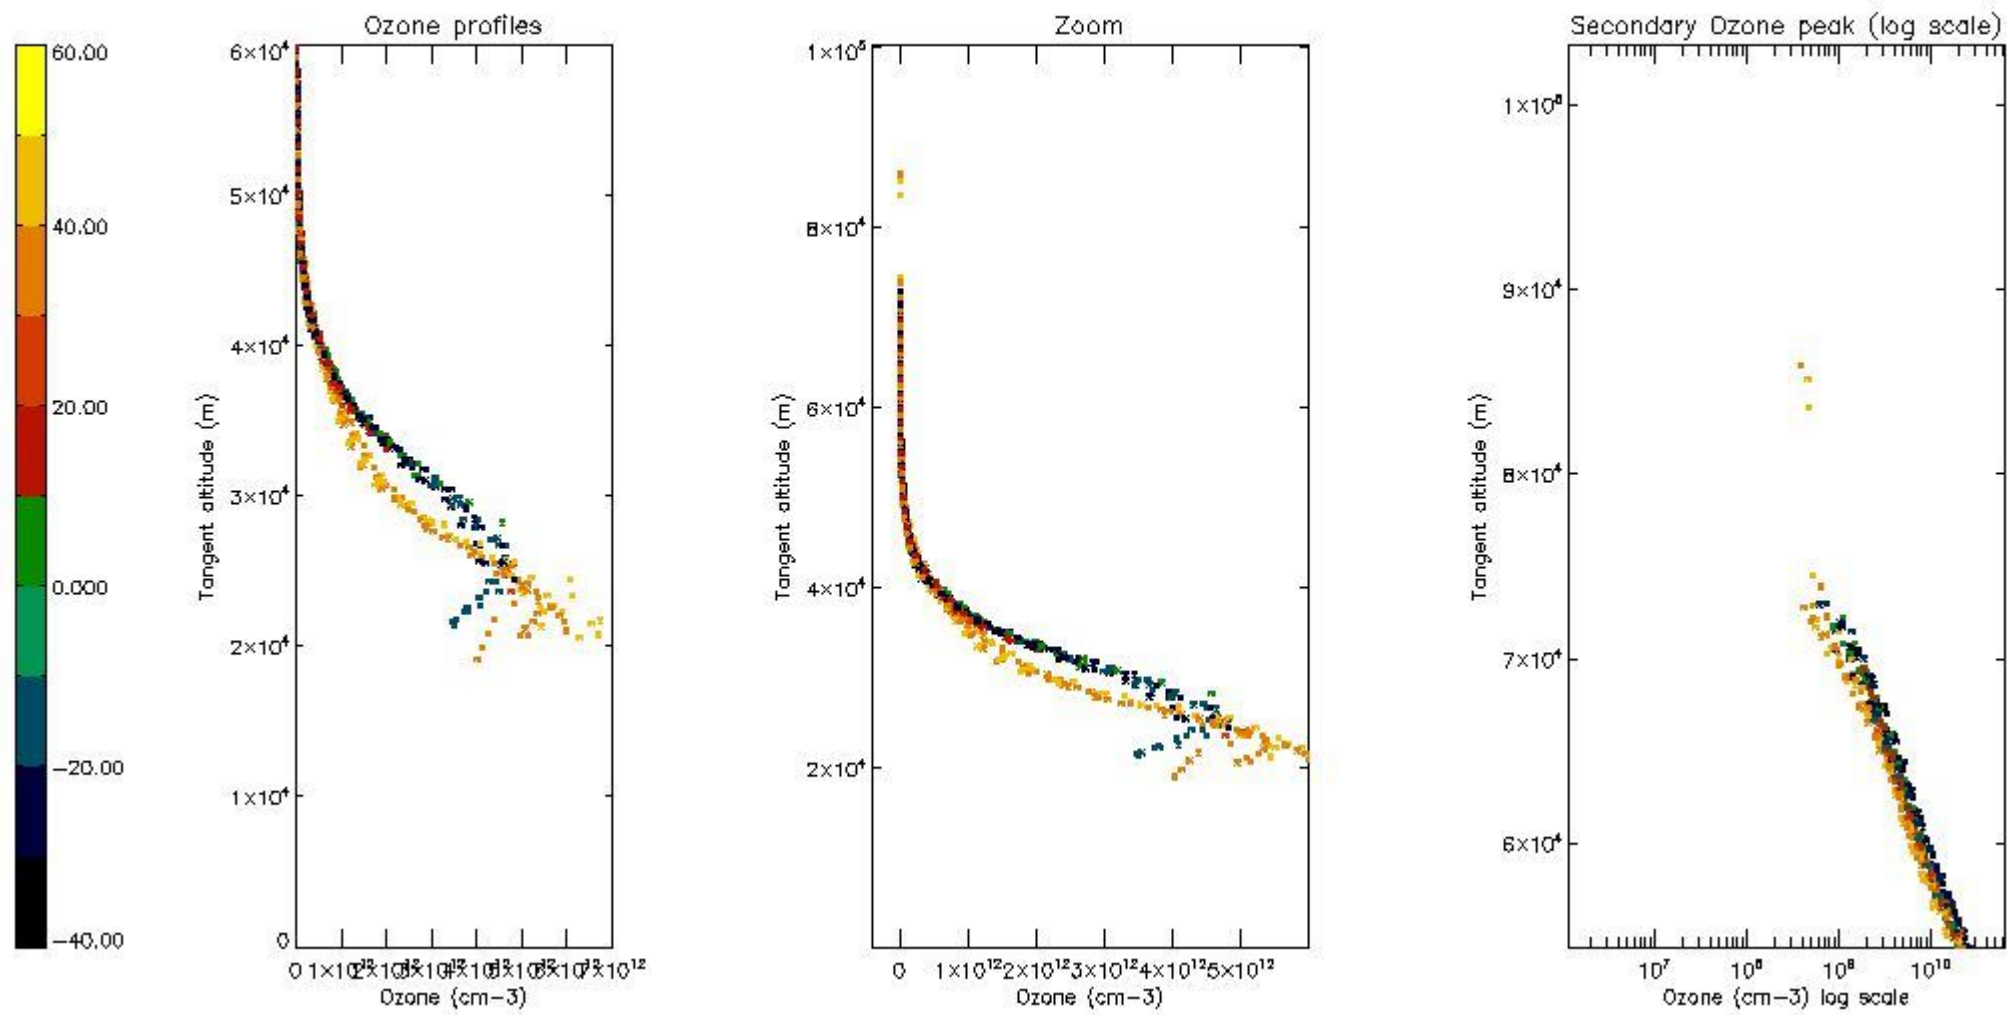

*5.4 Plot ozone profiles where STD < 10% (dark without errors)*

The colorbar represents the latitude.

*5.5 Plot ozone profiles where STD < 5% (dark without errors)*

The colorbar represents the latitude.

*5.6 Plot NO<sub>2</sub> profiles for all STD (dark without errors)*