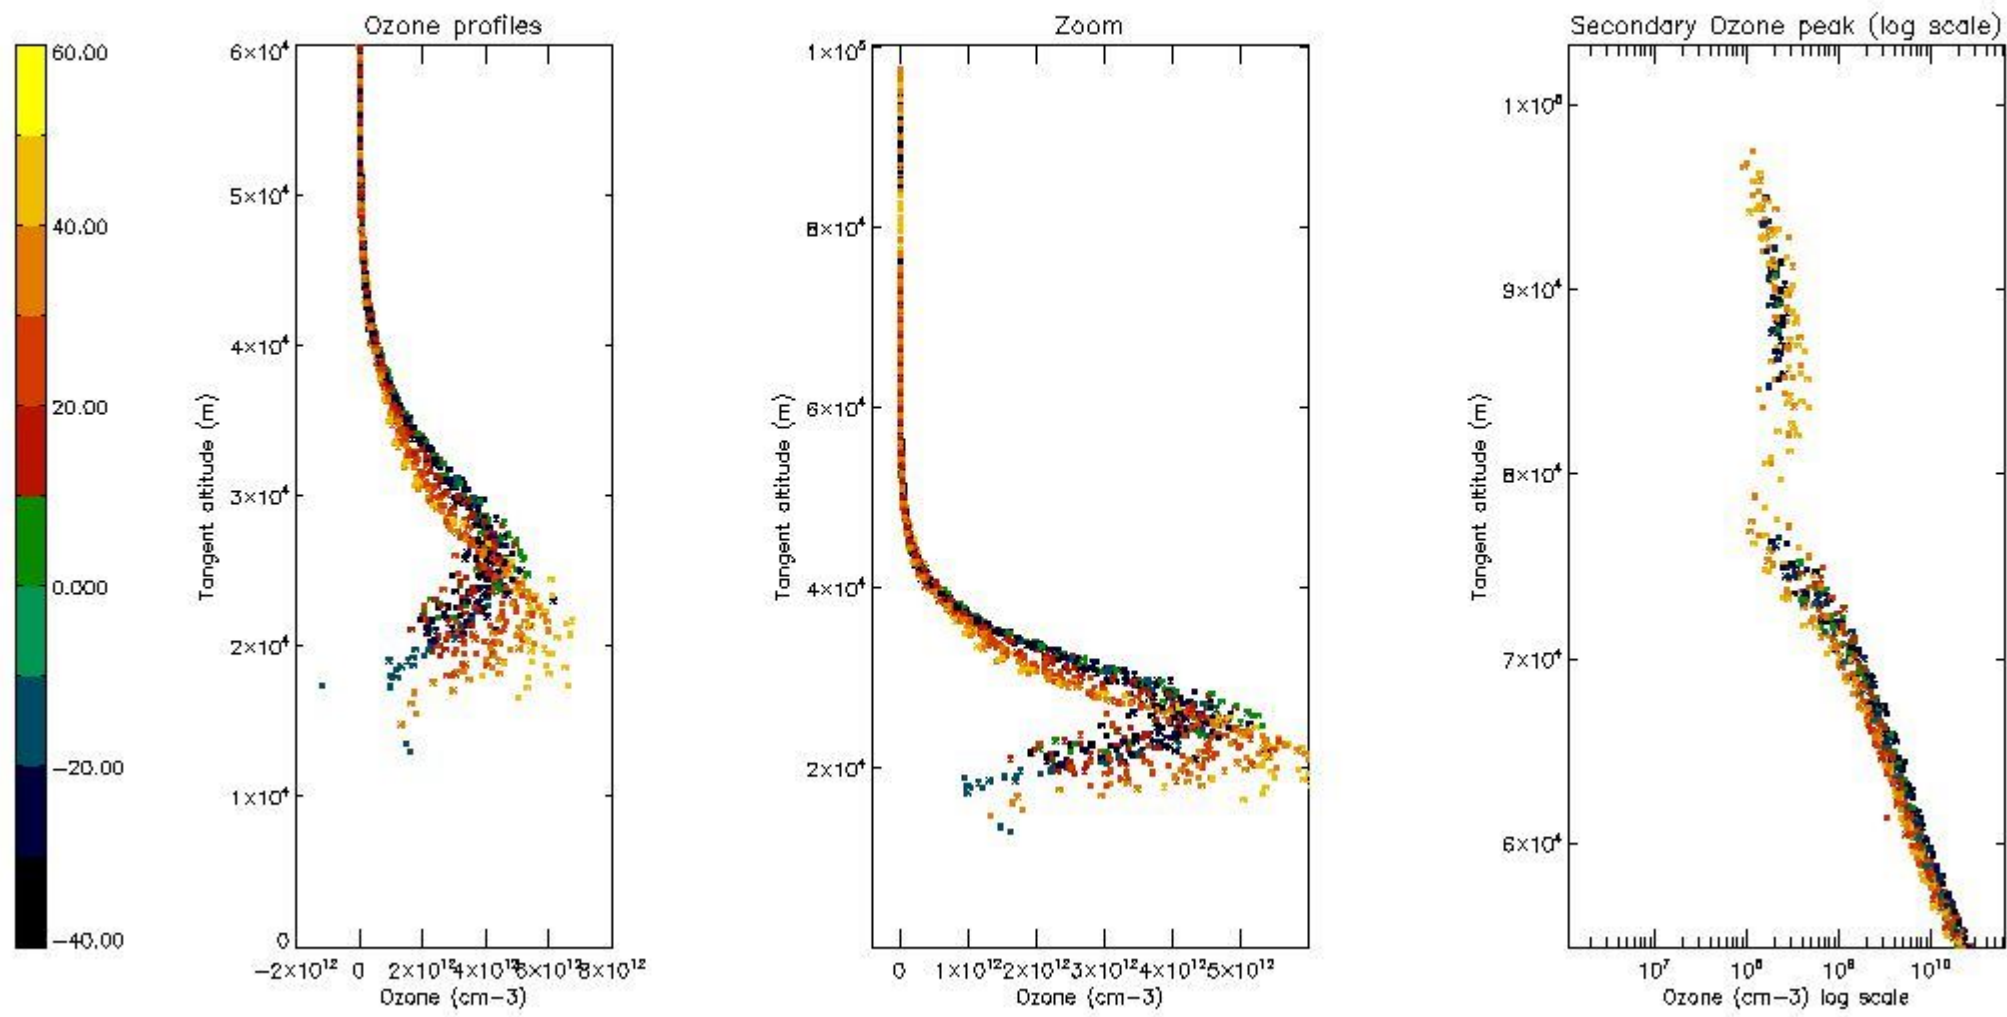

STD < 10	13
STD < 5	9

5.2 Plot ozone profiles for all STD (dark without errors)

The colorbar represents the latitude.

5.3 Plot ozone profiles where STD < 20% (dark without errors)

The colorbar represents the latitude.