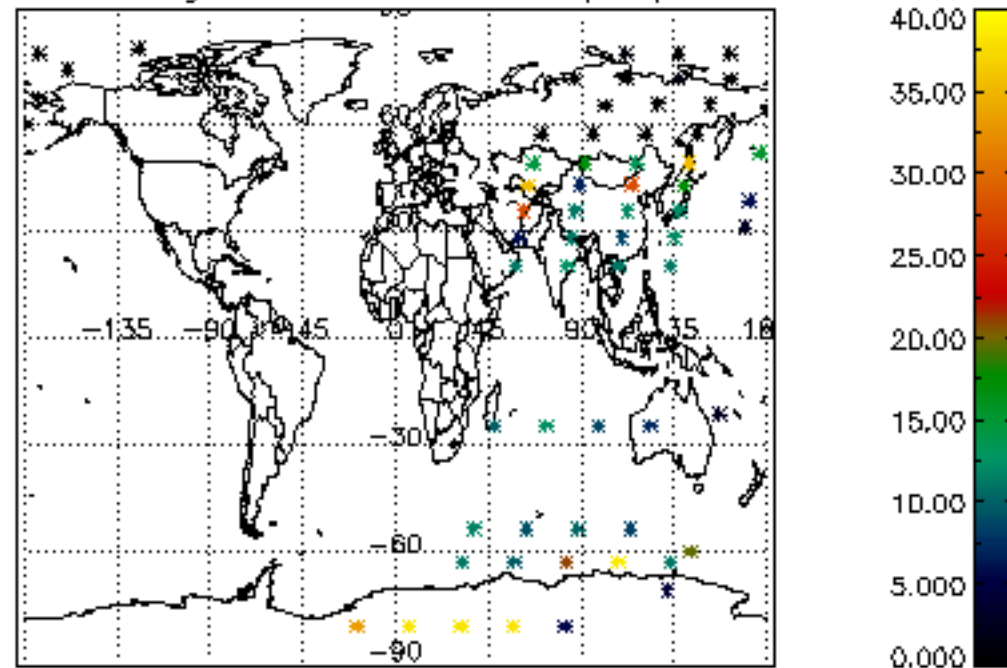

Percentage of saturation errors per profile