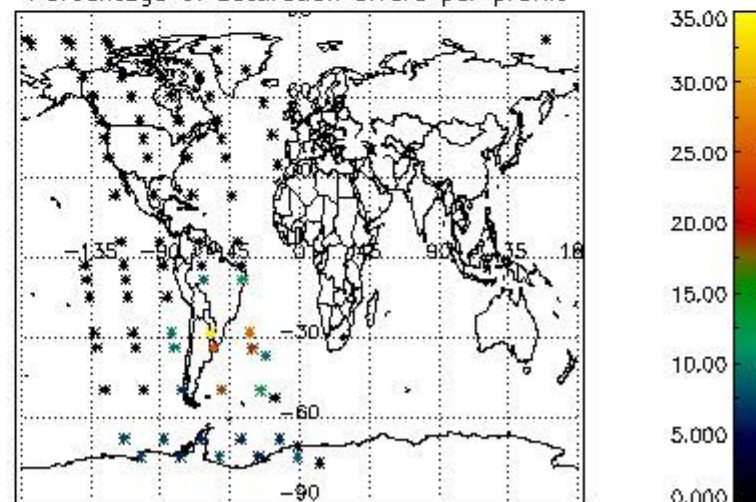

Percentage of saturation errors per profile