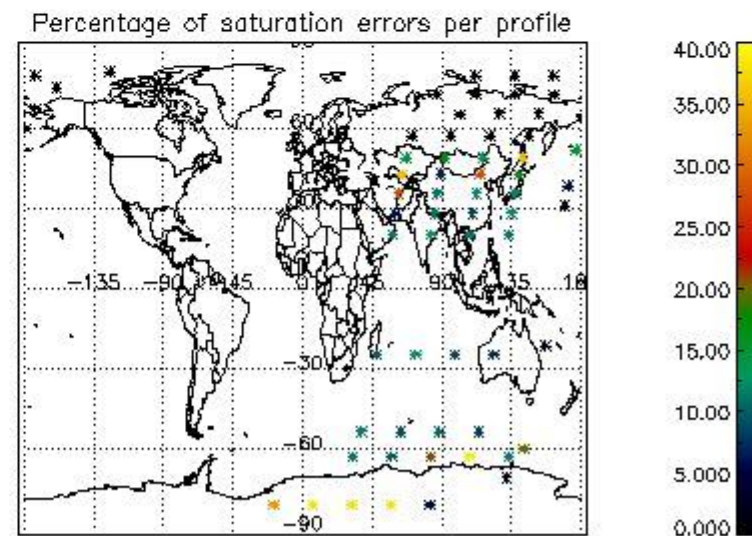

5. Trace gas profiles

5.1 Ozone statistics based on quality of products

The final quality of the products can be "measured" using the STD (Standard Deviation) attached to every point profile. This information is written to the parameter GOM_NL__2P/NL_LOCAL_SPECIES_DENSITY/o3_std of the level 2 products. The table below shows the statistics for given STD ranges.

The statistics are given with respect to the overall valid production:

- Products without fatal errors: GOM_NL__2P/MPH/PRODUCT_ERR=0
- Valid point profile: GOM_NL__2P/NL_LOCAL_SPECIES_DENSITY/pcd(0)=0

The 'Criteria' is applied to valid points of dark limb products:

- Products in dark limb illumination condition: GOM_NL__2P/NL_SUMMARY_QUALITY/obs_ill_cond=0
- Products without fatal errors: GOM_NL__2P/MPH/PRODUCT_ERR=0
- Valid point profile: GOM_NL__2P/NL_LOCAL_SPECIES_DENSITY/pcd(0)=0

So, the table below shows the percentage of dark limb and valid observations for each criteria with respect to the overall valid daily observations.

Criteria	% of total production
All STD	27
STD < 20	15