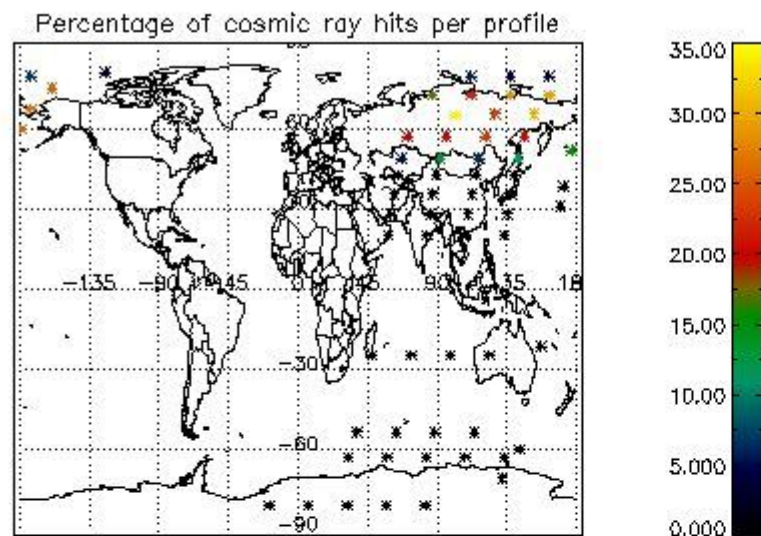

Percentage of cosmic ray hits per profile

Percentage of datation errors per profile

Percentage of star falling outside central band per profile

Percentage of saturation errors per profile

4.2.2 Plot level 1 quality information per product (world map): ENVISAT DESCENDING passes