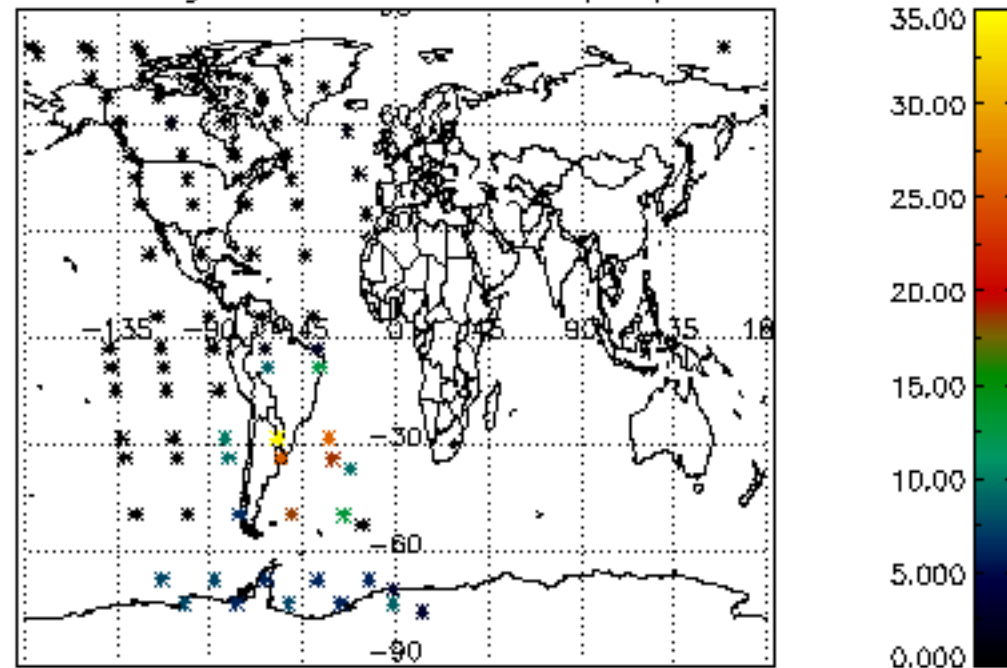

Percentage of datation errors per profile

Percentage of saturation errors per profile