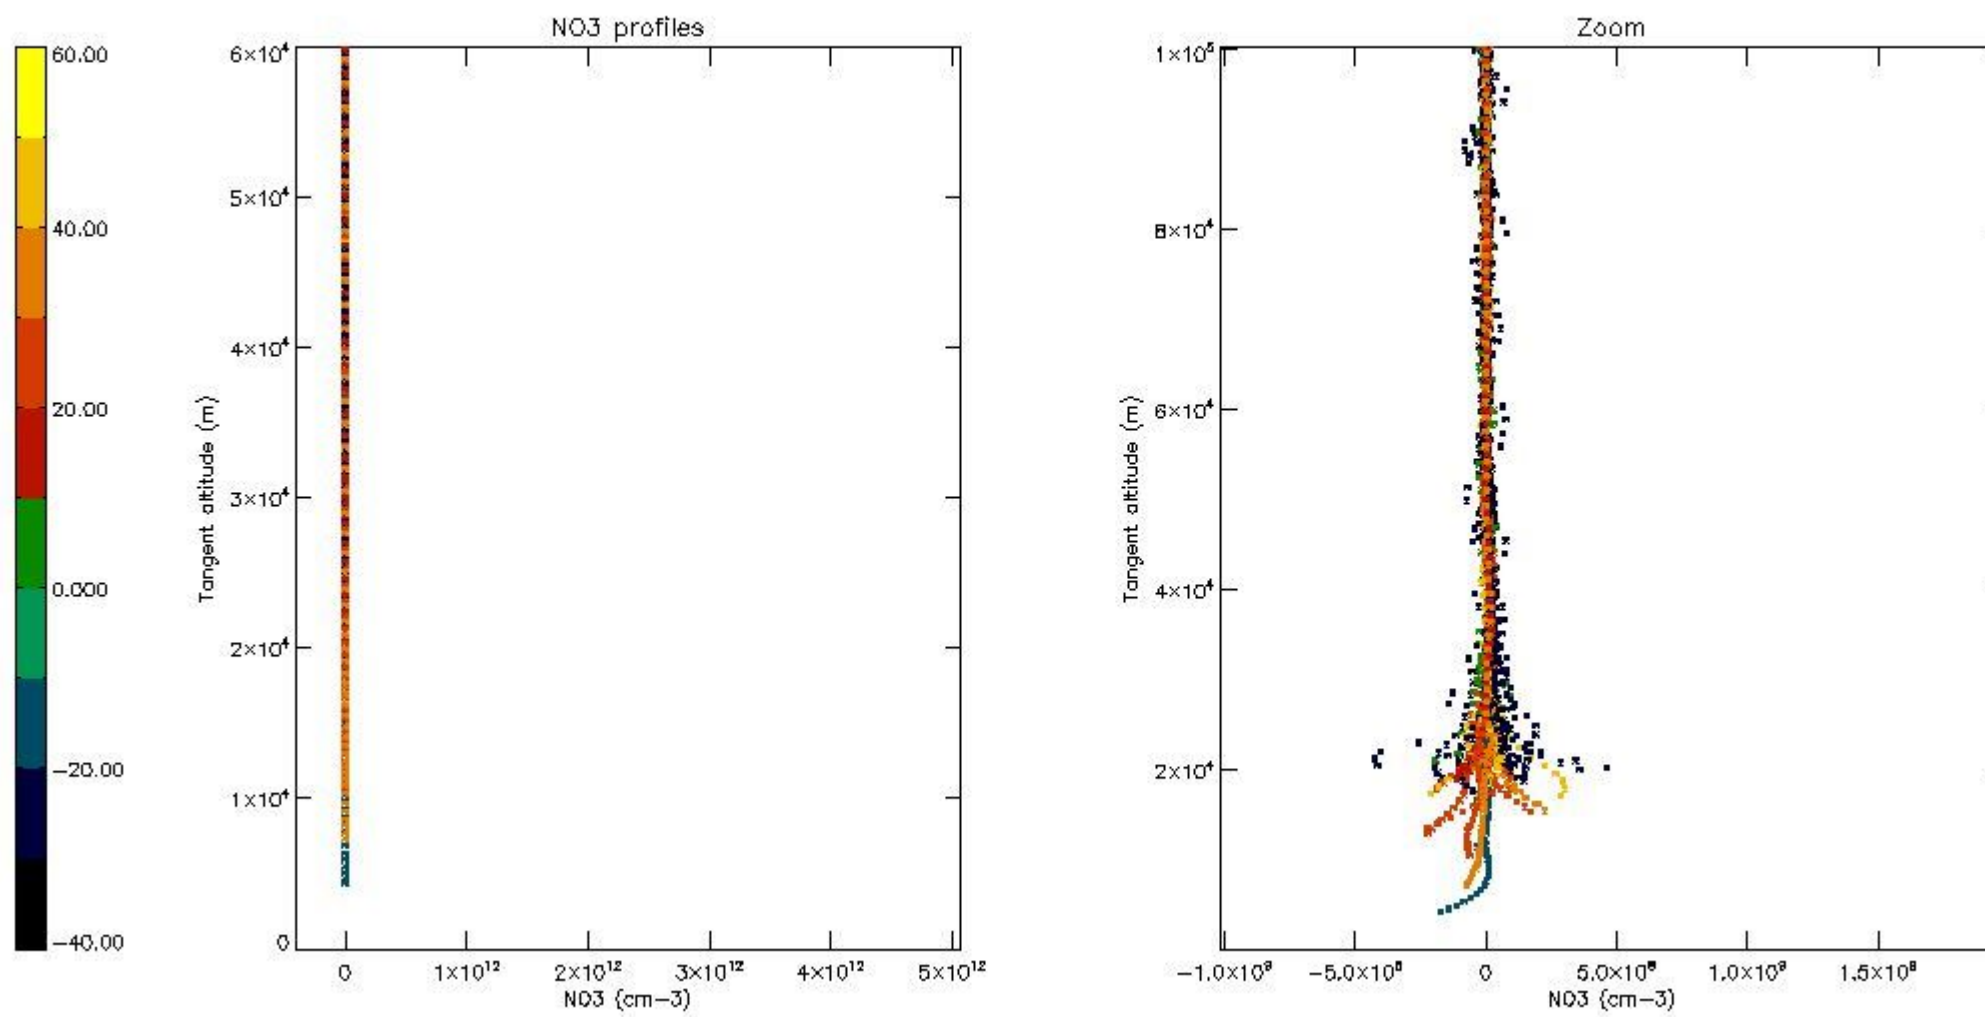

5.8 Plot H2O profiles for all STD (only for occultations of stars 1,2,3,4,13,14,16,26,63 dark without errors)

The colorbar represents the latitude.