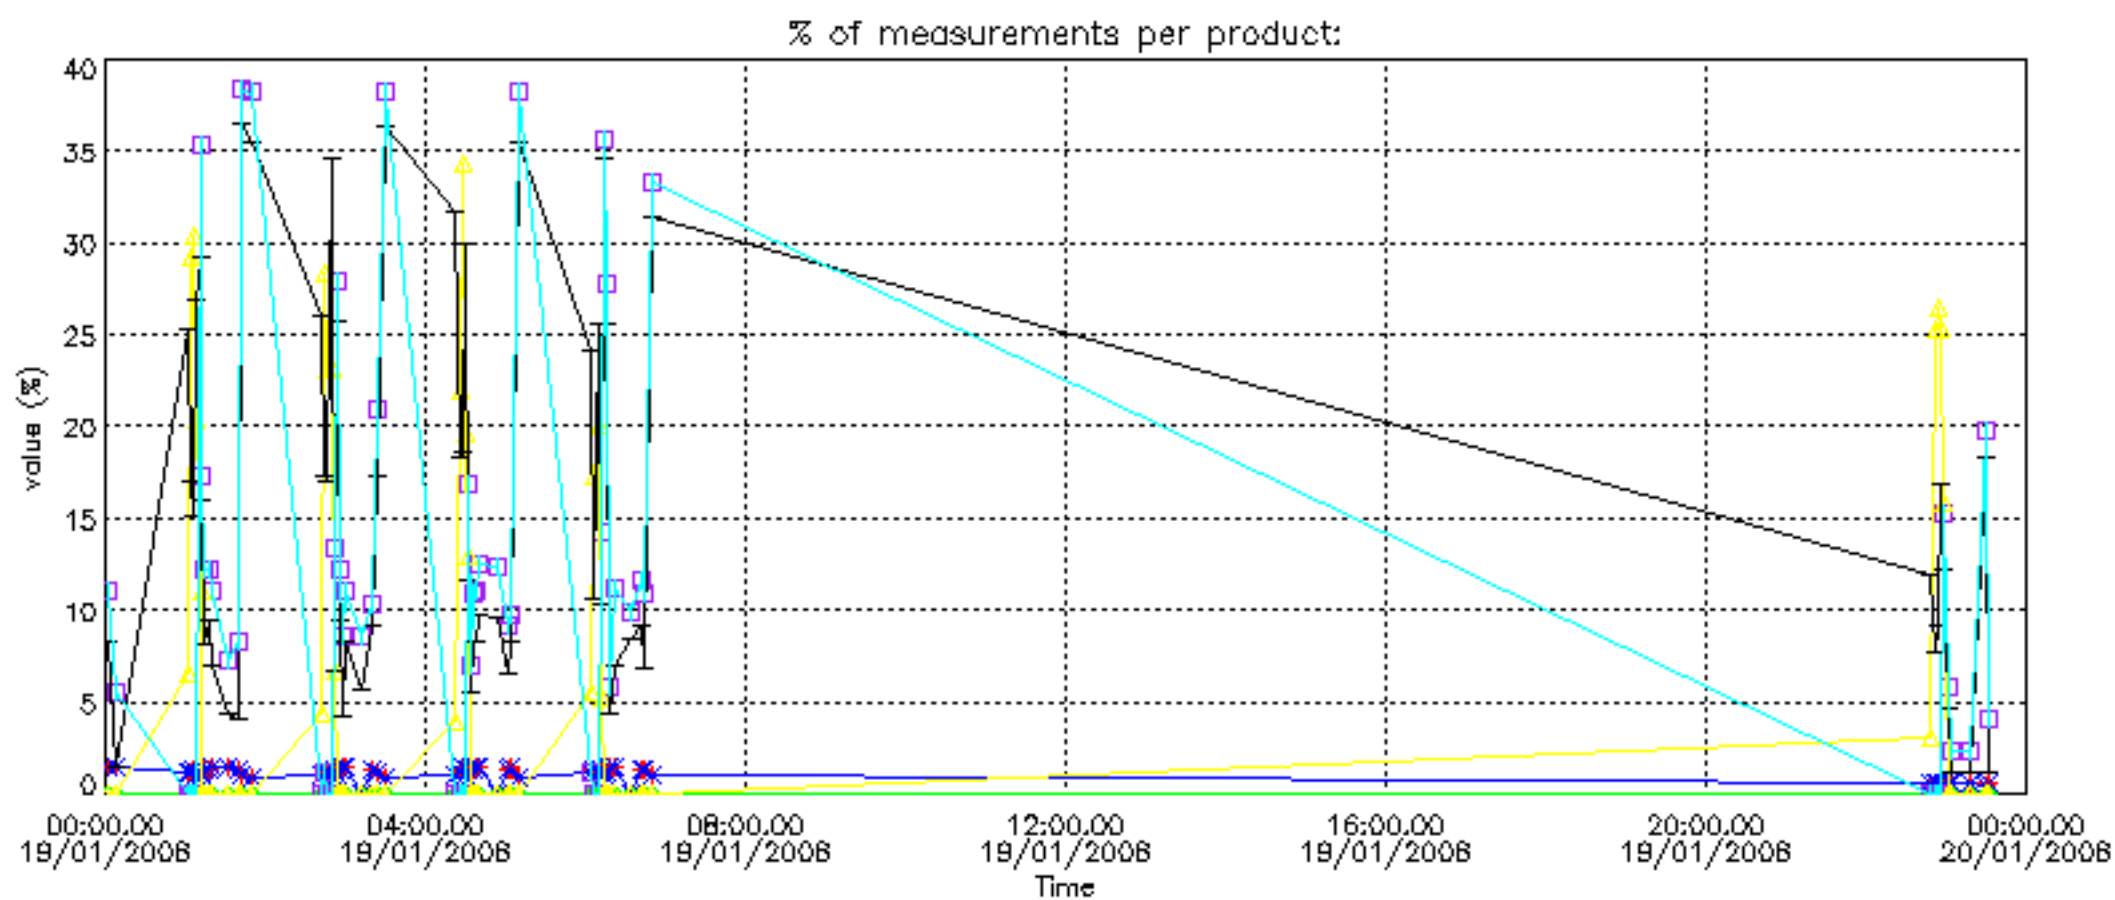

Percentage of cosmic ray hits per profile

Percentage of datation errors per profile