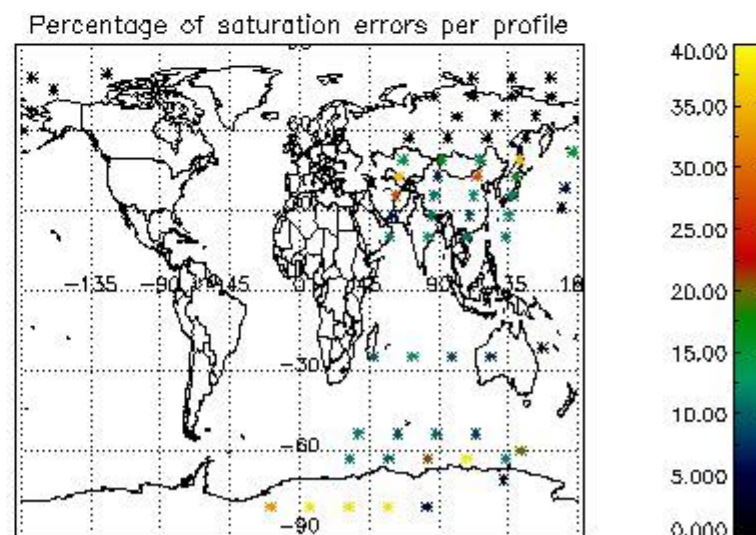

Percentage of cosmic ray hits per profile

Percentage of datation errors per profile

Percentage of star falling outside central band per profile

Percentage of saturation errors per profile

4.2.2 Plot level 1 quality information per product (world map): ENVISAT DESCENDING passes