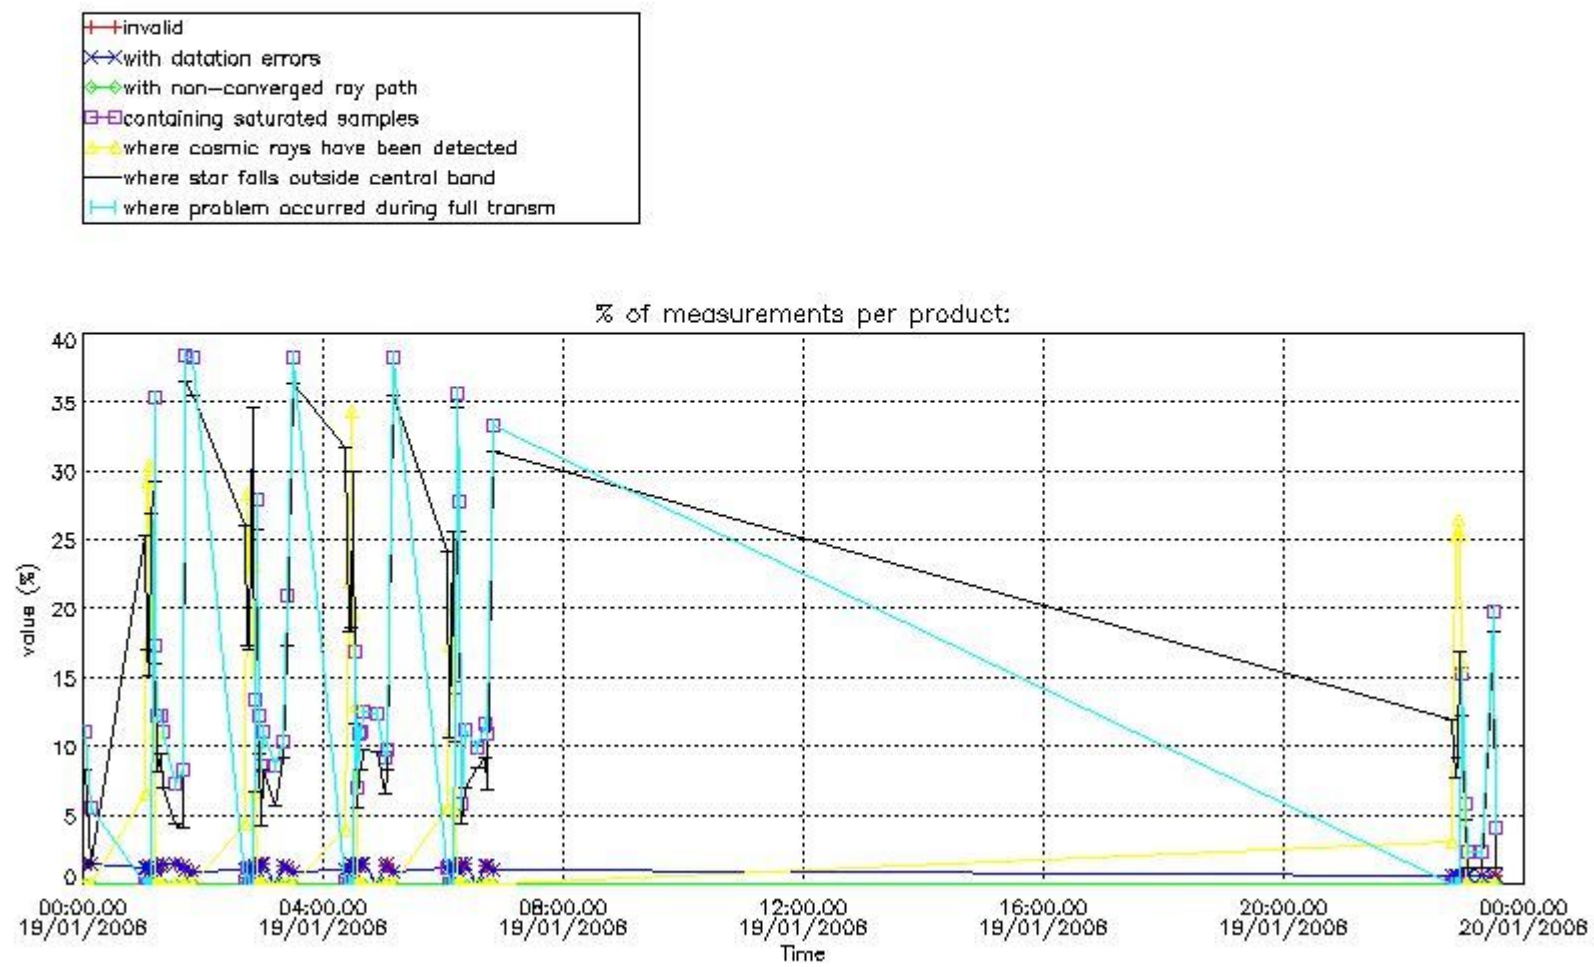

4.2 Plot quality information per product coming from level 1b processing (world map)

4.2.1 Plot level 1 quality information per product (world map): ENVISAT ASCENDING passes