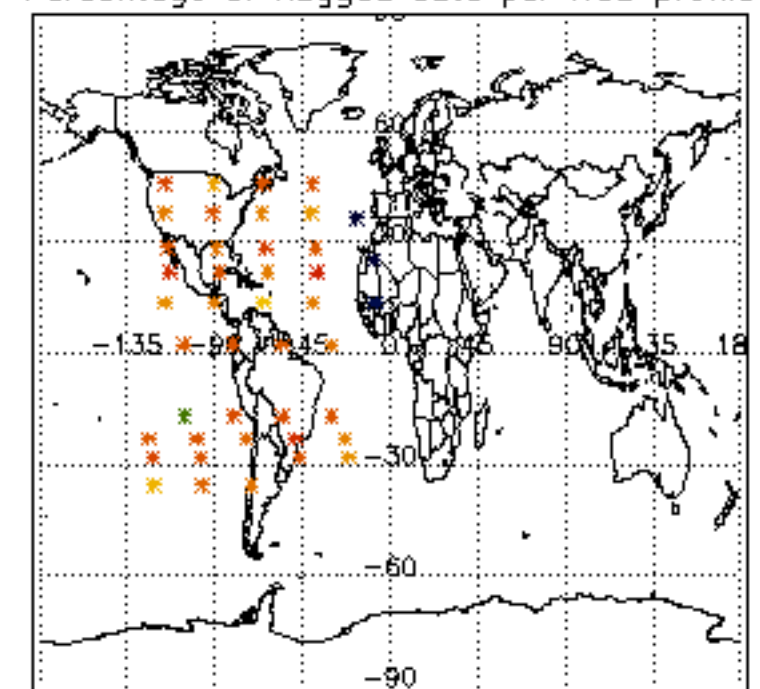

Percentage of flagged data per NO3 profile