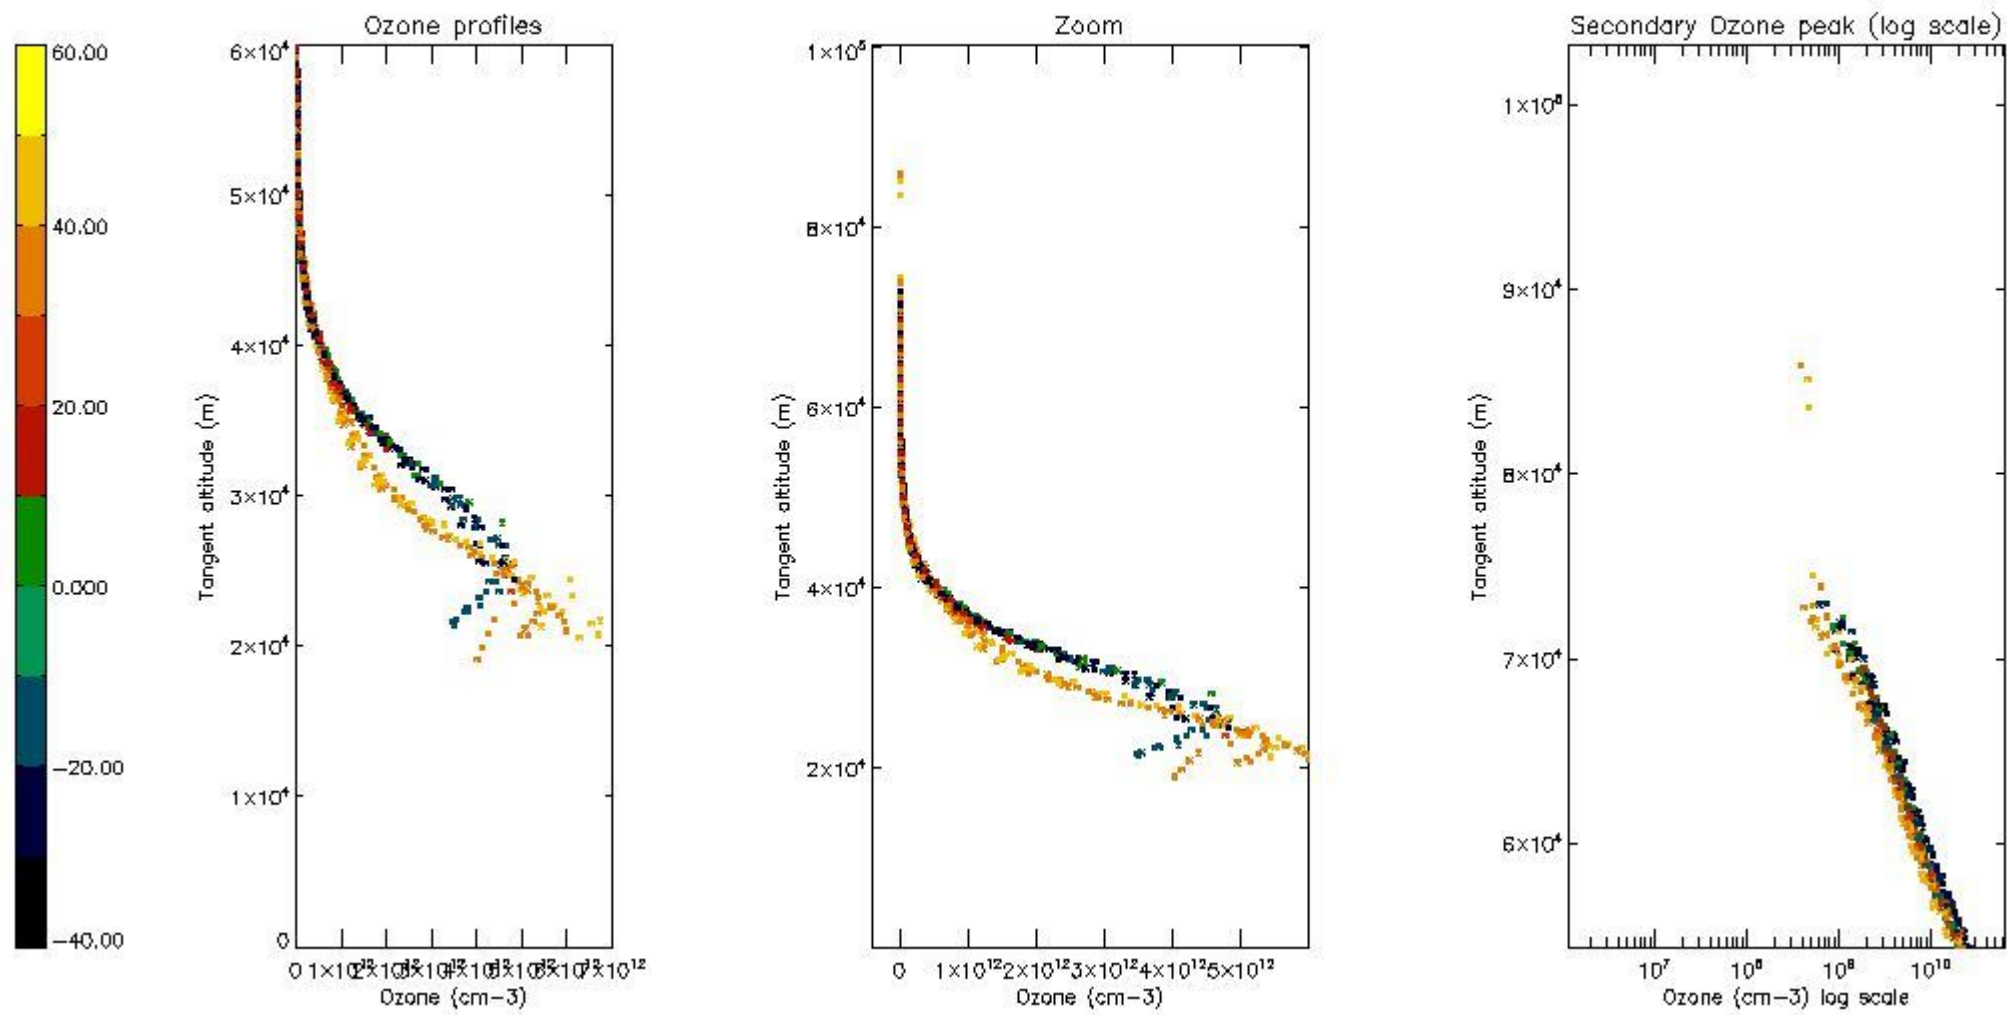

*5.4 Plot ozone profiles where  $STD < 10\%$  (dark without errors)*

The colorbar represents the latitude.

*5.5 Plot ozone profiles where STD < 5% (dark without errors)*

The colorbar represents the latitude.