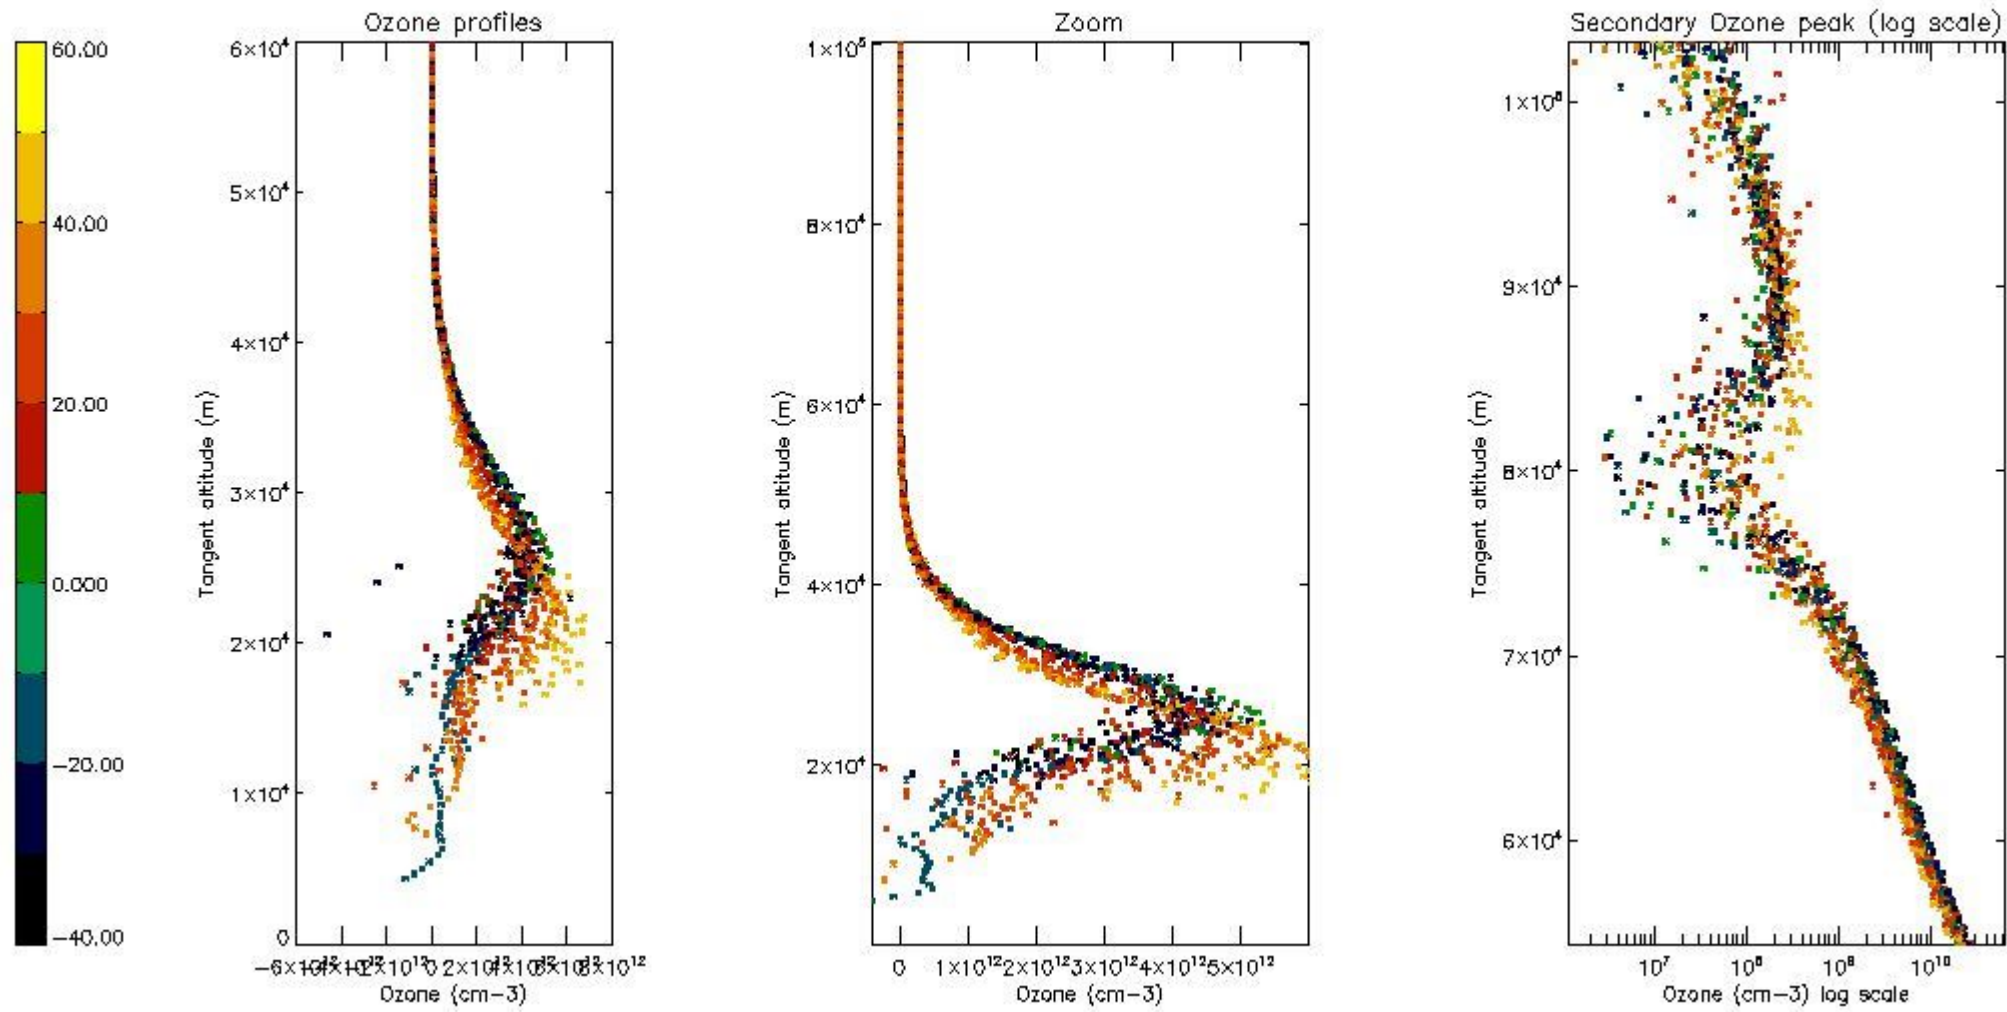

STD < 10	13
STD < 5	9

5.2 Plot ozone profiles for all STD (dark without errors)

The colorbar represents the latitude.

5.3 Plot ozone profiles where STD < 20% (dark without errors)

The colorbar represents the latitude.