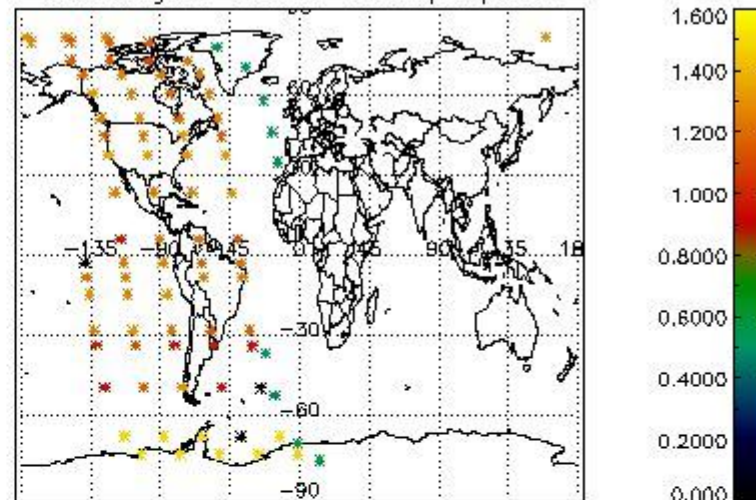

Percentage of datation errors per profile