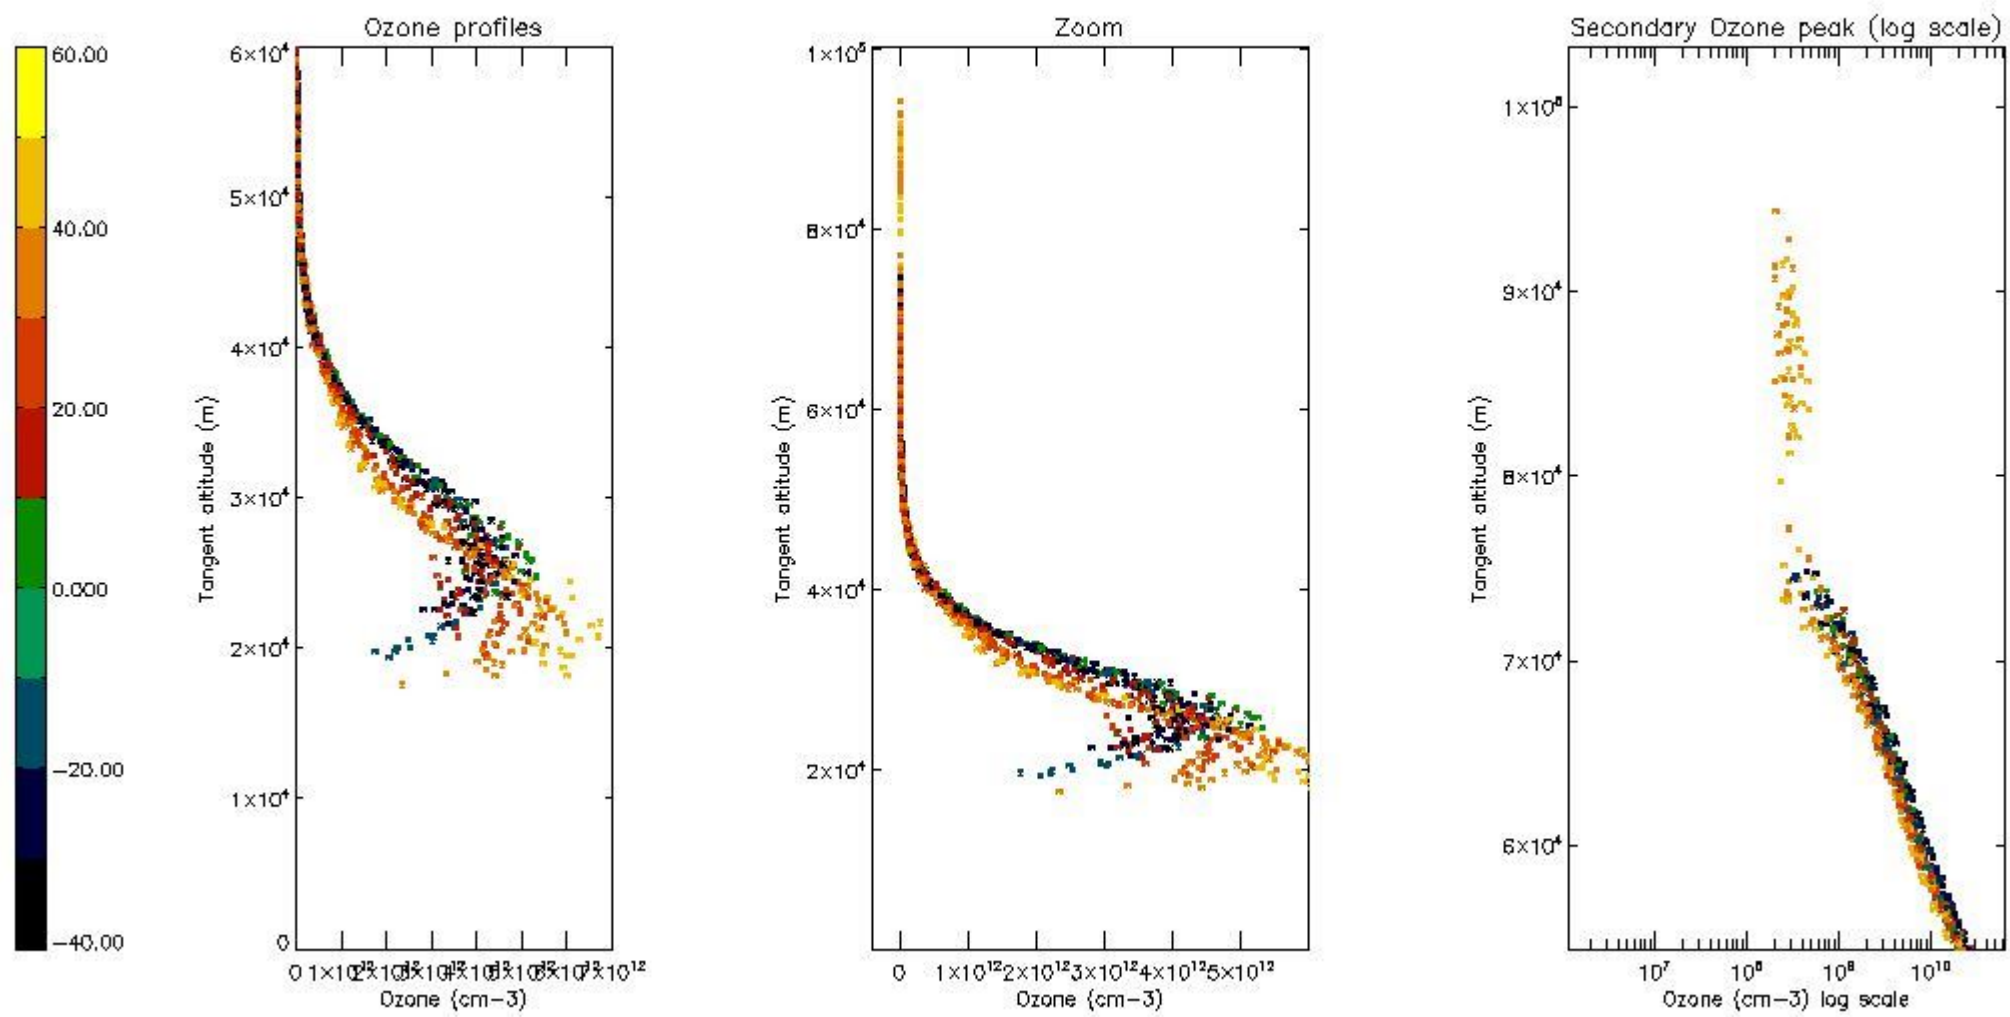

5.5 Plot ozone profiles where STD < 5% (dark without errors)

The colorbar represents the latitude.