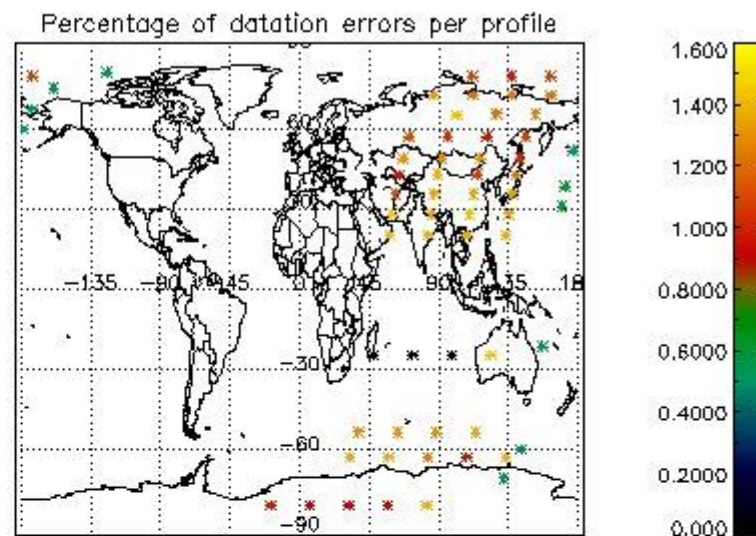

Percentage of cosmic ray hits per profile

Percentage of datation errors per profile

Percentage of star falling outside central band per profile

Percentage of saturation errors per profile

4.2.2 Plot level 1 quality information per product (world map): ENVISAT DESCENDING passes