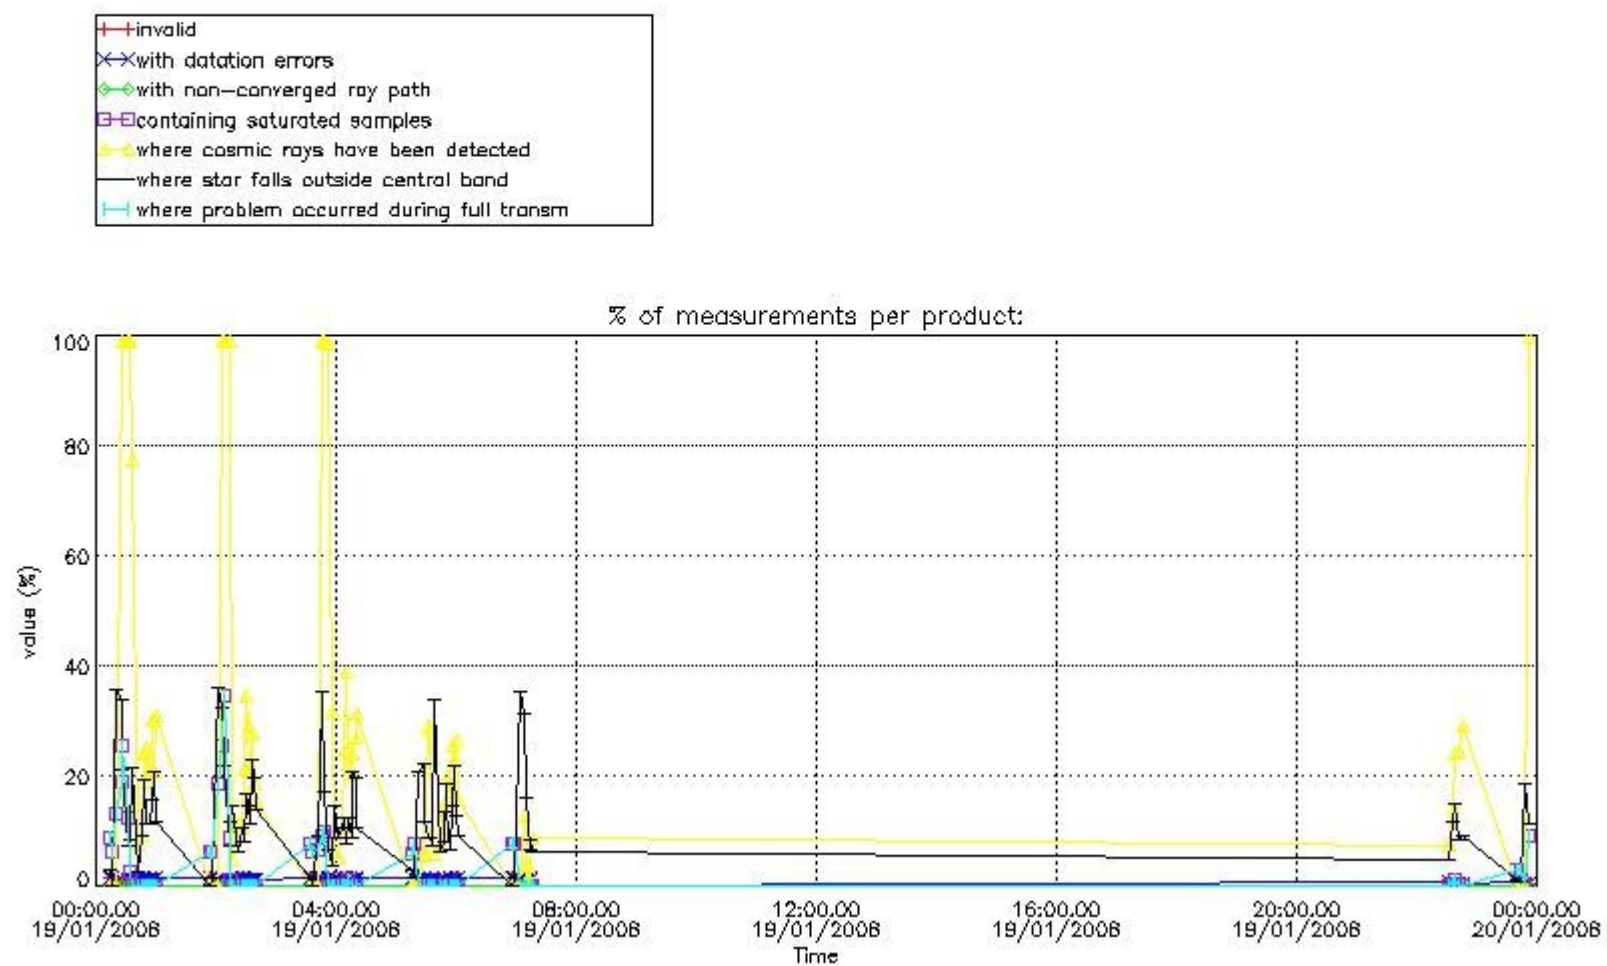

4.1.2 Plot level 1 quality information per product (time dependant): ENVI SAT DESCENDING passes