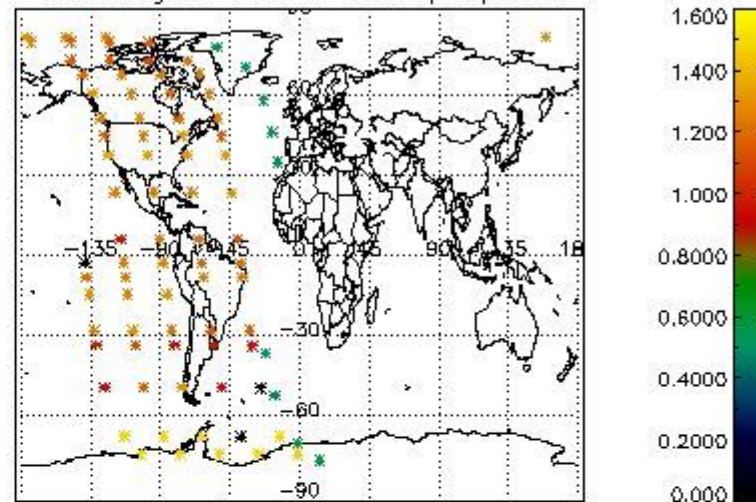

Percentage of datation errors per profile