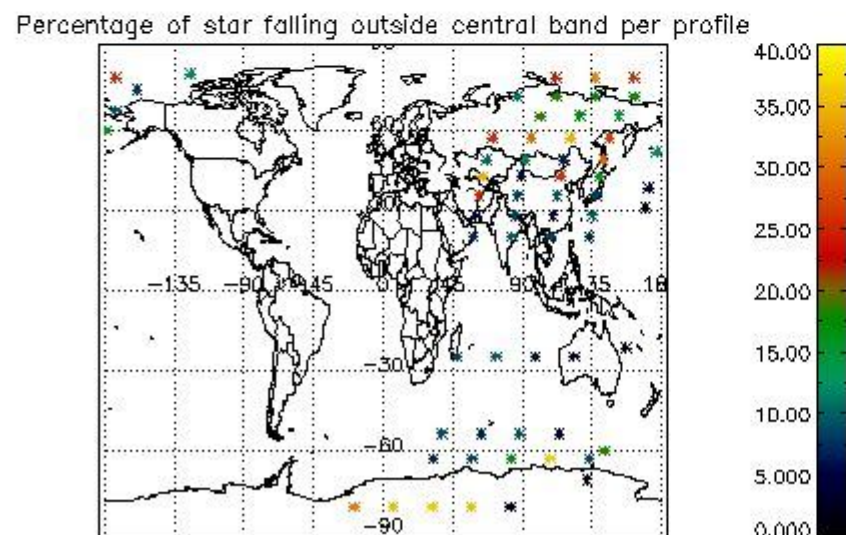

Percentage of cosmic ray hits per profile

Percentage of datation errors per profile

Percentage of star falling outside central band per profile

Percentage of saturation errors per profile

4.2.2 Plot level 1 quality information per product (world map): ENVISAT DESCENDING passes