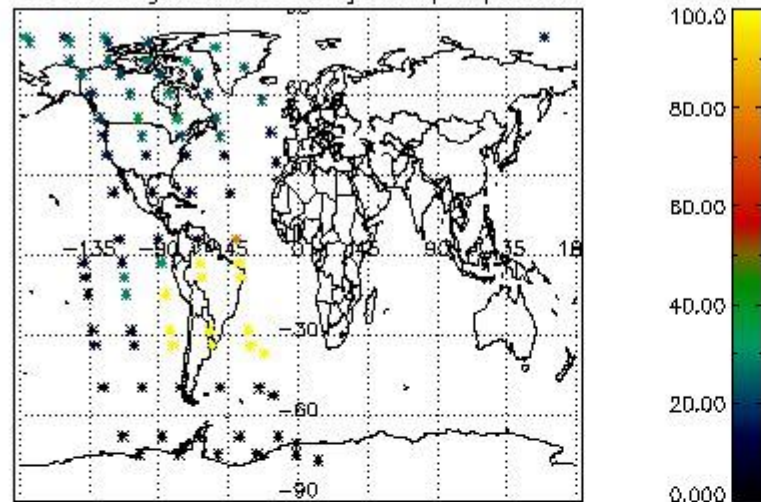

Percentage of cosmic ray hits per profile