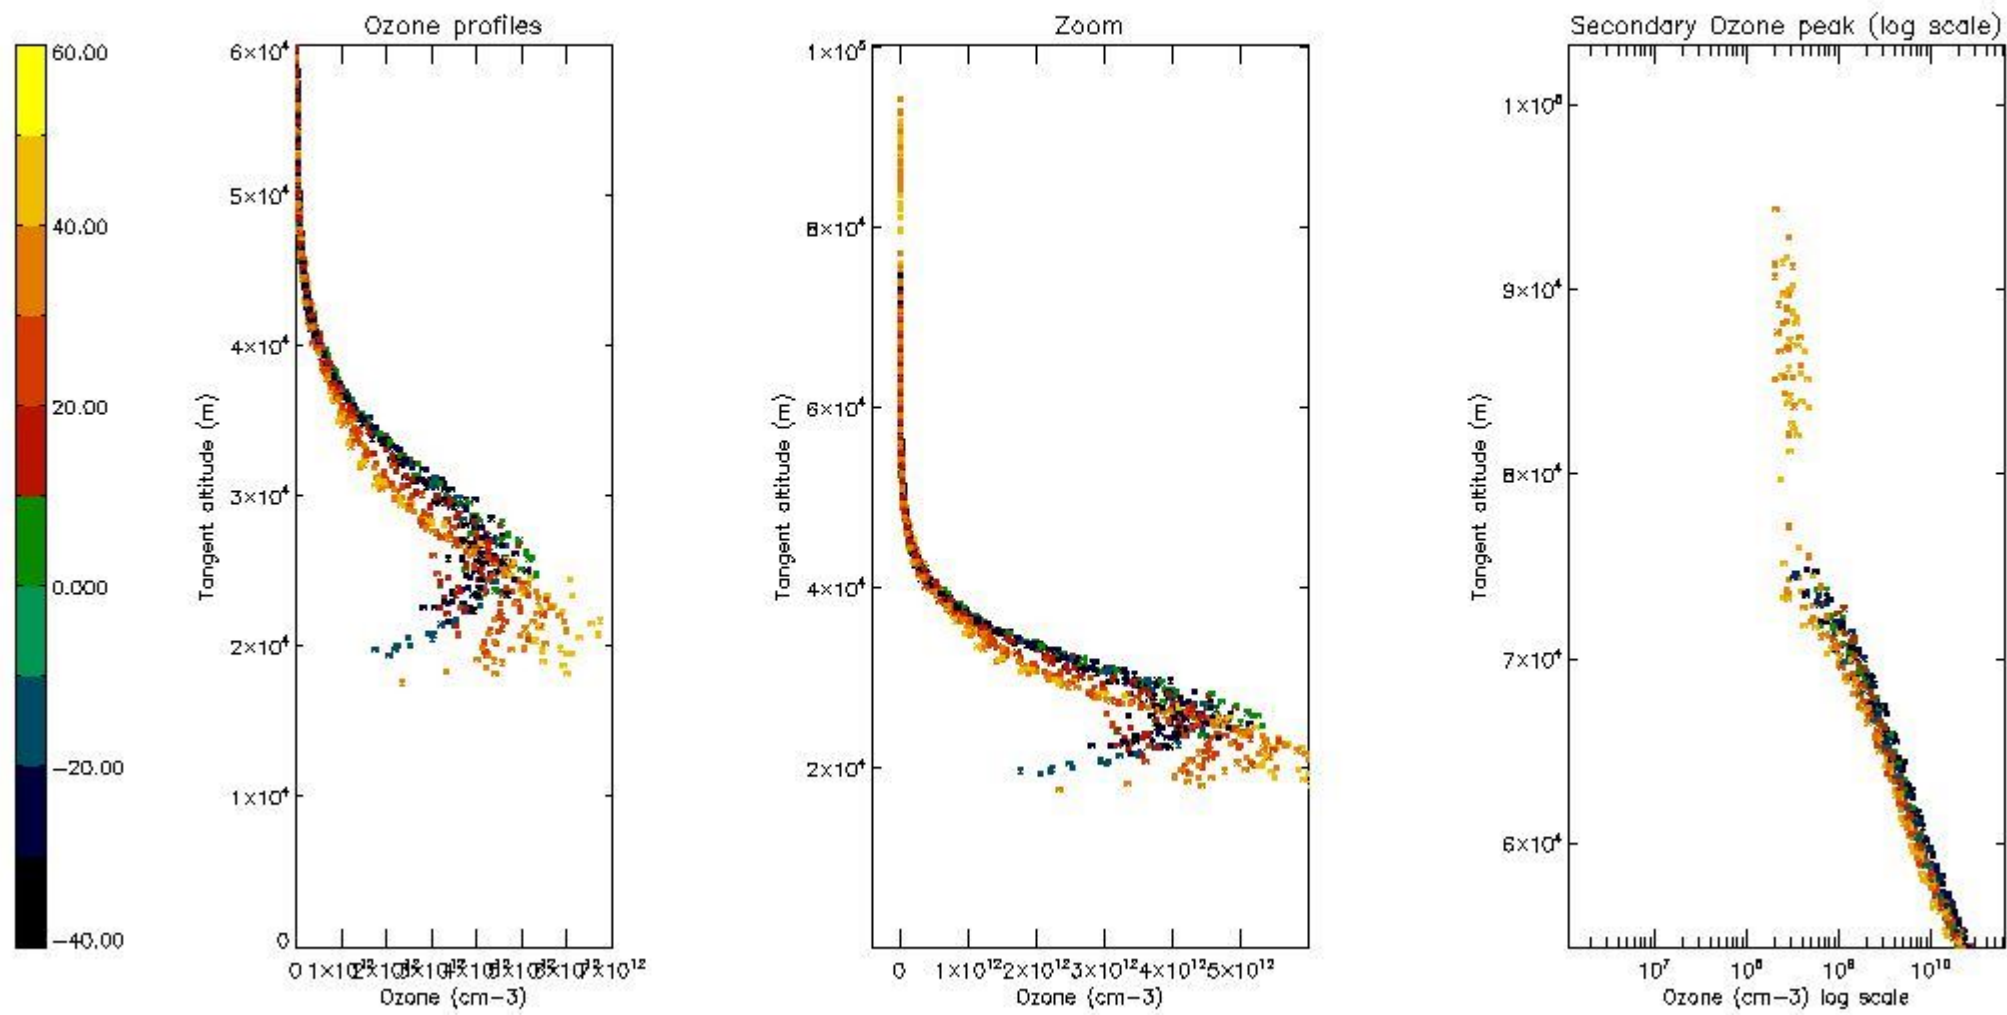

5.5 Plot ozone profiles where STD < 5% (dark without errors)

The colorbar represents the latitude.