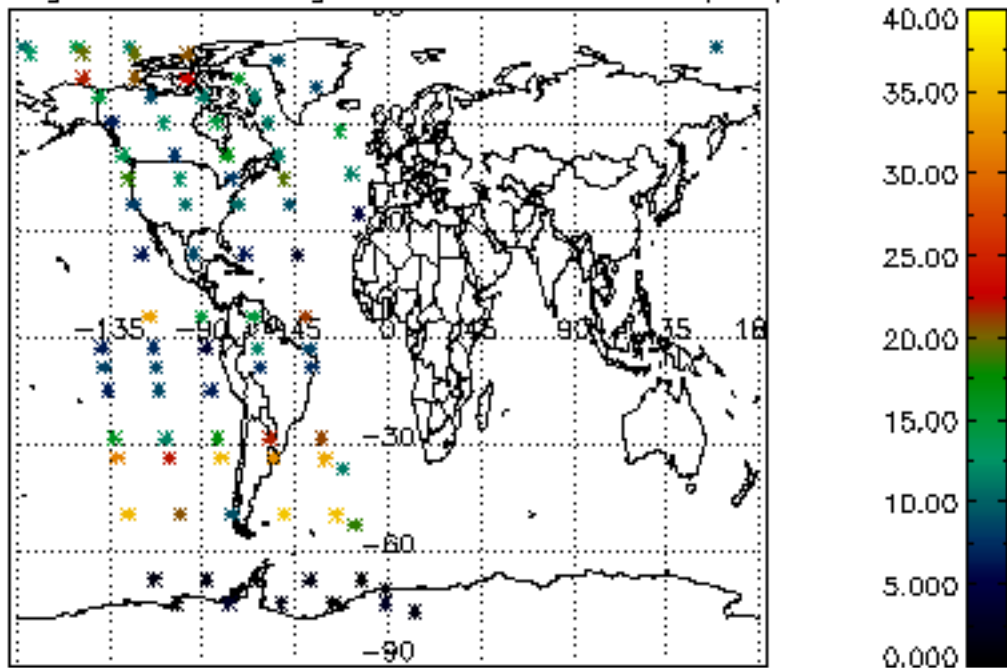

Percentage of cosmic ray hits per profile

Percentage of star falling outside central band per profile