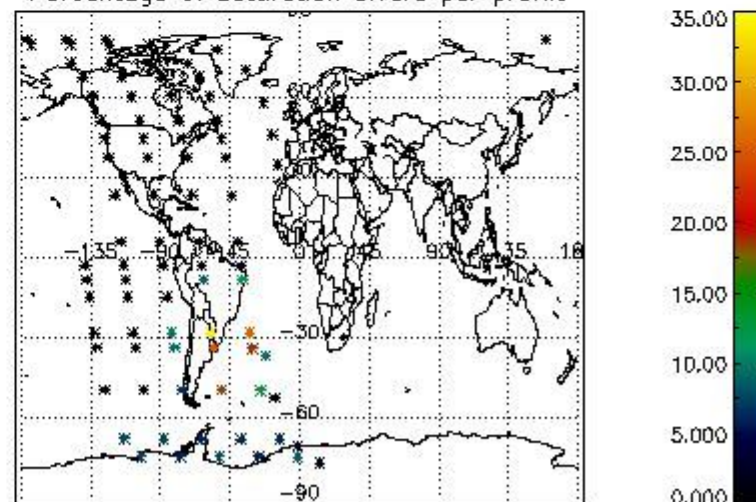

Percentage of cosmic ray hits per profile

Percentage of datation errors per profile

Percentage of star falling outside central band per profile

Percentage of saturation errors per profile

4.2.2 Plot level 1 quality information per product (world map): ENVISAT DESCENDING passes