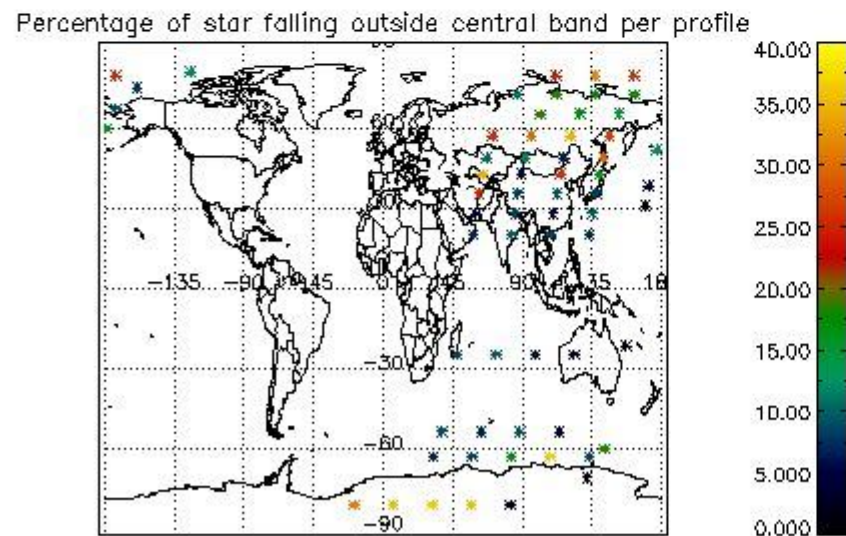

5. Trace gas profiles

5.1 Ozone statistics based on quality of products

The final quality of the products can be "measured" using the STD (Standard Deviation) attached to every point profile. This information is written to the parameter GOM_NL__2P/NL_LOCAL_SPECIES_DENSITY/o3_std of the level 2 products. The table below shows the statistics for given STD ranges.

The statistics are given with respect to the overall valid production:

- Products without fatal errors: GOM_NL__2P/MPH/PRODUCT_ERR=0
- Valid point profile: GOM_NL__2P/NL_LOCAL_SPECIES_DENSITY/pcd(0)=0

The 'Criteria' is applied to valid points of dark limb products:

- Products in dark limb illumination condition: GOM_NL__2P/NL_SUMMARY_QUALITY/obs_ill_cond=0
- Products without fatal errors: GOM_NL__2P/MPH/PRODUCT_ERR=0
- Valid point profile: GOM_NL__2P/NL_LOCAL_SPECIES_DENSITY/pcd(0)=0

So, the table below shows the percentage of dark limb and valid observations for each criteria with respect to the overall valid daily observations.

Criteria	% of total production
All STD	27
STD < 20	15