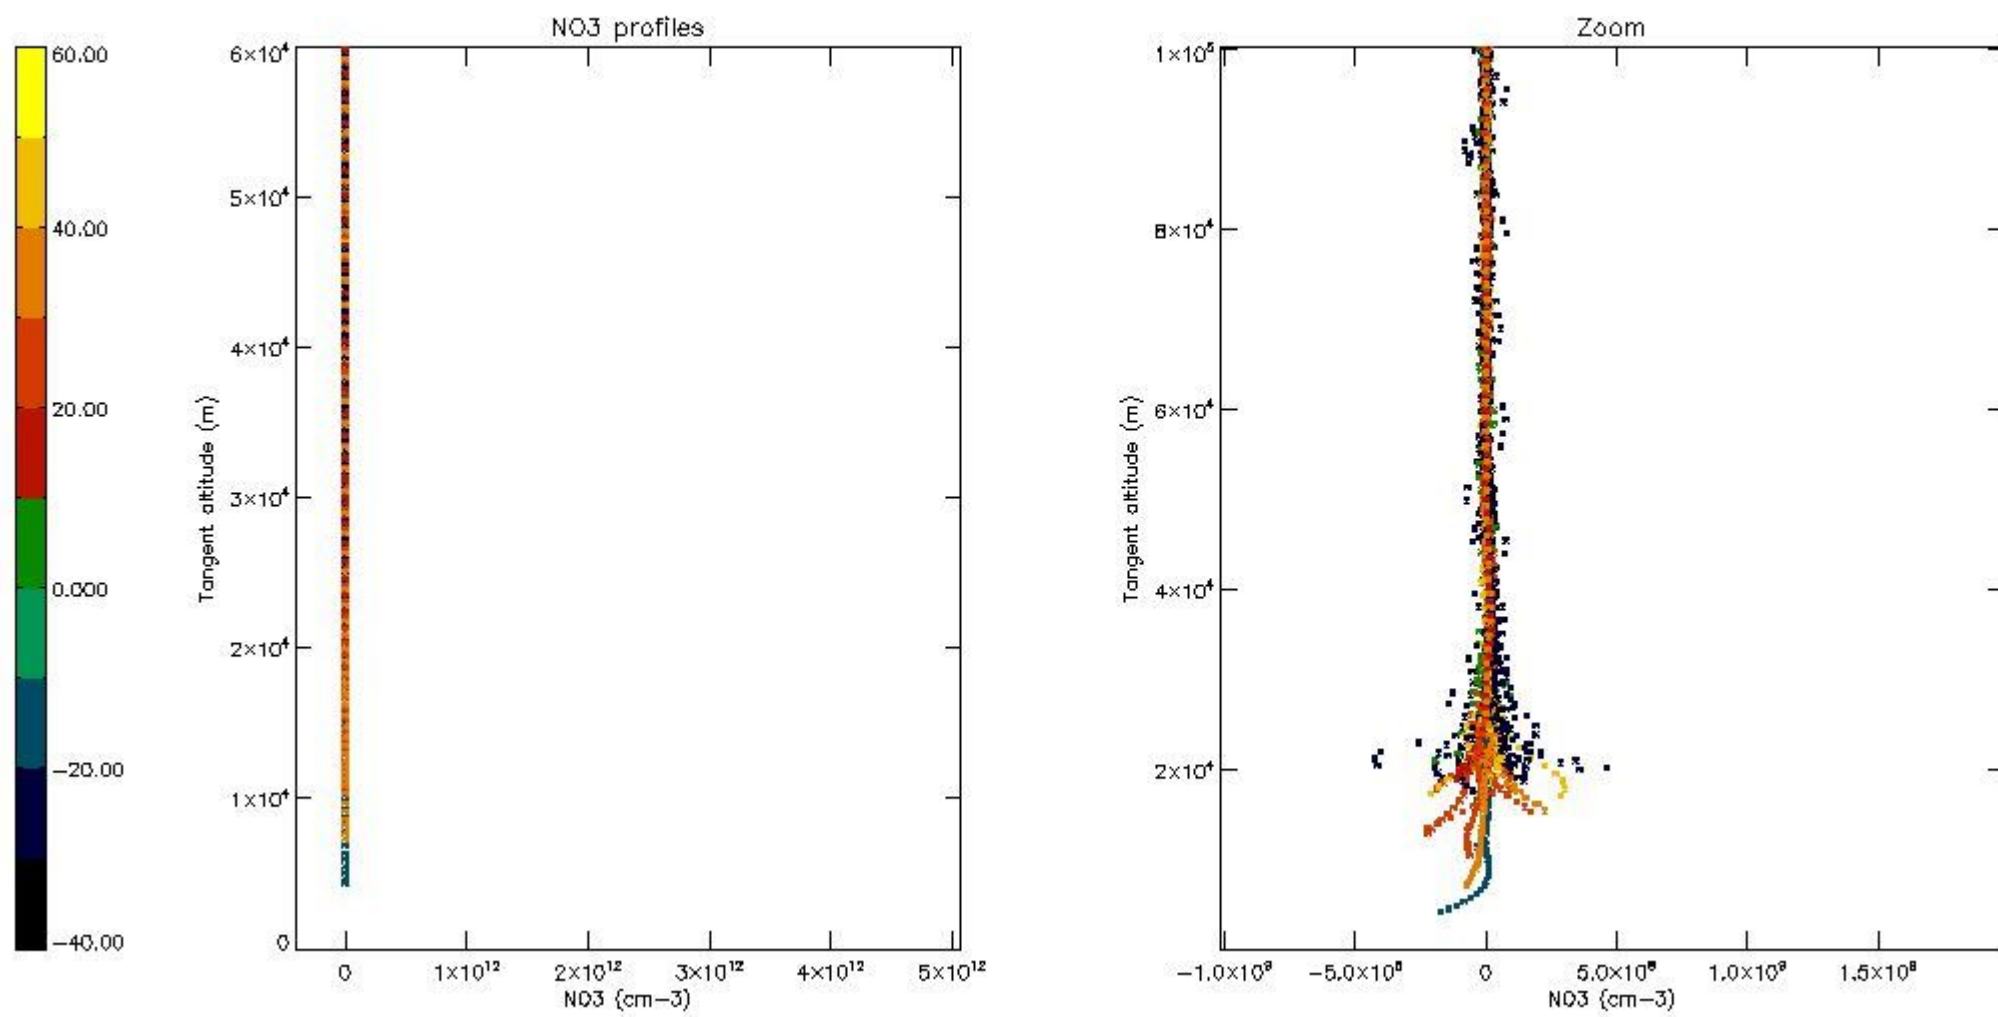

5.8 Plot H2O profiles for all STD (only for occultations of stars 1,2,3,4,13,14,16,26,63 dark without errors)

The colorbar represents the latitude.