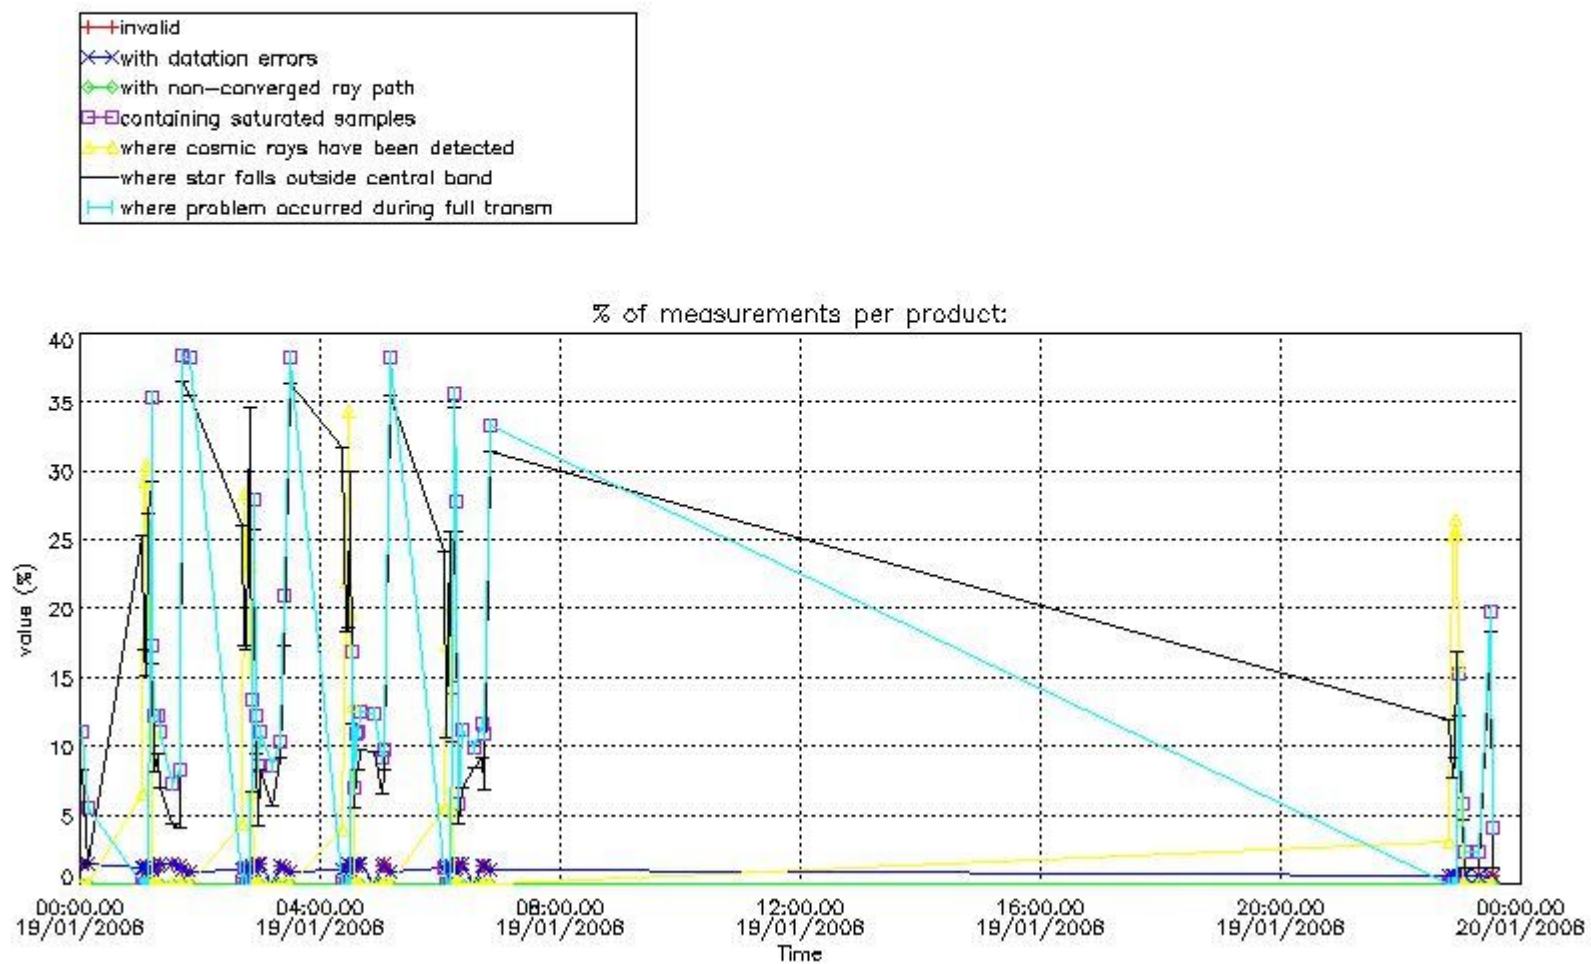

4.2 Plot quality information per product coming from level 1b processing (world map)
4.2.1 Plot level 1 quality information per product (world map): ENVISAT ASCENDING passes