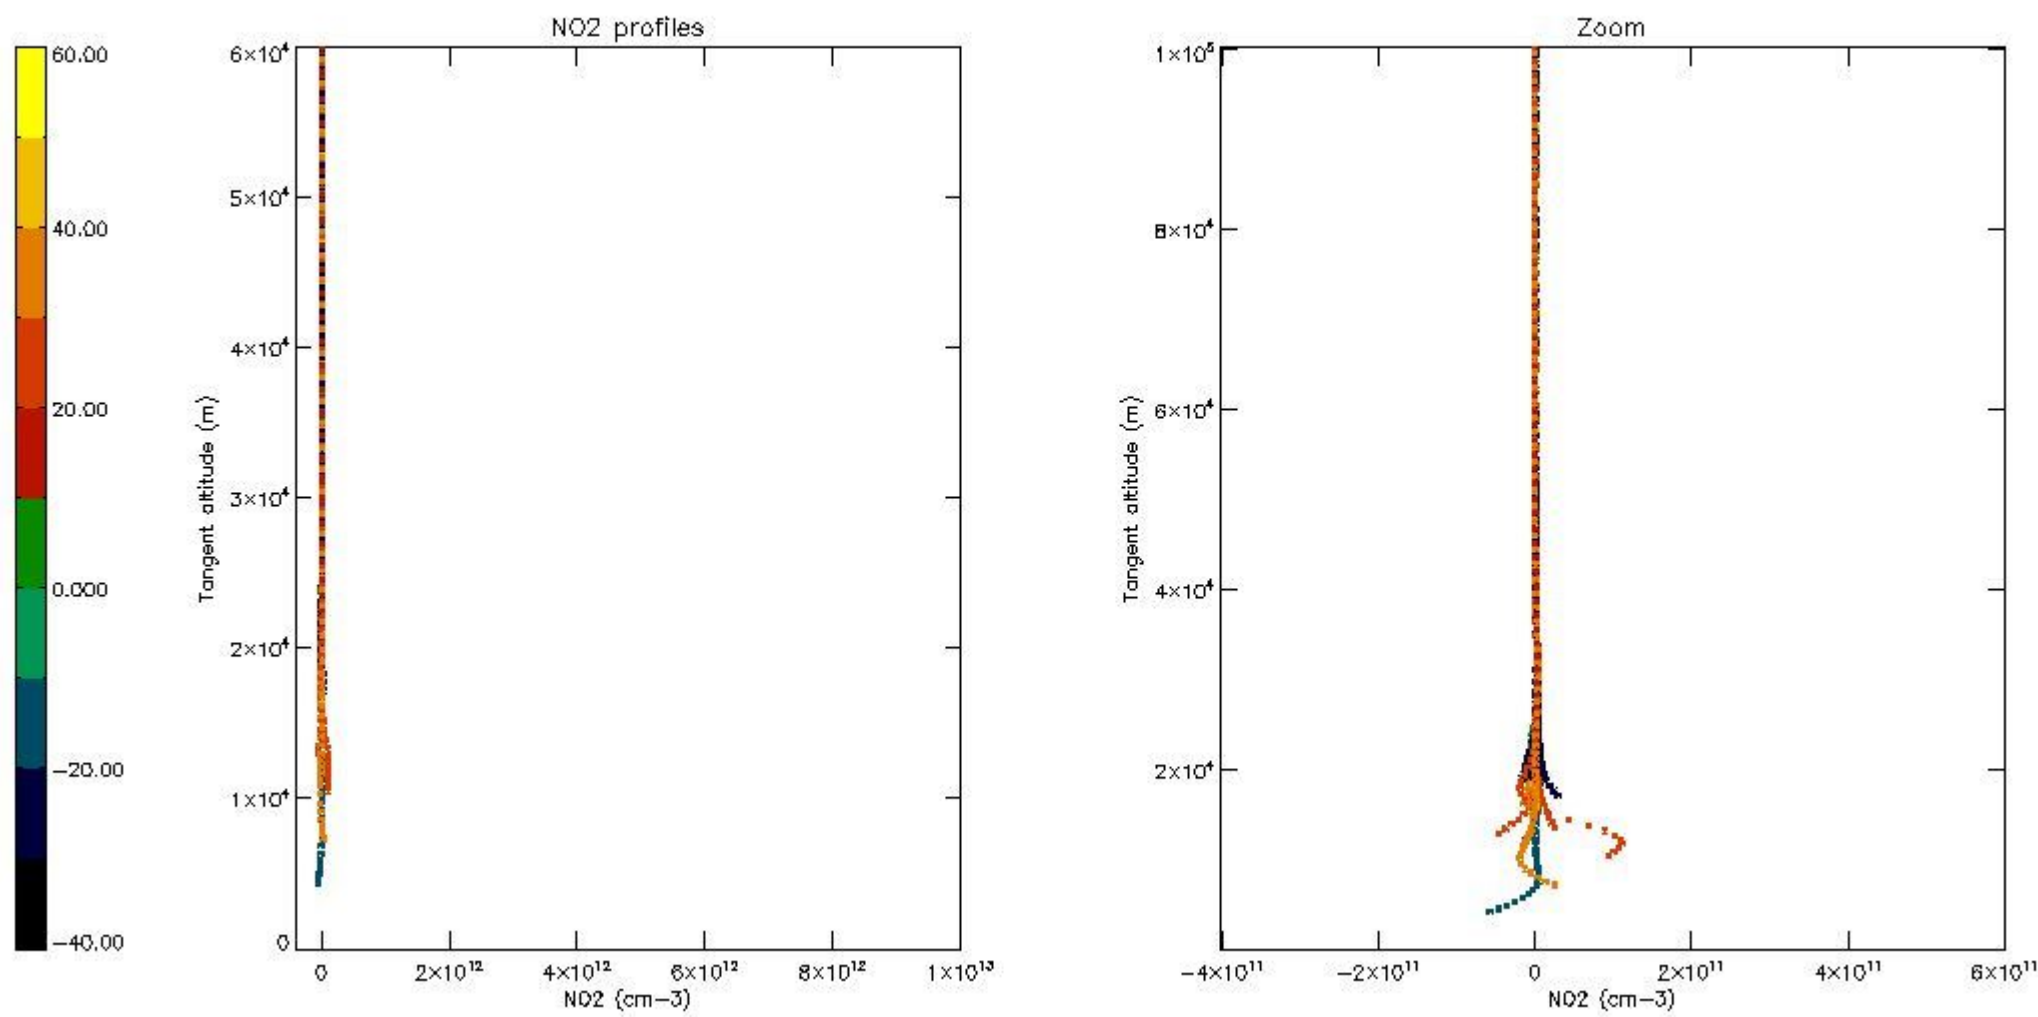

5.7 Plot NO3 profiles for all STD (dark without errors)

The colorbar represents the latitude.