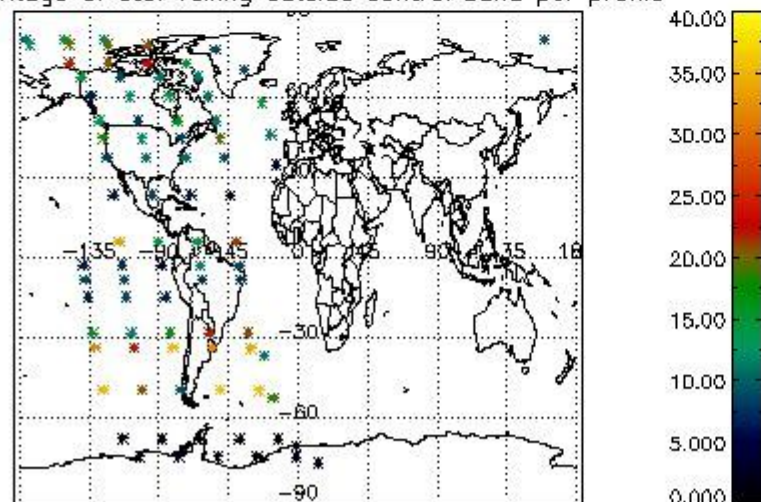

Percentage of star falling outside central band per profile