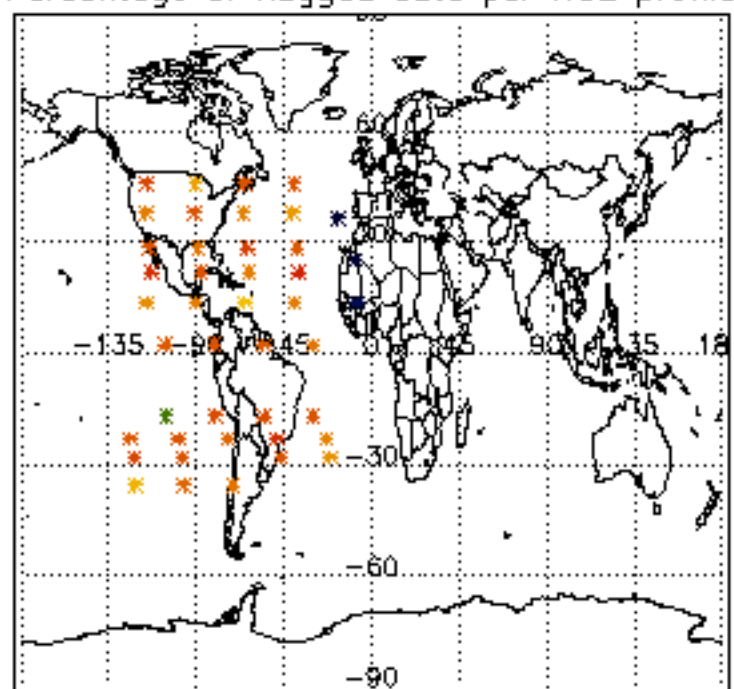

Percentage of flagged data per NO2 profile