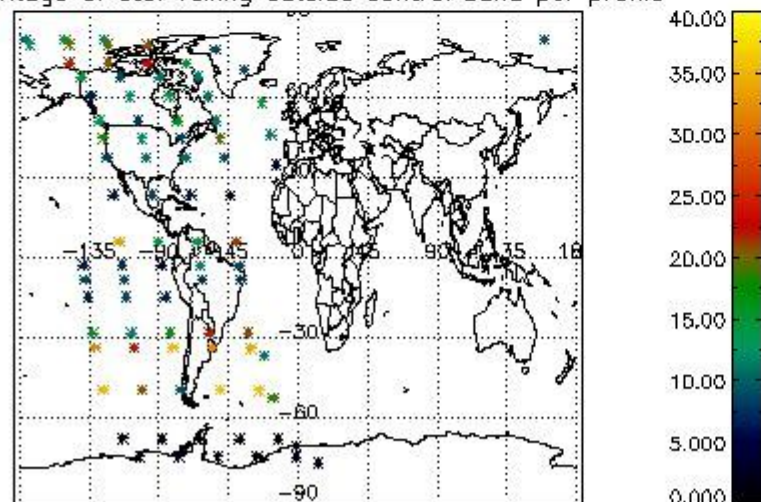

*4.2.1 Plot level 1 quality information per product (world map): ENVISAT ASCENDING passes*

Percentage of cosmic ray hits per profile

Percentage of datation errors per profile

Percentage of star falling outside central band per profile