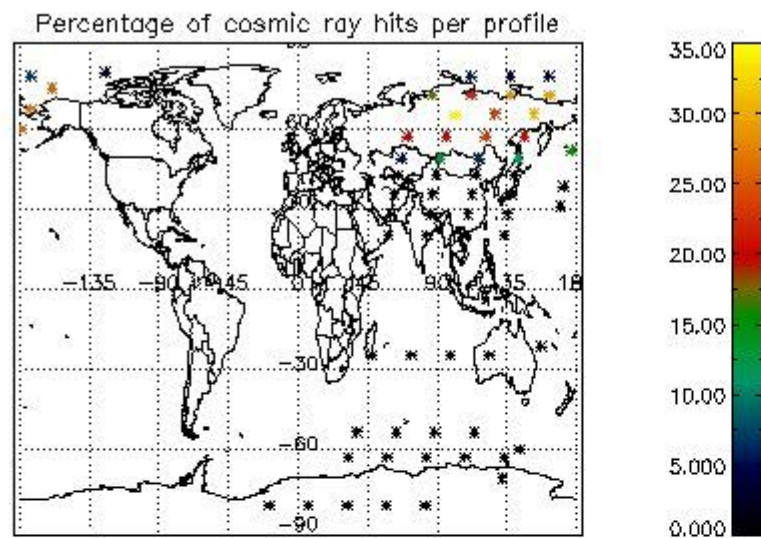

4.2.2 Plot level 1 quality information per product (world map): ENVISAT DESCENDING passes

5. Trace gas profiles

5.1 Ozone statistics based on quality of products

The final quality of the products can be "measured" using the STD (Standard Deviation) attached to every point profile. This information is written to the parameter GOM_NL__2P/NL_LOCAL_SPECIES_DENSITY/o3_std of the level 2 products. The table below shows the statistics for given STD ranges.

The statistics are given with respect to the overall valid production:

- Products without fatal errors: GOM_NL__2P/MPH/PRODUCT_ERR=0
- Valid point profile: GOM_NL__2P/NL_LOCAL_SPECIES_DENSITY/pcd(0)=0

The 'Criteria' is applied to valid points of dark limb products:

- Products in dark limb illumination condition: GOM_NL__2P/NL_SUMMARY_QUALITY/obs_ill_cond=0
- Products without fatal errors: GOM_NL__2P/MPH/PRODUCT_ERR=0
- Valid point profile: GOM_NL__2P/NL_LOCAL_SPECIES_DENSITY/pcd(0)=0

So, the table below shows the percentage of dark limb and valid observations for each criteria with respect to the overall valid daily observations.

Criteria	% of total production
All STD	27
STD < 20	15