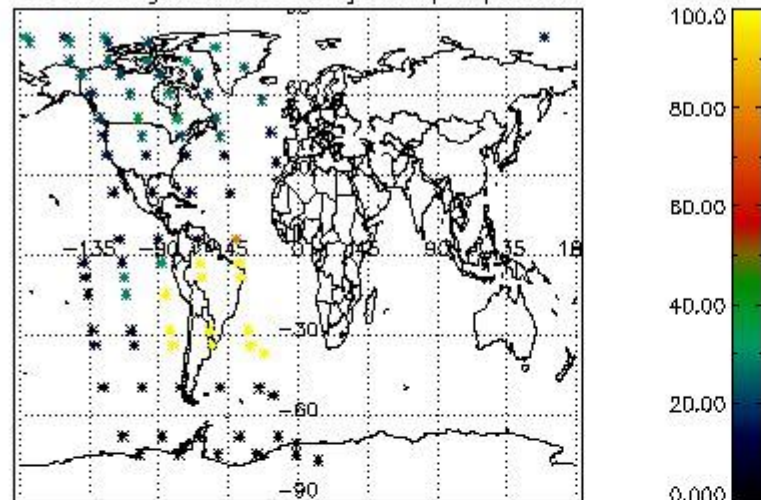

Percentage of cosmic ray hits per profile