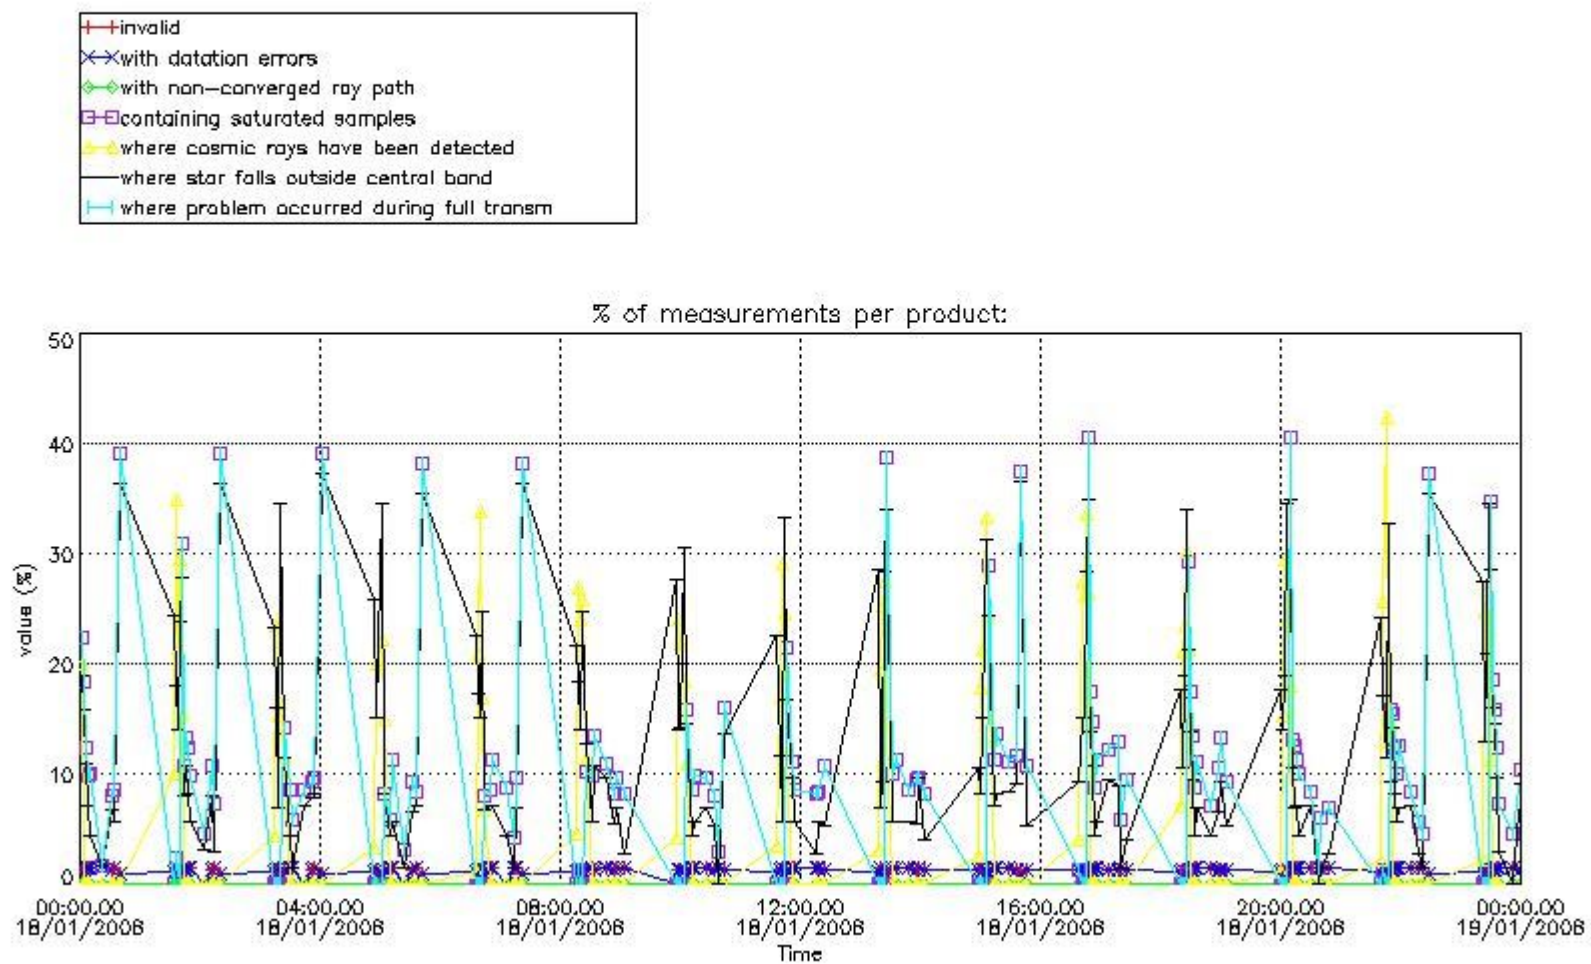

4.2 Plot quality information per product coming from level 1b processing (world map)

4.2.1 Plot level 1 quality information per product (world map): ENVISAT ASCENDING passes