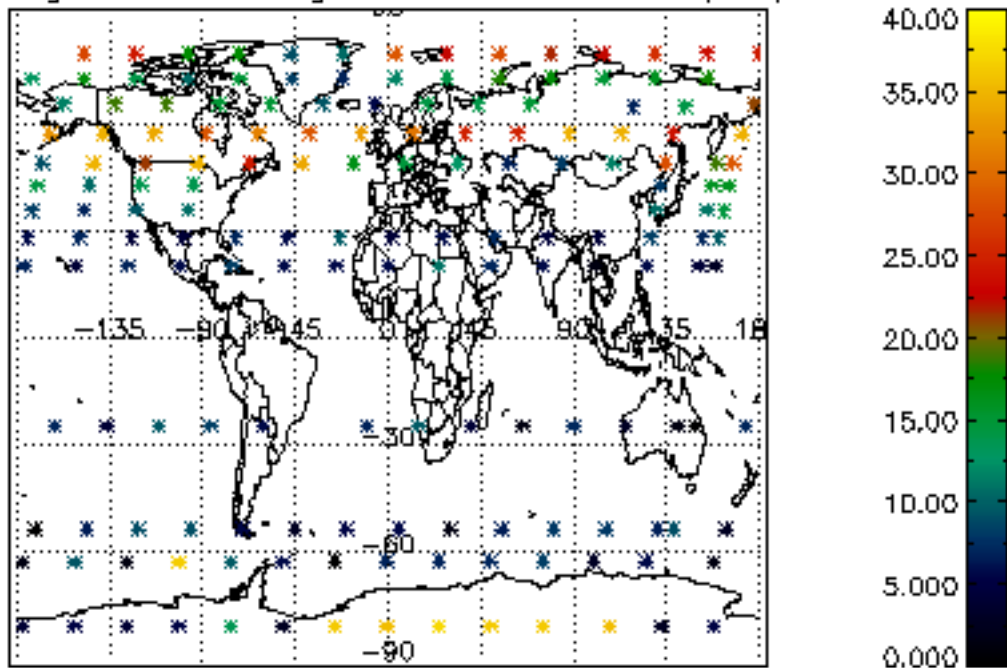

Percentage of star falling outside central band per profile