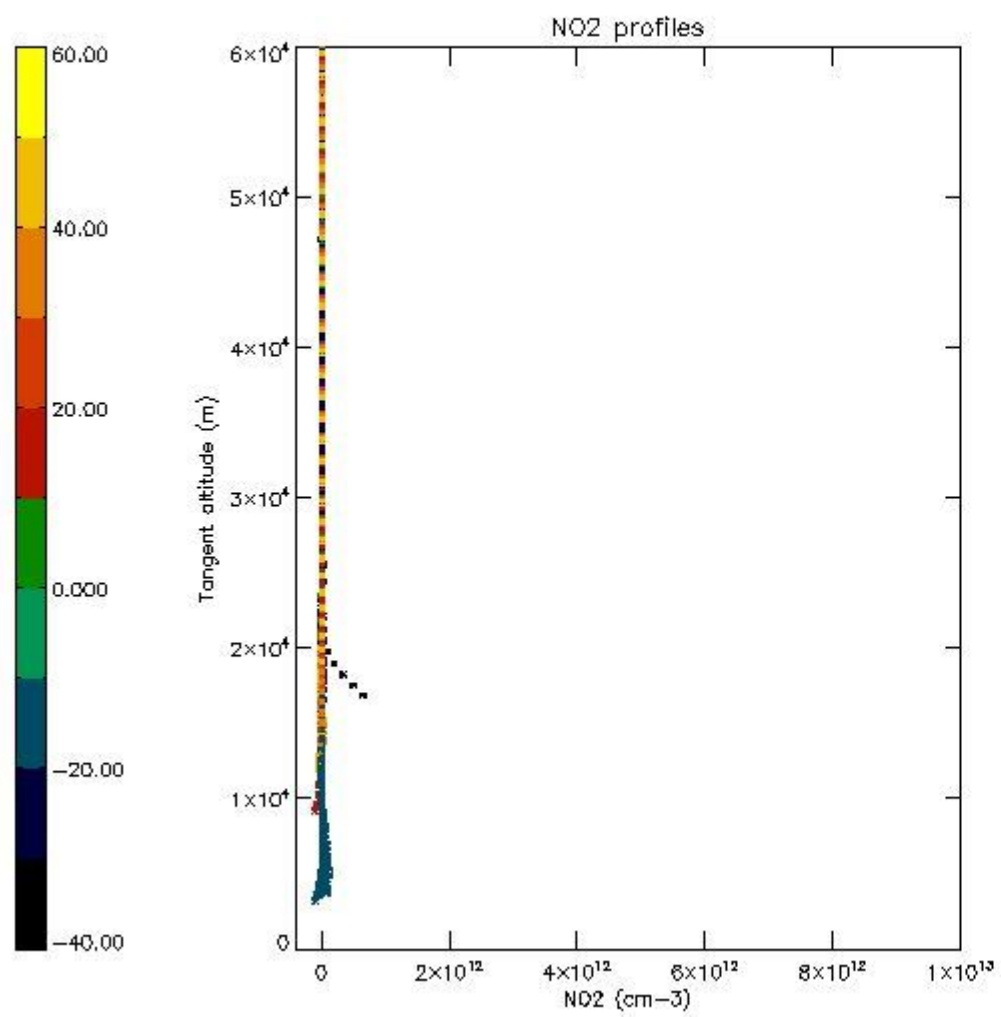

5.7 Plot NO3 profiles for all STD (dark without errors)

The colorbar represents the latitude.