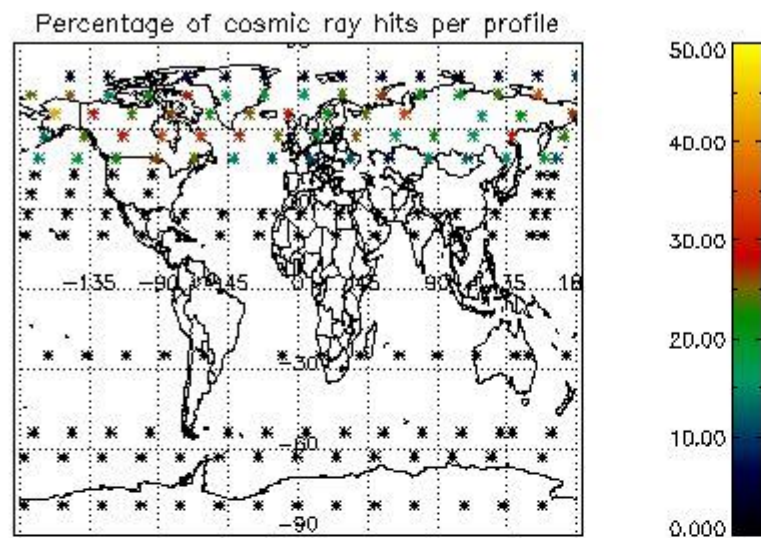

4.2.2 Plot level 1 quality information per product (world map): ENVISAT DESCENDING passes

5. Trace gas profiles

5.1 Ozone statistics based on quality of products

The final quality of the products can be "measured" using the STD (Standard Deviation) attached to every point profile. This information is written to the parameter GOM_NL__2P/NL_LOCAL_SPECIES_DENSITY/o3_std of the level 2 products. The table below shows the statistics for given STD ranges.

The statistics are given with respect to the overall valid production:

- Products without fatal errors: GOM_NL__2P/MPH/PRODUCT_ERR=0
- Valid point profile: GOM_NL__2P/NL_LOCAL_SPECIES_DENSITY/pcd(0)=0

The 'Criteria' is applied to valid points of dark limb products:

- Products in dark limb illumination condition: GOM_NL__2P/NL_SUMMARY_QUALITY/obs_ill_cond=0
- Products without fatal errors: GOM_NL__2P/MPH/PRODUCT_ERR=0
- Valid point profile: GOM_NL__2P/NL_LOCAL_SPECIES_DENSITY/pcd(0)=0

So, the table below shows the percentage of dark limb and valid observations for each criteria with respect to the overall valid daily observations.

Criteria	% of total production
All STD	34
STD < 20	21