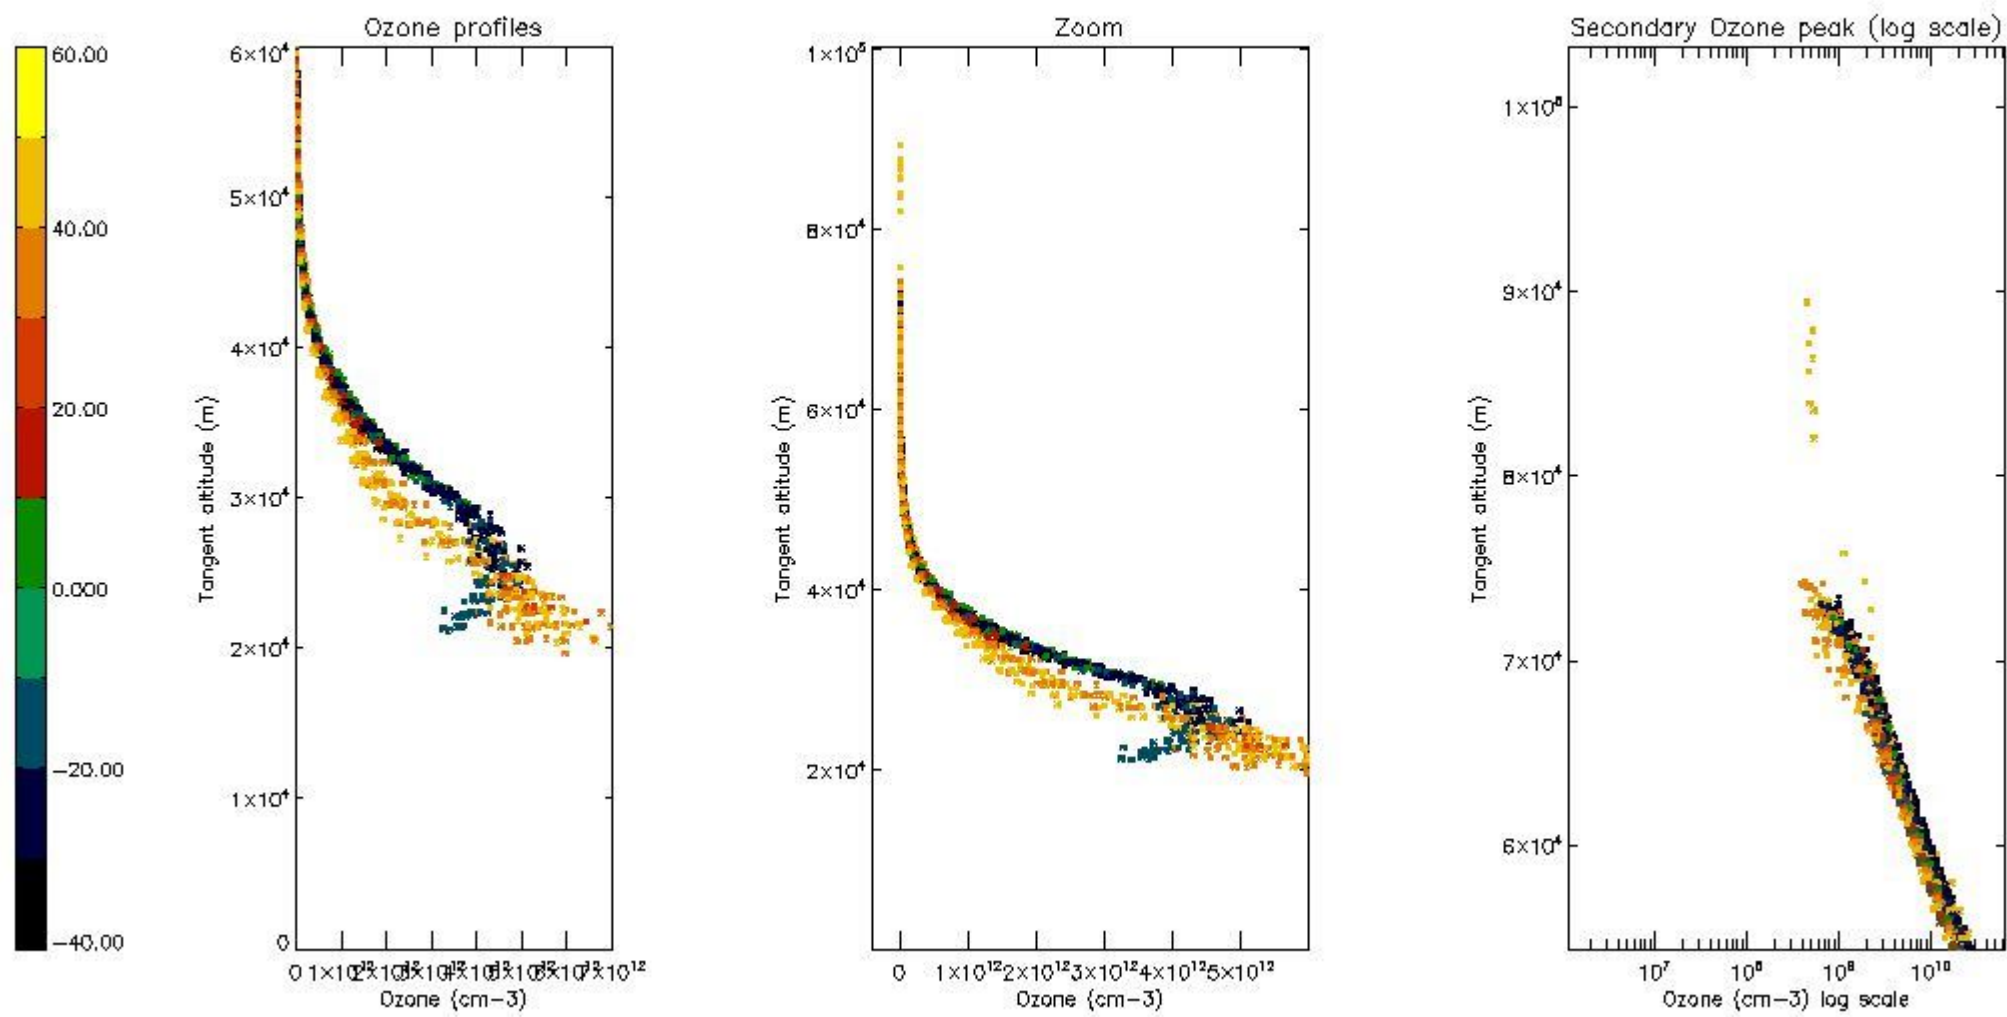

*5.4 Plot ozone profiles where  $STD < 10\%$  (dark without errors)*

The colorbar represents the latitude.

*5.5 Plot ozone profiles where STD < 5% (dark without errors)*

The colorbar represents the latitude.