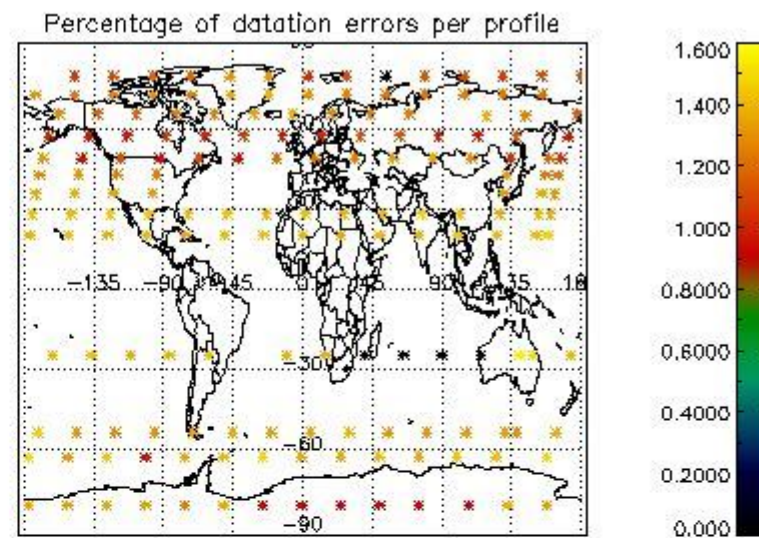

5. Trace gas profiles

5.1 Ozone statistics based on quality of products

The final quality of the products can be "measured" using the STD (Standard Deviation) attached to every point profile. This information is written to the parameter GOM_NL__2P/NL_LOCAL_SPECIES_DENSITY/o3_std of the level 2 products. The table below shows the statistics for given STD ranges.

The statistics are given with respect to the overall valid production:

- Products without fatal errors: GOM_NL__2P/MPH/PRODUCT_ERR=0
- Valid point profile: GOM_NL__2P/NL_LOCAL_SPECIES_DENSITY/pcd(0)=0

The 'Criteria' is applied to valid points of dark limb products:

- Products in dark limb illumination condition: GOM_NL__2P/NL_SUMMARY_QUALITY/obs_ill_cond=0
- Products without fatal errors: GOM_NL__2P/MPH/PRODUCT_ERR=0
- Valid point profile: GOM_NL__2P/NL_LOCAL_SPECIES_DENSITY/pcd(0)=0

So, the table below shows the percentage of dark limb and valid observations for each criteria with respect to the overall valid daily observations.

Criteria	% of total production
All STD	34
STD < 20	21