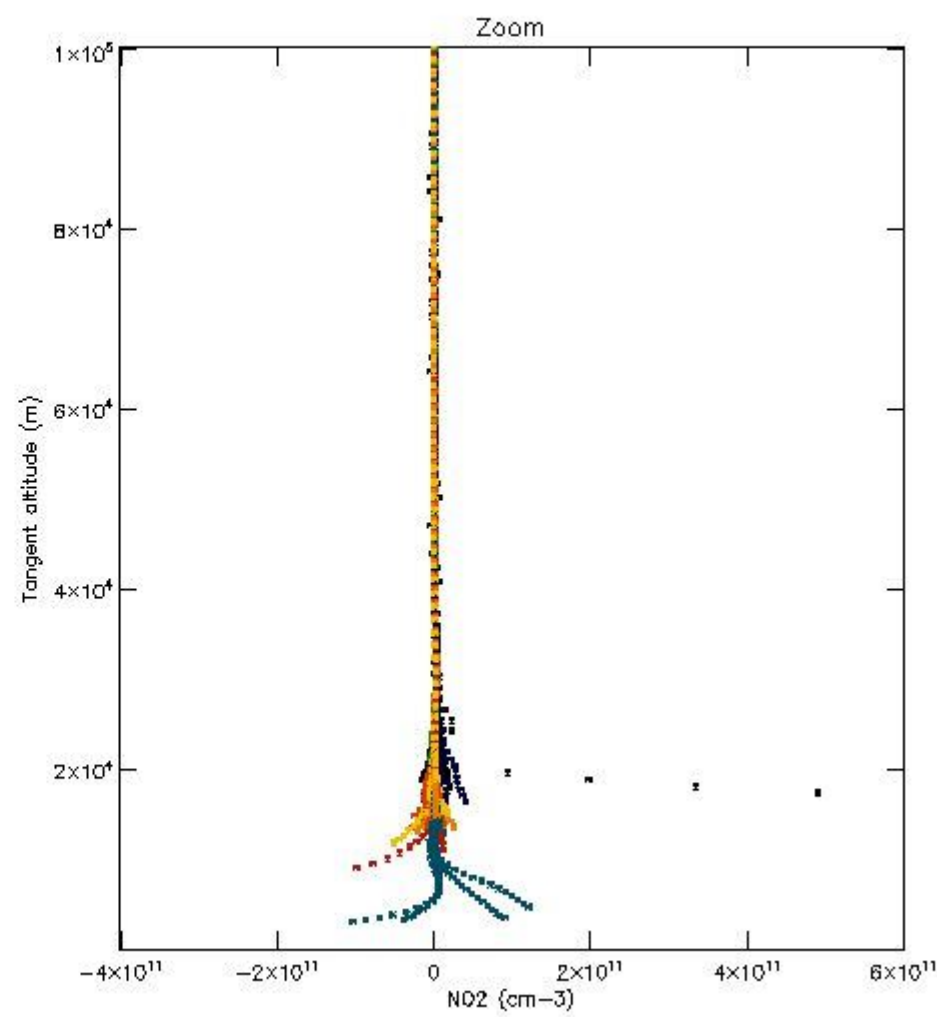

5.7 Plot NO3 profiles for all STD (dark without errors)

The colorbar represents the latitude.