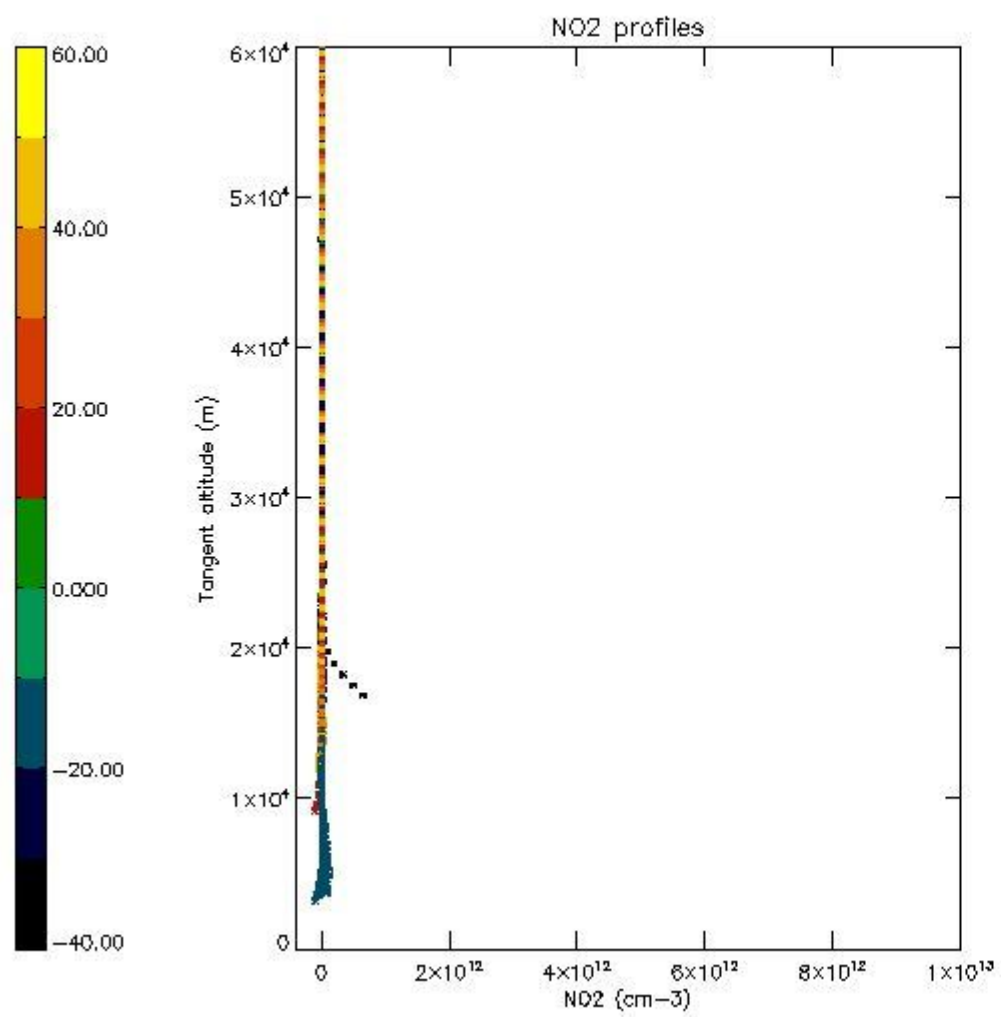

*5.4 Plot ozone profiles where STD < 10% (dark without errors)*

The colorbar represents the latitude.

*5.5 Plot ozone profiles where STD < 5% (dark without errors)*

The colorbar represents the latitude.

*5.6 Plot NO<sub>2</sub> profiles for all STD (dark without errors)*

The colorbar represents the latitude.

*5.7 Plot NO3 profiles for all STD (dark without errors)*

The colorbar represents the latitude.

5.8 Plot H2O profiles for all STD (only for occultations of stars 1,2,3,4,13,14,16,26,63 dark without errors)