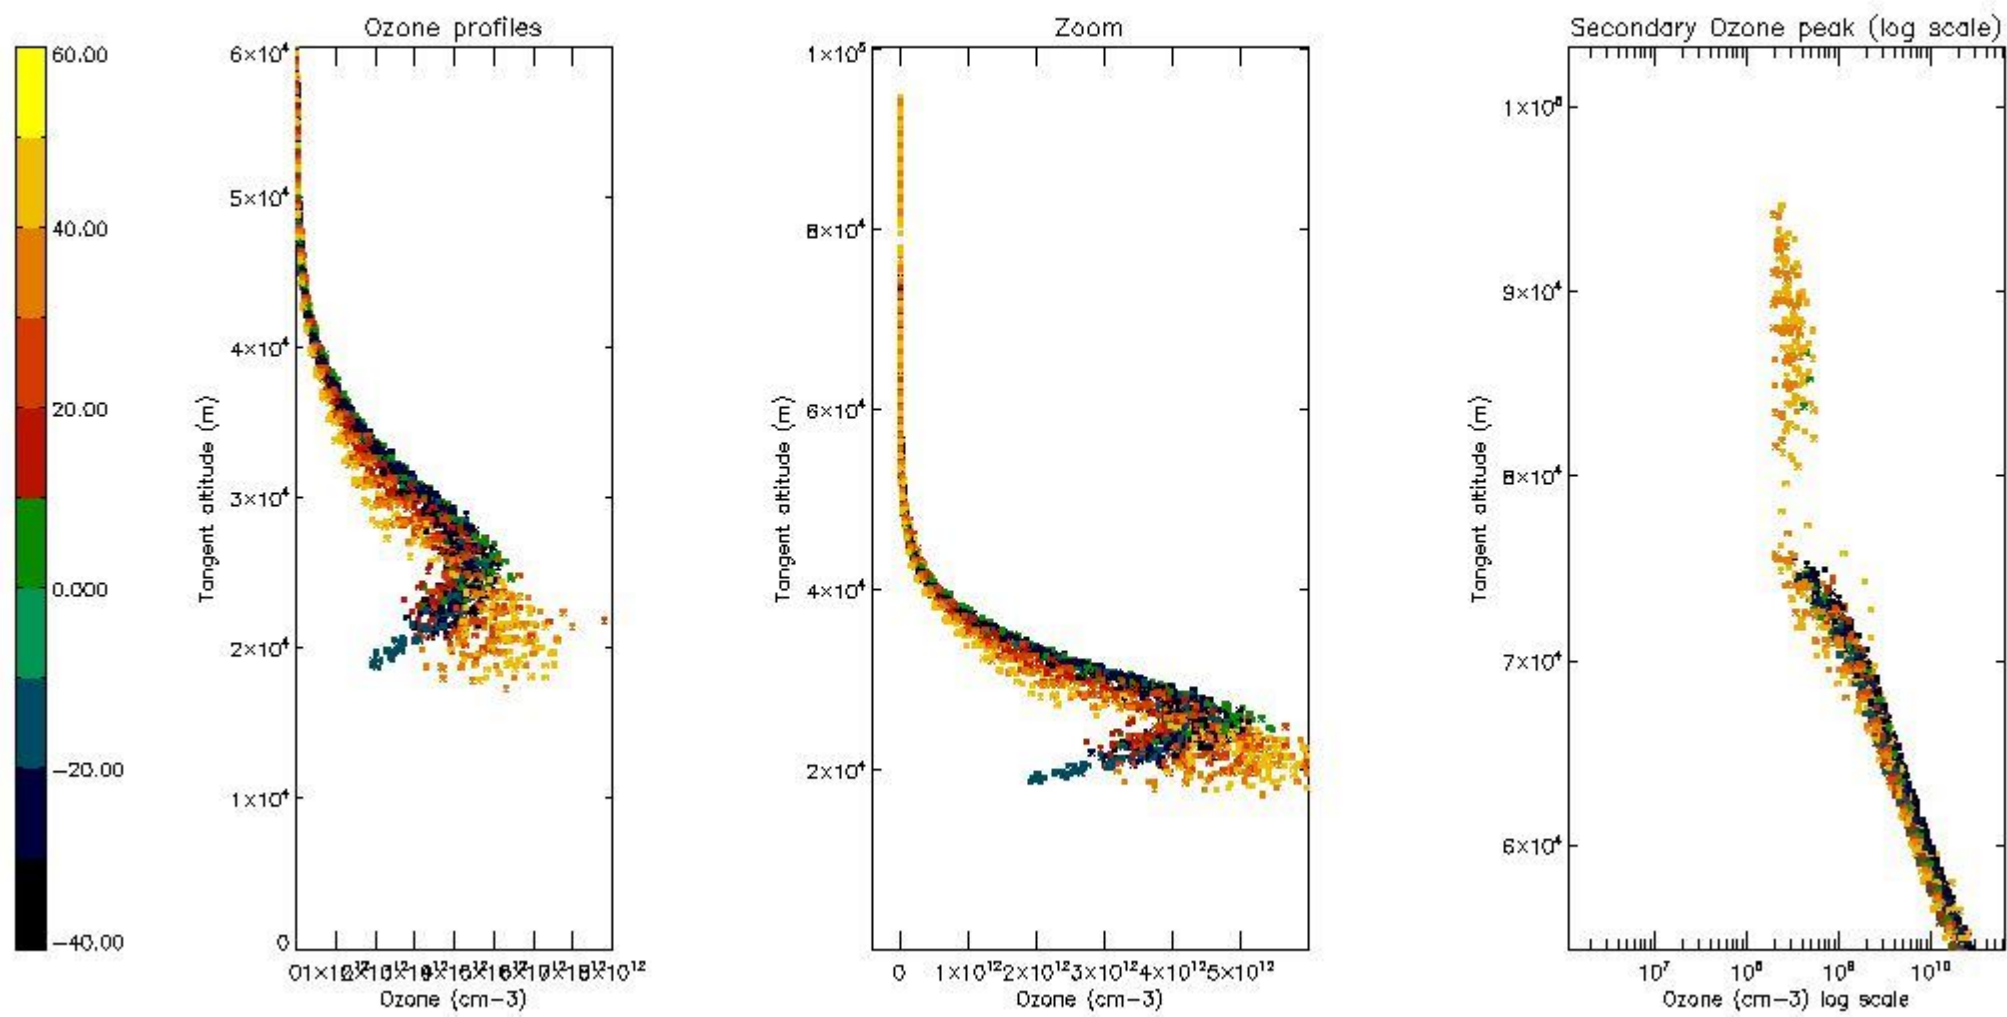

5.5 Plot ozone profiles where STD < 5% (dark without errors)

The colorbar represents the latitude.