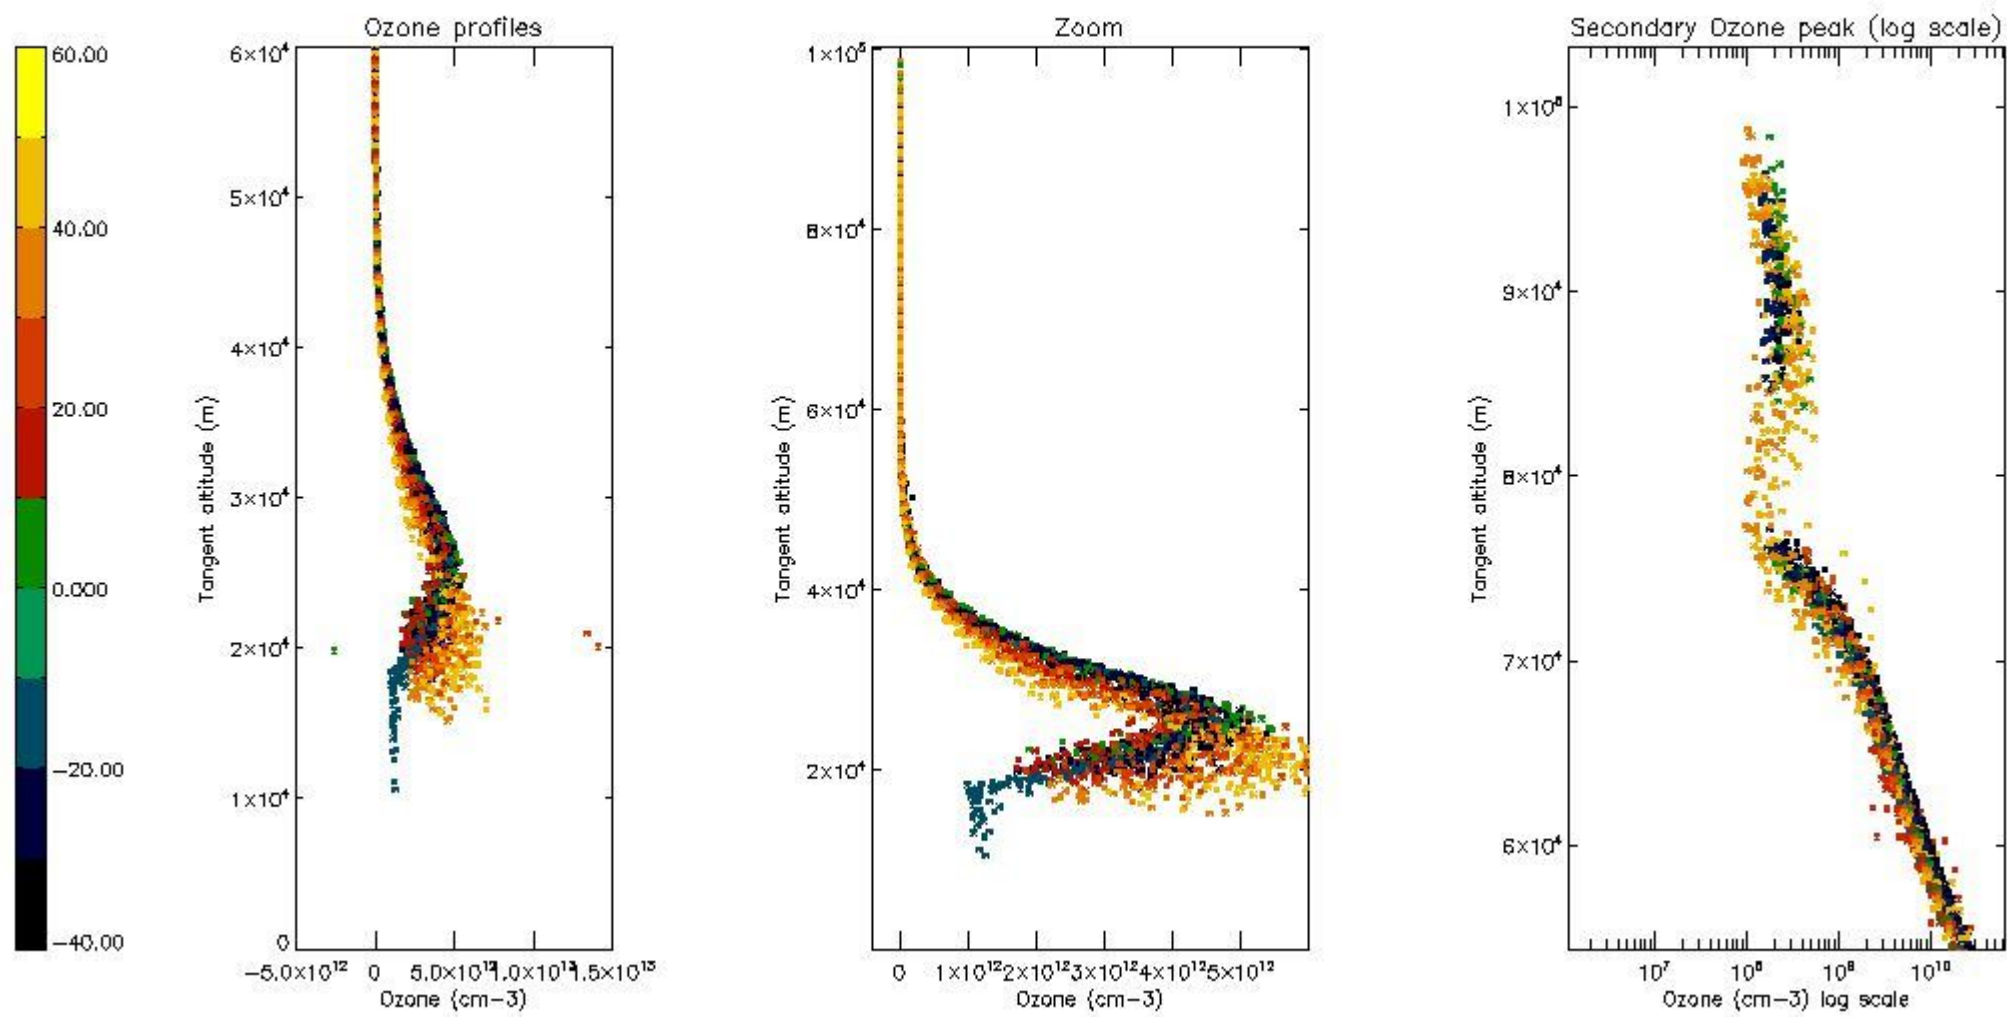

STD < 10	18
STD < 5	13

5.2 Plot ozone profiles for all STD (dark without errors)

The colorbar represents the latitude.

5.3 Plot ozone profiles where STD < 20% (dark without errors)

The colorbar represents the latitude.