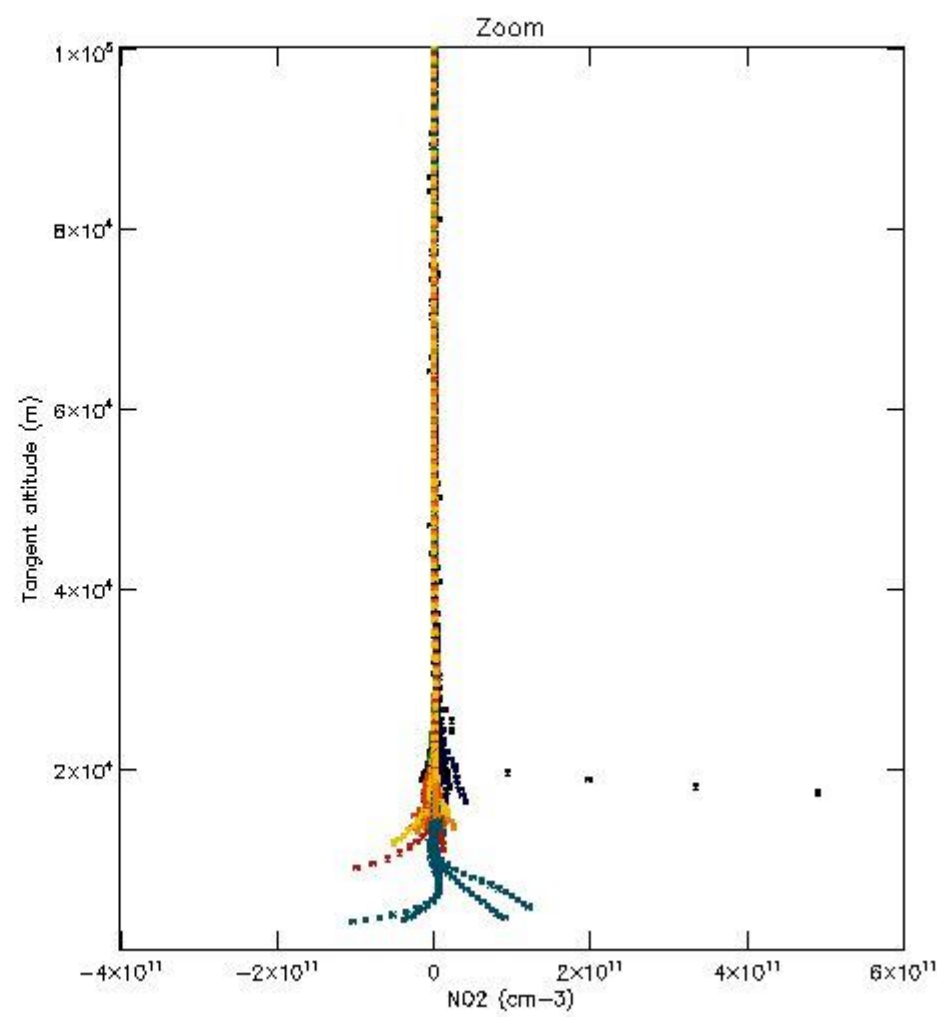

*5.4 Plot ozone profiles where STD < 10% (dark without errors)*

The colorbar represents the latitude.

*5.5 Plot ozone profiles where STD < 5% (dark without errors)*

The colorbar represents the latitude.

*5.6 Plot NO<sub>2</sub> profiles for all STD (dark without errors)*

The colorbar represents the latitude.

*5.7 Plot NO3 profiles for all STD (dark without errors)*

The colorbar represents the latitude.

5.8 Plot H2O profiles for all STD (only for occultations of stars 1,2,3,4,13,14,16,26,63 dark without errors)

The colorbar represents the latitude.