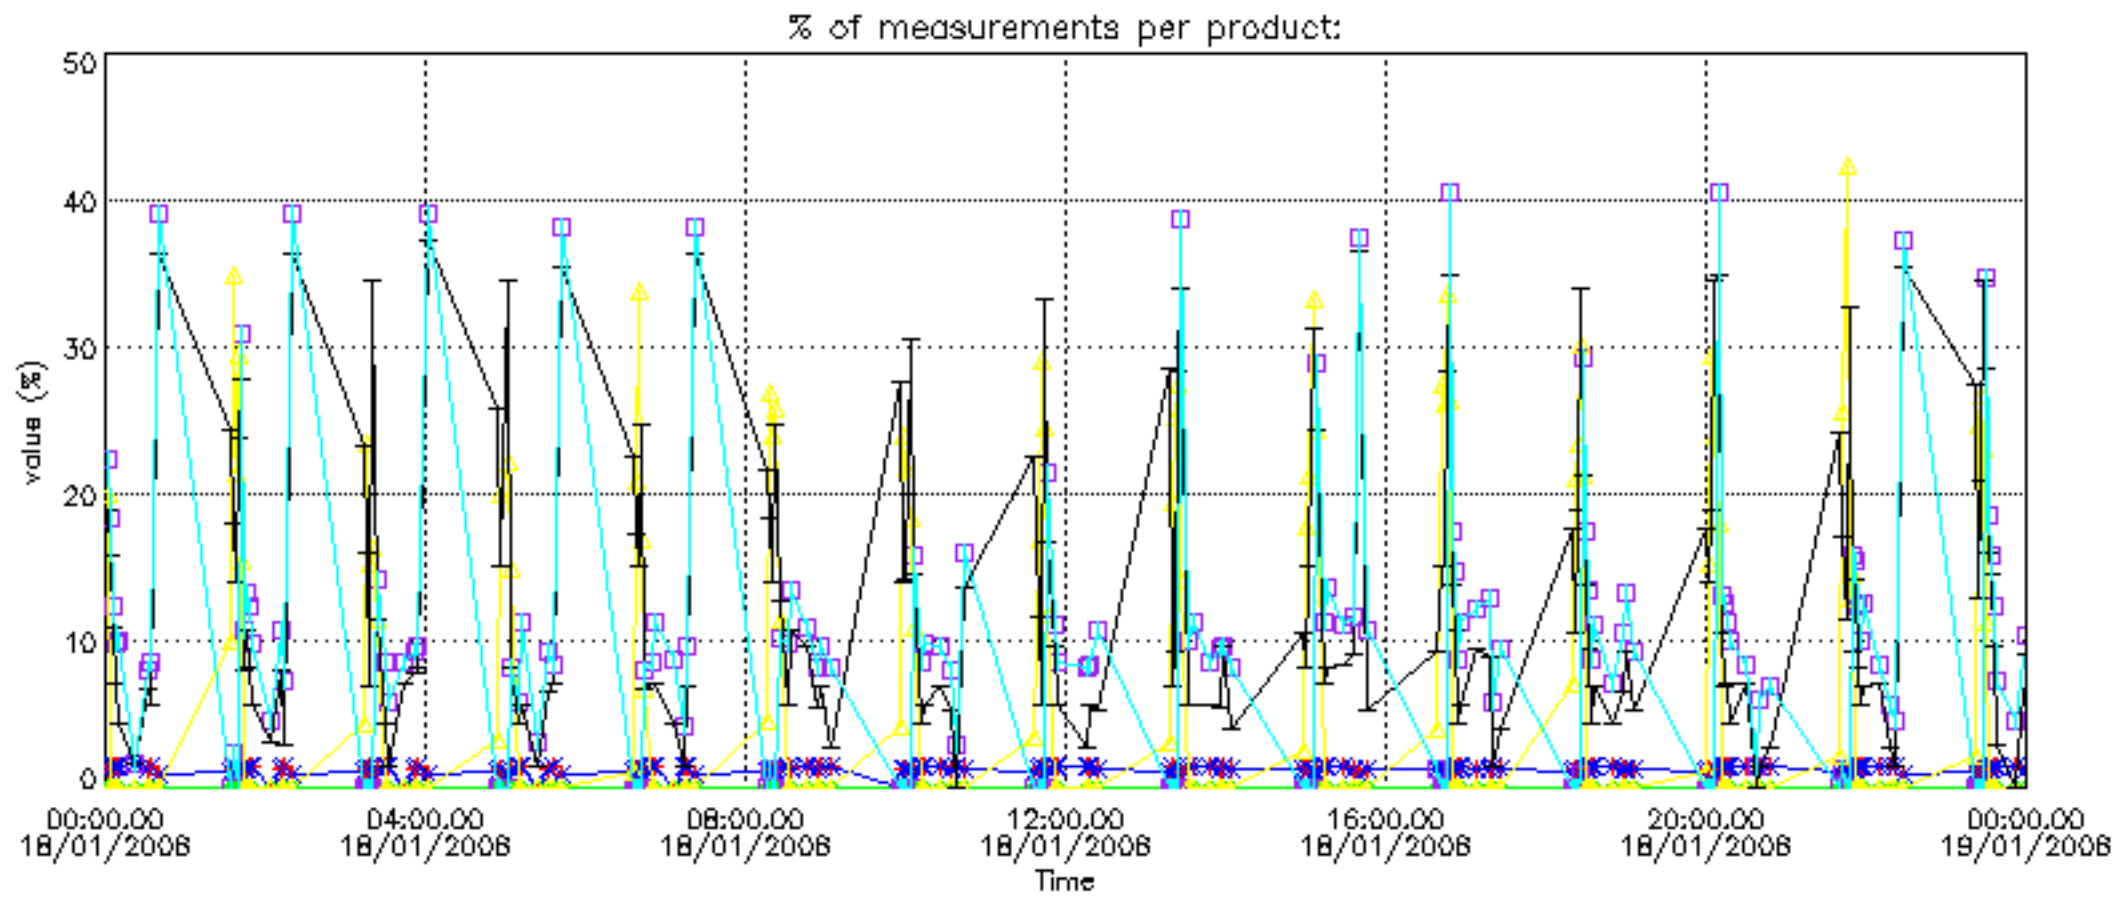

Percentage of cosmic ray hits per profile

Percentage of datation errors per profile