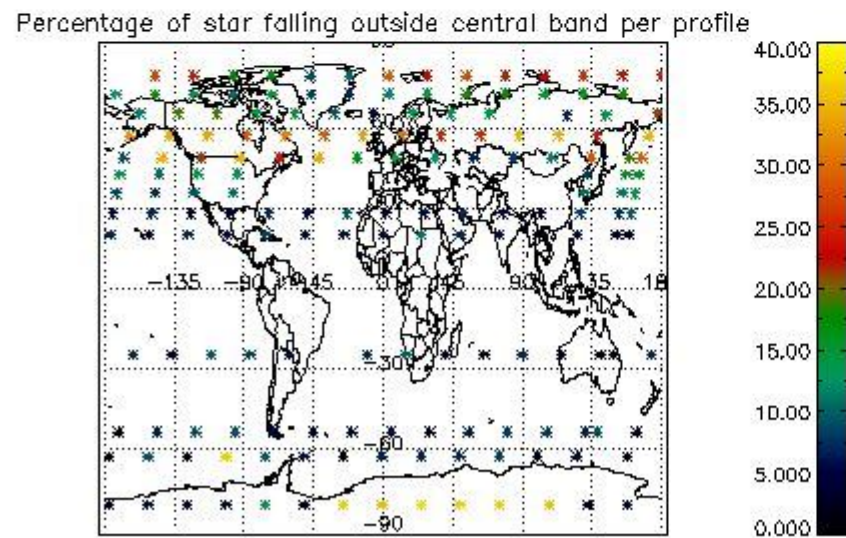

5. Trace gas profiles

5.1 Ozone statistics based on quality of products

The final quality of the products can be "measured" using the STD (Standard Deviation) attached to every point profile. This information is written to the parameter GOM_NL__2P/NL_LOCAL_SPECIES_DENSITY/o3_std of the level 2 products. The table below shows the statistics for given STD ranges.

The statistics are given with respect to the overall valid production:

- Products without fatal errors: GOM_NL__2P/MPH/PRODUCT_ERR=0
- Valid point profile: GOM_NL__2P/NL_LOCAL_SPECIES_DENSITY/pcd(0)=0

The 'Criteria' is applied to valid points of dark limb products:

- Products in dark limb illumination condition: GOM_NL__2P/NL_SUMMARY_QUALITY/obs_ill_cond=0
- Products without fatal errors: GOM_NL__2P/MPH/PRODUCT_ERR=0
- Valid point profile: GOM_NL__2P/NL_LOCAL_SPECIES_DENSITY/pcd(0)=0

So, the table below shows the percentage of dark limb and valid observations for each criteria with respect to the overall valid daily observations.

Criteria	% of total production
All STD	34
STD < 20	21