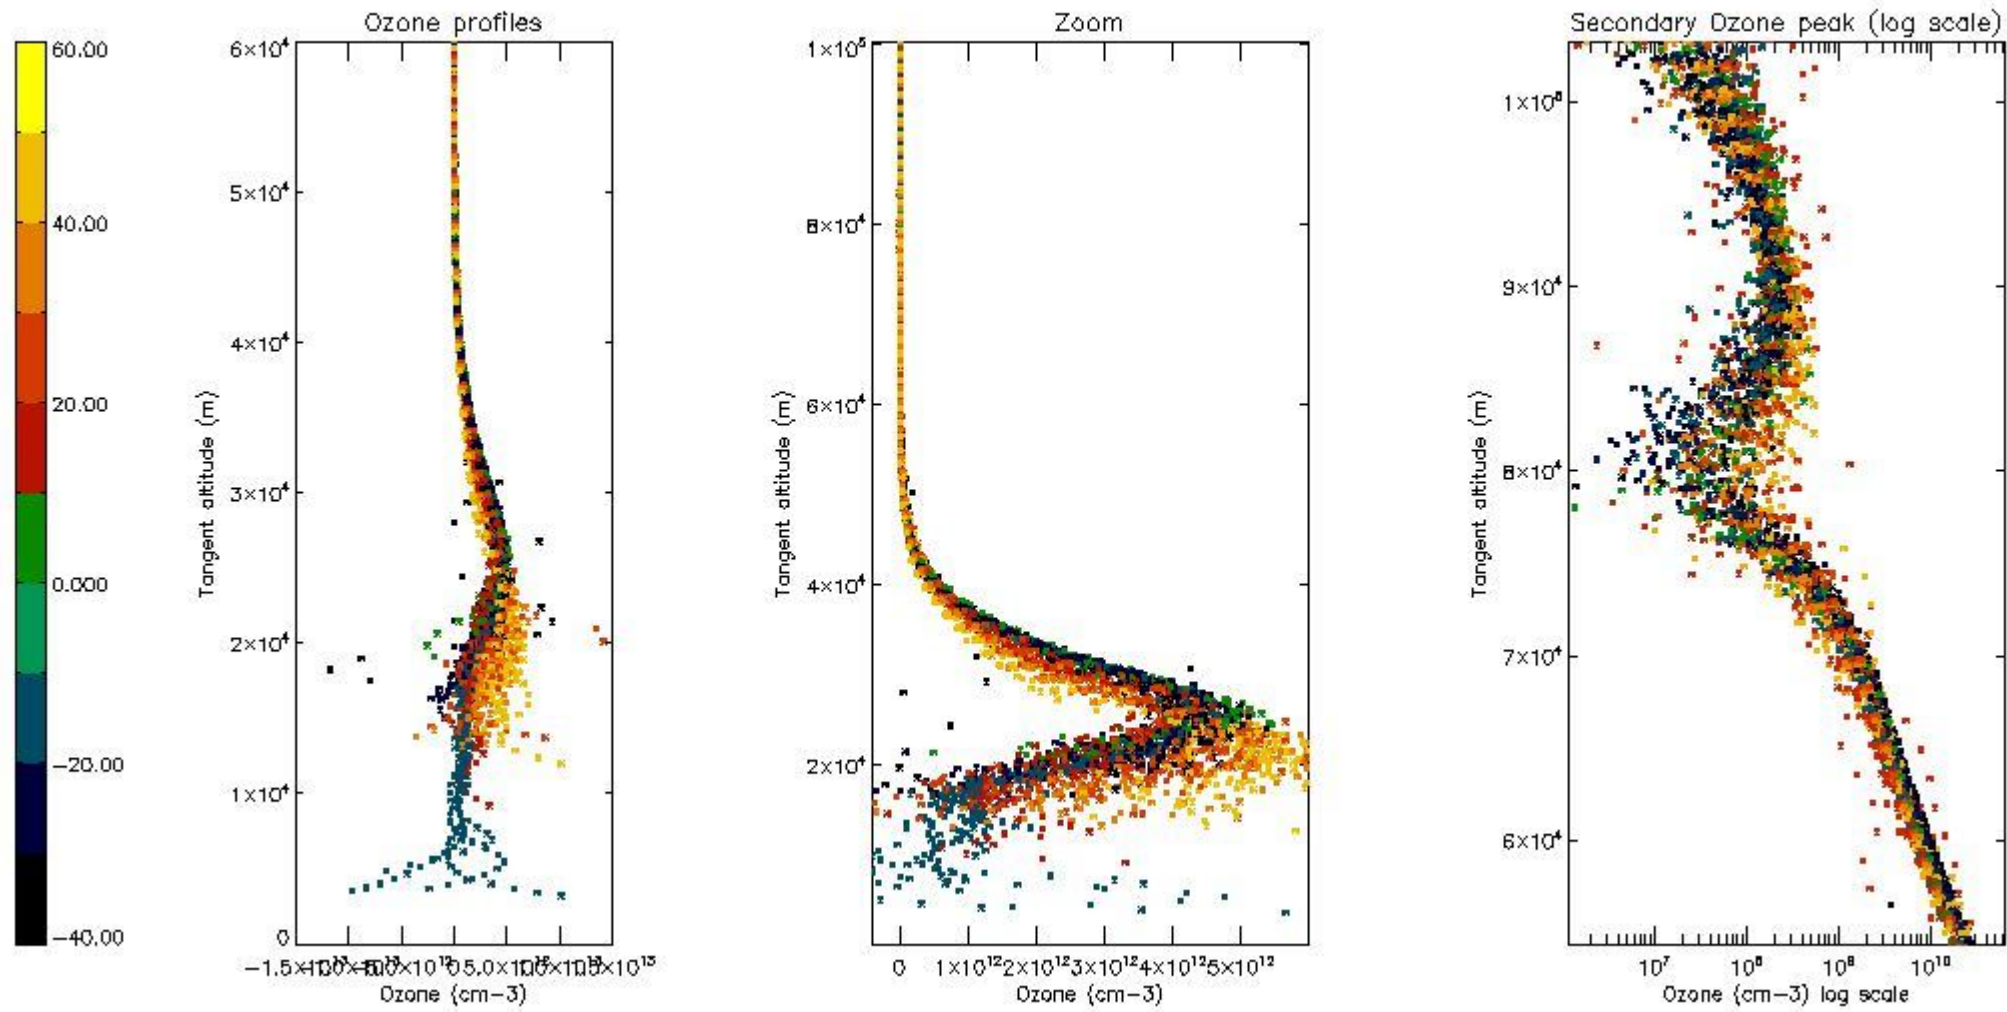

STD < 10	18
STD < 5	13

5.2 Plot ozone profiles for all STD (dark without errors)

The colorbar represents the latitude.

5.3 Plot ozone profiles where STD < 20% (dark without errors)

The colorbar represents the latitude.