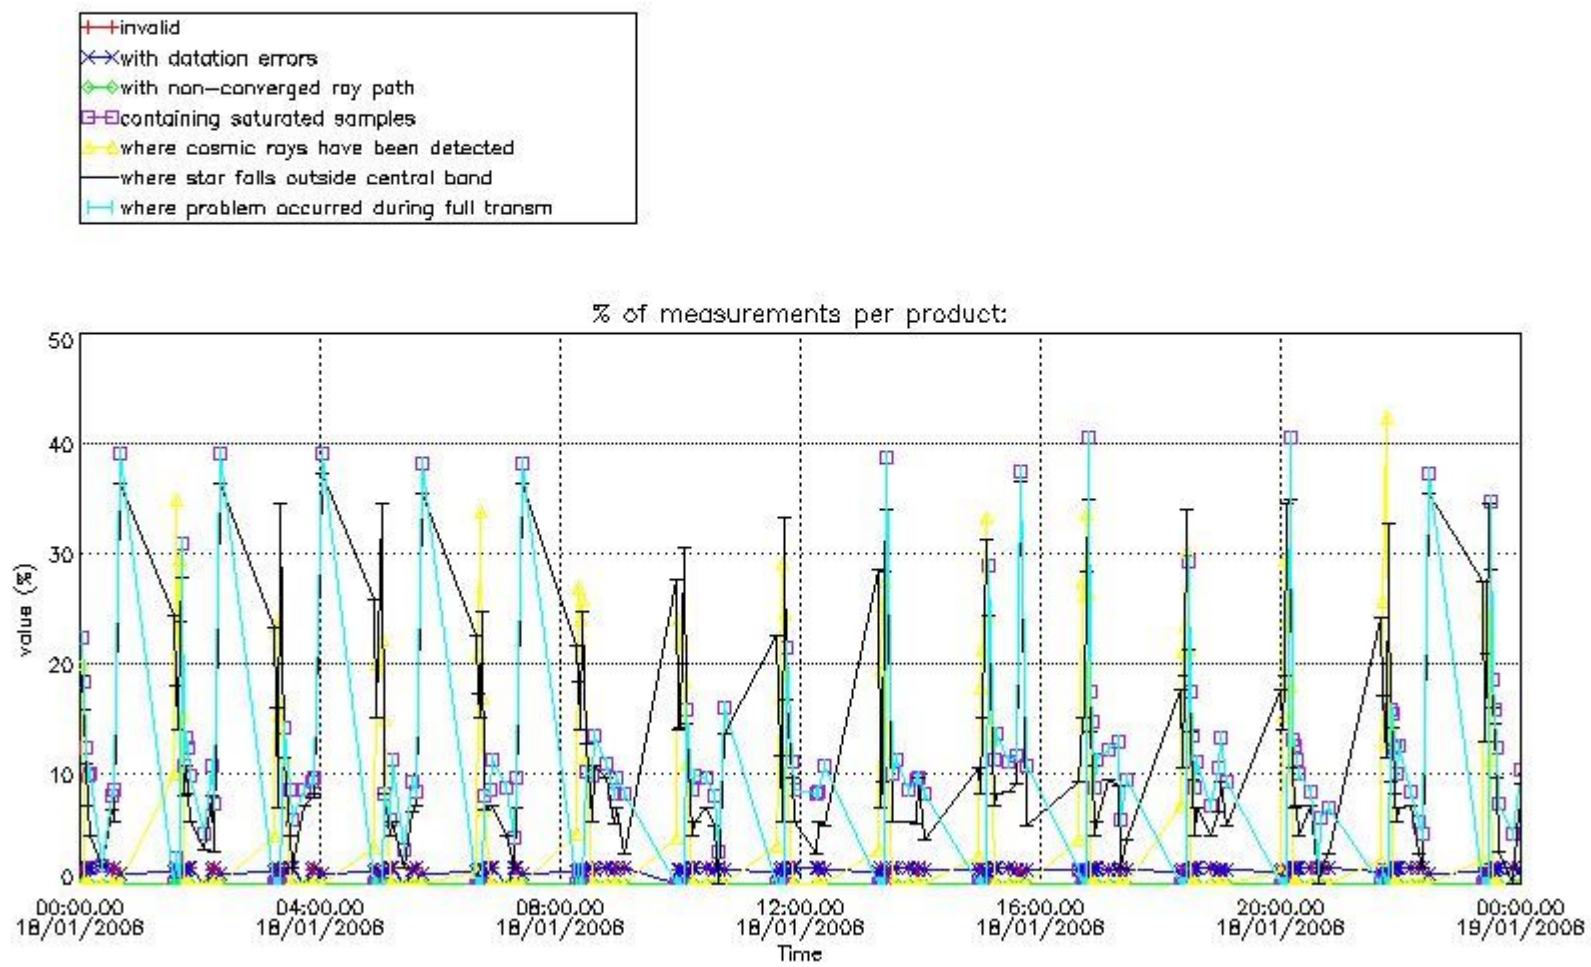

4.2 Plot quality information per product coming from level 1b processing (world map)

4.2.1 Plot level 1 quality information per product (world map): ENVISAT ASCENDING passes