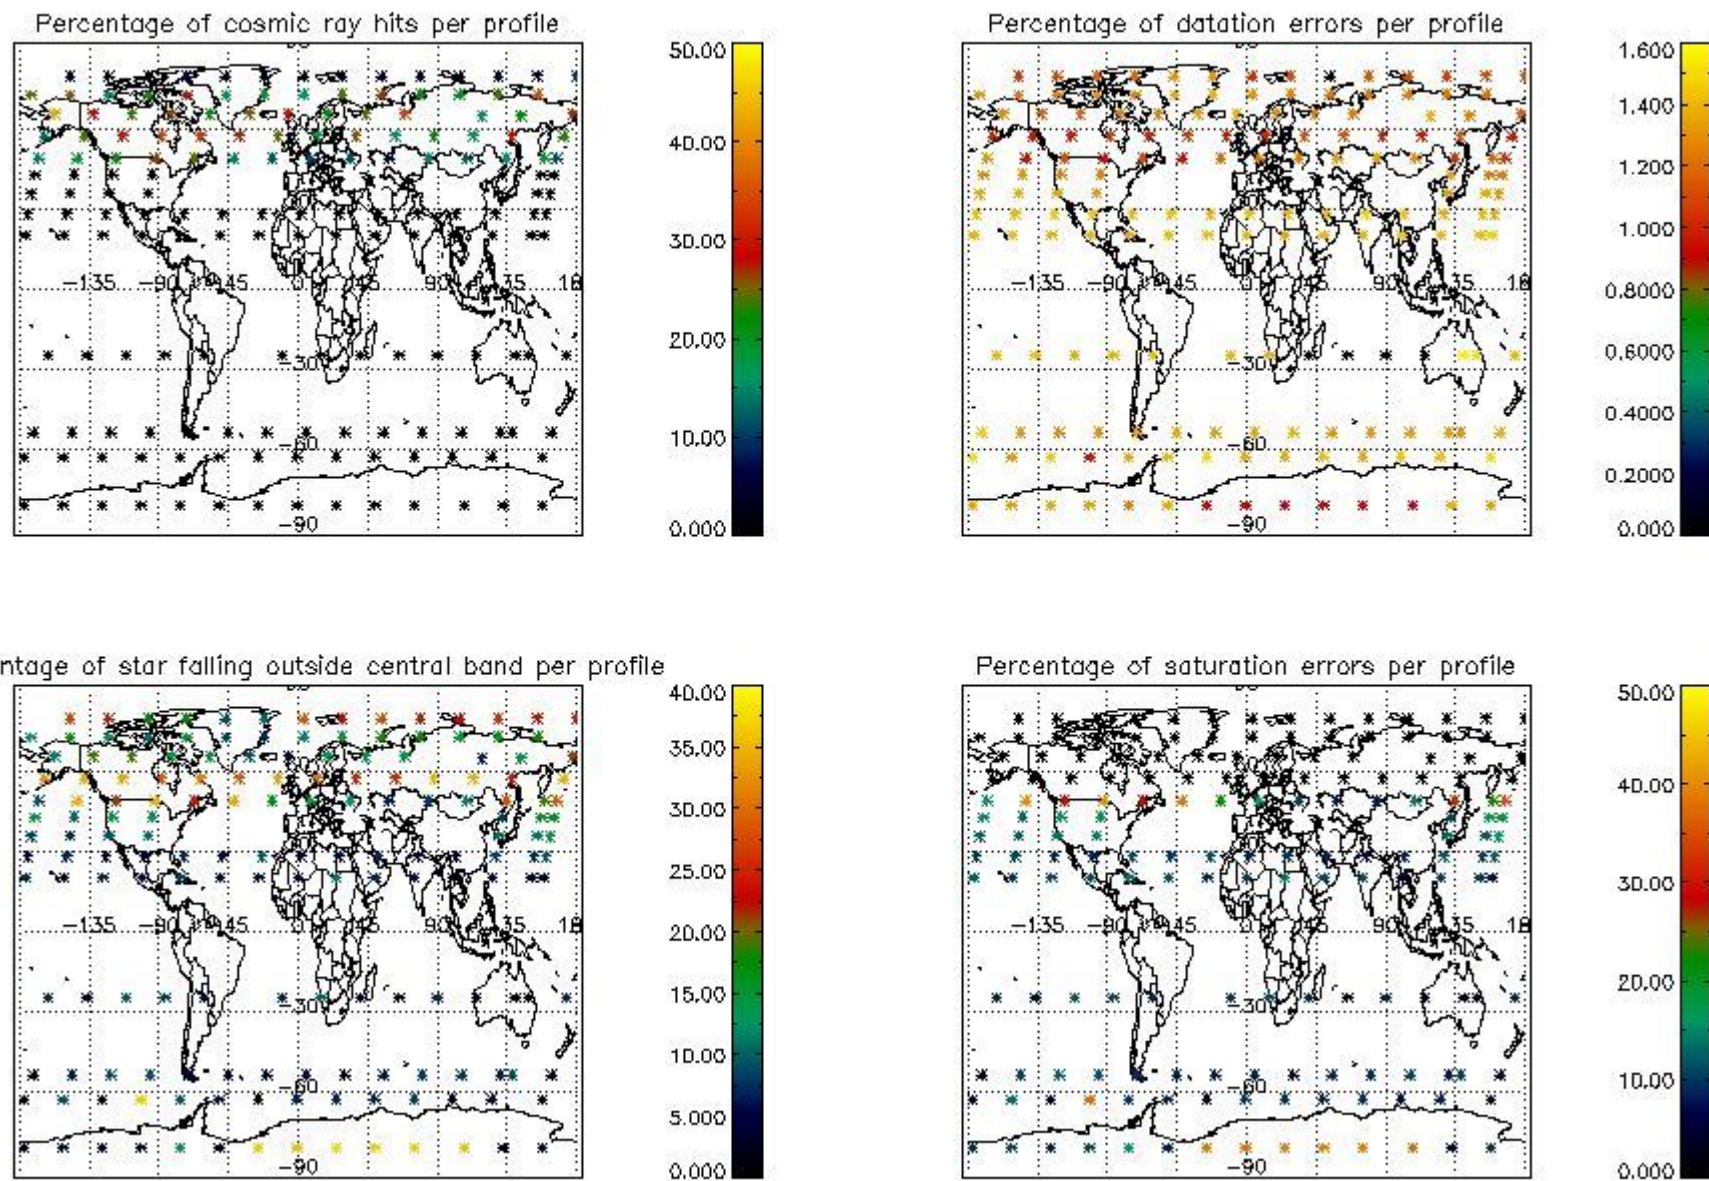

4.2.2 Plot level 1 quality information per product (world map): ENVISAT DESCENDING passes

5. Trace gas profiles

5.1 Ozone statistics based on quality of products

The final quality of the products can be "measured" using the STD (Standard Deviation) attached to every point profile. This information is written to the parameter GOM_NL__2P/NL_LOCAL_SPECIES_DENSITY/o3_std of the level 2 products. The table below shows the statistics for given STD ranges.

The statistics are given with respect to the overall valid production:

- Products without fatal errors: GOM_NL__2P/MPH/PRODUCT_ERR=0
- Valid point profile: GOM_NL__2P/NL_LOCAL_SPECIES_DENSITY/pcd(0)=0

The 'Criteria' is applied to valid points of dark limb products:

- Products in dark limb illumination condition: GOM_NL__2P/NL_SUMMARY_QUALITY/obs_ill_cond=0
- Products without fatal errors: GOM_NL__2P/MPH/PRODUCT_ERR=0
- Valid point profile: GOM_NL__2P/NL_LOCAL_SPECIES_DENSITY/pcd(0)=0

So, the table below shows the percentage of dark limb and valid observations for each criteria with respect to the overall valid daily observations.

Criteria	% of total production
All STD	34
STD < 20	21