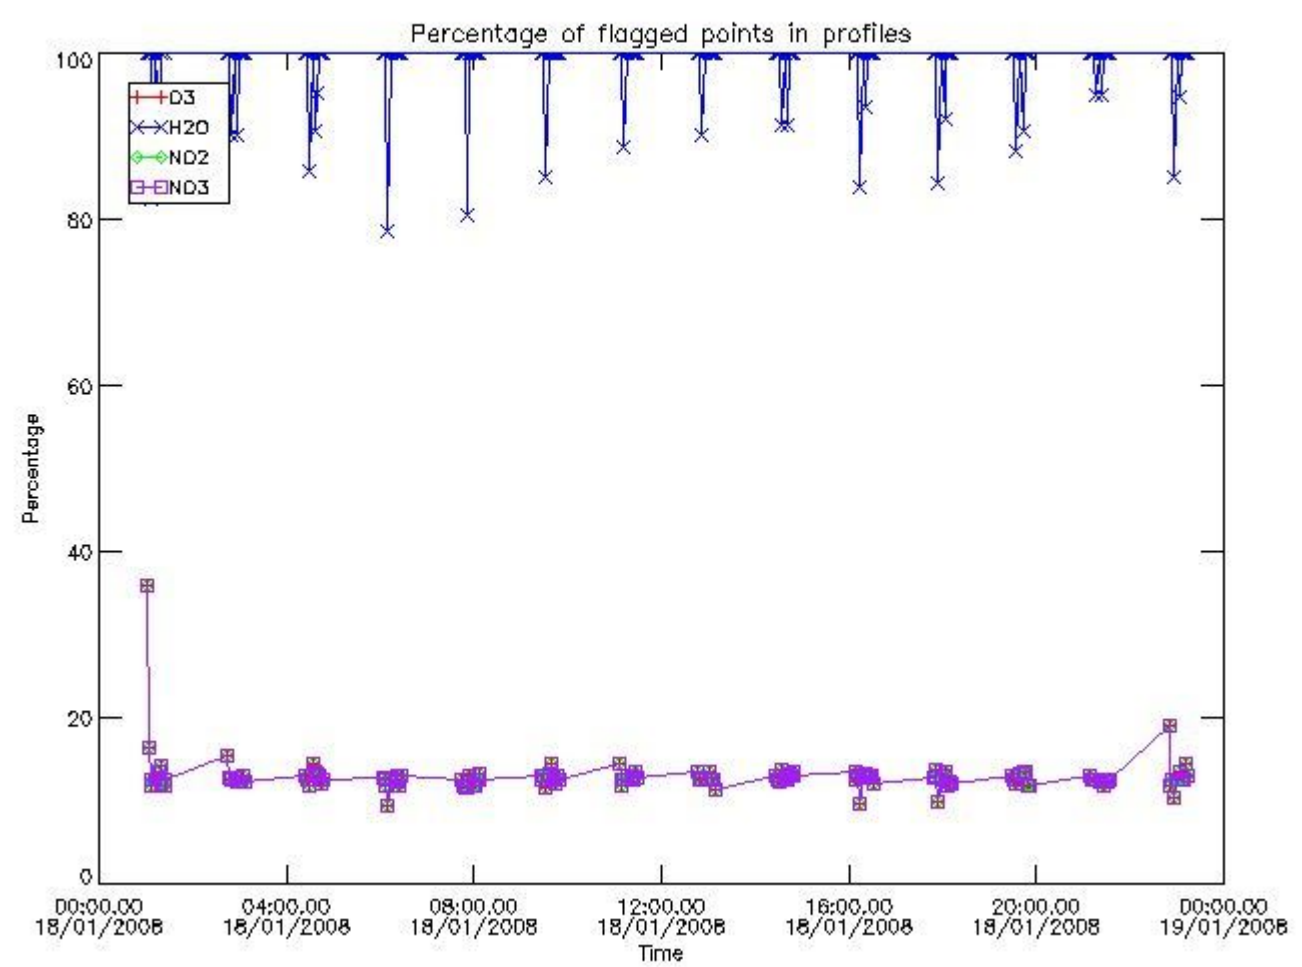

3. Quality information per product

In this section it is plotted some information contained in the Quality Summary data set of the level 2 products. Only products in dark limb conditions and without errors (error flag in the MPH set to "0") are used.

3.1 Plot quality information per product (time dependant)

3.2 Plot quality information per product (world map)