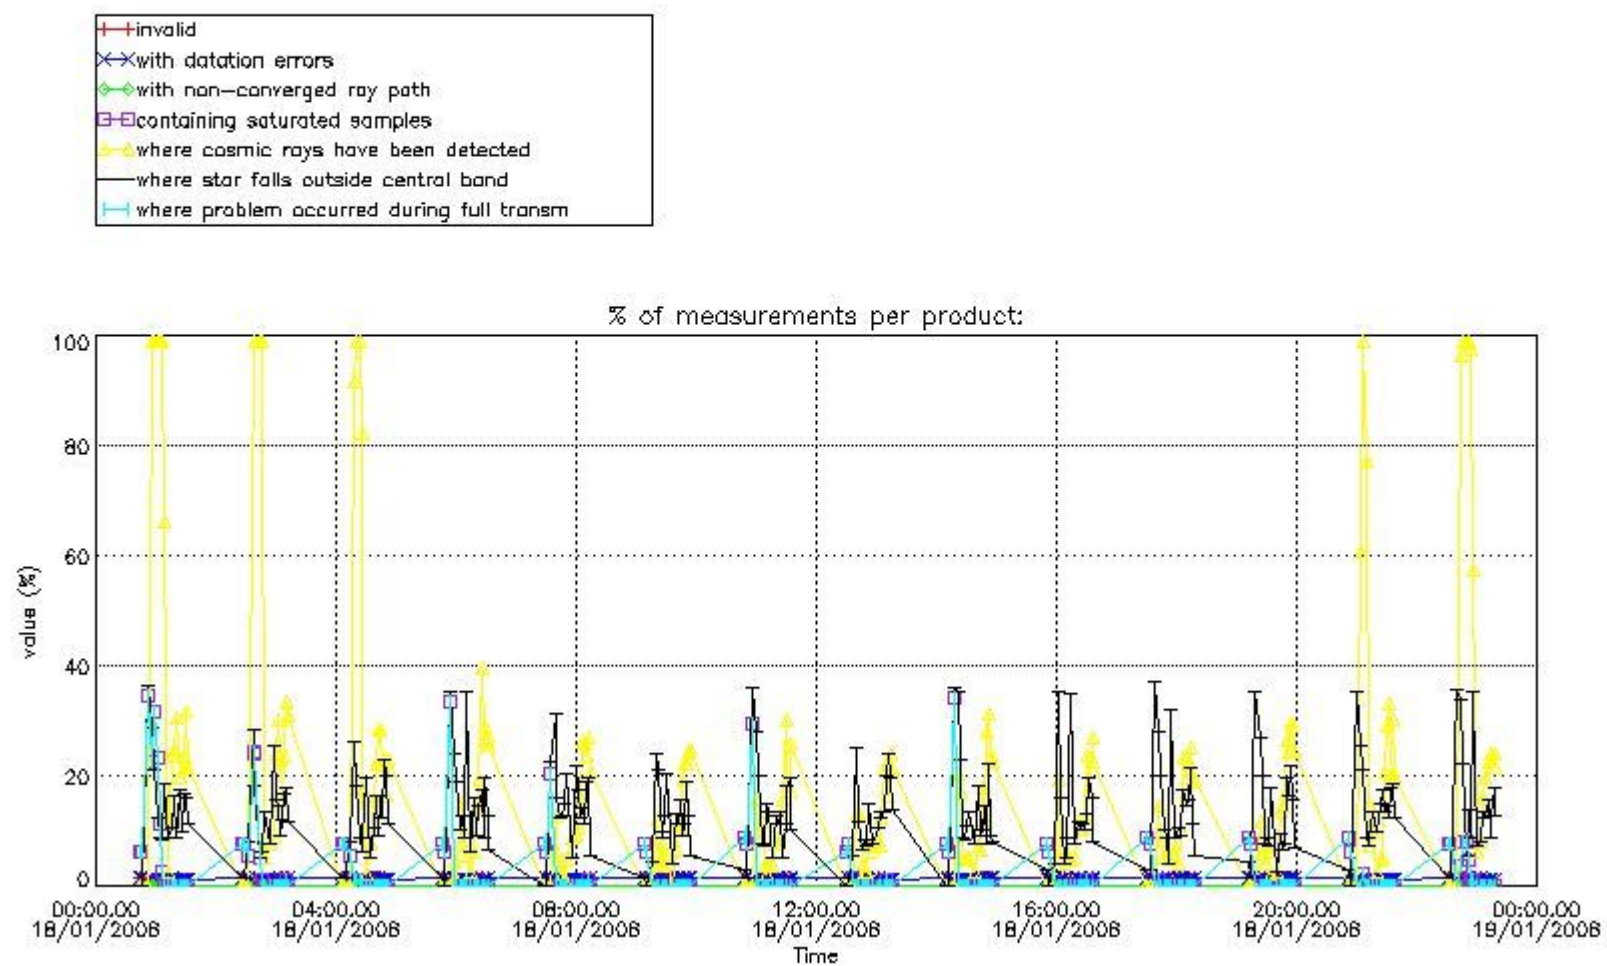

4.1.2 Plot level 1 quality information per product (time dependant): ENVISAT DESCENDING passes