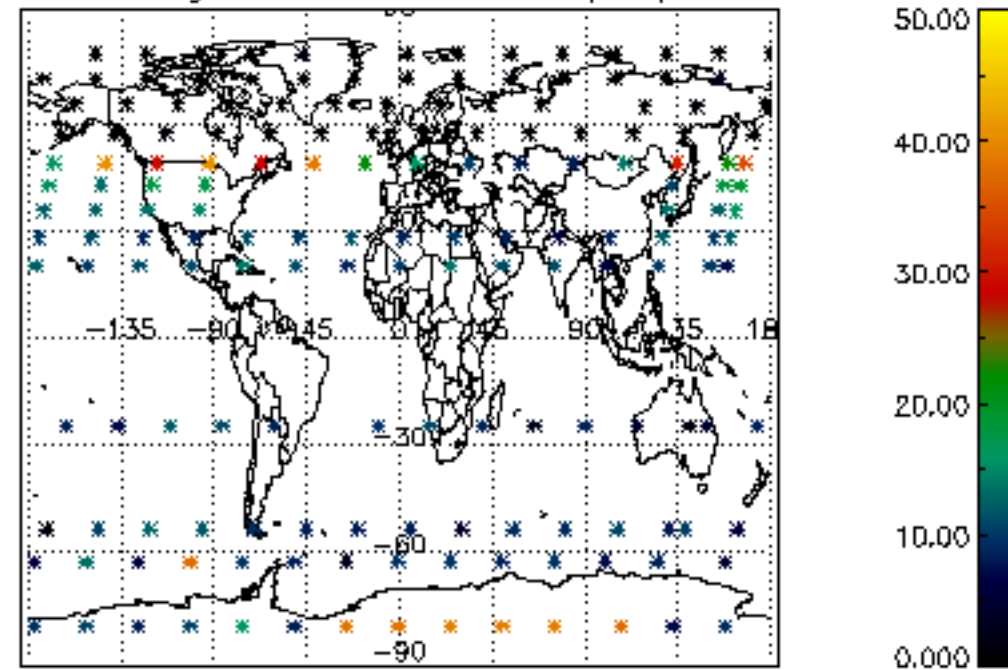

Percentage of saturation errors per profile