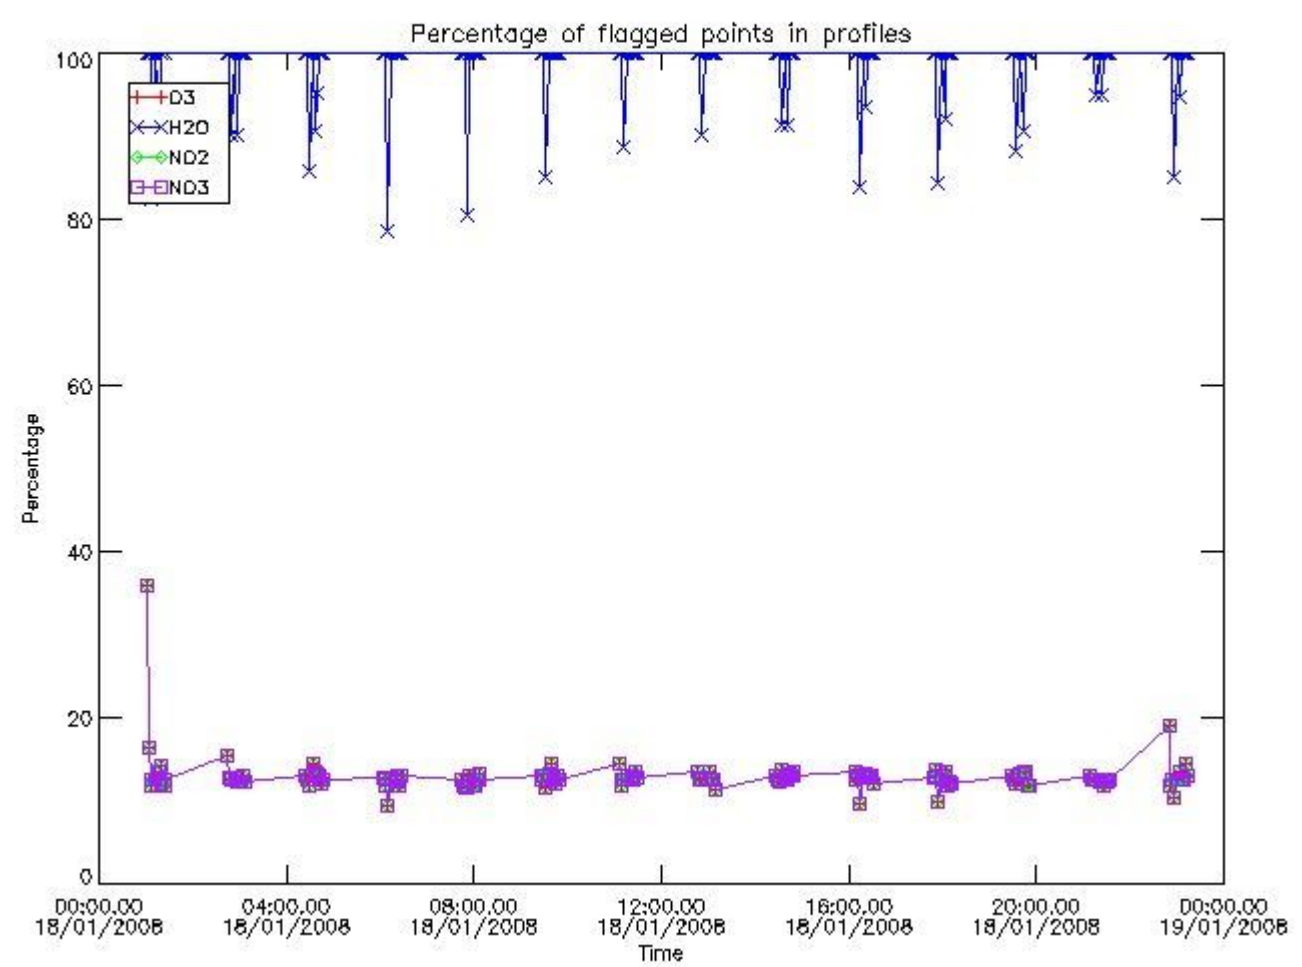

3. Quality information per product

In this section it is plotted some information contained in the Quality Summary data set of the level 2 products. Only products in dark limb conditions and without errors (error flag in the MPH set to "0") are used.

3.1 Plot quality information per product (time dependant)

Percentage of flagged data per O3 profile

Percentage of flagged data per H2O profile