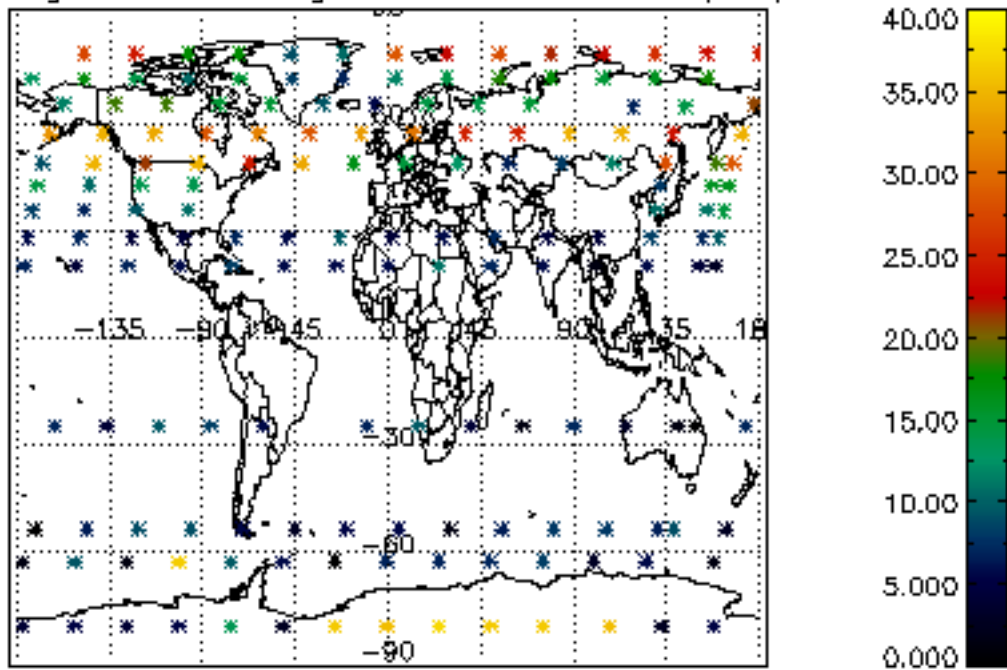

Percentage of star falling outside central band per profile