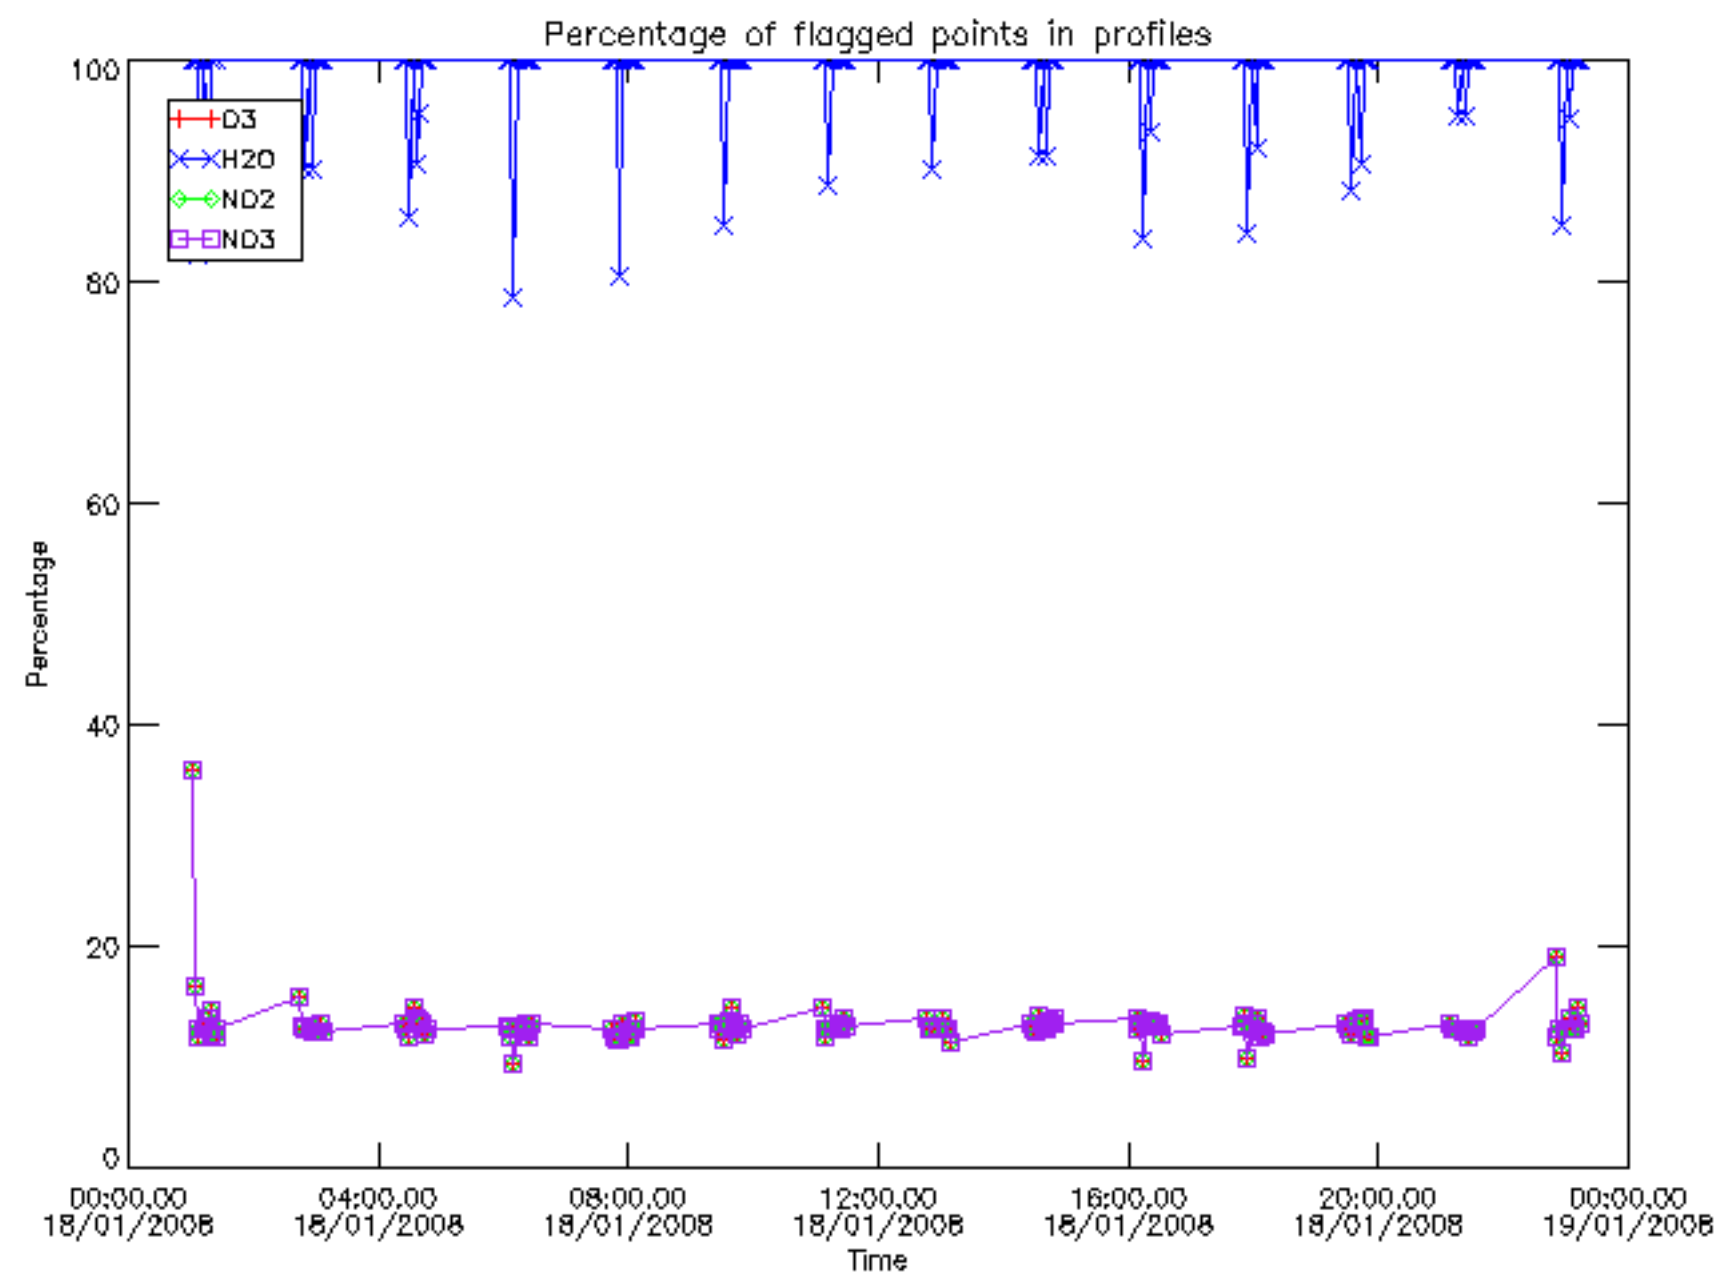

Percentage of flagged data per D3 profile

Percentage of flagged data per H2O profile