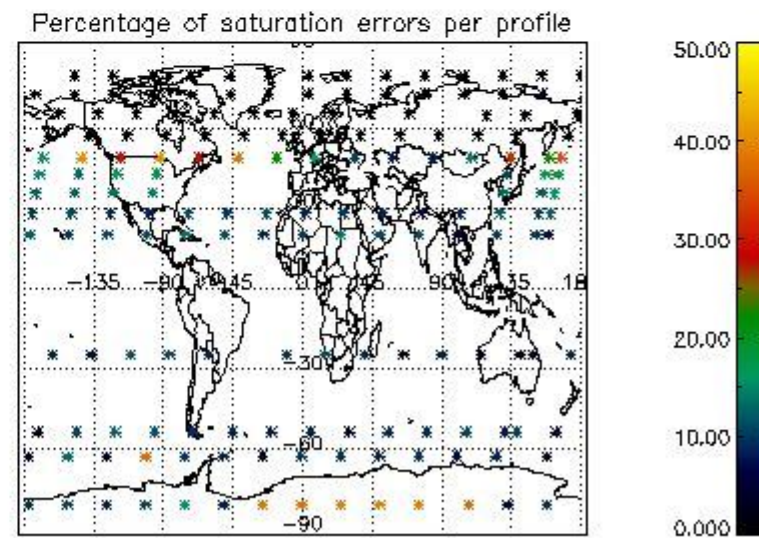

5. Trace gas profiles

5.1 Ozone statistics based on quality of products

The final quality of the products can be "measured" using the STD (Standard Deviation) attached to every point profile. This information is written to the parameter GOM_NL__2P/NL_LOCAL_SPECIES_DENSITY/o3_std of the level 2 products. The table below shows the statistics for given STD ranges.

The statistics are given with respect to the overall valid production:

- Products without fatal errors: GOM_NL__2P/MPH/PRODUCT_ERR=0
- Valid point profile: GOM_NL__2P/NL_LOCAL_SPECIES_DENSITY/pcd(0)=0

The 'Criteria' is applied to valid points of dark limb products:

- Products in dark limb illumination condition: GOM_NL__2P/NL_SUMMARY_QUALITY/obs_ill_cond=0
- Products without fatal errors: GOM_NL__2P/MPH/PRODUCT_ERR=0
- Valid point profile: GOM_NL__2P/NL_LOCAL_SPECIES_DENSITY/pcd(0)=0

So, the table below shows the percentage of dark limb and valid observations for each criteria with respect to the overall valid daily observations.

Criteria	% of total production
All STD	34
STD < 20	21