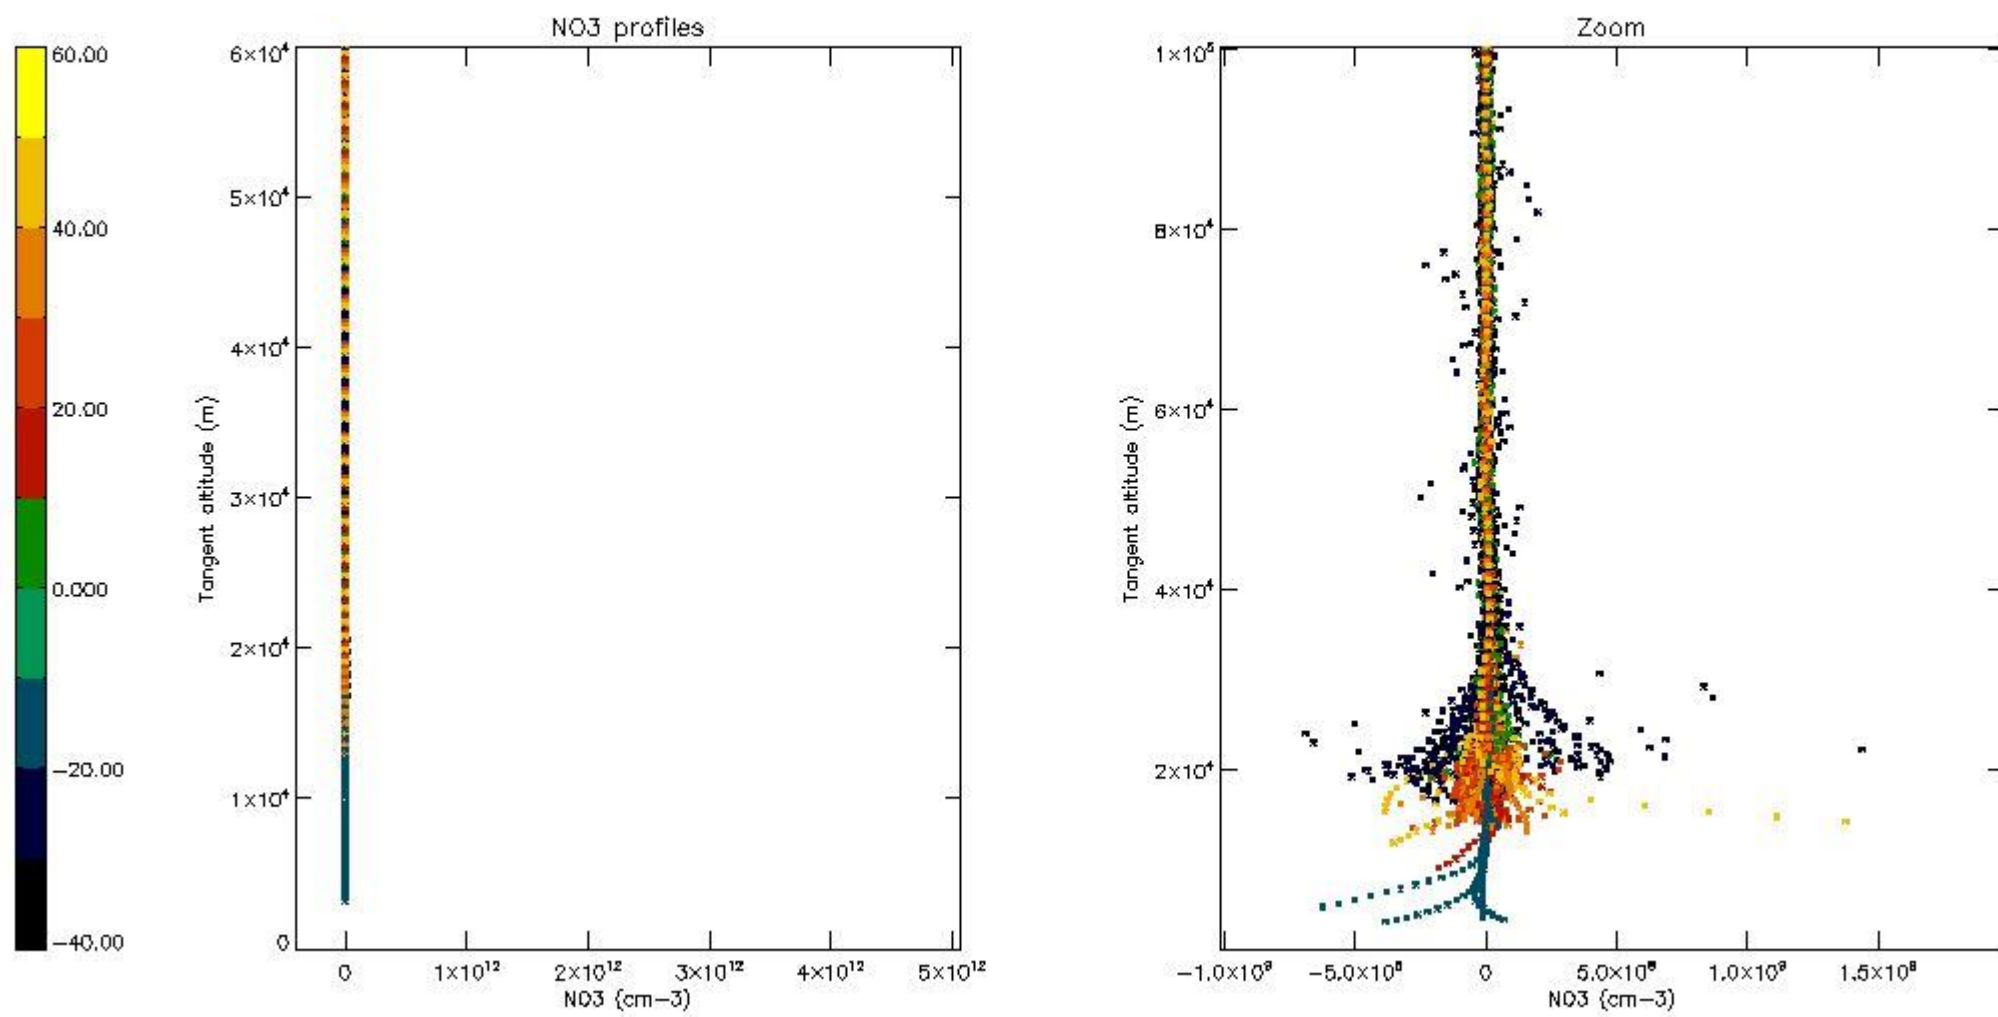

5.8 Plot H2O profiles for all STD (only for occultations of stars 1,2,3,4,13,14,16,26,63 dark without errors)

The colorbar represents the latitude.