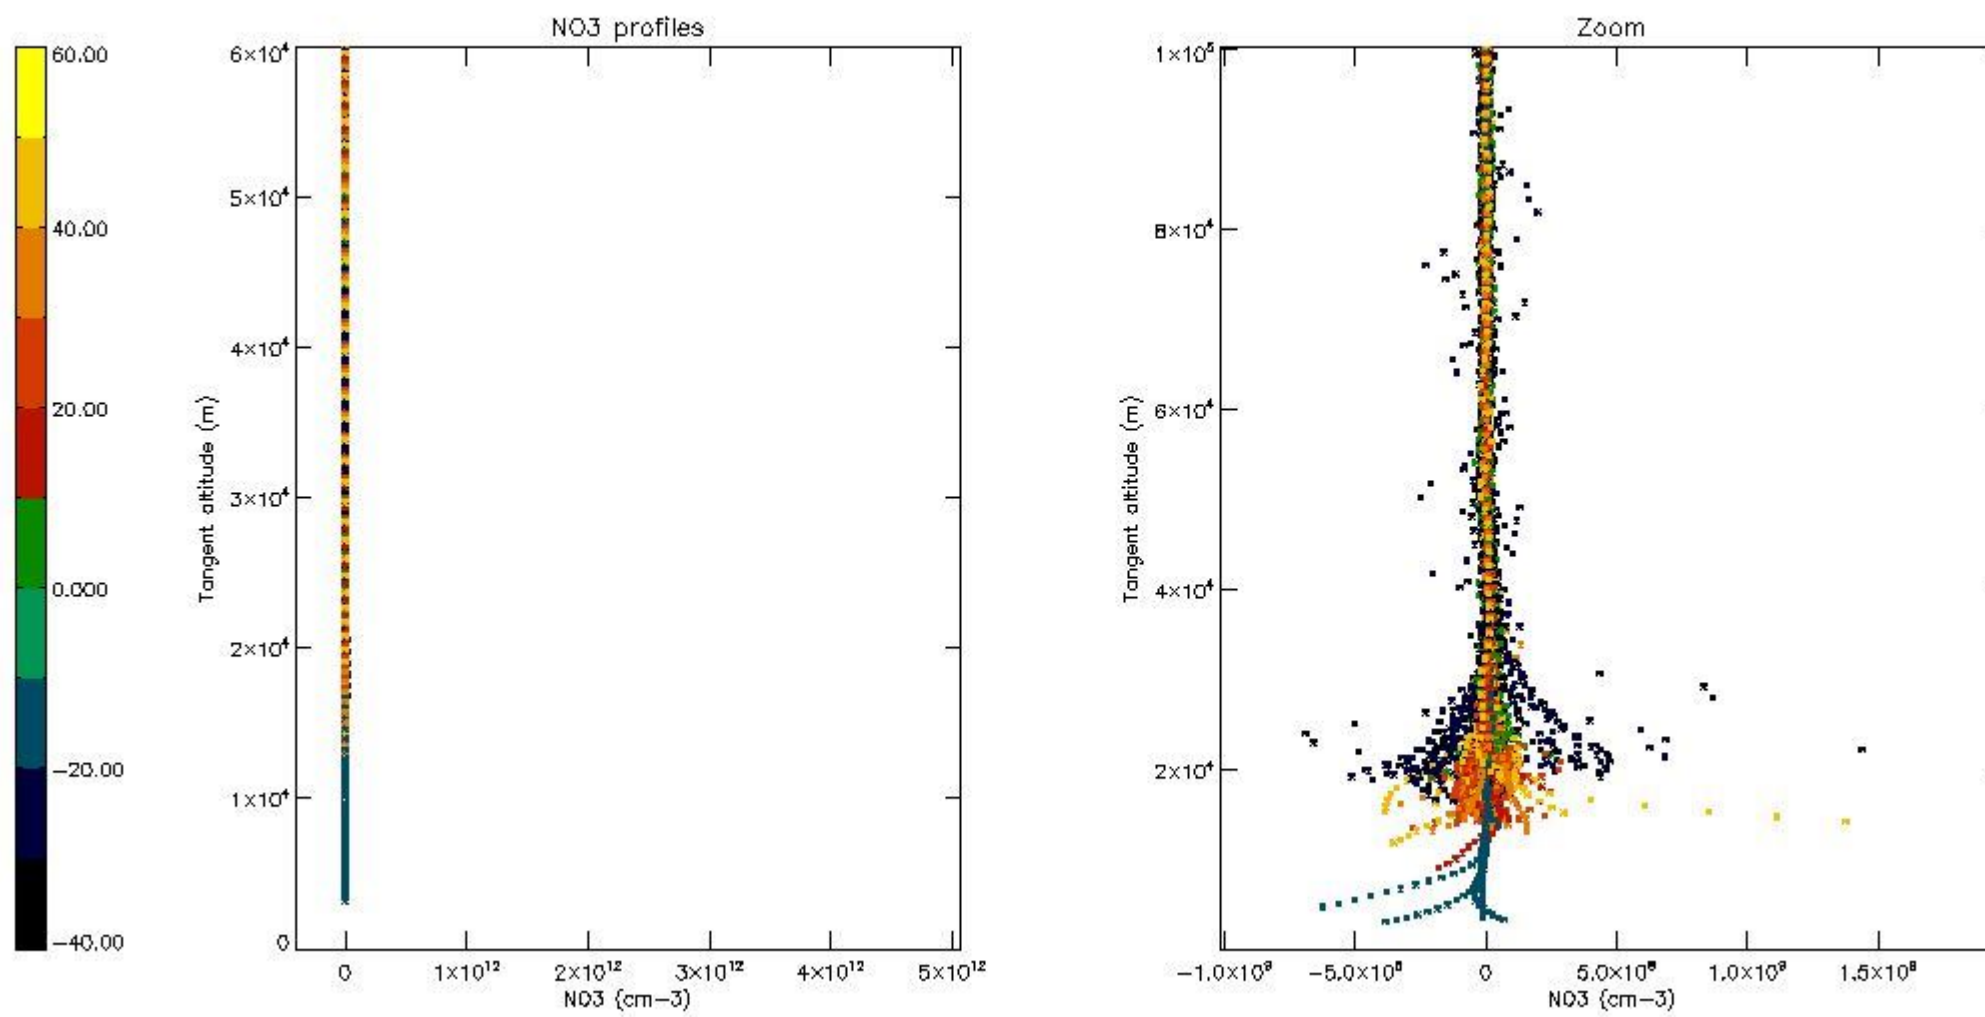

5.8 Plot H2O profiles for all STD (only for occultations of stars 1,2,3,4,13,14,16,26,63 dark without errors)

The colorbar represents the latitude.