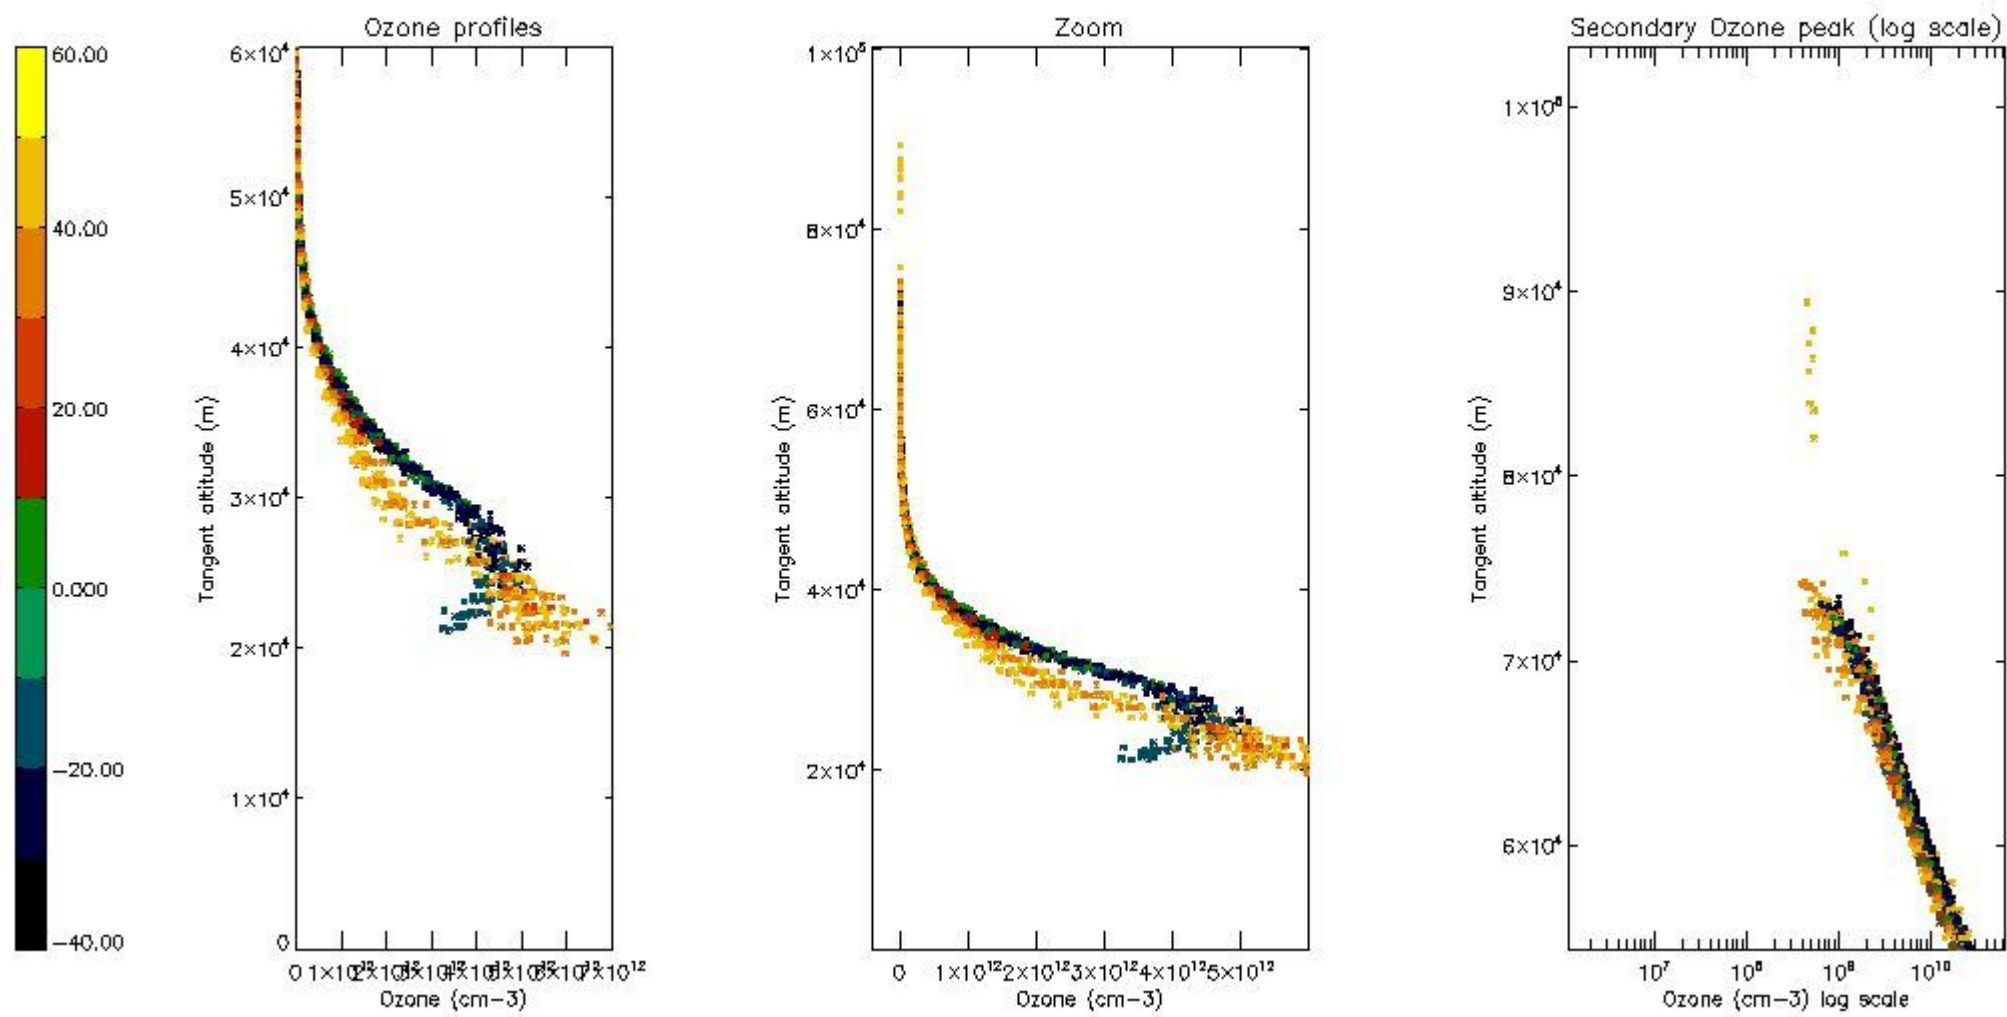

*5.4 Plot ozone profiles where STD < 10% (dark without errors)*

The colorbar represents the latitude.

*5.5 Plot ozone profiles where STD < 5% (dark without errors)*

The colorbar represents the latitude.

*5.6 Plot NO<sub>2</sub> profiles for all STD (dark without errors)*

The colorbar represents the latitude.

*5.7 Plot NO3 profiles for all STD (dark without errors)*

The colorbar represents the latitude.

5.8 Plot H2O profiles for all STD (only for occultations of stars 1,2,3,4,13,14,16,26,63 dark without errors)