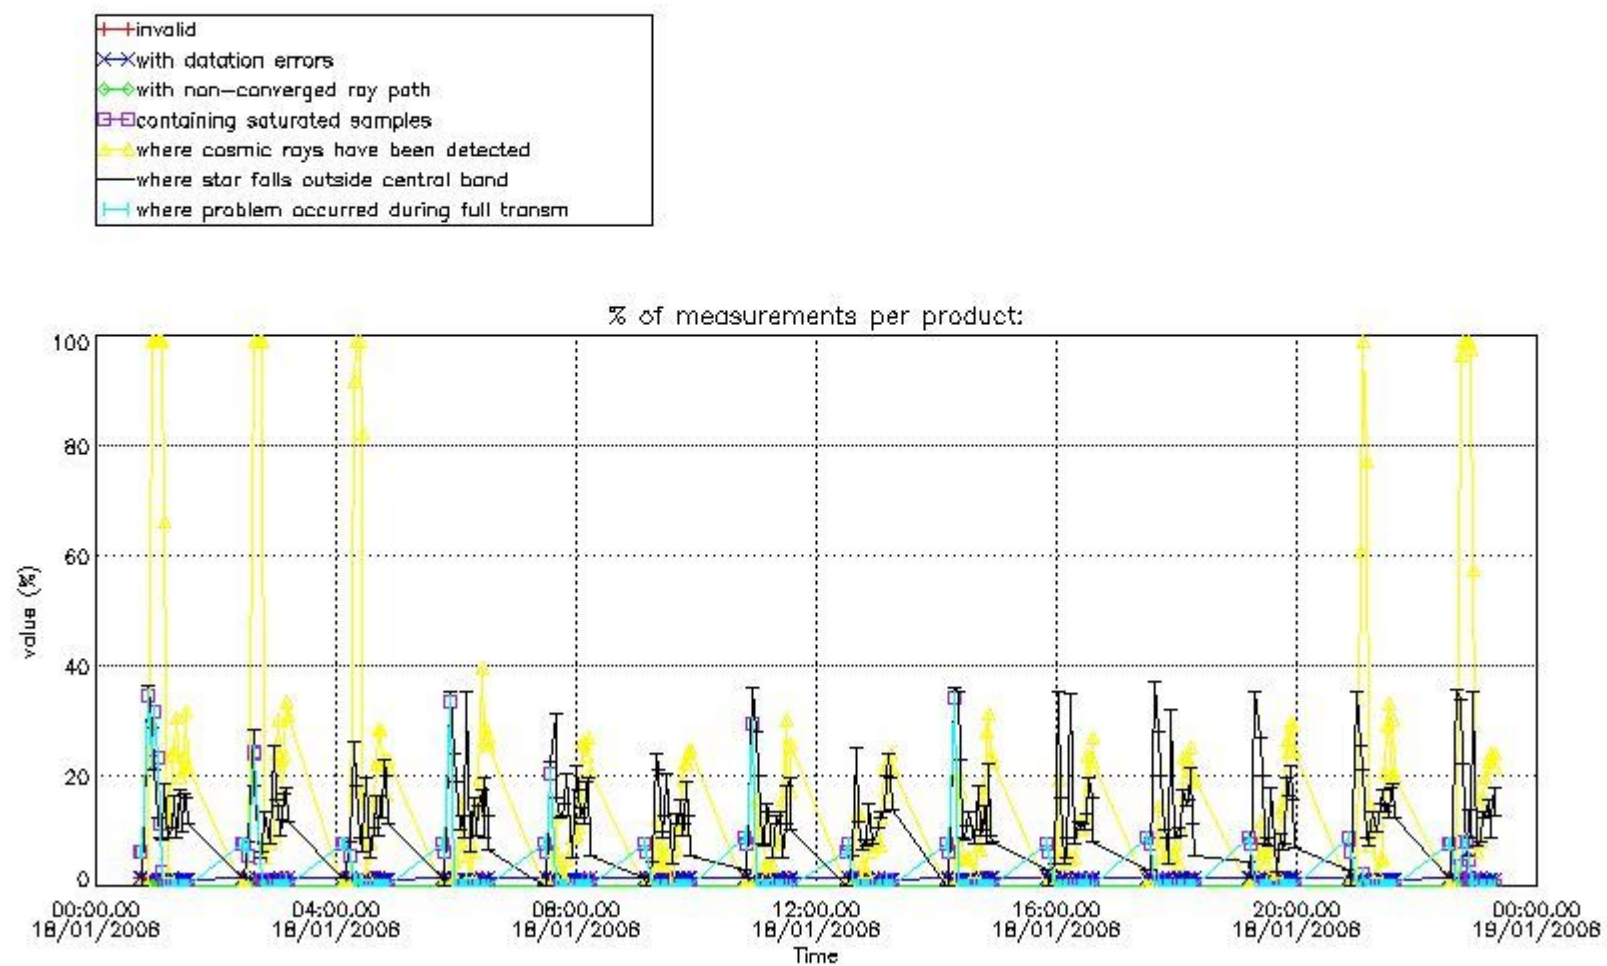

4.1.2 Plot level 1 quality information per product (time dependant): ENVI SAT DESCENDING passes