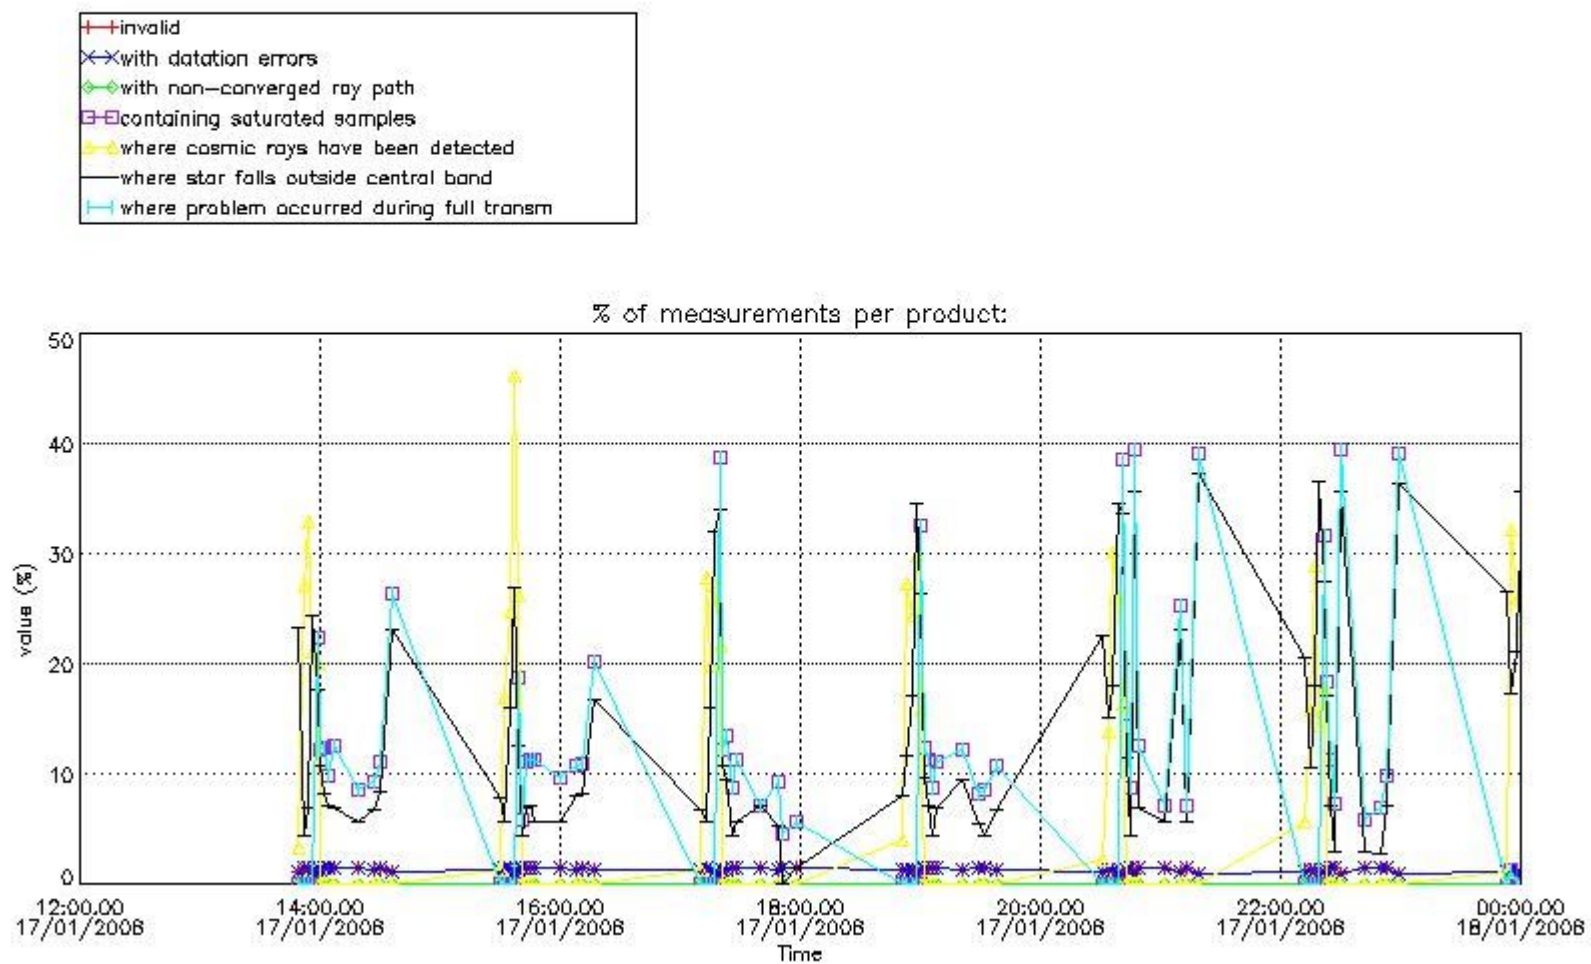

4.2 Plot quality information per product coming from level 1b processing (world map)

4.2.1 Plot level 1 quality information per product (world map): ENVISAT ASCENDING passes