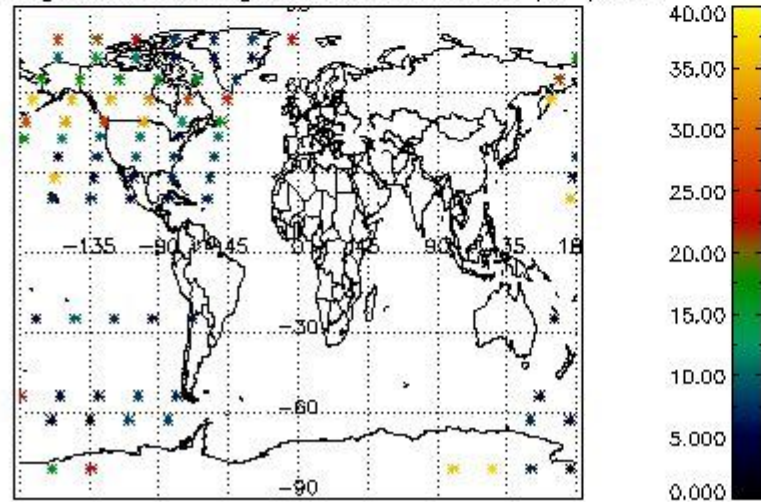

Percentage of star falling outside central band per profile