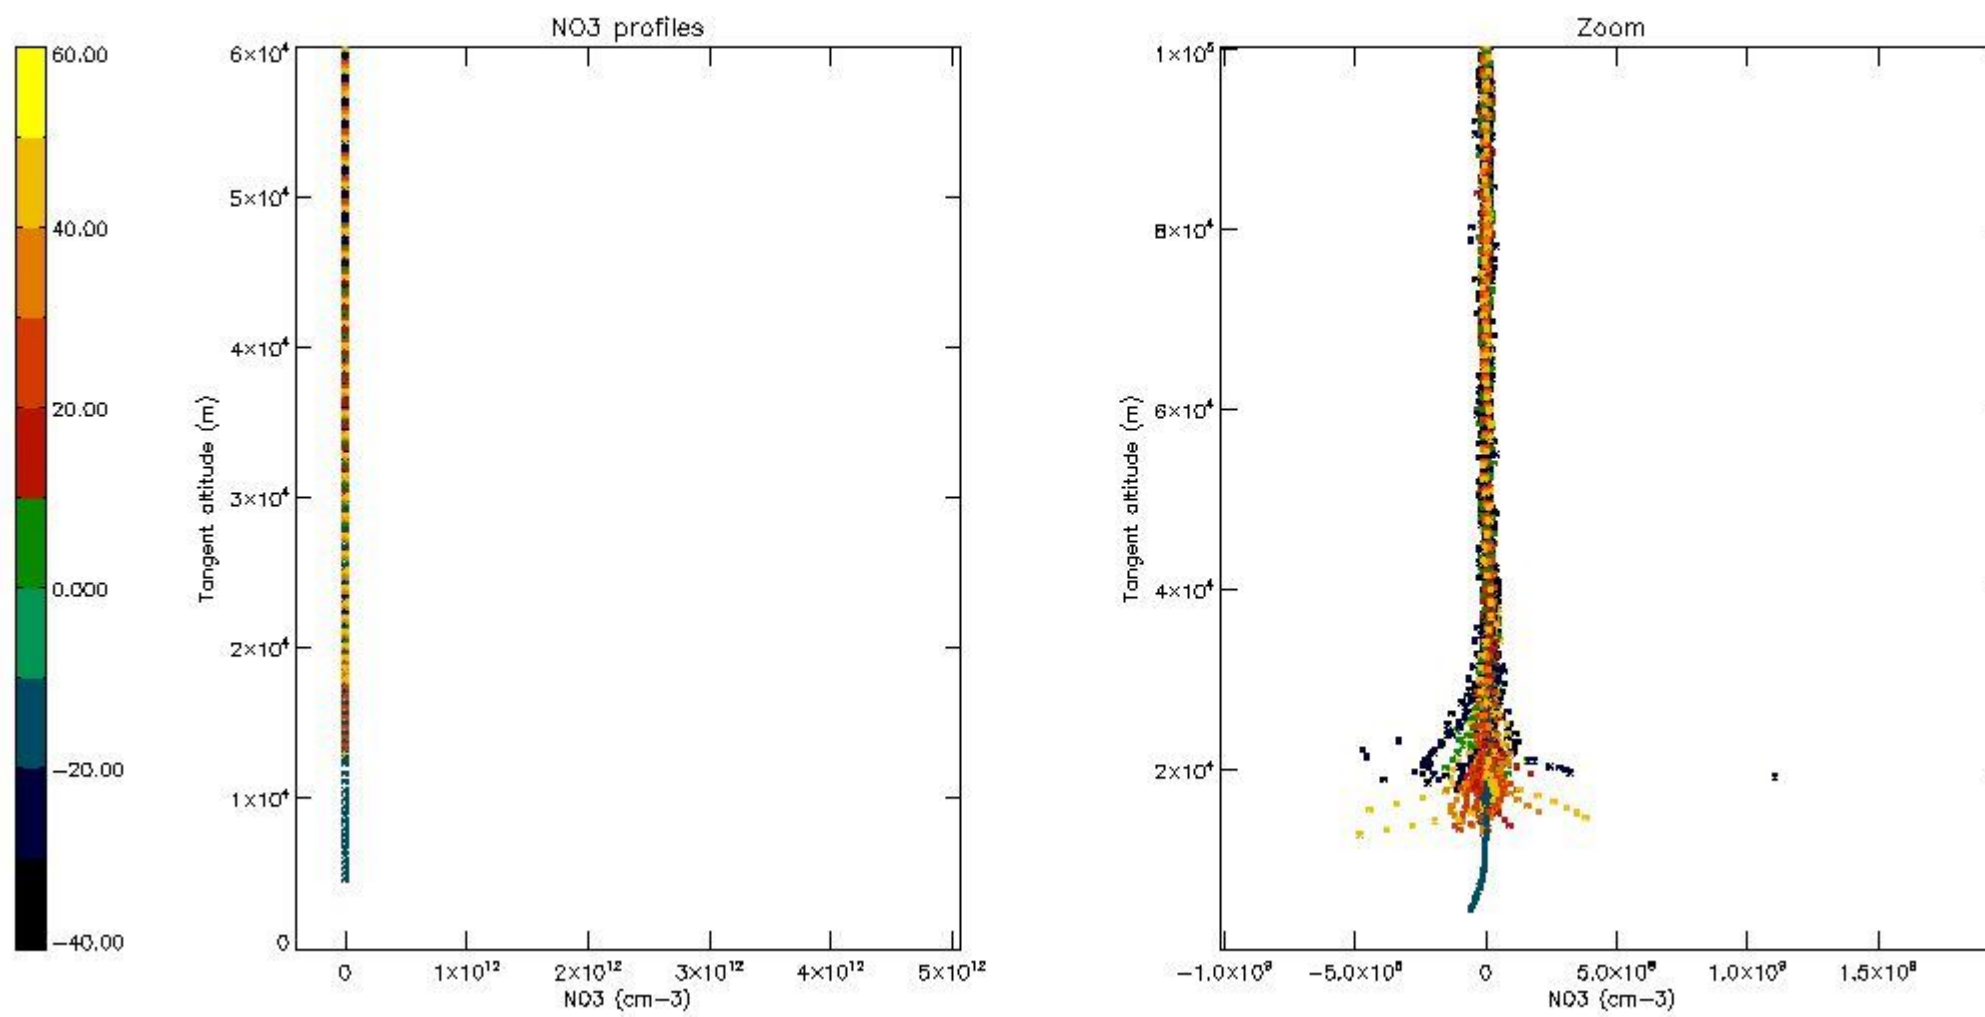

The colorbar represents the latitude.

5.4 Plot ozone profiles where STD < 10% (dark without errors)

The colorbar represents the latitude.

5.5 Plot ozone profiles where STD < 5% (dark without errors)

The colorbar represents the latitude.

5.6 Plot NO₂ profiles for all STD (dark without errors)

The colorbar represents the latitude.

5.7 Plot NO3 profiles for all STD (dark without errors)

The colorbar represents the latitude.

5.8 Plot H₂O profiles for all STD (only for occultations of stars 1,2,3,4,13,14,16,26,63 dark without errors)