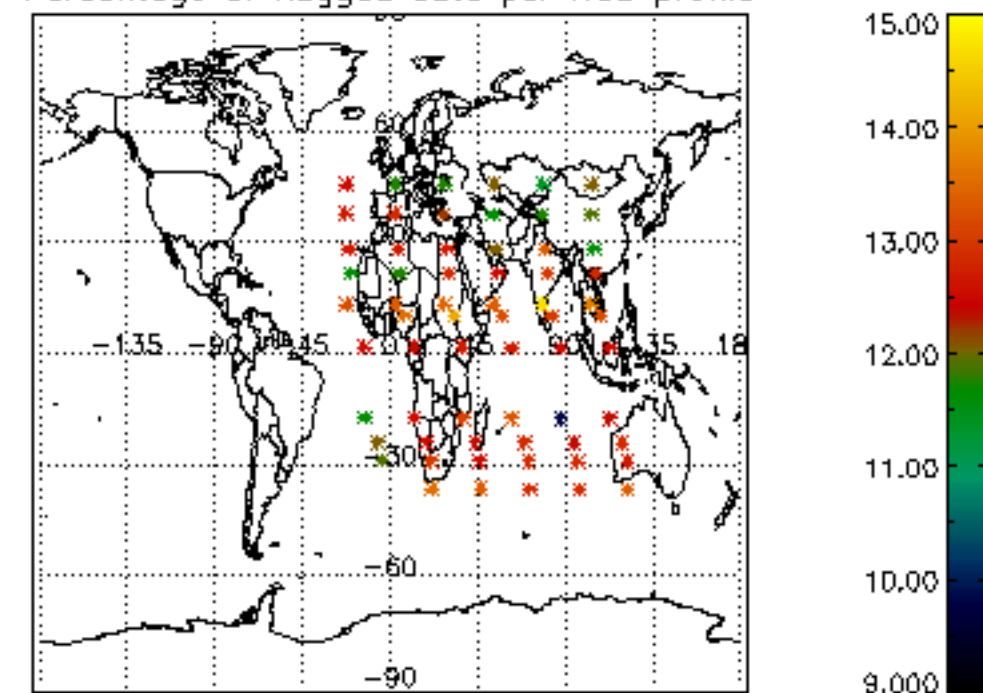

Percentage of flagged data per NO3 profile