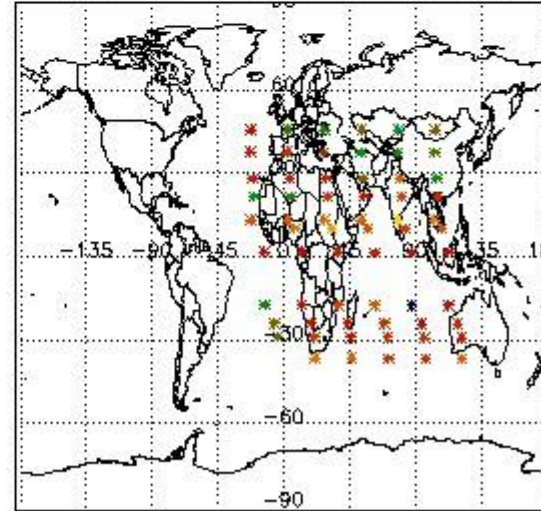

3.1 Plot quality information per product (time dependant)

3.2 Plot quality information per product (world map)

Percentage of flagged data per O3 profile

Percentage of flagged data per H2O profile

Percentage of flagged data per NO2 profile

Percentage of flagged data per NO3 profile

4. Level 1 quality information per product

In this section it is plotted some information contained in the Quality Summary data set of the level 2 products that comes from the level 1b processing. Products without errors (error flag in the MPH set to "0") are used.