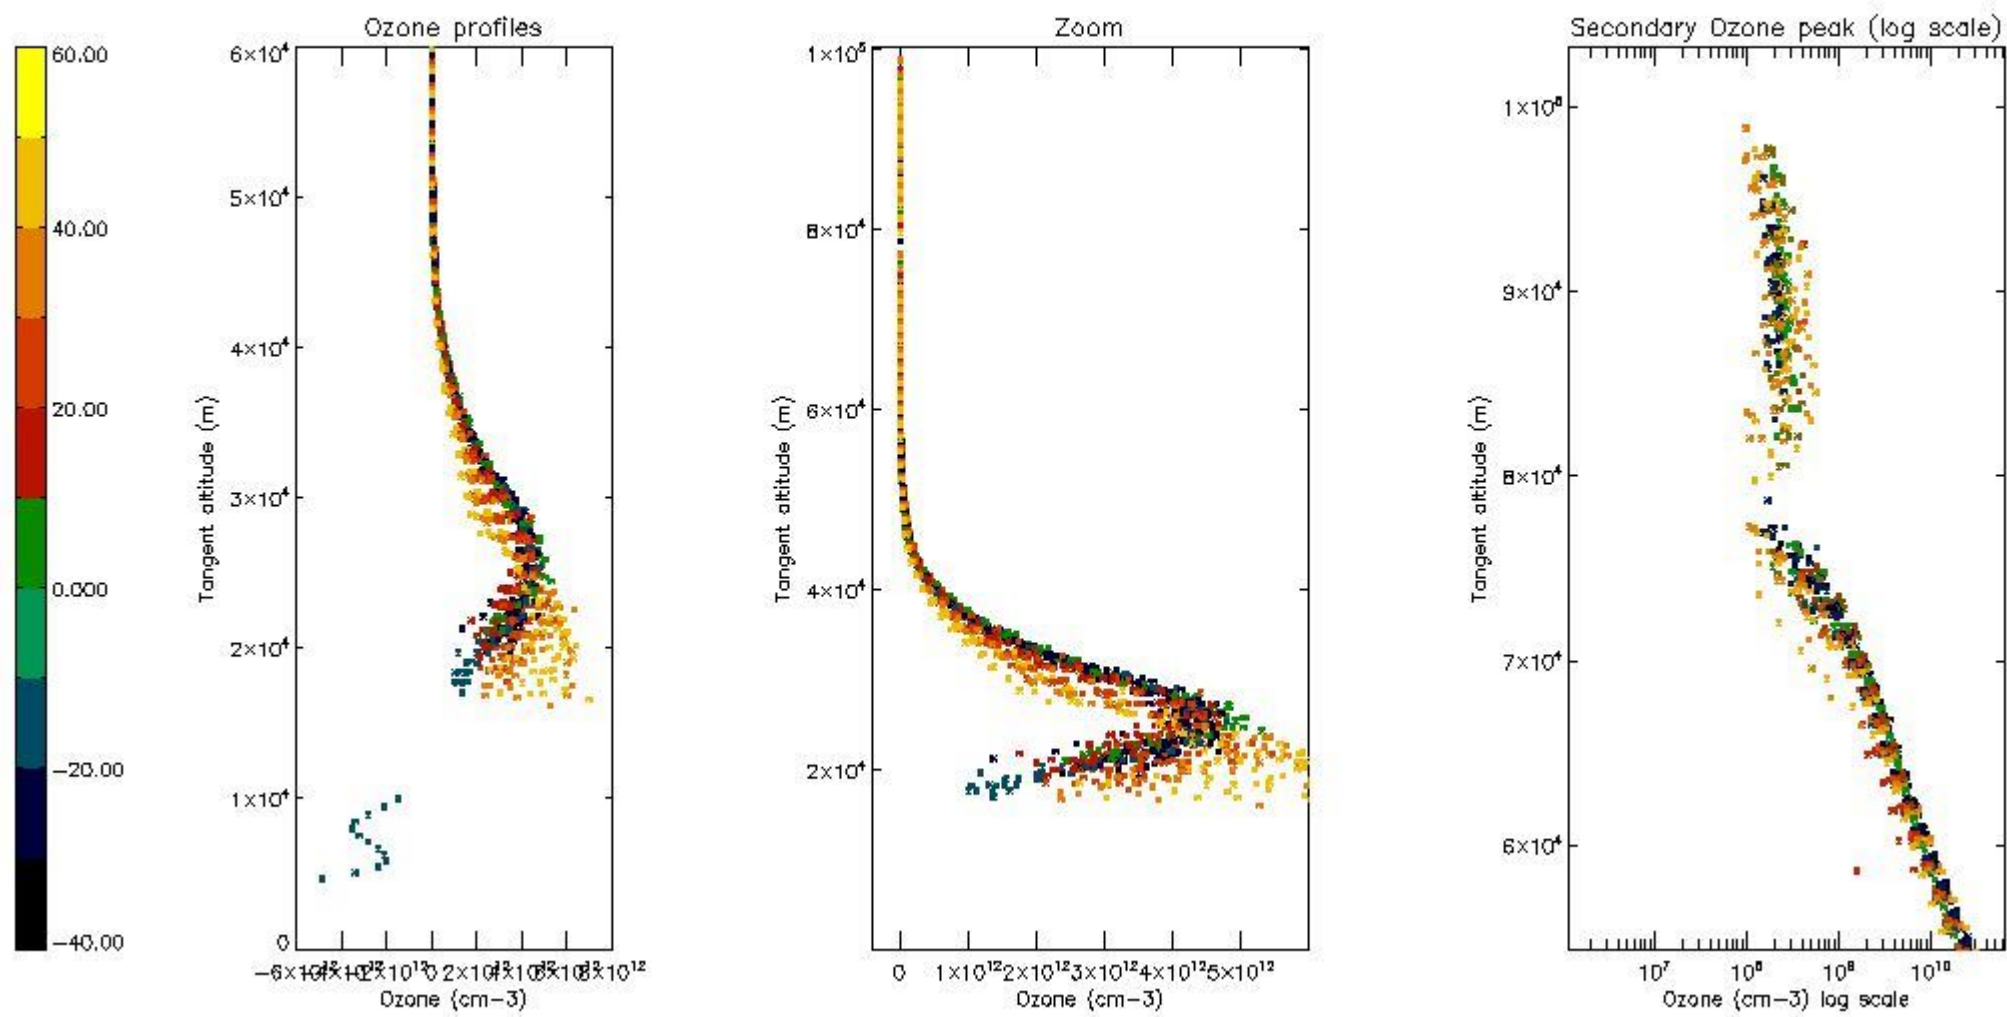

| | |
|----------|----|
| STD < 10 | 17 |
| STD < 5 | 12 |

5.2 Plot ozone profiles for all STD (dark without errors)

The colorbar represents the latitude.

5.3 Plot ozone profiles where STD < 20% (dark without errors)

The colorbar represents the latitude.

5.4 Plot ozone profiles where STD < 10% (dark without errors)

The colorbar represents the latitude.

5.5 Plot ozone profiles where STD < 5% (dark without errors)

The colorbar represents the latitude.