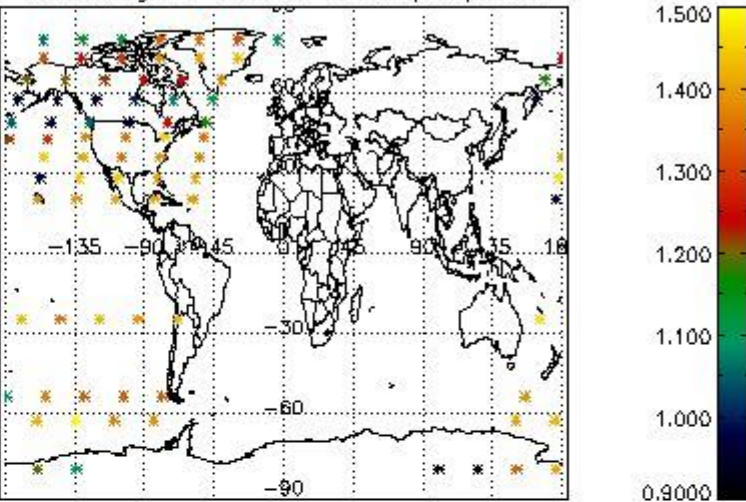

4.2 Plot quality information per product coming from level 1b processing (world map)

4.2.1 Plot level 1 quality information per product (world map): ENVISAT ASCENDING passes

Percentage of cosmic ray hits per profile

Percentage of datation errors per profile

Percentage of star falling outside central band per profile

Percentage of saturation errors per profile

4.2.2 Plot level 1 quality information per product (world map): ENVISAT DESCENDING passes

Percentage of cosmic ray hits per profile

Percentage of datation errors per profile

Percentage of star falling outside central band per profile

Percentage of saturation errors per profile

5. Trace gas profiles