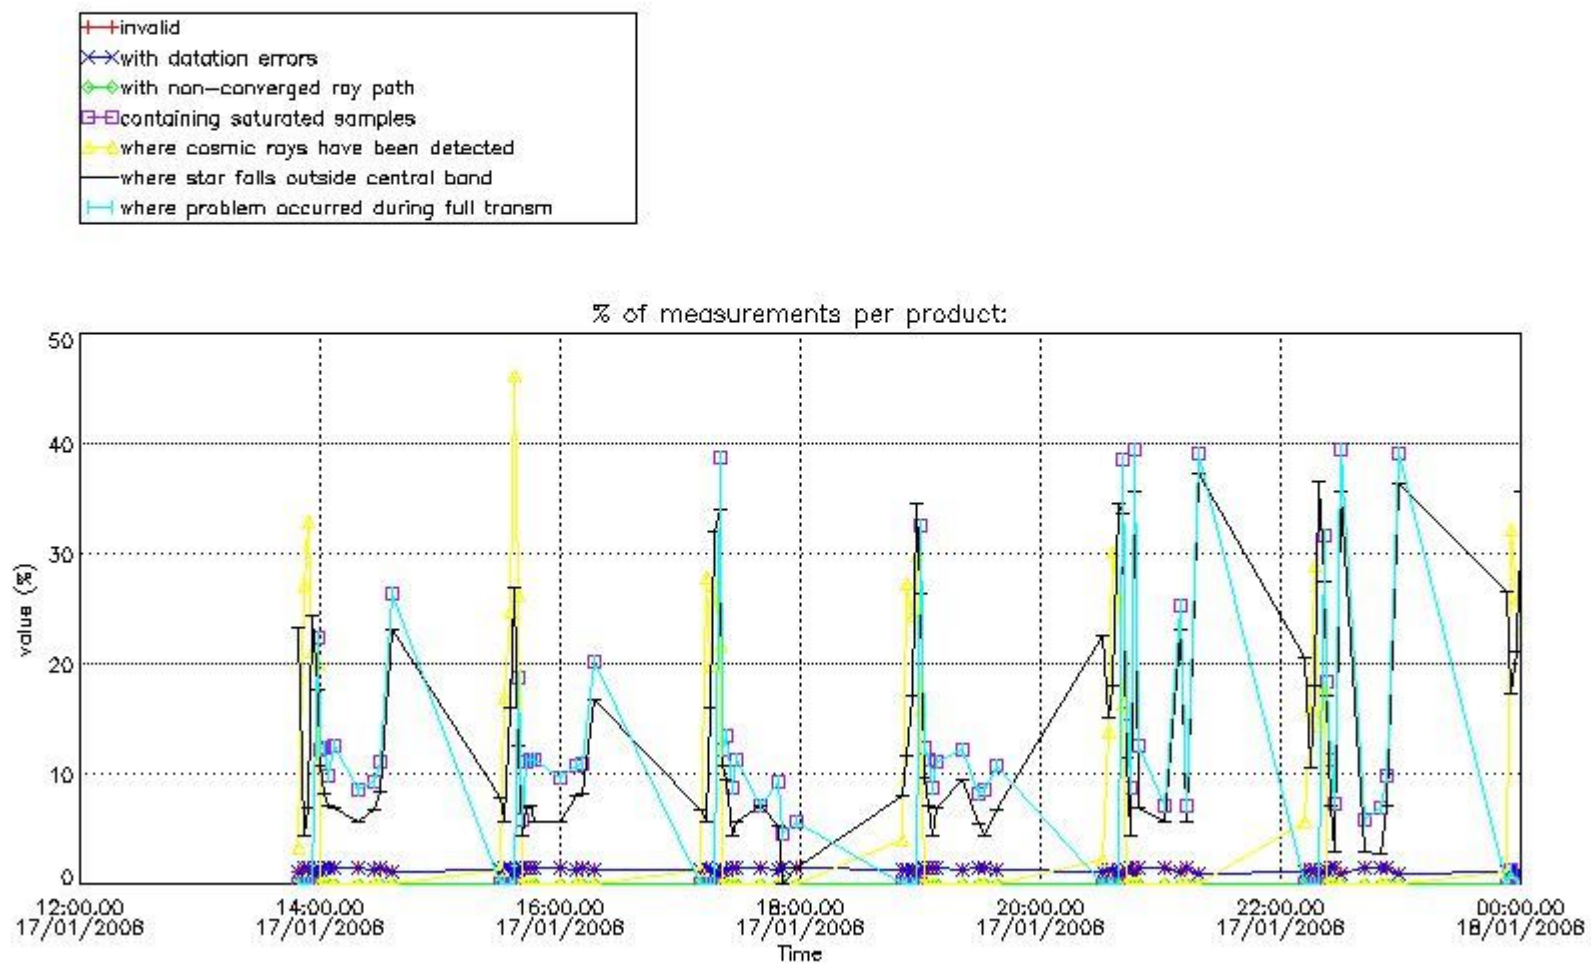

3.1 Plot quality information per product (time dependant)

3.2 Plot quality information per product (world map)

Percentage of flagged data per O3 profile

Percentage of flagged data per H2O profile

Percentage of flagged data per NO2 profile

Percentage of flagged data per NO3 profile

4. Level 1 quality information per product

In this section it is plotted some information contained in the Quality Summary data set of the level 2 products that comes from the level 1b processing. Products without errors (error flag in the MPH set to "0") are used.

4.1 Plot quality information per product (time dependant) coming from level 1b processing

4.1.1 Plot level 1 quality information per product (time dependant): ENVISAT ASCENDING passes

4.1.2 Plot level 1 quality information per product (time dependant): ENVI SAT DESCENDING passes