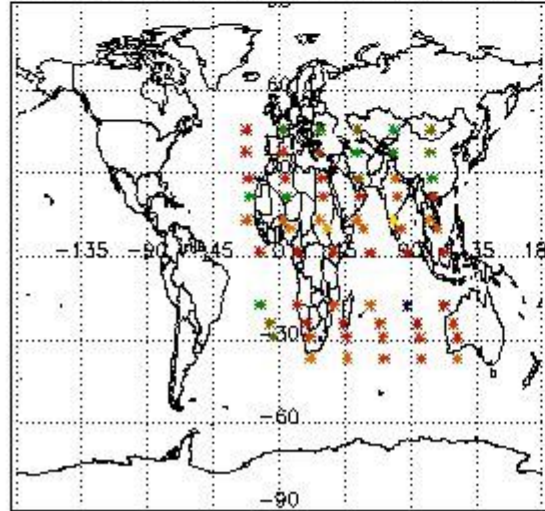

3.1 Plot quality information per product (time dependant)

3.2 Plot quality information per product (world map)

Percentage of flagged data per O3 profile

Percentage of flagged data per H2O profile

Percentage of flagged data per NO2 profile

Percentage of flagged data per NO3 profile

4. Level 1 quality information per product

In this section it is plotted some information contained in the Quality Summary data set of the level 2 products that comes from the level 1b processing. Products without errors (error flag in the MPH set to "0") are used.