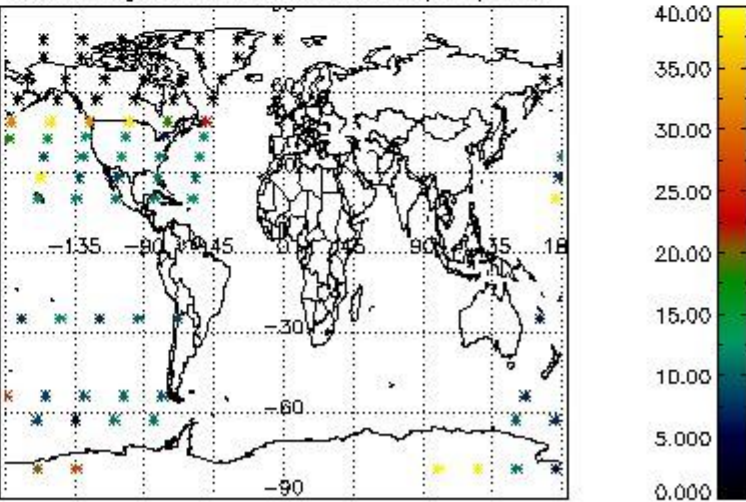

Percentage of cosmic ray hits per profile

Percentage of datation errors per profile

Percentage of star falling outside central band per profile

Percentage of saturation errors per profile

5. Trace gas profiles