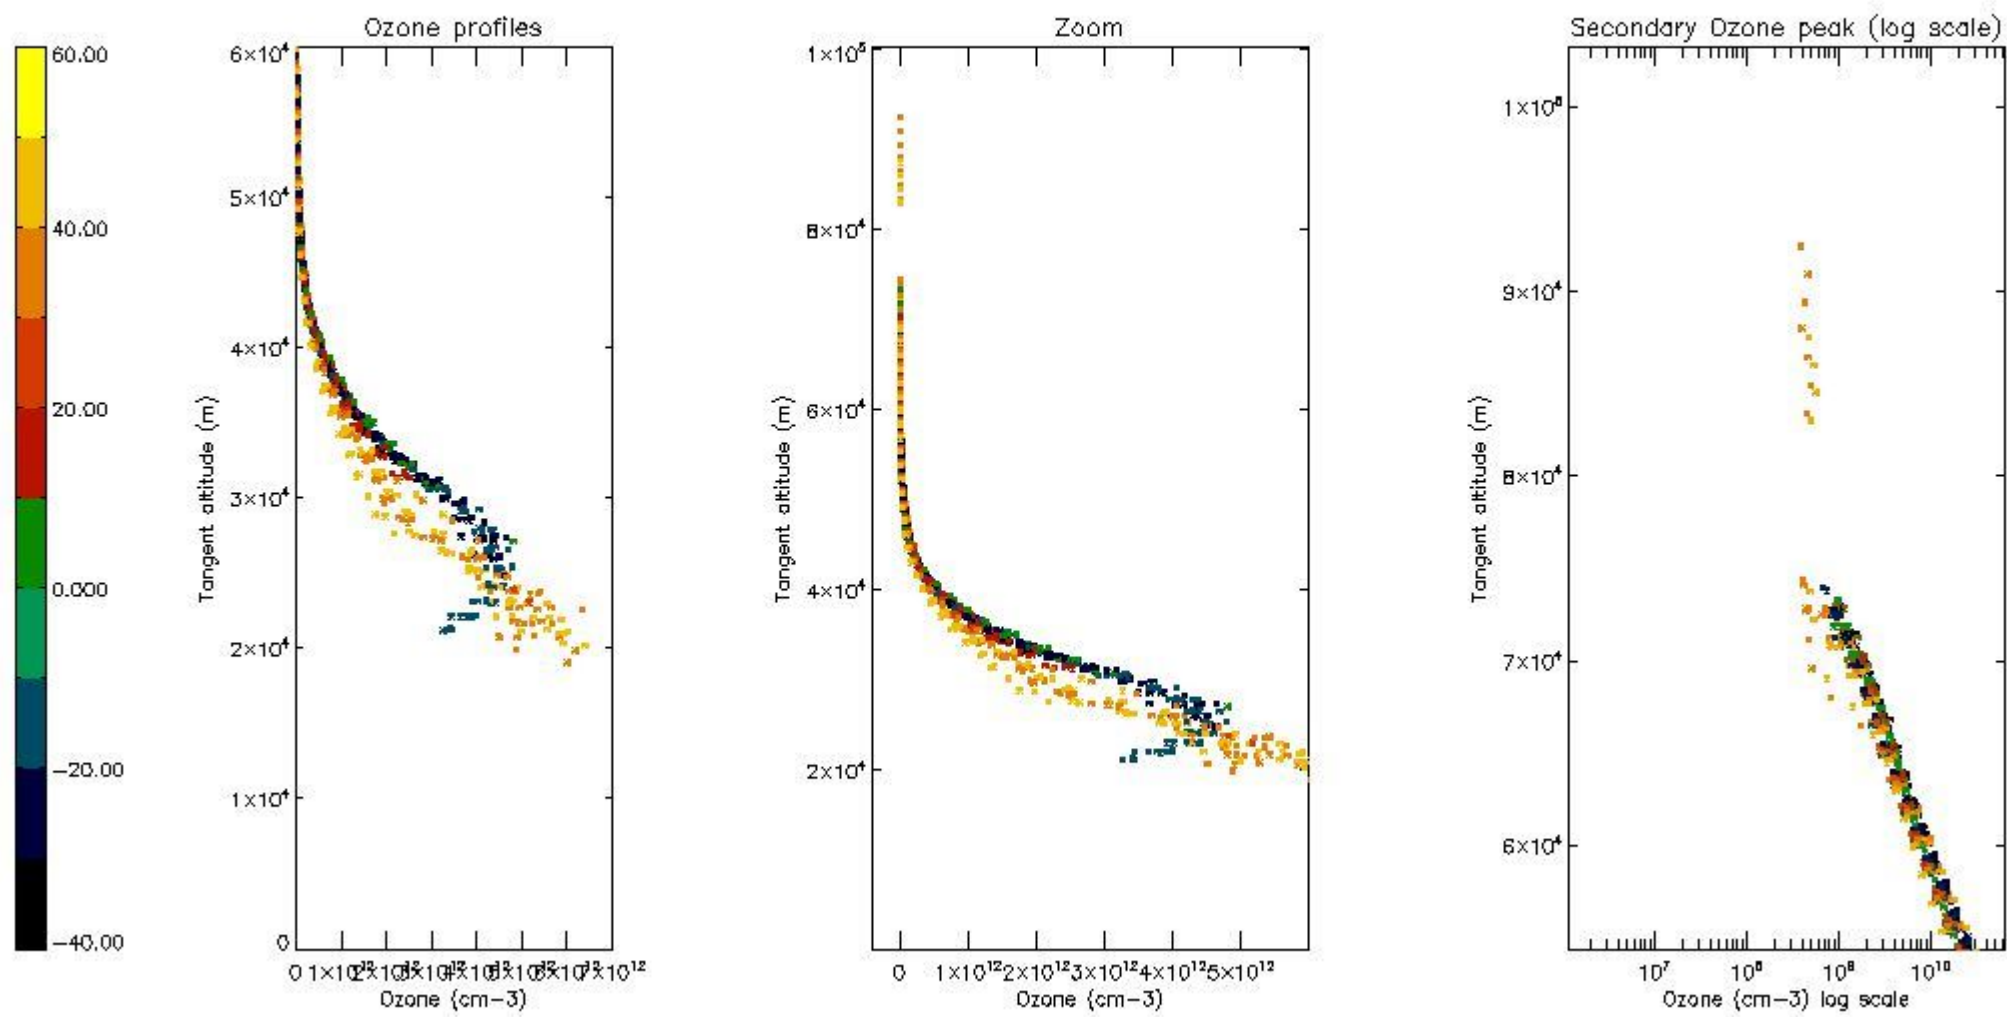

The colorbar represents the latitude.

5.4 Plot ozone profiles where STD < 10% (dark without errors)

The colorbar represents the latitude.

5.5 Plot ozone profiles where STD < 5% (dark without errors)

The colorbar represents the latitude.