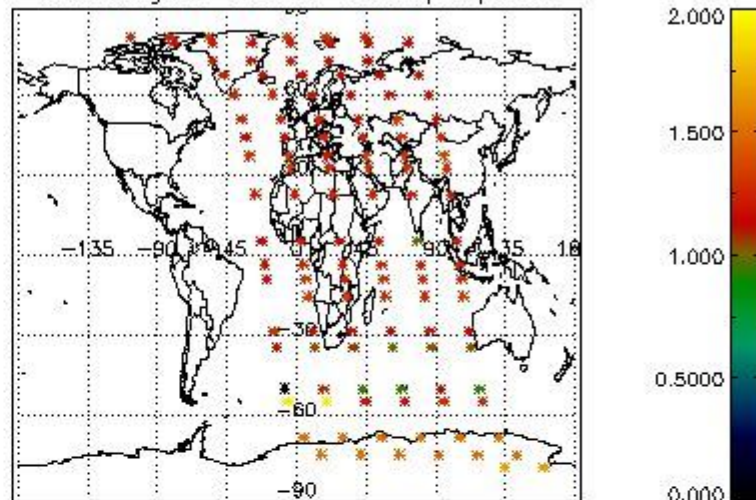

Percentage of datation errors per profile