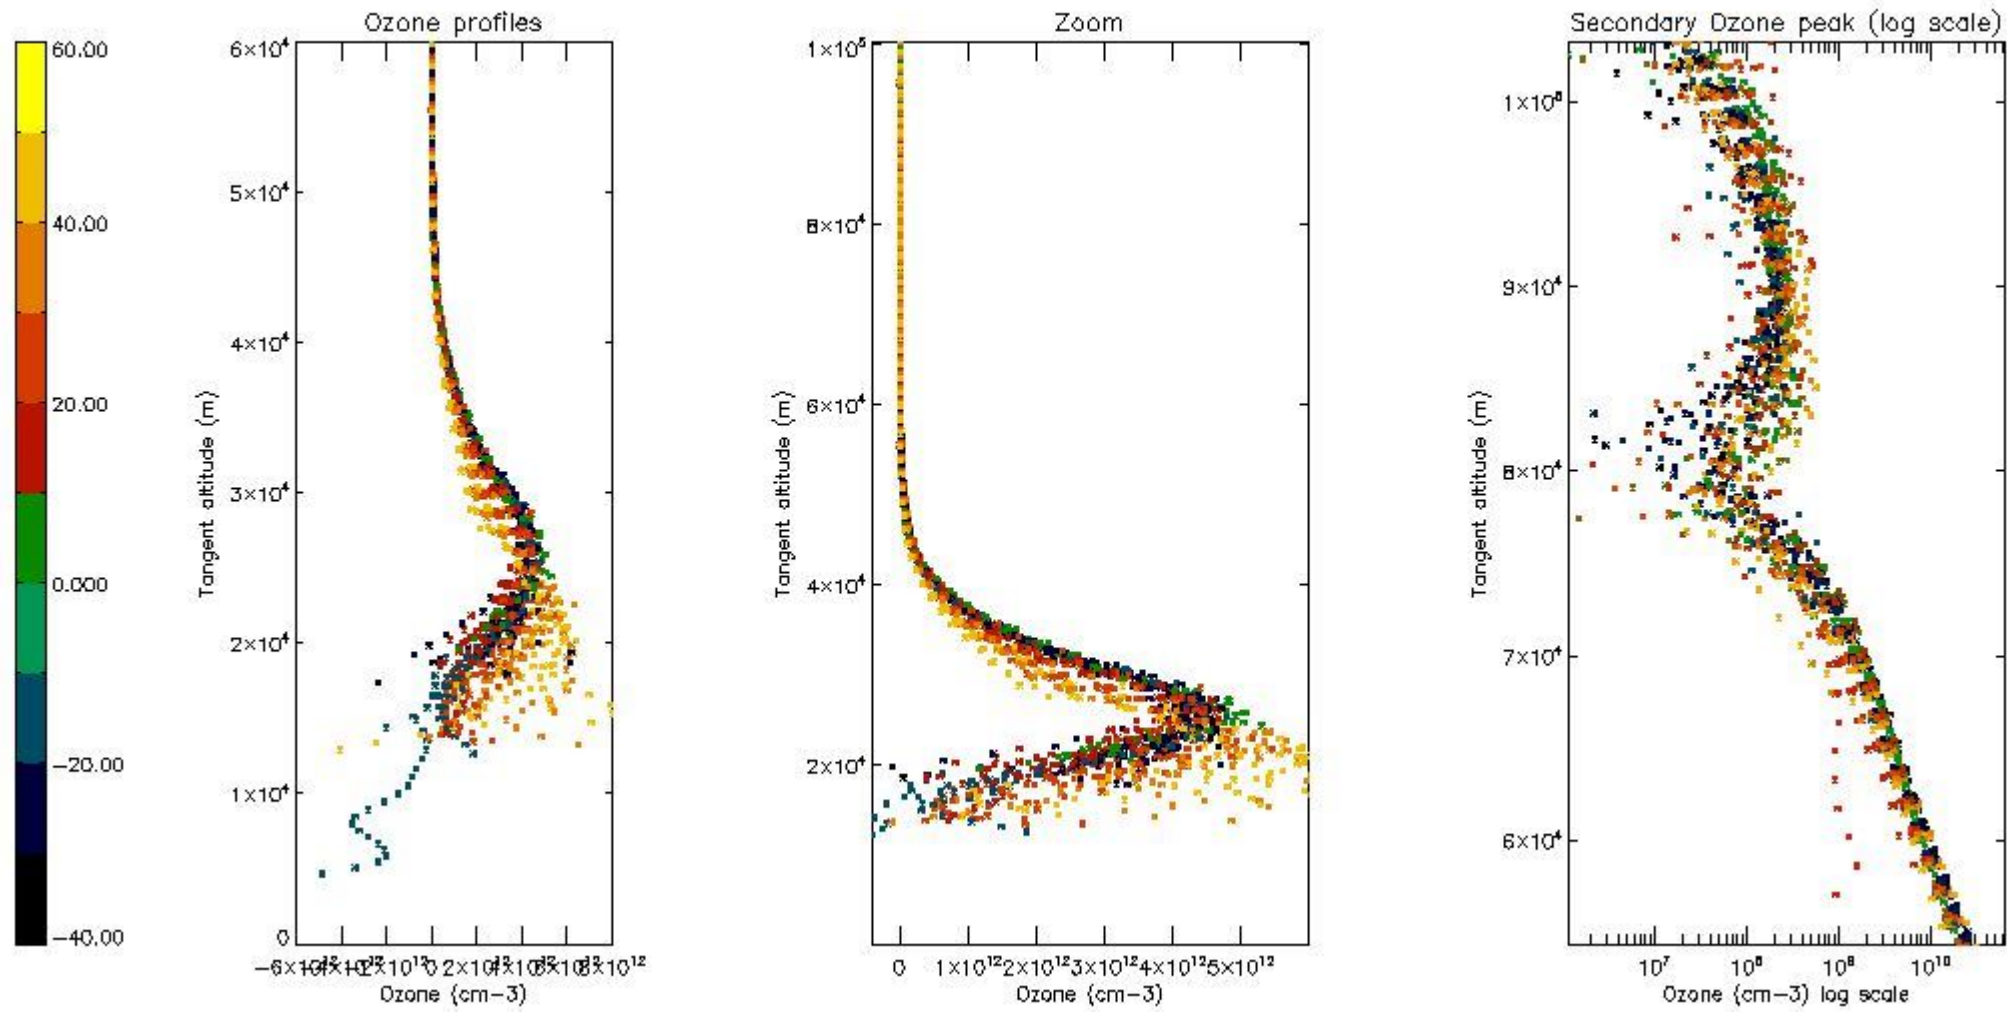

STD < 10	17
STD < 5	12

5.2 Plot ozone profiles for all STD (dark without errors)

The colorbar represents the latitude.

5.3 Plot ozone profiles where STD < 20% (dark without errors)

The colorbar represents the latitude.