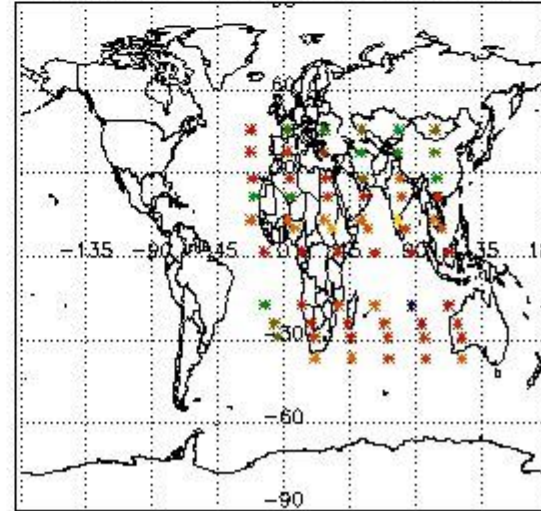

Percentage of flagged data per NO3 profile

4. Level 1 quality information per product

In this section it is plotted some information contained in the Quality Summary data set of the level 2 products that comes from the level 1b processing. Products without errors (error flag in the MPH set to "0") are used.

4.1 Plot quality information per product (time dependant) coming from level 1b processing

4.1.1 Plot level 1 quality information per product (time dependant): ENVISAT ASCENDING passes