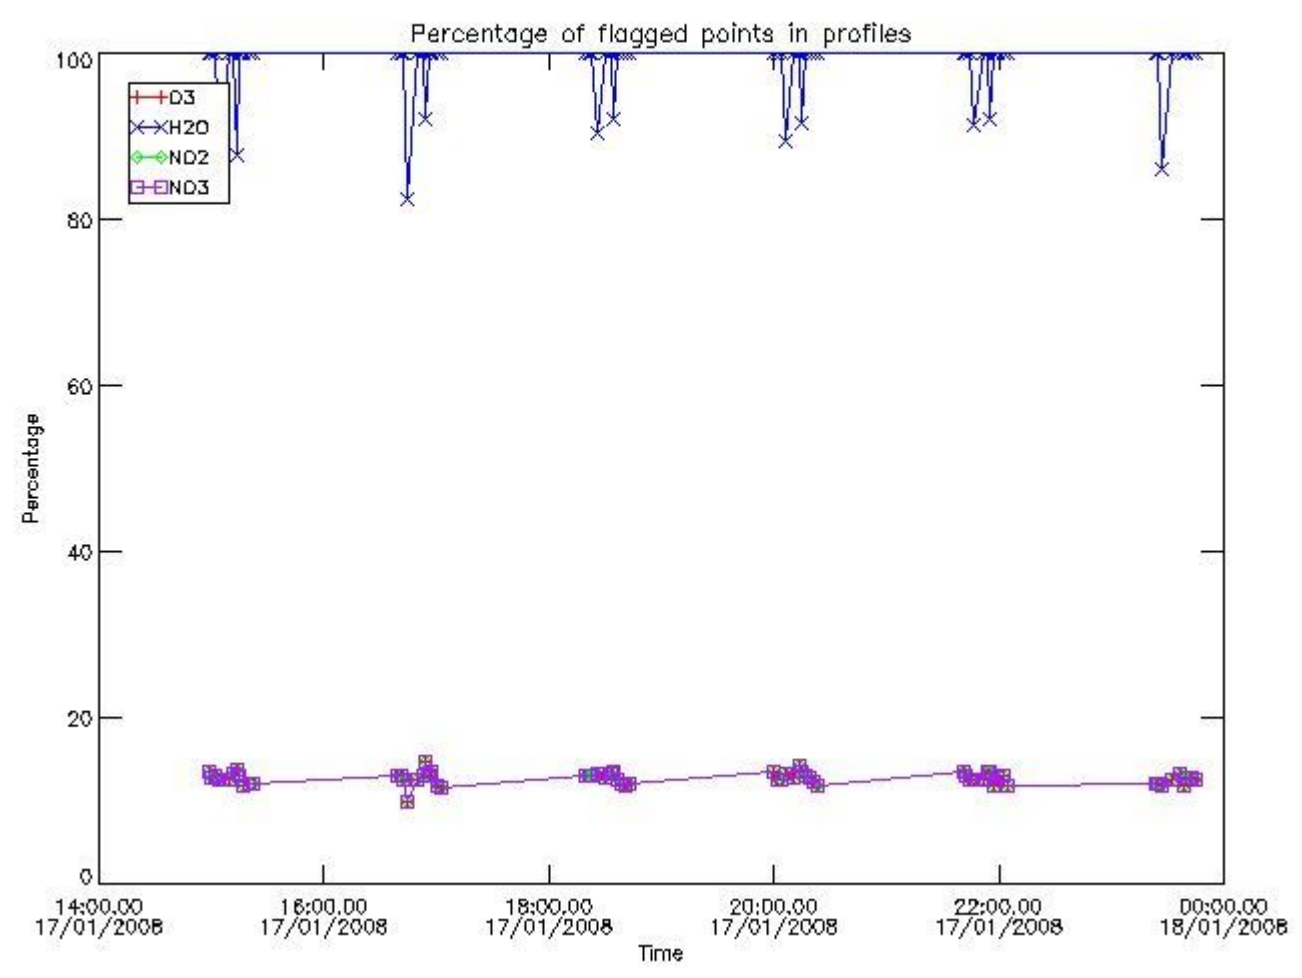

3. Quality information per product

In this section it is plotted some information contained in the Quality Summary data set of the level 2 products. Only products in dark limb conditions and without errors (error flag in the MPH set to "0") are used.

3.1 Plot quality information per product (time dependant)

3.2 Plot quality information per product (world map)