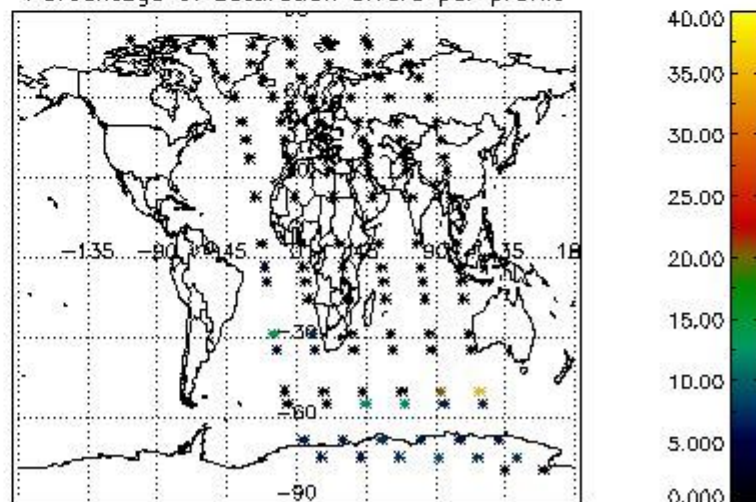

Percentage of saturation errors per profile