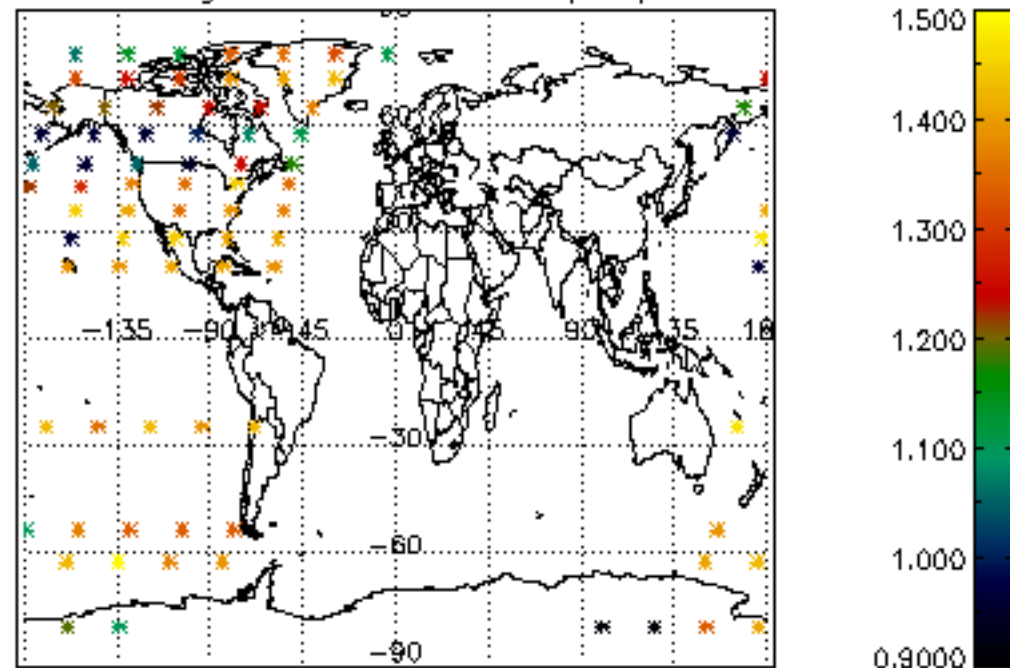

Percentage of datation errors per profile

Percentage of star falling outside central band per profile

Percentage of saturation errors per profile

Percentage of cosmic ray hits per profile

Percentage of datation errors per profile