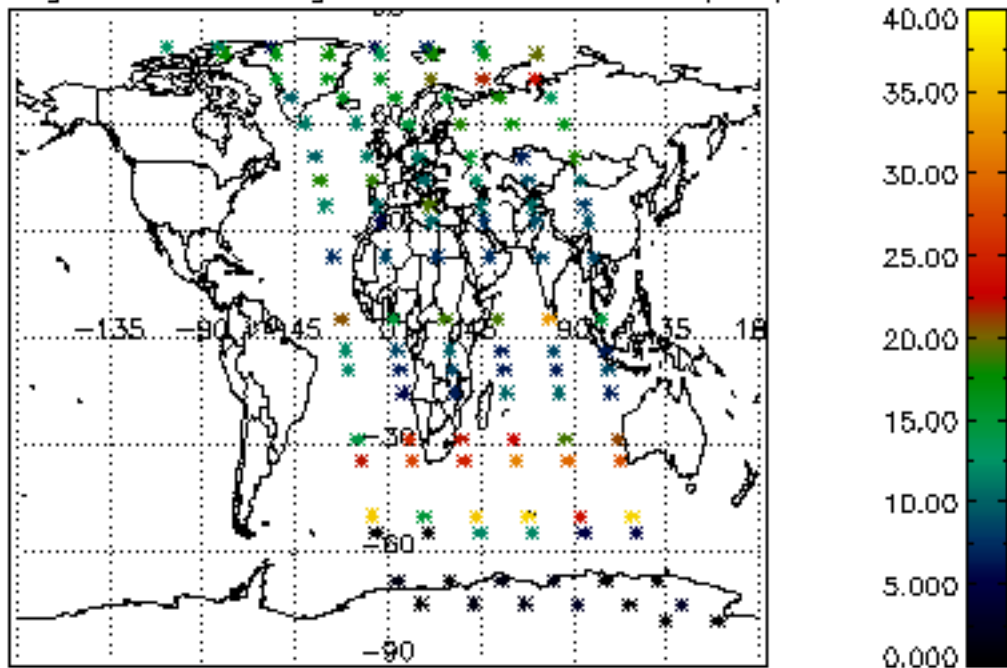

Percentage of cosmic ray hits per profile

Percentage of star falling outside central band per profile