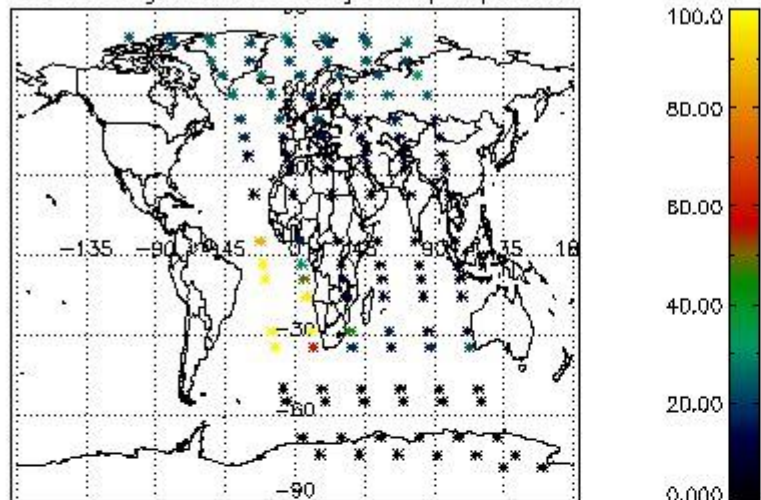

Percentage of cosmic ray hits per profile