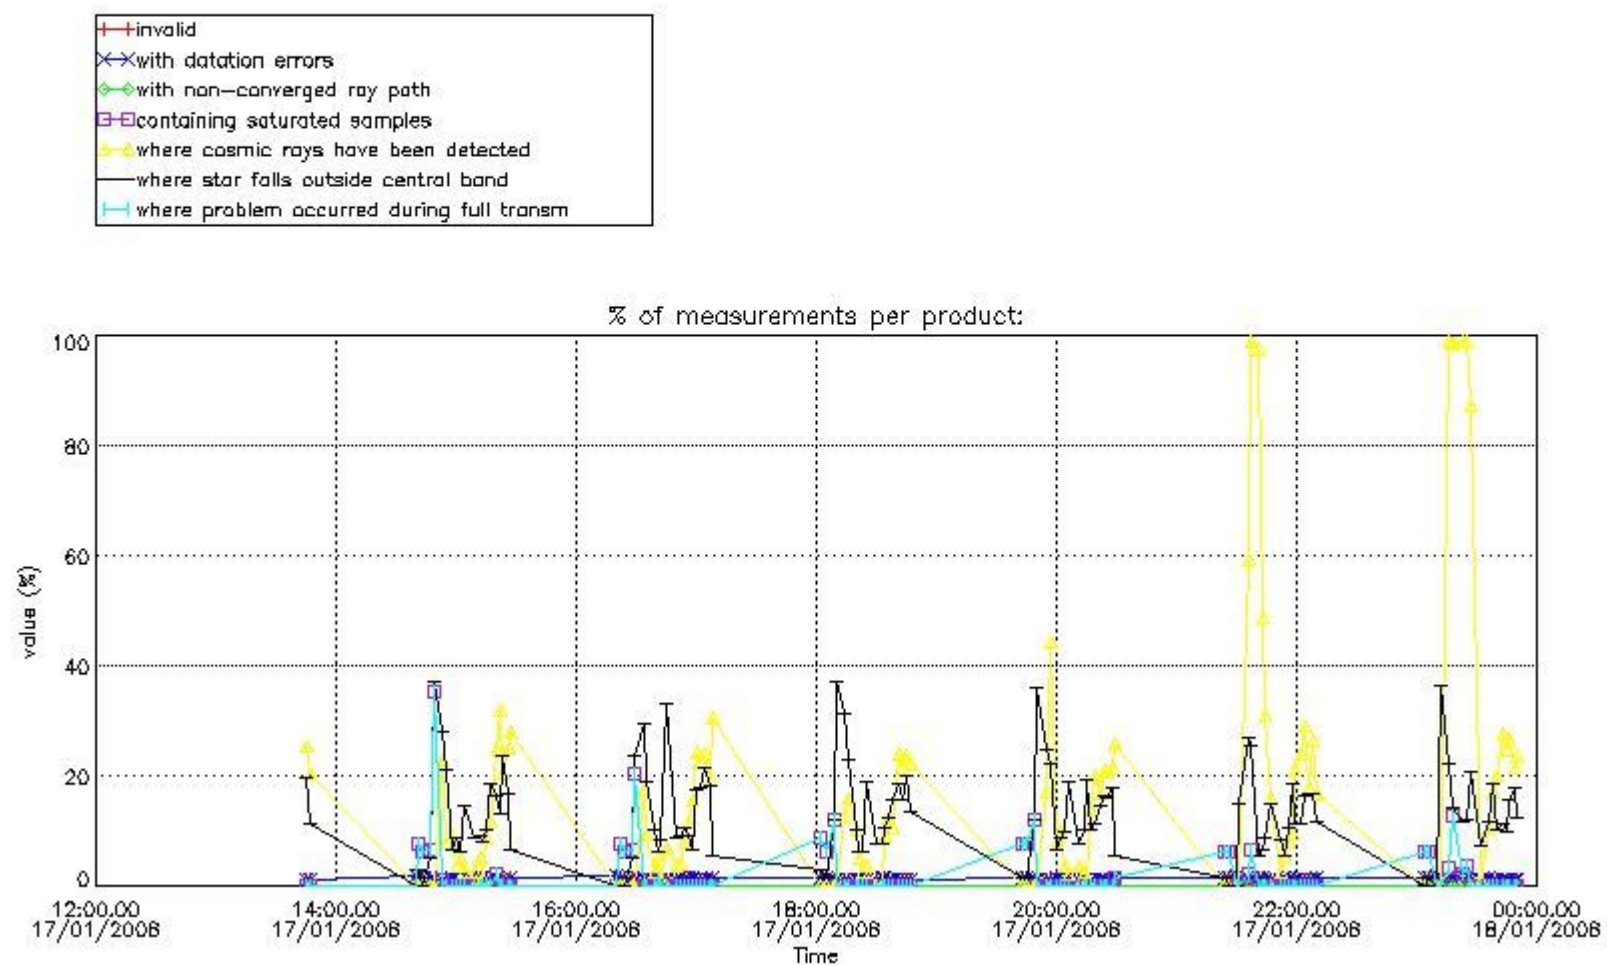

Percentage of flagged data per NO3 profile

4. Level 1 quality information per product

In this section it is plotted some information contained in the Quality Summary data set of the level 2 products that comes from the level 1b processing. Products without errors (error flag in the MPH set to "0") are used.

4.1 Plot quality information per product (time dependant) coming from level 1b processing

4.1.1 Plot level 1 quality information per product (time dependant): ENVISAT ASCENDING passes

4.1.2 Plot level 1 quality information per product (time dependant): ENVI SAT DESCENDING passes