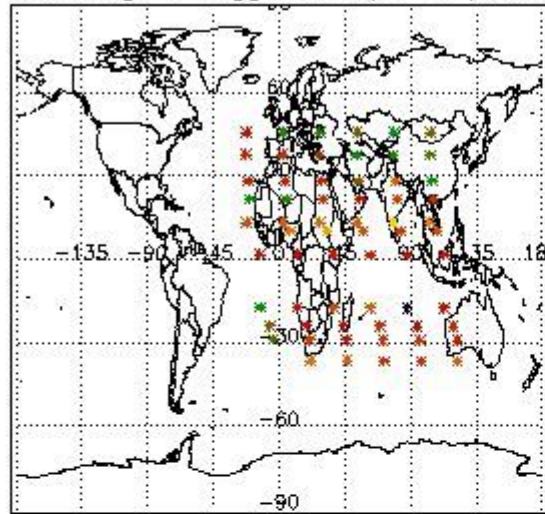

Percentage of flagged data per O3 profile