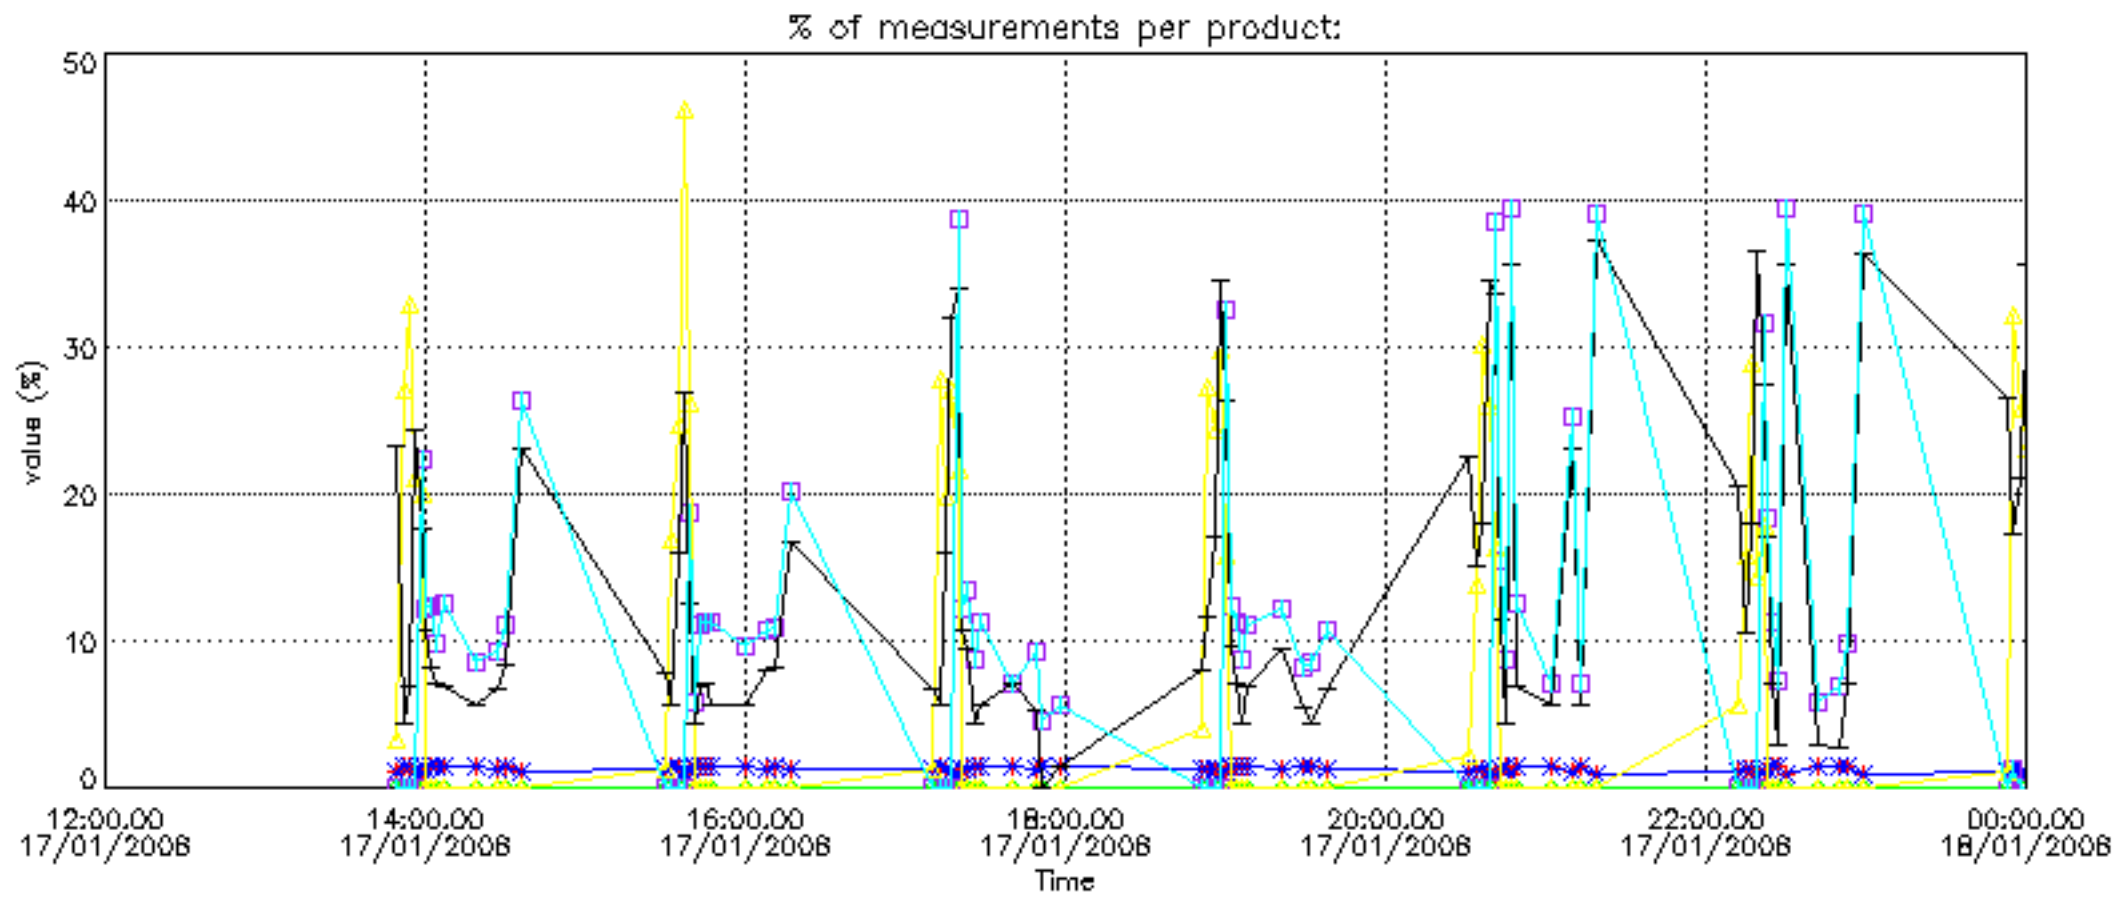

Percentage of cosmic ray hits per profile

Percentage of datation errors per profile