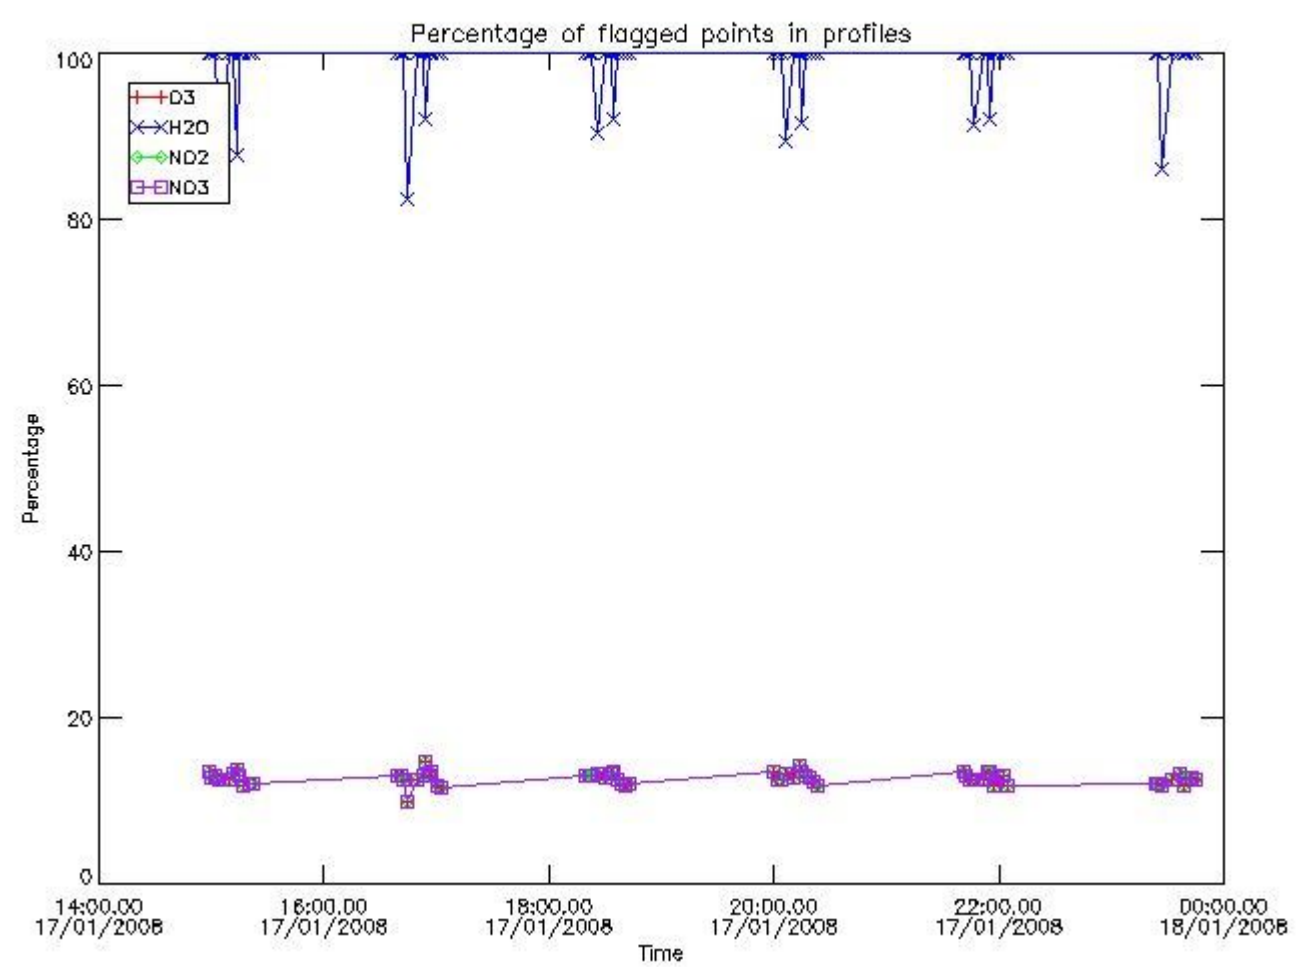

3. Quality information per product

In this section it is plotted some information contained in the Quality Summary data set of the level 2 products. Only products in dark limb conditions and without errors (error flag in the MPH set to "0") are used.

3.1 Plot quality information per product (time dependant)

3.2 Plot quality information per product (world map)