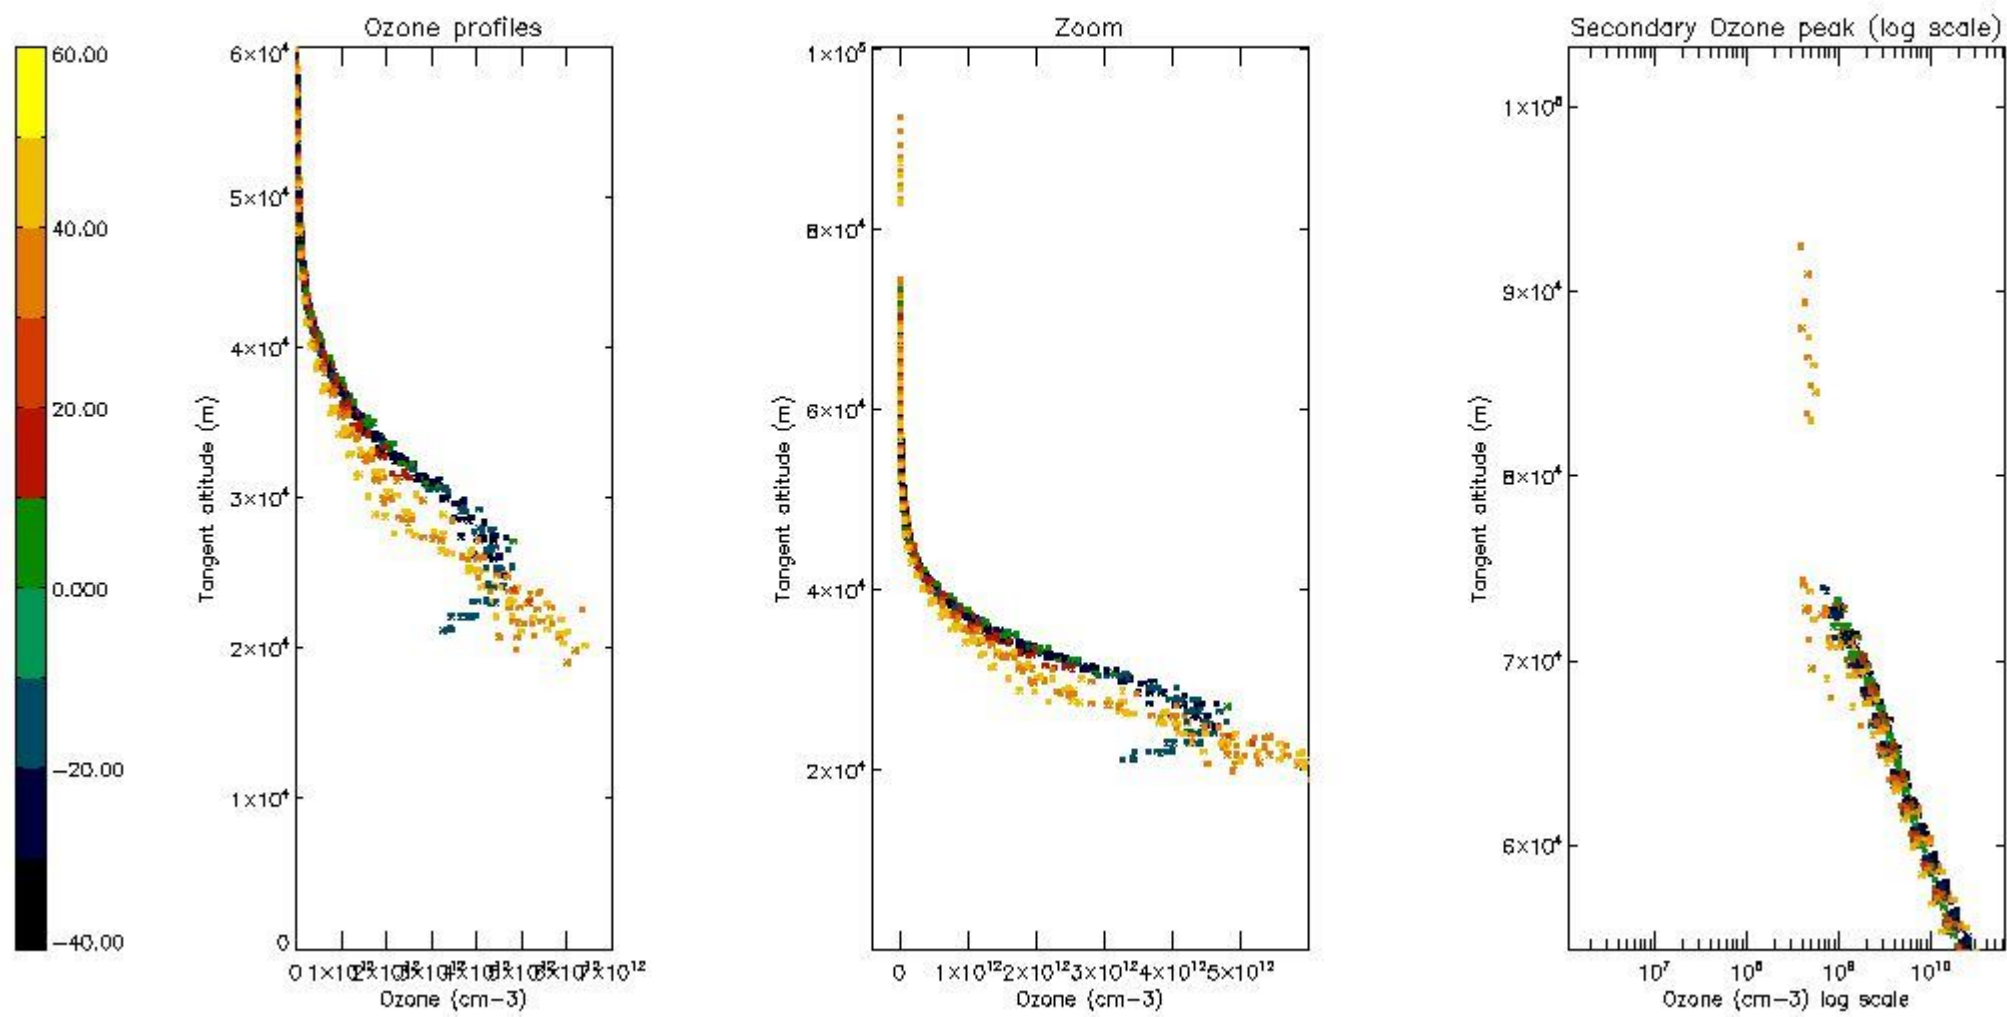

The colorbar represents the latitude.

5.4 Plot ozone profiles where STD < 10% (dark without errors)

The colorbar represents the latitude.

5.5 Plot ozone profiles where STD < 5% (dark without errors)

The colorbar represents the latitude.

5.6 Plot NO₂ profiles for all STD (dark without errors)

The colorbar represents the latitude.

5.7 Plot NO3 profiles for all STD (dark without errors)

The colorbar represents the latitude.

5.8 Plot H₂O profiles for all STD (only for occultations of stars 1,2,3,4,13,14,16,26,63 dark without errors)