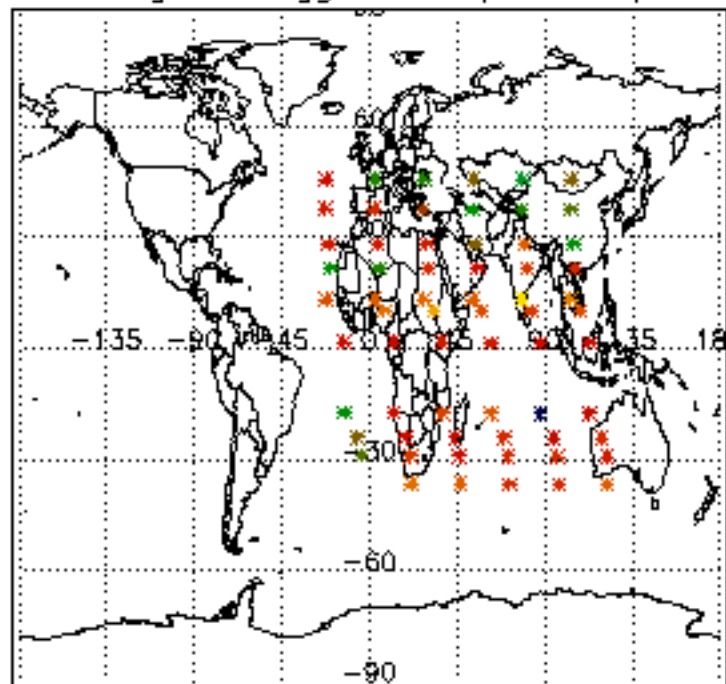

Percentage of flagged data per NO2 profile