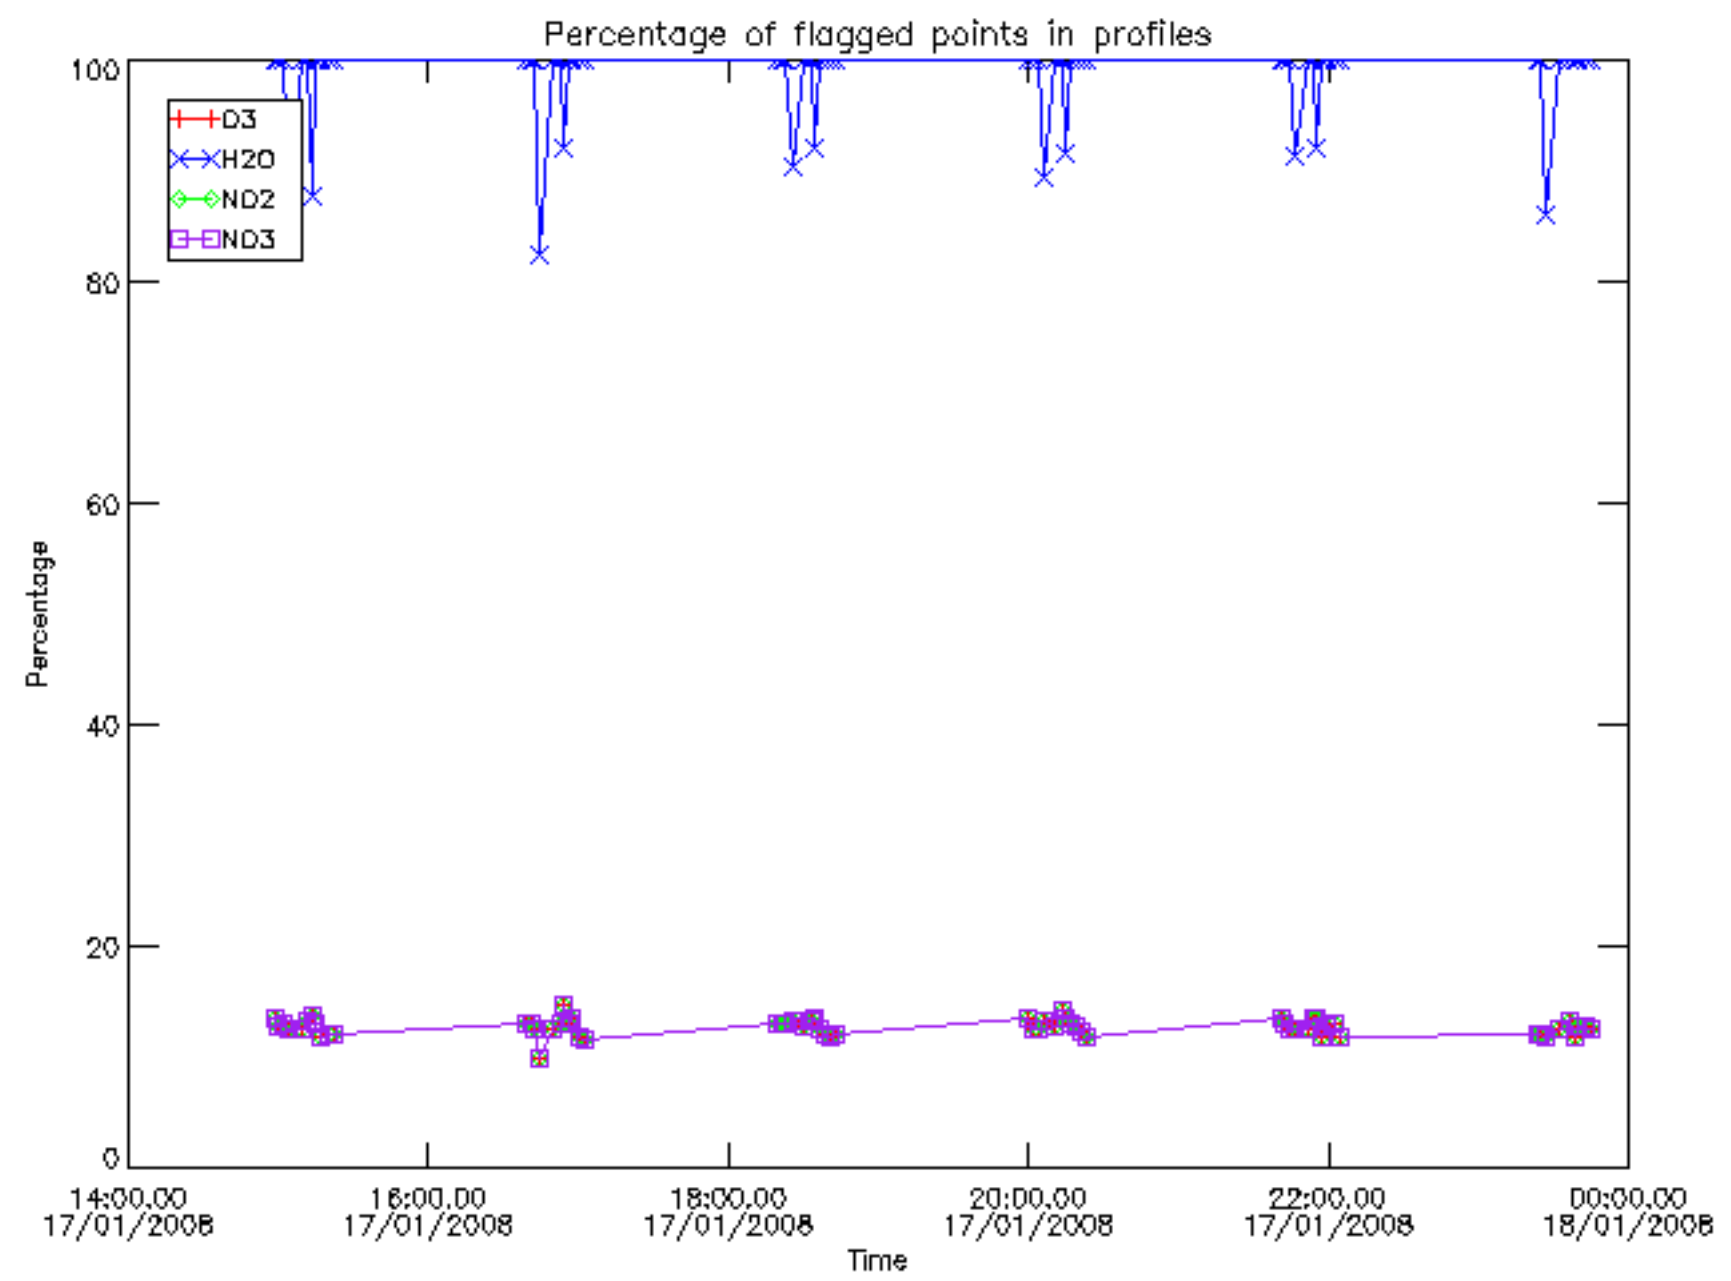

Percentage of flagged data per D3 profile

Percentage of flagged data per H2O profile