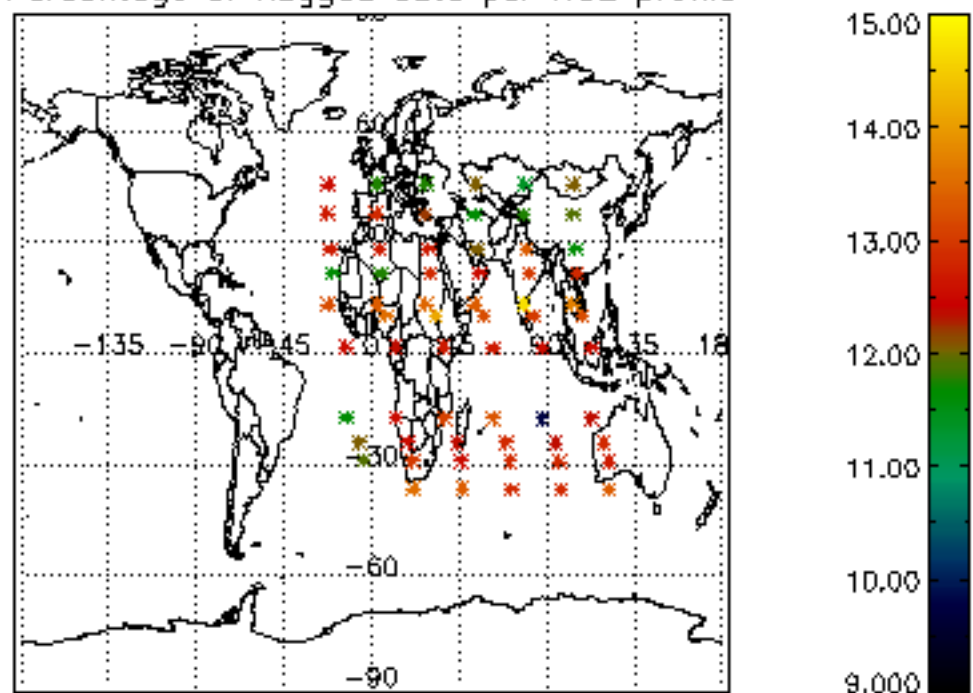

Percentage of flagged data per NO2 profile