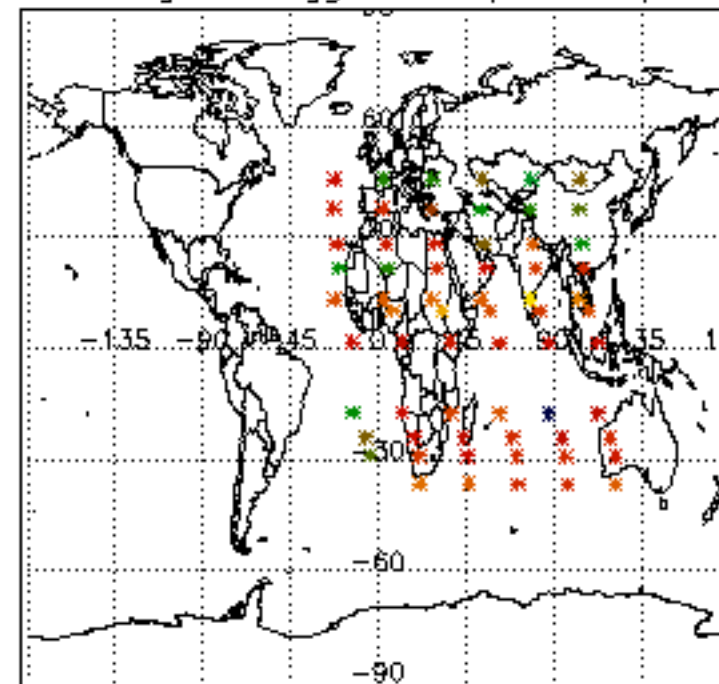

Percentage of flagged data per NO3 profile