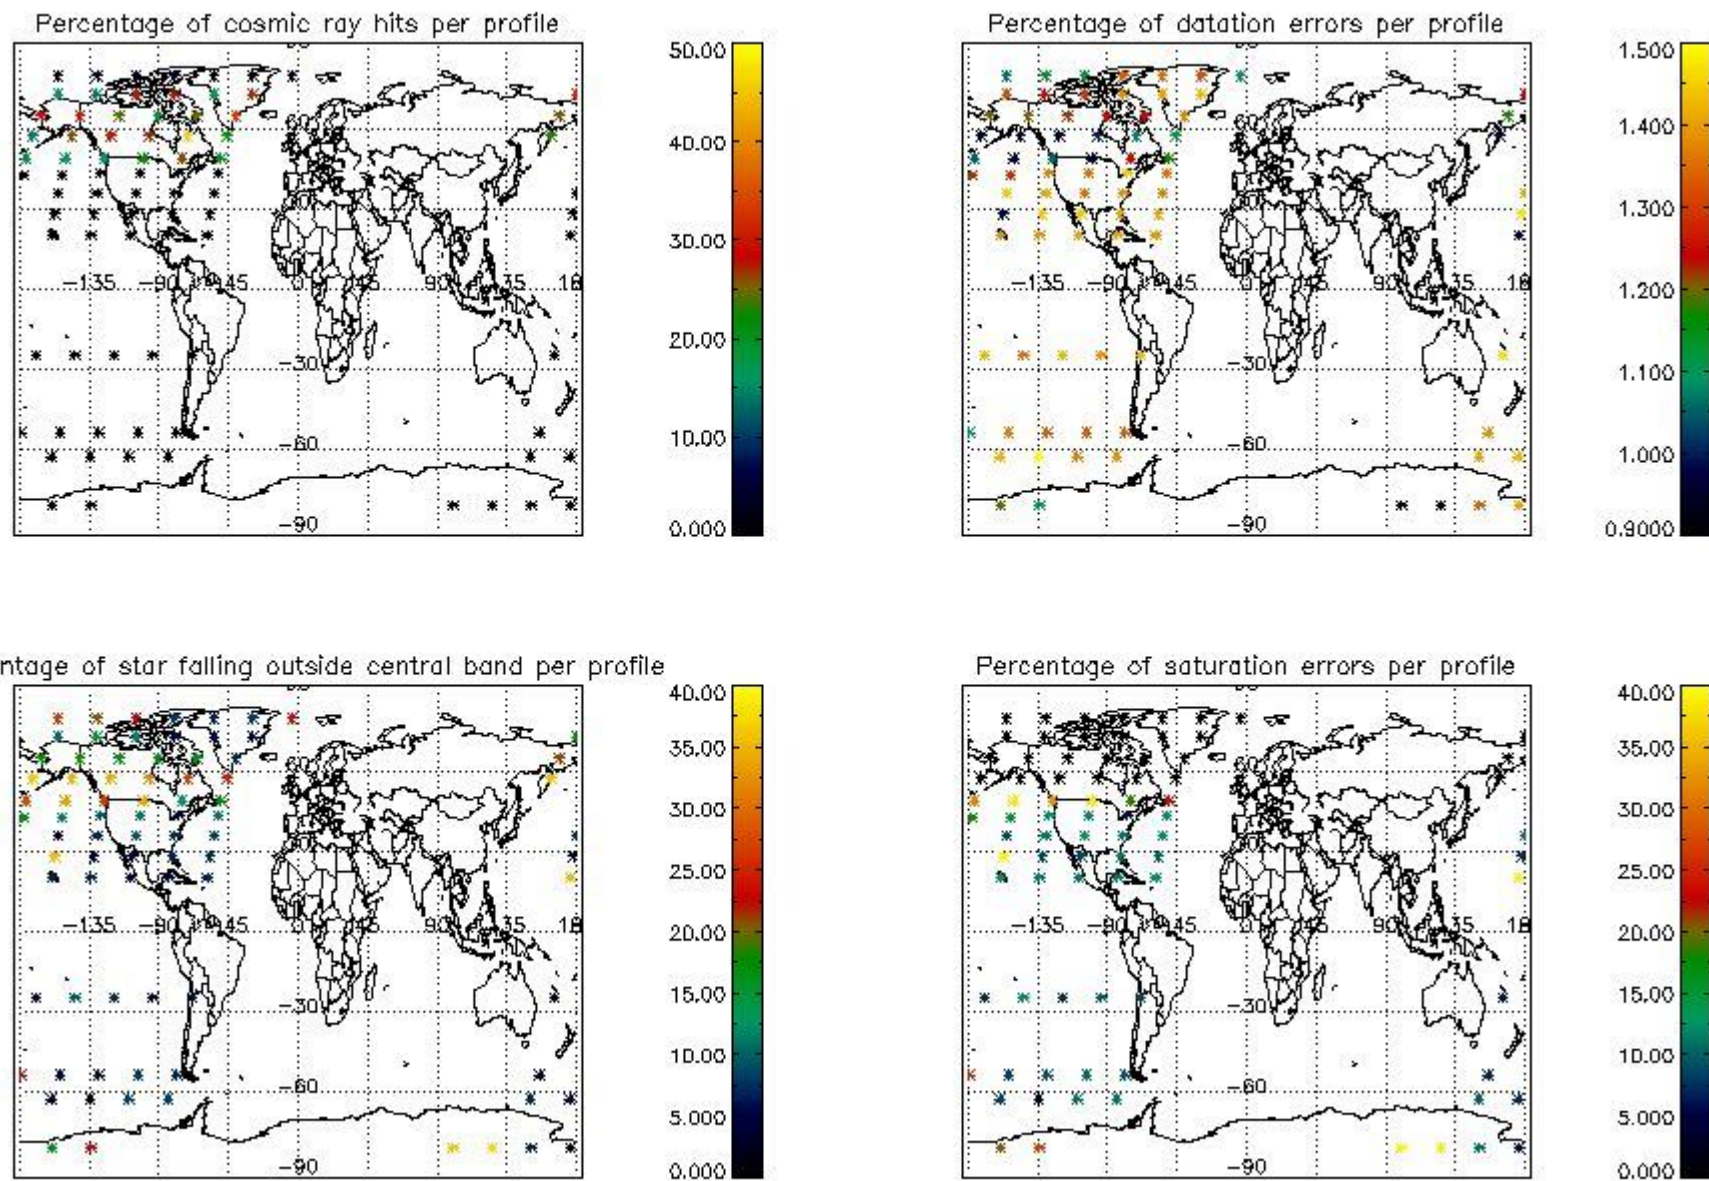

Percentage of datation errors per profile

Percentage of star falling outside central band per profile

Percentage of saturation errors per profile

4.2.2 Plot level 1 quality information per product (world map): ENVISAT DESCENDING passes