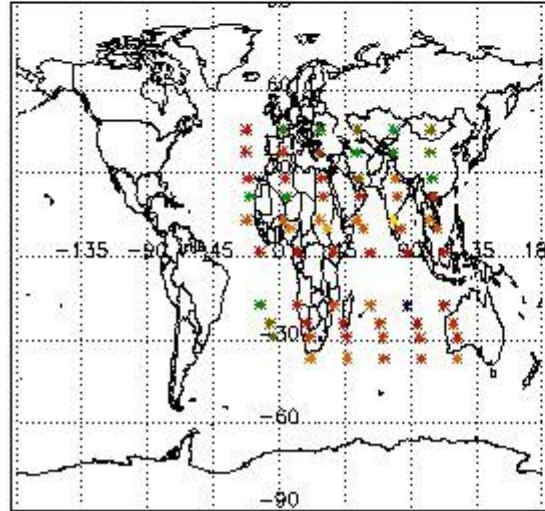

3.1 Plot quality information per product (time dependant)

3.2 Plot quality information per product (world map)

Percentage of flagged data per O3 profile

Percentage of flagged data per H2O profile

Percentage of flagged data per NO2 profile