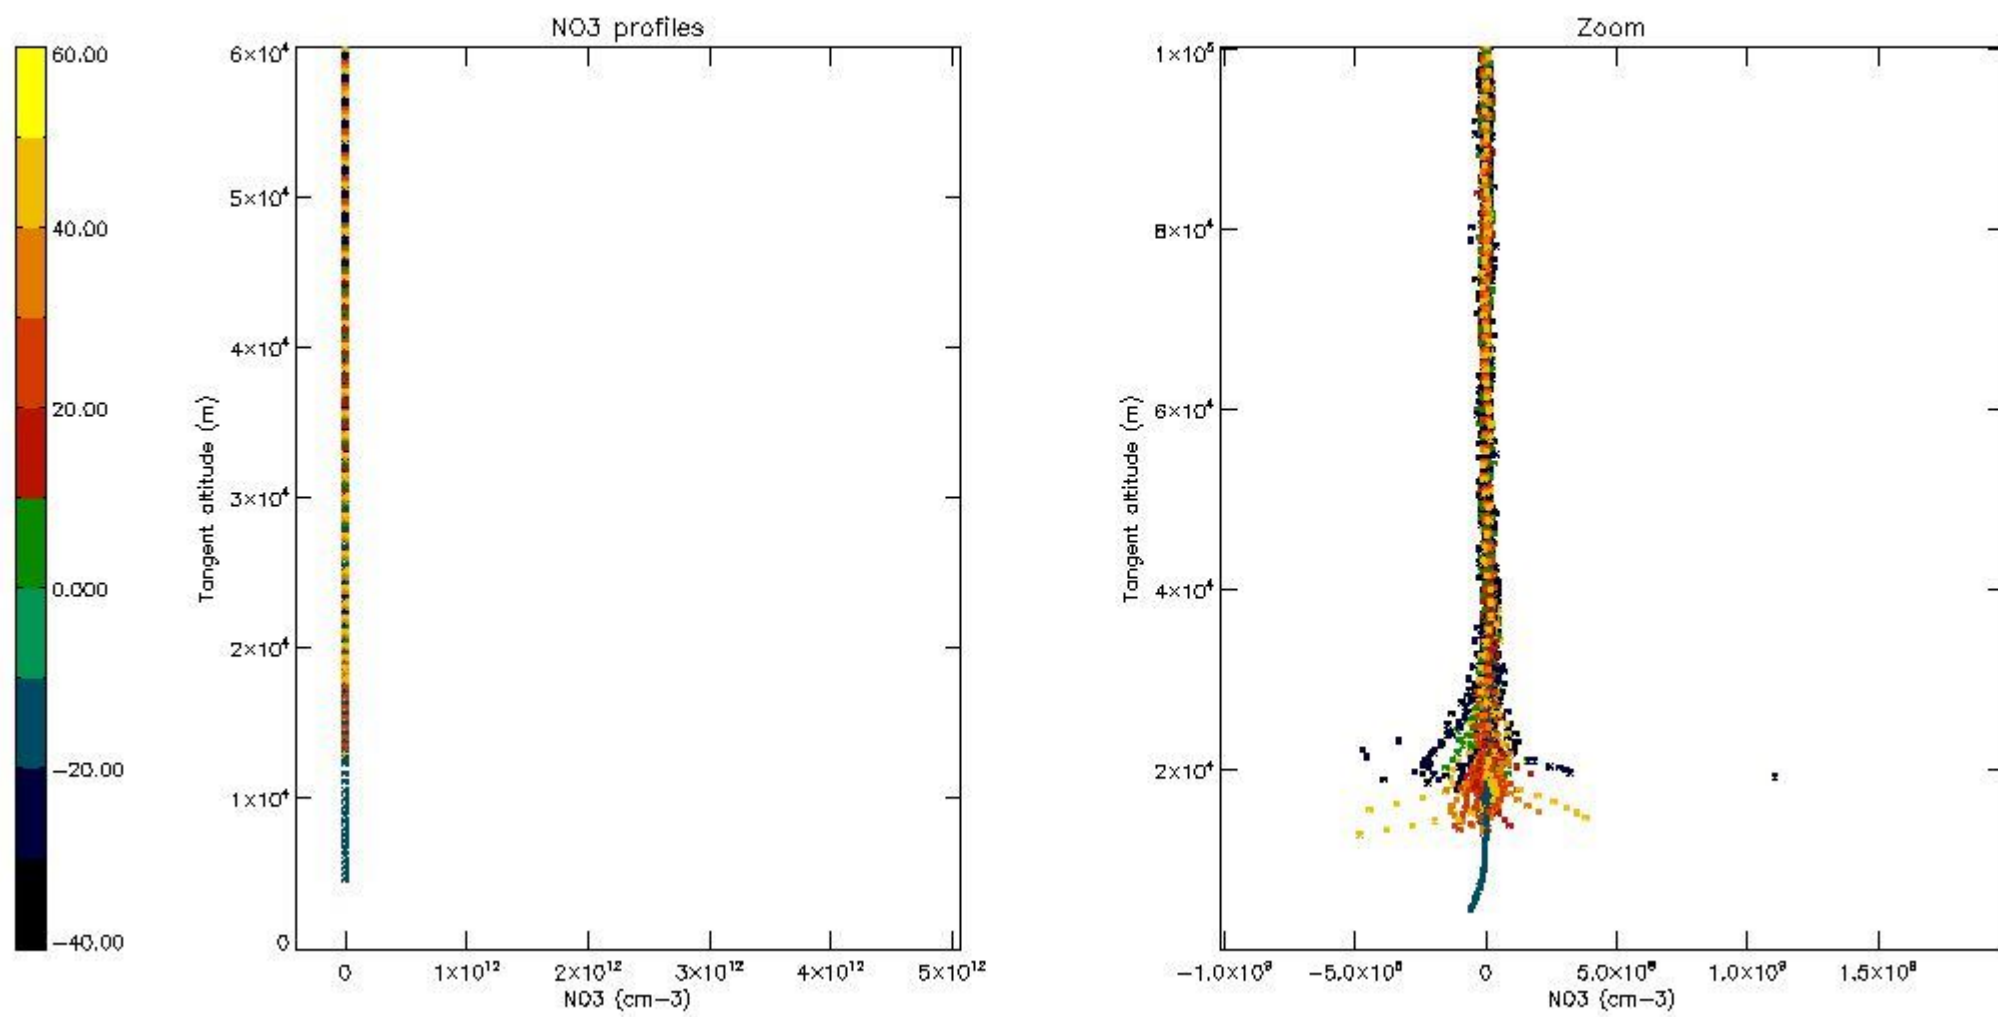

5.8 Plot H2O profiles for all STD (only for occultations of stars 1,2,3,4,13,14,16,26,63 dark without errors)

The colorbar represents the latitude.