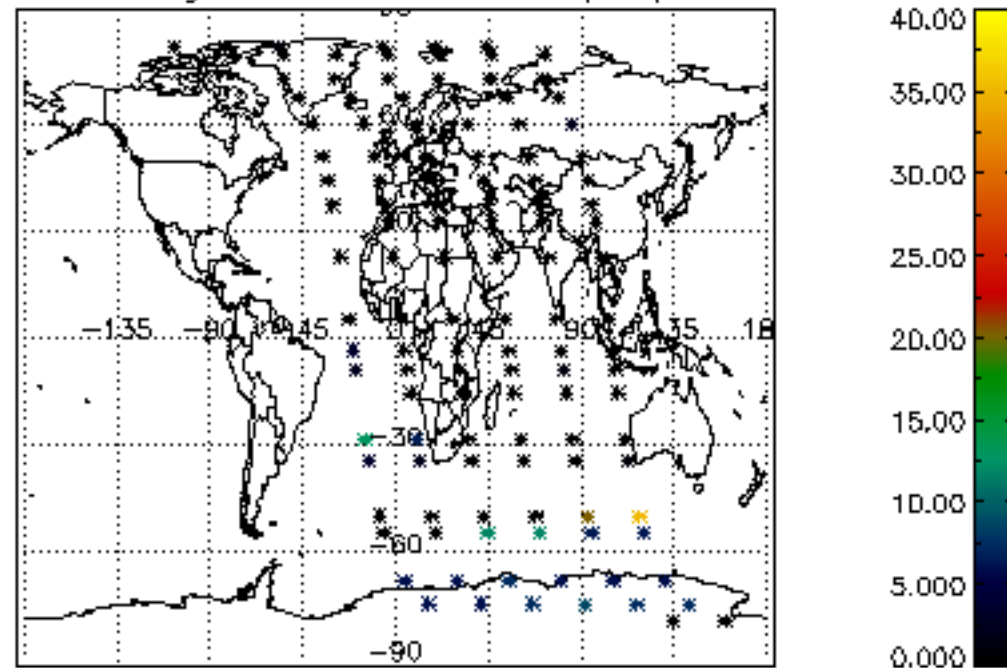

Percentage of datation errors per profile

Percentage of saturation errors per profile