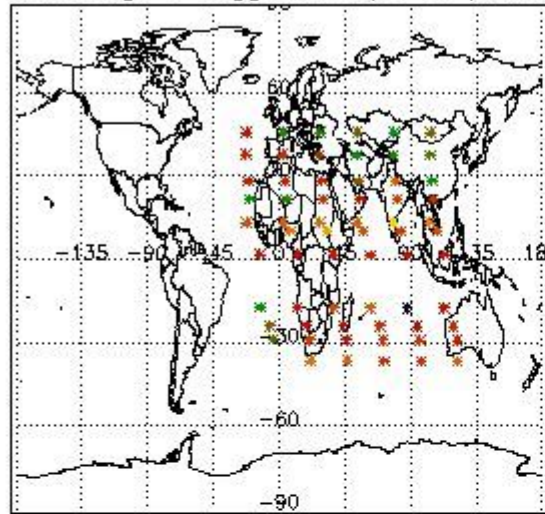

3. Quality information per product

In this section it is plotted some information contained in the Quality Summary data set of the level 2 products. Only products in dark limb conditions and without errors (error flag in the MPH set to "0") are used.

3.1 Plot quality information per product (time dependant)

3.2 Plot quality information per product (world map)

Percentage of flagged data per O3 profile

Percentage of flagged data per H2O profile

Percentage of flagged data per NO2 profile