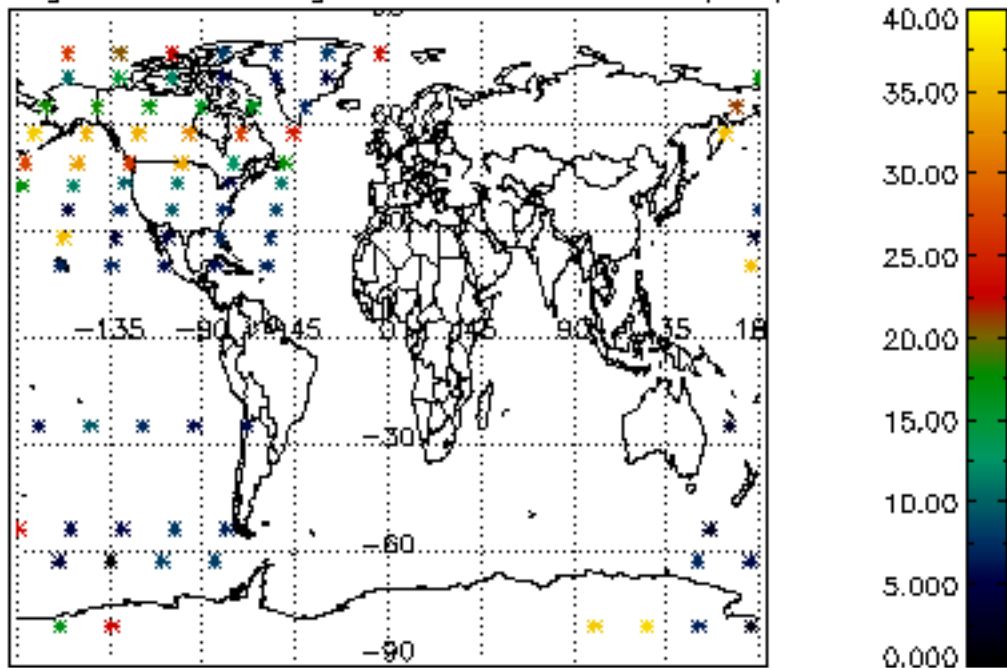

Percentage of star falling outside central band per profile