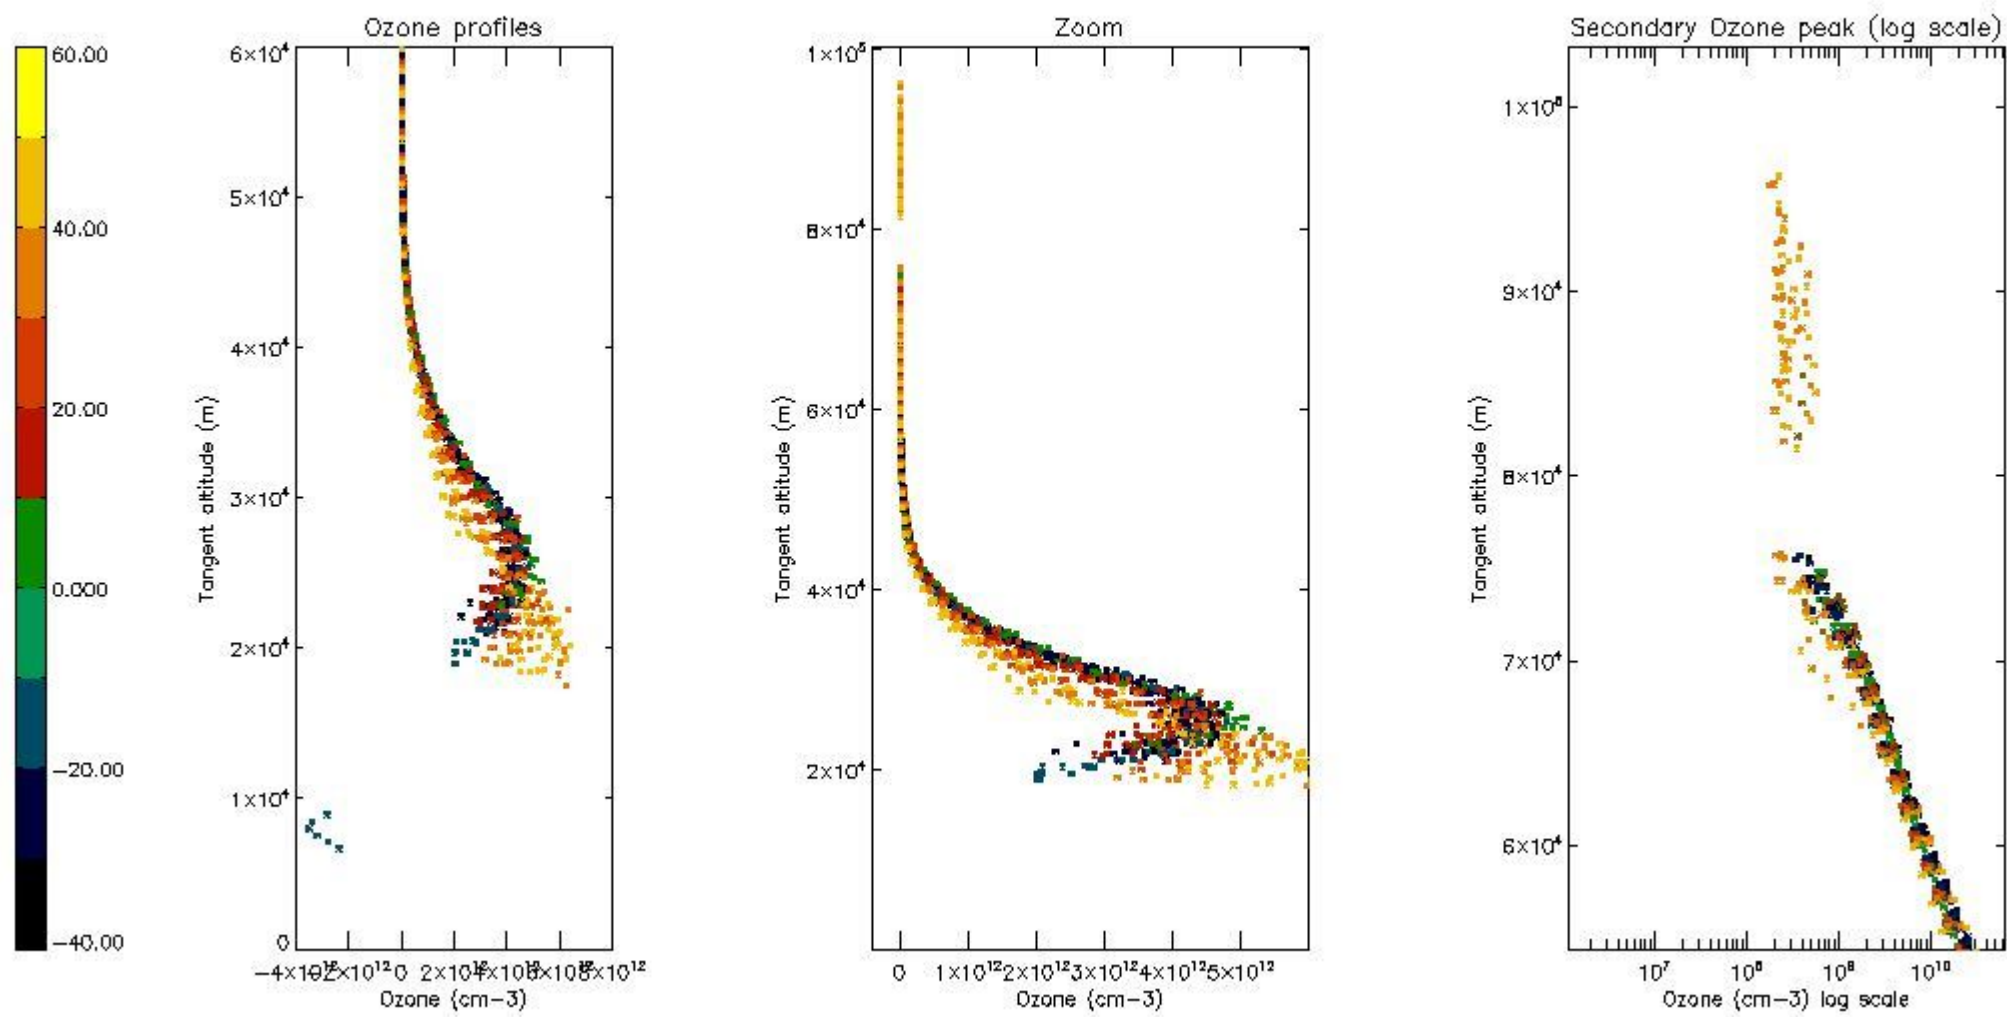

5.5 Plot ozone profiles where STD < 5% (dark without errors)

The colorbar represents the latitude.