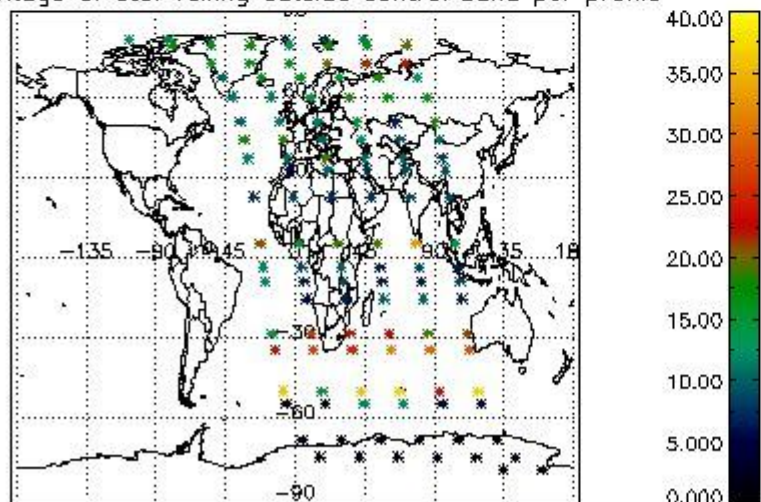

Percentage of star falling outside central band per profile