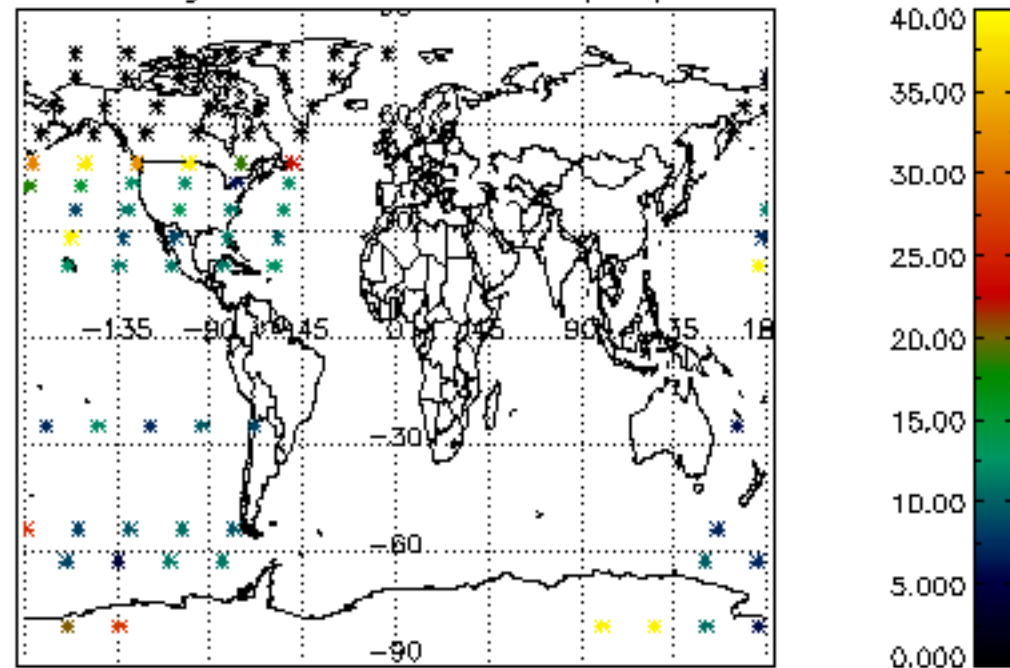

Percentage of saturation errors per profile