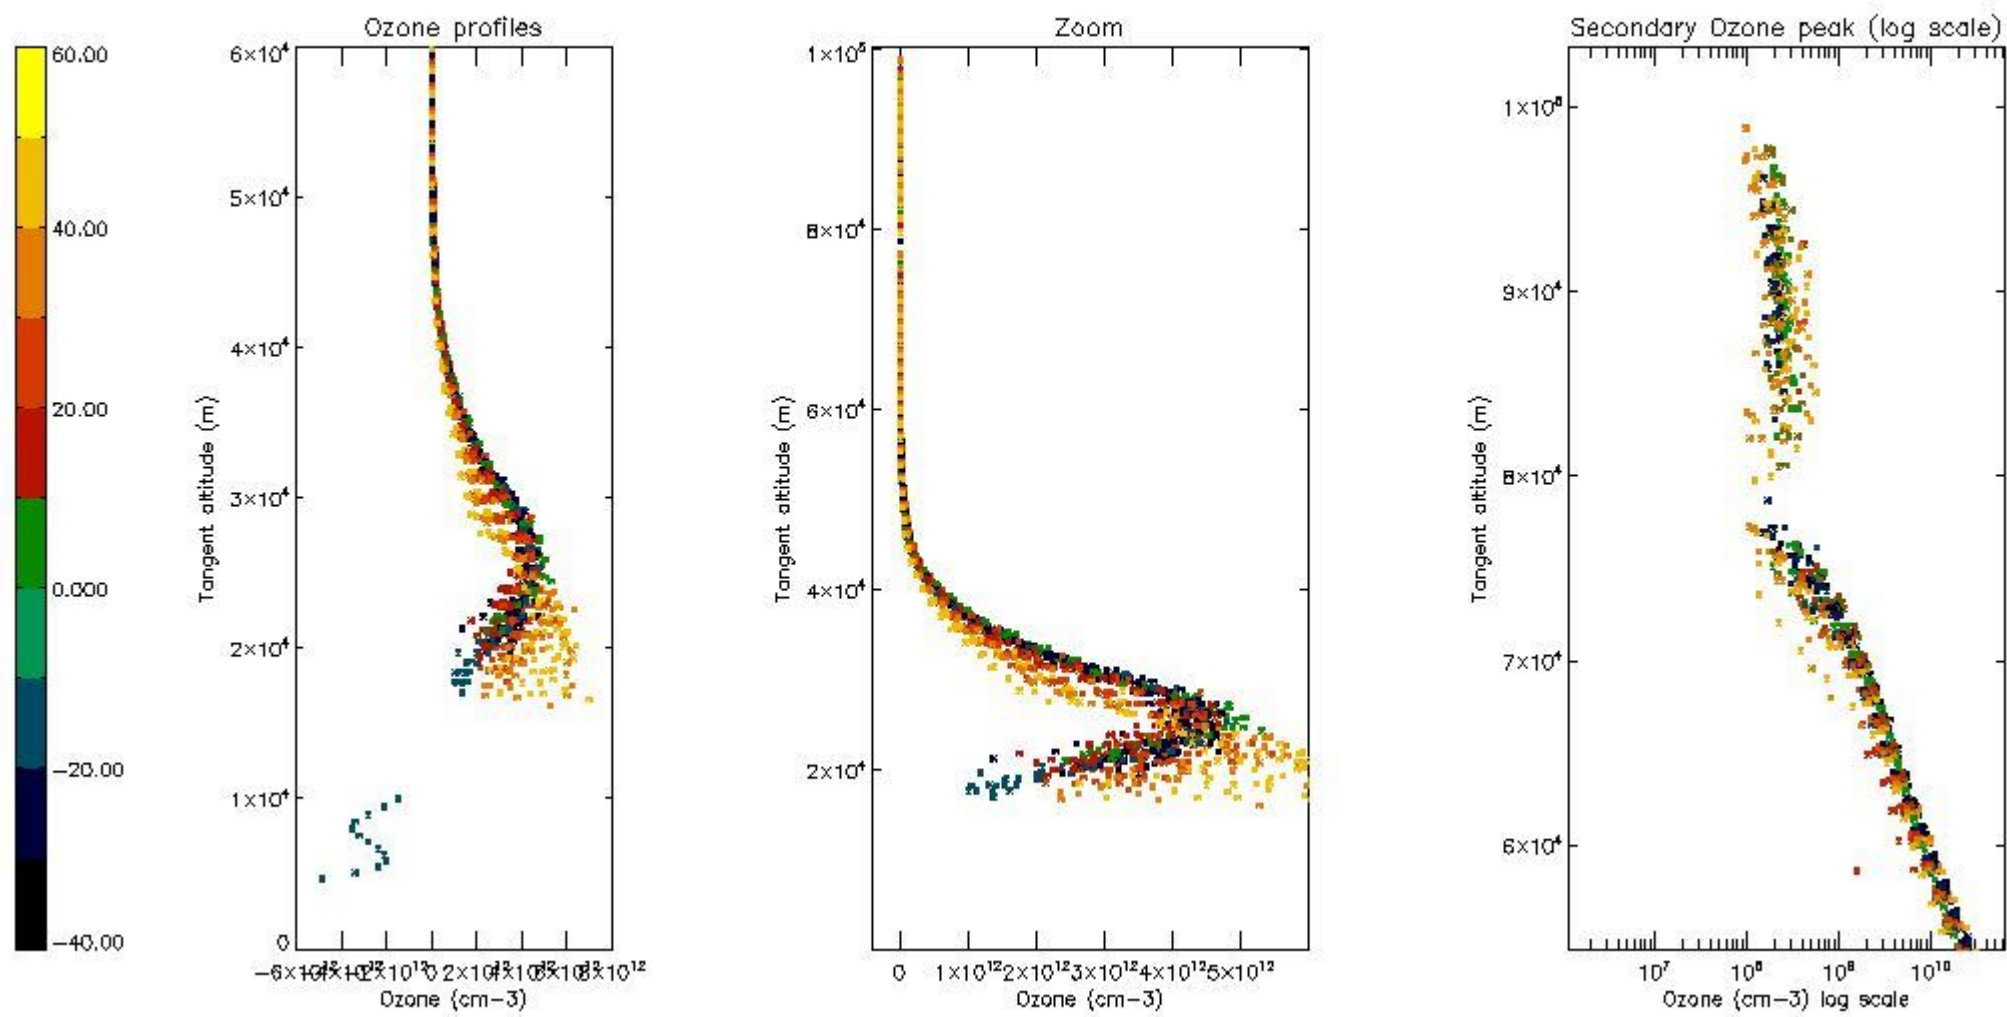

5.4 Plot ozone profiles where STD < 10% (dark without errors)

The colorbar represents the latitude.