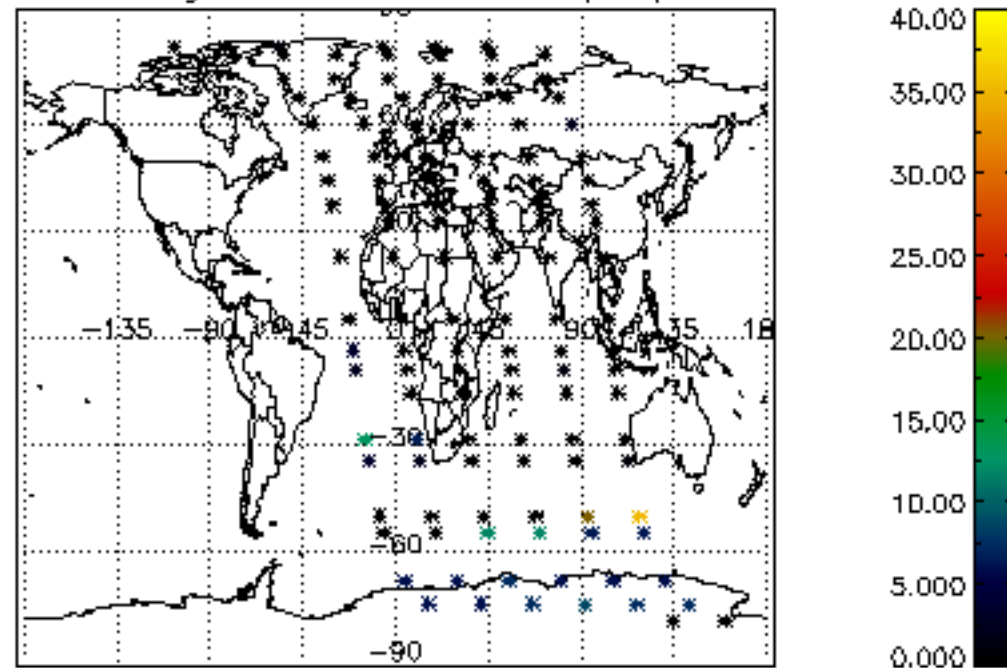

Percentage of flagged data per NO3 profile

Percentage of cosmic ray hits per profile

Percentage of datation errors per profile

Percentage of star falling outside central band per profile

Percentage of saturation errors per profile