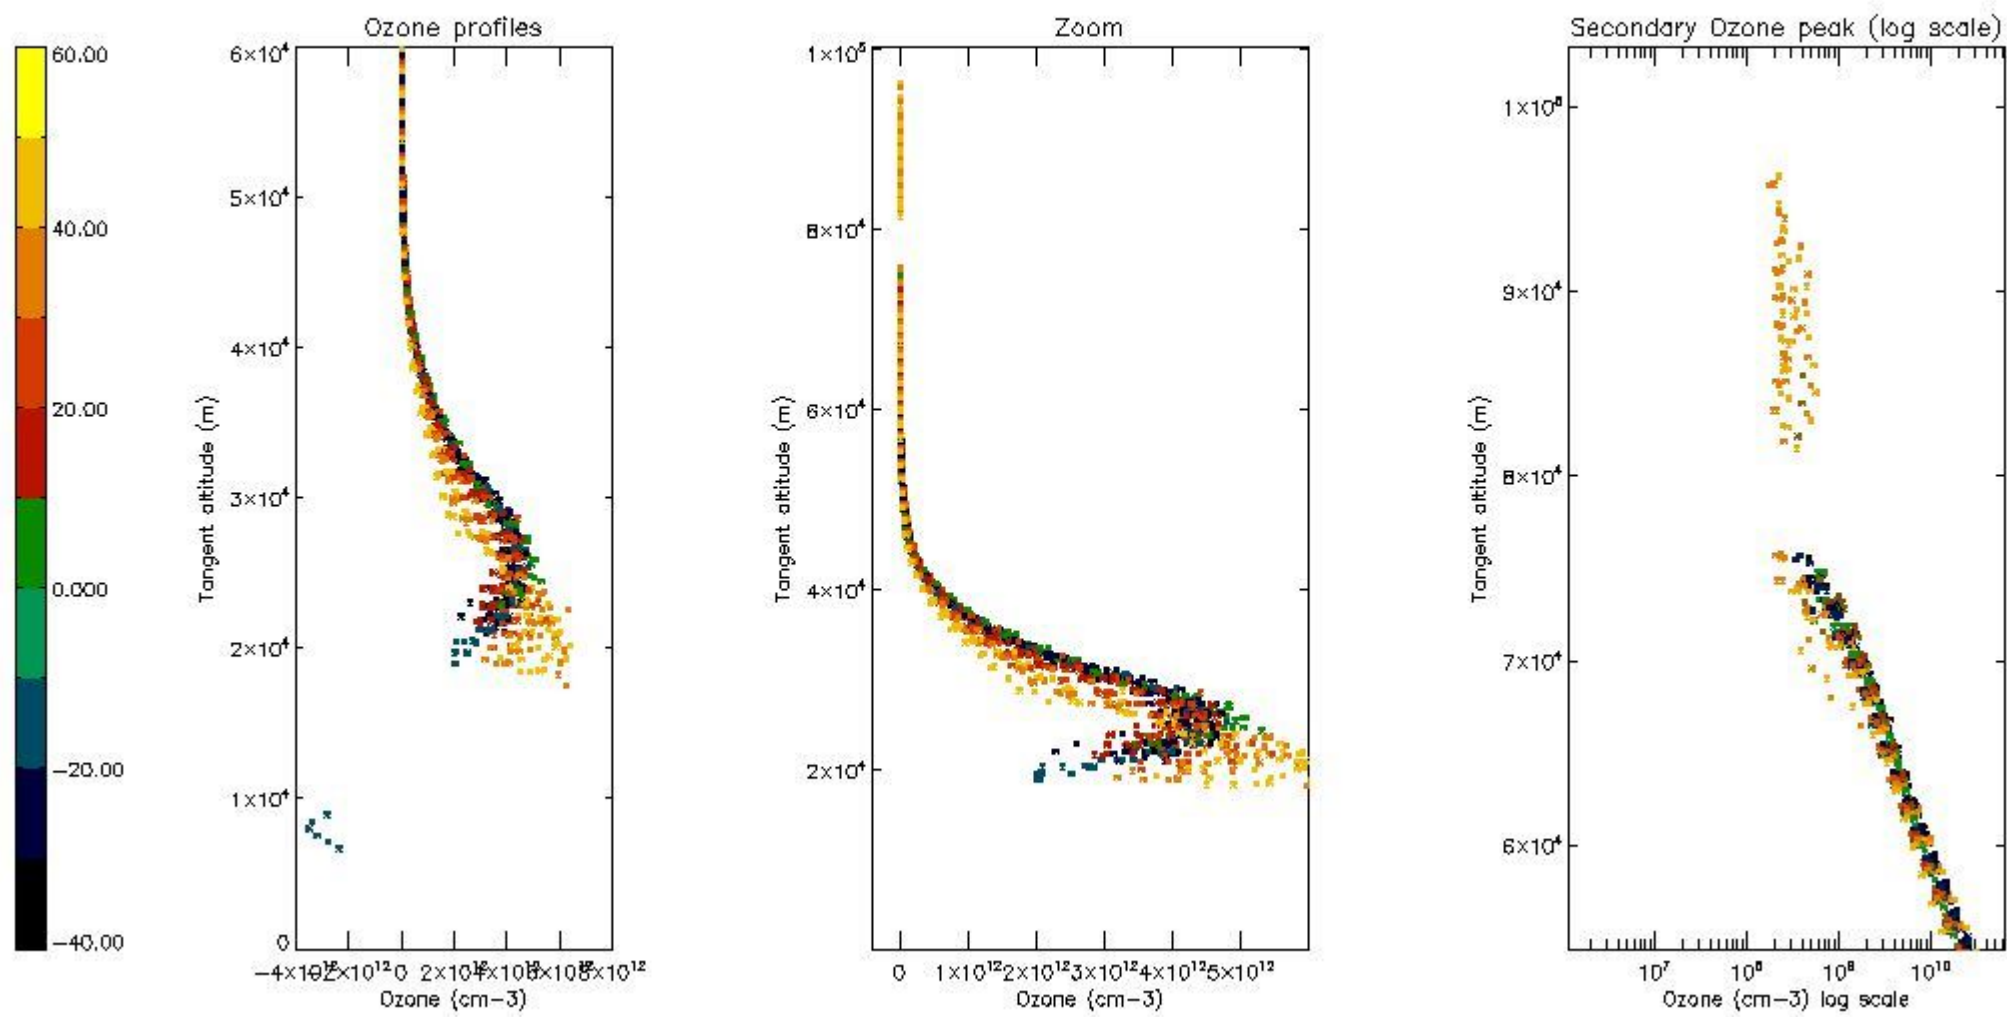

| | |
|----------|----|
| STD < 10 | 17 |
| STD < 5 | 12 |

5.2 Plot ozone profiles for all STD (dark without errors)

The colorbar represents the latitude.

5.3 Plot ozone profiles where STD < 20% (dark without errors)

The colorbar represents the latitude.

5.4 Plot ozone profiles where STD < 10% (dark without errors)

The colorbar represents the latitude.

5.5 Plot ozone profiles where STD < 5% (dark without errors)

The colorbar represents the latitude.