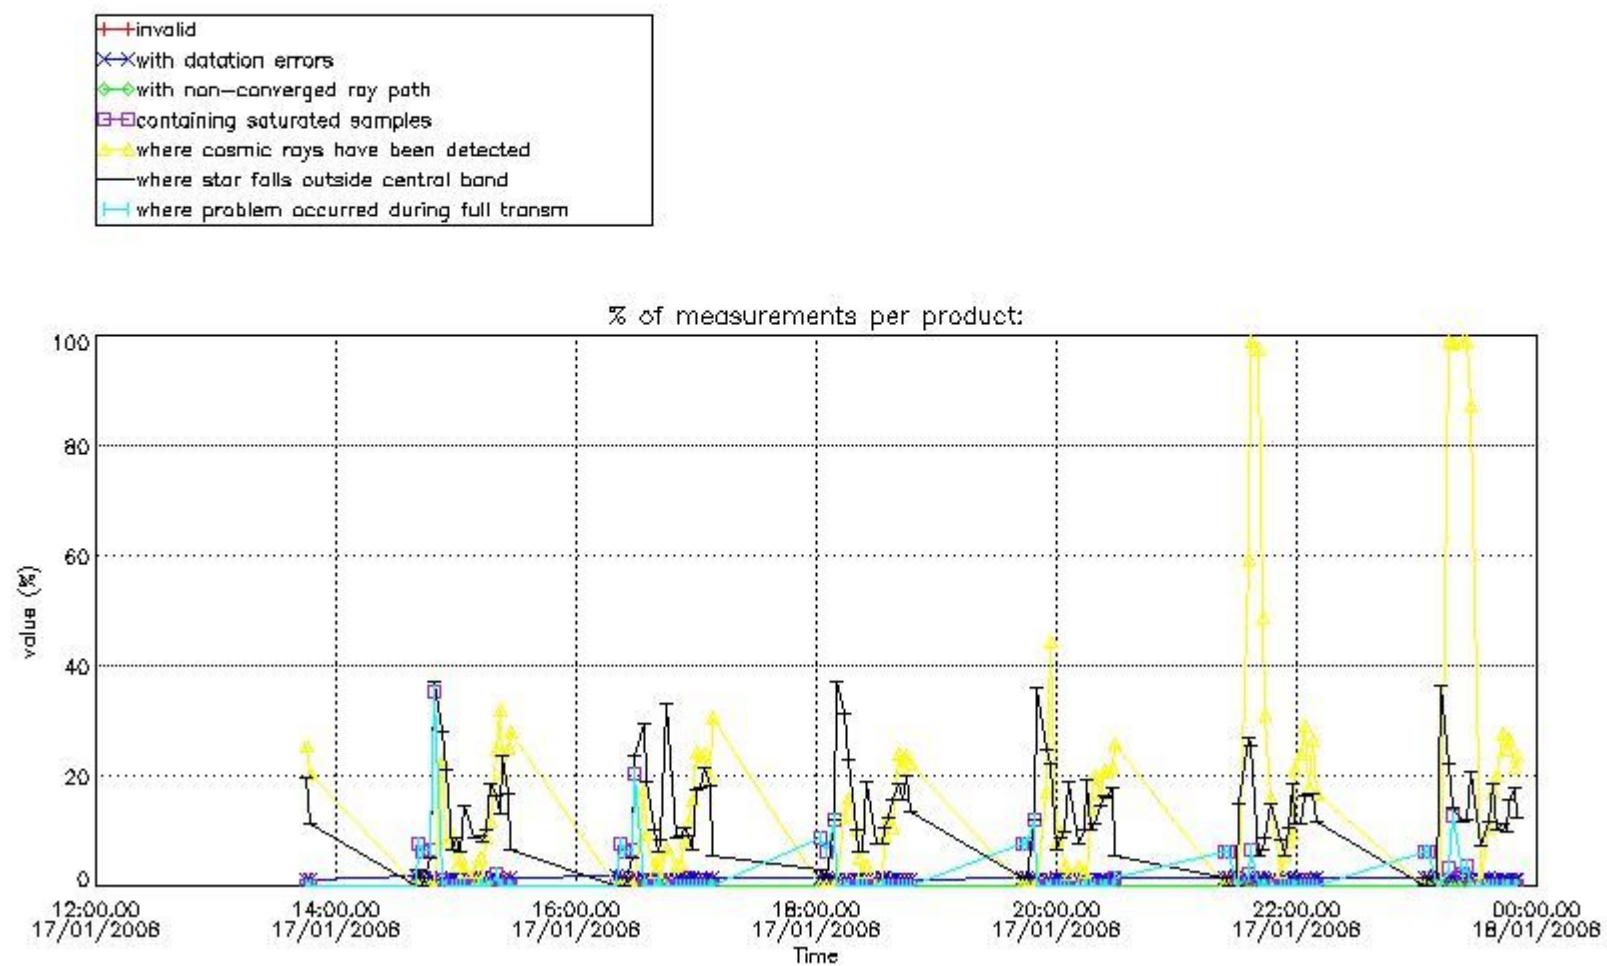

4.1.2 Plot level 1 quality information per product (time dependant): ENVI SAT DESCENDING passes