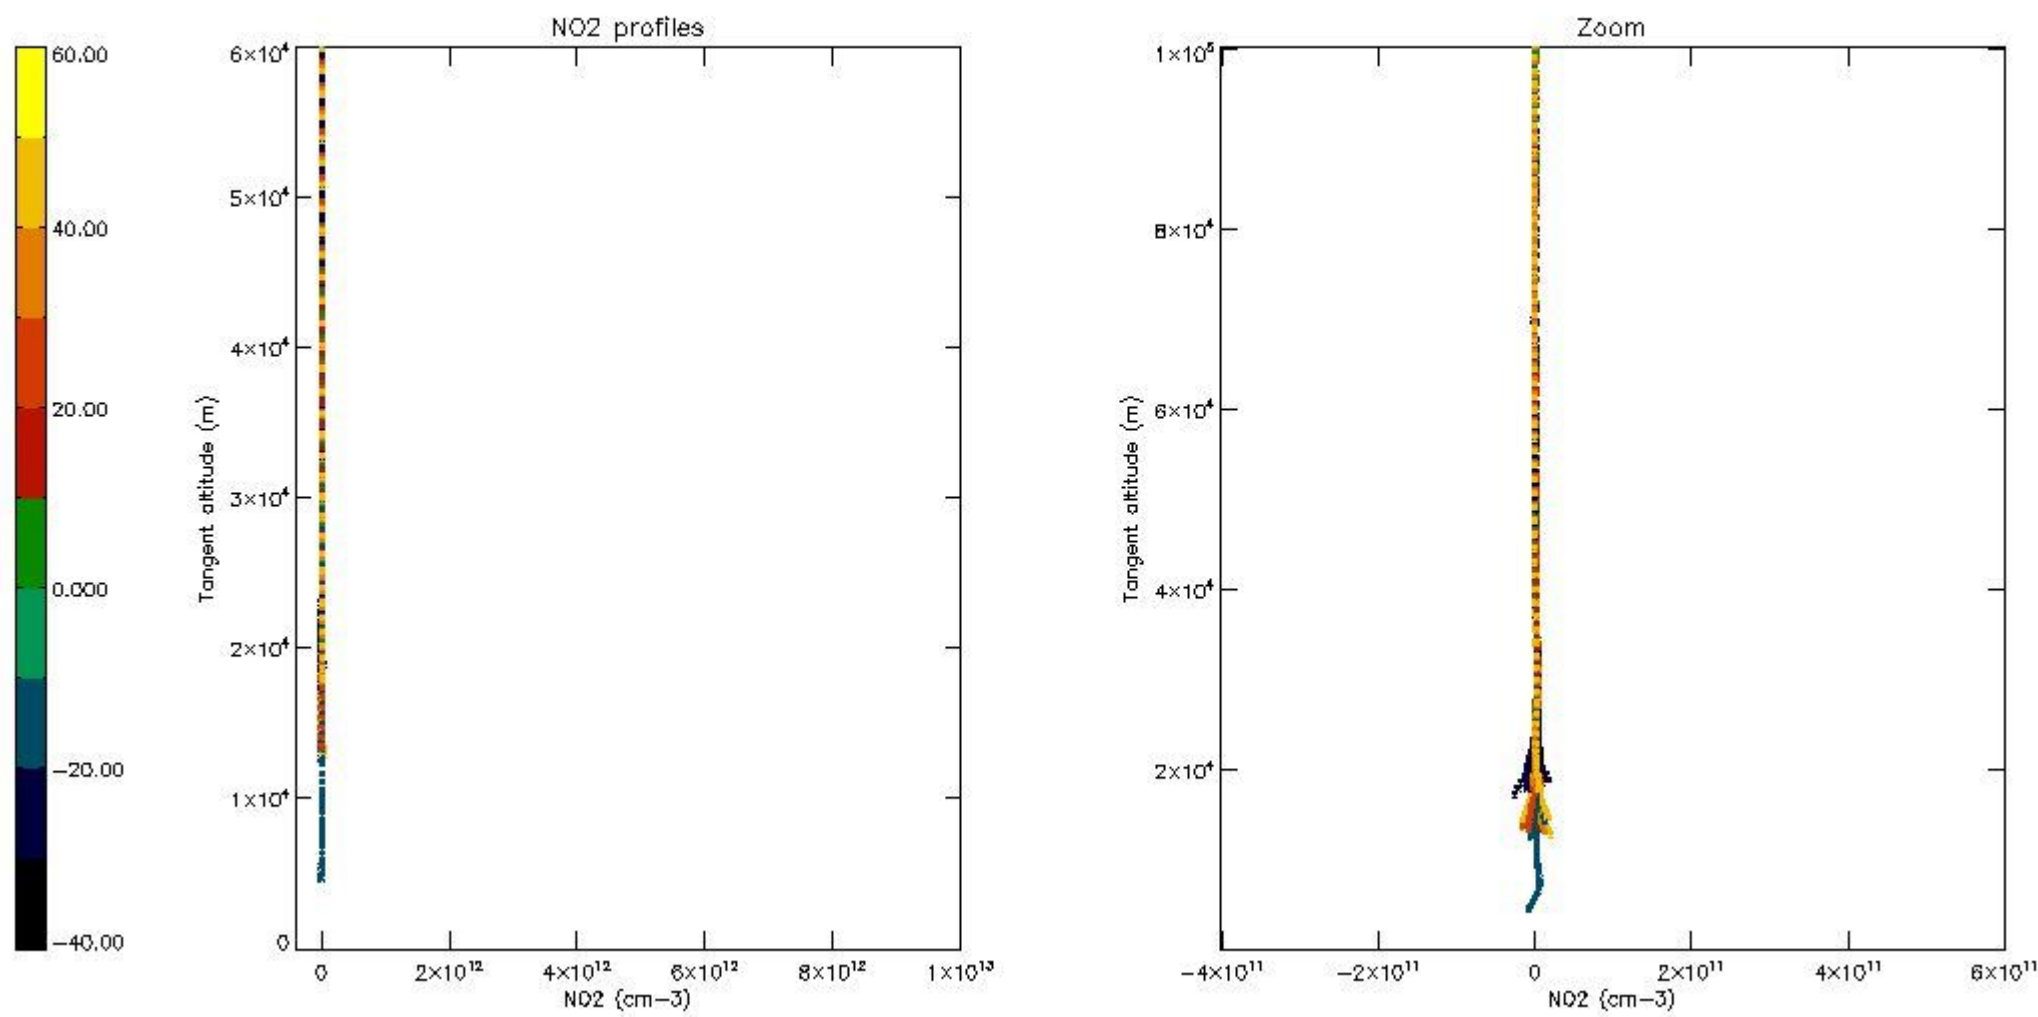

5.7 Plot NO3 profiles for all STD (dark without errors)

The colorbar represents the latitude.