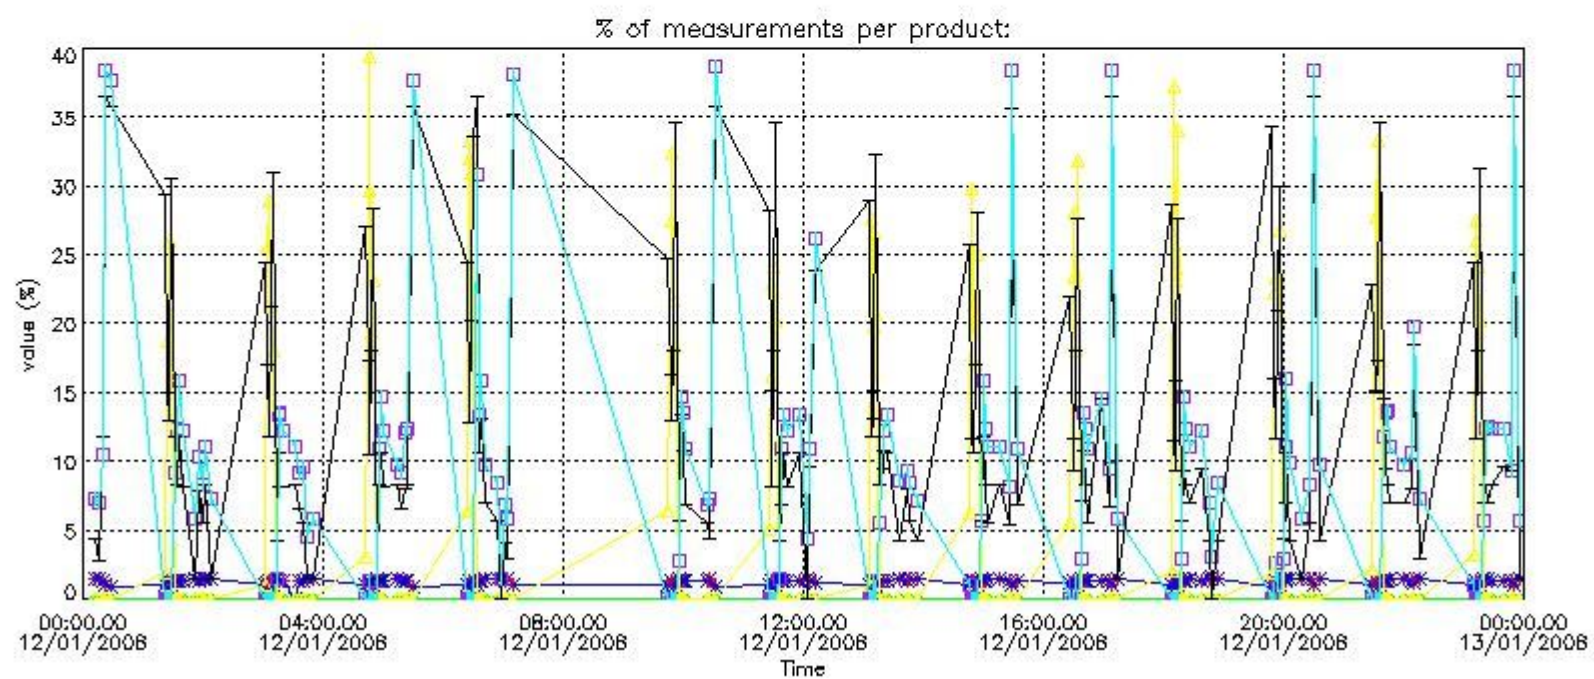

4.2 Plot quality information per product coming from level 1b processing (world map)

4.2.1 Plot level 1 quality information per product (world map): ENVISAT ASCENDING passes