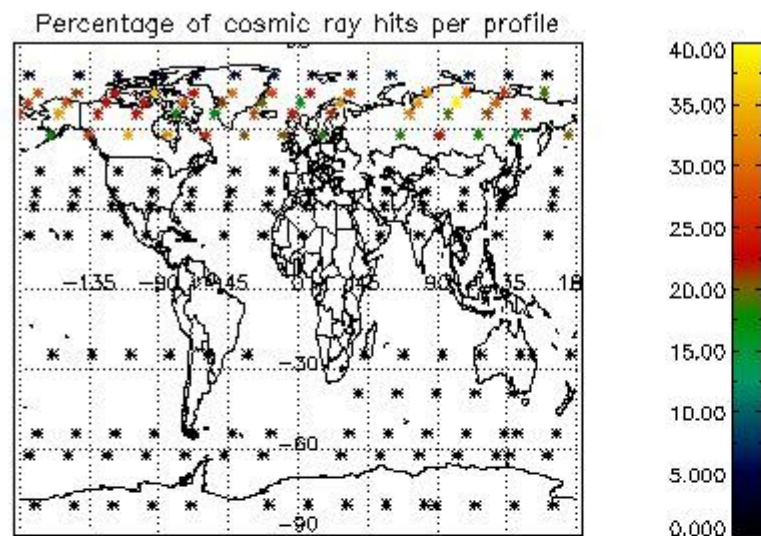

4.2.2 Plot level 1 quality information per product (world map): ENVISAT DESCENDING passes

5. Trace gas profiles

5.1 Ozone statistics based on quality of products

The final quality of the products can be "measured" using the STD (Standard Deviation) attached to every point profile. This information is written to the parameter GOM_NL__2P/NL_LOCAL_SPECIES_DENSITY/o3_std of the level 2 products. The table below shows the statistics for given STD ranges.

The statistics are given with respect to the overall valid production:

- Products without fatal errors: GOM_NL__2P/MPH/PRODUCT_ERR=0
- Valid point profile: GOM_NL__2P/NL_LOCAL_SPECIES_DENSITY/pcd(0)=0

The 'Criteria' is applied to valid points of dark limb products:

- Products in dark limb illumination condition: GOM_NL__2P/NL_SUMMARY_QUALITY/obs_ill_cond=0
- Products without fatal errors: GOM_NL__2P/MPH/PRODUCT_ERR=0
- Valid point profile: GOM_NL__2P/NL_LOCAL_SPECIES_DENSITY/pcd(0)=0

So, the table below shows the percentage of dark limb and valid observations for each criteria with respect to the overall valid daily observations.

Criteria	% of total production
All STD	30
STD < 20	18