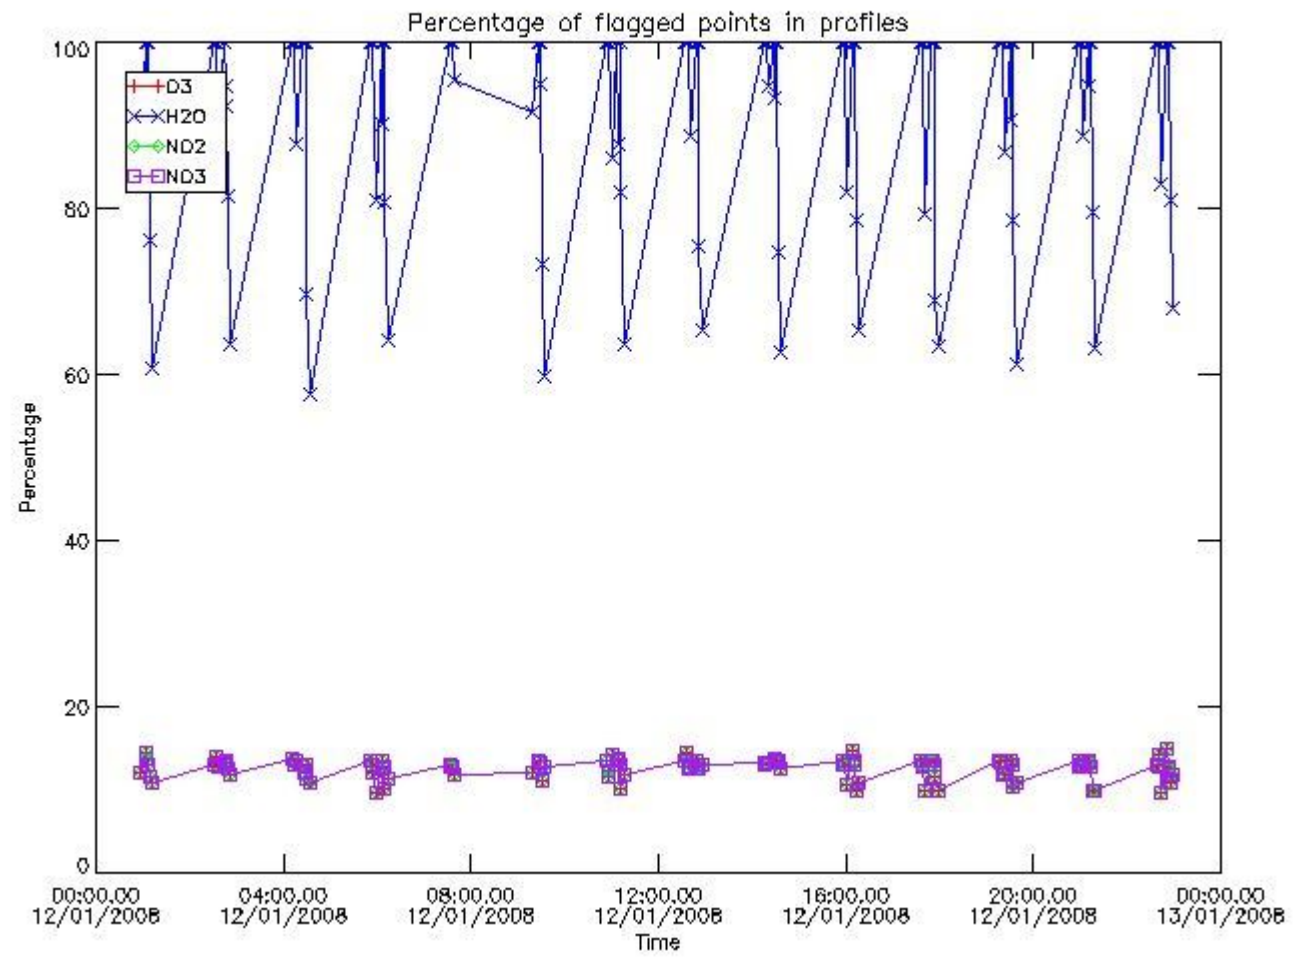

3. Quality information per product

In this section it is plotted some information contained in the Quality Summary data set of the level 2 products. Only products in dark limb conditions and without errors (error flag in

the MPH set to "0") are used.

3.1 Plot quality information per product (time dependant)

3.2 Plot quality information per product (world map)