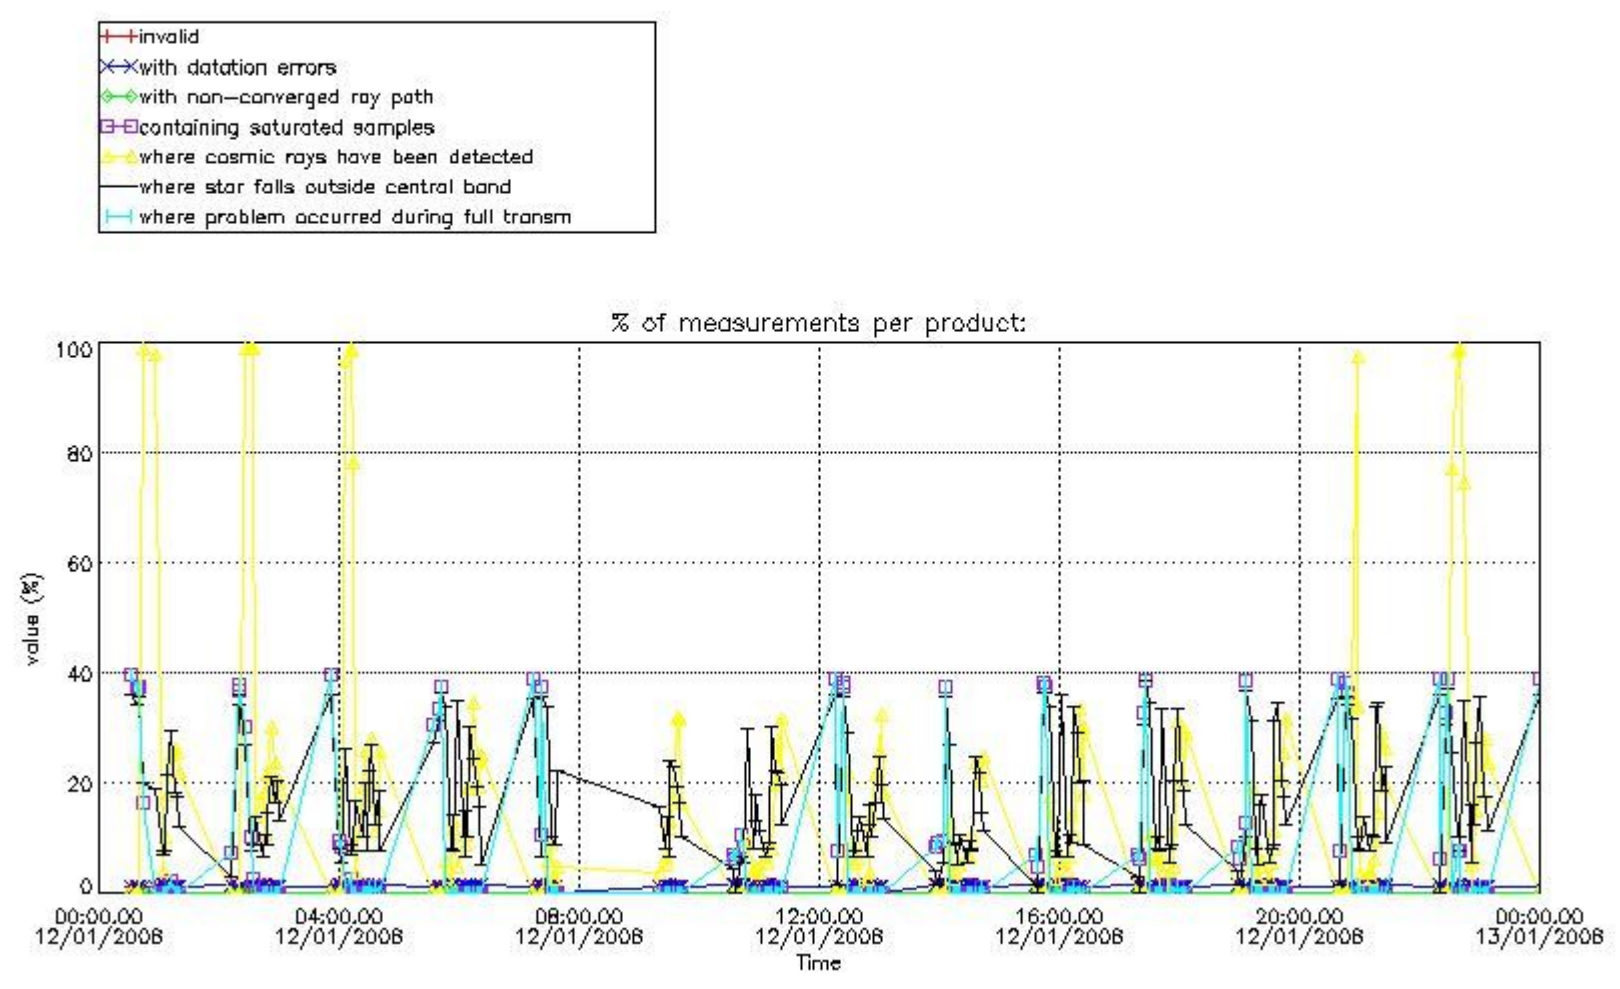

4.1.2 Plot level 1 quality information per product (time dependant): ENVI SAT DESCENDING passes