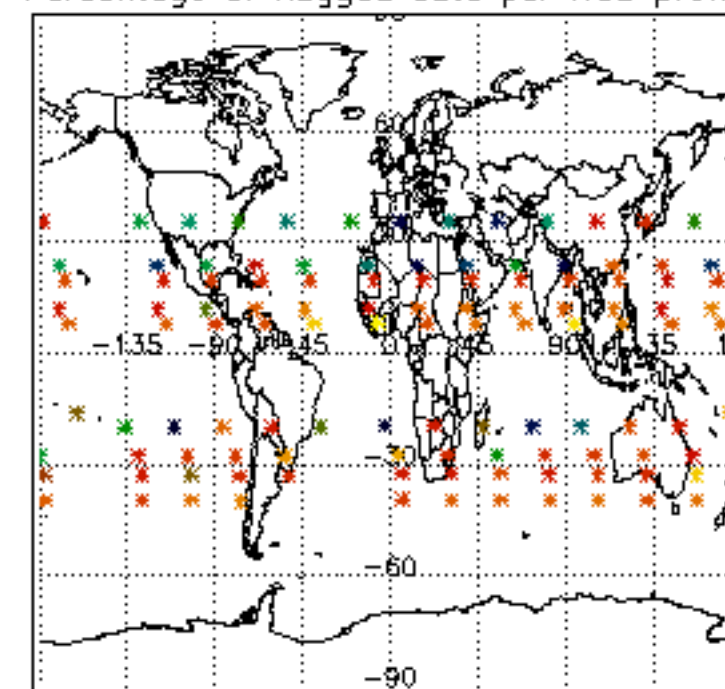

Percentage of flagged data per NO3 profile