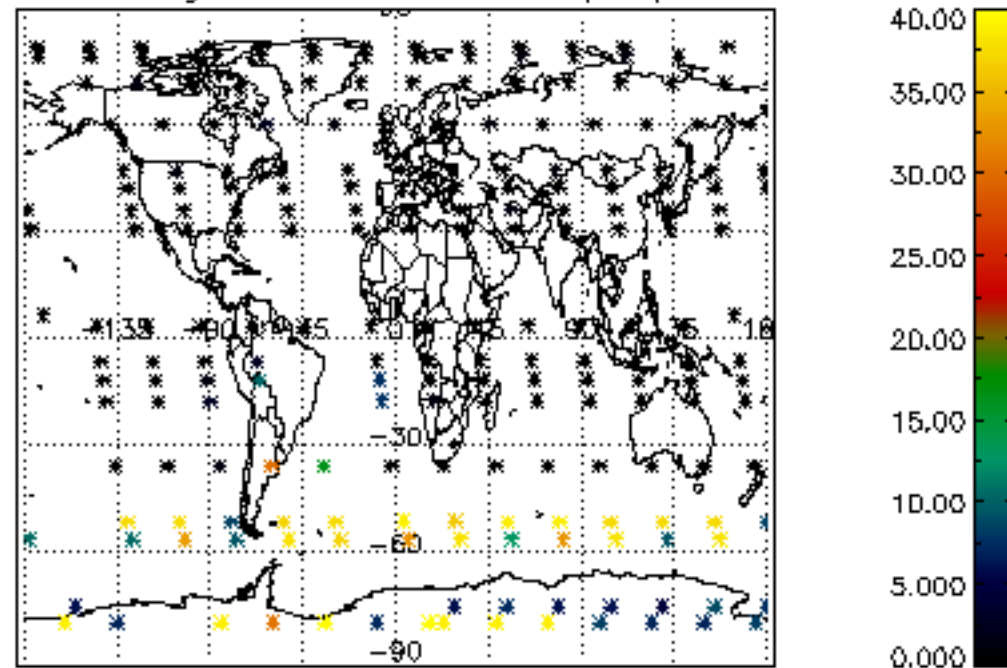

Percentage of datation errors per profile

Percentage of saturation errors per profile