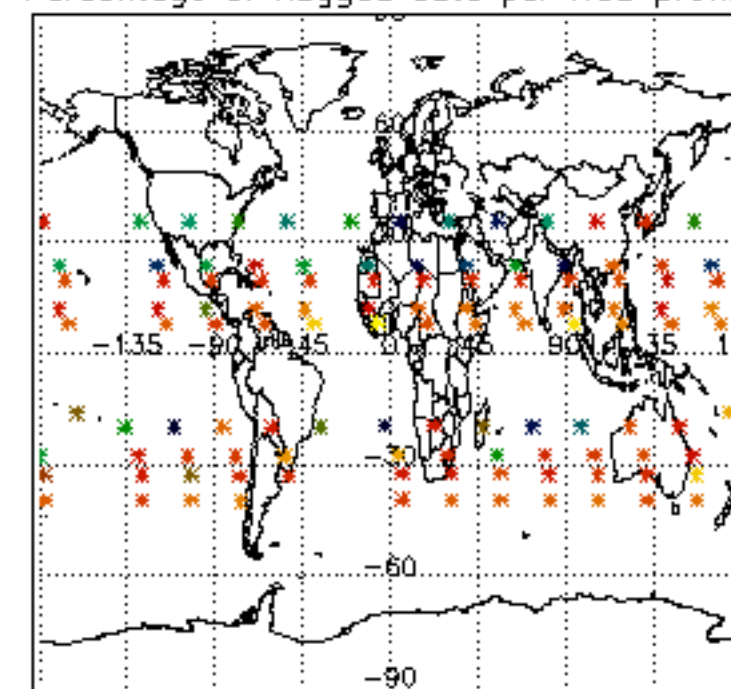

Percentage of flagged data per NO3 profile