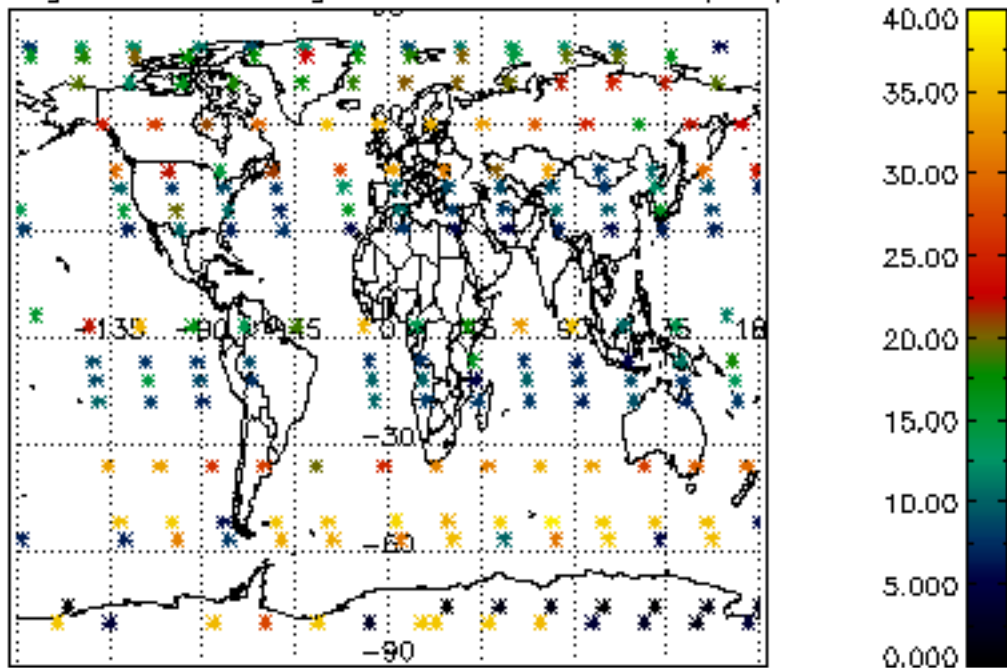

Percentage of cosmic ray hits per profile

Percentage of star falling outside central band per profile