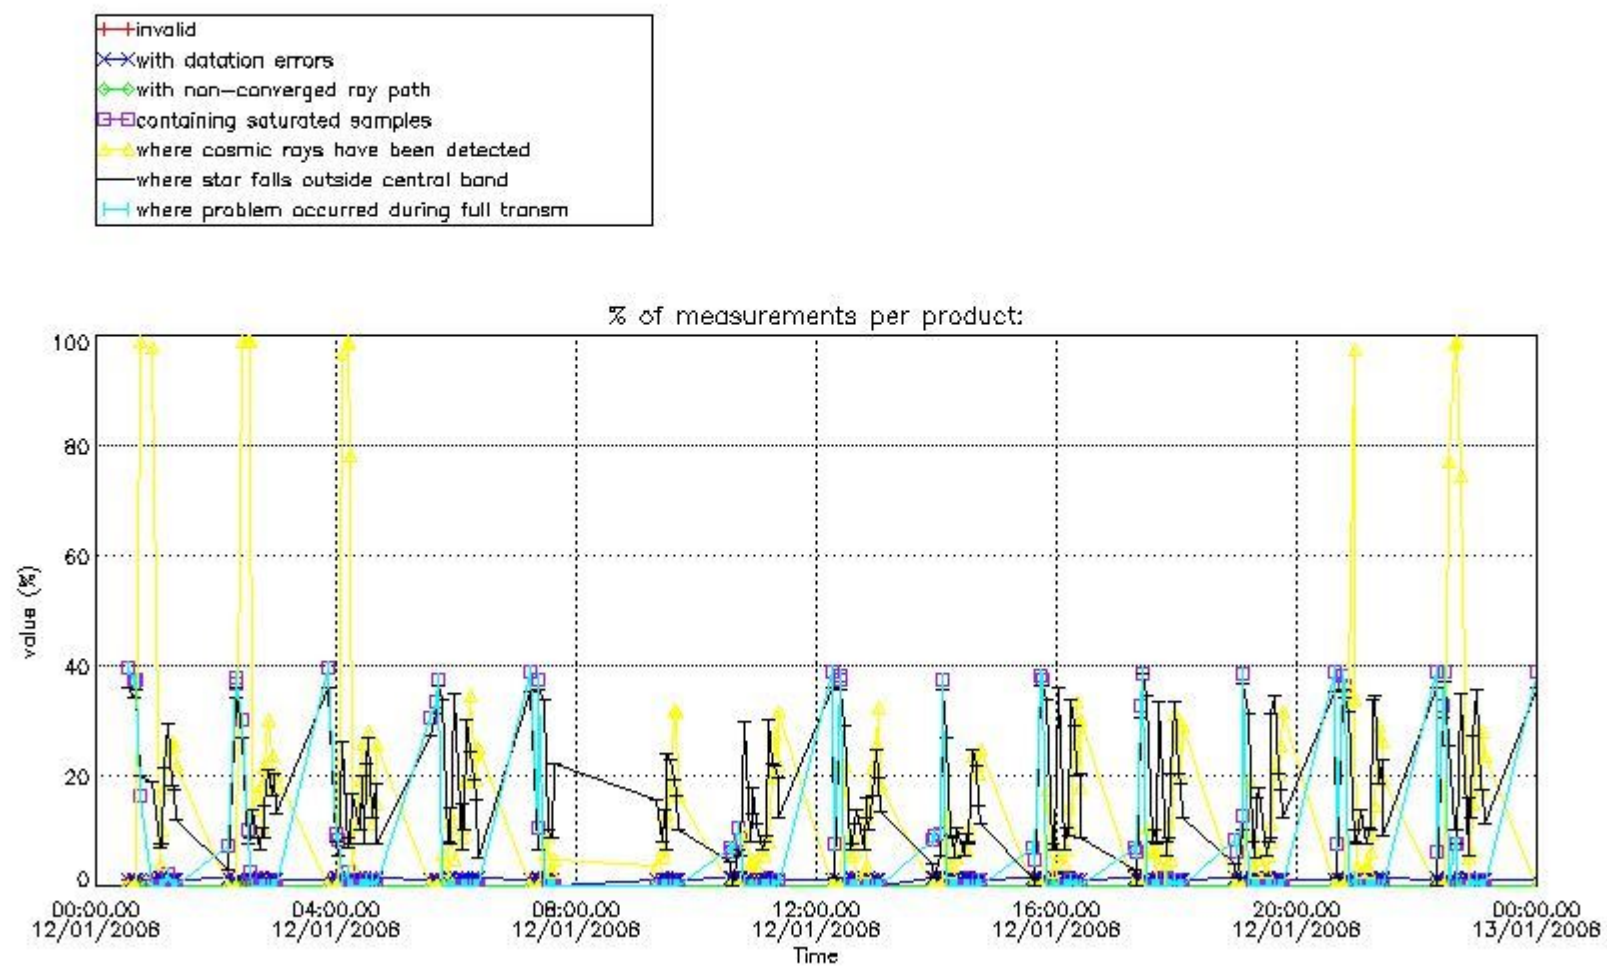

4.1.2 Plot level 1 quality information per product (time dependant): ENVI SAT DESCENDING passes