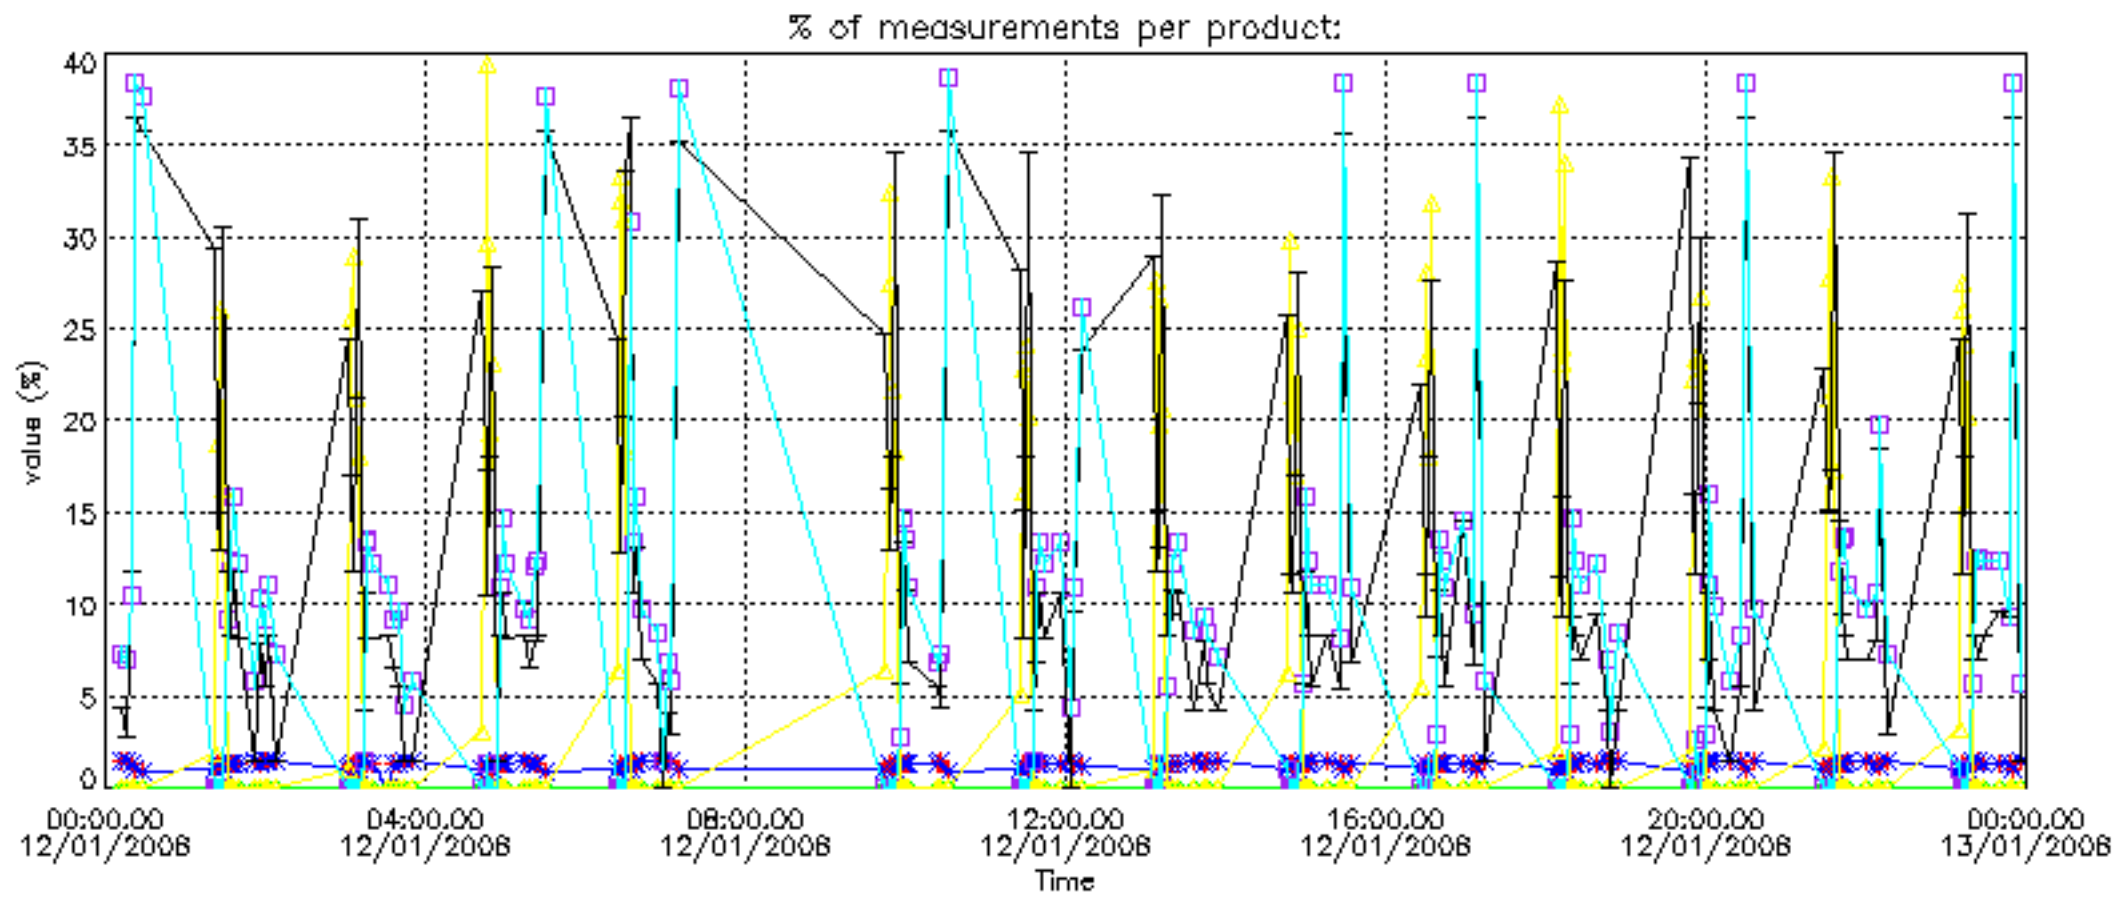

Percentage of cosmic ray hits per profile

Percentage of datation errors per profile