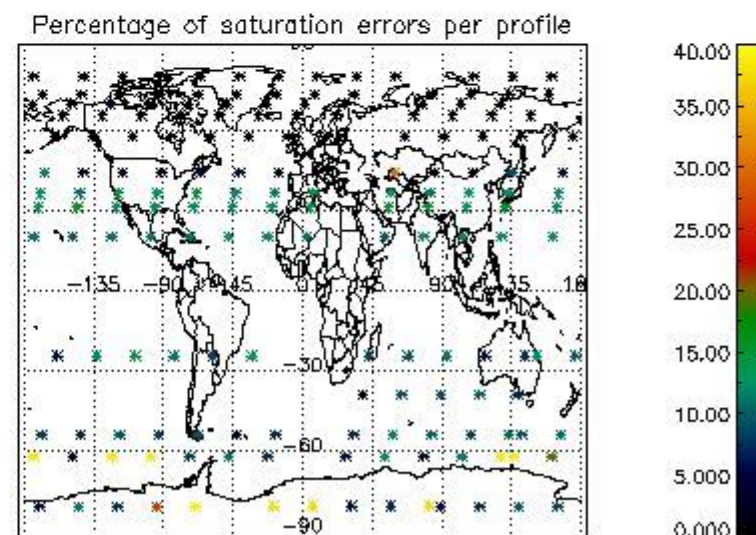

5. Trace gas profiles

5.1 Ozone statistics based on quality of products

The final quality of the products can be "measured" using the STD (Standard Deviation) attached to every point profile. This information is written to the parameter GOM_NL__2P/NL_LOCAL_SPECIES_DENSITY/o3_std of the level 2 products. The table below shows the statistics for given STD ranges.

The statistics are given with respect to the overall valid production:

- Products without fatal errors: GOM_NL__2P/MPH/PRODUCT_ERR=0
- Valid point profile: GOM_NL__2P/NL_LOCAL_SPECIES_DENSITY/pcd(0)=0

The 'Criteria' is applied to valid points of dark limb products:

- Products in dark limb illumination condition: GOM_NL__2P/NL_SUMMARY_QUALITY/obs_ill_cond=0
- Products without fatal errors: GOM_NL__2P/MPH/PRODUCT_ERR=0
- Valid point profile: GOM_NL__2P/NL_LOCAL_SPECIES_DENSITY/pcd(0)=0

So, the table below shows the percentage of dark limb and valid observations for each criteria with respect to the overall valid daily observations.

Criteria	% of total production
All STD	30
STD < 20	18