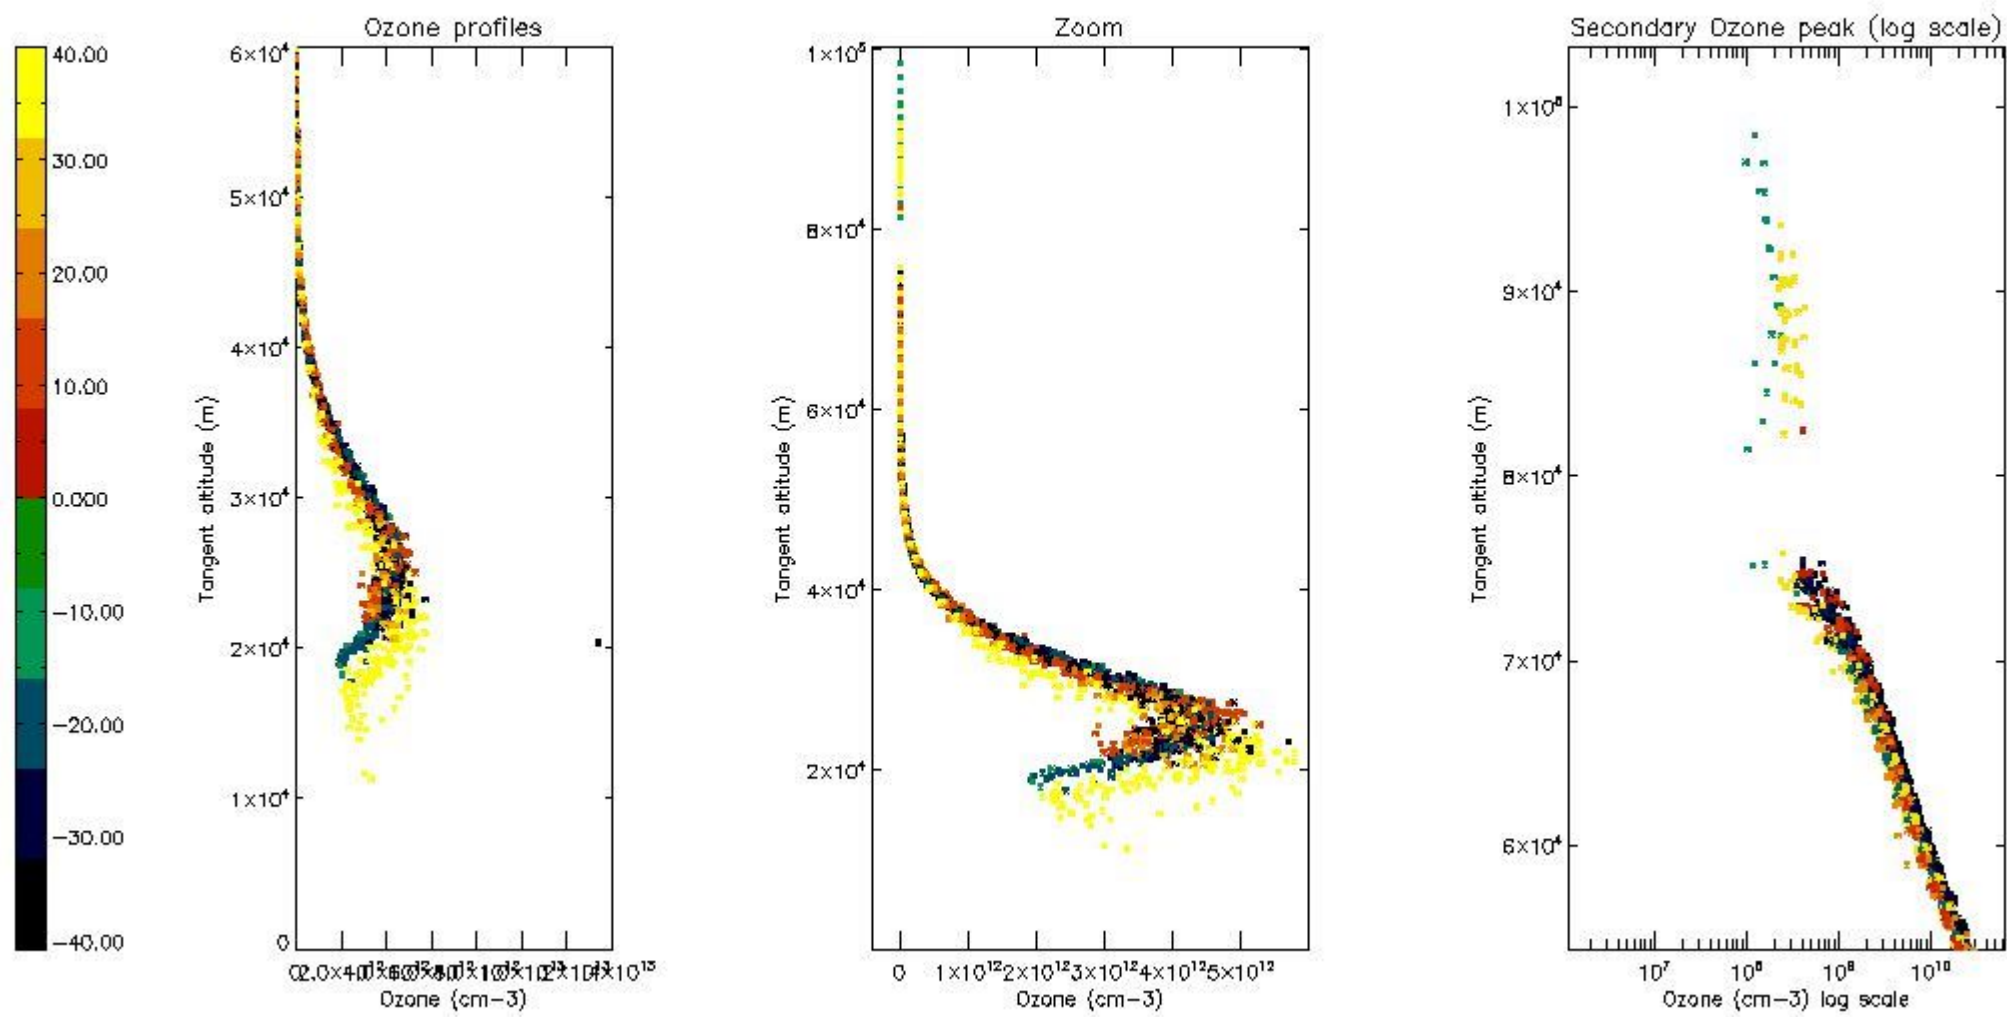

5.5 Plot ozone profiles where STD < 5% (dark without errors)

The colorbar represents the latitude.