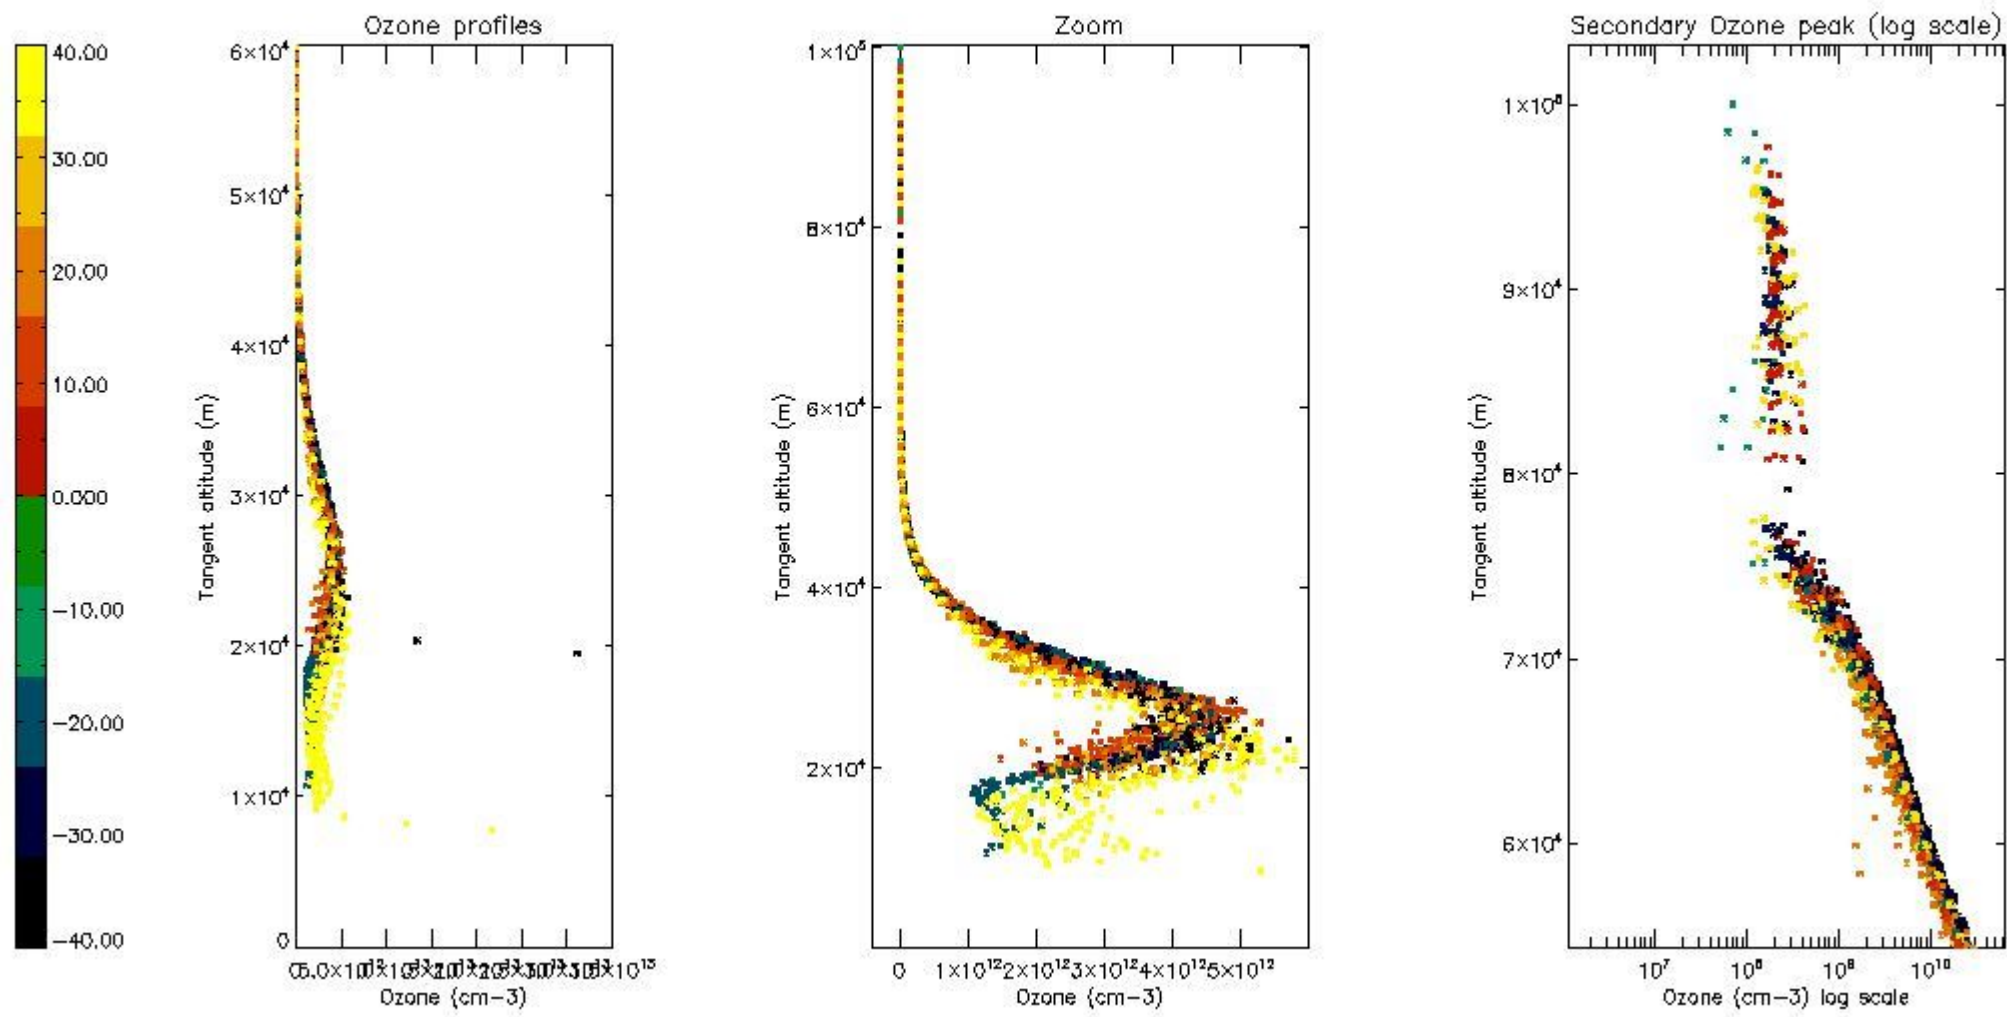

STD < 10	14
STD < 5	9

5.2 Plot ozone profiles for all STD (dark without errors)

The colorbar represents the latitude.

5.3 Plot ozone profiles where STD < 20% (dark without errors)

The colorbar represents the latitude.