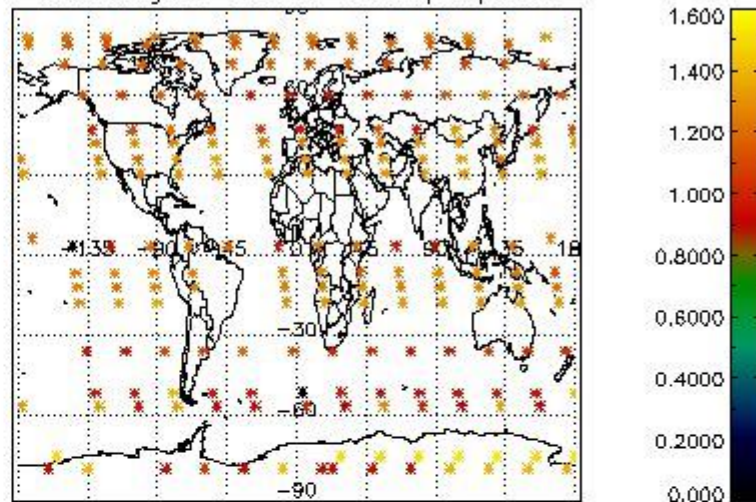

Percentage of datation errors per profile