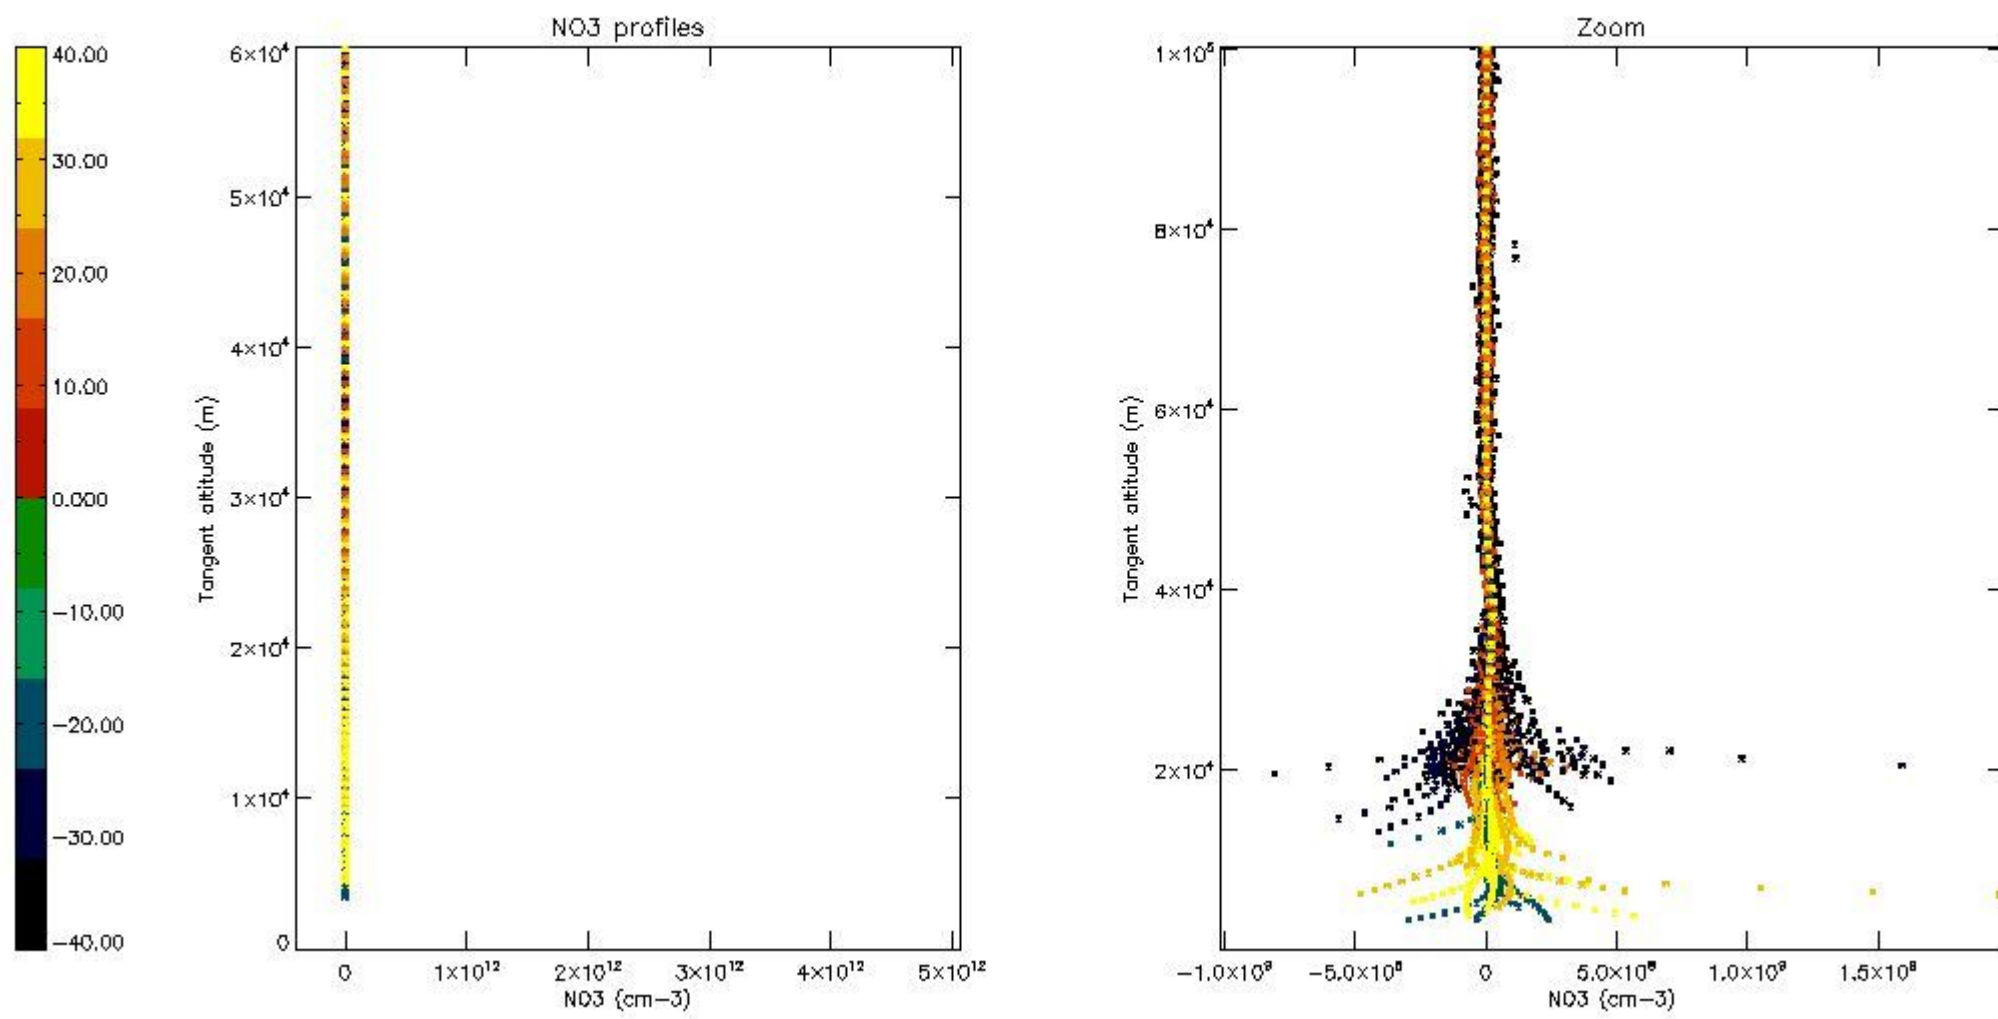

5.8 Plot H2O profiles for all STD (only for occultations of stars 1,2,3,4,13,14,16,26,63 dark without errors)

The colorbar represents the latitude.