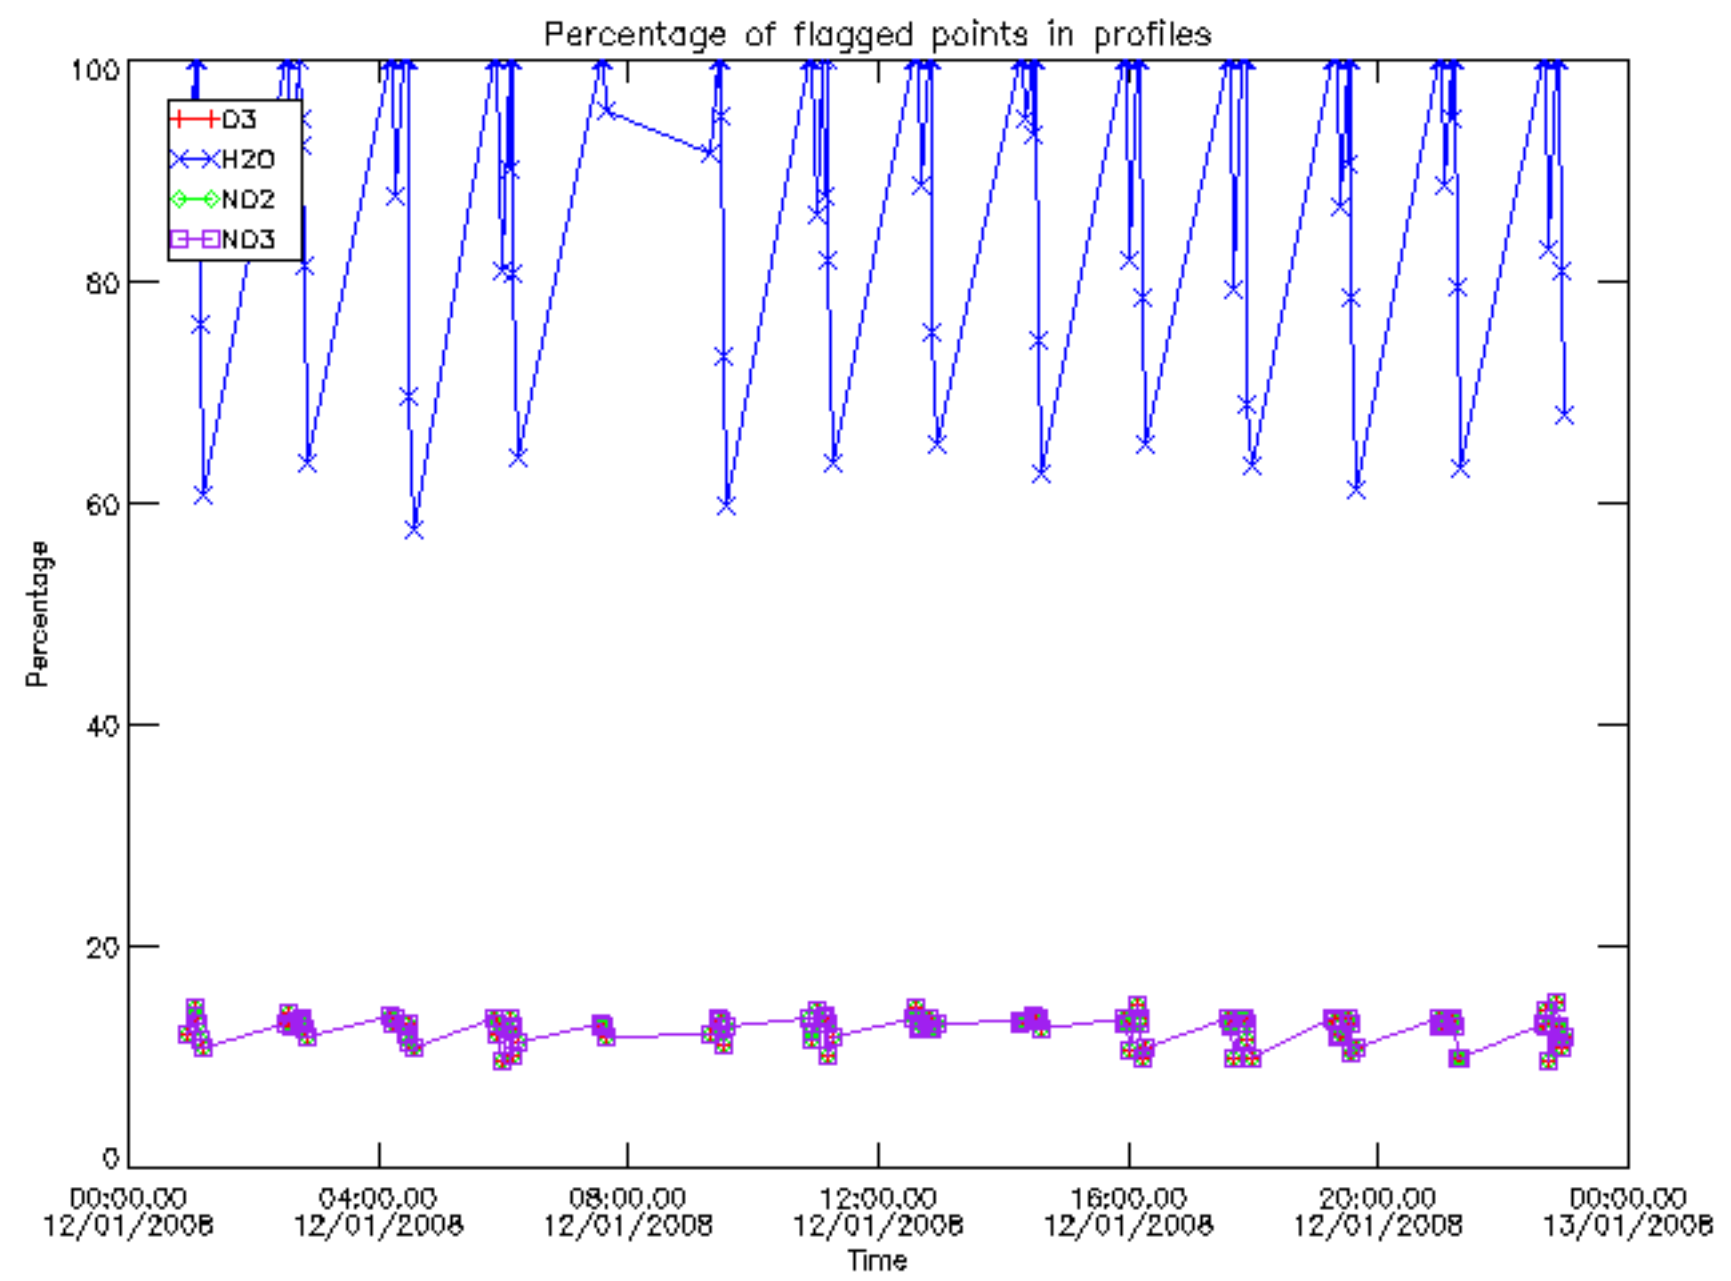

Percentage of flagged data per D3 profile

Percentage of flagged data per H2O profile