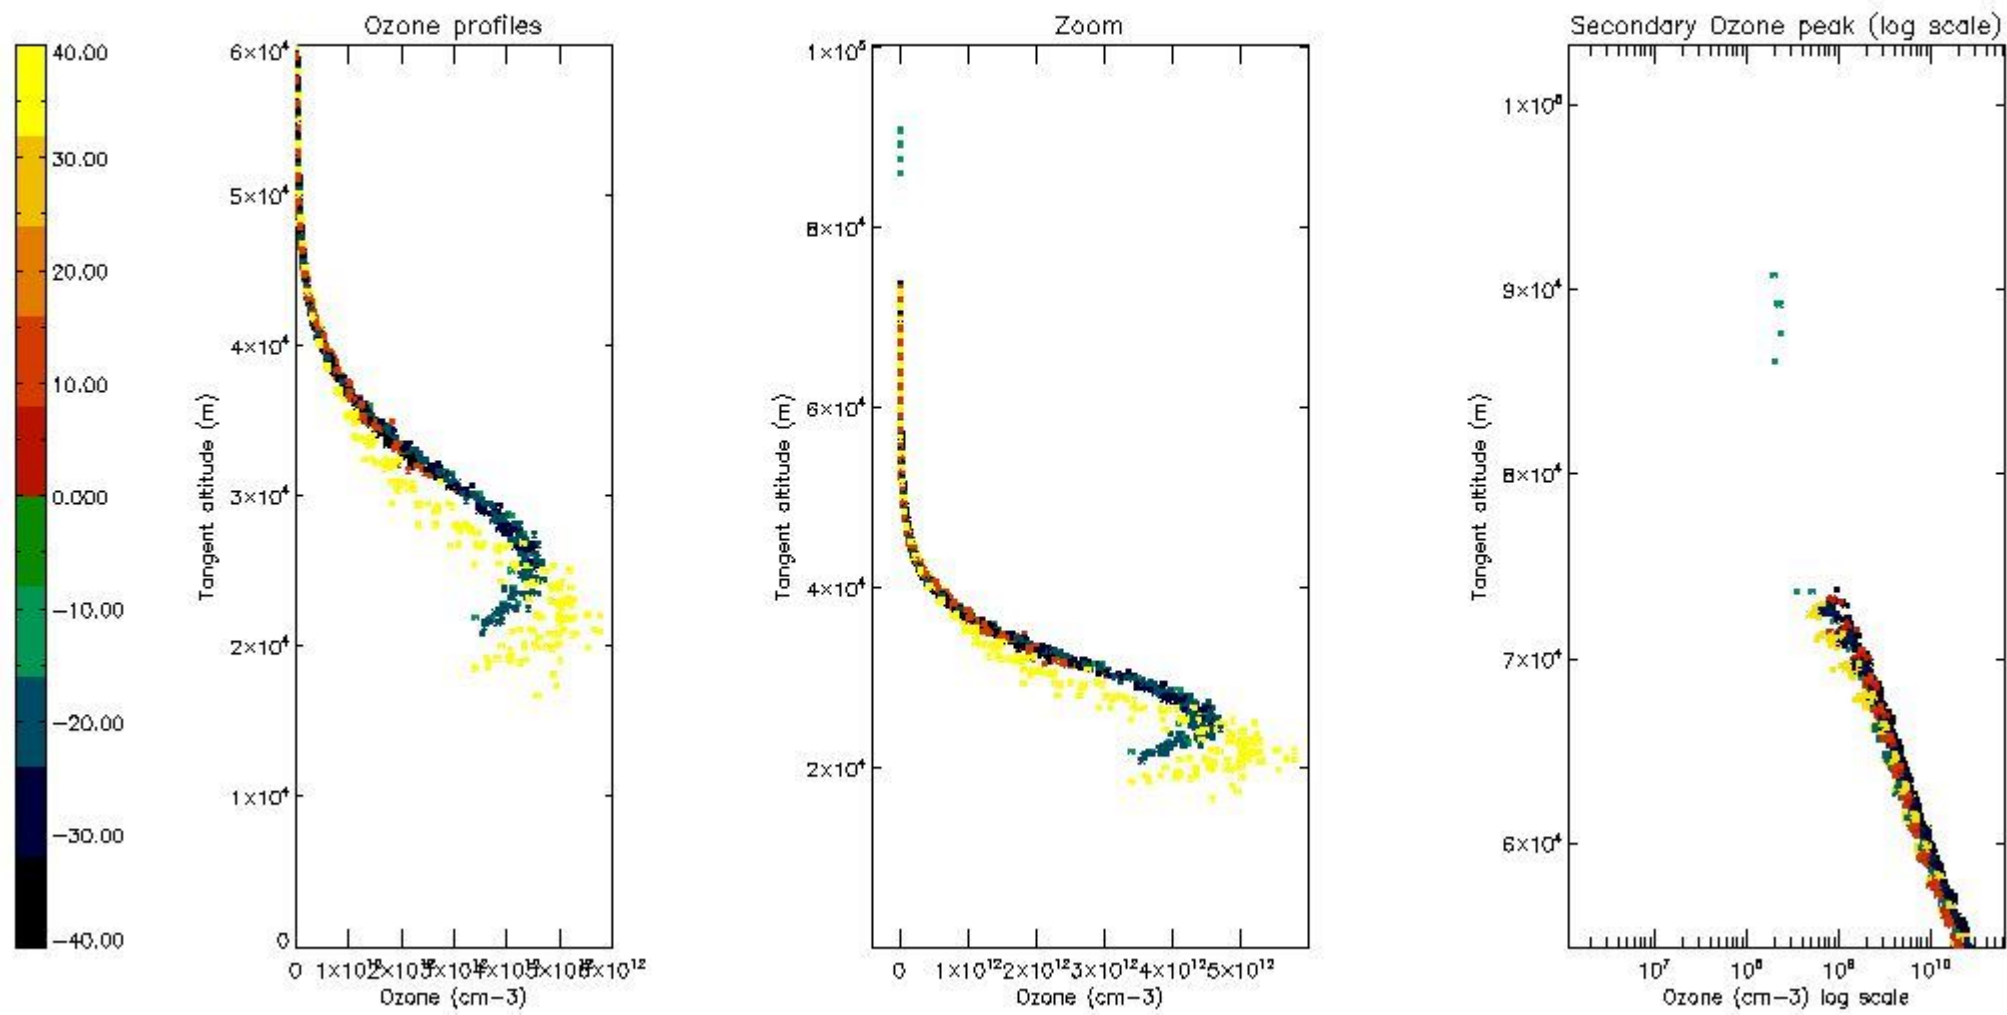

5.4 Plot ozone profiles where  $STD < 10\%$  (dark without errors)

The colorbar represents the latitude.

*5.5 Plot ozone profiles where STD < 5% (dark without errors)*

The colorbar represents the latitude.