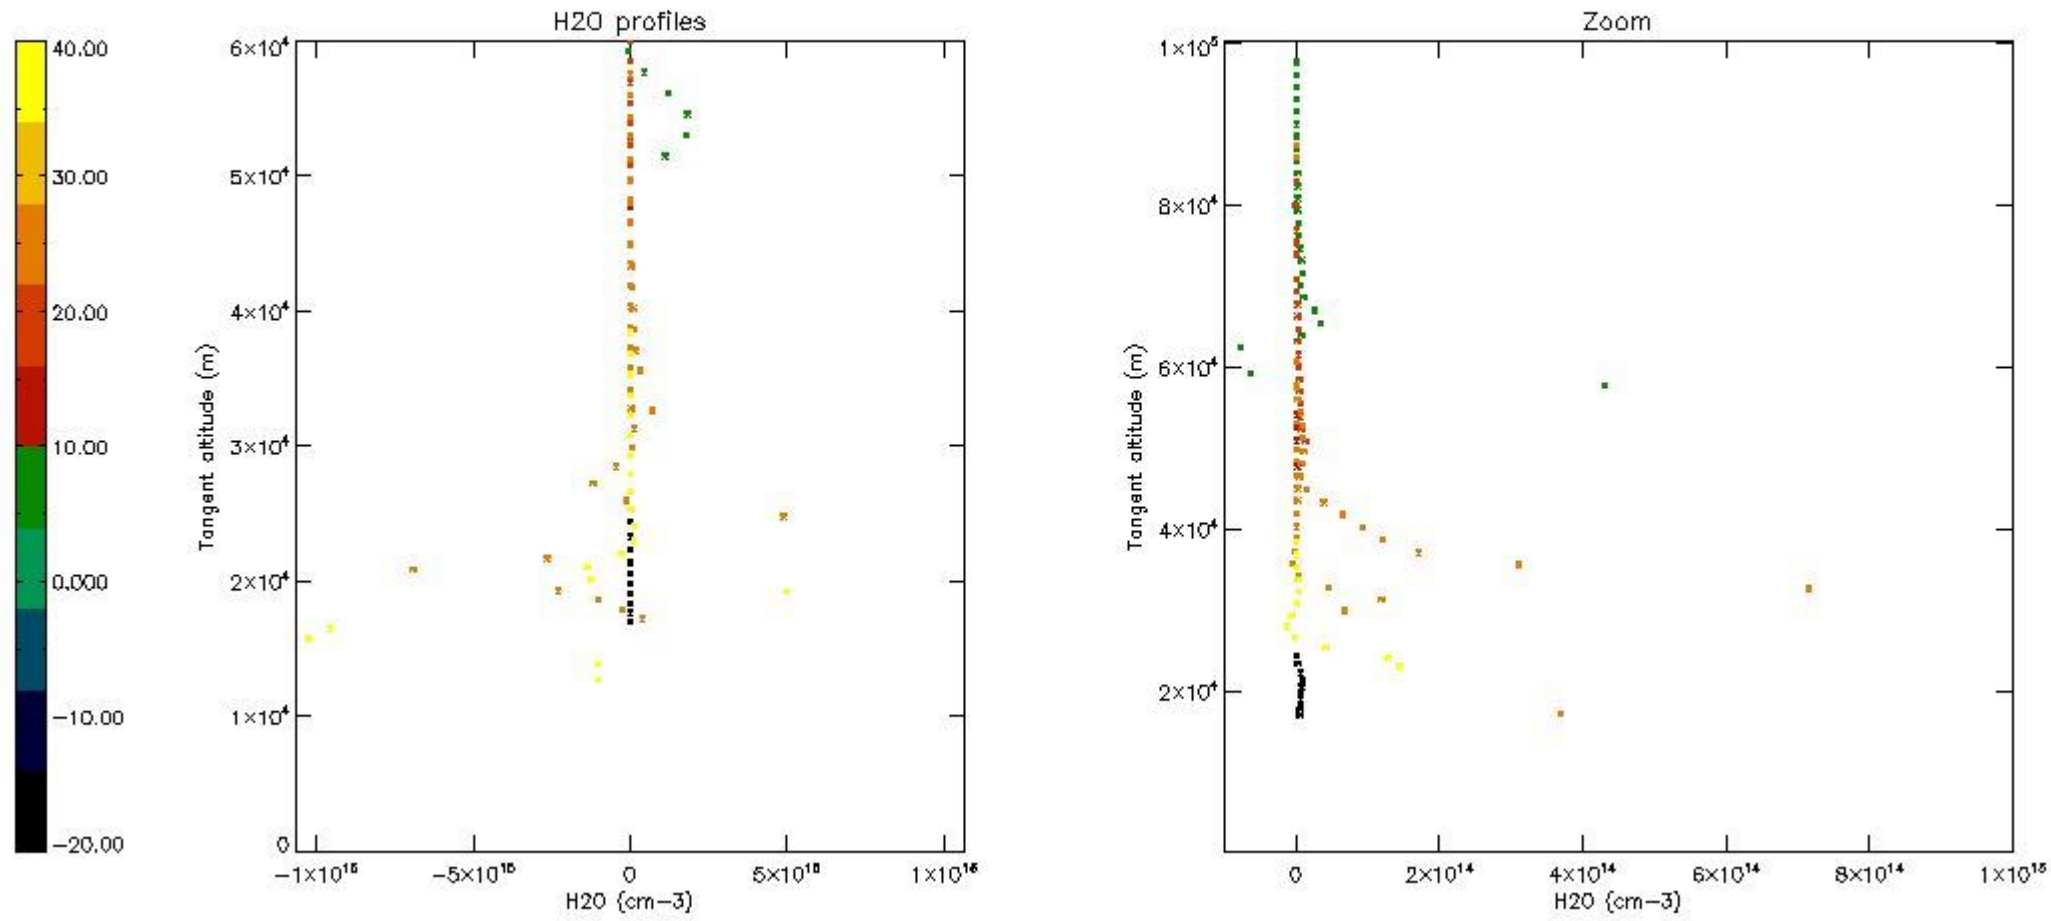

*5.6 Plot NO<sub>2</sub> profiles for all STD (dark without errors)*

The colorbar represents the latitude.

*5.7 Plot NO3 profiles for all STD (dark without errors)*

The colorbar represents the latitude.

*5.8 Plot H2O profiles for all STD (only for occultations of stars 1,2,3,4,13,14,16,26,63 dark without errors)*

The colorbar represents the latitude.