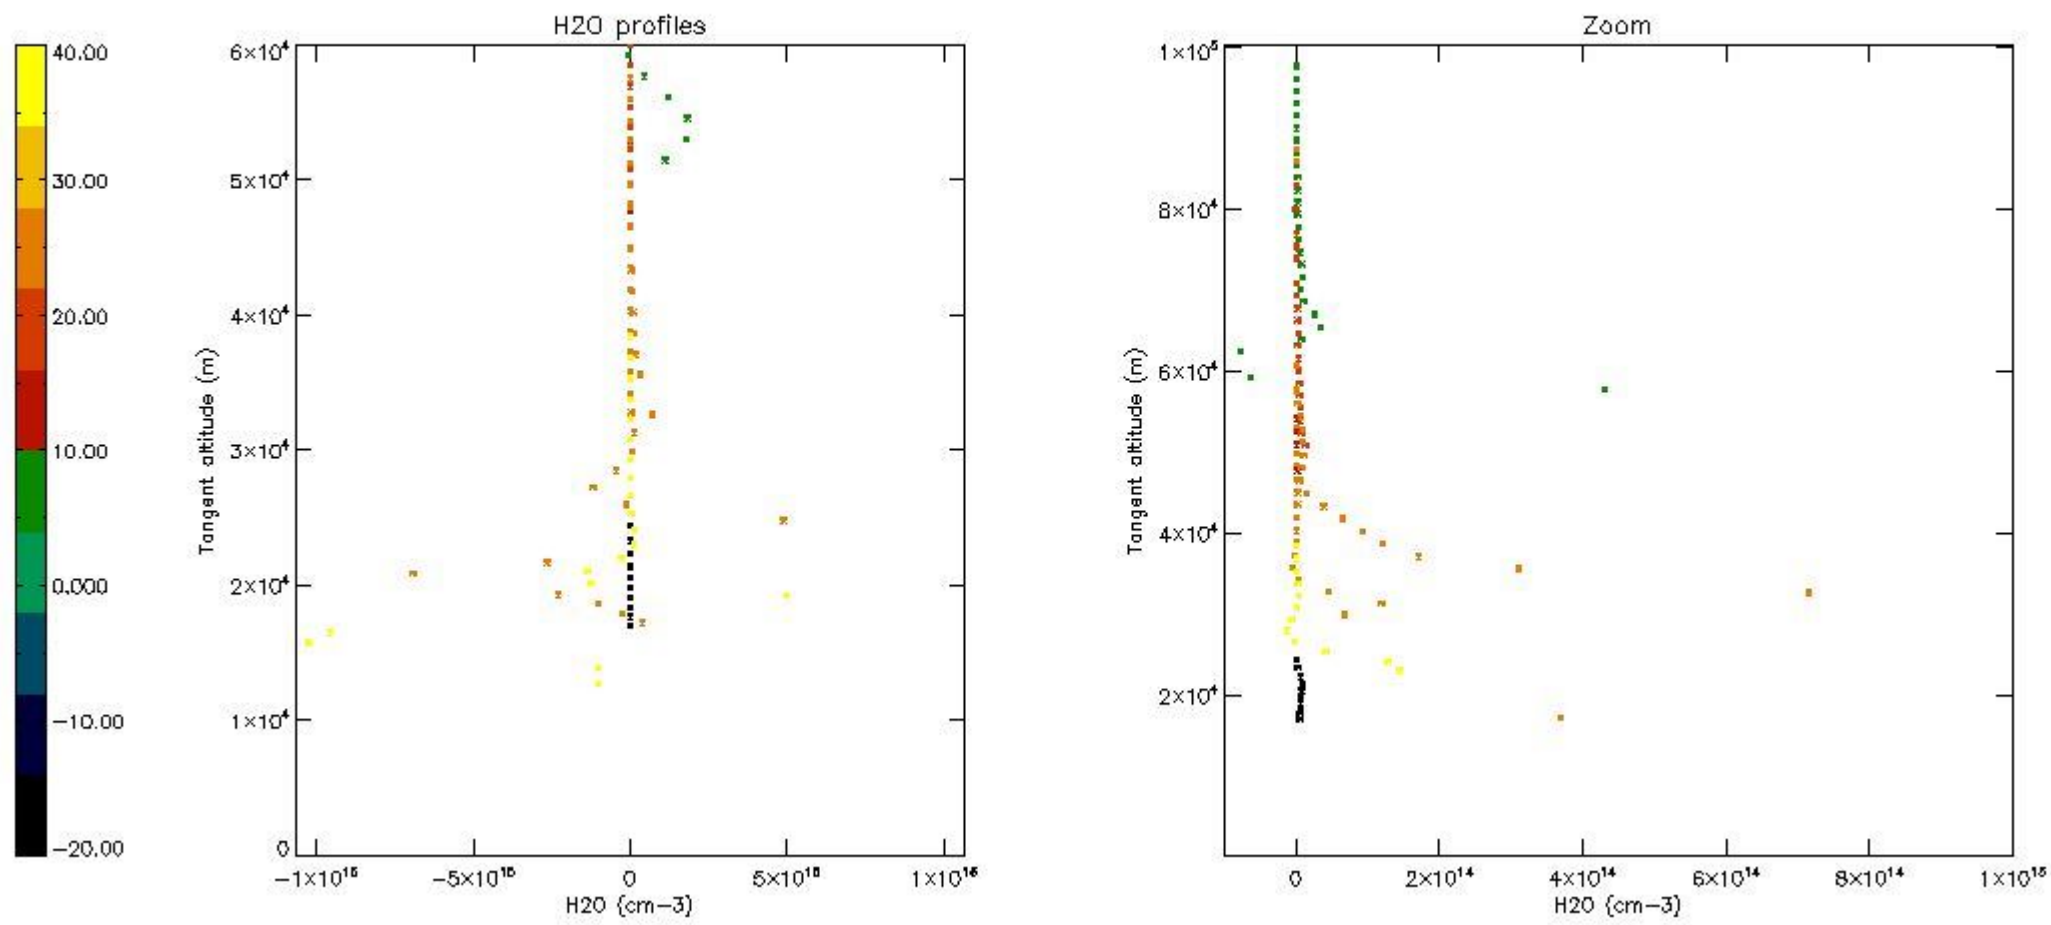

The colorbar represents the latitude.