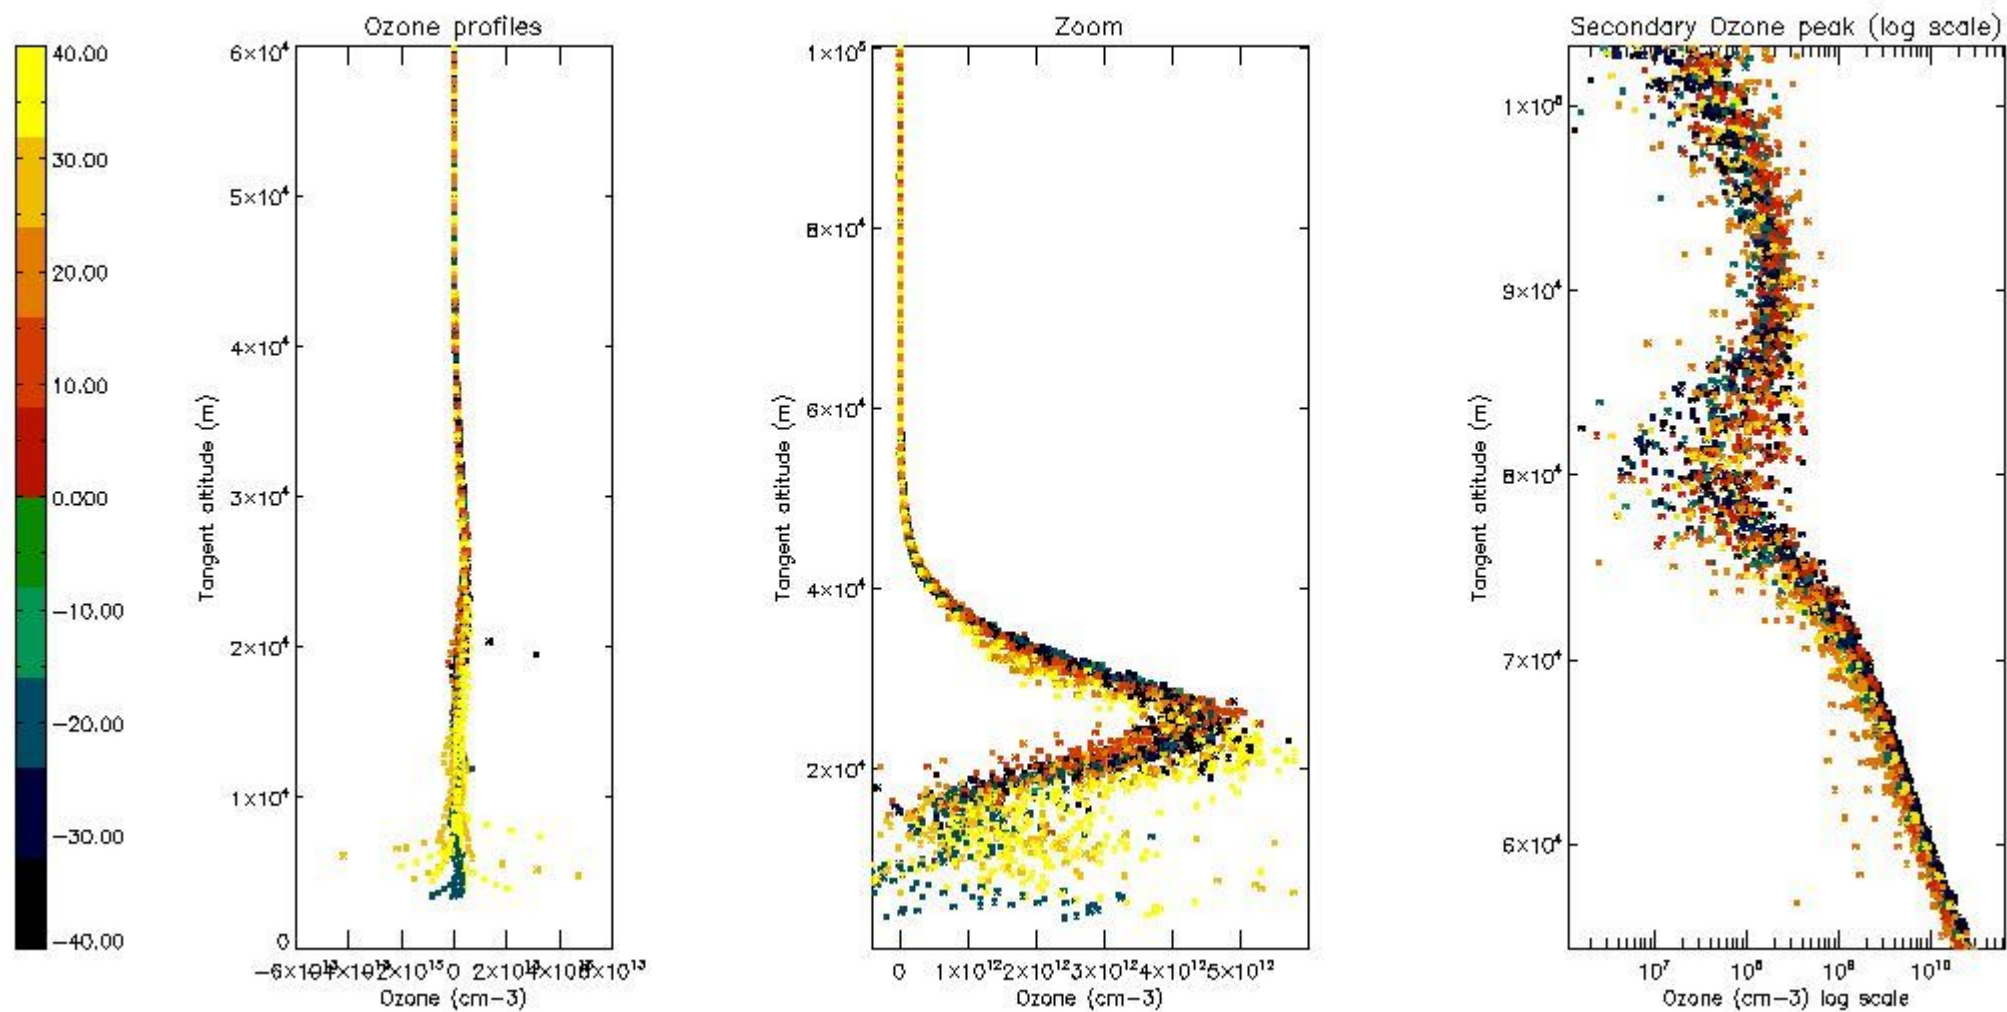

STD < 10	14
STD < 5	9

5.2 Plot ozone profiles for all STD (dark without errors)

The colorbar represents the latitude.

5.3 Plot ozone profiles where STD < 20% (dark without errors)

The colorbar represents the latitude.