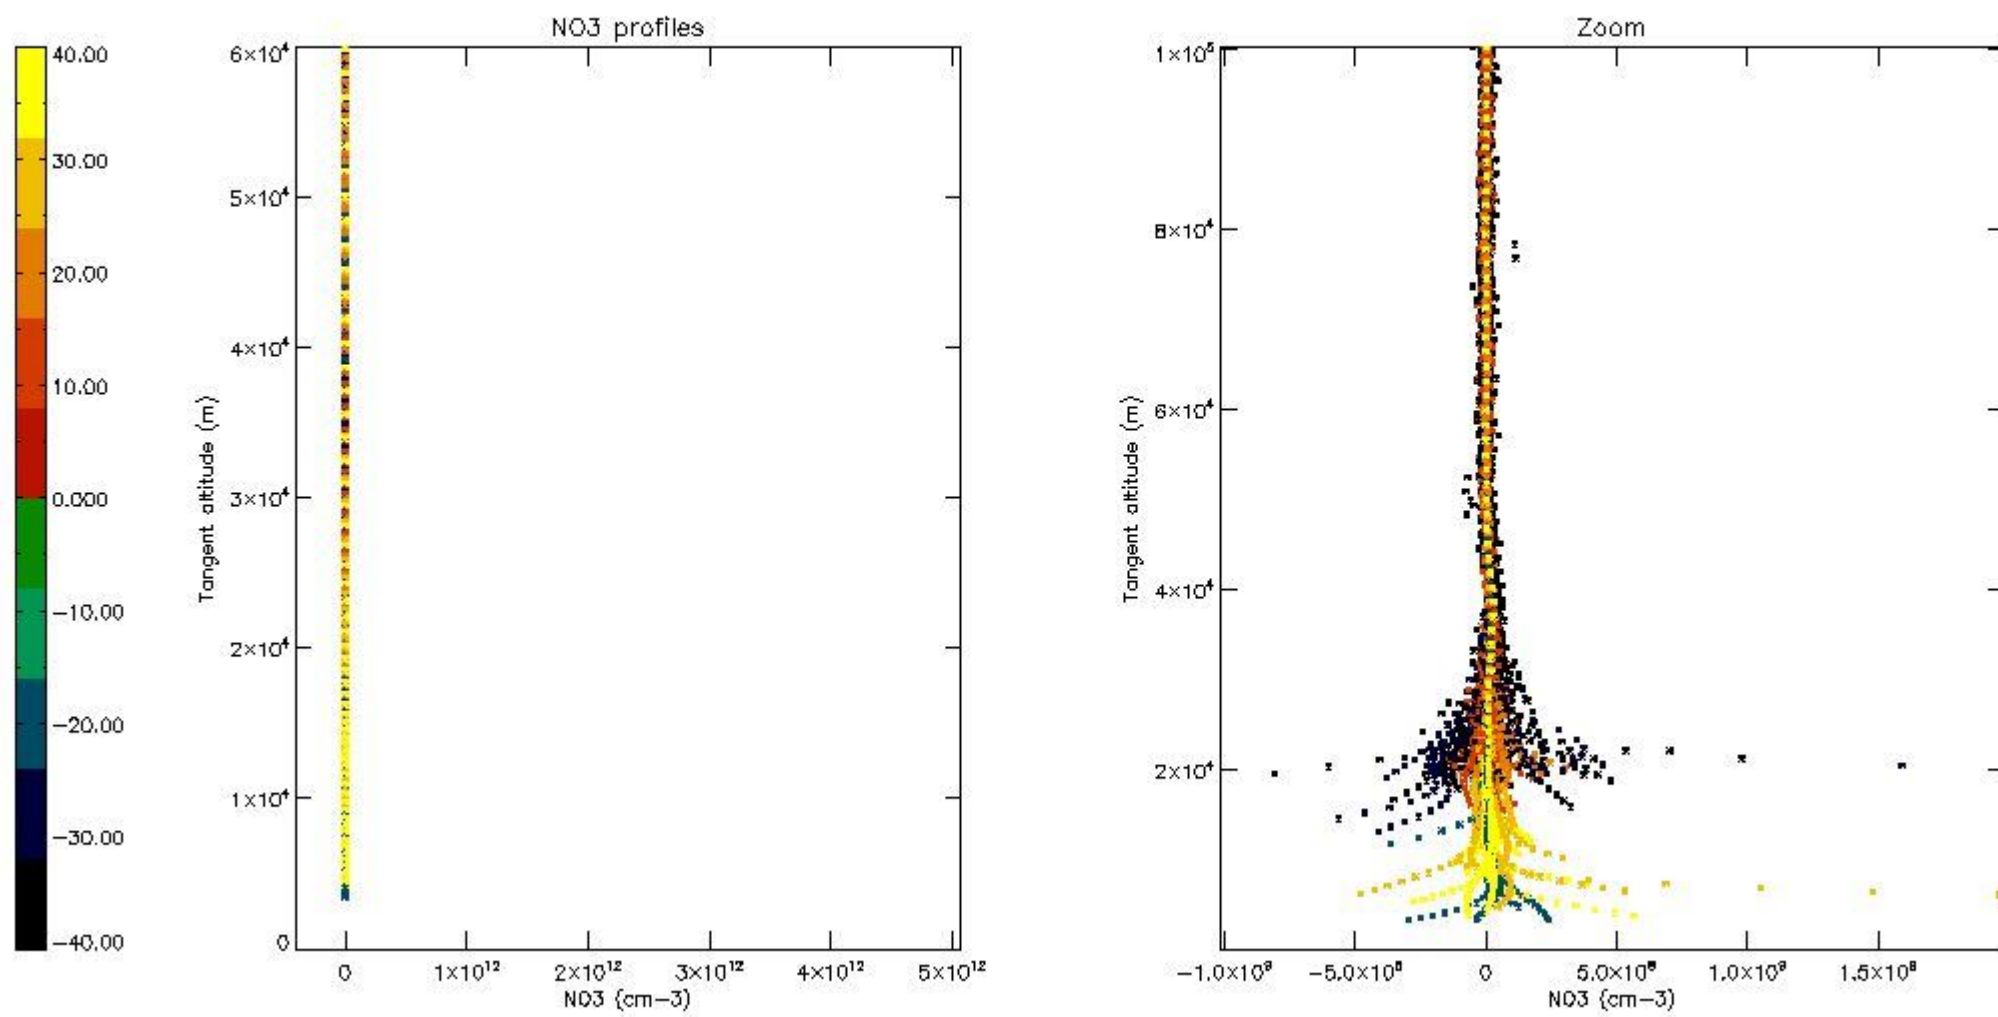

5.8 Plot H2O profiles for all STD (only for occultations of stars 1,2,3,4,13,14,16,26,63 dark without errors)

The colorbar represents the latitude.