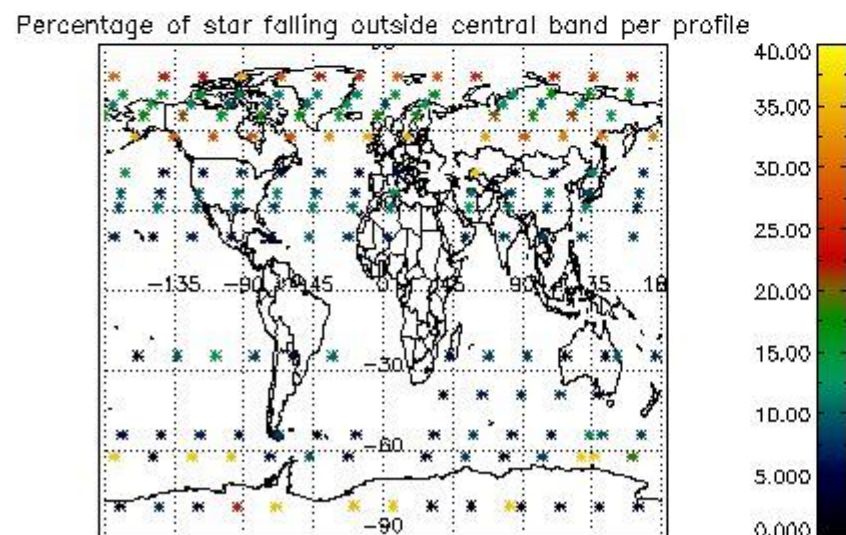

5. Trace gas profiles

5.1 Ozone statistics based on quality of products

The final quality of the products can be "measured" using the STD (Standard Deviation) attached to every point profile. This information is written to the parameter GOM_NL__2P/NL_LOCAL_SPECIES_DENSITY/o3_std of the level 2 products. The table below shows the statistics for given STD ranges.

The statistics are given with respect to the overall valid production:

- Products without fatal errors: GOM_NL__2P/MPH/PRODUCT_ERR=0
- Valid point profile: GOM_NL__2P/NL_LOCAL_SPECIES_DENSITY/pcd(0)=0

The 'Criteria' is applied to valid points of dark limb products:

- Products in dark limb illumination condition: GOM_NL__2P/NL_SUMMARY_QUALITY/obs_ill_cond=0
- Products without fatal errors: GOM_NL__2P/MPH/PRODUCT_ERR=0
- Valid point profile: GOM_NL__2P/NL_LOCAL_SPECIES_DENSITY/pcd(0)=0

So, the table below shows the percentage of dark limb and valid observations for each criteria with respect to the overall valid daily observations.

Criteria	% of total production
All STD	30
STD < 20	18