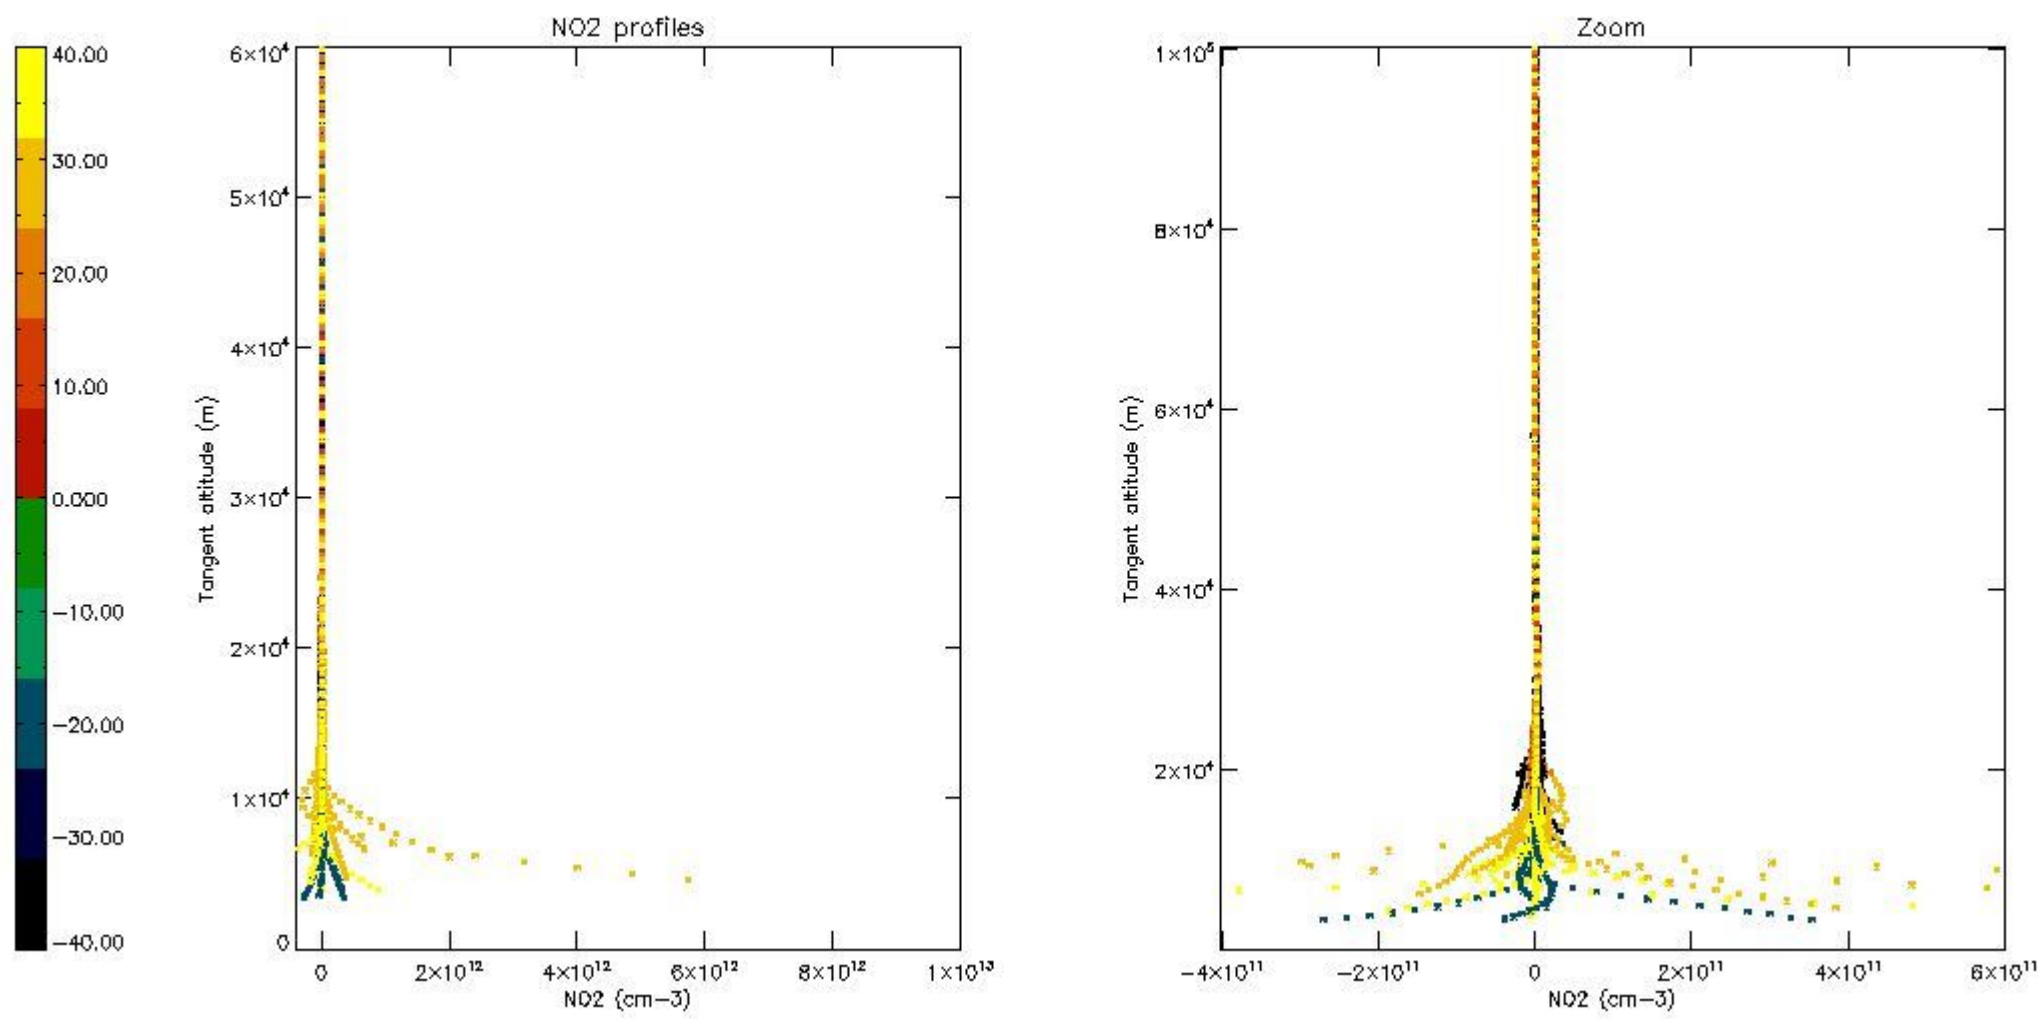

5.7 Plot NO3 profiles for all STD (dark without errors)

The colorbar represents the latitude.