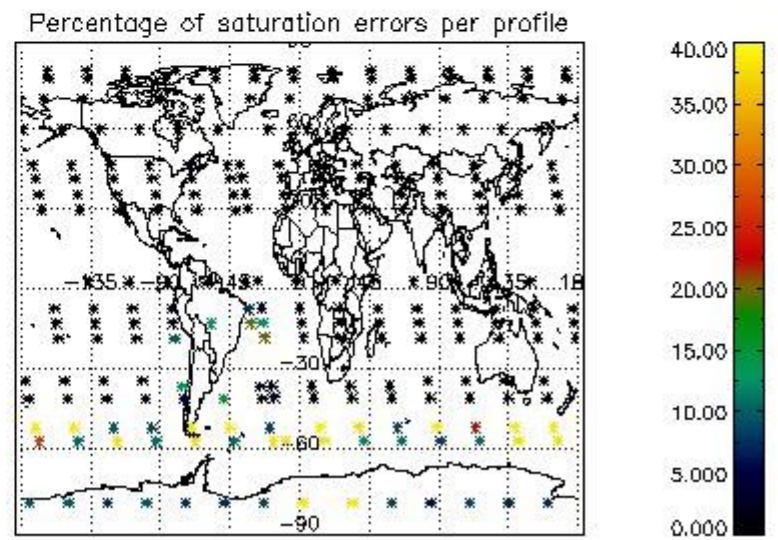

Percentage of flagged data per NO3 profile

4. Level 1 quality information per product

In this section it is plotted some information contained in the Quality Summary data set of the level 2 products that comes from the level 1b processing. Products without errors (error flag in the MPH set to "0") are used.

4.1 Plot quality information per product (time dependant) coming from level 1b processing

4.1.1 Plot level 1 quality information per product (time dependant): ENVISAT ASCENDING passes

4.1.2 Plot level 1 quality information per product (time dependant): ENVI SAT DESCENDING passes

4.2 Plot quality information per product coming from level 1b processing (world map)

4.2.1 Plot level 1 quality information per product (world map): ENVISAT ASCENDING passes

4.2.2 Plot level 1 quality information per product (world map): ENVISAT DESCENDING passes