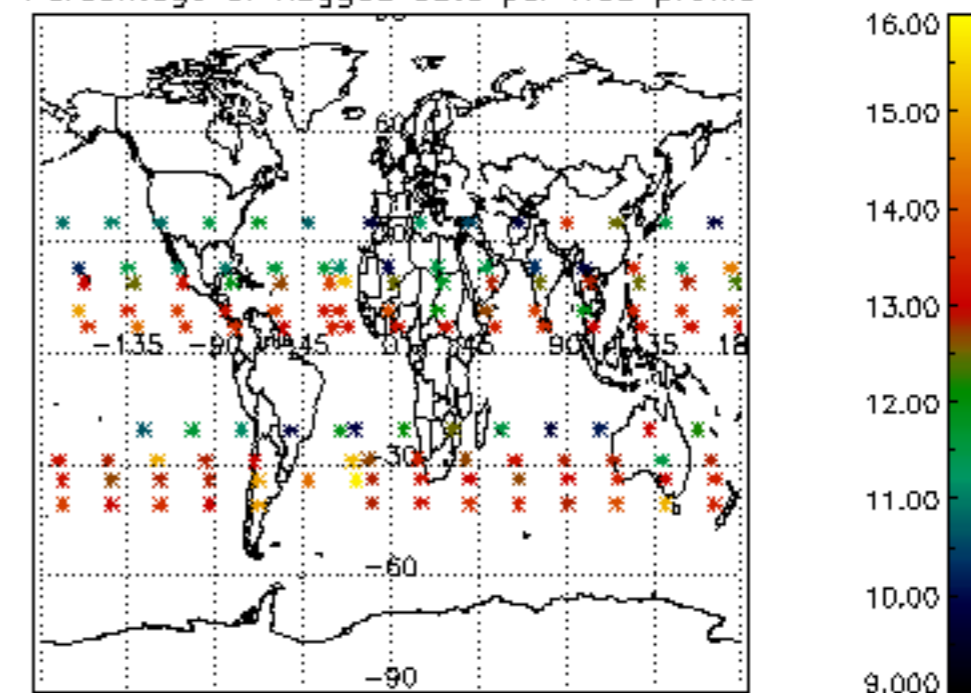

Percentage of flagged data per NO3 profile