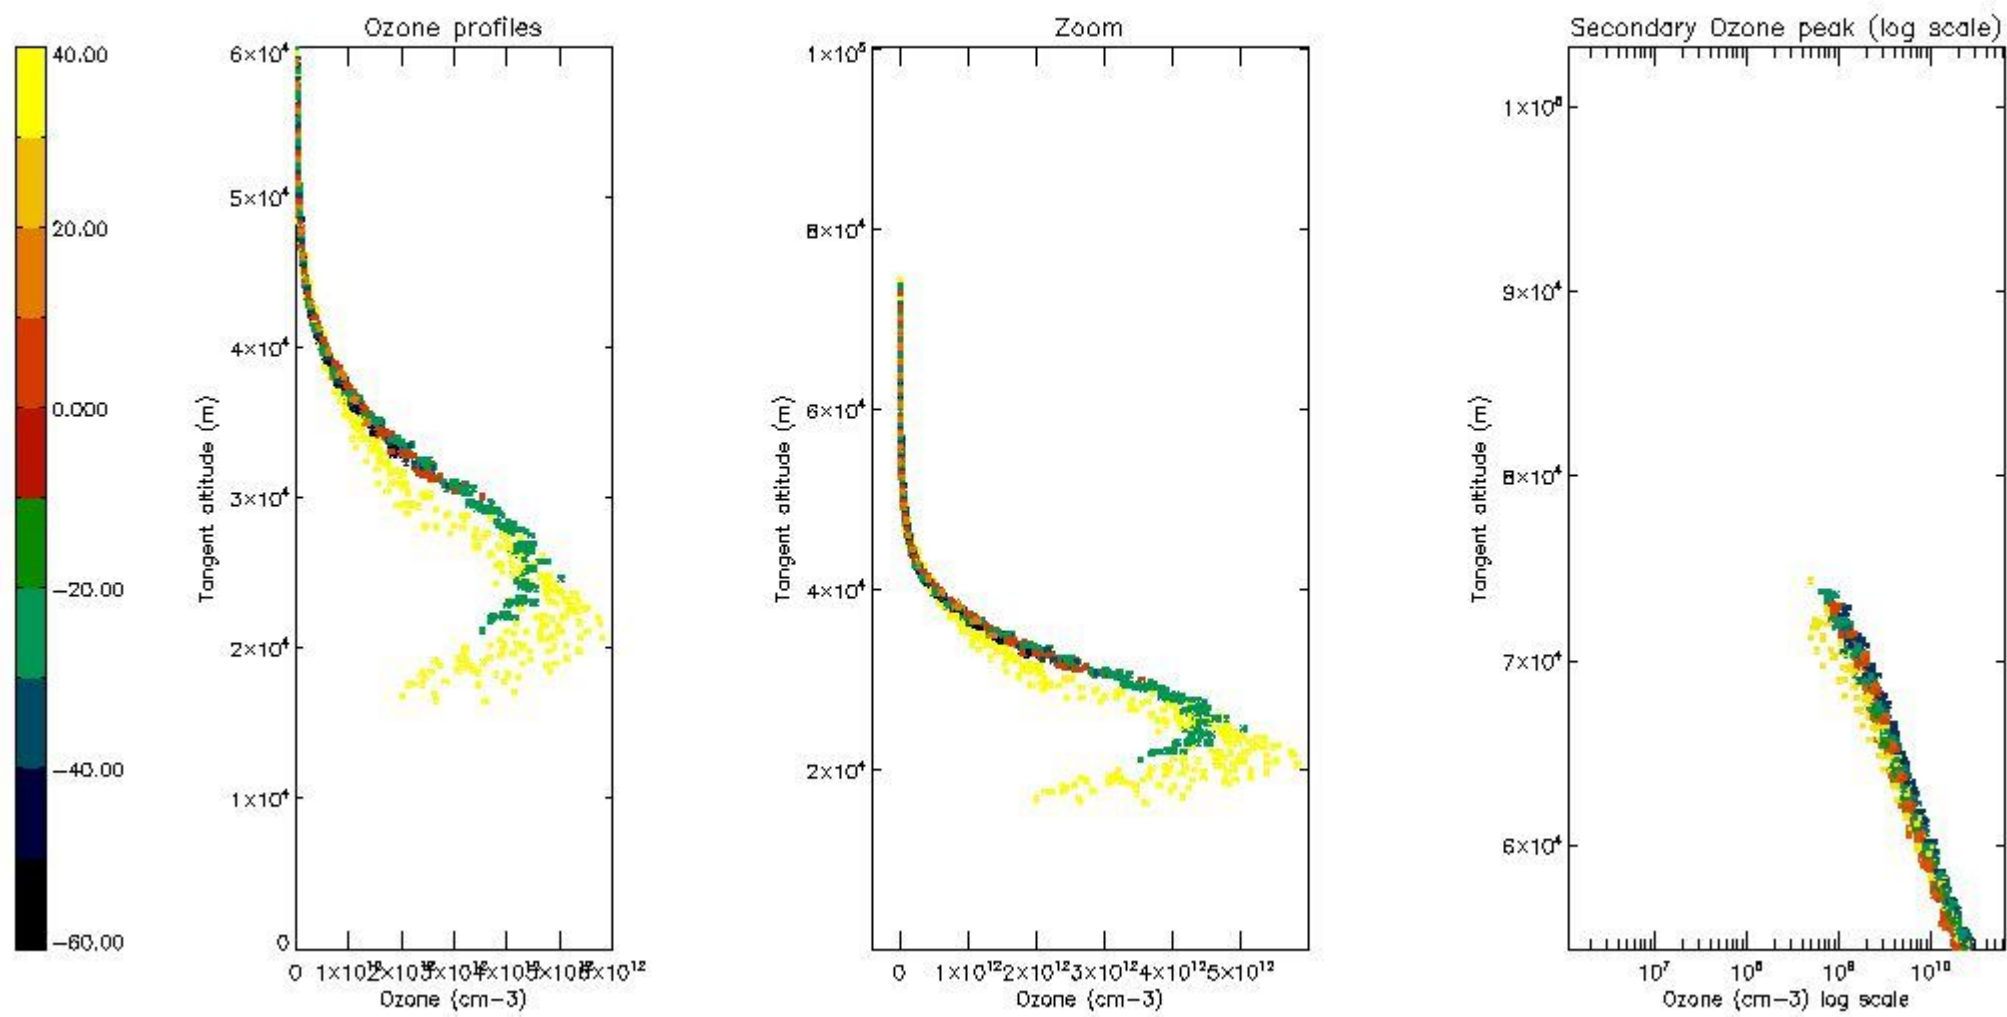

5.6 Plot NO₂ profiles for all STD (dark without errors)

The colorbar represents the latitude.