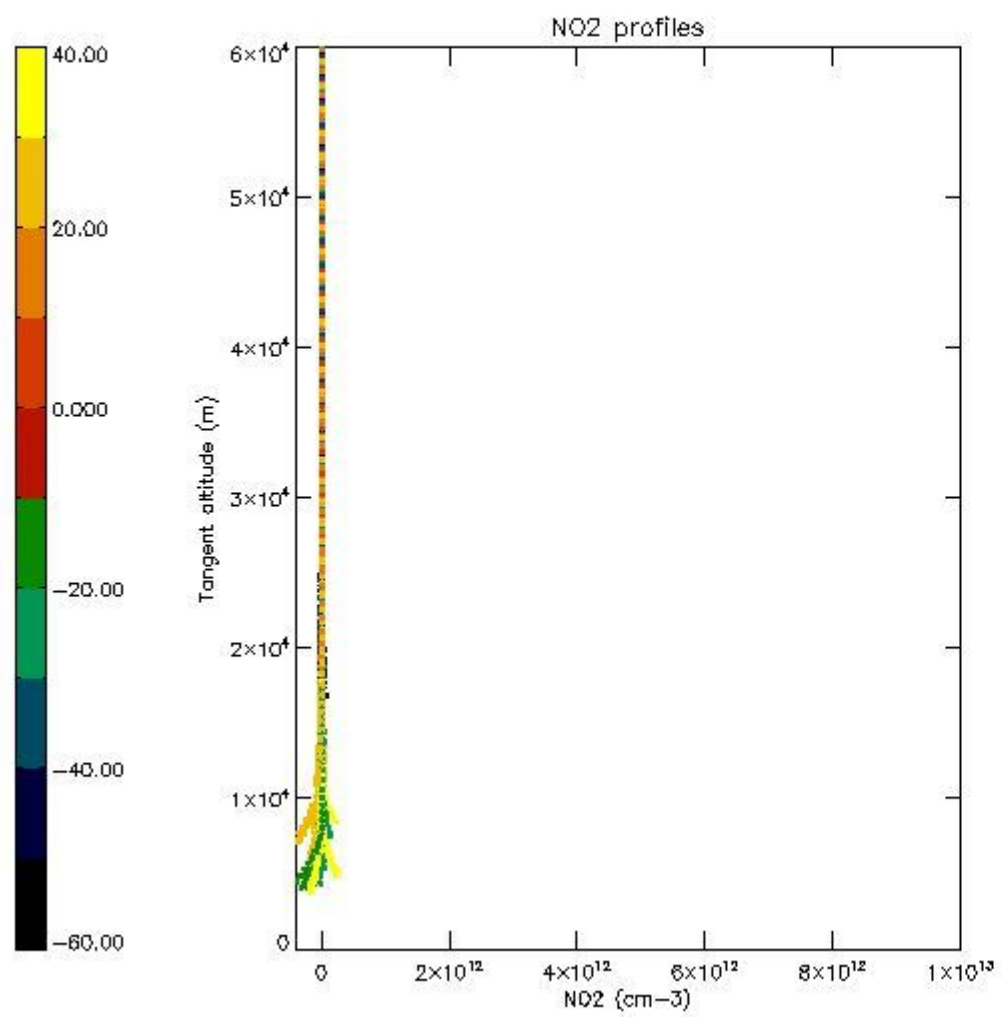

5.4 Plot ozone profiles where STD < 10% (dark without errors)

The colorbar represents the latitude.

5.5 Plot ozone profiles where STD < 5% (dark without errors)

The colorbar represents the latitude.

5.6 Plot NO₂ profiles for all STD (dark without errors)

The colorbar represents the latitude.

5.7 Plot NO3 profiles for all STD (dark without errors)

The colorbar represents the latitude.

5.8 Plot H2O profiles for all STD (only for occultations of stars 1,2,3,4,13,14,16,26,63 dark without errors)