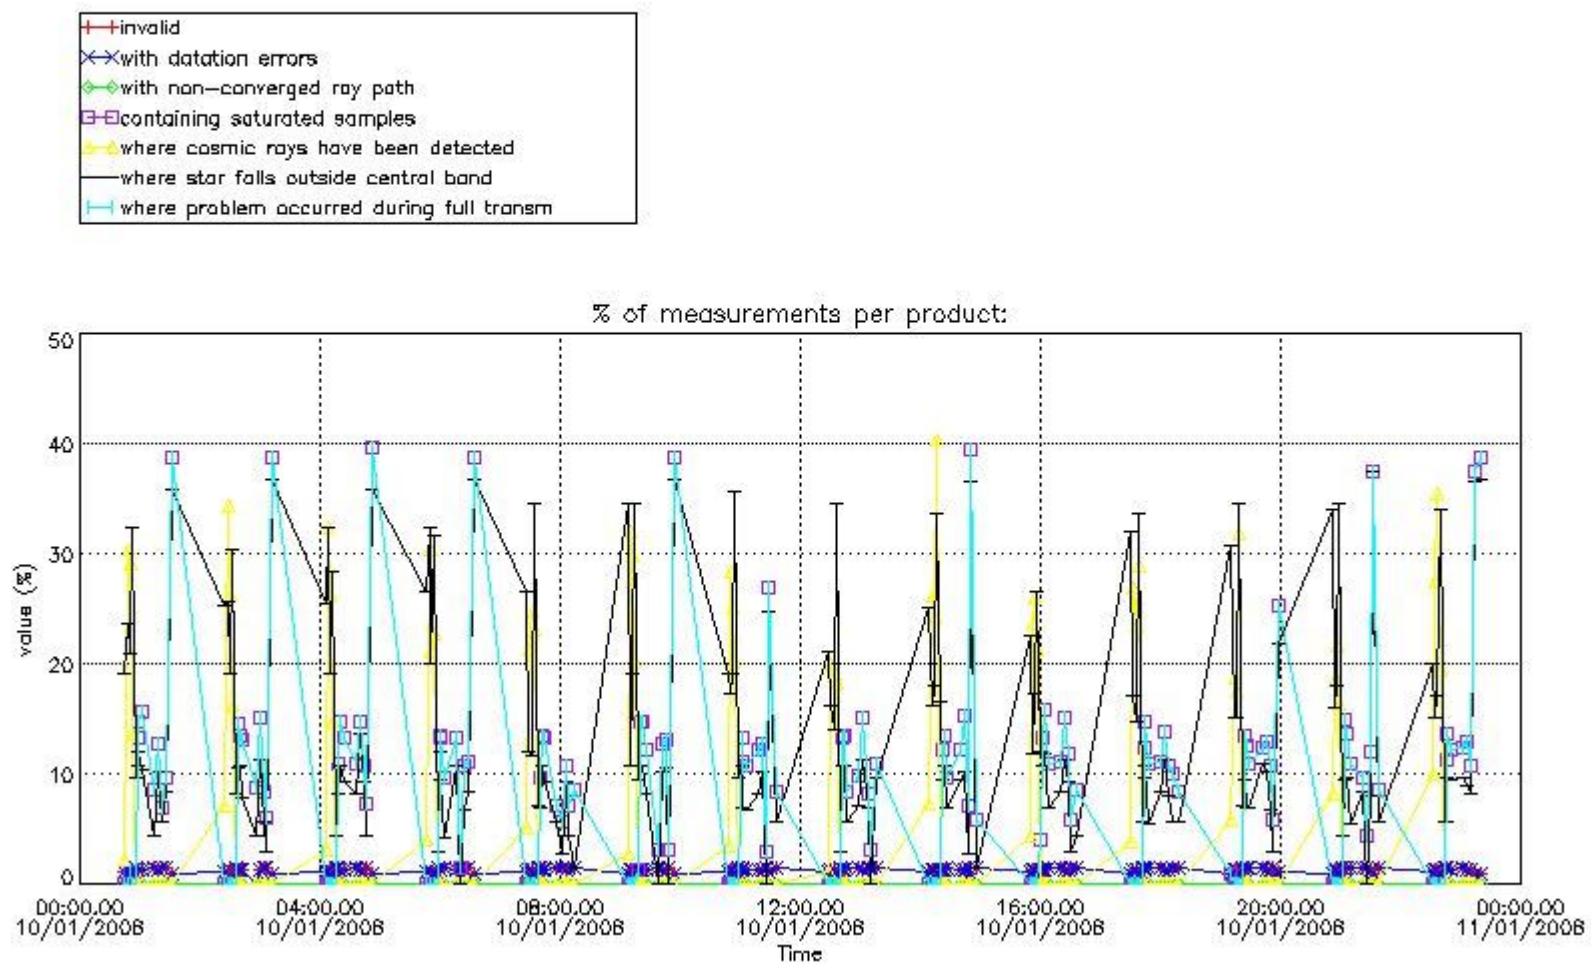

4.2 Plot quality information per product coming from level 1b processing (world map)

4.2.1 Plot level 1 quality information per product (world map): ENVISAT ASCENDING passes