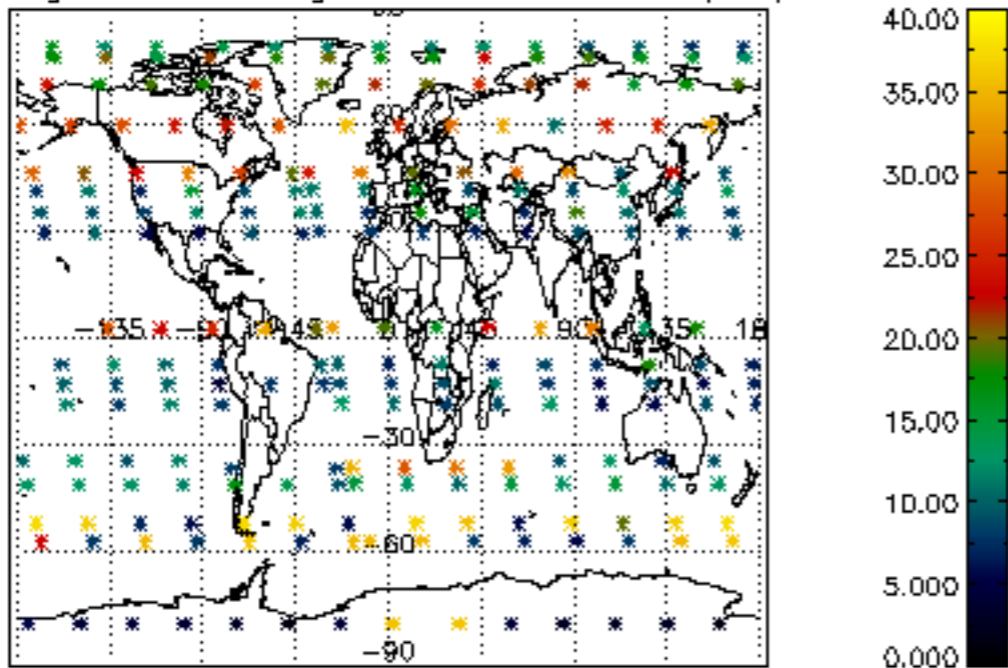

Percentage of cosmic ray hits per profile

Percentage of star falling outside central band per profile