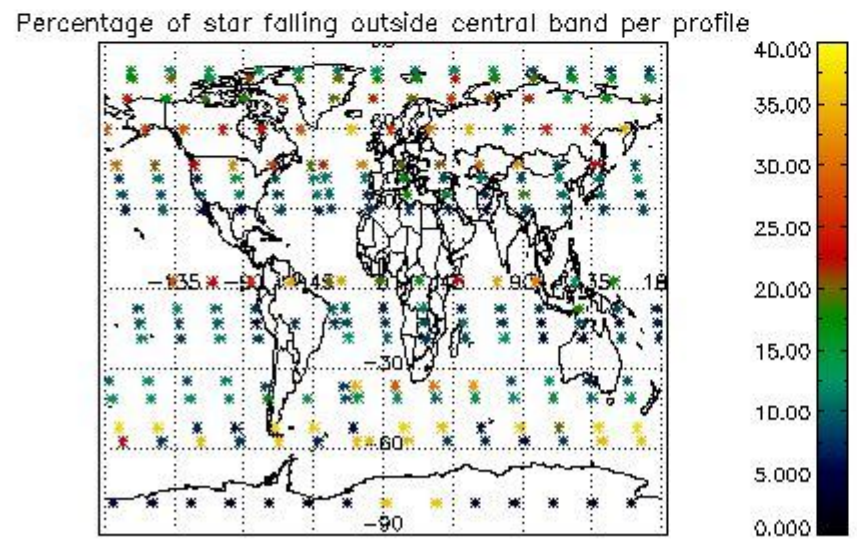

4.1 Plot quality information per product (time dependant) coming from level 1b processing

4.1.1 Plot level 1 quality information per product (time dependant): ENVISAT ASCENDING passes

4.1.2 Plot level 1 quality information per product (time dependant): ENVI SAT DESCENDING passes

4.2 Plot quality information per product coming from level 1b processing (world map)

4.2.1 Plot level 1 quality information per product (world map): ENVISAT ASCENDING passes

4.2.2 Plot level 1 quality information per product (world map): ENVISAT DESCENDING passes