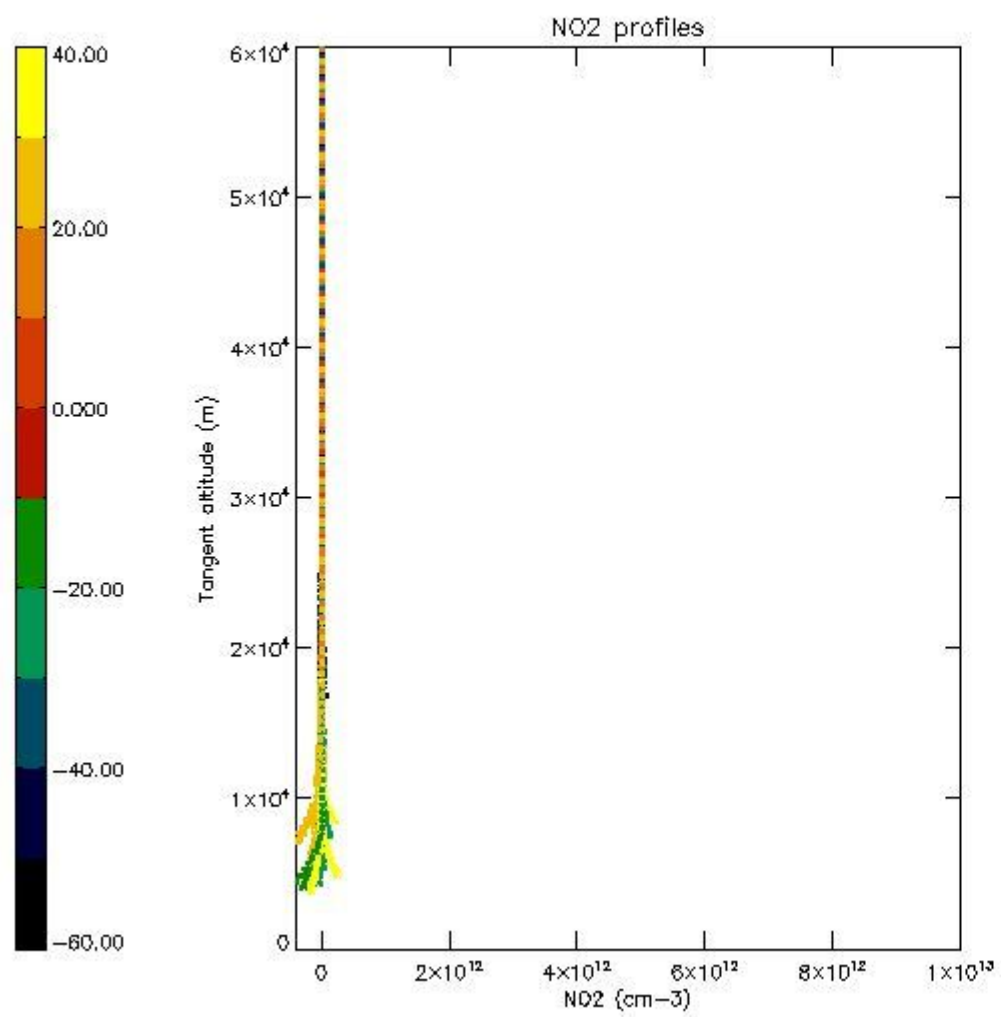

5.7 Plot NO3 profiles for all STD (dark without errors)

The colorbar represents the latitude.