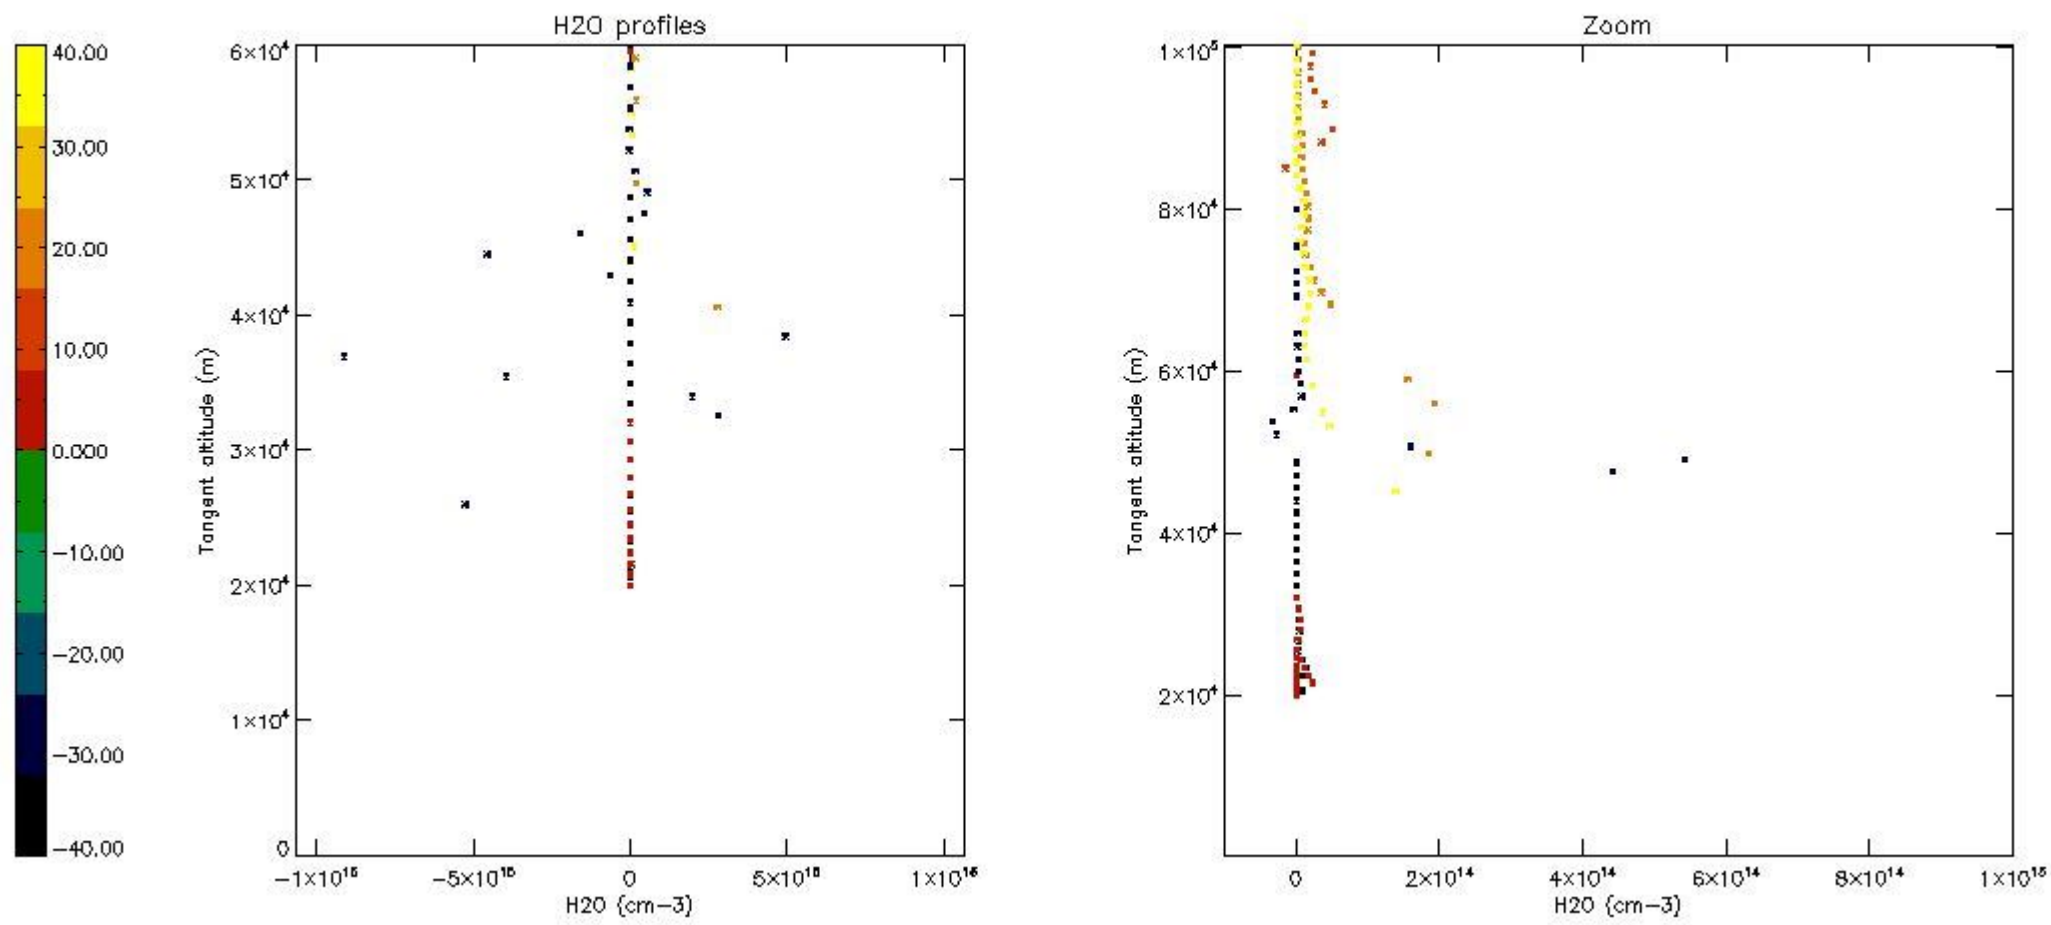

6. Auxiliary Data Files used for the production reported in section 2

The number reported in the third column indicates since which file (see list in section 2) the corresponding auxiliary file has been used. The fourth column is the date of those product files.

Type	Auxiliary Filename	Used since product	Used since product date
INST_PHYS_CHARACTERISTICS	GOM_INS_AXVIEC20091111_143220_20030716_120000_20500101_000000	1	10-JAN-2008 00:01:17
LEVEL-2_PROC_CONFIG	GOM_PR2_AXVIEC20091111_152718_20020301_000000_20500101_000000	1	10-JAN-2008 00:01:17
CROSS_SECTIONS_FILE	GOM_CRS_AXVIEC20091111_154832_20020301_000000_20500101_000000	1	10-JAN-2008 00:01:17