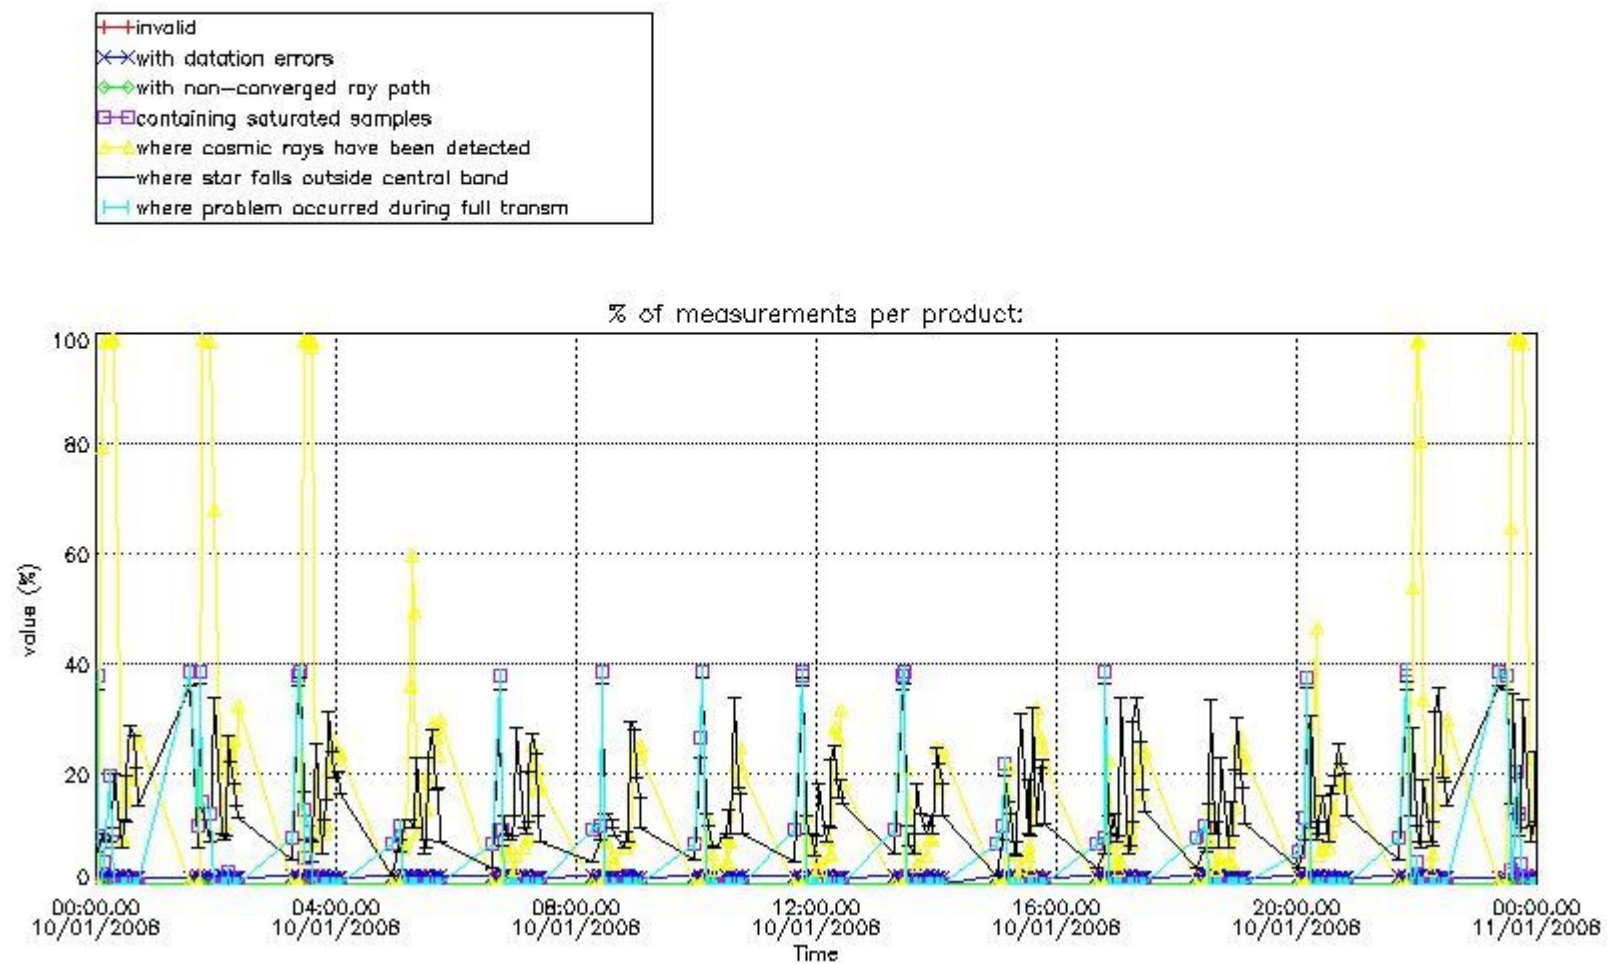

4.1.2 Plot level 1 quality information per product (time dependant): ENVI SAT DESCENDING passes