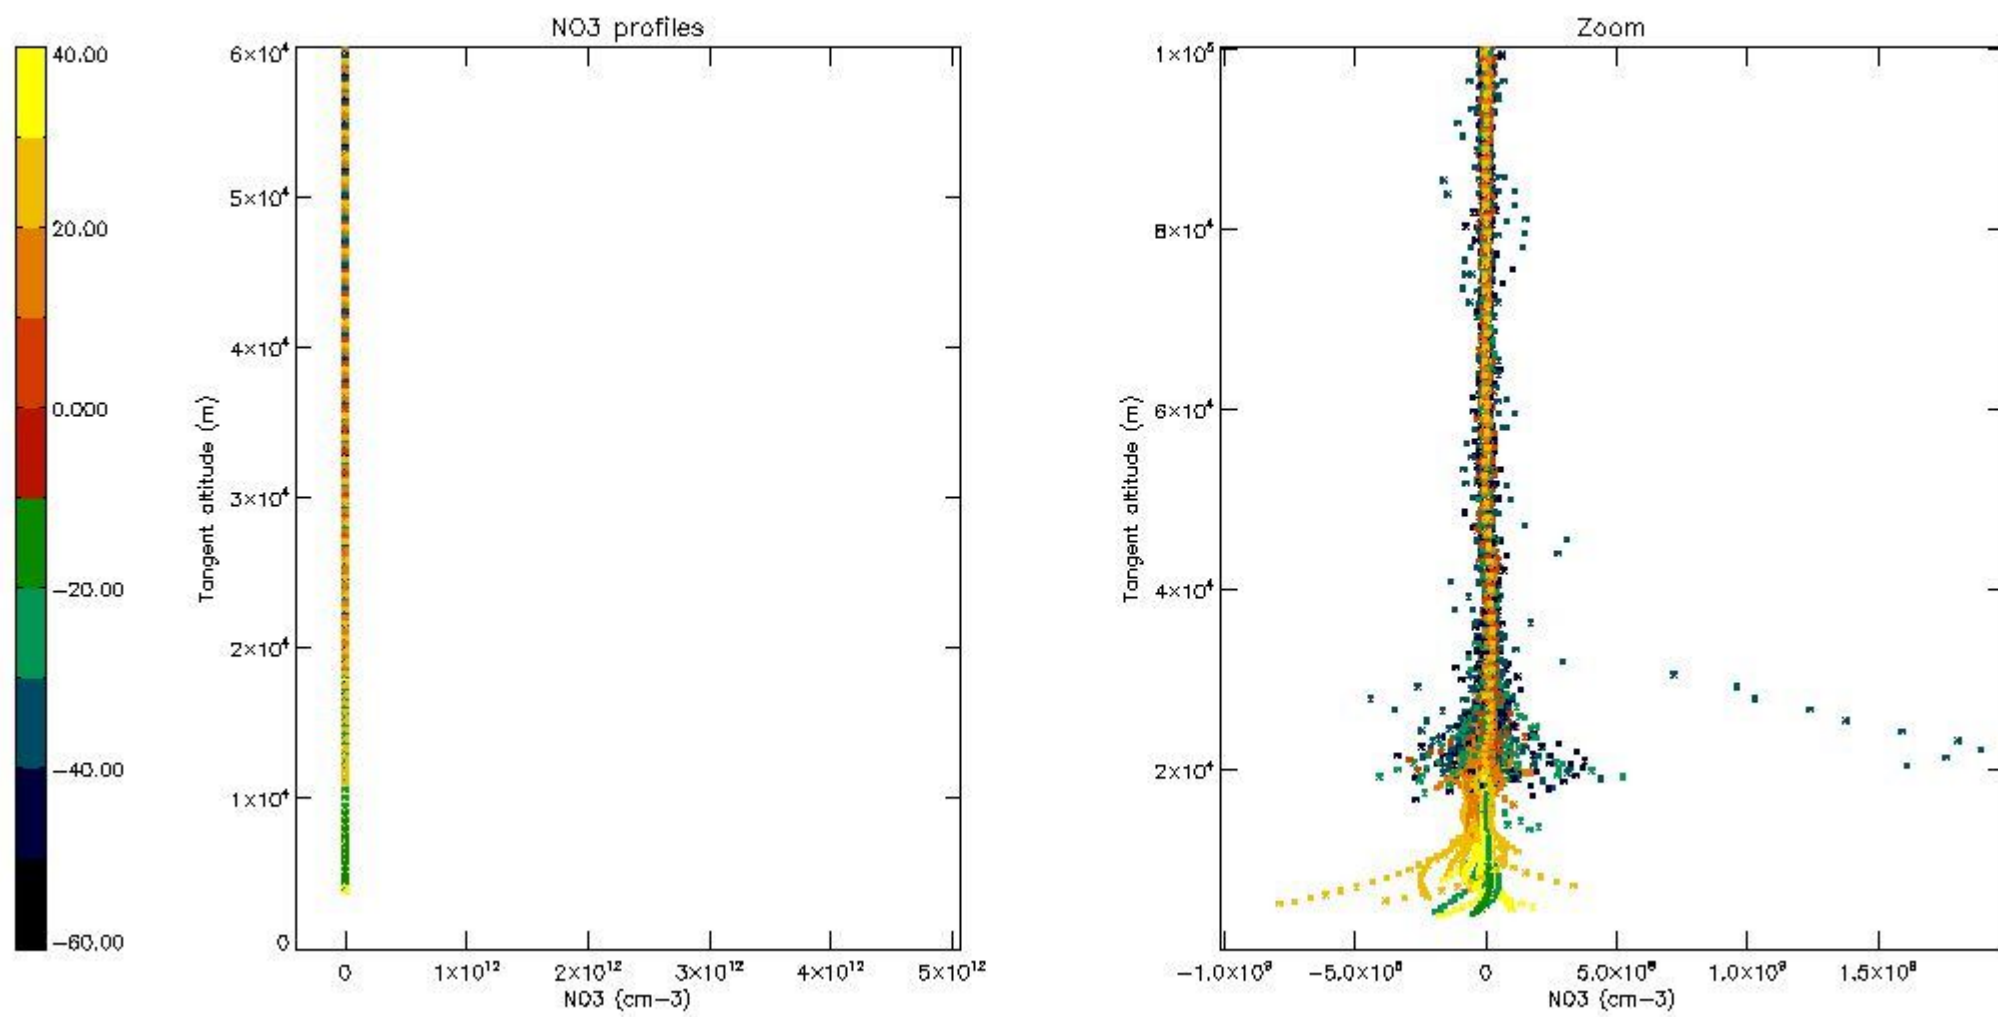

5.4 Plot ozone profiles where STD < 10% (dark without errors)

The colorbar represents the latitude.

5.5 Plot ozone profiles where STD < 5% (dark without errors)

The colorbar represents the latitude.

5.6 Plot NO₂ profiles for all STD (dark without errors)

The colorbar represents the latitude.

5.7 Plot NO3 profiles for all STD (dark without errors)

The colorbar represents the latitude.

5.8 Plot H2O profiles for all STD (only for occultations of stars 1,2,3,4,13,14,16,26,63 dark without errors)