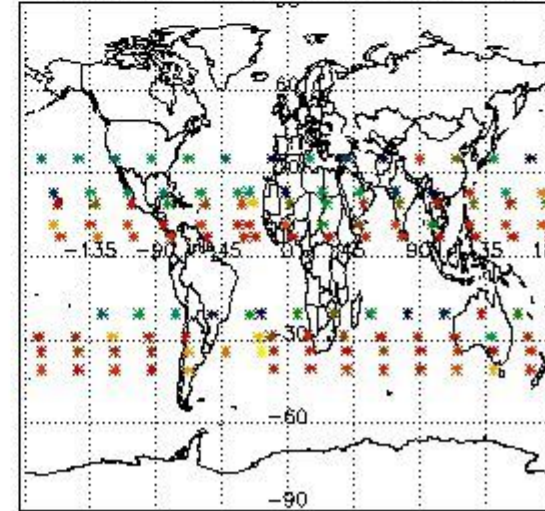

3.1 Plot quality information per product (time dependant)

3.2 Plot quality information per product (world map)

Percentage of flagged data per O3 profile

Percentage of flagged data per H2O profile

Percentage of flagged data per NO2 profile

Percentage of flagged data per NO3 profile

4. Level 1 quality information per product

In this section it is plotted some information contained in the Quality Summary data set of the level 2 products that comes from the level 1b processing. Products without errors (error flag in the MPH set to "0") are used.