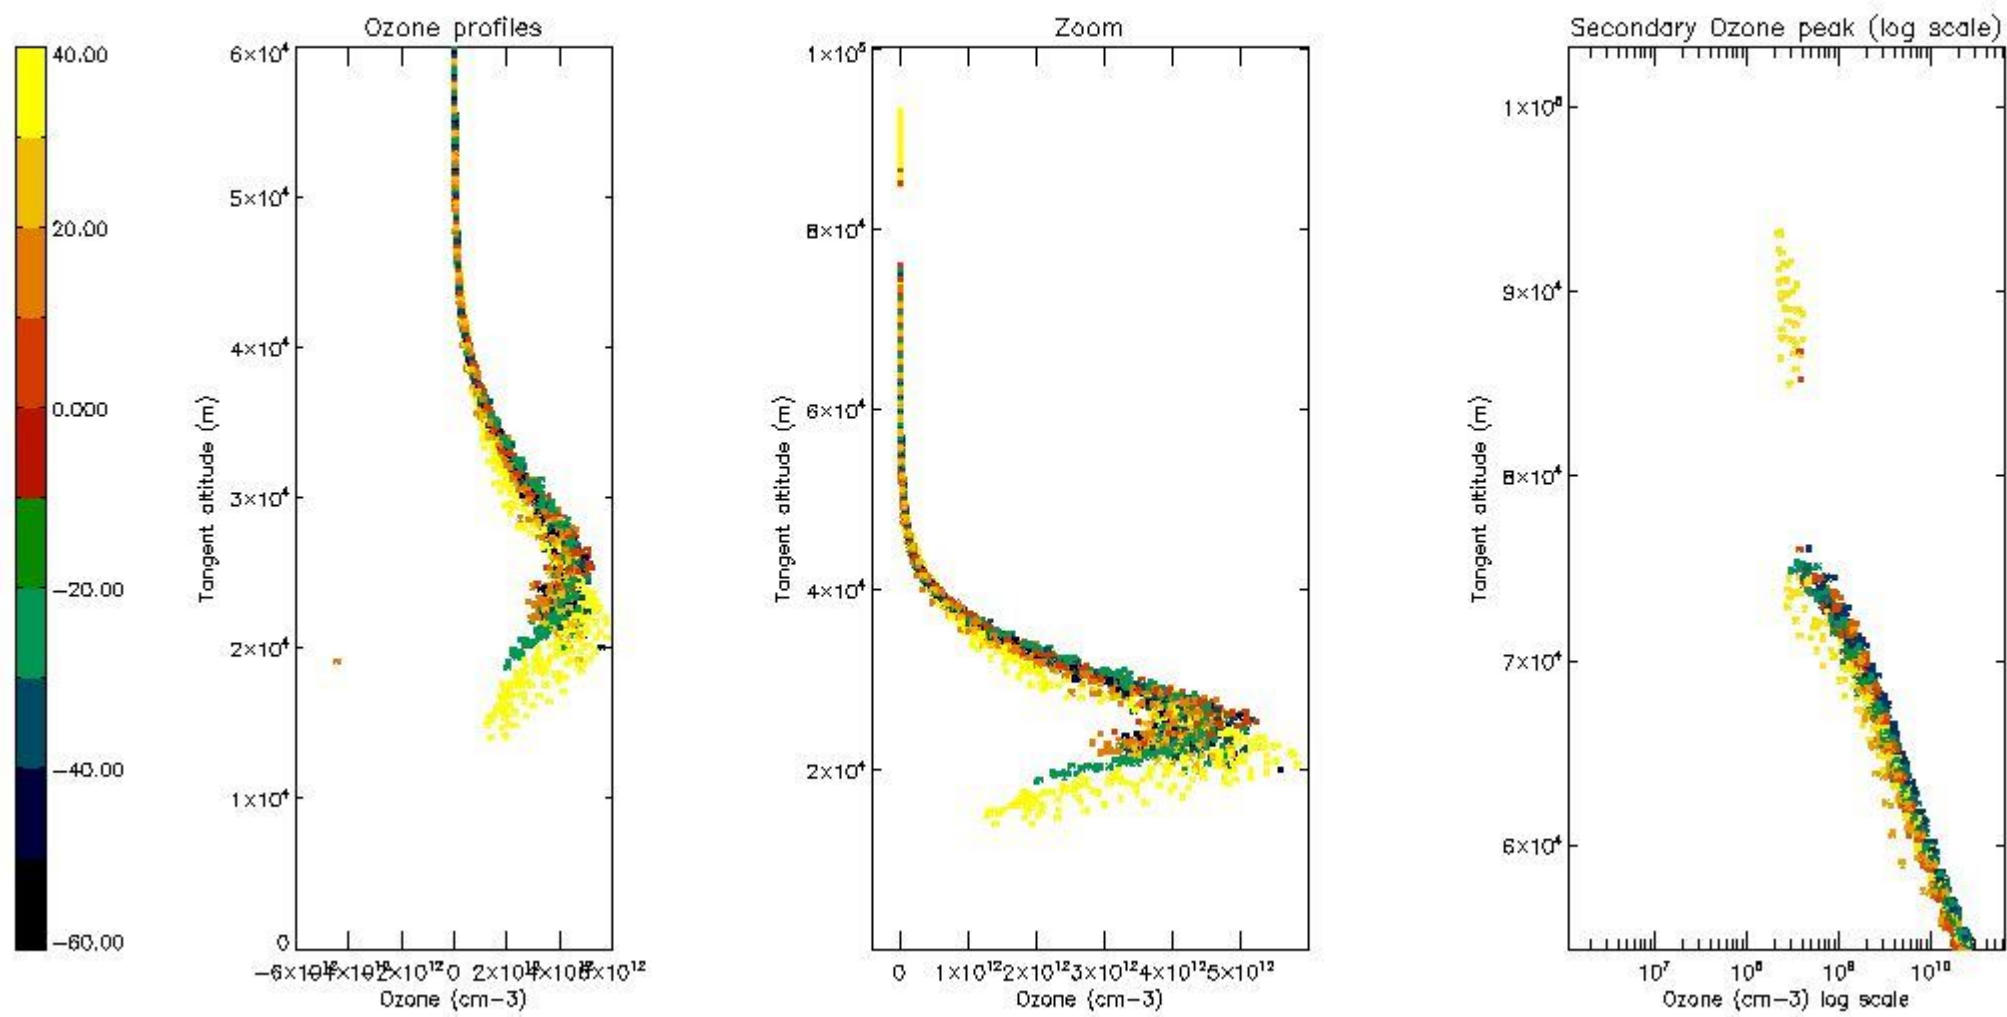

5.5 Plot ozone profiles where STD < 5% (dark without errors)

The colorbar represents the latitude.