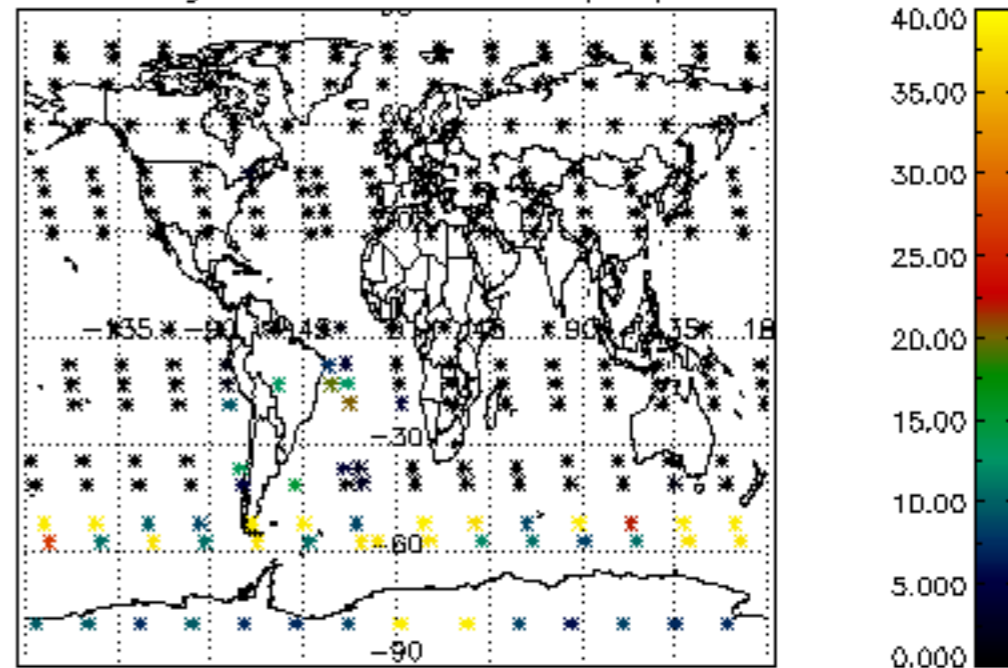

Percentage of flagged data per NO3 profile

Percentage of cosmic ray hits per profile

Percentage of datation errors per profile

Percentage of star falling outside central band per profile

Percentage of saturation errors per profile