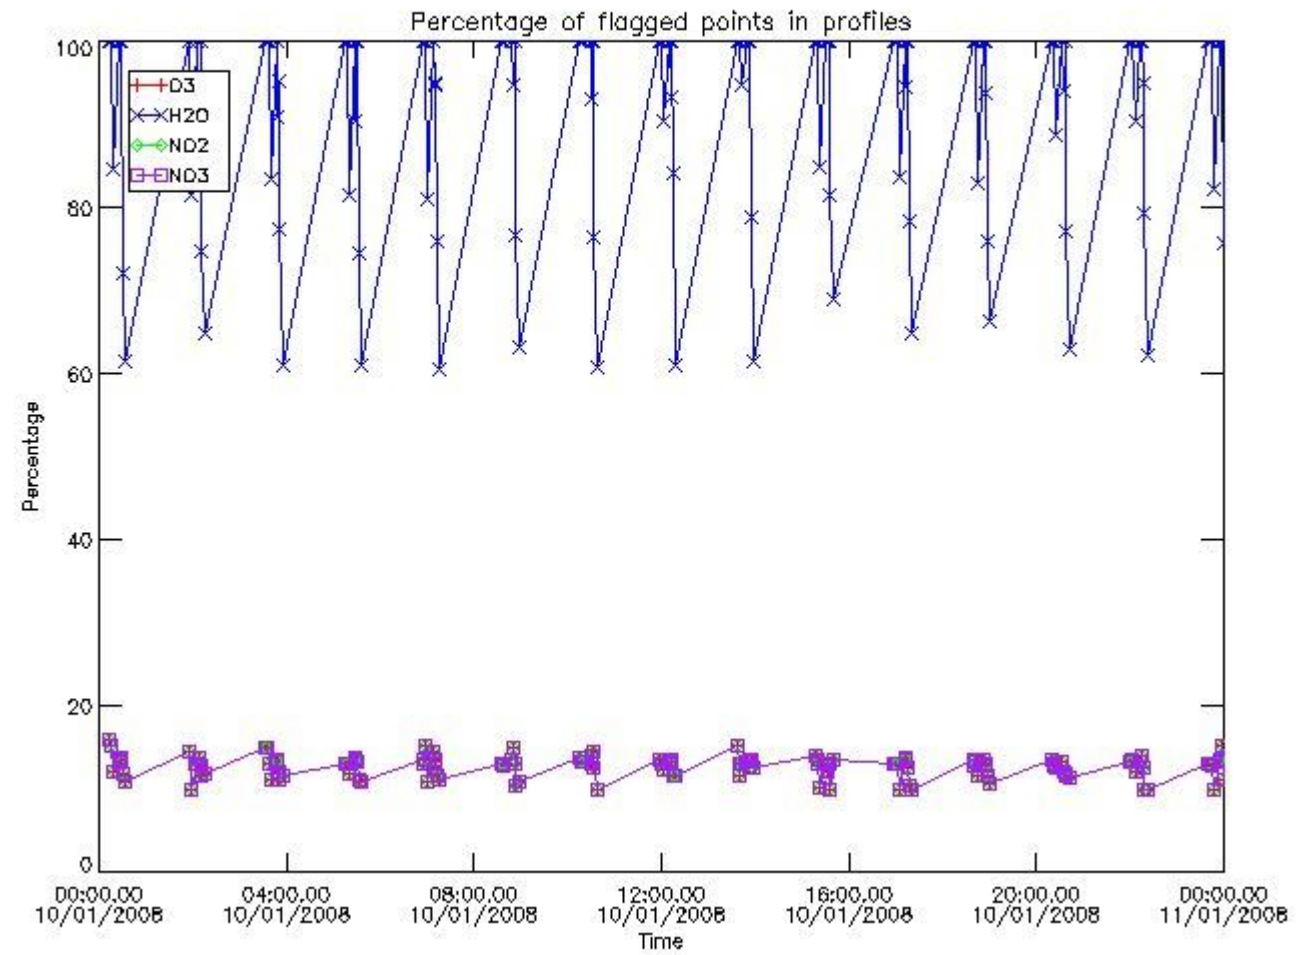

3. Quality information per product

In this section it is plotted some information contained in the Quality Summary data set of the level 2 products. Only products in dark limb conditions and without errors (error flag in the MPH set to "0") are used.

3.1 Plot quality information per product (time dependant)

Percentage of flagged data per O3 profile

Percentage of flagged data per H2O profile