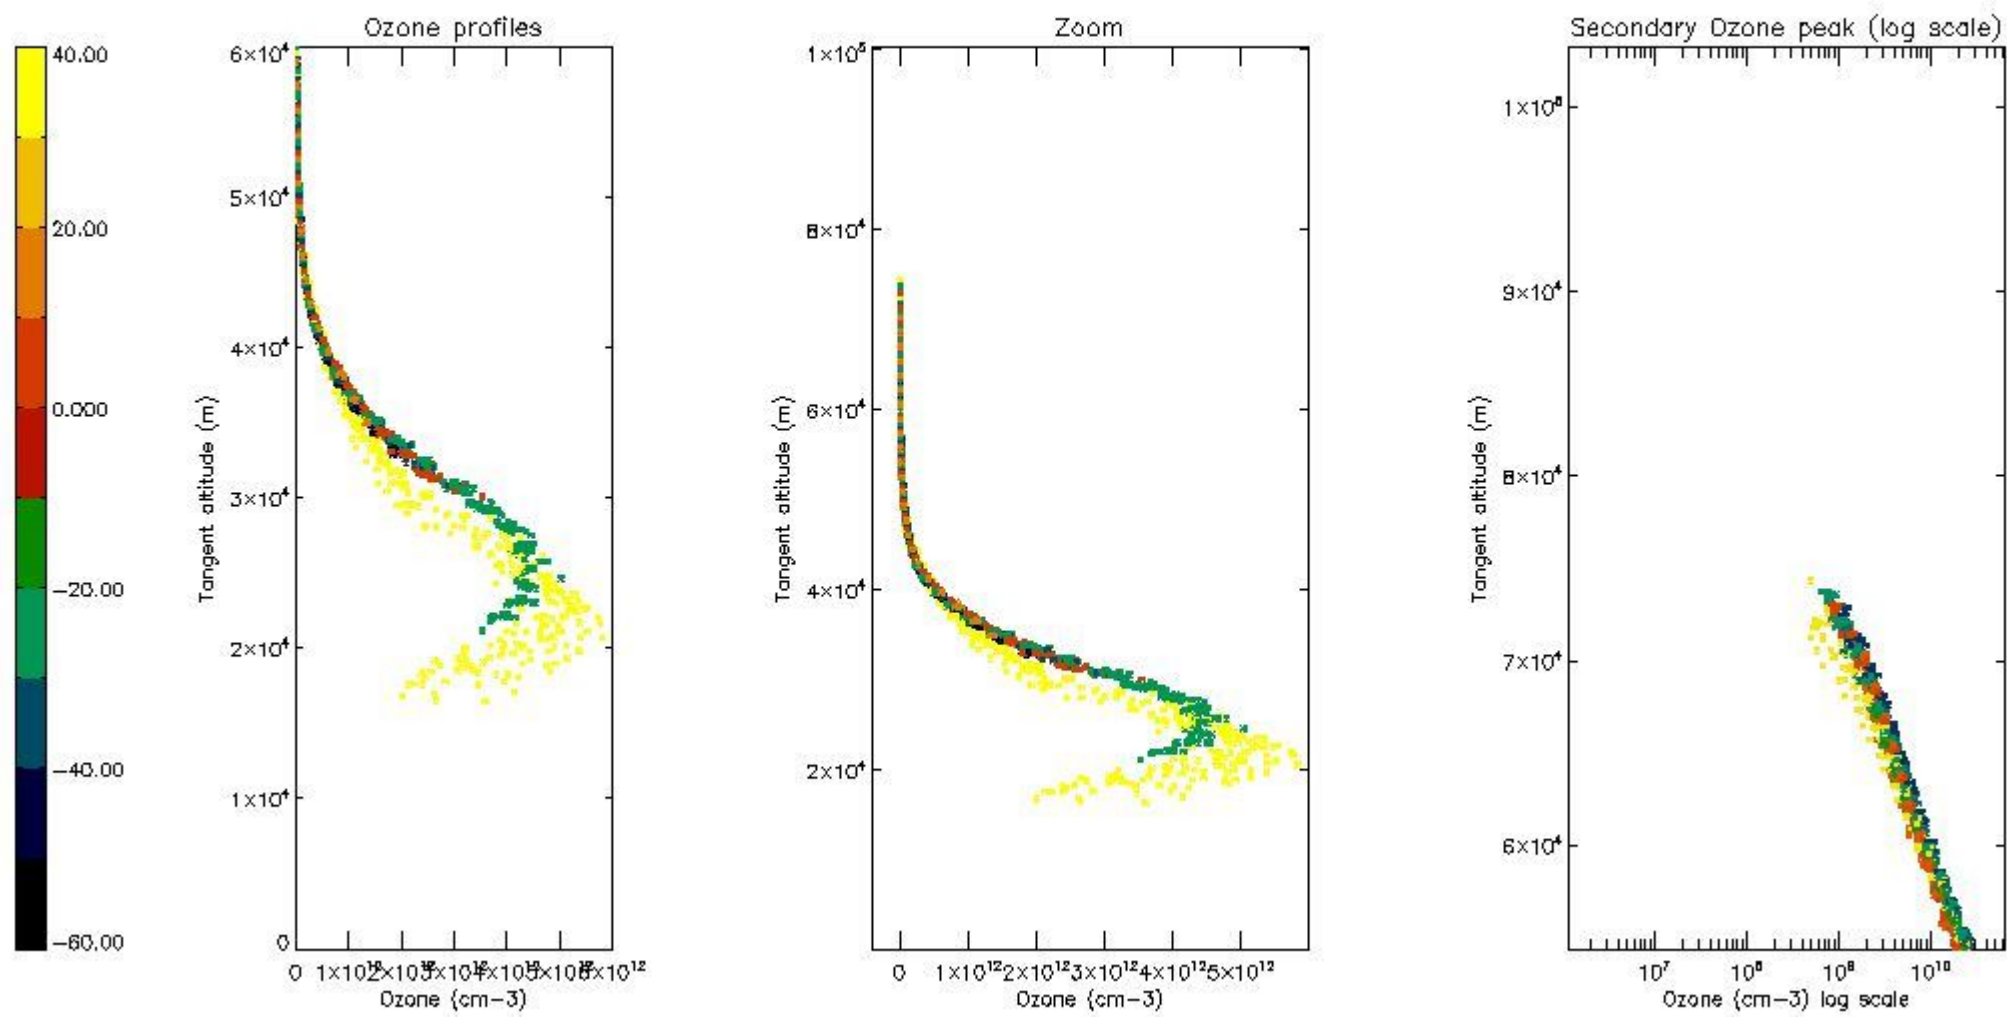

STD < 10	15
STD < 5	9

5.2 Plot ozone profiles for all STD (dark without errors)

The colorbar represents the latitude.

5.3 Plot ozone profiles where STD < 20% (dark without errors)

The colorbar represents the latitude.

5.4 Plot ozone profiles where STD < 10% (dark without errors)

The colorbar represents the latitude.

5.5 Plot ozone profiles where STD < 5% (dark without errors)

The colorbar represents the latitude.

5.6 Plot NO₂ profiles for all STD (dark without errors)