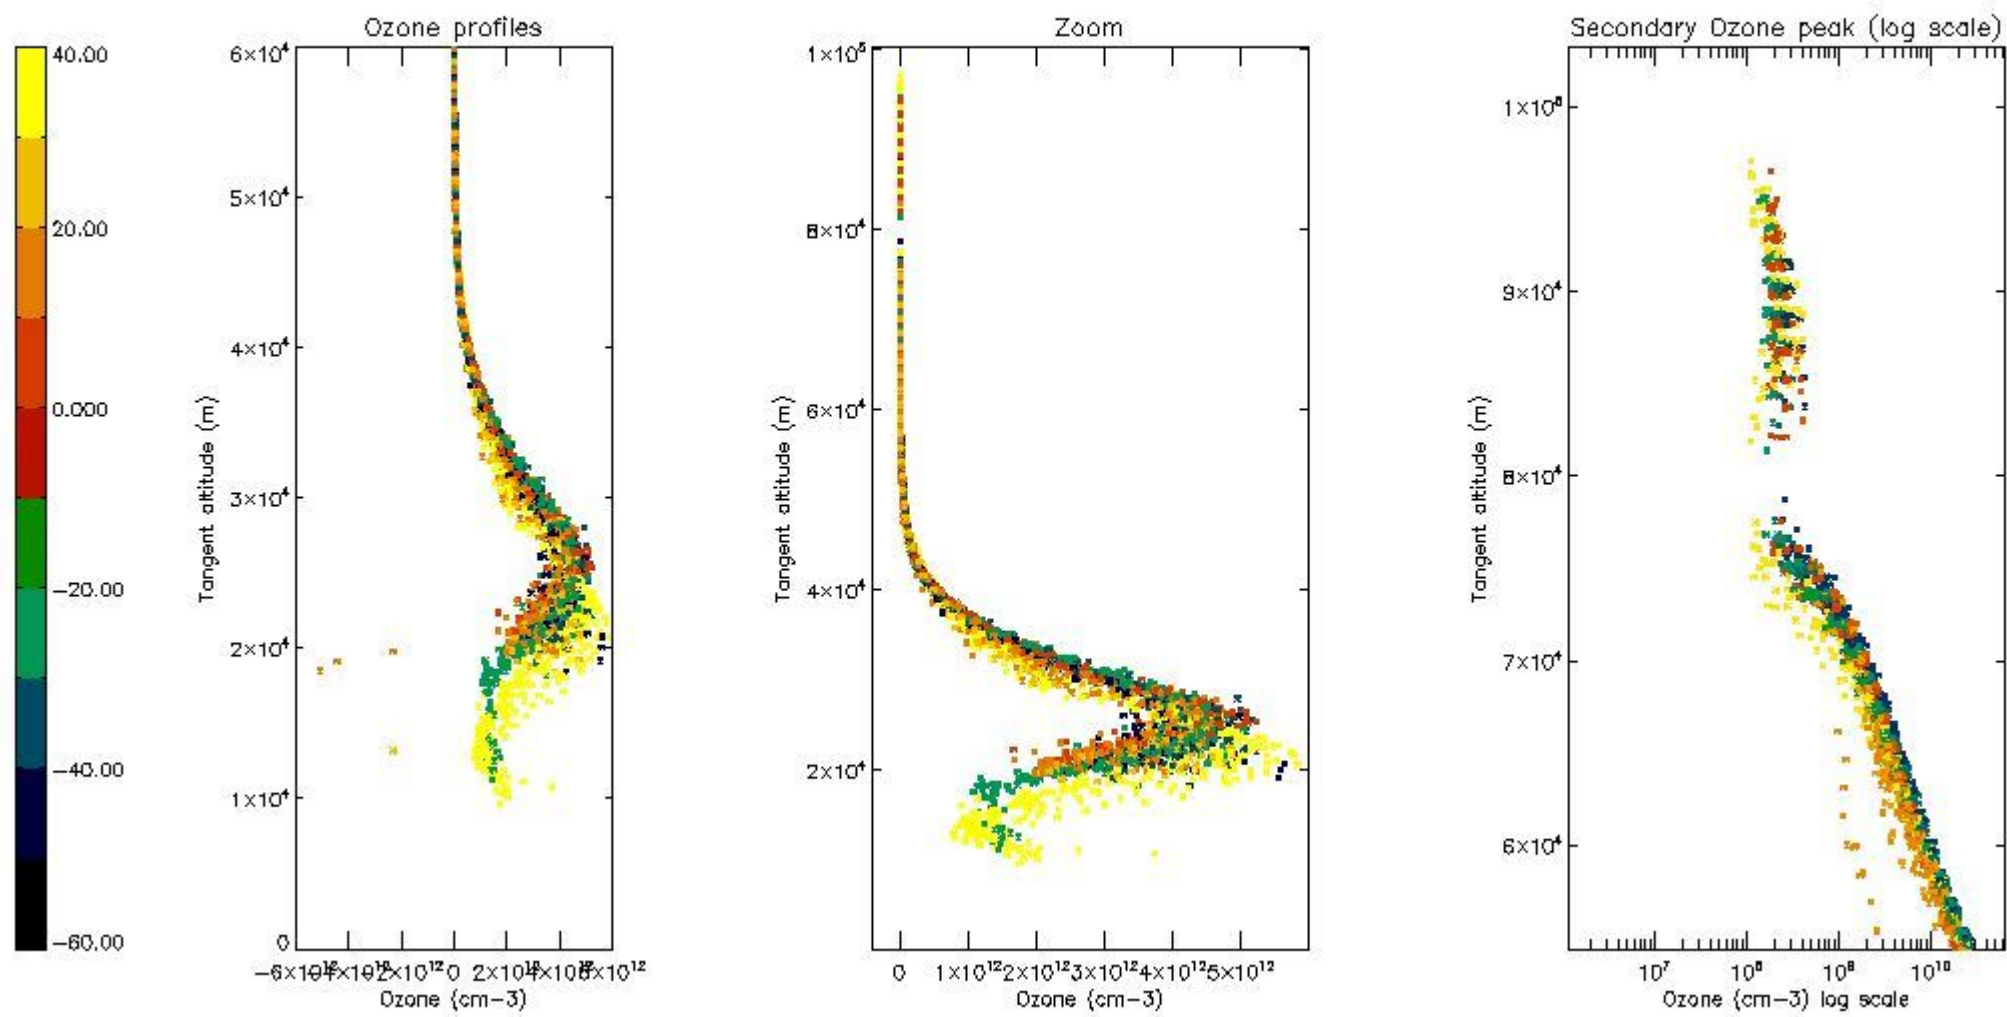

STD < 10	15
STD < 5	9

5.2 Plot ozone profiles for all STD (dark without errors)

The colorbar represents the latitude.

5.3 Plot ozone profiles where STD < 20% (dark without errors)

The colorbar represents the latitude.

5.4 Plot ozone profiles where STD < 10% (dark without errors)

The colorbar represents the latitude.

5.5 Plot ozone profiles where STD < 5% (dark without errors)

The colorbar represents the latitude.

5.6 Plot NO₂ profiles for all STD (dark without errors)