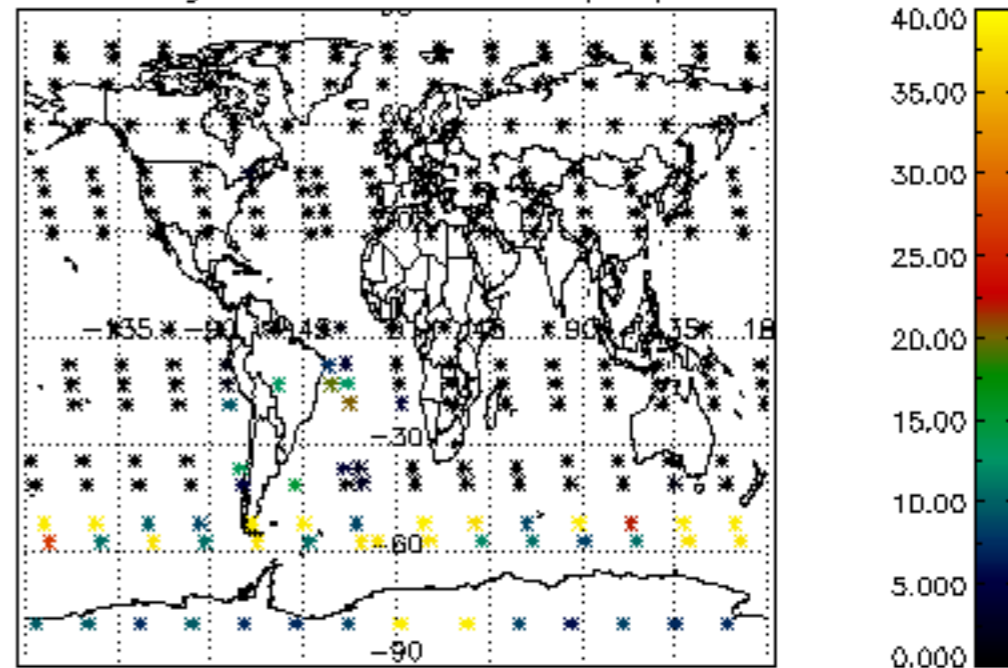

Percentage of datation errors per profile

Percentage of saturation errors per profile