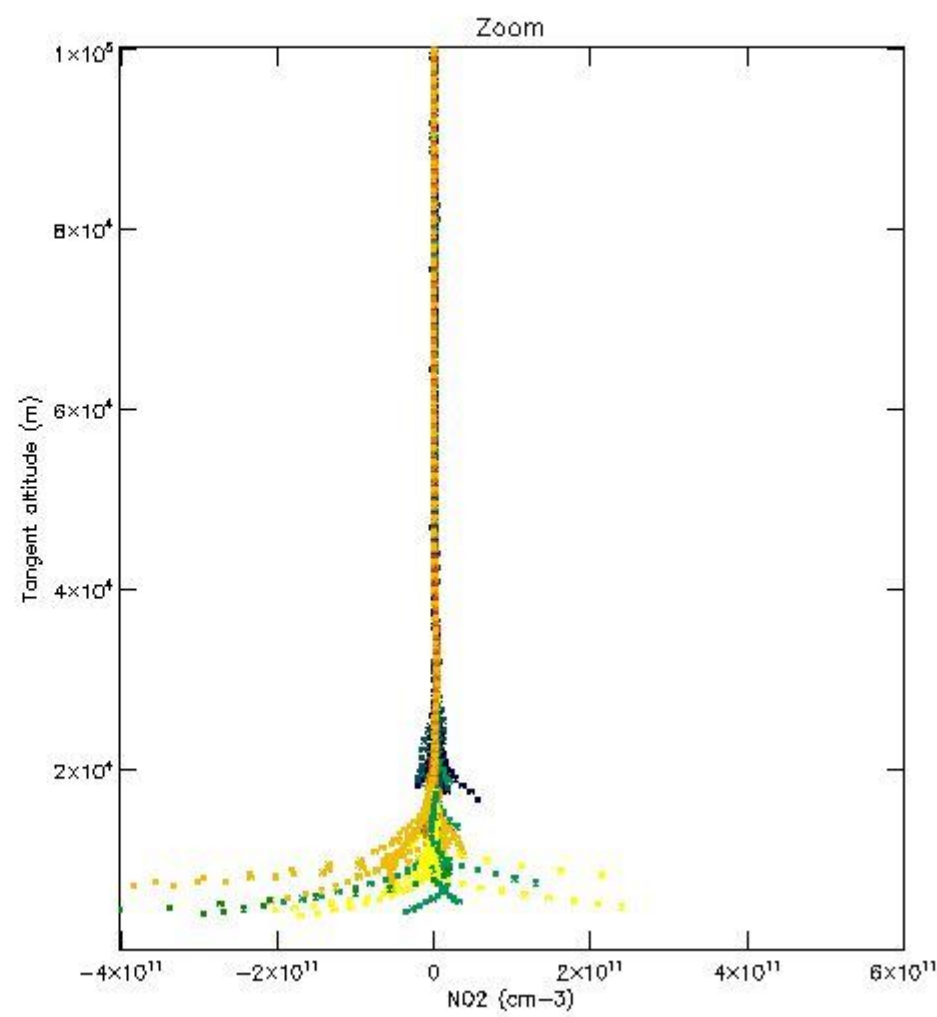

STD < 10	15
STD < 5	9

5.2 Plot ozone profiles for all STD (dark without errors)

The colorbar represents the latitude.

5.3 Plot ozone profiles where STD < 20% (dark without errors)

The colorbar represents the latitude.

5.4 Plot ozone profiles where STD < 10% (dark without errors)

The colorbar represents the latitude.

5.5 Plot ozone profiles where STD < 5% (dark without errors)

The colorbar represents the latitude.

5.6 Plot NO₂ profiles for all STD (dark without errors)

The colorbar represents the latitude.

5.7 Plot NO3 profiles for all STD (dark without errors)

The colorbar represents the latitude.

5.8 Plot H2O profiles for all STD (only for occultations of stars 1,2,3,4,13,14,16,26,63 dark without errors)