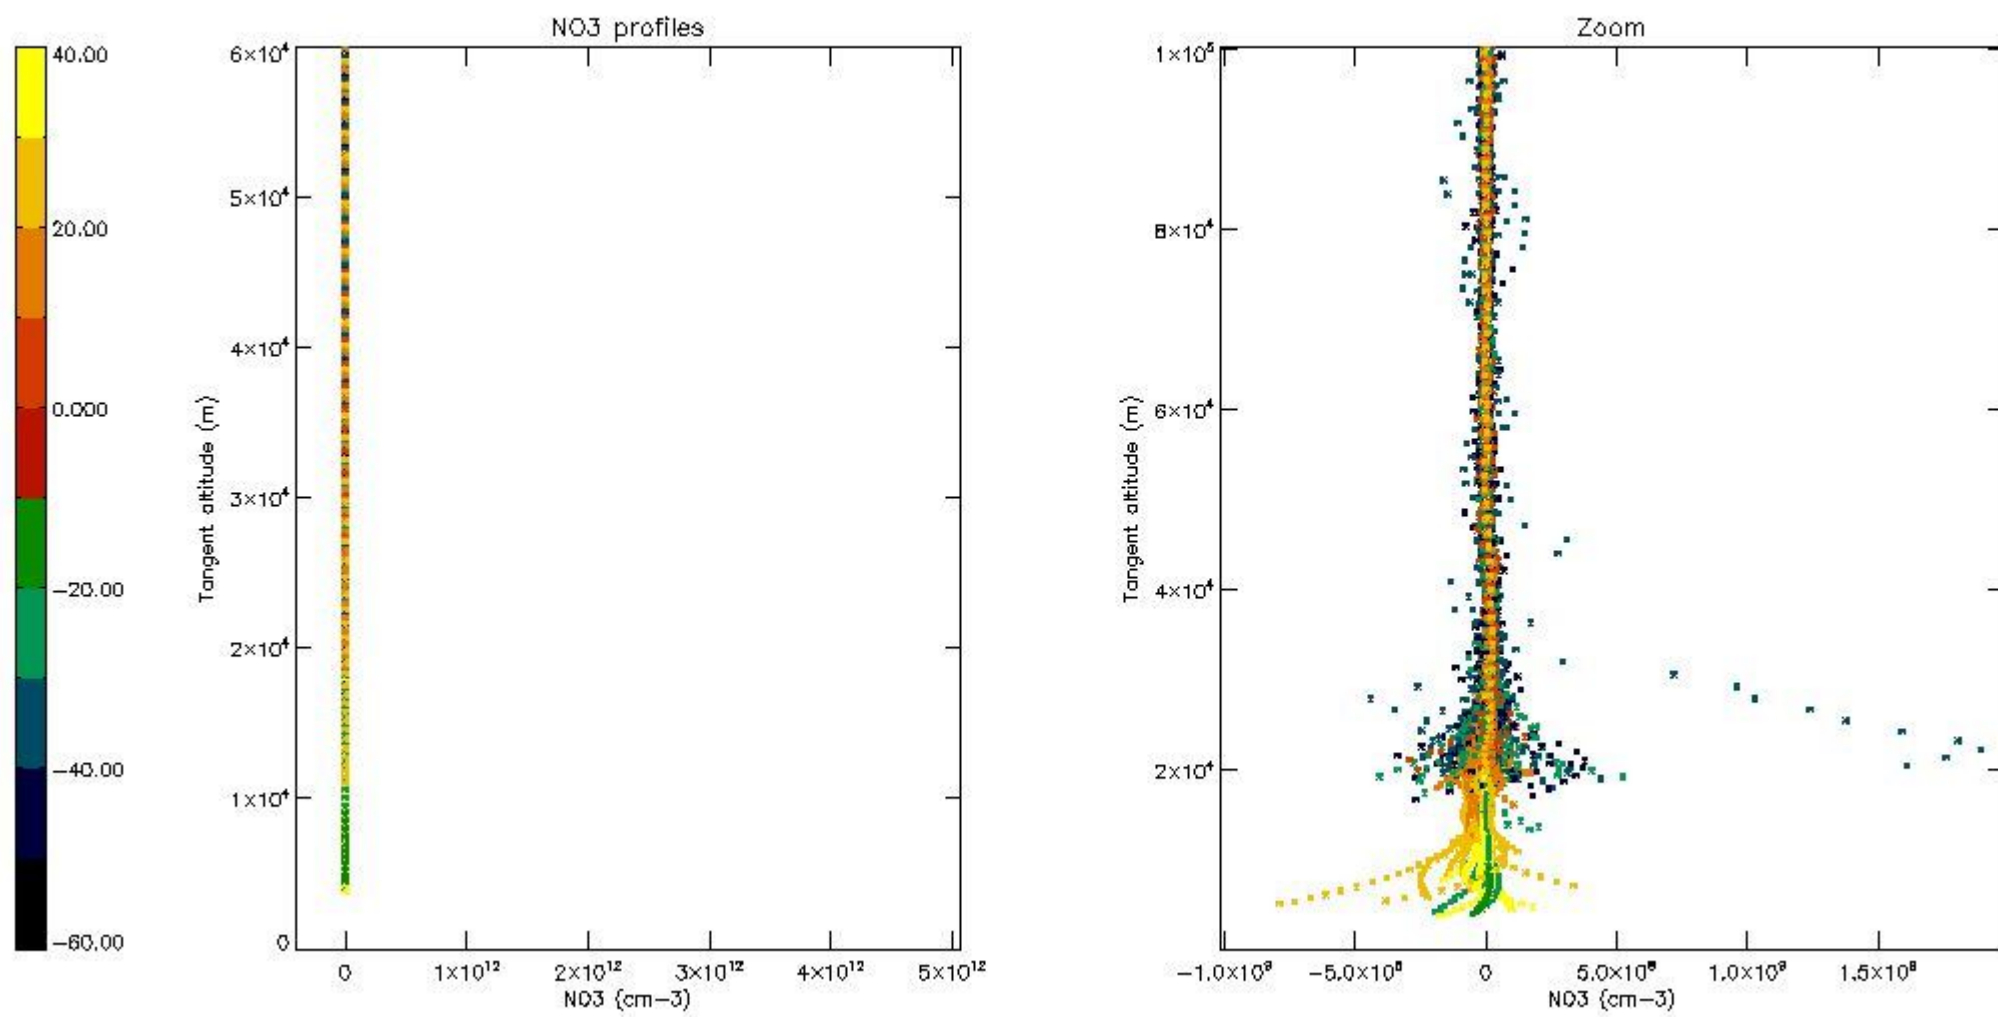

5.8 Plot H₂O profiles for all STD (only for occultations of stars 1,2,3,4,13,14,16,26,63 dark without errors)

The colorbar represents the latitude.