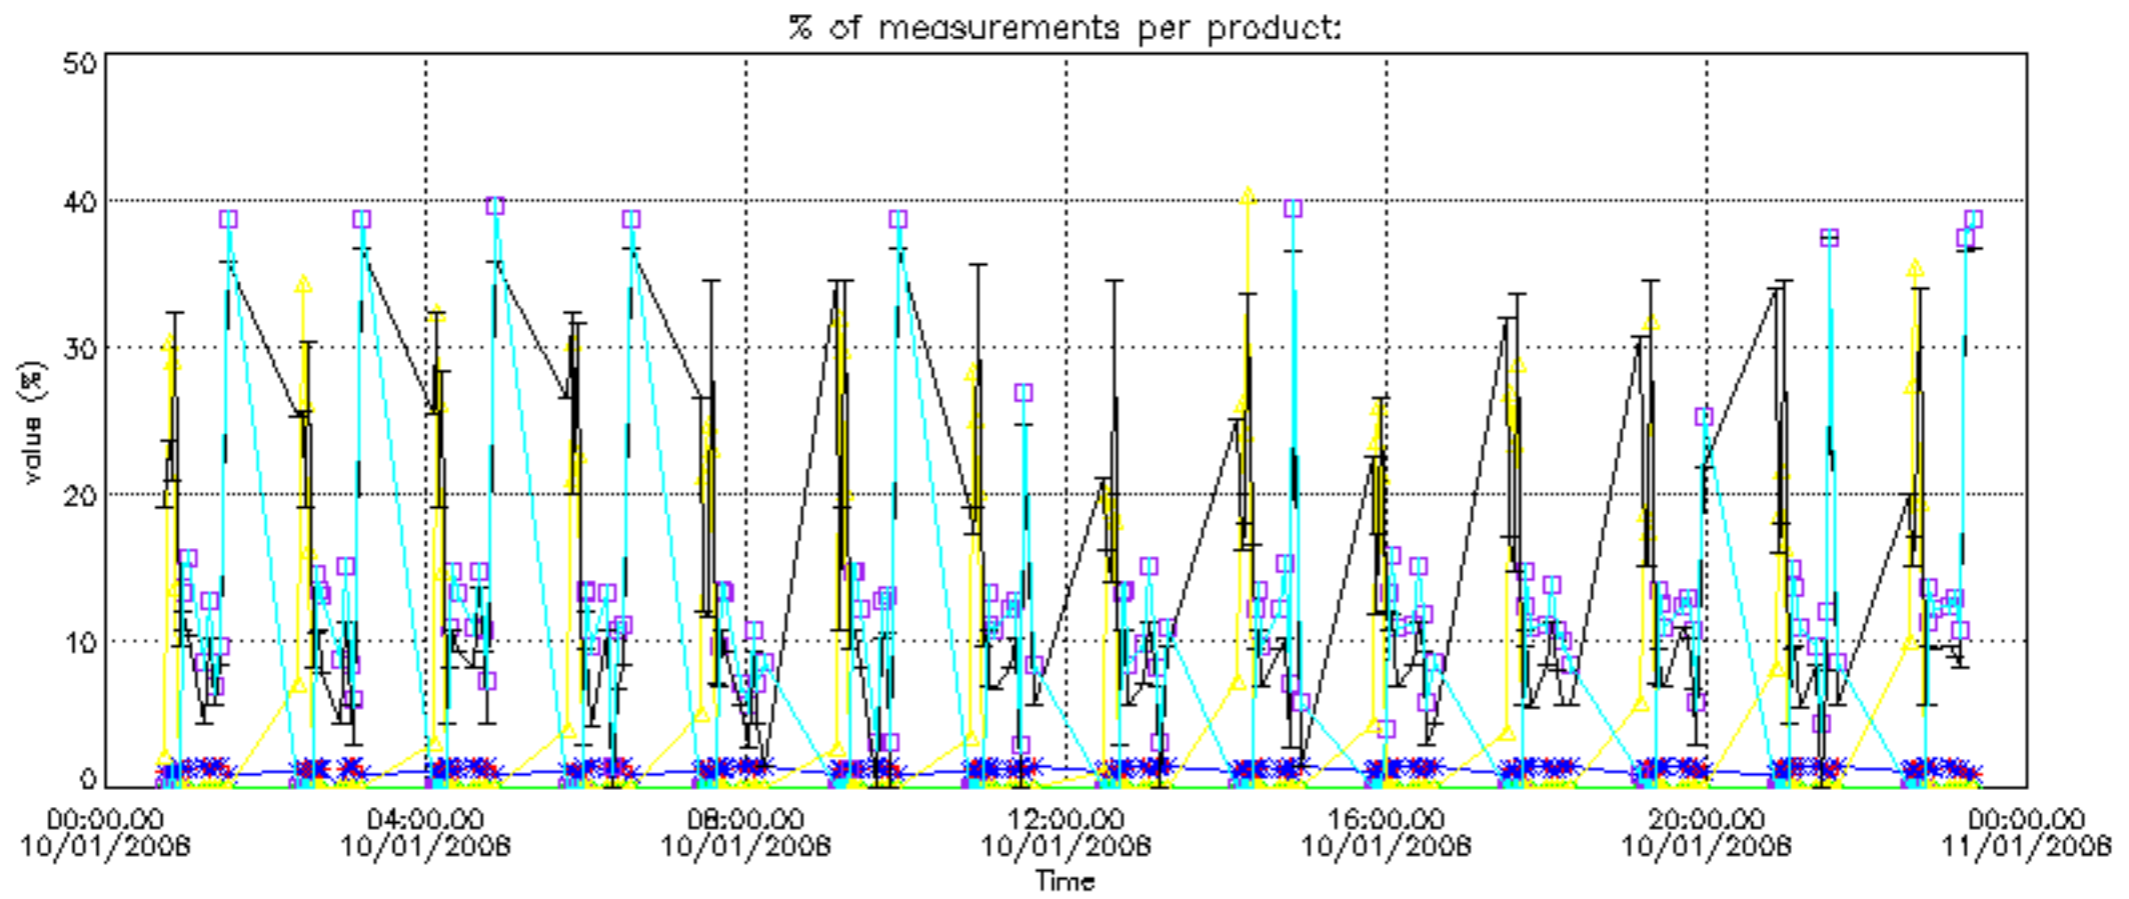

Percentage of cosmic ray hits per profile

Percentage of datation errors per profile