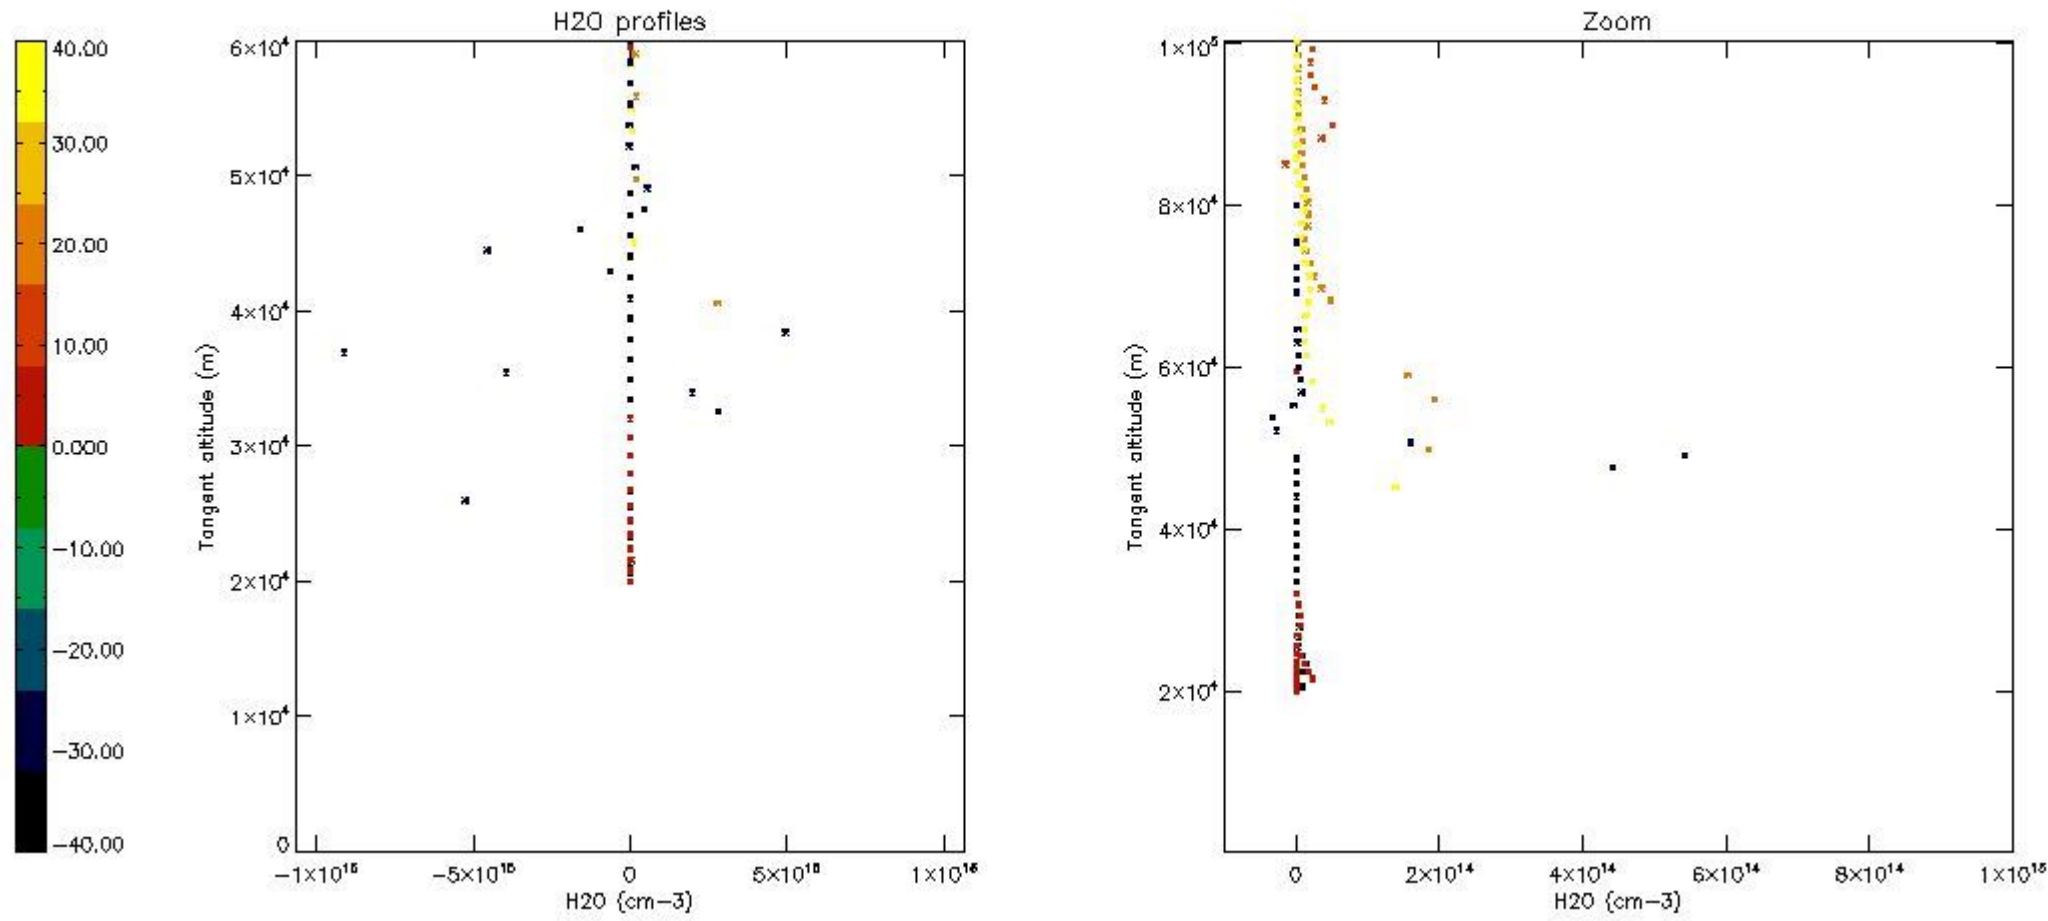

6. Auxiliary Data Files used for the production reported in section 2

The number reported in the third column indicates since which file (see list in section 2) the corresponding auxiliary file has been used. The fourth column is the date of those product files.

Type	Auxiliary Filename	Used since product	Used since product date
INST_PHYS_CHARACTERISTICS	GOM_INS_AXVIEC20091111_143220_20030716_120000_20500101_000000	1	10-JAN-2008 00:01:17
LEVEL-2_PROC_CONFIG	GOM_PR2_AXVIEC20091111_152718_20020301_000000_20500101_000000	1	10-JAN-2008 00:01:17
CROSS_SECTIONS_FILE	GOM_CRS_AXVIEC20091111_154832_20020301_000000_20500101_000000	1	10-JAN-2008 00:01:17