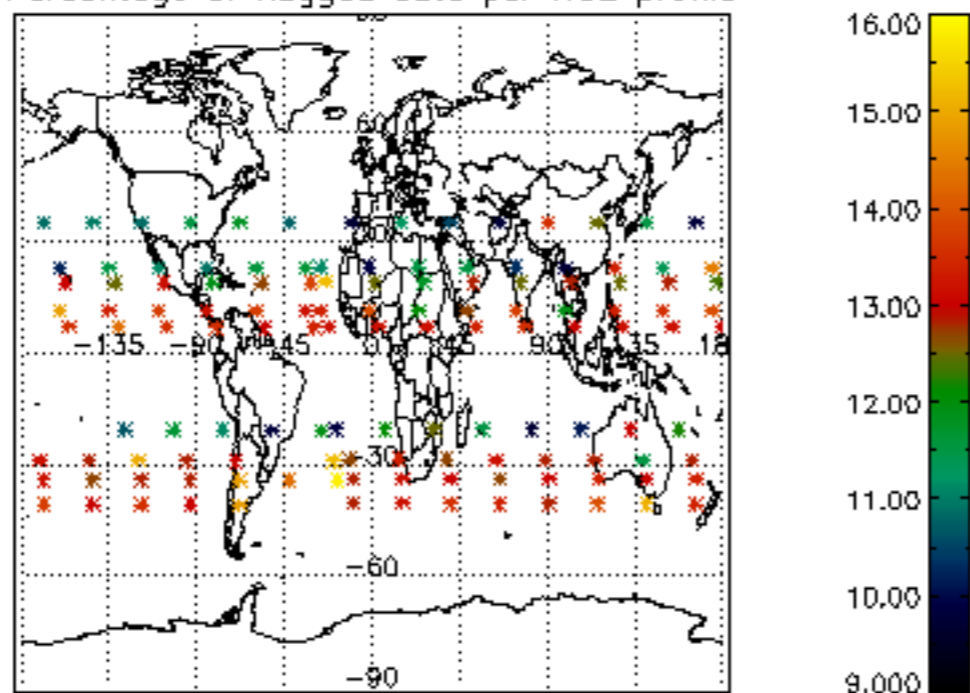

Percentage of flagged data per NO2 profile