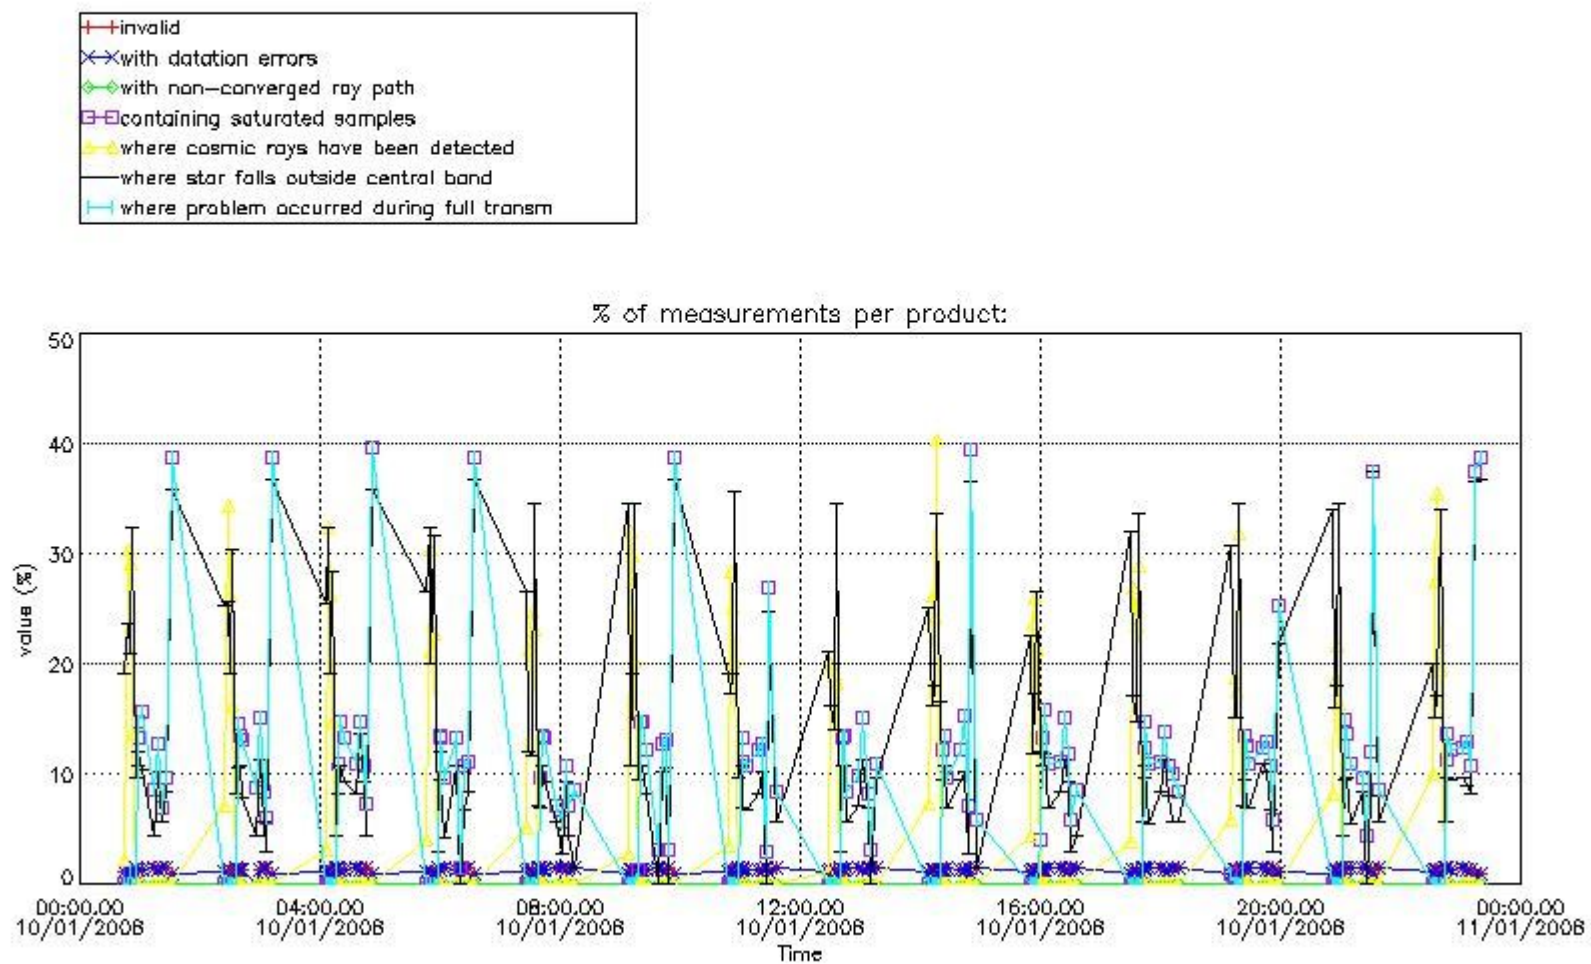

3.1 Plot quality information per product (time dependant)

3.2 Plot quality information per product (world map)

Percentage of flagged data per O3 profile

Percentage of flagged data per H2O profile

Percentage of flagged data per NO2 profile

Percentage of flagged data per NO3 profile

4. Level 1 quality information per product

In this section it is plotted some information contained in the Quality Summary data set of the level 2 products that comes from the level 1b processing. Products without errors (error flag in the MPH set to "0") are used.

4.1 Plot quality information per product (time dependant) coming from level 1b processing

4.1.1 Plot level 1 quality information per product (time dependant): ENVISAT ASCENDING passes

4.1.2 Plot level 1 quality information per product (time dependant): ENVI SAT DESCENDING passes