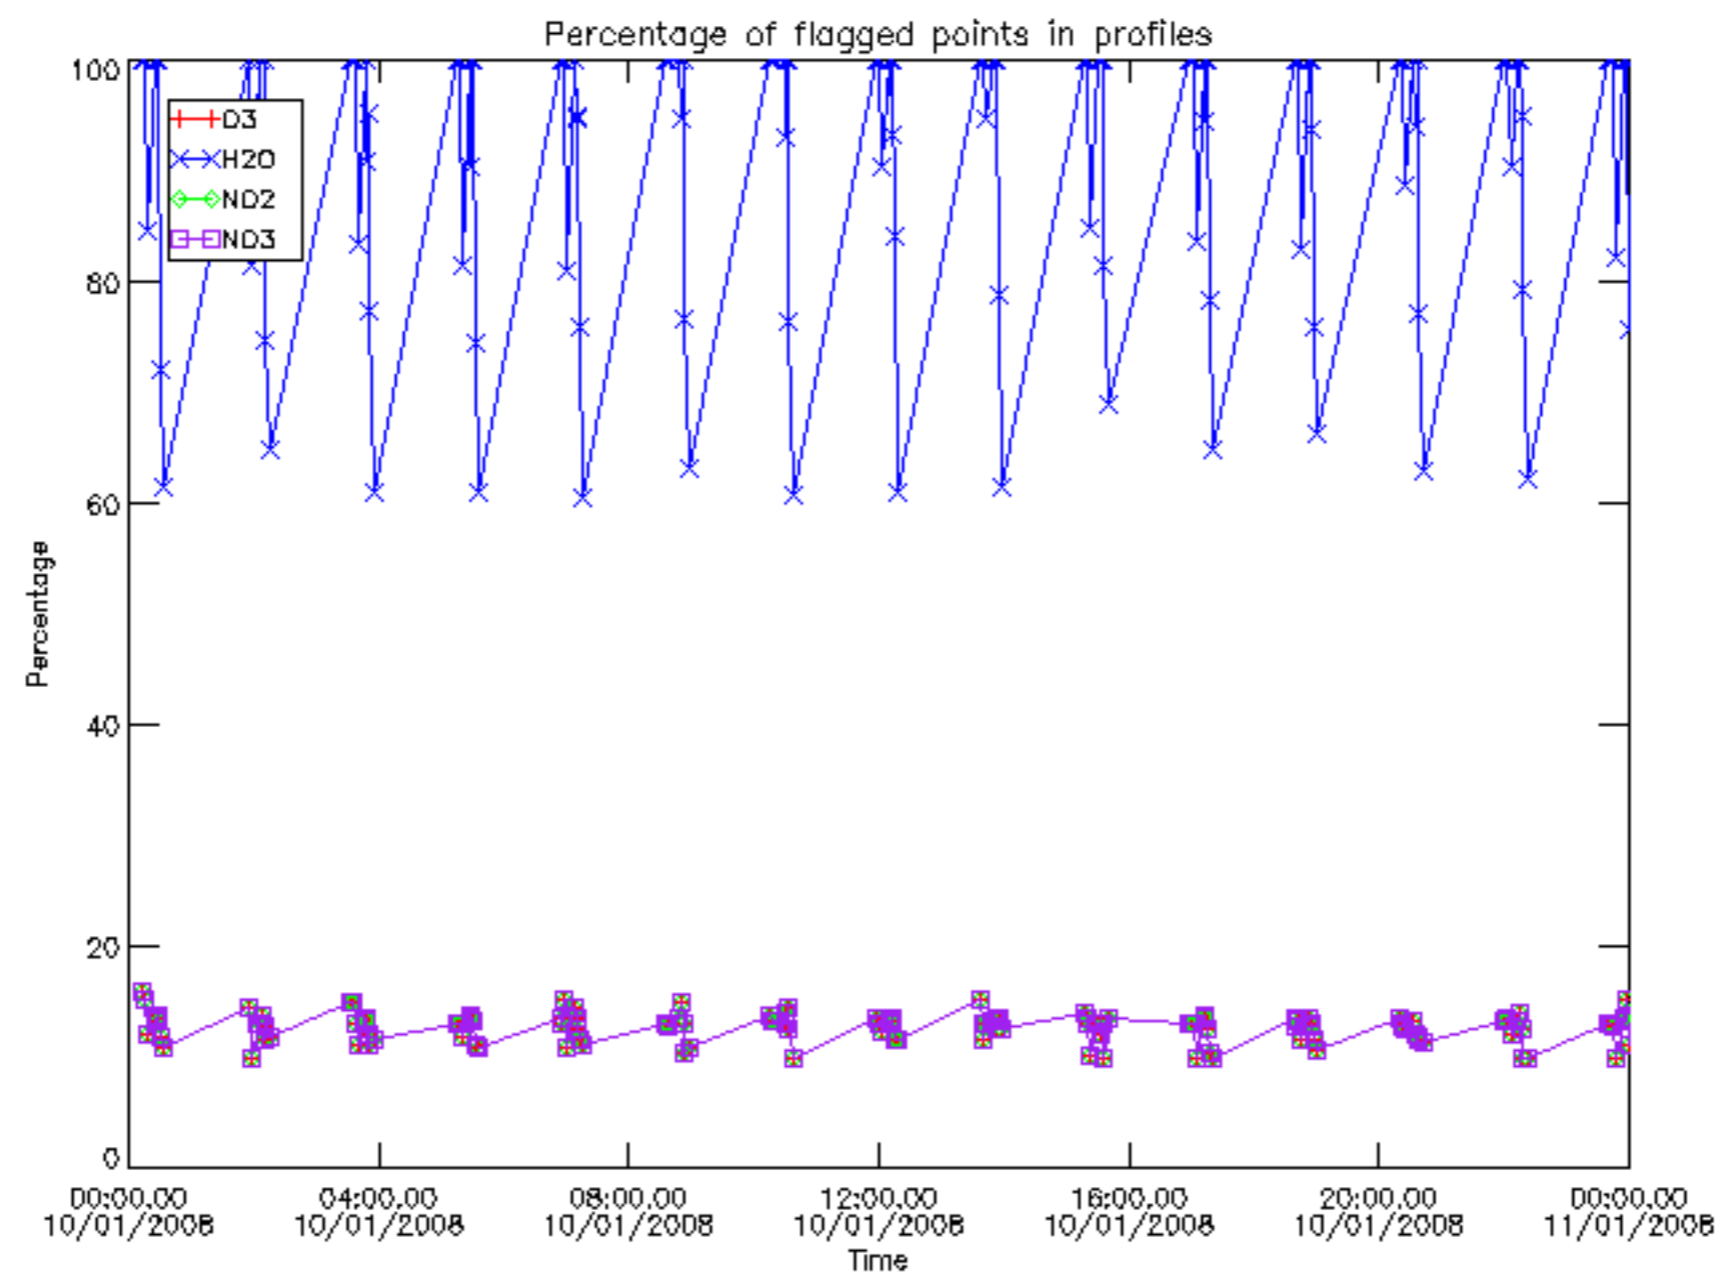

Percentage of flagged data per D3 profile

Percentage of flagged data per H2O profile