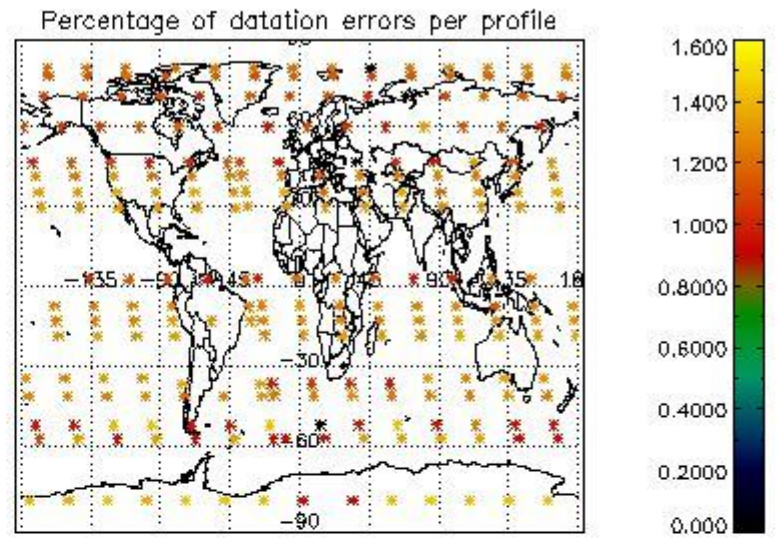

Percentage of flagged data per NO3 profile

4. Level 1 quality information per product

In this section it is plotted some information contained in the Quality Summary data set of the level 2 products that comes from the level 1b processing. Products without errors (error flag in the MPH set to "0") are used.

4.1 Plot quality information per product (time dependant) coming from level 1b processing

4.1.1 Plot level 1 quality information per product (time dependant): ENVISAT ASCENDING passes

4.1.2 Plot level 1 quality information per product (time dependant): ENVI SAT DESCENDING passes

4.2 Plot quality information per product coming from level 1b processing (world map)

4.2.1 Plot level 1 quality information per product (world map): ENVISAT ASCENDING passes

4.2.2 Plot level 1 quality information per product (world map): ENVISAT DESCENDING passes