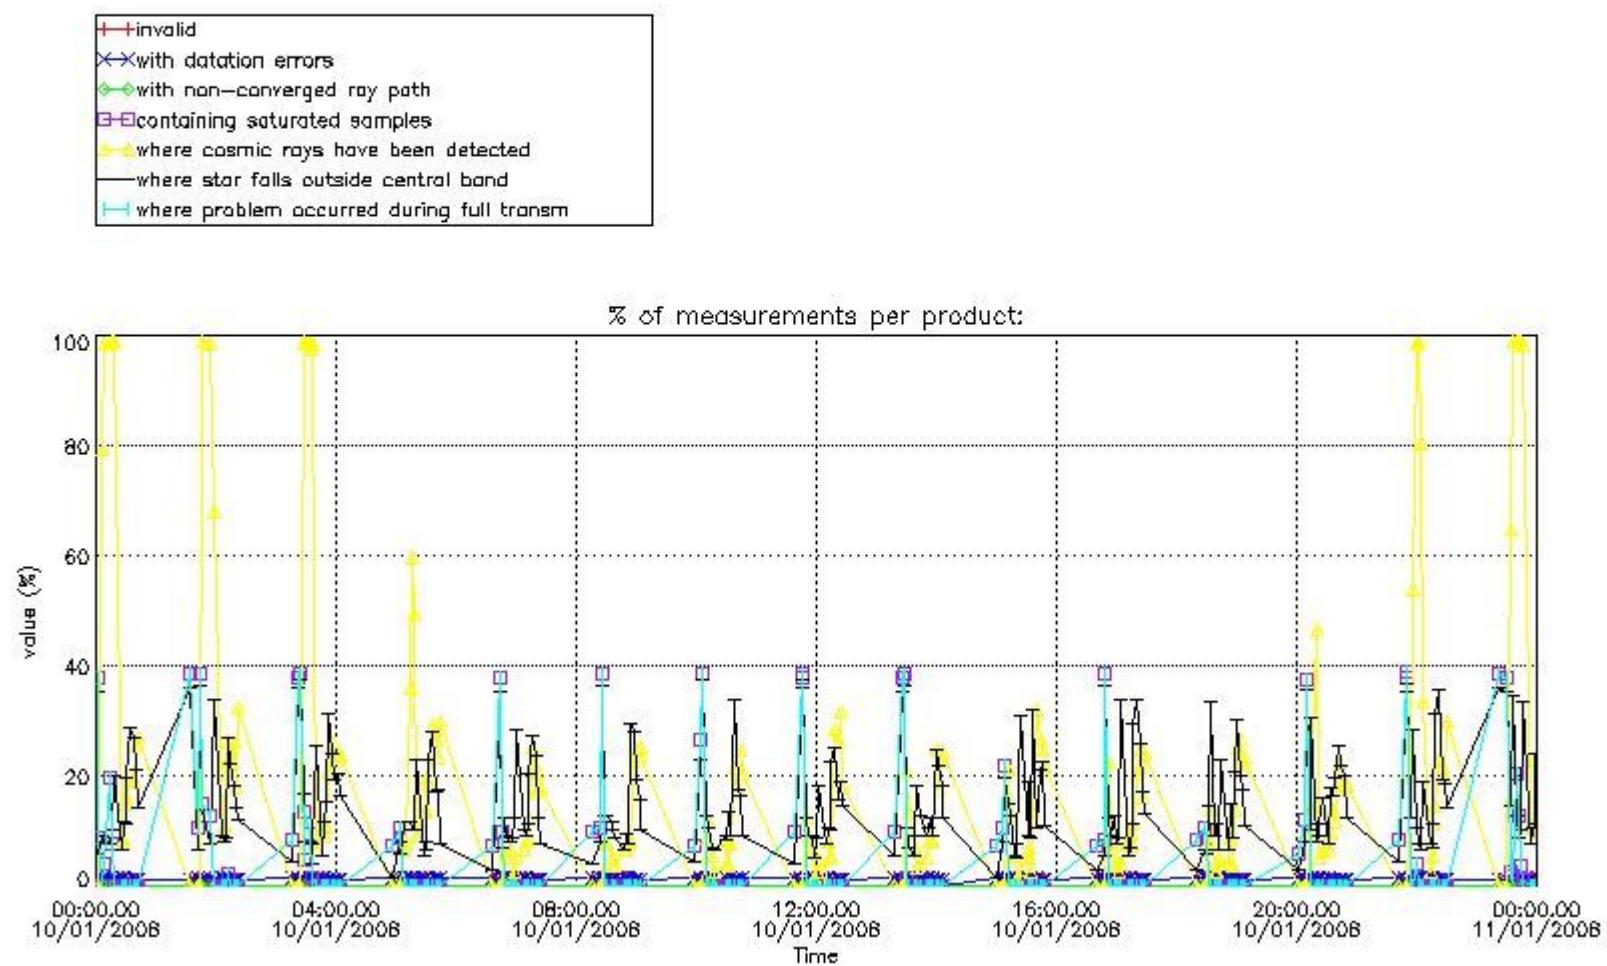

Percentage of flagged data per NO3 profile

4. Level 1 quality information per product

In this section it is plotted some information contained in the Quality Summary data set of the level 2 products that comes from the level 1b processing. Products without errors (error flag in the MPH set to "0") are used.

4.1 Plot quality information per product (time dependant) coming from level 1b processing

4.1.1 Plot level 1 quality information per product (time dependant): ENVISAT ASCENDING passes

4.1.2 Plot level 1 quality information per product (time dependant): ENVI SAT DESCENDING passes