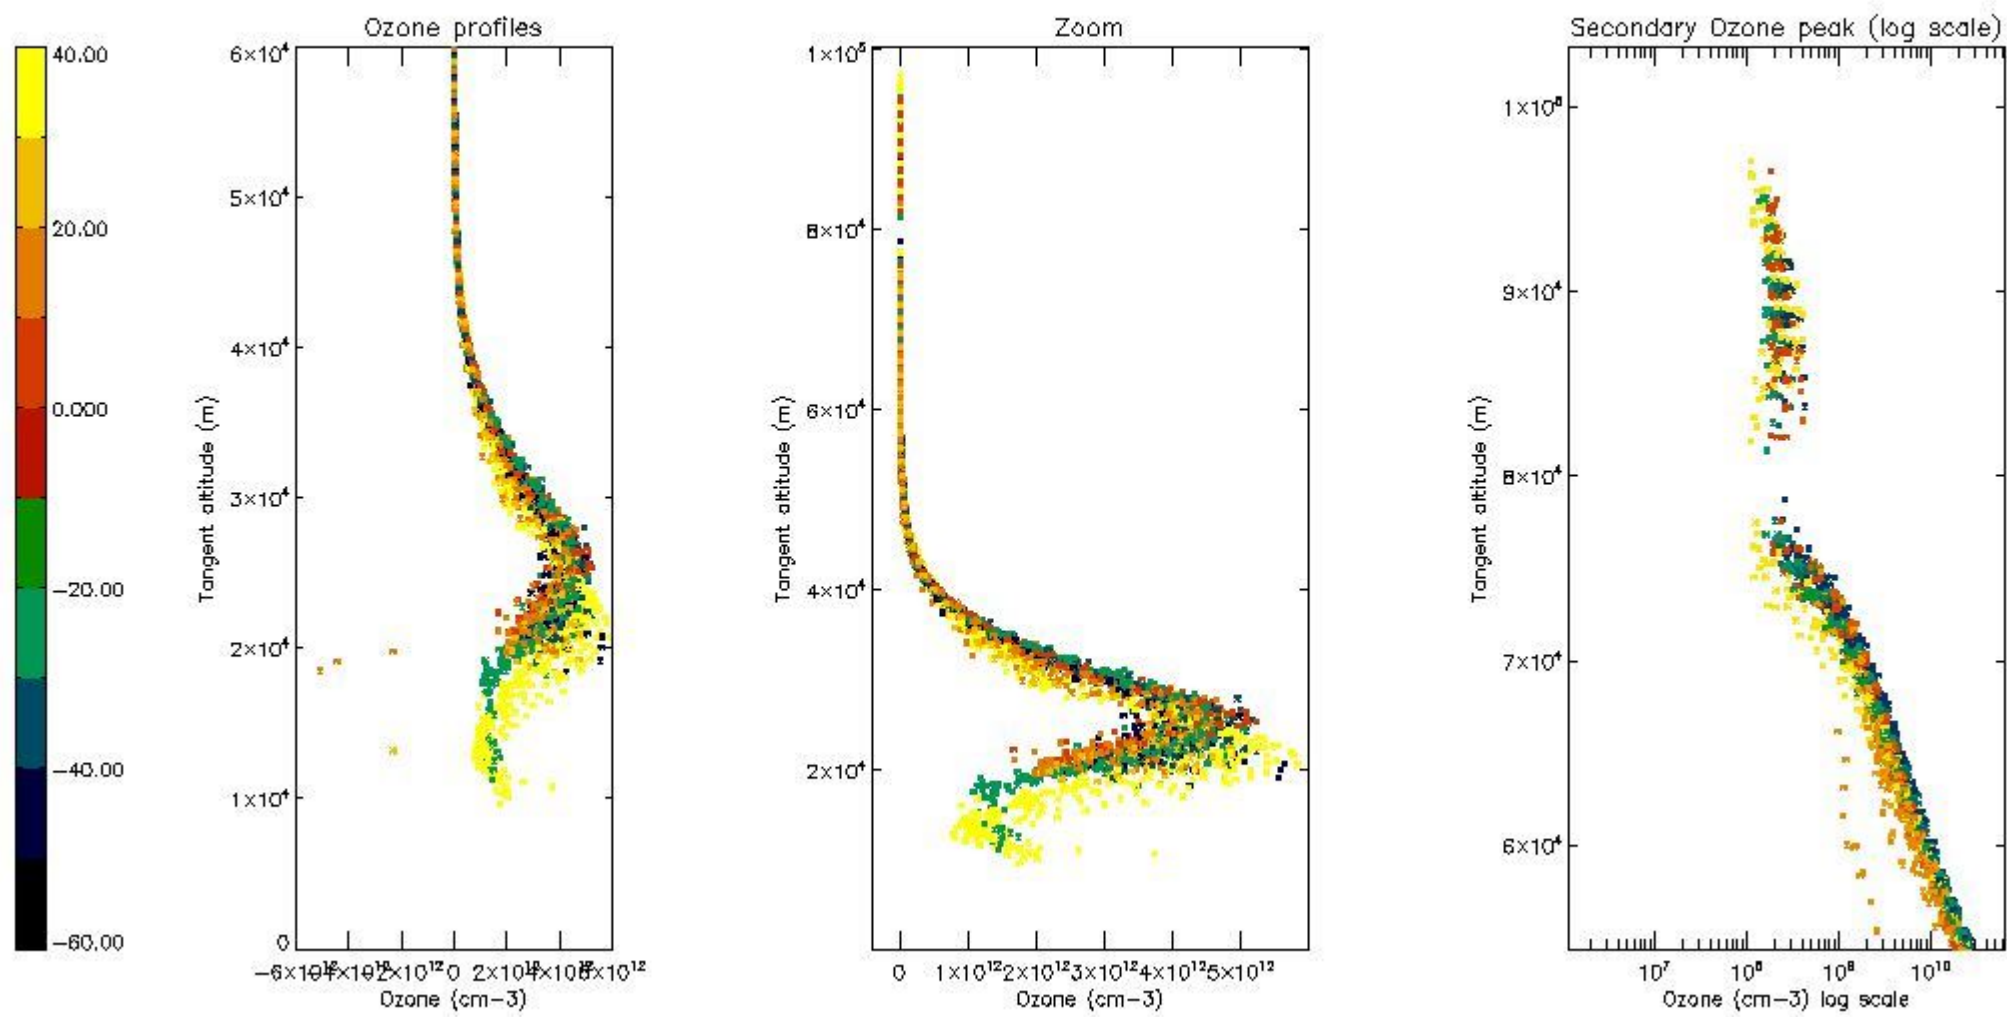

STD < 10	15
STD < 5	9

5.2 Plot ozone profiles for all STD (dark without errors)

The colorbar represents the latitude.

5.3 Plot ozone profiles where STD < 20% (dark without errors)

The colorbar represents the latitude.