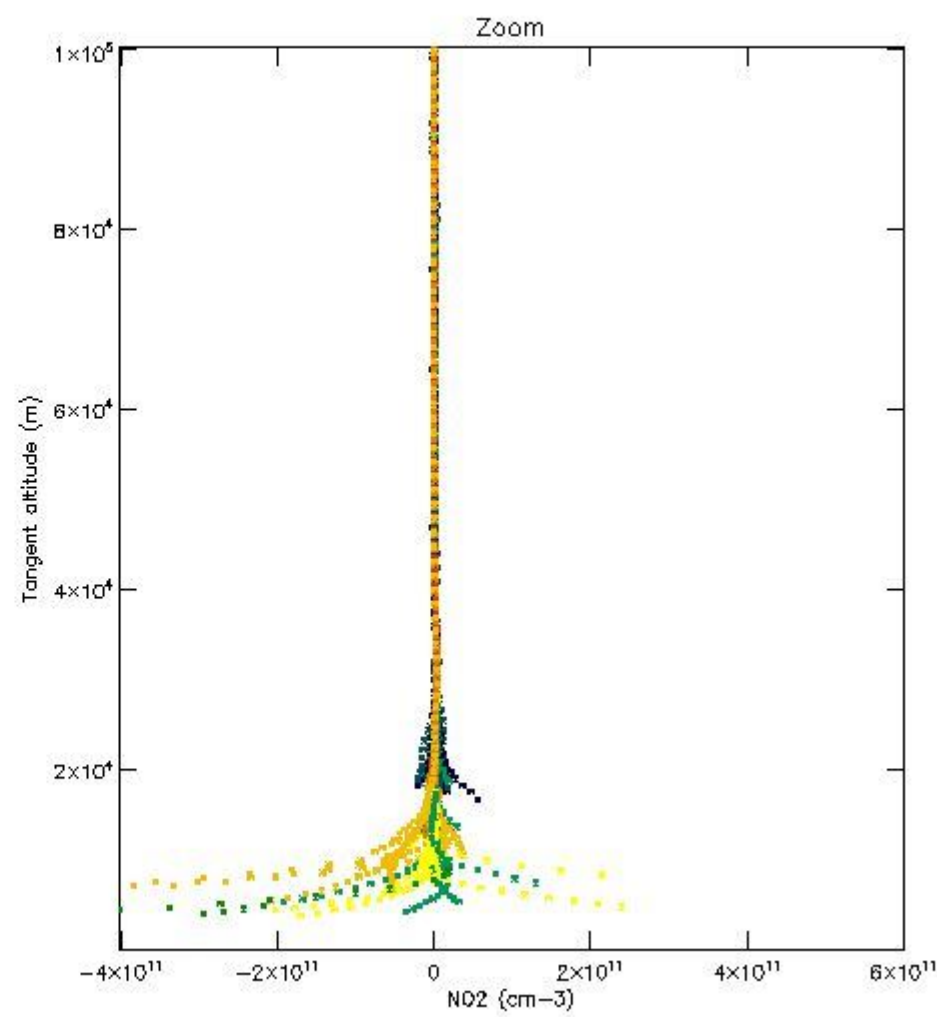

5.4 Plot ozone profiles where STD < 10% (dark without errors)

The colorbar represents the latitude.

5.5 Plot ozone profiles where STD < 5% (dark without errors)

The colorbar represents the latitude.

5.6 Plot NO₂ profiles for all STD (dark without errors)

The colorbar represents the latitude.

5.7 Plot NO3 profiles for all STD (dark without errors)

The colorbar represents the latitude.

5.8 Plot H₂O profiles for all STD (only for occultations of stars 1,2,3,4,13,14,16,26,63 dark without errors)