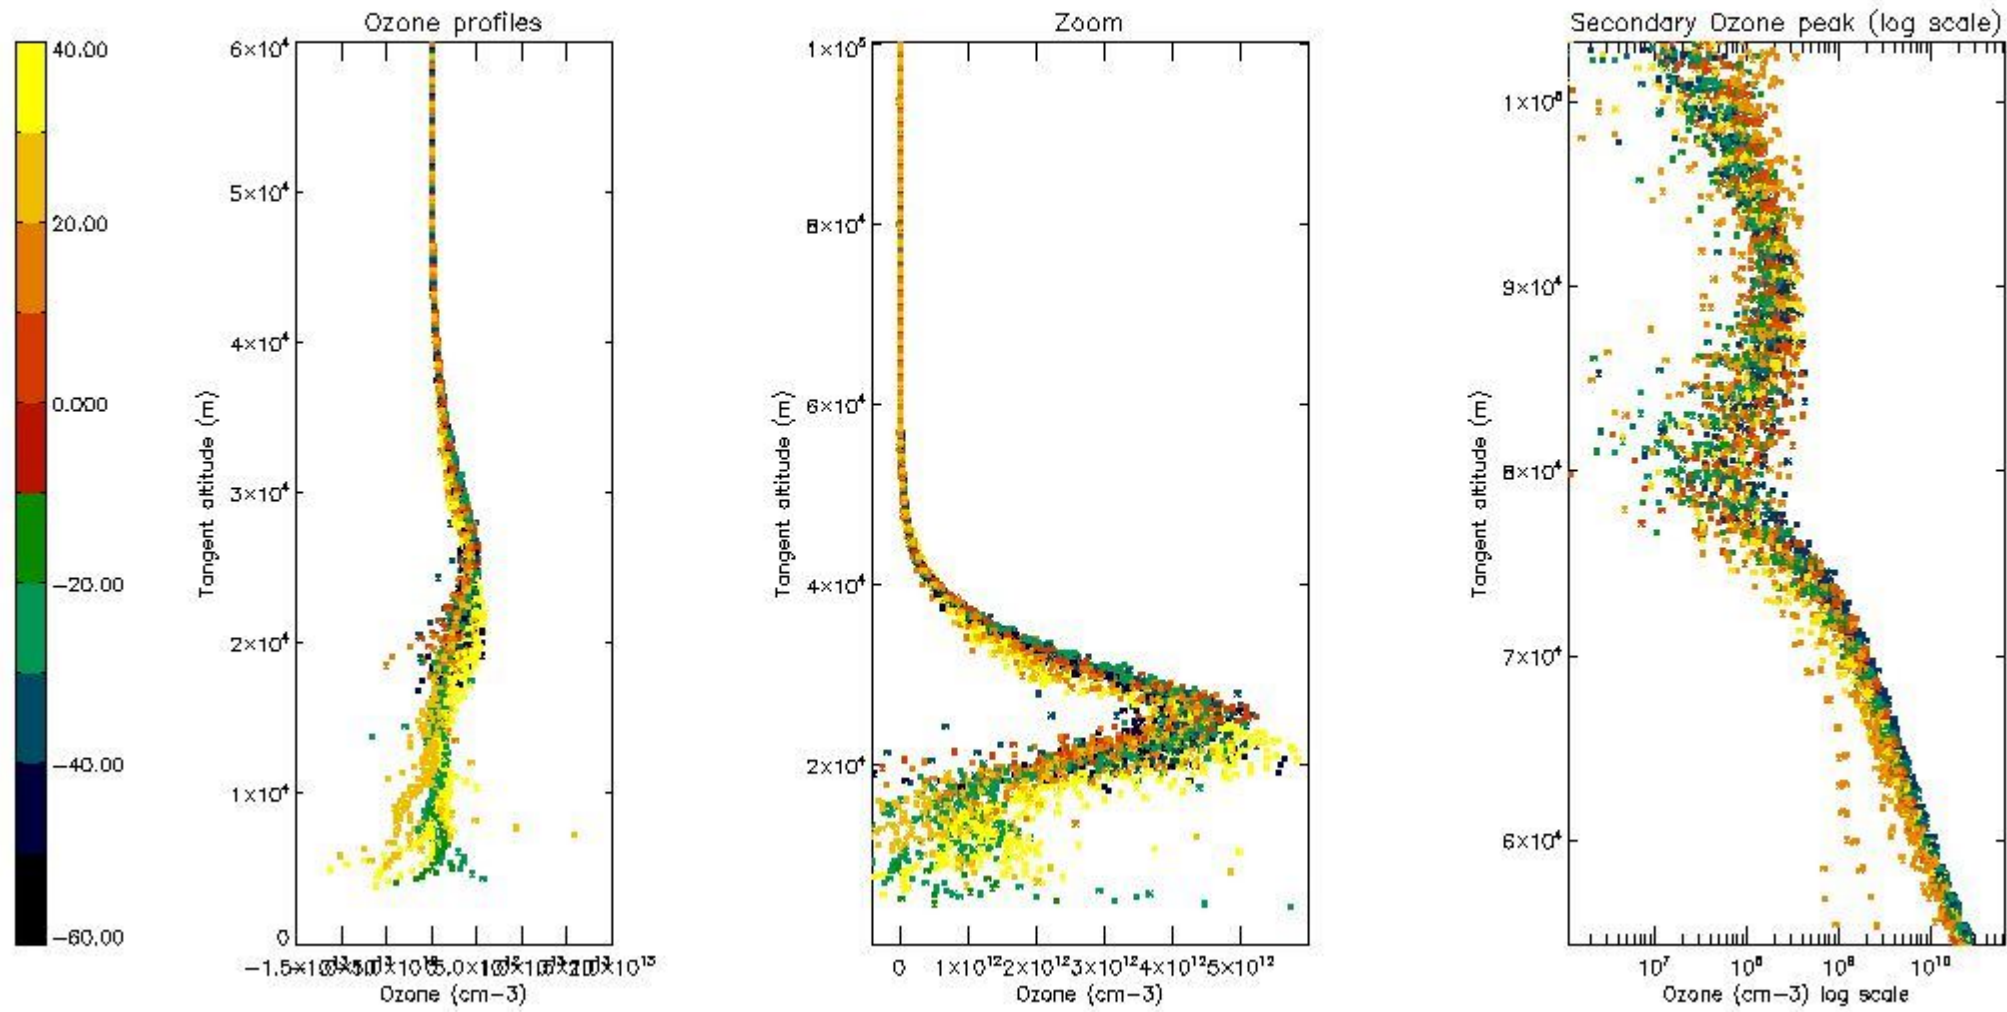

STD < 10	15
STD < 5	9

5.2 Plot ozone profiles for all STD (dark without errors)

The colorbar represents the latitude.

5.3 Plot ozone profiles where STD < 20% (dark without errors)

The colorbar represents the latitude.