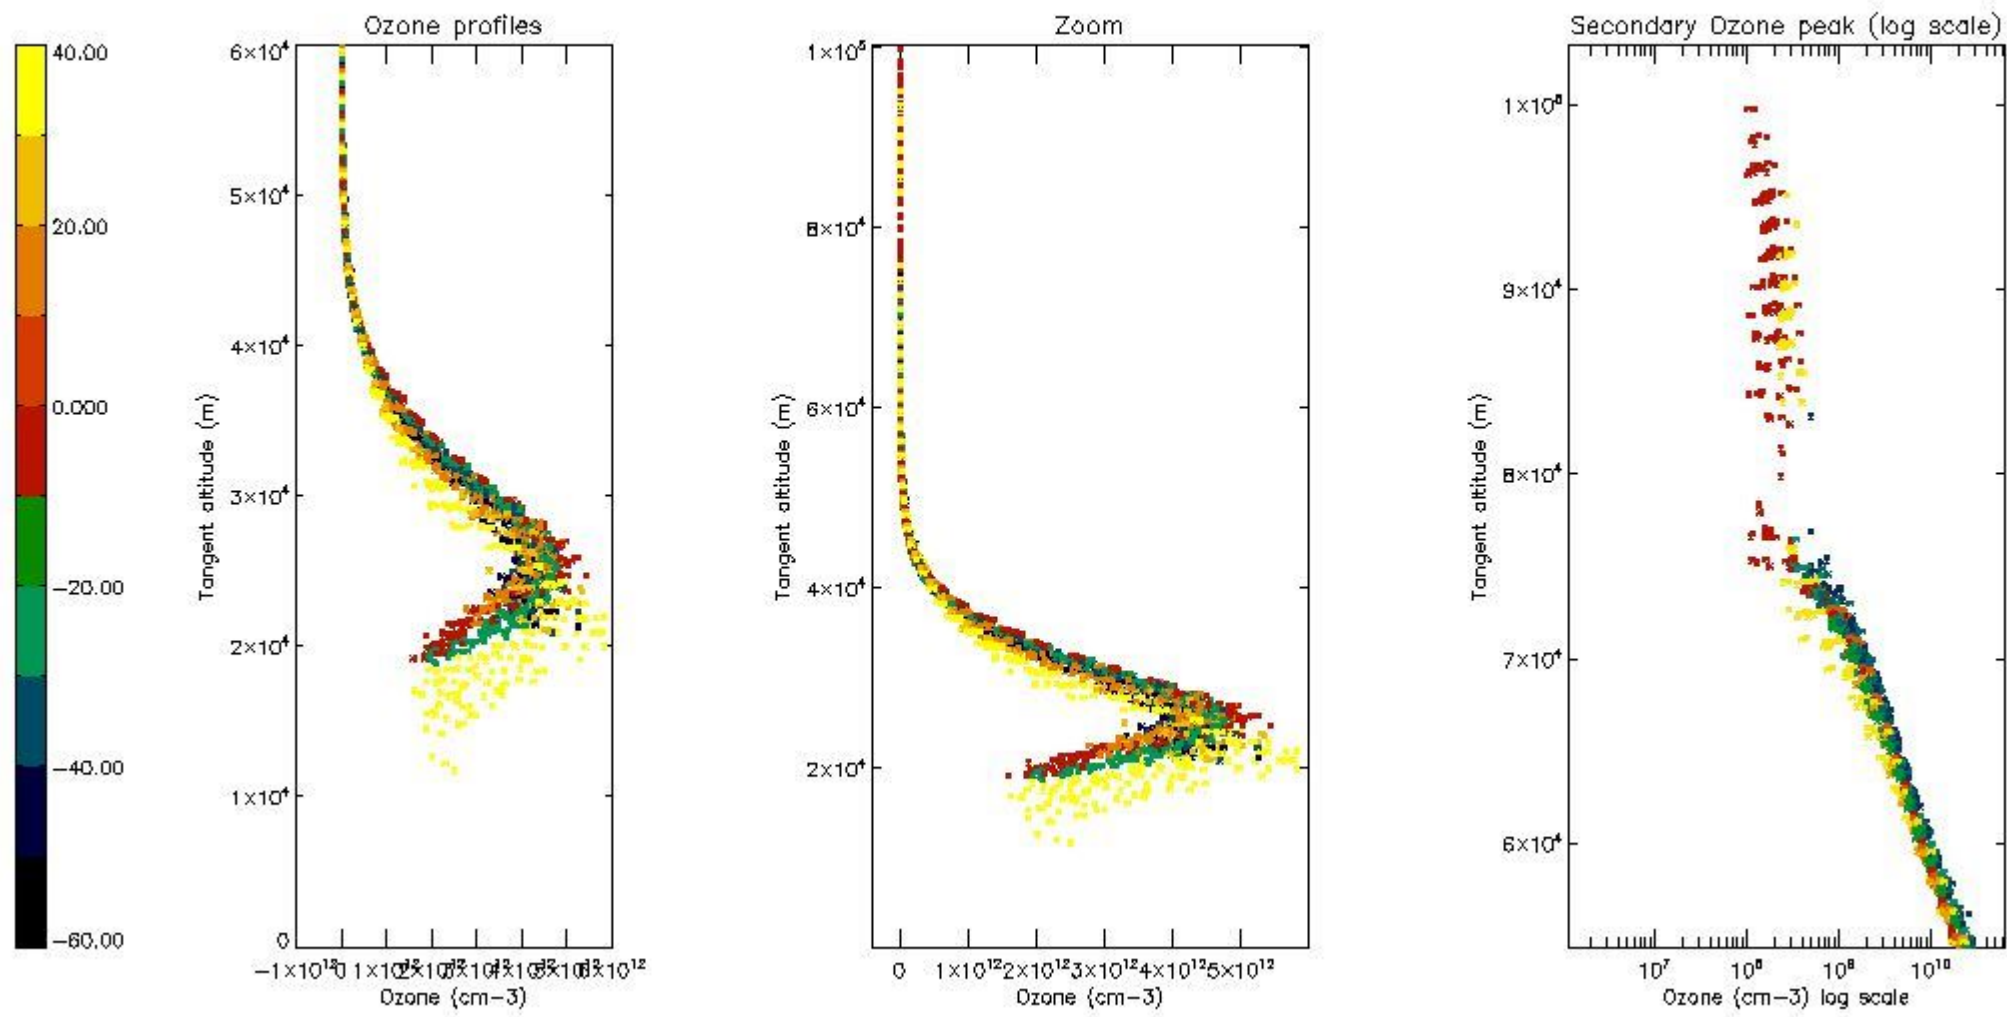

STD < 10	15
STD < 5	10

5.2 Plot ozone profiles for all STD (dark without errors)

The colorbar represents the latitude.

5.3 Plot ozone profiles where STD < 20% (dark without errors)

The colorbar represents the latitude.

5.4 Plot ozone profiles where STD < 10% (dark without errors)

The colorbar represents the latitude.

5.5 Plot ozone profiles where STD < 5% (dark without errors)

The colorbar represents the latitude.

5.6 Plot NO₂ profiles for all STD (dark without errors)