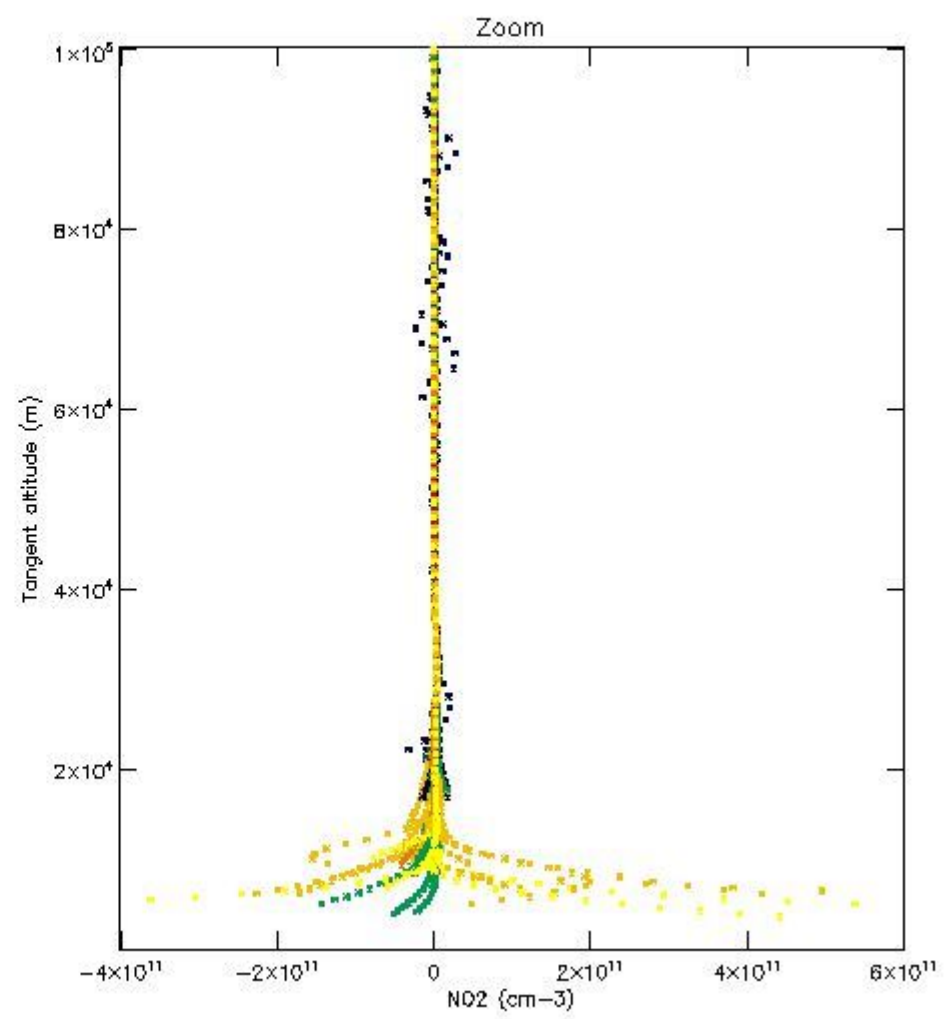

STD < 10	15
STD < 5	10

5.2 Plot ozone profiles for all STD (dark without errors)

The colorbar represents the latitude.

5.3 Plot ozone profiles where STD < 20% (dark without errors)

The colorbar represents the latitude.

5.4 Plot ozone profiles where STD < 10% (dark without errors)

The colorbar represents the latitude.

5.5 Plot ozone profiles where STD < 5% (dark without errors)

The colorbar represents the latitude.

5.6 Plot NO₂ profiles for all STD (dark without errors)

The colorbar represents the latitude.

5.7 Plot NO3 profiles for all STD (dark without errors)

The colorbar represents the latitude.

5.8 Plot H2O profiles for all STD (only for occultations of stars 1,2,3,4,13,14,16,26,63 dark without errors)