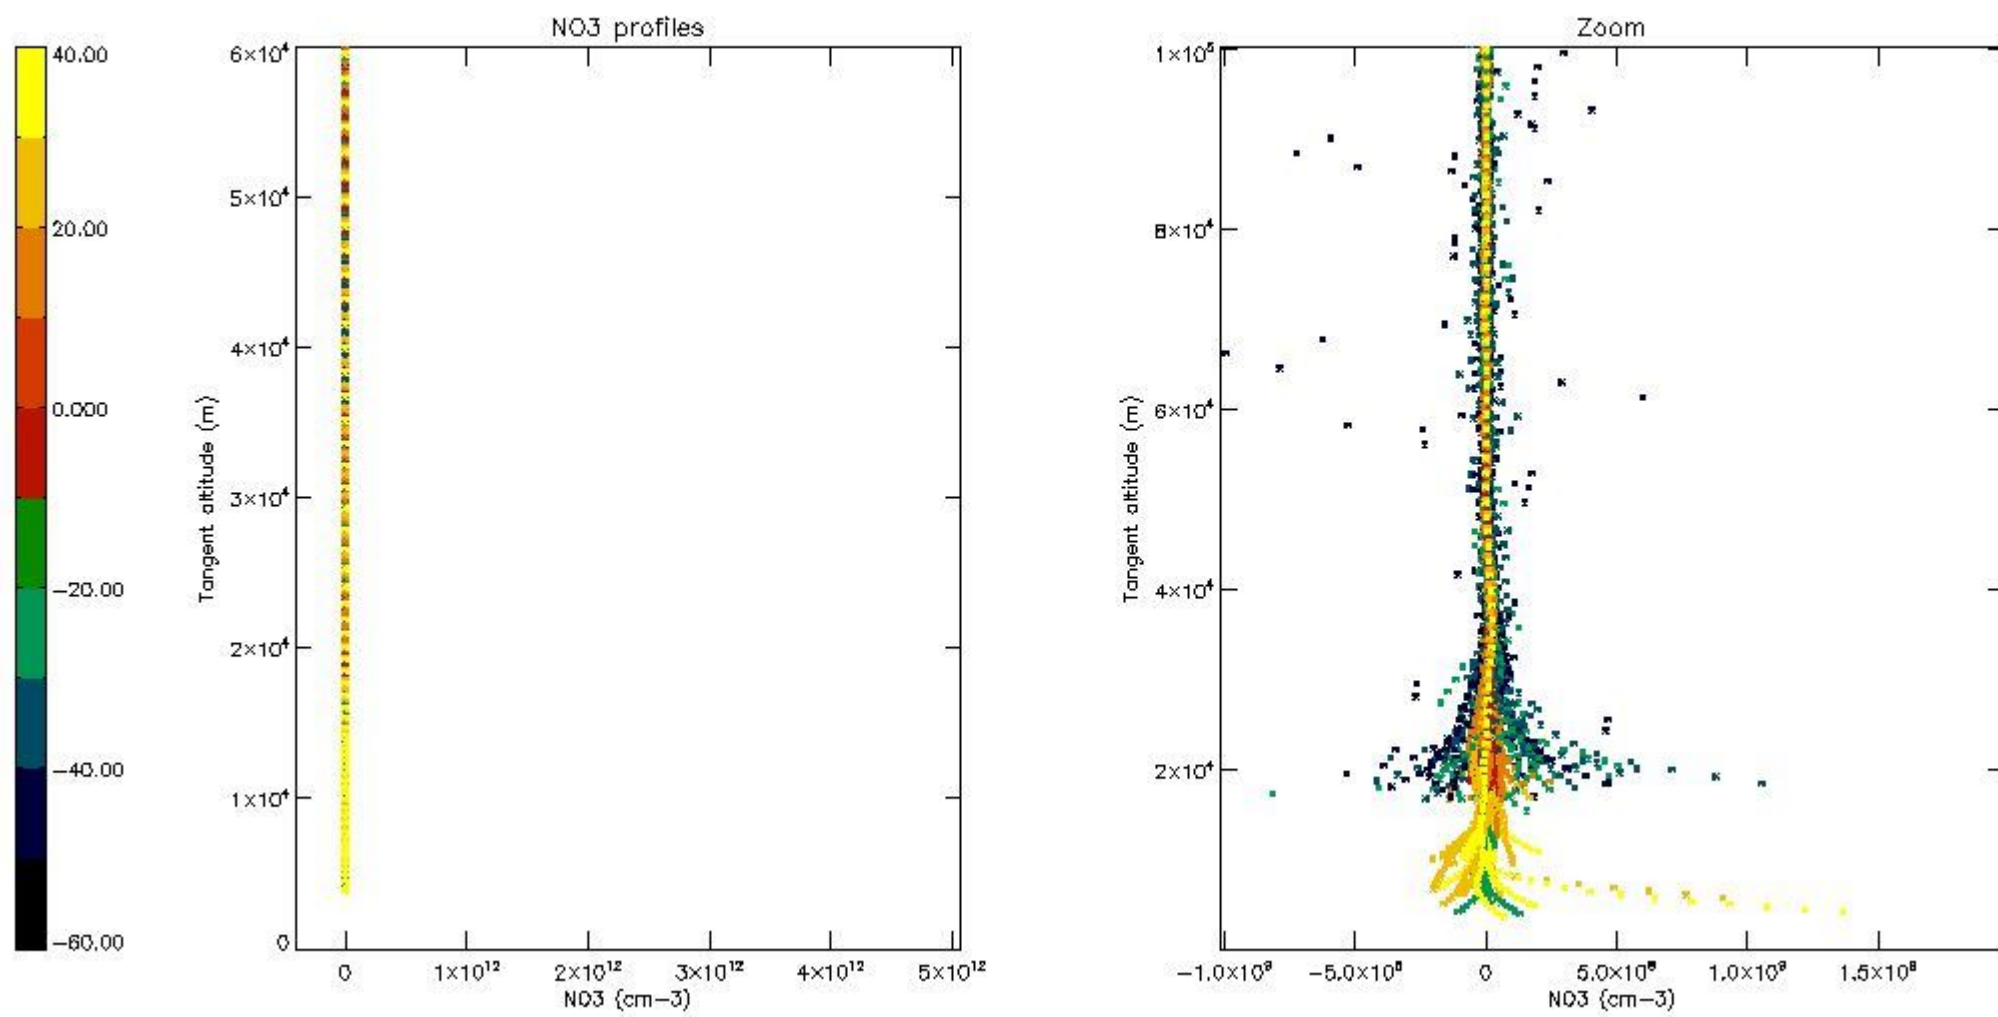

5.4 Plot ozone profiles where STD < 10% (dark without errors)

The colorbar represents the latitude.

5.5 Plot ozone profiles where STD < 5% (dark without errors)

The colorbar represents the latitude.

5.6 Plot NO₂ profiles for all STD (dark without errors)

The colorbar represents the latitude.

5.7 Plot NO3 profiles for all STD (dark without errors)

The colorbar represents the latitude.

5.8 Plot H2O profiles for all STD (only for occultations of stars 1,2,3,4,13,14,16,26,63 dark without errors)