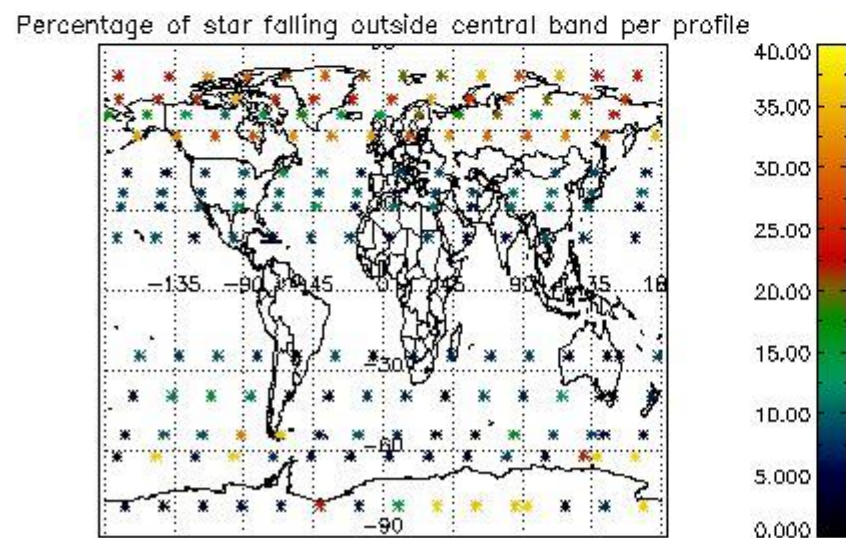

5. Trace gas profiles

5.1 Ozone statistics based on quality of products

The final quality of the products can be "measured" using the STD (Standard Deviation) attached to every point profile. This information is written to the parameter GOM_NL__2P/NL_LOCAL_SPECIES_DENSITY/o3_std of the level 2 products. The table below shows the statistics for given STD ranges.

The statistics are given with respect to the overall valid production:

- Products without fatal errors: GOM_NL__2P/MPH/PRODUCT_ERR=0
- Valid point profile: GOM_NL__2P/NL_LOCAL_SPECIES_DENSITY/pcd(0)=0

The 'Criteria' is applied to valid points of dark limb products:

- Products in dark limb illumination condition: GOM_NL__2P/NL_SUMMARY_QUALITY/obs_ill_cond=0
- Products without fatal errors: GOM_NL__2P/MPH/PRODUCT_ERR=0
- Valid point profile: GOM_NL__2P/NL_LOCAL_SPECIES_DENSITY/pcd(0)=0

So, the table below shows the percentage of dark limb and valid observations for each criteria with respect to the overall valid daily observations.

Criteria	% of total production
All STD	31
STD < 20	19