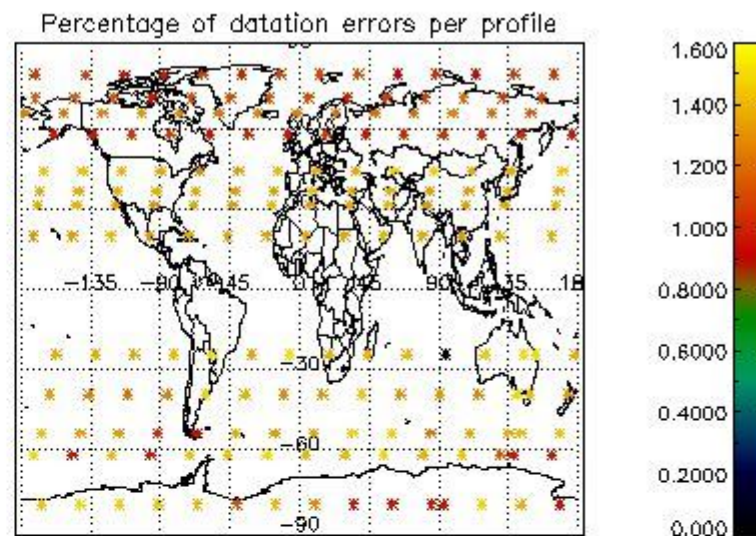

5. Trace gas profiles

5.1 Ozone statistics based on quality of products

The final quality of the products can be "measured" using the STD (Standard Deviation) attached to every point profile. This information is written to the parameter GOM_NL__2P/NL_LOCAL_SPECIES_DENSITY/o3_std of the level 2 products. The table below shows the statistics for given STD ranges.

The statistics are given with respect to the overall valid production:

- Products without fatal errors: GOM_NL__2P/MPH/PRODUCT_ERR=0
- Valid point profile: GOM_NL__2P/NL_LOCAL_SPECIES_DENSITY/pcd(0)=0

The 'Criteria' is applied to valid points of dark limb products:

- Products in dark limb illumination condition: GOM_NL__2P/NL_SUMMARY_QUALITY/obs_ill_cond=0
- Products without fatal errors: GOM_NL__2P/MPH/PRODUCT_ERR=0
- Valid point profile: GOM_NL__2P/NL_LOCAL_SPECIES_DENSITY/pcd(0)=0

So, the table below shows the percentage of dark limb and valid observations for each criteria with respect to the overall valid daily observations.

Criteria	% of total production
All STD	31
STD < 20	19