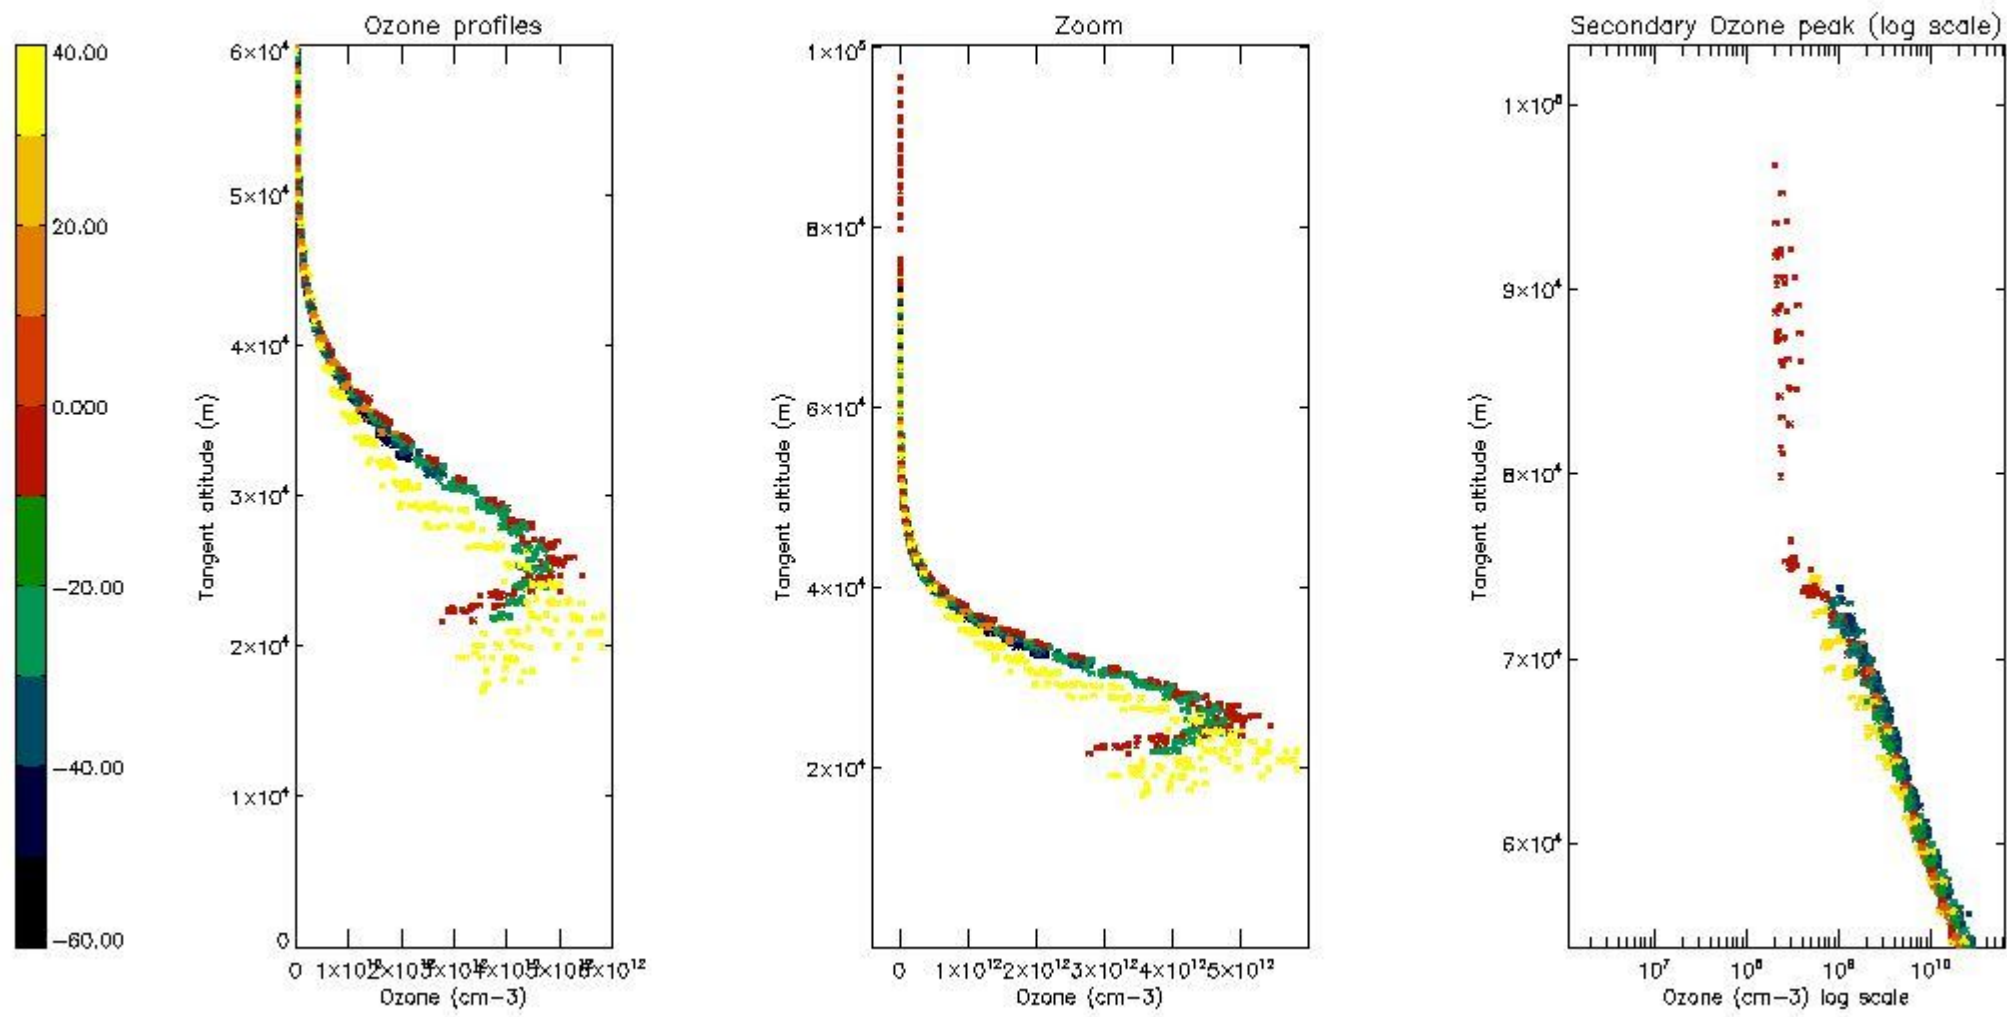

STD < 10	15
STD < 5	10

5.2 Plot ozone profiles for all STD (dark without errors)

The colorbar represents the latitude.

5.3 Plot ozone profiles where STD < 20% (dark without errors)

The colorbar represents the latitude.

5.4 Plot ozone profiles where STD < 10% (dark without errors)

The colorbar represents the latitude.

5.5 Plot ozone profiles where STD < 5% (dark without errors)

The colorbar represents the latitude.

5.6 Plot NO₂ profiles for all STD (dark without errors)