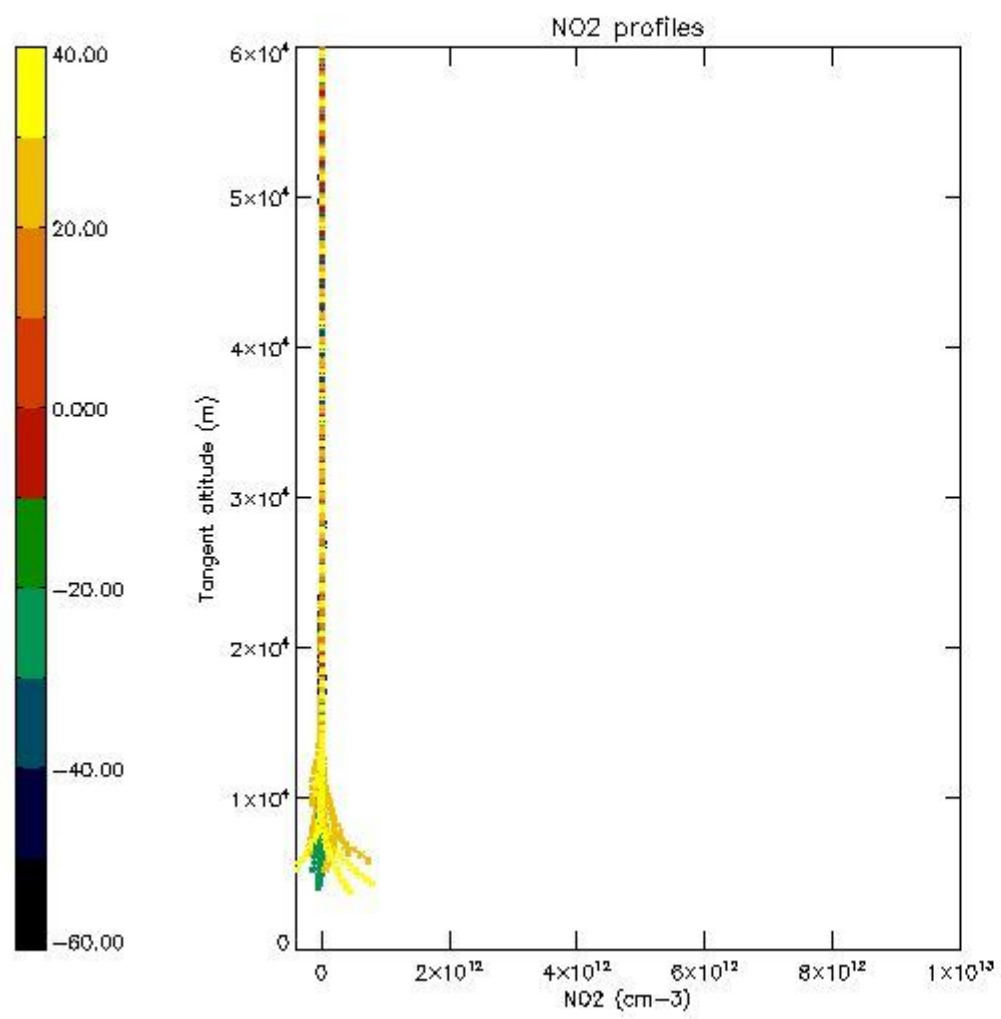

5.4 Plot ozone profiles where STD < 10% (dark without errors)

The colorbar represents the latitude.

5.5 Plot ozone profiles where STD < 5% (dark without errors)

The colorbar represents the latitude.

5.6 Plot NO₂ profiles for all STD (dark without errors)

The colorbar represents the latitude.

5.7 Plot NO3 profiles for all STD (dark without errors)

The colorbar represents the latitude.

5.8 Plot H₂O profiles for all STD (only for occultations of stars 1,2,3,4,13,14,16,26,63 dark without errors)