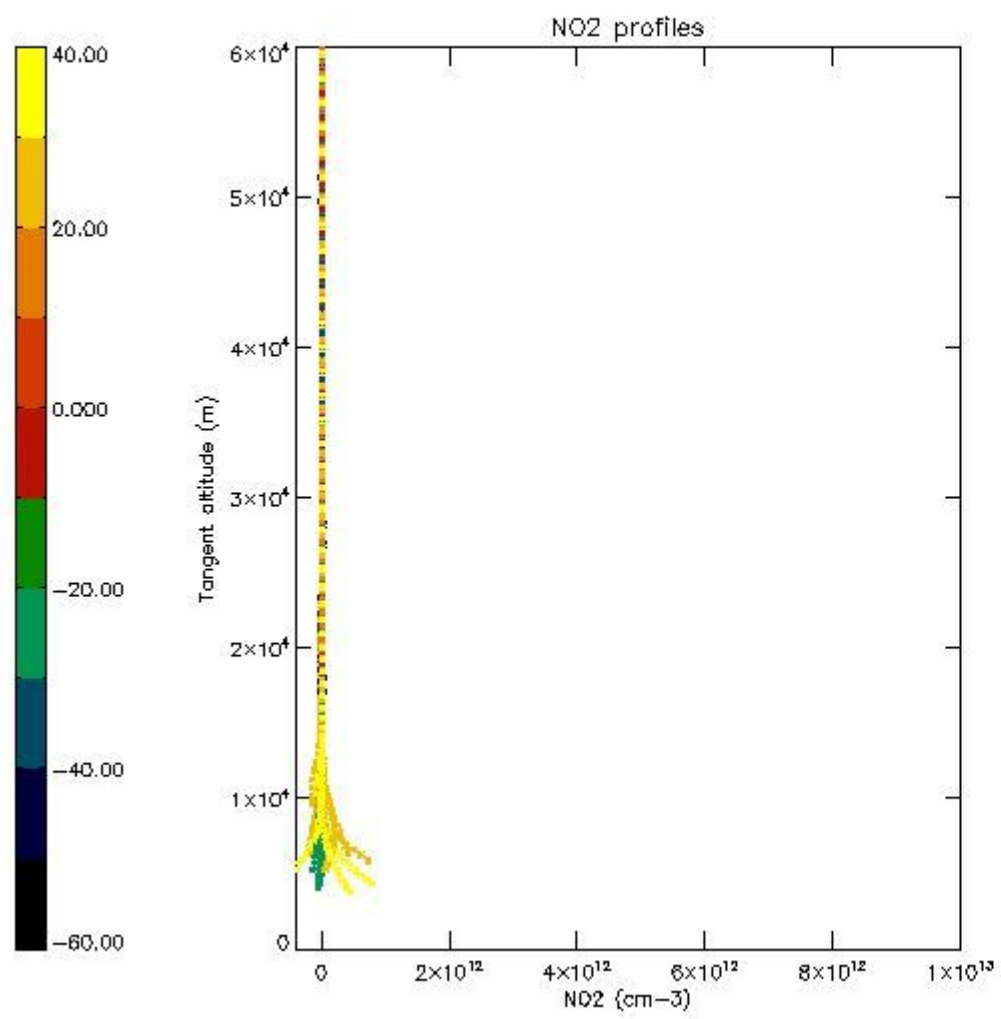

STD < 10	15
STD < 5	10

5.2 Plot ozone profiles for all STD (dark without errors)

The colorbar represents the latitude.

5.3 Plot ozone profiles where STD < 20% (dark without errors)

The colorbar represents the latitude.

5.4 Plot ozone profiles where STD < 10% (dark without errors)

The colorbar represents the latitude.

5.5 Plot ozone profiles where STD < 5% (dark without errors)

The colorbar represents the latitude.

5.6 Plot NO₂ profiles for all STD (dark without errors)

The colorbar represents the latitude.

5.7 Plot NO3 profiles for all STD (dark without errors)

The colorbar represents the latitude.

5.8 Plot H2O profiles for all STD (only for occultations of stars 1,2,3,4,13,14,16,26,63 dark without errors)