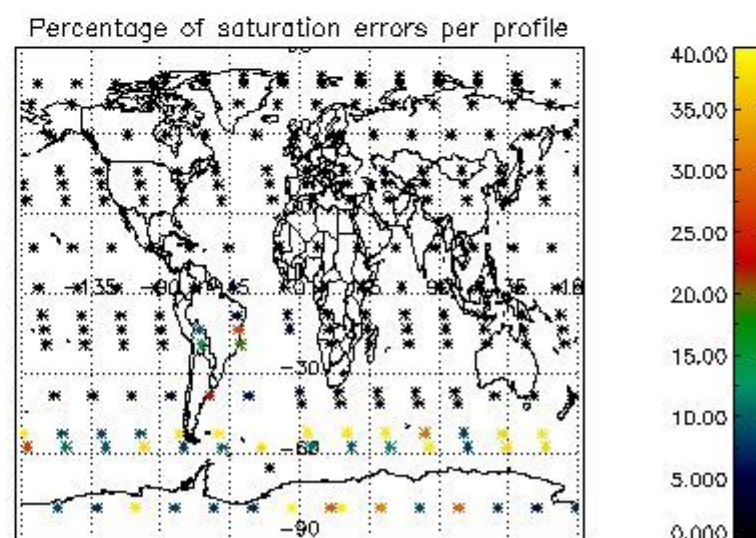

Percentage of flagged data per NO3 profile

4. Level 1 quality information per product

In this section it is plotted some information contained in the Quality Summary data set of the level 2 products that comes from the level 1b processing. Products without errors (error flag in the MPH set to "0") are used.

4.1 Plot quality information per product (time dependant) coming from level 1b processing

4.1.1 Plot level 1 quality information per product (time dependant): ENVISAT ASCENDING passes

4.1.2 Plot level 1 quality information per product (time dependant): ENVISAT DESCENDING passes

4.2 Plot quality information per product coming from level 1b processing (world map)

4.2.1 Plot level 1 quality information per product (world map): ENVISAT ASCENDING passes

4.2.2 Plot level 1 quality information per product (world map): ENVISAT DESCENDING passes