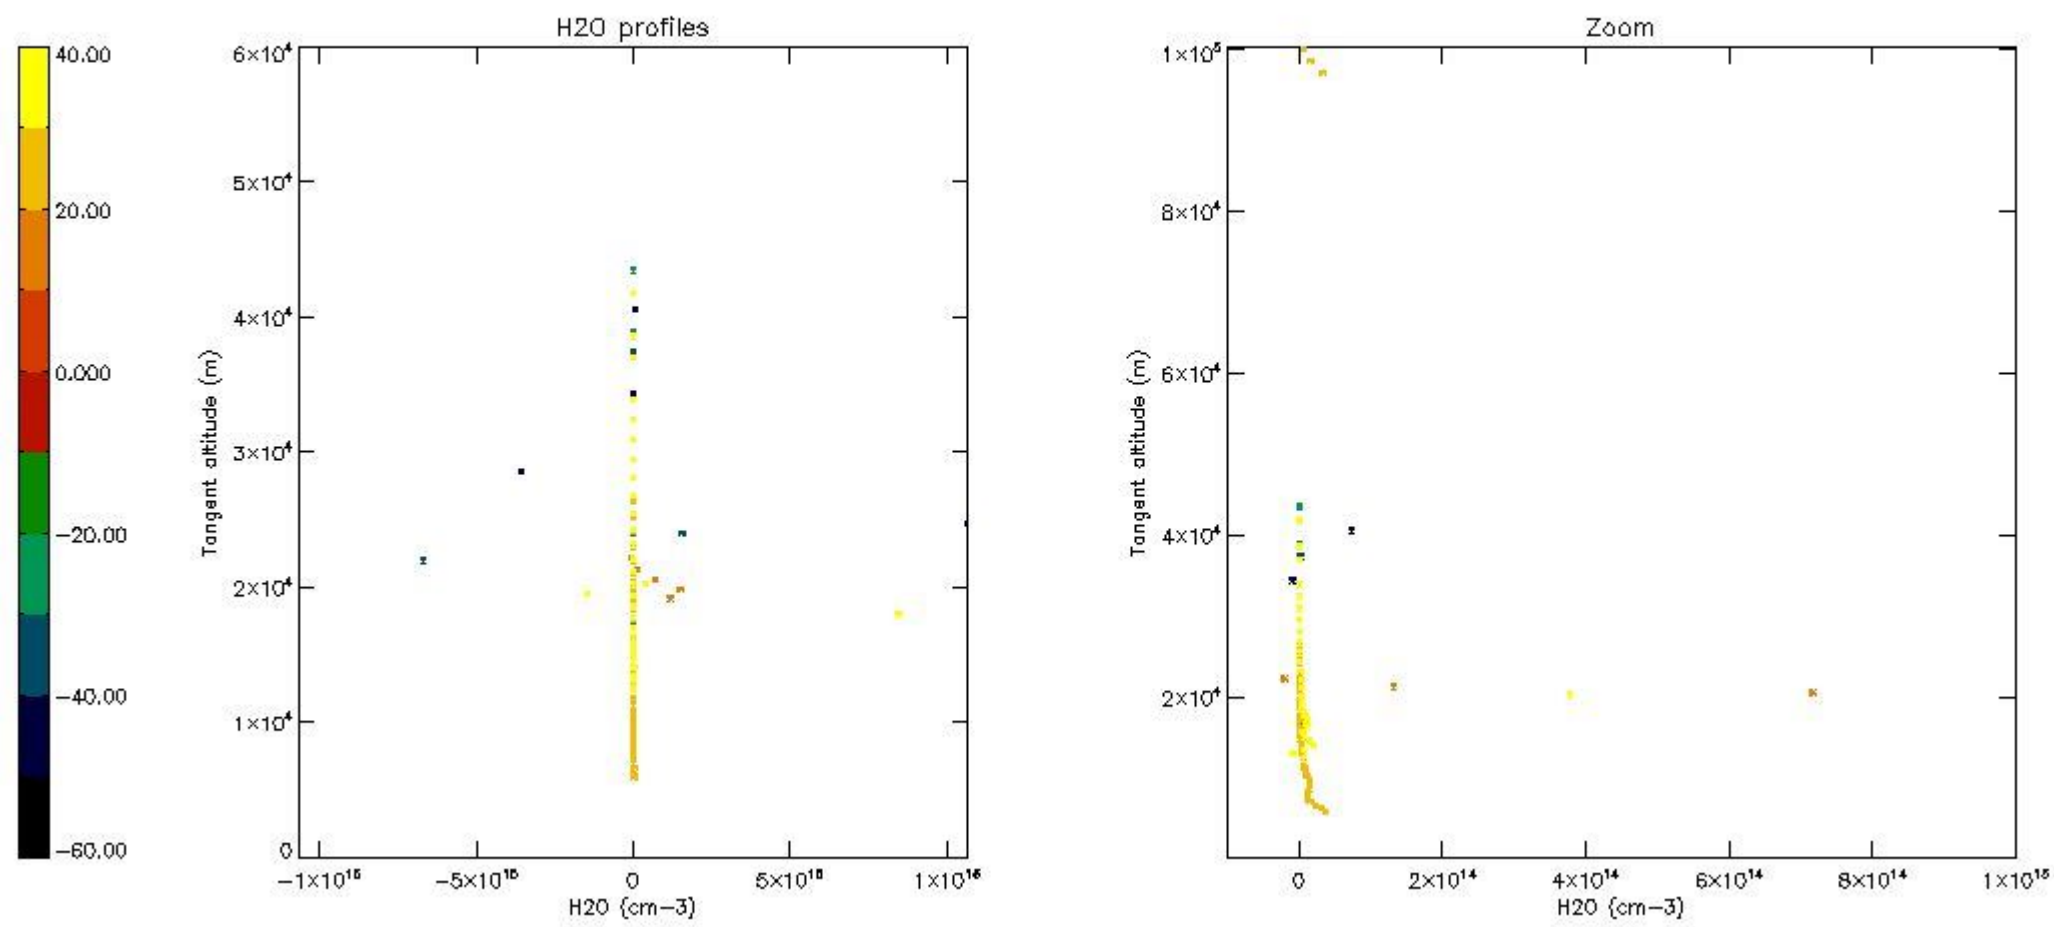

6. Auxiliary Data Files used for the production reported in section 2

The number reported in the third column indicates since which file (see list in section 2) the corresponding auxiliary file has been used. The fourth column is the date of those product files.

Type	Auxiliary Filename	Used since product	Used since product date
INST_PHYS_CHARACTERISTICS	GOM_INS_AXVIEC20091111_143220_20030716_120000_20500101_000000	1	09-JAN-2008 00:05:34
LEVEL-2_PROC_CONFIG	GOM_PR2_AXVIEC20091111_152718_20020301_000000_20500101_000000	1	09-JAN-2008 00:05:34
CROSS_SECTIONS_FILE	GOM_CR2_AXVIEC20091111_154832_20020301_000000_20500101_000000	1	09-JAN-2008 00:05:34