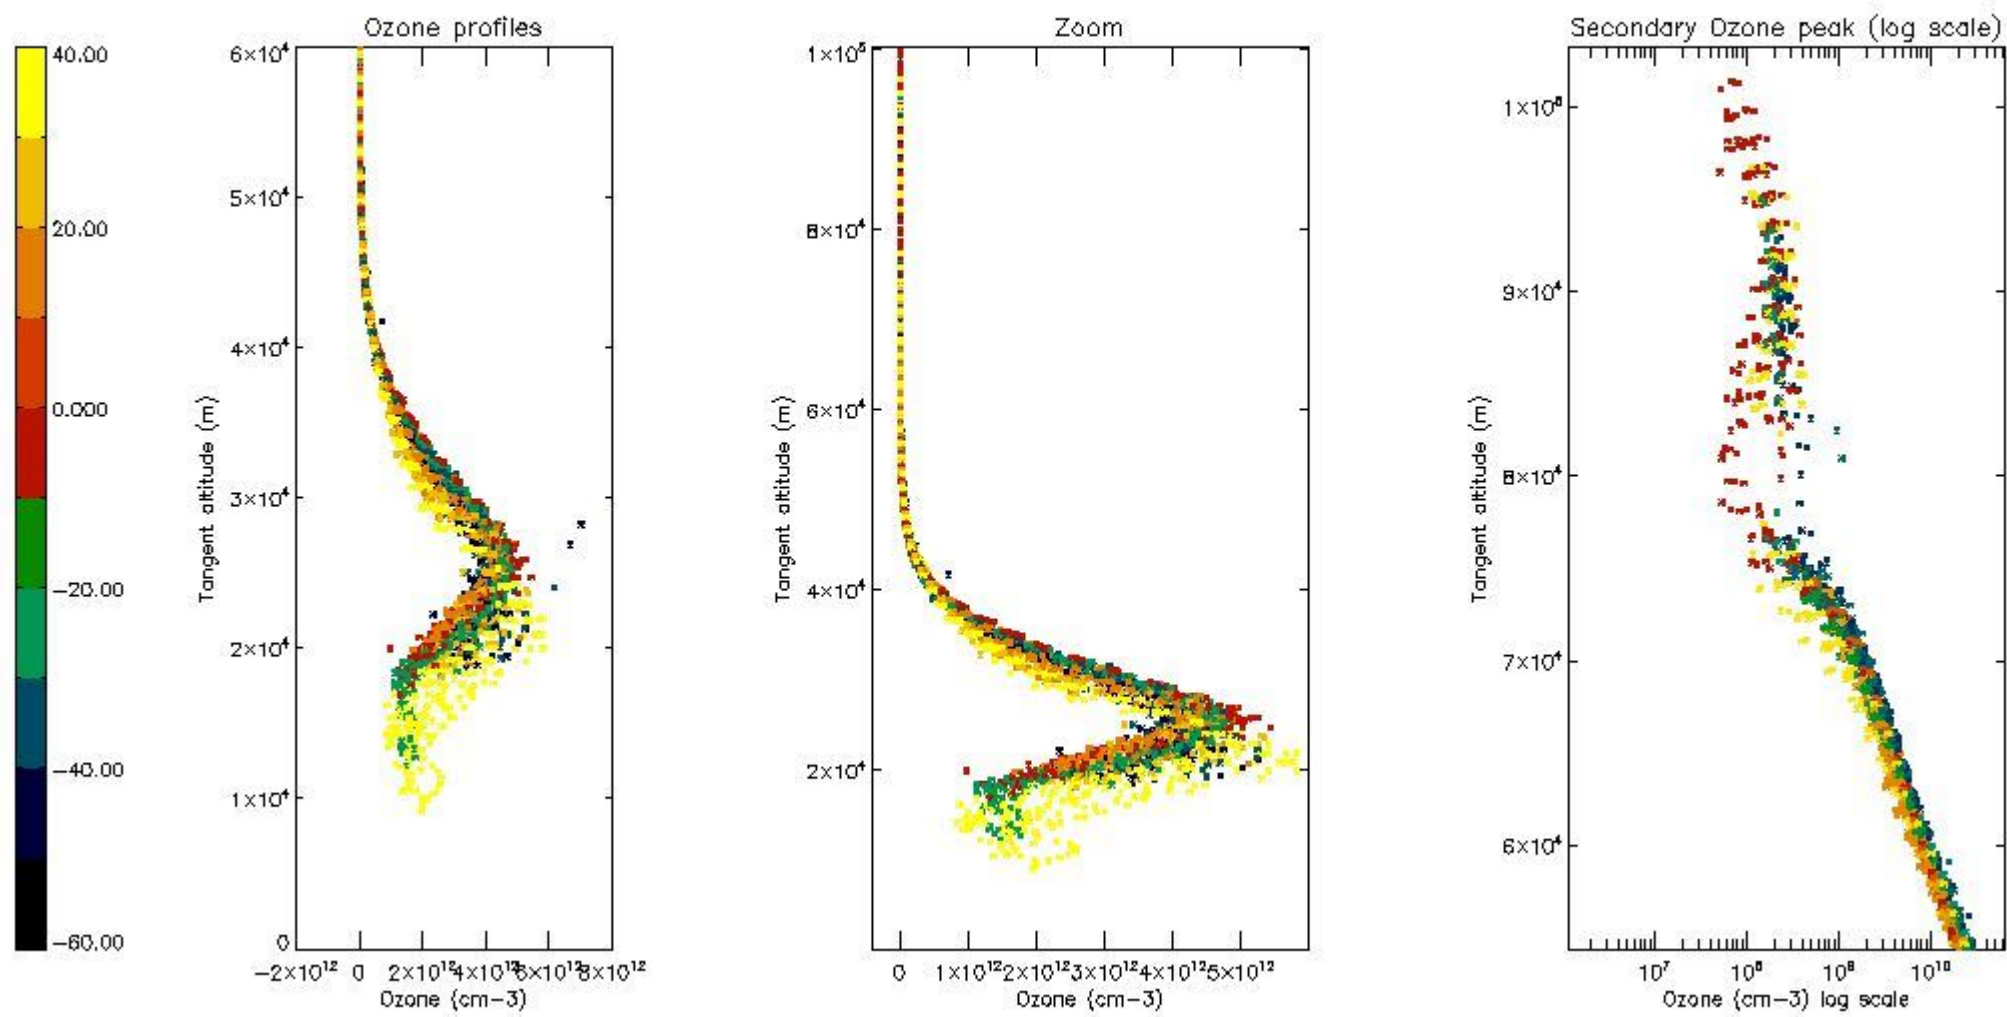

STD < 10	15
STD < 5	10

5.2 Plot ozone profiles for all STD (dark without errors)

The colorbar represents the latitude.

5.3 Plot ozone profiles where STD < 20% (dark without errors)

The colorbar represents the latitude.