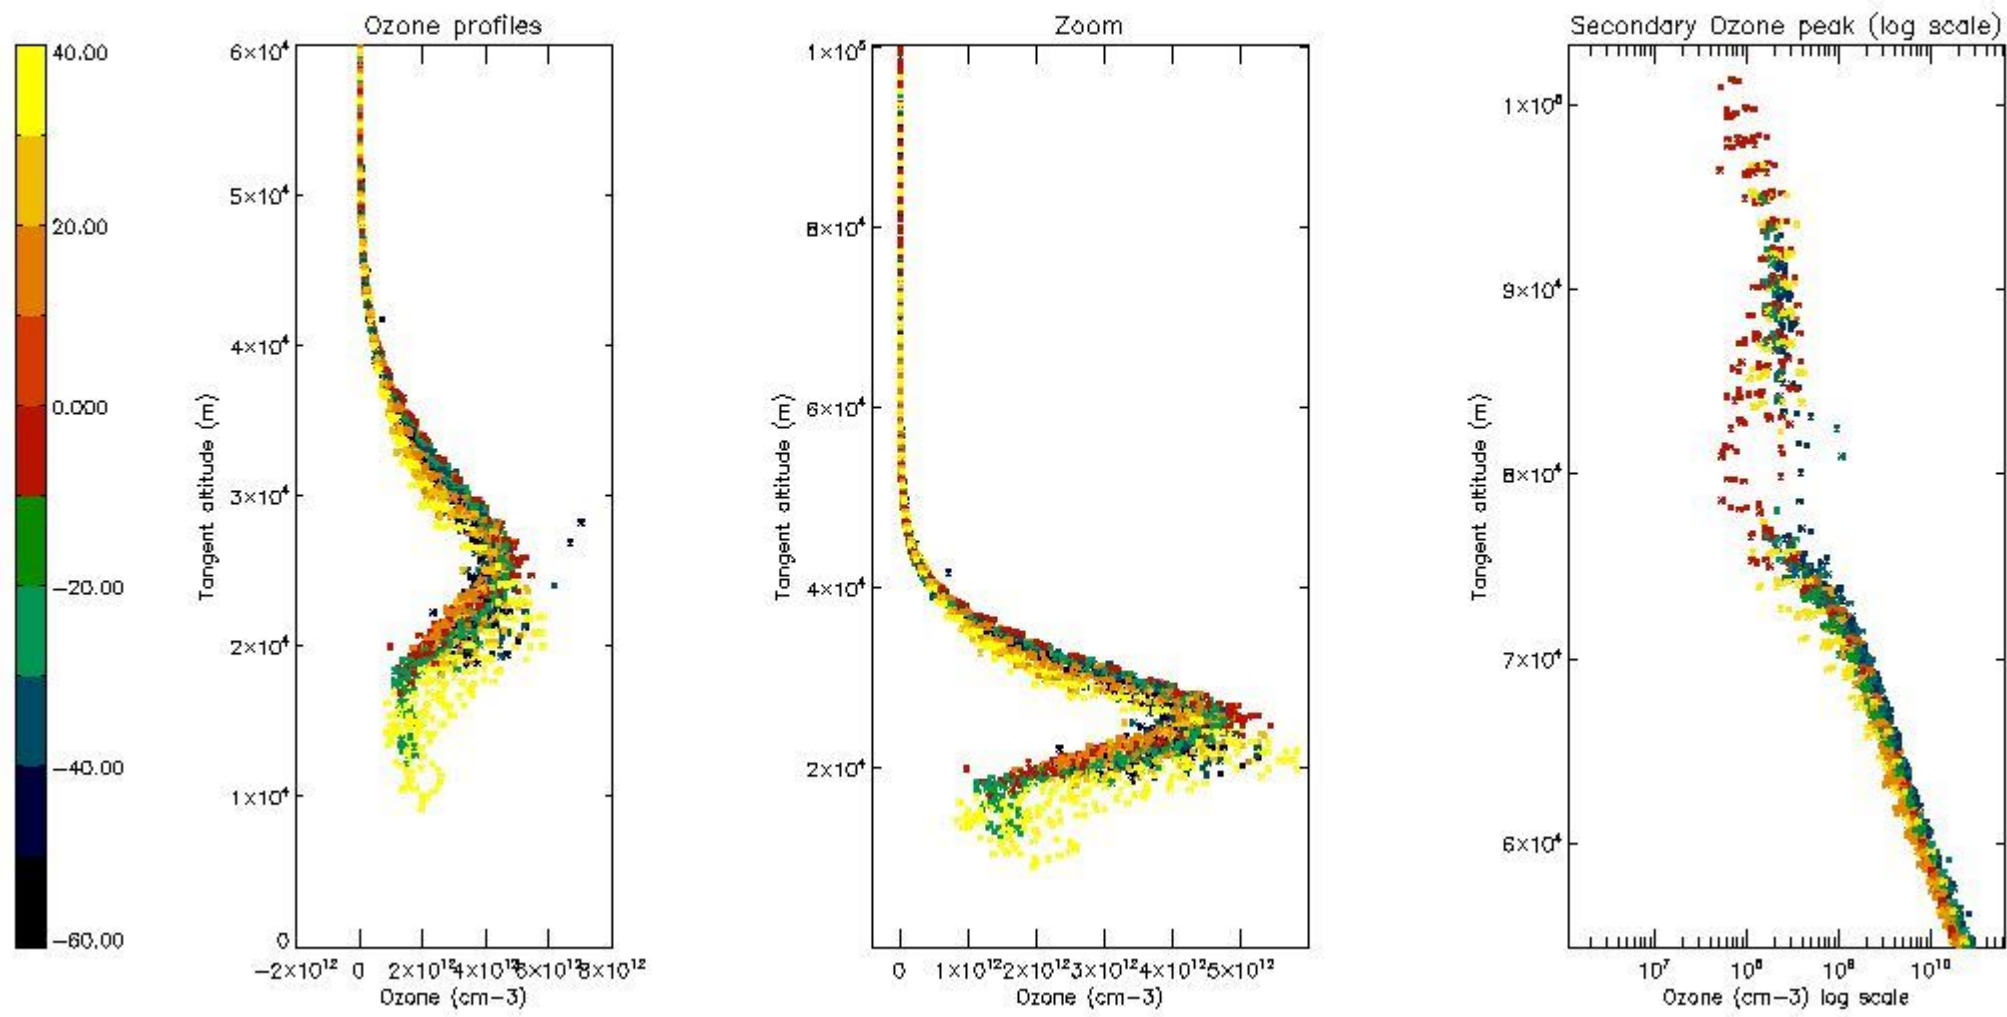

STD < 10	15
STD < 5	10

5.2 Plot ozone profiles for all STD (dark without errors)

The colorbar represents the latitude.

5.3 Plot ozone profiles where STD < 20% (dark without errors)

The colorbar represents the latitude.

5.4 Plot ozone profiles where STD < 10% (dark without errors)

The colorbar represents the latitude.

5.5 Plot ozone profiles where STD < 5% (dark without errors)

The colorbar represents the latitude.

5.6 Plot NO₂ profiles for all STD (dark without errors)