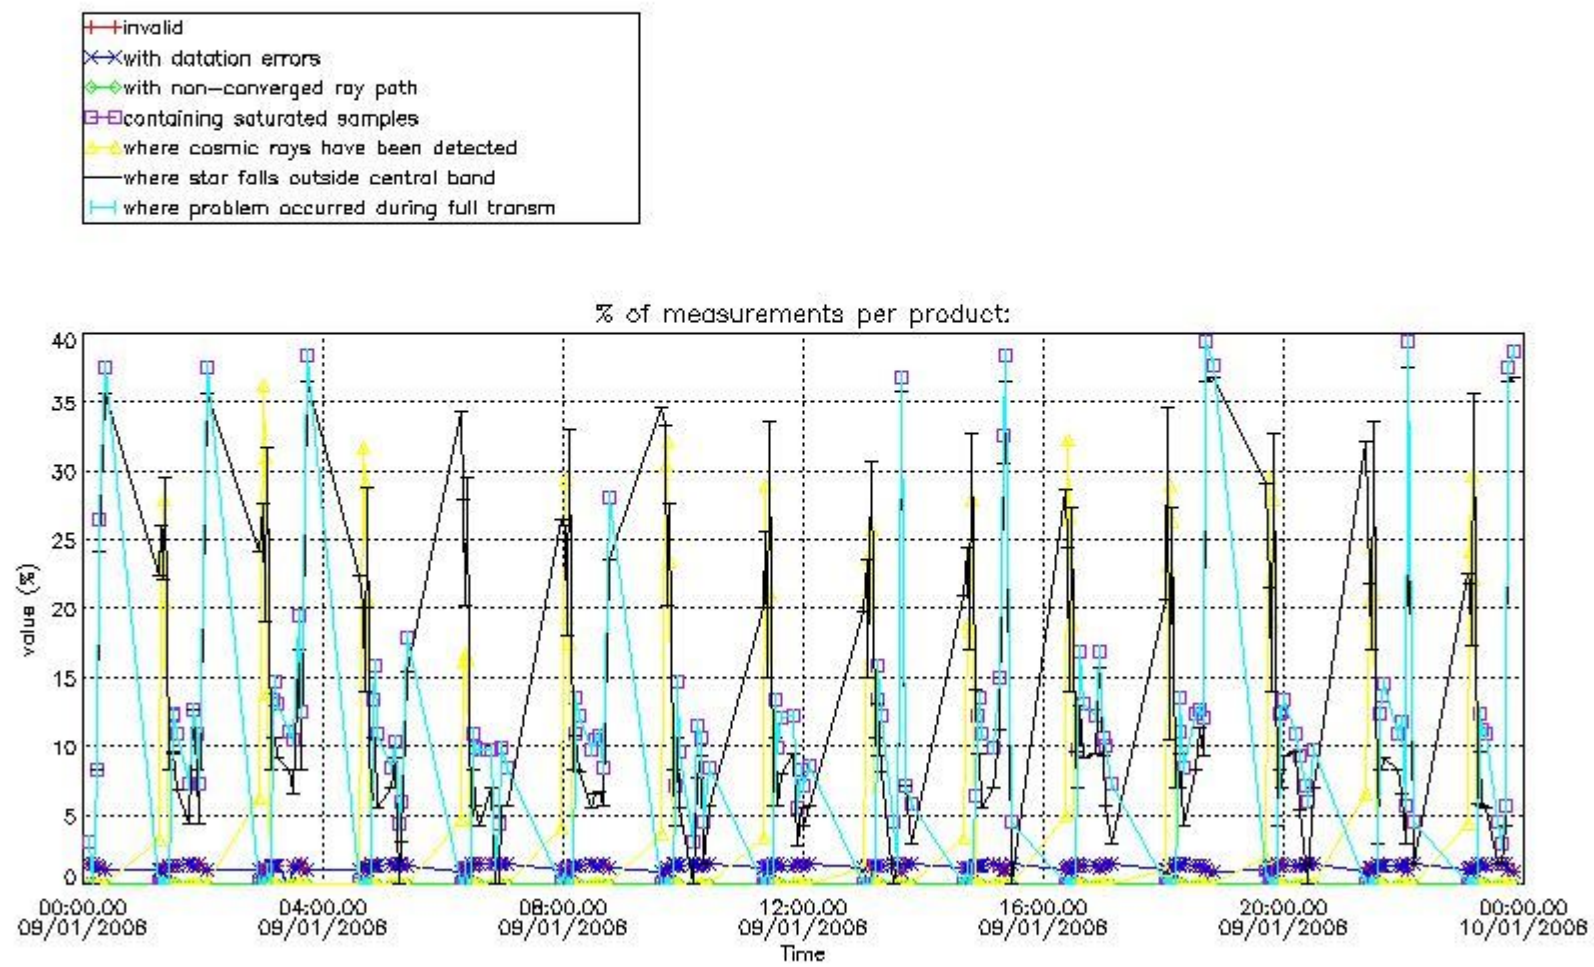

4.2 Plot quality information per product coming from level 1b processing (world map)

4.2.1 Plot level 1 quality information per product (world map): ENVISAT ASCENDING passes