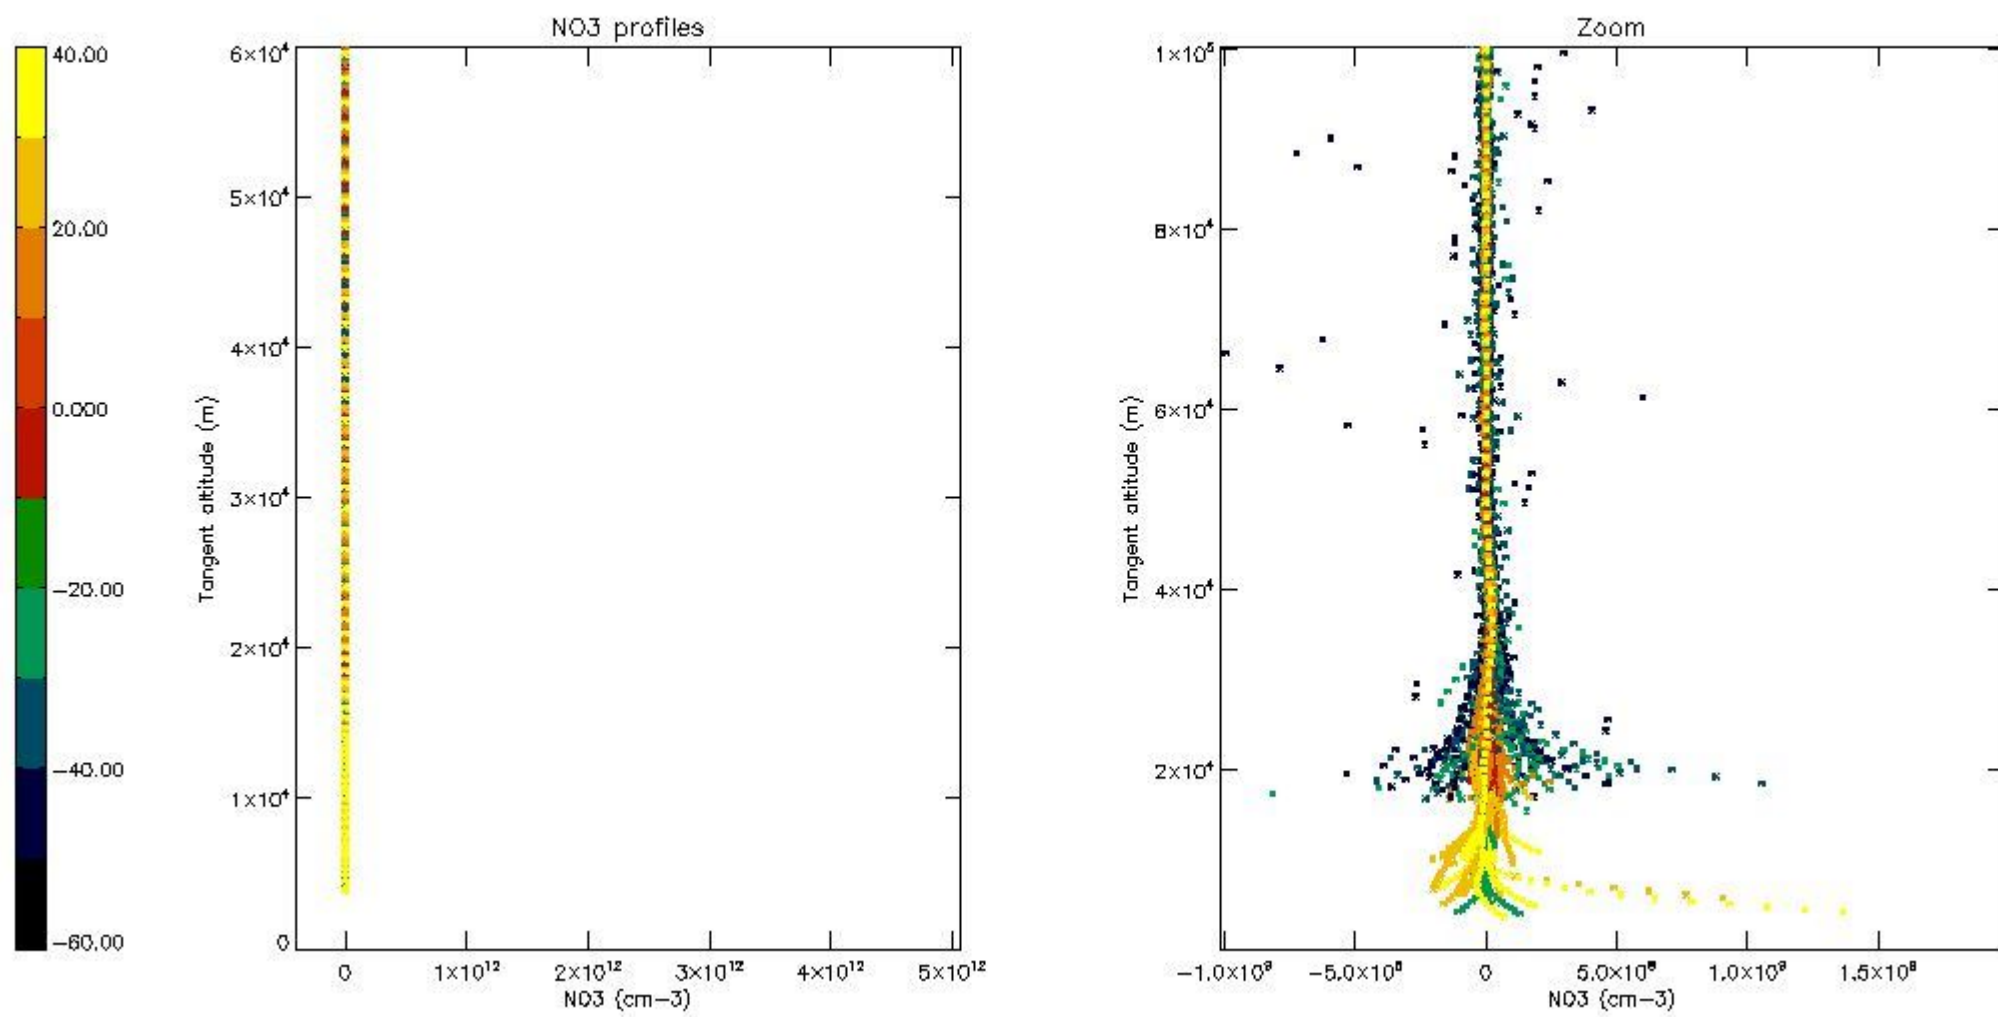

5.8 Plot H₂O profiles for all STD (only for occultations of stars 1,2,3,4,13,14,16,26,63 dark without errors)

The colorbar represents the latitude.