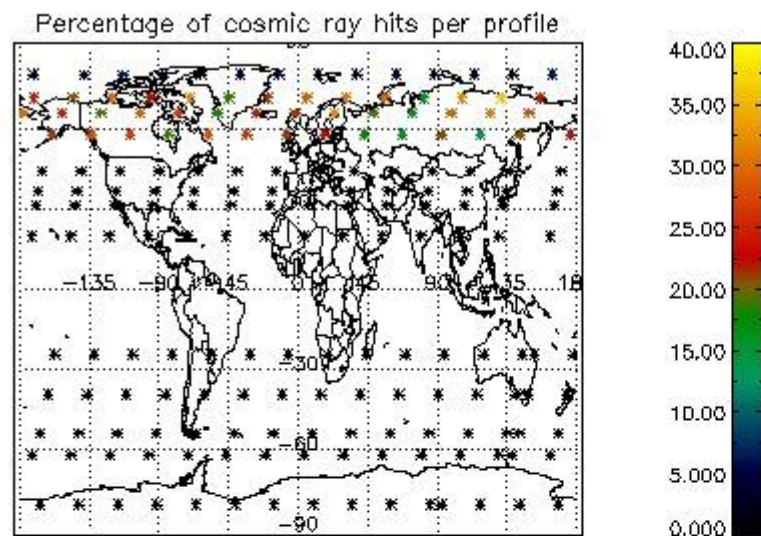

4.2.2 Plot level 1 quality information per product (world map): ENVISAT DESCENDING passes

5. Trace gas profiles

5.1 Ozone statistics based on quality of products

The final quality of the products can be "measured" using the STD (Standard Deviation) attached to every point profile. This information is written to the parameter GOM_NL__2P/NL_LOCAL_SPECIES_DENSITY/o3_std of the level 2 products. The table below shows the statistics for given STD ranges.

The statistics are given with respect to the overall valid production:

- Products without fatal errors: GOM_NL__2P/MPH/PRODUCT_ERR=0
- Valid point profile: GOM_NL__2P/NL_LOCAL_SPECIES_DENSITY/pcd(0)=0

The 'Criteria' is applied to valid points of dark limb products:

- Products in dark limb illumination condition: GOM_NL__2P/NL_SUMMARY_QUALITY/obs_ill_cond=0
- Products without fatal errors: GOM_NL__2P/MPH/PRODUCT_ERR=0
- Valid point profile: GOM_NL__2P/NL_LOCAL_SPECIES_DENSITY/pcd(0)=0

So, the table below shows the percentage of dark limb and valid observations for each criteria with respect to the overall valid daily observations.

Criteria	% of total production
All STD	31
STD < 20	19