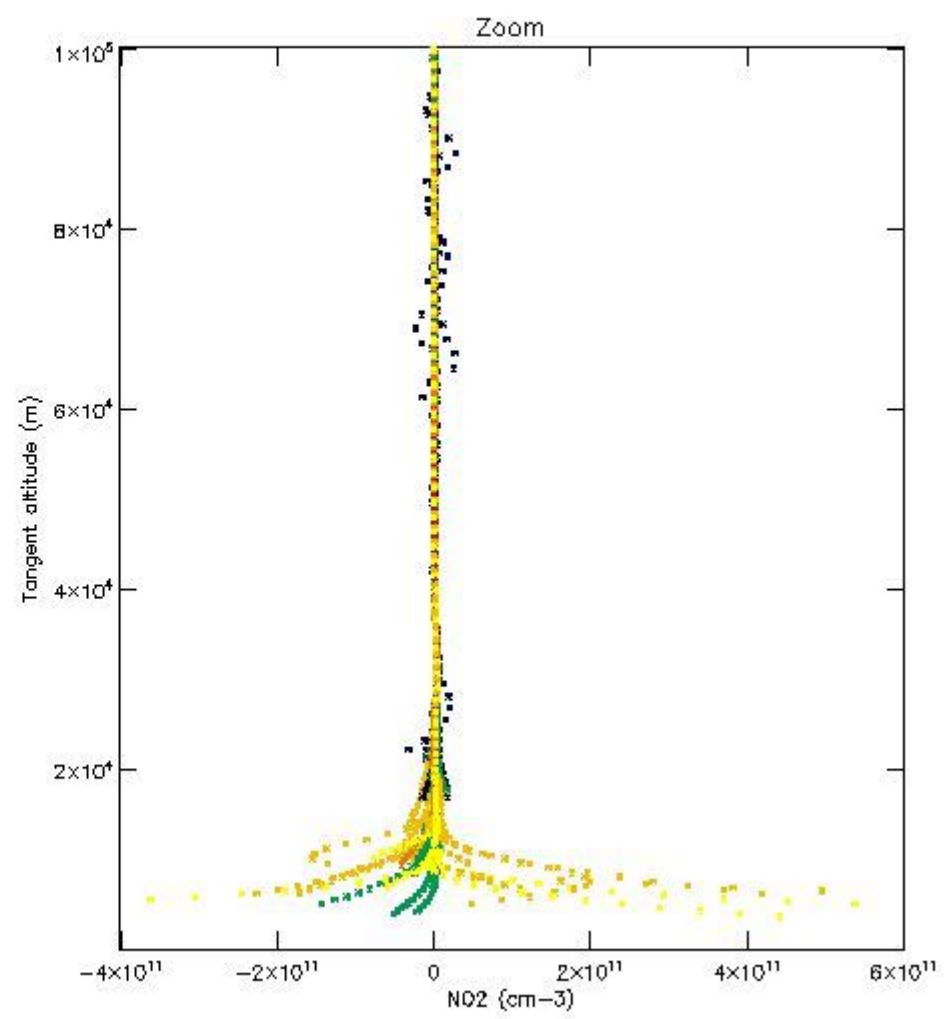

5.4 Plot ozone profiles where STD < 10% (dark without errors)

The colorbar represents the latitude.

5.5 Plot ozone profiles where STD < 5% (dark without errors)

The colorbar represents the latitude.

5.6 Plot NO₂ profiles for all STD (dark without errors)

The colorbar represents the latitude.

5.7 Plot NO3 profiles for all STD (dark without errors)

The colorbar represents the latitude.

5.8 Plot H₂O profiles for all STD (only for occultations of stars 1,2,3,4,13,14,16,26,63 dark without errors)