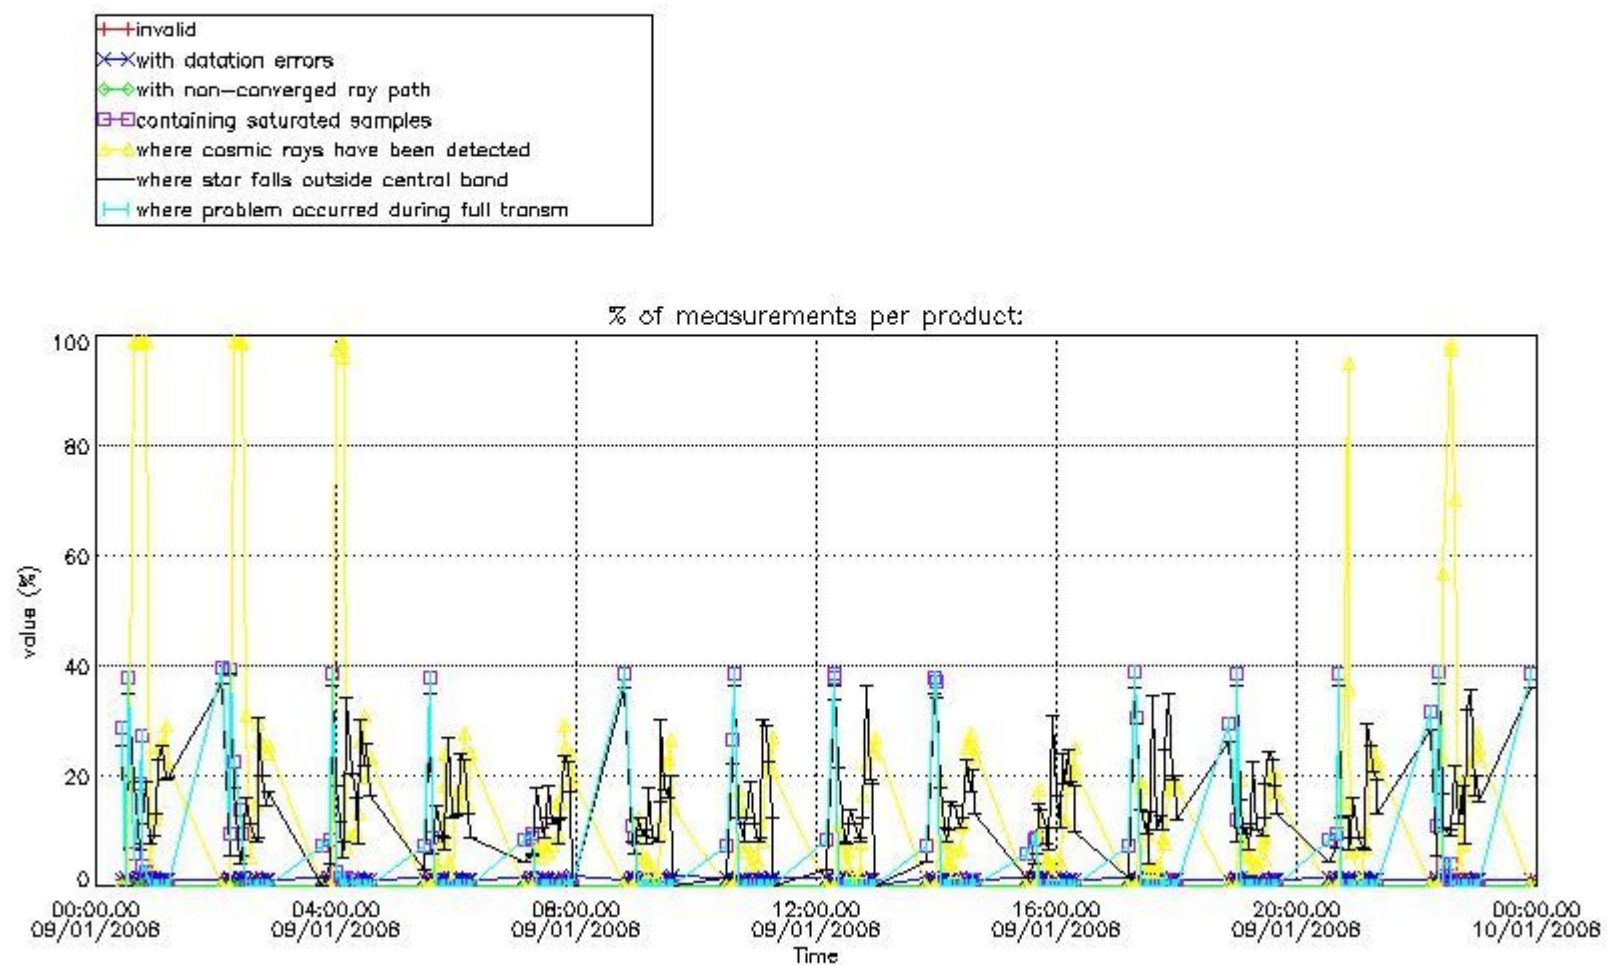

3.1 Plot quality information per product (time dependant)

3.2 Plot quality information per product (world map)

Percentage of flagged data per O3 profile

Percentage of flagged data per H2O profile

Percentage of flagged data per NO2 profile

Percentage of flagged data per NO3 profile

4. Level 1 quality information per product

In this section it is plotted some information contained in the Quality Summary data set of the level 2 products that comes from the level 1b processing. Products without errors (error flag in the MPH set to "0") are used.

4.1 Plot quality information per product (time dependant) coming from level 1b processing

4.1.1 Plot level 1 quality information per product (time dependant): ENVISAT ASCENDING passes

4.1.2 Plot level 1 quality information per product (time dependant): ENVISAT DESCENDING passes