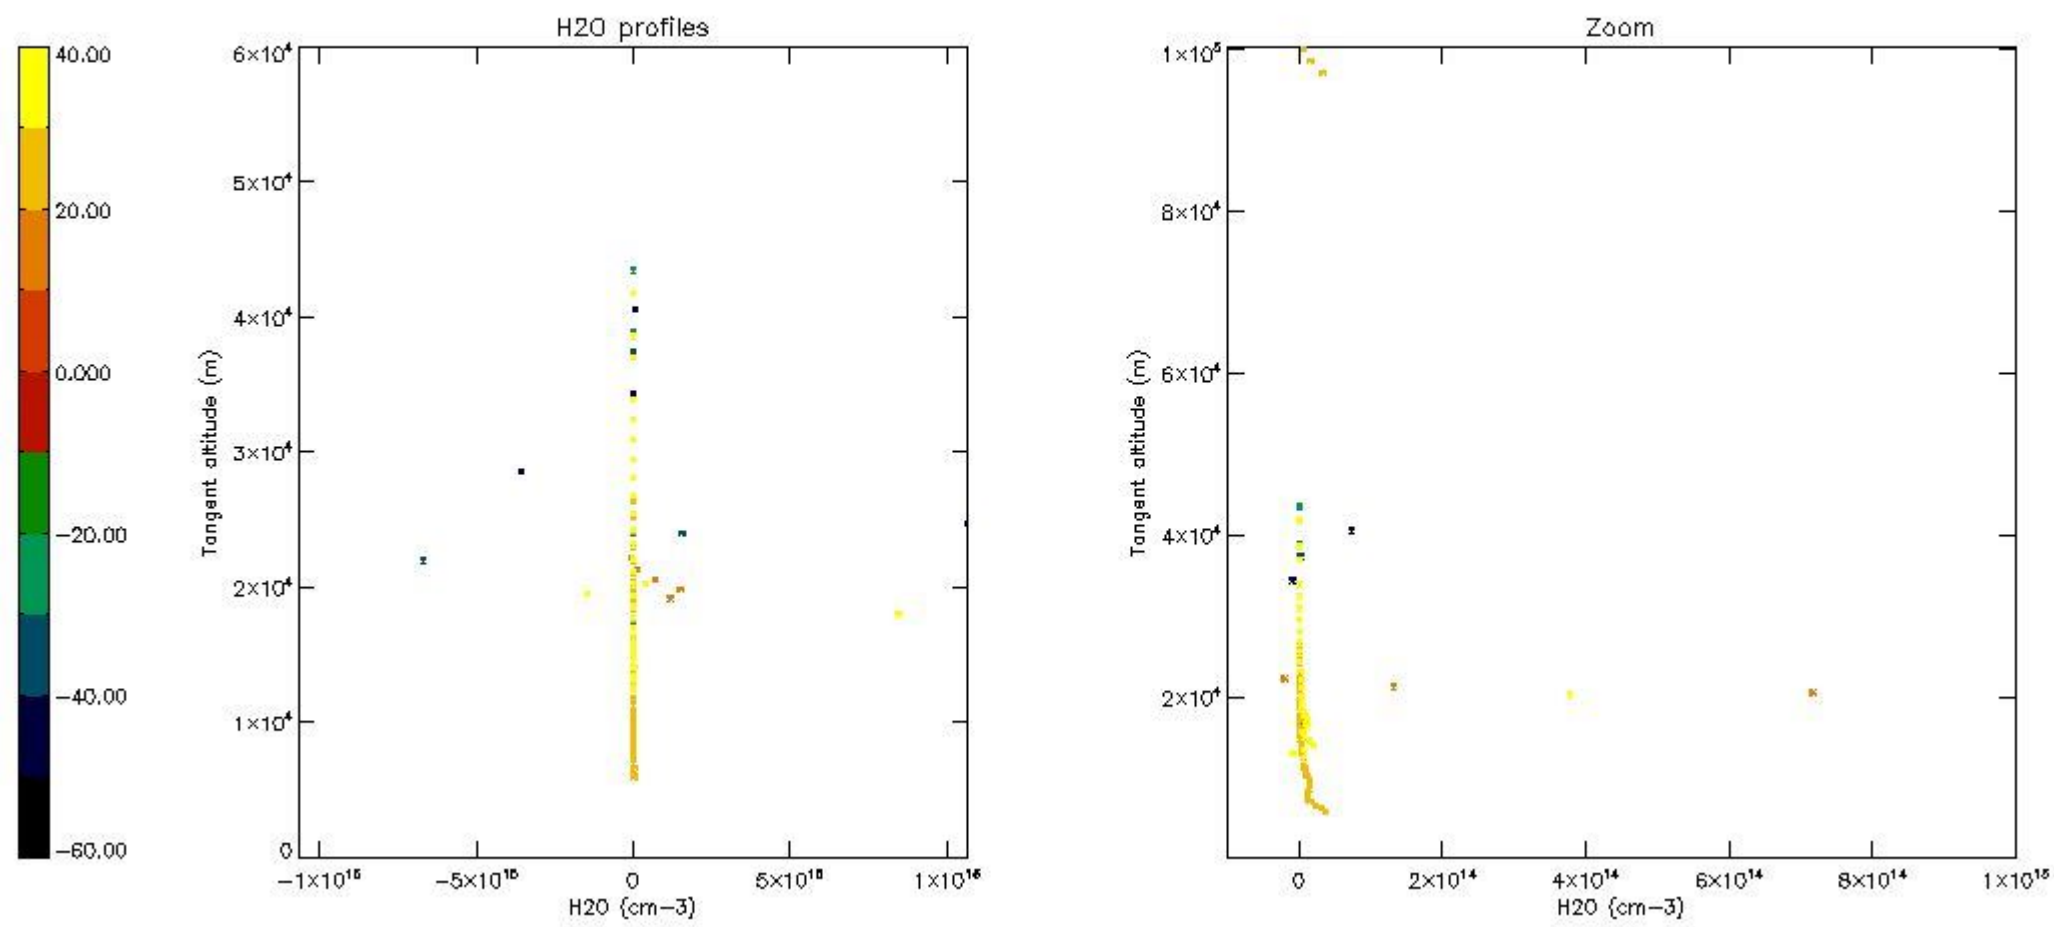

6. Auxiliary Data Files used for the production reported in section 2

The number reported in the third column indicates since which file (see list in section 2) the corresponding auxiliary file has been used. The fourth column is the date of those product files.

Type	Auxiliary Filename	Used since product	Used since product date
INST_PHYS_CHARACTERISTICS	GOM_INS_AXVIEC20091111_143220_20030716_120000_20500101_000000	1	09-JAN-2008 00:05:34
LEVEL-2_PROC_CONFIG	GOM_PR2_AXVIEC20091111_152718_20020301_000000_20500101_000000	1	09-JAN-2008 00:05:34
CROSS_SECTIONS_FILE	GOM_CRS_AXVIEC20091111_154832_20020301_000000_20500101_000000	1	09-JAN-2008 00:05:34