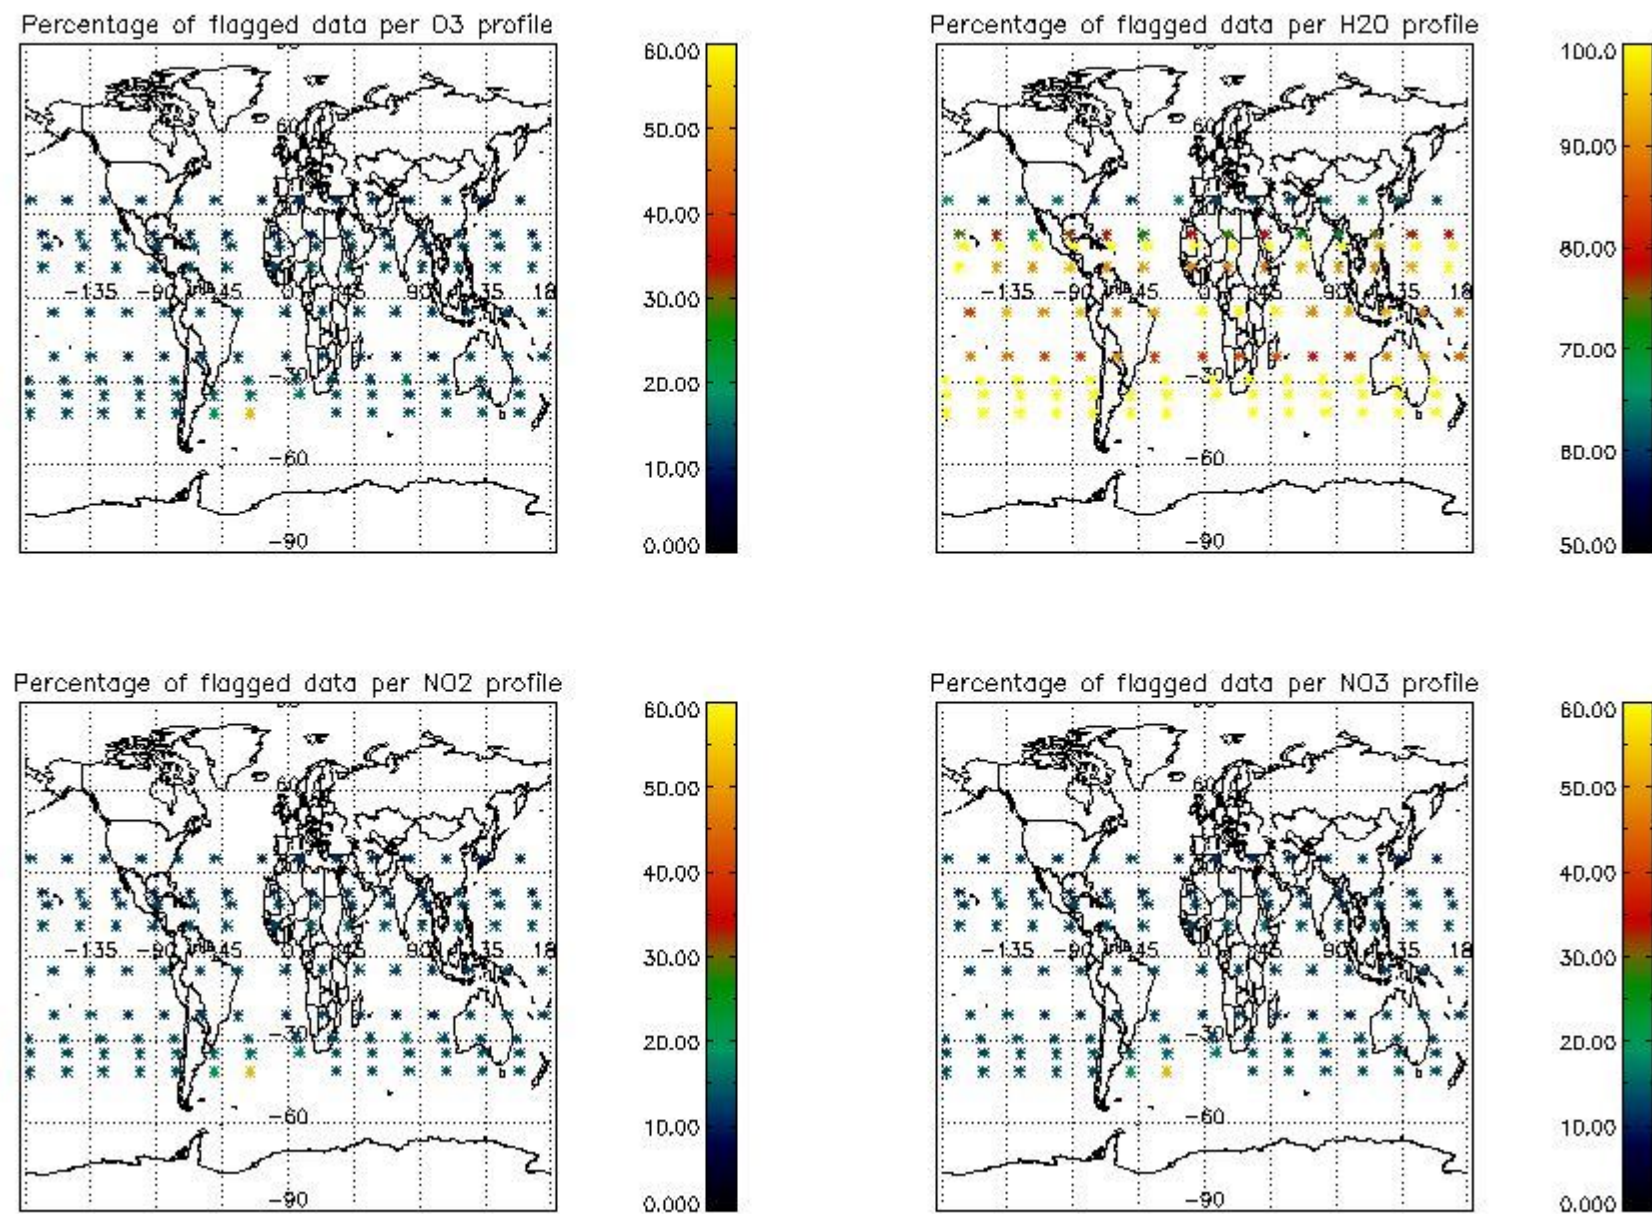

3.2 Plot quality information per product (world map)

4. Level 1 quality information per product

In this section it is plotted some information contained in the Quality Summary data set of the level 2 products that comes from the level 1b processing. Products without errors (error flag in the MPH set to "0") are used.

4.1 Plot quality information per product (time dependant) coming from level 1b processing

4.1.1 Plot level 1 quality information per product (time dependant): ENVISAT ASCENDING passes