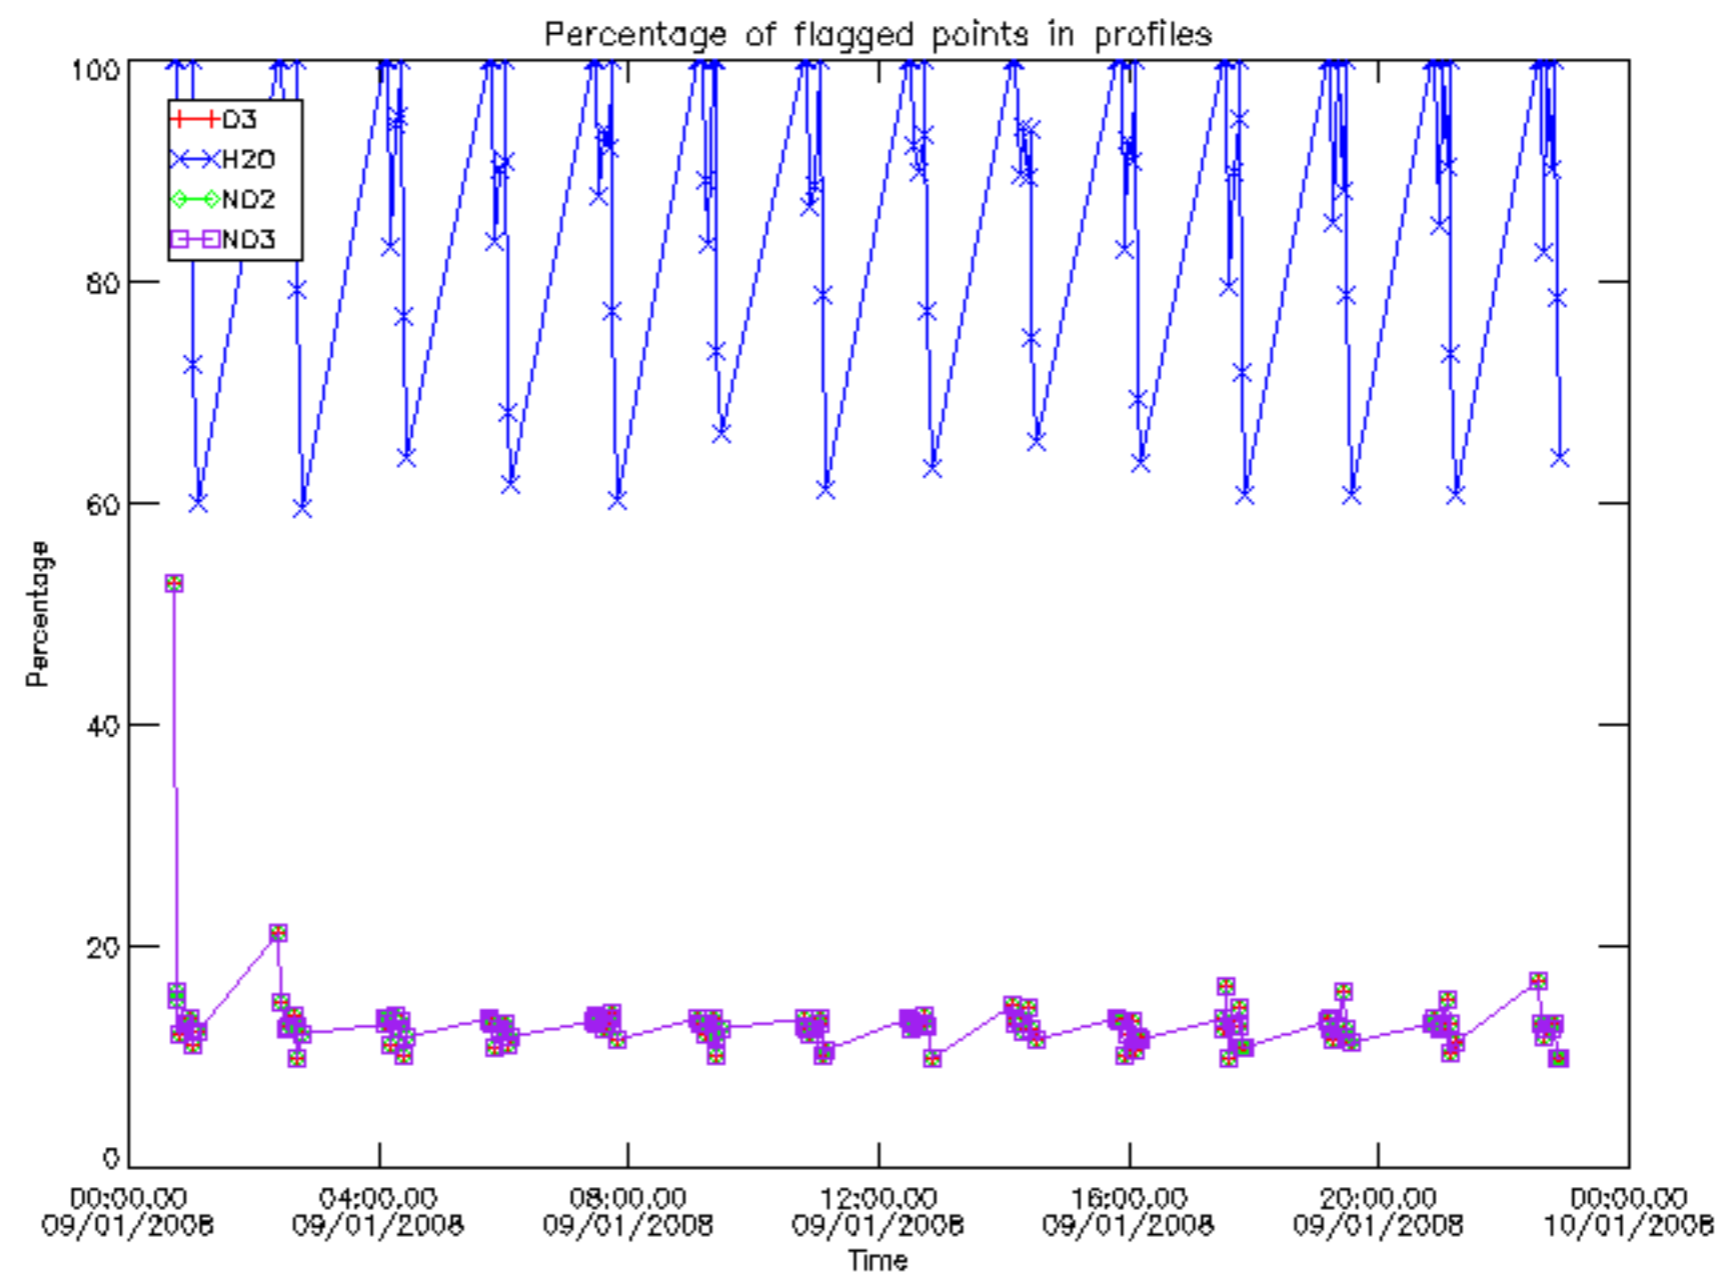

Percentage of flagged data per D3 profile

Percentage of flagged data per H2O profile