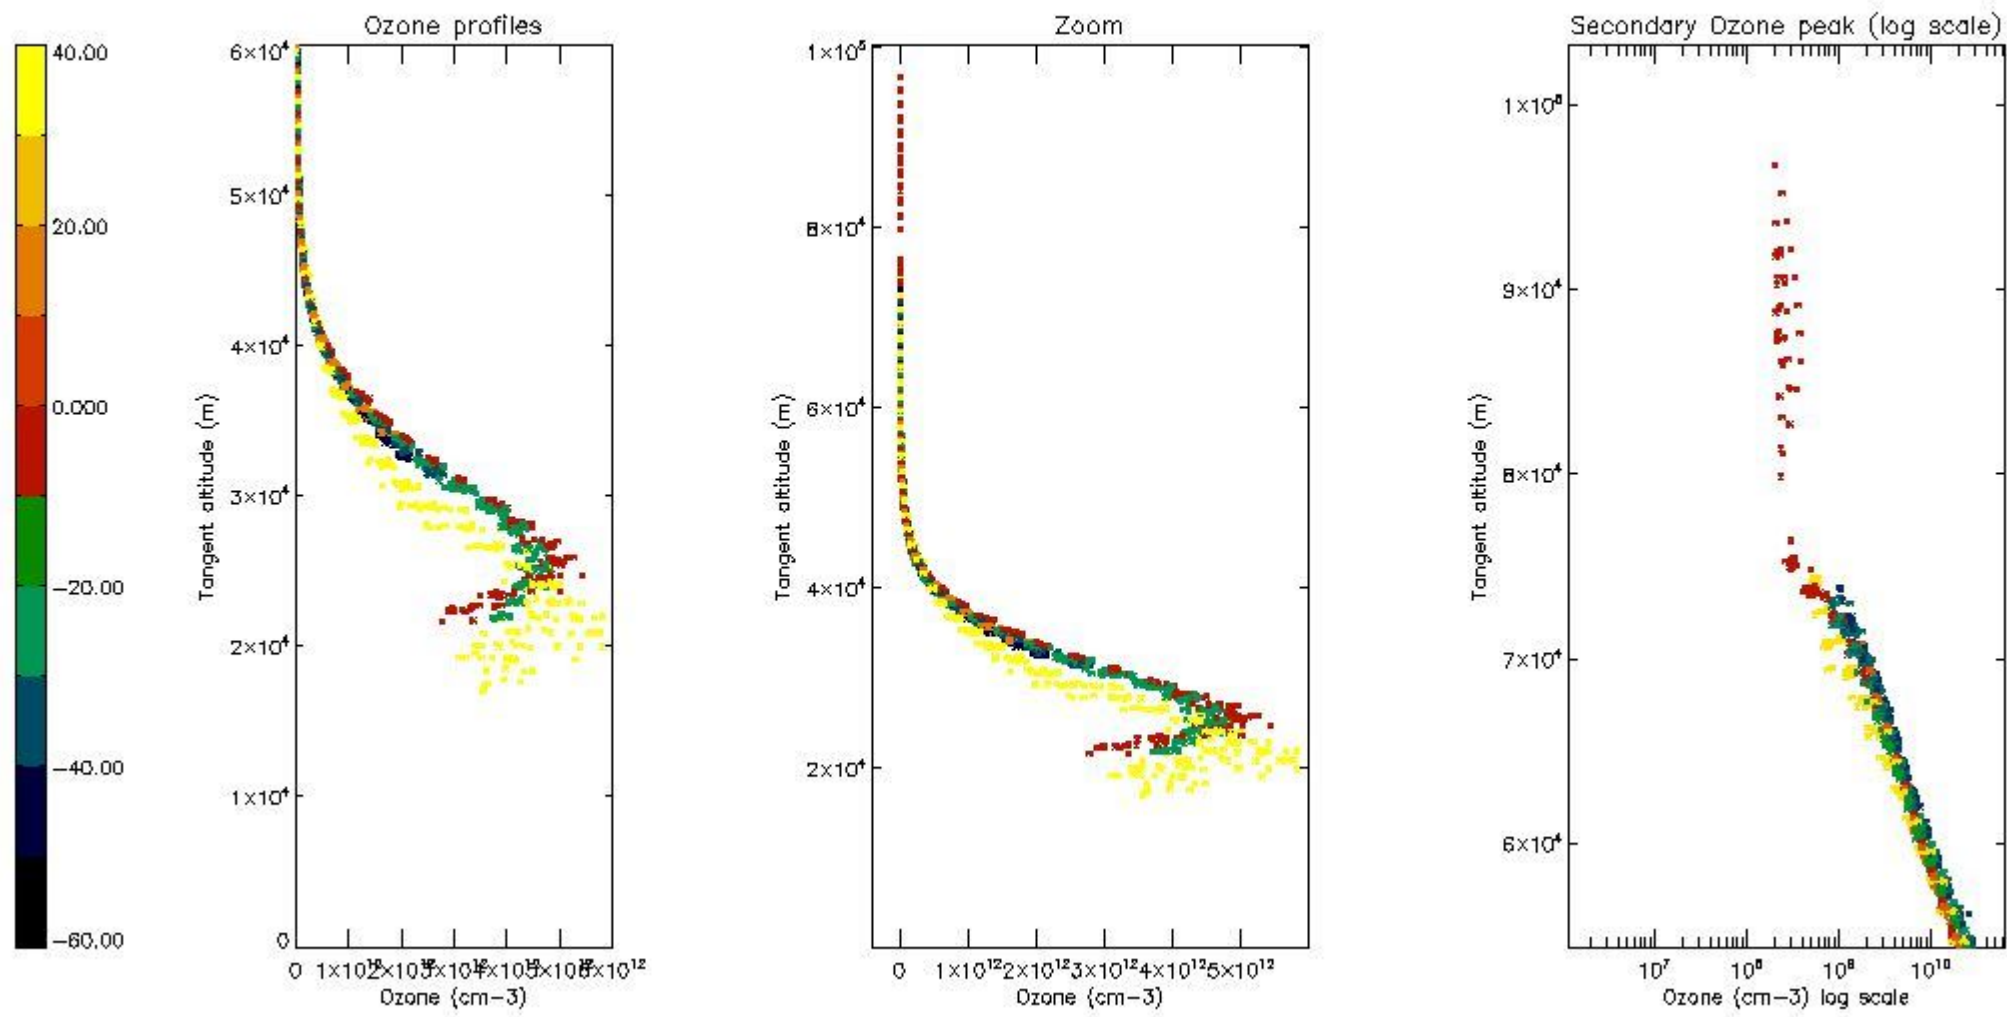

5.6 Plot NO₂ profiles for all STD (dark without errors)

The colorbar represents the latitude.