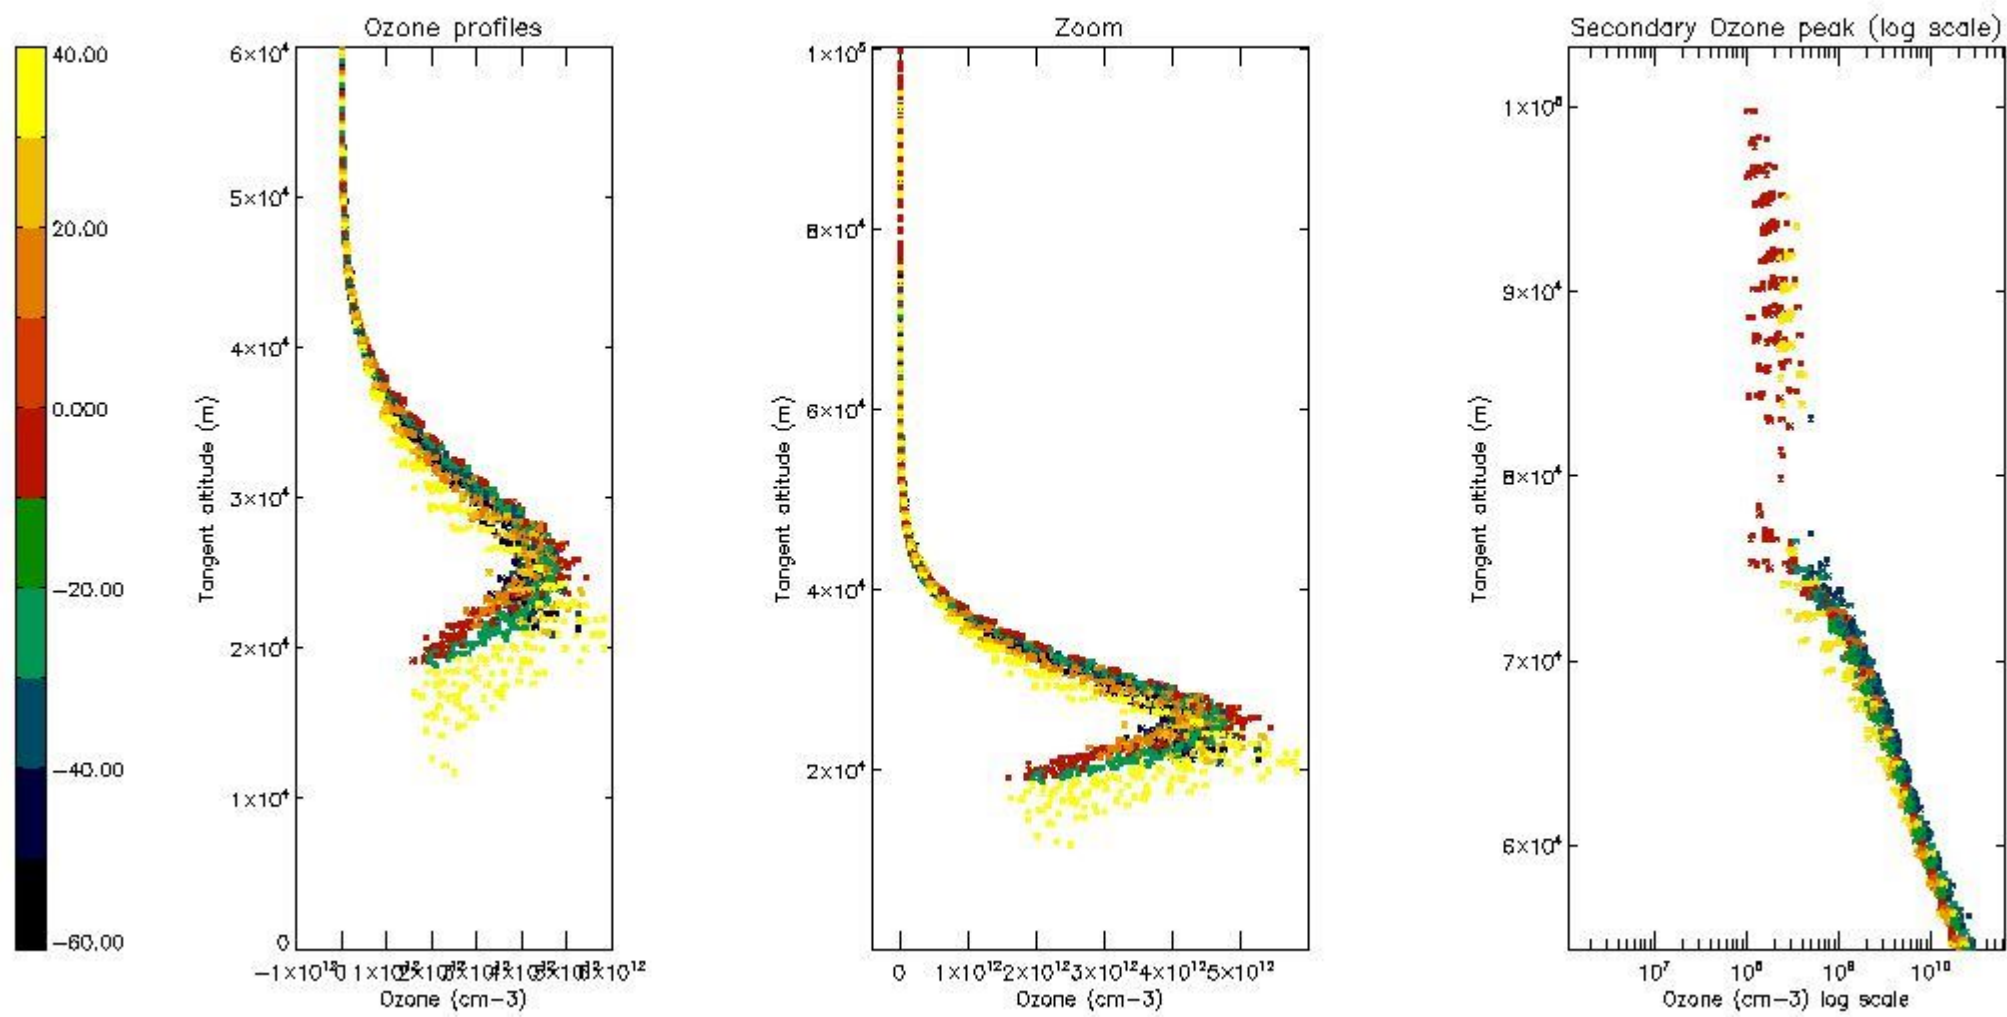

5.5 Plot ozone profiles where STD < 5% (dark without errors)

The colorbar represents the latitude.