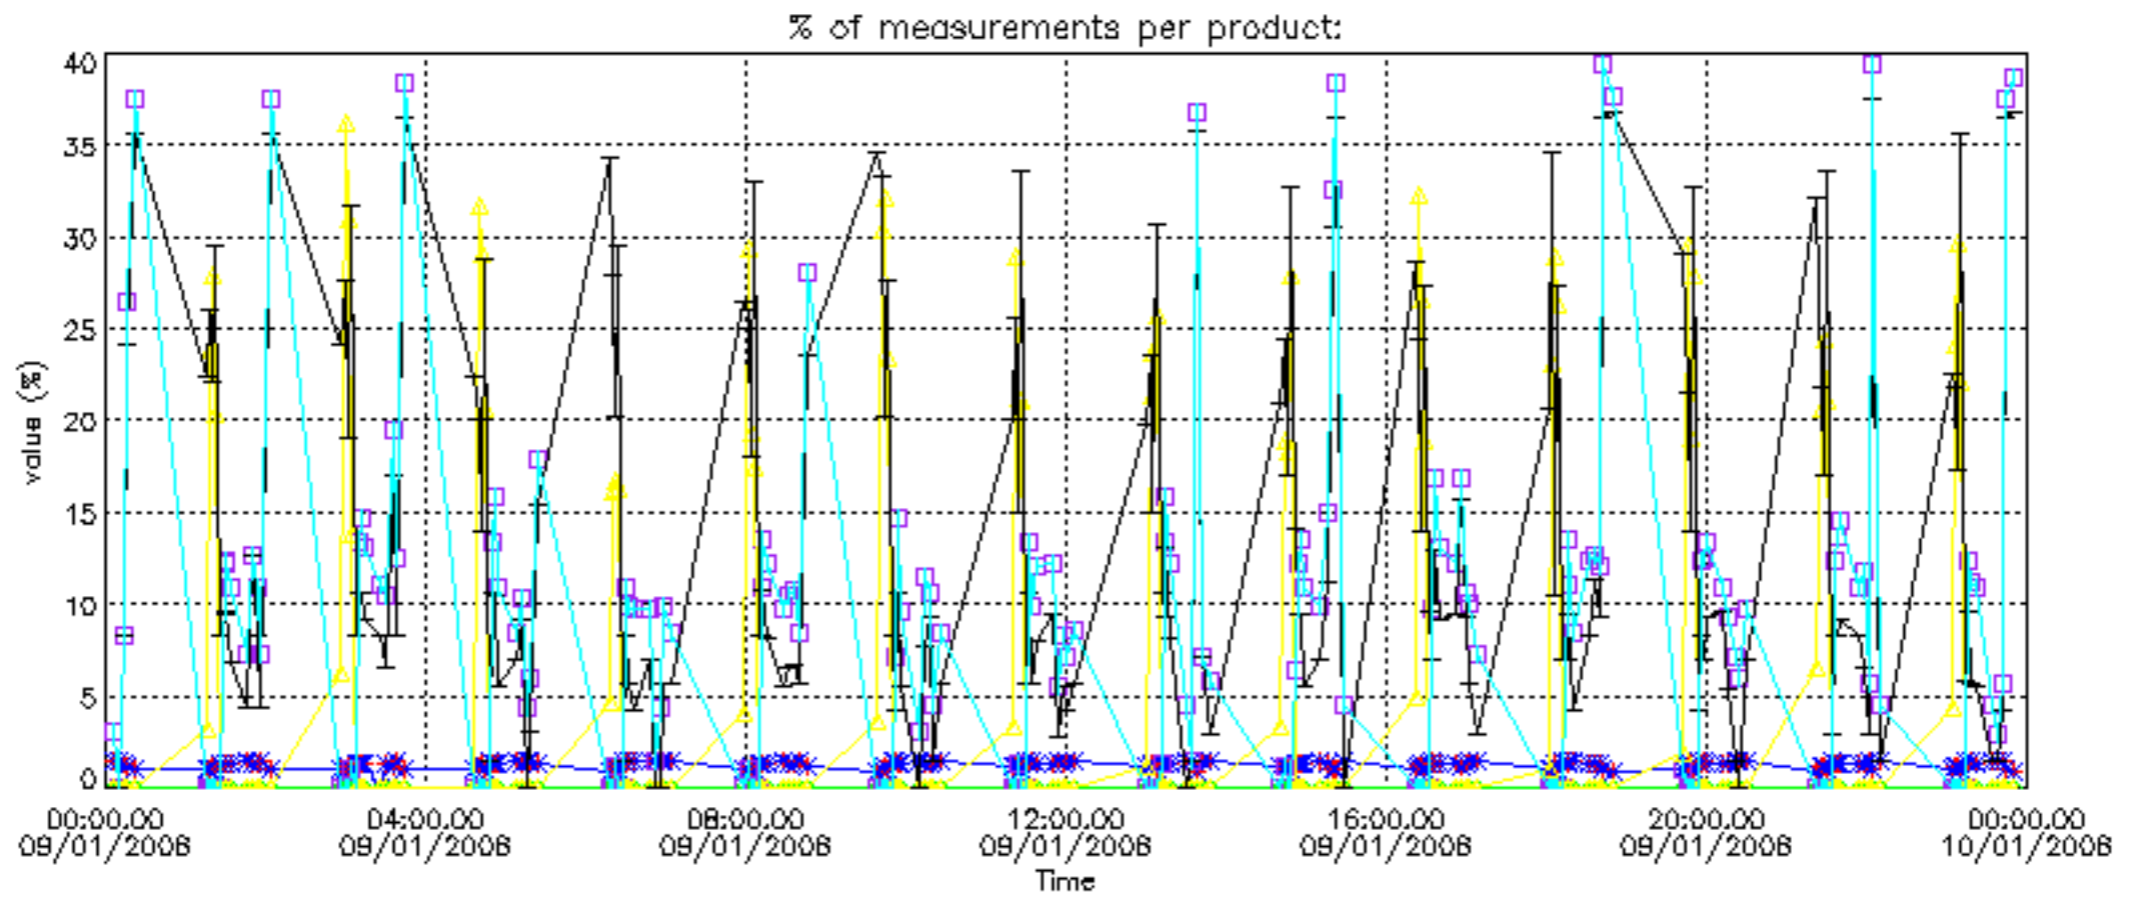

Percentage of cosmic ray hits per profile

Percentage of datation errors per profile