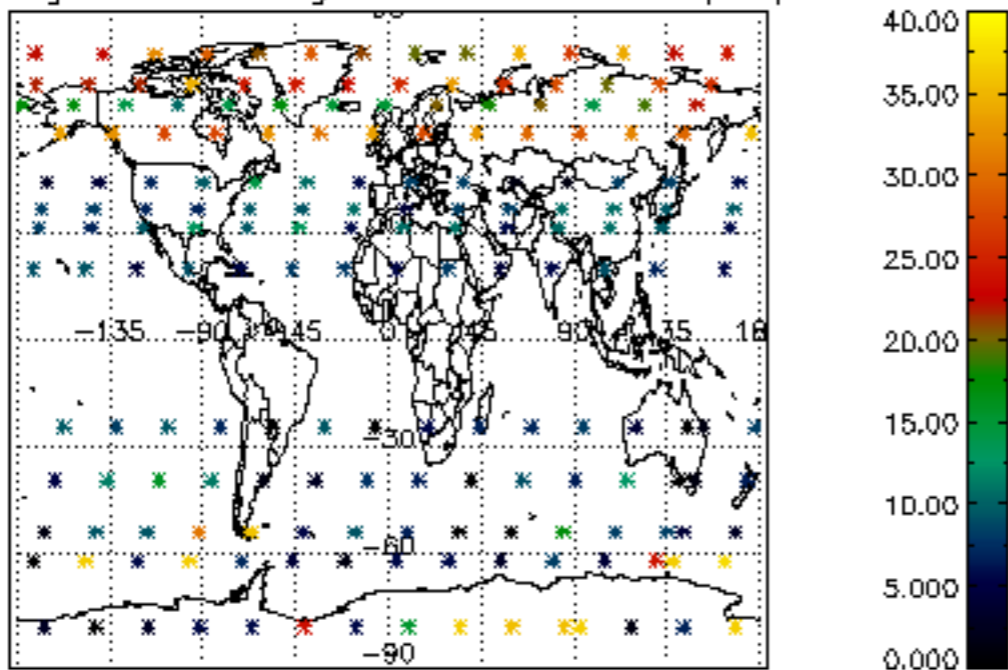

Percentage of star falling outside central band per profile