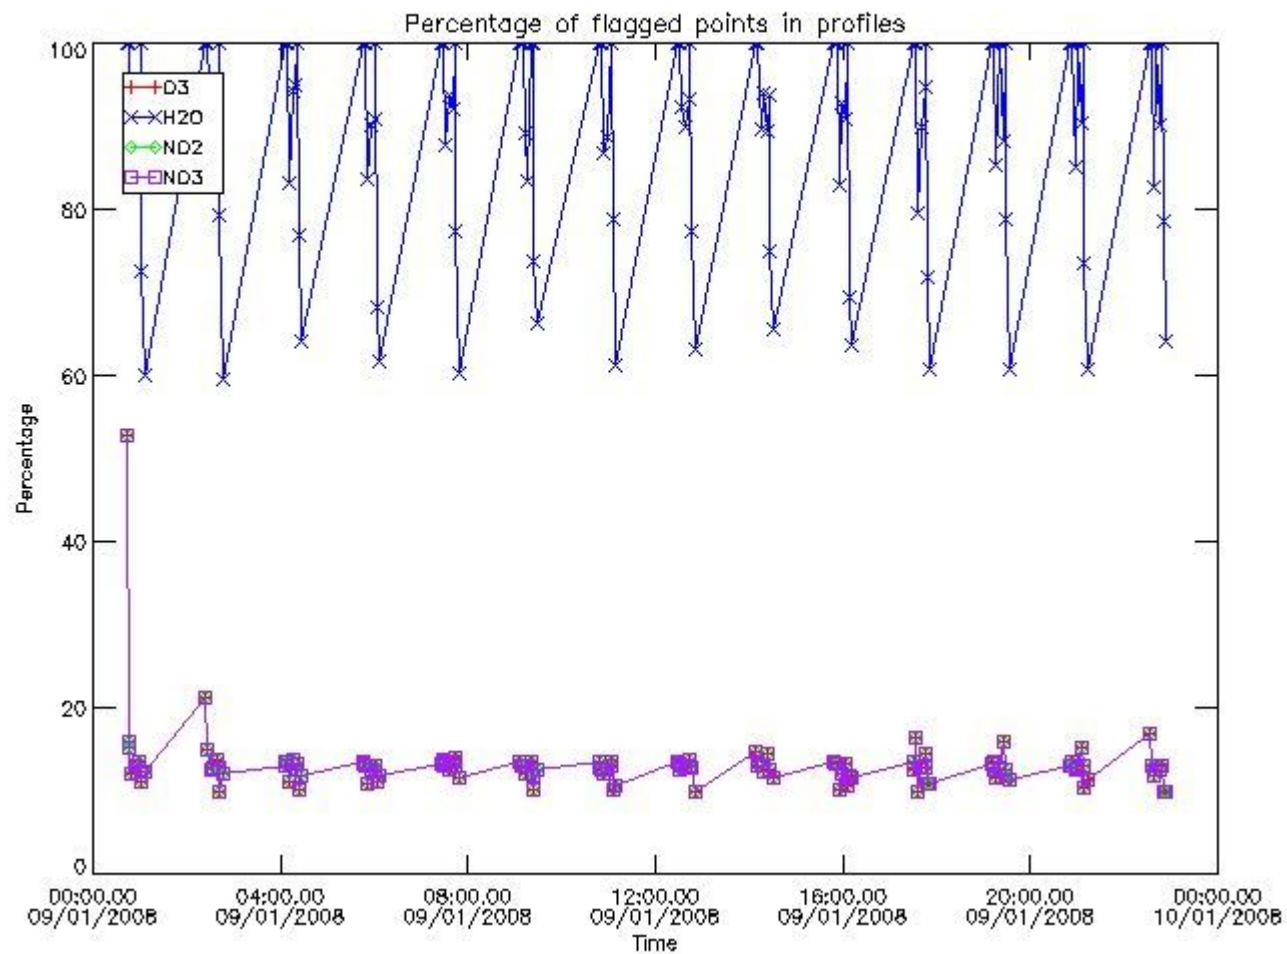

3. Quality information per product

In this section it is plotted some information contained in the Quality Summary data set of the level 2 products. Only products in dark limb conditions and without errors (error flag in the MPH set to "0") are used.

3.1 Plot quality information per product (time dependant)