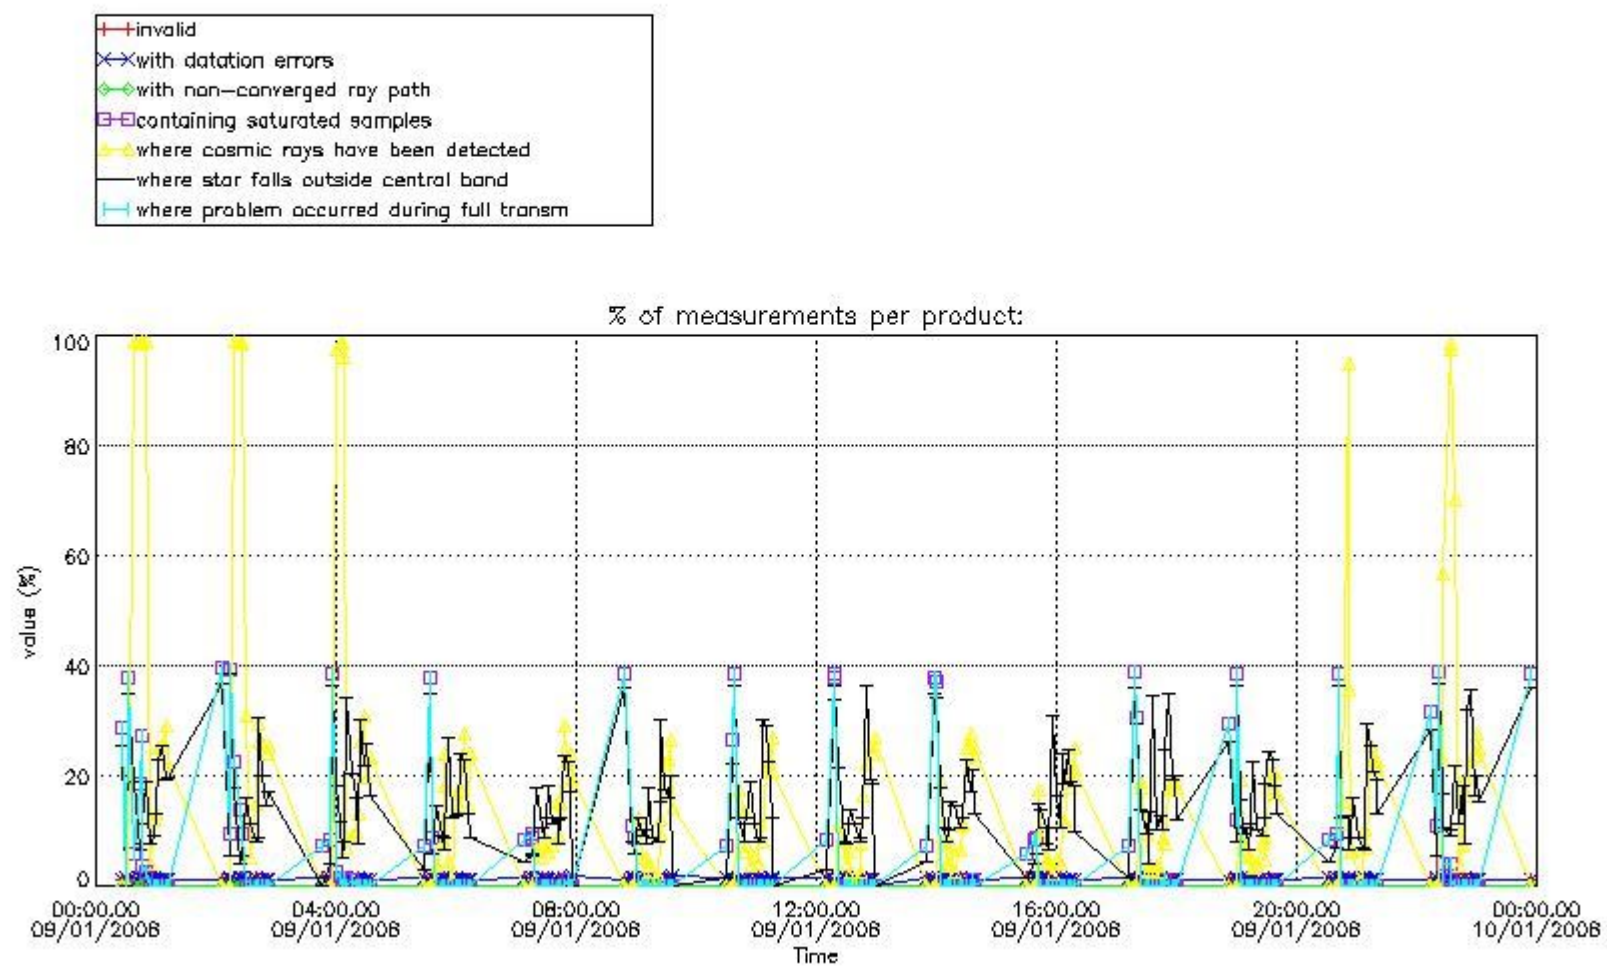

4.1.2 Plot level 1 quality information per product (time dependant): ENVISAT DESCENDING passes