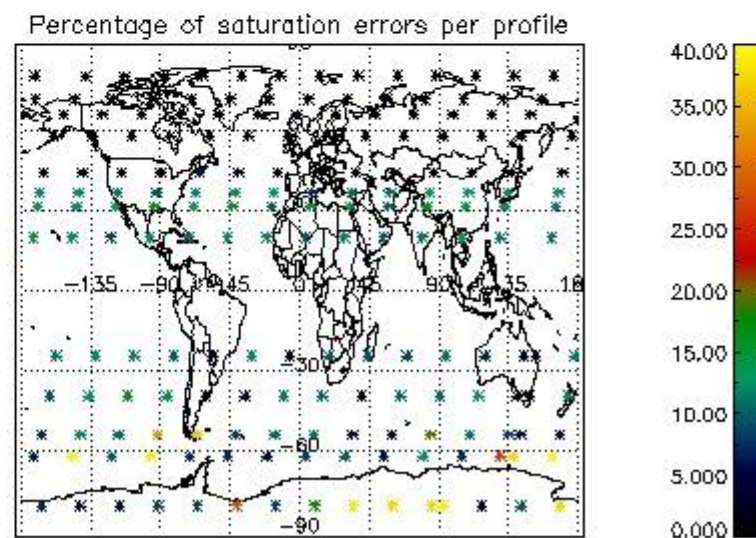

5. Trace gas profiles

5.1 Ozone statistics based on quality of products

The final quality of the products can be "measured" using the STD (Standard Deviation) attached to every point profile. This information is written to the parameter GOM_NL__2P/NL_LOCAL_SPECIES_DENSITY/o3_std of the level 2 products. The table below shows the statistics for given STD ranges.

The statistics are given with respect to the overall valid production:

- Products without fatal errors: GOM_NL__2P/MPH/PRODUCT_ERR=0
- Valid point profile: GOM_NL__2P/NL_LOCAL_SPECIES_DENSITY/pcd(0)=0

The 'Criteria' is applied to valid points of dark limb products:

- Products in dark limb illumination condition: GOM_NL__2P/NL_SUMMARY_QUALITY/obs_ill_cond=0
- Products without fatal errors: GOM_NL__2P/MPH/PRODUCT_ERR=0
- Valid point profile: GOM_NL__2P/NL_LOCAL_SPECIES_DENSITY/pcd(0)=0

So, the table below shows the percentage of dark limb and valid observations for each criteria with respect to the overall valid daily observations.

Criteria	% of total production
All STD	31
STD < 20	19