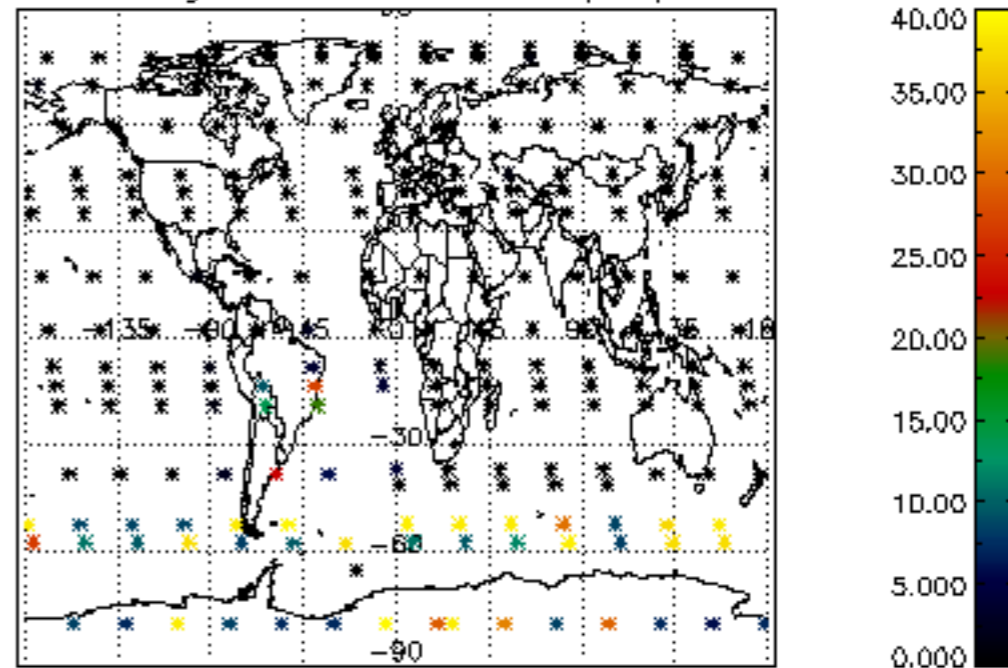

Percentage of datation errors per profile

Percentage of saturation errors per profile