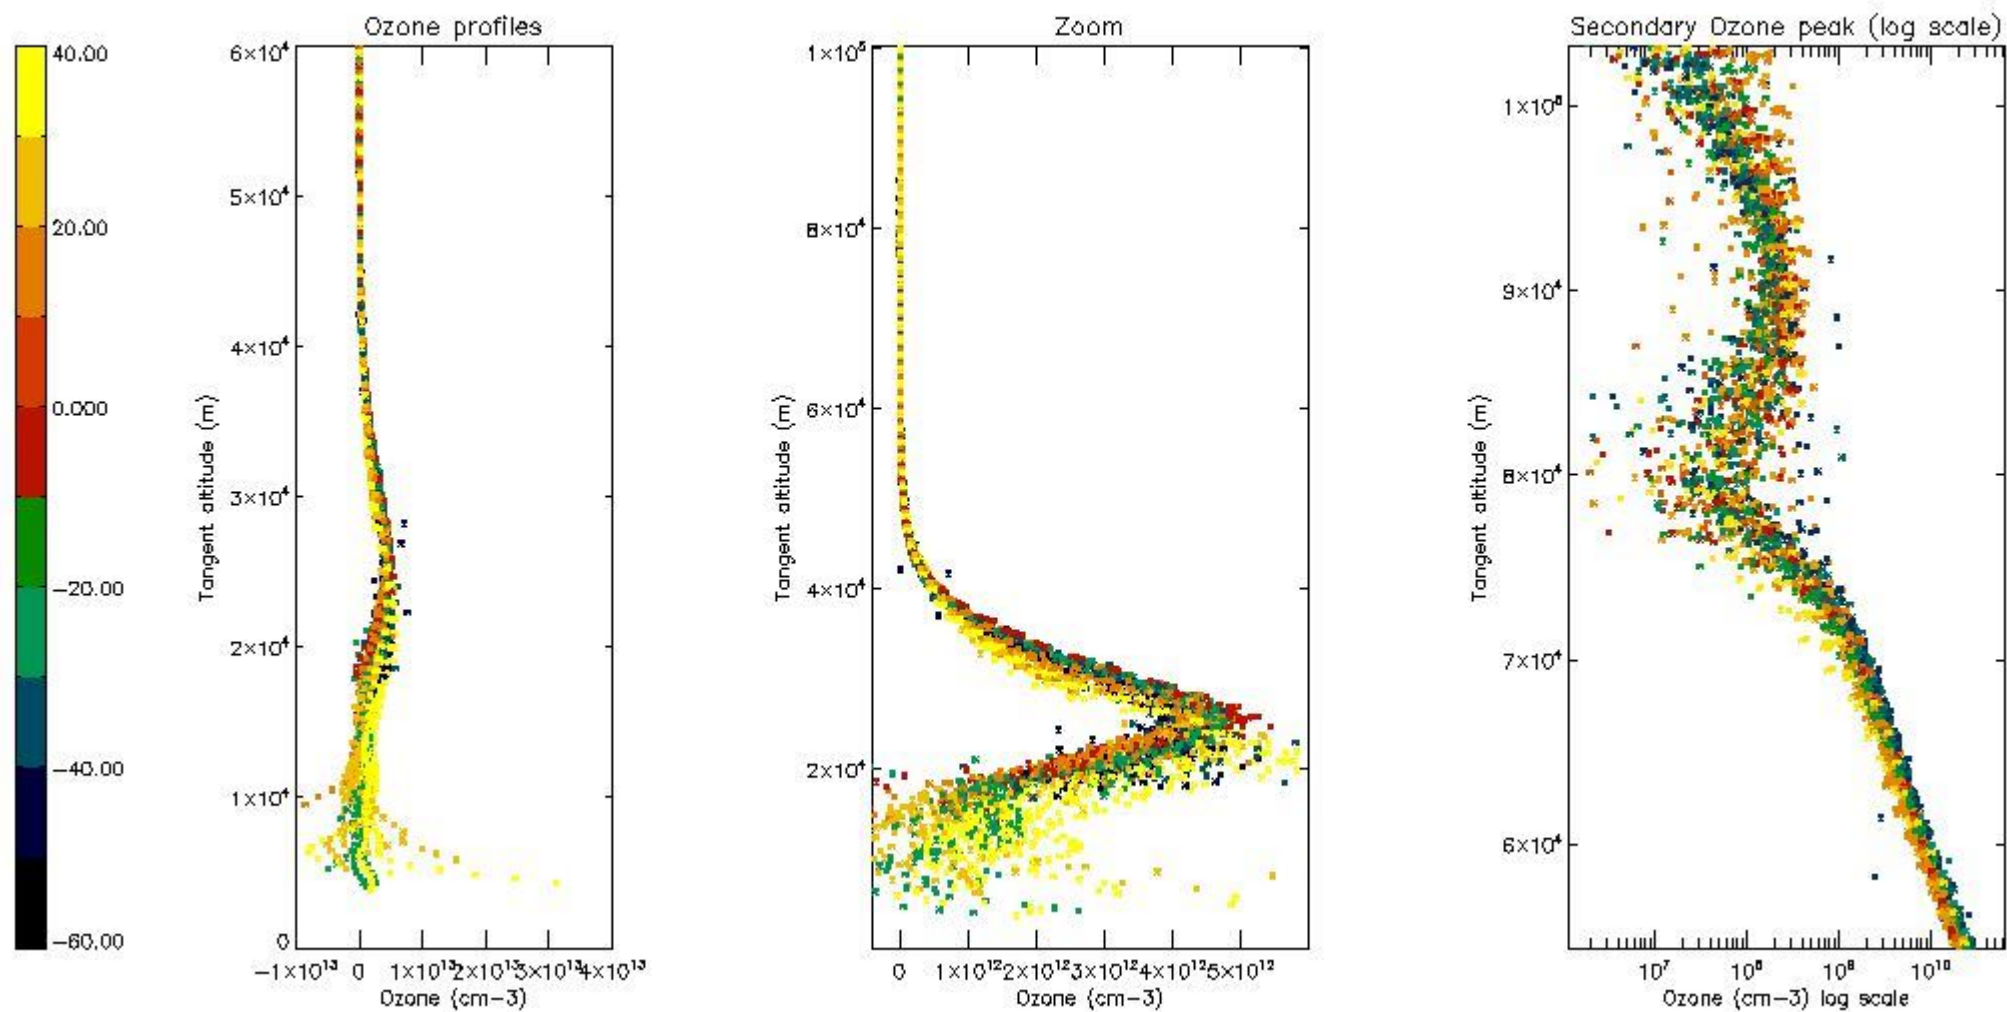

STD < 10	15
STD < 5	10

5.2 Plot ozone profiles for all STD (dark without errors)

The colorbar represents the latitude.

5.3 Plot ozone profiles where STD < 20% (dark without errors)

The colorbar represents the latitude.