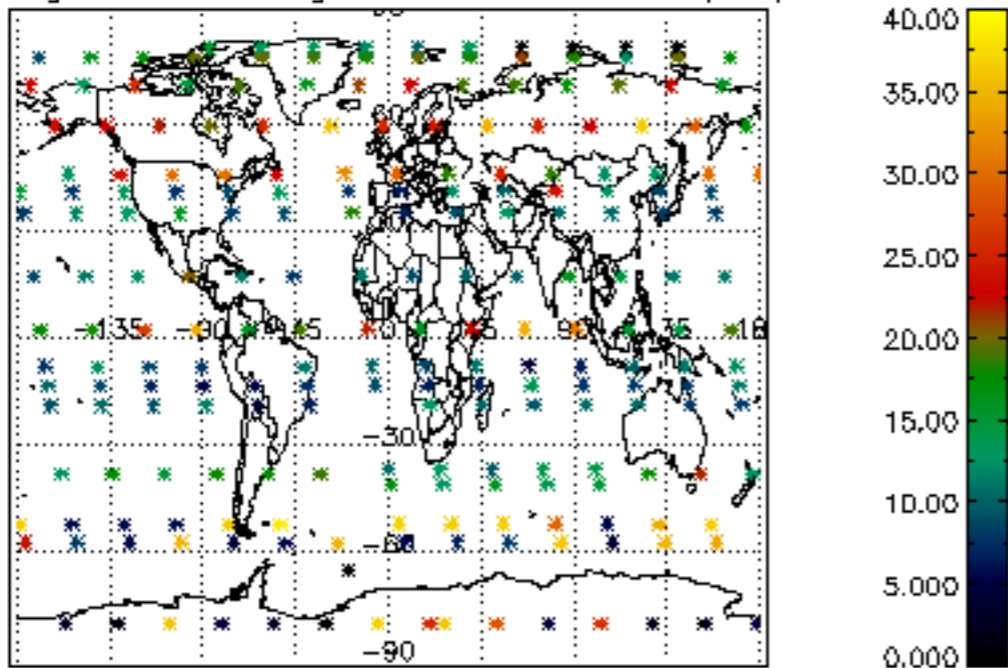

Percentage of cosmic ray hits per profile

Percentage of star falling outside central band per profile