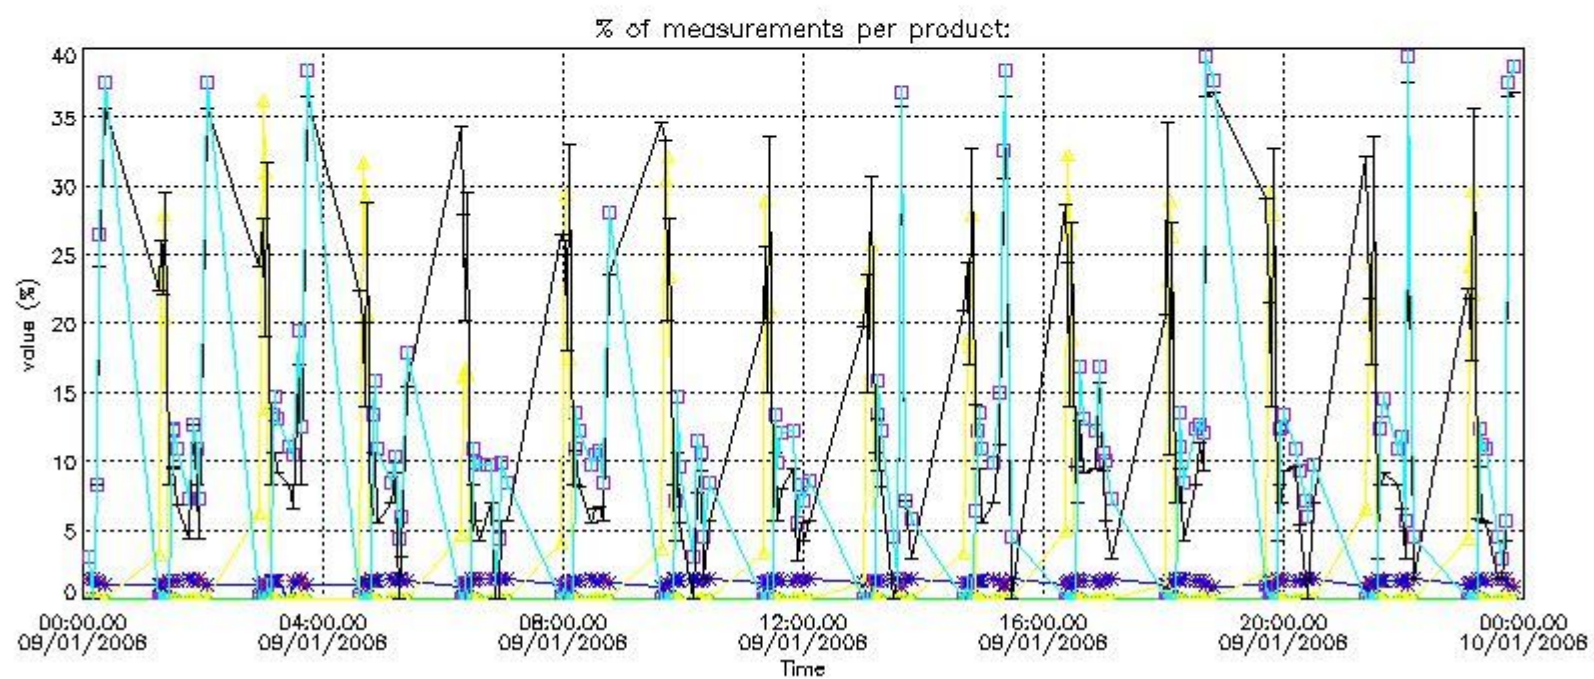

Percentage of flagged data per NO3 profile

4. Level 1 quality information per product

In this section it is plotted some information contained in the Quality Summary data set of the level 2 products that comes from the level 1b processing. Products without errors (error flag in the MPH set to "0") are used.

4.1 Plot quality information per product (time dependant) coming from level 1b processing

4.1.1 Plot level 1 quality information per product (time dependant): ENVISAT ASCENDING passes

4.1.2 Plot level 1 quality information per product (time dependant): ENVISAT DESCENDING passes