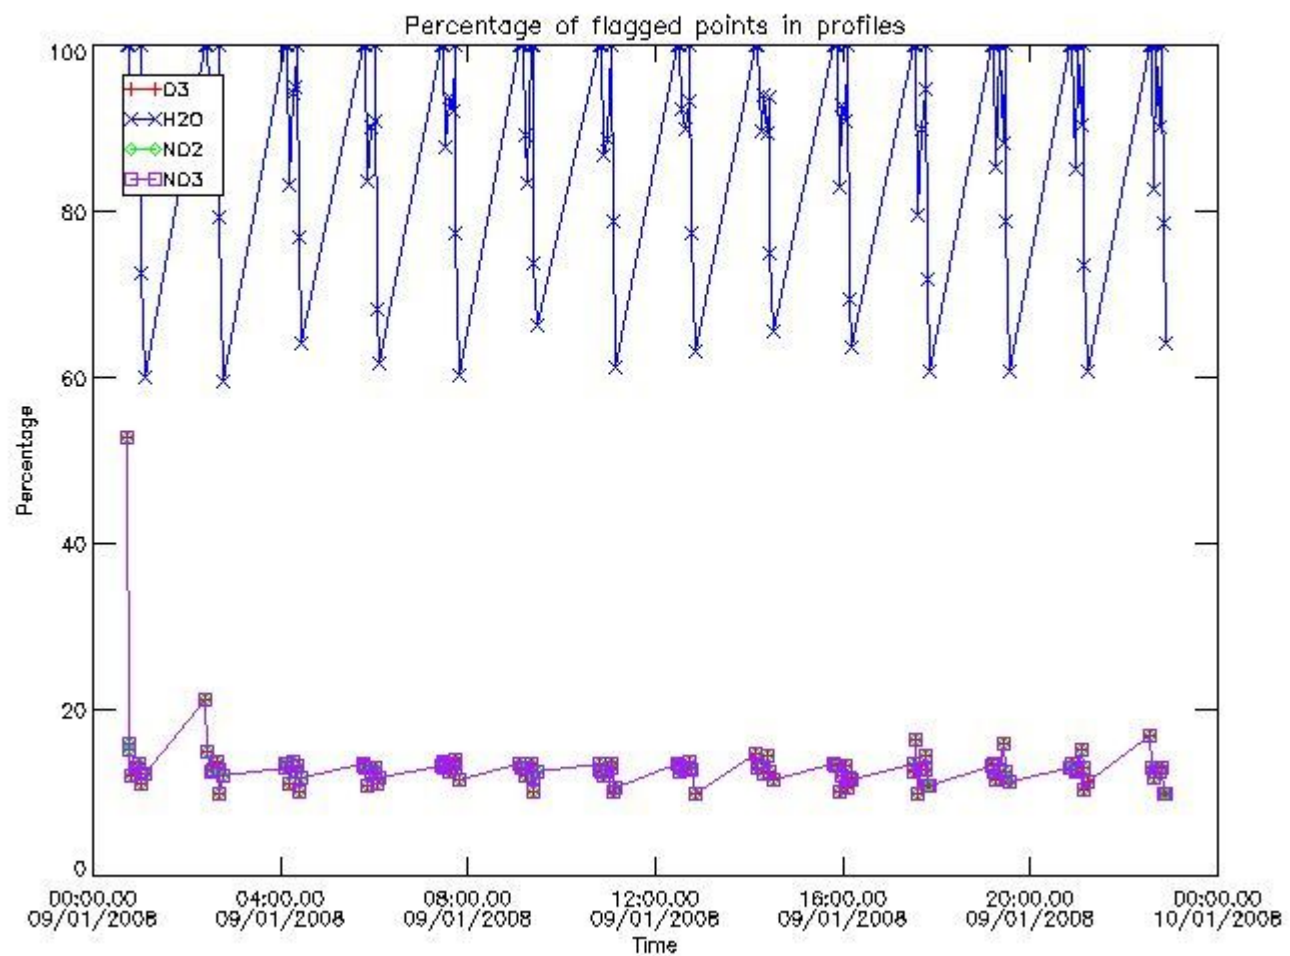

3. Quality information per product

In this section it is plotted some information contained in the Quality Summary data set of the level 2 products. Only products in dark limb conditions and without errors (error flag in the MPH set to "0") are used.

3.1 Plot quality information per product (time dependant)