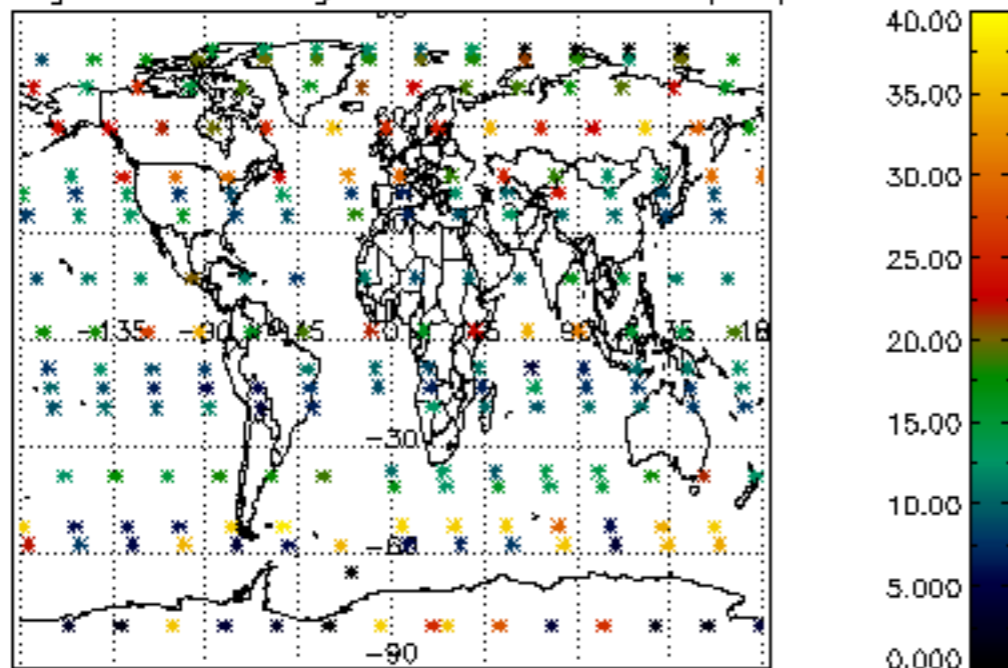

Percentage of cosmic ray hits per profile

Percentage of star falling outside central band per profile