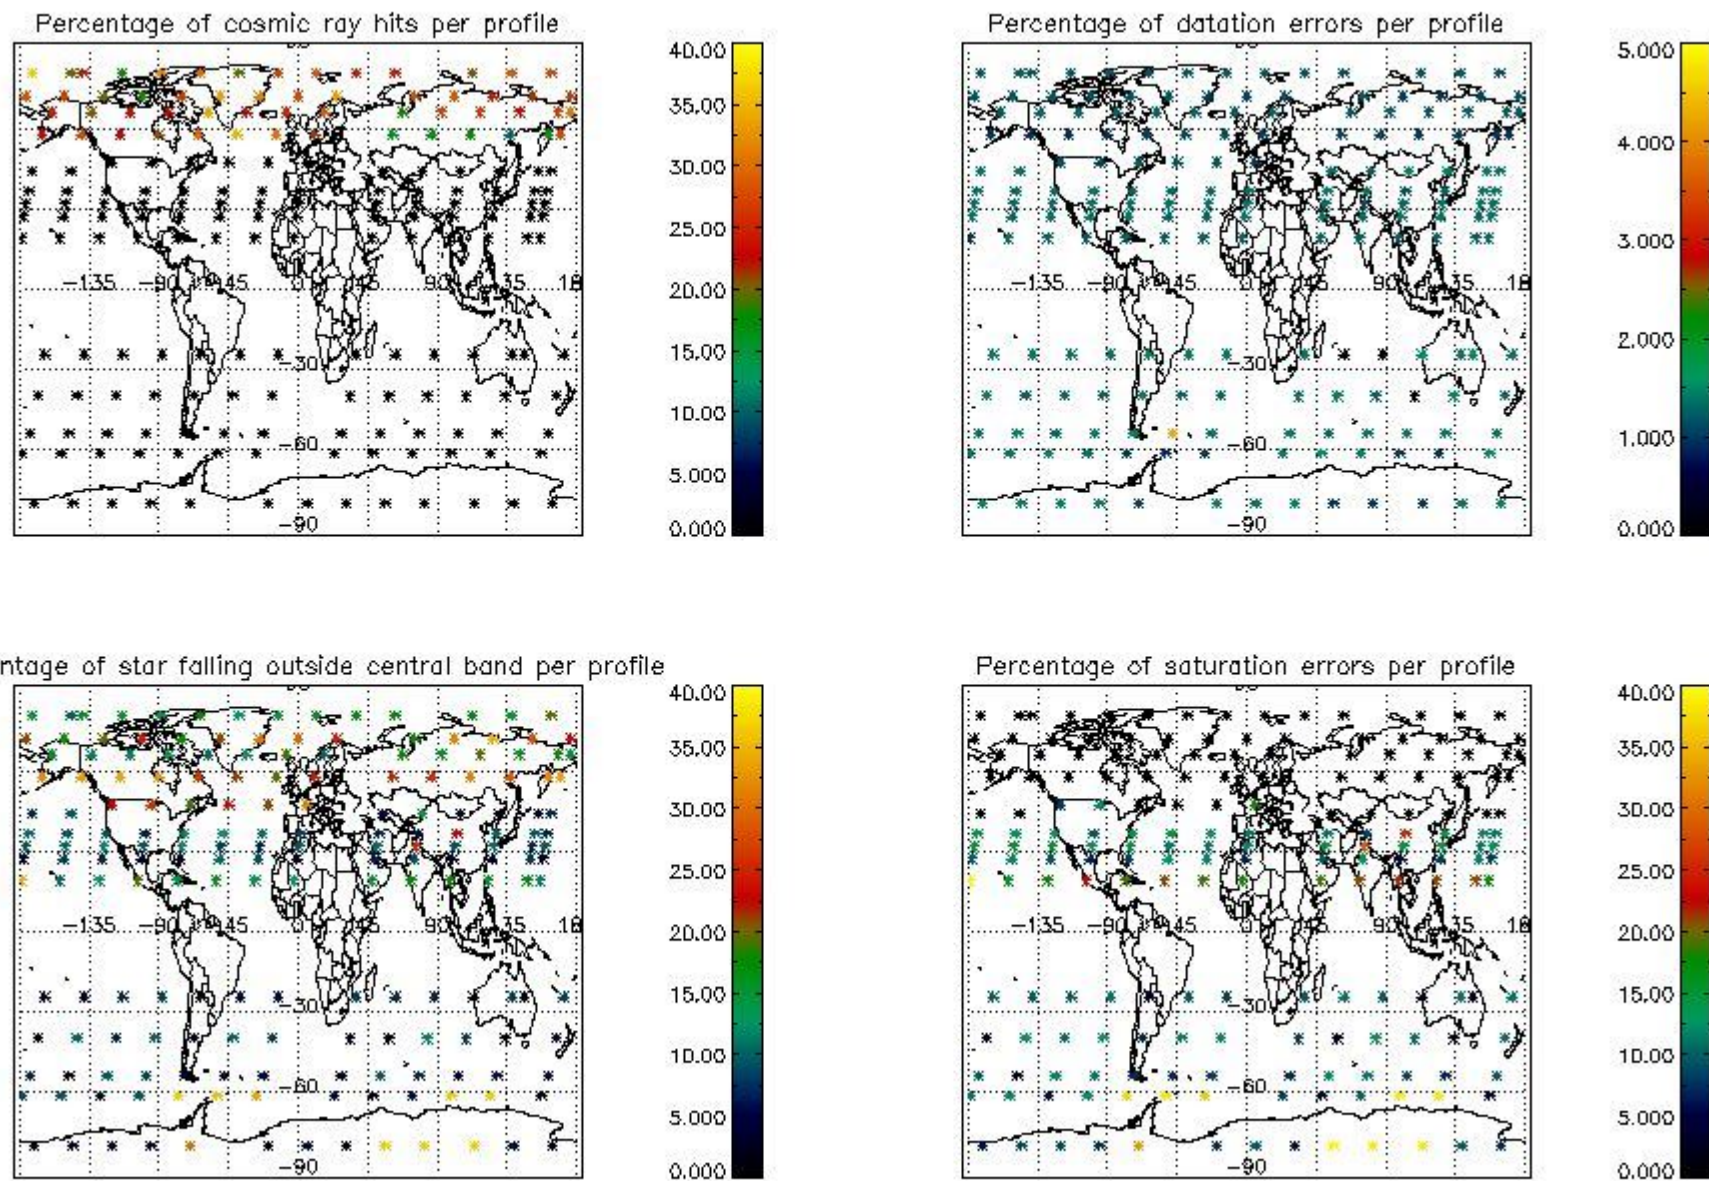

3.1 Plot quality information per product (time dependant)

3.2 Plot quality information per product (world map)

4. Level 1 quality information per product

In this section it is plotted some information contained in the Quality Summary data set of the level 2 products that comes from the level 1b processing. Products without errors (error flag in the MPH set to "0") are used.

Percentage of datation errors per profile

Percentage of star falling outside central band per profile

Percentage of saturation errors per profile

4.2.2 Plot level 1 quality information per product (world map): ENVISAT DESCENDING passes