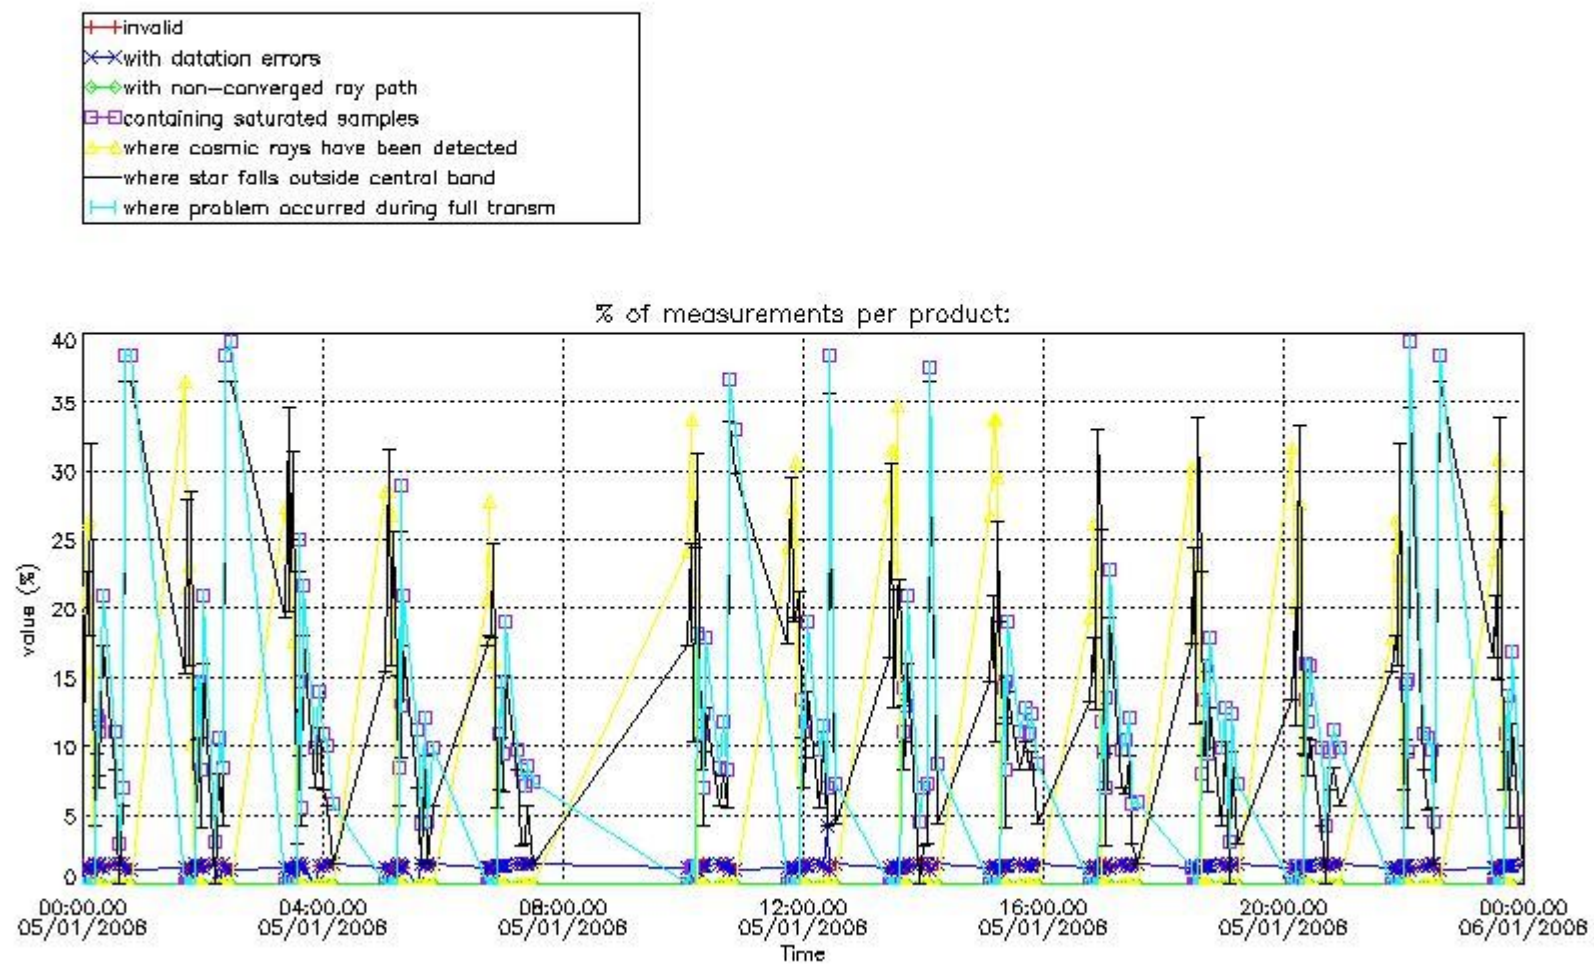

4.2 Plot quality information per product coming from level 1b processing (world map)

4.2.1 Plot level 1 quality information per product (world map): ENVISAT ASCENDING passes