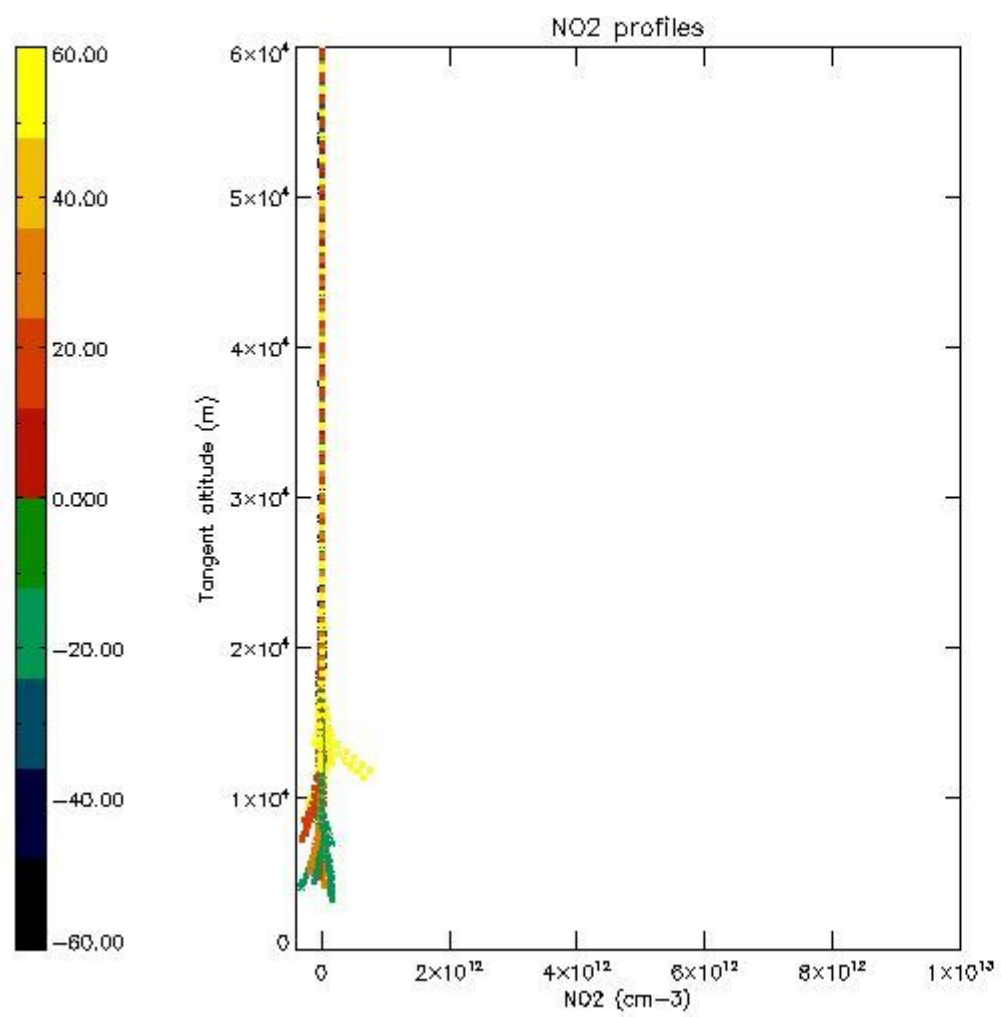

5.7 Plot NO₃ profiles for all STD (dark without errors)

The colorbar represents the latitude.