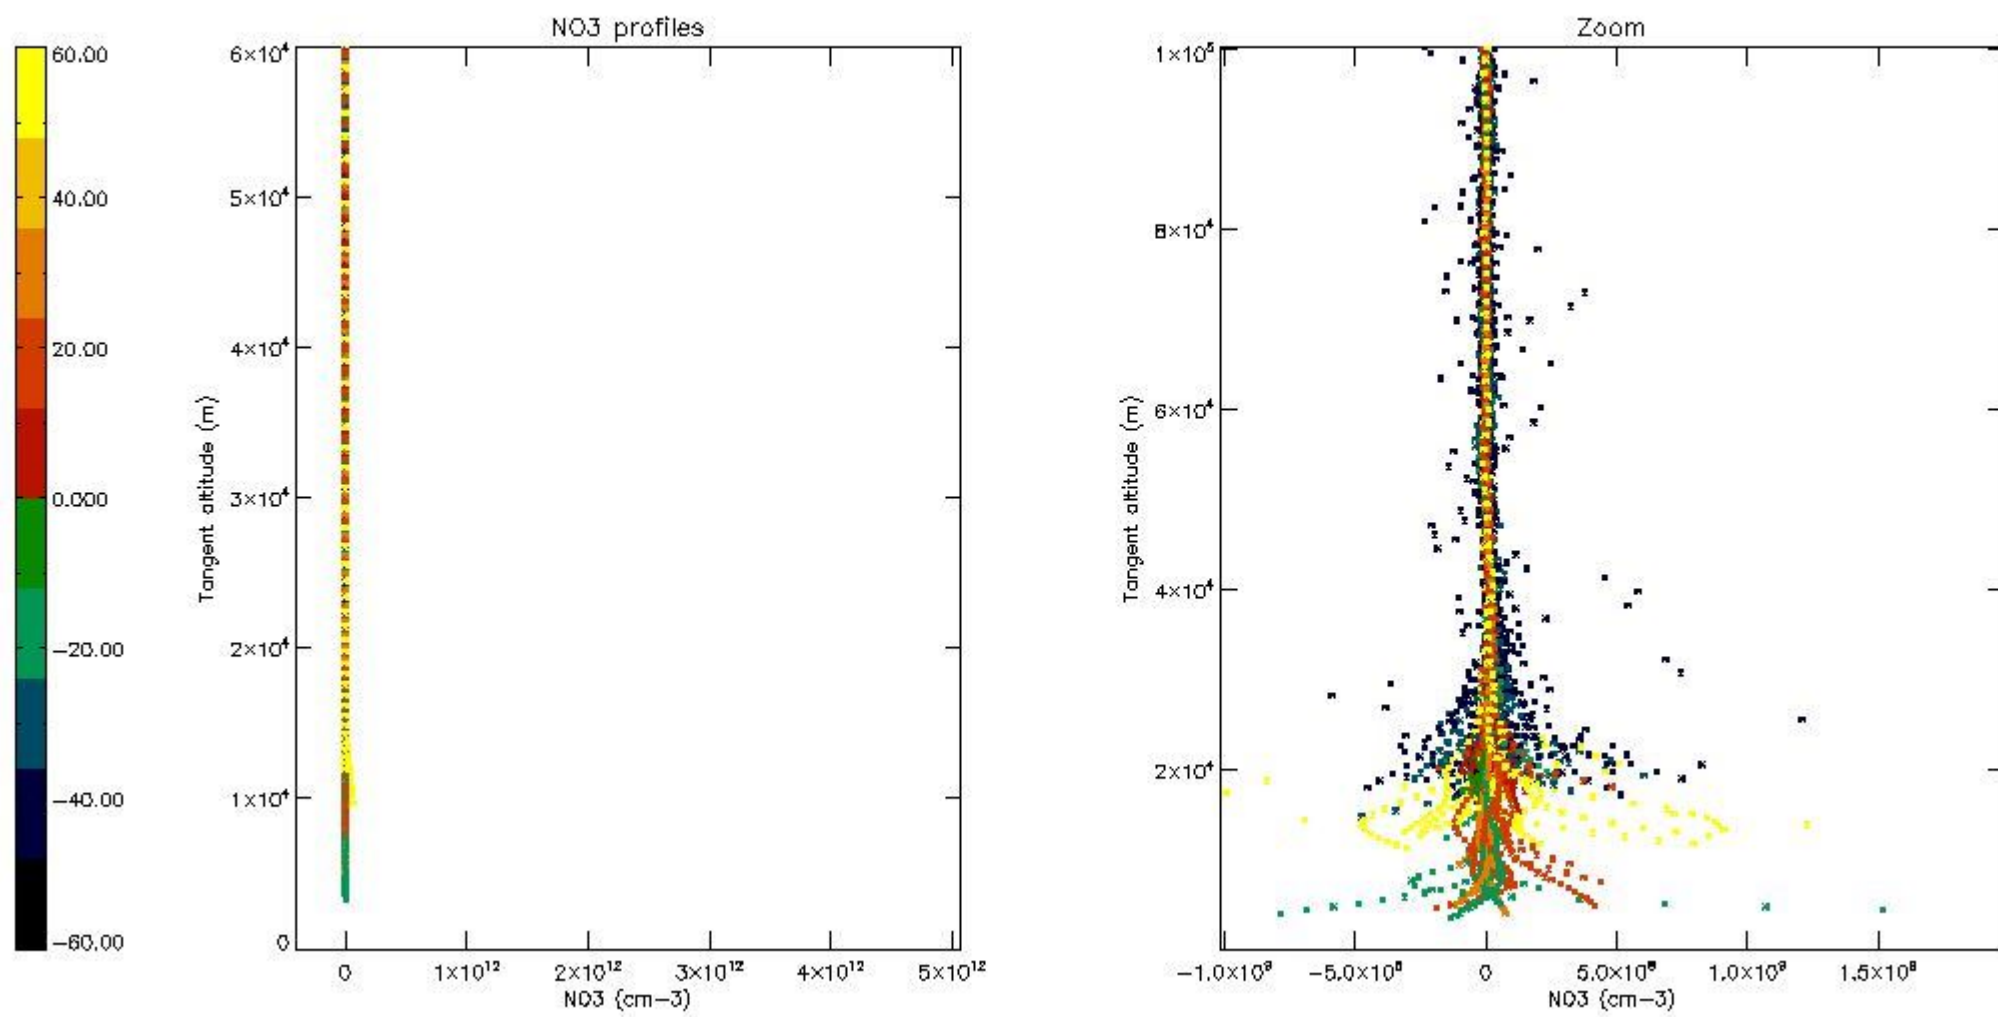

5.8 Plot H2O profiles for all STD (only for occultations of stars 1,2,3,4,13,14,16,26,63 dark without errors)

The colorbar represents the latitude.