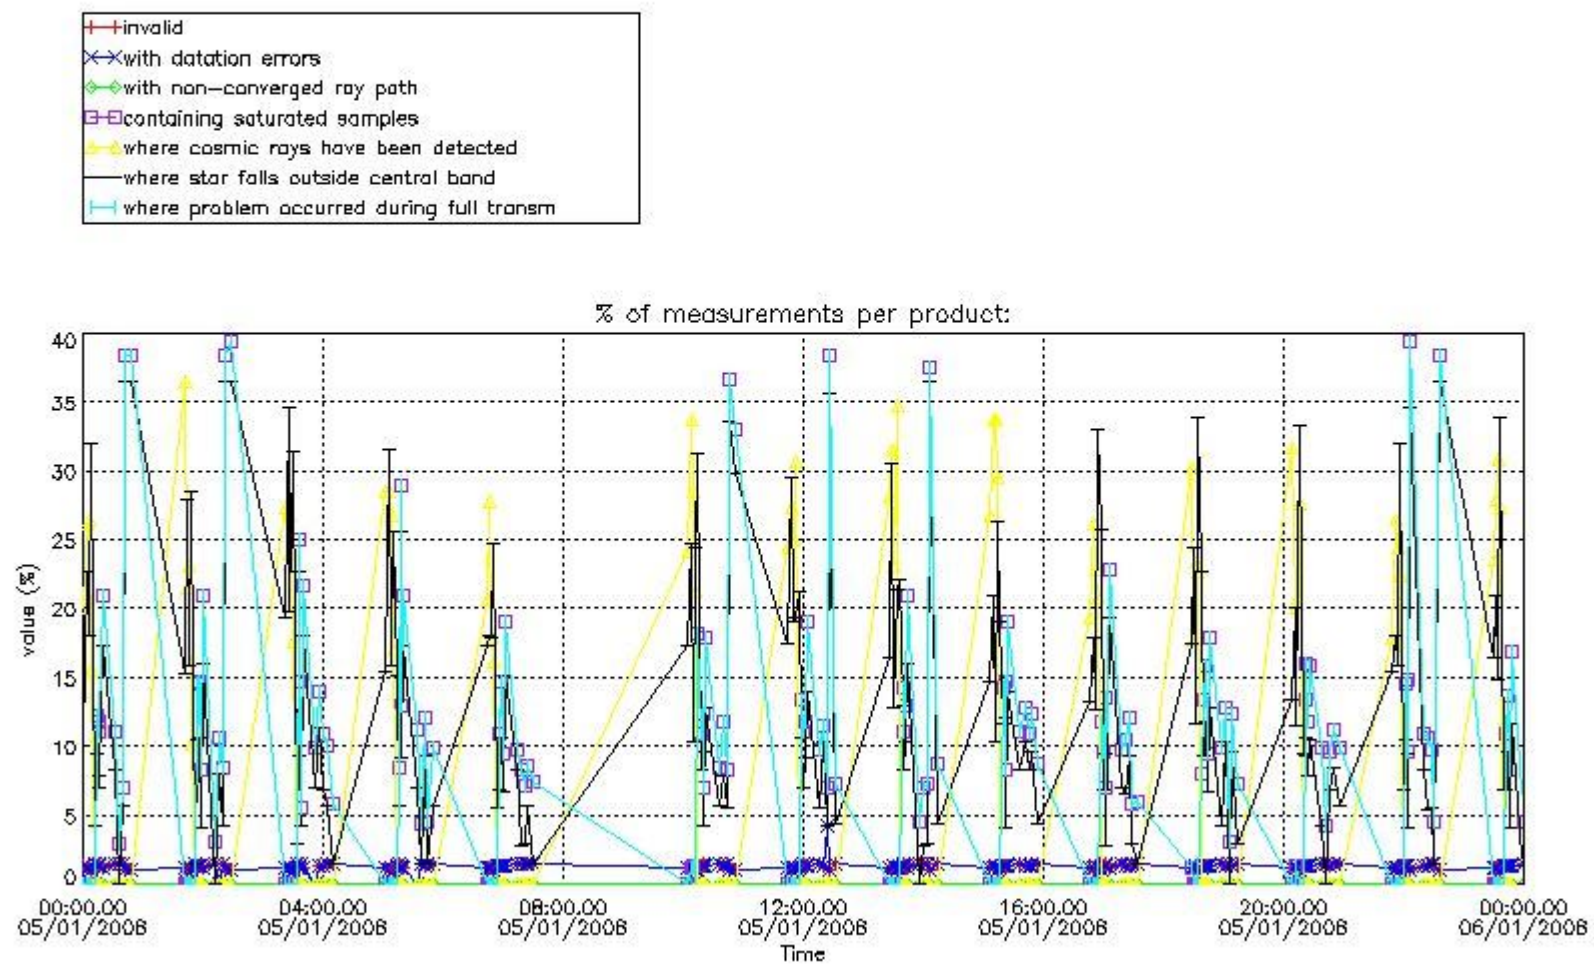

3. Quality information per product

In this section it is plotted some information contained in the Quality Summary data set of the level 2 products. Only products in dark limb conditions and without errors (error flag in the MPH set to "0") are used.

3.1 Plot quality information per product (time dependant)

3.2 Plot quality information per product (world map)

4. Level 1 quality information per product

In this section it is plotted some information contained in the Quality Summary data set of the level 2 products that comes from the level 1b processing. Products without errors (error flag in the MPH set to "0") are used.

4.1 Plot quality information per product (time dependant) coming from level 1b processing

4.1.1 Plot level 1 quality information per product (time dependant): ENVISAT ASCENDING passes

4.1.2 Plot level 1 quality information per product (time dependant): ENVISAT DESCENDING passes