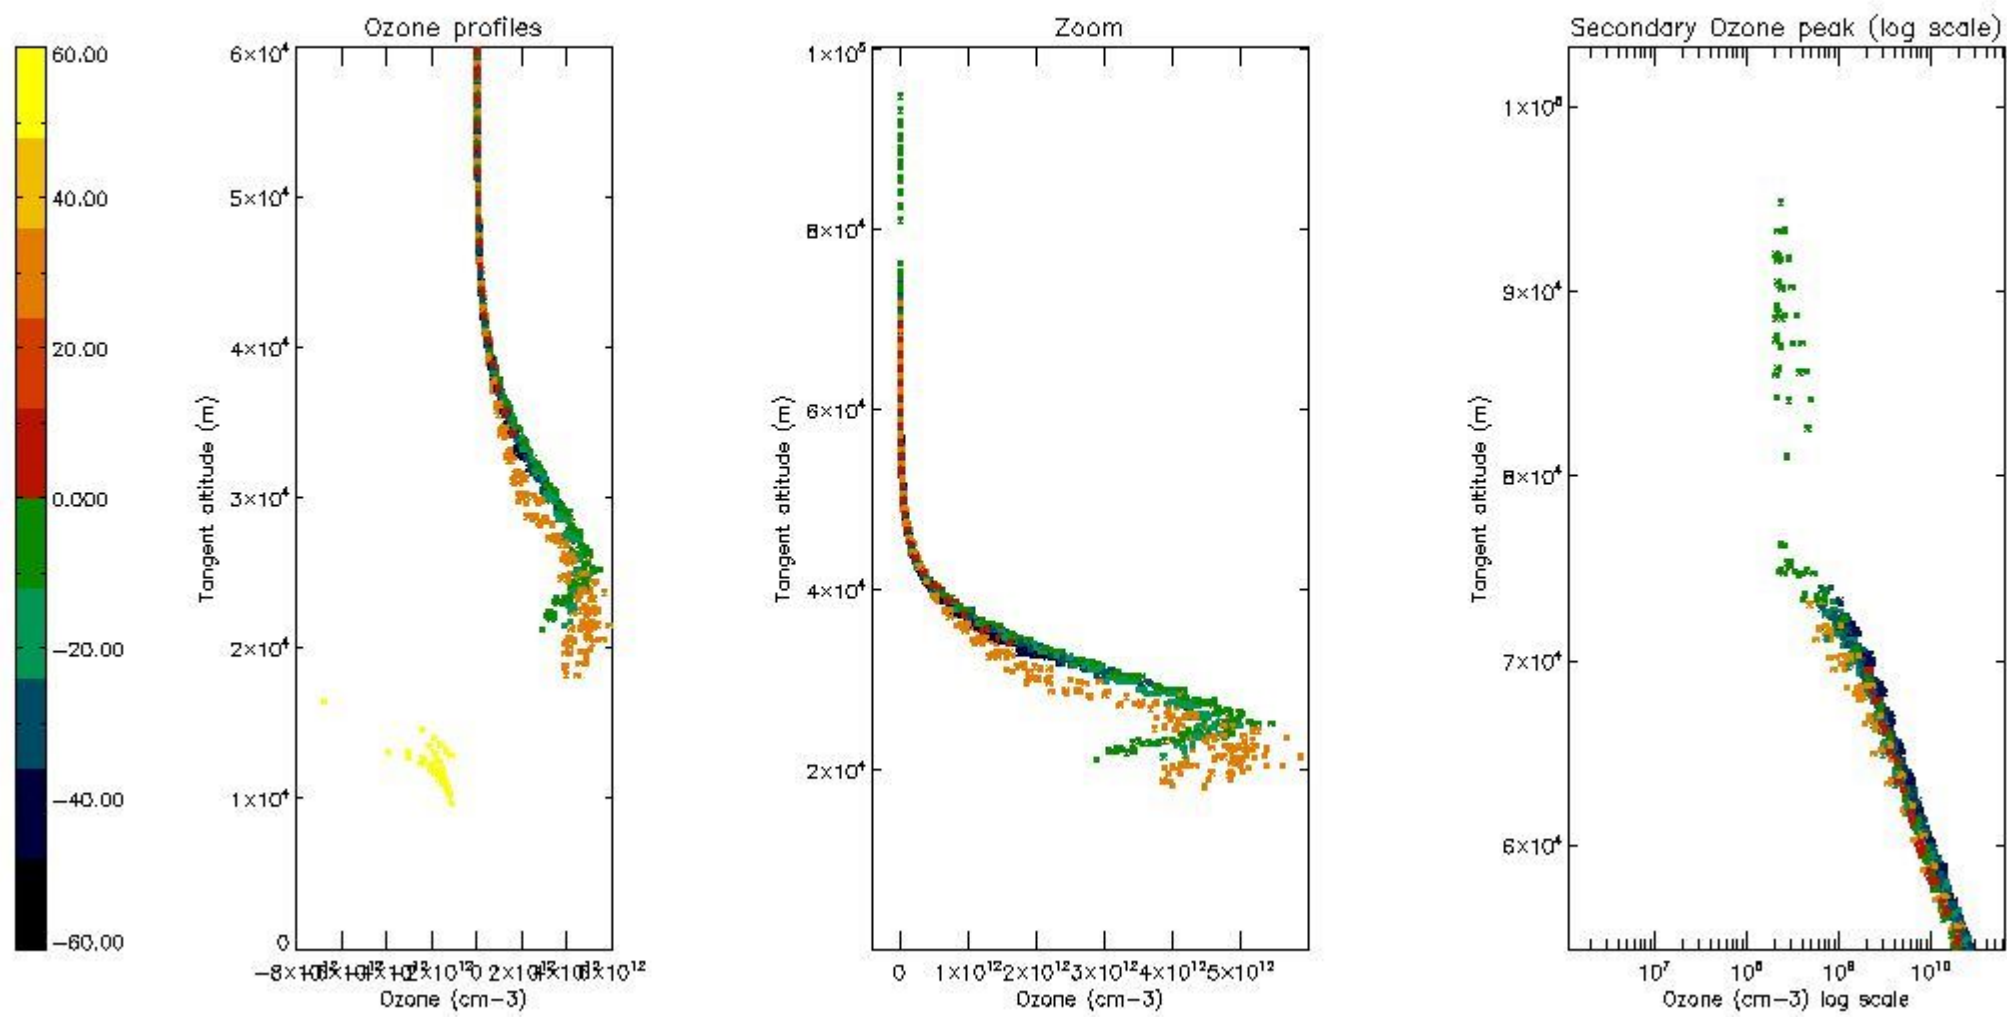

5.6 Plot NO₂ profiles for all STD (dark without errors)

The colorbar represents the latitude.