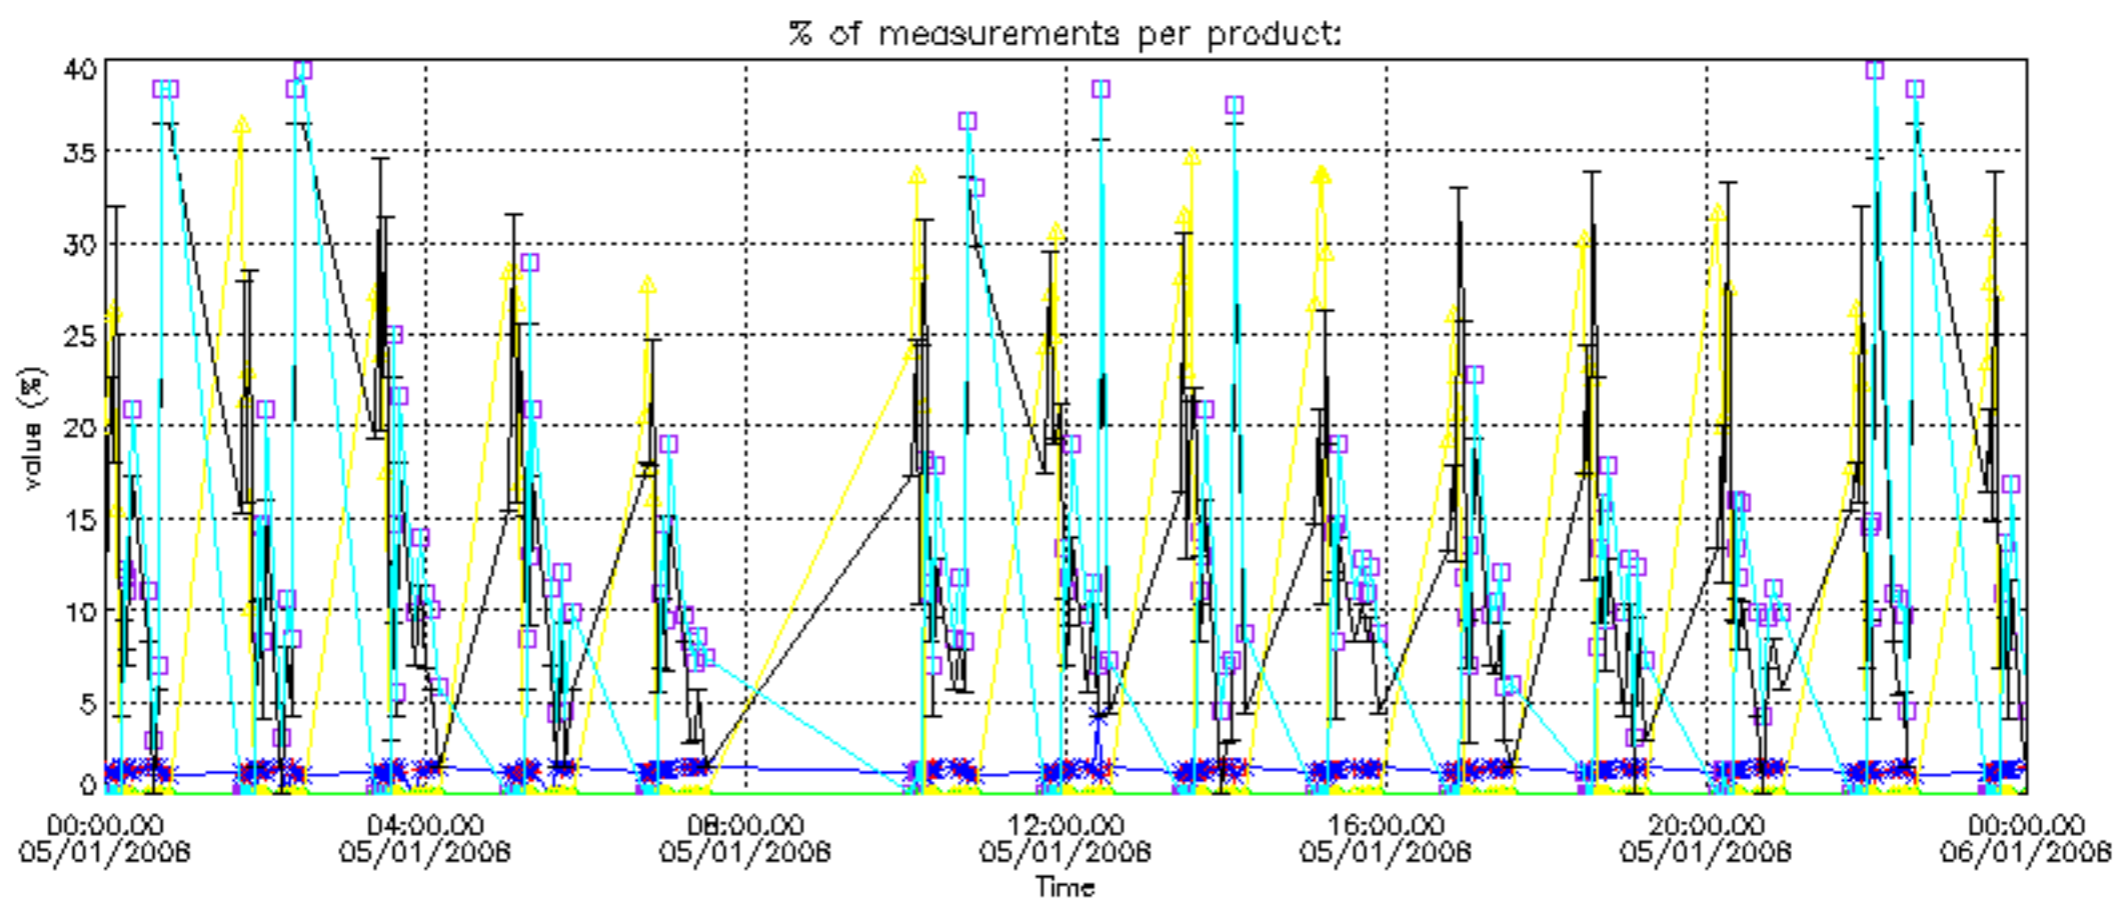

Percentage of cosmic ray hits per profile

Percentage of datation errors per profile