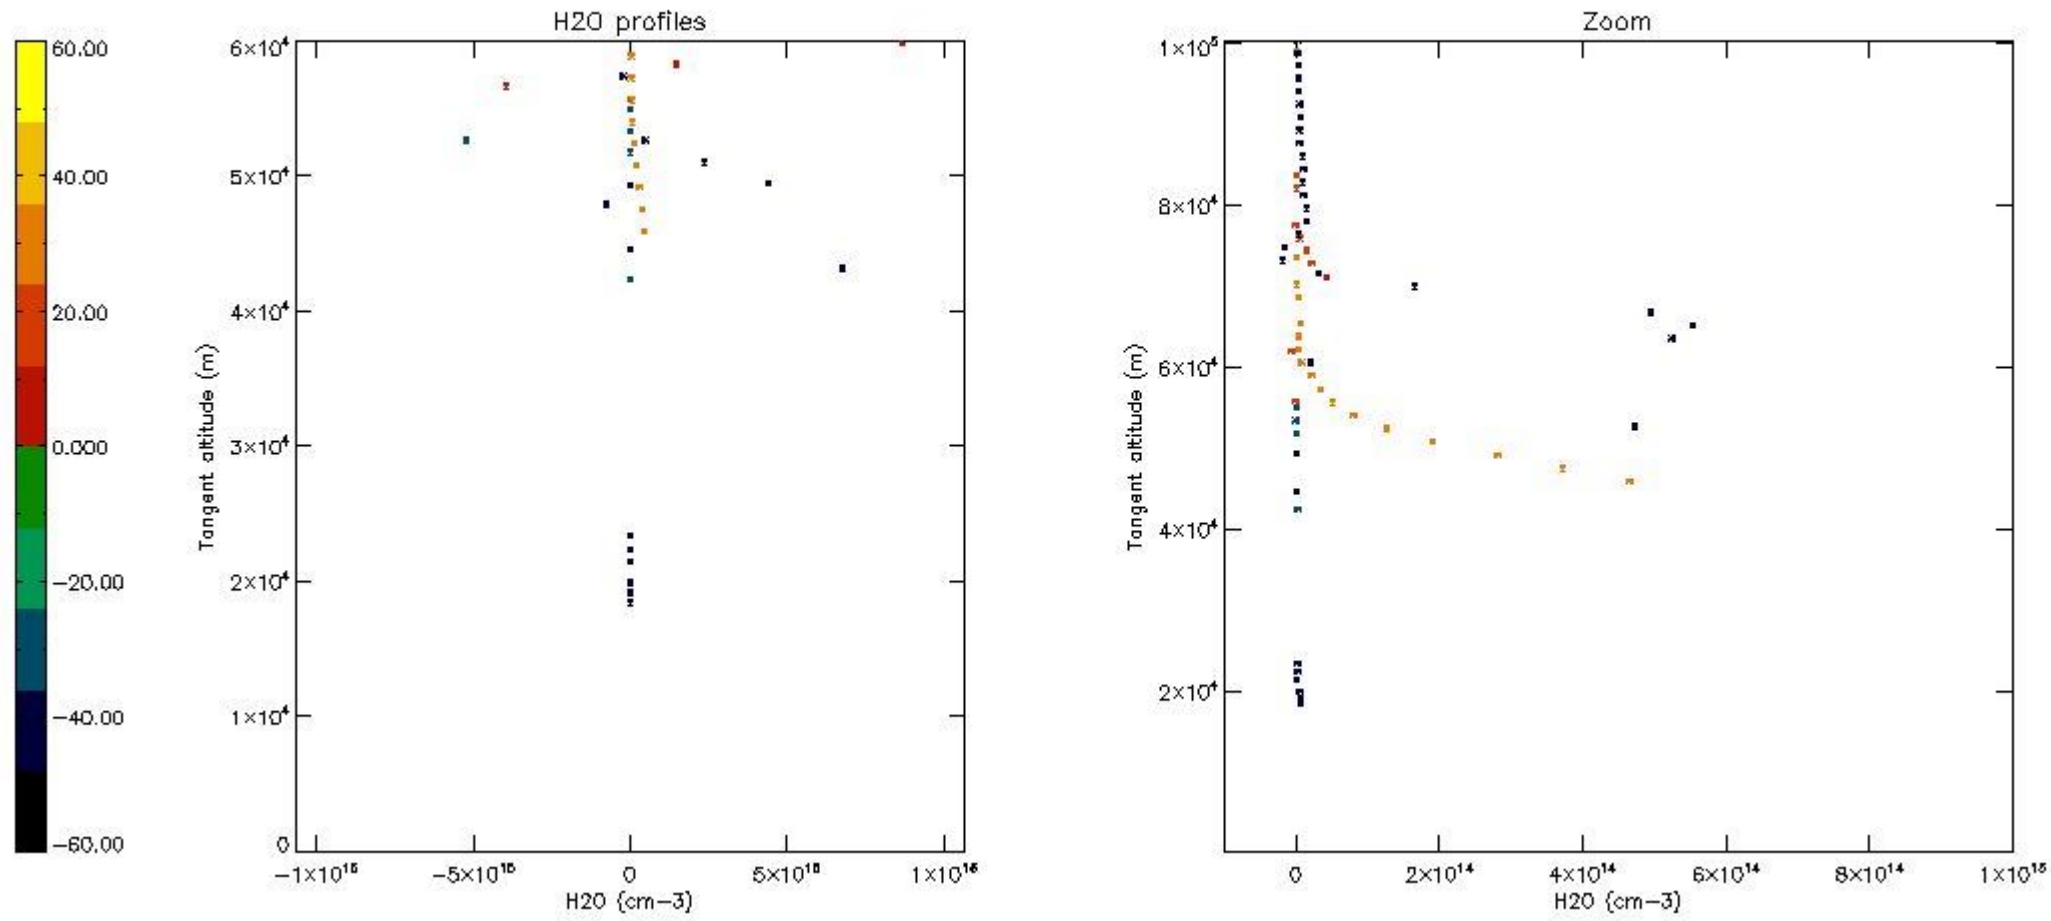

6. Auxiliary Data Files used for the production reported in section 2

The number reported in the third column indicates since which file (see list in section 2) the corresponding auxiliary file has been used. The fourth column is the date of those product files.

Type	Auxiliary Filename	Used since product	Used since product date
INST_PHYS_CHARACTERISTICS	GOM_INS_AXVIEC20091111_143220_20030716_120000_20500101_000000	1	05-JAN-2008 00:00:38
LEVEL-2_PROC_CONFIG	GOM_PR2_AXVIEC20091111_152718_20020301_000000_20500101_000000	1	05-JAN-2008 00:00:38
CROSS_SECTIONS_FILE	GOM_CRS_AXVIEC20091111_154832_20020301_000000_20500101_000000	1	05-JAN-2008 00:00:38