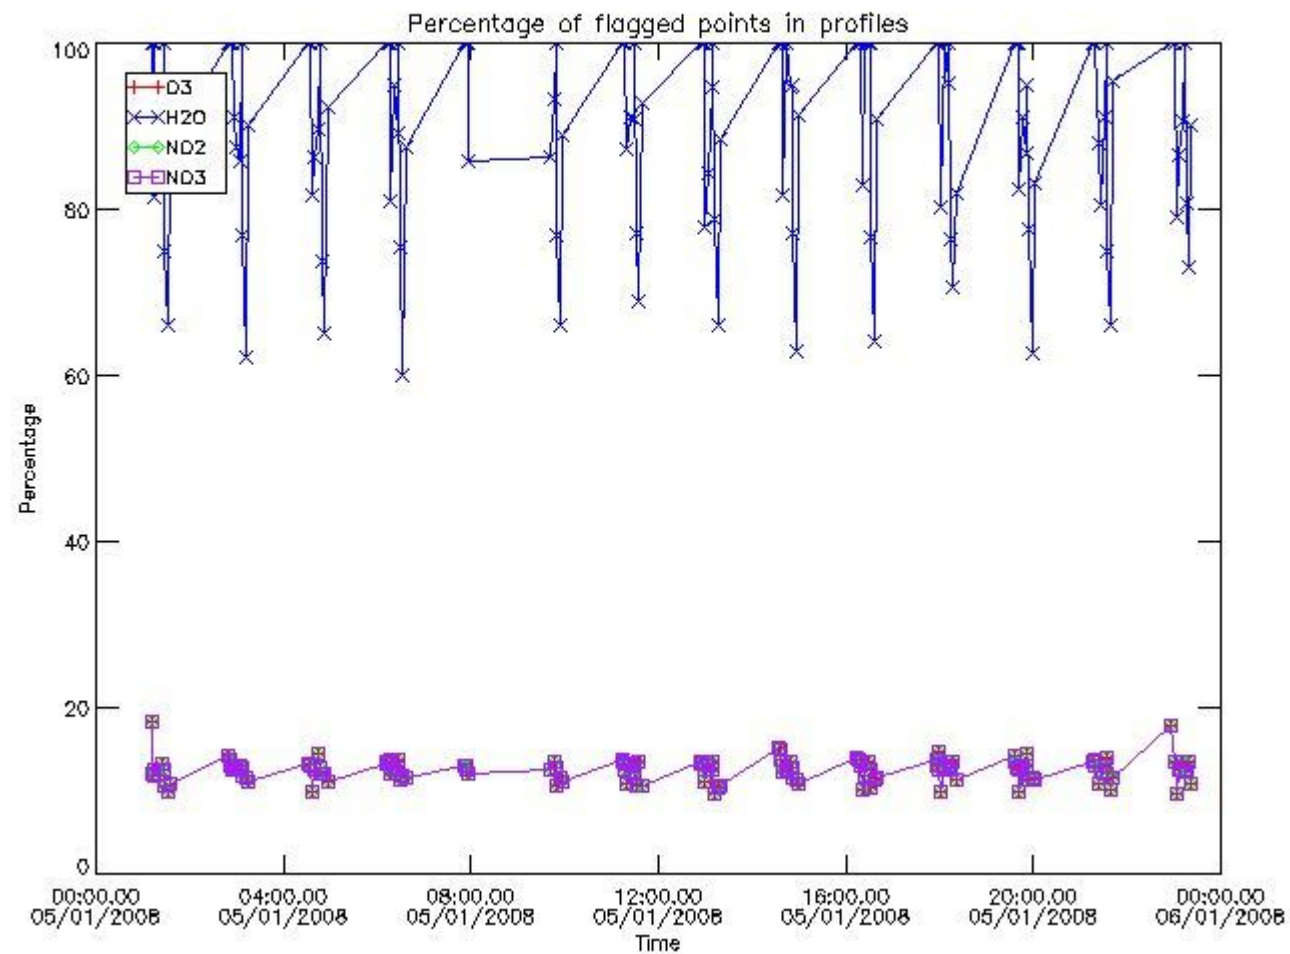

3.1 Plot quality information per product (time dependant)

3.2 Plot quality information per product (world map)

4. Level 1 quality information per product

In this section it is plotted some information contained in the Quality Summary data set of the level 2 products that comes from the level 1b processing. Products without errors (error flag in the MPH set to "0") are used.