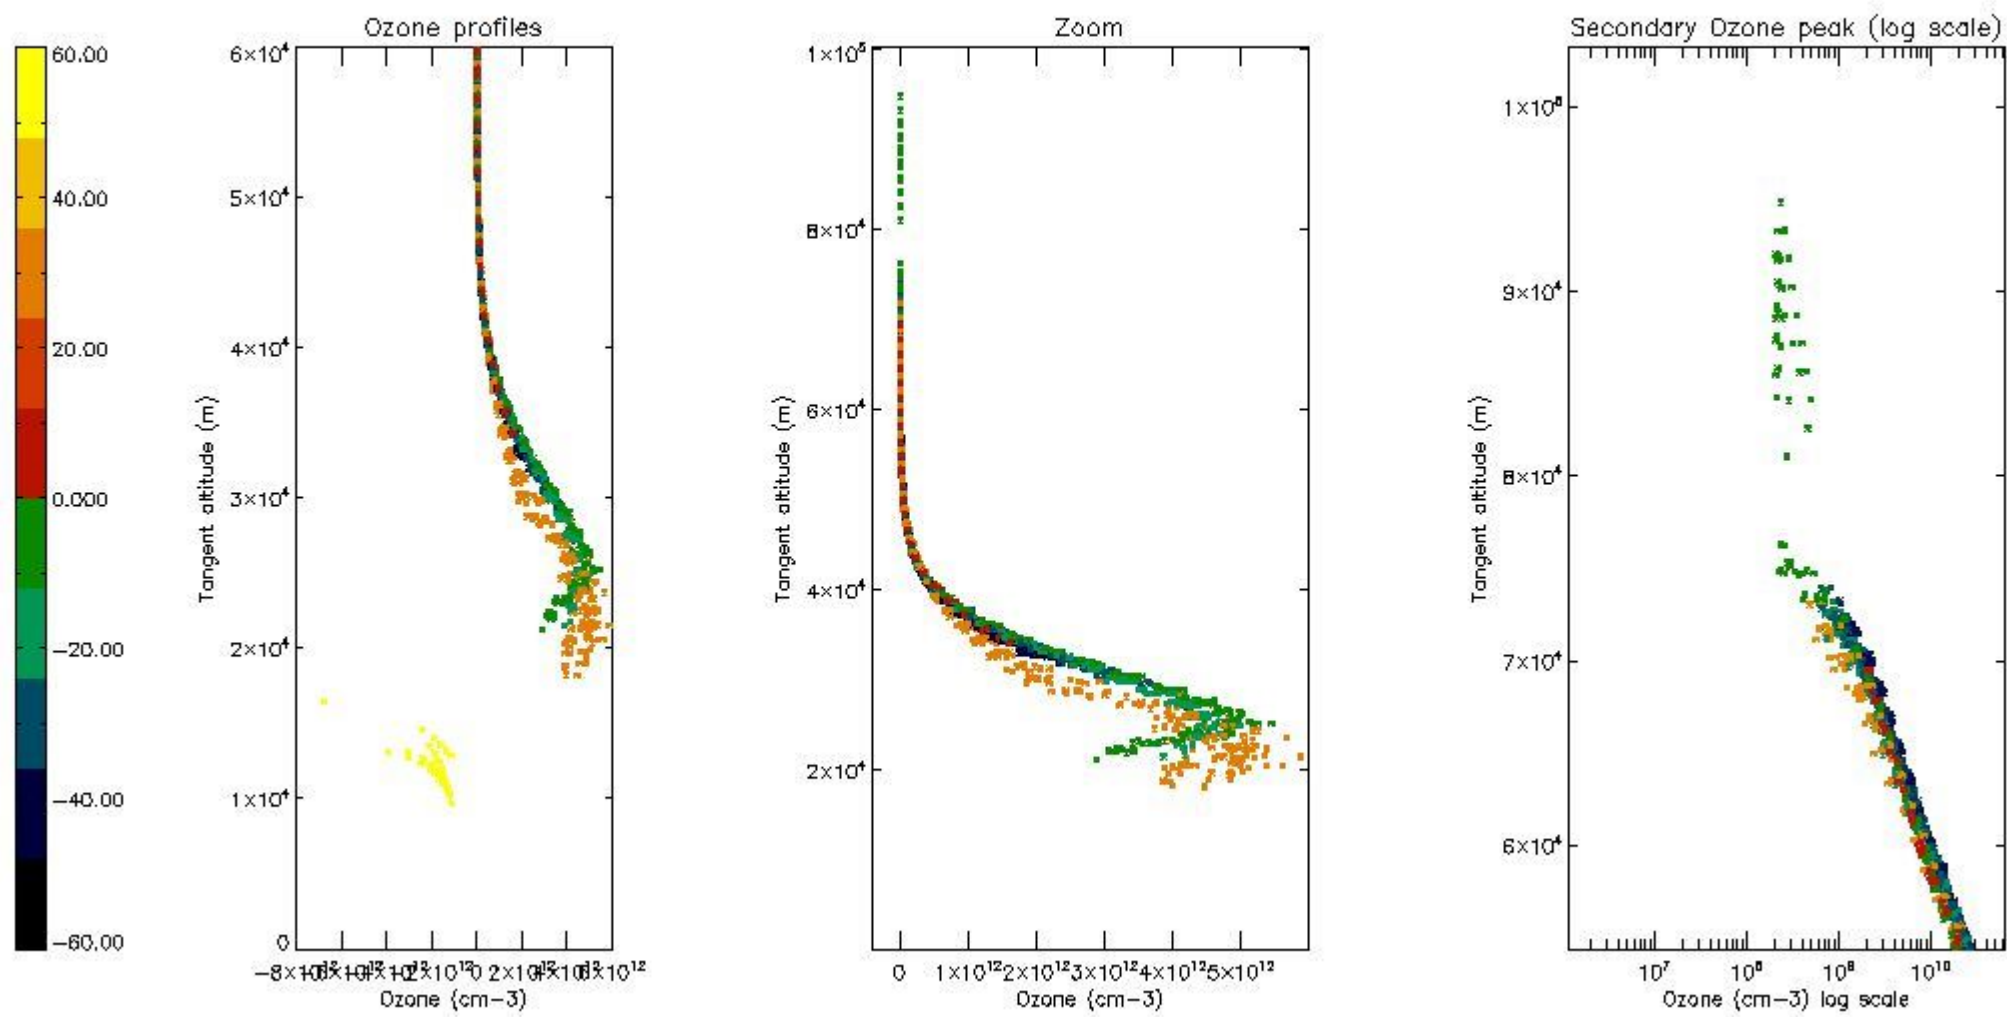

STD < 10	16
STD < 5	10

5.2 Plot ozone profiles for all STD (dark without errors)

The colorbar represents the latitude.

5.3 Plot ozone profiles where STD < 20% (dark without errors)

The colorbar represents the latitude.

5.4 Plot ozone profiles where STD < 10% (dark without errors)

The colorbar represents the latitude.

5.5 Plot ozone profiles where STD < 5% (dark without errors)

The colorbar represents the latitude.

5.6 Plot NO₂ profiles for all STD (dark without errors)