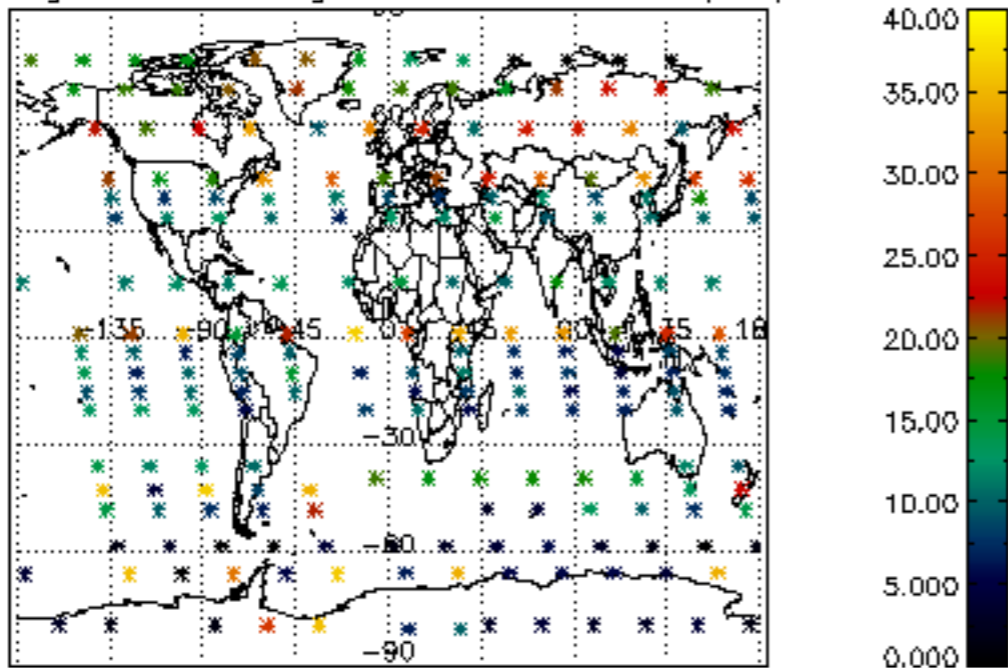

Percentage of cosmic ray hits per profile

Percentage of star falling outside central band per profile