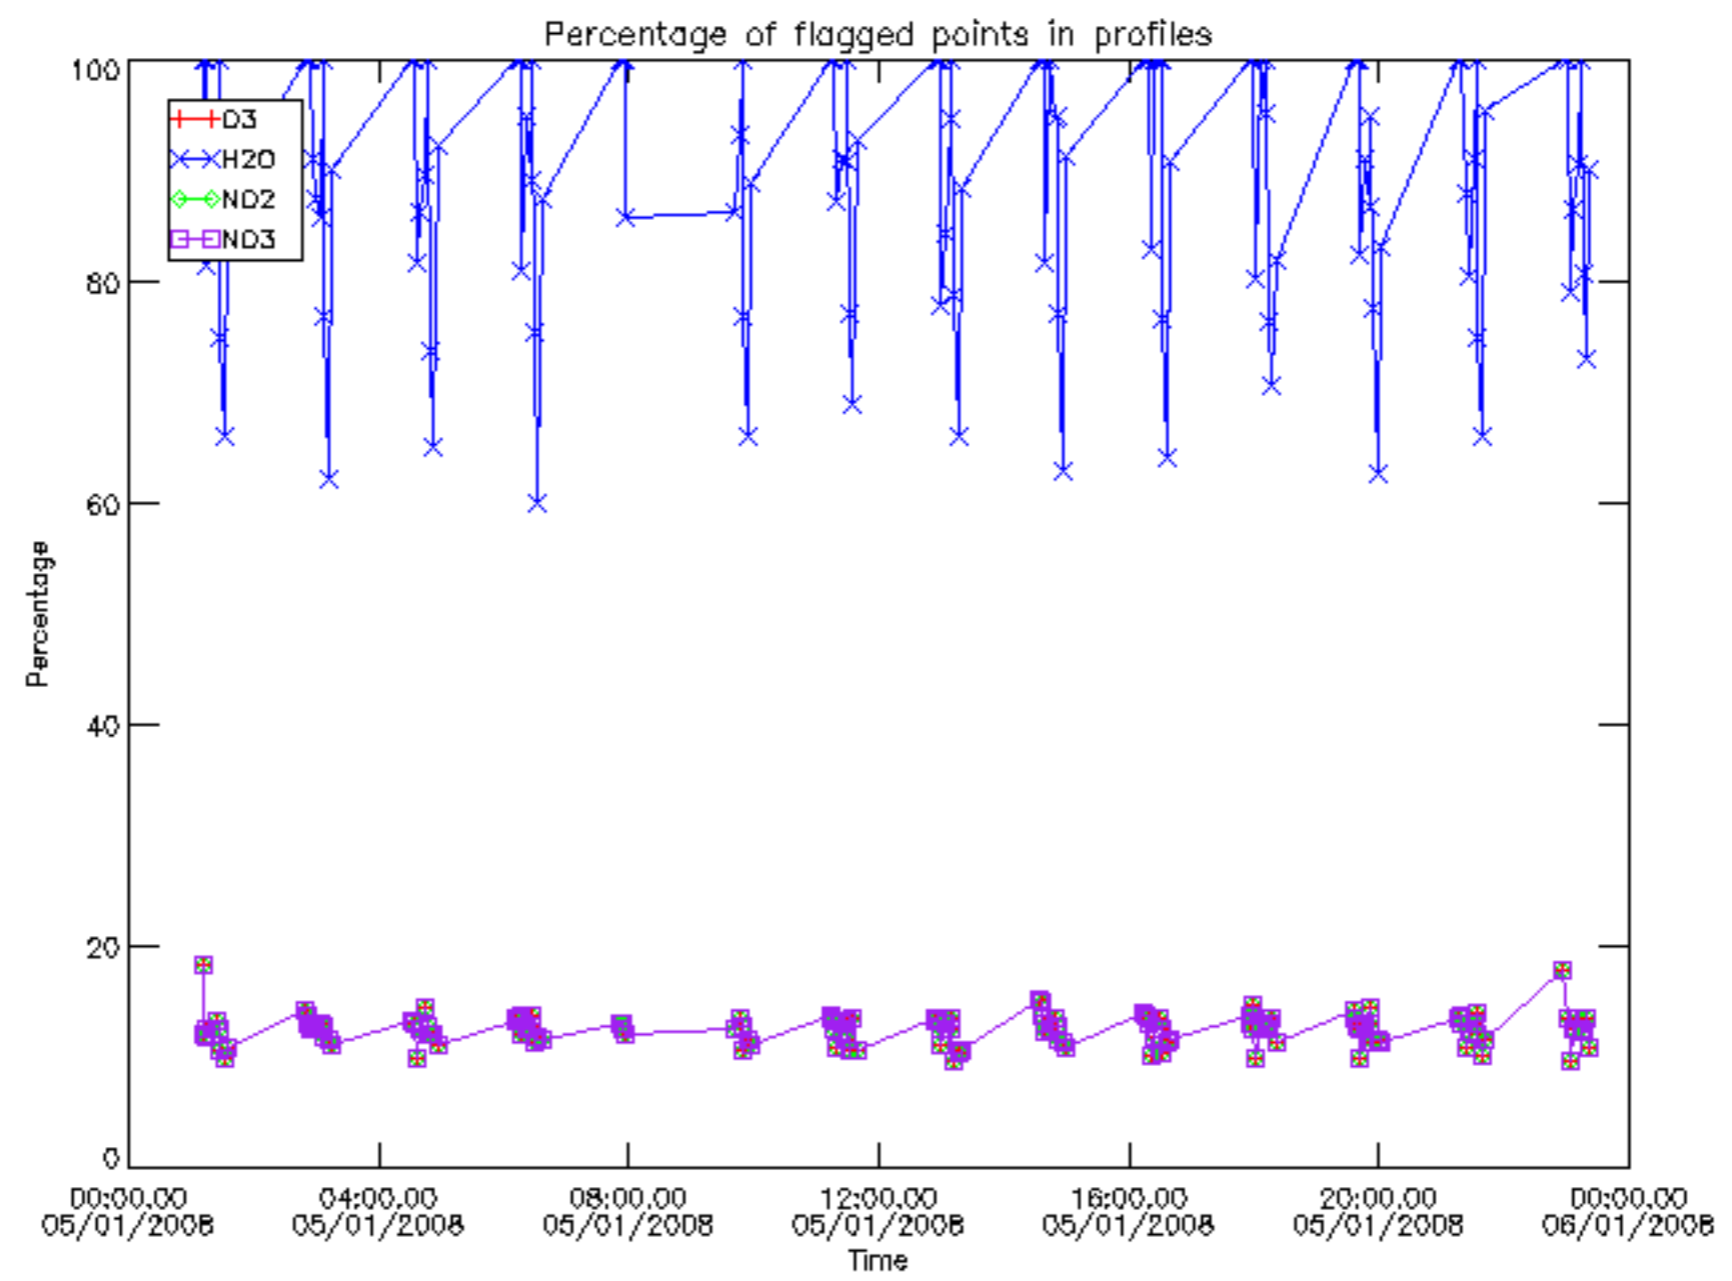

Percentage of flagged data per D3 profile

Percentage of flagged data per H2O profile