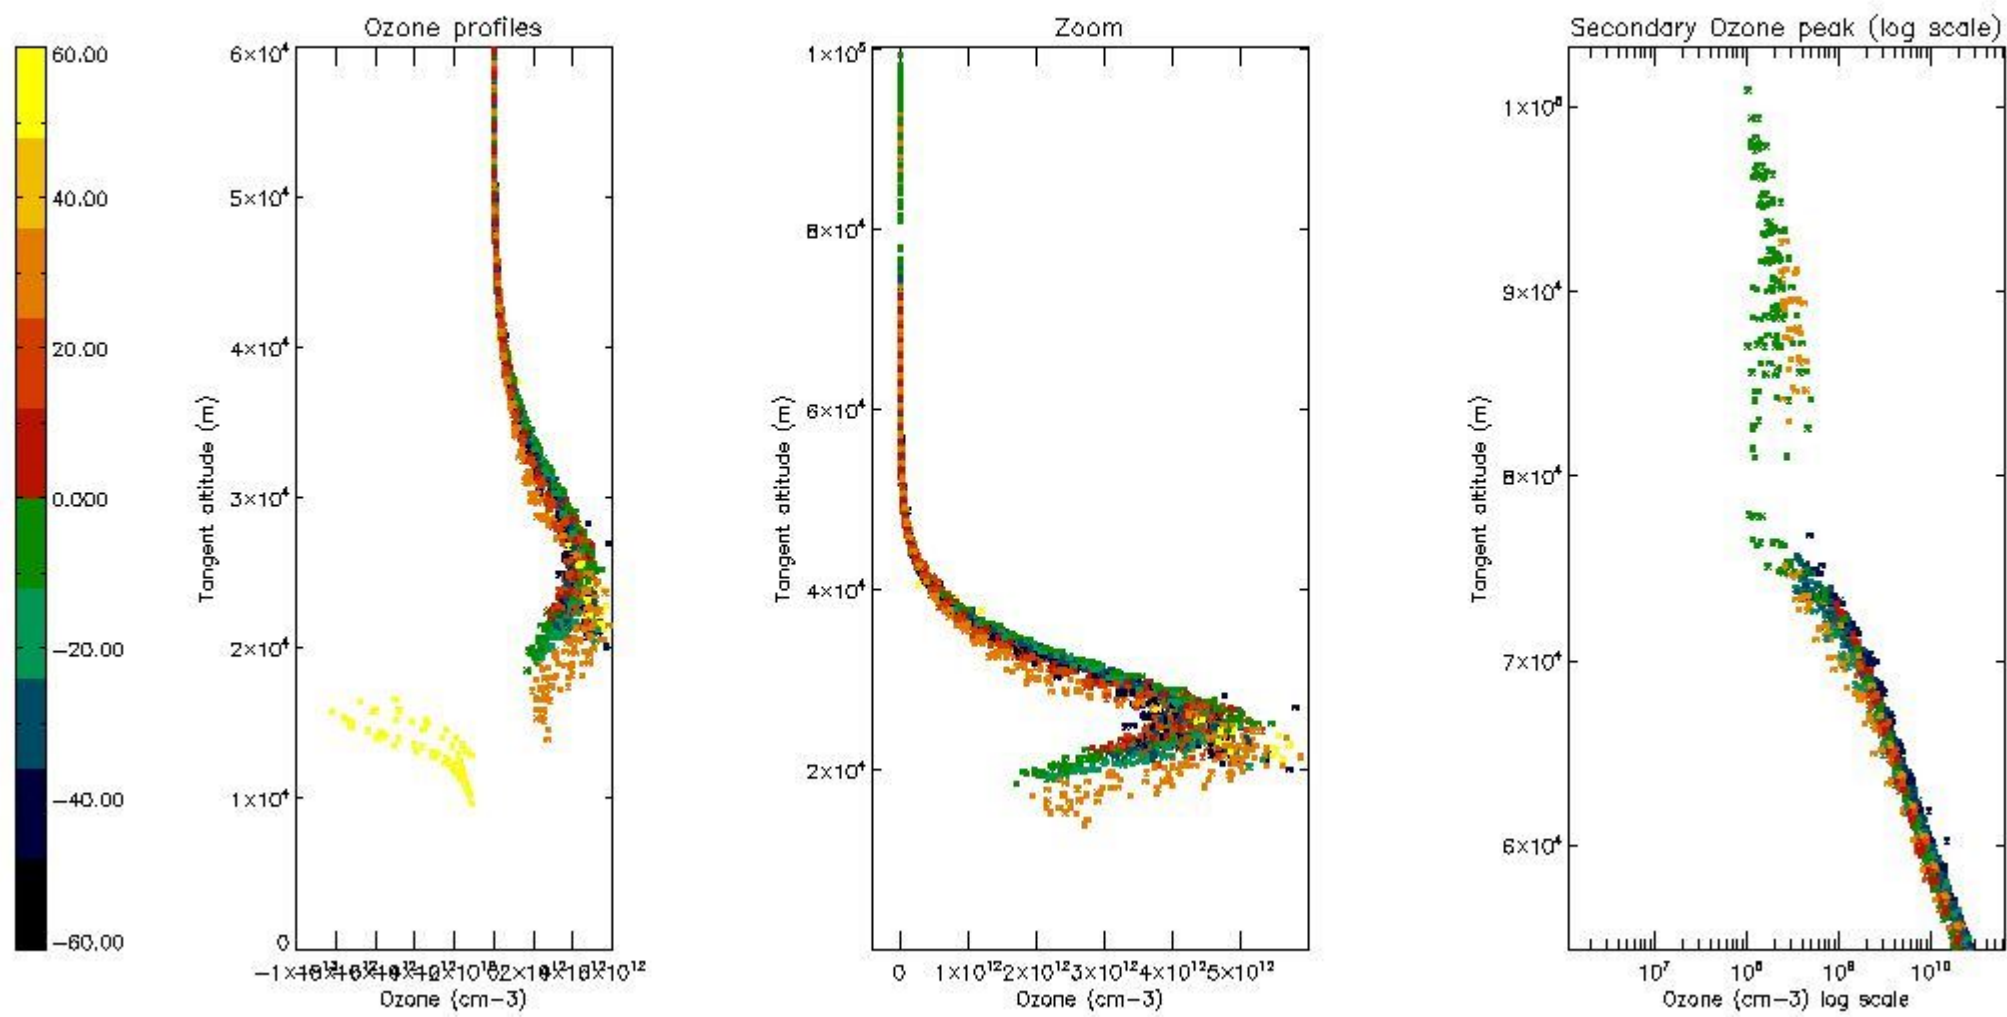

3.1 Plot quality information per product (time dependant)

3.2 Plot quality information per product (world map)

4. Level 1 quality information per product

In this section it is plotted some information contained in the Quality Summary data set of the level 2 products that comes from the level 1b processing. Products without errors (error flag in the MPH set to "0") are used.

STD < 10	16
STD < 5	10

5.2 Plot ozone profiles for all STD (dark without errors)

The colorbar represents the latitude.

5.3 Plot ozone profiles where STD < 20% (dark without errors)

The colorbar represents the latitude.

5.4 Plot ozone profiles where STD < 10% (dark without errors)

The colorbar represents the latitude.

5.5 Plot ozone profiles where STD < 5% (dark without errors)

The colorbar represents the latitude.

5.6 Plot NO₂ profiles for all STD (dark without errors)