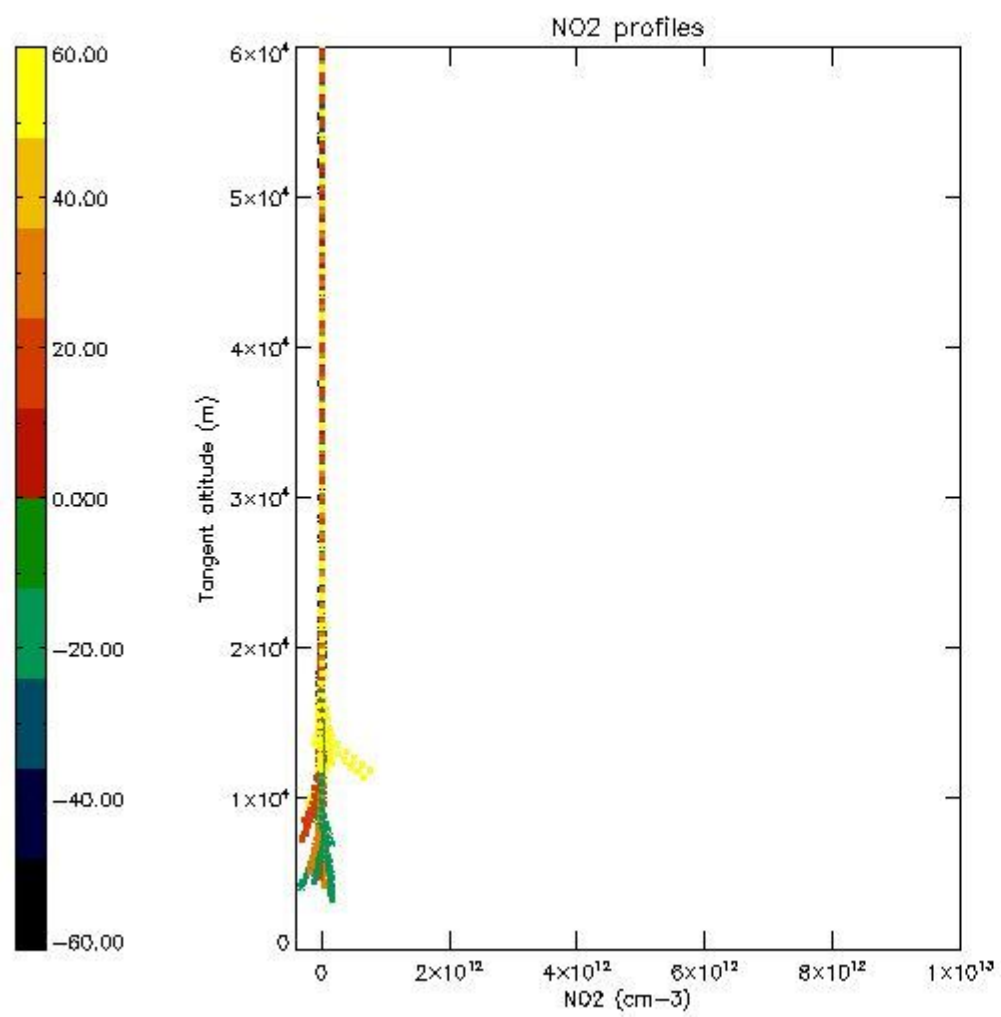

5.4 Plot ozone profiles where STD < 10% (dark without errors)

The colorbar represents the latitude.

5.5 Plot ozone profiles where STD < 5% (dark without errors)

The colorbar represents the latitude.

5.6 Plot NO₂ profiles for all STD (dark without errors)

The colorbar represents the latitude.

5.7 Plot NO3 profiles for all STD (dark without errors)

The colorbar represents the latitude.

5.8 Plot H2O profiles for all STD (only for occultations of stars 1,2,3,4,13,14,16,26,63 dark without errors)