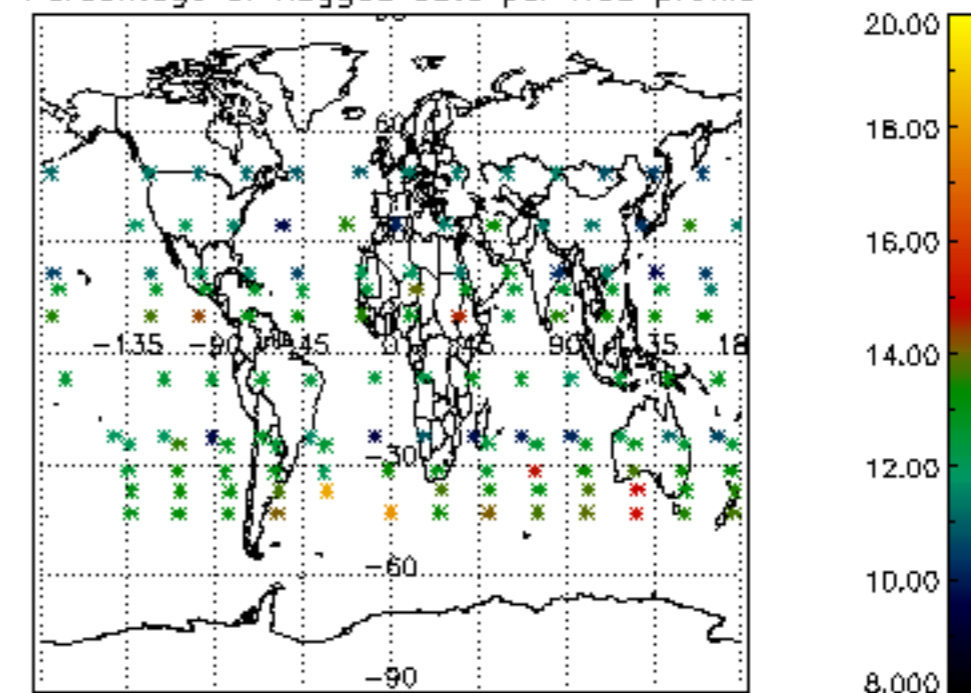

Percentage of flagged data per NO3 profile