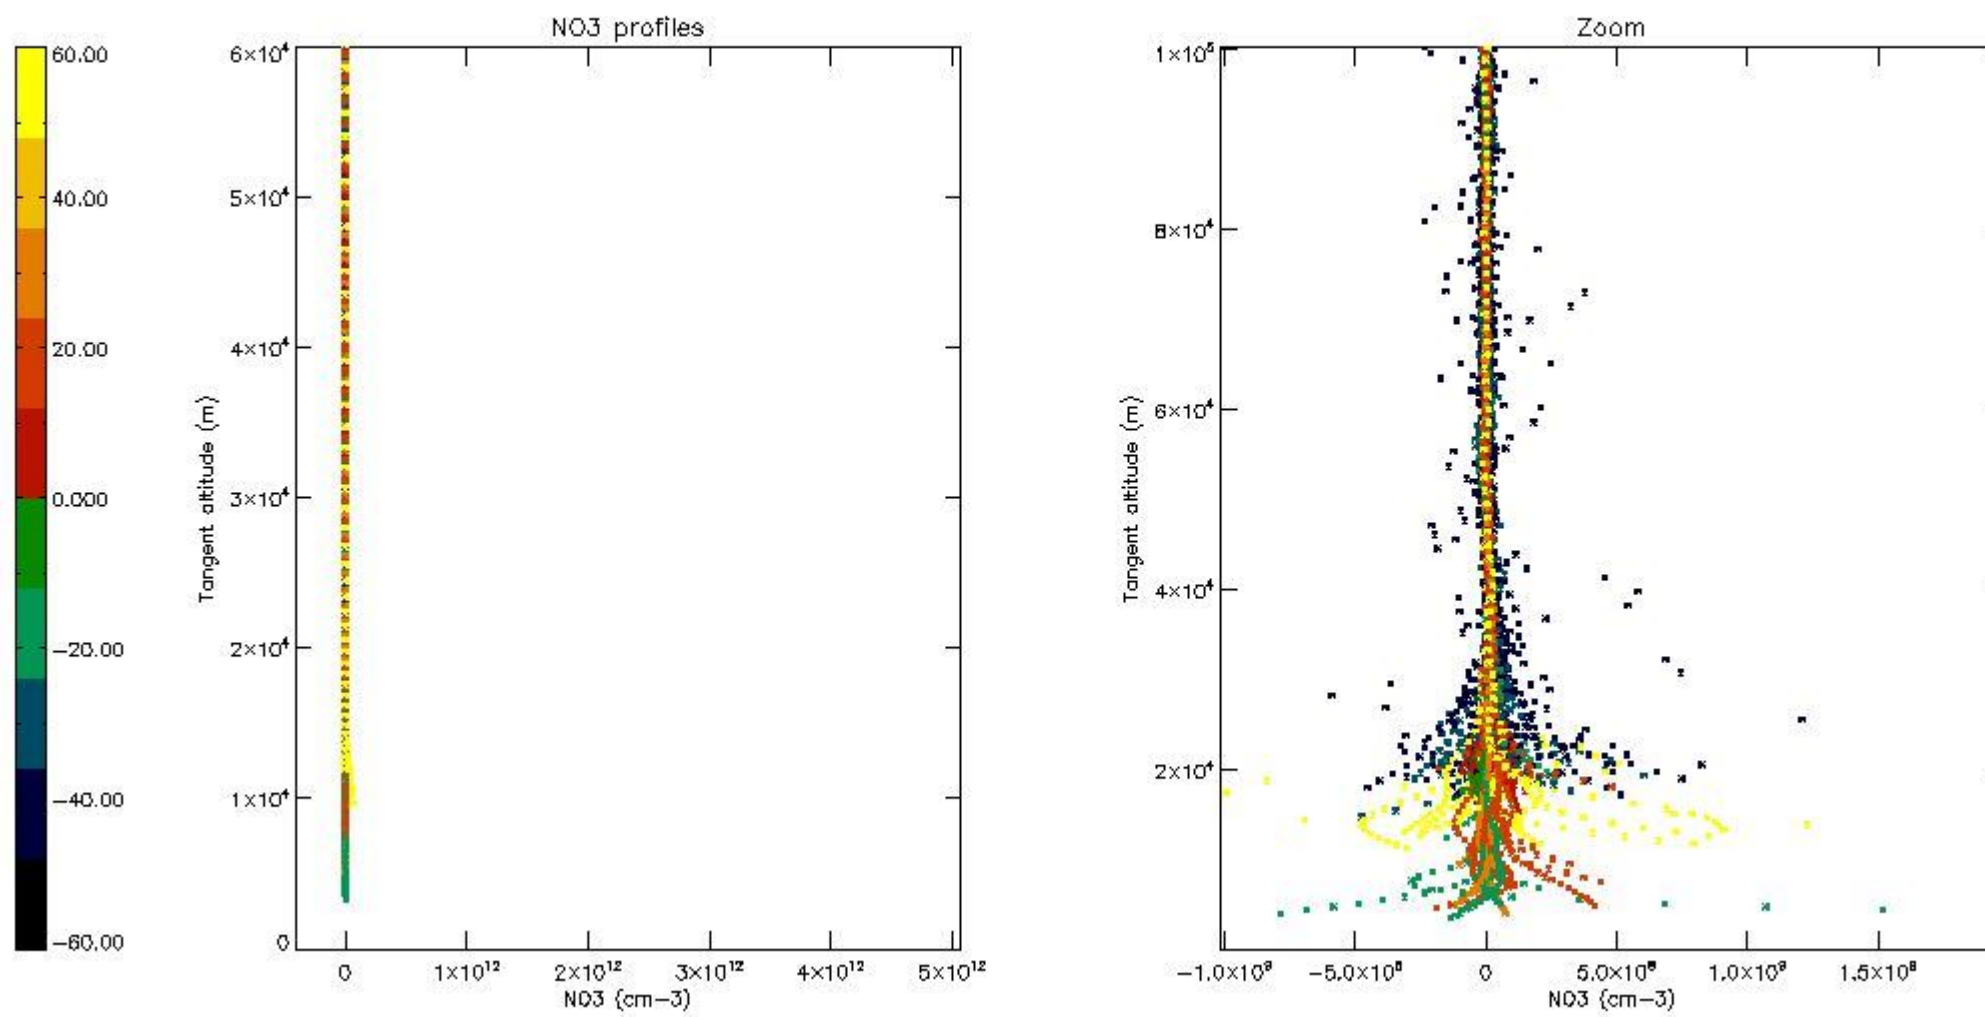

5.4 Plot ozone profiles where STD < 10% (dark without errors)

The colorbar represents the latitude.

5.5 Plot ozone profiles where STD < 5% (dark without errors)

The colorbar represents the latitude.

5.6 Plot NO₂ profiles for all STD (dark without errors)

The colorbar represents the latitude.

5.7 Plot NO3 profiles for all STD (dark without errors)

The colorbar represents the latitude.

5.8 Plot H2O profiles for all STD (only for occultations of stars 1,2,3,4,13,14,16,26,63 dark without errors)