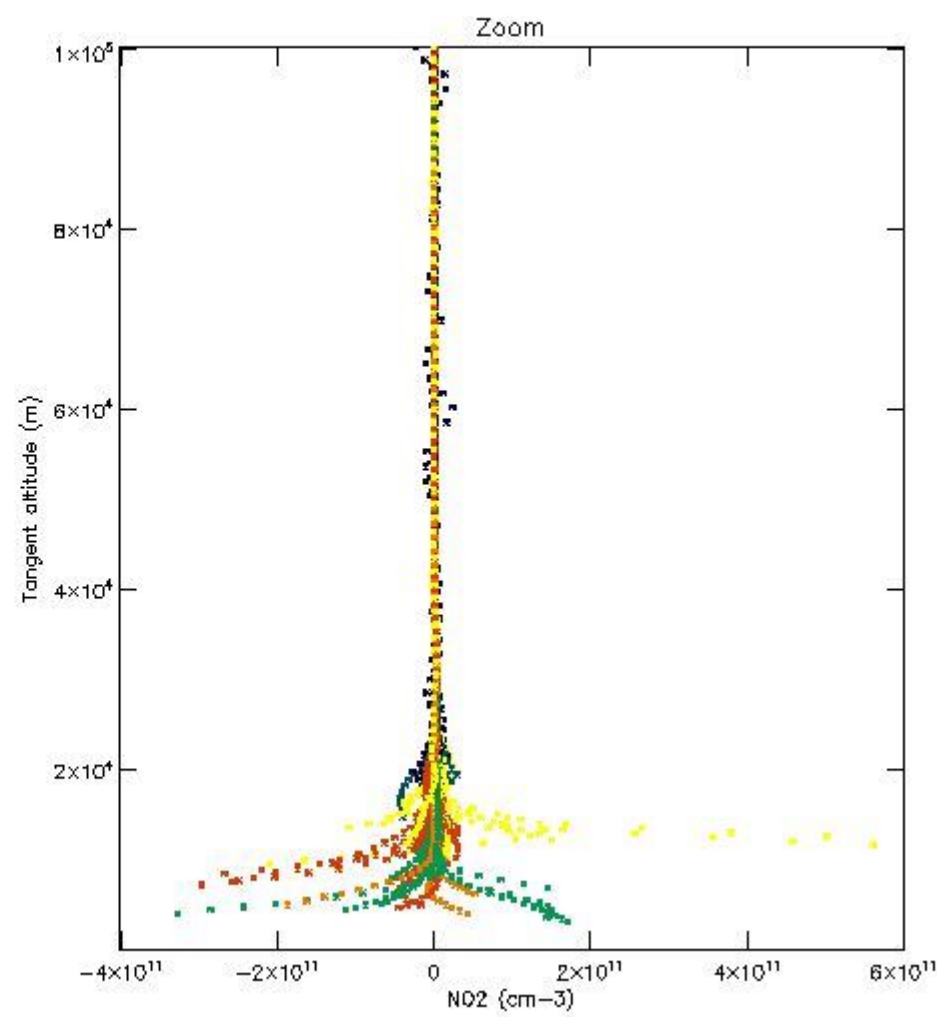

5.4 Plot ozone profiles where STD < 10% (dark without errors)

The colorbar represents the latitude.

5.5 Plot ozone profiles where STD < 5% (dark without errors)

The colorbar represents the latitude.

5.6 Plot NO₂ profiles for all STD (dark without errors)

The colorbar represents the latitude.

5.7 Plot NO3 profiles for all STD (dark without errors)

The colorbar represents the latitude.

5.8 Plot H2O profiles for all STD (only for occultations of stars 1,2,3,4,13,14,16,26,63 dark without errors)