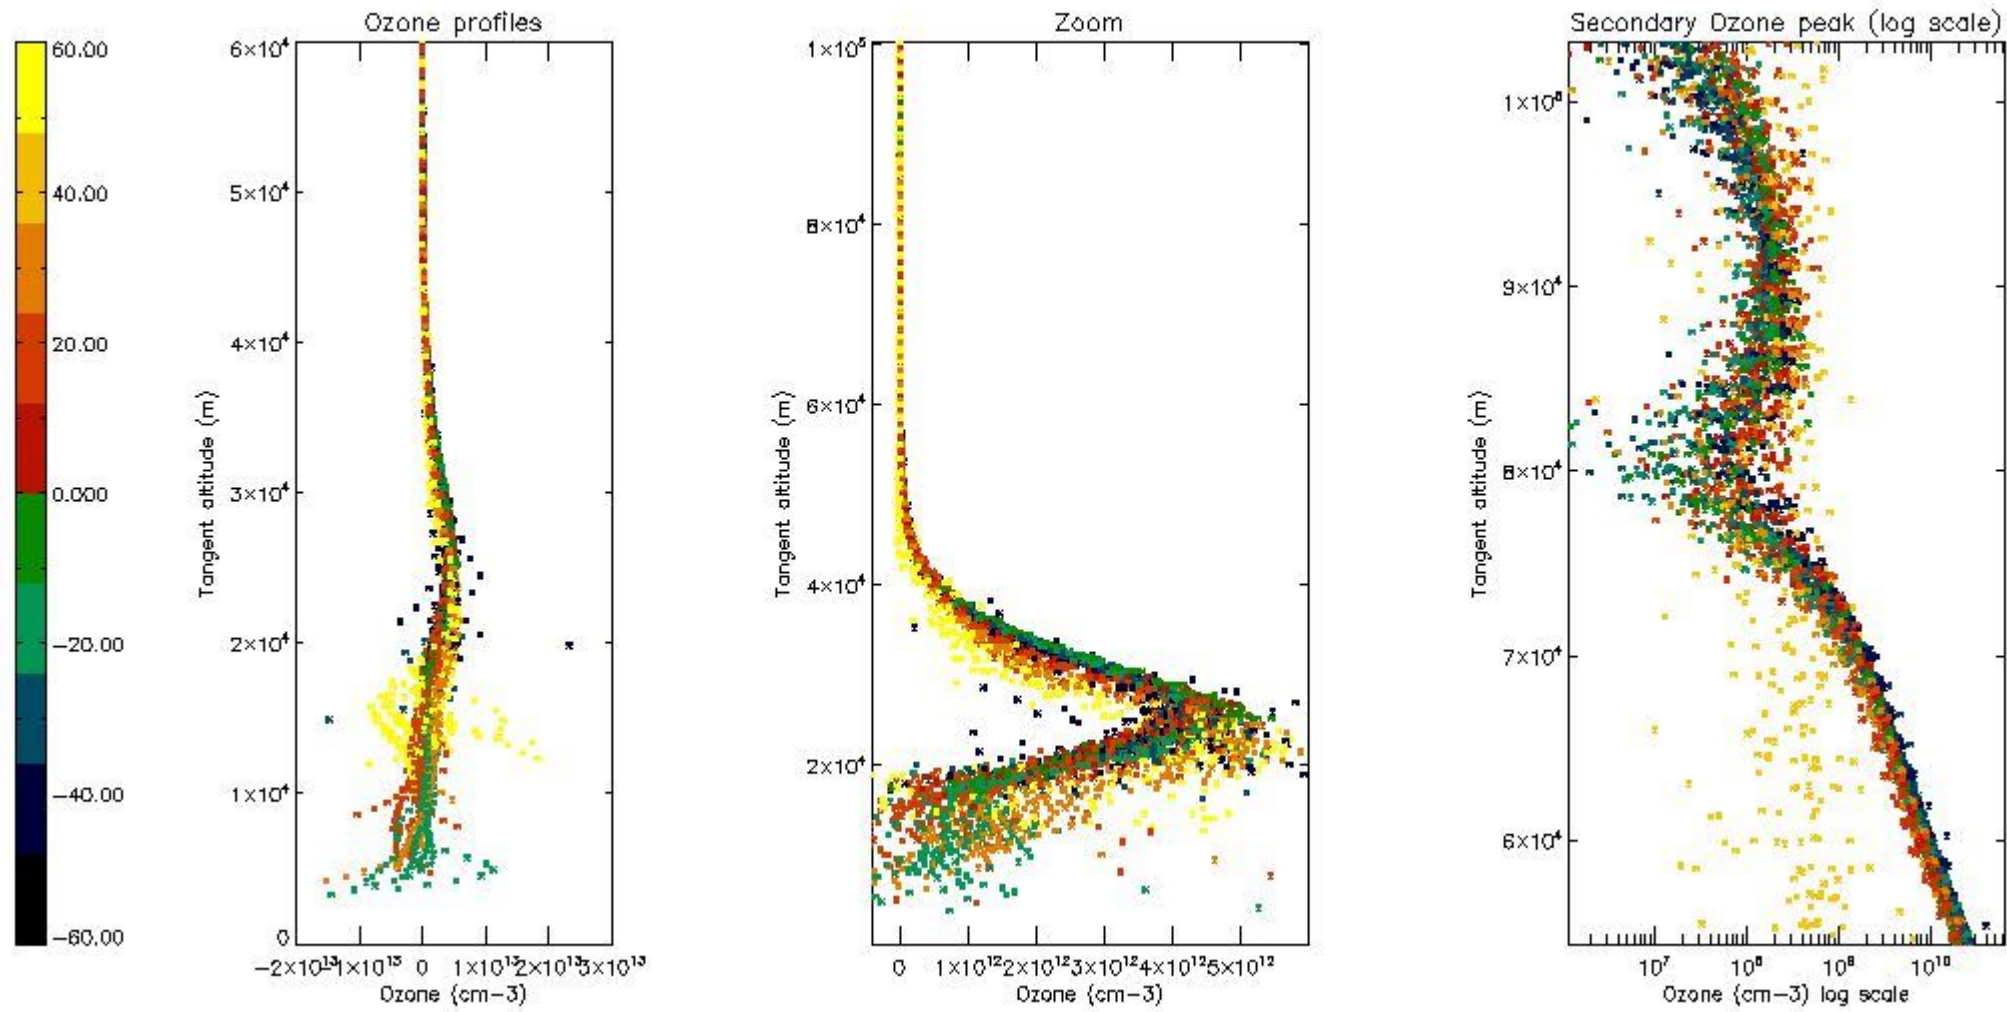

STD < 10	16
STD < 5	10

5.2 Plot ozone profiles for all STD (dark without errors)

The colorbar represents the latitude.

5.3 Plot ozone profiles where STD < 20% (dark without errors)

The colorbar represents the latitude.