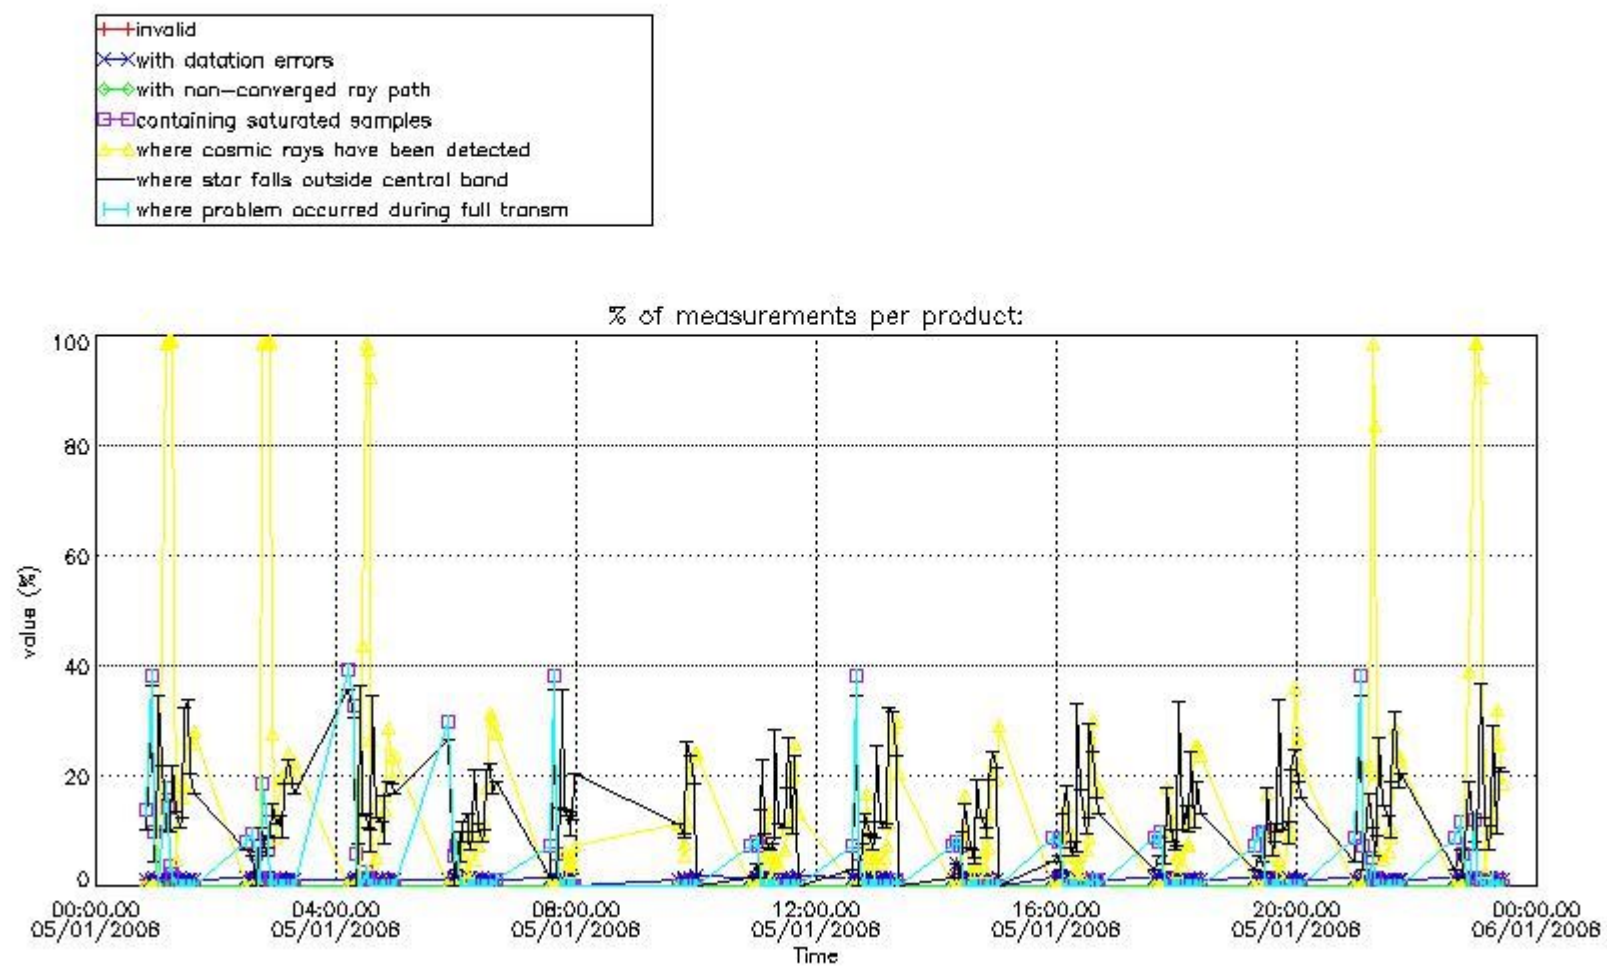

4.1.2 Plot level 1 quality information per product (time dependant): ENVI-SAT DESCENDING passes