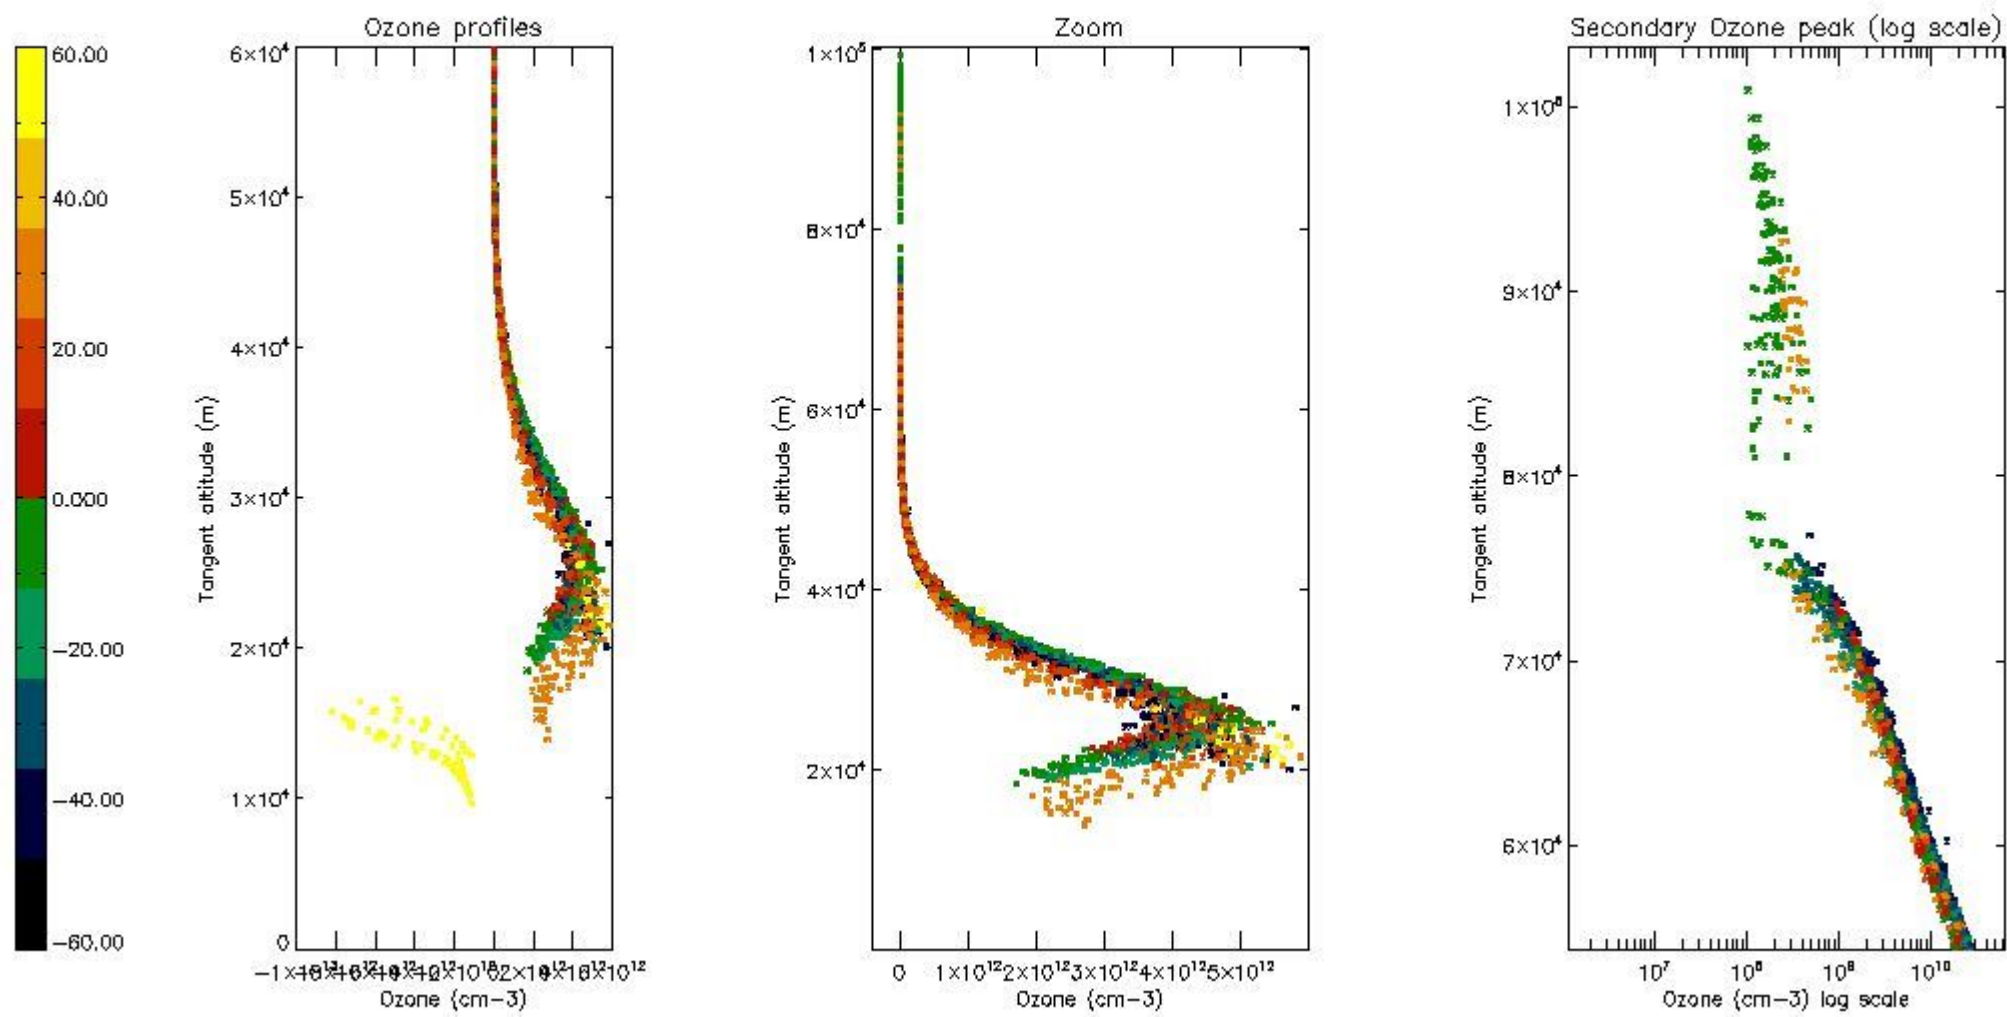

5.5 Plot ozone profiles where STD < 5% (dark without errors)

The colorbar represents the latitude.