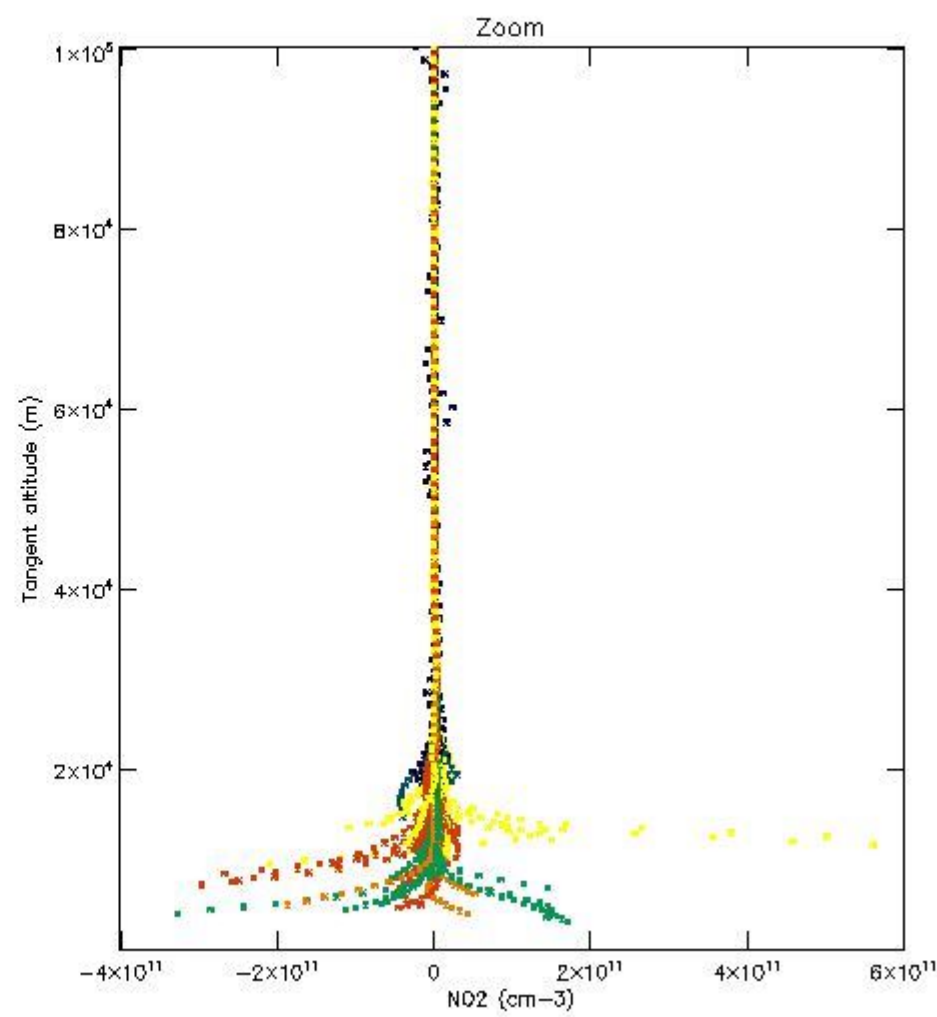

5.4 Plot ozone profiles where STD < 10% (dark without errors)

The colorbar represents the latitude.

5.5 Plot ozone profiles where STD < 5% (dark without errors)

The colorbar represents the latitude.

5.6 Plot NO₂ profiles for all STD (dark without errors)

The colorbar represents the latitude.

5.7 Plot NO₃ profiles for all STD (dark without errors)

The colorbar represents the latitude.

5.8 Plot H2O profiles for all STD (only for occultations of stars 1,2,3,4,13,14,16,26,63 dark without errors)