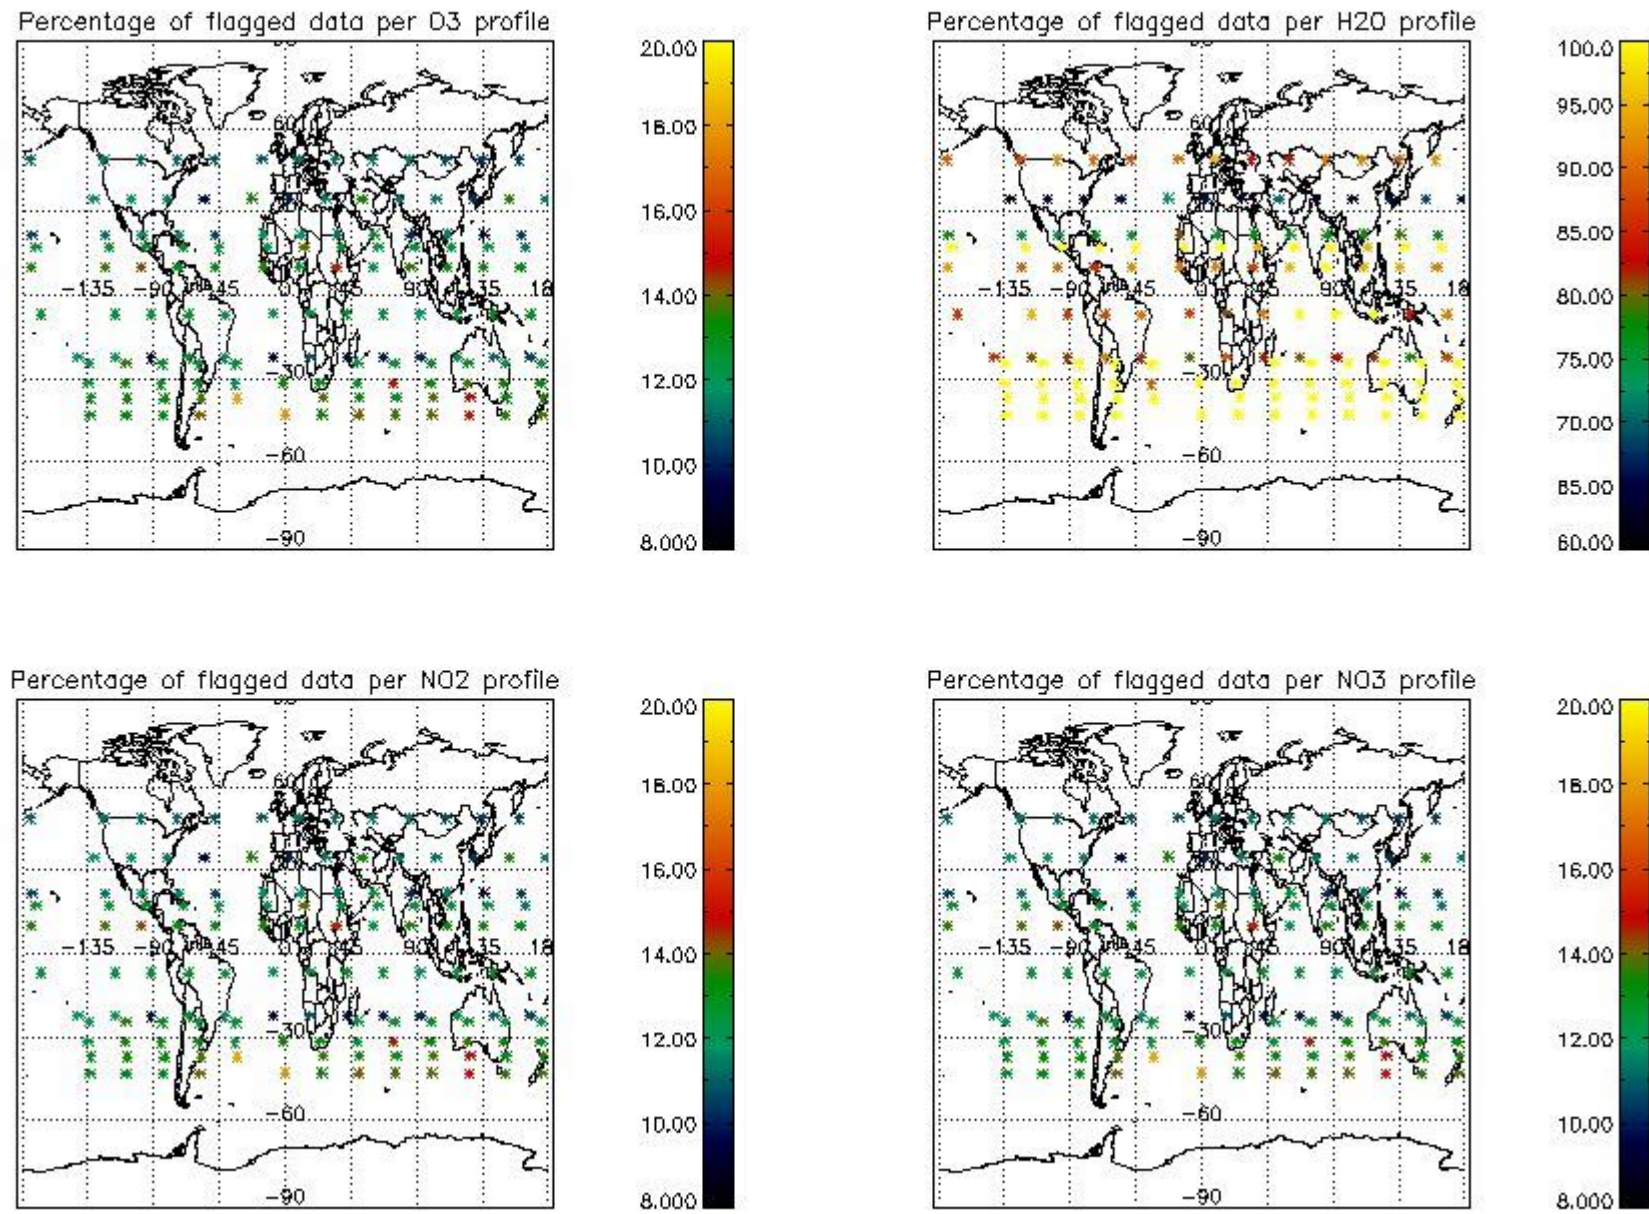

3.1 Plot quality information per product (time dependant)

3.2 Plot quality information per product (world map)

4. Level 1 quality information per product

In this section it is plotted some information contained in the Quality Summary data set of the level 2 products that comes from the level 1b processing. Products without errors (error flag in the MPH set to "0") are used.