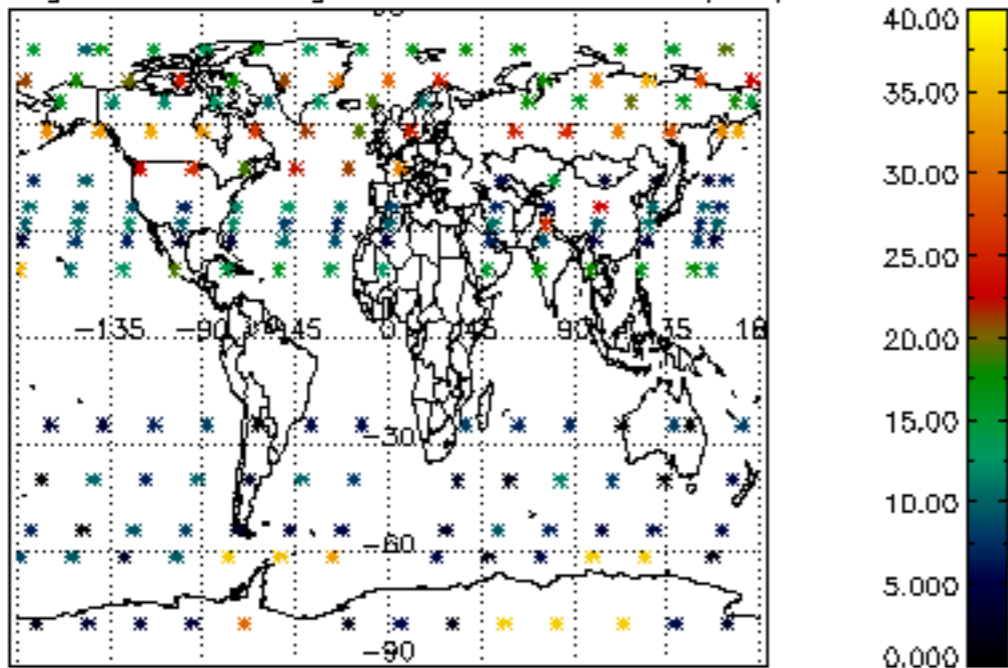

Percentage of star falling outside central band per profile