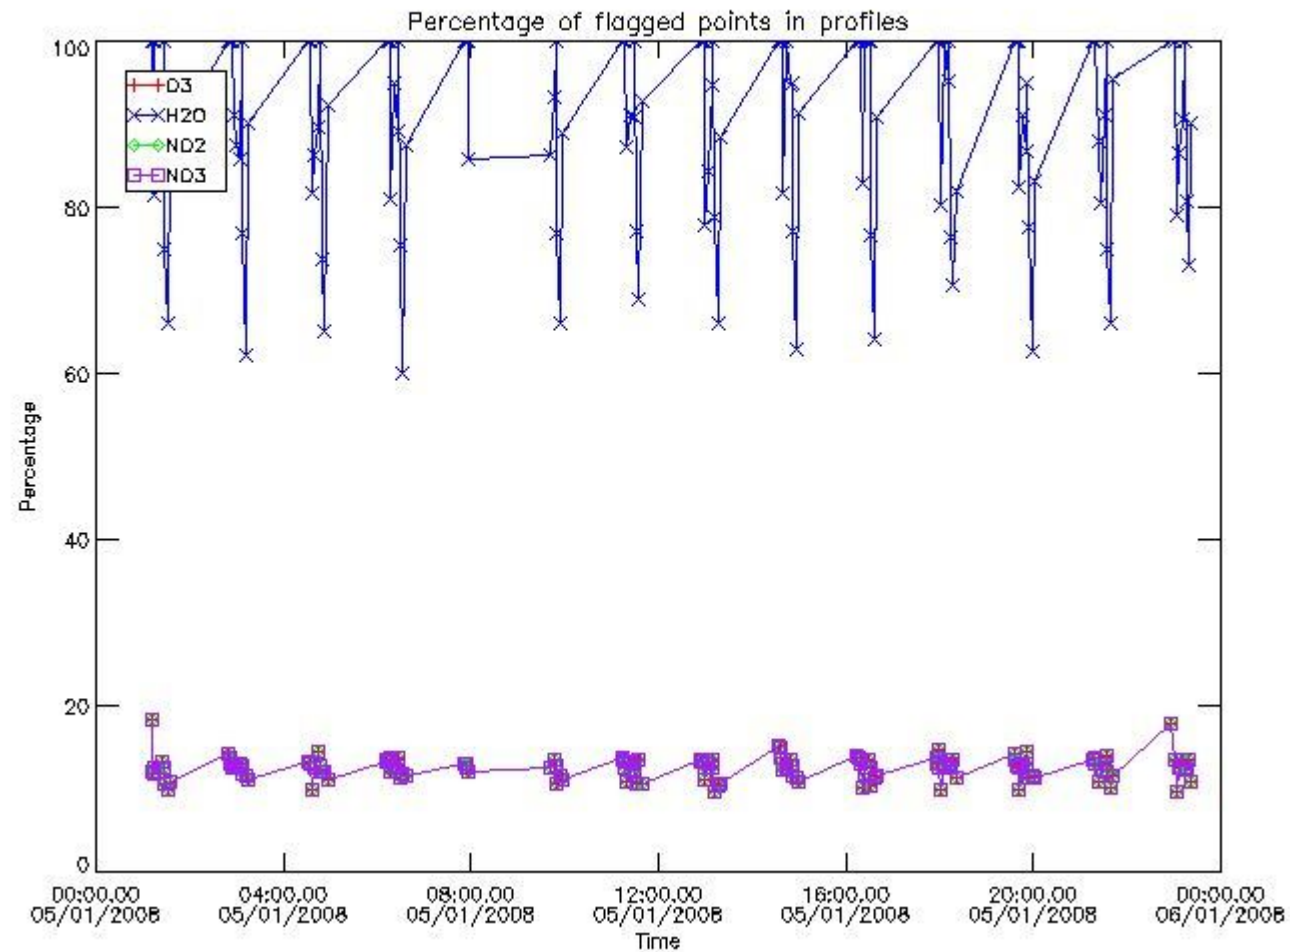

3. Quality information per product

In this section it is plotted some information contained in the Quality Summary data set of the level 2 products. Only products in dark limb conditions and without errors (error flag in the MPH set to "0") are used.

3.1 Plot quality information per product (time dependant)