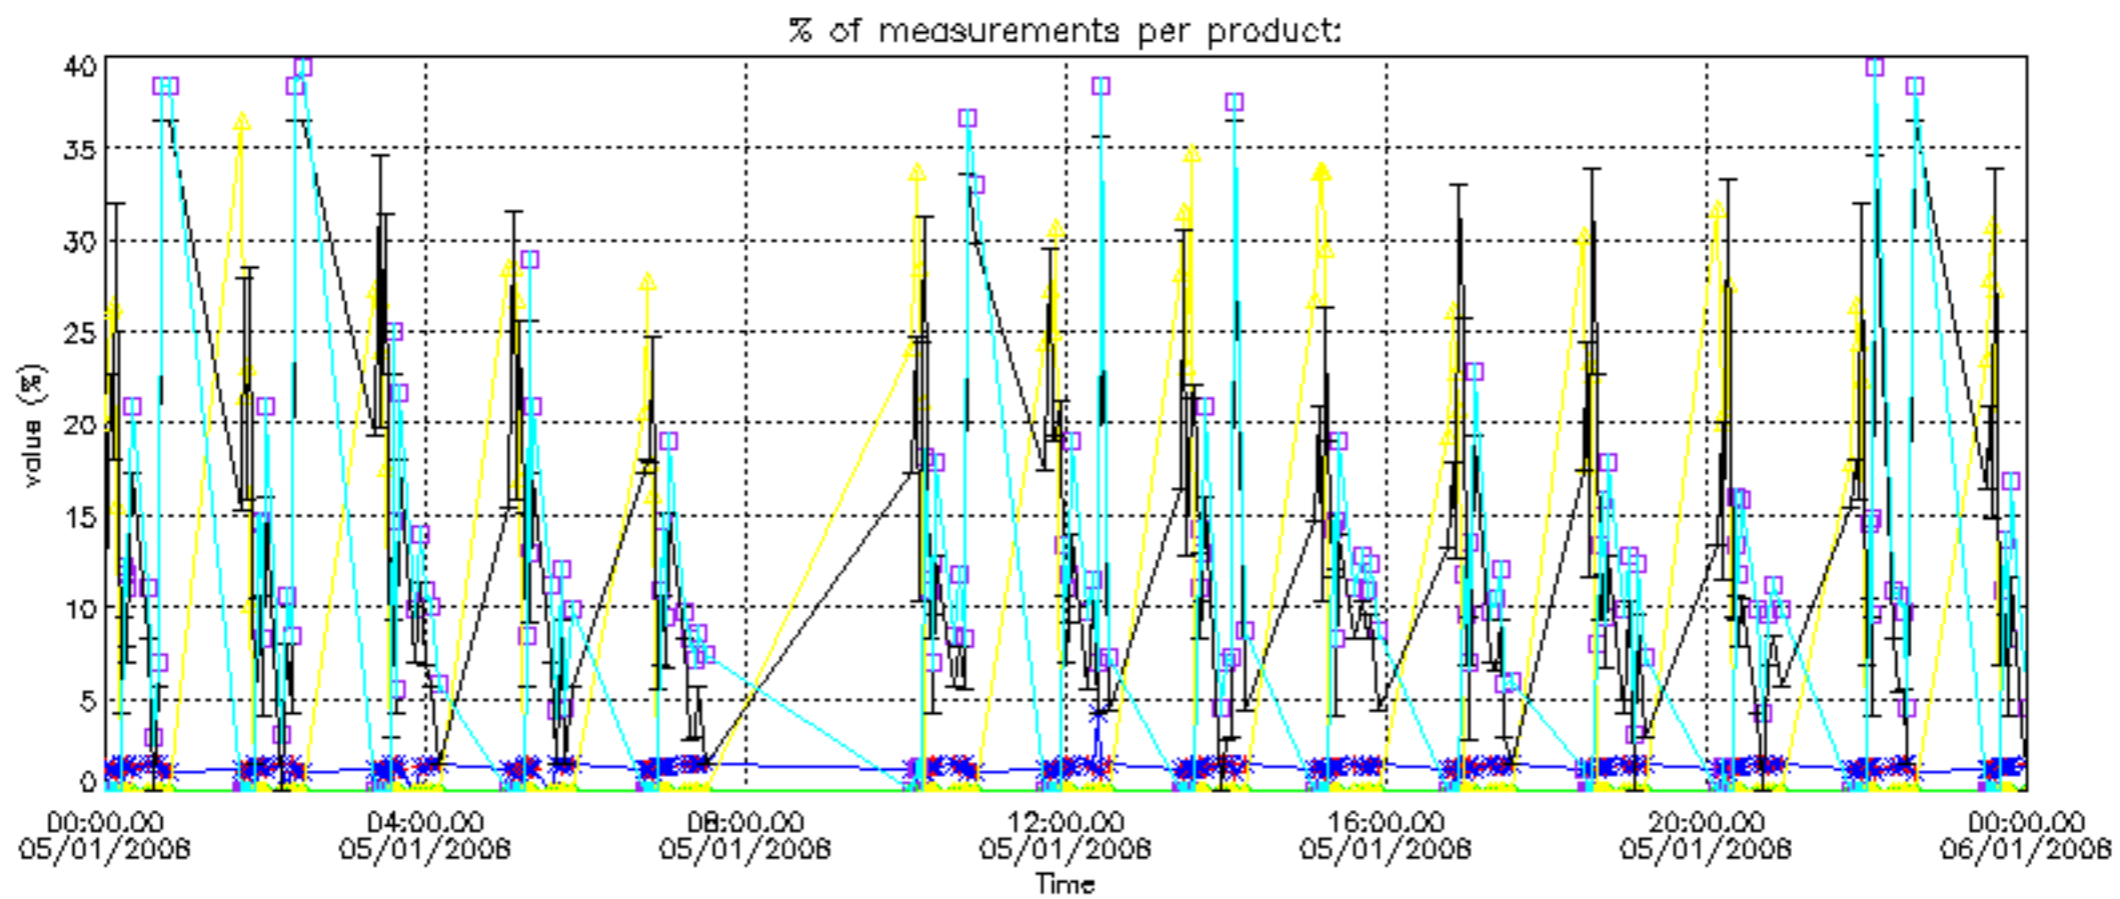

Percentage of cosmic ray hits per profile

Percentage of datation errors per profile