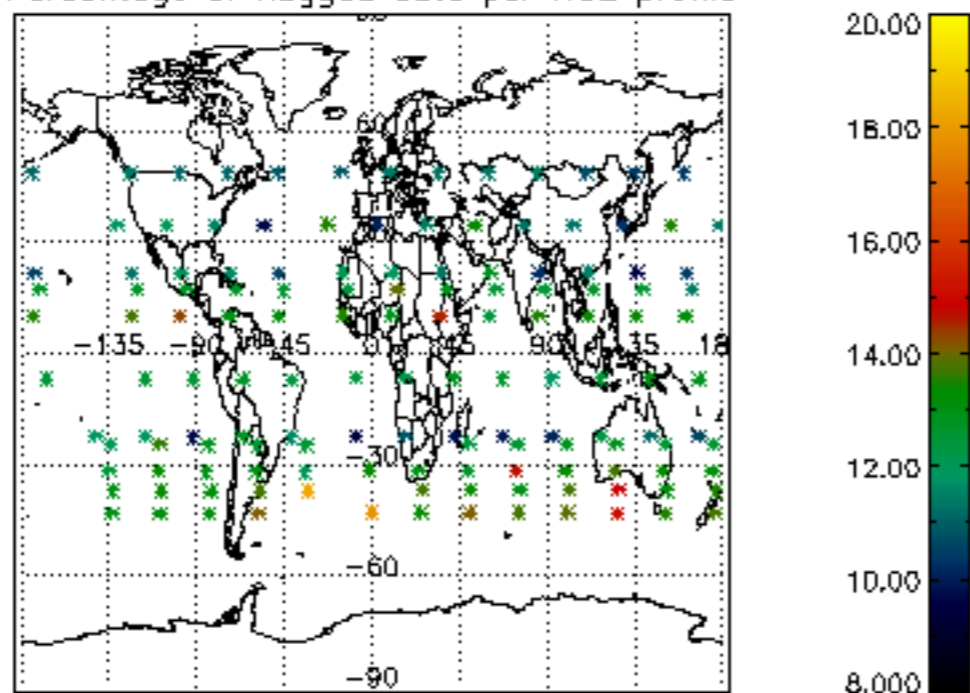

Percentage of flagged data per NO2 profile