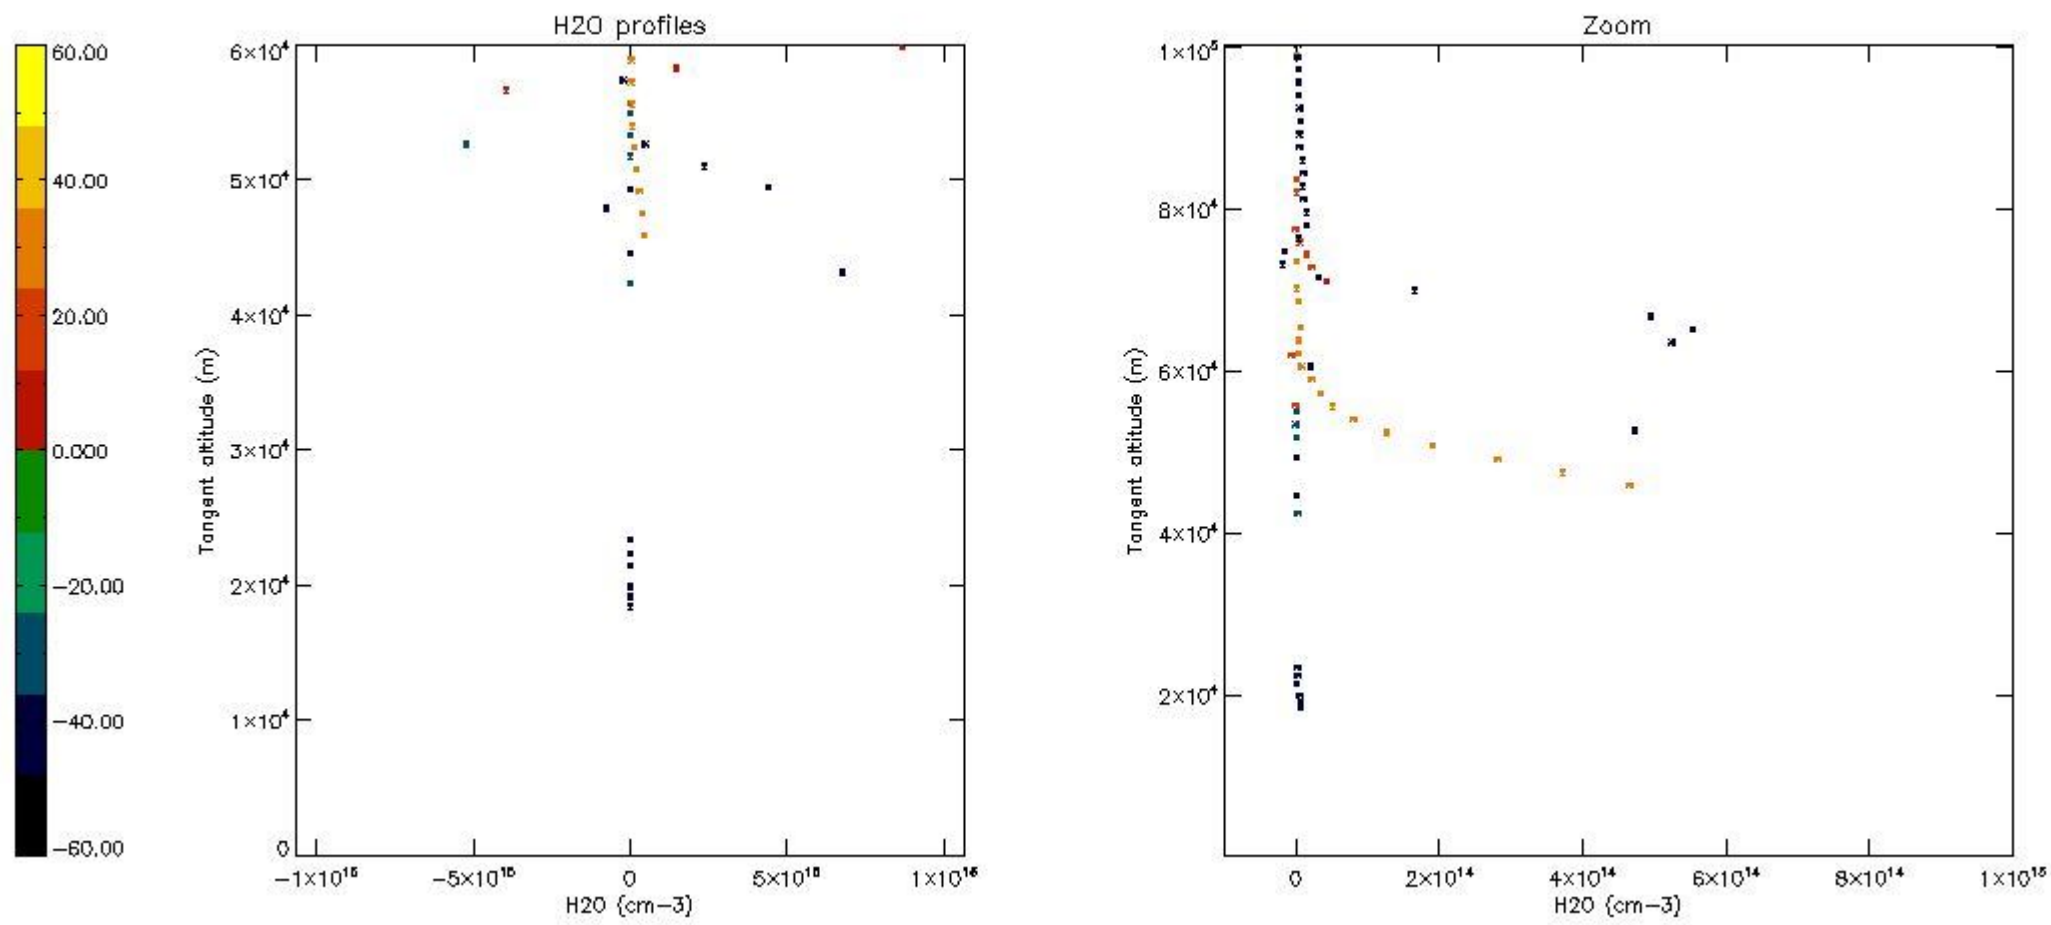

6. Auxiliary Data Files used for the production reported in section 2

The number reported in the third column indicates since which file (see list in section 2) the corresponding auxiliary file has been used. The fourth column is the date of those product files.

Type	Auxiliary Filename	Used since product	Used since product date
INST_PHYS_CHARACTERISTICS	GOM_INS_AXVIEC20091111_143220_20030716_120000_20500101_000000	1	05-JAN-2008 00:00:38
LEVEL-2_PROC_CONFIG	GOM_PR2_AXVIEC20091111_152718_20020301_000000_20500101_000000	1	05-JAN-2008 00:00:38
CROSS_SECTIONS_FILE	GOM_CRS_AXVIEC20091111_154832_20020301_000000_20500101_000000	1	05-JAN-2008 00:00:38