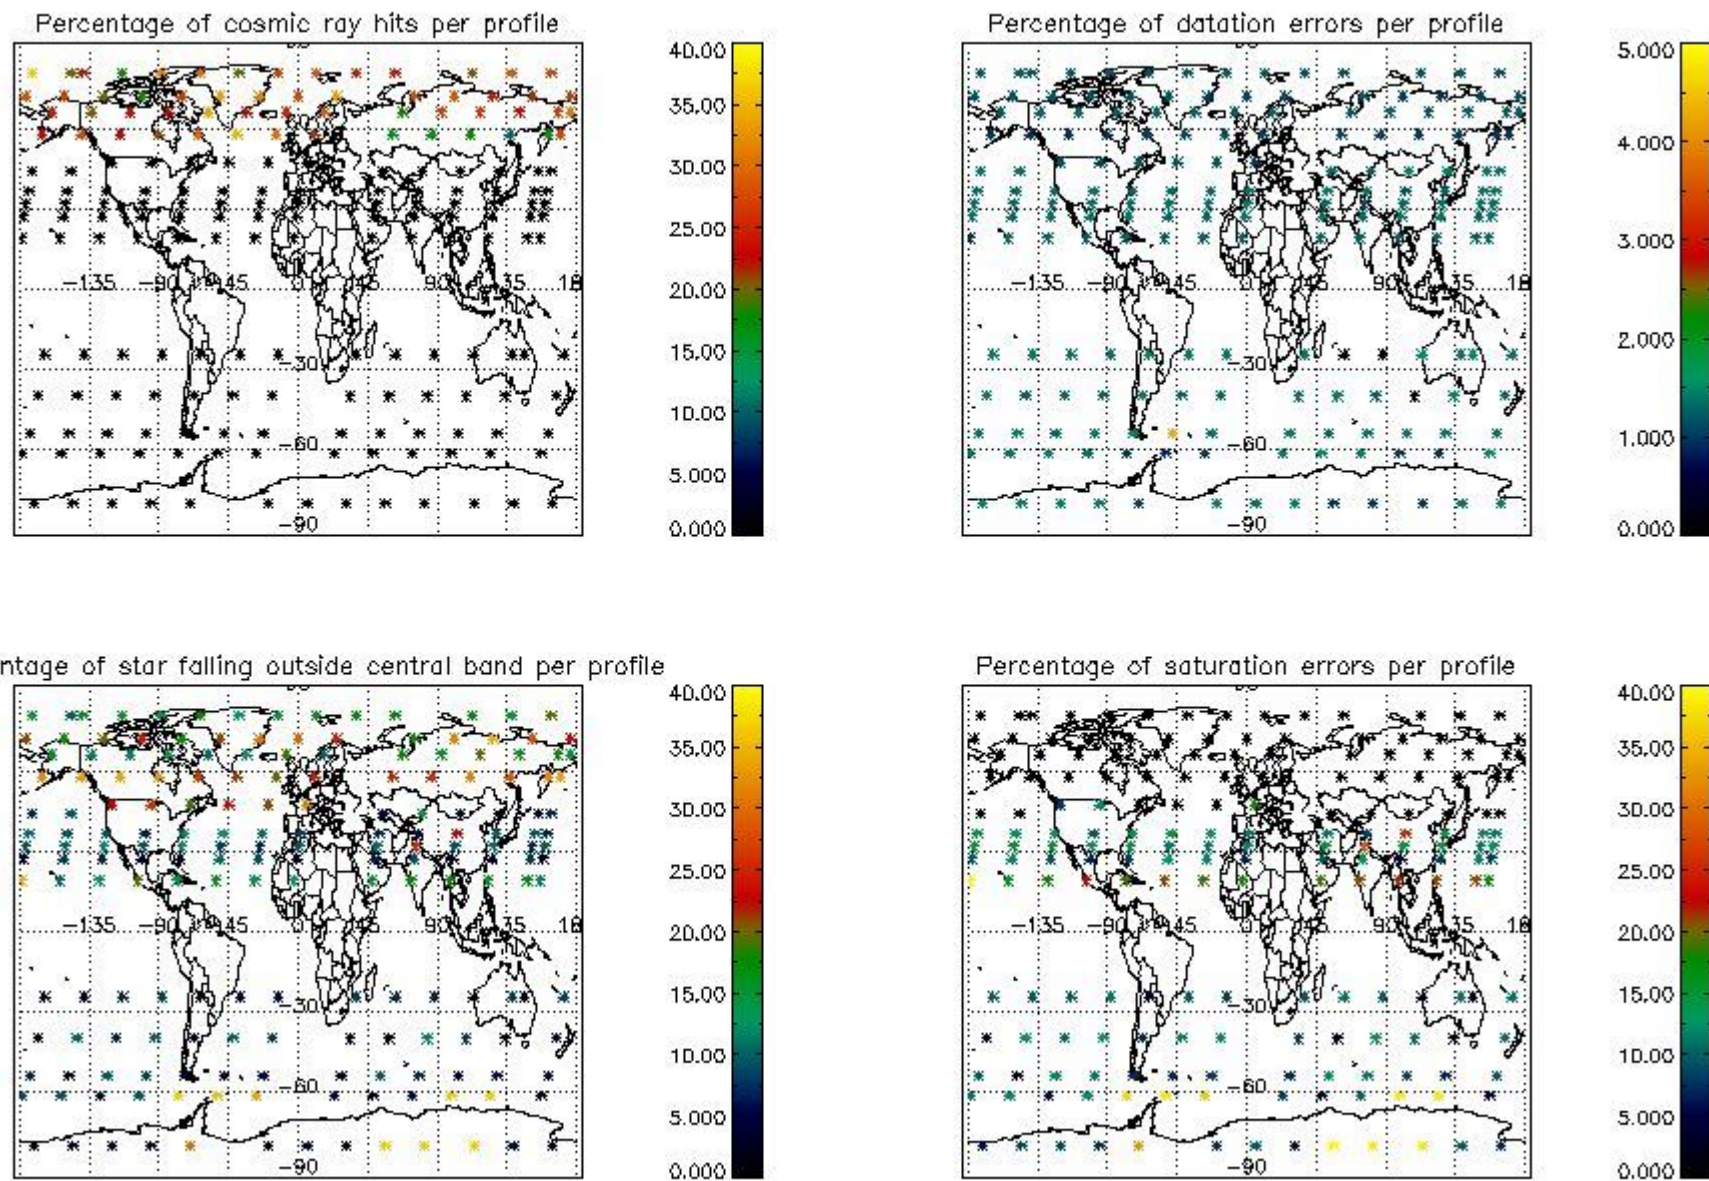

4.2.2 Plot level 1 quality information per product (world map): ENVISAT DESCENDING passes

5. Trace gas profiles

5.1 Ozone statistics based on quality of products

The final quality of the products can be "measured" using the STD (Standard Deviation) attached to every point profile. This information is written to the parameter GOM_NL__2P/NL_LOCAL_SPECIES_DENSITY/o3_std of the level 2 products. The table below shows the statistics for given STD ranges.

The statistics are given with respect to the overall valid production:

- Products without fatal errors: GOM_NL__2P/MPH/PRODUCT_ERR=0
- Valid point profile: GOM_NL__2P/NL_LOCAL_SPECIES_DENSITY/pcd(0)=0

The 'Criteria' is applied to valid points of dark limb products:

- Products in dark limb illumination condition: GOM_NL__2P/NL_SUMMARY_QUALITY/obs_ill_cond=0
- Products without fatal errors: GOM_NL__2P/MPH/PRODUCT_ERR=0
- Valid point profile: GOM_NL__2P/NL_LOCAL_SPECIES_DENSITY/pcd(0)=0

So, the table below shows the percentage of dark limb and valid observations for each criteria with respect to the overall valid daily observations.

Criteria	% of total production
All STD	36
STD < 20	20