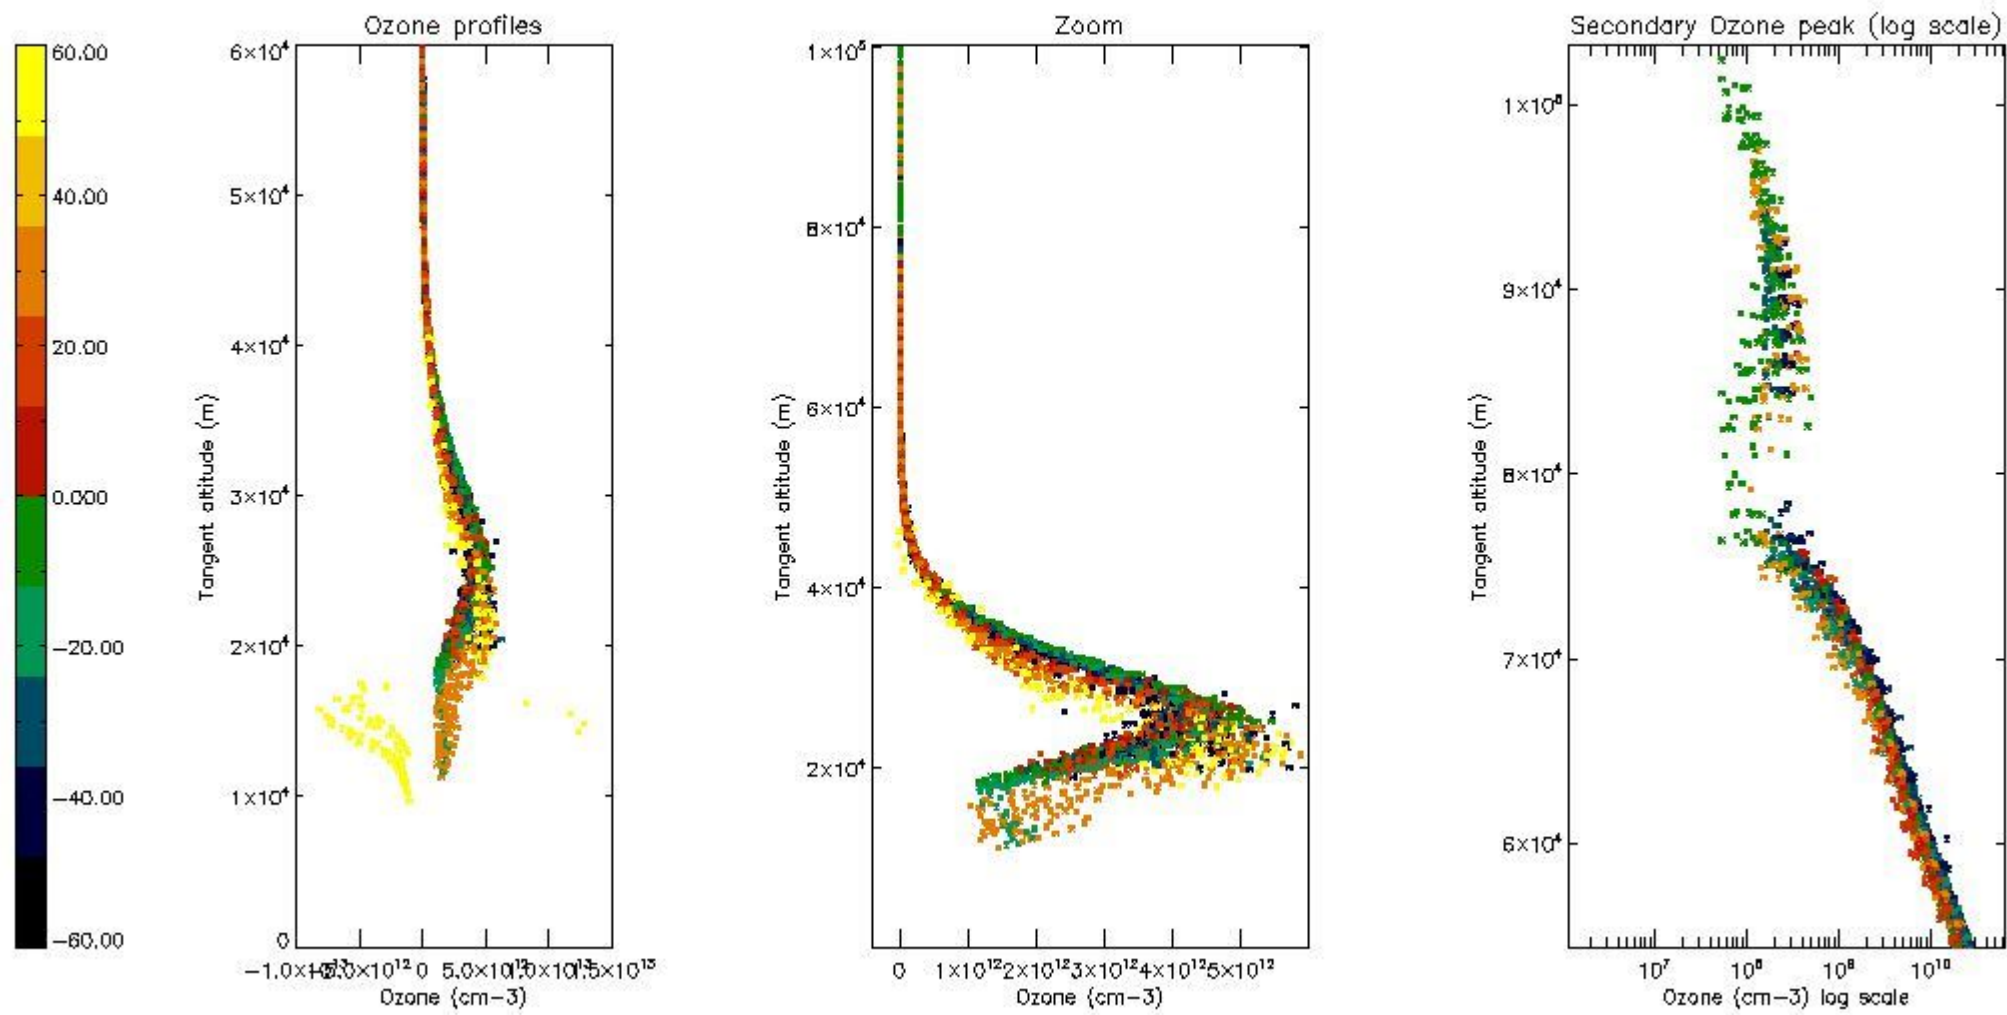

STD < 10	16
STD < 5	10

5.2 Plot ozone profiles for all STD (dark without errors)

The colorbar represents the latitude.

5.3 Plot ozone profiles where STD < 20% (dark without errors)

The colorbar represents the latitude.