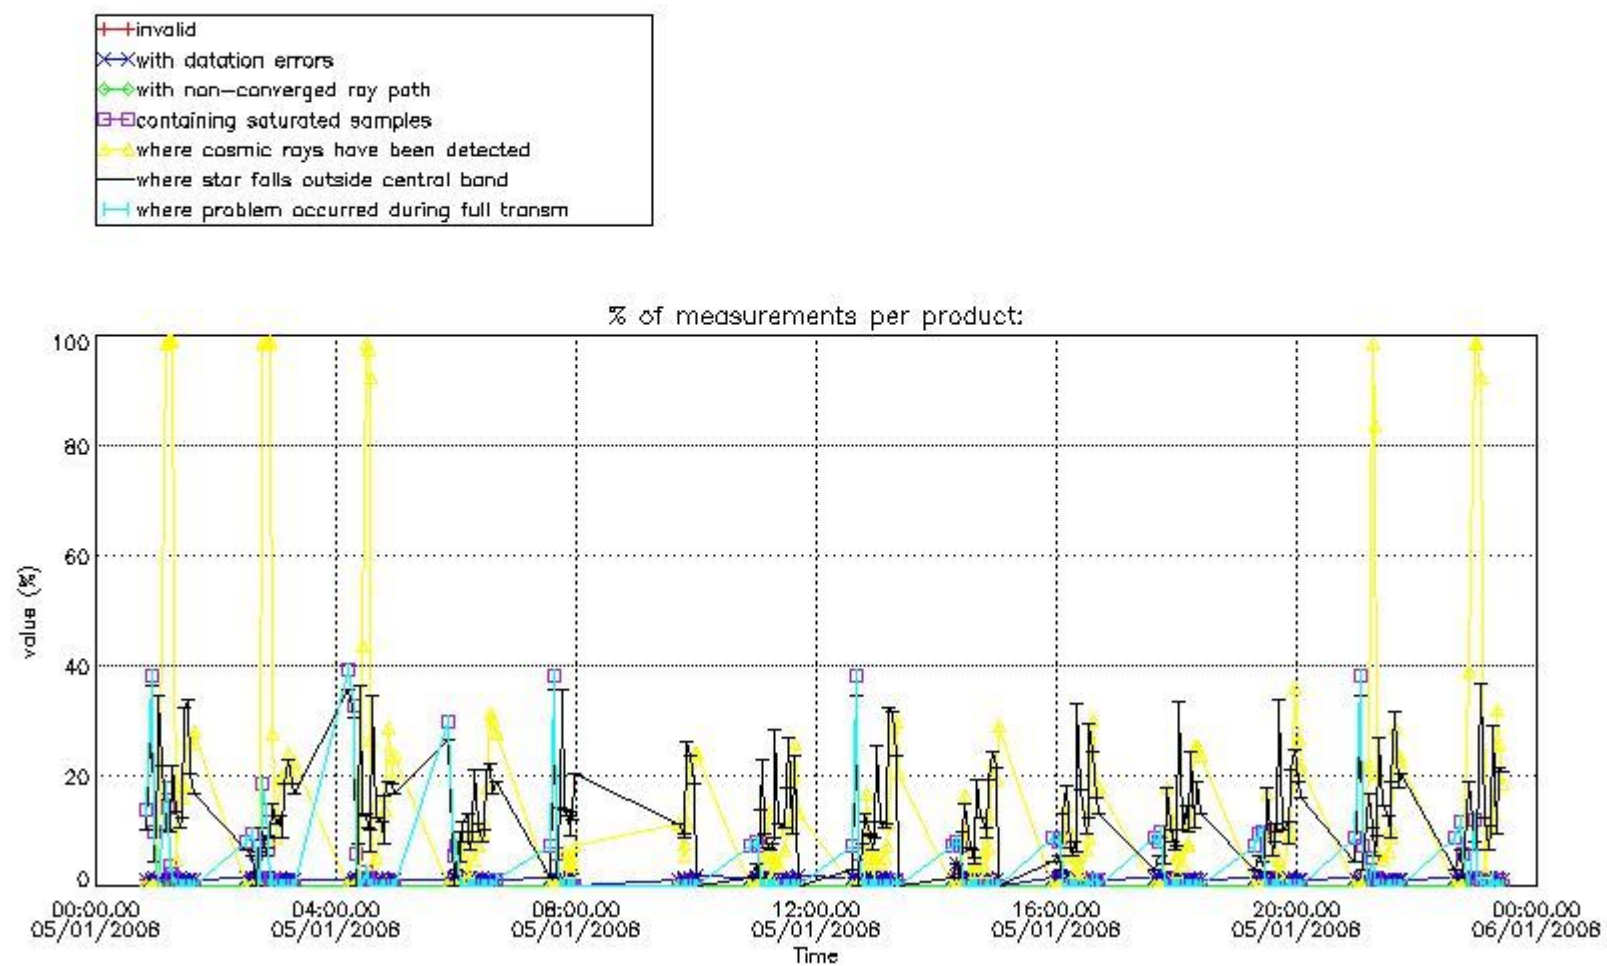

3. Quality information per product

In this section it is plotted some information contained in the Quality Summary data set of the level 2 products. Only products in dark limb conditions and without errors (error flag in the MPH set to "0") are used.

3.1 Plot quality information per product (time dependant)

3.2 Plot quality information per product (world map)

4. Level 1 quality information per product

In this section it is plotted some information contained in the Quality Summary data set of the level 2 products that comes from the level 1b processing. Products without errors (error flag in the MPH set to "0") are used.

4.1 Plot quality information per product (time dependant) coming from level 1b processing

4.1.1 Plot level 1 quality information per product (time dependant): ENVISAT ASCENDING passes

4.1.2 Plot level 1 quality information per product (time dependant): ENVISAT DESCENDING passes