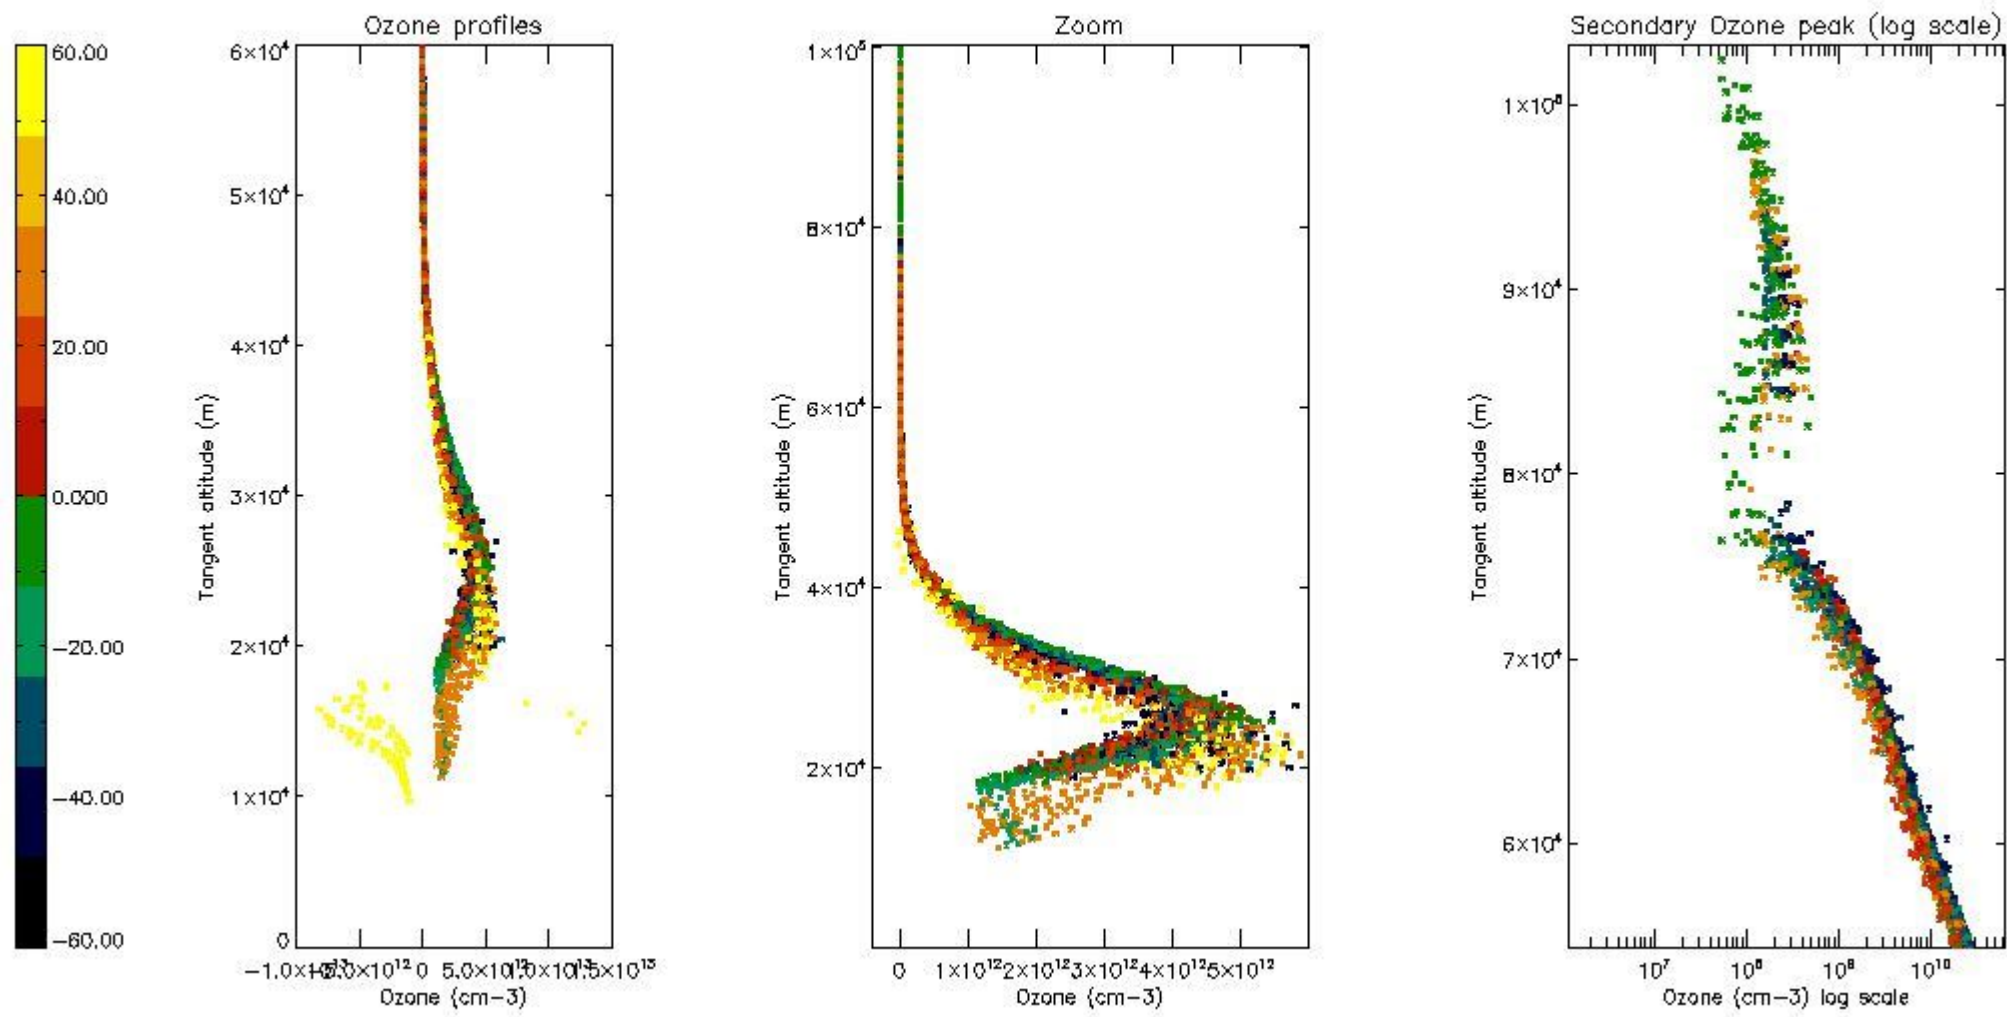

STD < 10	16
STD < 5	10

5.2 Plot ozone profiles for all STD (dark without errors)

The colorbar represents the latitude.

5.3 Plot ozone profiles where STD < 20% (dark without errors)

The colorbar represents the latitude.

5.4 Plot ozone profiles where STD < 10% (dark without errors)

The colorbar represents the latitude.

5.5 Plot ozone profiles where STD < 5% (dark without errors)

The colorbar represents the latitude.

5.6 Plot NO₂ profiles for all STD (dark without errors)

The colorbar represents the latitude.

5.7 Plot NO3 profiles for all STD (dark without errors)

The colorbar represents the latitude.

5.8 Plot H2O profiles for all STD (only for occultations of stars 1,2,3,4,13,14,16,26,63 dark without errors)