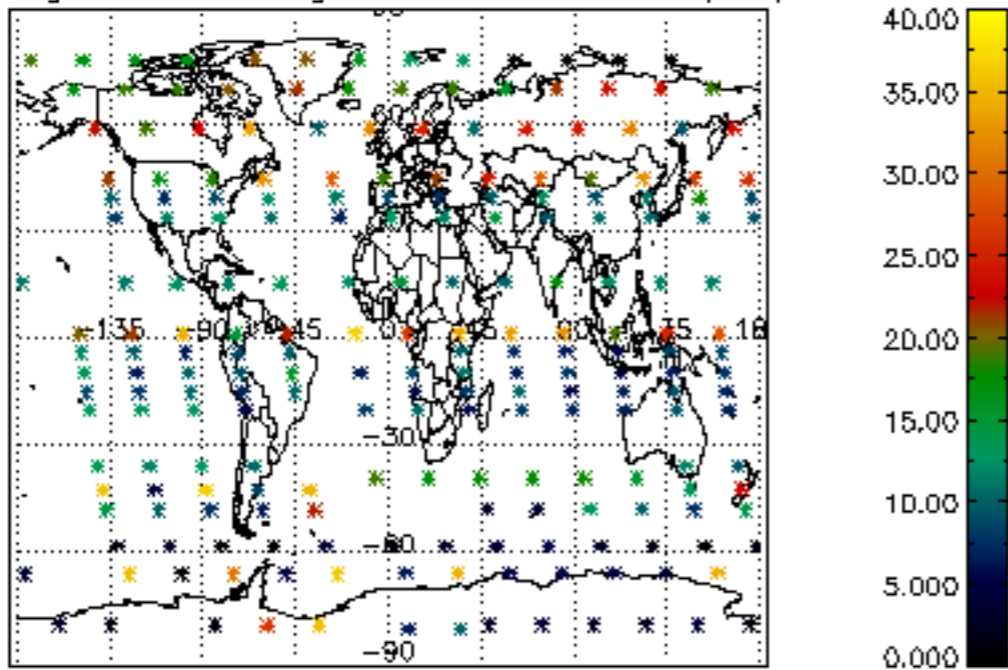

Percentage of cosmic ray hits per profile

Percentage of star falling outside central band per profile