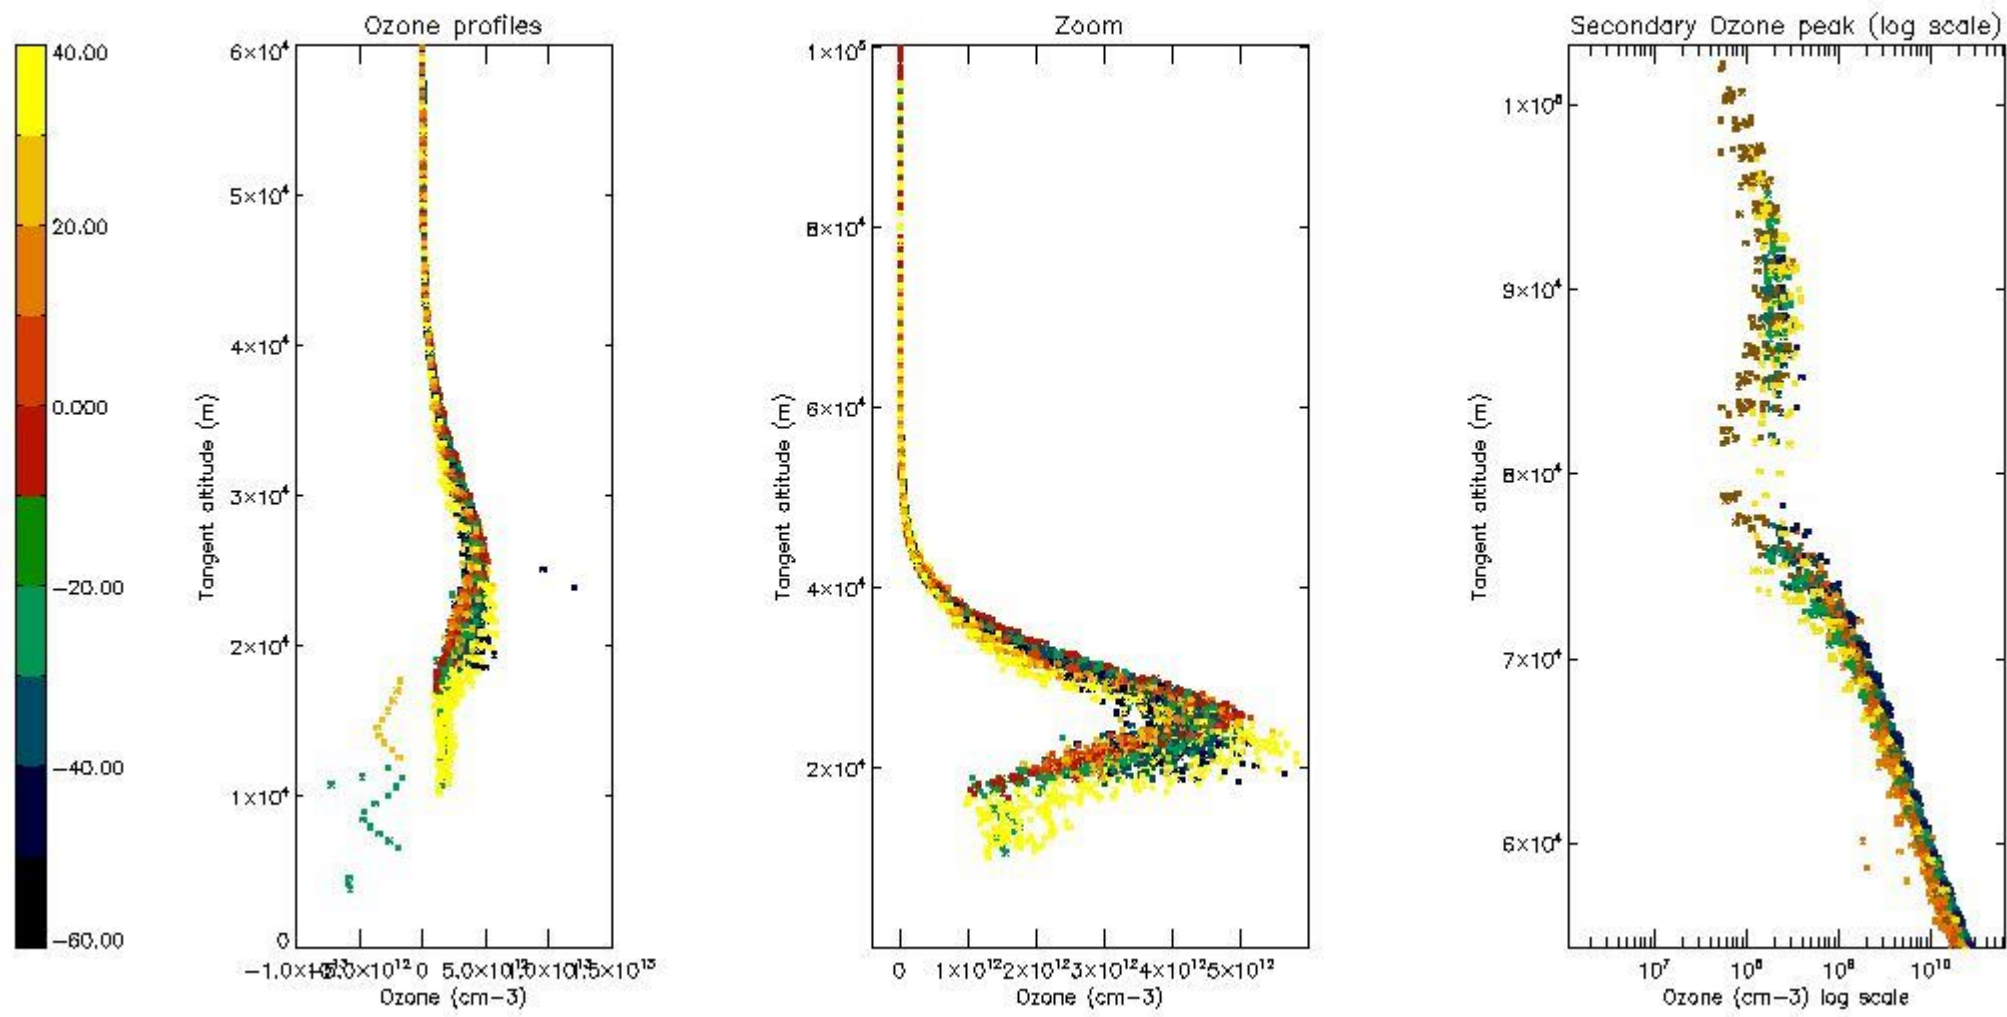

STD < 10	17
STD < 5	11

5.2 Plot ozone profiles for all STD (dark without errors)

The colorbar represents the latitude.

5.3 Plot ozone profiles where STD < 20% (dark without errors)

The colorbar represents the latitude.