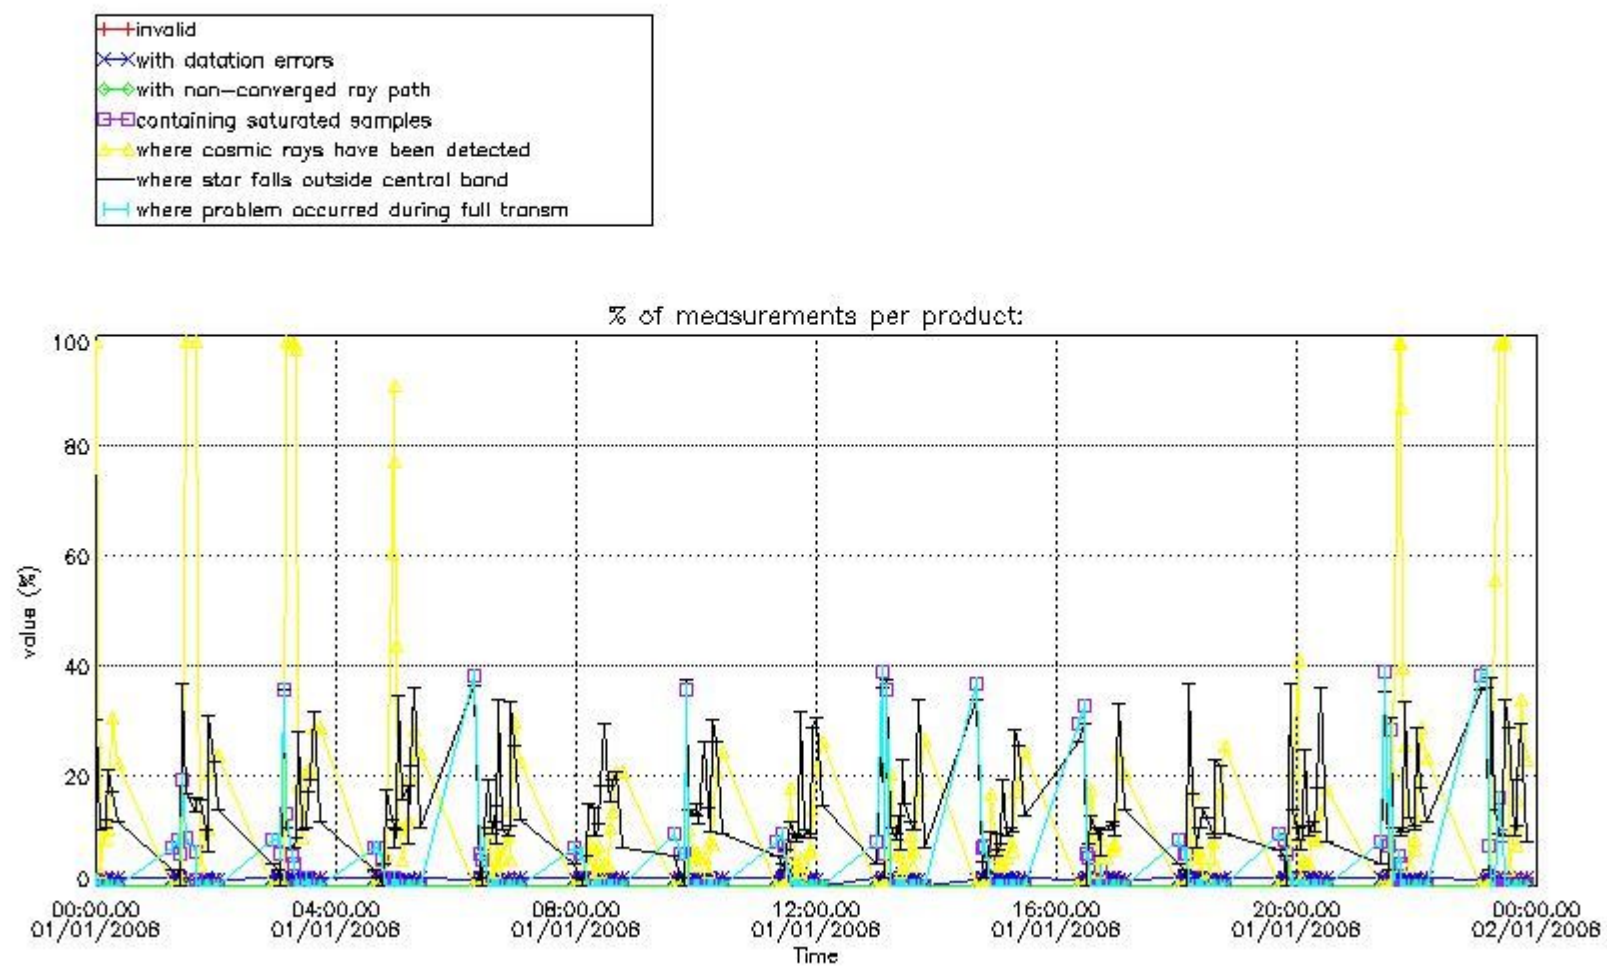

4.1.2 Plot level 1 quality information per product (time dependant): ENVI SAT DESCENDING passes