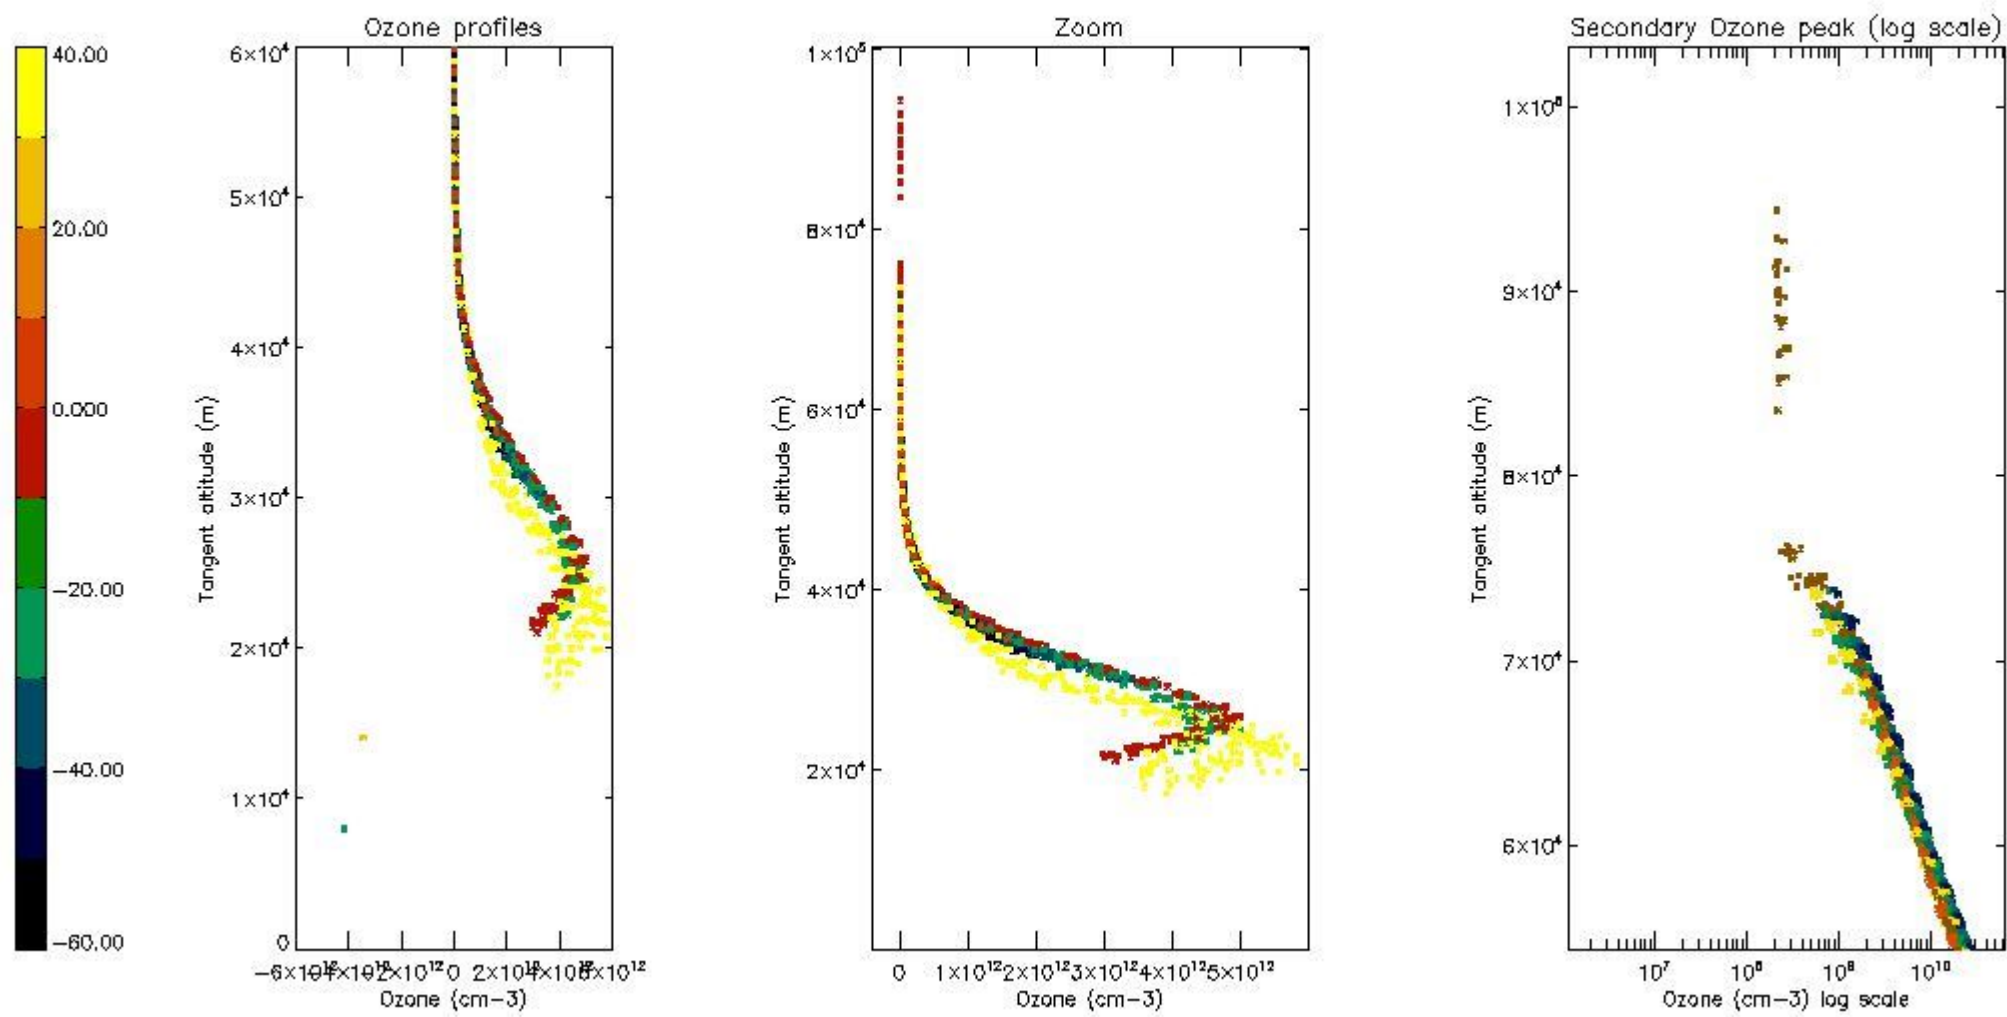

5.6 Plot NO₂ profiles for all STD (dark without errors)

The colorbar represents the latitude.