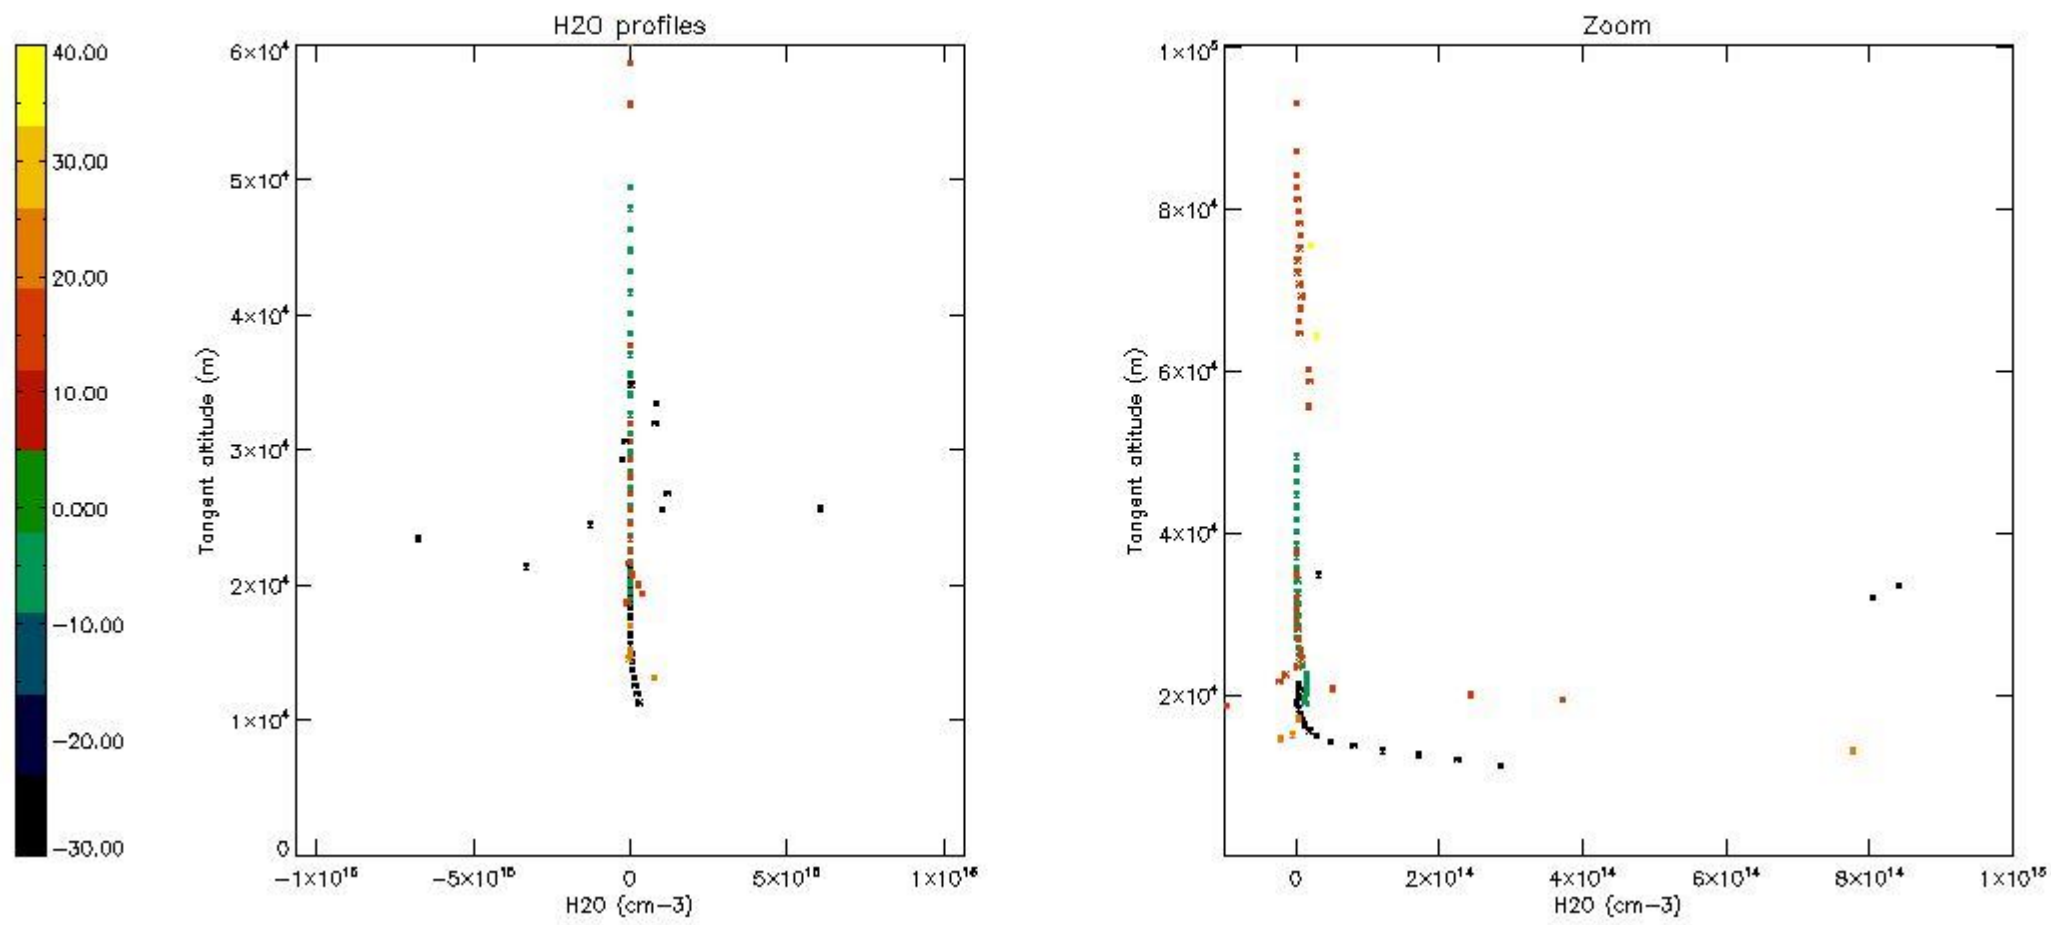

6. Auxiliary Data Files used for the production reported in section 2

The number reported in the third column indicates since which file (see list in section 2) the corresponding auxiliary file has been used. The fourth column is the date of those product files.

Type	Auxiliary Filename	Used since product	Used since product date
INST_PHYS_CHARACTERISTICS	GOM_INS_AXVIEC20091111_143220_20030716_120000_20500101_000000	1	01-JAN-2008 00:00:10
LEVEL-2_PROC_CONFIG	GOM_PR2_AXVIEC20091111_152718_20020301_000000_20500101_000000	1	01-JAN-2008 00:00:10
CROSS_SECTIONS_FILE	GOM_CRS_AXVIEC20091111_154832_20020301_000000_20500101_000000	1	01-JAN-2008 00:00:10