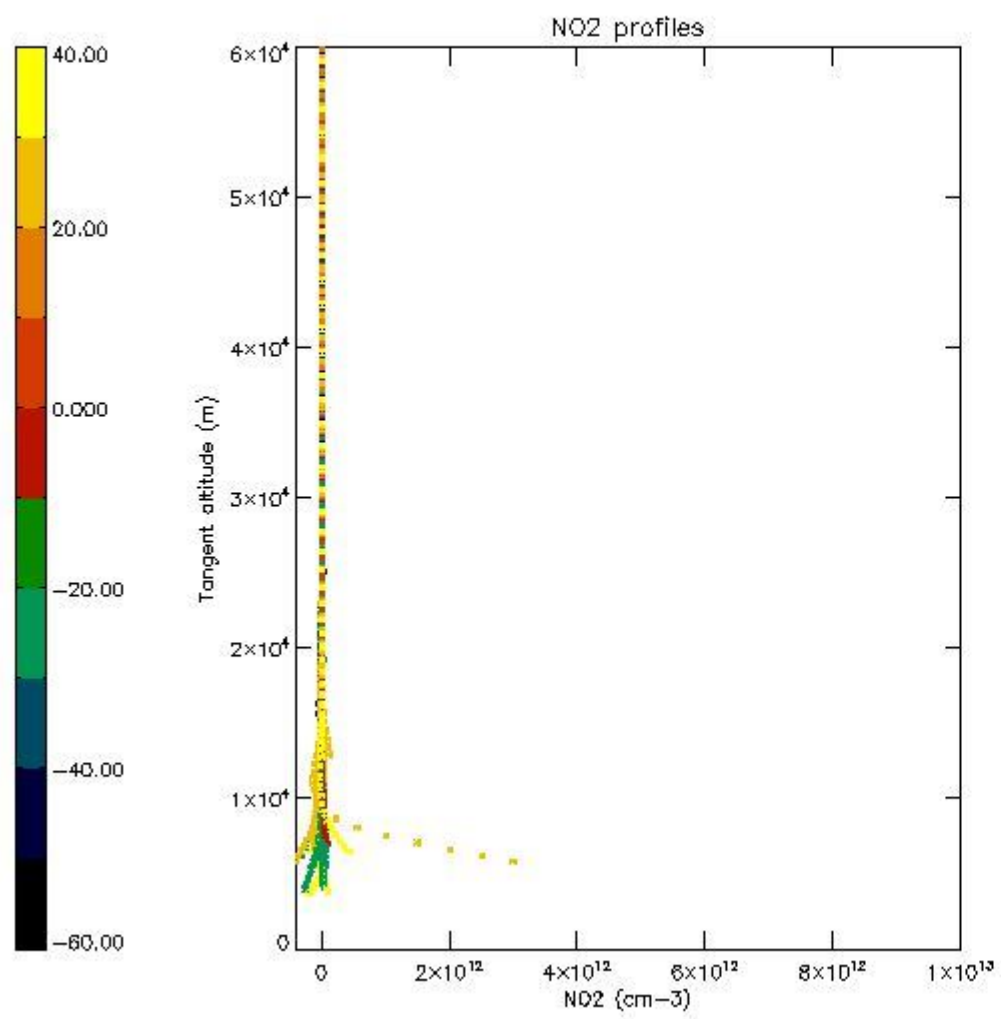

STD < 10	17
STD < 5	11

5.2 Plot ozone profiles for all STD (dark without errors)

The colorbar represents the latitude.

5.3 Plot ozone profiles where STD < 20% (dark without errors)

The colorbar represents the latitude.

5.4 Plot ozone profiles where STD < 10% (dark without errors)

The colorbar represents the latitude.

5.5 Plot ozone profiles where STD < 5% (dark without errors)

The colorbar represents the latitude.

5.6 Plot NO₂ profiles for all STD (dark without errors)

The colorbar represents the latitude.

5.7 Plot NO3 profiles for all STD (dark without errors)

The colorbar represents the latitude.

5.8 Plot H2O profiles for all STD (only for occultations of stars 1,2,3,4,13,14,16,26,63 dark without errors)