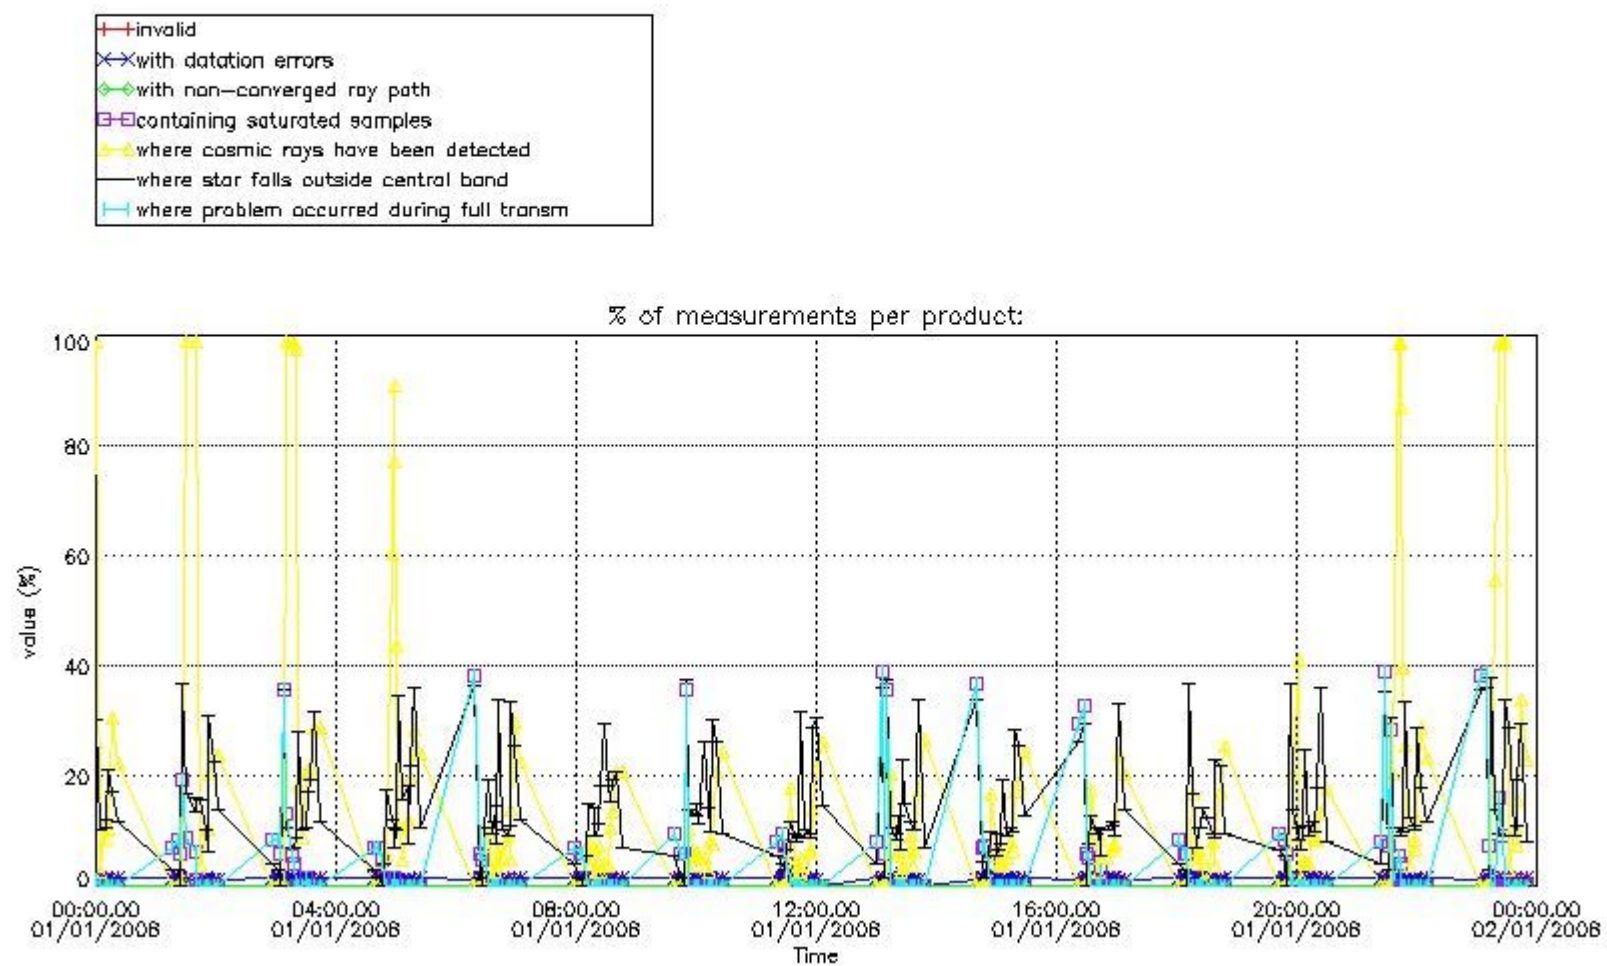

3.1 Plot quality information per product (time dependant)

3.2 Plot quality information per product (world map)

Percentage of flagged data per O3 profile

Percentage of flagged data per H2O profile

Percentage of flagged data per NO2 profile

Percentage of flagged data per NO3 profile

4. Level 1 quality information per product

In this section it is plotted some information contained in the Quality Summary data set of the level 2 products that comes from the level 1b processing. Products without errors (error flag in the MPH set to "0") are used.

4.1 Plot quality information per product (time dependant) coming from level 1b processing

4.1.1 Plot level 1 quality information per product (time dependant): ENVISAT ASCENDING passes

4.1.2 Plot level 1 quality information per product (time dependant): ENVI SAT DESCENDING passes