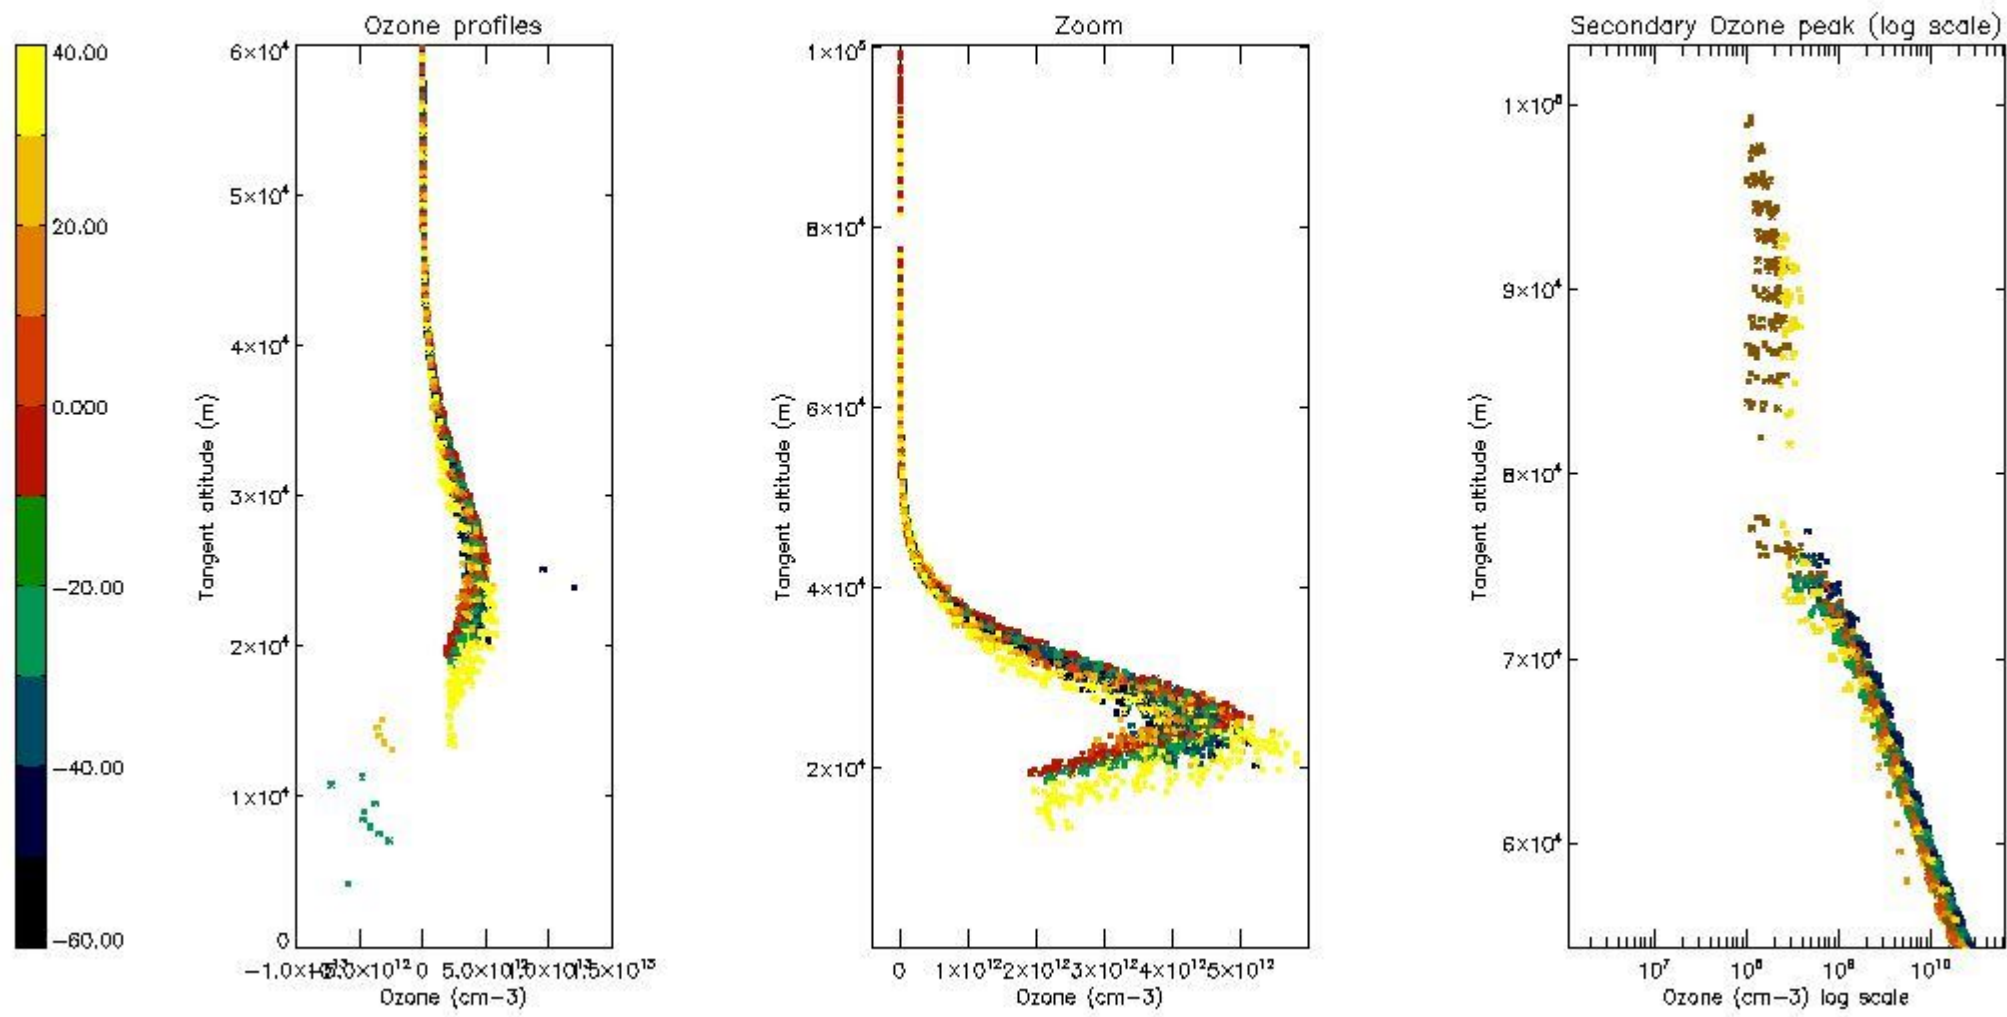

STD < 10	17
STD < 5	11

5.2 Plot ozone profiles for all STD (dark without errors)

The colorbar represents the latitude.

5.3 Plot ozone profiles where STD < 20% (dark without errors)

The colorbar represents the latitude.

5.4 Plot ozone profiles where STD < 10% (dark without errors)

The colorbar represents the latitude.

5.5 Plot ozone profiles where STD < 5% (dark without errors)

The colorbar represents the latitude.

5.6 Plot NO₂ profiles for all STD (dark without errors)

The colorbar represents the latitude.

5.7 Plot NO3 profiles for all STD (dark without errors)

The colorbar represents the latitude.

5.8 Plot H2O profiles for all STD (only for occultations of stars 1,2,3,4,13,14,16,26,63 dark without errors)