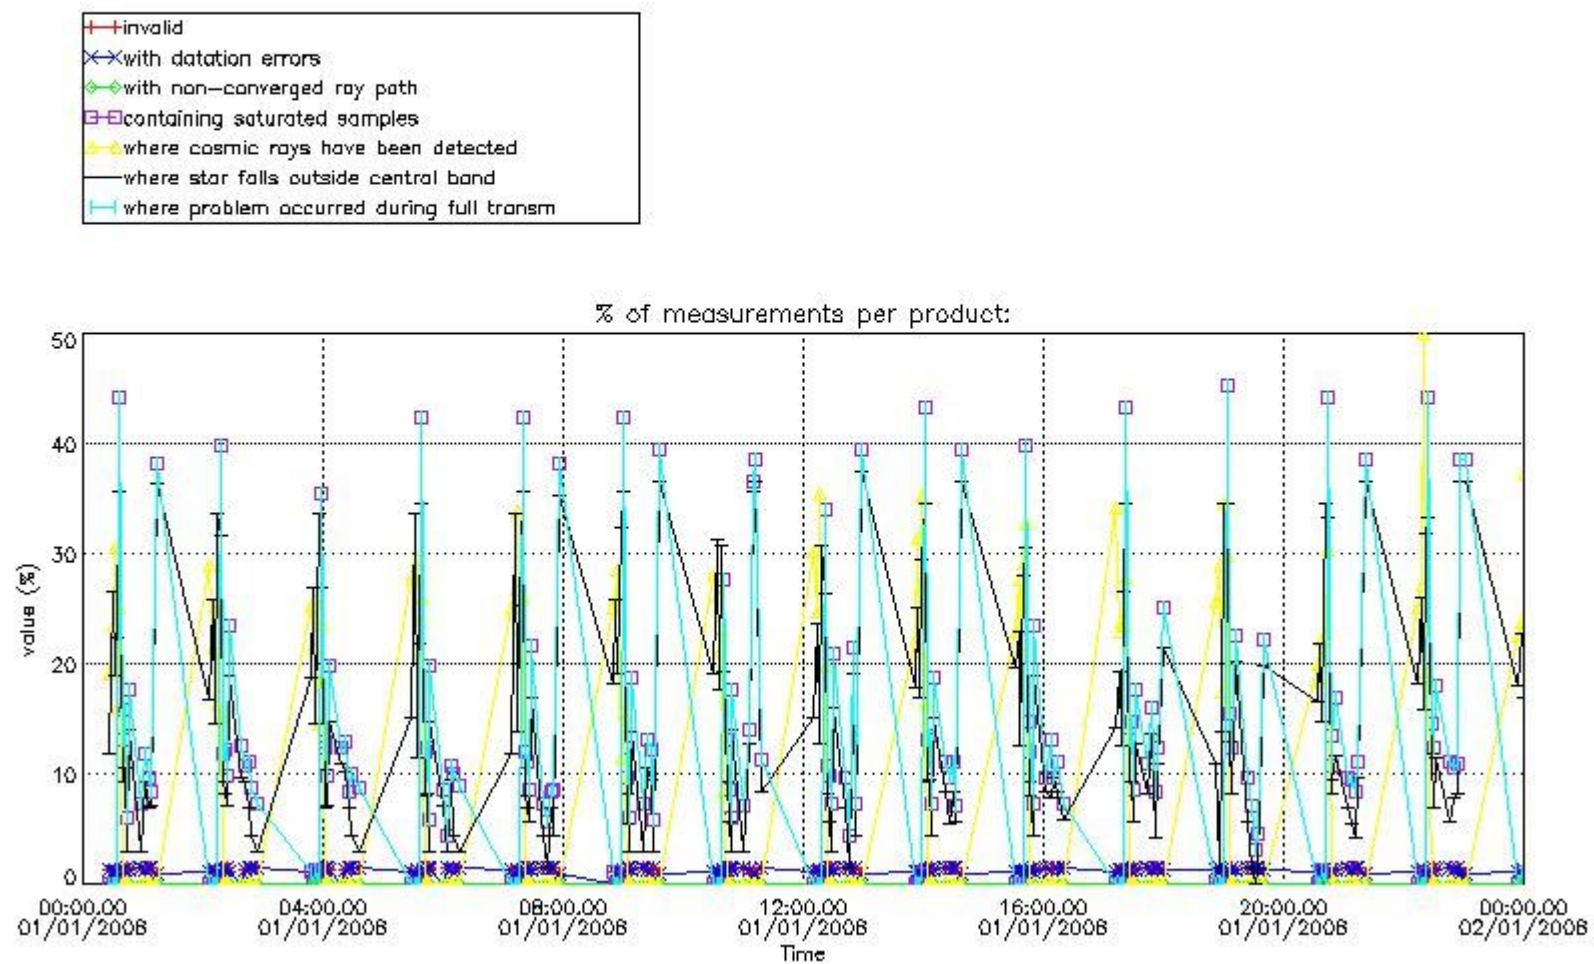

4.2 Plot quality information per product coming from level 1b processing (world map)

4.2.1 Plot level 1 quality information per product (world map): ENVISAT ASCENDING passes