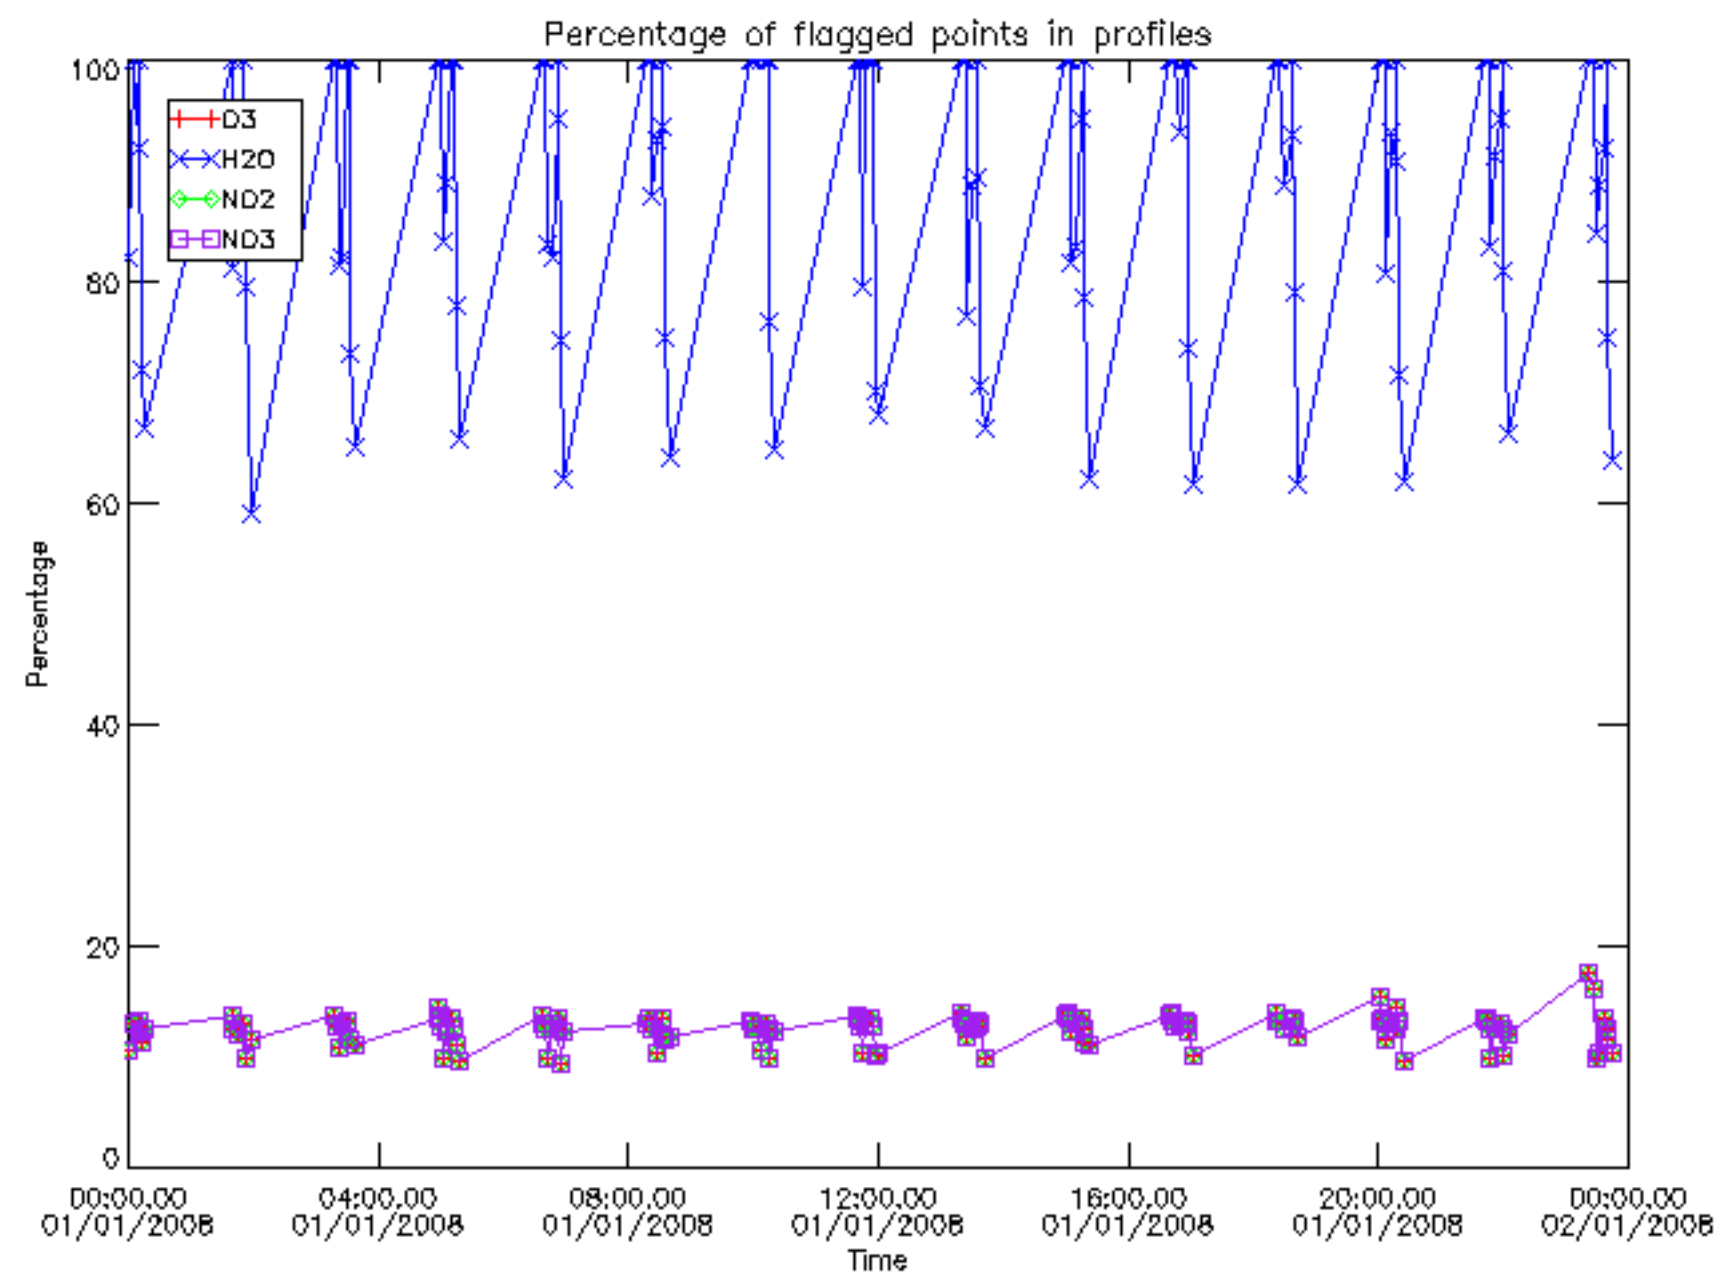

Percentage of flagged data per D3 profile

Percentage of flagged data per H2O profile