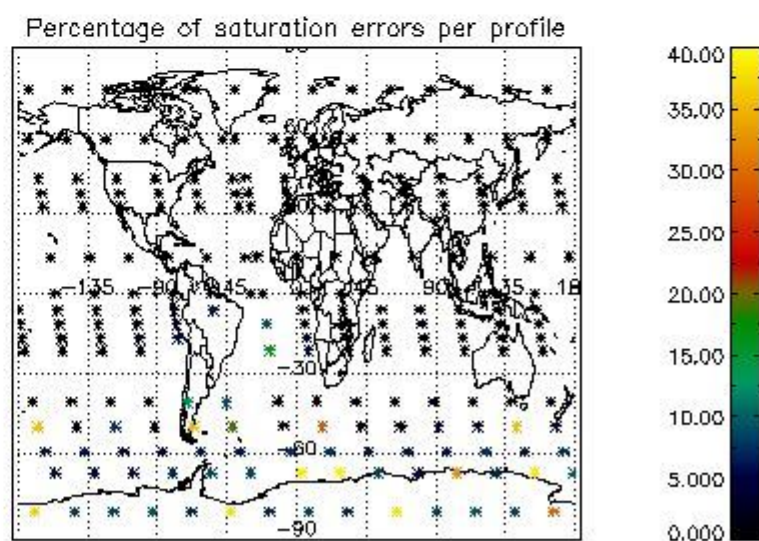

Percentage of flagged data per NO3 profile

4. Level 1 quality information per product

In this section it is plotted some information contained in the Quality Summary data set of the level 2 products that comes from the level 1b processing. Products without errors (error flag in the MPH set to "0") are used.

4.1 Plot quality information per product (time dependant) coming from level 1b processing

4.1.1 Plot level 1 quality information per product (time dependant): ENVISAT ASCENDING passes

4.1.2 Plot level 1 quality information per product (time dependant): ENVI SAT DESCENDING passes

4.2 Plot quality information per product coming from level 1b processing (world map)

4.2.1 Plot level 1 quality information per product (world map): ENVISAT ASCENDING passes

4.2.2 Plot level 1 quality information per product (world map): ENVISAT DESCENDING passes