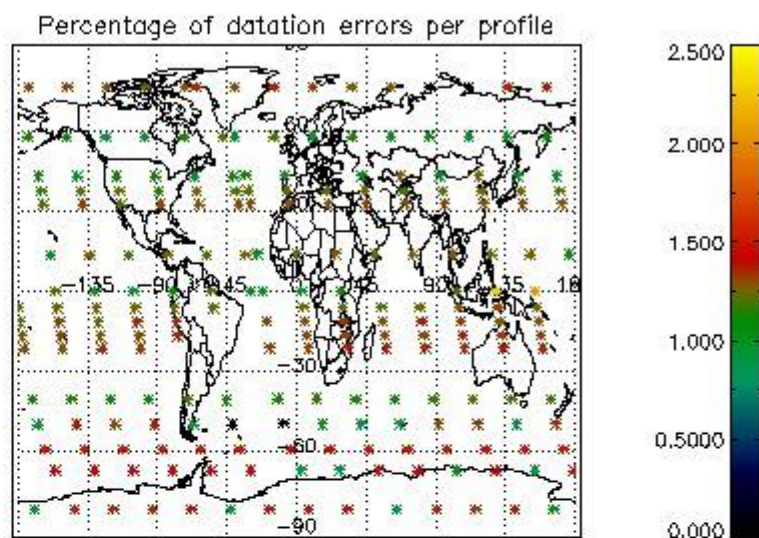

4.1 Plot quality information per product (time dependant) coming from level 1b processing

4.1.1 Plot level 1 quality information per product (time dependant): ENVISAT ASCENDING passes

4.1.2 Plot level 1 quality information per product (time dependant): ENVI SAT DESCENDING passes

4.2 Plot quality information per product coming from level 1b processing (world map)

4.2.1 Plot level 1 quality information per product (world map): ENVISAT ASCENDING passes

4.2.2 Plot level 1 quality information per product (world map): ENVISAT DESCENDING passes