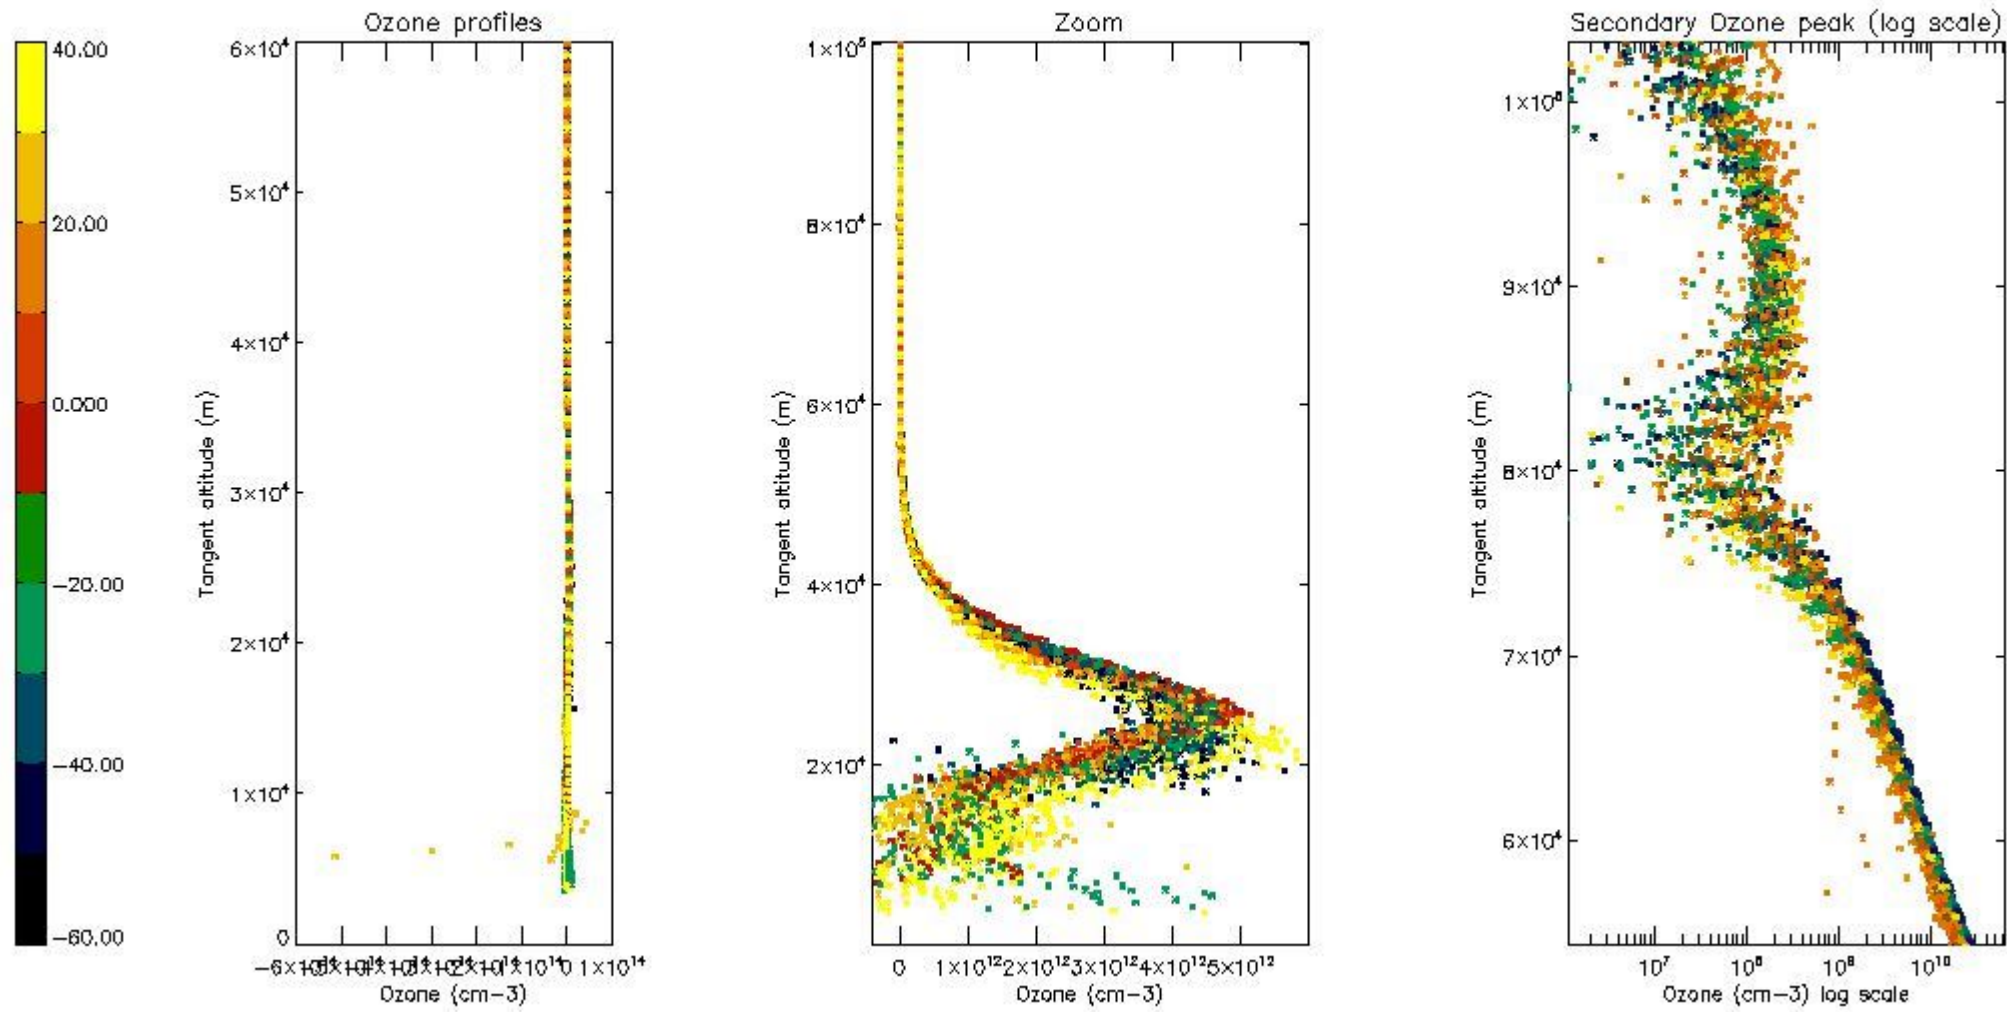

STD < 10	17
STD < 5	11

5.2 Plot ozone profiles for all STD (dark without errors)

The colorbar represents the latitude.

5.3 Plot ozone profiles where STD < 20% (dark without errors)

The colorbar represents the latitude.