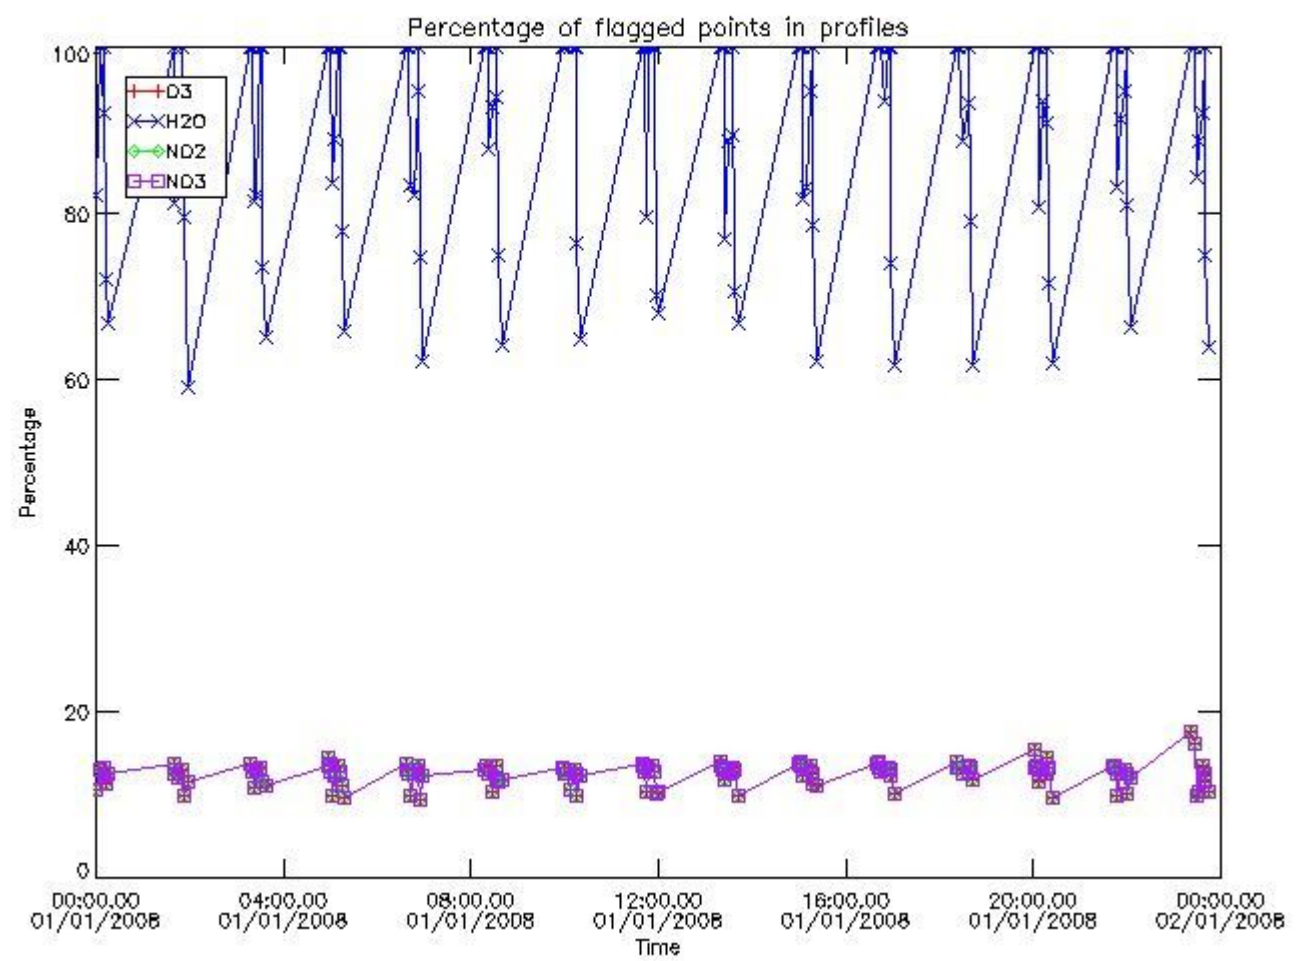

3. Quality information per product

In this section it is plotted some information contained in the Quality Summary data set of the level 2 products. Only products in dark limb conditions and without errors (error flag in the MPH set to "0") are used.

3.1 Plot quality information per product (time dependant)

Percentage of flagged data per O3 profile

Percentage of flagged data per H2O profile