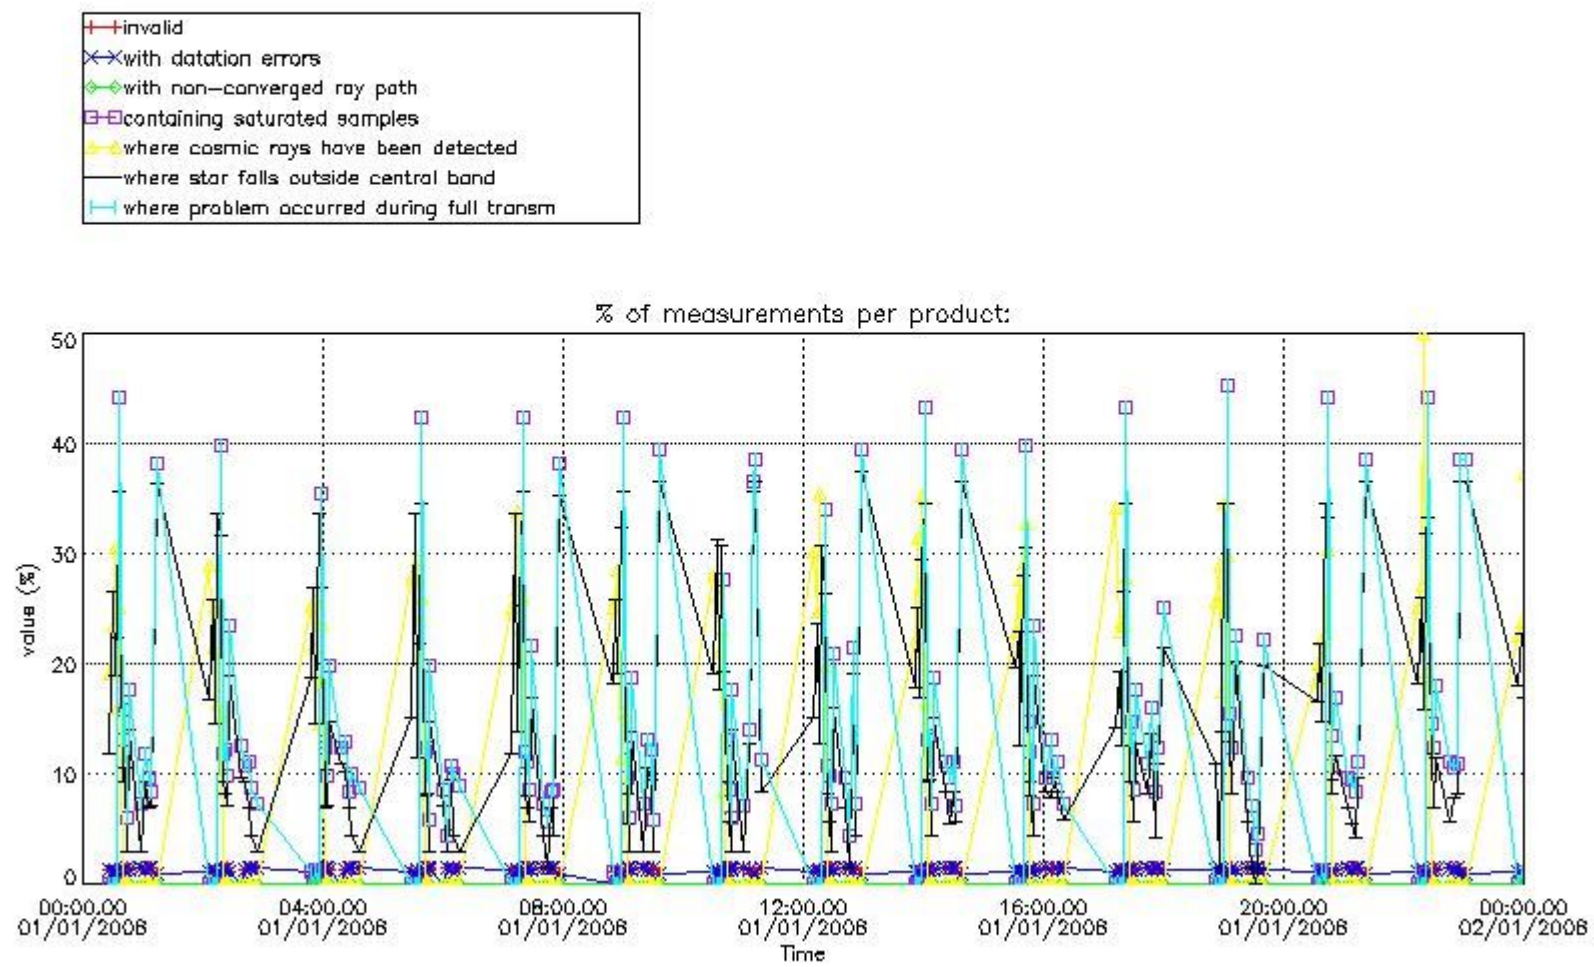

[6. Auxiliary Data Files used for the production reported in section 2](#)

This report presents the daily analysis on parameters extracted from GOMOS level 2 data (GOM_NL__2P). It is intended to monitor some important parameters that will impact the quality of these products. A list of level 2 products (and content) that have arrived during the reporting day to the PCF is also given.

3.1 Plot quality information per product (time dependant)

3.2 Plot quality information per product (world map)

Percentage of flagged data per O3 profile

Percentage of flagged data per H2O profile

Percentage of flagged data per NO2 profile

Percentage of flagged data per NO3 profile

4. Level 1 quality information per product

In this section it is plotted some information contained in the Quality Summary data set of the level 2 products that comes from the level 1b processing. Products without errors (error flag in the MPH set to "0") are used.

4.1 Plot quality information per product (time dependant) coming from level 1b processing

4.1.1 Plot level 1 quality information per product (time dependant): ENVISAT ASCENDING passes

4.1.2 Plot level 1 quality information per product (time dependant): ENVI SAT DESCENDING passes