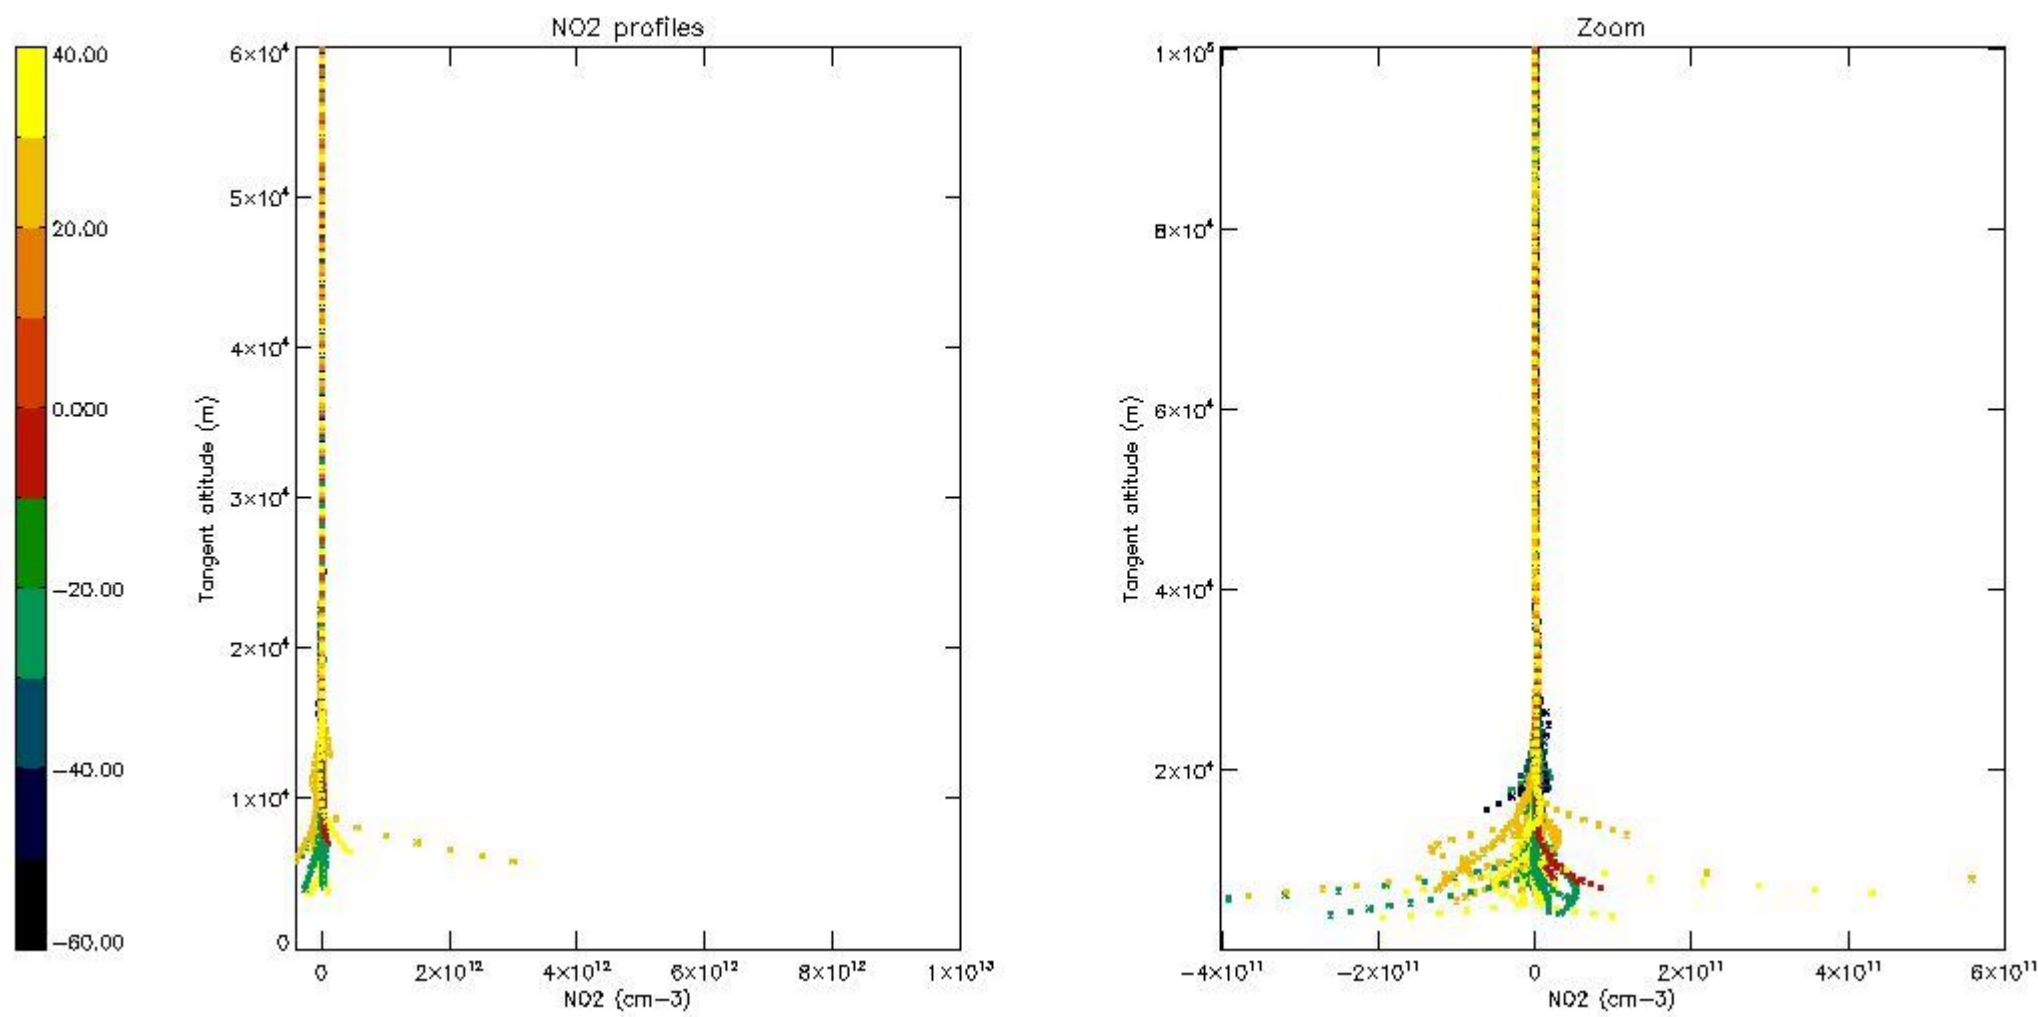

5.7 Plot NO3 profiles for all STD (dark without errors)

The colorbar represents the latitude.