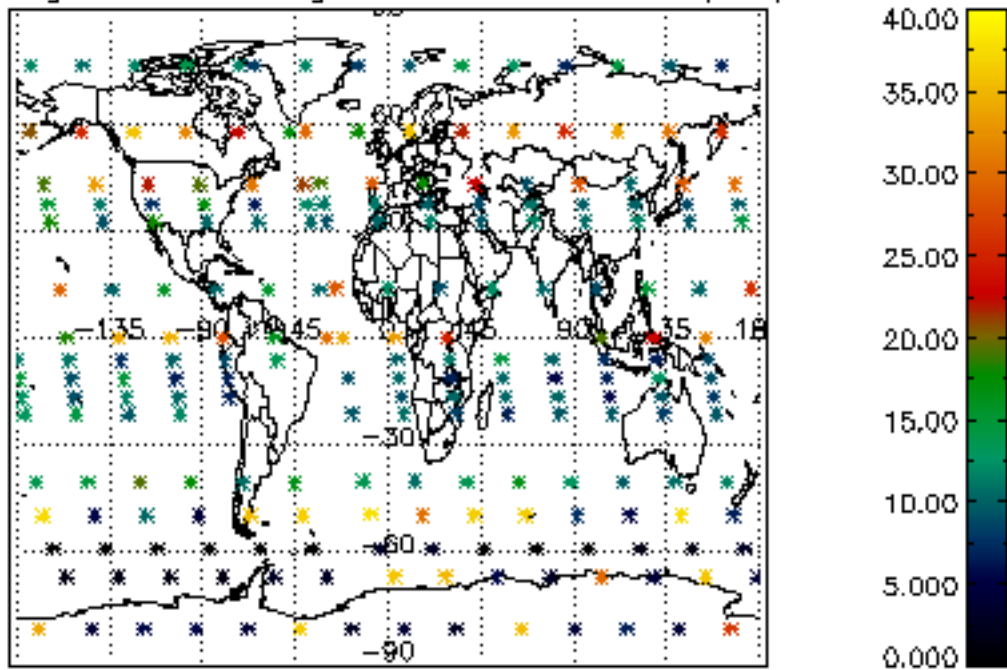

Percentage of cosmic ray hits per profile

Percentage of star falling outside central band per profile