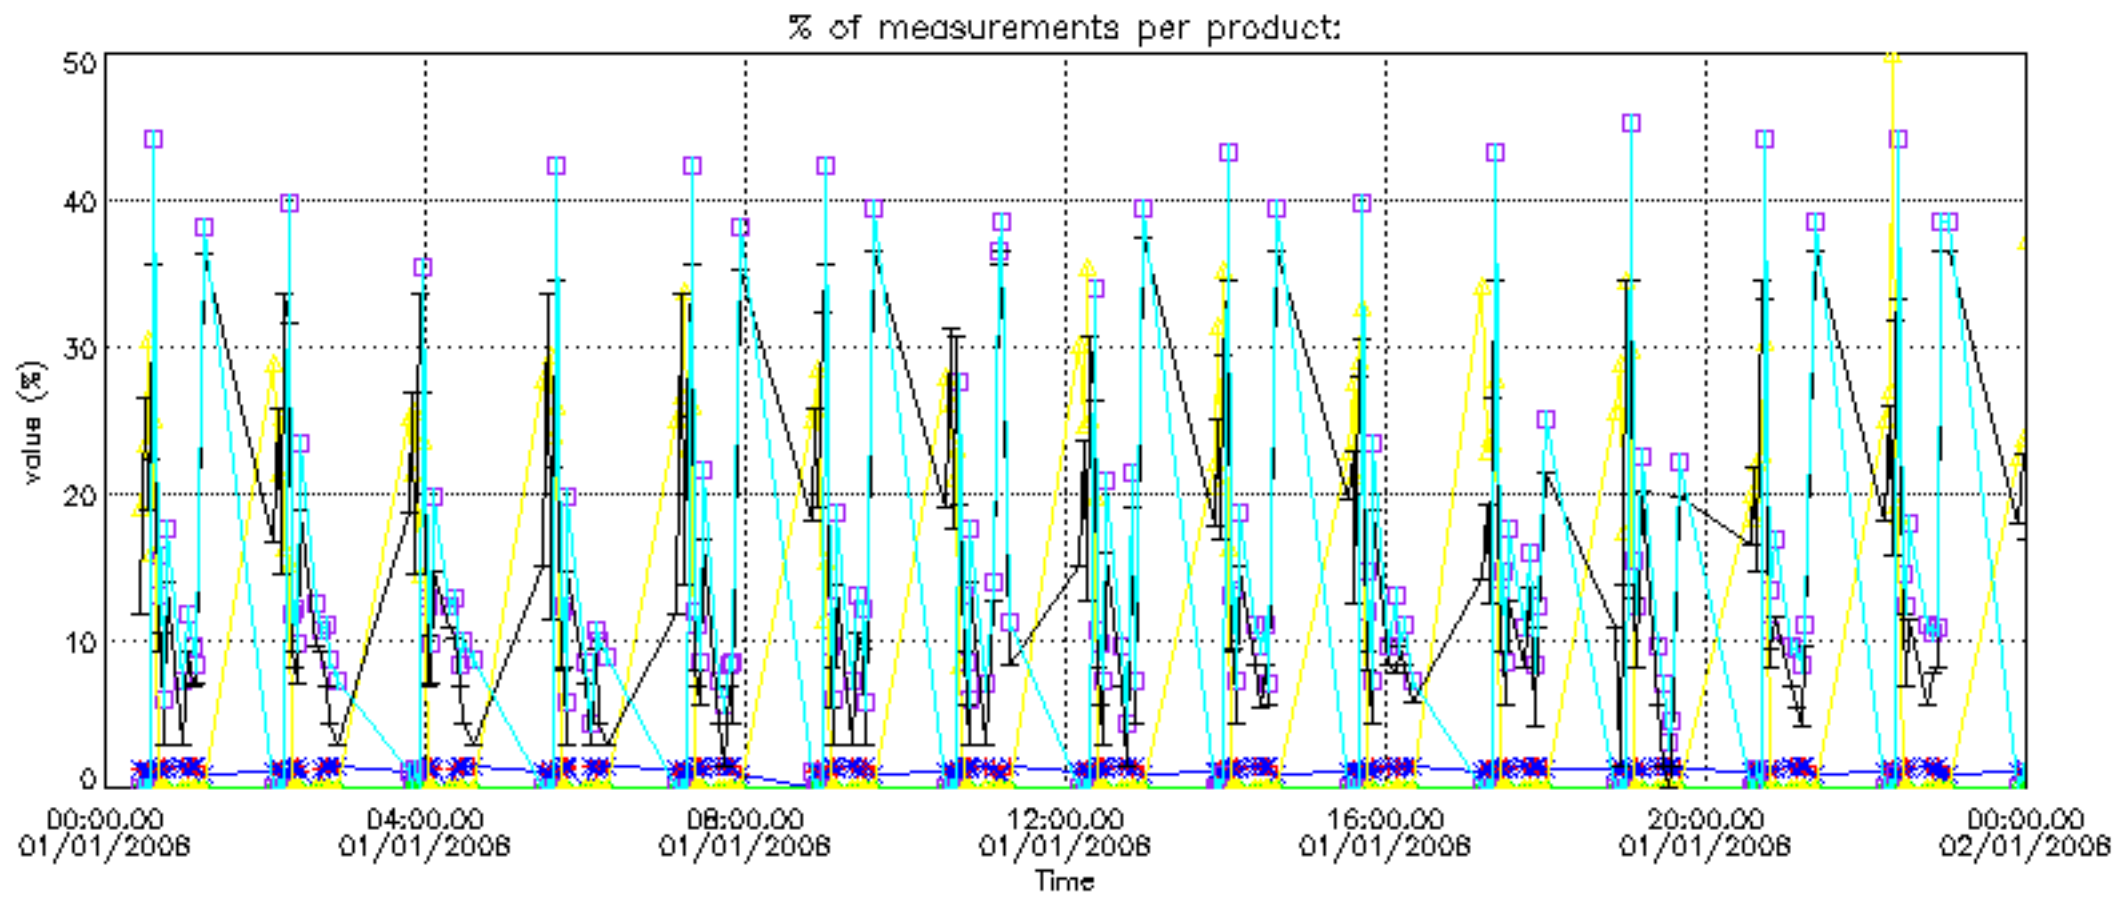

Percentage of cosmic ray hits per profile

Percentage of datation errors per profile