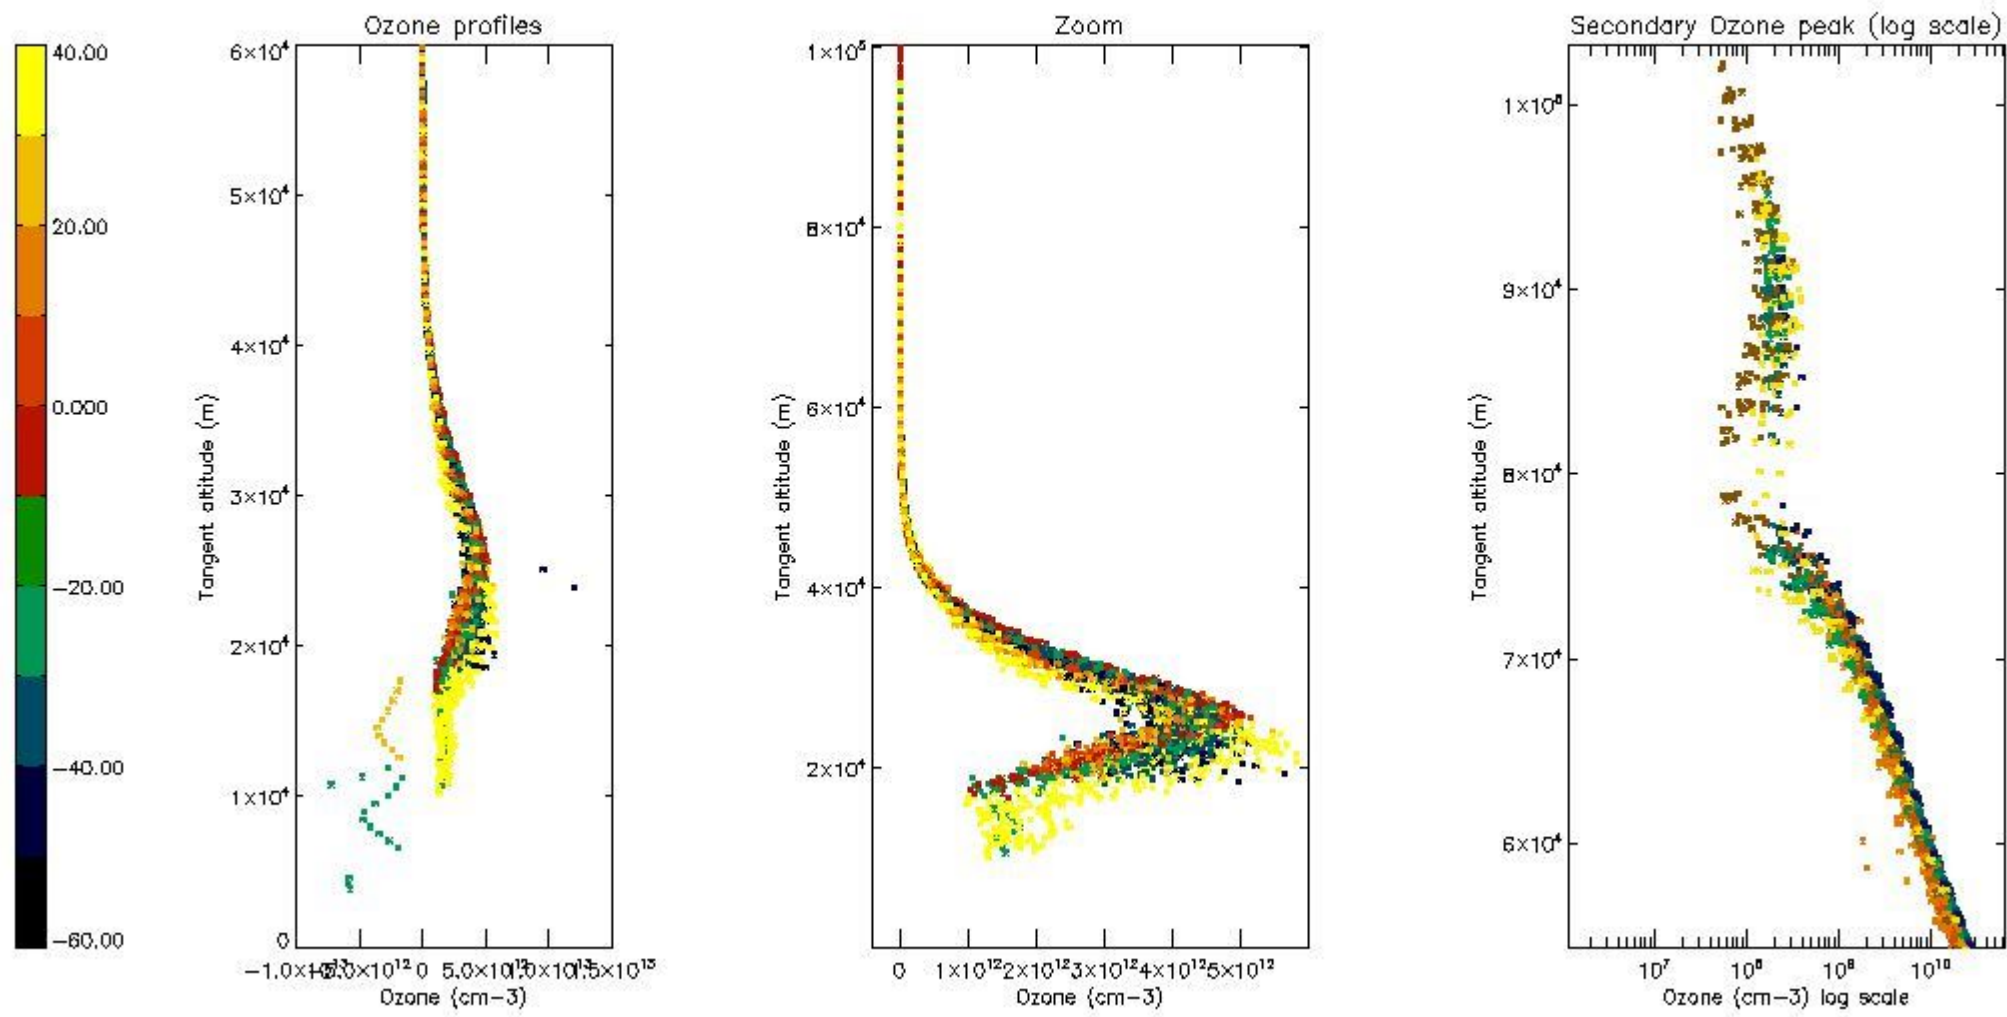

STD < 10	17
STD < 5	11

5.2 Plot ozone profiles for all STD (dark without errors)

The colorbar represents the latitude.

5.3 Plot ozone profiles where STD < 20% (dark without errors)

The colorbar represents the latitude.

5.4 Plot ozone profiles where STD < 10% (dark without errors)

The colorbar represents the latitude.

5.5 Plot ozone profiles where STD < 5% (dark without errors)

The colorbar represents the latitude.

5.6 Plot NO₂ profiles for all STD (dark without errors)

The colorbar represents the latitude.

5.7 Plot NO3 profiles for all STD (dark without errors)

The colorbar represents the latitude.

5.8 Plot H2O profiles for all STD (only for occultations of stars 1,2,3,4,13,14,16,26,63 dark without errors)