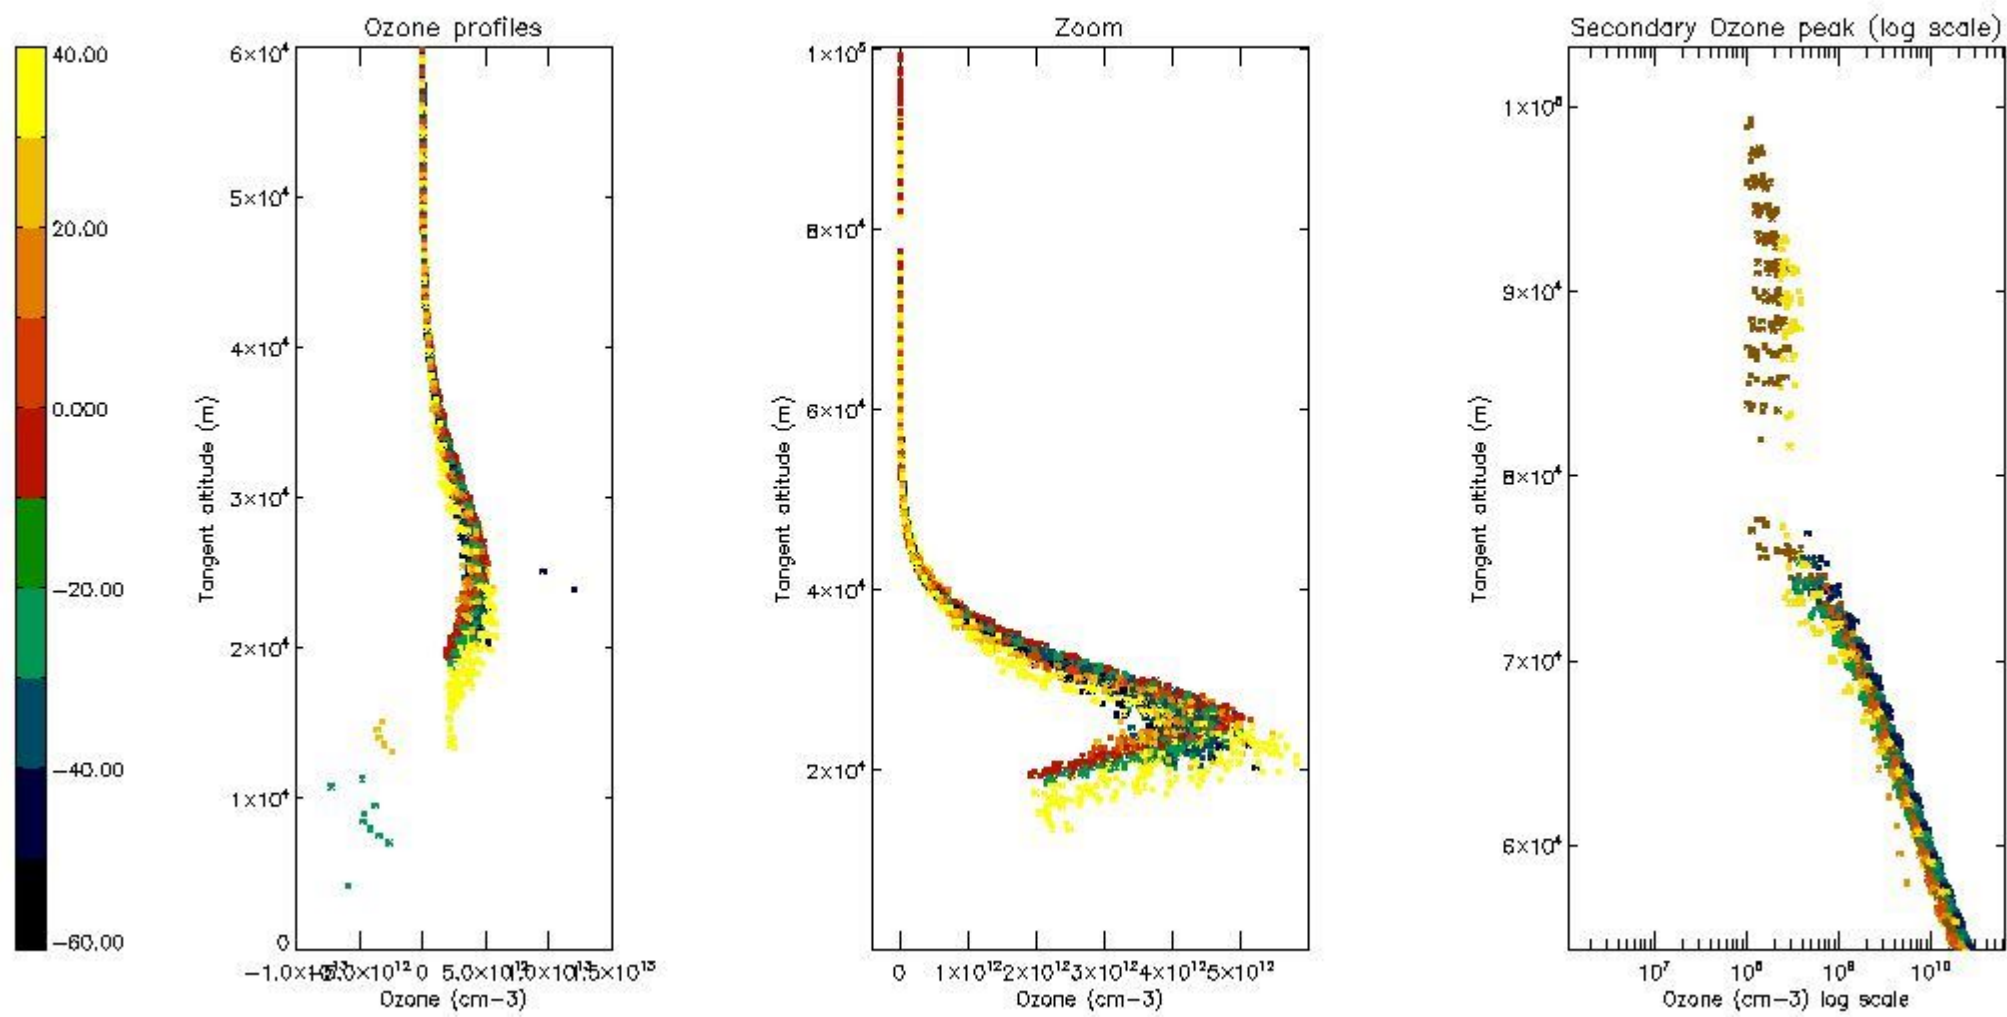

5.5 Plot ozone profiles where STD < 5% (dark without errors)

The colorbar represents the latitude.