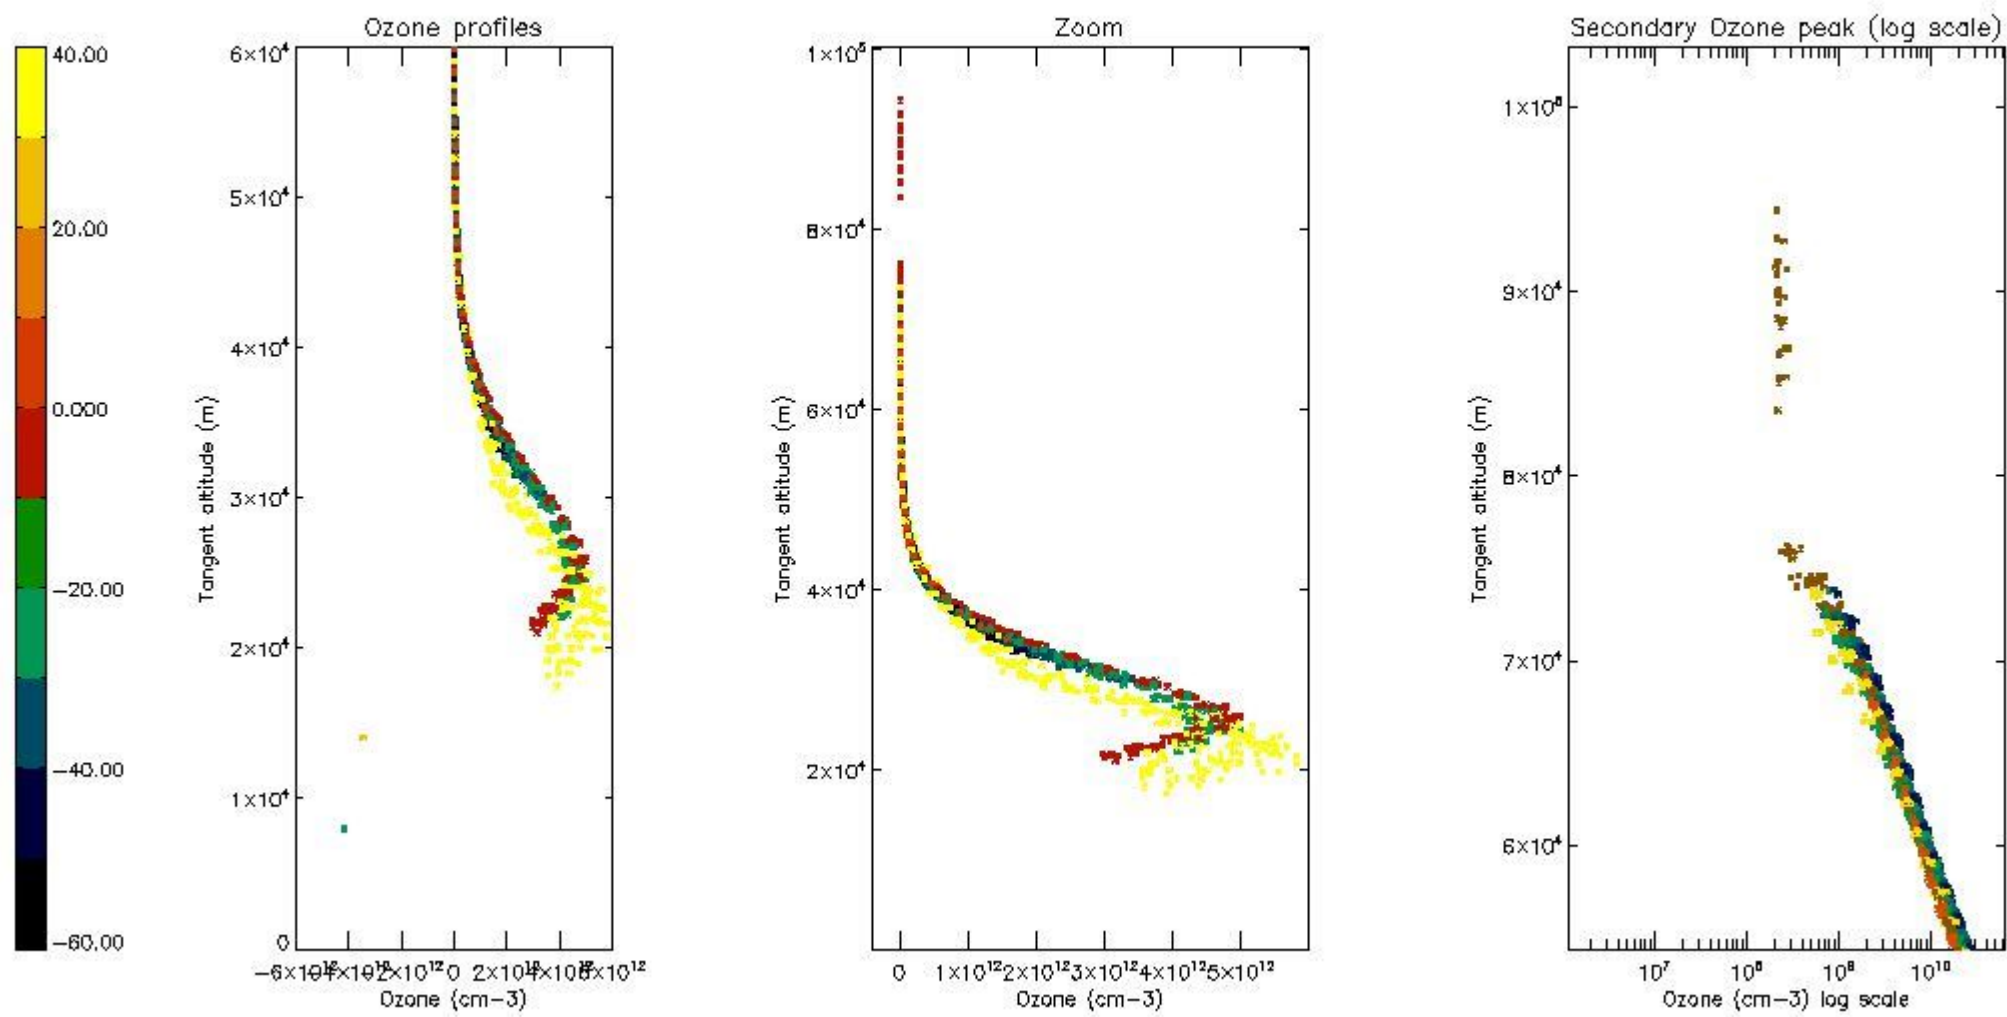

STD < 10	17
STD < 5	11

5.2 Plot ozone profiles for all STD (dark without errors)

The colorbar represents the latitude.

5.3 Plot ozone profiles where STD < 20% (dark without errors)

The colorbar represents the latitude.

5.4 Plot ozone profiles where STD < 10% (dark without errors)

The colorbar represents the latitude.

5.5 Plot ozone profiles where STD < 5% (dark without errors)

The colorbar represents the latitude.

5.6 Plot NO₂ profiles for all STD (dark without errors)