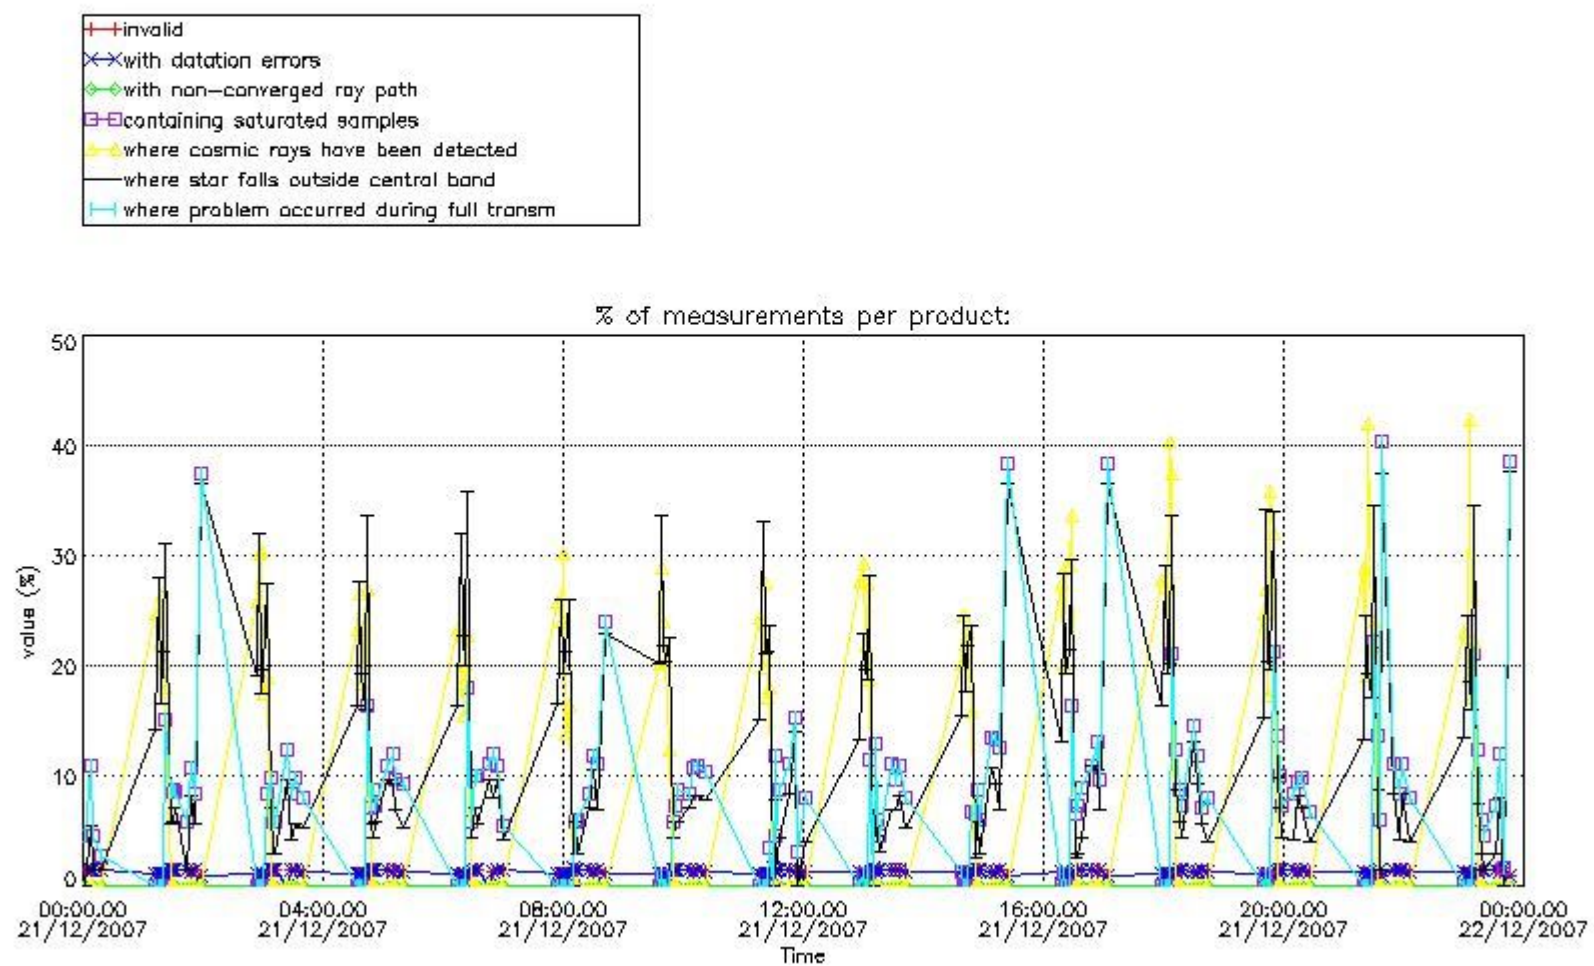

Percentage of cosmic ray hits per profile

Percentage of datation errors per profile

4.2 Plot quality information per product coming from level 1b processing (world map)
4.2.1 Plot level 1 quality information per product (world map): ENVISAT ASCENDING passes