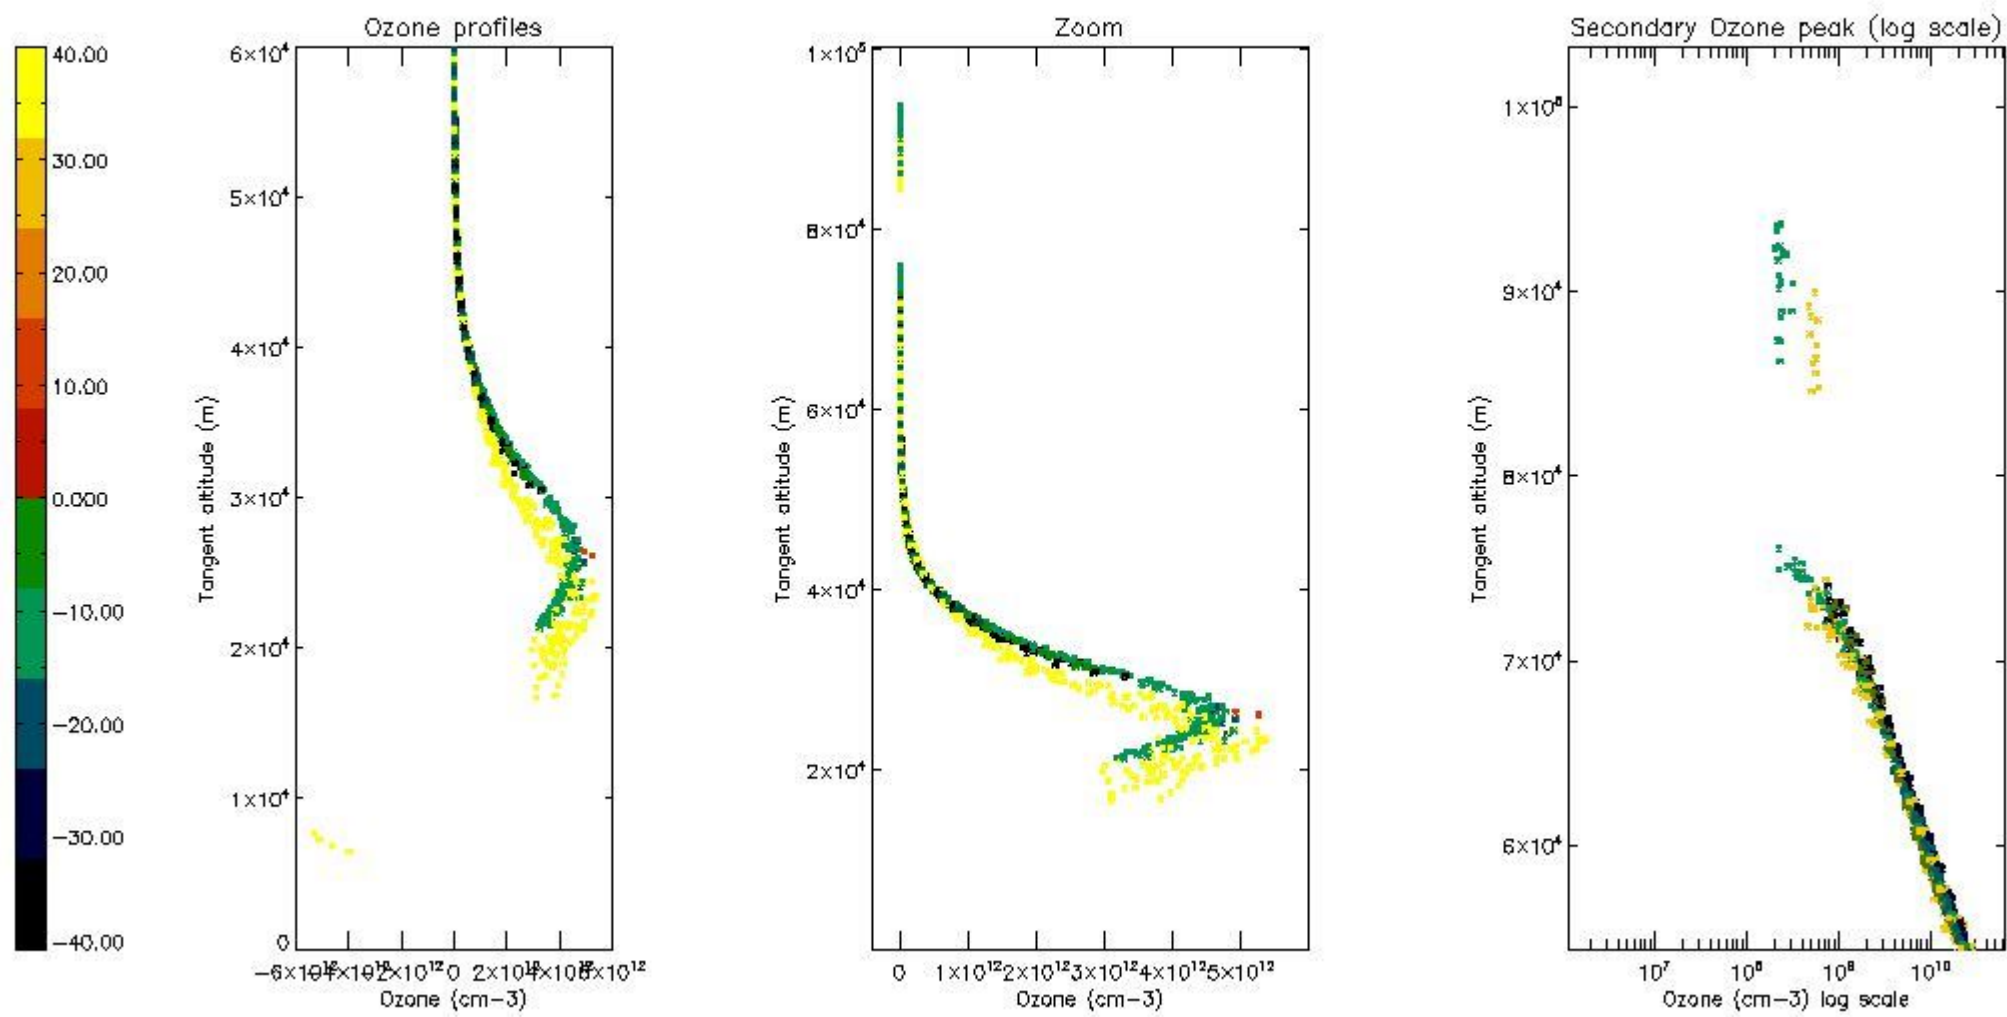

5.6 Plot NO₂ profiles for all STD (dark without errors)

The colorbar represents the latitude.