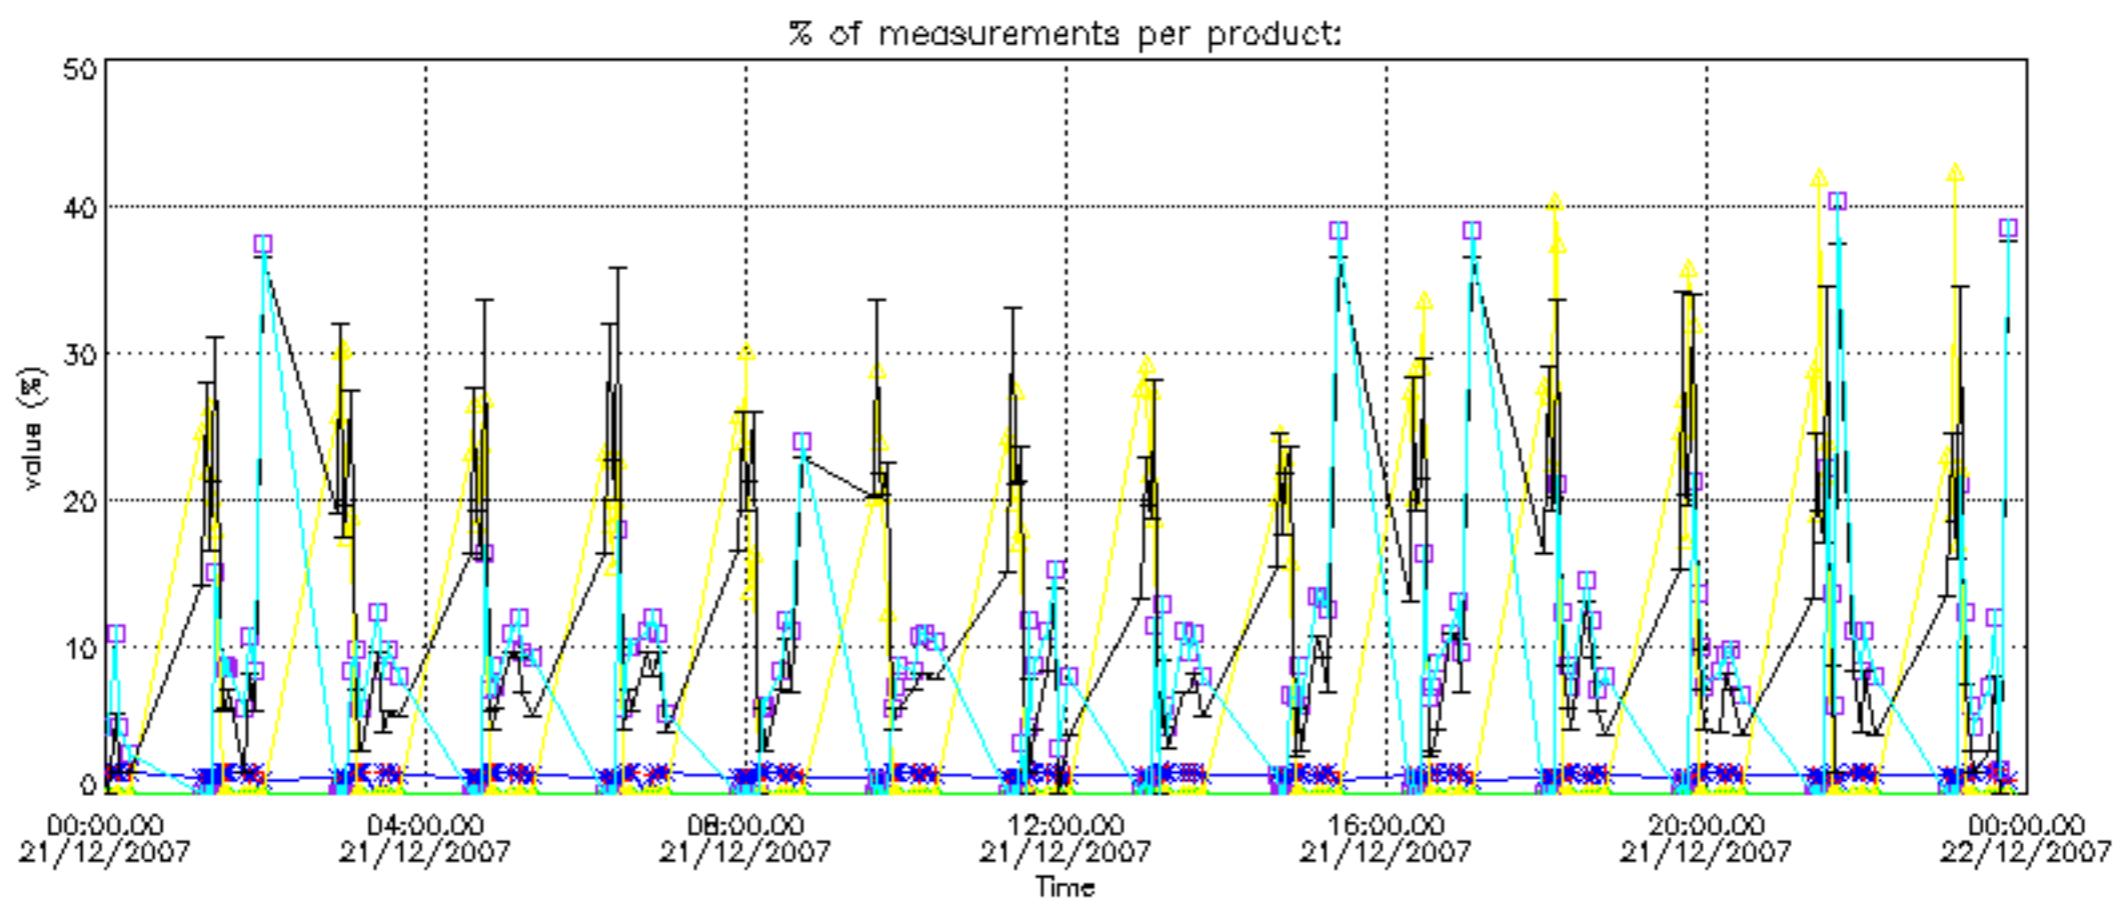

Percentage of cosmic ray hits per profile

Percentage of datation errors per profile