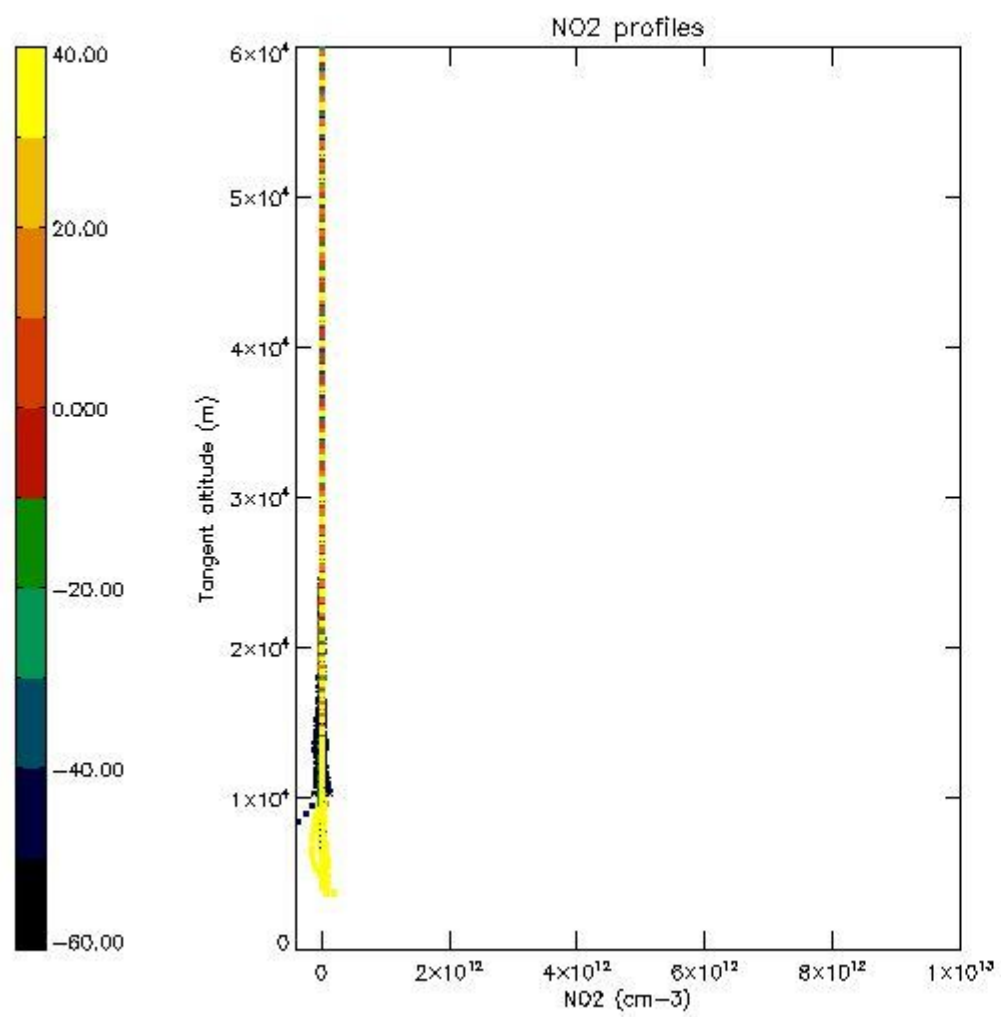

5.7 Plot NO3 profiles for all STD (dark without errors)

The colorbar represents the latitude.