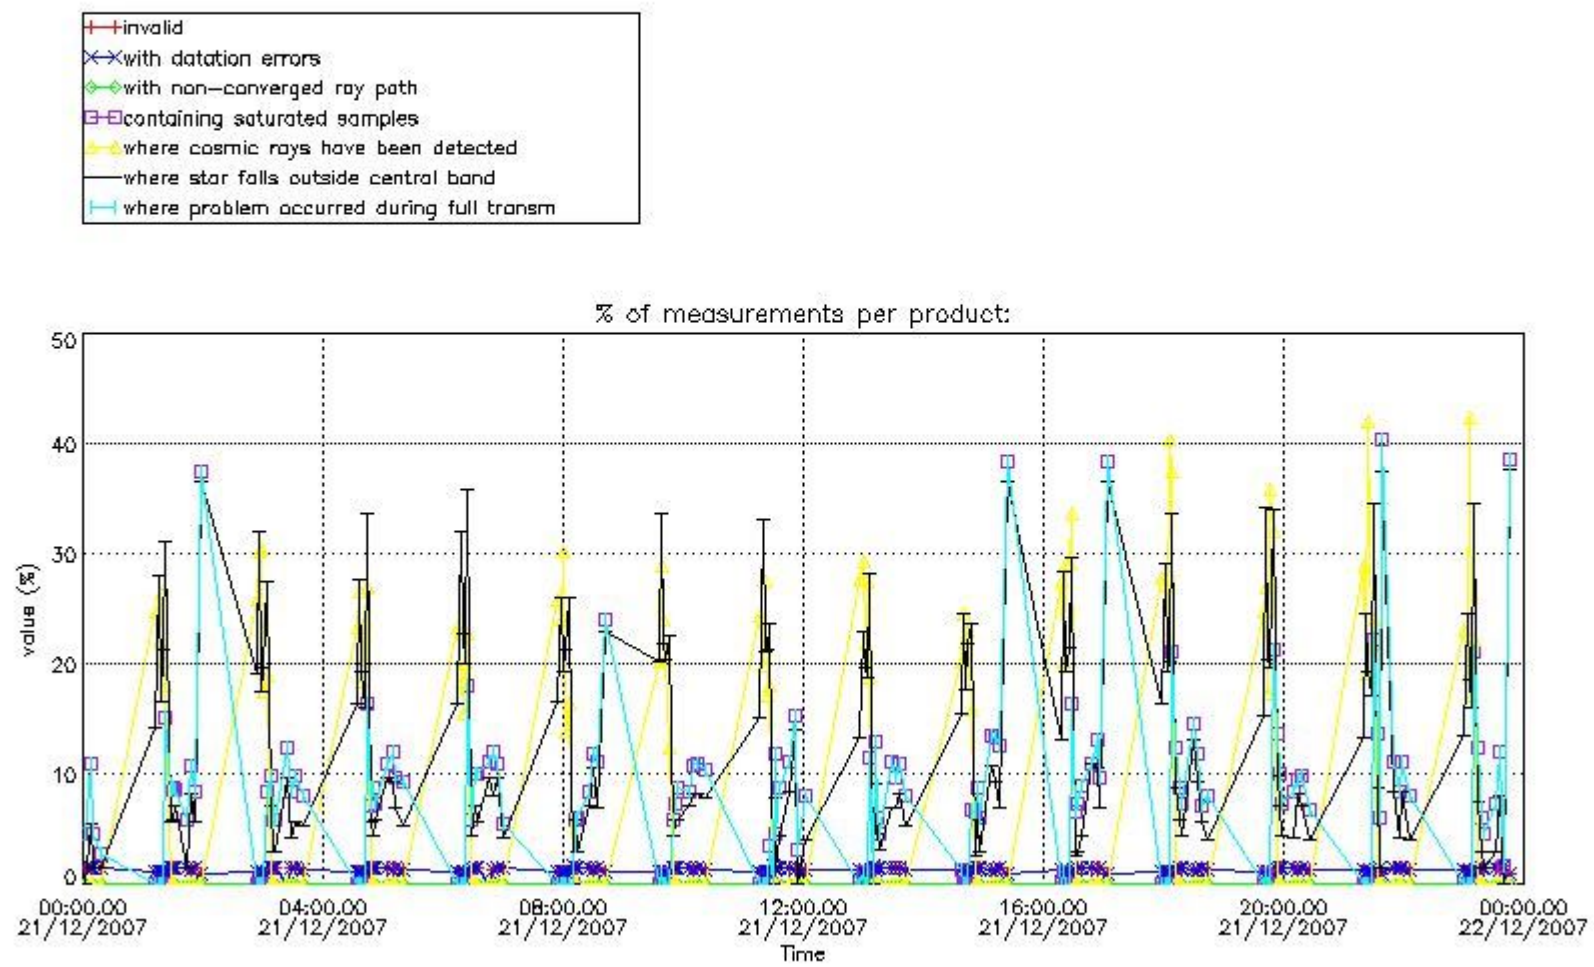

4.2 Plot quality information per product coming from level 1b processing (world map)

4.2.1 Plot level 1 quality information per product (world map): ENVISAT ASCENDING passes