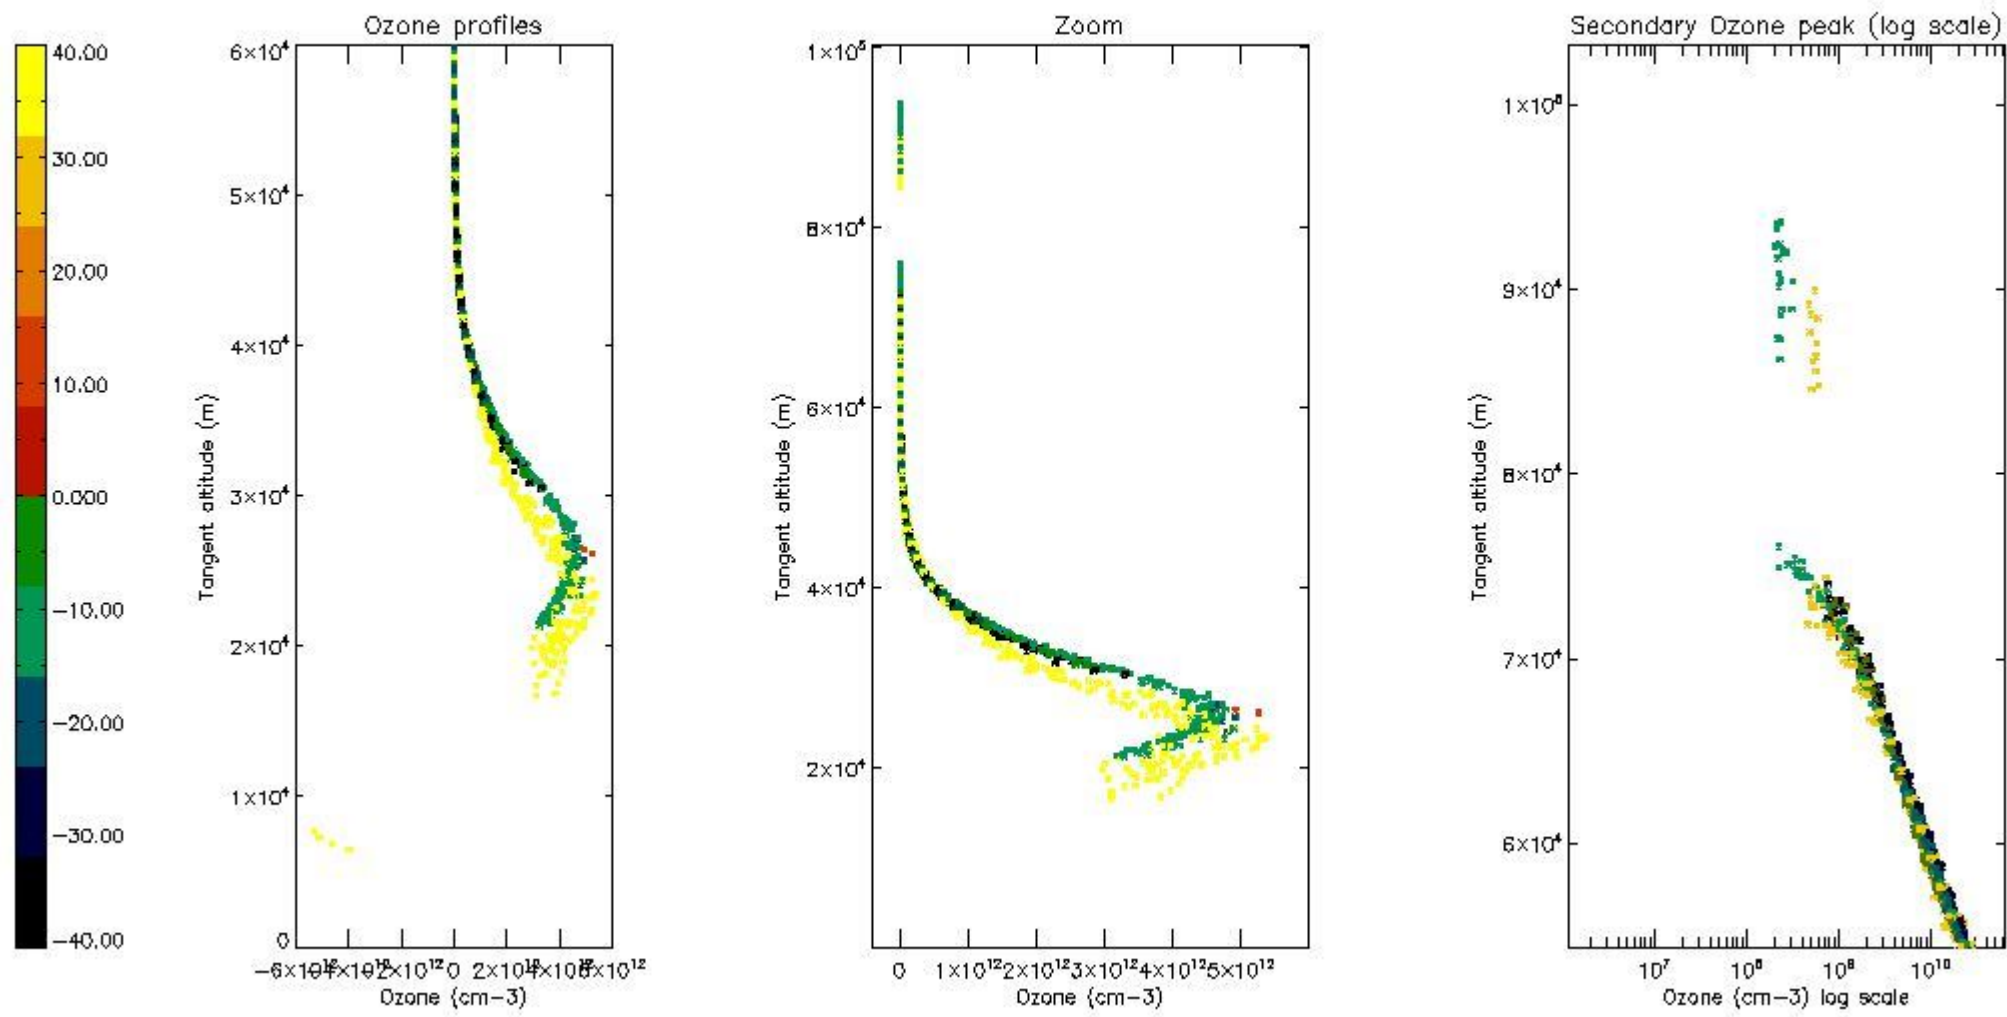

5.4 Plot ozone profiles where  $STD < 10\%$  (dark without errors)

The colorbar represents the latitude.

*5.5 Plot ozone profiles where STD < 5% (dark without errors)*

The colorbar represents the latitude.