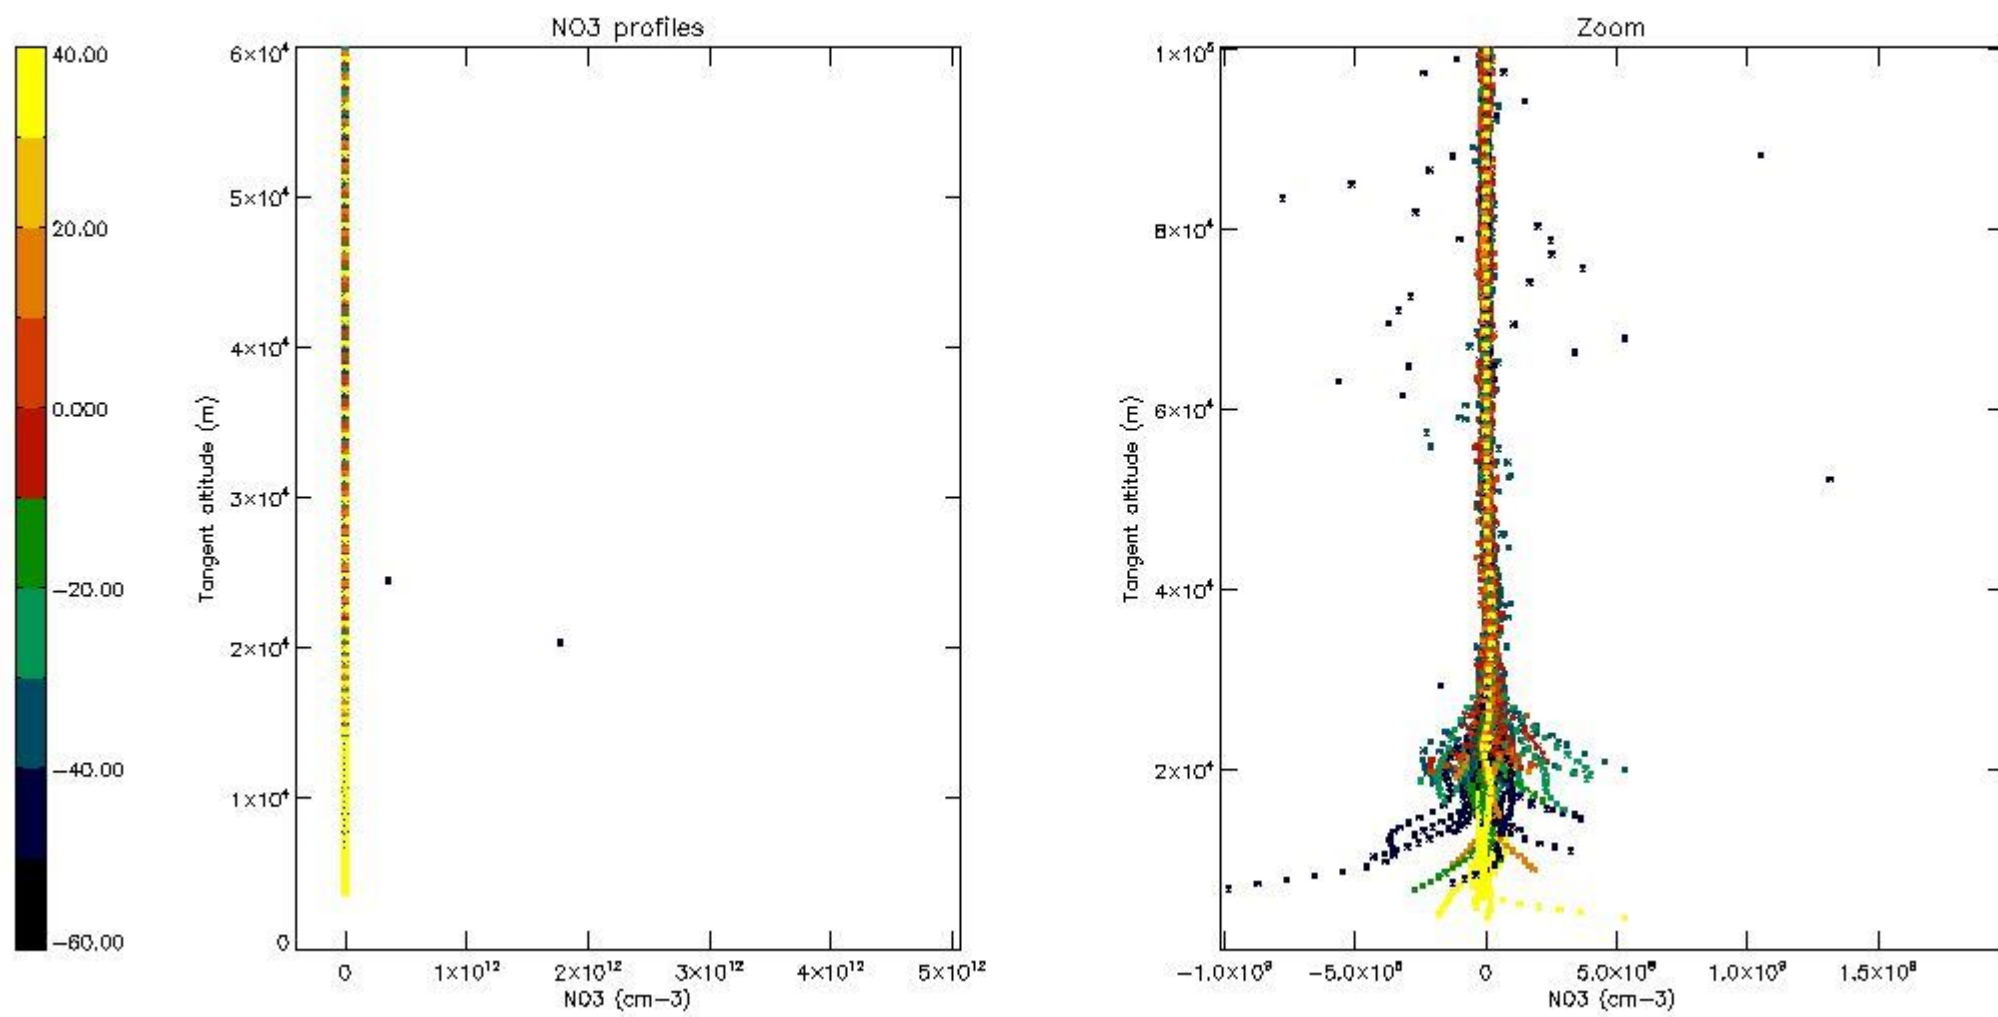

5.8 Plot H2O profiles for all STD (only for occultations of stars 1,2,3,4,13,14,16,26,63 dark without errors)

The colorbar represents the latitude.