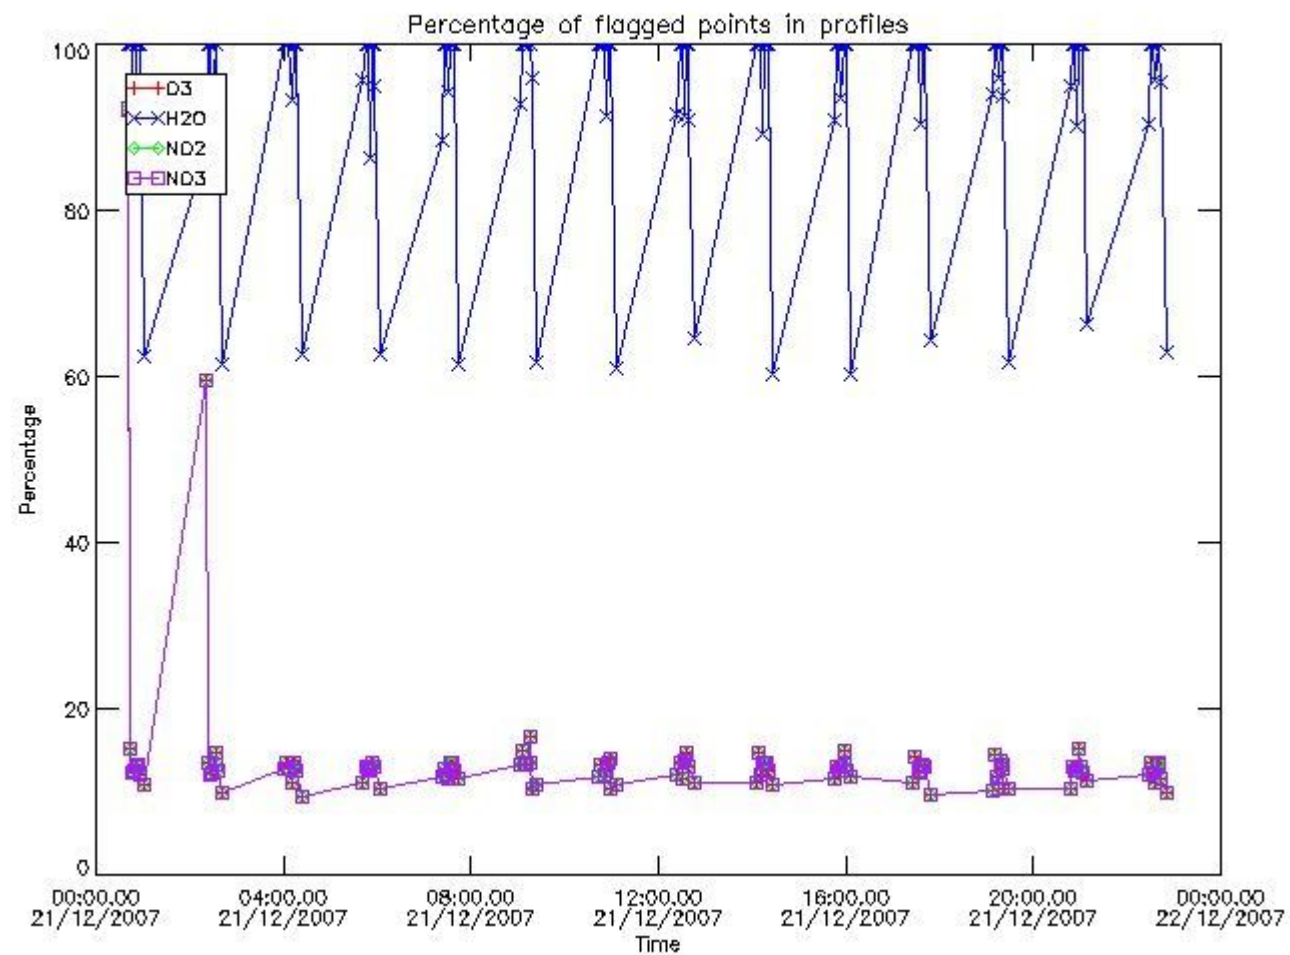

3. Quality information per product

In this section it is plotted some information contained in the Quality Summary data set of the level 2 products. Only products in dark limb conditions and without errors (error flag in the MPH set to "0") are used.

3.1 Plot quality information per product (time dependant)

3.2 Plot quality information per product (world map)