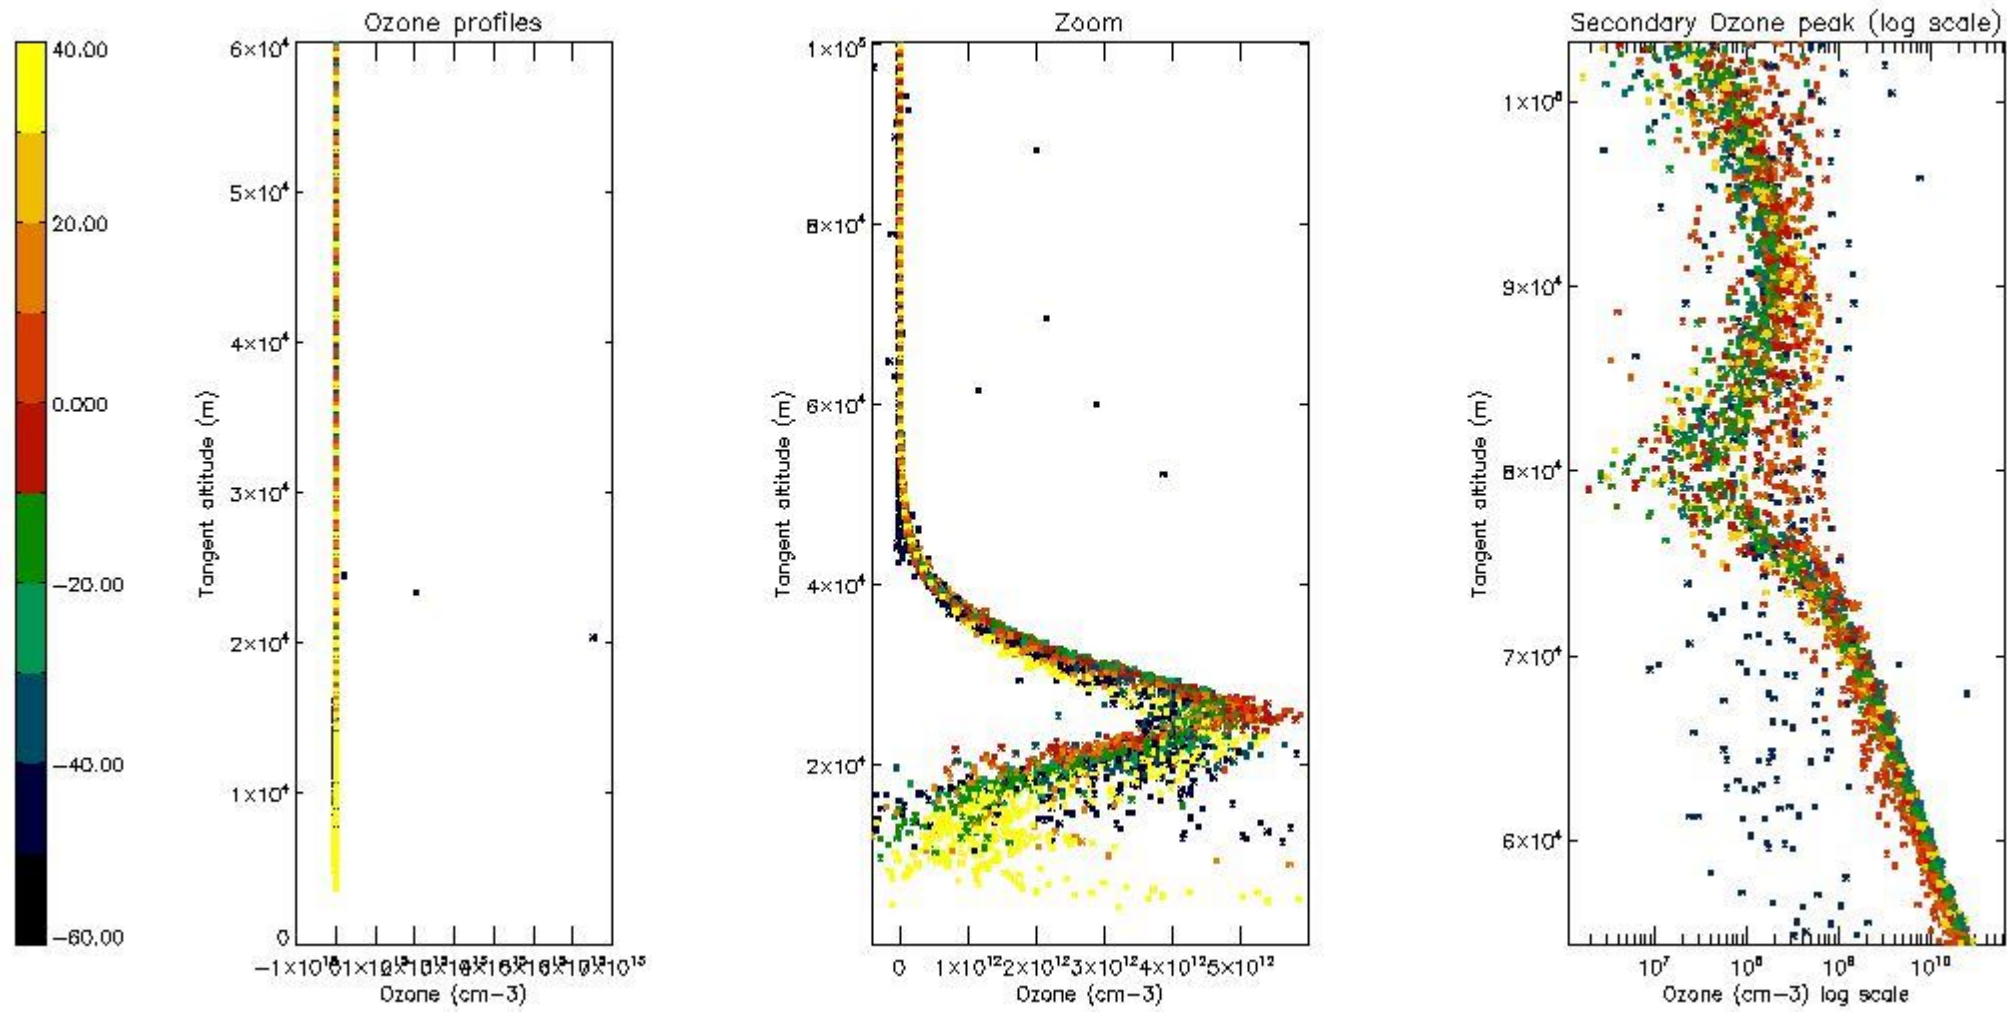

STD < 10	13
STD < 5	9

5.2 Plot ozone profiles for all STD (dark without errors)

The colorbar represents the latitude.

5.3 Plot ozone profiles where STD < 20% (dark without errors)

The colorbar represents the latitude.