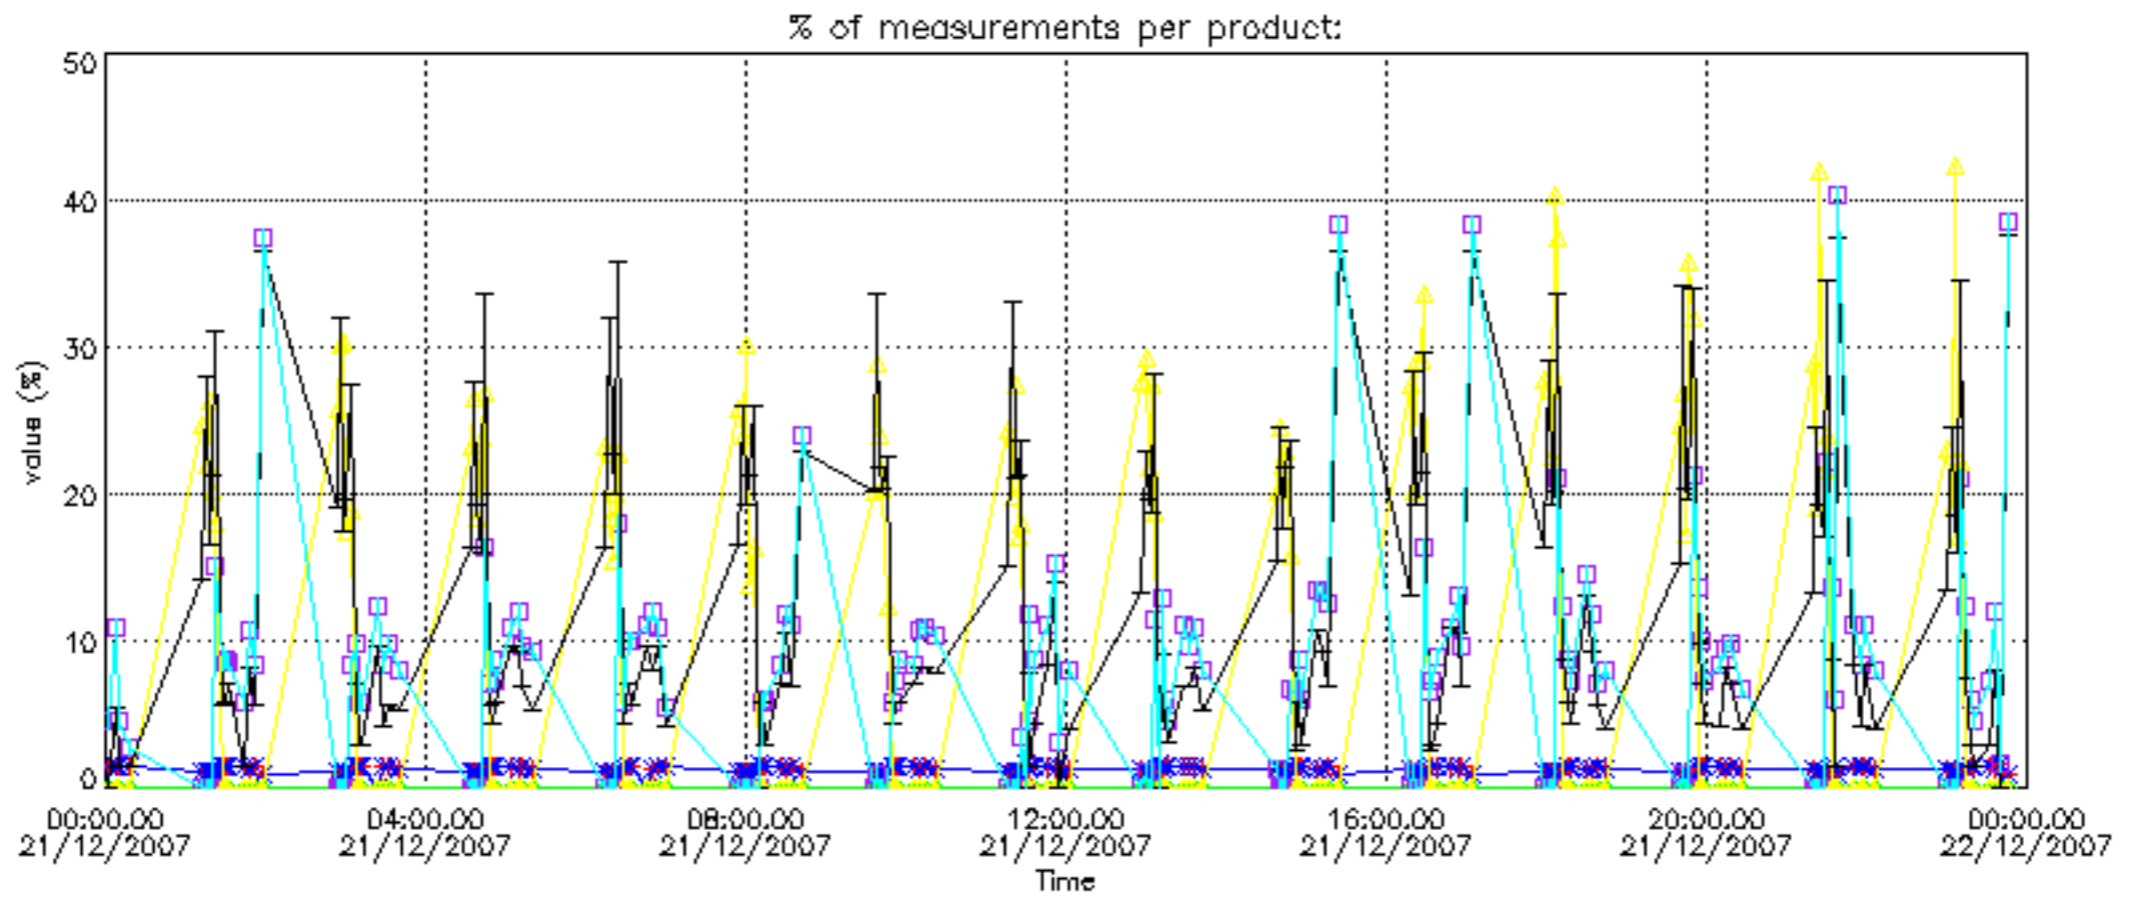

Percentage of cosmic ray hits per profile

Percentage of datation errors per profile