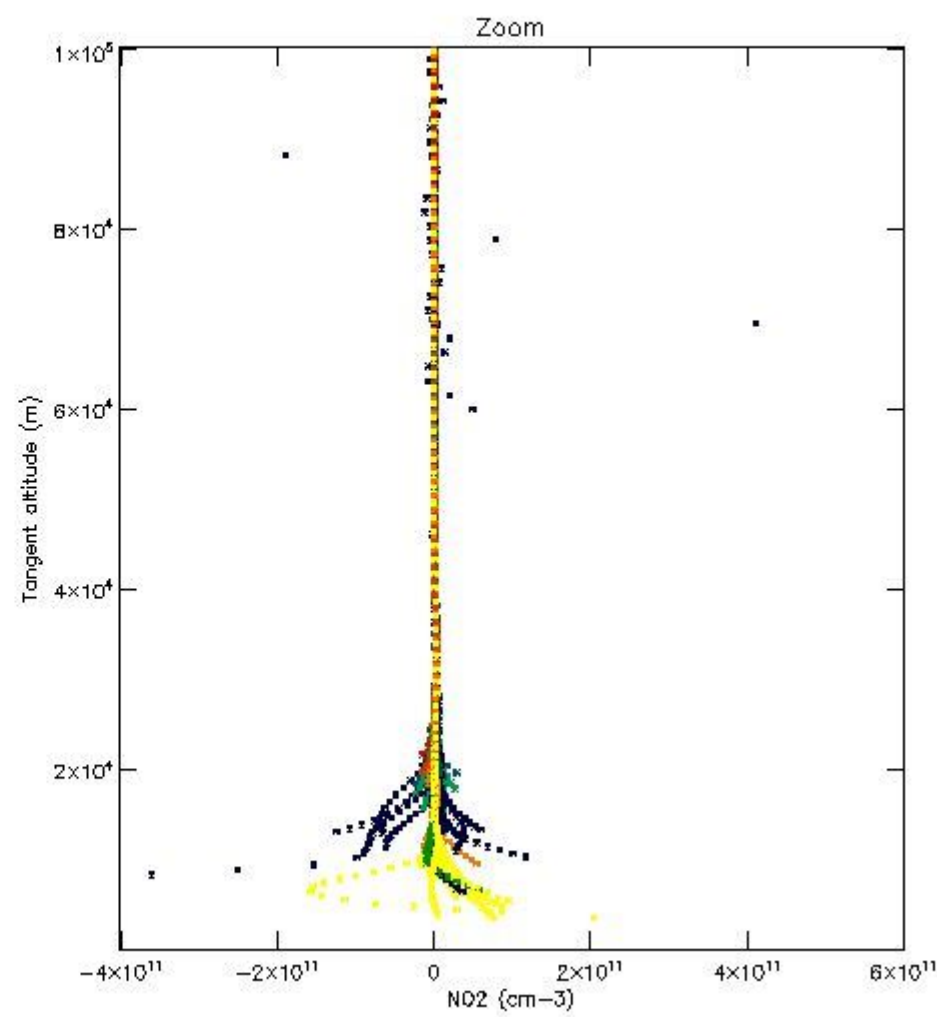

5.7 Plot NO3 profiles for all STD (dark without errors)

The colorbar represents the latitude.