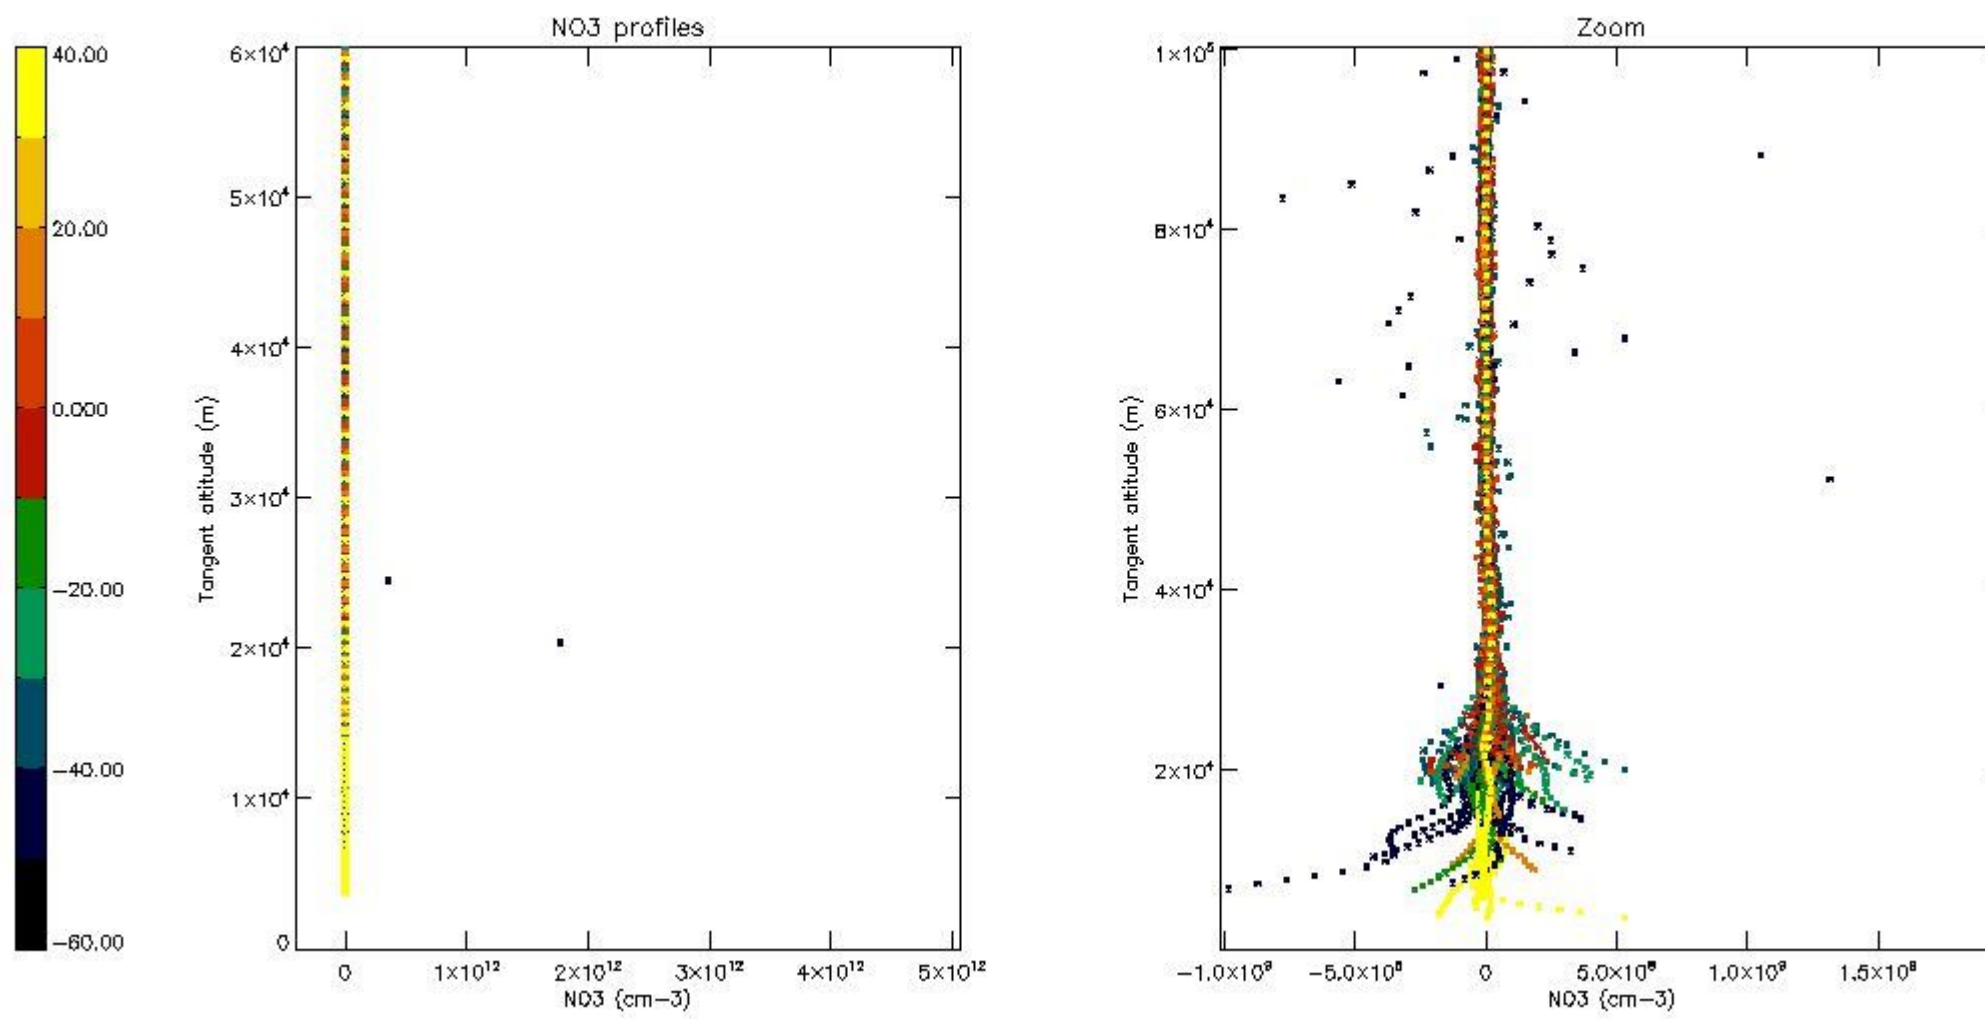

5.8 Plot H₂O profiles for all STD (only for occultations of stars 1,2,3,4,13,14,16,26,63 dark without errors)

The colorbar represents the latitude.