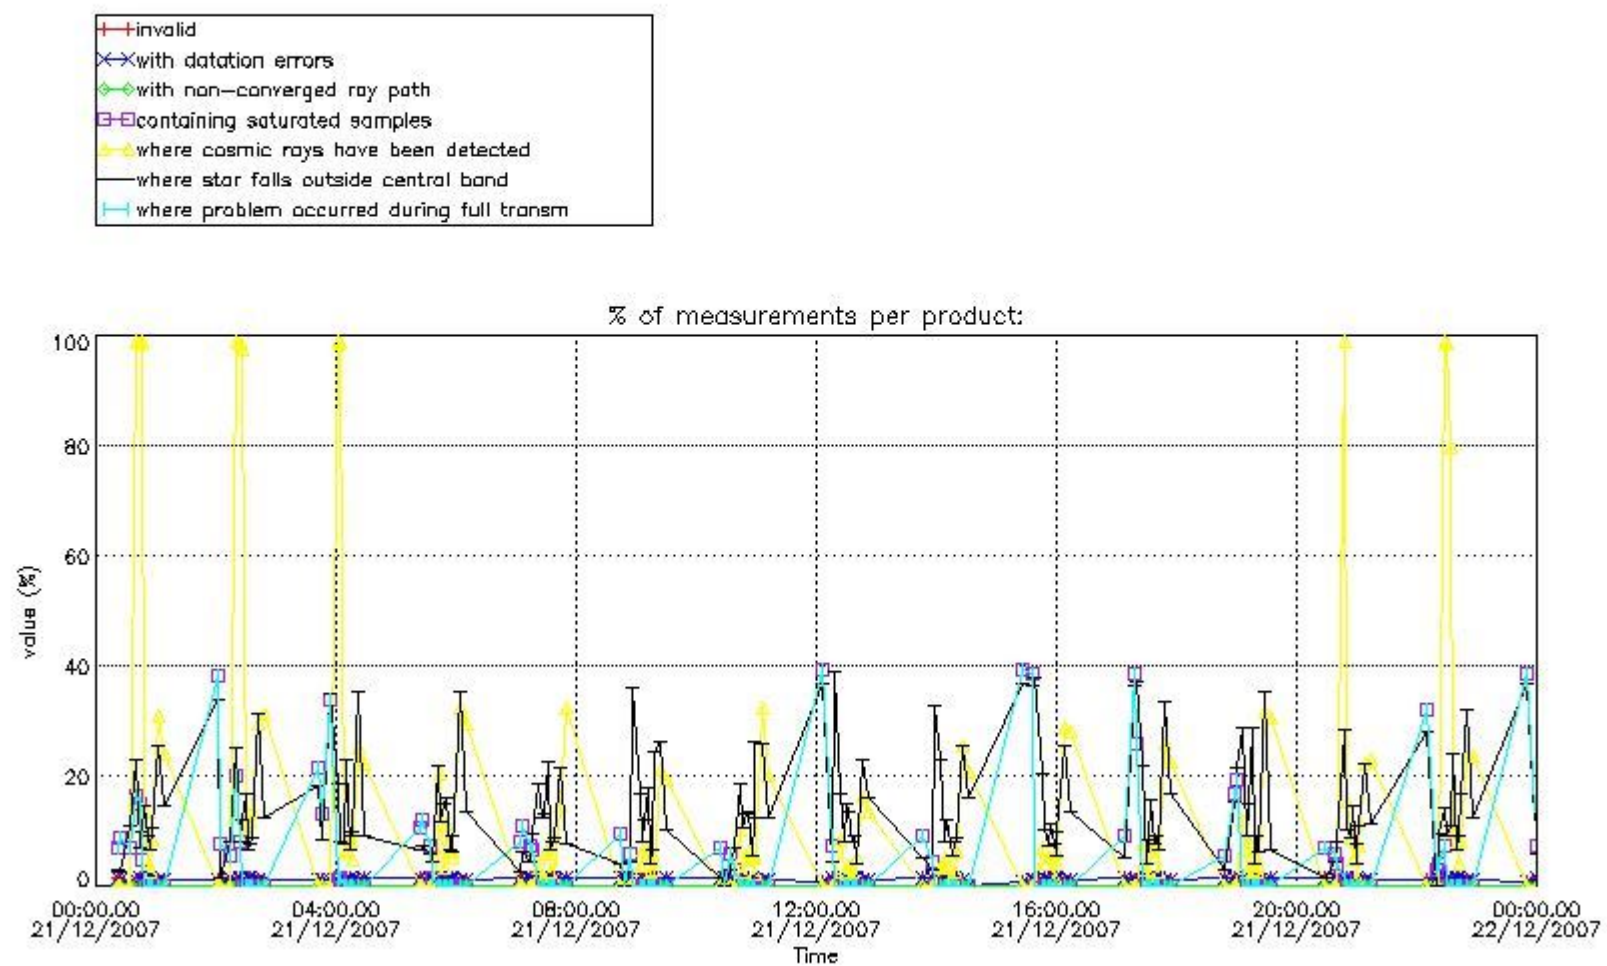

4.1.2 Plot level 1 quality information per product (time dependant): ENVISAT DESCENDING passes