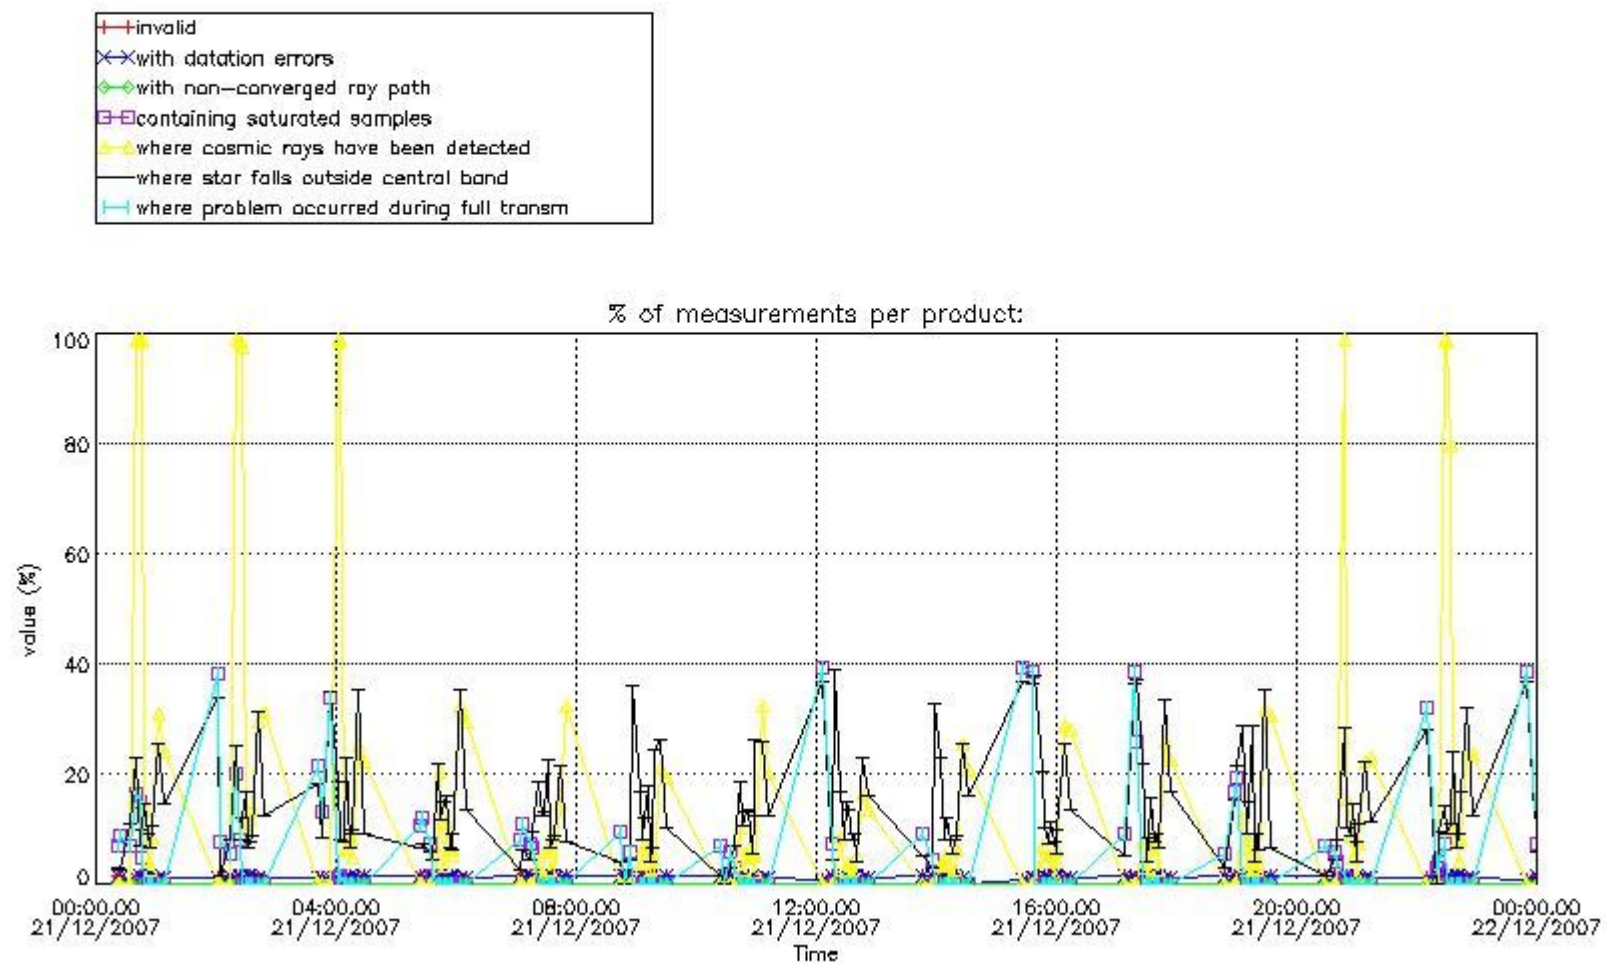

4.1.2 Plot level 1 quality information per product (time dependant): ENVISAT DESCENDING passes