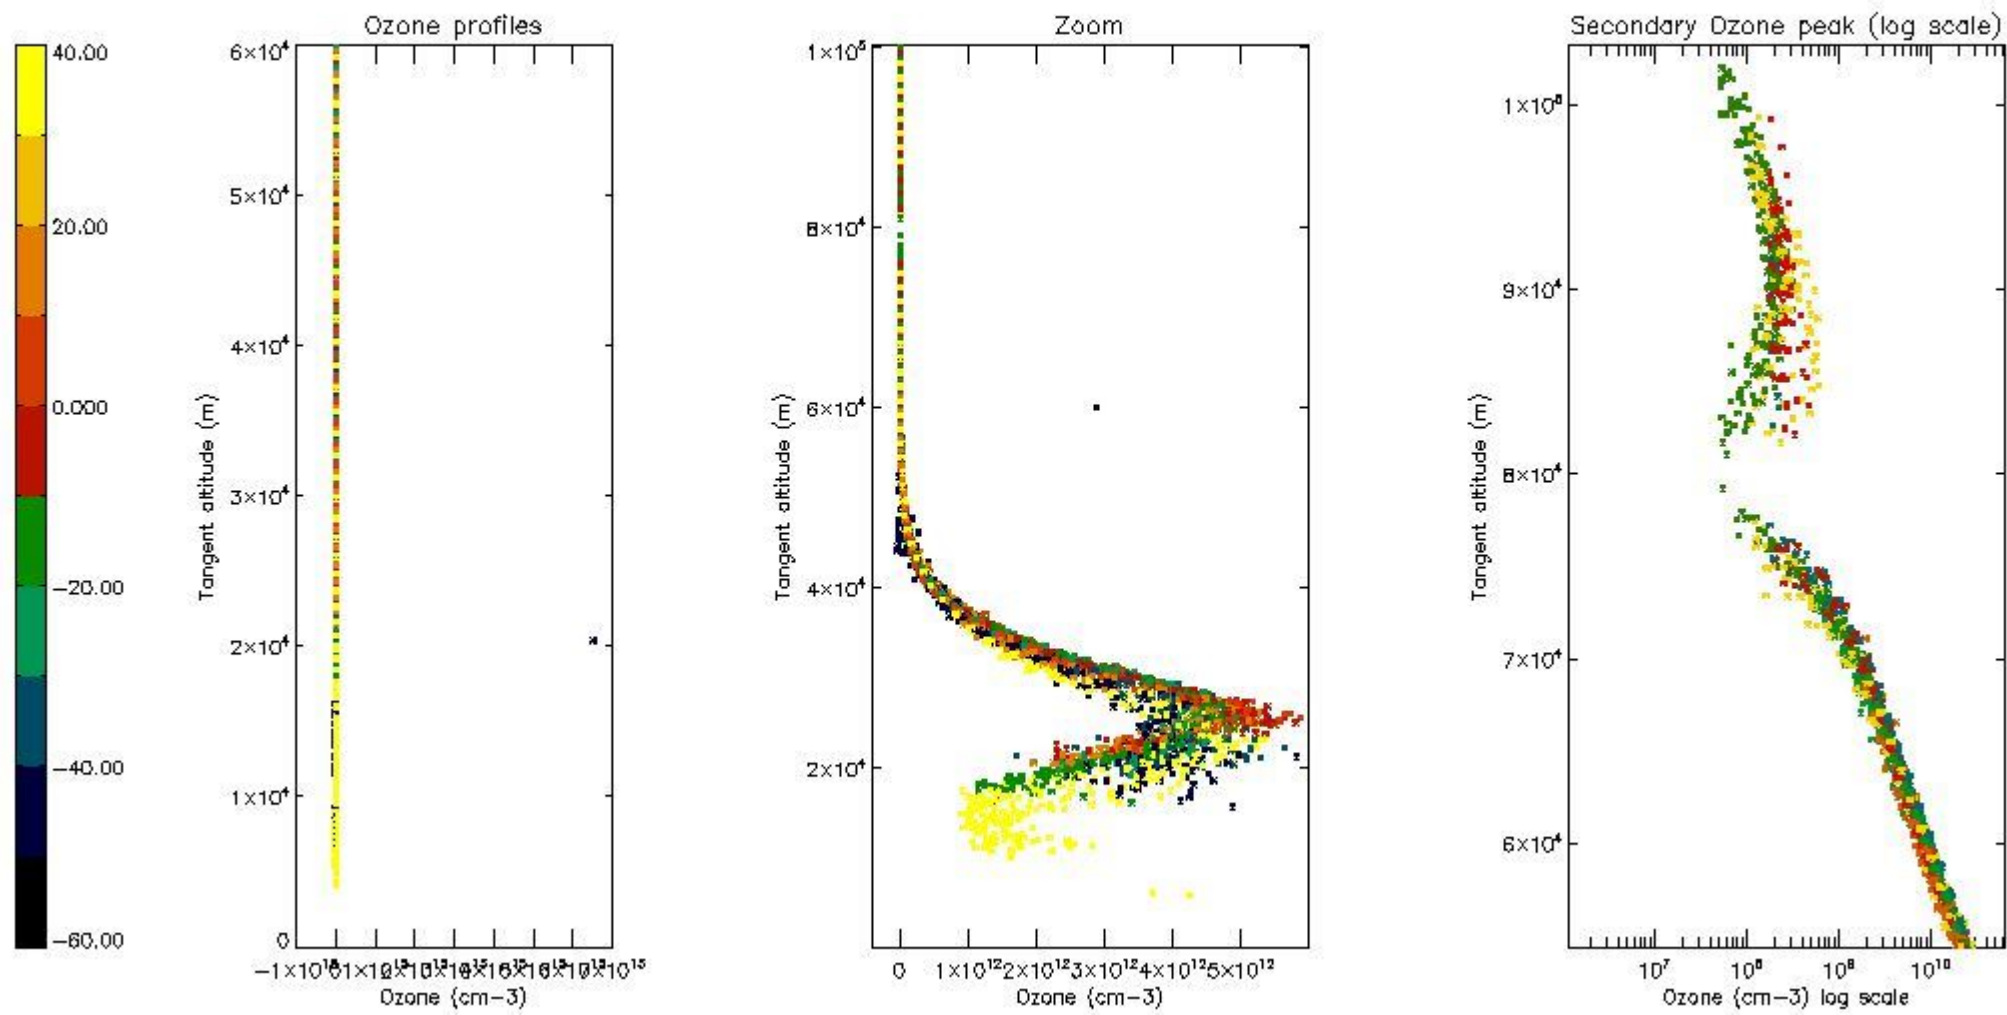

STD < 10	13
STD < 5	9

5.2 Plot ozone profiles for all STD (dark without errors)

The colorbar represents the latitude.

5.3 Plot ozone profiles where STD < 20% (dark without errors)

The colorbar represents the latitude.