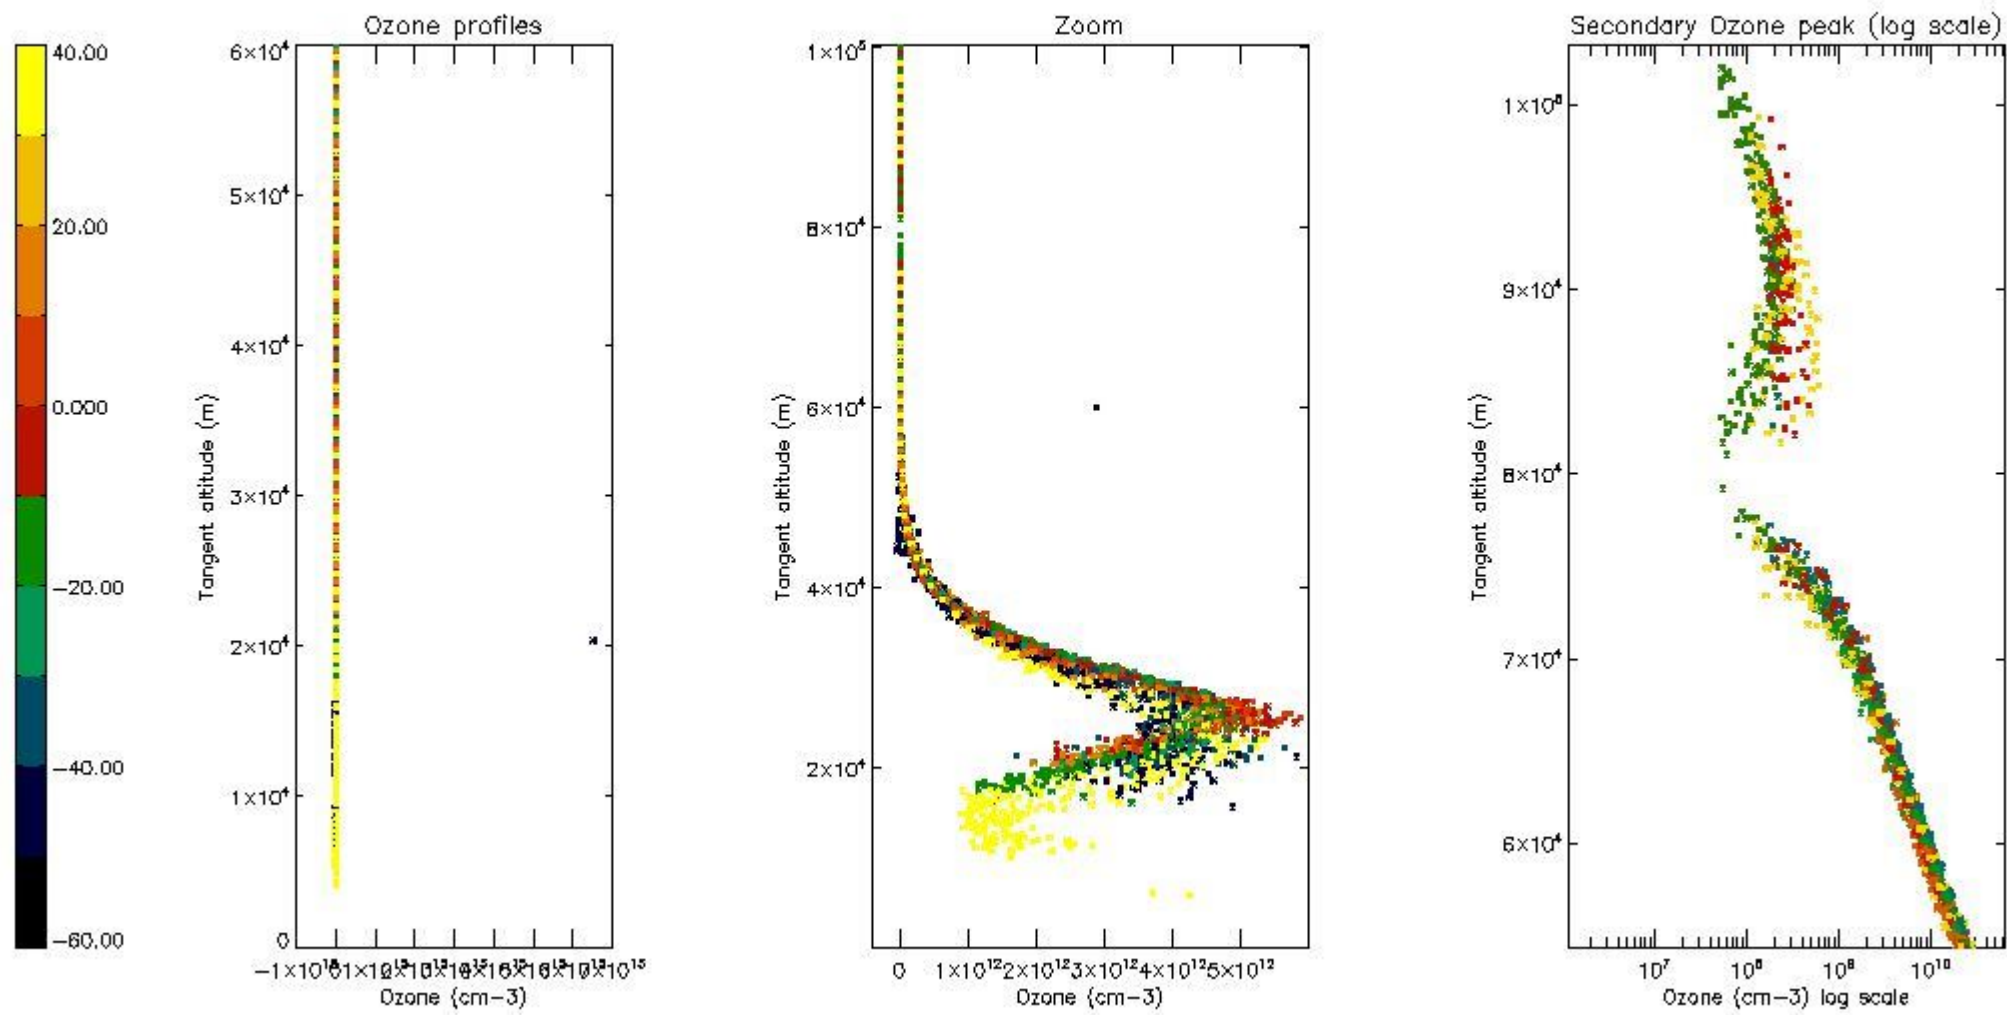

STD < 10	13
STD < 5	9

5.2 Plot ozone profiles for all STD (dark without errors)

The colorbar represents the latitude.

5.3 Plot ozone profiles where STD < 20% (dark without errors)

The colorbar represents the latitude.

5.4 Plot ozone profiles where  $STD < 10\%$  (dark without errors)

The colorbar represents the latitude.

*5.5 Plot ozone profiles where STD < 5% (dark without errors)*

The colorbar represents the latitude.