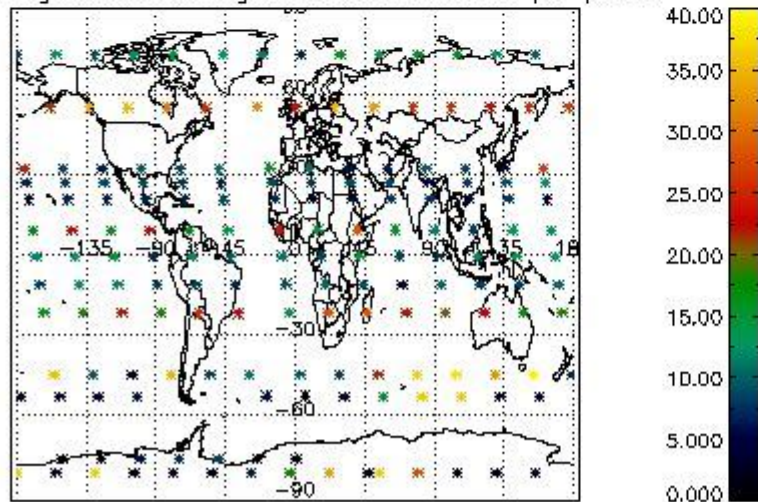

##### 4.2.1 Plot level 1 quality information per product (world map): ENVISAT ASCENDING passes

Percentage of cosmic ray hits per profile

Percentage of datation errors per profile

Percentage of star falling outside central band per profile