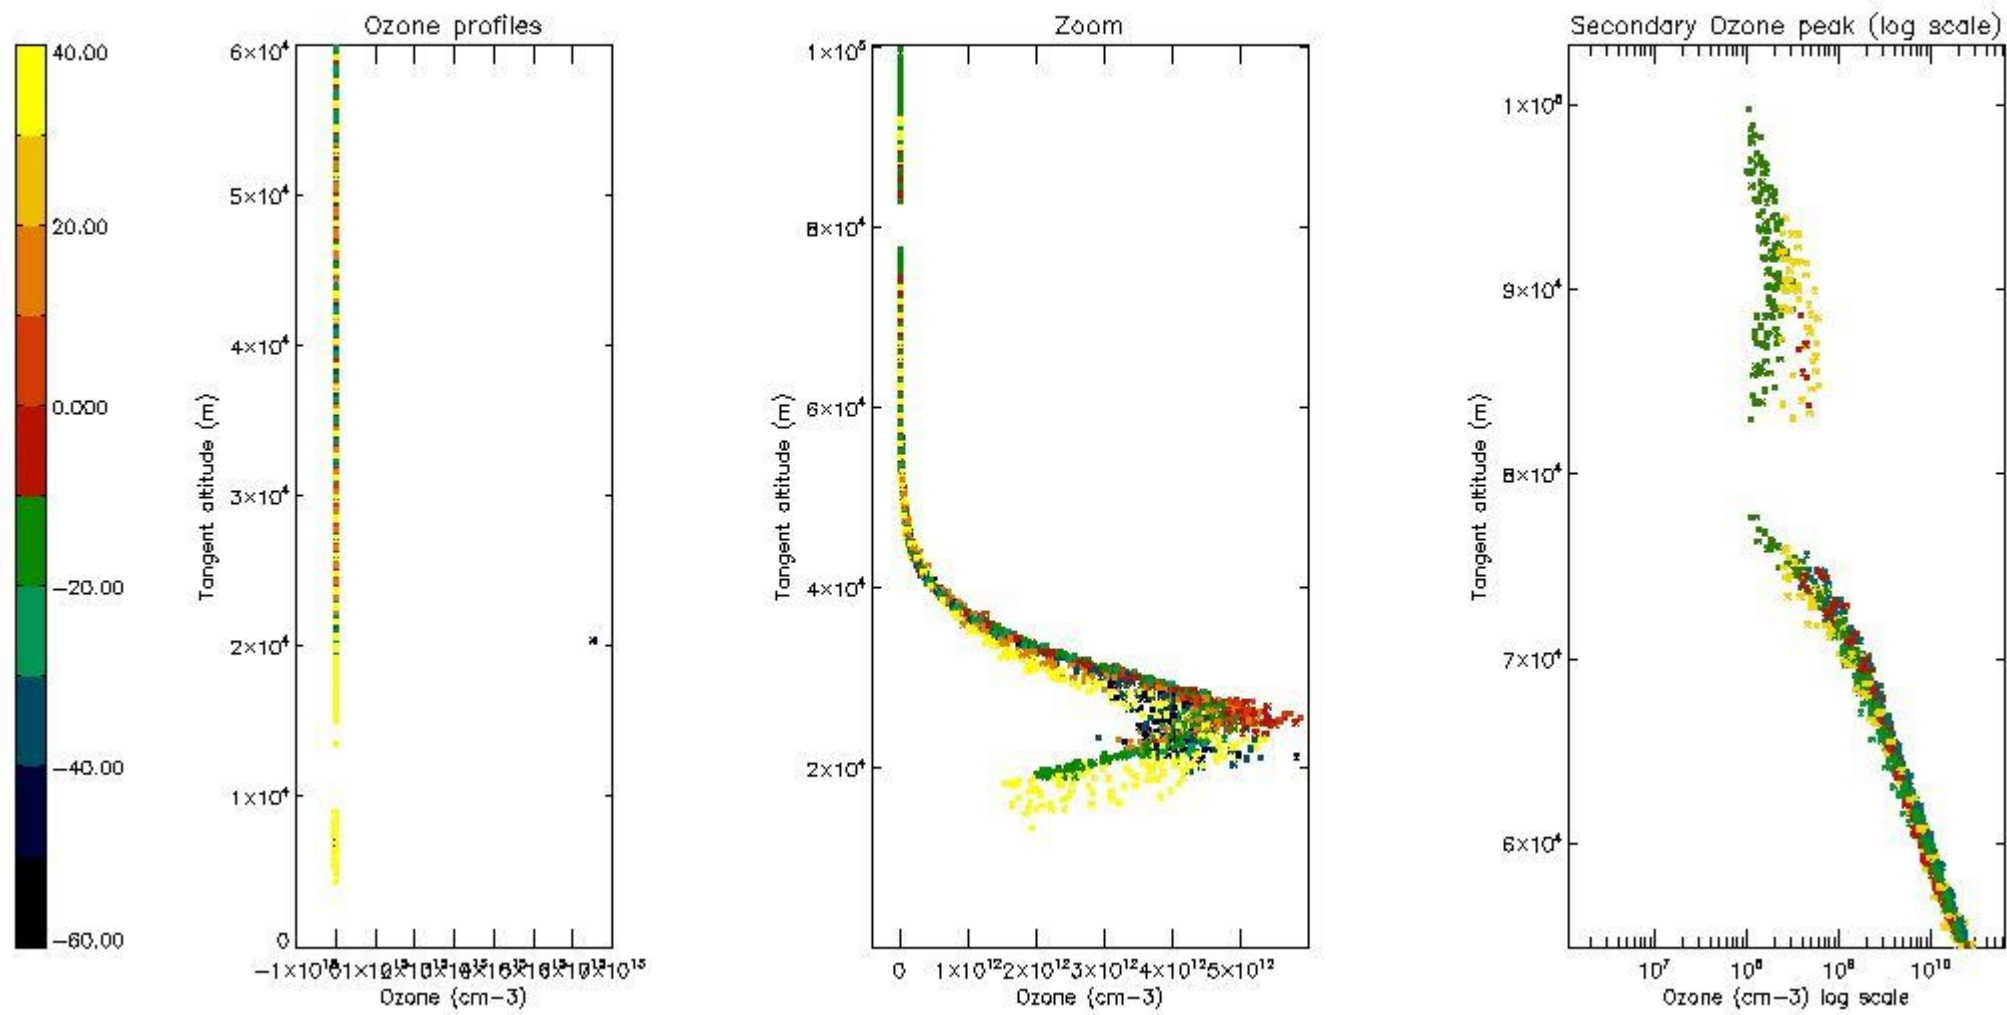

STD < 10	13
STD < 5	9

5.2 Plot ozone profiles for all STD (dark without errors)

The colorbar represents the latitude.

5.3 Plot ozone profiles where STD < 20% (dark without errors)

The colorbar represents the latitude.

5.4 Plot ozone profiles where  $STD < 10\%$  (dark without errors)

The colorbar represents the latitude.

*5.5 Plot ozone profiles where STD < 5% (dark without errors)*

The colorbar represents the latitude.