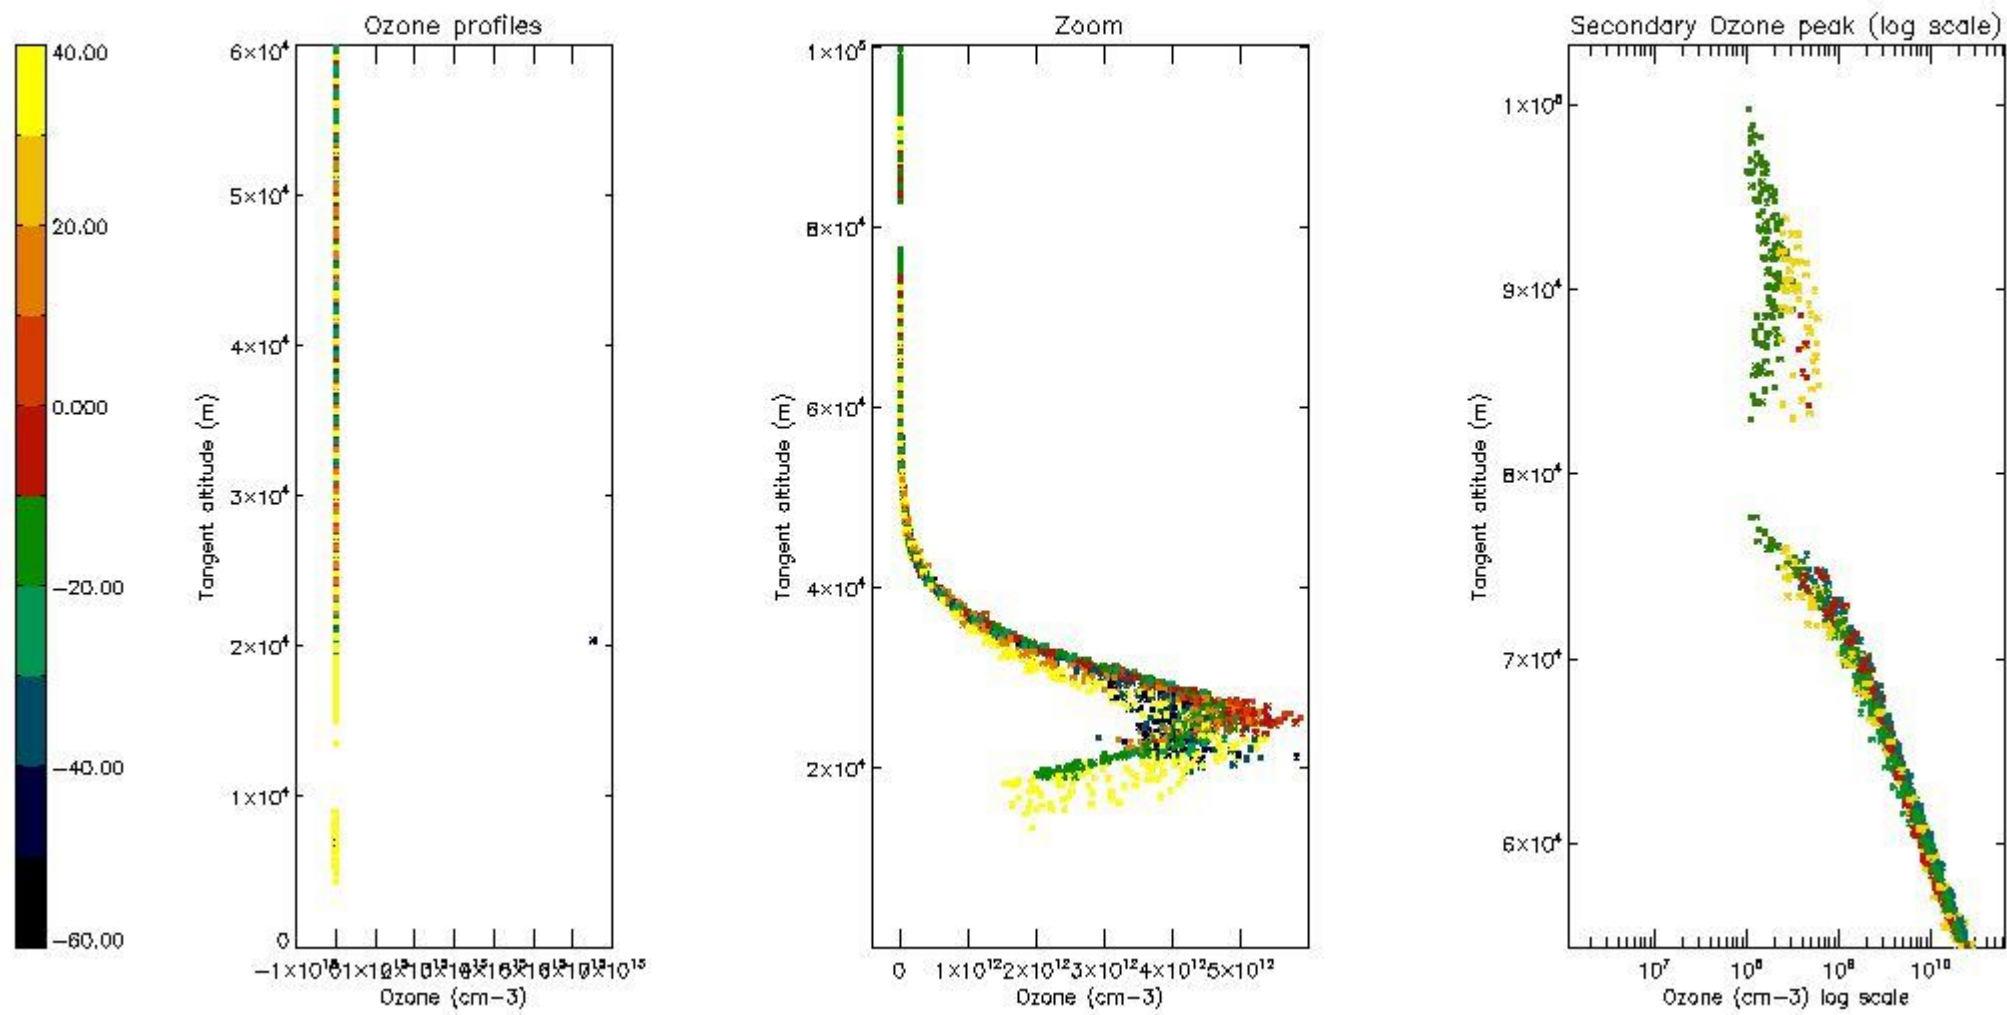

5.5 Plot ozone profiles where STD < 5% (dark without errors)

The colorbar represents the latitude.