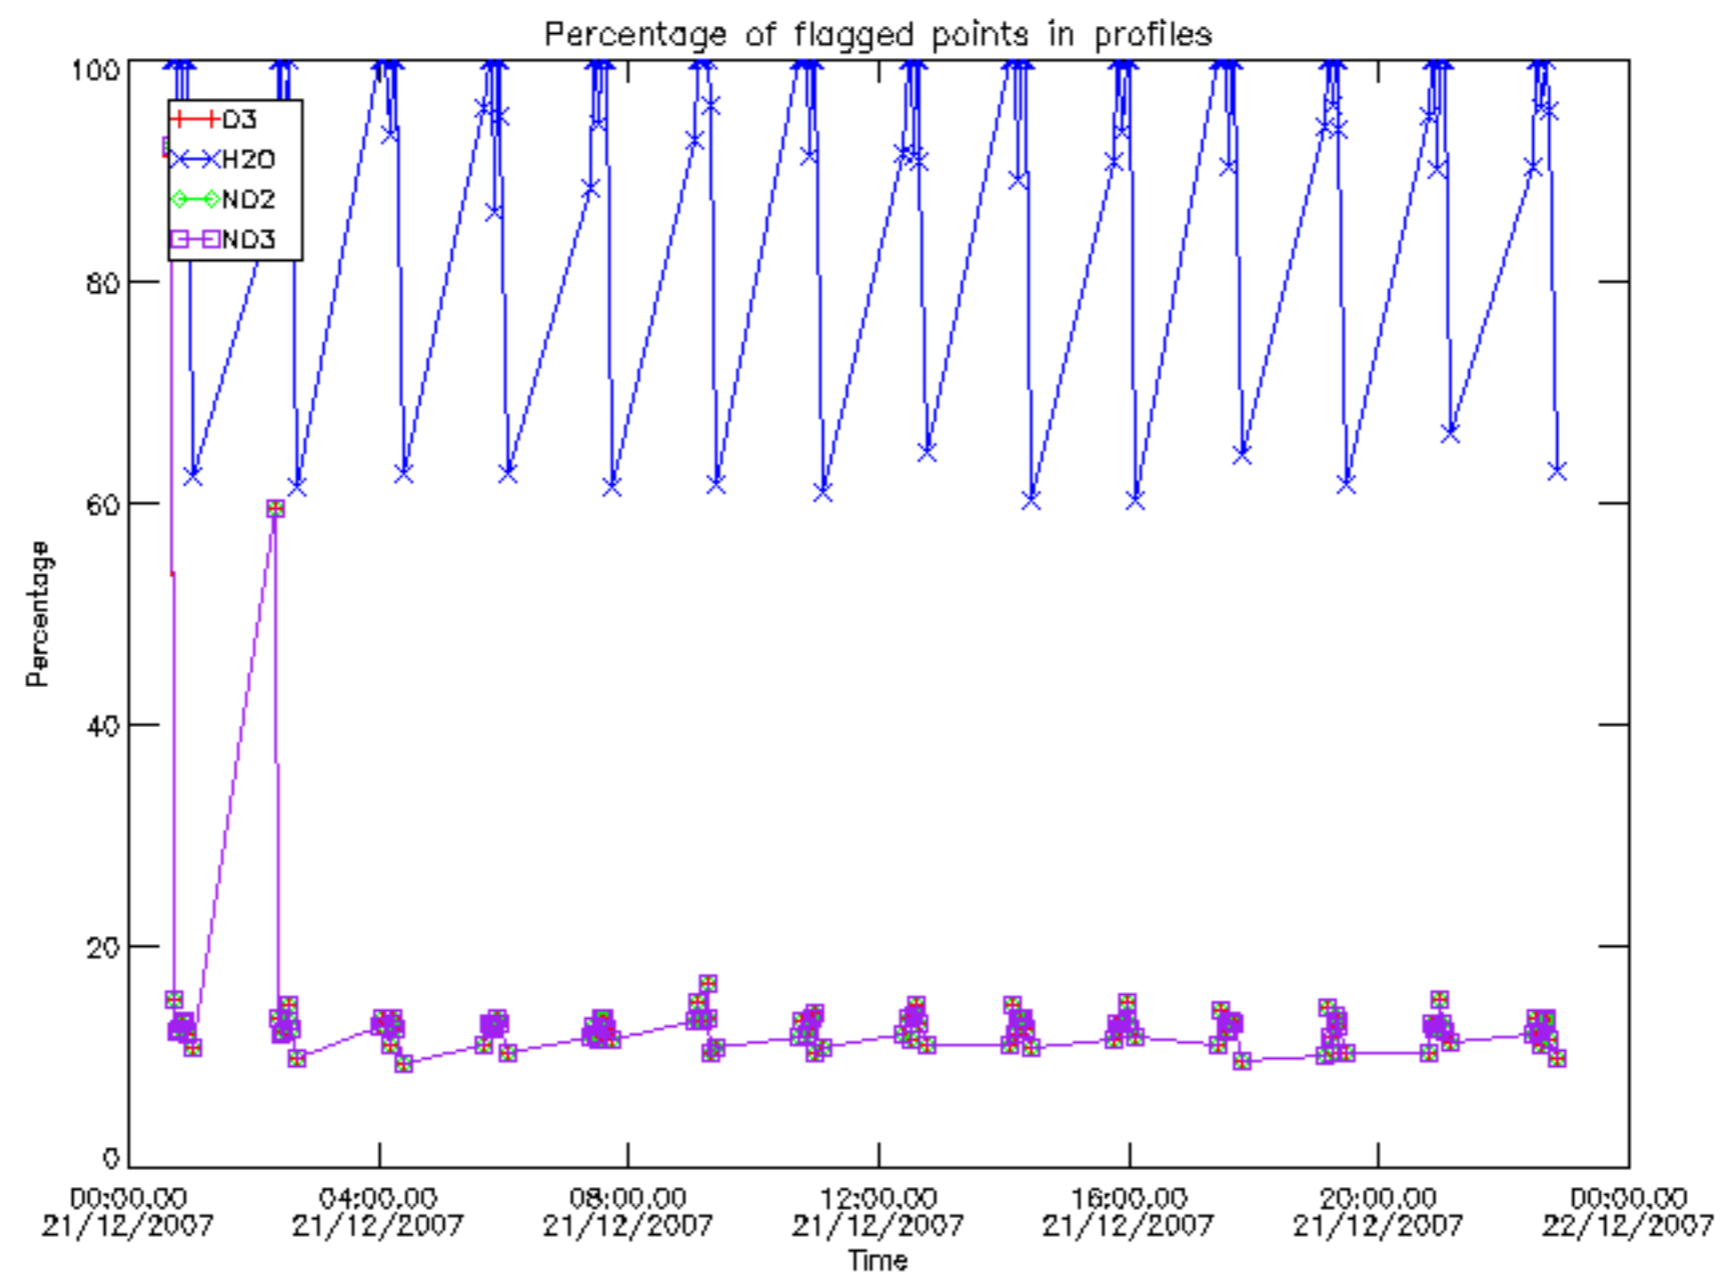

Percentage of flagged data per D3 profile

Percentage of flagged data per H2O profile