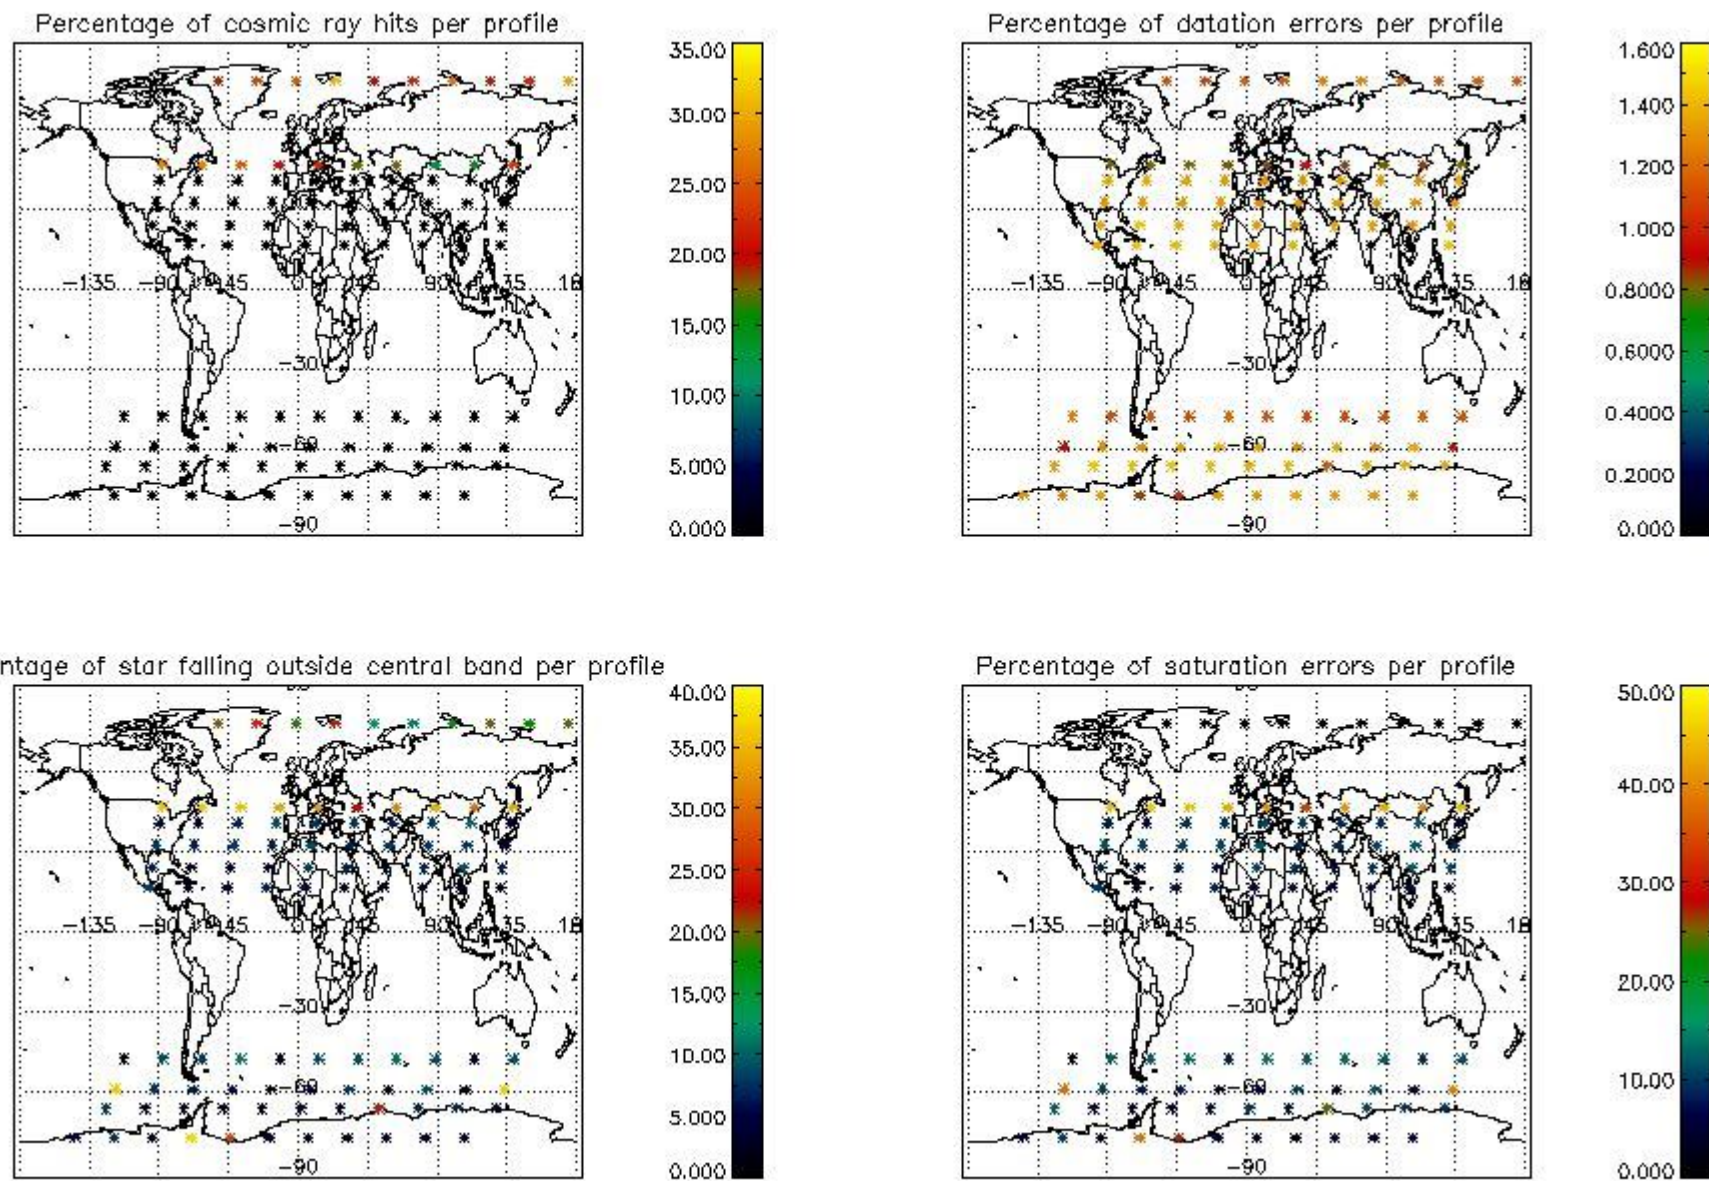

Percentage of flagged data per NO3 profile

4. Level 1 quality information per product

In this section it is plotted some information contained in the Quality Summary data set of the level 2 products that comes from the level 1b processing. Products without errors (error flag in the MPH set to "0") are used.

4.1 Plot quality information per product (time dependant) coming from level 1b processing

4.1.1 Plot level 1 quality information per product (time dependant): ENVISAT ASCENDING passes

4.1.2 Plot level 1 quality information per product (time dependant): ENVI SAT DESCENDING passes

4.2 Plot quality information per product coming from level 1b processing (world map)

4.2.1 Plot level 1 quality information per product (world map): ENVISAT ASCENDING passes

4.2.2 Plot level 1 quality information per product (world map): ENVISAT DESCENDING passes