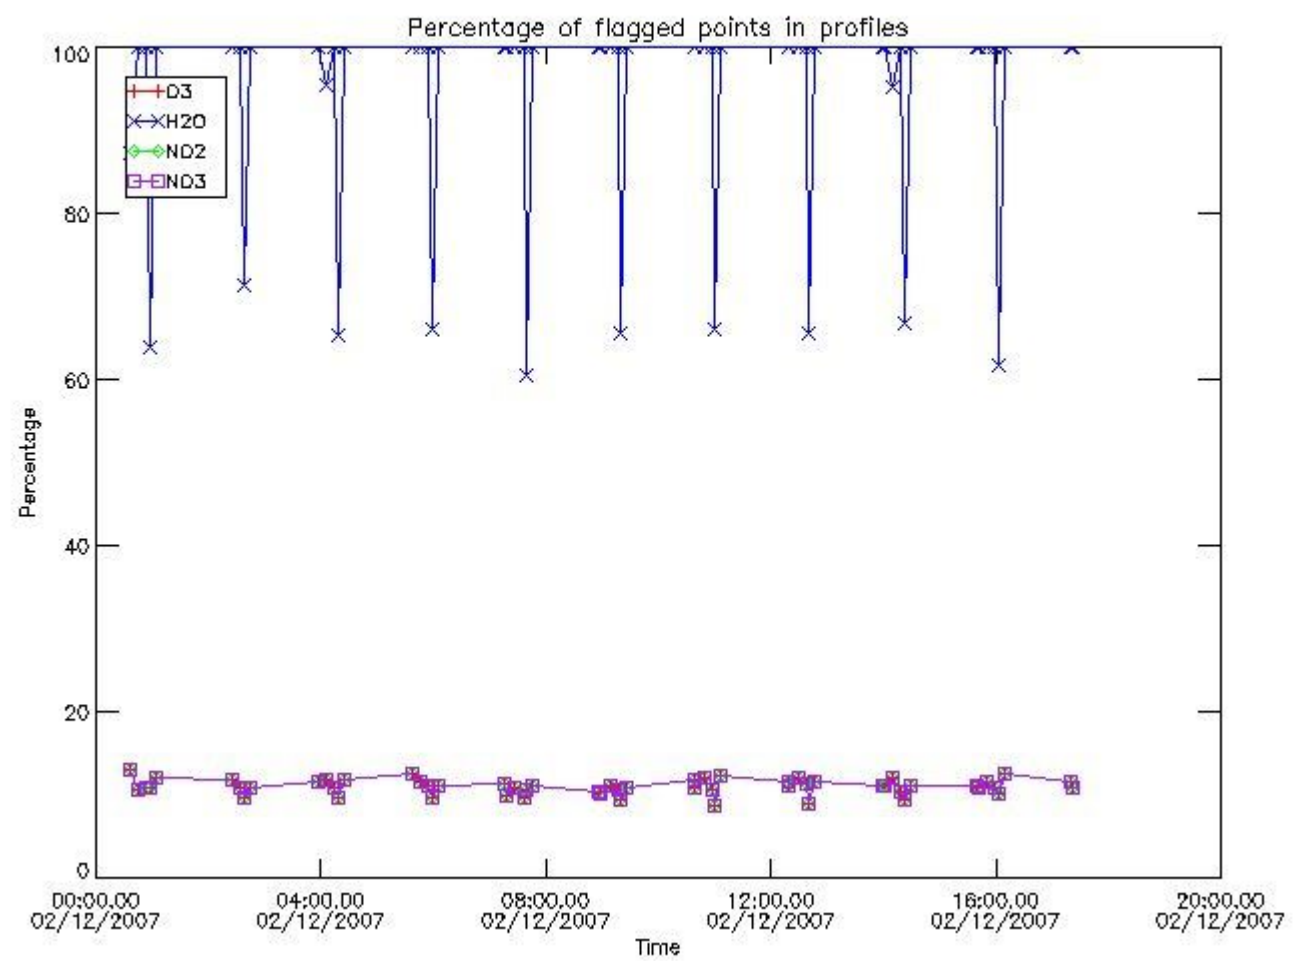

3. Quality information per product

In this section it is plotted some information contained in the Quality Summary data set of the level 2 products. Only products in dark limb conditions and without errors (error flag in the MPH set to "0") are used.

3.1 Plot quality information per product (time dependant)

3.2 Plot quality information per product (world map)