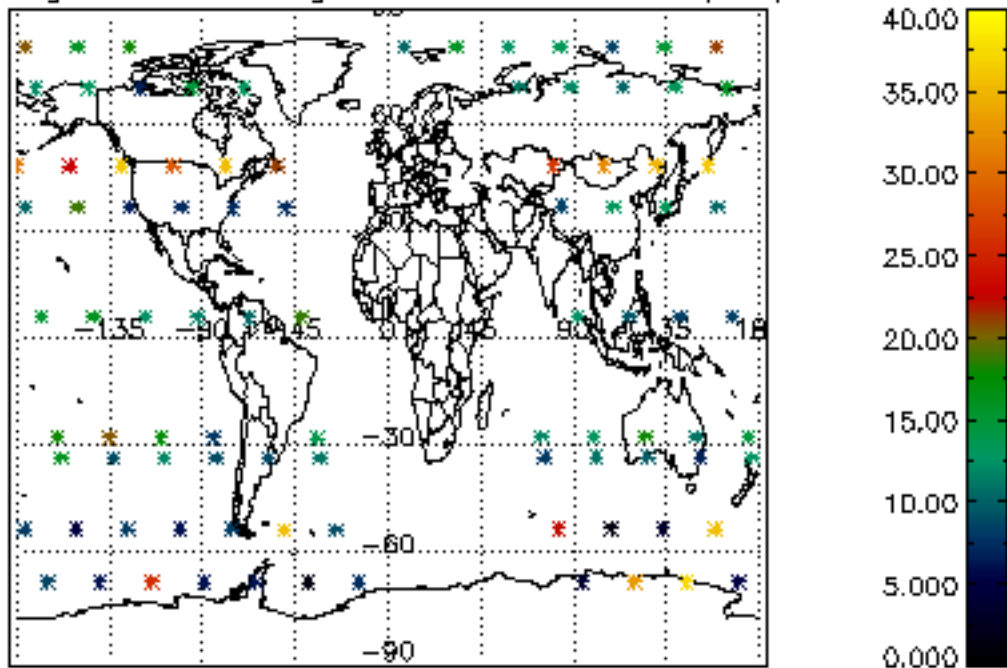

Percentage of cosmic ray hits per profile

Percentage of star falling outside central band per profile