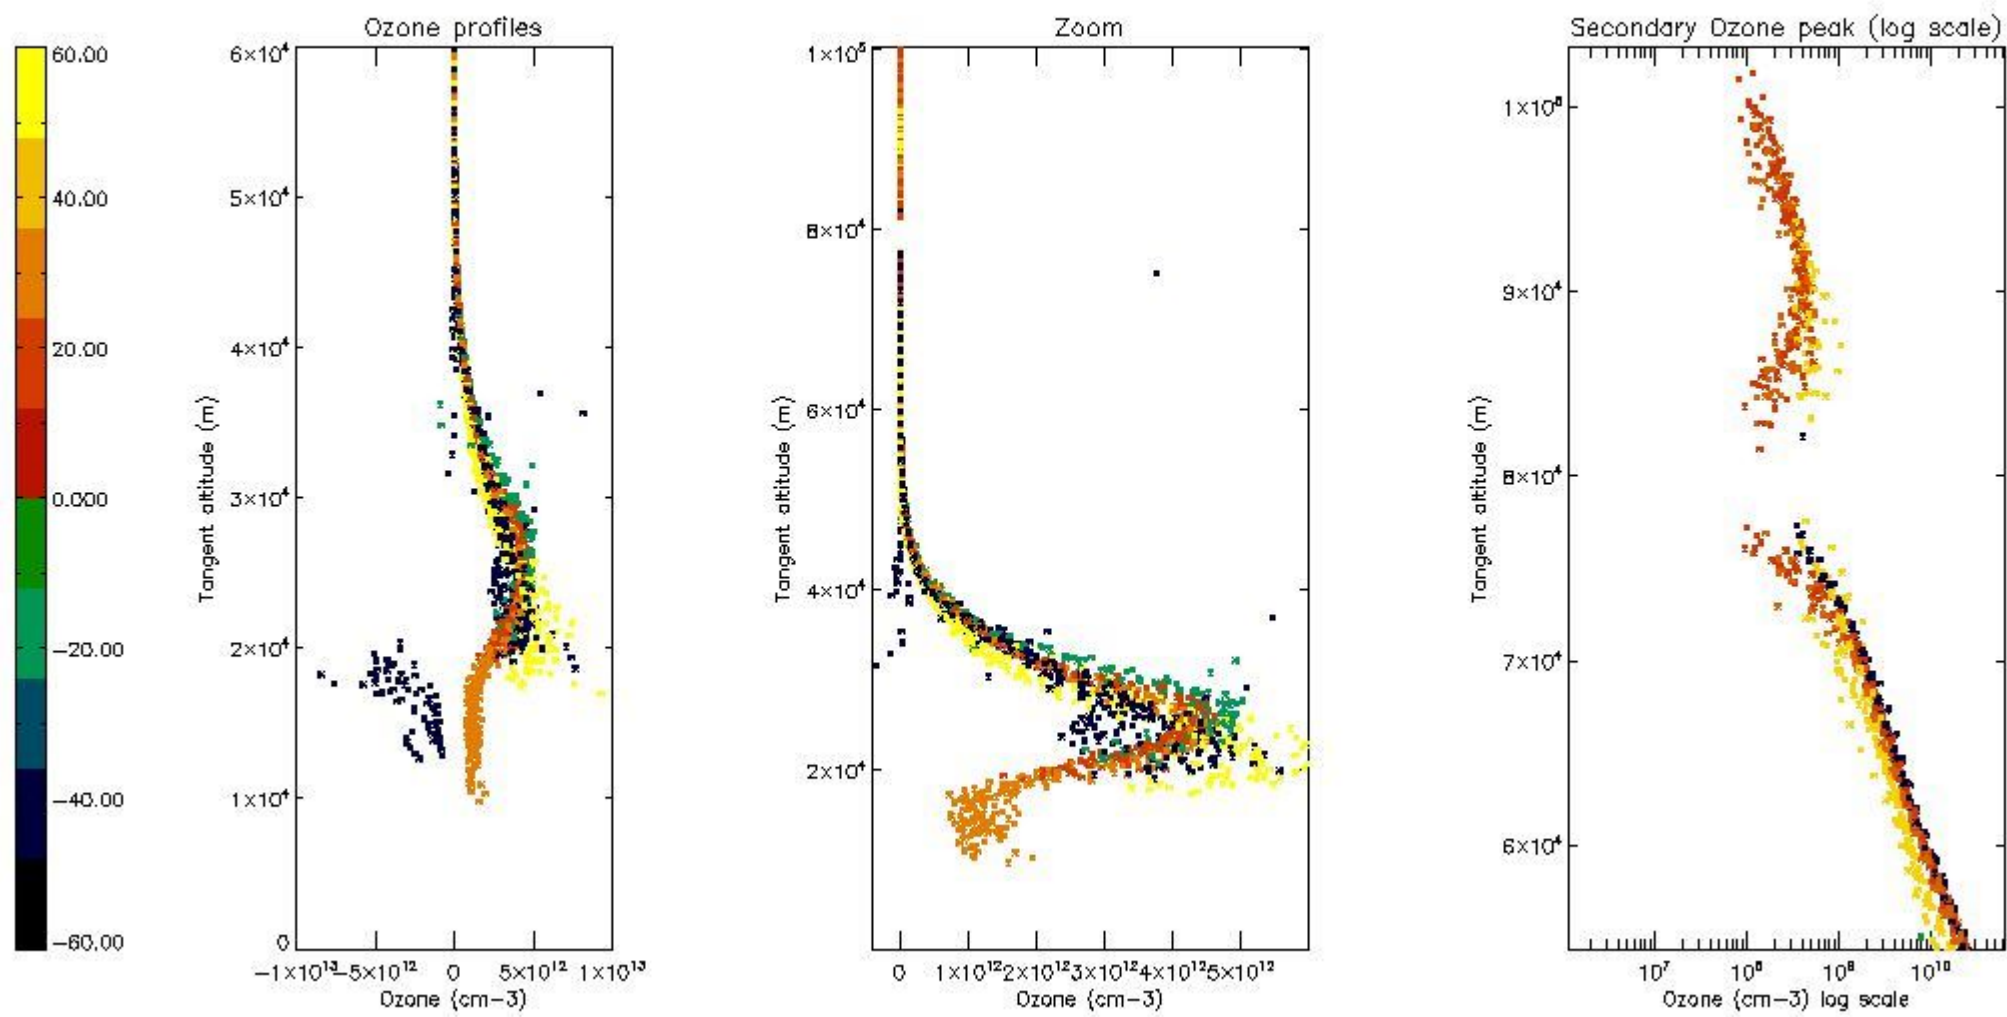

STD < 10	13
STD < 5	9

5.2 Plot ozone profiles for all STD (dark without errors)

The colorbar represents the latitude.

5.3 Plot ozone profiles where STD < 20% (dark without errors)

The colorbar represents the latitude.