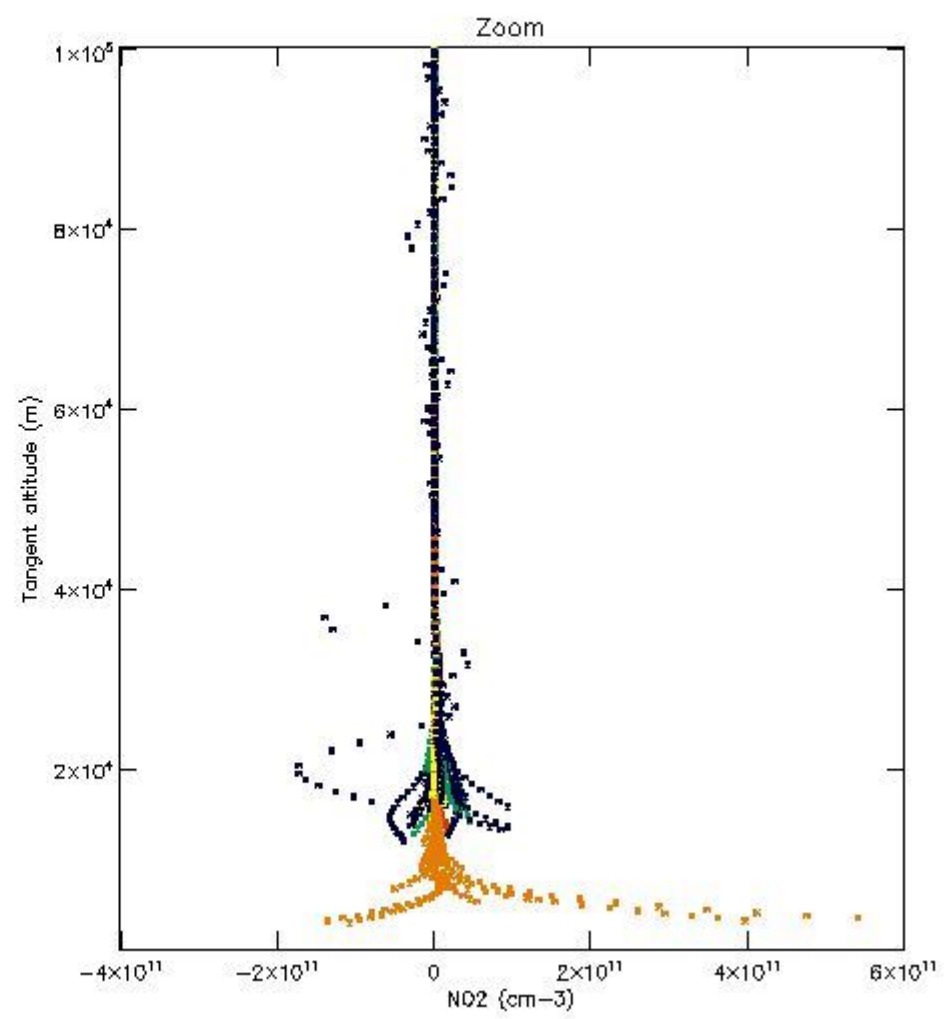

5.7 Plot NO3 profiles for all STD (dark without errors)

The colorbar represents the latitude.