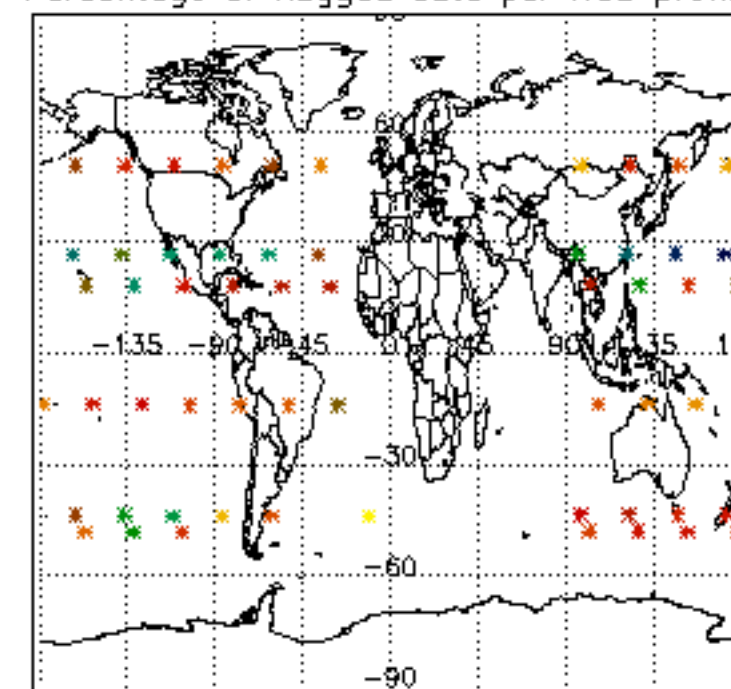

Percentage of flagged data per NO3 profile