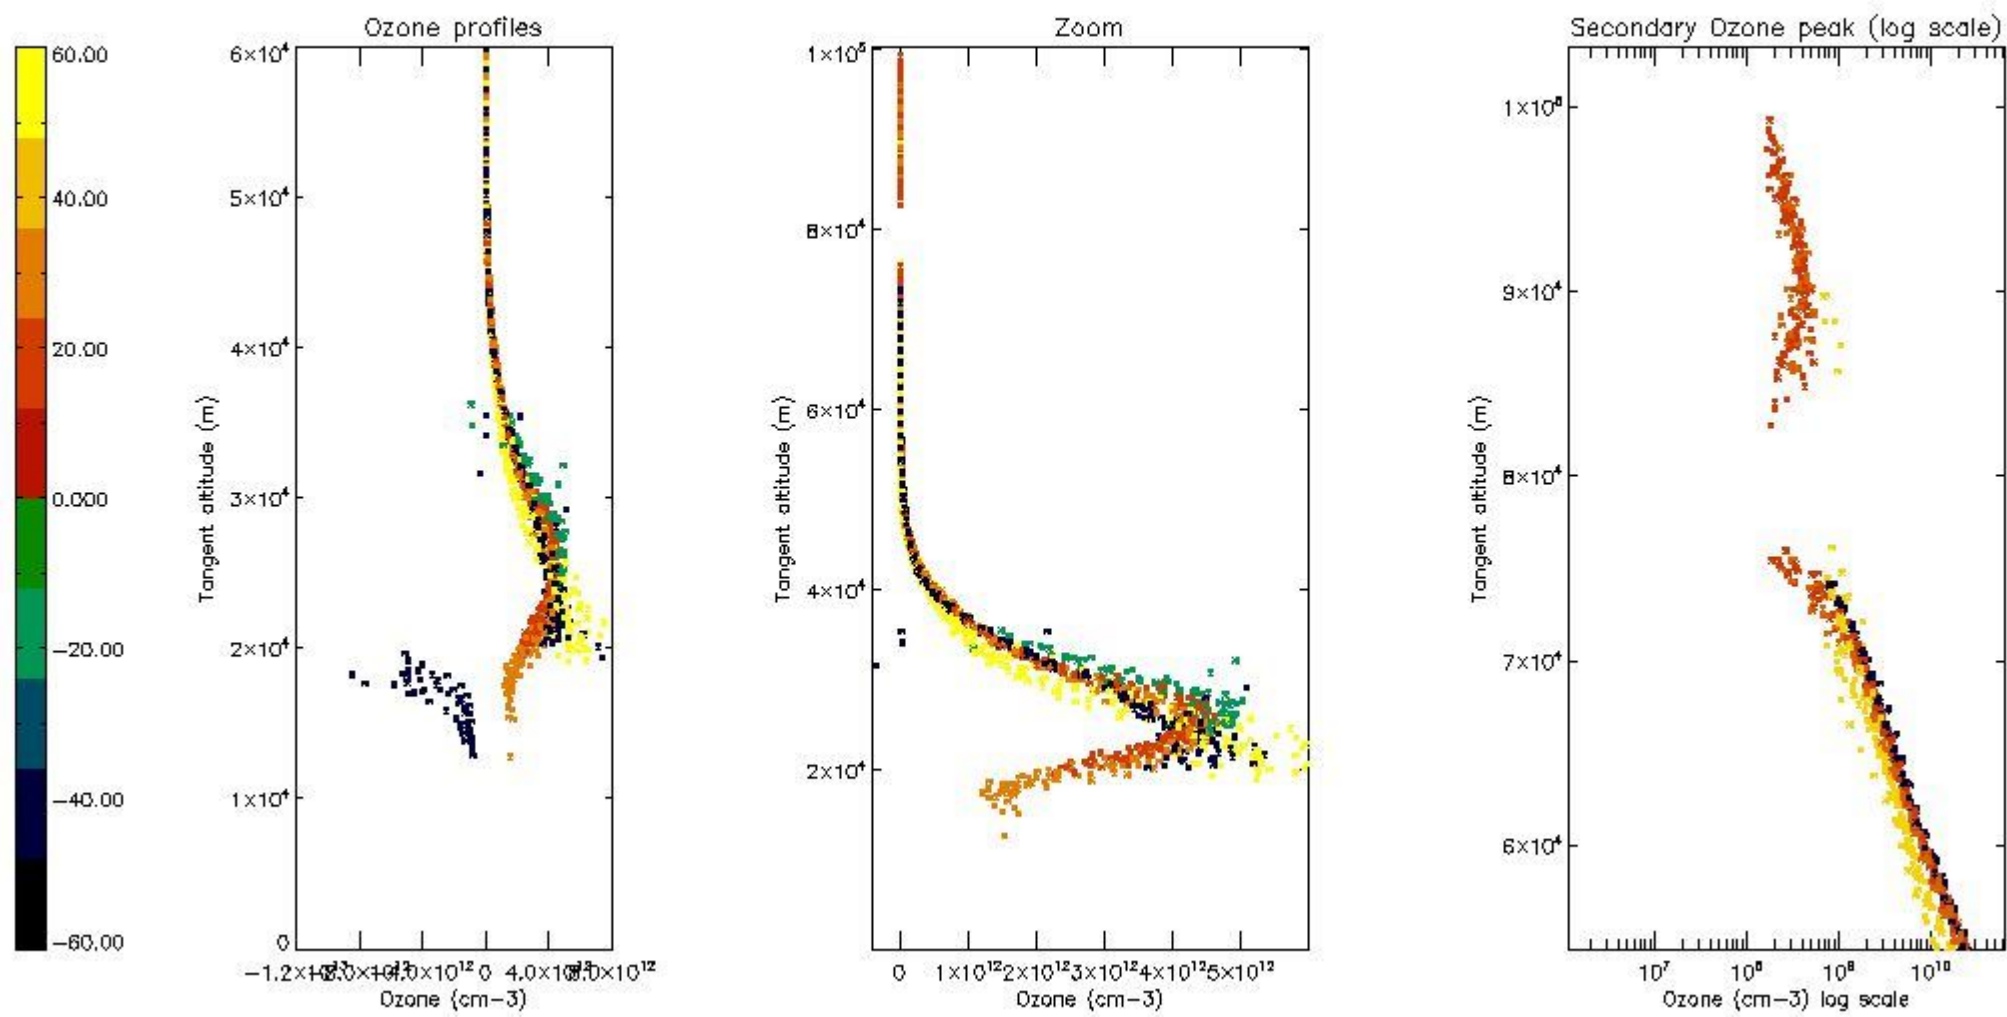

5.5 Plot ozone profiles where STD < 5% (dark without errors)

The colorbar represents the latitude.