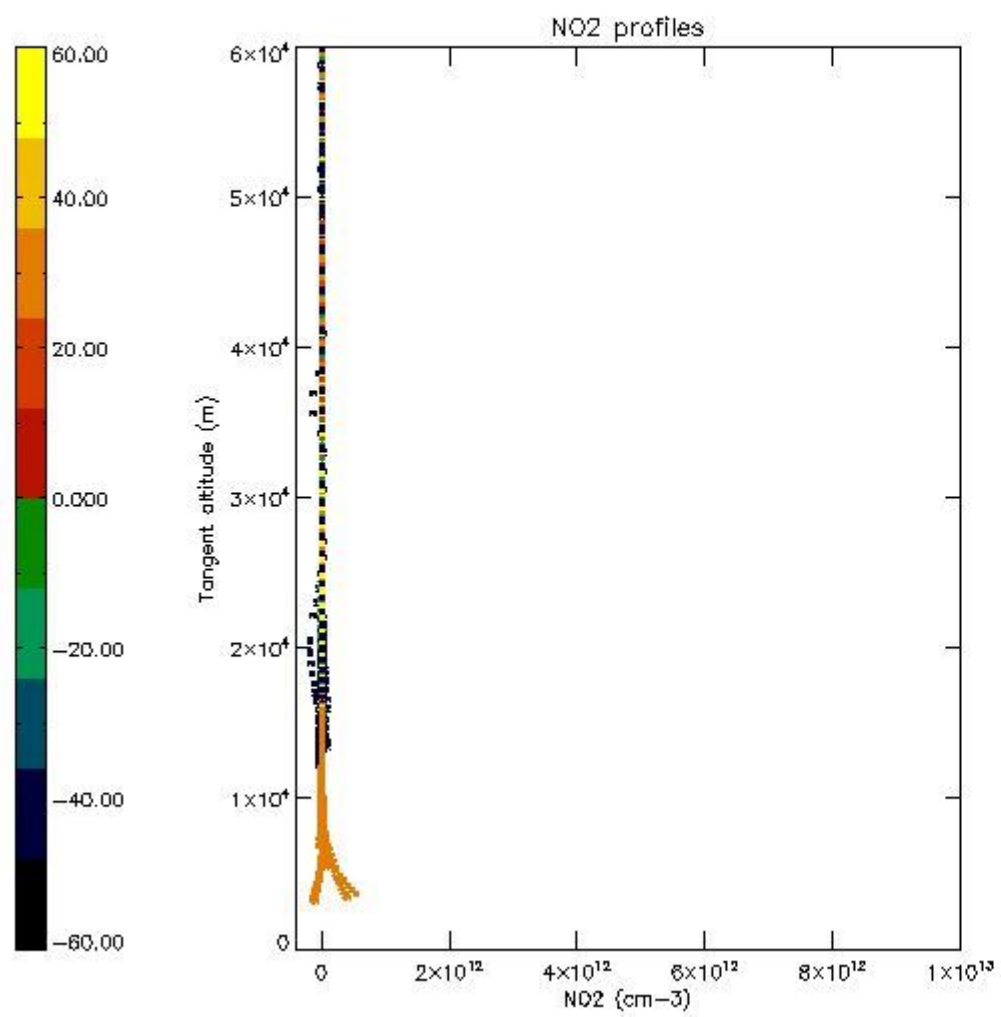

5.4 Plot ozone profiles where STD < 10% (dark without errors)

The colorbar represents the latitude.

5.5 Plot ozone profiles where $STD < 5\%$ (dark without errors)

The colorbar represents the latitude.

5.6 Plot NO₂ profiles for all STD (dark without errors)

The colorbar represents the latitude.

5.7 Plot NO3 profiles for all STD (dark without errors)

The colorbar represents the latitude.

5.8 Plot H₂O profiles for all STD (only for occultations of stars 1,2,3,4,13,14,16,26,63 dark without errors)