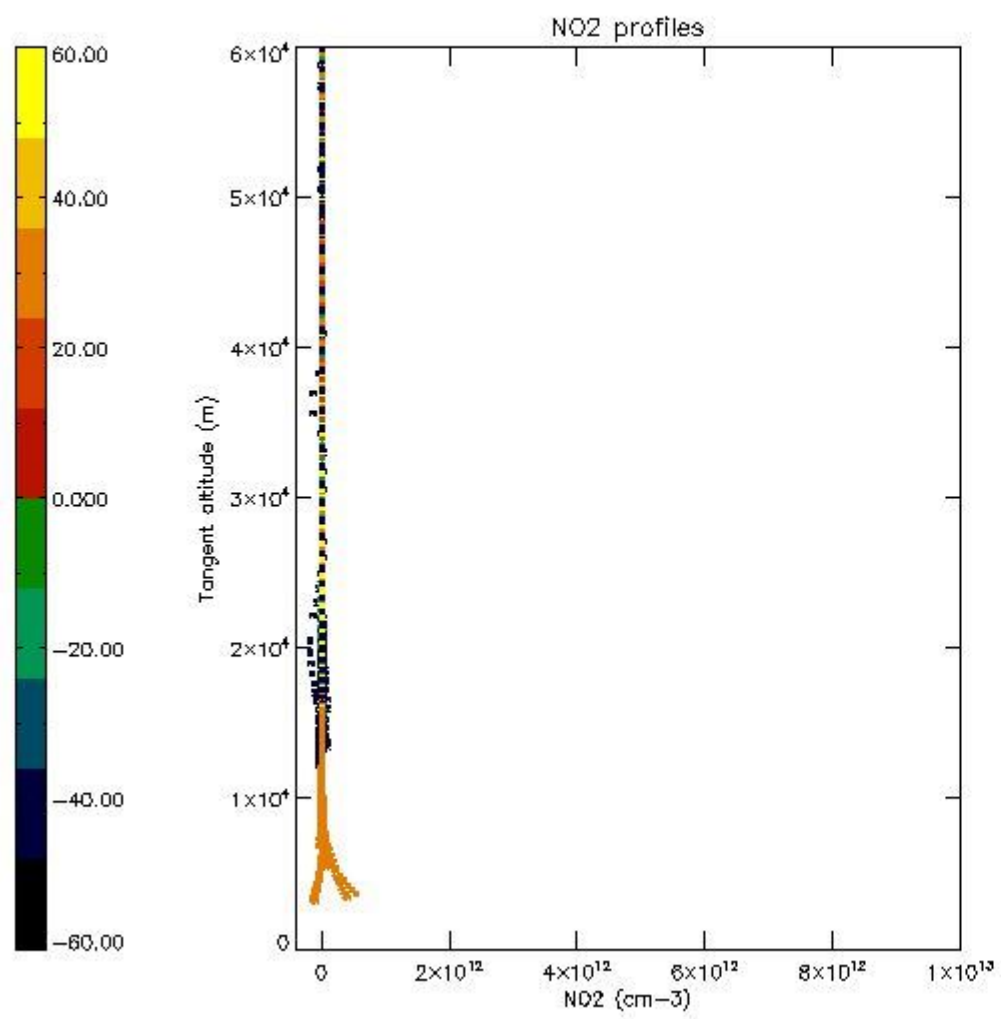

5.4 Plot ozone profiles where STD < 10% (dark without errors)

The colorbar represents the latitude.

5.5 Plot ozone profiles where STD < 5% (dark without errors)

The colorbar represents the latitude.

5.6 Plot NO₂ profiles for all STD (dark without errors)

The colorbar represents the latitude.

5.7 Plot NO3 profiles for all STD (dark without errors)

The colorbar represents the latitude.

5.8 Plot H₂O profiles for all STD (only for occultations of stars 1,2,3,4,13,14,16,26,63 dark without errors)