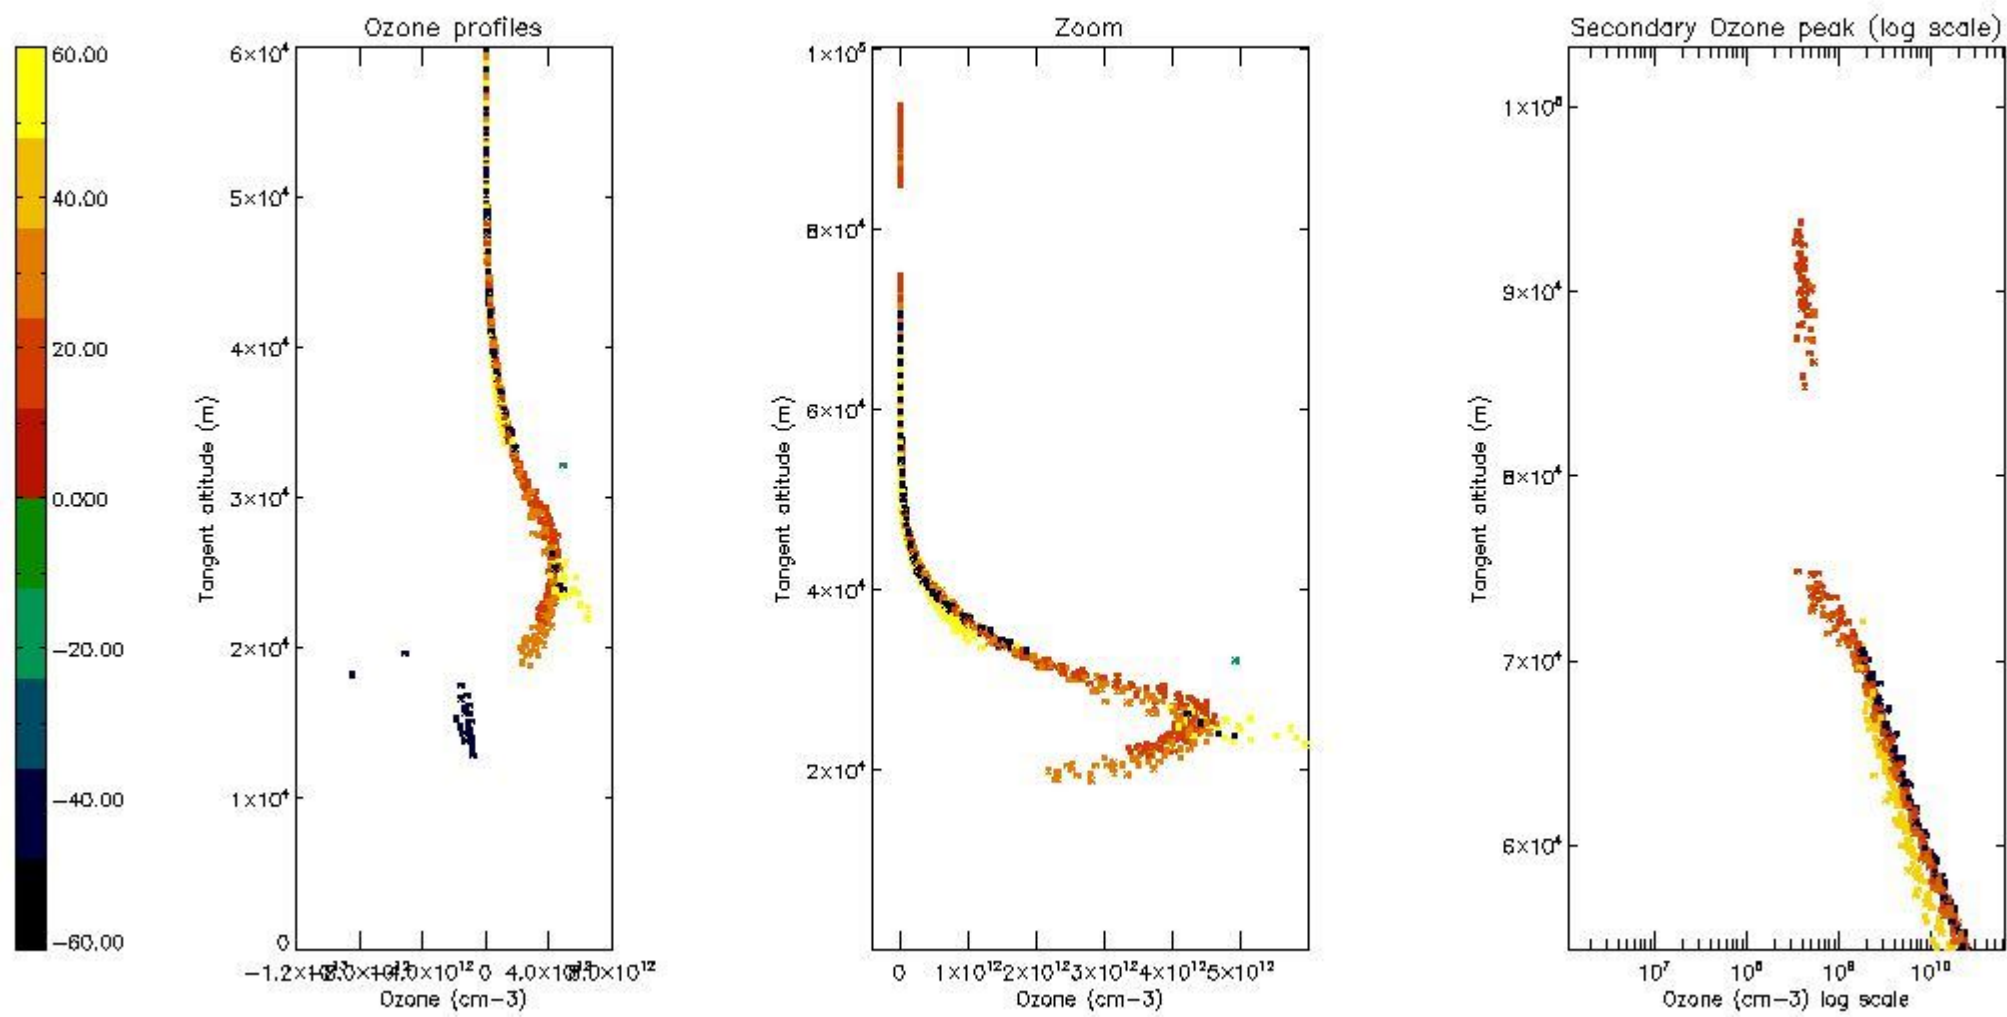

STD < 10	13
STD < 5	9

5.2 Plot ozone profiles for all STD (dark without errors)

The colorbar represents the latitude.

5.3 Plot ozone profiles where STD < 20% (dark without errors)

The colorbar represents the latitude.

5.4 Plot ozone profiles where STD < 10% (dark without errors)

The colorbar represents the latitude.

5.5 Plot ozone profiles where $STD < 5\%$ (dark without errors)

The colorbar represents the latitude.

5.6 Plot NO₂ profiles for all STD (dark without errors)