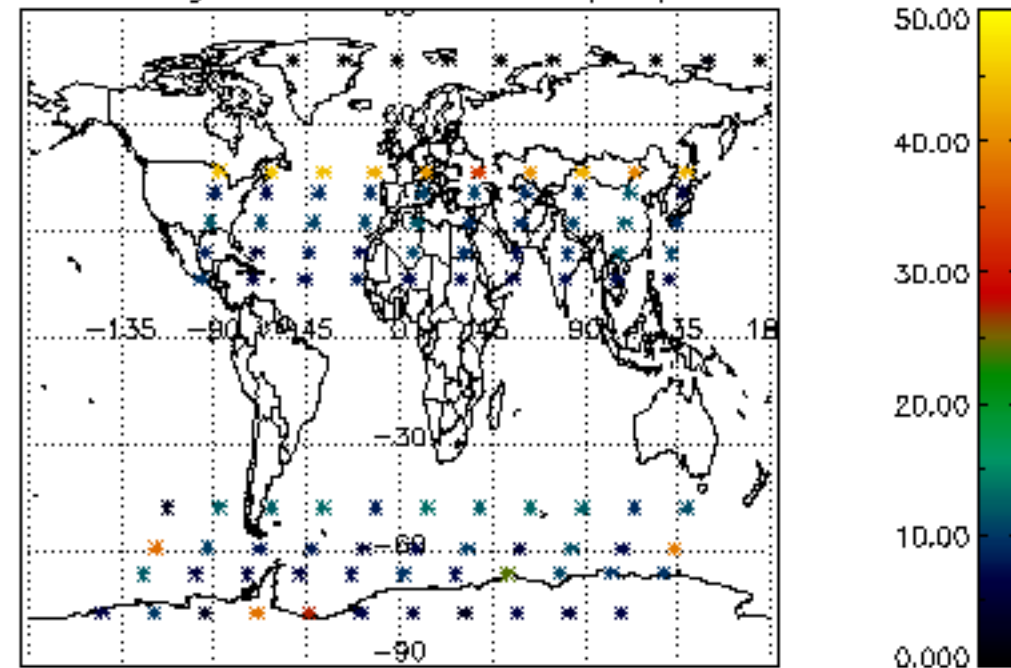

Percentage of saturation errors per profile