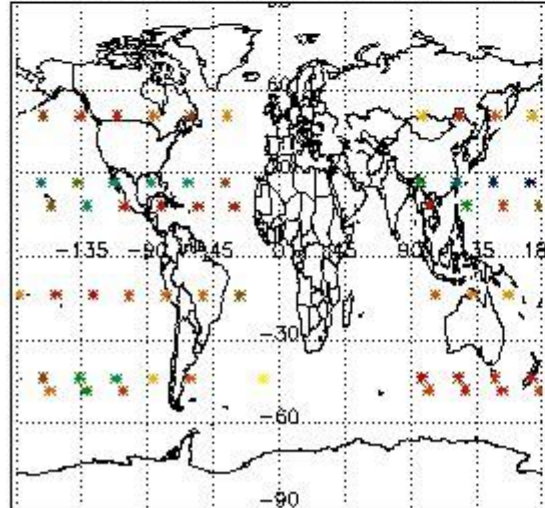

3.1 Plot quality information per product (time dependant)

3.2 Plot quality information per product (world map)

Percentage of flagged data per O3 profile

Percentage of flagged data per H2O profile

Percentage of flagged data per NO2 profile

Percentage of flagged data per NO3 profile

4. Level 1 quality information per product

In this section it is plotted some information contained in the Quality Summary data set of the level 2 products that comes from the level 1b processing. Products without errors (error flag in the MPH set to "0") are used.