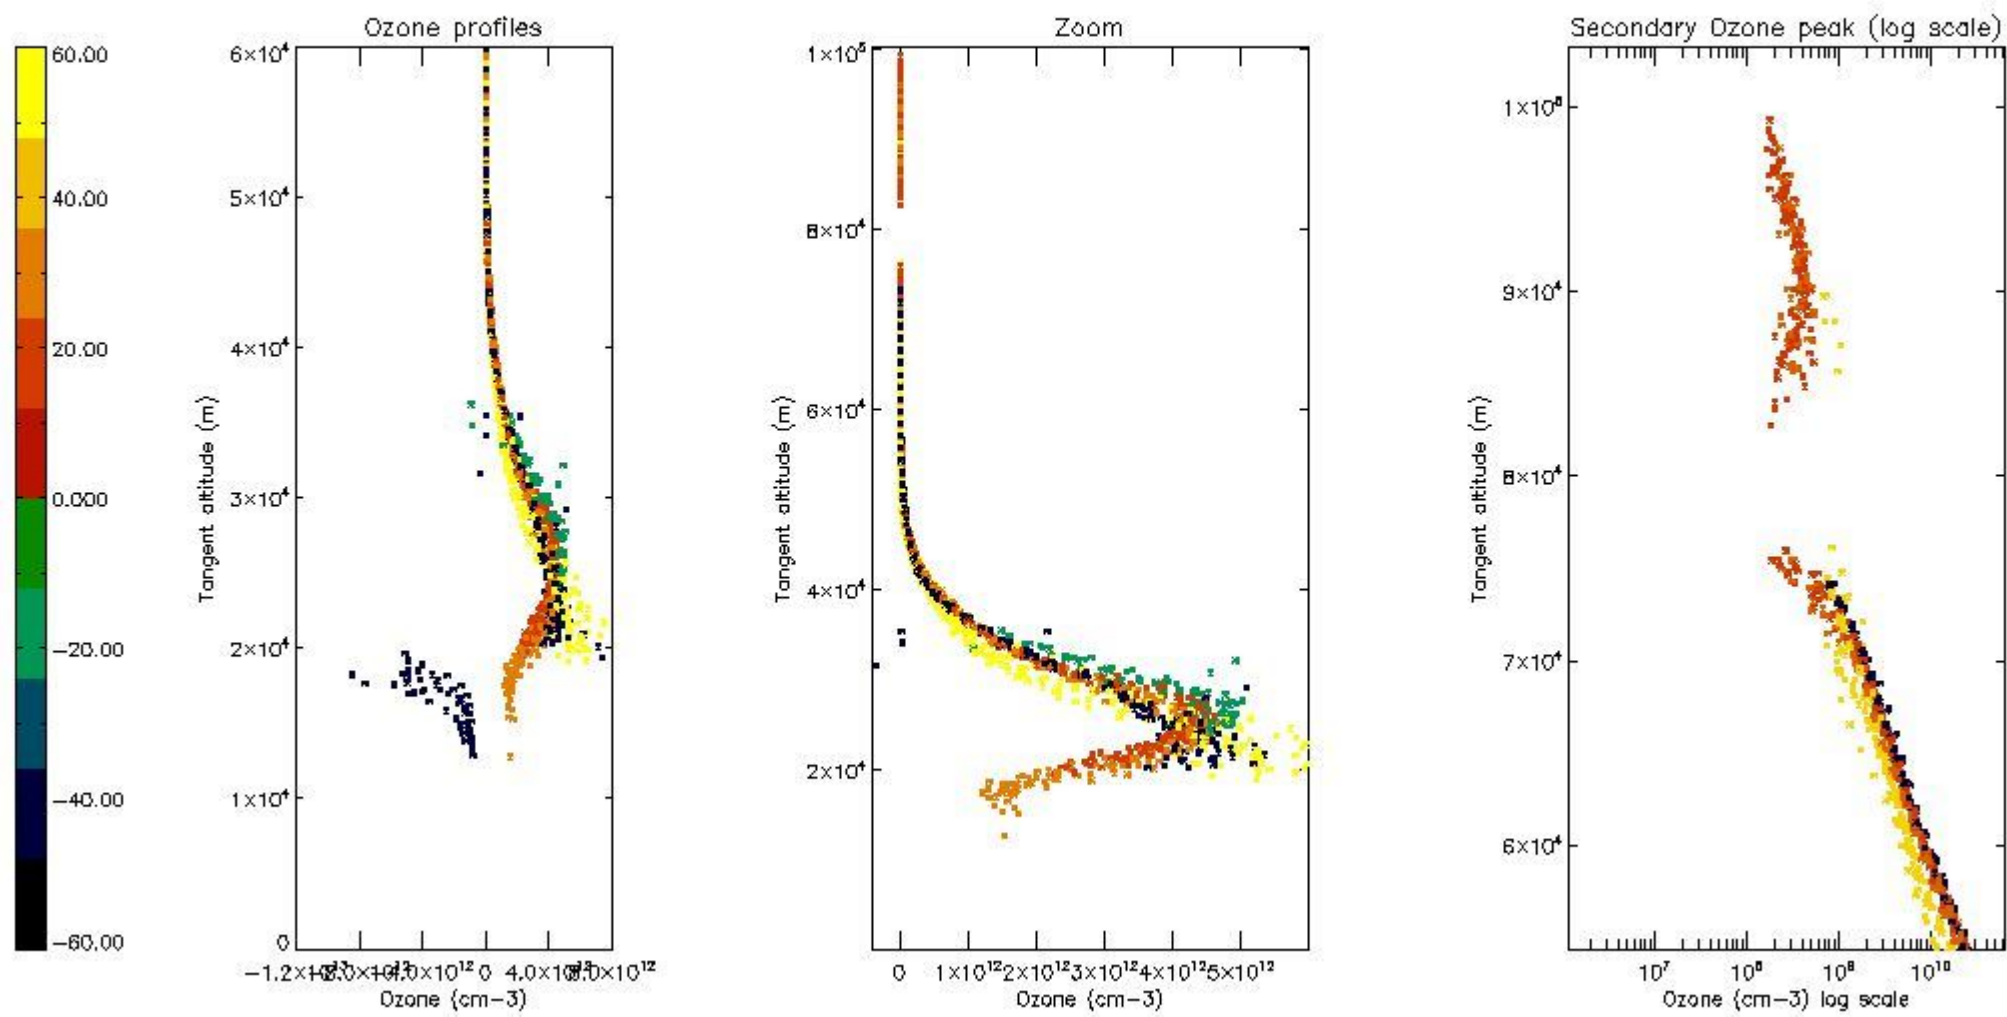

STD < 10	13
STD < 5	9

5.2 Plot ozone profiles for all STD (dark without errors)

The colorbar represents the latitude.

5.3 Plot ozone profiles where STD < 20% (dark without errors)

The colorbar represents the latitude.

5.4 Plot ozone profiles where STD < 10% (dark without errors)

The colorbar represents the latitude.

5.5 Plot ozone profiles where $STD < 5\%$ (dark without errors)

The colorbar represents the latitude.

5.6 Plot NO₂ profiles for all STD (dark without errors)

The colorbar represents the latitude.

5.7 Plot NO3 profiles for all STD (dark without errors)

The colorbar represents the latitude.

5.8 Plot H₂O profiles for all STD (only for occultations of stars 1,2,3,4,13,14,16,26,63 dark without errors)