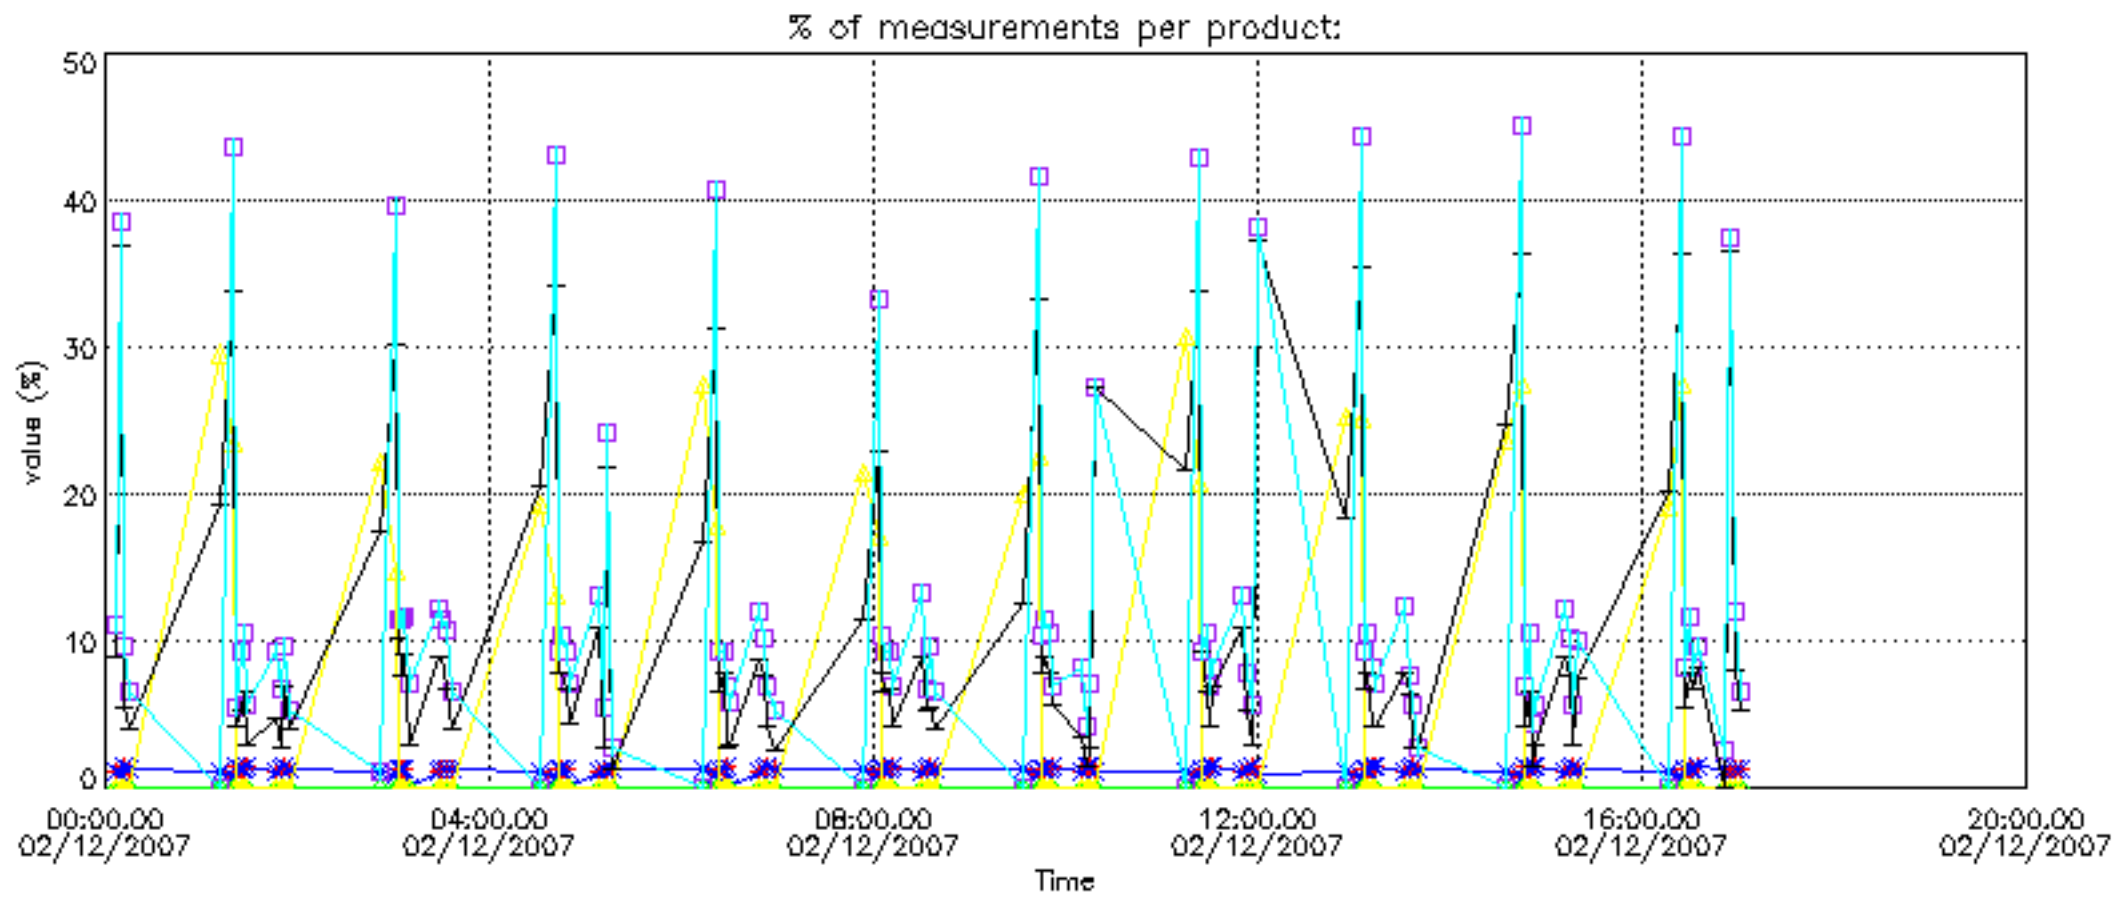

Percentage of cosmic ray hits per profile

Percentage of datation errors per profile