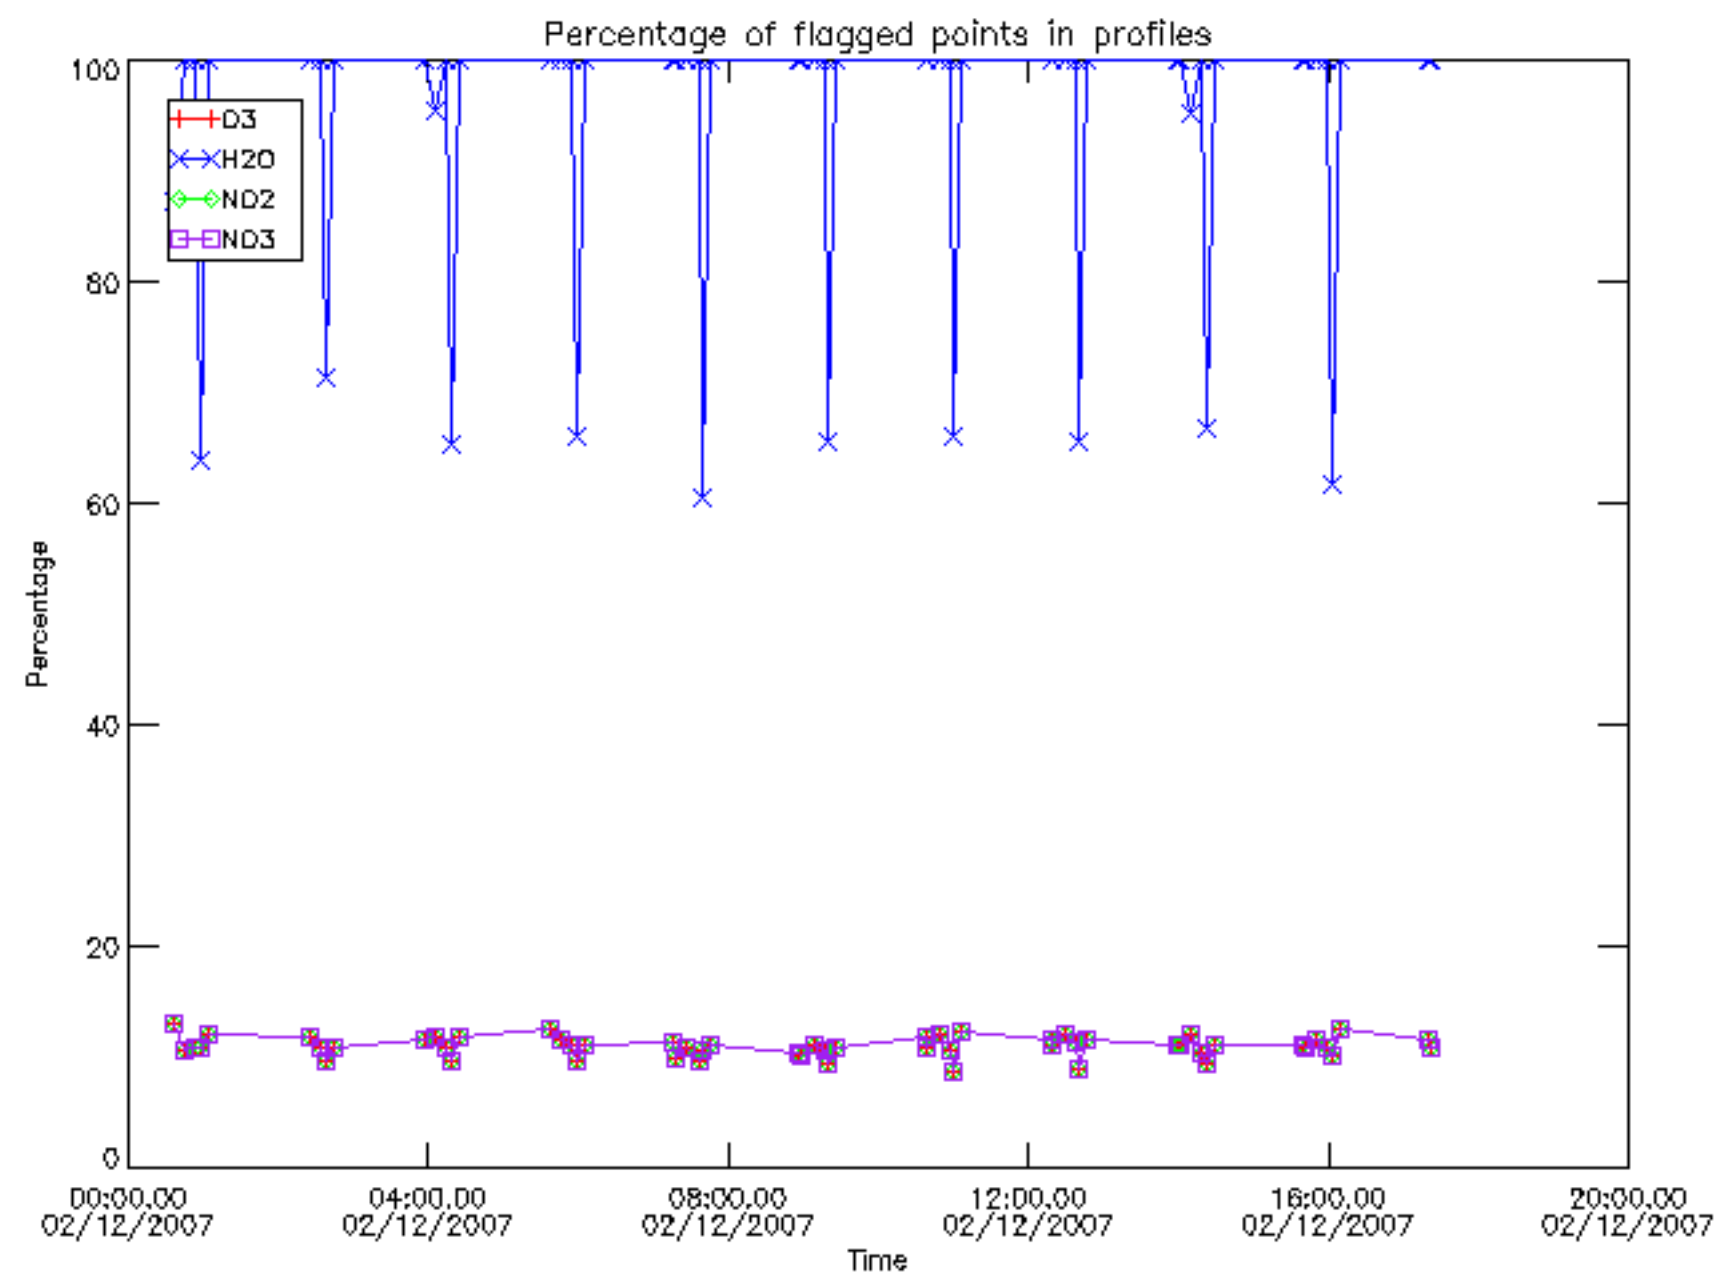

Percentage of flagged data per D3 profile

Percentage of flagged data per H2O profile