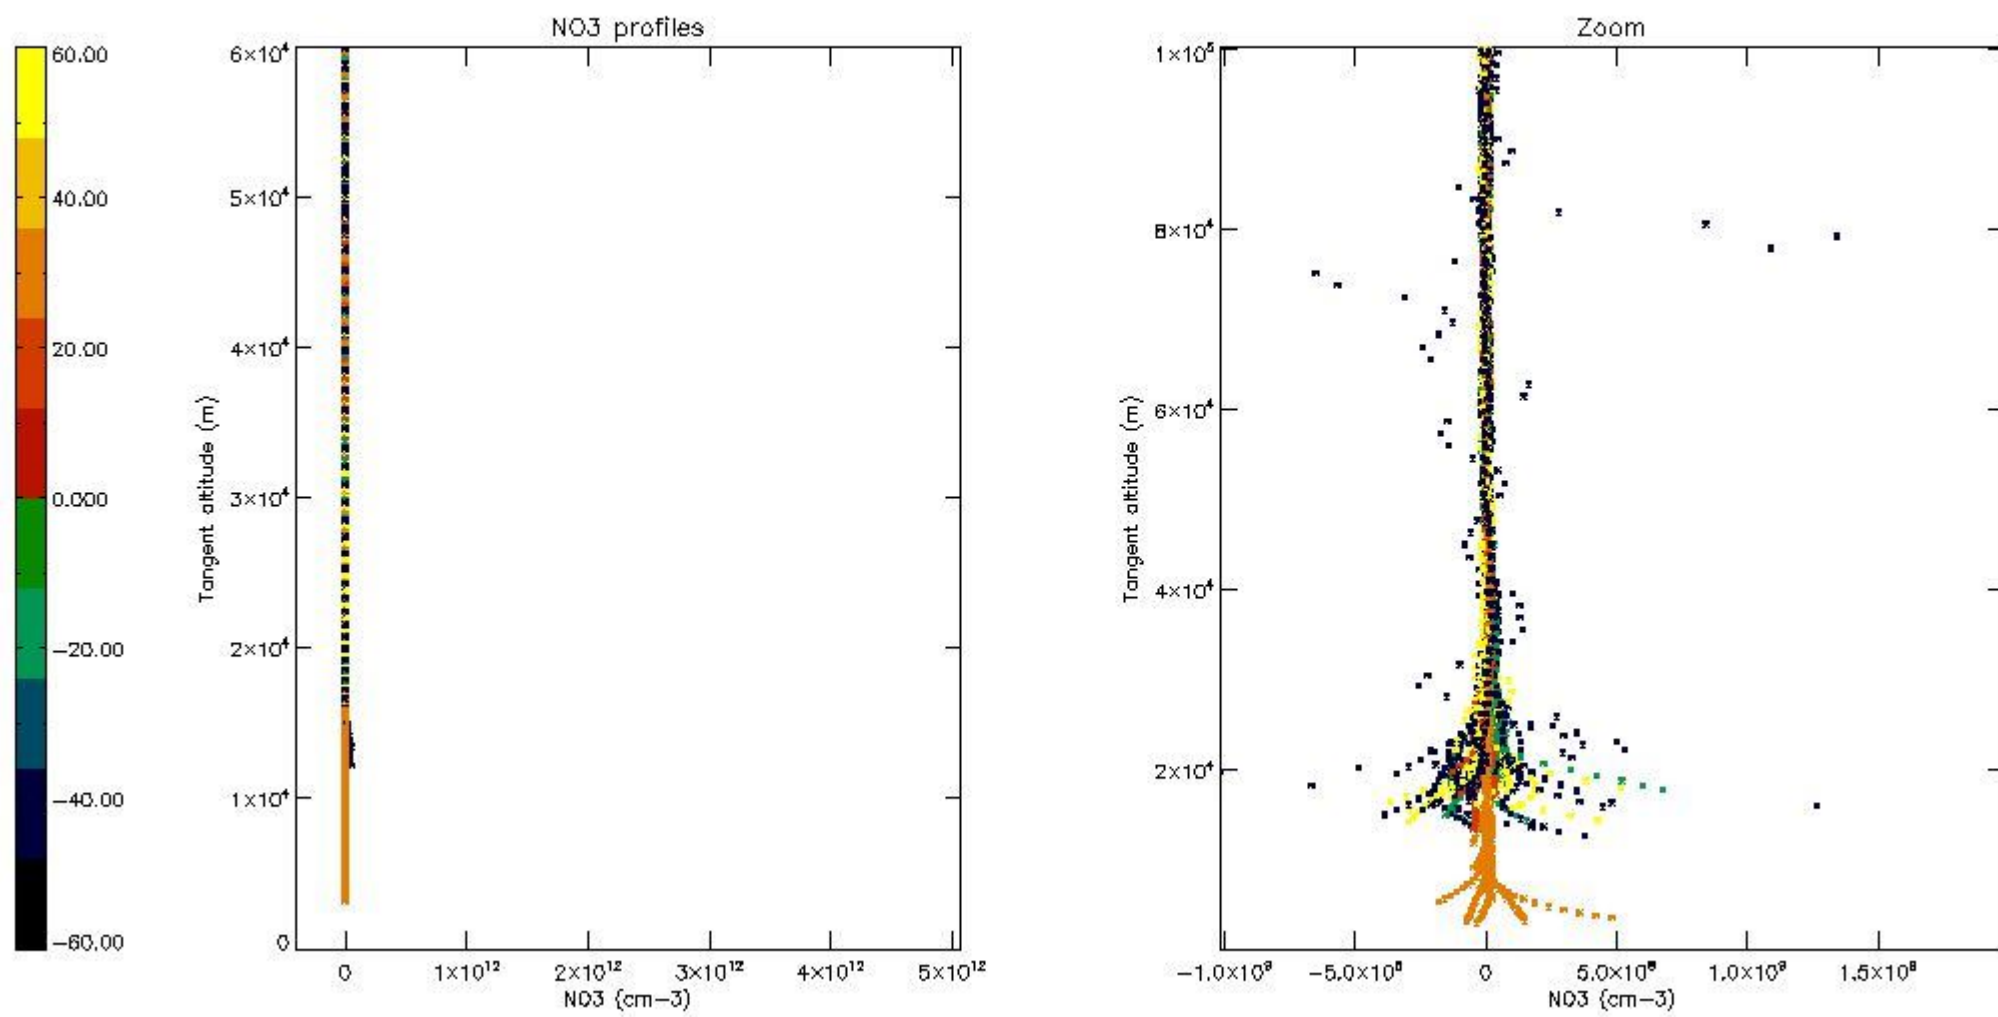

5.4 Plot ozone profiles where STD < 10% (dark without errors)

The colorbar represents the latitude.

5.5 Plot ozone profiles where $STD < 5\%$ (dark without errors)

The colorbar represents the latitude.

5.6 Plot NO₂ profiles for all STD (dark without errors)

The colorbar represents the latitude.

5.7 Plot NO3 profiles for all STD (dark without errors)

The colorbar represents the latitude.

5.8 Plot H₂O profiles for all STD (only for occultations of stars 1,2,3,4,13,14,16,26,63 dark without errors)