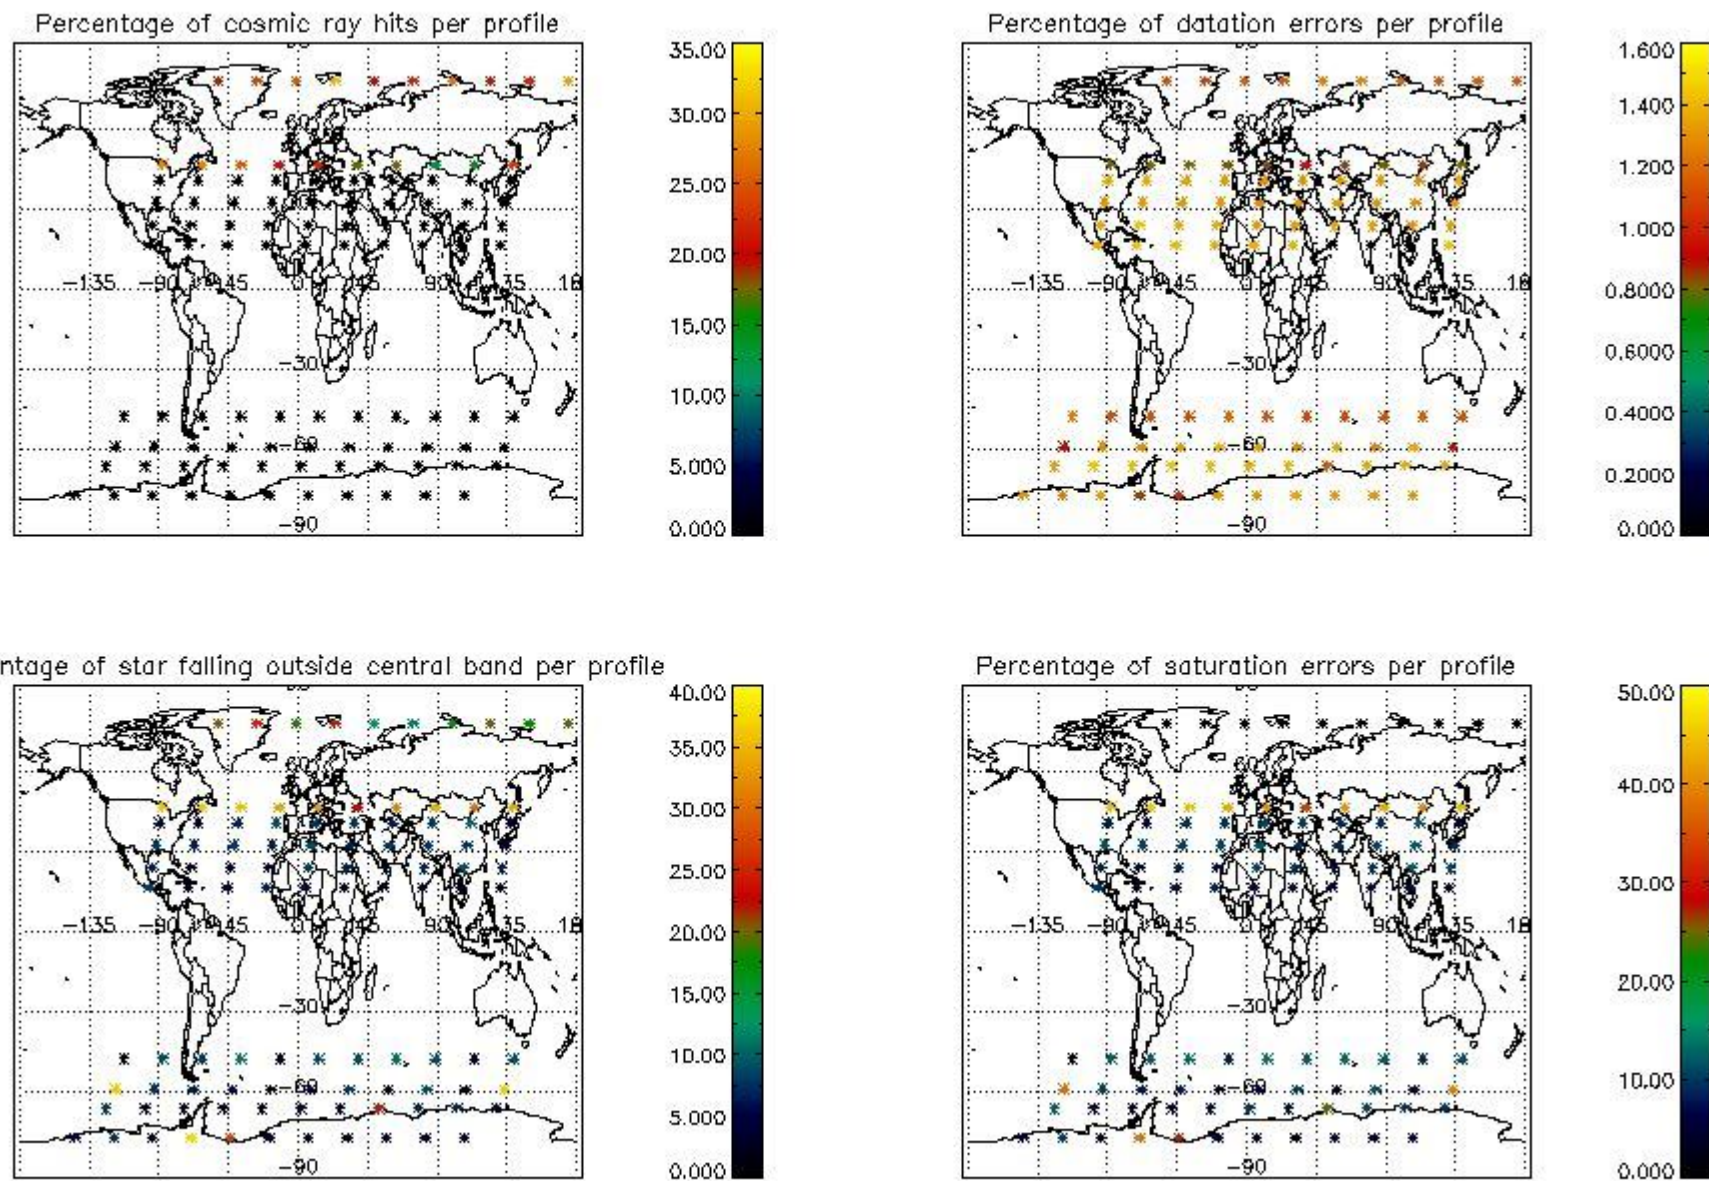

4.2.2 Plot level 1 quality information per product (world map): ENVISAT DESCENDING passes

5. Trace gas profiles

5.1 Ozone statistics based on quality of products

The final quality of the products can be "measured" using the STD (Standard Deviation) attached to every point profile. This information is written to the parameter GOM_NL__2P/NL_LOCAL_SPECIES_DENSITY/o3_std of the level 2 products. The table below shows the statistics for given STD ranges.

The statistics are given with respect to the overall valid production:

- Products without fatal errors: GOM_NL__2P/MPH/PRODUCT_ERR=0
- Valid point profile: GOM_NL__2P/NL_LOCAL_SPECIES_DENSITY/pcd(0)=0

The 'Criteria' is applied to valid points of dark limb products:

- Products in dark limb illumination condition: GOM_NL__2P/NL_SUMMARY_QUALITY/obs_ill_cond=0
- Products without fatal errors: GOM_NL__2P/MPH/PRODUCT_ERR=0
- Valid point profile: GOM_NL__2P/NL_LOCAL_SPECIES_DENSITY/pcd(0)=0

So, the table below shows the percentage of dark limb and valid observations for each criteria with respect to the overall valid daily observations.

Criteria	% of total production
All STD	33
STD < 20	17