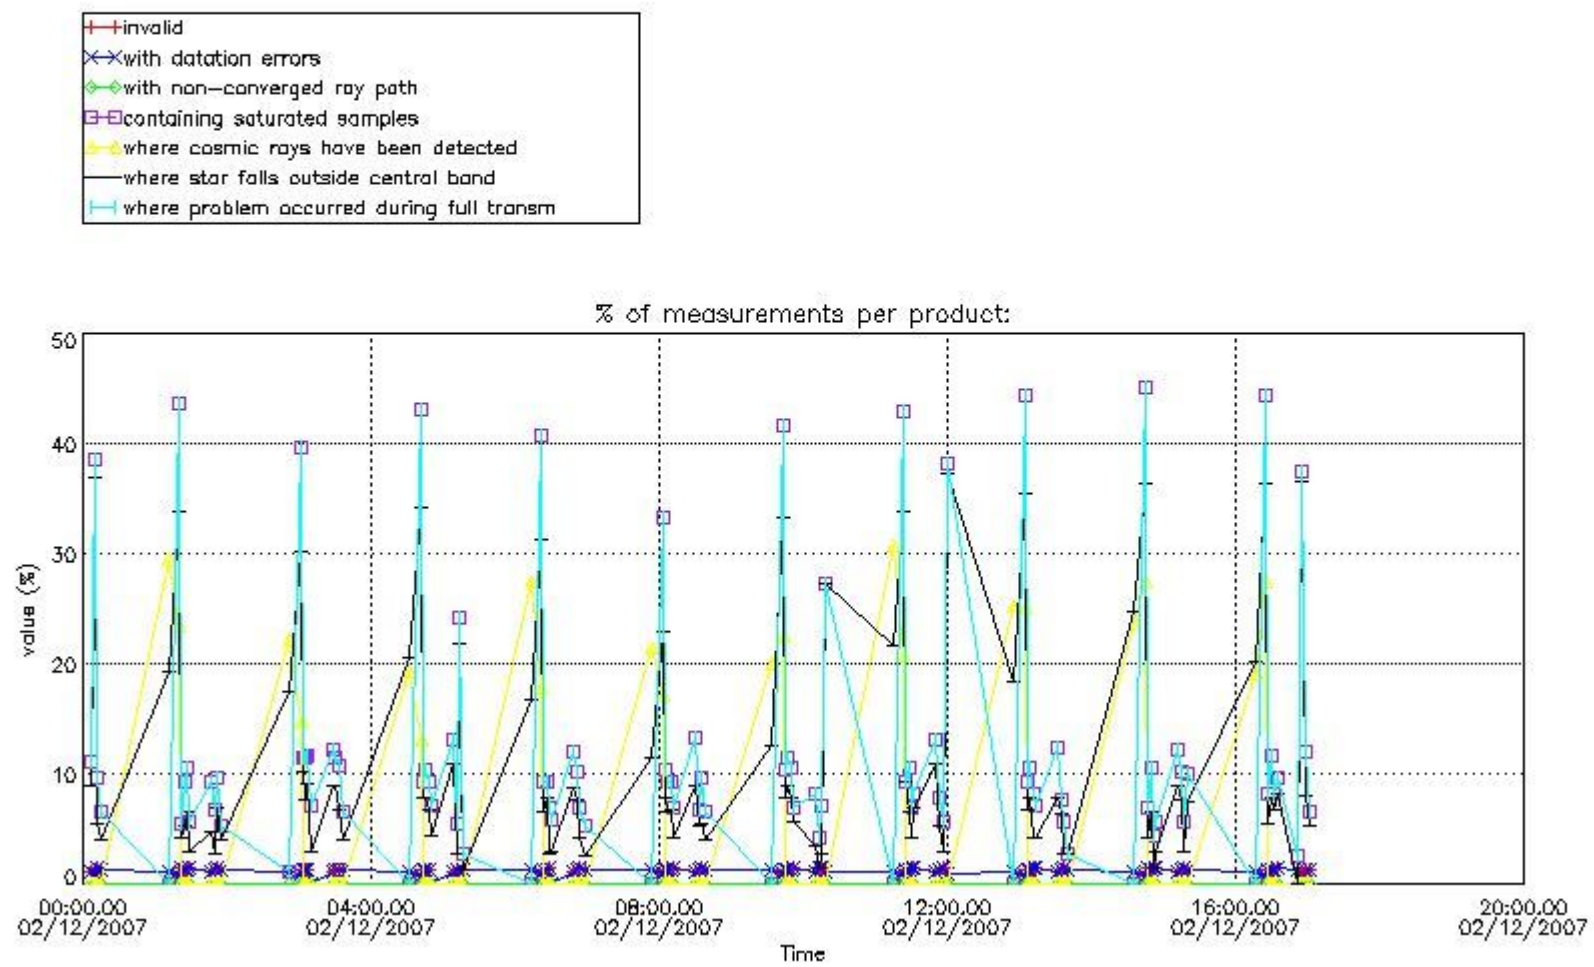

3.1 Plot quality information per product (time dependant)

3.2 Plot quality information per product (world map)

Percentage of flagged data per O3 profile

Percentage of flagged data per H2O profile

Percentage of flagged data per NO2 profile

Percentage of flagged data per NO3 profile

4. Level 1 quality information per product

In this section it is plotted some information contained in the Quality Summary data set of the level 2 products that comes from the level 1b processing. Products without errors (error flag in the MPH set to "0") are used.

4.1 Plot quality information per product (time dependant) coming from level 1b processing

4.1.1 Plot level 1 quality information per product (time dependant): ENVISAT ASCENDING passes

4.1.2 Plot level 1 quality information per product (time dependant): ENVI SAT DESCENDING passes