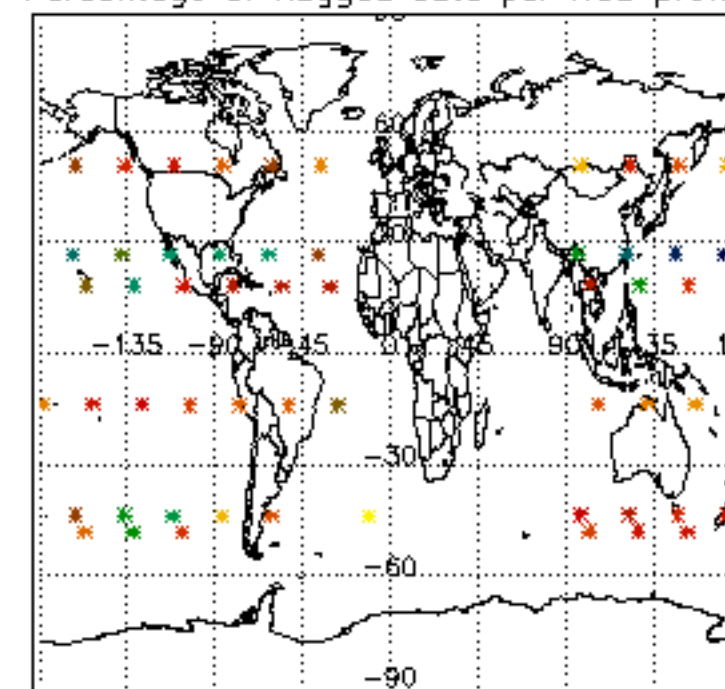

Percentage of flagged data per NO3 profile