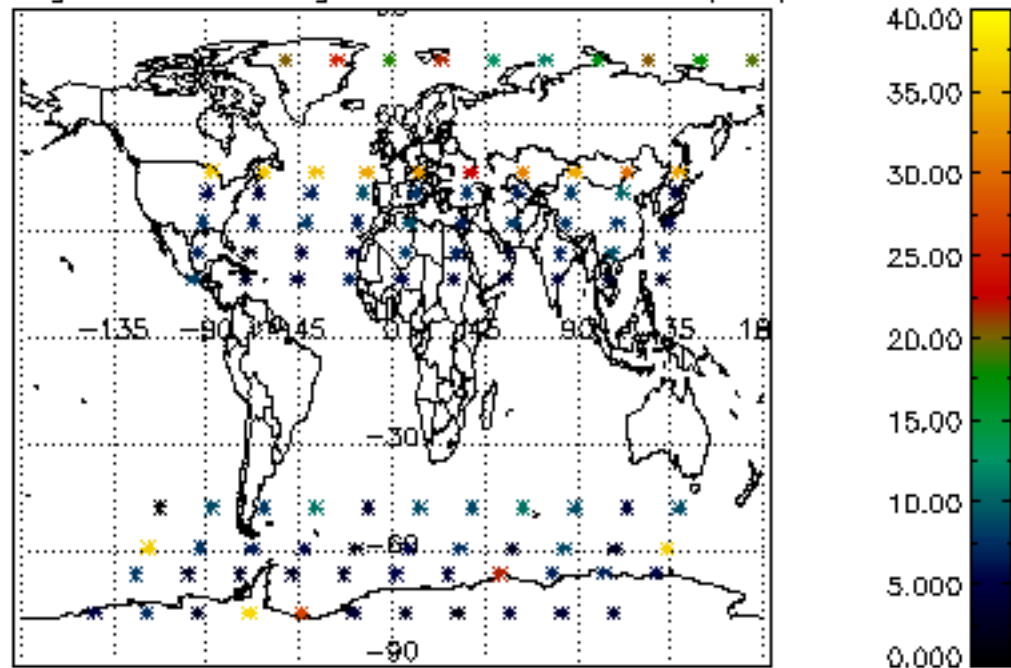

Percentage of star falling outside central band per profile