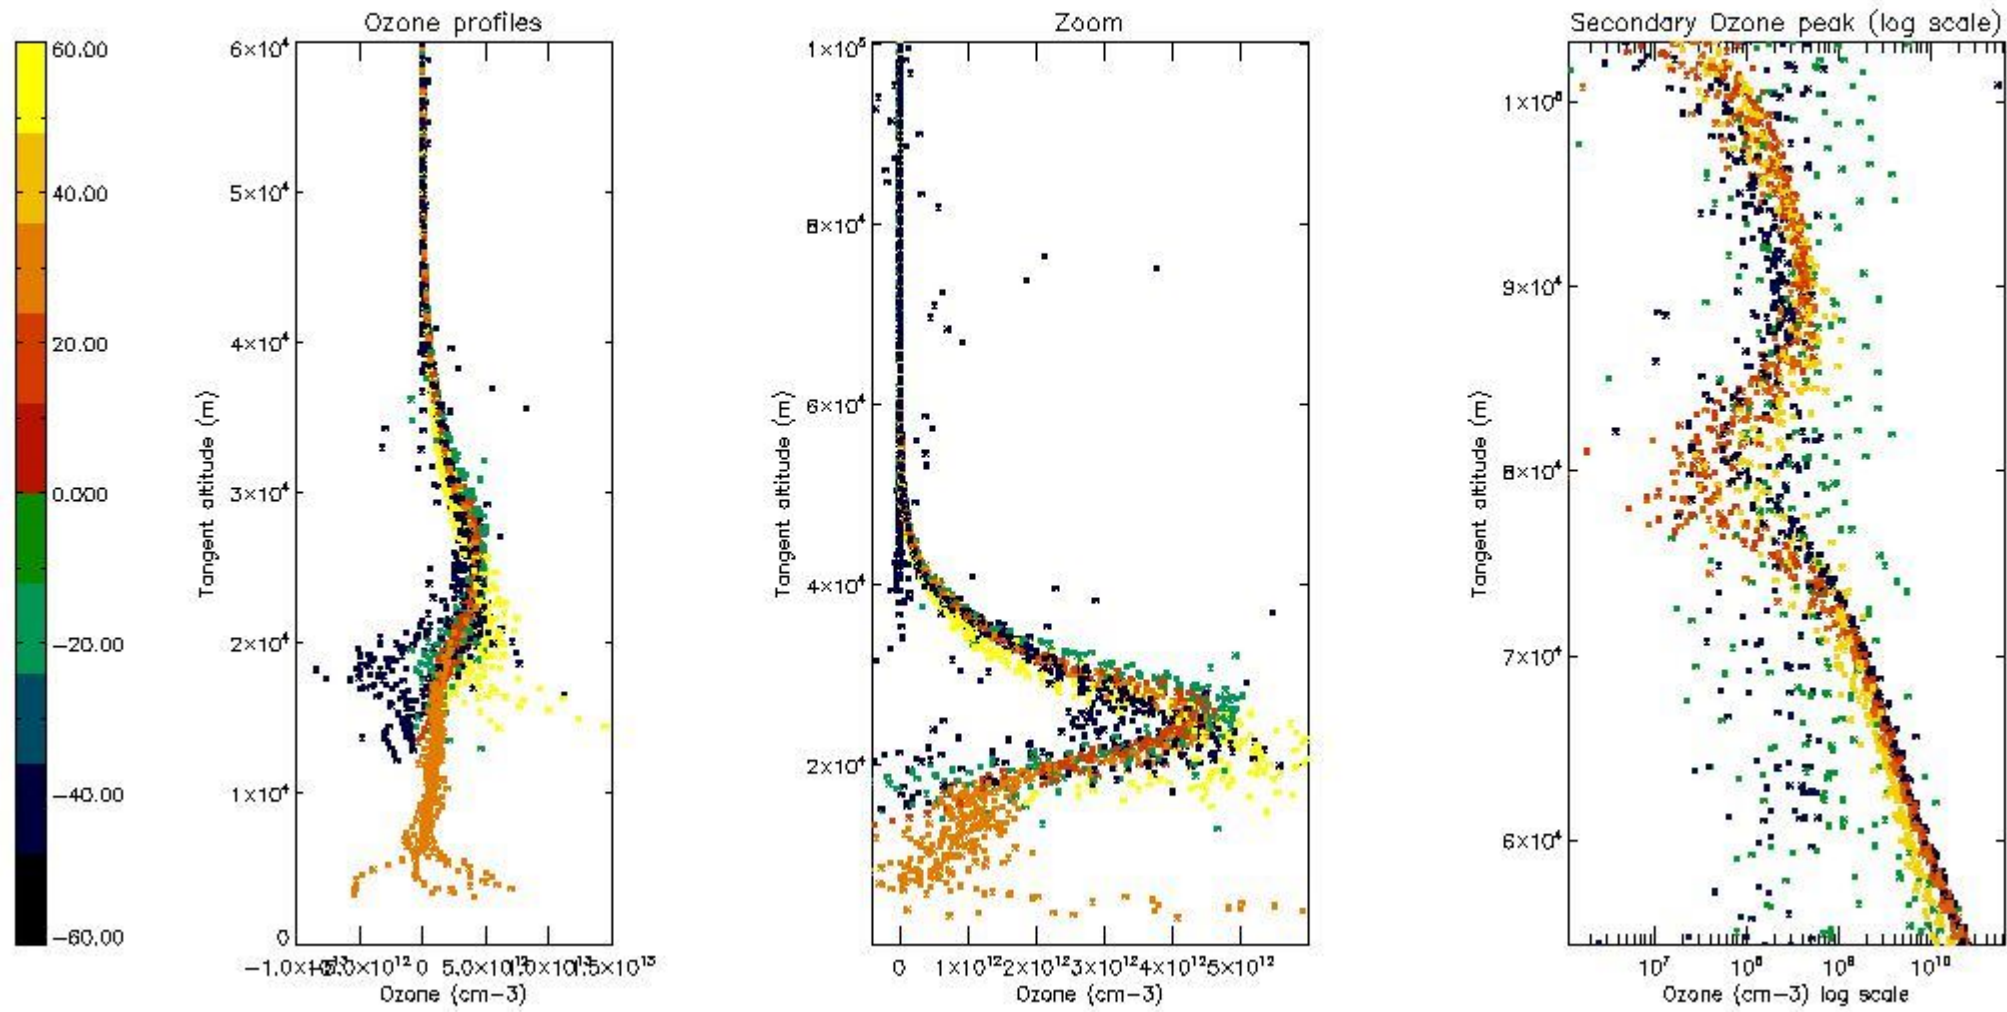

STD < 10	13
STD < 5	9

5.2 Plot ozone profiles for all STD (dark without errors)

The colorbar represents the latitude.

5.3 Plot ozone profiles where STD < 20% (dark without errors)

The colorbar represents the latitude.