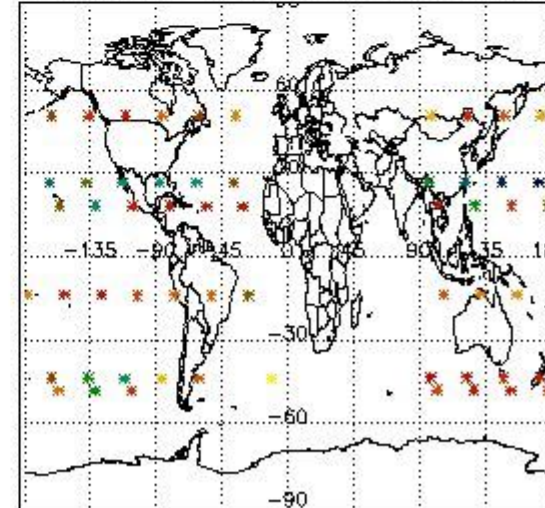

Percentage of flagged data per NO3 profile

4. Level 1 quality information per product

In this section it is plotted some information contained in the Quality Summary data set of the level 2 products that comes from the level 1b processing. Products without errors (error flag in the MPH set to "0") are used.

4.1 Plot quality information per product (time dependant) coming from level 1b processing

4.1.1 Plot level 1 quality information per product (time dependant): ENVISAT ASCENDING passes