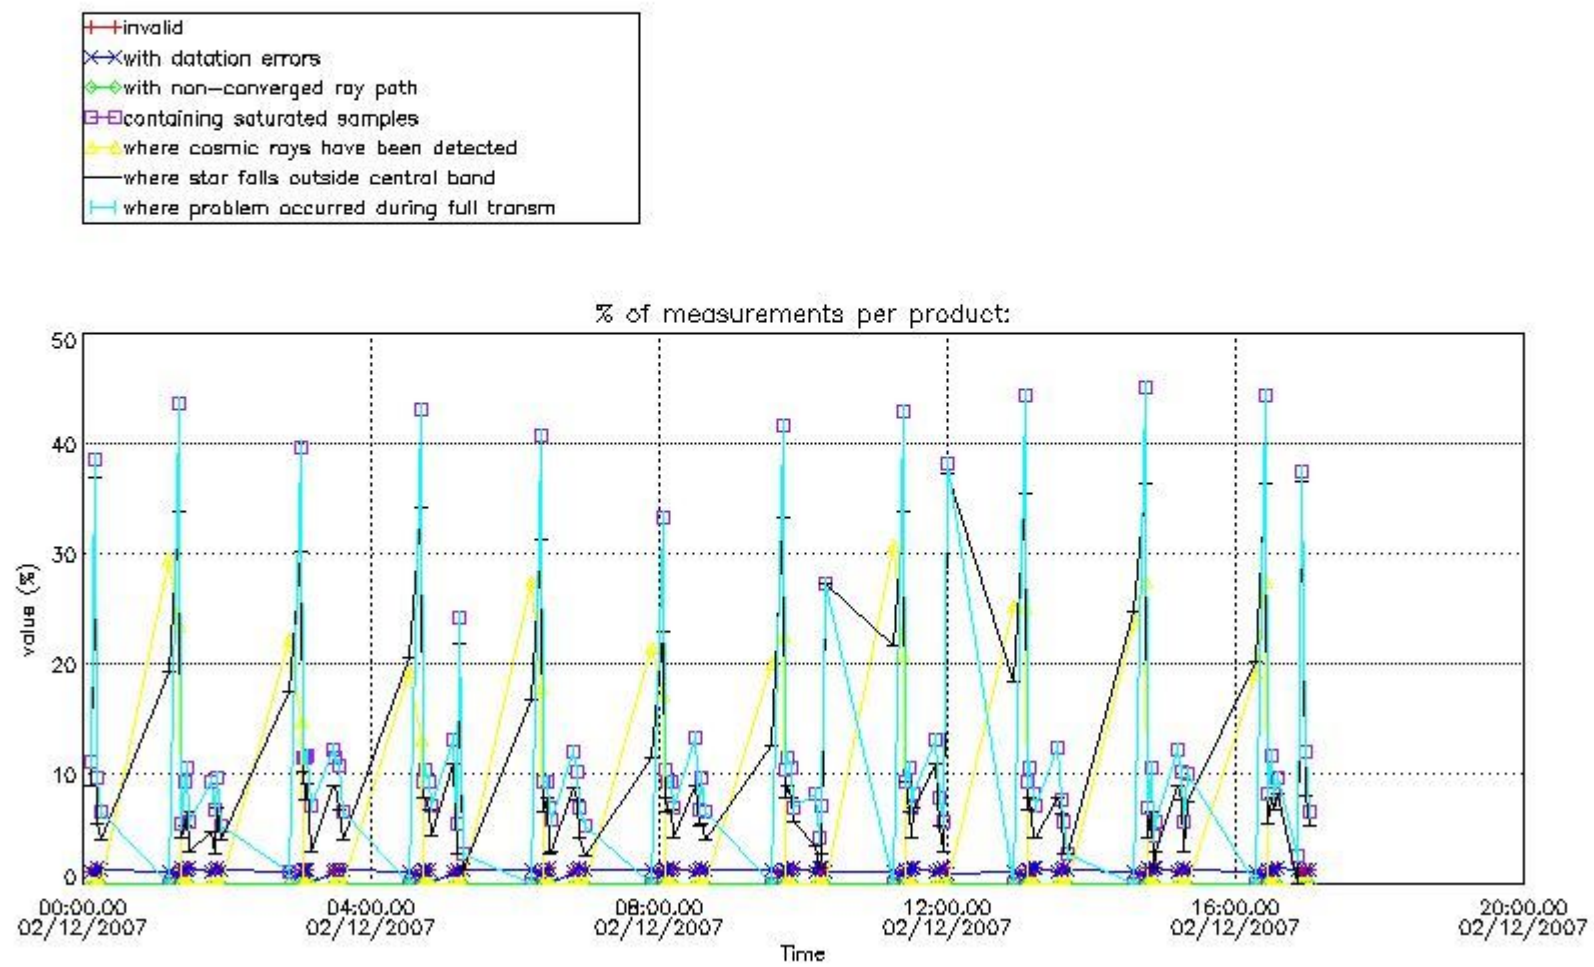

4.2 Plot quality information per product coming from level 1b processing (world map)

4.2.1 Plot level 1 quality information per product (world map): ENVISAT ASCENDING passes