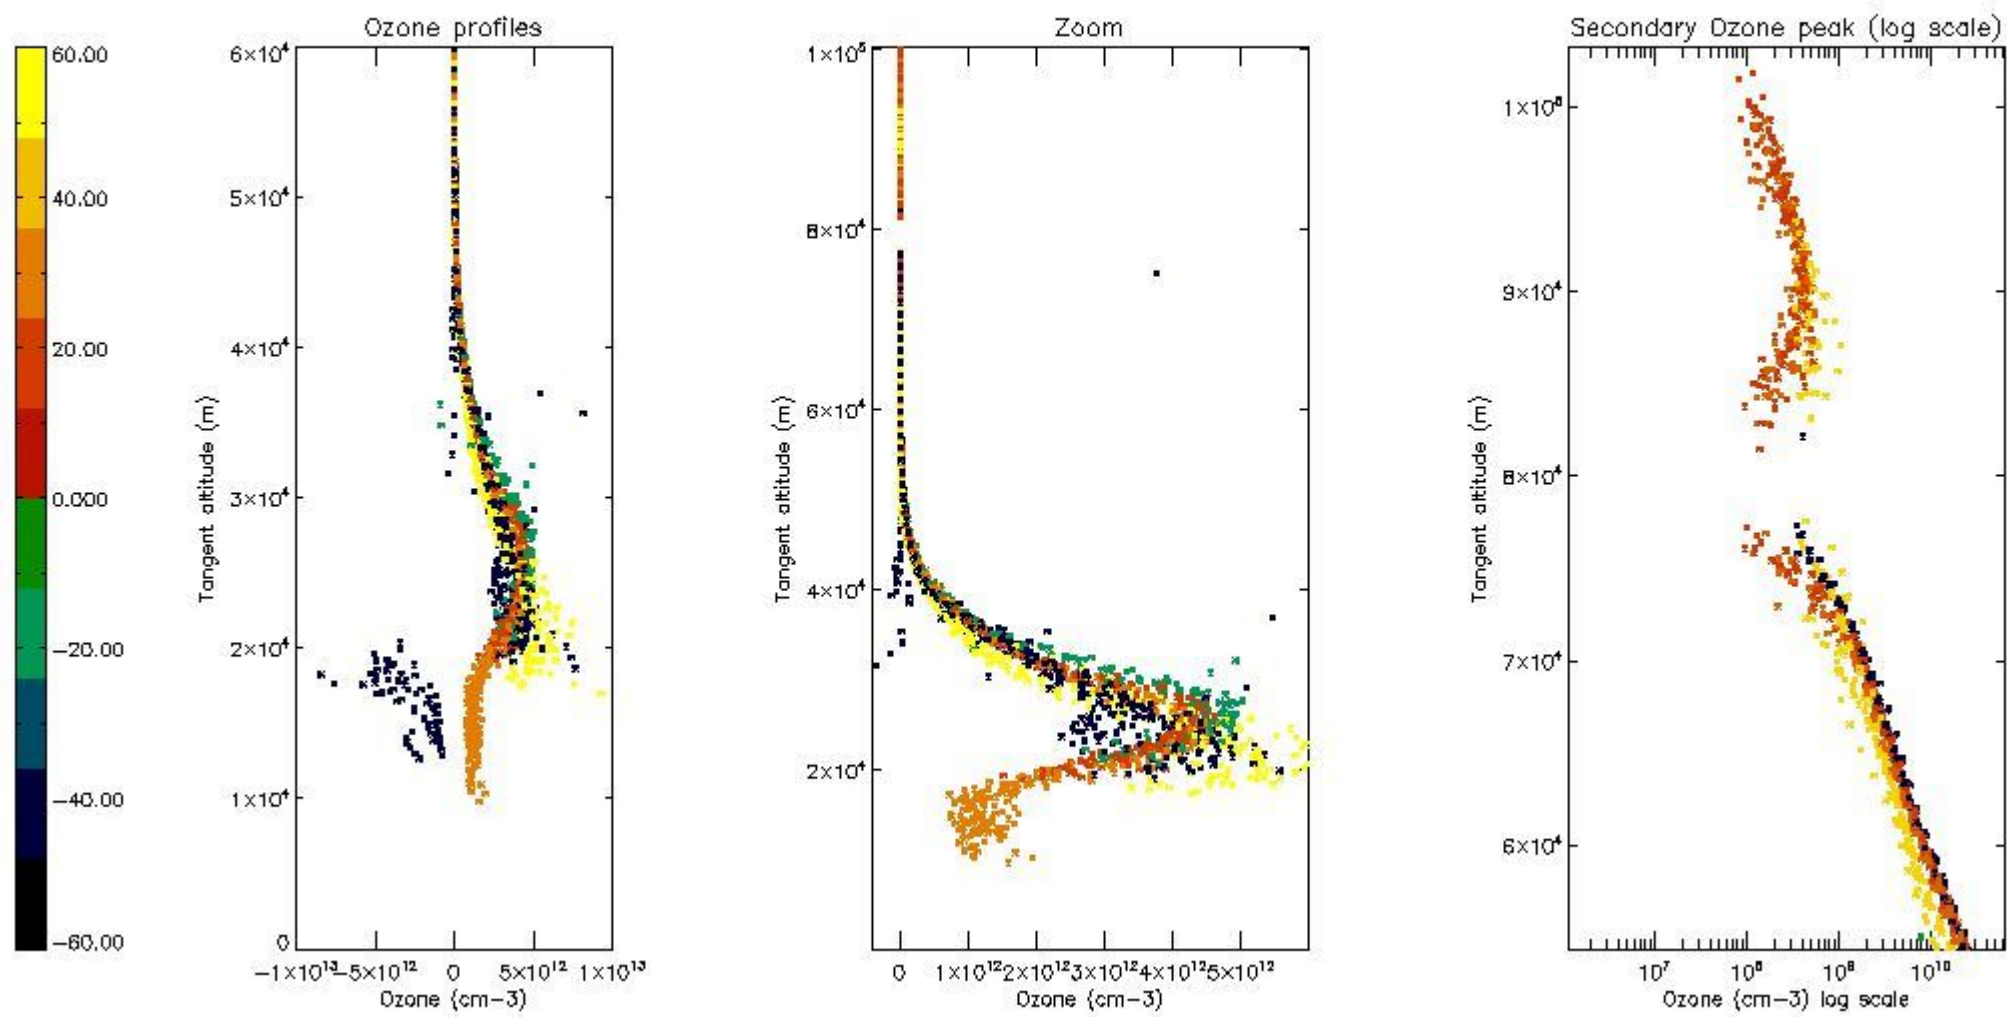

STD < 10	13
STD < 5	9

5.2 Plot ozone profiles for all STD (dark without errors)

The colorbar represents the latitude.

5.3 Plot ozone profiles where STD < 20% (dark without errors)

The colorbar represents the latitude.

5.4 Plot ozone profiles where STD < 10% (dark without errors)

The colorbar represents the latitude.

5.5 Plot ozone profiles where $STD < 5\%$ (dark without errors)

The colorbar represents the latitude.

5.6 Plot NO₂ profiles for all STD (dark without errors)

The colorbar represents the latitude.

5.7 Plot NO3 profiles for all STD (dark without errors)

The colorbar represents the latitude.

5.8 Plot H₂O profiles for all STD (only for occultations of stars 1,2,3,4,13,14,16,26,63 dark without errors)