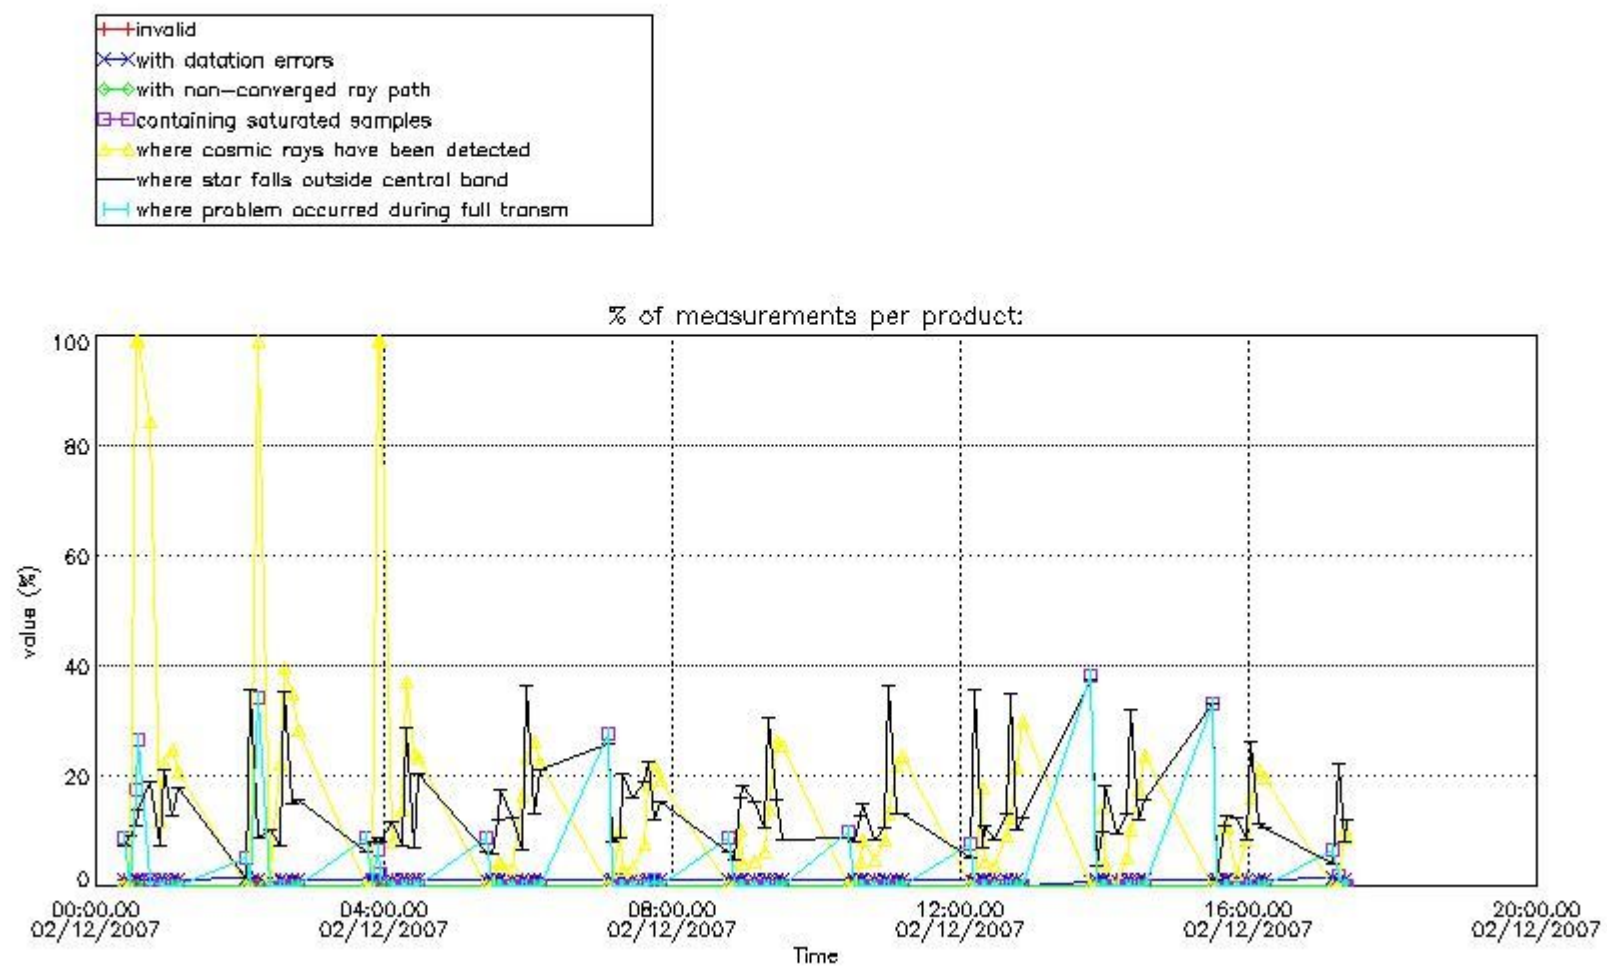

Percentage of flagged data per NO3 profile

4. Level 1 quality information per product

In this section it is plotted some information contained in the Quality Summary data set of the level 2 products that comes from the level 1b processing. Products without errors (error flag in the MPH set to "0") are used.

4.1 Plot quality information per product (time dependant) coming from level 1b processing

4.1.1 Plot level 1 quality information per product (time dependant): ENVISAT ASCENDING passes

4.1.2 Plot level 1 quality information per product (time dependant): ENVI SAT DESCENDING passes