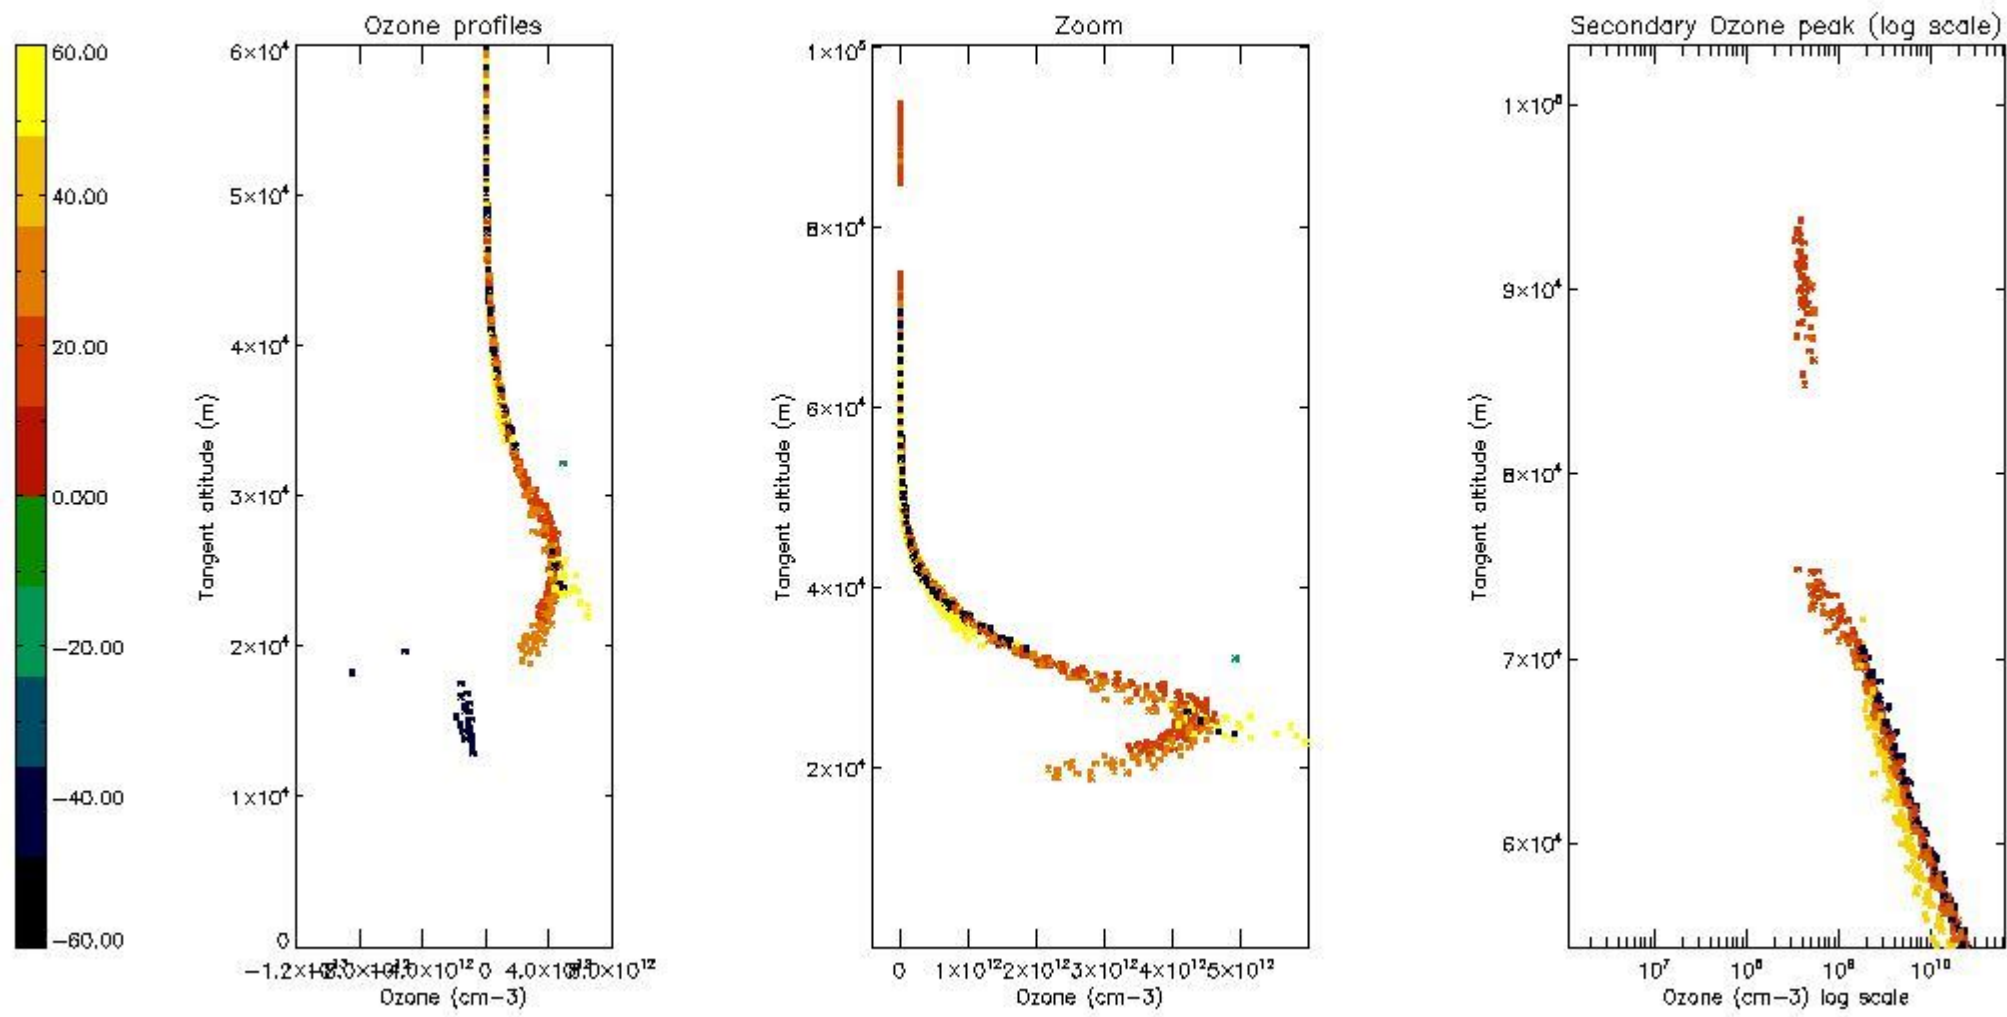

5.6 Plot NO₂ profiles for all STD (dark without errors)

The colorbar represents the latitude.