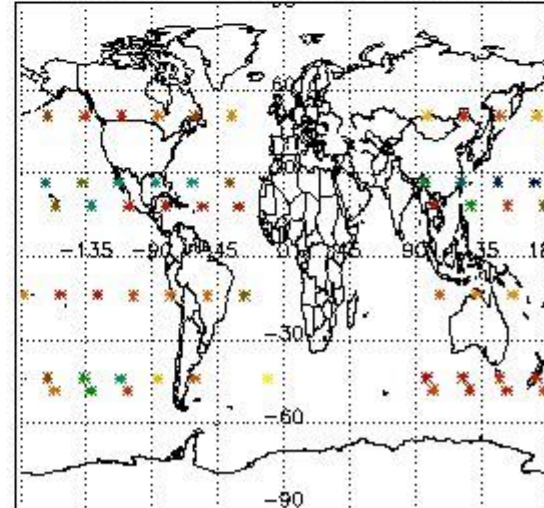

3.1 Plot quality information per product (time dependant)

3.2 Plot quality information per product (world map)

Percentage of flagged data per O3 profile

Percentage of flagged data per H2O profile

Percentage of flagged data per NO2 profile

Percentage of flagged data per NO3 profile

4. Level 1 quality information per product

In this section it is plotted some information contained in the Quality Summary data set of the level 2 products that comes from the level 1b processing. Products without errors (error flag in the MPH set to "0") are used.