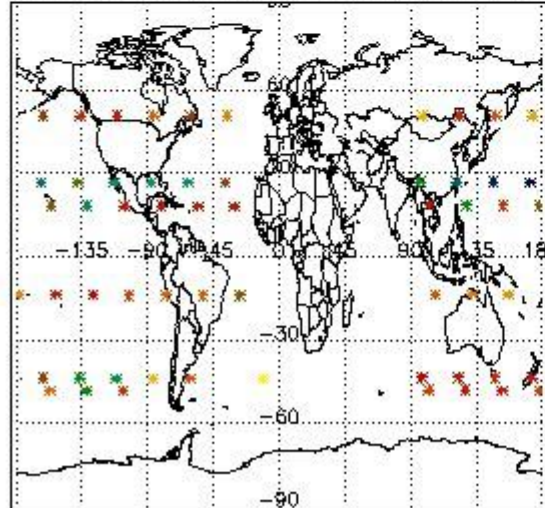

3.1 Plot quality information per product (time dependant)

3.2 Plot quality information per product (world map)

Percentage of flagged data per O3 profile

Percentage of flagged data per H2O profile

Percentage of flagged data per NO2 profile