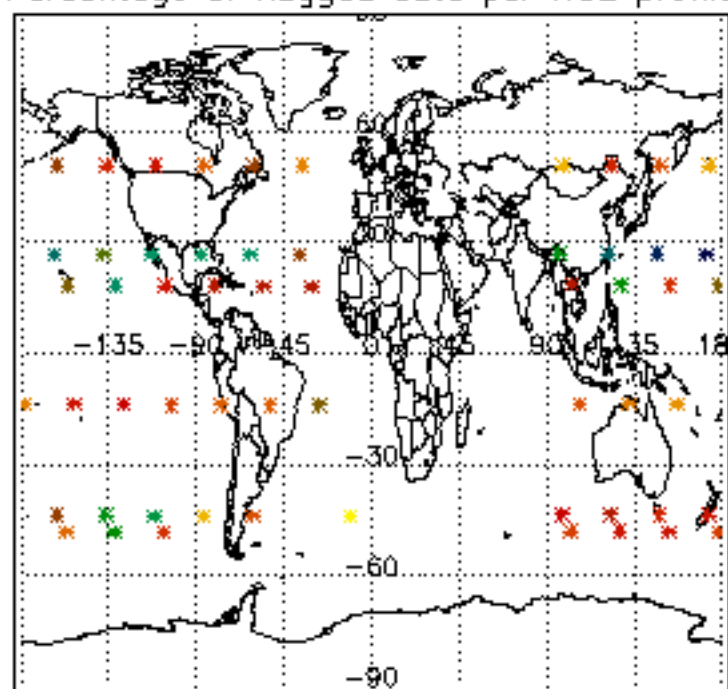

Percentage of flagged data per NO2 profile