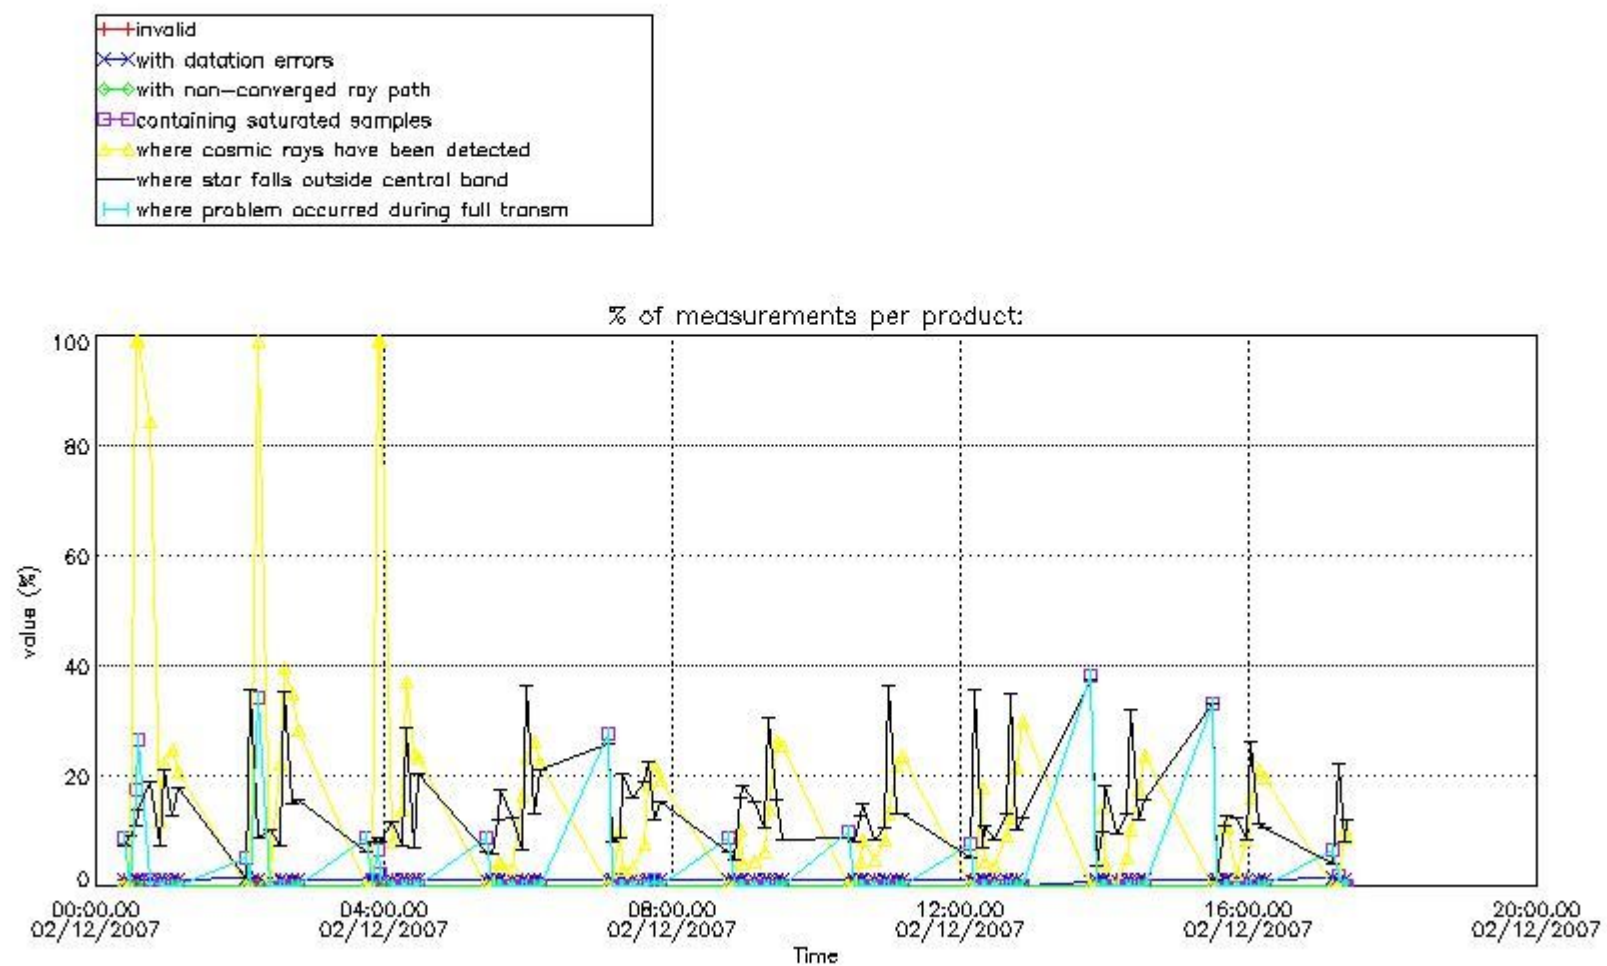

4.1.2 Plot level 1 quality information per product (time dependant): ENVI SAT DESCENDING passes