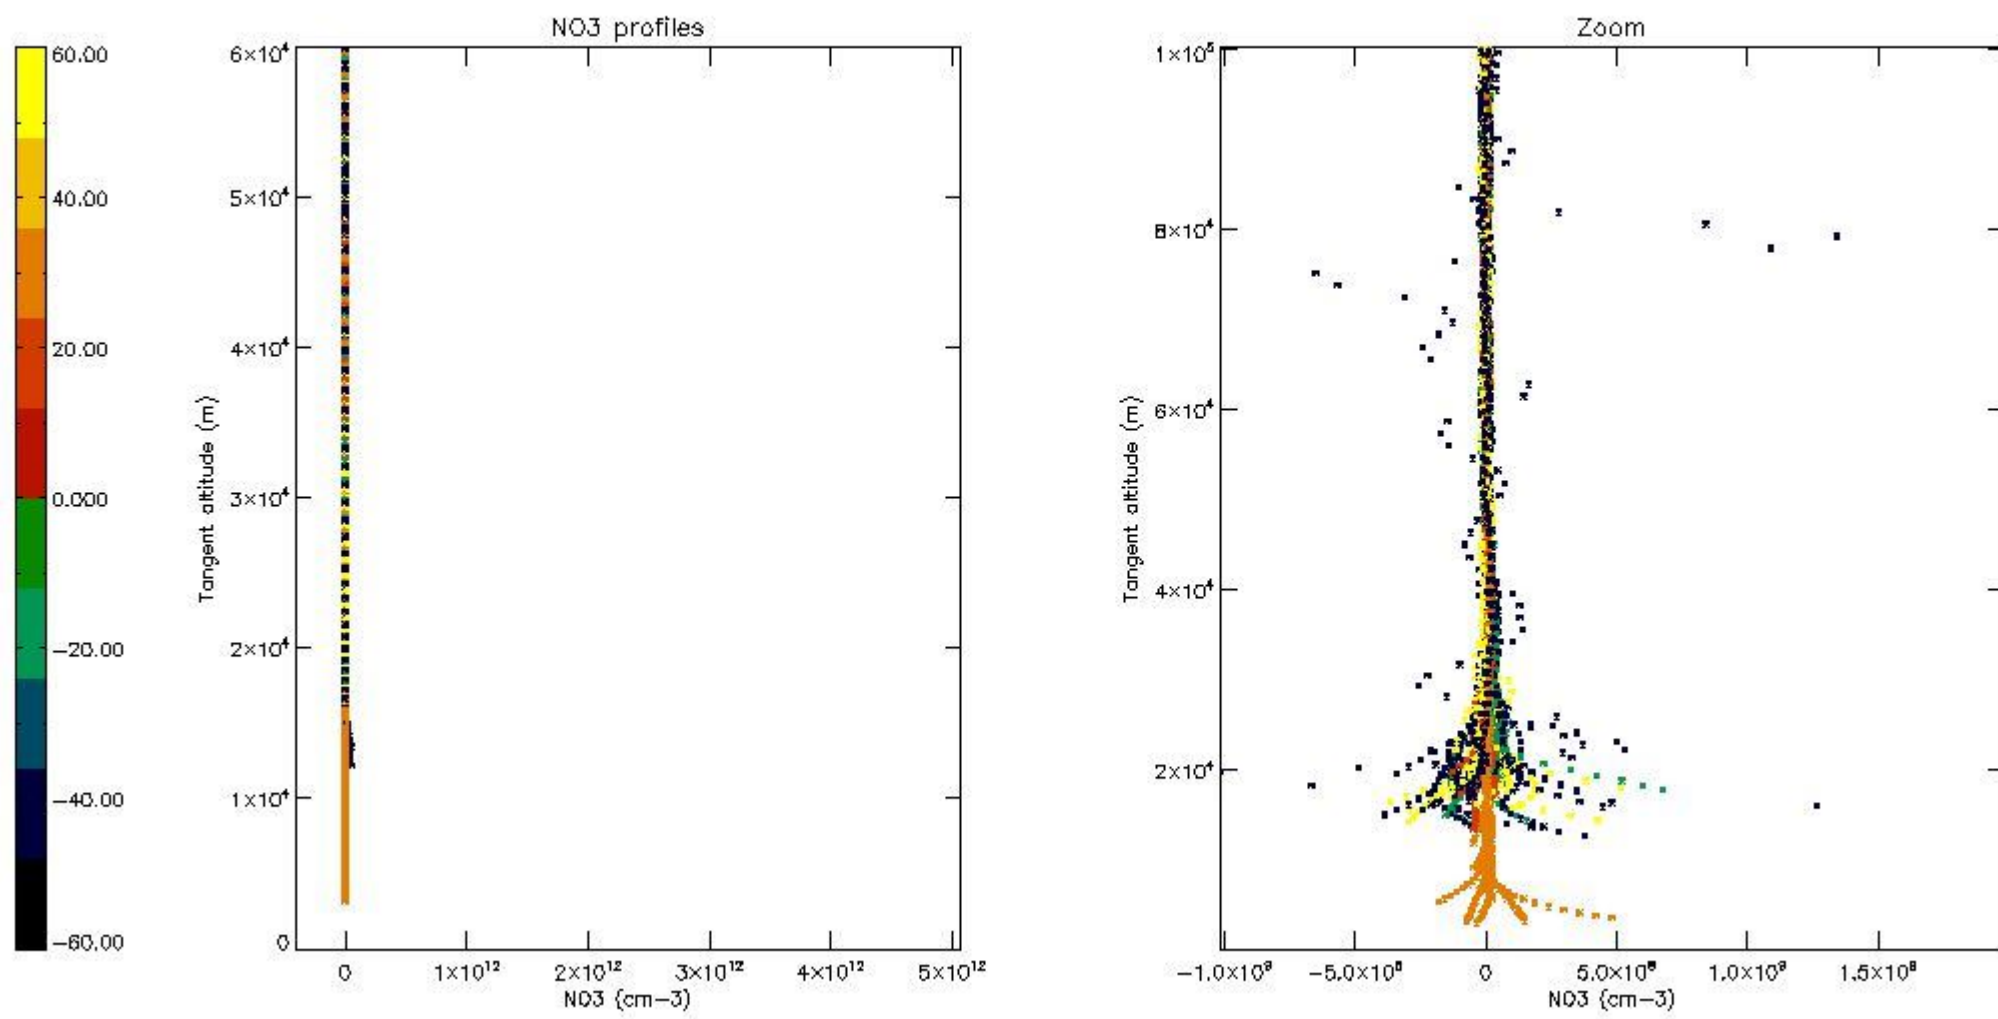

5.8 Plot H₂O profiles for all STD (only for occultations of stars 1,2,3,4,13,14,16,26,63 dark without errors)

The colorbar represents the latitude.