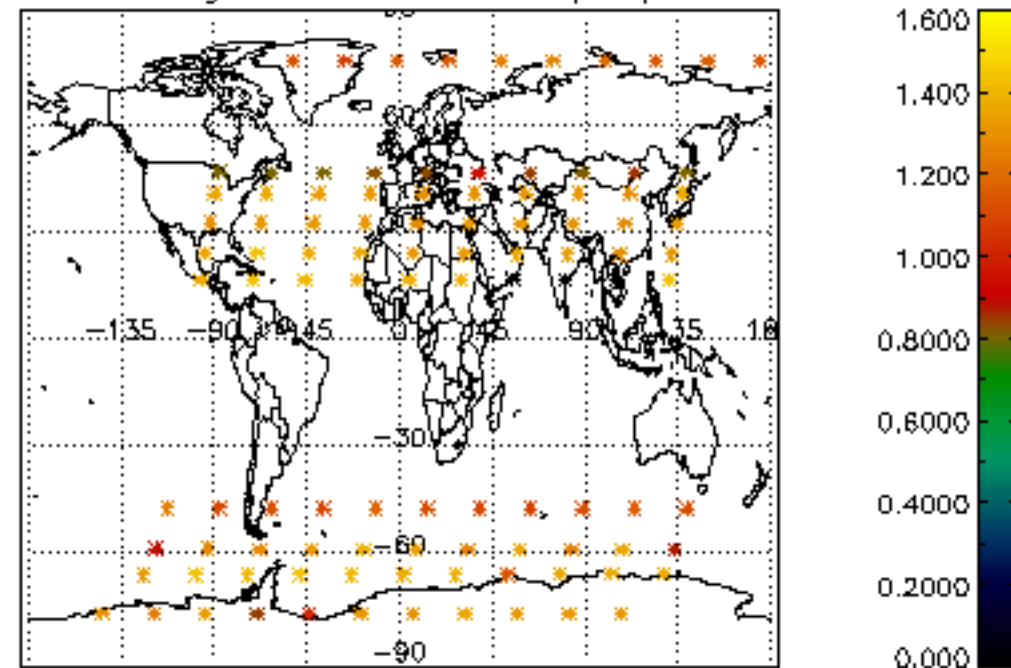

Percentage of datation errors per profile

Percentage of star falling outside central band per profile

Percentage of saturation errors per profile

Percentage of cosmic ray hits per profile

Percentage of datation errors per profile