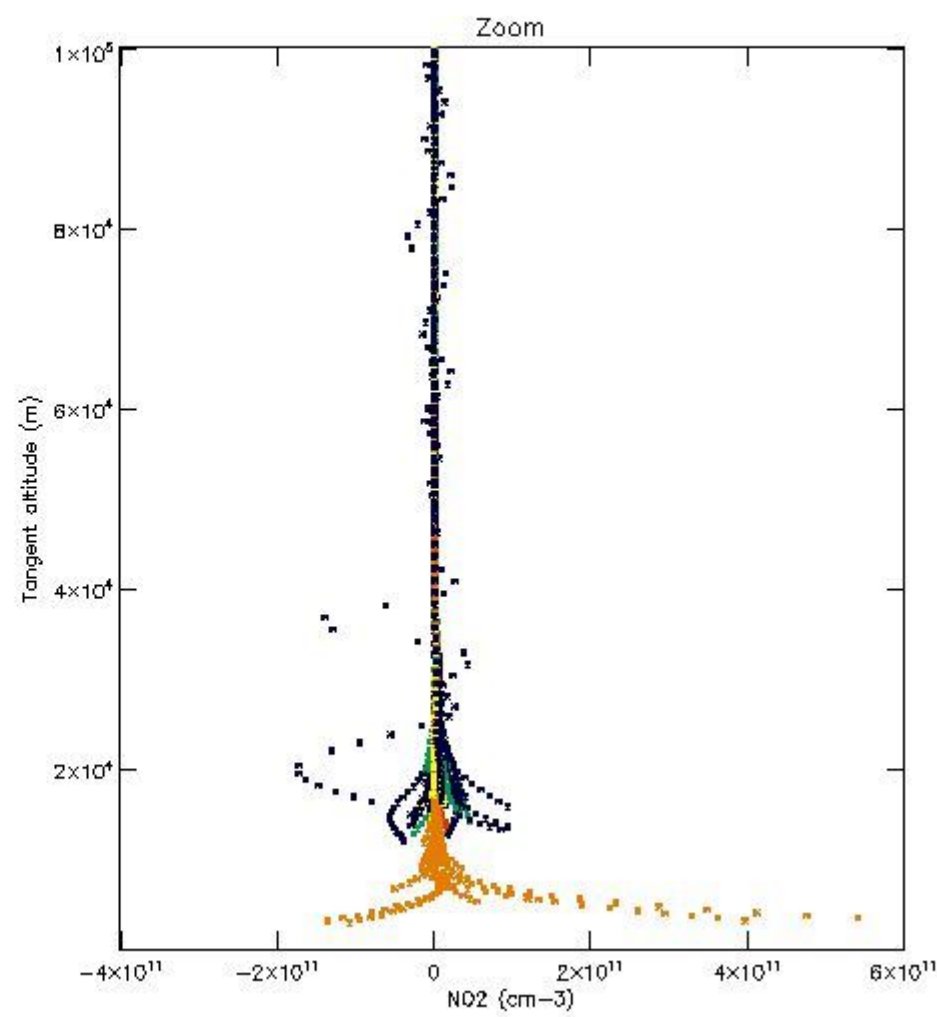

STD < 10	13
STD < 5	9

5.2 Plot ozone profiles for all STD (dark without errors)

The colorbar represents the latitude.

5.3 Plot ozone profiles where STD < 20% (dark without errors)

The colorbar represents the latitude.

5.4 Plot ozone profiles where STD < 10% (dark without errors)

The colorbar represents the latitude.

5.5 Plot ozone profiles where $STD < 5\%$ (dark without errors)

The colorbar represents the latitude.

5.6 Plot NO₂ profiles for all STD (dark without errors)

The colorbar represents the latitude.

5.7 Plot NO3 profiles for all STD (dark without errors)

The colorbar represents the latitude.

5.8 Plot H₂O profiles for all STD (only for occultations of stars 1,2,3,4,13,14,16,26,63 dark without errors)