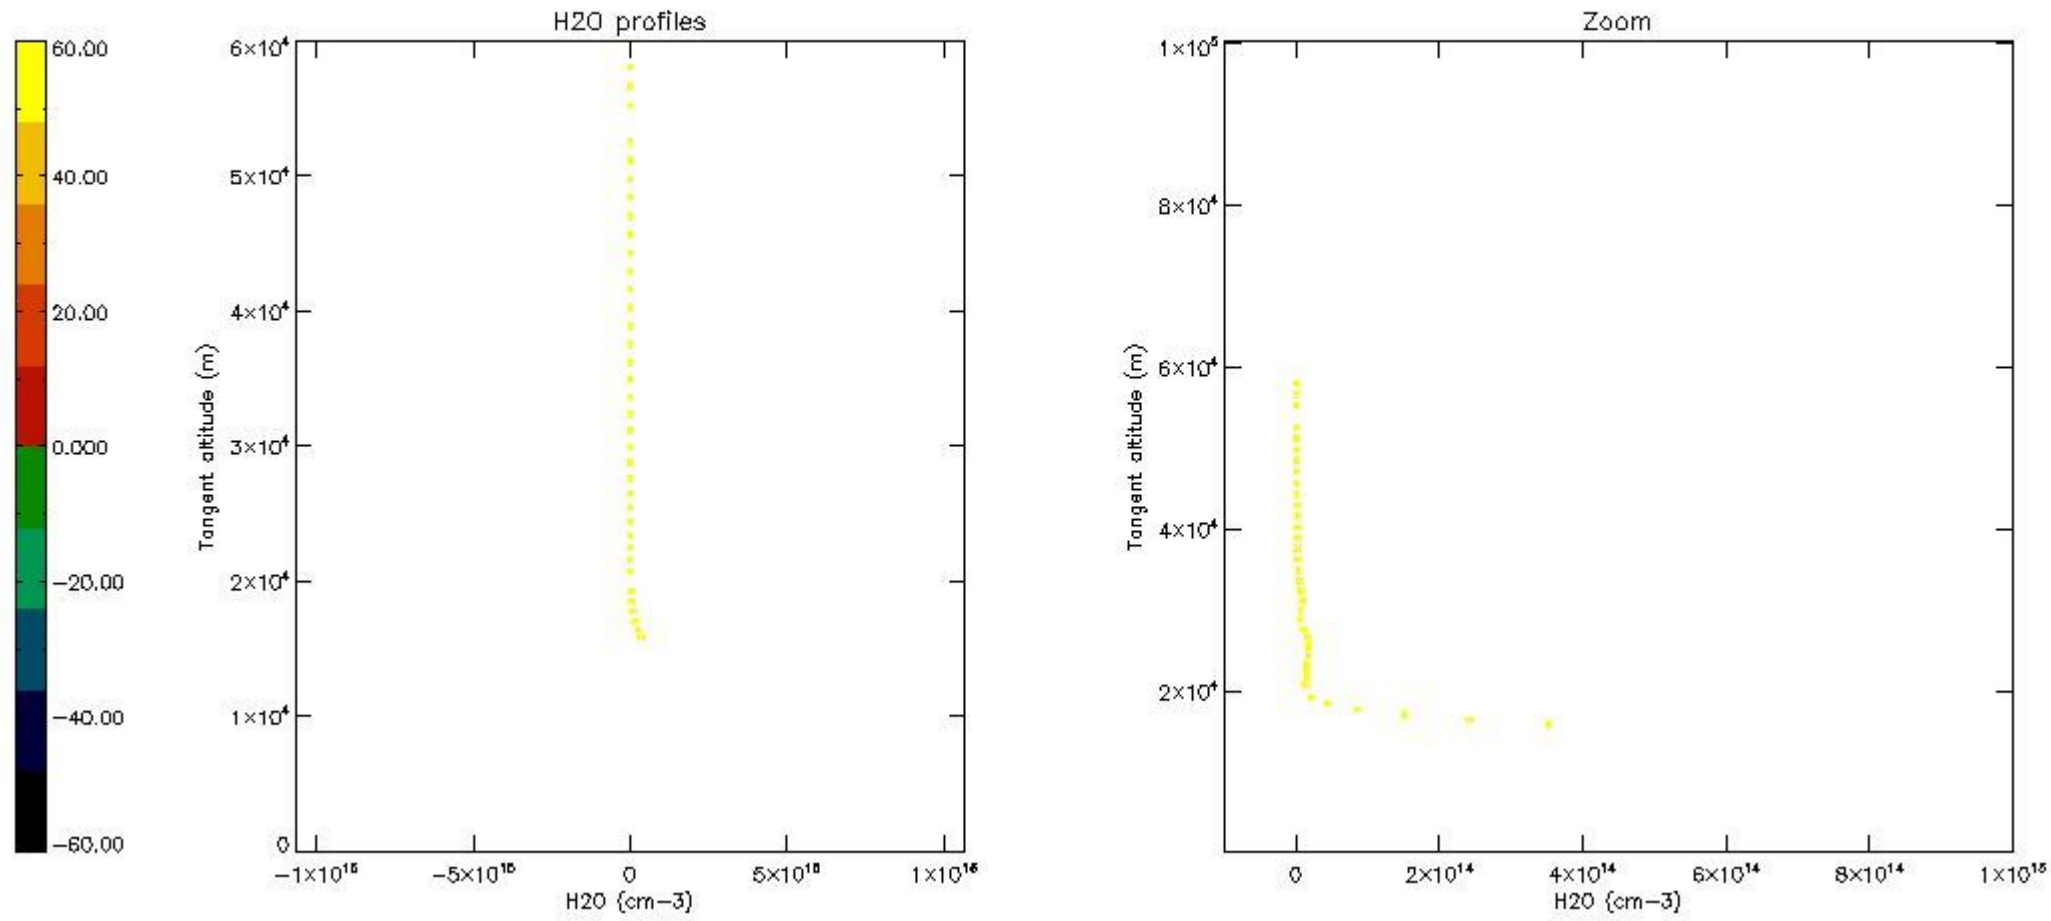

6. Auxiliary Data Files used for the production reported in section 2

The number reported in the third column indicates since which file (see list in section 2) the corresponding auxiliary file has been used. The fourth column is the date of those product files.

Type	Auxiliary Filename	Used since product	Used since product date
INST_PHYS_CHARACTERISTICS	GOM_INS_AXVIEC20091111_143220_20030716_120000_20500101_000000	1	02-DEC-2007 00:06:21
LEVEL-2_PROC_CONFIG	GOM_PR2_AXVIEC20091111_152718_20020301_000000_20500101_000000	1	02-DEC-2007 00:06:21
CROSS_SECTIONS_FILE	GOM_CRS_AXVIEC20091111_154832_20020301_000000_20500101_000000	1	02-DEC-2007 00:06:21