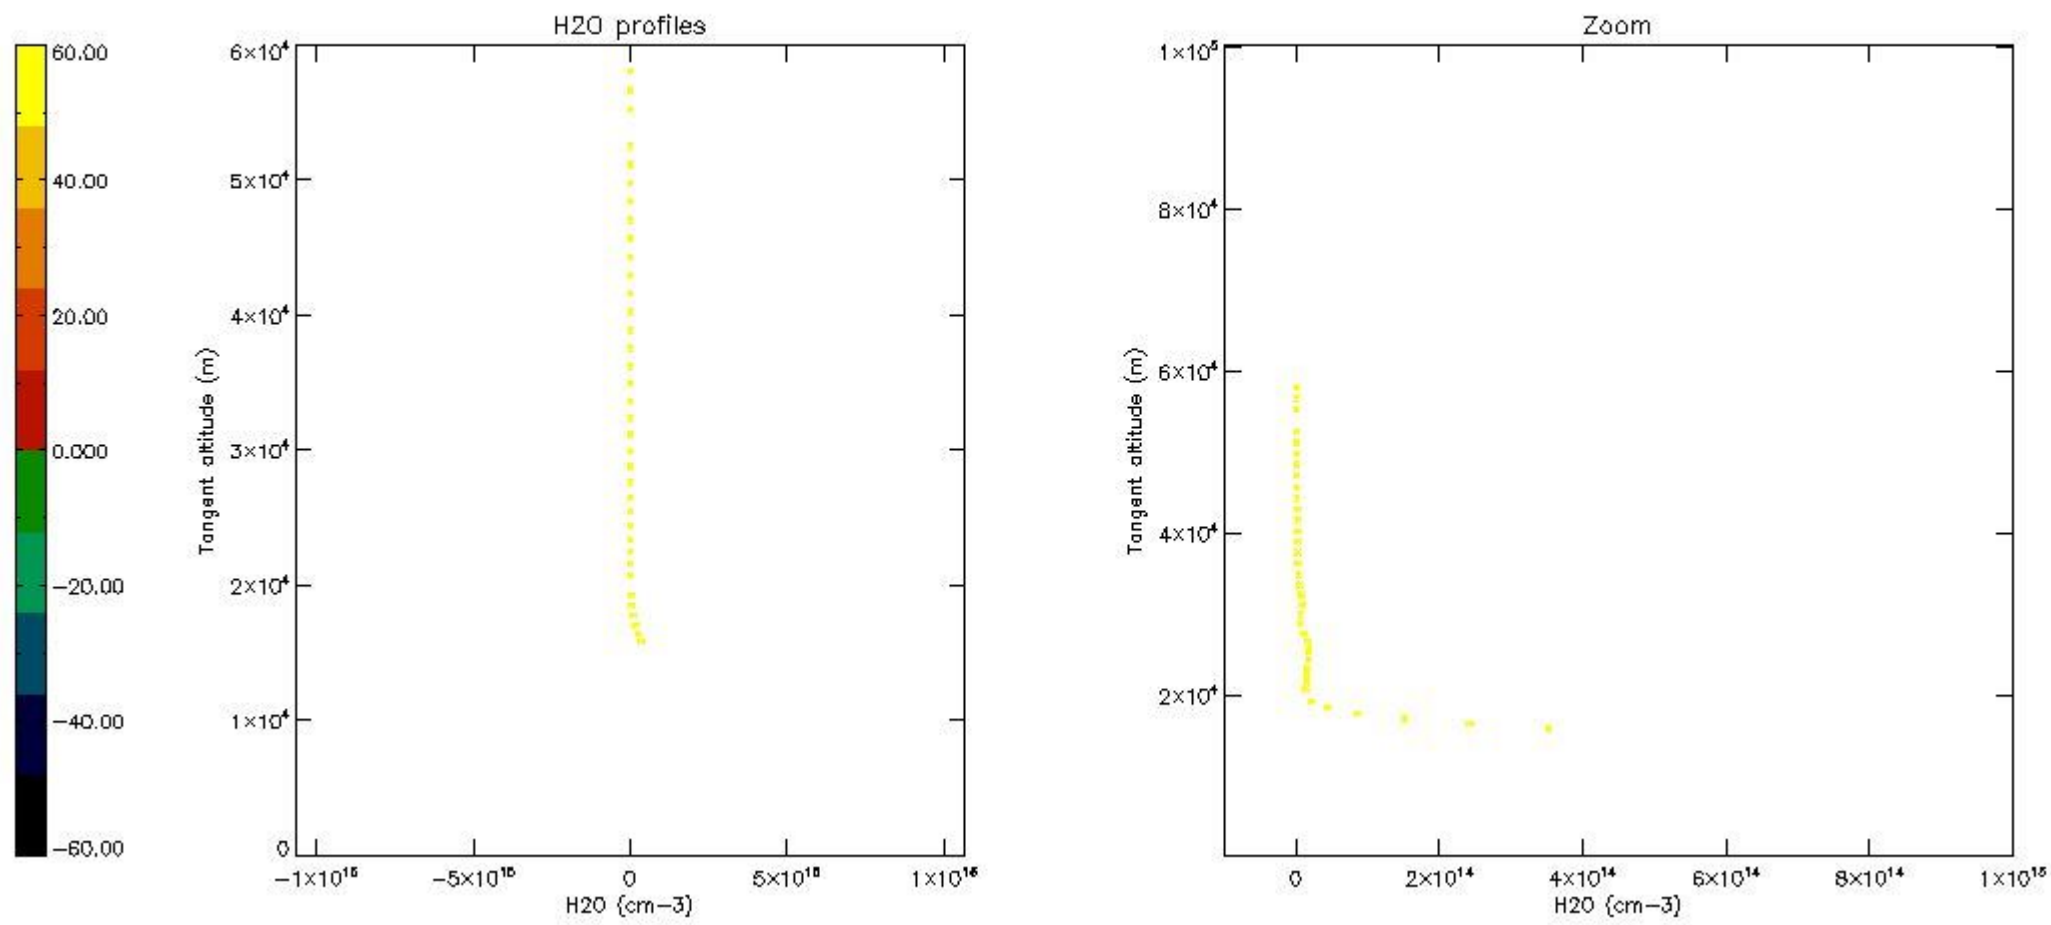

6. Auxiliary Data Files used for the production reported in section 2

The number reported in the third column indicates since which file (see list in section 2) the corresponding auxiliary file has been used. The fourth column is the date of those product files.

Type	Auxiliary Filename	Used since product	Used since product date
INST_PHYS_CHARACTERISTICS	GOM_INS_AXVIEC20091111_143220_20030716_120000_20500101_000000	1	02-DEC-2007 00:06:21
LEVEL-2_PROC_CONFIG	GOM_PR2_AXVIEC20091111_152718_20020301_000000_20500101_000000	1	02-DEC-2007 00:06:21
CROSS_SECTIONS_FILE	GOM_CRS_AXVIEC20091111_154832_20020301_000000_20500101_000000	1	02-DEC-2007 00:06:21