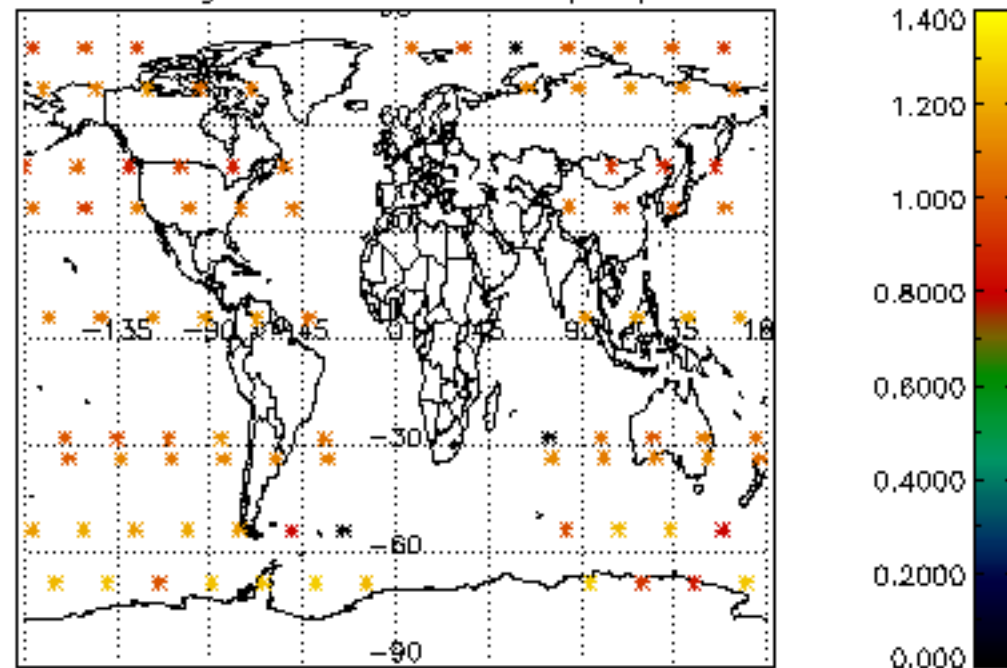

Percentage of flagged data per NO3 profile

Percentage of cosmic ray hits per profile

Percentage of datation errors per profile

Percentage of star falling outside central band per profile

Percentage of saturation errors per profile