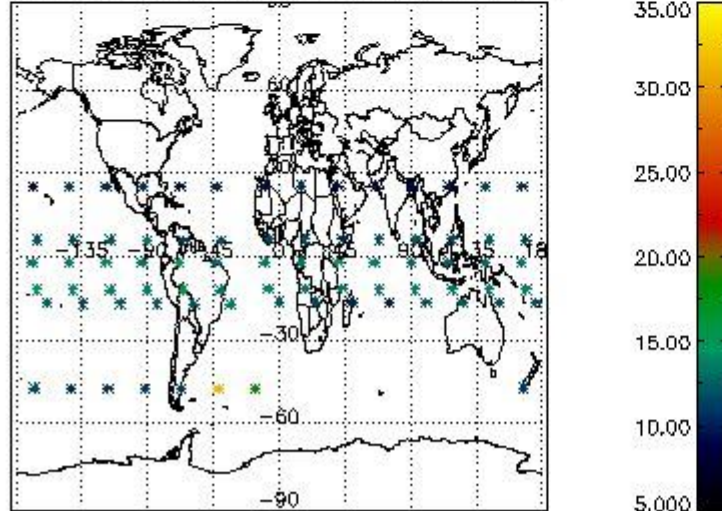

#### 3.1 Plot quality information per product (time dependant)

3.2 Plot quality information per product (world map)

Percentage of flagged data per O3 profile

Percentage of flagged data per H2O profile

Percentage of flagged data per NO2 profile