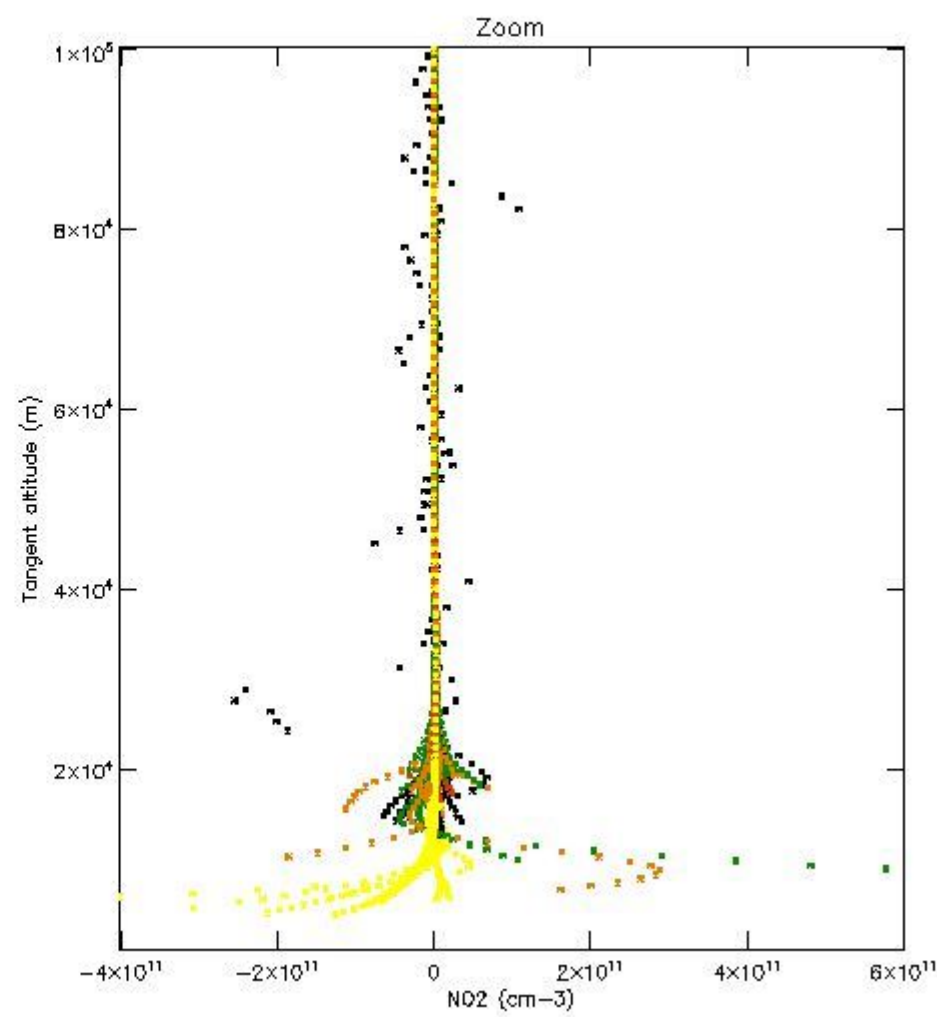

5.7 Plot NO3 profiles for all STD (dark without errors)

The colorbar represents the latitude.