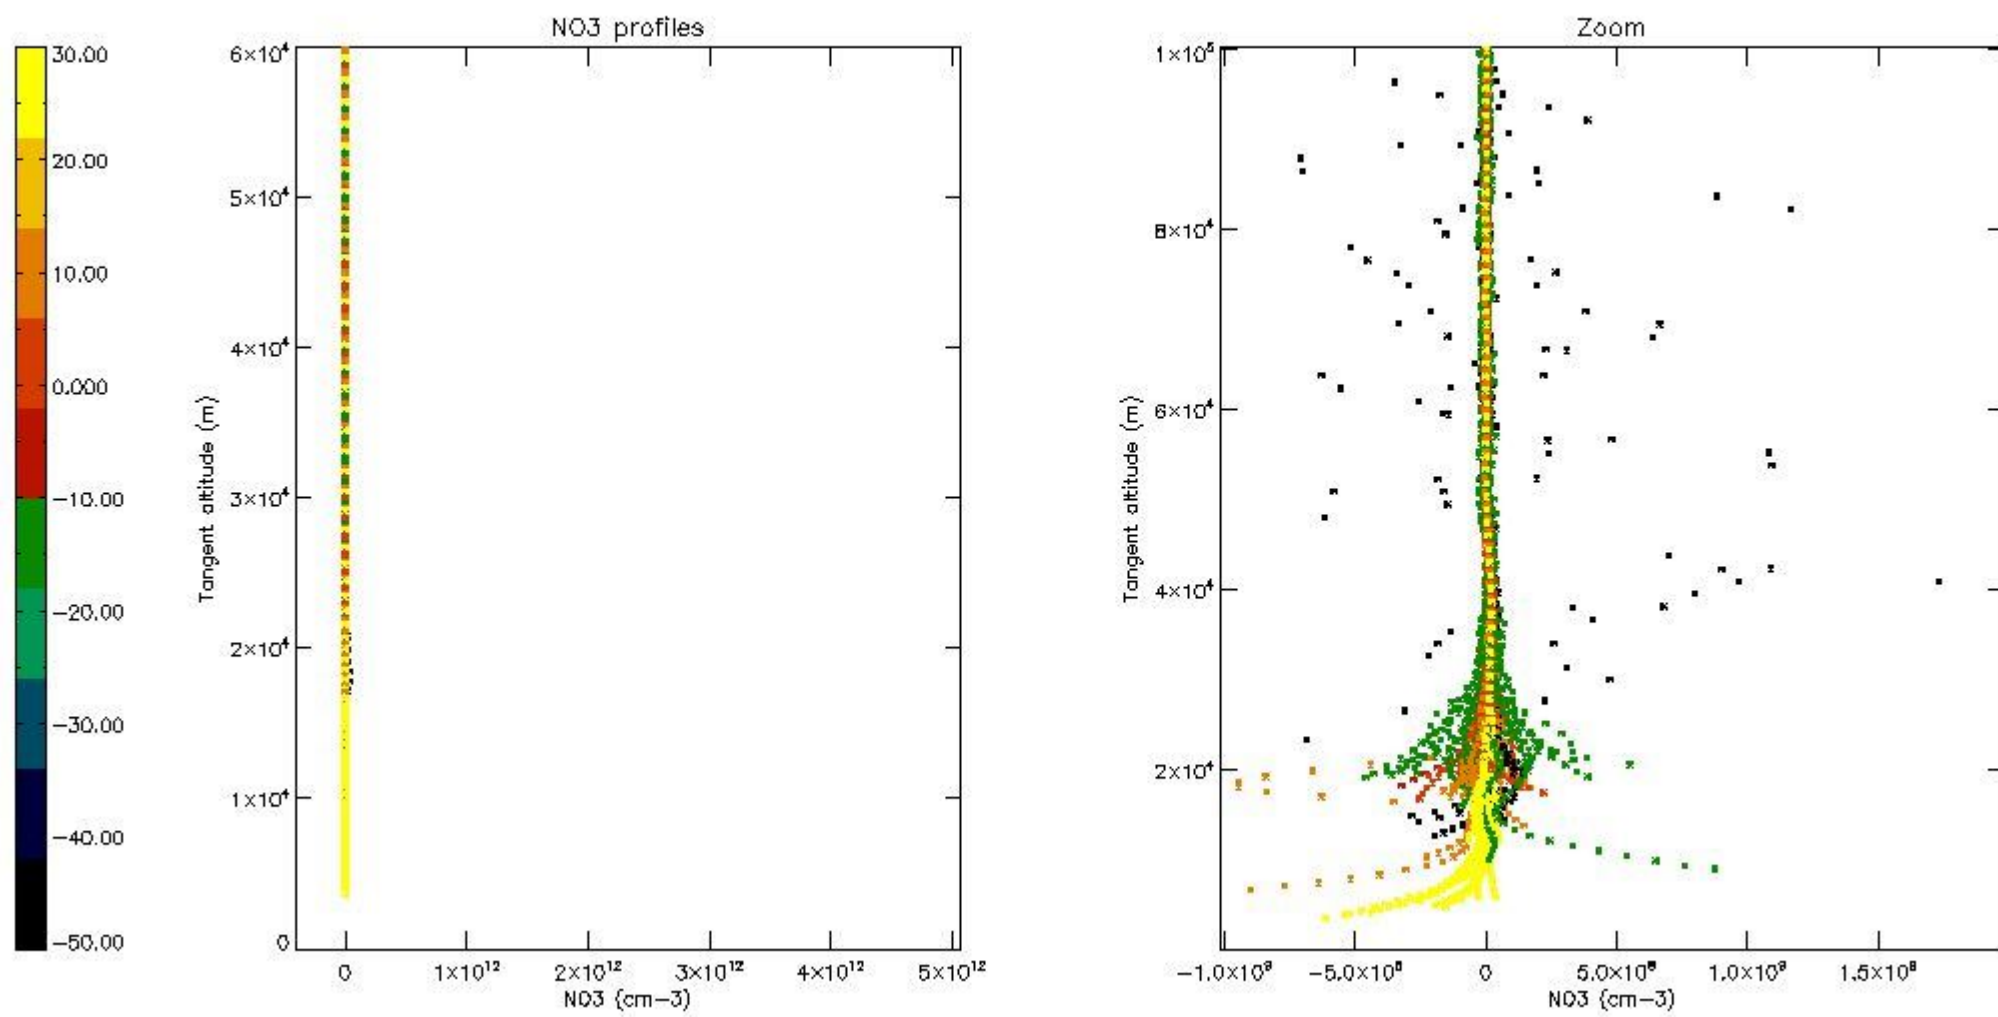

5.8 Plot H2O profiles for all STD (only for occultations of stars 1,2,3,4,13,14,16,26,63 dark without errors)

The colorbar represents the latitude.