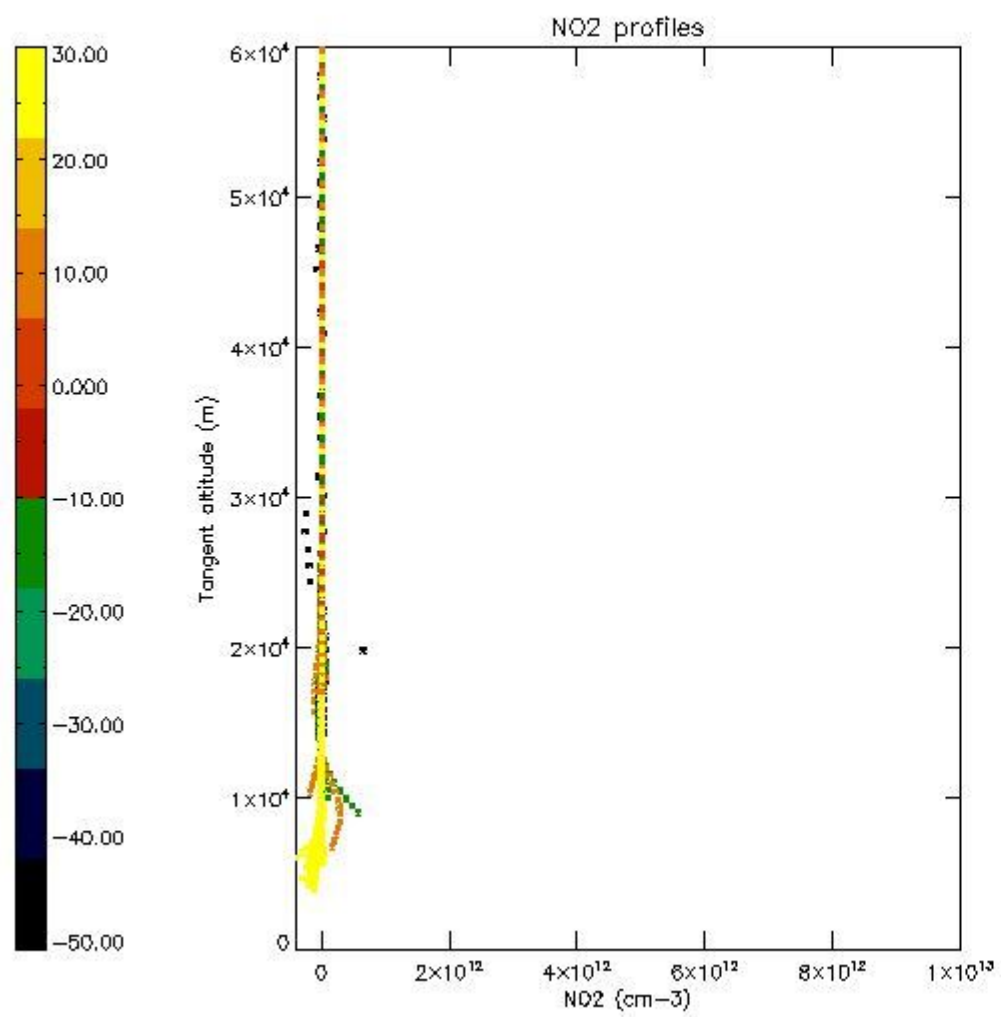

5.7 Plot NO3 profiles for all STD (dark without errors)

The colorbar represents the latitude.