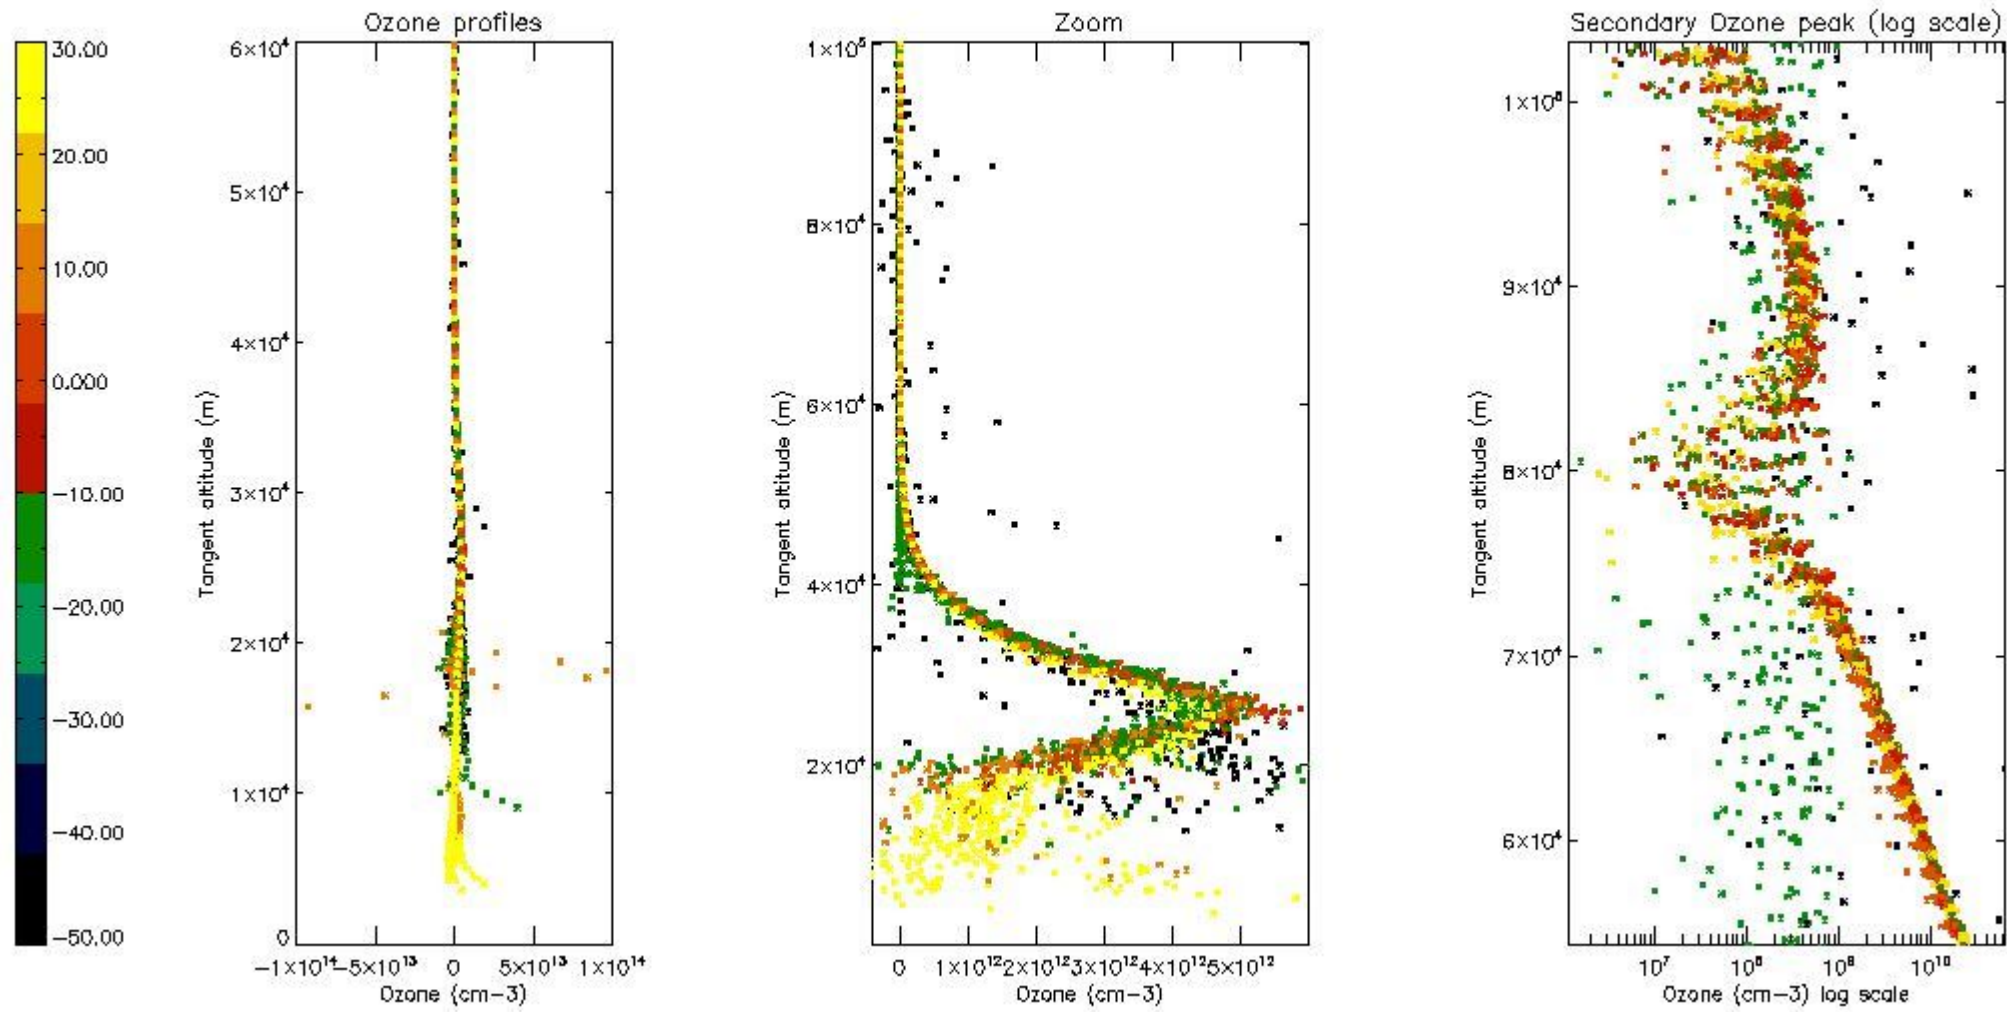

STD < 10	11
STD < 5	6

5.2 Plot ozone profiles for all STD (dark without errors)

The colorbar represents the latitude.

5.3 Plot ozone profiles where STD < 20% (dark without errors)

The colorbar represents the latitude.