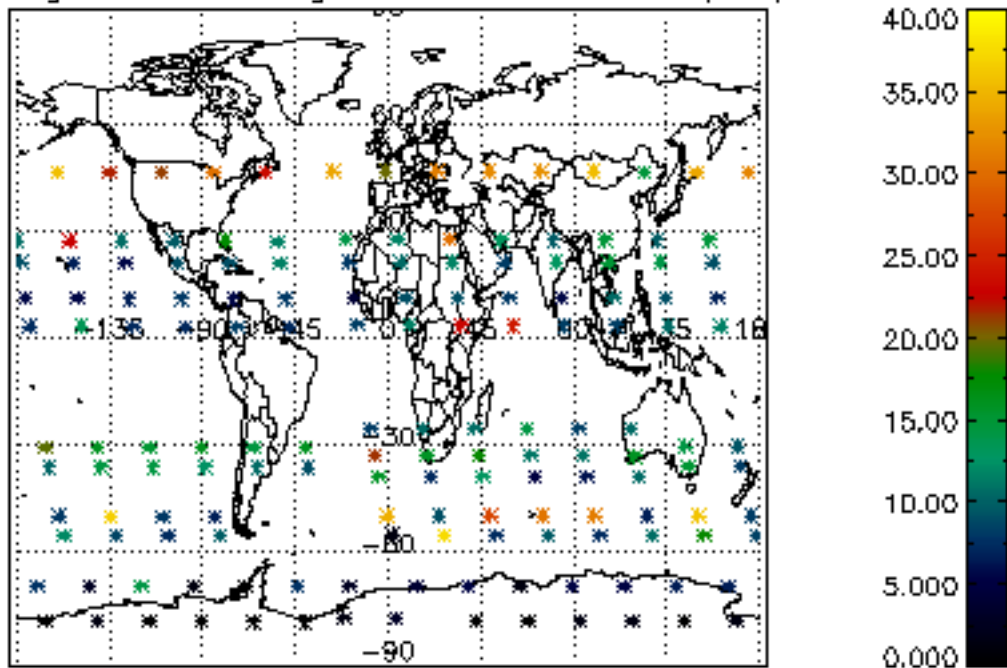

Percentage of cosmic ray hits per profile

Percentage of star falling outside central band per profile