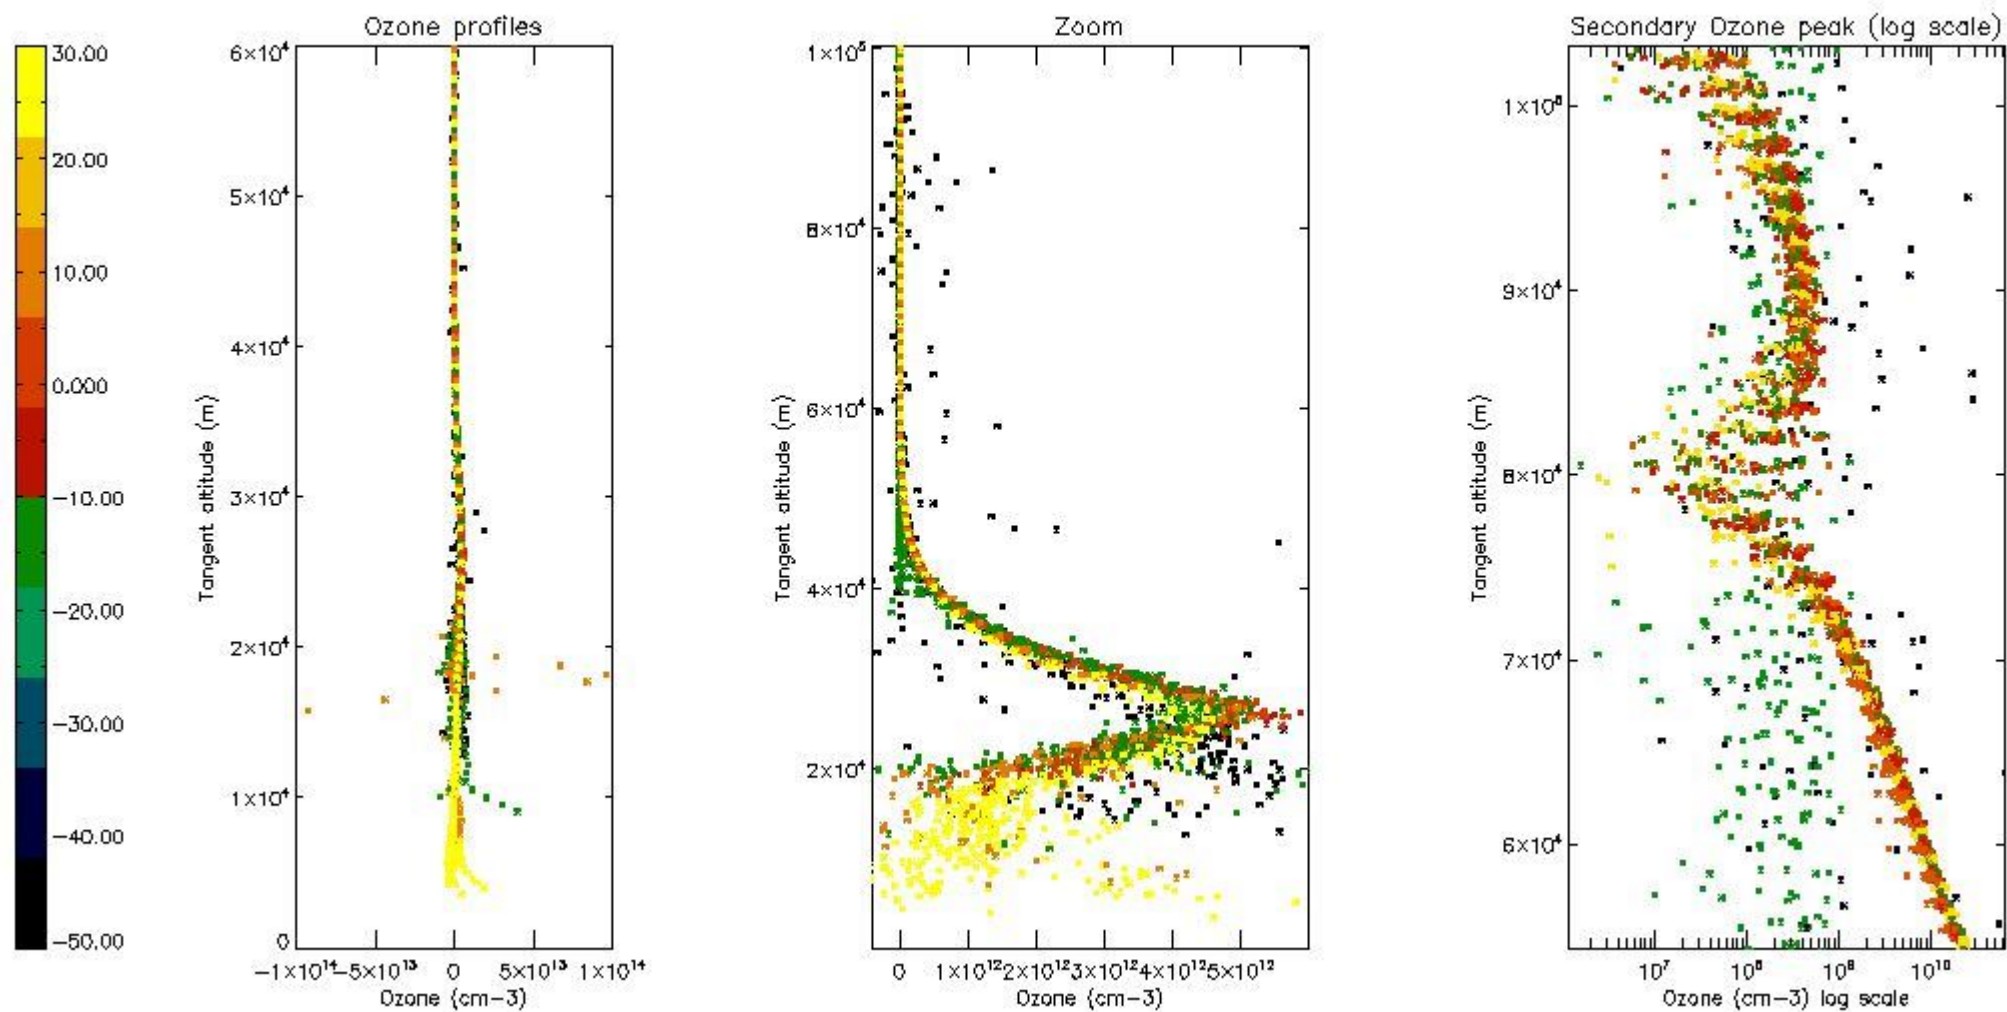

STD < 10	11
STD < 5	6

5.2 Plot ozone profiles for all STD (dark without errors)

The colorbar represents the latitude.

5.3 Plot ozone profiles where STD < 20% (dark without errors)

The colorbar represents the latitude.