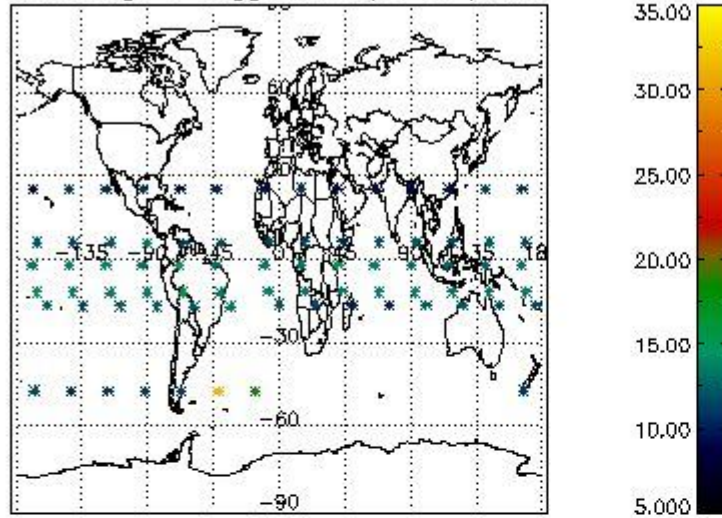

Percentage of flagged data per O3 profile