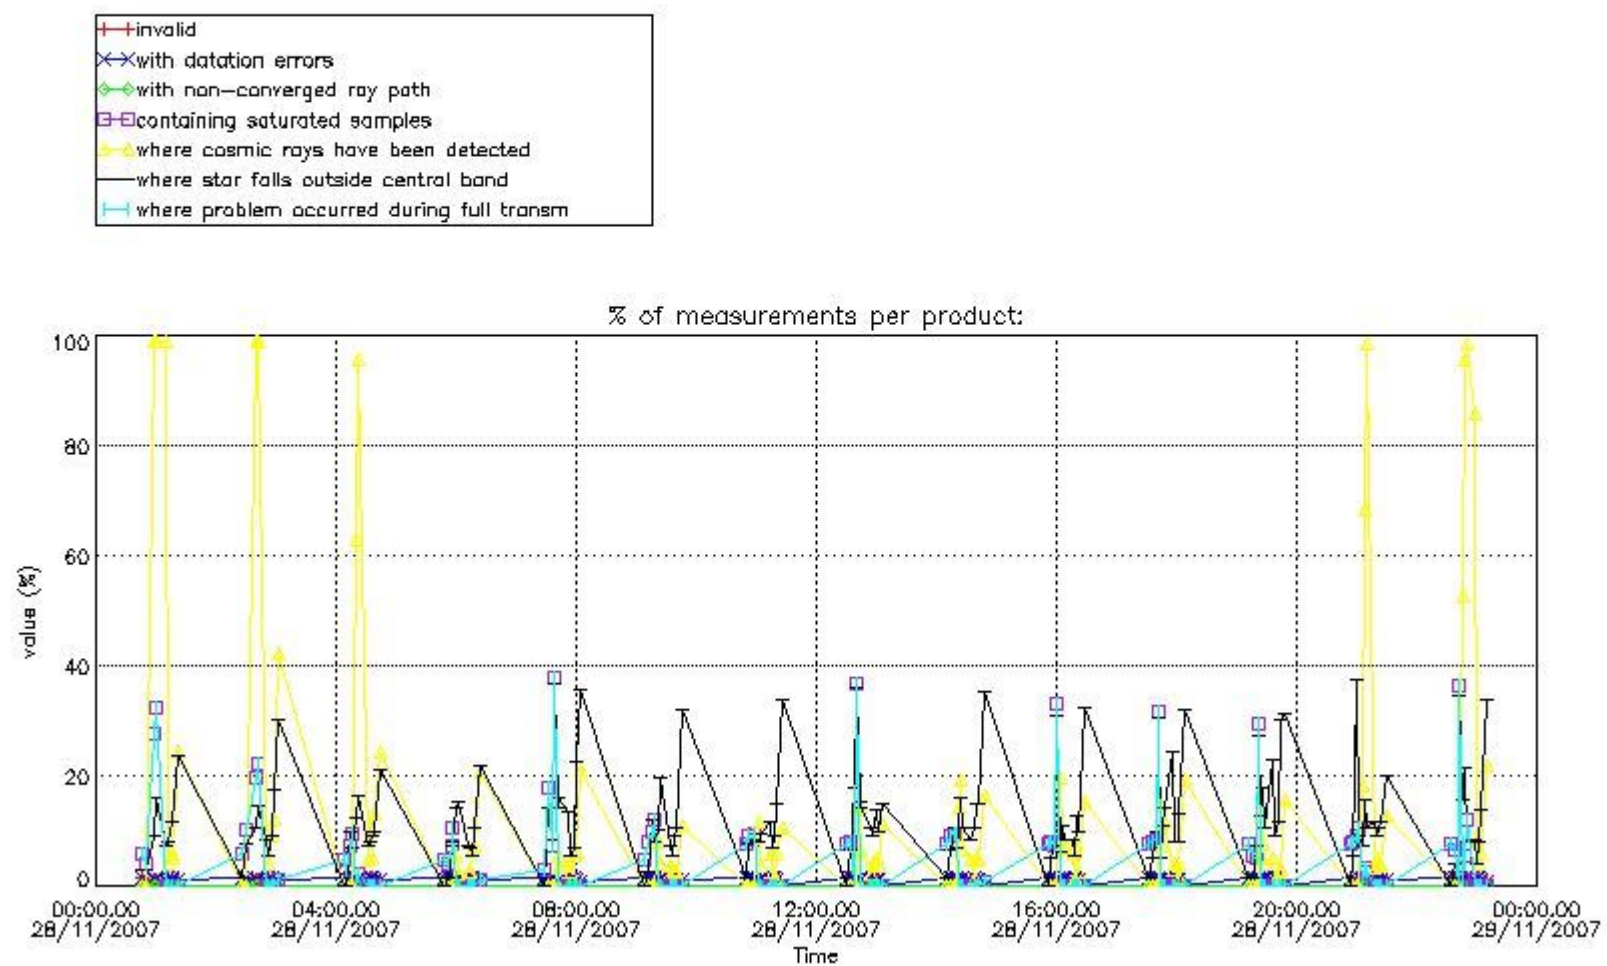

4.1.2 Plot level 1 quality information per product (time dependant): ENVI SAT DESCENDING passes