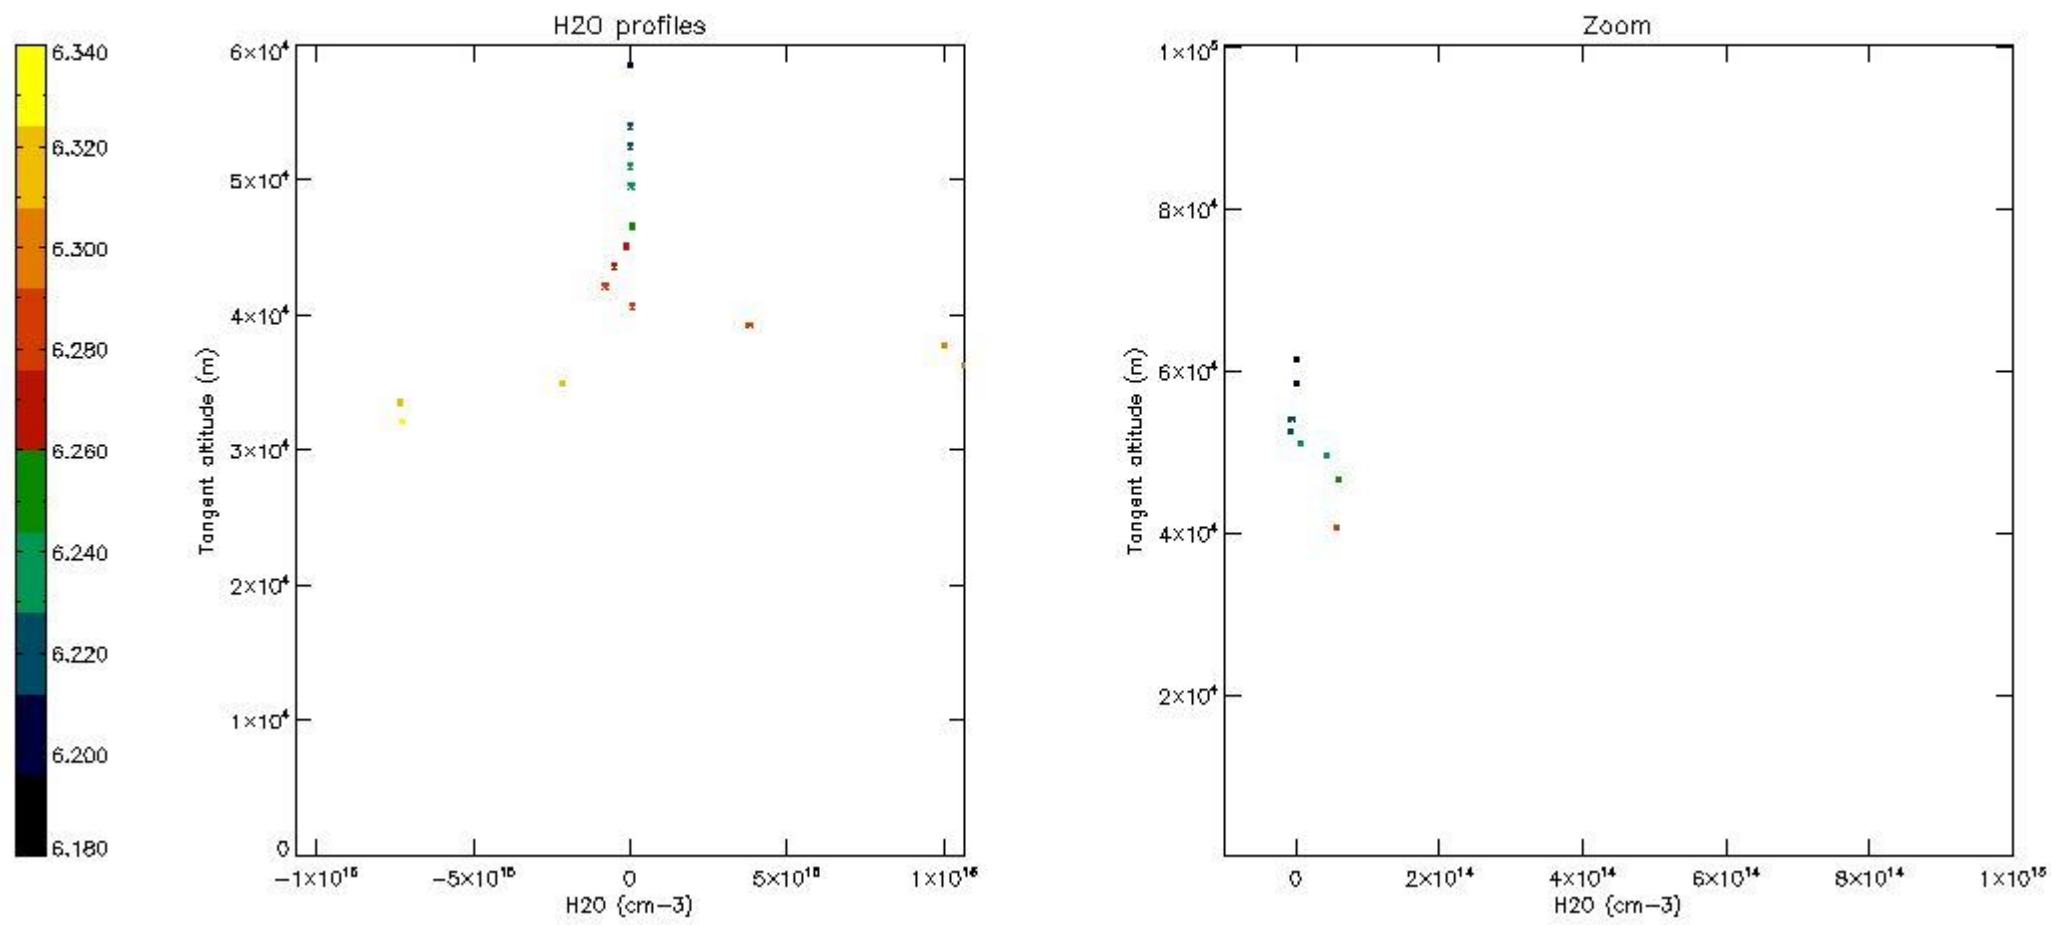

6. Auxiliary Data Files used for the production reported in section 2

The number reported in the third column indicates since which file (see list in section 2) the corresponding auxiliary file has been used. The fourth column is the date of those product files.

Type	Auxiliary Filename	Used since product	Used since product date
INST_PHYS_CHARACTERISTICS	GOM_INS_AXVIEC20091111_143220_20030716_120000_20500101_000000	1	28-NOV-2007 00:01:31
LEVEL-2_PROC_CONFIG	GOM_PR2_AXVIEC20091111_152718_20020301_000000_20500101_000000	1	28-NOV-2007 00:01:31
CROSS_SECTIONS_FILE	GOM_CRS_AXVIEC20091111_154832_20020301_000000_20500101_000000	1	28-NOV-2007 00:01:31