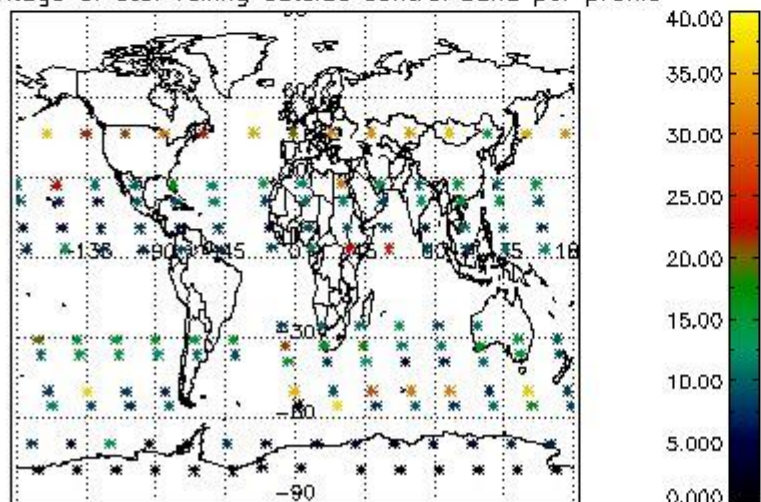

4.2.1 Plot level 1 quality information per product (world map): ENVISAT ASCENDING passes

Percentage of cosmic ray hits per profile

Percentage of datation errors per profile

Percentage of star falling outside central band per profile