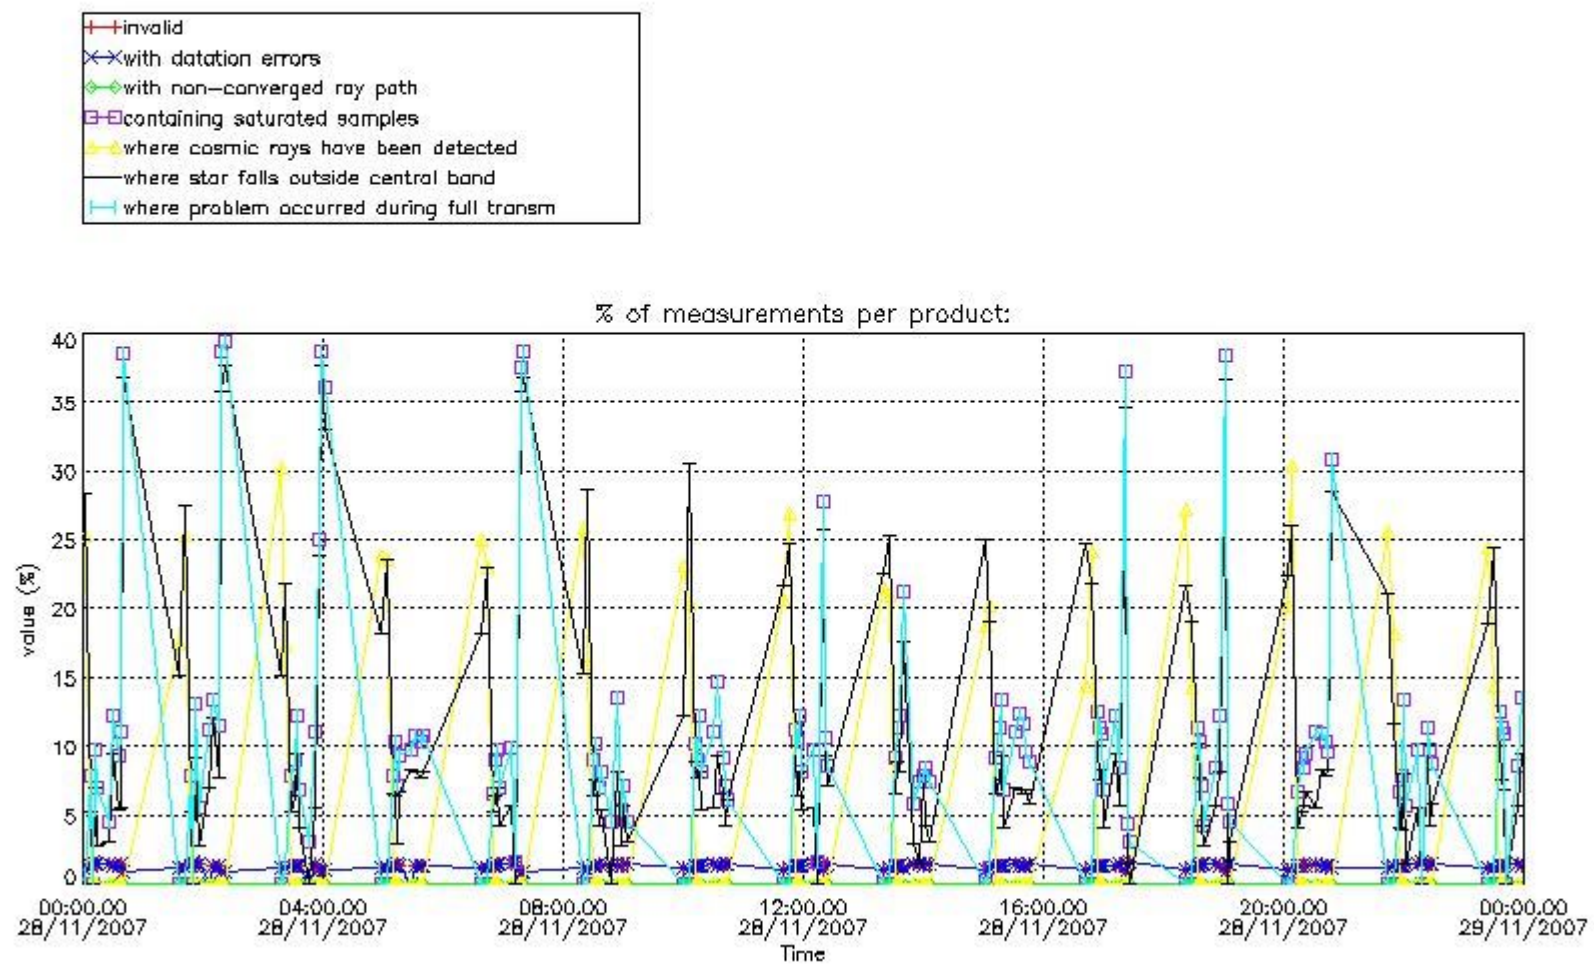

4.2 Plot quality information per product coming from level 1b processing (world map)

4.2.1 Plot level 1 quality information per product (world map): ENVISAT ASCENDING passes