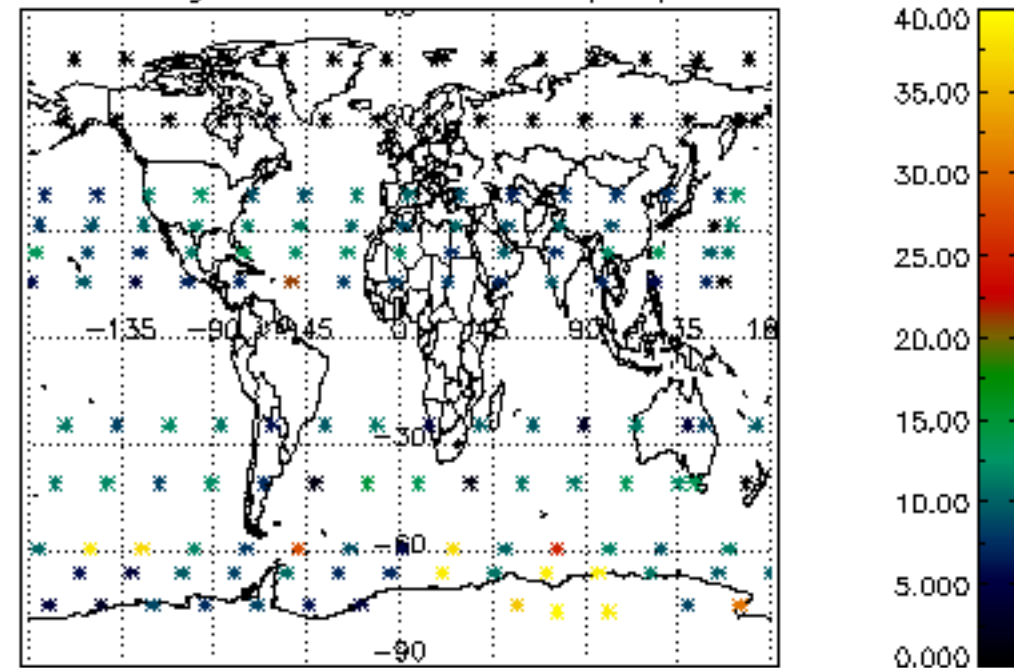

Percentage of saturation errors per profile