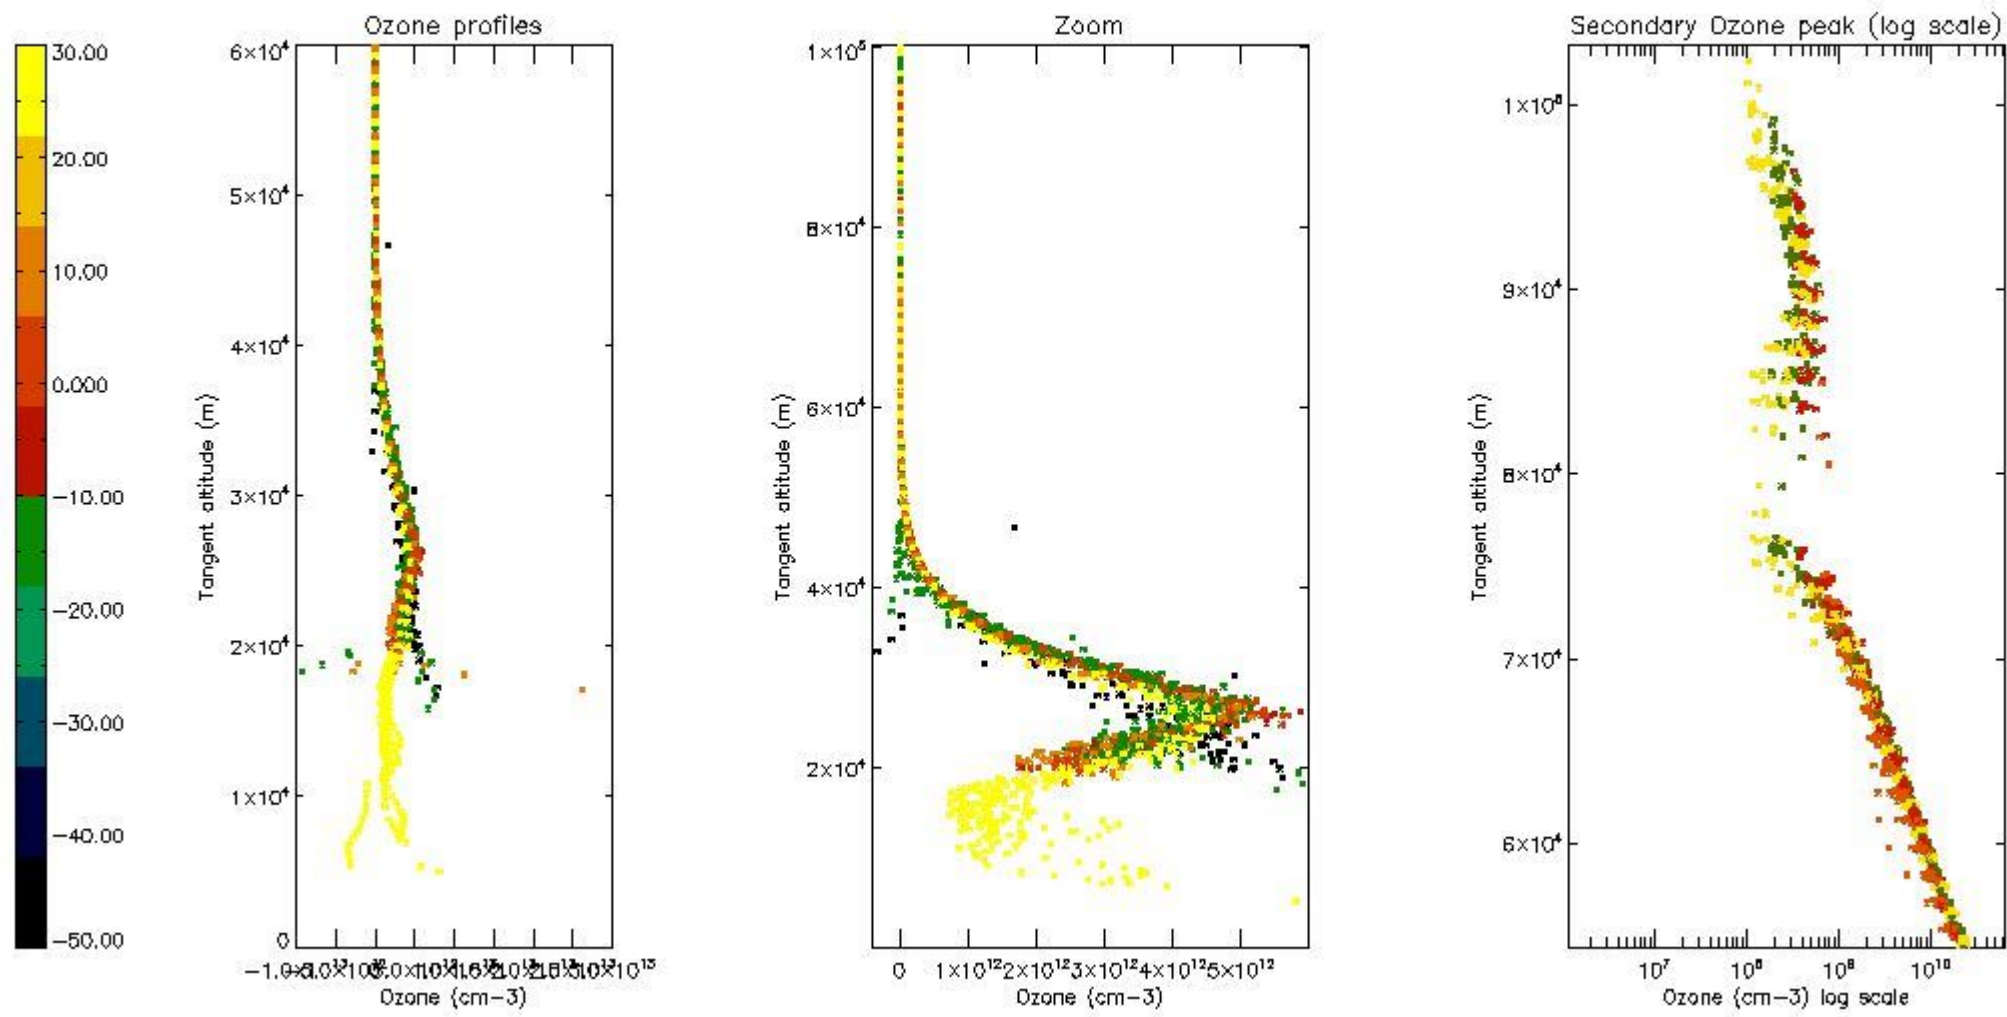

STD < 10	11
STD < 5	6

5.2 Plot ozone profiles for all STD (dark without errors)

The colorbar represents the latitude.

5.3 Plot ozone profiles where STD < 20% (dark without errors)

The colorbar represents the latitude.