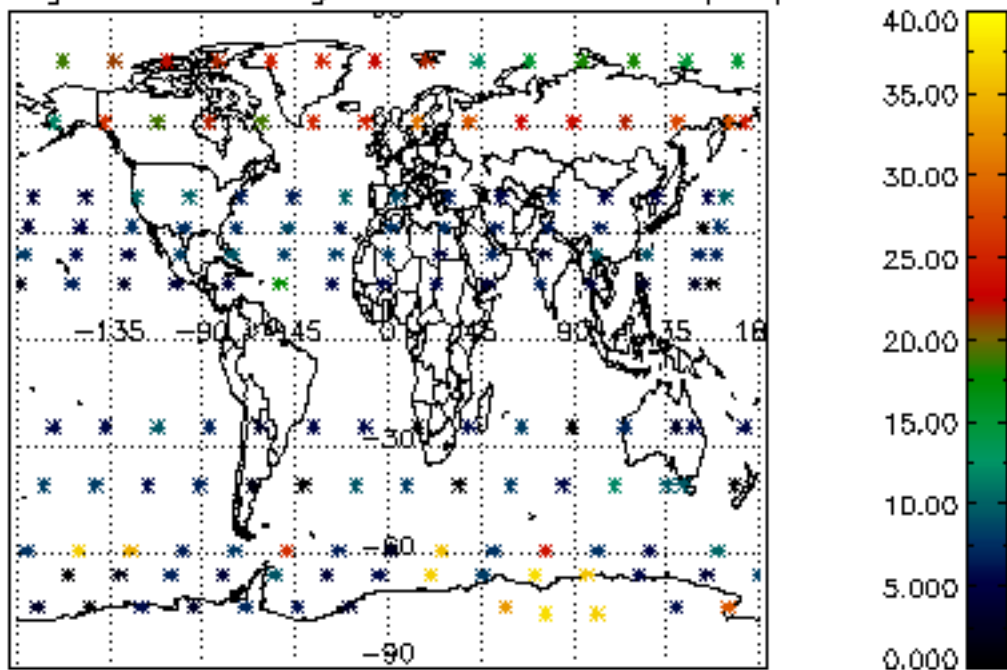

Percentage of star falling outside central band per profile