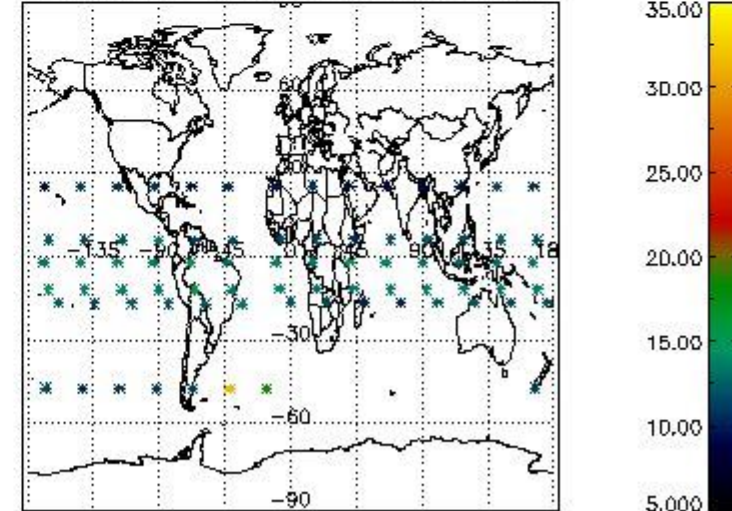

Percentage of flagged data per NO3 profile

4. Level 1 quality information per product

In this section it is plotted some information contained in the Quality Summary data set of the level 2 products that comes from the level 1b processing. Products without errors (error flag in the MPH set to "0") are used.

4.1 Plot quality information per product (time dependant) coming from level 1b processing

4.1.1 Plot level 1 quality information per product (time dependant): ENVISAT ASCENDING passes