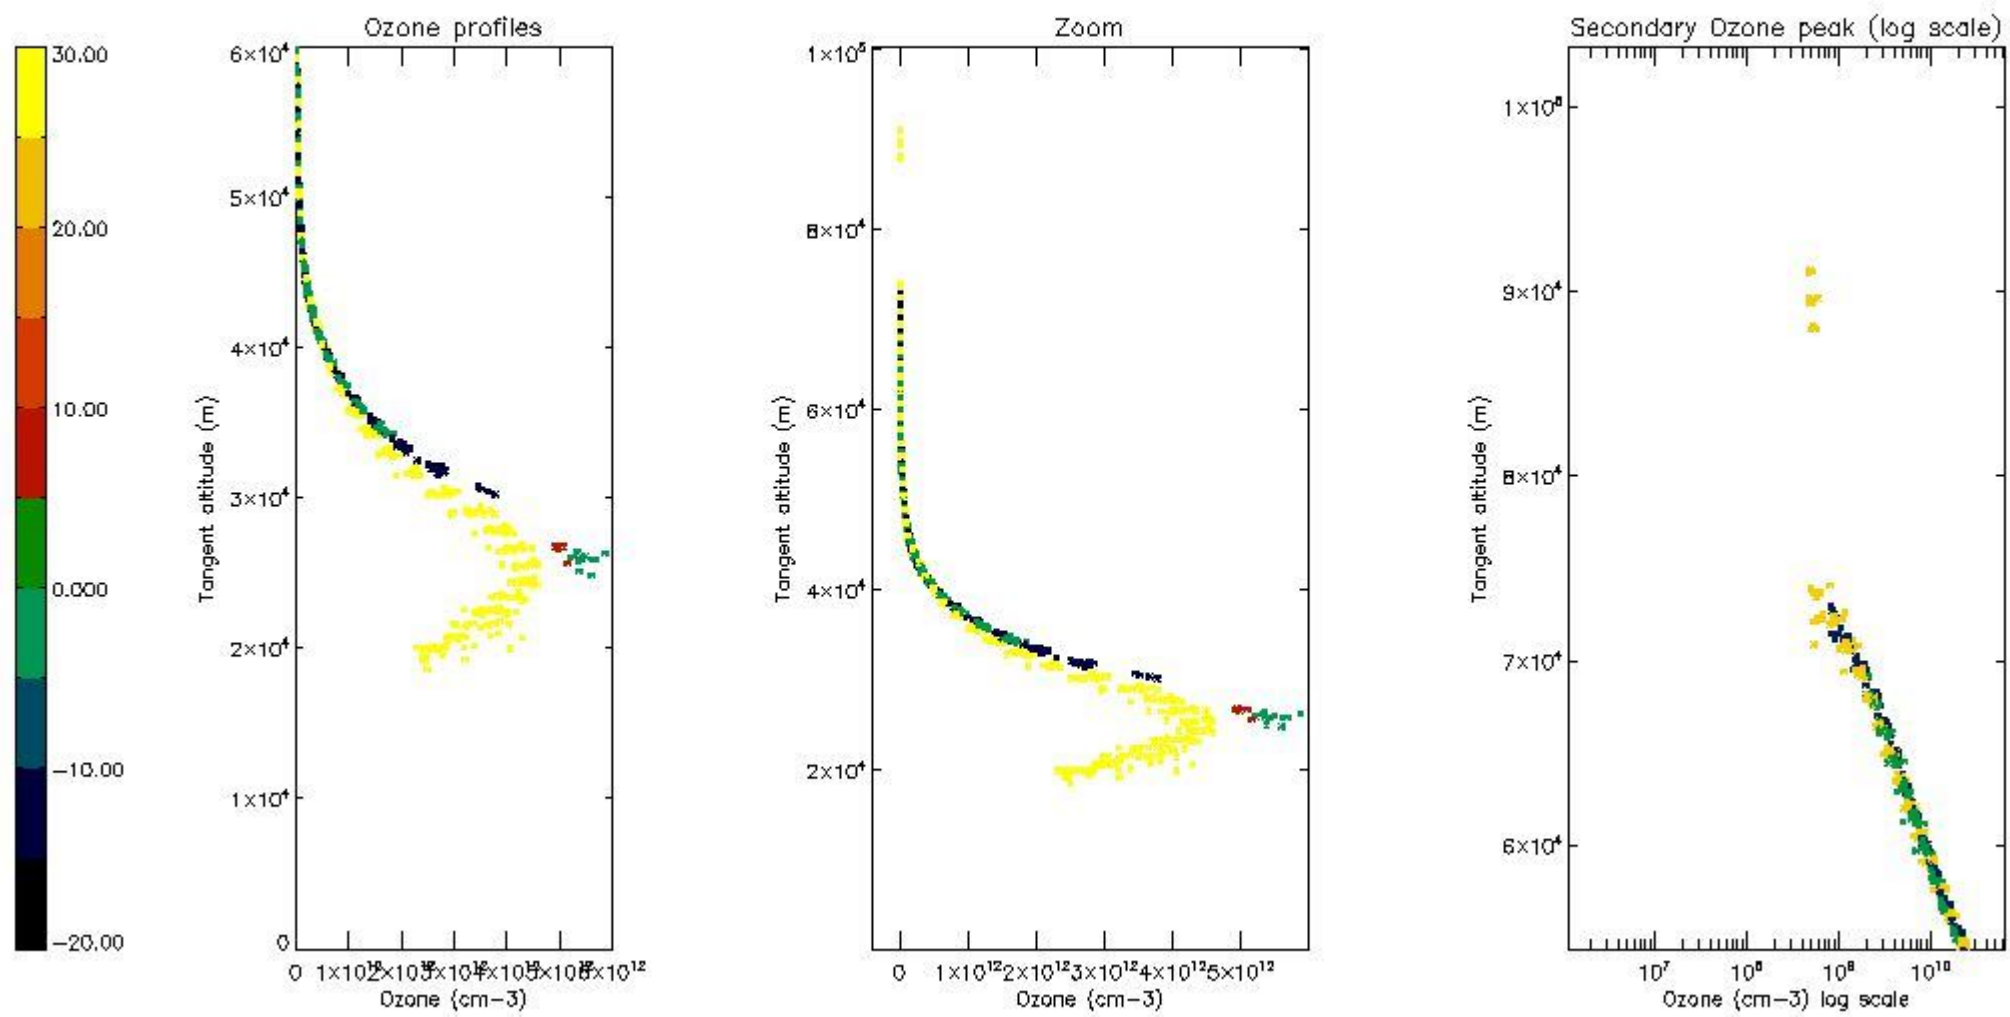

5.4 Plot ozone profiles where  $STD < 10\%$  (dark without errors)

The colorbar represents the latitude.

*5.5 Plot ozone profiles where STD < 5% (dark without errors)*

The colorbar represents the latitude.