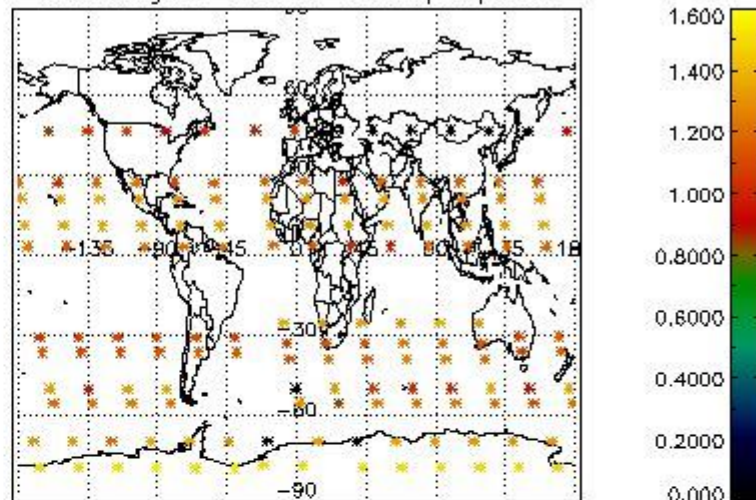

Percentage of datation errors per profile