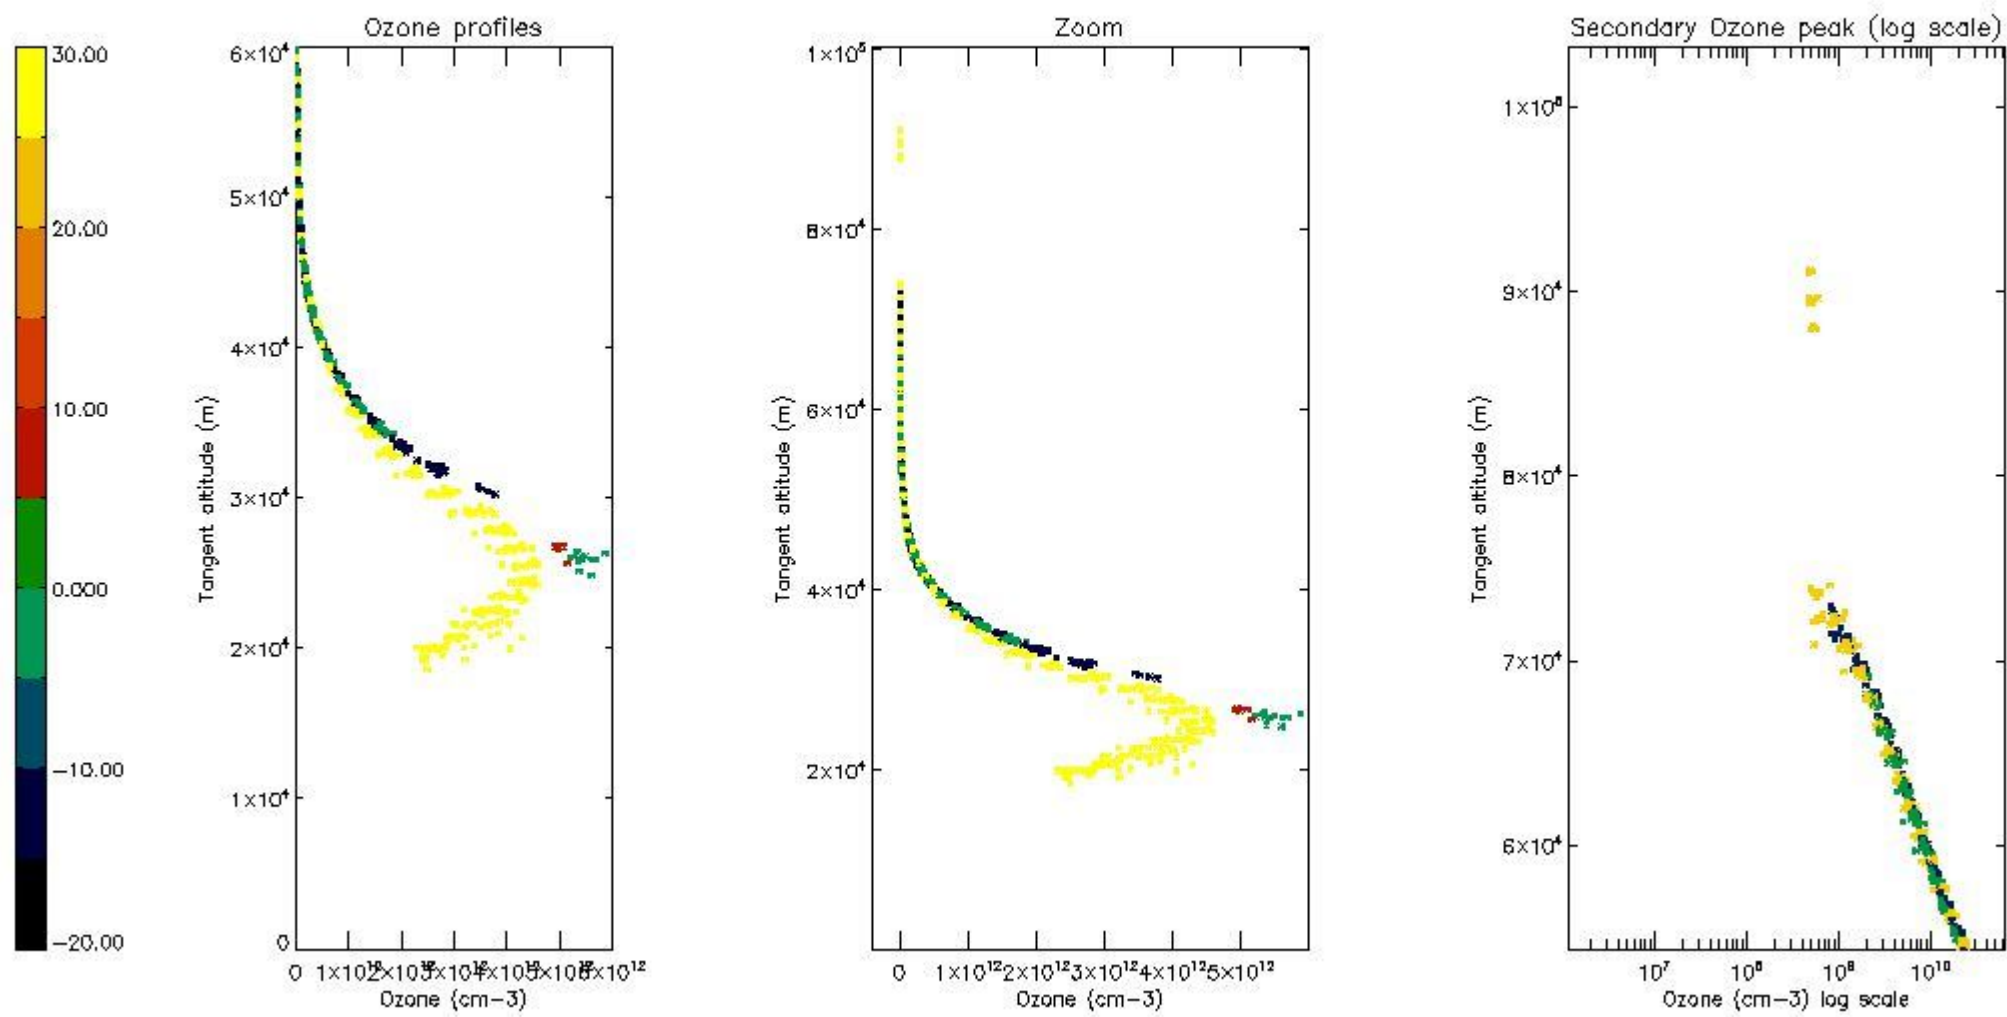

*5.4 Plot ozone profiles where STD < 10% (dark without errors)*

The colorbar represents the latitude.

*5.5 Plot ozone profiles where STD < 5% (dark without errors)*

The colorbar represents the latitude.

*5.6 Plot NO<sub>2</sub> profiles for all STD (dark without errors)*