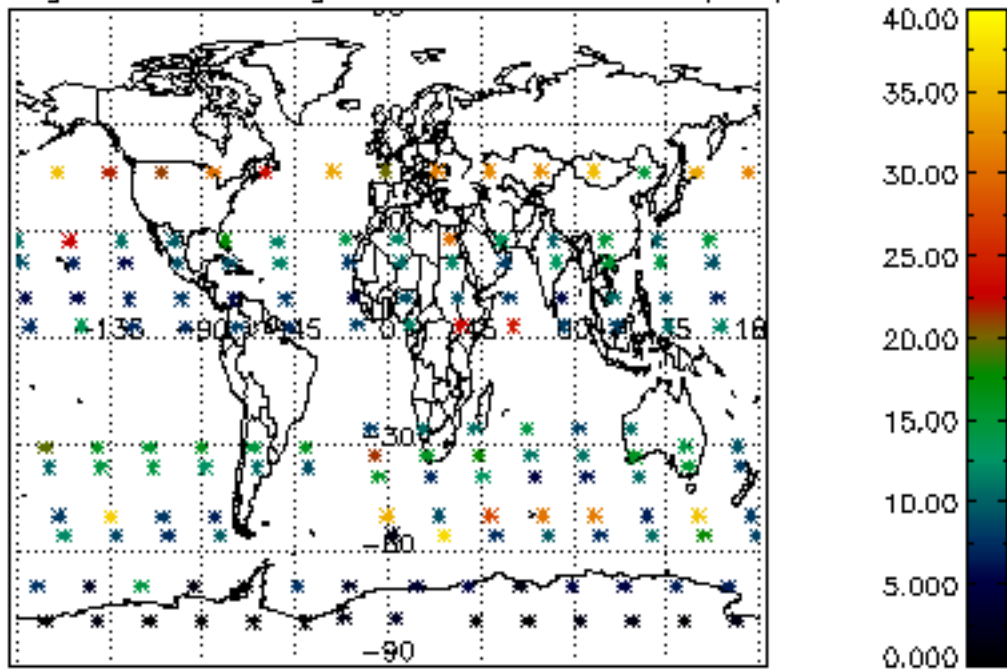

Percentage of cosmic ray hits per profile

Percentage of star falling outside central band per profile