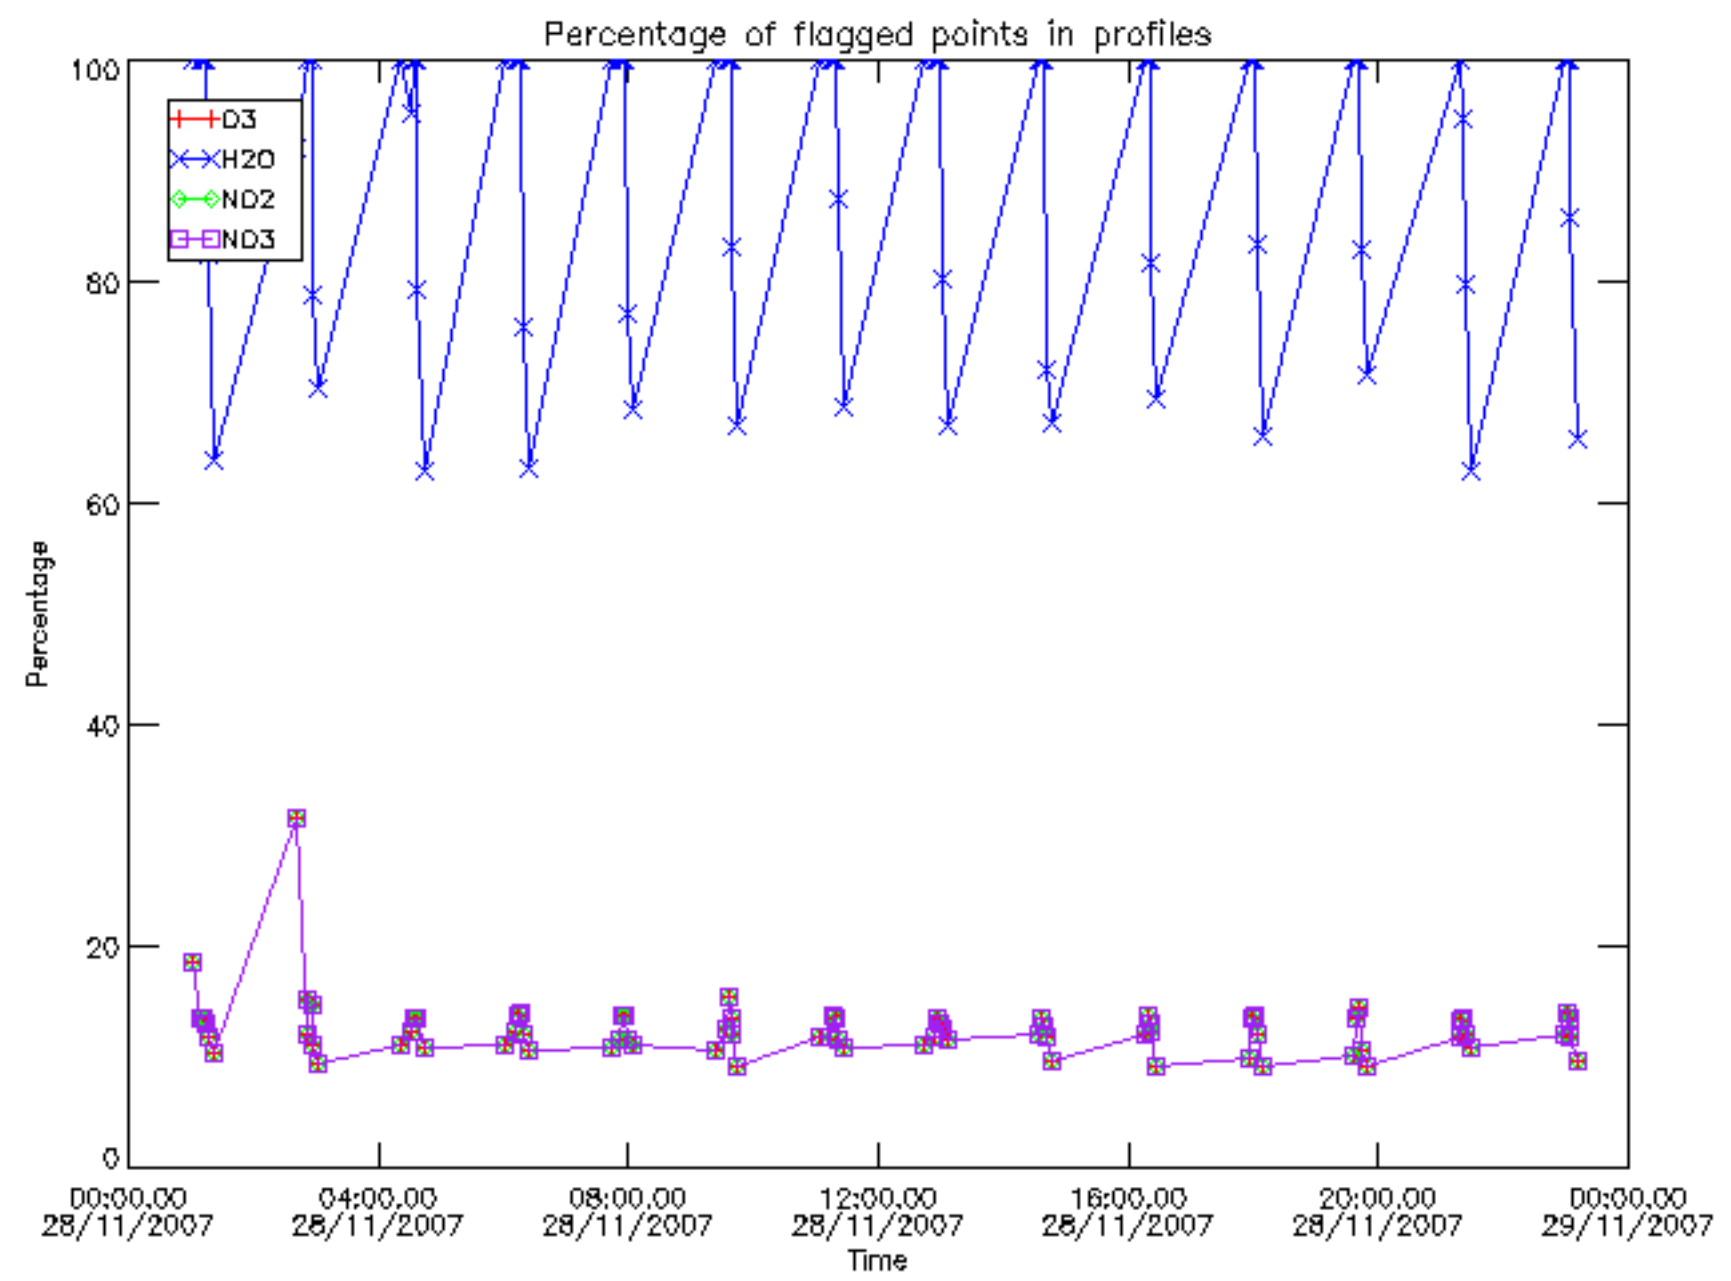

Percentage of flagged data per D3 profile

Percentage of flagged data per H2O profile