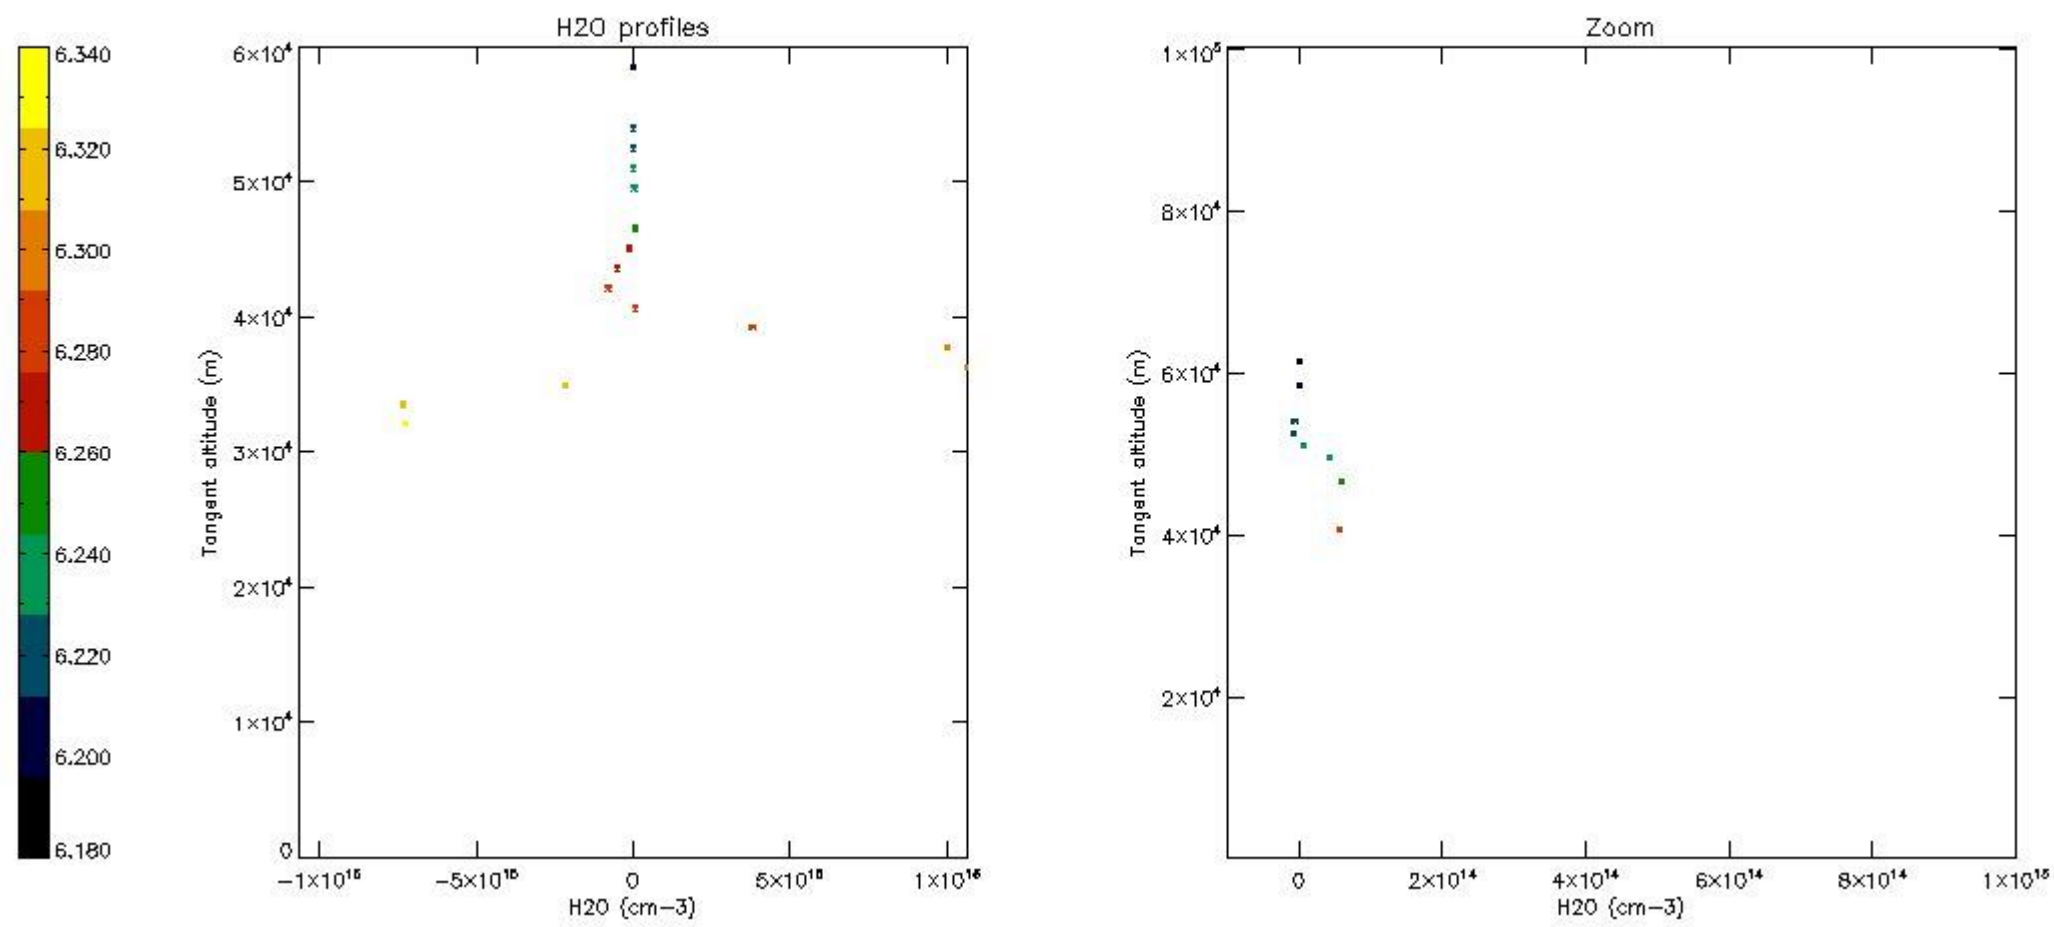

The colorbar represents the latitude.