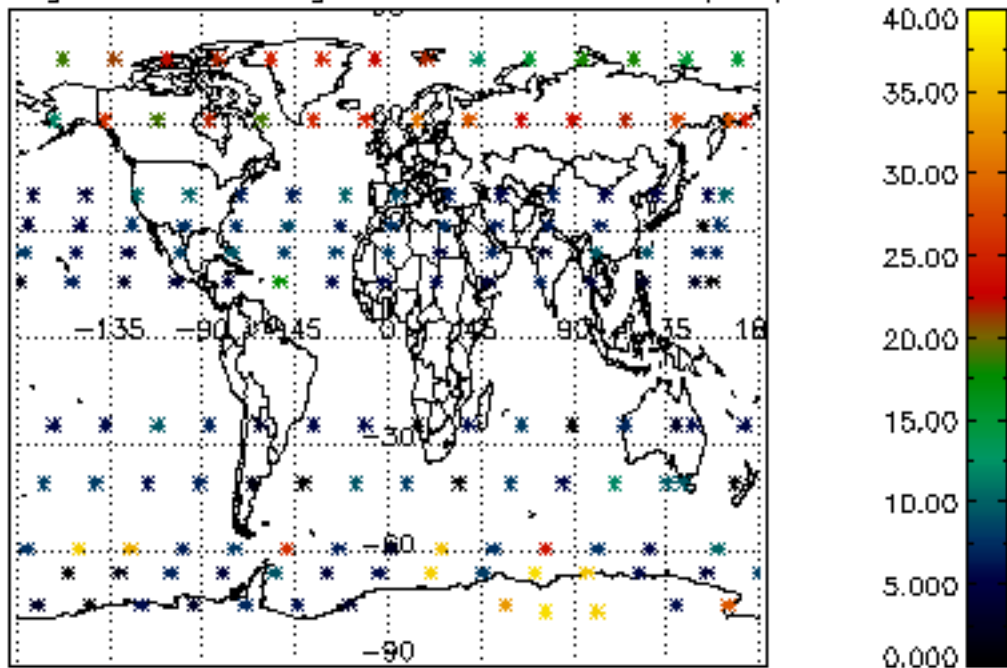

Percentage of star falling outside central band per profile