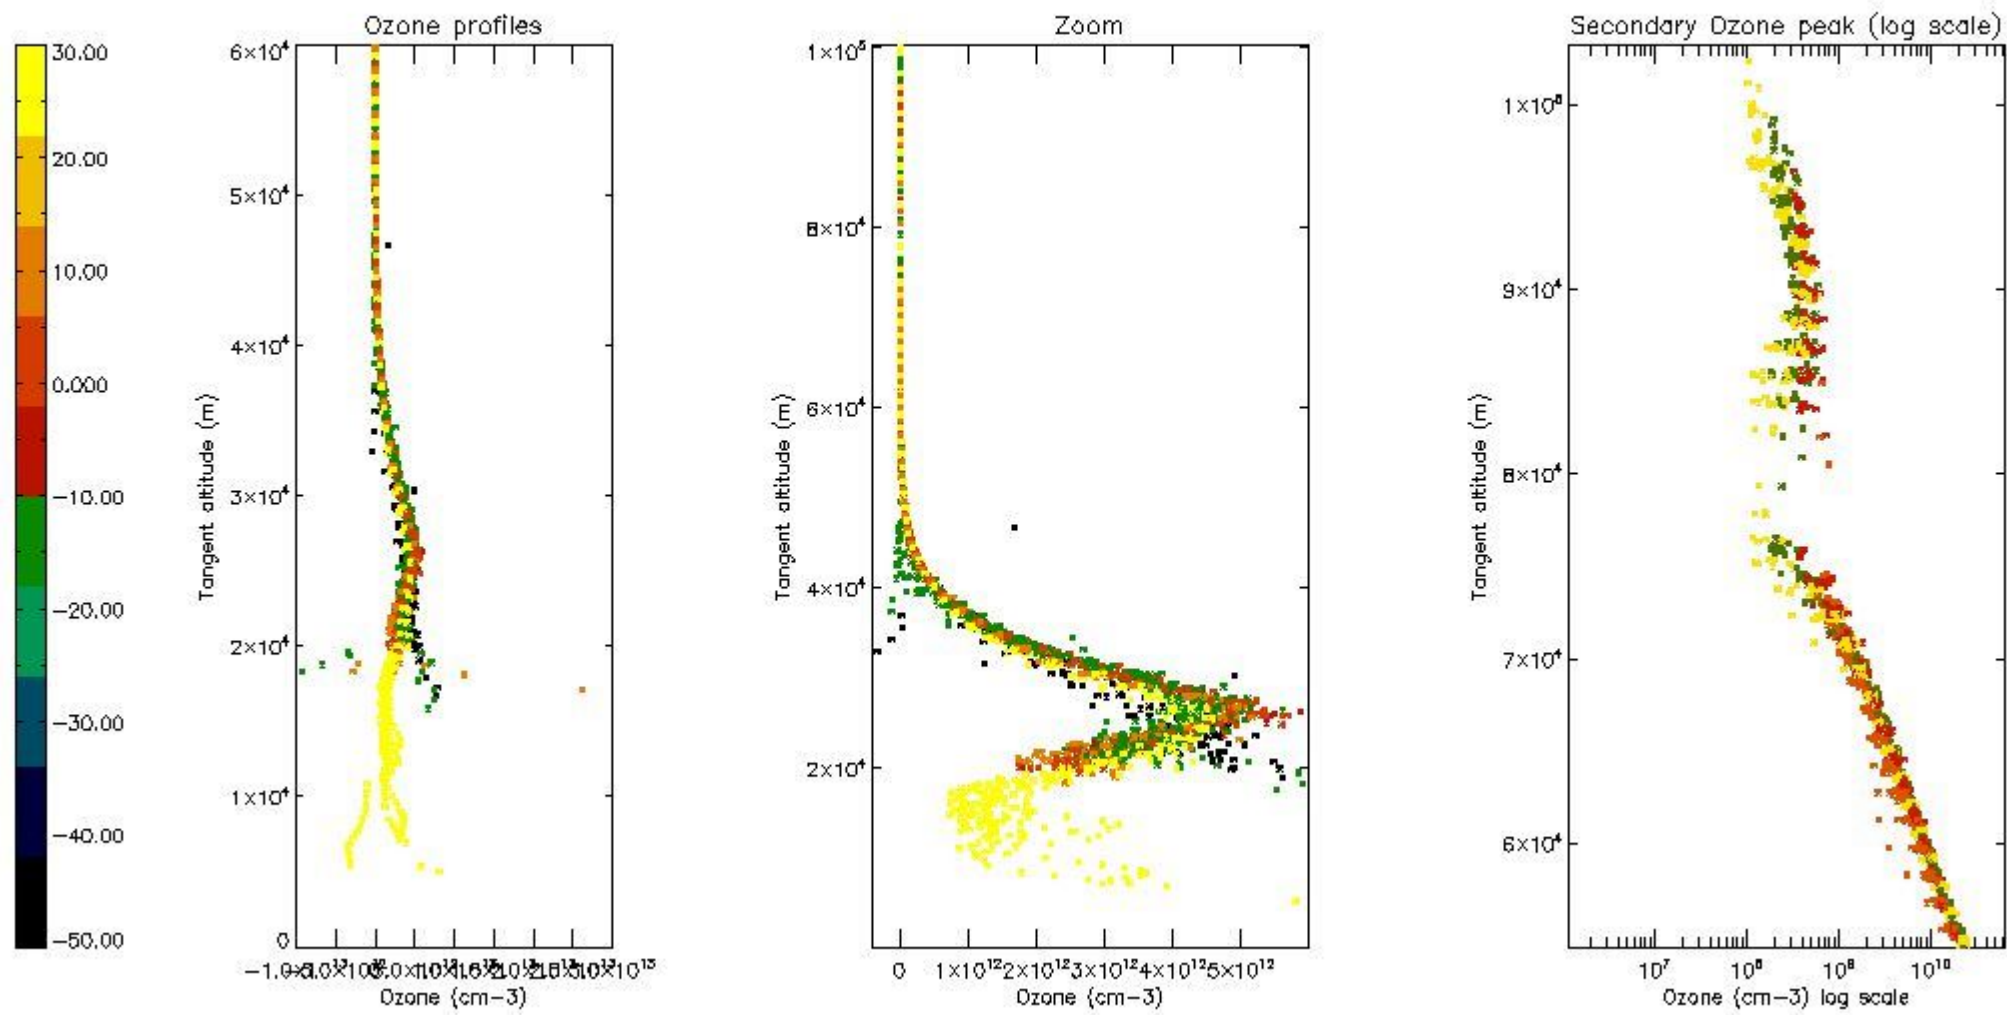

STD < 10	11
STD < 5	6

5.2 Plot ozone profiles for all STD (dark without errors)

The colorbar represents the latitude.

5.3 Plot ozone profiles where STD < 20% (dark without errors)

The colorbar represents the latitude.