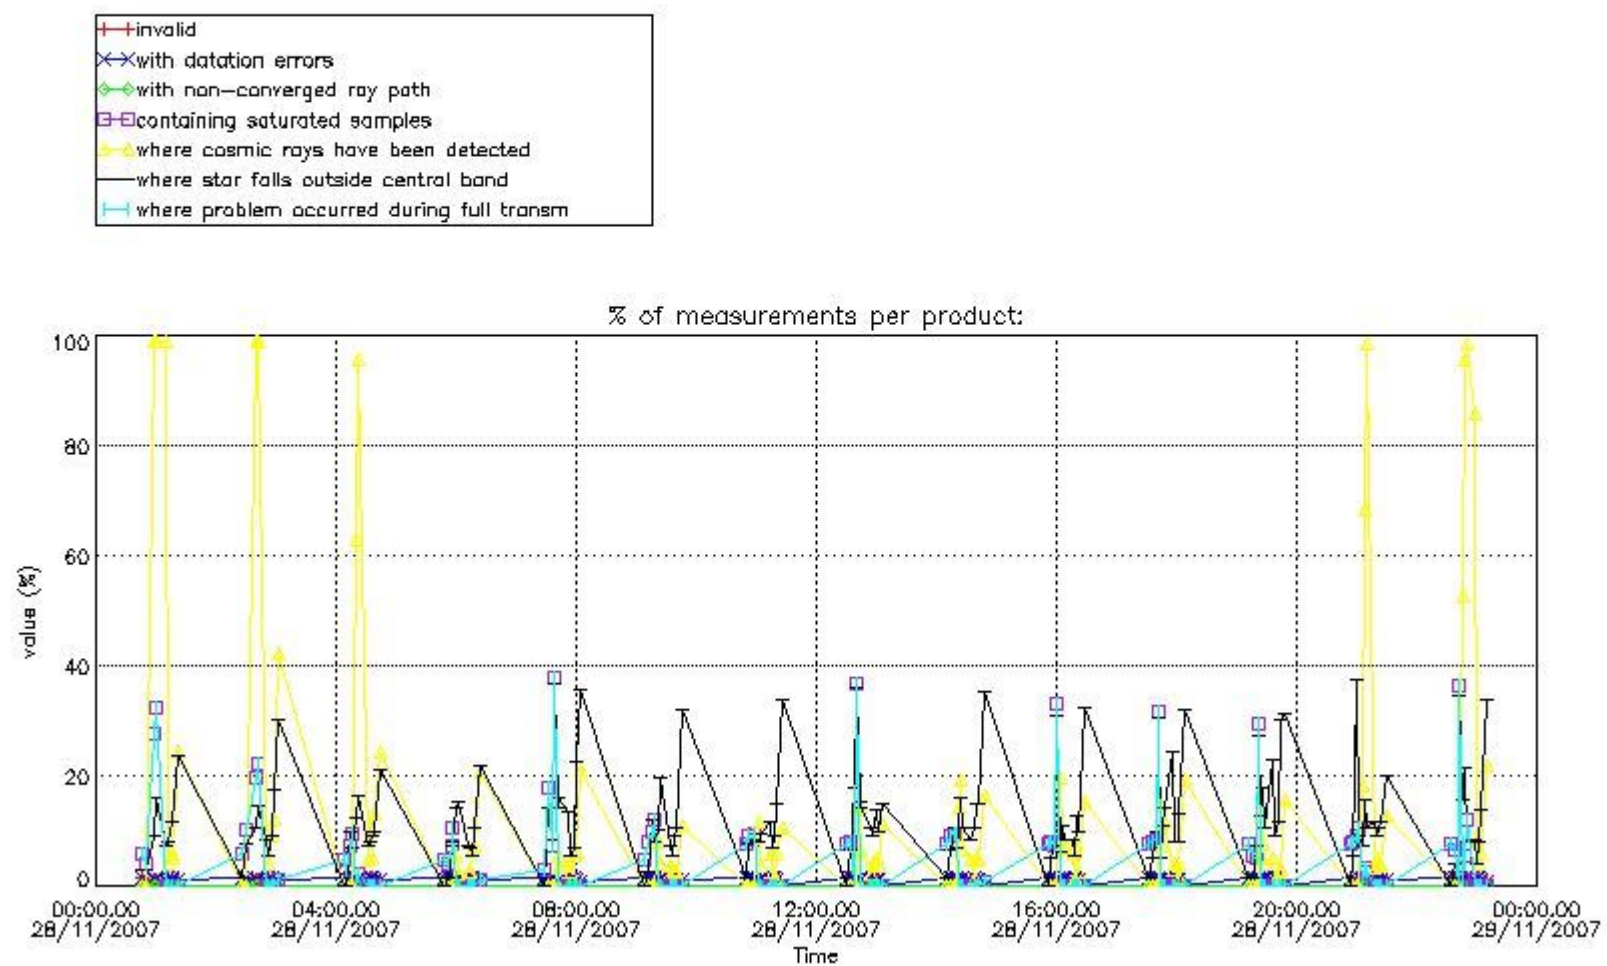

4.1.2 Plot level 1 quality information per product (time dependant): ENVISAT DESCENDING passes