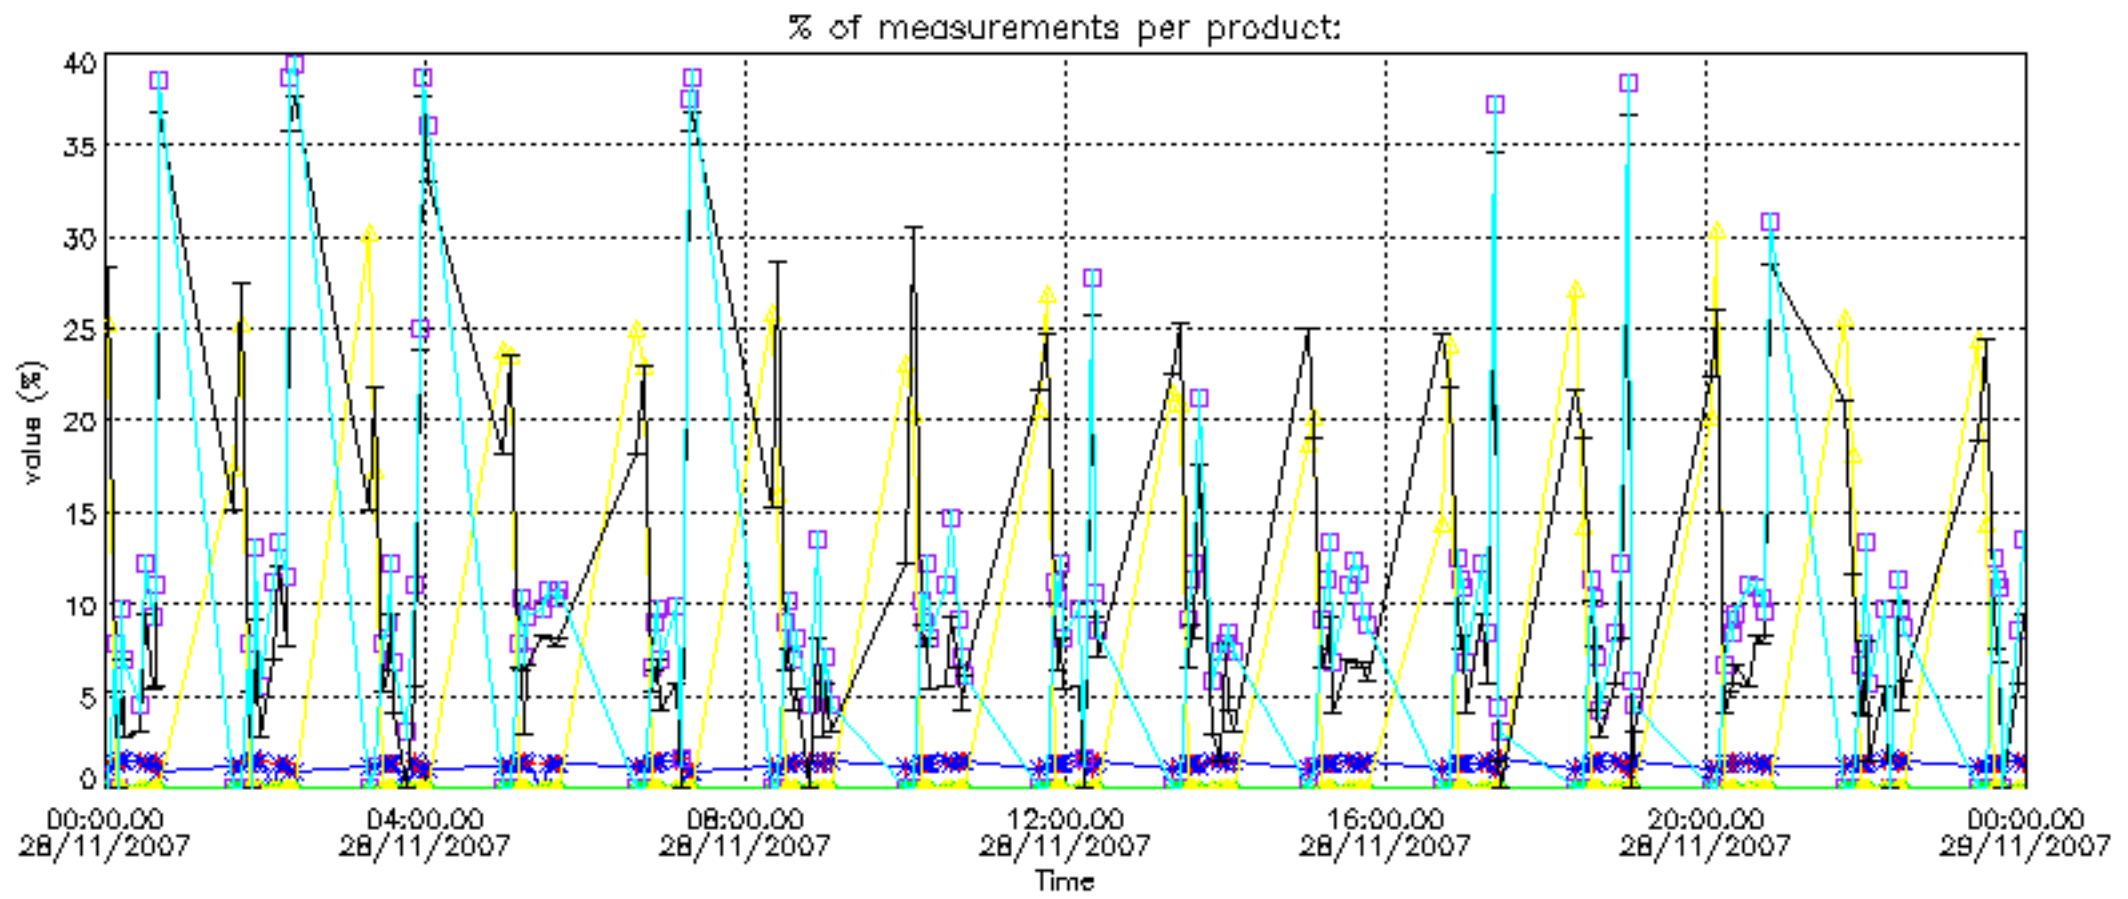

Percentage of cosmic ray hits per profile

Percentage of datation errors per profile