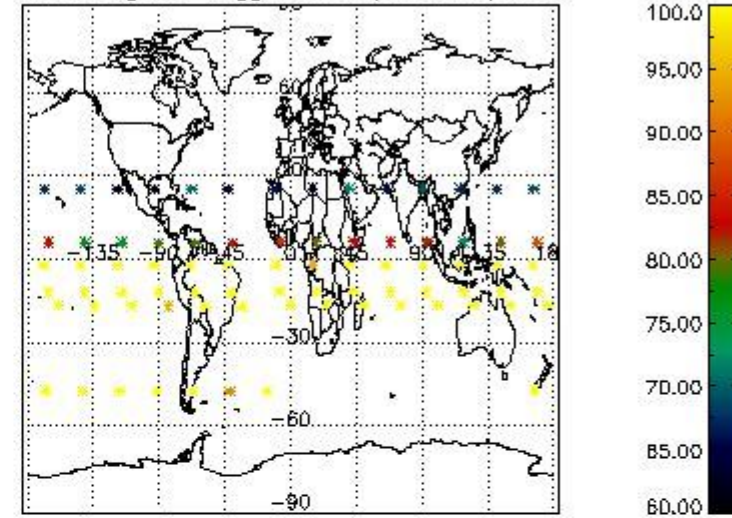

#### 3.1 Plot quality information per product (time dependant)

3.2 Plot quality information per product (world map)

Percentage of flagged data per O3 profile

Percentage of flagged data per H2O profile

Percentage of flagged data per NO2 profile