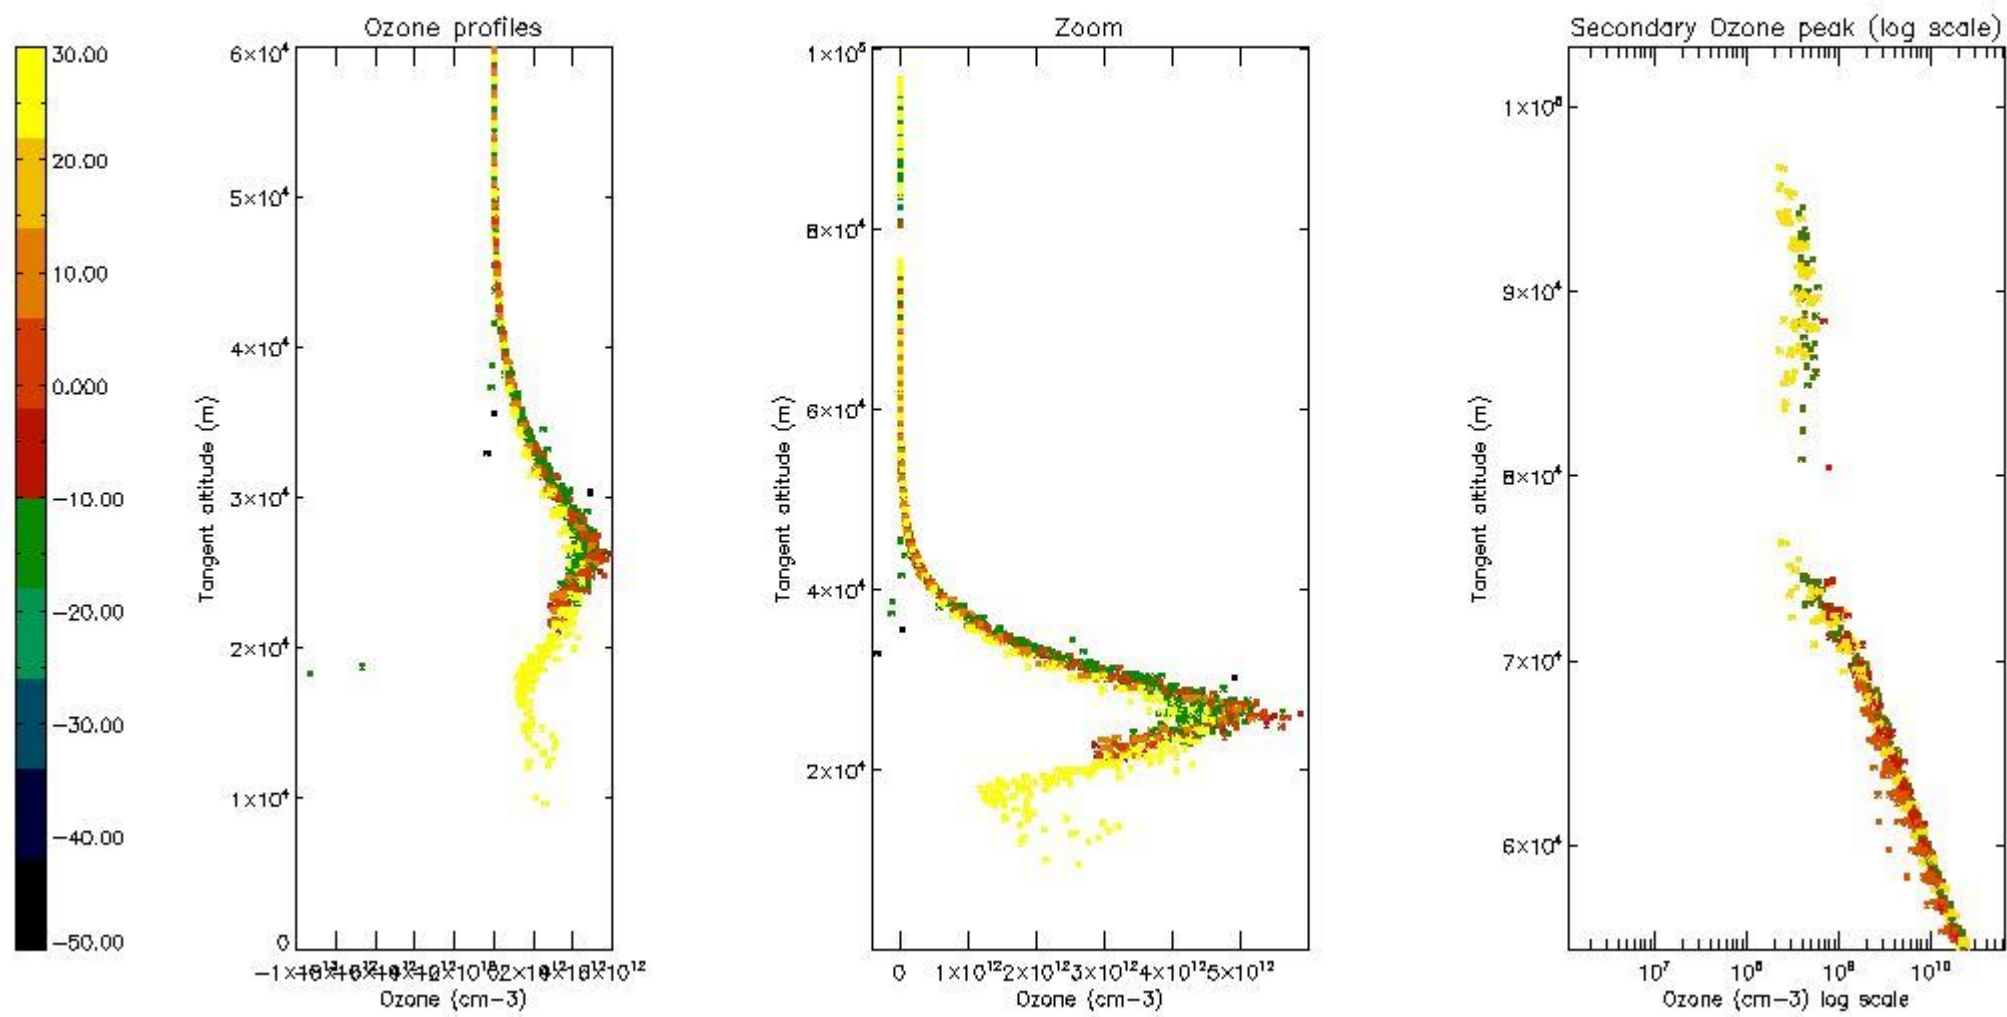

5.5 Plot ozone profiles where STD < 5% (dark without errors)

The colorbar represents the latitude.