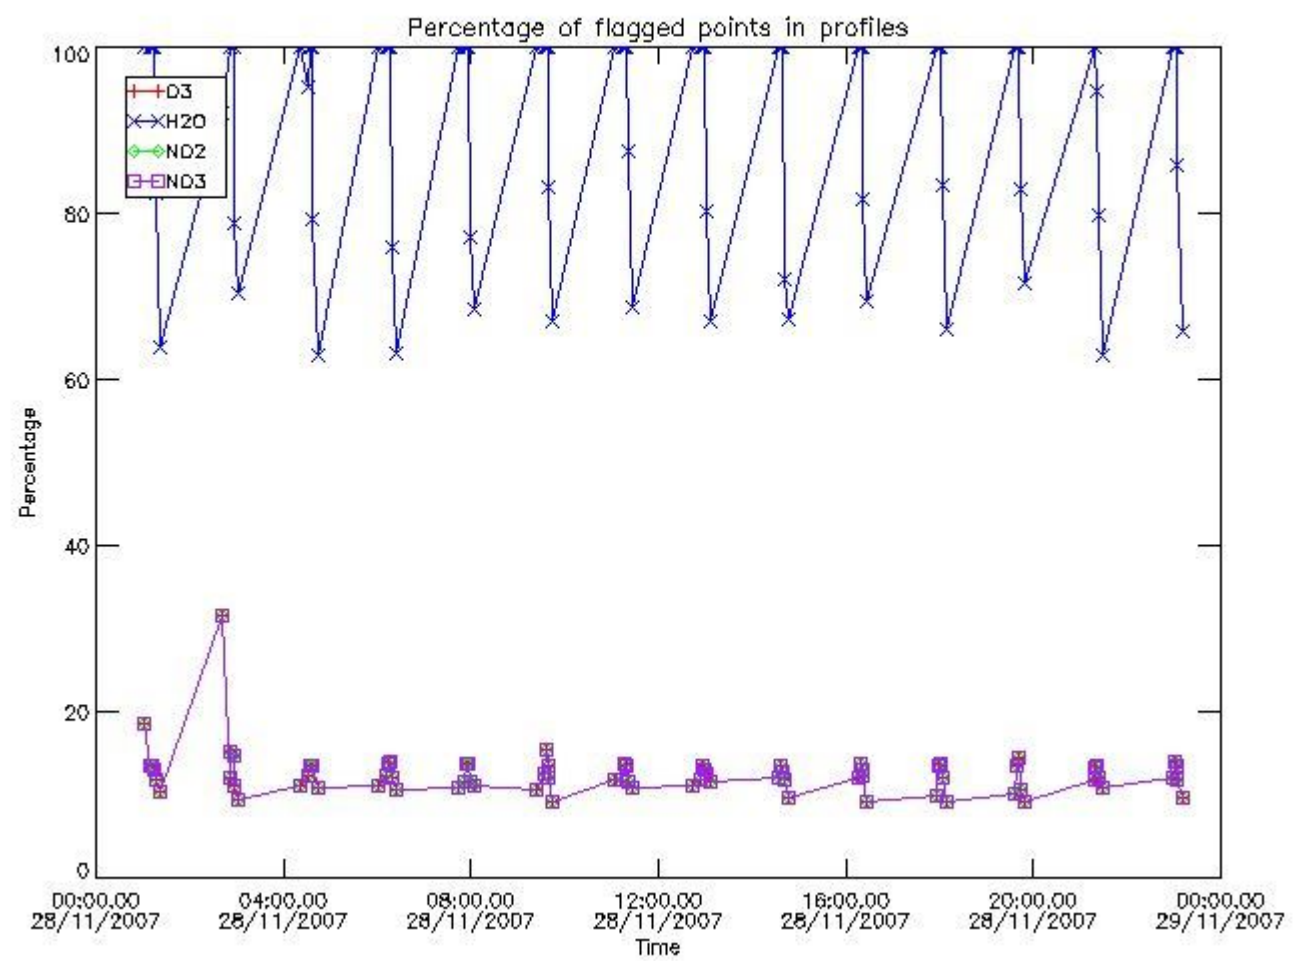

3. Quality information per product

In this section it is plotted some information contained in the Quality Summary data set of the level 2 products. Only products in dark limb conditions and without errors (error flag in the MPH set to "0") are used.

3.1 Plot quality information per product (time dependant)

3.2 Plot quality information per product (world map)