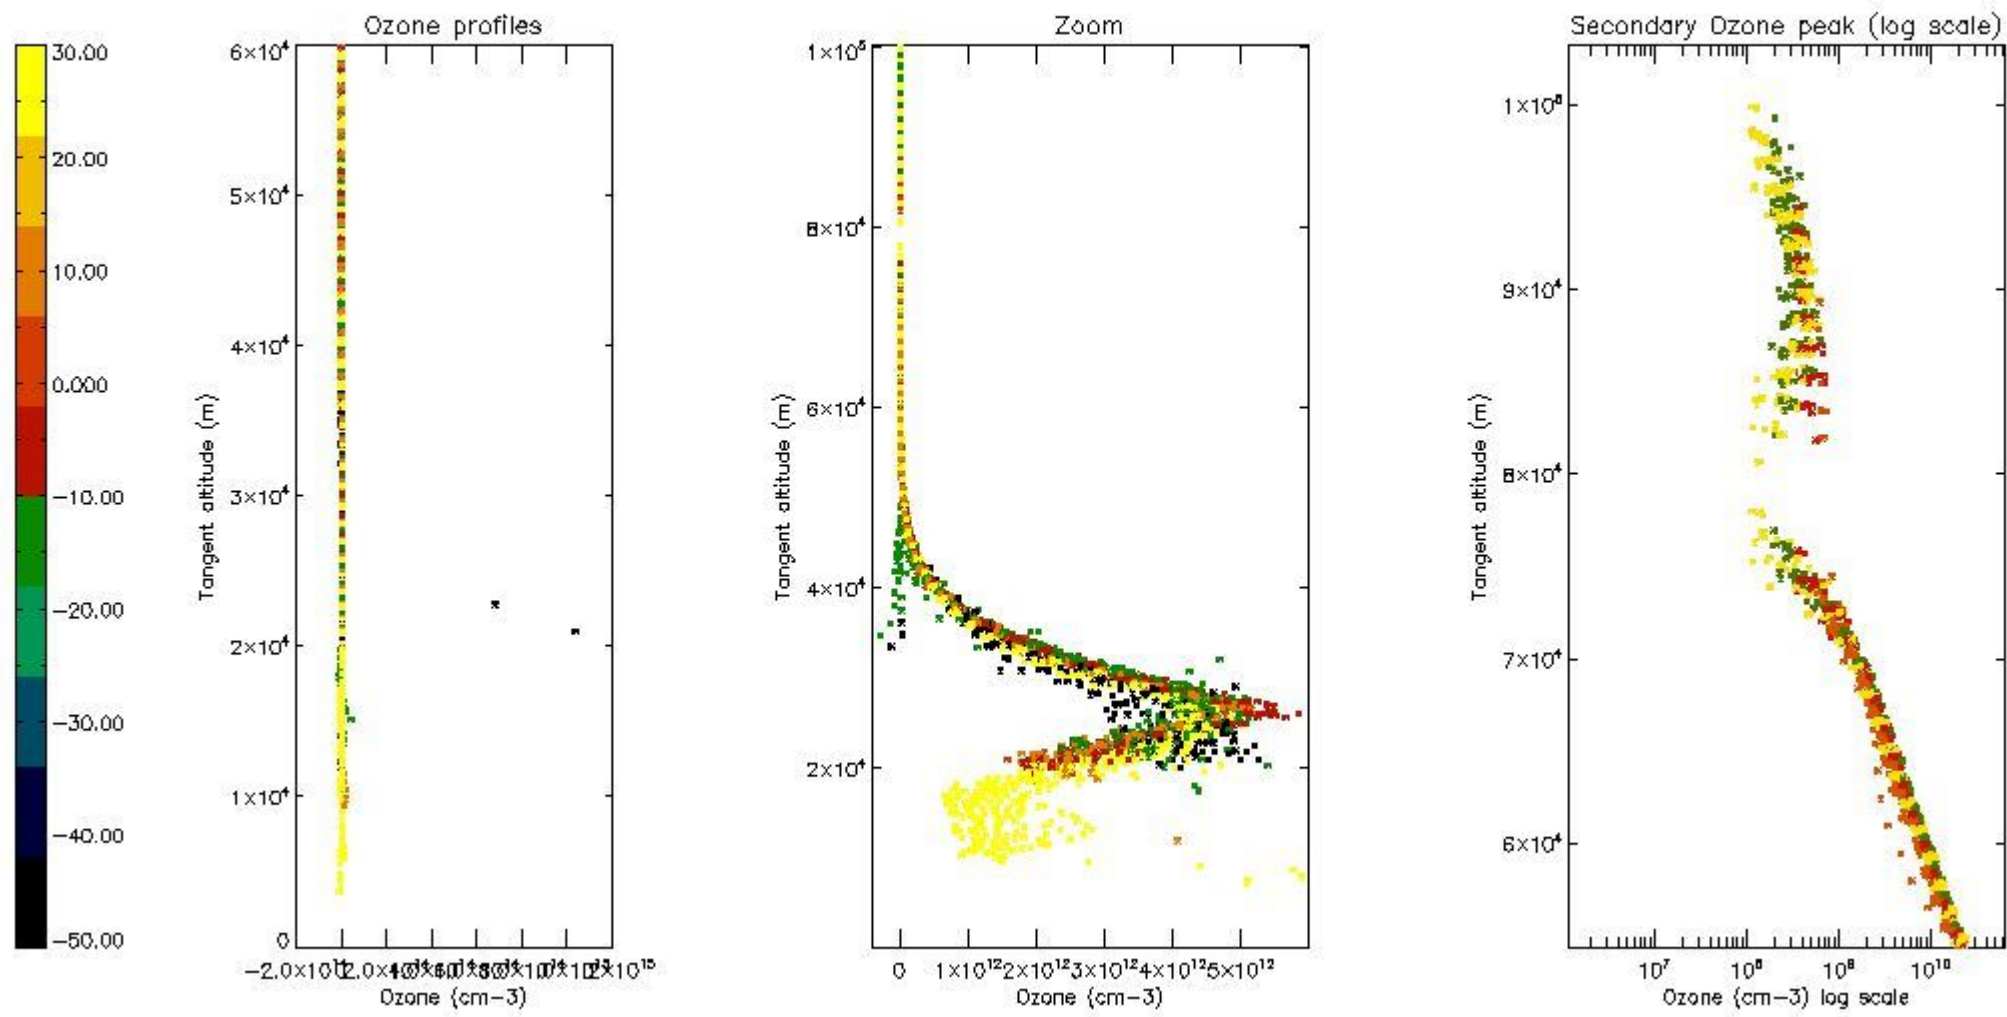

So, the table below shows the percentage of dark limb and valid observations for each criteria with respect to the overall valid daily observations.

Criteria	% of total production
All STD	32
STD < 20	16

STD < 10	12
STD < 5	7

5.2 Plot ozone profiles for all STD (dark without errors)

The colorbar represents the latitude.

5.3 Plot ozone profiles where STD < 20% (dark without errors)

The colorbar represents the latitude.

5.4 Plot ozone profiles where STD < 10% (dark without errors)

The colorbar represents the latitude.

5.5 Plot ozone profiles where STD < 5% (dark without errors)

The colorbar represents the latitude.

5.6 Plot NO₂ profiles for all STD (dark without errors)

The colorbar represents the latitude.

5.7 Plot NO3 profiles for all STD (dark without errors)

The colorbar represents the latitude.

5.8 Plot H2O profiles for all STD (only for occultations of stars 1,2,3,4,13,14,16,26,63 dark without errors)