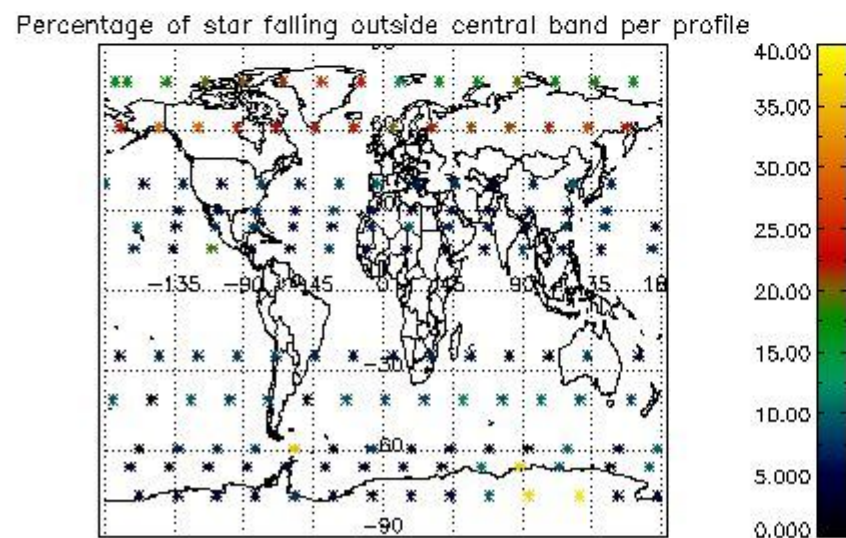

5. Trace gas profiles

5.1 Ozone statistics based on quality of products

The final quality of the products can be "measured" using the STD (Standard Deviation) attached to every point profile. This information is written to the parameter GOM_NL__2P/NL_LOCAL_SPECIES_DENSITY/o3_std of the level 2 products. The table below shows the statistics for given STD ranges.

The statistics are given with respect to the overall valid production:

- Products without fatal errors: GOM_NL__2P/MPH/PRODUCT_ERR=0
- Valid point profile: GOM_NL__2P/NL_LOCAL_SPECIES_DENSITY/pcd(0)=0

The 'Criteria' is applied to valid points of dark limb products:

- Products in dark limb illumination condition: GOM_NL__2P/NL_SUMMARY_QUALITY/obs_ill_cond=0
- Products without fatal errors: GOM_NL__2P/MPH/PRODUCT_ERR=0
- Valid point profile: GOM_NL__2P/NL_LOCAL_SPECIES_DENSITY/pcd(0)=0

So, the table below shows the percentage of dark limb and valid observations for each criteria with respect to the overall valid daily observations.

Criteria	% of total production
All STD	32
STD < 20	16