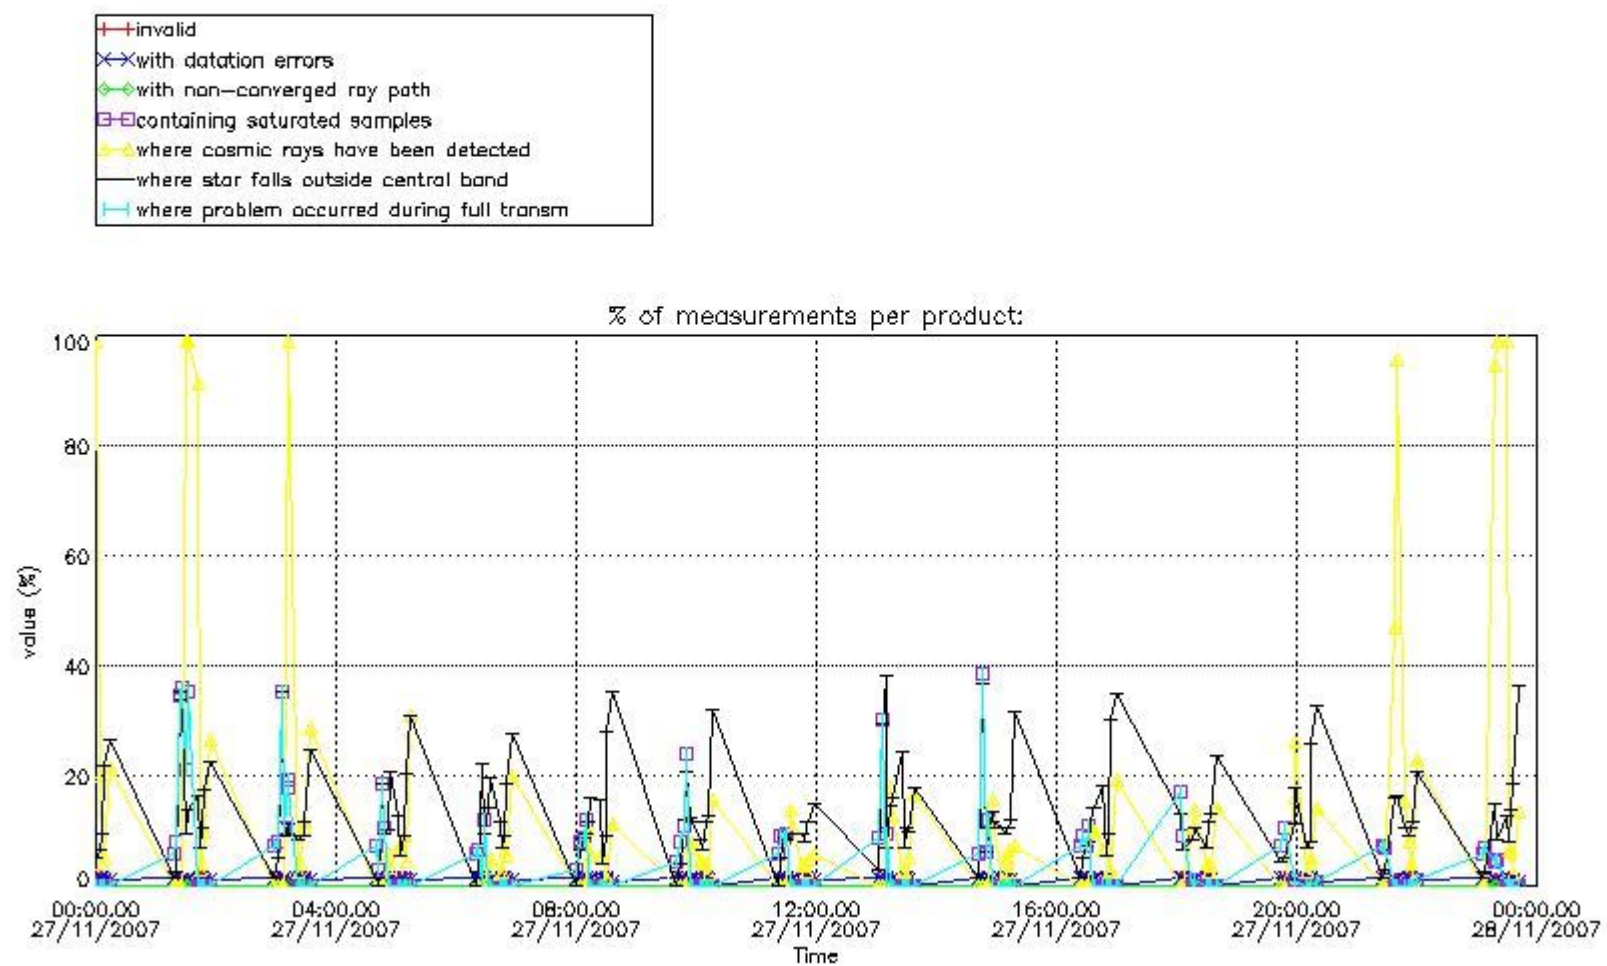

4.1.2 Plot level 1 quality information per product (time dependant): ENVISAT DESCENDING passes