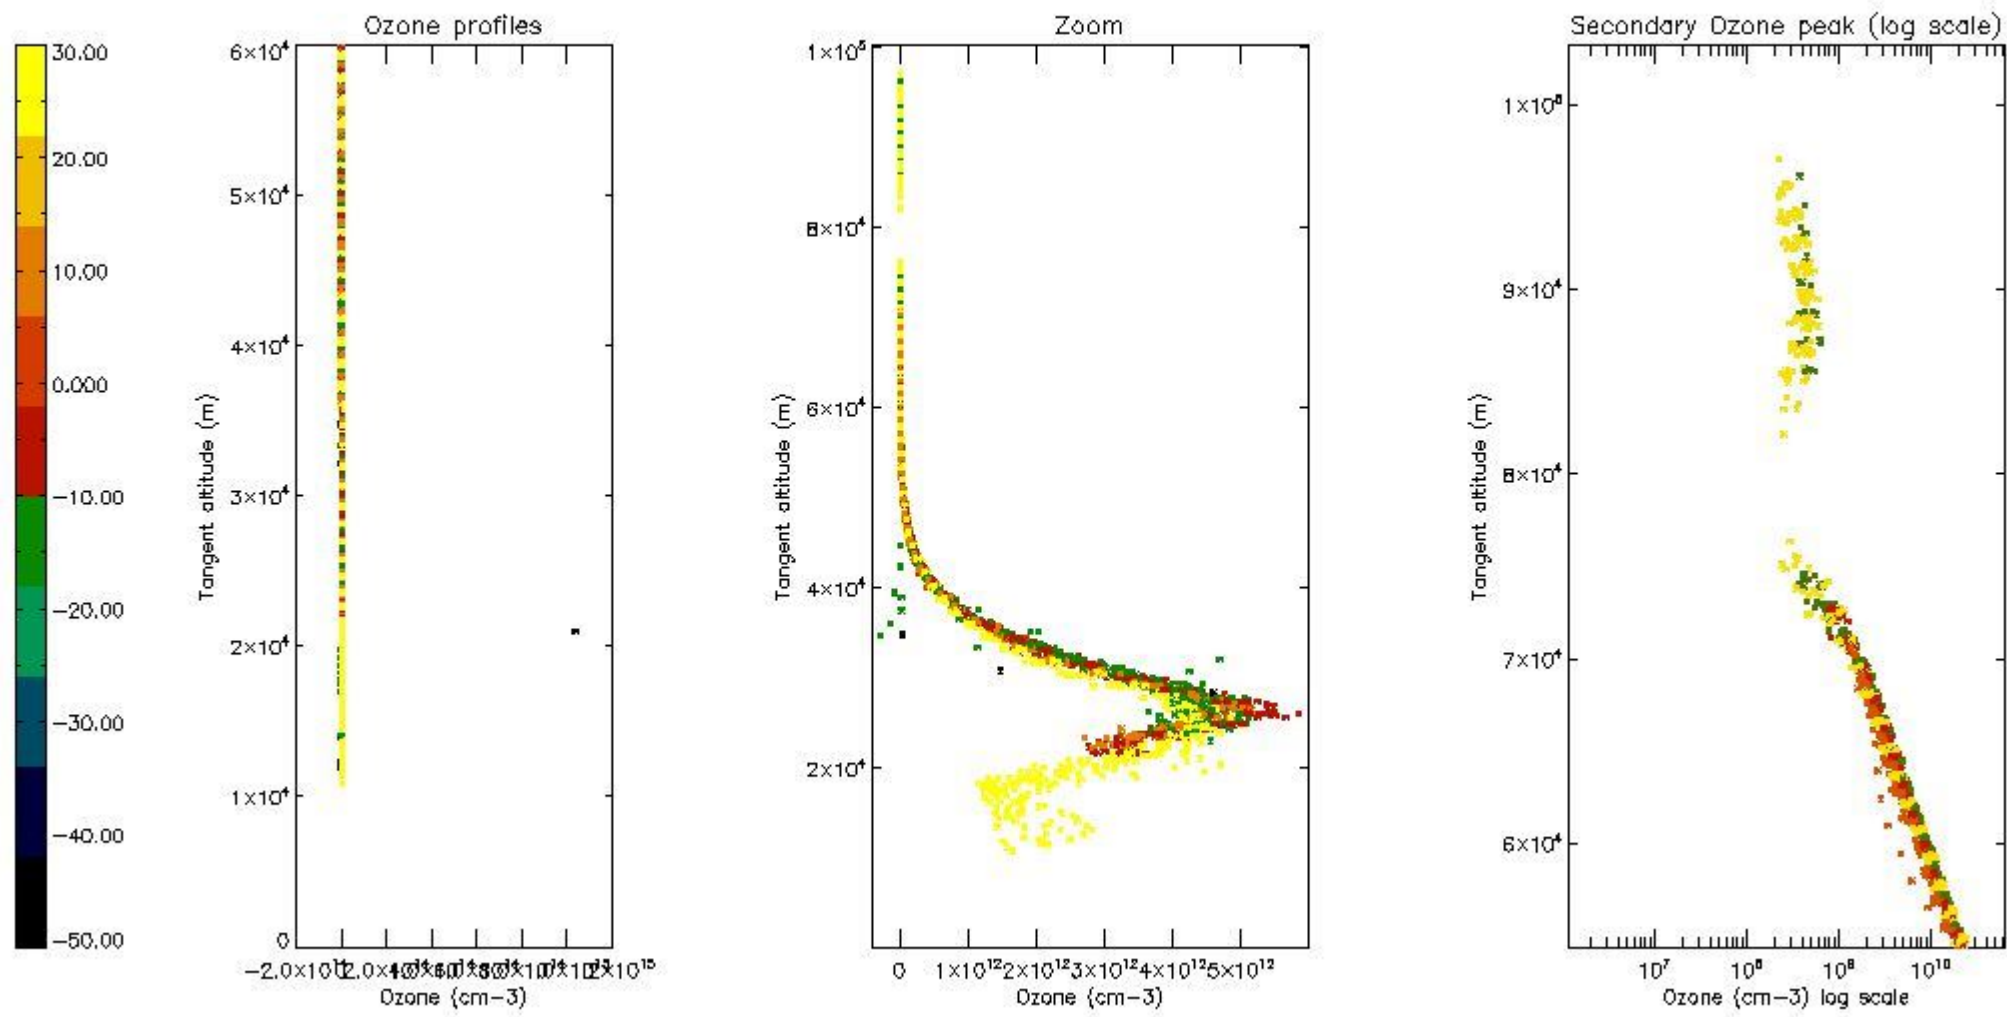

5.5 Plot ozone profiles where STD < 5% (dark without errors)

The colorbar represents the latitude.