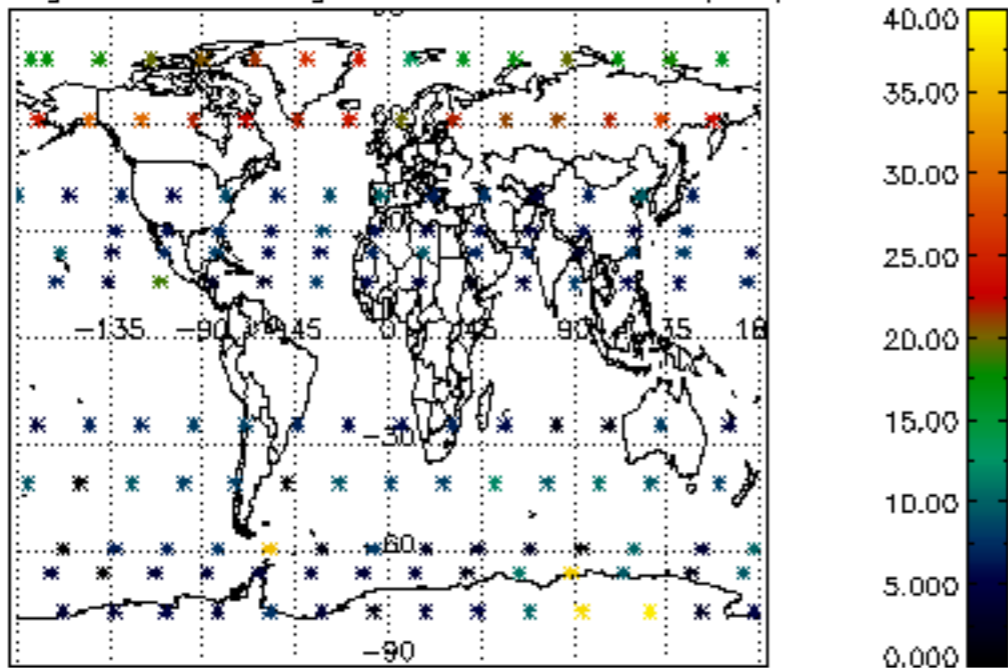

Percentage of star falling outside central band per profile