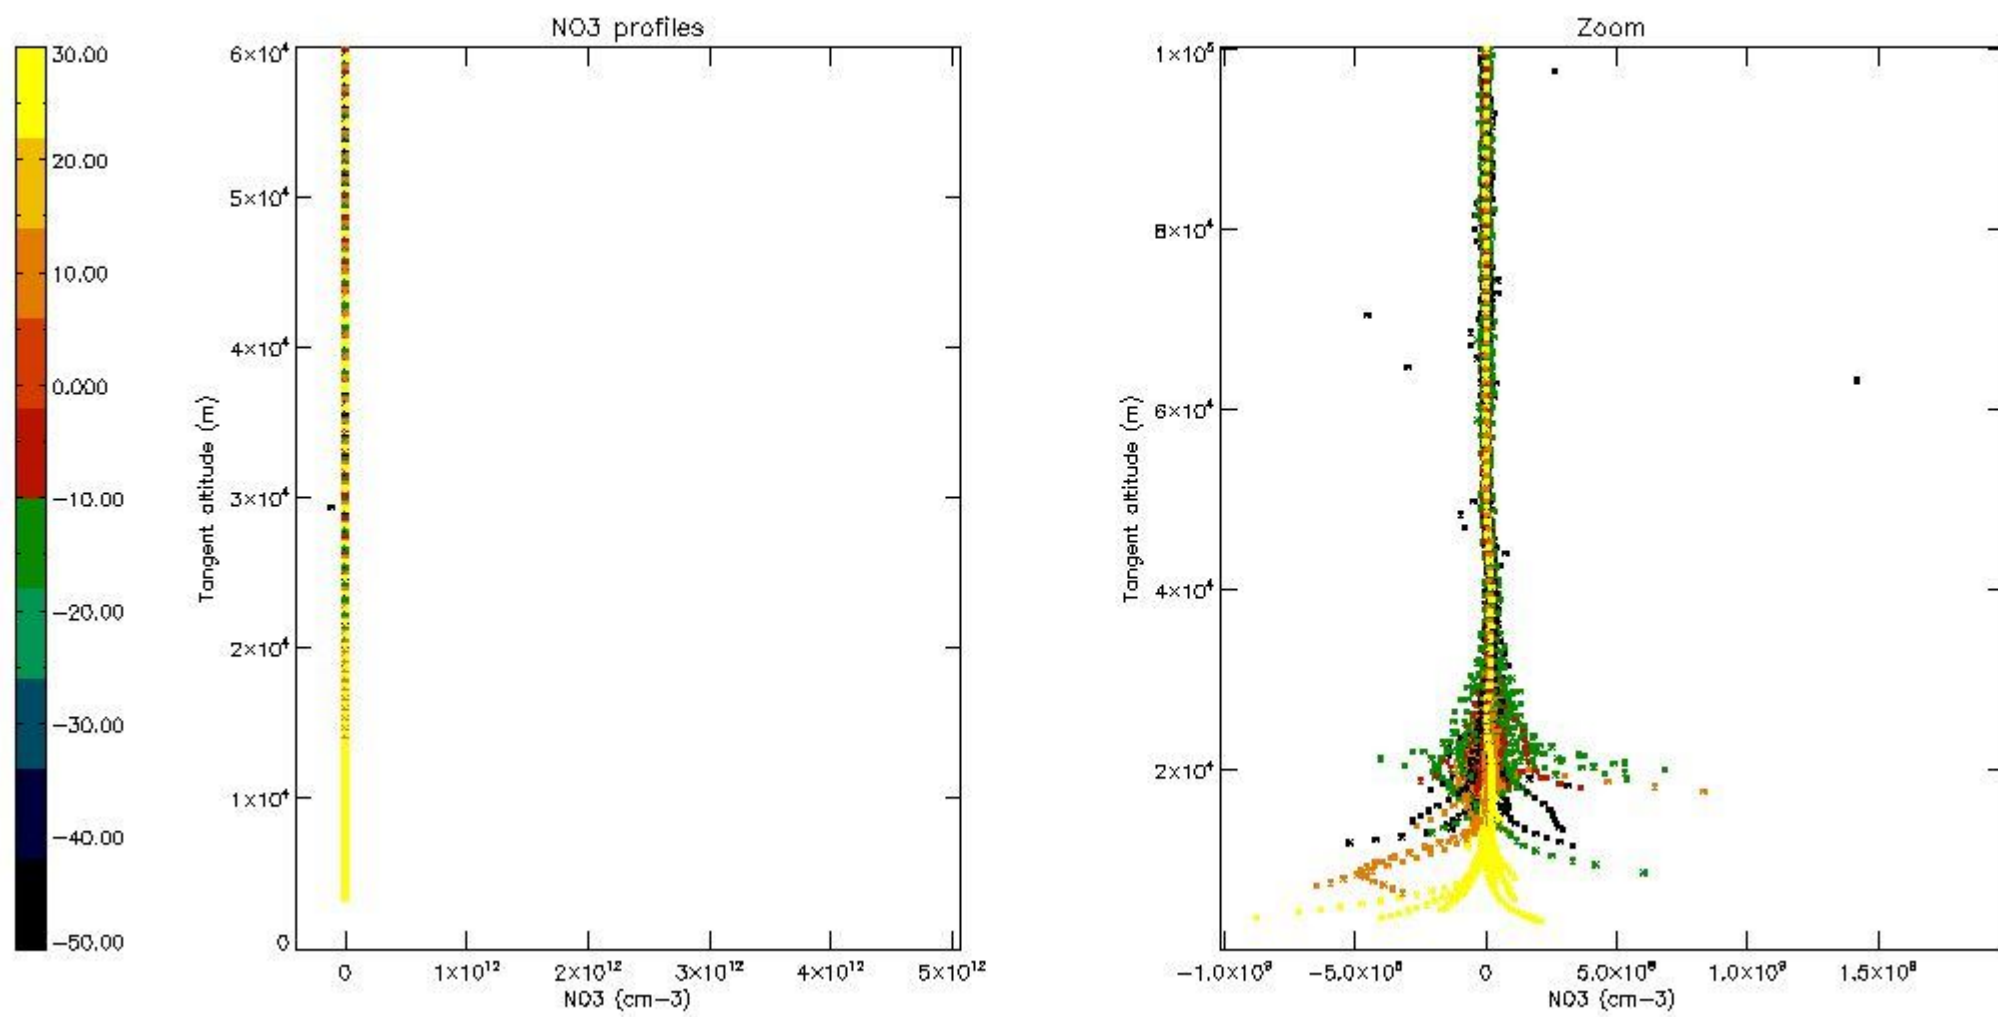

5.8 Plot H2O profiles for all STD (only for occultations of stars 1,2,3,4,13,14,16,26,63 dark without errors)

The colorbar represents the latitude.