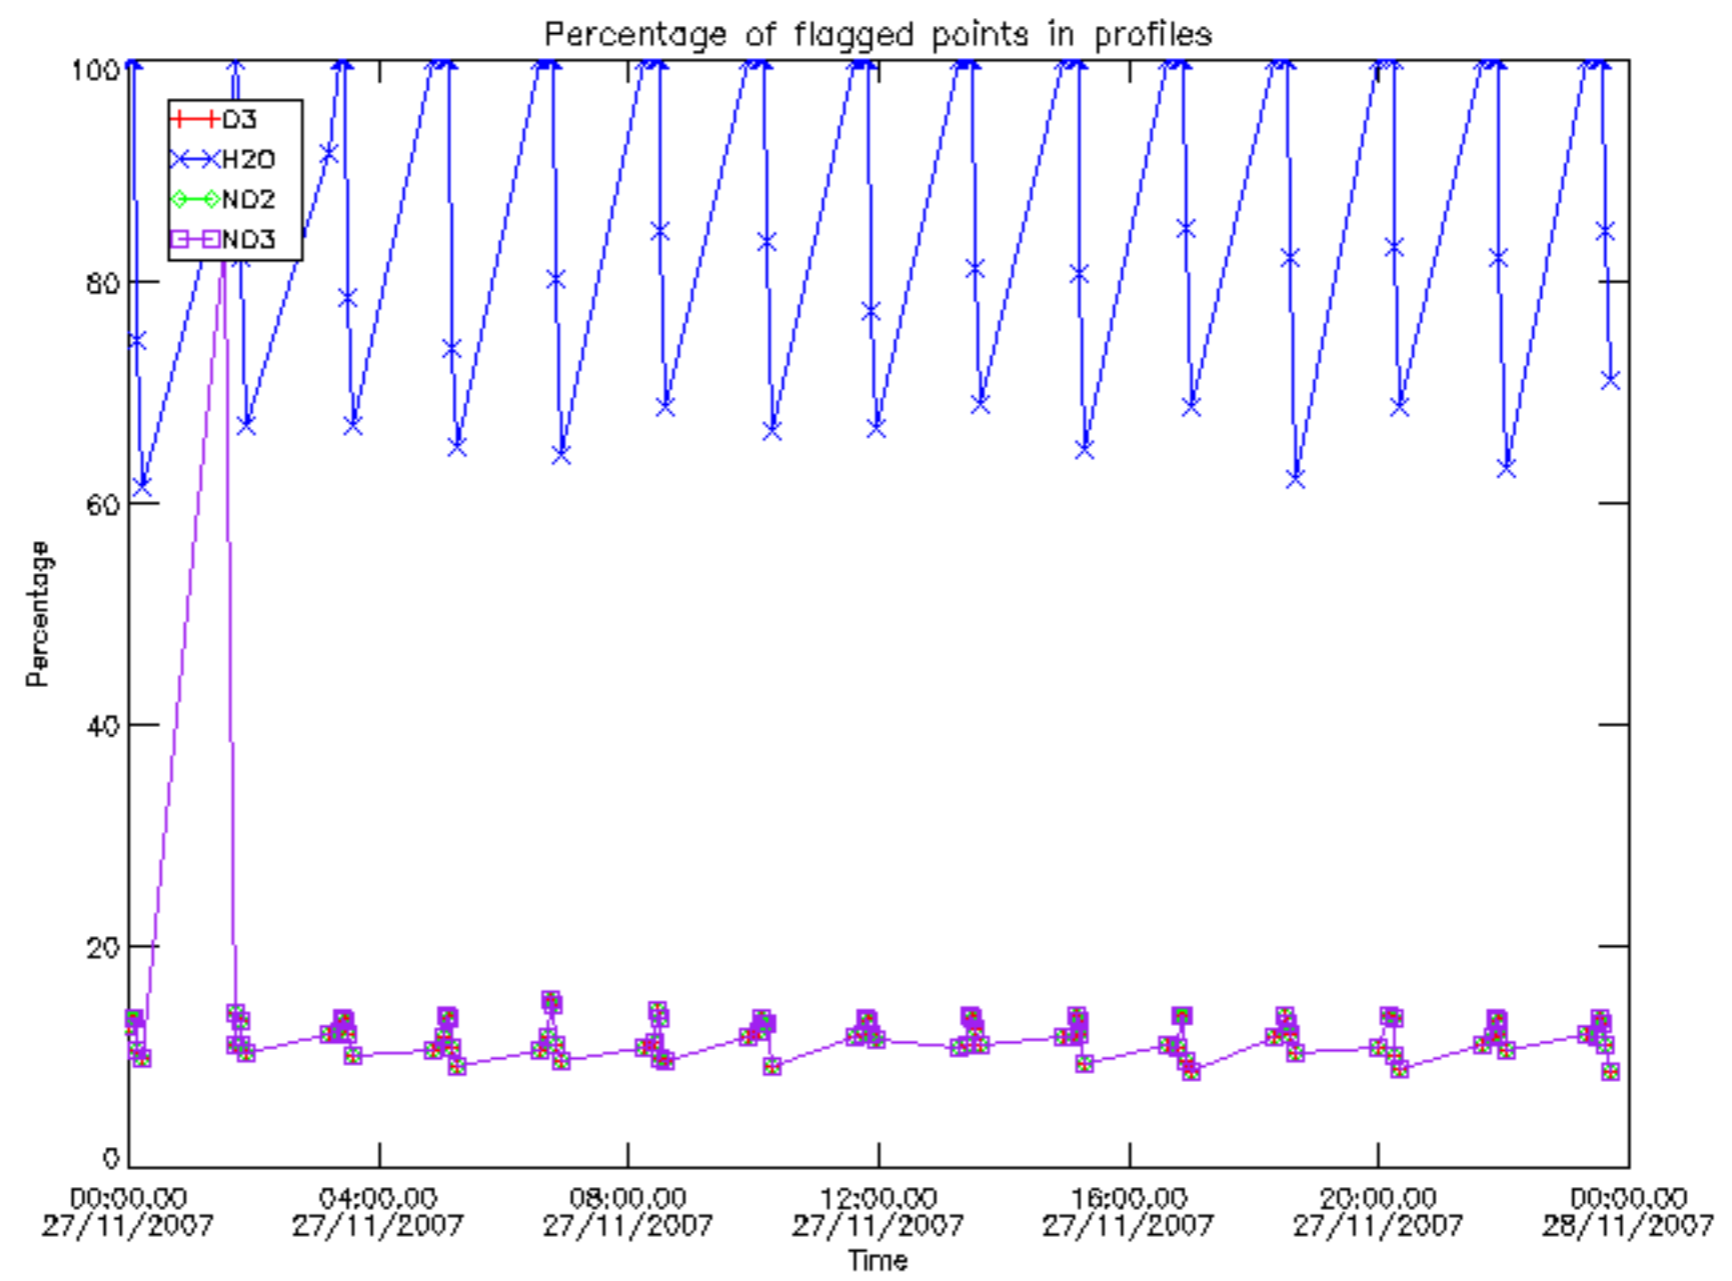

Percentage of flagged data per D3 profile

Percentage of flagged data per H2O profile