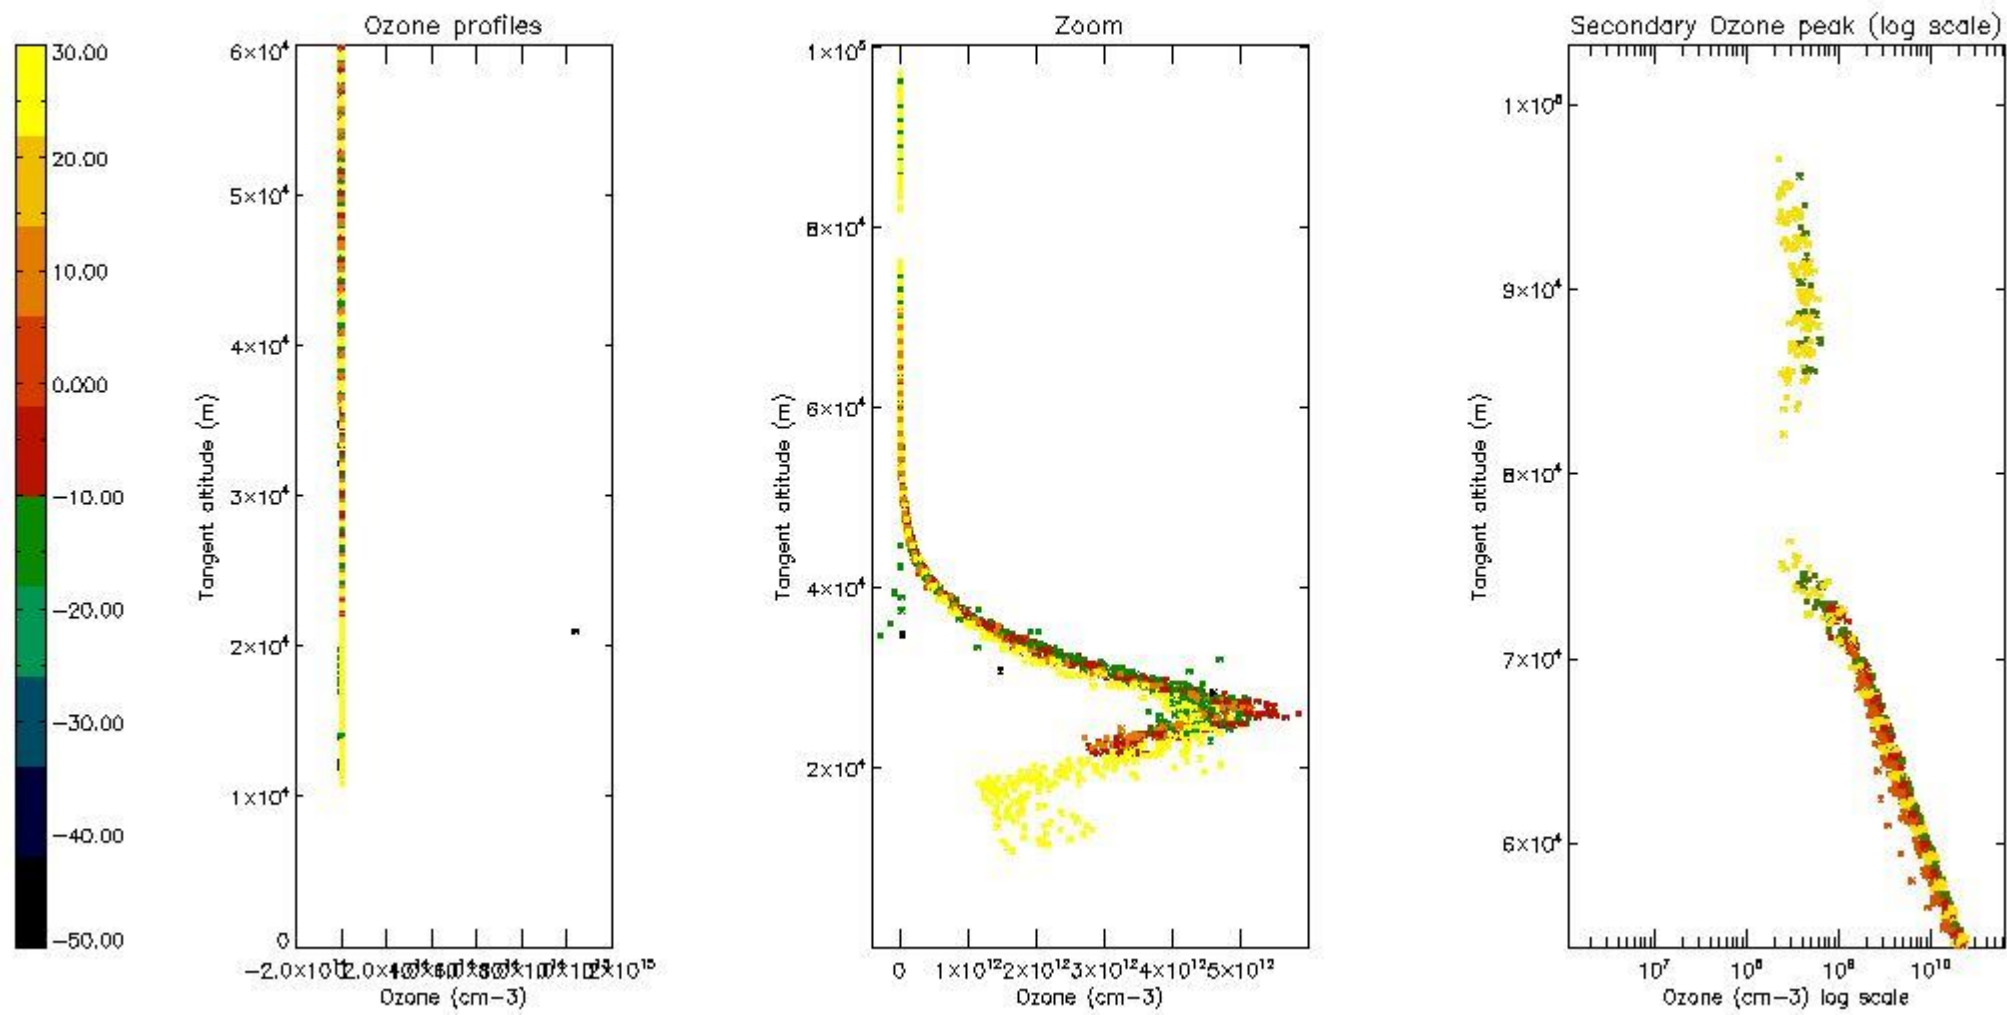

STD < 10	12
STD < 5	7

5.2 Plot ozone profiles for all STD (dark without errors)

The colorbar represents the latitude.

5.3 Plot ozone profiles where STD < 20% (dark without errors)

The colorbar represents the latitude.

5.4 Plot ozone profiles where STD < 10% (dark without errors)

The colorbar represents the latitude.

5.5 Plot ozone profiles where STD < 5% (dark without errors)

The colorbar represents the latitude.

5.6 Plot NO₂ profiles for all STD (dark without errors)

The colorbar represents the latitude.

5.7 Plot NO3 profiles for all STD (dark without errors)

The colorbar represents the latitude.

5.8 Plot H2O profiles for all STD (only for occultations of stars 1,2,3,4,13,14,16,26,63 dark without errors)