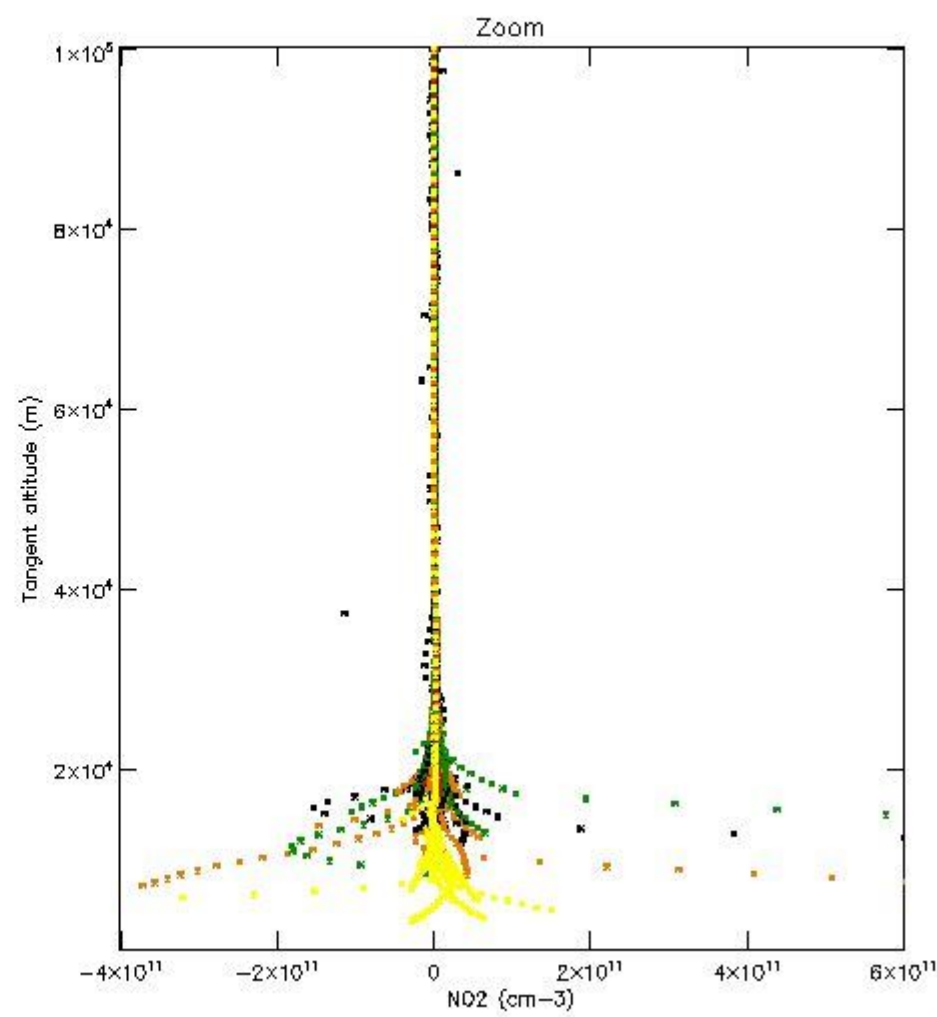

STD < 10	12
STD < 5	7

5.2 Plot ozone profiles for all STD (dark without errors)

The colorbar represents the latitude.

5.3 Plot ozone profiles where STD < 20% (dark without errors)

The colorbar represents the latitude.

5.4 Plot ozone profiles where STD < 10% (dark without errors)

The colorbar represents the latitude.

5.5 Plot ozone profiles where STD < 5% (dark without errors)

The colorbar represents the latitude.

5.6 Plot NO₂ profiles for all STD (dark without errors)

The colorbar represents the latitude.

5.7 Plot NO3 profiles for all STD (dark without errors)

The colorbar represents the latitude.

5.8 Plot H2O profiles for all STD (only for occultations of stars 1,2,3,4,13,14,16,26,63 dark without errors)