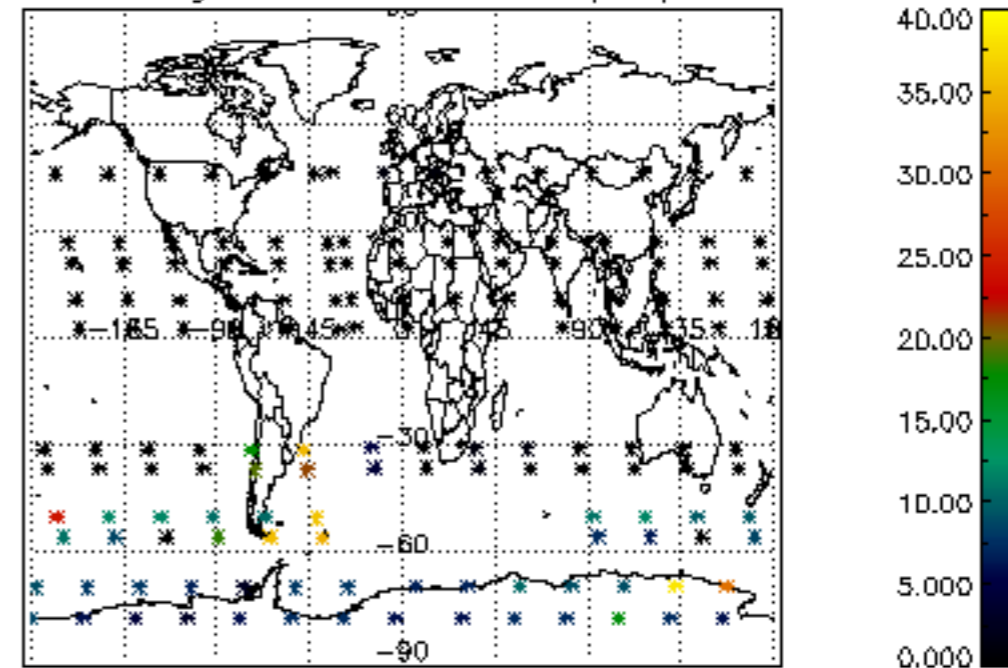

Percentage of datation errors per profile

Percentage of saturation errors per profile