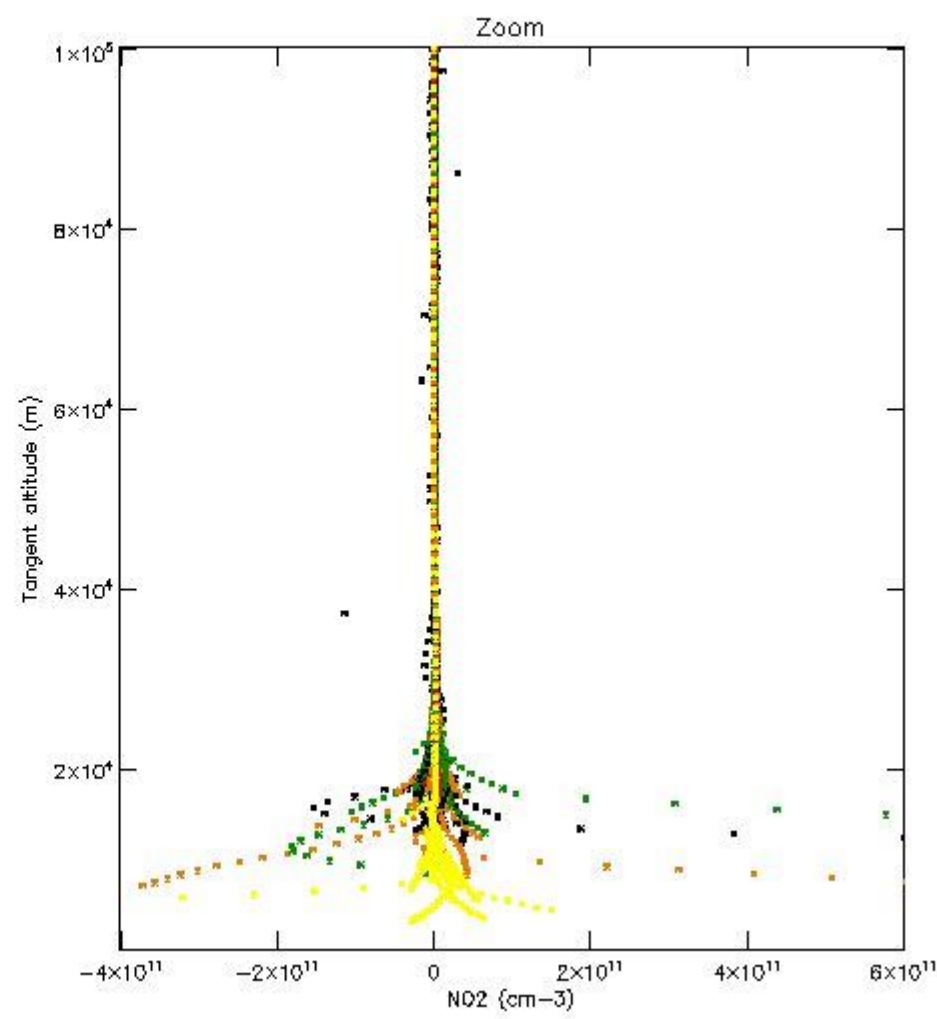

5.4 Plot ozone profiles where STD < 10% (dark without errors)

The colorbar represents the latitude.

5.5 Plot ozone profiles where STD < 5% (dark without errors)

The colorbar represents the latitude.

5.6 Plot NO₂ profiles for all STD (dark without errors)

The colorbar represents the latitude.

5.7 Plot NO3 profiles for all STD (dark without errors)

The colorbar represents the latitude.

5.8 Plot H2O profiles for all STD (only for occultations of stars 1,2,3,4,13,14,16,26,63 dark without errors)