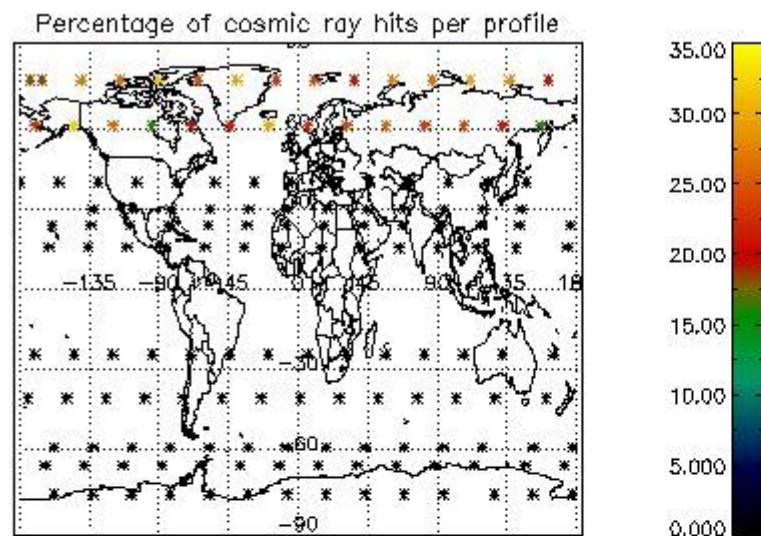

4.2.2 Plot level 1 quality information per product (world map): ENVISAT DESCENDING passes

5. Trace gas profiles

5.1 Ozone statistics based on quality of products

The final quality of the products can be "measured" using the STD (Standard Deviation) attached to every point profile. This information is written to the parameter GOM_NL__2P/NL_LOCAL_SPECIES_DENSITY/o3_std of the level 2 products. The table below shows the statistics for given STD ranges.

The statistics are given with respect to the overall valid production:

- Products without fatal errors: GOM_NL__2P/MPH/PRODUCT_ERR=0
- Valid point profile: GOM_NL__2P/NL_LOCAL_SPECIES_DENSITY/pcd(0)=0

The 'Criteria' is applied to valid points of dark limb products:

- Products in dark limb illumination condition: GOM_NL__2P/NL_SUMMARY_QUALITY/obs_ill_cond=0
- Products without fatal errors: GOM_NL__2P/MPH/PRODUCT_ERR=0
- Valid point profile: GOM_NL__2P/NL_LOCAL_SPECIES_DENSITY/pcd(0)=0

So, the table below shows the percentage of dark limb and valid observations for each criteria with respect to the overall valid daily observations.

Criteria	% of total production
All STD	32
STD < 20	16