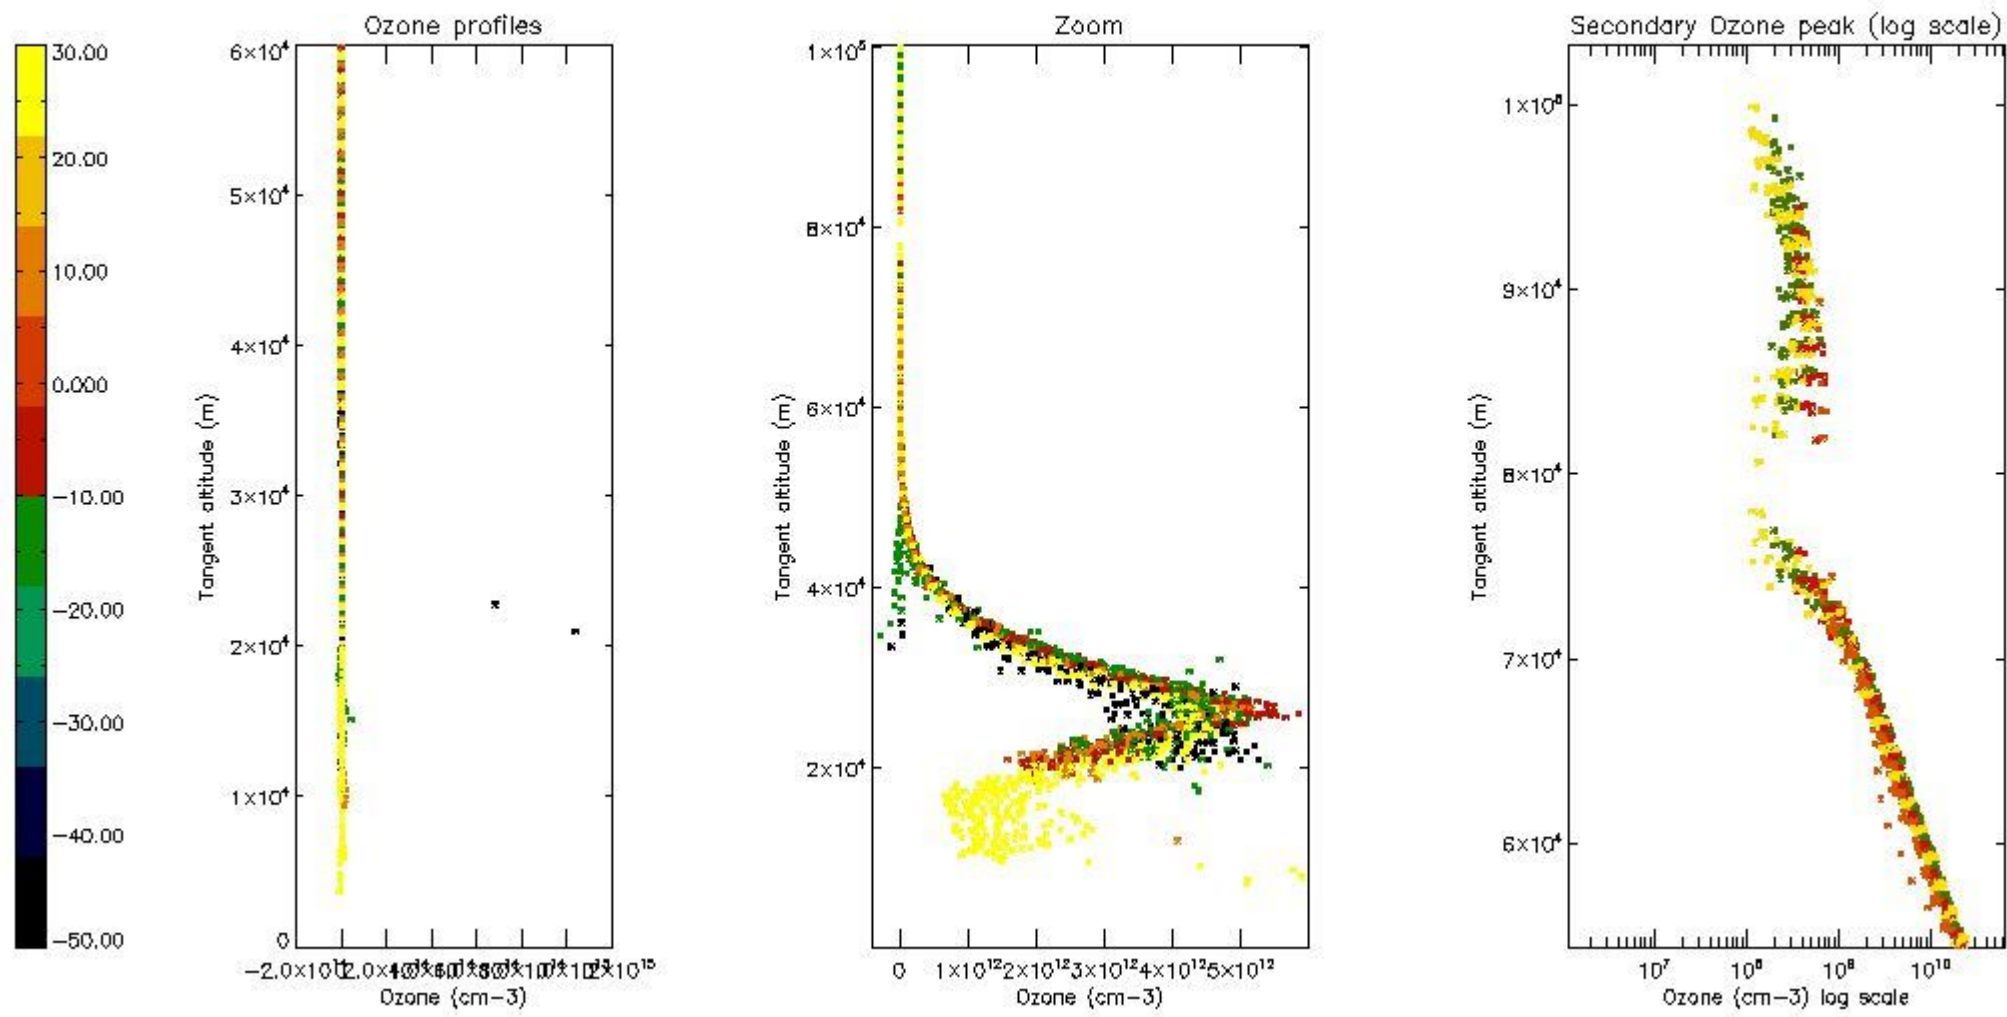

STD < 10	12
STD < 5	7

5.2 Plot ozone profiles for all STD (dark without errors)

The colorbar represents the latitude.

5.3 Plot ozone profiles where STD < 20% (dark without errors)

The colorbar represents the latitude.