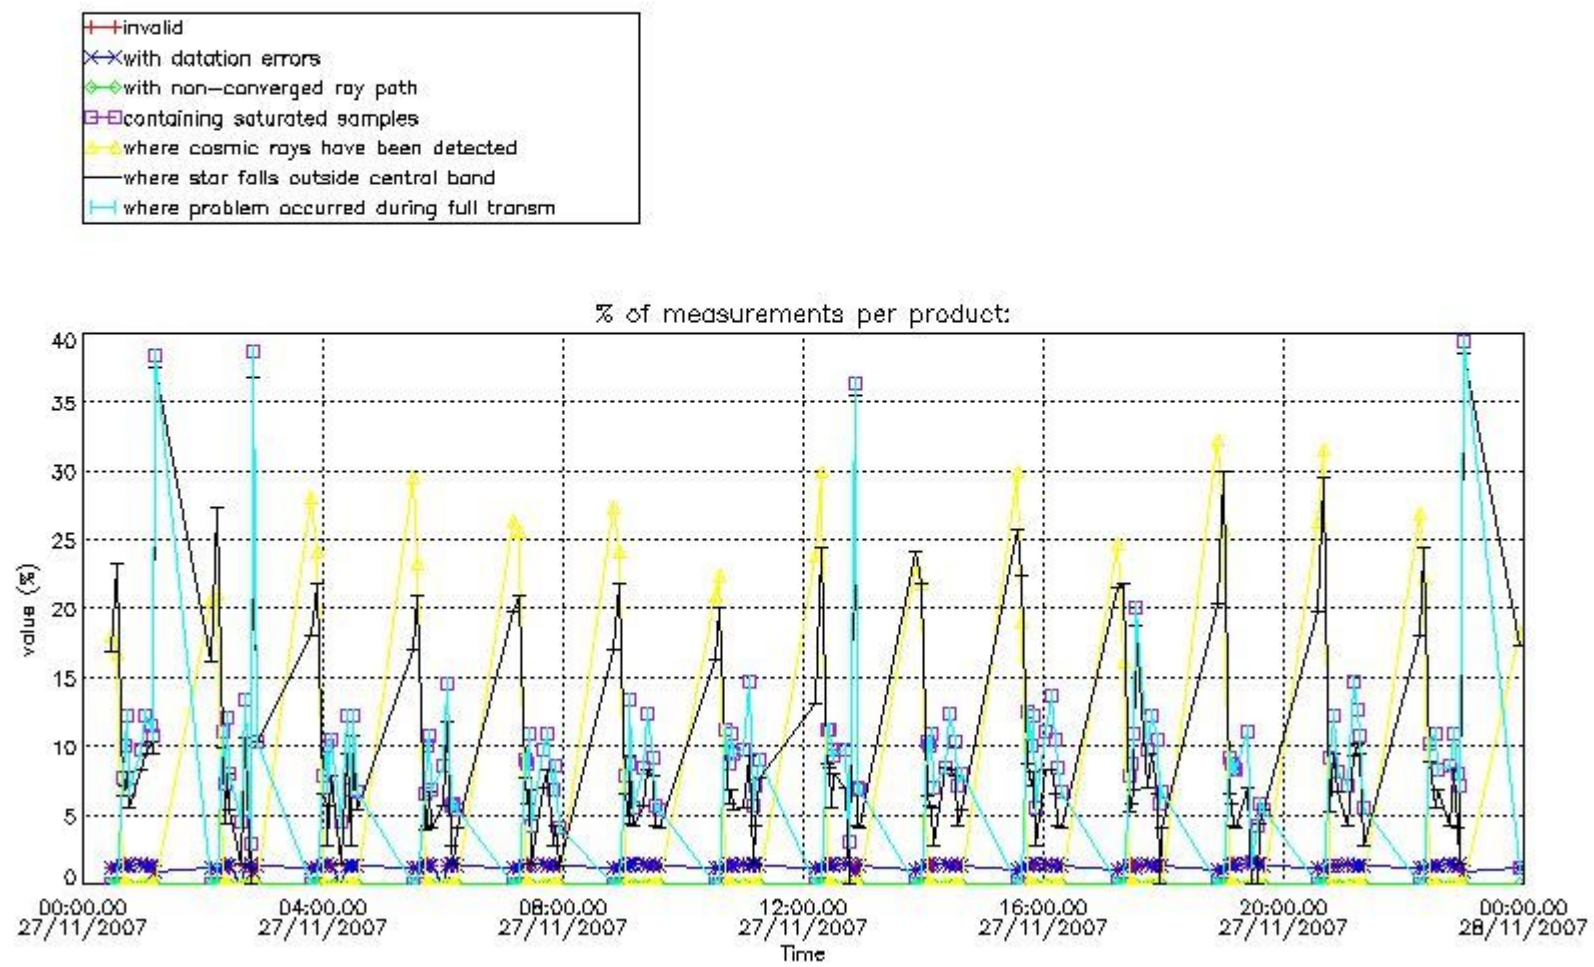

3.1 Plot quality information per product (time dependant)

3.2 Plot quality information per product (world map)

Percentage of flagged data per O3 profile

Percentage of flagged data per H2O profile

Percentage of flagged data per NO2 profile

Percentage of flagged data per NO3 profile

4. Level 1 quality information per product

In this section it is plotted some information contained in the Quality Summary data set of the level 2 products that comes from the level 1b processing. Products without errors (error flag in the MPH set to "0") are used.

4.1 Plot quality information per product (time dependant) coming from level 1b processing

4.1.1 Plot level 1 quality information per product (time dependant): ENVISAT ASCENDING passes

4.1.2 Plot level 1 quality information per product (time dependant): ENVISAT DESCENDING passes