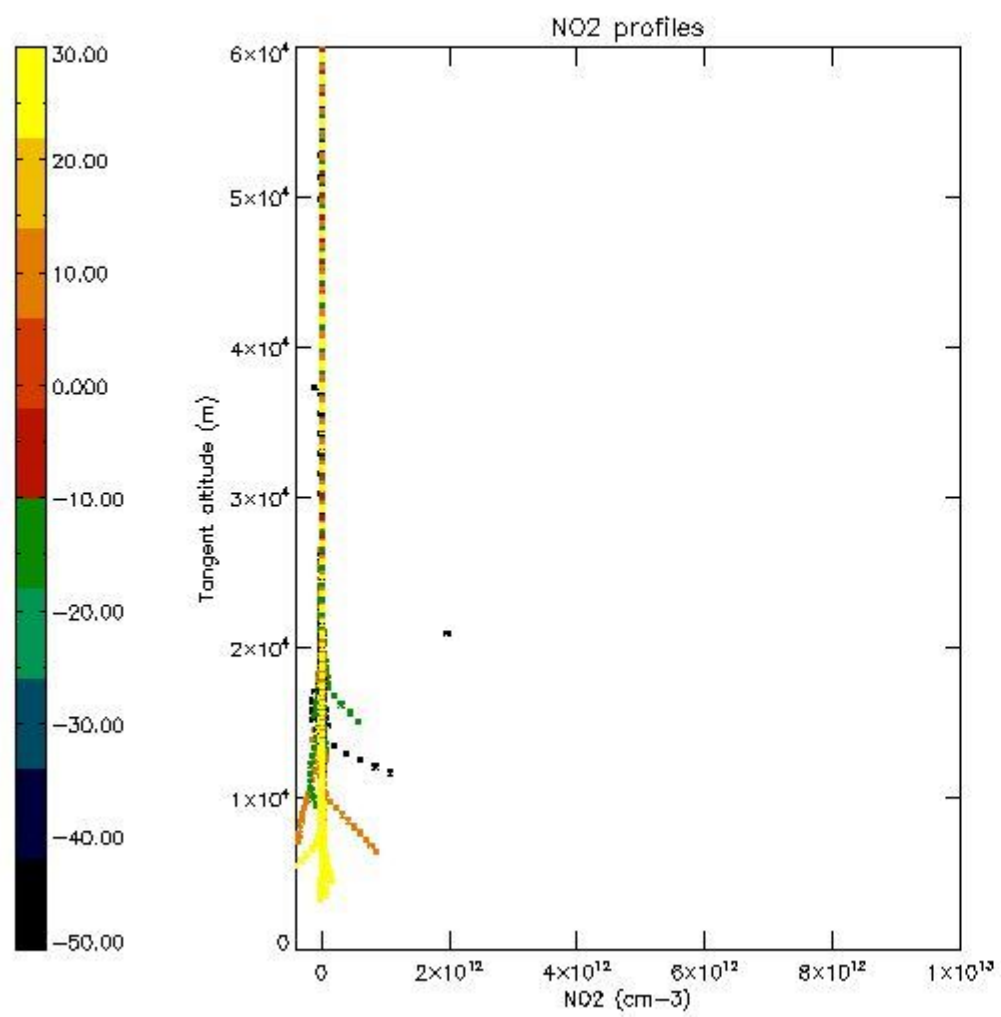

So, the table below shows the percentage of dark limb and valid observations for each criteria with respect to the overall valid daily observations.

Criteria	% of total production
All STD	32
STD < 20	16

STD < 10	12
STD < 5	7

5.2 Plot ozone profiles for all STD (dark without errors)

The colorbar represents the latitude.

5.3 Plot ozone profiles where STD < 20% (dark without errors)

The colorbar represents the latitude.

5.4 Plot ozone profiles where STD < 10% (dark without errors)

The colorbar represents the latitude.

5.5 Plot ozone profiles where STD < 5% (dark without errors)

The colorbar represents the latitude.

5.6 Plot NO₂ profiles for all STD (dark without errors)

The colorbar represents the latitude.

5.7 Plot NO3 profiles for all STD (dark without errors)

The colorbar represents the latitude.

5.8 Plot H2O profiles for all STD (only for occultations of stars 1,2,3,4,13,14,16,26,63 dark without errors)