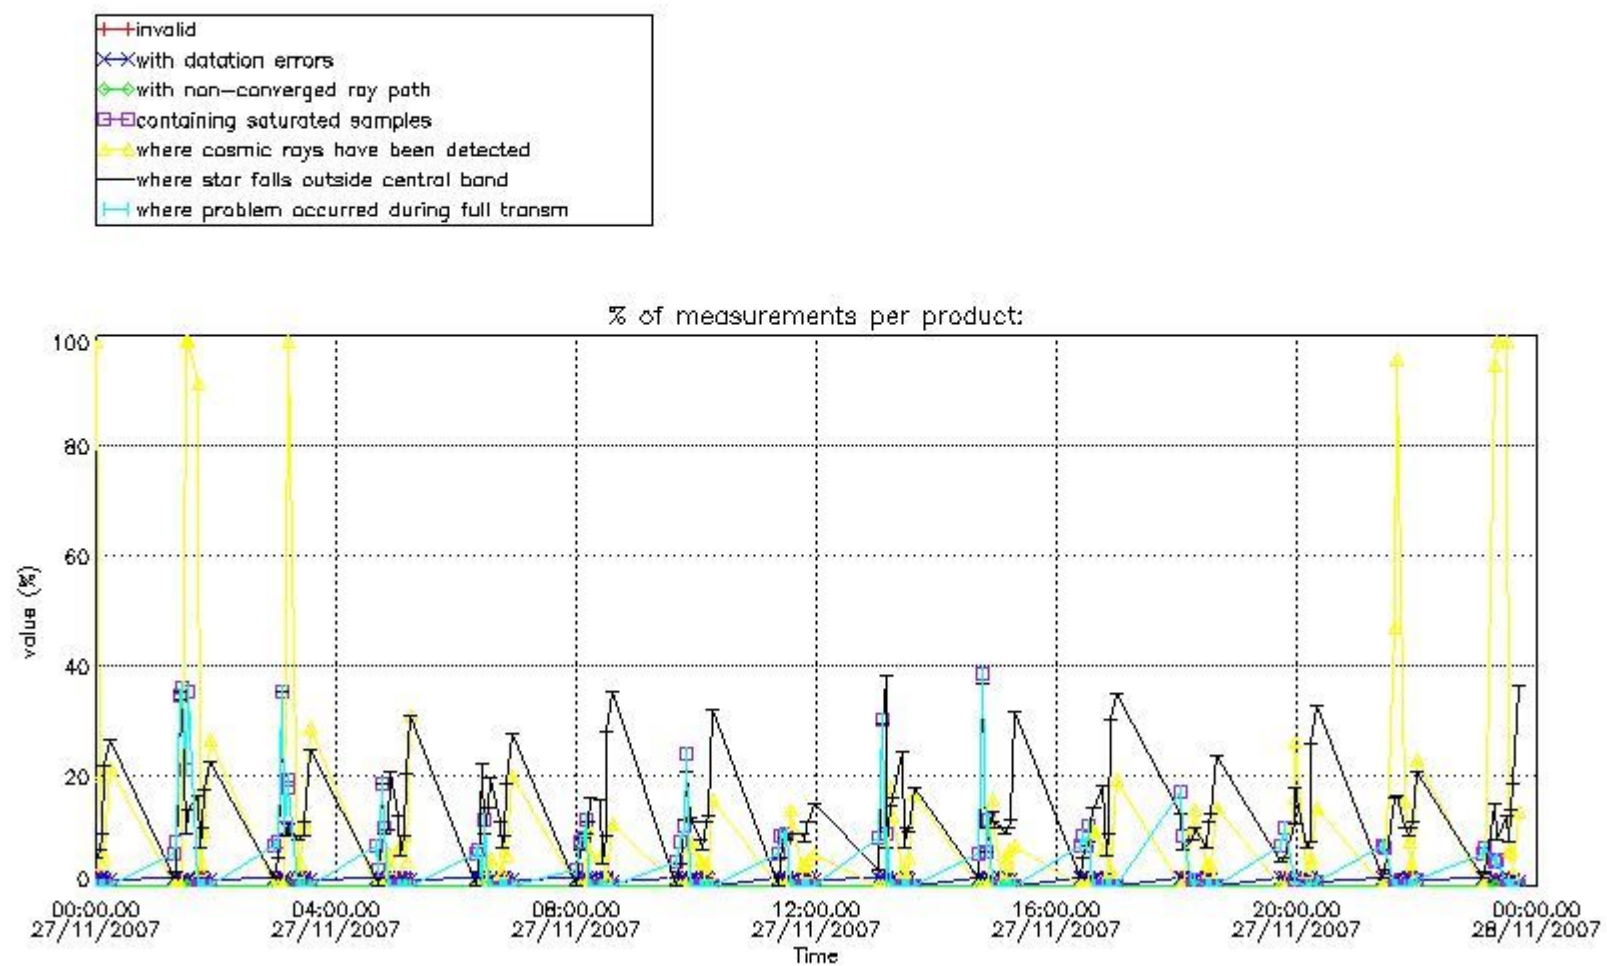

Percentage of flagged data per NO3 profile

4. Level 1 quality information per product

In this section it is plotted some information contained in the Quality Summary data set of the level 2 products that comes from the level 1b processing. Products without errors (error flag in the MPH set to "0") are used.

4.1 Plot quality information per product (time dependant) coming from level 1b processing

4.1.1 Plot level 1 quality information per product (time dependant): ENVISAT ASCENDING passes

4.1.2 Plot level 1 quality information per product (time dependant): ENVISAT DESCENDING passes