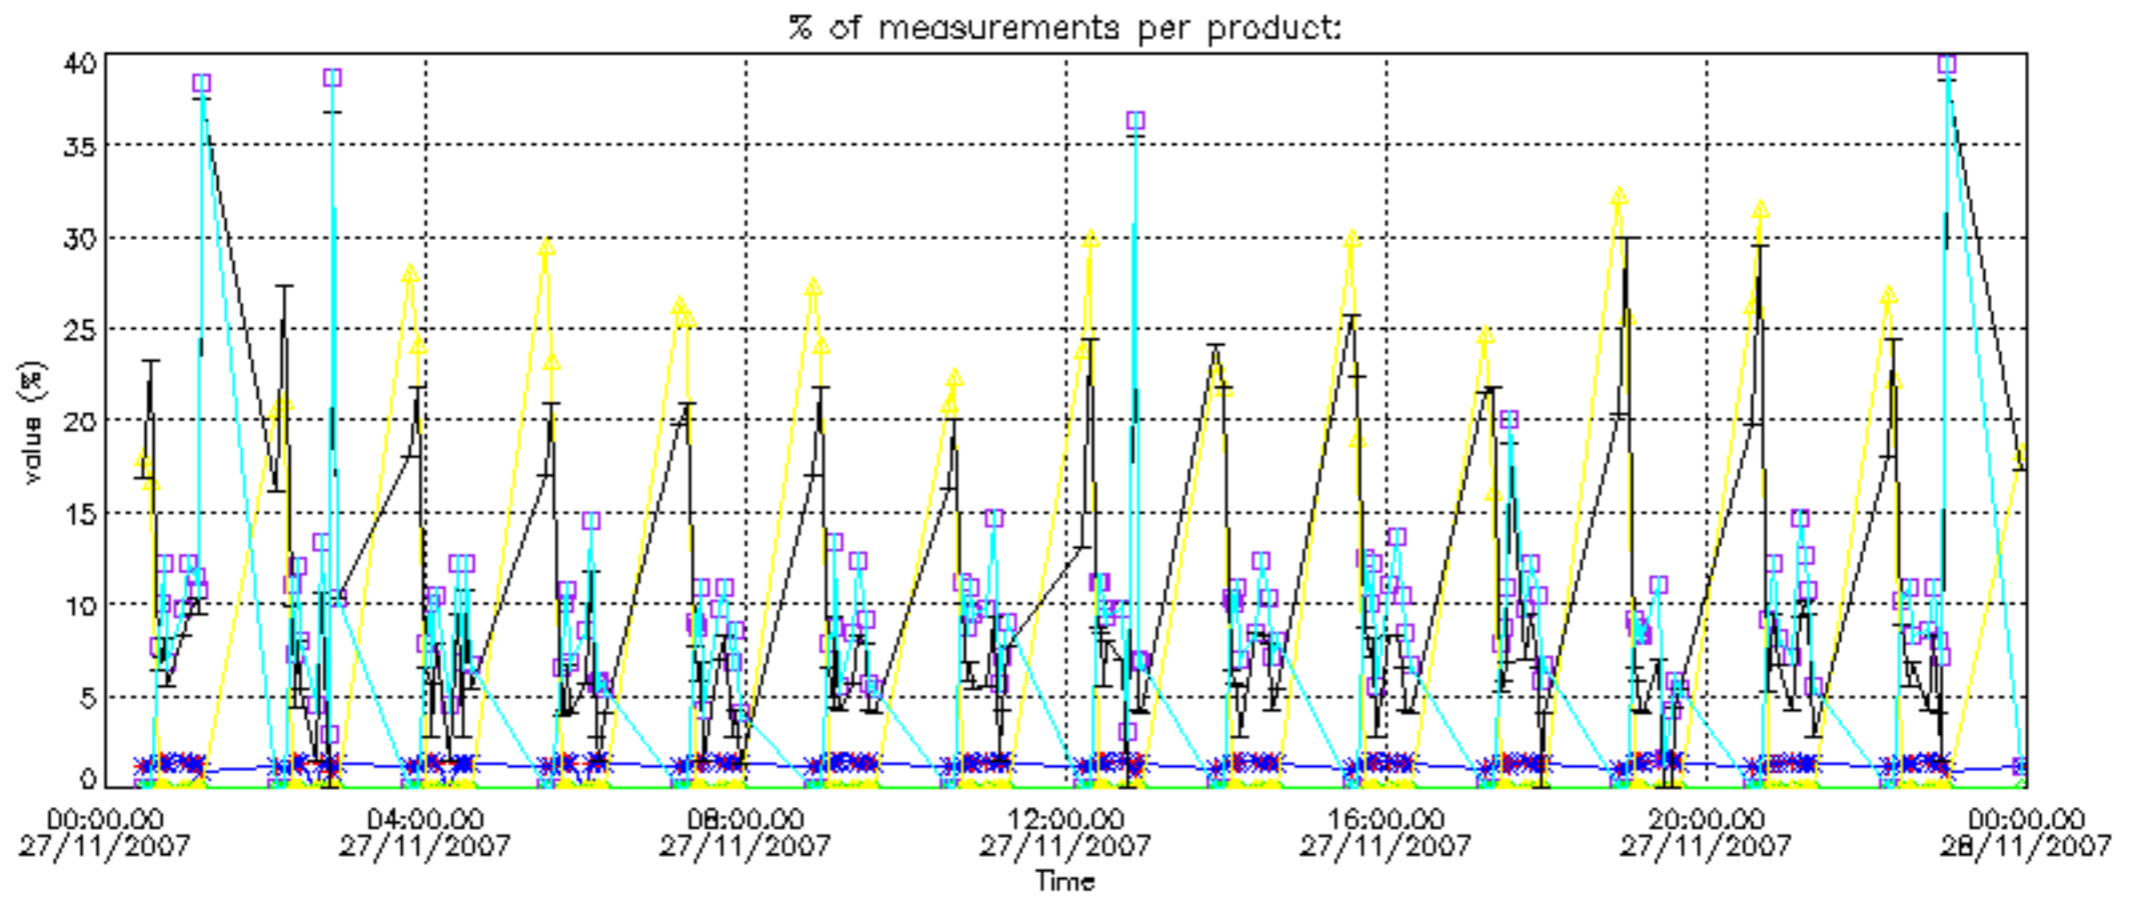

Percentage of cosmic ray hits per profile

Percentage of datation errors per profile