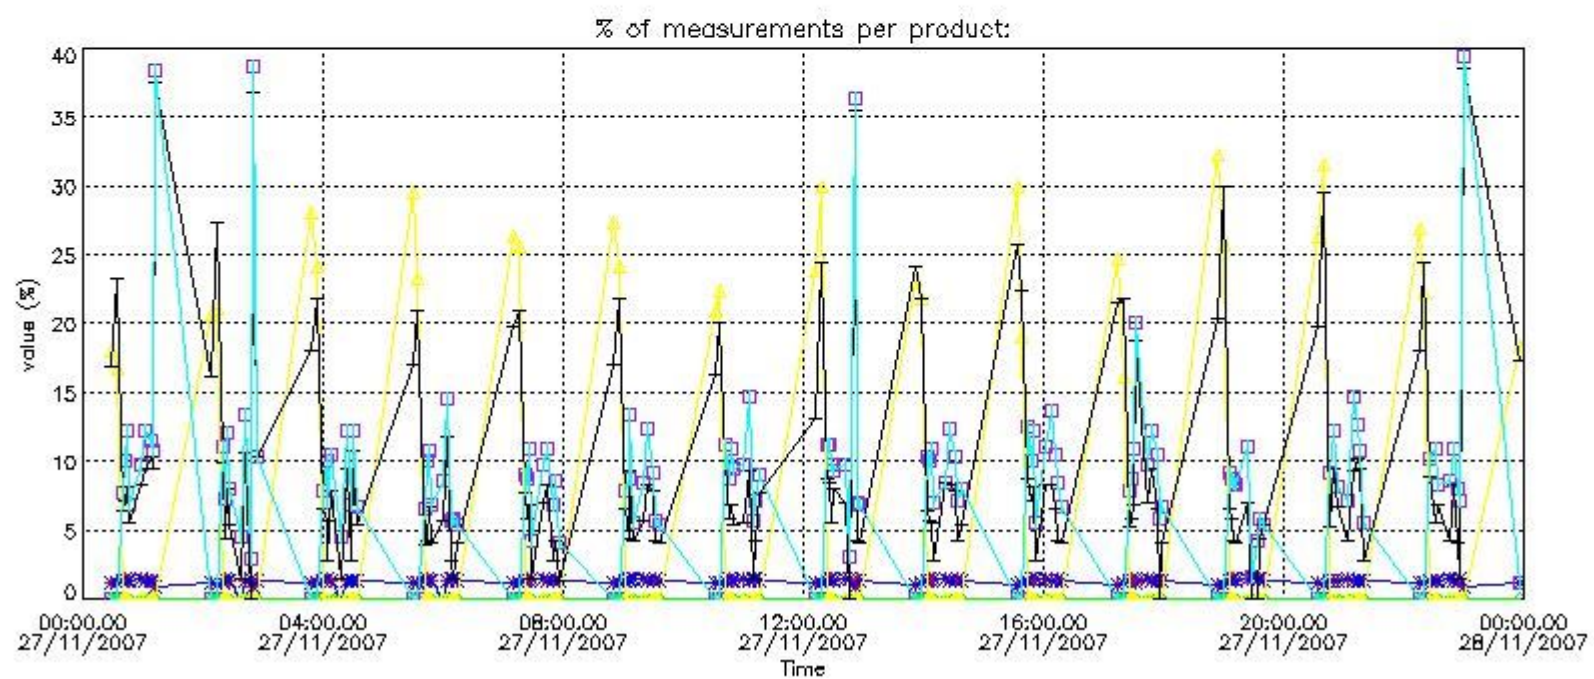

4.2 Plot quality information per product coming from level 1b processing (world map)

4.2.1 Plot level 1 quality information per product (world map): ENVISAT ASCENDING passes