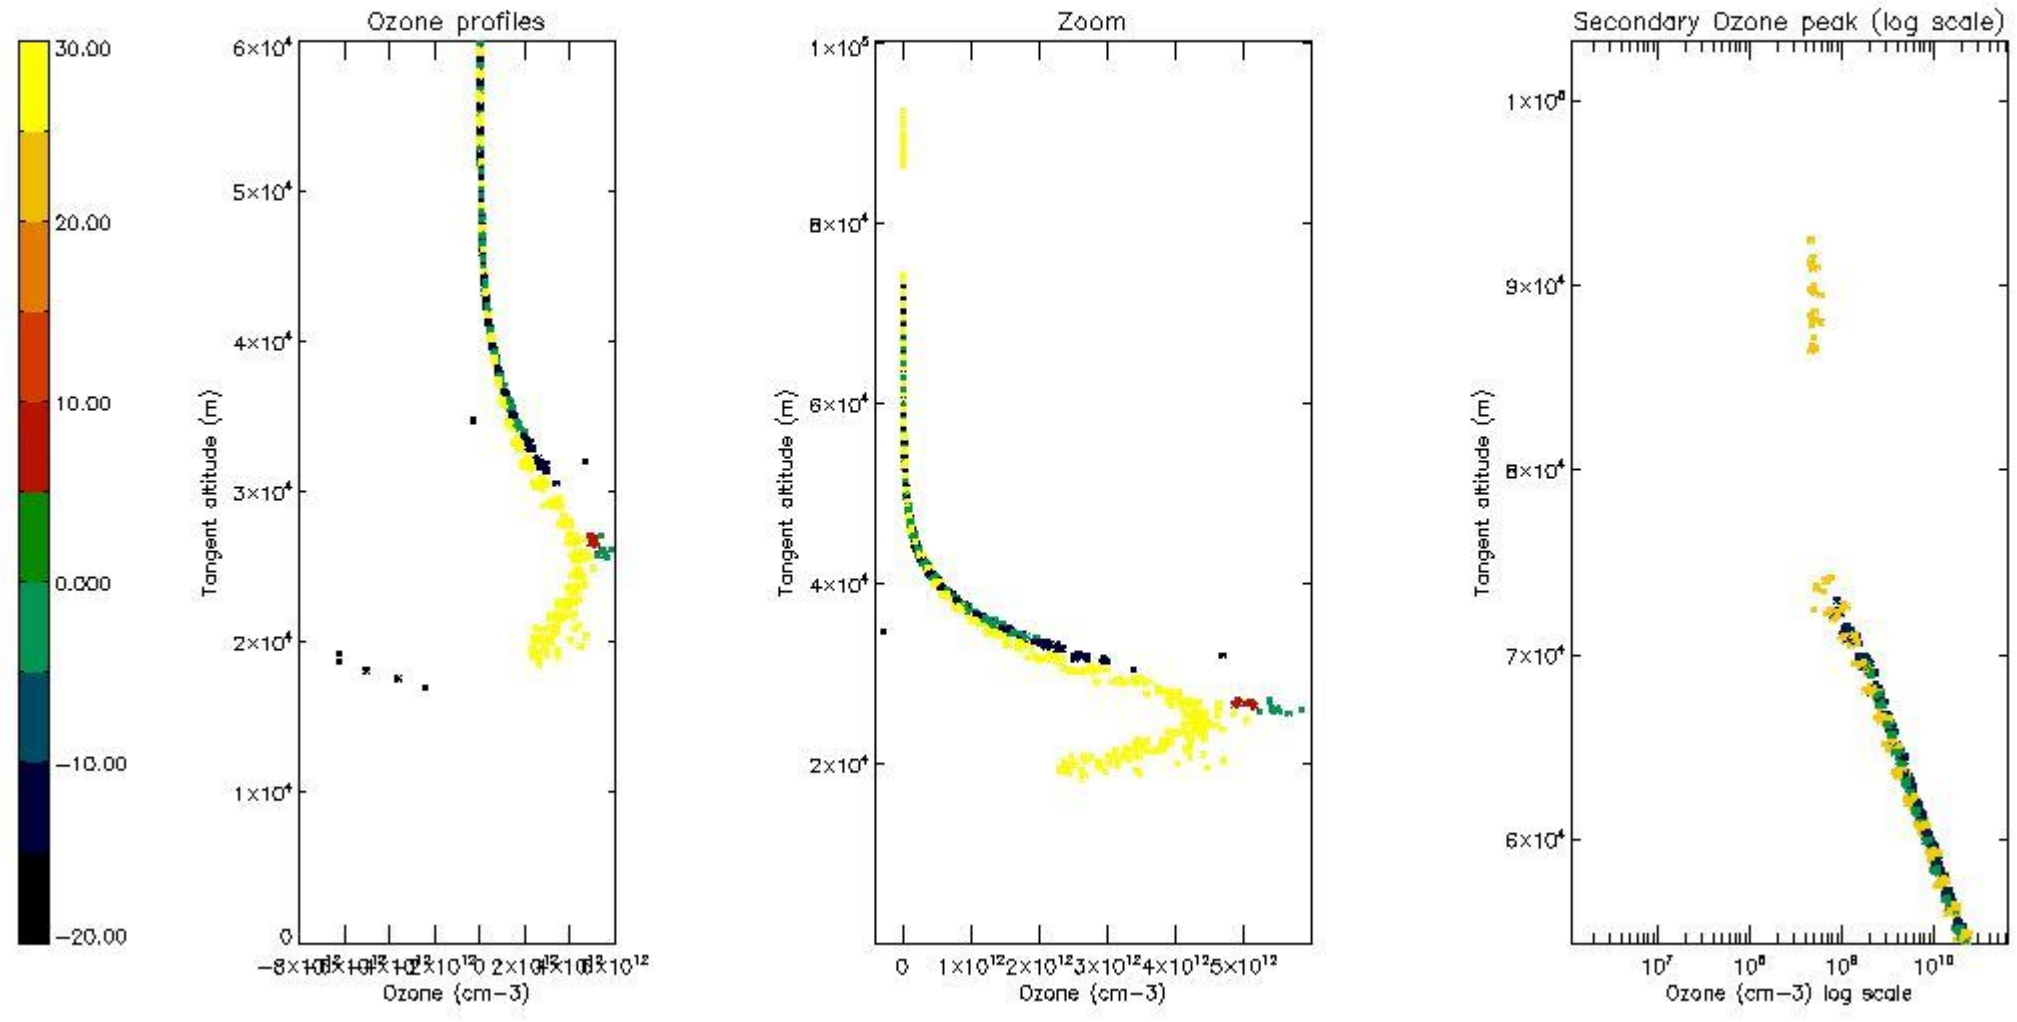

STD < 10	12
STD < 5	7

5.2 Plot ozone profiles for all STD (dark without errors)

The colorbar represents the latitude.

5.3 Plot ozone profiles where STD < 20% (dark without errors)

The colorbar represents the latitude.

5.4 Plot ozone profiles where STD < 10% (dark without errors)

The colorbar represents the latitude.

5.5 Plot ozone profiles where STD < 5% (dark without errors)

The colorbar represents the latitude.

5.6 Plot NO₂ profiles for all STD (dark without errors)