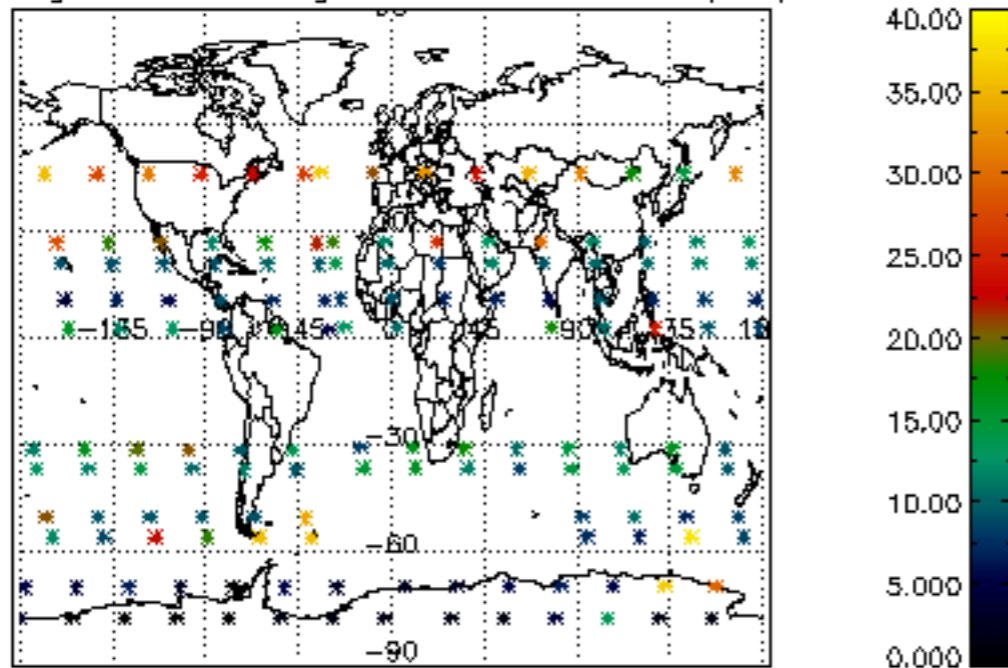

Percentage of cosmic ray hits per profile

Percentage of star falling outside central band per profile