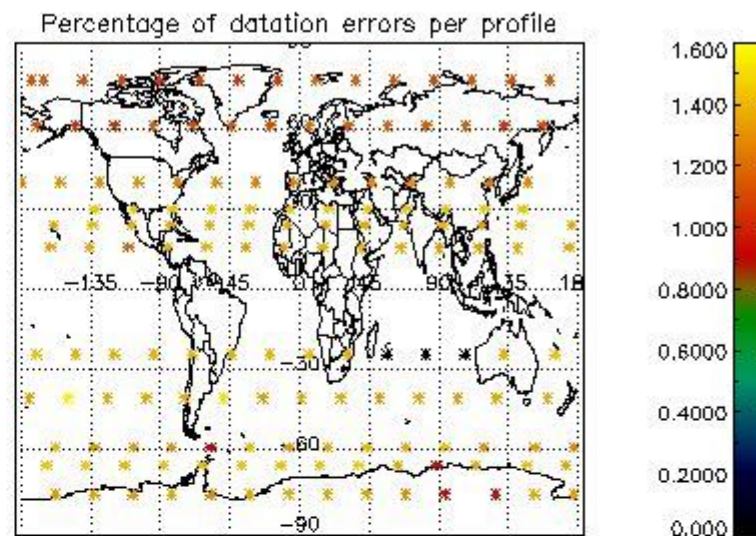

5. Trace gas profiles

5.1 Ozone statistics based on quality of products

The final quality of the products can be "measured" using the STD (Standard Deviation) attached to every point profile. This information is written to the parameter GOM_NL__2P/NL_LOCAL_SPECIES_DENSITY/o3_std of the level 2 products. The table below shows the statistics for given STD ranges.

The statistics are given with respect to the overall valid production:

- Products without fatal errors: GOM_NL__2P/MPH/PRODUCT_ERR=0
- Valid point profile: GOM_NL__2P/NL_LOCAL_SPECIES_DENSITY/pcd(0)=0

The 'Criteria' is applied to valid points of dark limb products:

- Products in dark limb illumination condition: GOM_NL__2P/NL_SUMMARY_QUALITY/obs_ill_cond=0
- Products without fatal errors: GOM_NL__2P/MPH/PRODUCT_ERR=0
- Valid point profile: GOM_NL__2P/NL_LOCAL_SPECIES_DENSITY/pcd(0)=0

So, the table below shows the percentage of dark limb and valid observations for each criteria with respect to the overall valid daily observations.

Criteria	% of total production
All STD	32
STD < 20	16