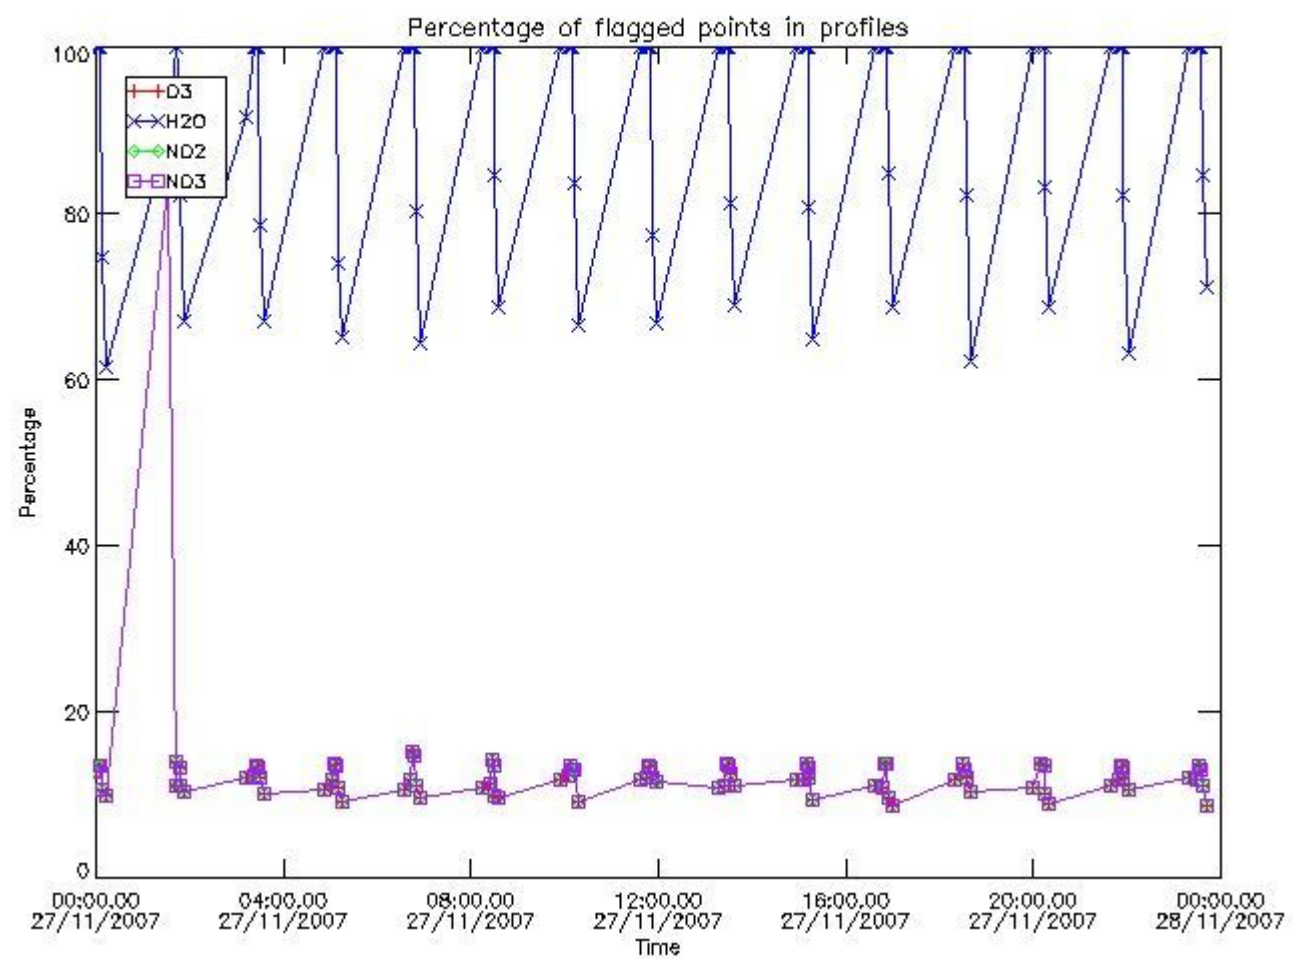

3. Quality information per product

In this section it is plotted some information contained in the Quality Summary data set of the level 2 products. Only products in dark limb conditions and without errors (error flag in the MPH set to "0") are used.

3.1 Plot quality information per product (time dependant)

3.2 Plot quality information per product (world map)