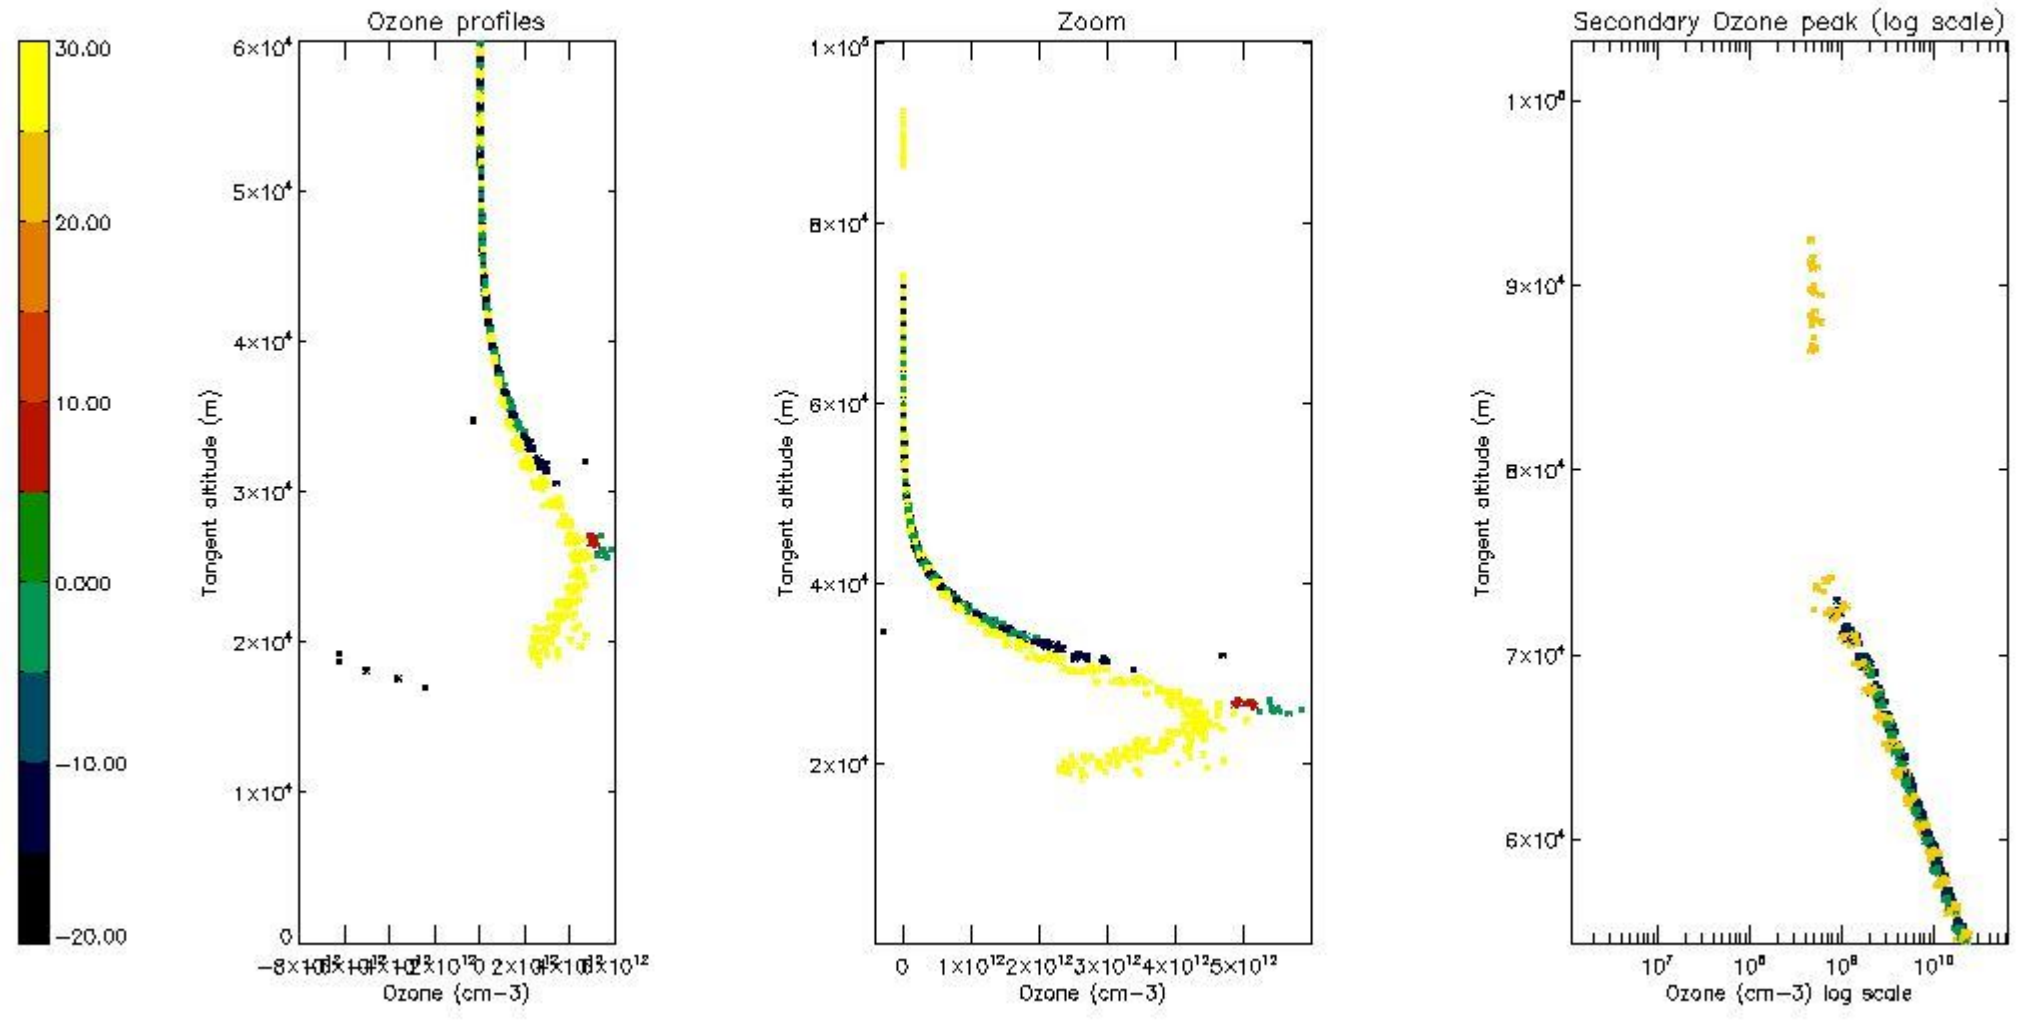

5.6 Plot NO₂ profiles for all STD (dark without errors)

The colorbar represents the latitude.