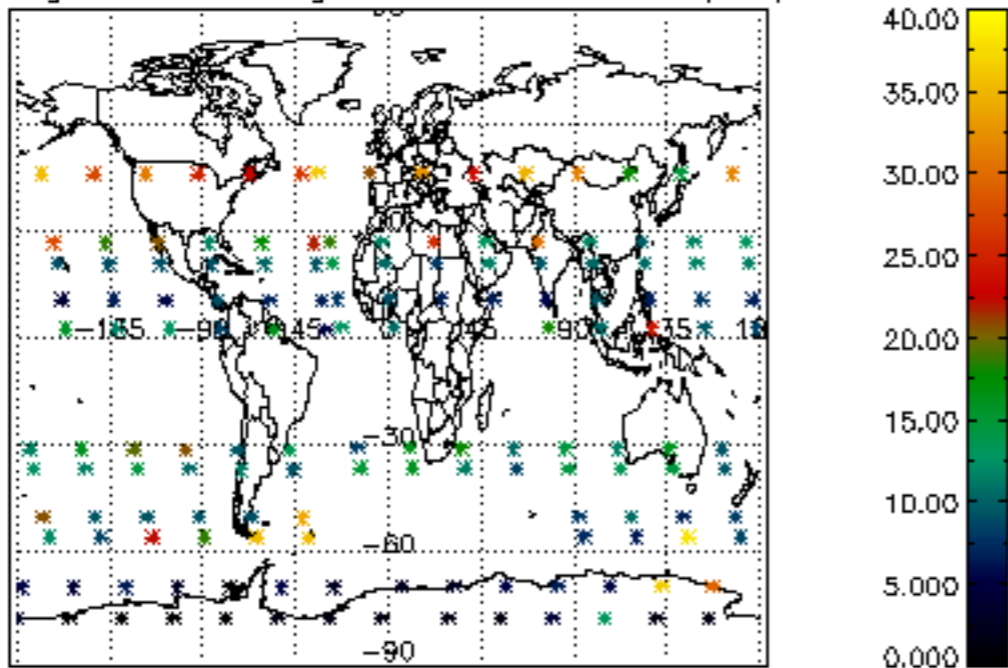

Percentage of cosmic ray hits per profile

Percentage of star falling outside central band per profile