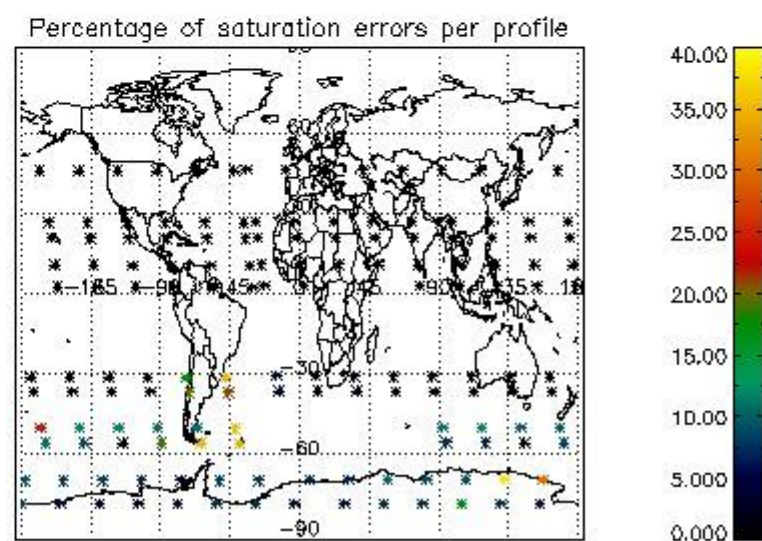

Percentage of flagged data per NO3 profile

4. Level 1 quality information per product

In this section it is plotted some information contained in the Quality Summary data set of the level 2 products that comes from the level 1b processing. Products without errors (error flag in the MPH set to "0") are used.

4.1 Plot quality information per product (time dependant) coming from level 1b processing

4.1.1 Plot level 1 quality information per product (time dependant): ENVISAT ASCENDING passes

4.1.2 Plot level 1 quality information per product (time dependant): ENVISAT DESCENDING passes

4.2 Plot quality information per product coming from level 1b processing (world map)

4.2.1 Plot level 1 quality information per product (world map): ENVISAT ASCENDING passes

4.2.2 Plot level 1 quality information per product (world map): ENVISAT DESCENDING passes