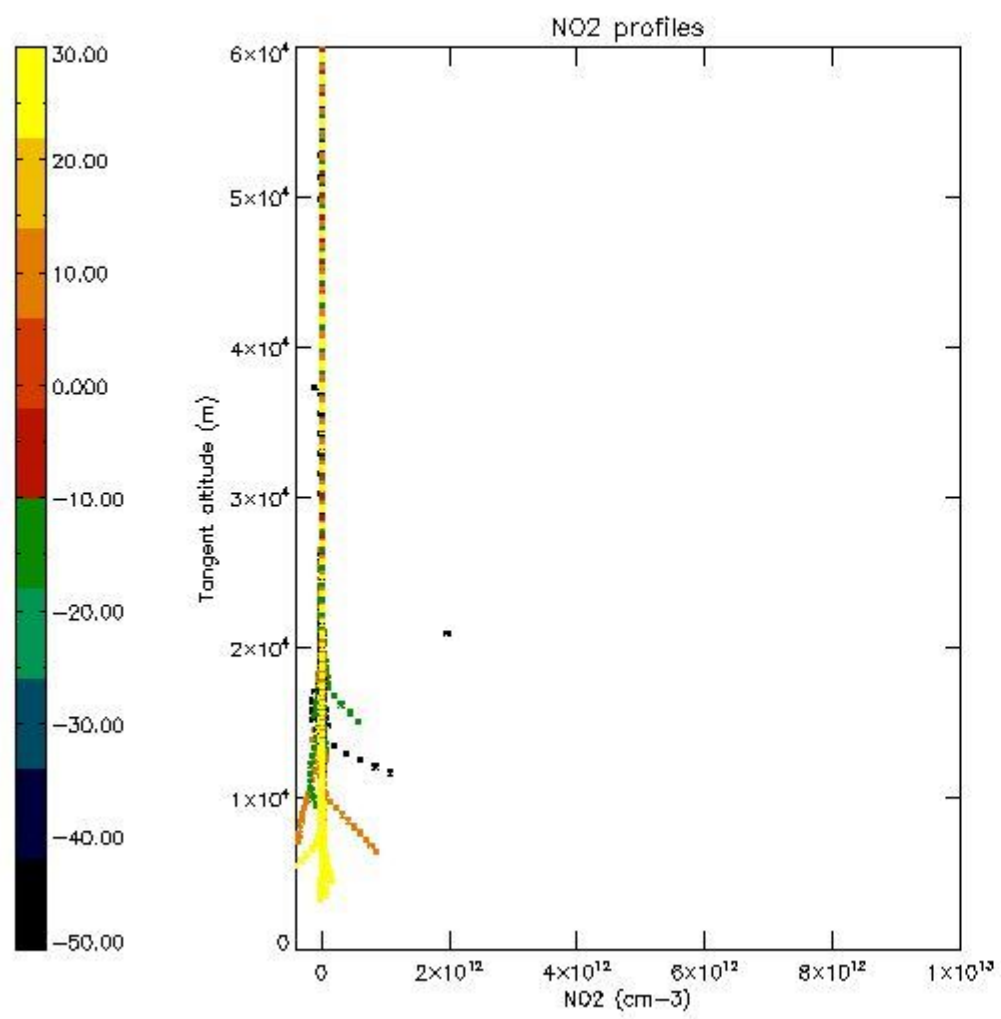

5.4 Plot ozone profiles where STD < 10% (dark without errors)

The colorbar represents the latitude.

5.5 Plot ozone profiles where STD < 5% (dark without errors)

The colorbar represents the latitude.

5.6 Plot NO₂ profiles for all STD (dark without errors)

The colorbar represents the latitude.

5.7 Plot NO3 profiles for all STD (dark without errors)

The colorbar represents the latitude.

5.8 Plot H2O profiles for all STD (only for occultations of stars 1,2,3,4,13,14,16,26,63 dark without errors)