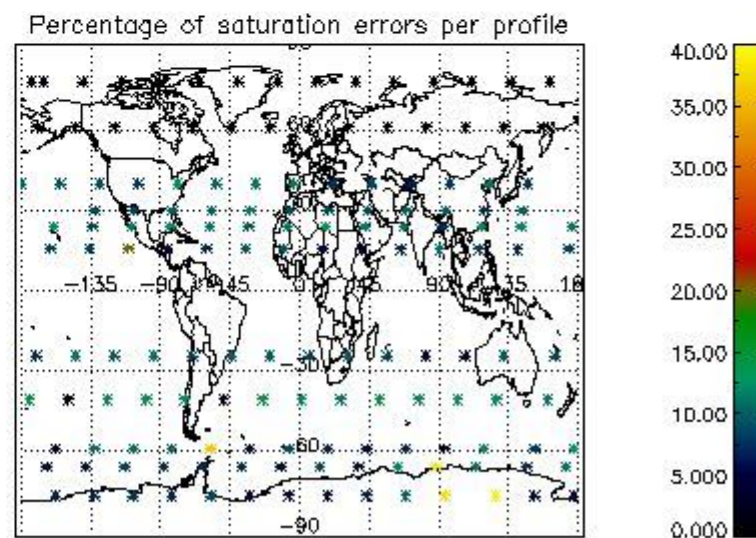

Percentage of flagged data per NO3 profile

4. Level 1 quality information per product

In this section it is plotted some information contained in the Quality Summary data set of the level 2 products that comes from the level 1b processing. Products without errors (error flag in the MPH set to "0") are used.

4.1 Plot quality information per product (time dependant) coming from level 1b processing

4.1.1 Plot level 1 quality information per product (time dependant): ENVISAT ASCENDING passes

4.1.2 Plot level 1 quality information per product (time dependant): ENVISAT DESCENDING passes

4.2 Plot quality information per product coming from level 1b processing (world map)

4.2.1 Plot level 1 quality information per product (world map): ENVISAT ASCENDING passes

4.2.2 Plot level 1 quality information per product (world map): ENVISAT DESCENDING passes