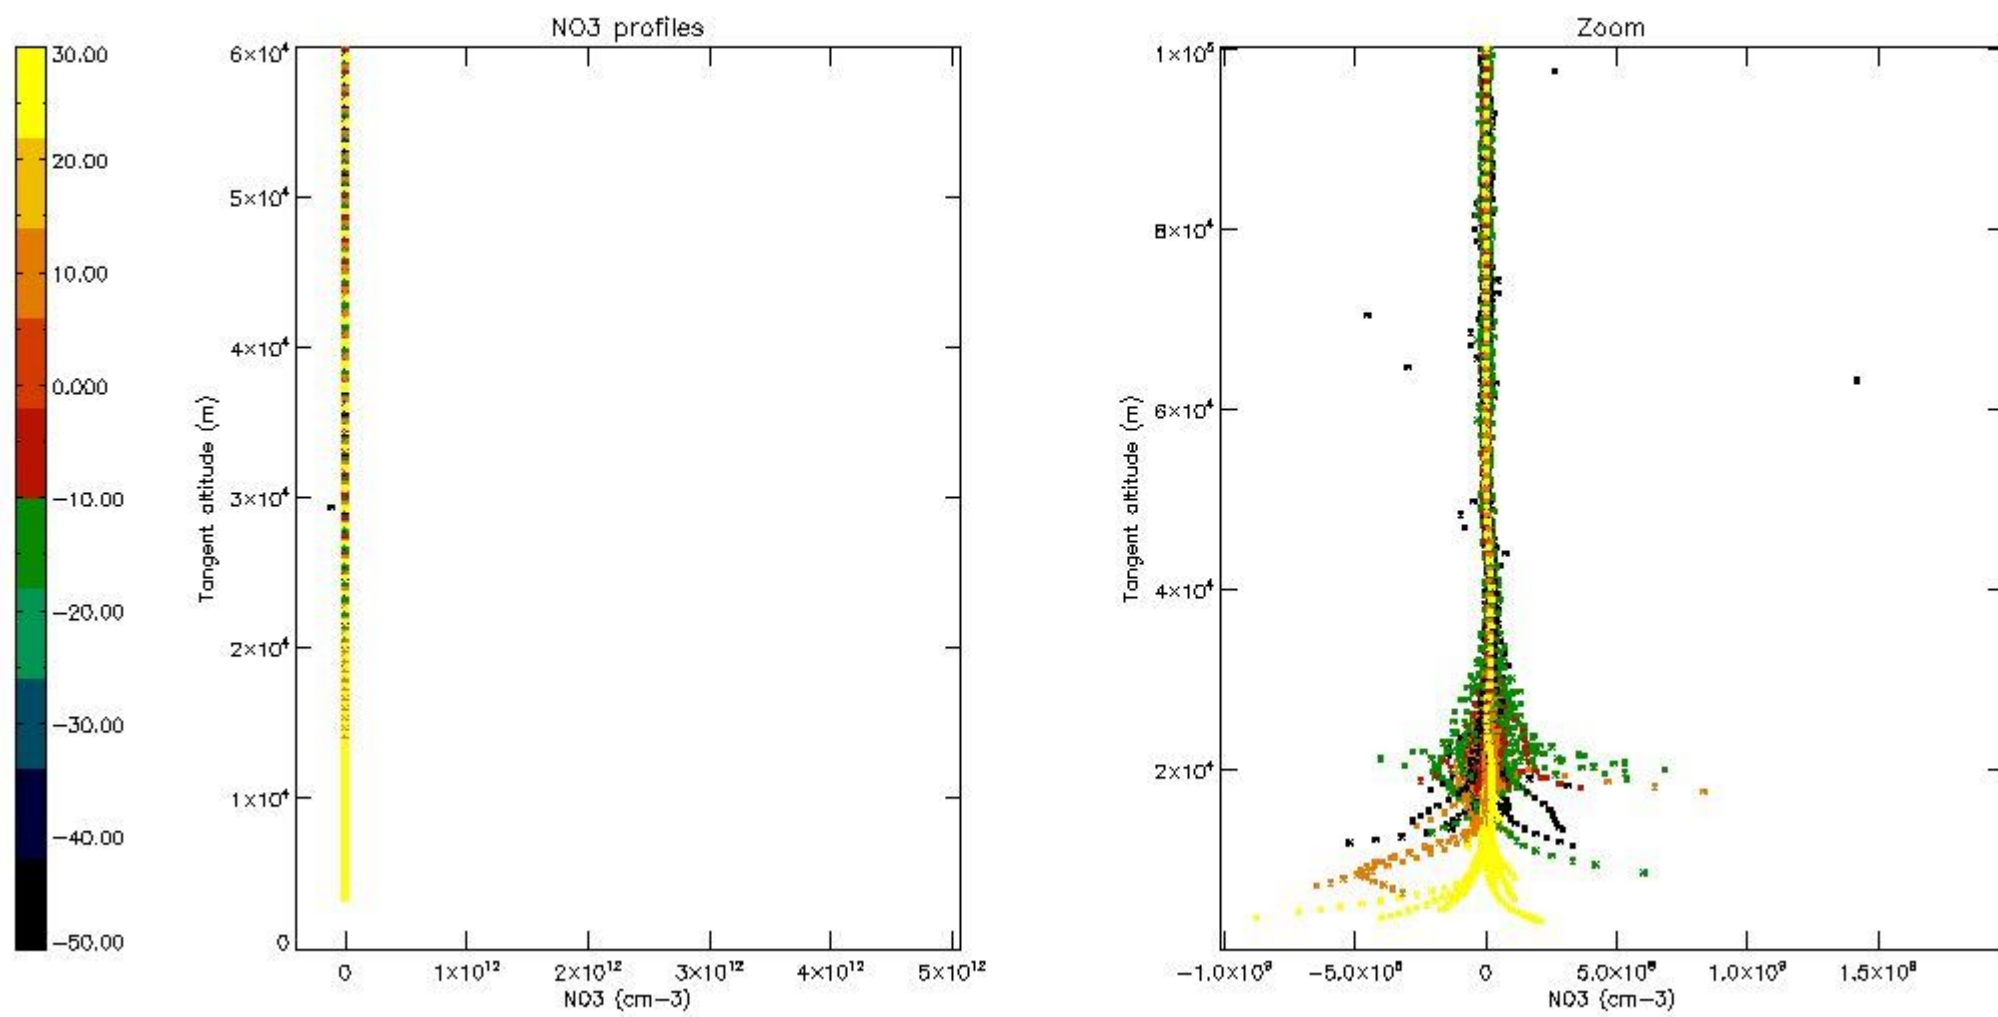

5.4 Plot ozone profiles where STD < 10% (dark without errors)

The colorbar represents the latitude.

5.5 Plot ozone profiles where STD < 5% (dark without errors)

The colorbar represents the latitude.

5.6 Plot NO₂ profiles for all STD (dark without errors)

The colorbar represents the latitude.

5.7 Plot NO3 profiles for all STD (dark without errors)

The colorbar represents the latitude.

5.8 Plot H2O profiles for all STD (only for occultations of stars 1,2,3,4,13,14,16,26,63 dark without errors)