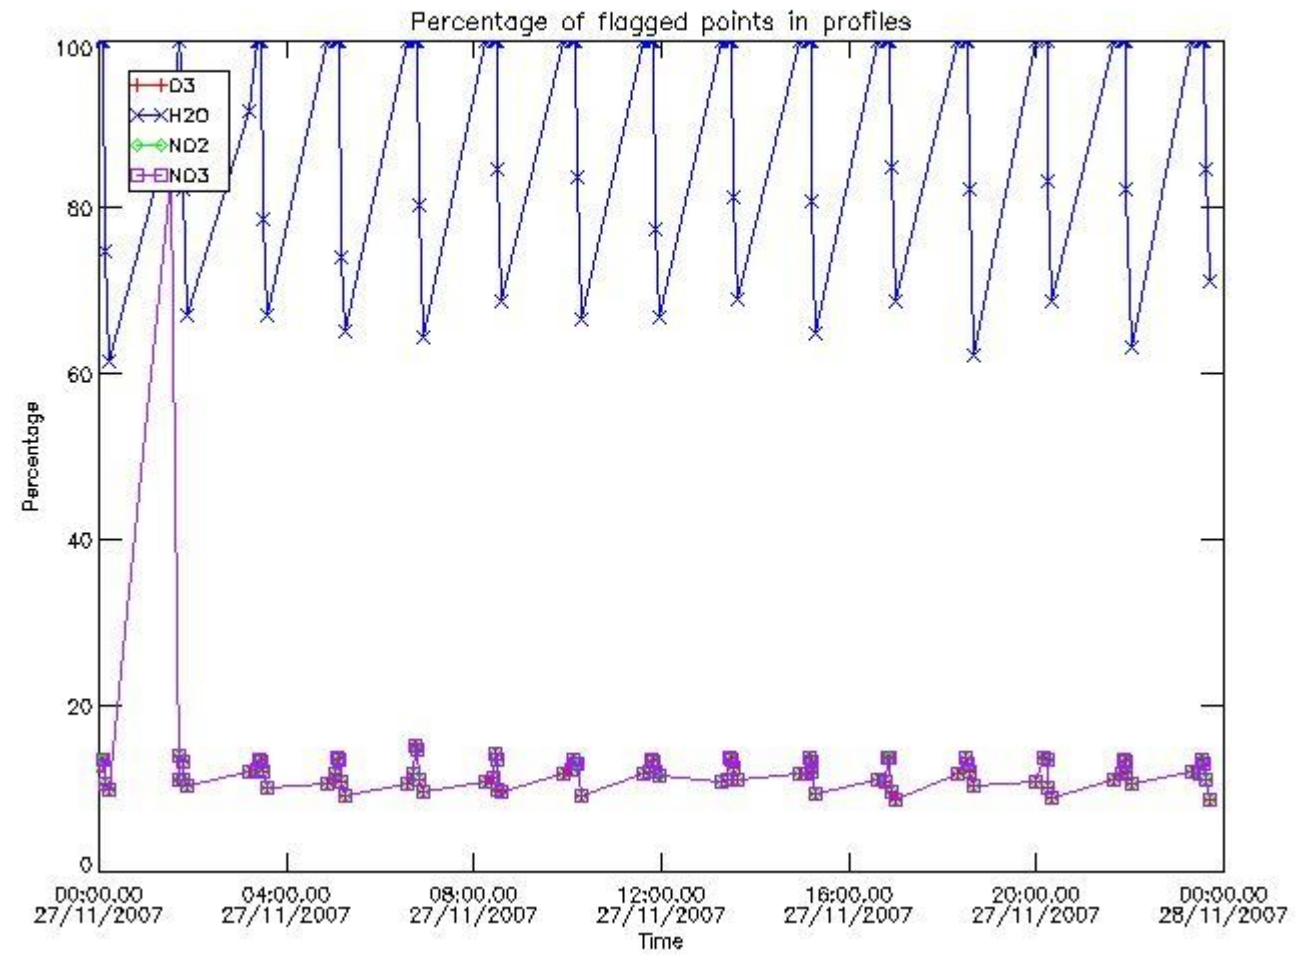

3. Quality information per product

In this section it is plotted some information contained in the Quality Summary data set of the level 2 products. Only products in dark limb conditions and without errors (error flag in the MPH set to "0") are used.

3.1 Plot quality information per product (time dependant)

3.2 Plot quality information per product (world map)