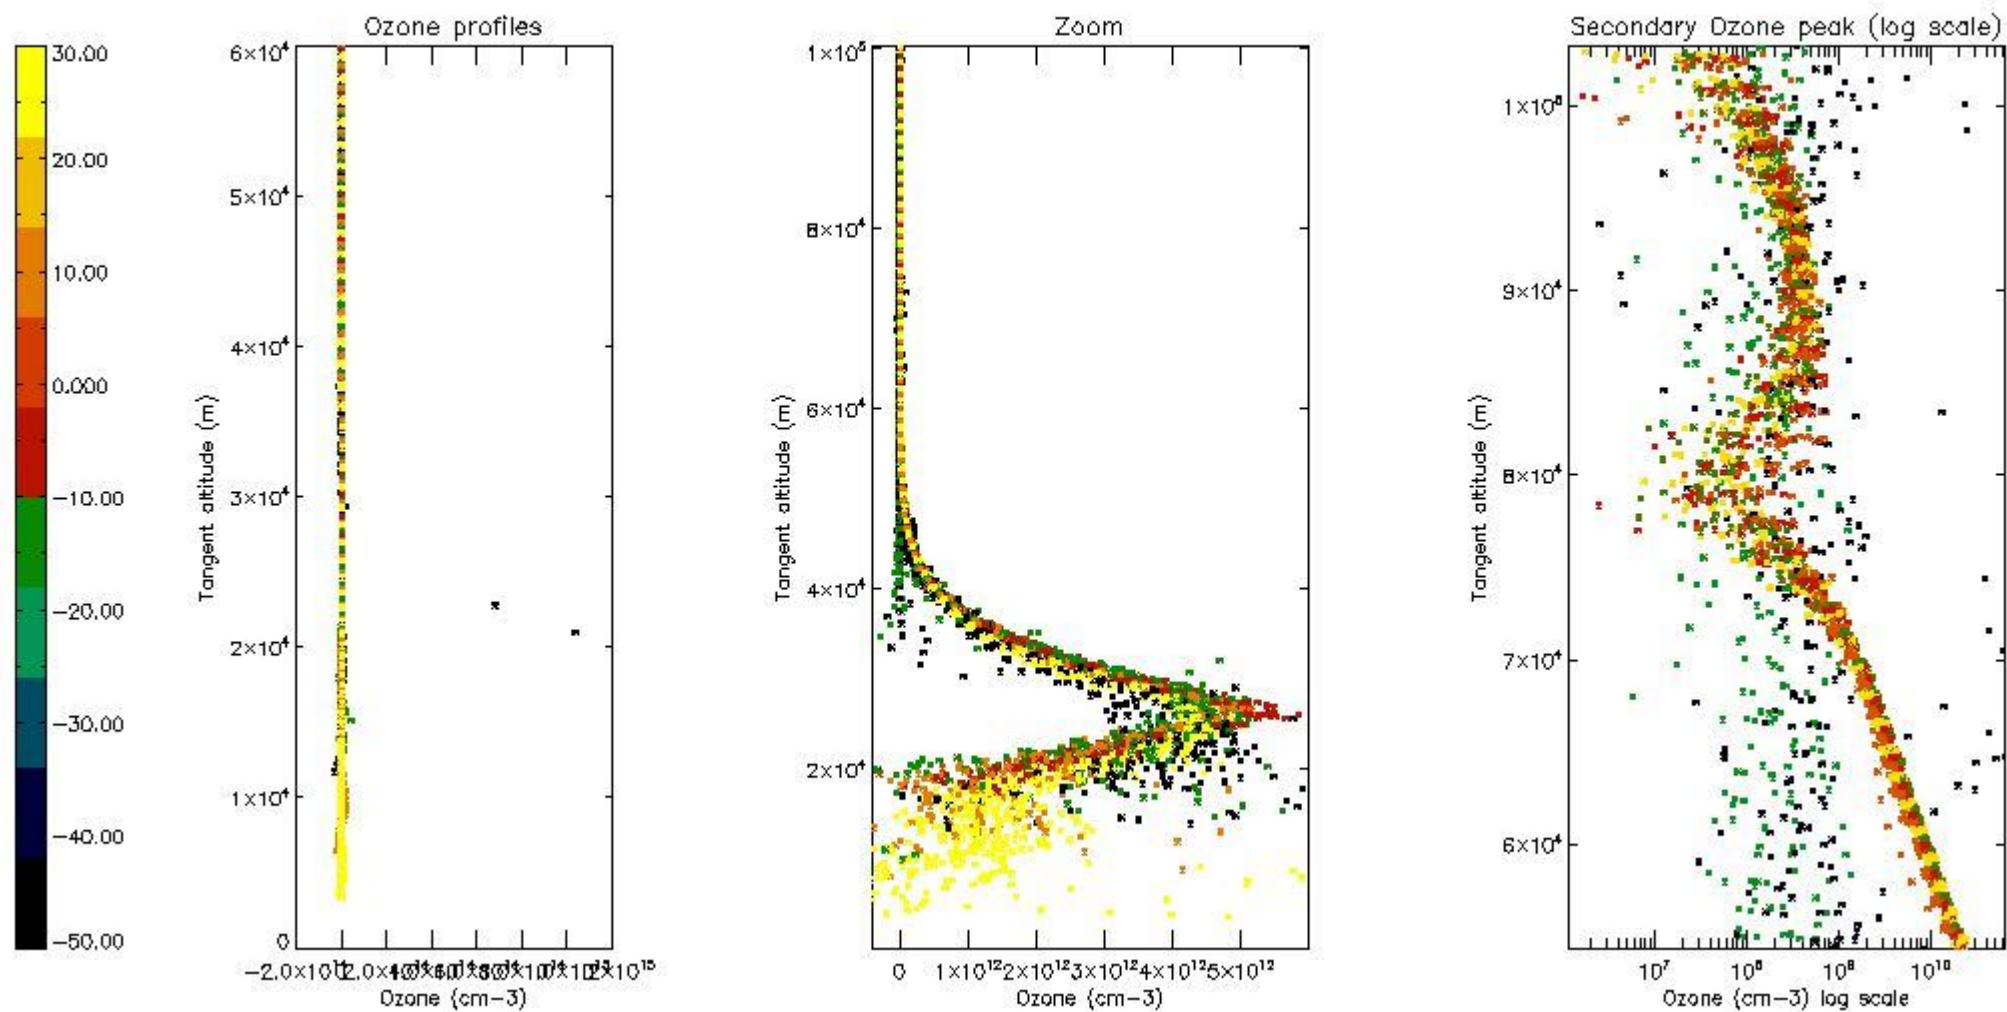

STD < 10	12
STD < 5	7

5.2 Plot ozone profiles for all STD (dark without errors)

The colorbar represents the latitude.

5.3 Plot ozone profiles where STD < 20% (dark without errors)

The colorbar represents the latitude.