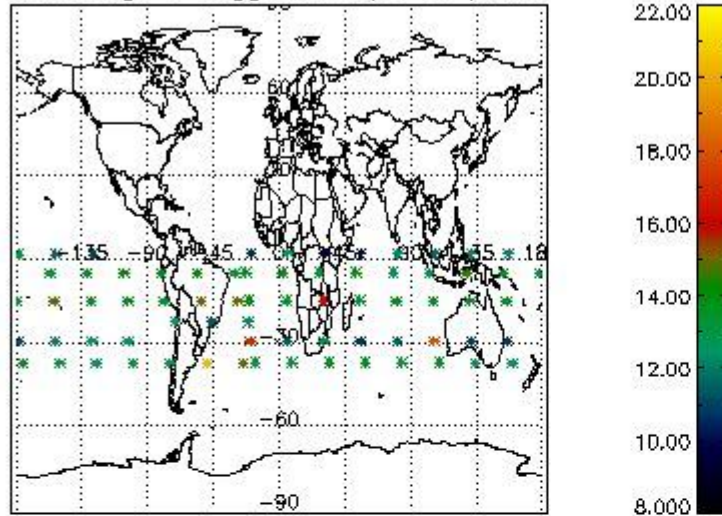

Percentage of flagged data per O3 profile