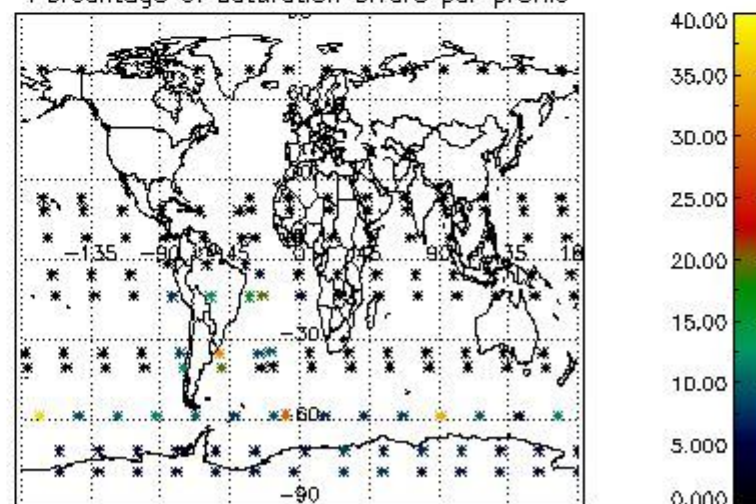

Percentage of saturation errors per profile