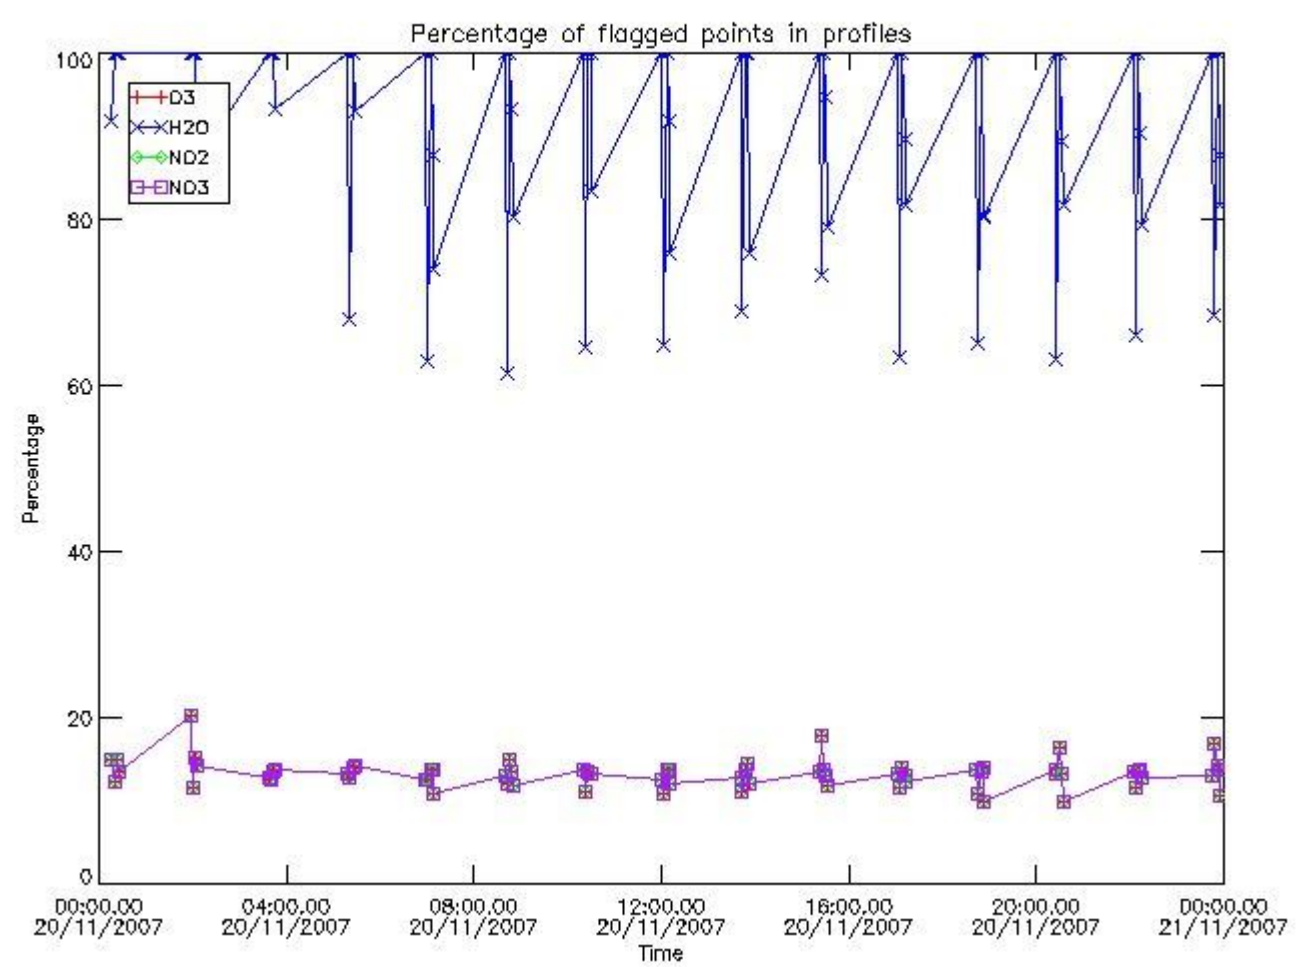

3. Quality information per product

In this section it is plotted some information contained in the Quality Summary data set of the level 2 products. Only products in dark limb conditions and without errors (error flag in the MPH set to "0") are used.

3.1 Plot quality information per product (time dependant)

3.2 Plot quality information per product (world map)