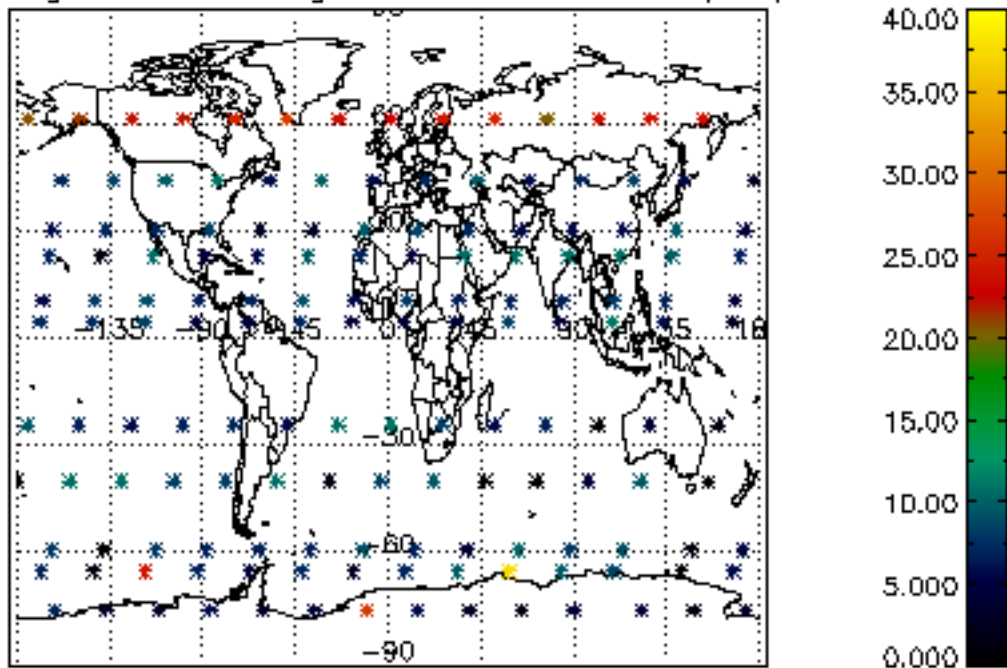

Percentage of star falling outside central band per profile