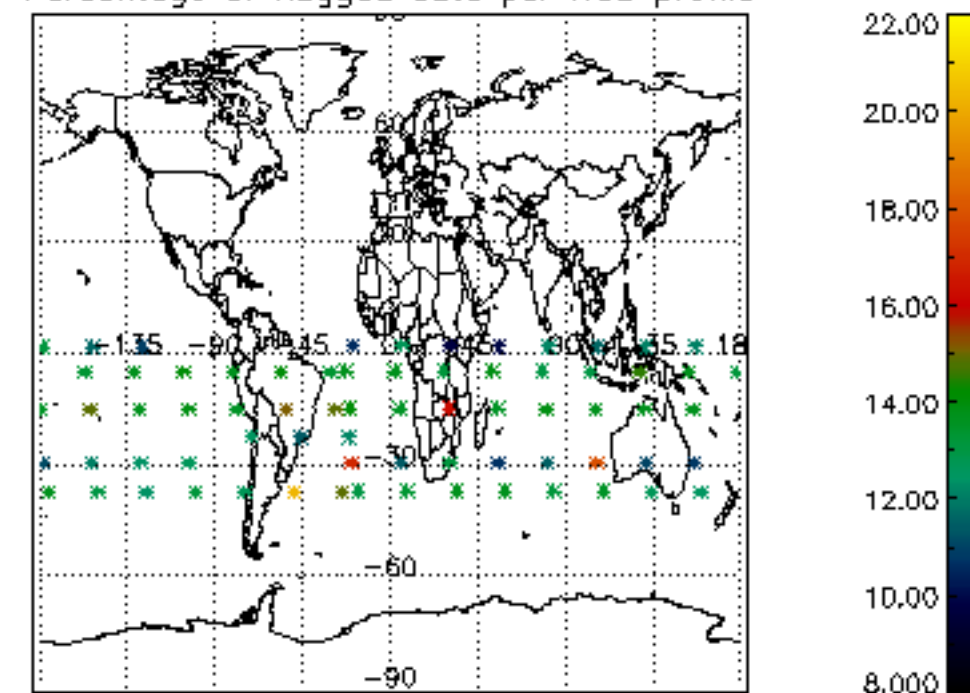

Percentage of flagged data per NO3 profile