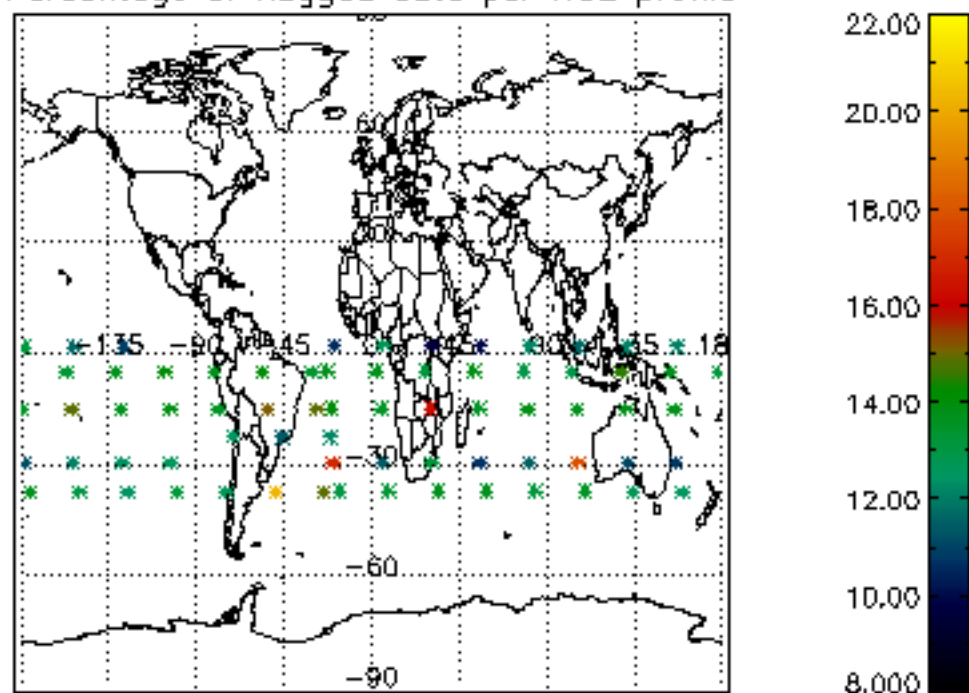

Percentage of flagged data per NO2 profile