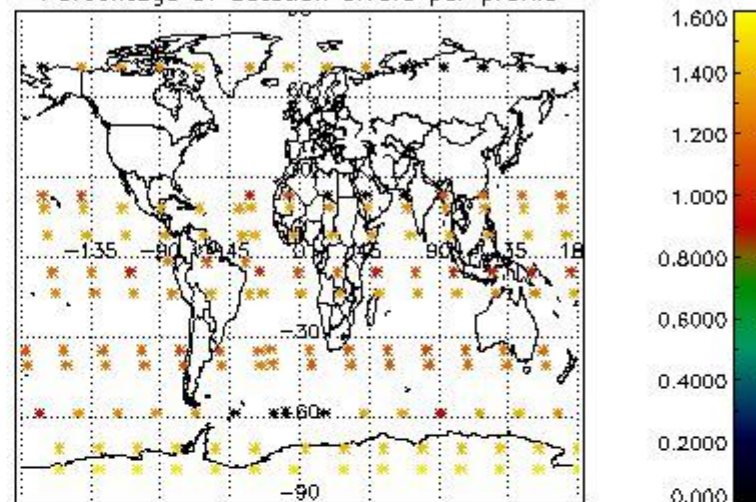

Percentage of datation errors per profile