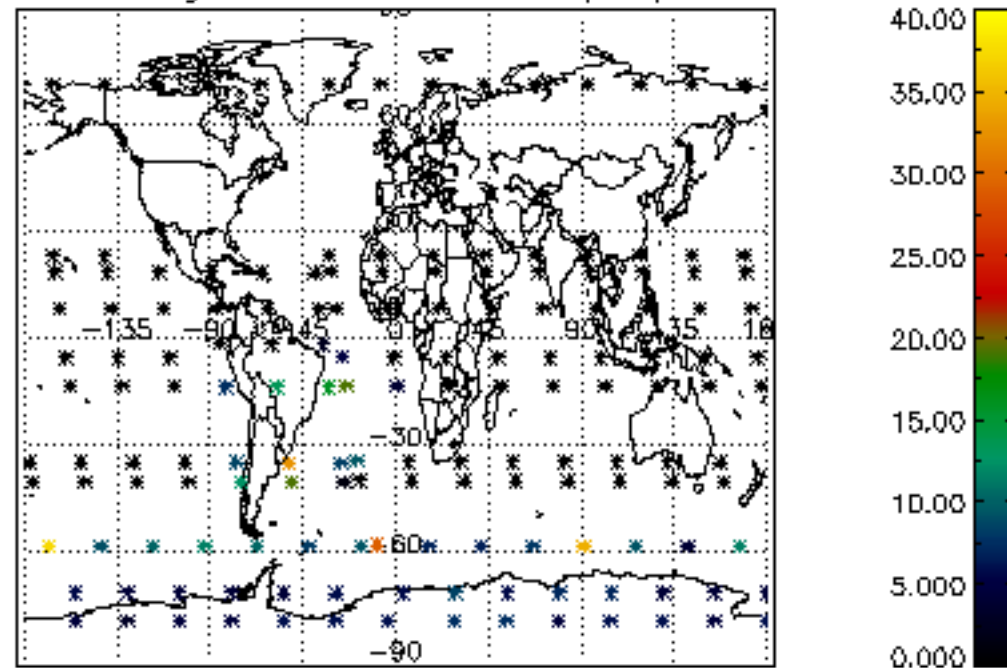

Percentage of datation errors per profile

Percentage of saturation errors per profile