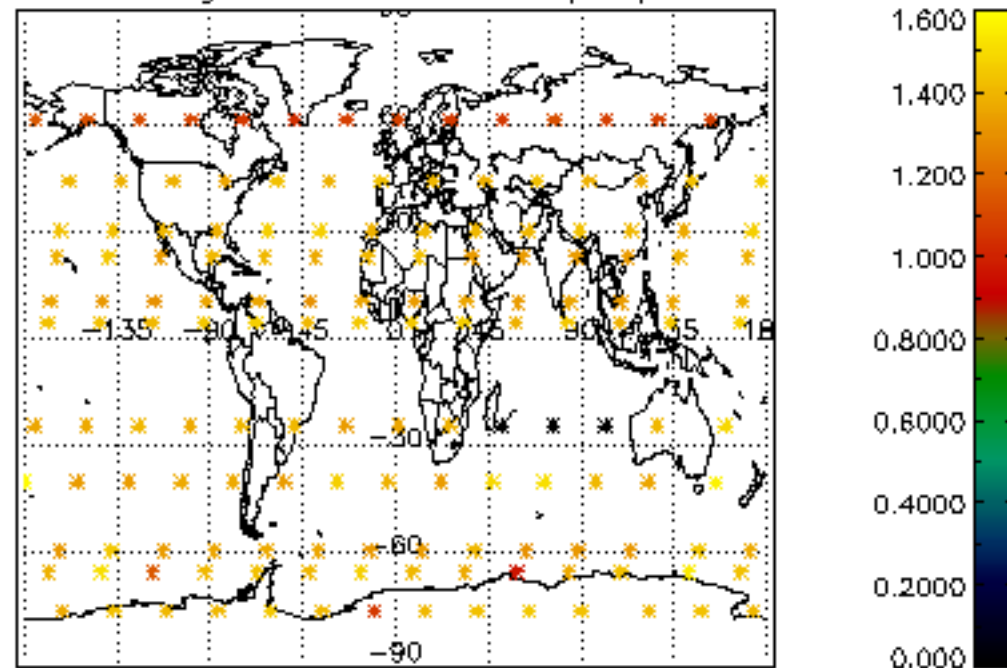

Percentage of datation errors per profile

Percentage of star falling outside central band per profile

Percentage of saturation errors per profile

Percentage of cosmic ray hits per profile

Percentage of datation errors per profile