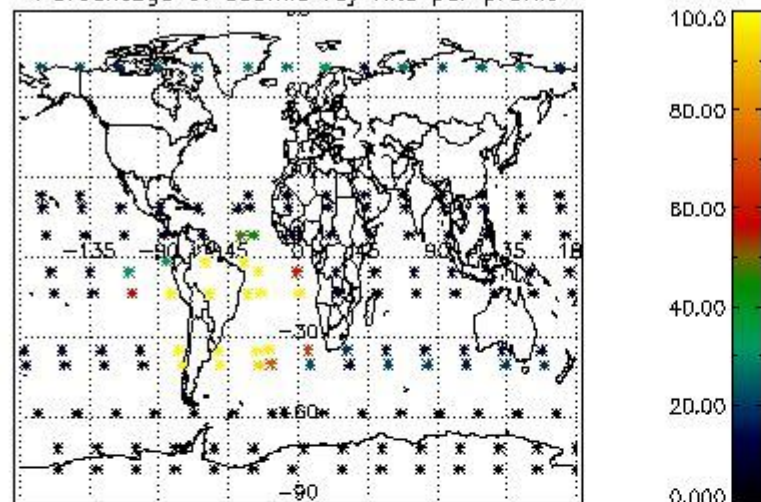

4.1 Plot quality information per product (time dependant) coming from level 1b processing

4.1.1 Plot level 1 quality information per product (time dependant): ENVISAT ASCENDING passes

4.1.2 Plot level 1 quality information per product (time dependant): ENVISAT DESCENDING passes

4.2 Plot quality information per product coming from level 1b processing (world map)

4.2.1 Plot level 1 quality information per product (world map): ENVISAT ASCENDING passes

Percentage of cosmic ray hits per profile