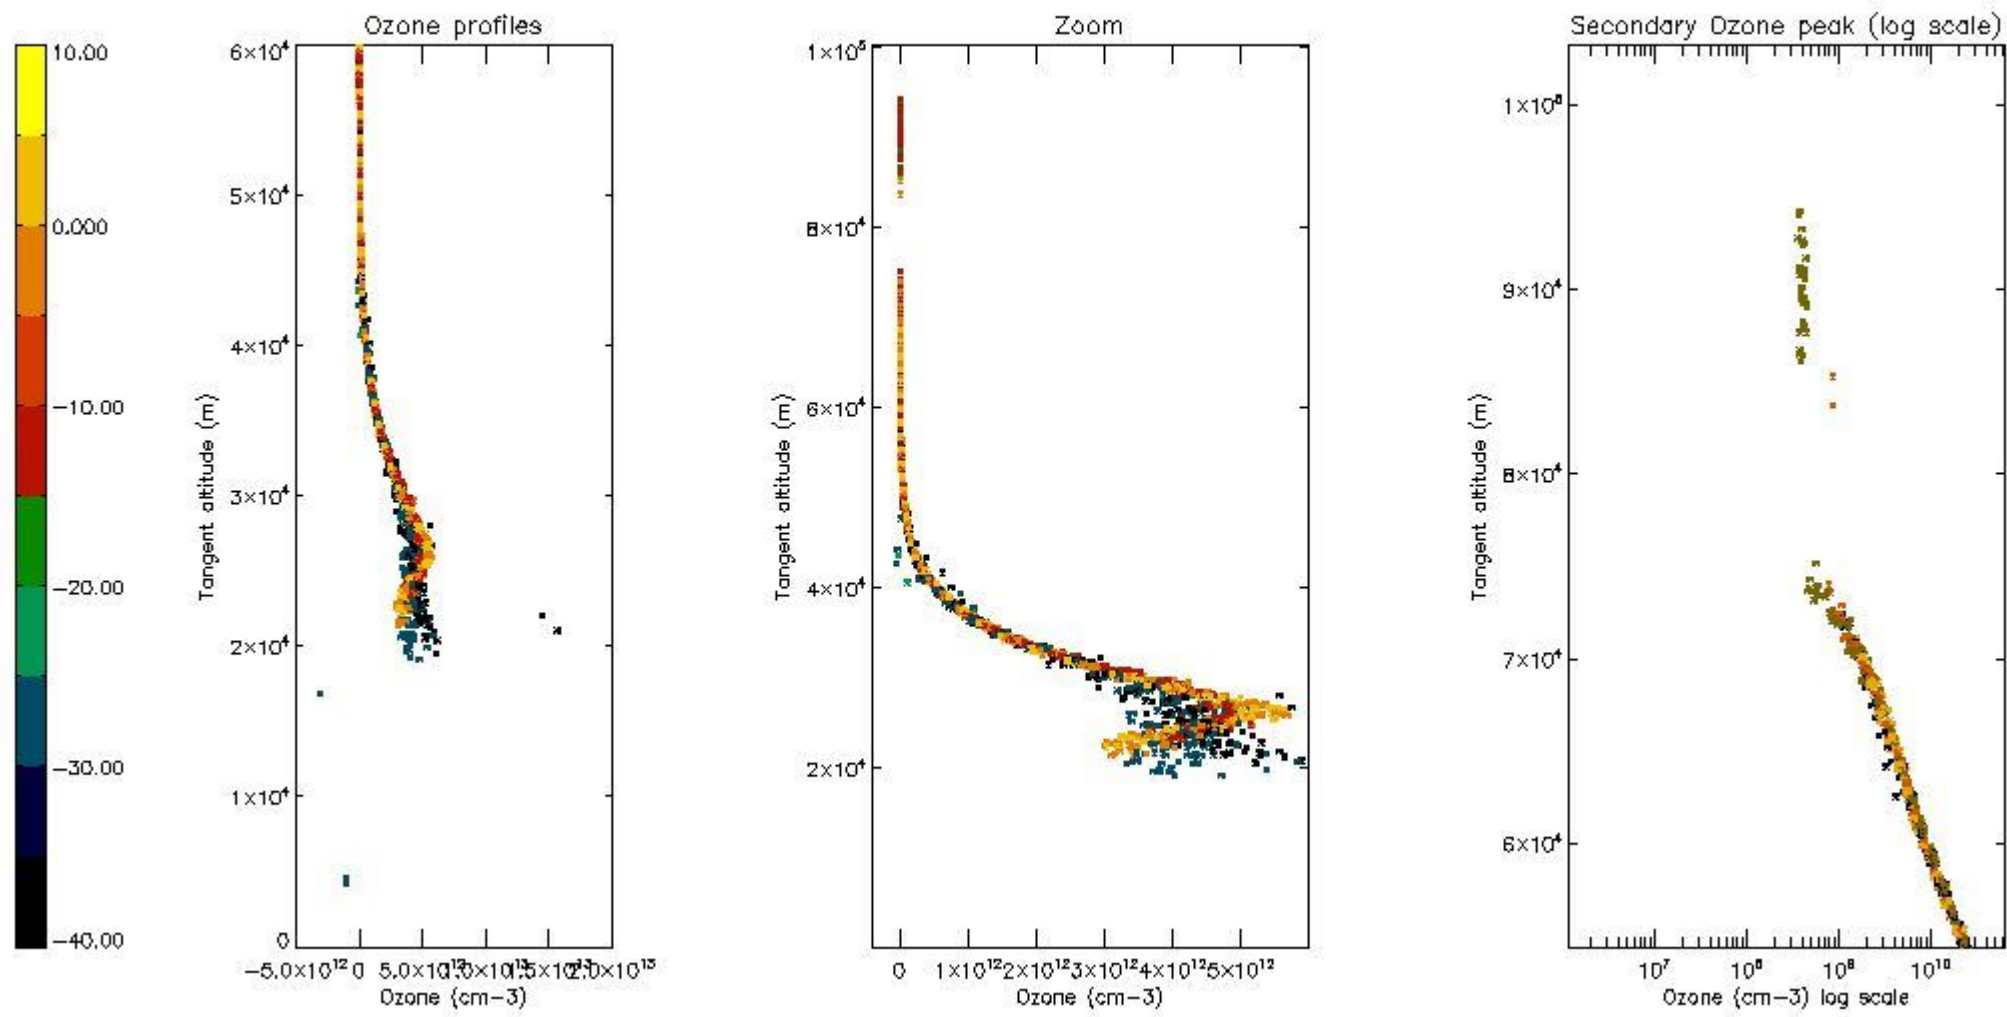

5.5 Plot ozone profiles where STD < 5% (dark without errors)

The colorbar represents the latitude.