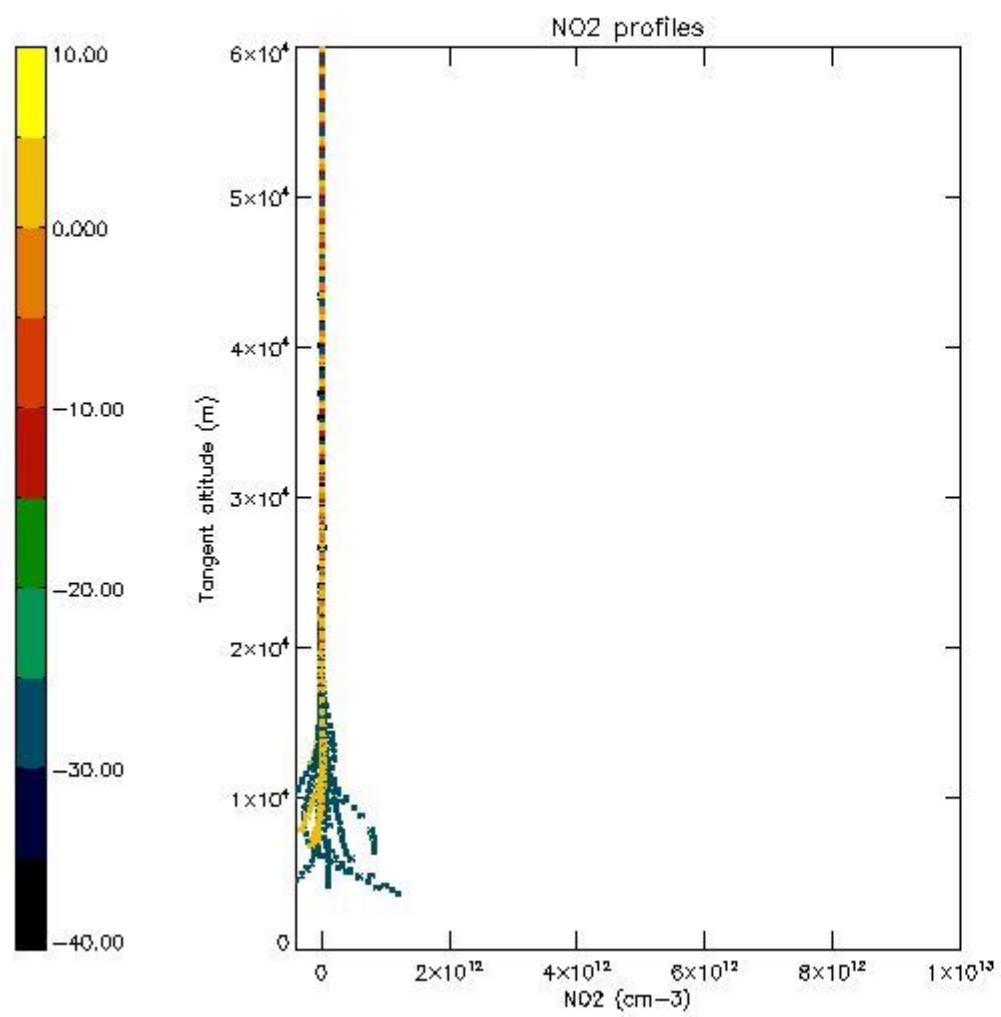

5.7 Plot NO3 profiles for all STD (dark without errors)

The colorbar represents the latitude.