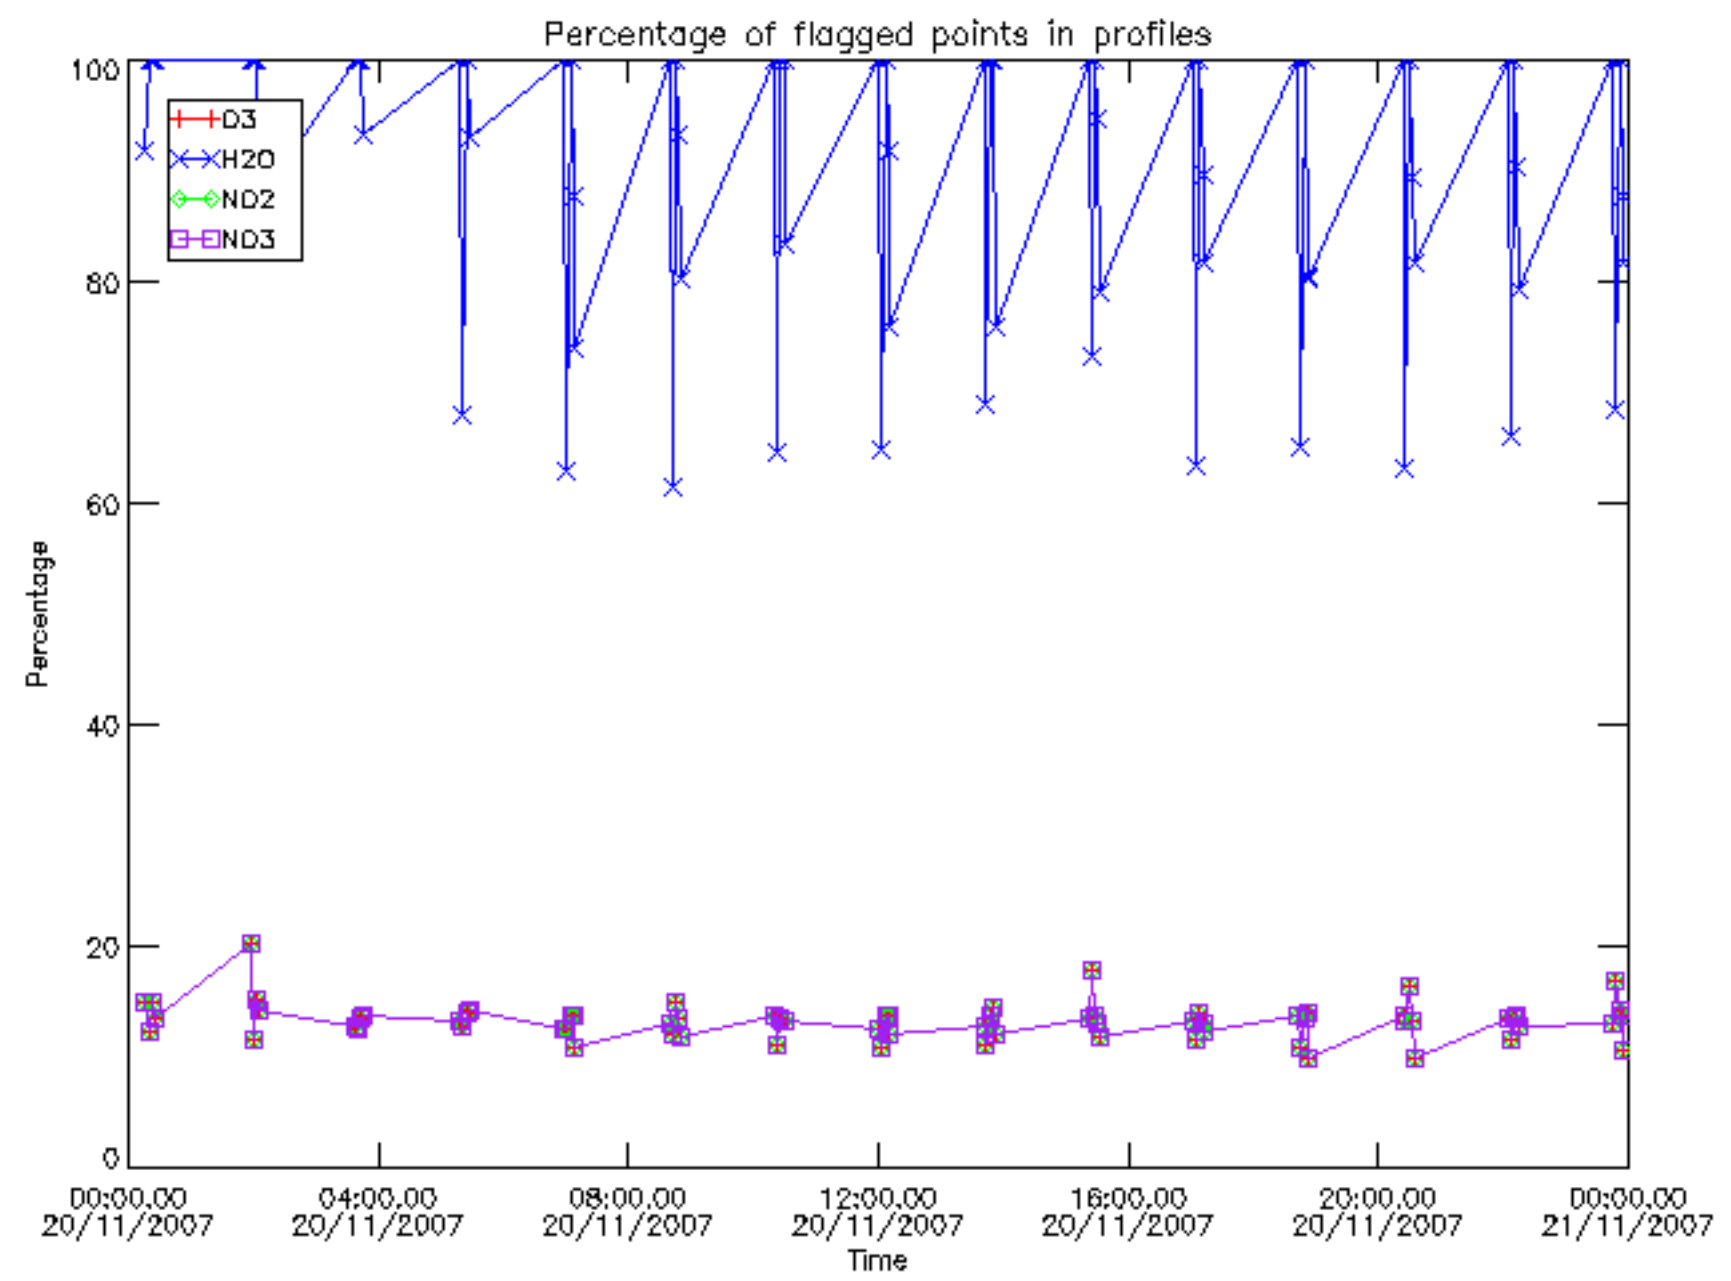

Percentage of flagged data per D3 profile

Percentage of flagged data per H2O profile