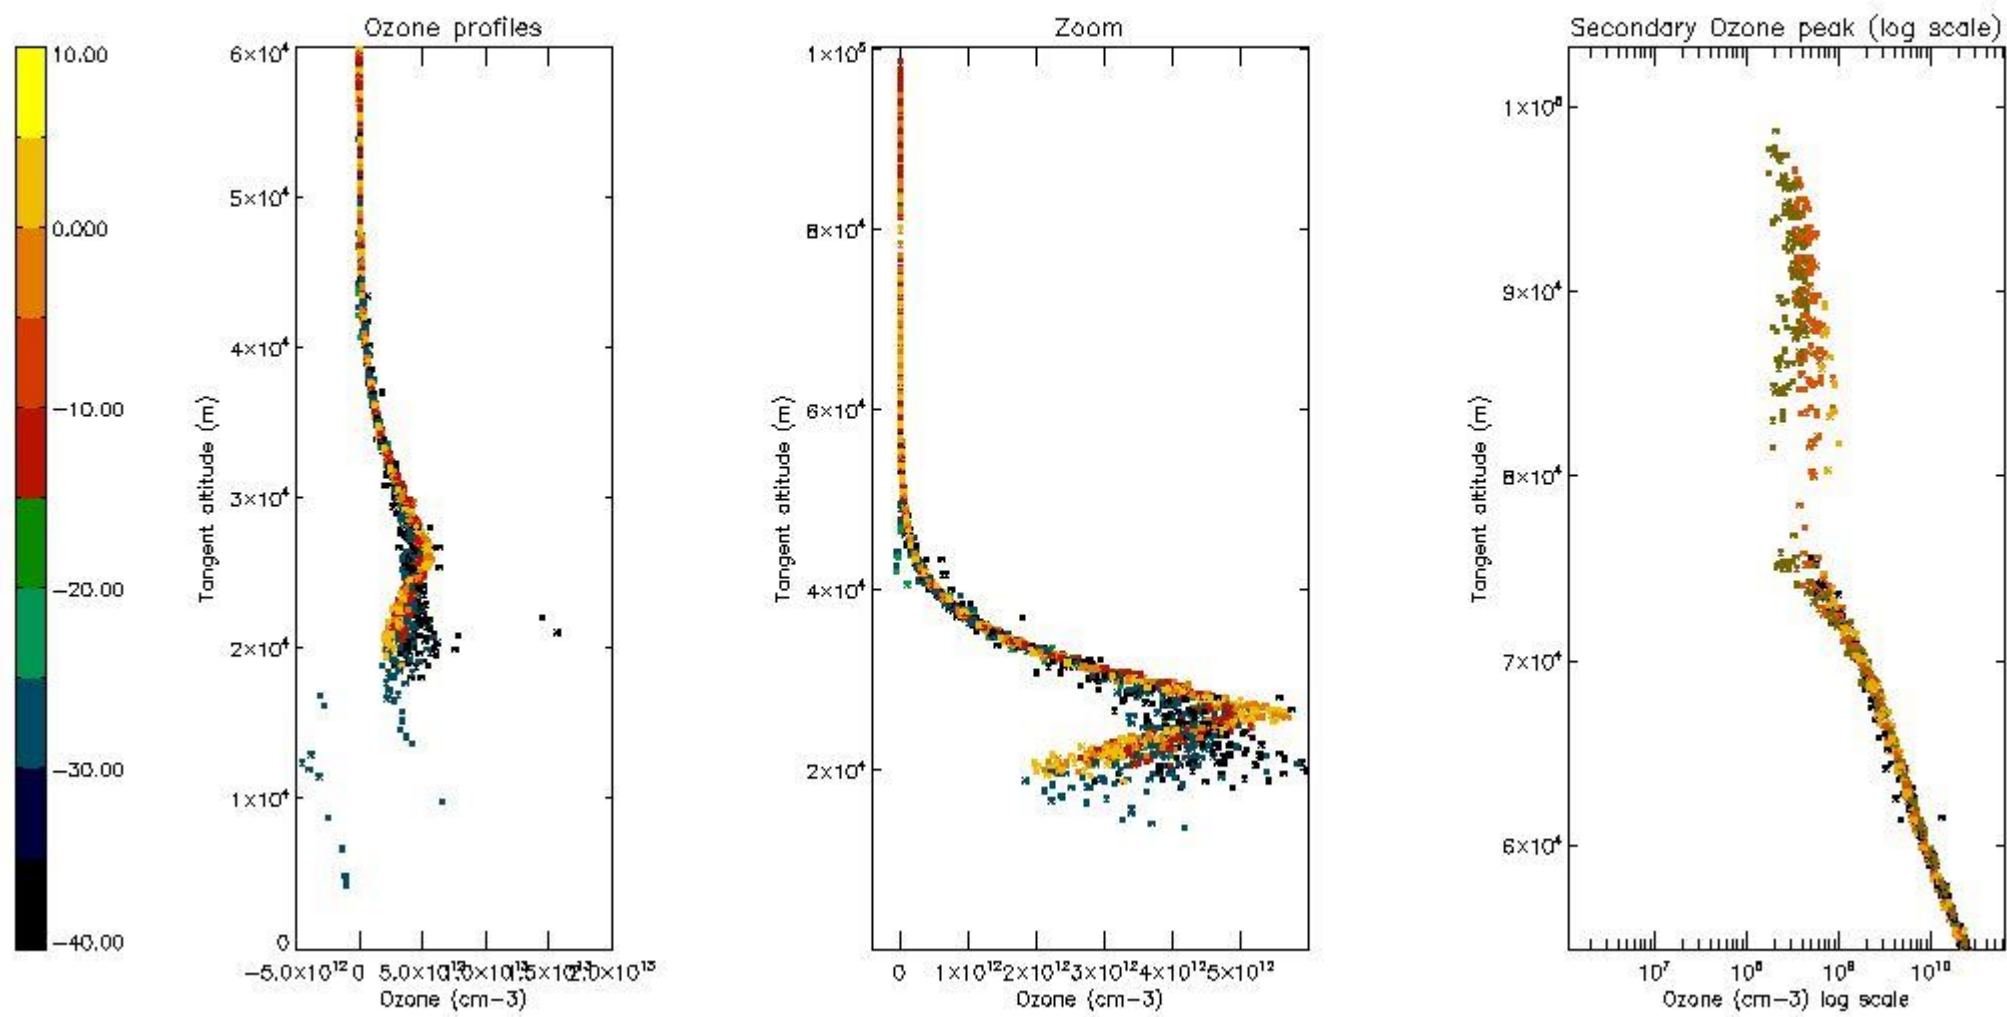

STD < 10	10
STD < 5	5

5.2 Plot ozone profiles for all STD (dark without errors)

The colorbar represents the latitude.

5.3 Plot ozone profiles where STD < 20% (dark without errors)

The colorbar represents the latitude.