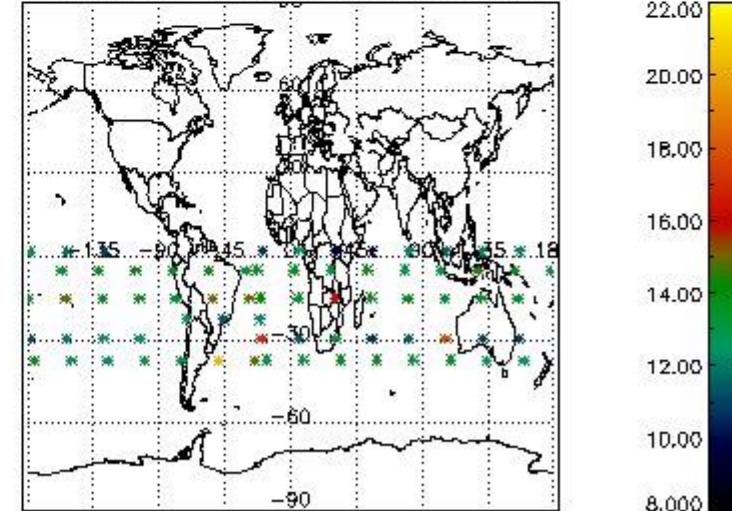

Percentage of flagged data per NO3 profile

4. Level 1 quality information per product

In this section it is plotted some information contained in the Quality Summary data set of the level 2 products that comes from the level 1b processing. Products without errors (error flag in the MPH set to "0") are used.

4.1 Plot quality information per product (time dependant) coming from level 1b processing

4.1.1 Plot level 1 quality information per product (time dependant): ENVISAT ASCENDING passes