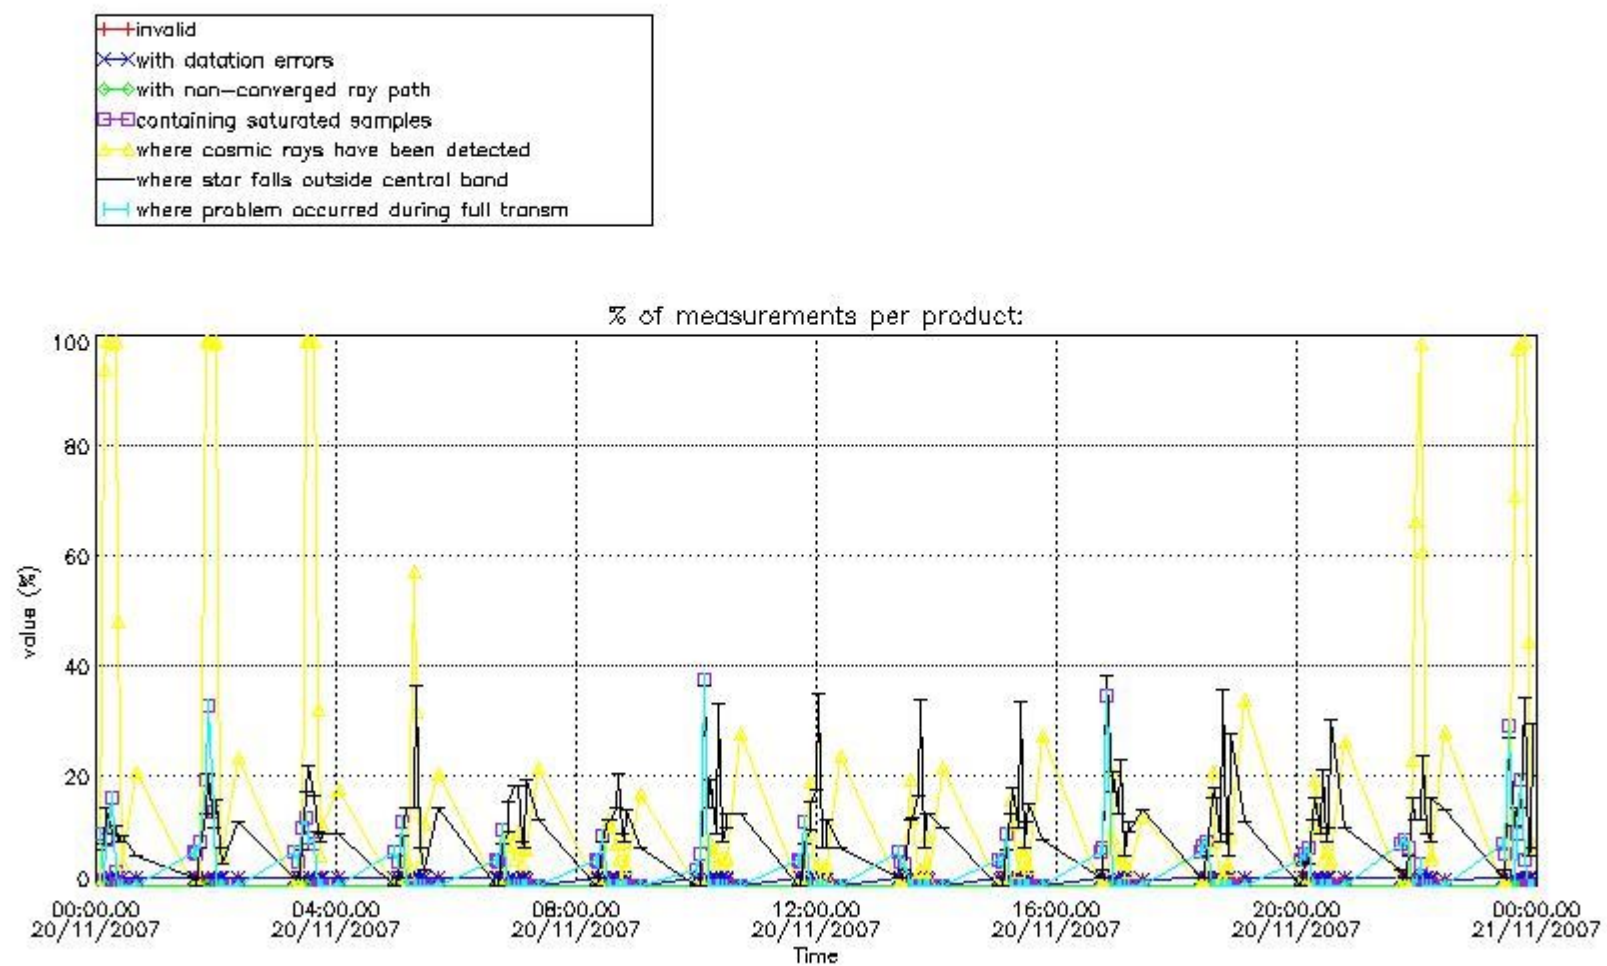

Percentage of flagged data per NO3 profile

4. Level 1 quality information per product

In this section it is plotted some information contained in the Quality Summary data set of the level 2 products that comes from the level 1b processing. Products without errors (error flag in the MPH set to "0") are used.

4.1 Plot quality information per product (time dependant) coming from level 1b processing

4.1.1 Plot level 1 quality information per product (time dependant): ENVISAT ASCENDING passes

4.1.2 Plot level 1 quality information per product (time dependant): ENVISAT DESCENDING passes