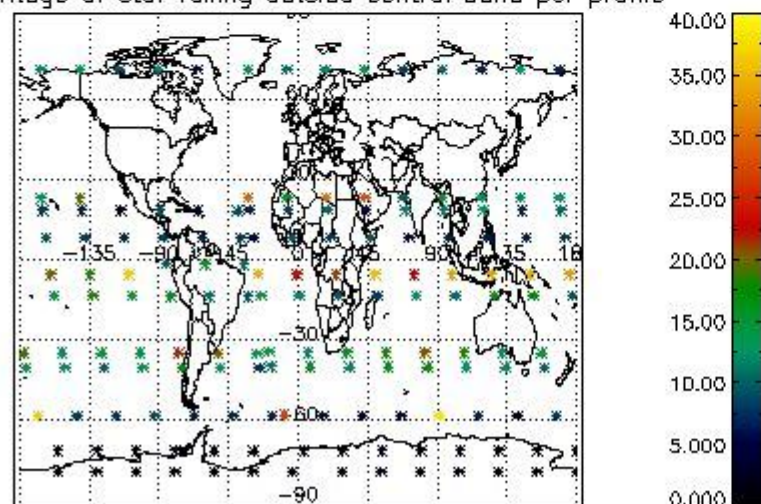

Percentage of star falling outside central band per profile