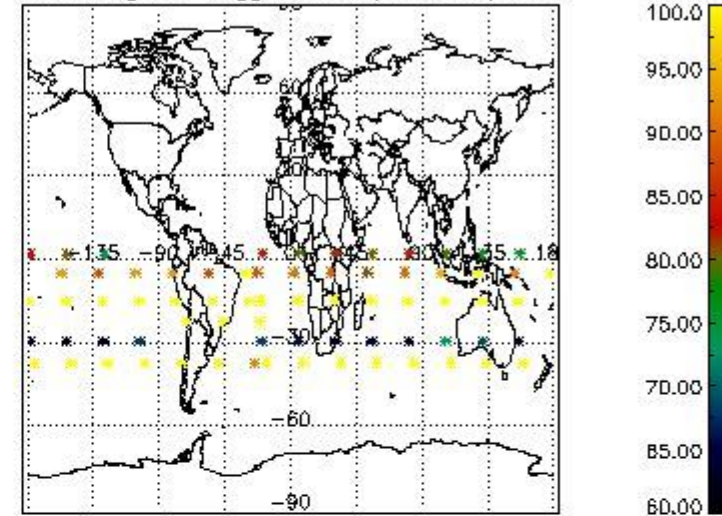

3.1 Plot quality information per product (time dependant)

3.2 Plot quality information per product (world map)

Percentage of flagged data per O3 profile

Percentage of flagged data per H2O profile

Percentage of flagged data per NO2 profile