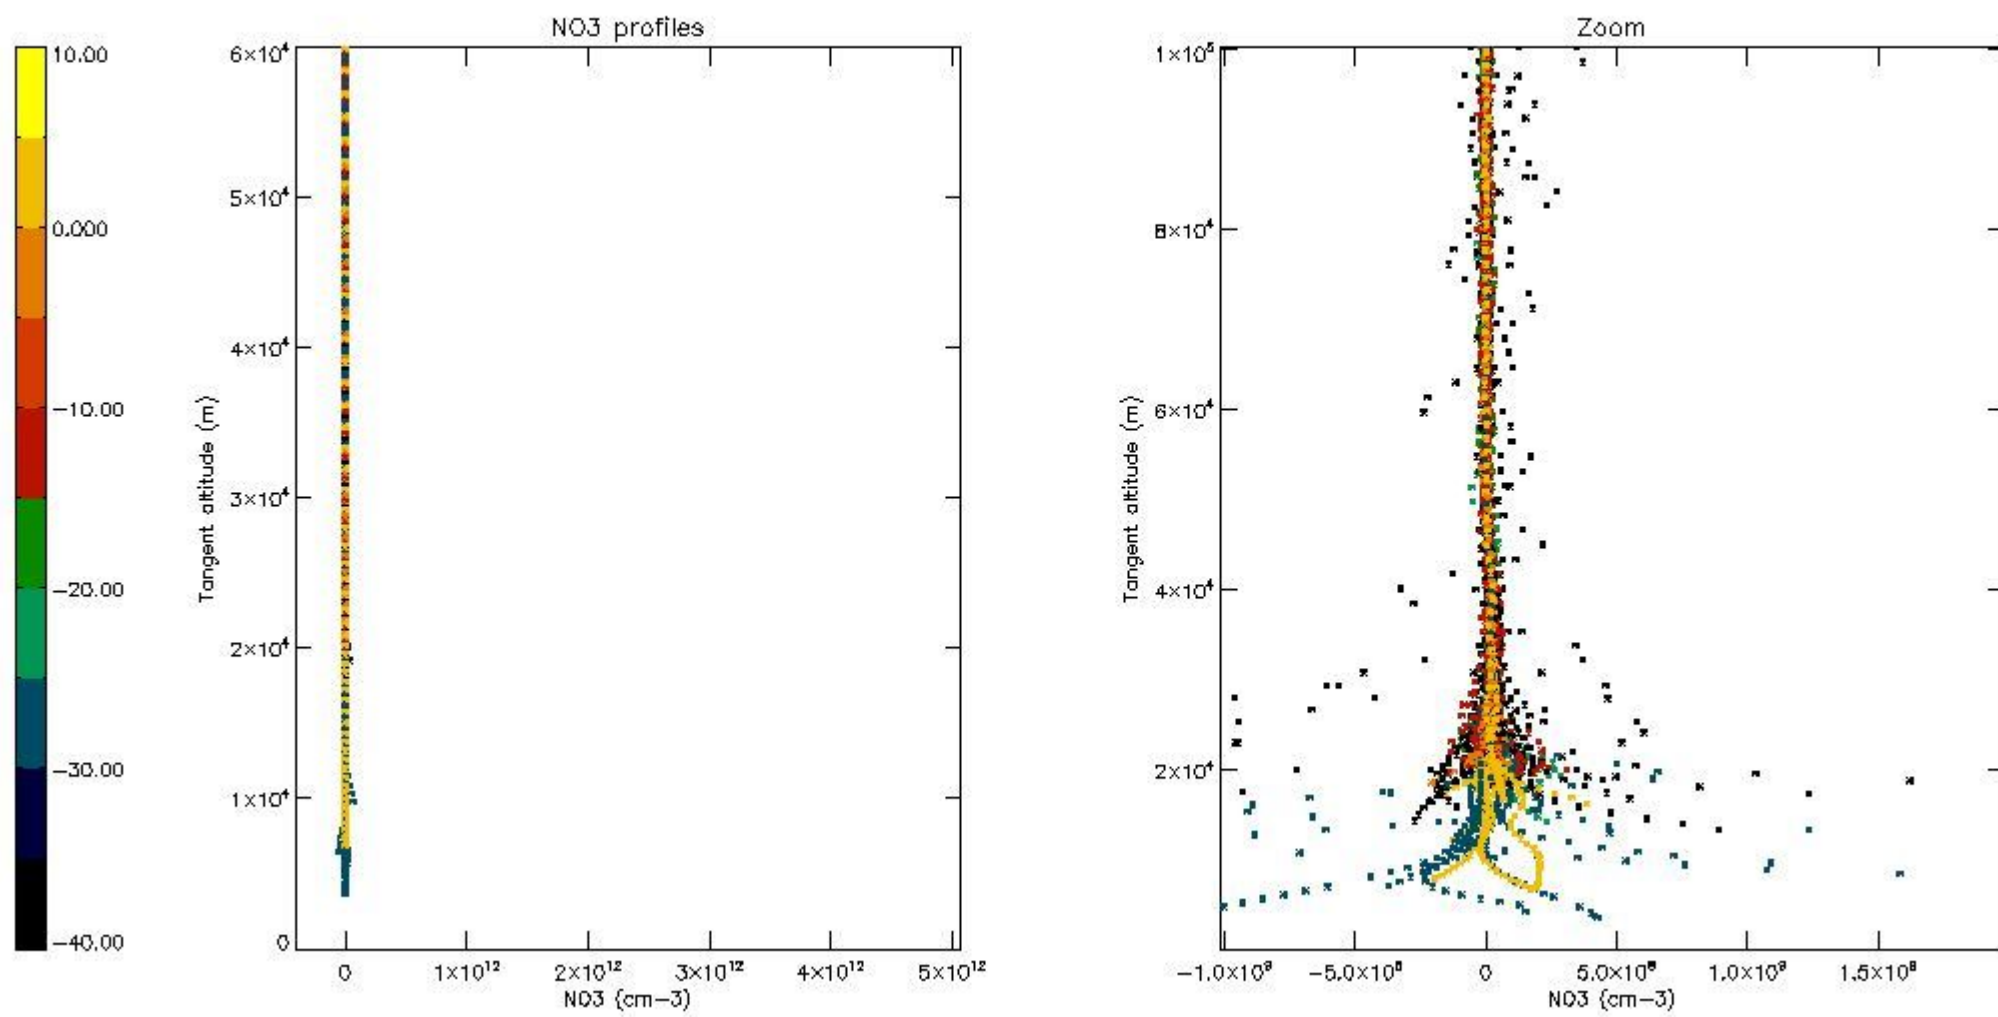

5.8 Plot H2O profiles for all STD (only for occultations of stars 1,2,3,4,13,14,16,26,63 dark without errors)

The colorbar represents the latitude.