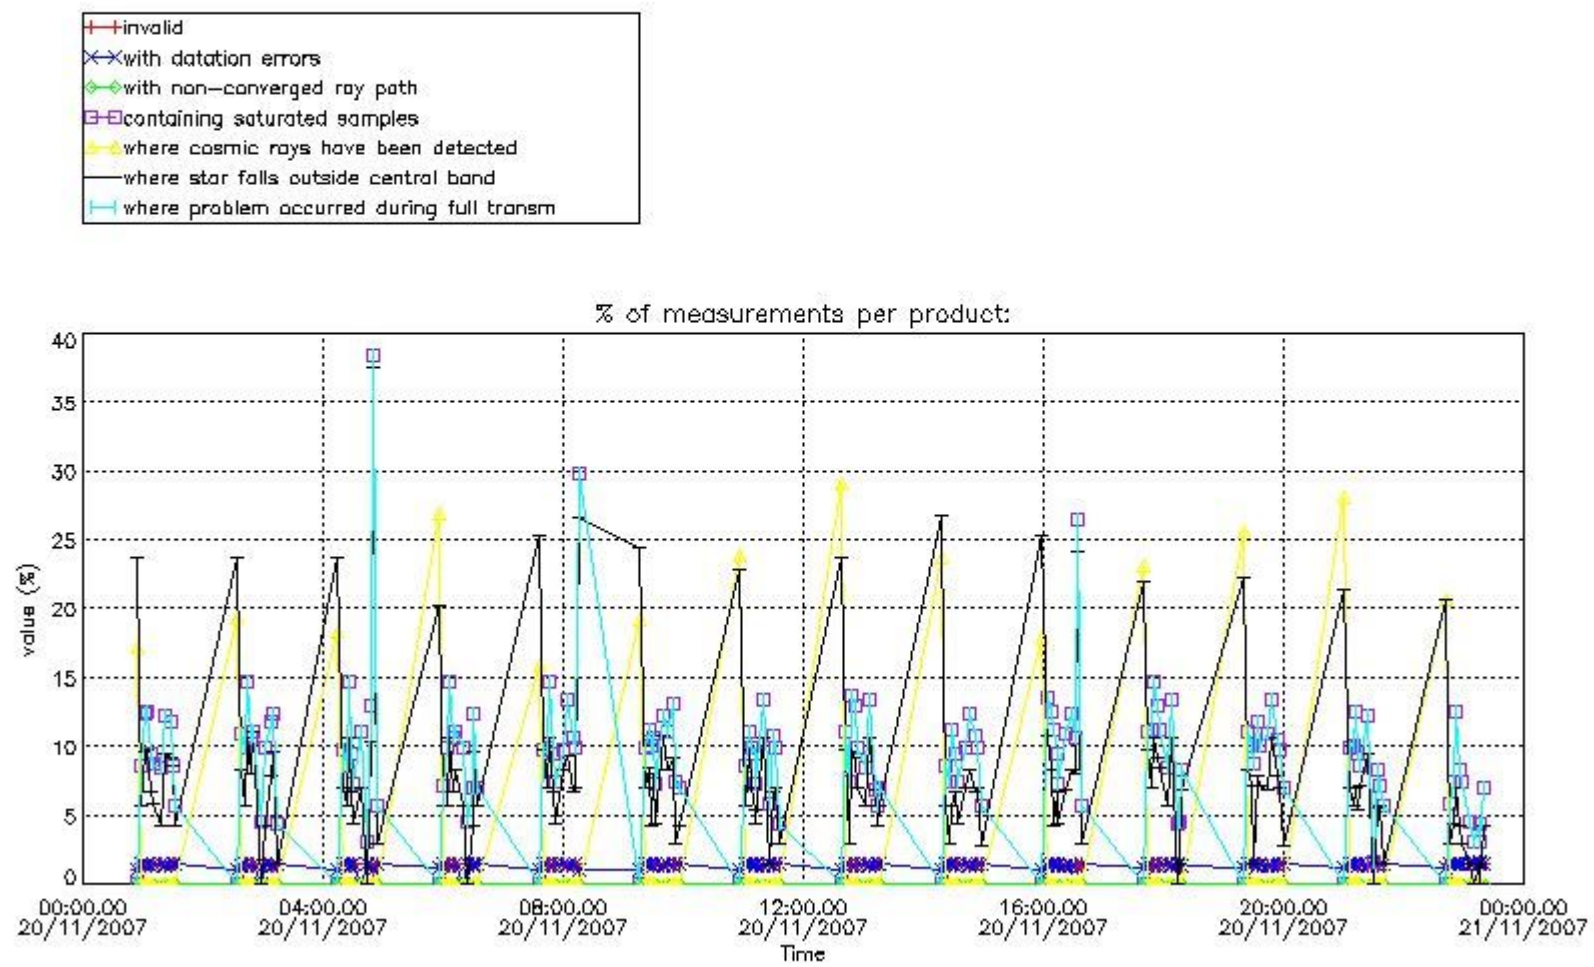

4.2 Plot quality information per product coming from level 1b processing (world map)

4.2.1 Plot level 1 quality information per product (world map): ENVISAT ASCENDING passes