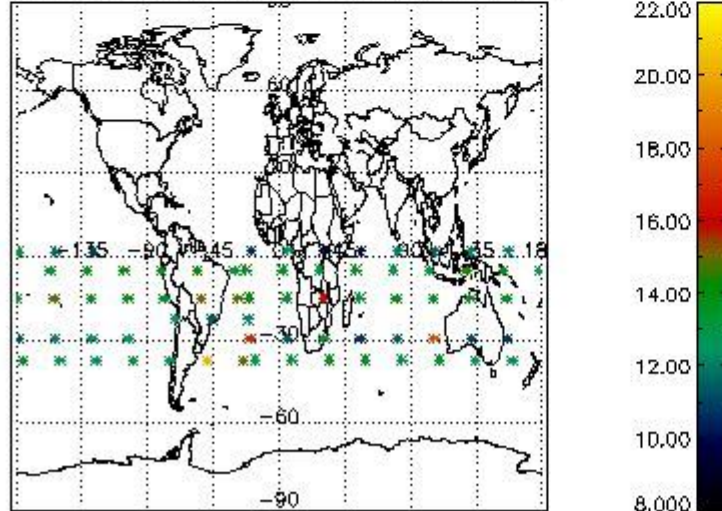

3.1 Plot quality information per product (time dependant)

3.2 Plot quality information per product (world map)

Percentage of flagged data per O3 profile

Percentage of flagged data per H2O profile

Percentage of flagged data per NO2 profile