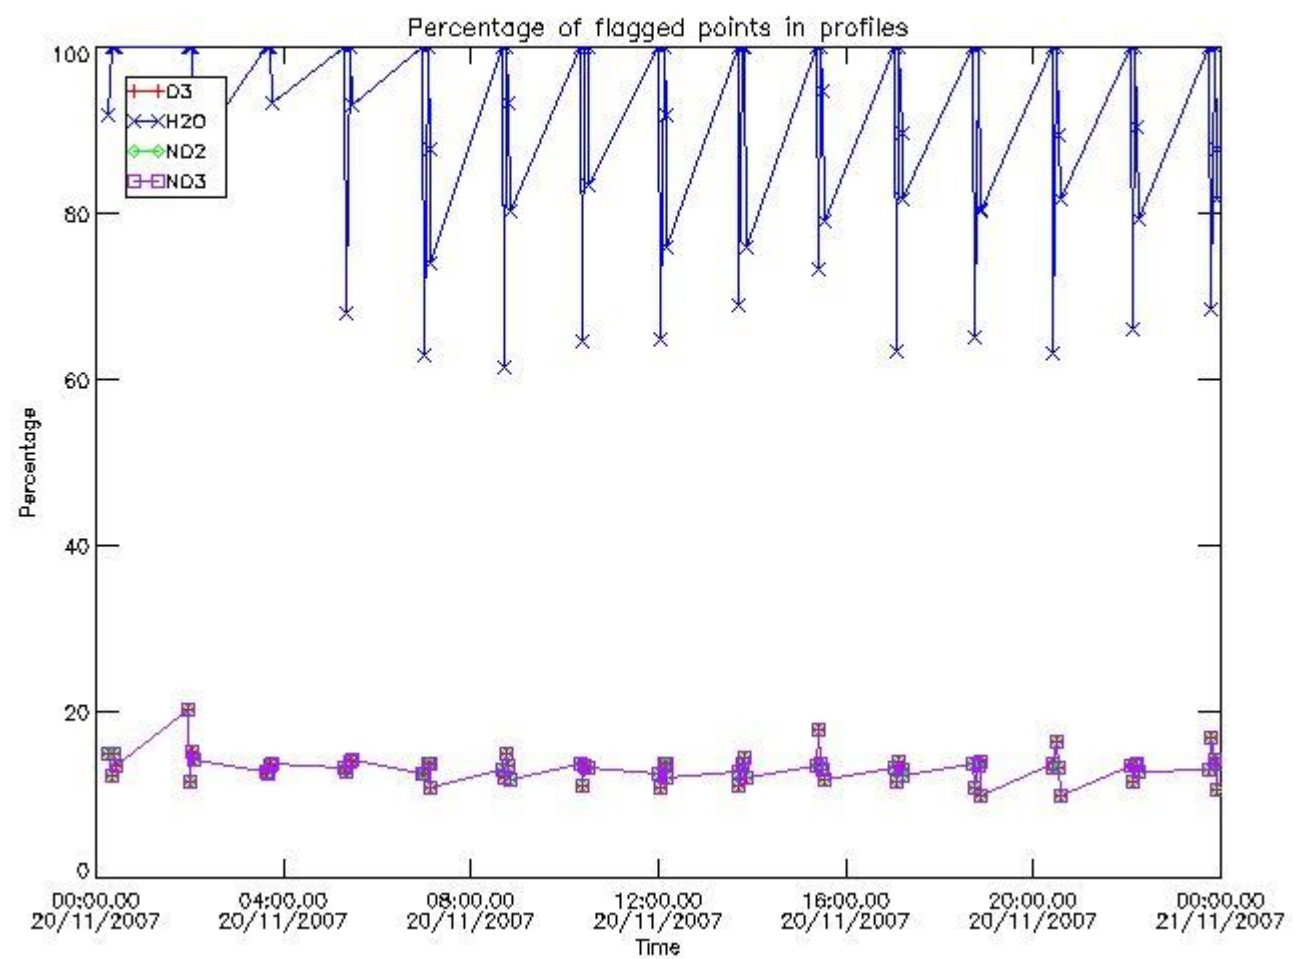

3. Quality information per product

In this section it is plotted some information contained in the Quality Summary data set of the level 2 products. Only products in dark limb conditions and without errors (error flag in the MPH set to "0") are used.

3.1 Plot quality information per product (time dependant)

3.2 Plot quality information per product (world map)