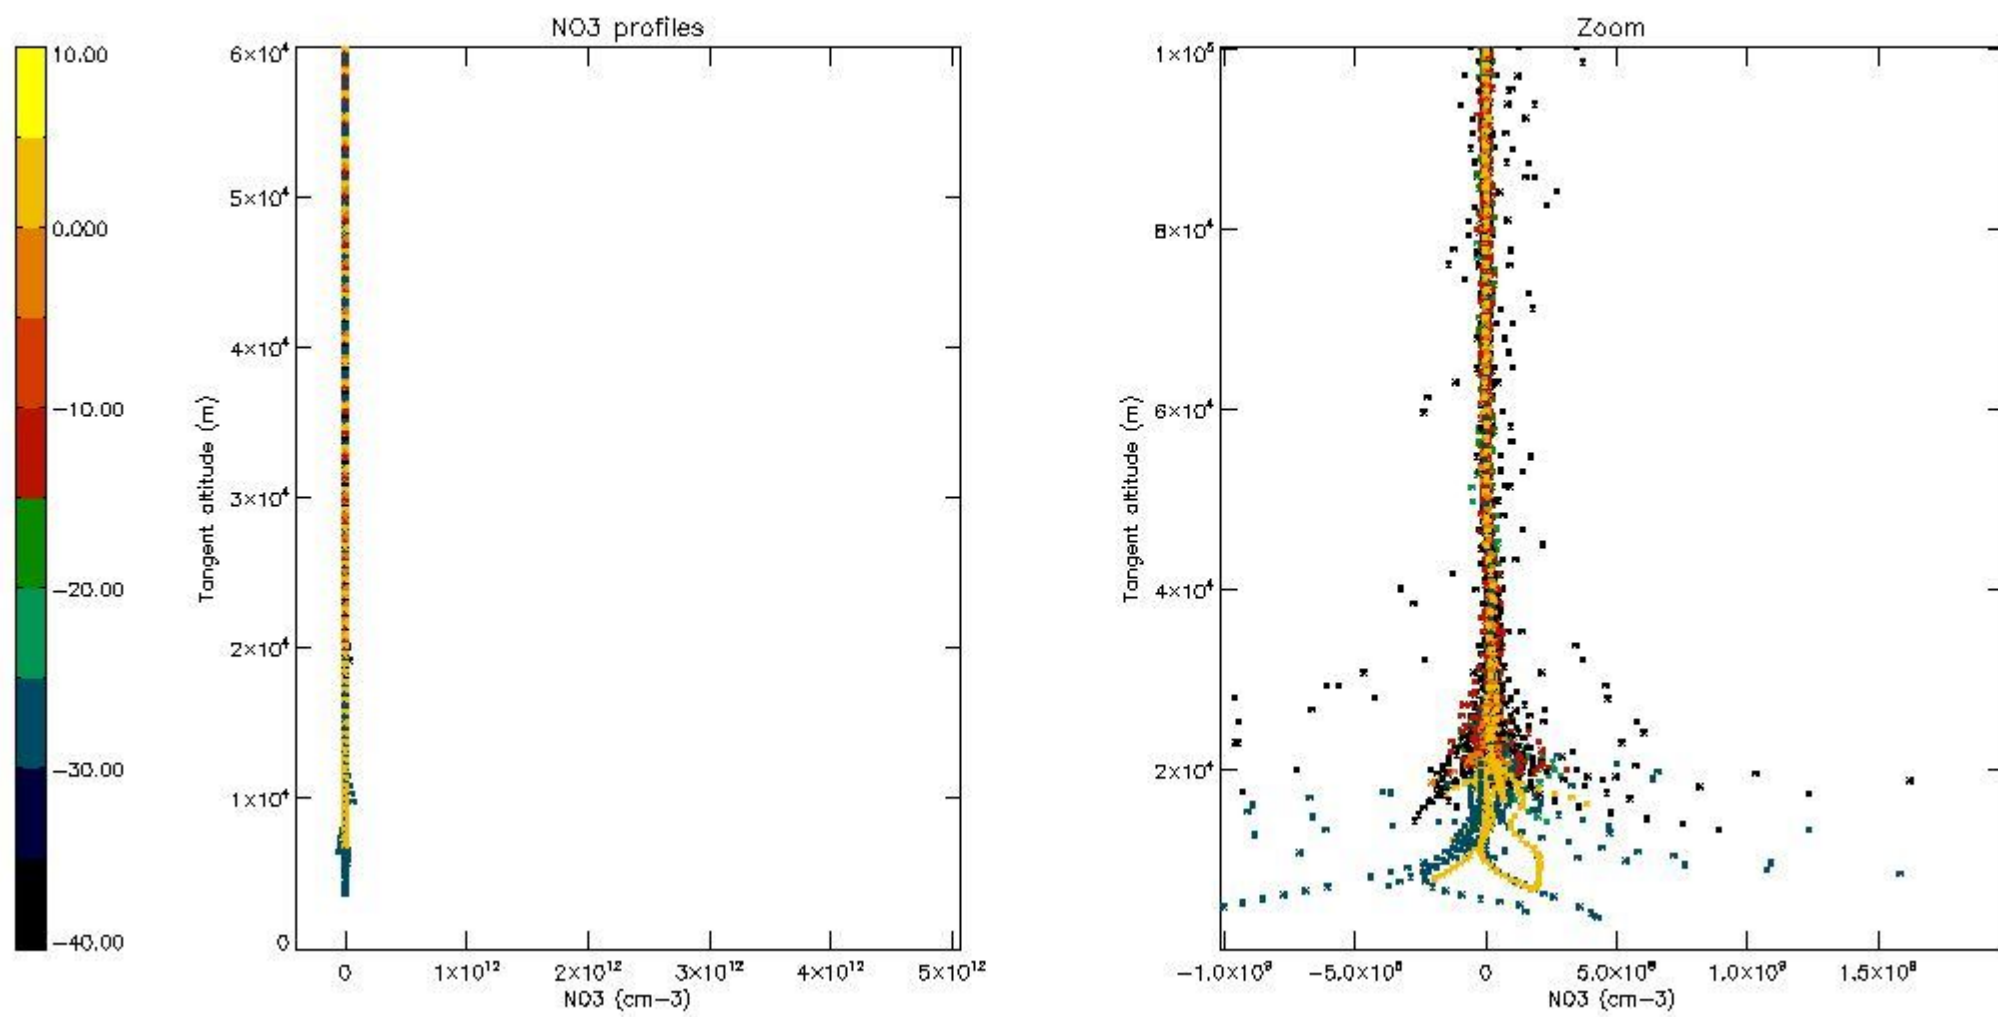

5.4 Plot ozone profiles where STD < 10% (dark without errors)

The colorbar represents the latitude.

5.5 Plot ozone profiles where STD < 5% (dark without errors)

The colorbar represents the latitude.

5.6 Plot NO₂ profiles for all STD (dark without errors)

The colorbar represents the latitude.

5.7 Plot NO3 profiles for all STD (dark without errors)

The colorbar represents the latitude.

5.8 Plot H₂O profiles for all STD (only for occultations of stars 1,2,3,4,13,14,16,26,63 dark without errors)