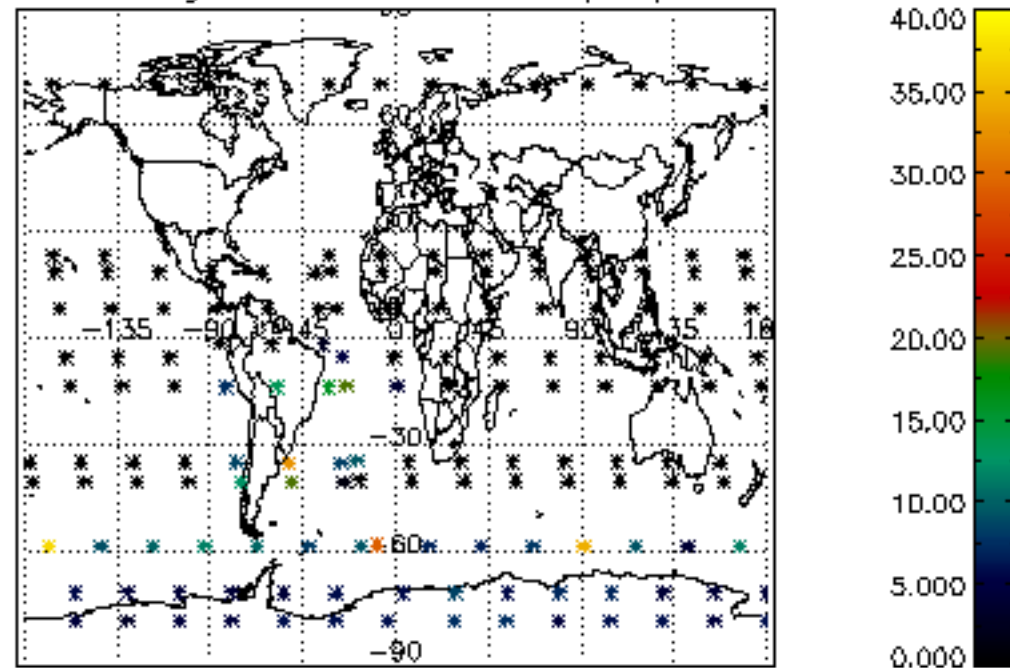

Percentage of datation errors per profile

Percentage of saturation errors per profile