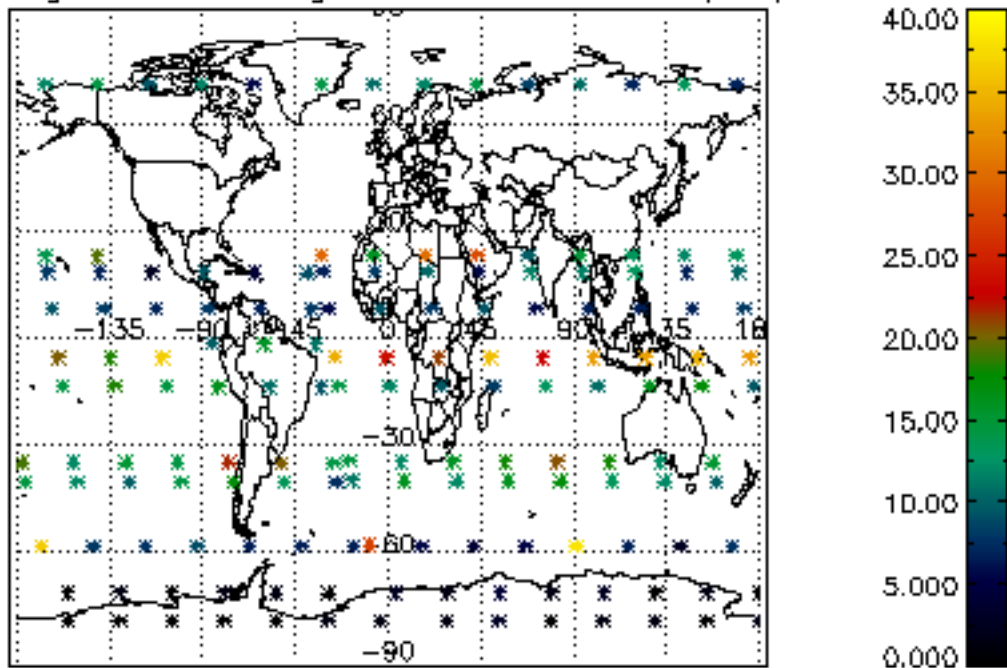

Percentage of cosmic ray hits per profile

Percentage of star falling outside central band per profile