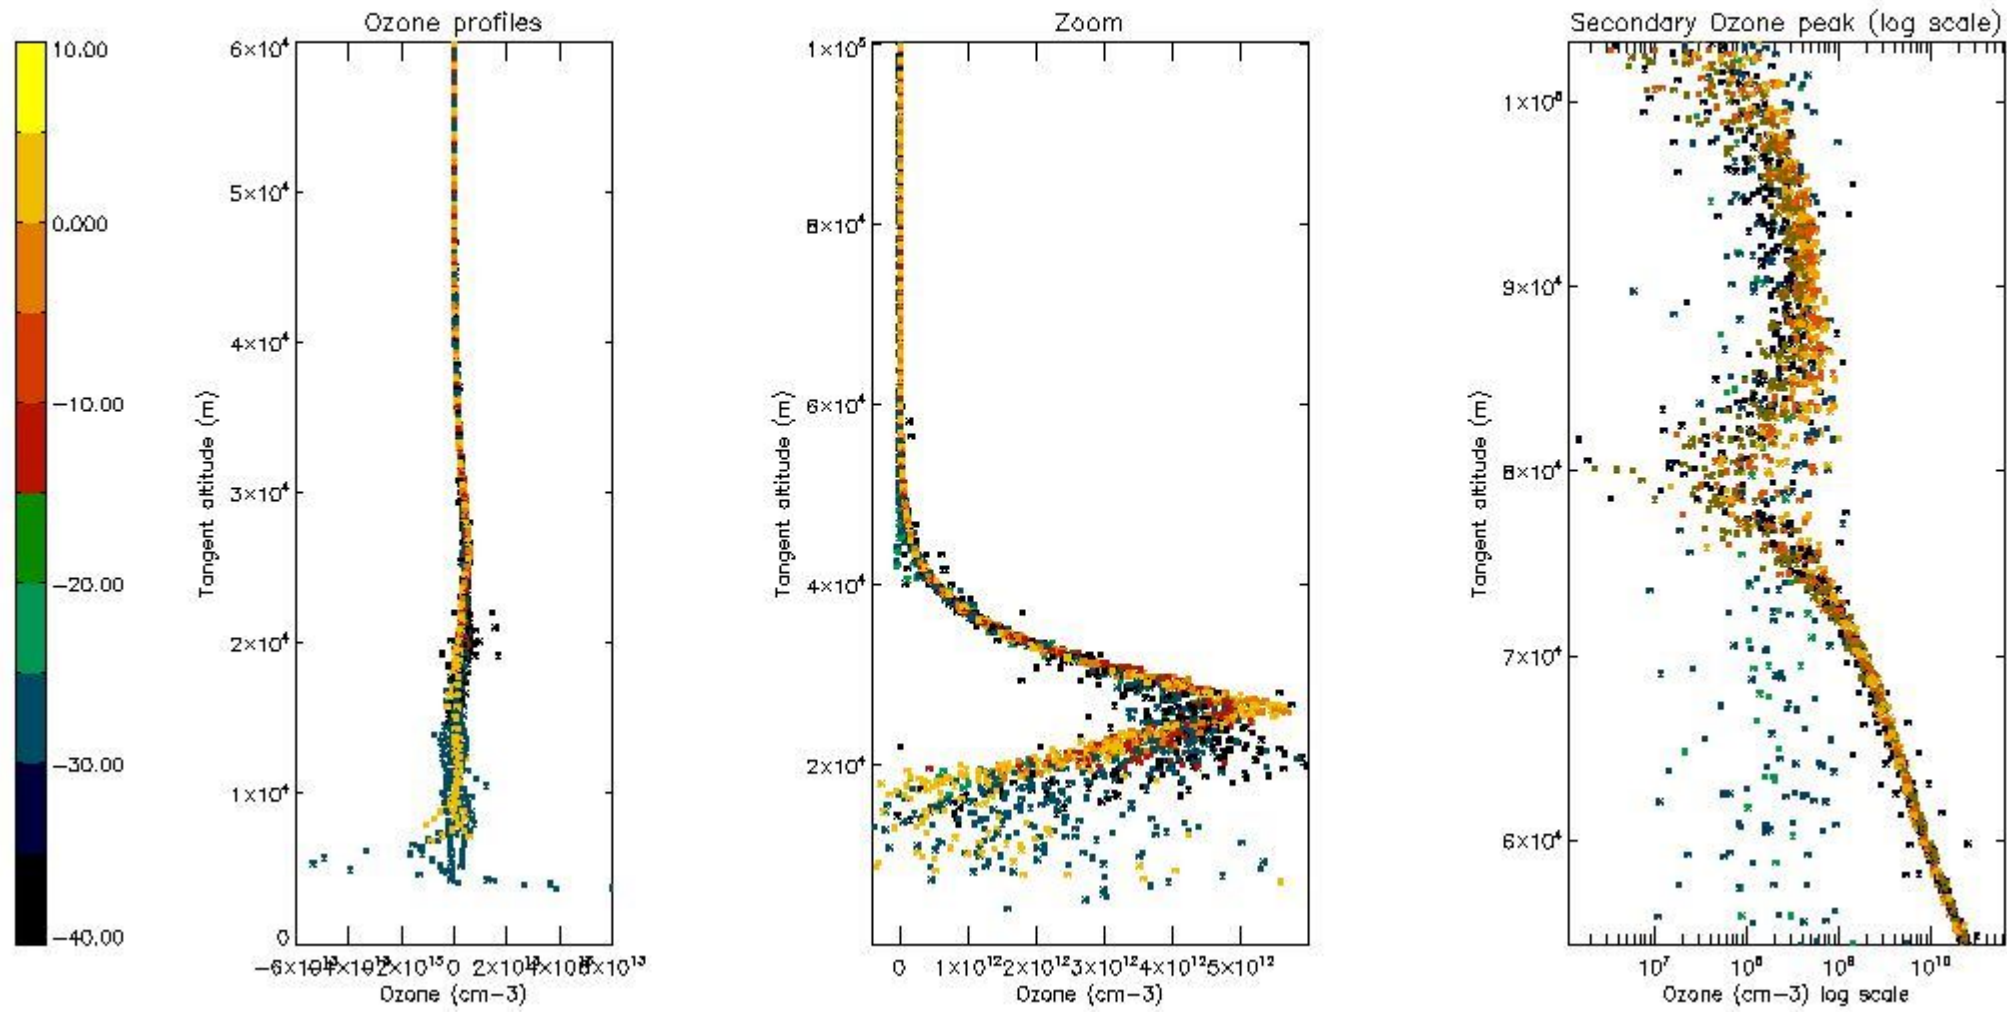

STD < 10	10
STD < 5	5

5.2 Plot ozone profiles for all STD (dark without errors)

The colorbar represents the latitude.

5.3 Plot ozone profiles where STD < 20% (dark without errors)

The colorbar represents the latitude.