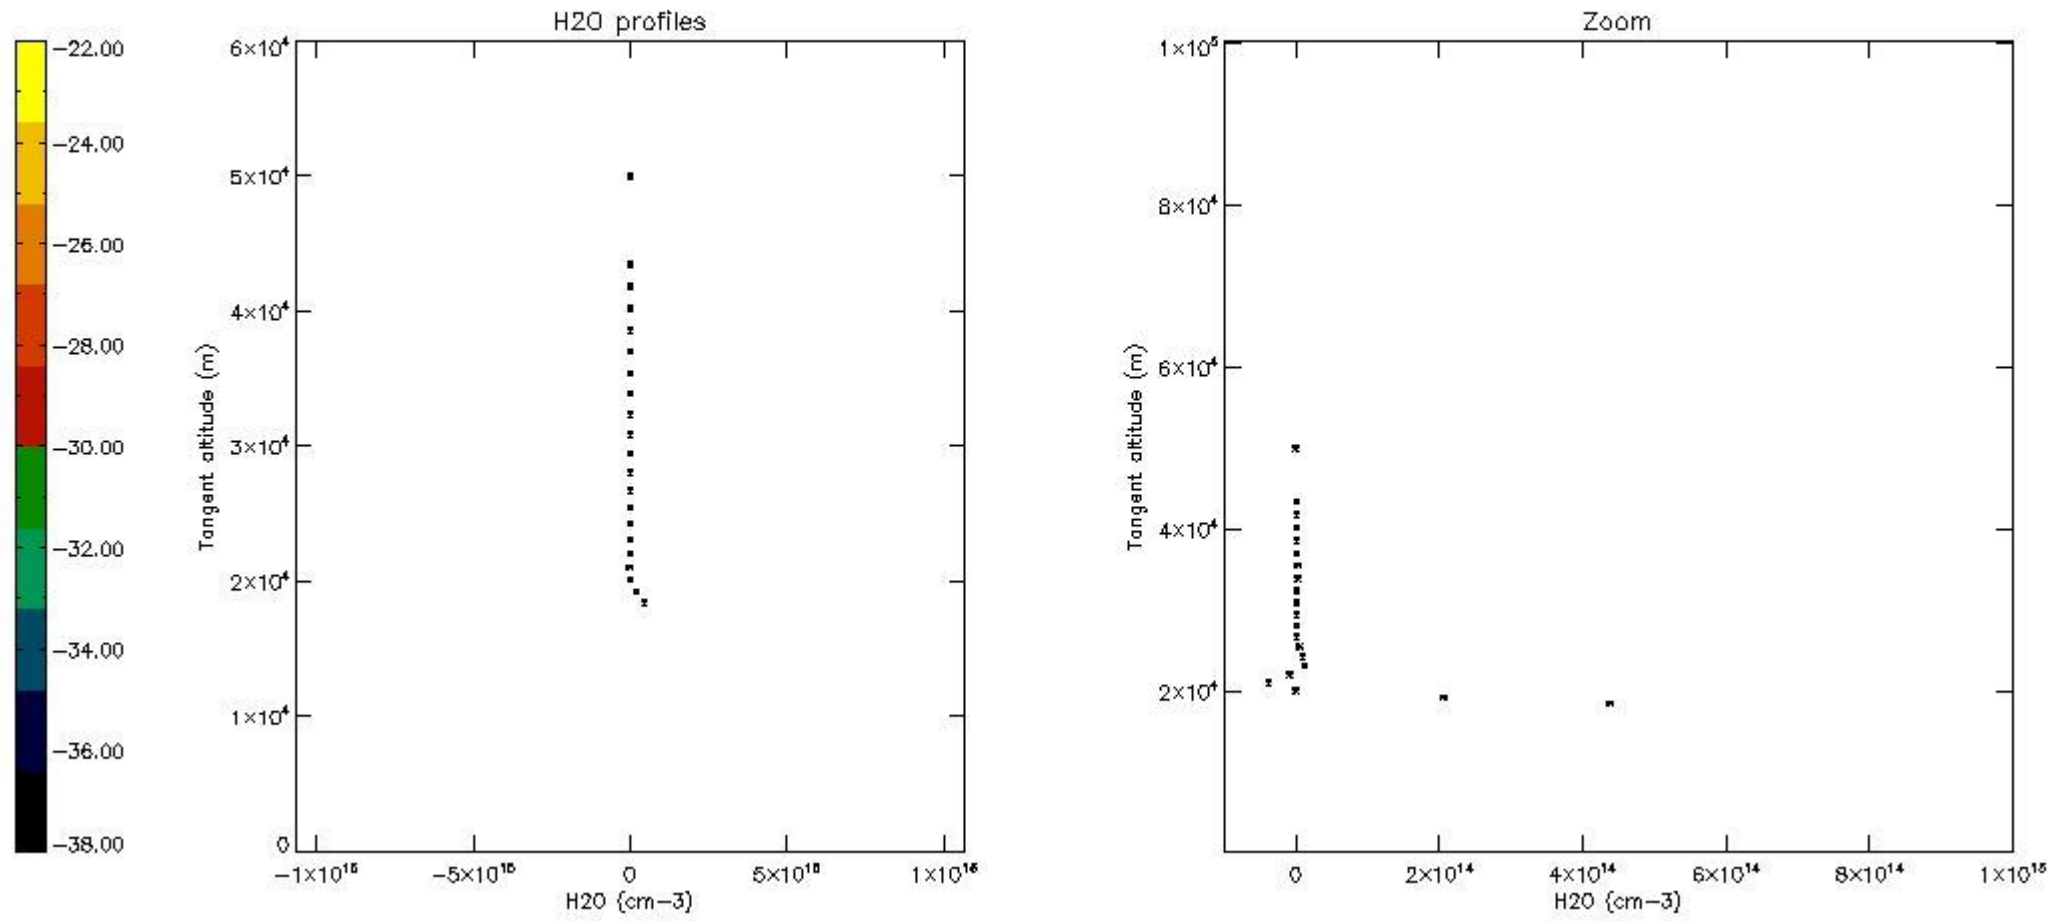

6. Auxiliary Data Files used for the production reported in section 2

The number reported in the third column indicates since which file (see list in section 2) the corresponding auxiliary file has been used. The fourth column is the date of those product files.

Type	Auxiliary Filename	Used since product	Used since product date
INST_PHYS_CHARACTERISTICS	GOM_INS_AXVIEC20091111_143220_20030716_120000_20500101_000000	1	20-NOV-2007 00:03:47
LEVEL-2_PROC_CONFIG	GOM_PR2_AXVIEC20091111_152718_20020301_000000_20500101_000000	1	20-NOV-2007 00:03:47
CROSS_SECTIONS_FILE	GOM_CRS_AXVIEC20091111_154832_20020301_000000_20500101_000000	1	20-NOV-2007 00:03:47