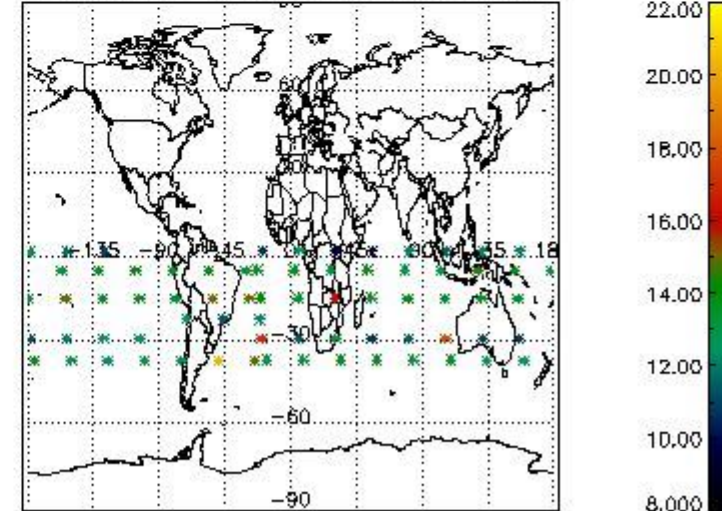

Percentage of flagged data per NO3 profile

4. Level 1 quality information per product

In this section it is plotted some information contained in the Quality Summary data set of the level 2 products that comes from the level 1b processing. Products without errors (error flag in the MPH set to "0") are used.

4.1 Plot quality information per product (time dependant) coming from level 1b processing

4.1.1 Plot level 1 quality information per product (time dependant): ENVISAT ASCENDING passes