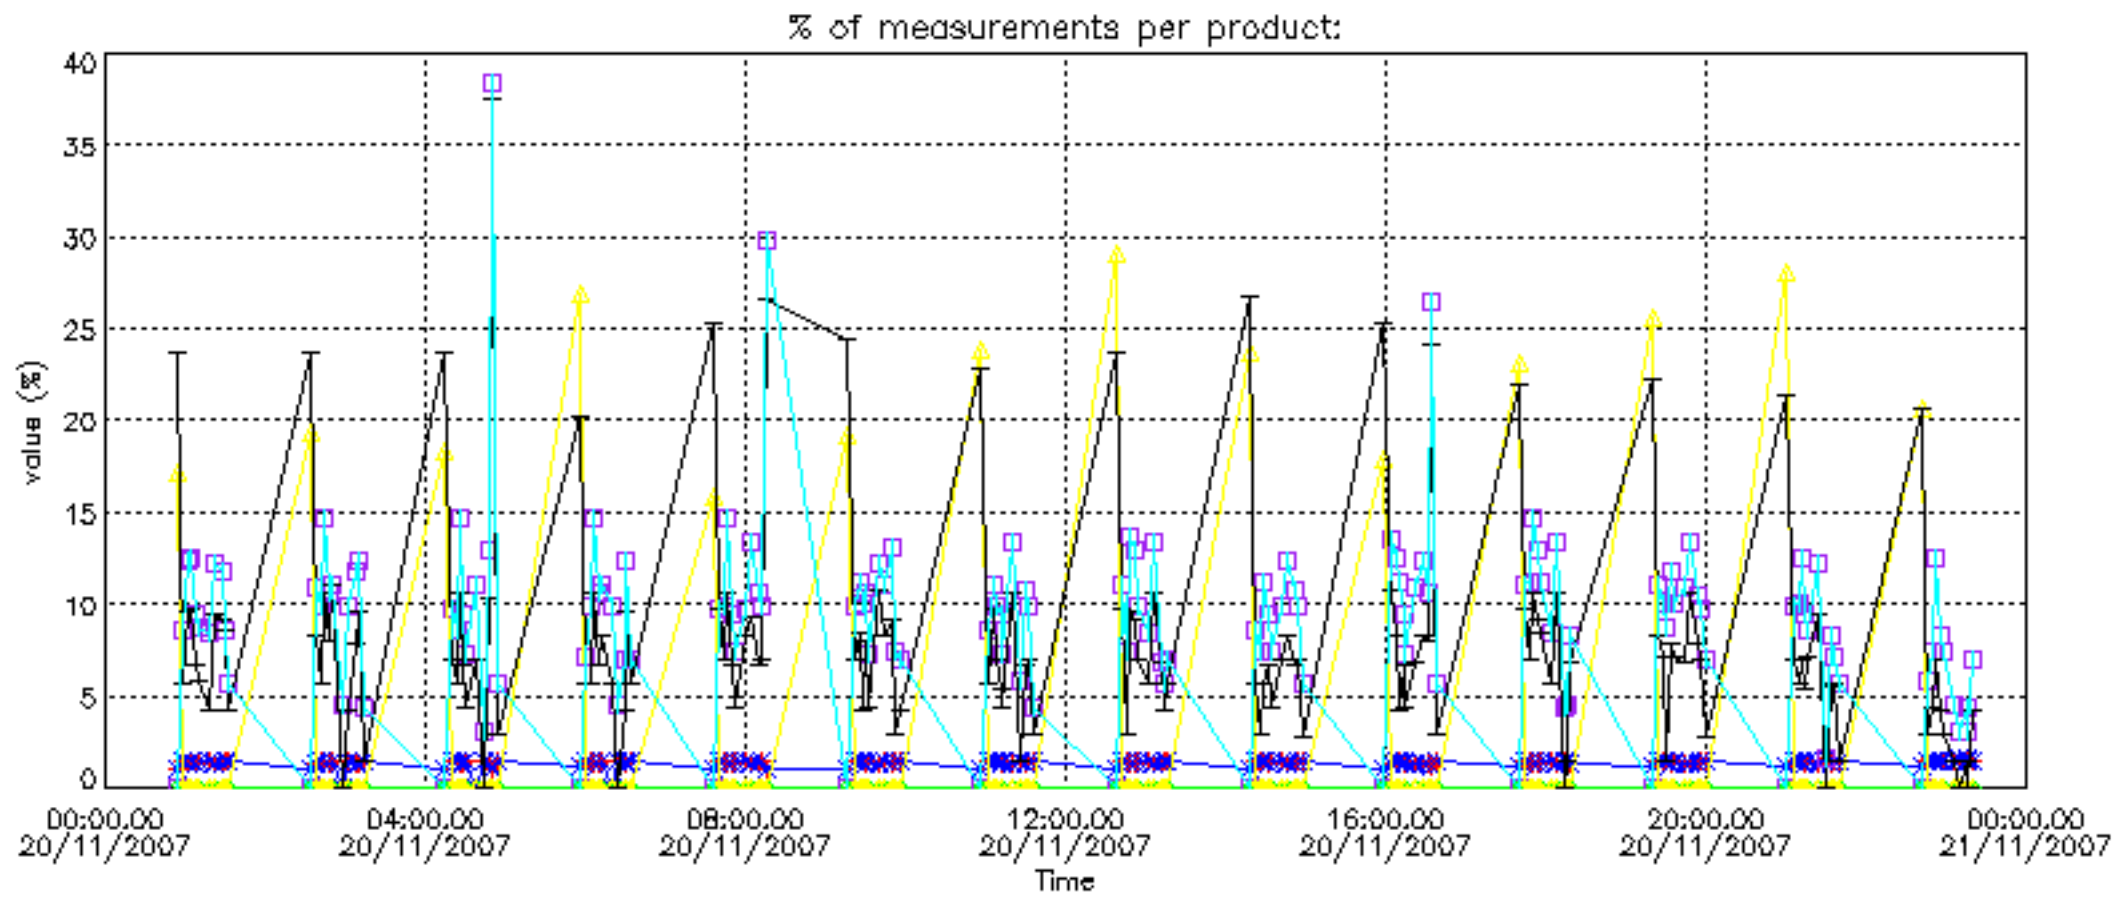

Percentage of cosmic ray hits per profile

Percentage of datation errors per profile