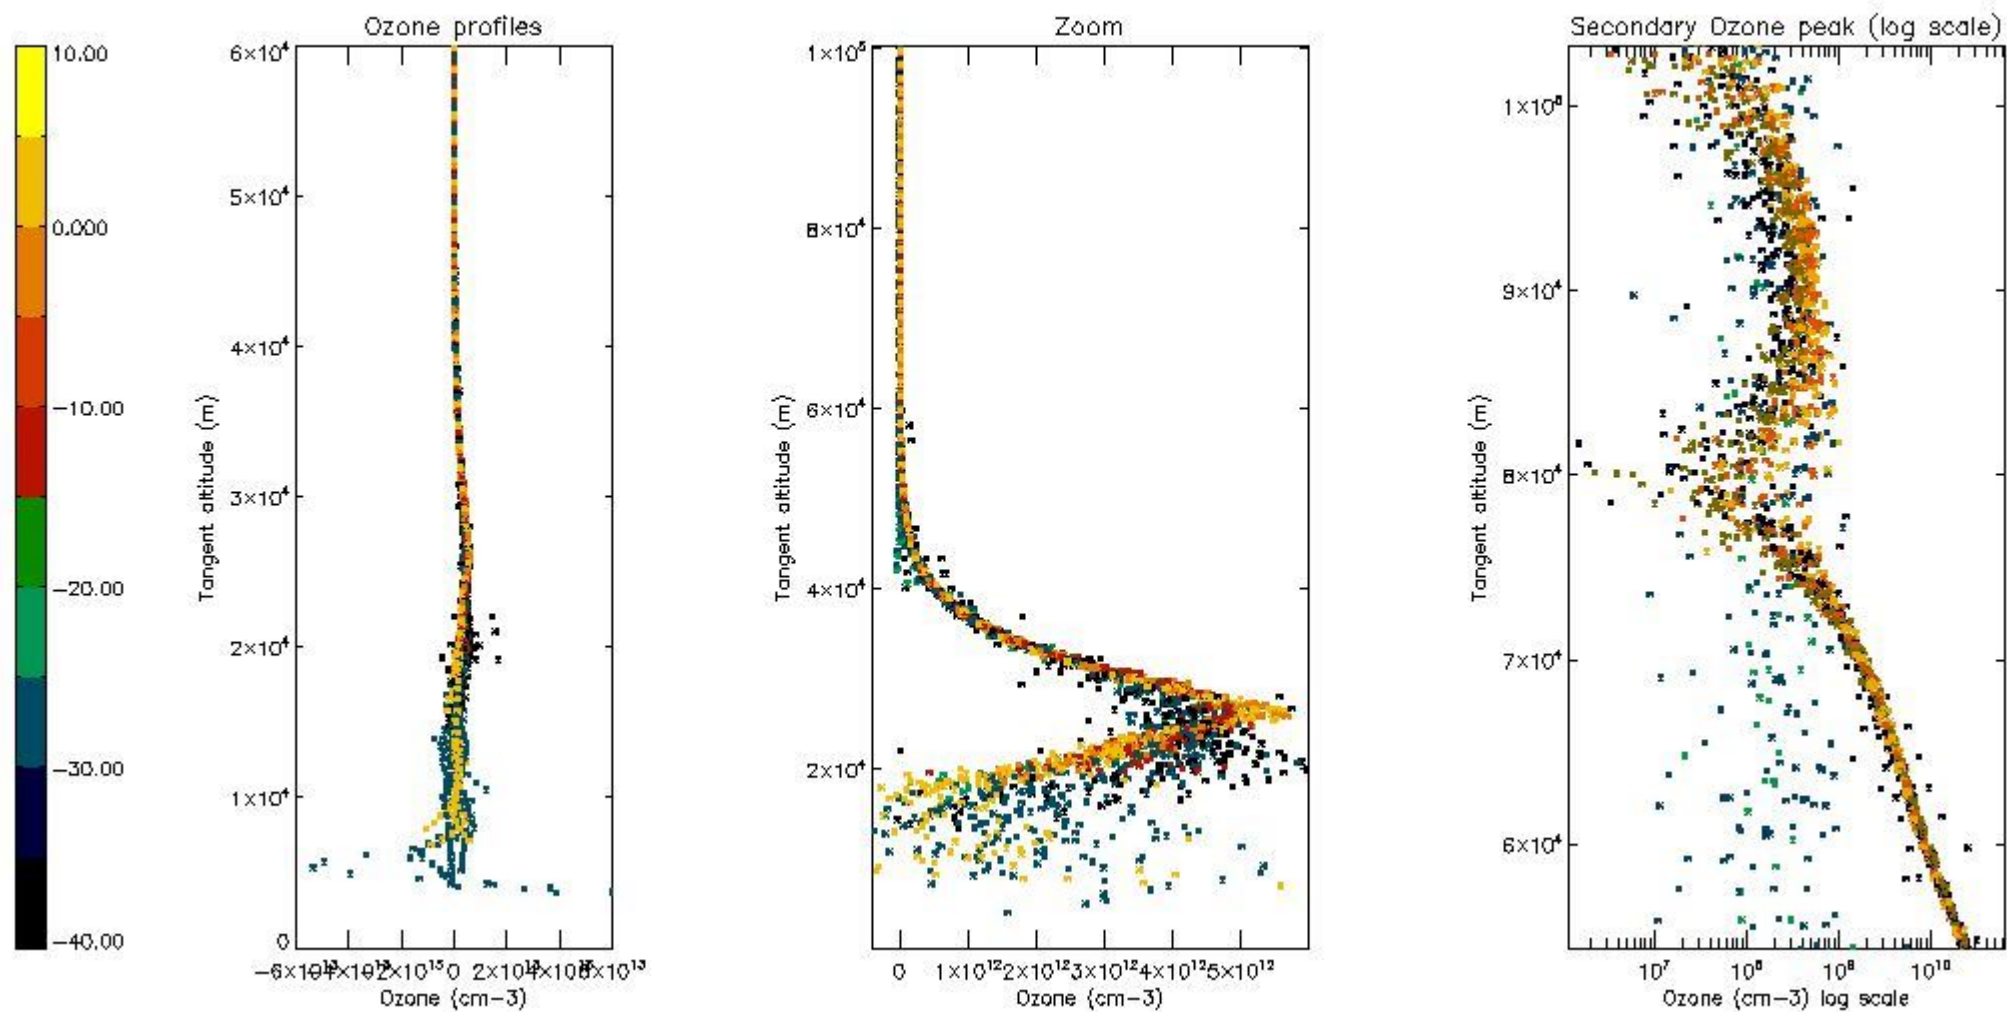

STD < 10	10
STD < 5	5

5.2 Plot ozone profiles for all STD (dark without errors)

The colorbar represents the latitude.

5.3 Plot ozone profiles where STD < 20% (dark without errors)

The colorbar represents the latitude.