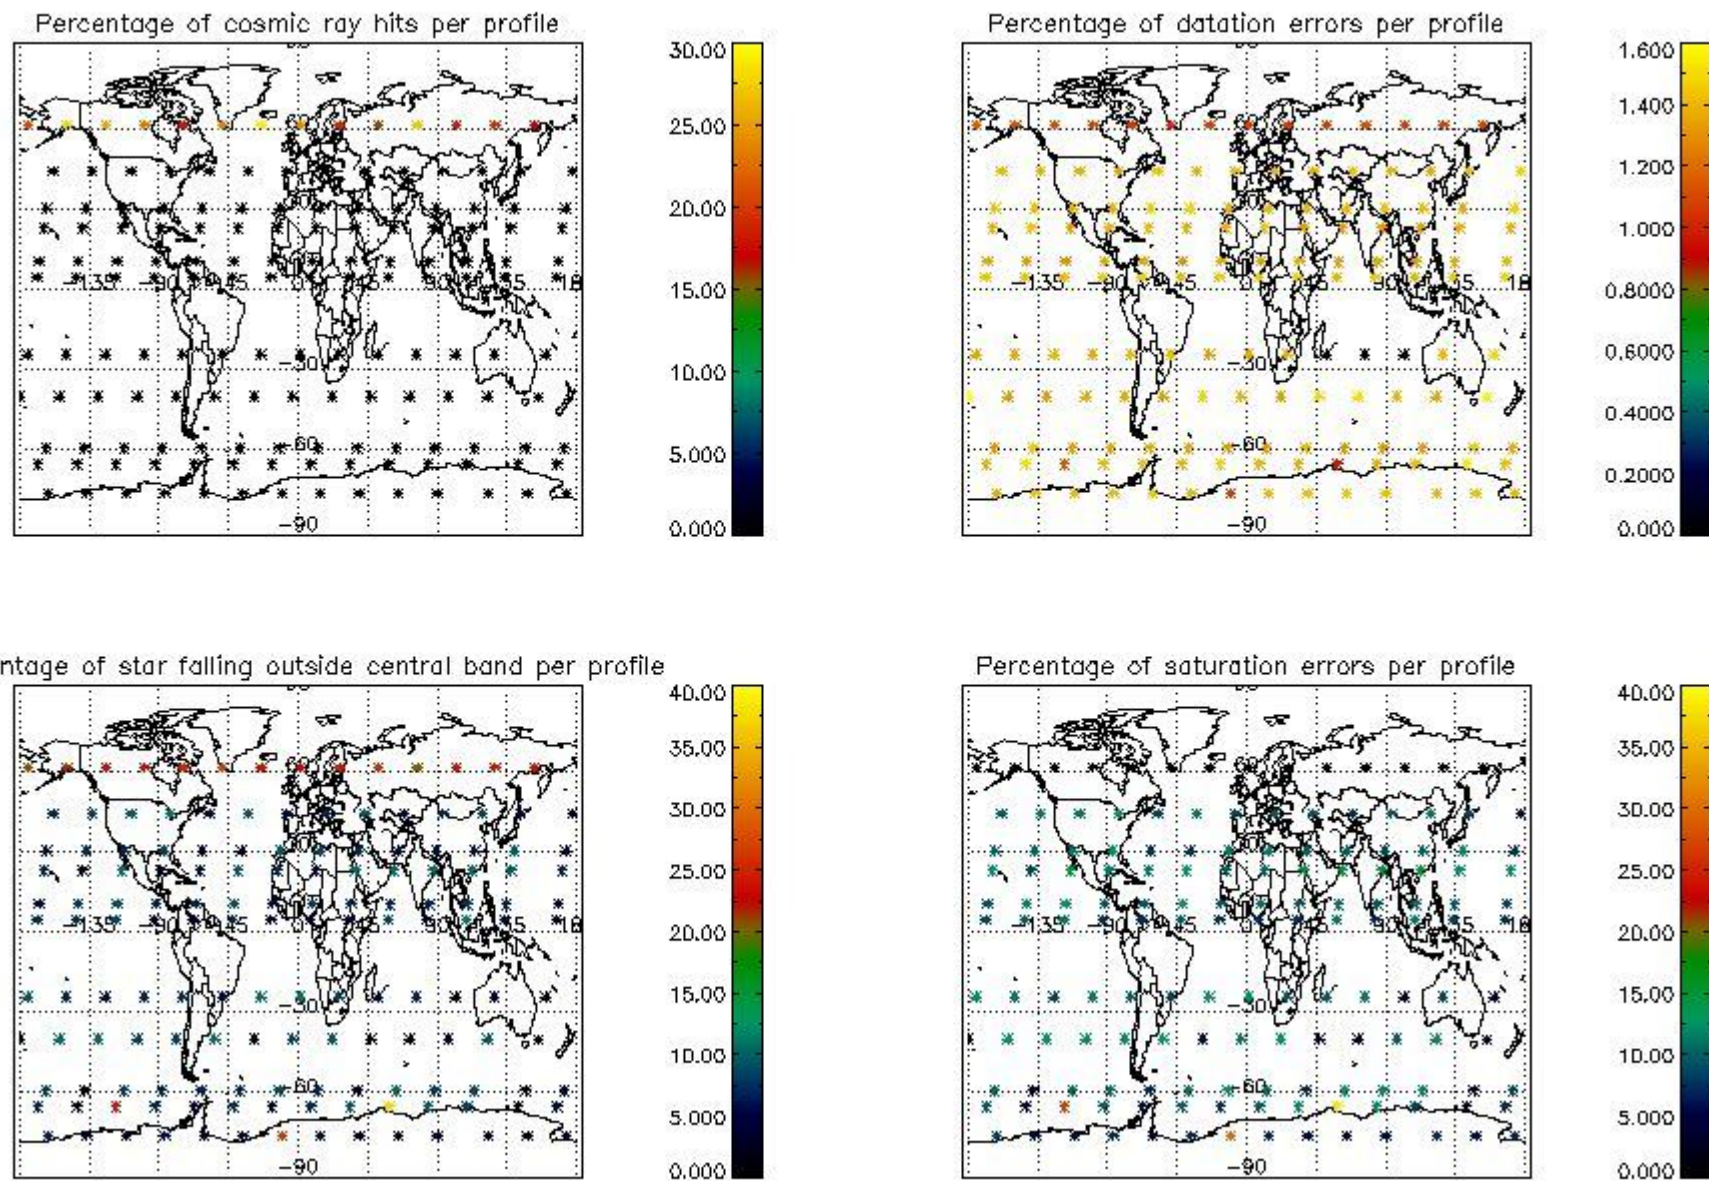

Percentage of datation errors per profile

Percentage of star falling outside central band per profile

Percentage of saturation errors per profile

4.2.2 Plot level 1 quality information per product (world map): ENVISAT DESCENDING passes