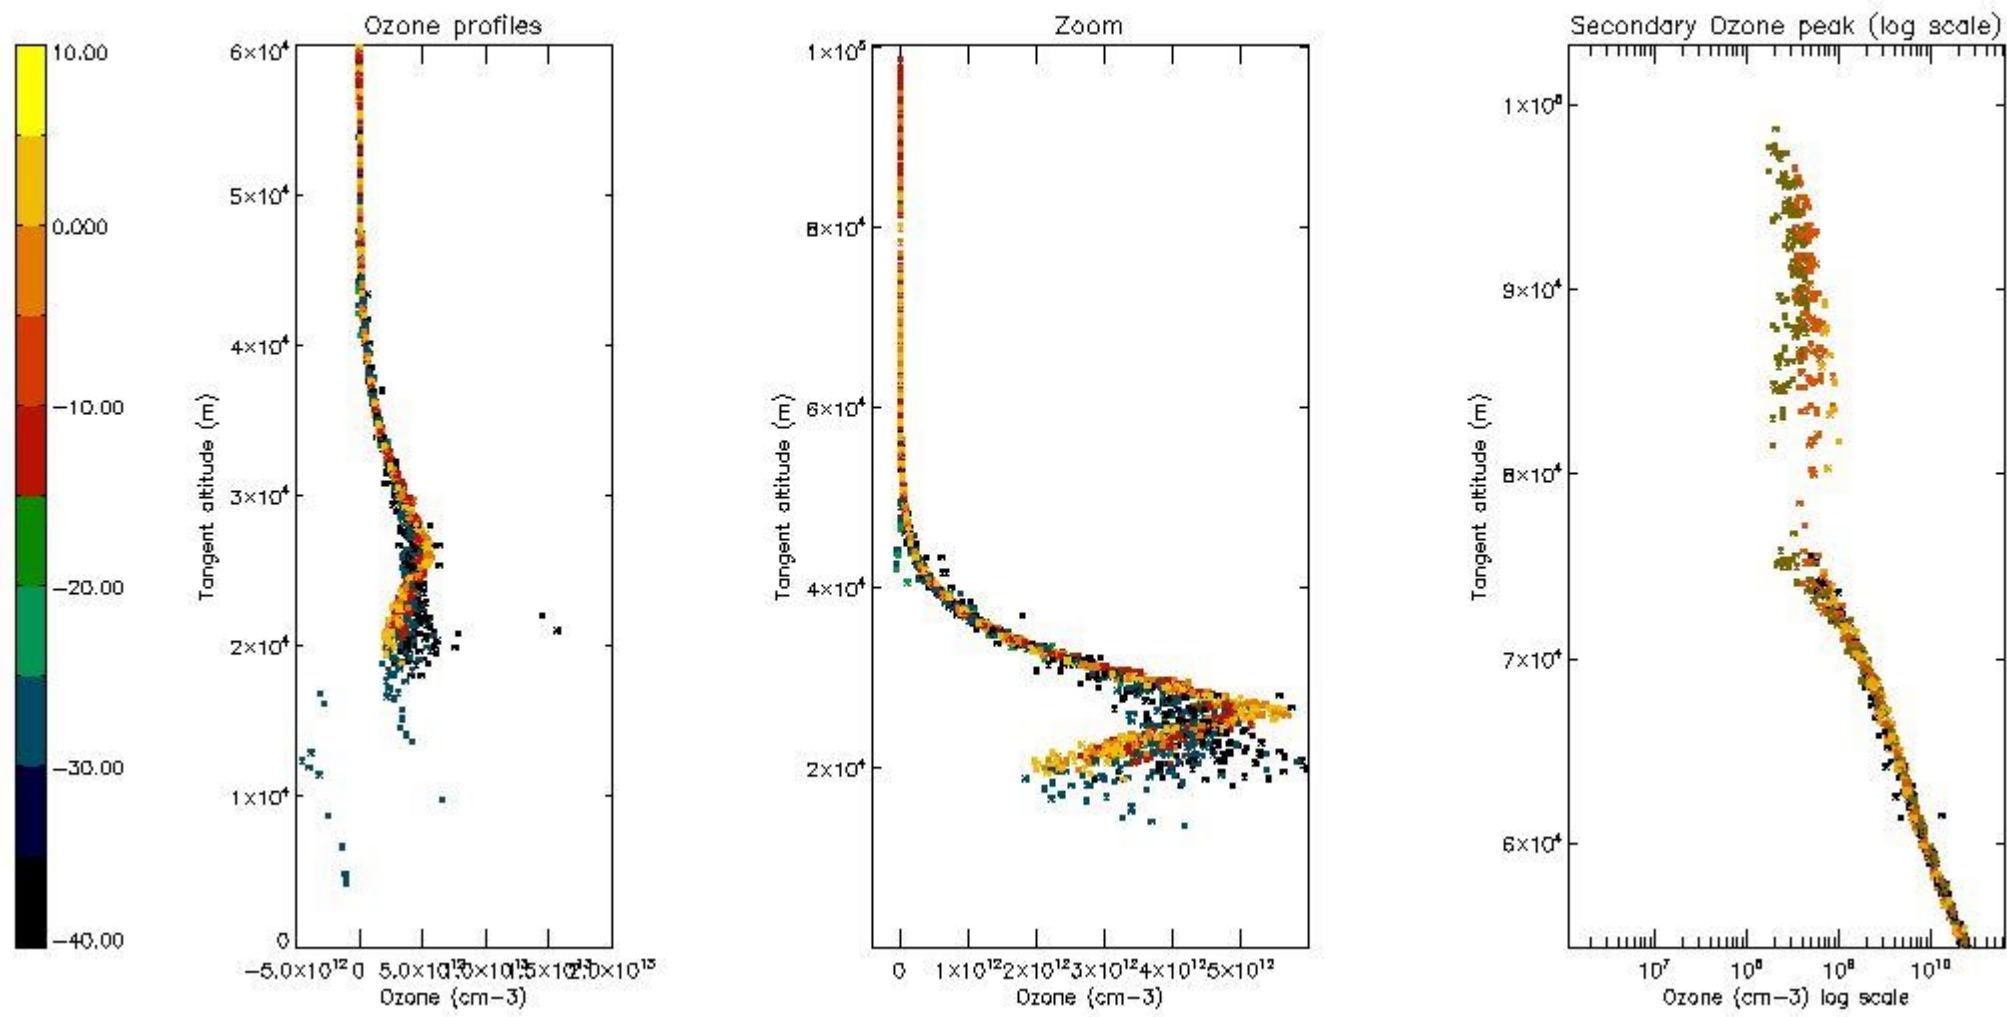

STD < 10	10
STD < 5	5

5.2 Plot ozone profiles for all STD (dark without errors)

The colorbar represents the latitude.

5.3 Plot ozone profiles where STD < 20% (dark without errors)

The colorbar represents the latitude.

5.4 Plot ozone profiles where STD < 10% (dark without errors)

The colorbar represents the latitude.

5.5 Plot ozone profiles where STD < 5% (dark without errors)

The colorbar represents the latitude.

5.6 Plot NO₂ profiles for all STD (dark without errors)

The colorbar represents the latitude.

5.7 Plot NO3 profiles for all STD (dark without errors)

The colorbar represents the latitude.

5.8 Plot H₂O profiles for all STD (only for occultations of stars 1,2,3,4,13,14,16,26,63 dark without errors)