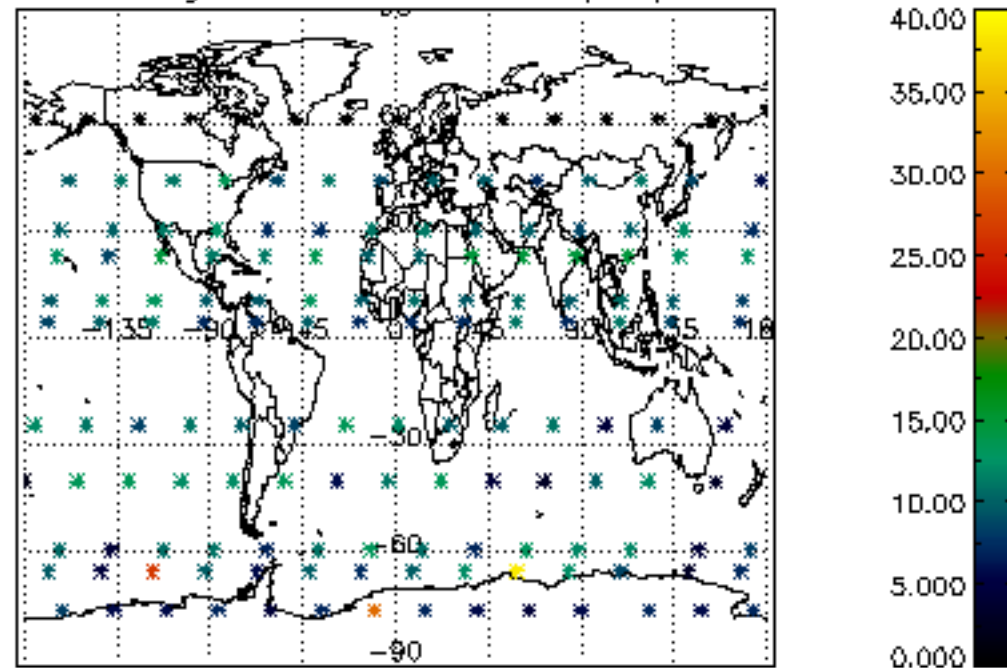

Percentage of saturation errors per profile