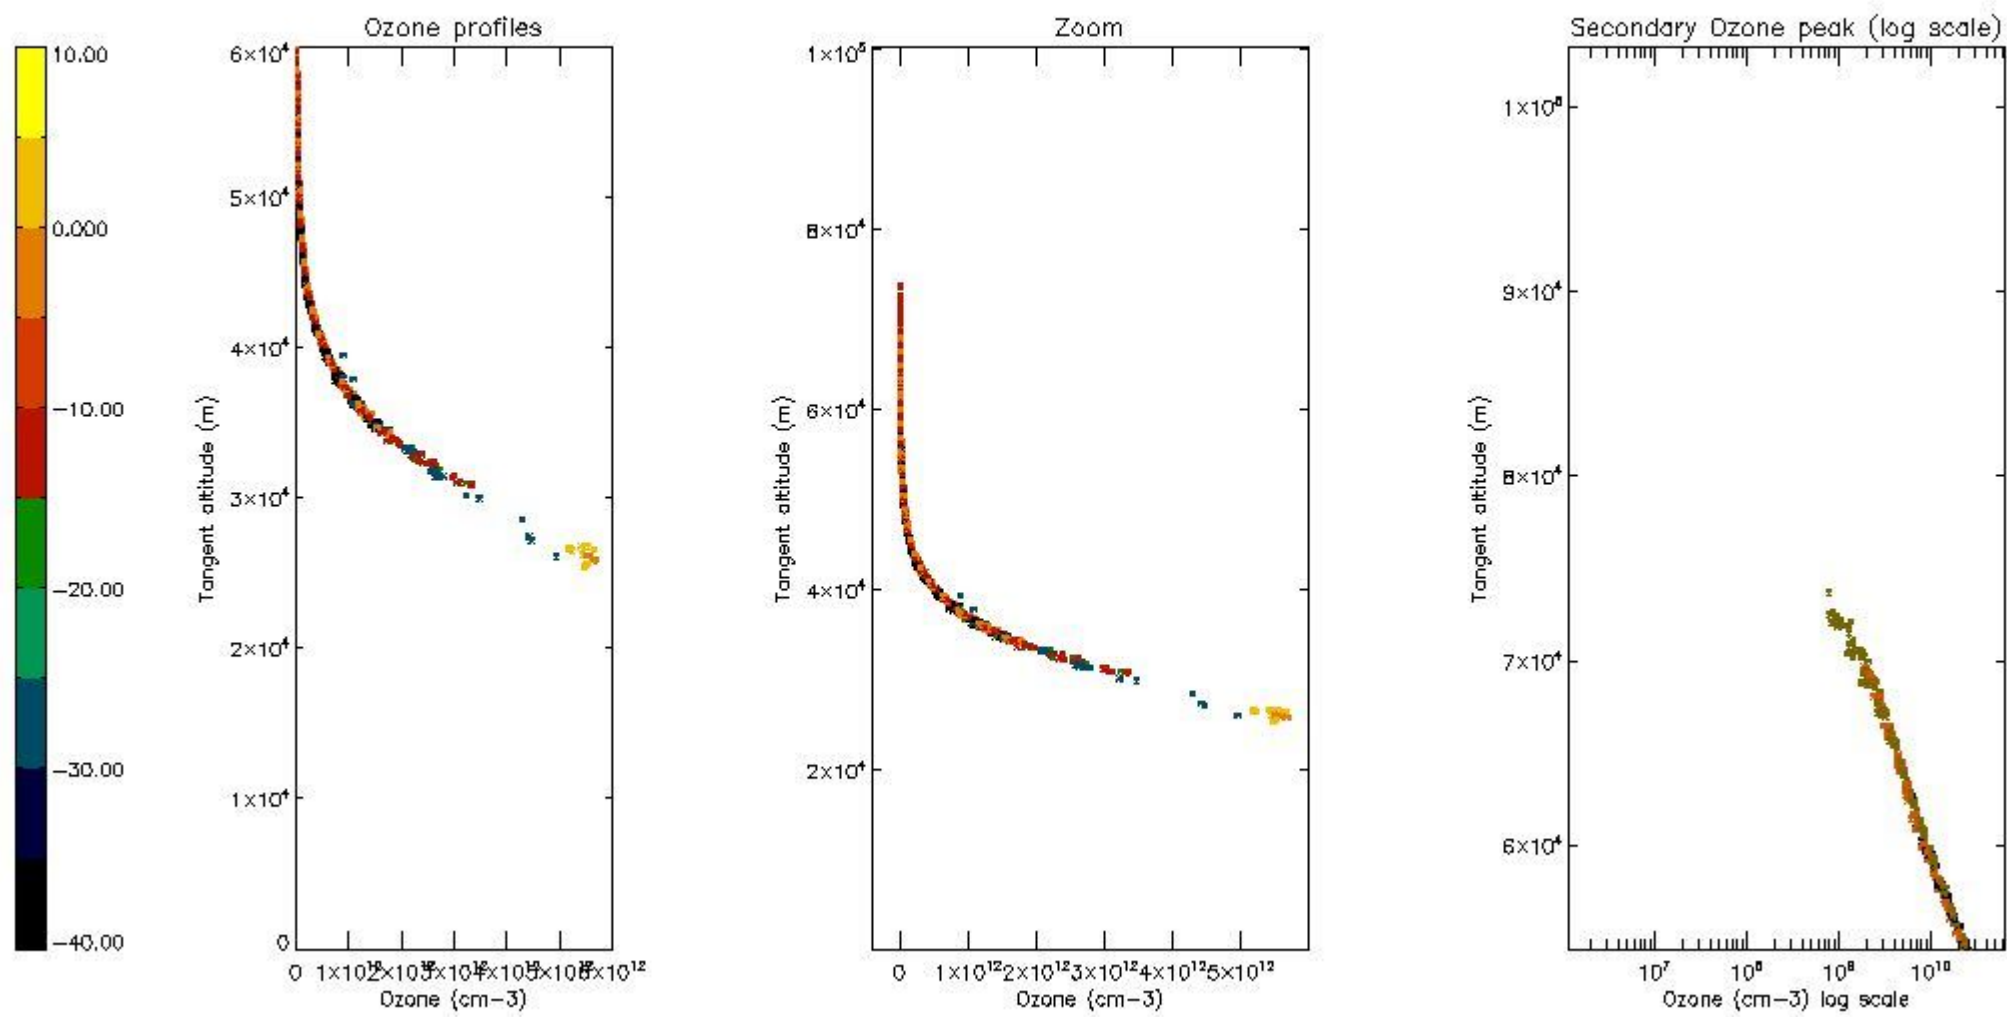

5.6 Plot NO₂ profiles for all STD (dark without errors)

The colorbar represents the latitude.