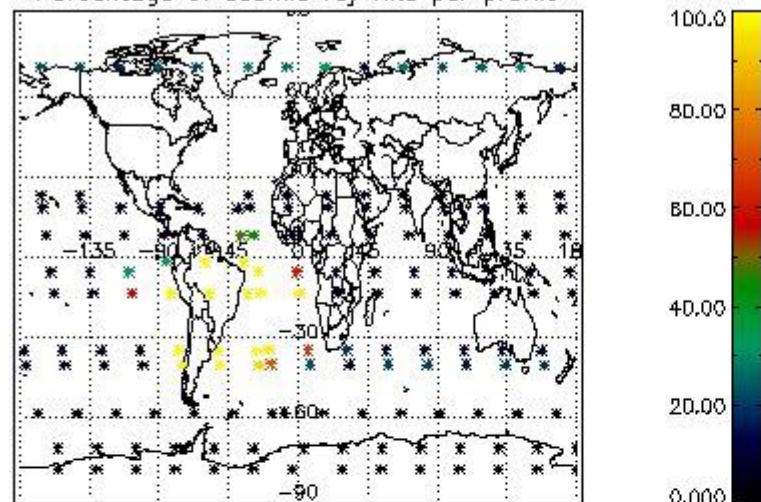

Percentage of cosmic ray hits per profile