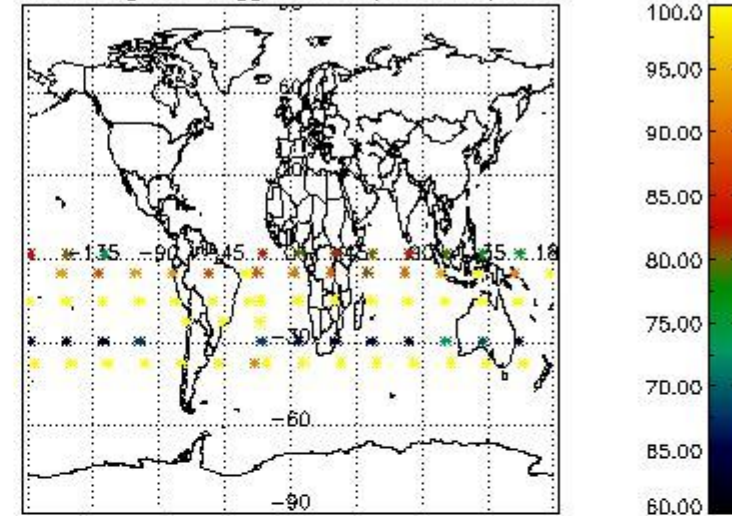

3.1 Plot quality information per product (time dependant)

3.2 Plot quality information per product (world map)

Percentage of flagged data per O3 profile

Percentage of flagged data per H2O profile

Percentage of flagged data per NO2 profile