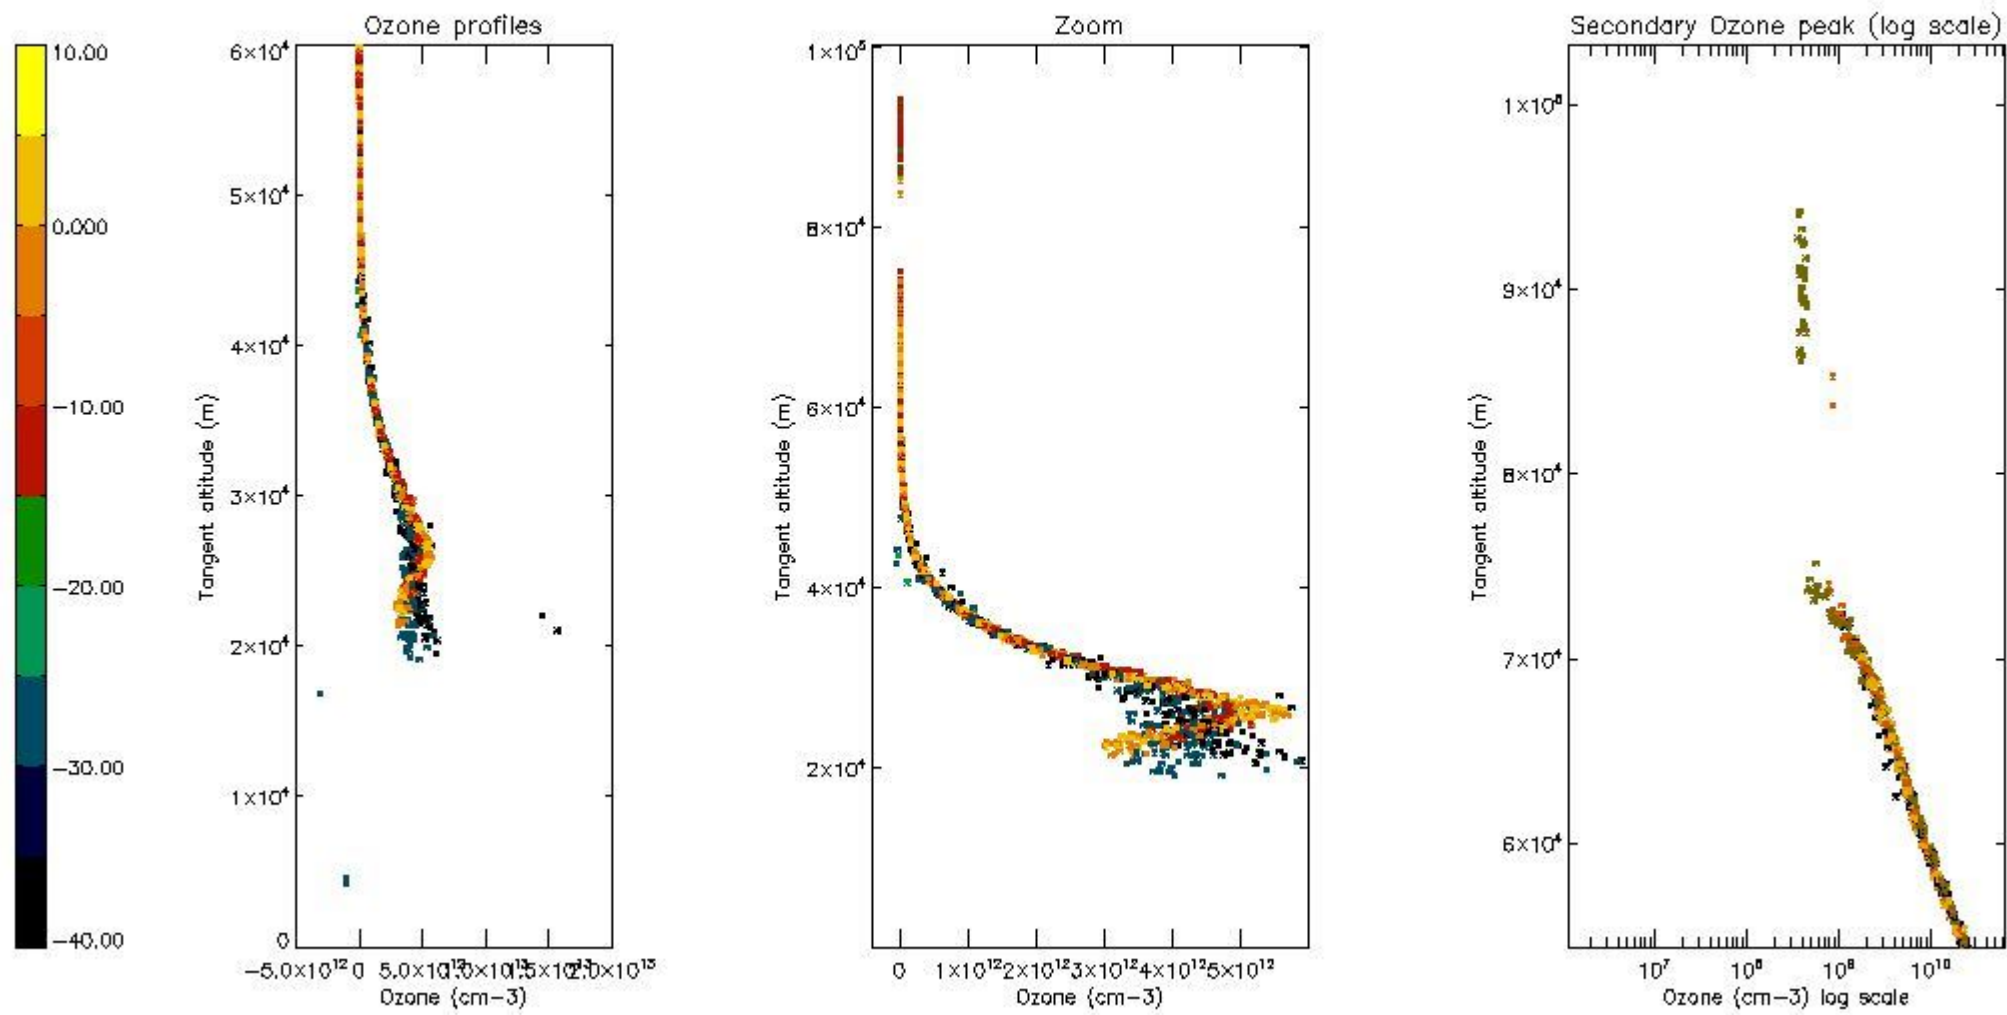

STD < 10	10
STD < 5	5

5.2 Plot ozone profiles for all STD (dark without errors)

The colorbar represents the latitude.

5.3 Plot ozone profiles where STD < 20% (dark without errors)

The colorbar represents the latitude.

5.4 Plot ozone profiles where STD < 10% (dark without errors)

The colorbar represents the latitude.

5.5 Plot ozone profiles where STD < 5% (dark without errors)

The colorbar represents the latitude.

5.6 Plot NO₂ profiles for all STD (dark without errors)