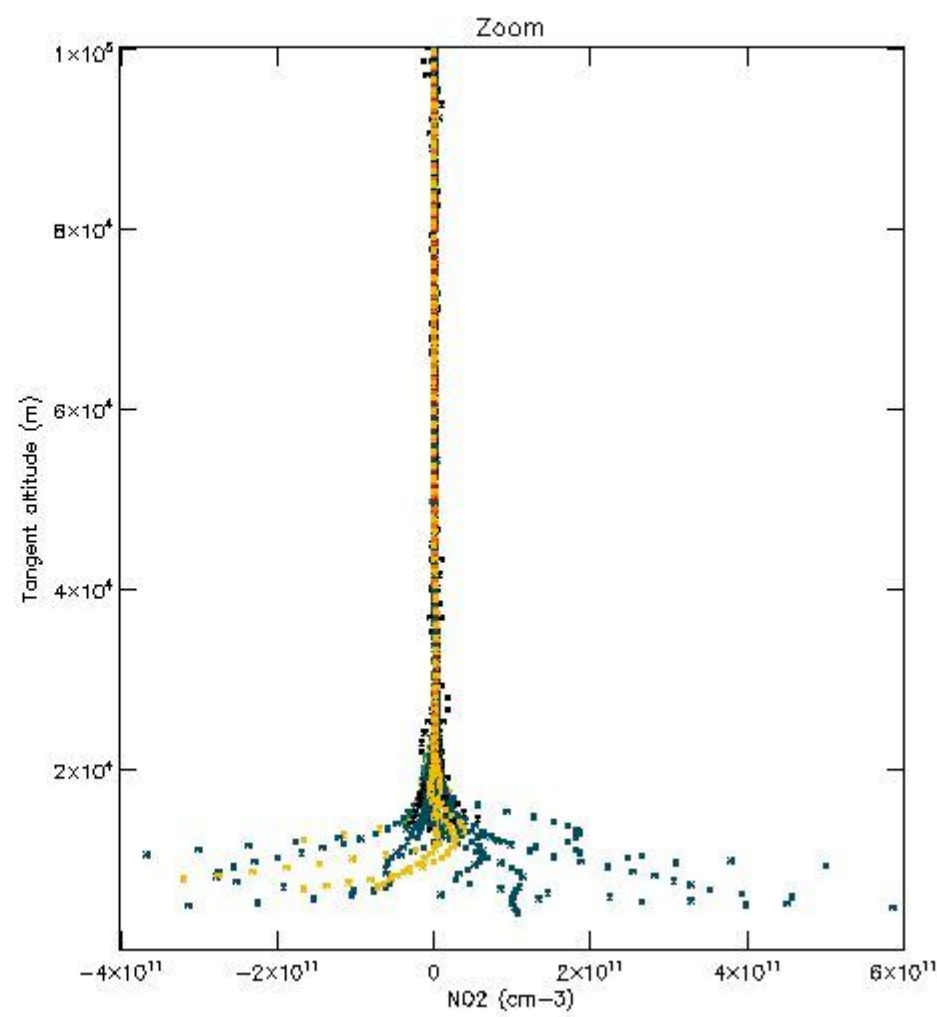

5.4 Plot ozone profiles where STD < 10% (dark without errors)

The colorbar represents the latitude.

5.5 Plot ozone profiles where STD < 5% (dark without errors)

The colorbar represents the latitude.

5.6 Plot NO₂ profiles for all STD (dark without errors)

The colorbar represents the latitude.

5.7 Plot NO3 profiles for all STD (dark without errors)

The colorbar represents the latitude.

5.8 Plot H2O profiles for all STD (only for occultations of stars 1,2,3,4,13,14,16,26,63 dark without errors)