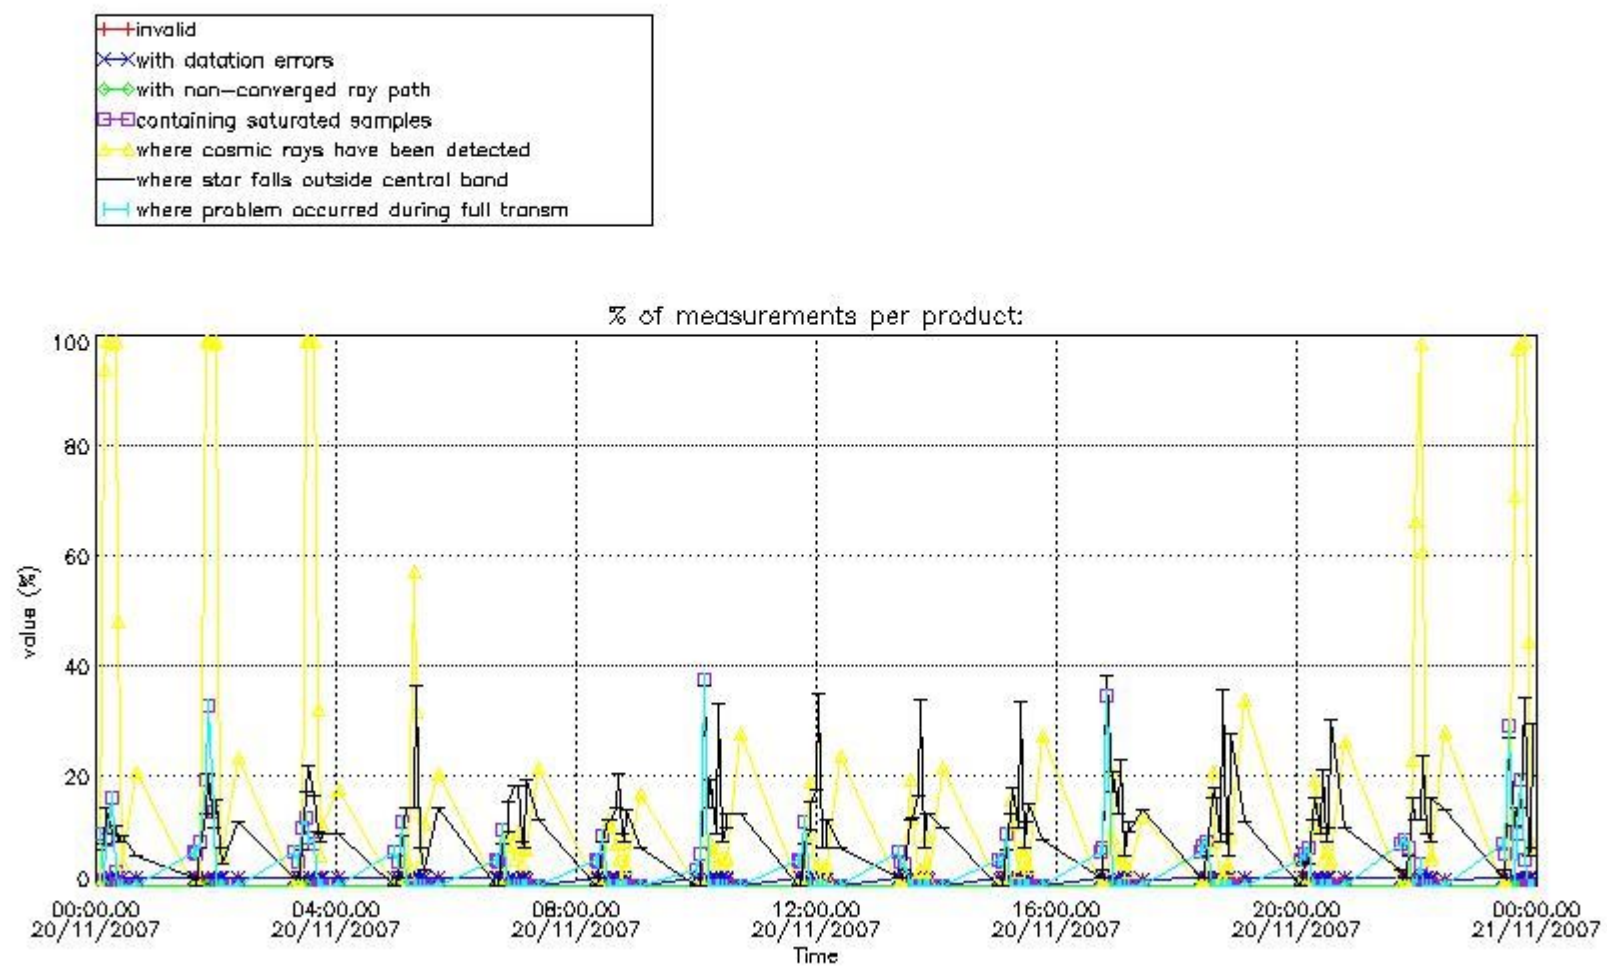

4.1.2 Plot level 1 quality information per product (time dependant): ENVISAT DESCENDING passes