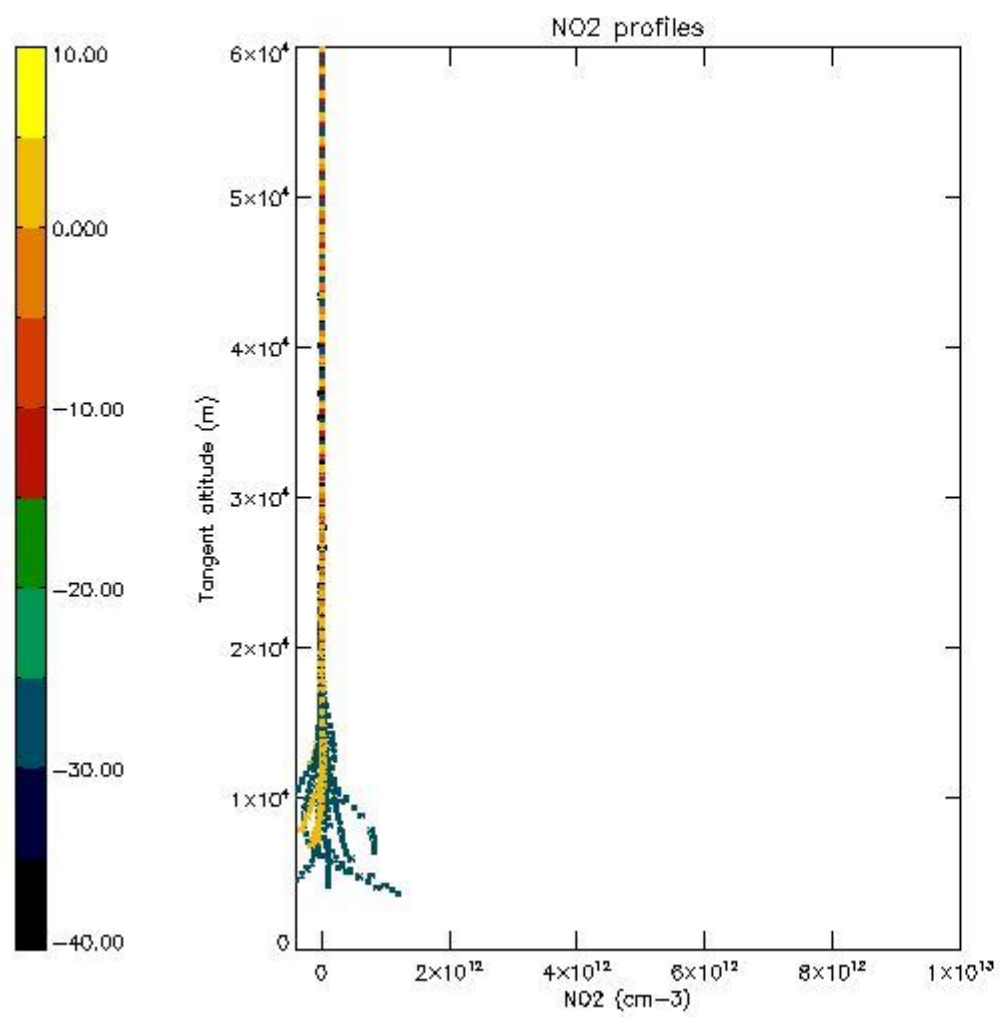

STD < 10	10
STD < 5	5

5.2 Plot ozone profiles for all STD (dark without errors)

The colorbar represents the latitude.

5.3 Plot ozone profiles where STD < 20% (dark without errors)

The colorbar represents the latitude.

5.4 Plot ozone profiles where STD < 10% (dark without errors)

The colorbar represents the latitude.

5.5 Plot ozone profiles where STD < 5% (dark without errors)

The colorbar represents the latitude.

5.6 Plot NO₂ profiles for all STD (dark without errors)

The colorbar represents the latitude.

5.7 Plot NO3 profiles for all STD (dark without errors)

The colorbar represents the latitude.

5.8 Plot H₂O profiles for all STD (only for occultations of stars 1,2,3,4,13,14,16,26,63 dark without errors)