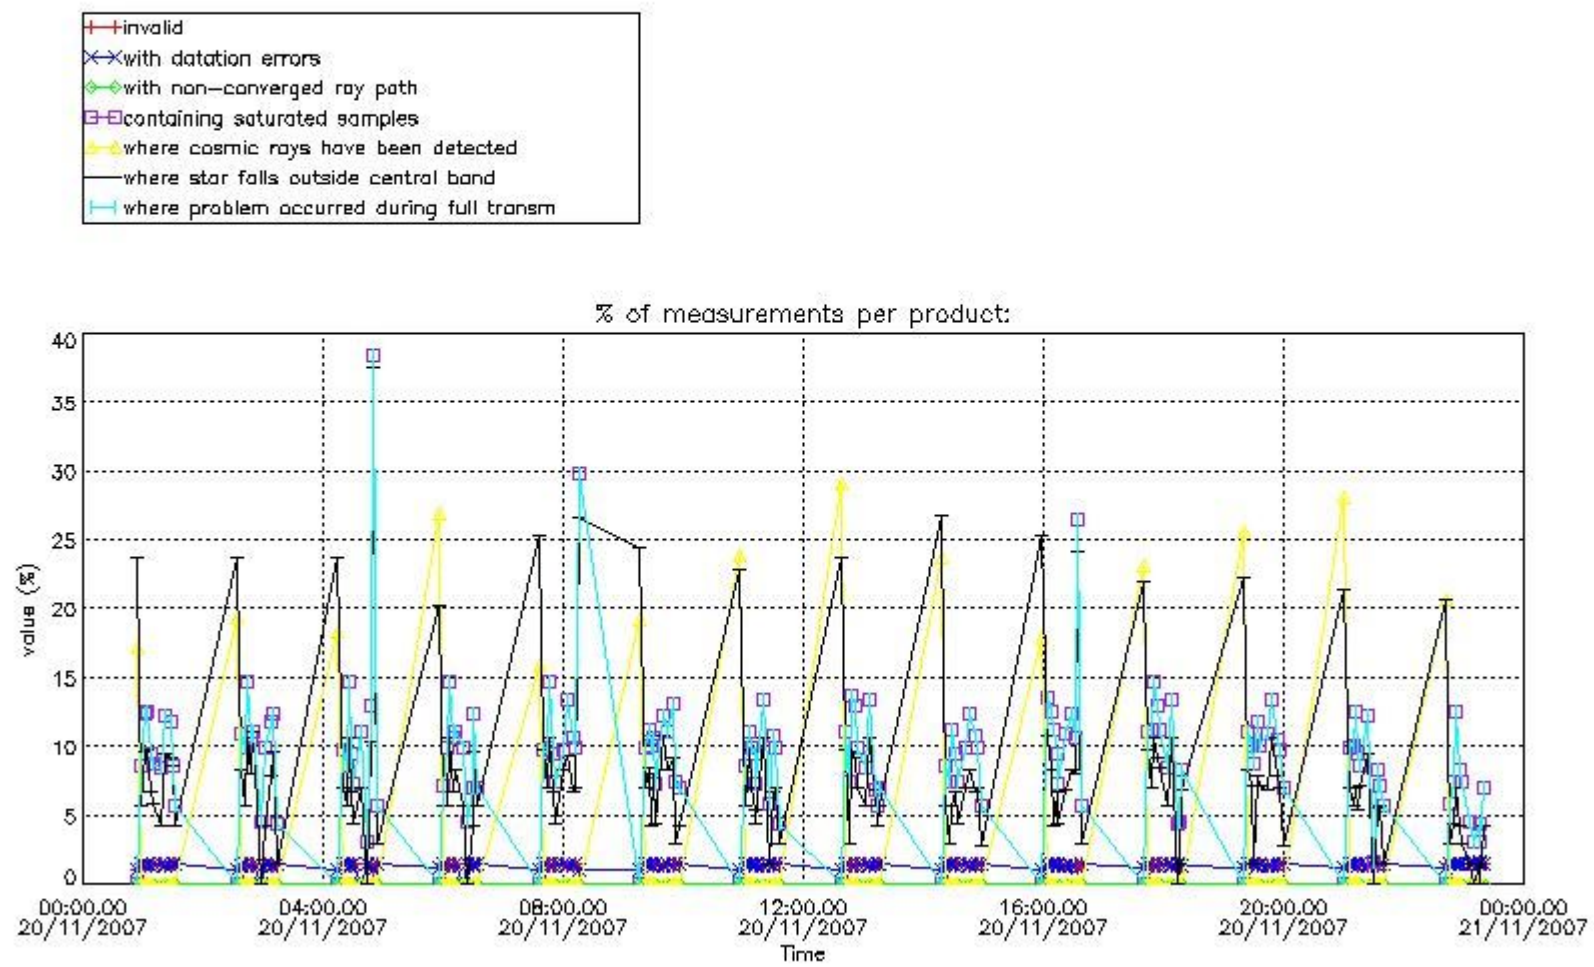

[6. Auxiliary Data Files used for the production reported in section 2](#)

This report presents the daily analysis on parameters extracted from GOMOS level 2 data (GOM_NL__2P). It is intended to monitor some important parameters that will impact the quality of these products. A list of level 2 products (and content) that have arrived during the reporting day to the PCF is also given.

3.1 Plot quality information per product (time dependant)

3.2 Plot quality information per product (world map)

Percentage of flagged data per O3 profile

Percentage of flagged data per H2O profile

Percentage of flagged data per NO2 profile

Percentage of flagged data per NO3 profile

4. Level 1 quality information per product

In this section it is plotted some information contained in the Quality Summary data set of the level 2 products that comes from the level 1b processing. Products without errors (error flag in the MPH set to "0") are used.

4.1 Plot quality information per product (time dependant) coming from level 1b processing

4.1.1 Plot level 1 quality information per product (time dependant): ENVISAT ASCENDING passes

4.1.2 Plot level 1 quality information per product (time dependant): ENVISAT DESCENDING passes