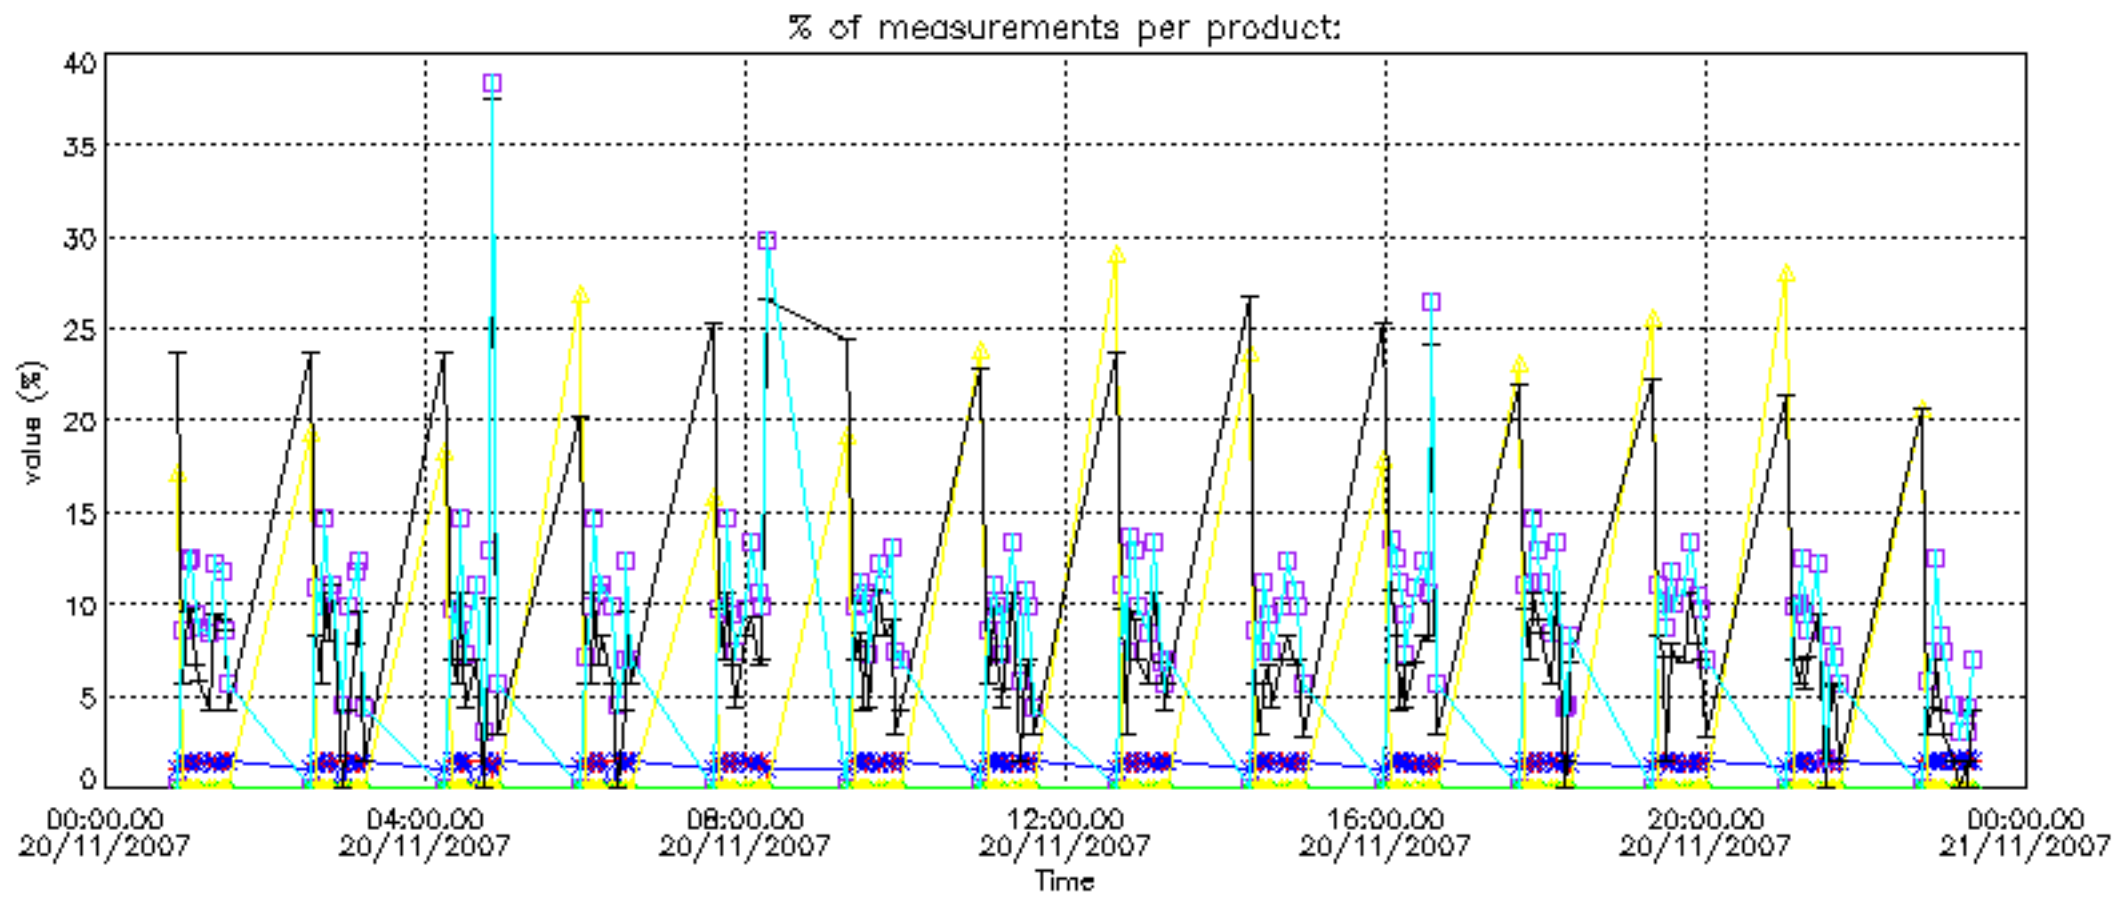

Percentage of cosmic ray hits per profile

Percentage of datation errors per profile