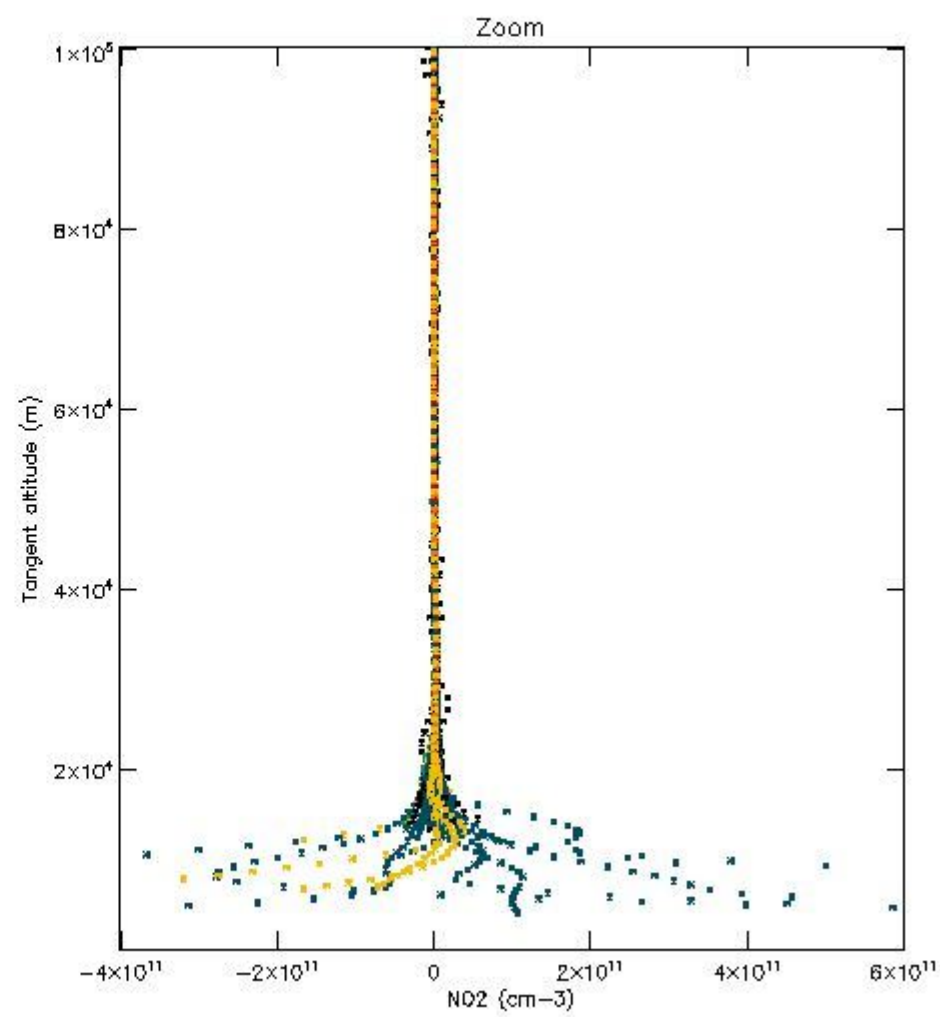

5.4 Plot ozone profiles where STD < 10% (dark without errors)

The colorbar represents the latitude.

5.5 Plot ozone profiles where STD < 5% (dark without errors)

The colorbar represents the latitude.

5.6 Plot NO₂ profiles for all STD (dark without errors)

The colorbar represents the latitude.

5.7 Plot NO3 profiles for all STD (dark without errors)

The colorbar represents the latitude.

5.8 Plot H₂O profiles for all STD (only for occultations of stars 1,2,3,4,13,14,16,26,63 dark without errors)