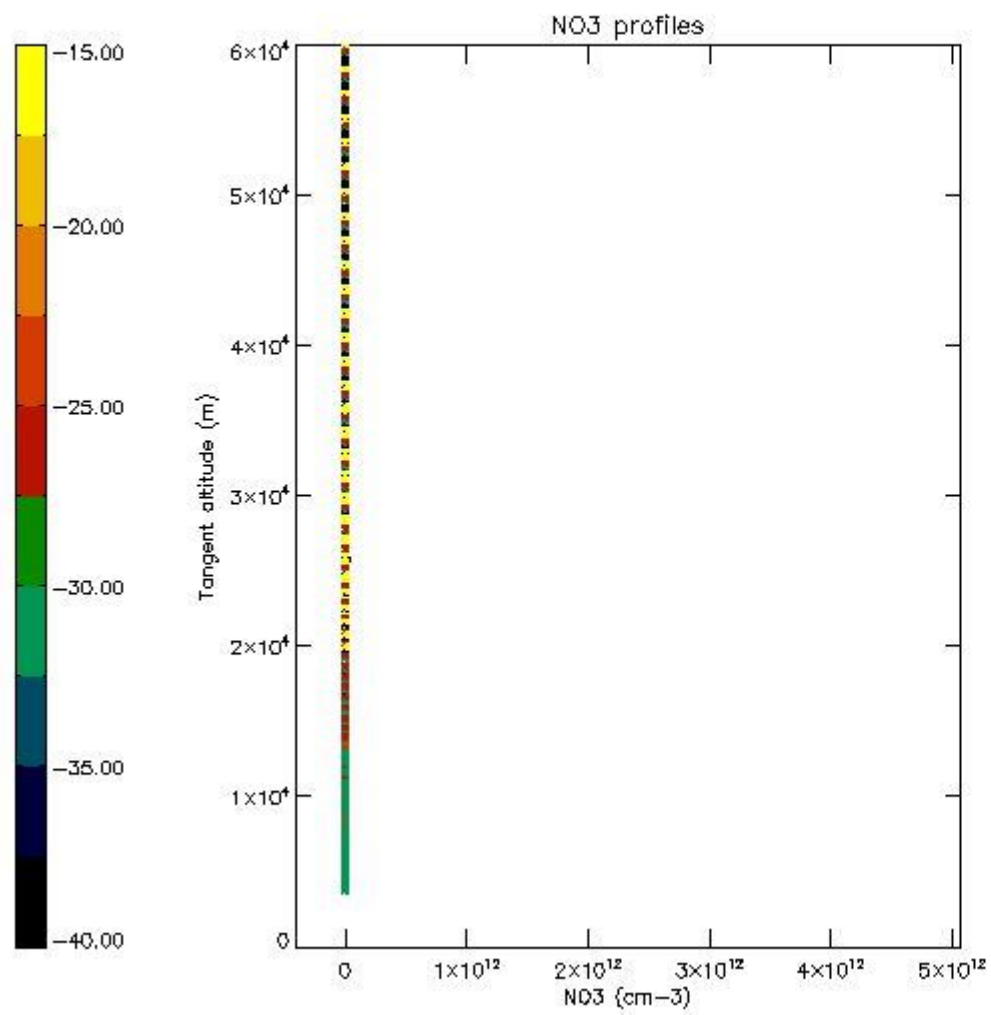

6. Auxiliary Data Files used for the production reported in section 2

The number reported in the third column indicates since which file (see list in section 2) the corresponding auxiliary file has been used. The fourth column is the date of those product files.

Type	Auxiliary Filename	Used since product	Used since product date
INST_PHYS_CHARACTERISTICS	GOM_INS_AXVIEC20091111_143220_20030716_120000_20500101_000000	1	15-NOV-2007 00:14:58
LEVEL-2_PROC_CONFIG	GOM_PR2_AXVIEC20091111_152718_20020301_000000_20500101_000000	1	15-NOV-2007 00:14:58
CROSS_SECTIONS_FILE	GOM_CRS_AXVIEC20091111_154832_20020301_000000_20500101_000000	1	15-NOV-2007 00:14:58