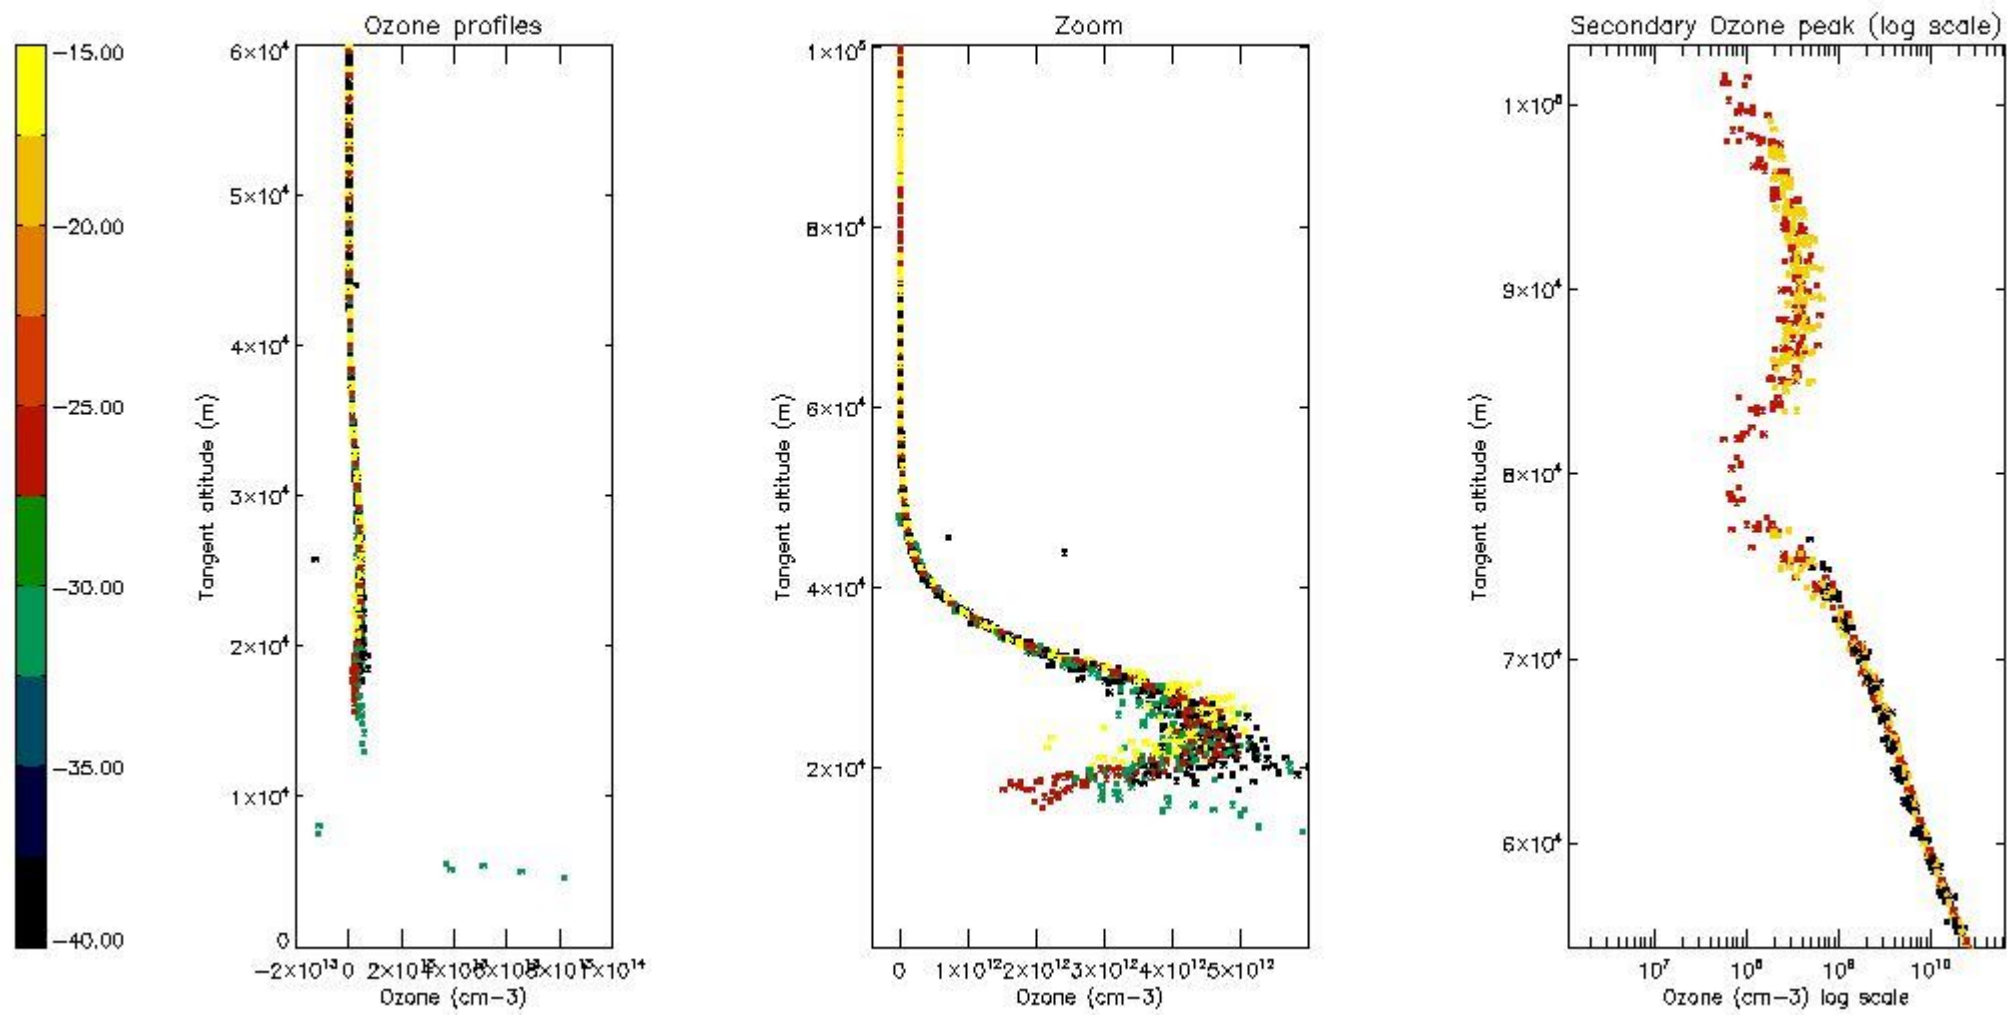

STD < 10	10
STD < 5	7

5.2 Plot ozone profiles for all STD (dark without errors)

The colorbar represents the latitude.

5.3 Plot ozone profiles where STD < 20% (dark without errors)

The colorbar represents the latitude.