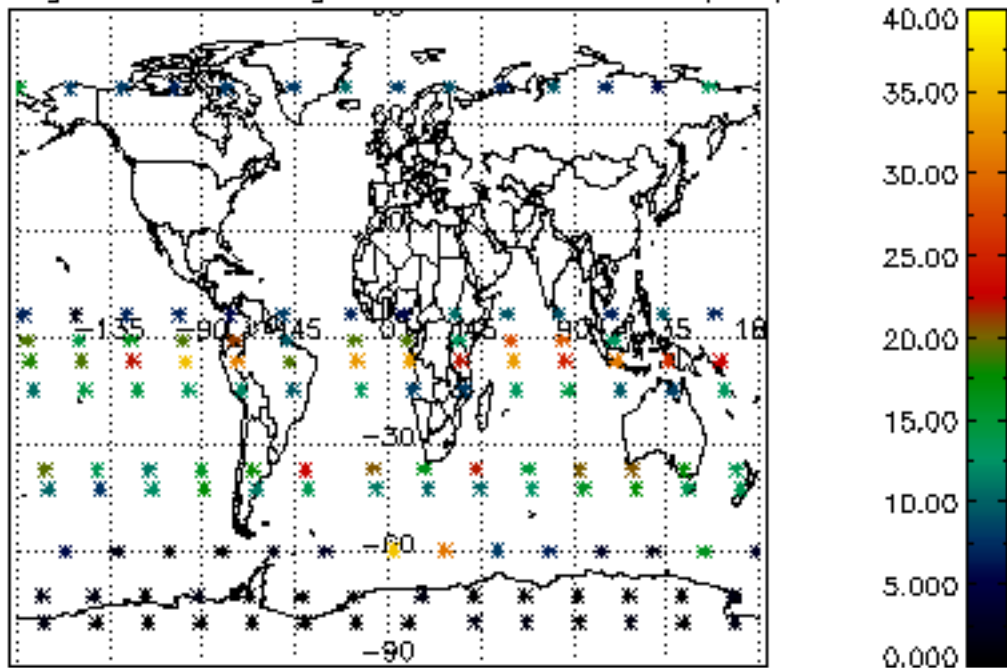

Percentage of cosmic ray hits per profile

Percentage of star falling outside central band per profile