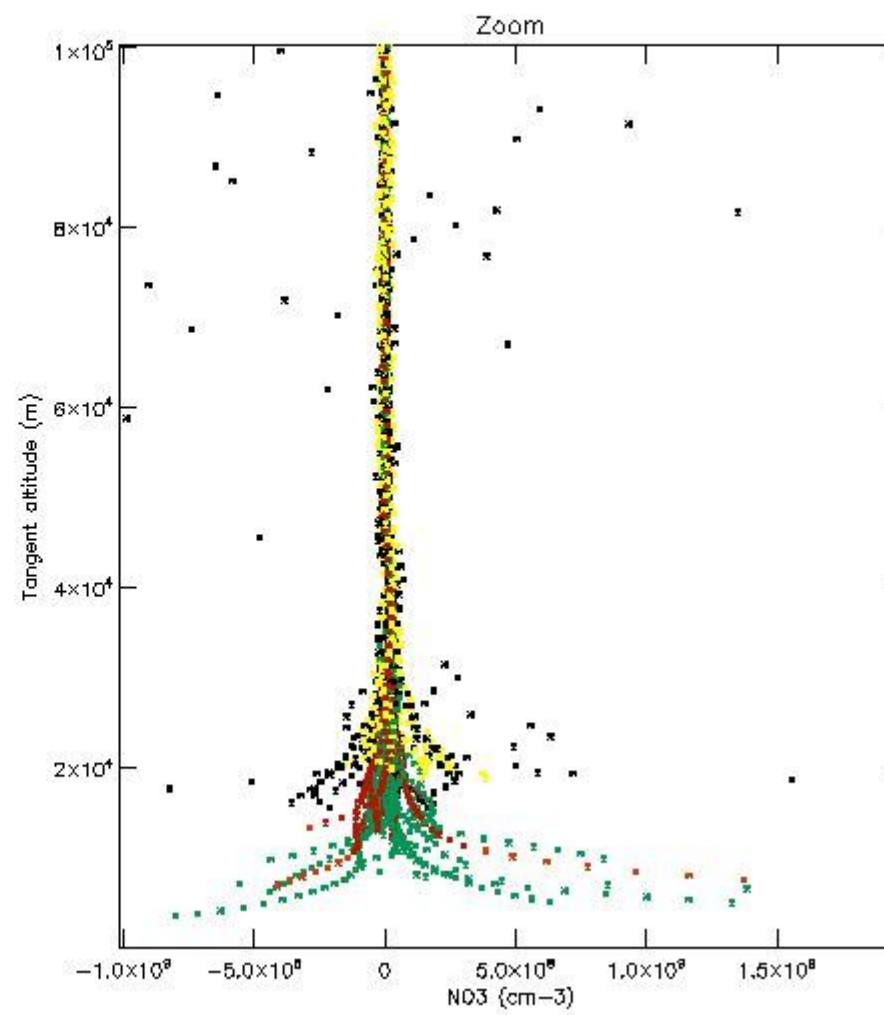

6. Auxiliary Data Files used for the production reported in section 2

The number reported in the third column indicates since which file (see list in section 2) the corresponding auxiliary file has been used. The fourth column is the date of those product files.

Type	Auxiliary Filename	Used since product	Used since product date
INST_PHYS_CHARACTERISTICS	GOM_INS_AXVIEC20091111_143220_20030716_120000_20500101_000000	1	15-NOV-2007 00:14:58
LEVEL-2_PROC_CONFIG	GOM_PR2_AXVIEC20091111_152718_20020301_000000_20500101_000000	1	15-NOV-2007 00:14:58
CROSS_SECTIONS_FILE	GOM_CRS_AXVIEC20091111_154832_20020301_000000_20500101_000000	1	15-NOV-2007 00:14:58