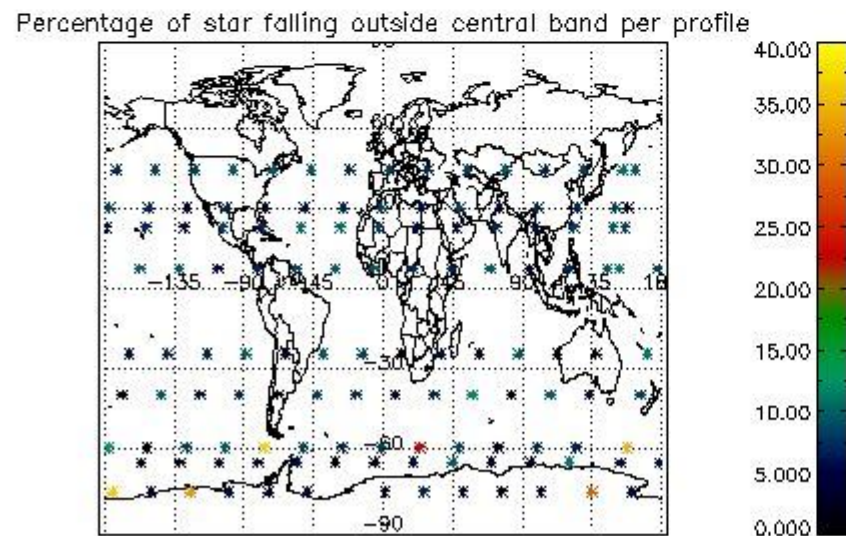

5. Trace gas profiles

5.1 Ozone statistics based on quality of products

The final quality of the products can be "measured" using the STD (Standard Deviation) attached to every point profile. This information is written to the parameter GOM_NL__2P/NL_LOCAL_SPECIES_DENSITY/o3_std of the level 2 products. The table below shows the statistics for given STD ranges.

The statistics are given with respect to the overall valid production:

- Products without fatal errors: GOM_NL__2P/MPH/PRODUCT_ERR=0
- Valid point profile: GOM_NL__2P/NL_LOCAL_SPECIES_DENSITY/pcd(0)=0

The 'Criteria' is applied to valid points of dark limb products:

- Products in dark limb illumination condition: GOM_NL__2P/NL_SUMMARY_QUALITY/obs_ill_cond=0
- Products without fatal errors: GOM_NL__2P/MPH/PRODUCT_ERR=0
- Valid point profile: GOM_NL__2P/NL_LOCAL_SPECIES_DENSITY/pcd(0)=0

So, the table below shows the percentage of dark limb and valid observations for each criteria with respect to the overall valid daily observations.

Criteria	% of total production
All STD	22
STD < 20	12