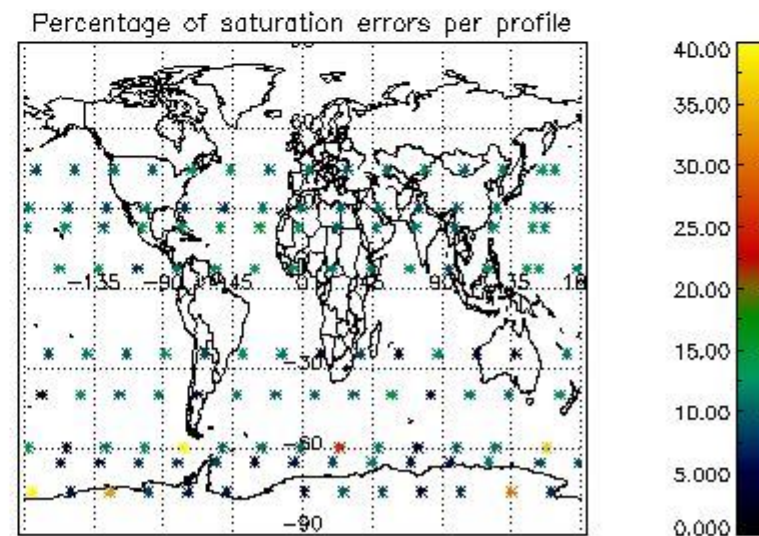

5. Trace gas profiles

5.1 Ozone statistics based on quality of products

The final quality of the products can be "measured" using the STD (Standard Deviation) attached to every point profile. This information is written to the parameter GOM_NL__2P/NL_LOCAL_SPECIES_DENSITY/o3_std of the level 2 products. The table below shows the statistics for given STD ranges.

The statistics are given with respect to the overall valid production:

- Products without fatal errors: GOM_NL__2P/MPH/PRODUCT_ERR=0
- Valid point profile: GOM_NL__2P/NL_LOCAL_SPECIES_DENSITY/pcd(0)=0

The 'Criteria' is applied to valid points of dark limb products:

- Products in dark limb illumination condition: GOM_NL__2P/NL_SUMMARY_QUALITY/obs_ill_cond=0
- Products without fatal errors: GOM_NL__2P/MPH/PRODUCT_ERR=0
- Valid point profile: GOM_NL__2P/NL_LOCAL_SPECIES_DENSITY/pcd(0)=0

So, the table below shows the percentage of dark limb and valid observations for each criteria with respect to the overall valid daily observations.

Criteria	% of total production
All STD	22
STD < 20	12