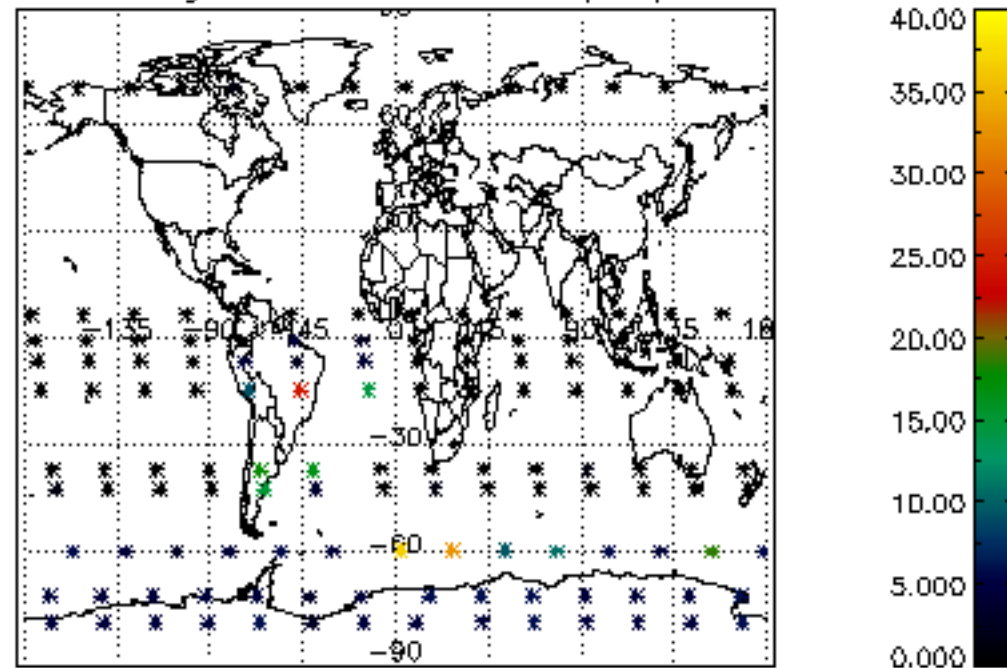

Percentage of datation errors per profile

Percentage of saturation errors per profile