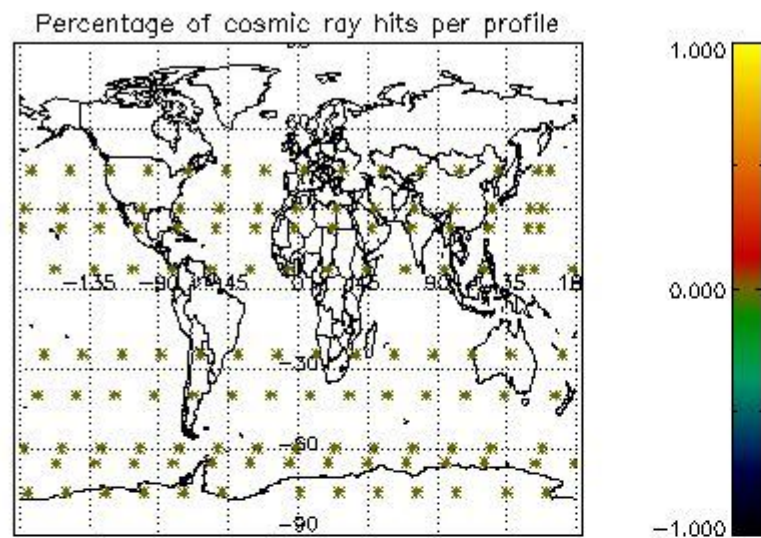

4.2.2 Plot level 1 quality information per product (world map): ENVISAT DESCENDING passes

5. Trace gas profiles

5.1 Ozone statistics based on quality of products

The final quality of the products can be "measured" using the STD (Standard Deviation) attached to every point profile. This information is written to the parameter GOM_NL__2P/NL_LOCAL_SPECIES_DENSITY/o3_std of the level 2 products. The table below shows the statistics for given STD ranges.

The statistics are given with respect to the overall valid production:

- Products without fatal errors: GOM_NL__2P/MPH/PRODUCT_ERR=0
- Valid point profile: GOM_NL__2P/NL_LOCAL_SPECIES_DENSITY/pcd(0)=0

The 'Criteria' is applied to valid points of dark limb products:

- Products in dark limb illumination condition: GOM_NL__2P/NL_SUMMARY_QUALITY/obs_ill_cond=0
- Products without fatal errors: GOM_NL__2P/MPH/PRODUCT_ERR=0
- Valid point profile: GOM_NL__2P/NL_LOCAL_SPECIES_DENSITY/pcd(0)=0

So, the table below shows the percentage of dark limb and valid observations for each criteria with respect to the overall valid daily observations.

Criteria	% of total production
All STD	22
STD < 20	12