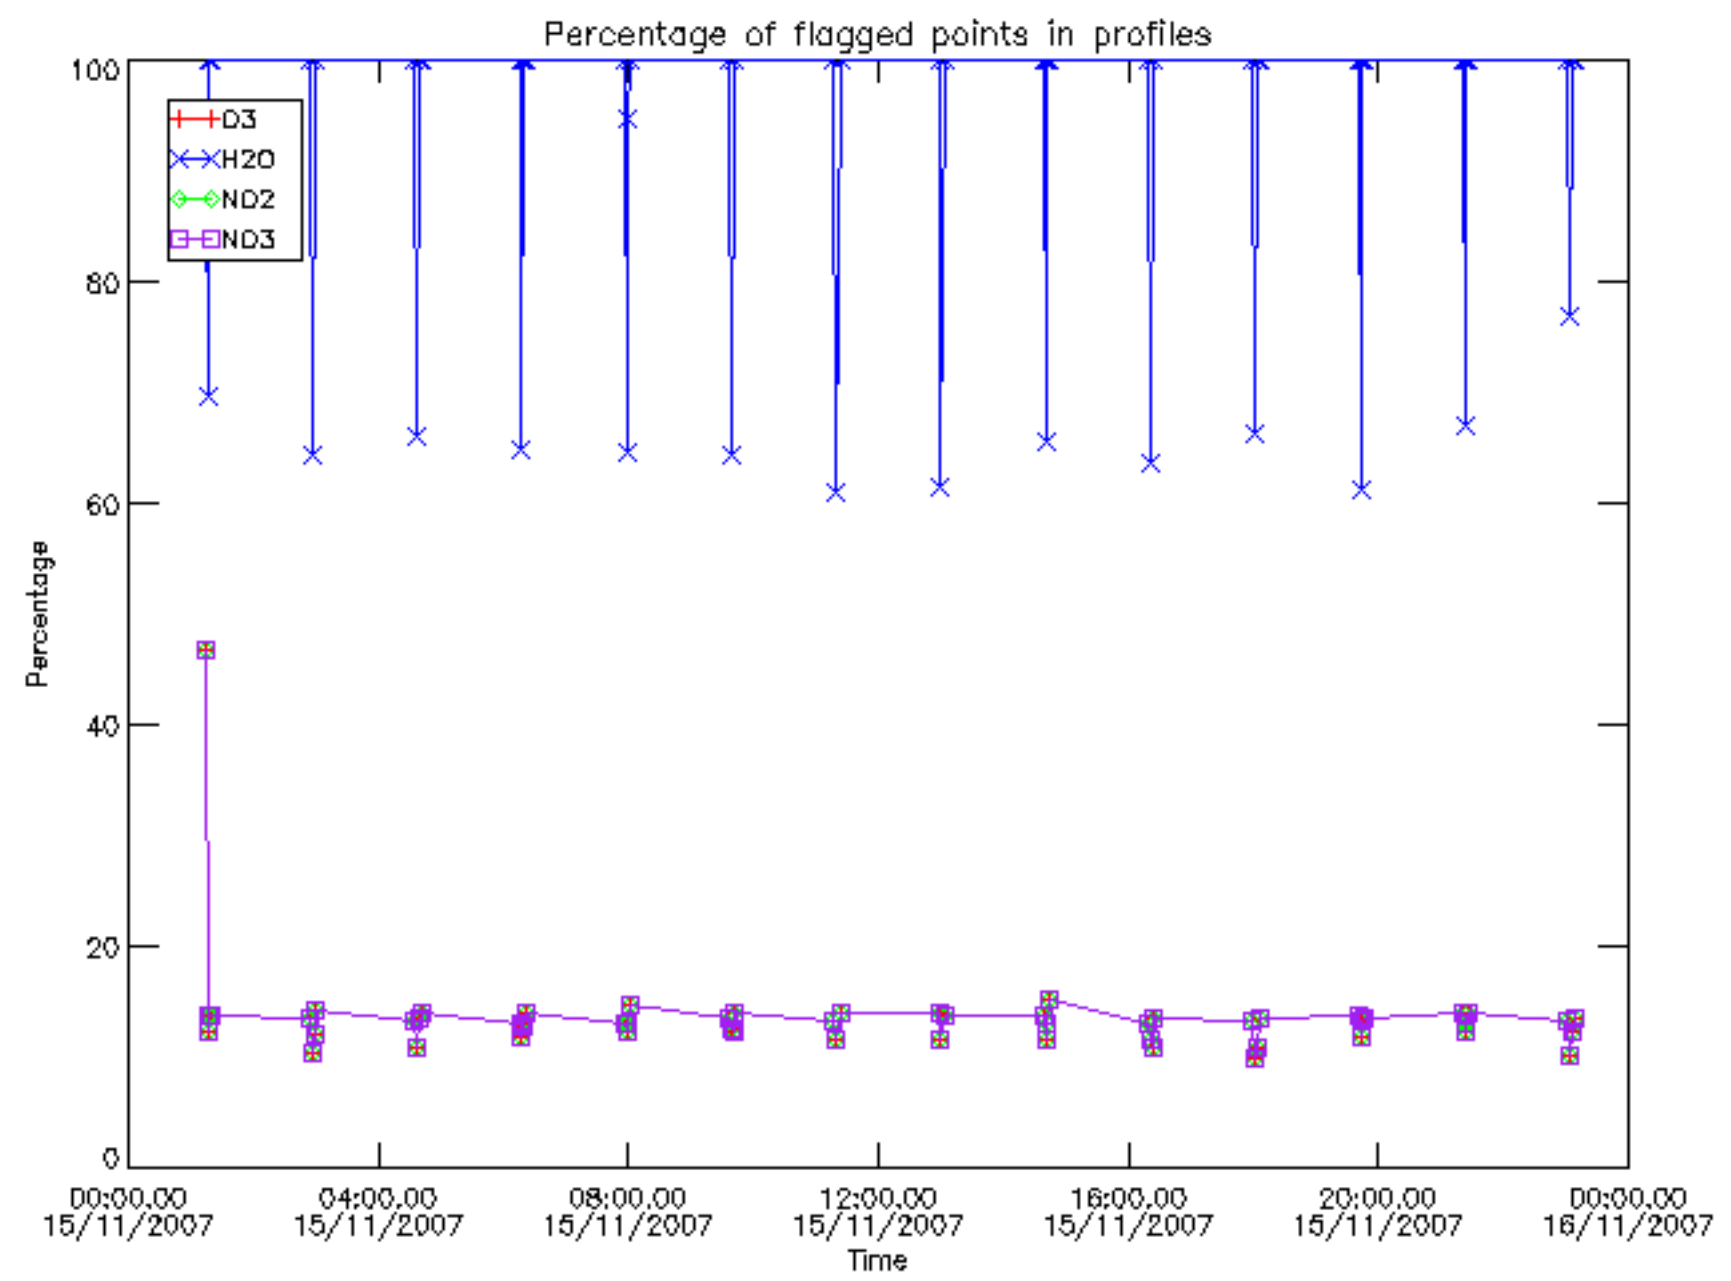

Percentage of flagged data per D3 profile

Percentage of flagged data per H2O profile