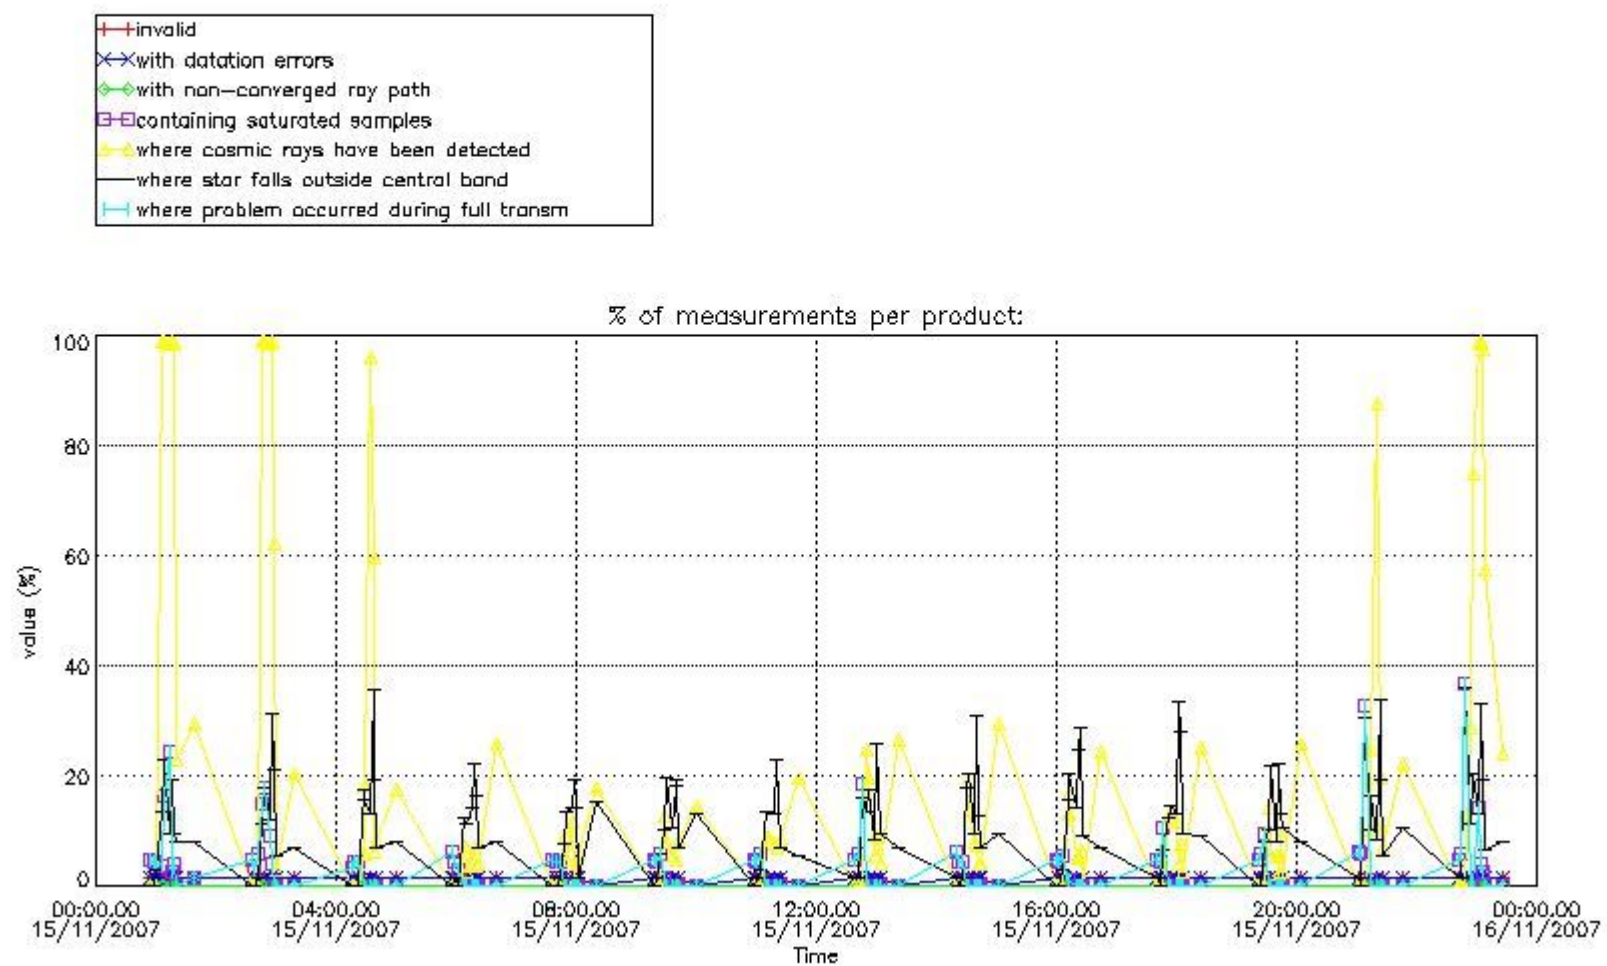

4.1.2 Plot level 1 quality information per product (time dependant): ENVI SAT DESCENDING passes