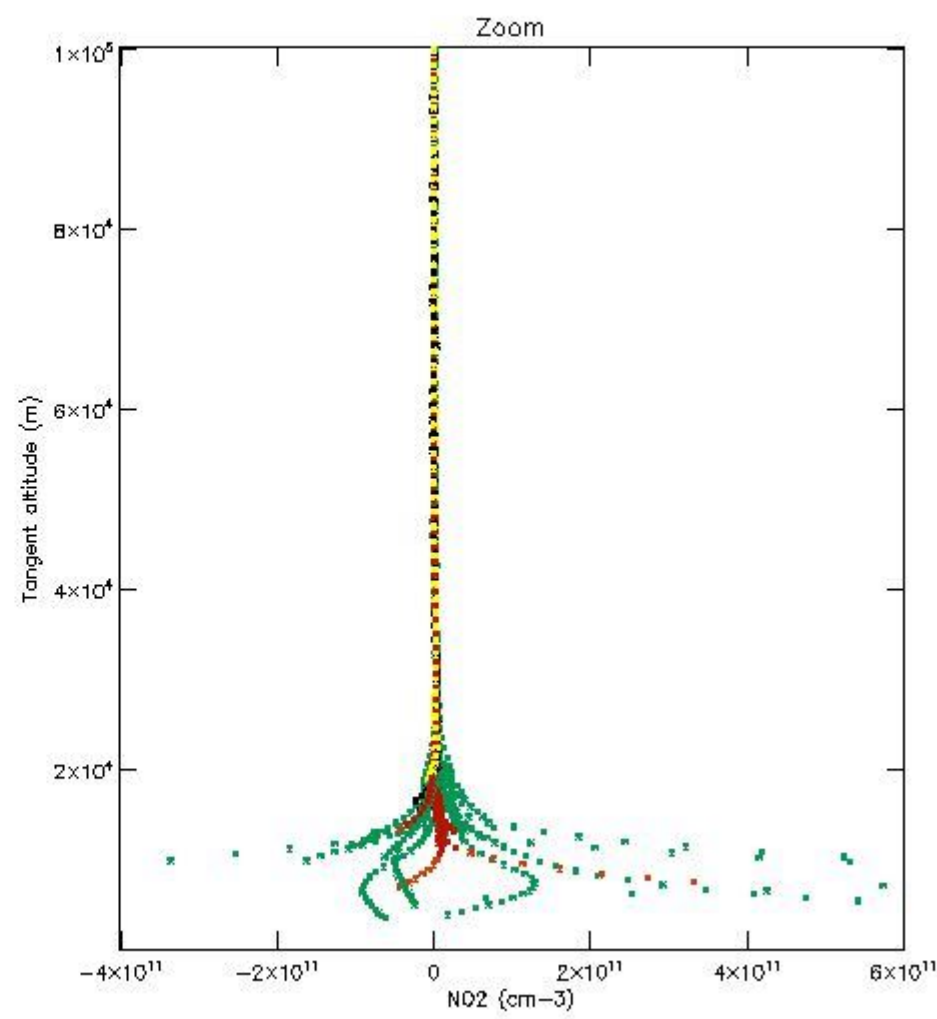

5.4 Plot ozone profiles where  $STD < 10\%$  (dark without errors)

The colorbar represents the latitude.

*5.5 Plot ozone profiles where STD < 5% (dark without errors)*

The colorbar represents the latitude.

*5.6 Plot NO<sub>2</sub> profiles for all STD (dark without errors)*

The colorbar represents the latitude.

*5.7 Plot NO3 profiles for all STD (dark without errors)*

The colorbar represents the latitude.