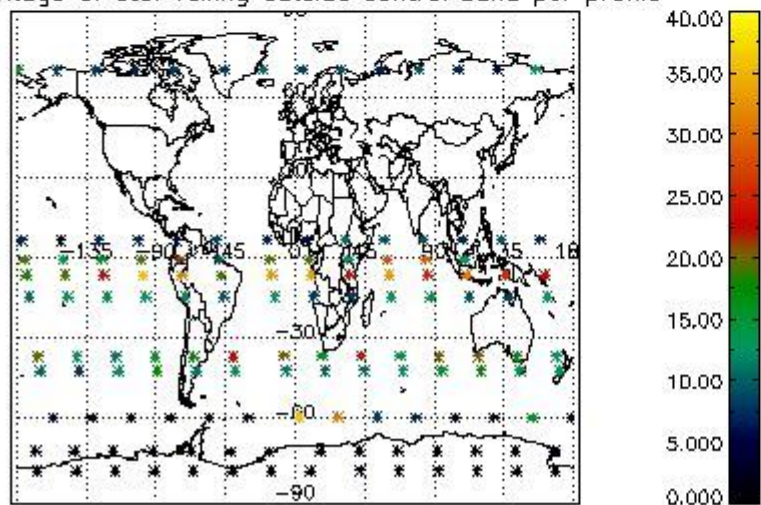

##### 4.2.1 Plot level 1 quality information per product (world map): ENVISAT ASCENDING passes

Percentage of cosmic ray hits per profile

Percentage of datation errors per profile

Percentage of star falling outside central band per profile