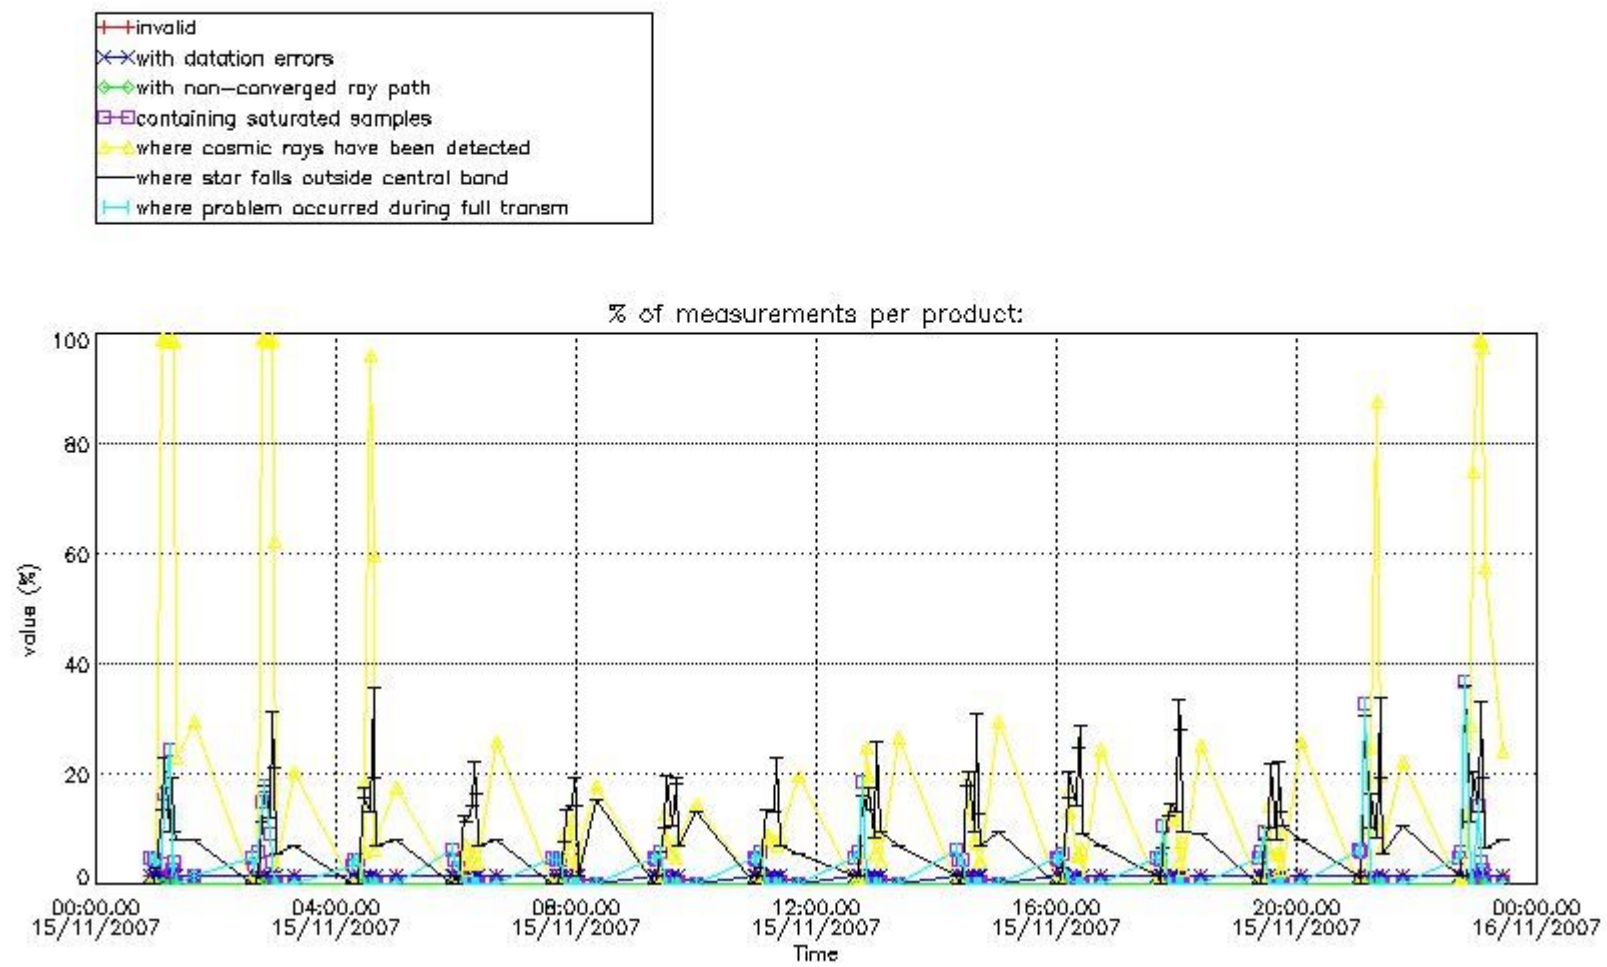

4.1.2 Plot level 1 quality information per product (time dependant): ENVI SAT DESCENDING passes