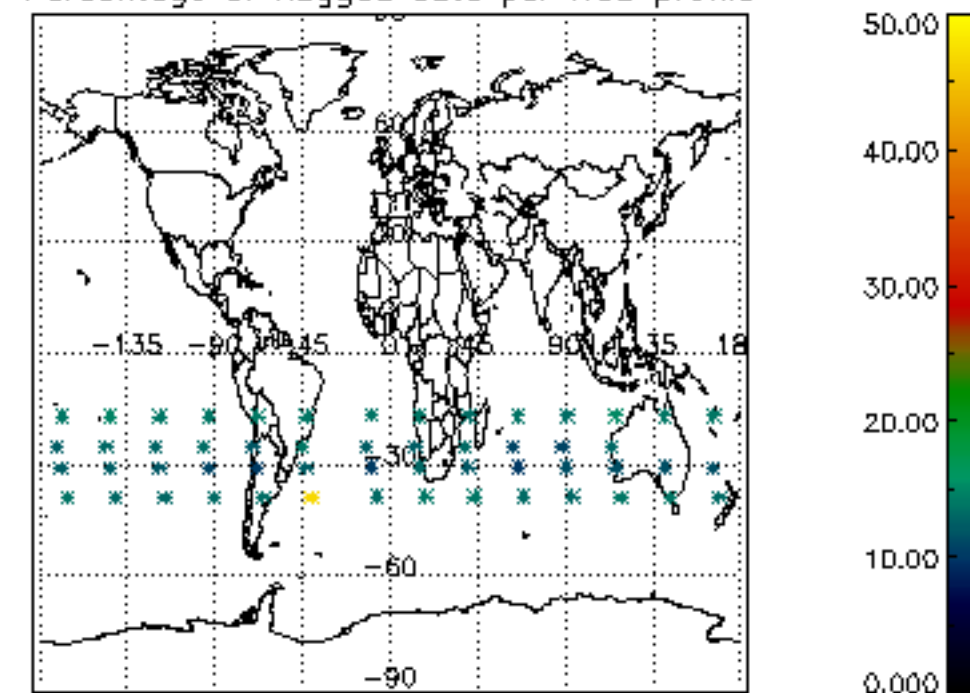

Percentage of flagged data per NO3 profile