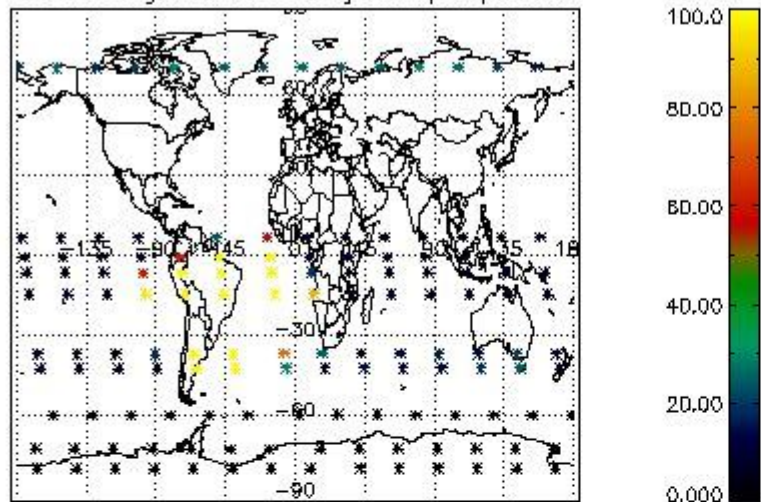

Percentage of cosmic ray hits per profile