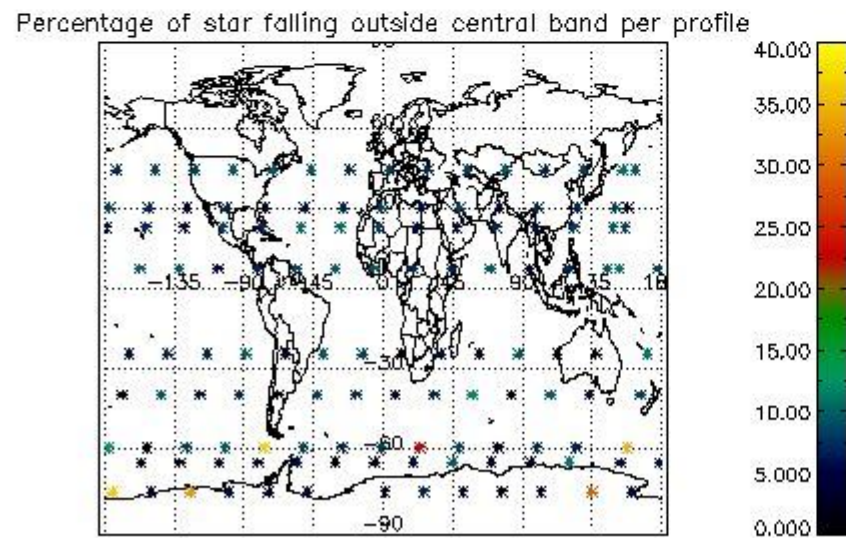

5. Trace gas profiles

5.1 Ozone statistics based on quality of products

The final quality of the products can be "measured" using the STD (Standard Deviation) attached to every point profile. This information is written to the parameter GOM_NL__2P/NL_LOCAL_SPECIES_DENSITY/o3_std of the level 2 products. The table below shows the statistics for given STD ranges.

The statistics are given with respect to the overall valid production:

- Products without fatal errors: GOM_NL__2P/MPH/PRODUCT_ERR=0
- Valid point profile: GOM_NL__2P/NL_LOCAL_SPECIES_DENSITY/pcd(0)=0

The 'Criteria' is applied to valid points of dark limb products:

- Products in dark limb illumination condition: GOM_NL__2P/NL_SUMMARY_QUALITY/obs_ill_cond=0
- Products without fatal errors: GOM_NL__2P/MPH/PRODUCT_ERR=0
- Valid point profile: GOM_NL__2P/NL_LOCAL_SPECIES_DENSITY/pcd(0)=0

So, the table below shows the percentage of dark limb and valid observations for each criteria with respect to the overall valid daily observations.

Criteria	% of total production
All STD	22
STD < 20	12