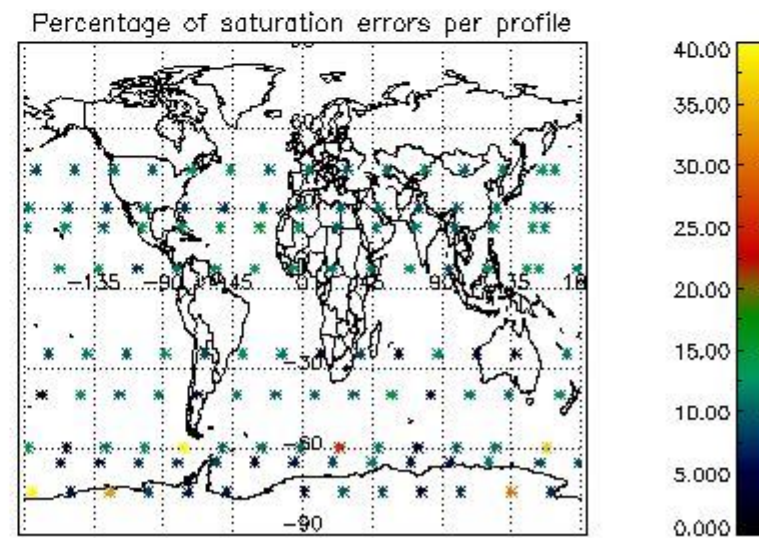

5. Trace gas profiles

5.1 Ozone statistics based on quality of products

The final quality of the products can be "measured" using the STD (Standard Deviation) attached to every point profile. This information is written to the parameter GOM_NL__2P/NL_LOCAL_SPECIES_DENSITY/o3_std of the level 2 products. The table below shows the statistics for given STD ranges.

The statistics are given with respect to the overall valid production:

- Products without fatal errors: GOM_NL__2P/MPH/PRODUCT_ERR=0
- Valid point profile: GOM_NL__2P/NL_LOCAL_SPECIES_DENSITY/pcd(0)=0

The 'Criteria' is applied to valid points of dark limb products:

- Products in dark limb illumination condition: GOM_NL__2P/NL_SUMMARY_QUALITY/obs_ill_cond=0
- Products without fatal errors: GOM_NL__2P/MPH/PRODUCT_ERR=0
- Valid point profile: GOM_NL__2P/NL_LOCAL_SPECIES_DENSITY/pcd(0)=0

So, the table below shows the percentage of dark limb and valid observations for each criteria with respect to the overall valid daily observations.

Criteria	% of total production
All STD	22
STD < 20	12