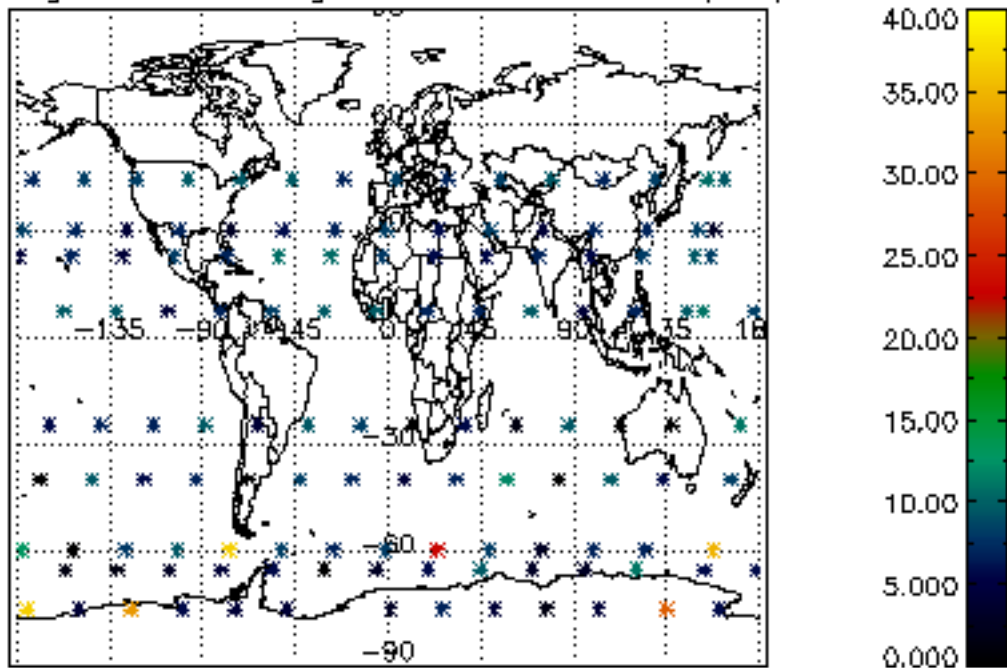

Percentage of star falling outside central band per profile