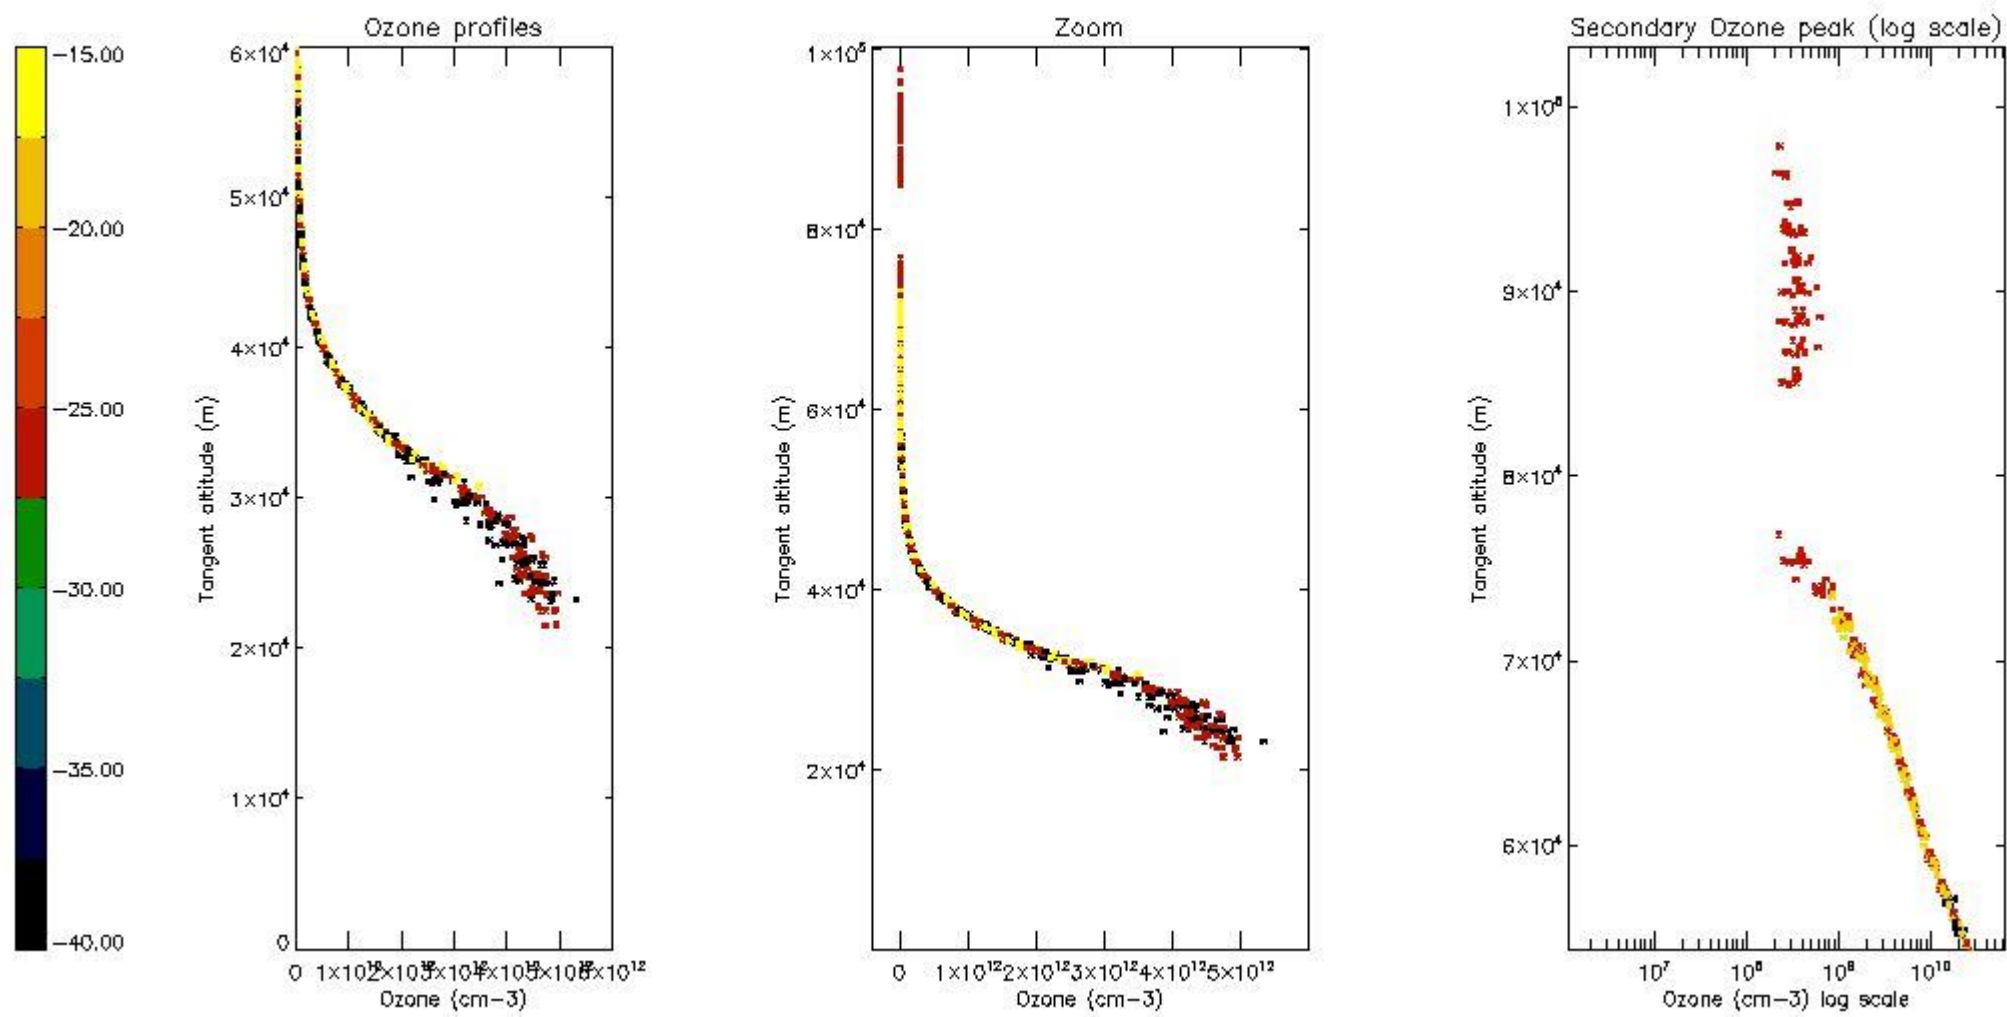

5.4 Plot ozone profiles where  $STD < 10\%$  (dark without errors)

The colorbar represents the latitude.

*5.5 Plot ozone profiles where STD < 5% (dark without errors)*

The colorbar represents the latitude.