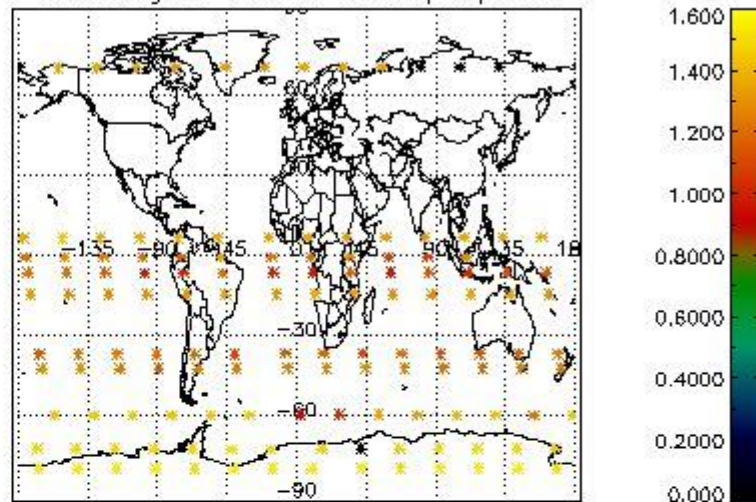

Percentage of datation errors per profile