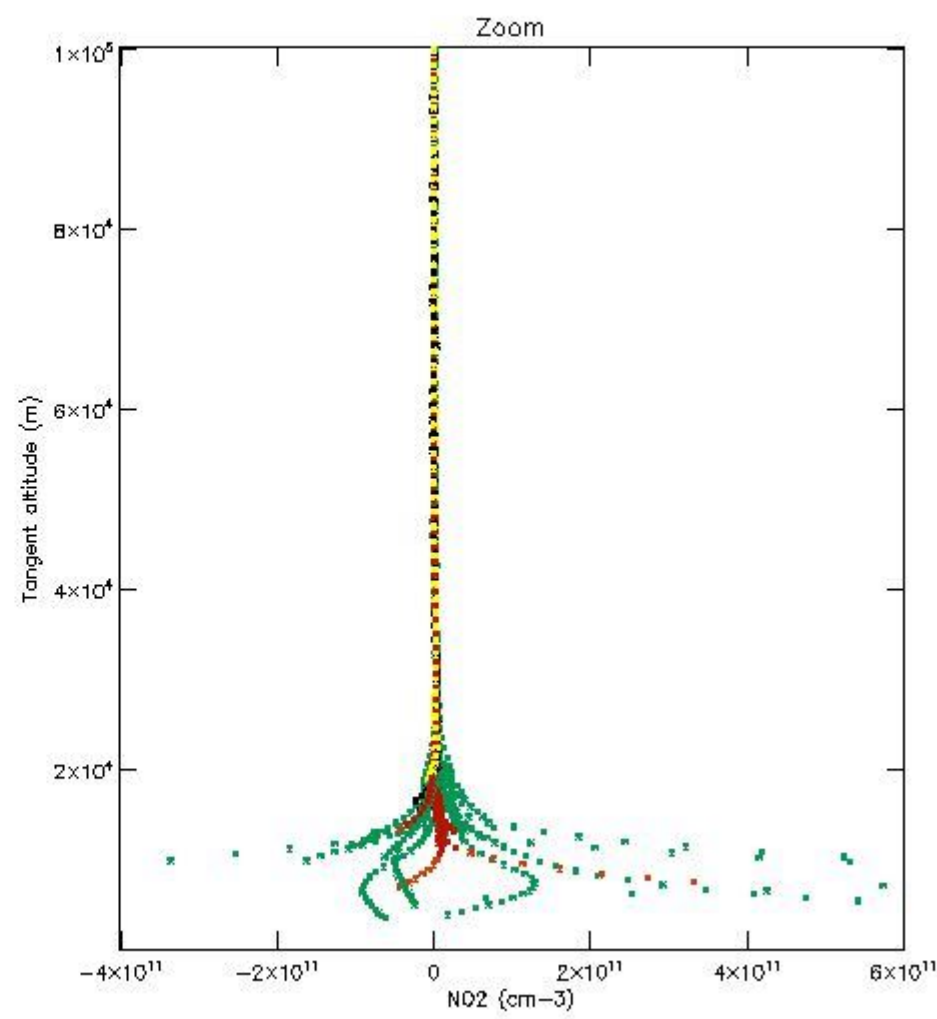

5.7 Plot NO3 profiles for all STD (dark without errors)

The colorbar represents the latitude.