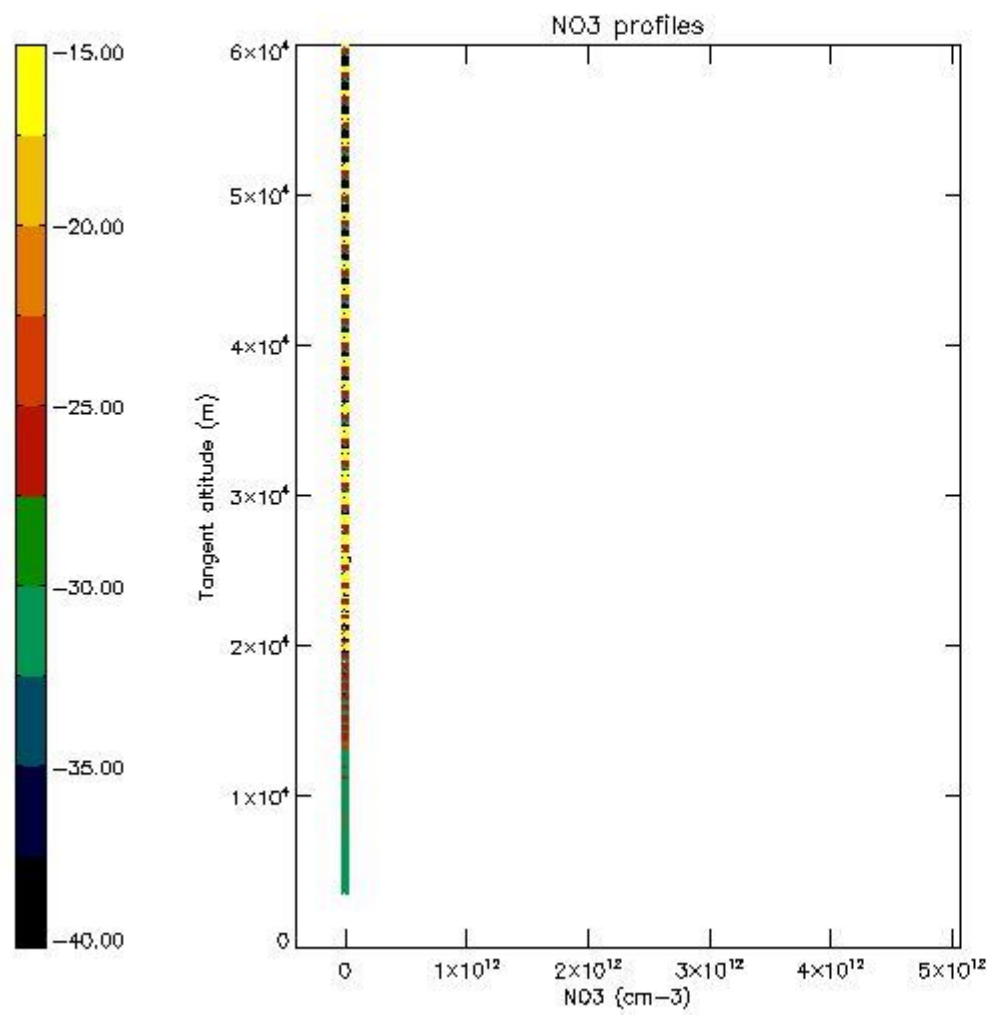

5.4 Plot ozone profiles where  $STD < 10\%$  (dark without errors)

The colorbar represents the latitude.

*5.5 Plot ozone profiles where STD < 5% (dark without errors)*

The colorbar represents the latitude.

*5.6 Plot NO<sub>2</sub> profiles for all STD (dark without errors)*

The colorbar represents the latitude.

*5.7 Plot NO3 profiles for all STD (dark without errors)*

The colorbar represents the latitude.