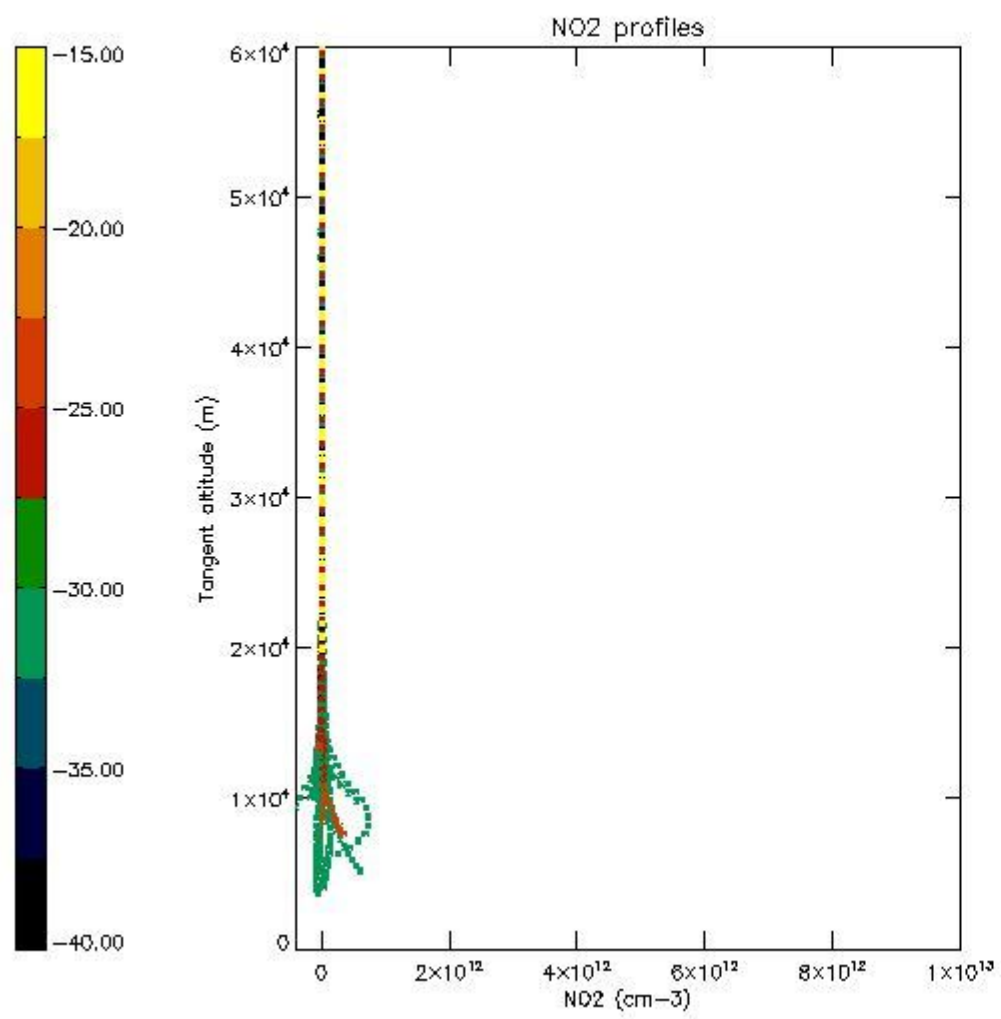

5.4 Plot ozone profiles where  $STD < 10\%$  (dark without errors)

The colorbar represents the latitude.

*5.5 Plot ozone profiles where STD < 5% (dark without errors)*

The colorbar represents the latitude.

*5.6 Plot NO<sub>2</sub> profiles for all STD (dark without errors)*

The colorbar represents the latitude.

*5.7 Plot NO3 profiles for all STD (dark without errors)*

The colorbar represents the latitude.