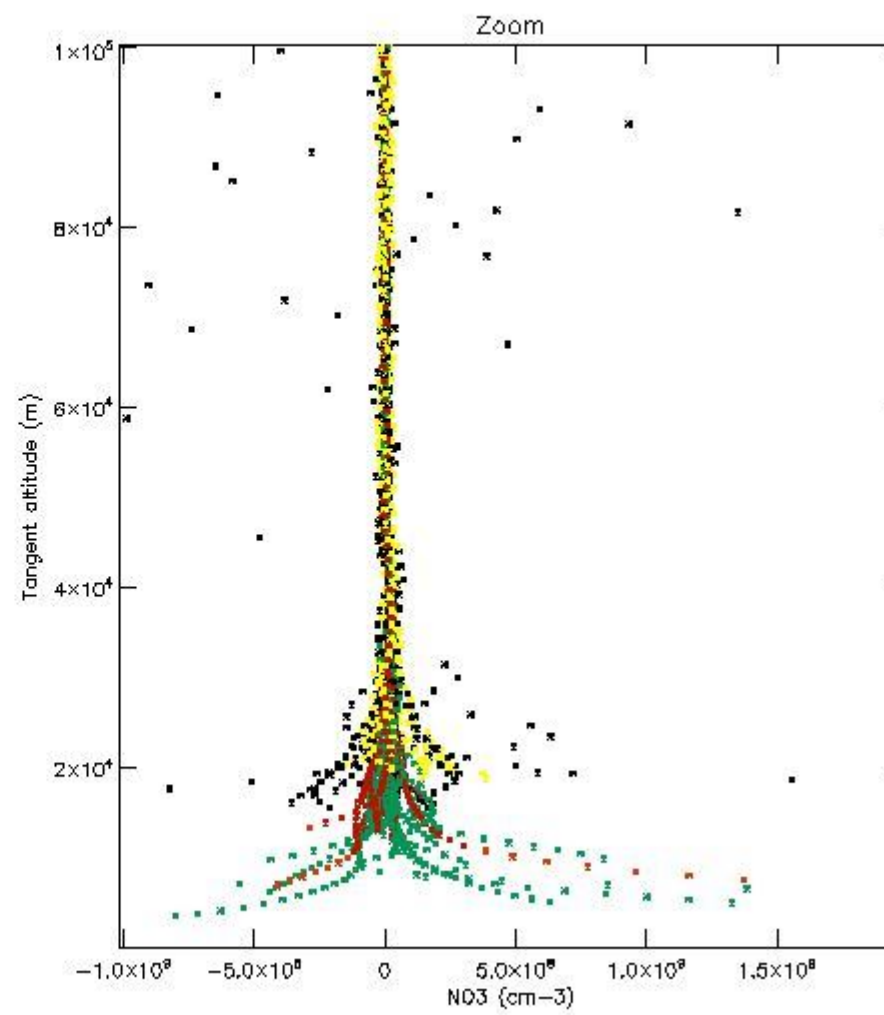

5.4 Plot ozone profiles where  $STD < 10\%$  (dark without errors)

The colorbar represents the latitude.

*5.5 Plot ozone profiles where STD < 5% (dark without errors)*

The colorbar represents the latitude.

*5.6 Plot NO<sub>2</sub> profiles for all STD (dark without errors)*

The colorbar represents the latitude.

*5.7 Plot NO3 profiles for all STD (dark without errors)*

The colorbar represents the latitude.