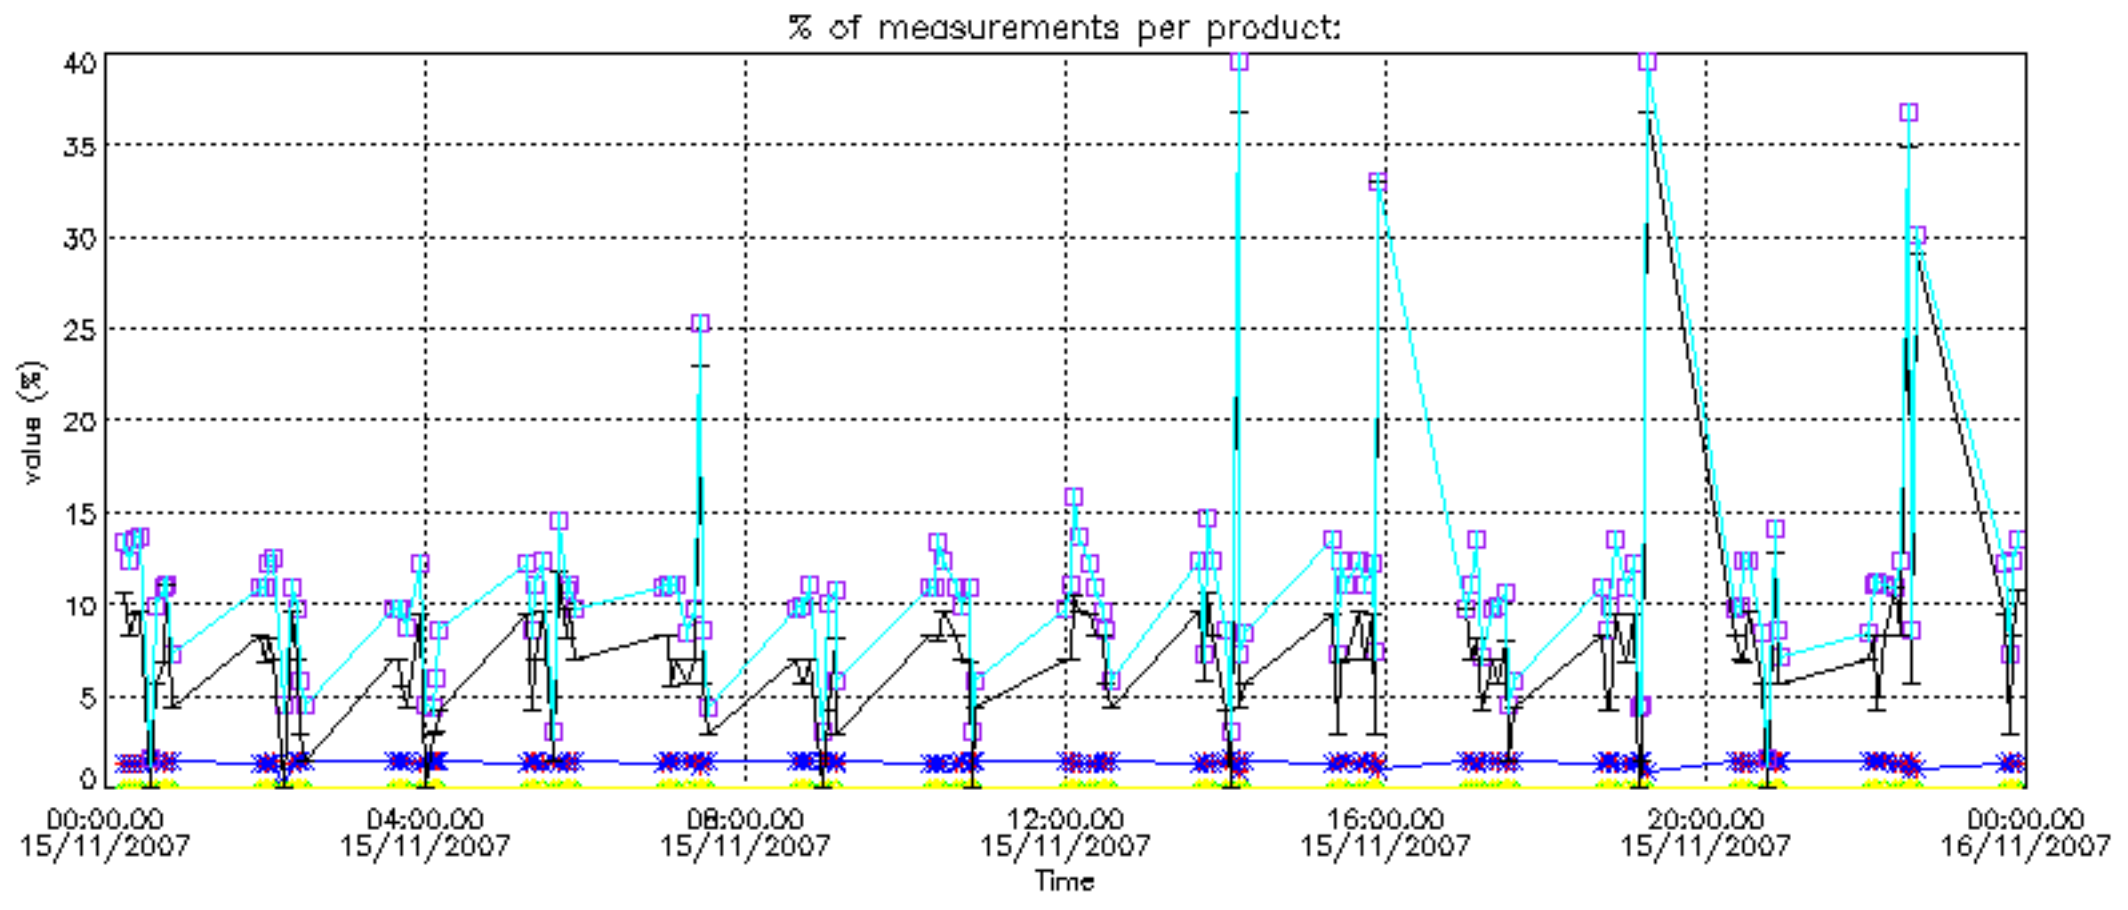

Percentage of cosmic ray hits per profile

Percentage of datation errors per profile