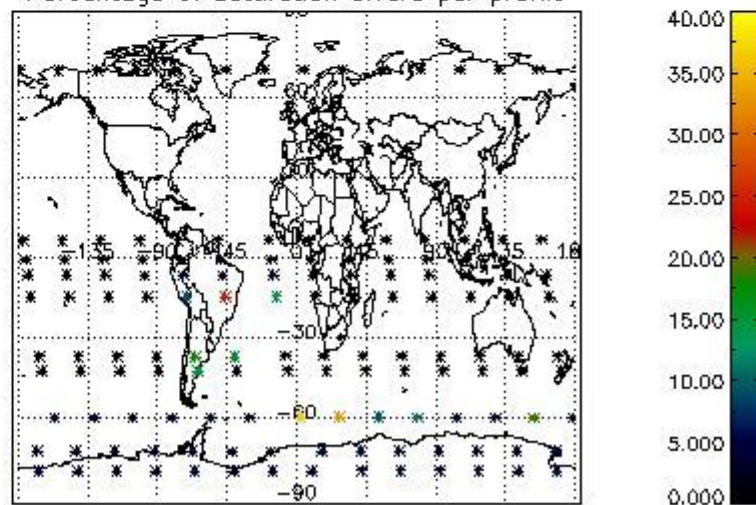

Percentage of saturation errors per profile