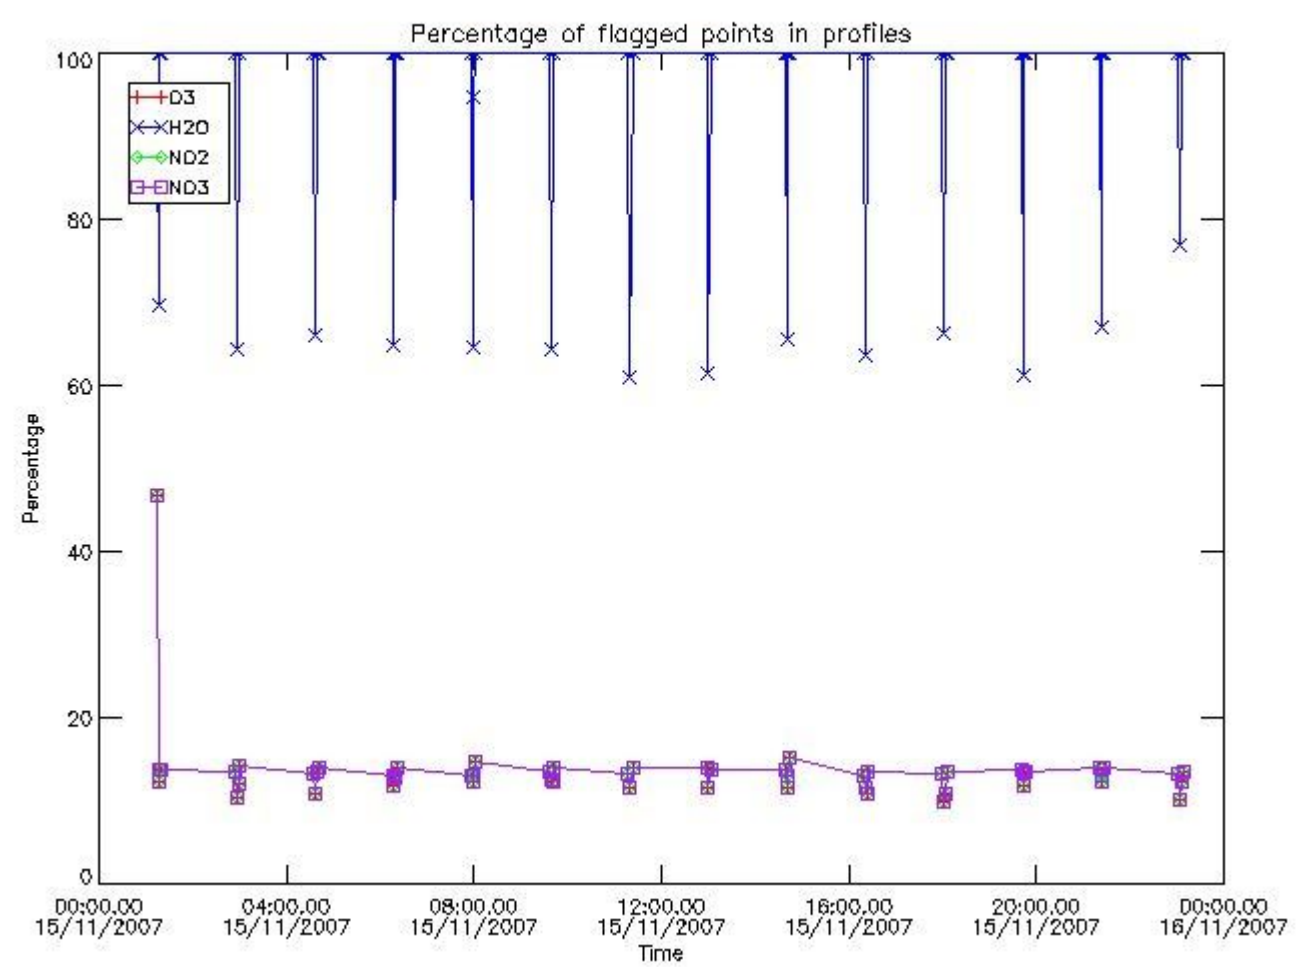

3. Quality information per product

In this section it is plotted some information contained in the Quality Summary data set of the level 2 products. Only products in dark limb conditions and without errors (error flag in the MPH set to "0") are used.

3.1 Plot quality information per product (time dependant)

Percentage of flagged data per O3 profile

Percentage of flagged data per H2O profile