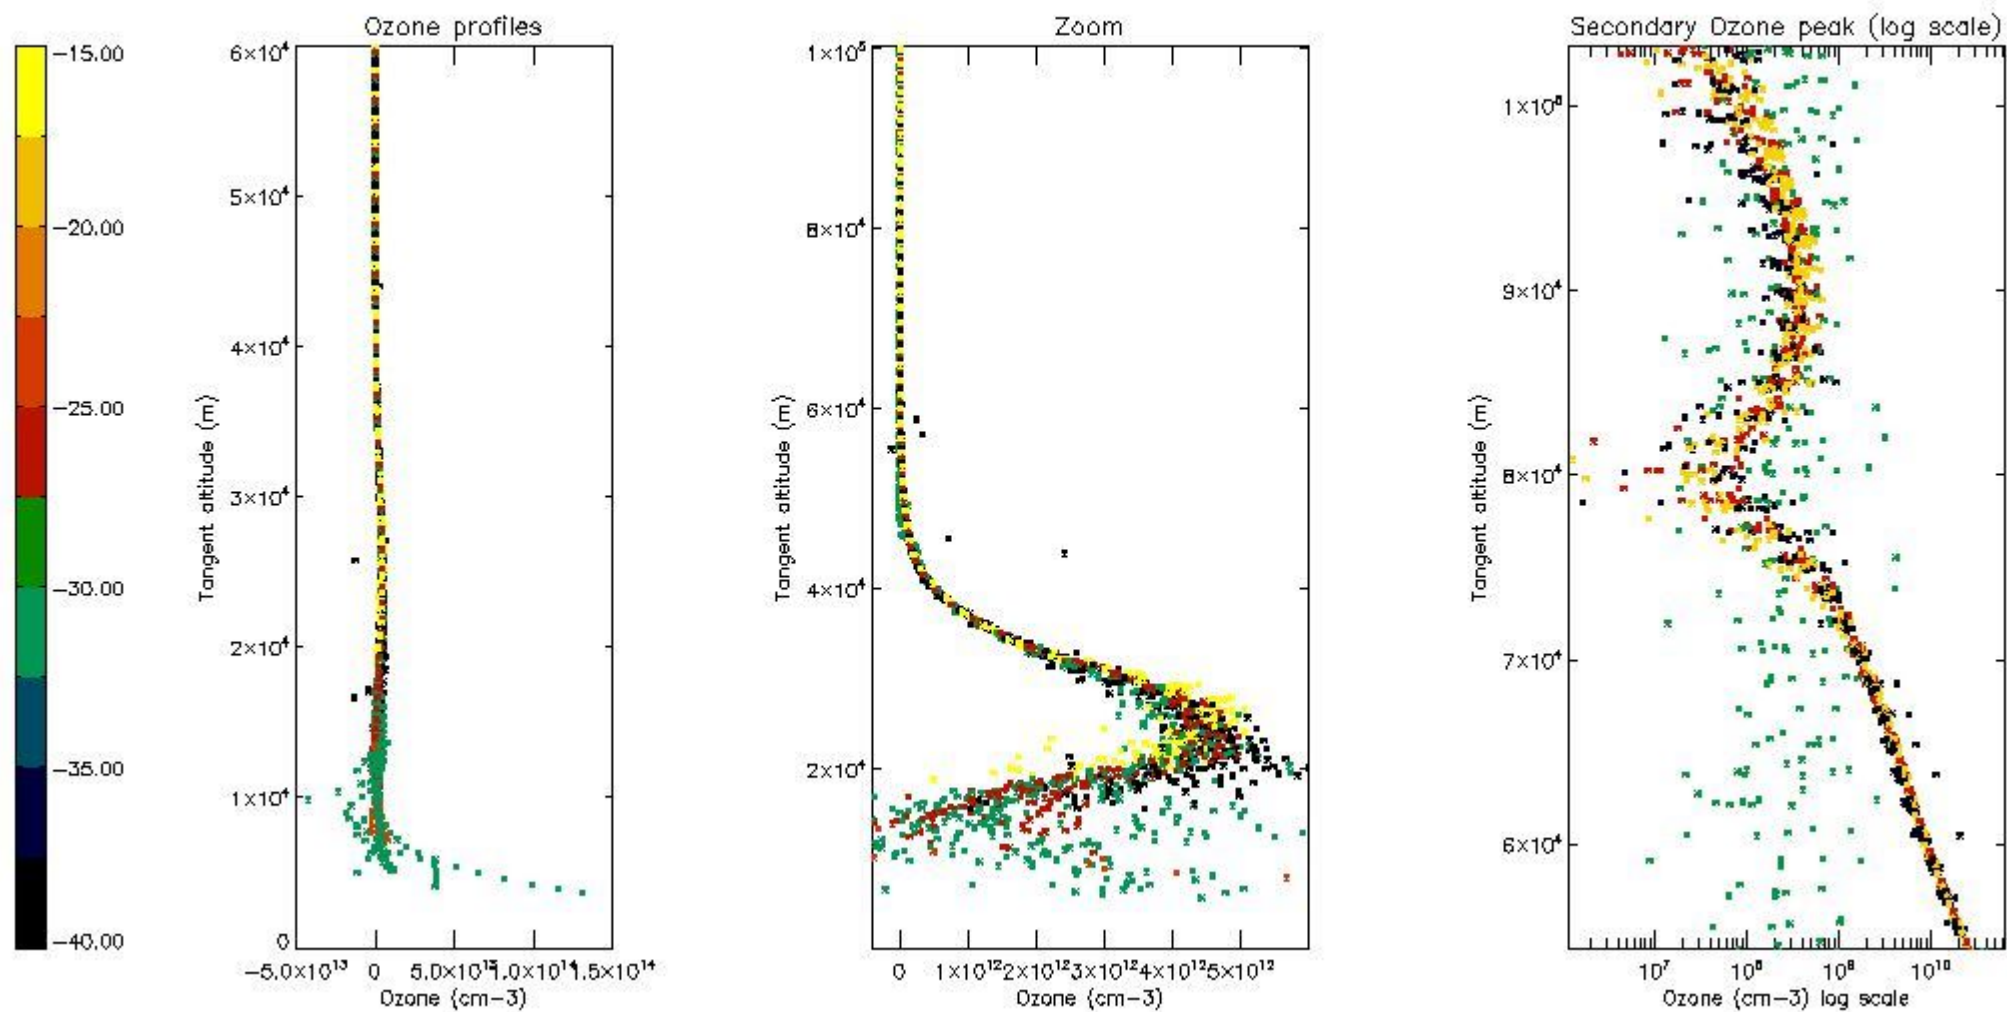

STD < 10	10
STD < 5	7

5.2 Plot ozone profiles for all STD (dark without errors)

The colorbar represents the latitude.

5.3 Plot ozone profiles where STD < 20% (dark without errors)

The colorbar represents the latitude.