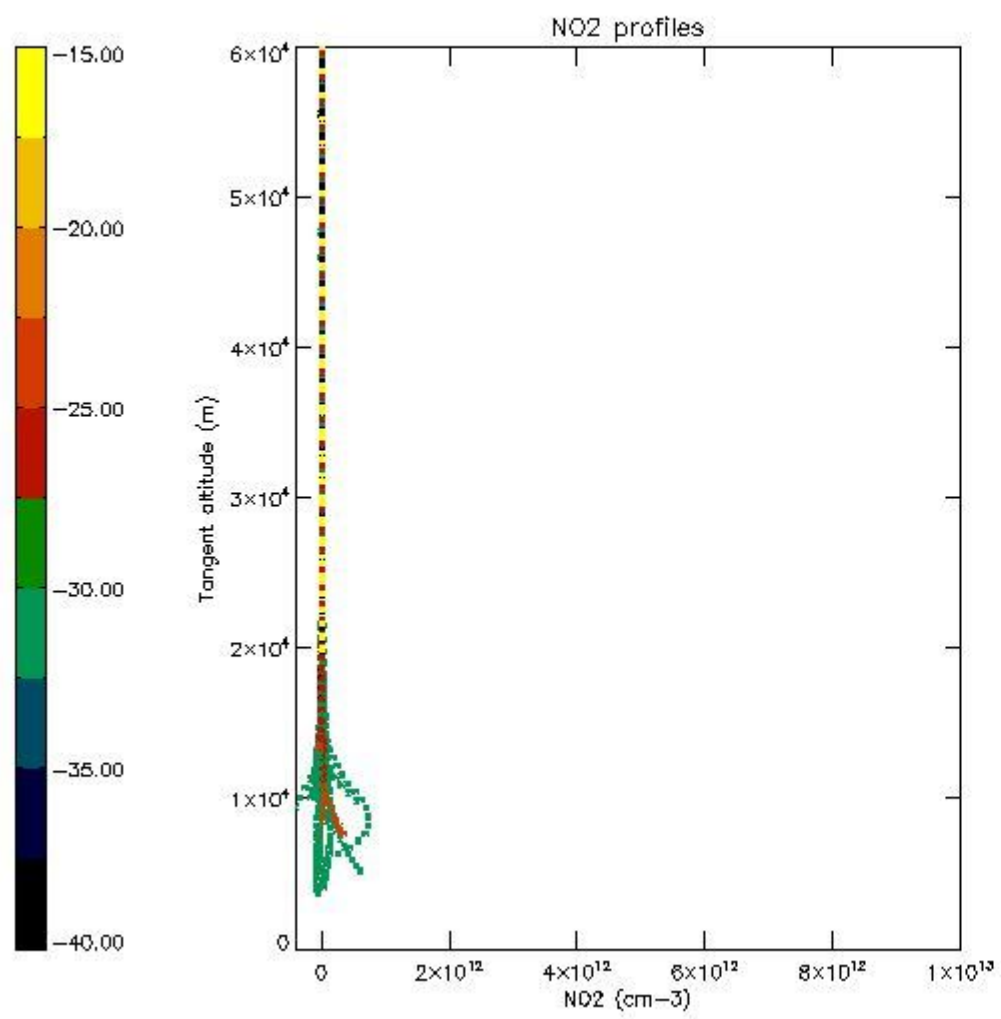

5.7 Plot NO3 profiles for all STD (dark without errors)

The colorbar represents the latitude.