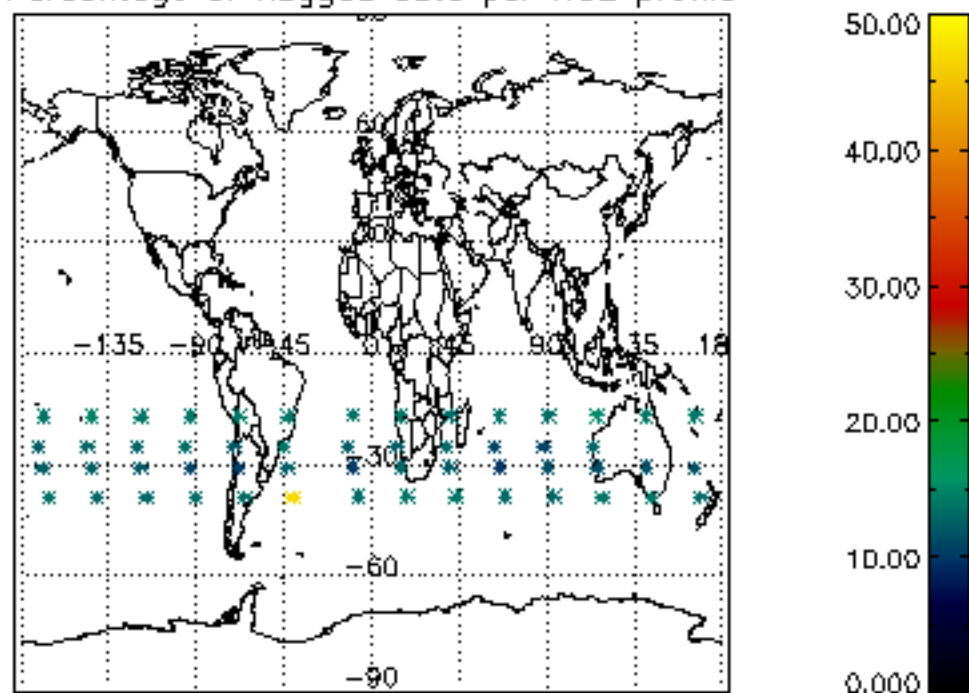

Percentage of flagged data per NO2 profile