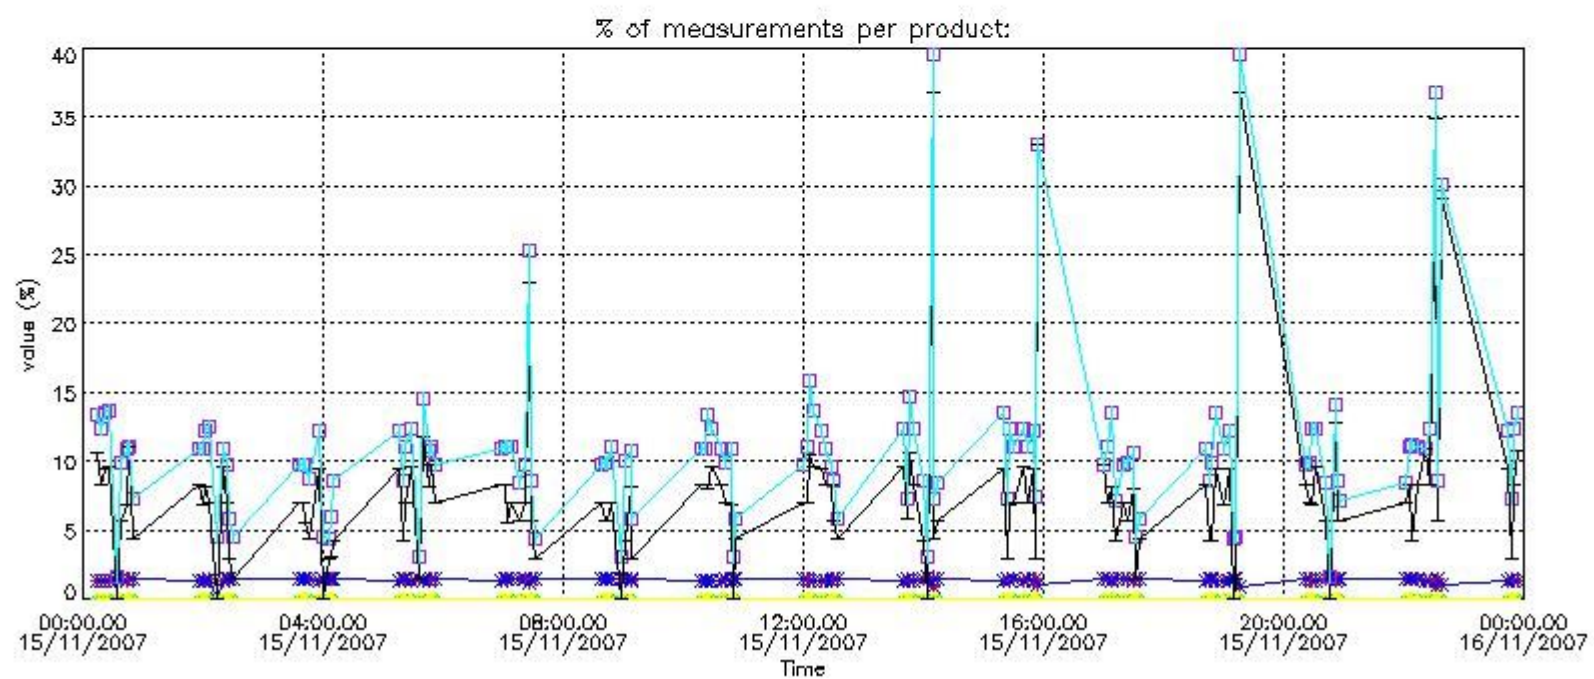

4.2 Plot quality information per product coming from level 1b processing (world map)

4.2.1 Plot level 1 quality information per product (world map): ENVISAT ASCENDING passes