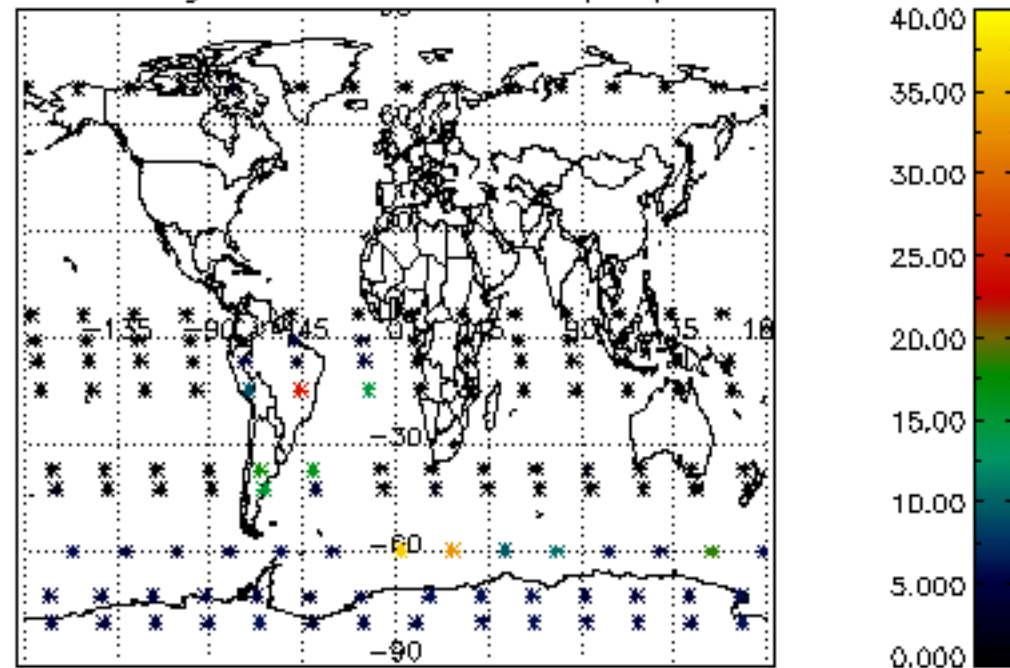

Percentage of datation errors per profile

Percentage of saturation errors per profile