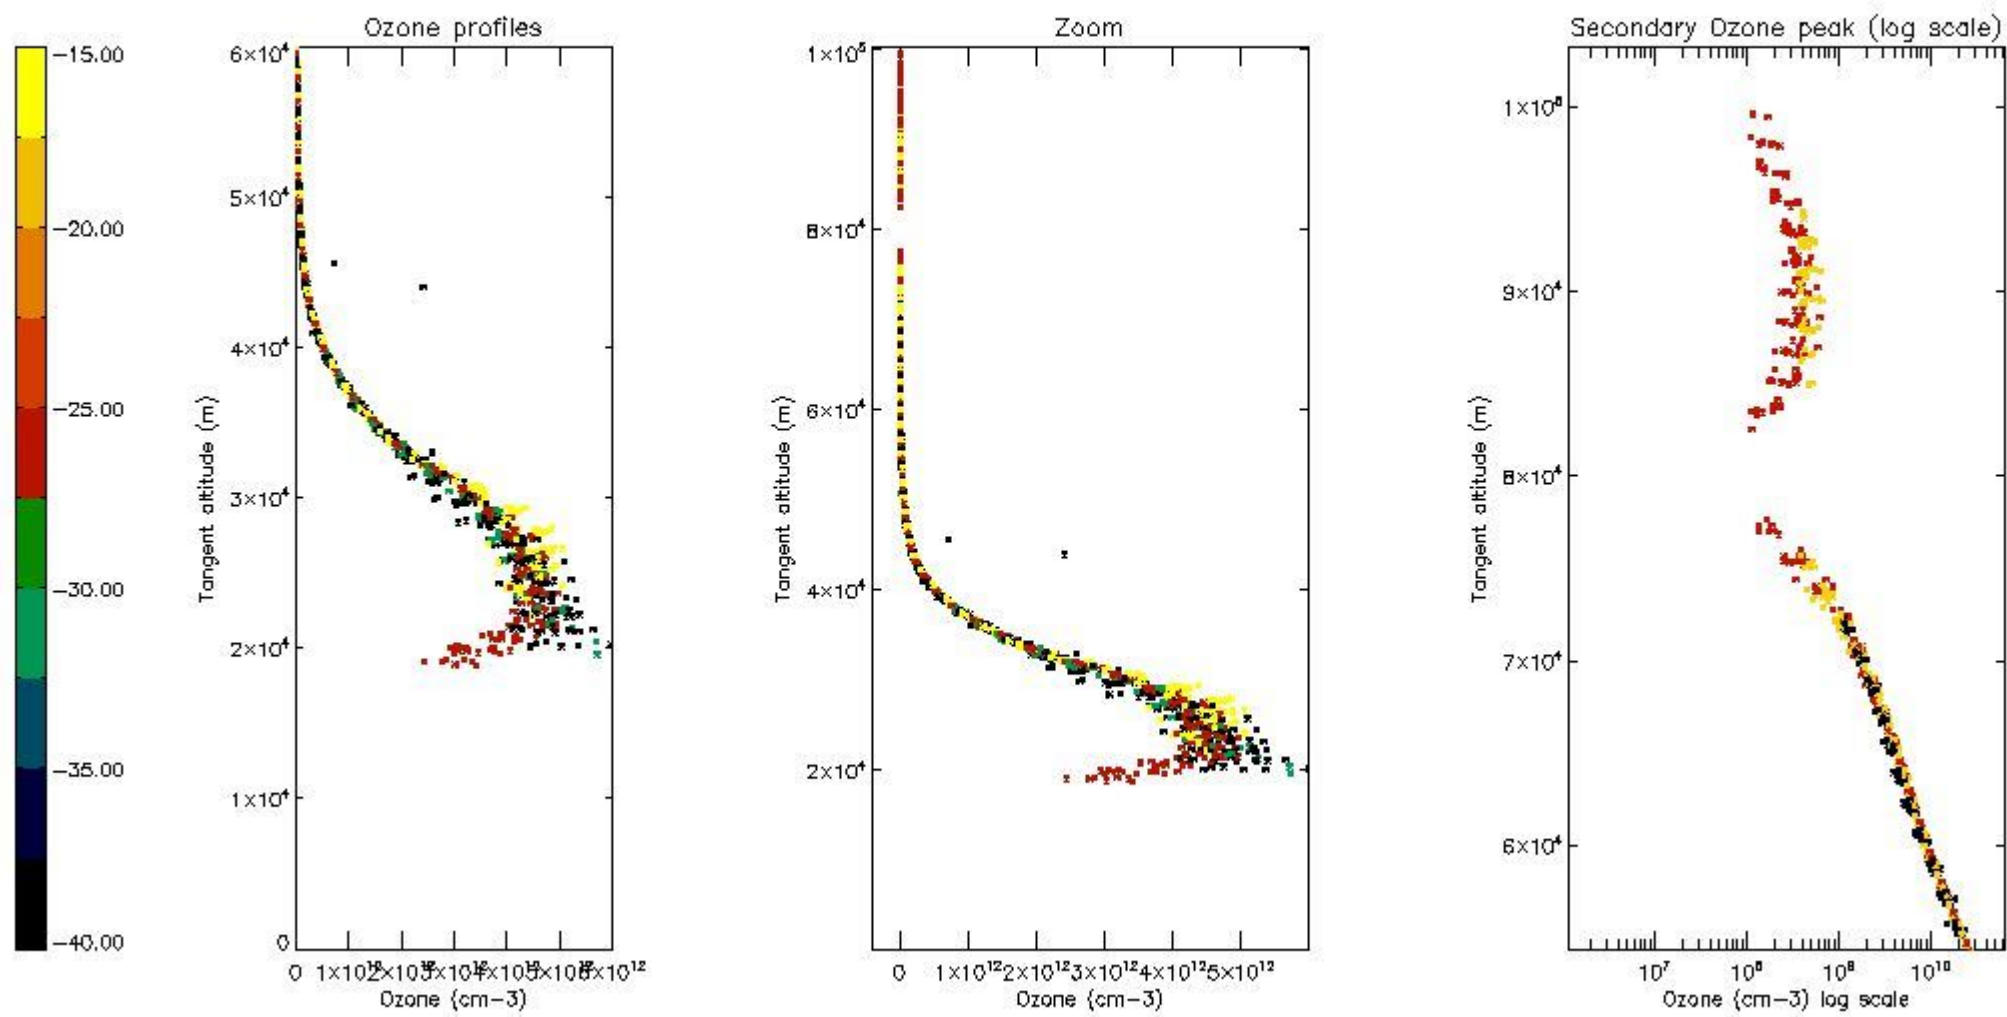

5.5 Plot ozone profiles where STD < 5% (dark without errors)

The colorbar represents the latitude.