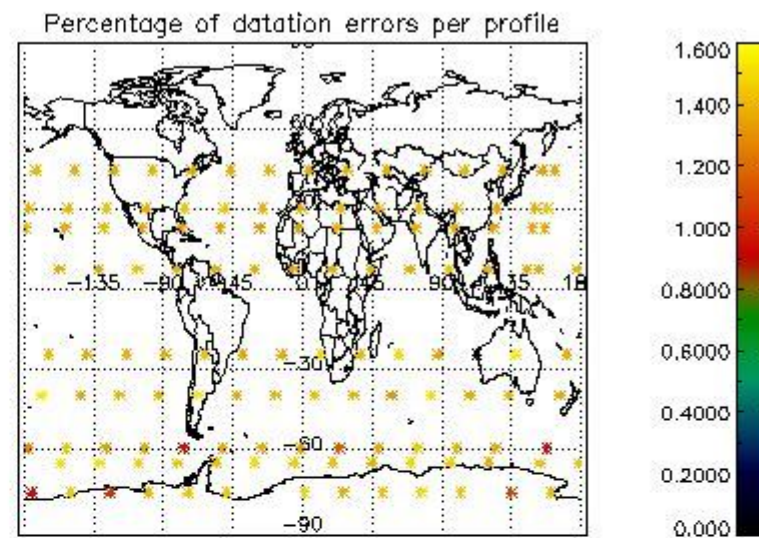

5. Trace gas profiles

5.1 Ozone statistics based on quality of products

The final quality of the products can be "measured" using the STD (Standard Deviation) attached to every point profile. This information is written to the parameter GOM_NL__2P/NL_LOCAL_SPECIES_DENSITY/o3_std of the level 2 products. The table below shows the statistics for given STD ranges.

The statistics are given with respect to the overall valid production:

- Products without fatal errors: GOM_NL__2P/MPH/PRODUCT_ERR=0
- Valid point profile: GOM_NL__2P/NL_LOCAL_SPECIES_DENSITY/pcd(0)=0

The 'Criteria' is applied to valid points of dark limb products:

- Products in dark limb illumination condition: GOM_NL__2P/NL_SUMMARY_QUALITY/obs_ill_cond=0
- Products without fatal errors: GOM_NL__2P/MPH/PRODUCT_ERR=0
- Valid point profile: GOM_NL__2P/NL_LOCAL_SPECIES_DENSITY/pcd(0)=0

So, the table below shows the percentage of dark limb and valid observations for each criteria with respect to the overall valid daily observations.

Criteria	% of total production
All STD	22
STD < 20	12