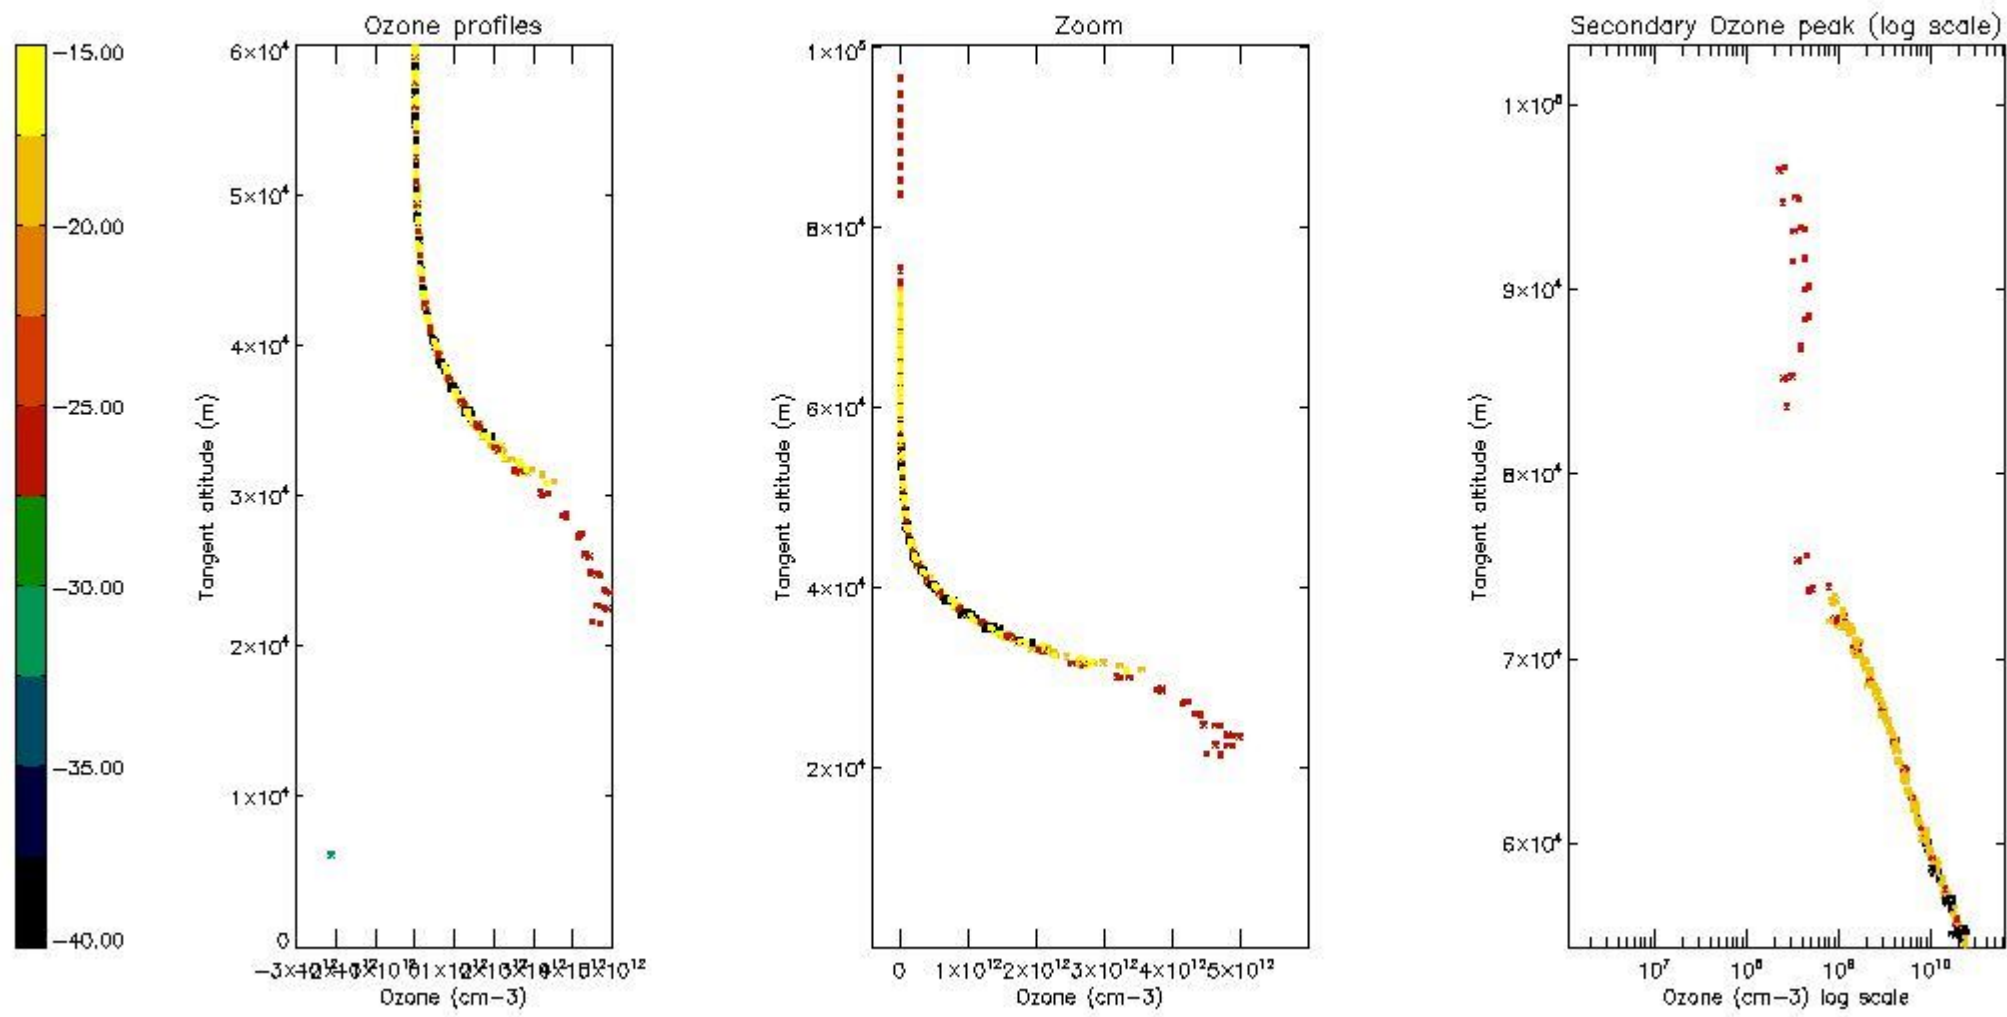

5.6 Plot NO₂ profiles for all STD (dark without errors)

The colorbar represents the latitude.