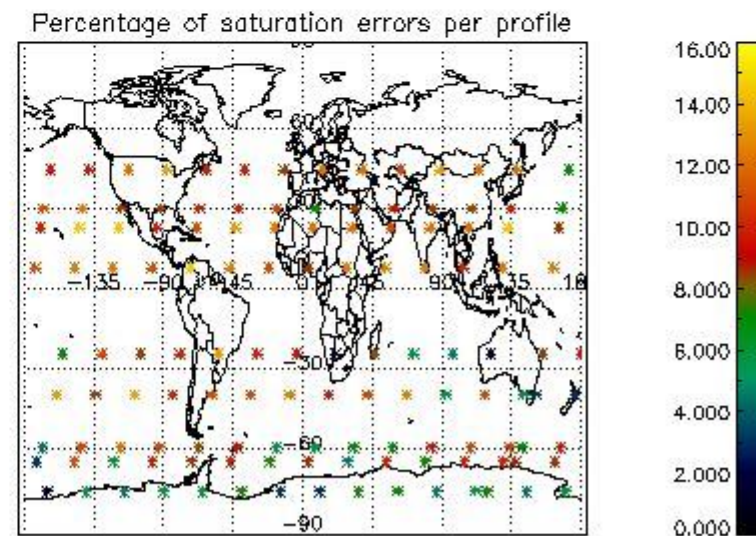

Percentage of datation errors per profile

Percentage of star falling outside central band per profile

Percentage of saturation errors per profile

4.2.2 Plot level 1 quality information per product (world map): ENVISAT DESCENDING passes