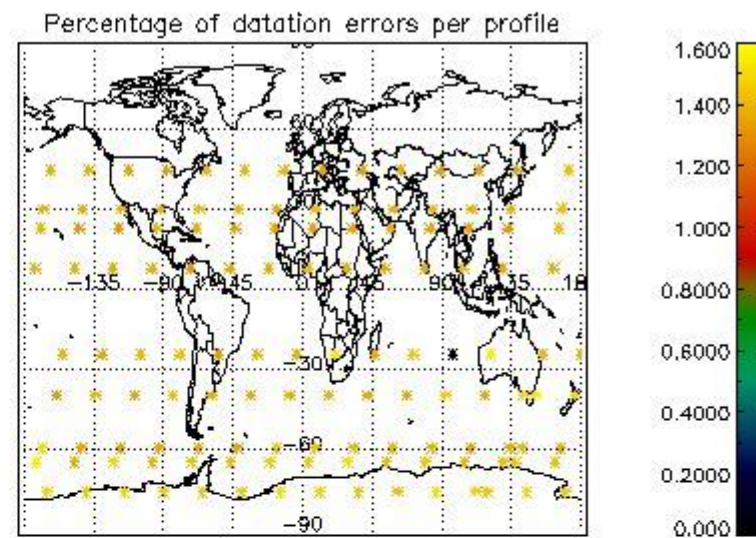

Percentage of datation errors per profile

Percentage of star falling outside central band per profile

Percentage of saturation errors per profile

4.2.2 Plot level 1 quality information per product (world map): ENVISAT DESCENDING passes