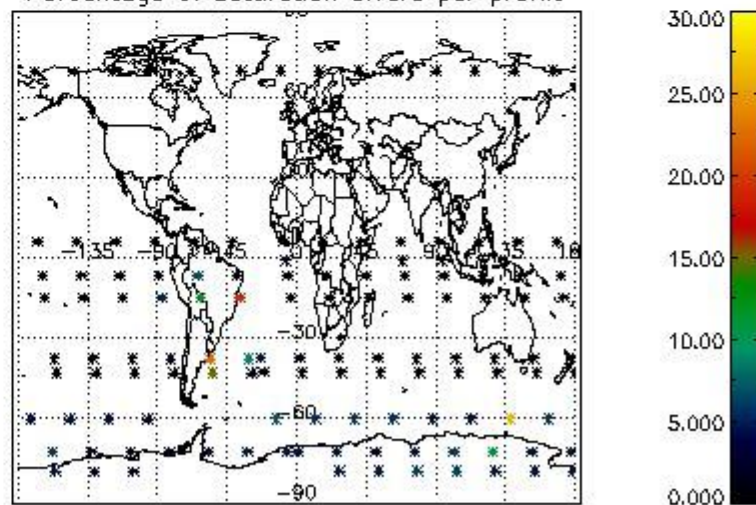

Percentage of saturation errors per profile