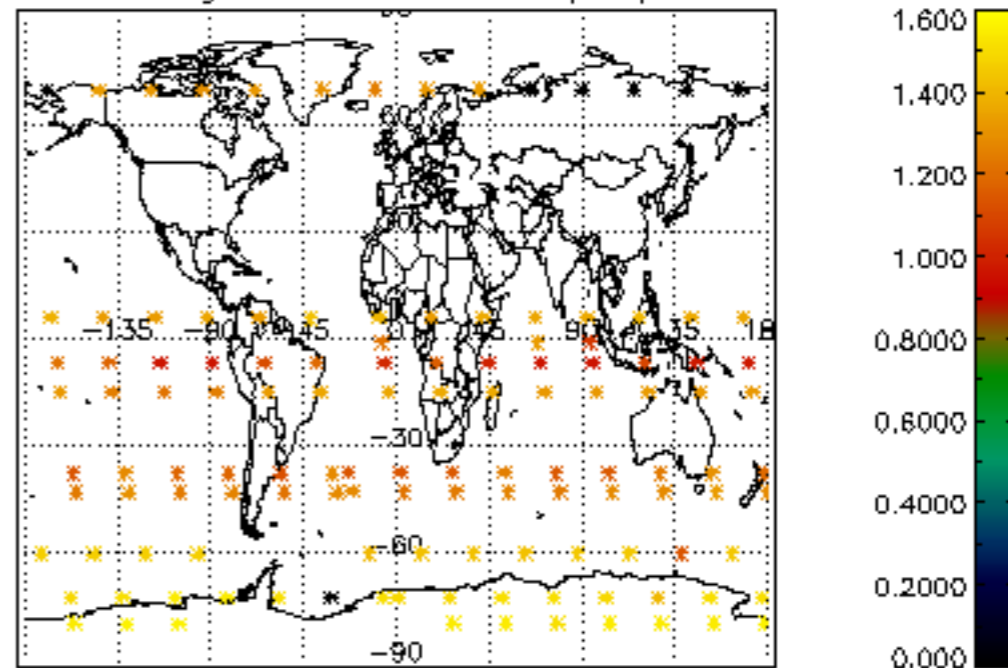

Percentage of flagged data per NO3 profile

Percentage of cosmic ray hits per profile

Percentage of datation errors per profile

Percentage of star falling outside central band per profile

Percentage of saturation errors per profile