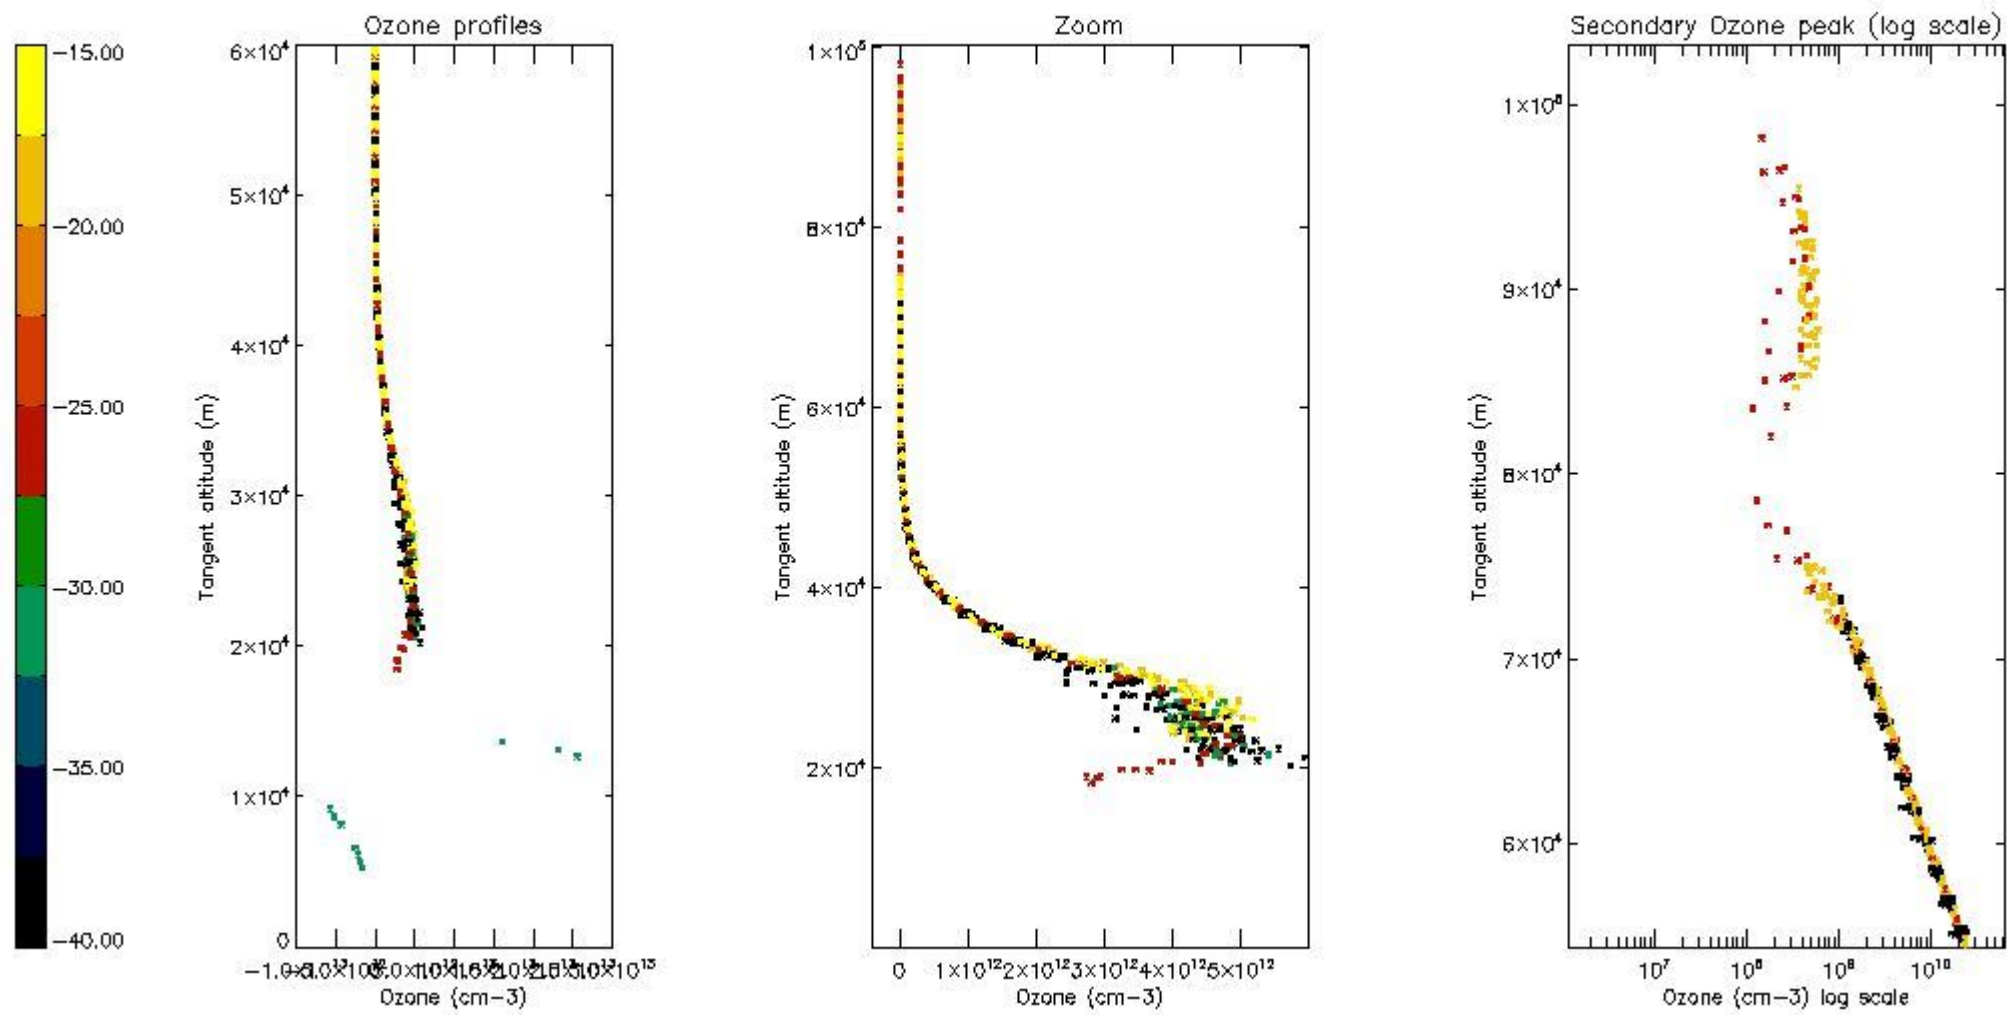

STD < 10	7
STD < 5	4

5.2 Plot ozone profiles for all STD (dark without errors)

The colorbar represents the latitude.

5.3 Plot ozone profiles where STD < 20% (dark without errors)

The colorbar represents the latitude.

5.4 Plot ozone profiles where STD < 10% (dark without errors)

The colorbar represents the latitude.

5.5 Plot ozone profiles where STD < 5% (dark without errors)

The colorbar represents the latitude.

5.6 Plot NO₂ profiles for all STD (dark without errors)