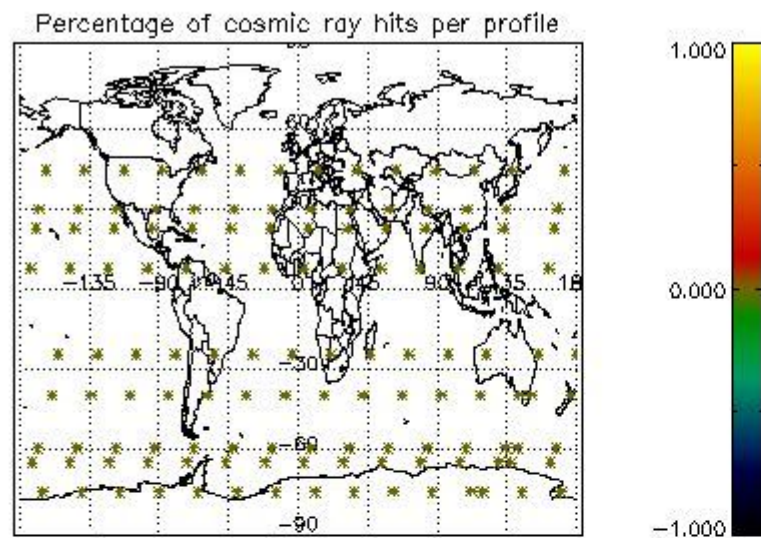

Percentage of datation errors per profile

Percentage of star falling outside central band per profile

Percentage of saturation errors per profile

4.2.2 Plot level 1 quality information per product (world map): ENVISAT DESCENDING passes