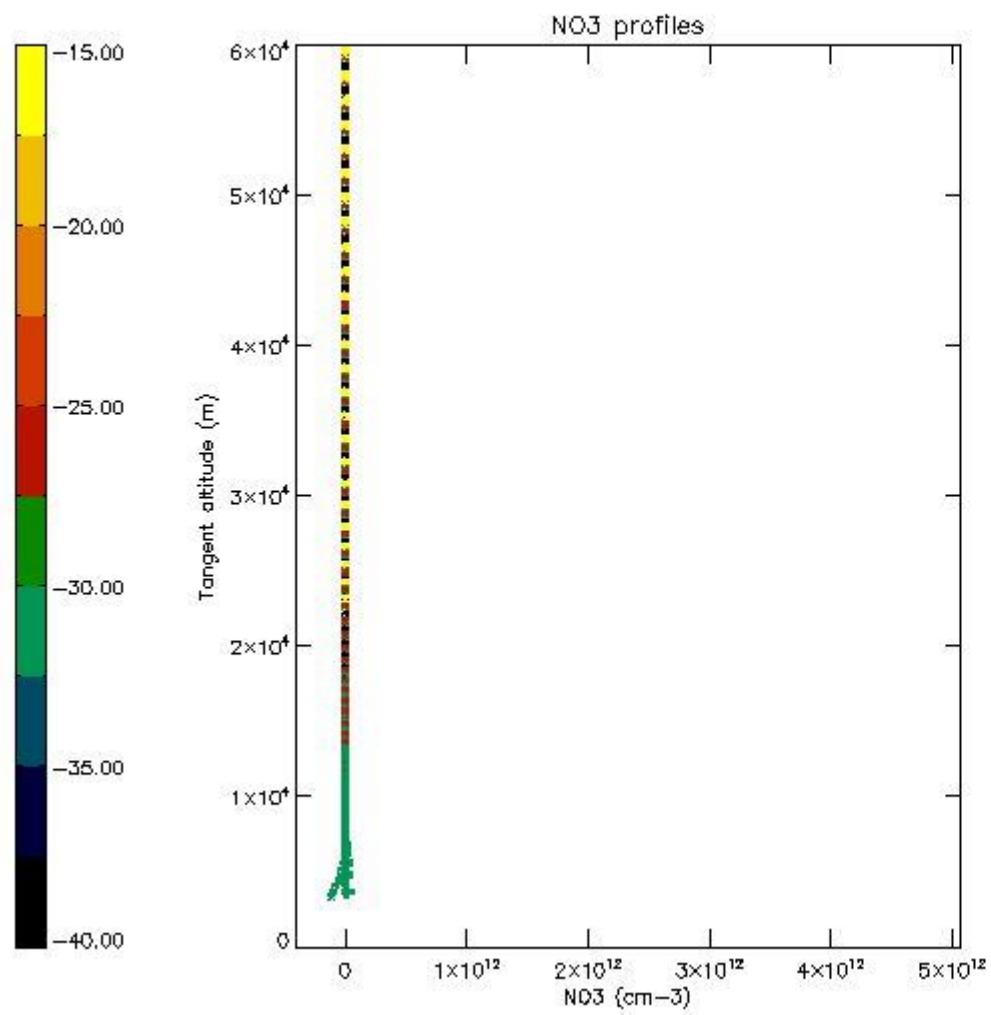

6. Auxiliary Data Files used for the production reported in section 2

The number reported in the third column indicates since which file (see list in section 2) the corresponding auxiliary file has been used. The fourth column is the date of those product files.

Type	Auxiliary Filename	Used since product	Used since product date
INST_PHYS_CHARACTERISTICS	GOM_INS_AXVIEC20091111_143220_20030716_120000_20500101_000000	1	13-NOV-2007 00:01:11
LEVEL-2_PROC_CONFIG	GOM_PR2_AXVIEC20091111_152718_20020301_000000_20500101_000000	1	13-NOV-2007 00:01:11
CROSS_SECTIONS_FILE	GOM_CRS_AXVIEC20091111_154832_20020301_000000_20500101_000000	1	13-NOV-2007 00:01:11