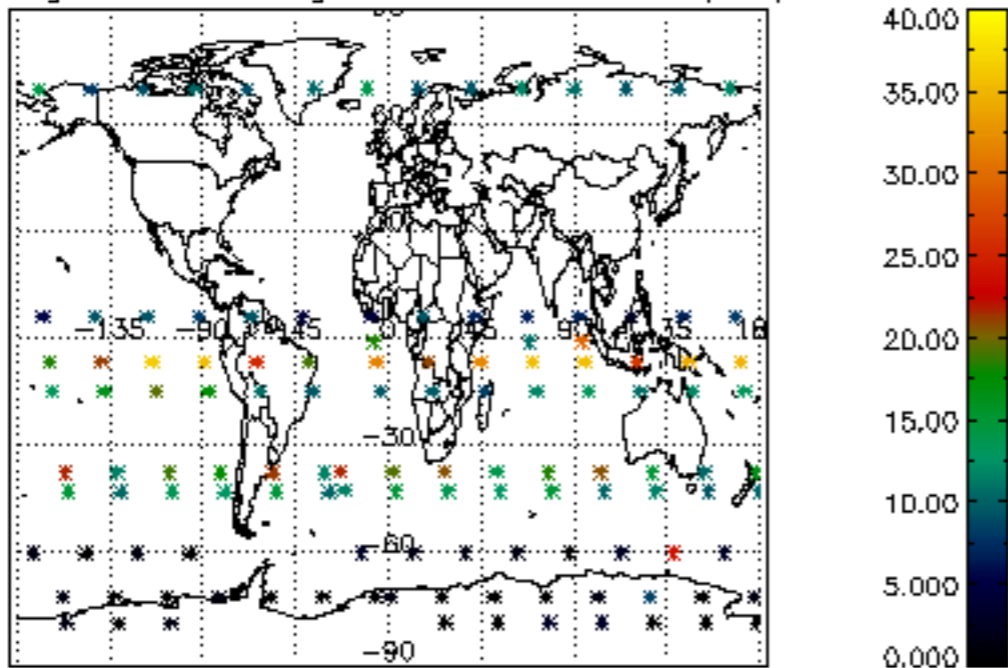

Percentage of cosmic ray hits per profile

Percentage of star falling outside central band per profile