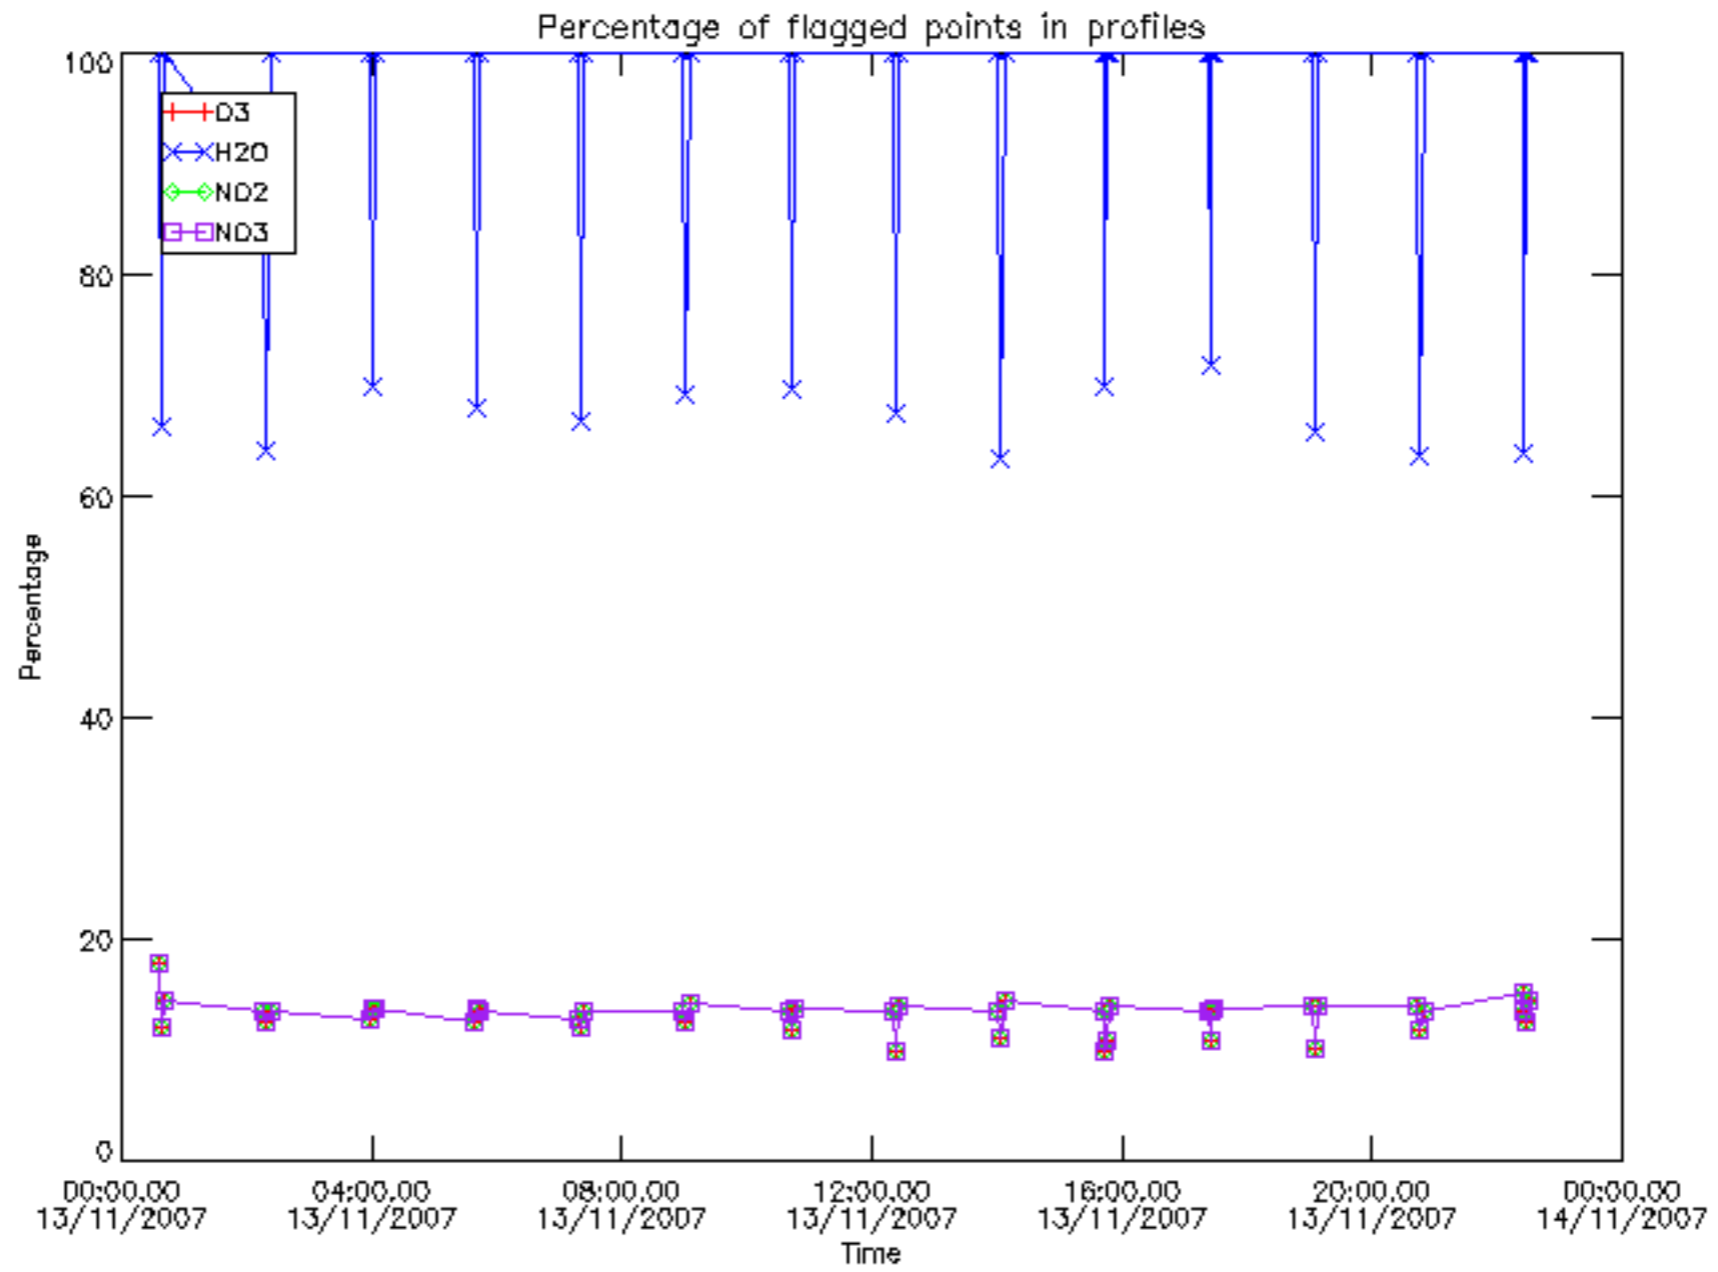

Percentage of flagged data per D3 profile

Percentage of flagged data per H2O profile