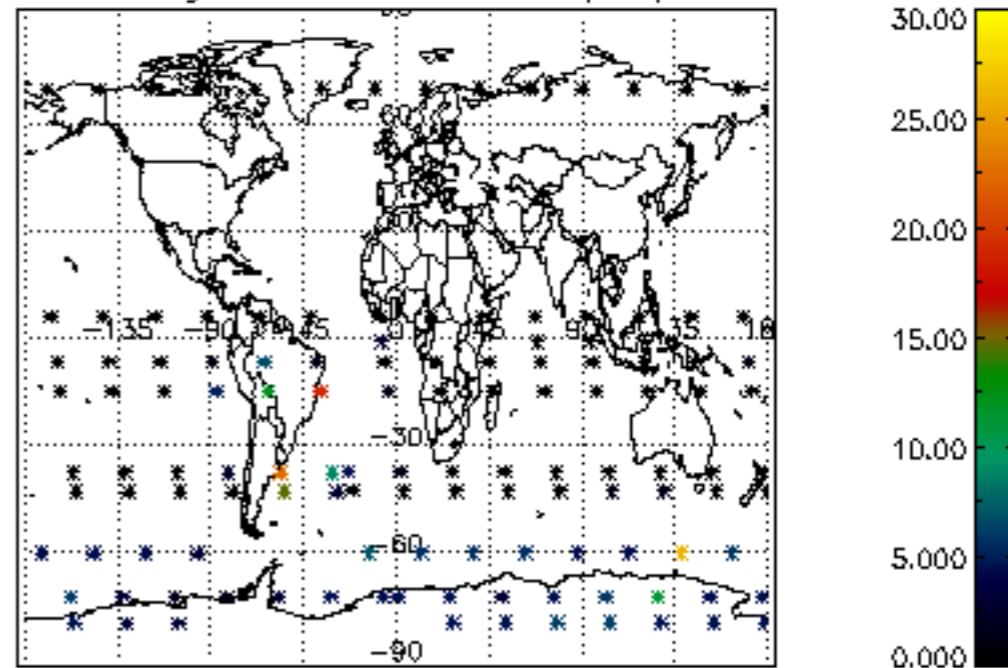

Percentage of datation errors per profile

Percentage of saturation errors per profile