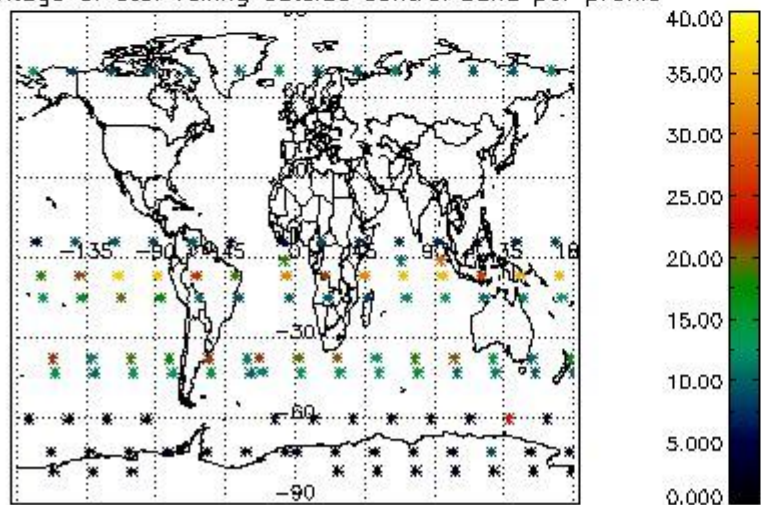

Percentage of star falling outside central band per profile