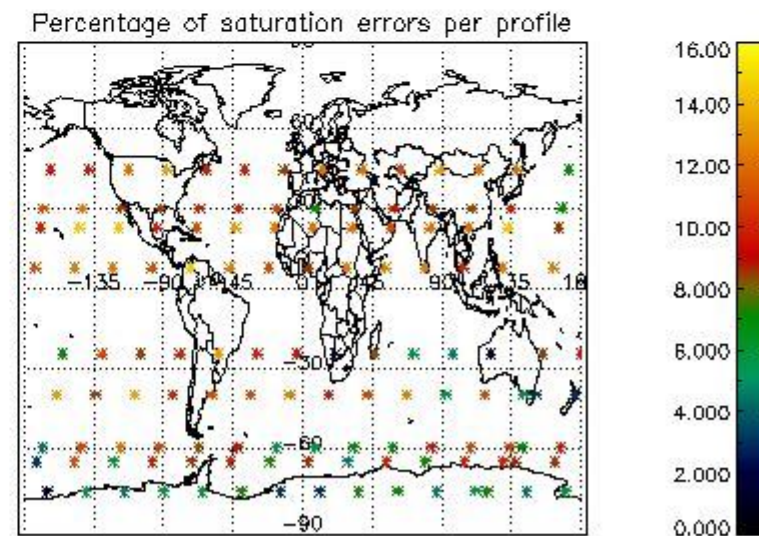

Percentage of datation errors per profile

Percentage of star falling outside central band per profile

Percentage of saturation errors per profile

4.2.2 Plot level 1 quality information per product (world map): ENVISAT DESCENDING passes

5. Trace gas profiles

5.1 Ozone statistics based on quality of products

The final quality of the products can be "measured" using the STD (Standard Deviation) attached to every point profile. This information is written to the parameter GOM_NL__2P/NL_LOCAL_SPECIES_DENSITY/o3_std of the level 2 products. The table below shows the statistics for given STD ranges.