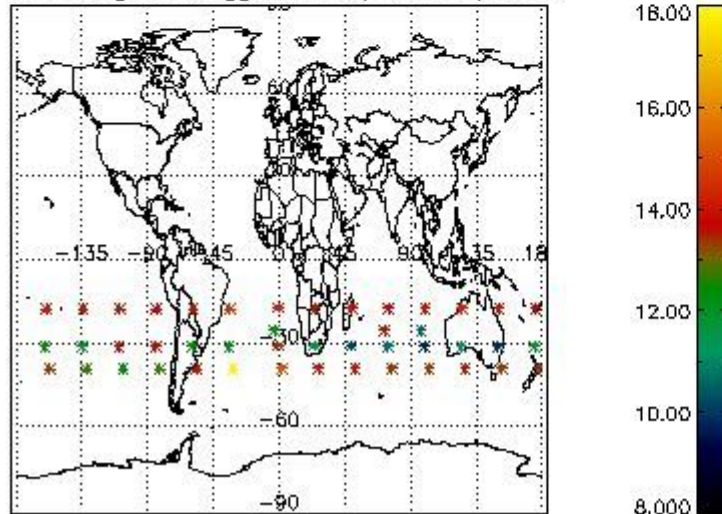

3.1 Plot quality information per product (time dependant)

3.2 Plot quality information per product (world map)

Percentage of flagged data per O3 profile

Percentage of flagged data per H2O profile

Percentage of flagged data per NO2 profile

Percentage of flagged data per NO3 profile

4. Level 1 quality information per product

In this section it is plotted some information contained in the Quality Summary data set of the level 2 products that comes from the level 1b processing. Products without errors (error flag in the MPH set to "0") are used.