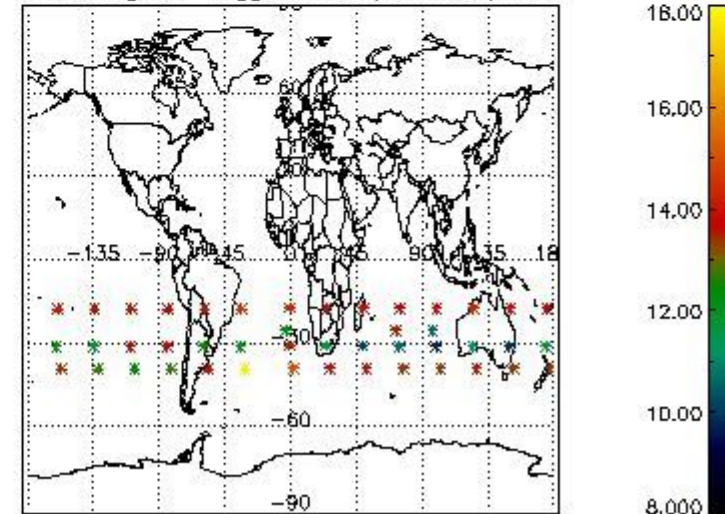

3.1 Plot quality information per product (time dependant)

3.2 Plot quality information per product (world map)

Percentage of flagged data per O3 profile

Percentage of flagged data per H2O profile

Percentage of flagged data per NO2 profile

Percentage of flagged data per NO3 profile

4. Level 1 quality information per product

In this section it is plotted some information contained in the Quality Summary data set of the level 2 products that comes from the level 1b processing. Products without errors (error flag in the MPH set to "0") are used.