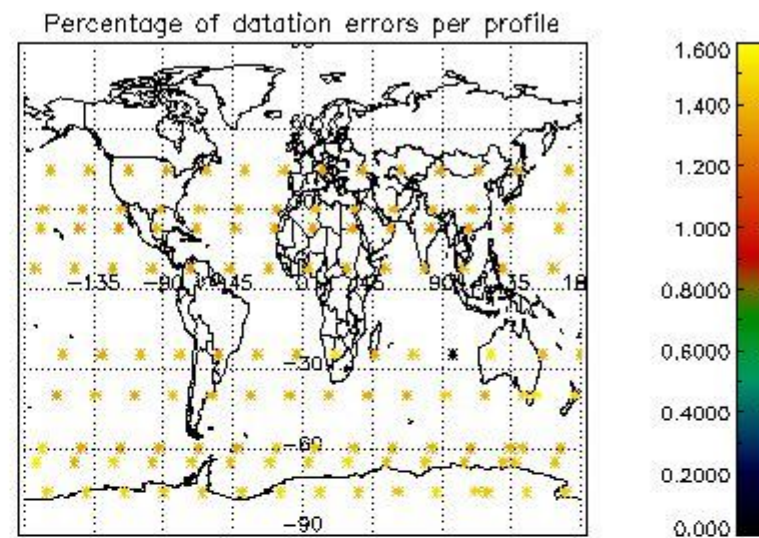

Percentage of datation errors per profile

Percentage of star falling outside central band per profile

Percentage of saturation errors per profile

4.2.2 Plot level 1 quality information per product (world map): ENVISAT DESCENDING passes