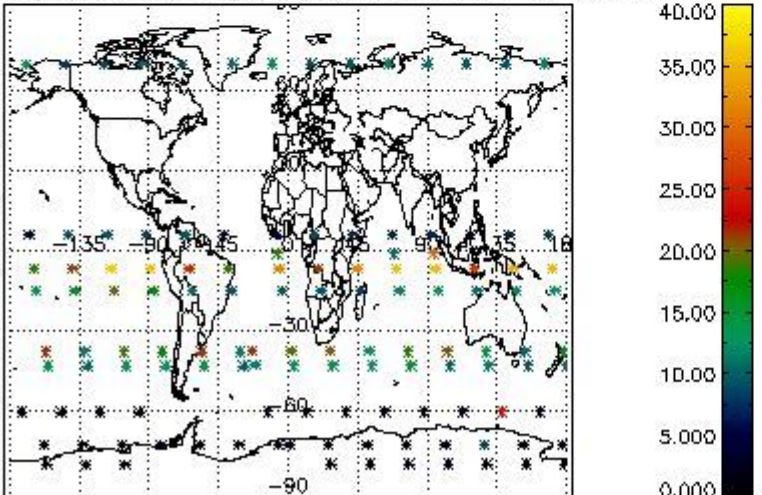

Percentage of star falling outside central band per profile