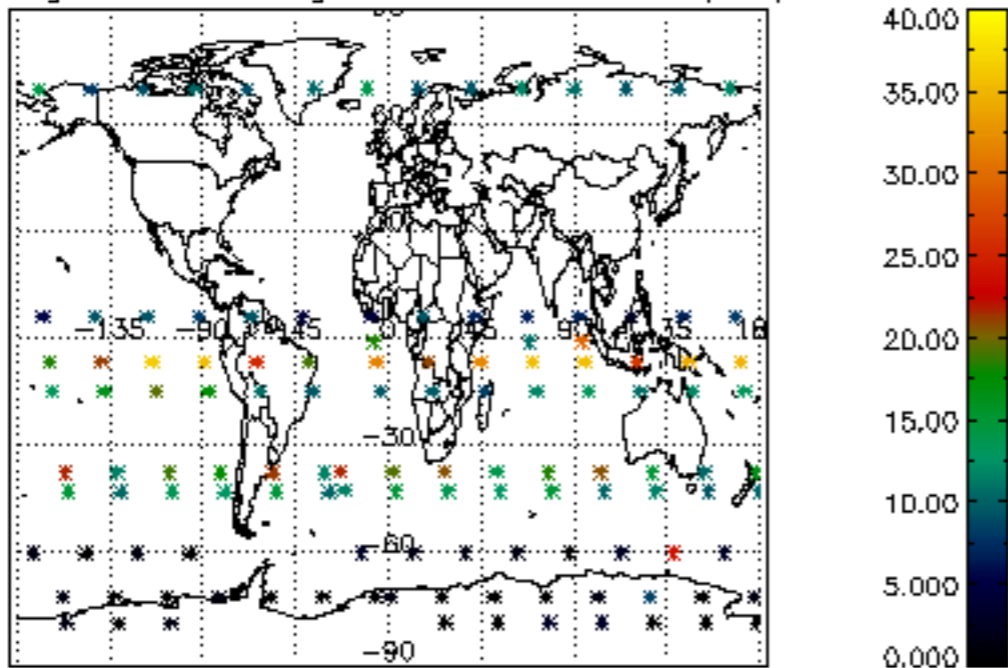

Percentage of flagged data per NO3 profile

Percentage of cosmic ray hits per profile

Percentage of datation errors per profile

Percentage of star falling outside central band per profile

Percentage of saturation errors per profile