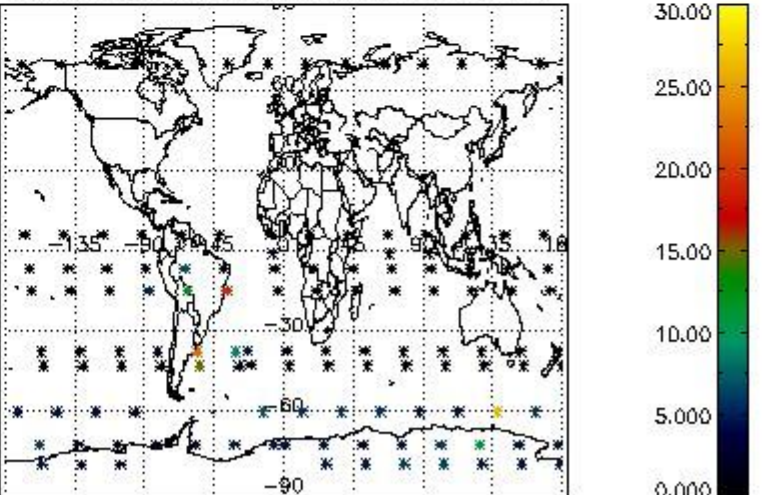

Percentage of saturation errors per profile