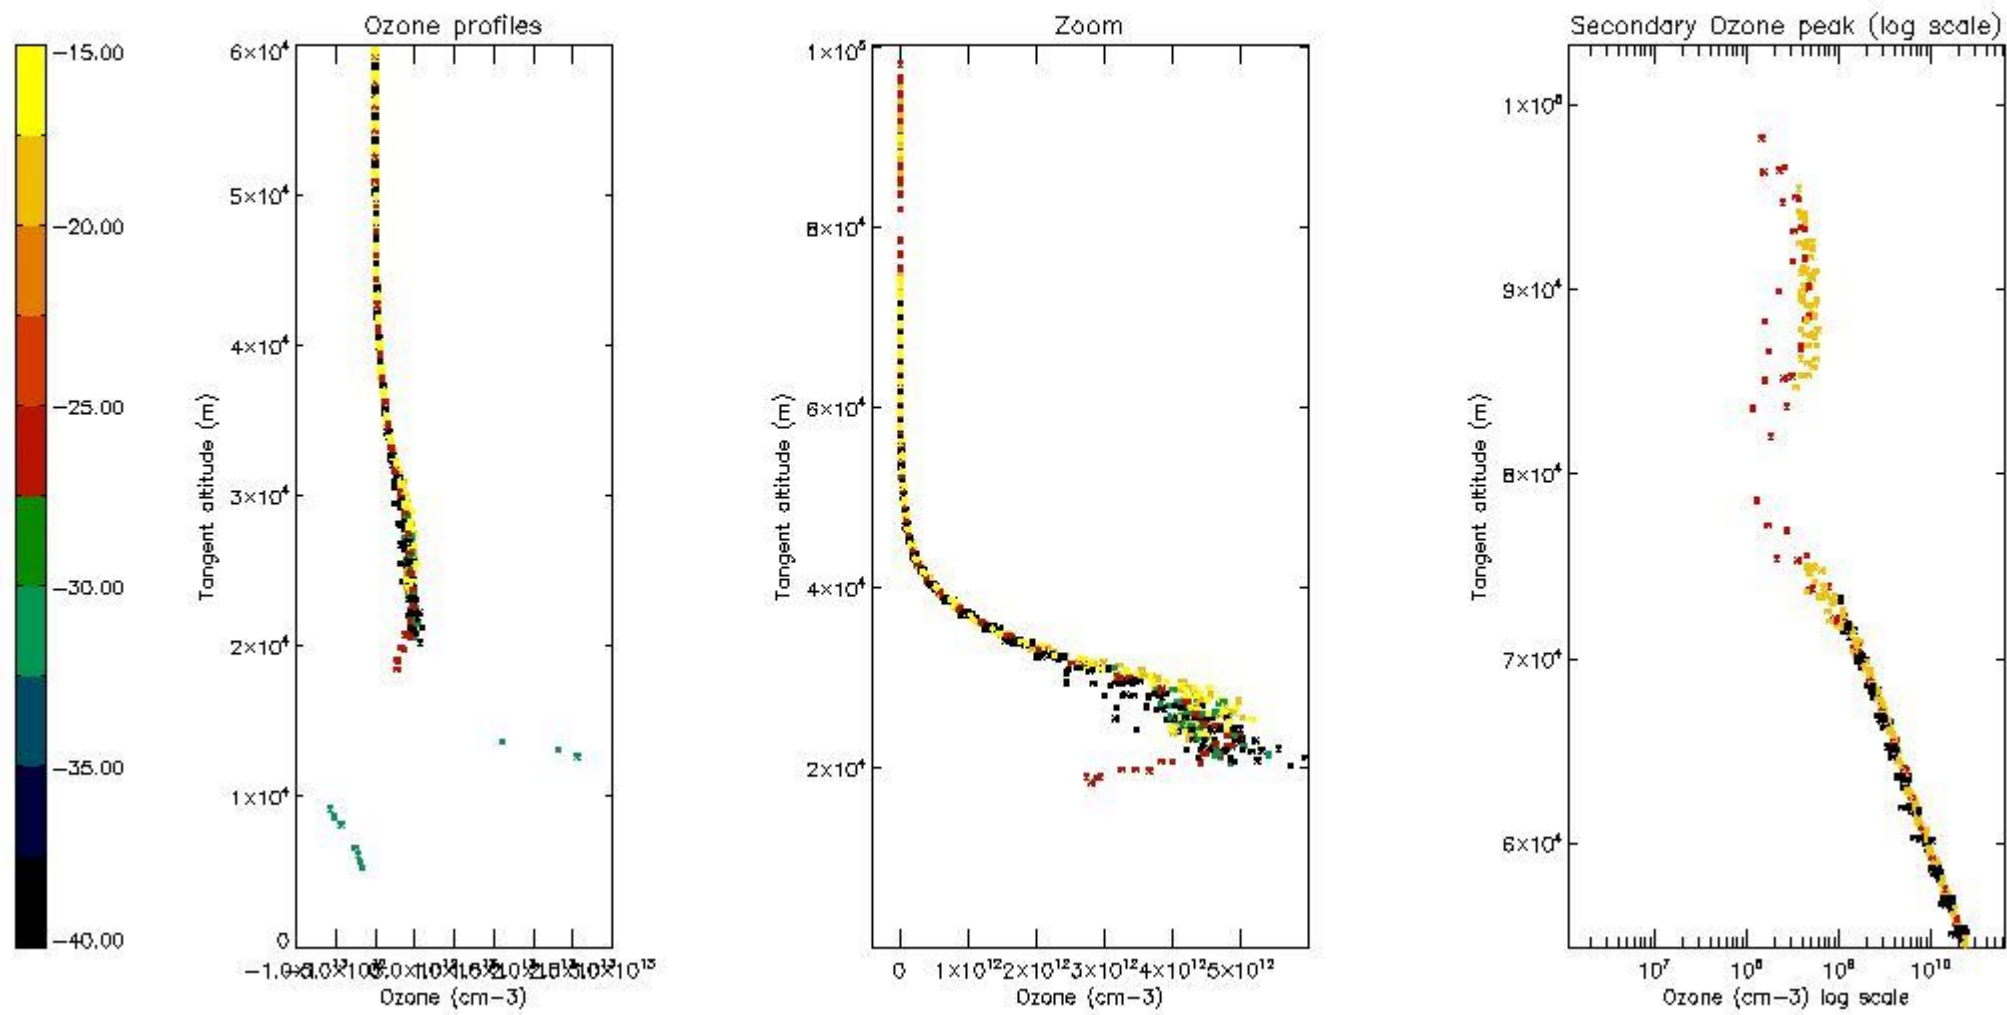

5.5 Plot ozone profiles where STD < 5% (dark without errors)

The colorbar represents the latitude.