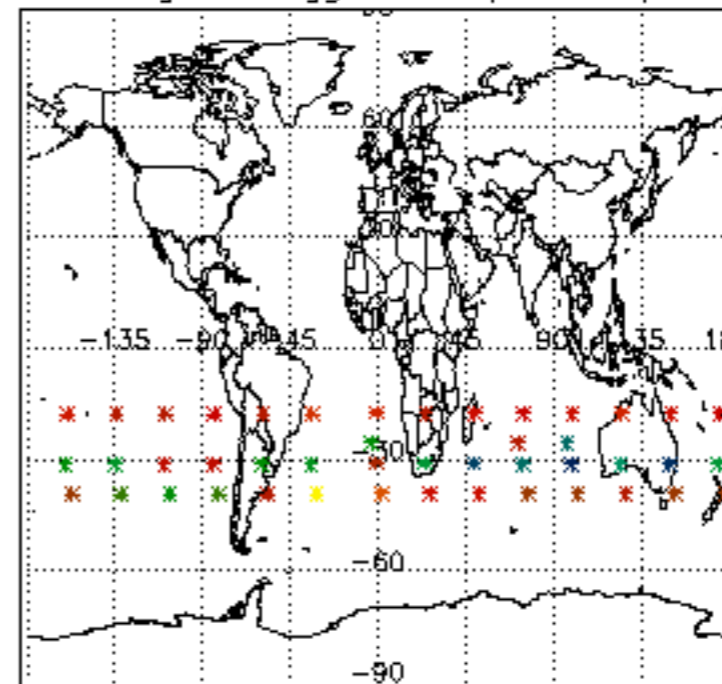

Percentage of flagged data per NO3 profile