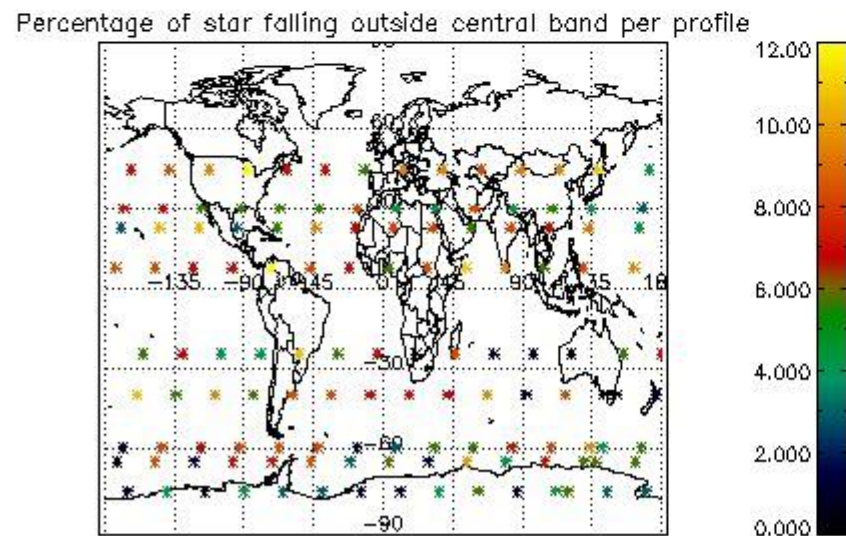

Percentage of datation errors per profile

Percentage of star falling outside central band per profile

Percentage of saturation errors per profile

4.2.2 Plot level 1 quality information per product (world map): ENVISAT DESCENDING passes