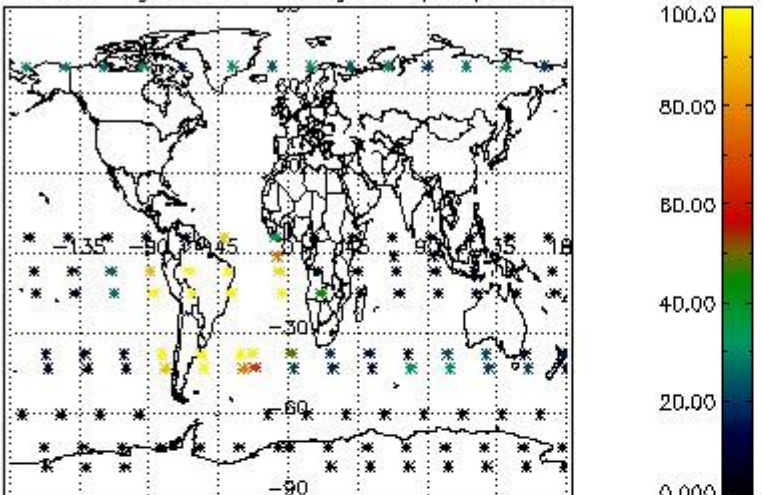

4.1 Plot quality information per product (time dependant) coming from level 1b processing

4.1.1 Plot level 1 quality information per product (time dependant): ENVISAT ASCENDING passes

4.1.2 Plot level 1 quality information per product (time dependant): ENVI SAT DESCENDING passes

4.2 Plot quality information per product coming from level 1b processing (world map)

4.2.1 Plot level 1 quality information per product (world map): ENVISAT ASCENDING passes

Percentage of cosmic ray hits per profile