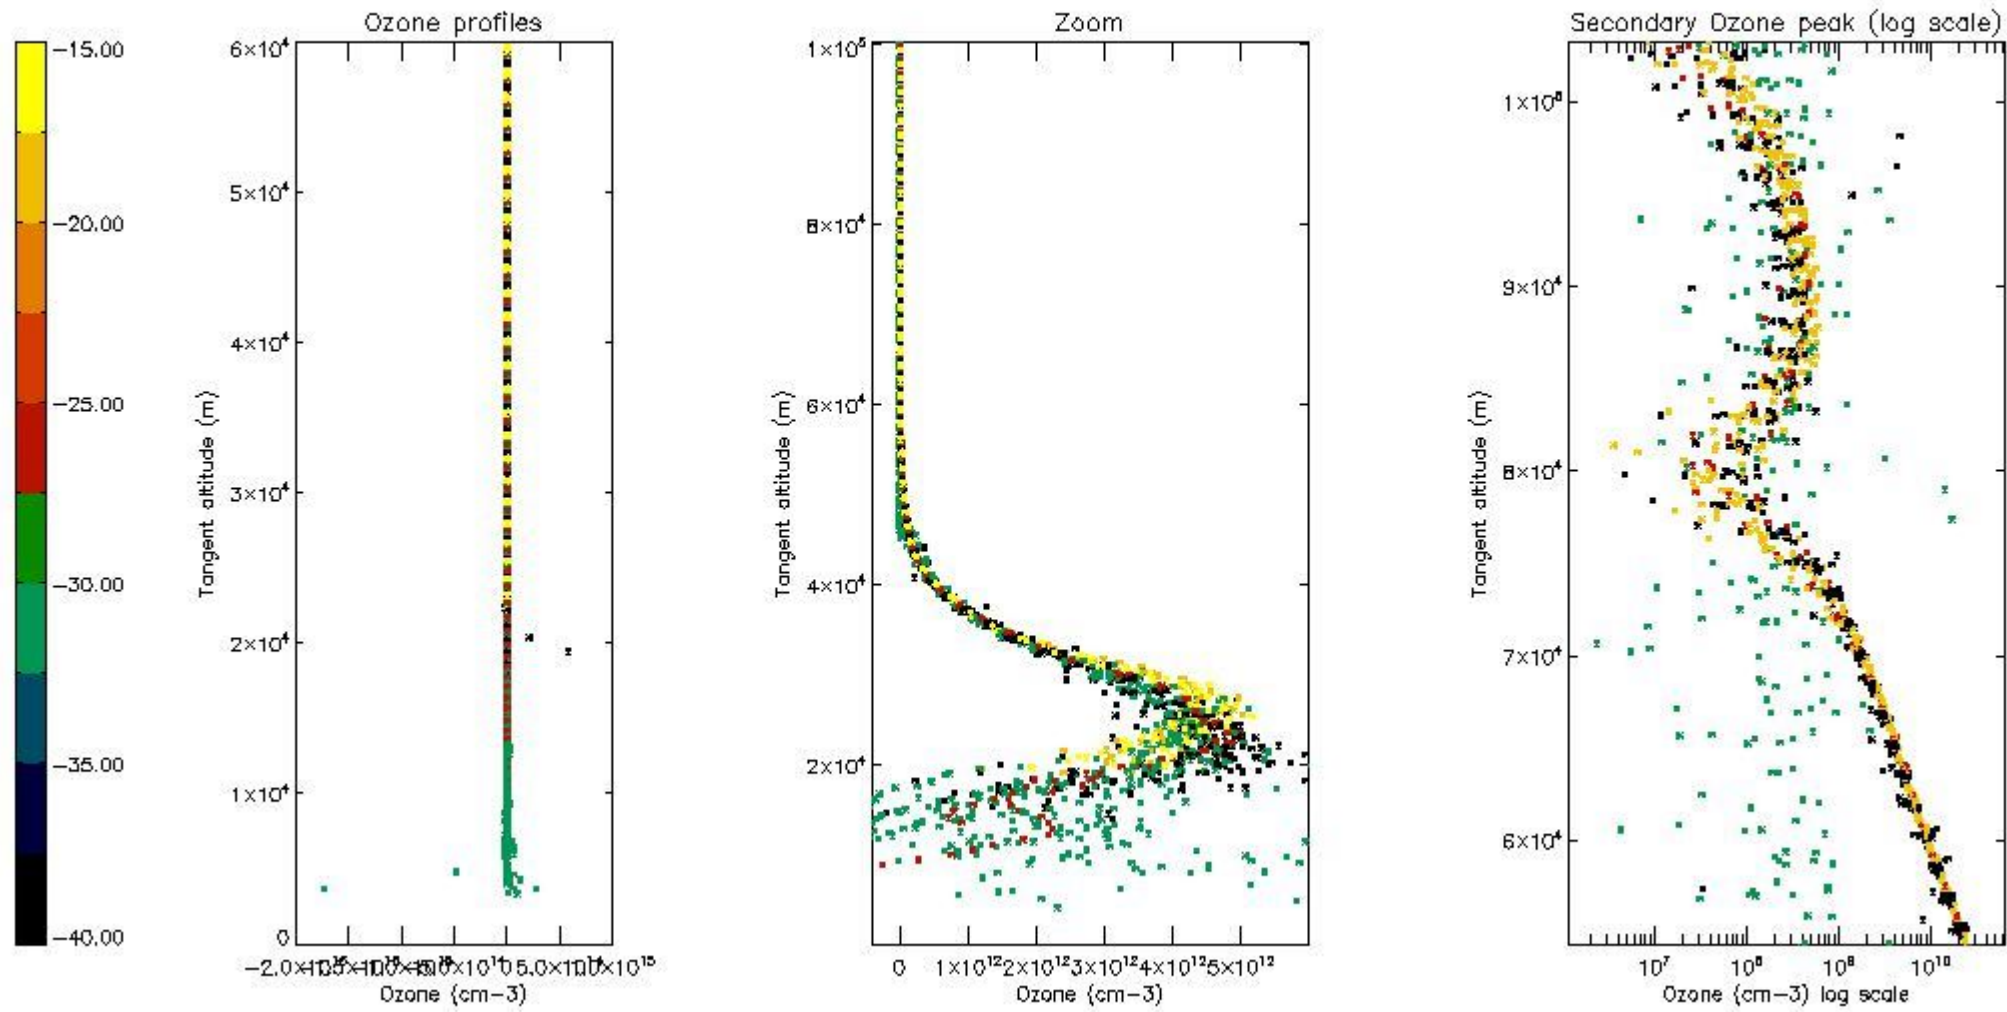

STD < 10	7
STD < 5	4

5.2 Plot ozone profiles for all STD (dark without errors)

The colorbar represents the latitude.

5.3 Plot ozone profiles where STD < 20% (dark without errors)

The colorbar represents the latitude.