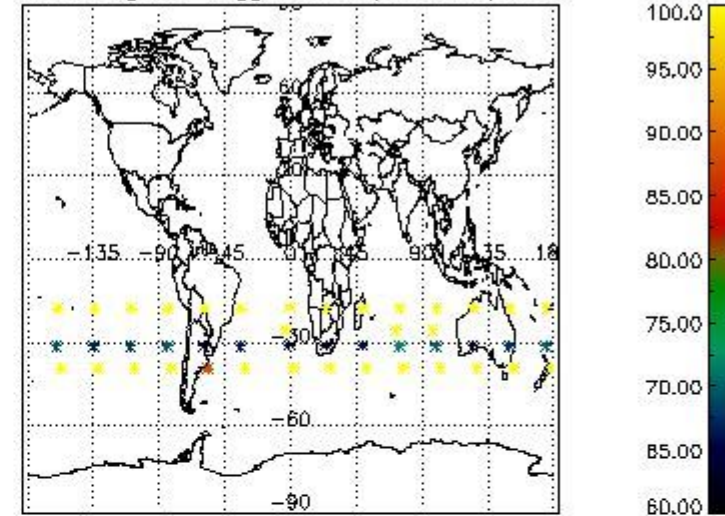

3.1 Plot quality information per product (time dependant)

3.2 Plot quality information per product (world map)

Percentage of flagged data per O3 profile

Percentage of flagged data per H2O profile

Percentage of flagged data per NO2 profile