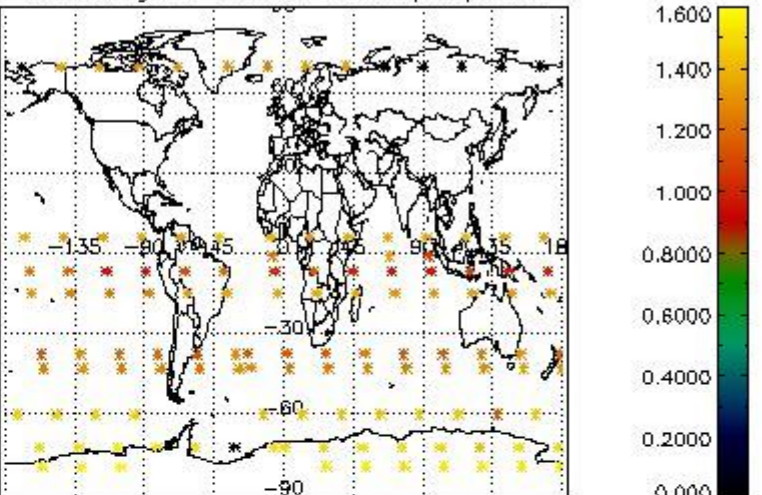

Percentage of datation errors per profile