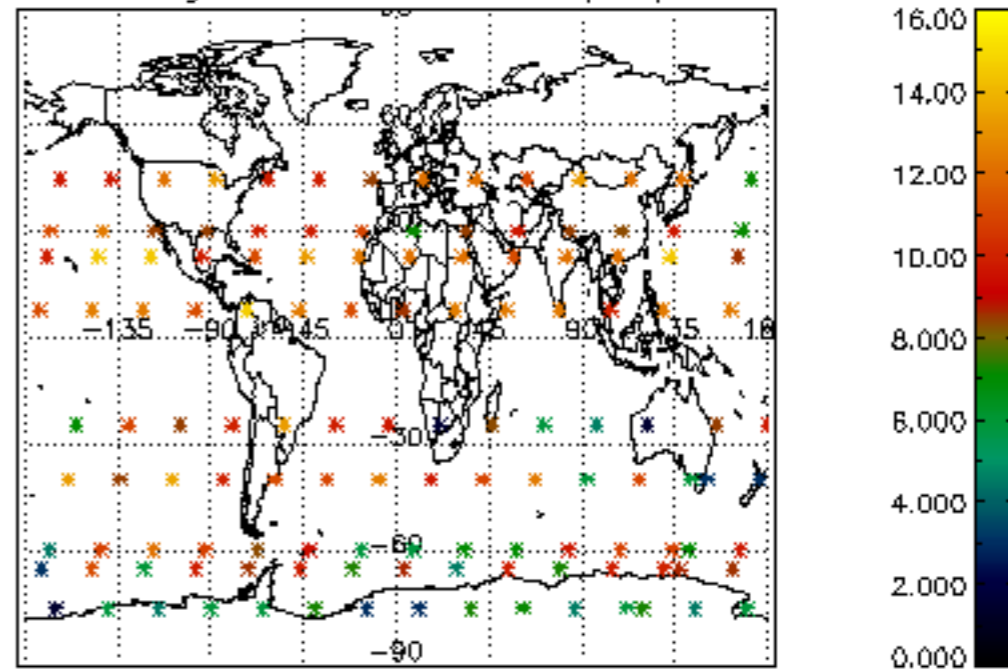

Percentage of saturation errors per profile