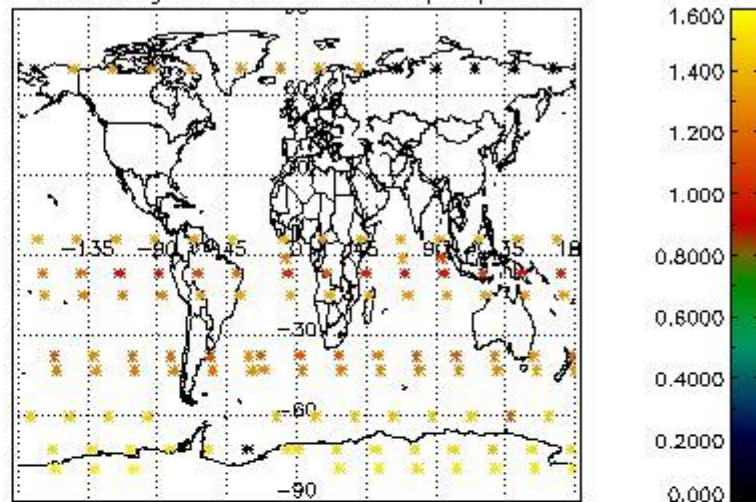

Percentage of datation errors per profile