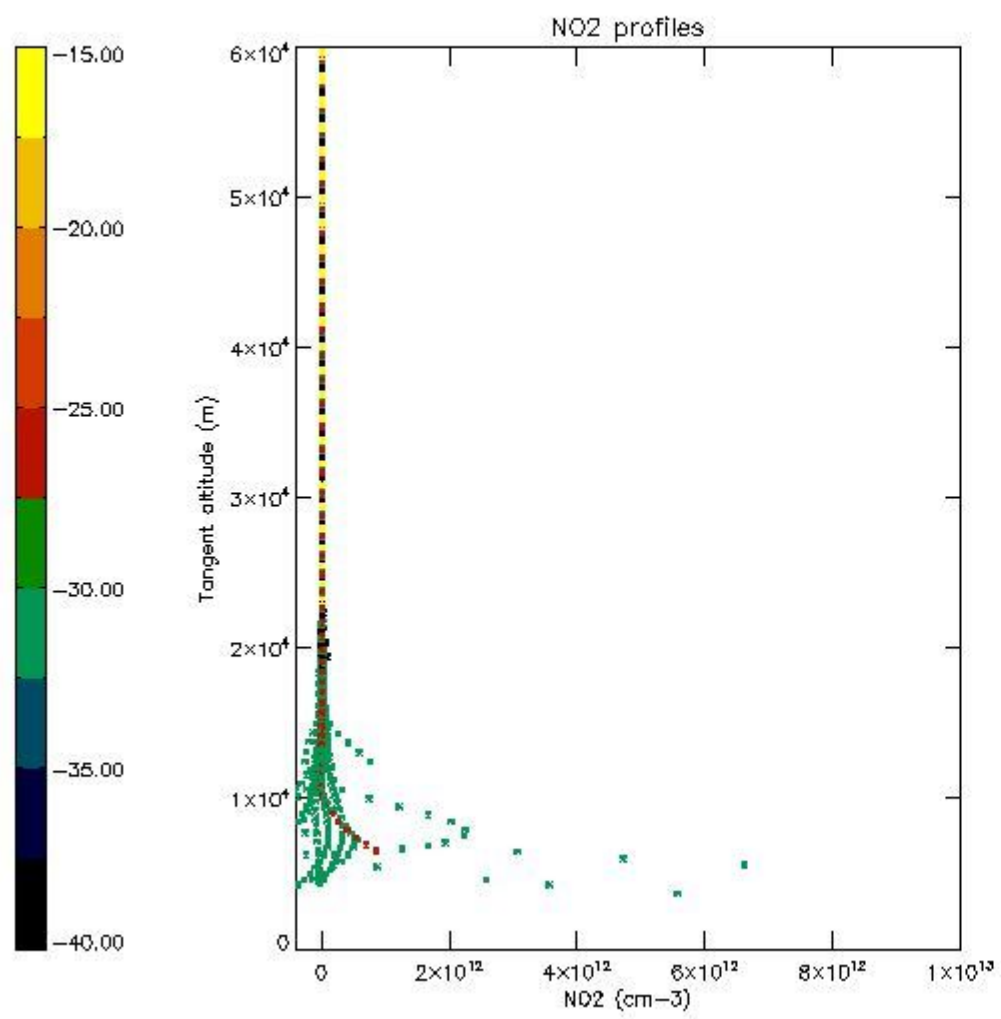

5.7 Plot NO3 profiles for all STD (dark without errors)

The colorbar represents the latitude.