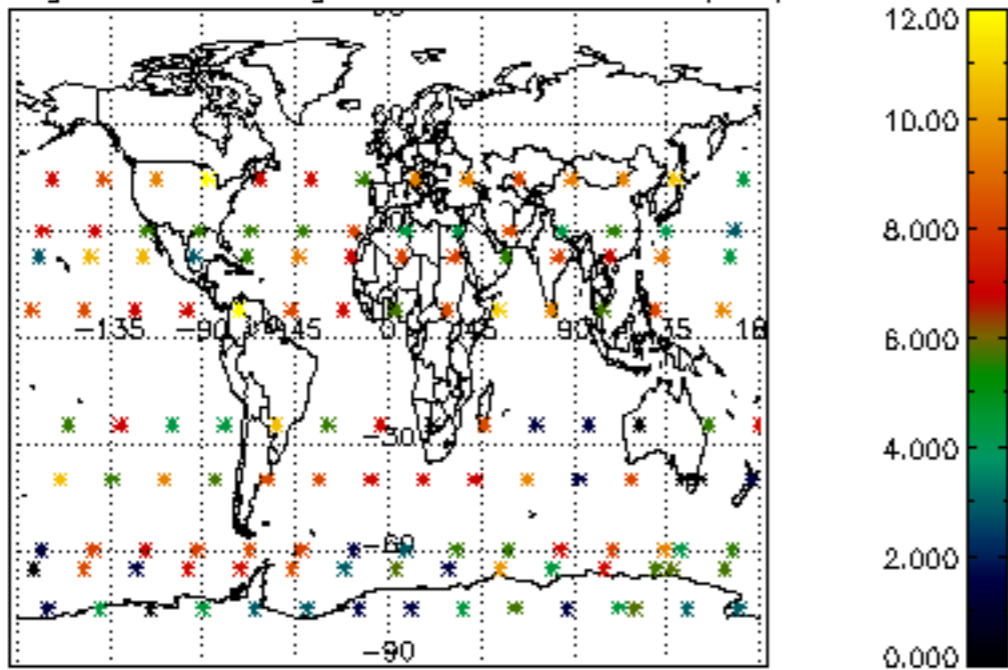

Percentage of star falling outside central band per profile