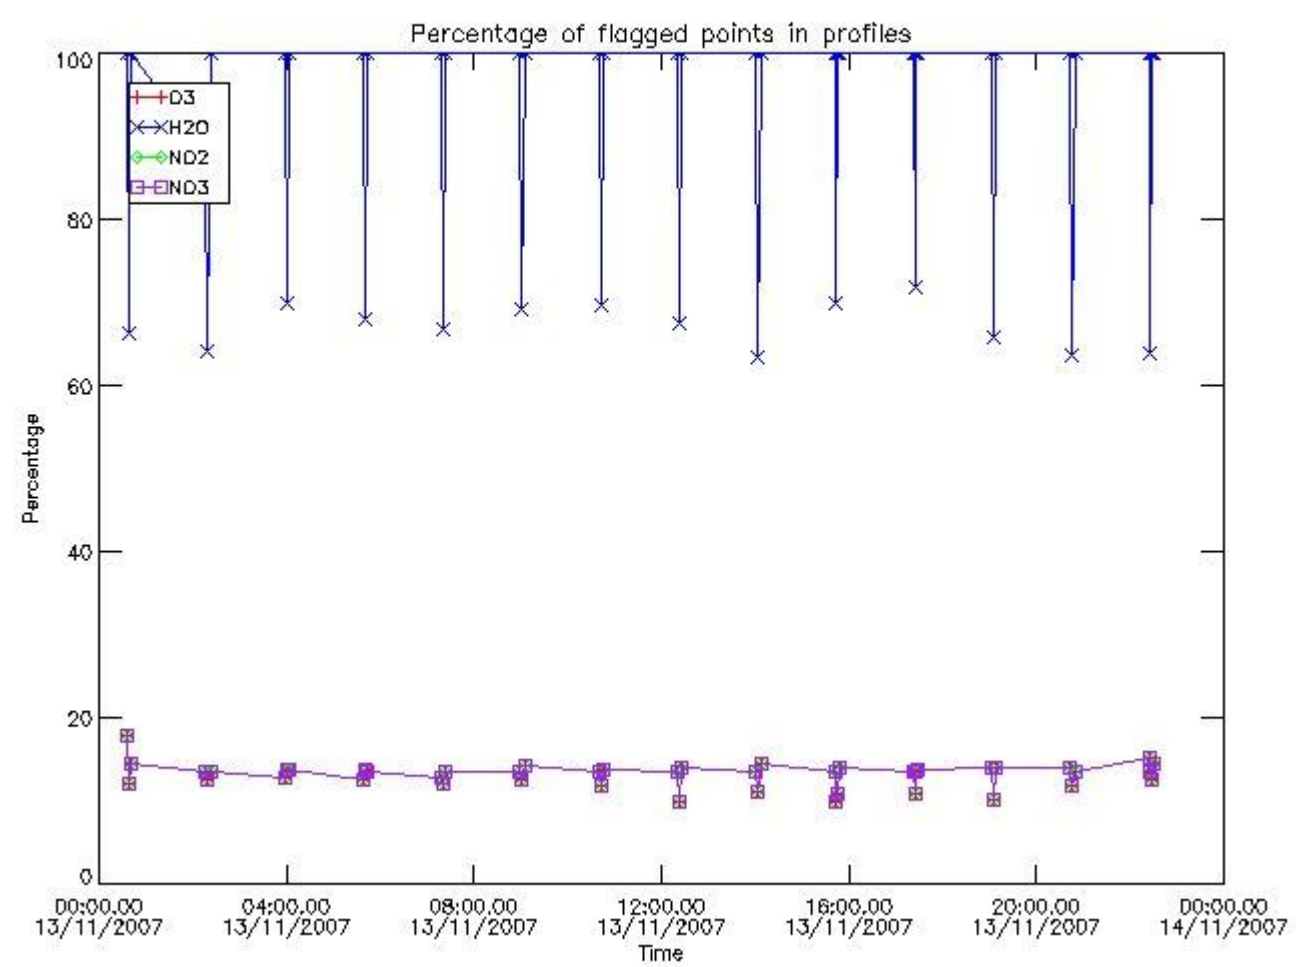

3. Quality information per product

In this section it is plotted some information contained in the Quality Summary data set of the level 2 products. Only products in dark limb conditions and without errors (error flag in the MPH set to "0") are used.

3.1 Plot quality information per product (time dependant)

Percentage of flagged data per O3 profile

Percentage of flagged data per H2O profile