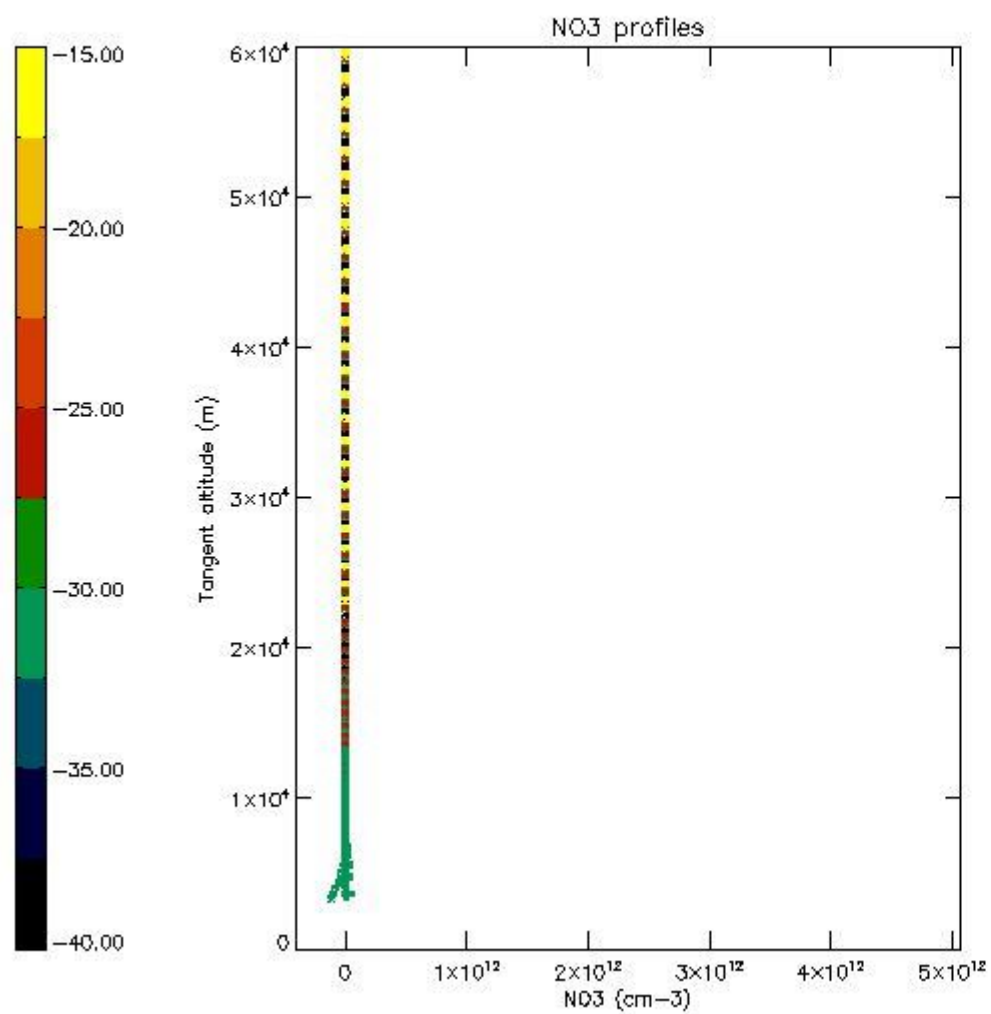

6. Auxiliary Data Files used for the production reported in section 2

The number reported in the third column indicates since which file (see list in section 2) the corresponding auxiliary file has been used. The fourth column is the date of those product files.

Type	Auxiliary Filename	Used since product	Used since product date
INST_PHYS_CHARACTERISTICS	GOM_INS_AXVIEC20091111_143220_20030716_120000_20500101_000000	1	13-NOV-2007 00:01:11
LEVEL-2_PROC_CONFIG	GOM_PR2_AXVIEC20091111_152718_20020301_000000_20500101_000000	1	13-NOV-2007 00:01:11
CROSS_SECTIONS_FILE	GOM_CRS_AXVIEC20091111_154832_20020301_000000_20500101_000000	1	13-NOV-2007 00:01:11