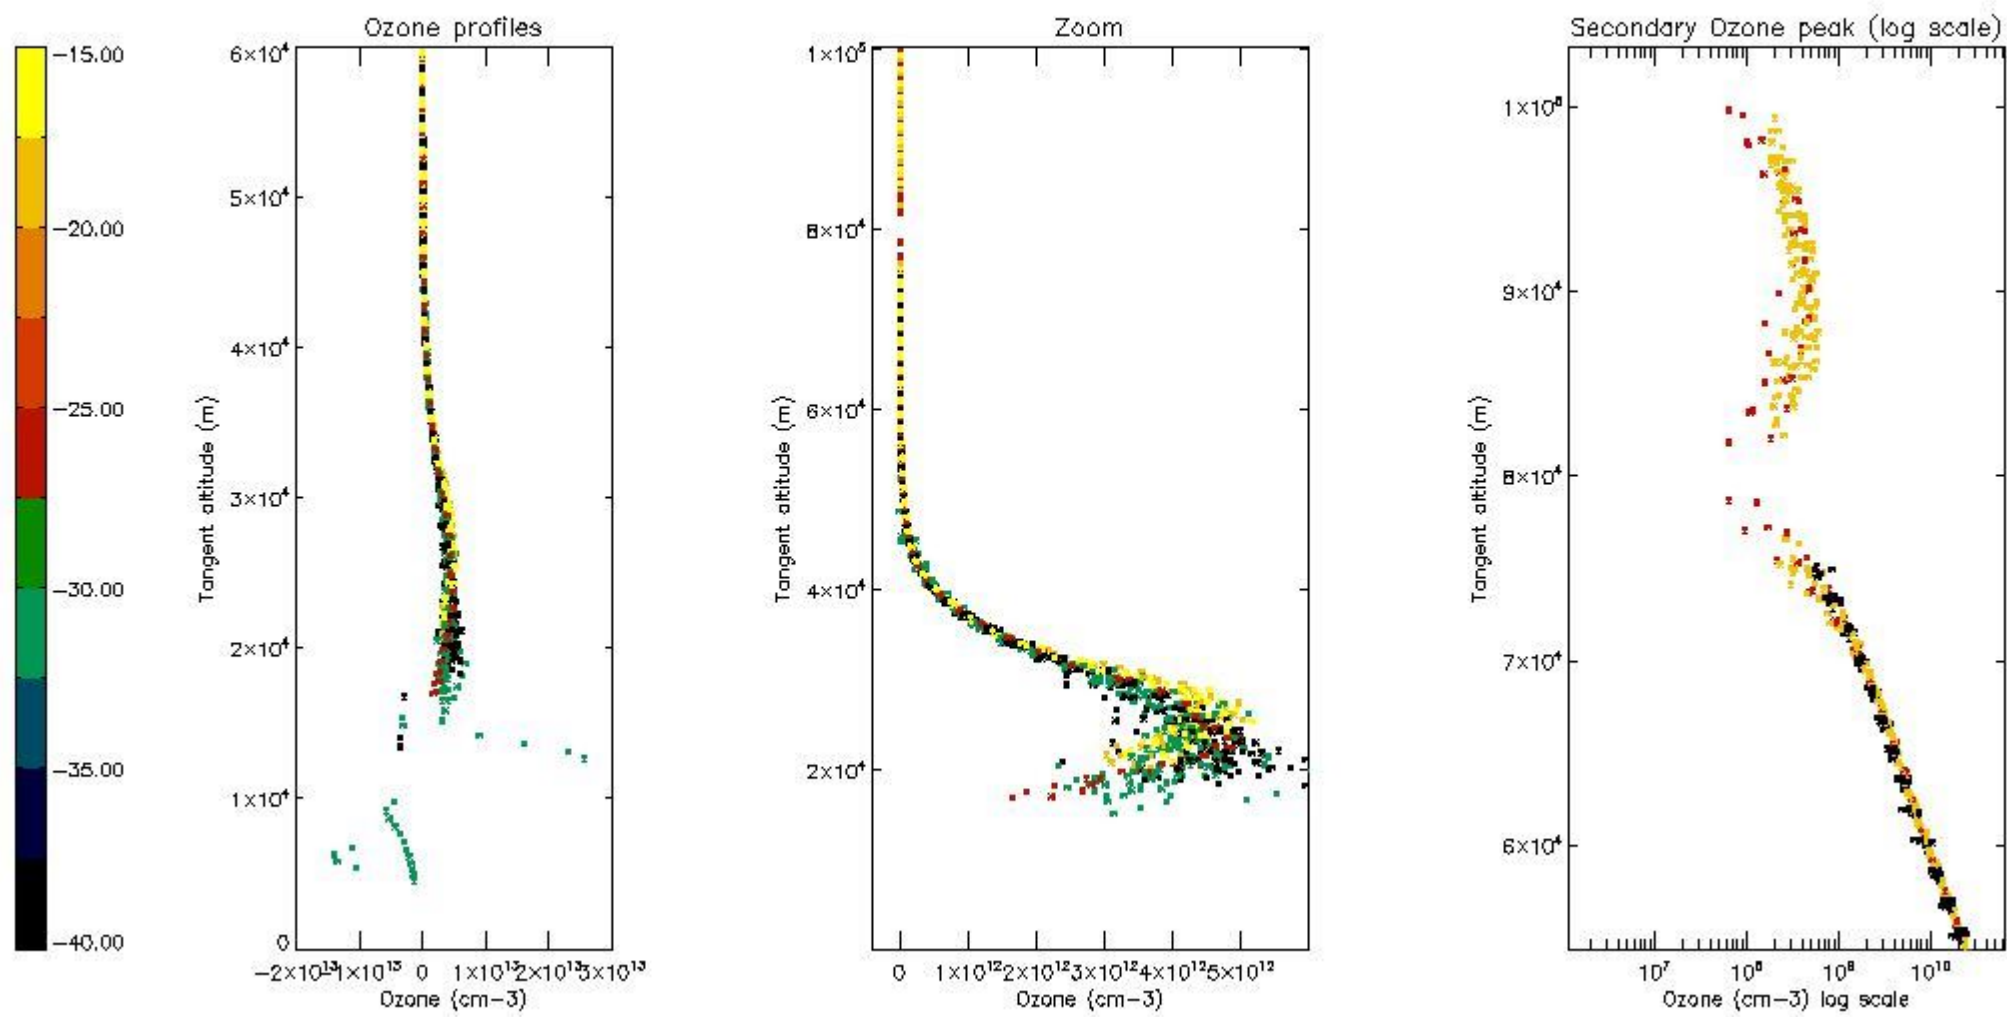

STD < 10	7
STD < 5	4

5.2 Plot ozone profiles for all STD (dark without errors)

The colorbar represents the latitude.

5.3 Plot ozone profiles where STD < 20% (dark without errors)

The colorbar represents the latitude.

5.4 Plot ozone profiles where STD < 10% (dark without errors)

The colorbar represents the latitude.

5.5 Plot ozone profiles where STD < 5% (dark without errors)

The colorbar represents the latitude.

5.6 Plot NO₂ profiles for all STD (dark without errors)