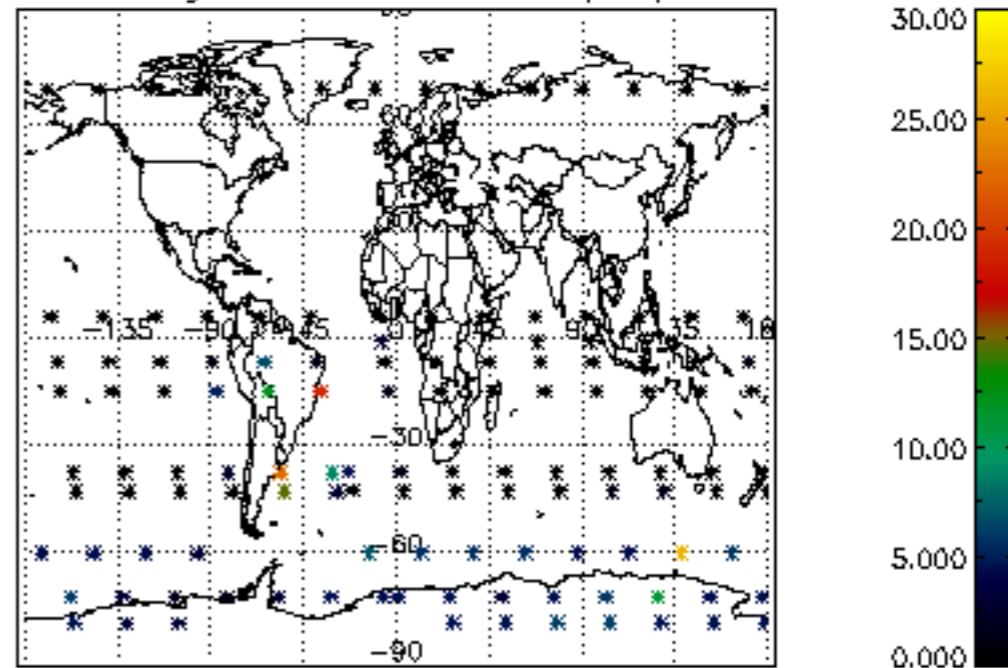

Percentage of flagged data per NO3 profile

Percentage of cosmic ray hits per profile

Percentage of datation errors per profile

Percentage of star falling outside central band per profile

Percentage of saturation errors per profile