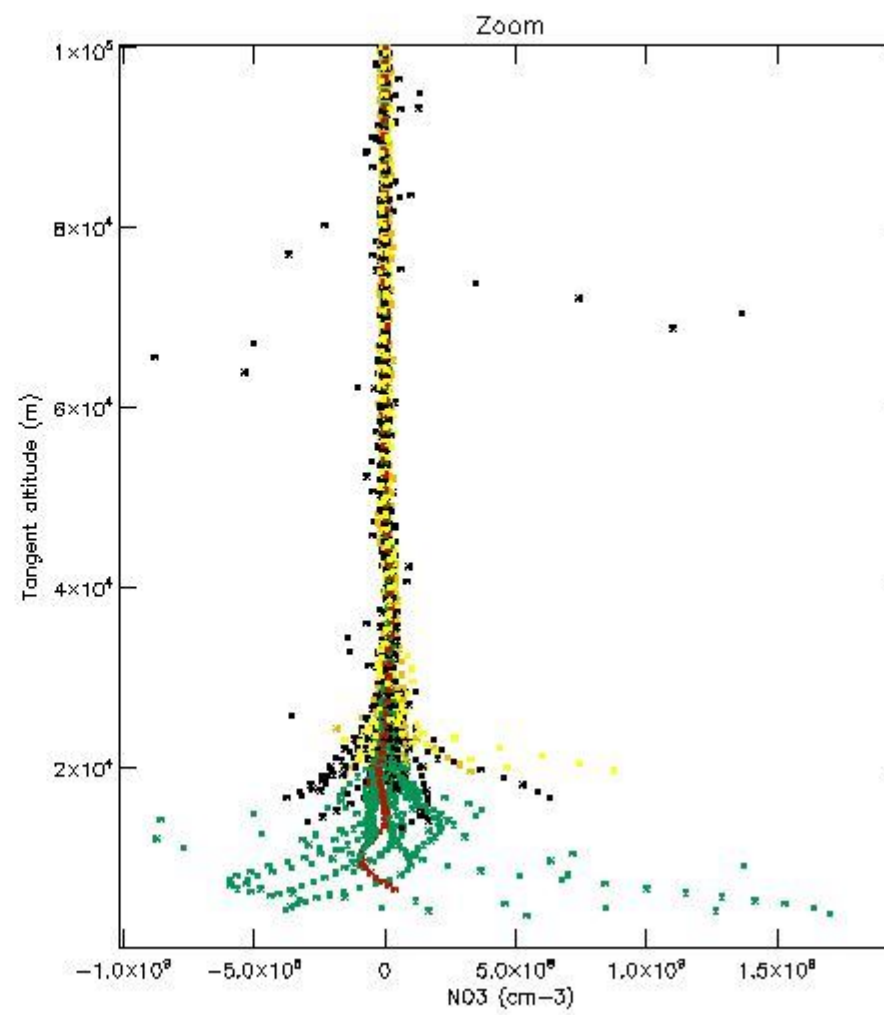

6. Auxiliary Data Files used for the production reported in section 2

The number reported in the third column indicates since which file (see list in section 2) the corresponding auxiliary file has been used. The fourth column is the date of those product files.

Type	Auxiliary Filename	Used since product	Used since product date
INST_PHYS_CHARACTERISTICS	GOM_INS_AXVIEC20091111_143220_20030716_120000_20500101_000000	1	13-NOV-2007 00:01:11
LEVEL-2_PROC_CONFIG	GOM_PR2_AXVIEC20091111_152718_20020301_000000_20500101_000000	1	13-NOV-2007 00:01:11
CROSS_SECTIONS_FILE	GOM_CRS_AXVIEC20091111_154832_20020301_000000_20500101_000000	1	13-NOV-2007 00:01:11