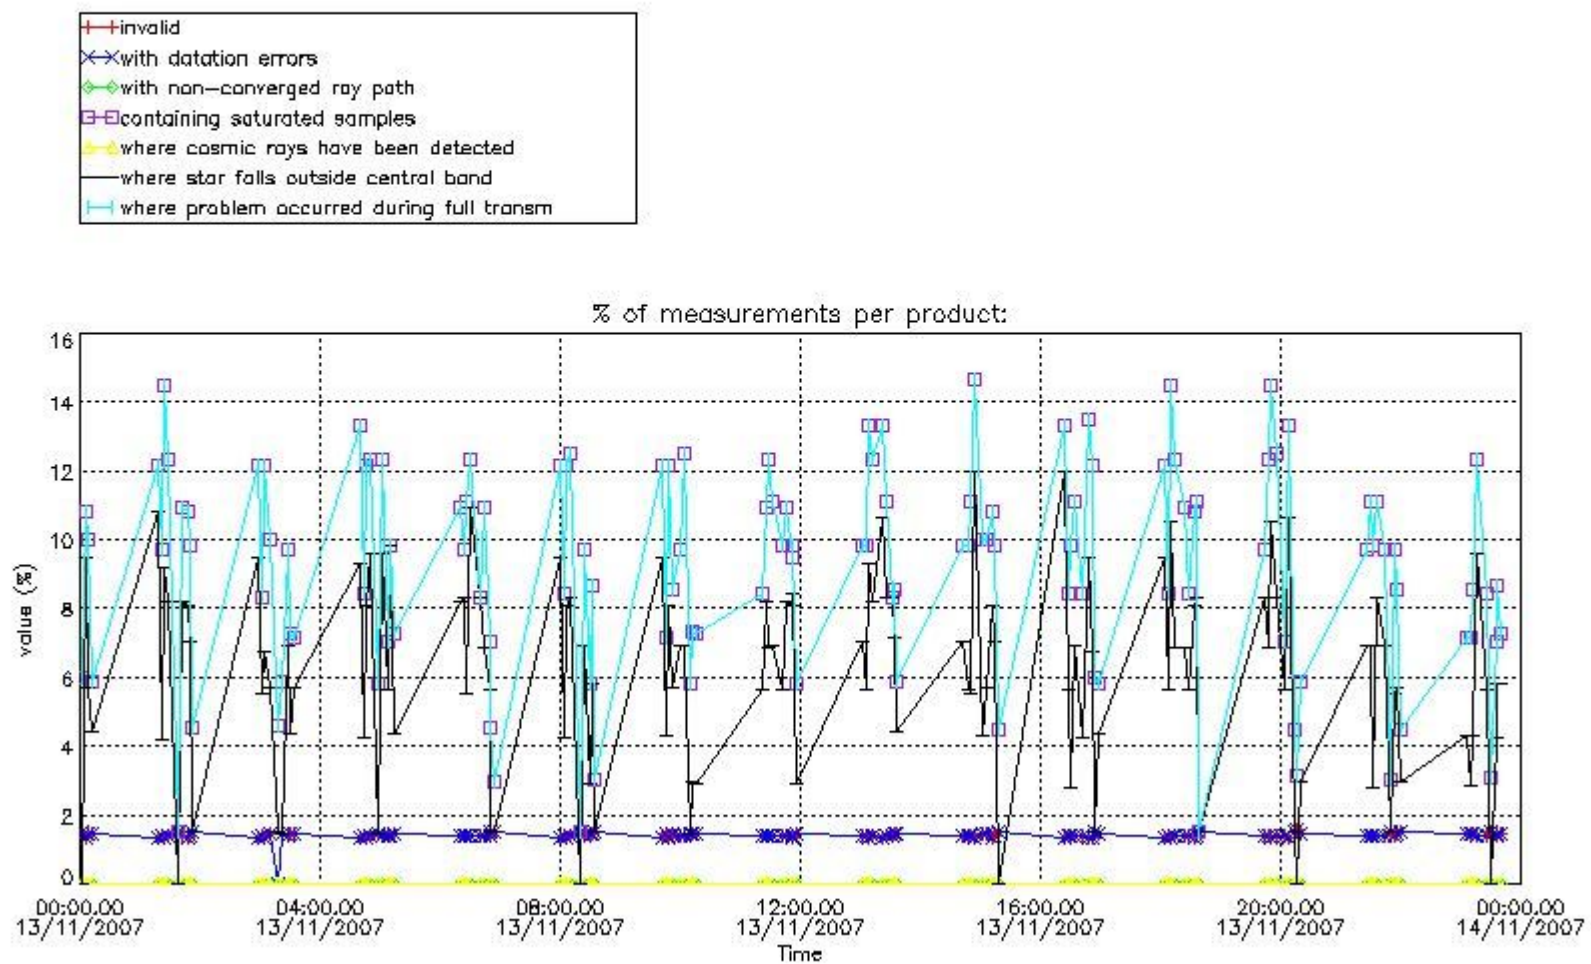

4.2 Plot quality information per product coming from level 1b processing (world map)

4.2.1 Plot level 1 quality information per product (world map): ENVISAT ASCENDING passes