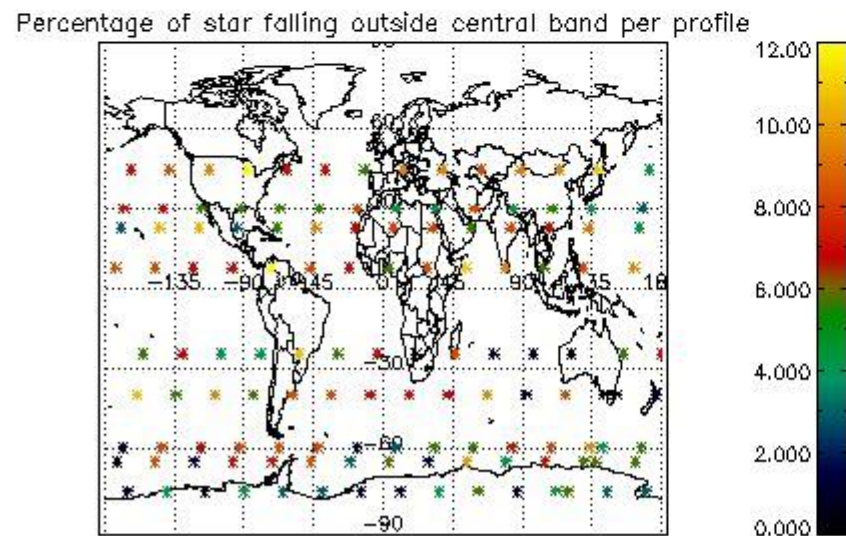

4.2 Plot quality information per product coming from level 1b processing (world map)

4.2.1 Plot level 1 quality information per product (world map): ENVISAT ASCENDING passes

Percentage of cosmic ray hits per profile

Percentage of datation errors per profile

Percentage of star falling outside central band per profile

Percentage of saturation errors per profile

4.2.2 Plot level 1 quality information per product (world map): ENVISAT DESCENDING passes