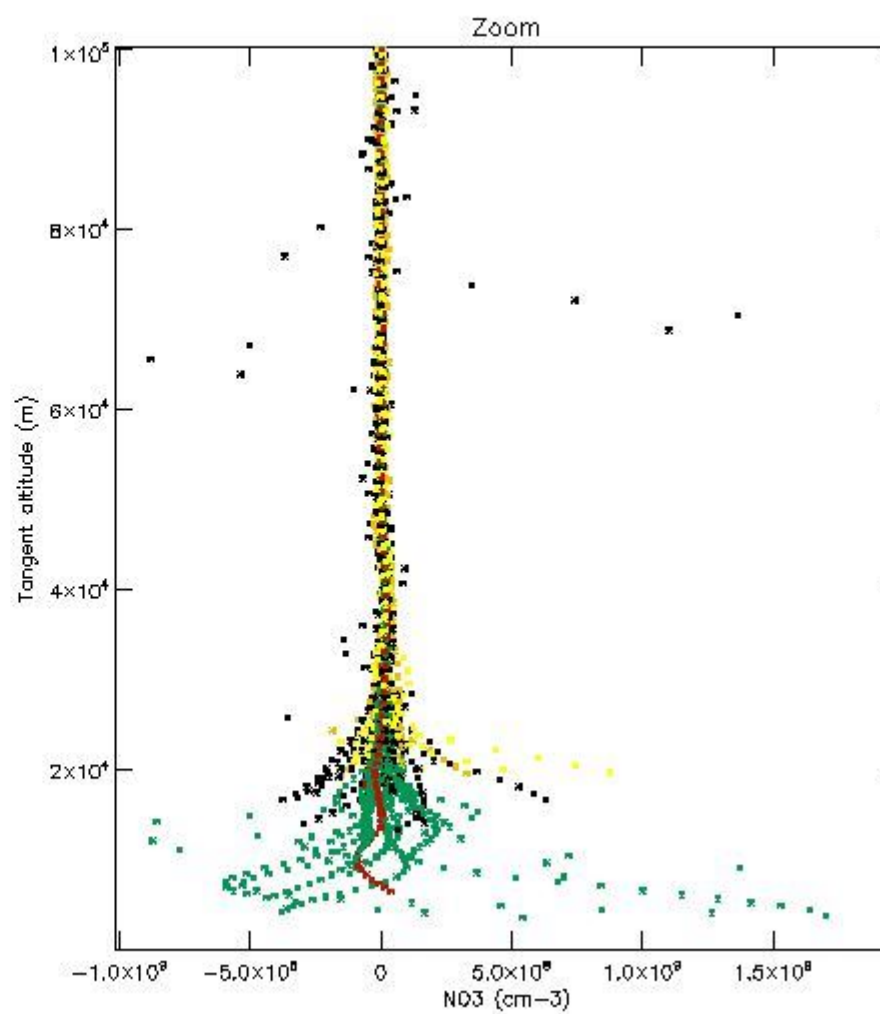

6. Auxiliary Data Files used for the production reported in section 2

The number reported in the third column indicates since which file (see list in section 2) the corresponding auxiliary file has been used. The fourth column is the date of those product files.

Type	Auxiliary Filename	Used since product	Used since product date
INST_PHYS_CHARACTERISTICS	GOM_INS_AXVIEC20091111_143220_20030716_120000_20500101_000000	1	13-NOV-2007 00:01:11
LEVEL-2_PROC_CONFIG	GOM_PR2_AXVIEC20091111_152718_20020301_000000_20500101_000000	1	13-NOV-2007 00:01:11
CROSS_SECTIONS_FILE	GOM_CRS_AXVIEC20091111_154832_20020301_000000_20500101_000000	1	13-NOV-2007 00:01:11