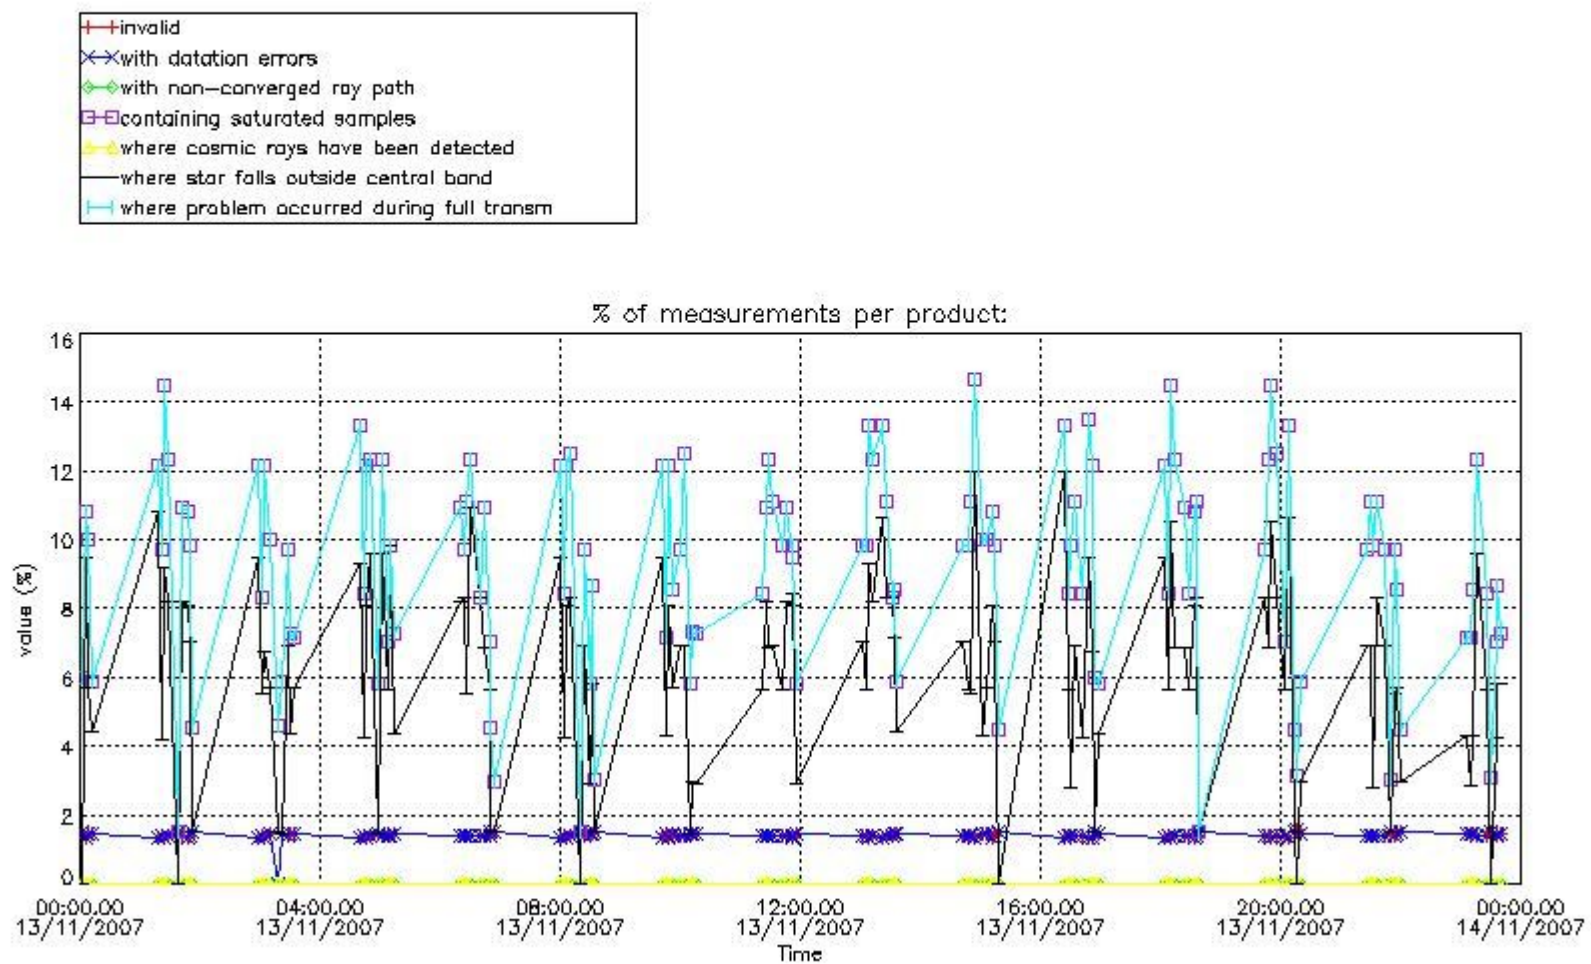

3.1 Plot quality information per product (time dependant)

3.2 Plot quality information per product (world map)

Percentage of flagged data per O3 profile

Percentage of flagged data per H2O profile

Percentage of flagged data per NO2 profile

Percentage of flagged data per NO3 profile

4. Level 1 quality information per product

In this section it is plotted some information contained in the Quality Summary data set of the level 2 products that comes from the level 1b processing. Products without errors (error flag in the MPH set to "0") are used.

4.1 Plot quality information per product (time dependant) coming from level 1b processing

4.1.1 Plot level 1 quality information per product (time dependant): ENVISAT ASCENDING passes

4.1.2 Plot level 1 quality information per product (time dependant): ENVI SAT DESCENDING passes