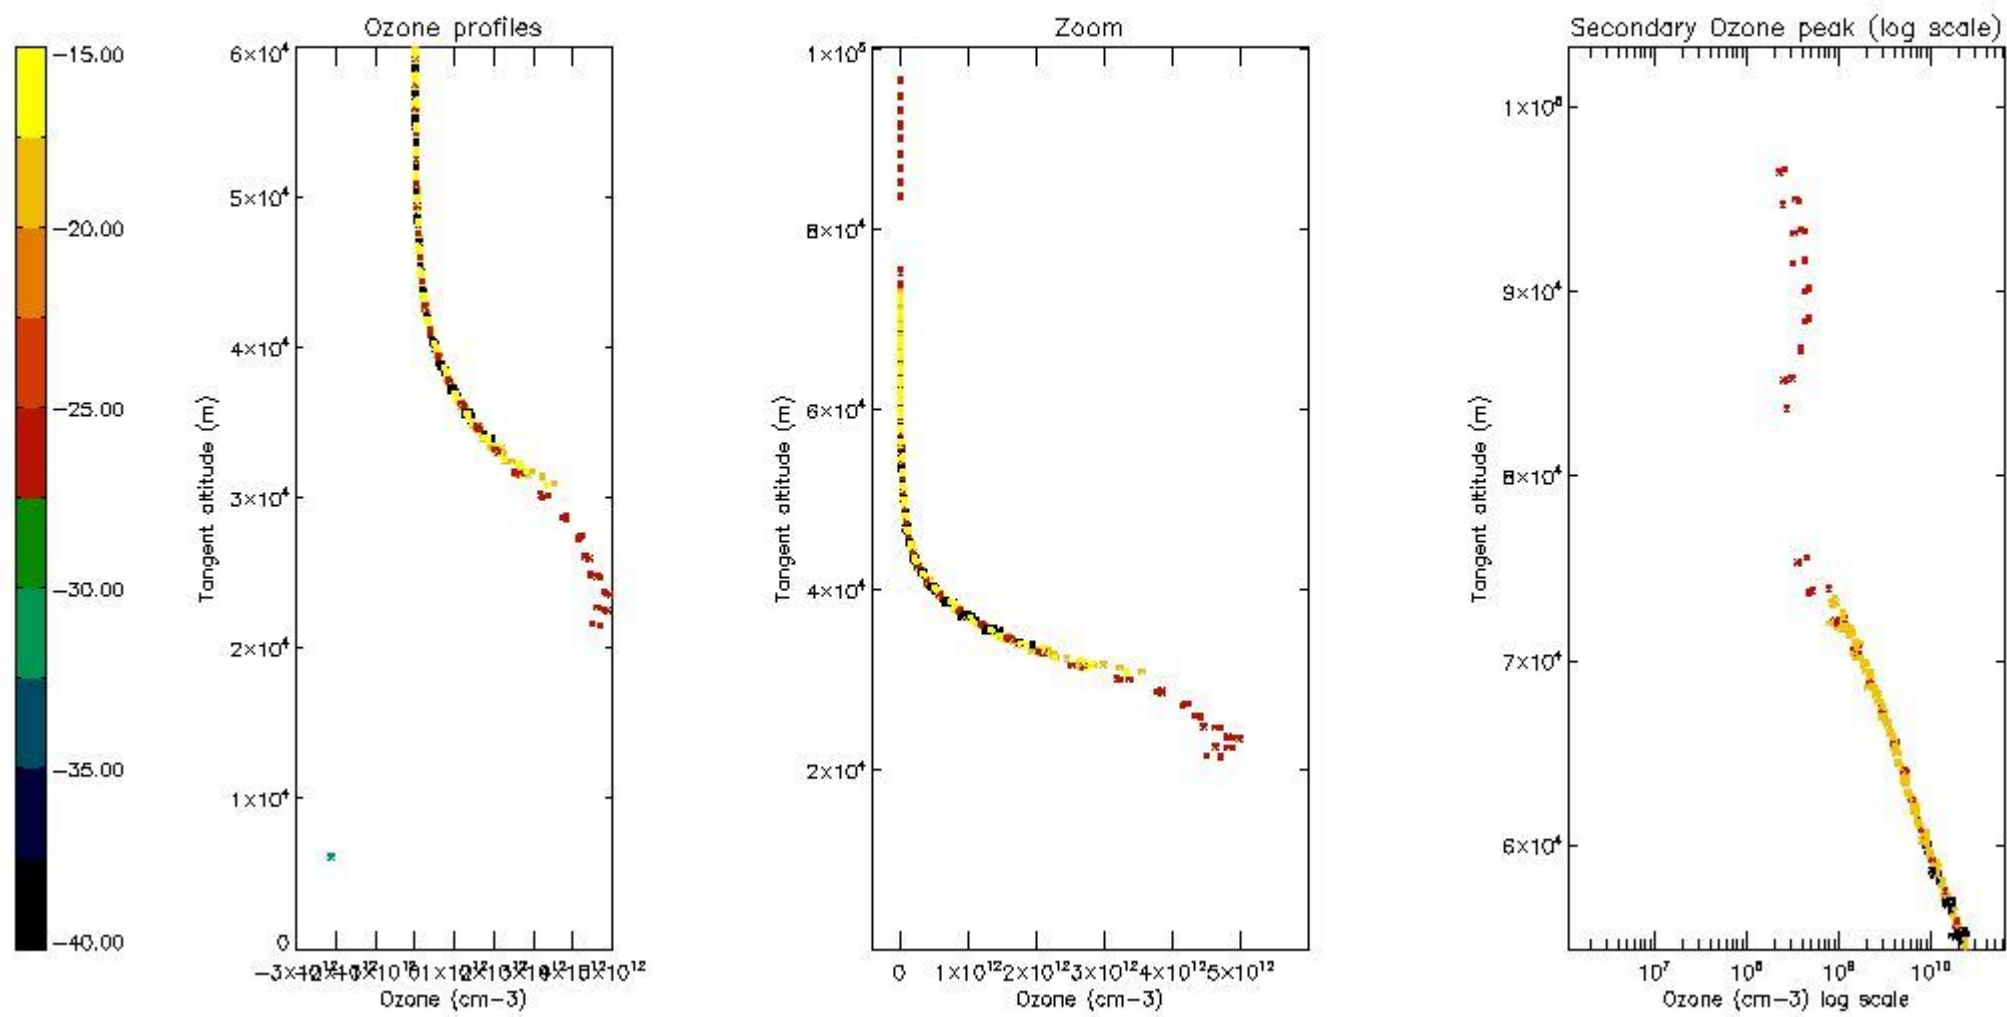

STD < 10	7
STD < 5	4

5.2 Plot ozone profiles for all STD (dark without errors)

The colorbar represents the latitude.

5.3 Plot ozone profiles where STD < 20% (dark without errors)

The colorbar represents the latitude.

5.4 Plot ozone profiles where STD < 10% (dark without errors)

The colorbar represents the latitude.

5.5 Plot ozone profiles where STD < 5% (dark without errors)

The colorbar represents the latitude.

5.6 Plot NO₂ profiles for all STD (dark without errors)