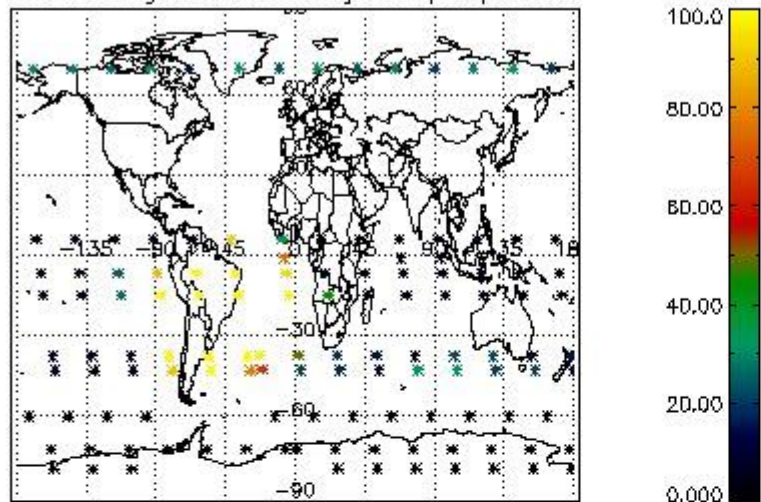

Percentage of cosmic ray hits per profile