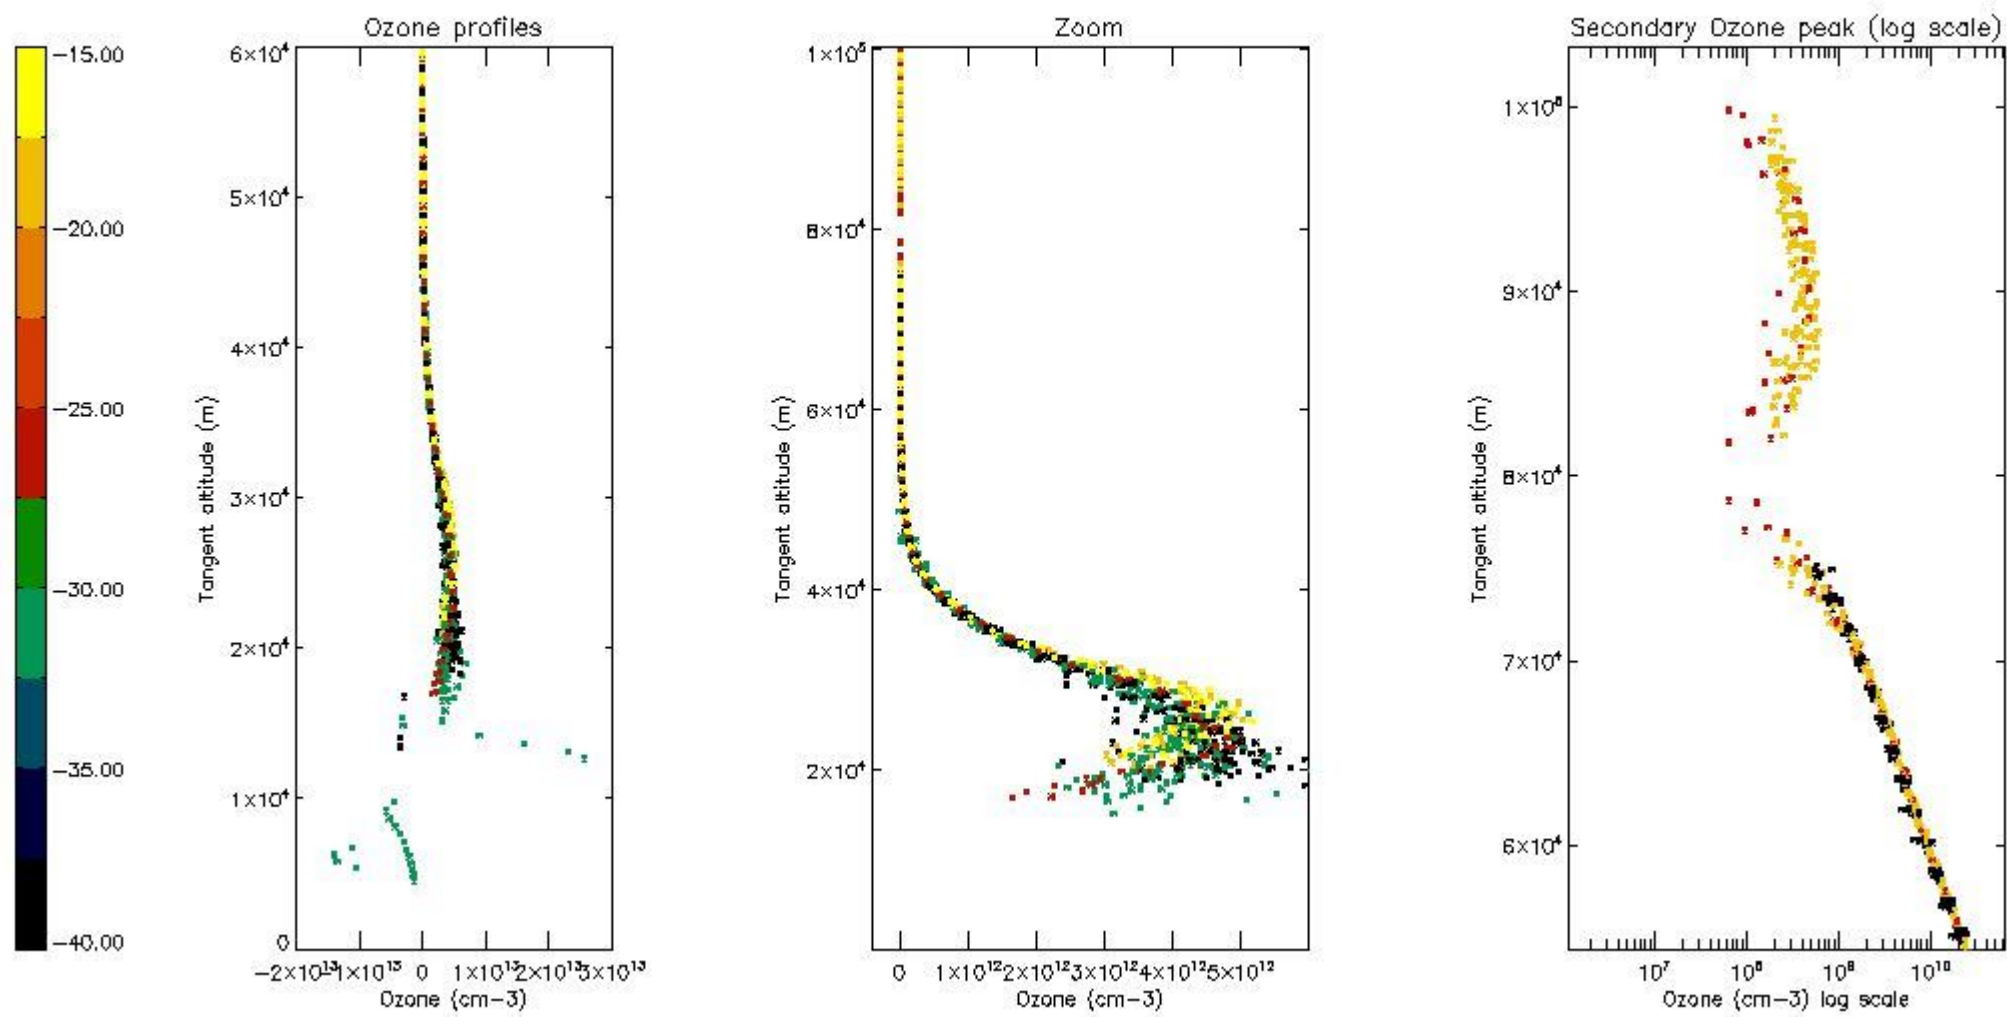

STD < 10	7
STD < 5	4

5.2 Plot ozone profiles for all STD (dark without errors)

The colorbar represents the latitude.

5.3 Plot ozone profiles where STD < 20% (dark without errors)

The colorbar represents the latitude.