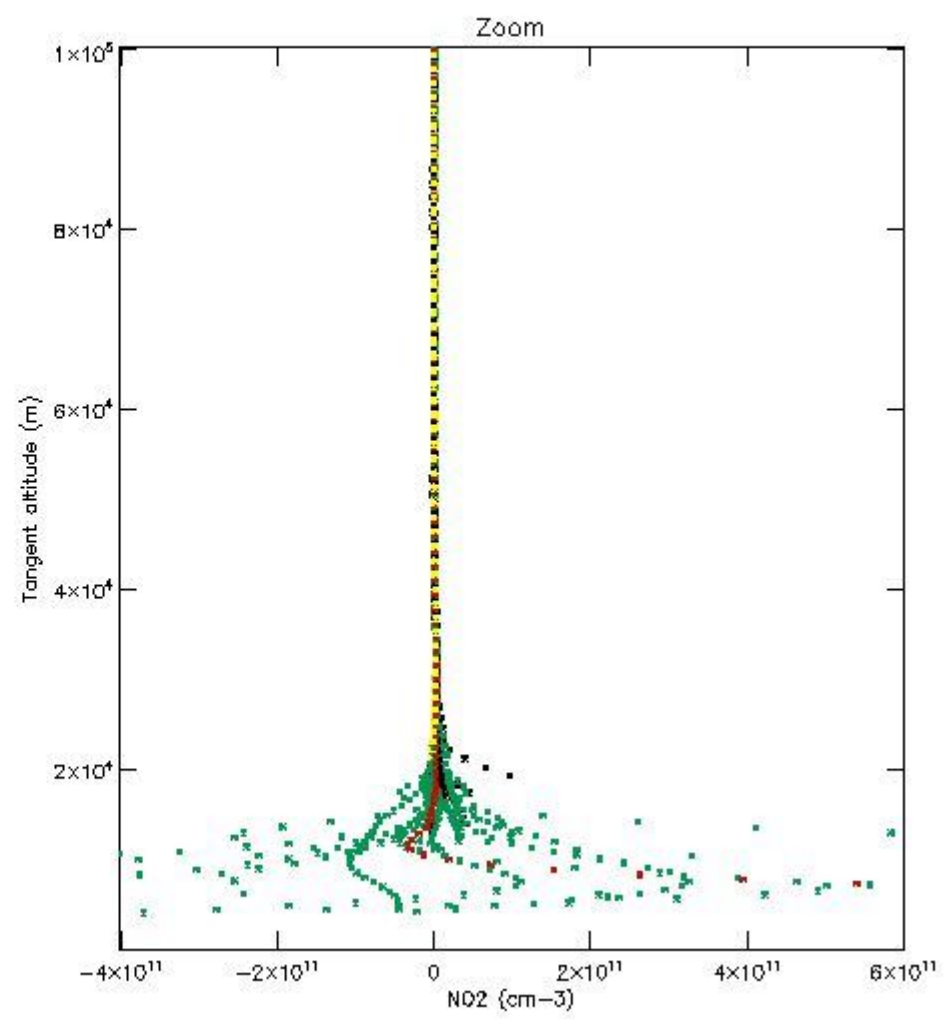

5.7 Plot NO3 profiles for all STD (dark without errors)

The colorbar represents the latitude.