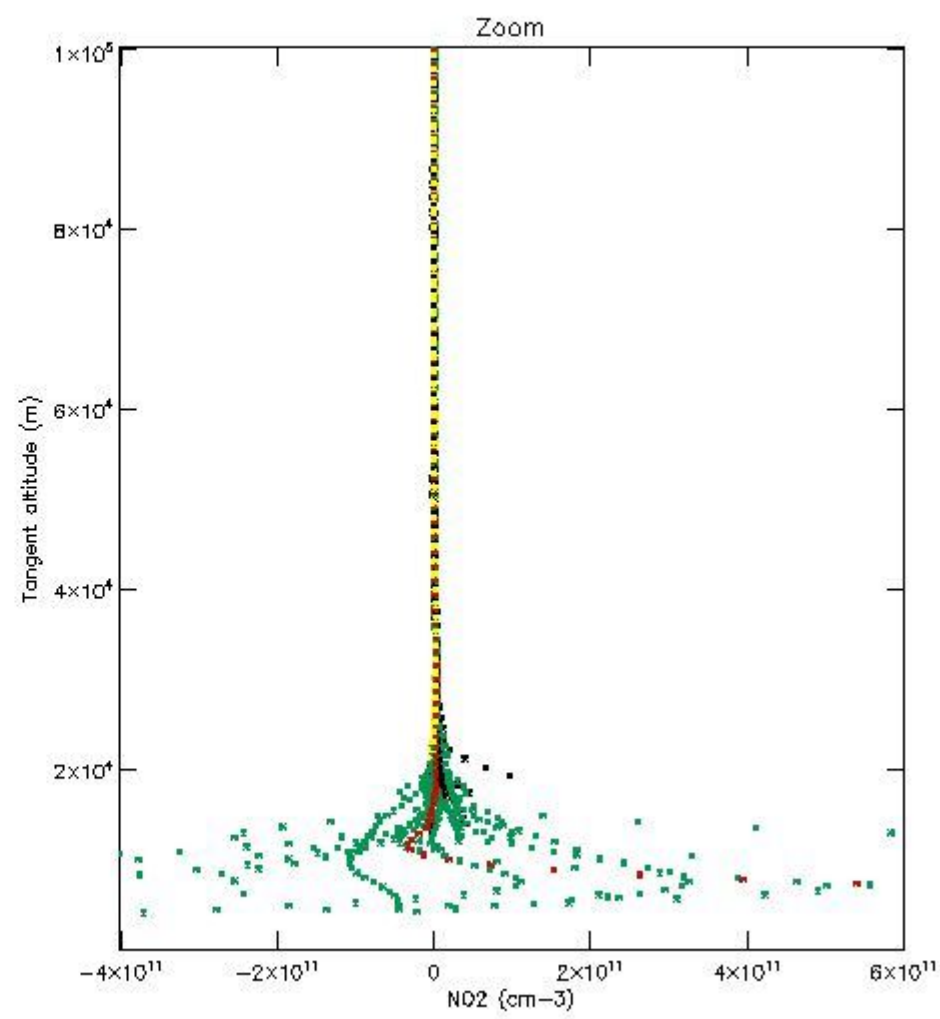

5.7 Plot NO3 profiles for all STD (dark without errors)

The colorbar represents the latitude.