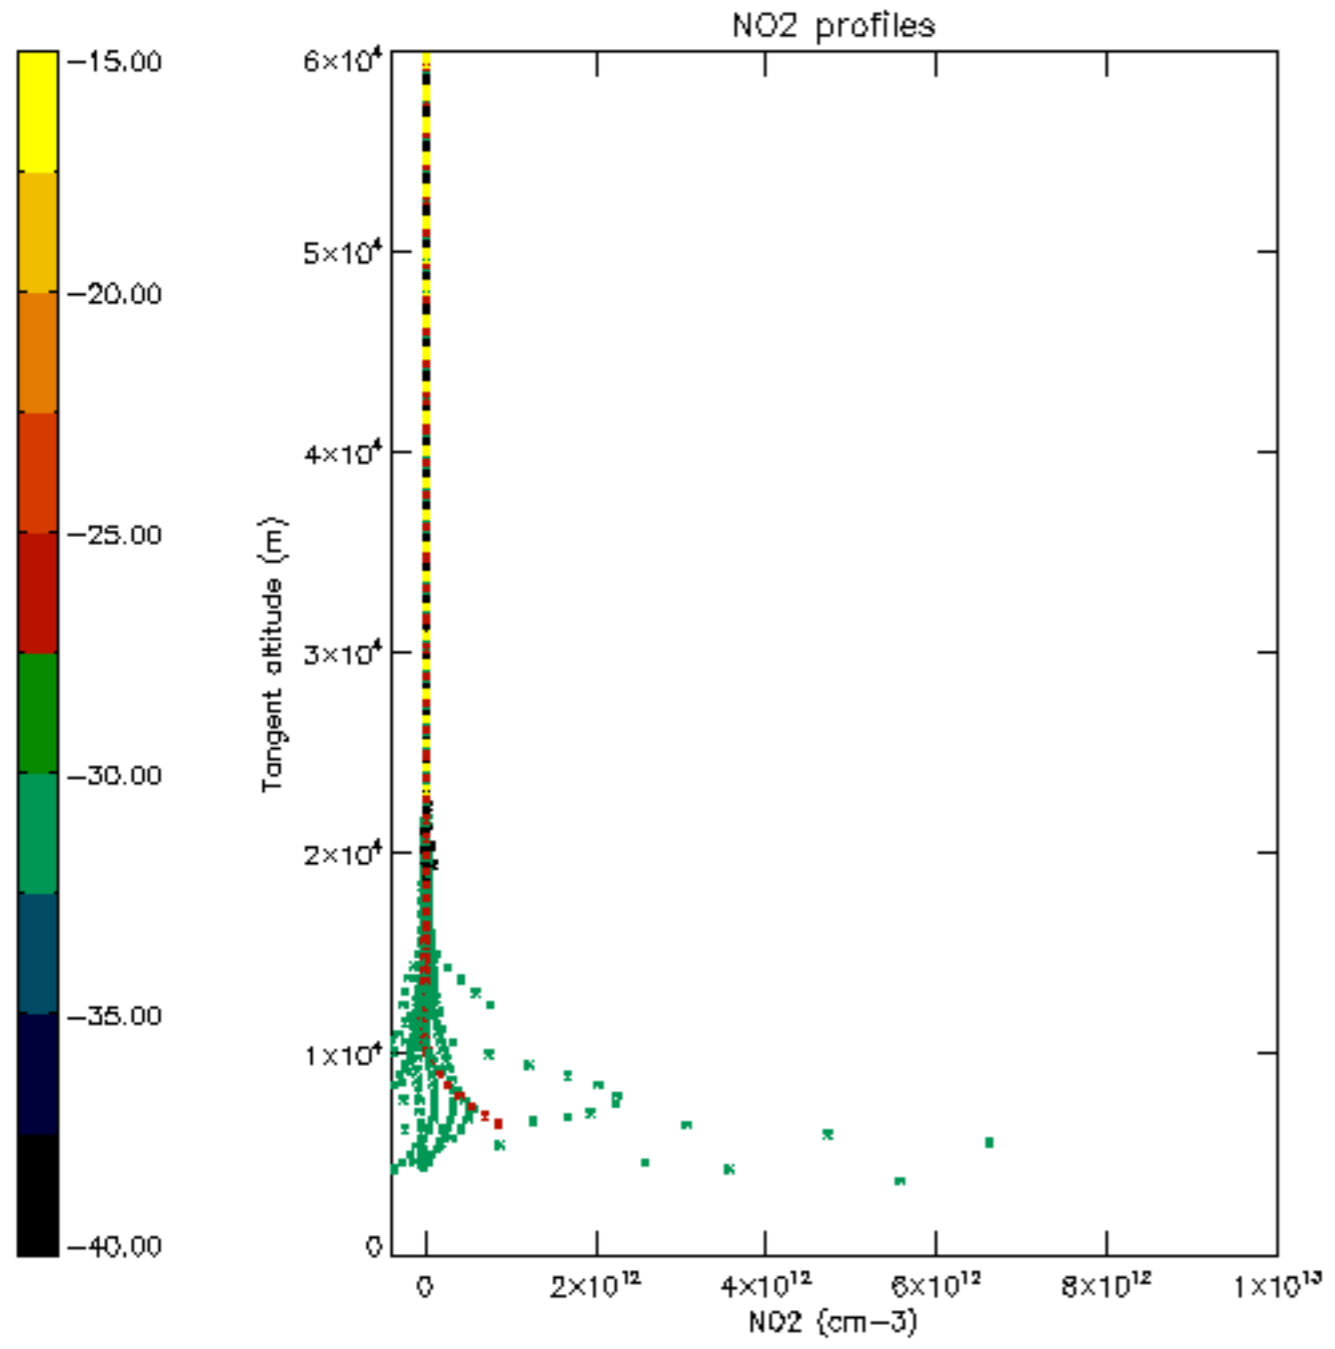

Percentage of star falling outside central band per profile

Percentage of saturation errors per profile

Percentage of flagged data per D3 profile

Percentage of flagged data per H2O profile

Percentage of flagged data per NO2 profile