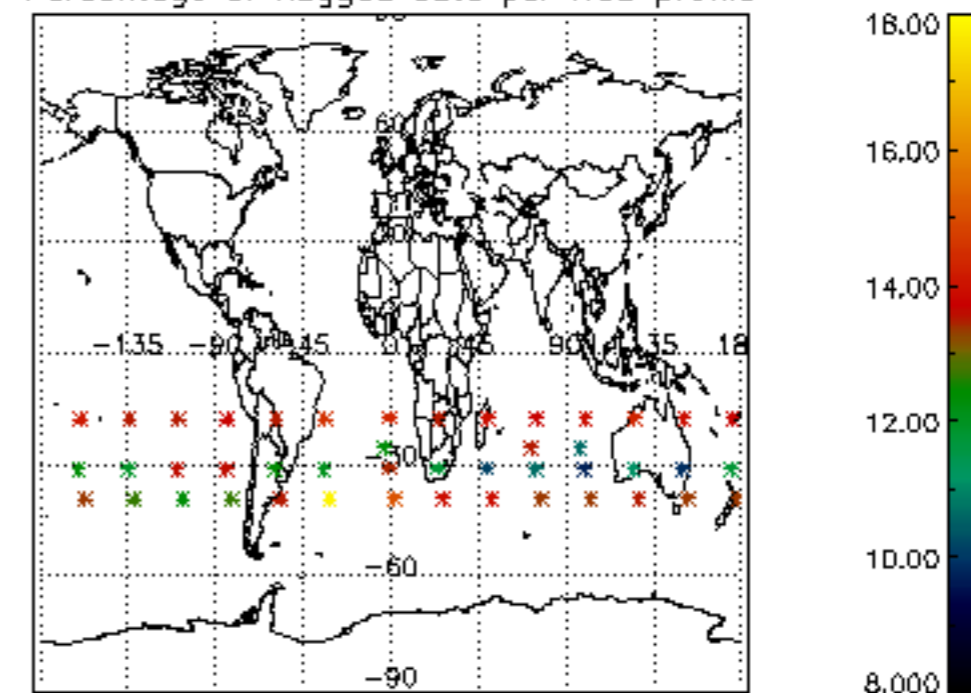

Percentage of flagged data per NO3 profile