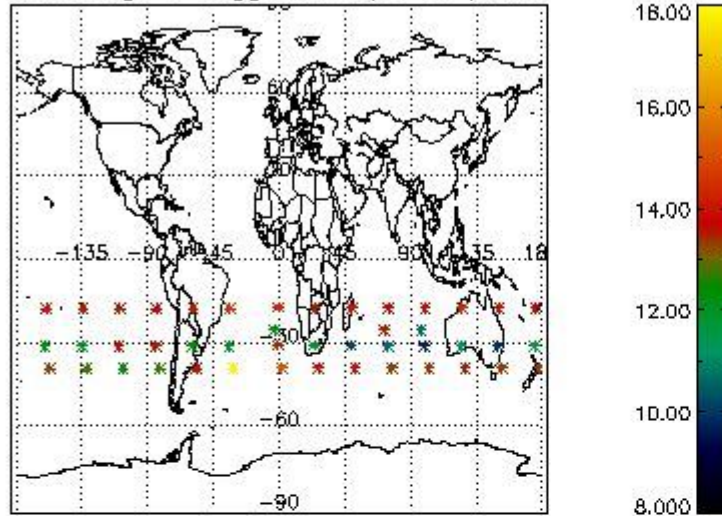

3. Quality information per product

In this section it is plotted some information contained in the Quality Summary data set of the level 2 products. Only products in dark limb conditions and without errors (error flag in the MPH set to "0") are used.

3.1 Plot quality information per product (time dependant)

3.2 Plot quality information per product (world map)

Percentage of flagged data per O3 profile

Percentage of flagged data per H2O profile

Percentage of flagged data per NO2 profile