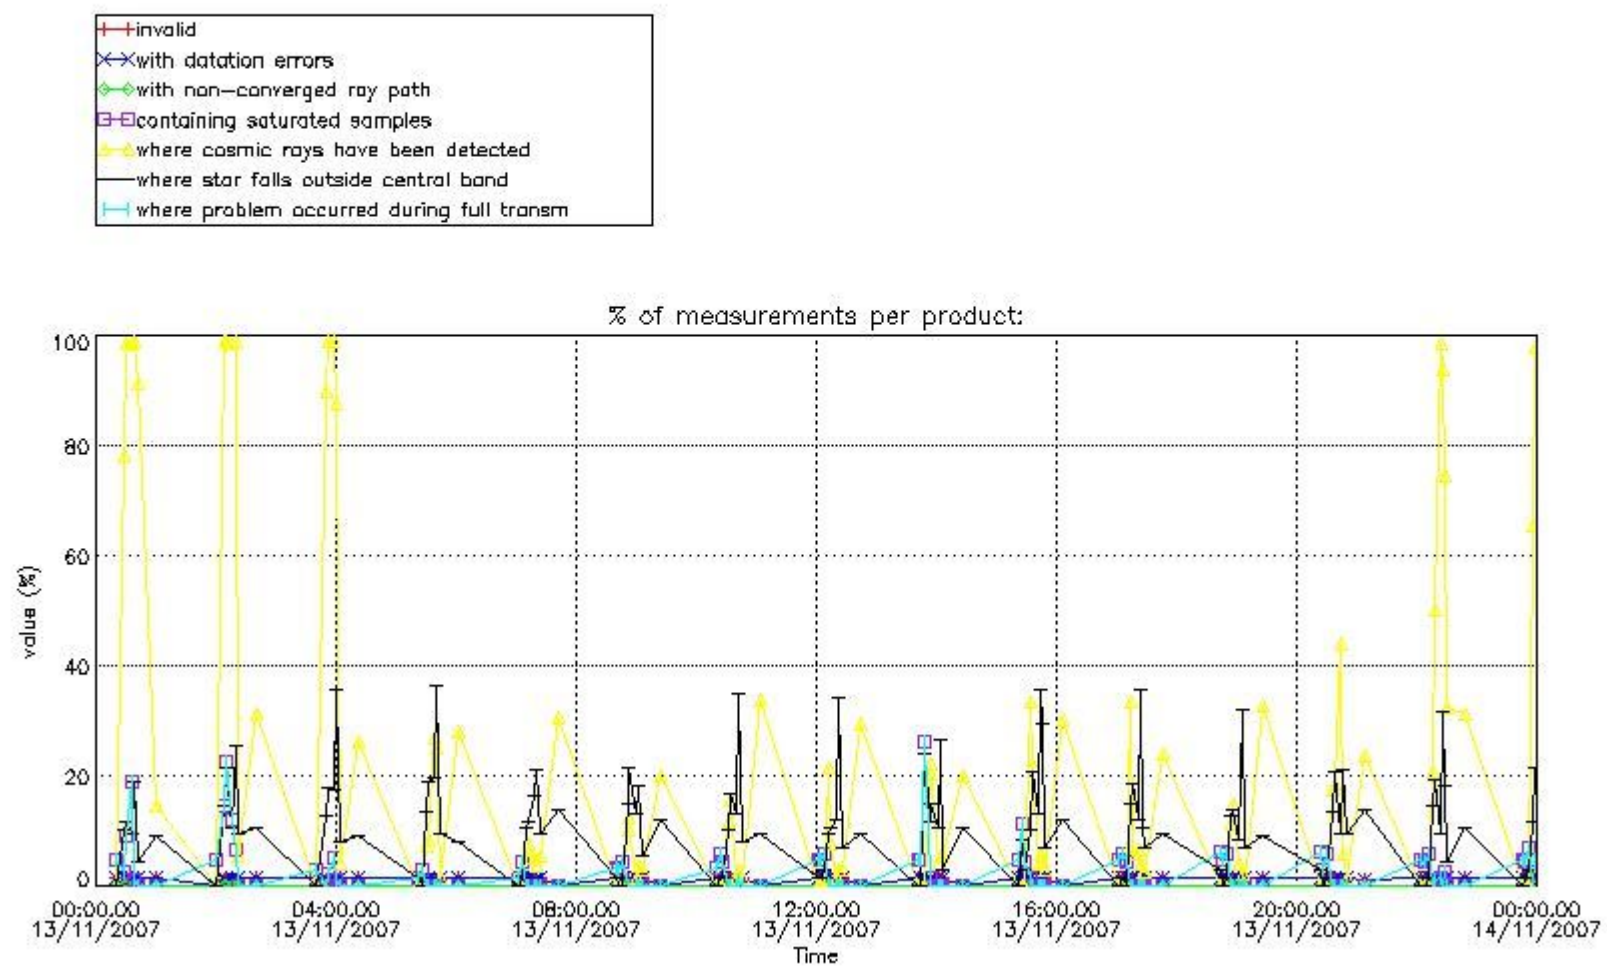

4.1.2 Plot level 1 quality information per product (time dependant): ENVI SAT DESCENDING passes