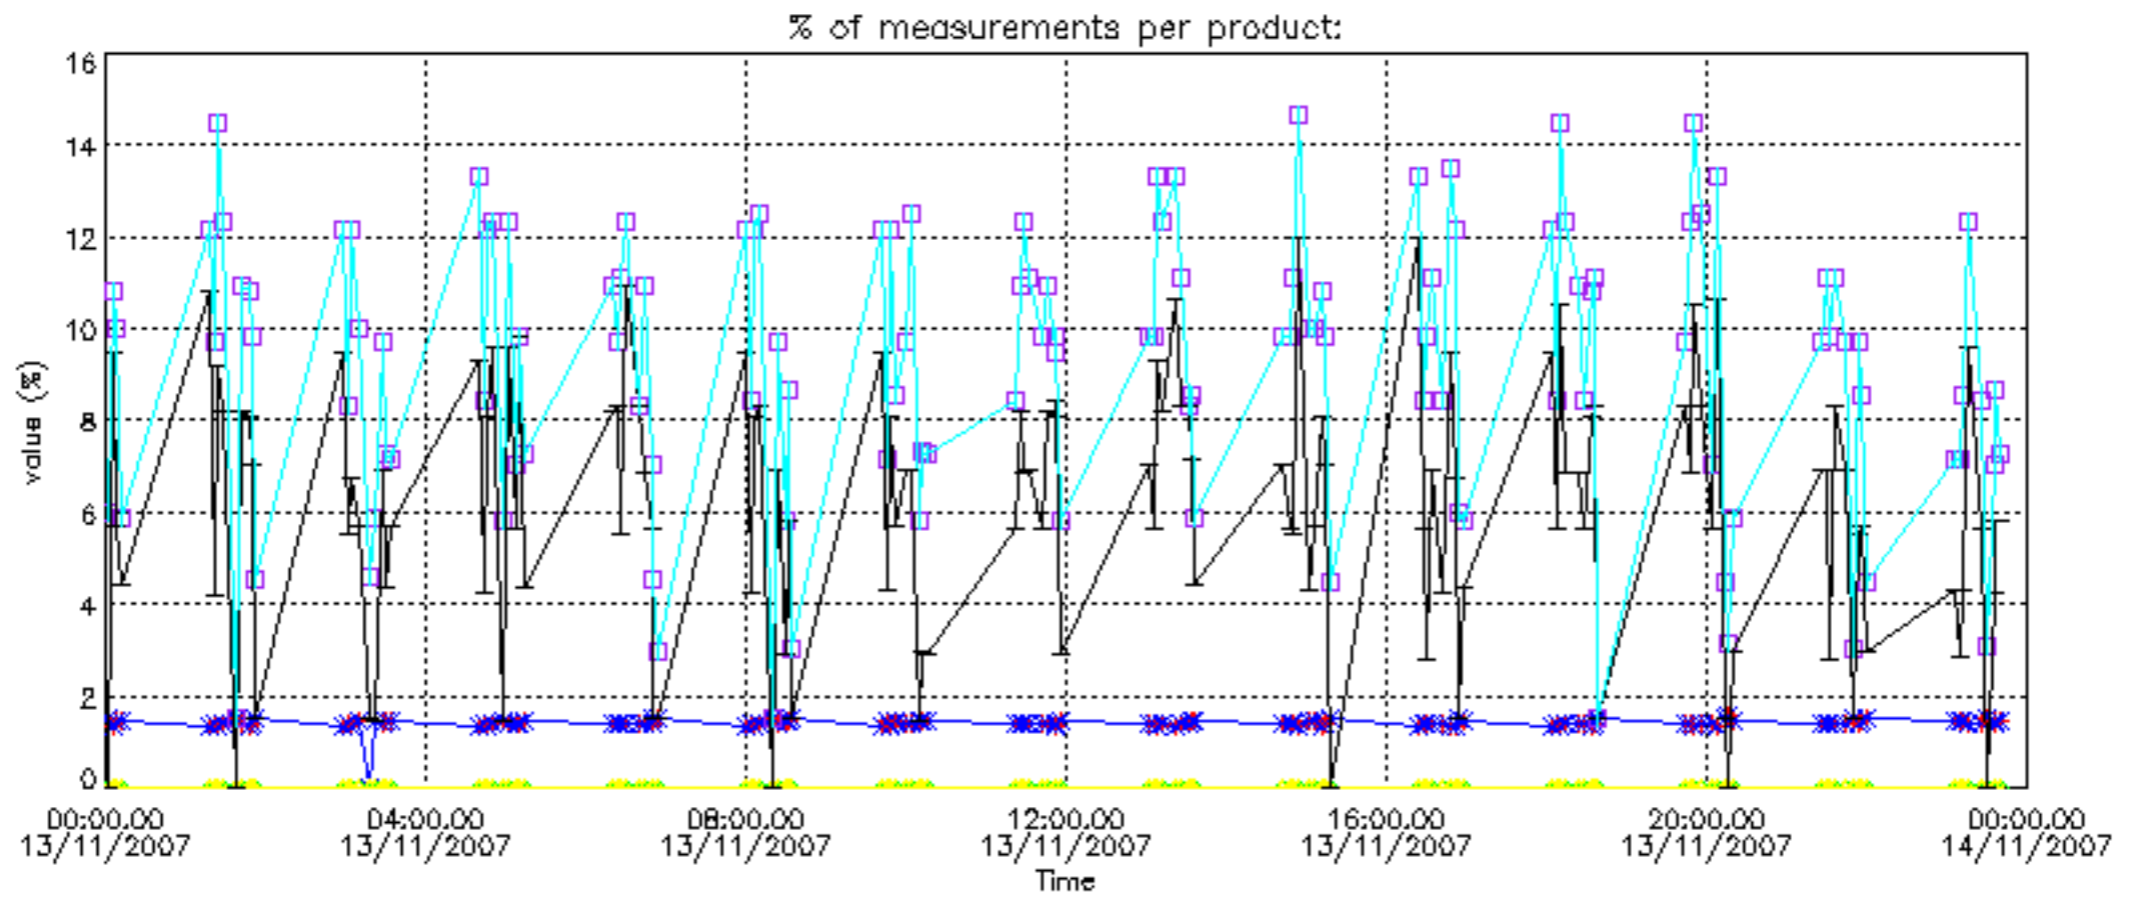

Percentage of cosmic ray hits per profile

Percentage of datation errors per profile