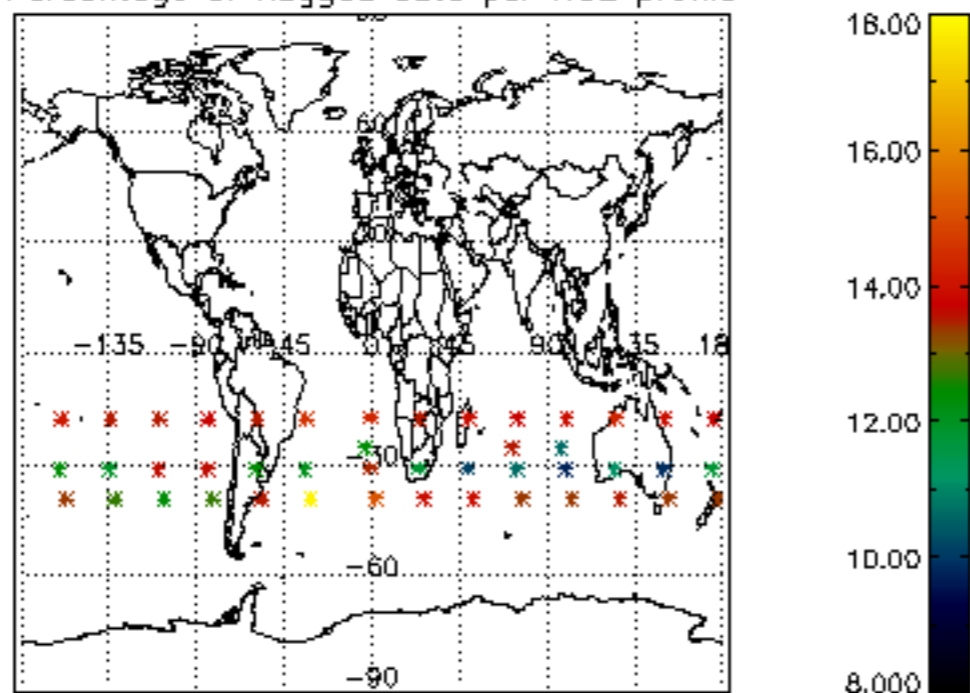

Percentage of flagged data per NO2 profile