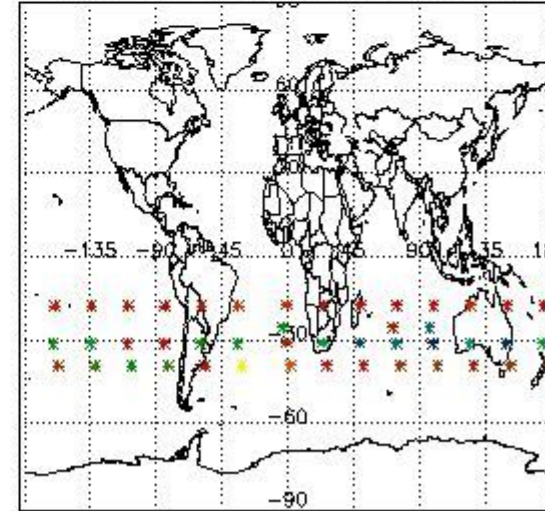

Percentage of flagged data per NO3 profile

4. Level 1 quality information per product

In this section it is plotted some information contained in the Quality Summary data set of the level 2 products that comes from the level 1b processing. Products without errors (error flag in the MPH set to "0") are used.

4.1 Plot quality information per product (time dependant) coming from level 1b processing

4.1.1 Plot level 1 quality information per product (time dependant): ENVISAT ASCENDING passes