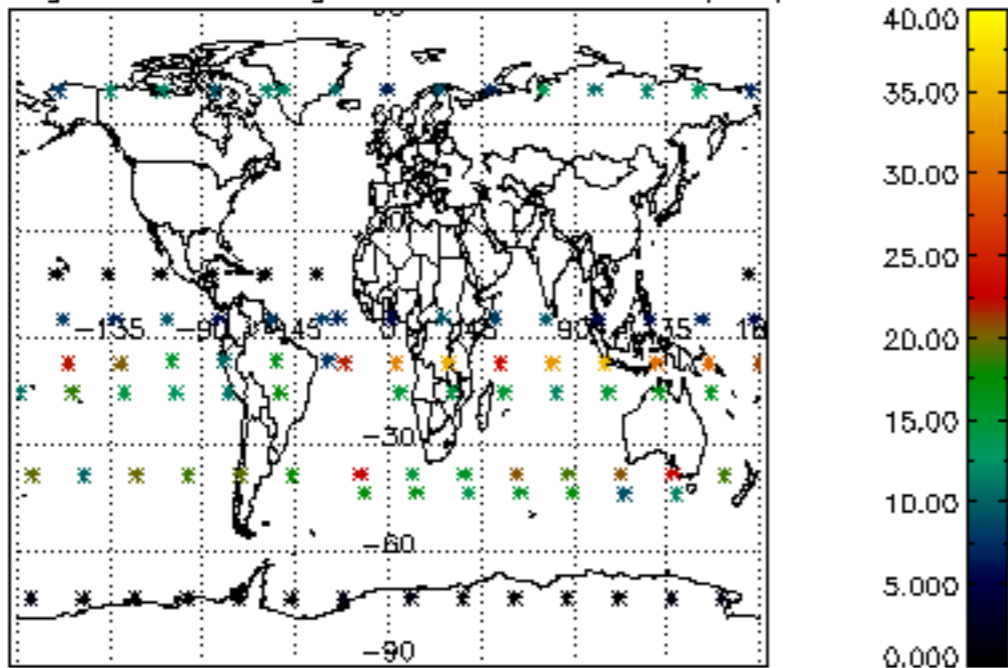

Percentage of cosmic ray hits per profile

Percentage of star falling outside central band per profile