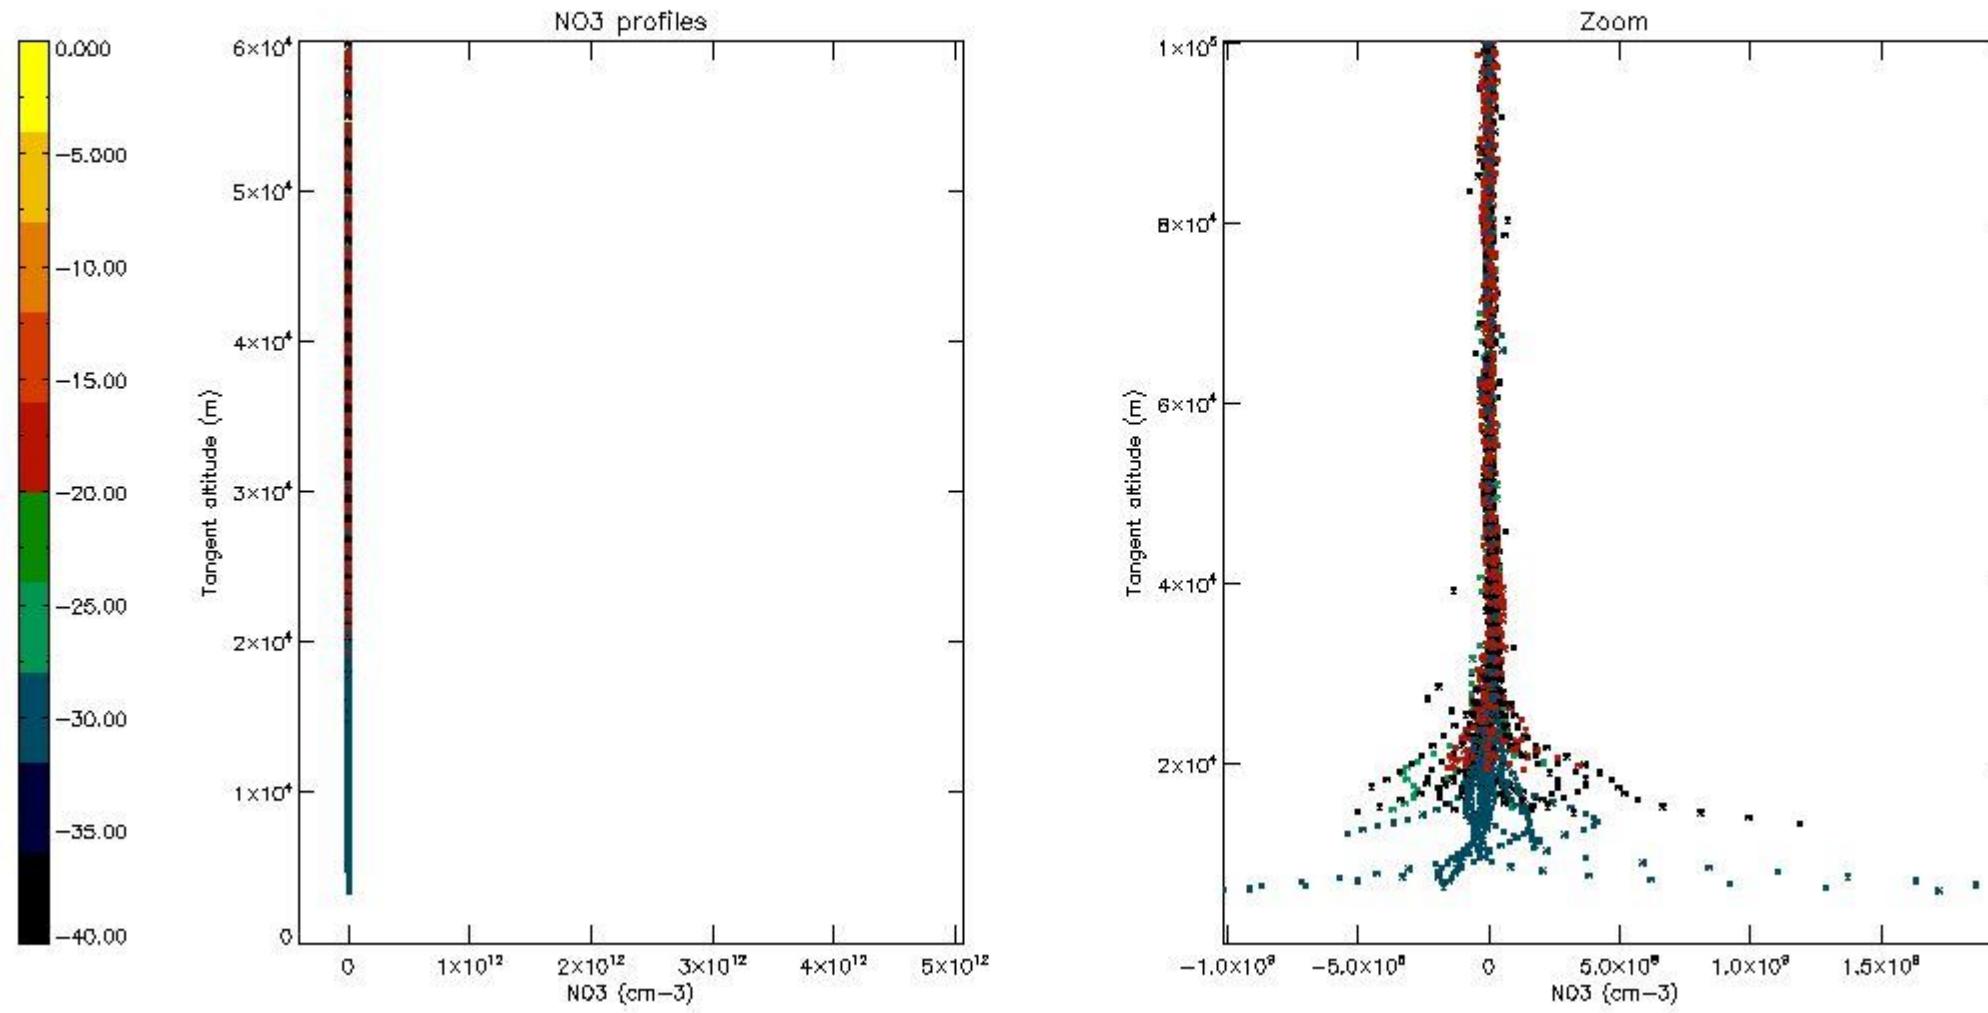

6. Auxiliary Data Files used for the production reported in section 2

The number reported in the third column indicates since which file (see list in section 2) the corresponding auxiliary file has been used. The fourth column is the date of those product files.

Type	Auxiliary Filename	Used since product	Used since product date
INST_PHYS_CHARACTERISTICS	GOM_INS_AXVIEC20091111_143220_20030716_120000_20500101_000000	1	11-NOV-2007 00:01:20
LEVEL-2_PROC_CONFIG	GOM_PR2_AXVIEC20091111_152718_20020301_000000_20500101_000000	1	11-NOV-2007 00:01:20
CROSS_SECTIONS_FILE	GOM_CRS_AXVIEC20091111_154832_20020301_000000_20500101_000000	1	11-NOV-2007 00:01:20