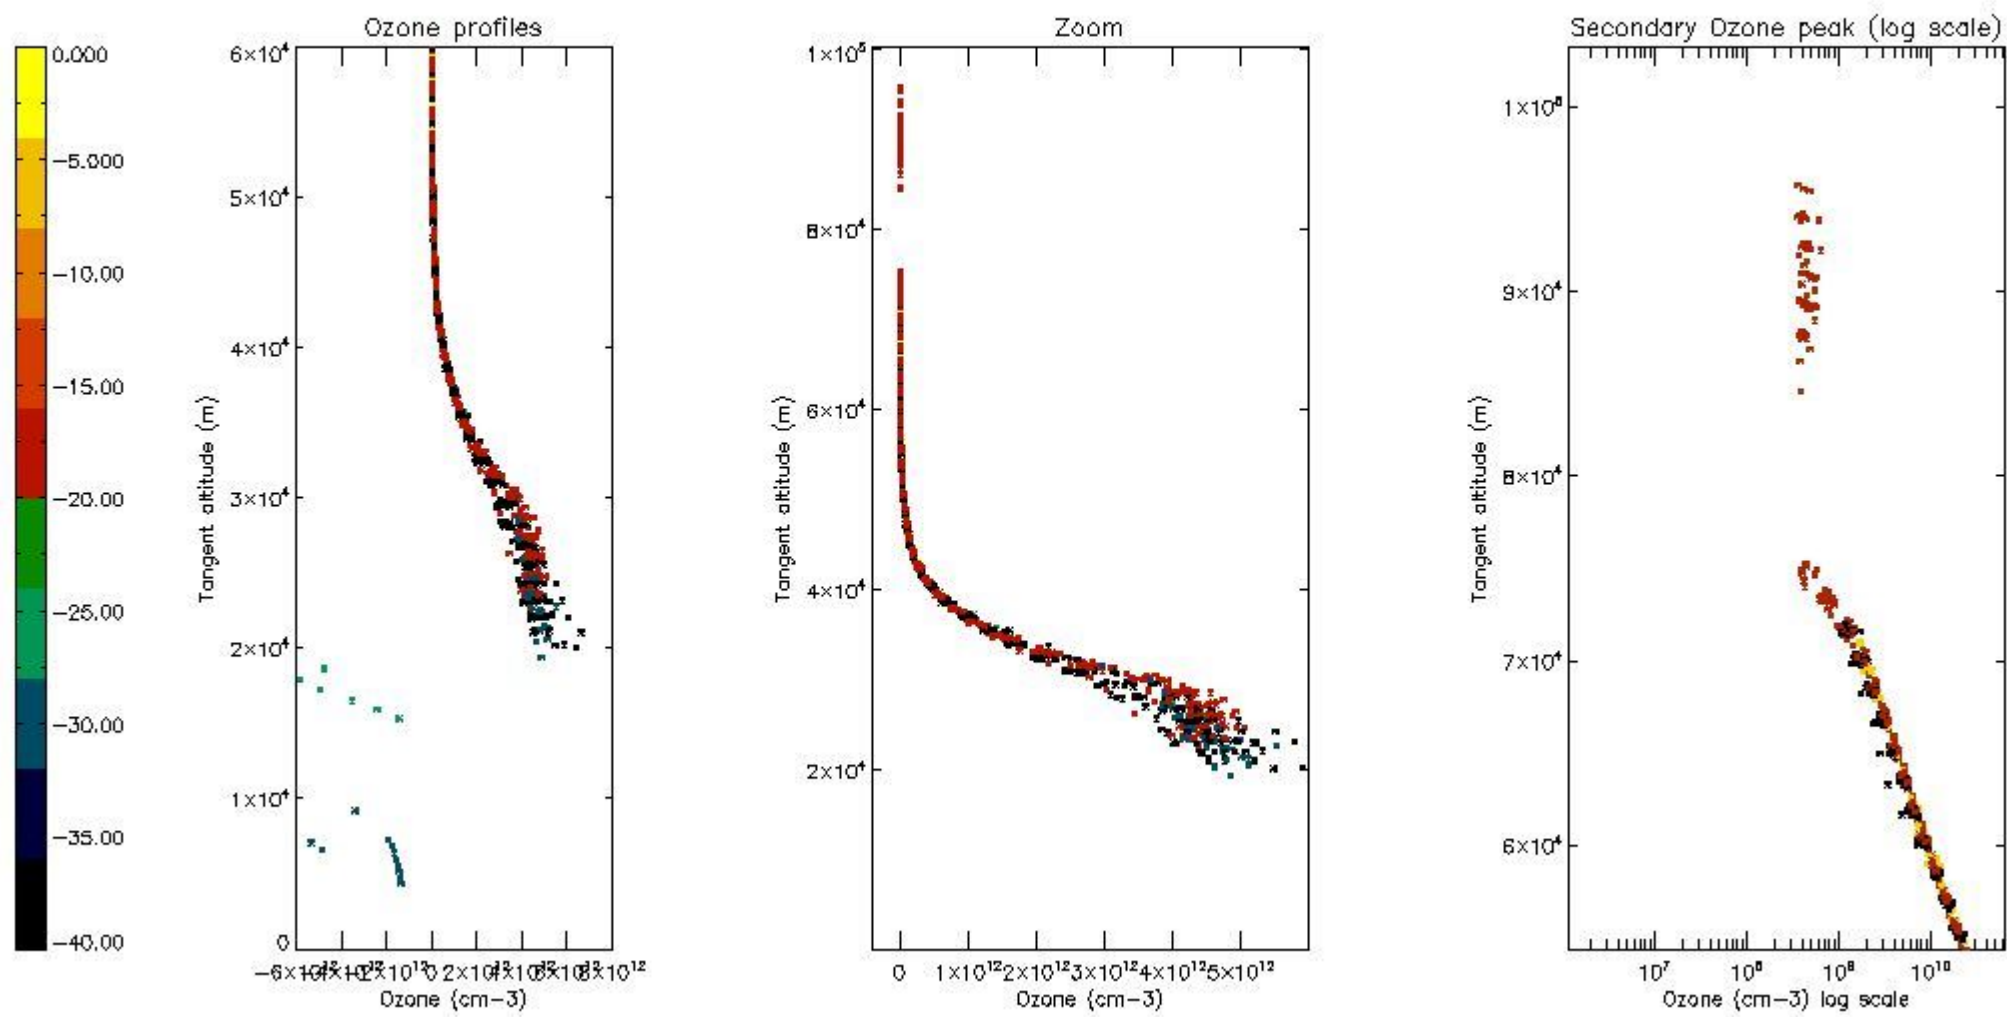

5.5 Plot ozone profiles where STD < 5% (dark without errors)

The colorbar represents the latitude.