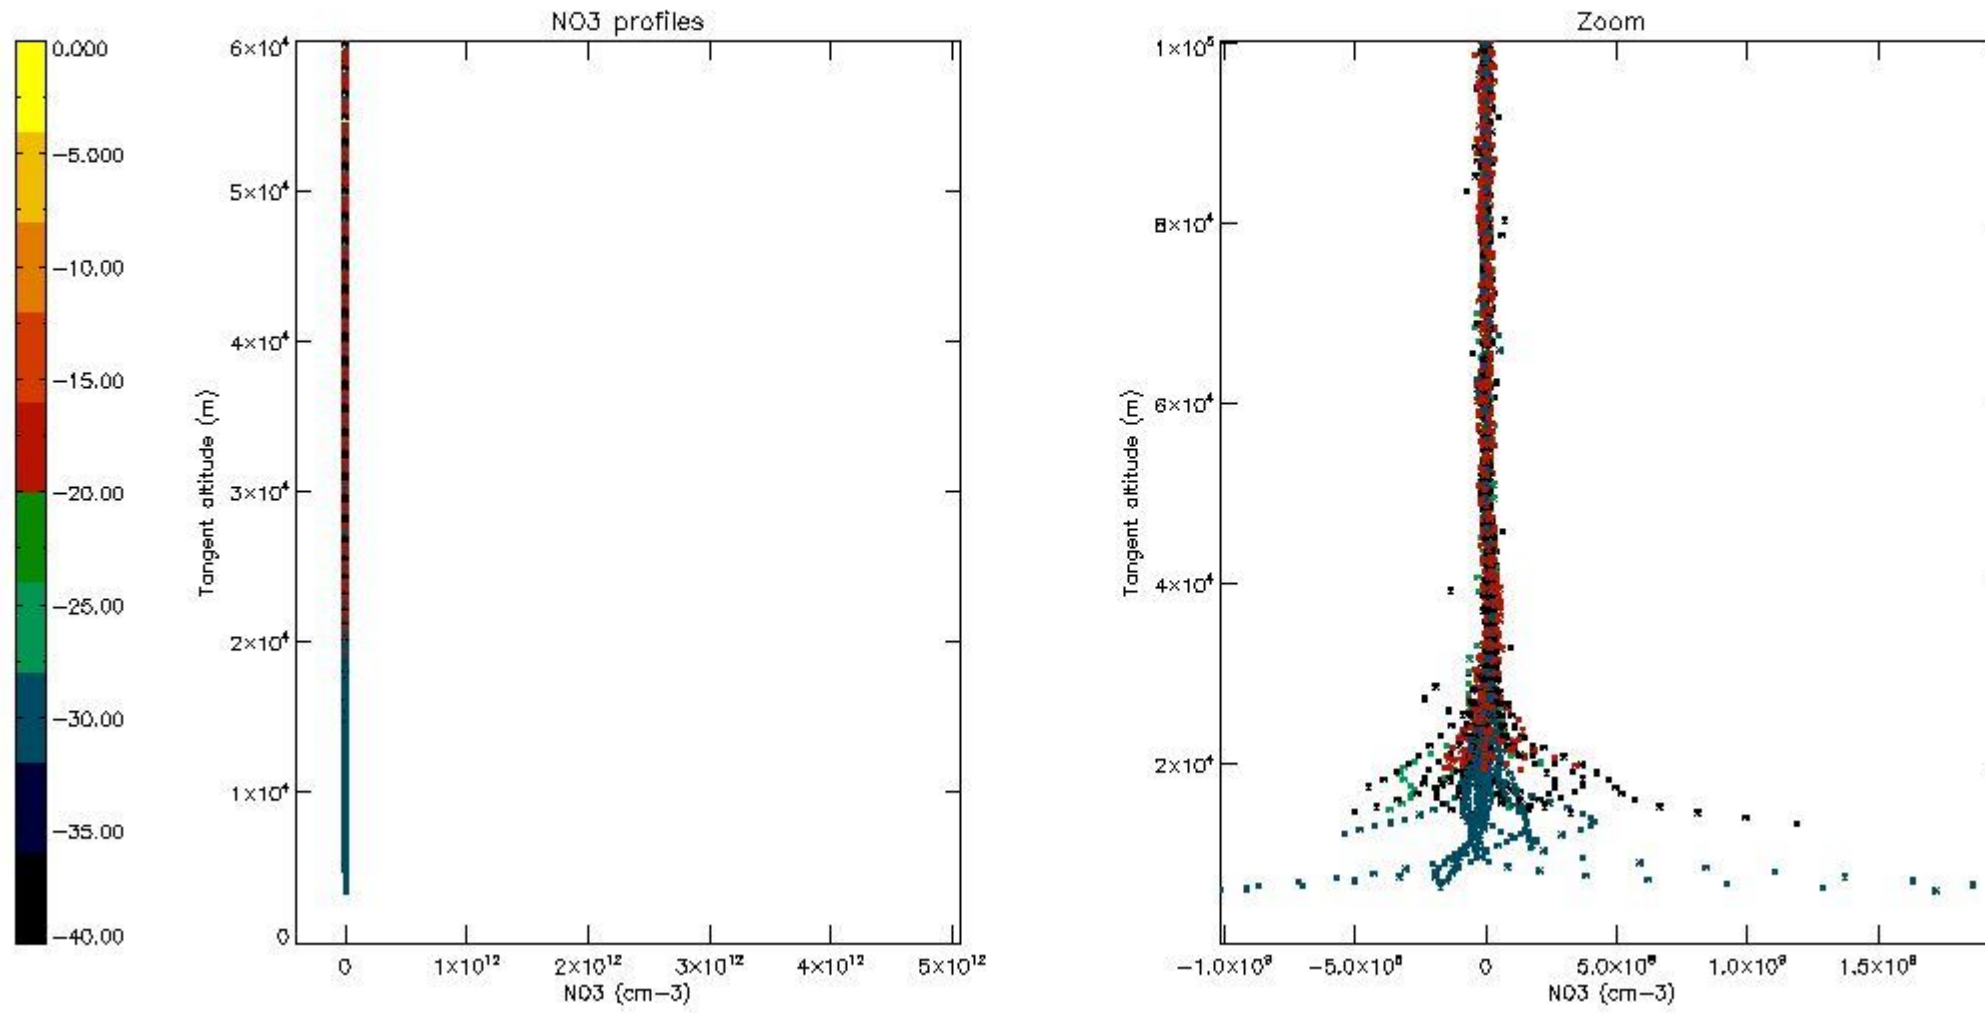

6. Auxiliary Data Files used for the production reported in section 2

The number reported in the third column indicates since which file (see list in section 2) the corresponding auxiliary file has been used. The fourth column is the date of those product files.

Type	Auxiliary Filename	Used since product	Used since product date
INST_PHYS_CHARACTERISTICS	GOM_INS_AXVIEC20091111_143220_20030716_120000_20500101_000000	1	11-NOV-2007 00:01:20
LEVEL-2_PROC_CONFIG	GOM_PR2_AXVIEC20091111_152718_20020301_000000_20500101_000000	1	11-NOV-2007 00:01:20
CROSS_SECTIONS_FILE	GOM_CRS_AXVIEC20091111_154832_20020301_000000_20500101_000000	1	11-NOV-2007 00:01:20