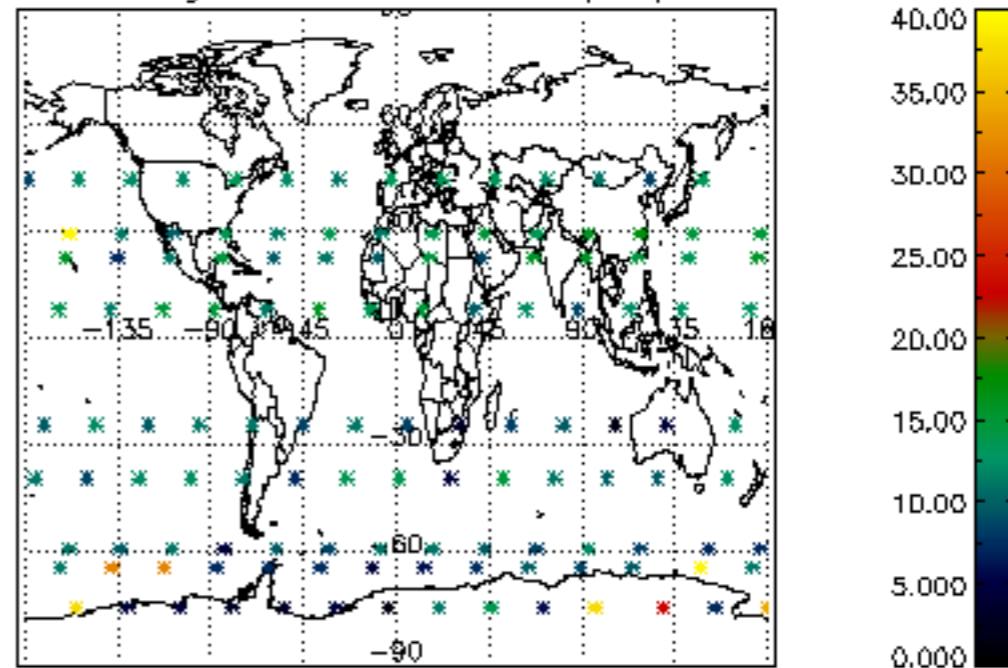

Percentage of saturation errors per profile