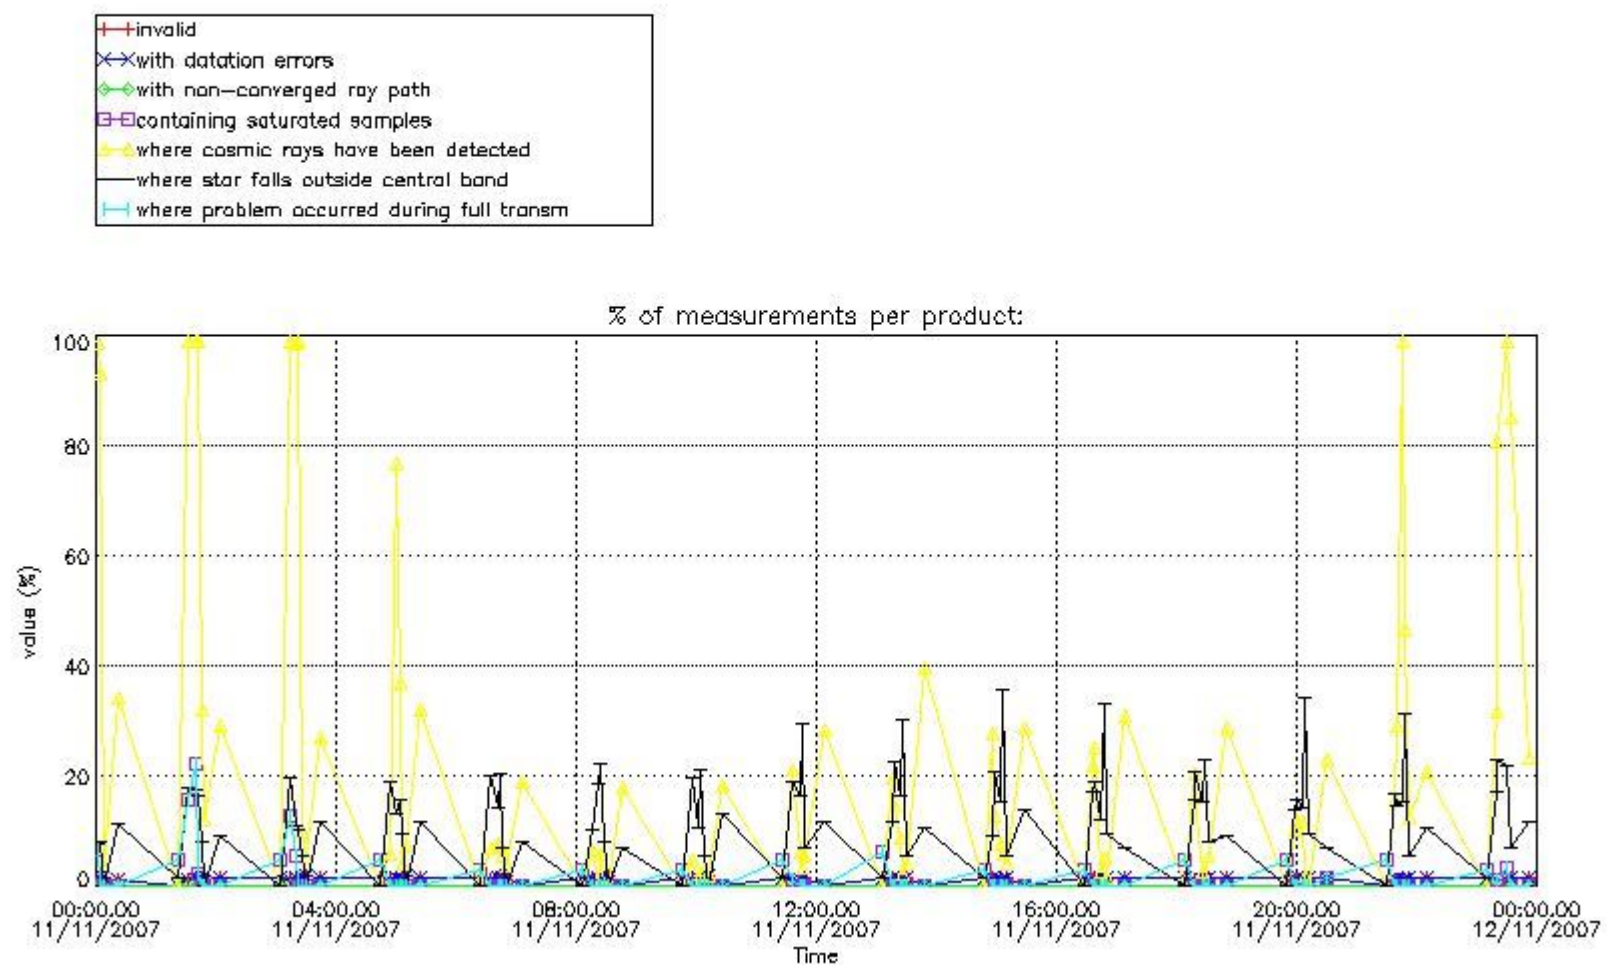

Percentage of flagged data per NO3 profile

4. Level 1 quality information per product

In this section it is plotted some information contained in the Quality Summary data set of the level 2 products that comes from the level 1b processing. Products without errors (error flag in the MPH set to "0") are used.

4.1 Plot quality information per product (time dependant) coming from level 1b processing

4.1.1 Plot level 1 quality information per product (time dependant): ENVISAT ASCENDING passes

4.1.2 Plot level 1 quality information per product (time dependant): ENVI SAT DESCENDING passes