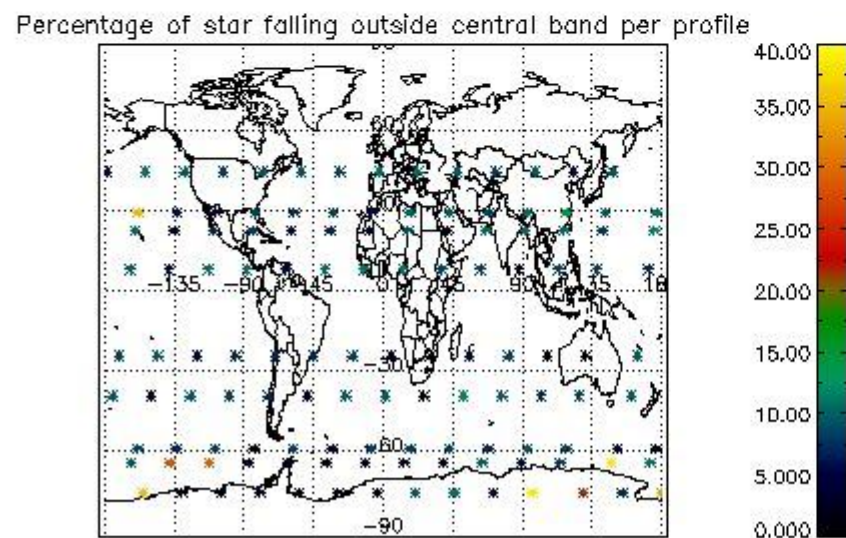

Percentage of datation errors per profile

Percentage of star falling outside central band per profile

Percentage of saturation errors per profile

4.2.2 Plot level 1 quality information per product (world map): ENVISAT DESCENDING passes