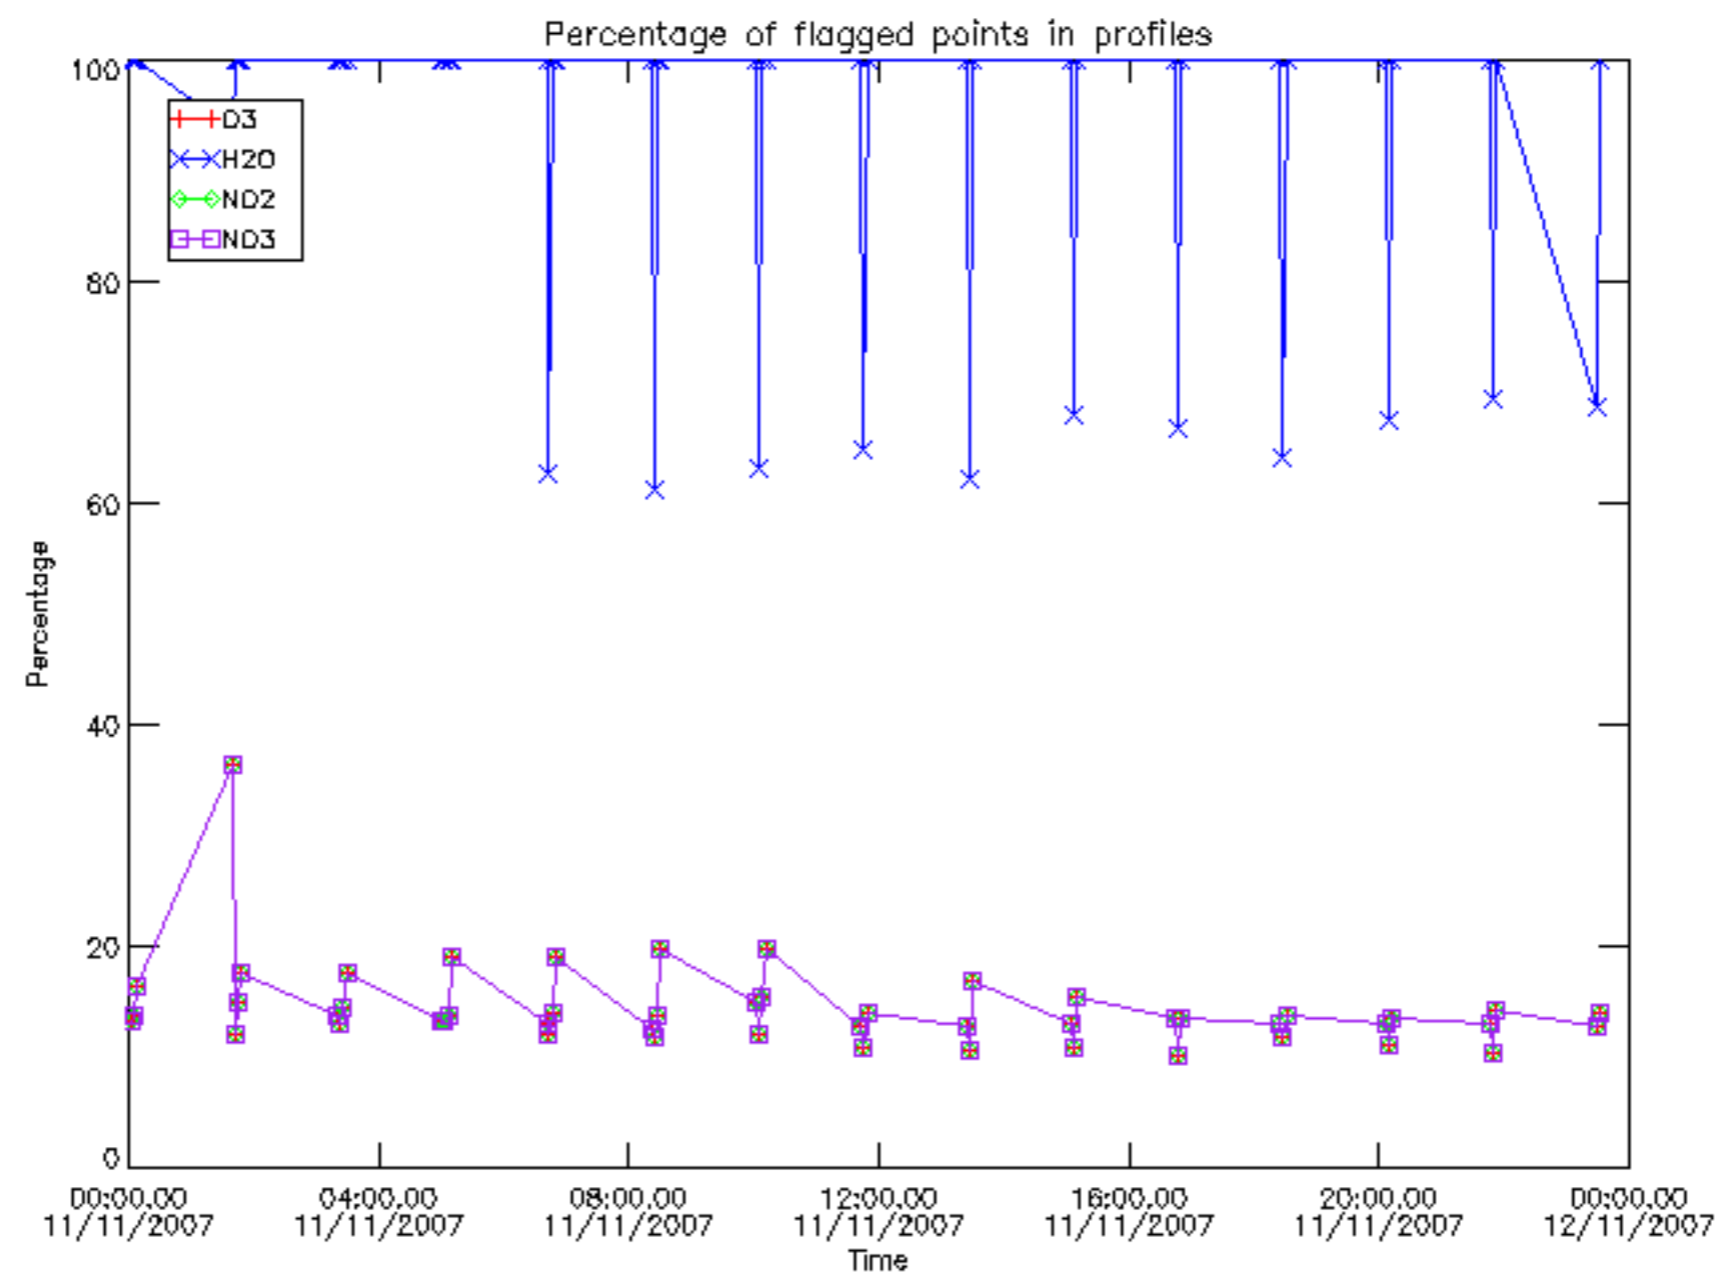

Percentage of flagged data per D3 profile

Percentage of flagged data per H2O profile