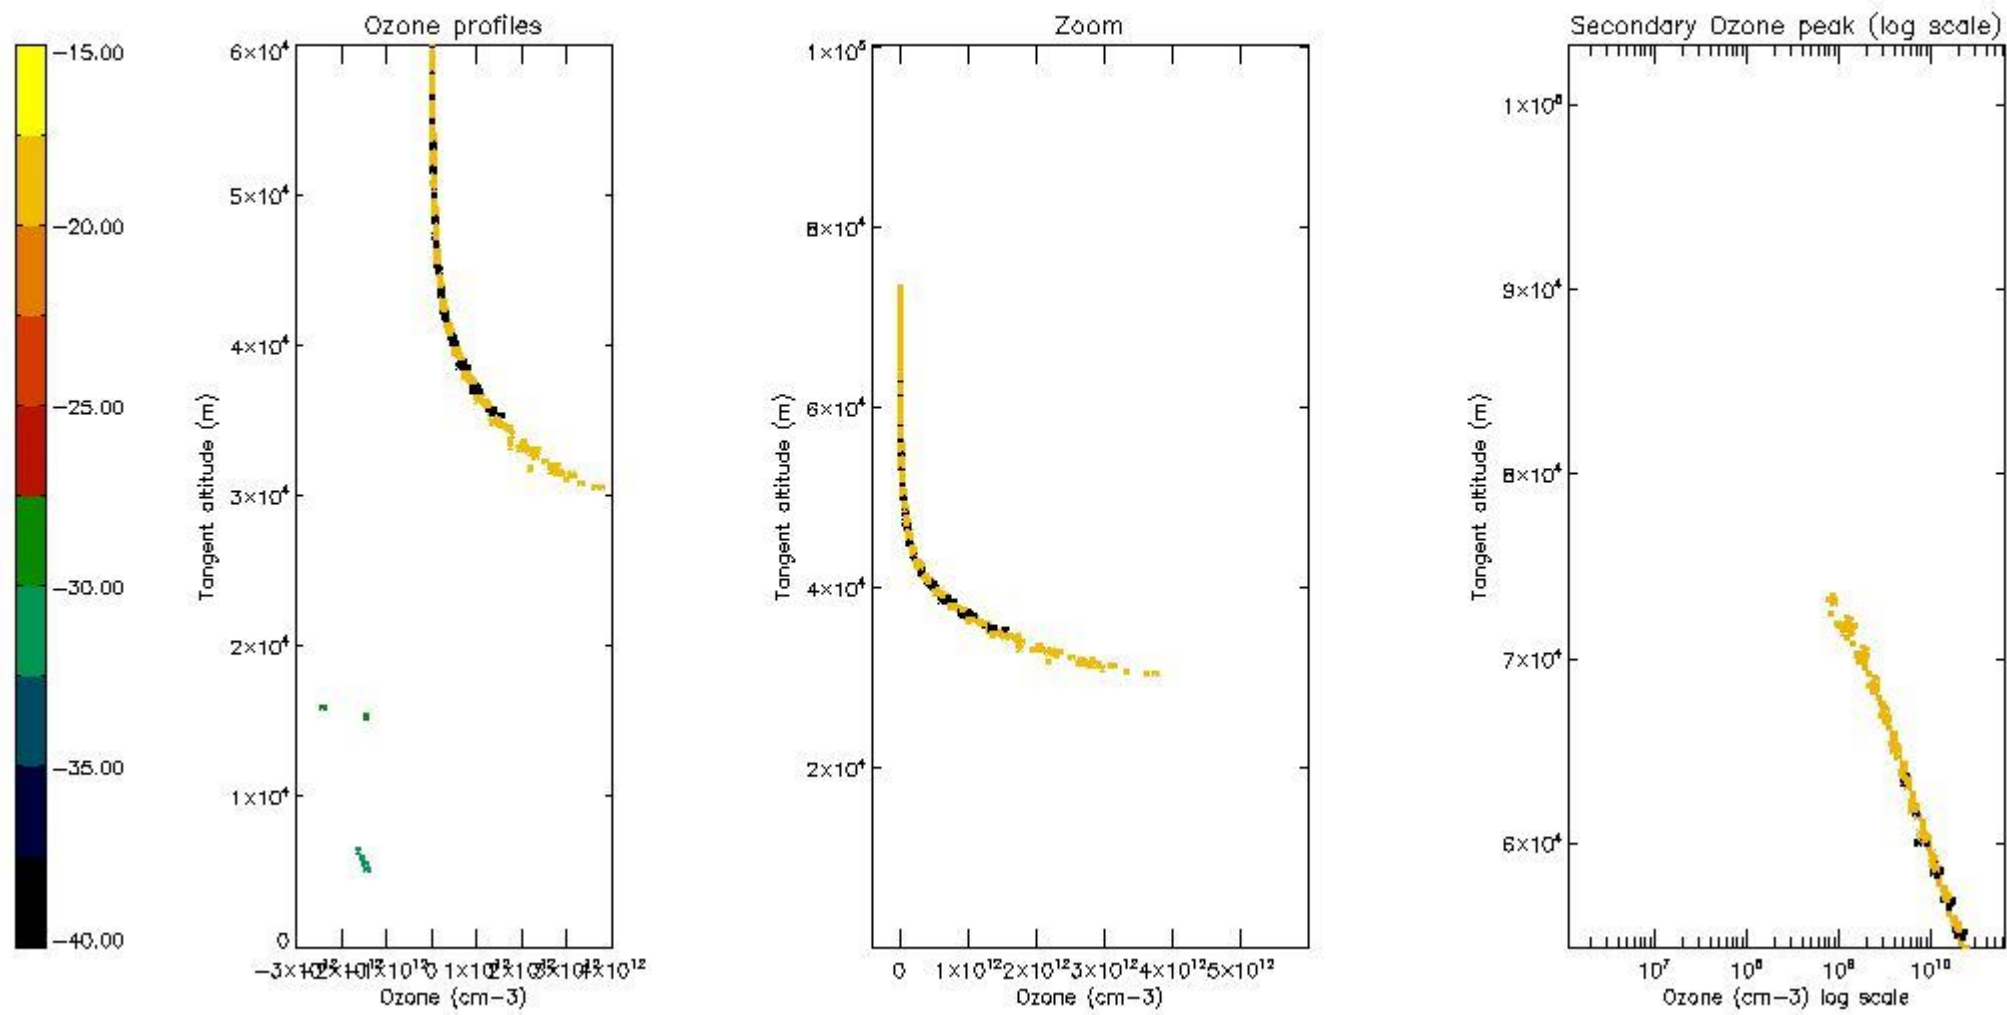

5.6 Plot NO₂ profiles for all STD (dark without errors)

The colorbar represents the latitude.