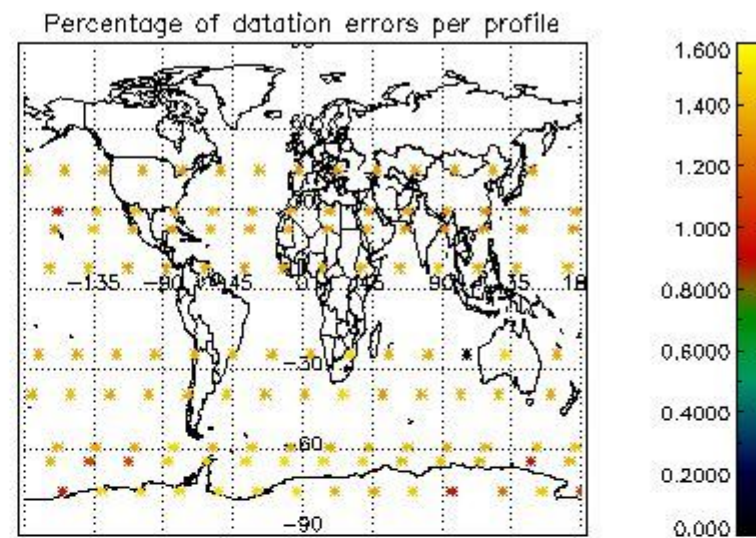

Percentage of datation errors per profile

Percentage of star falling outside central band per profile

Percentage of saturation errors per profile

4.2.2 Plot level 1 quality information per product (world map): ENVISAT DESCENDING passes