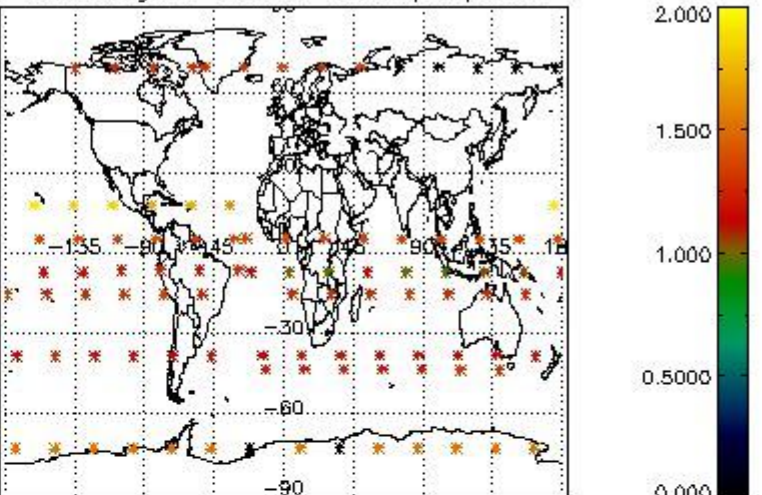

Percentage of datation errors per profile