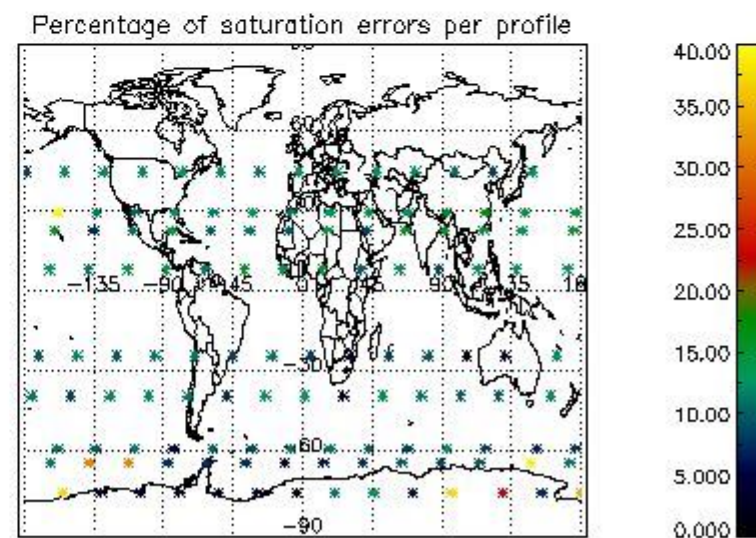

Percentage of datation errors per profile

Percentage of star falling outside central band per profile

Percentage of saturation errors per profile

4.2.2 Plot level 1 quality information per product (world map): ENVISAT DESCENDING passes