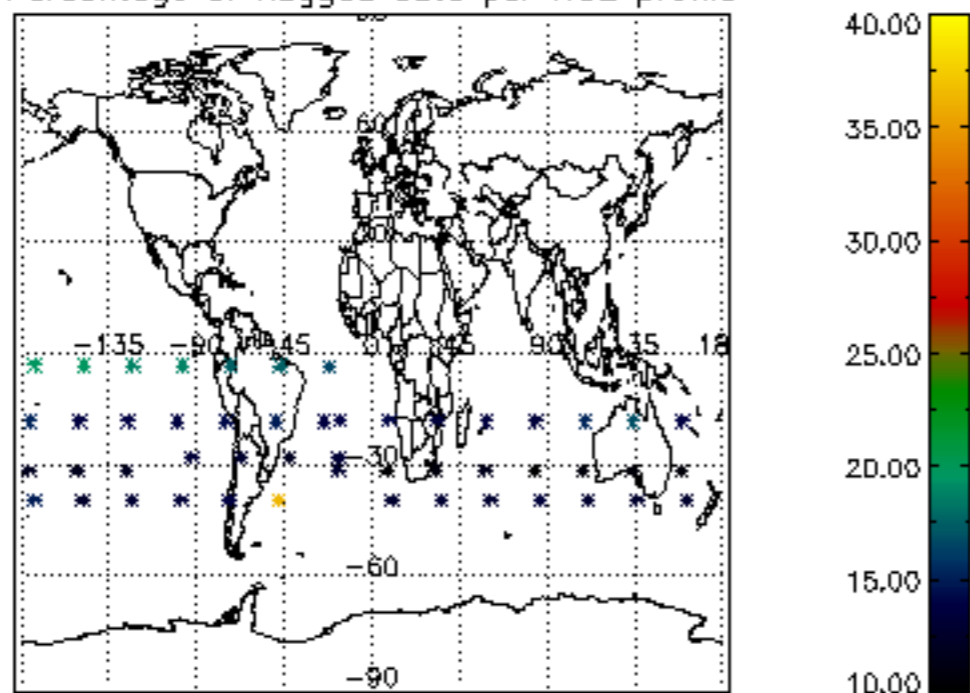

Percentage of flagged data per NO2 profile