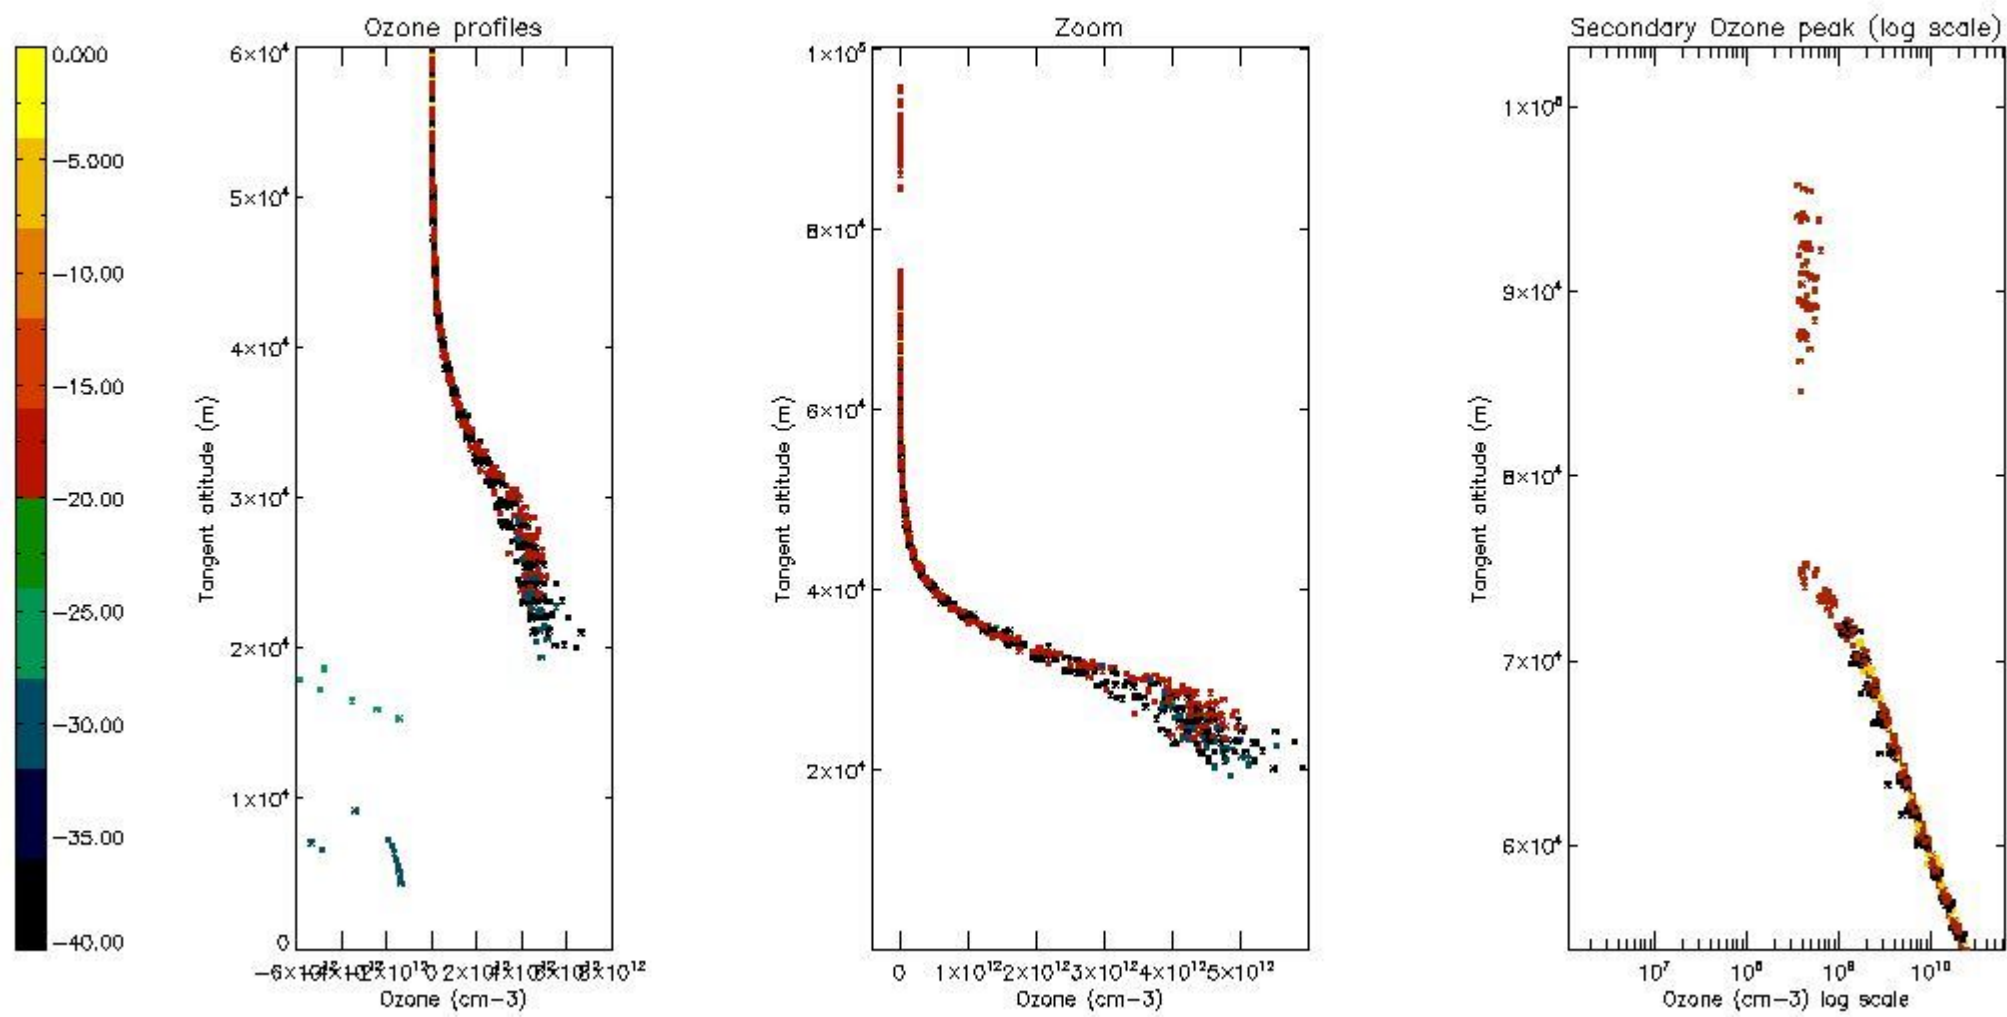

STD < 10	8
STD < 5	4

5.2 Plot ozone profiles for all STD (dark without errors)

The colorbar represents the latitude.

5.3 Plot ozone profiles where STD < 20% (dark without errors)

The colorbar represents the latitude.

5.4 Plot ozone profiles where STD < 10% (dark without errors)

The colorbar represents the latitude.

5.5 Plot ozone profiles where STD < 5% (dark without errors)

The colorbar represents the latitude.

5.6 Plot NO₂ profiles for all STD (dark without errors)