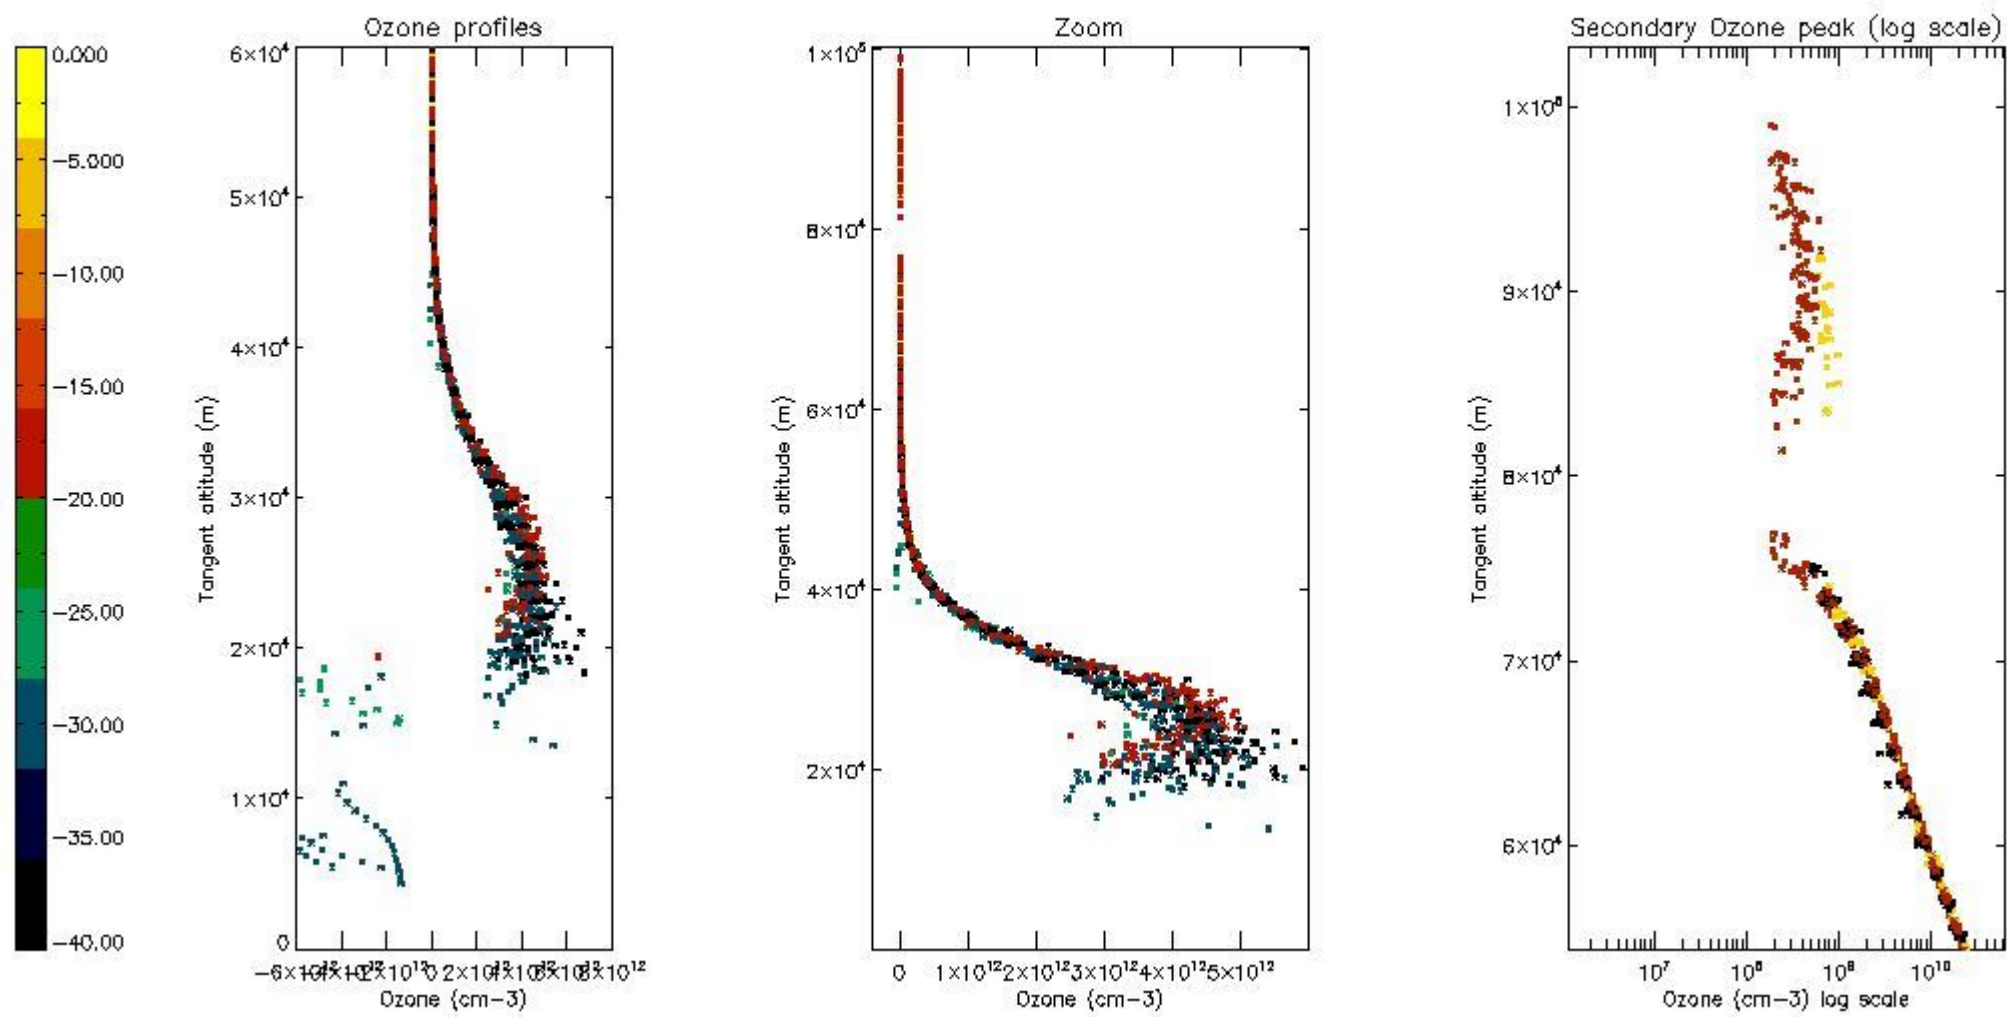

STD < 10	8
STD < 5	4

5.2 Plot ozone profiles for all STD (dark without errors)

The colorbar represents the latitude.

5.3 Plot ozone profiles where STD < 20% (dark without errors)

The colorbar represents the latitude.