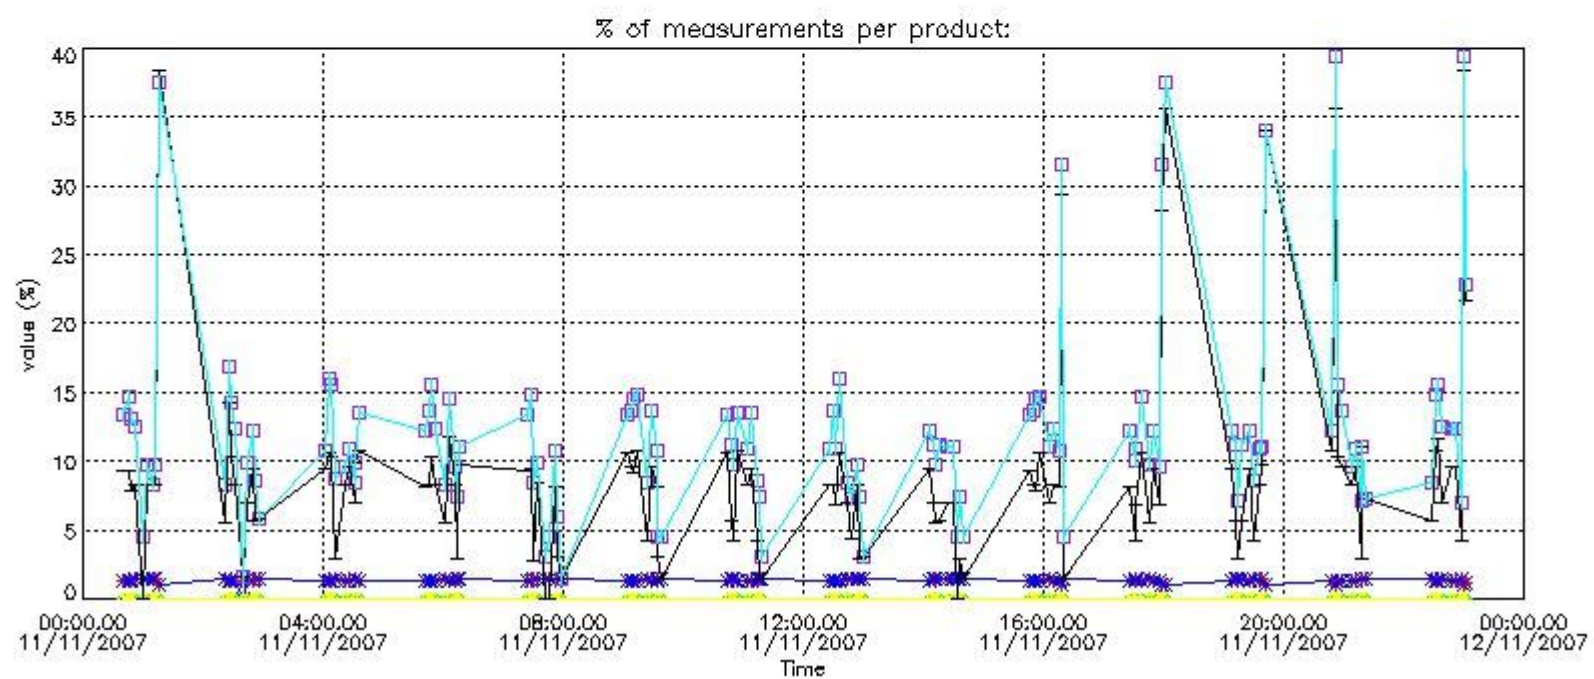

4.2 Plot quality information per product coming from level 1b processing (world map)

4.2.1 Plot level 1 quality information per product (world map): ENVISAT ASCENDING passes