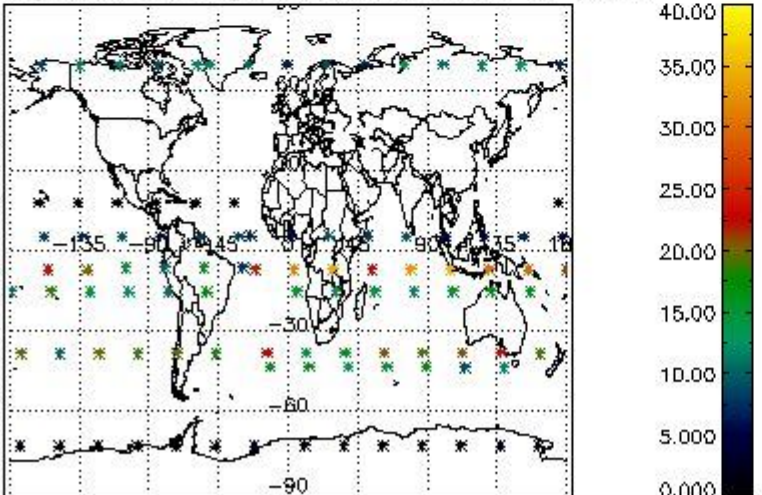

Percentage of star falling outside central band per profile