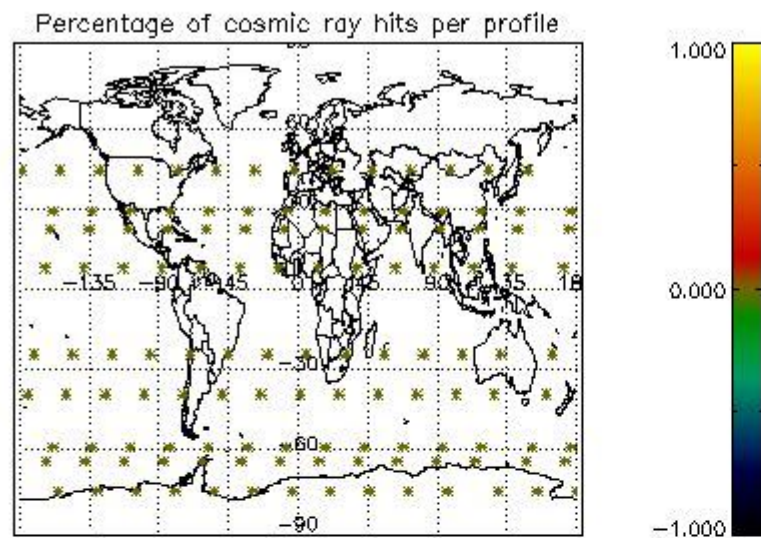

Percentage of datation errors per profile

Percentage of star falling outside central band per profile

Percentage of saturation errors per profile

4.2.2 Plot level 1 quality information per product (world map): ENVISAT DESCENDING passes