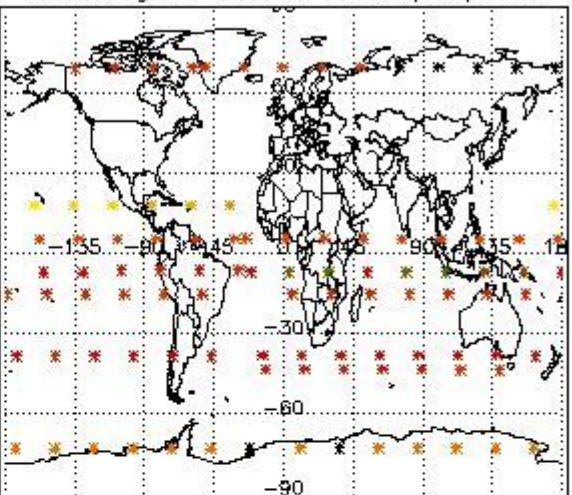

Percentage of datation errors per profile