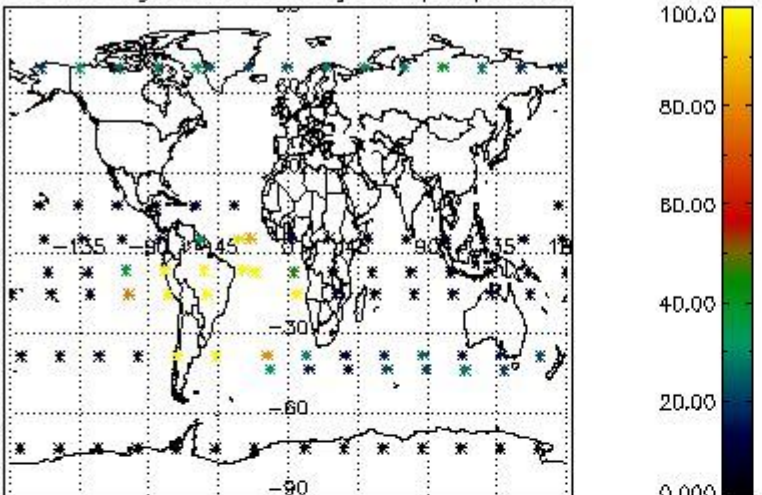

Percentage of flagged data per NO3 profile

4. Level 1 quality information per product

In this section it is plotted some information contained in the Quality Summary data set of the level 2 products that comes from the level 1b processing. Products without errors (error flag in the MPH set to "0") are used.

4.1 Plot quality information per product (time dependant) coming from level 1b processing

4.1.1 Plot level 1 quality information per product (time dependant): ENVISAT ASCENDING passes

4.1.2 Plot level 1 quality information per product (time dependant): ENVI SAT DESCENDING passes

4.2 Plot quality information per product coming from level 1b processing (world map)

4.2.1 Plot level 1 quality information per product (world map): ENVISAT ASCENDING passes

Percentage of cosmic ray hits per profile