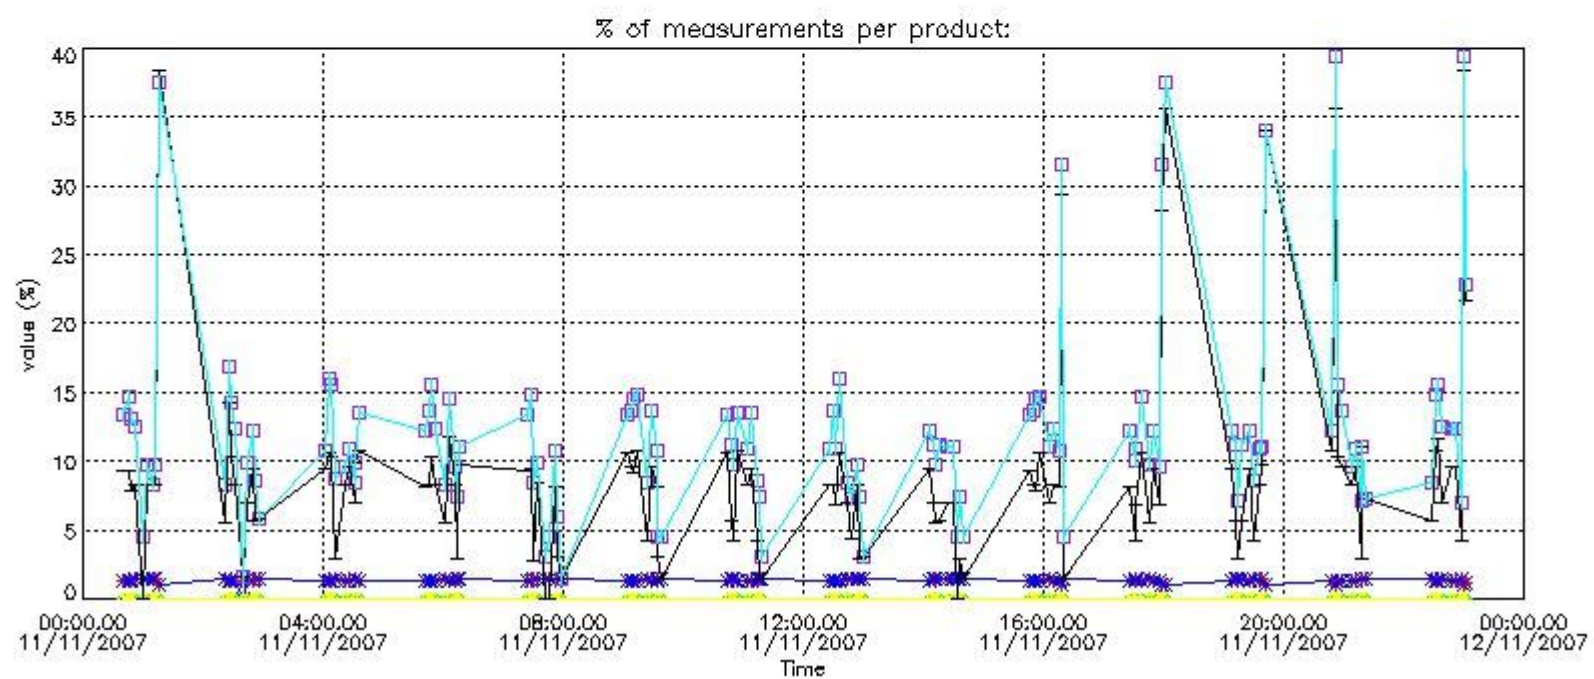

Percentage of flagged data per NO3 profile

4. Level 1 quality information per product

In this section it is plotted some information contained in the Quality Summary data set of the level 2 products that comes from the level 1b processing. Products without errors (error flag in the MPH set to "0") are used.

4.1 Plot quality information per product (time dependant) coming from level 1b processing

4.1.1 Plot level 1 quality information per product (time dependant): ENVISAT ASCENDING passes

4.1.2 Plot level 1 quality information per product (time dependant): ENVI SAT DESCENDING passes