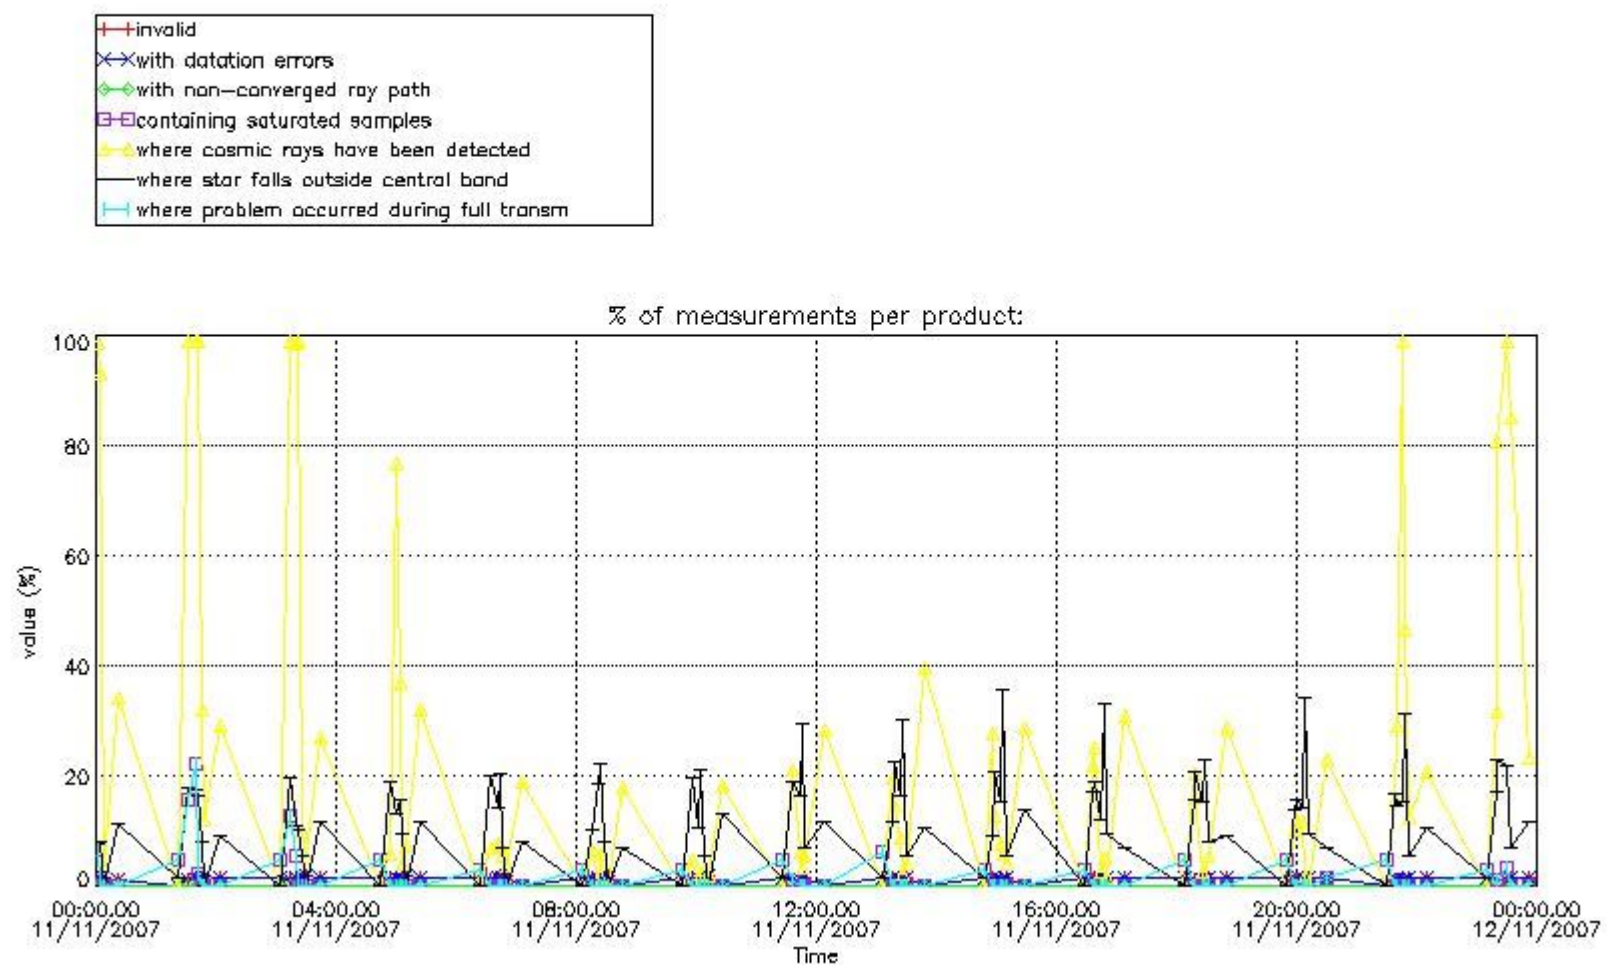

4.1.2 Plot level 1 quality information per product (time dependant): ENVI SAT DESCENDING passes