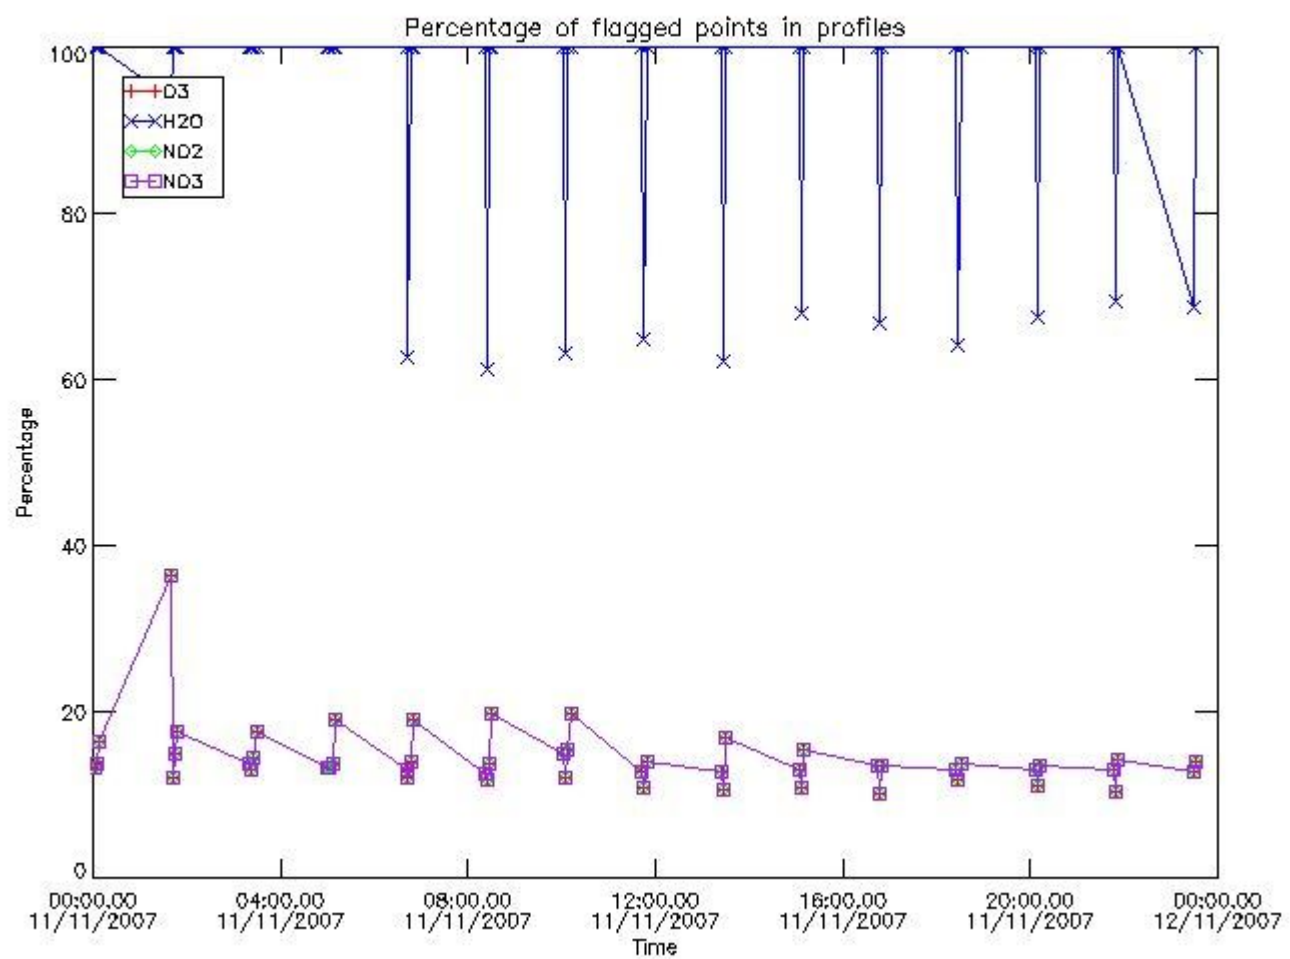

220	GOM_NL__2PRFIN20071111_230256_000000422063_00187_29800_0780.N1	11-NOV-2007 23:02:56	Bright	41.500	152	12Alp2CVn	2.8900	11000.	83	29800	No
221	GOM_NL__2PRFIN20071111_231034_000000332063_00187_29800_0781.N1	11-NOV-2007 23:10:34	Bright	32.500	138	47Eps Vir	2.8280	4700.0	65	29800	No
222	GOM_NL__2PRFIN20071111_231915_000000412063_00187_29800_0782.N1	11-NOV-2007 23:19:15	Twilight	41.000	100	4Gam Crv	2.5800	13100.	82	29800	No
223	GOM_NL__2PRFIN20071111_232044_000000442063_00187_29800_0783.N1	11-NOV-2007 23:20:44	Twilight	44.000	171	2Eps Crv	3.0010	4250.0	88	29800	No
224	GOM_NL__2PRFIN20071111_232930_000000442063_00187_29800_0784.N1	11-NOV-2007 23:29:30	Dark	43.500	26	Gam Cru	1.6240	2900.0	87	29800	No
225	GOM_NL__2PRFIN20071111_233301_000000372063_00188_29801_0816.N1	11-NOV-2007 23:33:01	Dark	36.500	124	The Car	2.7640	30000.	73	29801	No
226	GOM_NL__2PRFIN20071111_235116_000000392063_00188_29801_0817.N1	11-NOV-2007 23:51:16	Straylight	38.500	157	The1Eri	2.9060	9300.0	77	29801	No

3. Quality information per product

In this section it is plotted some information contained in the Quality Summary data set of the level 2 products. Only products in dark limb conditions and without errors (error flag in the MPH set to "0") are used.

3.1 Plot quality information per product (time dependant)

3.2 Plot quality information per product (world map)