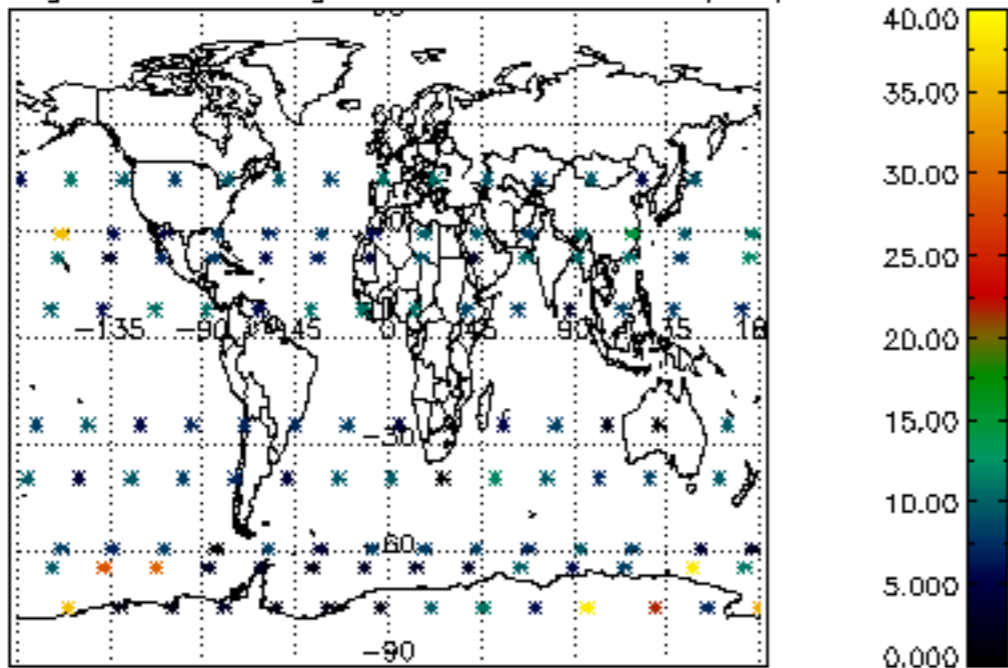

Percentage of star falling outside central band per profile