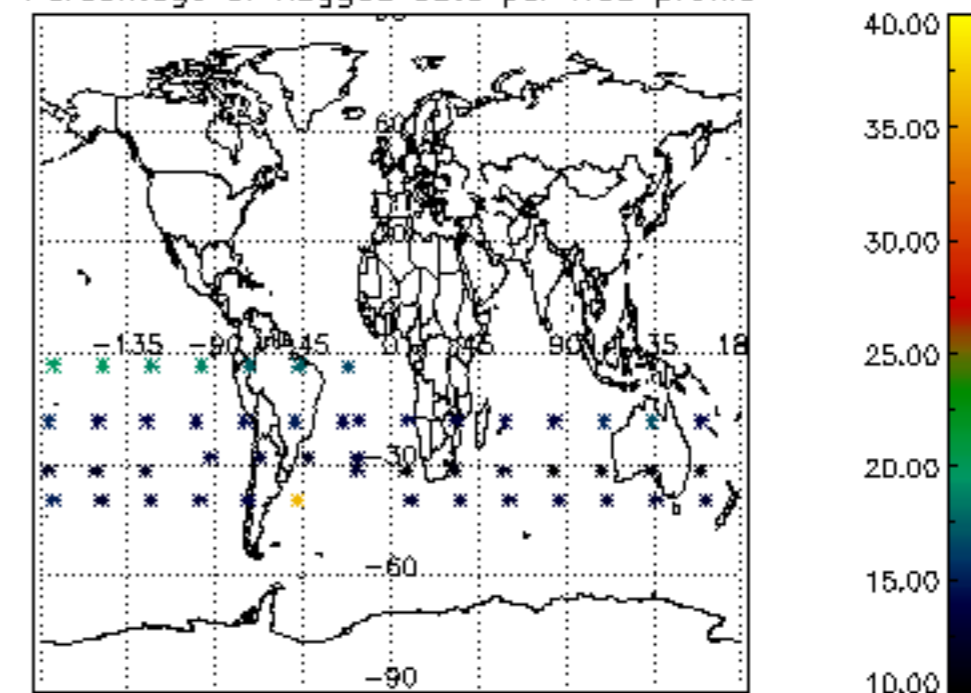

Percentage of flagged data per NO3 profile