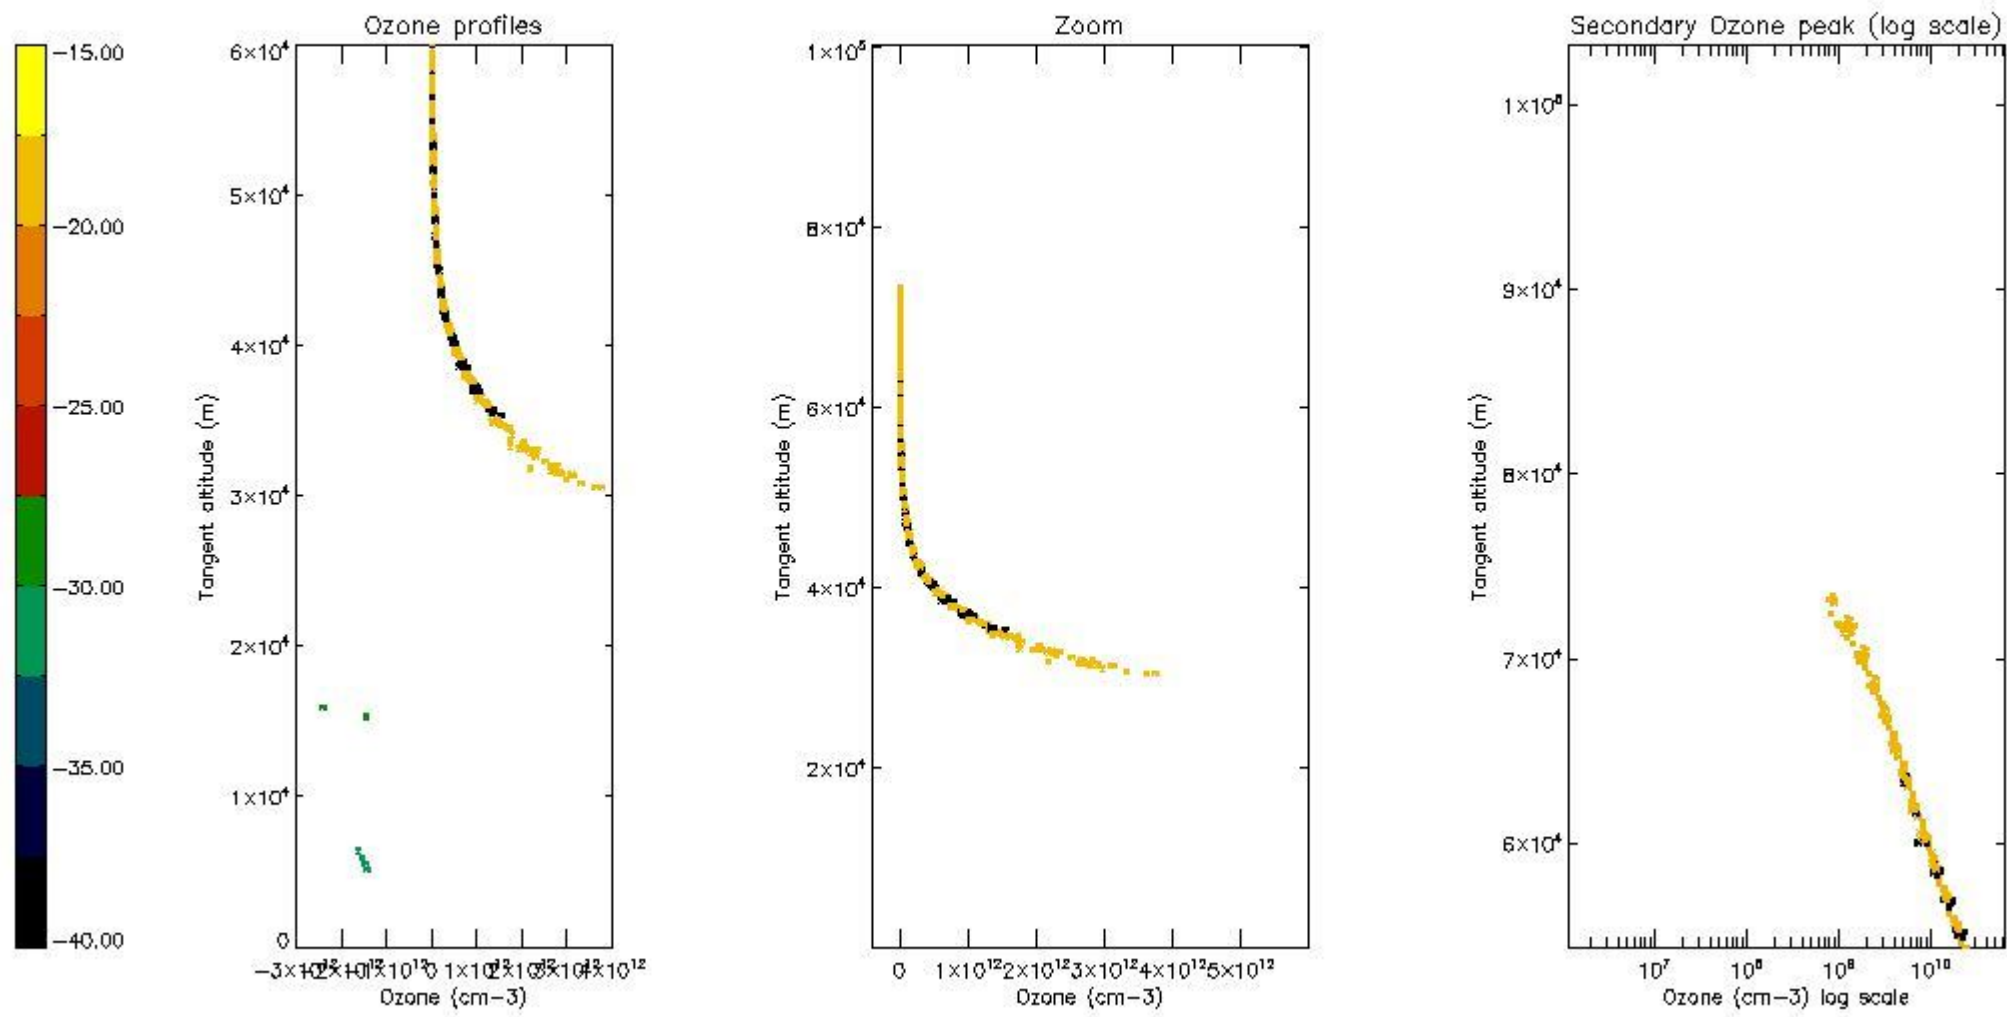

STD < 10	8
STD < 5	4

5.2 Plot ozone profiles for all STD (dark without errors)

The colorbar represents the latitude.

5.3 Plot ozone profiles where STD < 20% (dark without errors)

The colorbar represents the latitude.

5.4 Plot ozone profiles where STD < 10% (dark without errors)

The colorbar represents the latitude.

5.5 Plot ozone profiles where STD < 5% (dark without errors)

The colorbar represents the latitude.

5.6 Plot NO₂ profiles for all STD (dark without errors)