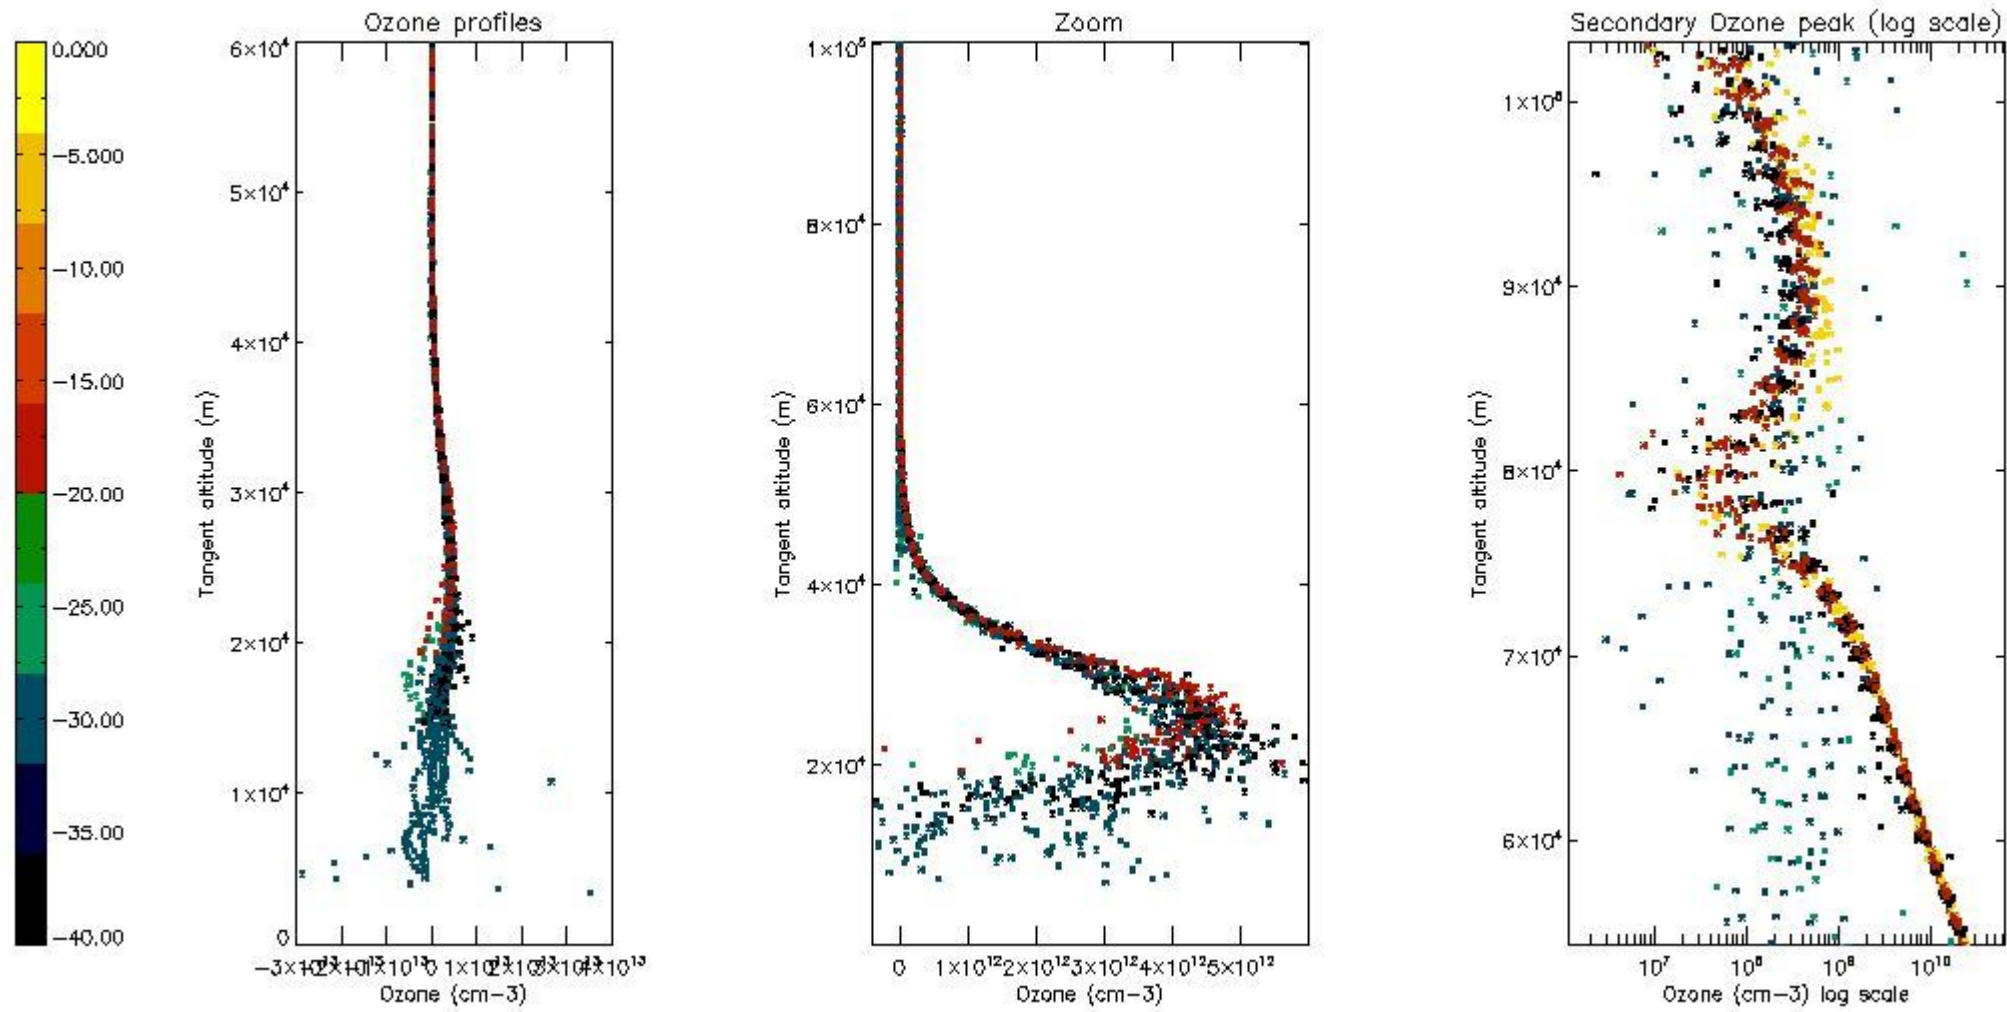

STD < 10	8
STD < 5	4

5.2 Plot ozone profiles for all STD (dark without errors)

The colorbar represents the latitude.

5.3 Plot ozone profiles where STD < 20% (dark without errors)

The colorbar represents the latitude.