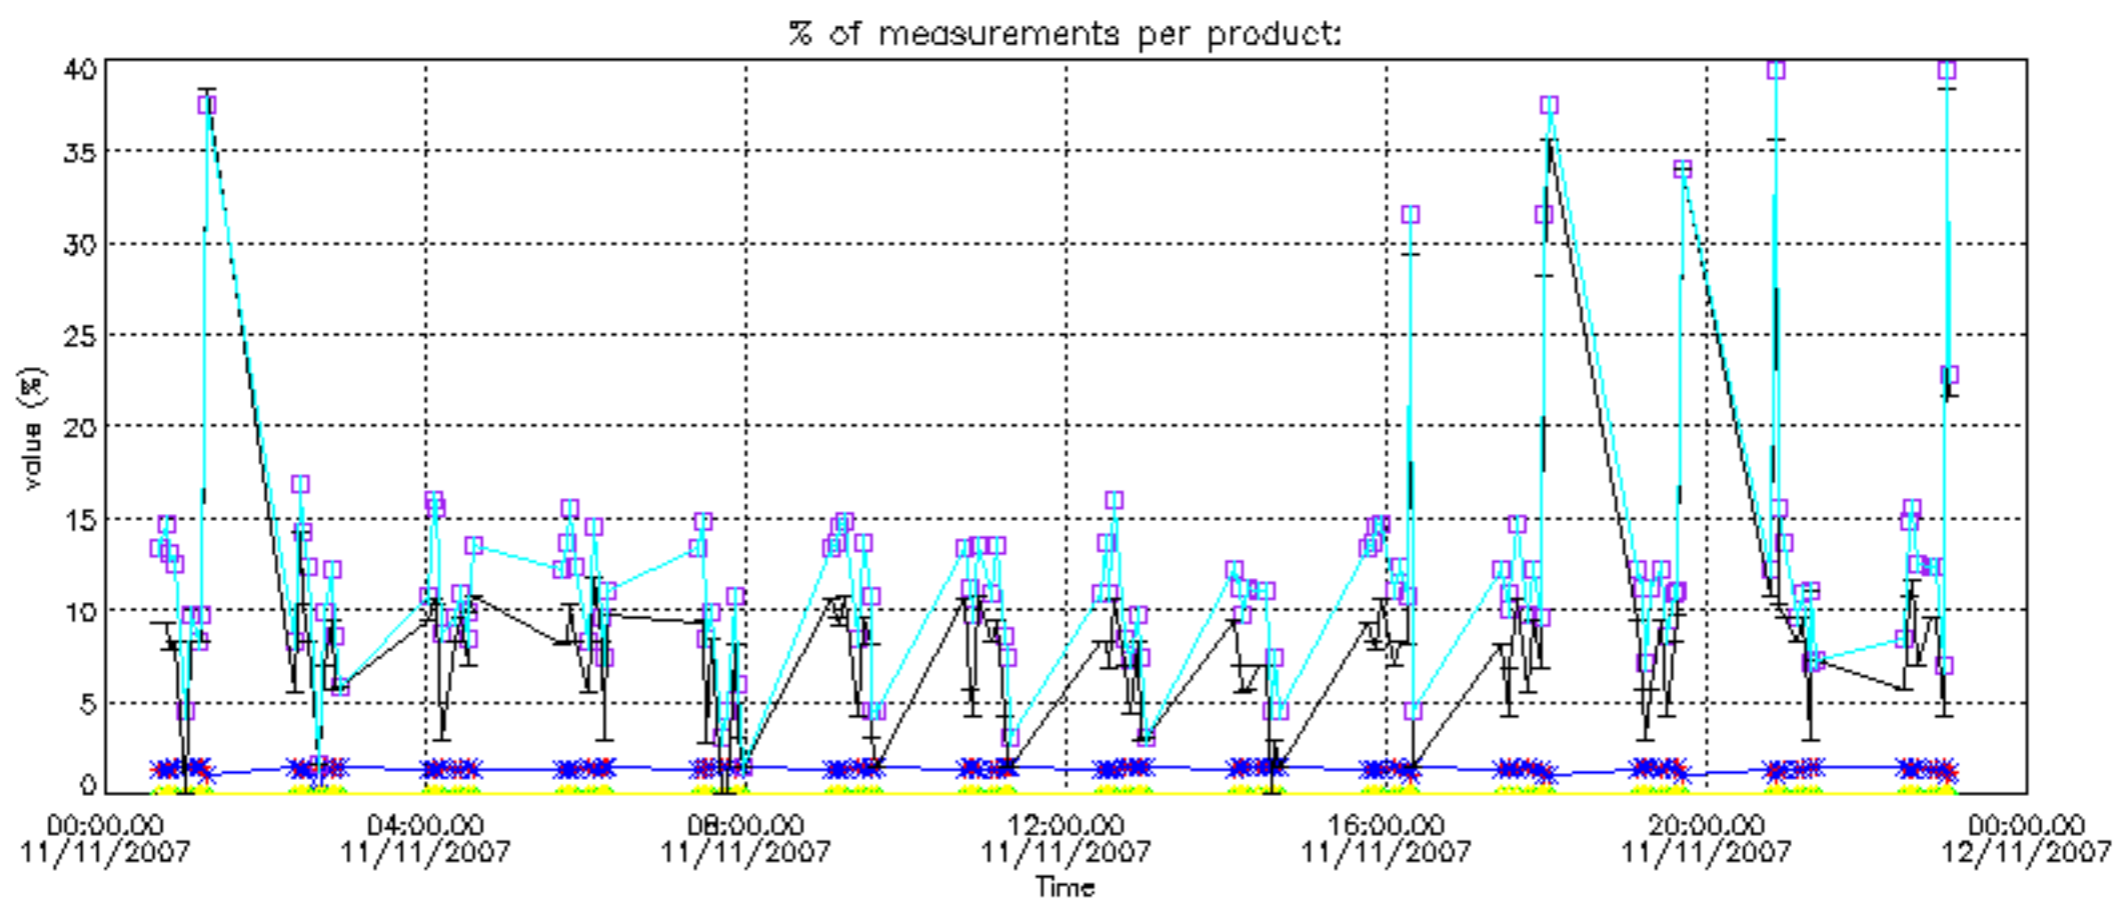

Percentage of cosmic ray hits per profile

Percentage of datation errors per profile