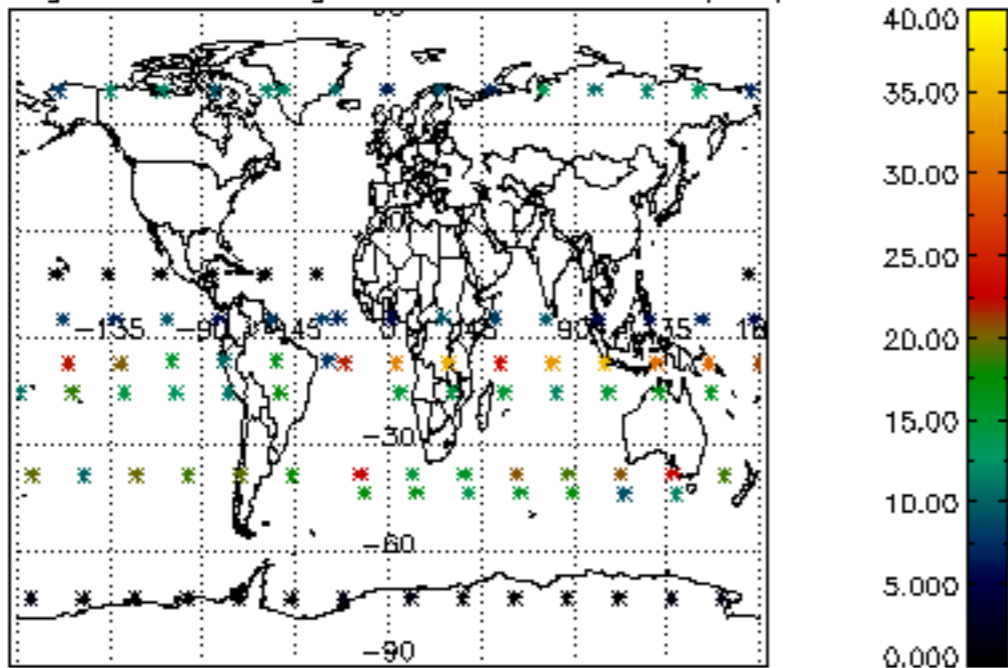

Percentage of flagged data per NO3 profile

Percentage of cosmic ray hits per profile

Percentage of datation errors per profile

Percentage of star falling outside central band per profile

Percentage of saturation errors per profile