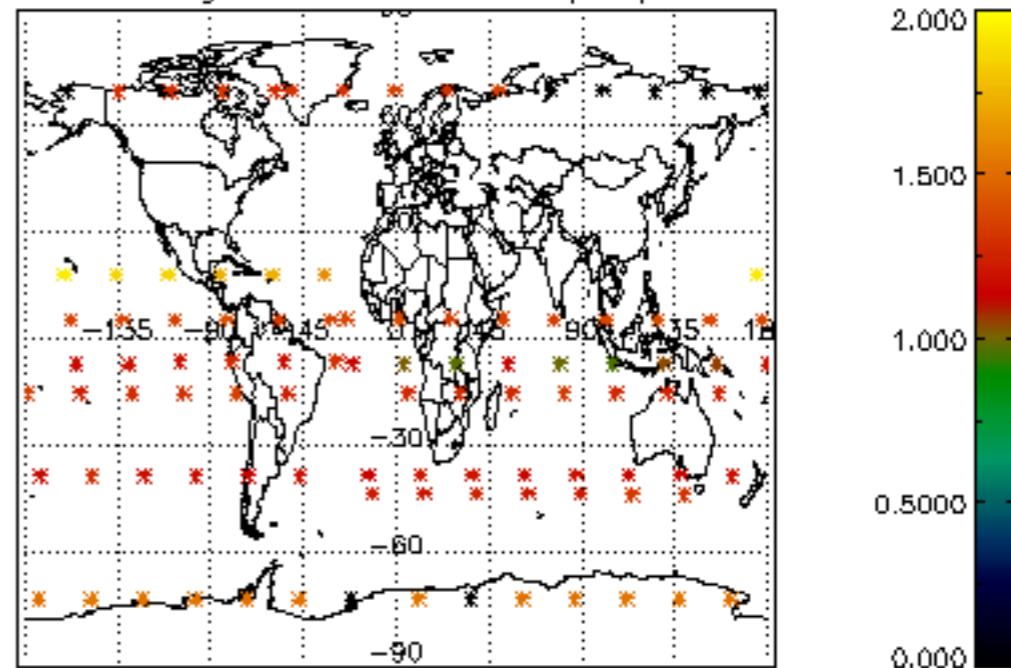

Percentage of flagged data per NO3 profile

Percentage of cosmic ray hits per profile

Percentage of datation errors per profile

Percentage of star falling outside central band per profile

Percentage of saturation errors per profile