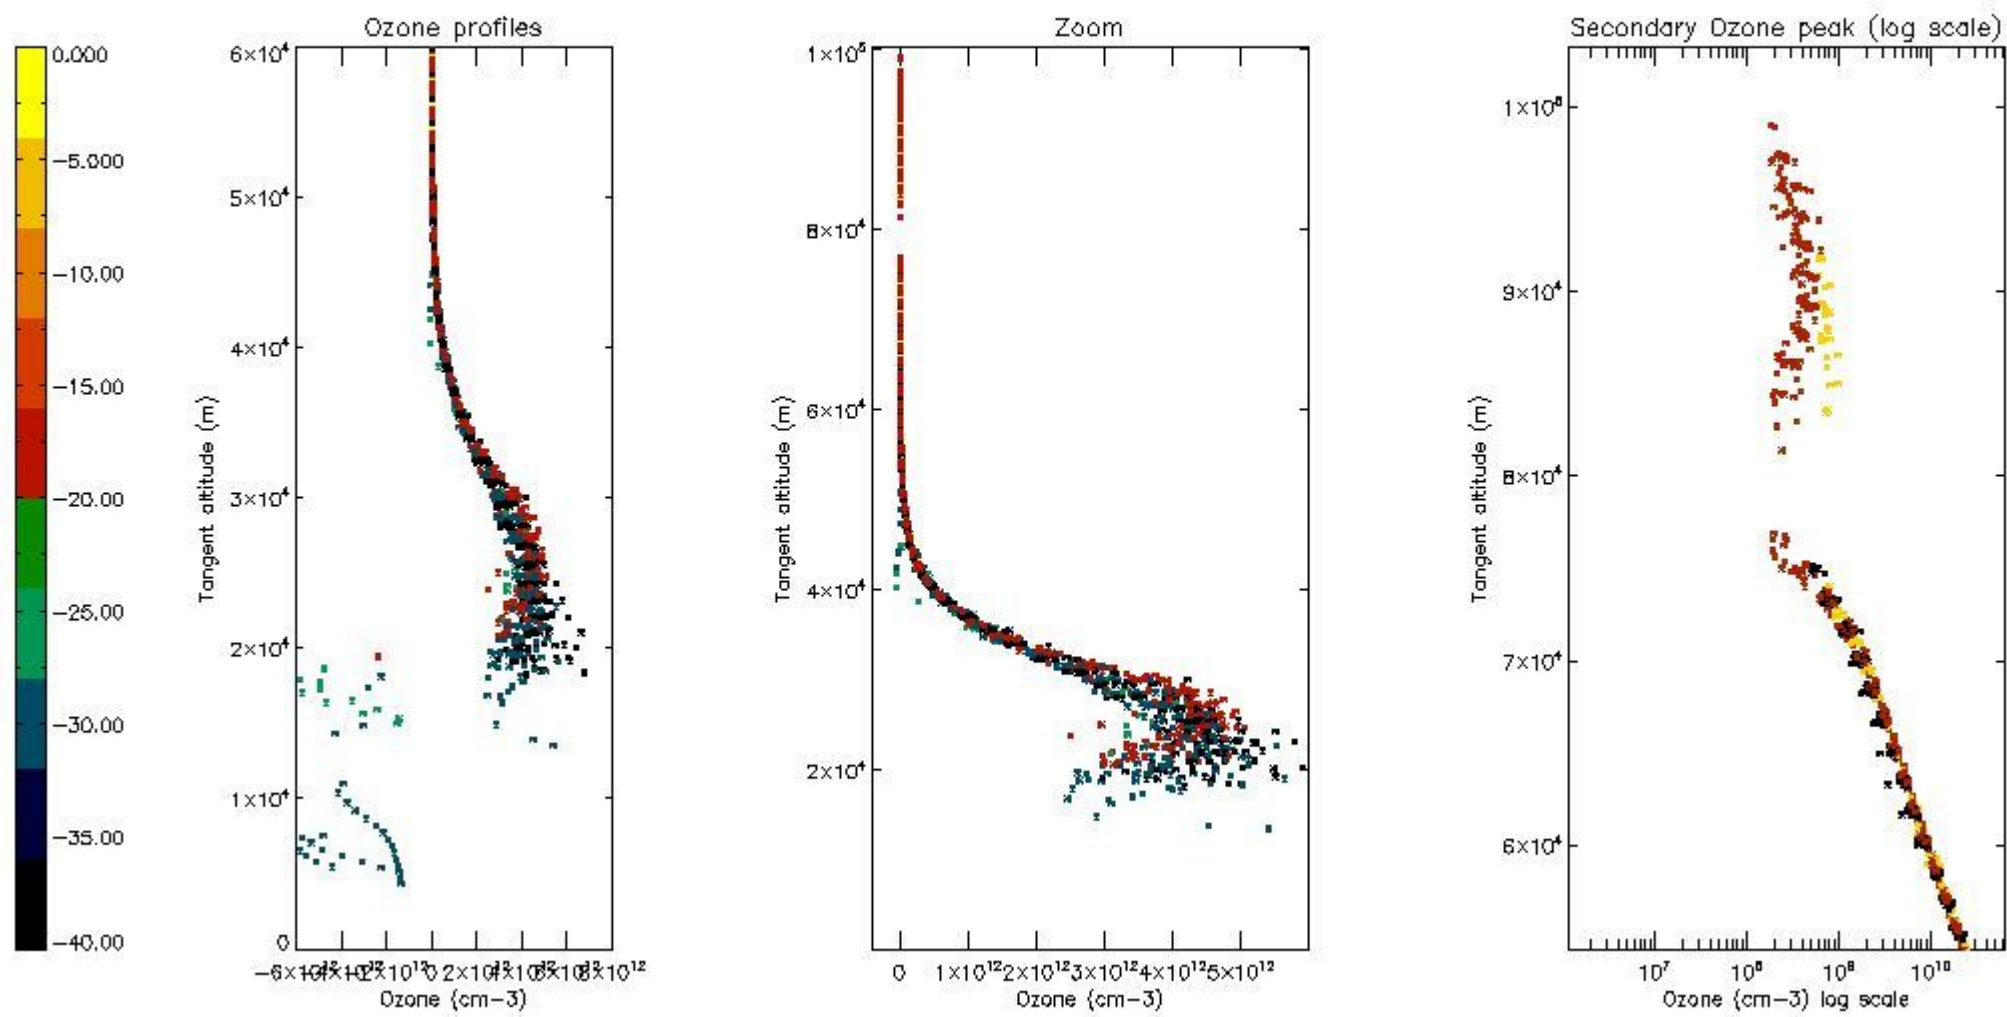

STD < 10	8
STD < 5	4

5.2 Plot ozone profiles for all STD (dark without errors)

The colorbar represents the latitude.

5.3 Plot ozone profiles where STD < 20% (dark without errors)

The colorbar represents the latitude.

5.4 Plot ozone profiles where STD < 10% (dark without errors)

The colorbar represents the latitude.

5.5 Plot ozone profiles where STD < 5% (dark without errors)

The colorbar represents the latitude.

5.6 Plot NO₂ profiles for all STD (dark without errors)