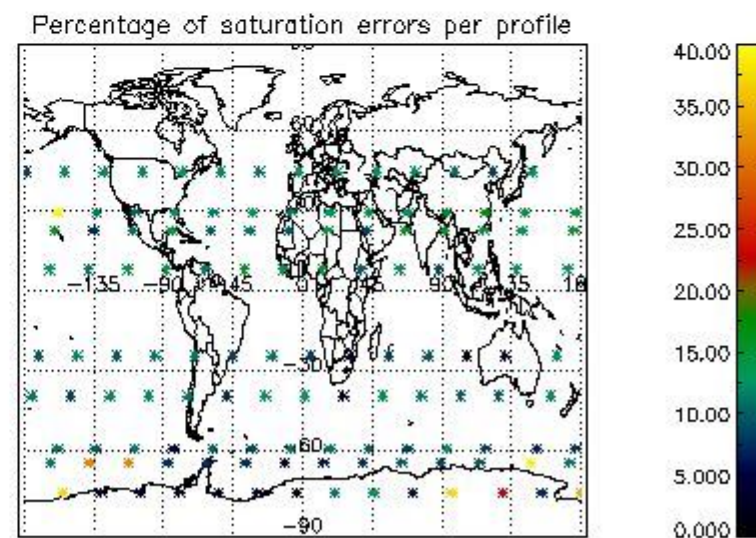

4.2 Plot quality information per product coming from level 1b processing (world map)

4.2.1 Plot level 1 quality information per product (world map): ENVISAT ASCENDING passes

Percentage of cosmic ray hits per profile

Percentage of datation errors per profile

Percentage of star falling outside central band per profile

Percentage of saturation errors per profile

4.2.2 Plot level 1 quality information per product (world map): ENVISAT DESCENDING passes

5. Trace gas profiles

5.1 Ozone statistics based on quality of products

The final quality of the products can be "measured" using the STD (Standard Deviation) attached to every point profile. This information is written to the parameter GOM_NL__2P/NL_LOCAL_SPECIES_DENSITY/o3_std of the level 2 products. The table below shows the statistics for given STD ranges.