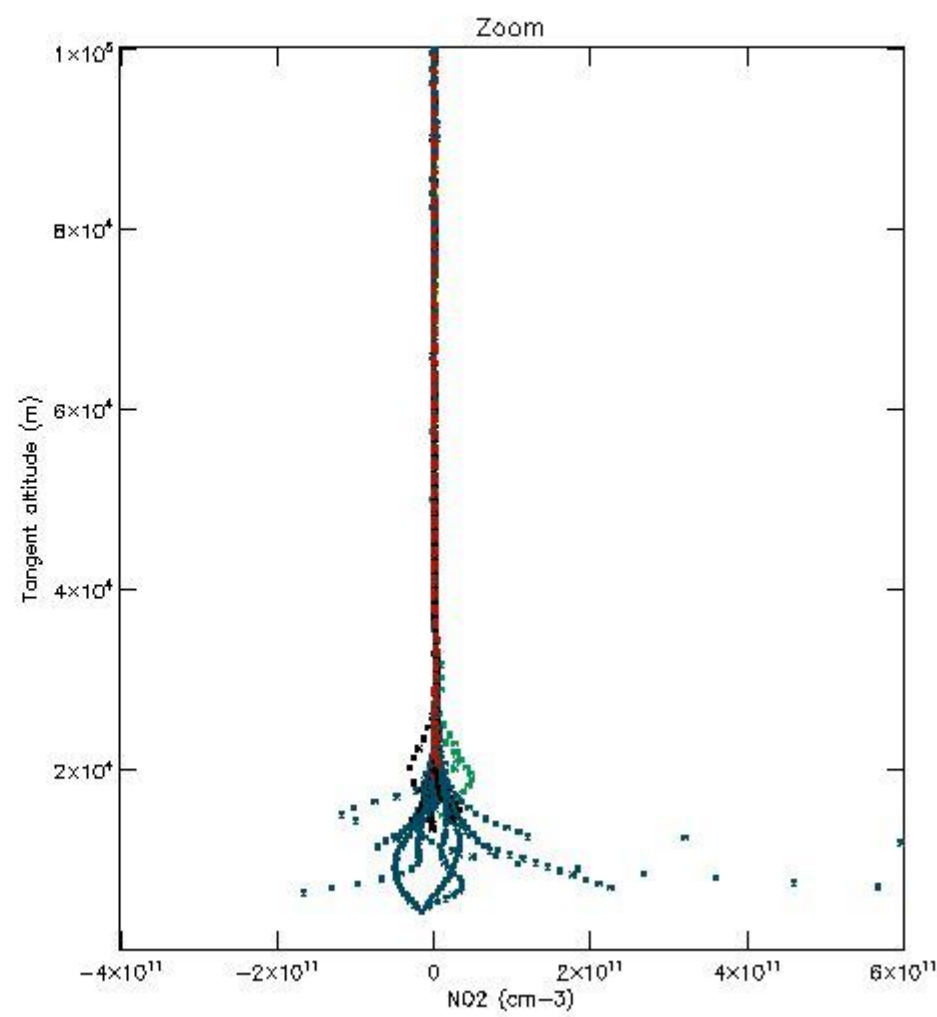

5.7 Plot NO3 profiles for all STD (dark without errors)

The colorbar represents the latitude.