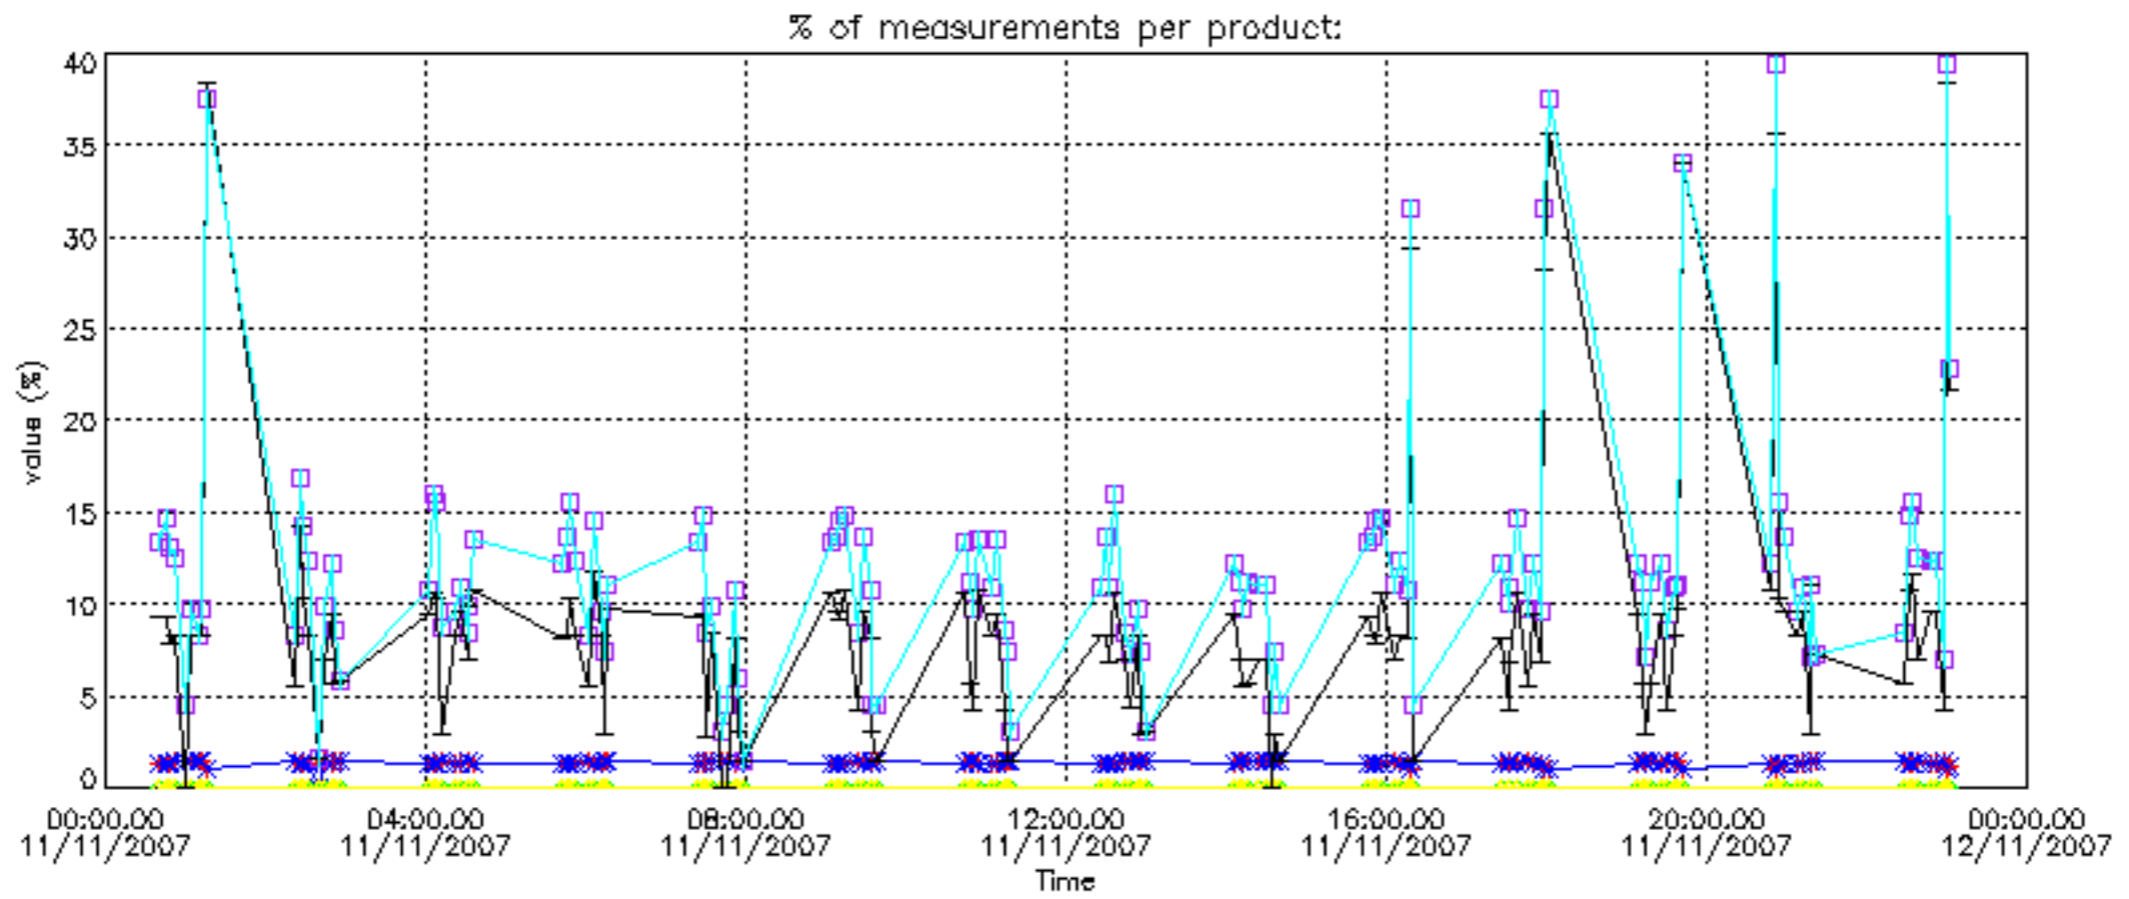

Percentage of cosmic ray hits per profile

Percentage of datation errors per profile