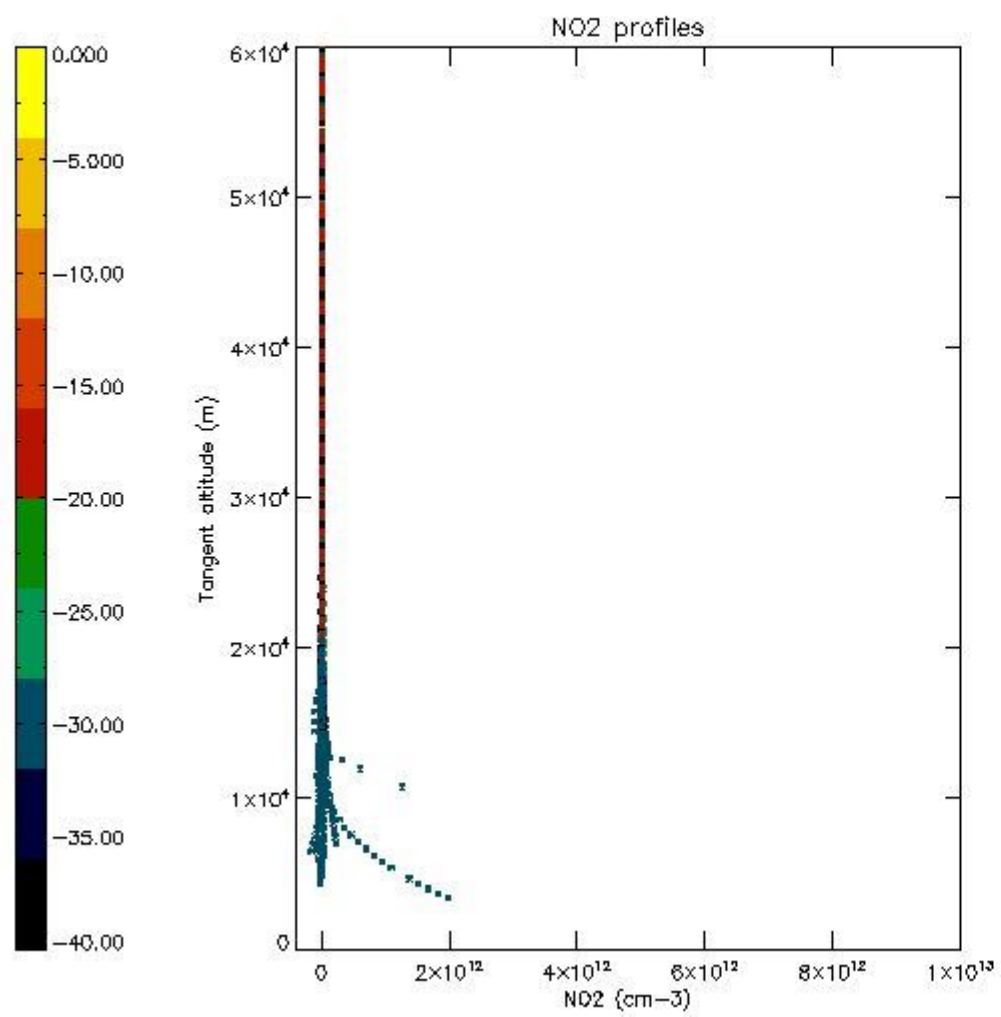

5.7 Plot NO3 profiles for all STD (dark without errors)

The colorbar represents the latitude.