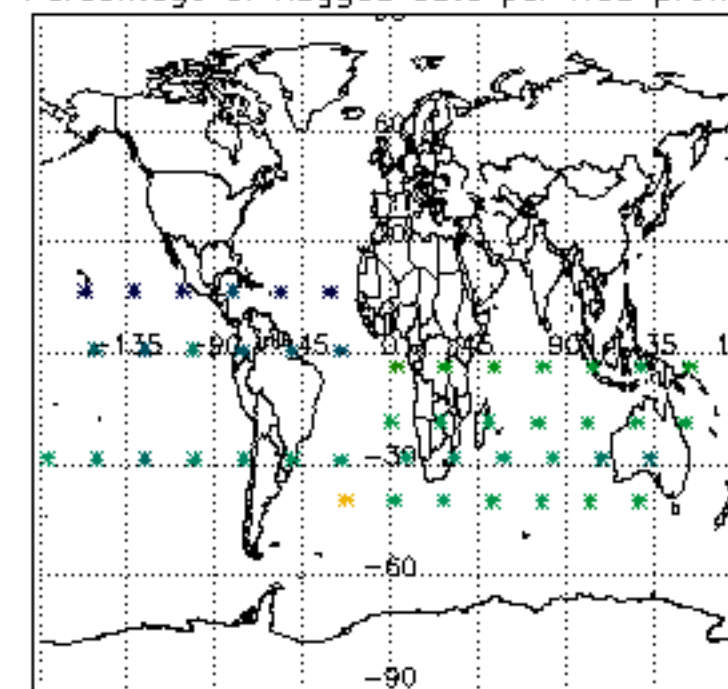

Percentage of flagged data per NO3 profile