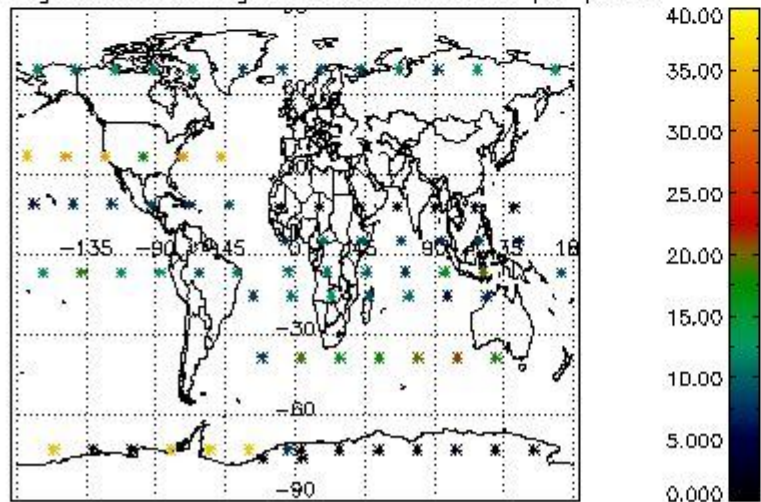

Percentage of star falling outside central band per profile