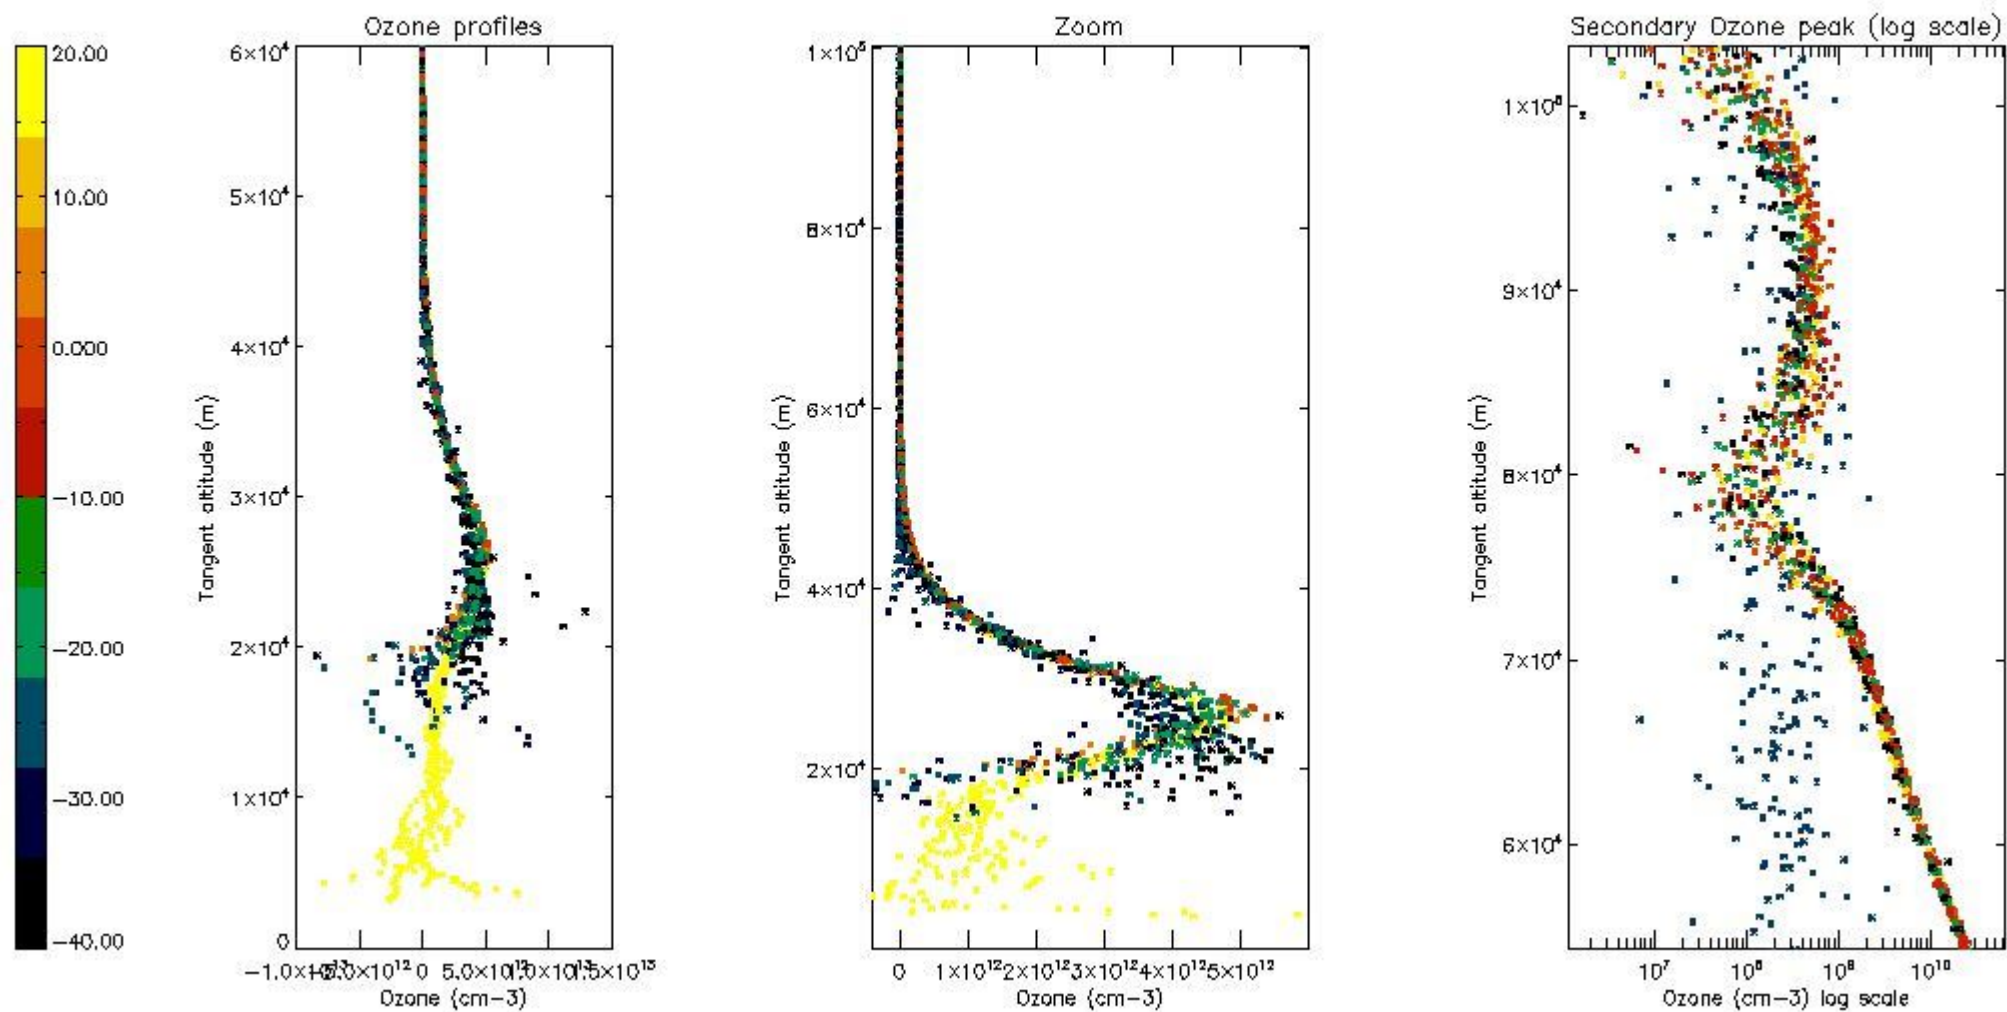

STD < 10	10
STD < 5	7

5.2 Plot ozone profiles for all STD (dark without errors)

The colorbar represents the latitude.

5.3 Plot ozone profiles where STD < 20% (dark without errors)

The colorbar represents the latitude.