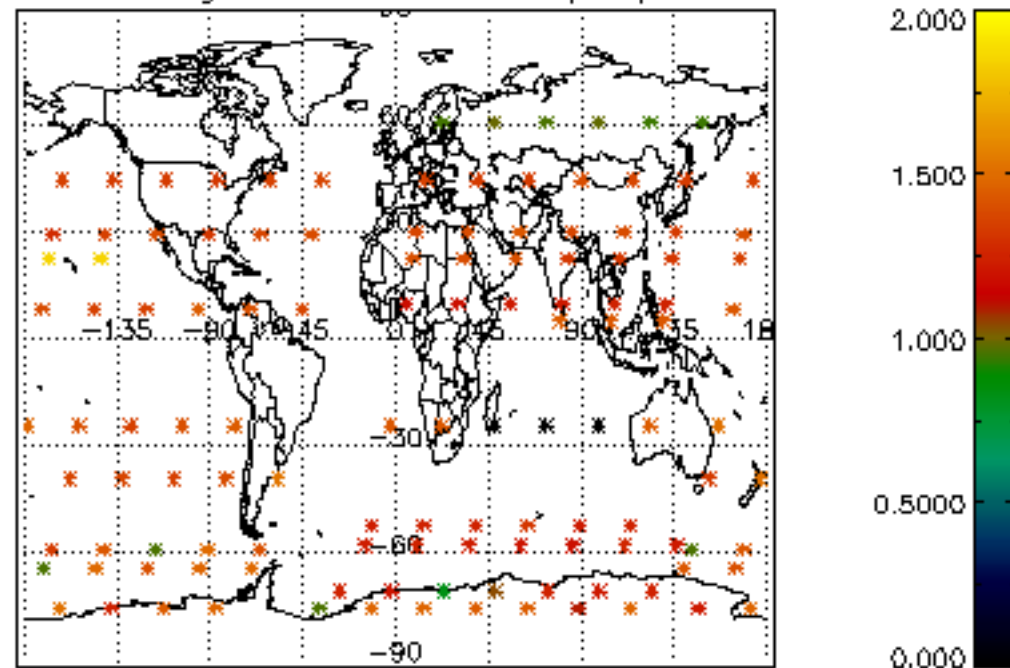

Percentage of datation errors per profile

Percentage of star falling outside central band per profile

Percentage of saturation errors per profile

Percentage of cosmic ray hits per profile

Percentage of datation errors per profile