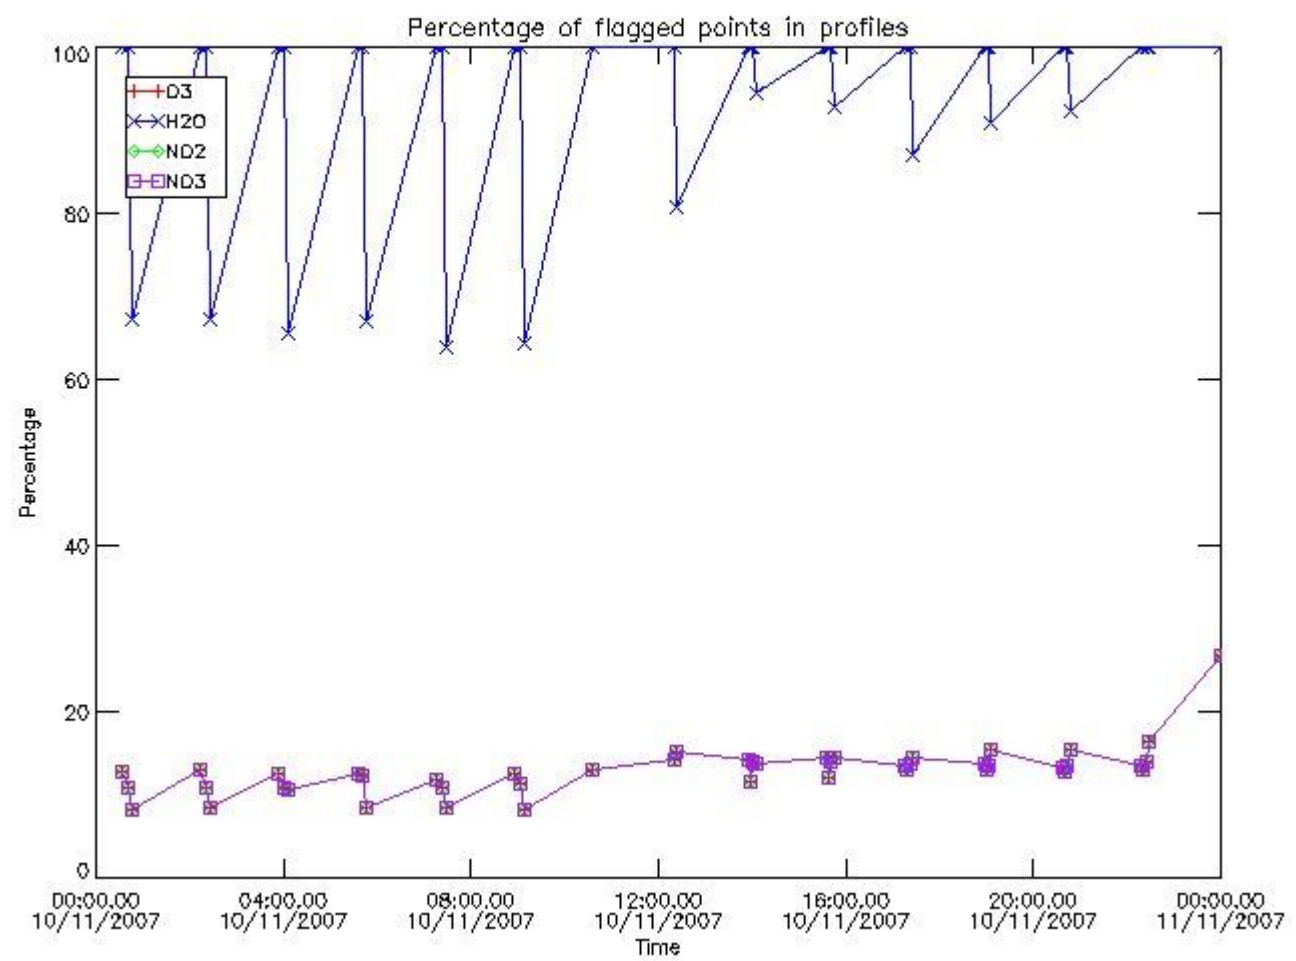

3. Quality information per product

In this section it is plotted some information contained in the Quality Summary data set of the level 2 products. Only products in dark limb conditions and without errors (error flag in the MPH set to "0") are used.

3.1 Plot quality information per product (time dependant)

3.2 Plot quality information per product (world map)