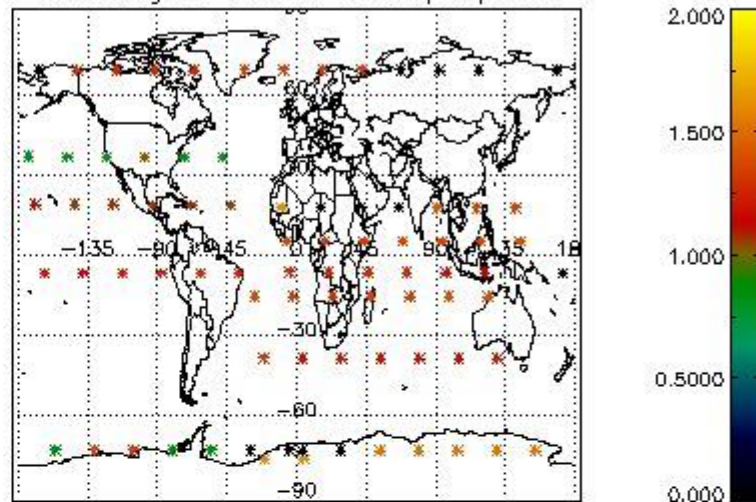

Percentage of datation errors per profile