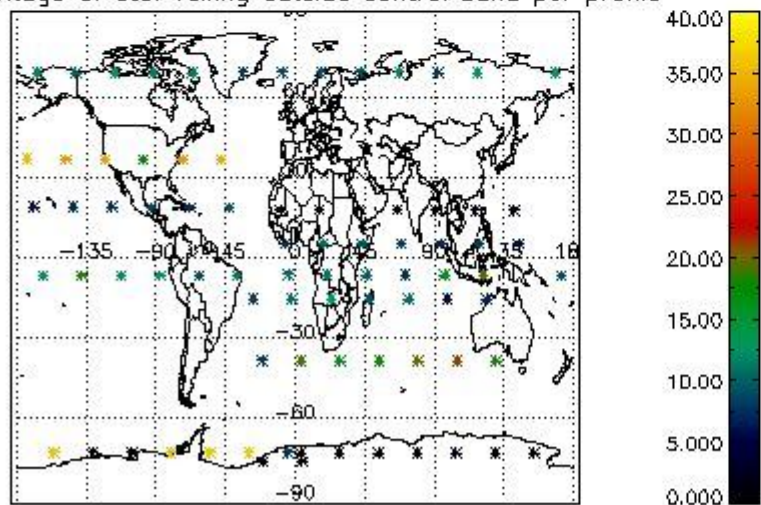

Percentage of star falling outside central band per profile