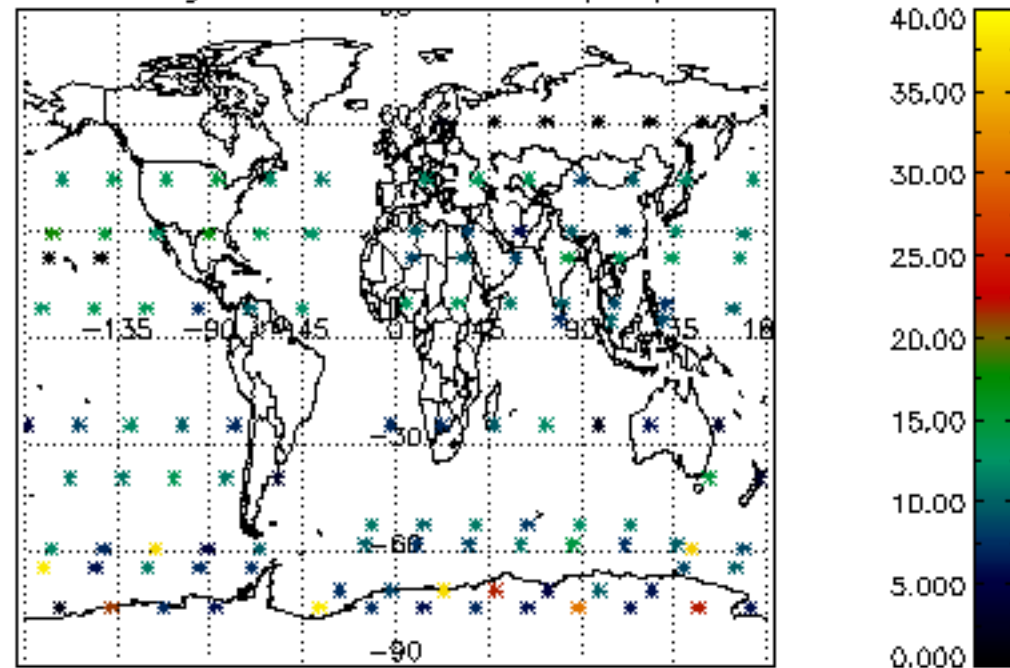

Percentage of saturation errors per profile