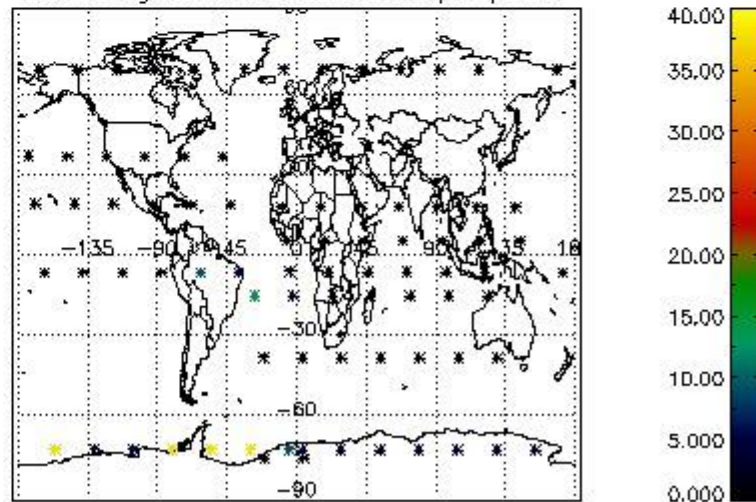

Percentage of saturation errors per profile