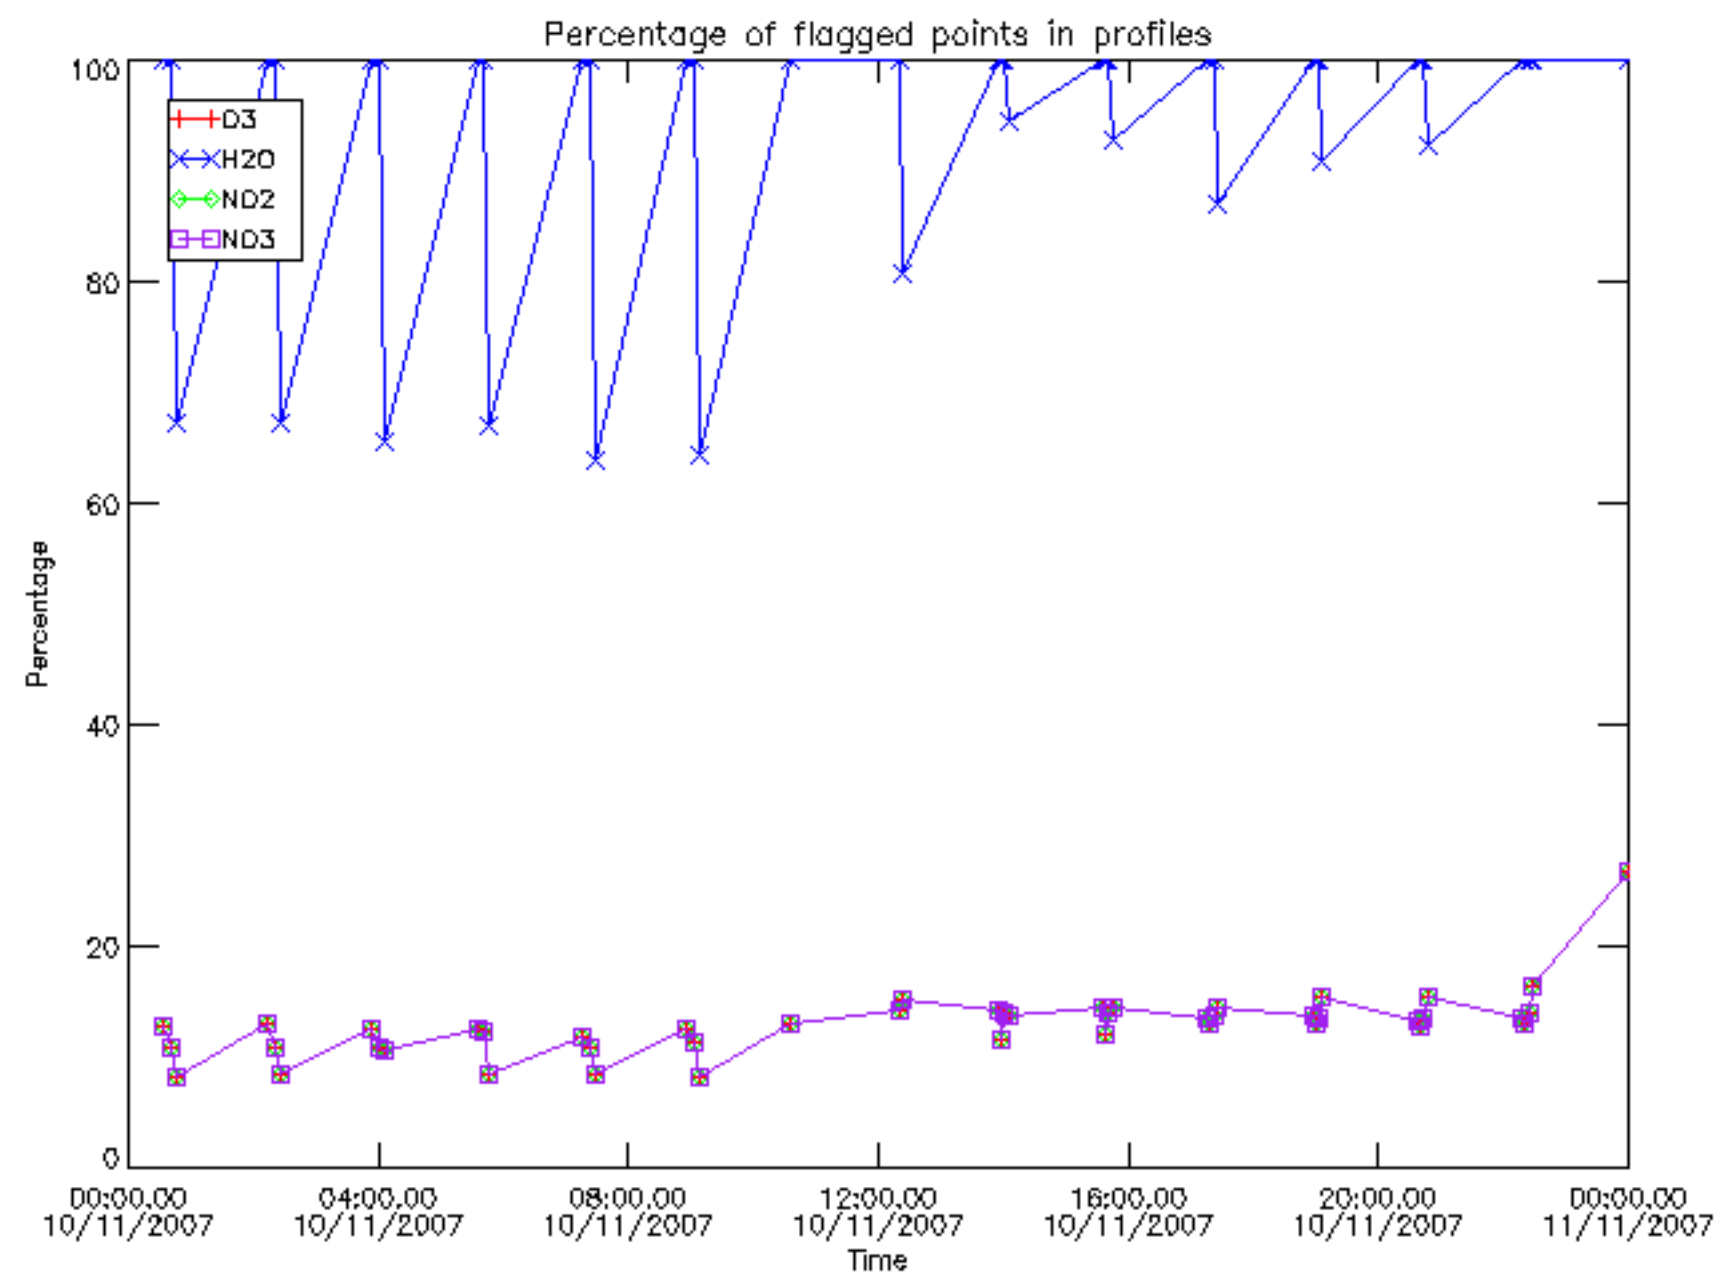

Percentage of flagged data per D3 profile

Percentage of flagged data per H2O profile