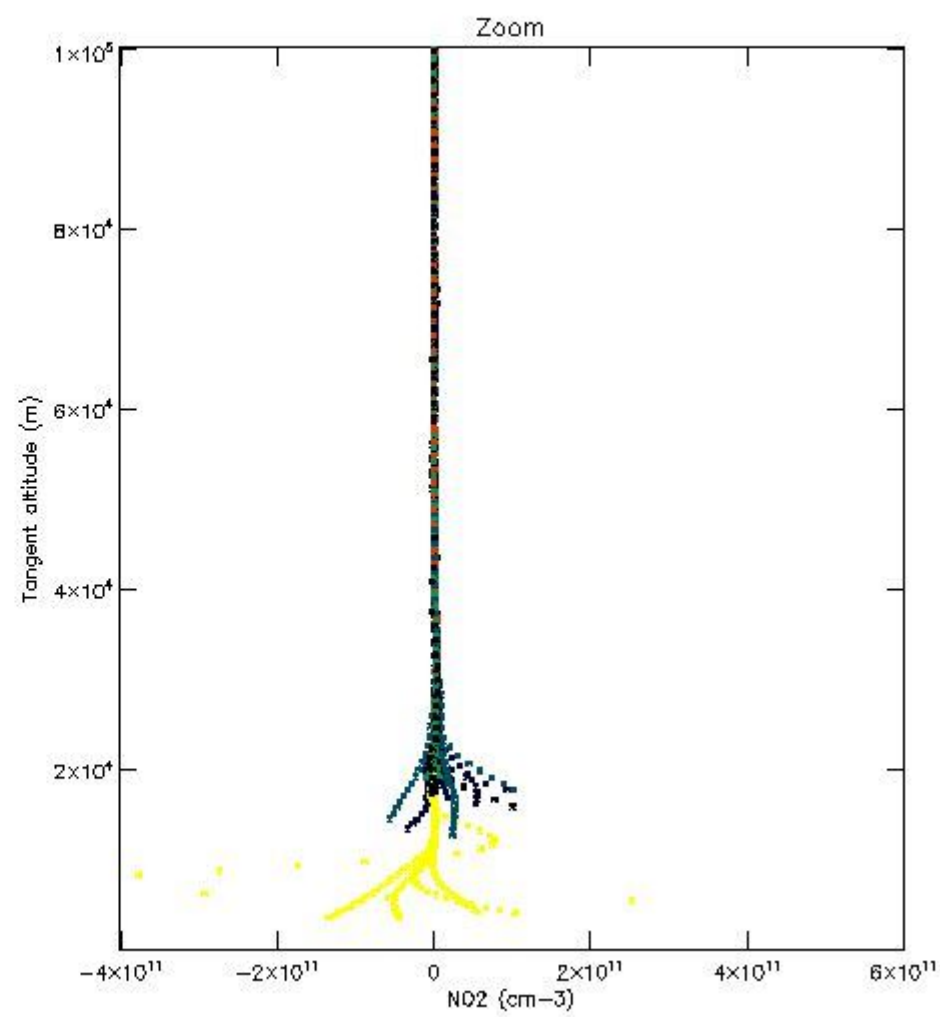

5.4 Plot ozone profiles where STD < 10% (dark without errors)

The colorbar represents the latitude.

5.5 Plot ozone profiles where STD < 5% (dark without errors)

The colorbar represents the latitude.

5.6 Plot NO₂ profiles for all STD (dark without errors)

The colorbar represents the latitude.

5.7 Plot NO3 profiles for all STD (dark without errors)

The colorbar represents the latitude.

5.8 Plot H2O profiles for all STD (only for occultations of stars 1,2,3,4,13,14,16,26,63 dark without errors)