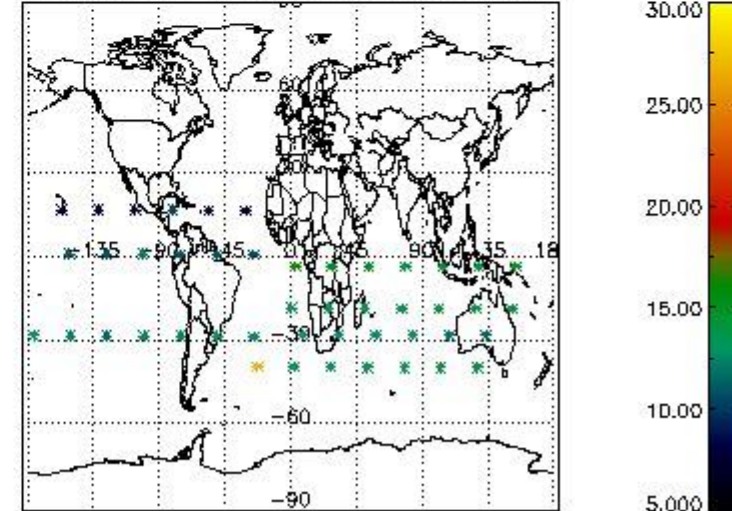

Percentage of flagged data per NO3 profile

4. Level 1 quality information per product

In this section it is plotted some information contained in the Quality Summary data set of the level 2 products that comes from the level 1b processing. Products without errors (error flag in the MPH set to "0") are used.

4.1 Plot quality information per product (time dependant) coming from level 1b processing

4.1.1 Plot level 1 quality information per product (time dependant): ENVISAT ASCENDING passes