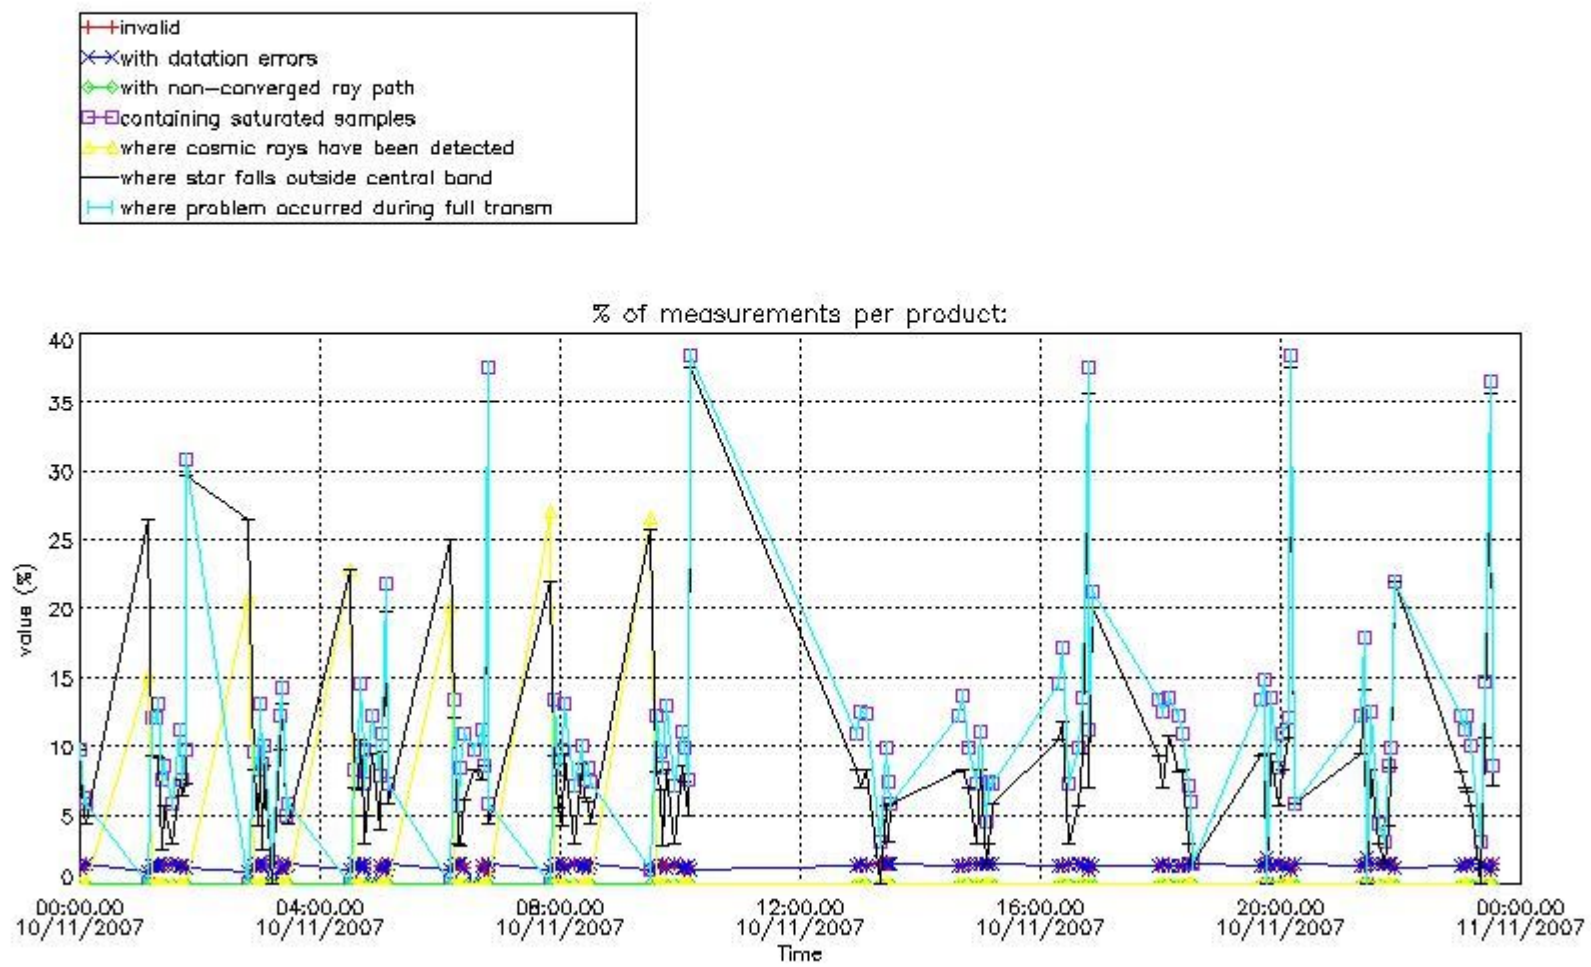

3.1 Plot quality information per product (time dependant)

3.2 Plot quality information per product (world map)

Percentage of flagged data per O3 profile

Percentage of flagged data per H2O profile

Percentage of flagged data per NO2 profile

Percentage of flagged data per NO3 profile

4. Level 1 quality information per product

In this section it is plotted some information contained in the Quality Summary data set of the level 2 products that comes from the level 1b processing. Products without errors (error flag in the MPH set to "0") are used.

4.1 Plot quality information per product (time dependant) coming from level 1b processing

4.1.1 Plot level 1 quality information per product (time dependant): ENVISAT ASCENDING passes

4.1.2 Plot level 1 quality information per product (time dependant): ENVI SAT DESCENDING passes