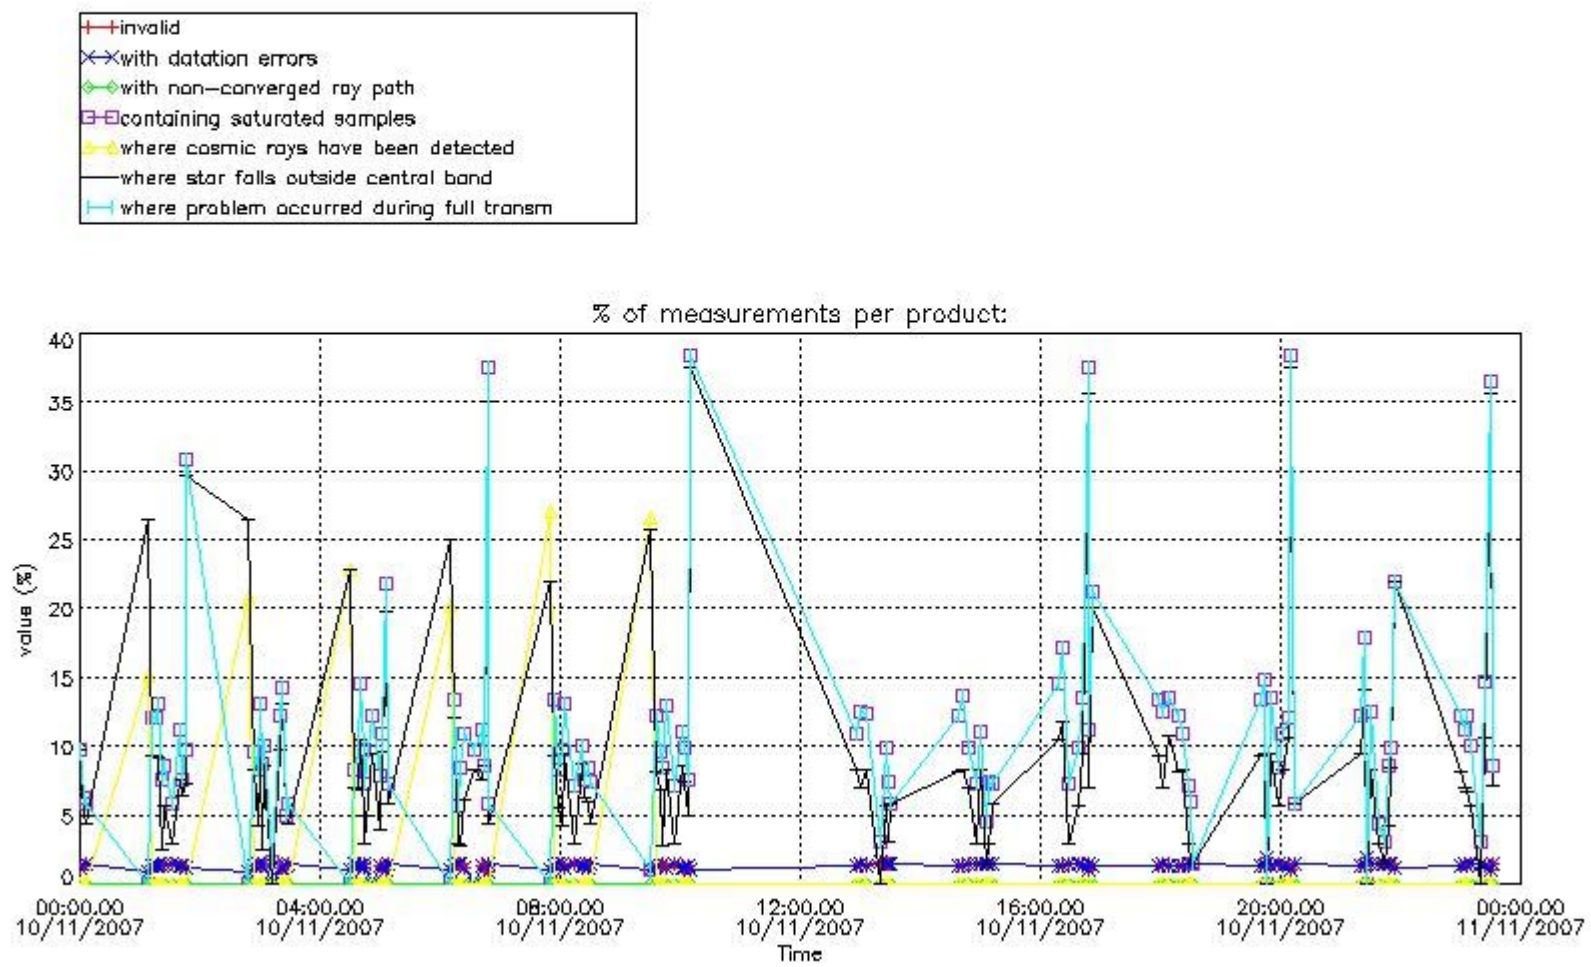

4.2 Plot quality information per product coming from level 1b processing (world map)

4.2.1 Plot level 1 quality information per product (world map): ENVISAT ASCENDING passes