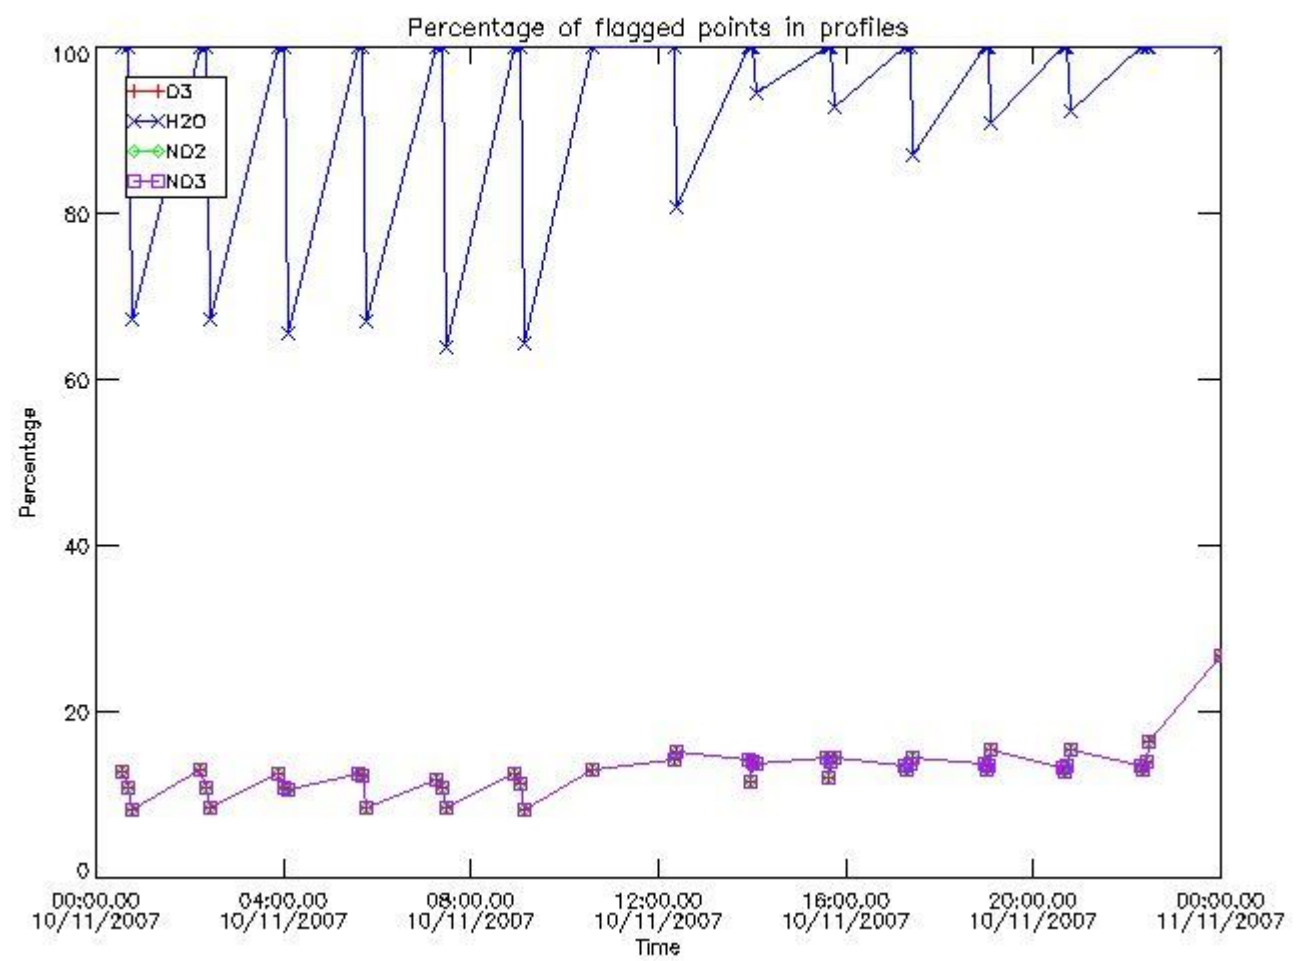

3. Quality information per product

In this section it is plotted some information contained in the Quality Summary data set of the level 2 products. Only products in dark limb conditions and without errors (error flag in the MPH set to "0") are used.

3.1 Plot quality information per product (time dependant)

Percentage of flagged data per O3 profile

Percentage of flagged data per H2O profile