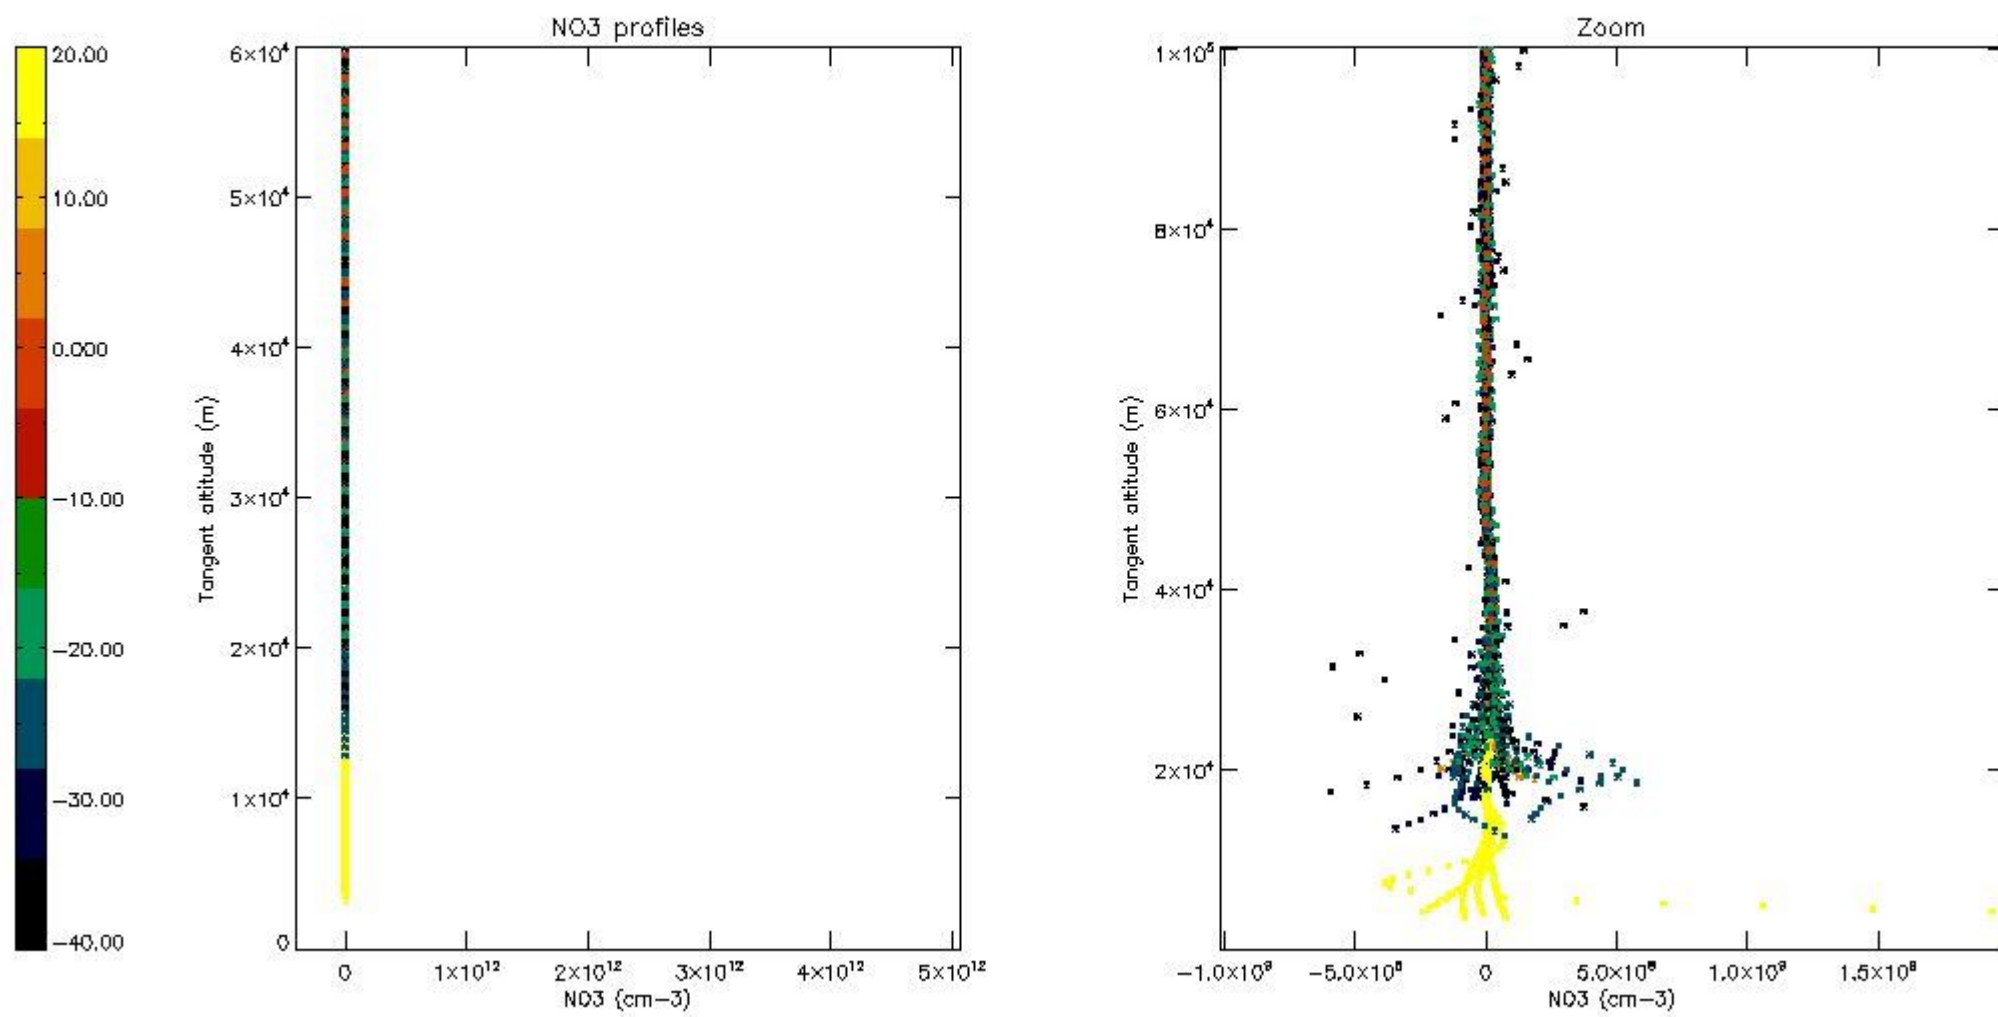

5.4 Plot ozone profiles where STD < 10% (dark without errors)

The colorbar represents the latitude.

5.5 Plot ozone profiles where STD < 5% (dark without errors)

The colorbar represents the latitude.

5.6 Plot NO₂ profiles for all STD (dark without errors)

The colorbar represents the latitude.

5.7 Plot NO3 profiles for all STD (dark without errors)

The colorbar represents the latitude.

5.8 Plot H2O profiles for all STD (only for occultations of stars 1,2,3,4,13,14,16,26,63 dark without errors)