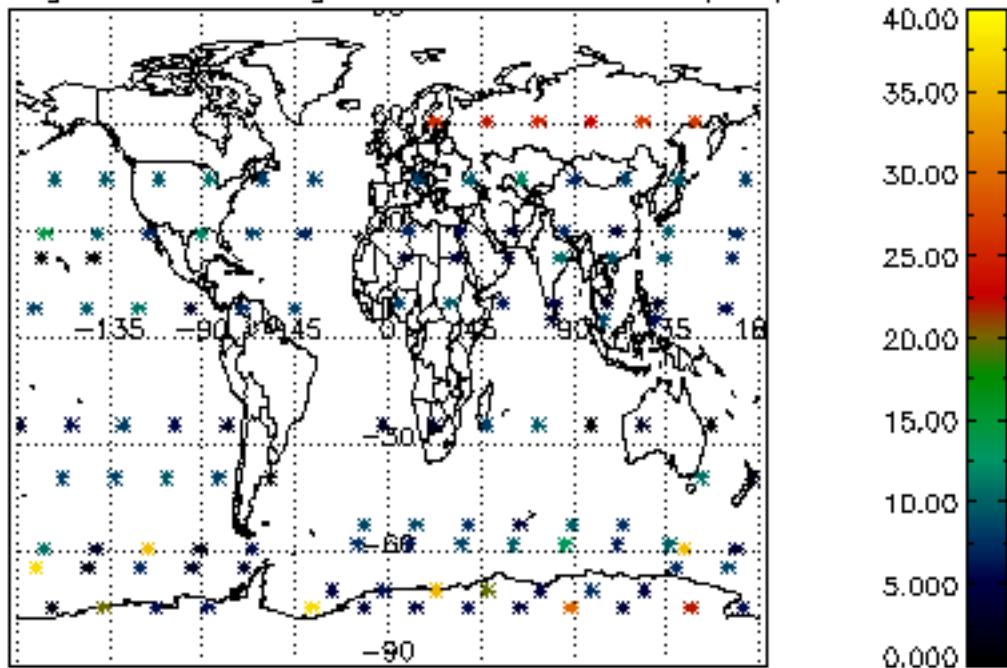

Percentage of star falling outside central band per profile