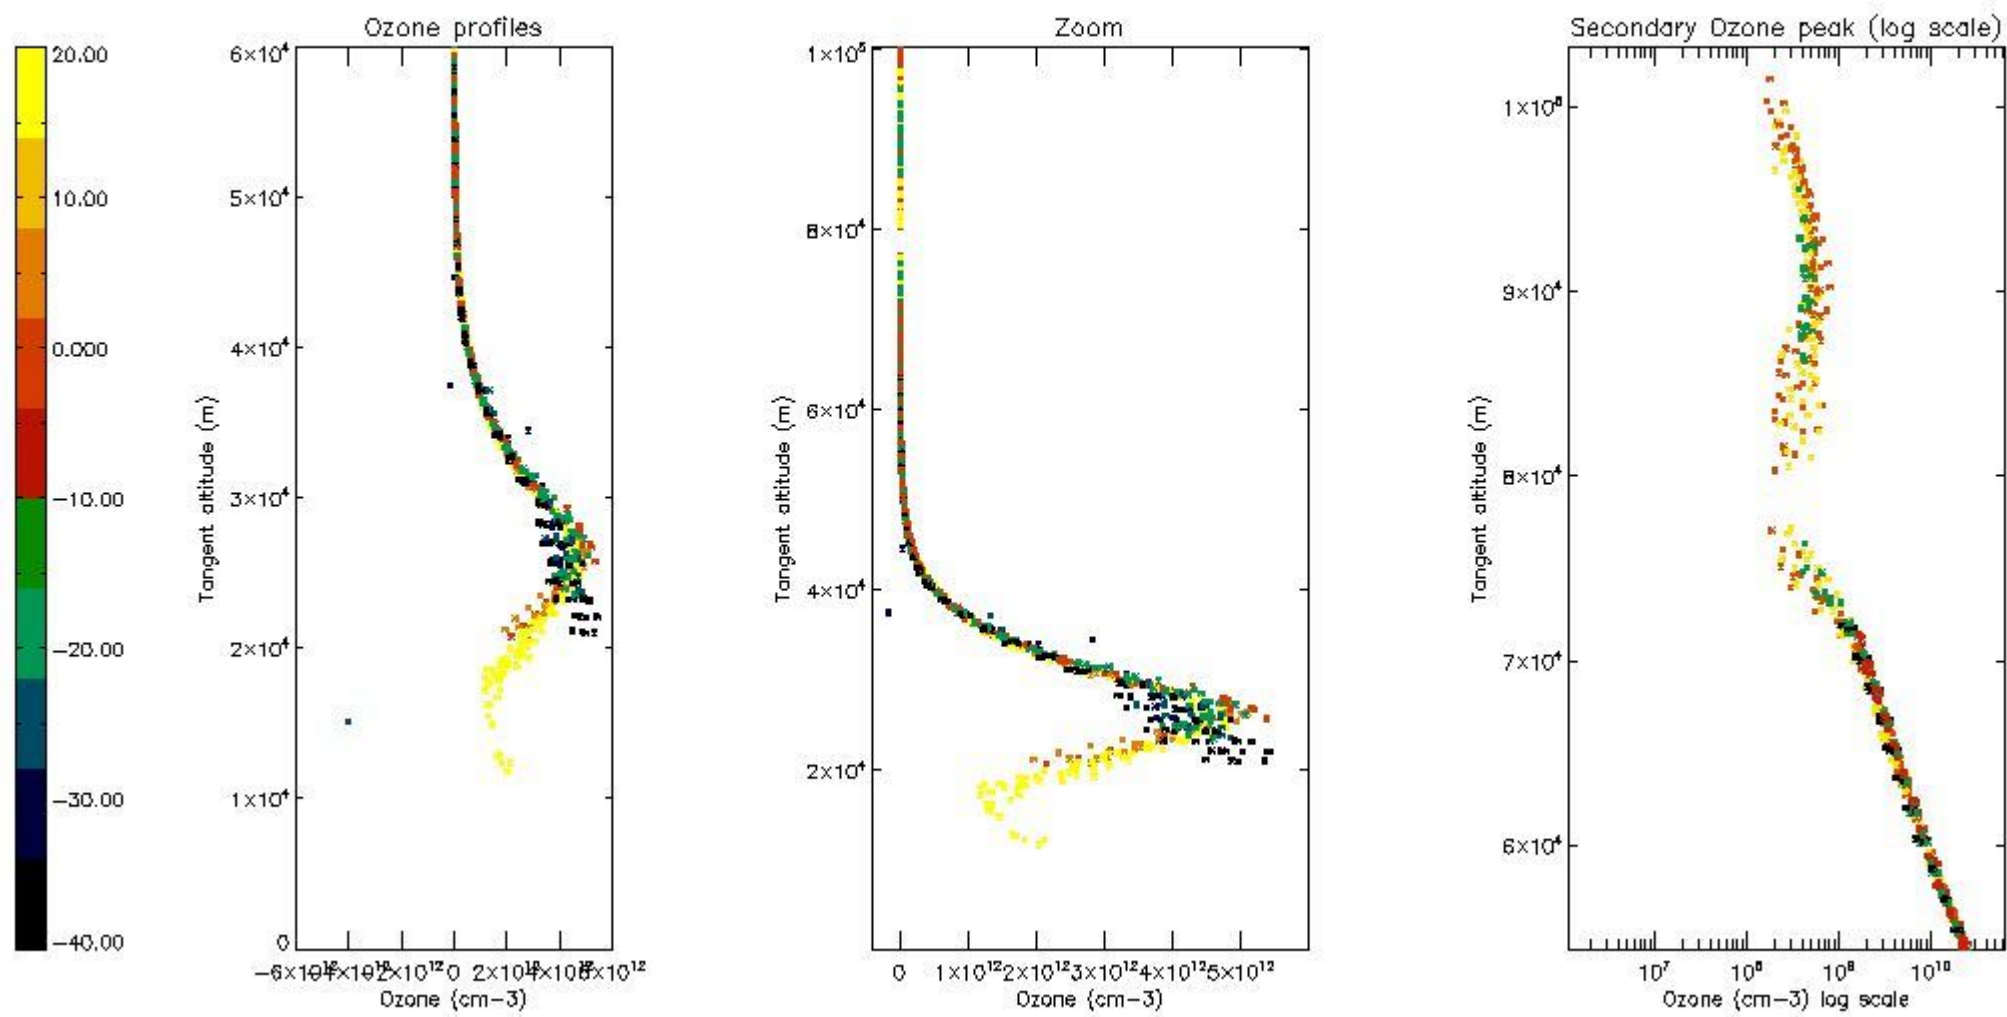

STD < 10	10
STD < 5	7

5.2 Plot ozone profiles for all STD (dark without errors)

The colorbar represents the latitude.

5.3 Plot ozone profiles where STD < 20% (dark without errors)

The colorbar represents the latitude.

5.4 Plot ozone profiles where STD < 10% (dark without errors)

The colorbar represents the latitude.

5.5 Plot ozone profiles where STD < 5% (dark without errors)

The colorbar represents the latitude.

5.6 Plot NO₂ profiles for all STD (dark without errors)

The colorbar represents the latitude.

5.7 Plot NO3 profiles for all STD (dark without errors)

The colorbar represents the latitude.

5.8 Plot H2O profiles for all STD (only for occultations of stars 1,2,3,4,13,14,16,26,63 dark without errors)