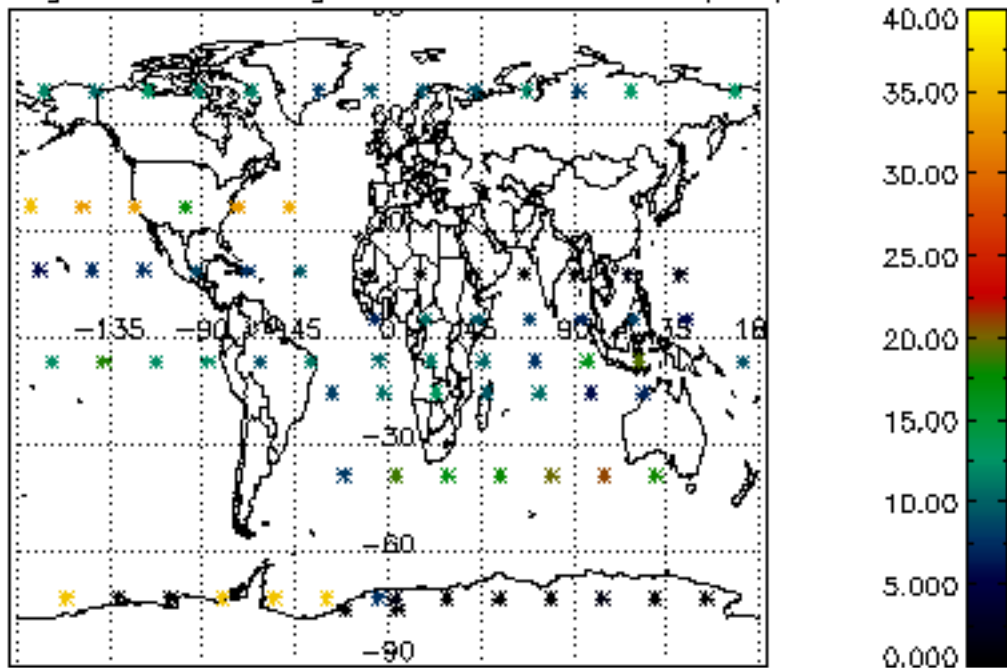

Percentage of cosmic ray hits per profile

Percentage of star falling outside central band per profile