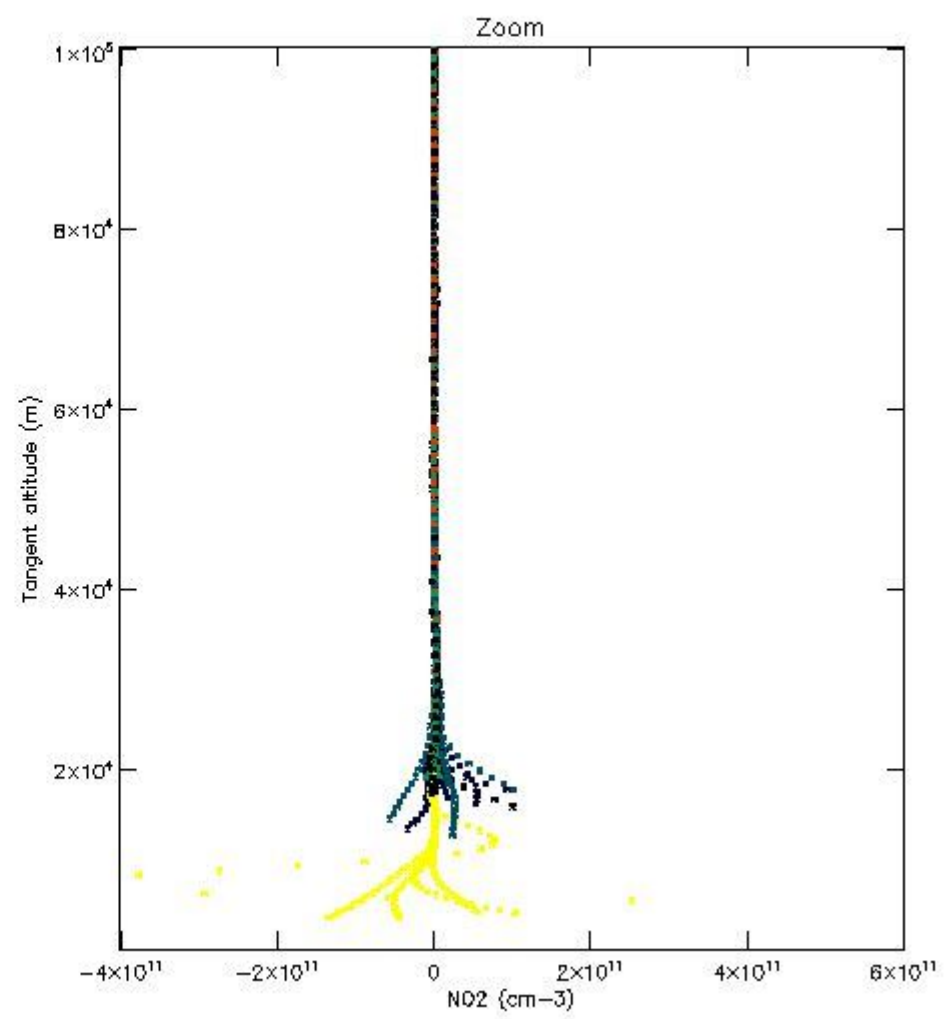

STD < 10	10
STD < 5	7

5.2 Plot ozone profiles for all STD (dark without errors)

The colorbar represents the latitude.

5.3 Plot ozone profiles where STD < 20% (dark without errors)

The colorbar represents the latitude.

5.4 Plot ozone profiles where STD < 10% (dark without errors)

The colorbar represents the latitude.

5.5 Plot ozone profiles where STD < 5% (dark without errors)

The colorbar represents the latitude.

5.6 Plot NO₂ profiles for all STD (dark without errors)

The colorbar represents the latitude.

5.7 Plot NO3 profiles for all STD (dark without errors)

The colorbar represents the latitude.

5.8 Plot H2O profiles for all STD (only for occultations of stars 1,2,3,4,13,14,16,26,63 dark without errors)