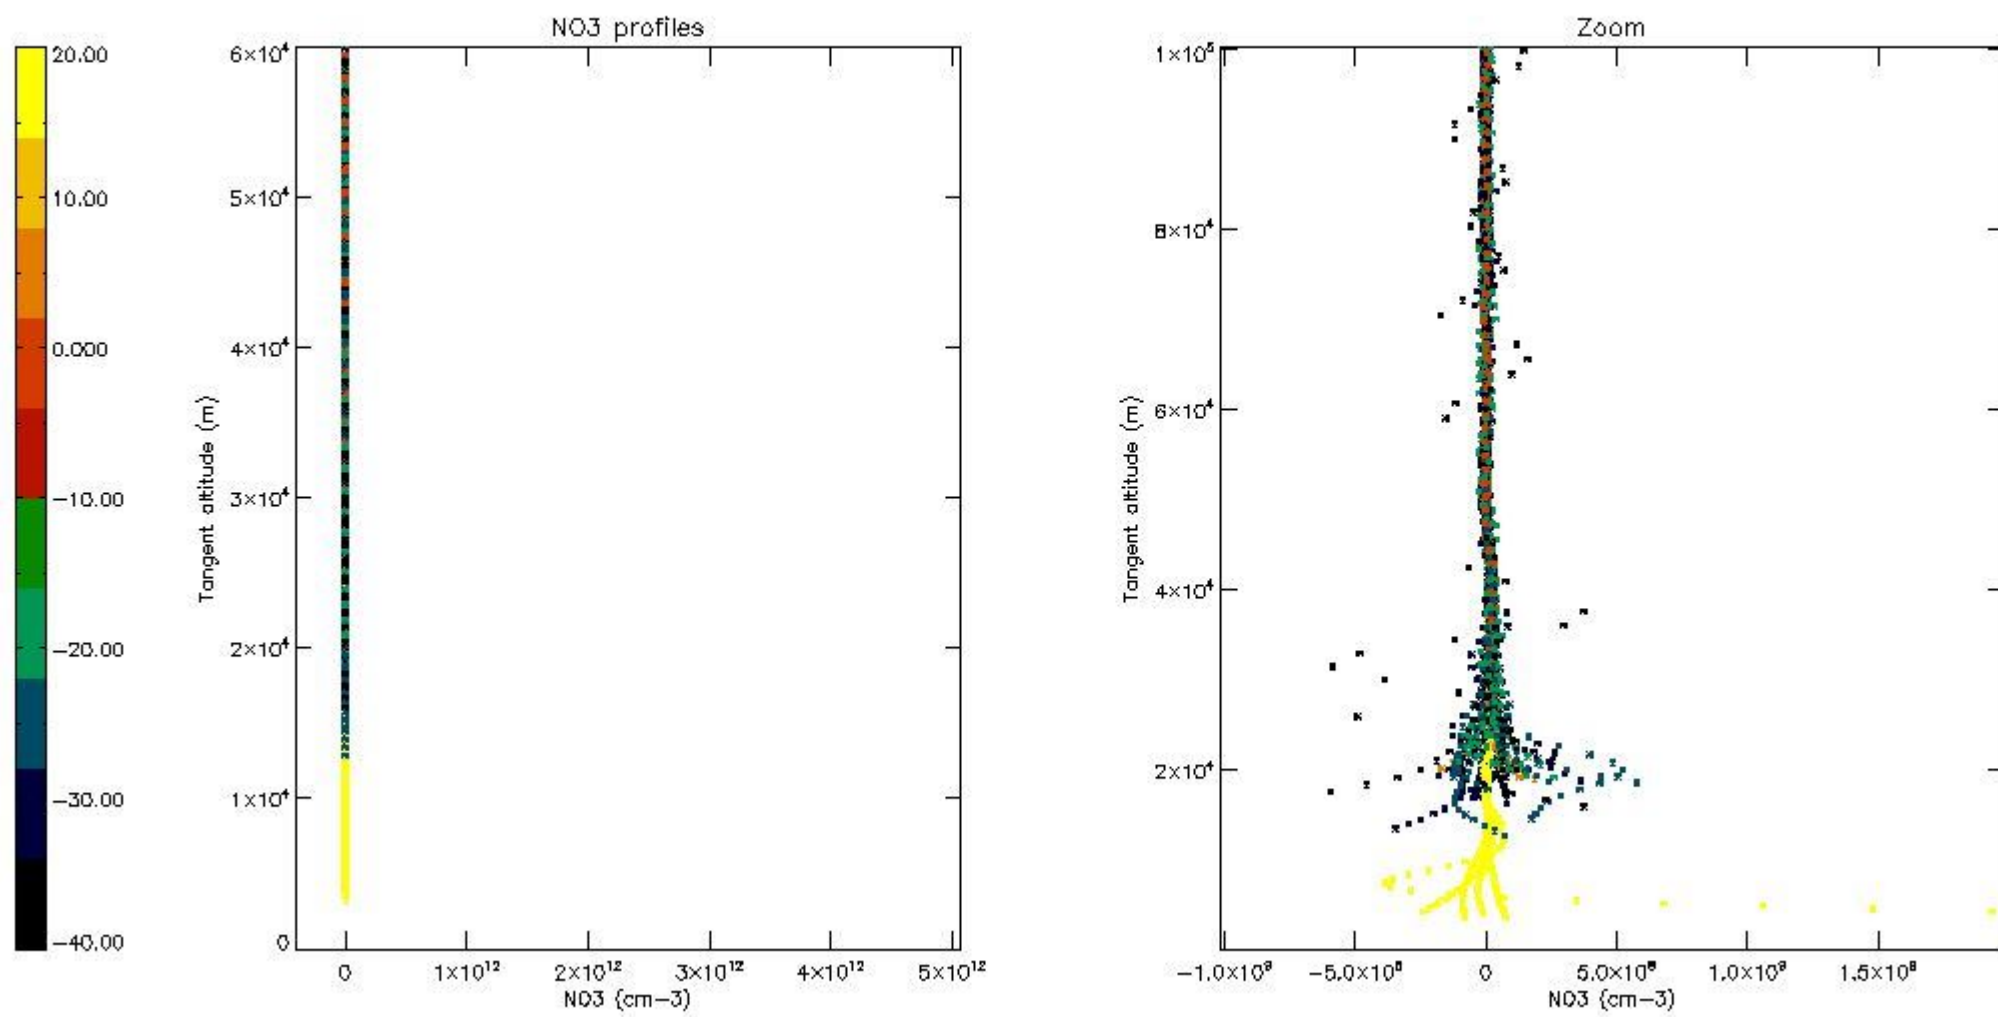

5.8 Plot H2O profiles for all STD (only for occultations of stars 1,2,3,4,13,14,16,26,63 dark without errors)

The colorbar represents the latitude.