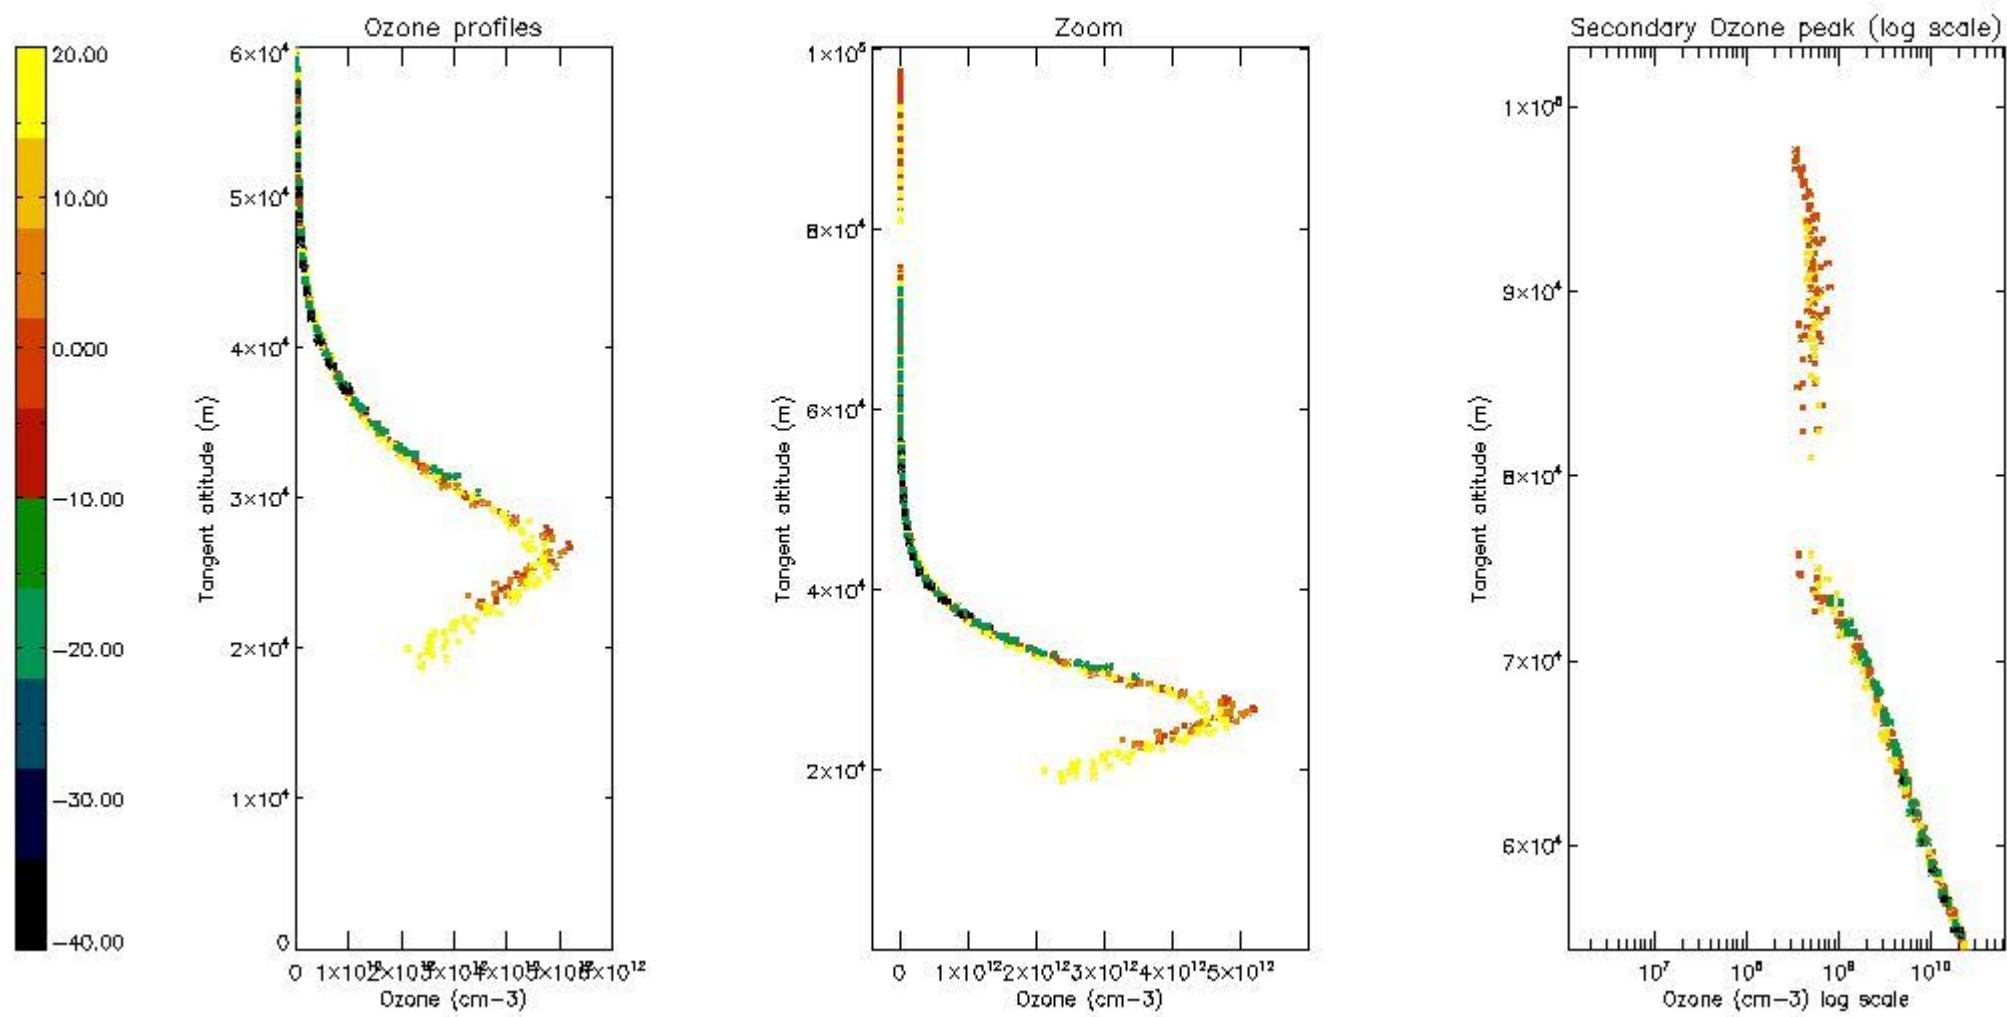

STD < 10	10
STD < 5	7

5.2 Plot ozone profiles for all STD (dark without errors)

The colorbar represents the latitude.

5.3 Plot ozone profiles where STD < 20% (dark without errors)

The colorbar represents the latitude.

5.4 Plot ozone profiles where STD < 10% (dark without errors)

The colorbar represents the latitude.

5.5 Plot ozone profiles where STD < 5% (dark without errors)

The colorbar represents the latitude.

5.6 Plot NO₂ profiles for all STD (dark without errors)