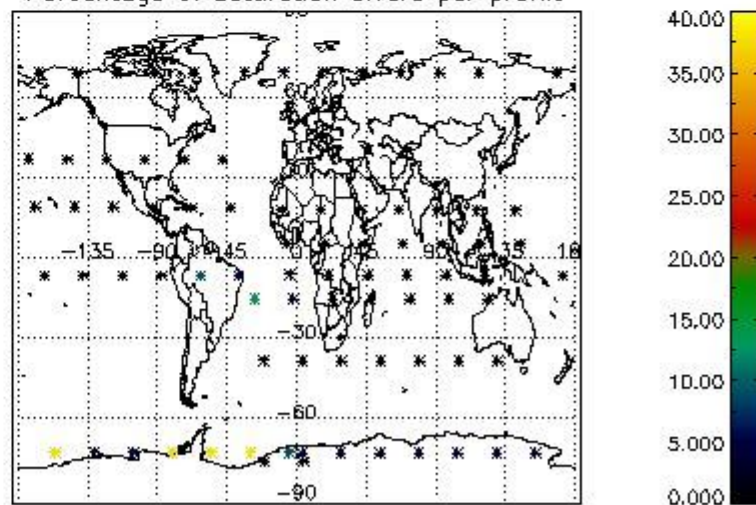

Percentage of saturation errors per profile