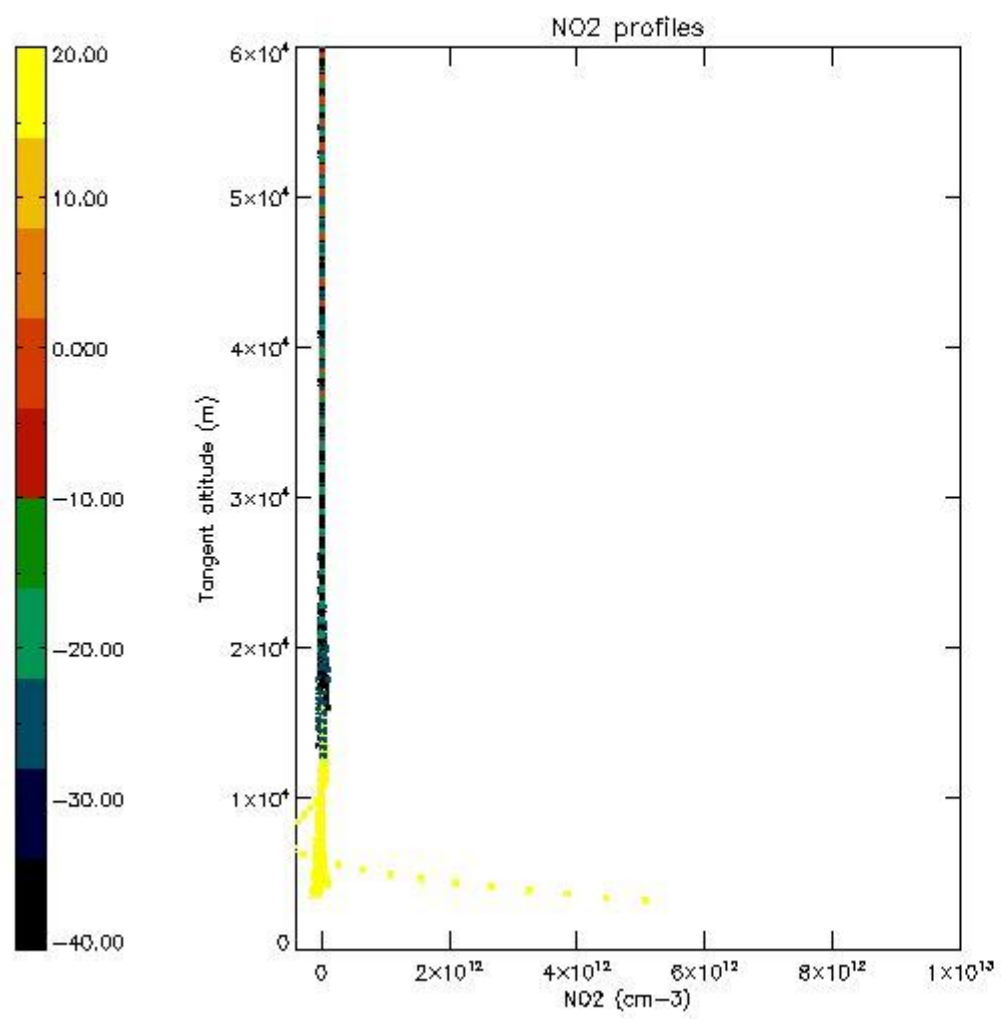

STD < 10	10
STD < 5	7

5.2 Plot ozone profiles for all STD (dark without errors)

The colorbar represents the latitude.

5.3 Plot ozone profiles where STD < 20% (dark without errors)

The colorbar represents the latitude.

5.4 Plot ozone profiles where STD < 10% (dark without errors)

The colorbar represents the latitude.

5.5 Plot ozone profiles where STD < 5% (dark without errors)

The colorbar represents the latitude.

5.6 Plot NO₂ profiles for all STD (dark without errors)

The colorbar represents the latitude.

5.7 Plot NO3 profiles for all STD (dark without errors)

The colorbar represents the latitude.

5.8 Plot H2O profiles for all STD (only for occultations of stars 1,2,3,4,13,14,16,26,63 dark without errors)