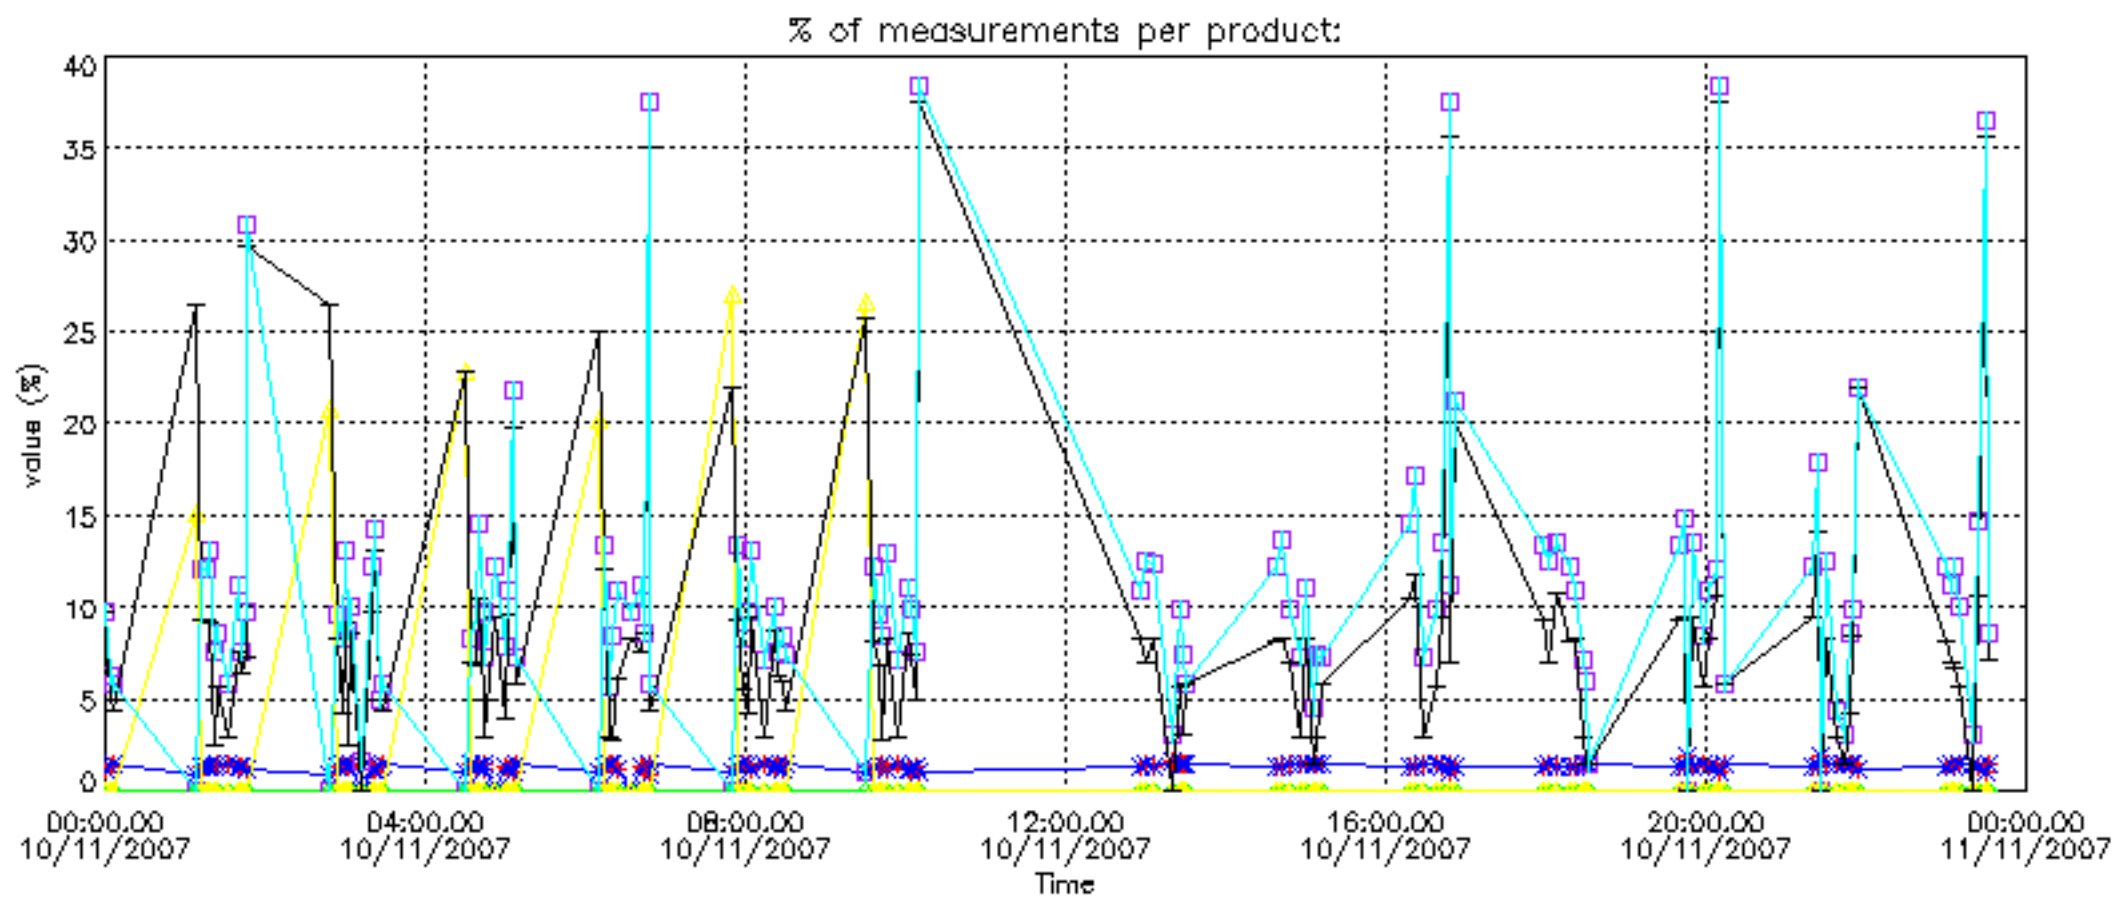

Percentage of cosmic ray hits per profile

Percentage of datation errors per profile