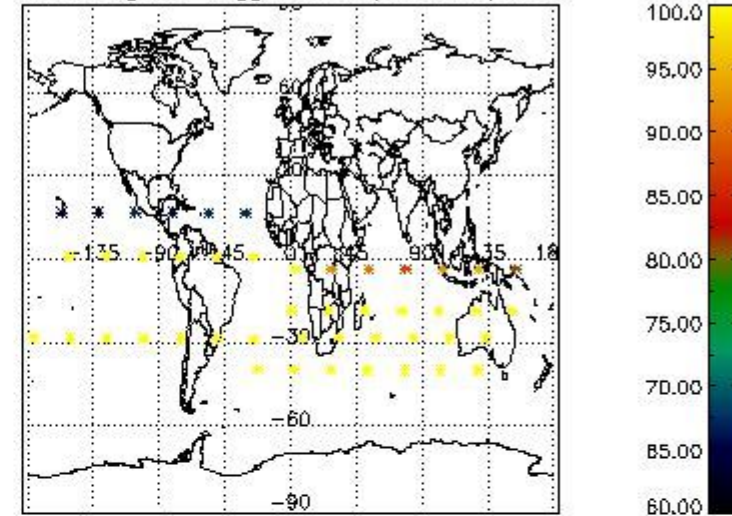

3.1 Plot quality information per product (time dependant)

3.2 Plot quality information per product (world map)

Percentage of flagged data per O3 profile

Percentage of flagged data per H2O profile

Percentage of flagged data per NO2 profile