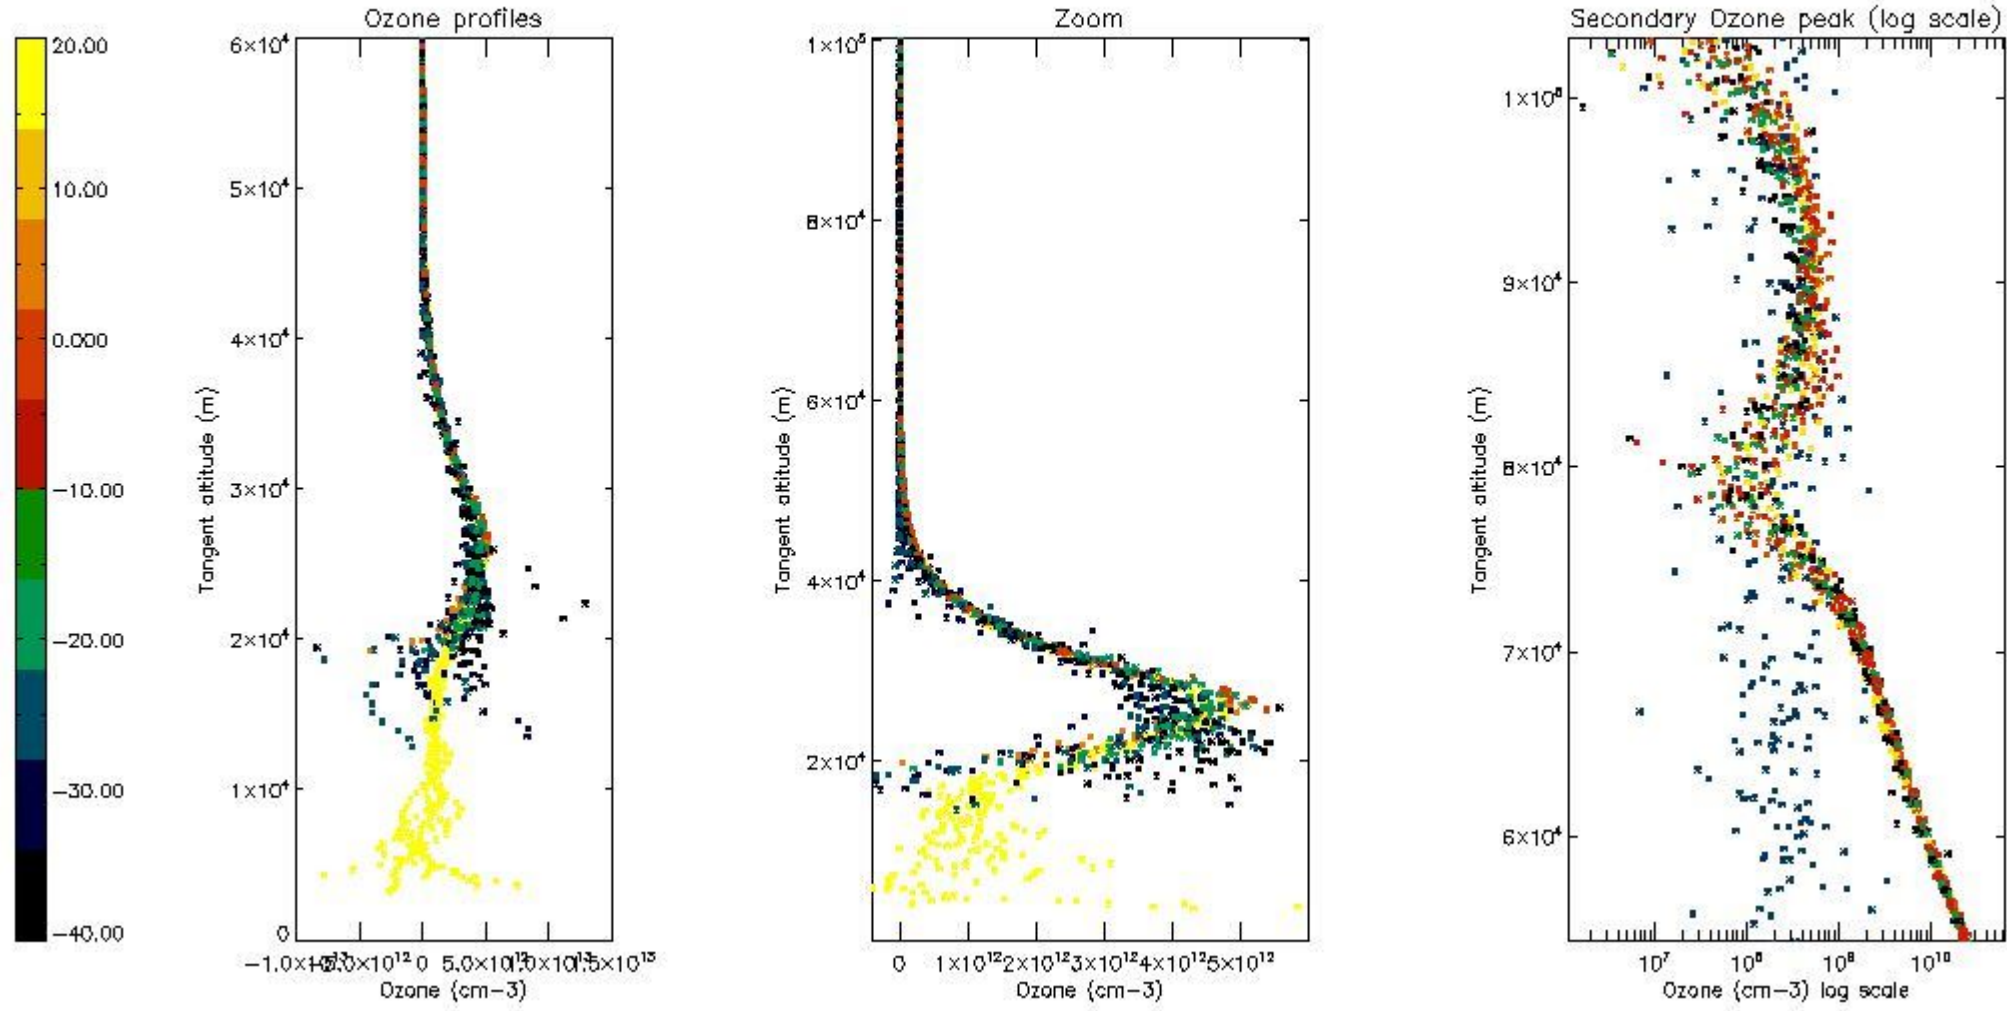

STD < 10	10
STD < 5	7

5.2 Plot ozone profiles for all STD (dark without errors)

The colorbar represents the latitude.

5.3 Plot ozone profiles where STD < 20% (dark without errors)

The colorbar represents the latitude.