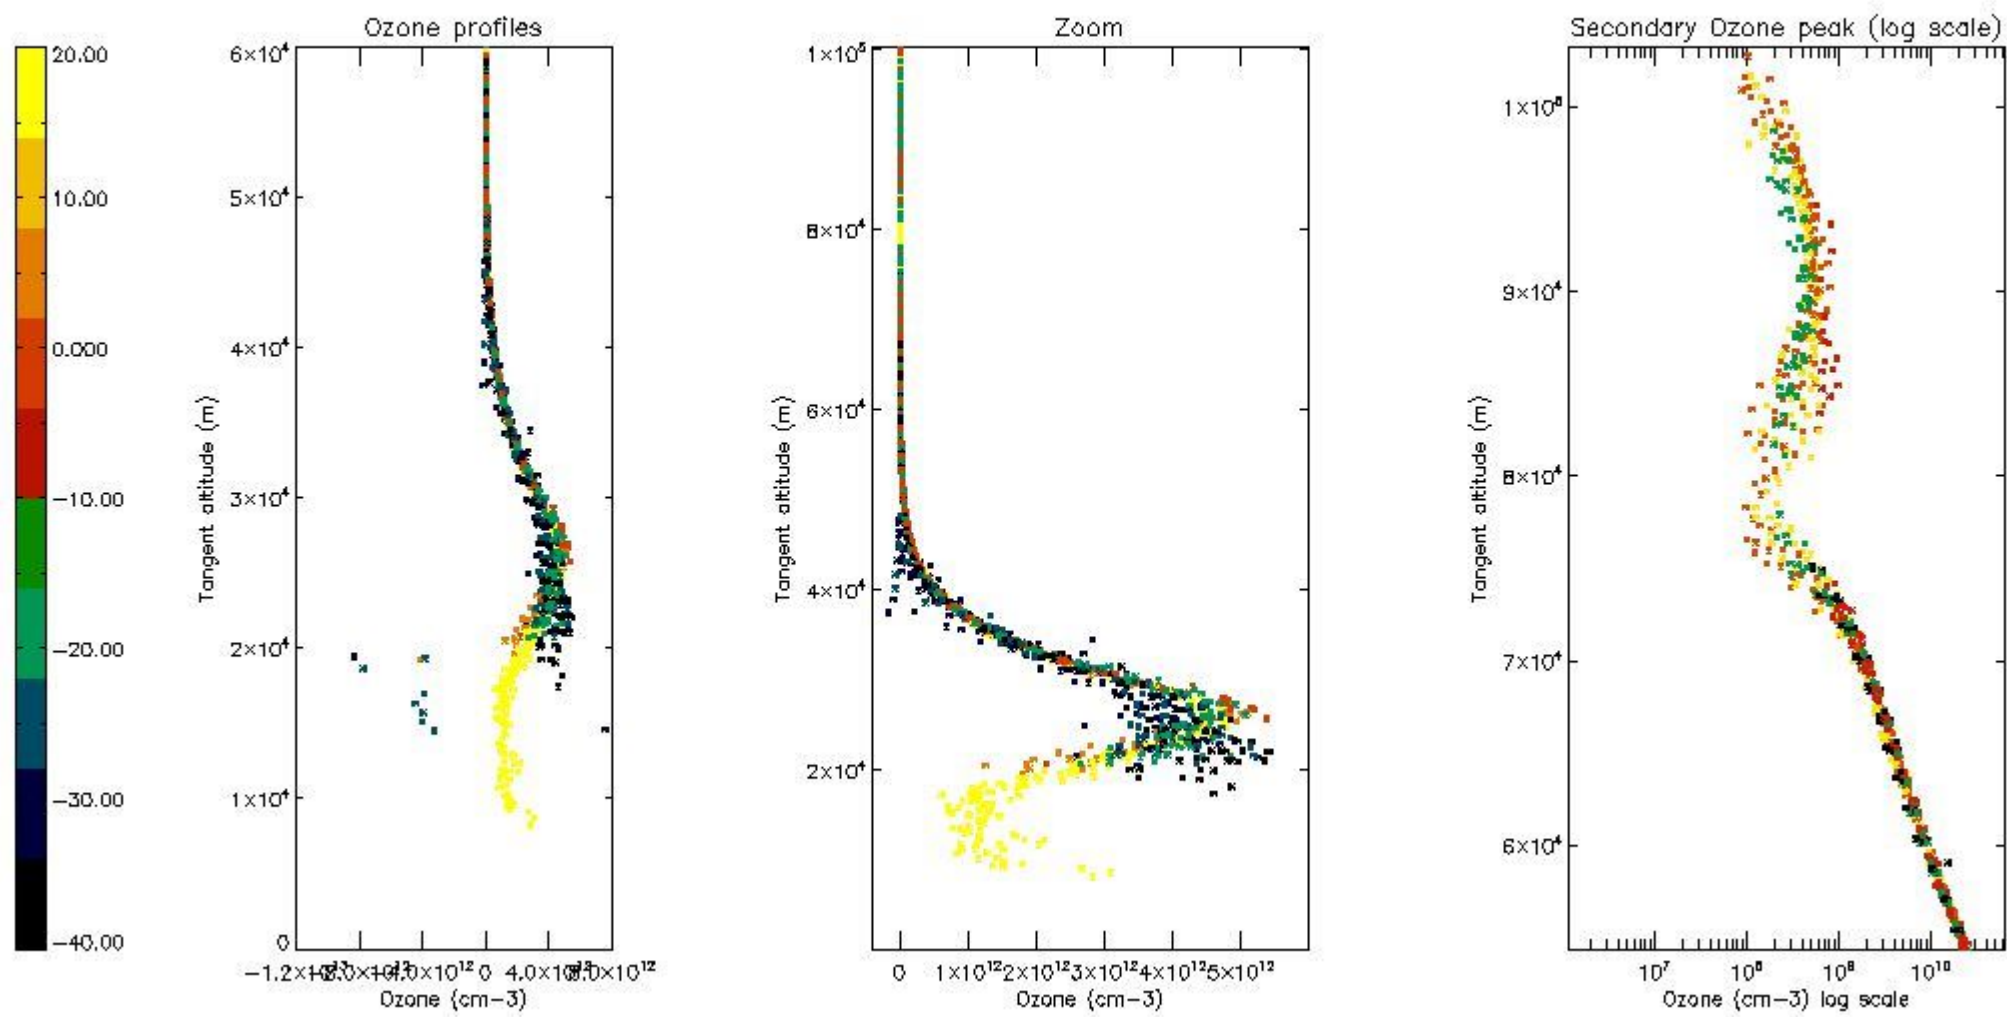

STD < 10	10
STD < 5	7

5.2 Plot ozone profiles for all STD (dark without errors)

The colorbar represents the latitude.

5.3 Plot ozone profiles where STD < 20% (dark without errors)

The colorbar represents the latitude.