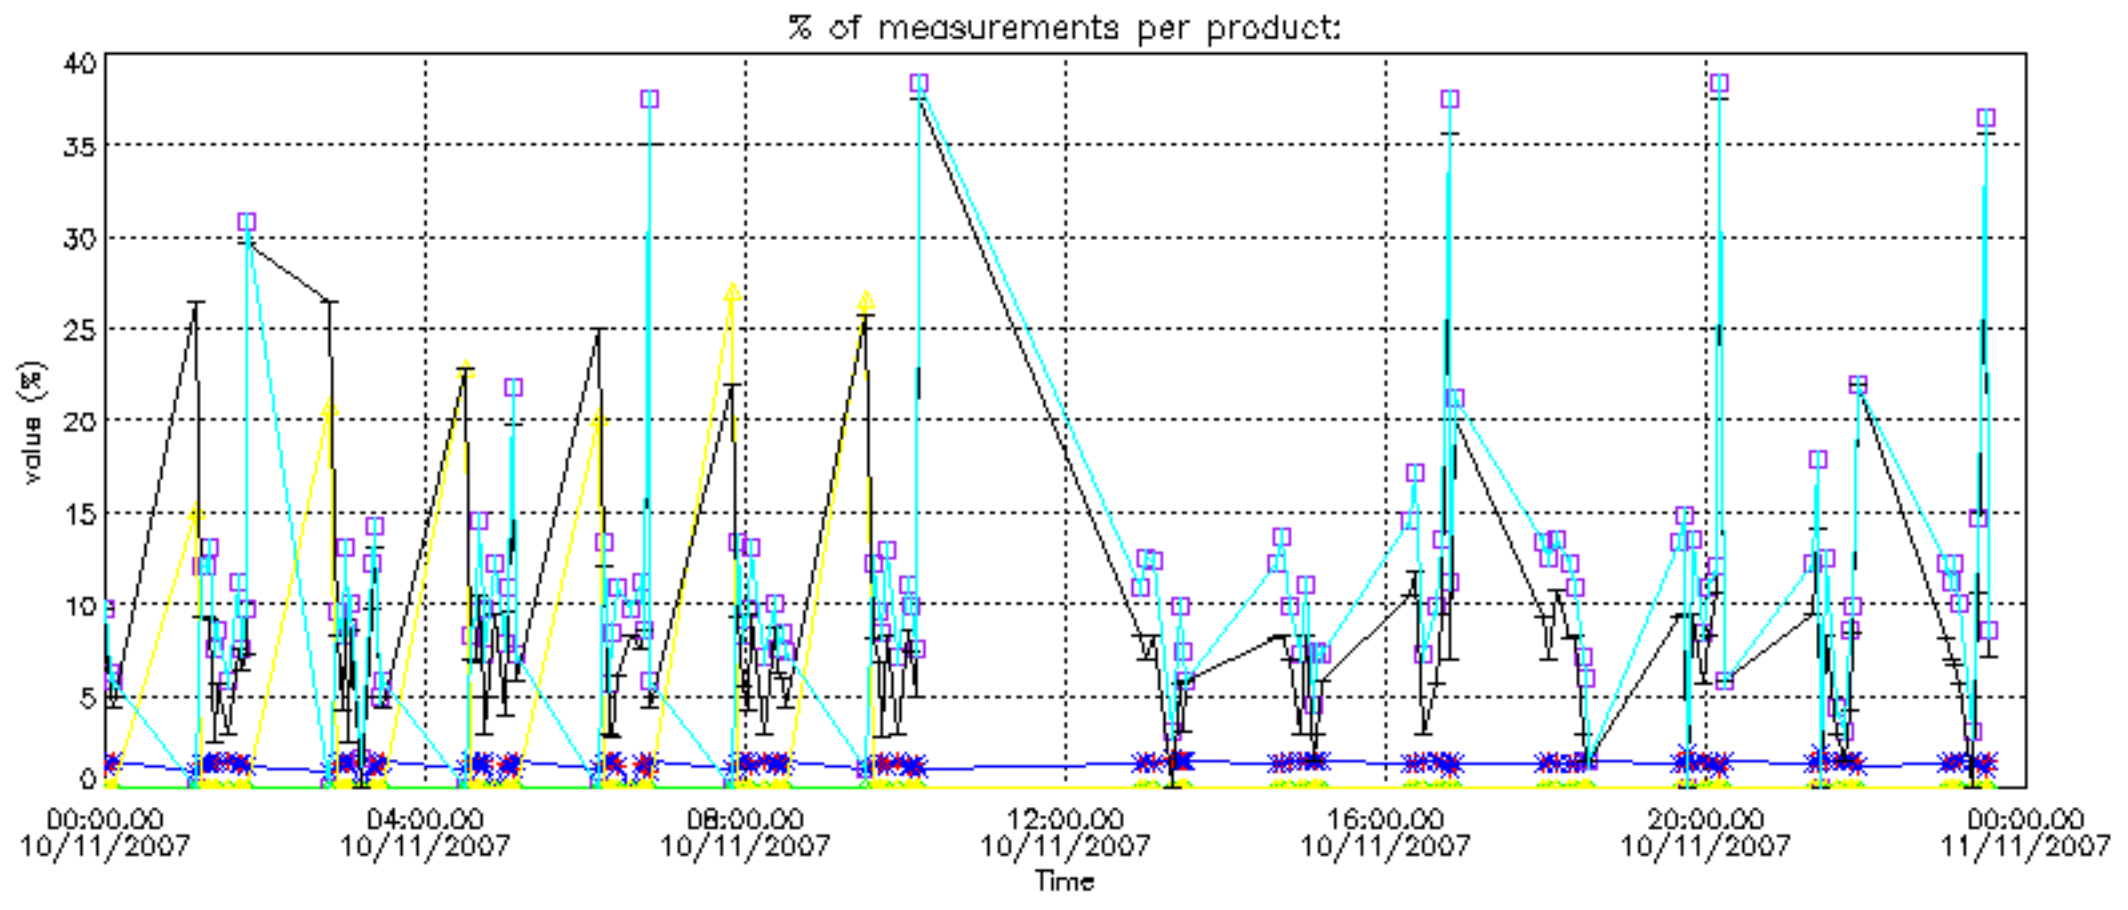

Percentage of cosmic ray hits per profile

Percentage of datation errors per profile