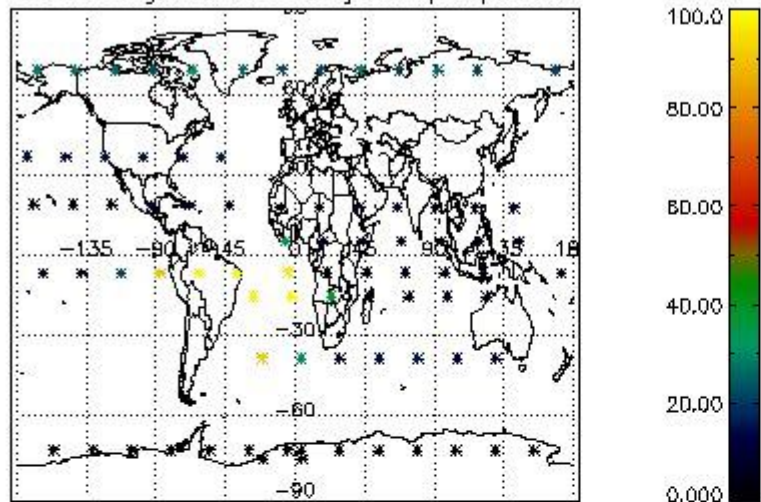

Percentage of cosmic ray hits per profile