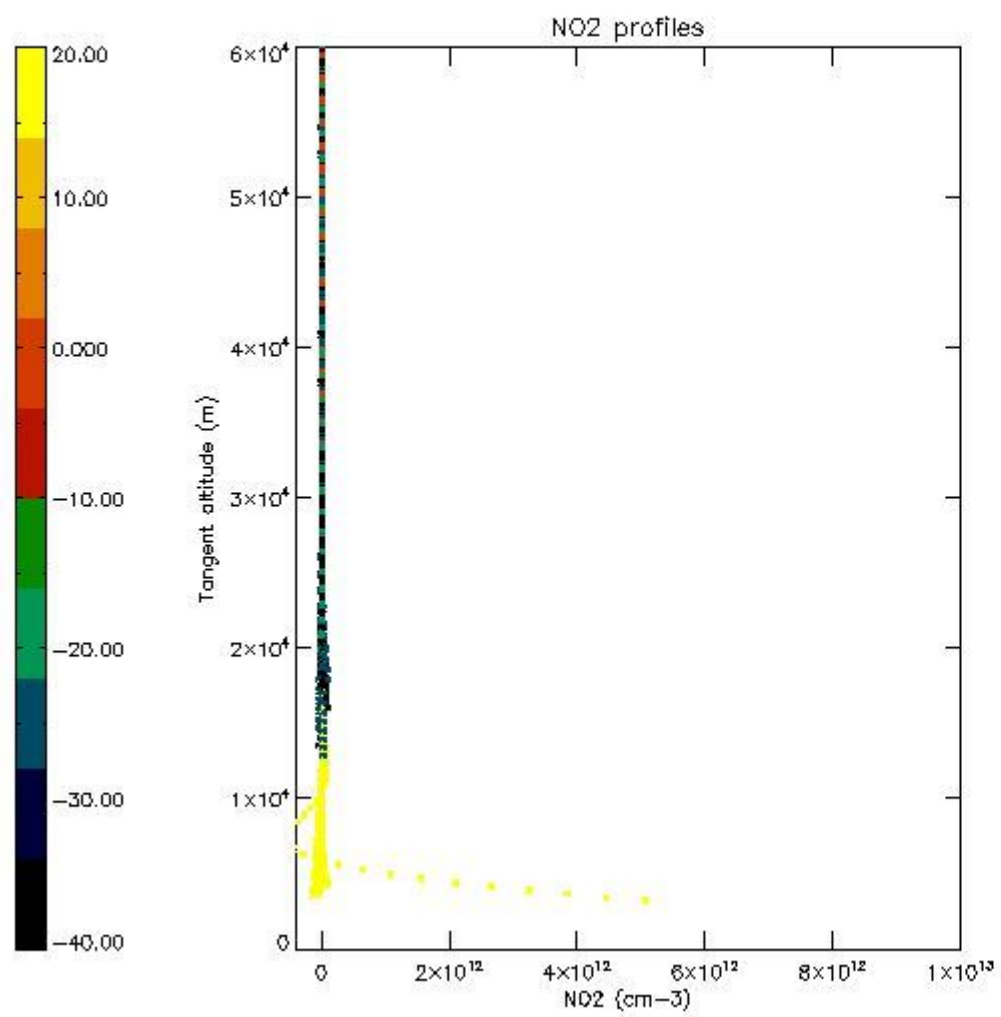

5.7 Plot NO3 profiles for all STD (dark without errors)

The colorbar represents the latitude.