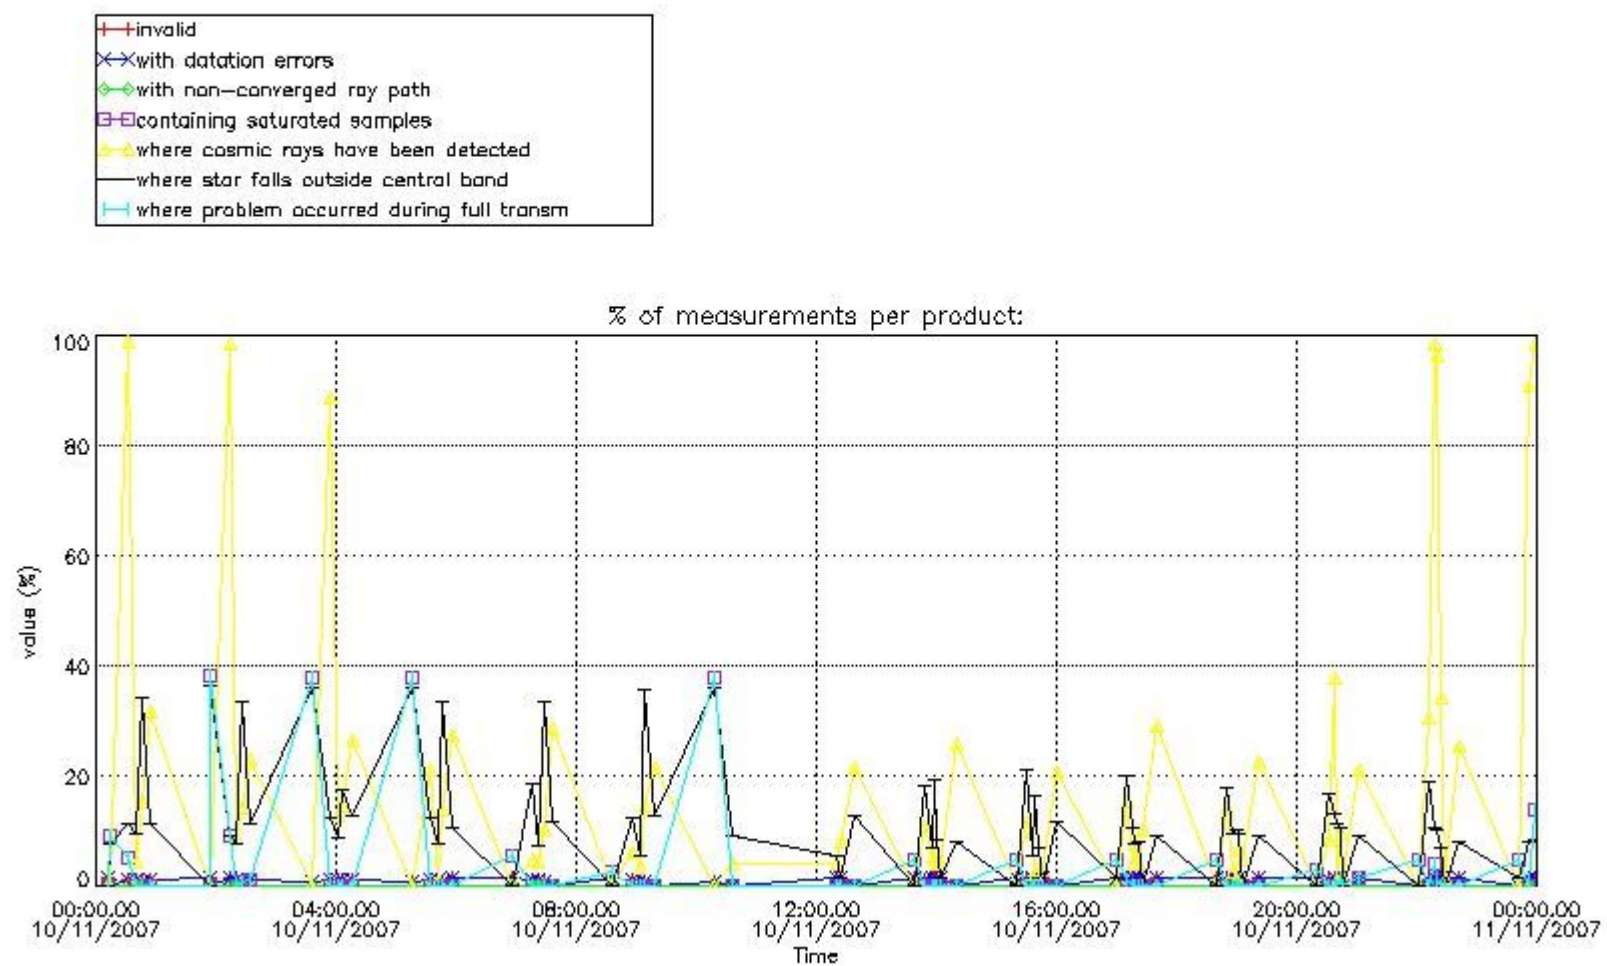

4.1.2 Plot level 1 quality information per product (time dependant): ENVI SAT DESCENDING passes