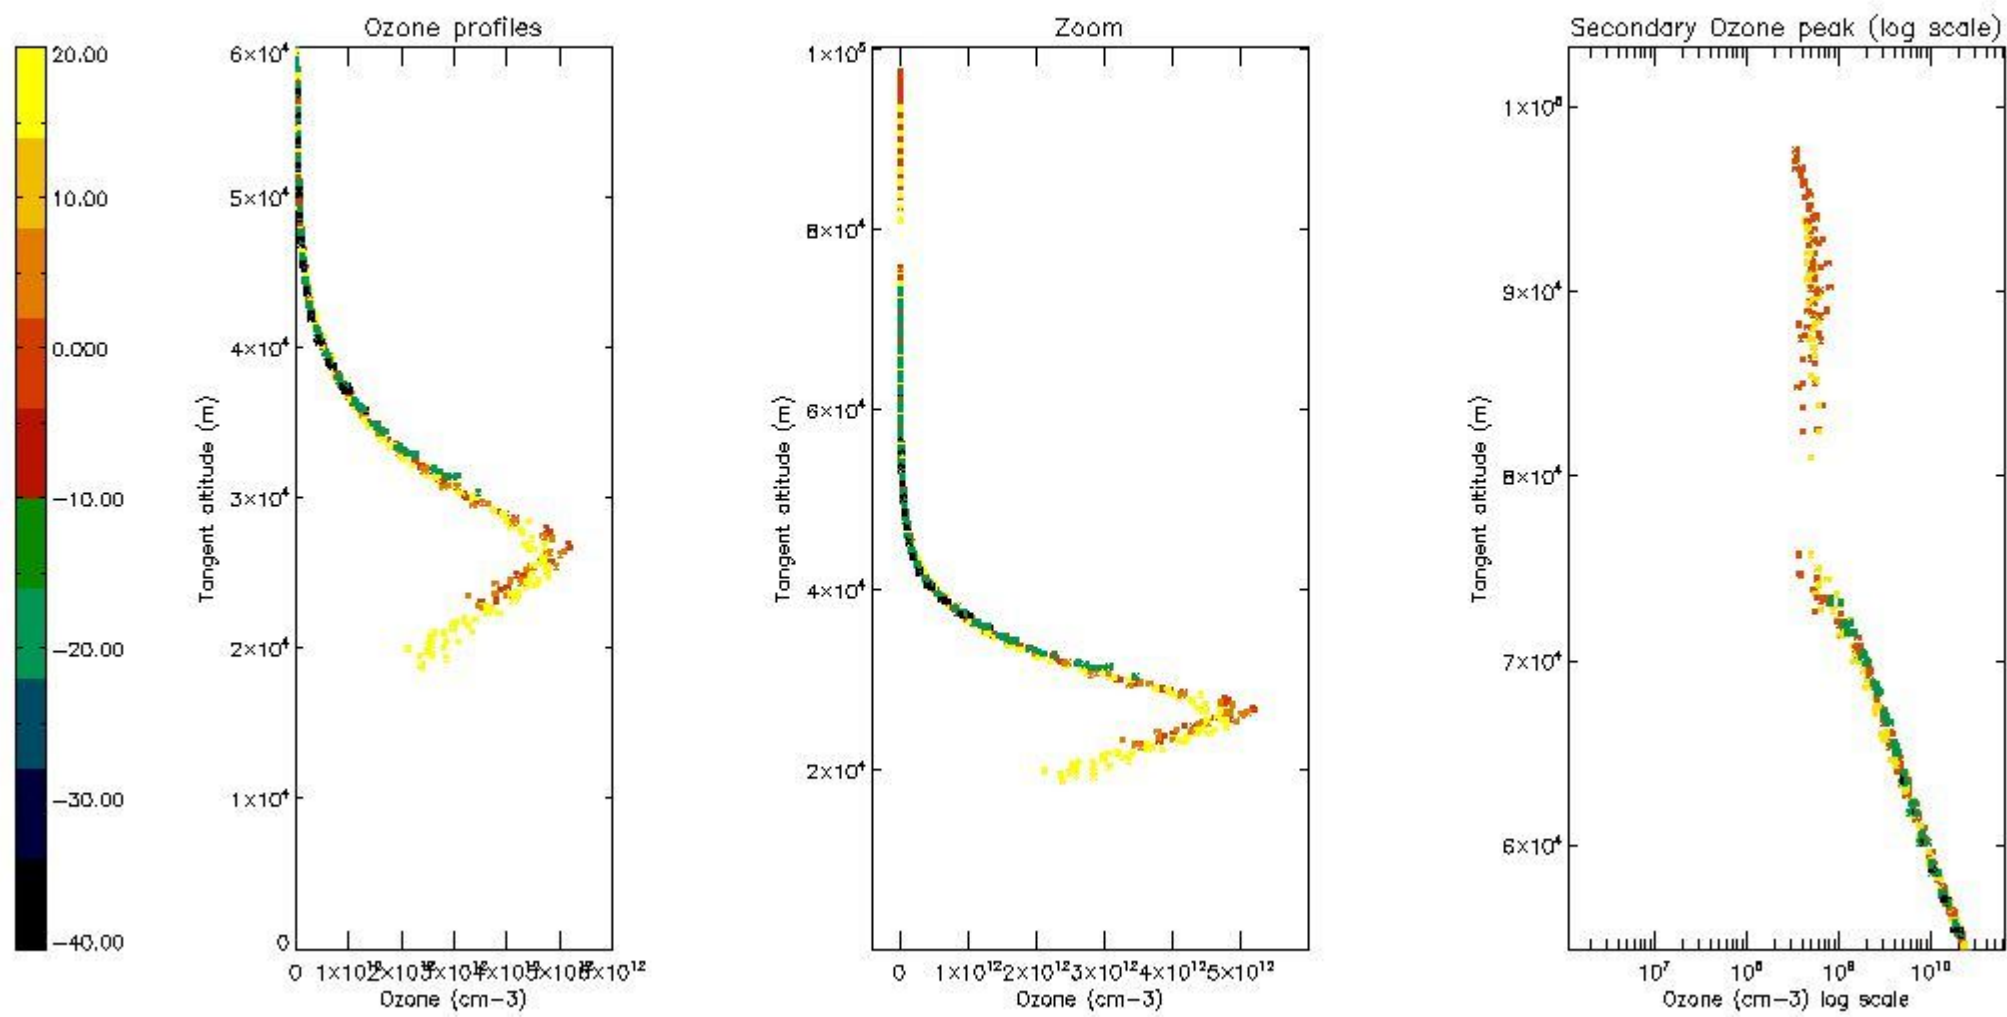

5.6 Plot NO₂ profiles for all STD (dark without errors)

The colorbar represents the latitude.