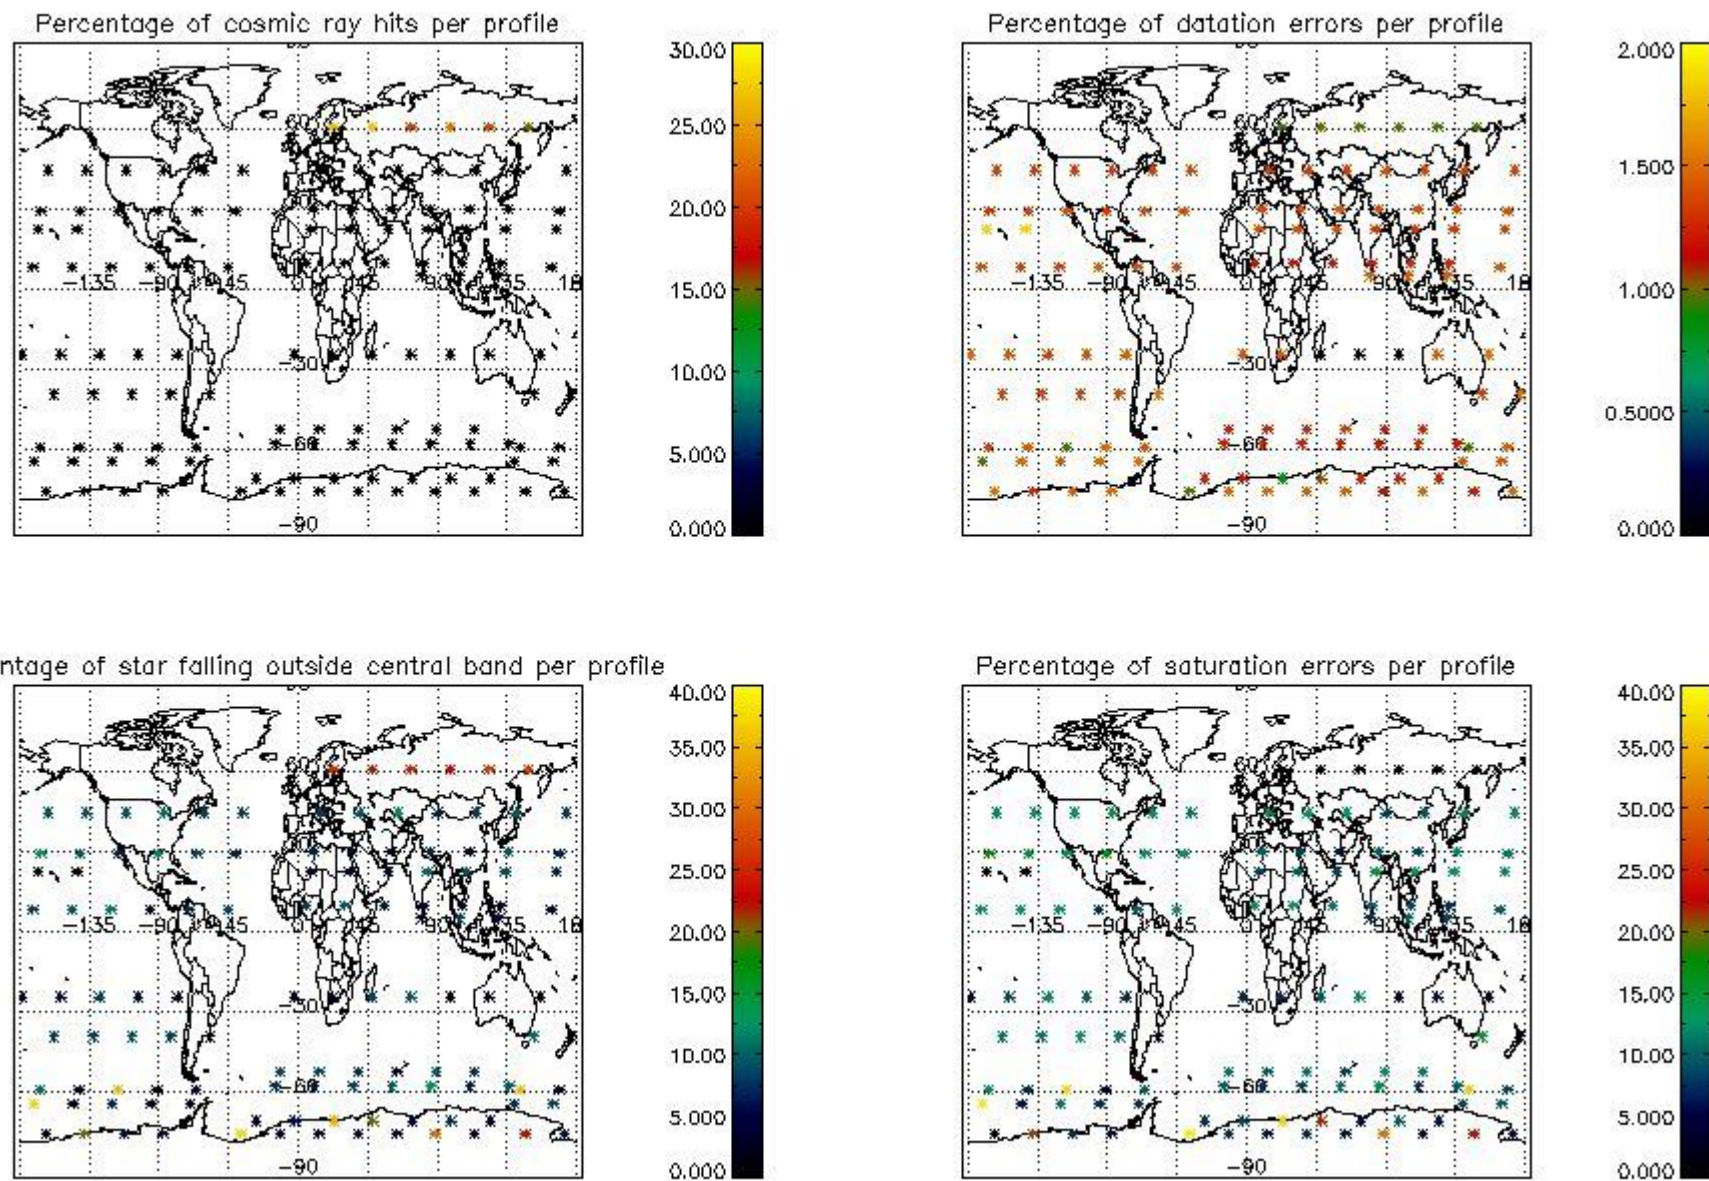

Percentage of datation errors per profile

Percentage of star falling outside central band per profile

Percentage of saturation errors per profile

4.2.2 Plot level 1 quality information per product (world map): ENVISAT DESCENDING passes