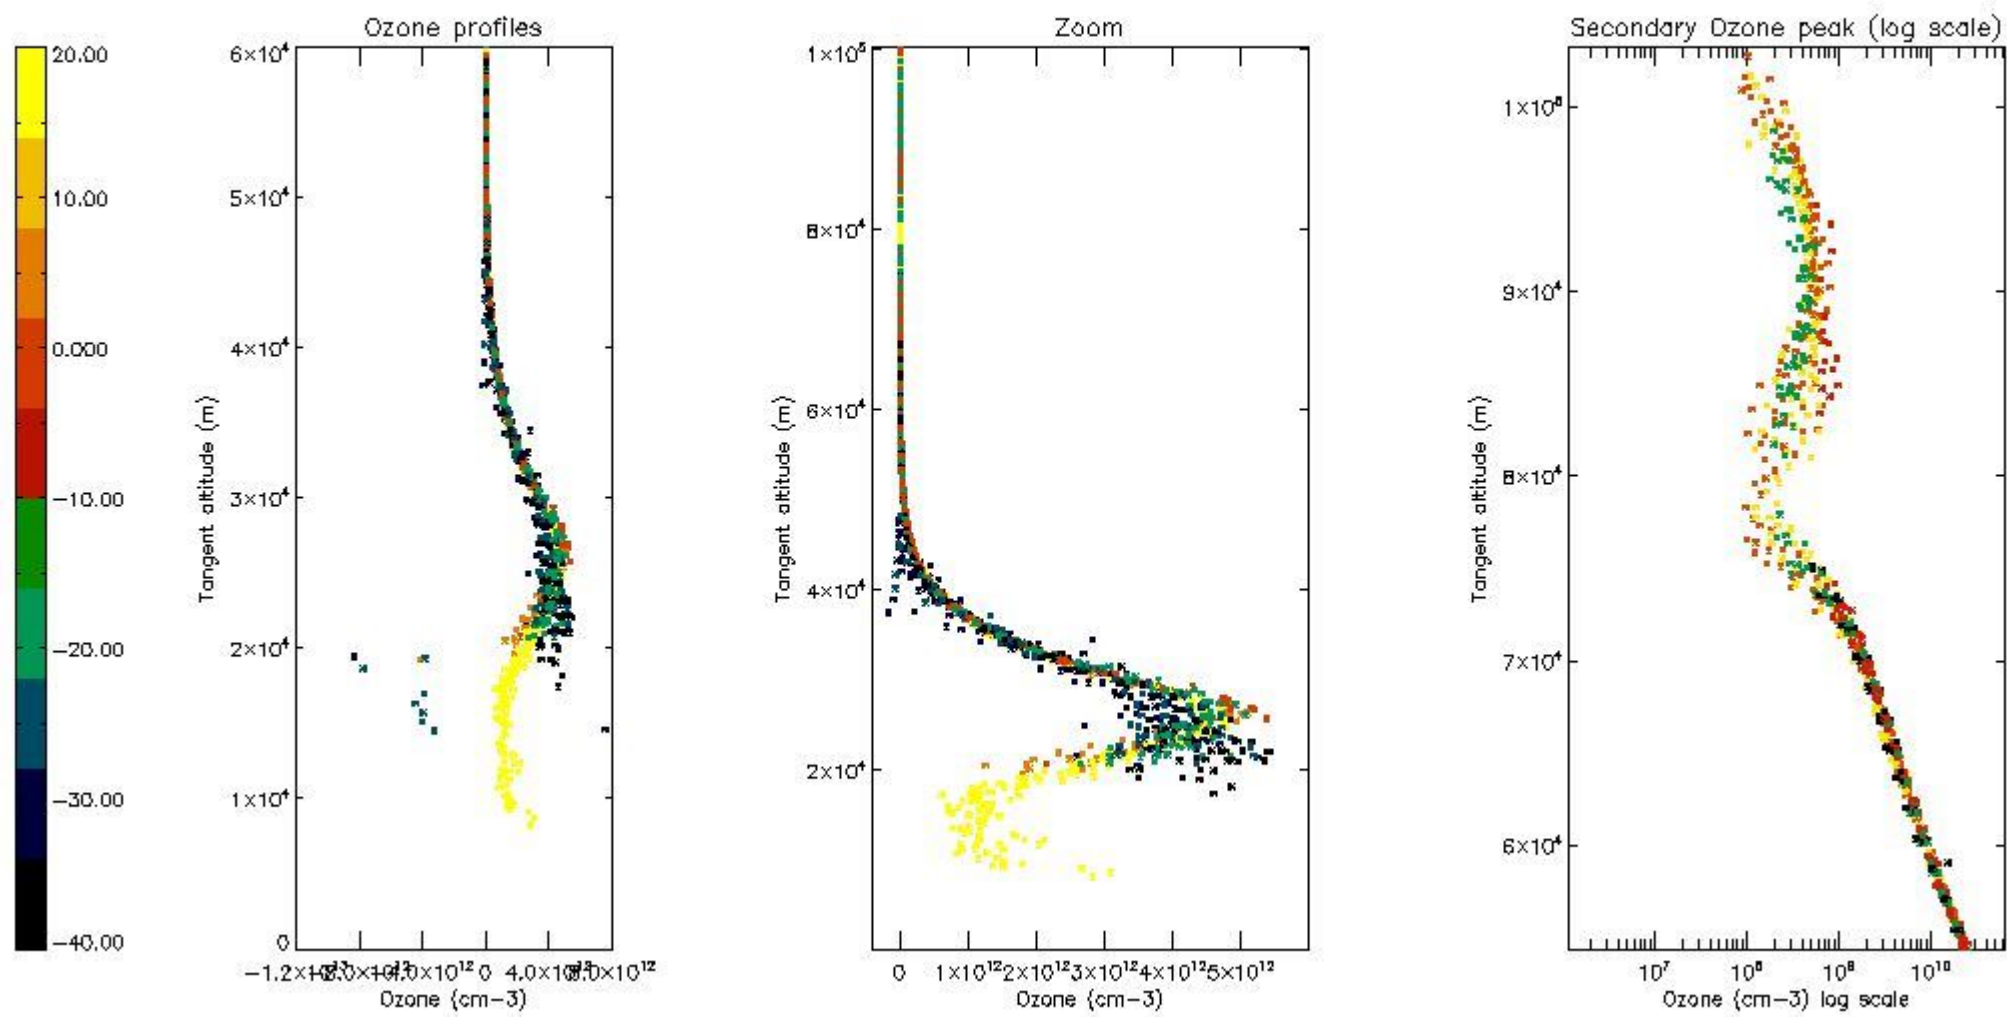

STD < 10	10
STD < 5	7

5.2 Plot ozone profiles for all STD (dark without errors)

The colorbar represents the latitude.

5.3 Plot ozone profiles where STD < 20% (dark without errors)

The colorbar represents the latitude.

5.4 Plot ozone profiles where STD < 10% (dark without errors)

The colorbar represents the latitude.

5.5 Plot ozone profiles where STD < 5% (dark without errors)

The colorbar represents the latitude.

5.6 Plot NO₂ profiles for all STD (dark without errors)

The colorbar represents the latitude.

5.7 Plot NO3 profiles for all STD (dark without errors)

The colorbar represents the latitude.

5.8 Plot H2O profiles for all STD (only for occultations of stars 1,2,3,4,13,14,16,26,63 dark without errors)