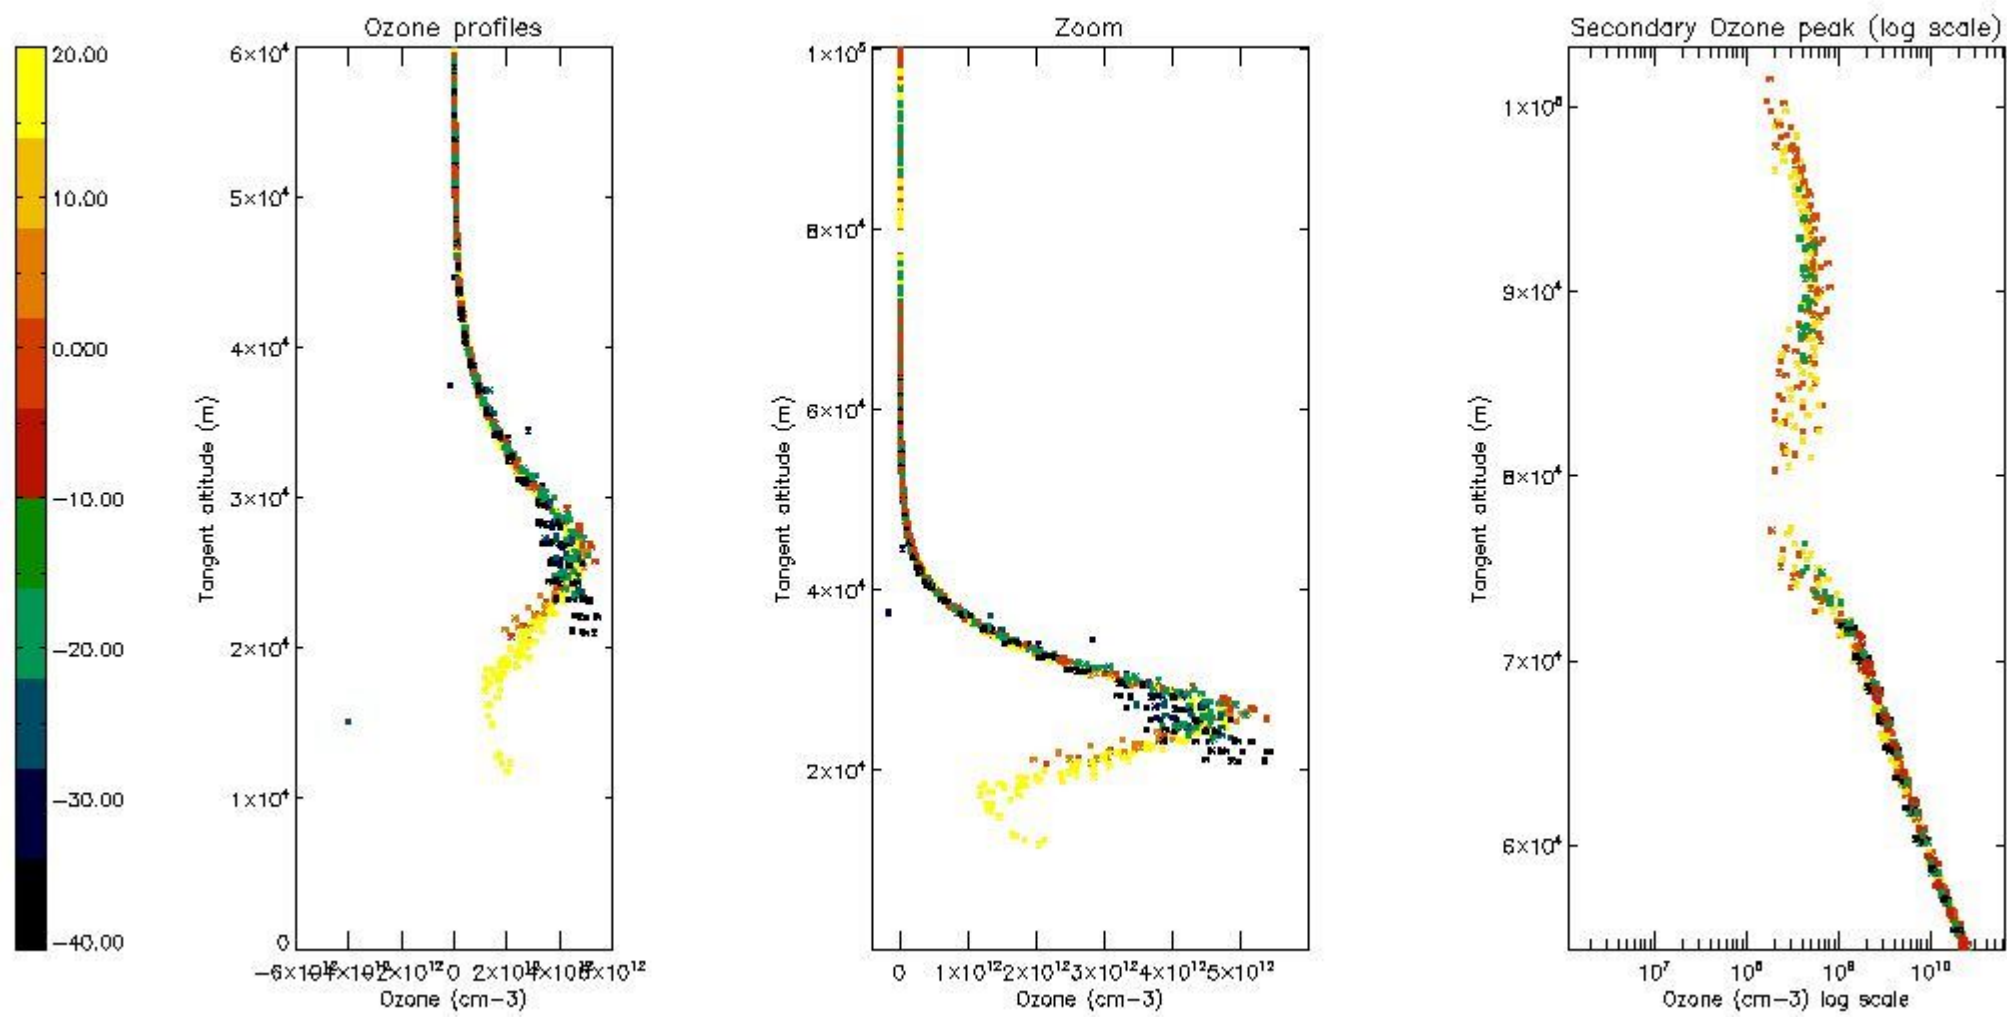

5.5 Plot ozone profiles where STD < 5% (dark without errors)

The colorbar represents the latitude.