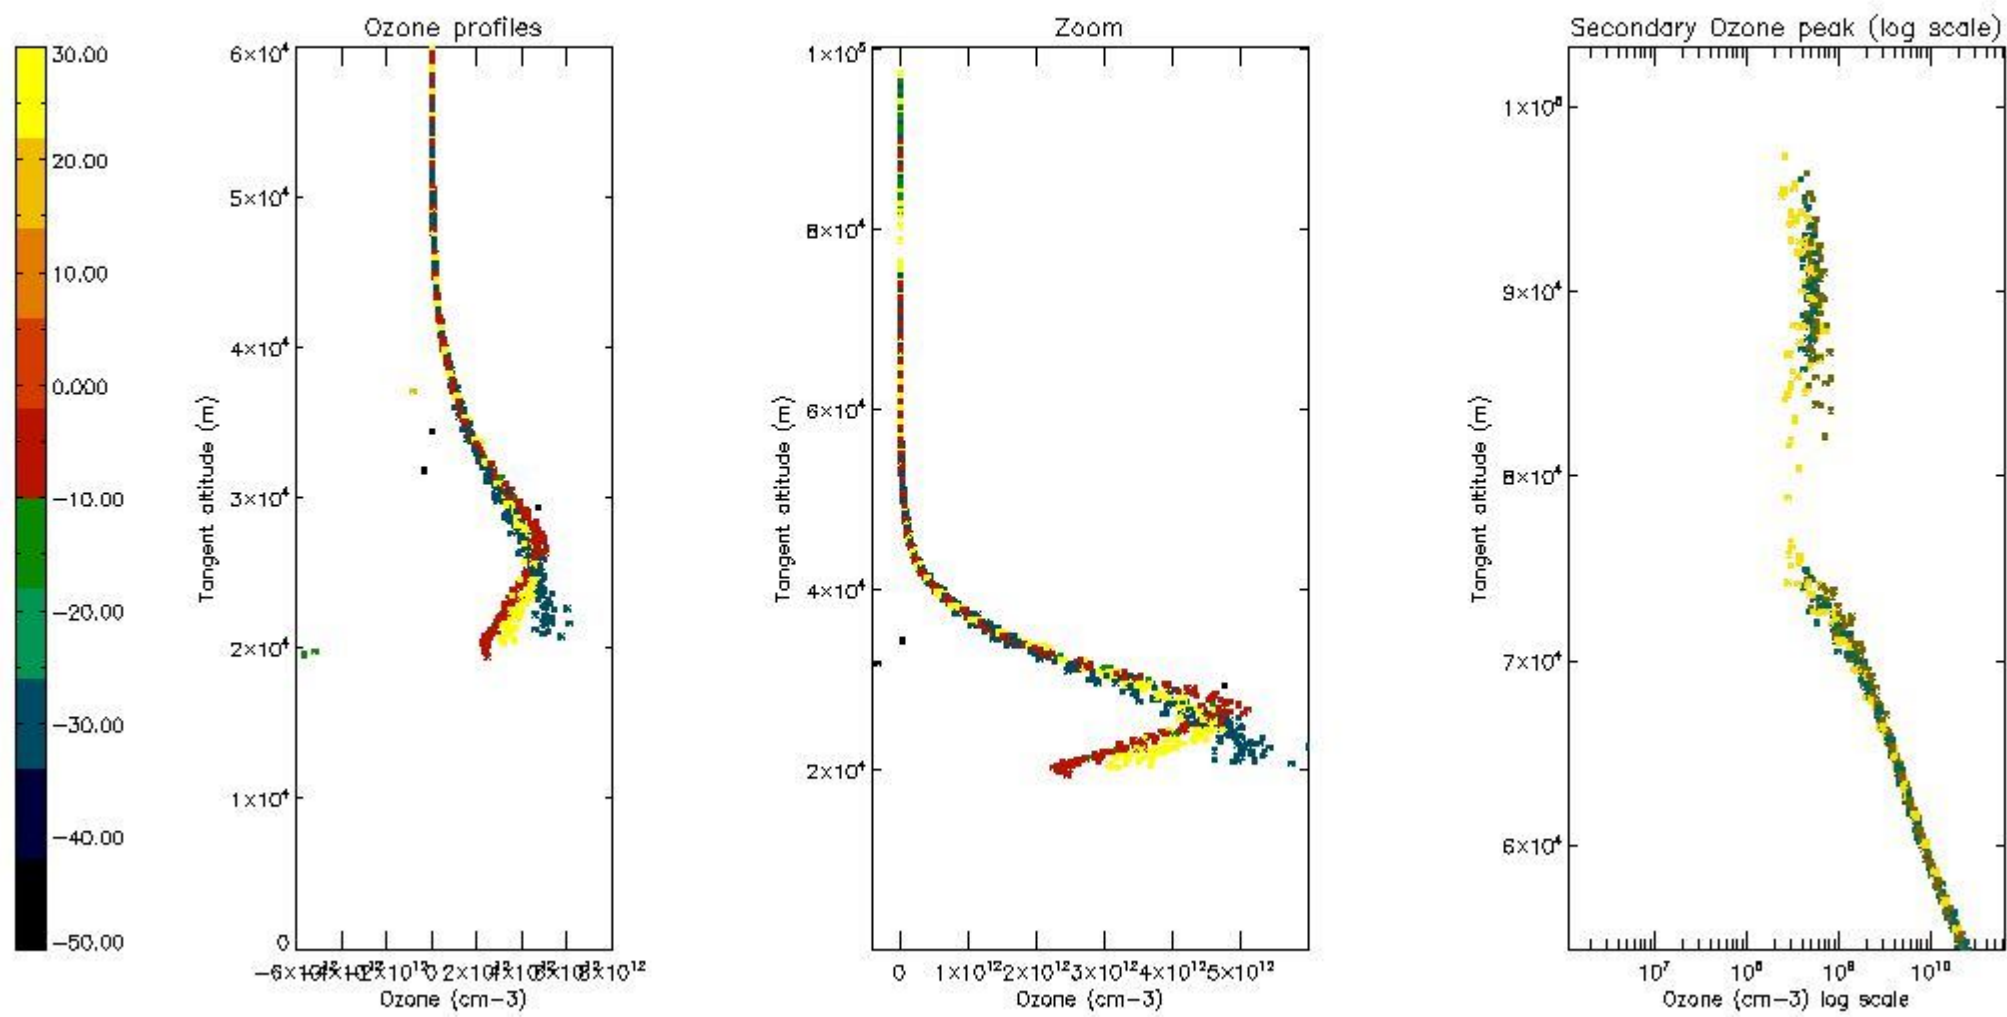

STD < 10	15
STD < 5	10

5.2 Plot ozone profiles for all STD (dark without errors)

The colorbar represents the latitude.

5.3 Plot ozone profiles where STD < 20% (dark without errors)

The colorbar represents the latitude.

5.4 Plot ozone profiles where STD < 10% (dark without errors)

The colorbar represents the latitude.

5.5 Plot ozone profiles where STD < 5% (dark without errors)

The colorbar represents the latitude.

5.6 Plot NO₂ profiles for all STD (dark without errors)

The colorbar represents the latitude.

5.7 Plot NO3 profiles for all STD (dark without errors)

The colorbar represents the latitude.

5.8 Plot H₂O profiles for all STD (only for occultations of stars 1,2,3,4,13,14,16,26,63 dark without errors)