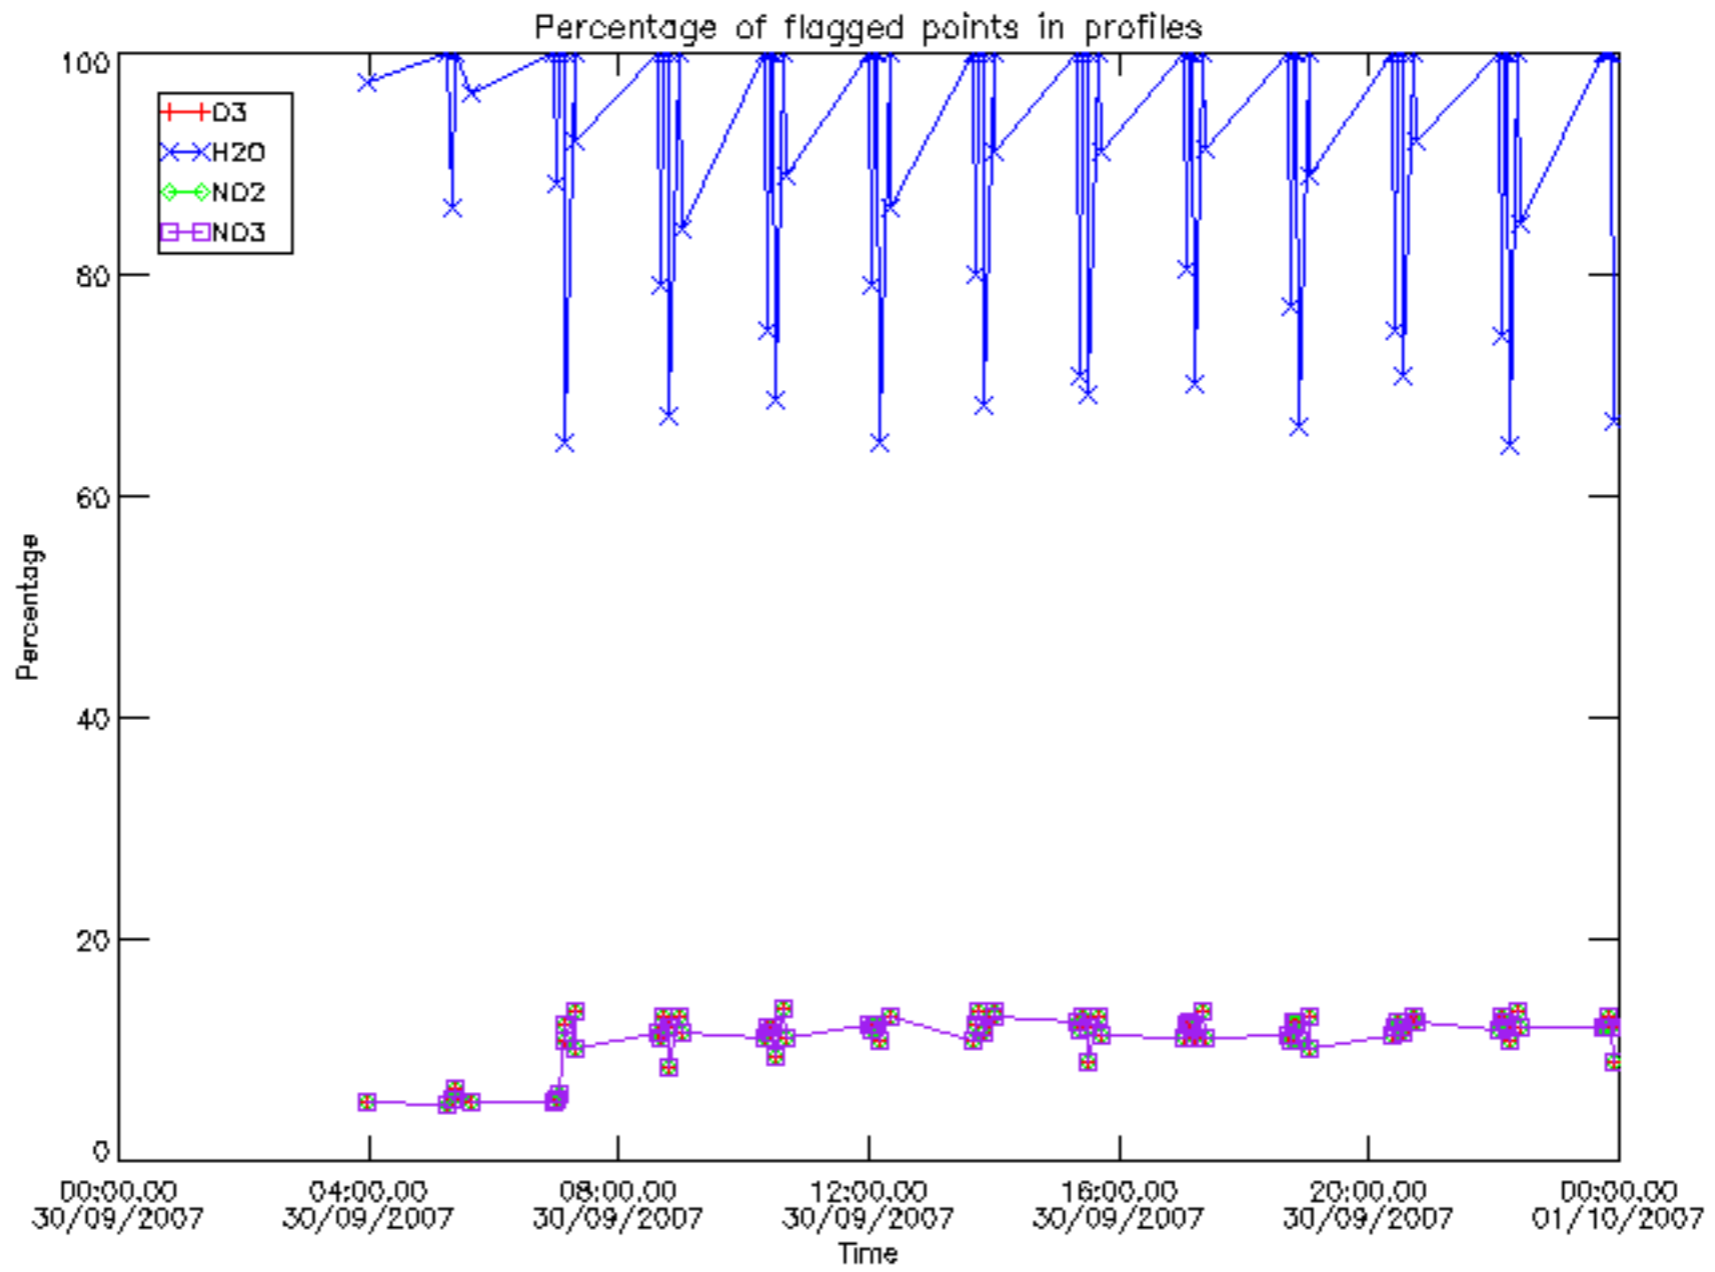

Percentage of flagged data per D3 profile

Percentage of flagged data per H2O profile