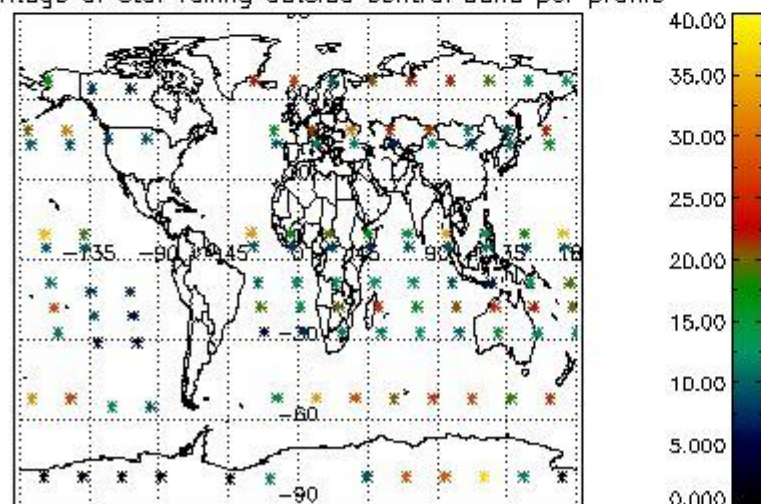

Percentage of star falling outside central band per profile