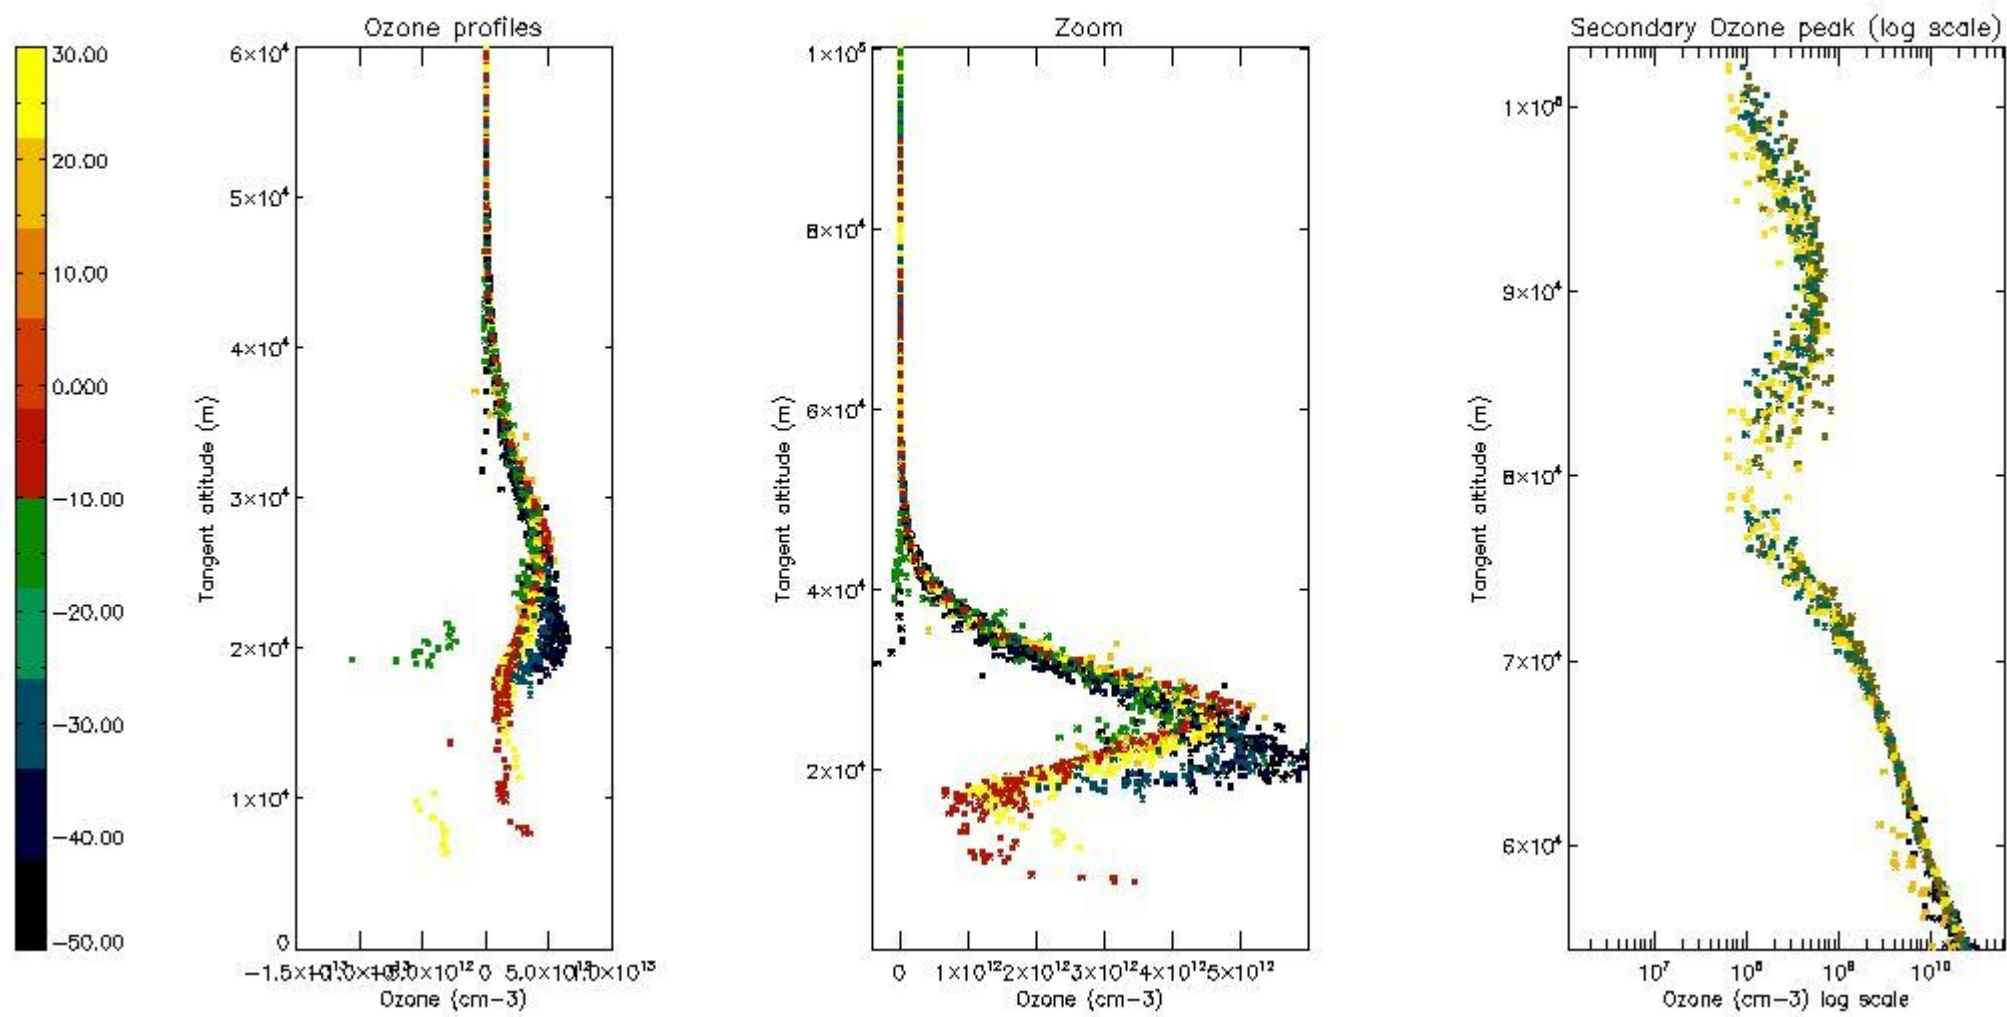

STD < 10	15
STD < 5	10

5.2 Plot ozone profiles for all STD (dark without errors)

The colorbar represents the latitude.

5.3 Plot ozone profiles where STD < 20% (dark without errors)

The colorbar represents the latitude.

5.4 Plot ozone profiles where STD < 10% (dark without errors)

The colorbar represents the latitude.

5.5 Plot ozone profiles where STD < 5% (dark without errors)

The colorbar represents the latitude.

5.6 Plot NO₂ profiles for all STD (dark without errors)

The colorbar represents the latitude.

5.7 Plot NO3 profiles for all STD (dark without errors)

The colorbar represents the latitude.

5.8 Plot H₂O profiles for all STD (only for occultations of stars 1,2,3,4,13,14,16,26,63 dark without errors)