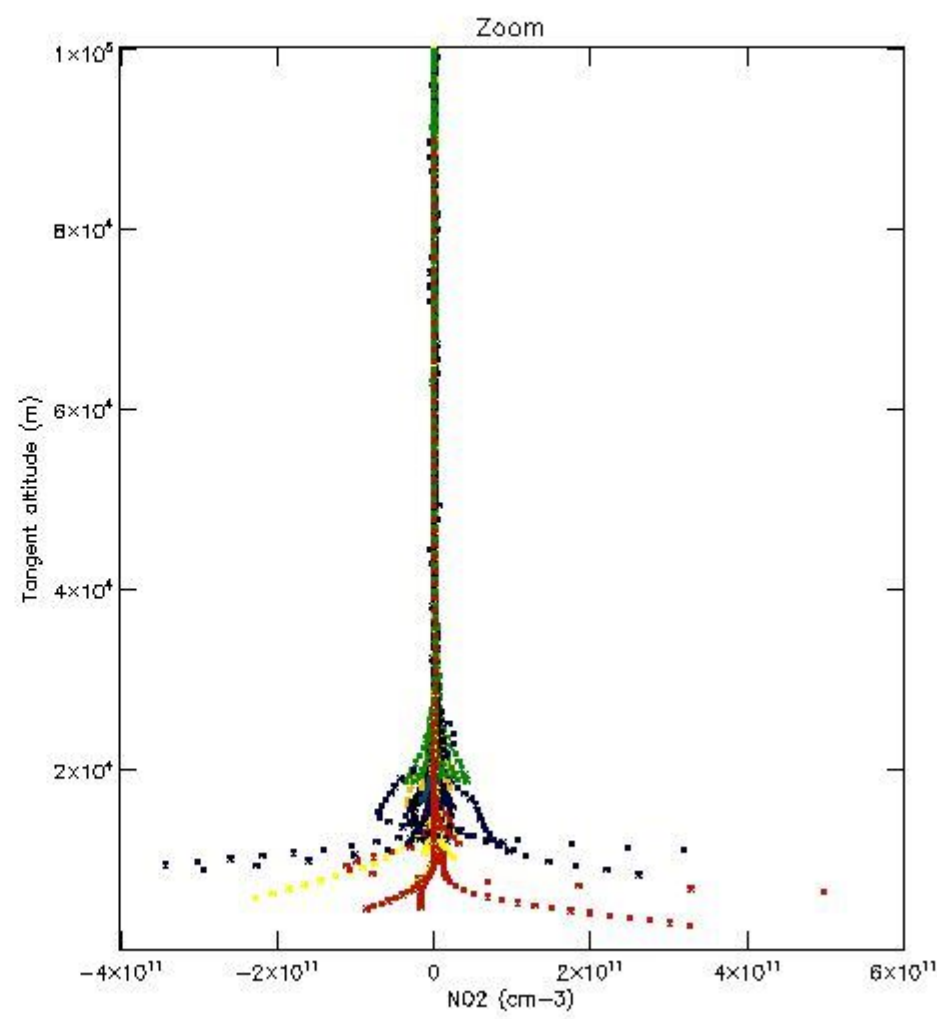

STD < 10	15
STD < 5	10

5.2 Plot ozone profiles for all STD (dark without errors)

The colorbar represents the latitude.

5.3 Plot ozone profiles where STD < 20% (dark without errors)

The colorbar represents the latitude.

5.4 Plot ozone profiles where STD < 10% (dark without errors)

The colorbar represents the latitude.

5.5 Plot ozone profiles where STD < 5% (dark without errors)

The colorbar represents the latitude.

5.6 Plot NO₂ profiles for all STD (dark without errors)

The colorbar represents the latitude.

5.7 Plot NO3 profiles for all STD (dark without errors)

The colorbar represents the latitude.

5.8 Plot H₂O profiles for all STD (only for occultations of stars 1,2,3,4,13,14,16,26,63 dark without errors)