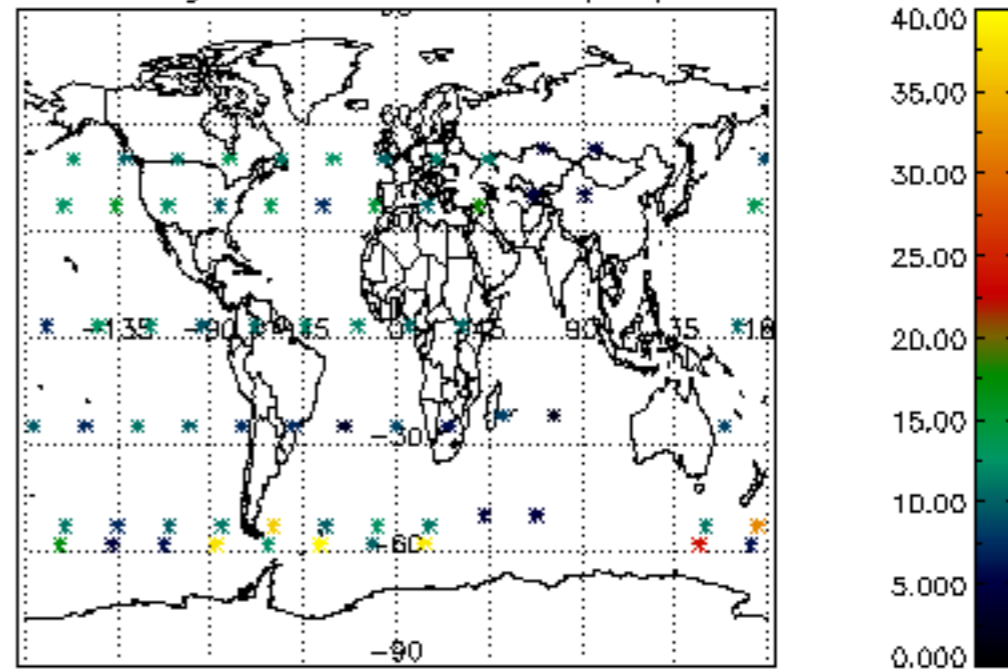

Percentage of saturation errors per profile