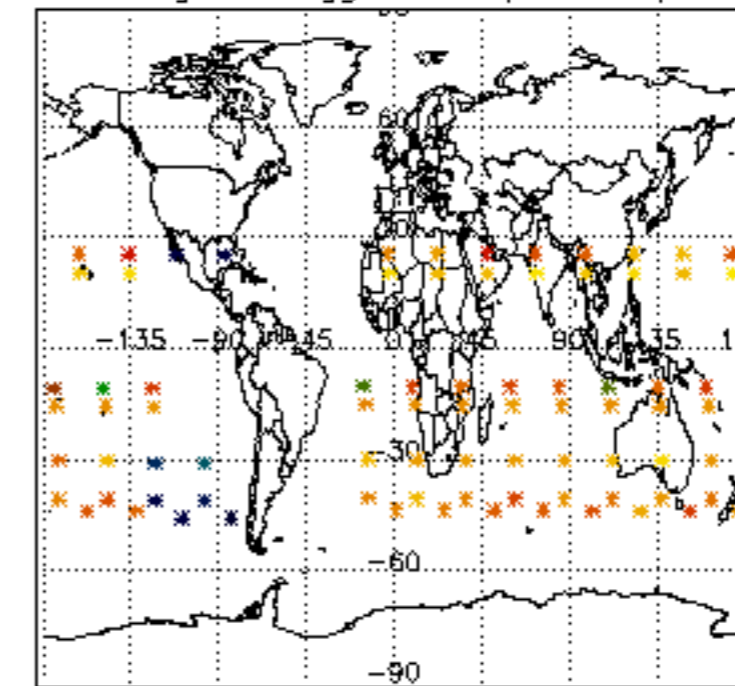

Percentage of flagged data per NO3 profile