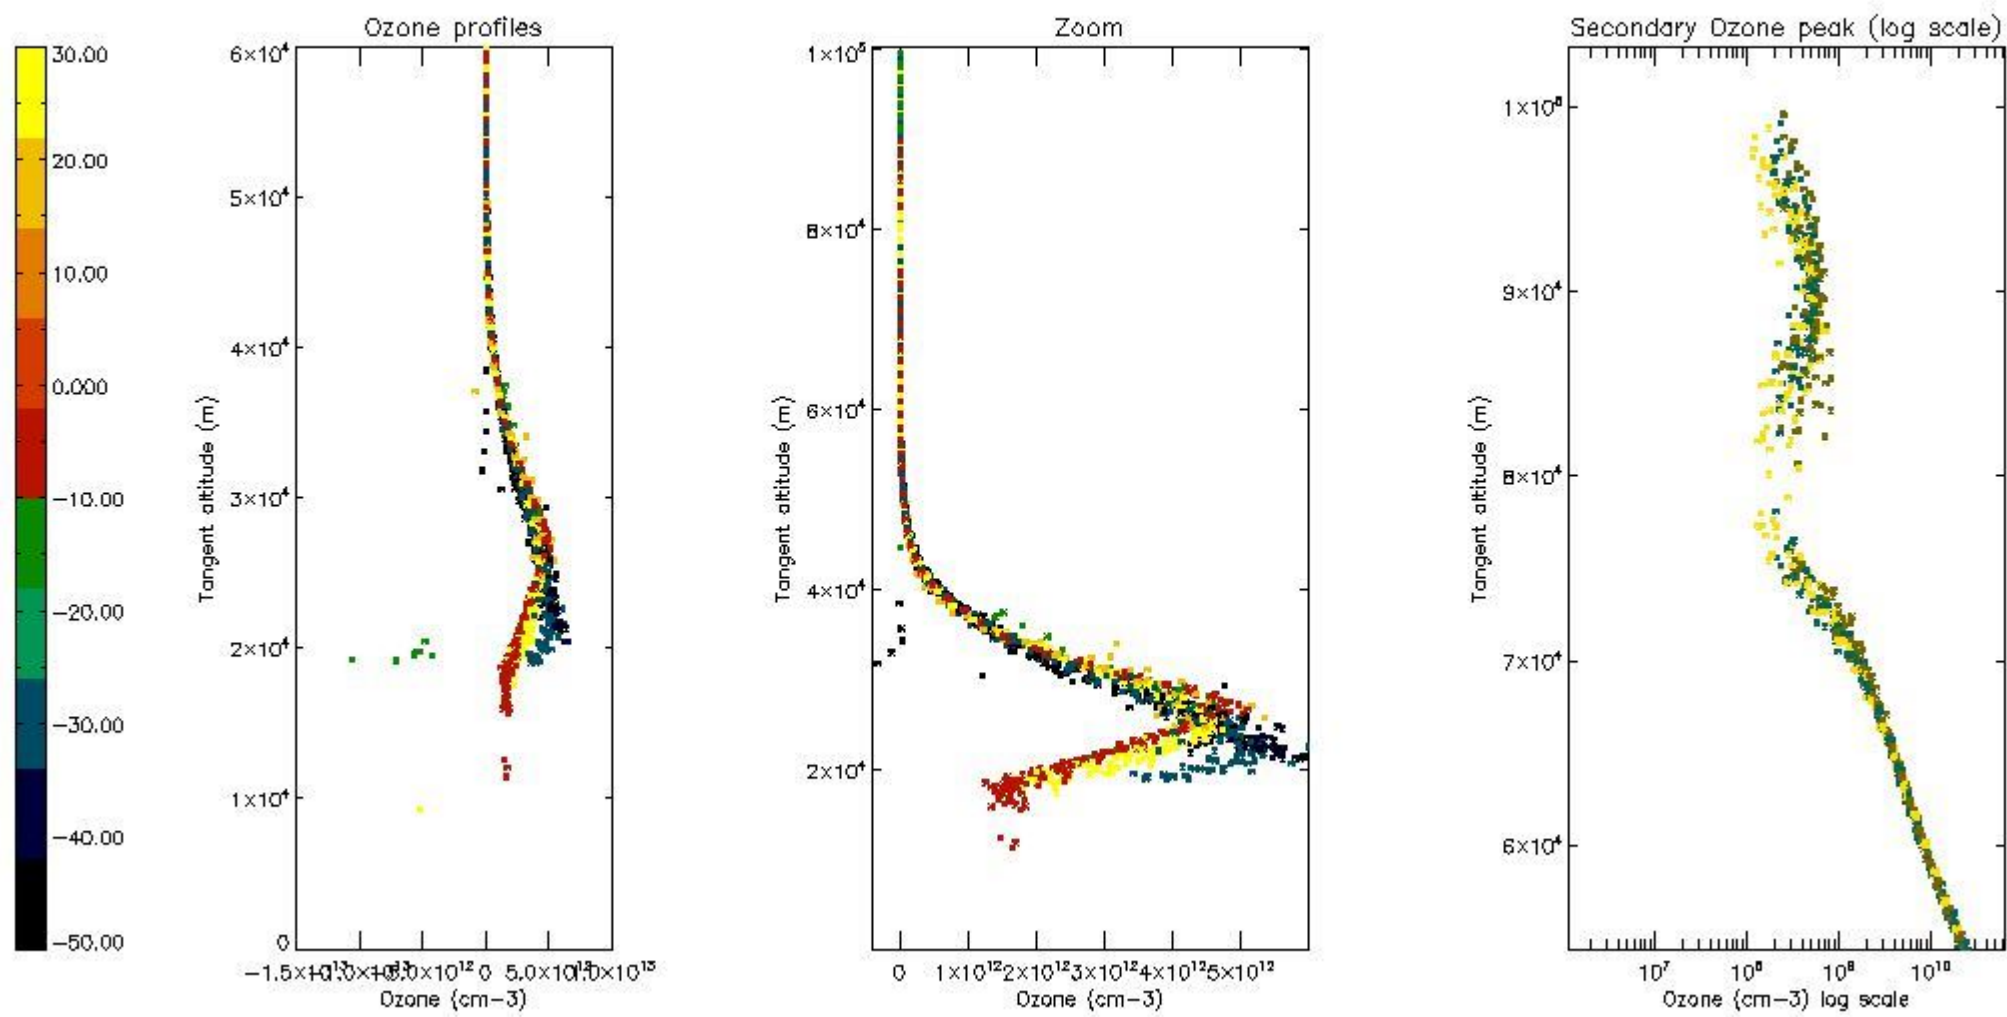

5.5 Plot ozone profiles where STD < 5% (dark without errors)

The colorbar represents the latitude.