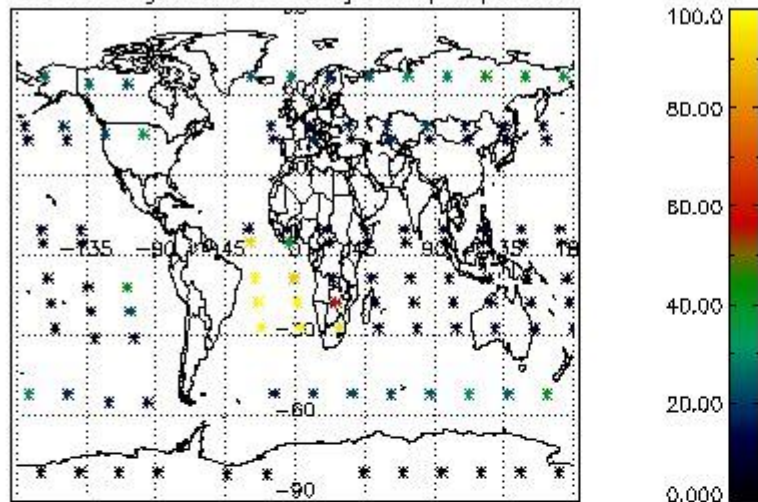

Percentage of cosmic ray hits per profile