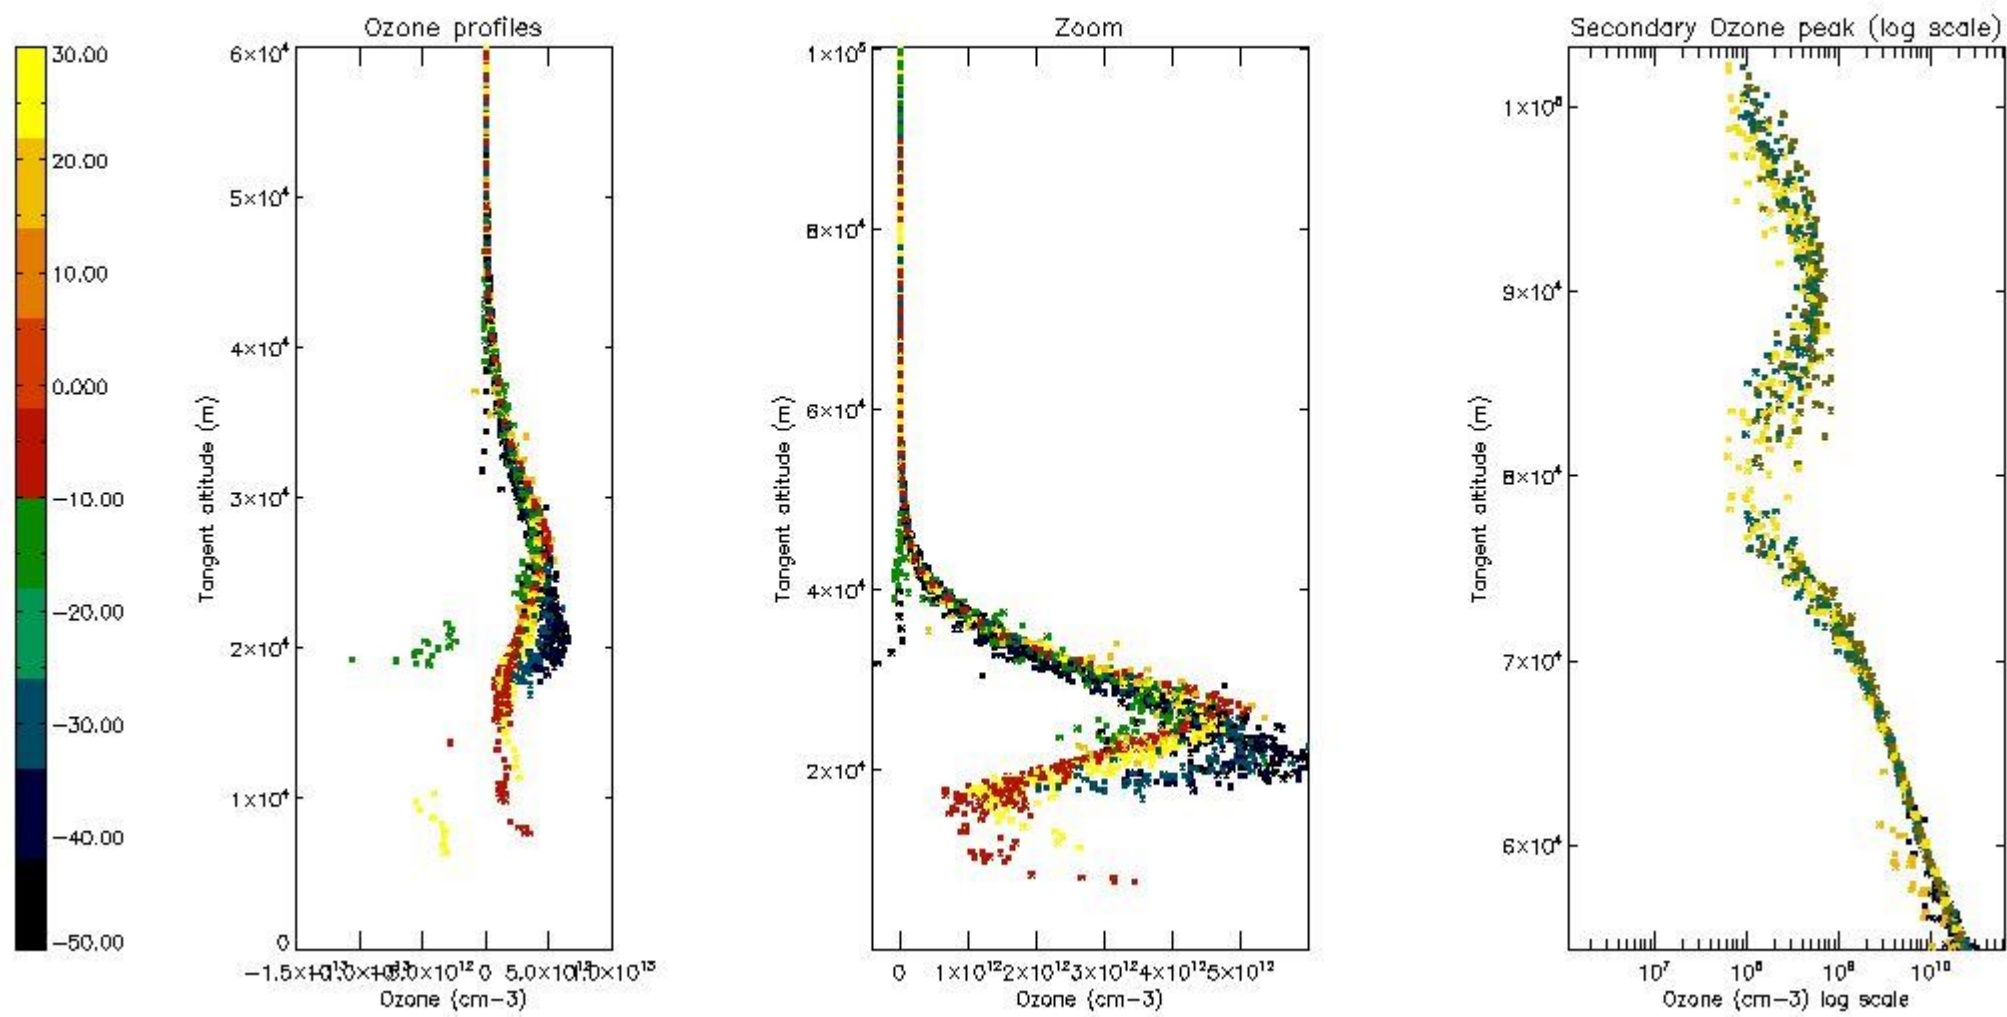

STD < 10	15
STD < 5	10

5.2 Plot ozone profiles for all STD (dark without errors)

The colorbar represents the latitude.

5.3 Plot ozone profiles where STD < 20% (dark without errors)

The colorbar represents the latitude.