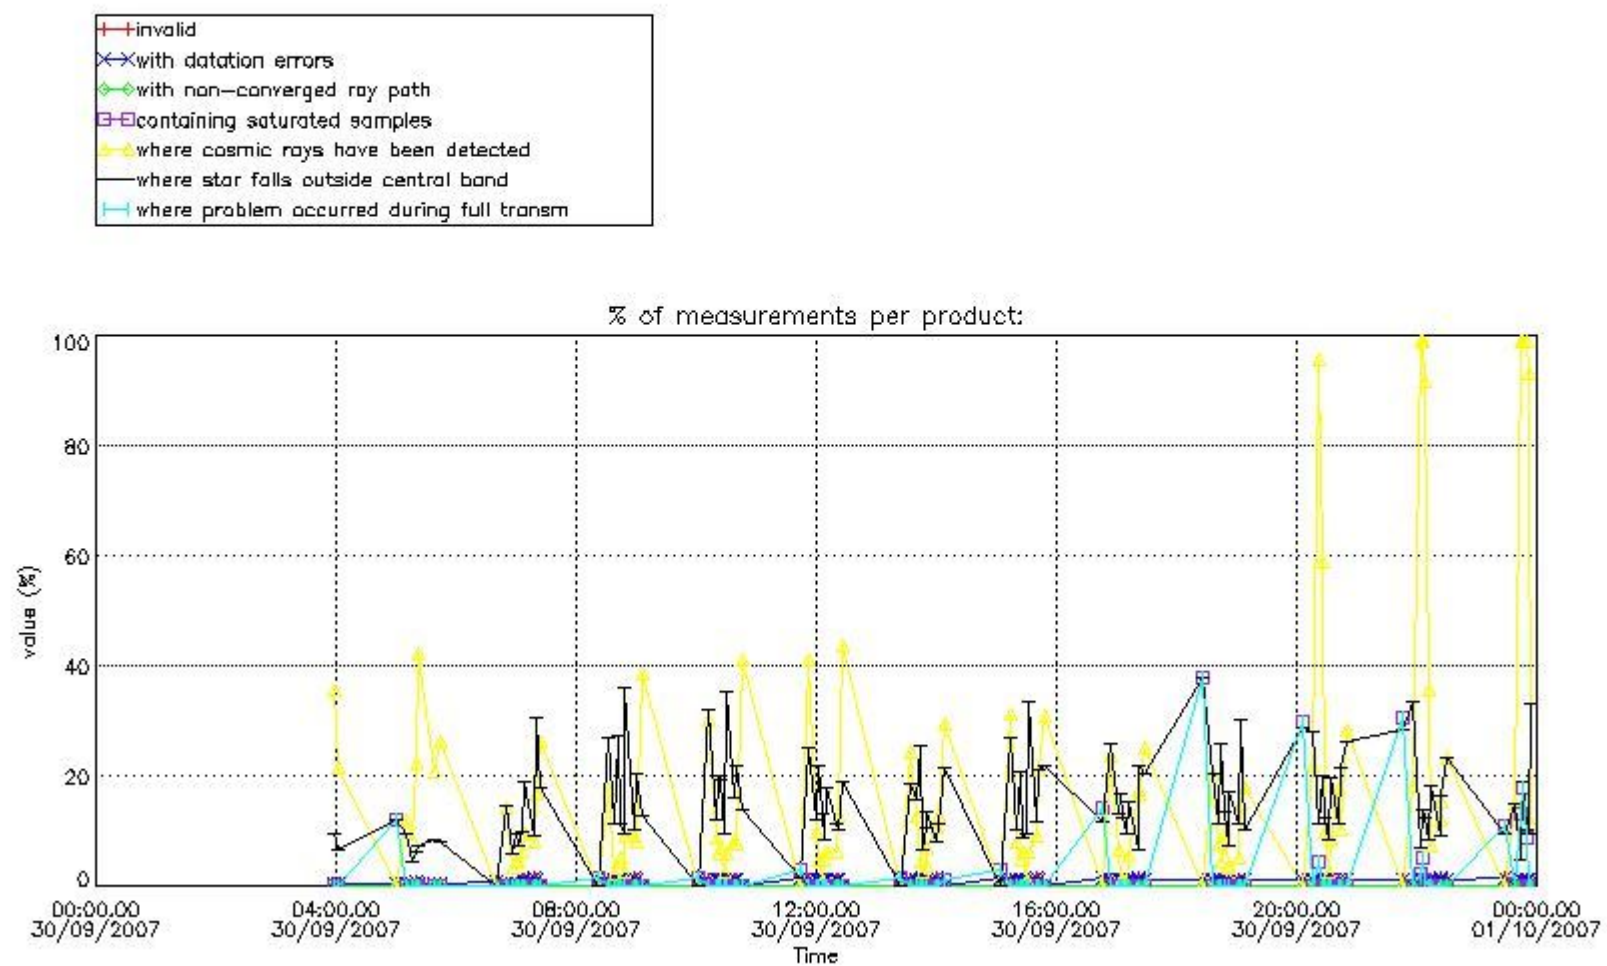

4.1.2 Plot level 1 quality information per product (time dependant): ENVI SAT DESCENDING passes