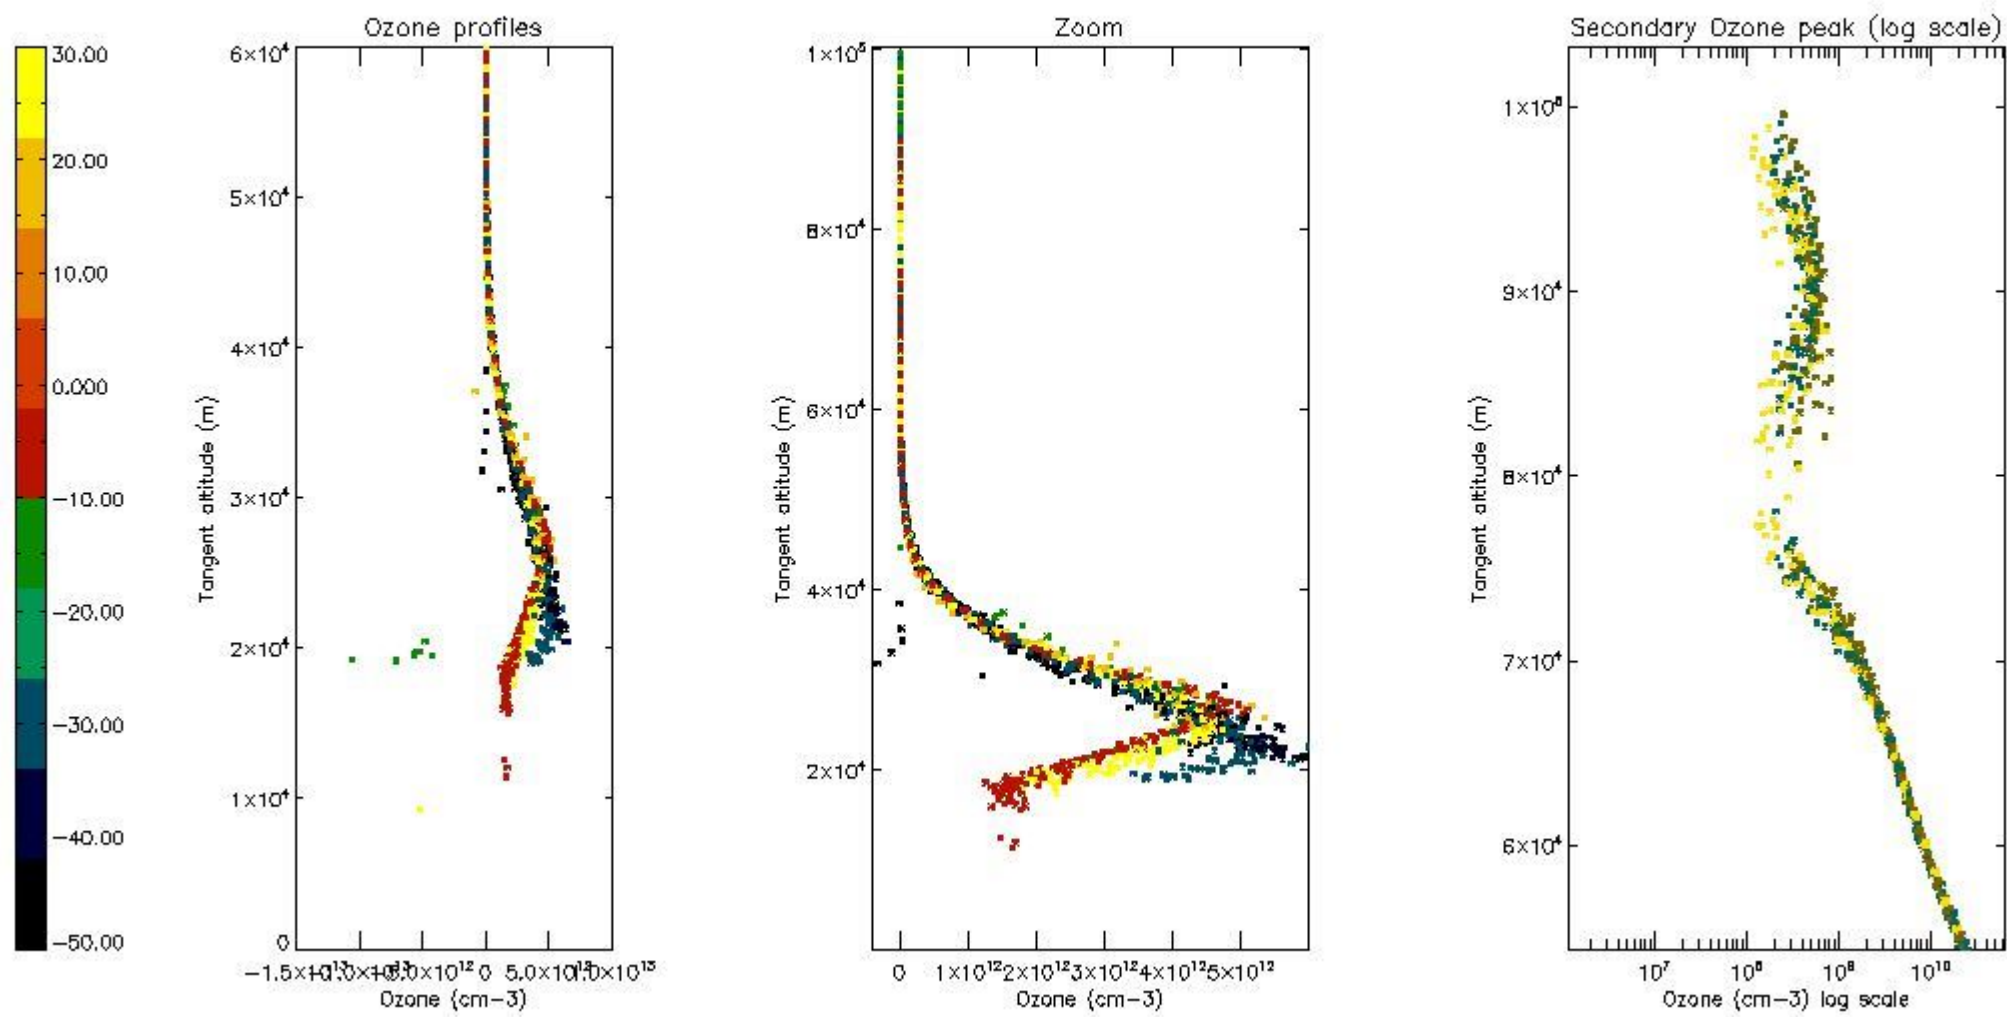

STD < 10	15
STD < 5	10

5.2 Plot ozone profiles for all STD (dark without errors)

The colorbar represents the latitude.

5.3 Plot ozone profiles where STD < 20% (dark without errors)

The colorbar represents the latitude.

5.4 Plot ozone profiles where STD < 10% (dark without errors)

The colorbar represents the latitude.

5.5 Plot ozone profiles where STD < 5% (dark without errors)

The colorbar represents the latitude.

5.6 Plot NO₂ profiles for all STD (dark without errors)

The colorbar represents the latitude.

5.7 Plot NO3 profiles for all STD (dark without errors)

The colorbar represents the latitude.

5.8 Plot H₂O profiles for all STD (only for occultations of stars 1,2,3,4,13,14,16,26,63 dark without errors)