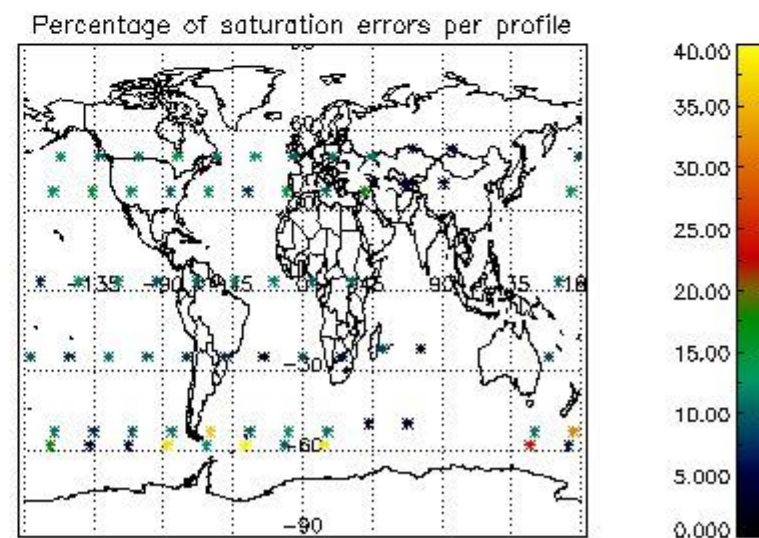

Percentage of datation errors per profile

Percentage of star falling outside central band per profile

Percentage of saturation errors per profile

4.2.2 Plot level 1 quality information per product (world map): ENVISAT DESCENDING passes