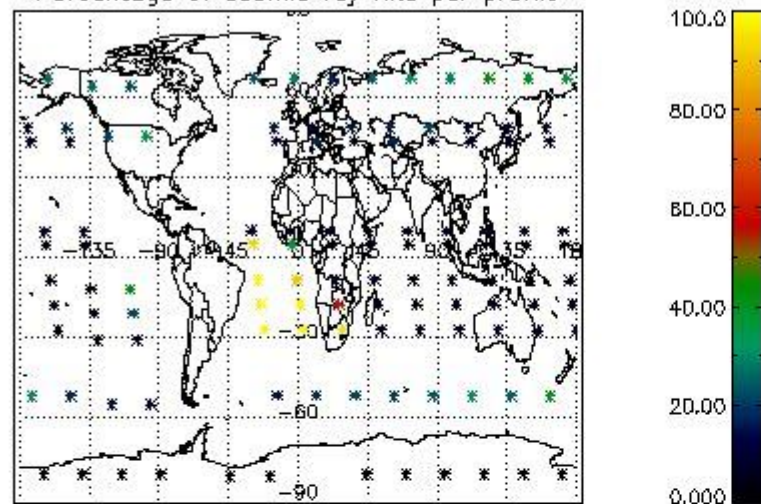

Percentage of flagged data per NO3 profile

4. Level 1 quality information per product

In this section it is plotted some information contained in the Quality Summary data set of the level 2 products that comes from the level 1b processing. Products without errors (error flag in the MPH set to "0") are used.

4.1 Plot quality information per product (time dependant) coming from level 1b processing

4.1.1 Plot level 1 quality information per product (time dependant): ENVISAT ASCENDING passes

4.1.2 Plot level 1 quality information per product (time dependant): ENVI SAT DESCENDING passes

4.2 Plot quality information per product coming from level 1b processing (world map)

4.2.1 Plot level 1 quality information per product (world map): ENVISAT ASCENDING passes

Percentage of cosmic ray hits per profile