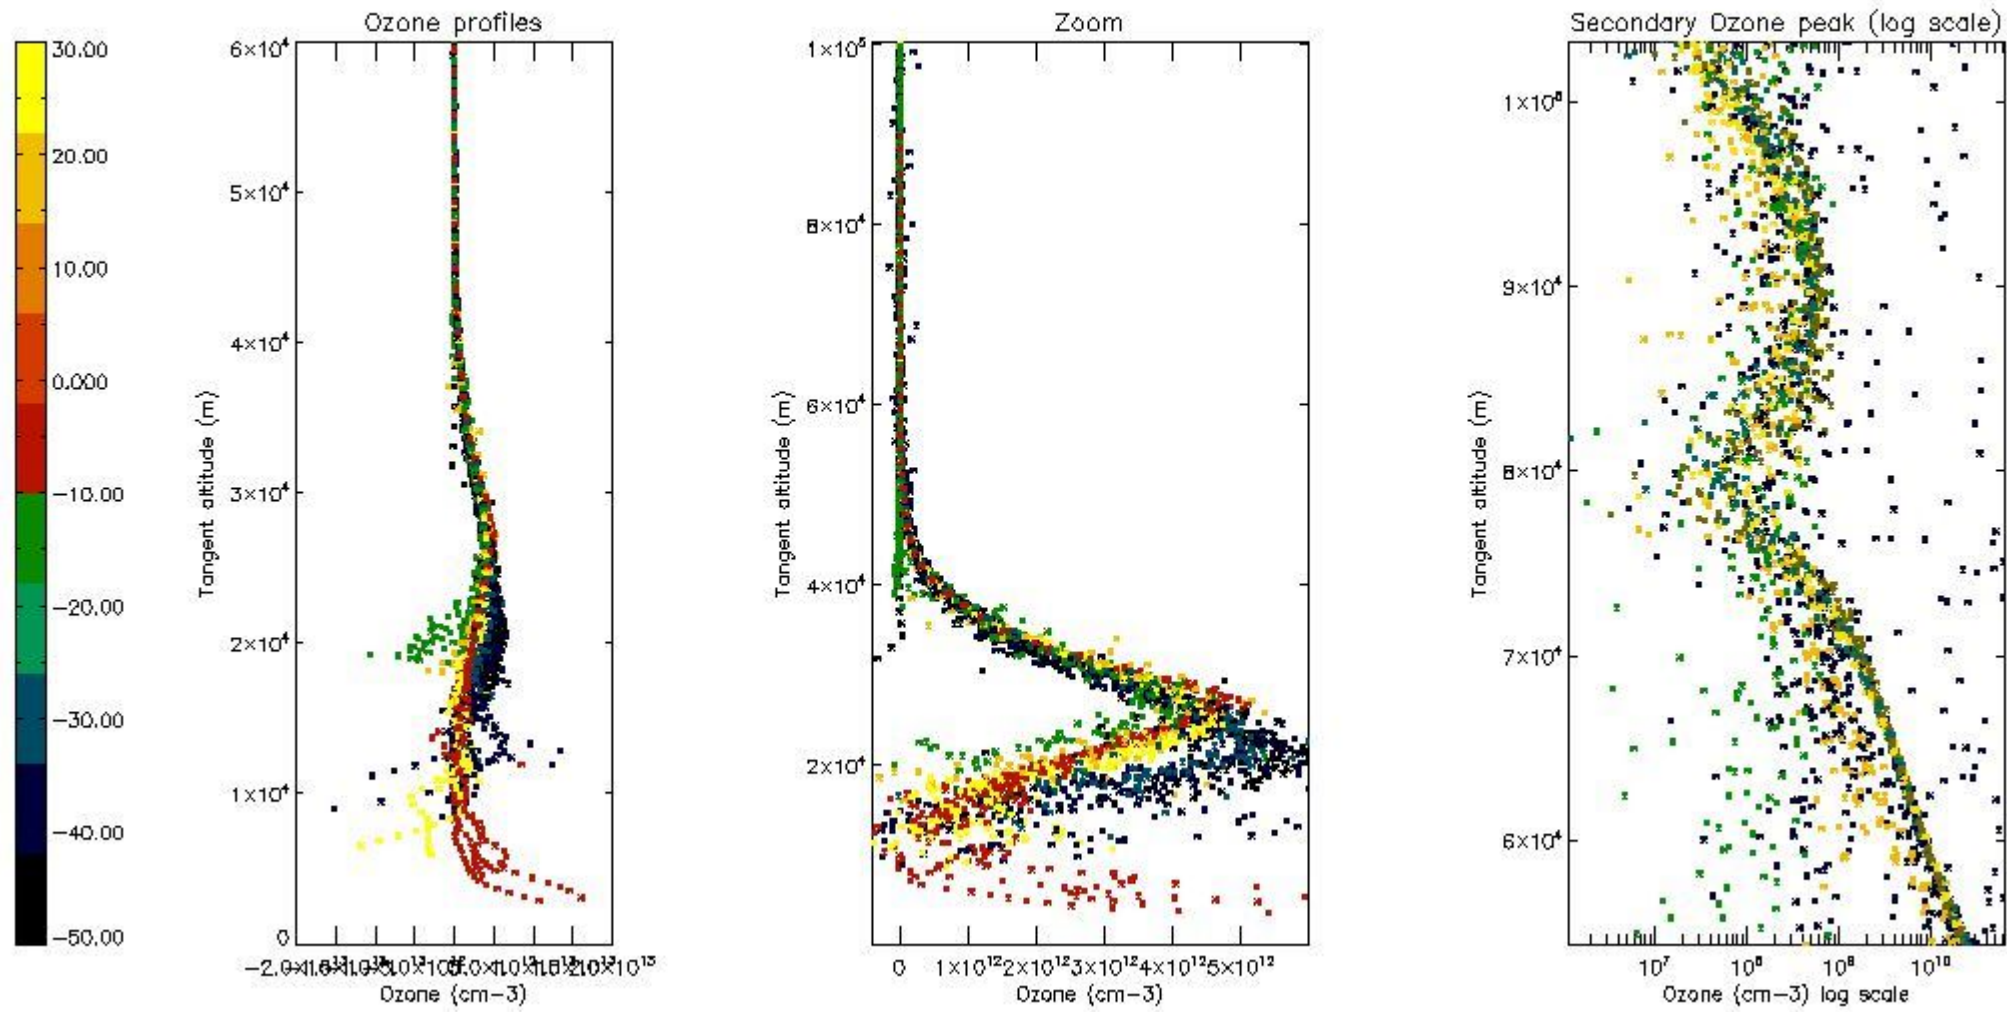

STD < 10	15
STD < 5	10

5.2 Plot ozone profiles for all STD (dark without errors)

The colorbar represents the latitude.

5.3 Plot ozone profiles where STD < 20% (dark without errors)

The colorbar represents the latitude.