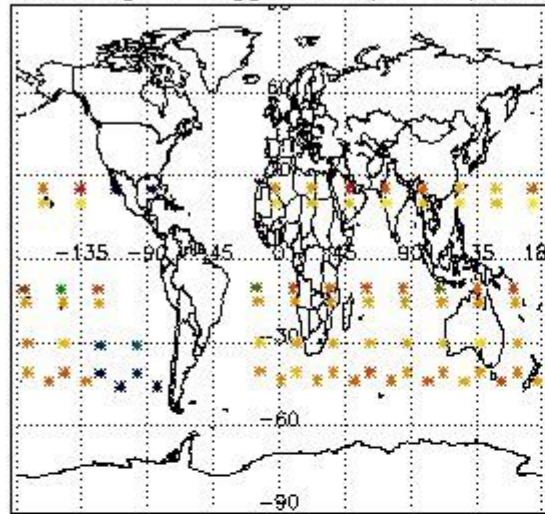

3. Quality information per product

In this section it is plotted some information contained in the Quality Summary data set of the level 2 products. Only products in dark limb conditions and without errors (error flag in the MPH set to "0") are used.

3.1 Plot quality information per product (time dependant)

3.2 Plot quality information per product (world map)

Percentage of flagged data per O3 profile

Percentage of flagged data per H2O profile

Percentage of flagged data per NO2 profile