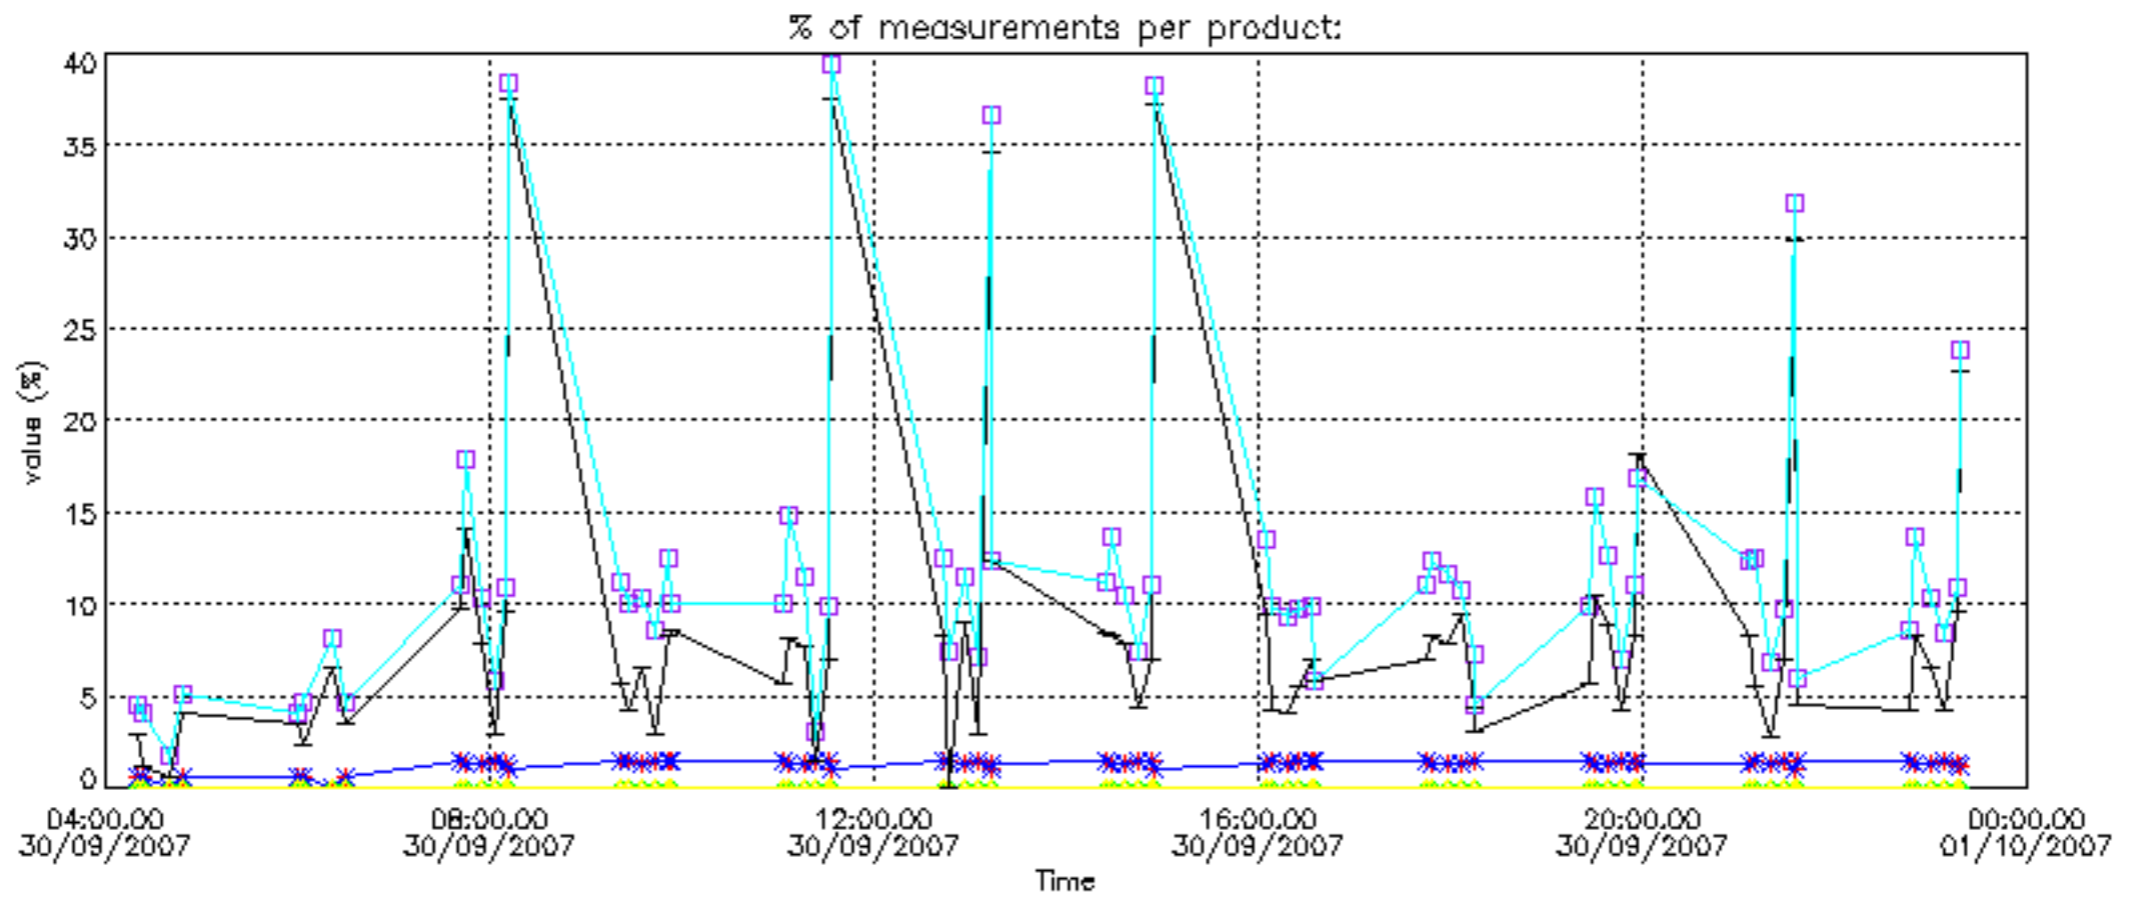

Percentage of cosmic ray hits per profile

Percentage of datation errors per profile