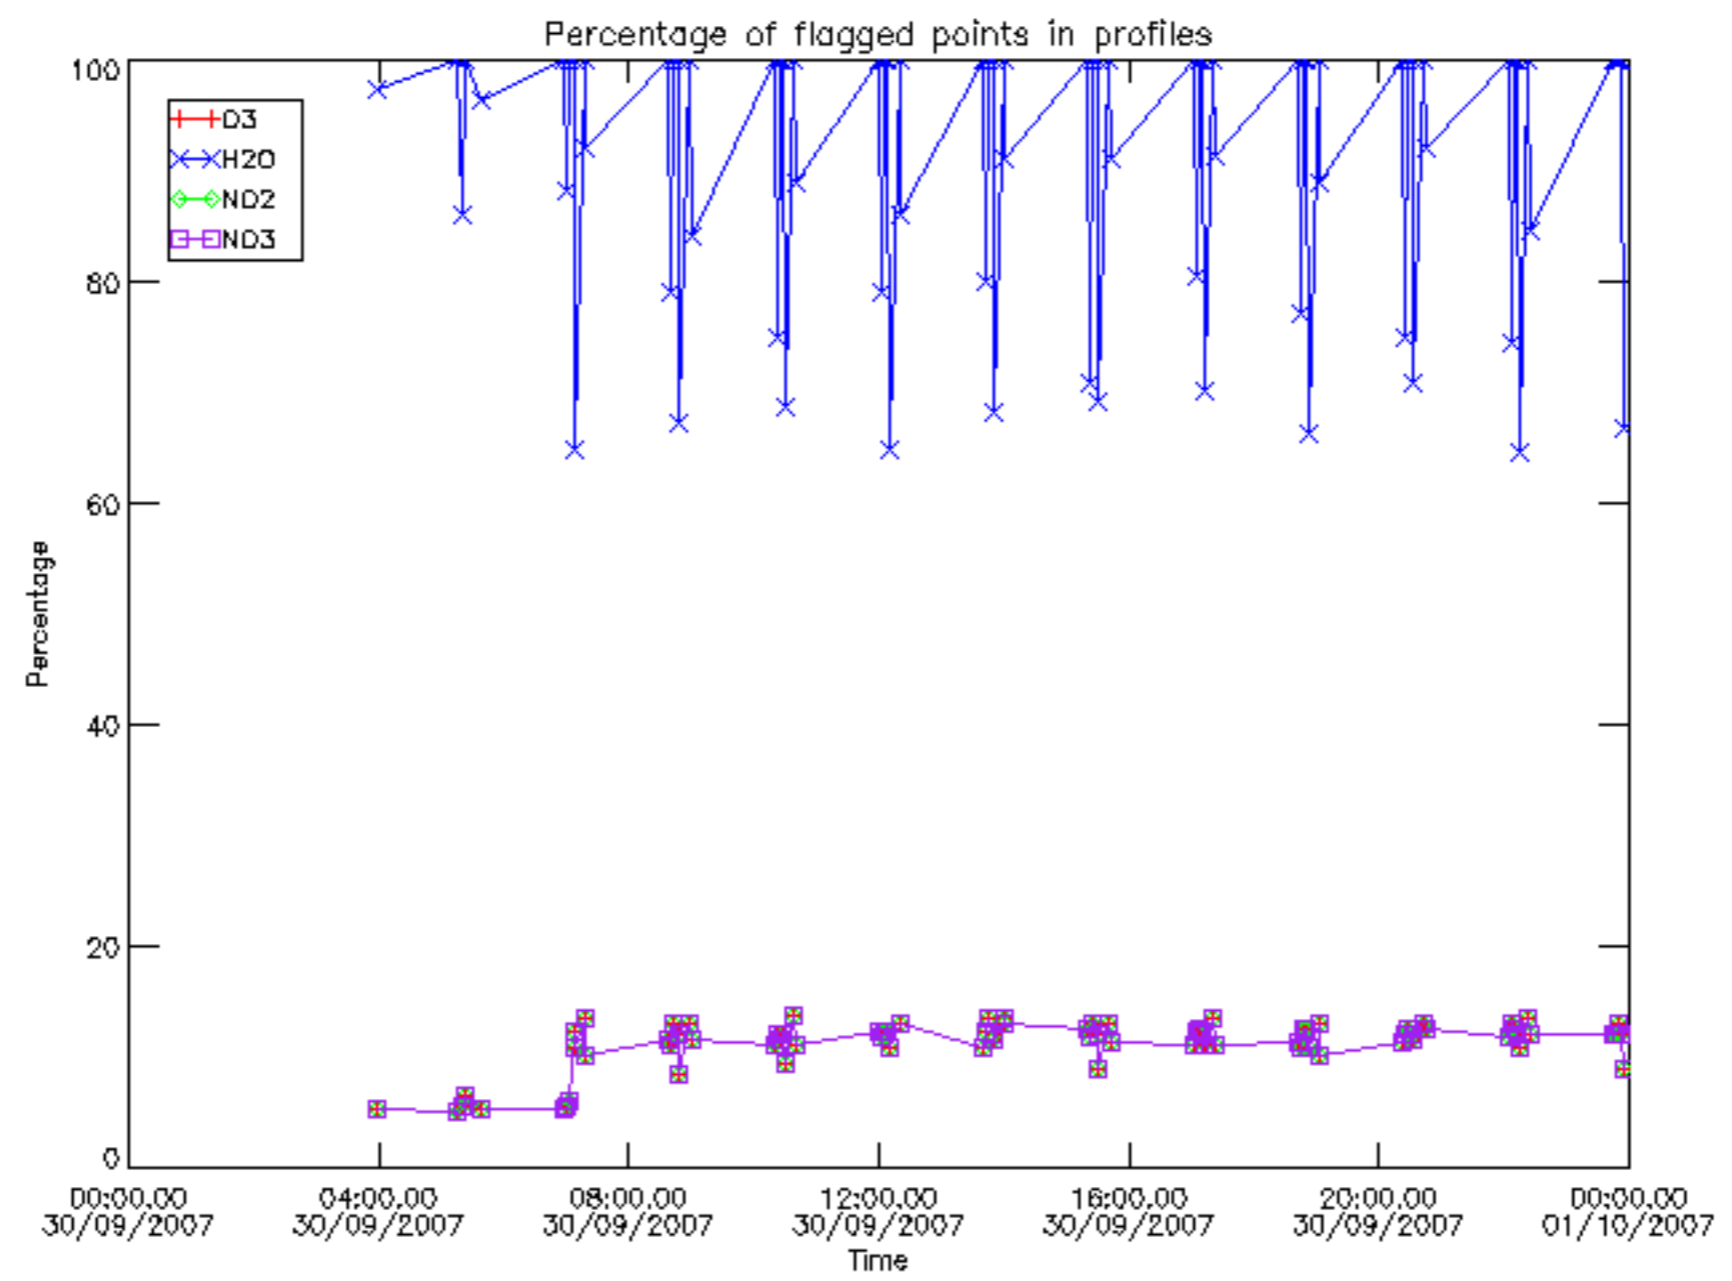

Percentage of flagged data per D3 profile

Percentage of flagged data per H2O profile