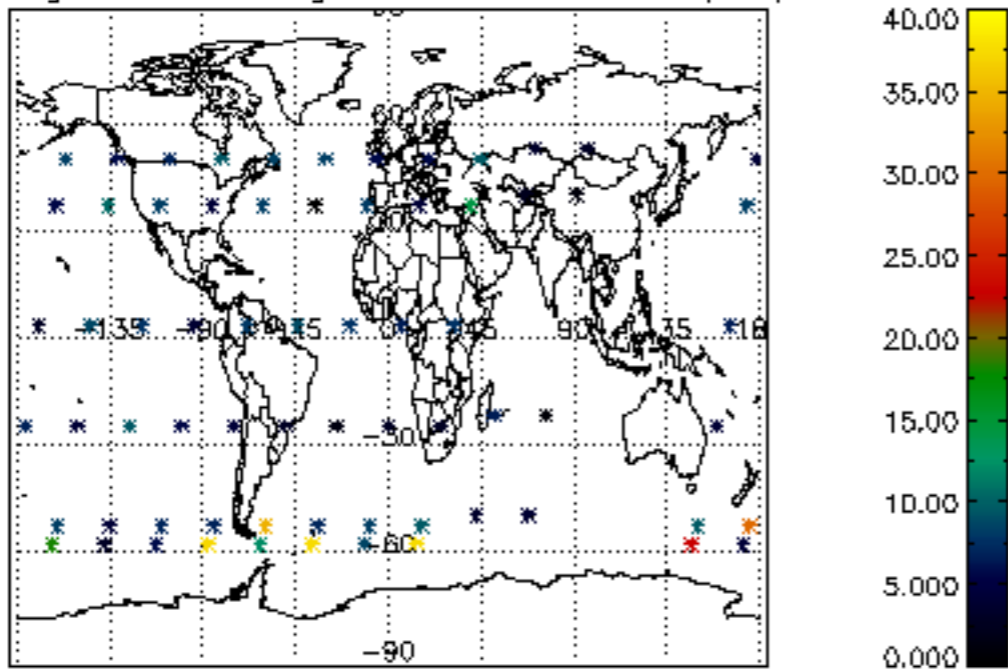

Percentage of star falling outside central band per profile