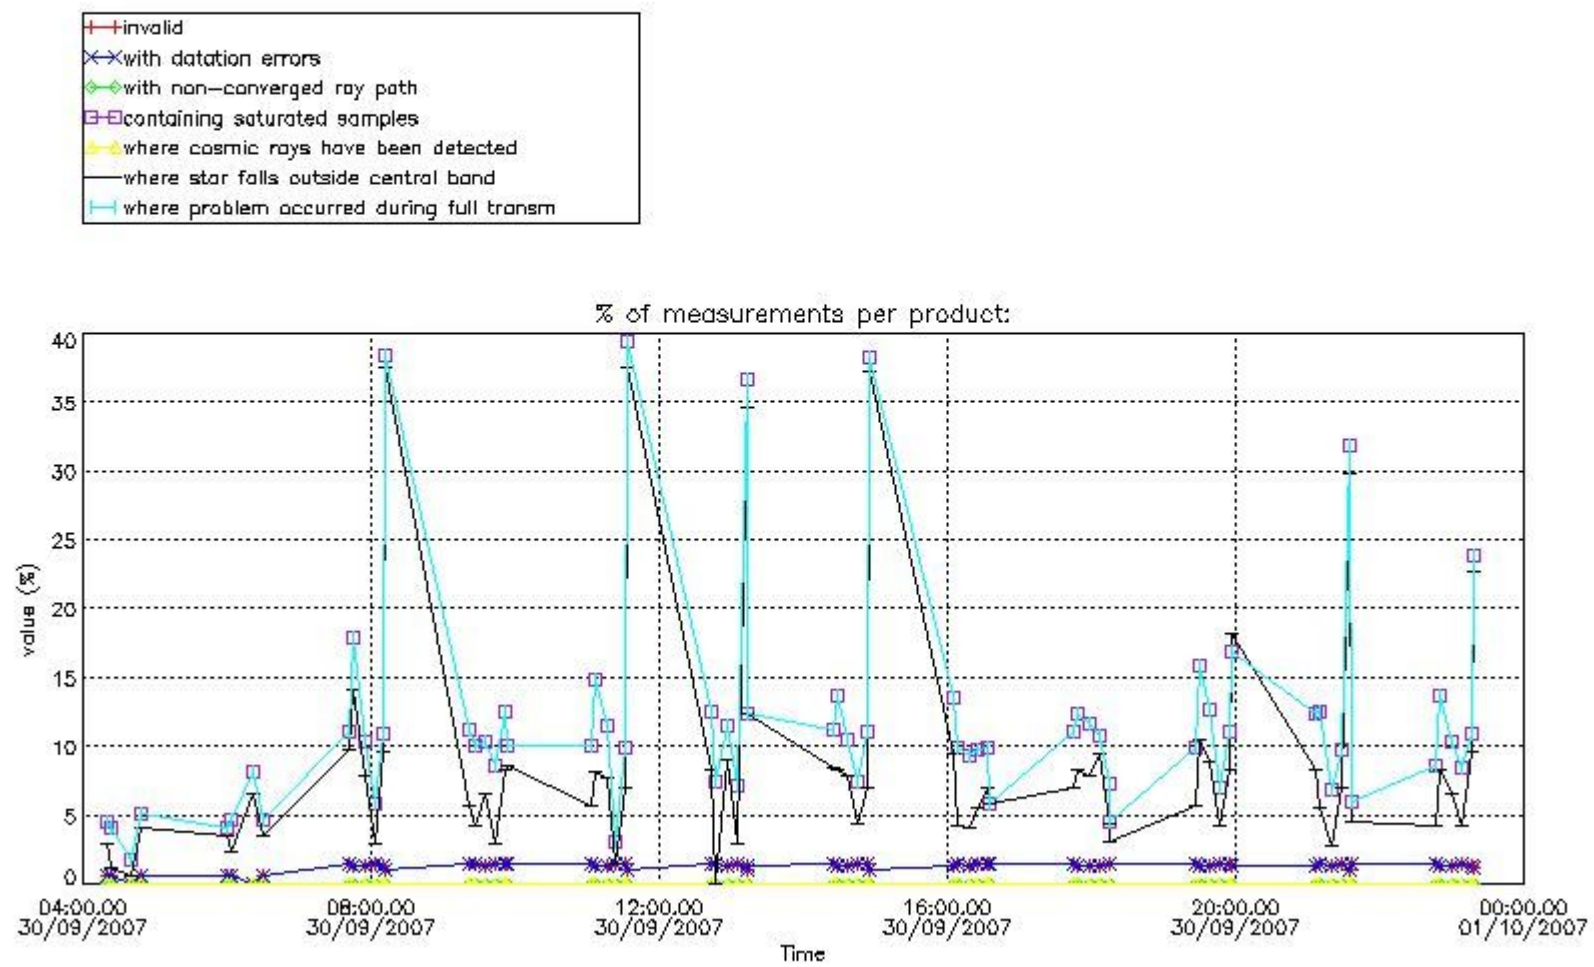

3.1 Plot quality information per product (time dependant)

3.2 Plot quality information per product (world map)

Percentage of flagged data per O3 profile

Percentage of flagged data per H2O profile

Percentage of flagged data per NO2 profile

Percentage of flagged data per NO3 profile

4. Level 1 quality information per product

In this section it is plotted some information contained in the Quality Summary data set of the level 2 products that comes from the level 1b processing. Products without errors (error flag in the MPH set to "0") are used.

4.1 Plot quality information per product (time dependant) coming from level 1b processing

4.1.1 Plot level 1 quality information per product (time dependant): ENVISAT ASCENDING passes

4.1.2 Plot level 1 quality information per product (time dependant): ENVI SAT DESCENDING passes