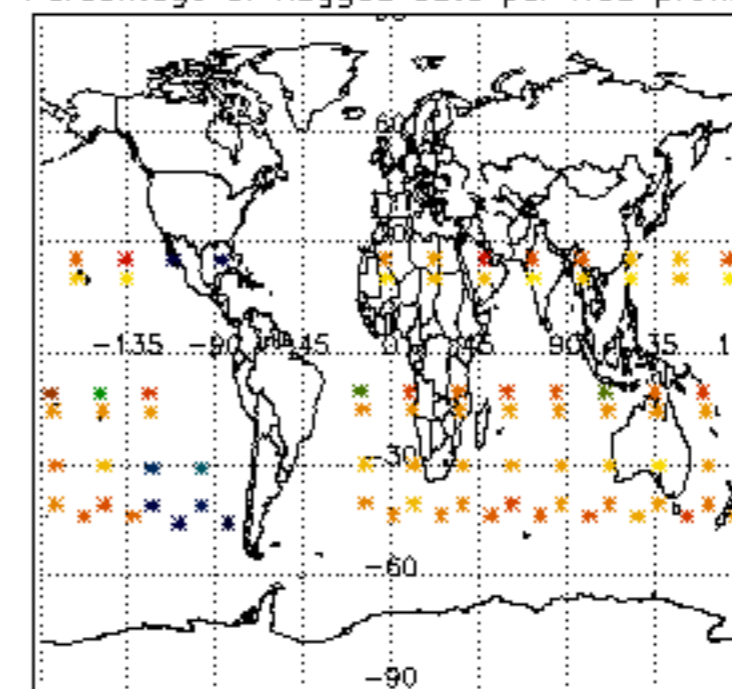

Percentage of flagged data per NO3 profile