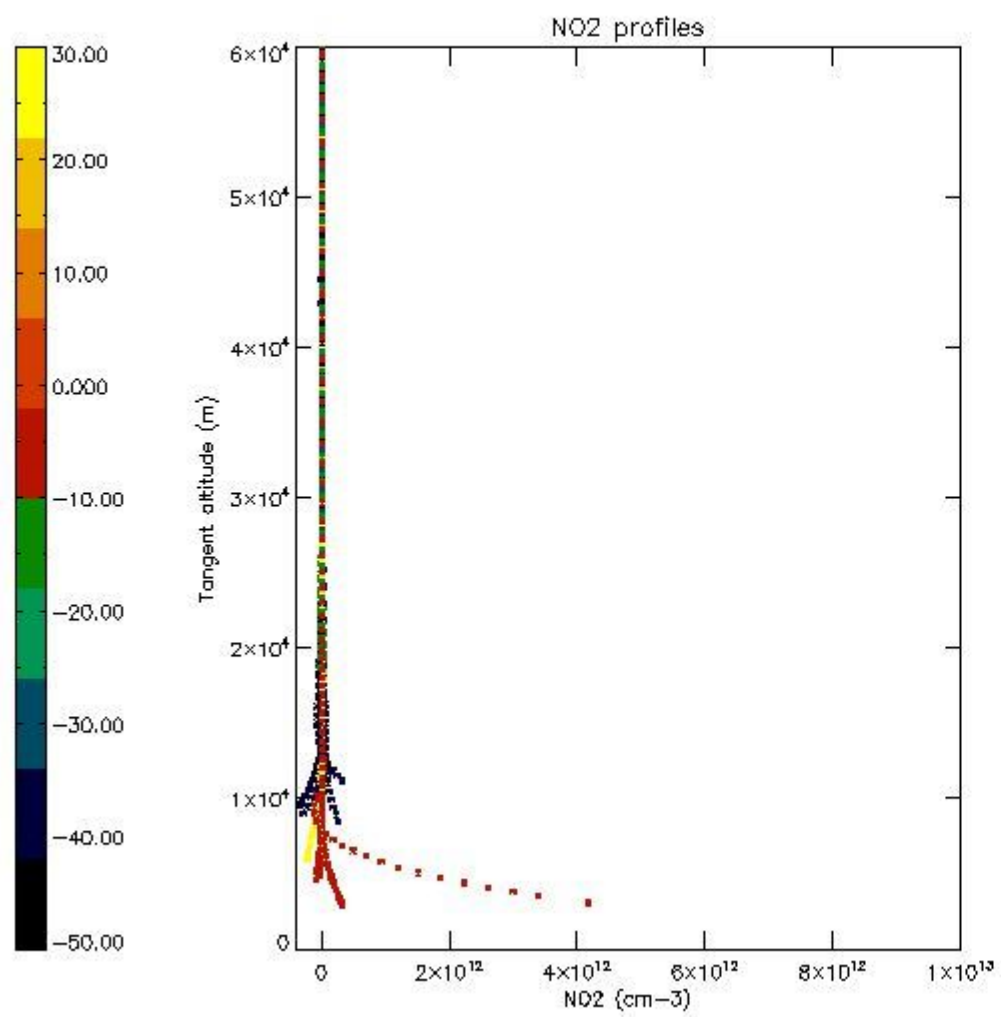

5.7 Plot NO3 profiles for all STD (dark without errors)

The colorbar represents the latitude.