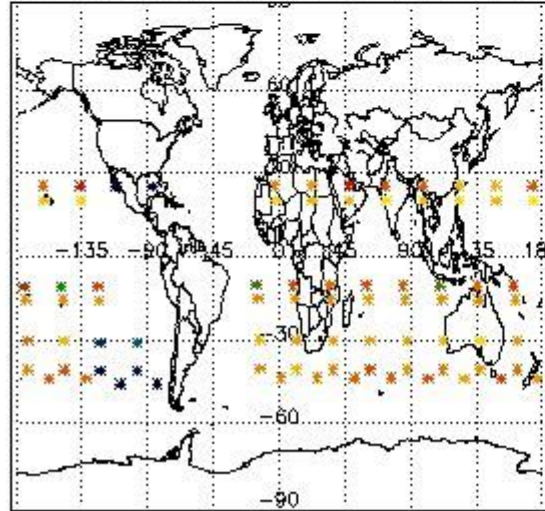

3.1 Plot quality information per product (time dependant)

3.2 Plot quality information per product (world map)

Percentage of flagged data per O3 profile

Percentage of flagged data per H2O profile

Percentage of flagged data per NO2 profile