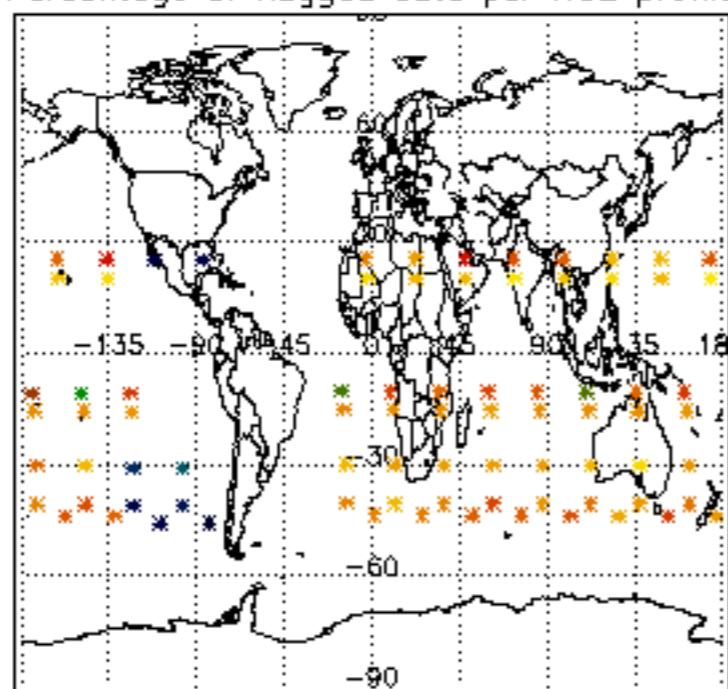

Percentage of flagged data per NO2 profile