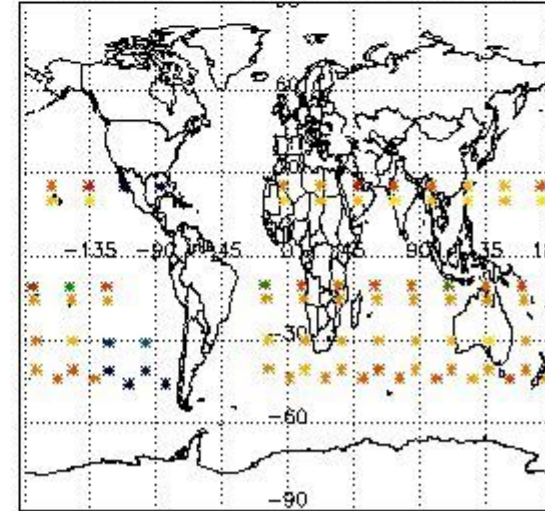

3.1 Plot quality information per product (time dependant)

3.2 Plot quality information per product (world map)

Percentage of flagged data per O3 profile

Percentage of flagged data per H2O profile

Percentage of flagged data per NO2 profile

Percentage of flagged data per NO3 profile

4. Level 1 quality information per product

In this section it is plotted some information contained in the Quality Summary data set of the level 2 products that comes from the level 1b processing. Products without errors (error flag in the MPH set to "0") are used.