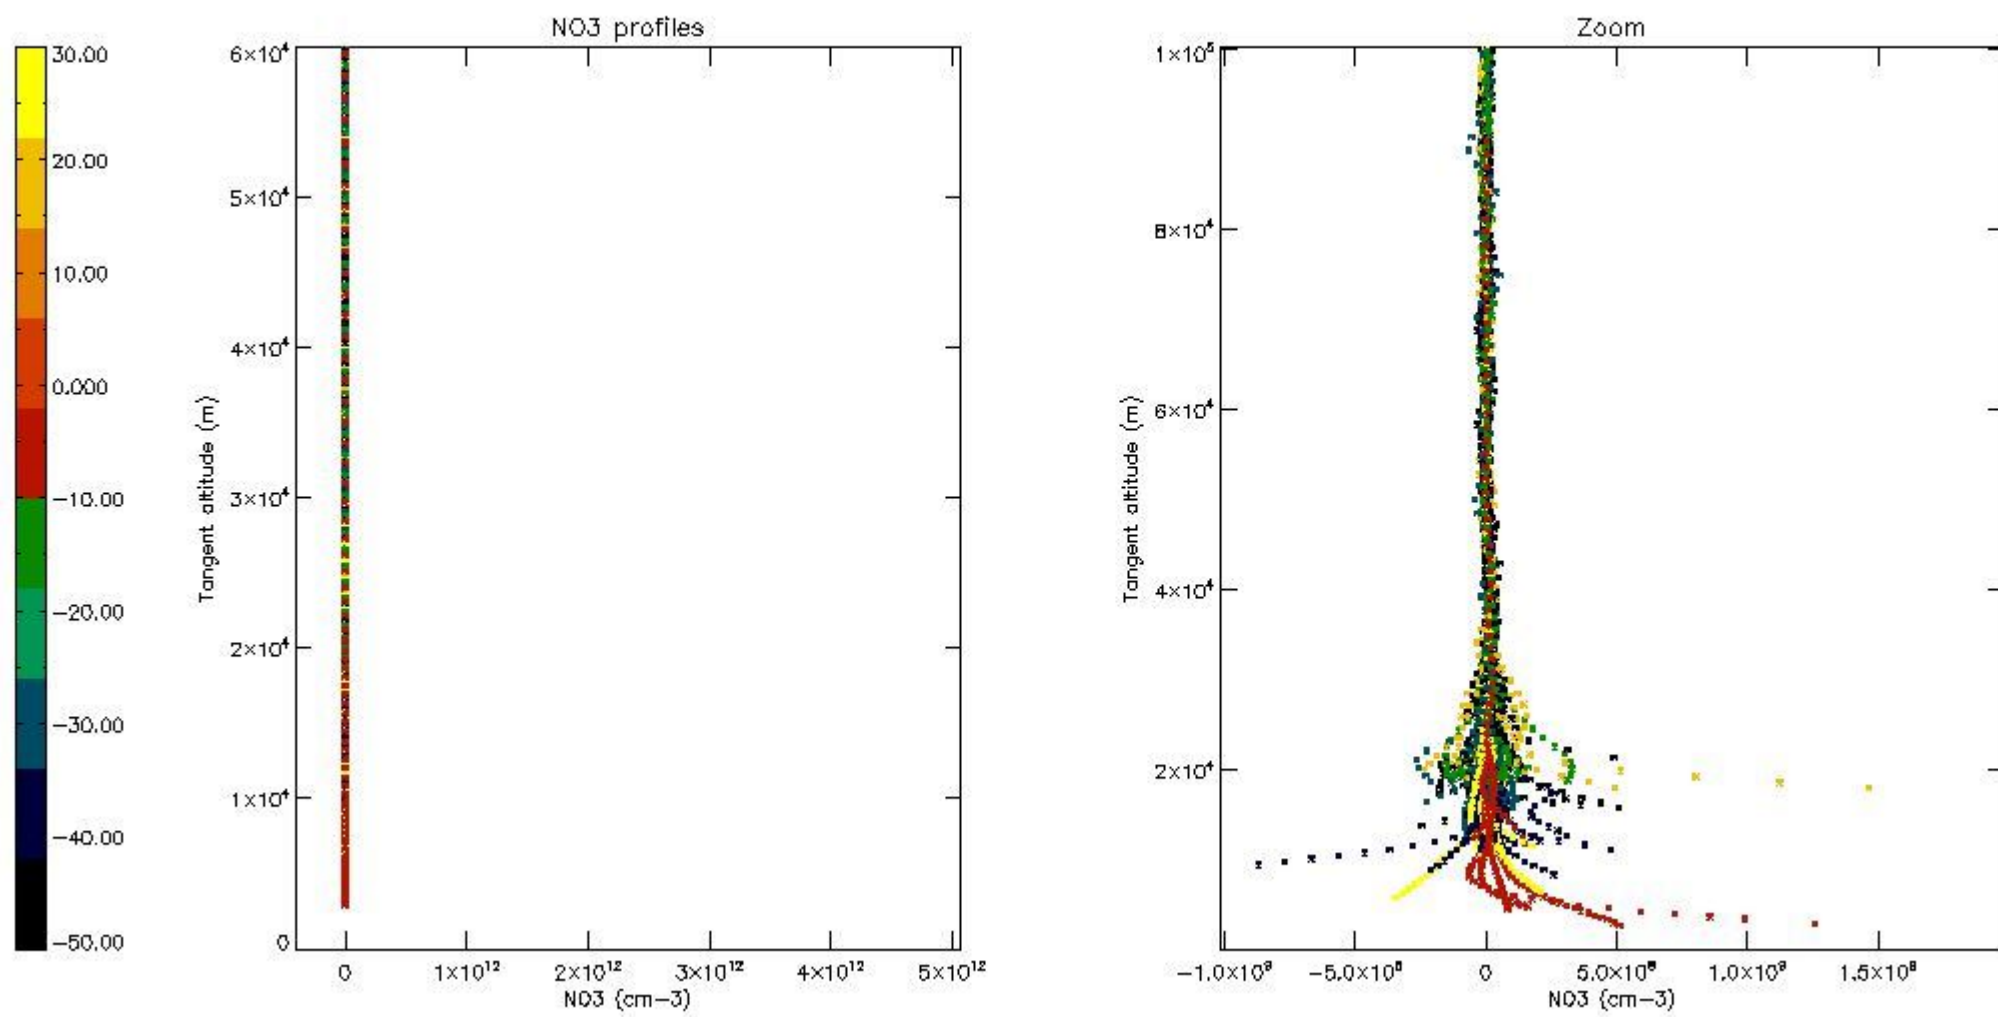

5.4 Plot ozone profiles where STD < 10% (dark without errors)

The colorbar represents the latitude.

5.5 Plot ozone profiles where STD < 5% (dark without errors)

The colorbar represents the latitude.

5.6 Plot NO₂ profiles for all STD (dark without errors)

The colorbar represents the latitude.

5.7 Plot NO3 profiles for all STD (dark without errors)

The colorbar represents the latitude.

5.8 Plot H₂O profiles for all STD (only for occultations of stars 1,2,3,4,13,14,16,26,63 dark without errors)