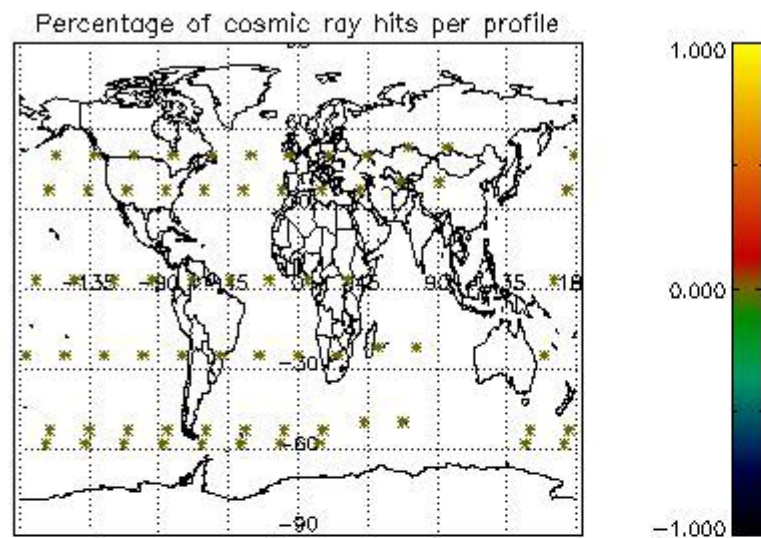

Percentage of datation errors per profile

Percentage of star falling outside central band per profile

Percentage of saturation errors per profile

4.2.2 Plot level 1 quality information per product (world map): ENVISAT DESCENDING passes