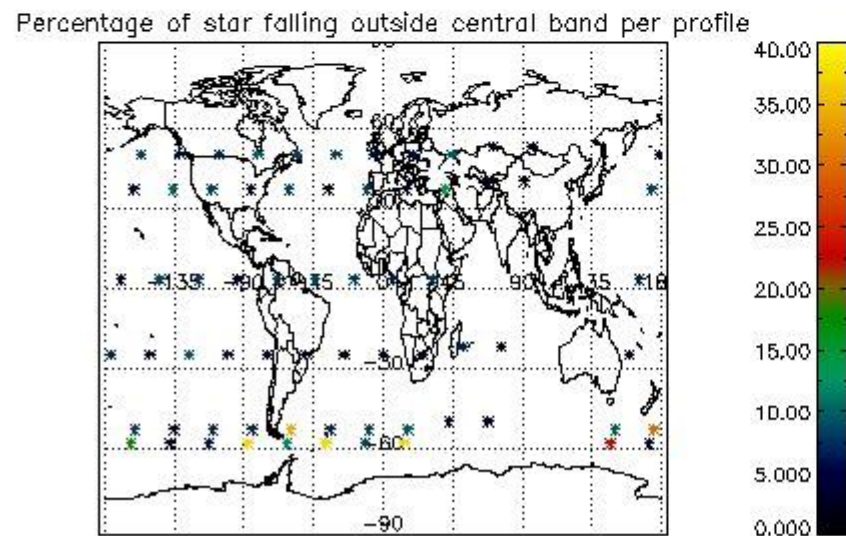

Percentage of datation errors per profile

Percentage of star falling outside central band per profile

Percentage of saturation errors per profile

4.2.2 Plot level 1 quality information per product (world map): ENVISAT DESCENDING passes