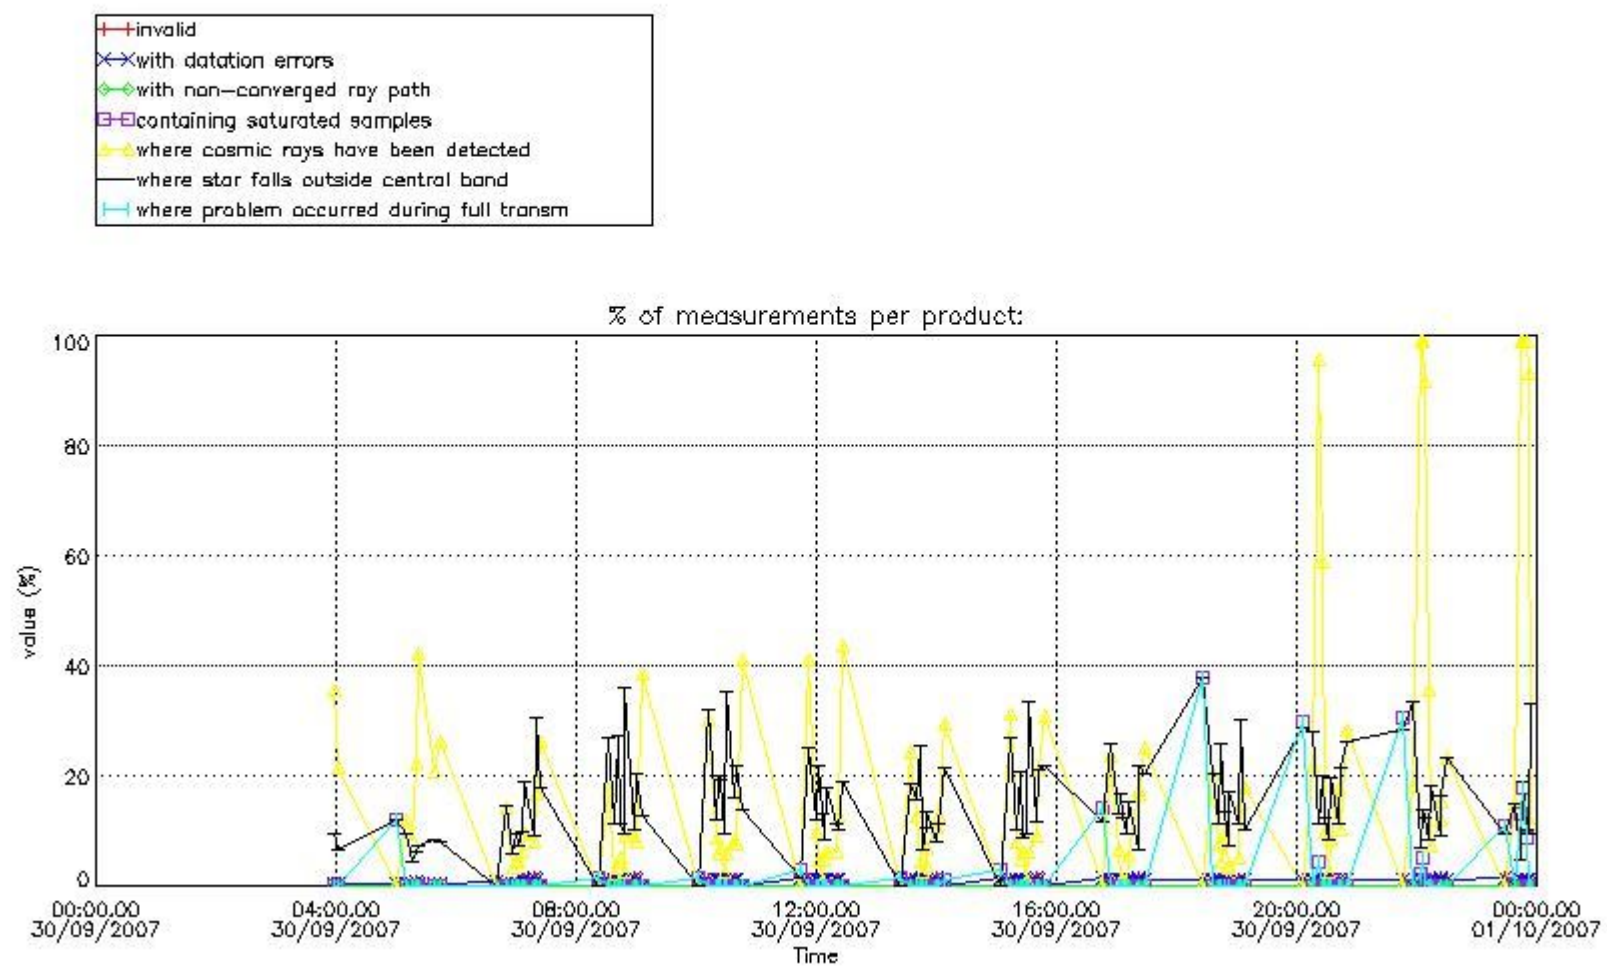

3.1 Plot quality information per product (time dependant)

3.2 Plot quality information per product (world map)

Percentage of flagged data per O3 profile

Percentage of flagged data per H2O profile

Percentage of flagged data per NO2 profile

Percentage of flagged data per NO3 profile

4. Level 1 quality information per product

In this section it is plotted some information contained in the Quality Summary data set of the level 2 products that comes from the level 1b processing. Products without errors (error flag in the MPH set to "0") are used.

4.1 Plot quality information per product (time dependant) coming from level 1b processing

4.1.1 Plot level 1 quality information per product (time dependant): ENVISAT ASCENDING passes

4.1.2 Plot level 1 quality information per product (time dependant): ENVI SAT DESCENDING passes