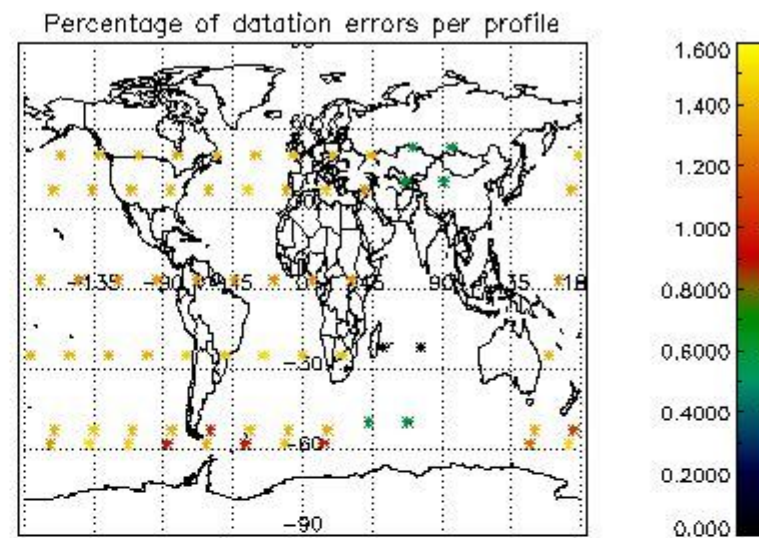

Percentage of datation errors per profile

Percentage of star falling outside central band per profile

Percentage of saturation errors per profile

4.2.2 Plot level 1 quality information per product (world map): ENVISAT DESCENDING passes