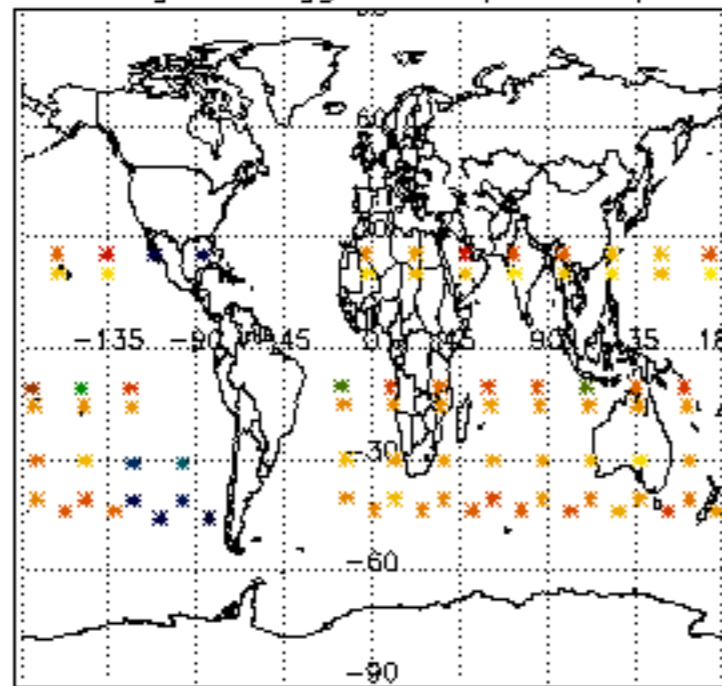

Percentage of flagged data per NO2 profile