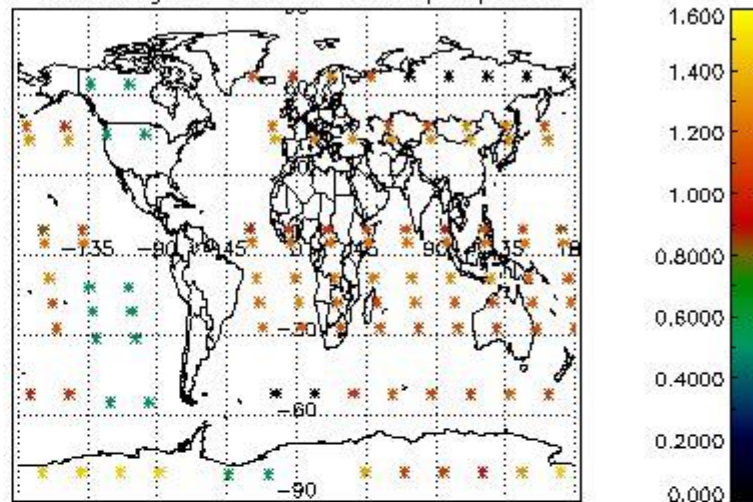

Percentage of datation errors per profile