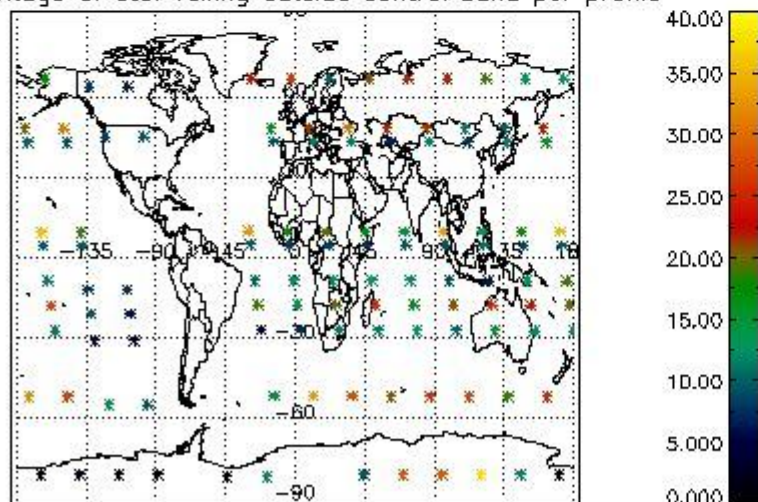

Percentage of star falling outside central band per profile