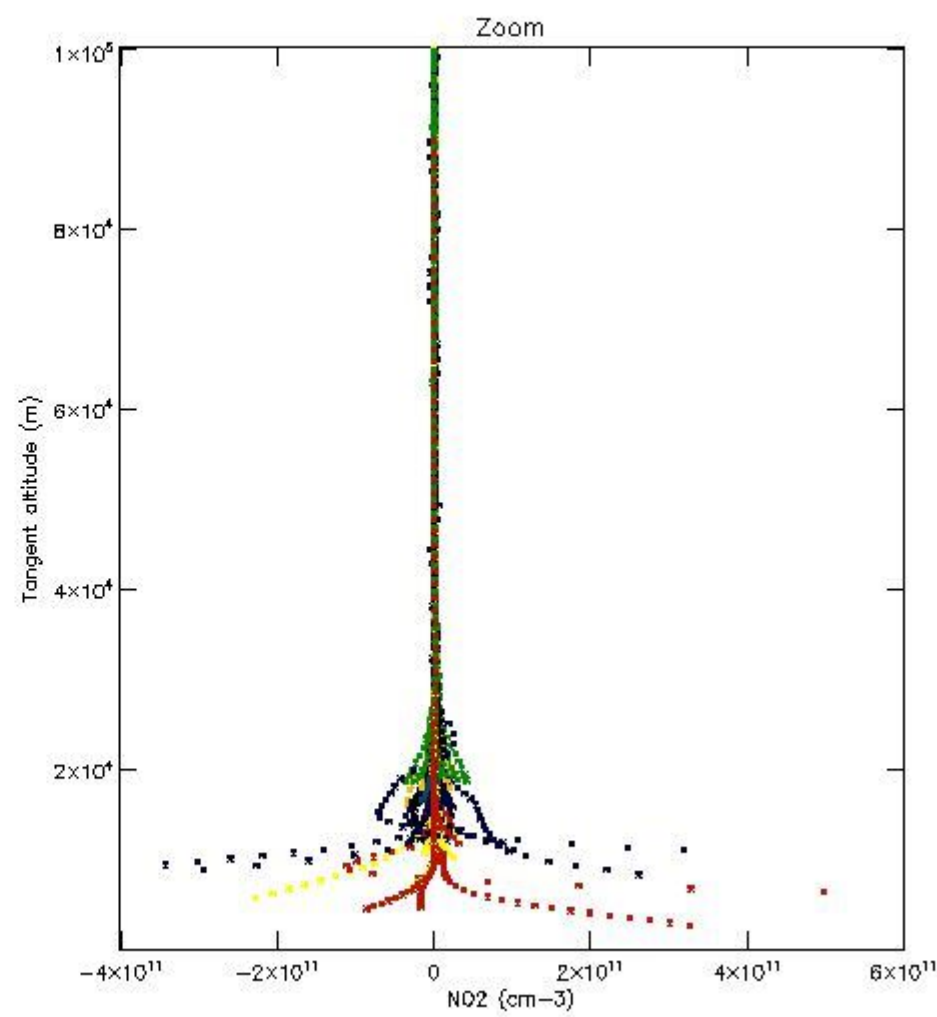

5.7 Plot NO3 profiles for all STD (dark without errors)

The colorbar represents the latitude.