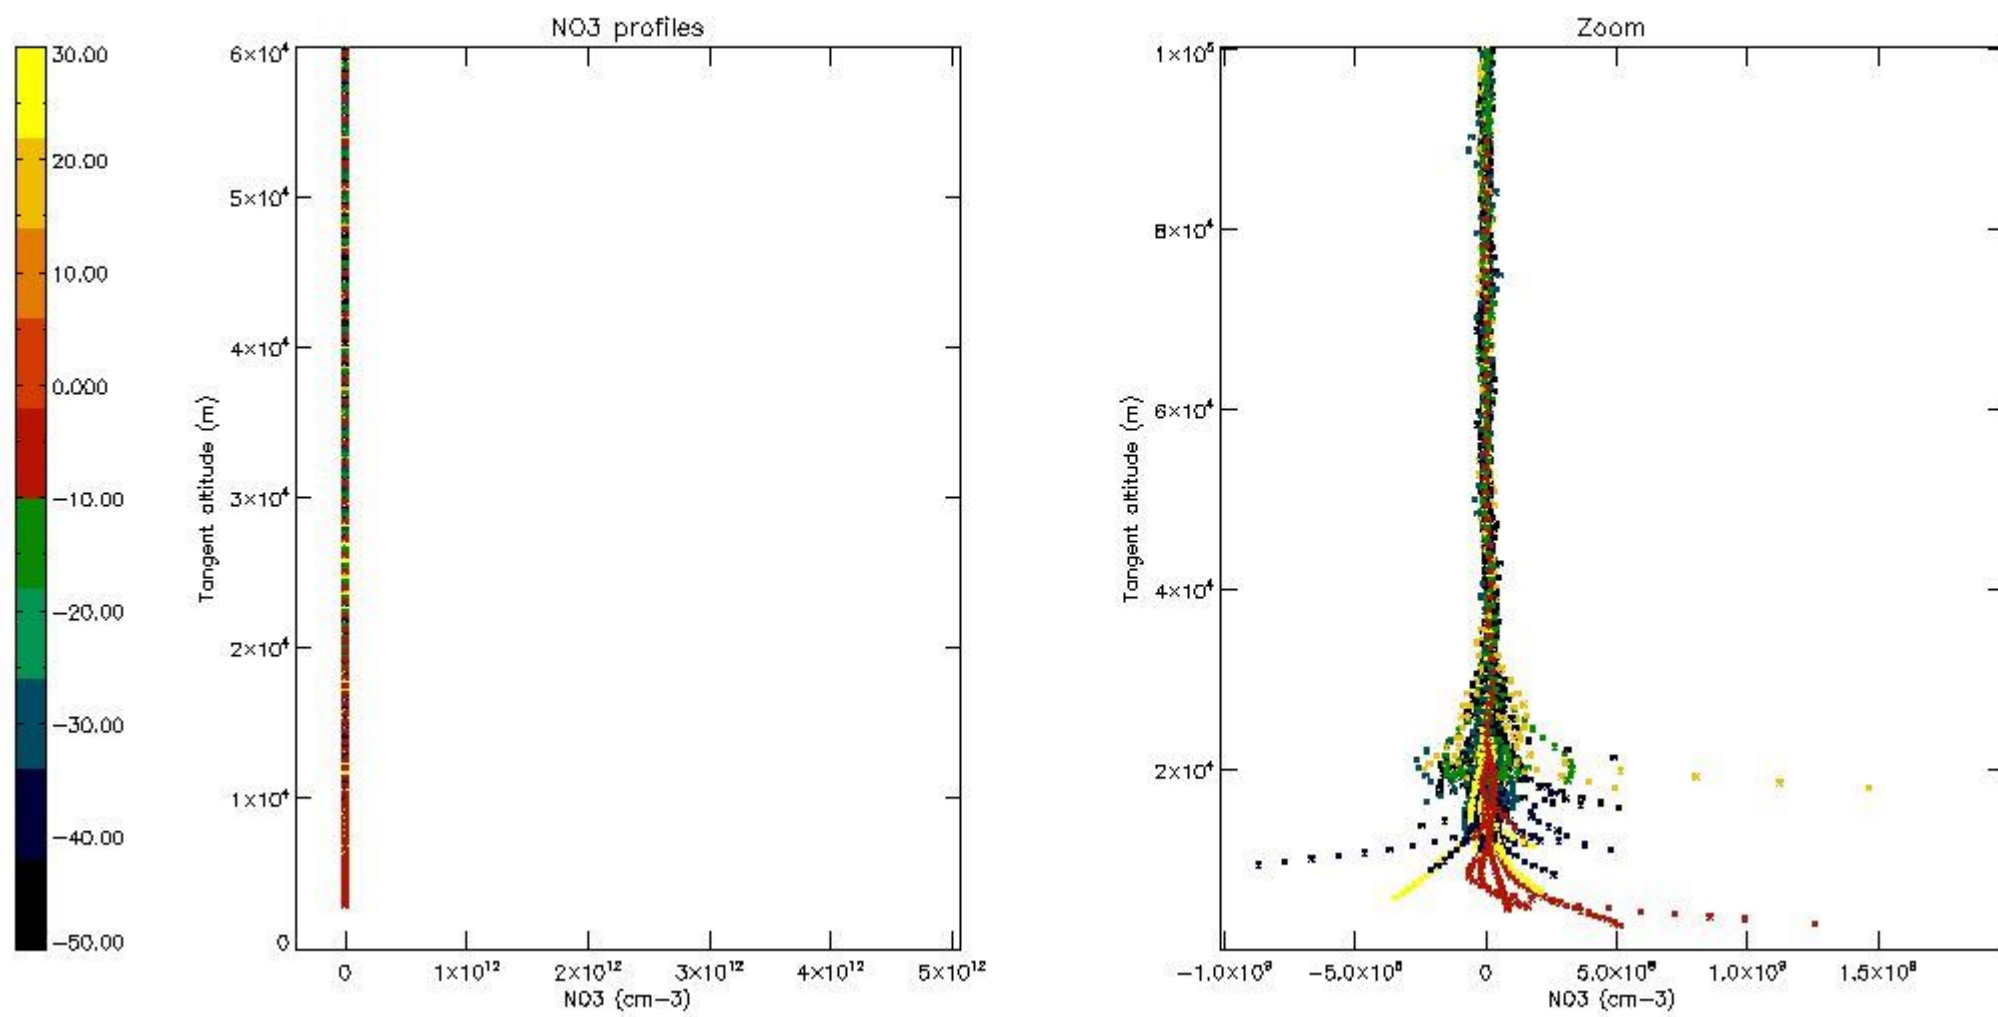

5.8 Plot H2O profiles for all STD (only for occultations of stars 1,2,3,4,13,14,16,26,63 dark without errors)

The colorbar represents the latitude.