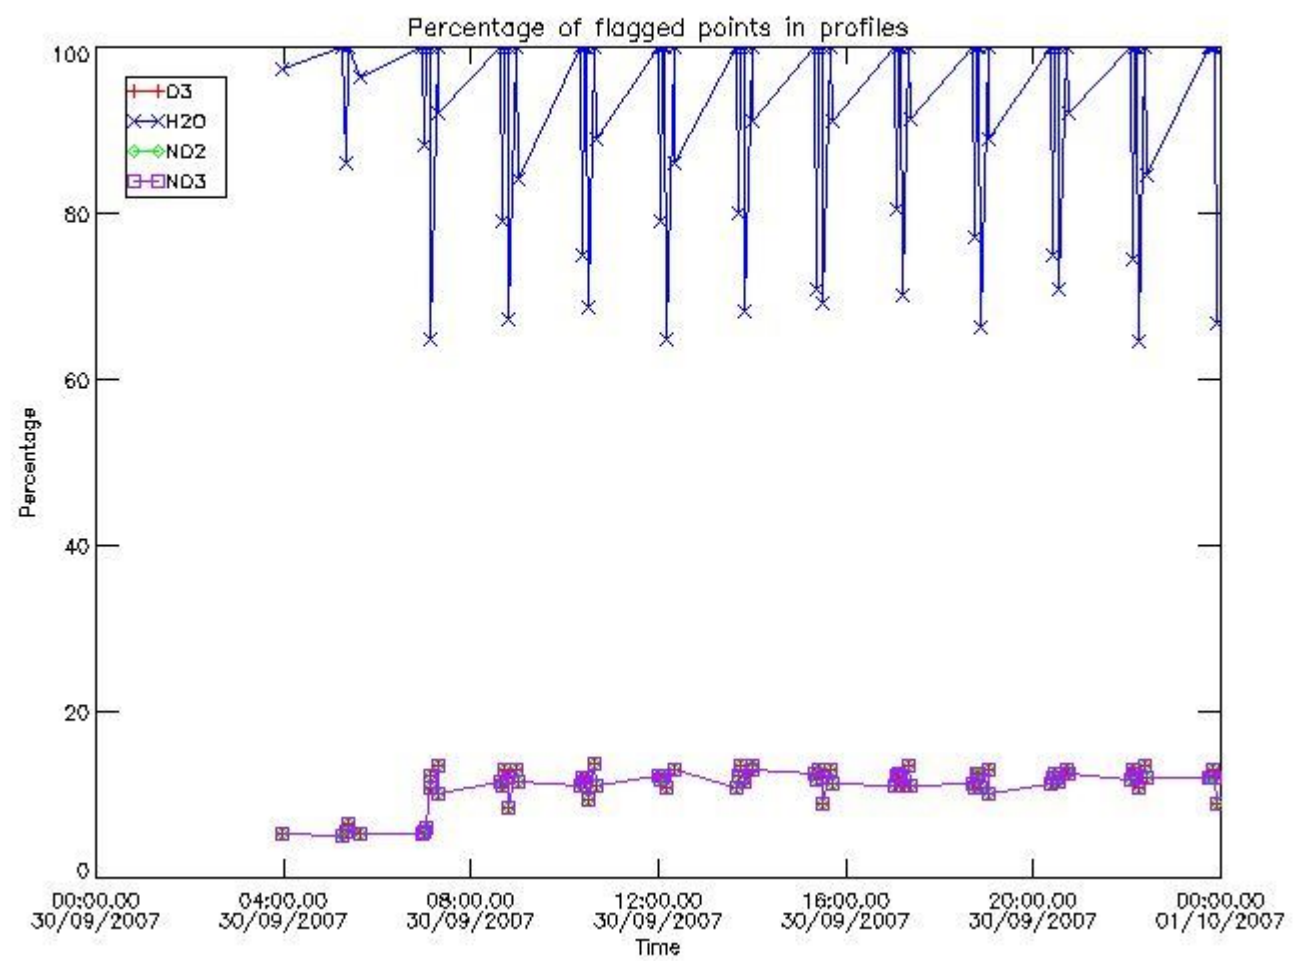

3. Quality information per product

In this section it is plotted some information contained in the Quality Summary data set of the level 2 products. Only products in dark limb conditions and without errors (error flag in the MPH set to "0") are used.

3.1 Plot quality information per product (time dependant)

3.2 Plot quality information per product (world map)