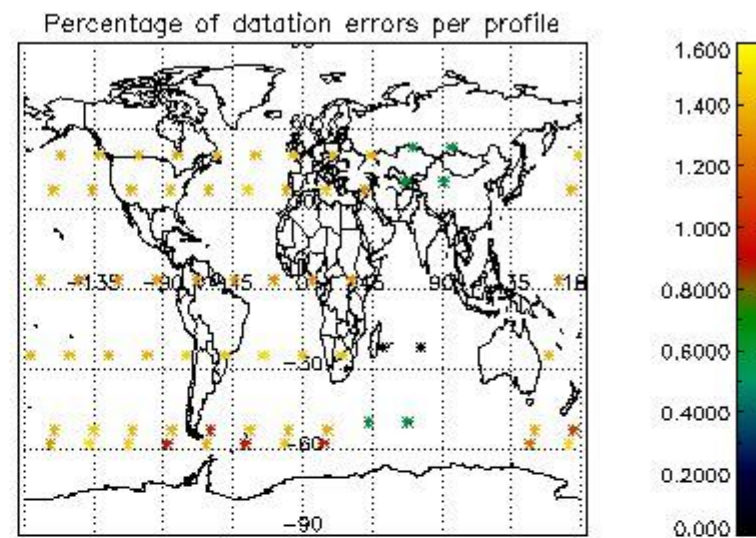

Percentage of datation errors per profile

Percentage of star falling outside central band per profile

Percentage of saturation errors per profile

4.2.2 Plot level 1 quality information per product (world map): ENVISAT DESCENDING passes