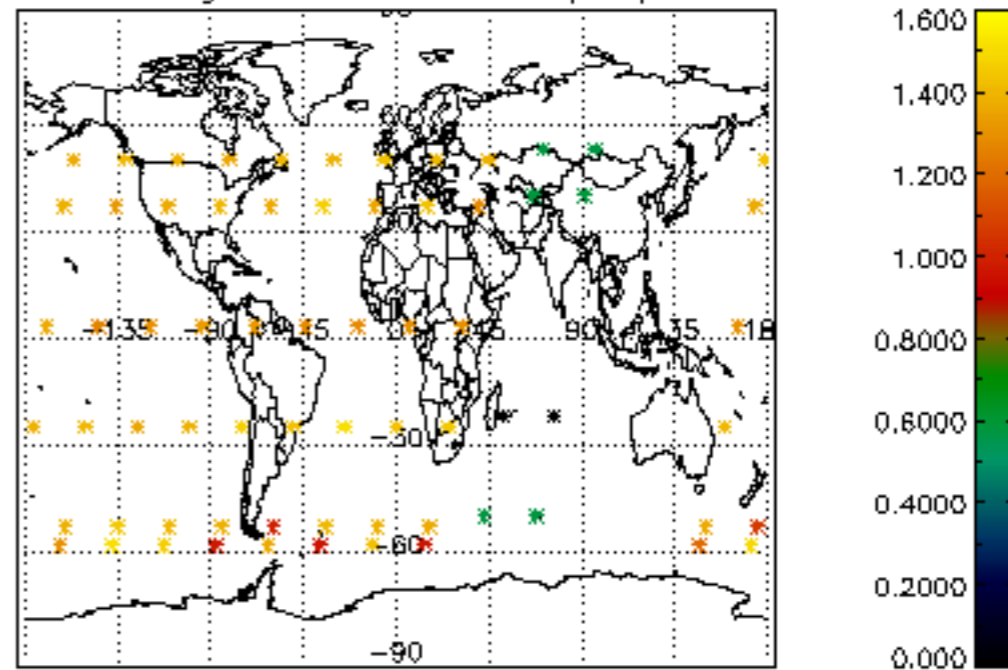

Percentage of datation errors per profile

Percentage of star falling outside central band per profile

Percentage of saturation errors per profile

Percentage of cosmic ray hits per profile

Percentage of datation errors per profile