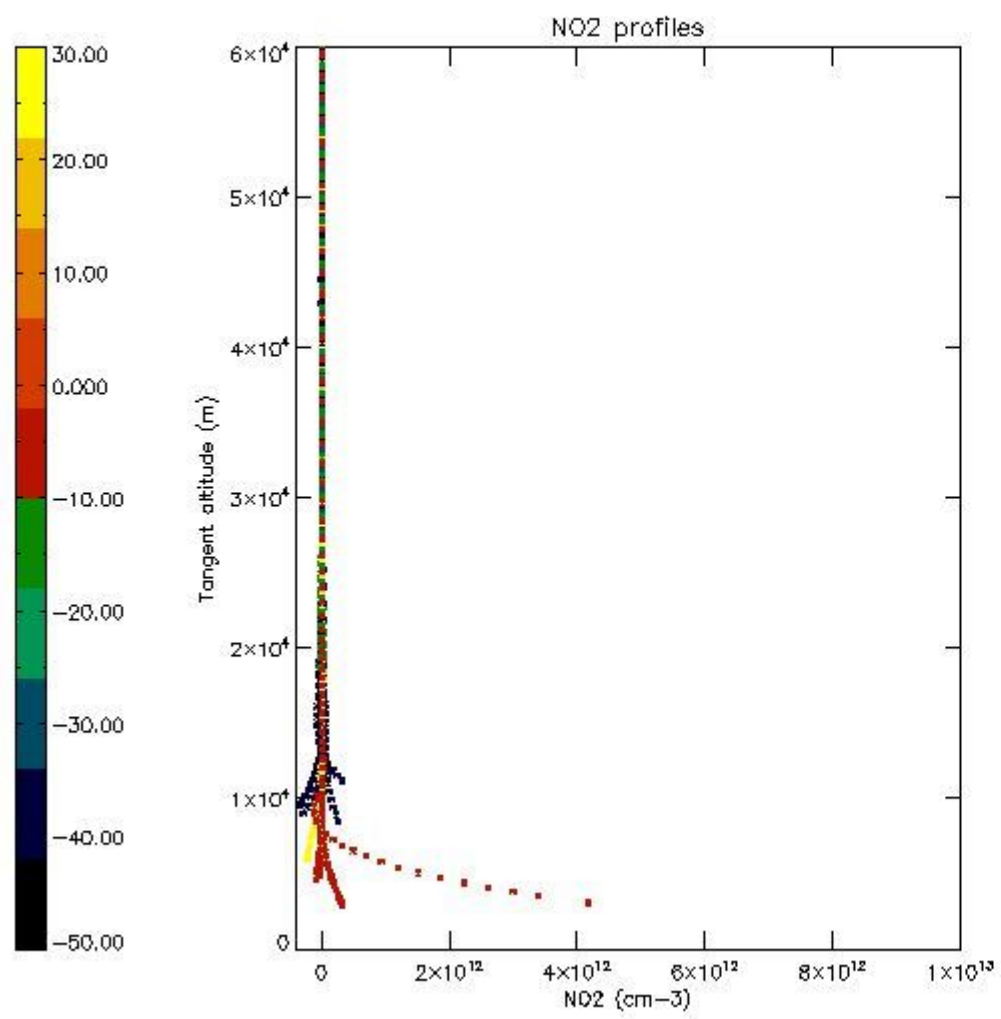

STD < 10	15
STD < 5	10

5.2 Plot ozone profiles for all STD (dark without errors)

The colorbar represents the latitude.

5.3 Plot ozone profiles where STD < 20% (dark without errors)

The colorbar represents the latitude.

5.4 Plot ozone profiles where STD < 10% (dark without errors)

The colorbar represents the latitude.

5.5 Plot ozone profiles where STD < 5% (dark without errors)

The colorbar represents the latitude.

5.6 Plot NO₂ profiles for all STD (dark without errors)

The colorbar represents the latitude.

5.7 Plot NO3 profiles for all STD (dark without errors)

The colorbar represents the latitude.

5.8 Plot H₂O profiles for all STD (only for occultations of stars 1,2,3,4,13,14,16,26,63 dark without errors)