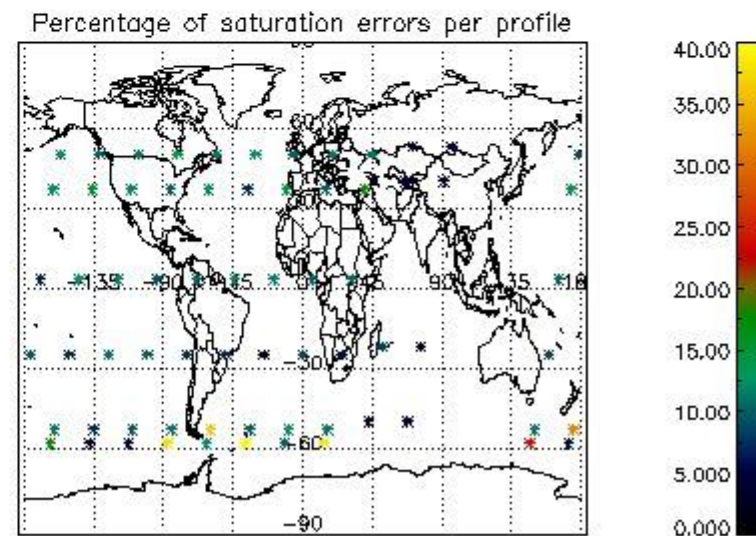

4.2 Plot quality information per product coming from level 1b processing (world map)

4.2.1 Plot level 1 quality information per product (world map): ENVISAT ASCENDING passes

Percentage of cosmic ray hits per profile

Percentage of datation errors per profile

Percentage of star falling outside central band per profile

Percentage of saturation errors per profile

4.2.2 Plot level 1 quality information per product (world map): ENVISAT DESCENDING passes