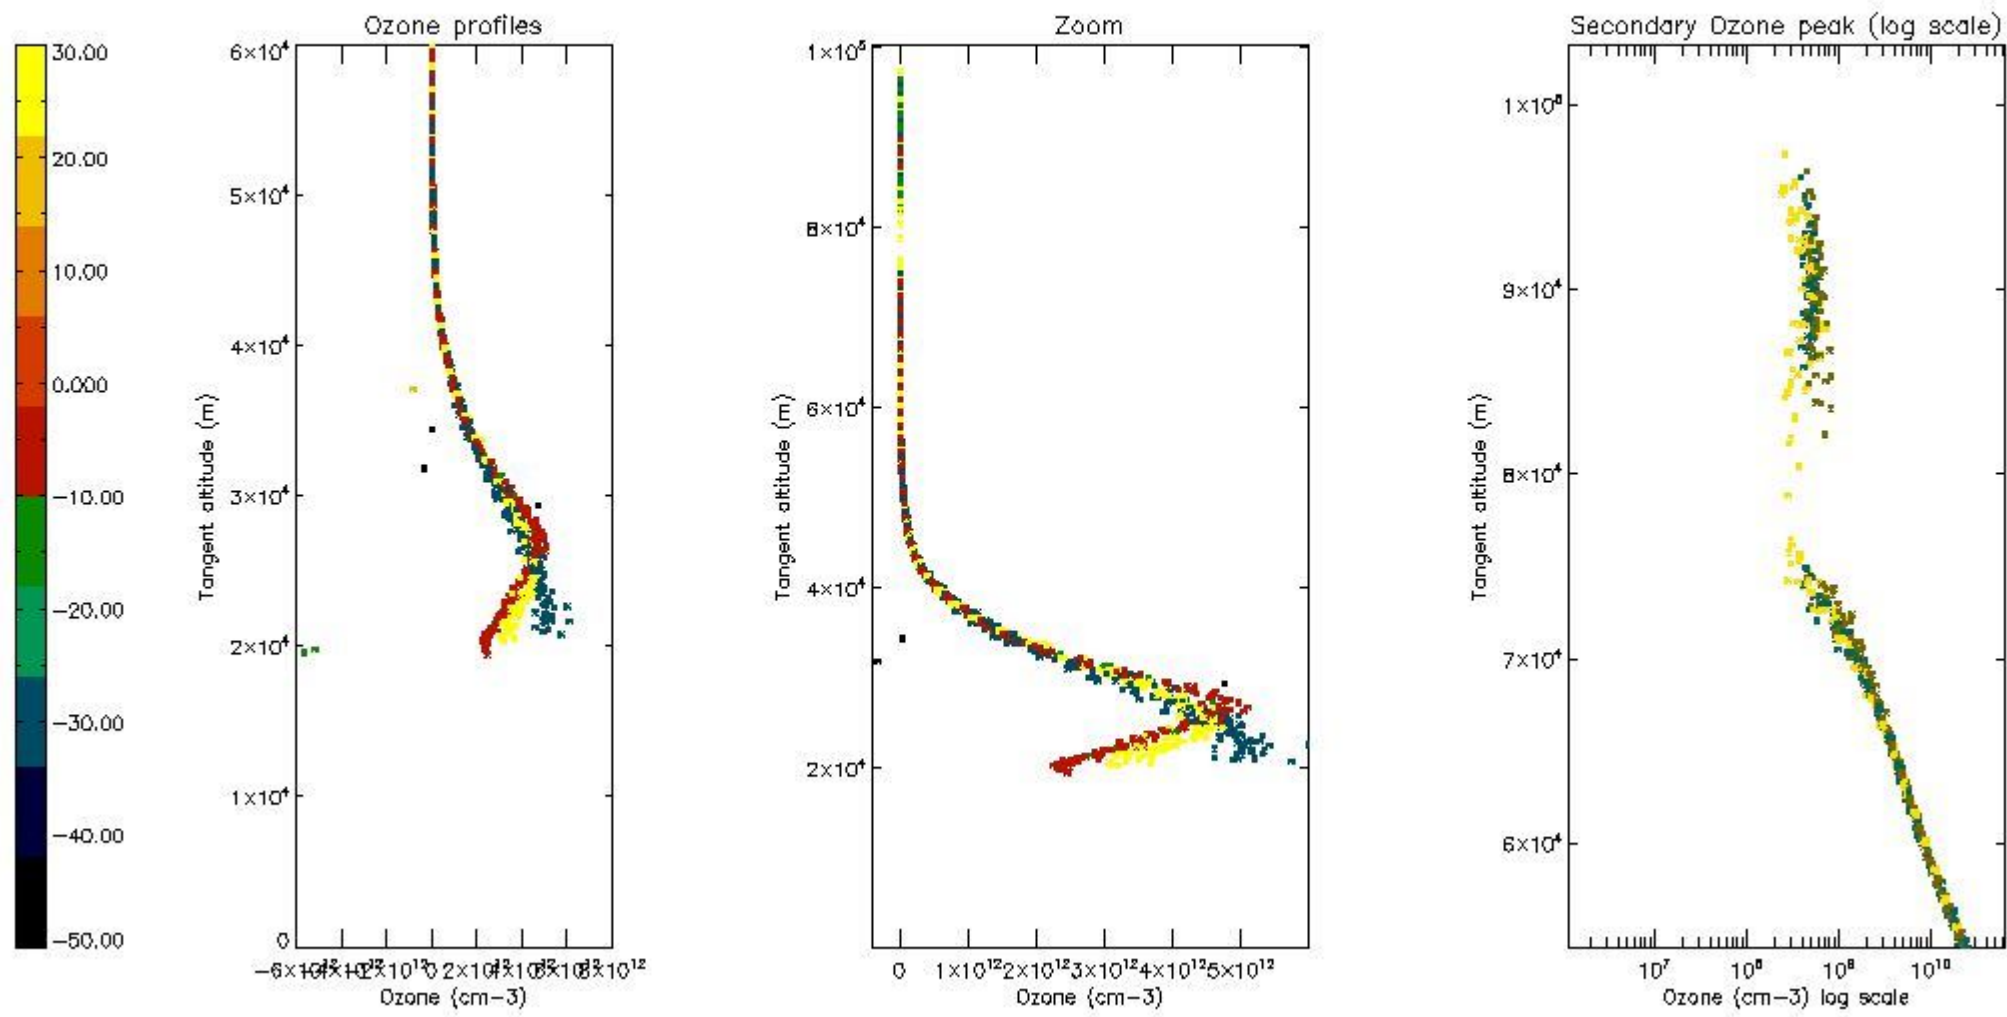

5.6 Plot NO₂ profiles for all STD (dark without errors)

The colorbar represents the latitude.