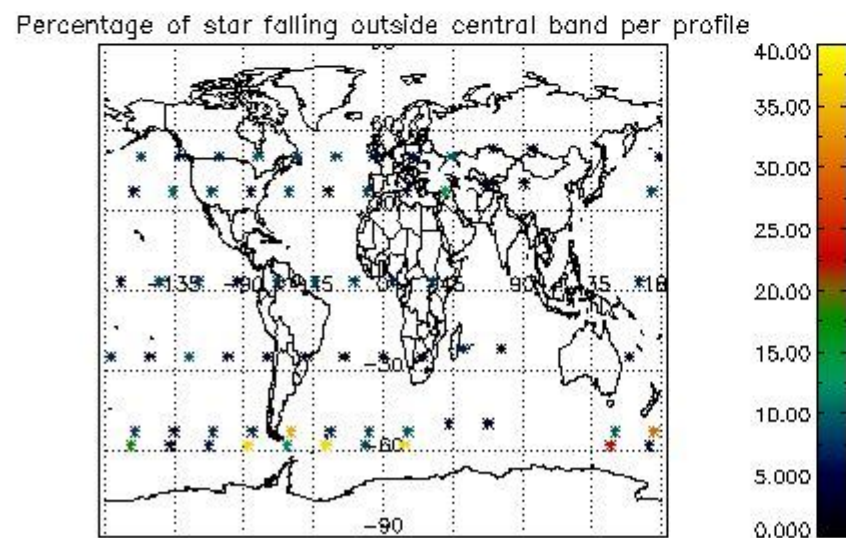

Percentage of datation errors per profile

Percentage of star falling outside central band per profile

Percentage of saturation errors per profile

4.2.2 Plot level 1 quality information per product (world map): ENVISAT DESCENDING passes