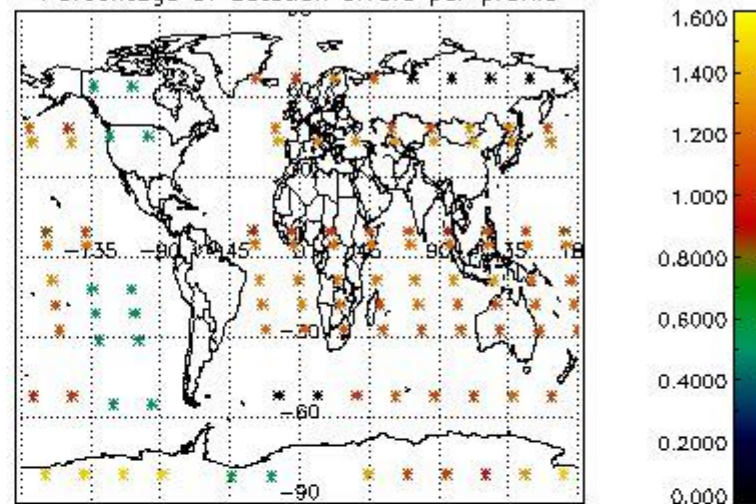

Percentage of datation errors per profile