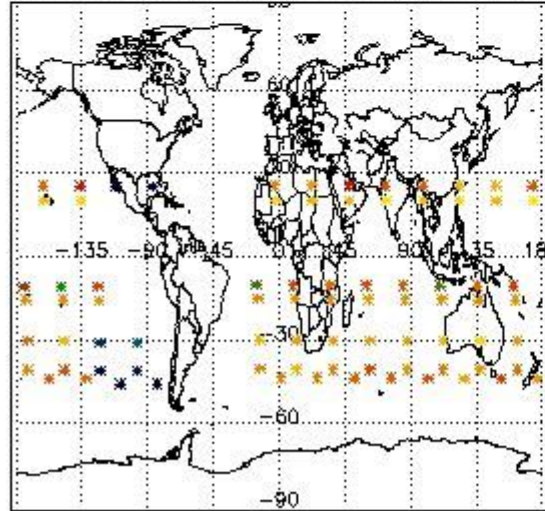

3.1 Plot quality information per product (time dependant)

3.2 Plot quality information per product (world map)

Percentage of flagged data per O3 profile

Percentage of flagged data per H2O profile

Percentage of flagged data per NO2 profile

Percentage of flagged data per NO3 profile

4. Level 1 quality information per product

In this section it is plotted some information contained in the Quality Summary data set of the level 2 products that comes from the level 1b processing. Products without errors (error flag in the MPH set to "0") are used.