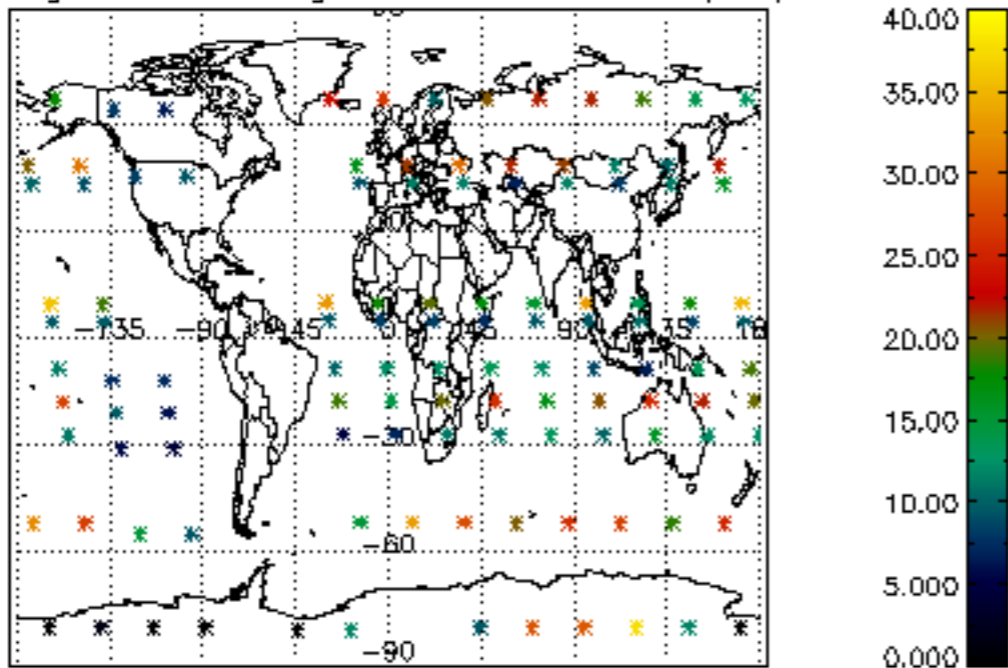

Percentage of cosmic ray hits per profile

Percentage of star falling outside central band per profile