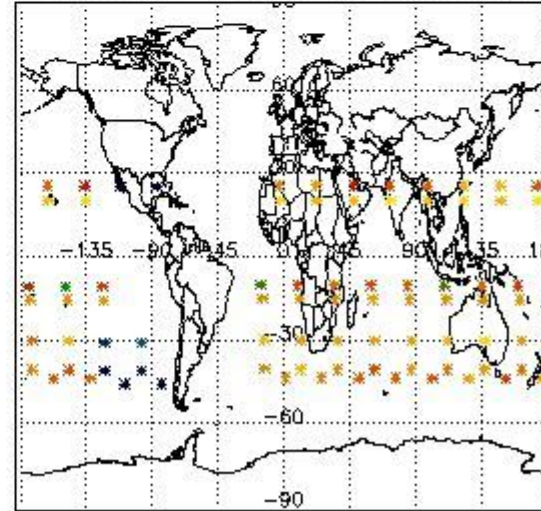

Percentage of flagged data per NO3 profile

4. Level 1 quality information per product

In this section it is plotted some information contained in the Quality Summary data set of the level 2 products that comes from the level 1b processing. Products without errors (error flag in the MPH set to "0") are used.

4.1 Plot quality information per product (time dependant) coming from level 1b processing

4.1.1 Plot level 1 quality information per product (time dependant): ENVISAT ASCENDING passes