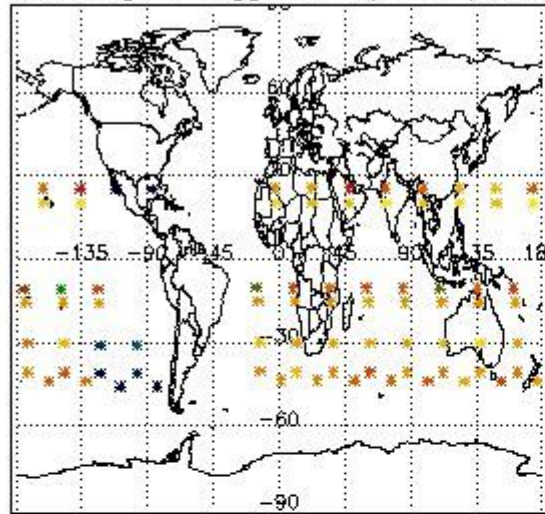

3.1 Plot quality information per product (time dependant)

3.2 Plot quality information per product (world map)

Percentage of flagged data per O3 profile

Percentage of flagged data per H2O profile

Percentage of flagged data per NO2 profile