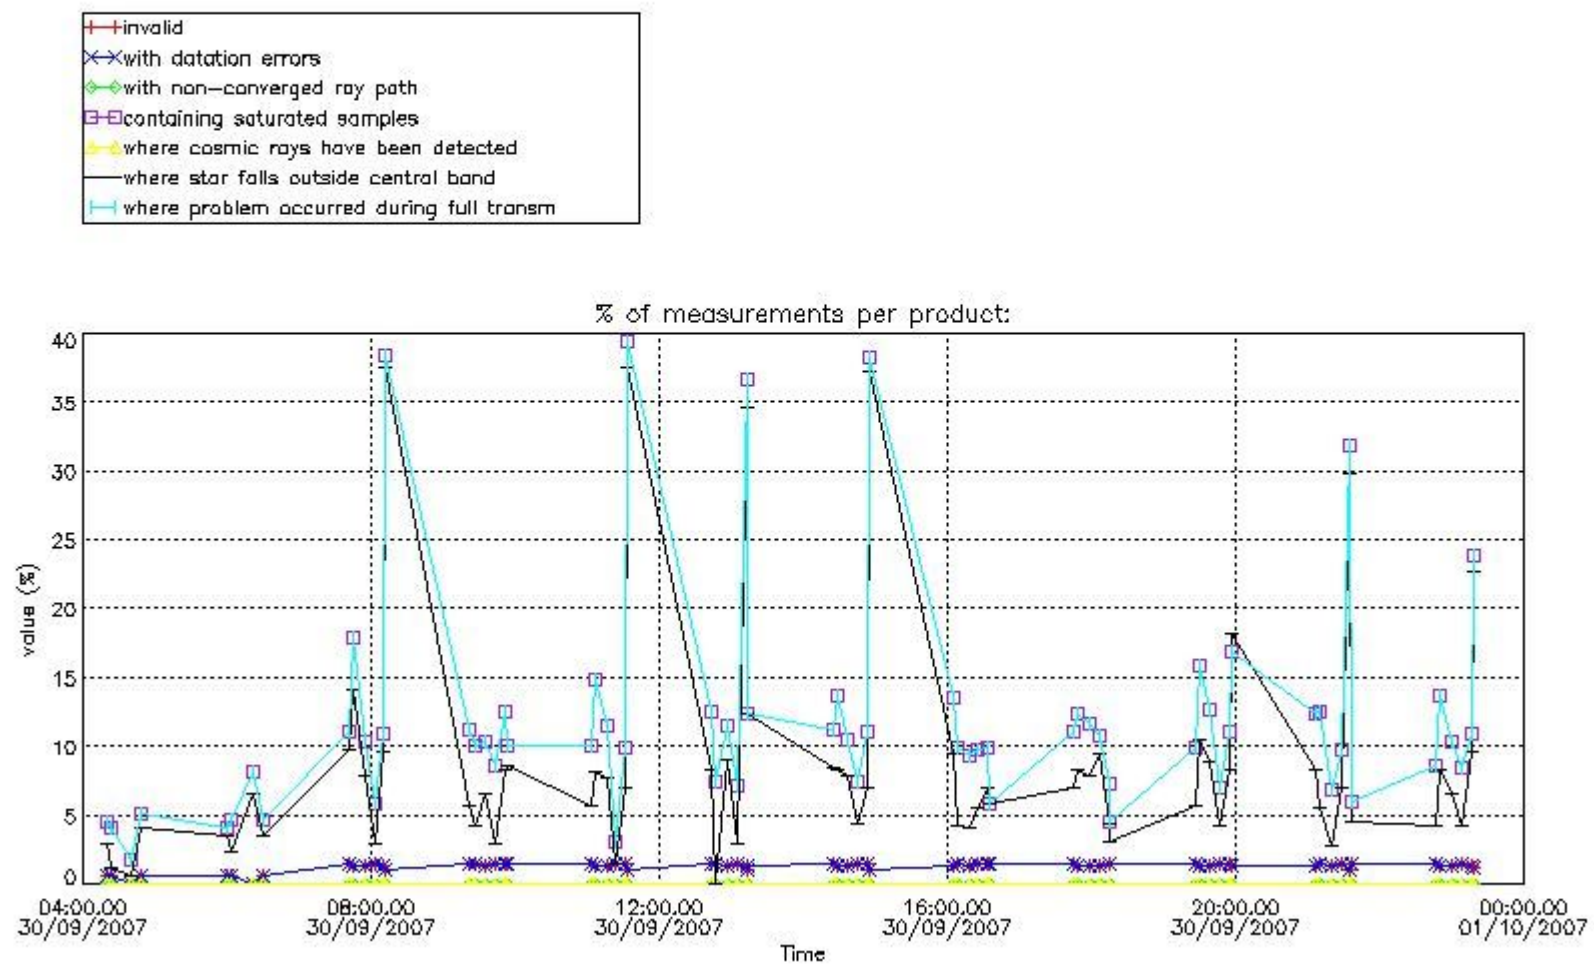

4.2 Plot quality information per product coming from level 1b processing (world map)

4.2.1 Plot level 1 quality information per product (world map): ENVISAT ASCENDING passes