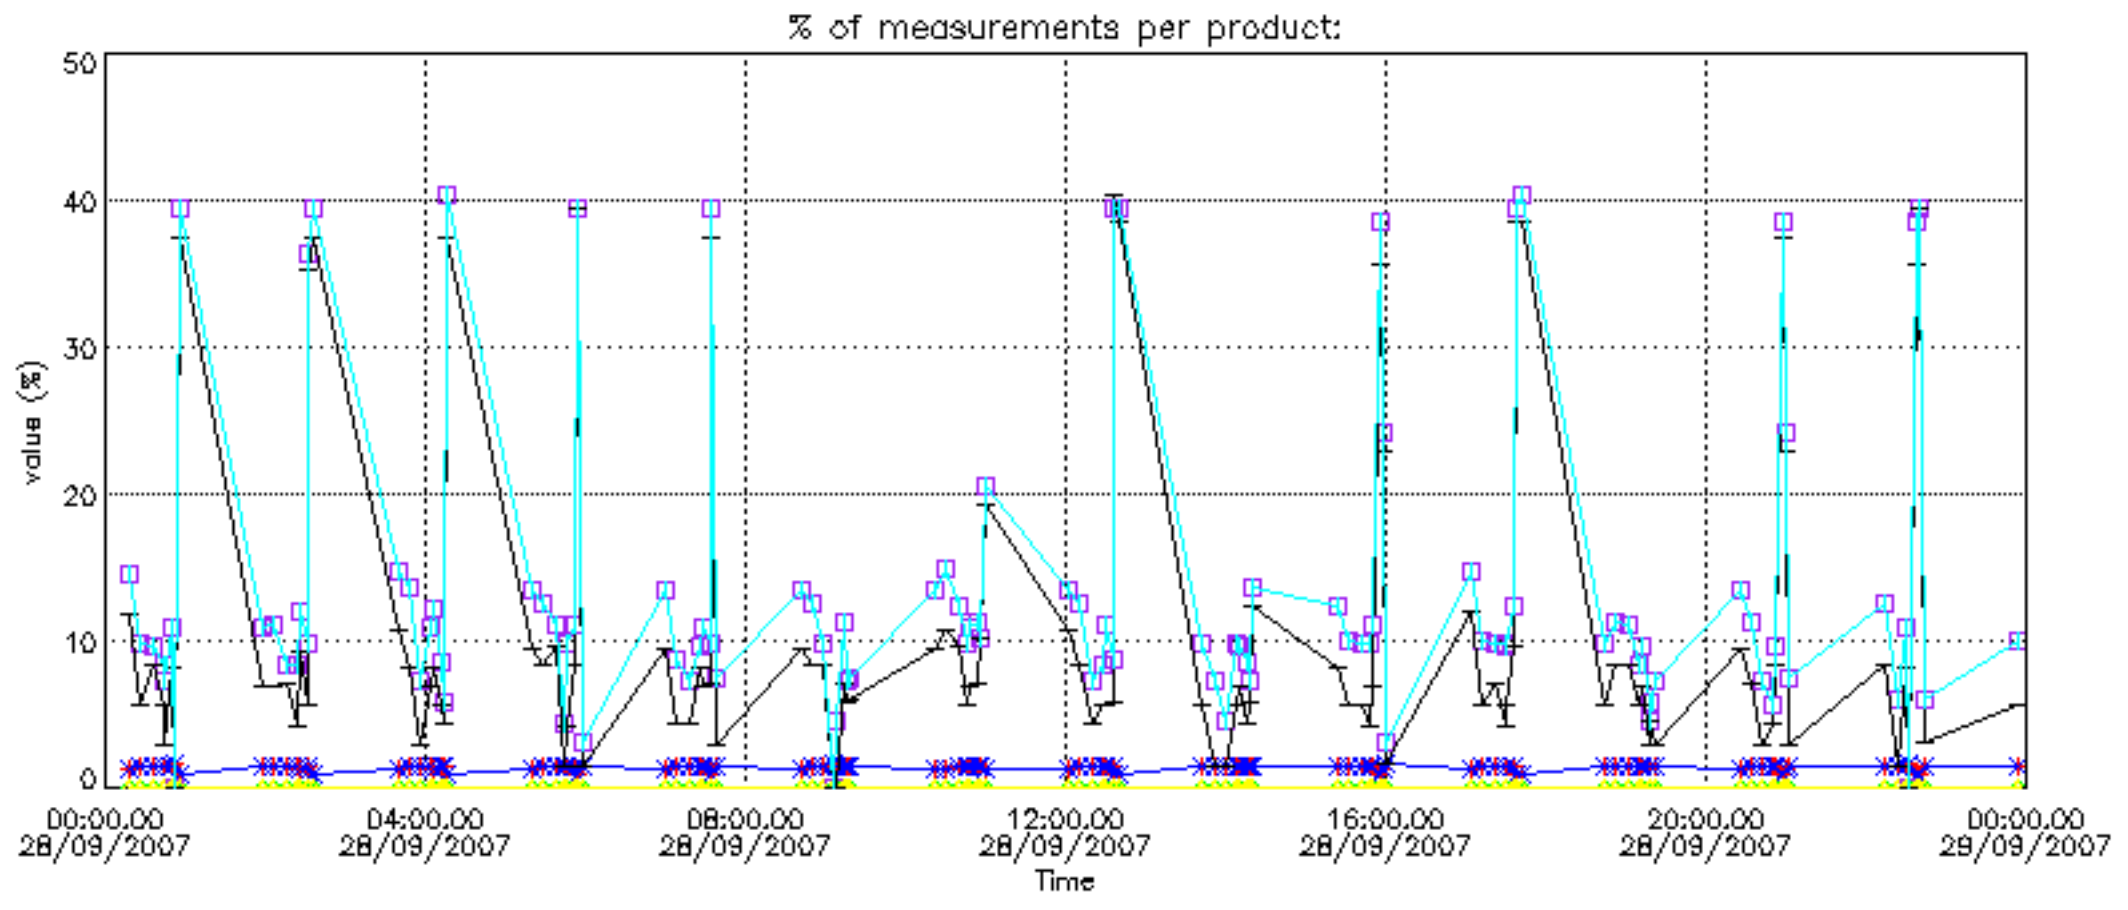

Percentage of cosmic ray hits per profile

Percentage of datation errors per profile