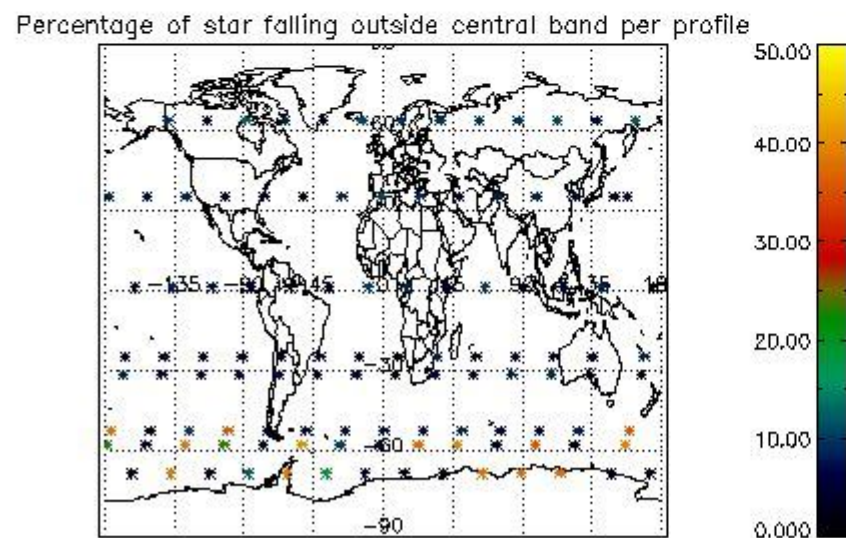

5. Trace gas profiles

5.1 Ozone statistics based on quality of products

The final quality of the products can be "measured" using the STD (Standard Deviation) attached to every point profile. This information is written to the parameter GOM_NL__2P/NL_LOCAL_SPECIES_DENSITY/o3_std of the level 2 products. The table below shows the statistics for given STD ranges.

The statistics are given with respect to the overall valid production:

- Products without fatal errors: GOM_NL__2P/MPH/PRODUCT_ERR=0
- Valid point profile: GOM_NL__2P/NL_LOCAL_SPECIES_DENSITY/pcd(0)=0

The 'Criteria' is applied to valid points of dark limb products:

- Products in dark limb illumination condition: GOM_NL__2P/NL_SUMMARY_QUALITY/obs_ill_cond=0
- Products without fatal errors: GOM_NL__2P/MPH/PRODUCT_ERR=0
- Valid point profile: GOM_NL__2P/NL_LOCAL_SPECIES_DENSITY/pcd(0)=0

So, the table below shows the percentage of dark limb and valid observations for each criteria with respect to the overall valid daily observations.

Criteria	% of total production
All STD	28
STD < 20	13