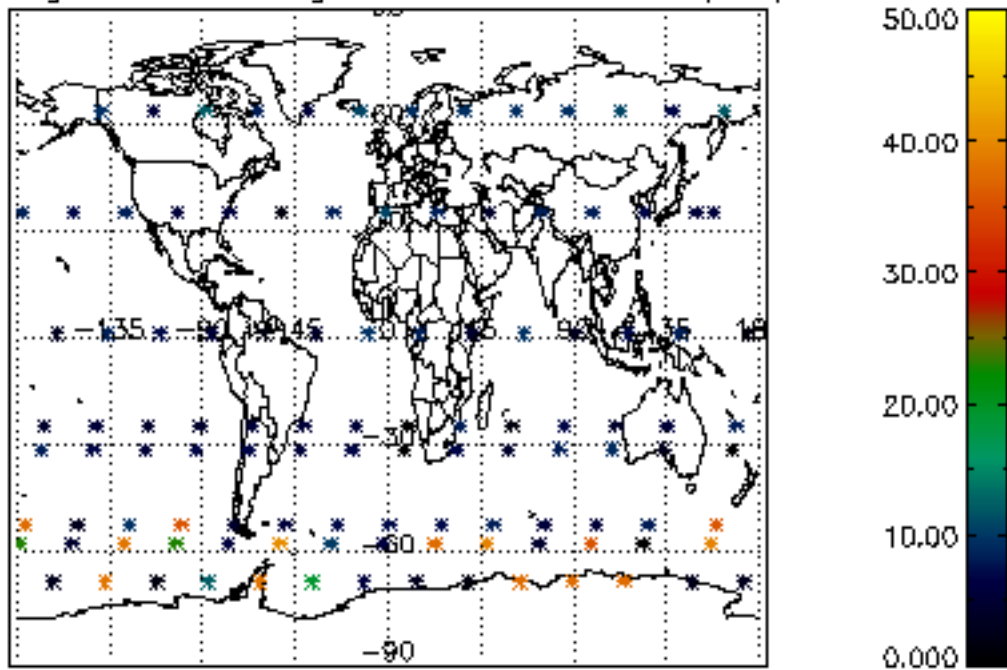

Percentage of star falling outside central band per profile