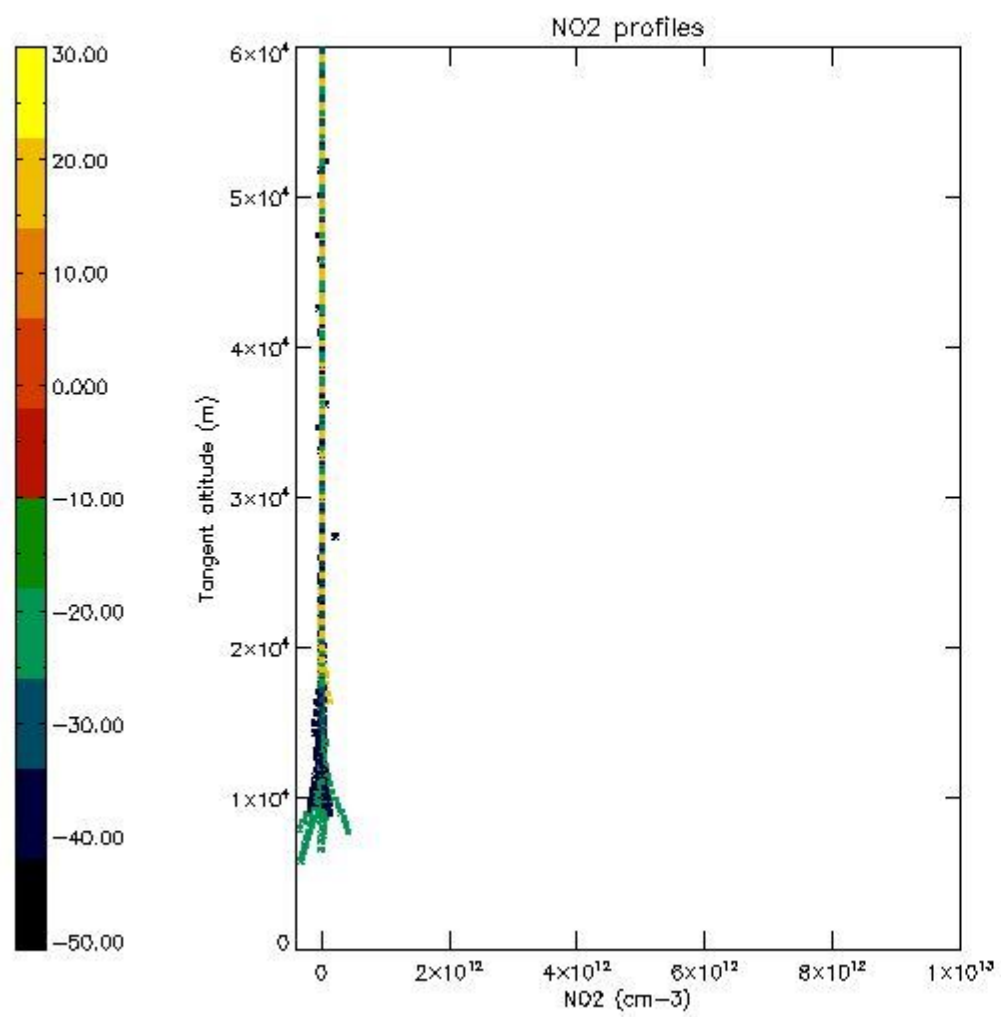

5.7 Plot NO3 profiles for all STD (dark without errors)

The colorbar represents the latitude.