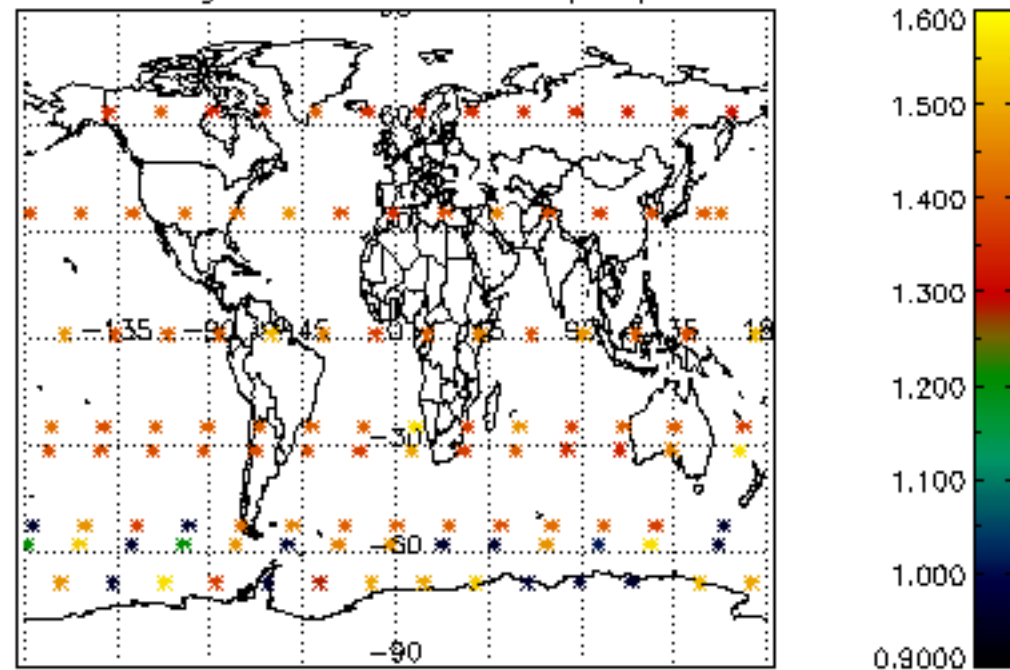

Percentage of datation errors per profile

Percentage of star falling outside central band per profile

Percentage of saturation errors per profile

Percentage of cosmic ray hits per profile

Percentage of datation errors per profile