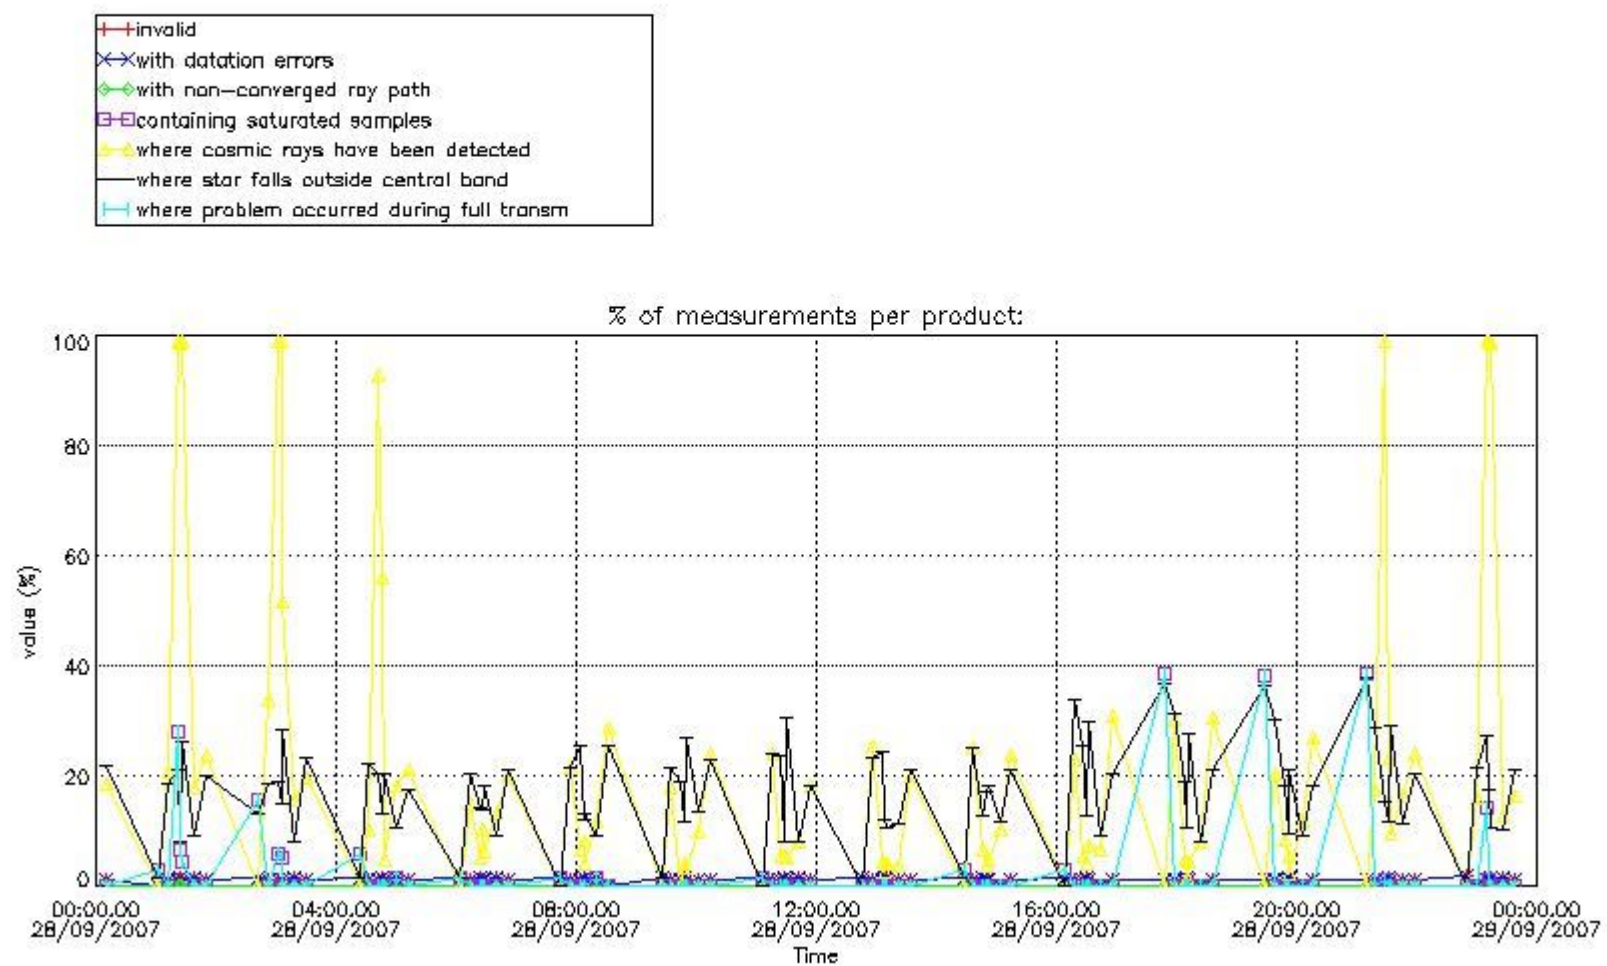

4.1.2 Plot level 1 quality information per product (time dependant): ENVI SAT DESCENDING passes