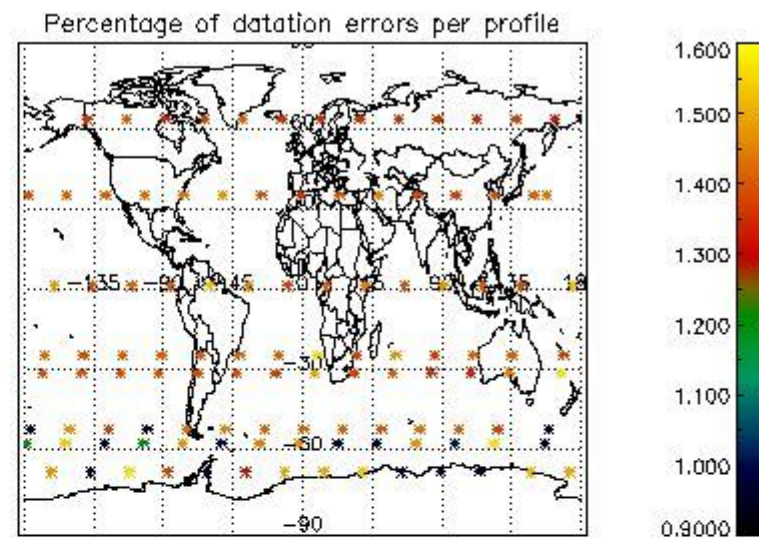

5. Trace gas profiles

5.1 Ozone statistics based on quality of products

The final quality of the products can be "measured" using the STD (Standard Deviation) attached to every point profile. This information is written to the parameter GOM_NL__2P/NL_LOCAL_SPECIES_DENSITY/o3_std of the level 2 products. The table below shows the statistics for given STD ranges.

The statistics are given with respect to the overall valid production:

- Products without fatal errors: GOM_NL__2P/MPH/PRODUCT_ERR=0
- Valid point profile: GOM_NL__2P/NL_LOCAL_SPECIES_DENSITY/pcd(0)=0

The 'Criteria' is applied to valid points of dark limb products:

- Products in dark limb illumination condition: GOM_NL__2P/NL_SUMMARY_QUALITY/obs_ill_cond=0
- Products without fatal errors: GOM_NL__2P/MPH/PRODUCT_ERR=0
- Valid point profile: GOM_NL__2P/NL_LOCAL_SPECIES_DENSITY/pcd(0)=0

So, the table below shows the percentage of dark limb and valid observations for each criteria with respect to the overall valid daily observations.

Criteria	% of total production
All STD	28
STD < 20	13