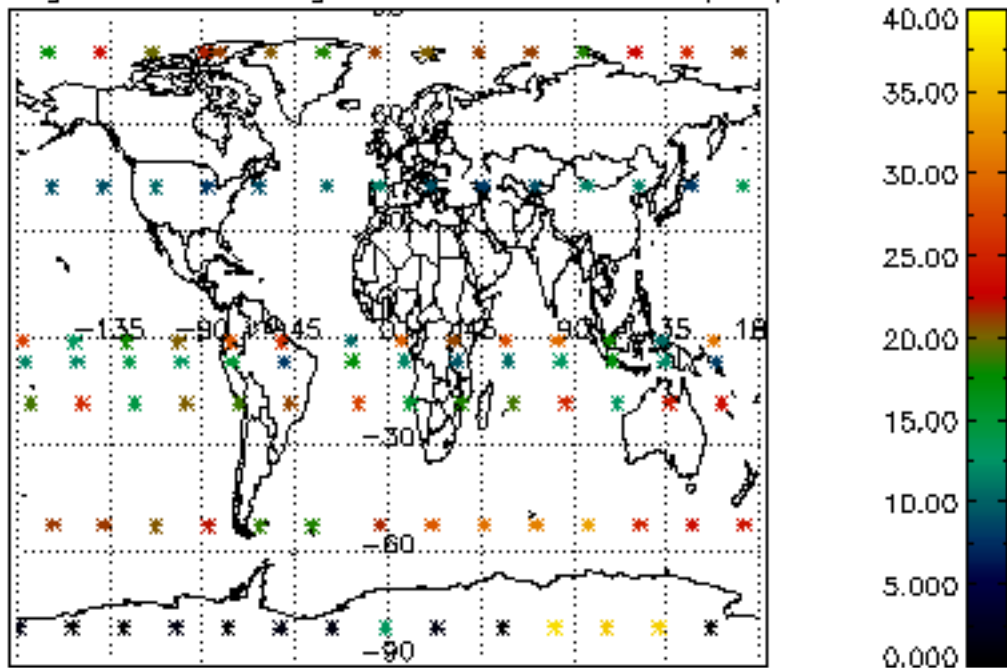

Percentage of cosmic ray hits per profile

Percentage of star falling outside central band per profile