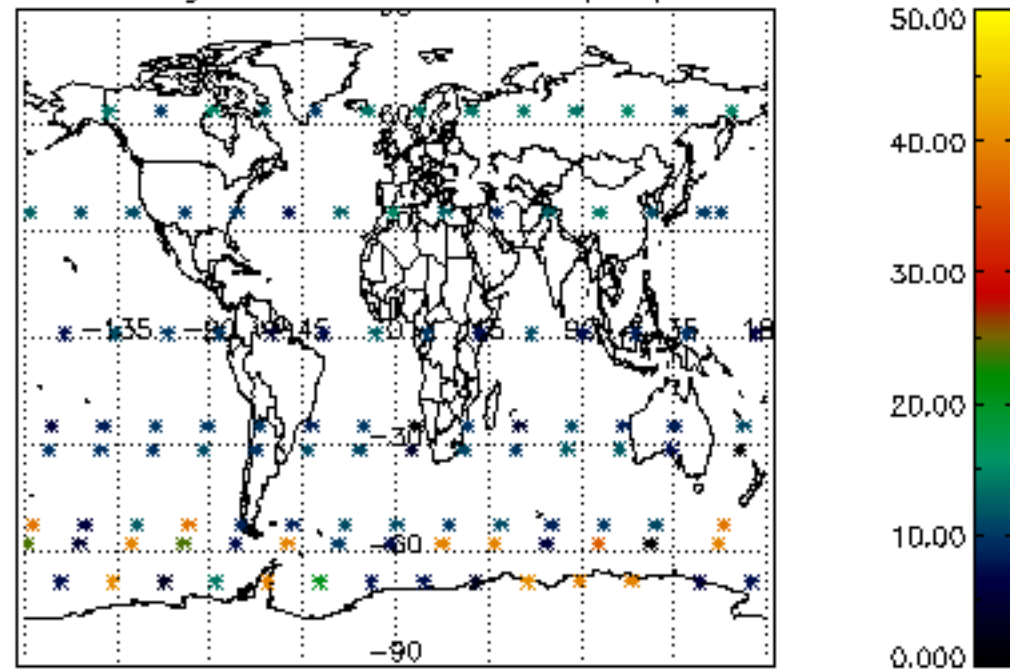

Percentage of saturation errors per profile