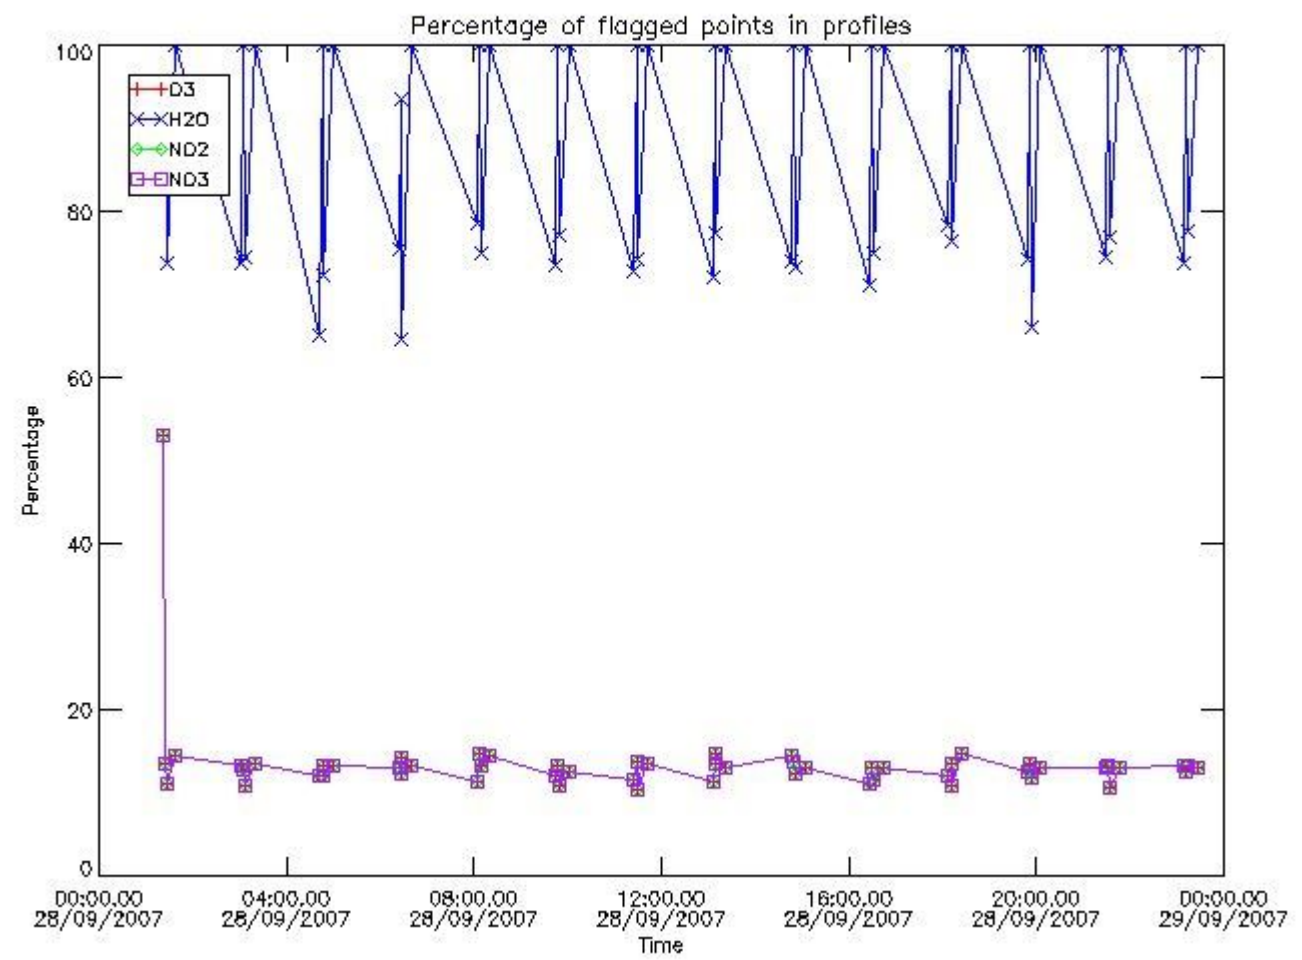

3. Quality information per product

In this section it is plotted some information contained in the Quality Summary data set of the level 2 products. Only products in dark limb conditions and without errors (error flag in the MPH set to "0") are used.

3.1 Plot quality information per product (time dependant)

3.2 Plot quality information per product (world map)