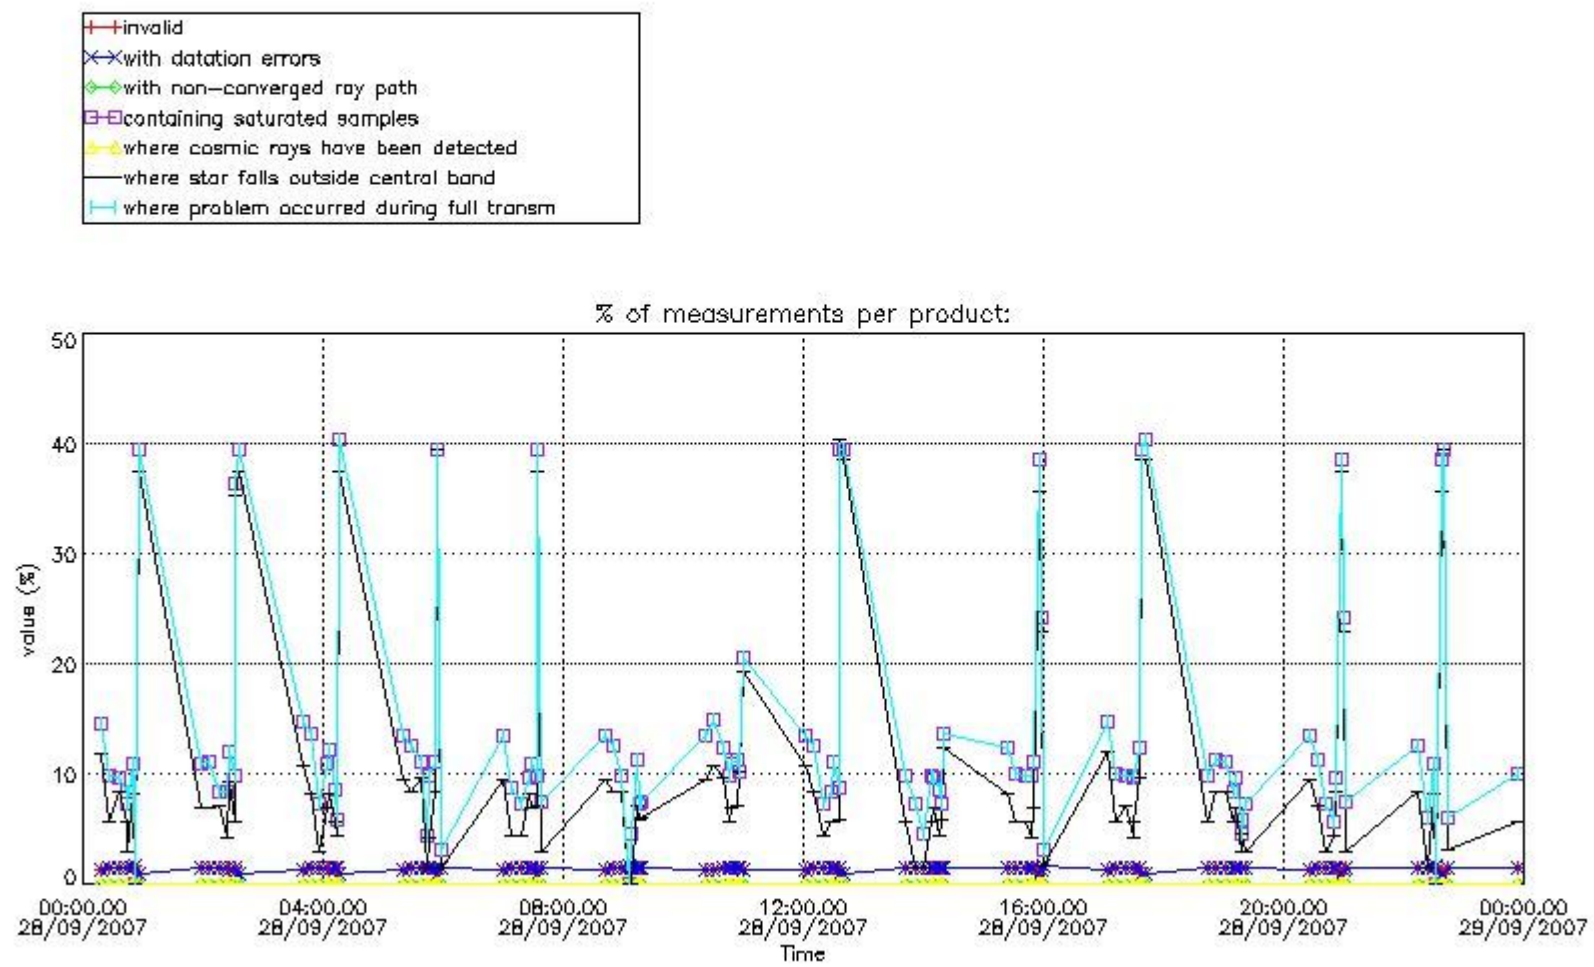

3.1 Plot quality information per product (time dependant)

3.2 Plot quality information per product (world map)

Percentage of flagged data per O3 profile

Percentage of flagged data per H2O profile

Percentage of flagged data per NO2 profile

Percentage of flagged data per NO3 profile

4. Level 1 quality information per product

In this section it is plotted some information contained in the Quality Summary data set of the level 2 products that comes from the level 1b processing. Products without errors (error flag in the MPH set to "0") are used.

4.1 Plot quality information per product (time dependant) coming from level 1b processing

4.1.1 Plot level 1 quality information per product (time dependant): ENVISAT ASCENDING passes

4.1.2 Plot level 1 quality information per product (time dependant): ENVI SAT DESCENDING passes

5. Trace gas profiles

5.1 Ozone statistics based on quality of products

The final quality of the products can be "measured" using the STD (Standard Deviation) attached to every point profile. This information is written to the parameter GOM_NL__2P/NL_LOCAL_SPECIES_DENSITY/o3_std of the level 2 products. The table below shows the statistics for given STD ranges.