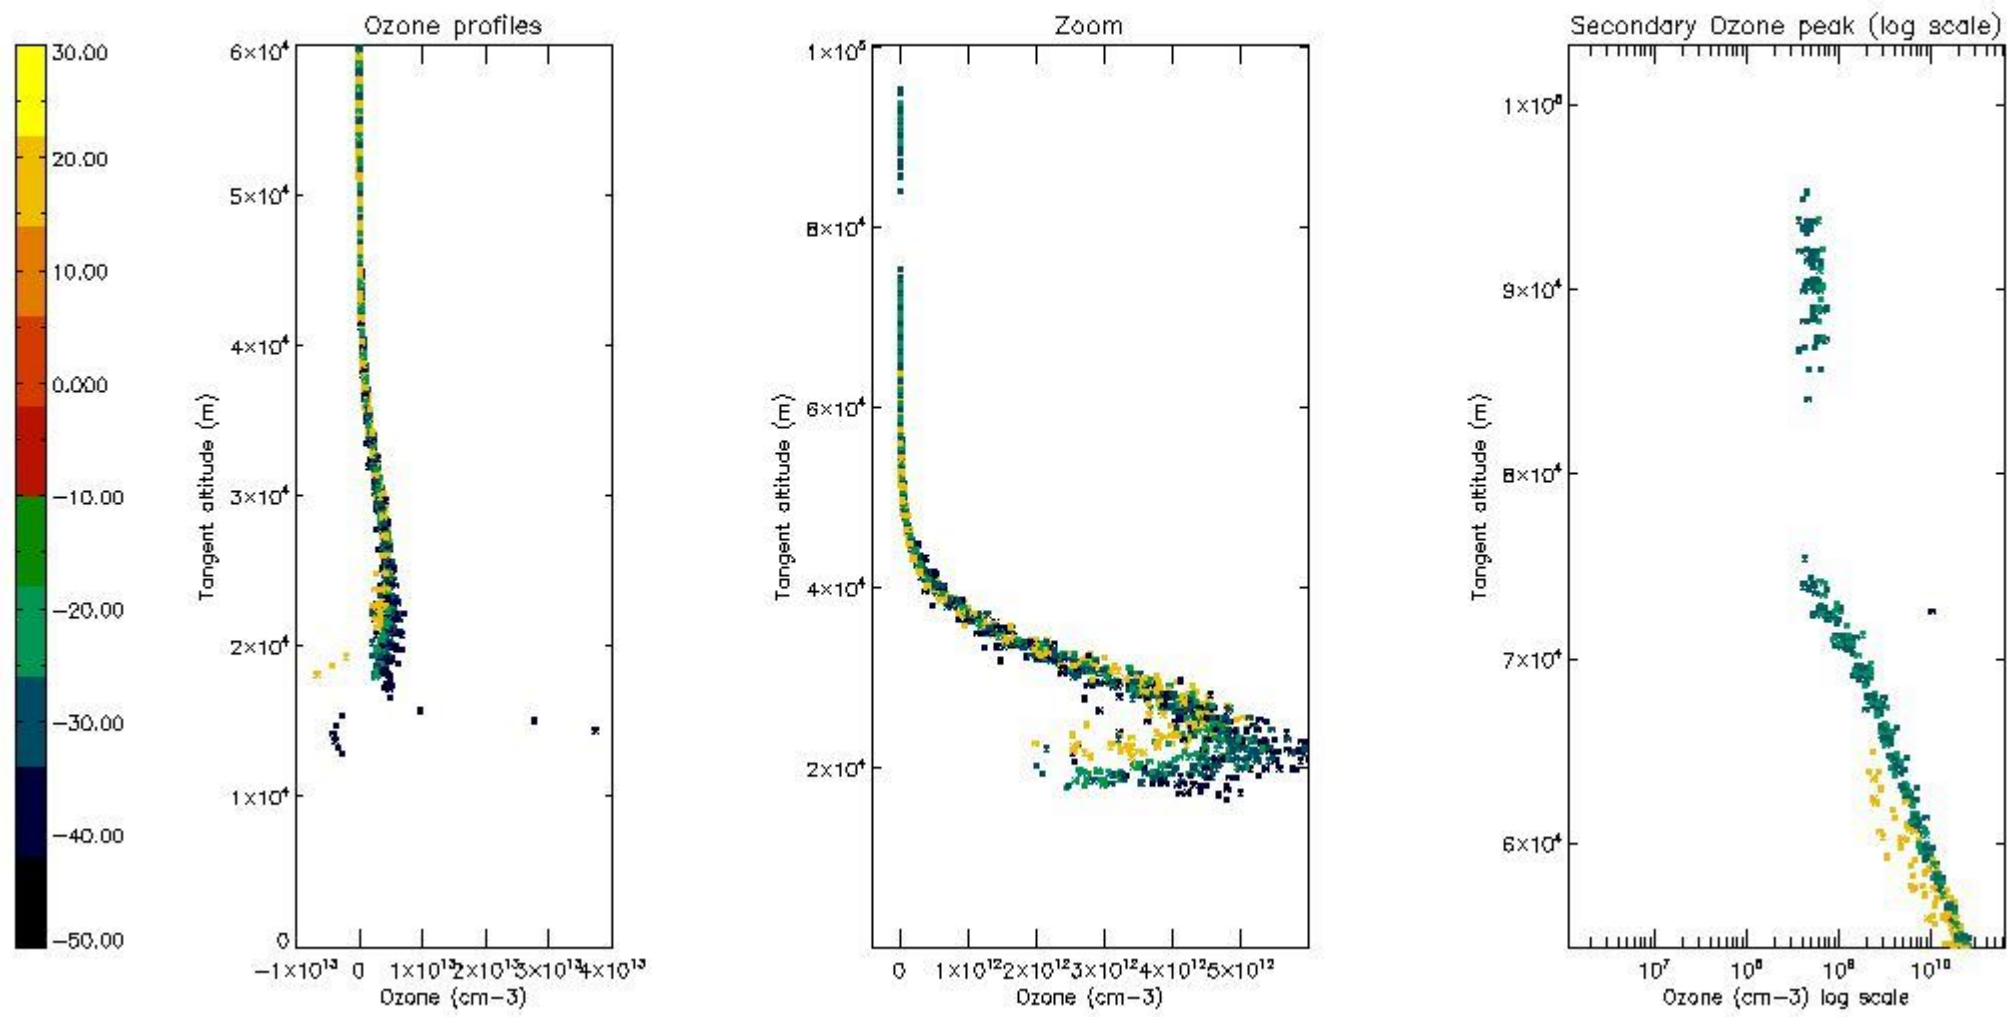

STD < 10	9
STD < 5	2

5.2 Plot ozone profiles for all STD (dark without errors)

The colorbar represents the latitude.

5.3 Plot ozone profiles where STD < 20% (dark without errors)

The colorbar represents the latitude.