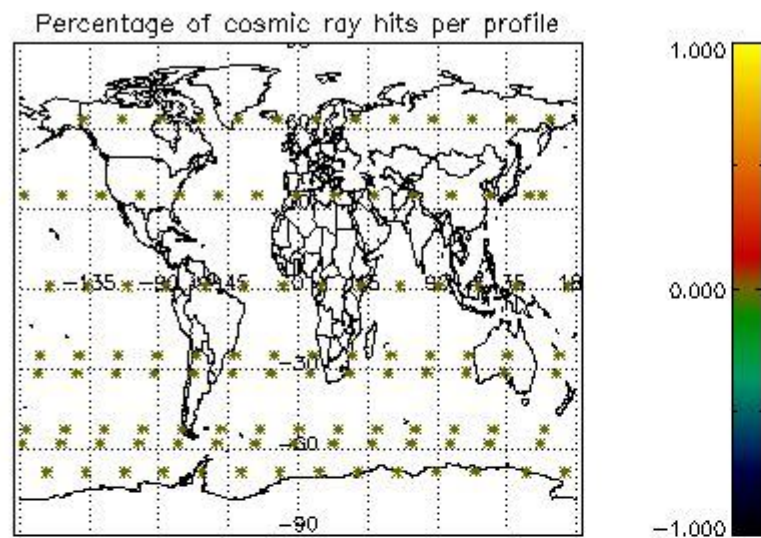

4.2.2 Plot level 1 quality information per product (world map): ENVISAT DESCENDING passes

5. Trace gas profiles

5.1 Ozone statistics based on quality of products

The final quality of the products can be "measured" using the STD (Standard Deviation) attached to every point profile. This information is written to the parameter GOM_NL__2P/NL_LOCAL_SPECIES_DENSITY/o3_std of the level 2 products. The table below shows the statistics for given STD ranges.

The statistics are given with respect to the overall valid production:

- Products without fatal errors: GOM_NL__2P/MPH/PRODUCT_ERR=0
- Valid point profile: GOM_NL__2P/NL_LOCAL_SPECIES_DENSITY/pcd(0)=0

The 'Criteria' is applied to valid points of dark limb products:

- Products in dark limb illumination condition: GOM_NL__2P/NL_SUMMARY_QUALITY/obs_ill_cond=0
- Products without fatal errors: GOM_NL__2P/MPH/PRODUCT_ERR=0
- Valid point profile: GOM_NL__2P/NL_LOCAL_SPECIES_DENSITY/pcd(0)=0

So, the table below shows the percentage of dark limb and valid observations for each criteria with respect to the overall valid daily observations.

Criteria	% of total production
All STD	28
STD < 20	13