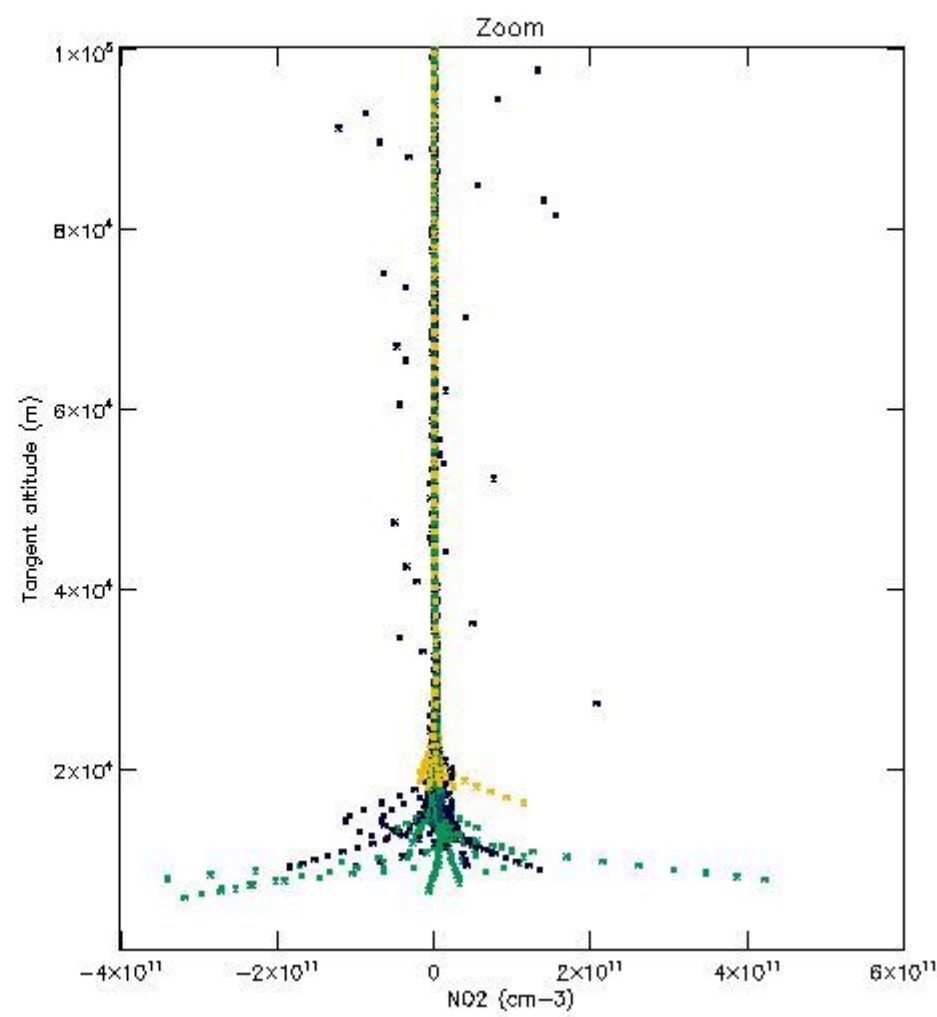

5.7 Plot NO3 profiles for all STD (dark without errors)

The colorbar represents the latitude.