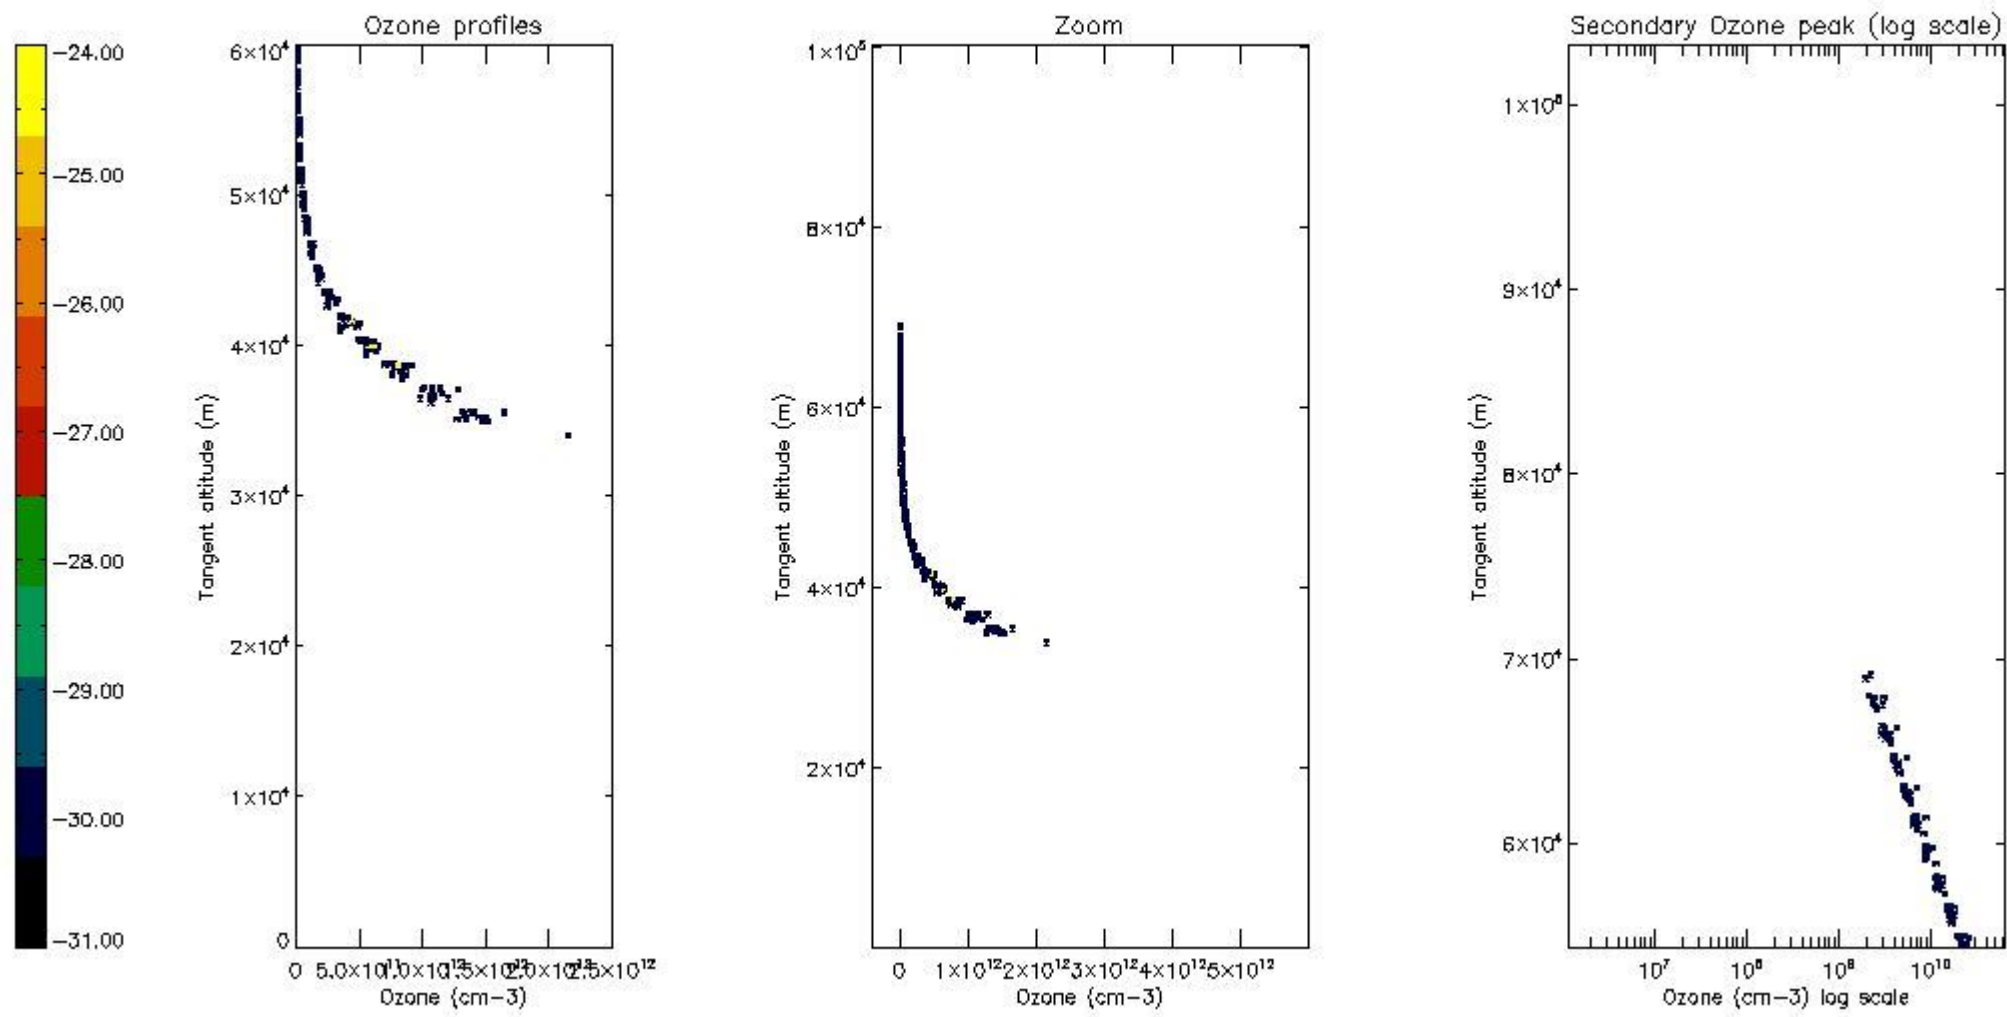

5.6 Plot NO₂ profiles for all STD (dark without errors)

The colorbar represents the latitude.