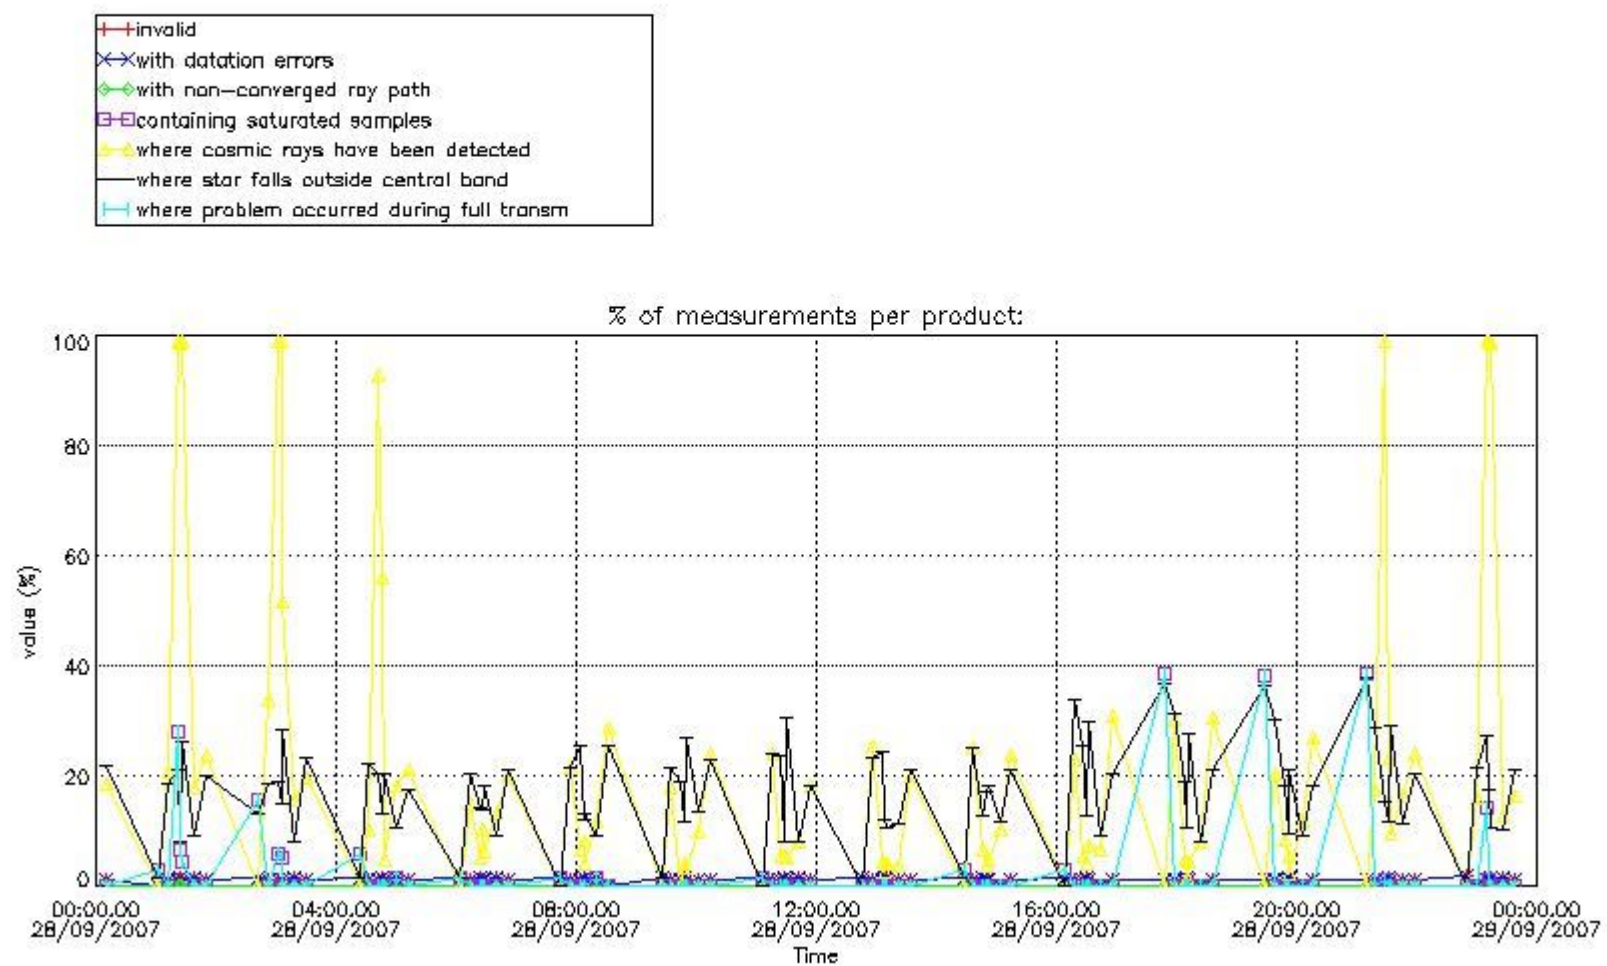

3.1 Plot quality information per product (time dependant)

3.2 Plot quality information per product (world map)

Percentage of flagged data per O3 profile

Percentage of flagged data per H2O profile

Percentage of flagged data per NO2 profile

Percentage of flagged data per NO3 profile

4. Level 1 quality information per product

In this section it is plotted some information contained in the Quality Summary data set of the level 2 products that comes from the level 1b processing. Products without errors (error flag in the MPH set to "0") are used.

4.1 Plot quality information per product (time dependant) coming from level 1b processing

4.1.1 Plot level 1 quality information per product (time dependant): ENVISAT ASCENDING passes

4.1.2 Plot level 1 quality information per product (time dependant): ENVI SAT DESCENDING passes