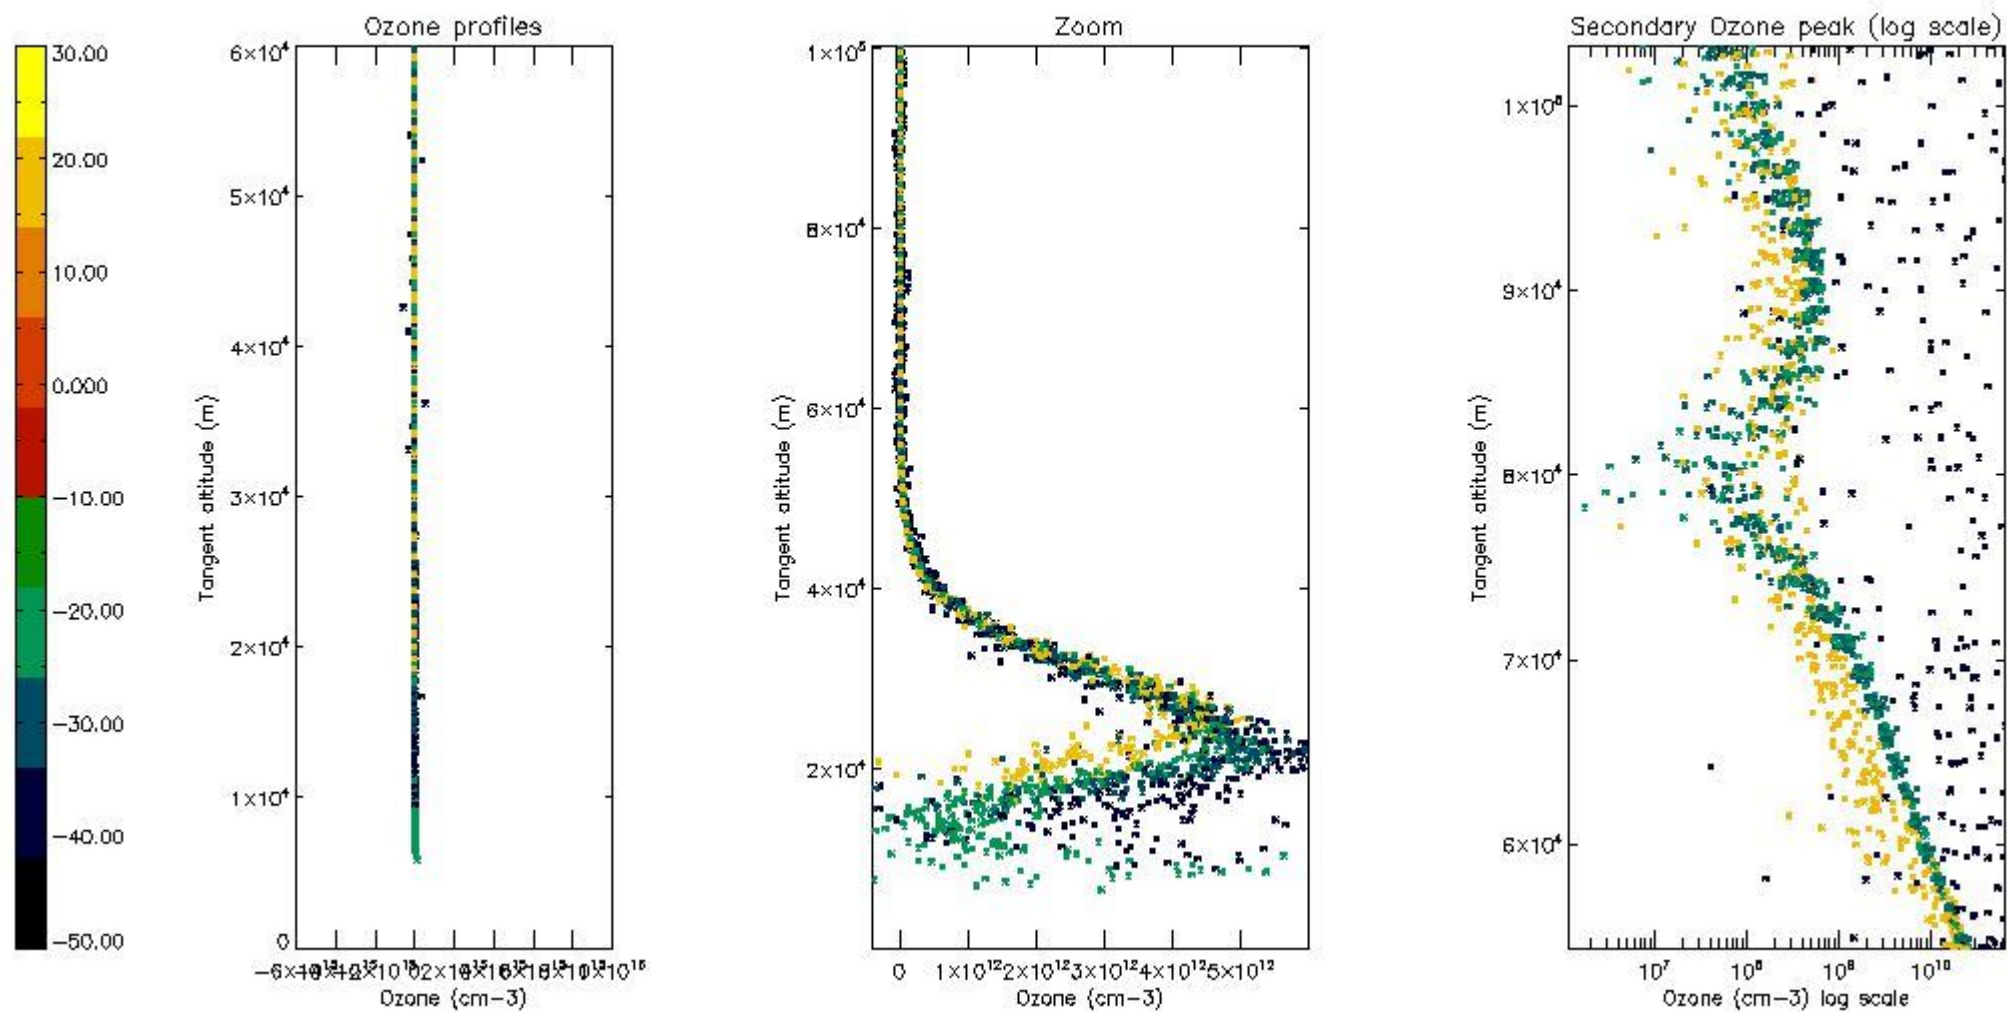

STD < 10	9
STD < 5	2

5.2 Plot ozone profiles for all STD (dark without errors)

The colorbar represents the latitude.

5.3 Plot ozone profiles where STD < 20% (dark without errors)

The colorbar represents the latitude.