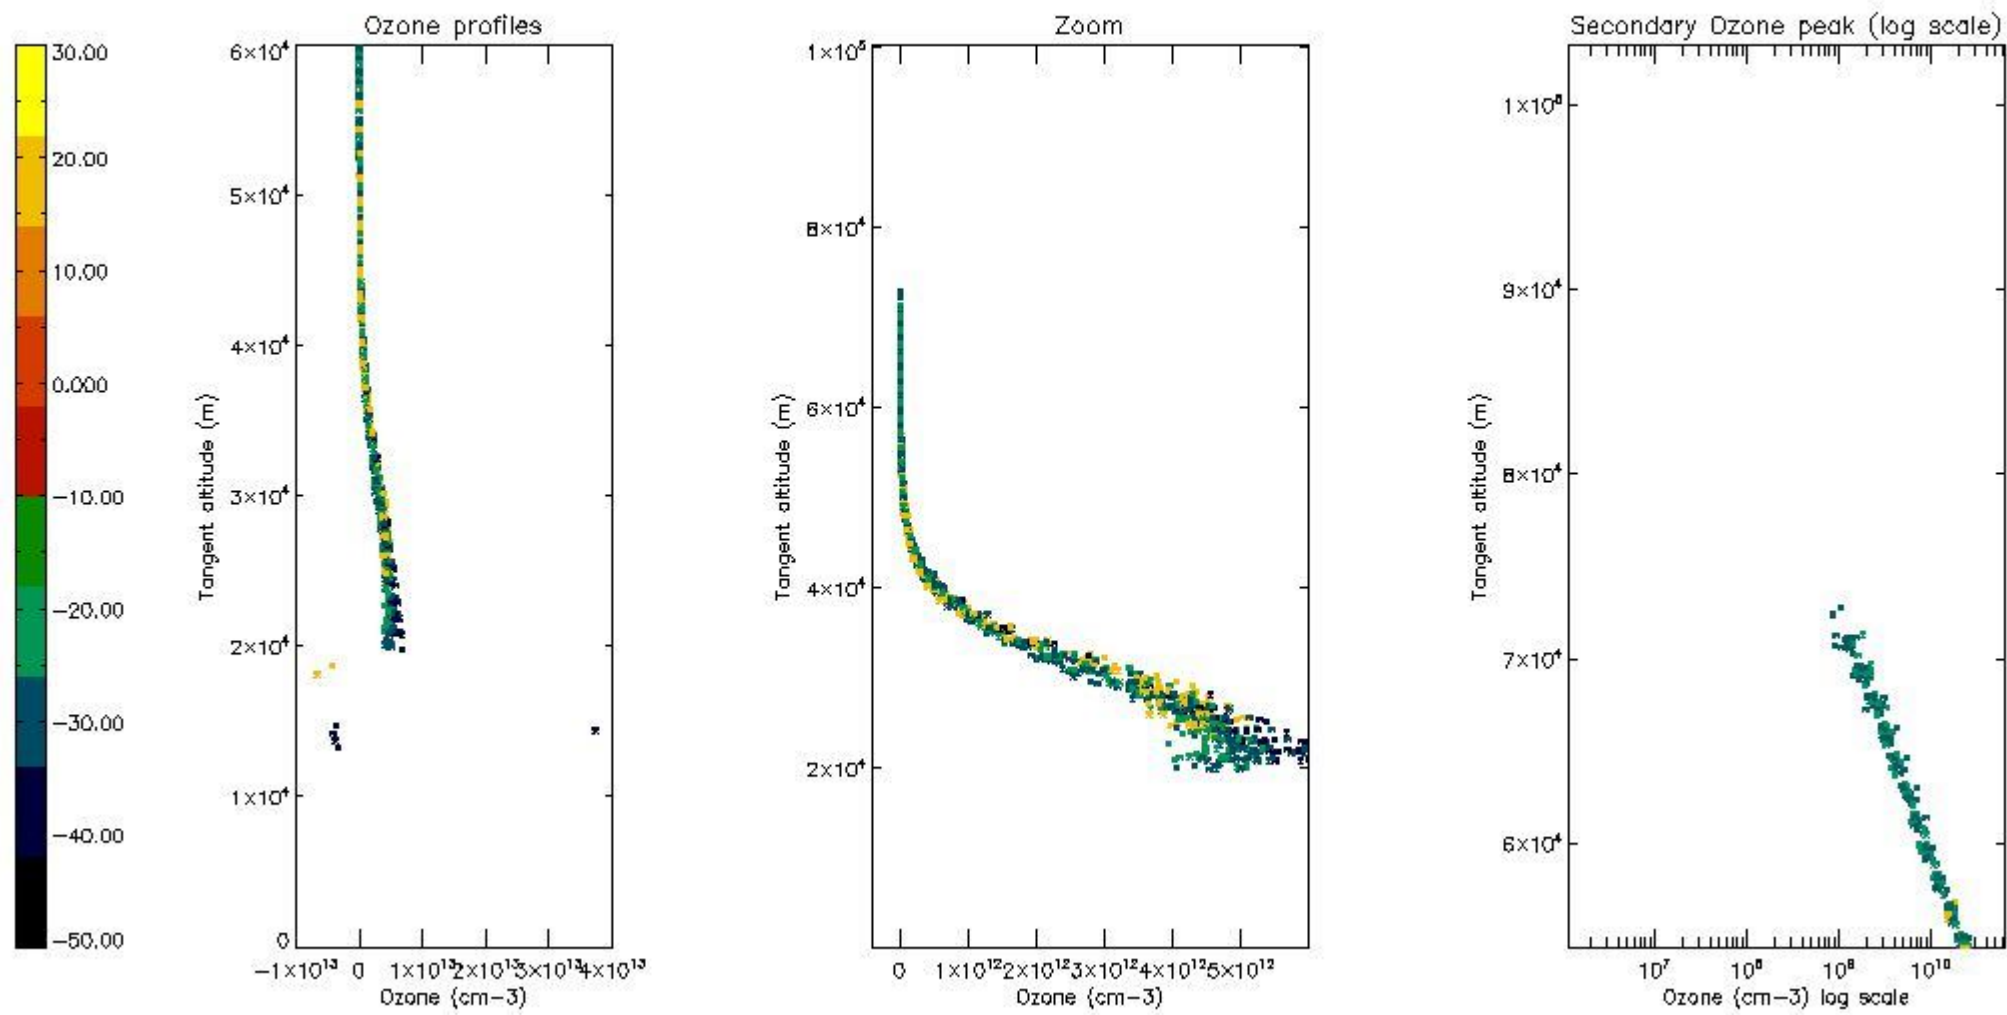

STD < 10	9
STD < 5	2

5.2 Plot ozone profiles for all STD (dark without errors)

The colorbar represents the latitude.

5.3 Plot ozone profiles where STD < 20% (dark without errors)

The colorbar represents the latitude.

5.4 Plot ozone profiles where $STD < 10\%$ (dark without errors)

The colorbar represents the latitude.

5.5 Plot ozone profiles where STD < 5% (dark without errors)

The colorbar represents the latitude.

5.6 Plot NO₂ profiles for all STD (dark without errors)