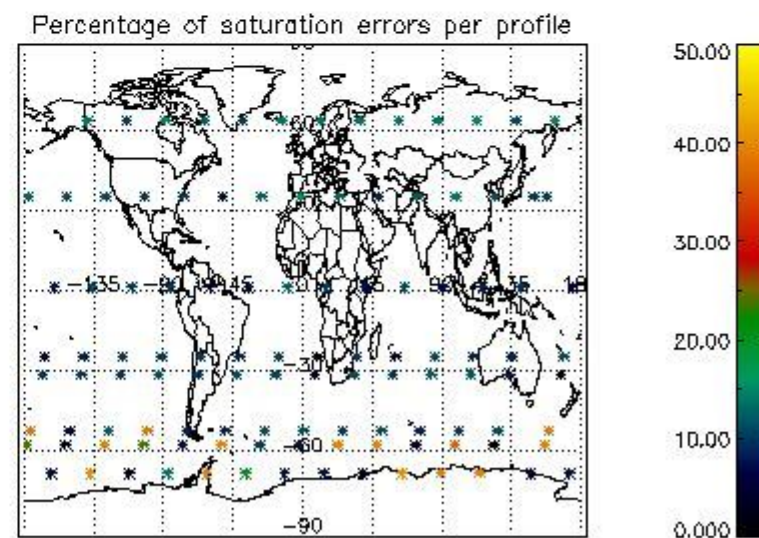

Percentage of flagged data per NO3 profile

4. Level 1 quality information per product

In this section it is plotted some information contained in the Quality Summary data set of the level 2 products that comes from the level 1b processing. Products without errors (error flag in the MPH set to "0") are used.

4.1 Plot quality information per product (time dependant) coming from level 1b processing

4.1.1 Plot level 1 quality information per product (time dependant): ENVISAT ASCENDING passes

4.1.2 Plot level 1 quality information per product (time dependant): ENVI SAT DESCENDING passes

4.2 Plot quality information per product coming from level 1b processing (world map)

4.2.1 Plot level 1 quality information per product (world map): ENVISAT ASCENDING passes

4.2.2 Plot level 1 quality information per product (world map): ENVISAT DESCENDING passes