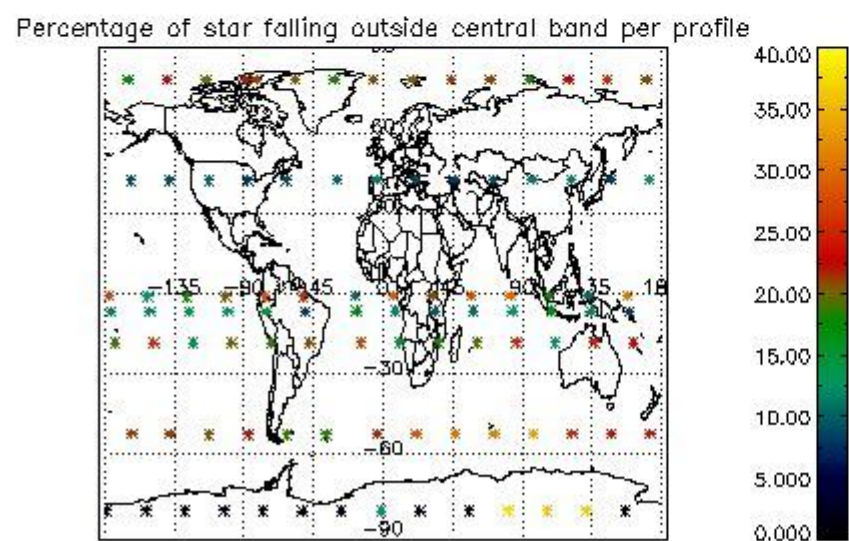

4.1 Plot quality information per product (time dependant) coming from level 1b processing

4.1.1 Plot level 1 quality information per product (time dependant): ENVISAT ASCENDING passes

4.1.2 Plot level 1 quality information per product (time dependant): ENVI SAT DESCENDING passes

4.2 Plot quality information per product coming from level 1b processing (world map)

4.2.1 Plot level 1 quality information per product (world map): ENVISAT ASCENDING passes

4.2.2 Plot level 1 quality information per product (world map): ENVISAT DESCENDING passes