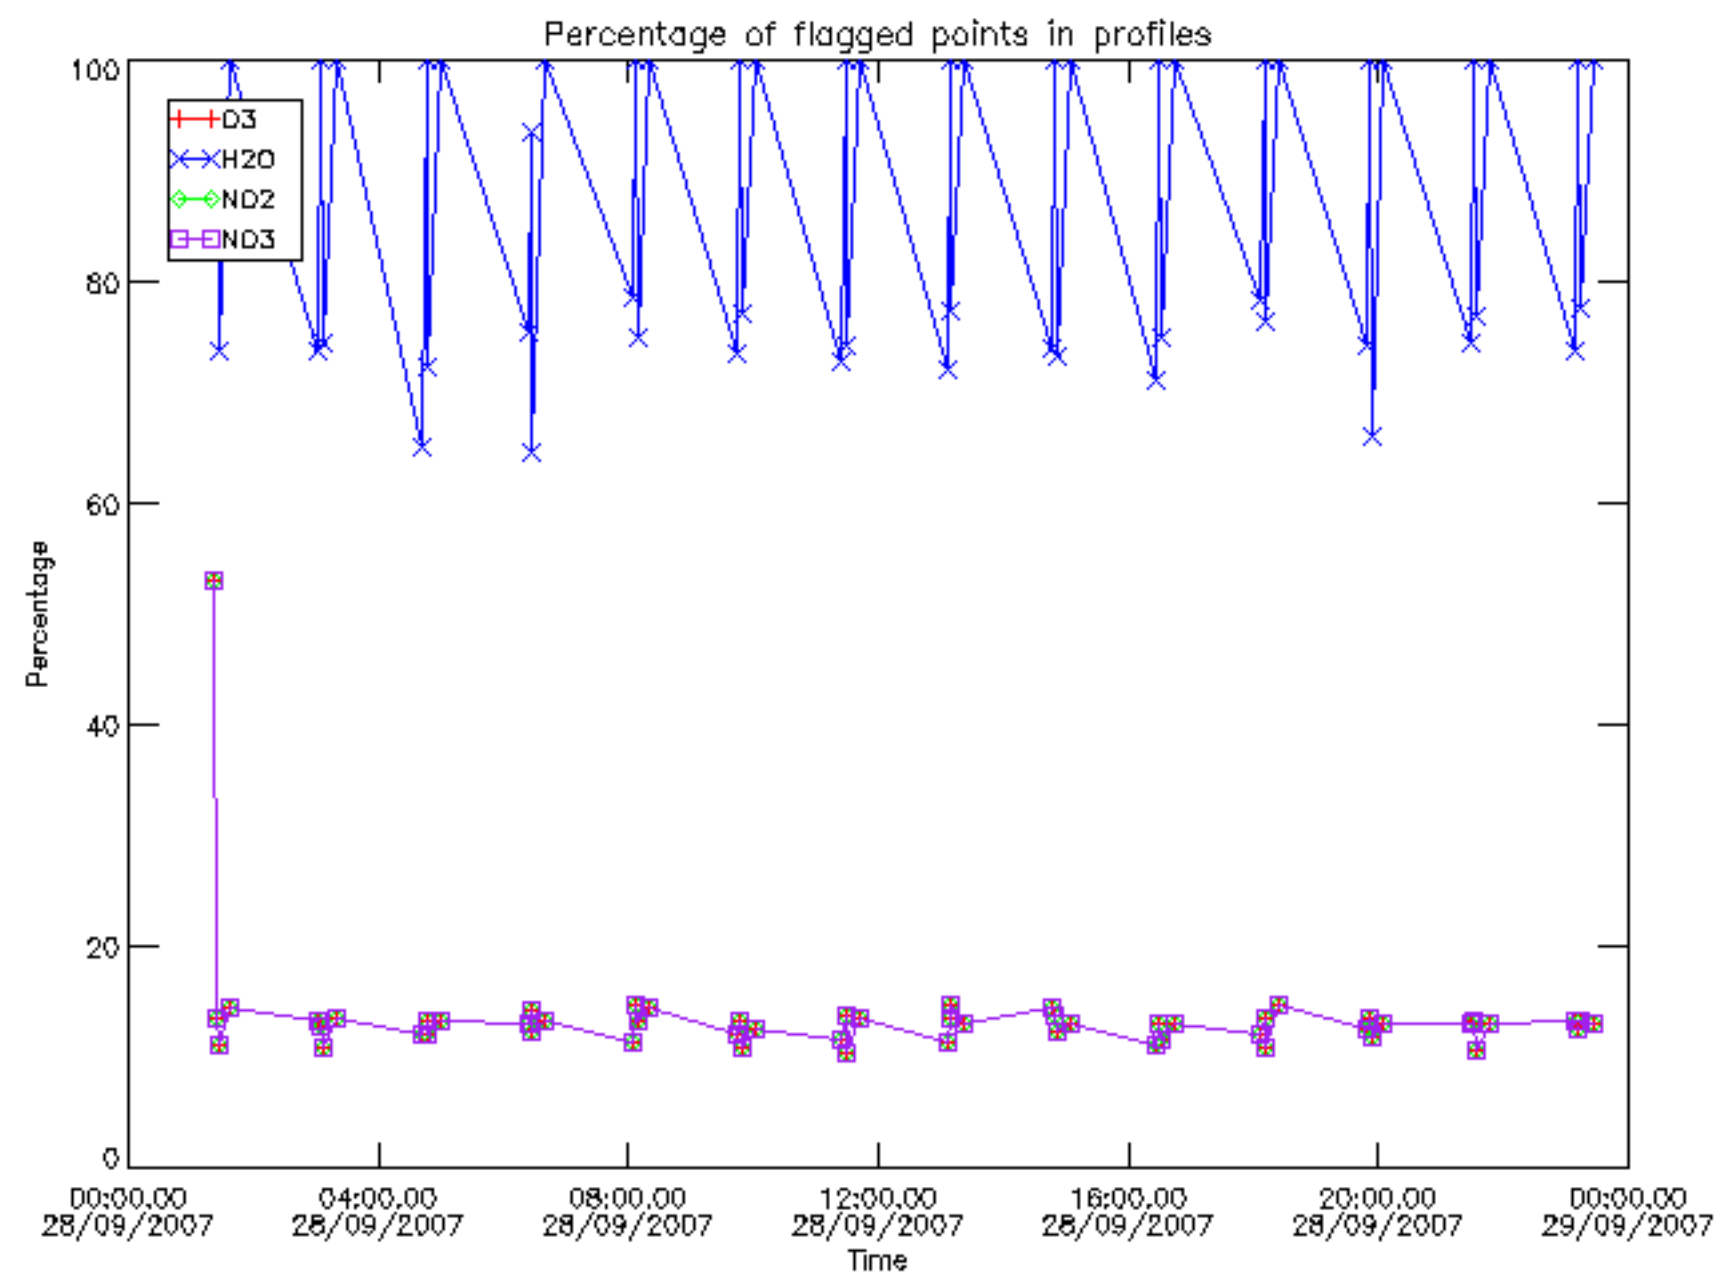

Percentage of flagged data per D3 profile

Percentage of flagged data per H2O profile