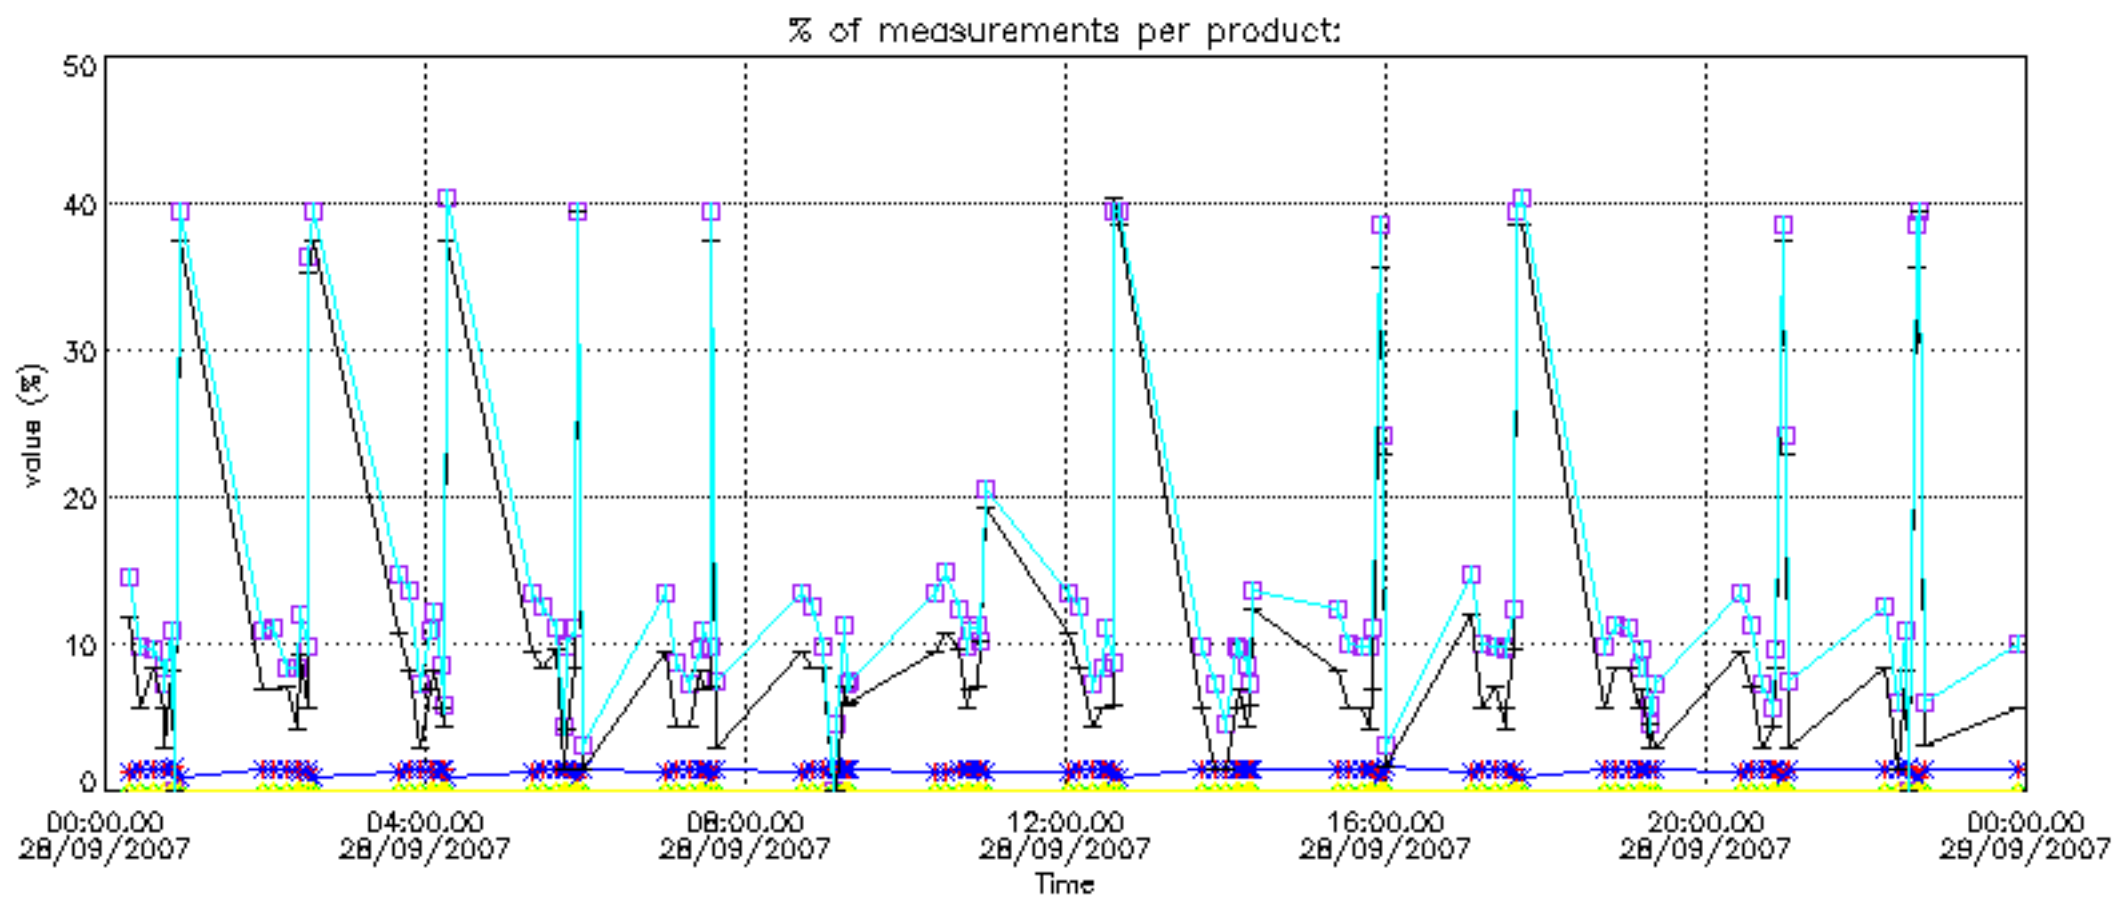

Percentage of cosmic ray hits per profile

Percentage of datation errors per profile