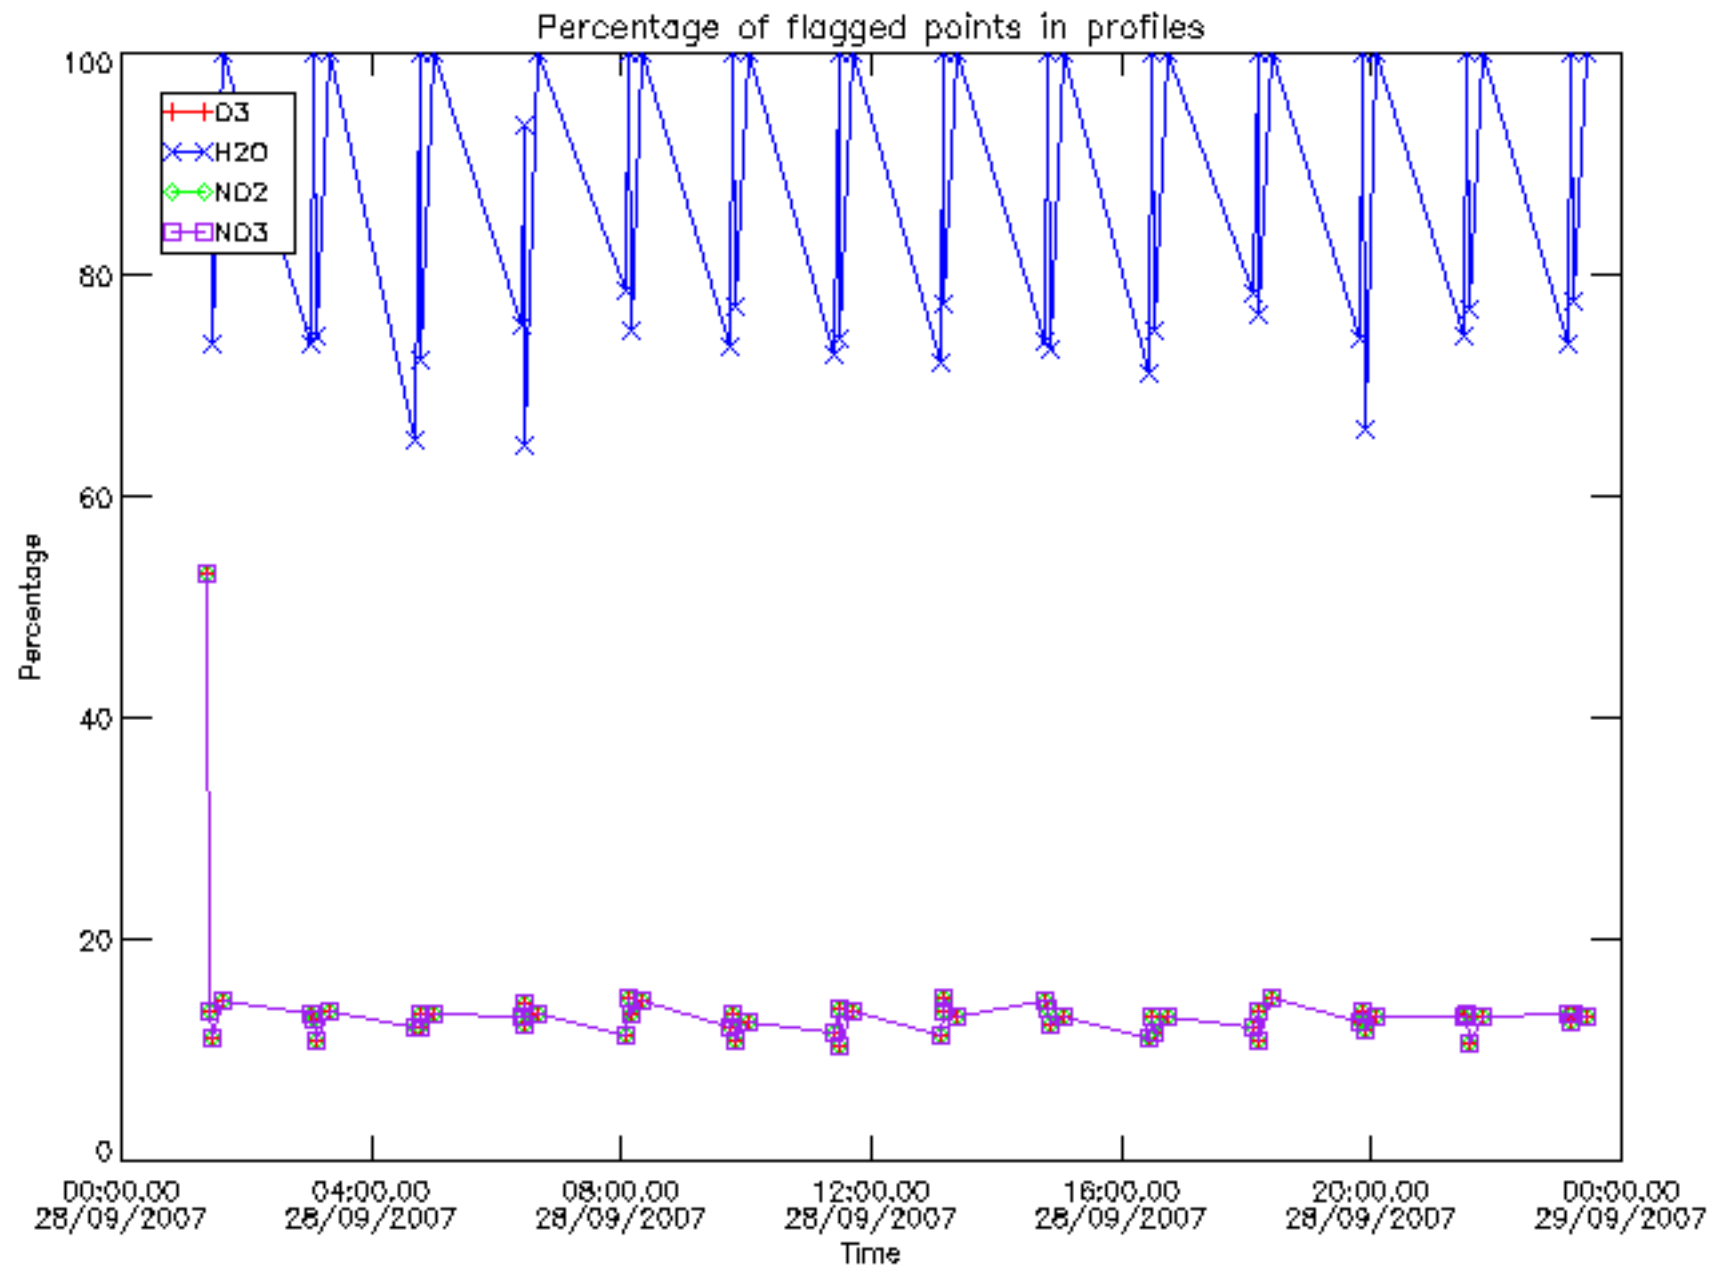

Percentage of flagged data per D3 profile

Percentage of flagged data per H2O profile