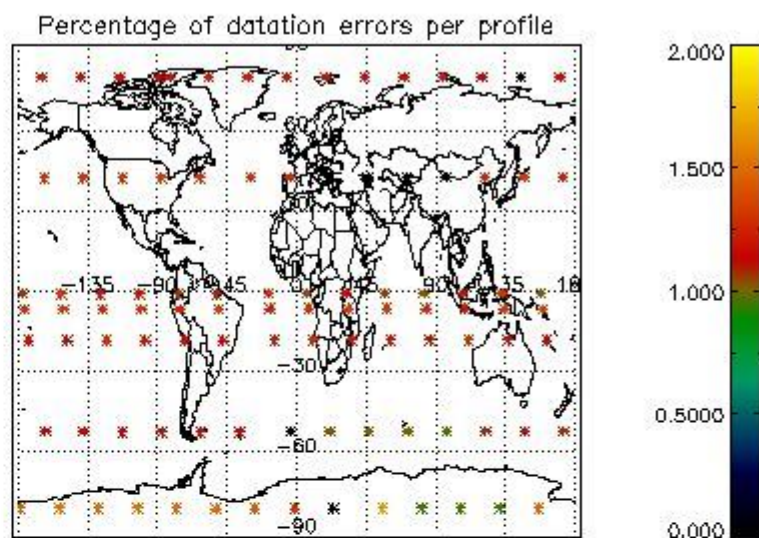

Percentage of flagged data per NO3 profile

4. Level 1 quality information per product

In this section it is plotted some information contained in the Quality Summary data set of the level 2 products that comes from the level 1b processing. Products without errors (error flag in the MPH set to "0") are used.

4.1 Plot quality information per product (time dependant) coming from level 1b processing

4.1.1 Plot level 1 quality information per product (time dependant): ENVISAT ASCENDING passes

4.1.2 Plot level 1 quality information per product (time dependant): ENVI SAT DESCENDING passes

4.2 Plot quality information per product coming from level 1b processing (world map)

4.2.1 Plot level 1 quality information per product (world map): ENVISAT ASCENDING passes

4.2.2 Plot level 1 quality information per product (world map): ENVISAT DESCENDING passes