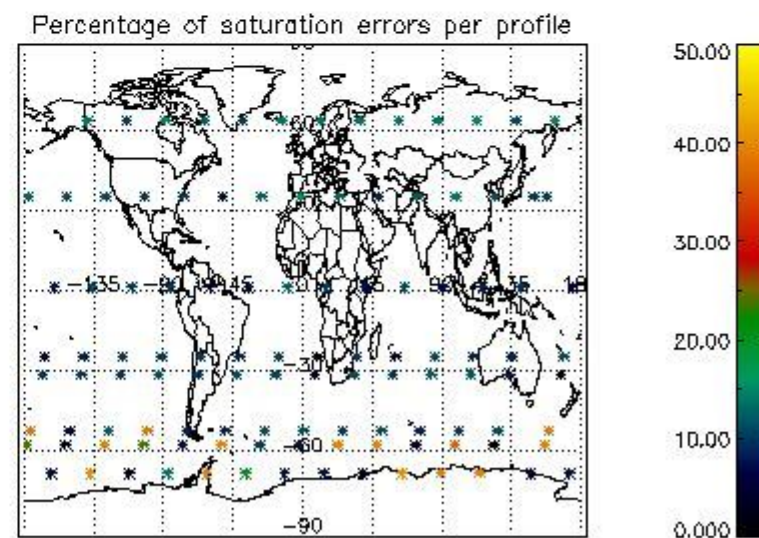

5. Trace gas profiles

5.1 Ozone statistics based on quality of products

The final quality of the products can be "measured" using the STD (Standard Deviation) attached to every point profile. This information is written to the parameter GOM_NL__2P/NL_LOCAL_SPECIES_DENSITY/o3_std of the level 2 products. The table below shows the statistics for given STD ranges.

The statistics are given with respect to the overall valid production:

- Products without fatal errors: GOM_NL__2P/MPH/PRODUCT_ERR=0
- Valid point profile: GOM_NL__2P/NL_LOCAL_SPECIES_DENSITY/pcd(0)=0

The 'Criteria' is applied to valid points of dark limb products:

- Products in dark limb illumination condition: GOM_NL__2P/NL_SUMMARY_QUALITY/obs_ill_cond=0
- Products without fatal errors: GOM_NL__2P/MPH/PRODUCT_ERR=0
- Valid point profile: GOM_NL__2P/NL_LOCAL_SPECIES_DENSITY/pcd(0)=0

So, the table below shows the percentage of dark limb and valid observations for each criteria with respect to the overall valid daily observations.

Criteria	% of total production
All STD	28
STD < 20	13