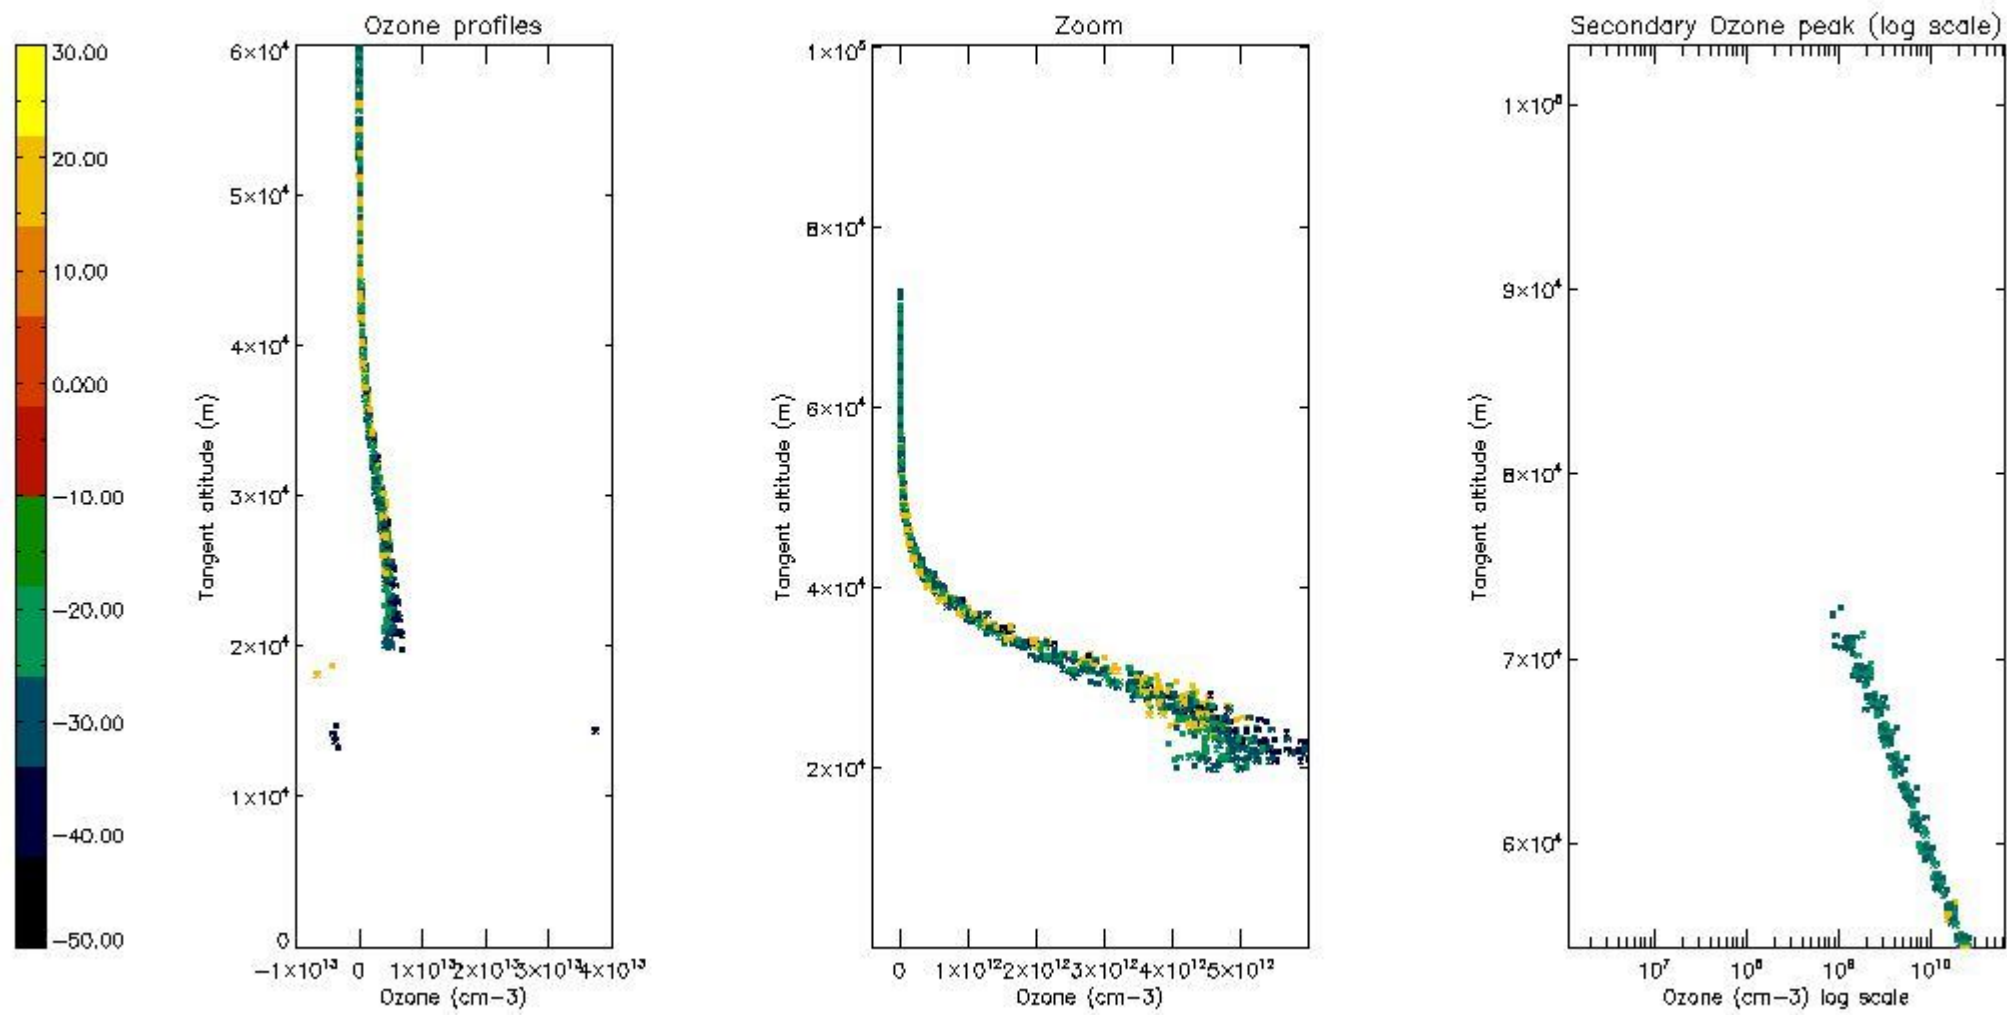

5.5 Plot ozone profiles where STD < 5% (dark without errors)

The colorbar represents the latitude.