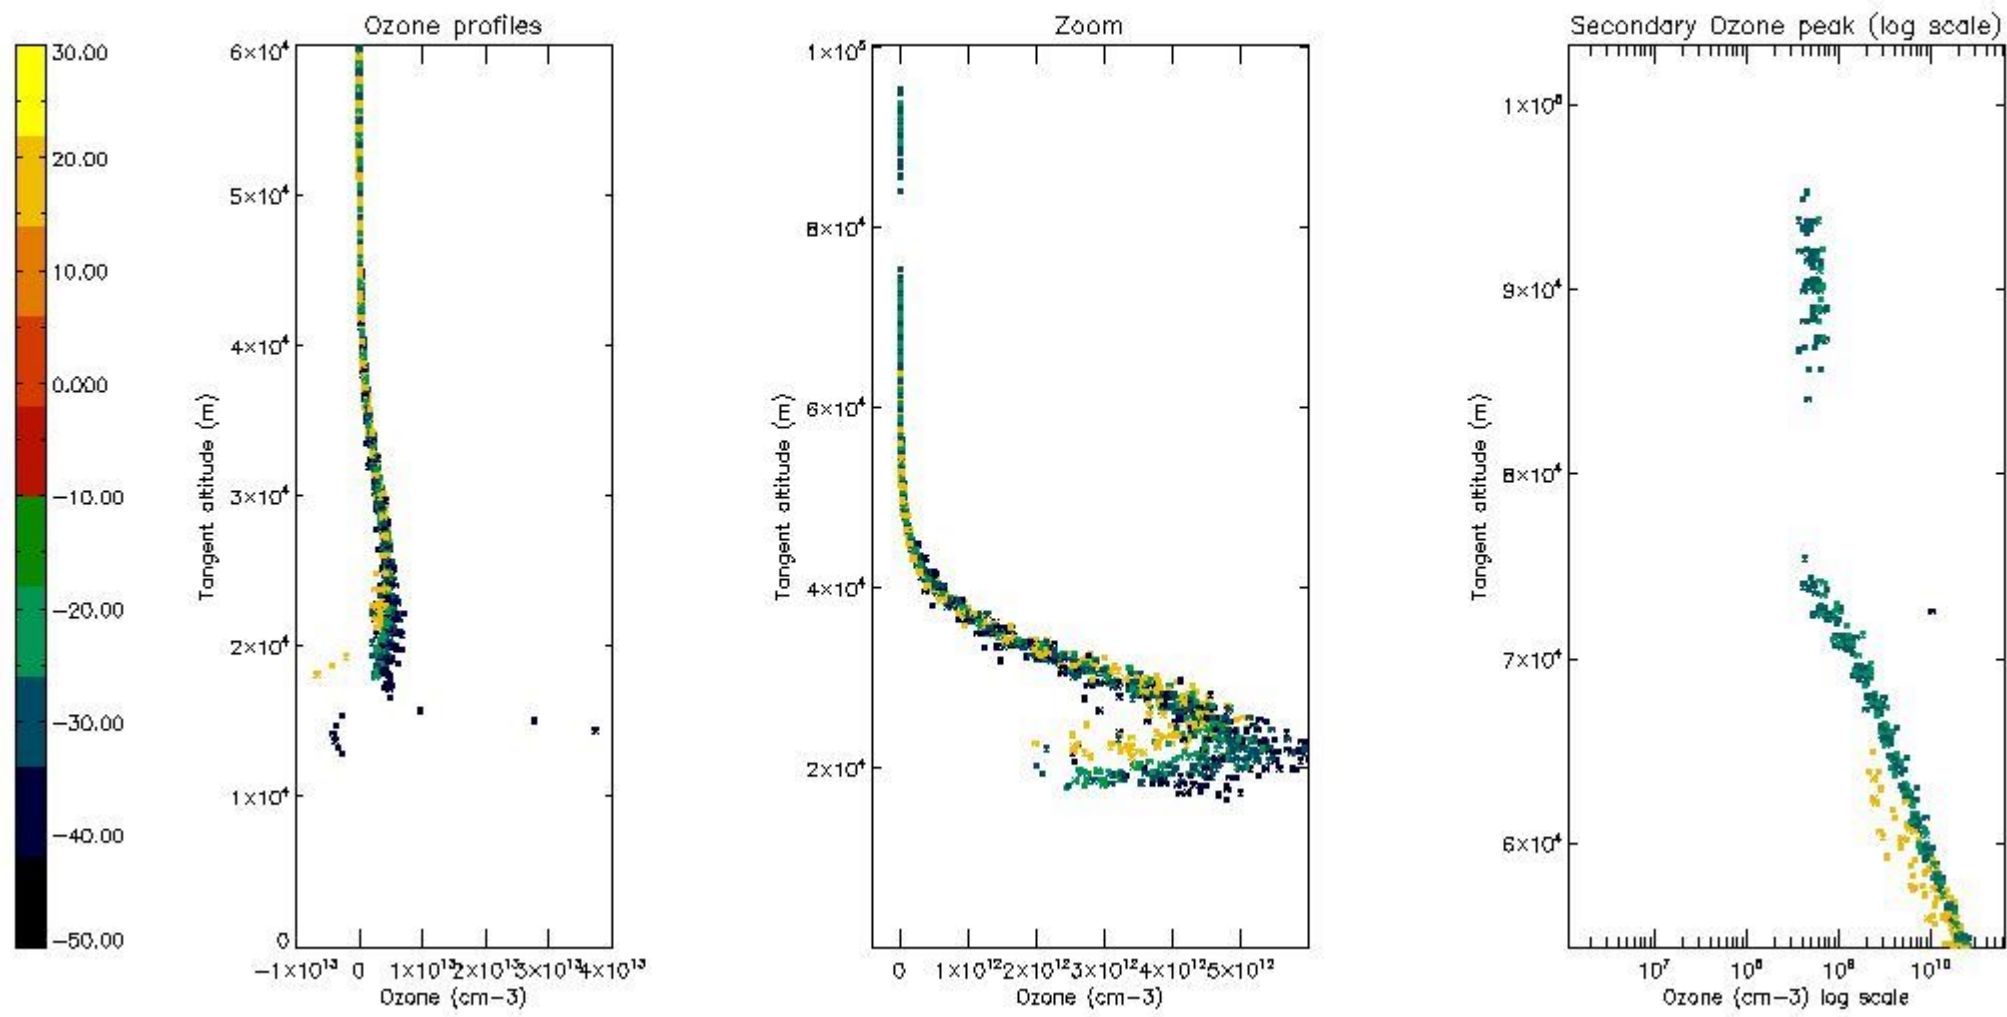

STD < 10	9
STD < 5	2

5.2 Plot ozone profiles for all STD (dark without errors)

The colorbar represents the latitude.

5.3 Plot ozone profiles where STD < 20% (dark without errors)

The colorbar represents the latitude.

5.4 Plot ozone profiles where $STD < 10\%$ (dark without errors)

The colorbar represents the latitude.

5.5 Plot ozone profiles where STD < 5% (dark without errors)

The colorbar represents the latitude.

5.6 Plot NO₂ profiles for all STD (dark without errors)