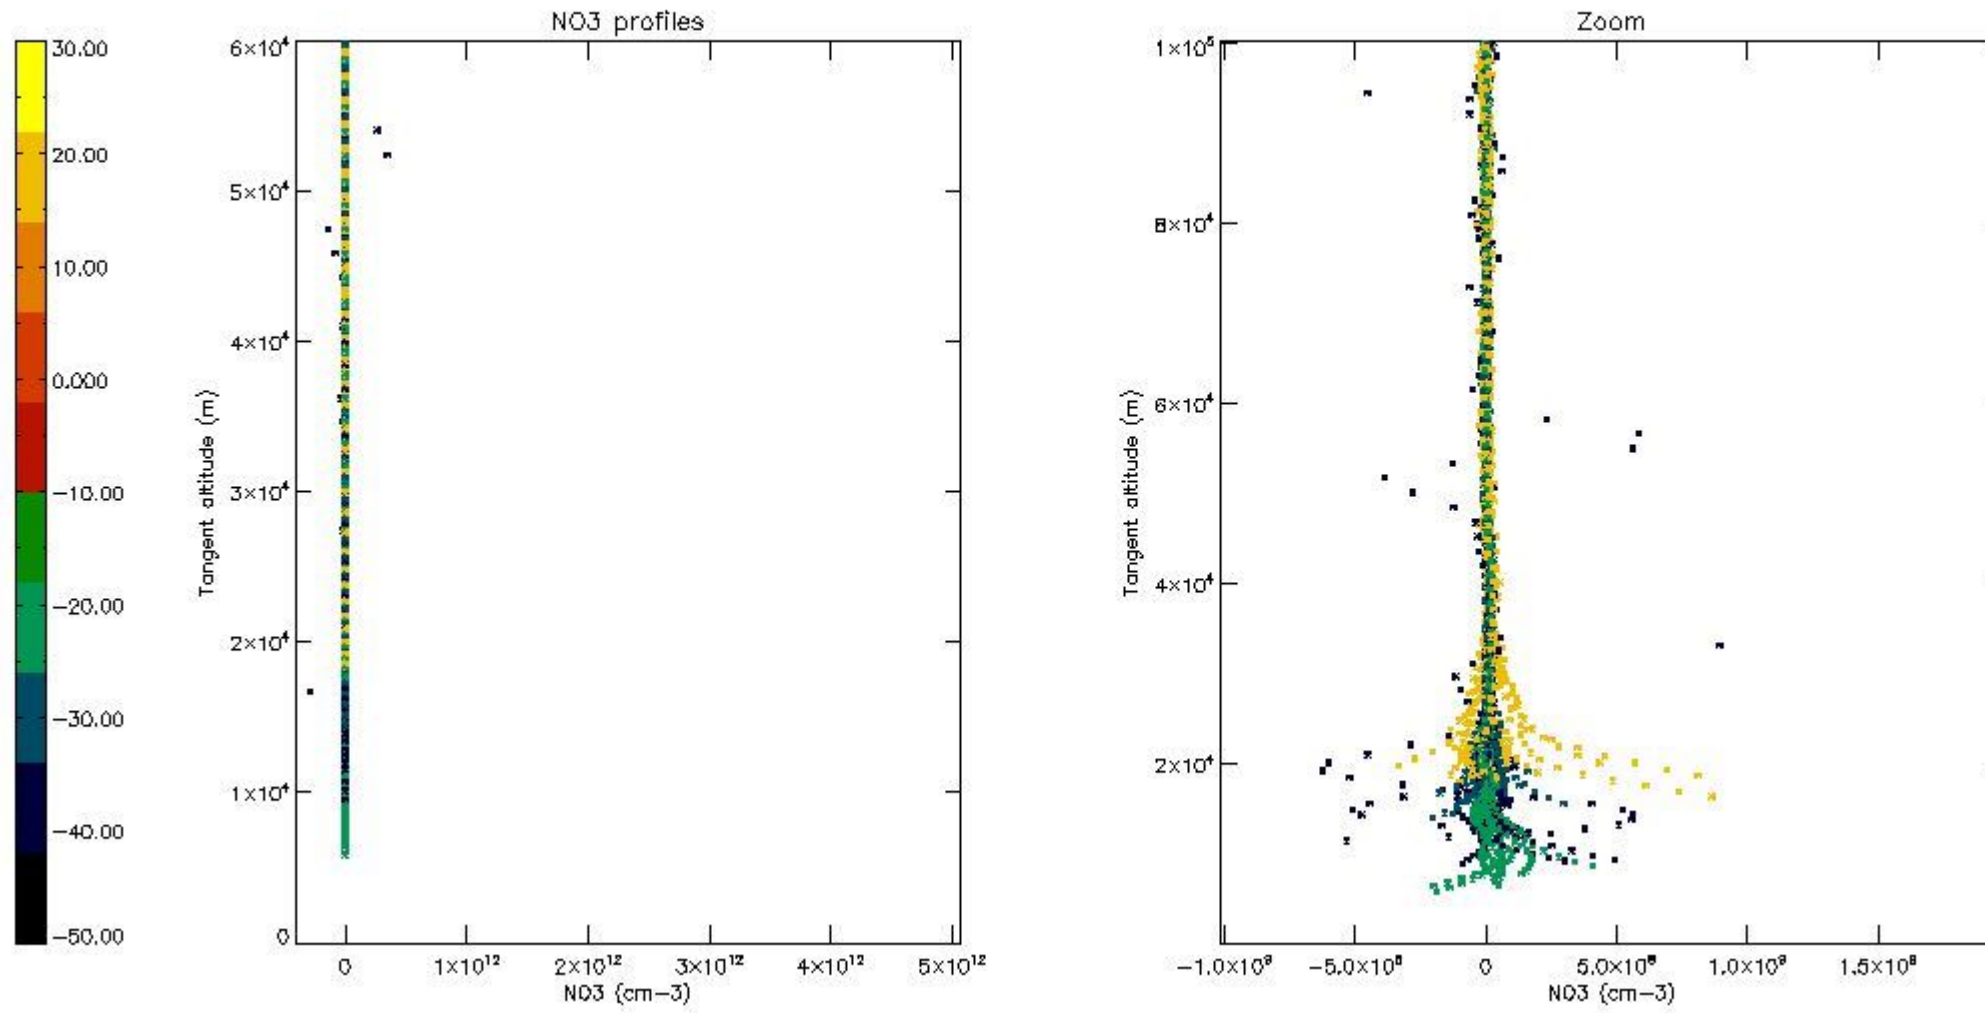

6. Auxiliary Data Files used for the production reported in section 2

The number reported in the third column indicates since which file (see list in section 2) the corresponding auxiliary file has been used. The fourth column is the date of those product files.

Type	Auxiliary Filename	Used since product	Used since product date
INST_PHYS_CHARACTERISTICS	GOM_INS_AXVIEC20091111_143220_20030716_120000_20500101_000000	1	28-SEP-2007 00:09:25
LEVEL-2_PROC_CONFIG	GOM_PR2_AXVIEC20091111_152718_20020301_000000_20500101_000000	1	28-SEP-2007 00:09:25
CROSS_SECTIONS_FILE	GOM_CRS_AXVIEC20091111_154832_20020301_000000_20500101_000000	1	28-SEP-2007 00:09:25