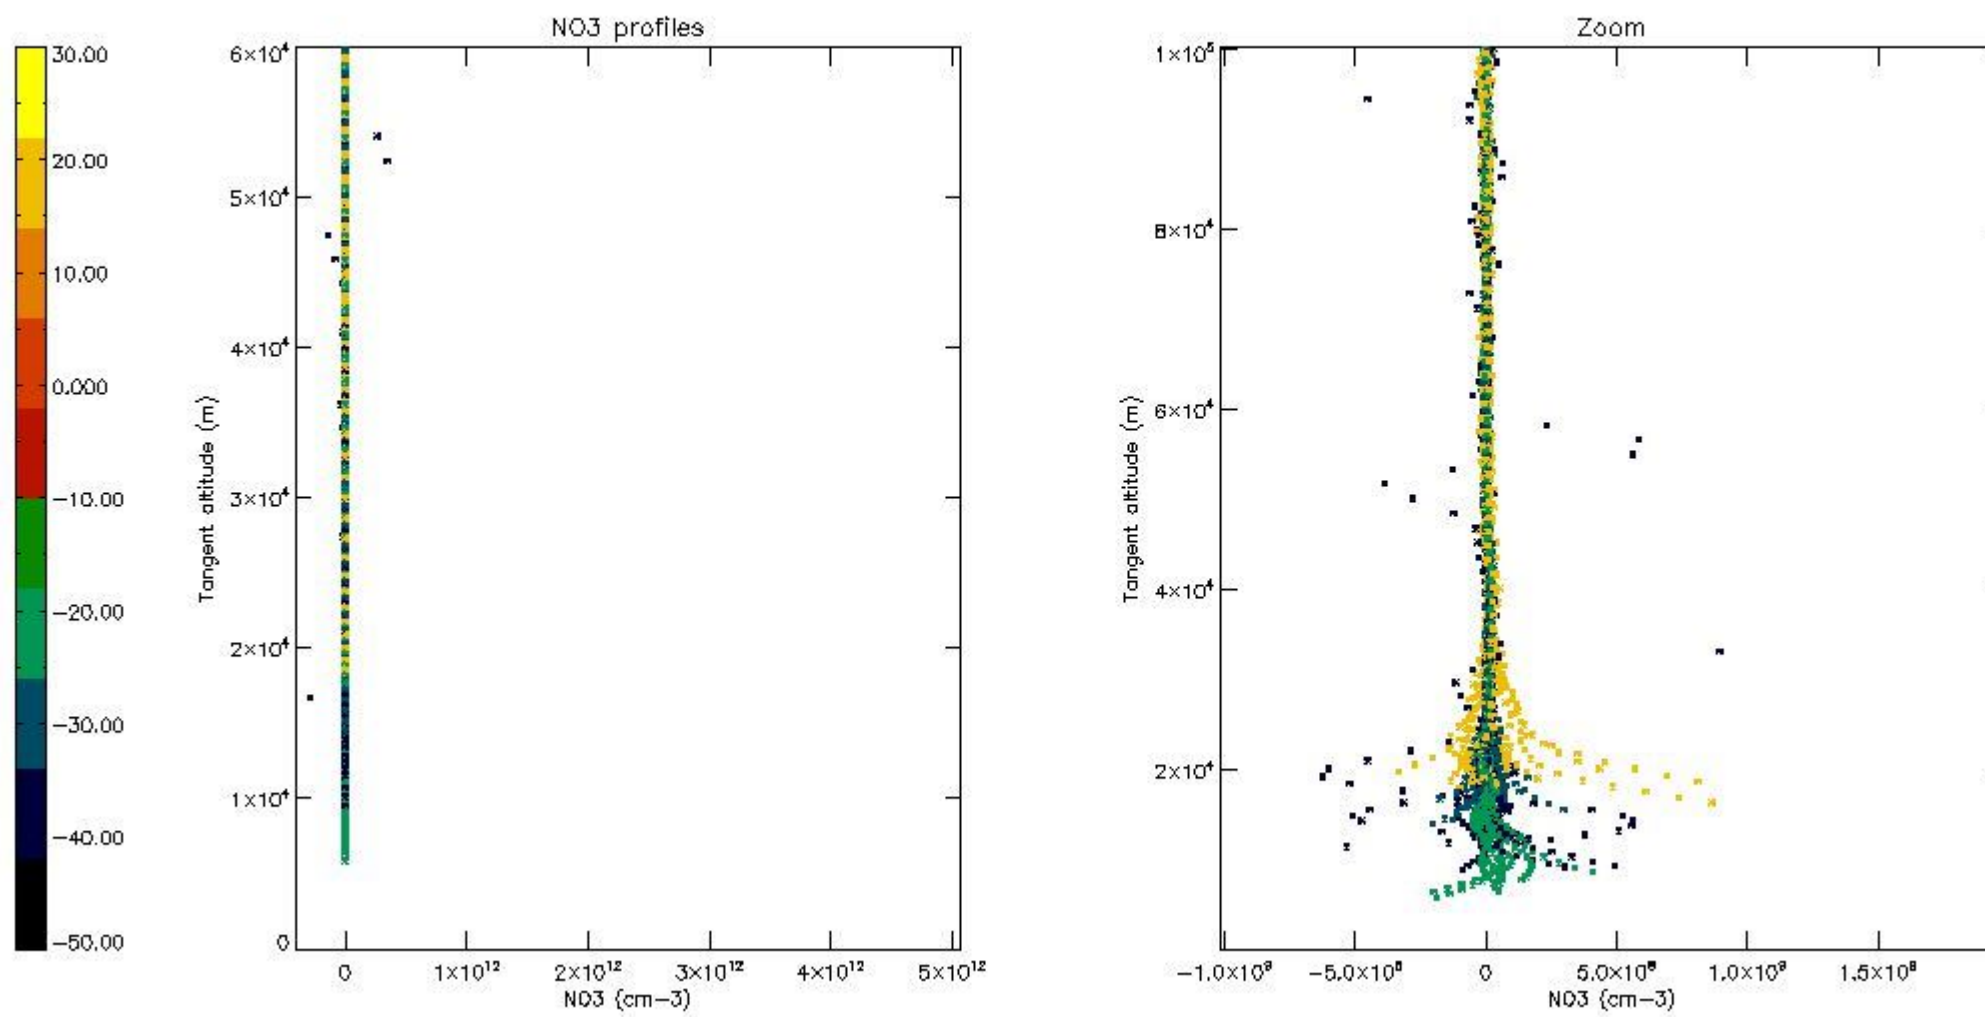

6. Auxiliary Data Files used for the production reported in section 2

The number reported in the third column indicates since which file (see list in section 2) the corresponding auxiliary file has been used. The fourth column is the date of those product files.

Type	Auxiliary Filename	Used since product	Used since product date
INST_PHYS_CHARACTERISTICS	GOM_INS_AXVIEC20091111_143220_20030716_120000_20500101_000000	1	28-SEP-2007 00:09:25
LEVEL-2_PROC_CONFIG	GOM_PR2_AXVIEC20091111_152718_20020301_000000_20500101_000000	1	28-SEP-2007 00:09:25
CROSS_SECTIONS_FILE	GOM_CRS_AXVIEC20091111_154832_20020301_000000_20500101_000000	1	28-SEP-2007 00:09:25