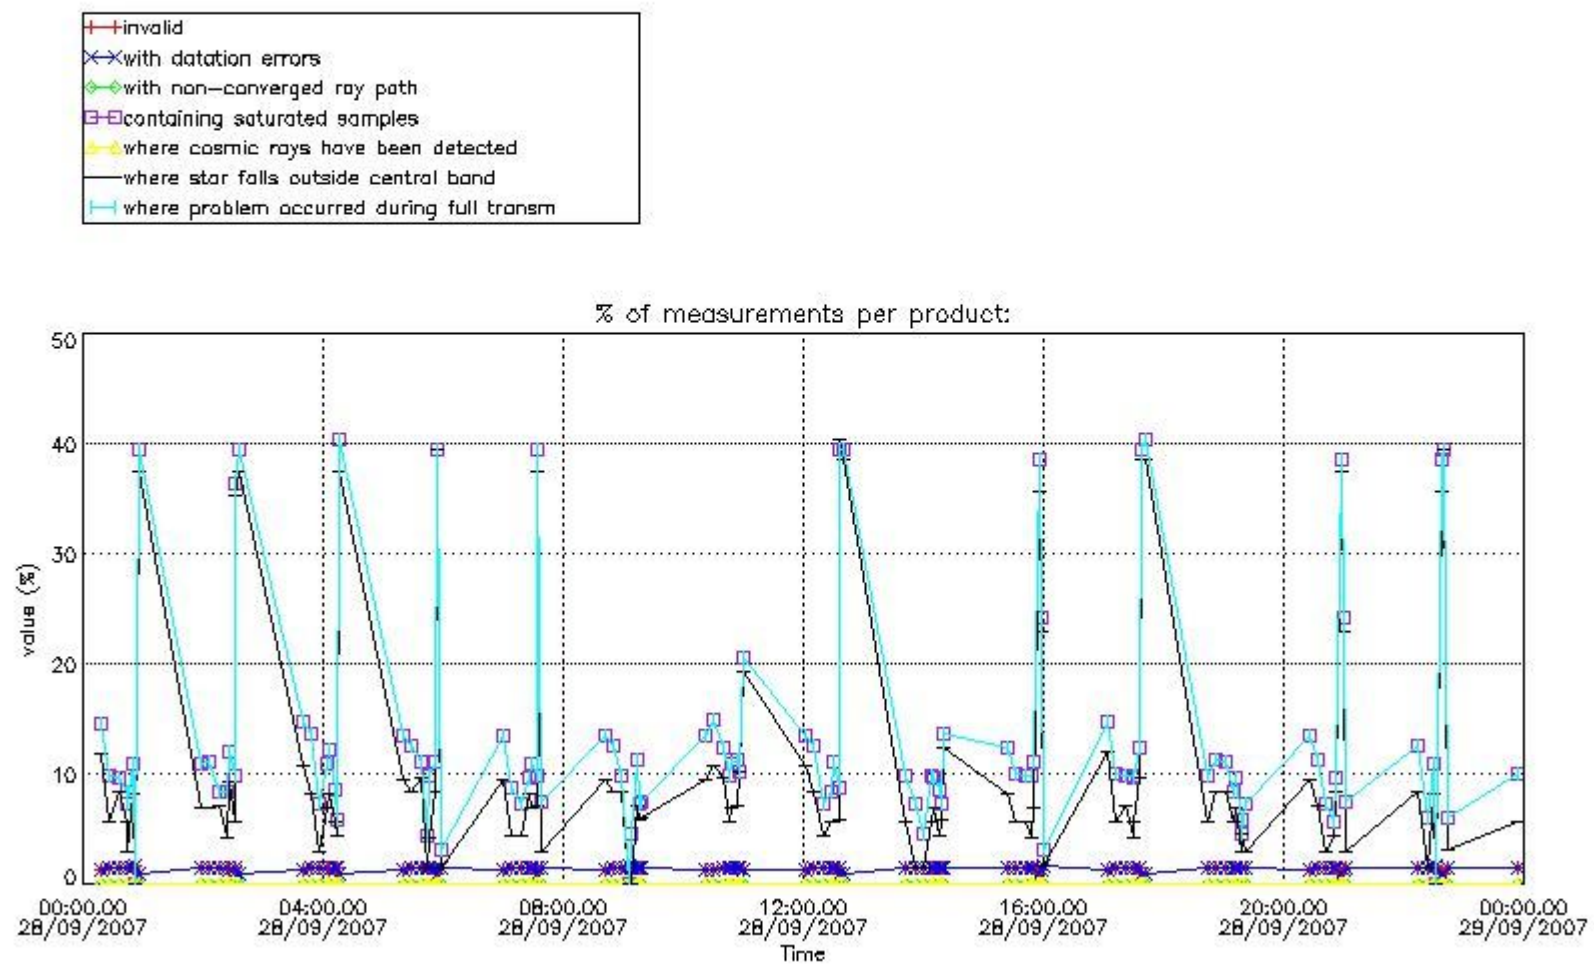

4.2 Plot quality information per product coming from level 1b processing (world map)

4.2.1 Plot level 1 quality information per product (world map): ENVISAT ASCENDING passes